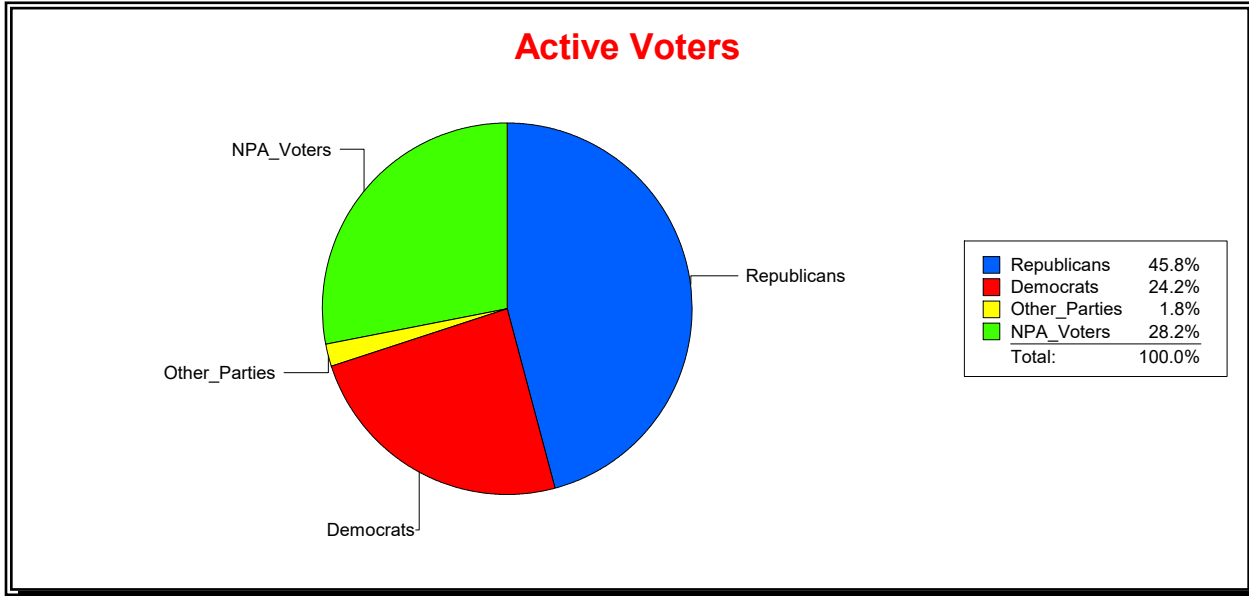

District	Total	Dems	Reps	NonP	Other	Total	Dems	Reps	NonP	Other
HOSPITAL BOARD SOUTH	127,851	30,879	58,616	36,025	2,331	5,721	1,574	2,141	1,924	82

Ron Turner

Supervisor of Elections

Sarasota County, FL

Date 2/1/2023