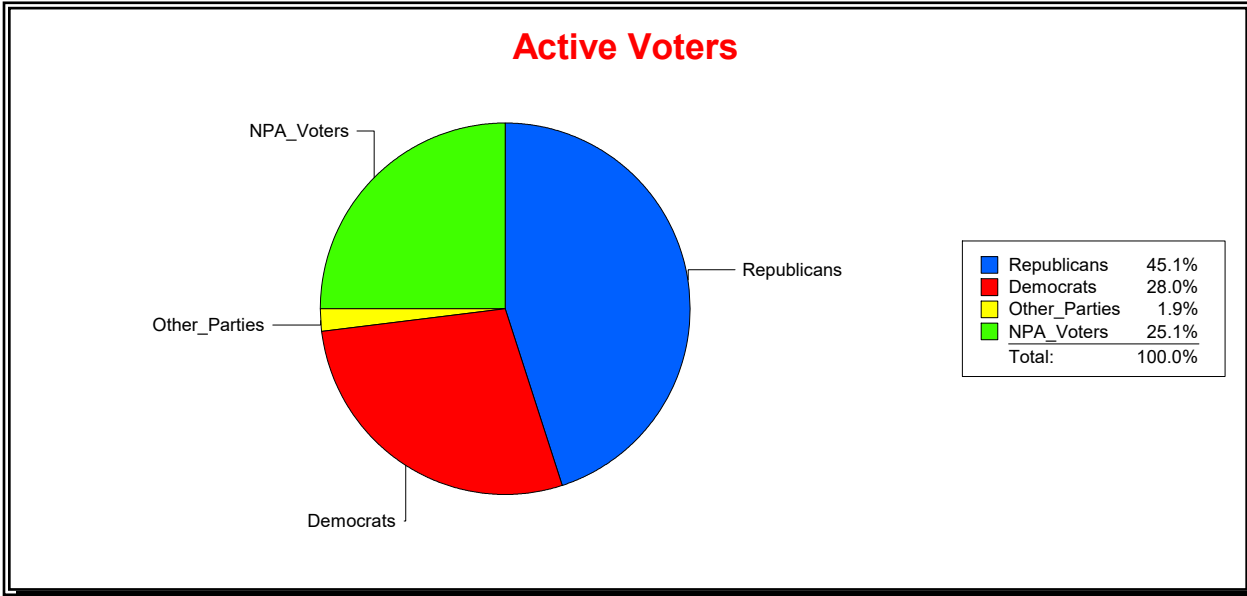

Ron Turner

Supervisor of Elections

Sarasota County, FL

Date 2/1/2023

Time 08:11 AM

Graphs of District Registration

Active Registered Voters

Inactive Voters

<u>District</u>	<u>Total</u>	<u>Dems</u>	<u>Reps</u>	<u>NonP</u>	<u>Other</u>	<u>Total</u>	<u>Dems</u>	<u>Reps</u>	<u>NonP</u>	<u>Other</u>
CNTY COMM DIST 4	73,721	20,610	33,219	18,485	1,407	3,522	1,099	1,291	1,070	62