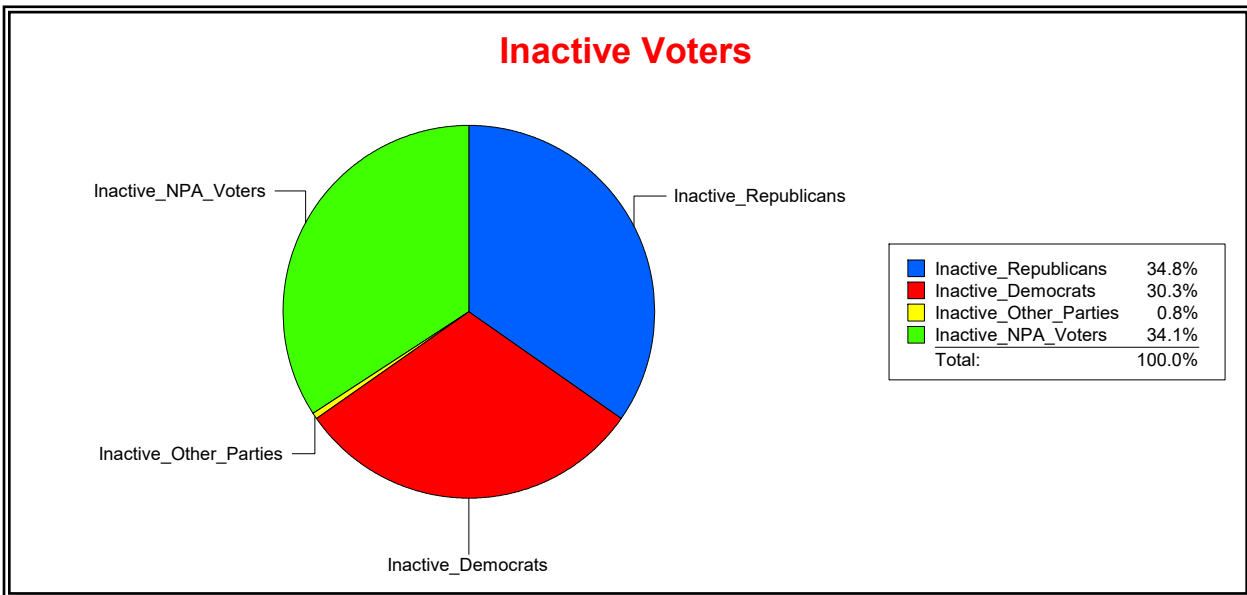

Ron Turner

Supervisor of Elections

Sarasota County, FL

Date 2/1/2023

Time 08:11 AM

Graphs of District Registration

Active Registered Voters

Inactive Voters

District	Total	Dems	Reps	NonP	Other	Total	Dems	Reps	NonP	Other
WEST VILLAGES CDD	7,880	1,698	4,075	1,978	129	132	40	46	45	1