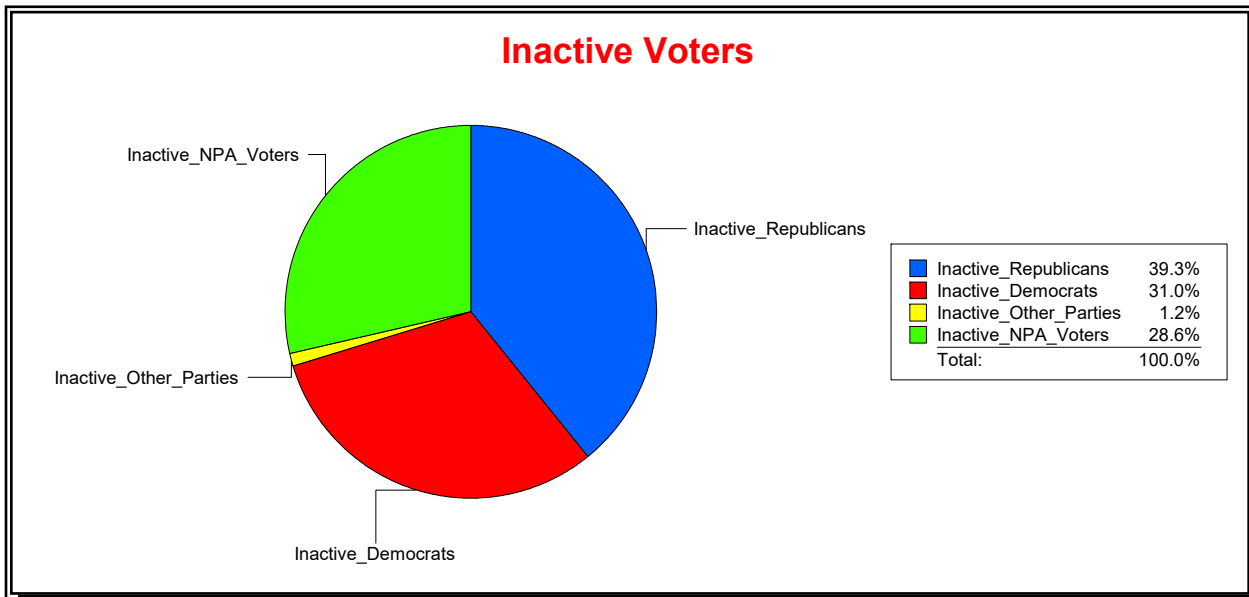

Ron Turner

Supervisor of Elections

Sarasota County, FL

Date 2/1/2023

Time 08:11 AM

Graphs of District Registration

Active Registered Voters

Inactive Voters

District	Total	Dems	Reps	NonP	Other	Total	Dems	Reps	NonP	Other
STONEYBROOK CDD	1,831	420	841	534	36	84	26	33	24	1