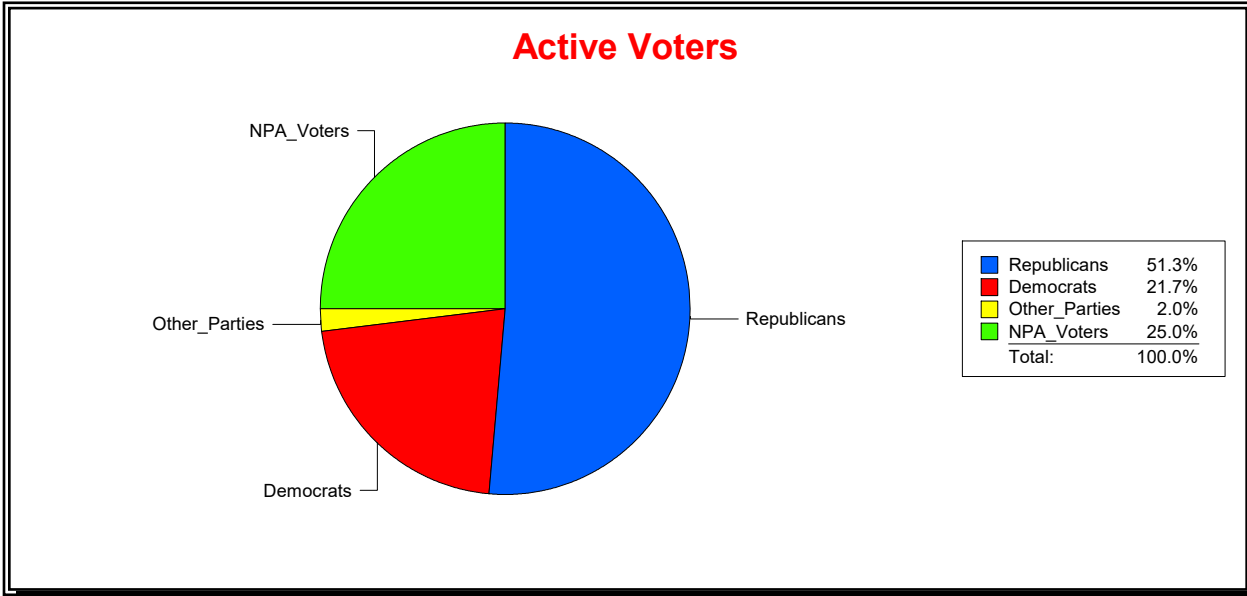

Ron Turner

Supervisor of Elections

Sarasota County, FL

Date 2/1/2023

Time 08:11 AM

Graphs of District Registration

Active Registered Voters

Inactive Voters

<u>District</u>	<u>Total</u>	<u>Dems</u>	<u>Reps</u>	<u>NonP</u>	<u>Other</u>	<u>Total</u>	<u>Dems</u>	<u>Reps</u>	<u>NonP</u>	<u>Other</u>
WINDWARD AT LWR CDD	152	33	78	38	3	0	0	0	0	0