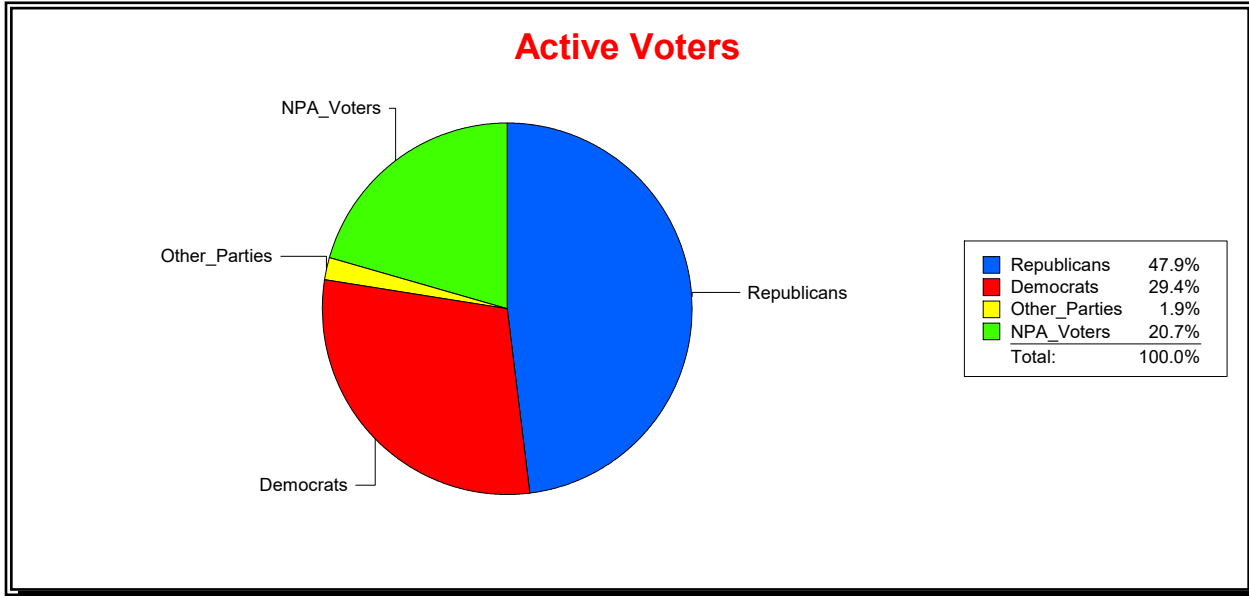

Date 2/1/2023

Time 08:11 AM

Graphs of District Registration

Active Registered Voters

Inactive Voters

District	Total	Dems	Reps	NonP	Other	Total	Dems	Reps	NonP	Other
LONGBOAT KEY 4	411	121	197	85	8	23	9	8	6	0