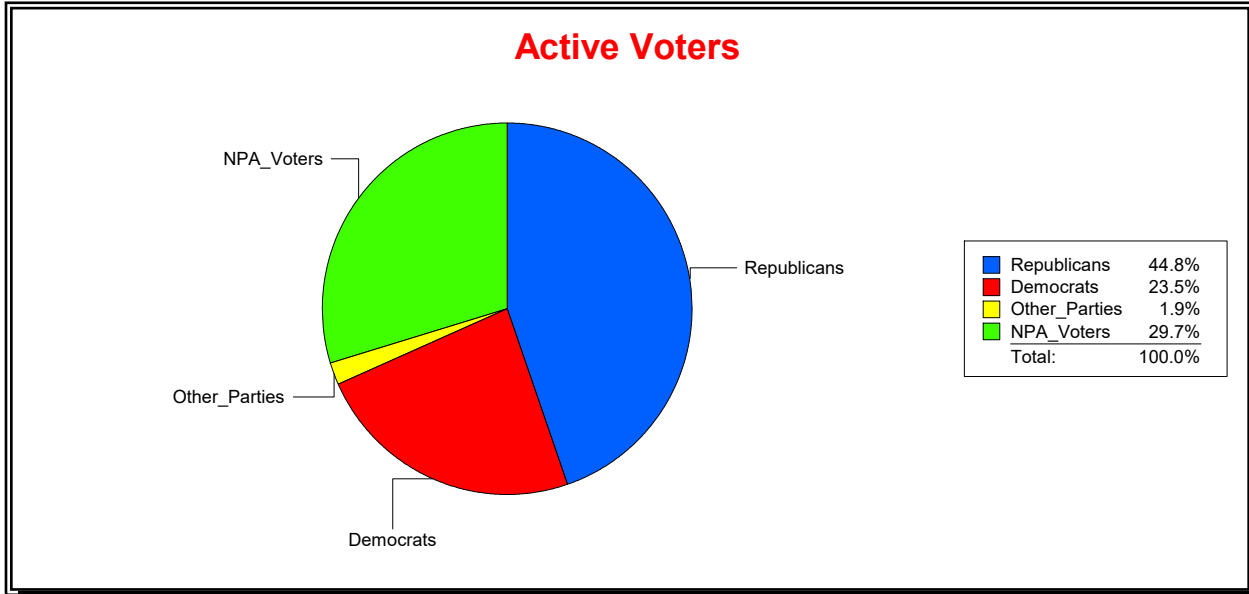

Supervisor of Elections

Sarasota County, FL

Date 2/1/2023

Time 08:11 AM

Graphs of District Registration

Active Registered Voters

Inactive Voters

<u>District</u>	<u>Total</u>	<u>Dems</u>	<u>Reps</u>	<u>NonP</u>	<u>Other</u>	<u>Total</u>	<u>Dems</u>	<u>Reps</u>	<u>NonP</u>	<u>Other</u>
NORTH PORT	60,963	14,333	27,329	18,123	1,178	2,554	694	905	912	43