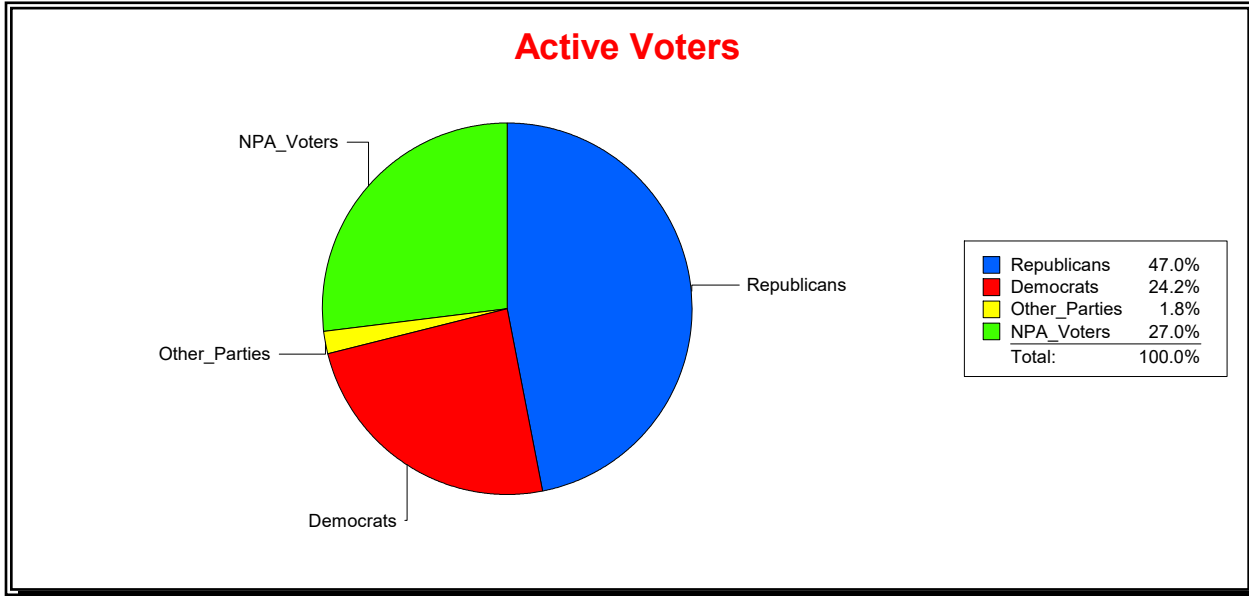

Ron Turner

Supervisor of Elections

Sarasota County, FL

Date 2/1/2023

Time 08:11 AM

Graphs of District Registration

Active Registered Voters

Inactive Voters

District	Total	Dems	Reps	NonP	Other	Total	Dems	Reps	NonP	Other
STATE HOUSE DIST 75	58,759	14,243	27,612	15,860	1,044	2,538	727	983	802	26