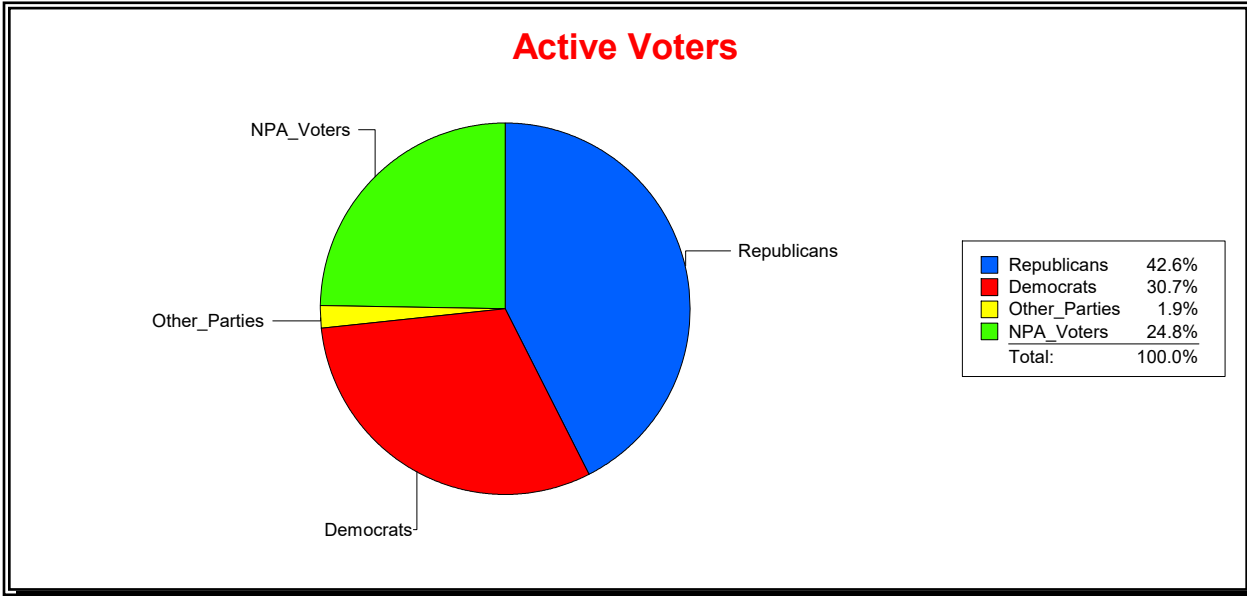

Ron Turner

Supervisor of Elections

Sarasota County, FL

Date 2/1/2023

Time 08:11 AM

Graphs of District Registration

Active Registered Voters

Inactive Voters

District	Total	Dems	Reps	NonP	Other	Total	Dems	Reps	NonP	Other
SCHOOL DIST 4	69,132	21,197	29,465	17,173	1,297	3,584	1,155	1,299	1,069	61