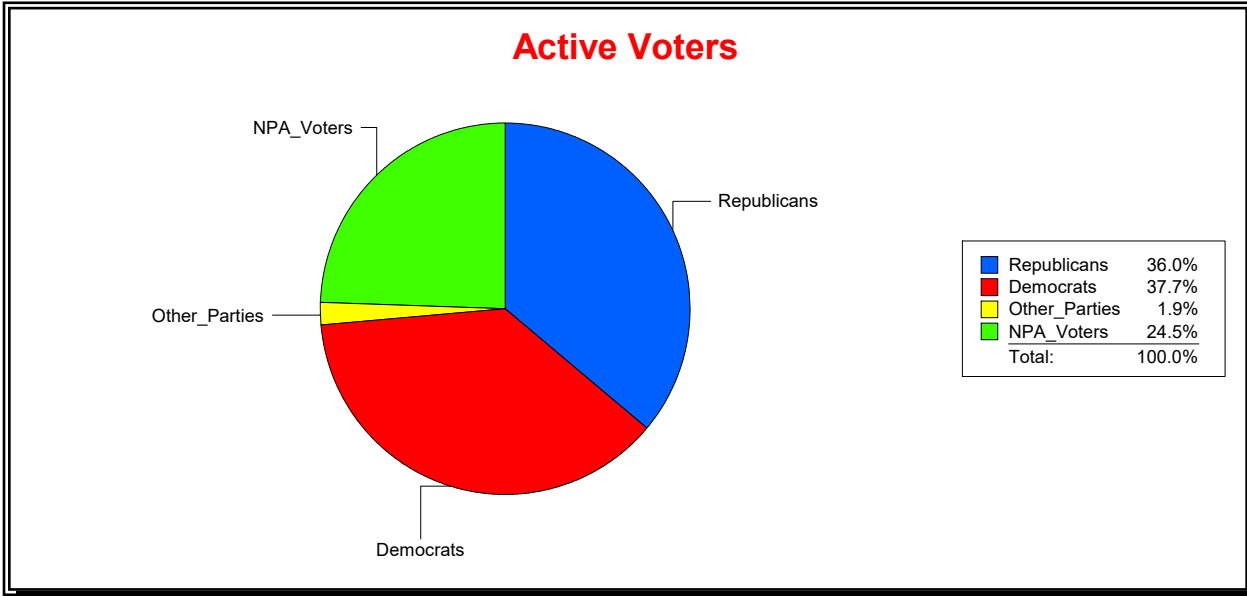

Ron Turner

Supervisor of Elections

Sarasota County, FL

Date 2/1/2023

Time 08:11 AM

Graphs of District Registration

Active Registered Voters

Inactive Voters

District	Total	Dems	Reps	NonP	Other	Total	Dems	Reps	NonP	Other
CNTY COMM DIST 2	65,728	24,750	23,645	16,075	1,258	4,488	1,709	1,326	1,385	68