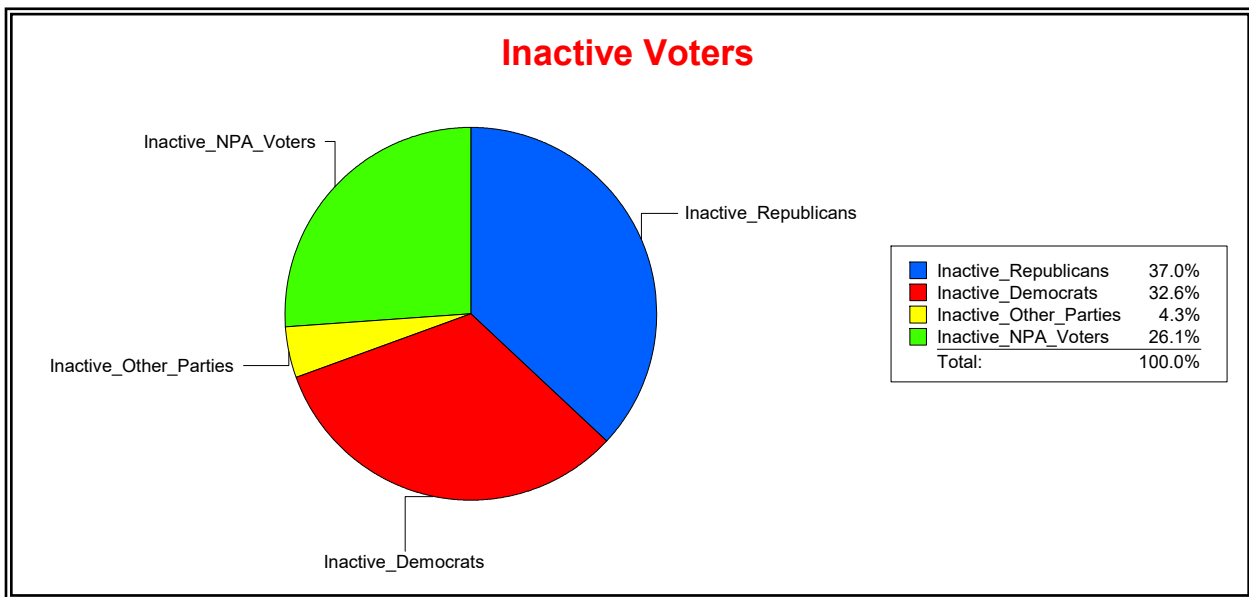

District	Total	Dems	Reps	NonP	Other	Total	Dems	Reps	NonP	Other
LAKWOOD RANCH CDD	1,794	401	889	452	52	46	15	17	12	2

Ron Turner

Supervisor of Elections

Sarasota County, FL

Date 2/1/2023

Time 08:11 AM

Graphs of District Registration