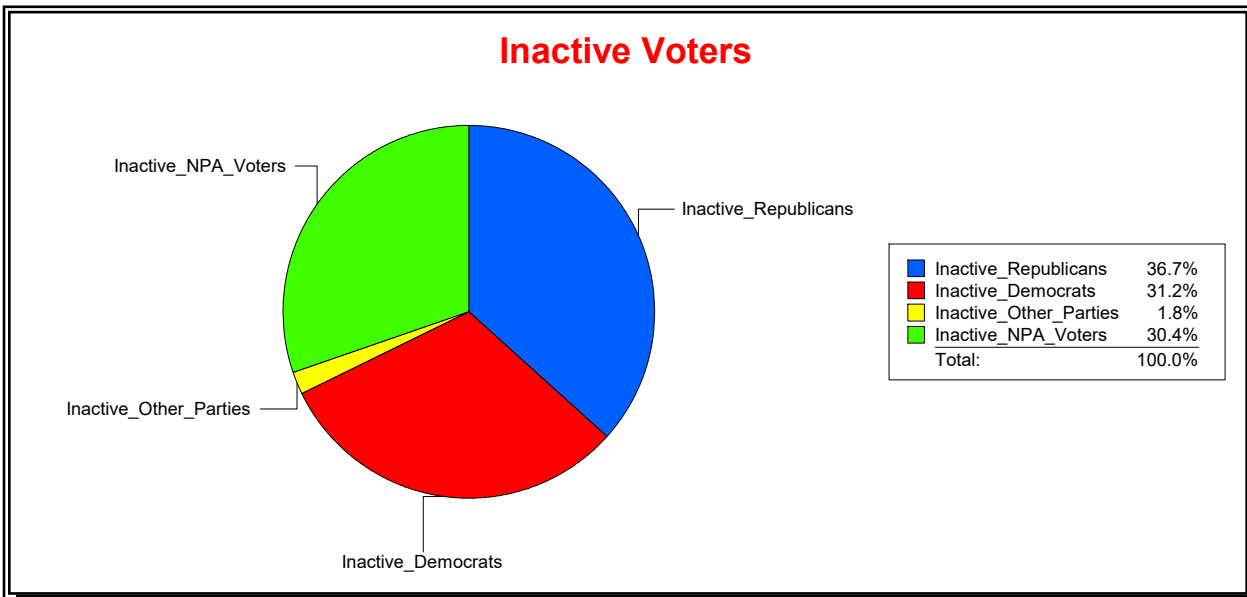

Ron Turner

Supervisor of Elections

Sarasota County, FL

Date 2/1/2023

Time 08:11 AM

Graphs of District Registration

Active Registered Voters

Inactive Voters

<u>District</u>	<u>Total</u>	<u>Dems</u>	<u>Reps</u>	<u>NonP</u>	<u>Other</u>	<u>Total</u>	<u>Dems</u>	<u>Reps</u>	<u>NonP</u>	<u>Other</u>
CNTY COMM DIST 4	73,721	20,610	33,219	18,485	1,407	3,522	1,099	1,291	1,070	62