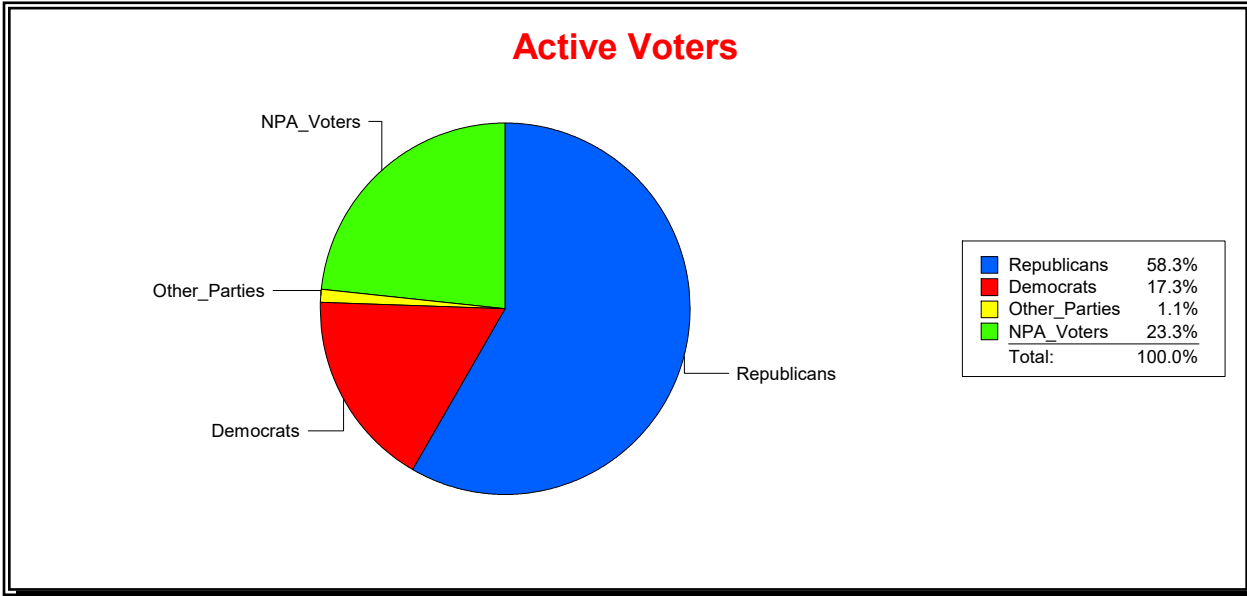

District	Total	Dems	Reps	NonP	Other	Total	Dems	Reps	NonP	Other
TOSCANA ISLES CDD	1,021	177	595	238	11	9	2	4	3	0

Ron Turner

Supervisor of Elections

Sarasota County, FL

Date 2/1/2023

Time 08:11 AM

Graphs of District Registration