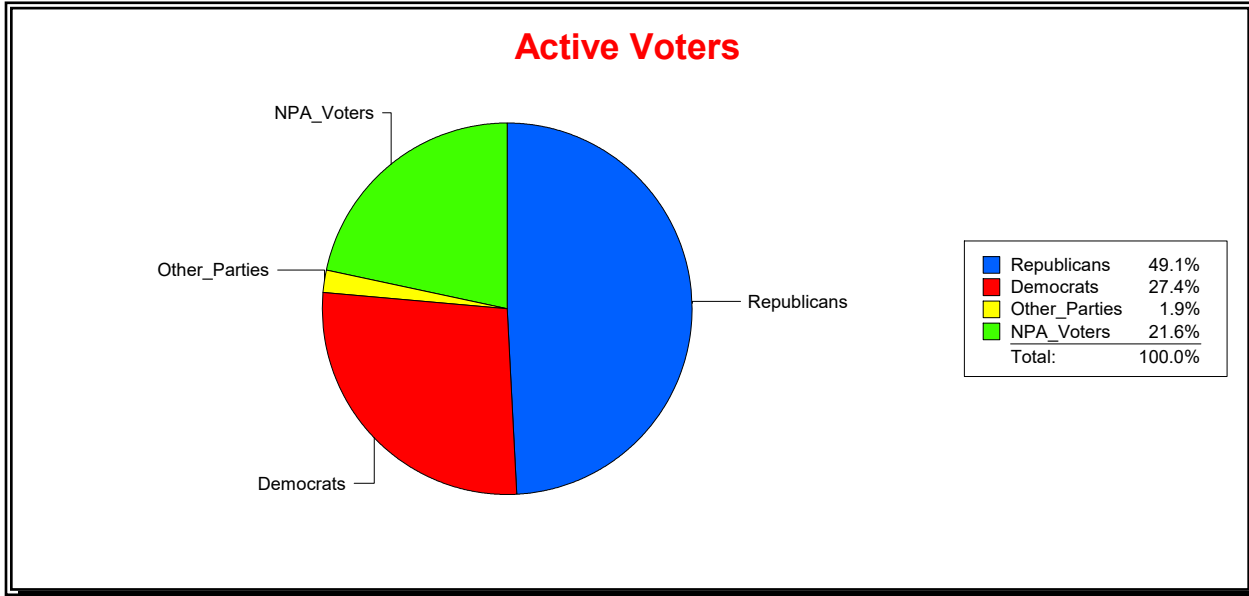

Ron Turner

Supervisor of Elections

Sarasota County, FL

Date 2/1/2023

Time 08:11 AM

Graphs of District Registration

Active Registered Voters

Inactive Voters

<u>District</u>	<u>Total</u>	<u>Dems</u>	<u>Reps</u>	<u>NonP</u>	<u>Other</u>	<u>Total</u>	<u>Dems</u>	<u>Reps</u>	<u>NonP</u>	<u>Other</u>
LONGBOAT KEY	4,759	1,305	2,336	1,029	89	237	75	106	55	1