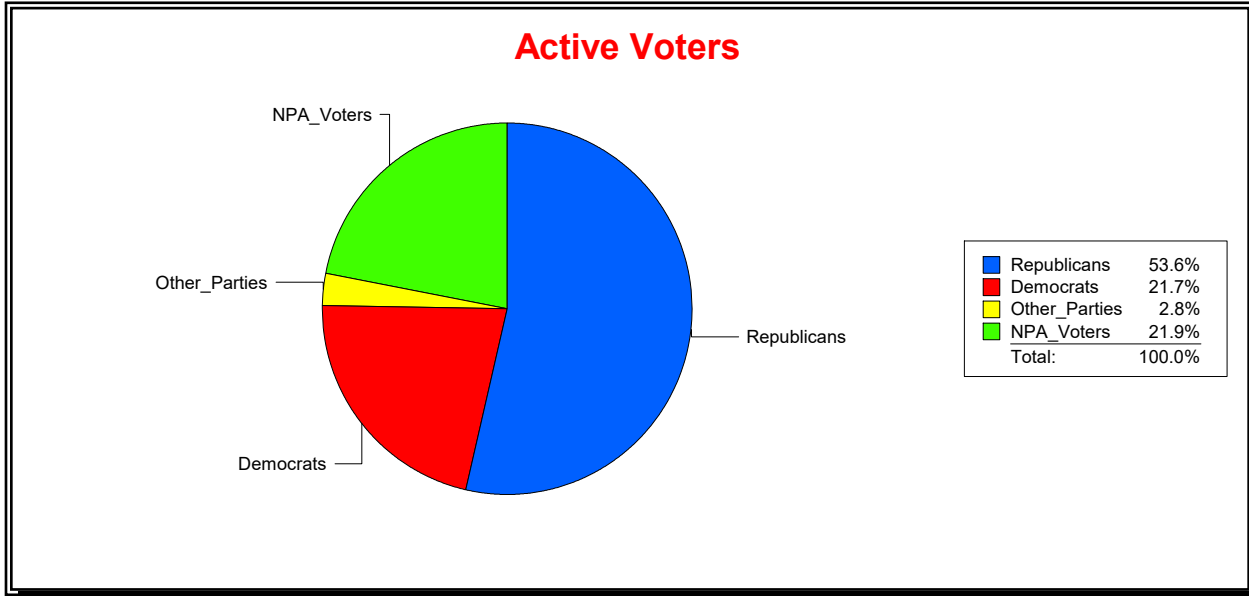

District	Total	Dems	Reps	NonP	Other	Total	Dems	Reps	NonP	Other
LBK DISTRICT 1	1,490	324	798	327	41	80	24	36	19	1

Ron Turner

Supervisor of Elections

Sarasota County, FL

Date 2/1/2023

Time 08:11 AM

Graphs of District Registration