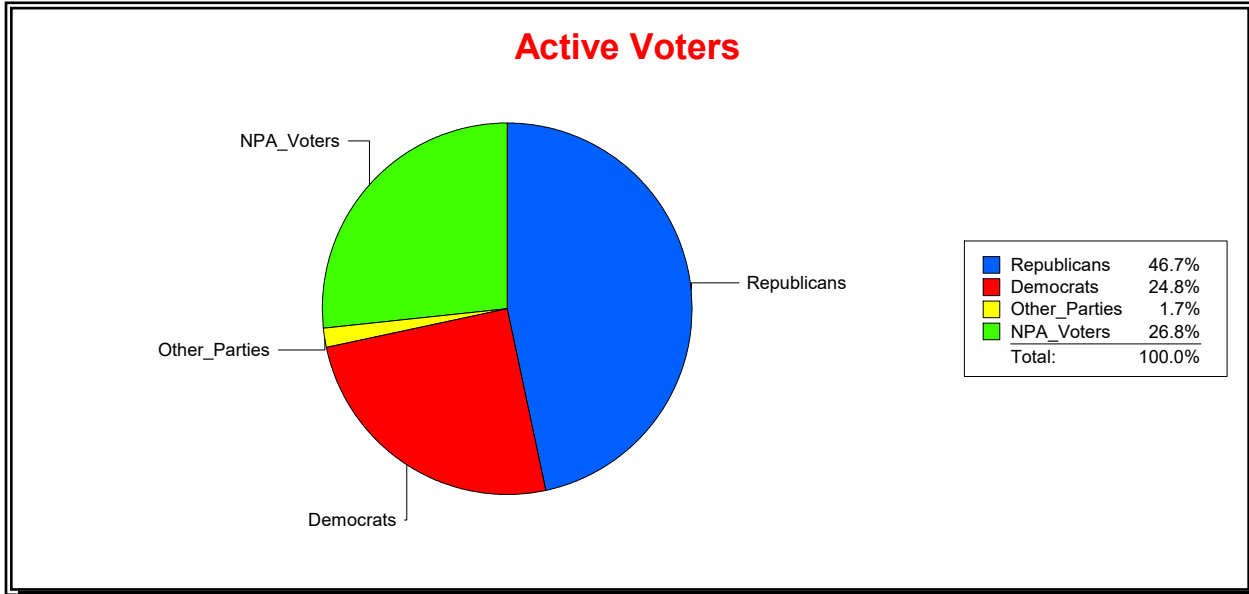

Ron Turner

Supervisor of Elections

Sarasota County, FL

Date 2/1/2023

Time 08:11 AM

Graphs of District Registration

Active Registered Voters

Inactive Voters

District	Total	Dems	Reps	NonP	Other	Total	Dems	Reps	NonP	Other
CNTY COMM DIST 3	75,254	18,657	35,174	20,159	1,264	3,305	911	1,282	1,073	39