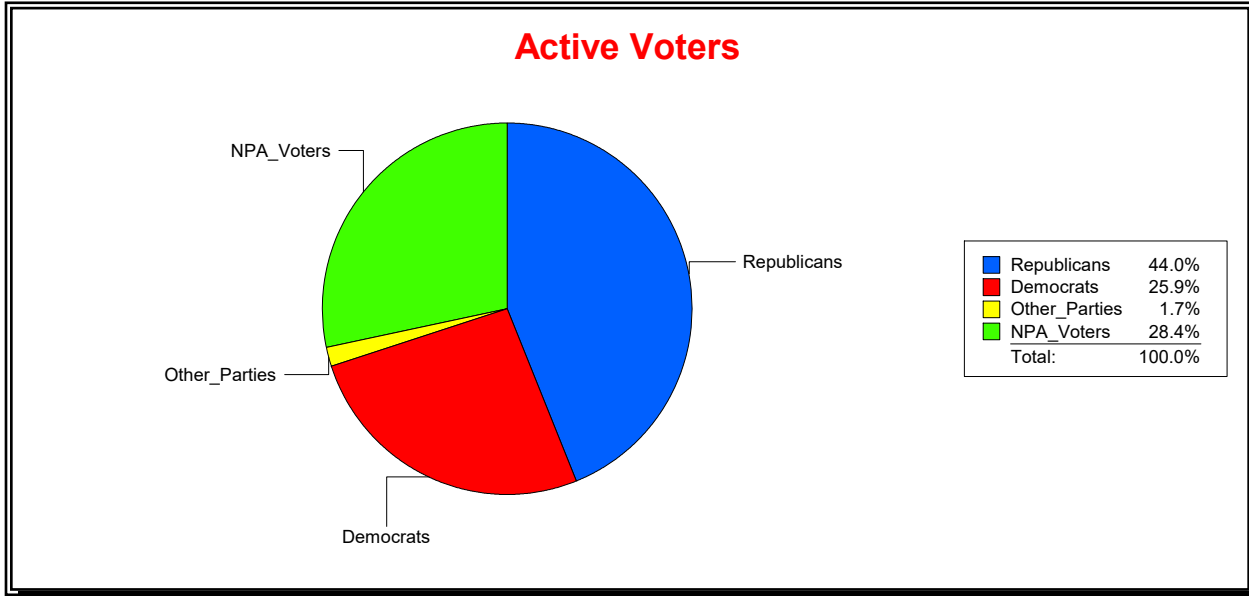

Ron Turner

Supervisor of Elections

Sarasota County, FL

Date 2/1/2023

Time 08:11 AM

Graphs of District Registration

Active Registered Voters

Inactive Voters

District	Total	Dems	Reps	NonP	Other	Total	Dems	Reps	NonP	Other
NORTH PORT 4	9,279	2,404	4,084	2,632	159	389	111	148	123	7