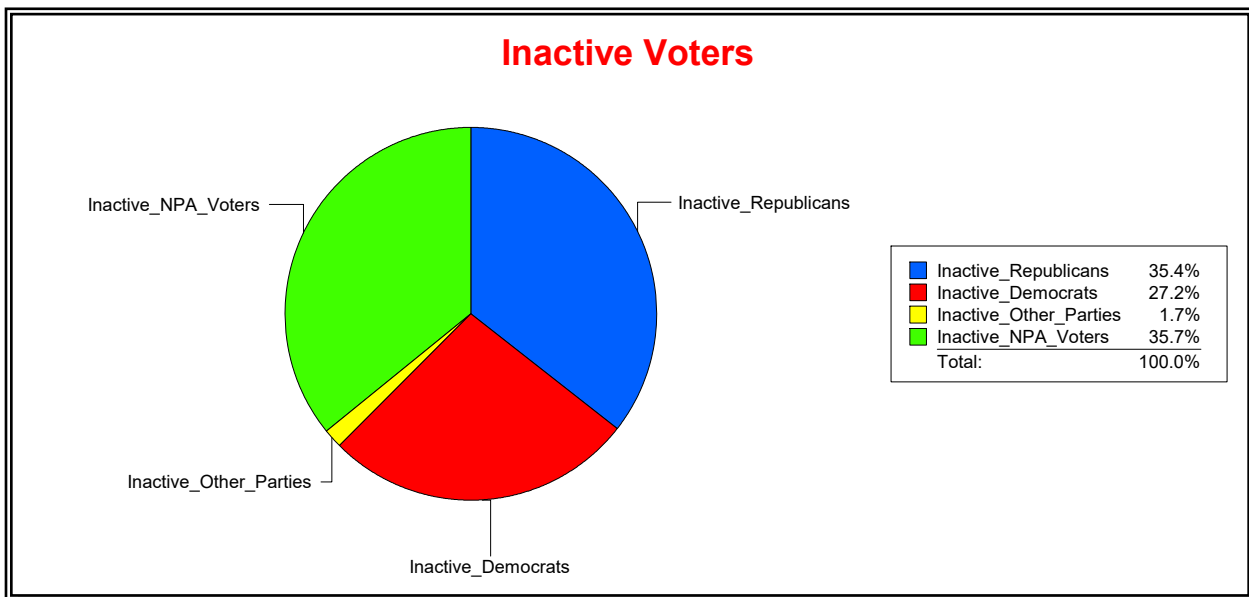

Supervisor of Elections

Sarasota County, FL

Date 2/1/2023

Time 08:11 AM

Graphs of District Registration

Active Registered Voters

Inactive Voters

<u>District</u>	<u>Total</u>	<u>Dems</u>	<u>Reps</u>	<u>NonP</u>	<u>Other</u>	<u>Total</u>	<u>Dems</u>	<u>Reps</u>	<u>NonP</u>	<u>Other</u>
NORTH PORT	60,963	14,333	27,329	18,123	1,178	2,554	694	905	912	43