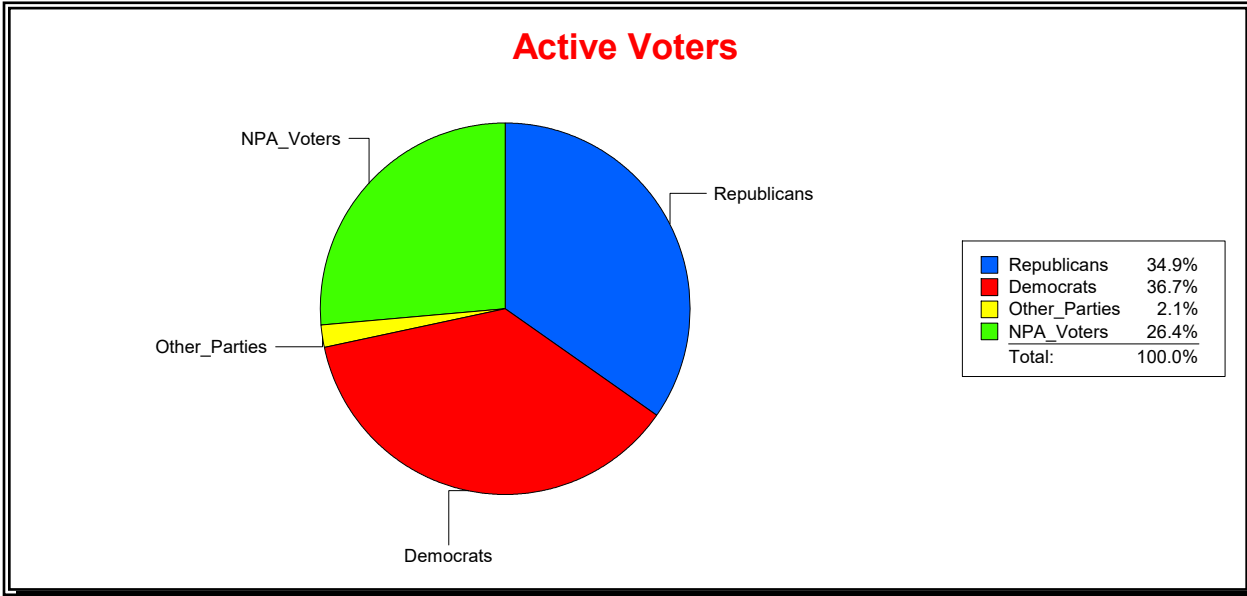

Ron Turner

Supervisor of Elections

Sarasota County, FL

Date 2/1/2023

Time 08:11 AM

Graphs of District Registration

Active Registered Voters

Inactive Voters

District	Total	Dems	Reps	NonP	Other	Total	Dems	Reps	NonP	Other
SARASOTA DIST 3	11,037	4,048	3,847	2,910	232	809	296	229	269	15