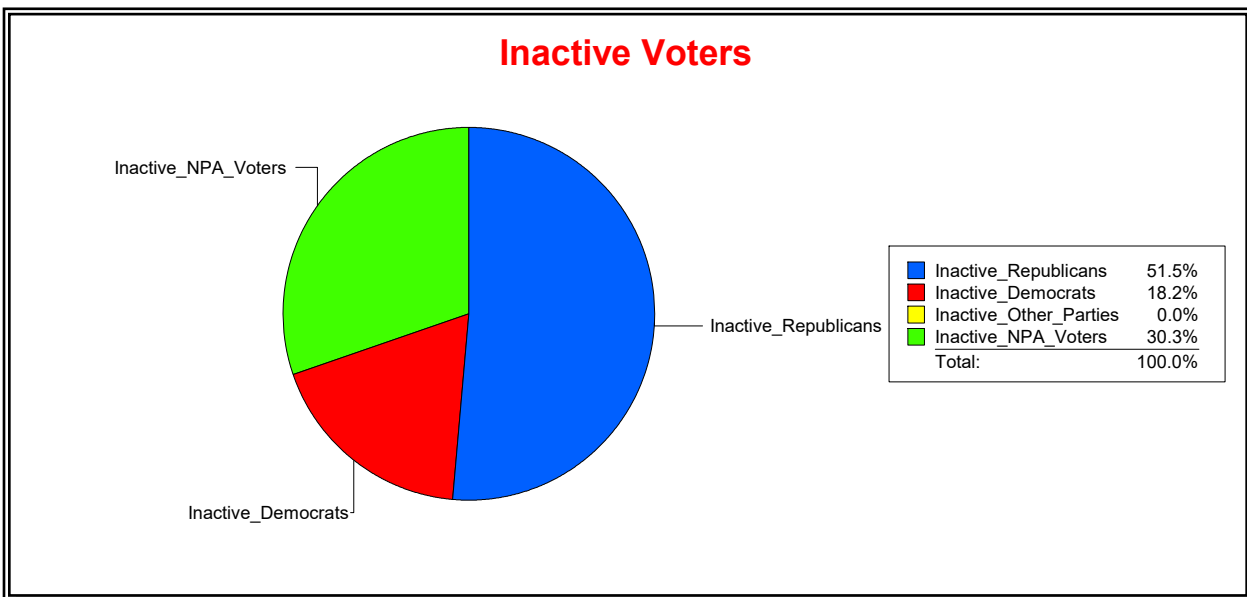

Ron Turner

Supervisor of Elections

Sarasota County, FL

Date 2/1/2023

Time 08:11 AM

Graphs of District Registration

Active Registered Voters

Inactive Voters

District	Total	Dems	Reps	NonP	Other	Total	Dems	Reps	NonP	Other
GOLDEN GATE POINT	382	105	179	92	6	33	6	17	10	0