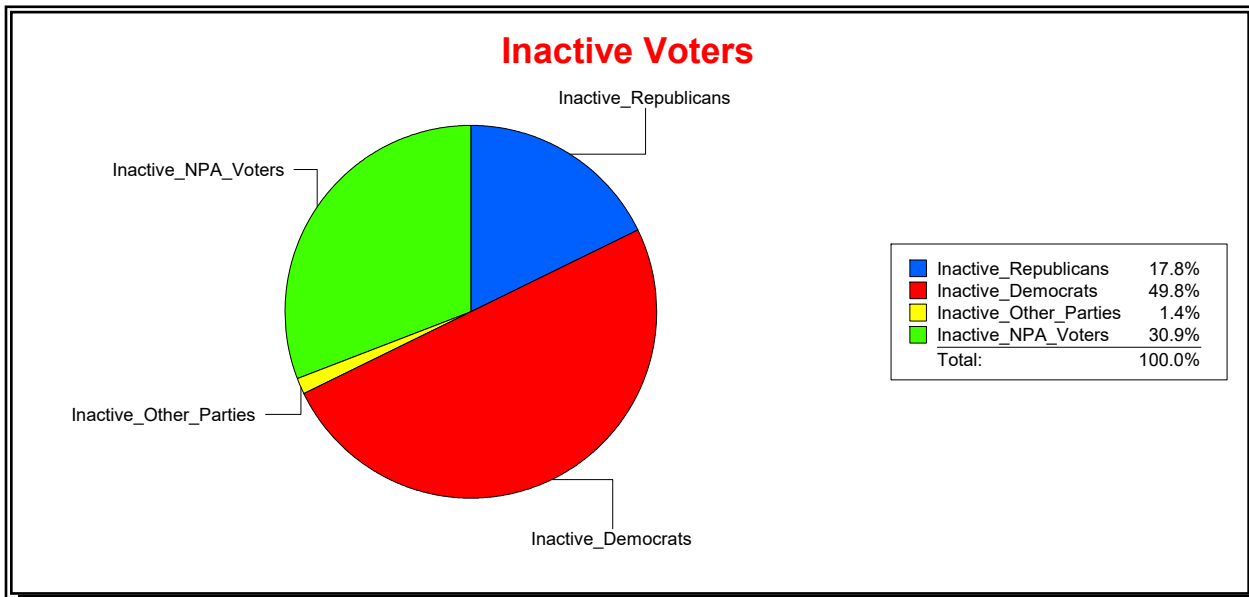

Date 2/1/2023

Time 08:11 AM

Graphs of District Registration

Active Registered Voters

Inactive Voters

District	Total	Dems	Reps	NonP	Other	Total	Dems	Reps	NonP	Other
SARASOTA 1	11,092	5,732	2,222	2,909	229	1,160	578	207	359	16