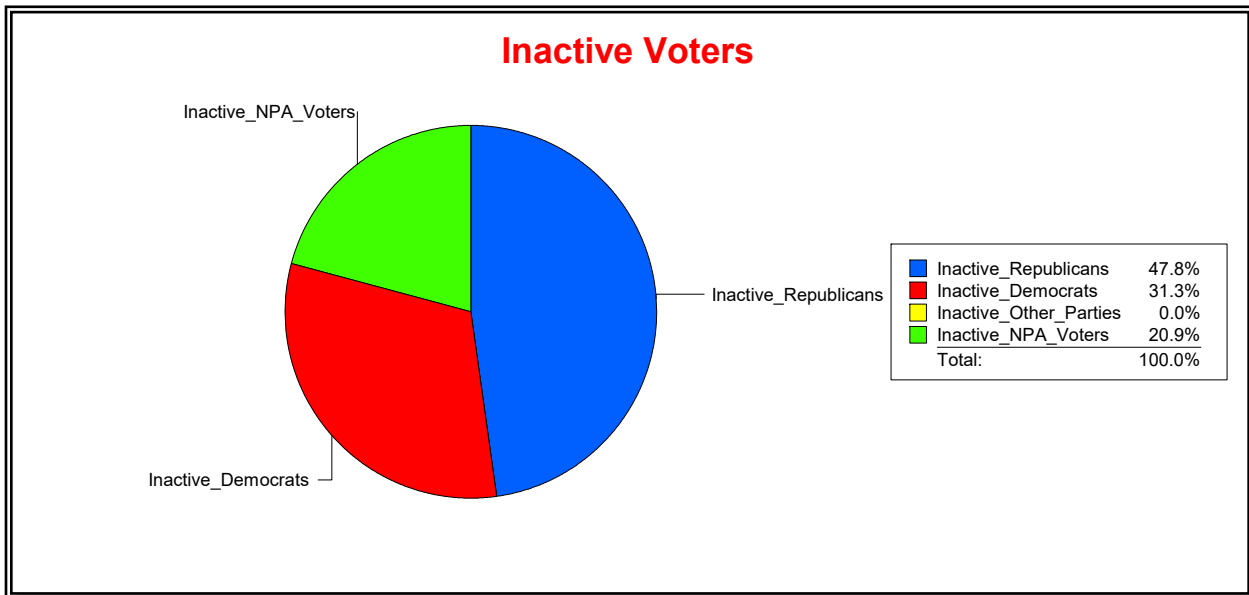

Ron Turner

Supervisor of Elections

Sarasota County, FL

Date 2/1/2023

Time 08:11 AM

Graphs of District Registration

Active Registered Voters

Inactive Voters

District	Total	Dems	Reps	NonP	Other	Total	Dems	Reps	NonP	Other
LBK DISTRICT 2	1,350	444	586	298	22	67	21	32	14	0