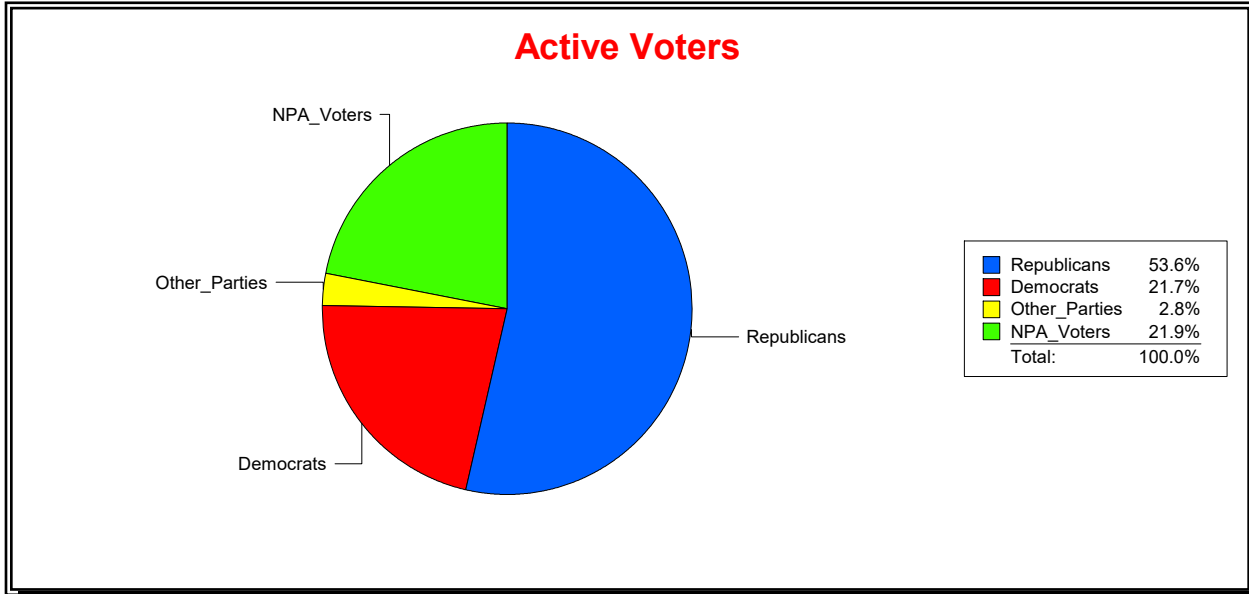

Date 2/1/2023

Time 08:11 AM

Graphs of District Registration

Active Registered Voters

Inactive Voters

District	Total	Dems	Reps	NonP	Other	Total	Dems	Reps	NonP	Other
LONGBOAT KEY 1	1,490	324	798	327	41	80	24	36	19	1