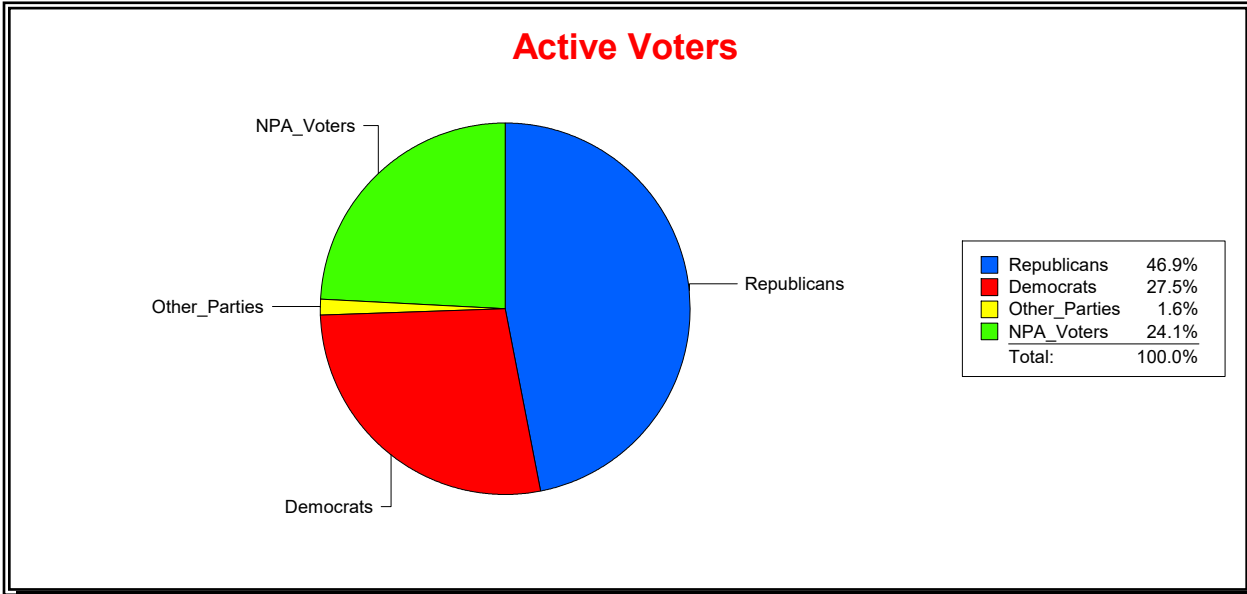

Ron Turner

Supervisor of Elections

Sarasota County, FL

Date 2/1/2023

Time 08:11 AM

Graphs of District Registration

Active Registered Voters

Inactive Voters

District	Total	Dems	Reps	NonP	Other	Total	Dems	Reps	NonP	Other
GOLDEN GATE POINT	382	105	179	92	6	33	6	17	10	0