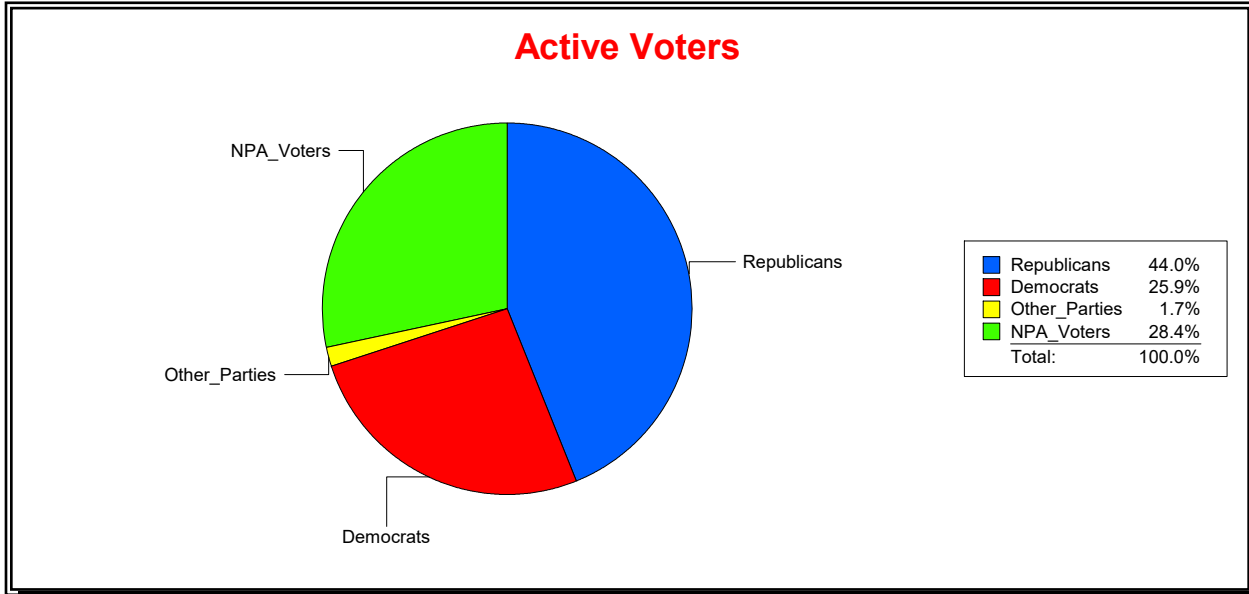

Ron Turner

Supervisor of Elections

Sarasota County, FL

Date 2/1/2023

Time 08:11 AM

Graphs of District Registration

Active Registered Voters

Inactive Voters

District	Total	Dems	Reps	NonP	Other	Total	Dems	Reps	NonP	Other
NORTH PORT DIST 4	9,279	2,404	4,084	2,632	159	389	111	148	123	7