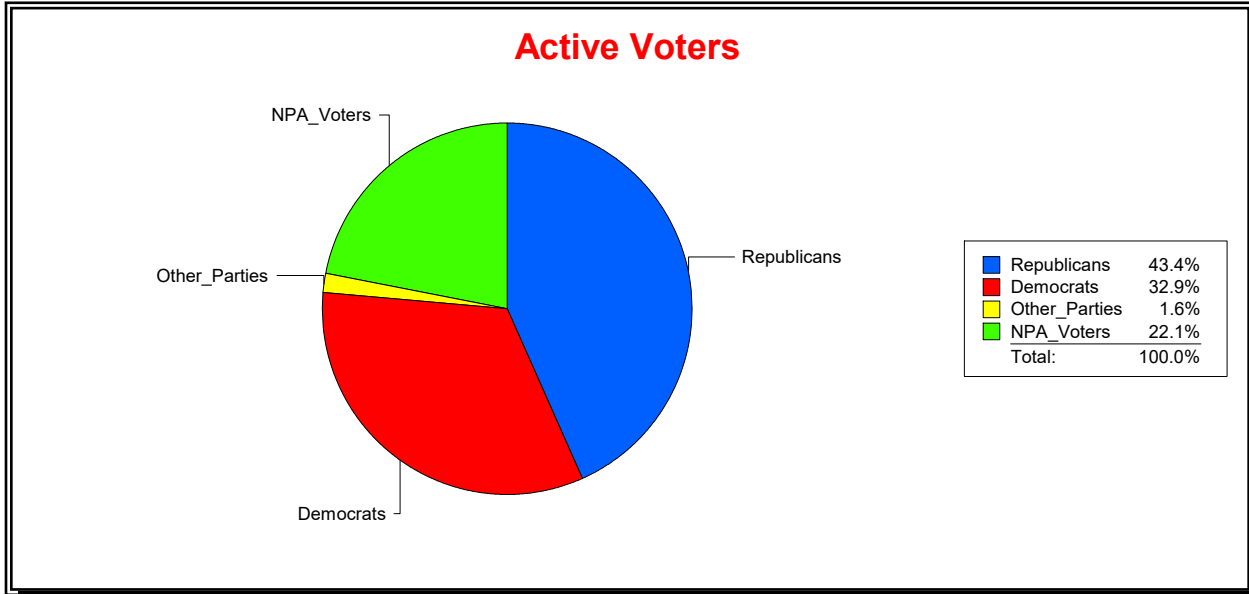

Ron Turner

Supervisor of Elections

Sarasota County, FL

Date 2/1/2023

Time 08:11 AM

Graphs of District Registration

Active Registered Voters

Inactive Voters

District	Total	Dems	Reps	NonP	Other	Total	Dems	Reps	NonP	Other
LBK DISTRICT 2	1,350	444	586	298	22	67	21	32	14	0