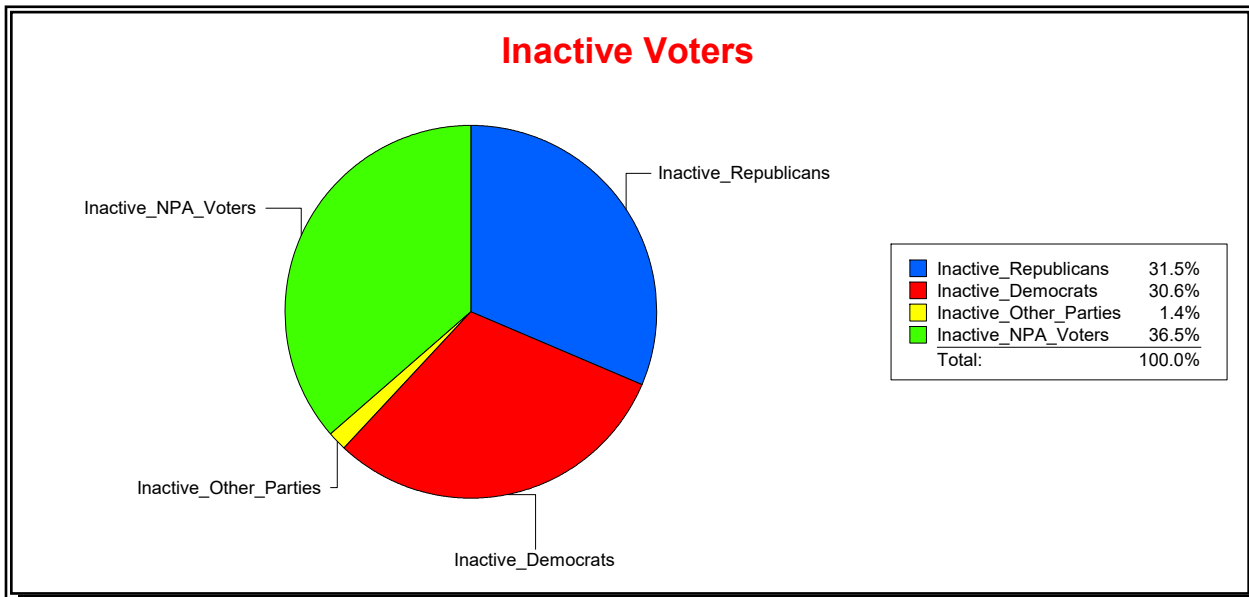

Supervisor of Elections

Sarasota County, FL

Date 2/1/2023

Time 08:11 AM

Graphs of District Registration

Active Registered Voters

Inactive Voters

<u>District</u>	<u>Total</u>	<u>Dems</u>	<u>Reps</u>	<u>NonP</u>	<u>Other</u>	<u>Total</u>	<u>Dems</u>	<u>Reps</u>	<u>NonP</u>	<u>Other</u>
NORTH PORT DIST 5	17,304	4,079	7,996	4,921	308	638	195	201	233	9