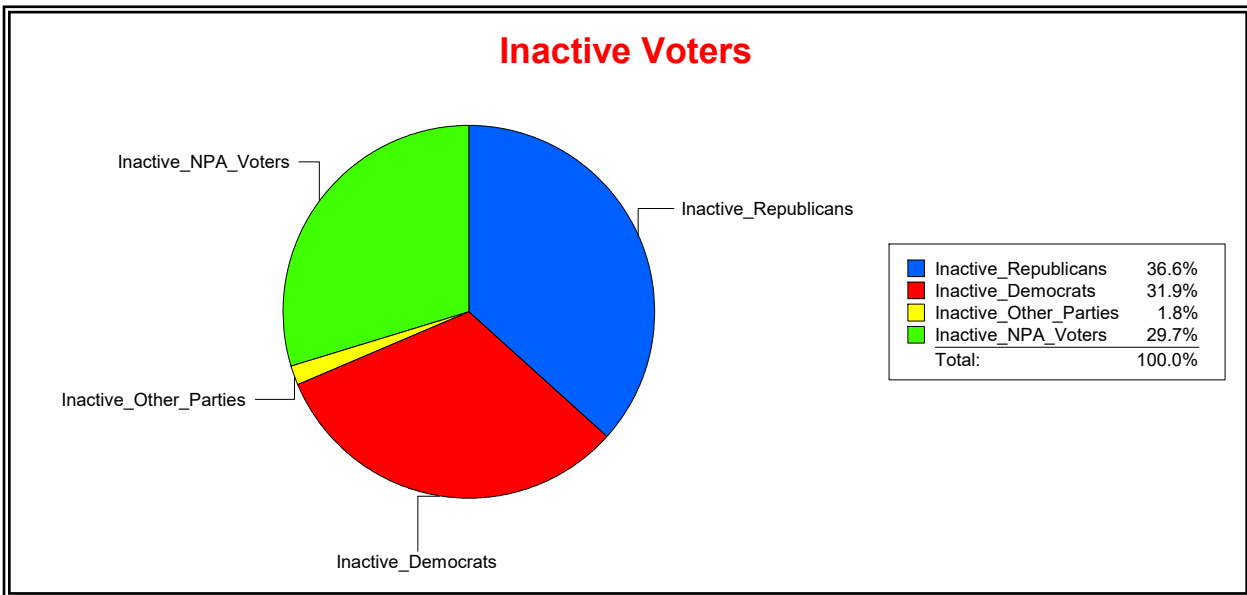

Ron Turner

Supervisor of Elections

Sarasota County, FL

Date 2/1/2023

Time 08:11 AM

Graphs of District Registration

Active Registered Voters

Inactive Voters

District	Total	Dems	Reps	NonP	Other	Total	Dems	Reps	NonP	Other
CNTY COMM DIST 1	70,153	19,727	31,499	17,498	1,429	3,127	999	1,143	930	55