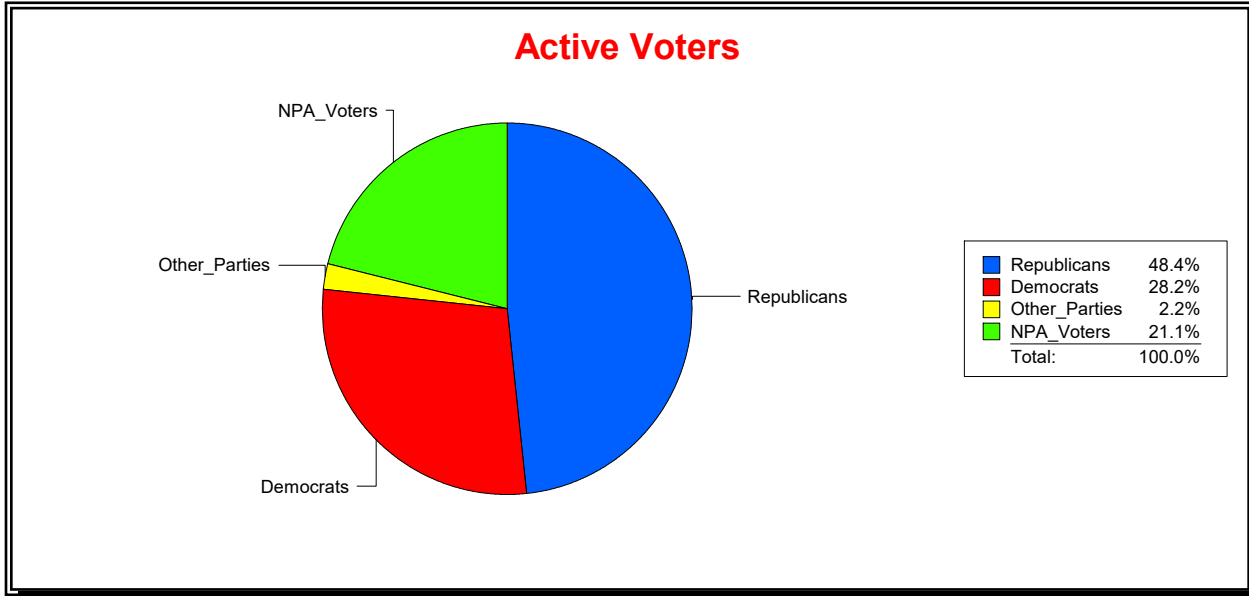

Ron Turner

Supervisor of Elections

Sarasota County, FL

Date 2/1/2023

Time 08:11 AM

Graphs of District Registration

Active Registered Voters

Inactive Voters

District	Total	Dems	Reps	NonP	Other	Total	Dems	Reps	NonP	Other
LONGBOAT KEY BEACH A	1,860	525	901	393	41	109	32	50	26	1