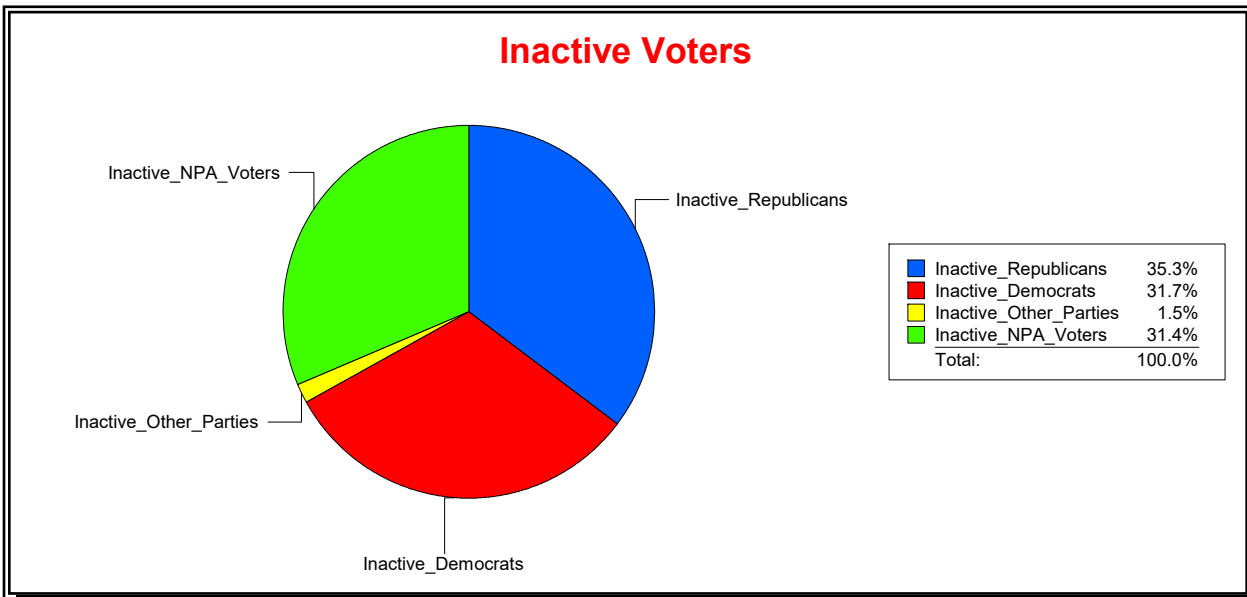

Ron Turner

Supervisor of Elections

Sarasota County, FL

Date 2/1/2023

Time 08:11 AM

Graphs of District Registration

Active Registered Voters

Inactive Voters

<u>District</u>	<u>Total</u>	<u>Dems</u>	<u>Reps</u>	<u>NonP</u>	<u>Other</u>	<u>Total</u>	<u>Dems</u>	<u>Reps</u>	<u>NonP</u>	<u>Other</u>
COUNTYWIDE	356,147	100,710	155,787	92,948	6,702	17,721	5,620	6,263	5,564	274