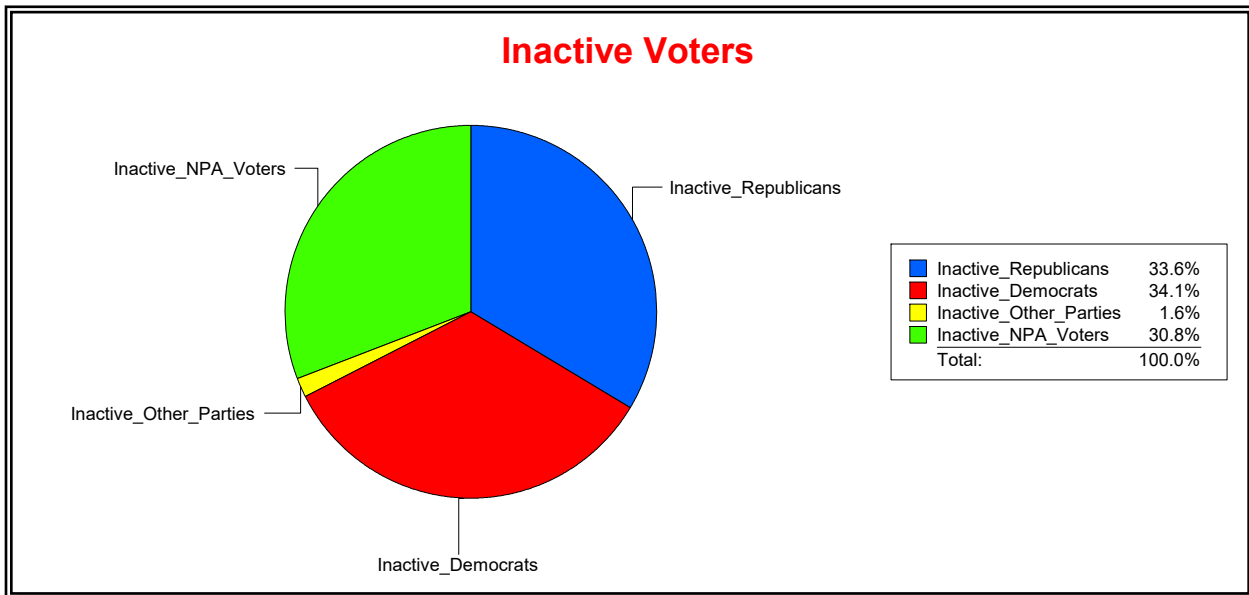

Ron Turner

Supervisor of Elections

Sarasota County, FL

Date 2/1/2023

Time 08:11 AM

Graphs of District Registration

Active Registered Voters

Inactive Voters

District	Total	Dems	Reps	NonP	Other	Total	Dems	Reps	NonP	Other
STATE HOUSE DIST 73	147,755	47,036	61,003	36,957	2,759	8,614	2,936	2,890	2,649	139