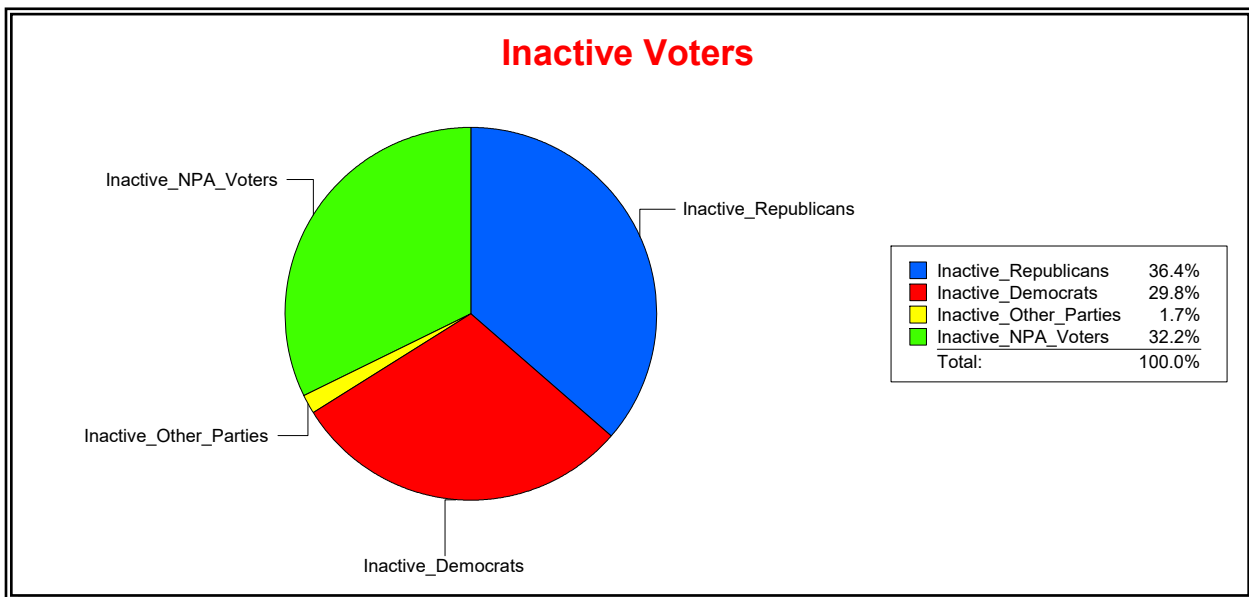

Ron Turner

Supervisor of Elections

Sarasota County, FL

Date 2/1/2023

Time 08:11 AM

Graphs of District Registration

Active Registered Voters

Inactive Voters

<u>District</u>	<u>Total</u>	<u>Dems</u>	<u>Reps</u>	<u>NonP</u>	<u>Other</u>	<u>Total</u>	<u>Dems</u>	<u>Reps</u>	<u>NonP</u>	<u>Other</u>
STATE HOUSE DIST 74	149,633	39,431	67,172	40,131	2,899	6,569	1,957	2,390	2,113	109