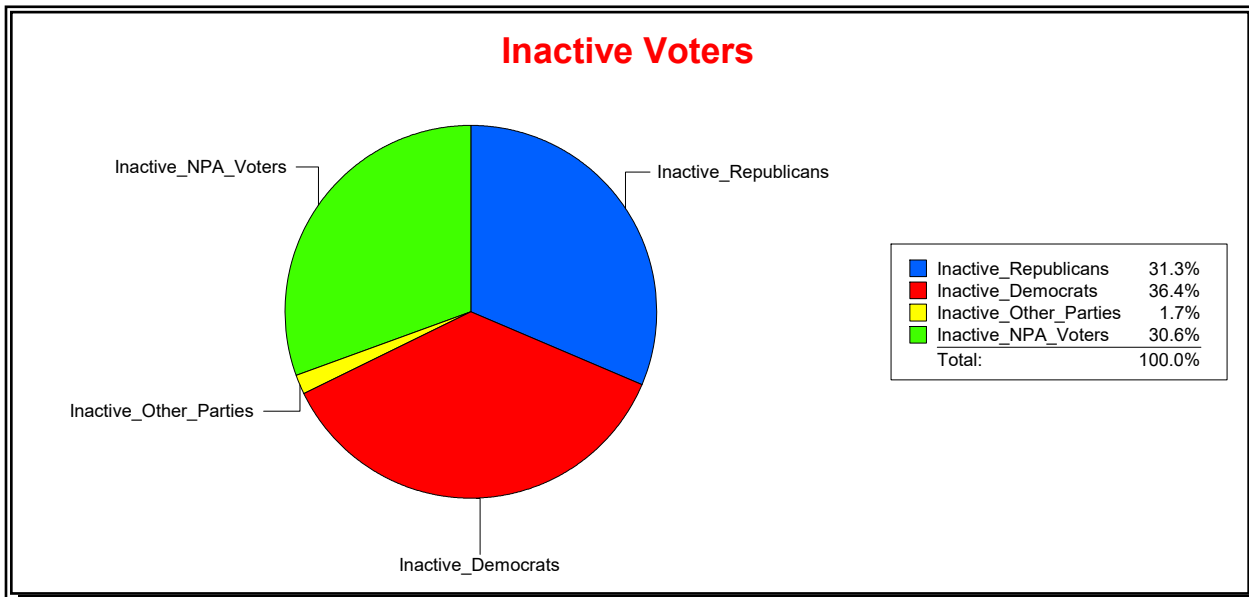

Ron Turner

Supervisor of Elections

Sarasota County, FL

Date 2/1/2023

Time 08:11 AM

Graphs of District Registration

Active Registered Voters

Inactive Voters

District	Total	Dems	Reps	NonP	Other	Total	Dems	Reps	NonP	Other
HOSPITAL BOARD NORTH	107,283	35,790	42,646	26,689	2,158	6,174	2,247	1,935	1,887	105