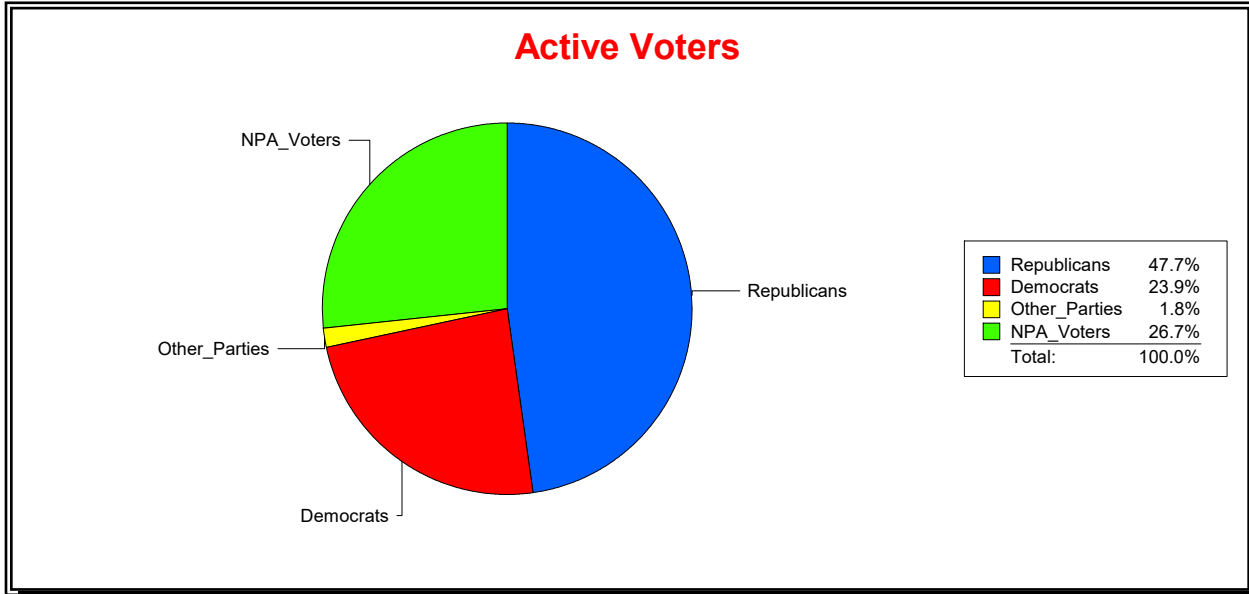

Ron Turner

Supervisor of Elections

Sarasota County, FL

Date 2/1/2023

Time 08:11 AM

Graphs of District Registration

Active Registered Voters

Inactive Voters

District	Total	Dems	Reps	NonP	Other	Total	Dems	Reps	NonP	Other
ENGLEWOOD FIRE DIST	14,014	3,344	6,688	3,736	246	638	183	243	205	7