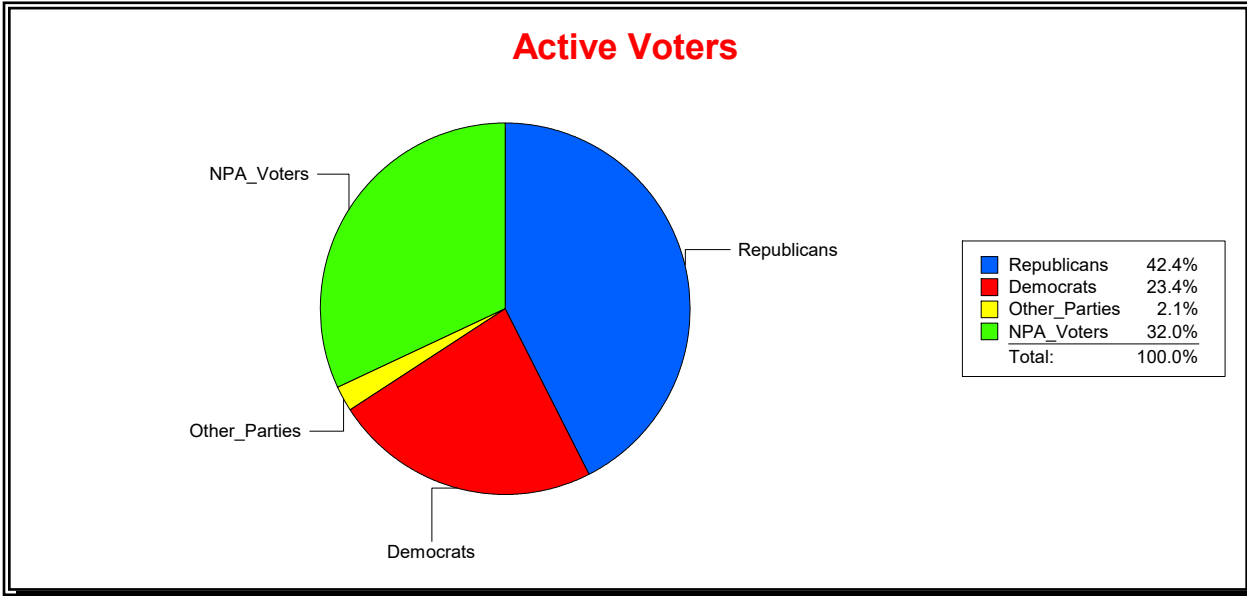

Ron Turner

Supervisor of Elections

Sarasota County, FL

Date 2/1/2023

Time 08:11 AM

Graphs of District Registration

Active Registered Voters

Inactive Voters

District	Total	Dems	Reps	NonP	Other	Total	Dems	Reps	NonP	Other
NORTH PORT DIST 3	10,650	2,496	4,520	3,412	222	525	127	191	203	4