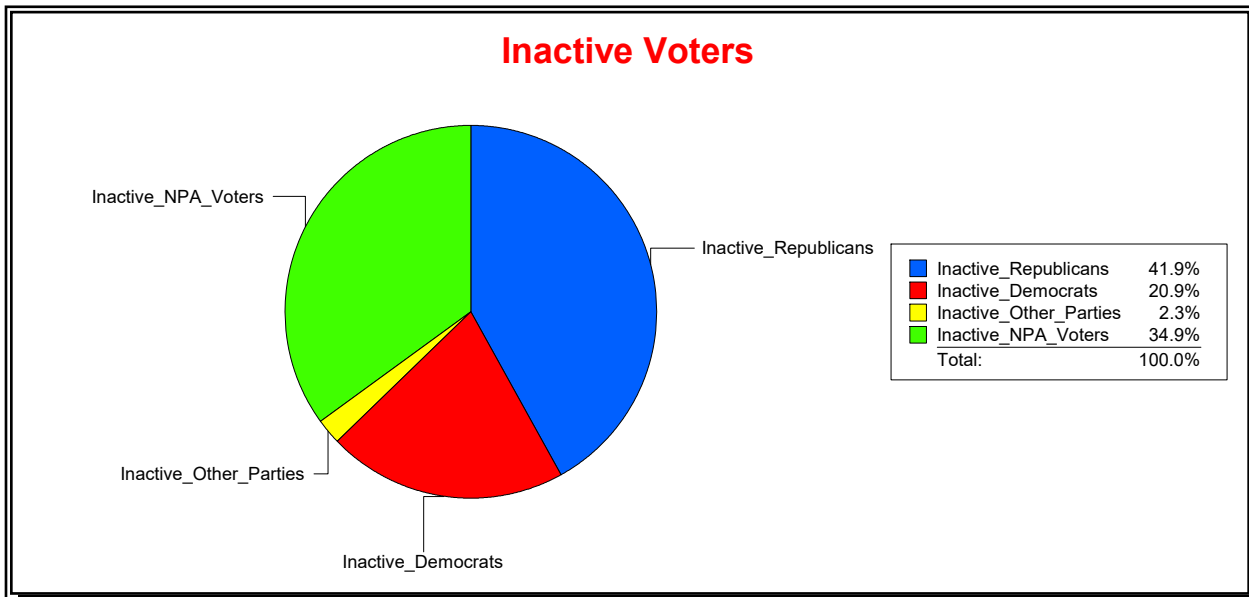

Date 2/1/2023

Time 08:11 AM

Graphs of District Registration

Active Registered Voters

Inactive Voters

District	Total	Dems	Reps	NonP	Other	Total	Dems	Reps	NonP	Other
BLACKBURN CREEK	2,356	569	1,206	548	33	43	9	18	15	1