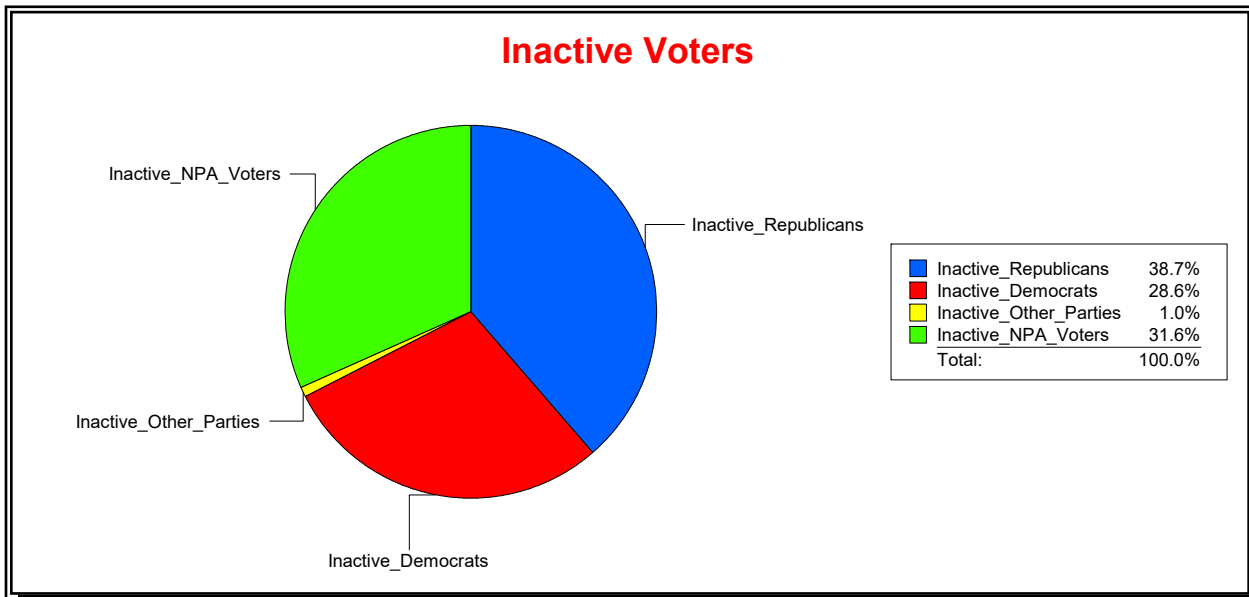

Ron Turner

Supervisor of Elections

Sarasota County, FL

Date 2/1/2023

Time 08:11 AM

Graphs of District Registration

Active Registered Voters

Inactive Voters

District	Total	Dems	Reps	NonP	Other	Total	Dems	Reps	NonP	Other
STATE HOUSE DIST 75	58,759	14,243	27,612	15,860	1,044	2,538	727	983	802	26