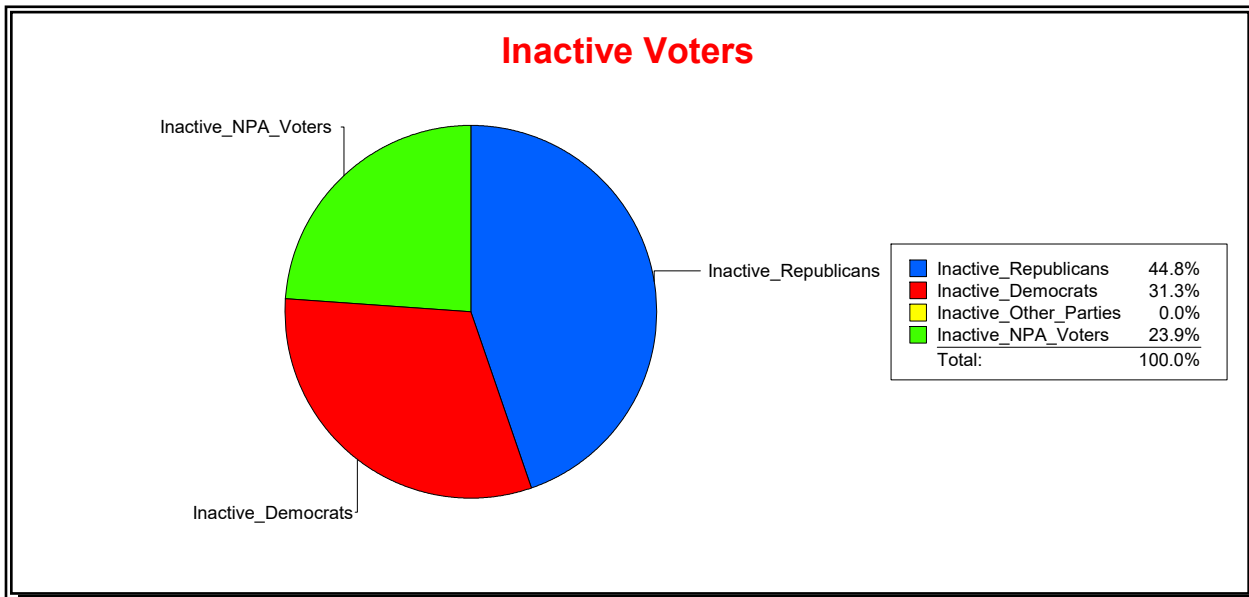

Date 2/1/2023

Time 08:11 AM

Graphs of District Registration

Active Registered Voters

Inactive Voters

District	Total	Dems	Reps	NonP	Other	Total	Dems	Reps	NonP	Other
LBK DISTRICT 3	1,508	416	755	319	18	67	21	30	16	0