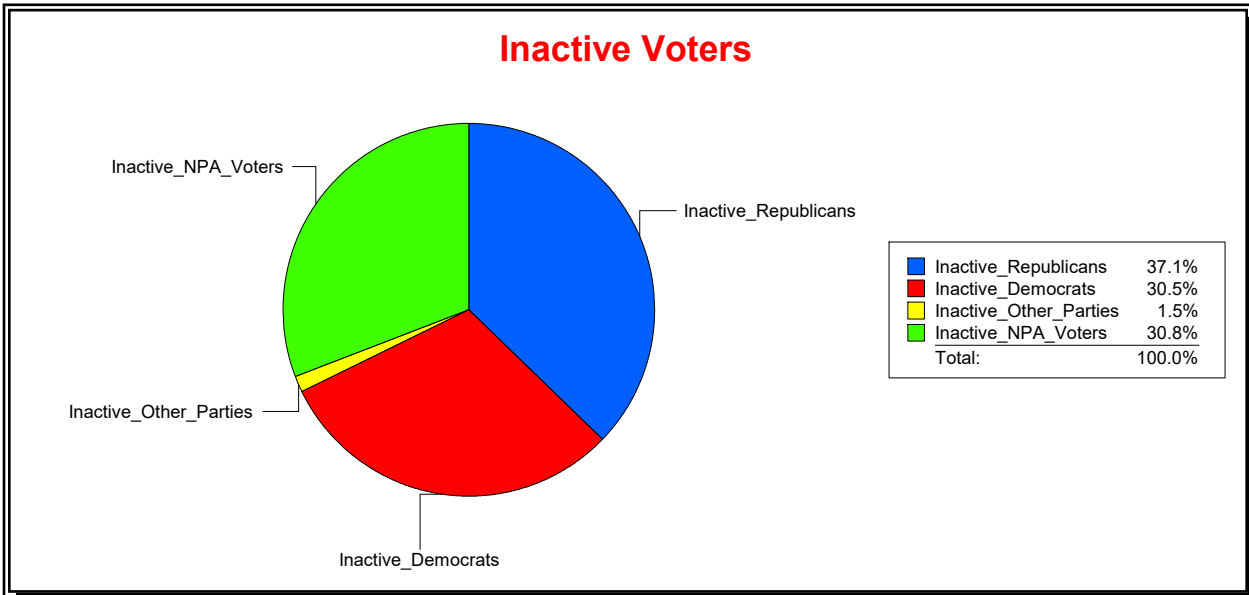

Ron Turner

Supervisor of Elections

Sarasota County, FL

Date 2/1/2023

Time 08:11 AM

Graphs of District Registration

Active Registered Voters

Inactive Voters

<u>District</u>	<u>Total</u>	<u>Dems</u>	<u>Reps</u>	<u>NonP</u>	<u>Other</u>	<u>Total</u>	<u>Dems</u>	<u>Reps</u>	<u>NonP</u>	<u>Other</u>
COUNTY	228,537	63,103	103,021	58,124	4,289	10,870	3,318	4,038	3,349	165