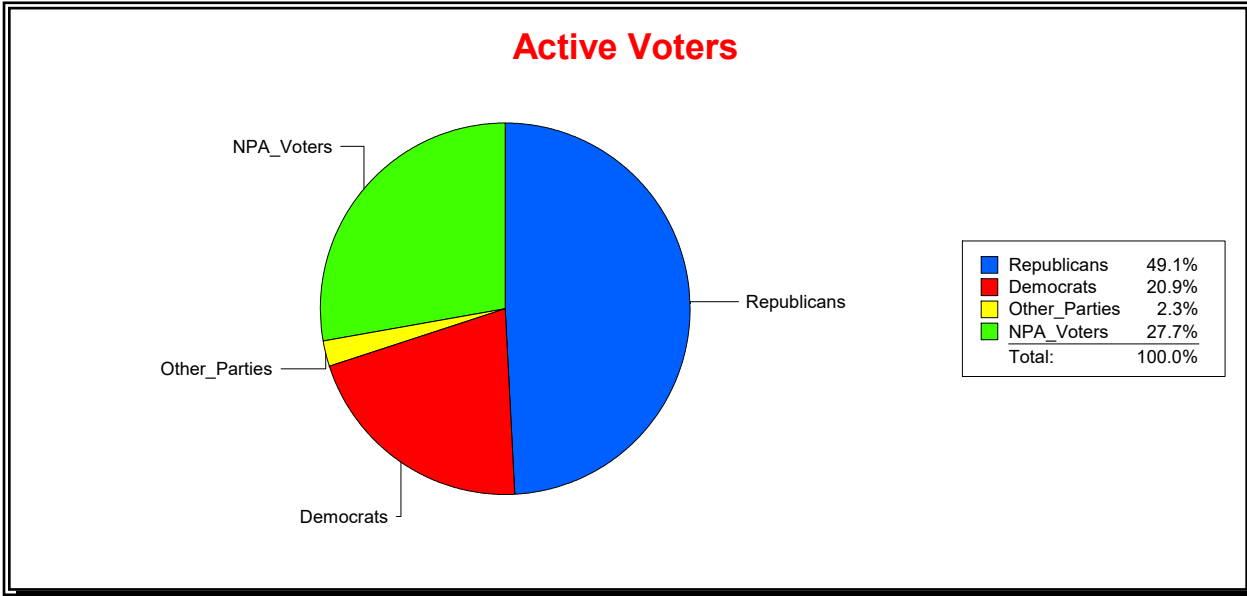

District	Total	Dems	Reps	NonP	Other	Total	Dems	Reps	NonP	Other
WOODLANDS CDD	1,617	338	794	448	37	29	12	11	6	0

Ron Turner

Supervisor of Elections

Sarasota County, FL

Date 2/1/2023

Time 08:11 AM

Graphs of District Registration