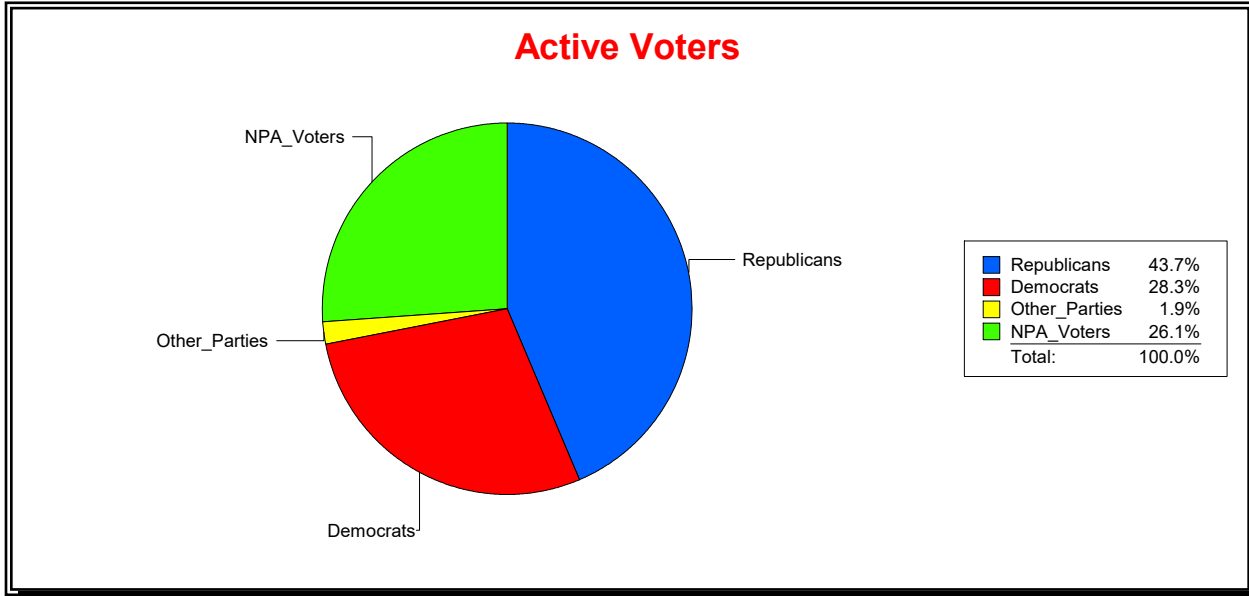

Time 08:11 AM

Graphs of District Registration

Active Registered Voters

Inactive Voters

District	Total	Dems	Reps	NonP	Other	Total	Dems	Reps	NonP	Other
17TH CONGRESS DIST	356,147	100,710	155,787	92,948	6,702	17,721	5,620	6,263	5,564	274