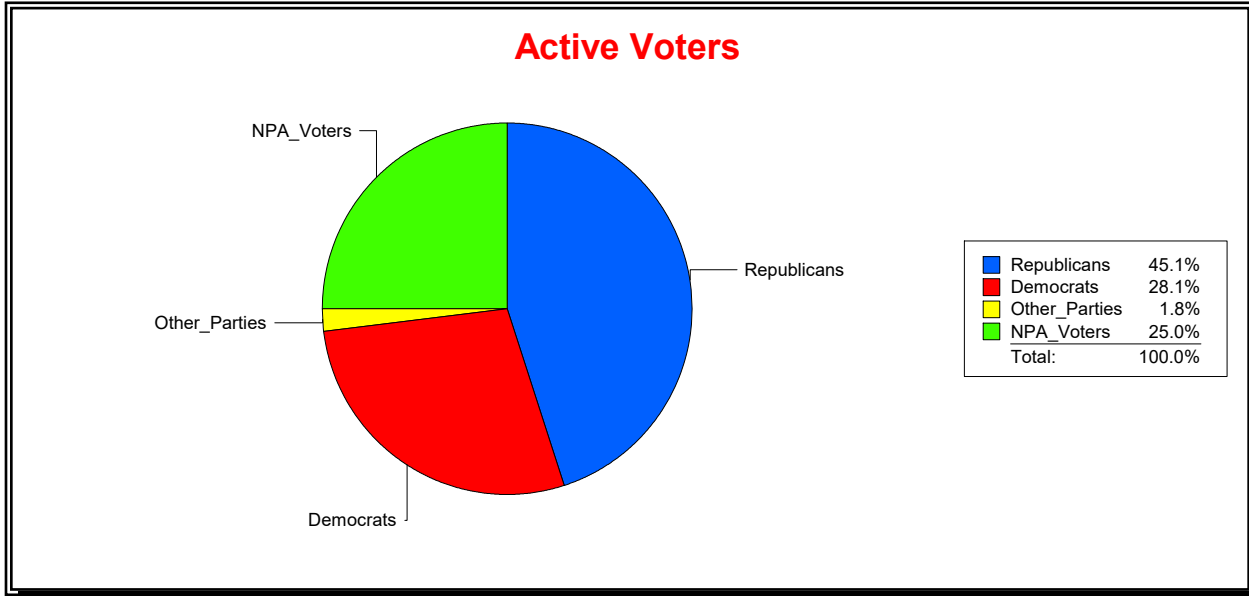

District	Total	Dems	Reps	NonP	Other	Total	Dems	Reps	NonP	Other
HOSPITAL BOARD CENTRAL	121,013	34,041	54,525	30,234	2,213	5,826	1,799	2,187	1,753	87

Ron Turner

Supervisor of Elections

Sarasota County, FL

Date 2/1/2023