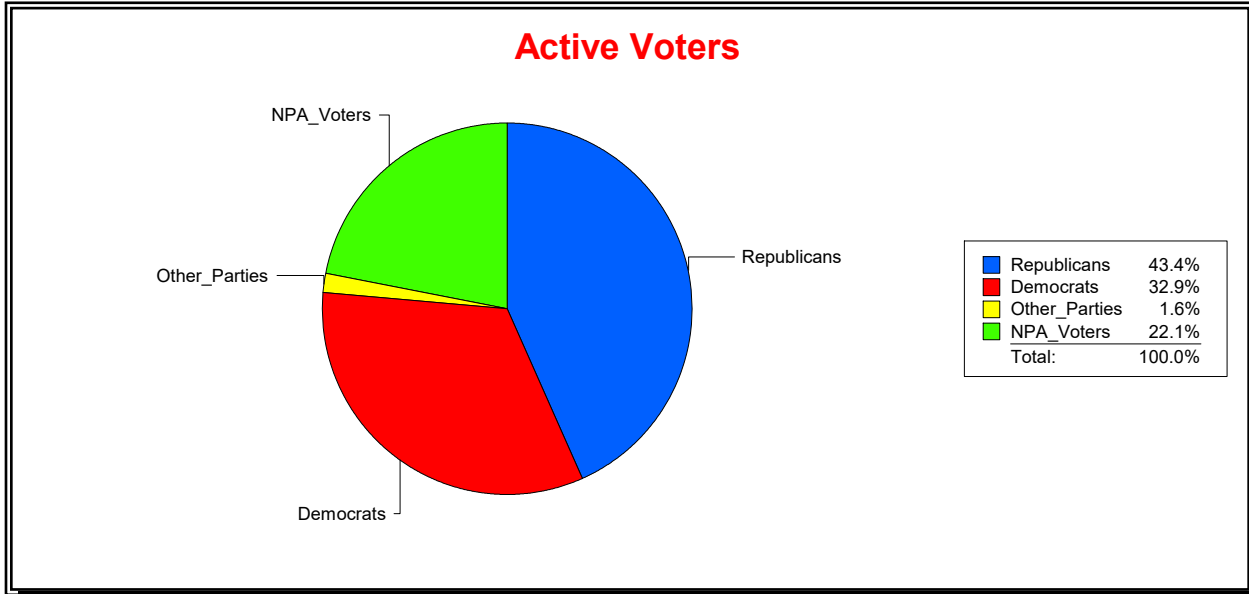

District	Total	Dems	Reps	NonP	Other	Total	Dems	Reps	NonP	Other
LONGBOAT KEY 2	1,350	444	586	298	22	67	21	32	14	0

Ron Turner

Supervisor of Elections

Sarasota County, FL

Date 2/1/2023

Time 08:11 AM

Graphs of District Registration