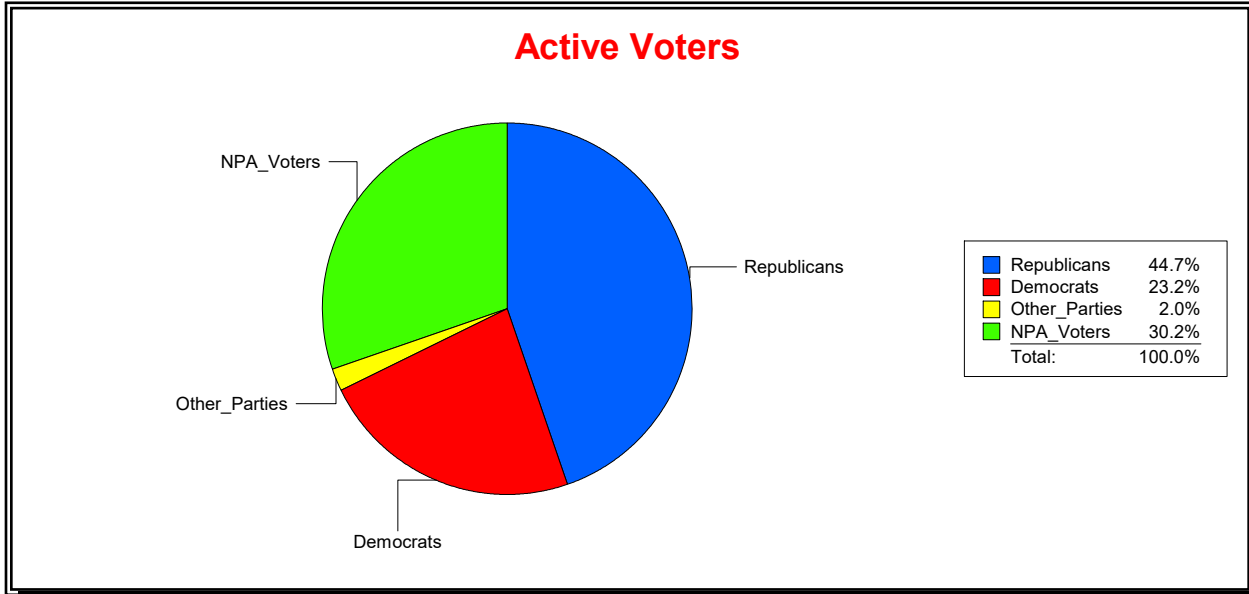

Ron Turner

Supervisor of Elections

Sarasota County, FL

Date 2/1/2023

Time 08:11 AM

Graphs of District Registration

Active Registered Voters

Inactive Voters

District	Total	Dems	Reps	NonP	Other	Total	Dems	Reps	NonP	Other
NORTH PORT DIST 1	10,892	2,527	4,866	3,286	213	440	117	152	160	11