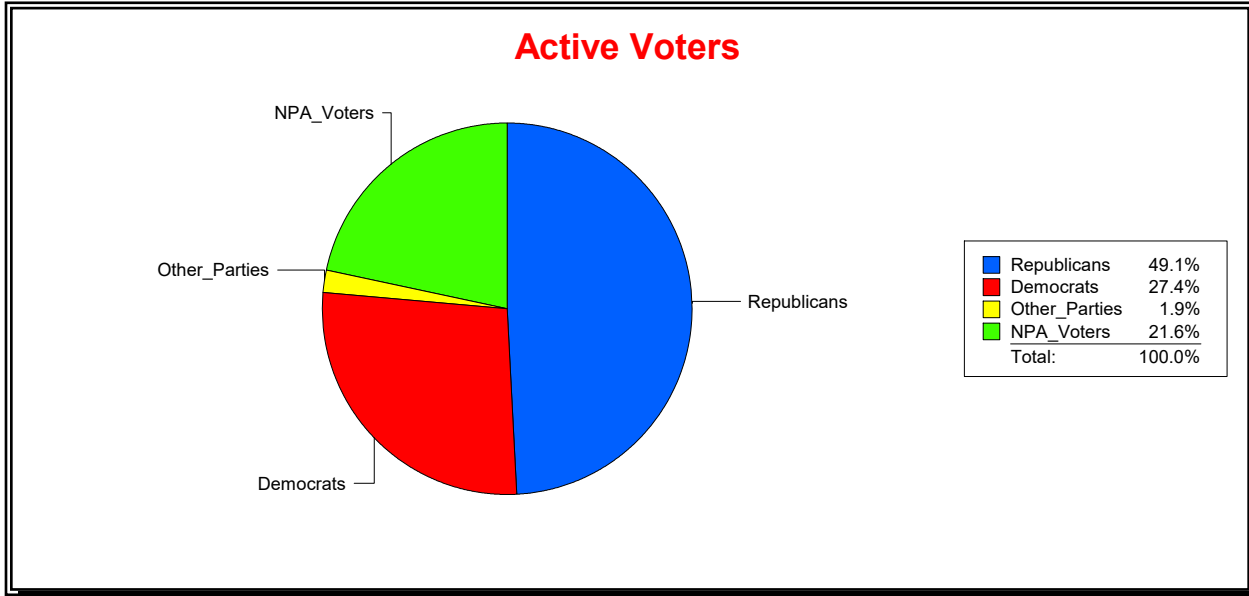

Ron Turner

Supervisor of Elections

Sarasota County, FL

Date 2/1/2023

Time 08:11 AM

Graphs of District Registration

Active Registered Voters

Inactive Voters

District	Total	Dems	Reps	NonP	Other	Total	Dems	Reps	NonP	Other
LONGBOAT KEY	4,759	1,305	2,336	1,029	89	237	75	106	55	1