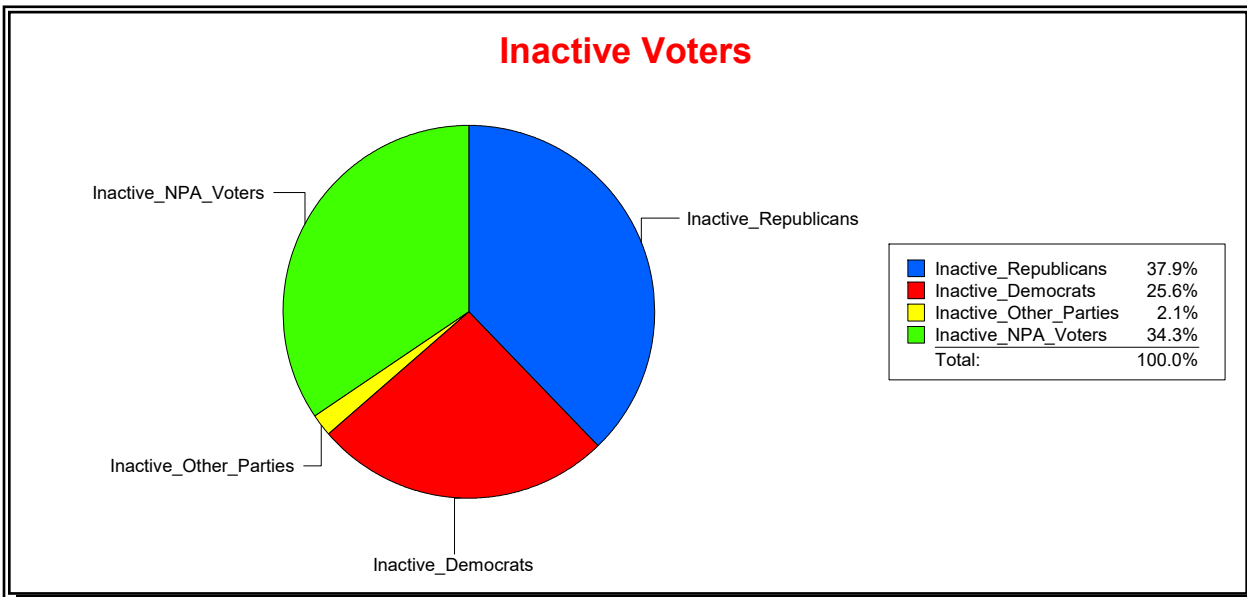

Ron Turner

Supervisor of Elections

Sarasota County, FL

Date 2/1/2023

Time 08:11 AM

Graphs of District Registration

Active Registered Voters

Inactive Voters

<u>District</u>	<u>Total</u>	<u>Dems</u>	<u>Reps</u>	<u>NonP</u>	<u>Other</u>	<u>Total</u>	<u>Dems</u>	<u>Reps</u>	<u>NonP</u>	<u>Other</u>
NORTH PORT DIST 2	12,838	2,827	5,863	3,872	276	562	144	213	193	12