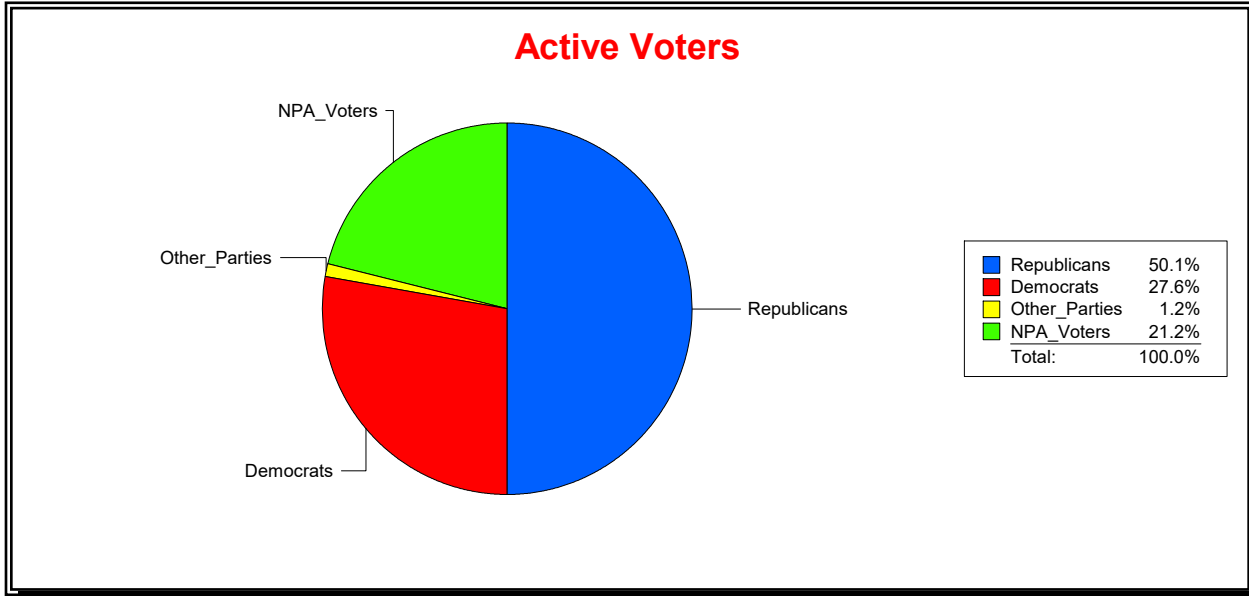

Ron Turner

Supervisor of Elections

Sarasota County, FL

Date 2/1/2023

Time 08:11 AM

Graphs of District Registration

Active Registered Voters

Inactive Voters

District	Total	Dems	Reps	NonP	Other	Total	Dems	Reps	NonP	Other
LONGBOAT KEY 3	1,508	416	755	319	18	67	21	30	16	0