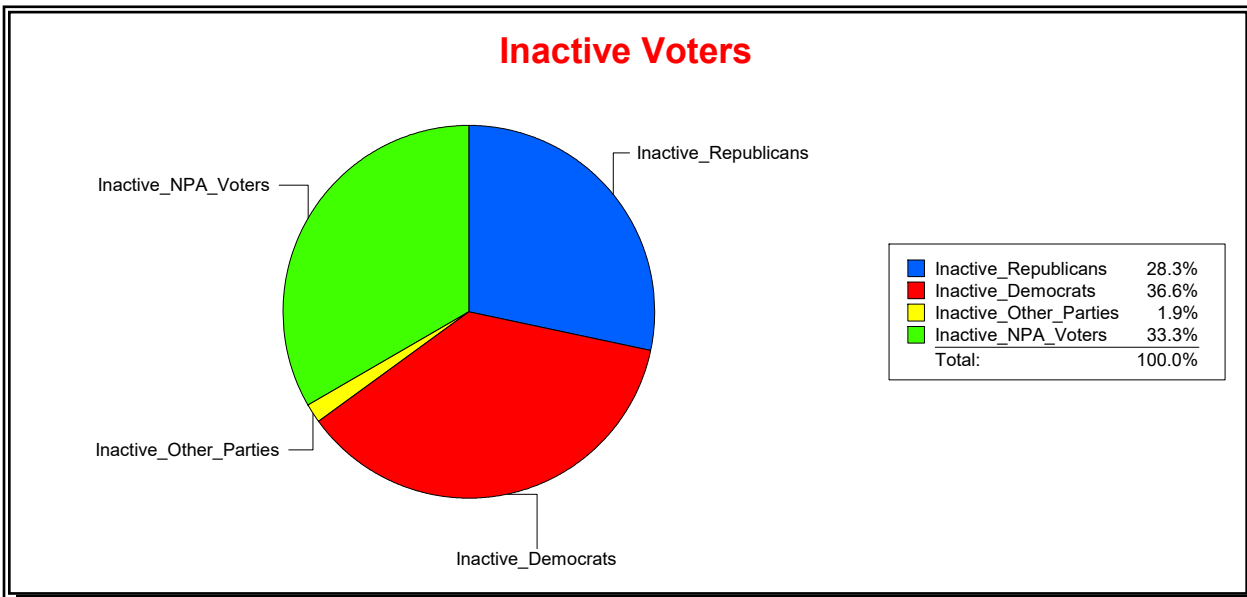

Supervisor of Elections

Sarasota County, FL

Date 2/1/2023

Time 08:11 AM

Graphs of District Registration

Active Registered Voters

Inactive Voters

District	Total	Dems	Reps	NonP	Other	Total	Dems	Reps	NonP	Other
SARASOTA DIST 3	11,037	4,048	3,847	2,910	232	809	296	229	269	15