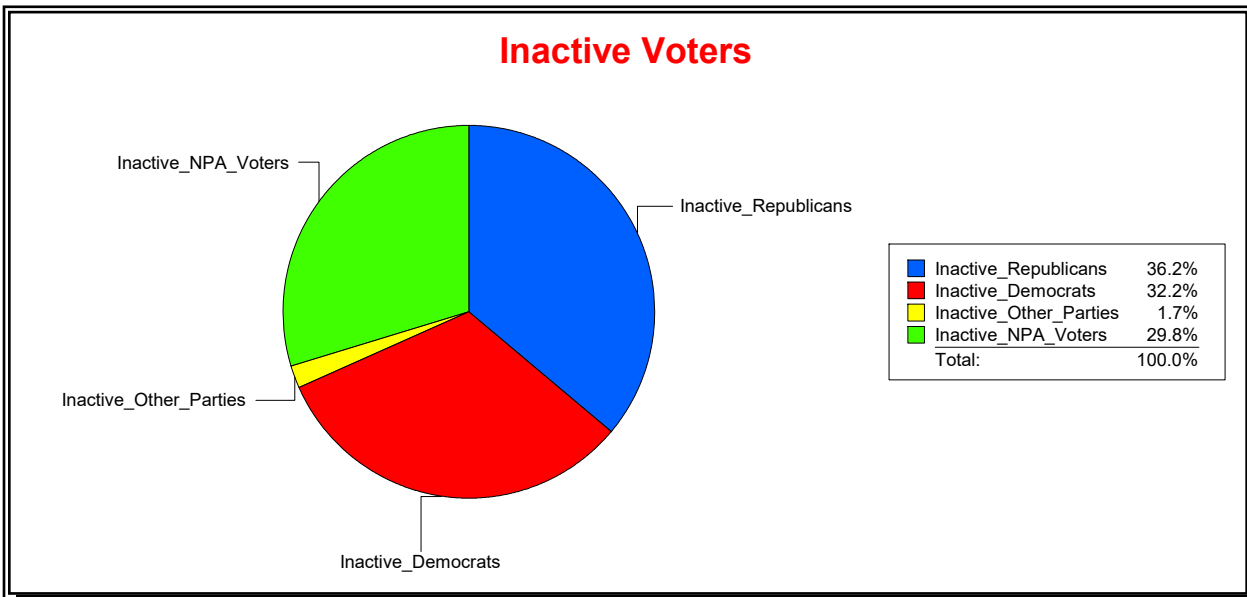

Ron Turner

Supervisor of Elections

Sarasota County, FL

Date 2/1/2023

Time 08:11 AM

Graphs of District Registration

Active Registered Voters

Inactive Voters

District	Total	Dems	Reps	NonP	Other	Total	Dems	Reps	NonP	Other
SCHOOL DIST 4	69,132	21,197	29,465	17,173	1,297	3,584	1,155	1,299	1,069	61