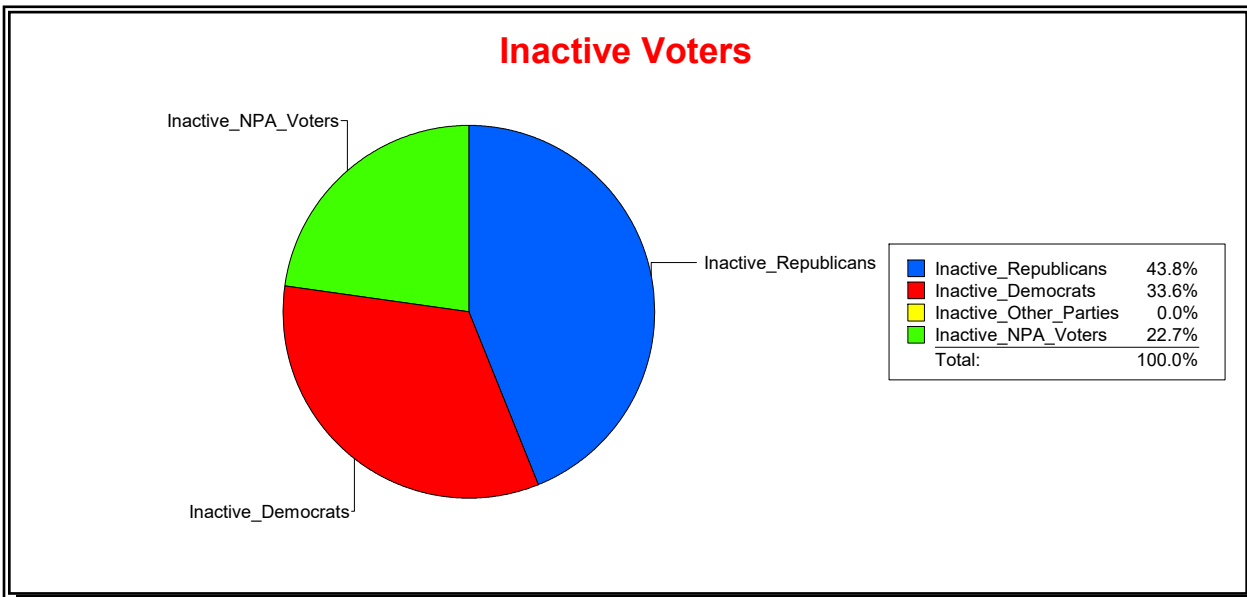

Ron Turner

Supervisor of Elections

Sarasota County, FL

Date 2/1/2023

Time 08:11 AM

Graphs of District Registration

Active Registered Voters

Inactive Voters

District	Total	Dems	Reps	NonP	Other	Total	Dems	Reps	NonP	Other
LONGBOAT KEY BEACH B	2,899	780	1,435	636	48	128	43	56	29	0