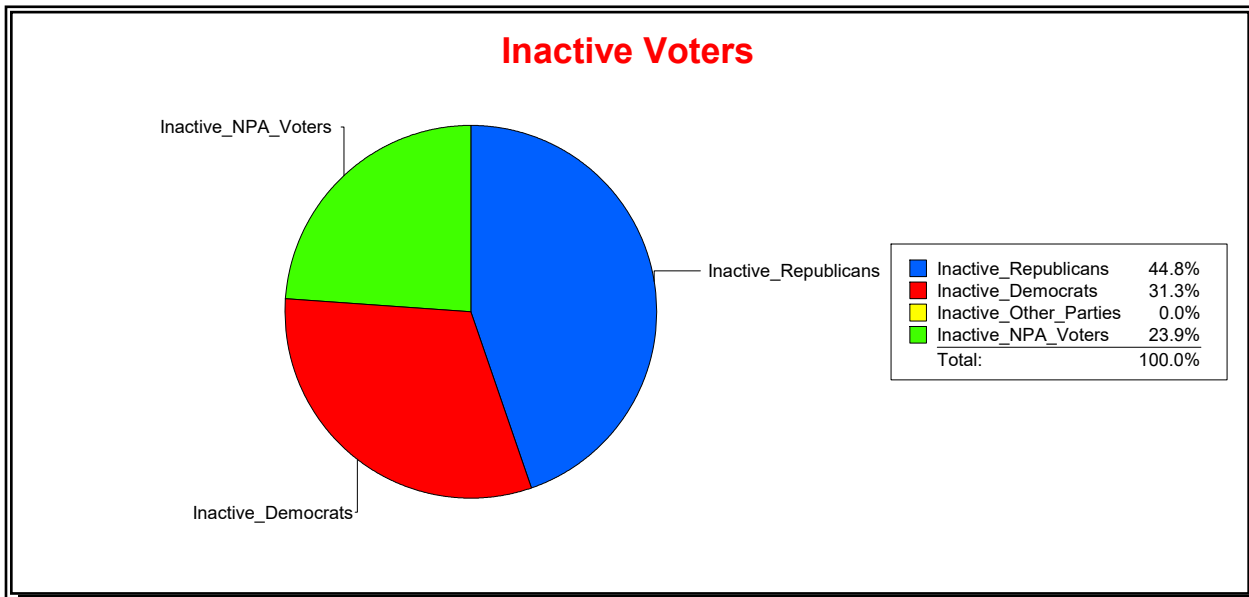

Ron Turner

Supervisor of Elections

Sarasota County, FL

Date 2/1/2023

Time 08:11 AM

Graphs of District Registration

Active Registered Voters

Inactive Voters

District	Total	Dems	Reps	NonP	Other	Total	Dems	Reps	NonP	Other
LONGBOAT KEY 3	1,508	416	755	319	18	67	21	30	16	0