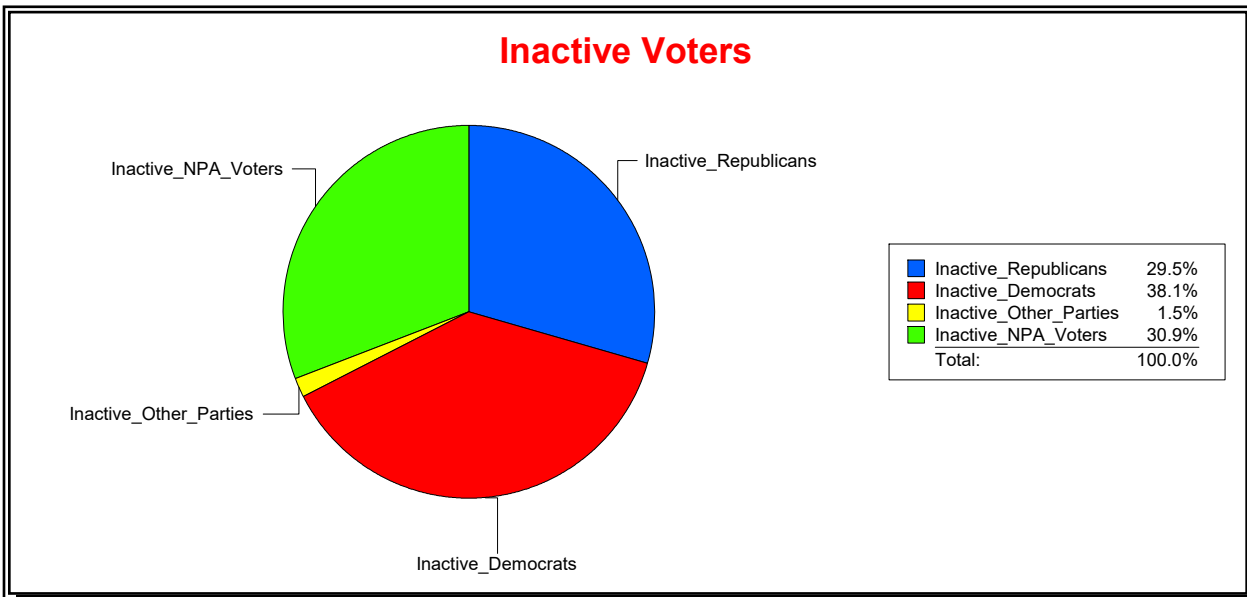

Ron Turner

Supervisor of Elections

Sarasota County, FL

Date 2/1/2023

Time 08:11 AM

Graphs of District Registration

Active Registered Voters

Inactive Voters

District	Total	Dems	Reps	NonP	Other	Total	Dems	Reps	NonP	Other
CNTY COMM DIST 2	65,728	24,750	23,645	16,075	1,258	4,488	1,709	1,326	1,385	68