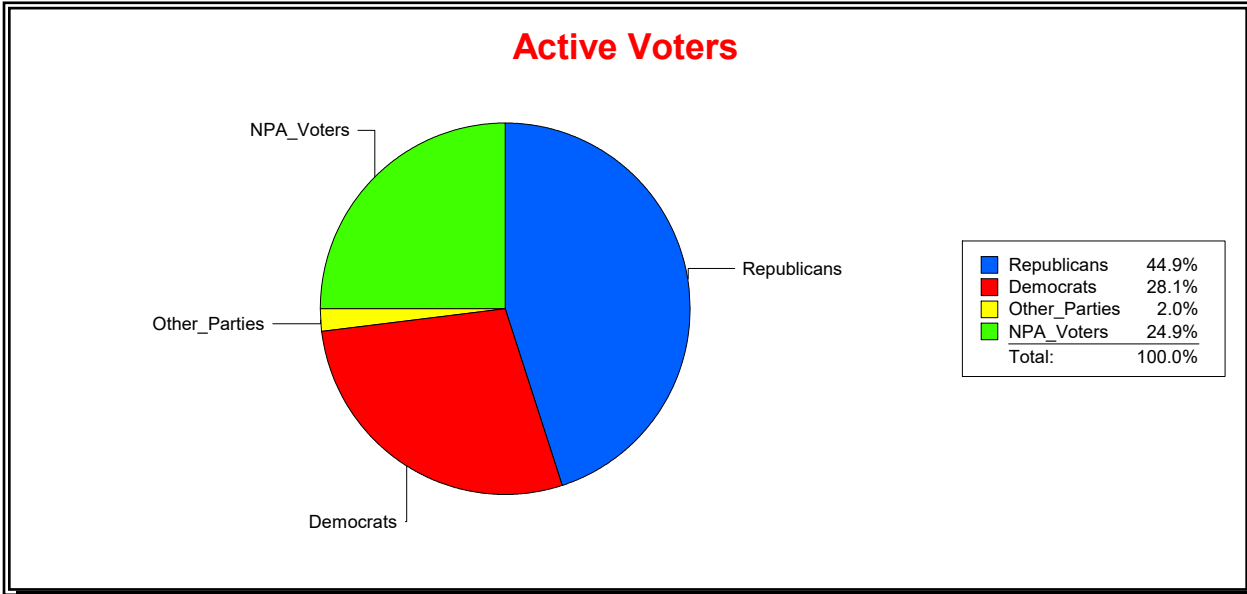

Ron Turner

Supervisor of Elections

Sarasota County, FL

Date 2/1/2023

Time 08:11 AM

Graphs of District Registration

Active Registered Voters

Inactive Voters

District	Total	Dems	Reps	NonP	Other	Total	Dems	Reps	NonP	Other
CNTY COMM DIST 1	70,153	19,727	31,499	17,498	1,429	3,127	999	1,143	930	55