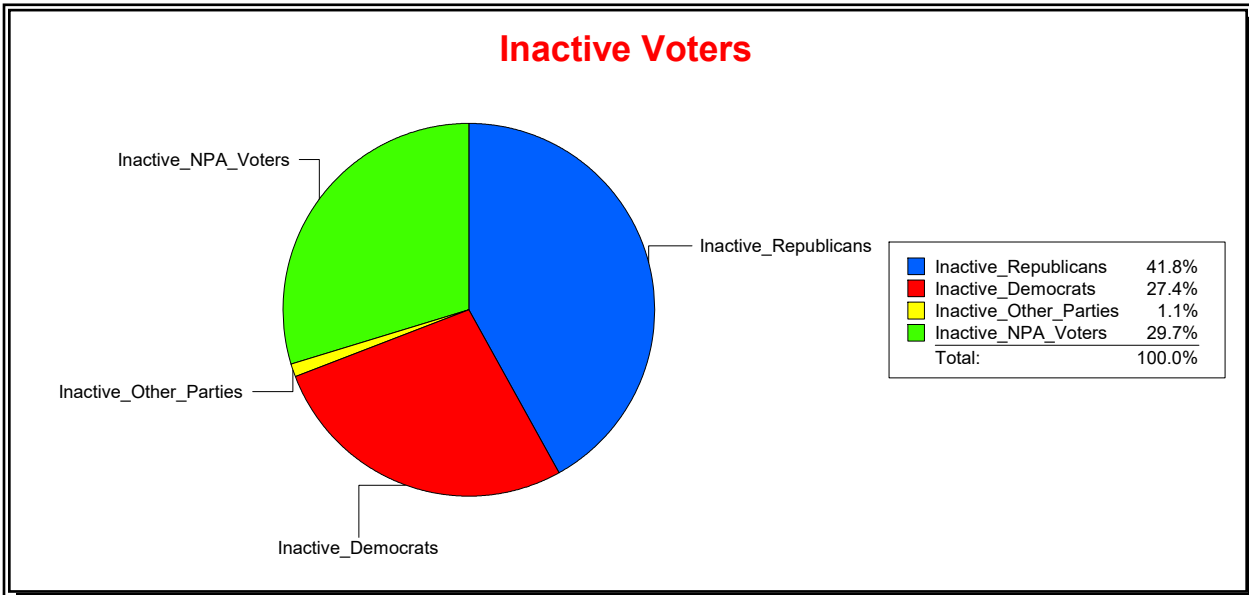

Ron Turner

Supervisor of Elections

Sarasota County, FL

Date 2/1/2023

Time 08:11 AM

Graphs of District Registration

Active Registered Voters

Inactive Voters

District	Total	Dems	Reps	NonP	Other	Total	Dems	Reps	NonP	Other
VENICE 1	22,880	6,008	10,712	5,801	359	1,040	285	435	309	11