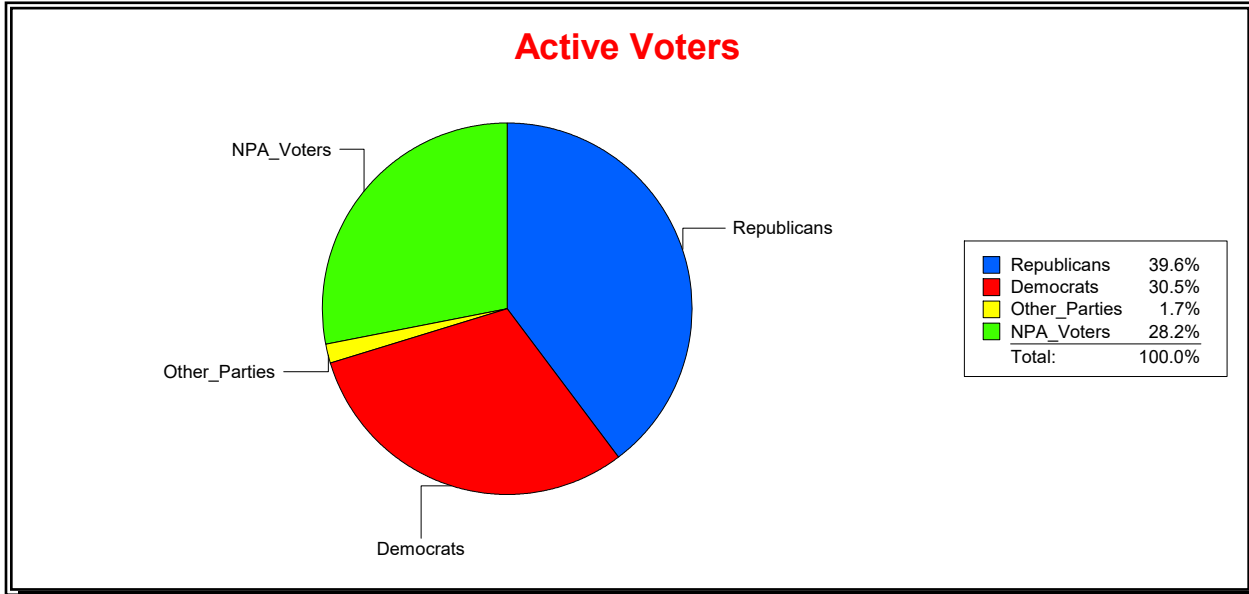

Ron Turner

Supervisor of Elections

Sarasota County, FL

Date 2/1/2023

Time 08:11 AM

Graphs of District Registration

Active Registered Voters

Inactive Voters

District	Total	Dems	Reps	NonP	Other	Total	Dems	Reps	NonP	Other
HLDY PK PK & REC DIST	603	184	239	170	10	25	11	11	3	0