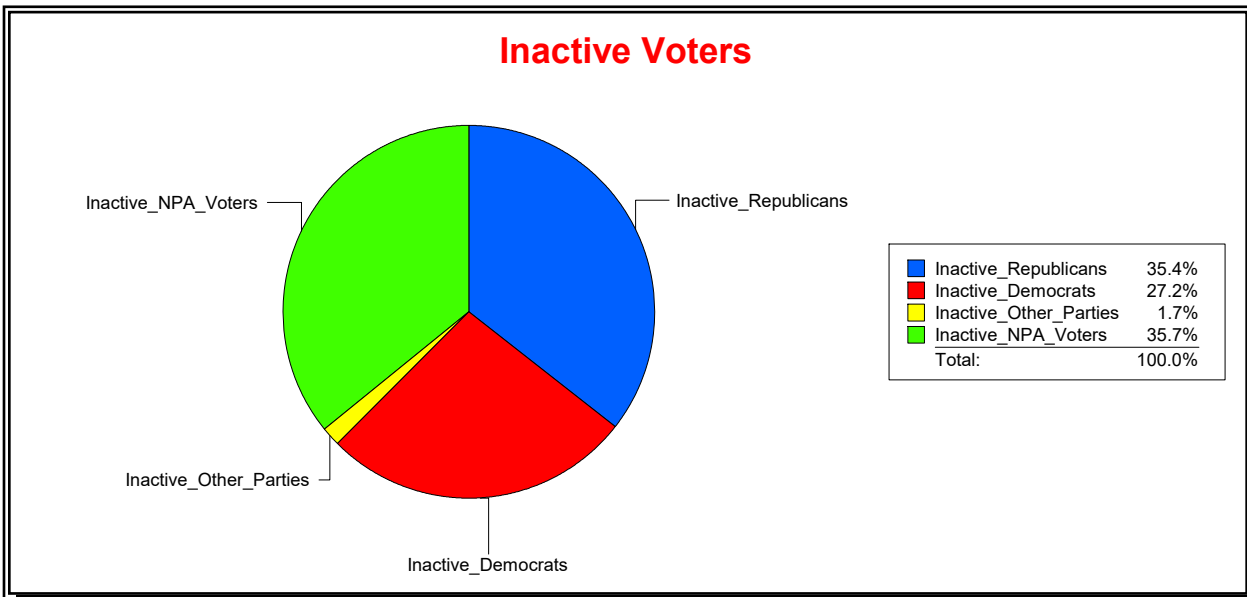

Ron Turner

Supervisor of Elections

Sarasota County, FL

Date 2/1/2023

Time 08:11 AM

Graphs of District Registration

Active Registered Voters

Inactive Voters

<u>District</u>	<u>Total</u>	<u>Dems</u>	<u>Reps</u>	<u>NonP</u>	<u>Other</u>	<u>Total</u>	<u>Dems</u>	<u>Reps</u>	<u>NonP</u>	<u>Other</u>
NORTH PORT	60,963	14,333	27,329	18,123	1,178	2,554	694	905	912	43