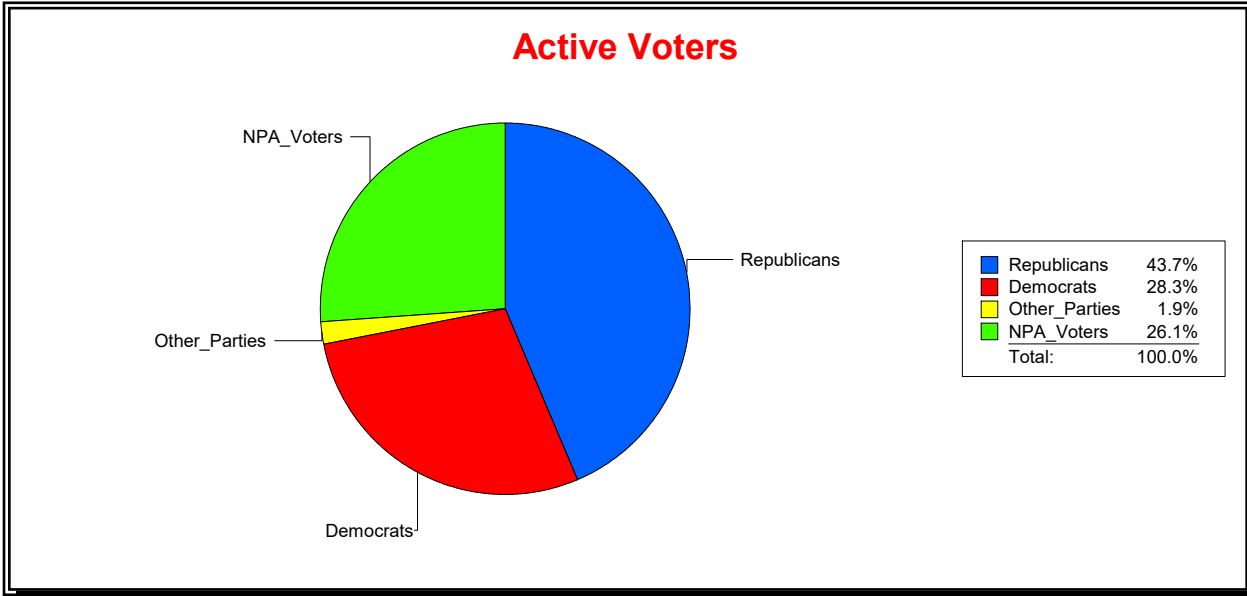

Ron Turner

Supervisor of Elections

Sarasota County, FL

Date 2/1/2023

Time 08:11 AM

Graphs of District Registration

Active Registered Voters

Inactive Voters

<u>District</u>	<u>Total</u>	<u>Dems</u>	<u>Reps</u>	<u>NonP</u>	<u>Other</u>	<u>Total</u>	<u>Dems</u>	<u>Reps</u>	<u>NonP</u>	<u>Other</u>
COUNTYWIDE	356,147	100,710	155,787	92,948	6,702	17,721	5,620	6,263	5,564	274