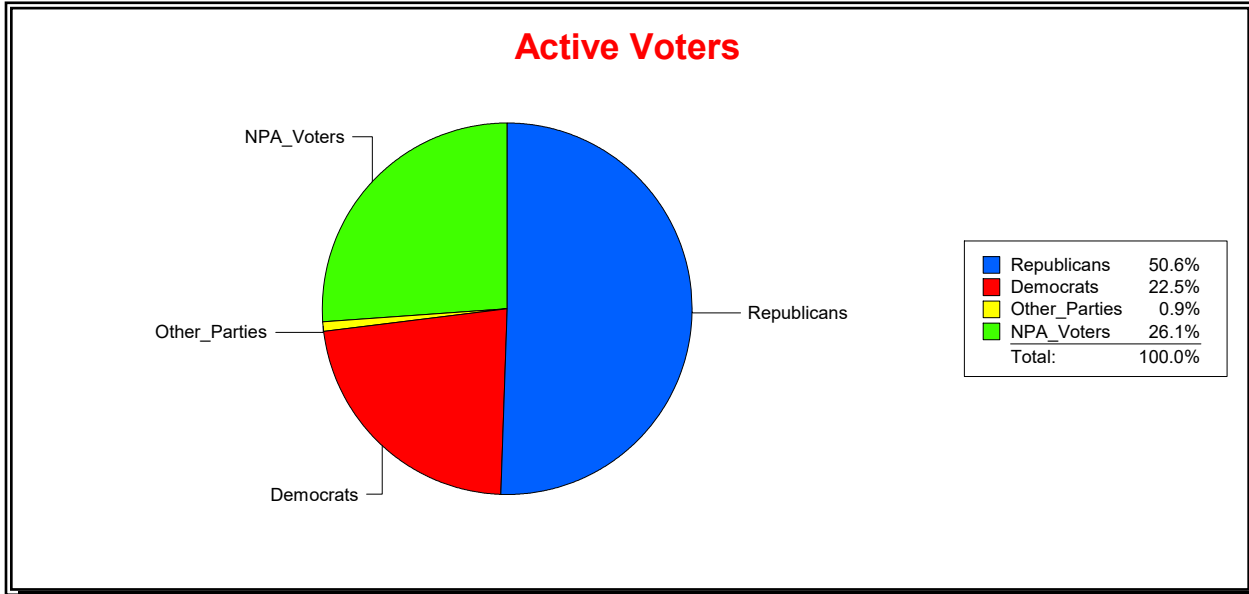

Ron Turner

Supervisor of Elections

Sarasota County, FL

Date 2/1/2023

Time 08:11 AM

Graphs of District Registration

Active Registered Voters

Inactive Voters

District	Total	Dems	Reps	NonP	Other	Total	Dems	Reps	NonP	Other
BOBCAT TRAIL CDD	817	184	413	213	7	29	8	16	4	1