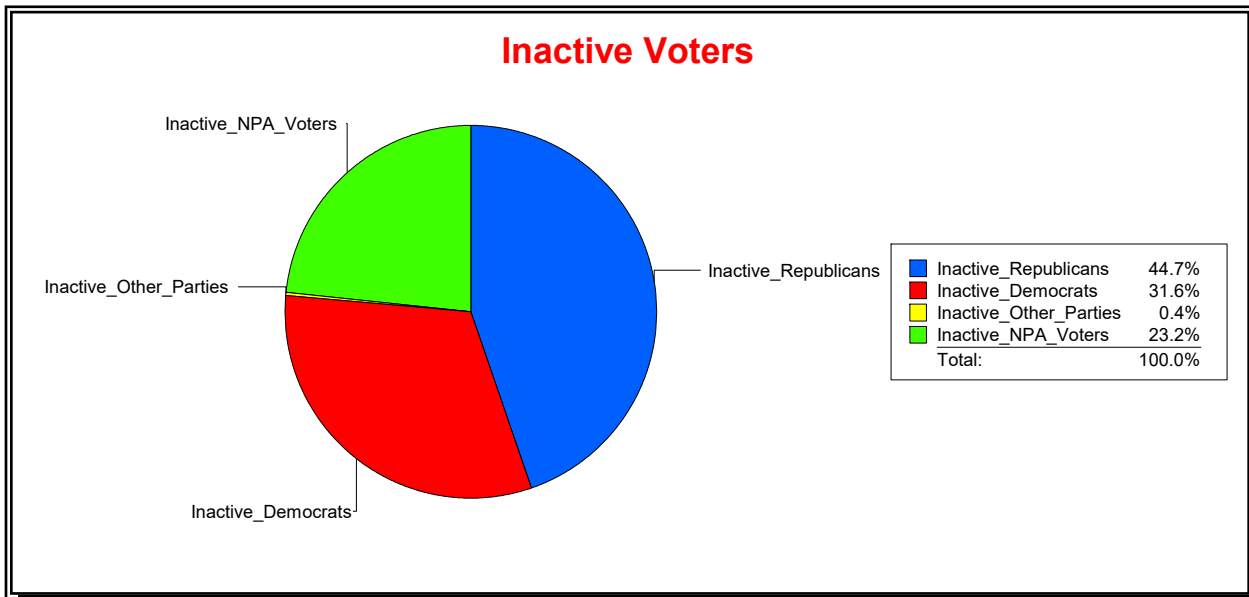

Ron Turner

Supervisor of Elections

Sarasota County, FL

Date 2/1/2023

Time 08:11 AM

Graphs of District Registration

Active Registered Voters

Inactive Voters

District	Total	Dems	Reps	NonP	Other	Total	Dems	Reps	NonP	Other
LONGBOAT KEY	4,759	1,305	2,336	1,029	89	237	75	106	55	1