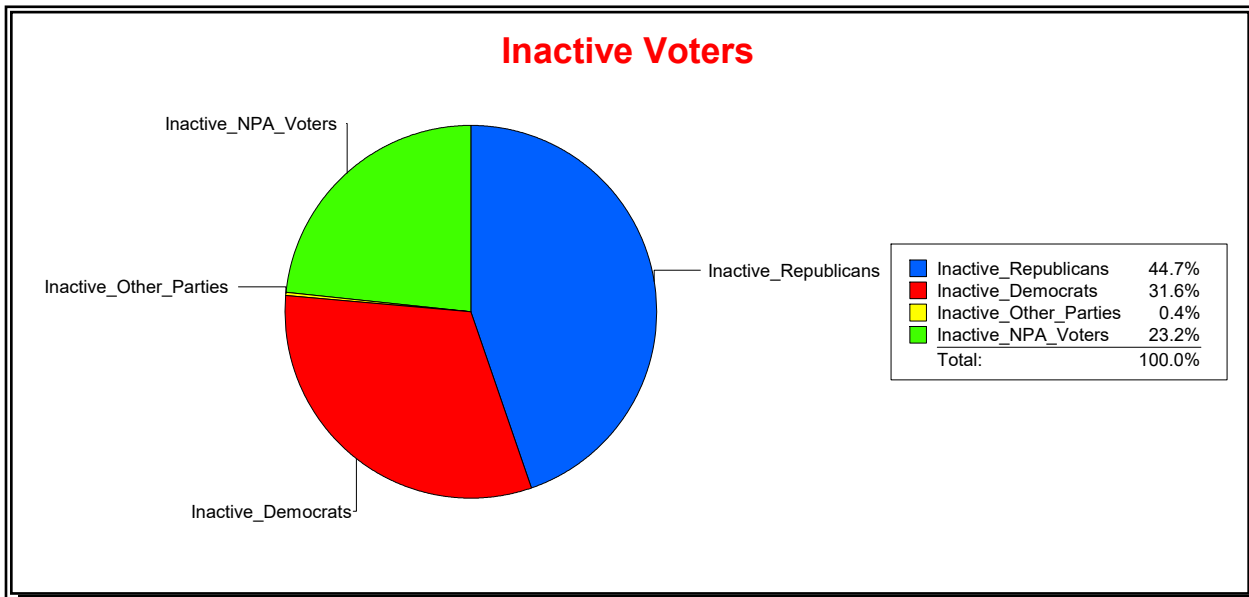

Ron Turner

Supervisor of Elections

Sarasota County, FL

Date 2/1/2023

Time 08:11 AM

Graphs of District Registration

Active Registered Voters

Inactive Voters

<u>District</u>	<u>Total</u>	<u>Dems</u>	<u>Reps</u>	<u>NonP</u>	<u>Other</u>	<u>Total</u>	<u>Dems</u>	<u>Reps</u>	<u>NonP</u>	<u>Other</u>
LONGBOAT KEY	4,759	1,305	2,336	1,029	89	237	75	106	55	1