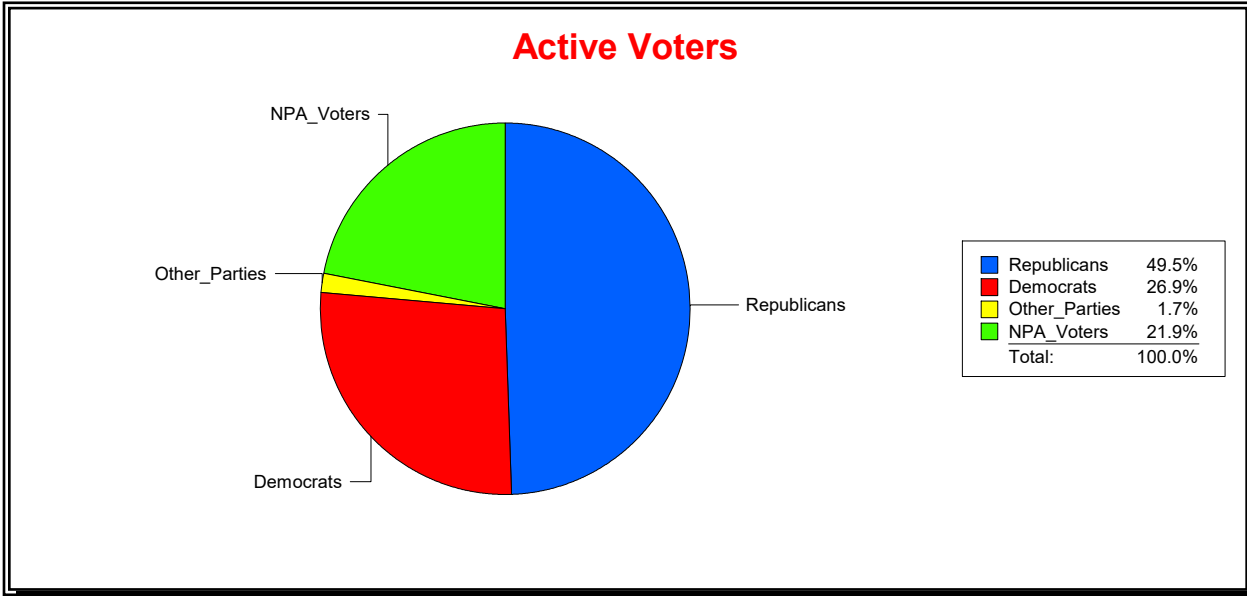

Ron Turner

Supervisor of Elections

Sarasota County, FL

Date 2/1/2023

Time 08:11 AM

Graphs of District Registration

Active Registered Voters

Inactive Voters

District	Total	Dems	Reps	NonP	Other	Total	Dems	Reps	NonP	Other
LONGBOAT KEY BEACH B	2,899	780	1,435	636	48	128	43	56	29	0