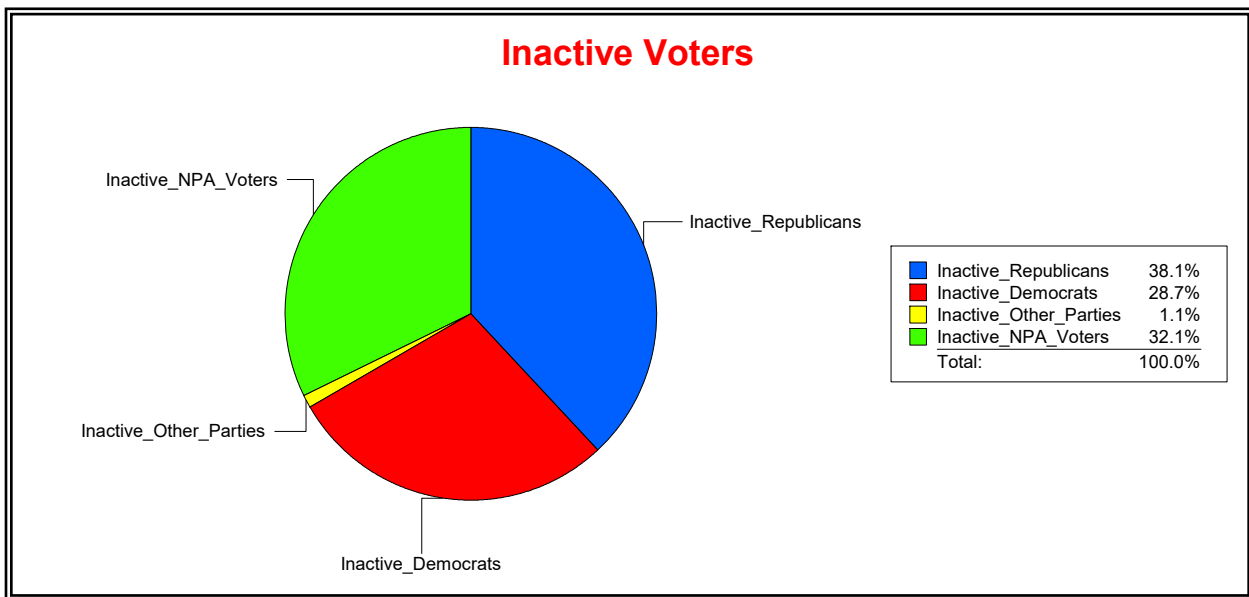

Ron Turner

Supervisor of Elections

Sarasota County, FL

Date 2/1/2023

Time 08:11 AM

Graphs of District Registration

Active Registered Voters

Inactive Voters

District	Total	Dems	Reps	NonP	Other	Total	Dems	Reps	NonP	Other
ENGLEWOOD FIRE DIST	14,014	3,344	6,688	3,736	246	638	183	243	205	7