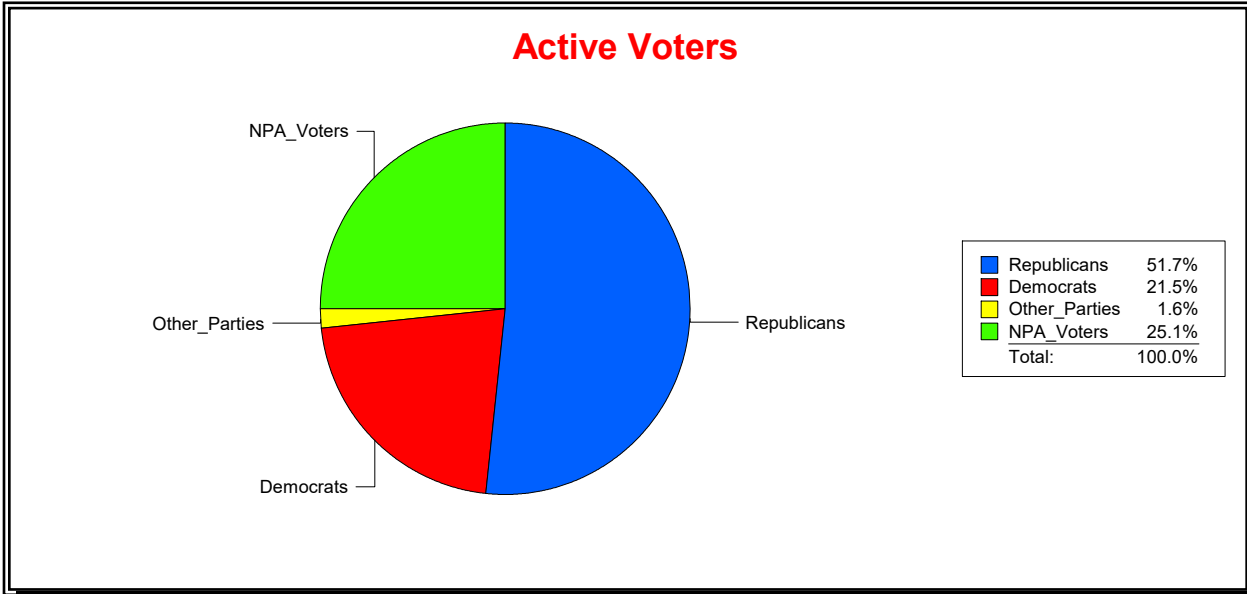

Ron Turner

Supervisor of Elections

Sarasota County, FL

Date 2/1/2023

Time 08:11 AM

Graphs of District Registration

Active Registered Voters

Inactive Voters

District	Total	Dems	Reps	NonP	Other	Total	Dems	Reps	NonP	Other
WEST VILLAGES CDD	7,880	1,698	4,075	1,978	129	132	40	46	45	1