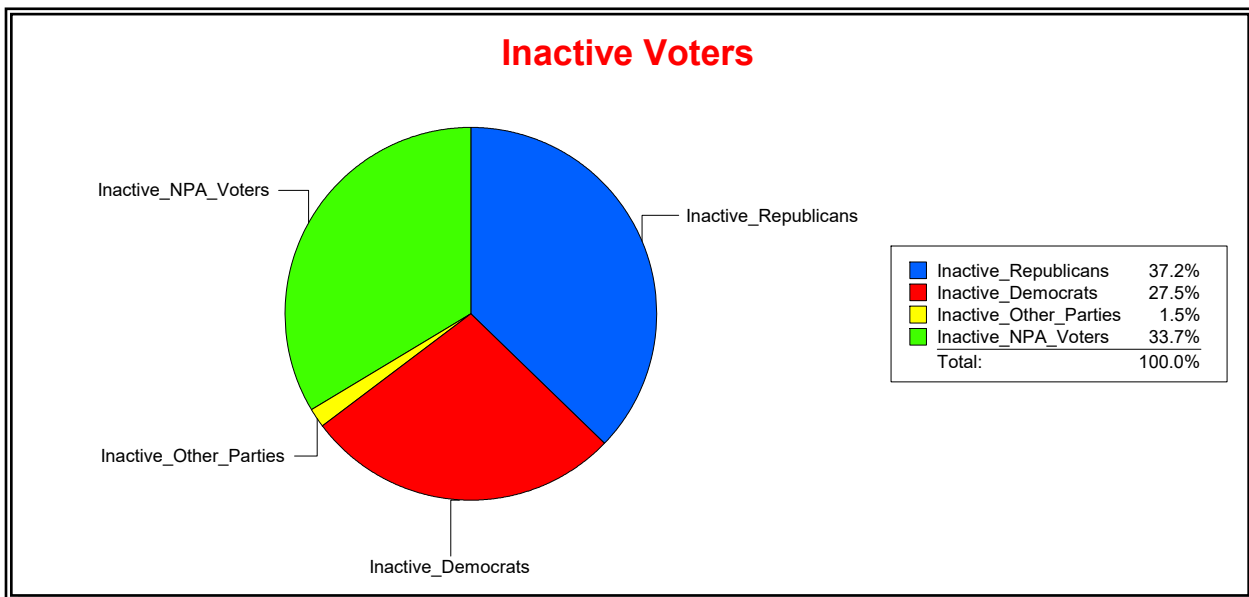

Ron Turner

Supervisor of Elections

Sarasota County, FL

Date 2/1/2023

Time 08:11 AM

Graphs of District Registration

Active Registered Voters

Inactive Voters

District	Total	Dems	Reps	NonP	Other	Total	Dems	Reps	NonP	Other
CNTY COMM DIST 5	71,291	16,966	32,250	20,731	1,344	3,279	902	1,221	1,106	50