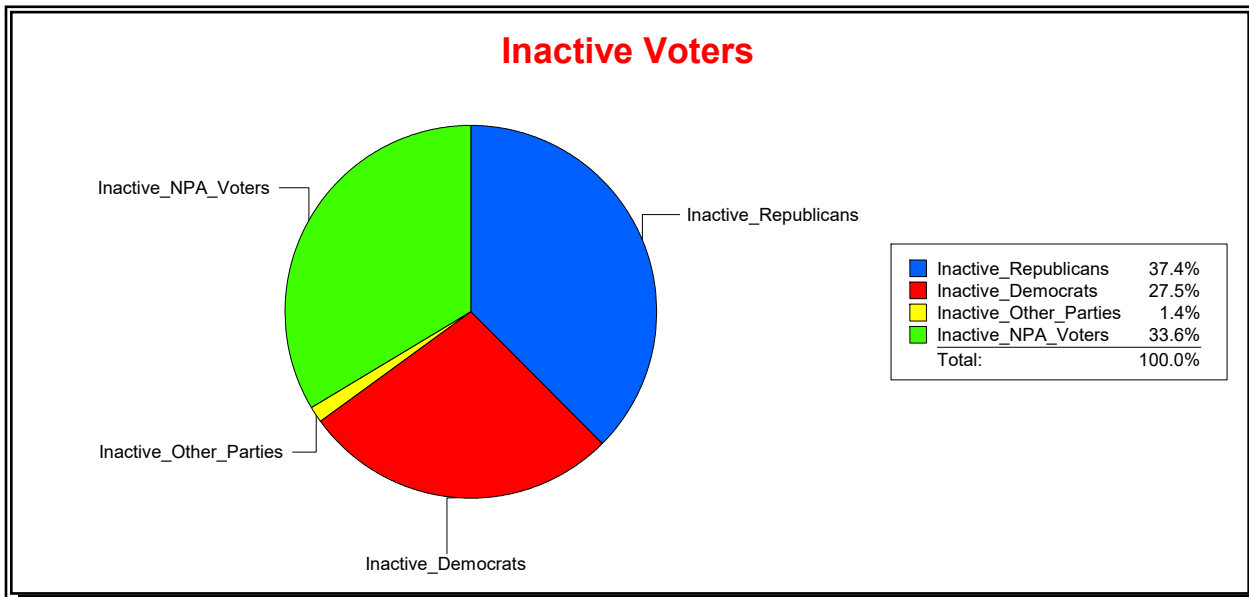

District	Total	Dems	Reps	NonP	Other	Total	Dems	Reps	NonP	Other
HOSPITAL BOARD SOUTH	127,851	30,879	58,616	36,025	2,331	5,721	1,574	2,141	1,924	82

Ron Turner

Supervisor of Elections

Sarasota County, FL

Date 2/1/2023