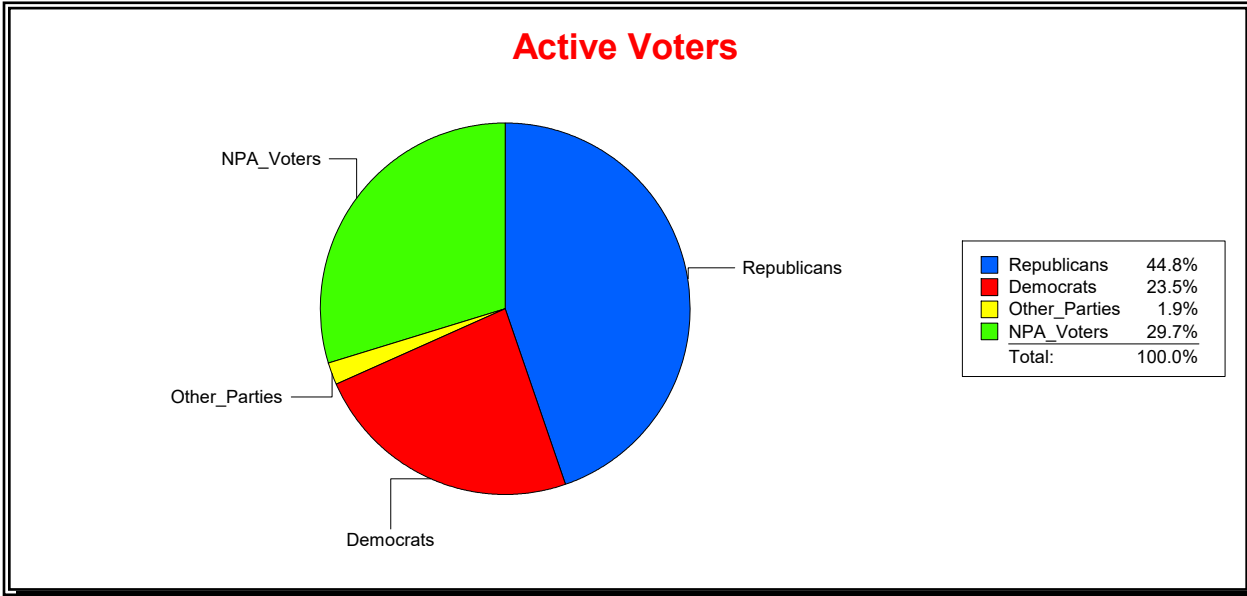

Ron Turner

Supervisor of Elections

Sarasota County, FL

Date 2/1/2023

Time 08:11 AM

Graphs of District Registration

Active Registered Voters

Inactive Voters

<u>District</u>	<u>Total</u>	<u>Dems</u>	<u>Reps</u>	<u>NonP</u>	<u>Other</u>	<u>Total</u>	<u>Dems</u>	<u>Reps</u>	<u>NonP</u>	<u>Other</u>
NORTH PORT	60,963	14,333	27,329	18,123	1,178	2,554	694	905	912	43