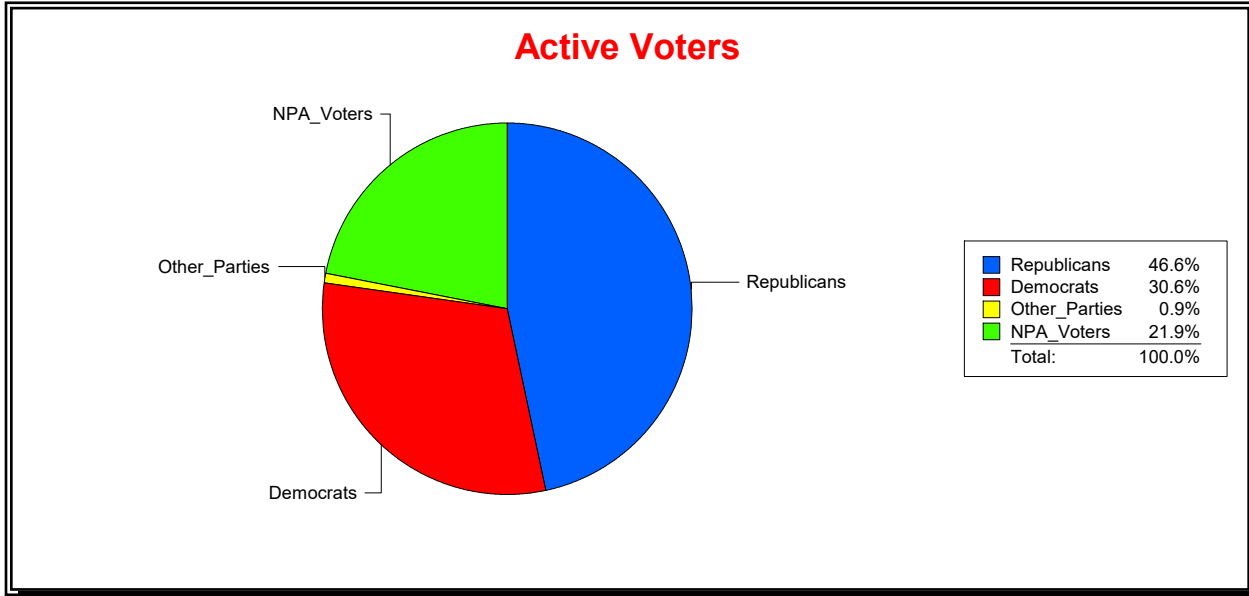

Ron Turner

Supervisor of Elections

Sarasota County, FL

Date 2/1/2023

Time 08:11 AM

Graphs of District Registration

Active Registered Voters

Inactive Voters

District	Total	Dems	Reps	NonP	Other	Total	Dems	Reps	NonP	Other
TRI-PAR PK & REC DIST	549	168	256	120	5	32	14	14	4	0