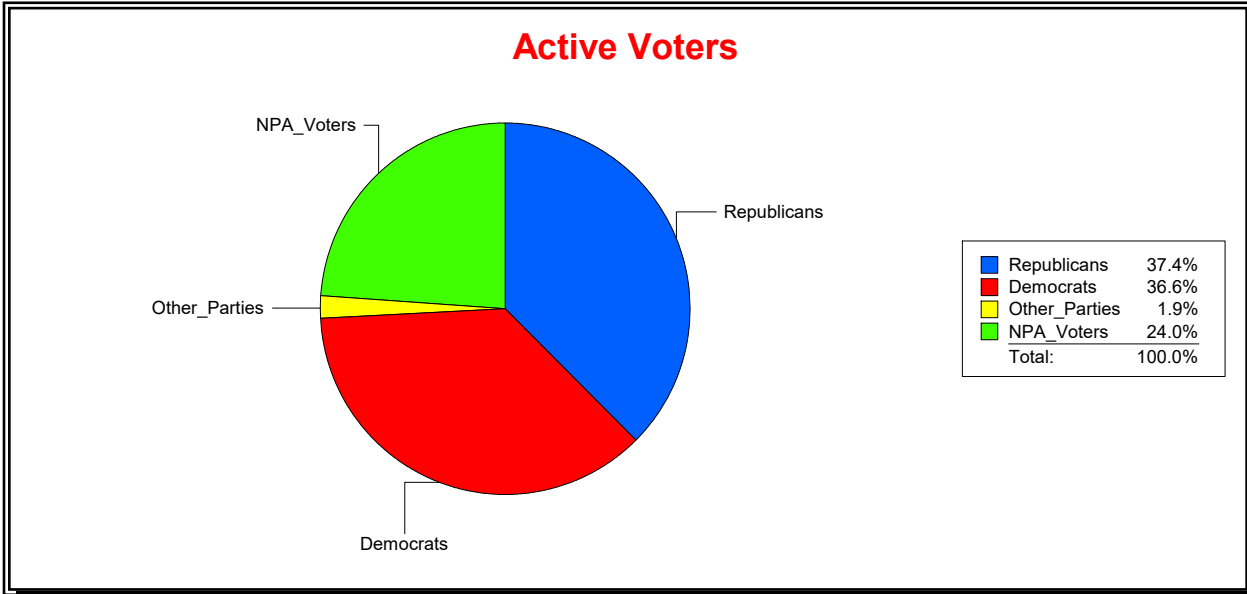

Ron Turner

Supervisor of Elections

Sarasota County, FL

Date 2/1/2023

Time 08:11 AM

Graphs of District Registration

Active Registered Voters

Inactive Voters

District	Total	Dems	Reps	NonP	Other	Total	Dems	Reps	NonP	Other
SARASOTA DIST 2	16,879	6,181	6,320	4,052	326	1,051	374	343	311	23