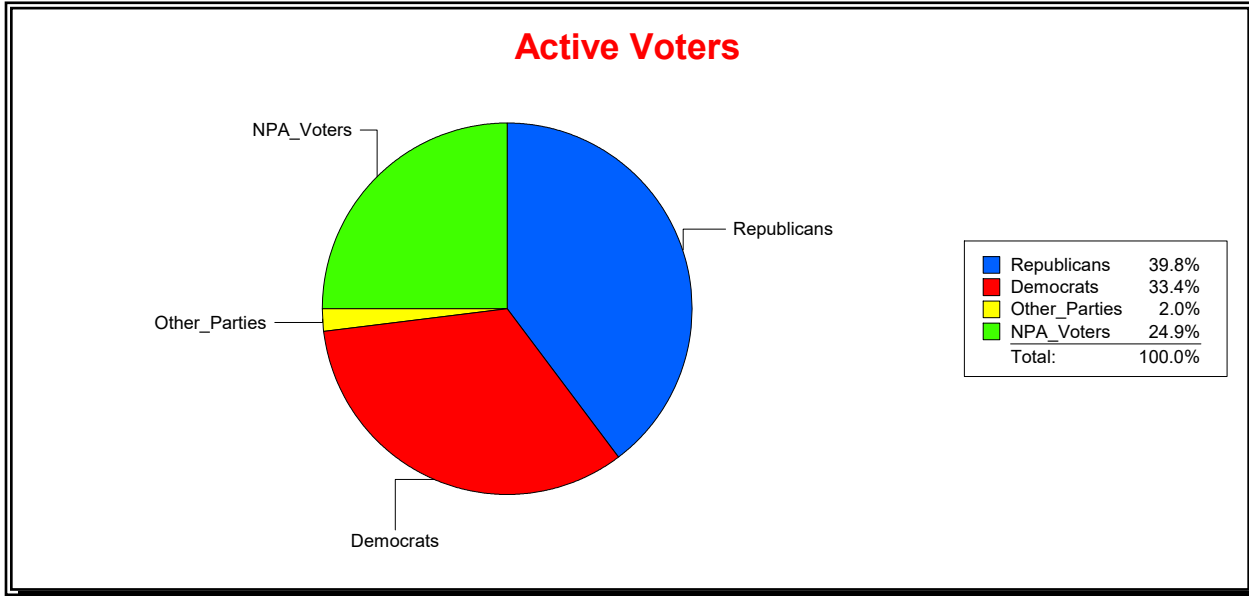

Ron Turner

Supervisor of Elections

Sarasota County, FL

Date 2/1/2023

Time 08:11 AM

Graphs of District Registration

Active Registered Voters

Inactive Voters

District	Total	Dems	Reps	NonP	Other	Total	Dems	Reps	NonP	Other
HOSPITAL BOARD NORTH	107,283	35,790	42,646	26,689	2,158	6,174	2,247	1,935	1,887	105