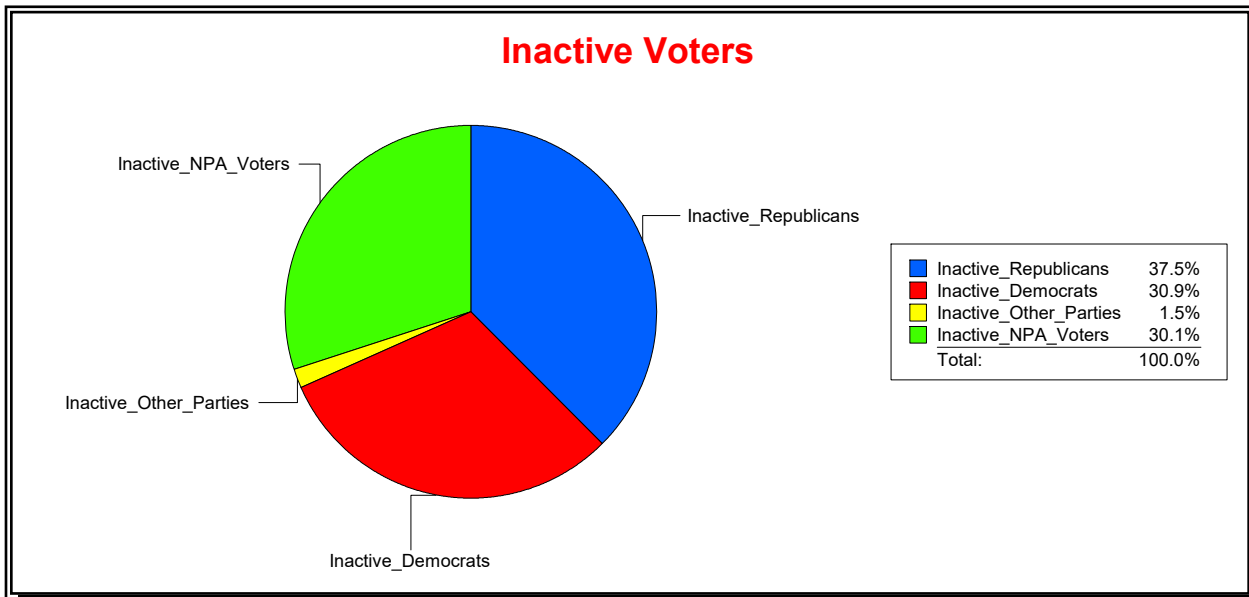

District	Total	Dems	Reps	NonP	Other	Total	Dems	Reps	NonP	Other
HOSPITAL BOARD CENTRAL	121,013	34,041	54,525	30,234	2,213	5,826	1,799	2,187	1,753	87

Ron Turner

Supervisor of Elections

Sarasota County, FL

Date 2/1/2023