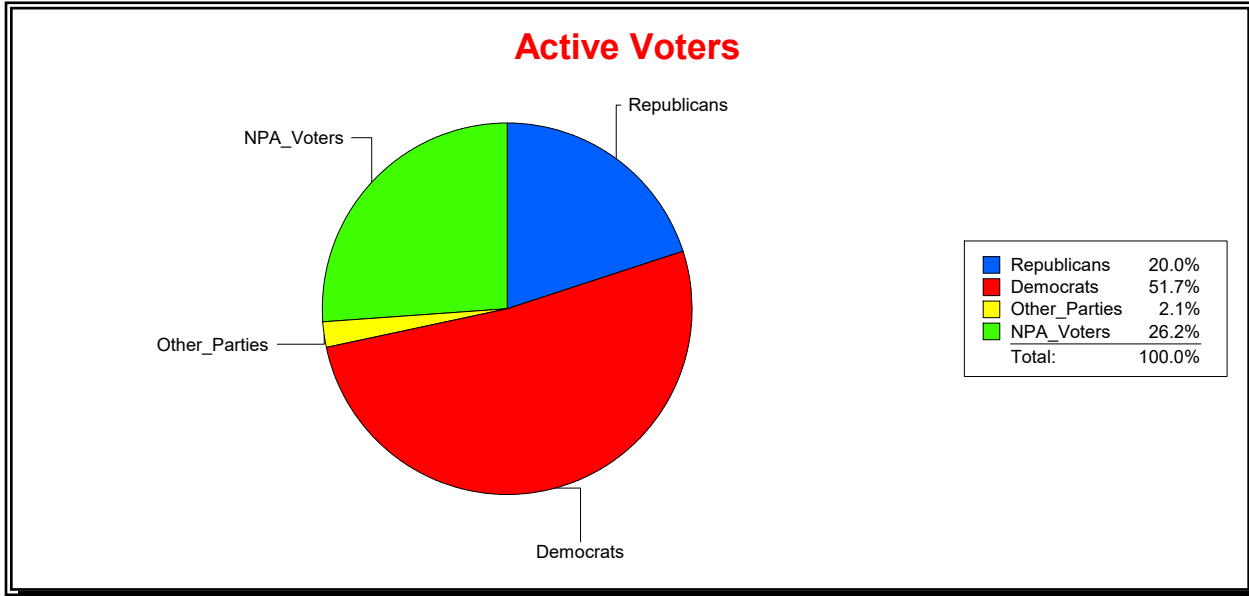

Date 2/1/2023

Time 08:11 AM

Graphs of District Registration

Active Registered Voters

Inactive Voters

District	Total	Dems	Reps	NonP	Other	Total	Dems	Reps	NonP	Other
SARASOTA 1	11,092	5,732	2,222	2,909	229	1,160	578	207	359	16