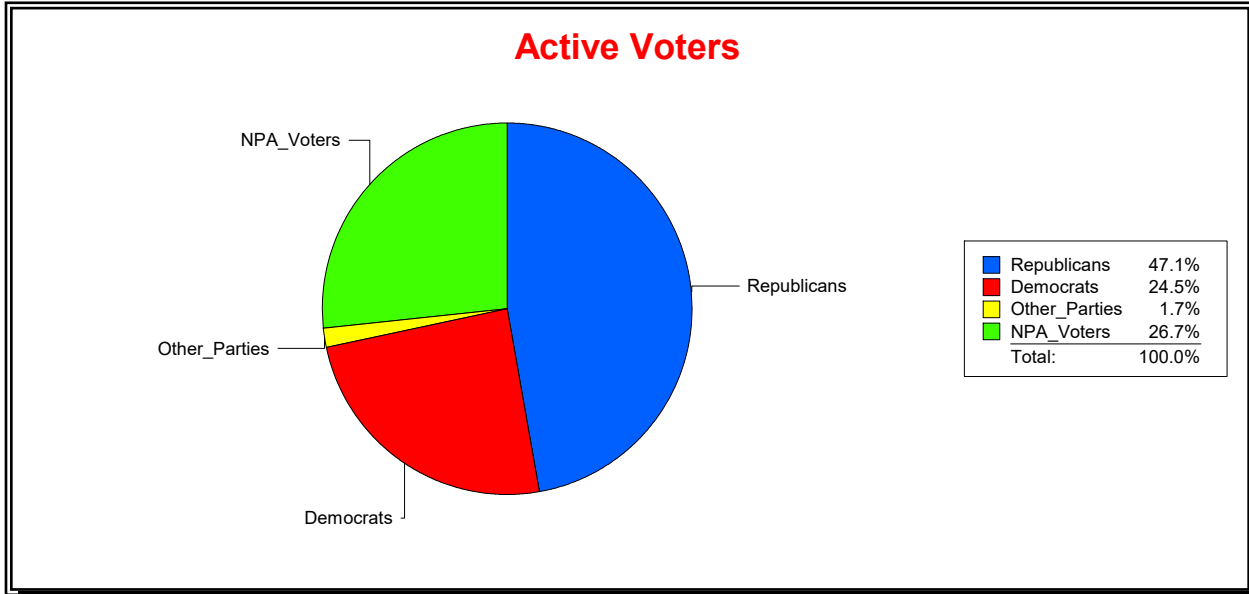

Ron Turner

Supervisor of Elections

Sarasota County, FL

Date 2/1/2023

Time 08:11 AM

Graphs of District Registration

Active Registered Voters

Inactive Voters

<u>District</u>	<u>Total</u>	<u>Dems</u>	<u>Reps</u>	<u>NonP</u>	<u>Other</u>	<u>Total</u>	<u>Dems</u>	<u>Reps</u>	<u>NonP</u>	<u>Other</u>
SCHOOL DIST 5	75,242	18,445	35,456	20,071	1,270	3,285	921	1,286	1,041	37