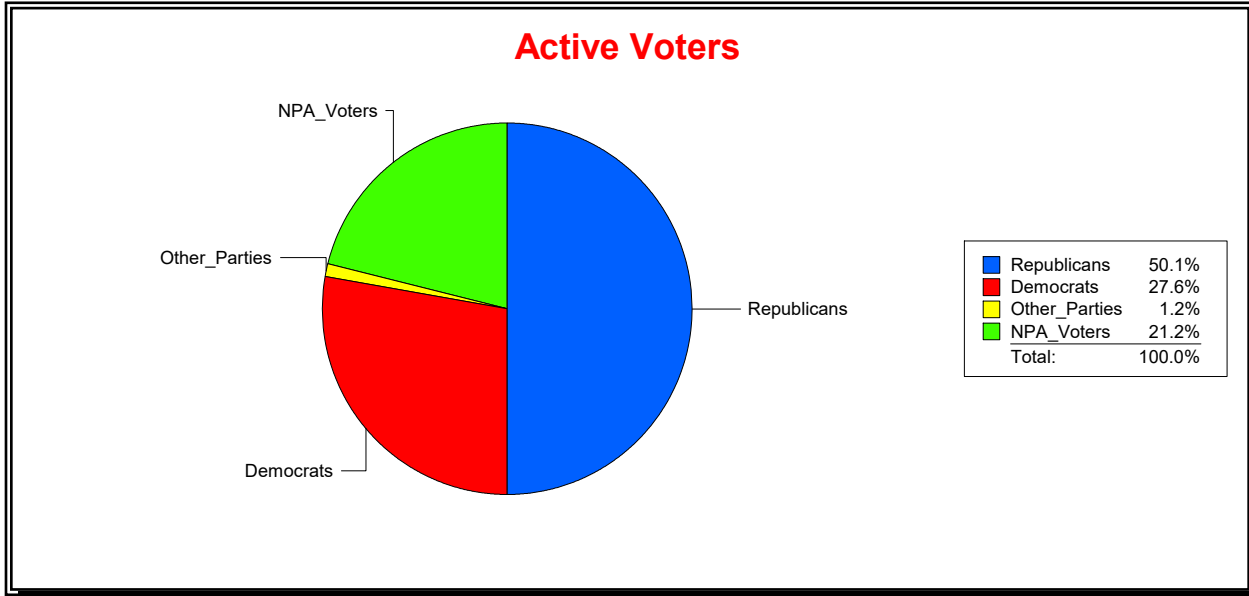

Date 2/1/2023

Time 08:11 AM

Graphs of District Registration

Active Registered Voters

Inactive Voters

District	Total	Dems	Reps	NonP	Other	Total	Dems	Reps	NonP	Other
LBK DISTRICT 3	1,508	416	755	319	18	67	21	30	16	0