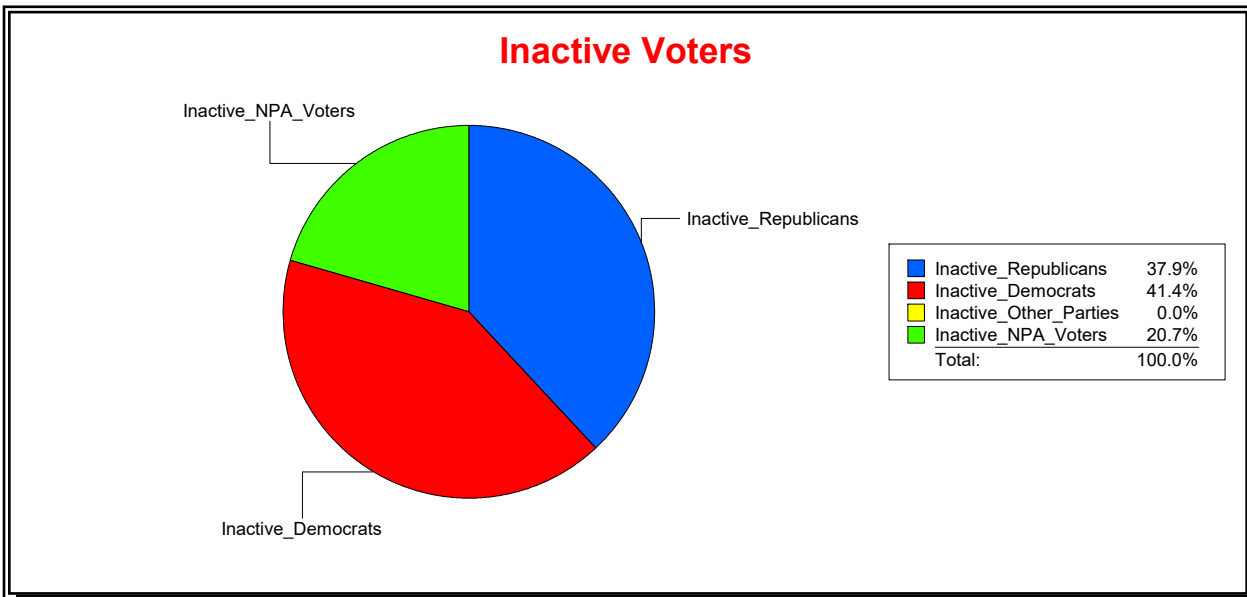

Ron Turner

Supervisor of Elections

Sarasota County, FL

Date 2/1/2023

Time 08:11 AM

Graphs of District Registration

Active Registered Voters

Inactive Voters

District	Total	Dems	Reps	NonP	Other	Total	Dems	Reps	NonP	Other
WOODLANDS CDD	1,617	338	794	448	37	29	12	11	6	0