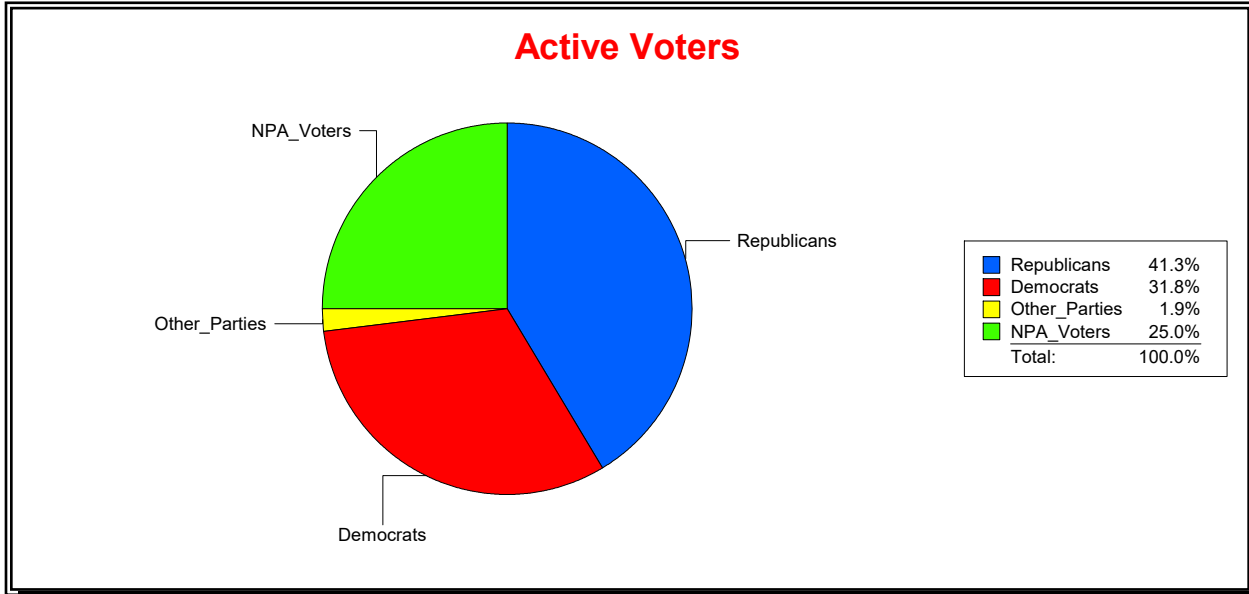

Ron Turner

Supervisor of Elections

Sarasota County, FL

Date 2/1/2023

Time 08:11 AM

Graphs of District Registration

Active Registered Voters

Inactive Voters

District	Total	Dems	Reps	NonP	Other	Total	Dems	Reps	NonP	Other
STATE HOUSE DIST 73	147,755	47,036	61,003	36,957	2,759	8,614	2,936	2,890	2,649	139