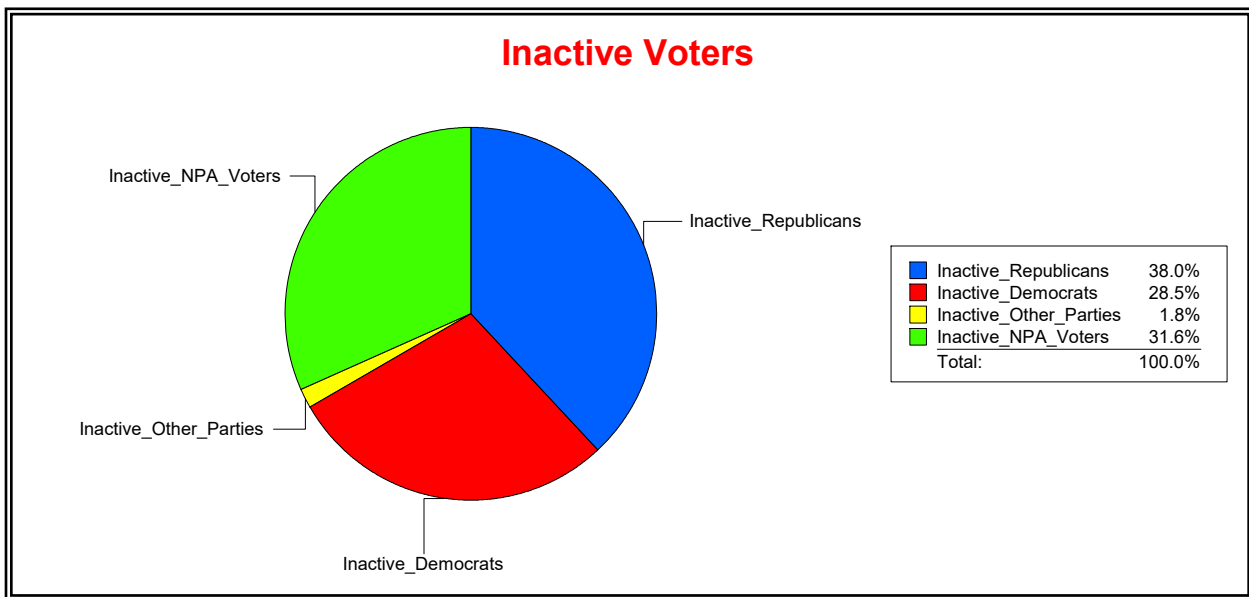

Ron Turner

Supervisor of Elections

Sarasota County, FL

Date 2/1/2023

Time 08:11 AM

Graphs of District Registration

Active Registered Voters

Inactive Voters

District	Total	Dems	Reps	NonP	Other	Total	Dems	Reps	NonP	Other
NORTH PORT DIST 4	9,279	2,404	4,084	2,632	159	389	111	148	123	7