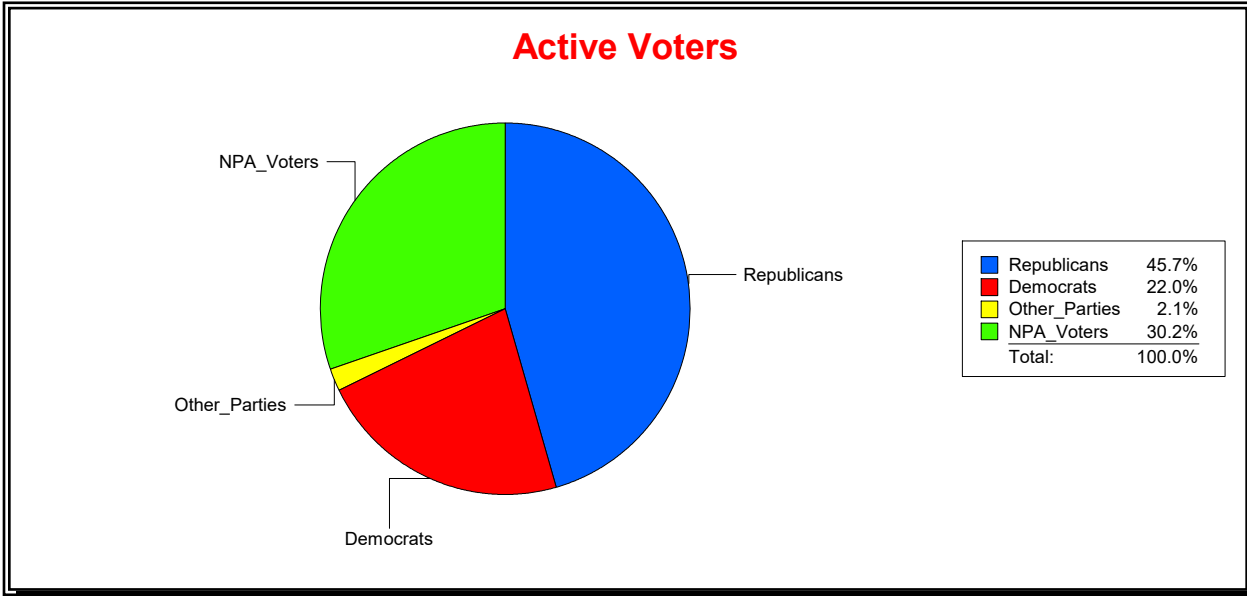

Ron Turner

Supervisor of Elections

Sarasota County, FL

Date 2/1/2023

Time 08:11 AM

Graphs of District Registration

Active Registered Voters

Inactive Voters

<u>District</u>	<u>Total</u>	<u>Dems</u>	<u>Reps</u>	<u>NonP</u>	<u>Other</u>	<u>Total</u>	<u>Dems</u>	<u>Reps</u>	<u>NonP</u>	<u>Other</u>
NORTH PORT DIST 2	12,838	2,827	5,863	3,872	276	562	144	213	193	12