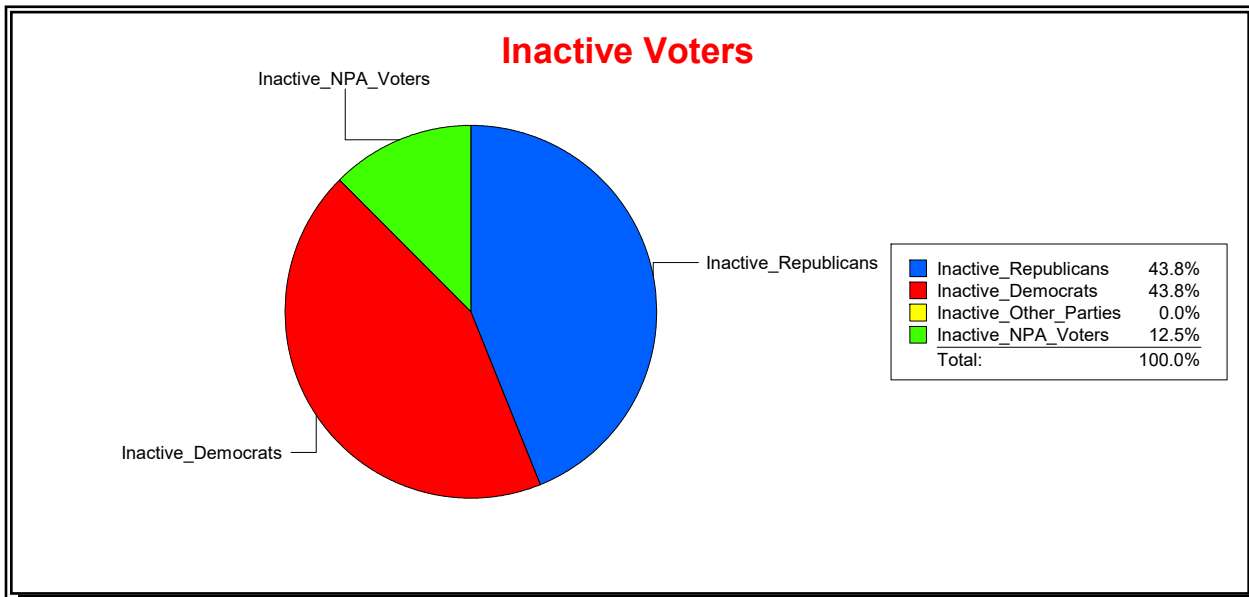

Ron Turner

Supervisor of Elections

Sarasota County, FL

Date 2/1/2023

Time 08:11 AM

Graphs of District Registration

Active Registered Voters

Inactive Voters

District	Total	Dems	Reps	NonP	Other	Total	Dems	Reps	NonP	Other
TRI-PAR PK & REC DIST	549	168	256	120	5	32	14	14	4	0