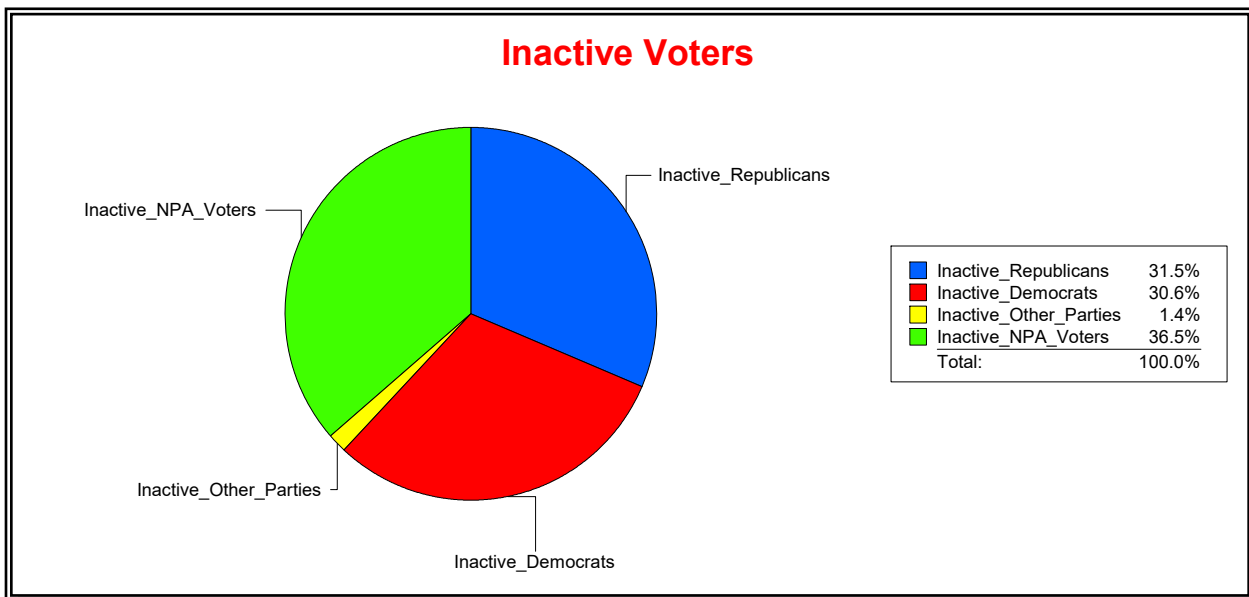

Ron Turner

Supervisor of Elections

Sarasota County, FL

Date 2/1/2023

Time 08:11 AM

Graphs of District Registration

Active Registered Voters

Inactive Voters

District	Total	Dems	Reps	NonP	Other	Total	Dems	Reps	NonP	Other
NORTH PORT 5	17,304	4,079	7,996	4,921	308	638	195	201	233	9