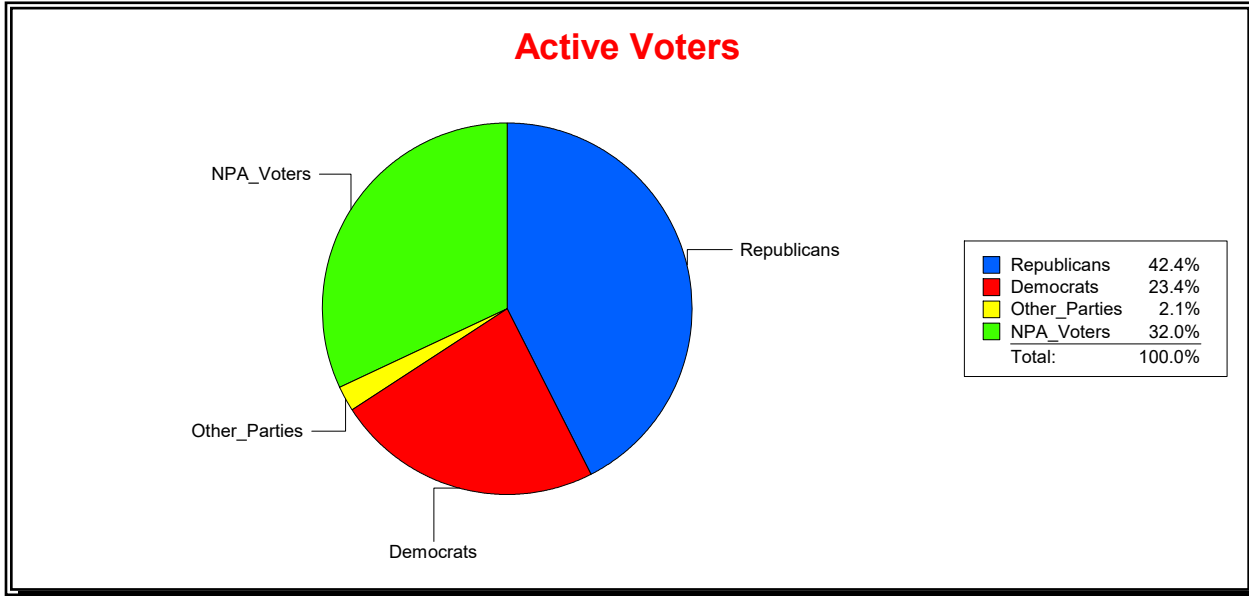

Ron Turner

Supervisor of Elections

Sarasota County, FL

Date 2/1/2023

Time 08:11 AM

Graphs of District Registration

District	Active Registered Voters					Inactive Voters				
	Total	Dems	Reps	NonP	Other	Total	Dems	Reps	NonP	Other
NORTH PORT 3	10,650	2,496	4,520	3,412	222	525	127	191	203	4