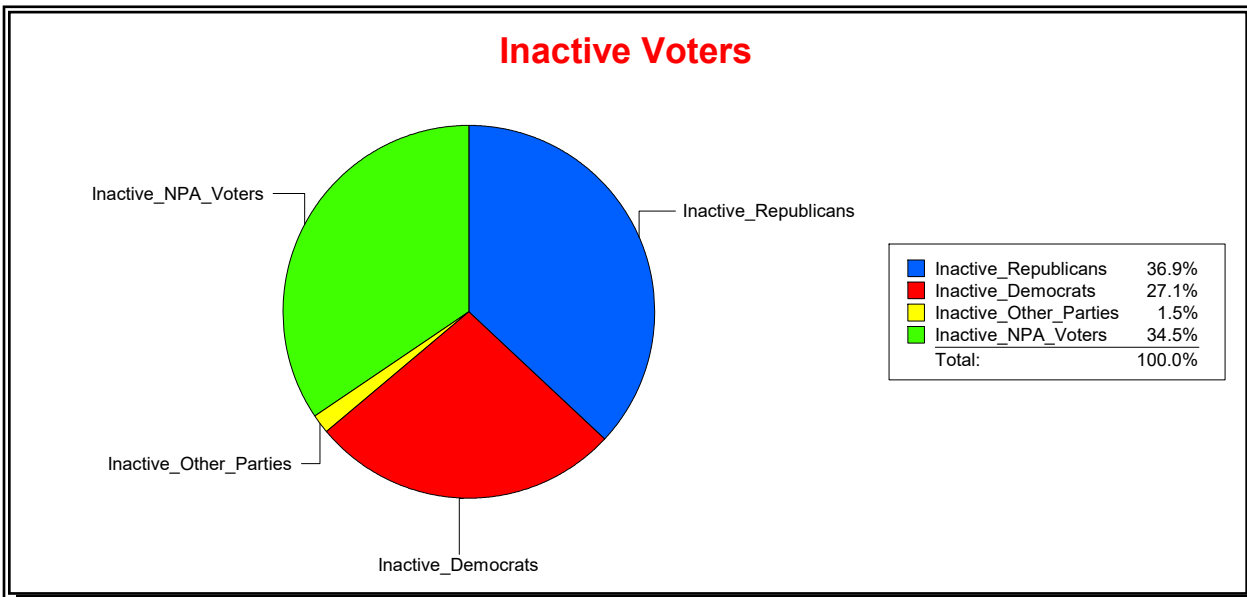

Ron Turner

Supervisor of Elections

Sarasota County, FL

Date 2/1/2023

Time 08:11 AM

Graphs of District Registration

Active Registered Voters

Inactive Voters

<u>District</u>	<u>Total</u>	<u>Dems</u>	<u>Reps</u>	<u>NonP</u>	<u>Other</u>	<u>Total</u>	<u>Dems</u>	<u>Reps</u>	<u>NonP</u>	<u>Other</u>
SCHOOL DIST 3	70,086	16,588	31,687	20,489	1,322	3,093	838	1,142	1,066	47