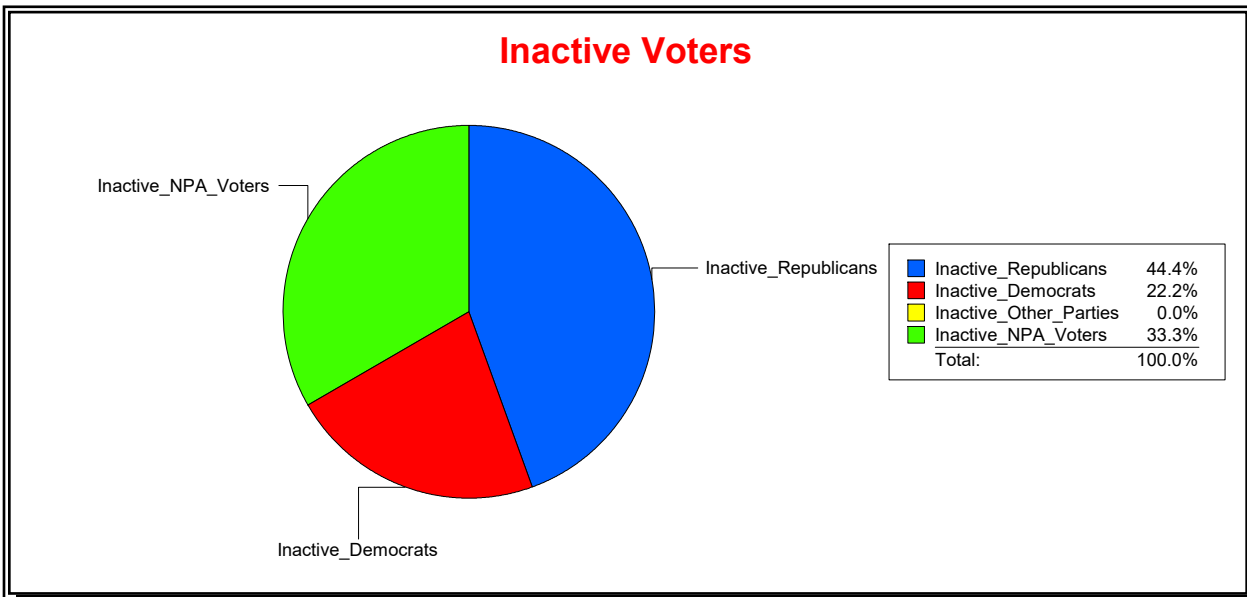

District	Total	Dems	Reps	NonP	Other	Total	Dems	Reps	NonP	Other
TOSCANA ISLES CDD	1,021	177	595	238	11	9	2	4	3	0

Ron Turner

Supervisor of Elections

Sarasota County, FL

Date 2/1/2023

Time 08:11 AM

Graphs of District Registration