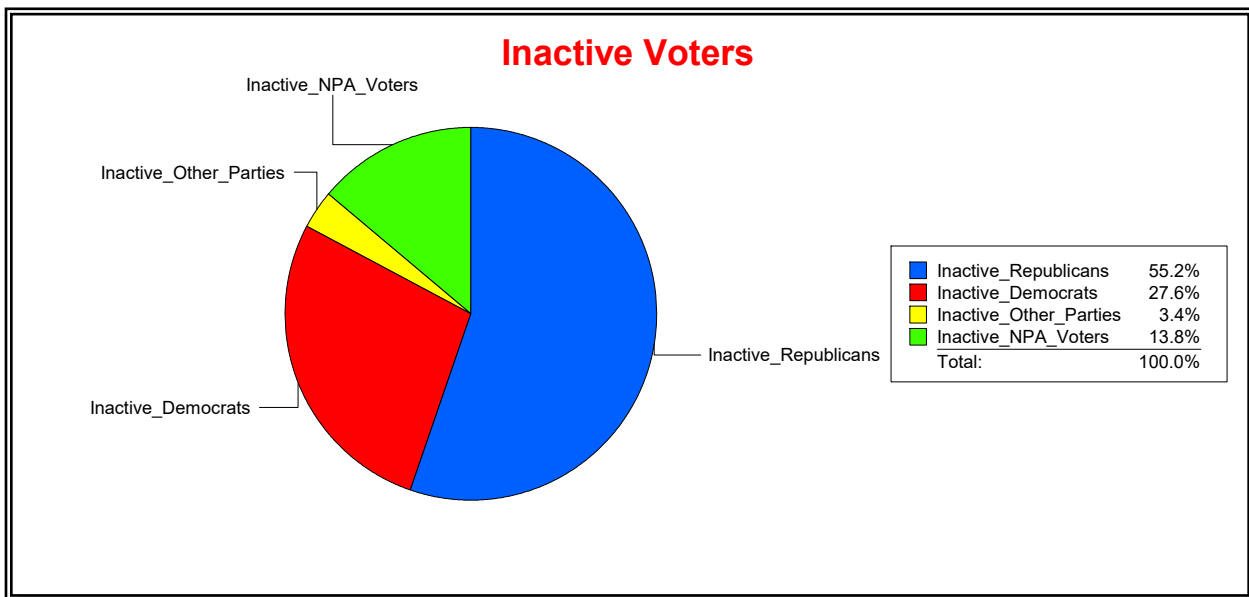

District	Total	Dems	Reps	NonP	Other	Total	Dems	Reps	NonP	Other
BOBCAT TRAIL CDD	817	184	413	213	7	29	8	16	4	1

Ron Turner

Supervisor of Elections

Sarasota County, FL

Date 2/1/2023

Time 08:11 AM

Graphs of District Registration