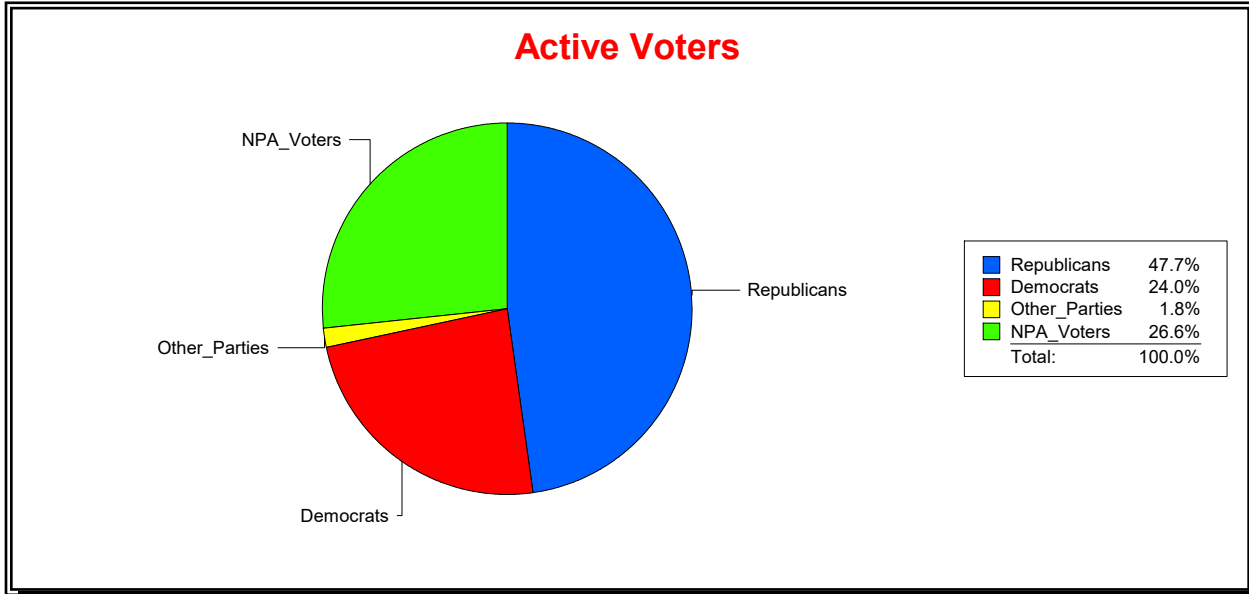

Sarasota County, FL

Date 2/1/2023

Time 08:11 AM

Graphs of District Registration

Active Registered Voters

Inactive Voters

District	Total	Dems	Reps	NonP	Other	Total	Dems	Reps	NonP	Other
ENGLEWOOD WATER DIST	14,938	3,583	7,118	3,970	267	674	199	249	218	8