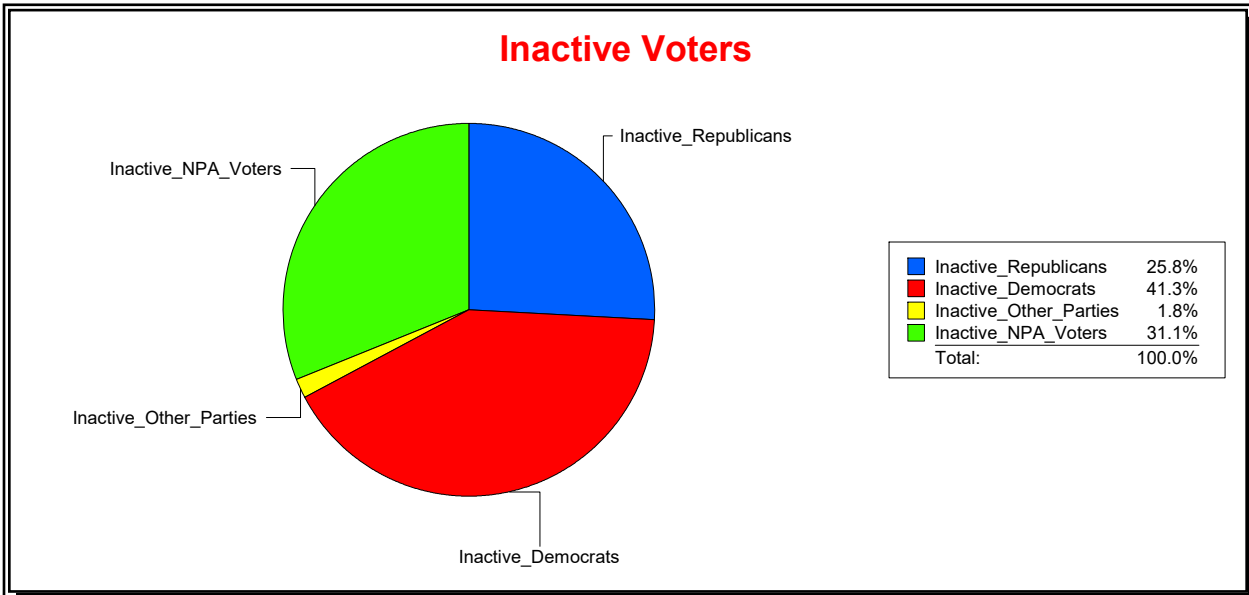

Ron Turner

Supervisor of Elections

Sarasota County, FL

Date 2/1/2023

Time 08:11 AM

Graphs of District Registration

Active Registered Voters

Inactive Voters

<u>District</u>	<u>Total</u>	<u>Dems</u>	<u>Reps</u>	<u>NonP</u>	<u>Other</u>	<u>Total</u>	<u>Dems</u>	<u>Reps</u>	<u>NonP</u>	<u>Other</u>
SARASOTA	39,008	15,961	12,389	9,871	787	3,020	1,248	779	939	54