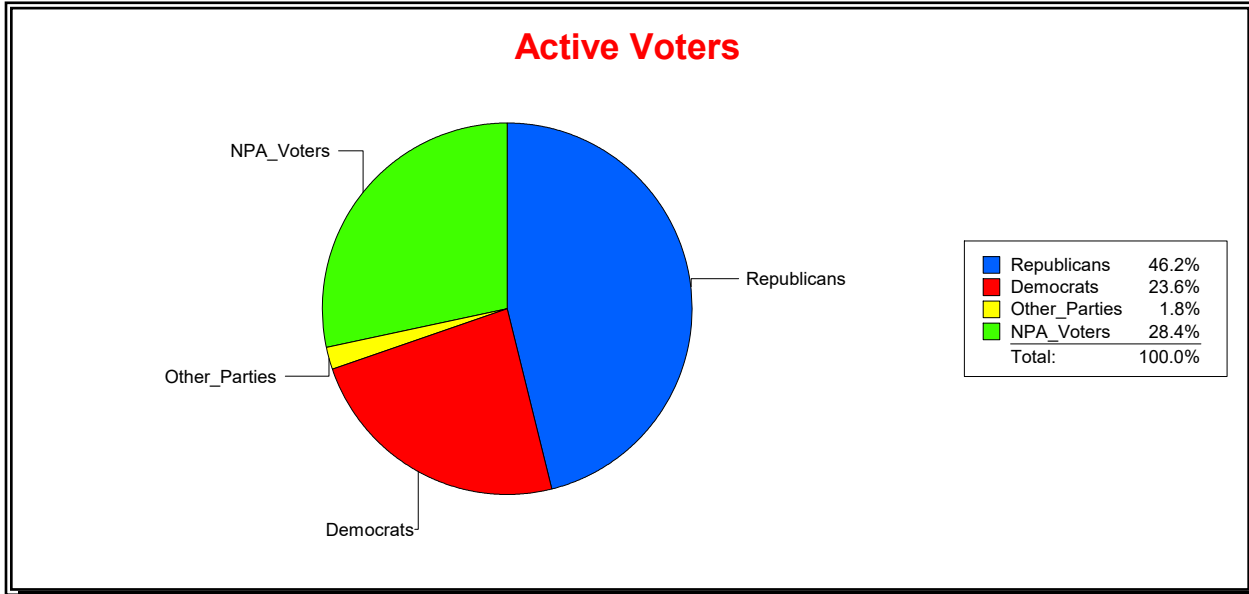

Ron Turner

Supervisor of Elections

Sarasota County, FL

Date 2/1/2023

Time 08:11 AM

Graphs of District Registration

Active Registered Voters

Inactive Voters

District	Total	Dems	Reps	NonP	Other	Total	Dems	Reps	NonP	Other
NORTH PORT 5	17,304	4,079	7,996	4,921	308	638	195	201	233	9