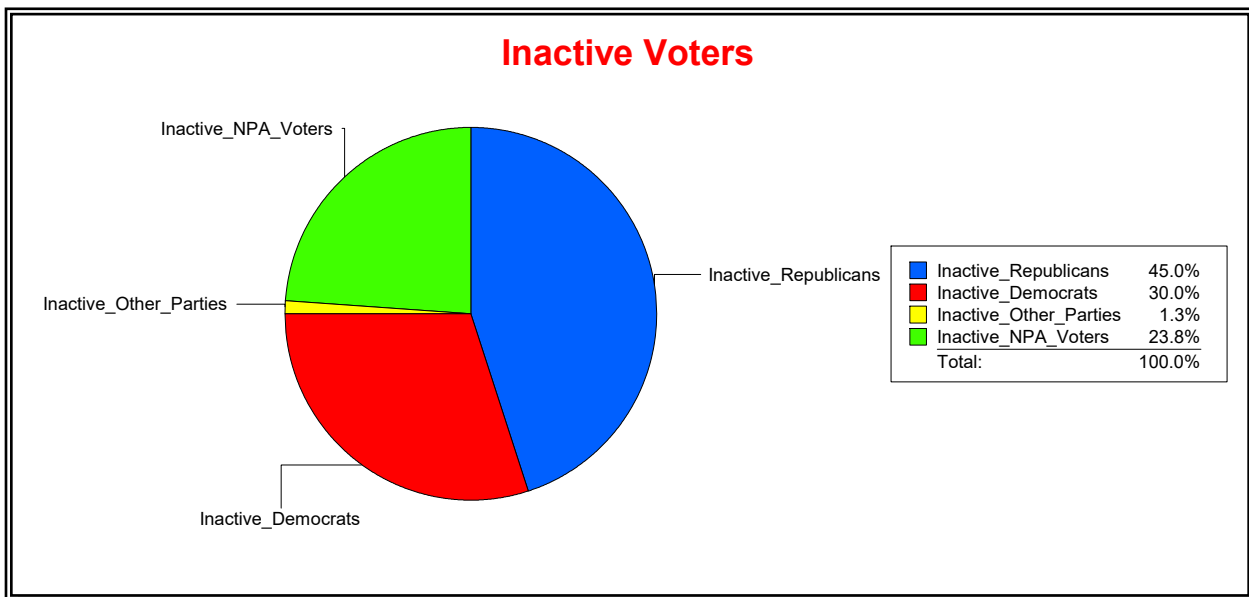

Ron Turner

Supervisor of Elections

Sarasota County, FL

Date 2/1/2023

Time 08:11 AM

Graphs of District Registration

Active Registered Voters

Inactive Voters

District	Total	Dems	Reps	NonP	Other	Total	Dems	Reps	NonP	Other
LONGBOAT KEY 1	1,490	324	798	327	41	80	24	36	19	1