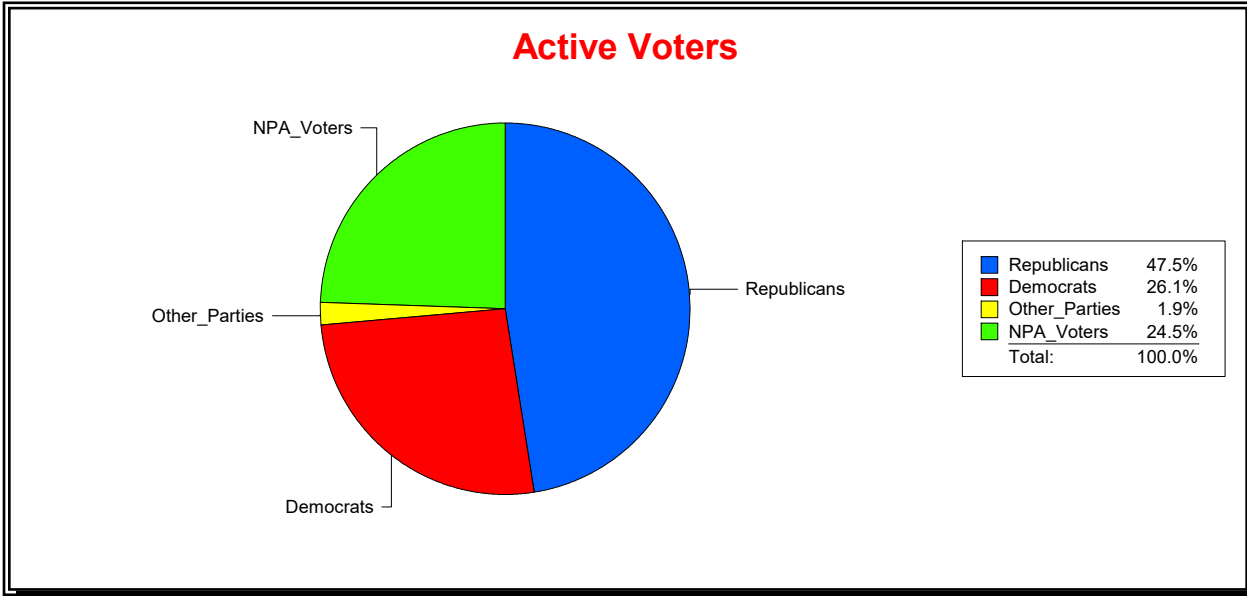

Ron Turner

Supervisor of Elections

Sarasota County, FL

Date 2/1/2023

Time 08:11 AM

Graphs of District Registration

Active Registered Voters

Inactive Voters

<u>District</u>	<u>Total</u>	<u>Dems</u>	<u>Reps</u>	<u>NonP</u>	<u>Other</u>	<u>Total</u>	<u>Dems</u>	<u>Reps</u>	<u>NonP</u>	<u>Other</u>
SCHOOL DIST 2	77,332	20,157	36,754	18,929	1,492	3,440	1,001	1,336	1,051	52