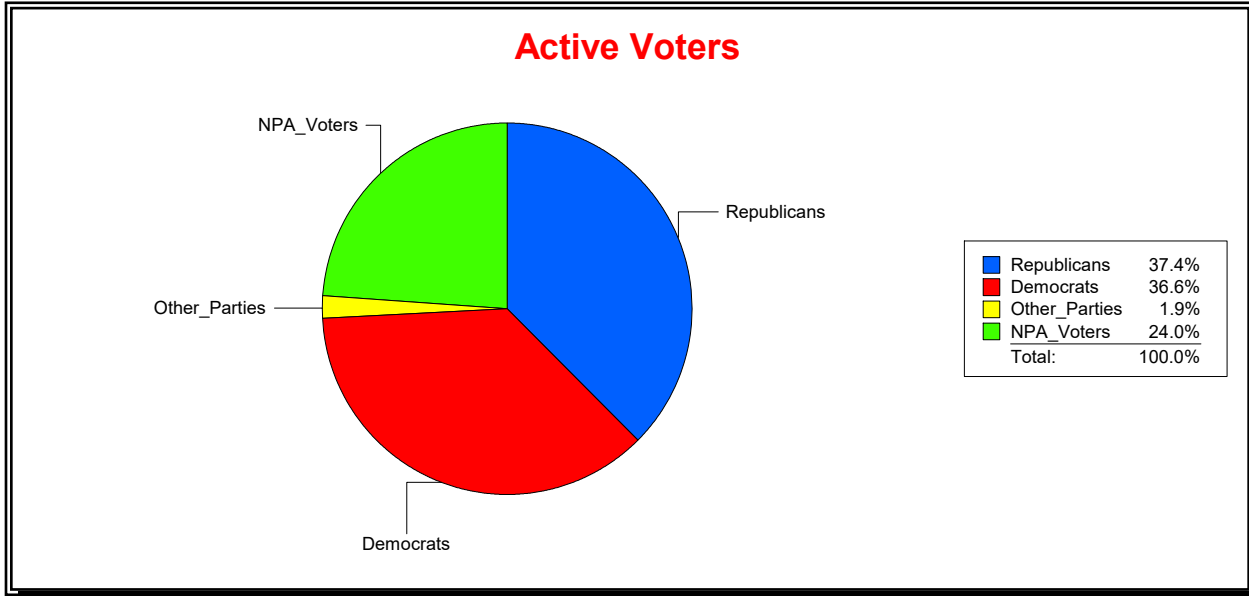

Ron Turner

Supervisor of Elections

Sarasota County, FL

Date 2/1/2023

Time 08:11 AM

Graphs of District Registration

District	Active Registered Voters					Inactive Voters				
	Total	Dems	Reps	NonP	Other	Total	Dems	Reps	NonP	Other
SARASOTA 2	16,879	6,181	6,320	4,052	326	1,051	374	343	311	23