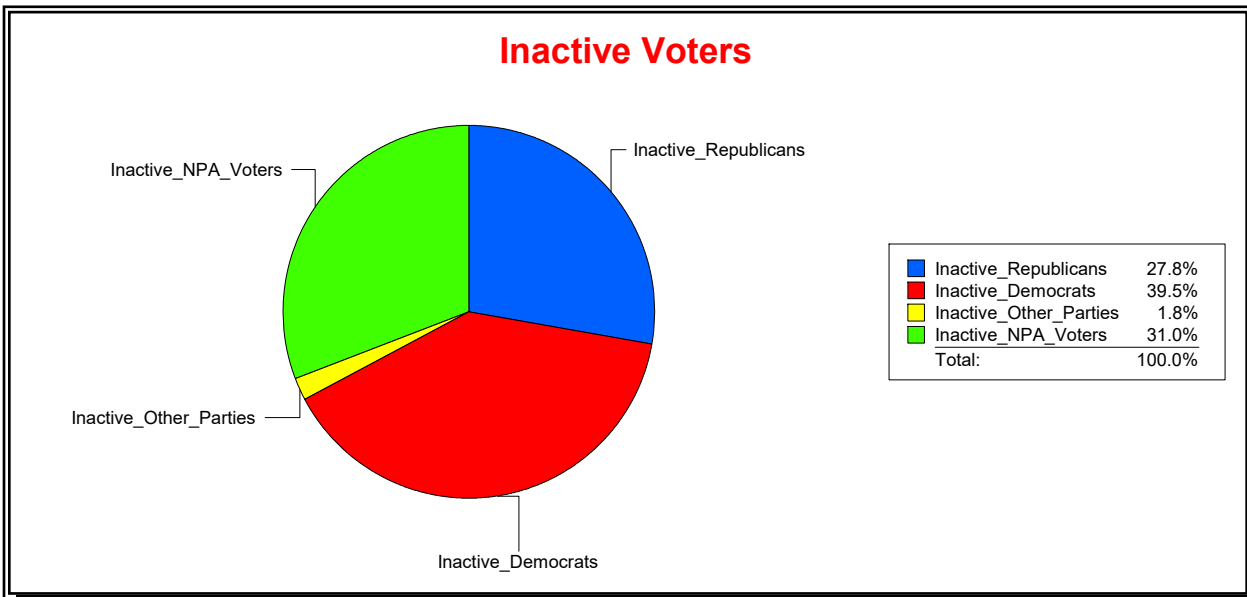

Ron Turner

Supervisor of Elections

Sarasota County, FL

Date 2/1/2023

Time 08:11 AM

Graphs of District Registration

Active Registered Voters

Inactive Voters

District	Total	Dems	Reps	NonP	Other	Total	Dems	Reps	NonP	Other
SCHOOL DIST 1	64,355	24,323	22,425	16,286	1,321	4,319	1,705	1,200	1,337	77