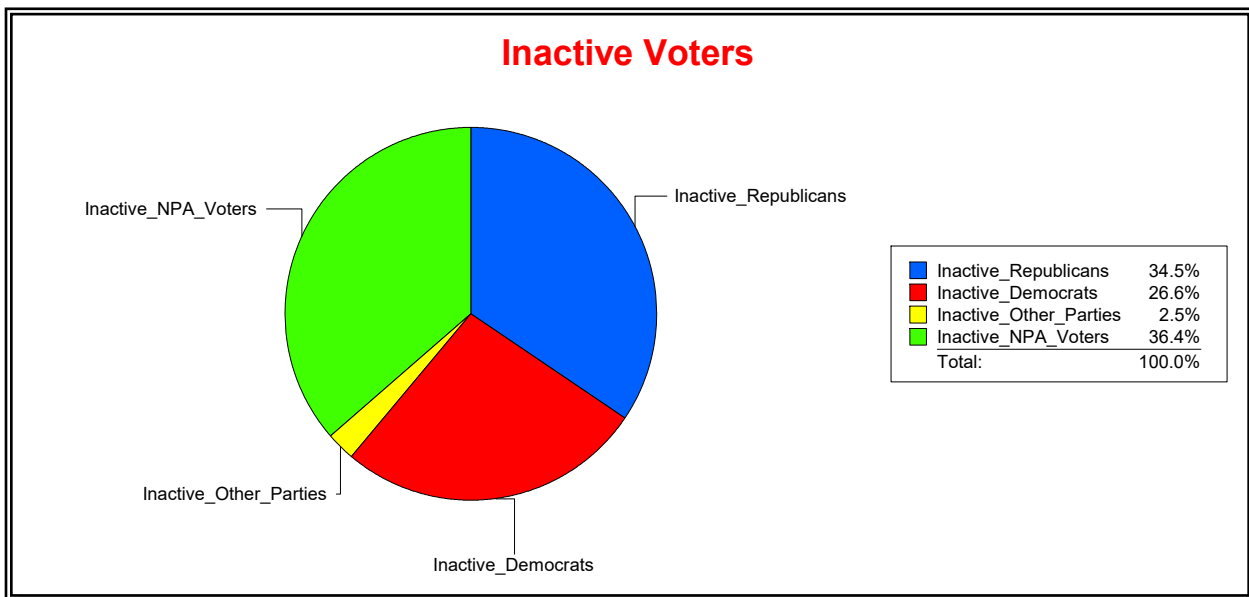

Ron Turner

Supervisor of Elections

Sarasota County, FL

Date 2/1/2023

Time 08:11 AM

Graphs of District Registration

Active Registered Voters

Inactive Voters

District	Total	Dems	Reps	NonP	Other	Total	Dems	Reps	NonP	Other
NORTH PORT DIST 1	10,892	2,527	4,866	3,286	213	440	117	152	160	11