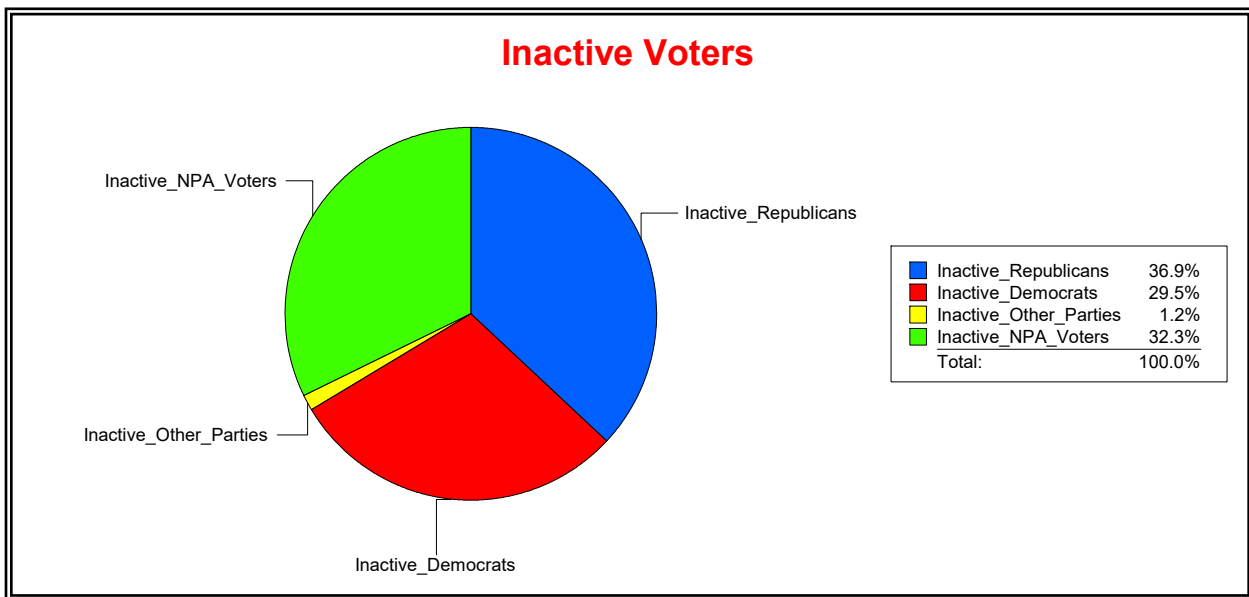

Sarasota County, FL

Date 2/1/2023

Time 08:11 AM

Graphs of District Registration

Active Registered Voters

Inactive Voters

District	Total	Dems	Reps	NonP	Other	Total	Dems	Reps	NonP	Other
ENGLEWOOD WATER DIST	14,938	3,583	7,118	3,970	267	674	199	249	218	8