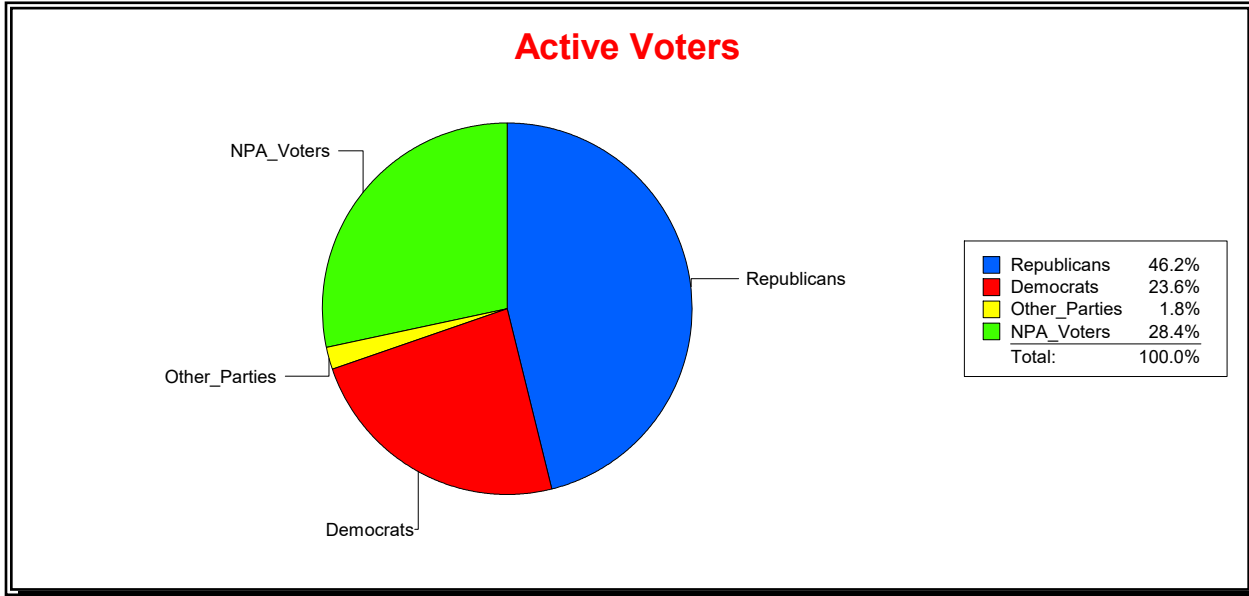

Supervisor of Elections

Sarasota County, FL

Date 2/1/2023

Time 08:11 AM

Graphs of District Registration

Active Registered Voters

Inactive Voters

<u>District</u>	<u>Total</u>	<u>Dems</u>	<u>Reps</u>	<u>NonP</u>	<u>Other</u>	<u>Total</u>	<u>Dems</u>	<u>Reps</u>	<u>NonP</u>	<u>Other</u>
NORTH PORT DIST 5	17,304	4,079	7,996	4,921	308	638	195	201	233	9