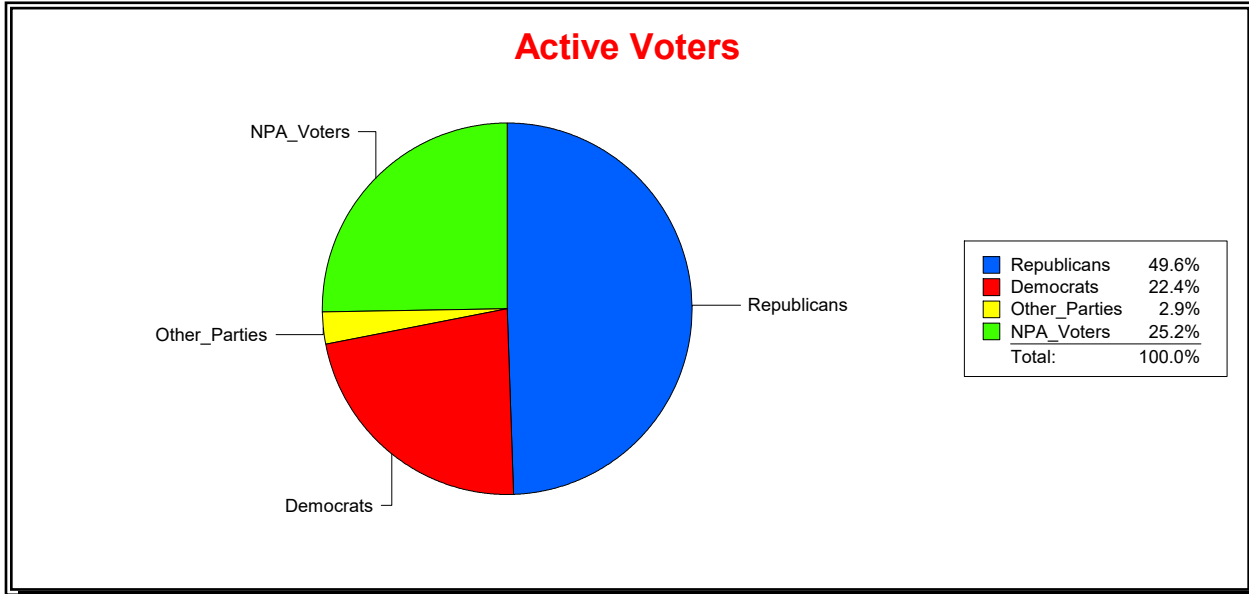

Ron Turner

Supervisor of Elections

Sarasota County, FL

Date 2/1/2023

Time 08:11 AM

Graphs of District Registration

Active Registered Voters

Inactive Voters

District	Total	Dems	Reps	NonP	Other	Total	Dems	Reps	NonP	Other
LAKWOOD RANCH CDD	1,794	401	889	452	52	46	15	17	12	2