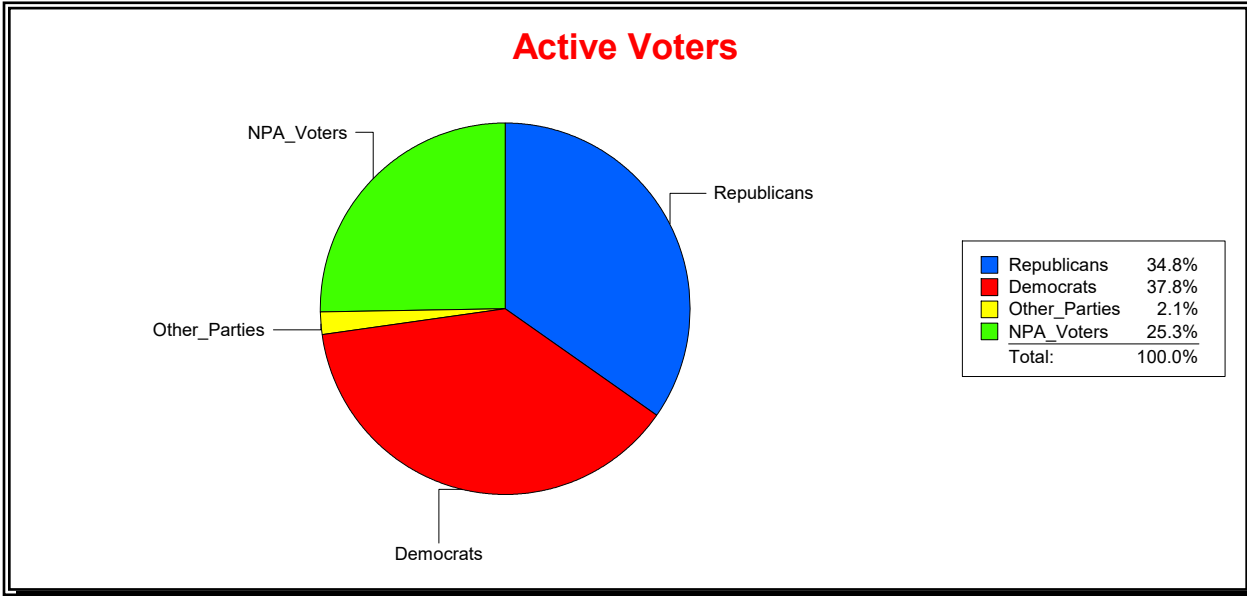

Ron Turner

Supervisor of Elections

Sarasota County, FL

Date 2/1/2023

Time 08:11 AM

Graphs of District Registration

Active Registered Voters

Inactive Voters

District	Total	Dems	Reps	NonP	Other	Total	Dems	Reps	NonP	Other
SCHOOL DIST 1	64,355	24,323	22,425	16,286	1,321	4,319	1,705	1,200	1,337	77