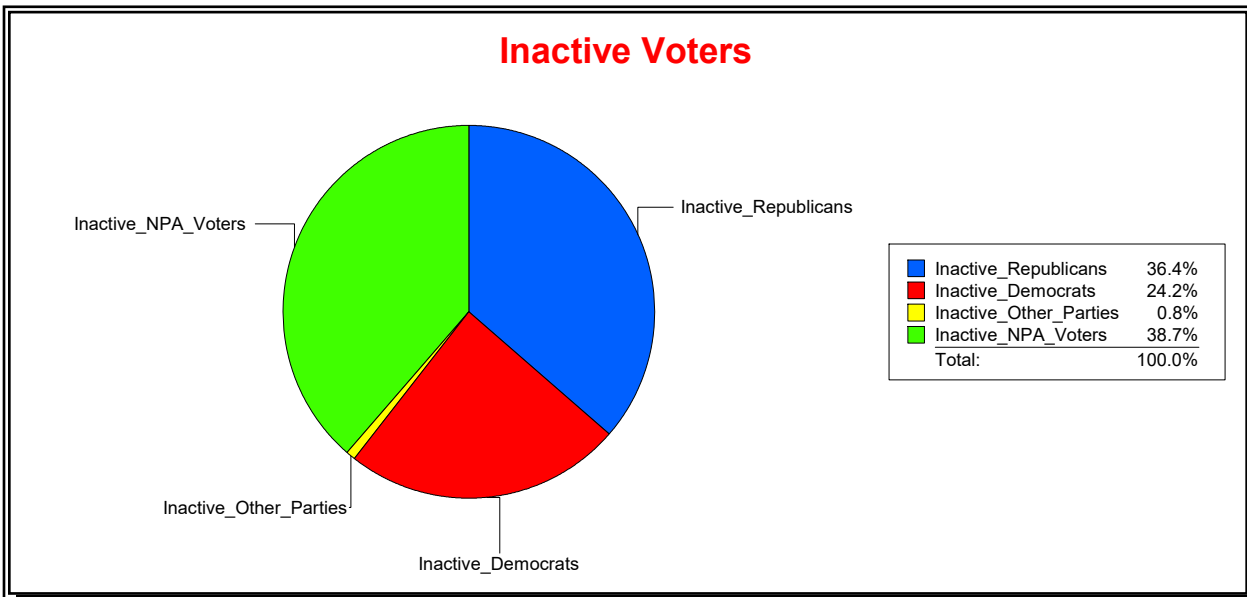

Ron Turner

Supervisor of Elections

Sarasota County, FL

Date 2/1/2023

Time 08:11 AM

Graphs of District Registration

Active Registered Voters

Inactive Voters

District	Total	Dems	Reps	NonP	Other	Total	Dems	Reps	NonP	Other
NORTH PORT DIST 3	10,650	2,496	4,520	3,412	222	525	127	191	203	4