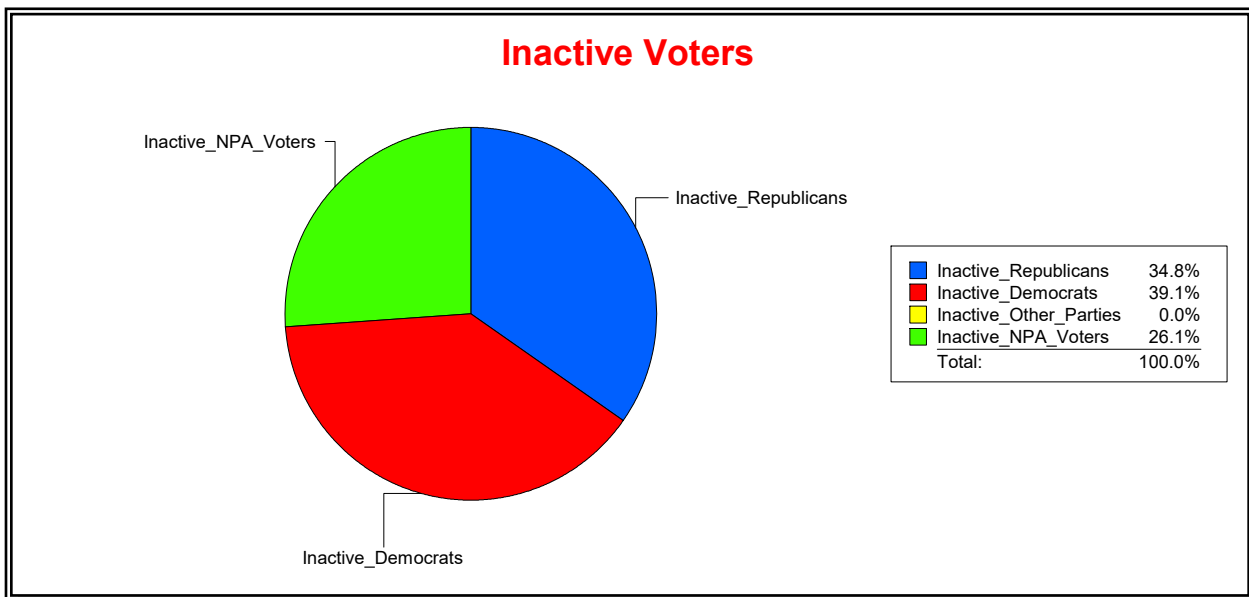

Ron Turner

Supervisor of Elections

Sarasota County, FL

Date 2/1/2023

Time 08:11 AM

Graphs of District Registration

Active Registered Voters

Inactive Voters

District	Total	Dems	Reps	NonP	Other	Total	Dems	Reps	NonP	Other
LBK DISTRICT 4	411	121	197	85	8	23	9	8	6	0