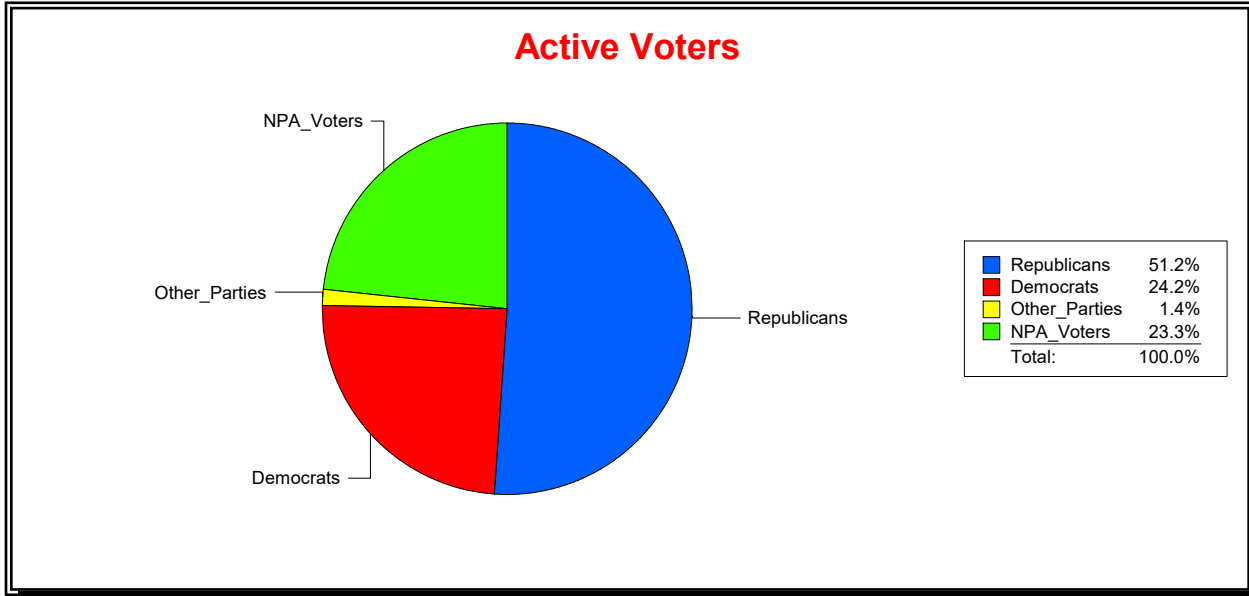

Date 2/1/2023

Time 08:11 AM

Graphs of District Registration

Active Registered Voters

Inactive Voters

District	Total	Dems	Reps	NonP	Other	Total	Dems	Reps	NonP	Other
BLACKBURN CREEK	2,356	569	1,206	548	33	43	9	18	15	1