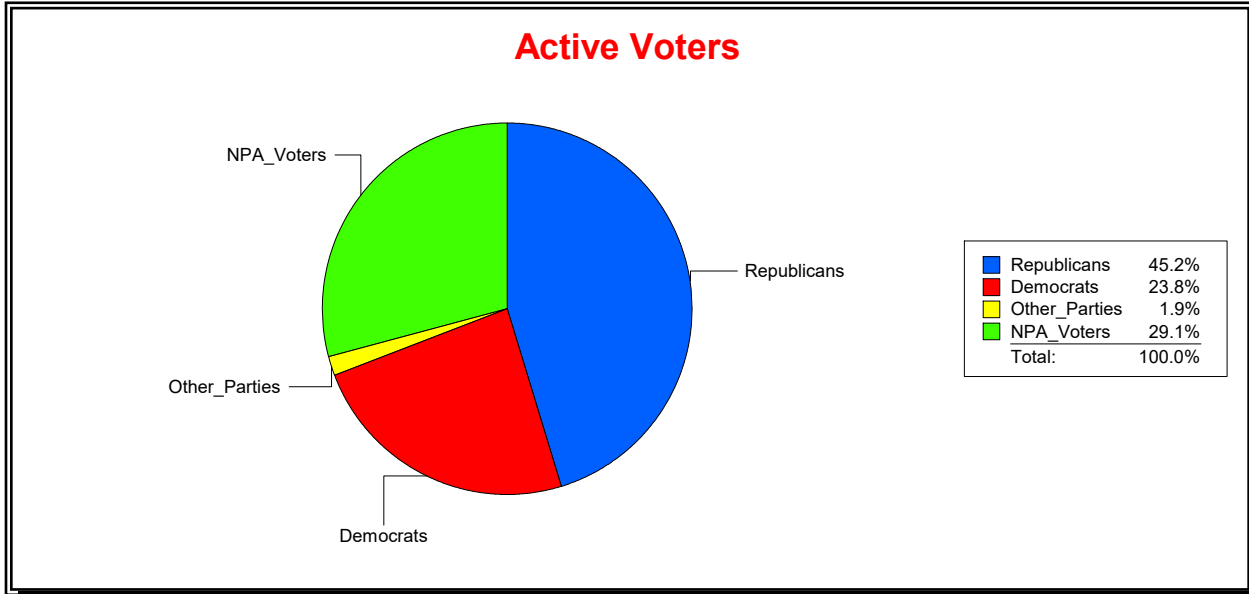

Ron Turner

Supervisor of Elections

Sarasota County, FL

Date 2/1/2023

Time 08:11 AM

Graphs of District Registration

Active Registered Voters

Inactive Voters

District	Total	Dems	Reps	NonP	Other	Total	Dems	Reps	NonP	Other
CNTY COMM DIST 5	71,291	16,966	32,250	20,731	1,344	3,279	902	1,221	1,106	50