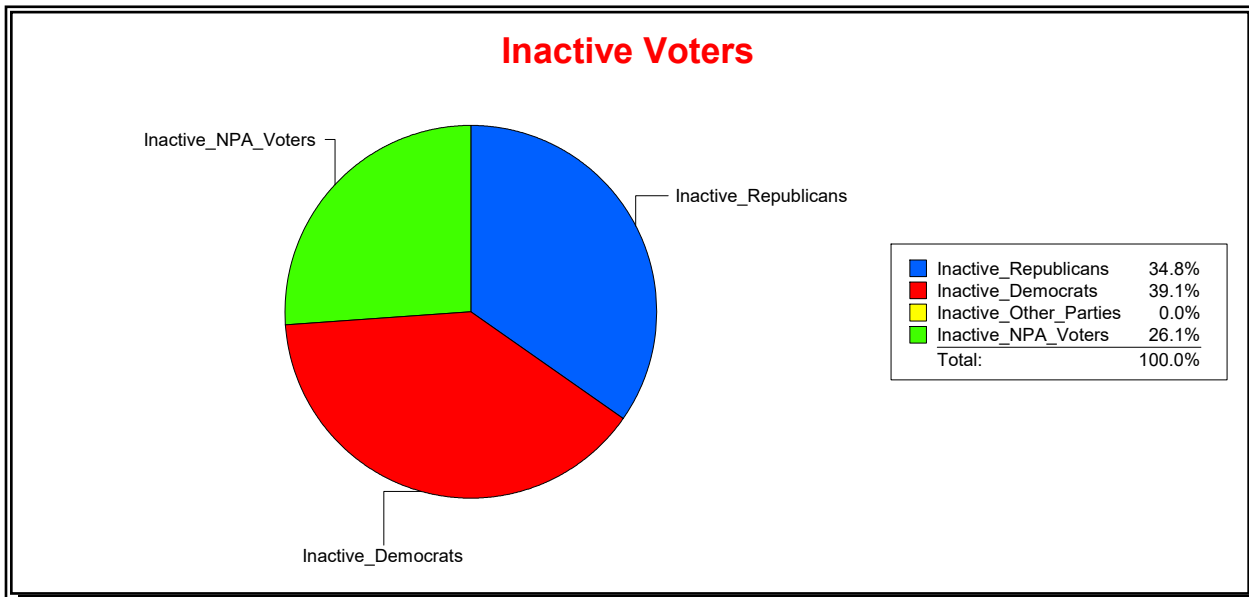

Date 2/1/2023

Time 08:11 AM

Graphs of District Registration

Active Registered Voters

Inactive Voters

District	Total	Dems	Reps	NonP	Other	Total	Dems	Reps	NonP	Other
LONGBOAT KEY 4	411	121	197	85	8	23	9	8	6	0