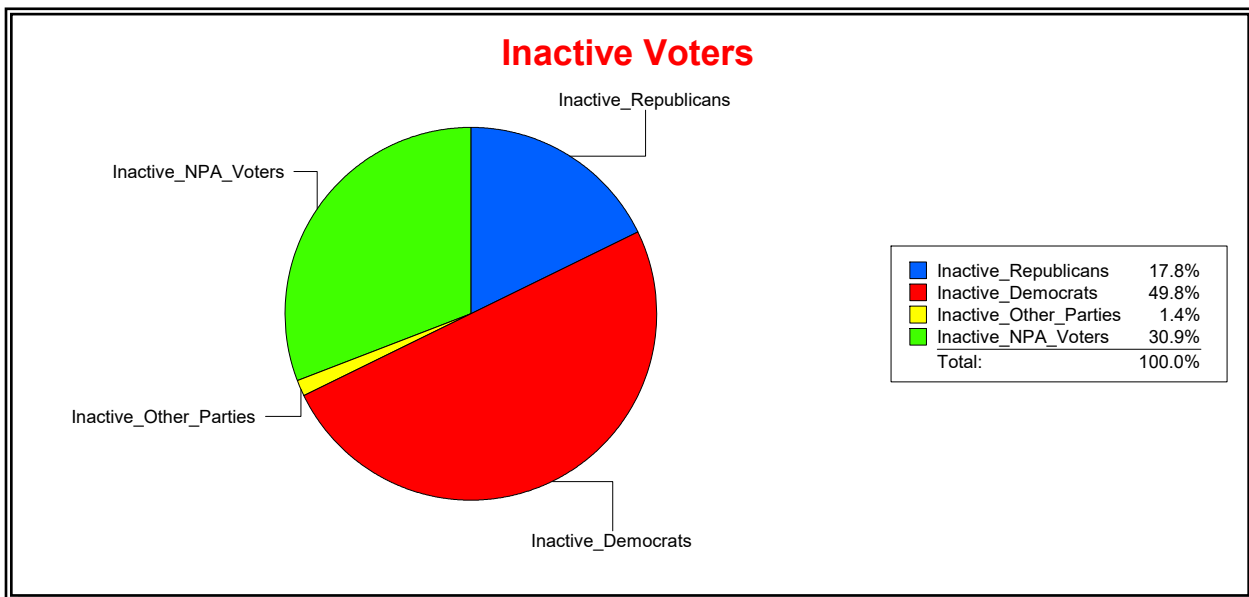

Ron Turner

Supervisor of Elections

Sarasota County, FL

Date 2/1/2023

Time 08:11 AM

Graphs of District Registration

Active Registered Voters

Inactive Voters

District	Total	Dems	Reps	NonP	Other	Total	Dems	Reps	NonP	Other
SARASOTA DIST 1	11,092	5,732	2,222	2,909	229	1,160	578	207	359	16