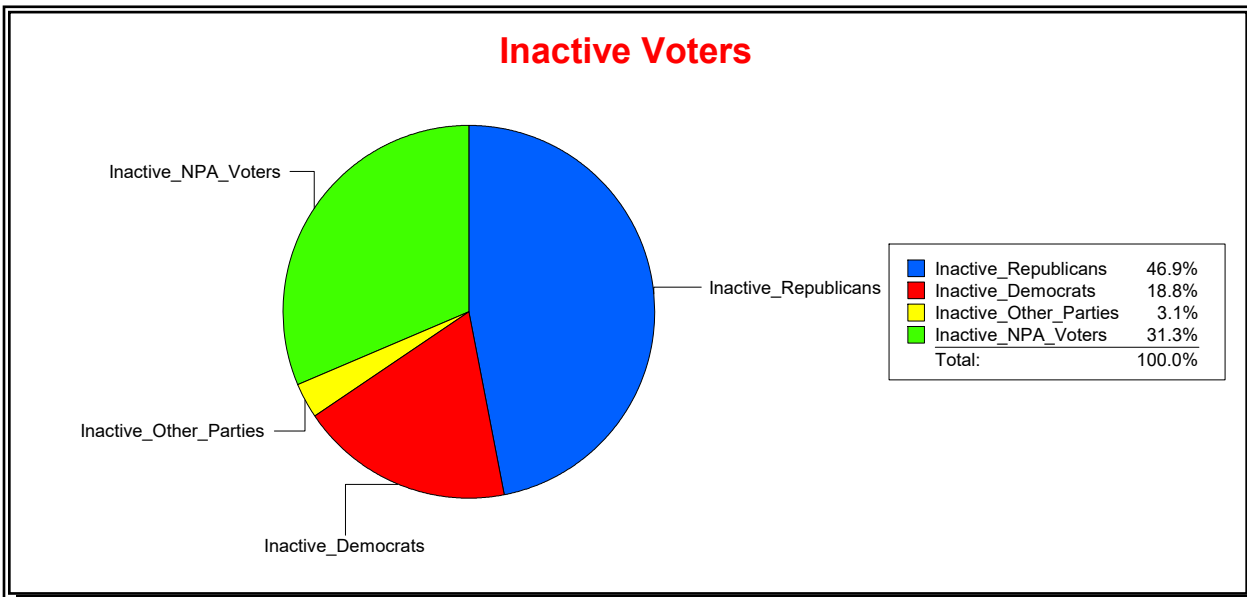

Date 2/1/2023

Time 08:11 AM

Graphs of District Registration

Active Registered Voters

Inactive Voters

District	Total	Dems	Reps	NonP	Other	Total	Dems	Reps	NonP	Other
SARASOTA NATIONAL CDD	1,902	407	1,023	439	33	32	6	15	10	1