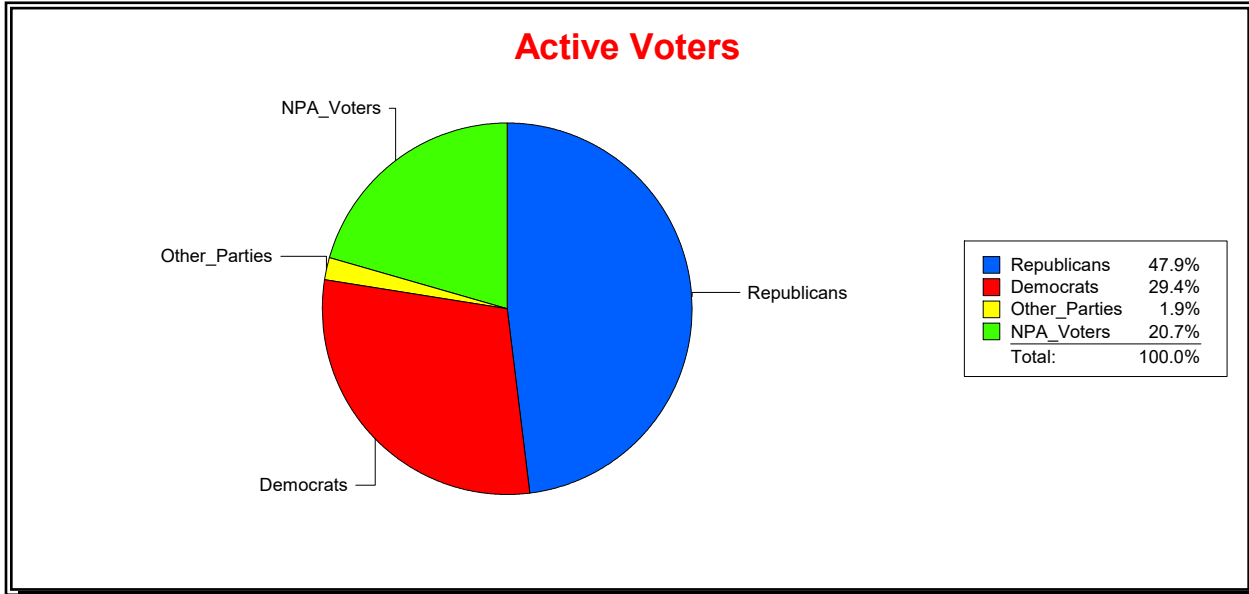

Ron Turner

Supervisor of Elections

Sarasota County, FL

Date 2/1/2023

Time 08:11 AM

Graphs of District Registration

Active Registered Voters

Inactive Voters

District	Total	Dems	Reps	NonP	Other	Total	Dems	Reps	NonP	Other
LBK DISTRICT 4	411	121	197	85	8	23	9	8	6	0