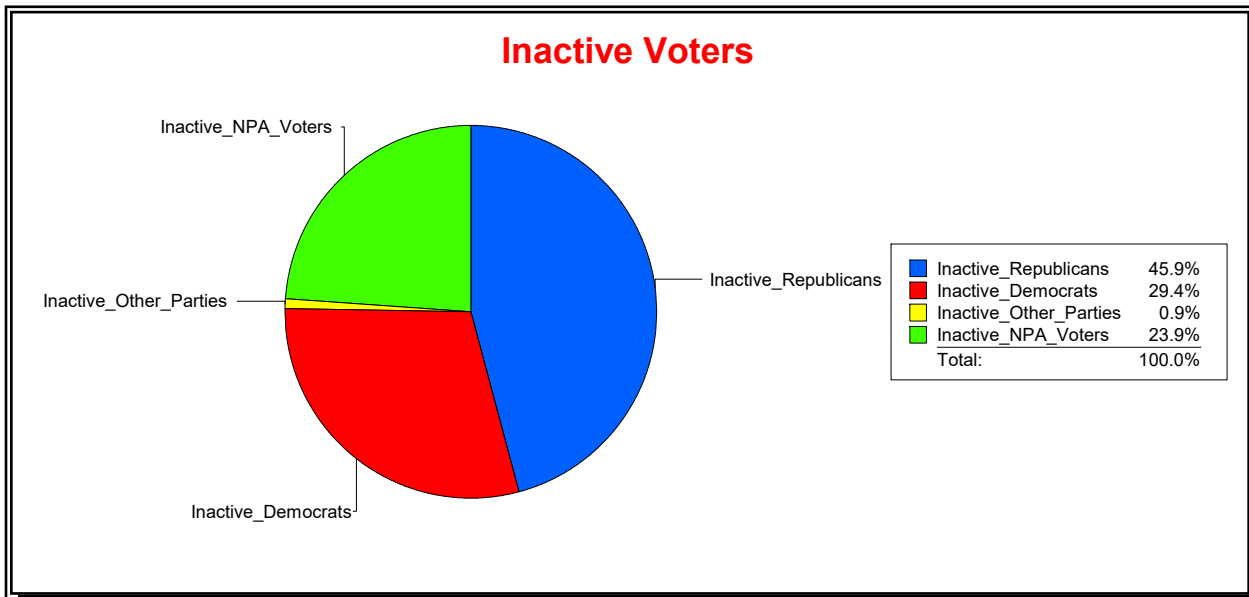

Ron Turner

Supervisor of Elections

Sarasota County, FL

Date 2/1/2023

Time 08:11 AM

Graphs of District Registration

Active Registered Voters

Inactive Voters

District	Total	Dems	Reps	NonP	Other	Total	Dems	Reps	NonP	Other
LONGBOAT KEY BEACH A	1,860	525	901	393	41	109	32	50	26	1