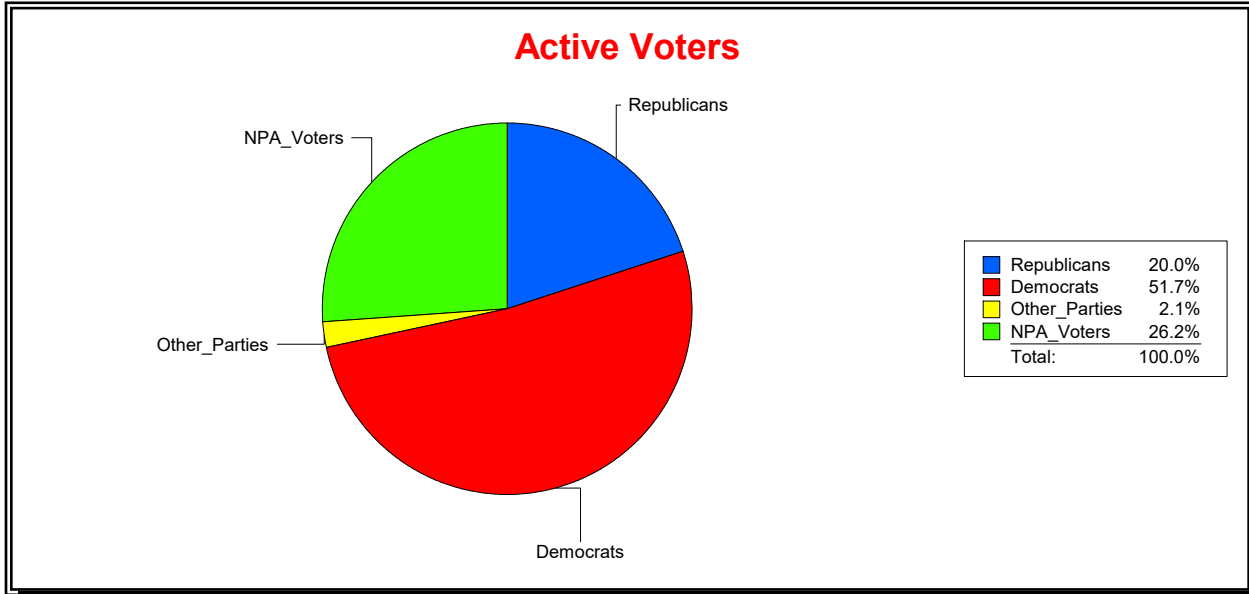

Ron Turner

Supervisor of Elections

Sarasota County, FL

Date 2/1/2023

Time 08:11 AM

Graphs of District Registration

Active Registered Voters

Inactive Voters

District	Total	Dems	Reps	NonP	Other	Total	Dems	Reps	NonP	Other
SARASOTA DIST 1	11,092	5,732	2,222	2,909	229	1,160	578	207	359	16