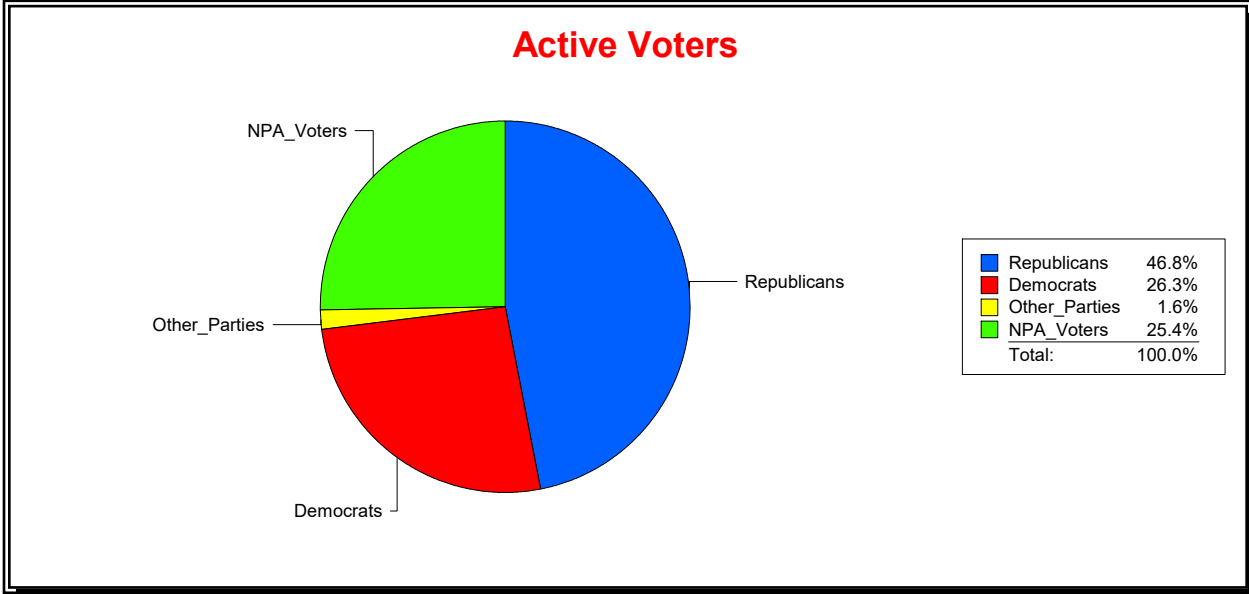

Ron Turner

Supervisor of Elections

Sarasota County, FL

Date 2/1/2023

Time 08:11 AM

Graphs of District Registration

Active Registered Voters

Inactive Voters

District	Total	Dems	Reps	NonP	Other	Total	Dems	Reps	NonP	Other
VENICE 1	22,880	6,008	10,712	5,801	359	1,040	285	435	309	11