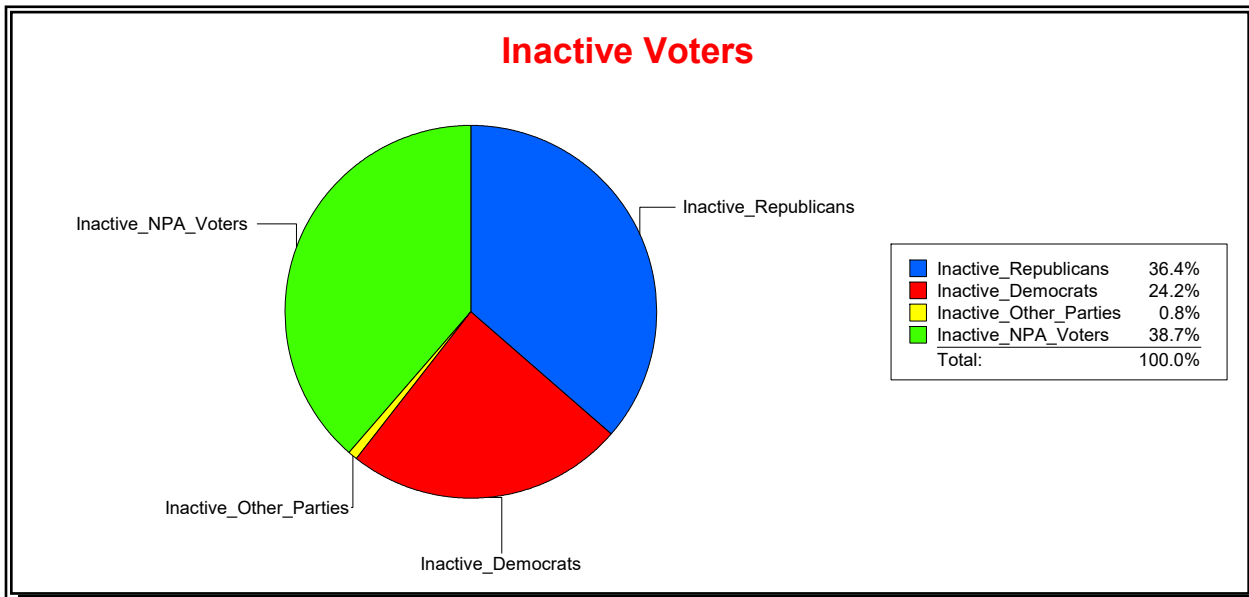

Ron Turner

Supervisor of Elections

Sarasota County, FL

Date 2/1/2023

Time 08:11 AM

Graphs of District Registration

District	Active Registered Voters					Inactive Voters				
	Total	Dems	Reps	NonP	Other	Total	Dems	Reps	NonP	Other
NORTH PORT 3	10,650	2,496	4,520	3,412	222	525	127	191	203	4