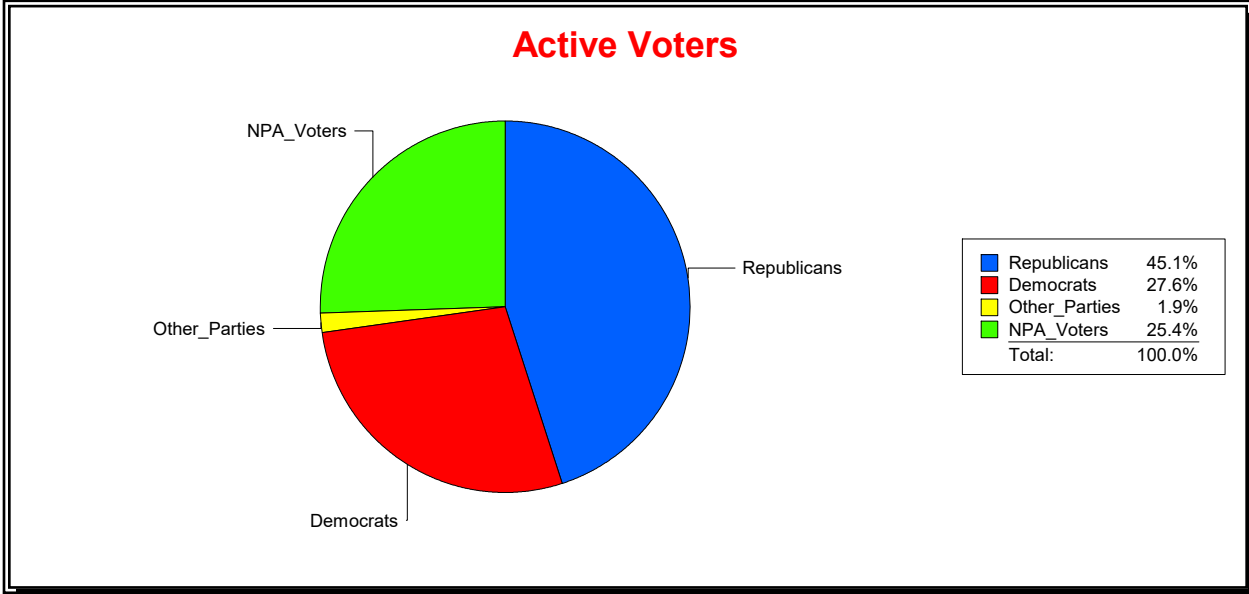

Ron Turner

Supervisor of Elections

Sarasota County, FL

Date 2/1/2023

Time 08:11 AM

Graphs of District Registration

Active Registered Voters

Inactive Voters

<u>District</u>	<u>Total</u>	<u>Dems</u>	<u>Reps</u>	<u>NonP</u>	<u>Other</u>	<u>Total</u>	<u>Dems</u>	<u>Reps</u>	<u>NonP</u>	<u>Other</u>
COUNTY	228,537	63,103	103,021	58,124	4,289	10,870	3,318	4,038	3,349	165