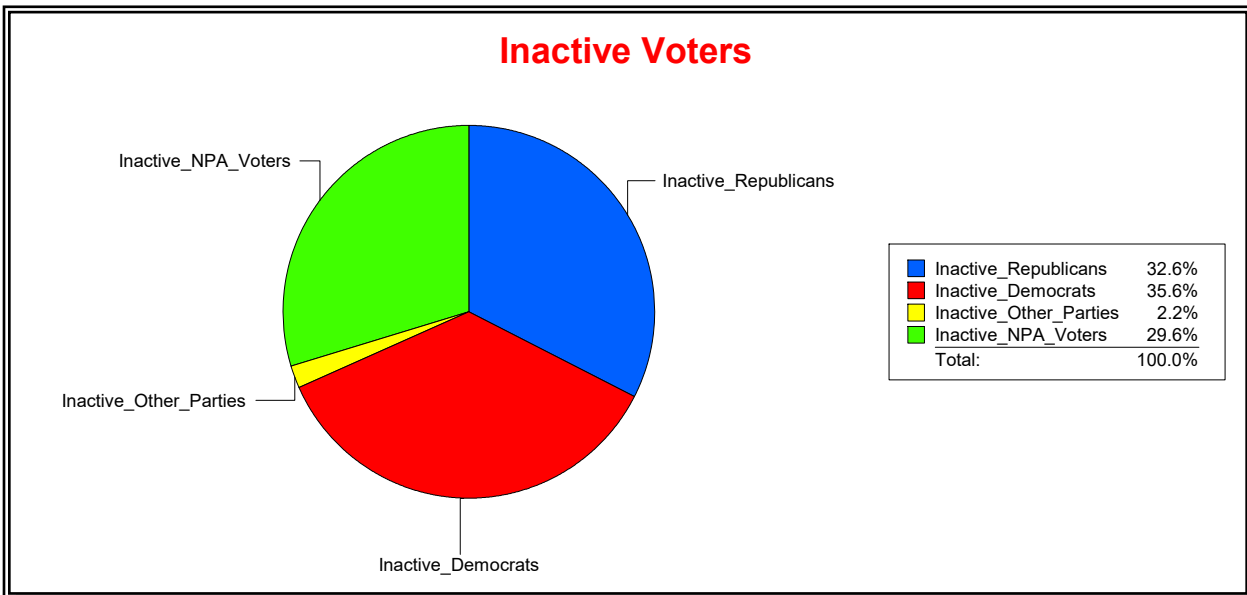

Ron Turner

Supervisor of Elections

Sarasota County, FL

Date 2/1/2023

Time 08:11 AM

Graphs of District Registration

Active Registered Voters

Inactive Voters

District	Total	Dems	Reps	NonP	Other	Total	Dems	Reps	NonP	Other
SARASOTA DIST 2	16,879	6,181	6,320	4,052	326	1,051	374	343	311	23