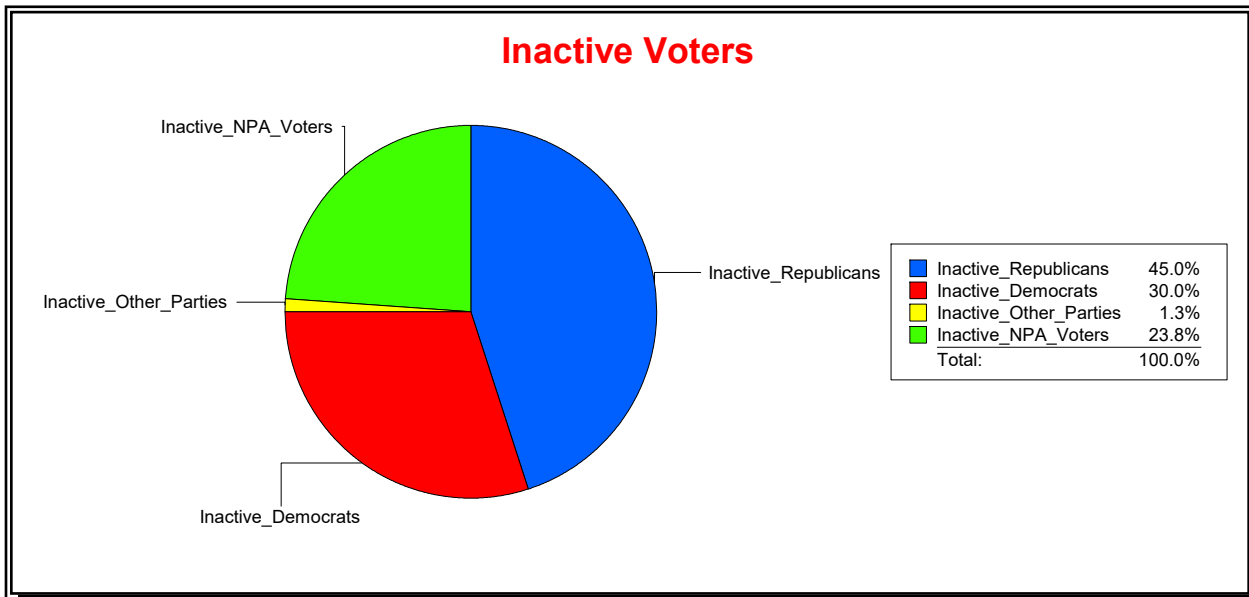

District	Total	Dems	Reps	NonP	Other	Total	Dems	Reps	NonP	Other
LBK DISTRICT 1	1,490	324	798	327	41	80	24	36	19	1

Ron Turner

Supervisor of Elections

Sarasota County, FL

Date 2/1/2023

Time 08:11 AM

Graphs of District Registration