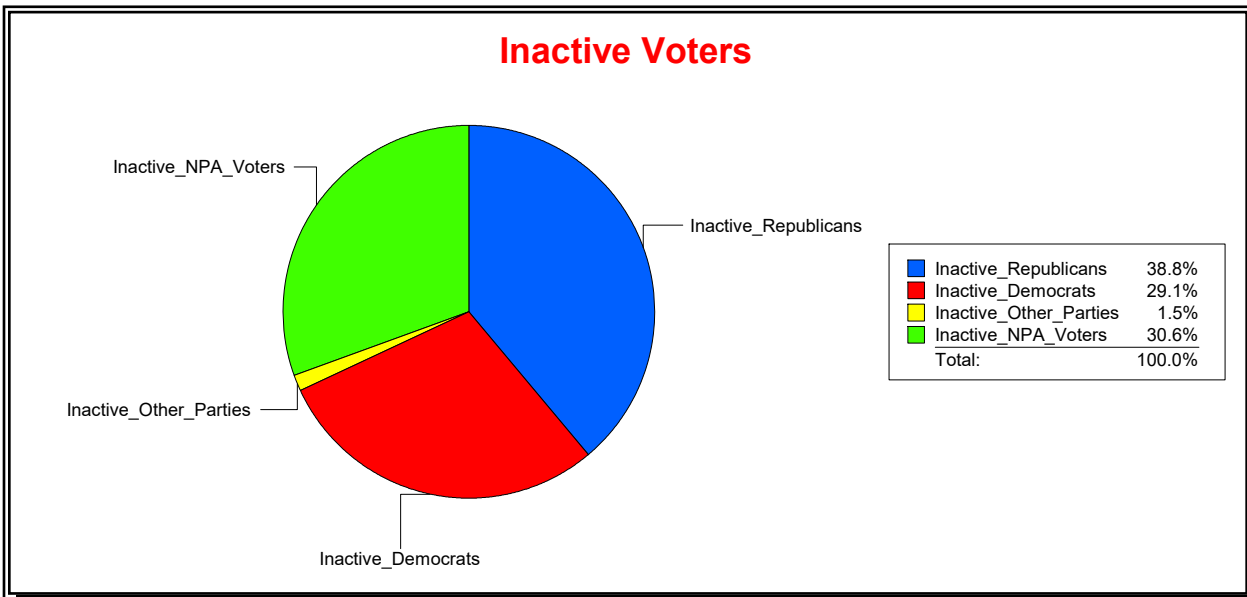

Ron Turner

Supervisor of Elections

Sarasota County, FL

Date 2/1/2023

Time 08:11 AM

Graphs of District Registration

Active Registered Voters

Inactive Voters

<u>District</u>	<u>Total</u>	<u>Dems</u>	<u>Reps</u>	<u>NonP</u>	<u>Other</u>	<u>Total</u>	<u>Dems</u>	<u>Reps</u>	<u>NonP</u>	<u>Other</u>
SCHOOL DIST 2	77,332	20,157	36,754	18,929	1,492	3,440	1,001	1,336	1,051	52