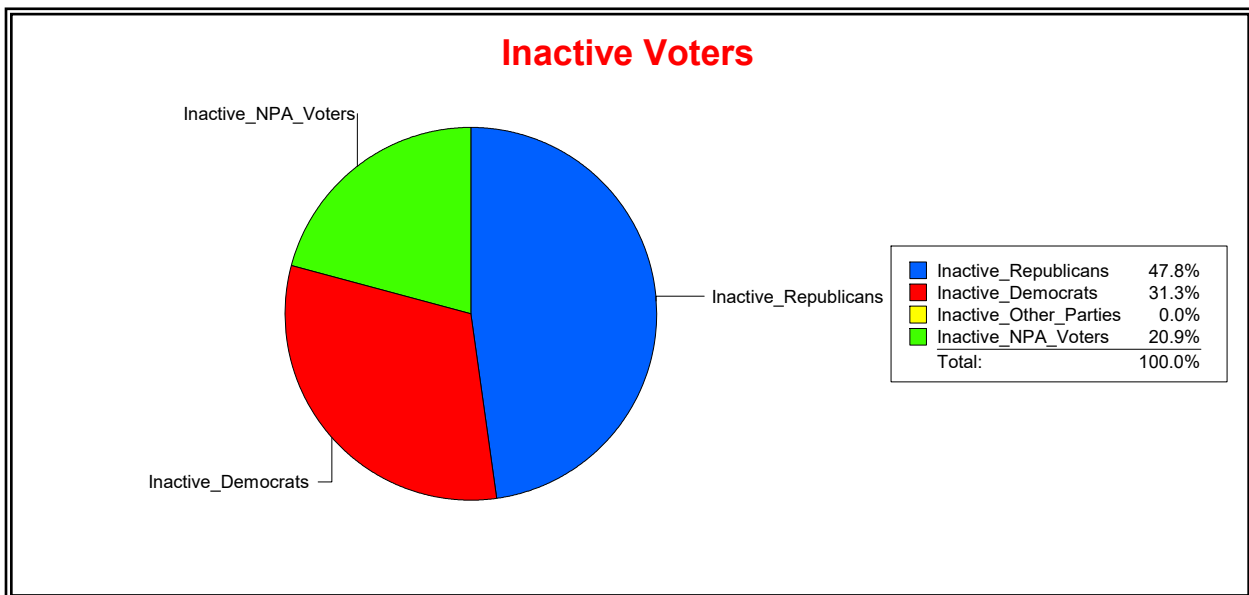

District	Total	Dems	Reps	NonP	Other	Total	Dems	Reps	NonP	Other
LONGBOAT KEY 2	1,350	444	586	298	22	67	21	32	14	0

Ron Turner

Supervisor of Elections

Sarasota County, FL

Date 2/1/2023

Time 08:11 AM

Graphs of District Registration