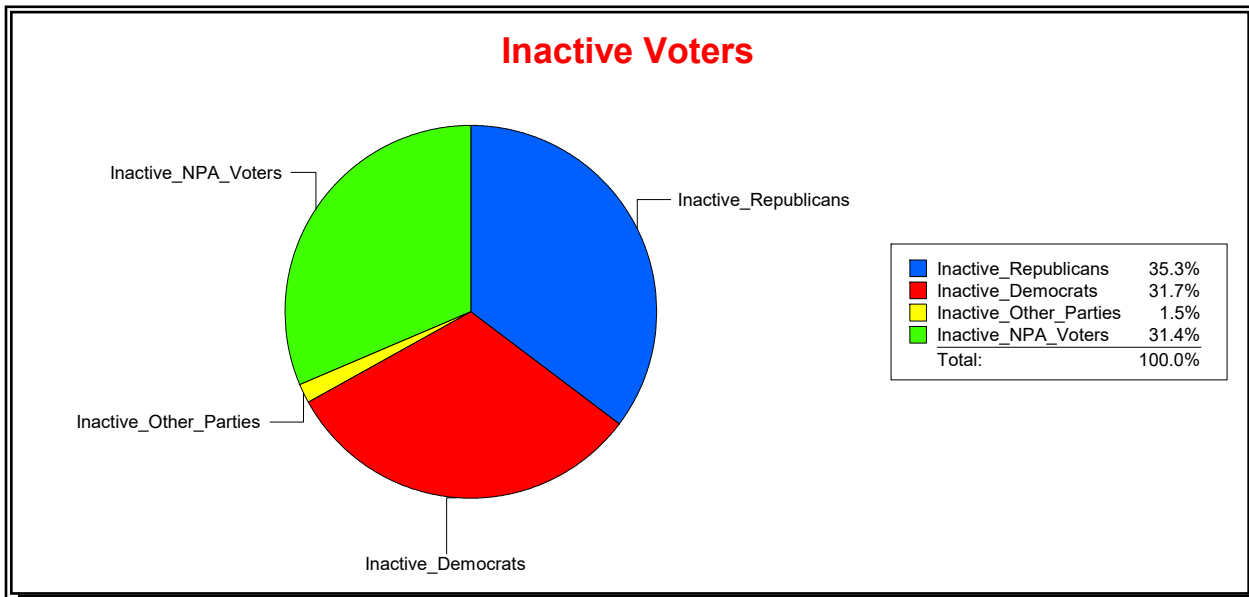

Ron Turner

Supervisor of Elections

Sarasota County, FL

Date 2/1/2023

Time 08:11 AM

Graphs of District Registration

Active Registered Voters

Inactive Voters

District	Total	Dems	Reps	NonP	Other	Total	Dems	Reps	NonP	Other
17TH CONGRESS DIST	356,147	100,710	155,787	92,948	6,702	17,721	5,620	6,263	5,564	274