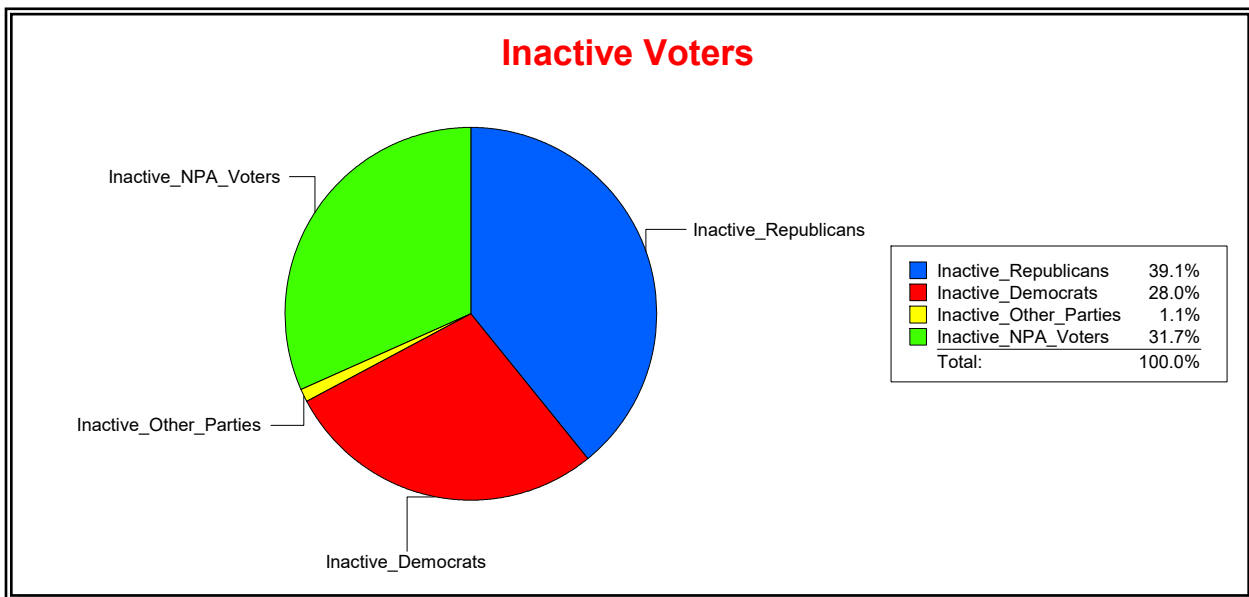

Ron Turner

Supervisor of Elections

Sarasota County, FL

Date 2/1/2023

Time 08:11 AM

Graphs of District Registration

Active Registered Voters

Inactive Voters

<u>District</u>	<u>Total</u>	<u>Dems</u>	<u>Reps</u>	<u>NonP</u>	<u>Other</u>	<u>Total</u>	<u>Dems</u>	<u>Reps</u>	<u>NonP</u>	<u>Other</u>
SCHOOL DIST 5	75,242	18,445	35,456	20,071	1,270	3,285	921	1,286	1,041	37