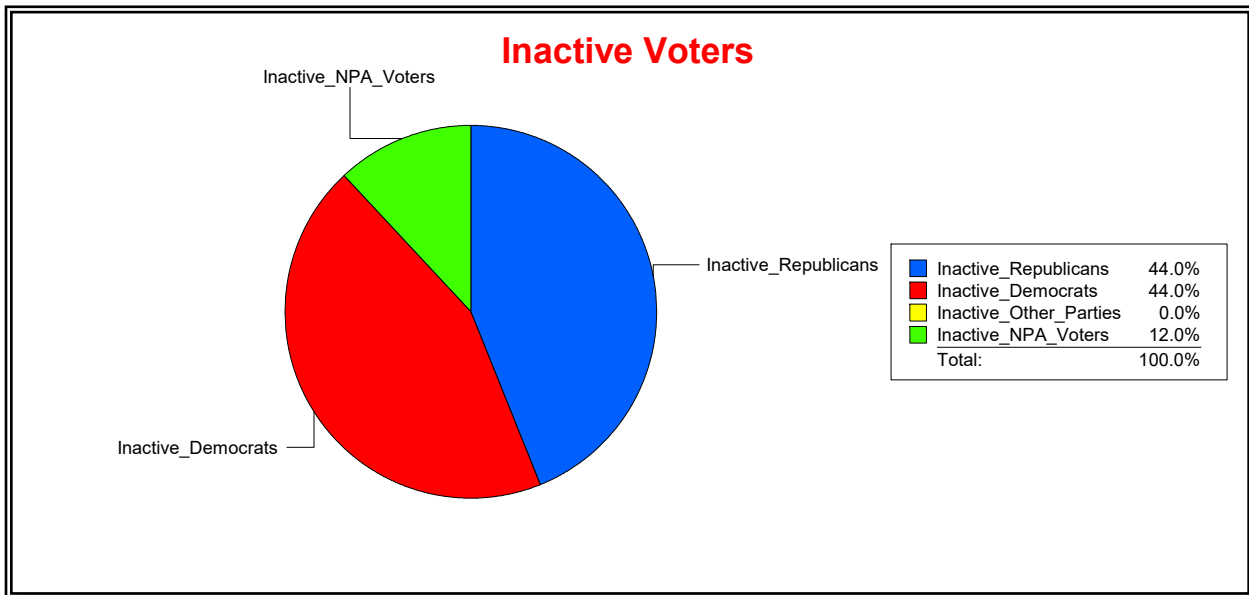

Ron Turner

Supervisor of Elections

Sarasota County, FL

Date 2/1/2023

Time 08:11 AM

Graphs of District Registration

Active Registered Voters

Inactive Voters

District	Total	Dems	Reps	NonP	Other	Total	Dems	Reps	NonP	Other
HLDY PK PK & REC DIST	603	184	239	170	10	25	11	11	3	0