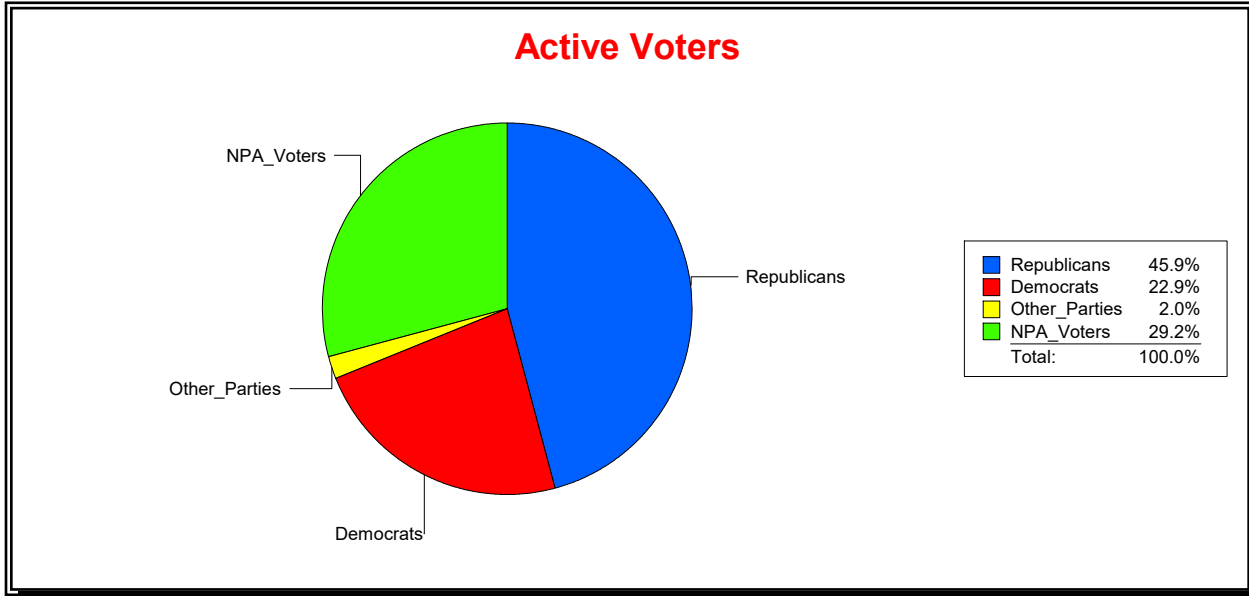

Ron Turner

Supervisor of Elections

Sarasota County, FL

Date 2/1/2023

Time 08:11 AM

Graphs of District Registration

Active Registered Voters

Inactive Voters

District	Total	Dems	Reps	NonP	Other	Total	Dems	Reps	NonP	Other
STONEYBROOK CDD	1,831	420	841	534	36	84	26	33	24	1