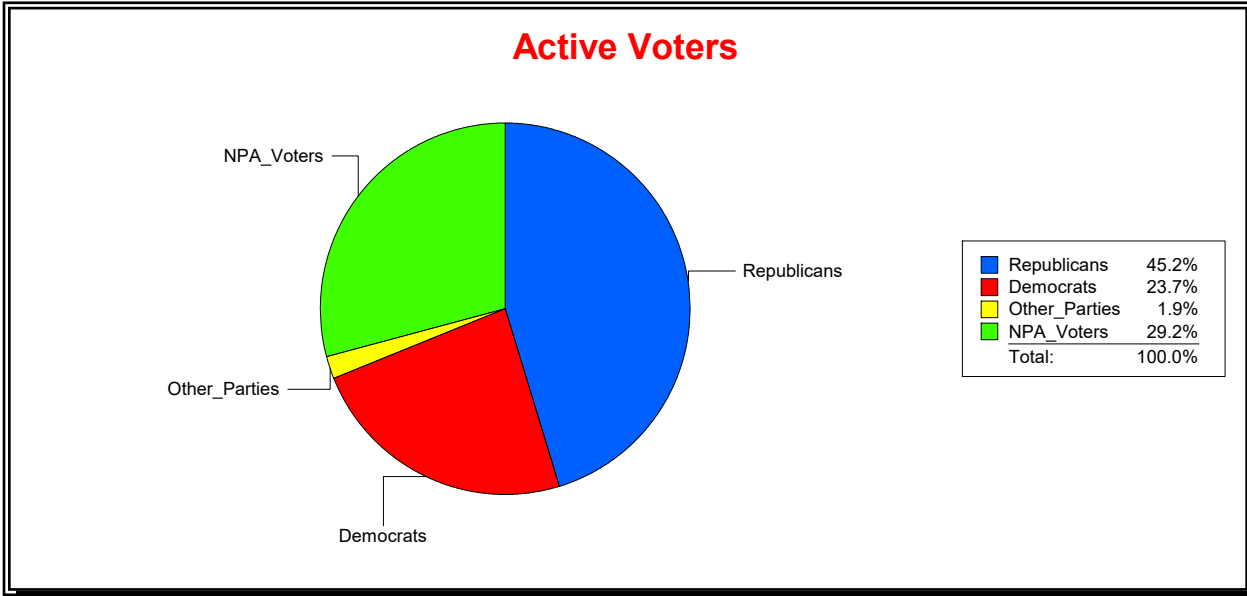

Ron Turner

Supervisor of Elections

Sarasota County, FL

Date 2/1/2023

Time 08:11 AM

Graphs of District Registration

Active Registered Voters

Inactive Voters

<u>District</u>	<u>Total</u>	<u>Dems</u>	<u>Reps</u>	<u>NonP</u>	<u>Other</u>	<u>Total</u>	<u>Dems</u>	<u>Reps</u>	<u>NonP</u>	<u>Other</u>
SCHOOL DIST 3	70,086	16,588	31,687	20,489	1,322	3,093	838	1,142	1,066	47