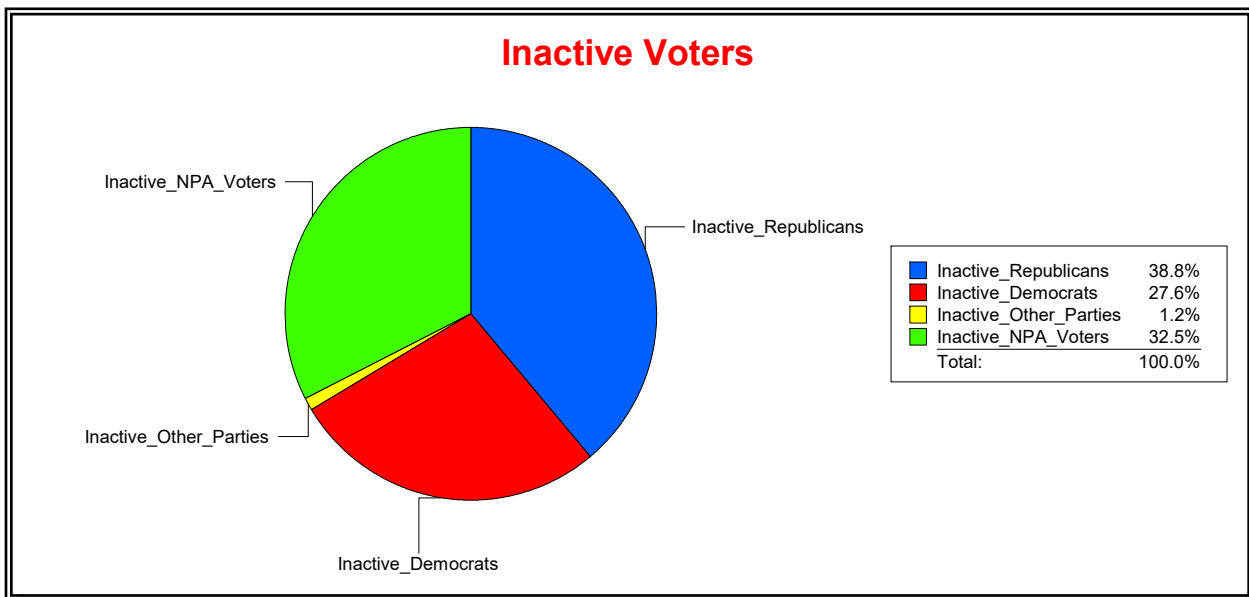

Ron Turner

Supervisor of Elections

Sarasota County, FL

Date 2/1/2023

Time 08:11 AM

Graphs of District Registration

Active Registered Voters

Inactive Voters

District	Total	Dems	Reps	NonP	Other	Total	Dems	Reps	NonP	Other
CNTY COMM DIST 3	75,254	18,657	35,174	20,159	1,264	3,305	911	1,282	1,073	39