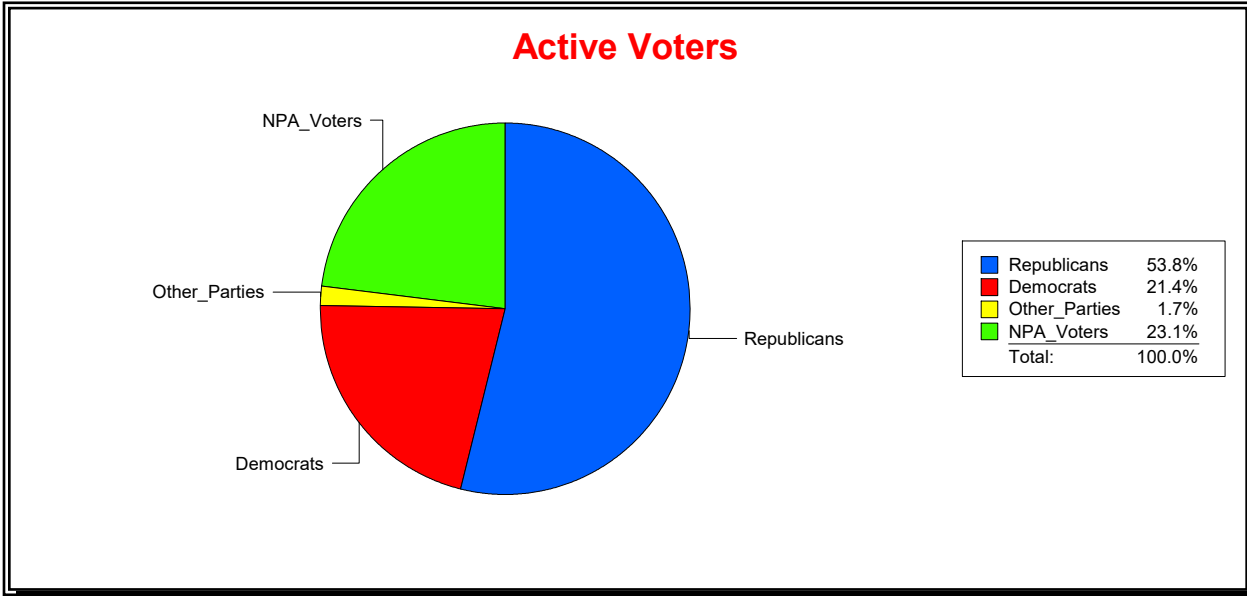

Date 2/1/2023

Time 08:11 AM

Graphs of District Registration

Active Registered Voters

Inactive Voters

District	Total	Dems	Reps	NonP	Other	Total	Dems	Reps	NonP	Other
SARASOTA NATIONAL CDD	1,902	407	1,023	439	33	32	6	15	10	1