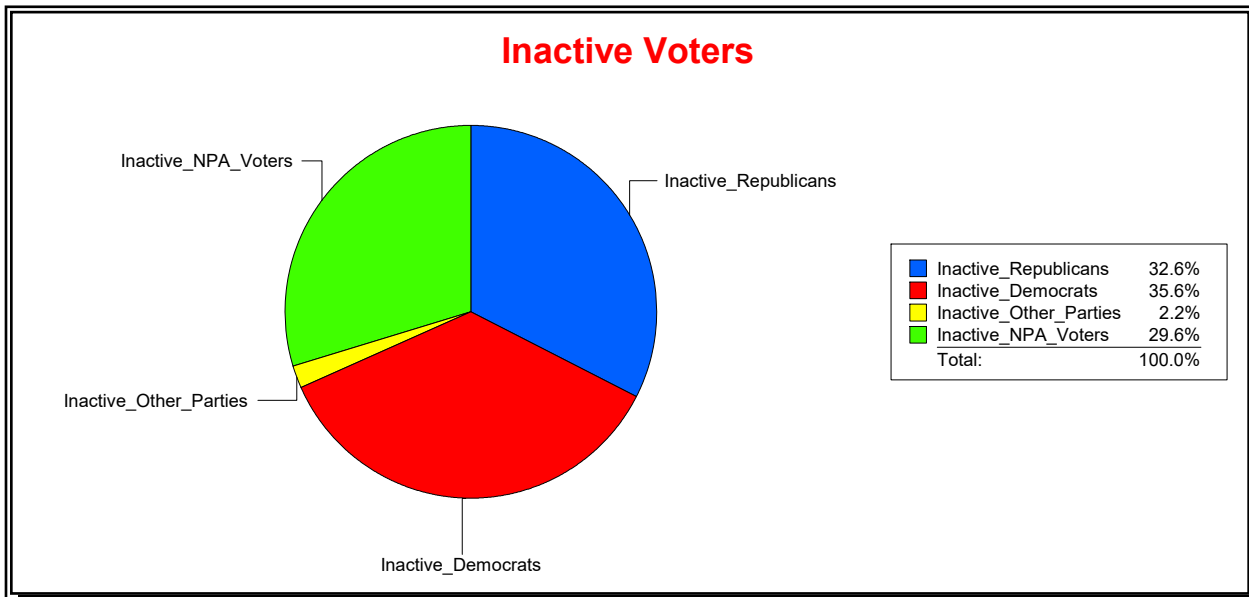

Ron Turner

Supervisor of Elections

Sarasota County, FL

Date 2/1/2023

Time 08:11 AM

Graphs of District Registration

District	Active Registered Voters					Inactive Voters				
	Total	Dems	Reps	NonP	Other	Total	Dems	Reps	NonP	Other
SARASOTA 2	16,879	6,181	6,320	4,052	326	1,051	374	343	311	23