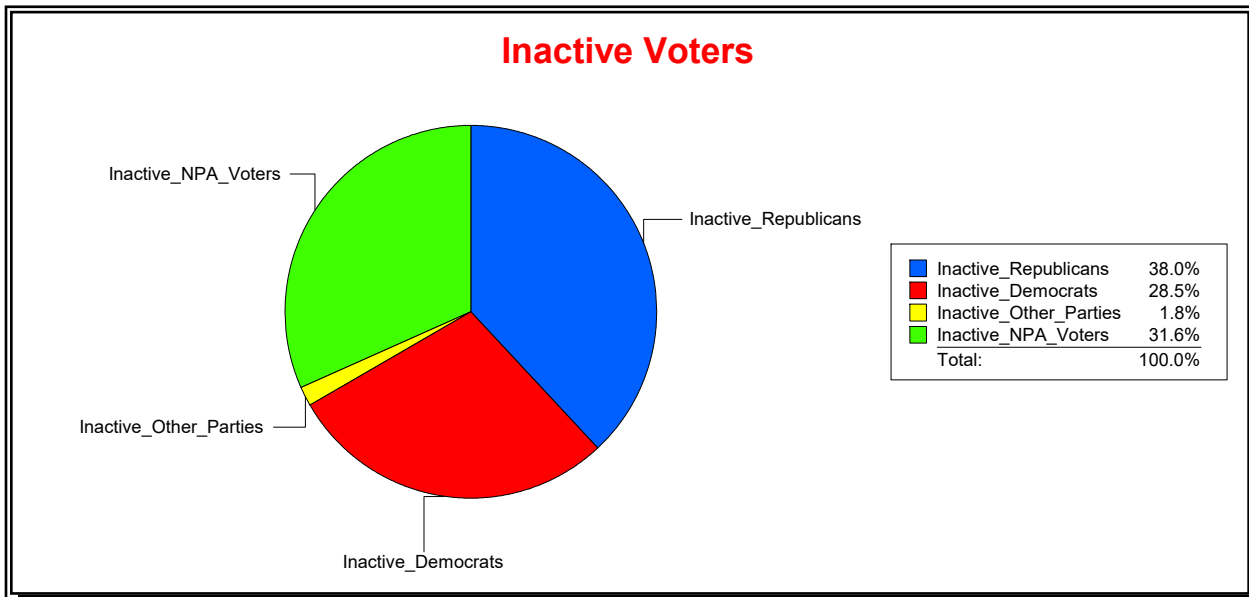

Ron Turner

Supervisor of Elections

Sarasota County, FL

Date 2/1/2023

Time 08:11 AM

Graphs of District Registration

Active Registered Voters

Inactive Voters

District	Total	Dems	Reps	NonP	Other	Total	Dems	Reps	NonP	Other
NORTH PORT 4	9,279	2,404	4,084	2,632	159	389	111	148	123	7