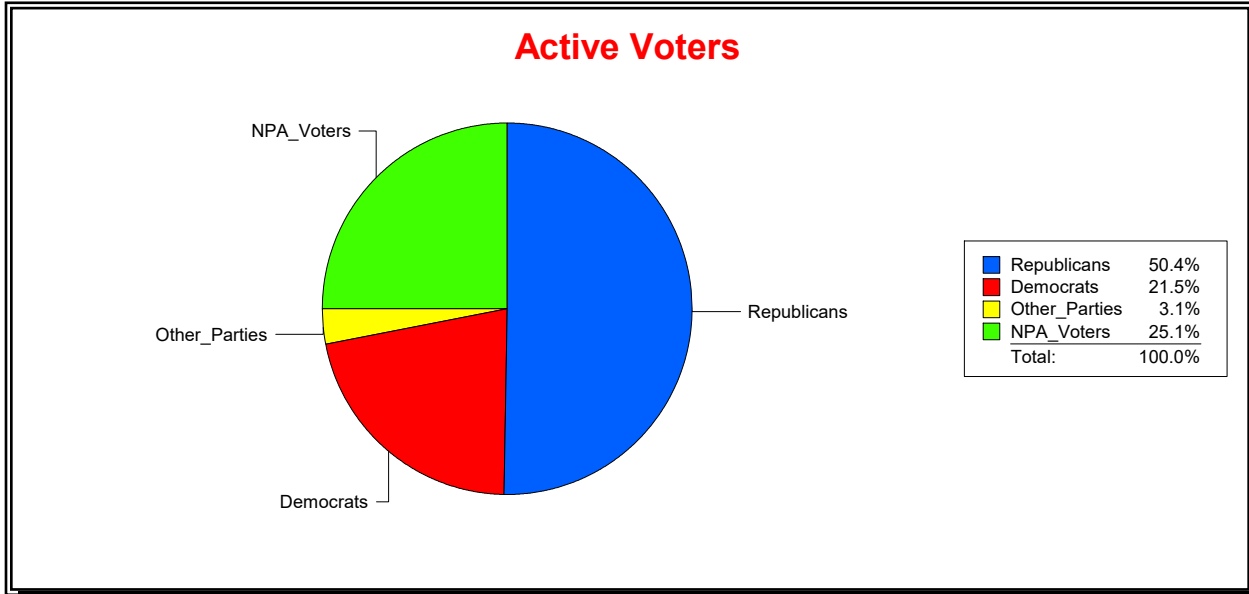

Date 8/1/2023

Time 07:59 AM

Graphs of District Registration

Active Registered Voters

Inactive Voters

District	Total	Dems	Reps	NonP	Other	Total	Dems	Reps	NonP	Other
LAKWOOD RANCH CDD	1,902	408	958	477	59	89	23	33	29	4