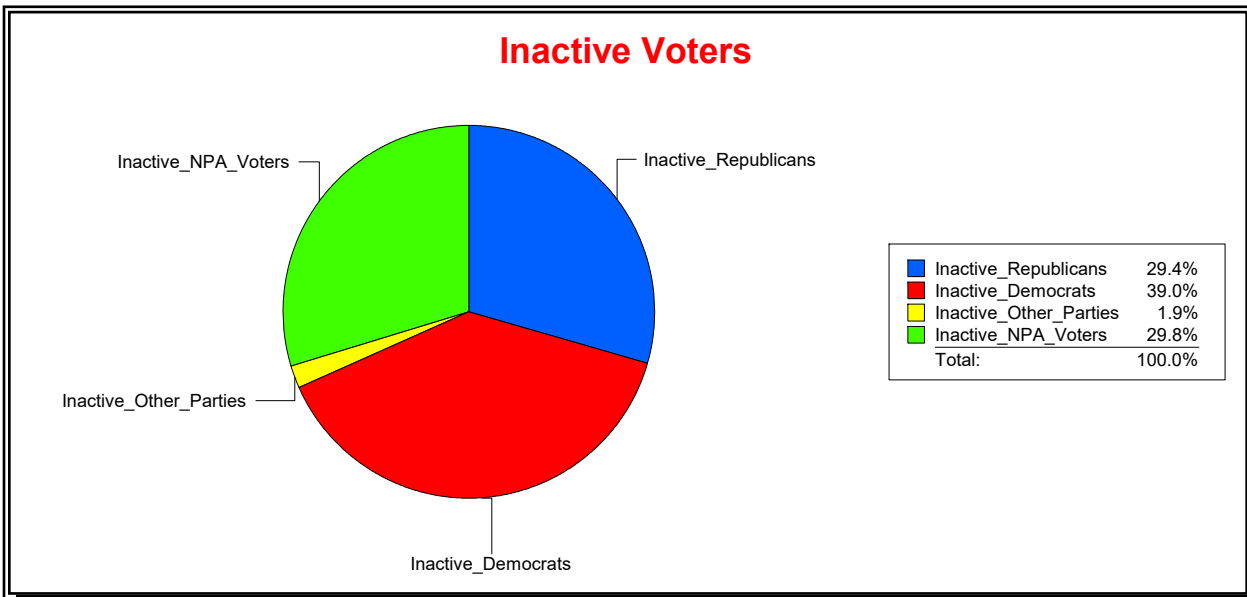

Ron Turner

Supervisor of Elections

Sarasota County, FL

Date 8/1/2023

Time 07:59 AM

Graphs of District Registration

Active Registered Voters

Inactive Voters

District	Total	Dems	Reps	NonP	Other	Total	Dems	Reps	NonP	Other
SCHOOL DIST 1	63,483	23,738	22,268	16,034	1,443	5,063	1,974	1,487	1,507	95