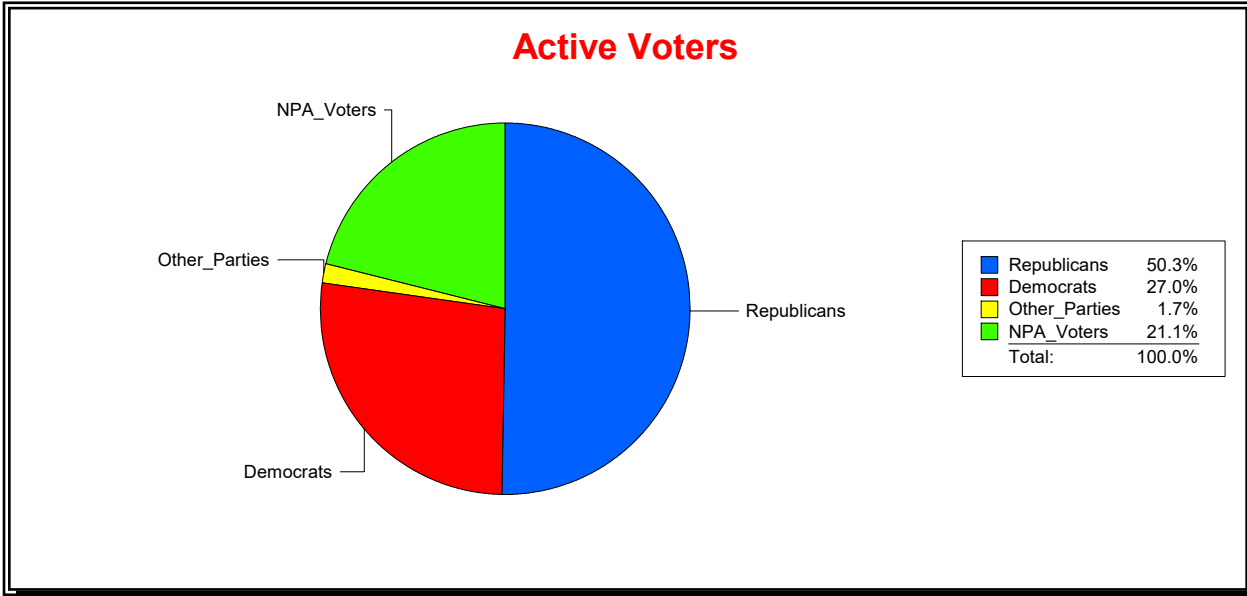

Ron Turner

Supervisor of Elections

Sarasota County, FL

Date 8/1/2023

Time 07:59 AM

Graphs of District Registration

Active Registered Voters

Inactive Voters

District	Total	Dems	Reps	NonP	Other	Total	Dems	Reps	NonP	Other
LONGBOAT KEY 3	1,491	402	750	314	25	78	23	37	18	0