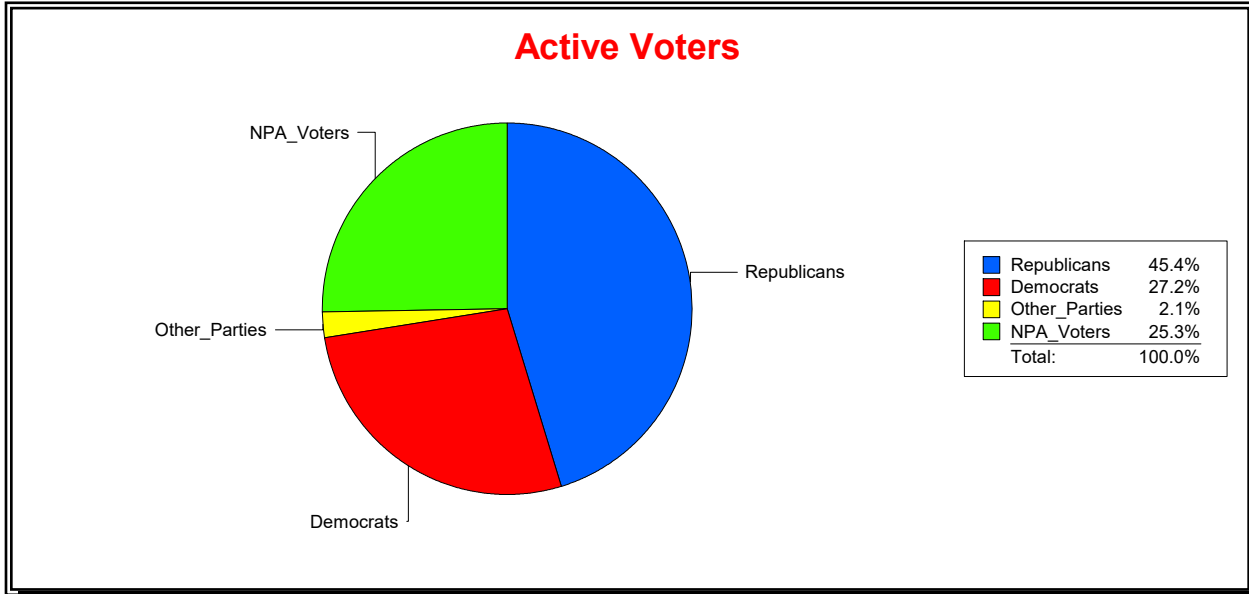

Ron Turner

Supervisor of Elections

Sarasota County, FL

Date 8/1/2023

Time 07:59 AM

Graphs of District Registration

Active Registered Voters

Inactive Voters

<u>District</u>	<u>Total</u>	<u>Dems</u>	<u>Reps</u>	<u>NonP</u>	<u>Other</u>	<u>Total</u>	<u>Dems</u>	<u>Reps</u>	<u>NonP</u>	<u>Other</u>
COUNTY	225,548	61,457	102,333	57,082	4,676	13,652	4,116	5,242	4,079	215