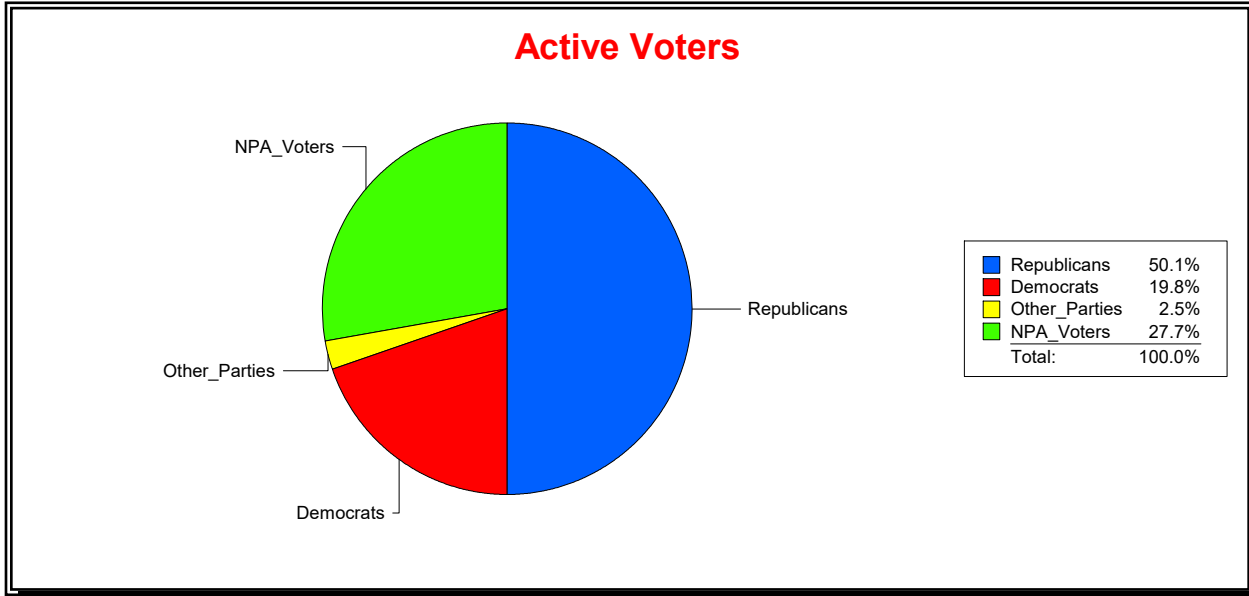

Ron Turner

Supervisor of Elections

Sarasota County, FL

Date 8/1/2023

Time 07:59 AM

Graphs of District Registration

Active Registered Voters

Inactive Voters

<u>District</u>	<u>Total</u>	<u>Dems</u>	<u>Reps</u>	<u>NonP</u>	<u>Other</u>	<u>Total</u>	<u>Dems</u>	<u>Reps</u>	<u>NonP</u>	<u>Other</u>
WOODLANDS CDD	1,706	337	854	473	42	38	16	14	7	1