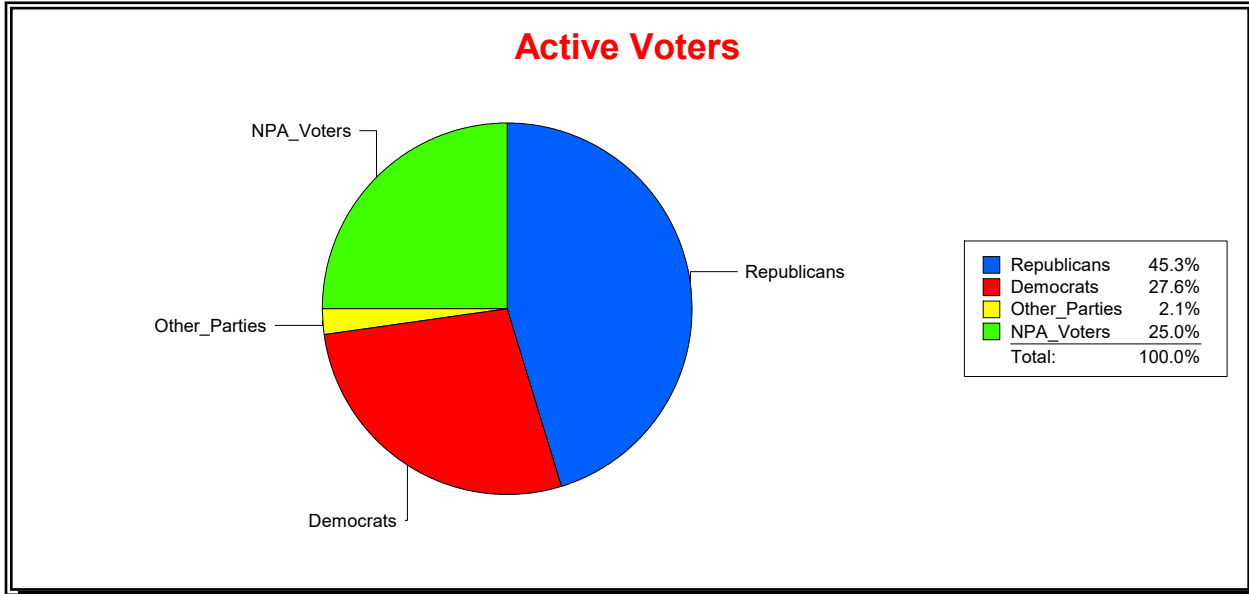

Ron Turner

Supervisor of Elections

Sarasota County, FL

Date 8/1/2023

Time 07:59 AM

Graphs of District Registration

Active Registered Voters

Inactive Voters

District	Total	Dems	Reps	NonP	Other	Total	Dems	Reps	NonP	Other
CNTY COMM DIST 4	73,134	20,171	33,137	18,288	1,538	4,337	1,366	1,607	1,284	80