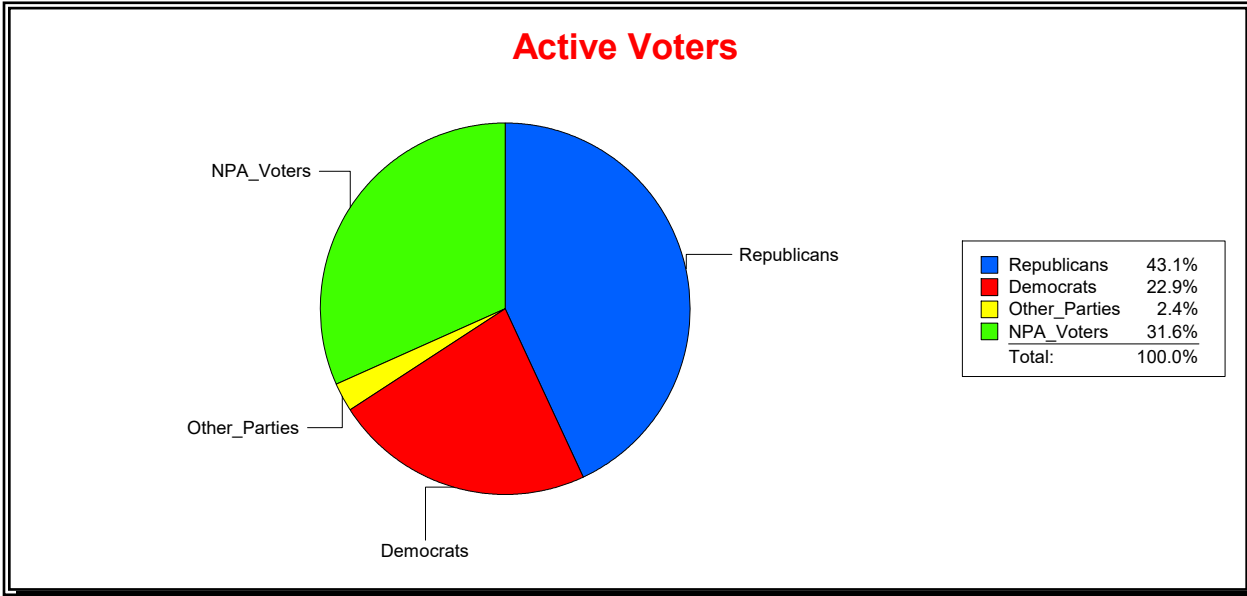

Ron Turner

Supervisor of Elections

Sarasota County, FL

Date 8/1/2023

Time 07:59 AM

Graphs of District Registration

Active Registered Voters

Inactive Voters

District	Total	Dems	Reps	NonP	Other	Total	Dems	Reps	NonP	Other
NORTH PORT 3	10,520	2,407	4,533	3,326	254	650	151	251	241	7