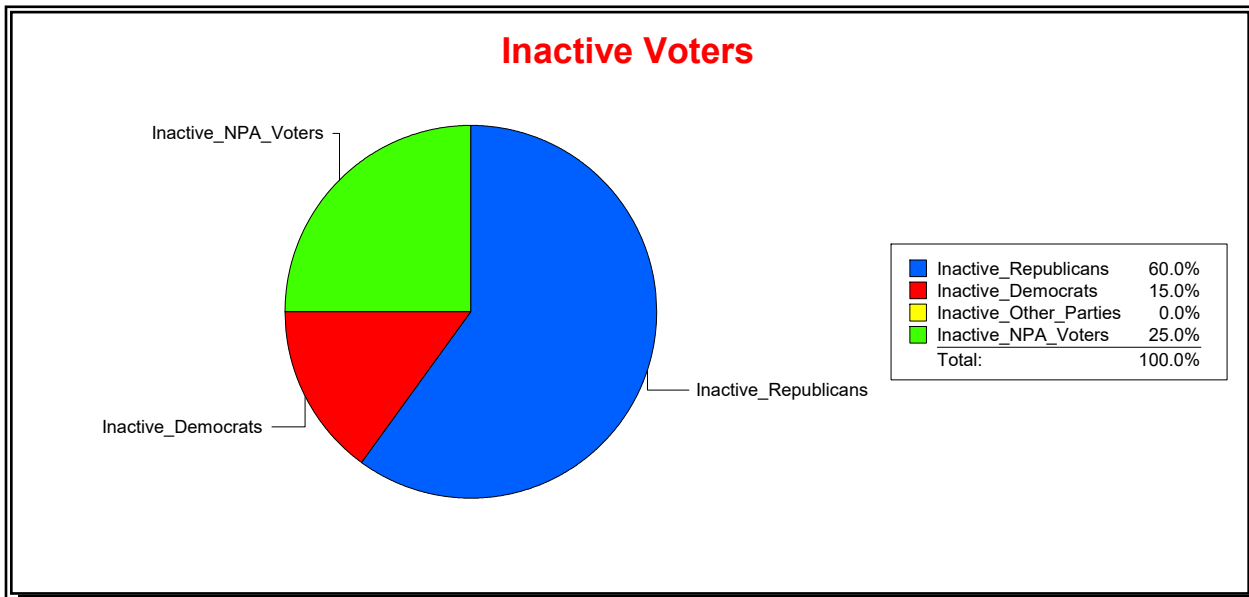

Ron Turner

Supervisor of Elections

Sarasota County, FL

Date 8/1/2023

Time 07:59 AM

Graphs of District Registration

Active Registered Voters

Inactive Voters

District	Total	Dems	Reps	NonP	Other	Total	Dems	Reps	NonP	Other
TOSCANA ISLES CDD	1,117	186	656	259	16	20	3	12	5	0