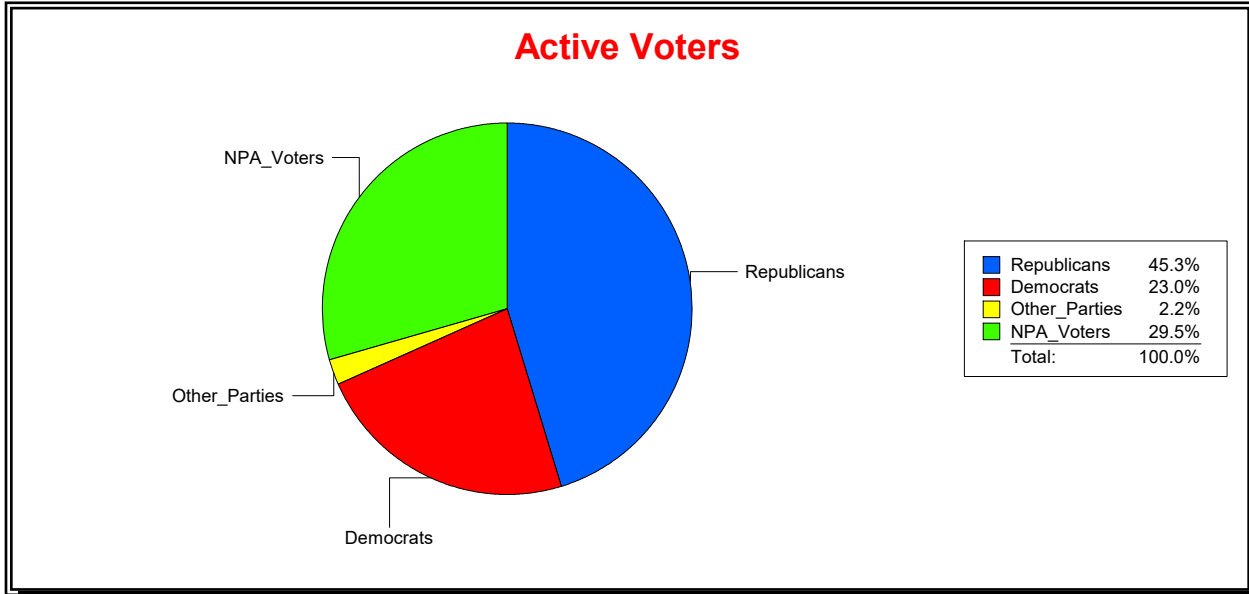

Ron Turner

Supervisor of Elections

Sarasota County, FL

Date 8/1/2023

Time 07:59 AM

Graphs of District Registration

Active Registered Voters

Inactive Voters

District	Total	Dems	Reps	NonP	Other	Total	Dems	Reps	NonP	Other
NORTH PORT	60,629	13,949	27,460	17,901	1,319	3,417	892	1,304	1,155	66