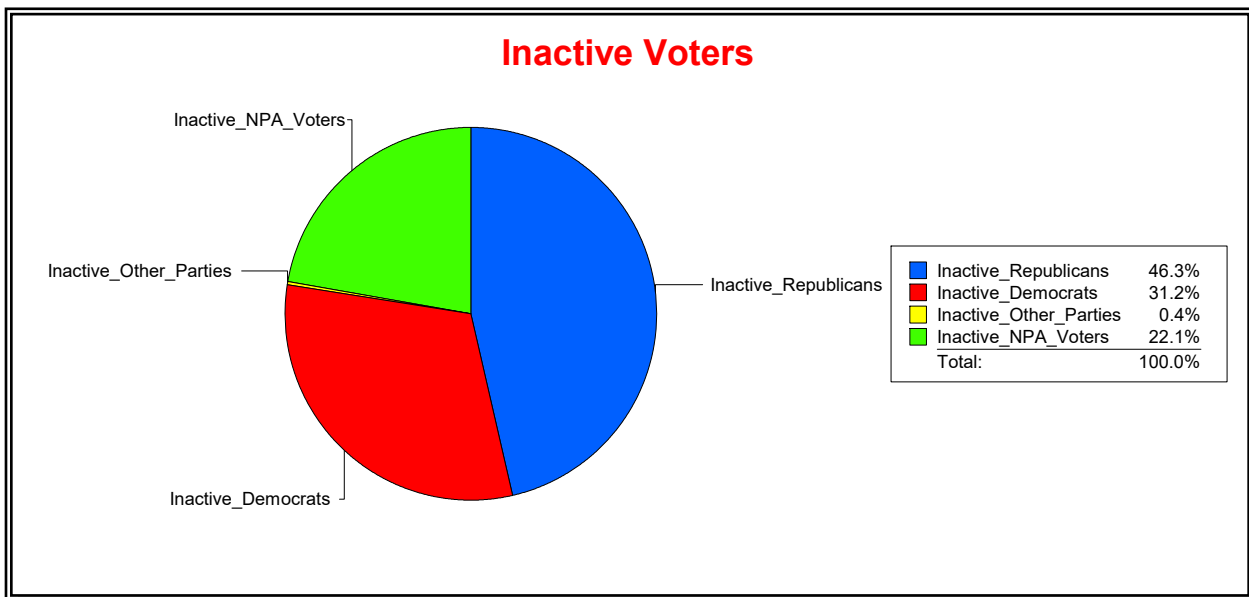

Ron Turner

Supervisor of Elections

Sarasota County, FL

Date 8/1/2023

Time 07:59 AM

Graphs of District Registration

Active Registered Voters

Inactive Voters

<u>District</u>	<u>Total</u>	<u>Dems</u>	<u>Reps</u>	<u>NonP</u>	<u>Other</u>	<u>Total</u>	<u>Dems</u>	<u>Reps</u>	<u>NonP</u>	<u>Other</u>
LONGBOAT KEY	4,677	1,258	2,304	1,016	99	285	89	132	63	1