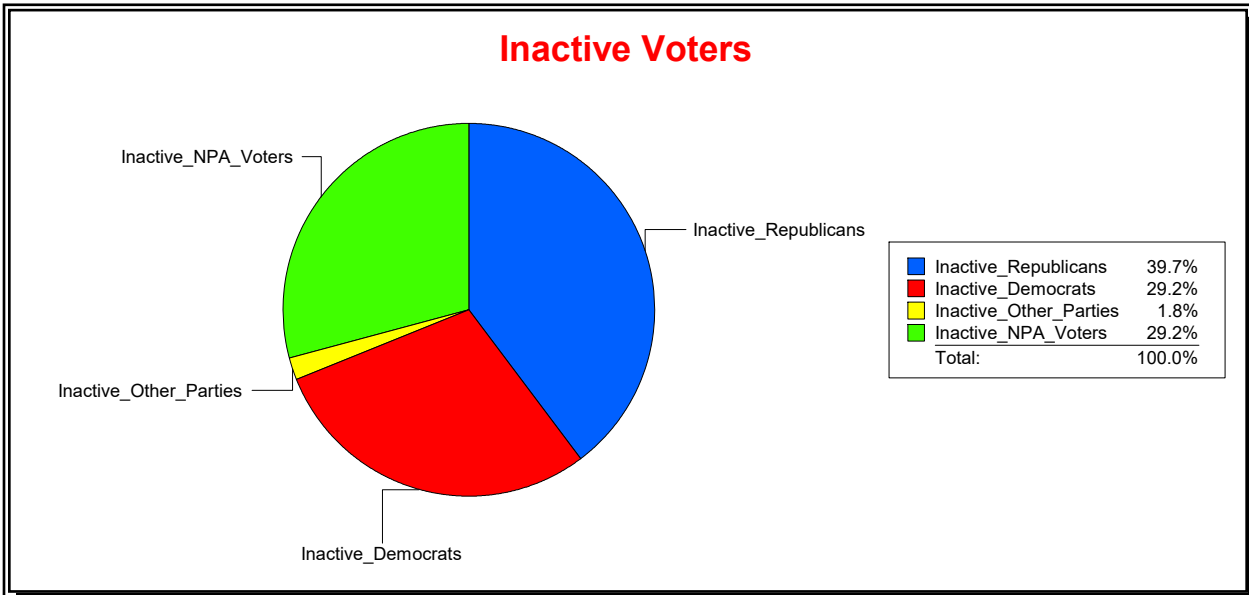

Ron Turner

Supervisor of Elections

Sarasota County, FL

Date 8/1/2023

Time 07:59 AM

Graphs of District Registration

Active Registered Voters

Inactive Voters

District	Total	Dems	Reps	NonP	Other	Total	Dems	Reps	NonP	Other
NORTH PORT DIST 4	8,995	2,275	3,986	2,561	173	544	159	216	159	10