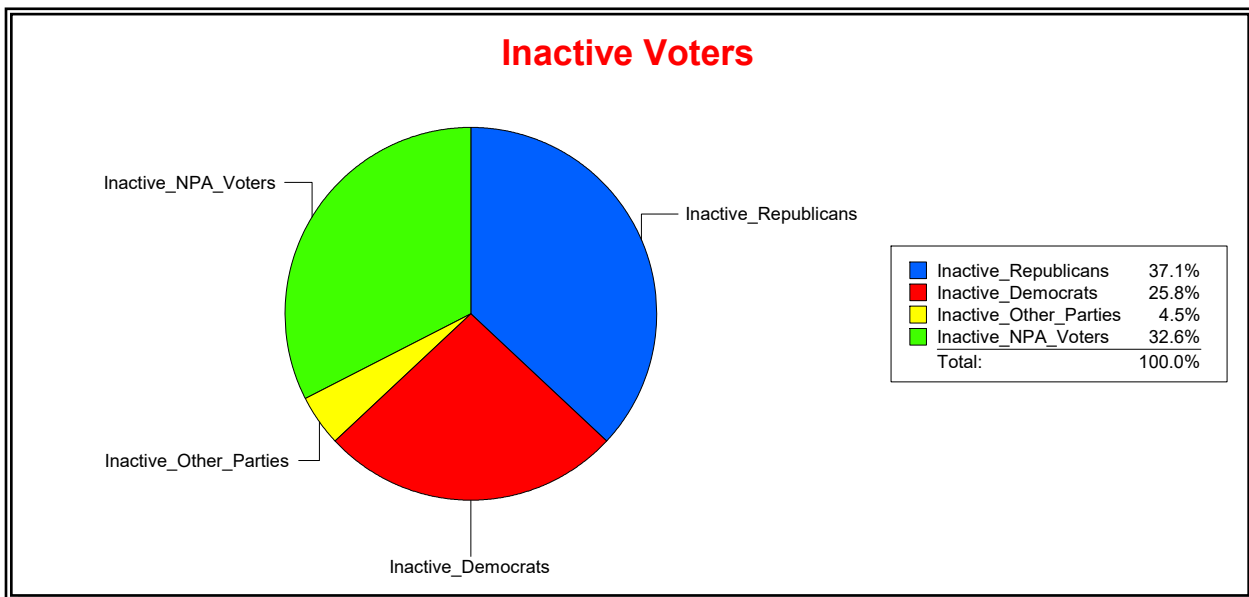

Date 8/1/2023

Time 07:59 AM

Graphs of District Registration

Active Registered Voters

Inactive Voters

District	Total	Dems	Reps	NonP	Other	Total	Dems	Reps	NonP	Other
LAKWOOD RANCH CDD	1,902	408	958	477	59	89	23	33	29	4