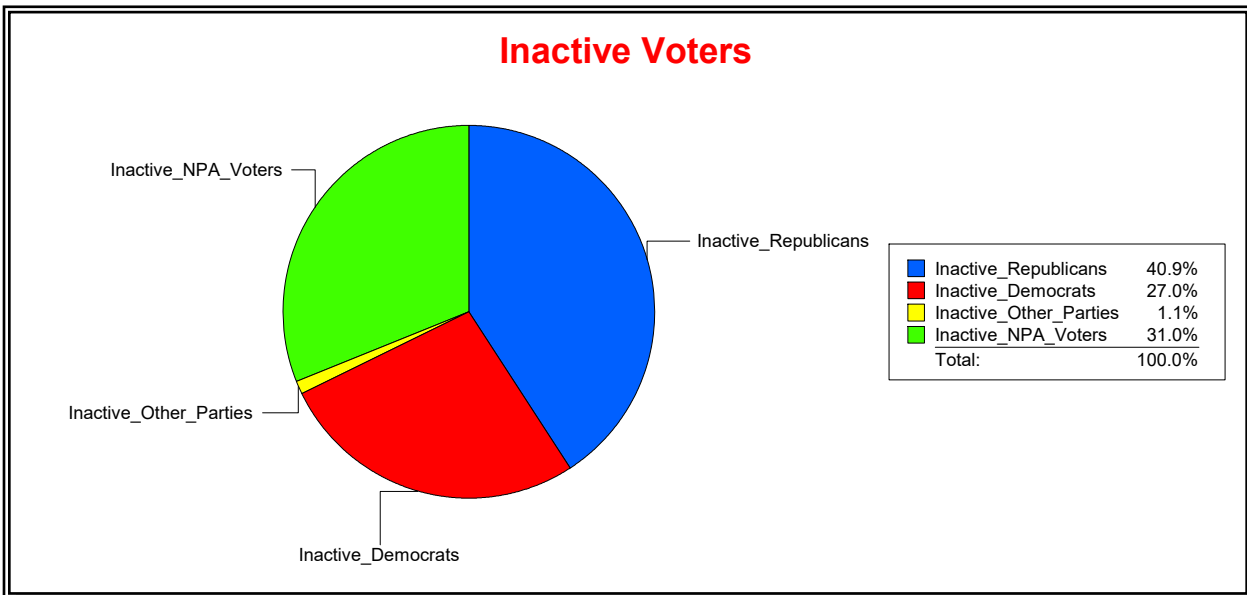

Ron Turner

Supervisor of Elections

Sarasota County, FL

Date 8/1/2023

Time 07:59 AM

Graphs of District Registration

Active Registered Voters

Inactive Voters

District	Total	Dems	Reps	NonP	Other	Total	Dems	Reps	NonP	Other
SCHOOL DIST 5	74,252	17,938	35,254	19,647	1,413	4,276	1,153	1,751	1,325	47