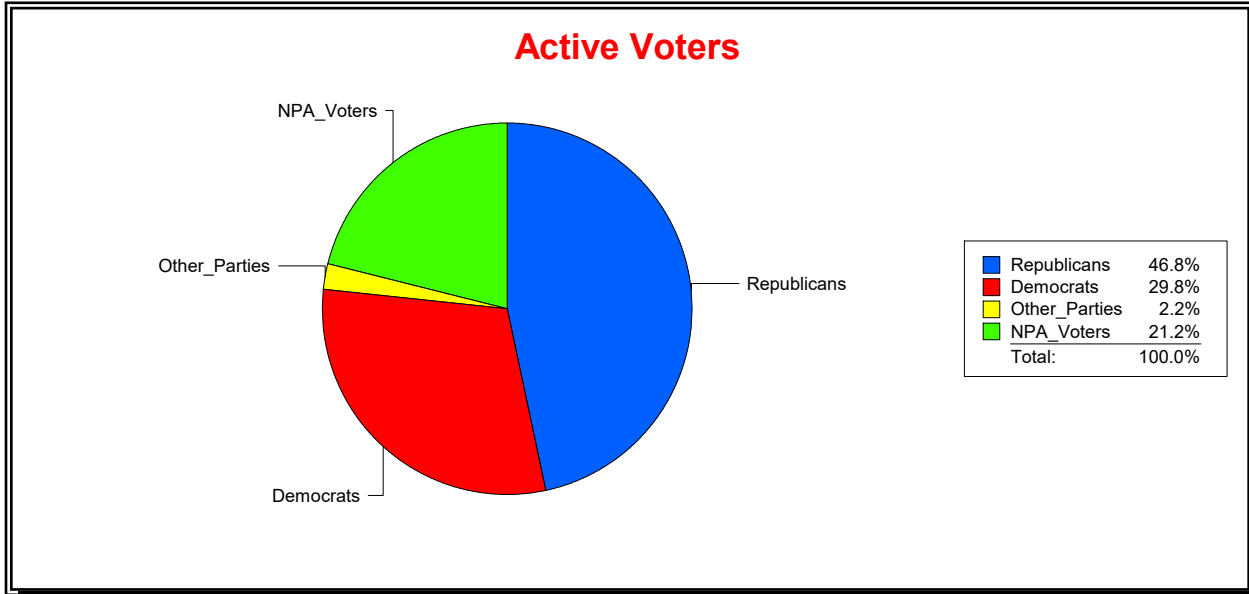

Date 8/1/2023

Time 07:59 AM

Graphs of District Registration

Active Registered Voters

Inactive Voters

District	Total	Dems	Reps	NonP	Other	Total	Dems	Reps	NonP	Other
LONGBOAT KEY 4	406	121	190	86	9	25	8	11	6	0