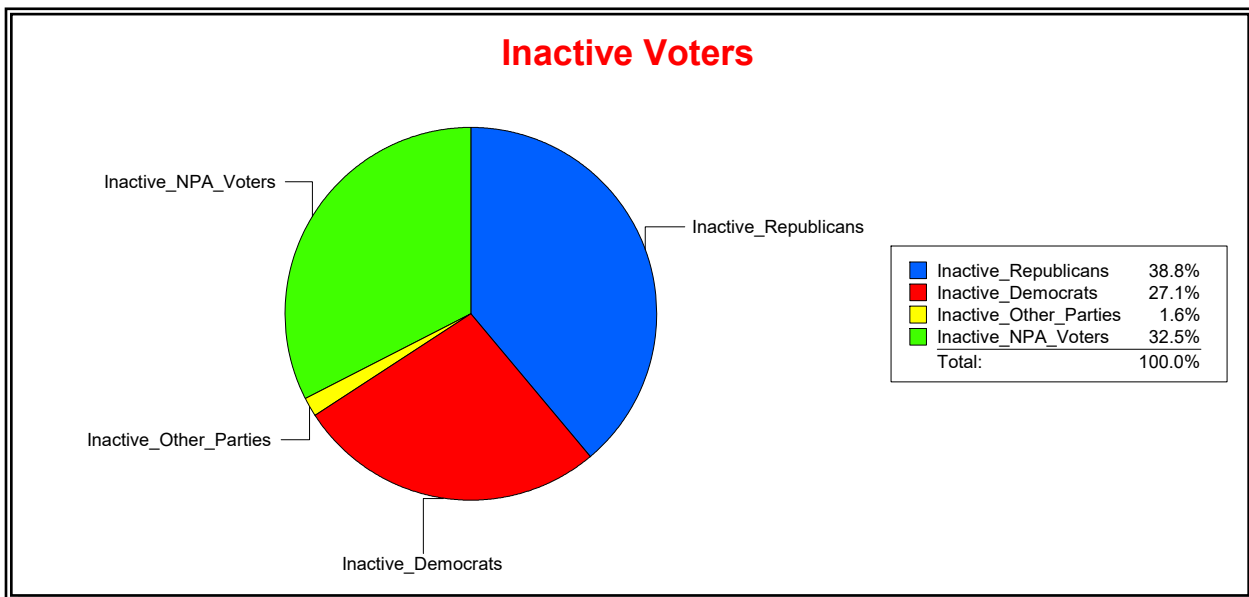

Ron Turner

Supervisor of Elections

Sarasota County, FL

Date 8/1/2023

Time 07:59 AM

Graphs of District Registration

Active Registered Voters

Inactive Voters

District	Total	Dems	Reps	NonP	Other	Total	Dems	Reps	NonP	Other
SOIL AND WATER DIST 5	70,422	16,406	32,132	20,377	1,507	4,352	1,179	1,689	1,414	70