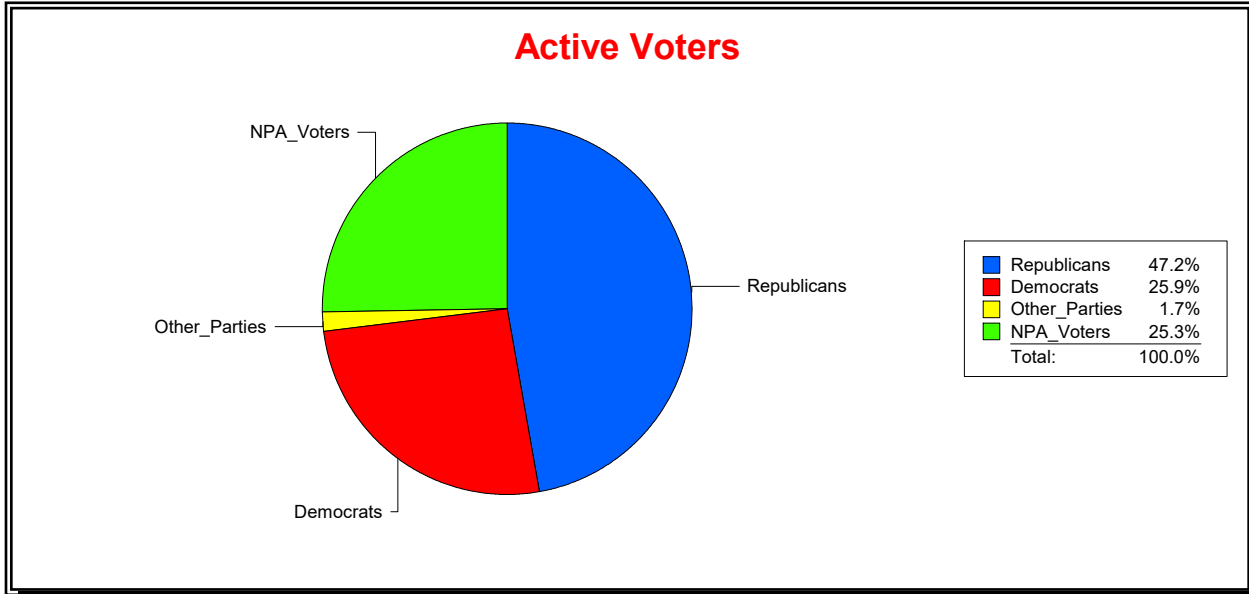

Ron Turner

Supervisor of Elections

Sarasota County, FL

Date 8/1/2023

Time 07:59 AM

Graphs of District Registration

Active Registered Voters

Inactive Voters

District	Total	Dems	Reps	NonP	Other	Total	Dems	Reps	NonP	Other
VENICE	22,811	5,897	10,756	5,764	394	1,344	351	582	393	18