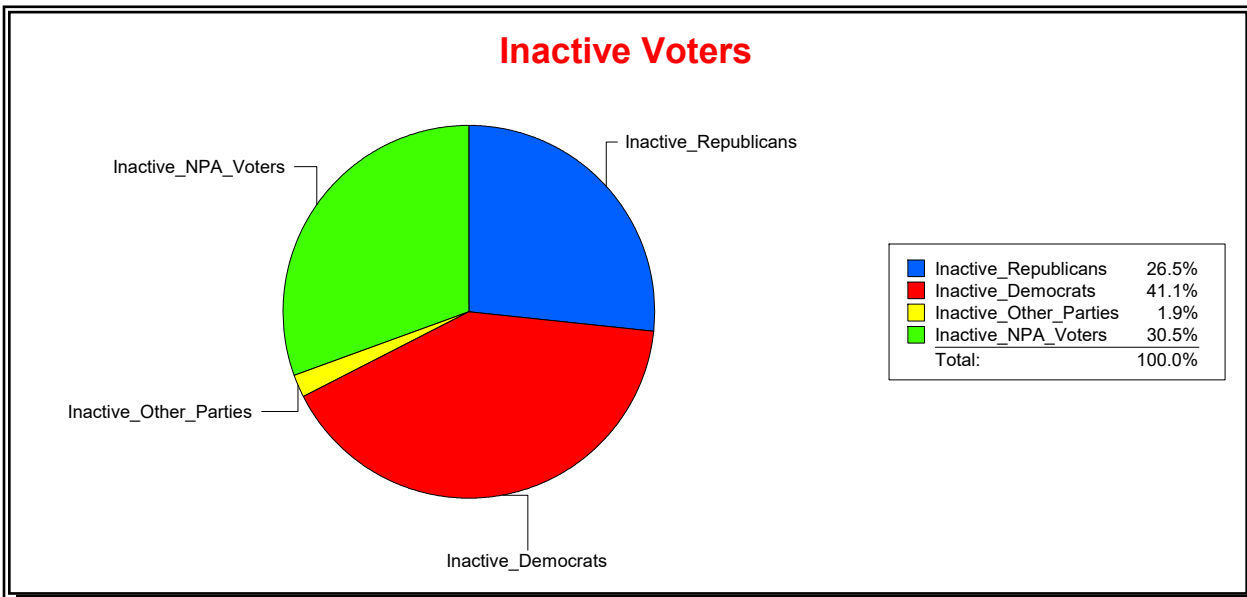

Ron Turner

Supervisor of Elections

Sarasota County, FL

Date 8/1/2023

Time 07:59 AM

Graphs of District Registration

Active Registered Voters

Inactive Voters

District	Total	Dems	Reps	NonP	Other	Total	Dems	Reps	NonP	Other
SARASOTA	38,286	15,517	12,228	9,687	854	3,419	1,405	907	1,043	64