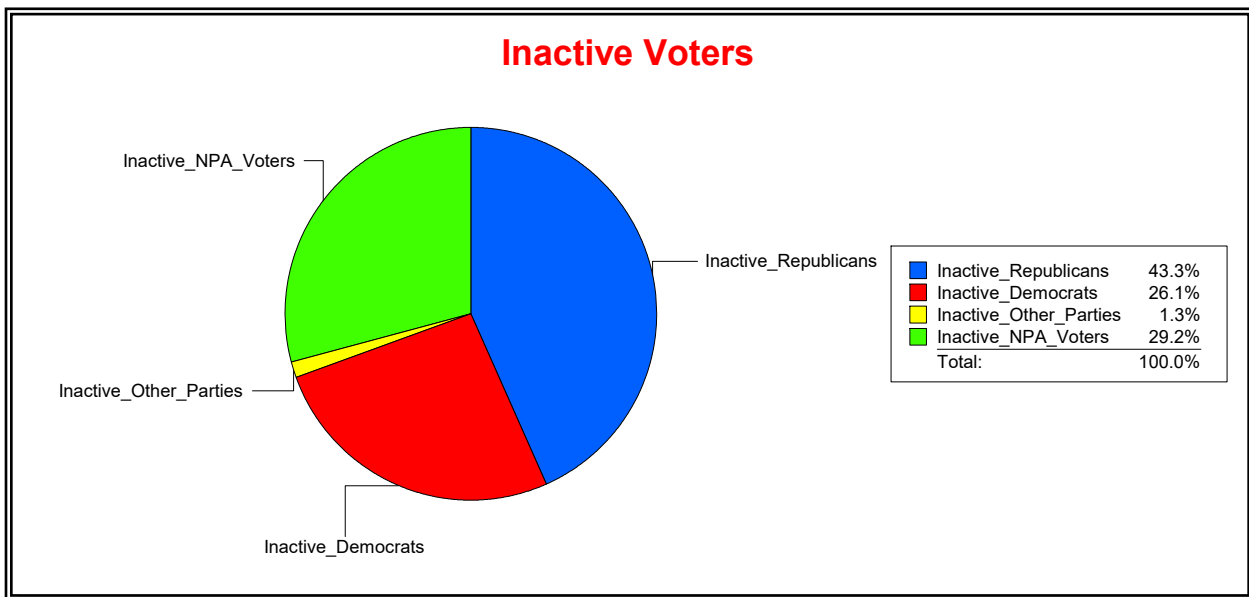

Ron Turner

Supervisor of Elections

Sarasota County, FL

Date 8/1/2023

Time 07:59 AM

Graphs of District Registration

Active Registered Voters

Inactive Voters

District	Total	Dems	Reps	NonP	Other	Total	Dems	Reps	NonP	Other
VENICE	22,811	5,897	10,756	5,764	394	1,344	351	582	393	18