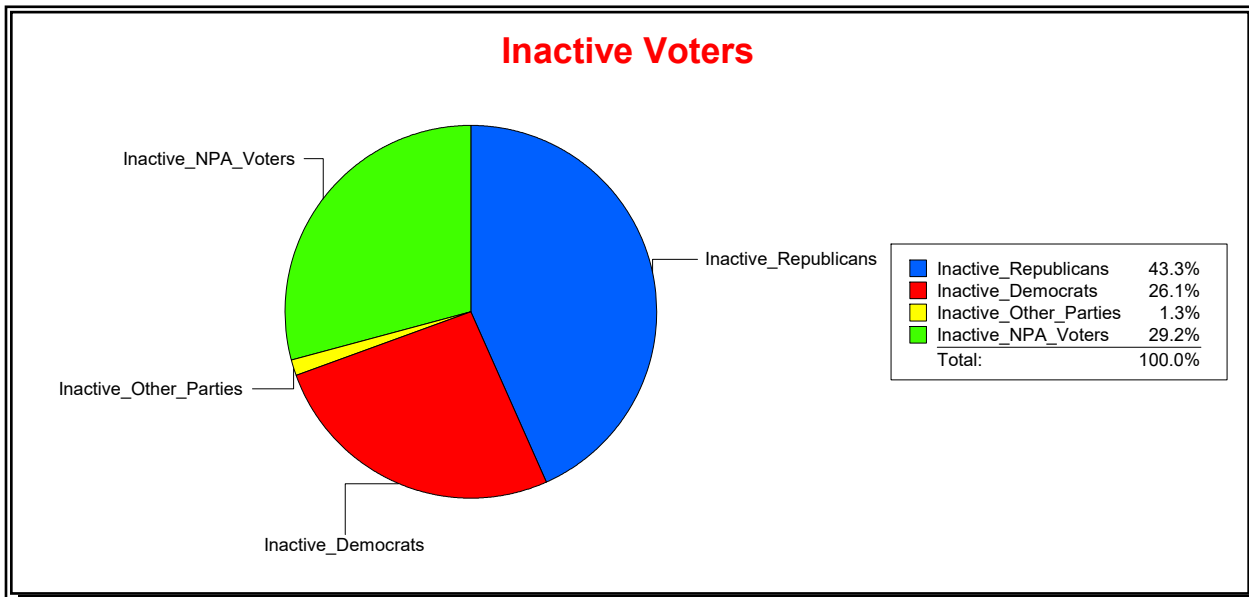

District	Total	Dems	Reps	NonP	Other	Total	Dems	Reps	NonP	Other
SARASOTA	38,286	15,517	12,228	9,687	854	3,419	1,405	907	1,043	64

Ron Turner

Supervisor of Elections

Sarasota County, FL

Date 8/1/2023

Time 07:59 AM

Graphs of District Registration

Active Registered Voters

Inactive Voters

<u>District</u>	<u>Total</u>	<u>Dems</u>	<u>Reps</u>	<u>NonP</u>	<u>Other</u>	<u>Total</u>	<u>Dems</u>	<u>Reps</u>	<u>NonP</u>	<u>Other</u>
VENICE	22,811	5,897	10,756	5,764	394	1,344	351	582	393	18