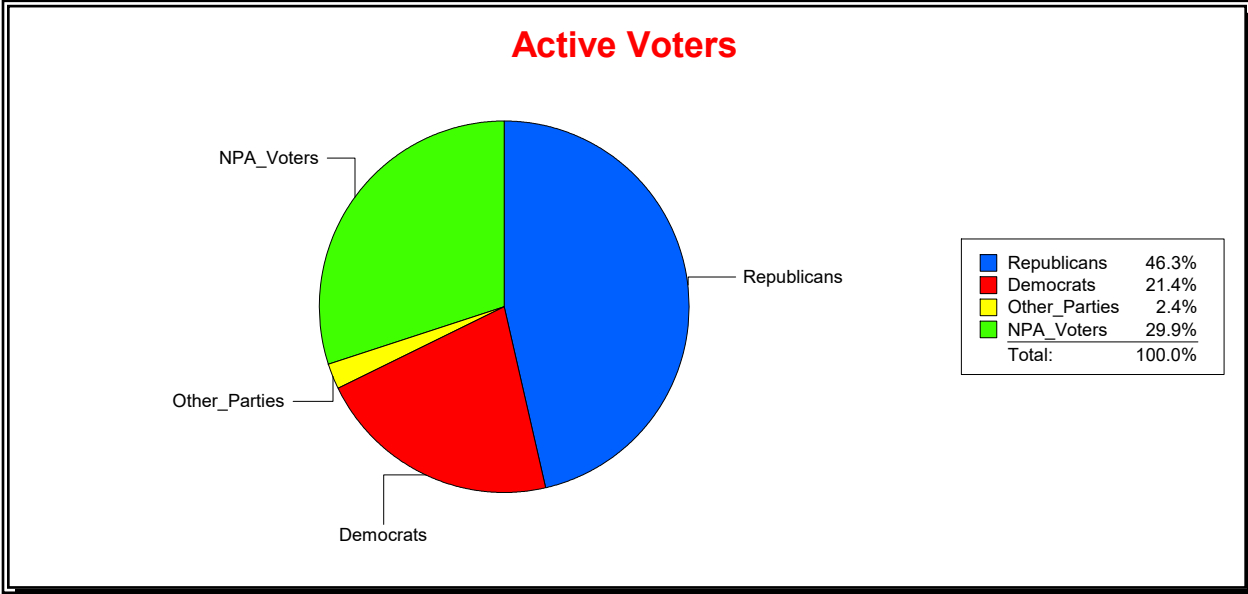

Ron Turner

Supervisor of Elections

Sarasota County, FL

Date 8/1/2023

Time 07:59 AM

Graphs of District Registration

Active Registered Voters

Inactive Voters

District	Total	Dems	Reps	NonP	Other	Total	Dems	Reps	NonP	Other
NORTH PORT DIST 2	12,911	2,766	5,972	3,864	309	760	193	299	251	17