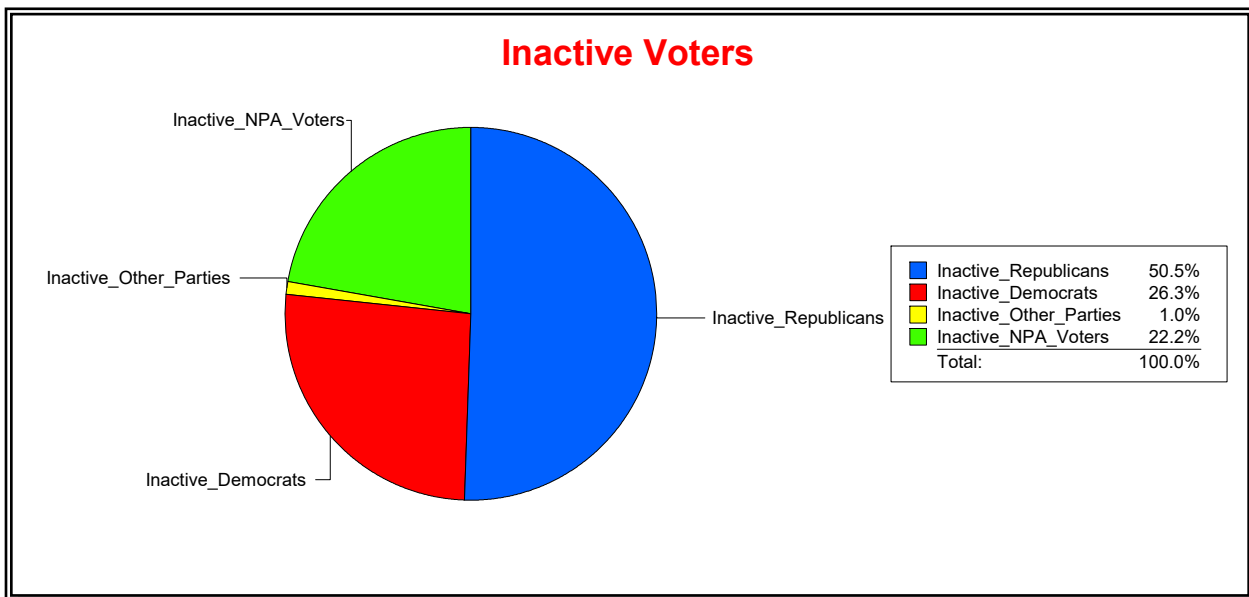

Ron Turner

Supervisor of Elections

Sarasota County, FL

Date 8/1/2023

Time 07:59 AM

Graphs of District Registration

Active Registered Voters

Inactive Voters

District	Total	Dems	Reps	NonP	Other	Total	Dems	Reps	NonP	Other
LONGBOAT KEY 1	1,461	310	791	319	41	99	26	50	22	1