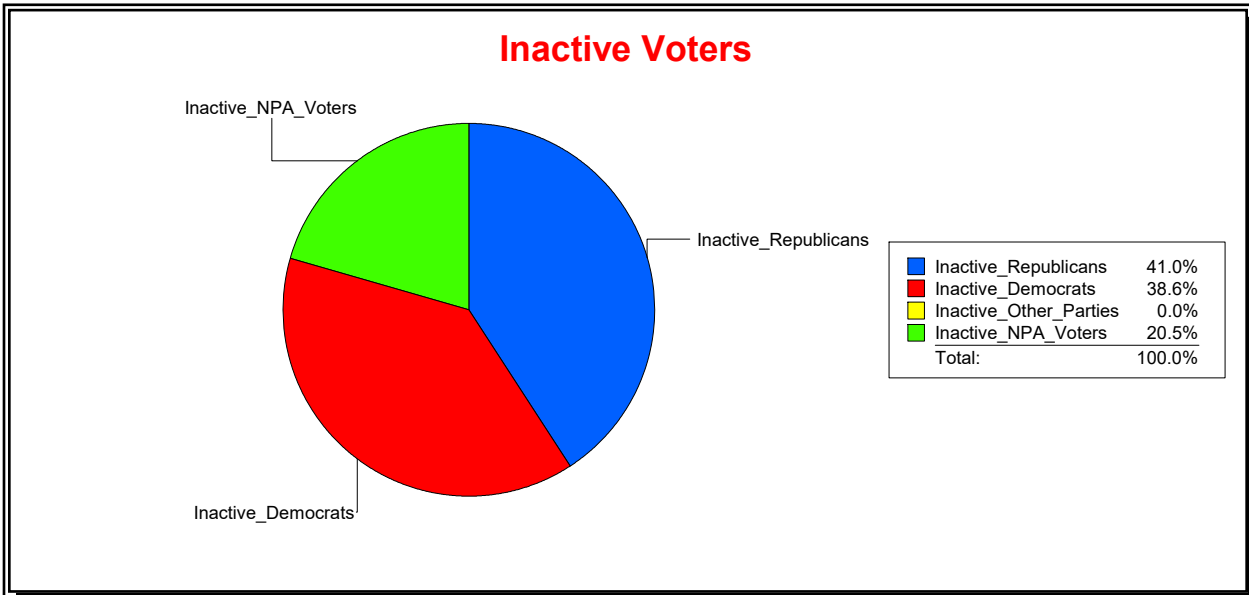

Date 8/1/2023

Time 07:59 AM

Graphs of District Registration

Active Registered Voters

Inactive Voters

District	Total	Dems	Reps	NonP	Other	Total	Dems	Reps	NonP	Other
LBK DISTRICT 2	1,319	425	573	297	24	83	32	34	17	0