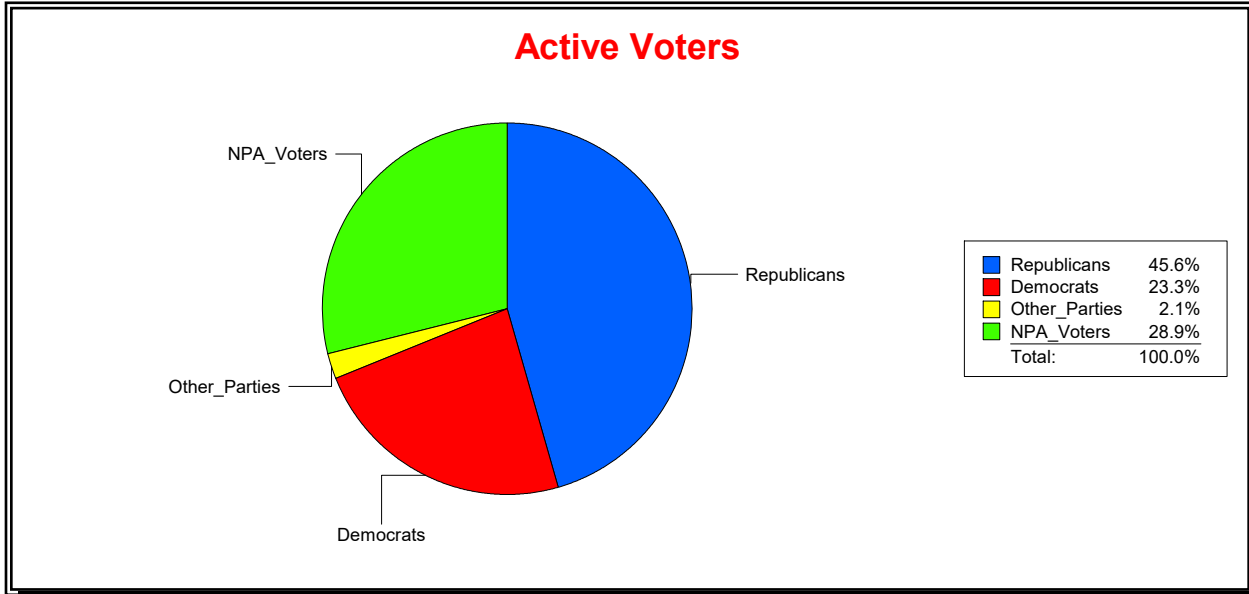

Ron Turner

Supervisor of Elections

Sarasota County, FL

Date 8/1/2023

Time 07:59 AM

Graphs of District Registration

Active Registered Voters

Inactive Voters

District	Total	Dems	Reps	NonP	Other	Total	Dems	Reps	NonP	Other
SOIL AND WATER DIST 5	70,422	16,406	32,132	20,377	1,507	4,352	1,179	1,689	1,414	70