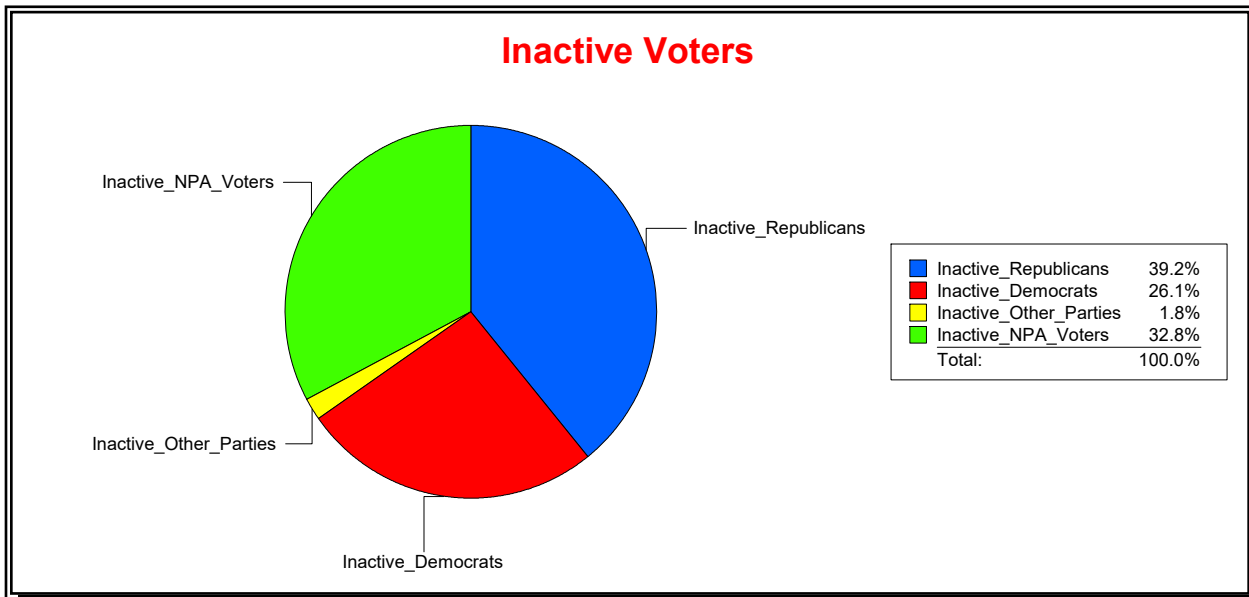

Ron Turner

Supervisor of Elections

Sarasota County, FL

Date 8/1/2023

Time 07:59 AM

Graphs of District Registration

District	Active Registered Voters					Inactive Voters				
	Total	Dems	Reps	NonP	Other	Total	Dems	Reps	NonP	Other
SCHOOL DIST 3	69,390	16,074	31,703	20,155	1,458	4,153	1,086	1,630	1,364	73