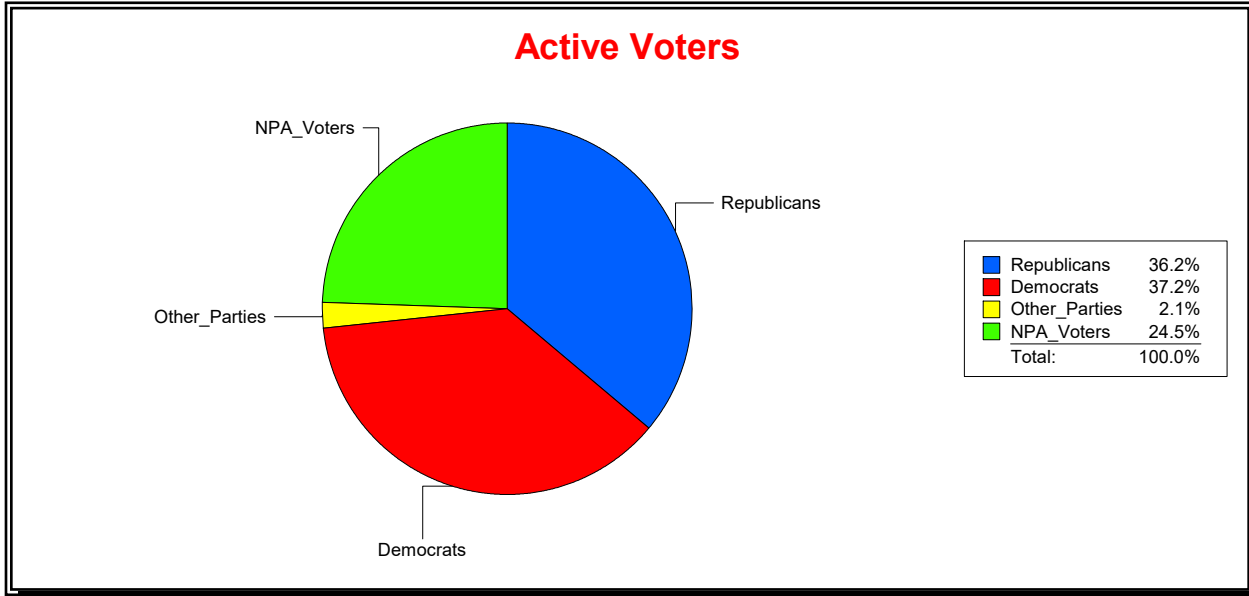

Ron Turner

Supervisor of Elections

Sarasota County, FL

Date 8/1/2023

Time 07:59 AM

Graphs of District Registration

Active Registered Voters

Inactive Voters

District	Total	Dems	Reps	NonP	Other	Total	Dems	Reps	NonP	Other
CNTY COMM DIST 2	64,596	24,057	23,376	15,802	1,361	5,142	1,942	1,570	1,550	80