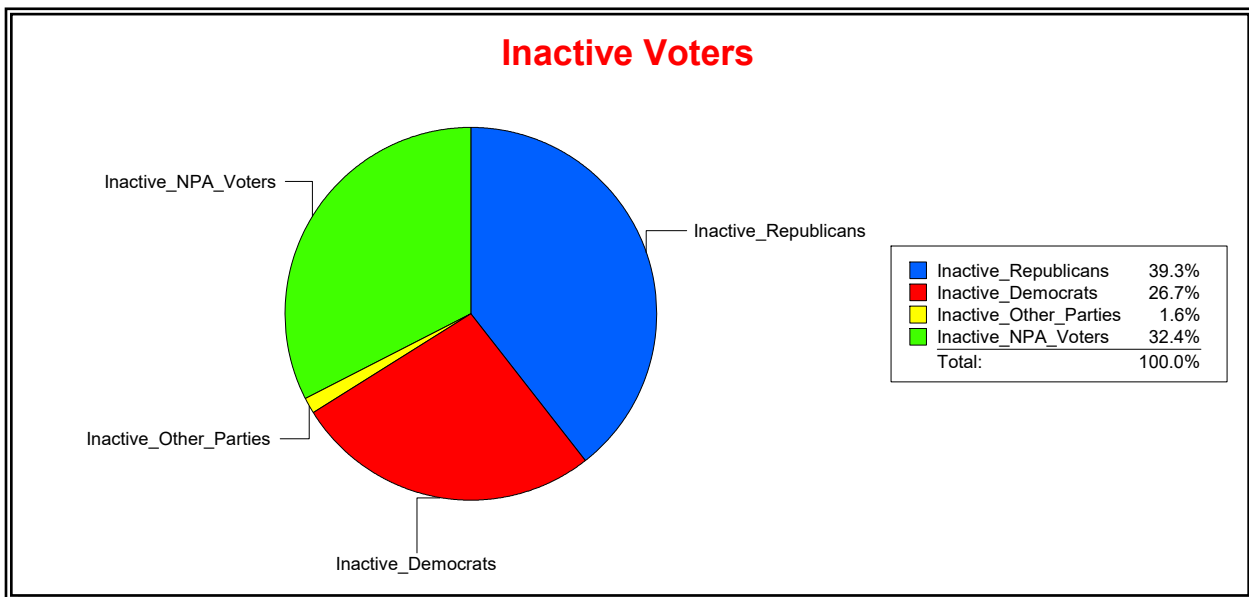

District	Total	Dems	Reps	NonP	Other	Total	Dems	Reps	NonP	Other
HOSPITAL BOARD SOUTH	126,271	29,932	58,430	35,333	2,576	7,535	2,010	2,963	2,444	118

Ron Turner

Supervisor of Elections

Sarasota County, FL

Date 8/1/2023