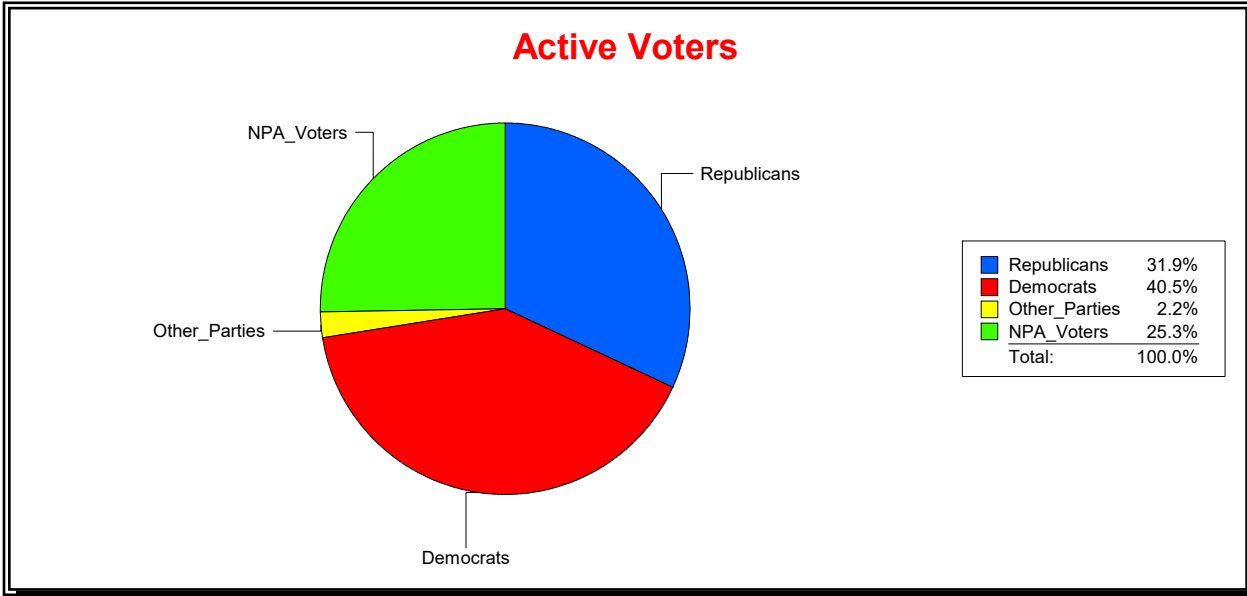

Ron Turner

Supervisor of Elections

Sarasota County, FL

Date 8/1/2023

Time 07:59 AM

Graphs of District Registration

Active Registered Voters

Inactive Voters

District	Total	Dems	Reps	NonP	Other	Total	Dems	Reps	NonP	Other
SARASOTA	38,286	15,517	12,228	9,687	854	3,419	1,405	907	1,043	64