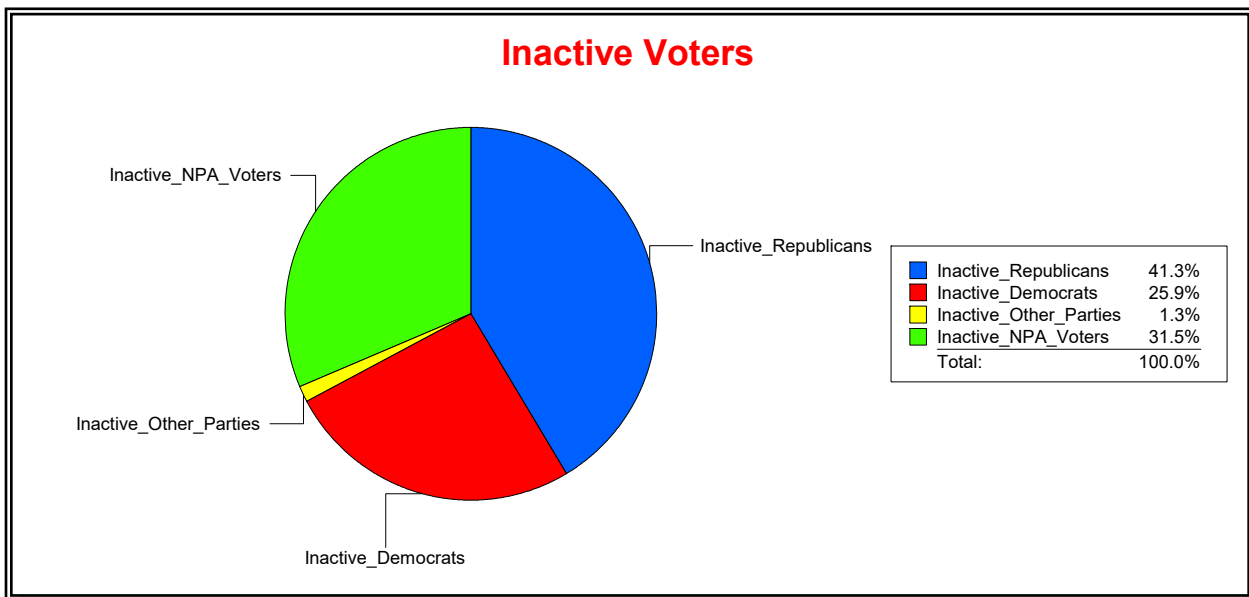

Ron Turner

Supervisor of Elections

Sarasota County, FL

Date 8/1/2023

Time 07:59 AM

Graphs of District Registration

Active Registered Voters

Inactive Voters

District	Total	Dems	Reps	NonP	Other	Total	Dems	Reps	NonP	Other
SOIL AND WATER DIST 3	74,416	18,171	35,122	19,733	1,390	4,304	1,115	1,777	1,356	56