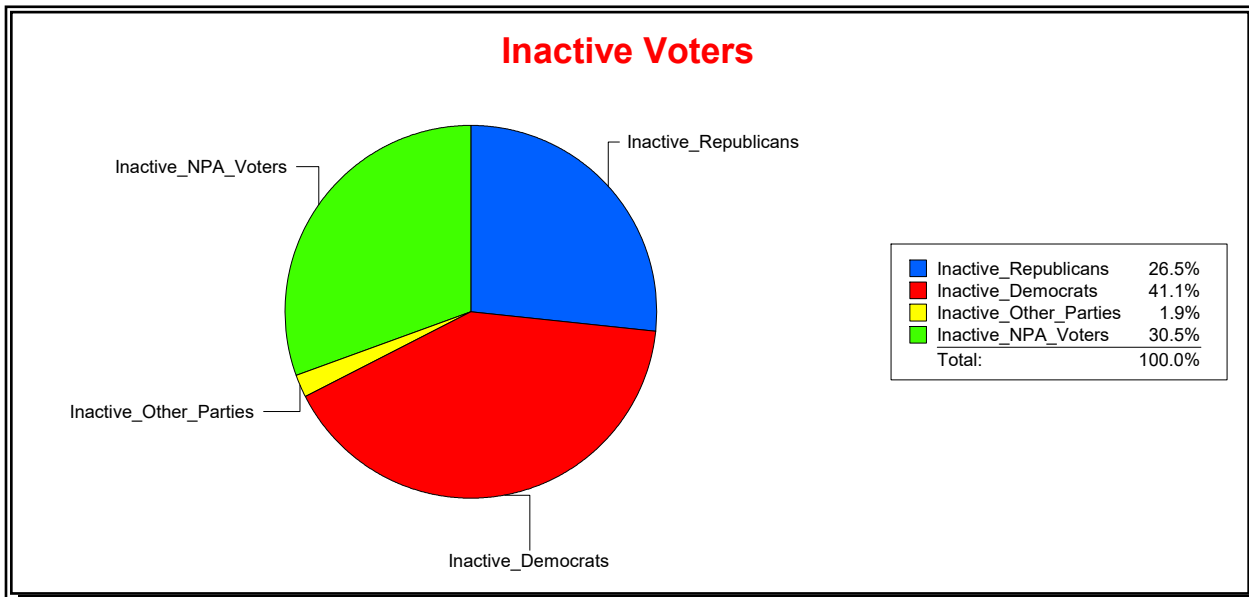

Ron Turner

Supervisor of Elections

Sarasota County, FL

Date 8/1/2023

Time 07:59 AM

Graphs of District Registration

Active Registered Voters

Inactive Voters

<u>District</u>	<u>Total</u>	<u>Dems</u>	<u>Reps</u>	<u>NonP</u>	<u>Other</u>	<u>Total</u>	<u>Dems</u>	<u>Reps</u>	<u>NonP</u>	<u>Other</u>
SARASOTA	38,286	15,517	12,228	9,687	854	3,419	1,405	907	1,043	64