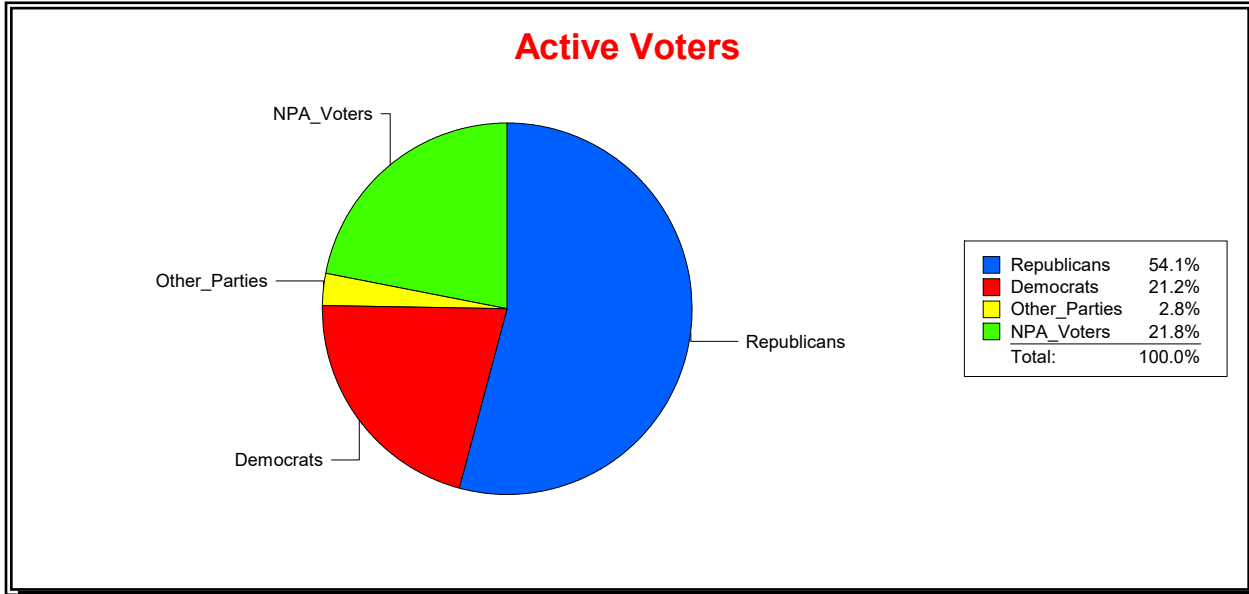

Ron Turner

Supervisor of Elections

Sarasota County, FL

Date 8/1/2023

Time 07:59 AM

Graphs of District Registration

Active Registered Voters

Inactive Voters

District	Total	Dems	Reps	NonP	Other	Total	Dems	Reps	NonP	Other
LONGBOAT KEY 1	1,461	310	791	319	41	99	26	50	22	1