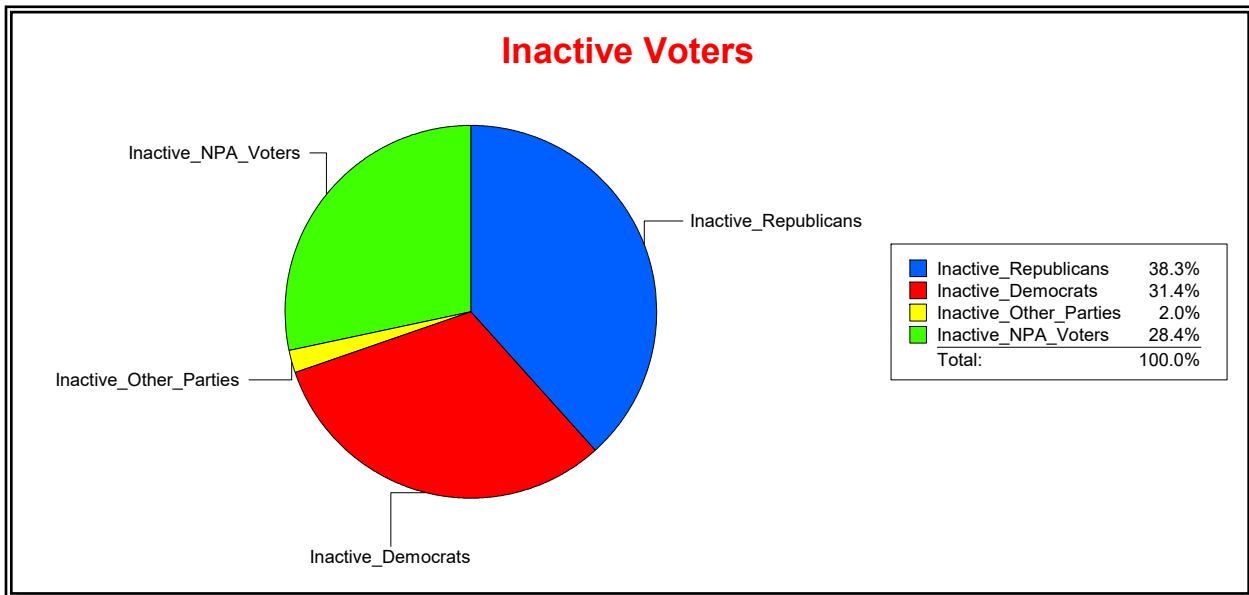

Ron Turner

Supervisor of Elections

Sarasota County, FL

Date 8/1/2023

Time 07:59 AM

Graphs of District Registration

Active Registered Voters

Inactive Voters

<u>District</u>	<u>Total</u>	<u>Dems</u>	<u>Reps</u>	<u>NonP</u>	<u>Other</u>	<u>Total</u>	<u>Dems</u>	<u>Reps</u>	<u>NonP</u>	<u>Other</u>
SOIL AND WATER DIST 1	69,383	19,273	31,314	17,250	1,546	3,982	1,251	1,524	1,129	78