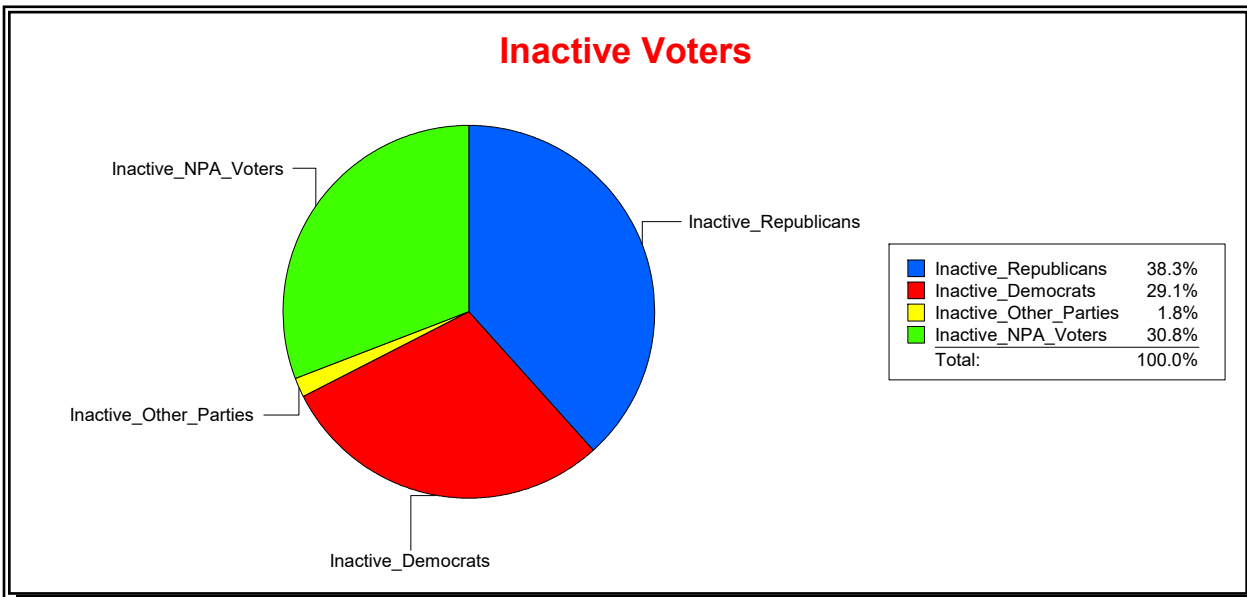

Ron Turner

Supervisor of Elections

Sarasota County, FL

Date 8/1/2023

Time 07:59 AM

Graphs of District Registration

Active Registered Voters

Inactive Voters

District	Total	Dems	Reps	NonP	Other	Total	Dems	Reps	NonP	Other
STATE HOUSE DIST 74	148,606	38,504	67,287	39,637	3,178	8,491	2,467	3,256	2,611	157