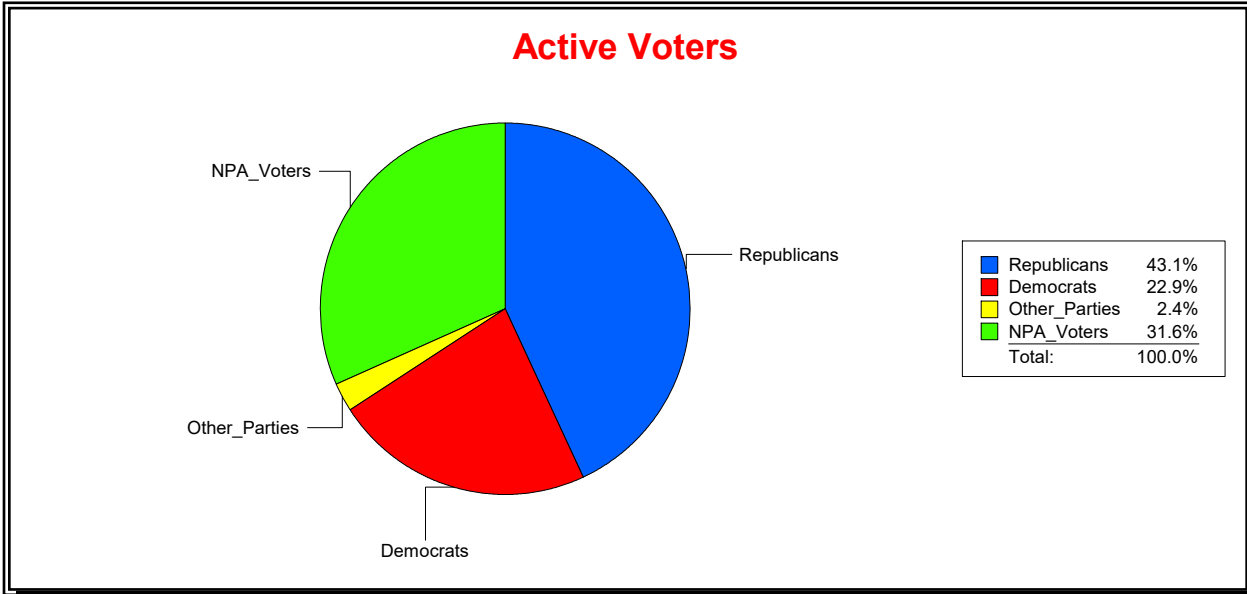

Ron Turner

Supervisor of Elections

Sarasota County, FL

Date 8/1/2023

Time 07:59 AM

Graphs of District Registration

Active Registered Voters

Inactive Voters

<u>District</u>	<u>Total</u>	<u>Dems</u>	<u>Reps</u>	<u>NonP</u>	<u>Other</u>	<u>Total</u>	<u>Dems</u>	<u>Reps</u>	<u>NonP</u>	<u>Other</u>
NORTH PORT DIST 3	10,520	2,407	4,533	3,326	254	650	151	251	241	7