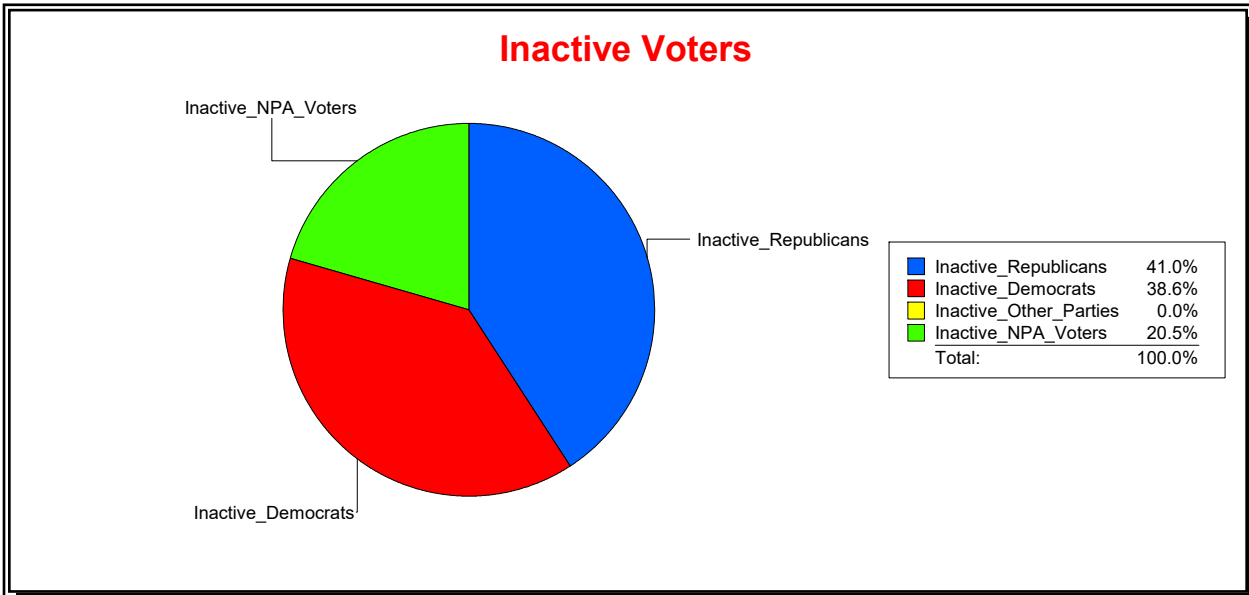

District	Total	Dems	Reps	NonP	Other	Total	Dems	Reps	NonP	Other
LONGBOAT KEY 2	1,319	425	573	297	24	83	32	34	17	0

Ron Turner

Supervisor of Elections

Sarasota County, FL

Date 8/1/2023

Time 07:59 AM

Graphs of District Registration