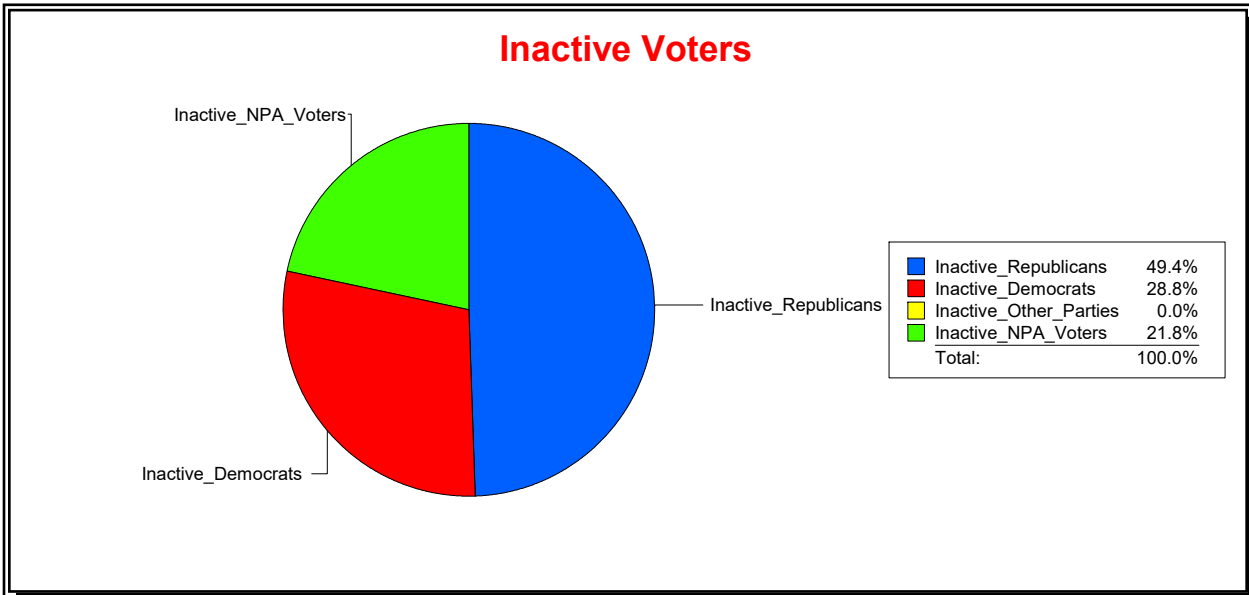

Ron Turner

Supervisor of Elections

Sarasota County, FL

Date 8/1/2023

Time 07:59 AM

Graphs of District Registration

Active Registered Voters

Inactive Voters

District	Total	Dems	Reps	NonP	Other	Total	Dems	Reps	NonP	Other
LONGBOAT KEY BEACH B	2,846	752	1,417	621	56	156	45	77	34	0