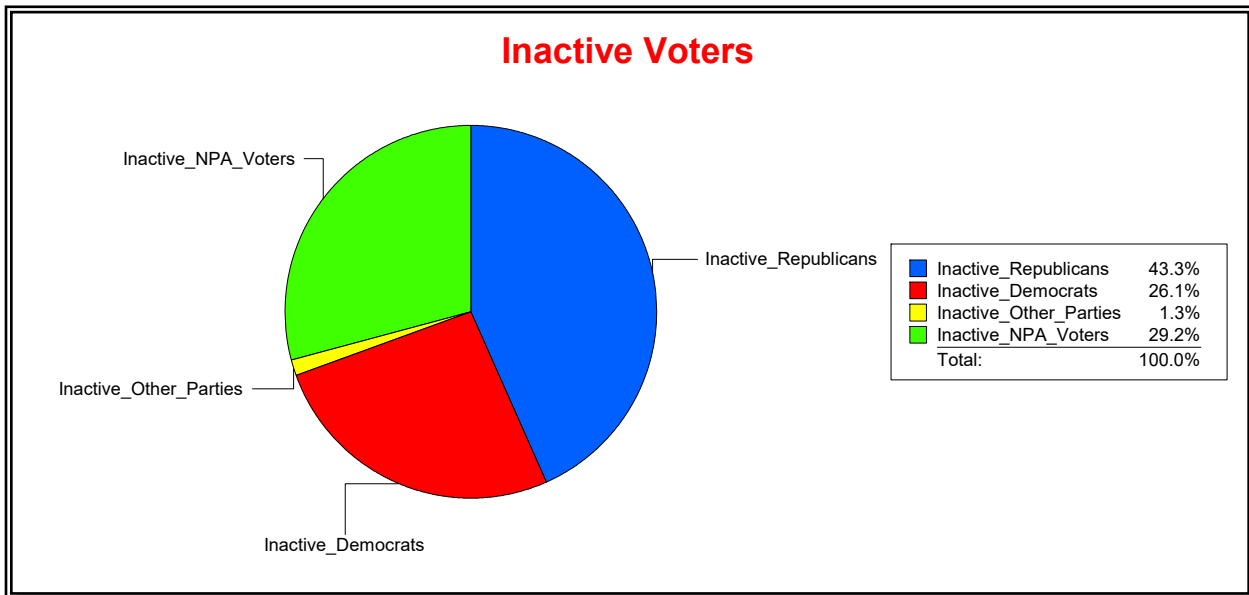

Ron Turner

Supervisor of Elections

Sarasota County, FL

Date 8/1/2023

Time 07:59 AM

Graphs of District Registration

Active Registered Voters

Inactive Voters

District	Total	Dems	Reps	NonP	Other	Total	Dems	Reps	NonP	Other
VENICE 1	22,811	5,897	10,756	5,764	394	1,344	351	582	393	18