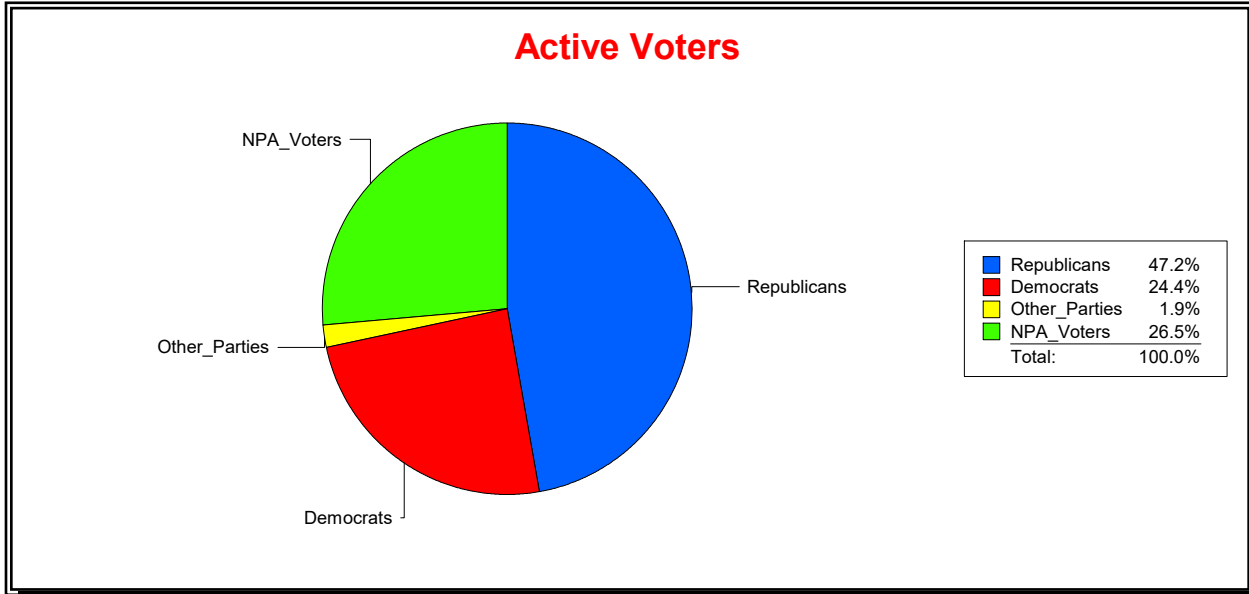

Ron Turner

Supervisor of Elections

Sarasota County, FL

Date 8/1/2023

Time 07:59 AM

Graphs of District Registration

Active Registered Voters

Inactive Voters

District	Total	Dems	Reps	NonP	Other	Total	Dems	Reps	NonP	Other
CNTY COMM DIST 3	74,416	18,171	35,122	19,733	1,390	4,304	1,115	1,777	1,356	56