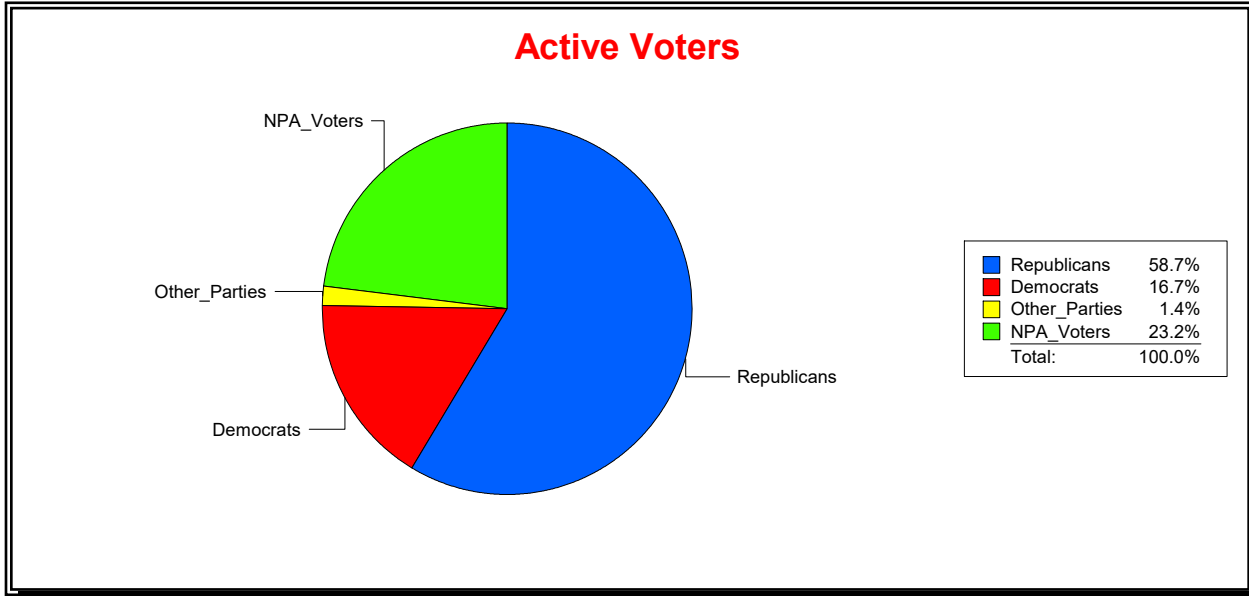

Ron Turner

Supervisor of Elections

Sarasota County, FL

Date 8/1/2023

Time 07:59 AM

Graphs of District Registration

Active Registered Voters

Inactive Voters

District	Total	Dems	Reps	NonP	Other	Total	Dems	Reps	NonP	Other
TOSCANA ISLES CDD	1,117	186	656	259	16	20	3	12	5	0