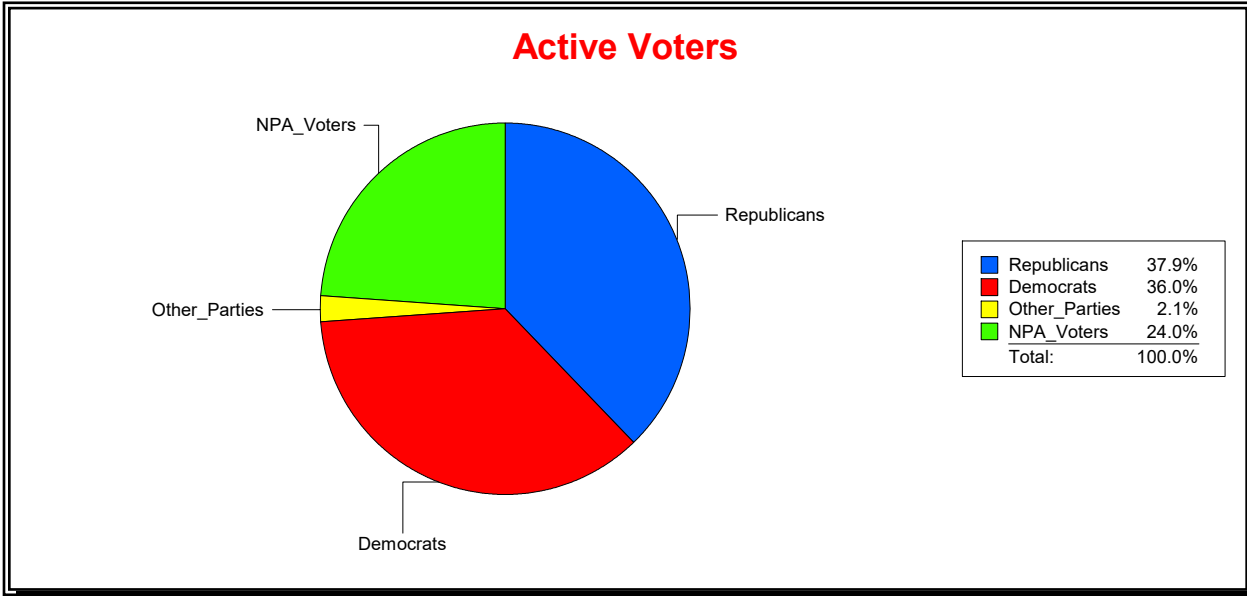

Supervisor of Elections

Sarasota County, FL

Date 8/1/2023

Time 07:59 AM

Graphs of District Registration

Active Registered Voters

Inactive Voters

District	Total	Dems	Reps	NonP	Other	Total	Dems	Reps	NonP	Other
SARASOTA DIST 2	16,627	5,988	6,294	3,992	353	1,222	445	396	353	28