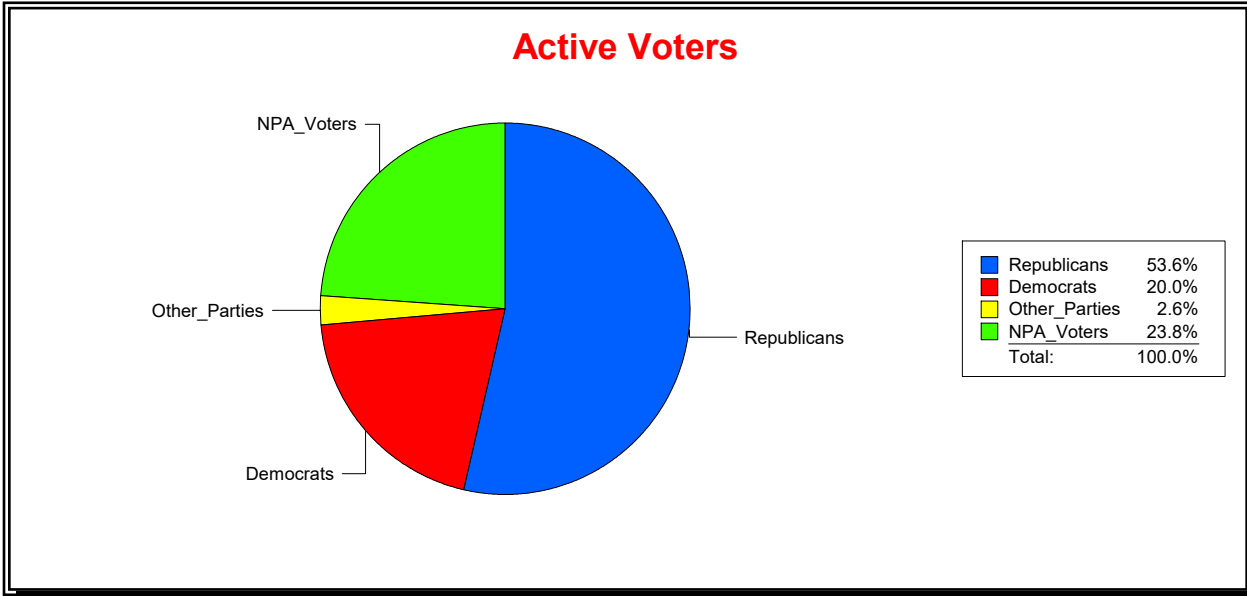

Ron Turner

Supervisor of Elections

Sarasota County, FL

Date 8/1/2023

Time 07:59 AM

Graphs of District Registration

Active Registered Voters

Inactive Voters

District	Total	Dems	Reps	NonP	Other	Total	Dems	Reps	NonP	Other
WINDWARD AT LWR CDD	235	47	126	56	6	2	0	2	0	0