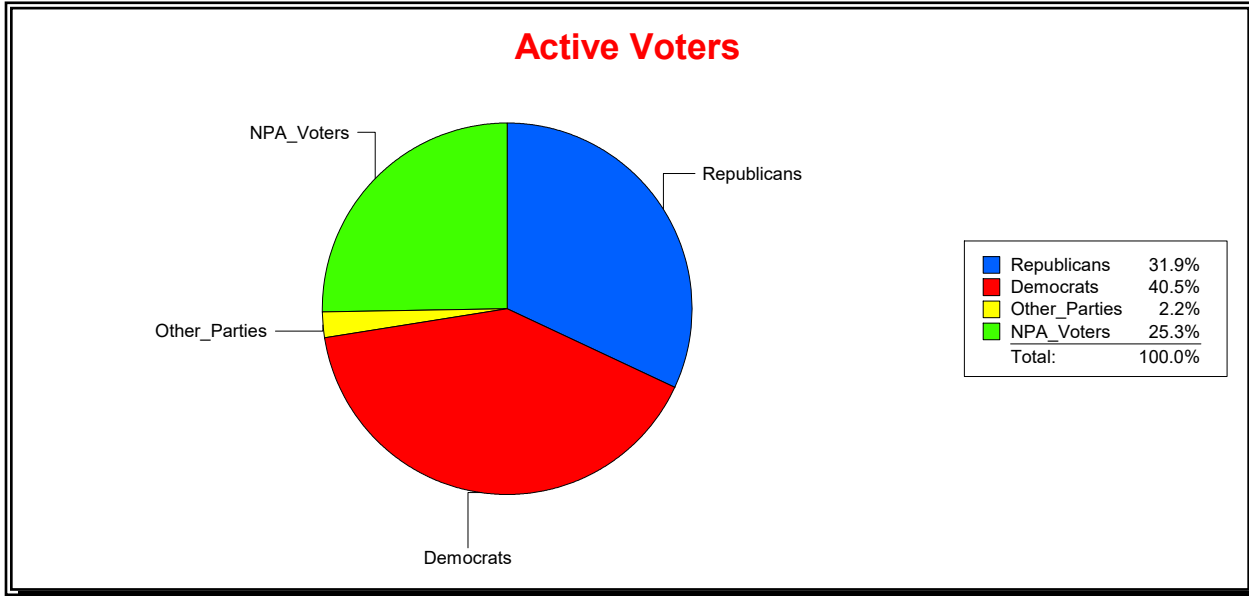

Ron Turner

Supervisor of Elections

Sarasota County, FL

Date 8/1/2023

Time 07:59 AM

Graphs of District Registration

Active Registered Voters

Inactive Voters

<u>District</u>	<u>Total</u>	<u>Dems</u>	<u>Reps</u>	<u>NonP</u>	<u>Other</u>	<u>Total</u>	<u>Dems</u>	<u>Reps</u>	<u>NonP</u>	<u>Other</u>
SARASOTA	38,286	15,517	12,228	9,687	854	3,419	1,405	907	1,043	64