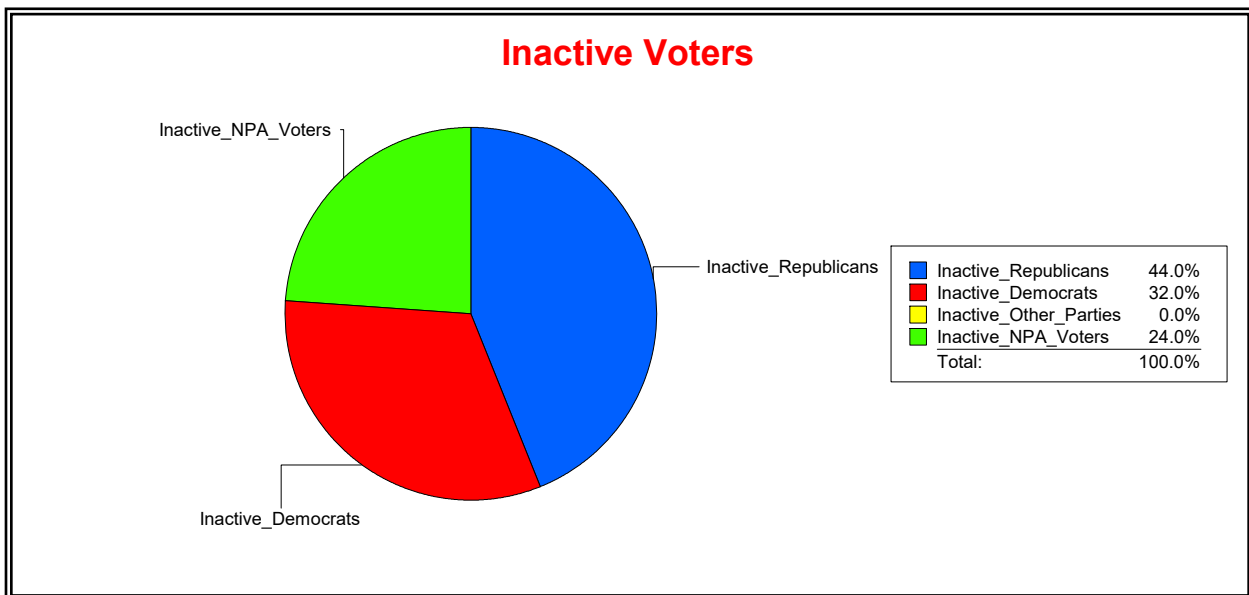

Date 8/1/2023

Time 07:59 AM

Graphs of District Registration

Active Registered Voters

Inactive Voters

District	Total	Dems	Reps	NonP	Other	Total	Dems	Reps	NonP	Other
LONGBOAT KEY 4	406	121	190	86	9	25	8	11	6	0