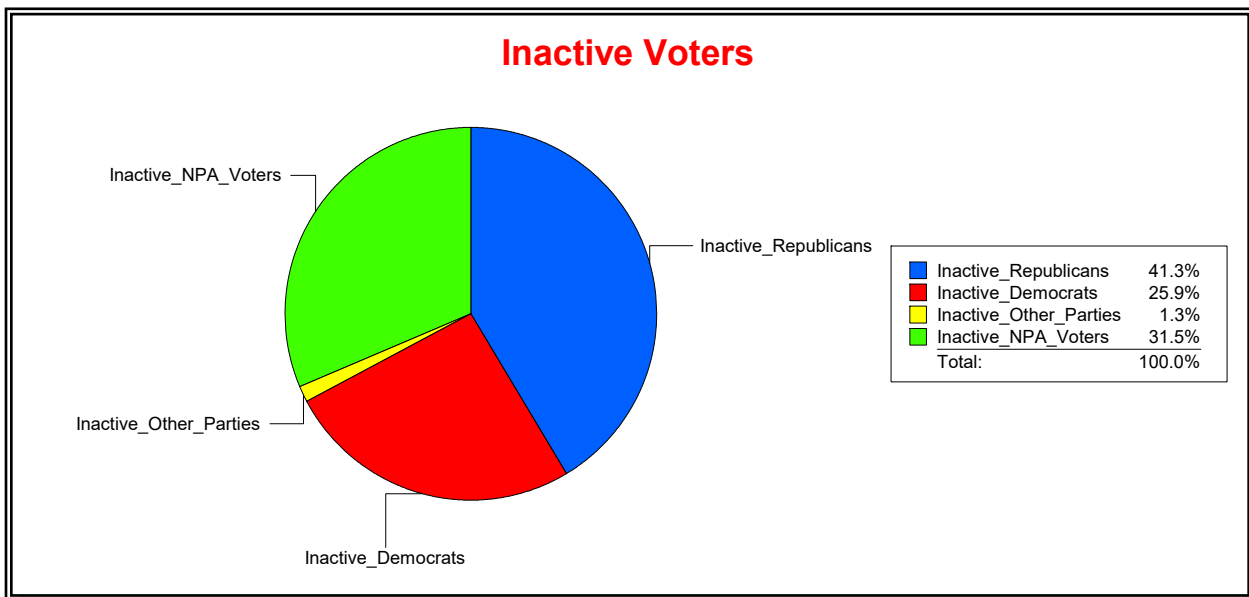

Ron Turner

Supervisor of Elections

Sarasota County, FL

Date 8/1/2023

Time 07:59 AM

Graphs of District Registration

Active Registered Voters

Inactive Voters

District	Total	Dems	Reps	NonP	Other	Total	Dems	Reps	NonP	Other
CNTY COMM DIST 3	74,416	18,171	35,122	19,733	1,390	4,304	1,115	1,777	1,356	56