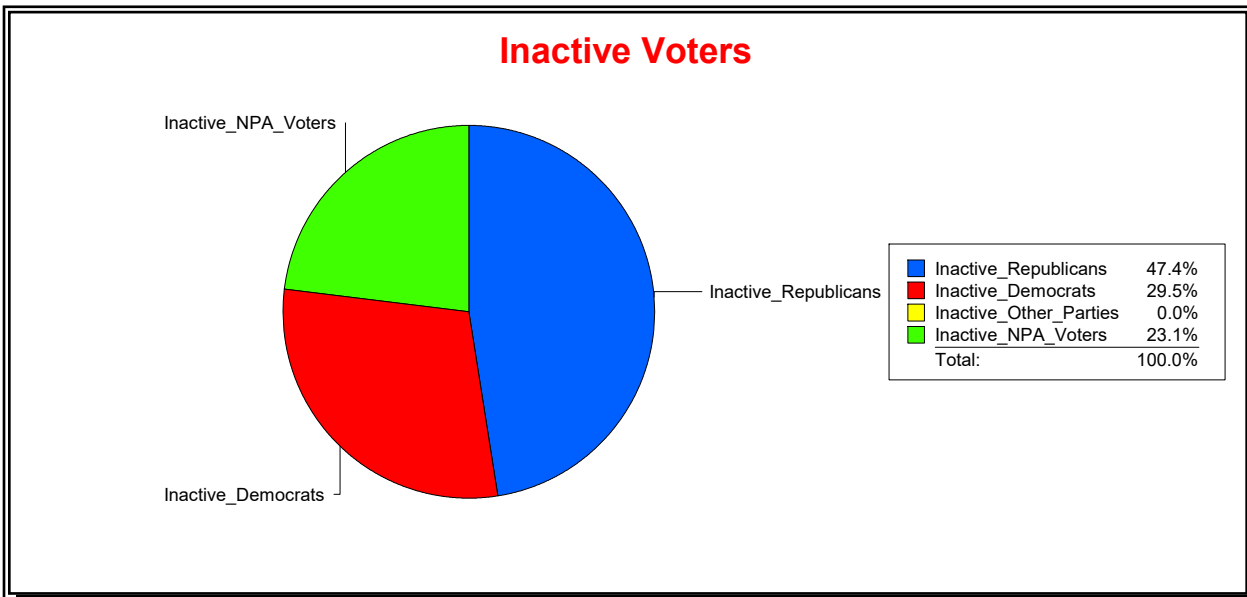

Ron Turner

Supervisor of Elections

Sarasota County, FL

Date 8/1/2023

Time 07:59 AM

Graphs of District Registration

Active Registered Voters

Inactive Voters

District	Total	Dems	Reps	NonP	Other	Total	Dems	Reps	NonP	Other
LBK DISTRICT 3	1,491	402	750	314	25	78	23	37	18	0