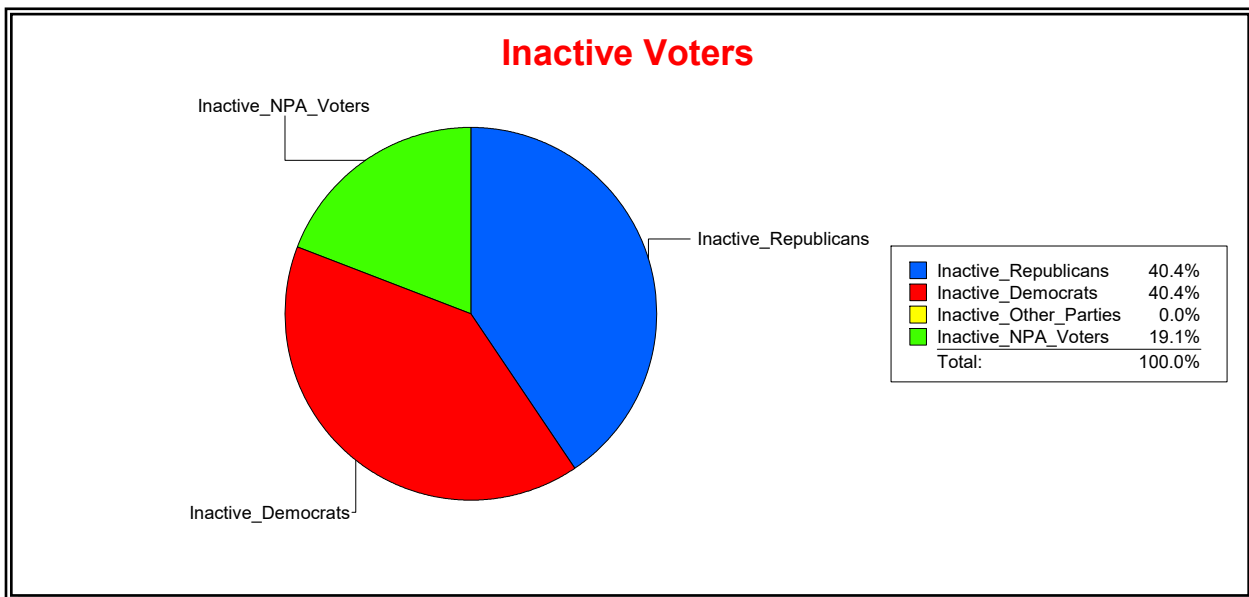

Ron Turner

Supervisor of Elections

Sarasota County, FL

Date 8/1/2023

Time 07:59 AM

Graphs of District Registration

Active Registered Voters

Inactive Voters

District	Total	Dems	Reps	NonP	Other	Total	Dems	Reps	NonP	Other
HLDY PK PK & REC DIST	545	164	215	155	11	47	19	19	9	0