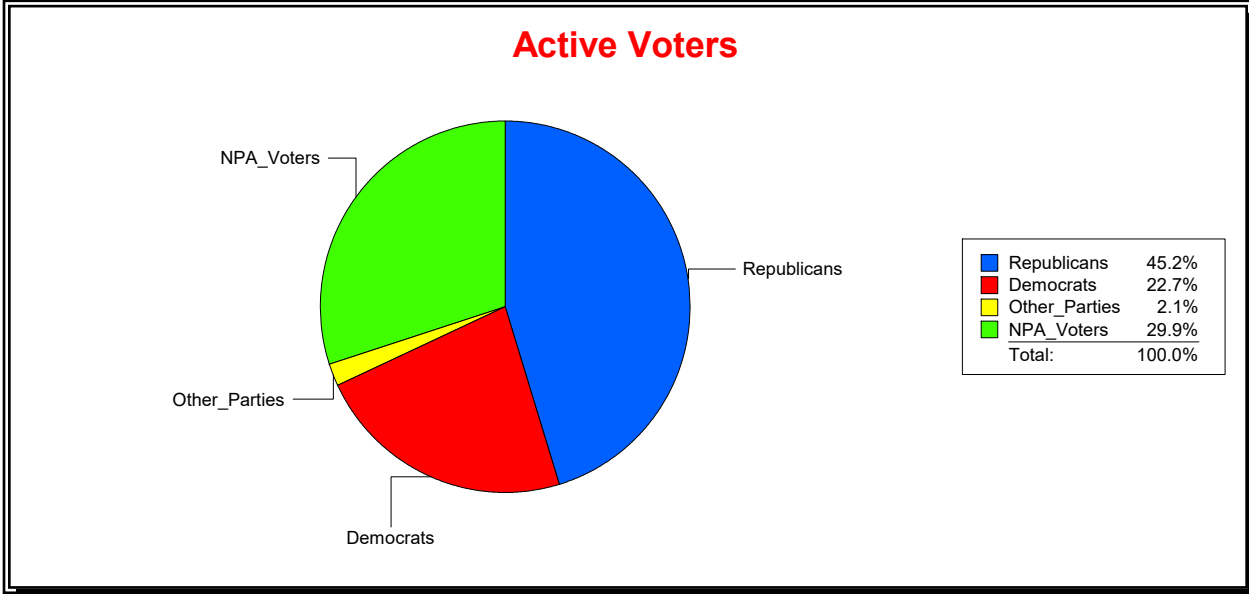

Ron Turner

Supervisor of Elections

Sarasota County, FL

Date 8/1/2023

Time 07:59 AM

Graphs of District Registration

Active Registered Voters

Inactive Voters

<u>District</u>	<u>Total</u>	<u>Dems</u>	<u>Reps</u>	<u>NonP</u>	<u>Other</u>	<u>Total</u>	<u>Dems</u>	<u>Reps</u>	<u>NonP</u>	<u>Other</u>
NORTH PORT DIST 1	10,921	2,482	4,938	3,268	233	568	138	208	204	18