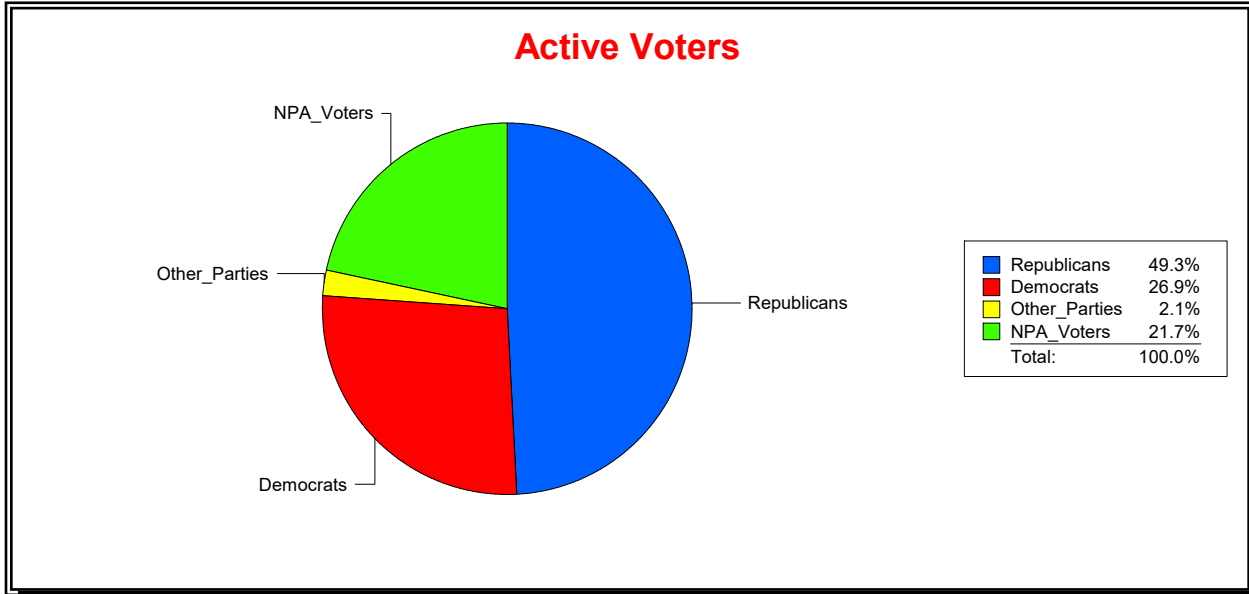

Ron Turner

Supervisor of Elections

Sarasota County, FL

Date 8/1/2023

Time 07:59 AM

Graphs of District Registration

Active Registered Voters

Inactive Voters

<u>District</u>	<u>Total</u>	<u>Dems</u>	<u>Reps</u>	<u>NonP</u>	<u>Other</u>	<u>Total</u>	<u>Dems</u>	<u>Reps</u>	<u>NonP</u>	<u>Other</u>
LONGBOAT KEY	4,677	1,258	2,304	1,016	99	285	89	132	63	1