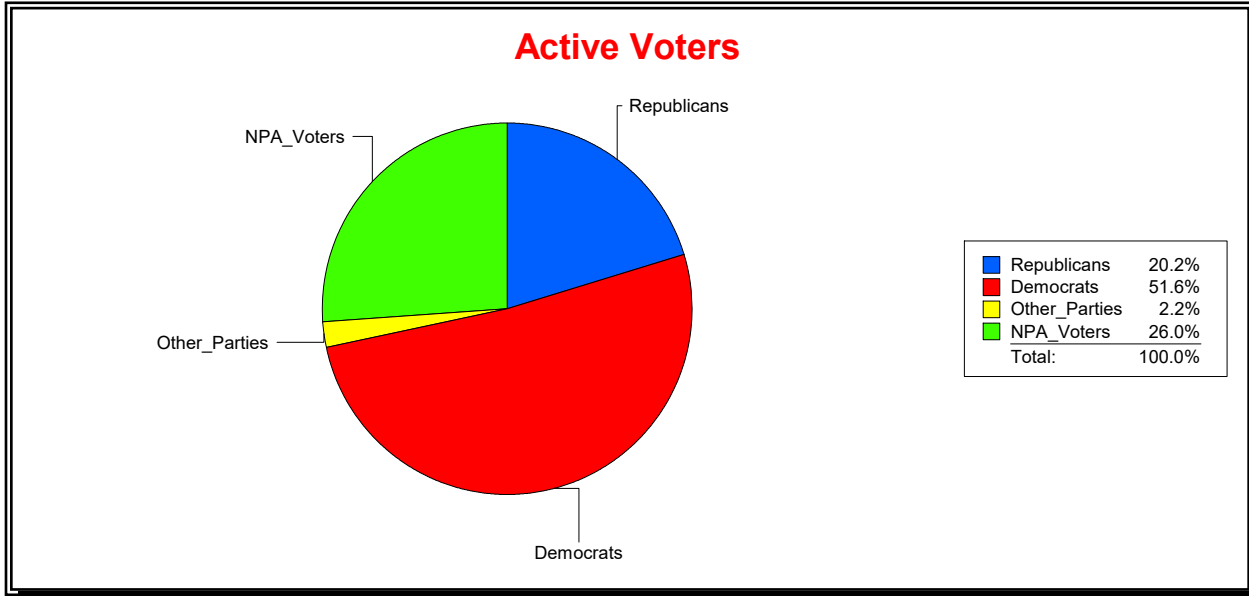

Ron Turner

Supervisor of Elections

Sarasota County, FL

Date 8/1/2023

Time 07:59 AM

Graphs of District Registration

Active Registered Voters

Inactive Voters

<u>District</u>	<u>Total</u>	<u>Dems</u>	<u>Reps</u>	<u>NonP</u>	<u>Other</u>	<u>Total</u>	<u>Dems</u>	<u>Reps</u>	<u>NonP</u>	<u>Other</u>
SARASOTA 1	10,863	5,600	2,193	2,826	244	1,246	614	229	383	20