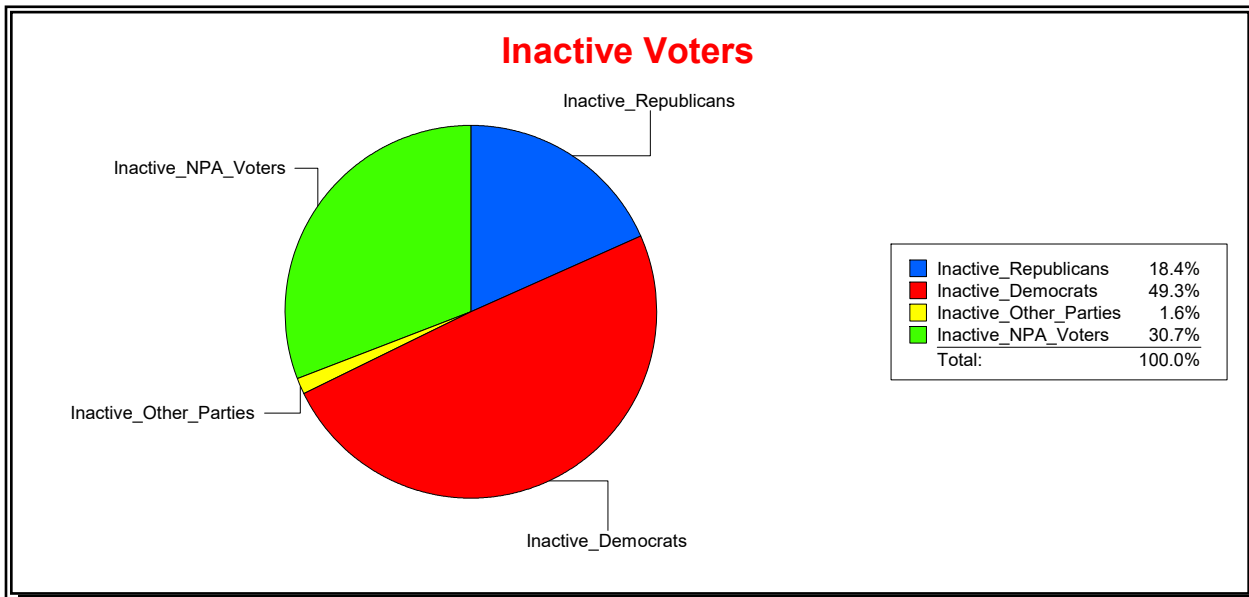

Ron Turner

Supervisor of Elections

Sarasota County, FL

Date 8/1/2023

Time 07:59 AM

Graphs of District Registration

Active Registered Voters

Inactive Voters

<u>District</u>	<u>Total</u>	<u>Dems</u>	<u>Reps</u>	<u>NonP</u>	<u>Other</u>	<u>Total</u>	<u>Dems</u>	<u>Reps</u>	<u>NonP</u>	<u>Other</u>
SARASOTA 1	10,863	5,600	2,193	2,826	244	1,246	614	229	383	20