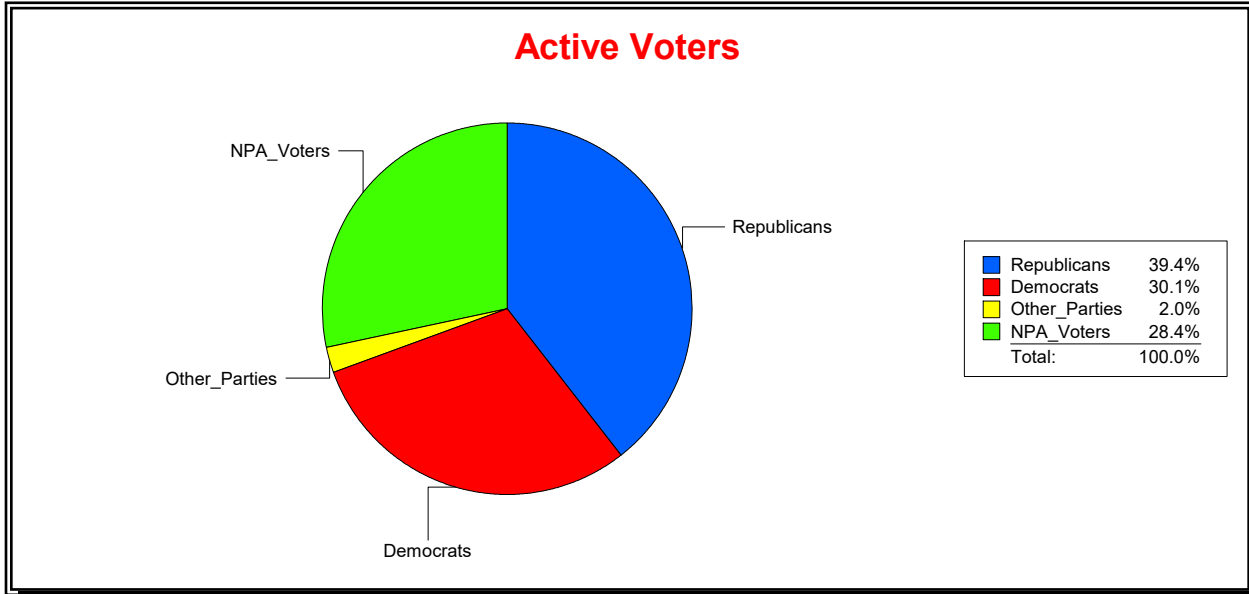

Ron Turner

Supervisor of Elections

Sarasota County, FL

Date 8/1/2023

Time 07:59 AM

Graphs of District Registration

Active Registered Voters

Inactive Voters

District	Total	Dems	Reps	NonP	Other	Total	Dems	Reps	NonP	Other
HLDY PK PK & REC DIST	545	164	215	155	11	47	19	19	9	0