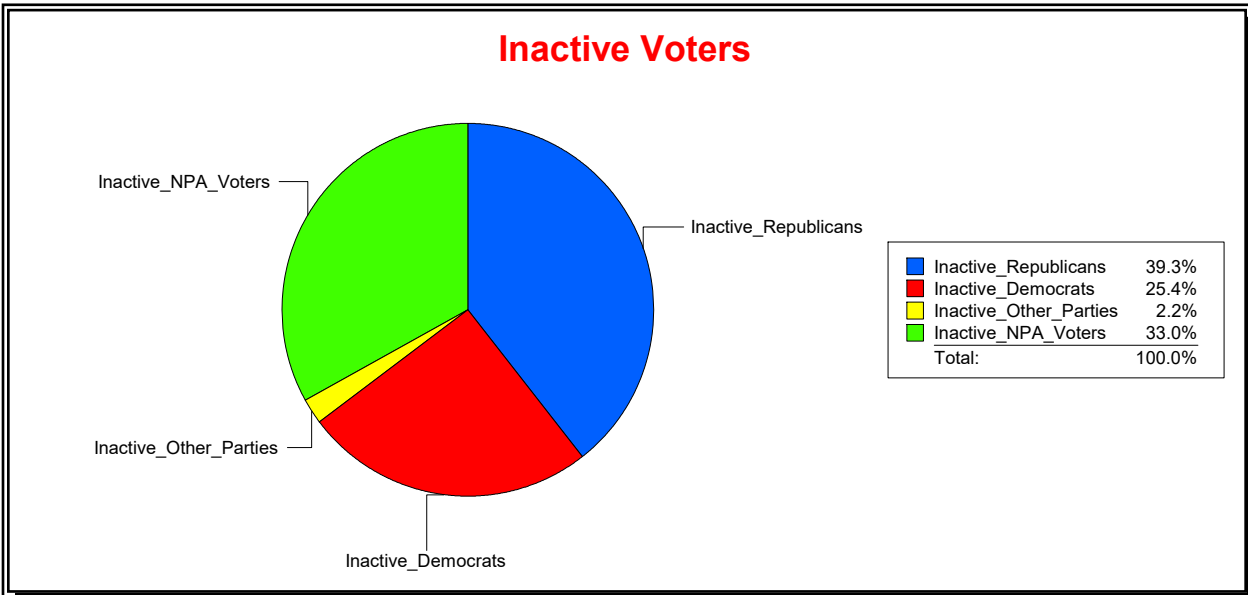

Ron Turner

Supervisor of Elections

Sarasota County, FL

Date 8/1/2023

Time 07:59 AM

Graphs of District Registration

Active Registered Voters

Inactive Voters

District	Total	Dems	Reps	NonP	Other	Total	Dems	Reps	NonP	Other
NORTH PORT DIST 2	12,911	2,766	5,972	3,864	309	760	193	299	251	17