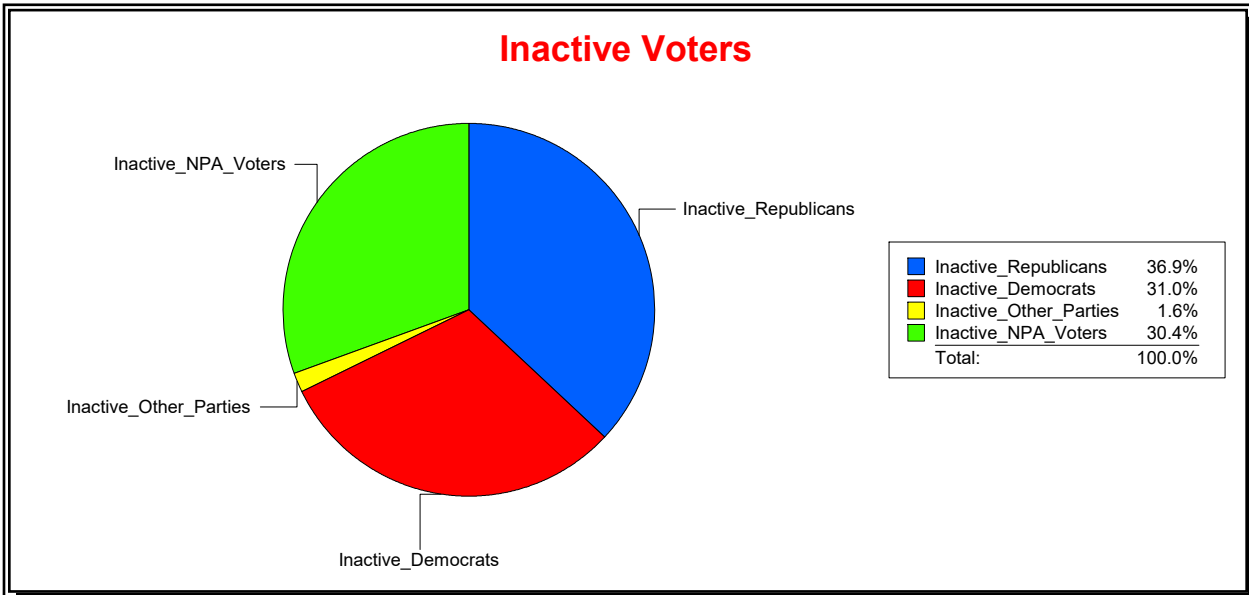

Ron Turner

Supervisor of Elections

Sarasota County, FL

Date 8/1/2023

Time 07:59 AM

Graphs of District Registration

Active Registered Voters

Inactive Voters

District	Total	Dems	Reps	NonP	Other	Total	Dems	Reps	NonP	Other
17TH CONGRESS DIST	351,951	98,078	155,081	91,450	7,342	22,117	6,853	8,167	6,733	364