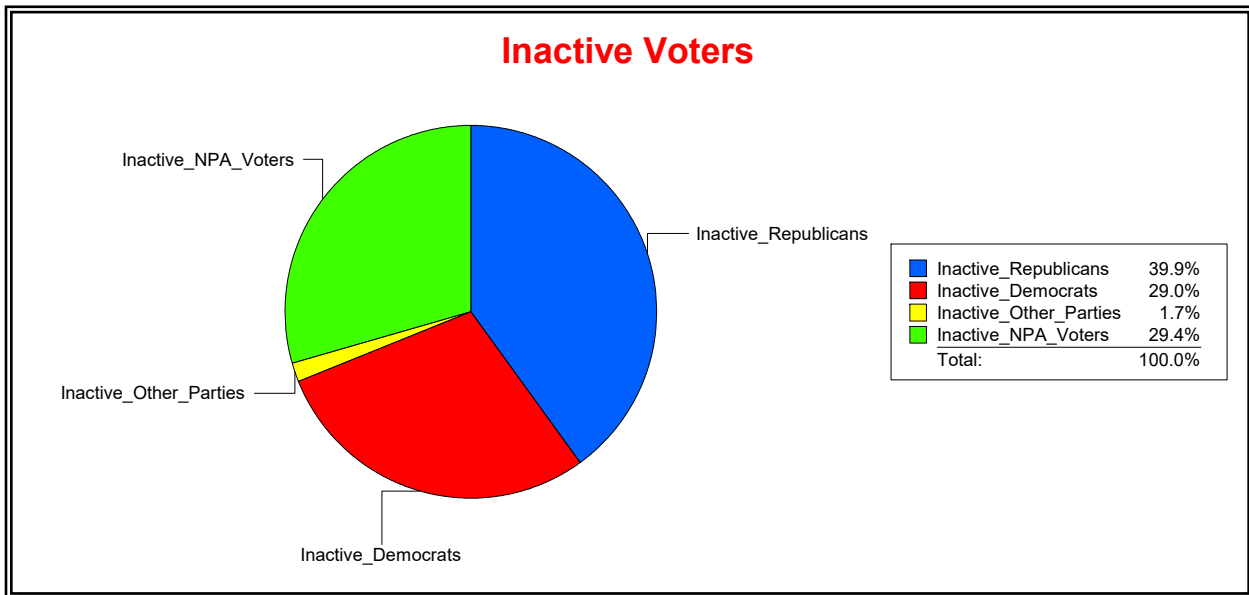

Ron Turner

Supervisor of Elections

Sarasota County, FL

Date 8/1/2023

Time 07:59 AM

Graphs of District Registration

Active Registered Voters

Inactive Voters

<u>District</u>	<u>Total</u>	<u>Dems</u>	<u>Reps</u>	<u>NonP</u>	<u>Other</u>	<u>Total</u>	<u>Dems</u>	<u>Reps</u>	<u>NonP</u>	<u>Other</u>
SCHOOL DIST 2	76,966	19,730	36,814	18,794	1,628	4,284	1,243	1,711	1,258	72