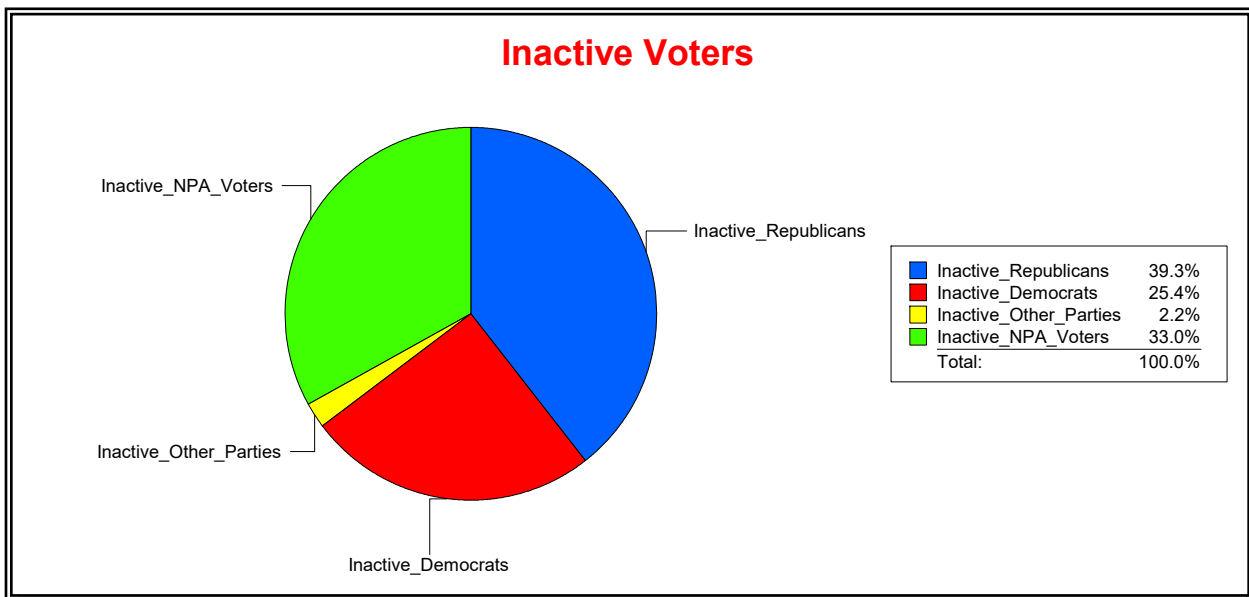

Ron Turner

Supervisor of Elections

Sarasota County, FL

Date 8/1/2023

Time 07:59 AM

Graphs of District Registration

Active Registered Voters

Inactive Voters

District	Total	Dems	Reps	NonP	Other	Total	Dems	Reps	NonP	Other
NORTH PORT 2	12,911	2,766	5,972	3,864	309	760	193	299	251	17