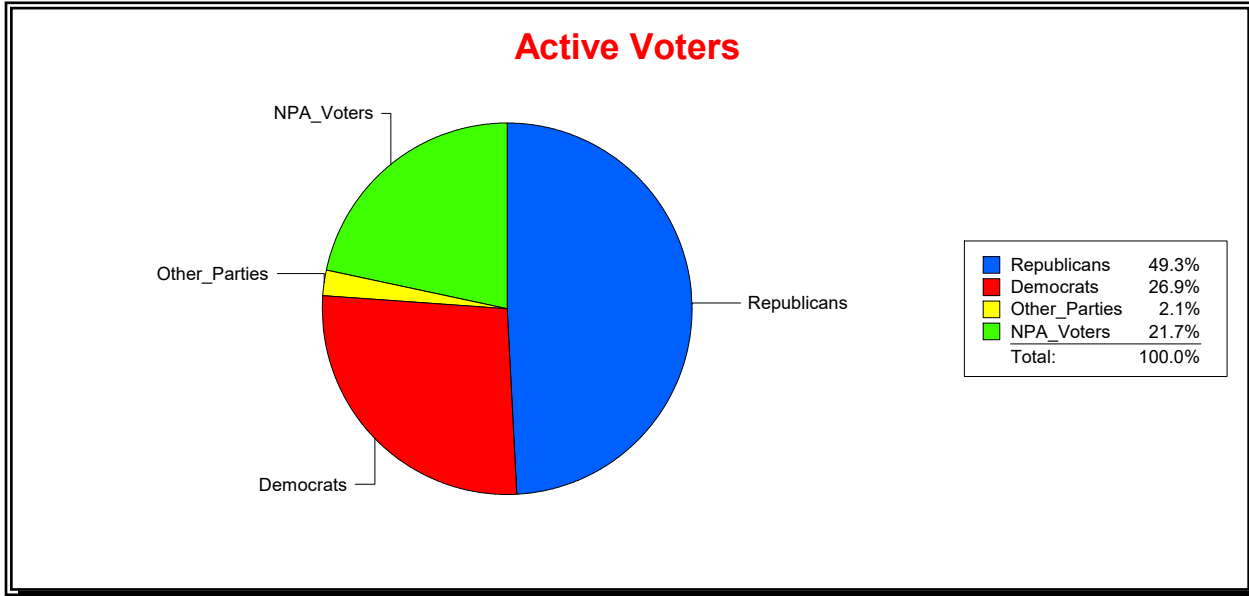

District	Total	Dems	Reps	NonP	Other	Total	Dems	Reps	NonP	Other
LONGBOAT KEY	4,677	1,258	2,304	1,016	99	285	89	132	63	1

Ron Turner

Supervisor of Elections

Sarasota County, FL

Date 8/1/2023

Time 07:59 AM

Graphs of District Registration