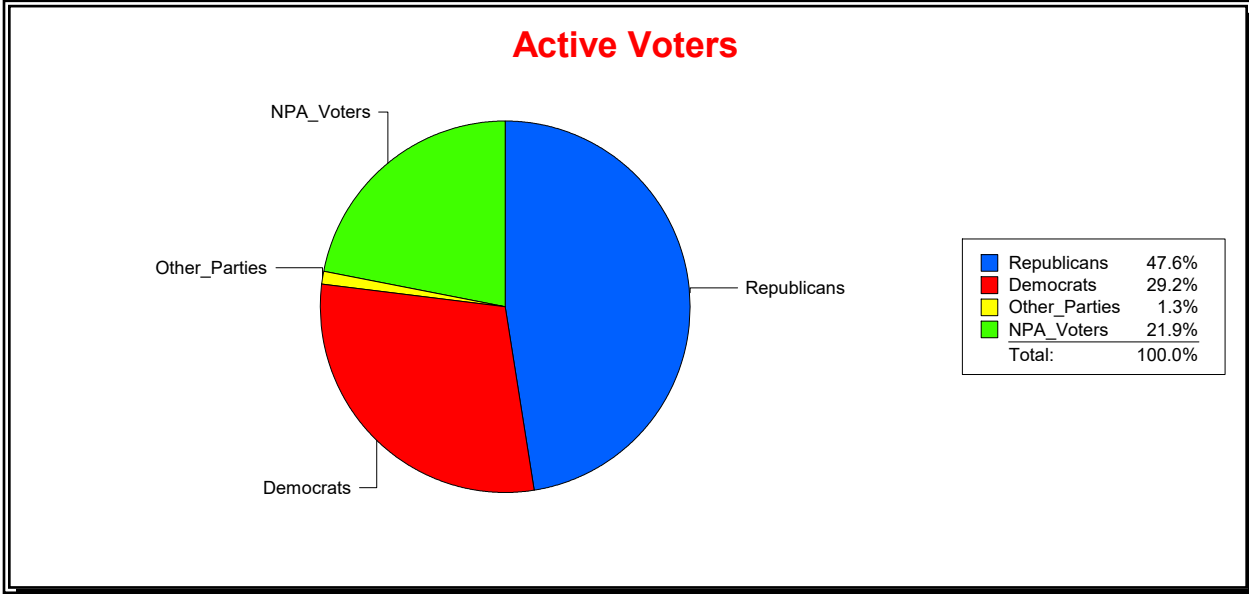

Ron Turner

Supervisor of Elections

Sarasota County, FL

Date 8/1/2023

Time 07:59 AM

Graphs of District Registration

Active Registered Voters

Inactive Voters

District	Total	Dems	Reps	NonP	Other	Total	Dems	Reps	NonP	Other
TRI-PAR PK & REC DIST	544	159	259	119	7	35	16	15	4	0