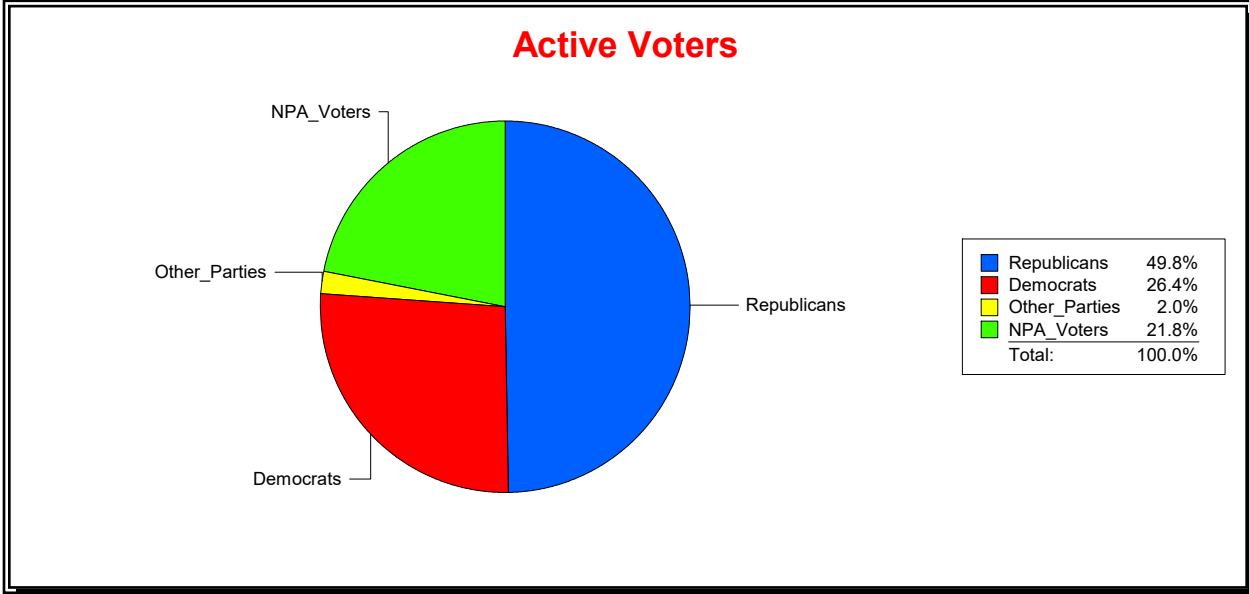

Ron Turner

Supervisor of Elections

Sarasota County, FL

Date 8/1/2023

Time 07:59 AM

Graphs of District Registration

Active Registered Voters

Inactive Voters

District	Total	Dems	Reps	NonP	Other	Total	Dems	Reps	NonP	Other
LONGBOAT KEY BEACH B	2,846	752	1,417	621	56	156	45	77	34	0