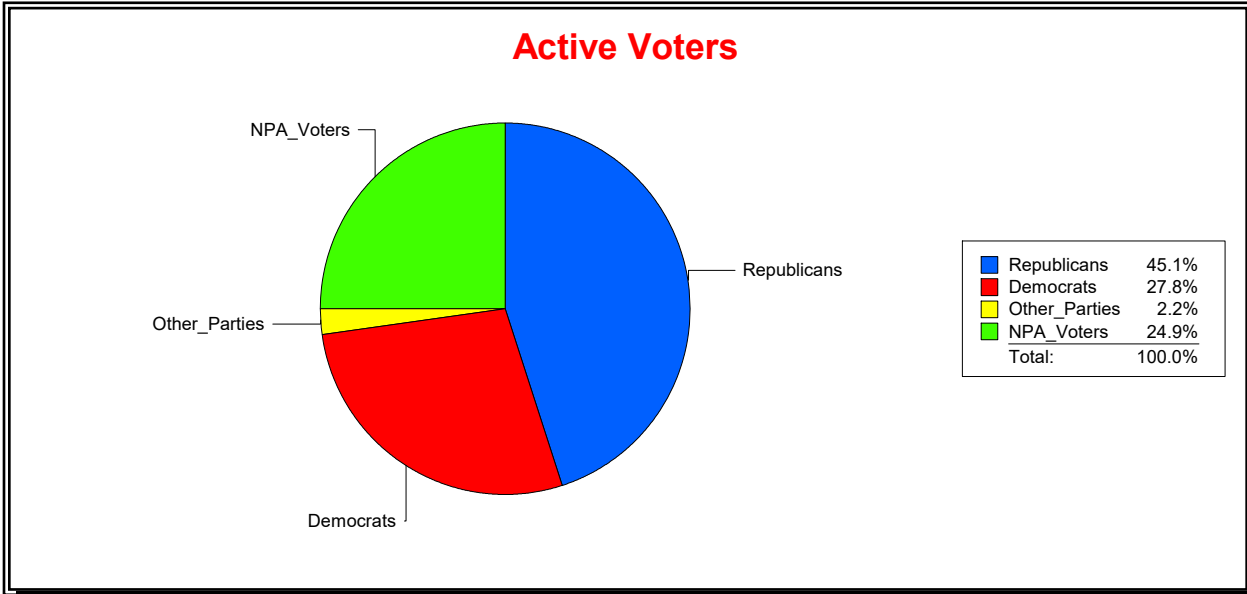

Ron Turner

Supervisor of Elections

Sarasota County, FL

Date 8/1/2023

Time 07:59 AM

Graphs of District Registration

Active Registered Voters

Inactive Voters

District	Total	Dems	Reps	NonP	Other	Total	Dems	Reps	NonP	Other
CNTY COMM DIST 1	69,383	19,273	31,314	17,250	1,546	3,982	1,251	1,524	1,129	78