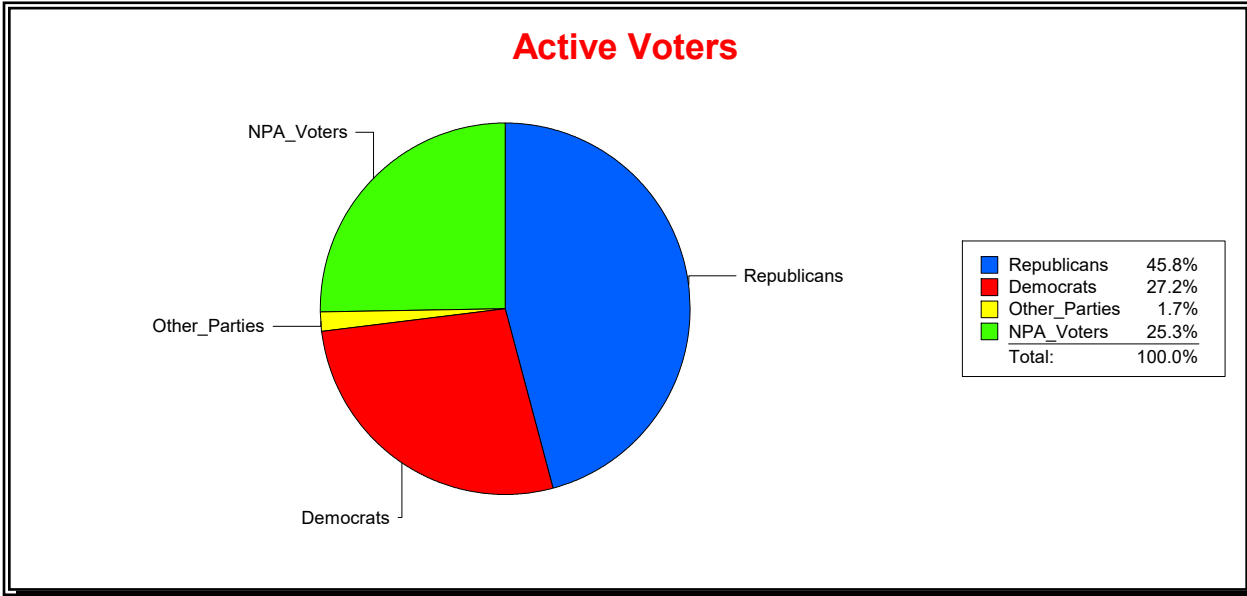

Ron Turner

Supervisor of Elections

Sarasota County, FL

Date 8/1/2023

Time 07:59 AM

Graphs of District Registration

Active Registered Voters

Inactive Voters

District	Total	Dems	Reps	NonP	Other	Total	Dems	Reps	NonP	Other
GOLDEN GATE POINT	360	98	165	91	6	40	13	17	10	0