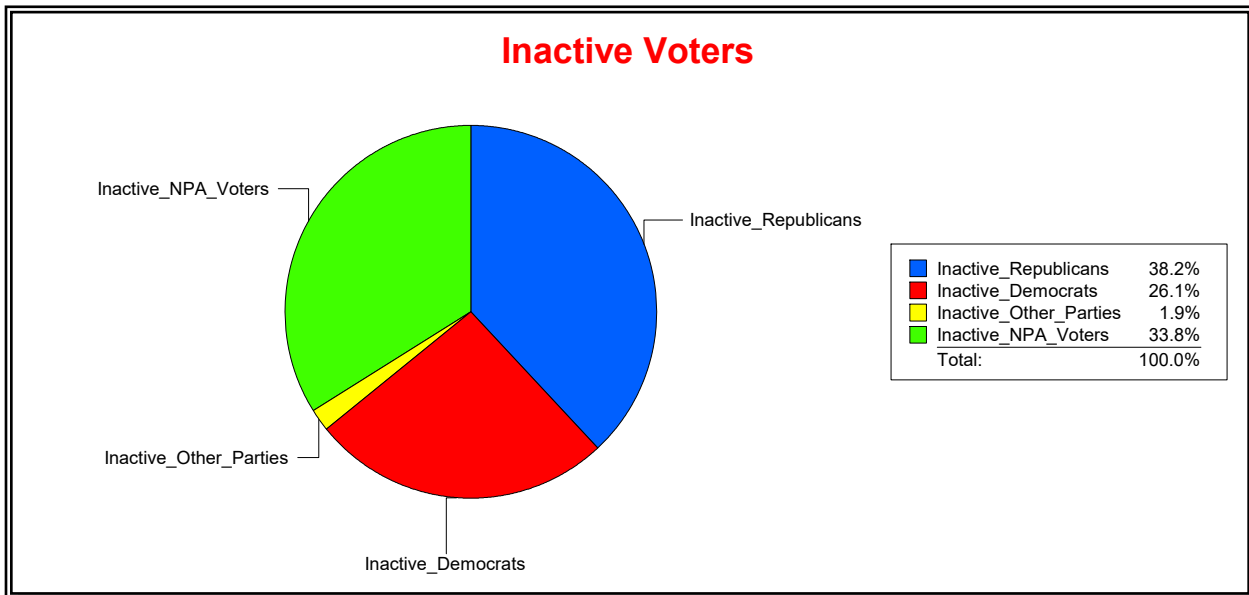

Supervisor of Elections

Sarasota County, FL

Date 8/1/2023

Time 07:59 AM

Graphs of District Registration

Active Registered Voters

Inactive Voters

<u>District</u>	<u>Total</u>	<u>Dems</u>	<u>Reps</u>	<u>NonP</u>	<u>Other</u>	<u>Total</u>	<u>Dems</u>	<u>Reps</u>	<u>NonP</u>	<u>Other</u>
NORTH PORT	60,629	13,949	27,460	17,901	1,319	3,417	892	1,304	1,155	66