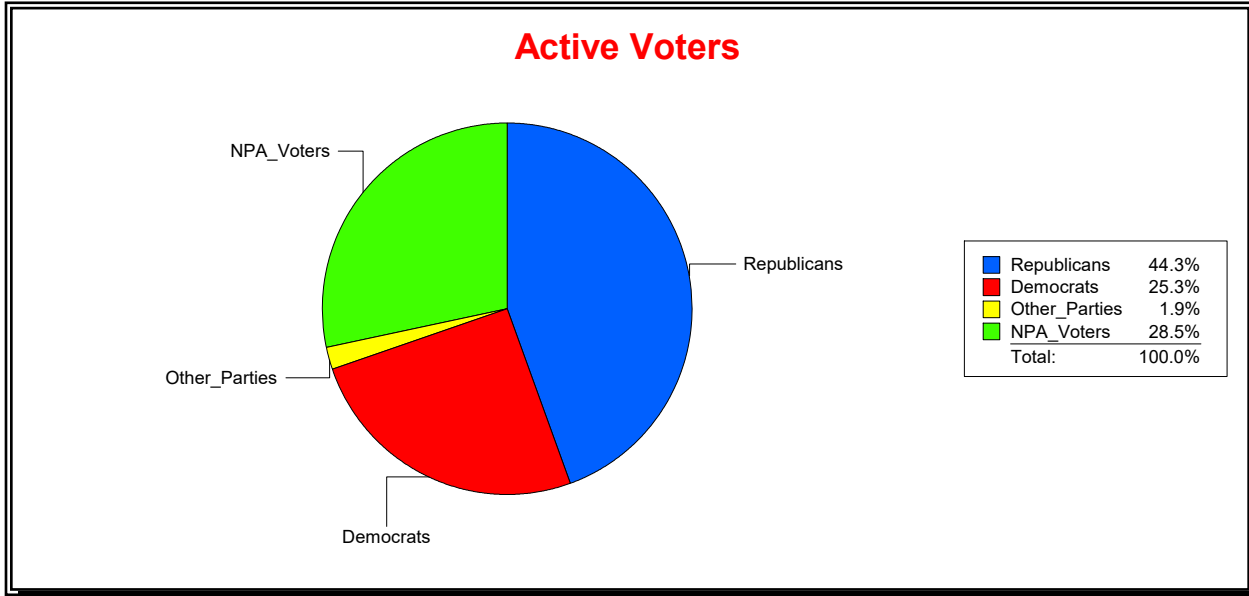

Ron Turner

Supervisor of Elections

Sarasota County, FL

Date 8/1/2023

Time 07:59 AM

Graphs of District Registration

Active Registered Voters

Inactive Voters

<u>District</u>	<u>Total</u>	<u>Dems</u>	<u>Reps</u>	<u>NonP</u>	<u>Other</u>	<u>Total</u>	<u>Dems</u>	<u>Reps</u>	<u>NonP</u>	<u>Other</u>
NORTH PORT 4	8,995	2,275	3,986	2,561	173	544	159	216	159	10