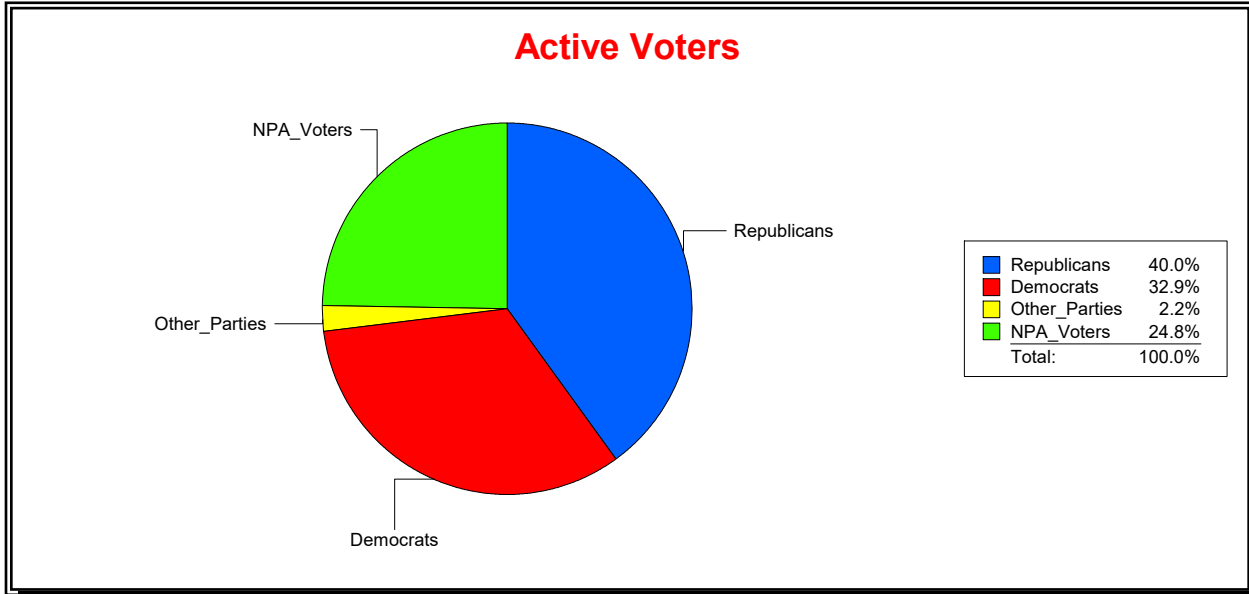

Ron Turner

Supervisor of Elections

Sarasota County, FL

Date 8/1/2023

Time 07:59 AM

Graphs of District Registration

Active Registered Voters

Inactive Voters

<u>District</u>	<u>Total</u>	<u>Dems</u>	<u>Reps</u>	<u>NonP</u>	<u>Other</u>	<u>Total</u>	<u>Dems</u>	<u>Reps</u>	<u>NonP</u>	<u>Other</u>
HOSPITAL BOARD NORTH	105,886	34,889	42,353	26,308	2,336	7,388	2,645	2,440	2,169	134