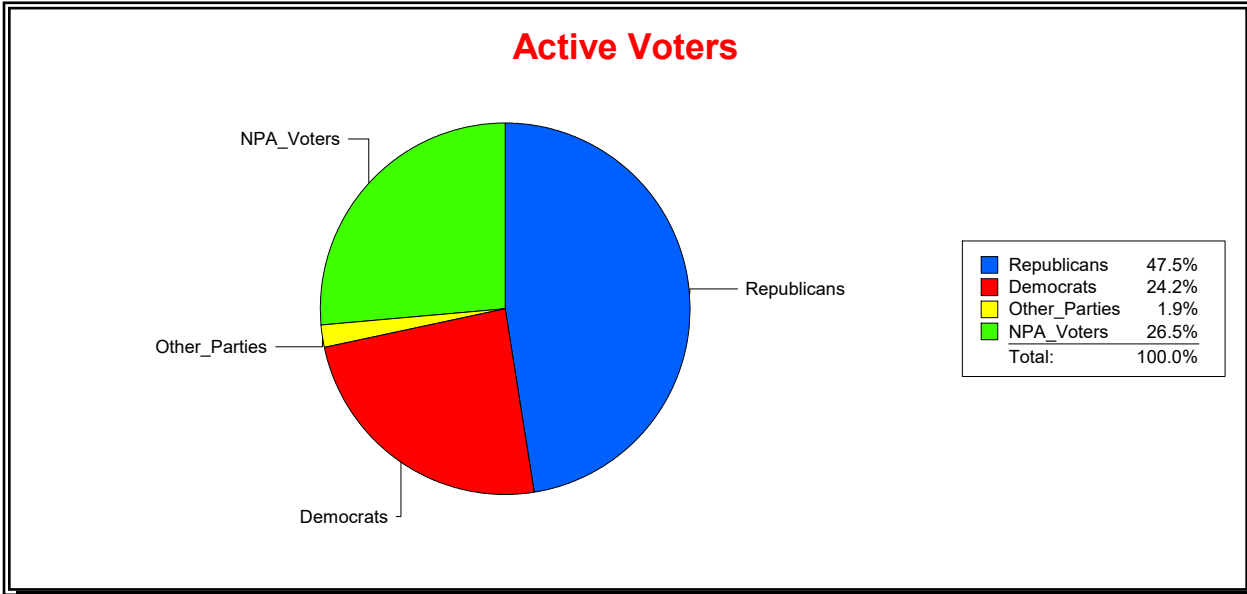

Ron Turner

Supervisor of Elections

Sarasota County, FL

Date 8/1/2023

Time 07:59 AM

Graphs of District Registration

Active Registered Voters

Inactive Voters

District	Total	Dems	Reps	NonP	Other	Total	Dems	Reps	NonP	Other
SCHOOL DIST 5	74,252	17,938	35,254	19,647	1,413	4,276	1,153	1,751	1,325	47