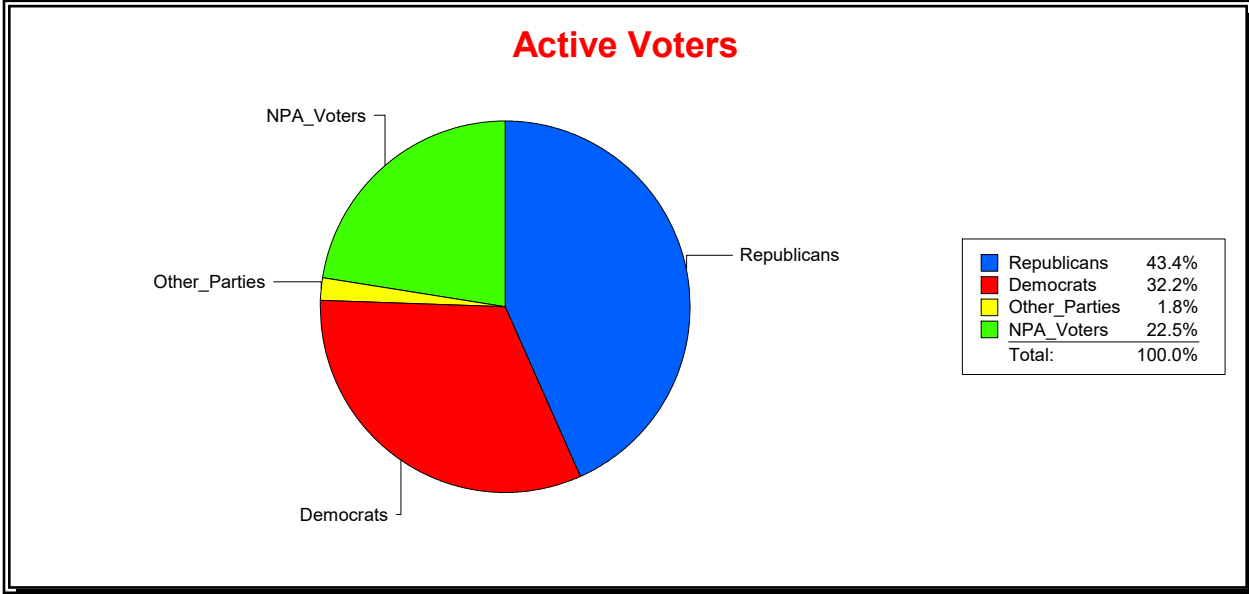

Date 8/1/2023

Time 07:59 AM

Graphs of District Registration

Active Registered Voters

Inactive Voters

District	Total	Dems	Reps	NonP	Other	Total	Dems	Reps	NonP	Other
LBK DISTRICT 2	1,319	425	573	297	24	83	32	34	17	0