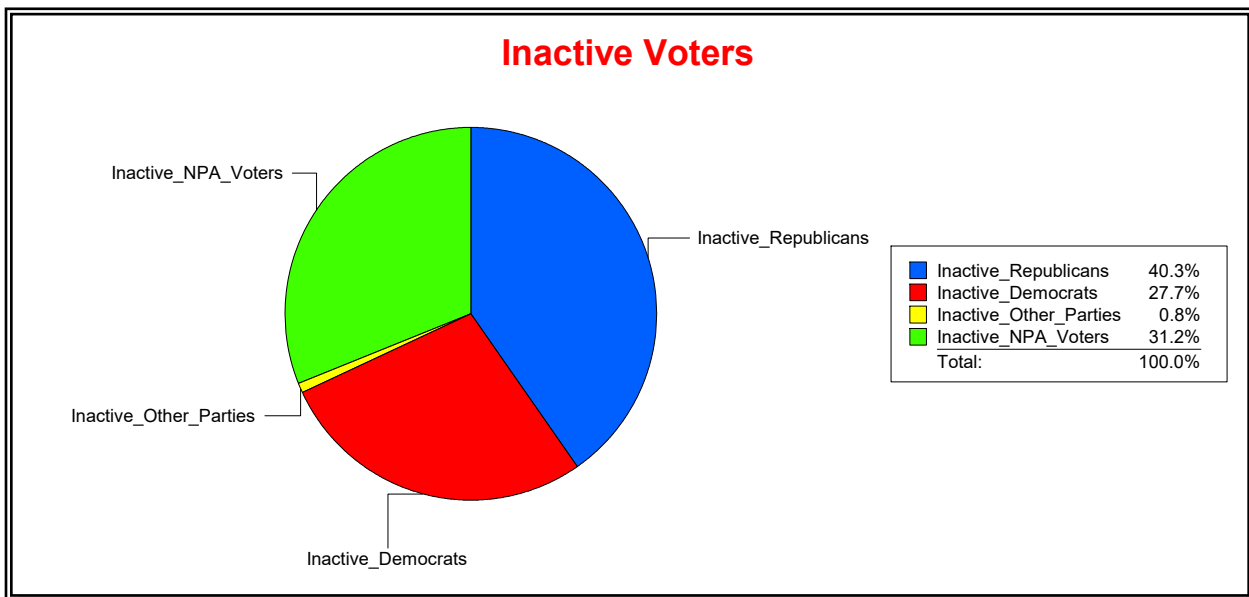

Sarasota County, FL

Date 8/1/2023

Time 07:59 AM

Graphs of District Registration

Active Registered Voters

Inactive Voters

District	Total	Dems	Reps	NonP	Other	Total	Dems	Reps	NonP	Other
ENGLEWOOD FIRE DIST	13,910	3,284	6,663	3,685	278	834	231	336	260	7