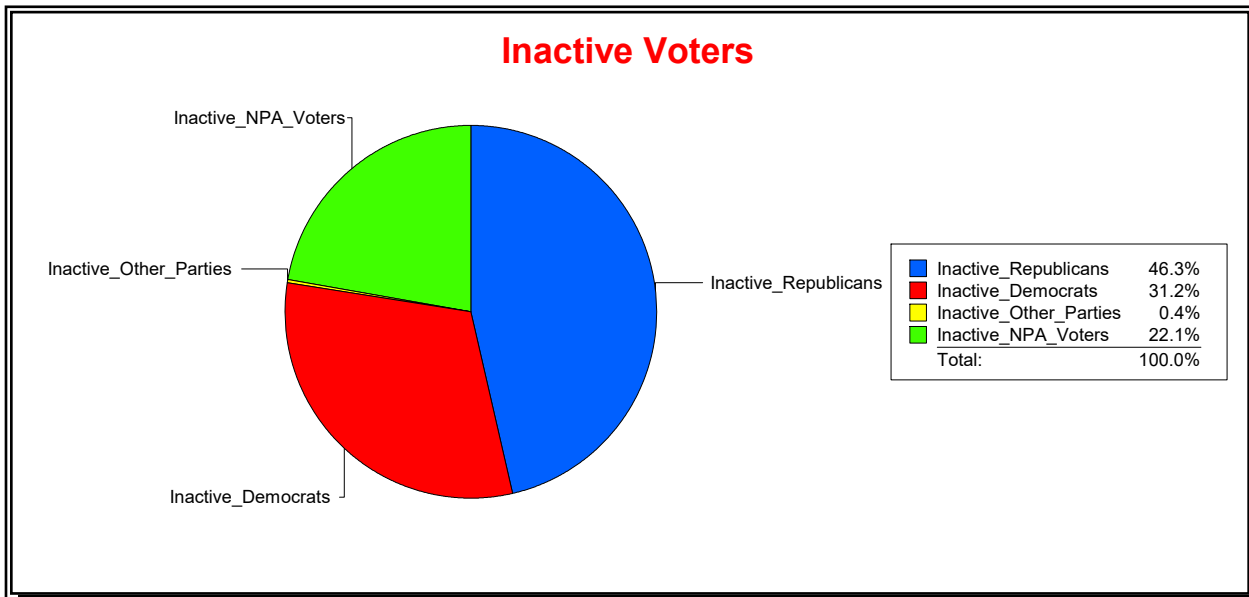

District	Total	Dems	Reps	NonP	Other	Total	Dems	Reps	NonP	Other
LONGBOAT KEY	4,677	1,258	2,304	1,016	99	285	89	132	63	1

Ron Turner

Supervisor of Elections

Sarasota County, FL

Date 8/1/2023

Time 07:59 AM

Graphs of District Registration