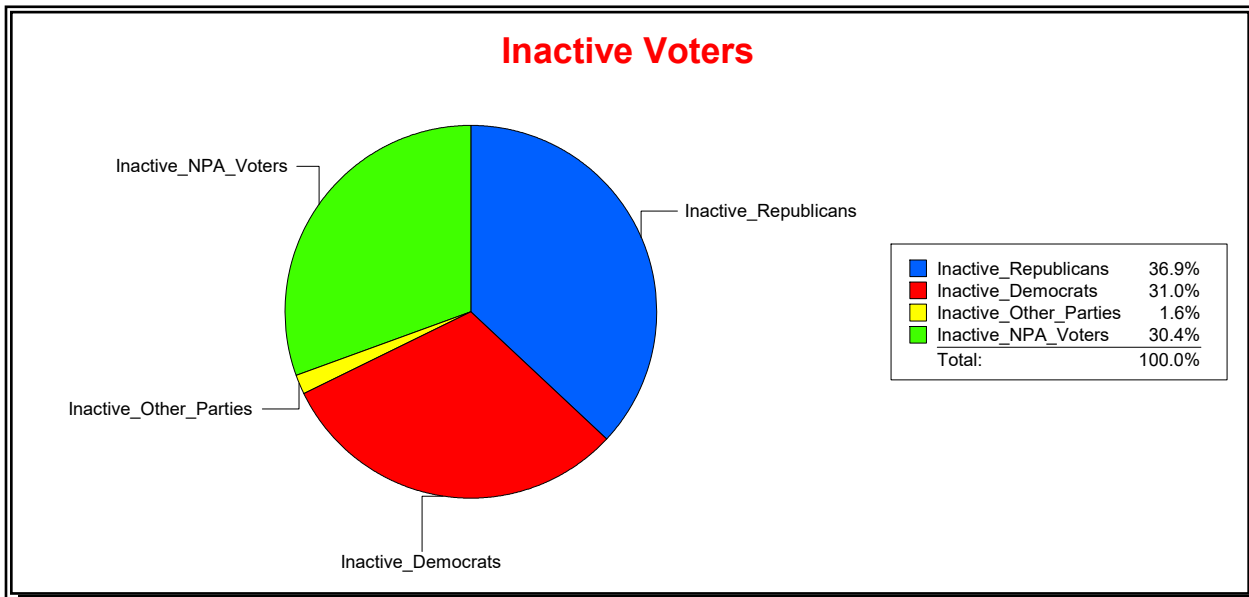

District	Total	Dems	Reps	NonP	Other	Total	Dems	Reps	NonP	Other
STATE SENATE 22	351,951	98,078	155,081	91,450	7,342	22,117	6,853	8,167	6,733	364

Ron Turner

Supervisor of Elections

Sarasota County, FL

Date 8/1/2023