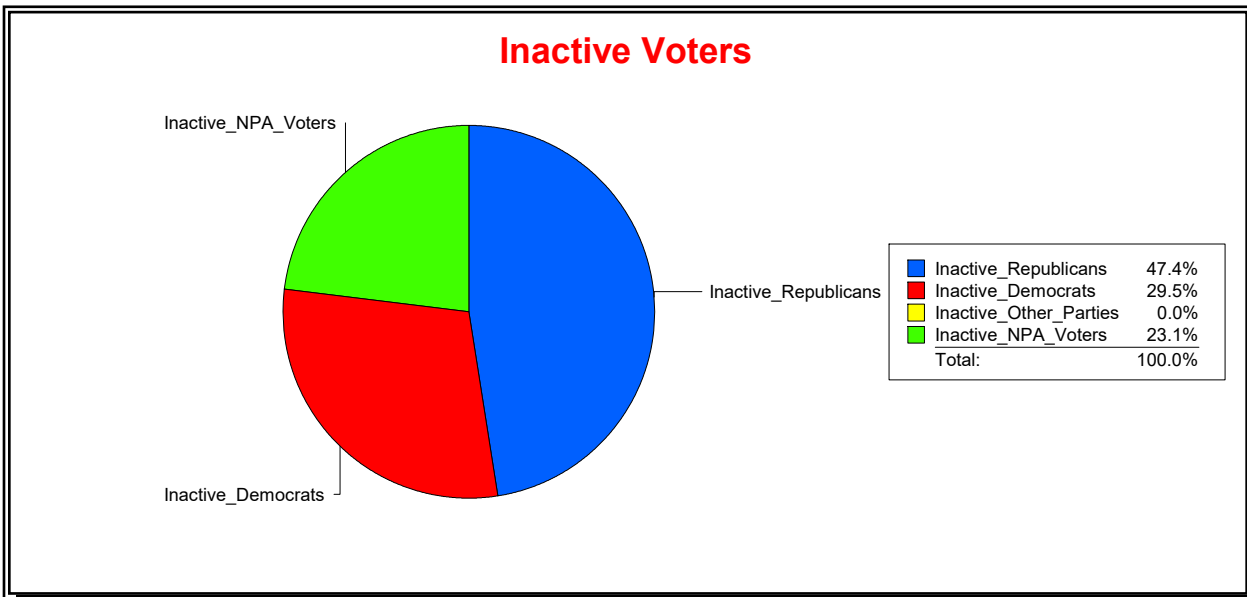

Ron Turner

Supervisor of Elections

Sarasota County, FL

Date 8/1/2023

Time 07:59 AM

Graphs of District Registration

Active Registered Voters

Inactive Voters

District	Total	Dems	Reps	NonP	Other	Total	Dems	Reps	NonP	Other
LONGBOAT KEY 3	1,491	402	750	314	25	78	23	37	18	0