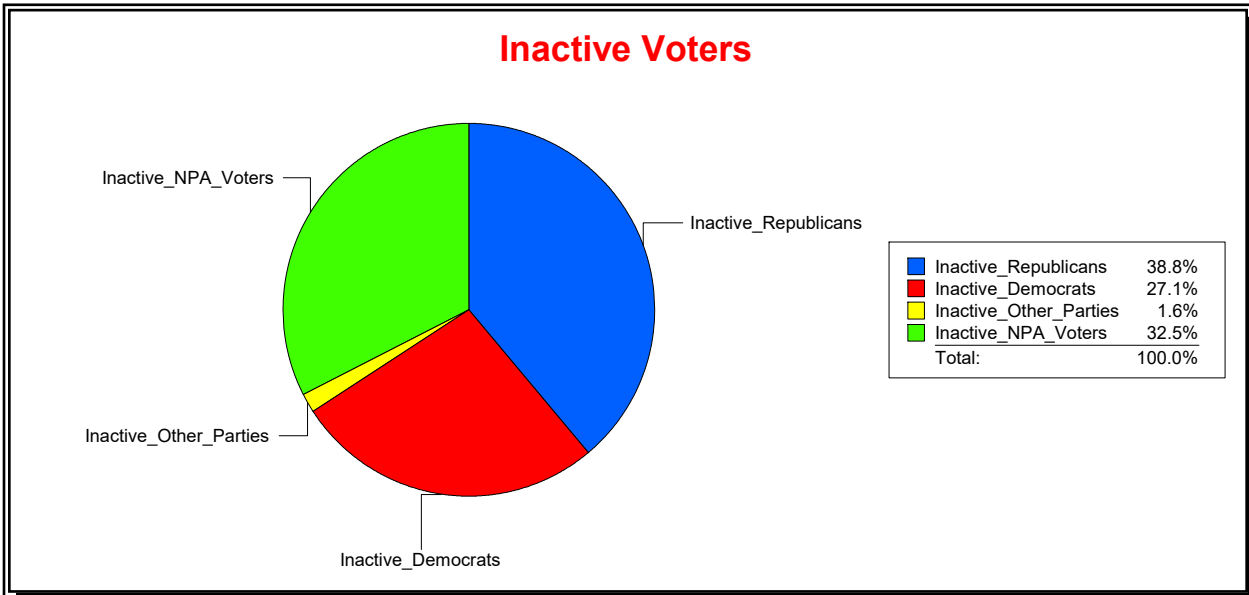

Ron Turner

Supervisor of Elections

Sarasota County, FL

Date 8/1/2023

Time 07:59 AM

Graphs of District Registration

Active Registered Voters

Inactive Voters

District	Total	Dems	Reps	NonP	Other	Total	Dems	Reps	NonP	Other
CNTY COMM DIST 5	70,422	16,406	32,132	20,377	1,507	4,352	1,179	1,689	1,414	70