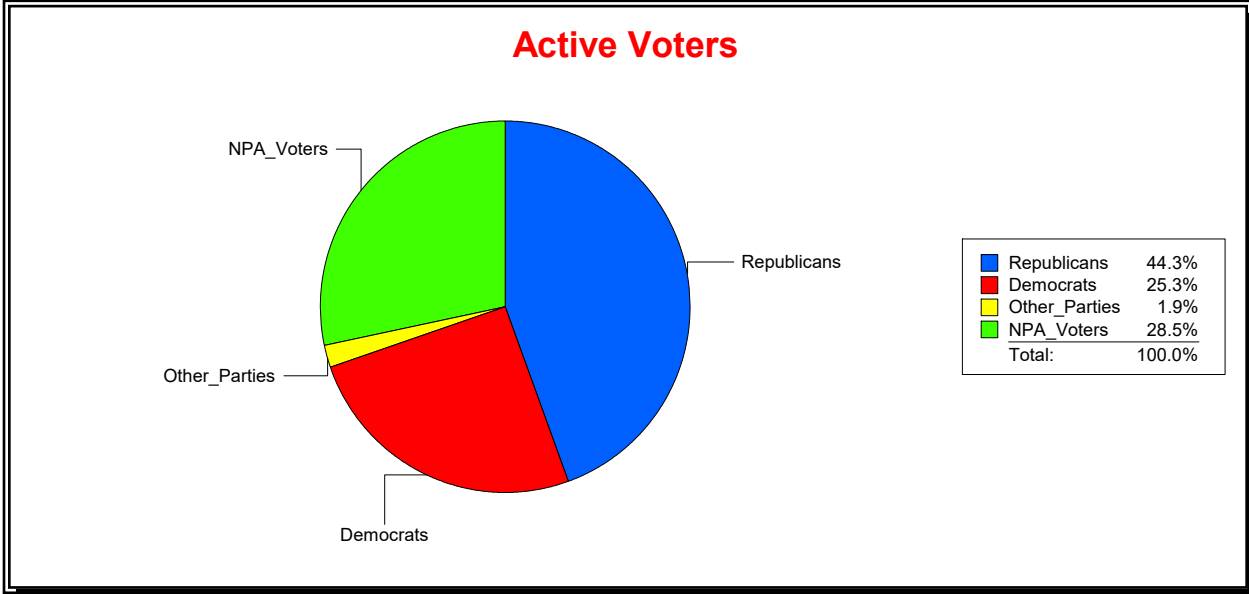

Ron Turner

Supervisor of Elections

Sarasota County, FL

Date 8/1/2023

Time 07:59 AM

Graphs of District Registration

Active Registered Voters

Inactive Voters

District	Total	Dems	Reps	NonP	Other	Total	Dems	Reps	NonP	Other
NORTH PORT DIST 4	8,995	2,275	3,986	2,561	173	544	159	216	159	10