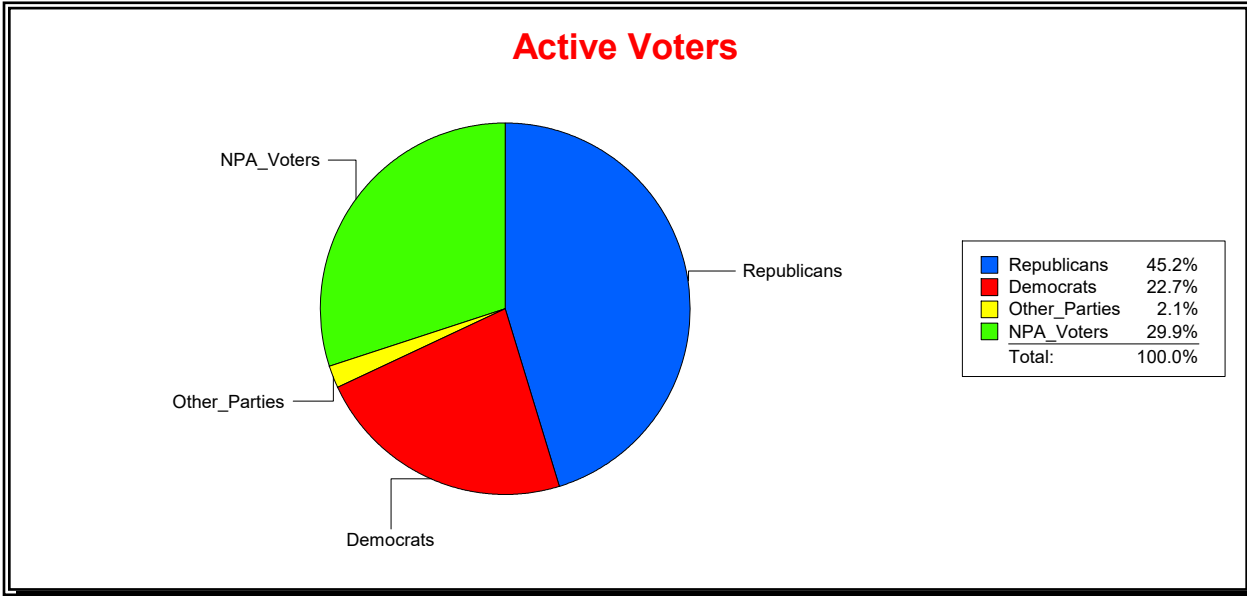

Ron Turner

Supervisor of Elections

Sarasota County, FL

Date 8/1/2023

Time 07:59 AM

Graphs of District Registration

District	Active Registered Voters					Inactive Voters				
	Total	Dems	Reps	NonP	Other	Total	Dems	Reps	NonP	Other
NORTH PORT 1	10,921	2,482	4,938	3,268	233	568	138	208	204	18