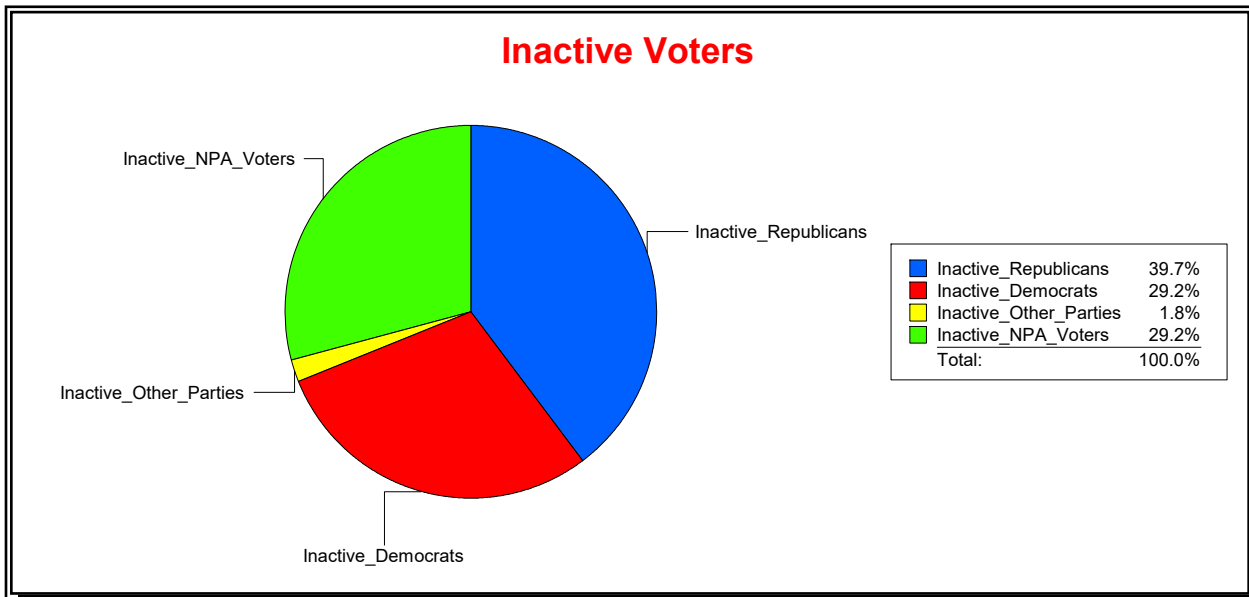

Ron Turner

Supervisor of Elections

Sarasota County, FL

Date 8/1/2023

Time 07:59 AM

Graphs of District Registration

Active Registered Voters

Inactive Voters

<u>District</u>	<u>Total</u>	<u>Dems</u>	<u>Reps</u>	<u>NonP</u>	<u>Other</u>	<u>Total</u>	<u>Dems</u>	<u>Reps</u>	<u>NonP</u>	<u>Other</u>
NORTH PORT 4	8,995	2,275	3,986	2,561	173	544	159	216	159	10