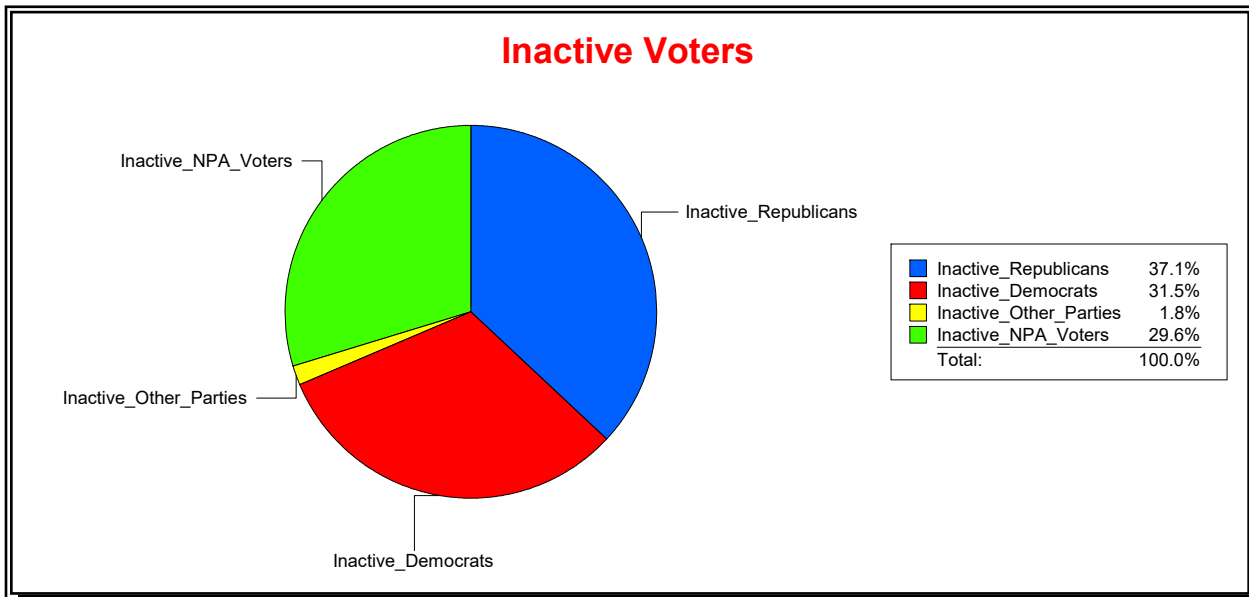

Ron Turner

Supervisor of Elections

Sarasota County, FL

Date 8/1/2023

Time 07:59 AM

Graphs of District Registration

Active Registered Voters

Inactive Voters

District	Total	Dems	Reps	NonP	Other	Total	Dems	Reps	NonP	Other
SOIL AND WATER DIST 4	73,134	20,171	33,137	18,288	1,538	4,337	1,366	1,607	1,284	80