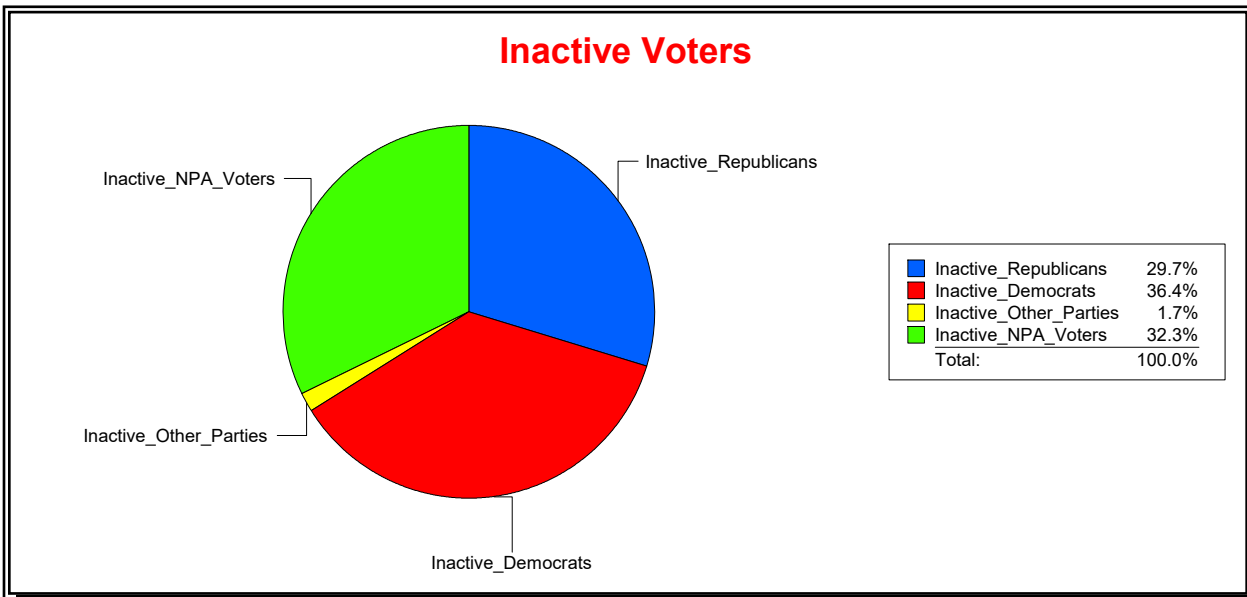

Ron Turner

Supervisor of Elections

Sarasota County, FL

Date 8/1/2023

Time 07:59 AM

Graphs of District Registration

Active Registered Voters

Inactive Voters

District	Total	Dems	Reps	NonP	Other	Total	Dems	Reps	NonP	Other
SARASOTA 3	10,796	3,929	3,741	2,869	257	951	346	282	307	16