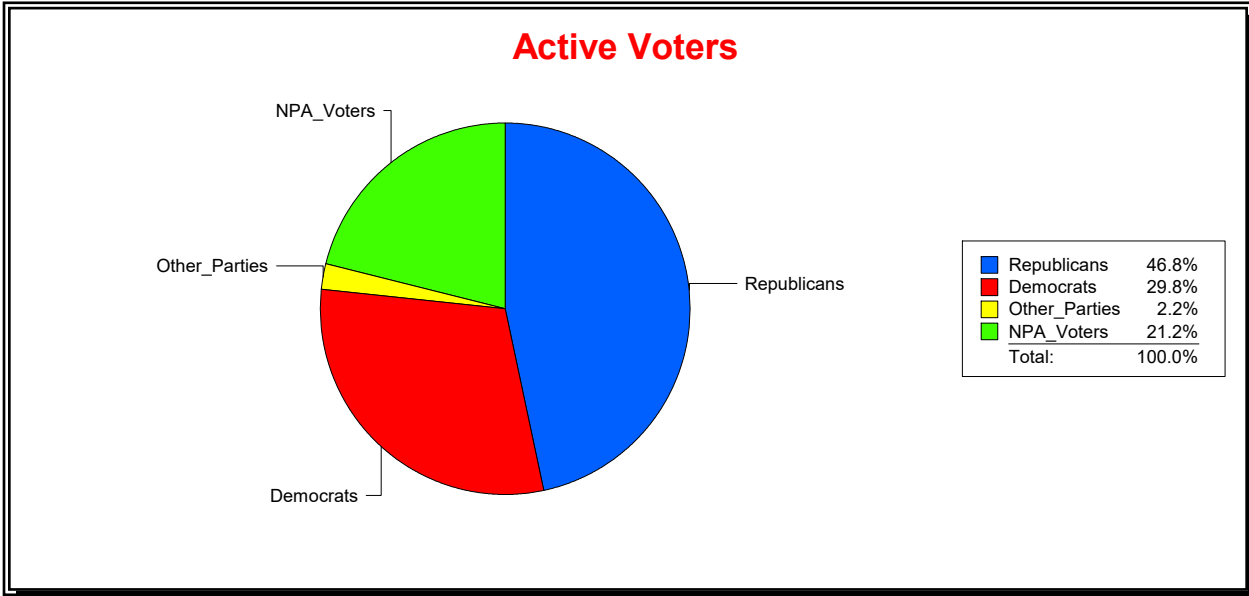

Ron Turner

Supervisor of Elections

Sarasota County, FL

Date 8/1/2023

Time 07:59 AM

Graphs of District Registration

Active Registered Voters

Inactive Voters

District	Total	Dems	Reps	NonP	Other	Total	Dems	Reps	NonP	Other
LBK DISTRICT 4	406	121	190	86	9	25	8	11	6	0