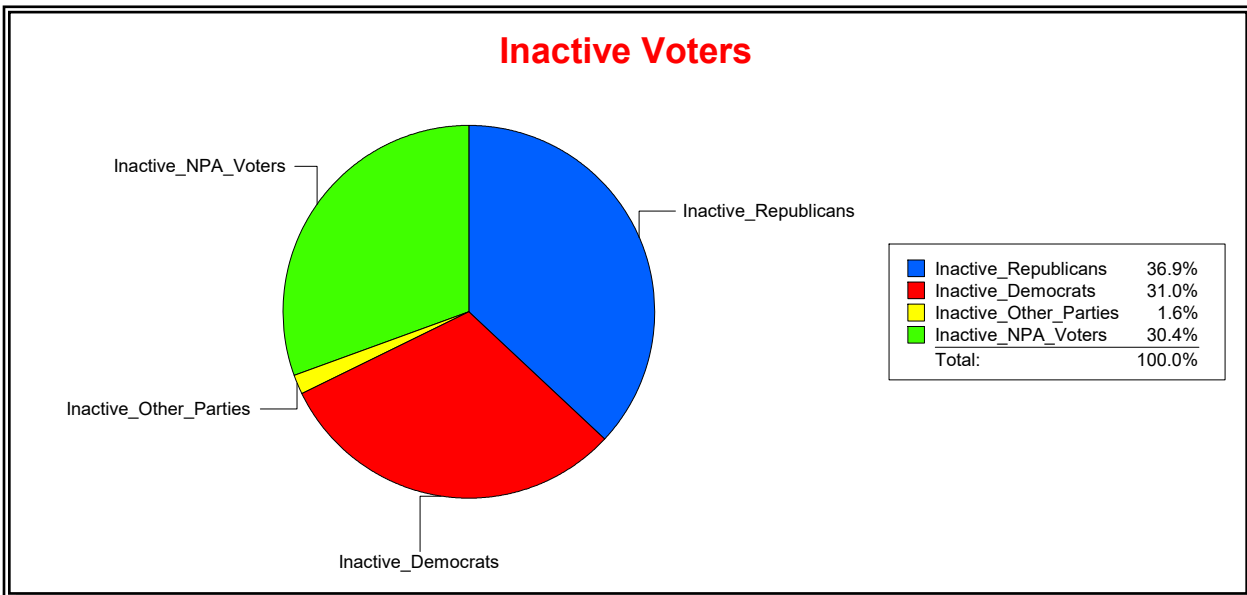

Ron Turner

Supervisor of Elections

Sarasota County, FL

Date 8/1/2023

Time 07:59 AM

Graphs of District Registration

Active Registered Voters

Inactive Voters

<u>District</u>	<u>Total</u>	<u>Dems</u>	<u>Reps</u>	<u>NonP</u>	<u>Other</u>	<u>Total</u>	<u>Dems</u>	<u>Reps</u>	<u>NonP</u>	<u>Other</u>
COUNTYWIDE	351,951	98,078	155,081	91,450	7,342	22,117	6,853	8,167	6,733	364