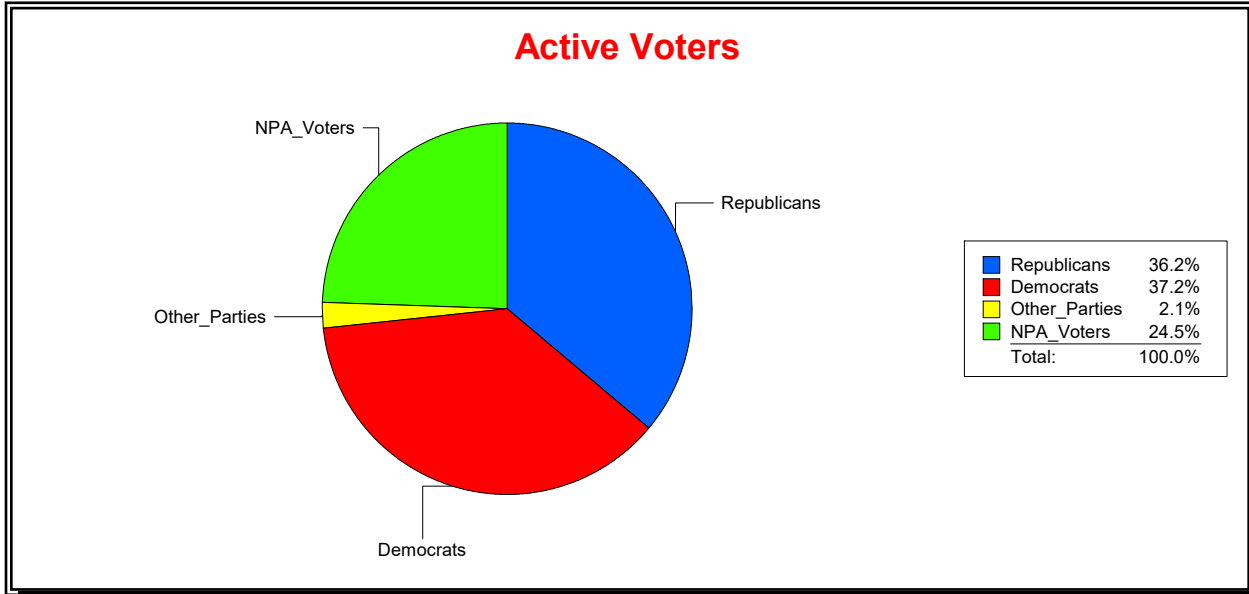

Ron Turner

Supervisor of Elections

Sarasota County, FL

Date 8/1/2023

Time 07:59 AM

Graphs of District Registration

Active Registered Voters

Inactive Voters

District	Total	Dems	Reps	NonP	Other	Total	Dems	Reps	NonP	Other
SOIL AND WATER DIST 2	64,596	24,057	23,376	15,802	1,361	5,142	1,942	1,570	1,550	80