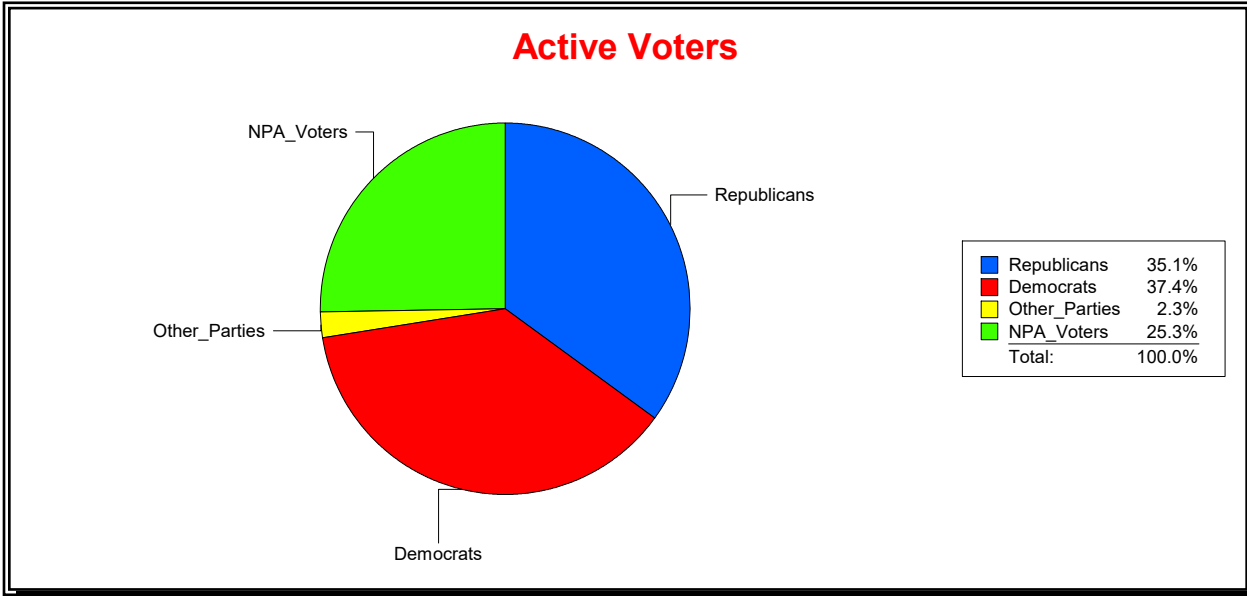

Ron Turner

Supervisor of Elections

Sarasota County, FL

Date 8/1/2023

Time 07:59 AM

Graphs of District Registration

Active Registered Voters

Inactive Voters

District	Total	Dems	Reps	NonP	Other	Total	Dems	Reps	NonP	Other
SCHOOL DIST 1	63,483	23,738	22,268	16,034	1,443	5,063	1,974	1,487	1,507	95