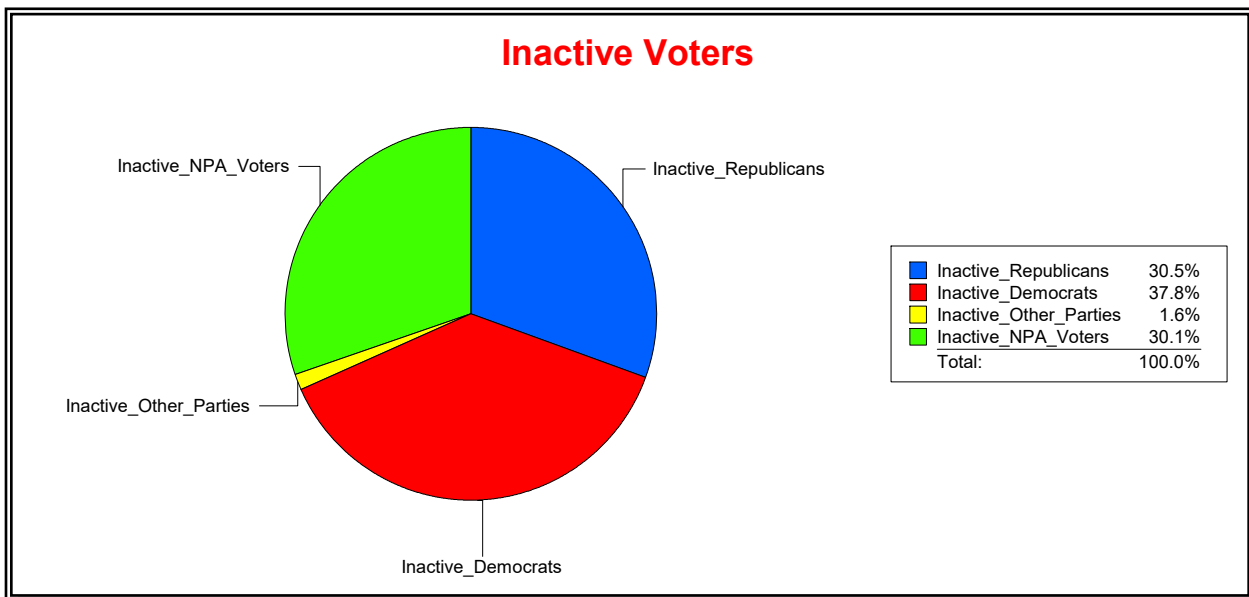

Ron Turner

Supervisor of Elections

Sarasota County, FL

Date 8/1/2023

Time 07:59 AM

Graphs of District Registration

Active Registered Voters

Inactive Voters

District	Total	Dems	Reps	NonP	Other	Total	Dems	Reps	NonP	Other
SOIL AND WATER DIST 2	64,596	24,057	23,376	15,802	1,361	5,142	1,942	1,570	1,550	80