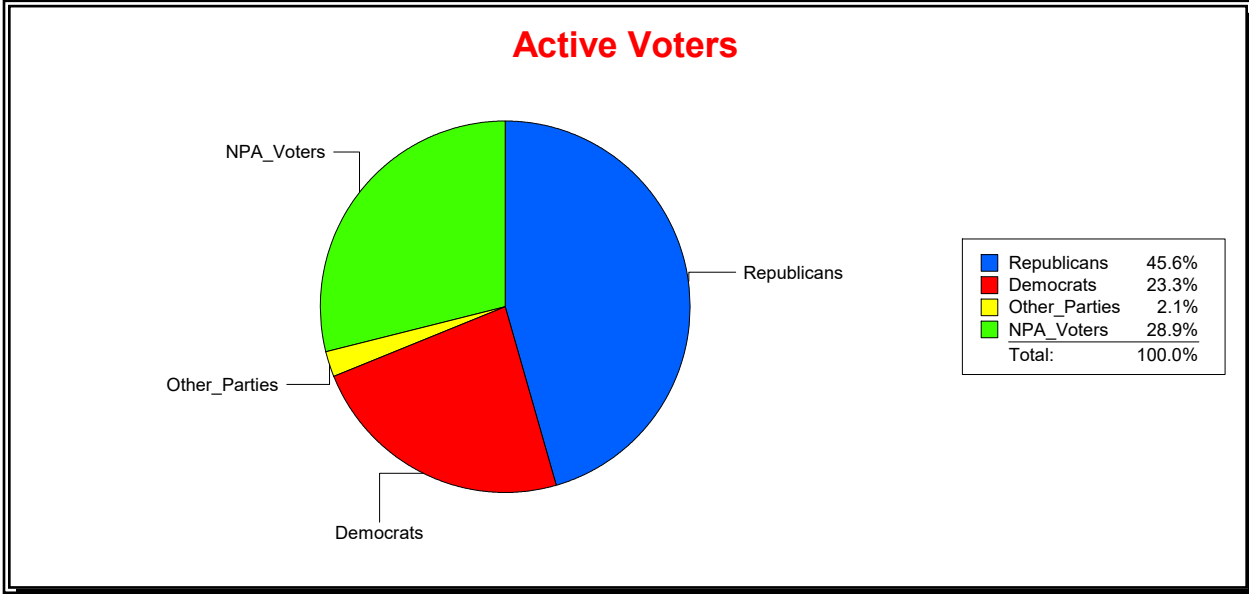

Ron Turner

Supervisor of Elections

Sarasota County, FL

Date 8/1/2023

Time 07:59 AM

Graphs of District Registration

Active Registered Voters

Inactive Voters

District	Total	Dems	Reps	NonP	Other	Total	Dems	Reps	NonP	Other
CNTY COMM DIST 5	70,422	16,406	32,132	20,377	1,507	4,352	1,179	1,689	1,414	70