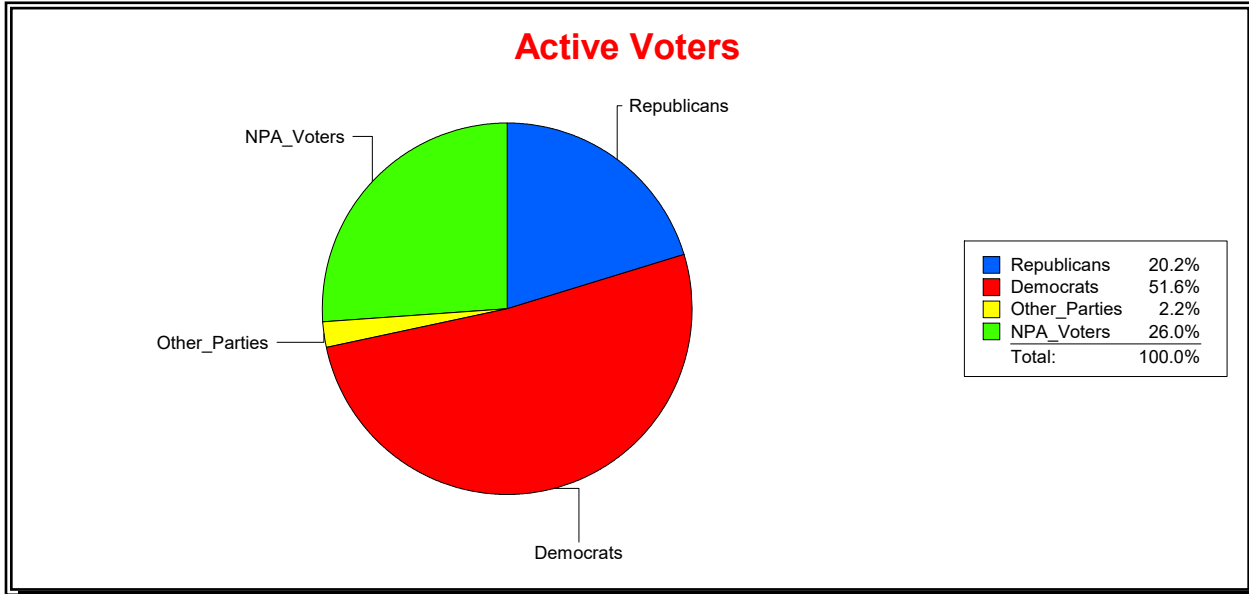

Ron Turner

Supervisor of Elections

Sarasota County, FL

Date 8/1/2023

Time 07:59 AM

Graphs of District Registration

Active Registered Voters

Inactive Voters

District	Total	Dems	Reps	NonP	Other	Total	Dems	Reps	NonP	Other
SARASOTA DIST 1	10,863	5,600	2,193	2,826	244	1,246	614	229	383	20