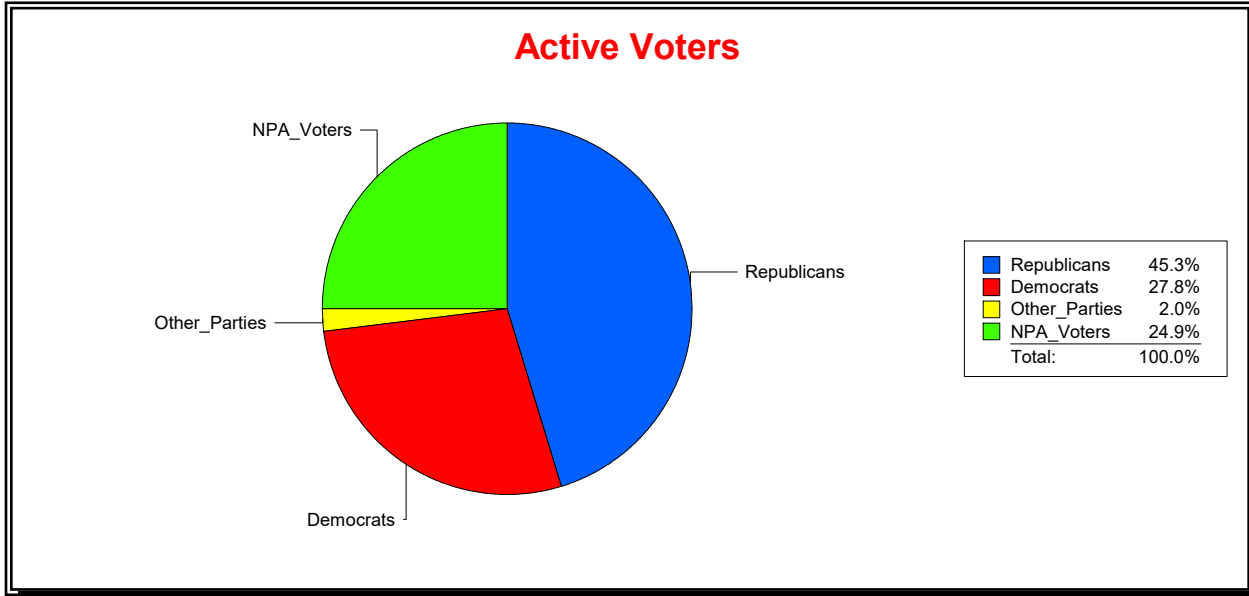

Ron Turner

Supervisor of Elections

Sarasota County, FL

Date 8/1/2023

Time 07:59 AM

Graphs of District Registration

Active Registered Voters

Inactive Voters

<u>District</u>	<u>Total</u>	<u>Dems</u>	<u>Reps</u>	<u>NonP</u>	<u>Other</u>	<u>Total</u>	<u>Dems</u>	<u>Reps</u>	<u>NonP</u>	<u>Other</u>
HOSPITAL BOARD CENTRAL	119,794	33,257	54,298	29,809	2,430	7,194	2,198	2,764	2,120	112