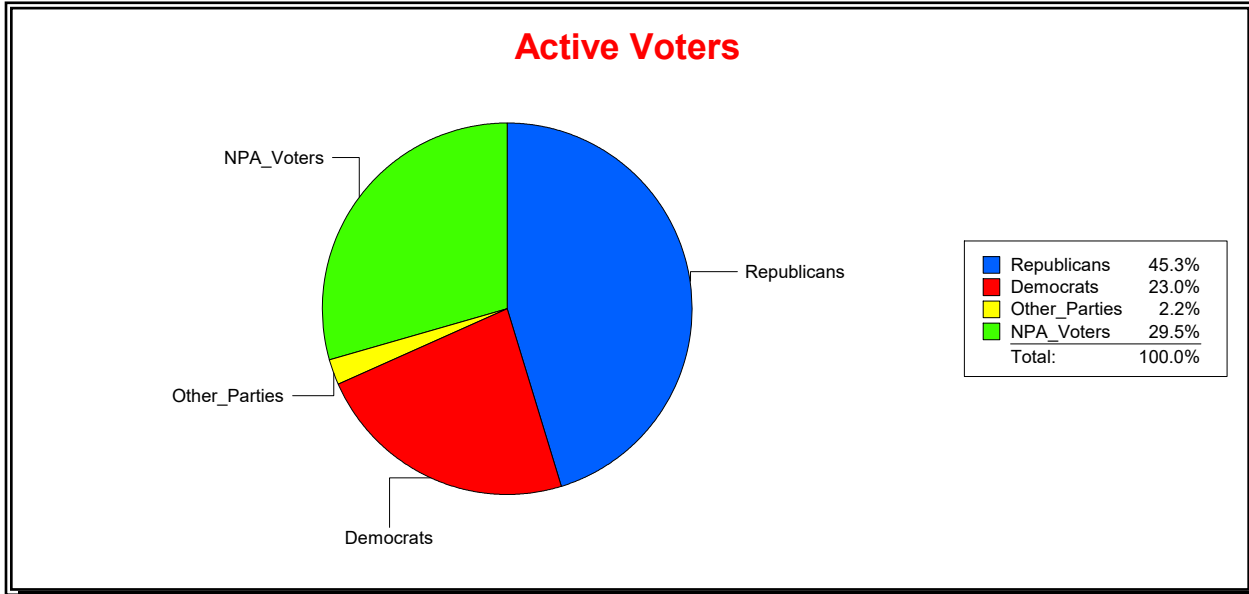

Supervisor of Elections

Sarasota County, FL

Date 8/1/2023

Time 07:59 AM

Graphs of District Registration

Active Registered Voters

Inactive Voters

<u>District</u>	<u>Total</u>	<u>Dems</u>	<u>Reps</u>	<u>NonP</u>	<u>Other</u>	<u>Total</u>	<u>Dems</u>	<u>Reps</u>	<u>NonP</u>	<u>Other</u>
NORTH PORT	60,629	13,949	27,460	17,901	1,319	3,417	892	1,304	1,155	66