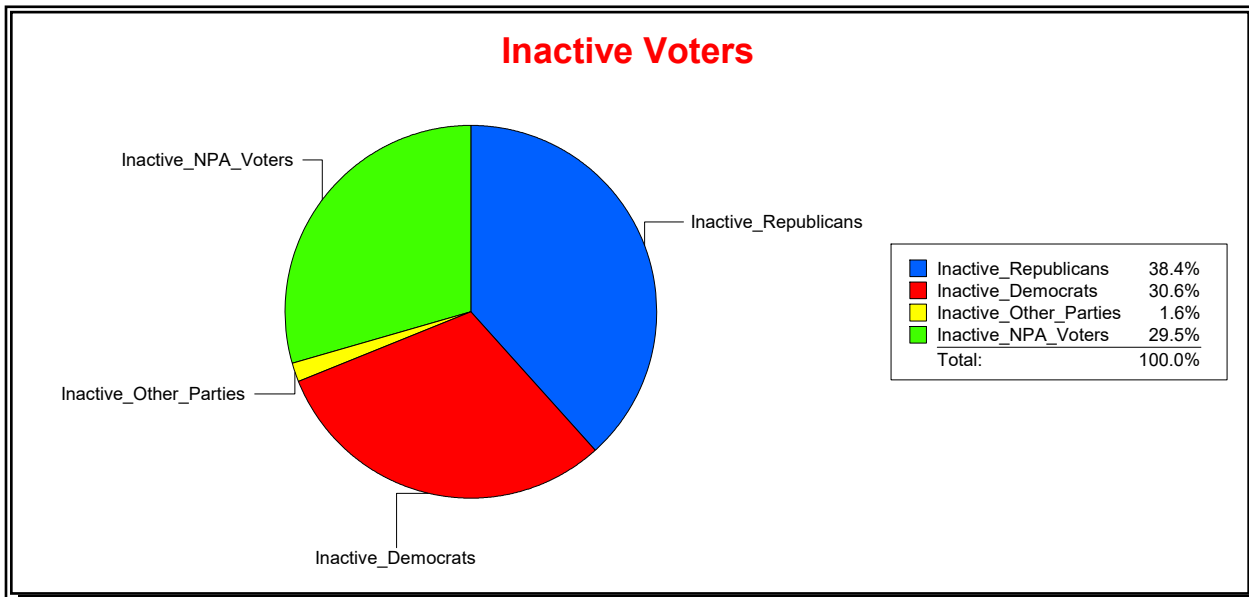

Ron Turner

Supervisor of Elections

Sarasota County, FL

Date 8/1/2023

Time 07:59 AM

Graphs of District Registration

Active Registered Voters

Inactive Voters

<u>District</u>	<u>Total</u>	<u>Dems</u>	<u>Reps</u>	<u>NonP</u>	<u>Other</u>	<u>Total</u>	<u>Dems</u>	<u>Reps</u>	<u>NonP</u>	<u>Other</u>
HOSPITAL BOARD CENTRAL	119,794	33,257	54,298	29,809	2,430	7,194	2,198	2,764	2,120	112