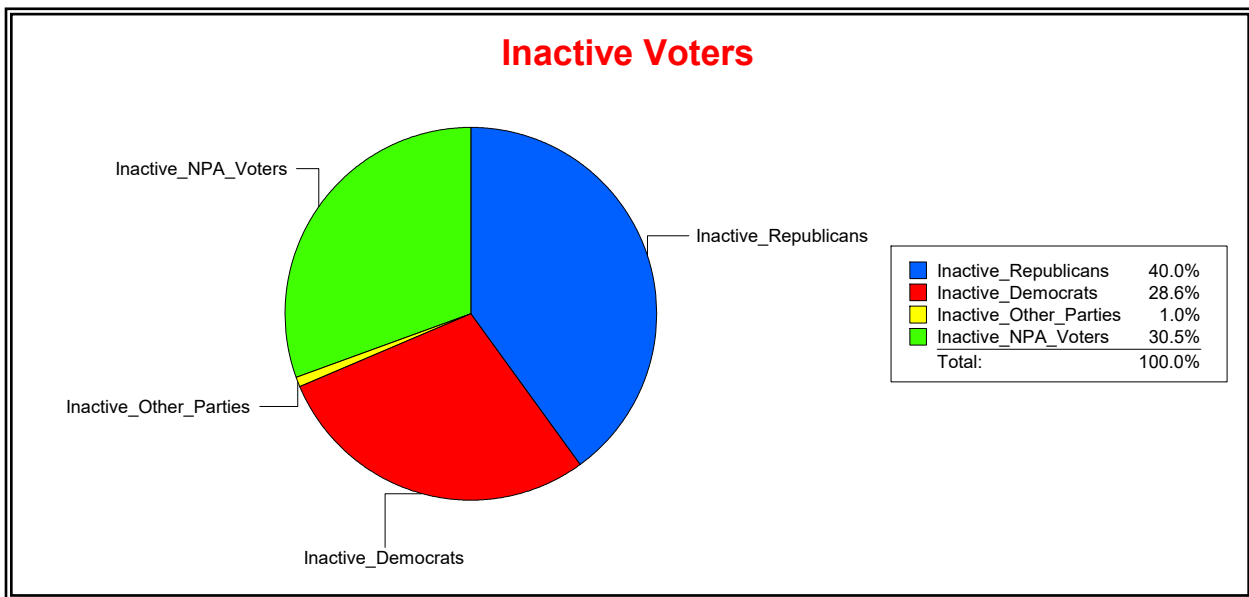

Ron Turner

Supervisor of Elections

Sarasota County, FL

Date 8/1/2023

Time 07:59 AM

Graphs of District Registration

Active Registered Voters

Inactive Voters

District	Total	Dems	Reps	NonP	Other	Total	Dems	Reps	NonP	Other
STONEYBROOK CDD	1,775	396	827	511	41	105	30	42	32	1