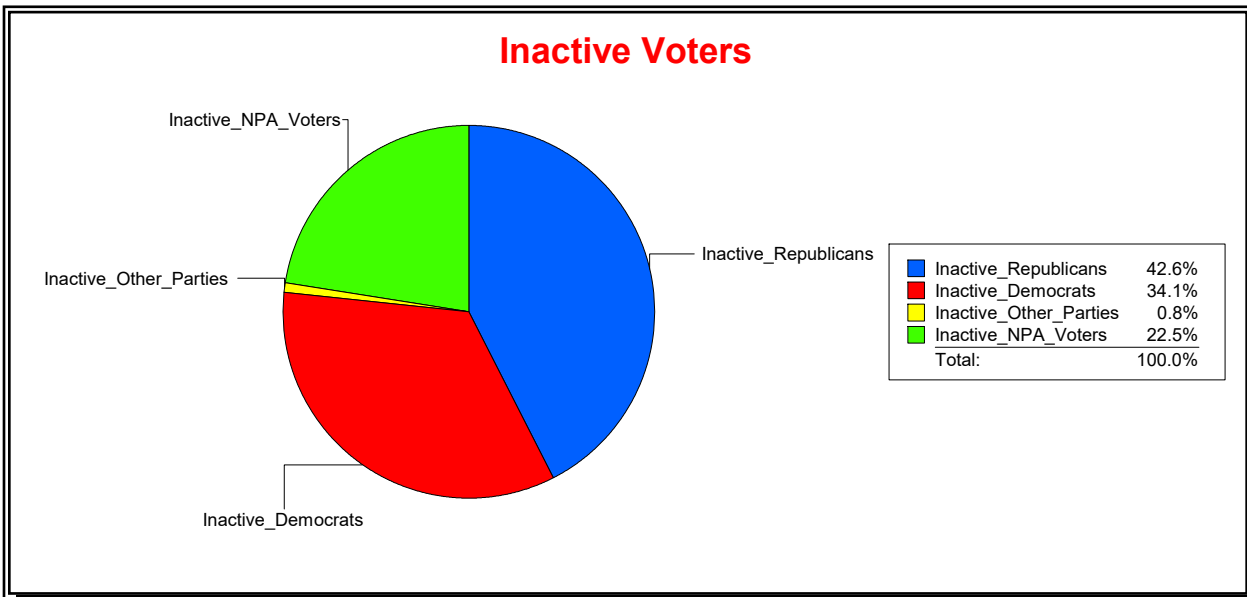

Ron Turner

Supervisor of Elections

Sarasota County, FL

Date 8/1/2023

Time 07:59 AM

Graphs of District Registration

Active Registered Voters

Inactive Voters

District	Total	Dems	Reps	NonP	Other	Total	Dems	Reps	NonP	Other
LONGBOAT KEY BEACH A	1,831	506	887	395	43	129	44	55	29	1