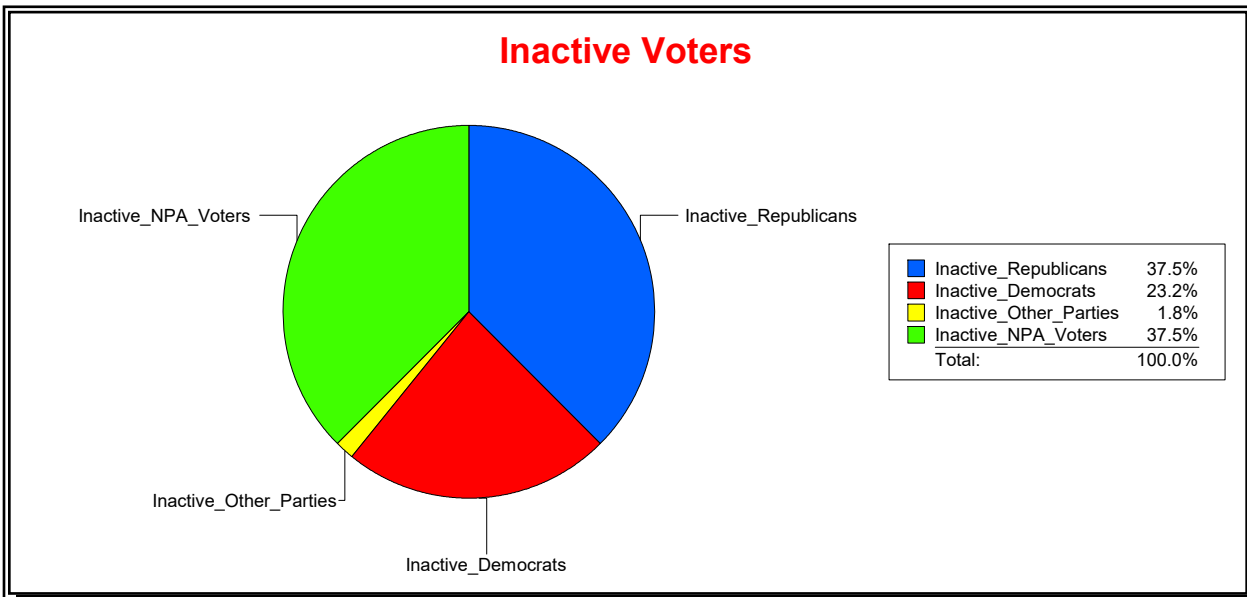

Ron Turner

Supervisor of Elections

Sarasota County, FL

Date 8/1/2023

Time 07:59 AM

Graphs of District Registration

Active Registered Voters

Inactive Voters

District	Total	Dems	Reps	NonP	Other	Total	Dems	Reps	NonP	Other
LAKESIDE PLANT CDD	904	194	442	254	14	56	13	21	21	1