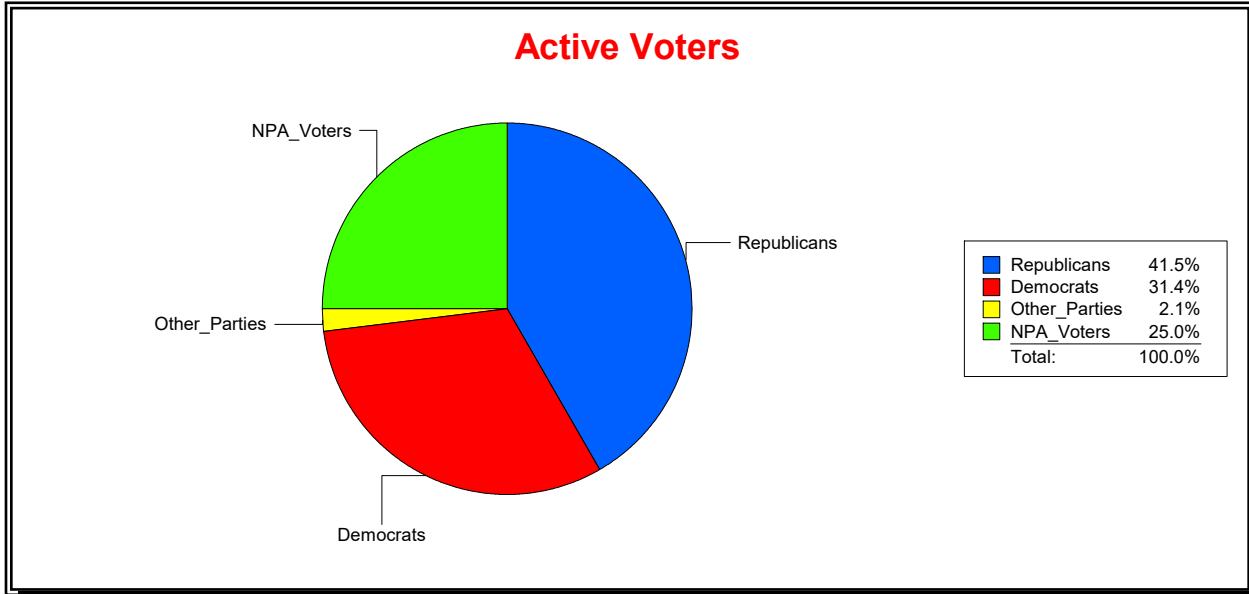

Ron Turner

Supervisor of Elections

Sarasota County, FL

Date 8/1/2023

Time 07:59 AM

Graphs of District Registration

Active Registered Voters

Inactive Voters

<u>District</u>	<u>Total</u>	<u>Dems</u>	<u>Reps</u>	<u>NonP</u>	<u>Other</u>	<u>Total</u>	<u>Dems</u>	<u>Reps</u>	<u>NonP</u>	<u>Other</u>
STATE HOUSE DIST 73	145,372	45,715	60,371	36,287	2,999	10,288	3,468	3,549	3,099	172