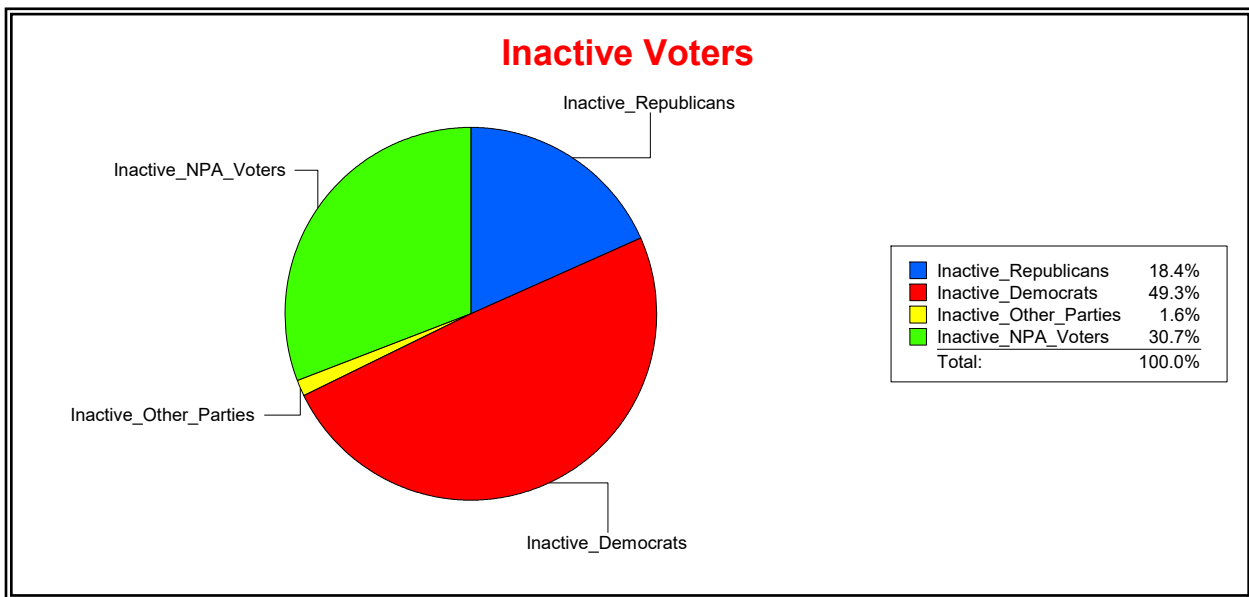

Ron Turner

Supervisor of Elections

Sarasota County, FL

Date 8/1/2023

Time 07:59 AM

Graphs of District Registration

Active Registered Voters

Inactive Voters

District	Total	Dems	Reps	NonP	Other	Total	Dems	Reps	NonP	Other
SARASOTA DIST 1	10,863	5,600	2,193	2,826	244	1,246	614	229	383	20