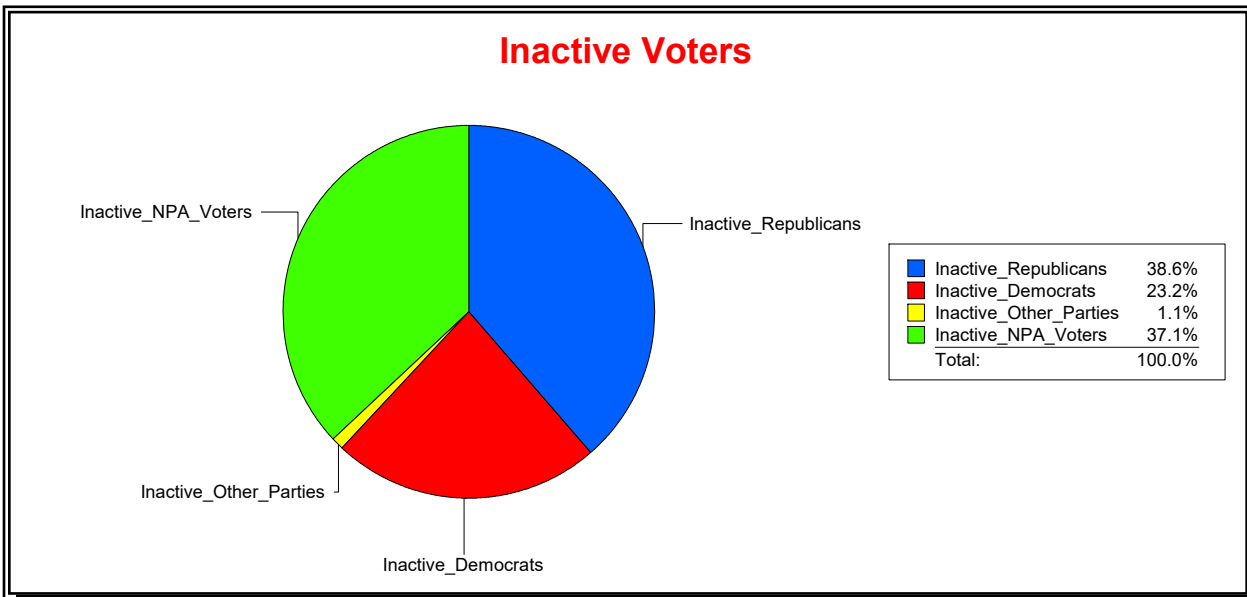

Ron Turner

Supervisor of Elections

Sarasota County, FL

Date 8/1/2023

Time 07:59 AM

Graphs of District Registration

Active Registered Voters

Inactive Voters

District	Total	Dems	Reps	NonP	Other	Total	Dems	Reps	NonP	Other
NORTH PORT 3	10,520	2,407	4,533	3,326	254	650	151	251	241	7