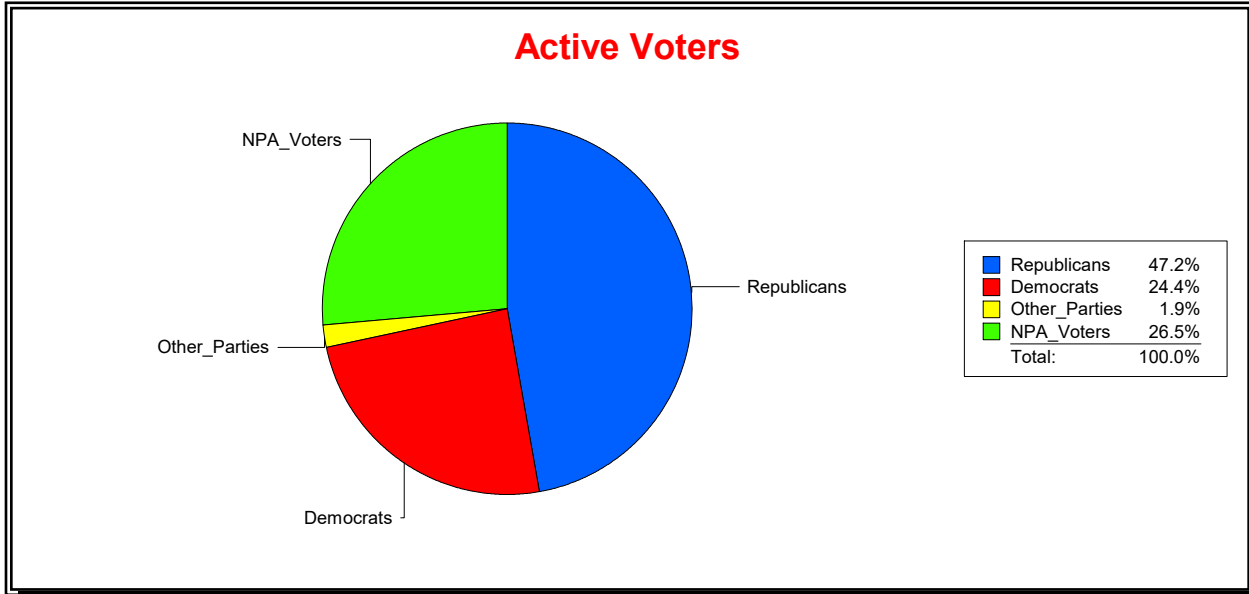

Ron Turner

Supervisor of Elections

Sarasota County, FL

Date 8/1/2023

Time 07:59 AM

Graphs of District Registration

Active Registered Voters

Inactive Voters

District	Total	Dems	Reps	NonP	Other	Total	Dems	Reps	NonP	Other
SOIL AND WATER DIST 3	74,416	18,171	35,122	19,733	1,390	4,304	1,115	1,777	1,356	56