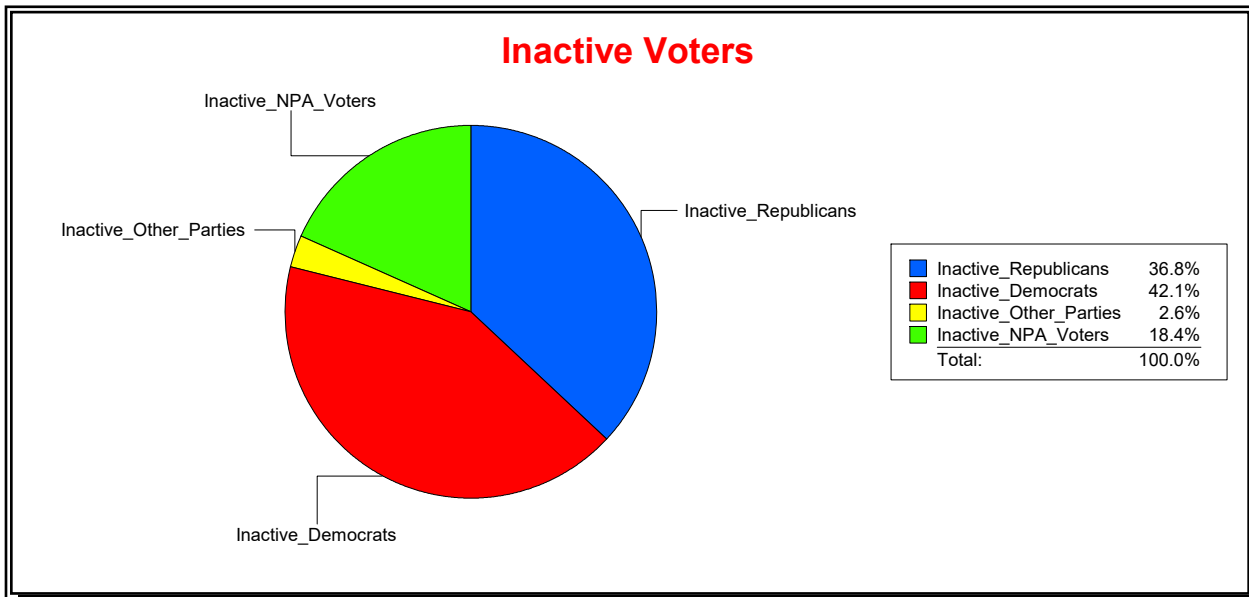

Ron Turner

Supervisor of Elections

Sarasota County, FL

Date 8/1/2023

Time 07:59 AM

Graphs of District Registration

Active Registered Voters

Inactive Voters

<u>District</u>	<u>Total</u>	<u>Dems</u>	<u>Reps</u>	<u>NonP</u>	<u>Other</u>	<u>Total</u>	<u>Dems</u>	<u>Reps</u>	<u>NonP</u>	<u>Other</u>
WOODLANDS CDD	1,706	337	854	473	42	38	16	14	7	1