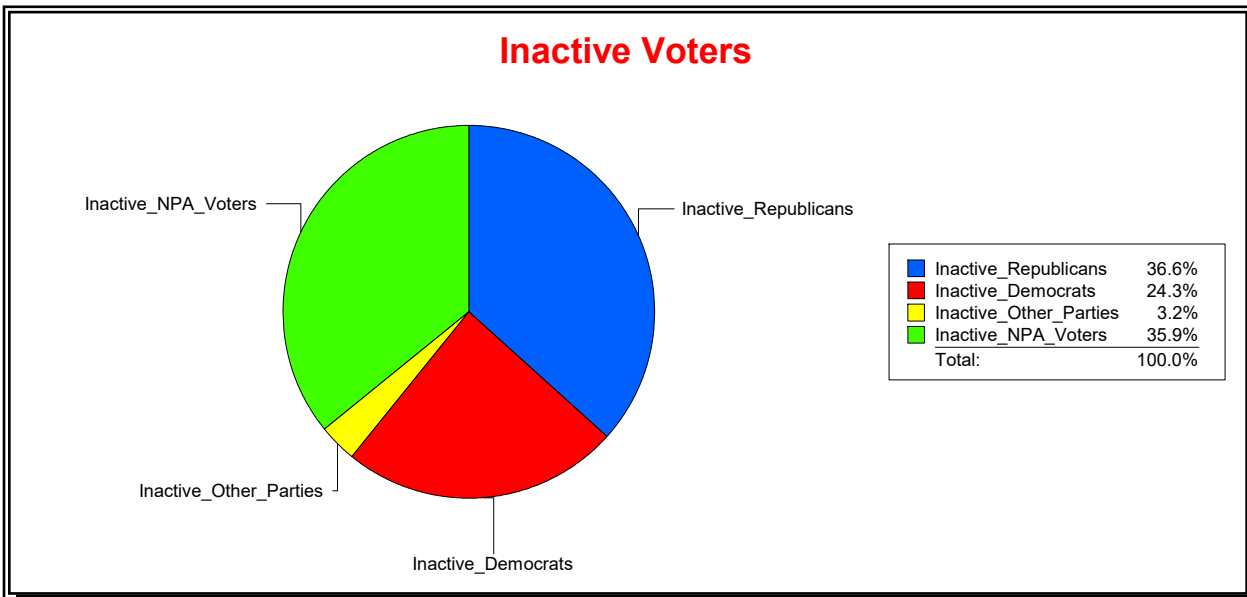

Ron Turner

Supervisor of Elections

Sarasota County, FL

Date 8/1/2023

Time 07:59 AM

Graphs of District Registration

District	Active Registered Voters					Inactive Voters				
	Total	Dems	Reps	NonP	Other	Total	Dems	Reps	NonP	Other
NORTH PORT 1	10,921	2,482	4,938	3,268	233	568	138	208	204	18