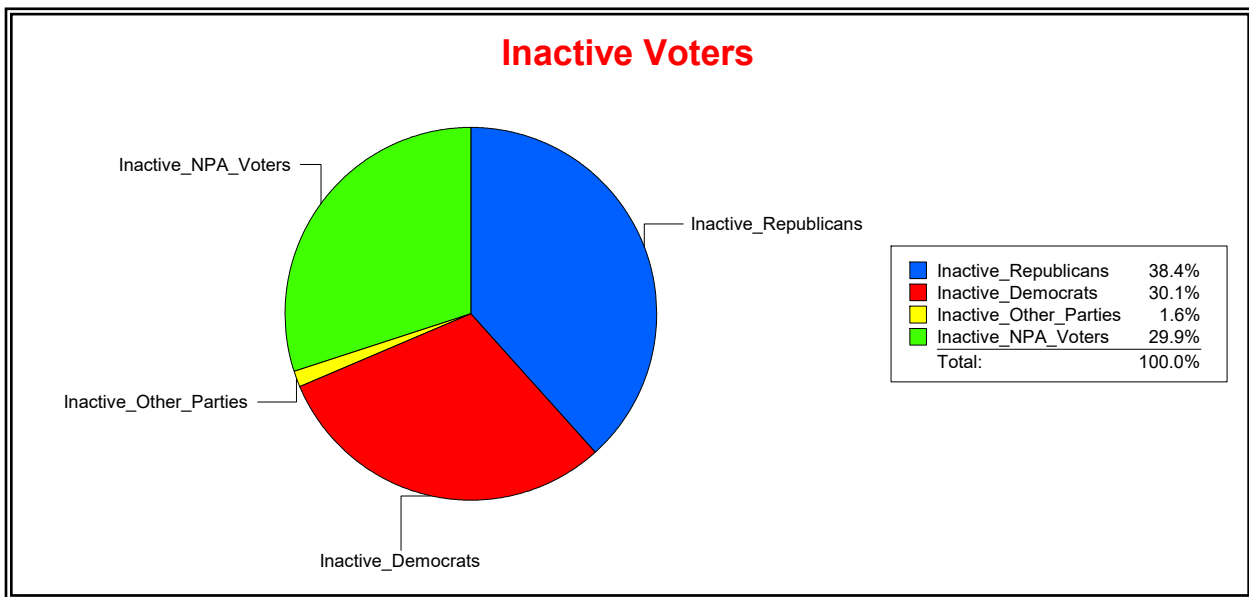

Ron Turner

Supervisor of Elections

Sarasota County, FL

Date 8/1/2023

Time 07:59 AM

Graphs of District Registration

Active Registered Voters

Inactive Voters

<u>District</u>	<u>Total</u>	<u>Dems</u>	<u>Reps</u>	<u>NonP</u>	<u>Other</u>	<u>Total</u>	<u>Dems</u>	<u>Reps</u>	<u>NonP</u>	<u>Other</u>
COUNTY	225,548	61,457	102,333	57,082	4,676	13,652	4,116	5,242	4,079	215