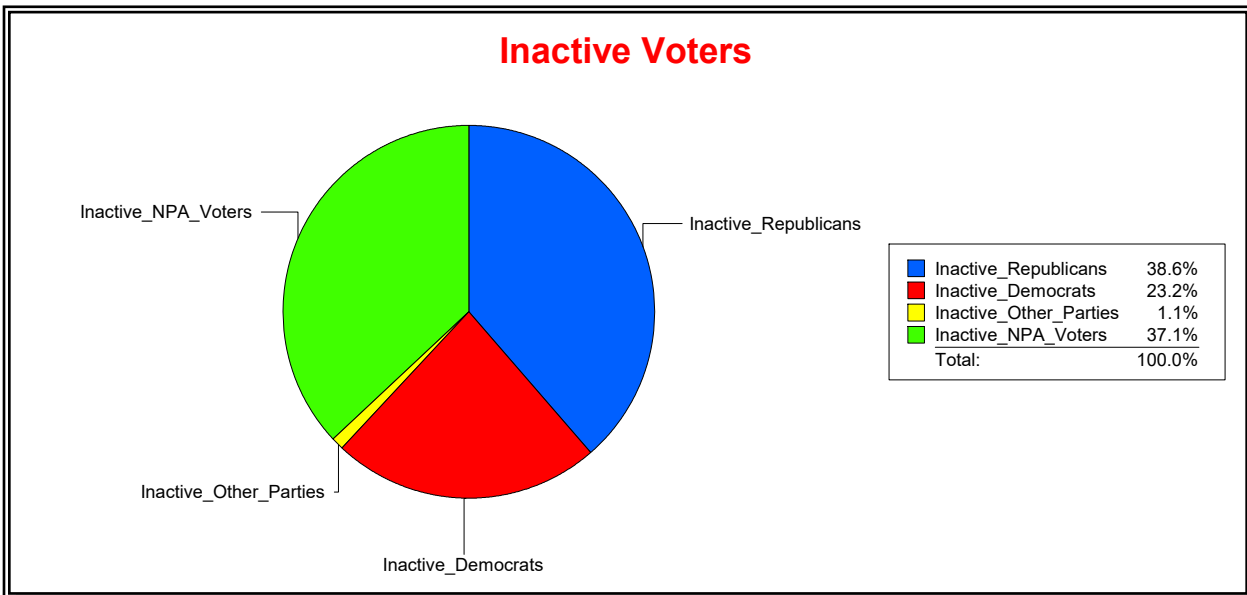

Ron Turner

Supervisor of Elections

Sarasota County, FL

Date 8/1/2023

Time 07:59 AM

Graphs of District Registration

Active Registered Voters

Inactive Voters

<u>District</u>	<u>Total</u>	<u>Dems</u>	<u>Reps</u>	<u>NonP</u>	<u>Other</u>	<u>Total</u>	<u>Dems</u>	<u>Reps</u>	<u>NonP</u>	<u>Other</u>
NORTH PORT DIST 3	10,520	2,407	4,533	3,326	254	650	151	251	241	7