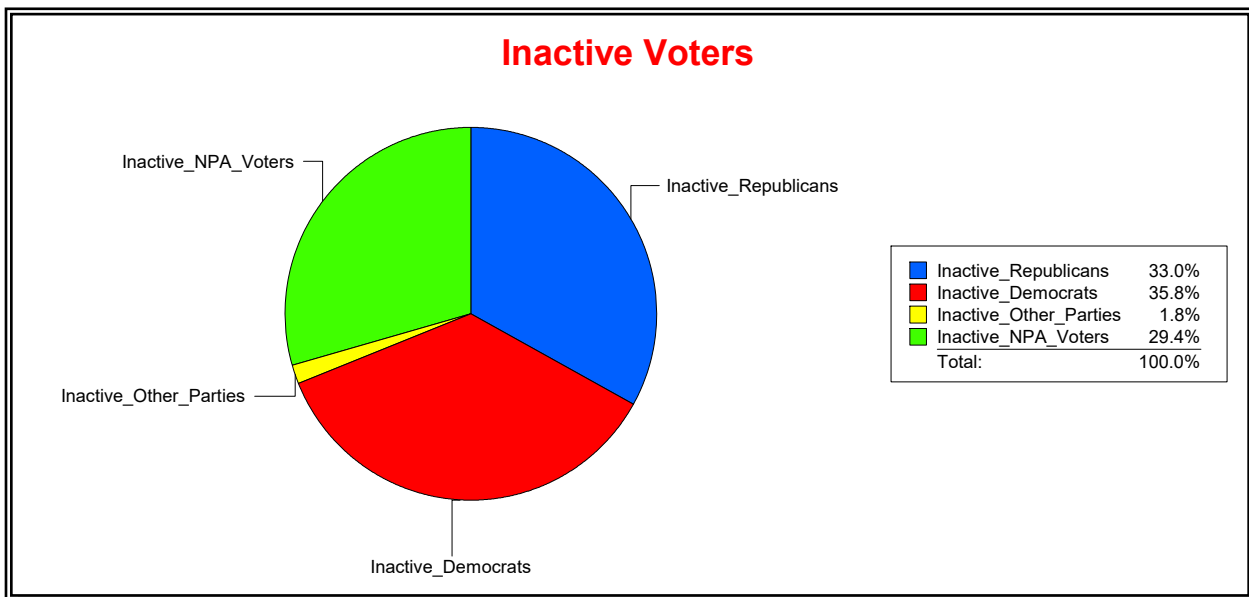

Ron Turner

Supervisor of Elections

Sarasota County, FL

Date 8/1/2023

Time 07:59 AM

Graphs of District Registration

Active Registered Voters

Inactive Voters

<u>District</u>	<u>Total</u>	<u>Dems</u>	<u>Reps</u>	<u>NonP</u>	<u>Other</u>	<u>Total</u>	<u>Dems</u>	<u>Reps</u>	<u>NonP</u>	<u>Other</u>
HOSPITAL BOARD NORTH	105,886	34,889	42,353	26,308	2,336	7,388	2,645	2,440	2,169	134