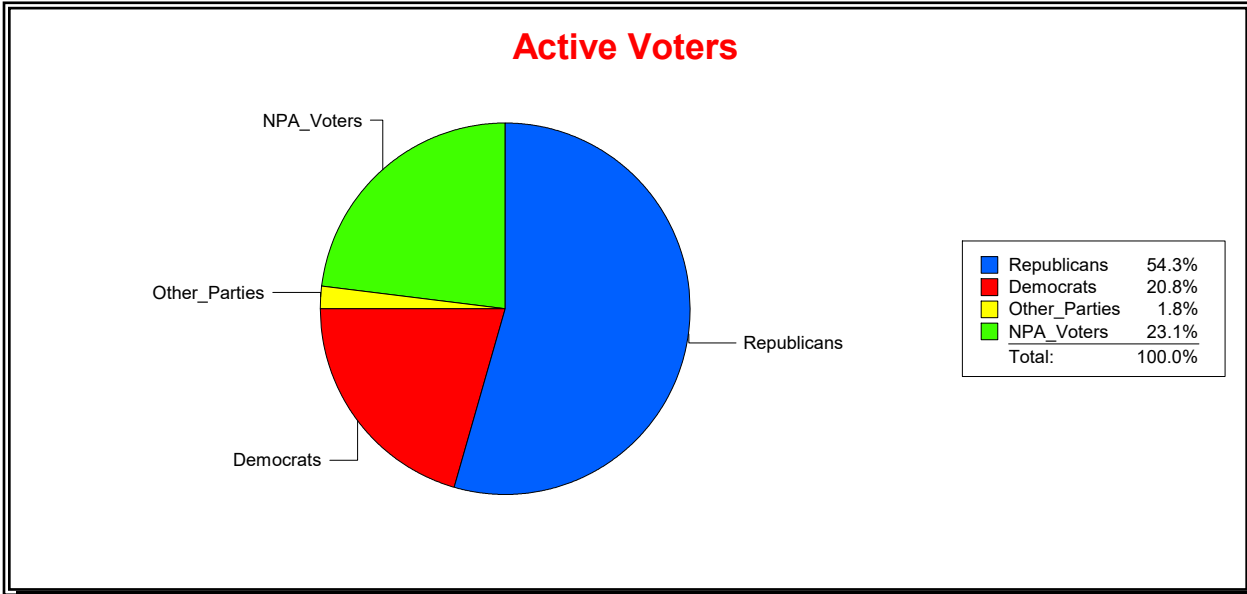

Ron Turner

Supervisor of Elections

Sarasota County, FL

Date 8/1/2023

Time 07:59 AM

Graphs of District Registration

Active Registered Voters

Inactive Voters

<u>District</u>	<u>Total</u>	<u>Dems</u>	<u>Reps</u>	<u>NonP</u>	<u>Other</u>	<u>Total</u>	<u>Dems</u>	<u>Reps</u>	<u>NonP</u>	<u>Other</u>
SARASOTA NATIONAL CDD	1,929	401	1,048	445	35	46	11	22	11	2