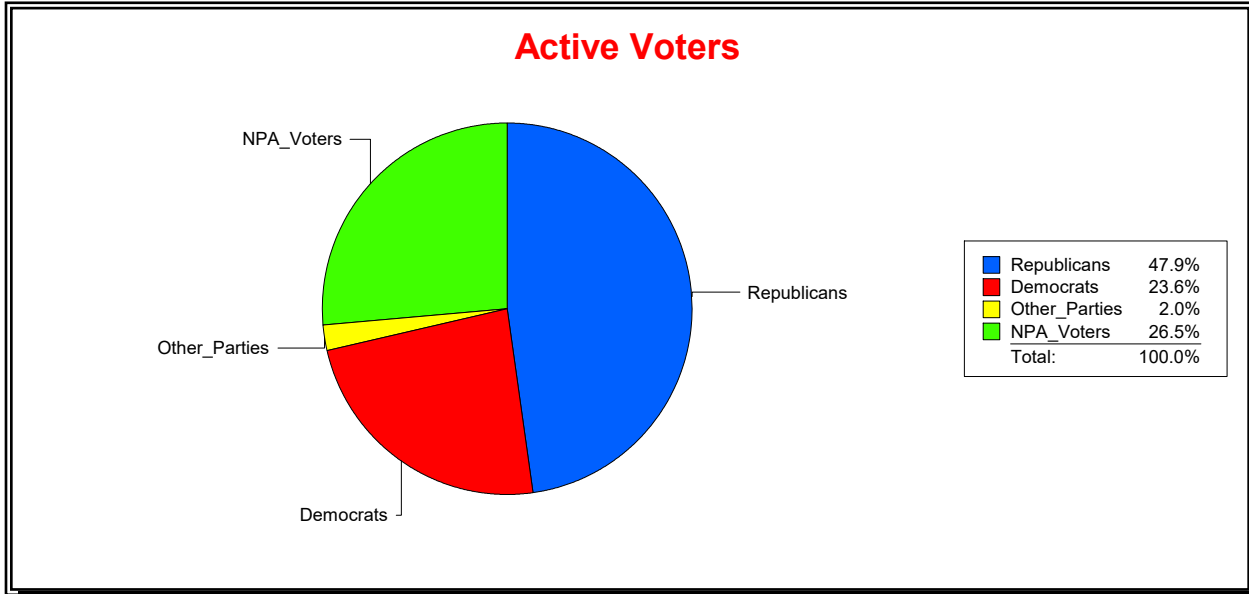

Sarasota County, FL

Date 8/1/2023

Time 07:59 AM

Graphs of District Registration

Active Registered Voters

Inactive Voters

District	Total	Dems	Reps	NonP	Other	Total	Dems	Reps	NonP	Other
ENGLEWOOD FIRE DIST	13,910	3,284	6,663	3,685	278	834	231	336	260	7