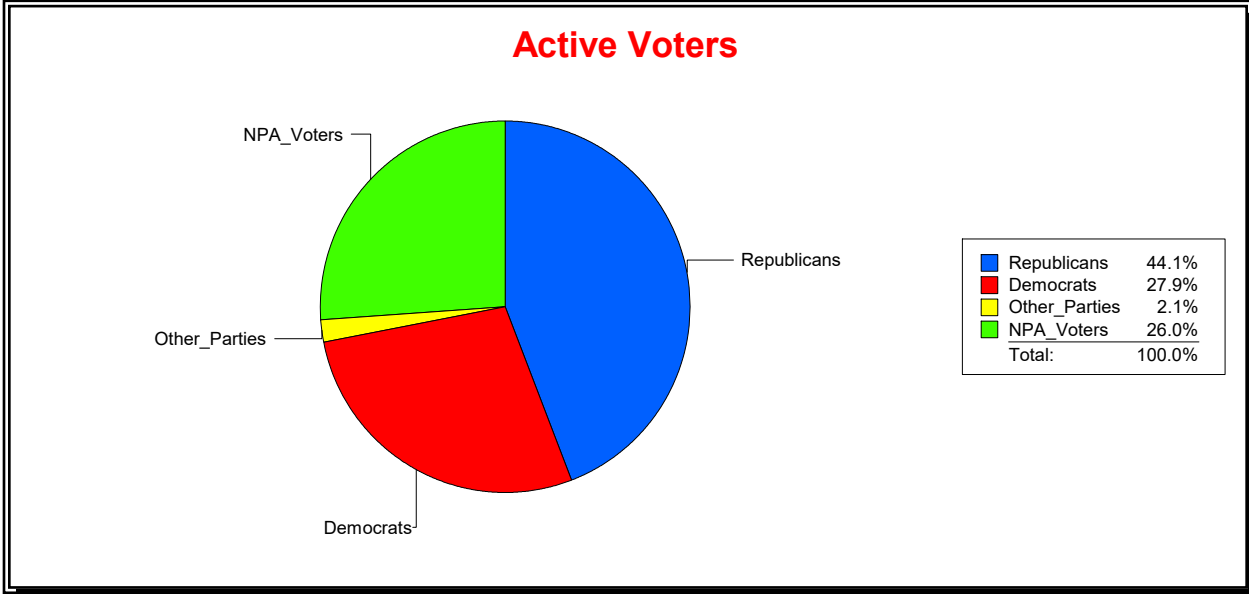

Ron Turner

Supervisor of Elections

Sarasota County, FL

Date 8/1/2023

Time 07:59 AM

Graphs of District Registration

Active Registered Voters

Inactive Voters

District	Total	Dems	Reps	NonP	Other	Total	Dems	Reps	NonP	Other
17TH CONGRESS DIST	351,951	98,078	155,081	91,450	7,342	22,117	6,853	8,167	6,733	364