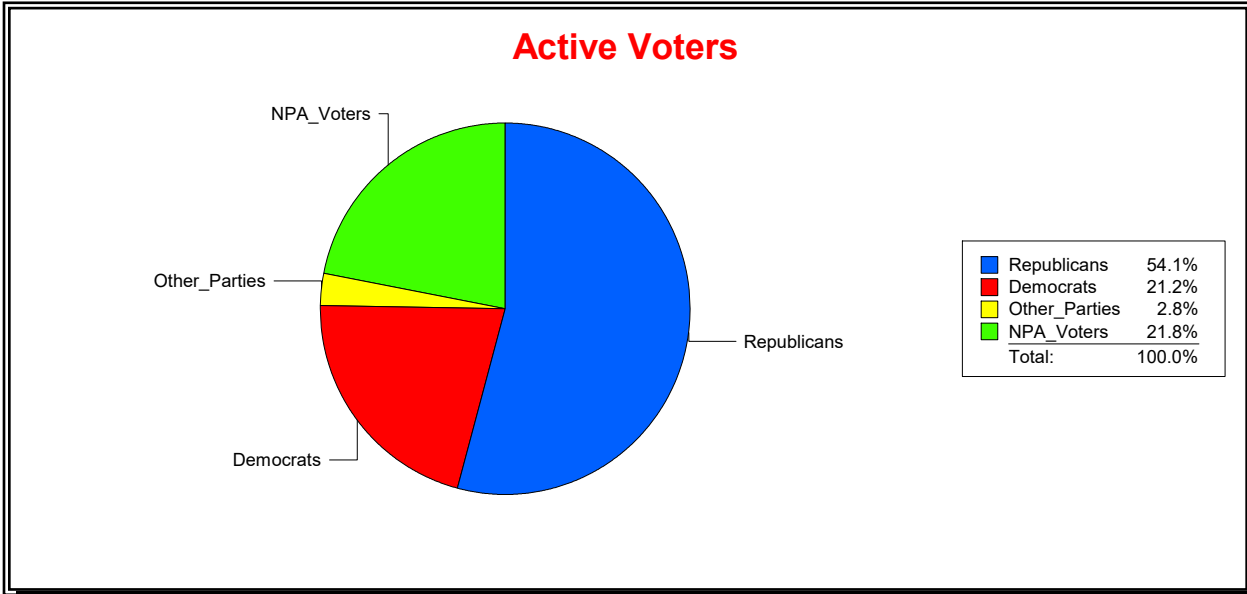

Ron Turner

Supervisor of Elections

Sarasota County, FL

Date 8/1/2023

Time 07:59 AM

Graphs of District Registration

Active Registered Voters

Inactive Voters

District	Total	Dems	Reps	NonP	Other	Total	Dems	Reps	NonP	Other
LBK DISTRICT 1	1,461	310	791	319	41	99	26	50	22	1