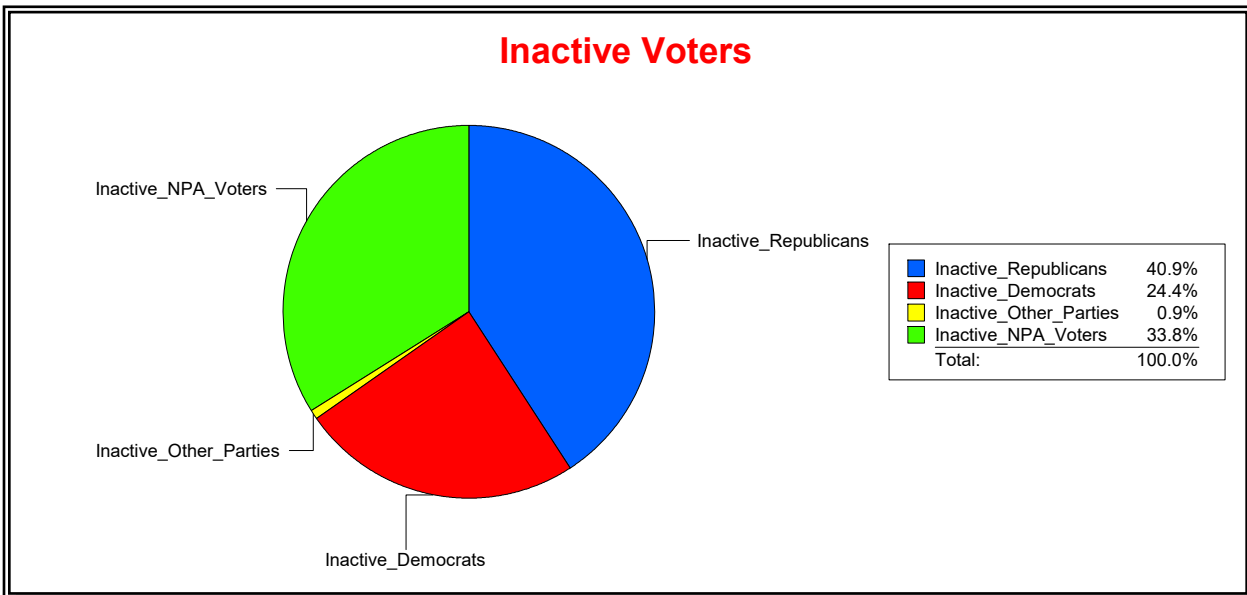

Sarasota County, FL

Date 8/1/2023

Time 07:59 AM

Graphs of District Registration

Active Registered Voters

Inactive Voters

District	Total	Dems	Reps	NonP	Other	Total	Dems	Reps	NonP	Other
WEST VILLAGES CDD	8,083	1,728	4,200	1,997	158	225	55	92	76	2