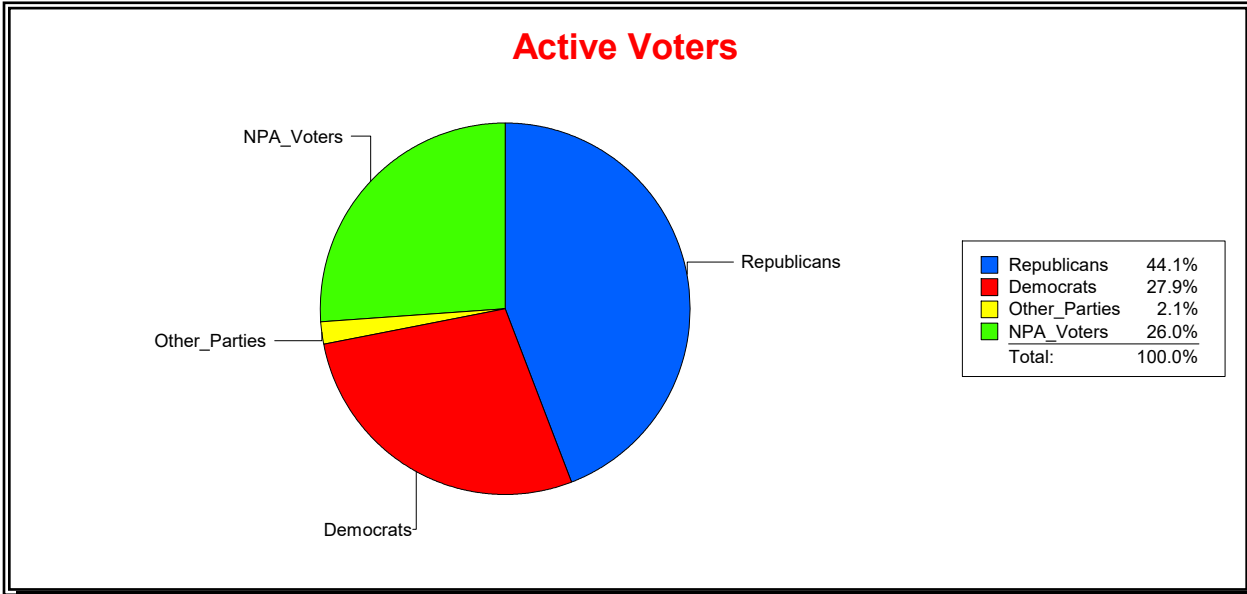

Ron Turner

Supervisor of Elections

Sarasota County, FL

Date 8/1/2023

Time 07:59 AM

Graphs of District Registration

Active Registered Voters

Inactive Voters

<u>District</u>	<u>Total</u>	<u>Dems</u>	<u>Reps</u>	<u>NonP</u>	<u>Other</u>	<u>Total</u>	<u>Dems</u>	<u>Reps</u>	<u>NonP</u>	<u>Other</u>
COUNTYWIDE	351,951	98,078	155,081	91,450	7,342	22,117	6,853	8,167	6,733	364