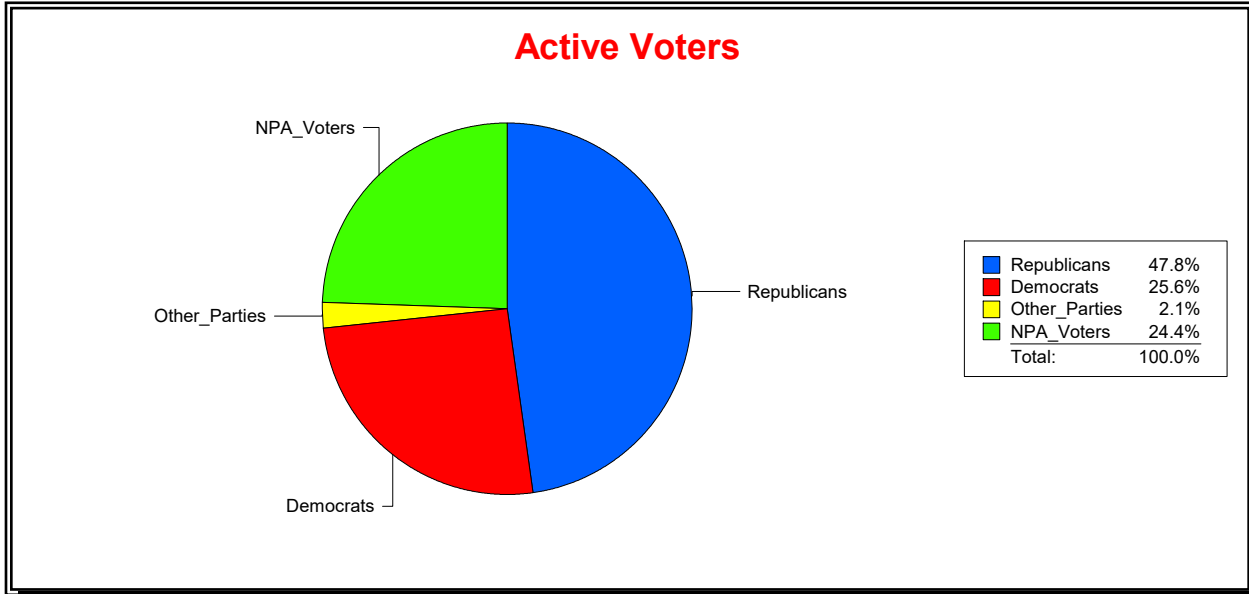

Ron Turner

Supervisor of Elections

Sarasota County, FL

Date 8/1/2023

Time 07:59 AM

Graphs of District Registration

Active Registered Voters

Inactive Voters

<u>District</u>	<u>Total</u>	<u>Dems</u>	<u>Reps</u>	<u>NonP</u>	<u>Other</u>	<u>Total</u>	<u>Dems</u>	<u>Reps</u>	<u>NonP</u>	<u>Other</u>
SCHOOL DIST 2	76,966	19,730	36,814	18,794	1,628	4,284	1,243	1,711	1,258	72