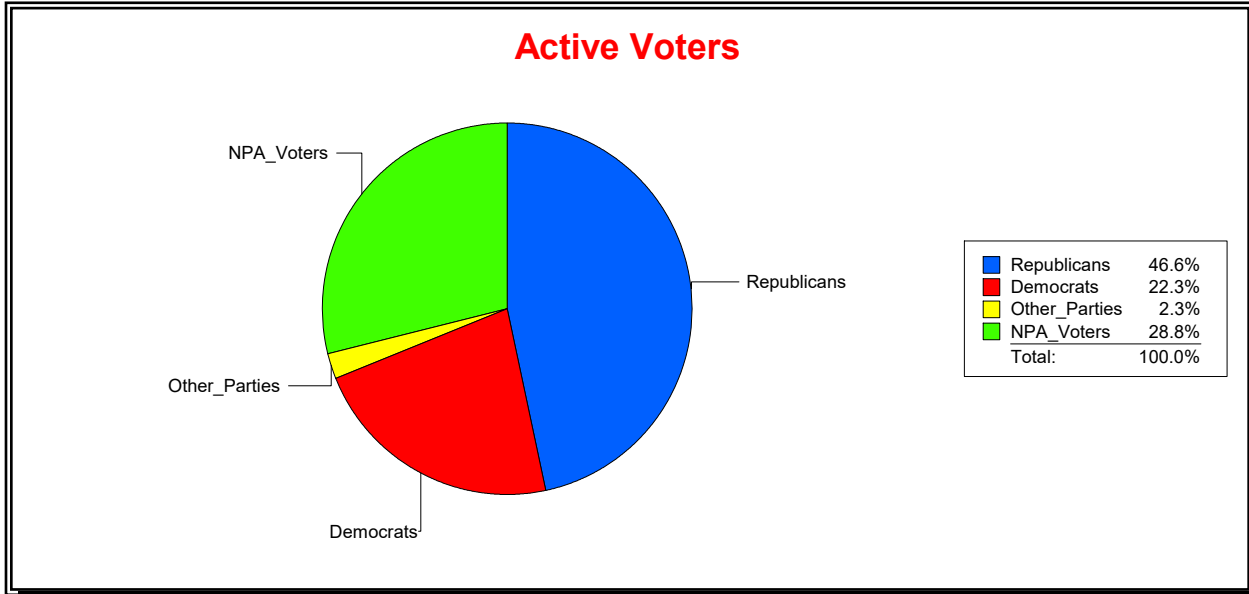

Ron Turner

Supervisor of Elections

Sarasota County, FL

Date 8/1/2023

Time 07:59 AM

Graphs of District Registration

Active Registered Voters

Inactive Voters

District	Total	Dems	Reps	NonP	Other	Total	Dems	Reps	NonP	Other
STONEYBROOK CDD	1,775	396	827	511	41	105	30	42	32	1