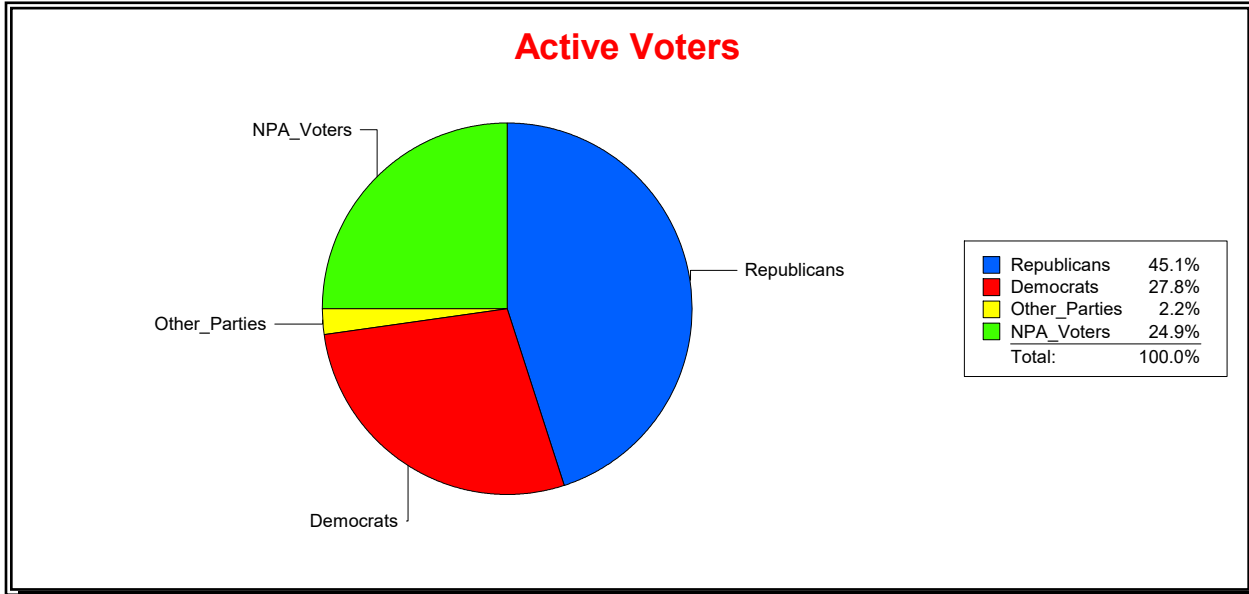

Ron Turner

Supervisor of Elections

Sarasota County, FL

Date 8/1/2023

Time 07:59 AM

Graphs of District Registration

Active Registered Voters

Inactive Voters

<u>District</u>	<u>Total</u>	<u>Dems</u>	<u>Reps</u>	<u>NonP</u>	<u>Other</u>	<u>Total</u>	<u>Dems</u>	<u>Reps</u>	<u>NonP</u>	<u>Other</u>
SOIL AND WATER DIST 1	69,383	19,273	31,314	17,250	1,546	3,982	1,251	1,524	1,129	78