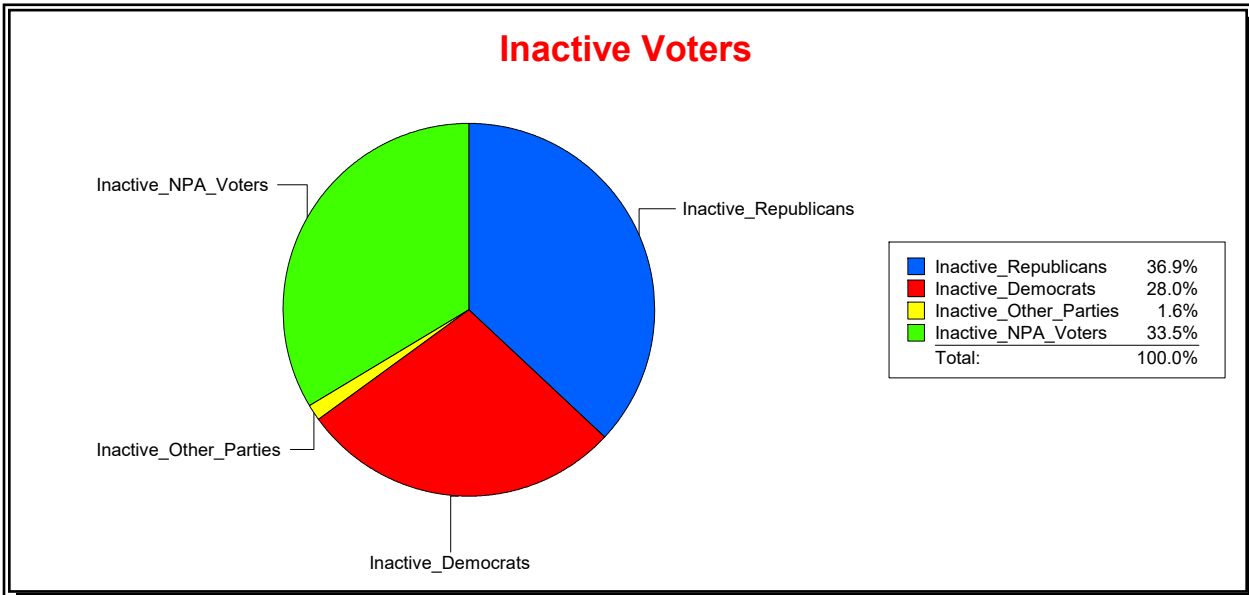

Ron Turner

Supervisor of Elections

Sarasota County, FL

Date 8/1/2023

Time 07:59 AM

Graphs of District Registration

Active Registered Voters

Inactive Voters

District	Total	Dems	Reps	NonP	Other	Total	Dems	Reps	NonP	Other
NORTH PORT 5	17,282	4,019	8,031	4,882	350	895	251	330	300	14