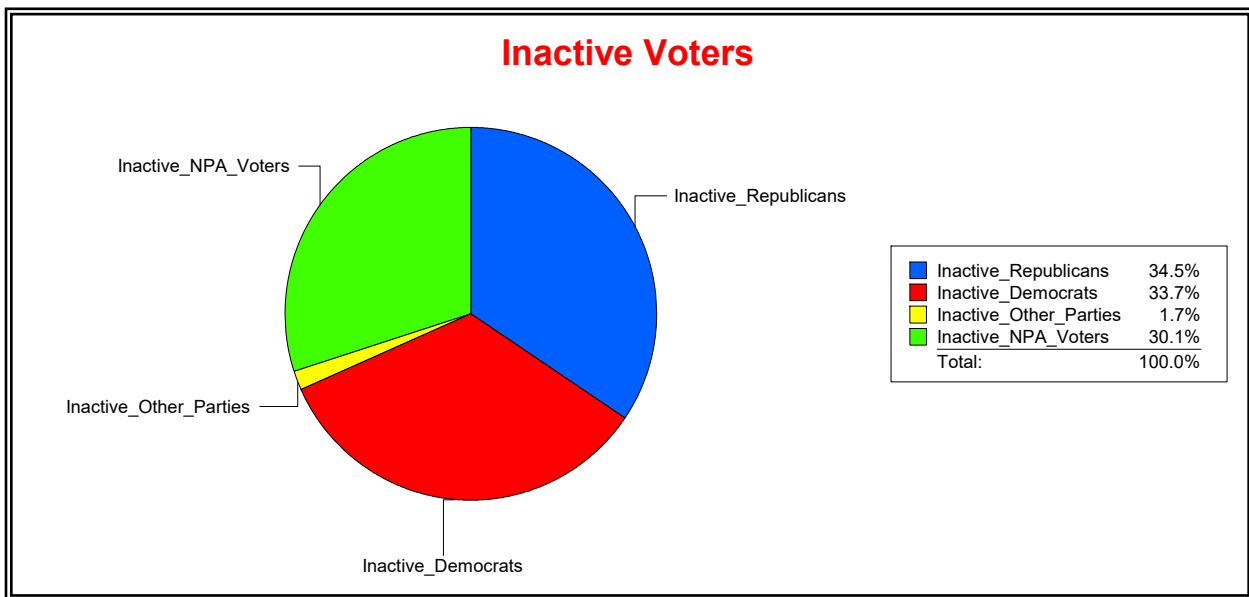

Ron Turner

Supervisor of Elections

Sarasota County, FL

Date 8/1/2023

Time 07:59 AM

Graphs of District Registration

Active Registered Voters

Inactive Voters

<u>District</u>	<u>Total</u>	<u>Dems</u>	<u>Reps</u>	<u>NonP</u>	<u>Other</u>	<u>Total</u>	<u>Dems</u>	<u>Reps</u>	<u>NonP</u>	<u>Other</u>
STATE HOUSE DIST 73	145,372	45,715	60,371	36,287	2,999	10,288	3,468	3,549	3,099	172