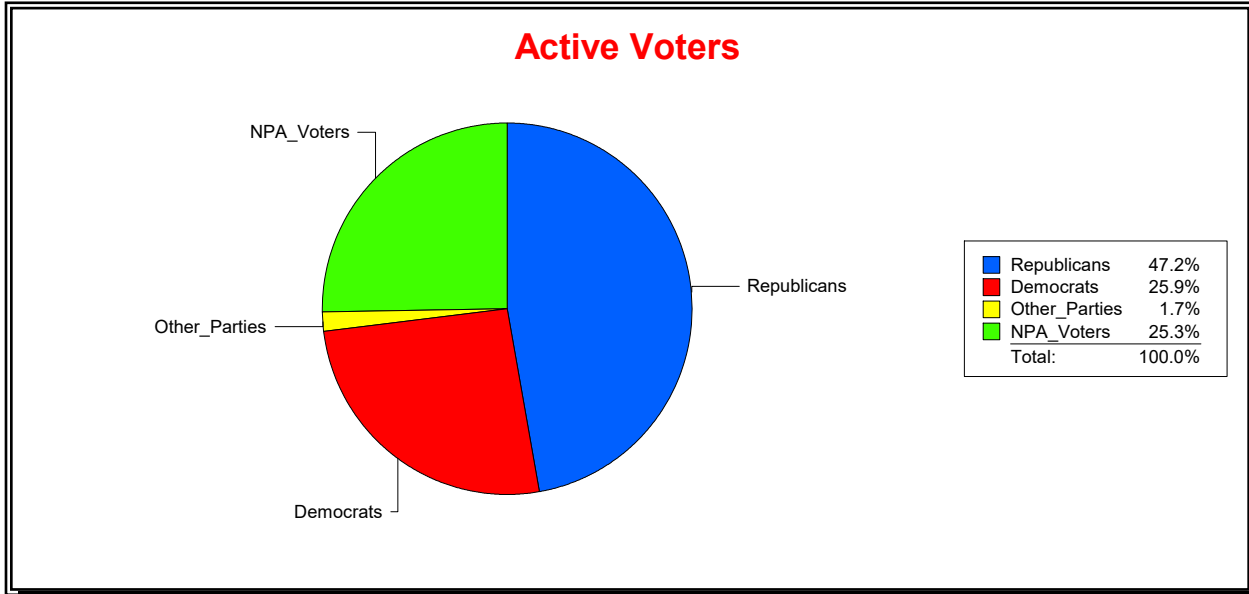

Ron Turner

Supervisor of Elections

Sarasota County, FL

Date 8/1/2023

Time 07:59 AM

Graphs of District Registration

Active Registered Voters

Inactive Voters

District	Total	Dems	Reps	NonP	Other	Total	Dems	Reps	NonP	Other
VENICE 1	22,811	5,897	10,756	5,764	394	1,344	351	582	393	18