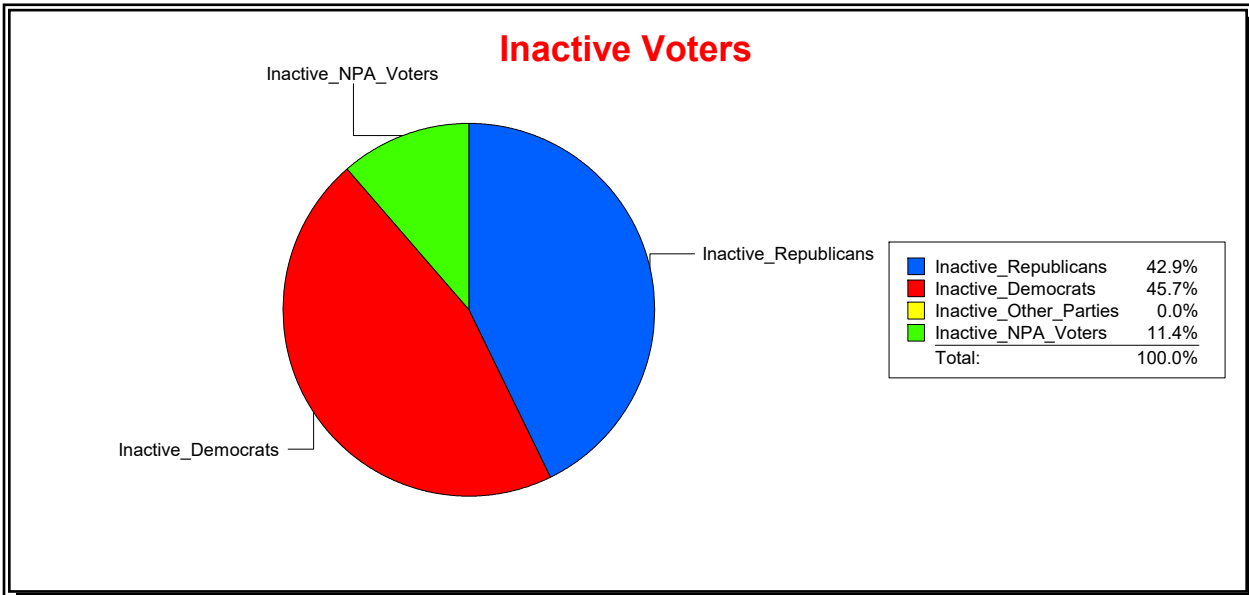

Ron Turner

Supervisor of Elections

Sarasota County, FL

Date 8/1/2023

Time 07:59 AM

Graphs of District Registration

Active Registered Voters

Inactive Voters

District	Total	Dems	Reps	NonP	Other	Total	Dems	Reps	NonP	Other
TRI-PAR PK & REC DIST	544	159	259	119	7	35	16	15	4	0