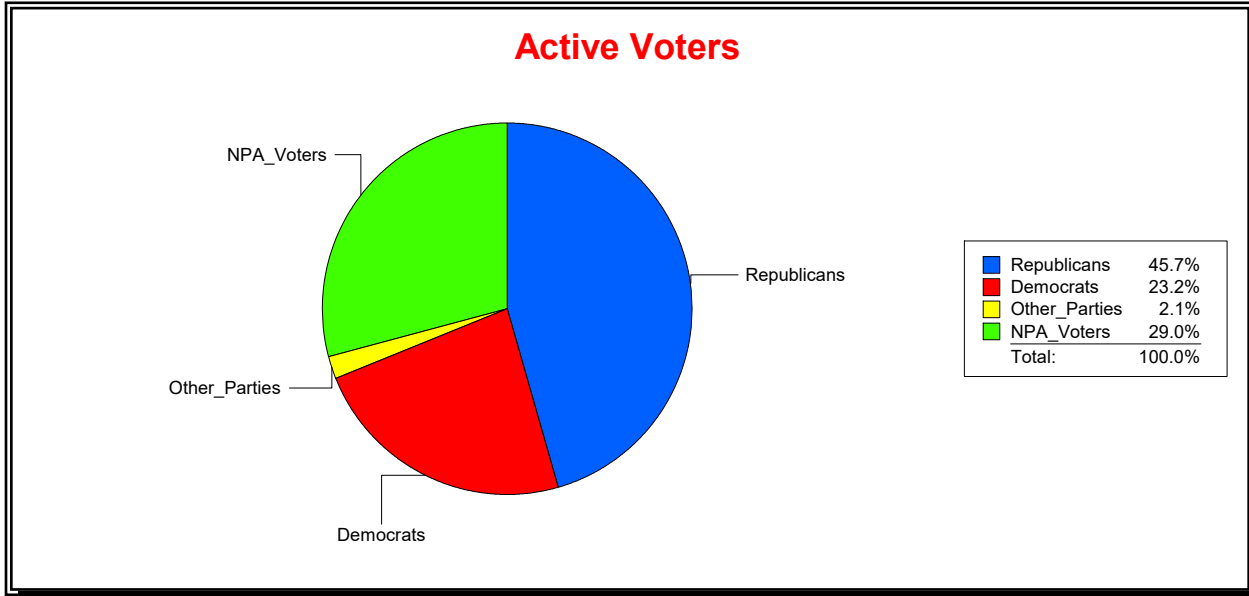

Ron Turner

Supervisor of Elections

Sarasota County, FL

Date 8/1/2023

Time 07:59 AM

Graphs of District Registration

District	Active Registered Voters					Inactive Voters				
	Total	Dems	Reps	NonP	Other	Total	Dems	Reps	NonP	Other
SCHOOL DIST 3	69,390	16,074	31,703	20,155	1,458	4,153	1,086	1,630	1,364	73