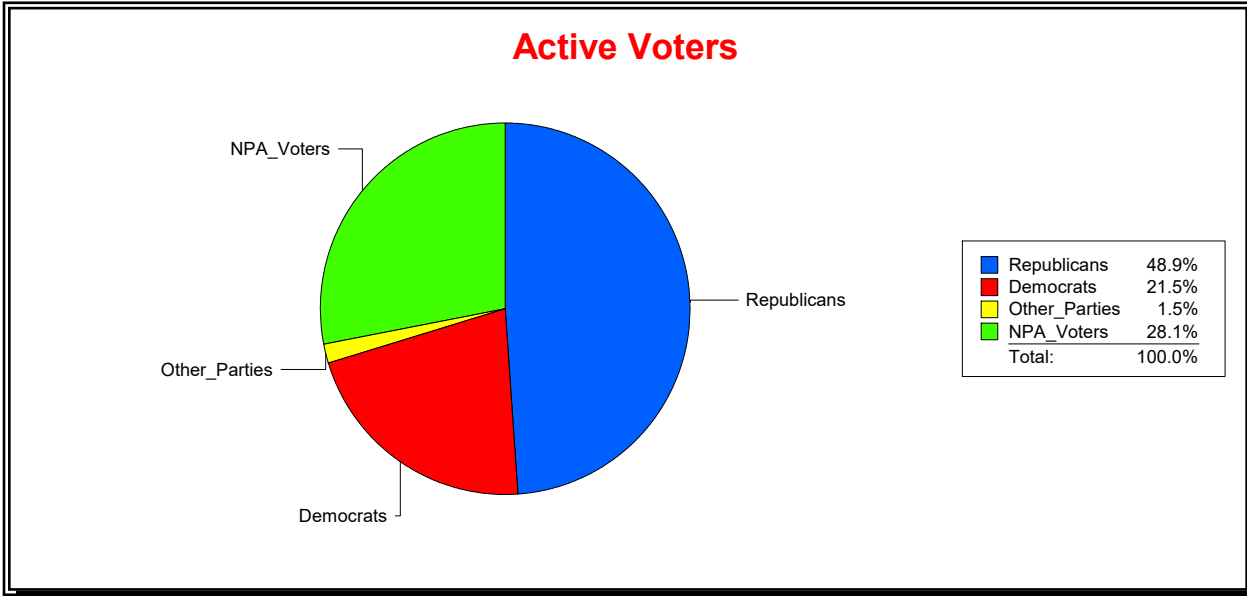

Ron Turner

Supervisor of Elections

Sarasota County, FL

Date 8/1/2023

Time 07:59 AM

Graphs of District Registration

Active Registered Voters

Inactive Voters

District	Total	Dems	Reps	NonP	Other	Total	Dems	Reps	NonP	Other
LAKESIDE PLANT CDD	904	194	442	254	14	56	13	21	21	1