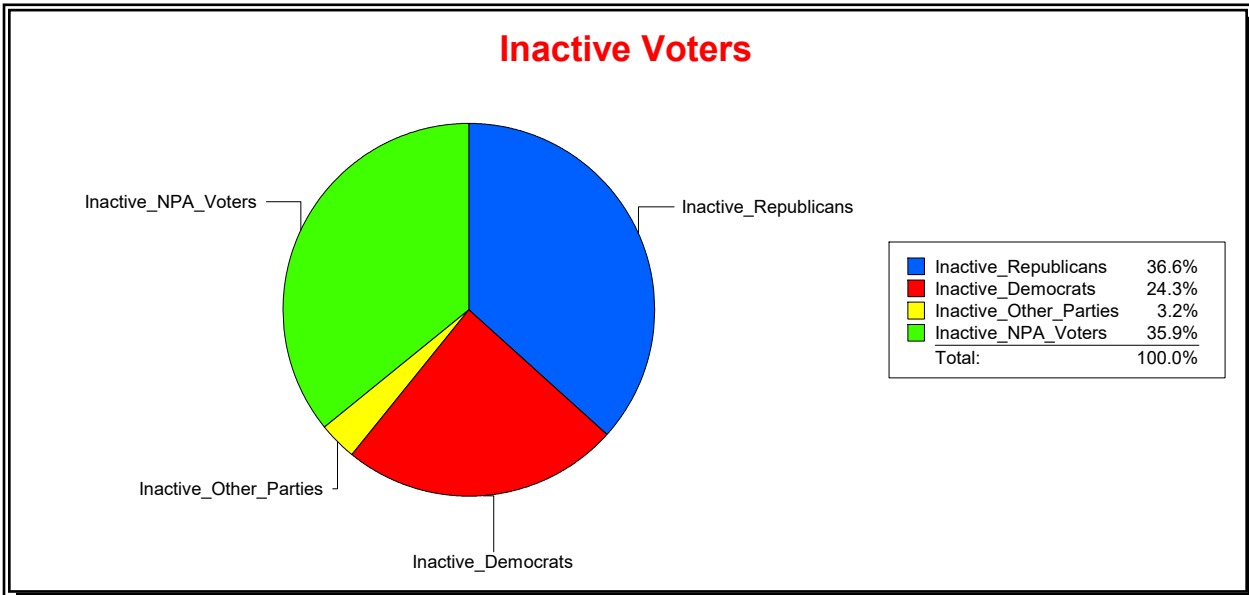

Ron Turner

Supervisor of Elections

Sarasota County, FL

Date 8/1/2023

Time 07:59 AM

Graphs of District Registration

Active Registered Voters

Inactive Voters

<u>District</u>	<u>Total</u>	<u>Dems</u>	<u>Reps</u>	<u>NonP</u>	<u>Other</u>	<u>Total</u>	<u>Dems</u>	<u>Reps</u>	<u>NonP</u>	<u>Other</u>
NORTH PORT DIST 1	10,921	2,482	4,938	3,268	233	568	138	208	204	18