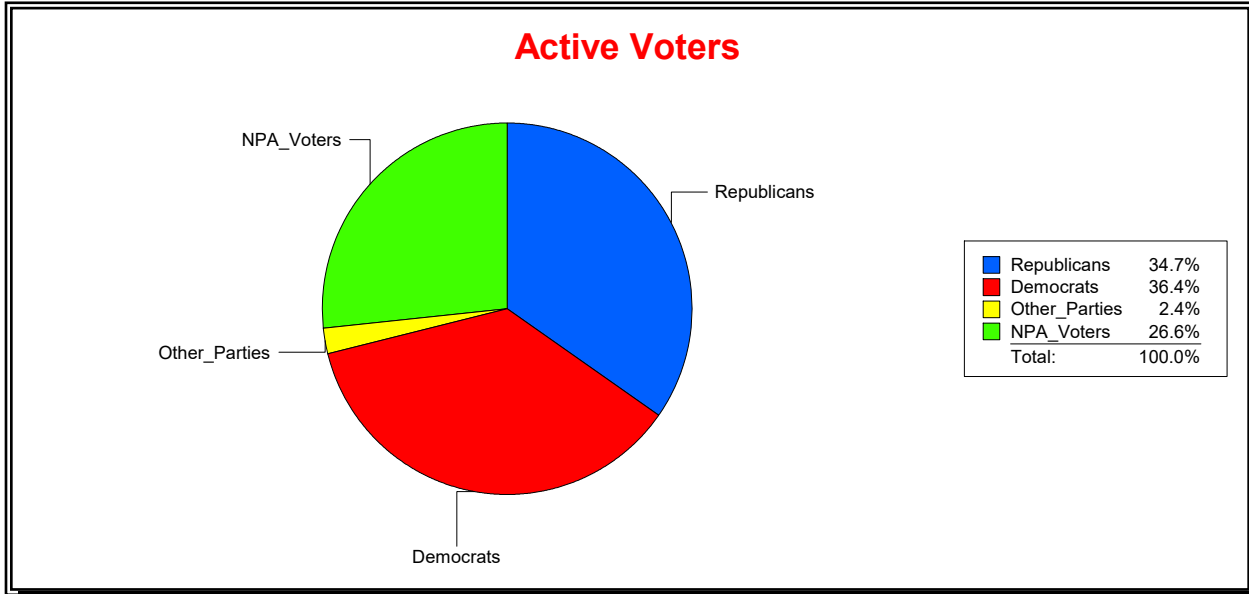

Ron Turner

Supervisor of Elections

Sarasota County, FL

Date 8/1/2023

Time 07:59 AM

Graphs of District Registration

Active Registered Voters

Inactive Voters

District	Total	Dems	Reps	NonP	Other	Total	Dems	Reps	NonP	Other
SARASOTA DIST 3	10,796	3,929	3,741	2,869	257	951	346	282	307	16