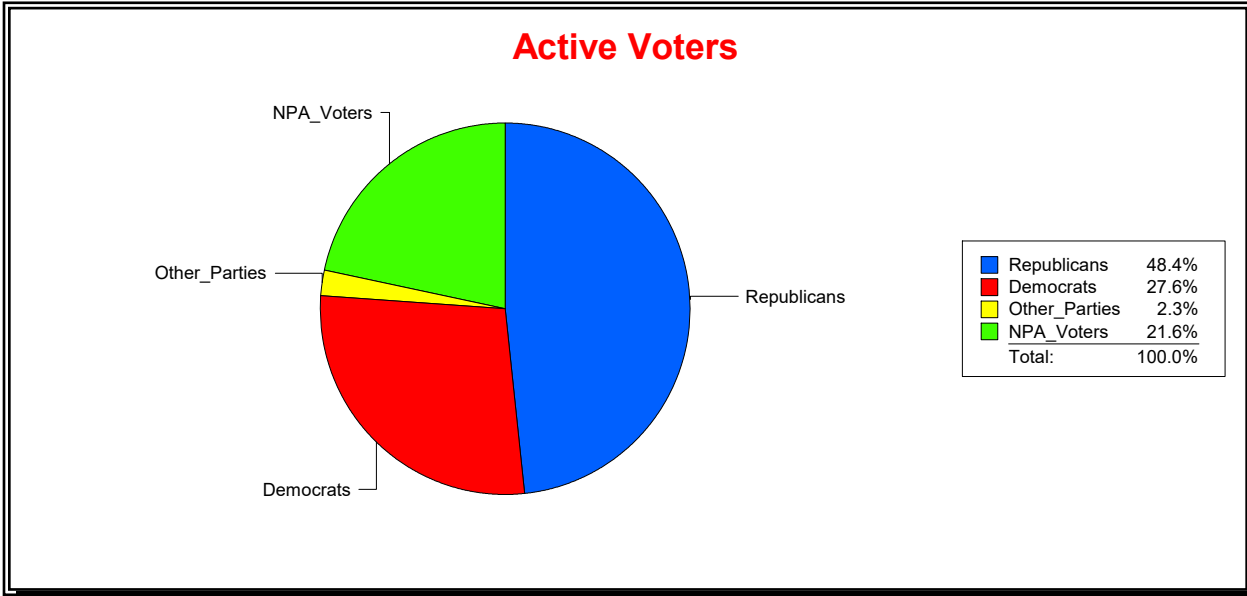

Ron Turner

Supervisor of Elections

Sarasota County, FL

Date 8/1/2023

Time 07:59 AM

Graphs of District Registration

Active Registered Voters

Inactive Voters

District	Total	Dems	Reps	NonP	Other	Total	Dems	Reps	NonP	Other
LONGBOAT KEY BEACH A	1,831	506	887	395	43	129	44	55	29	1