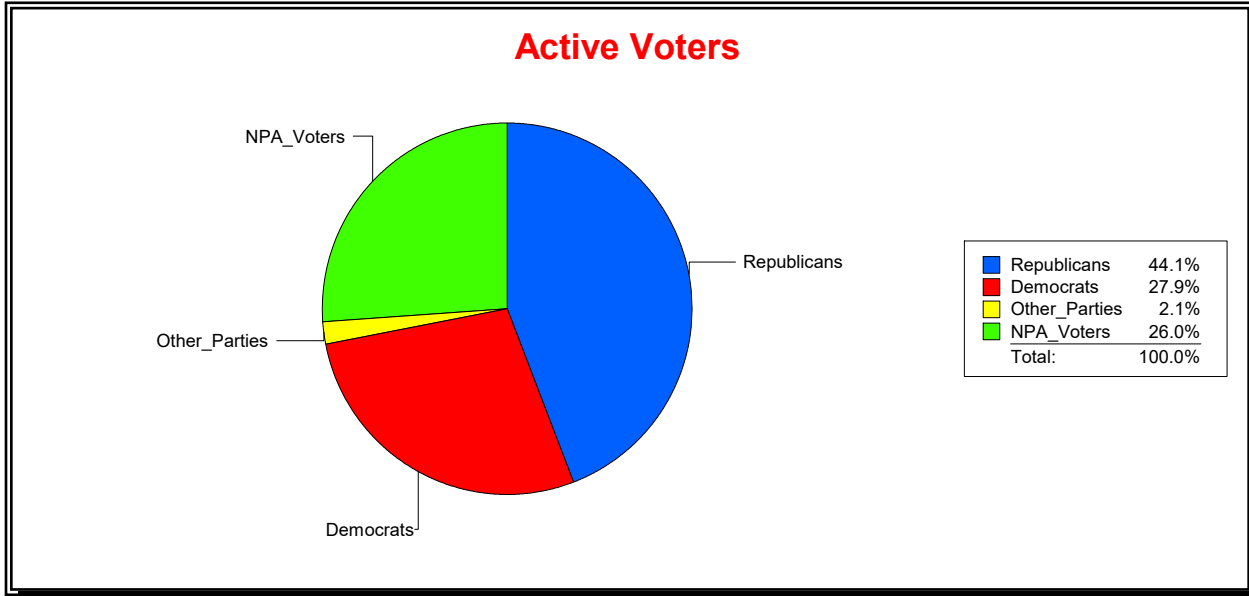

District	Total	Dems	Reps	NonP	Other	Total	Dems	Reps	NonP	Other
STATE SENATE 22	351,951	98,078	155,081	91,450	7,342	22,117	6,853	8,167	6,733	364

Ron Turner

Supervisor of Elections

Sarasota County, FL

Date 8/1/2023