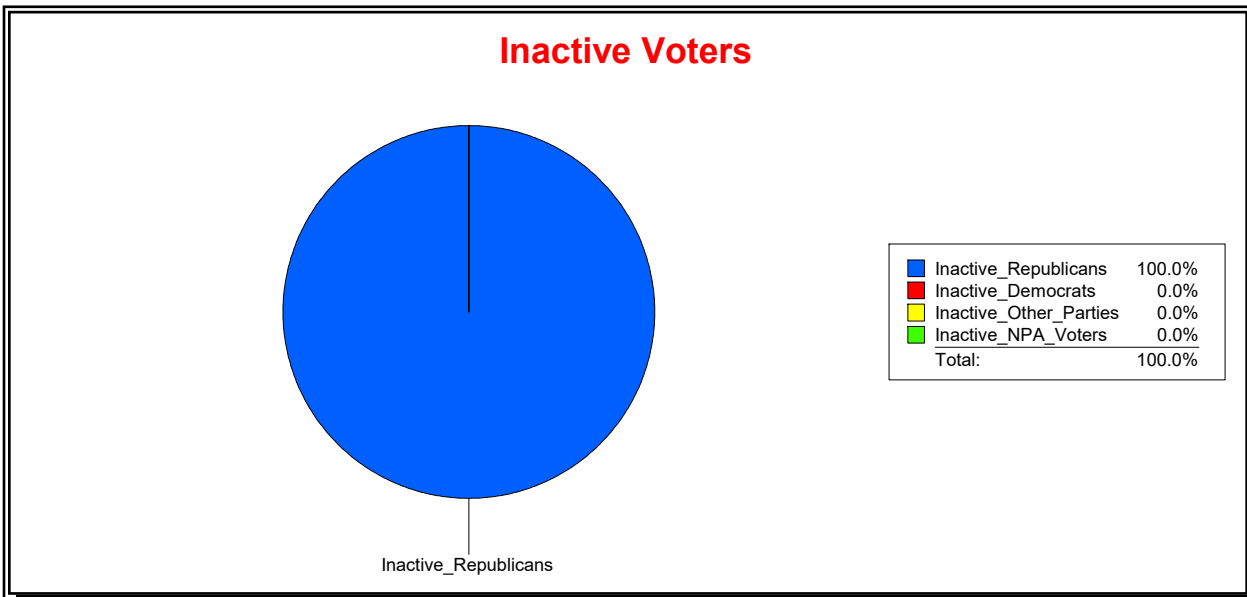

District	Total	Dems	Reps	NonP	Other	Total	Dems	Reps	NonP	Other
WINDWARD AT LWR CDD	235	47	126	56	6	2	0	2	0	0

Ron Turner

Supervisor of Elections

Sarasota County, FL

Date 8/1/2023

Time 07:59 AM

Graphs of District Registration