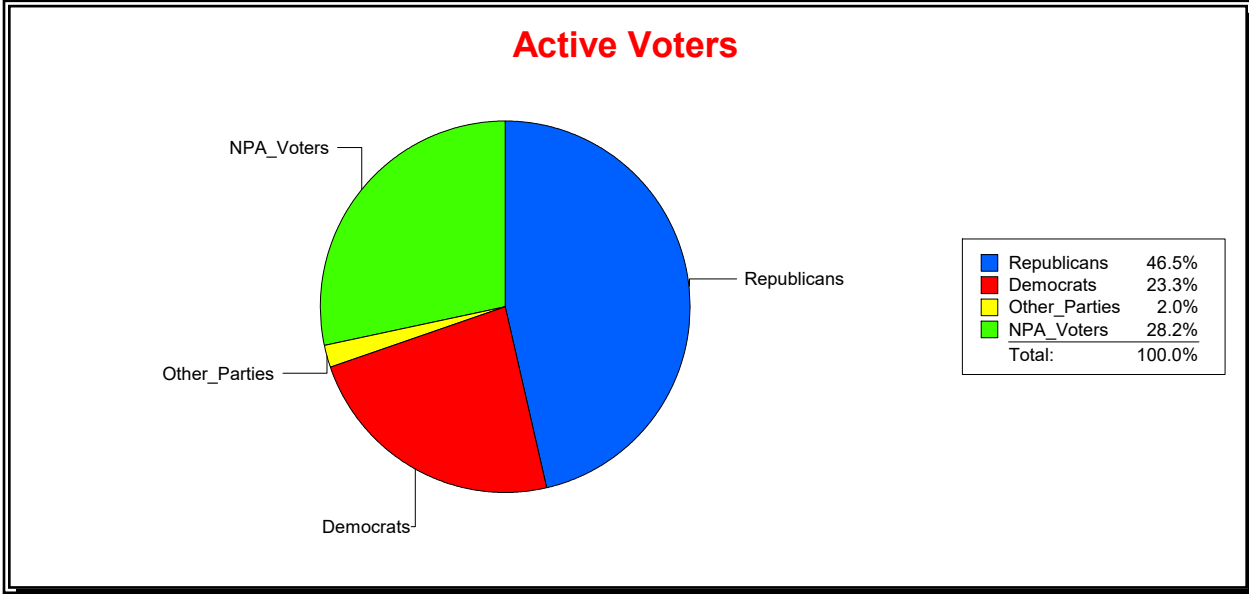

Ron Turner

Supervisor of Elections

Sarasota County, FL

Date 8/1/2023

Time 07:59 AM

Graphs of District Registration

Active Registered Voters

Inactive Voters

District	Total	Dems	Reps	NonP	Other	Total	Dems	Reps	NonP	Other
NORTH PORT 5	17,282	4,019	8,031	4,882	350	895	251	330	300	14