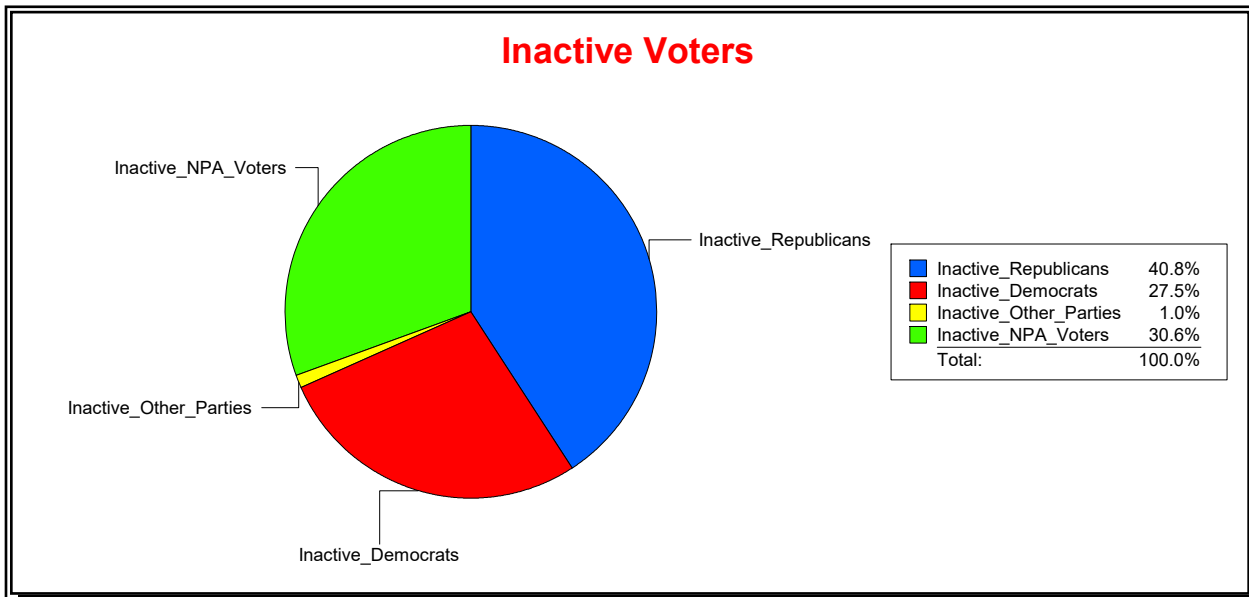

Ron Turner

Supervisor of Elections

Sarasota County, FL

Date 8/1/2023

Time 07:59 AM

Graphs of District Registration

Active Registered Voters

Inactive Voters

District	Total	Dems	Reps	NonP	Other	Total	Dems	Reps	NonP	Other
STATE HOUSE DIST 75	57,973	13,859	27,423	15,526	1,165	3,338	918	1,362	1,023	35