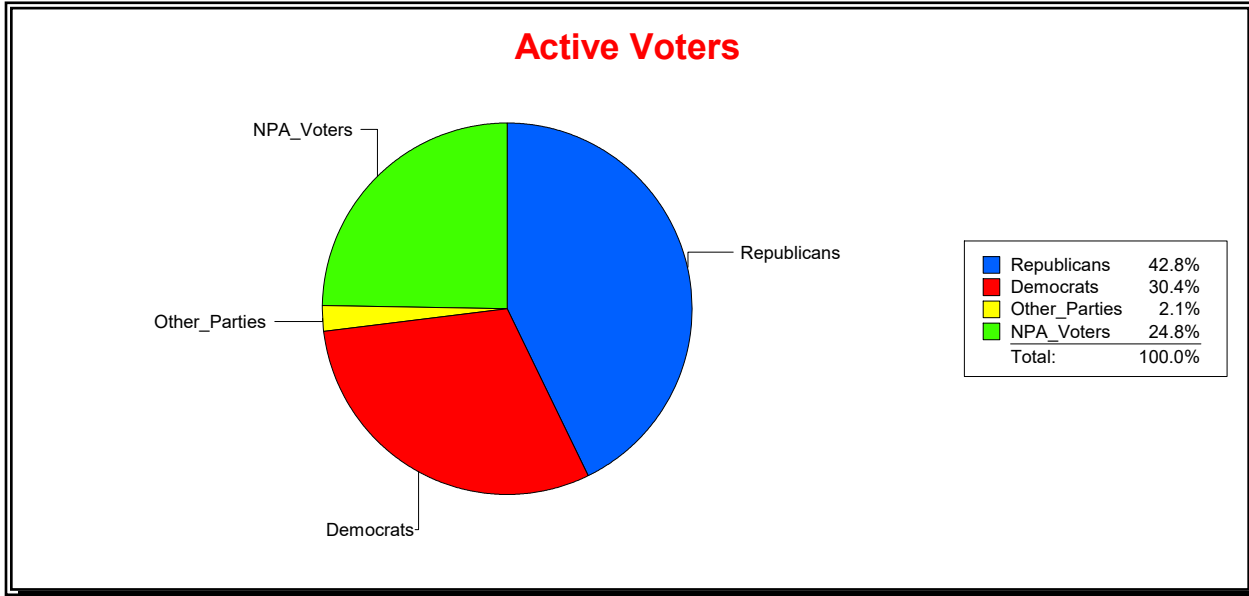

Ron Turner

Supervisor of Elections

Sarasota County, FL

Date 8/1/2023

Time 07:59 AM

Graphs of District Registration

Active Registered Voters

Inactive Voters

District	Total	Dems	Reps	NonP	Other	Total	Dems	Reps	NonP	Other
SCHOOL DIST 4	67,860	20,598	29,042	16,820	1,400	4,341	1,397	1,588	1,279	77