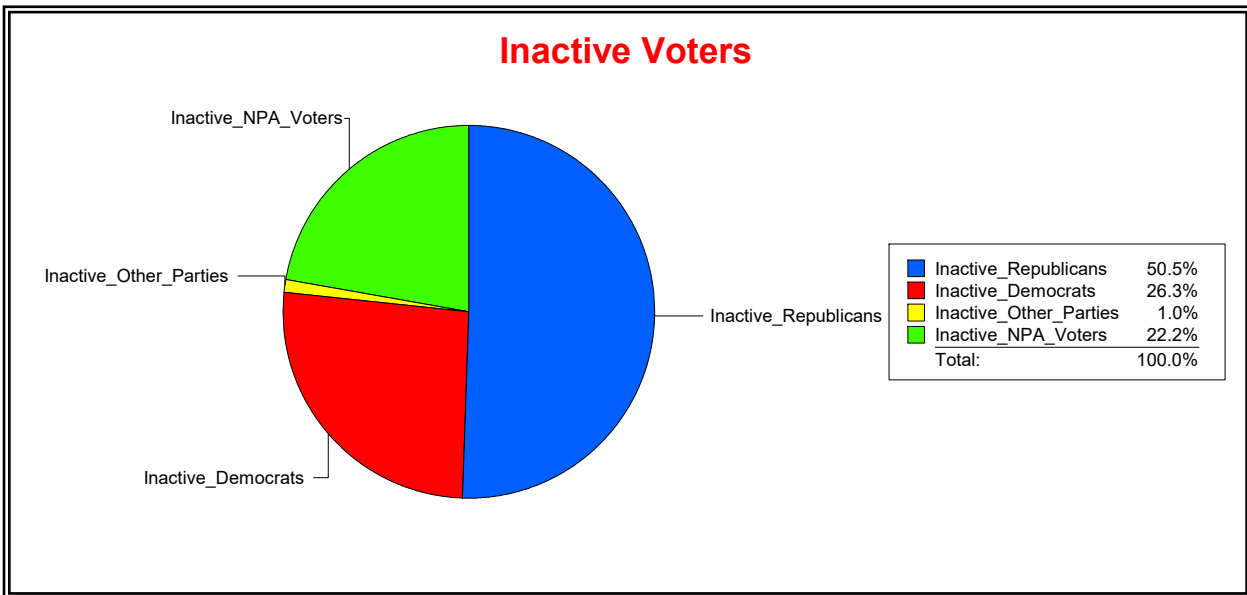

Ron Turner

Supervisor of Elections

Sarasota County, FL

Date 8/1/2023

Time 07:59 AM

Graphs of District Registration

Active Registered Voters

Inactive Voters

District	Total	Dems	Reps	NonP	Other	Total	Dems	Reps	NonP	Other
LBK DISTRICT 1	1,461	310	791	319	41	99	26	50	22	1