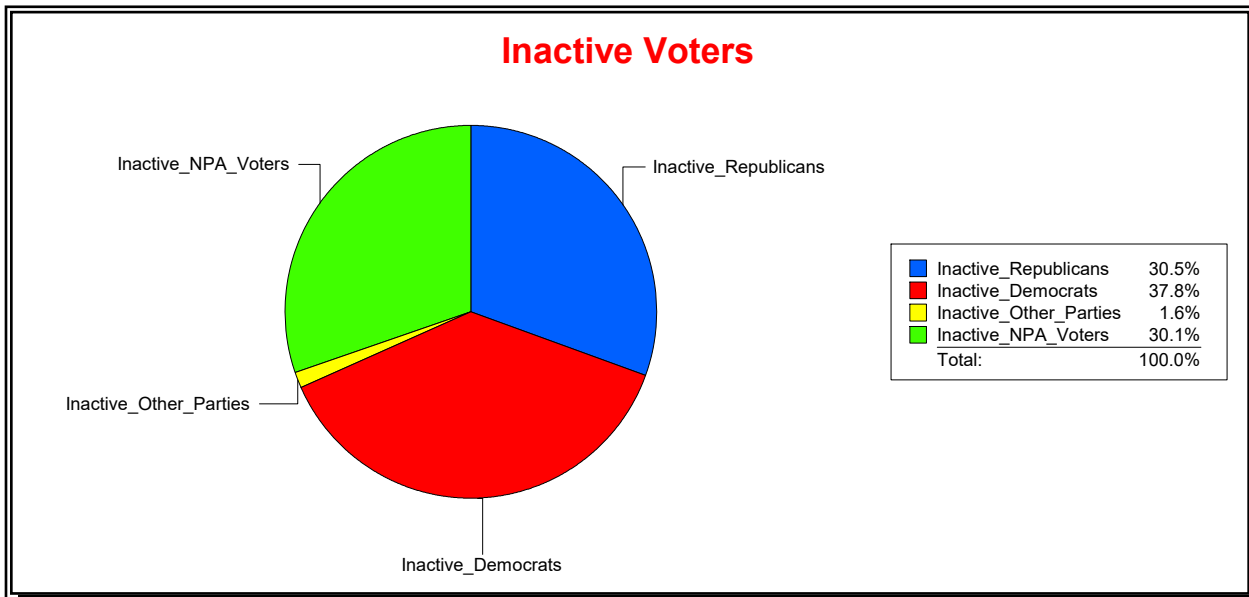

Ron Turner

Supervisor of Elections

Sarasota County, FL

Date 8/1/2023

Time 07:59 AM

Graphs of District Registration

Active Registered Voters

Inactive Voters

District	Total	Dems	Reps	NonP	Other	Total	Dems	Reps	NonP	Other
CNTY COMM DIST 2	64,596	24,057	23,376	15,802	1,361	5,142	1,942	1,570	1,550	80