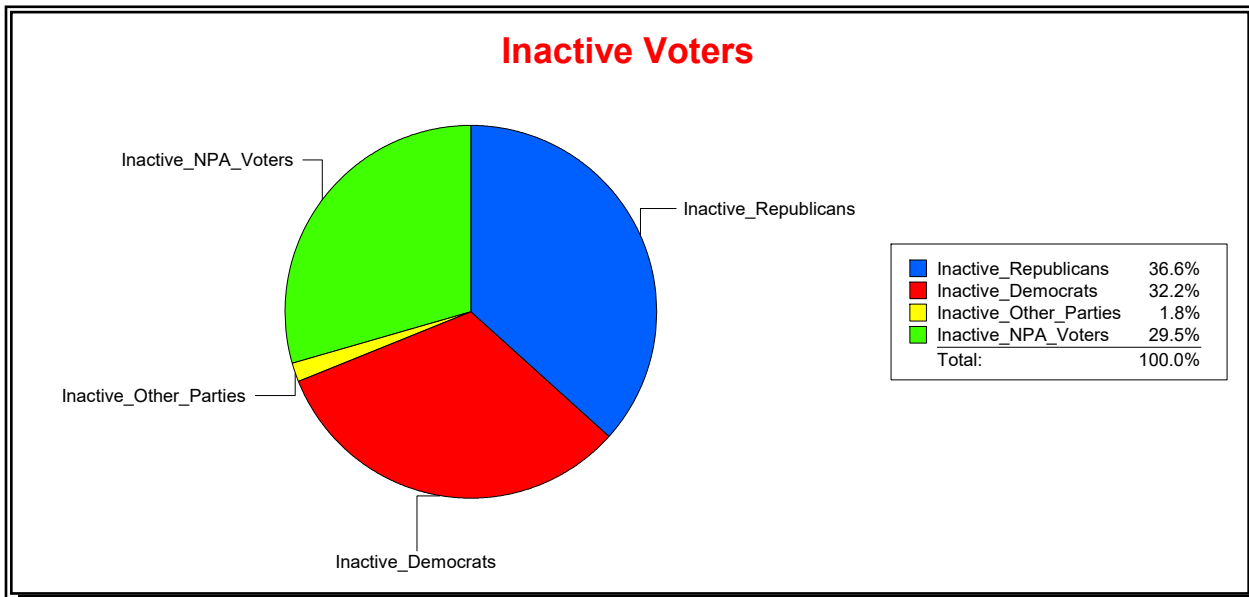

Ron Turner

Supervisor of Elections

Sarasota County, FL

Date 8/1/2023

Time 07:59 AM

Graphs of District Registration

Active Registered Voters

Inactive Voters

District	Total	Dems	Reps	NonP	Other	Total	Dems	Reps	NonP	Other
SCHOOL DIST 4	67,860	20,598	29,042	16,820	1,400	4,341	1,397	1,588	1,279	77