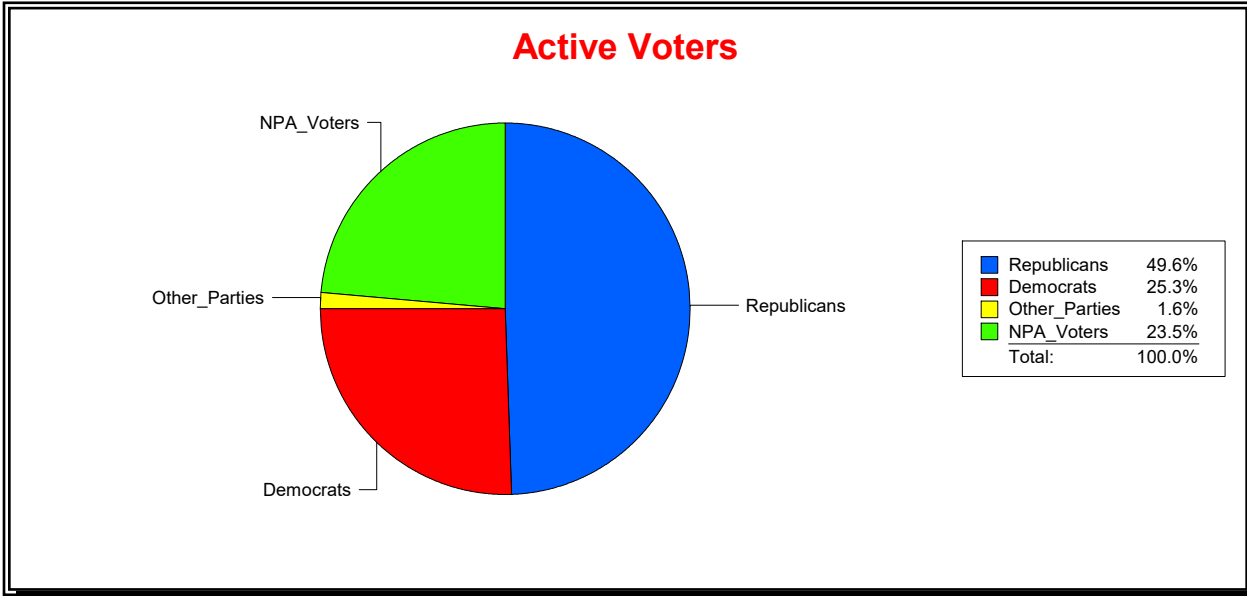

Date 8/1/2023

Time 07:59 AM

Graphs of District Registration

Active Registered Voters

Inactive Voters

District	Total	Dems	Reps	NonP	Other	Total	Dems	Reps	NonP	Other
VENETIAN CDD	1,941	492	962	456	31	67	22	27	18	0