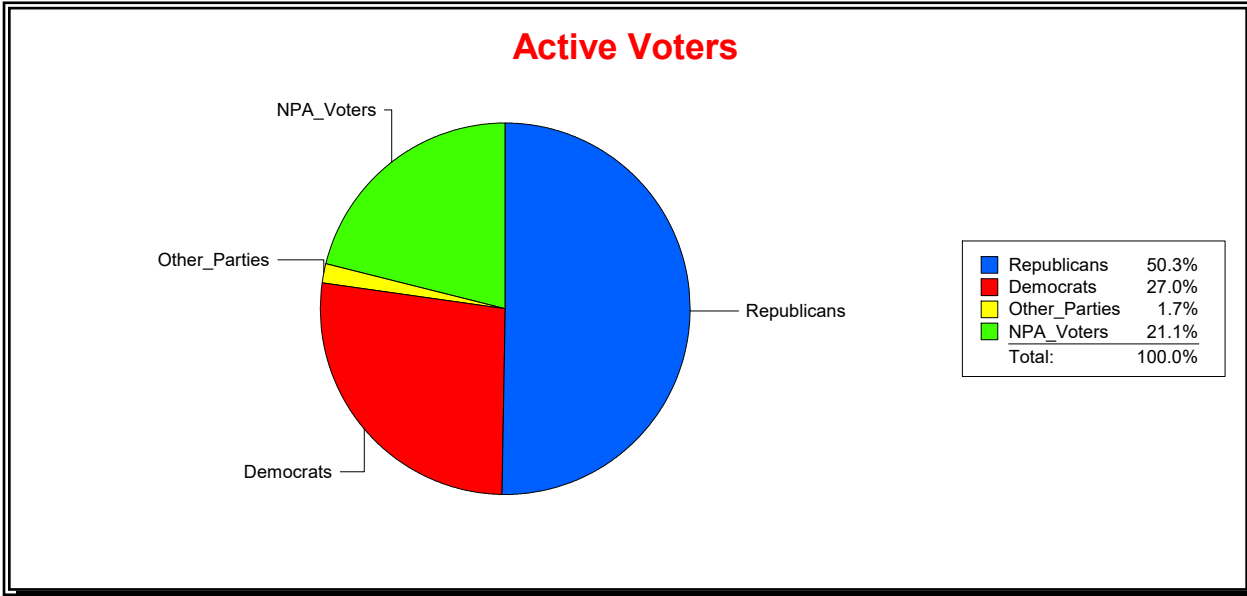

Ron Turner

Supervisor of Elections

Sarasota County, FL

Date 8/1/2023

Time 07:59 AM

Graphs of District Registration

Active Registered Voters

Inactive Voters

District	Total	Dems	Reps	NonP	Other	Total	Dems	Reps	NonP	Other
LBK DISTRICT 3	1,491	402	750	314	25	78	23	37	18	0