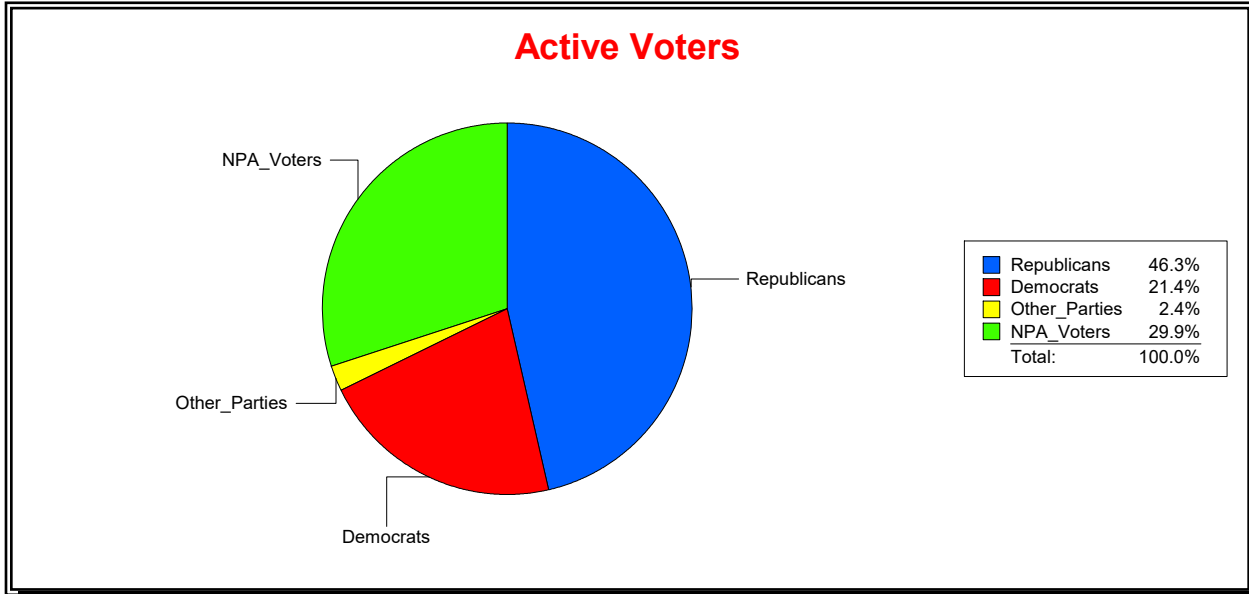

Ron Turner

Supervisor of Elections

Sarasota County, FL

Date 8/1/2023

Time 07:59 AM

Graphs of District Registration

Active Registered Voters

Inactive Voters

District	Total	Dems	Reps	NonP	Other	Total	Dems	Reps	NonP	Other
NORTH PORT 2	12,911	2,766	5,972	3,864	309	760	193	299	251	17