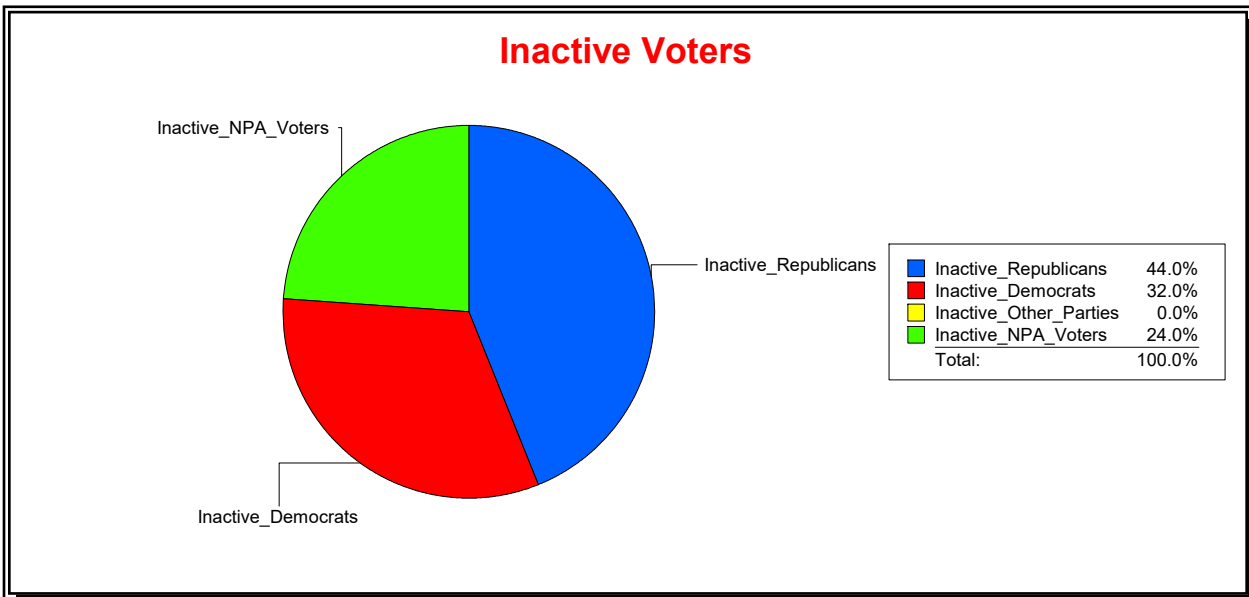

Ron Turner

Supervisor of Elections

Sarasota County, FL

Date 8/1/2023

Time 07:59 AM

Graphs of District Registration

Active Registered Voters

Inactive Voters

District	Total	Dems	Reps	NonP	Other	Total	Dems	Reps	NonP	Other
LBK DISTRICT 4	406	121	190	86	9	25	8	11	6	0