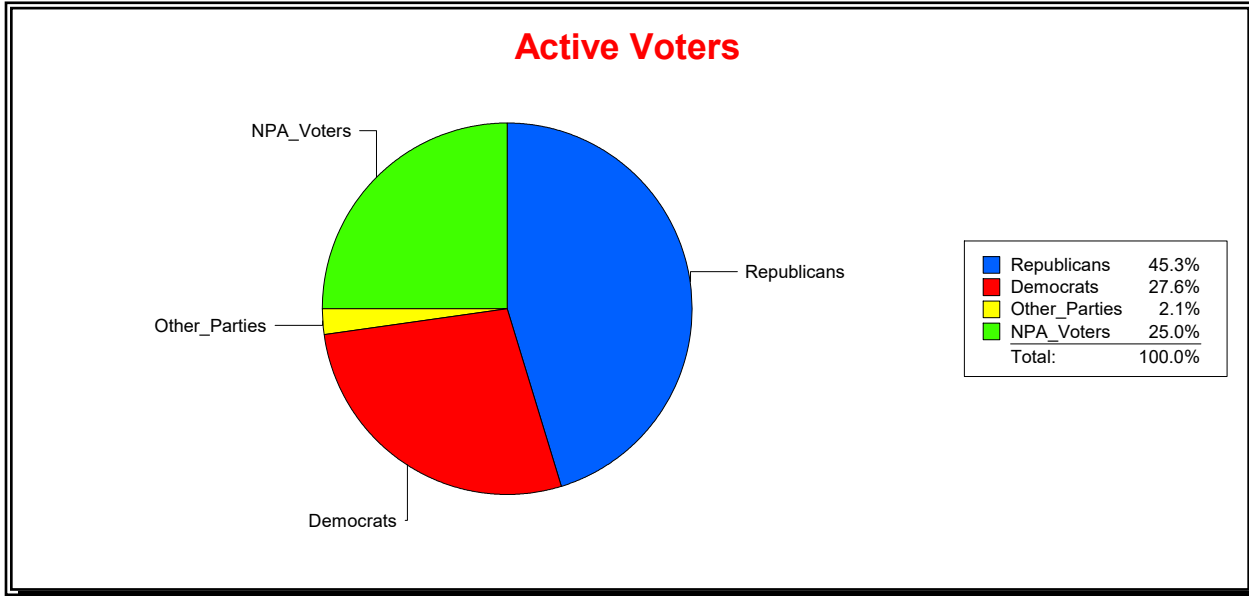

Ron Turner

Supervisor of Elections

Sarasota County, FL

Date 8/1/2023

Time 07:59 AM

Graphs of District Registration

Active Registered Voters

Inactive Voters

District	Total	Dems	Reps	NonP	Other	Total	Dems	Reps	NonP	Other
SOIL AND WATER DIST 4	73,134	20,171	33,137	18,288	1,538	4,337	1,366	1,607	1,284	80