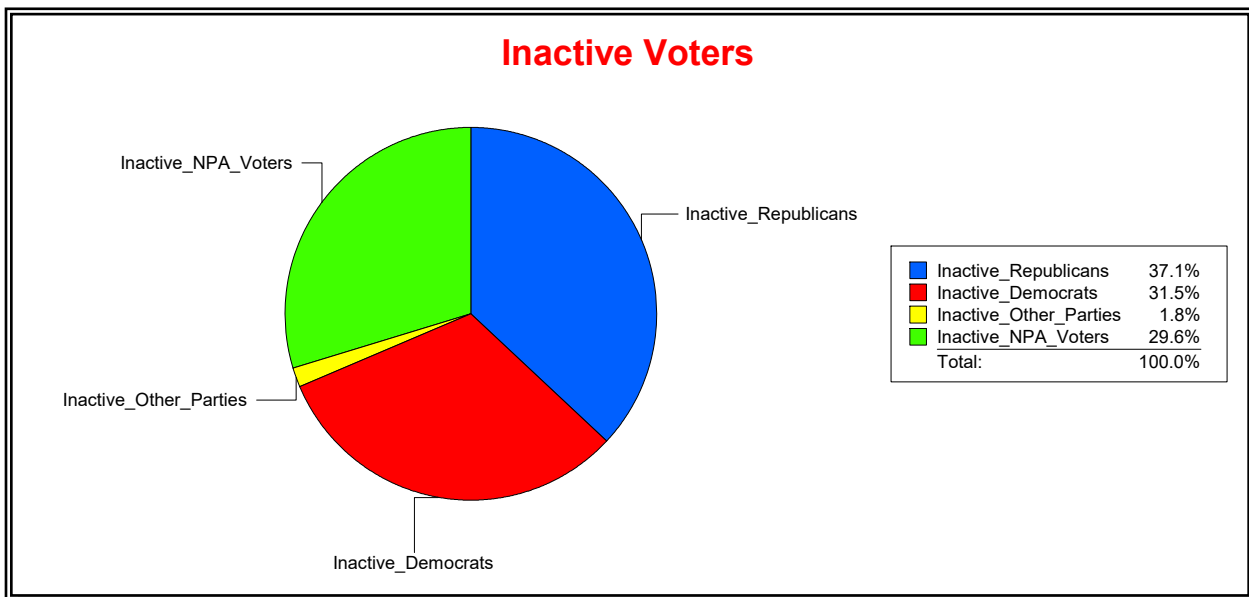

Ron Turner

Supervisor of Elections

Sarasota County, FL

Date 8/1/2023

Time 07:59 AM

Graphs of District Registration

Active Registered Voters

Inactive Voters

District	Total	Dems	Reps	NonP	Other	Total	Dems	Reps	NonP	Other
CNTY COMM DIST 4	73,134	20,171	33,137	18,288	1,538	4,337	1,366	1,607	1,284	80