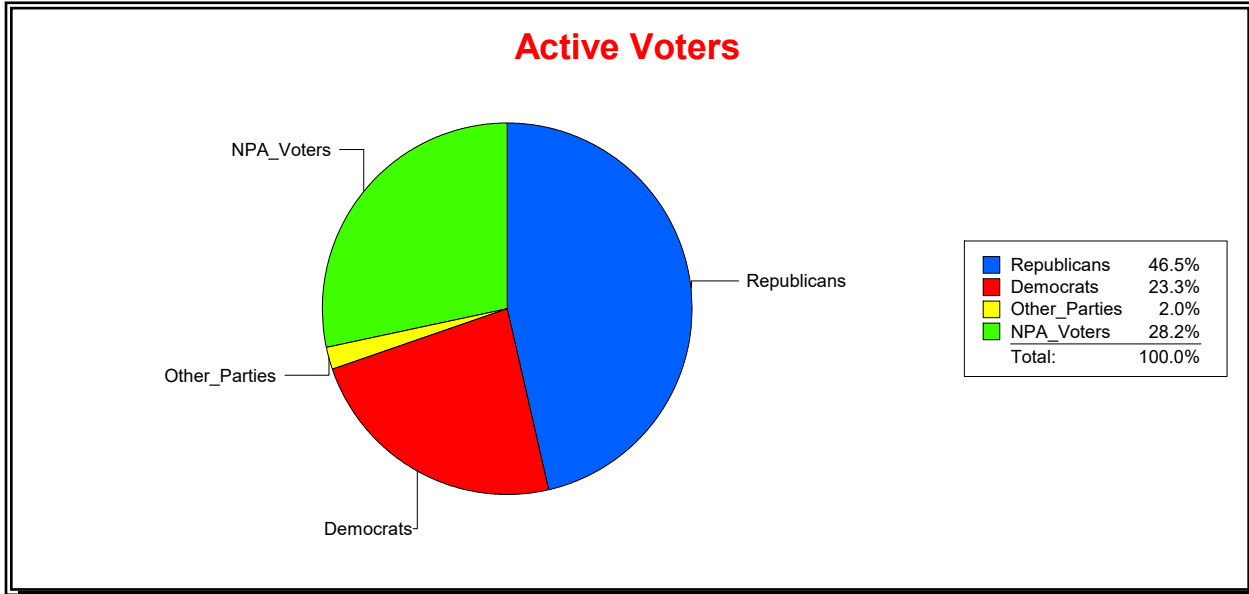

Ron Turner

Supervisor of Elections

Sarasota County, FL

Date 8/1/2023

Time 07:59 AM

Graphs of District Registration

Active Registered Voters

Inactive Voters

<u>District</u>	<u>Total</u>	<u>Dems</u>	<u>Reps</u>	<u>NonP</u>	<u>Other</u>	<u>Total</u>	<u>Dems</u>	<u>Reps</u>	<u>NonP</u>	<u>Other</u>
NORTH PORT DIST 5	17,282	4,019	8,031	4,882	350	895	251	330	300	14