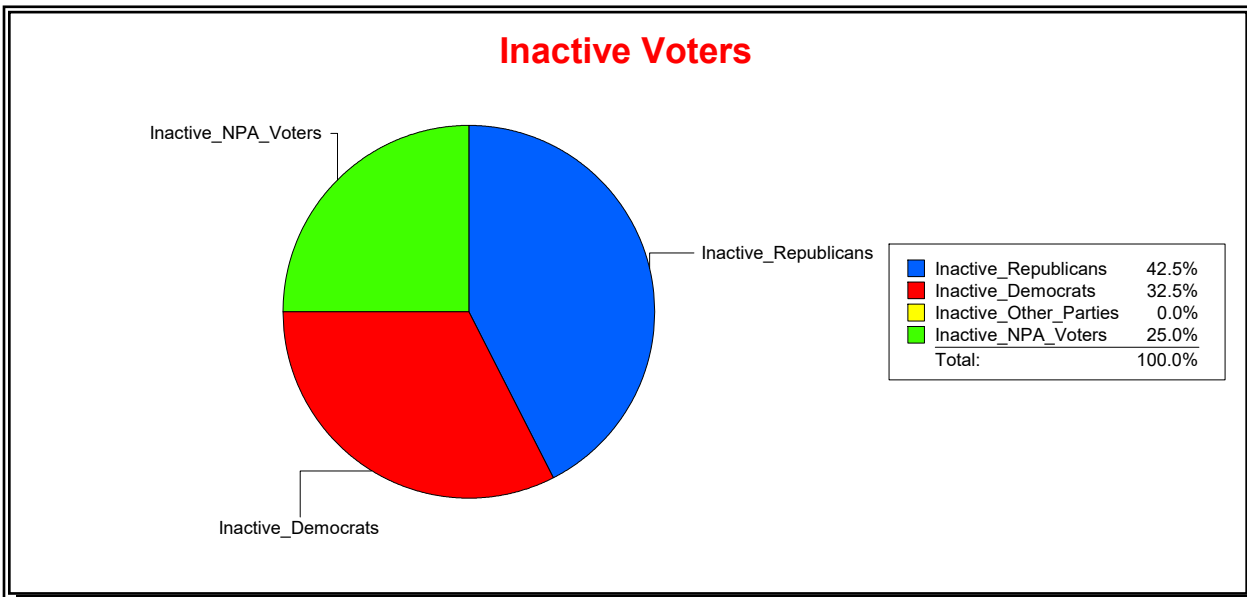

Ron Turner

Supervisor of Elections

Sarasota County, FL

Date 8/1/2023

Time 07:59 AM

Graphs of District Registration

Active Registered Voters

Inactive Voters

District	Total	Dems	Reps	NonP	Other	Total	Dems	Reps	NonP	Other
GOLDEN GATE POINT	360	98	165	91	6	40	13	17	10	0