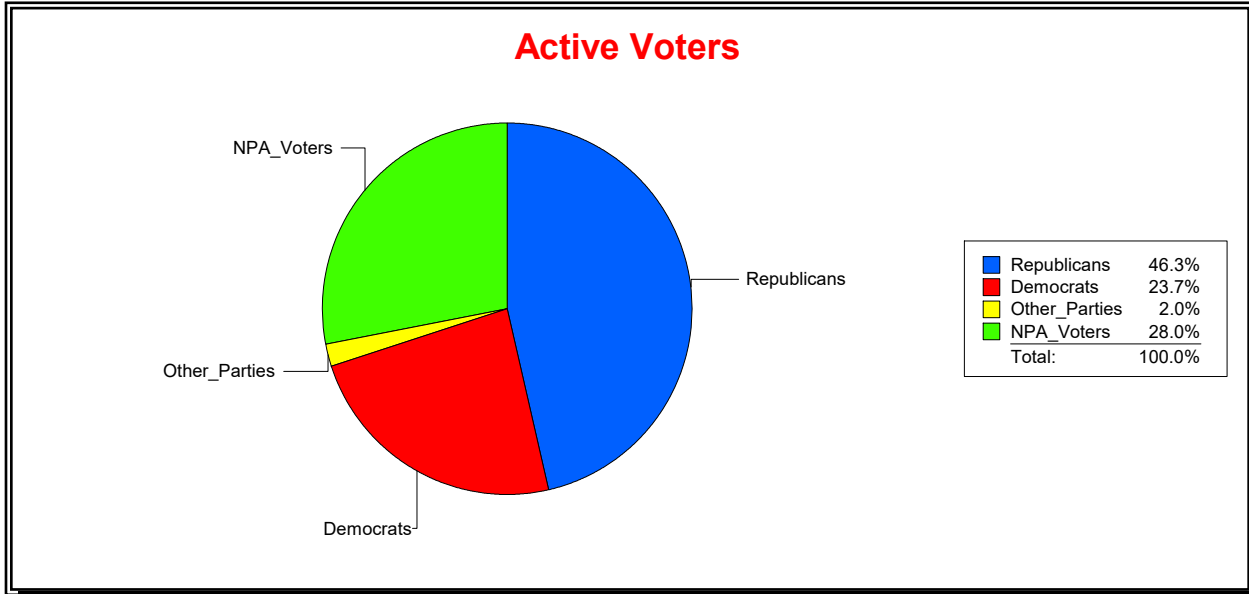

District	Total	Dems	Reps	NonP	Other	Total	Dems	Reps	NonP	Other
HOSPITAL BOARD SOUTH	126,271	29,932	58,430	35,333	2,576	7,535	2,010	2,963	2,444	118

Ron Turner

Supervisor of Elections

Sarasota County, FL

Date 8/1/2023