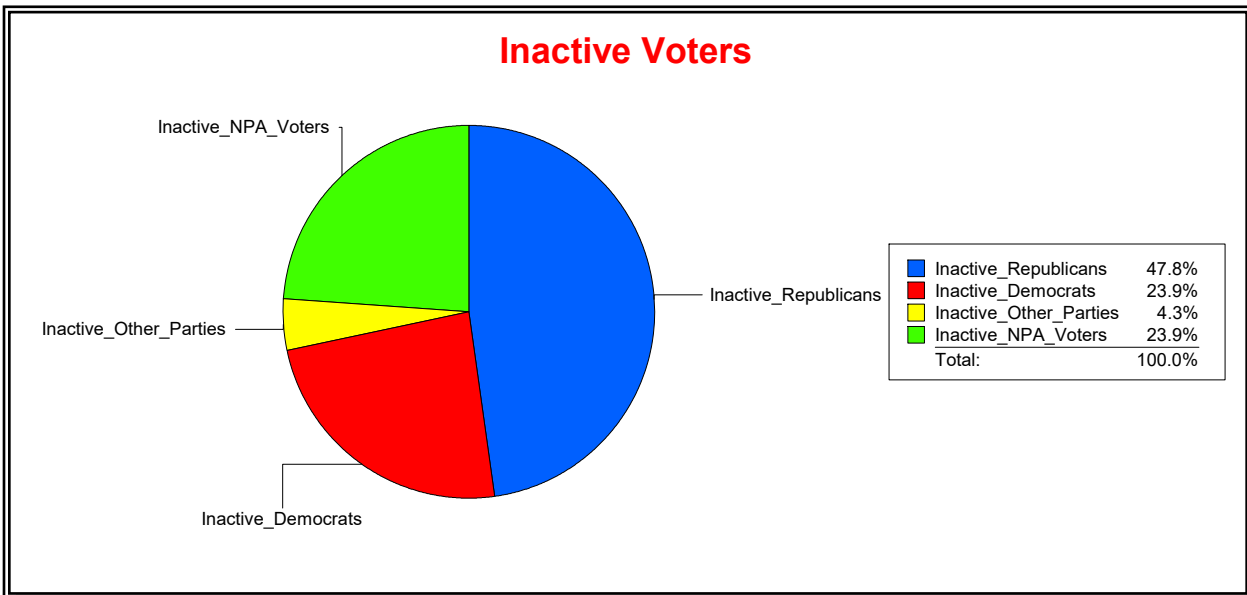

Ron Turner

Supervisor of Elections

Sarasota County, FL

Date 8/1/2023

Time 07:59 AM

Graphs of District Registration

Active Registered Voters

Inactive Voters

<u>District</u>	<u>Total</u>	<u>Dems</u>	<u>Reps</u>	<u>NonP</u>	<u>Other</u>	<u>Total</u>	<u>Dems</u>	<u>Reps</u>	<u>NonP</u>	<u>Other</u>
SARASOTA NATIONAL CDD	1,929	401	1,048	445	35	46	11	22	11	2