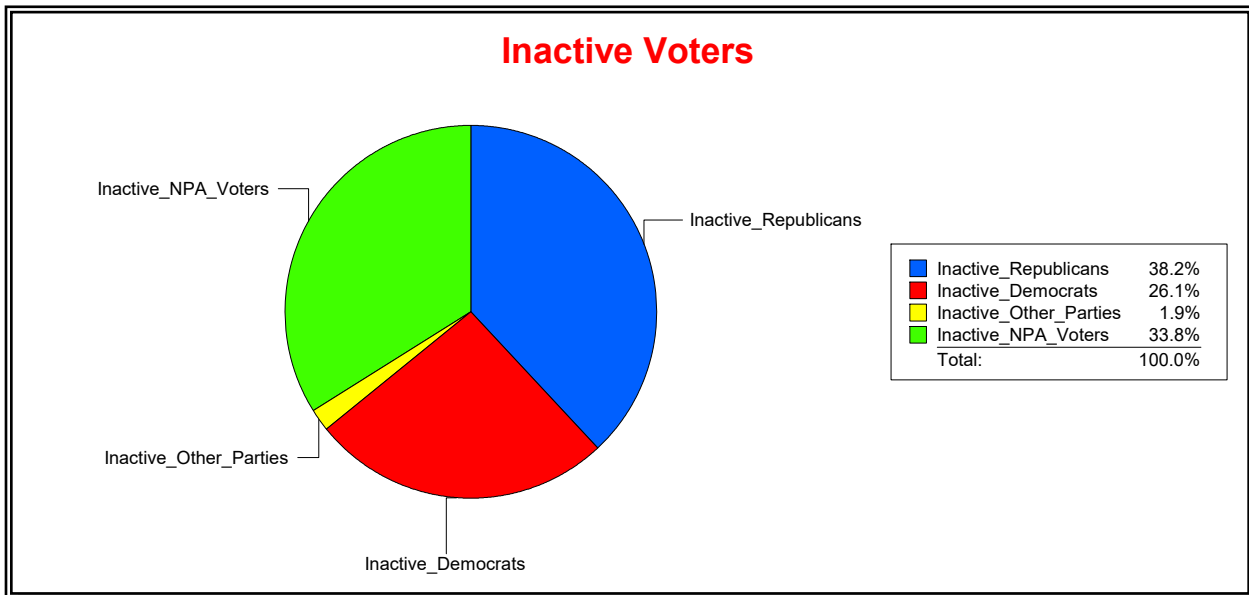

Ron Turner

Supervisor of Elections

Sarasota County, FL

Date 8/1/2023

Time 07:59 AM

Graphs of District Registration

Active Registered Voters

Inactive Voters

District	Total	Dems	Reps	NonP	Other	Total	Dems	Reps	NonP	Other
NORTH PORT	60,629	13,949	27,460	17,901	1,319	3,417	892	1,304	1,155	66