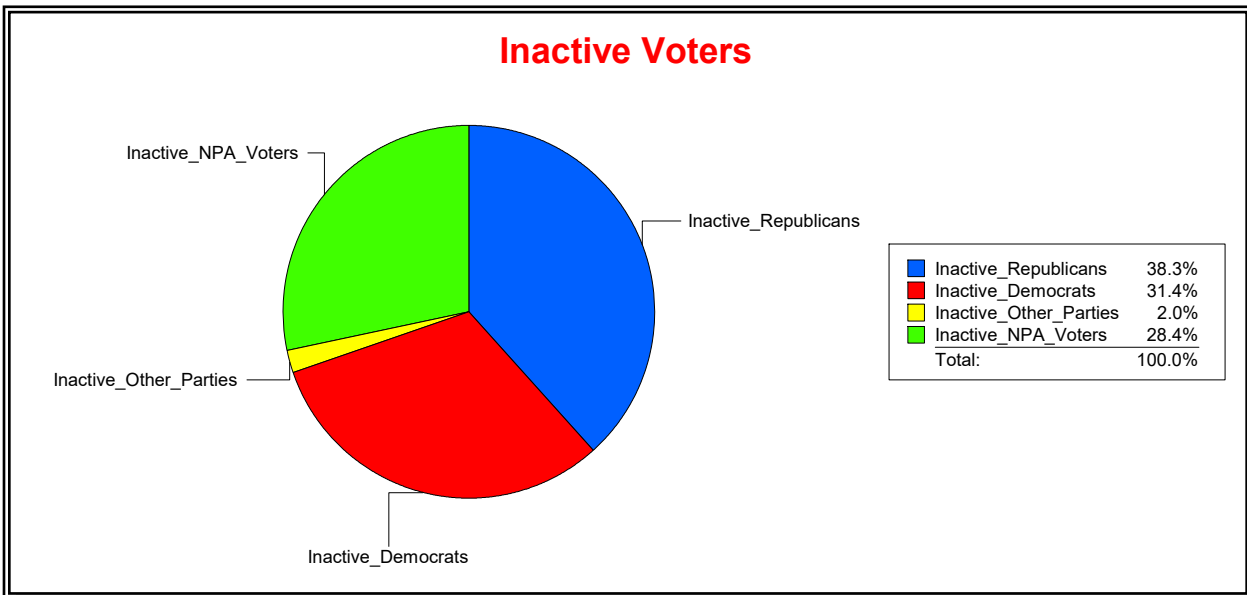

Ron Turner

Supervisor of Elections

Sarasota County, FL

Date 8/1/2023

Time 07:59 AM

Graphs of District Registration

Active Registered Voters

Inactive Voters

District	Total	Dems	Reps	NonP	Other	Total	Dems	Reps	NonP	Other
CNTY COMM DIST 1	69,383	19,273	31,314	17,250	1,546	3,982	1,251	1,524	1,129	78