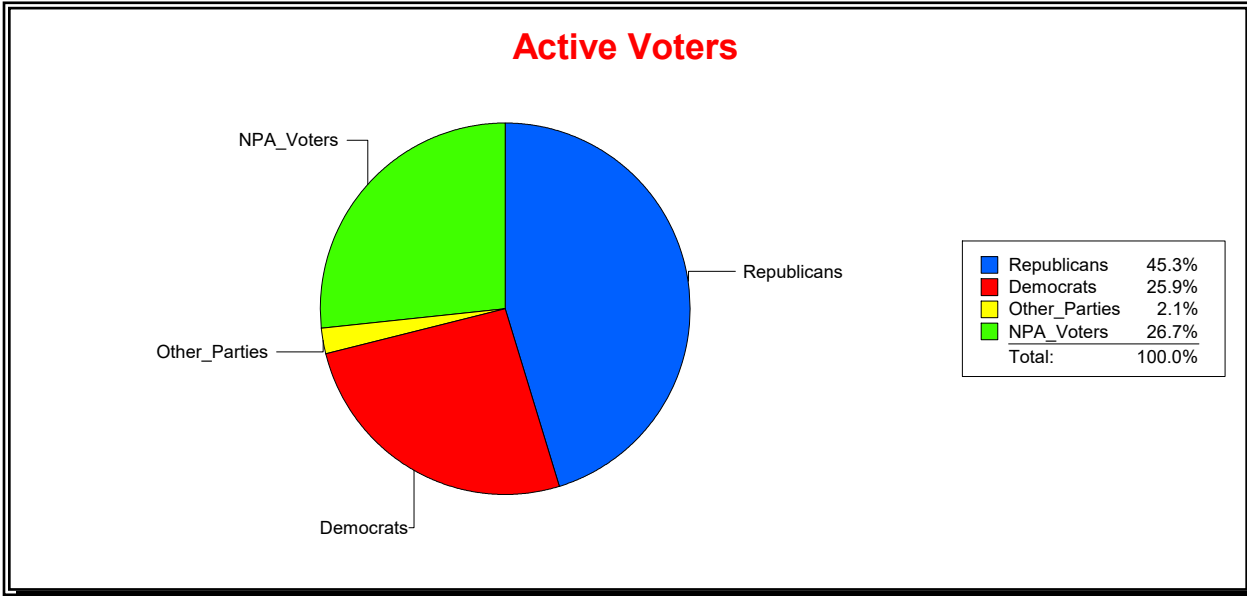

Ron Turner

Supervisor of Elections

Sarasota County, FL

Date 8/1/2023

Time 07:59 AM

Graphs of District Registration

Active Registered Voters

Inactive Voters

District	Total	Dems	Reps	NonP	Other	Total	Dems	Reps	NonP	Other
STATE HOUSE DIST 74	148,606	38,504	67,287	39,637	3,178	8,491	2,467	3,256	2,611	157