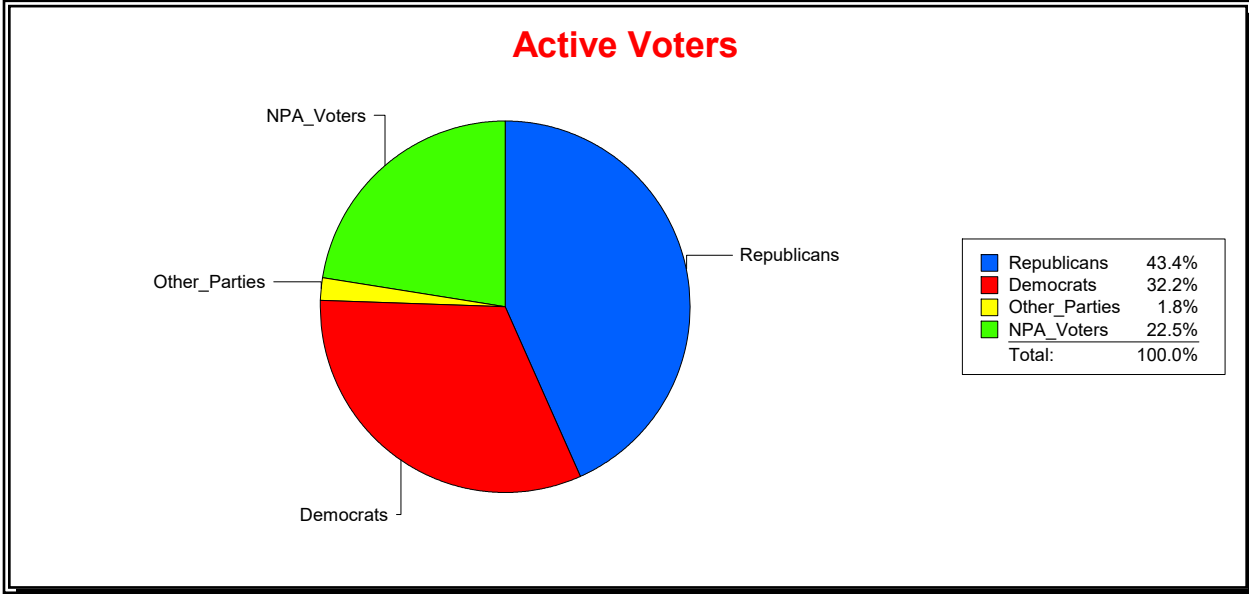

District	Total	Dems	Reps	NonP	Other	Total	Dems	Reps	NonP	Other
LONGBOAT KEY 2	1,319	425	573	297	24	83	32	34	17	0

Ron Turner

Supervisor of Elections

Sarasota County, FL

Date 8/1/2023

Time 07:59 AM

Graphs of District Registration