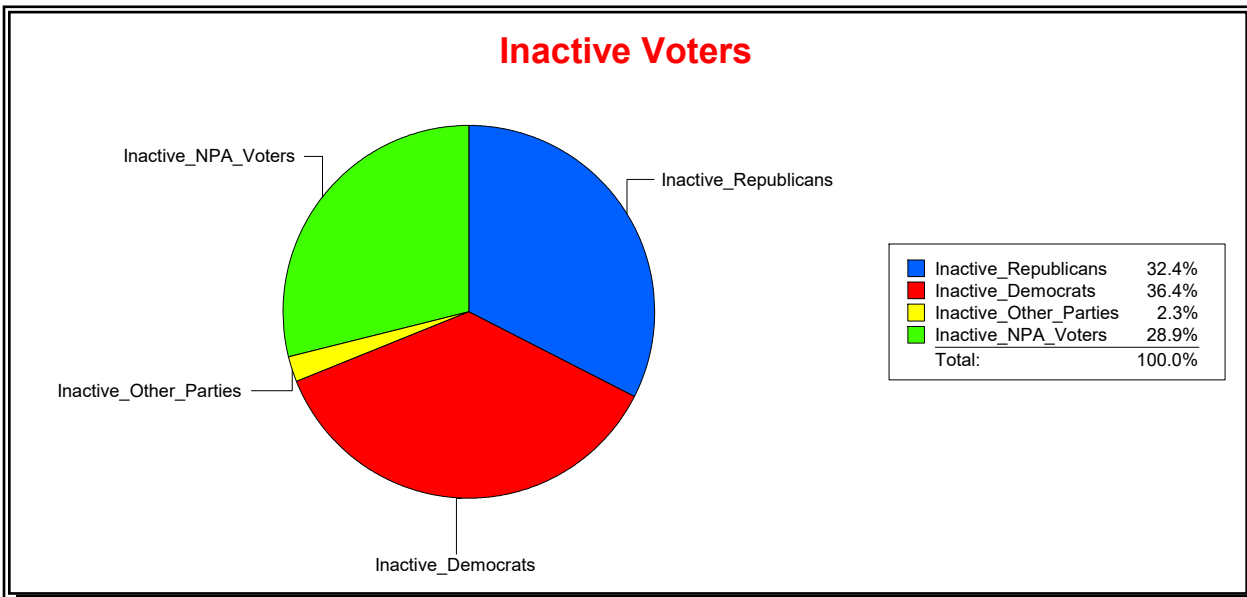

Supervisor of Elections

Sarasota County, FL

Date 8/1/2023

Time 07:59 AM

Graphs of District Registration

Active Registered Voters

Inactive Voters

District	Total	Dems	Reps	NonP	Other	Total	Dems	Reps	NonP	Other
SARASOTA DIST 2	16,627	5,988	6,294	3,992	353	1,222	445	396	353	28