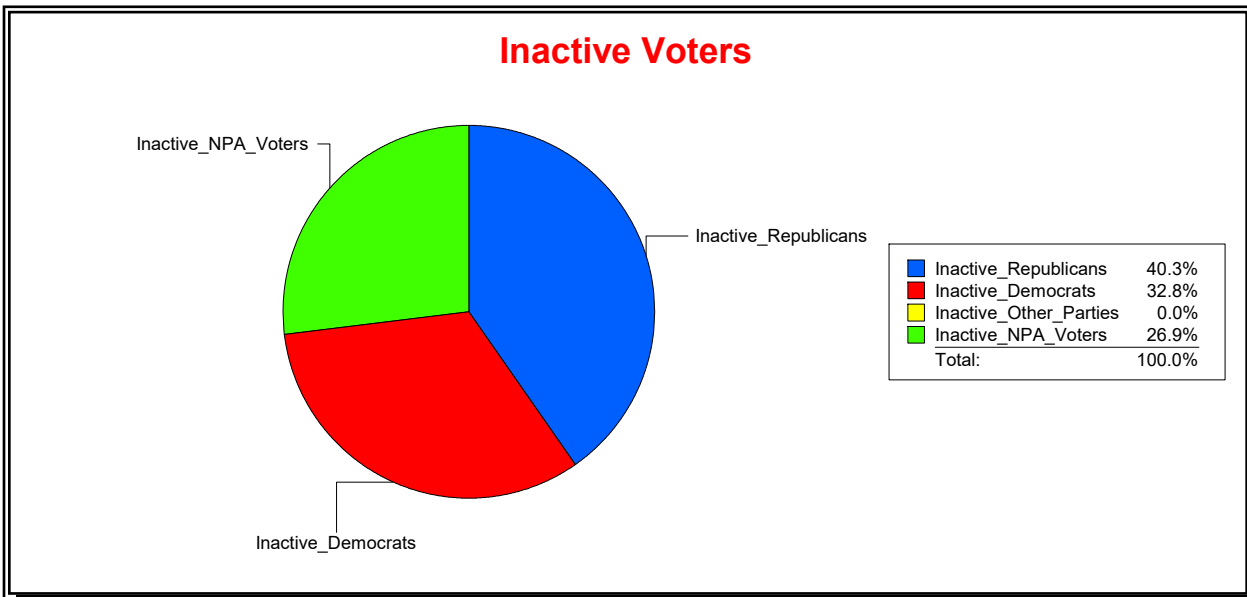

Date 8/1/2023

Time 07:59 AM

Graphs of District Registration

Active Registered Voters

Inactive Voters

District	Total	Dems	Reps	NonP	Other	Total	Dems	Reps	NonP	Other
VENETIAN CDD	1,941	492	962	456	31	67	22	27	18	0