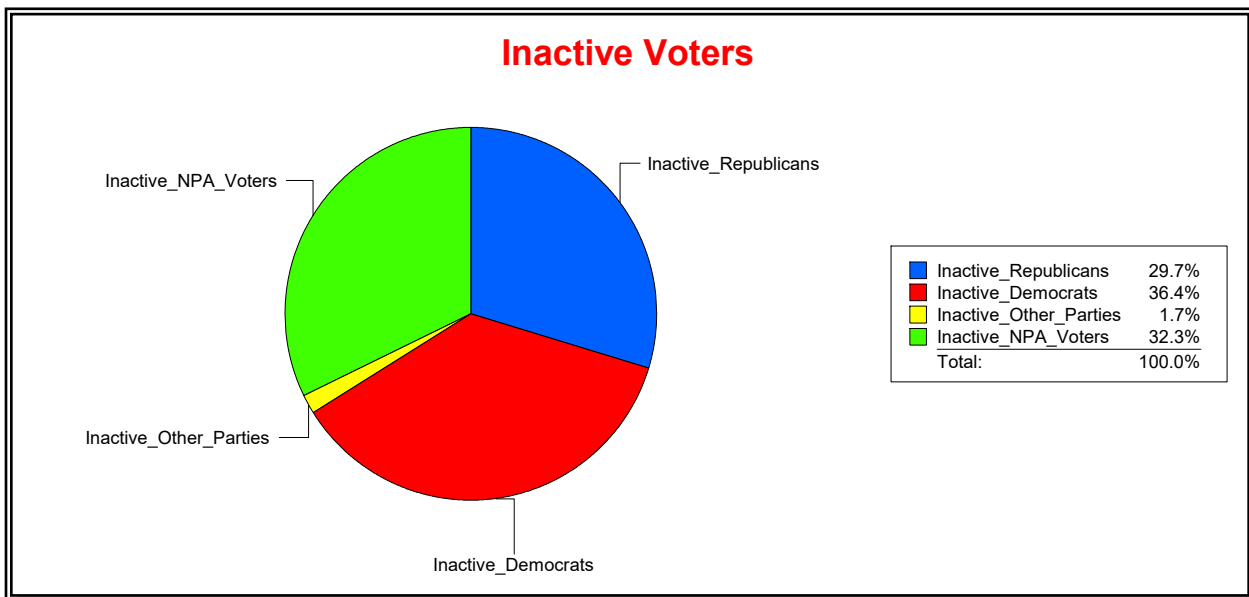

Ron Turner

Supervisor of Elections

Sarasota County, FL

Date 8/1/2023

Time 07:59 AM

Graphs of District Registration

Active Registered Voters

Inactive Voters

District	Total	Dems	Reps	NonP	Other	Total	Dems	Reps	NonP	Other
SARASOTA DIST 3	10,796	3,929	3,741	2,869	257	951	346	282	307	16