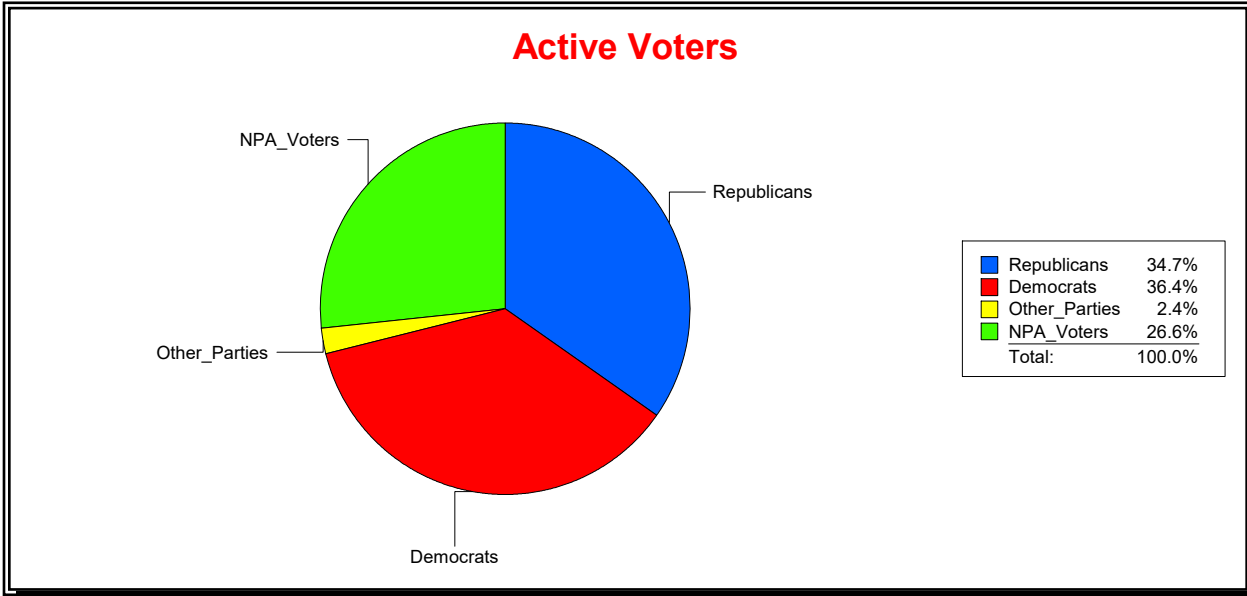

Ron Turner

Supervisor of Elections

Sarasota County, FL

Date 8/1/2023

Time 07:59 AM

Graphs of District Registration

Active Registered Voters

Inactive Voters

District	Total	Dems	Reps	NonP	Other	Total	Dems	Reps	NonP	Other
SARASOTA 3	10,796	3,929	3,741	2,869	257	951	346	282	307	16