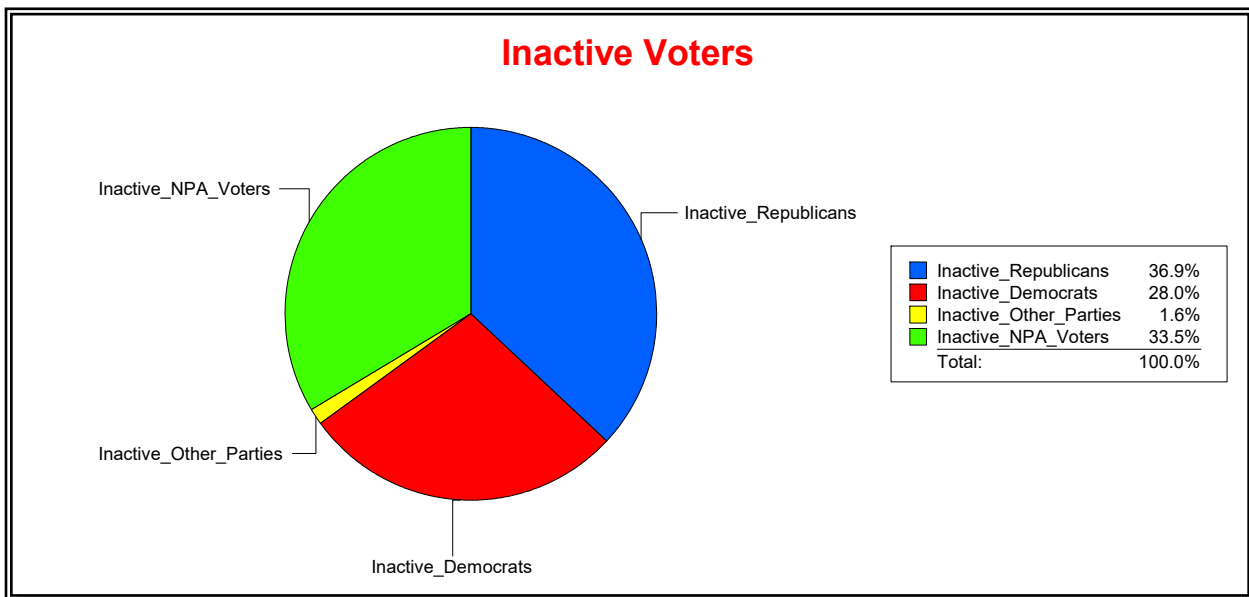

Ron Turner

Supervisor of Elections

Sarasota County, FL

Date 8/1/2023

Time 07:59 AM

Graphs of District Registration

Active Registered Voters

Inactive Voters

<u>District</u>	<u>Total</u>	<u>Dems</u>	<u>Reps</u>	<u>NonP</u>	<u>Other</u>	<u>Total</u>	<u>Dems</u>	<u>Reps</u>	<u>NonP</u>	<u>Other</u>
NORTH PORT DIST 5	17,282	4,019	8,031	4,882	350	895	251	330	300	14