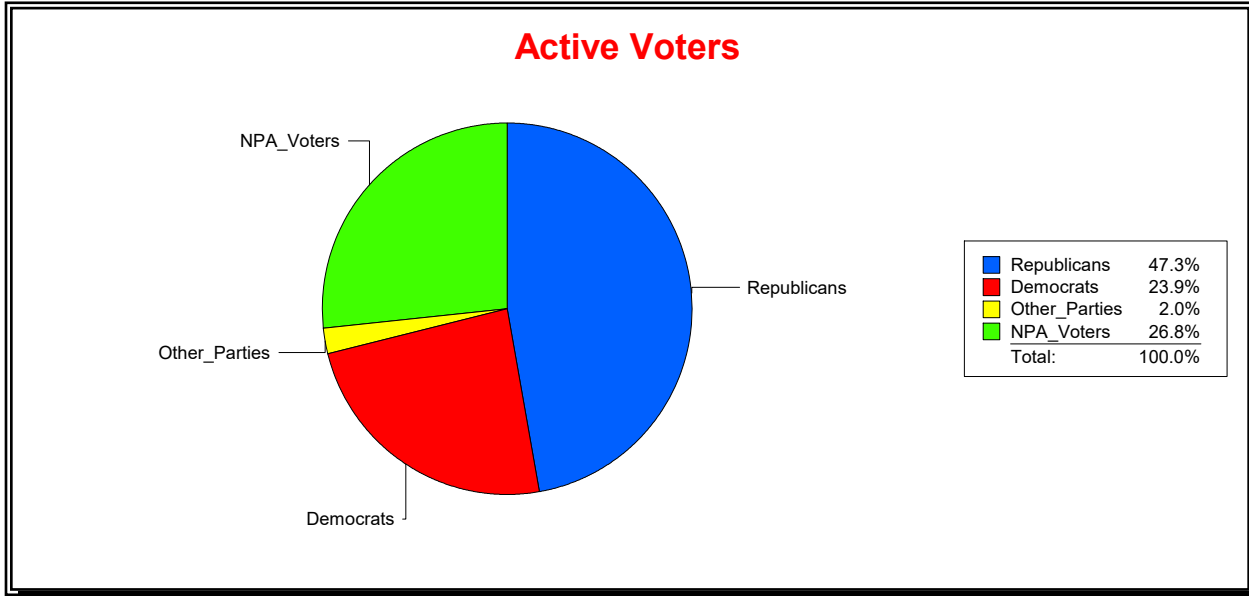

Ron Turner

Supervisor of Elections

Sarasota County, FL

Date 8/1/2023

Time 07:59 AM

Graphs of District Registration

Active Registered Voters

Inactive Voters

District	Total	Dems	Reps	NonP	Other	Total	Dems	Reps	NonP	Other
STATE HOUSE DIST 75	57,973	13,859	27,423	15,526	1,165	3,338	918	1,362	1,023	35