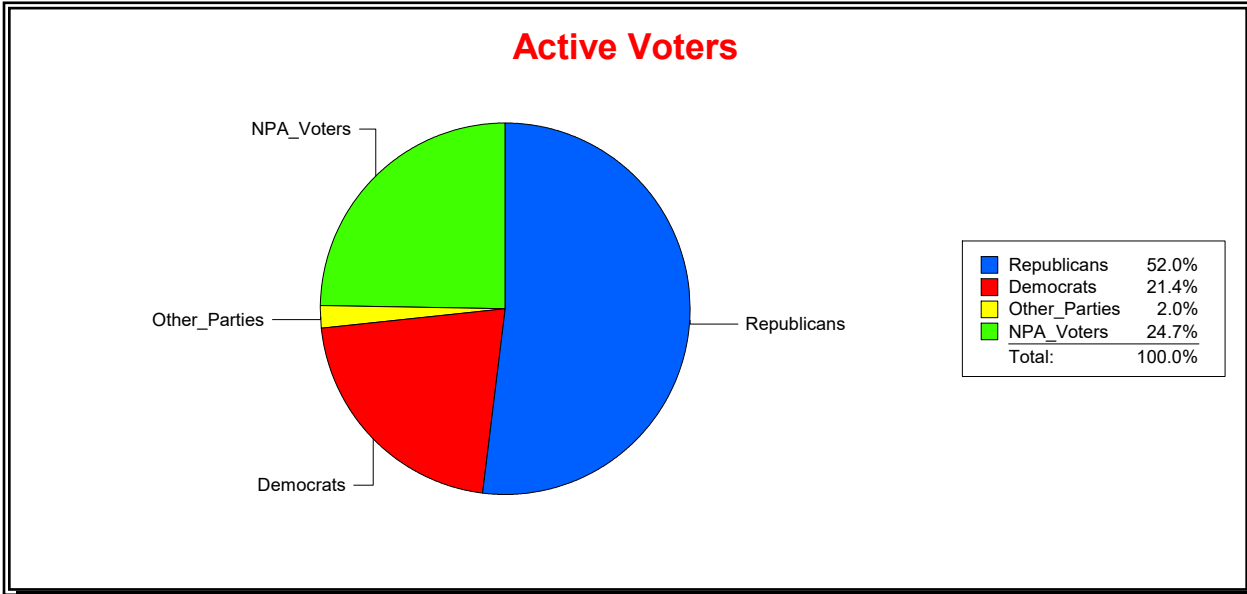

Sarasota County, FL

Date 8/1/2023

Time 07:59 AM

Graphs of District Registration

Active Registered Voters

Inactive Voters

District	Total	Dems	Reps	NonP	Other	Total	Dems	Reps	NonP	Other
WEST VILLAGES CDD	8,083	1,728	4,200	1,997	158	225	55	92	76	2