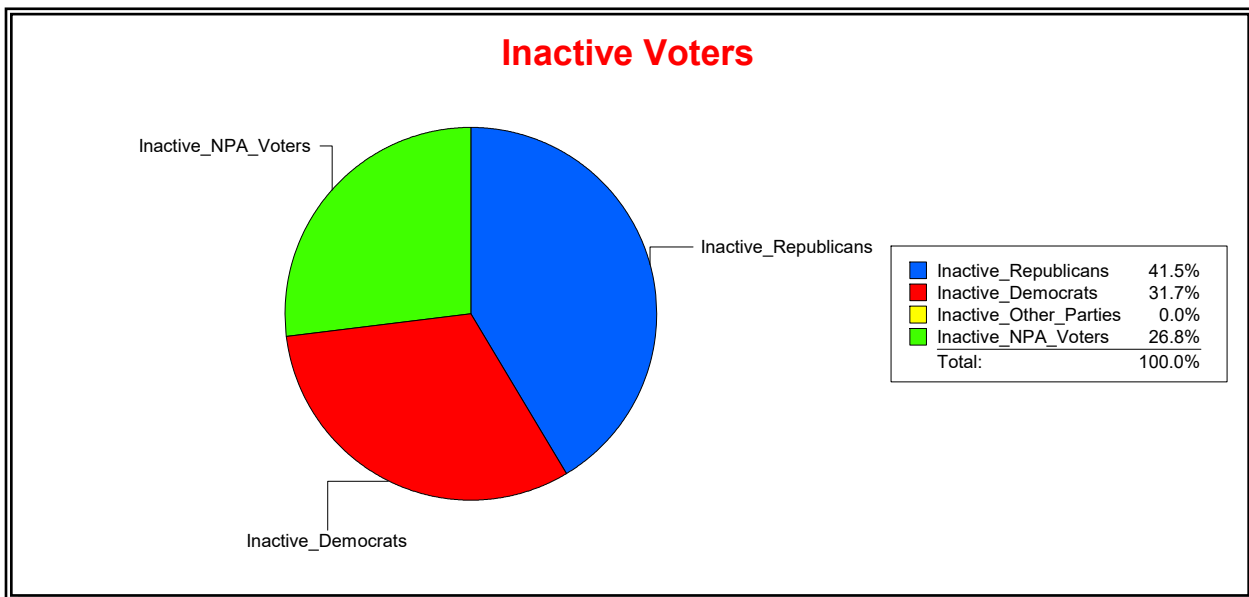

Ron Turner

Supervisor of Elections

Sarasota County, FL

Date 11/1/2023

Time 08:17 AM

Graphs of District Registration

Active Registered Voters

Inactive Voters

District	Total	Dems	Reps	NonP	Other	Total	Dems	Reps	NonP	Other
GOLDEN GATE POINT	356	94	164	90	8	41	13	17	11	0