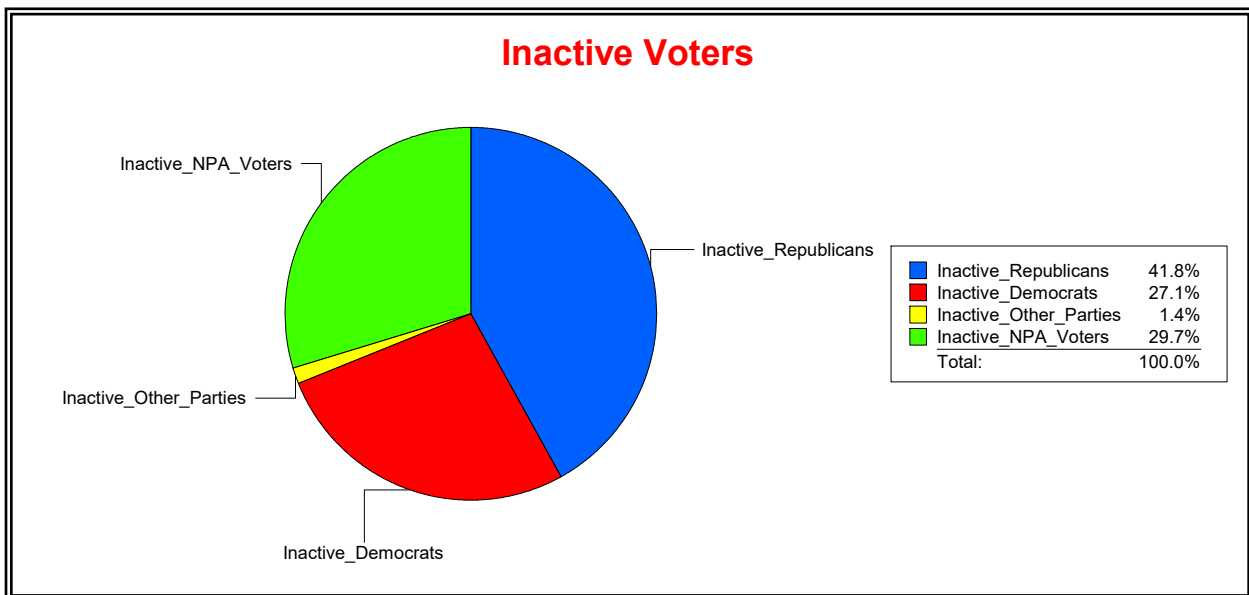

Ron Turner

Supervisor of Elections

Sarasota County, FL

Date 11/1/2023

Time 08:17 AM

Graphs of District Registration

Active Registered Voters

Inactive Voters

<u>District</u>	<u>Total</u>	<u>Dems</u>	<u>Reps</u>	<u>NonP</u>	<u>Other</u>	<u>Total</u>	<u>Dems</u>	<u>Reps</u>	<u>NonP</u>	<u>Other</u>
VENICE	22,900	5,857	10,883	5,732	428	1,495	405	625	444	21