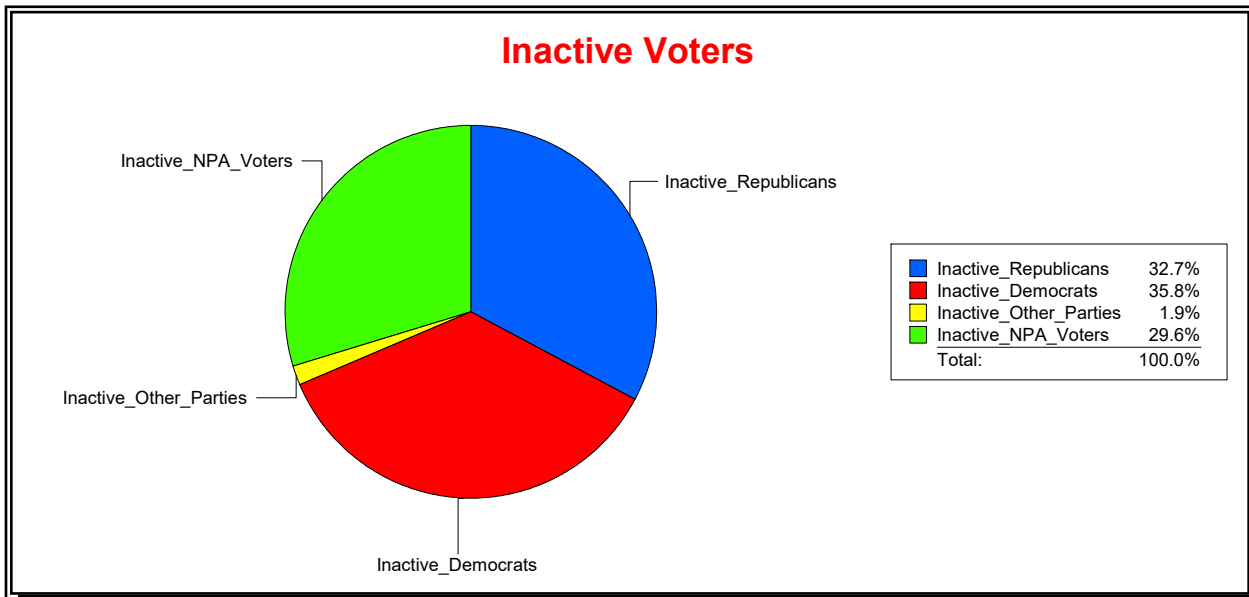

Ron Turner

Supervisor of Elections

Sarasota County, FL

Date 11/1/2023

Time 08:17 AM

Graphs of District Registration

Active Registered Voters

Inactive Voters

<u>District</u>	<u>Total</u>	<u>Dems</u>	<u>Reps</u>	<u>NonP</u>	<u>Other</u>	<u>Total</u>	<u>Dems</u>	<u>Reps</u>	<u>NonP</u>	<u>Other</u>
HOSPITAL BOARD NORTH	105,716	34,561	42,491	26,145	2,519	8,010	2,871	2,620	2,370	149