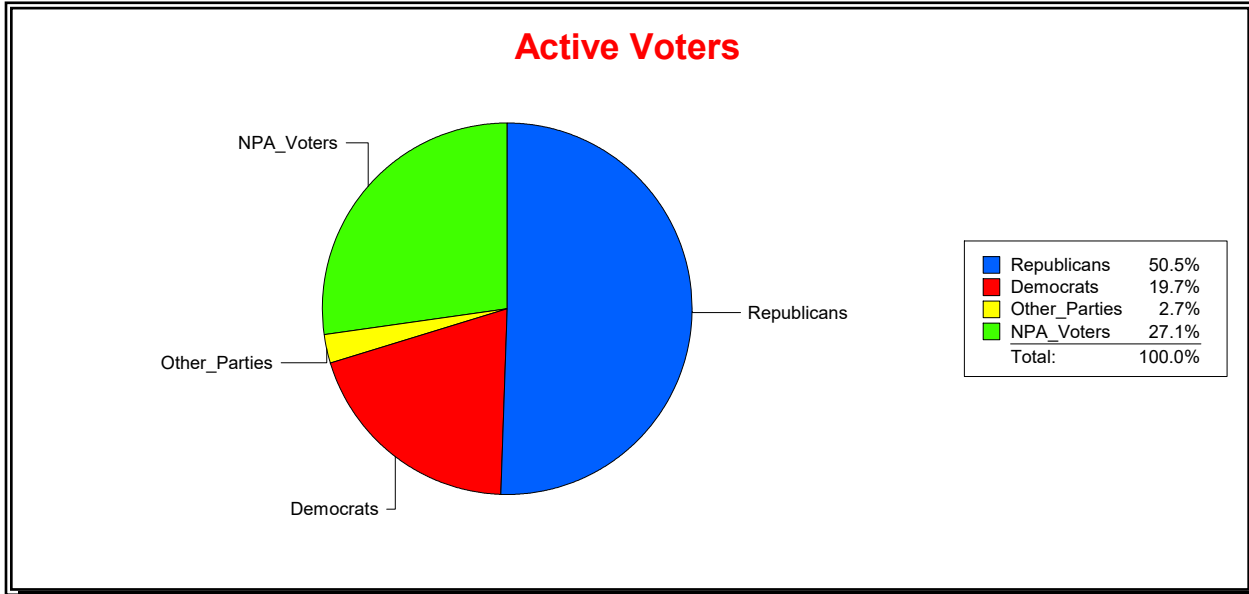

Ron Turner

Supervisor of Elections

Sarasota County, FL

Date 11/1/2023

Time 08:17 AM

Graphs of District Registration

Active Registered Voters

Inactive Voters

<u>District</u>	<u>Total</u>	<u>Dems</u>	<u>Reps</u>	<u>NonP</u>	<u>Other</u>	<u>Total</u>	<u>Dems</u>	<u>Reps</u>	<u>NonP</u>	<u>Other</u>
WOODLANDS CDD	1,752	345	885	475	47	54	21	20	12	1