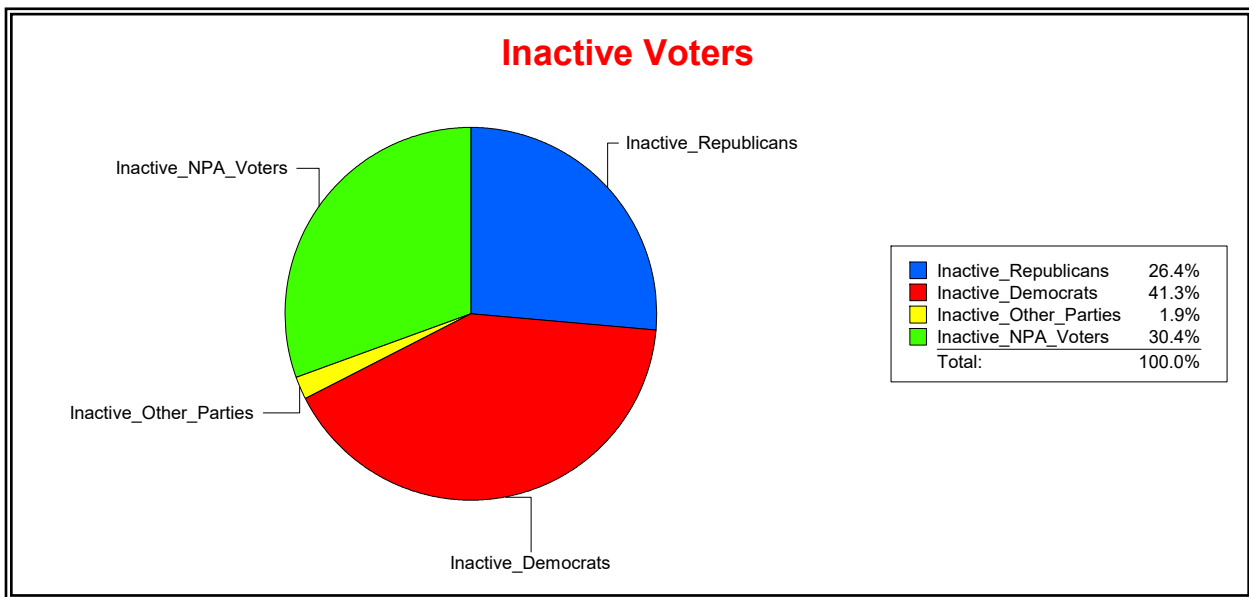

Ron Turner

Supervisor of Elections

Sarasota County, FL

Date 11/1/2023

Time 08:17 AM

Graphs of District Registration

Active Registered Voters

Inactive Voters

<u>District</u>	<u>Total</u>	<u>Dems</u>	<u>Reps</u>	<u>NonP</u>	<u>Other</u>	<u>Total</u>	<u>Dems</u>	<u>Reps</u>	<u>NonP</u>	<u>Other</u>
SARASOTA	38,095	15,322	12,243	9,617	913	3,668	1,514	967	1,116	71