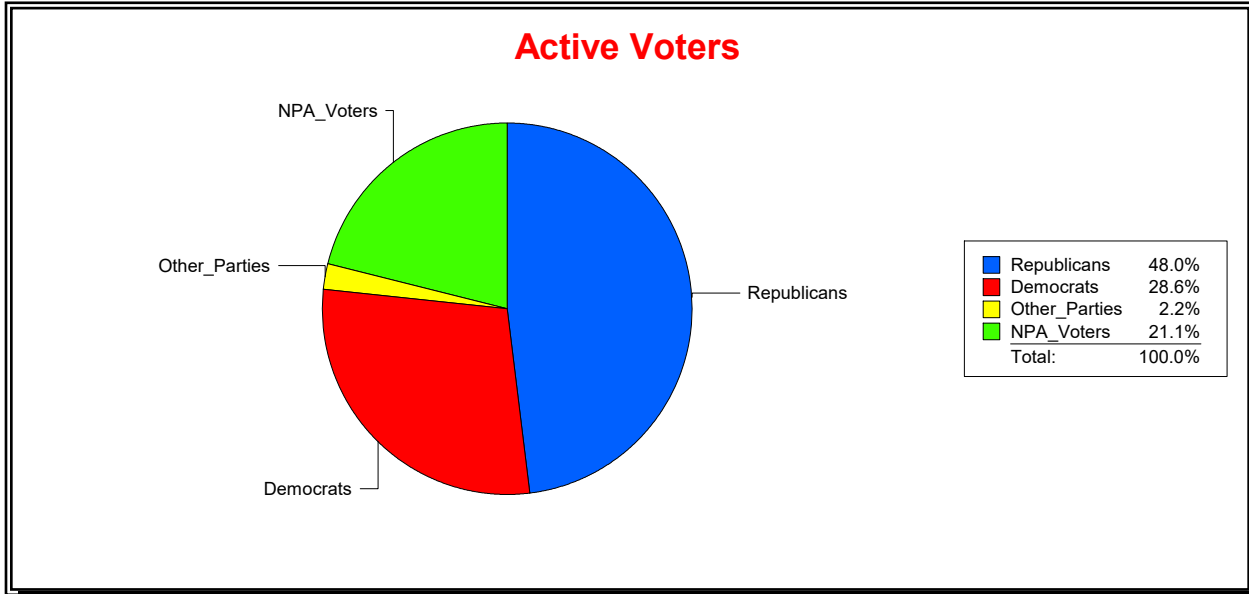

Date 11/1/2023

Time 08:17 AM

Graphs of District Registration

Active Registered Voters

Inactive Voters

District	Total	Dems	Reps	NonP	Other	Total	Dems	Reps	NonP	Other
LONGBOAT KEY 4	402	115	193	85	9	28	8	13	7	0