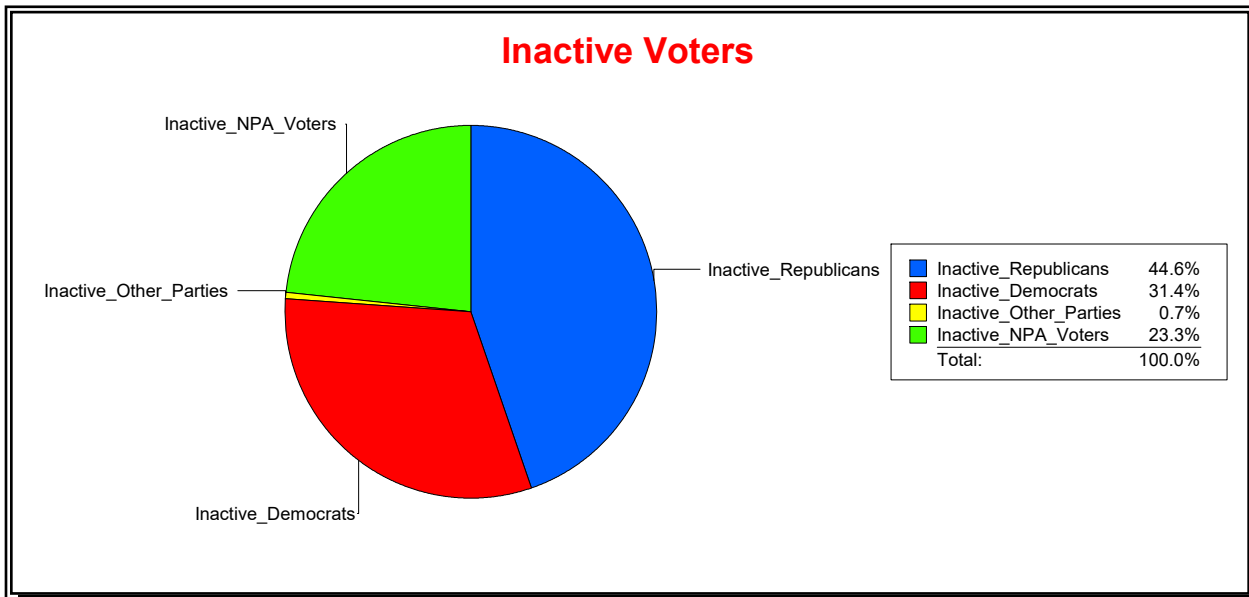

Ron Turner

Supervisor of Elections

Sarasota County, FL

Date 11/1/2023

Time 08:17 AM

Graphs of District Registration

Active Registered Voters

Inactive Voters

District	Total	Dems	Reps	NonP	Other	Total	Dems	Reps	NonP	Other
LONGBOAT KEY	4,668	1,240	2,309	1,015	104	296	93	132	69	2