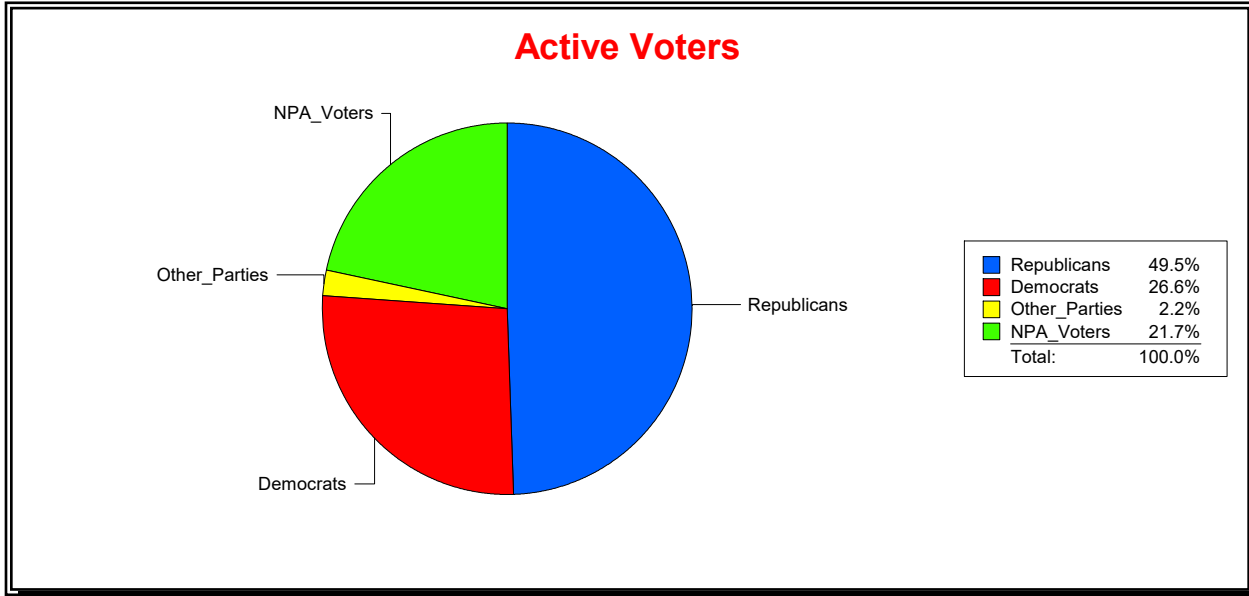

Ron Turner

Supervisor of Elections

Sarasota County, FL

Date 11/1/2023

Time 08:17 AM

Graphs of District Registration

Active Registered Voters

Inactive Voters

District	Total	Dems	Reps	NonP	Other	Total	Dems	Reps	NonP	Other
LONGBOAT KEY	4,668	1,240	2,309	1,015	104	296	93	132	69	2