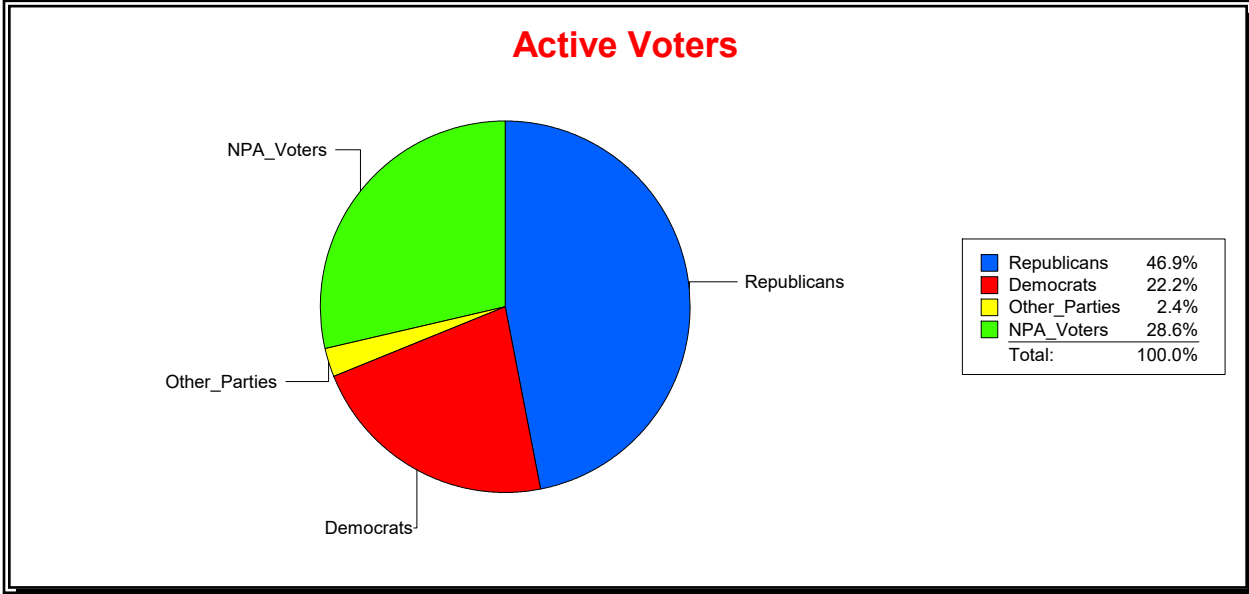

Ron Turner

Supervisor of Elections

Sarasota County, FL

Date 11/1/2023

Time 08:17 AM

Graphs of District Registration

Active Registered Voters

Inactive Voters

<u>District</u>	<u>Total</u>	<u>Dems</u>	<u>Reps</u>	<u>NonP</u>	<u>Other</u>	<u>Total</u>	<u>Dems</u>	<u>Reps</u>	<u>NonP</u>	<u>Other</u>
STONEYBROOK CDD	1,765	391	827	505	42	114	31	42	40	1