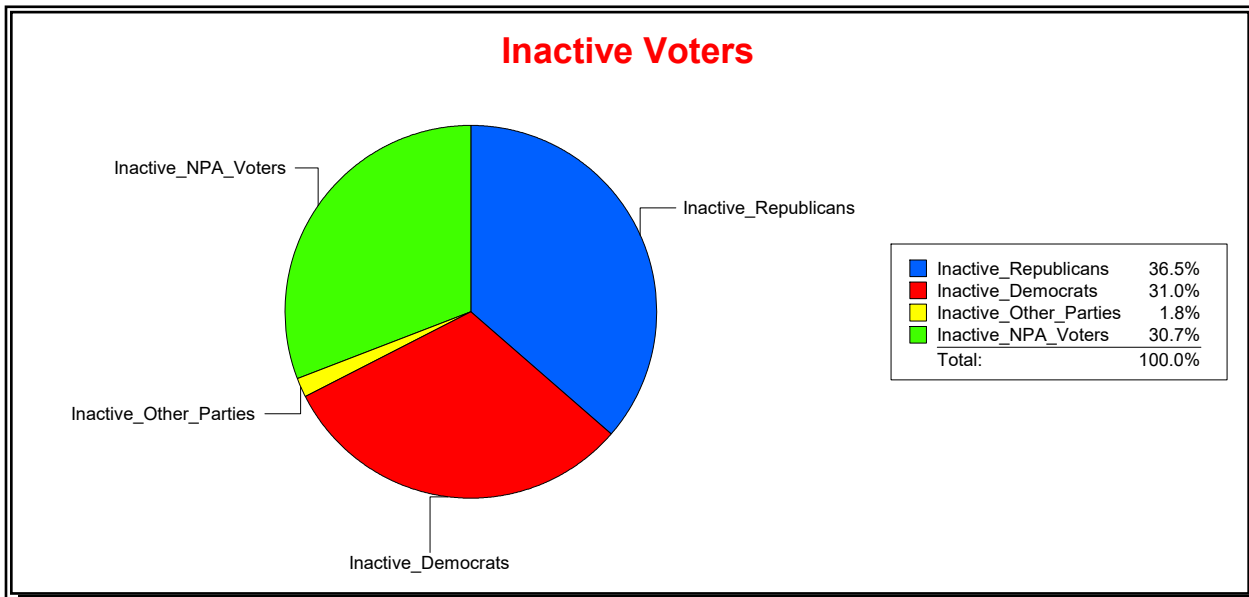

Ron Turner

Supervisor of Elections

Sarasota County, FL

Date 11/1/2023

Time 08:17 AM

Graphs of District Registration

Active Registered Voters

Inactive Voters

District	Total	Dems	Reps	NonP	Other	Total	Dems	Reps	NonP	Other
17TH CONGRESS DIST	351,518	97,158	155,848	90,610	7,902	24,442	7,580	8,922	7,505	435