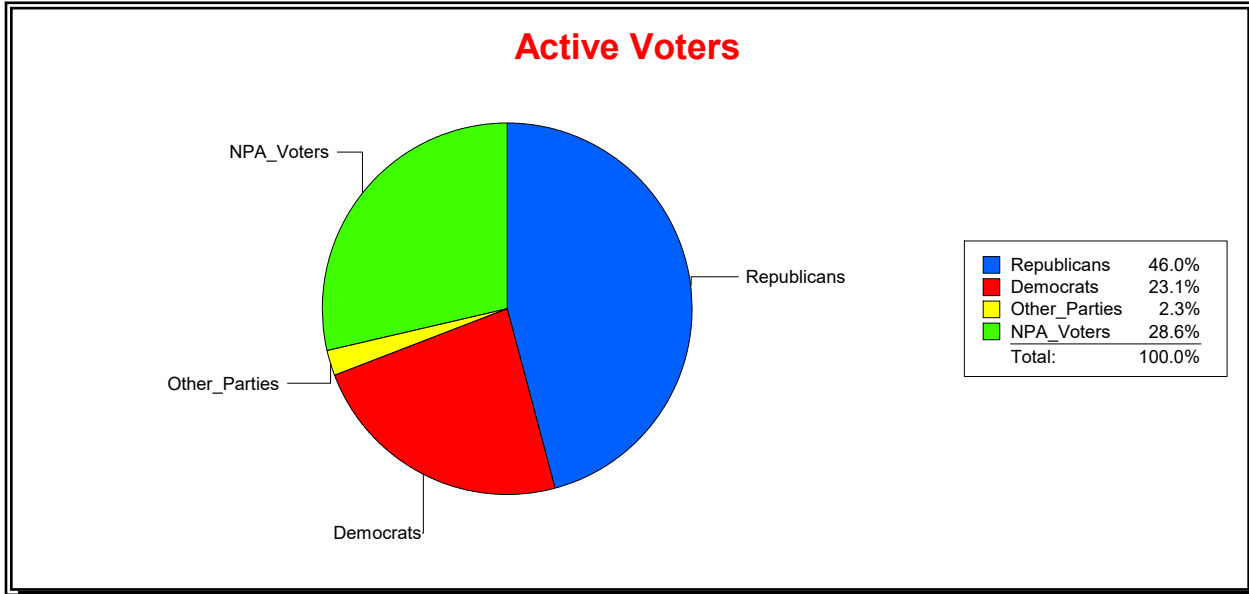

Date 11/1/2023

Time 08:17 AM

**Graphs of District Registration**

**Active Registered Voters**

**Inactive Voters**

District	Total	Dems	Reps	NonP	Other	Total	Dems	Reps	NonP	Other
<b>SOIL AND WATER DIST 5</b>	70,381	16,258	32,348	20,151	1,624	4,935	1,335	1,890	1,619	91