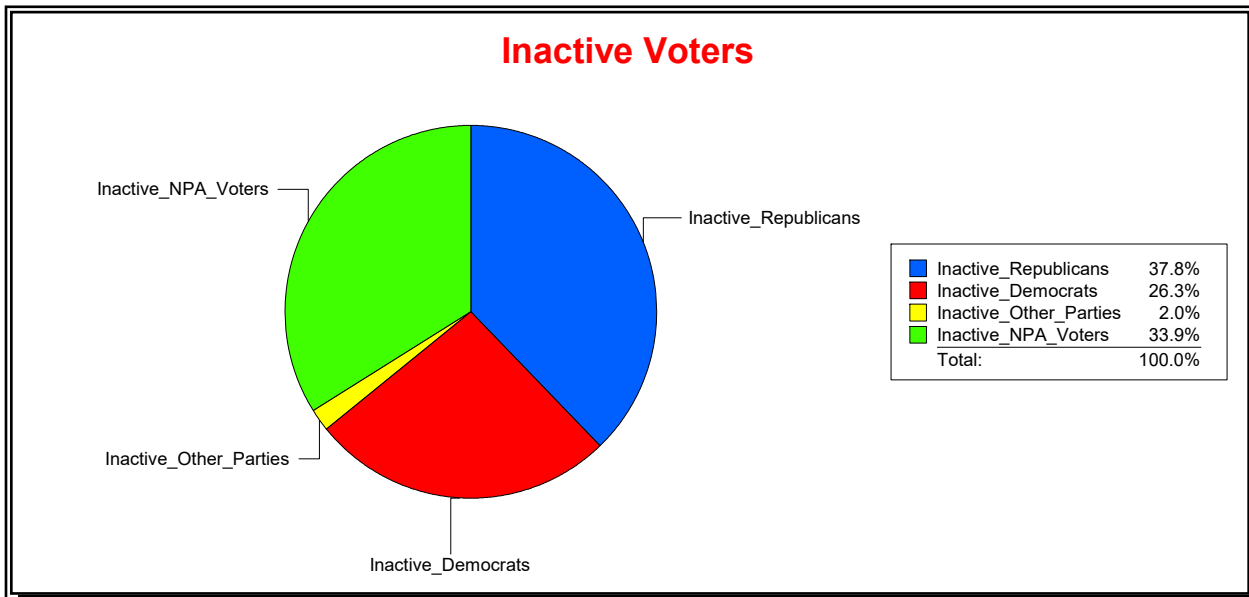

Ron Turner

Supervisor of Elections

Sarasota County, FL

Date 11/1/2023

Time 08:17 AM

Graphs of District Registration

Active Registered Voters

Inactive Voters

<u>District</u>	<u>Total</u>	<u>Dems</u>	<u>Reps</u>	<u>NonP</u>	<u>Other</u>	<u>Total</u>	<u>Dems</u>	<u>Reps</u>	<u>NonP</u>	<u>Other</u>
NORTH PORT	60,739	13,852	27,705	17,735	1,447	3,964	1,042	1,500	1,342	80