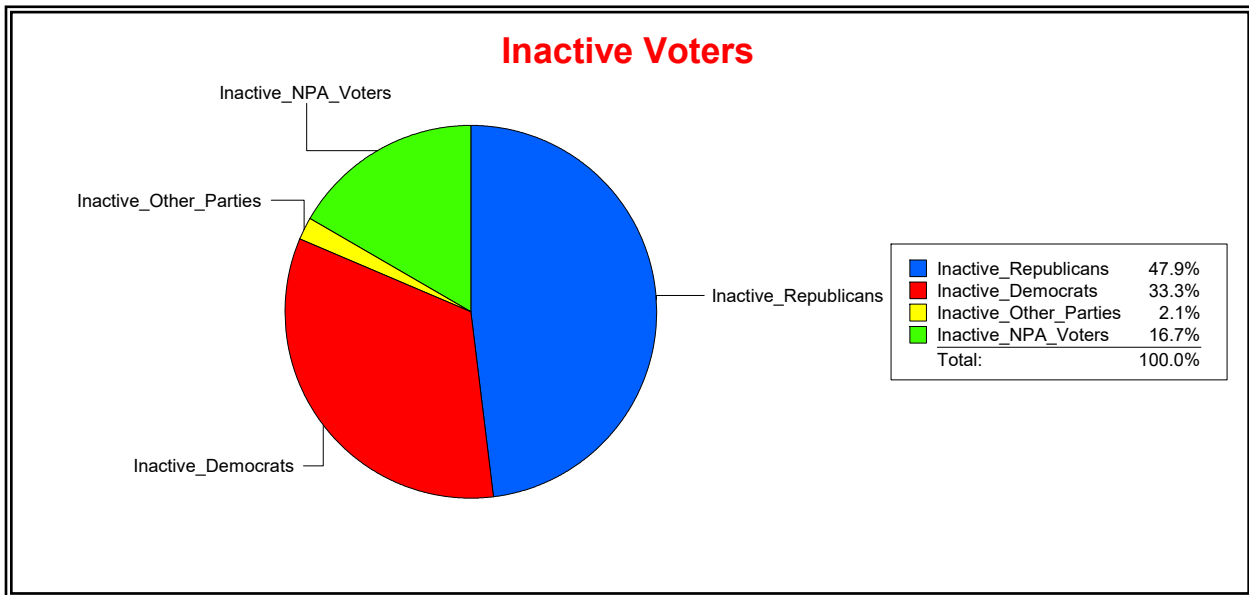

Ron Turner

Supervisor of Elections

Sarasota County, FL

Date 11/1/2023

Time 08:17 AM

Graphs of District Registration

Active Registered Voters

Inactive Voters

District	Total	Dems	Reps	NonP	Other	Total	Dems	Reps	NonP	Other
BOBCAT TRAIL CDD	784	170	406	200	8	48	16	23	8	1