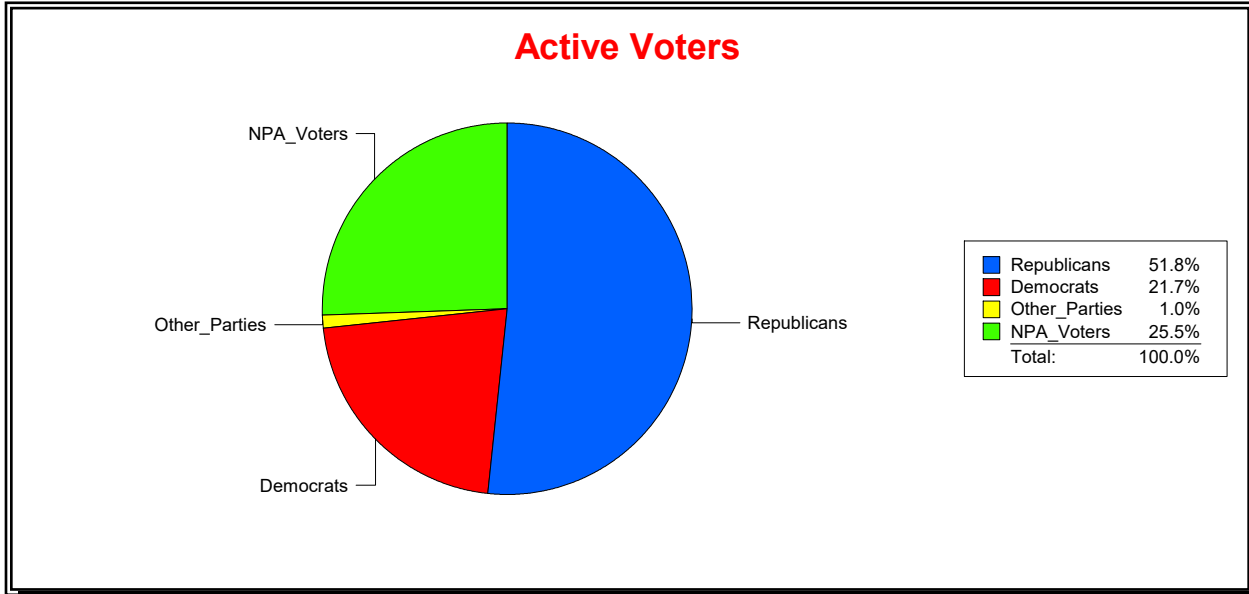

Ron Turner

Supervisor of Elections

Sarasota County, FL

Date 11/1/2023

Time 08:17 AM

Graphs of District Registration

Active Registered Voters

Inactive Voters

District	Total	Dems	Reps	NonP	Other	Total	Dems	Reps	NonP	Other
BOBCAT TRAIL CDD	784	170	406	200	8	48	16	23	8	1