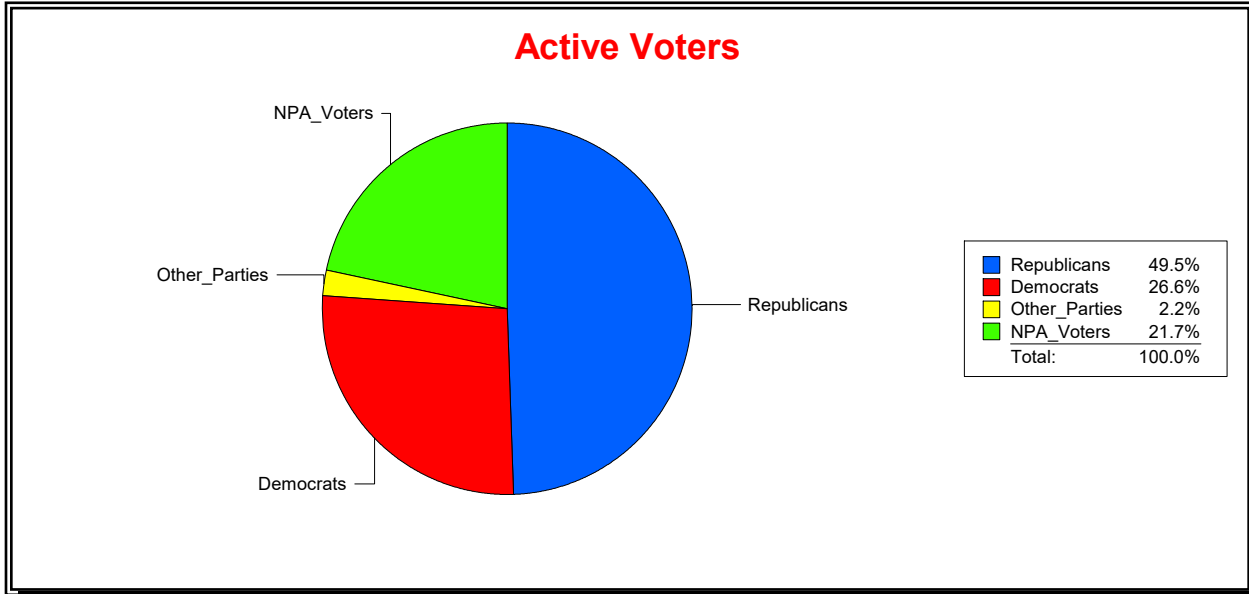

Ron Turner

Supervisor of Elections

Sarasota County, FL

Date 11/1/2023

Time 08:17 AM

Graphs of District Registration

Active Registered Voters

Inactive Voters

District	Total	Dems	Reps	NonP	Other	Total	Dems	Reps	NonP	Other
LONGBOAT KEY	4,668	1,240	2,309	1,015	104	296	93	132	69	2