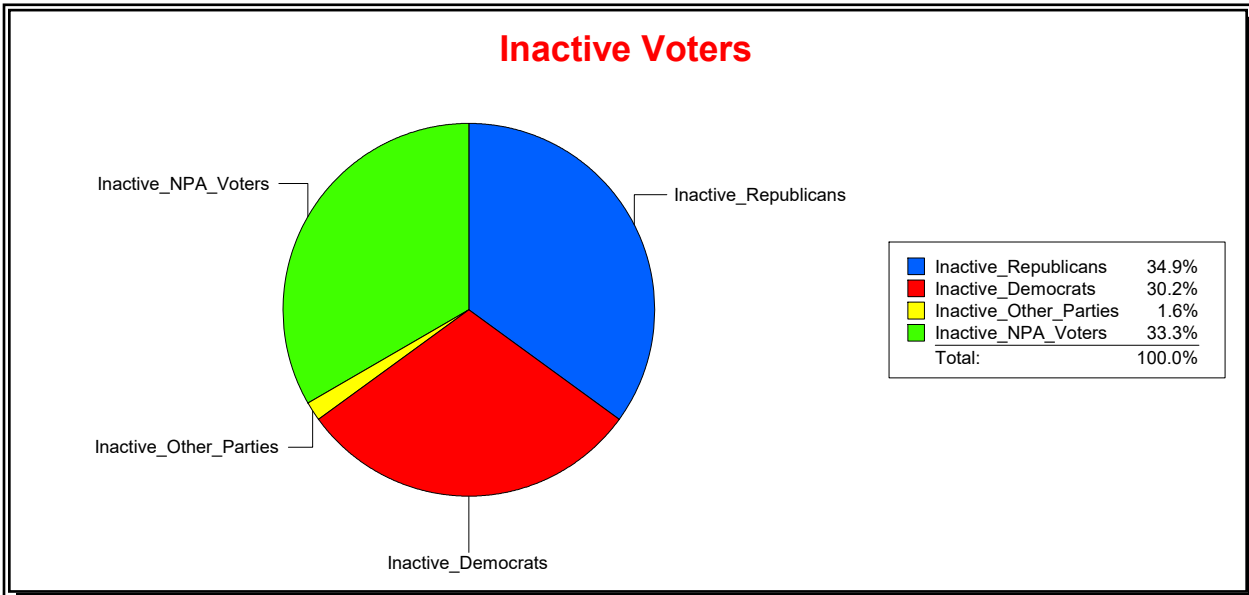

Ron Turner

Supervisor of Elections

Sarasota County, FL

Date 11/1/2023

Time 08:17 AM

Graphs of District Registration

Active Registered Voters

Inactive Voters

<u>District</u>	<u>Total</u>	<u>Dems</u>	<u>Reps</u>	<u>NonP</u>	<u>Other</u>	<u>Total</u>	<u>Dems</u>	<u>Reps</u>	<u>NonP</u>	<u>Other</u>
LAKESIDE PLANT CDD	894	188	438	252	16	63	19	22	21	1