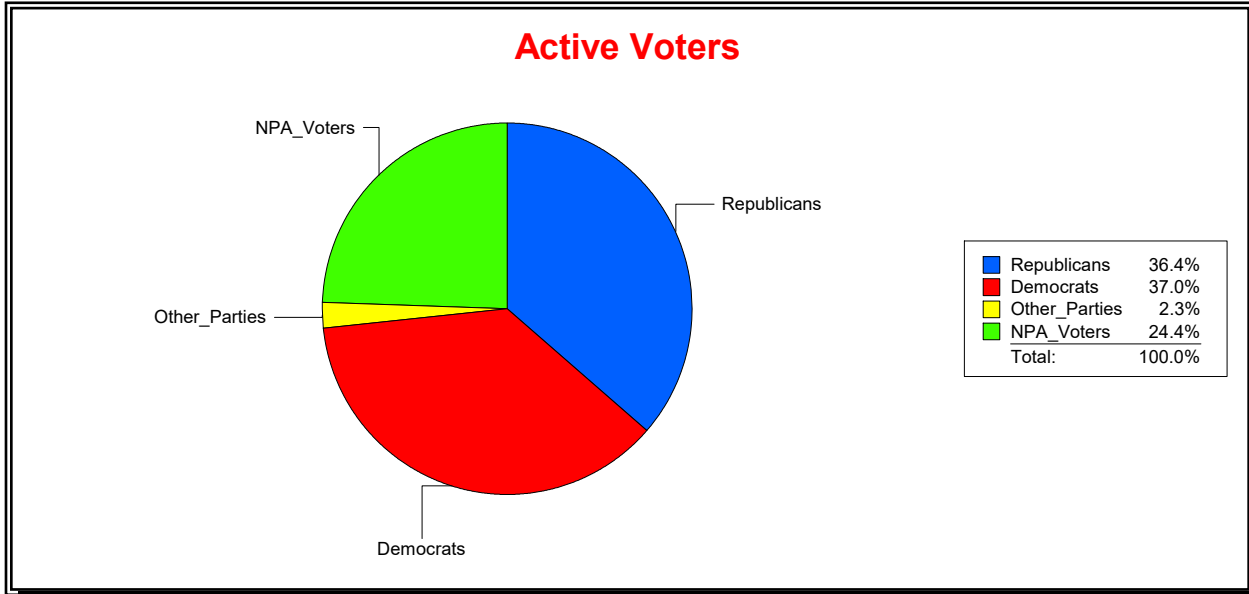

Ron Turner

Supervisor of Elections

Sarasota County, FL

Date 11/1/2023

Time 08:17 AM

Graphs of District Registration

Active Registered Voters

Inactive Voters

<u>District</u>	<u>Total</u>	<u>Dems</u>	<u>Reps</u>	<u>NonP</u>	<u>Other</u>	<u>Total</u>	<u>Dems</u>	<u>Reps</u>	<u>NonP</u>	<u>Other</u>
CNTY COMM DIST 2	64,341	23,784	23,395	15,709	1,453	5,513	2,087	1,671	1,660	95