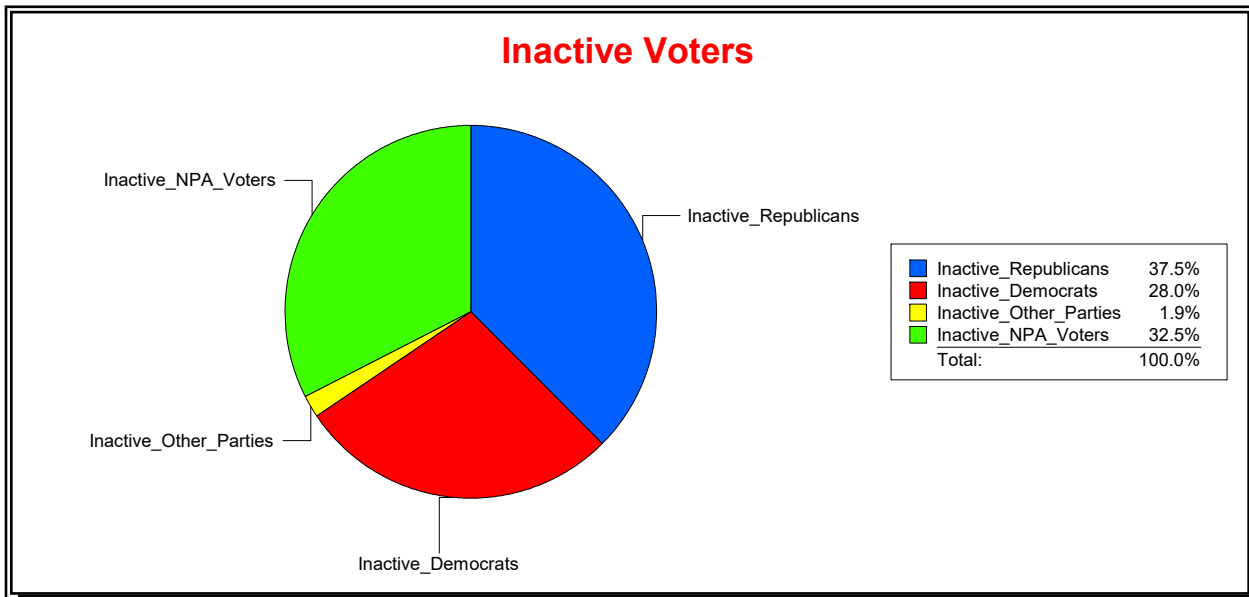

Ron Turner

Supervisor of Elections

Sarasota County, FL

Date 11/1/2023

Time 08:17 AM

Graphs of District Registration

District	Active Registered Voters					Inactive Voters				
	Total	Dems	Reps	NonP	Other	Total	Dems	Reps	NonP	Other
NORTH PORT 5	17,331	4,000	8,095	4,848	388	1,060	297	398	345	20