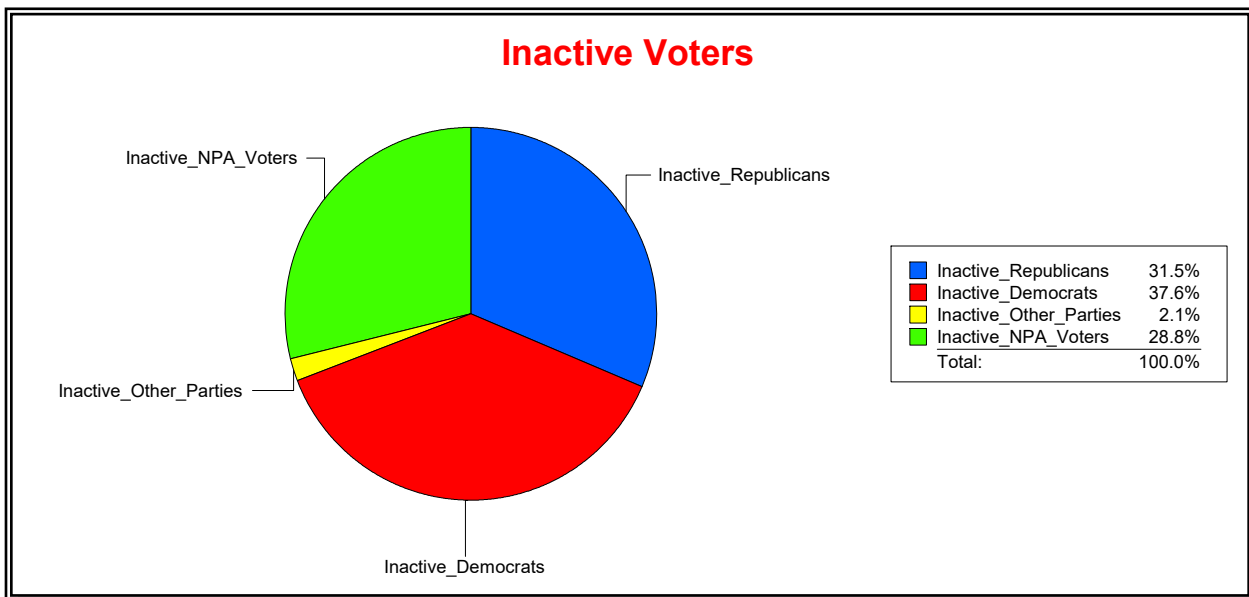

Ron Turner

Supervisor of Elections

Sarasota County, FL

Date 11/1/2023

Time 08:17 AM

Graphs of District Registration

Active Registered Voters

Inactive Voters

District	Total	Dems	Reps	NonP	Other	Total	Dems	Reps	NonP	Other
SARASOTA DIST 2	16,518	5,875	6,302	3,969	372	1,315	494	414	379	28