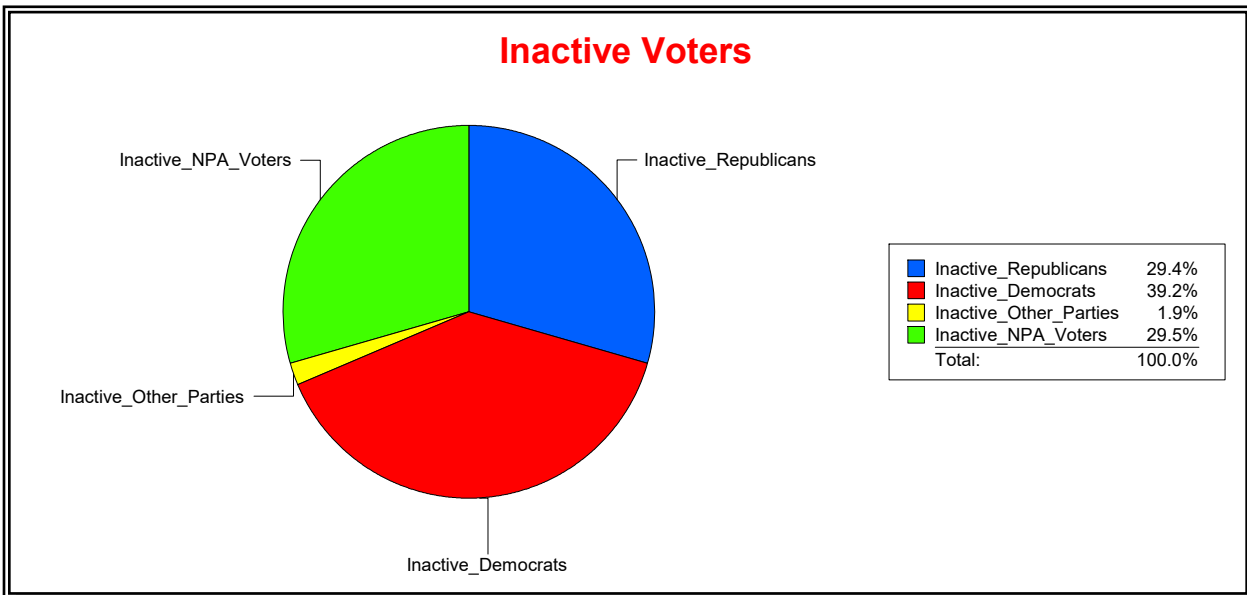

Ron Turner

Supervisor of Elections

Sarasota County, FL

Date 11/1/2023

Time 08:17 AM

Graphs of District Registration

Active Registered Voters

Inactive Voters

District	Total	Dems	Reps	NonP	Other	Total	Dems	Reps	NonP	Other
SCHOOL DIST 1	63,414	23,543	22,362	15,949	1,560	5,491	2,153	1,617	1,619	102