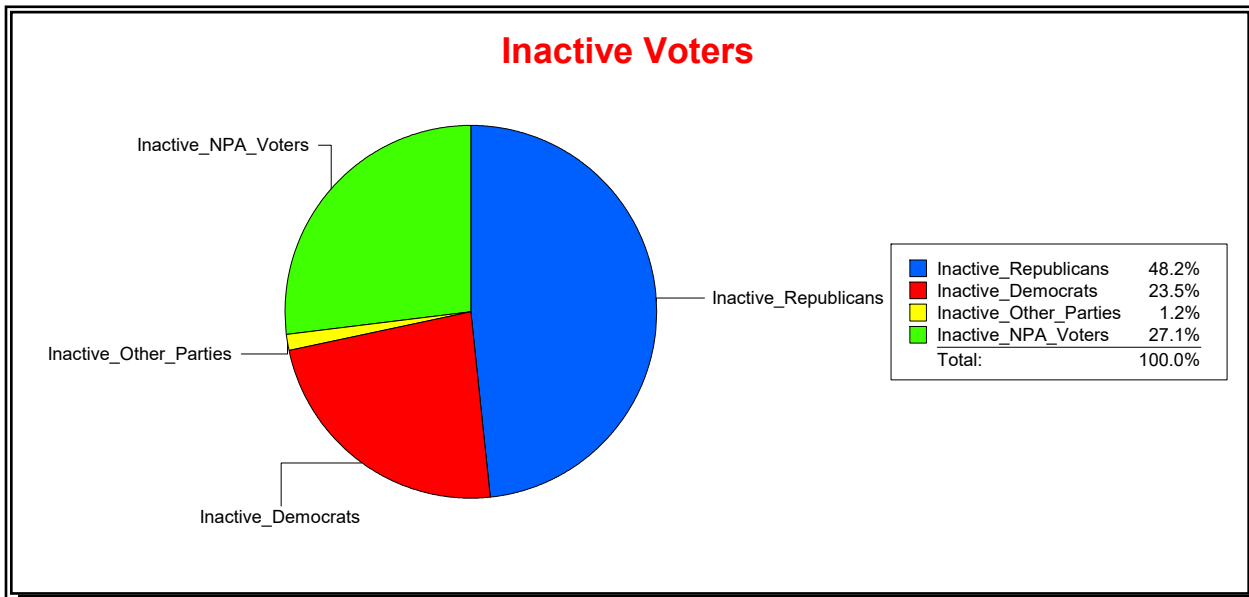

Date 11/1/2023

Time 08:17 AM

Graphs of District Registration

Active Registered Voters

Inactive Voters

District	Total	Dems	Reps	NonP	Other	Total	Dems	Reps	NonP	Other
BLACKBURN CREEK	2,419	566	1,253	562	38	85	20	41	23	1