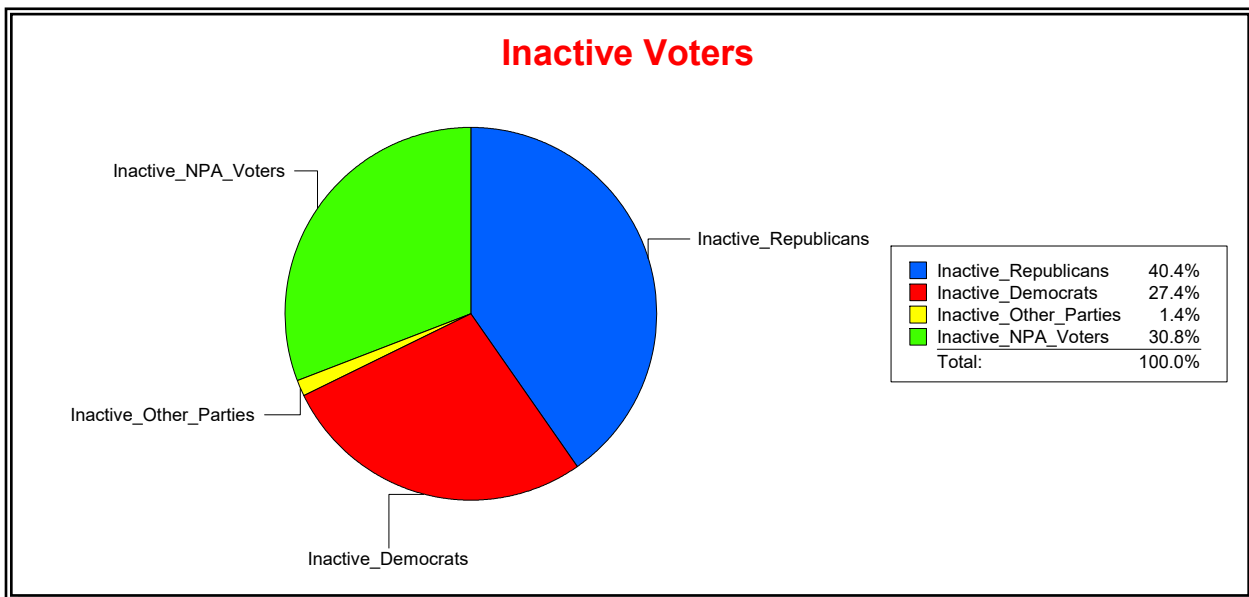

Ron Turner

Supervisor of Elections

Sarasota County, FL

Date 11/1/2023

Time 08:17 AM

Graphs of District Registration

Active Registered Voters

Inactive Voters

District	Total	Dems	Reps	NonP	Other	Total	Dems	Reps	NonP	Other
STATE HOUSE DIST 75	57,857	13,722	27,563	15,337	1,235	3,761	1,030	1,519	1,160	52