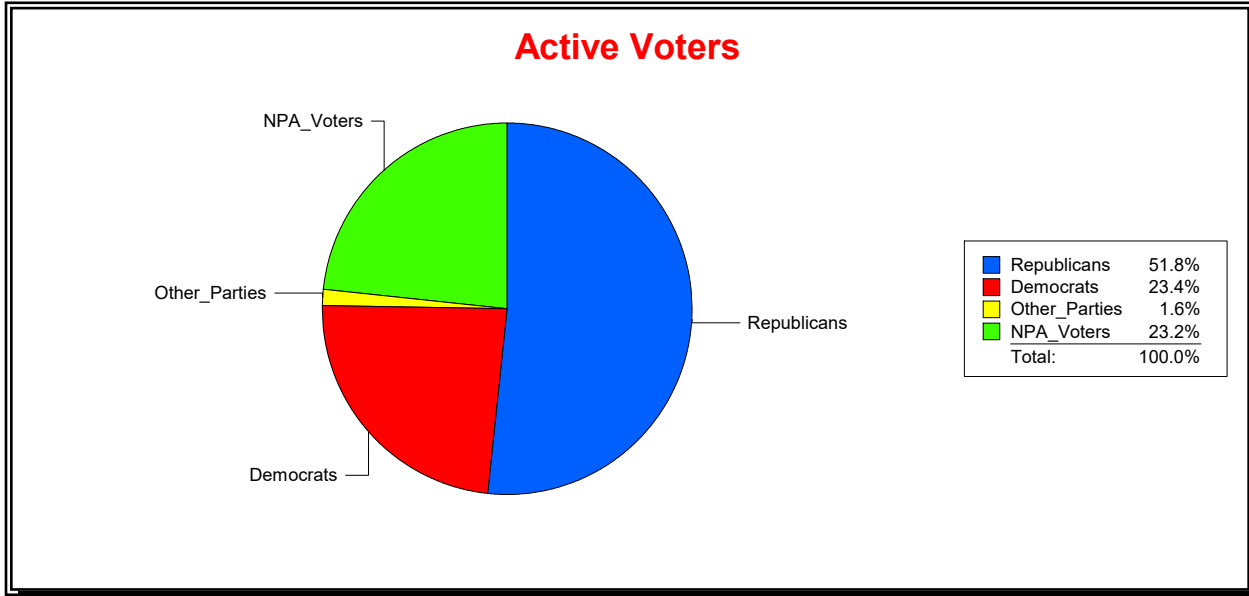

Date 11/1/2023

Time 08:17 AM

Graphs of District Registration

Active Registered Voters

Inactive Voters

District	Total	Dems	Reps	NonP	Other	Total	Dems	Reps	NonP	Other
BLACKBURN CREEK	2,419	566	1,253	562	38	85	20	41	23	1