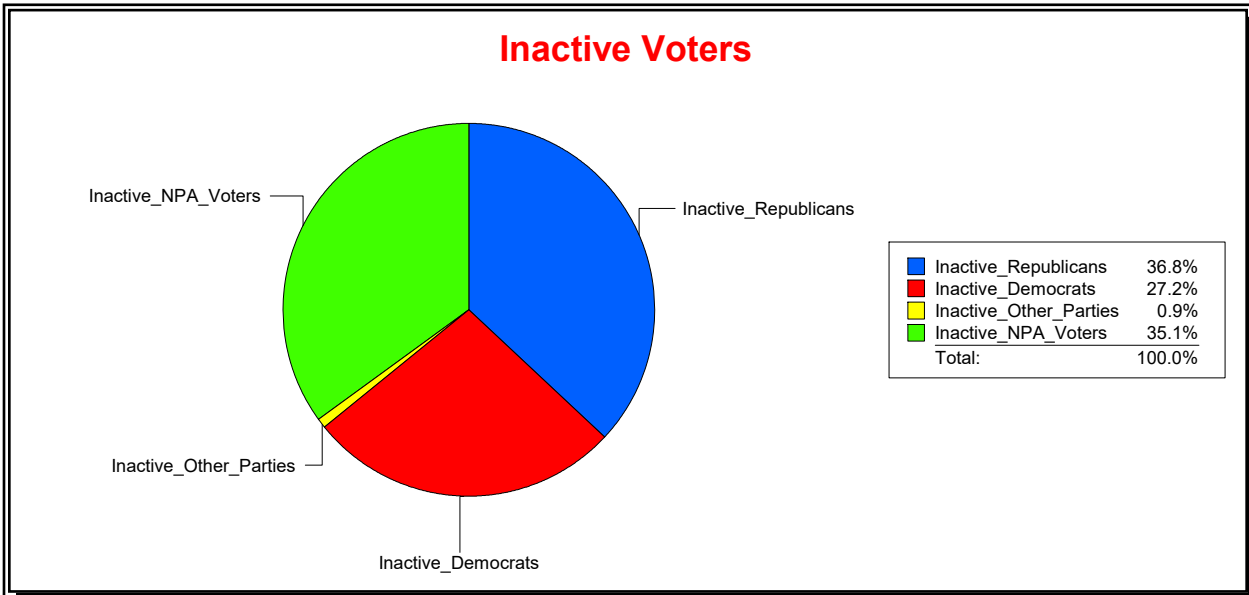

Ron Turner

Supervisor of Elections

Sarasota County, FL

Date 11/1/2023

Time 08:17 AM

Graphs of District Registration

Active Registered Voters

Inactive Voters

<u>District</u>	<u>Total</u>	<u>Dems</u>	<u>Reps</u>	<u>NonP</u>	<u>Other</u>	<u>Total</u>	<u>Dems</u>	<u>Reps</u>	<u>NonP</u>	<u>Other</u>
STONEYBROOK CDD	1,765	391	827	505	42	114	31	42	40	1