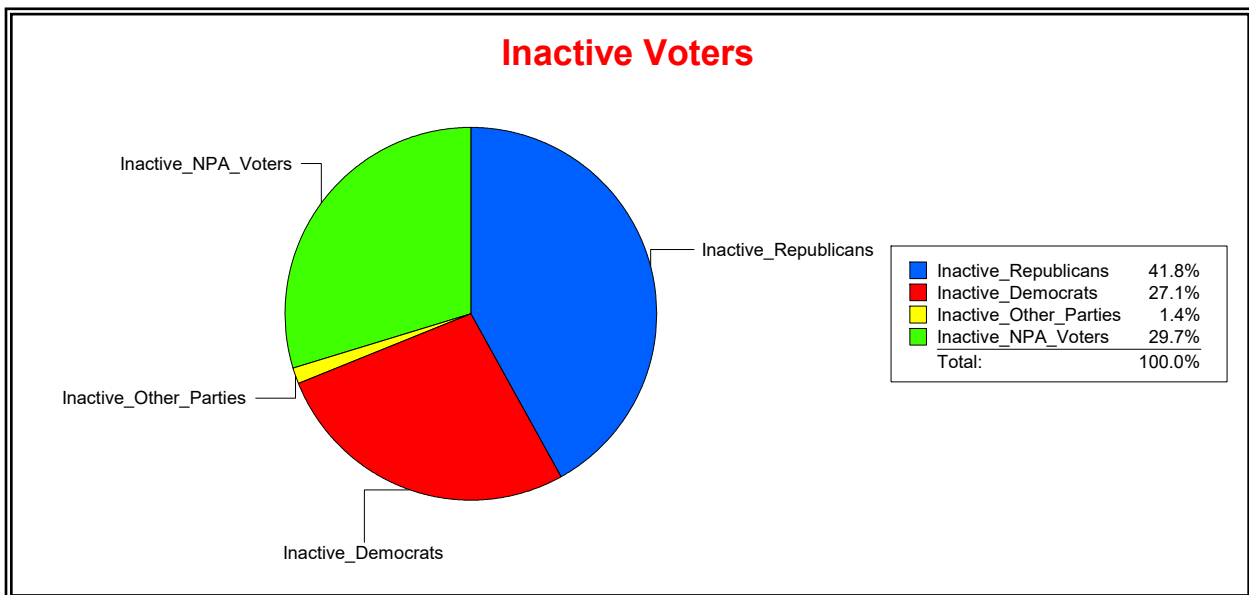

Ron Turner

Supervisor of Elections

Sarasota County, FL

Date 11/1/2023

Time 08:17 AM

Graphs of District Registration

Active Registered Voters

Inactive Voters

District	Total	Dems	Reps	NonP	Other	Total	Dems	Reps	NonP	Other
VENICE	22,900	5,857	10,883	5,732	428	1,495	405	625	444	21