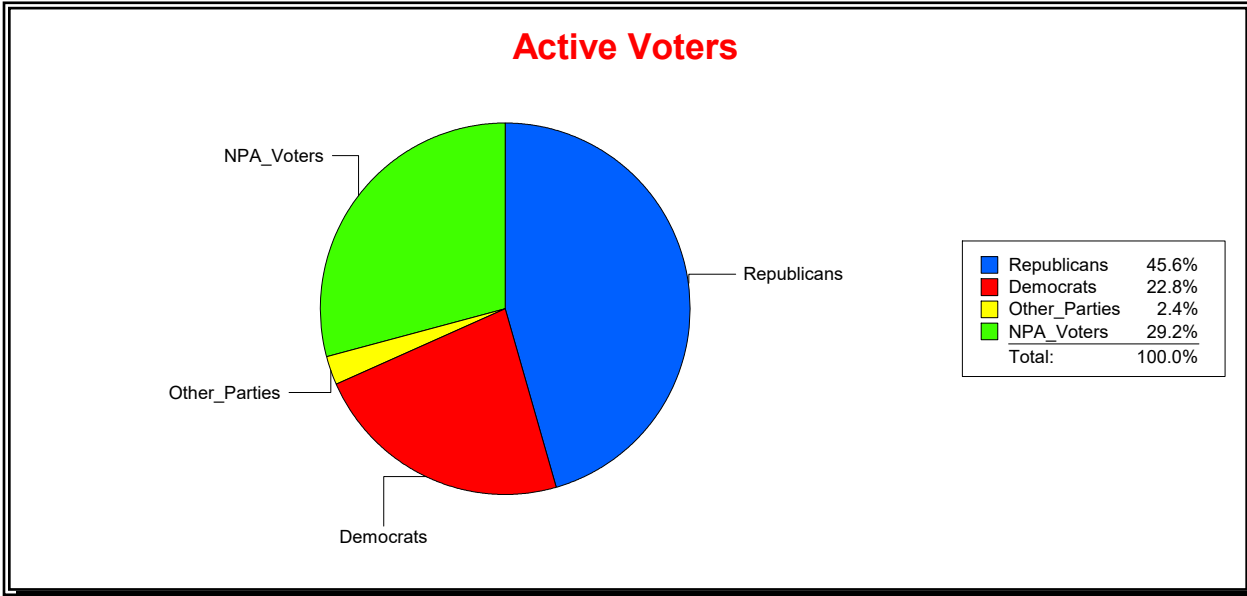

Ron Turner

Supervisor of Elections

Sarasota County, FL

Date 11/1/2023

Time 08:17 AM

Graphs of District Registration

Active Registered Voters

Inactive Voters

<u>District</u>	<u>Total</u>	<u>Dems</u>	<u>Reps</u>	<u>NonP</u>	<u>Other</u>	<u>Total</u>	<u>Dems</u>	<u>Reps</u>	<u>NonP</u>	<u>Other</u>
NORTH PORT	60,739	13,852	27,705	17,735	1,447	3,964	1,042	1,500	1,342	80