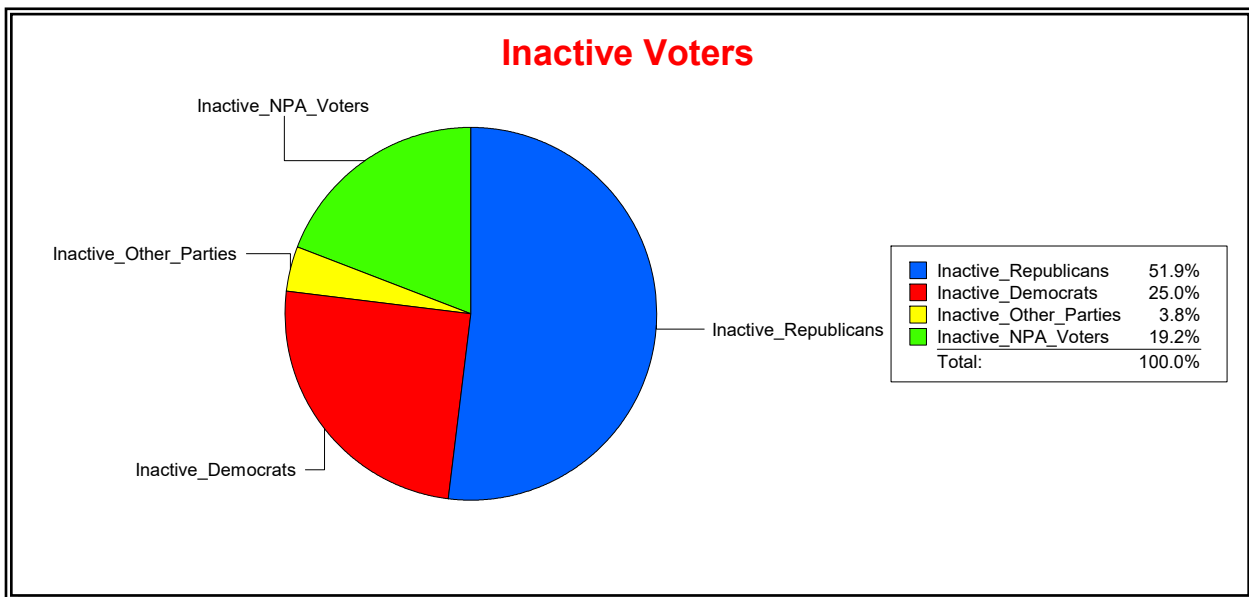

Ron Turner

Supervisor of Elections

Sarasota County, FL

Date 11/1/2023

Time 08:17 AM

Graphs of District Registration

Active Registered Voters

Inactive Voters

District	Total	Dems	Reps	NonP	Other	Total	Dems	Reps	NonP	Other
SARASOTA NATIONAL CDD	1,910	397	1,052	425	36	52	13	27	10	2