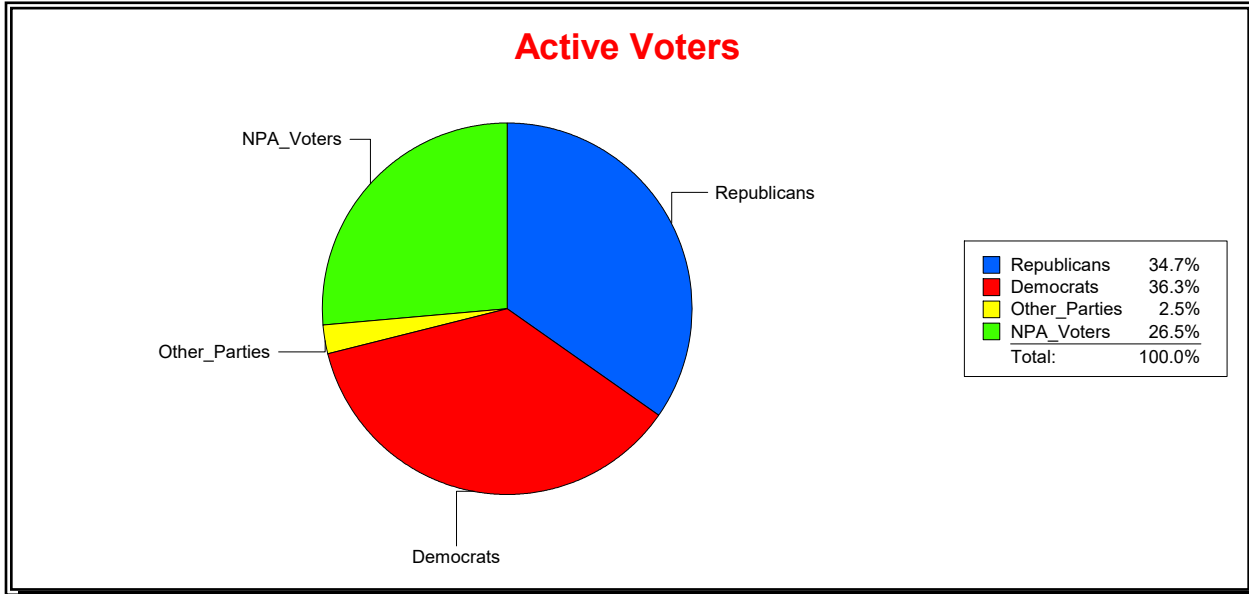

Supervisor of Elections

Sarasota County, FL

Date 11/1/2023

Time 08:17 AM

Graphs of District Registration

Active Registered Voters

Inactive Voters

District	Total	Dems	Reps	NonP	Other	Total	Dems	Reps	NonP	Other
SARASOTA DIST 3	10,694	3,881	3,713	2,835	265	1,047	378	306	343	20