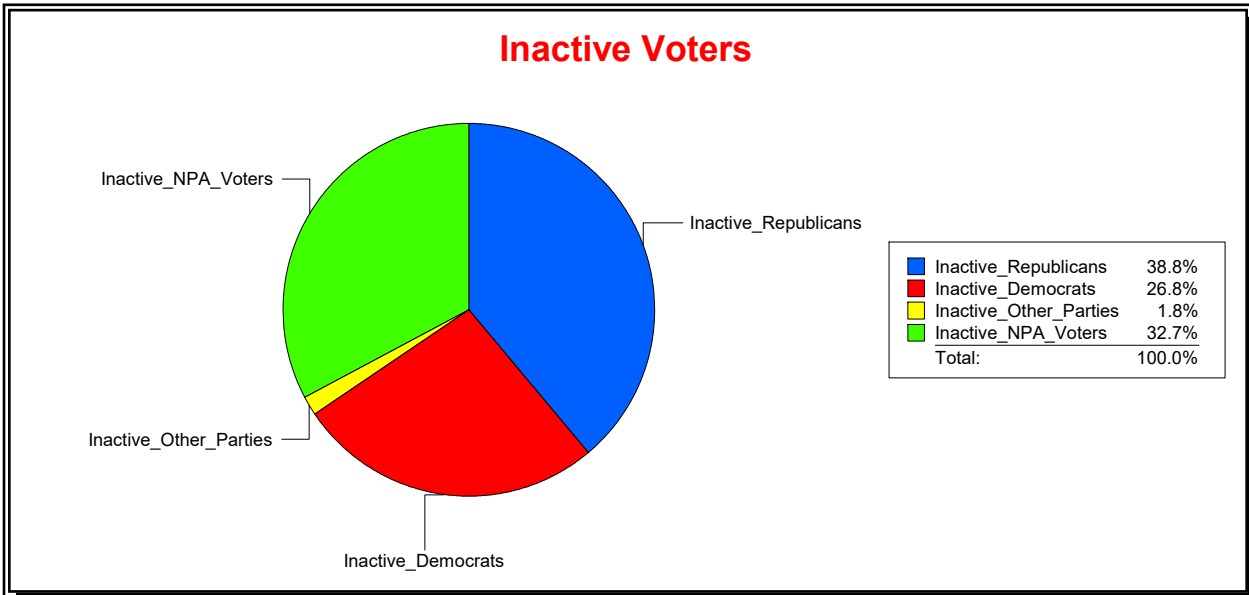

Ron Turner

Supervisor of Elections

Sarasota County, FL

Date 11/1/2023

Time 08:17 AM

Graphs of District Registration

Active Registered Voters

Inactive Voters

<u>District</u>	<u>Total</u>	<u>Dems</u>	<u>Reps</u>	<u>NonP</u>	<u>Other</u>	<u>Total</u>	<u>Dems</u>	<u>Reps</u>	<u>NonP</u>	<u>Other</u>
HOSPITAL BOARD SOUTH	126,096	29,637	58,766	34,931	2,762	8,532	2,287	3,308	2,787	150