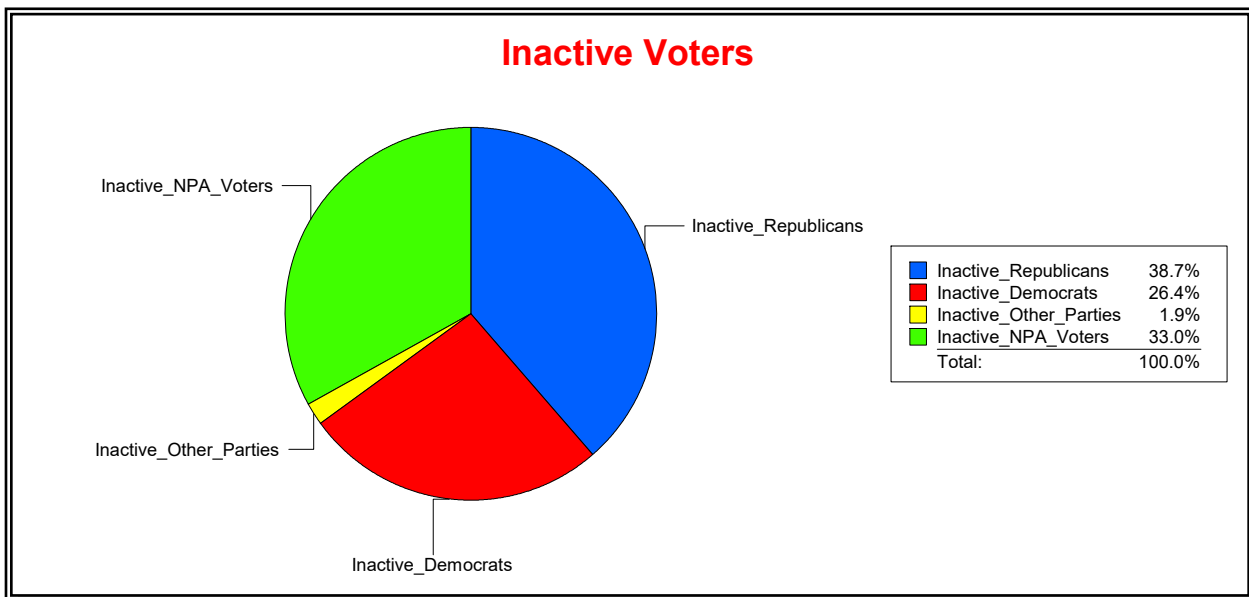

Ron Turner

Supervisor of Elections

Sarasota County, FL

Date 11/1/2023

Time 08:17 AM

Graphs of District Registration

Active Registered Voters

Inactive Voters

<u>District</u>	<u>Total</u>	<u>Dems</u>	<u>Reps</u>	<u>NonP</u>	<u>Other</u>	<u>Total</u>	<u>Dems</u>	<u>Reps</u>	<u>NonP</u>	<u>Other</u>
SCHOOL DIST 3	69,528	15,956	31,997	19,986	1,589	4,759	1,256	1,840	1,572	91