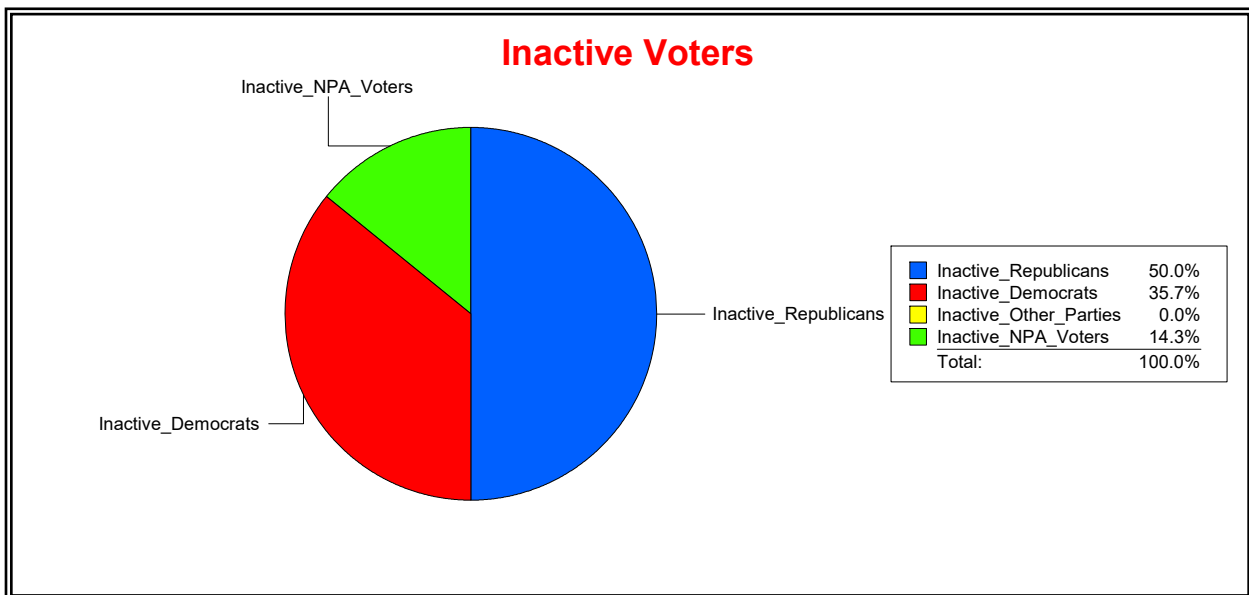

Ron Turner

Supervisor of Elections

Sarasota County, FL

Date 11/1/2023

Time 08:17 AM

Graphs of District Registration

Active Registered Voters

Inactive Voters

District	Total	Dems	Reps	NonP	Other	Total	Dems	Reps	NonP	Other
TRI-PAR PK & REC DIST	534	157	254	115	8	42	15	21	6	0