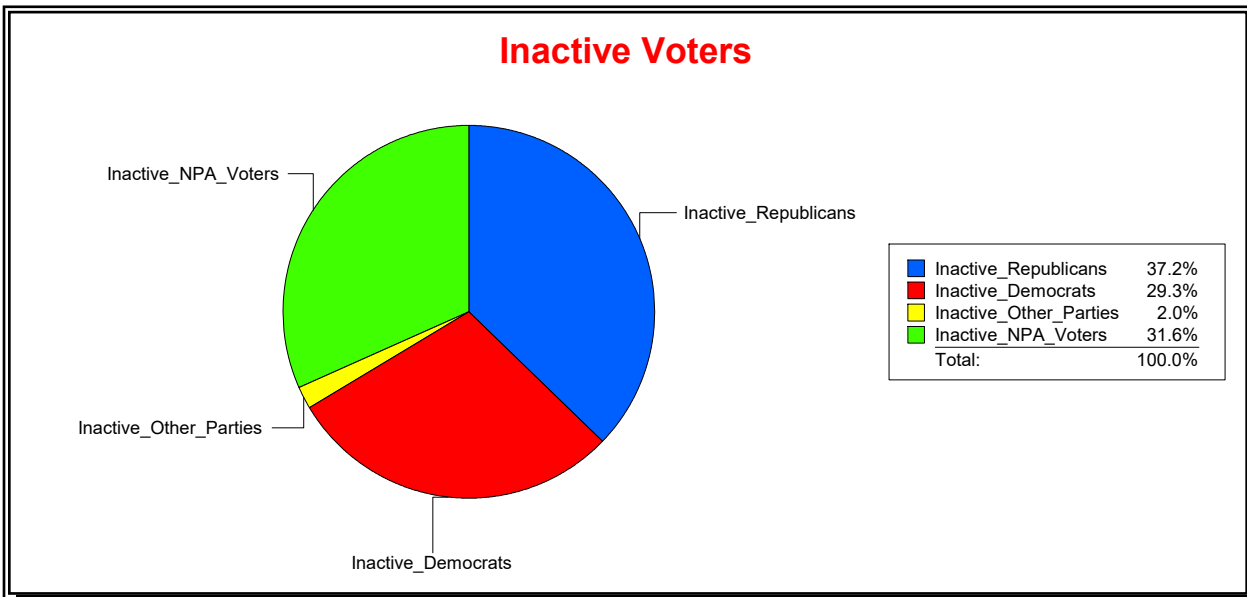

Ron Turner

Supervisor of Elections

Sarasota County, FL

Date 11/1/2023

Time 08:17 AM

Graphs of District Registration

Active Registered Voters

Inactive Voters

District	Total	Dems	Reps	NonP	Other	Total	Dems	Reps	NonP	Other
NORTH PORT 4	8,951	2,227	4,011	2,525	188	646	189	240	204	13