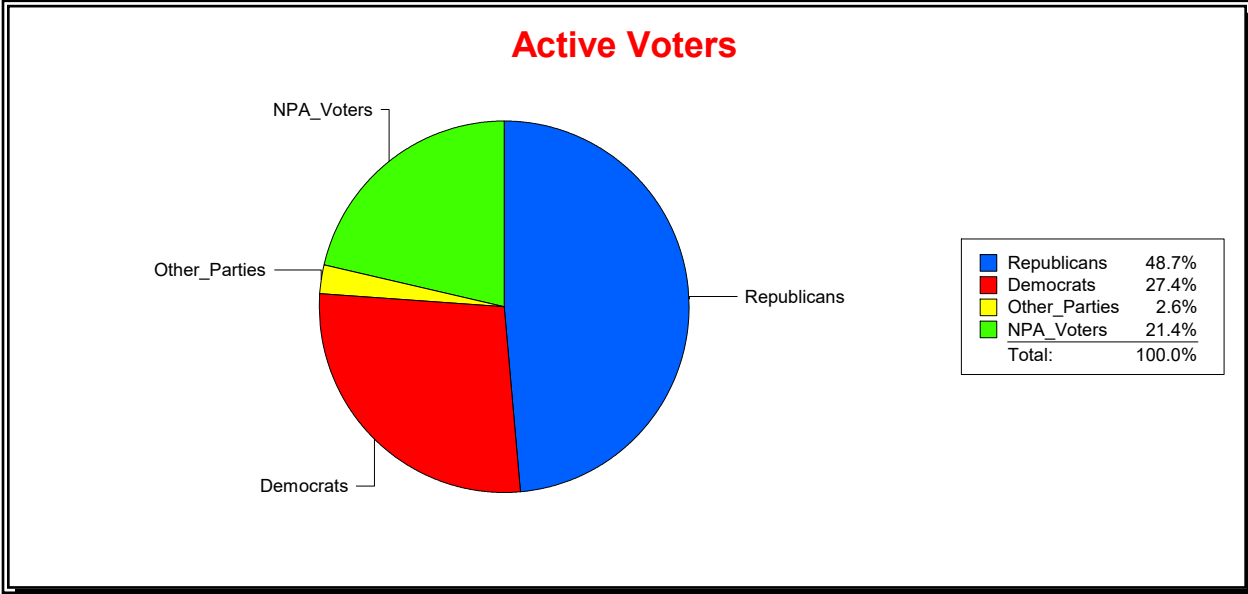

Ron Turner

Supervisor of Elections

Sarasota County, FL

Date 11/1/2023

Time 08:17 AM

Graphs of District Registration

Active Registered Voters

Inactive Voters

District	Total	Dems	Reps	NonP	Other	Total	Dems	Reps	NonP	Other
LONGBOAT KEY BEACH A	1,842	504	897	394	47	132	46	53	31	2