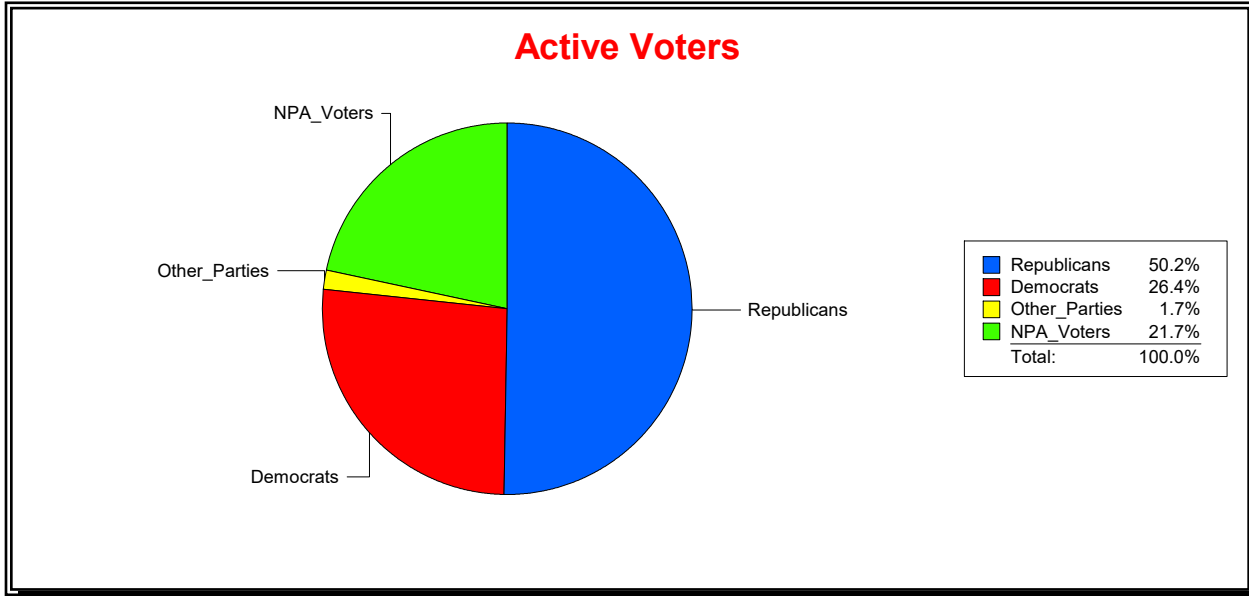

Ron Turner

Supervisor of Elections

Sarasota County, FL

Date 11/1/2023

Time 08:17 AM

Graphs of District Registration

Active Registered Voters

Inactive Voters

District	Total	Dems	Reps	NonP	Other	Total	Dems	Reps	NonP	Other
LBK DISTRICT 3	1,477	390	741	321	25	80	25	36	19	0