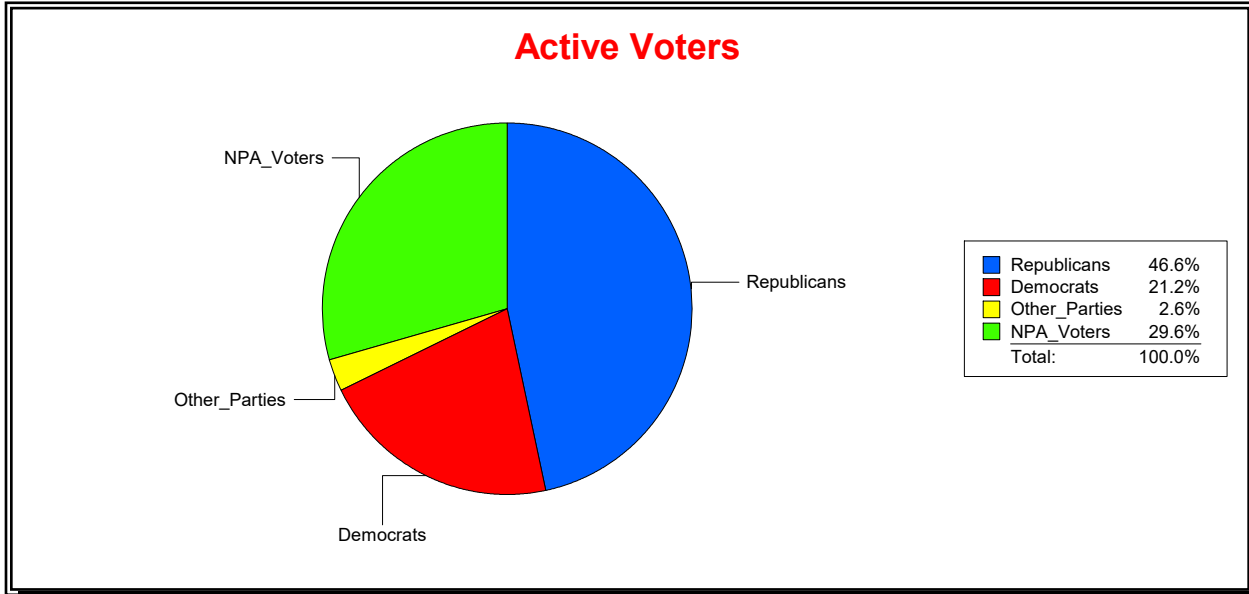

Ron Turner

Supervisor of Elections

Sarasota County, FL

Date 11/1/2023

Time 08:17 AM

Graphs of District Registration

Active Registered Voters

Inactive Voters

<u>District</u>	<u>Total</u>	<u>Dems</u>	<u>Reps</u>	<u>NonP</u>	<u>Other</u>	<u>Total</u>	<u>Dems</u>	<u>Reps</u>	<u>NonP</u>	<u>Other</u>
NORTH PORT DIST 2	13,017	2,758	6,069	3,847	343	864	230	330	286	18