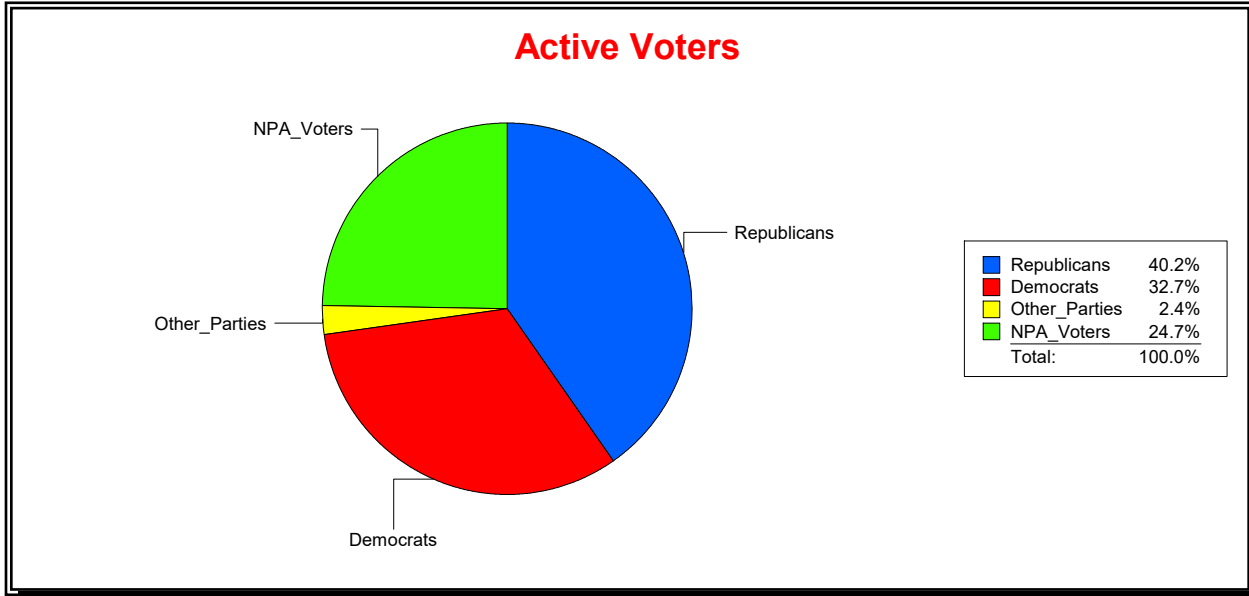

Ron Turner

Supervisor of Elections

Sarasota County, FL

Date 11/1/2023

Time 08:17 AM

Graphs of District Registration

Active Registered Voters

Inactive Voters

<u>District</u>	<u>Total</u>	<u>Dems</u>	<u>Reps</u>	<u>NonP</u>	<u>Other</u>	<u>Total</u>	<u>Dems</u>	<u>Reps</u>	<u>NonP</u>	<u>Other</u>
HOSPITAL BOARD NORTH	105,716	34,561	42,491	26,145	2,519	8,010	2,871	2,620	2,370	149