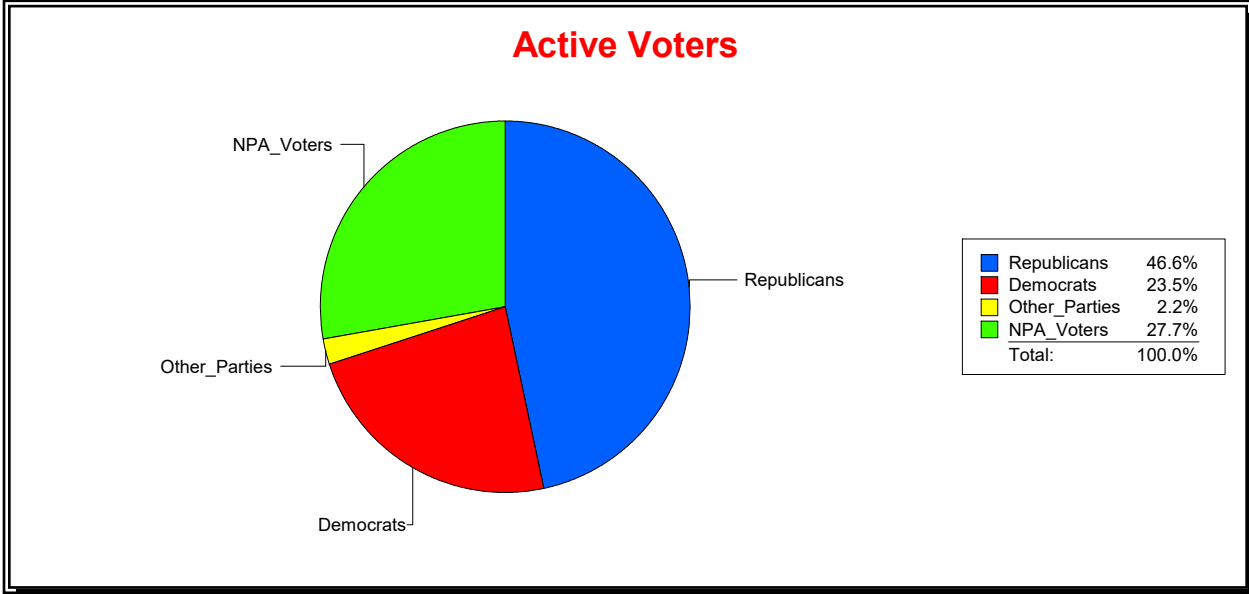

Ron Turner

Supervisor of Elections

Sarasota County, FL

Date 11/1/2023

Time 08:17 AM

Graphs of District Registration

Active Registered Voters

Inactive Voters

<u>District</u>	<u>Total</u>	<u>Dems</u>	<u>Reps</u>	<u>NonP</u>	<u>Other</u>	<u>Total</u>	<u>Dems</u>	<u>Reps</u>	<u>NonP</u>	<u>Other</u>
HOSPITAL BOARD SOUTH	126,096	29,637	58,766	34,931	2,762	8,532	2,287	3,308	2,787	150