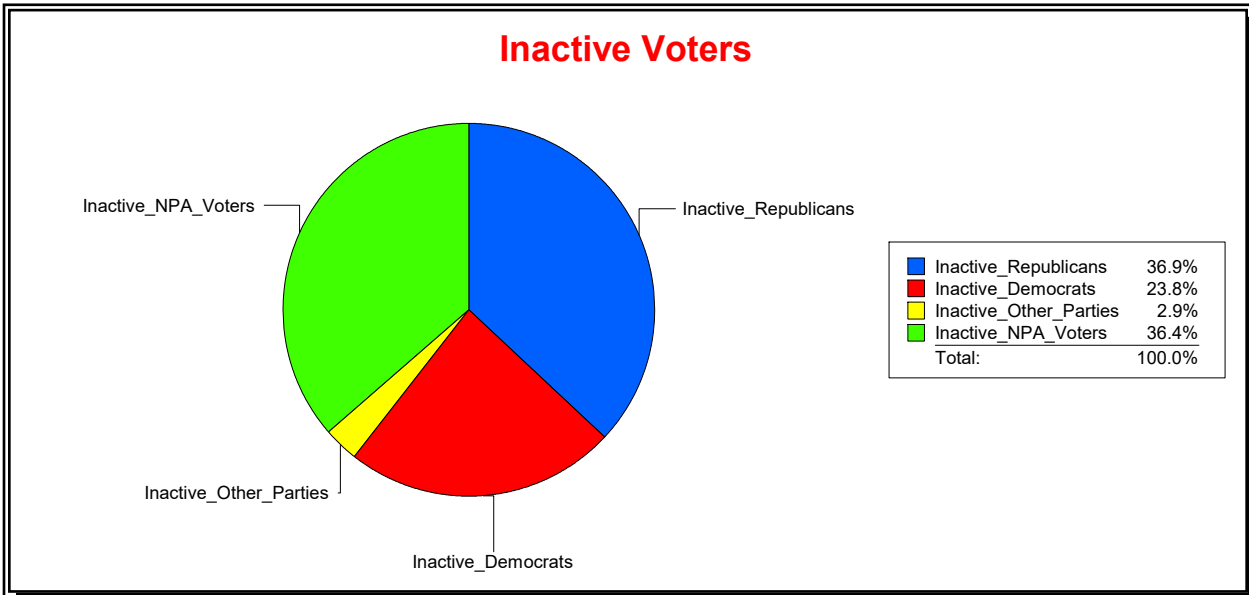

Ron Turner

Supervisor of Elections

Sarasota County, FL

Date 11/1/2023

Time 08:17 AM

Graphs of District Registration

Active Registered Voters

Inactive Voters

District	Total	Dems	Reps	NonP	Other	Total	Dems	Reps	NonP	Other
NORTH PORT DIST 1	10,934	2,473	4,973	3,234	254	651	155	240	237	19