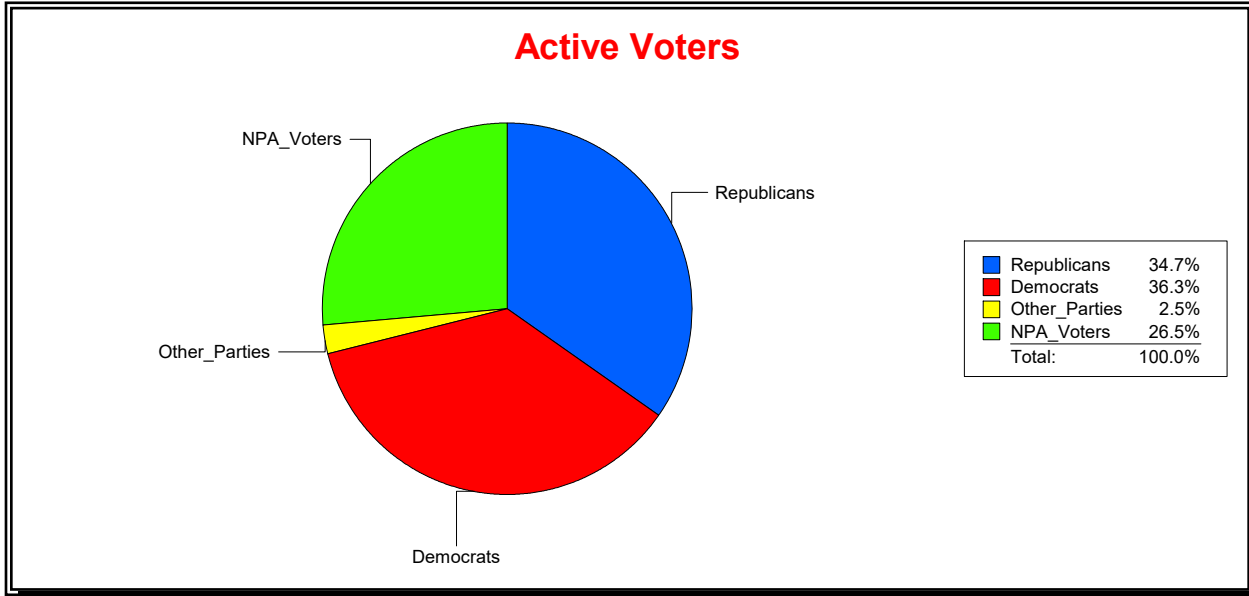

Ron Turner

Supervisor of Elections

Sarasota County, FL

Date 11/1/2023

Time 08:17 AM

Graphs of District Registration

Active Registered Voters

Inactive Voters

District	Total	Dems	Reps	NonP	Other	Total	Dems	Reps	NonP	Other
SARASOTA 3	10,694	3,881	3,713	2,835	265	1,047	378	306	343	20