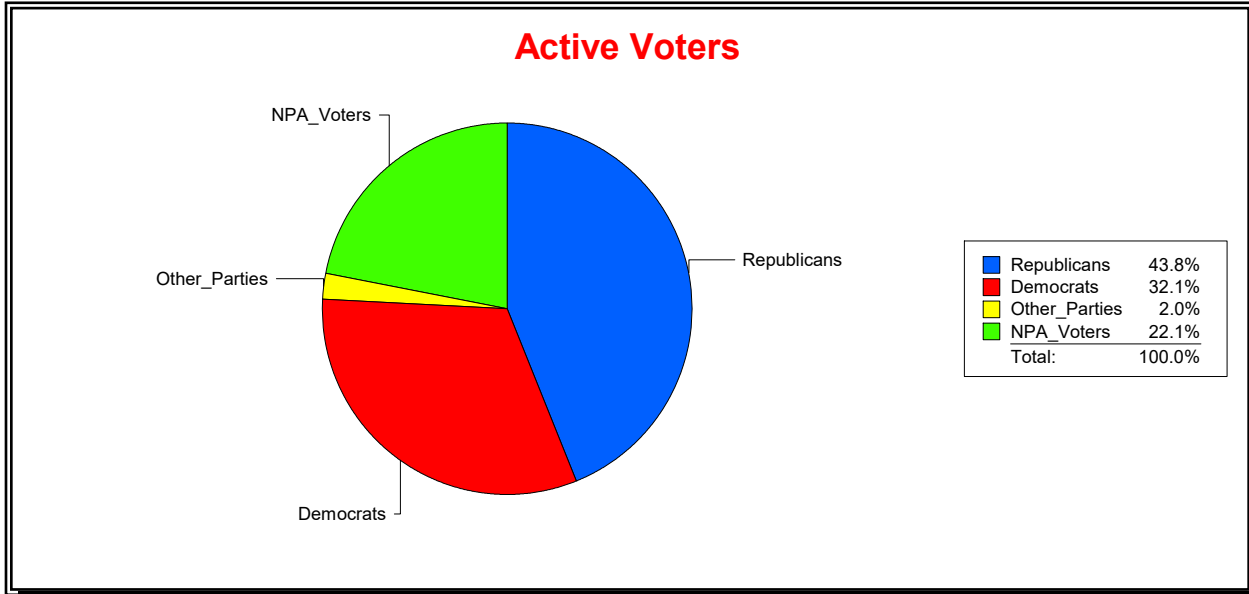

District	Total	Dems	Reps	NonP	Other	Total	Dems	Reps	NonP	Other
LBK DISTRICT 1	1,466	310	796	317	43	102	27	49	24	2

**Ron Turner**

Supervisor of Elections

Sarasota County, FL

Date 11/1/2023

Time 08:17 AM

**Graphs of District Registration**

**Active Registered Voters**

**Inactive Voters**

<u>District</u>	<u>Total</u>	<u>Dems</u>	<u>Reps</u>	<u>NonP</u>	<u>Other</u>	<u>Total</u>	<u>Dems</u>	<u>Reps</u>	<u>NonP</u>	<u>Other</u>
<b>LBK DISTRICT 2</b>	1,323	425	579	292	27	86	33	34	19	0