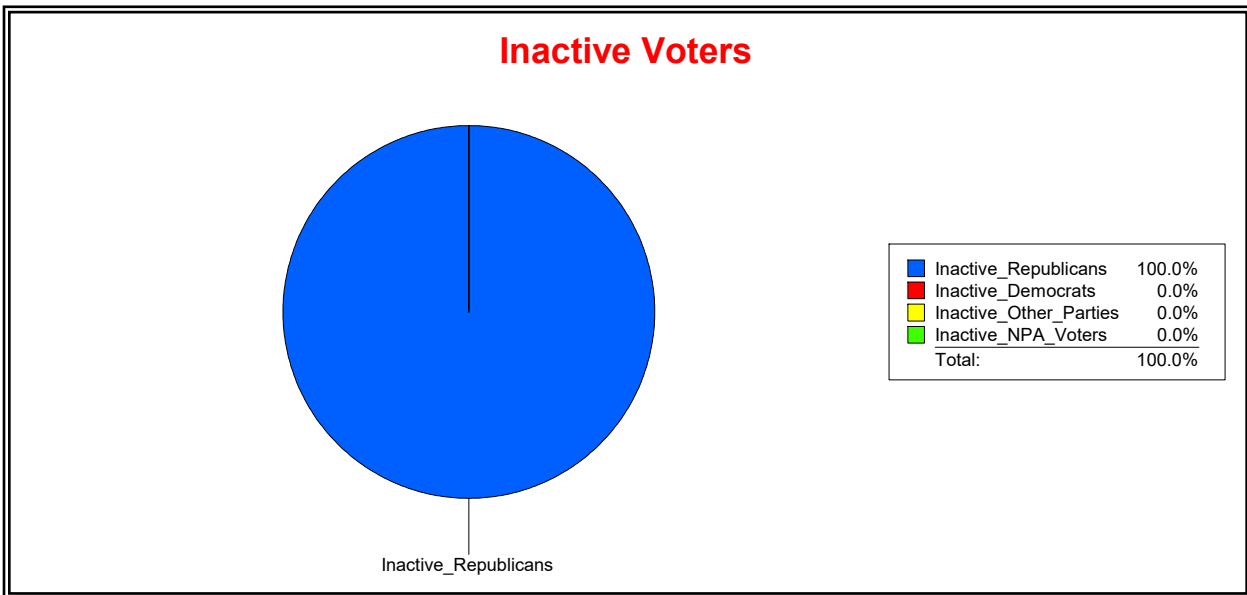

Ron Turner

Supervisor of Elections

Sarasota County, FL

Date 11/1/2023

Time 08:17 AM

Graphs of District Registration

Active Registered Voters

Inactive Voters

District	Total	Dems	Reps	NonP	Other	Total	Dems	Reps	NonP	Other
WINDWARD AT LWR CDD	306	57	169	67	13	3	0	3	0	0