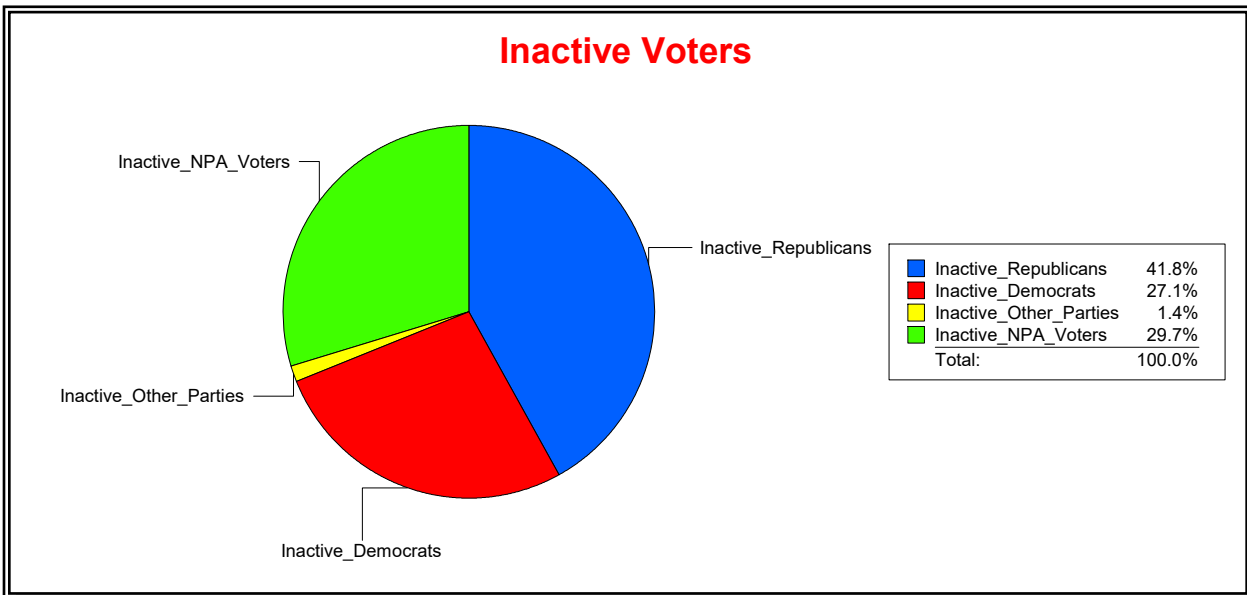

**Graphs of District Registration**

District	Active Registered Voters					Inactive Voters				
	Total	Dems	Reps	NonP	Other	Total	Dems	Reps	NonP	Other
<b>VENICE 1</b>	22,900	5,857	10,883	5,732	428	1,495	405	625	444	21