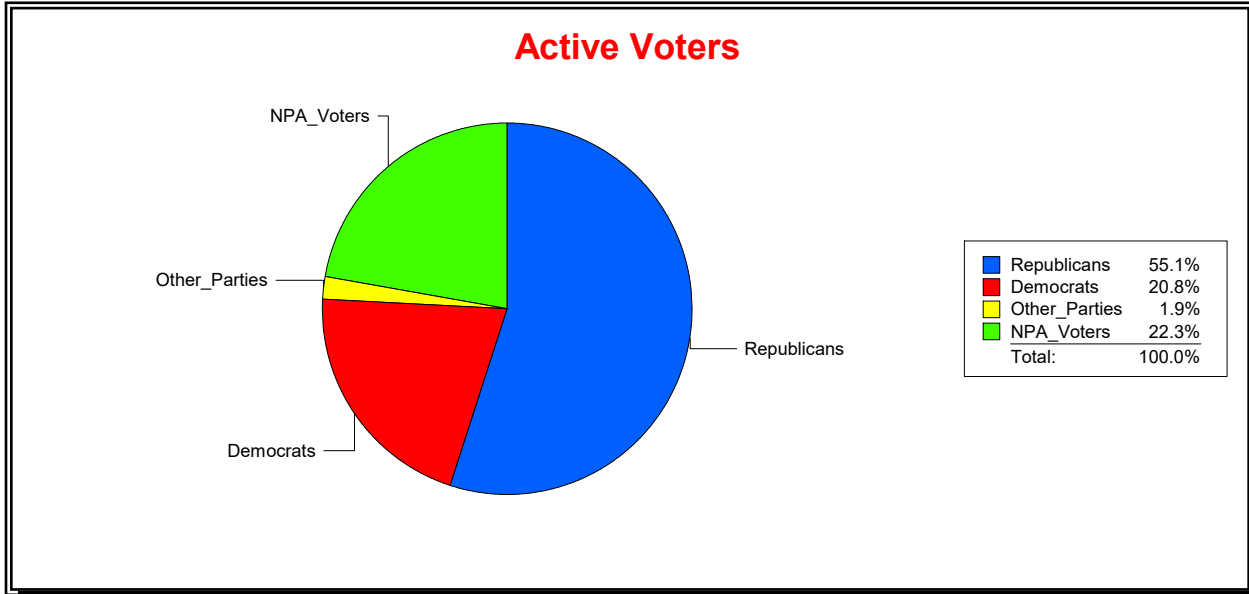

Ron Turner

Supervisor of Elections

Sarasota County, FL

Date 11/1/2023

Time 08:17 AM

Graphs of District Registration

Active Registered Voters

Inactive Voters

District	Total	Dems	Reps	NonP	Other	Total	Dems	Reps	NonP	Other
SARASOTA NATIONAL CDD	1,910	397	1,052	425	36	52	13	27	10	2