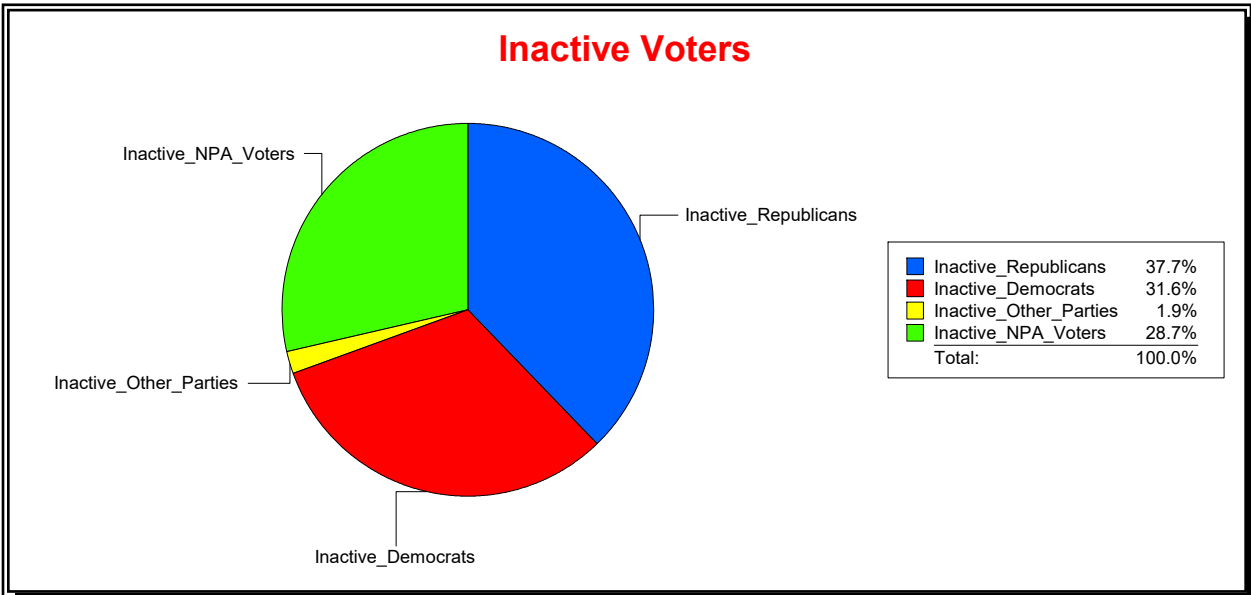

Ron Turner

Supervisor of Elections

Sarasota County, FL

Date 11/1/2023

Time 08:17 AM

Graphs of District Registration

Active Registered Voters

Inactive Voters

District	Total	Dems	Reps	NonP	Other	Total	Dems	Reps	NonP	Other
CNTY COMM DIST 1	69,299	19,100	31,397	17,138	1,664	4,387	1,388	1,656	1,261	82