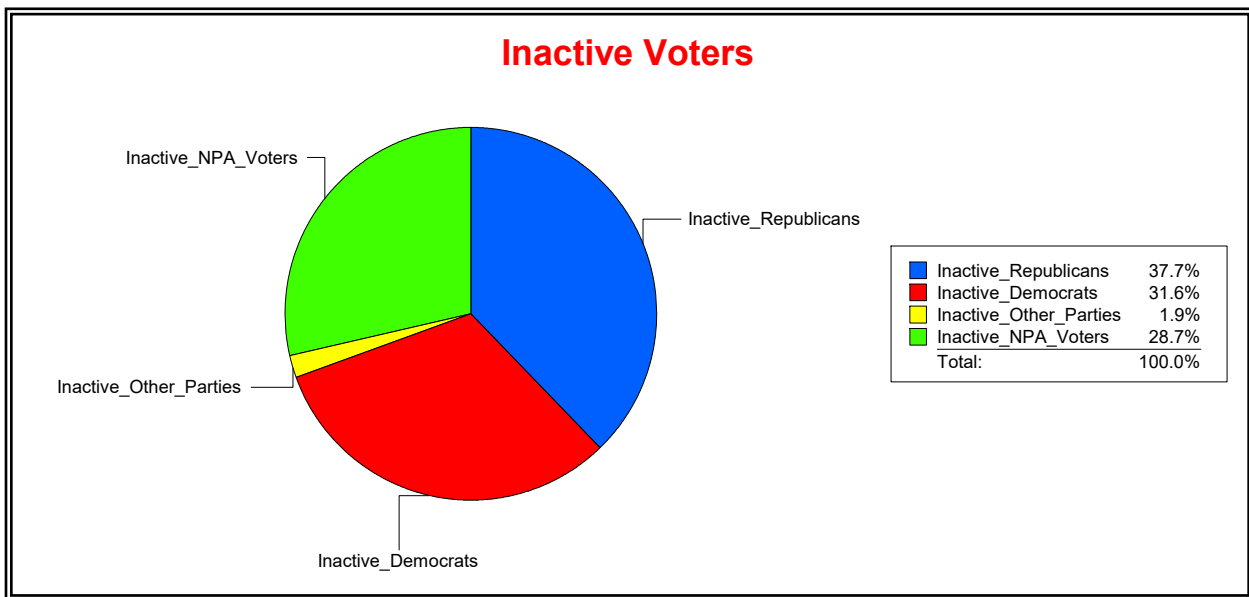

Ron Turner

Supervisor of Elections

Sarasota County, FL

Date 11/1/2023

Time 08:17 AM

Graphs of District Registration

Active Registered Voters

Inactive Voters

<u>District</u>	<u>Total</u>	<u>Dems</u>	<u>Reps</u>	<u>NonP</u>	<u>Other</u>	<u>Total</u>	<u>Dems</u>	<u>Reps</u>	<u>NonP</u>	<u>Other</u>
SOIL AND WATER DIST 1	69,299	19,100	31,397	17,138	1,664	4,387	1,388	1,656	1,261	82