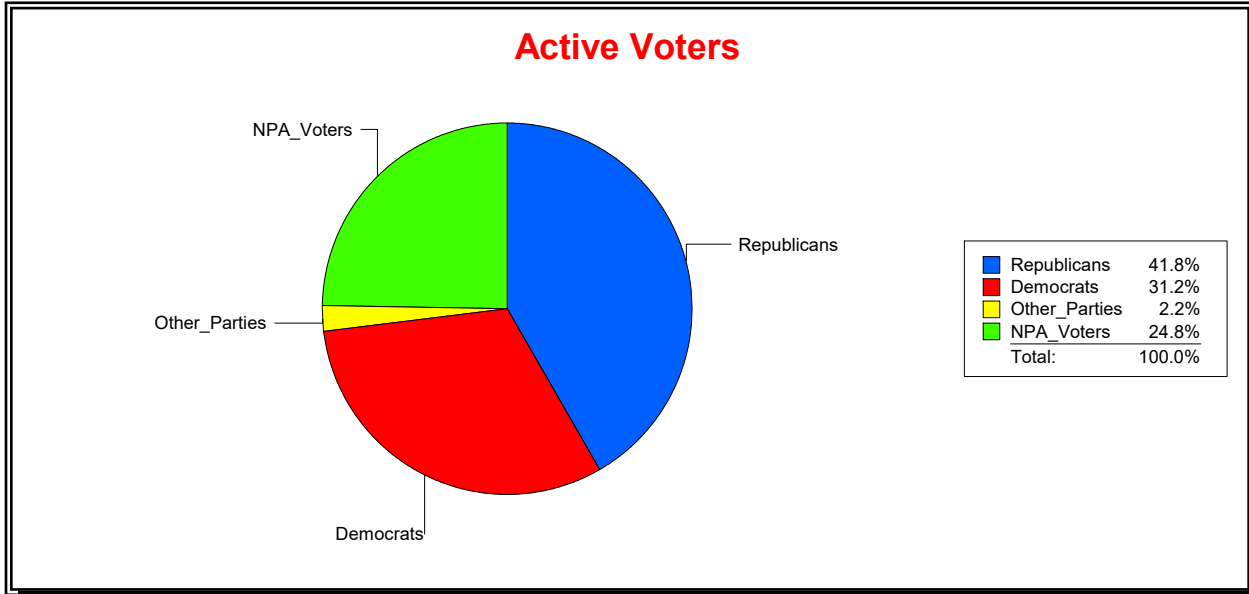

Ron Turner

Supervisor of Elections

Sarasota County, FL

Date 11/1/2023

Time 08:17 AM

Graphs of District Registration

Active Registered Voters

Inactive Voters

District	Total	Dems	Reps	NonP	Other	Total	Dems	Reps	NonP	Other
STATE HOUSE DIST 73	144,785	45,200	60,467	35,908	3,210	11,186	3,784	3,813	3,386	203