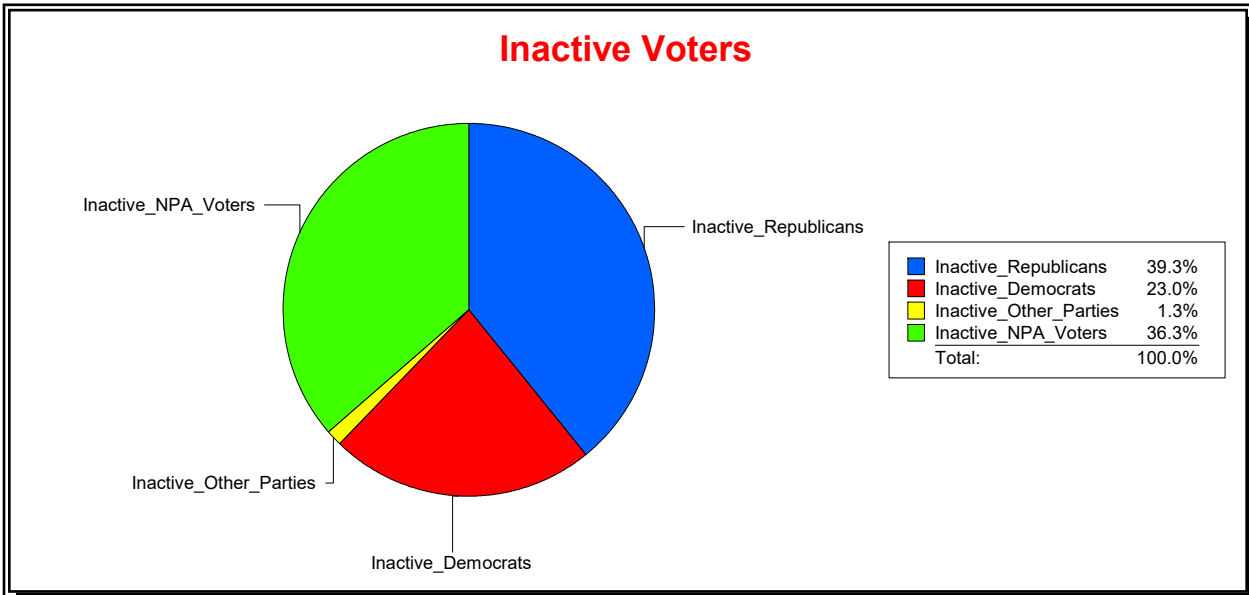

Ron Turner

Supervisor of Elections

Sarasota County, FL

Date 11/1/2023

Time 08:17 AM

Graphs of District Registration

Active Registered Voters

Inactive Voters

District	Total	Dems	Reps	NonP	Other	Total	Dems	Reps	NonP	Other
NORTH PORT DIST 3	10,506	2,394	4,557	3,281	274	743	171	292	270	10