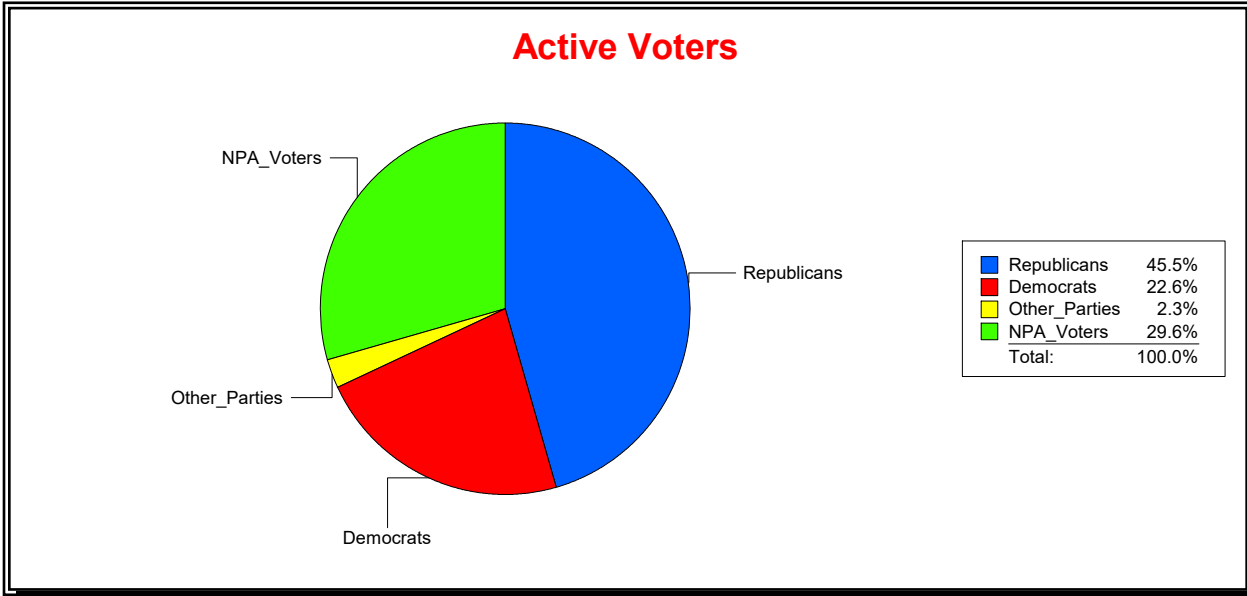

**Ron Turner**

Supervisor of Elections

Sarasota County, FL

Date 11/1/2023

Time 08:17 AM

**Graphs of District Registration**

District	Active Registered Voters					Inactive Voters				
	Total	Dems	Reps	NonP	Other	Total	Dems	Reps	NonP	Other
<b>NORTH PORT 1</b>	10,934	2,473	4,973	3,234	254	651	155	240	237	19