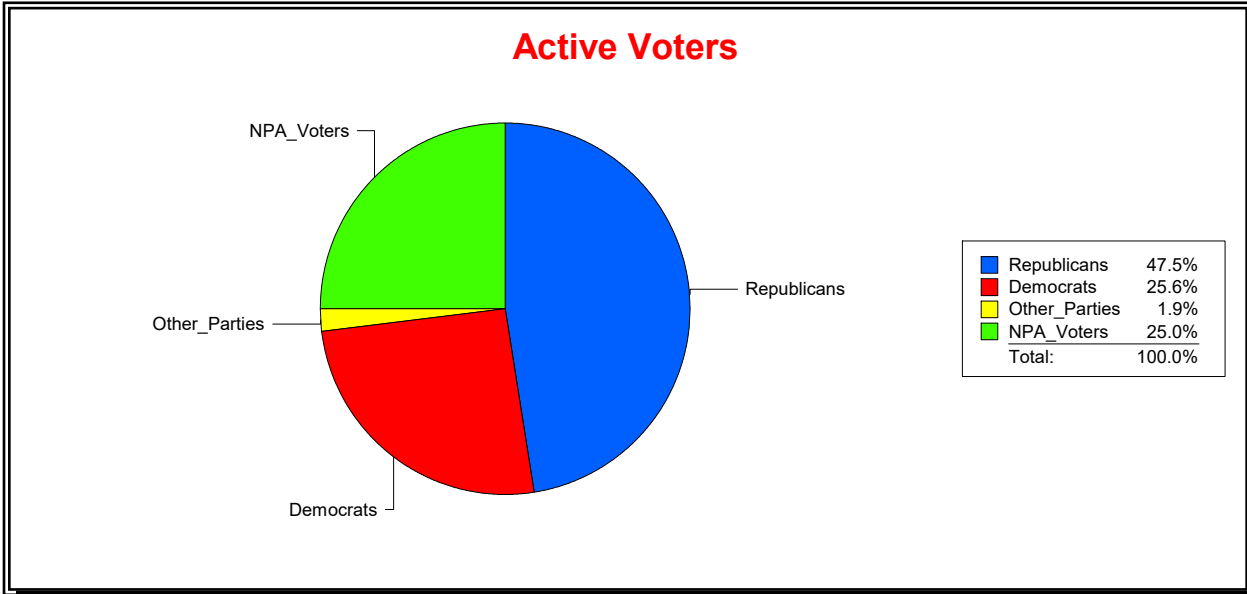

**Graphs of District Registration**

District	Active Registered Voters					Inactive Voters				
	Total	Dems	Reps	NonP	Other	Total	Dems	Reps	NonP	Other
<b>VENICE 1</b>	22,900	5,857	10,883	5,732	428	1,495	405	625	444	21