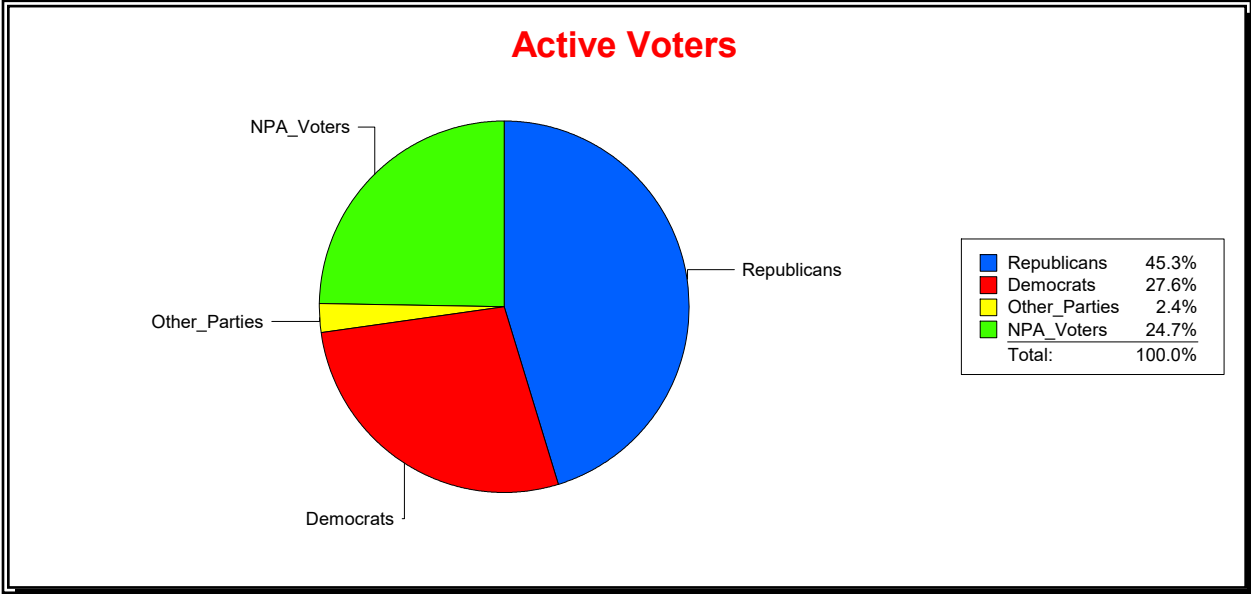

Ron Turner

Supervisor of Elections

Sarasota County, FL

Date 11/1/2023

Time 08:17 AM

Graphs of District Registration

Active Registered Voters

Inactive Voters

District	Total	Dems	Reps	NonP	Other	Total	Dems	Reps	NonP	Other
CNTY COMM DIST 1	69,299	19,100	31,397	17,138	1,664	4,387	1,388	1,656	1,261	82