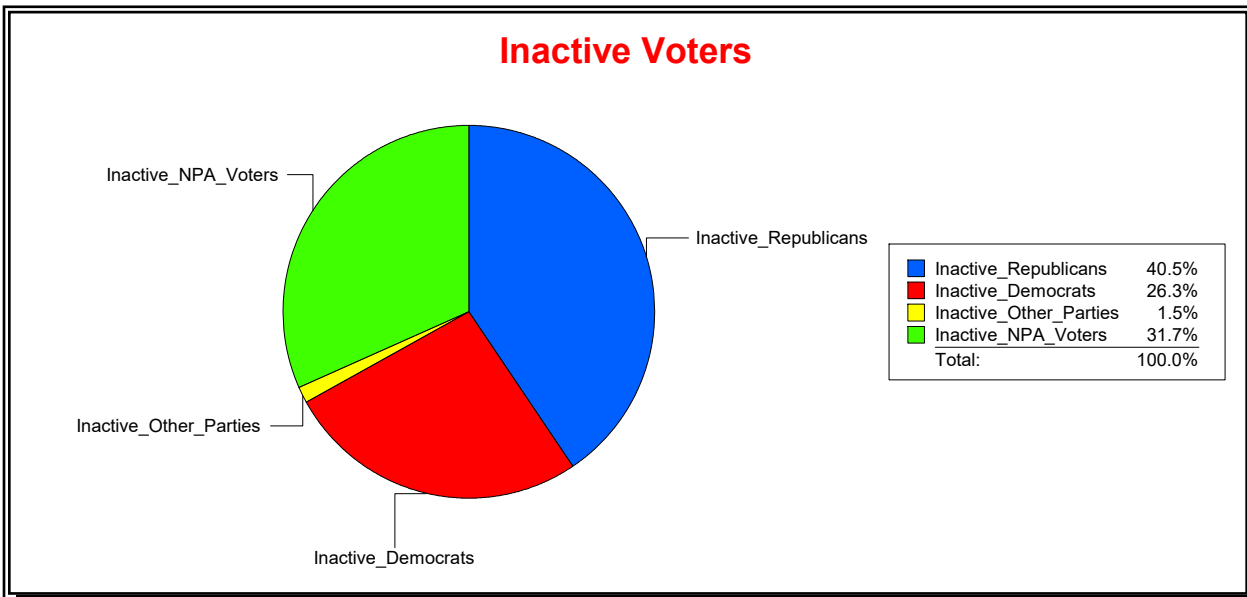

Ron Turner

Supervisor of Elections

Sarasota County, FL

Date 11/1/2023

Time 08:17 AM

Graphs of District Registration

Active Registered Voters

Inactive Voters

District	Total	Dems	Reps	NonP	Other	Total	Dems	Reps	NonP	Other
SOIL AND WATER DIST 3	74,320	17,999	35,308	19,517	1,496	4,855	1,278	1,967	1,539	71