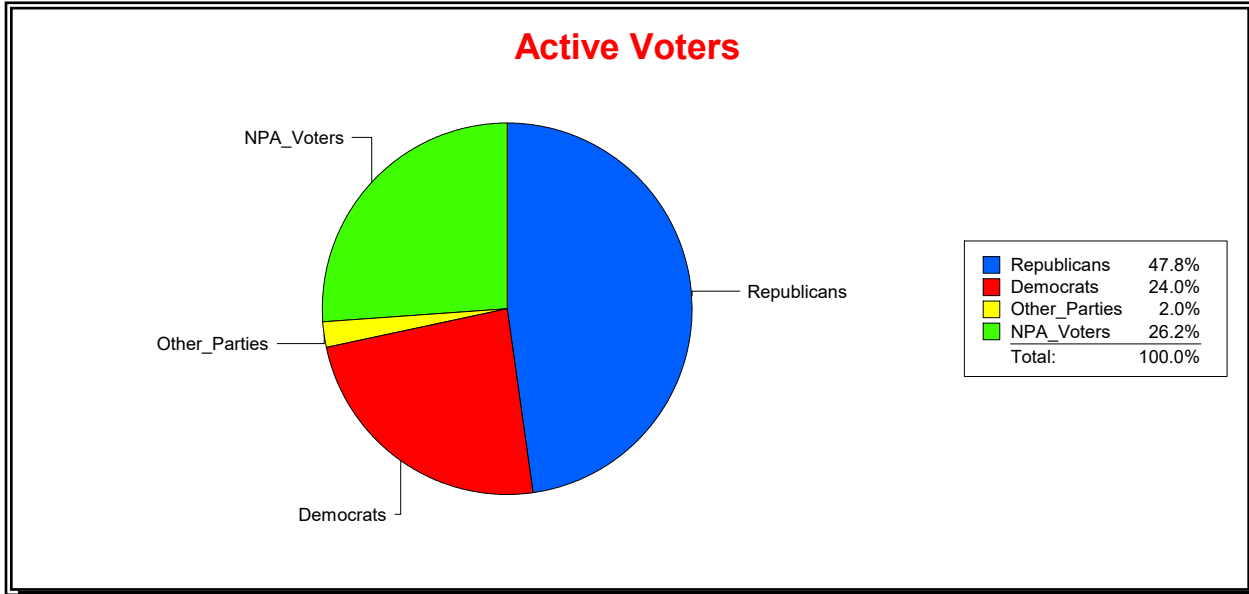

Ron Turner

Supervisor of Elections

Sarasota County, FL

Date 11/1/2023

Time 08:17 AM

Graphs of District Registration

District	Active Registered Voters					Inactive Voters				
	Total	Dems	Reps	NonP	Other	Total	Dems	Reps	NonP	Other
SCHOOL DIST 5	74,056	17,756	35,398	19,402	1,500	4,789	1,297	1,934	1,494	64