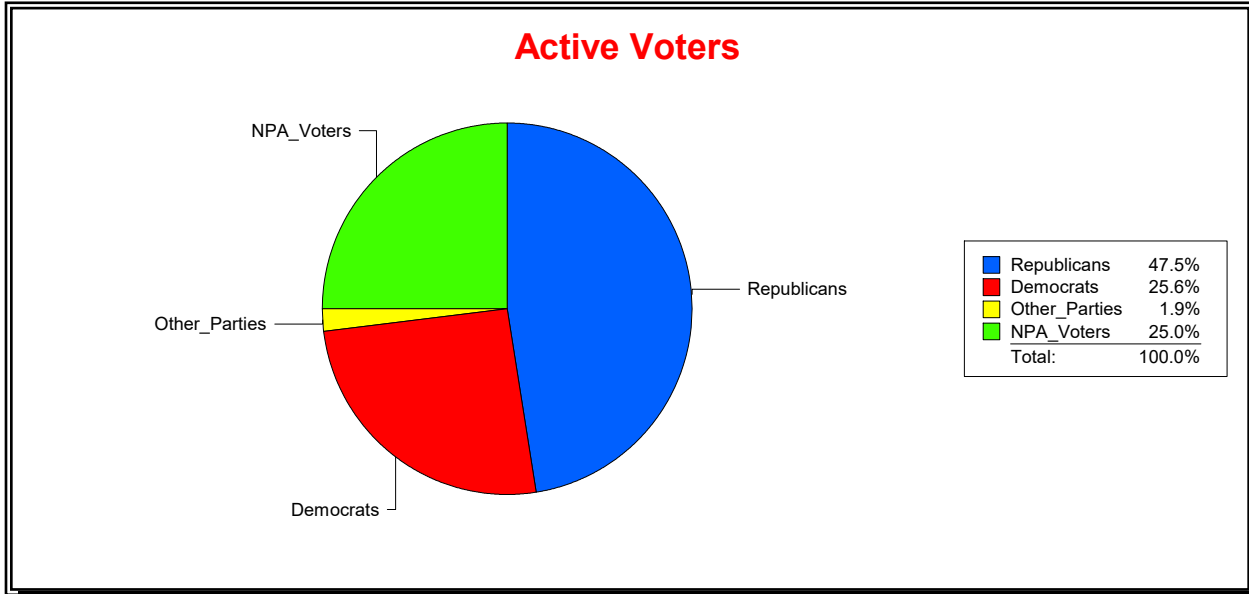

Ron Turner

Supervisor of Elections

Sarasota County, FL

Date 11/1/2023

Time 08:17 AM

Graphs of District Registration

Active Registered Voters

Inactive Voters

<u>District</u>	<u>Total</u>	<u>Dems</u>	<u>Reps</u>	<u>NonP</u>	<u>Other</u>	<u>Total</u>	<u>Dems</u>	<u>Reps</u>	<u>NonP</u>	<u>Other</u>
VENICE	22,900	5,857	10,883	5,732	428	1,495	405	625	444	21