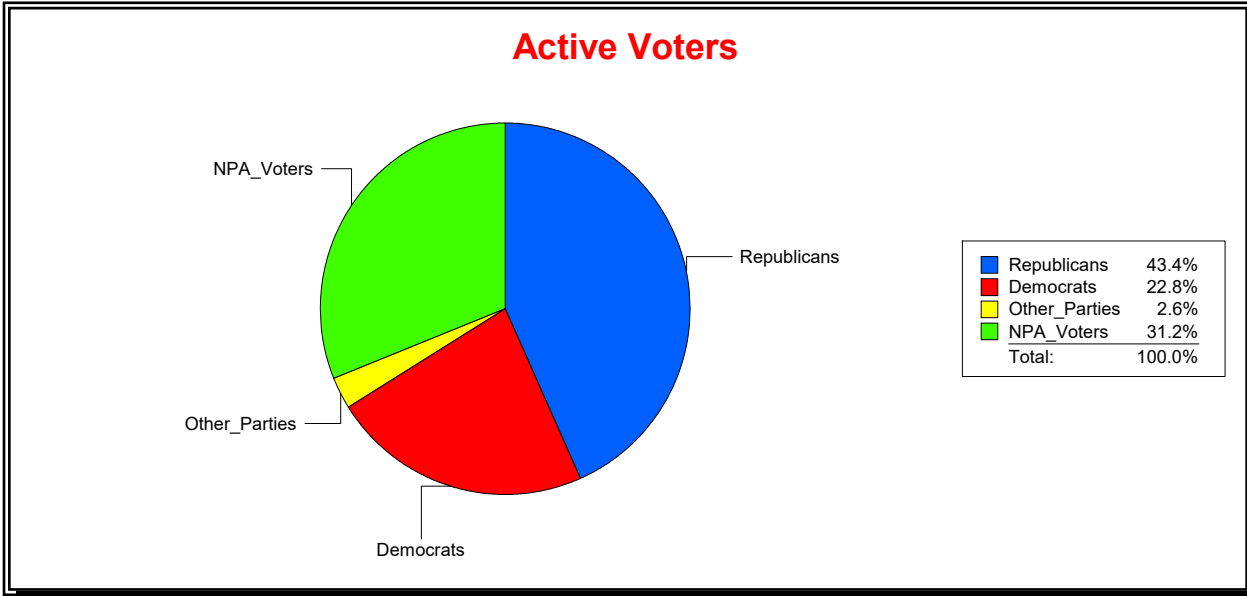

Ron Turner

Supervisor of Elections

Sarasota County, FL

Date 11/1/2023

Time 08:17 AM

Graphs of District Registration

Active Registered Voters

Inactive Voters

District	Total	Dems	Reps	NonP	Other	Total	Dems	Reps	NonP	Other
NORTH PORT 3	10,506	2,394	4,557	3,281	274	743	171	292	270	10