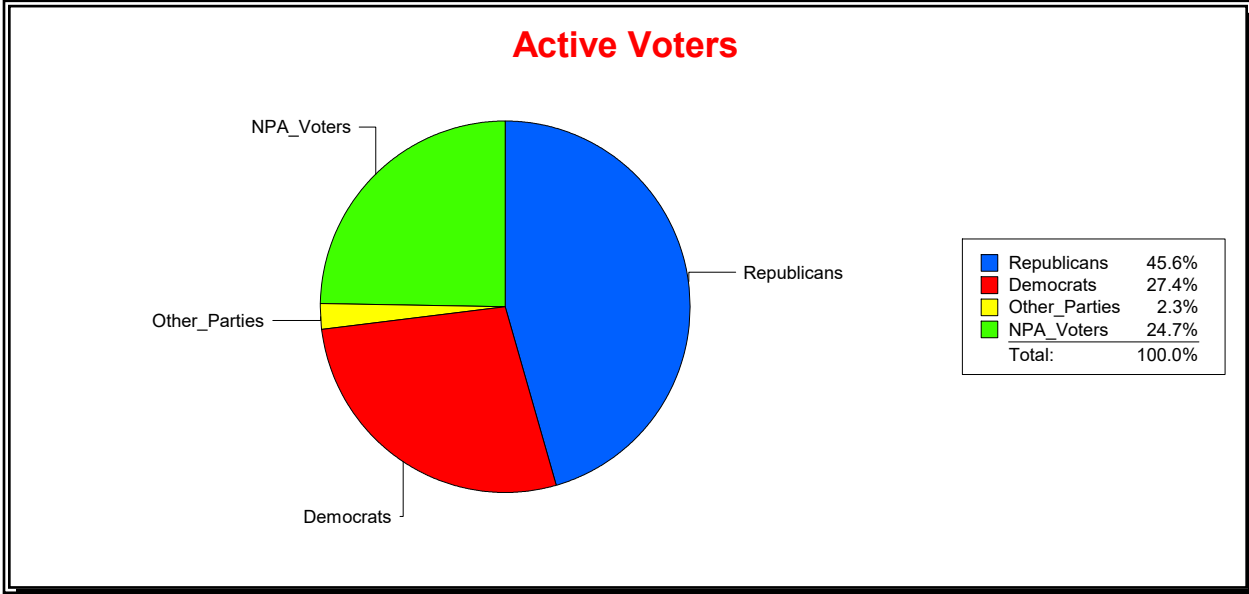

Ron Turner

Supervisor of Elections

Sarasota County, FL

Date 11/1/2023

Time 08:17 AM

Graphs of District Registration

Active Registered Voters

Inactive Voters

District	Total	Dems	Reps	NonP	Other	Total	Dems	Reps	NonP	Other
CNTY COMM DIST 4	73,177	20,017	33,400	18,095	1,665	4,752	1,492	1,738	1,426	96