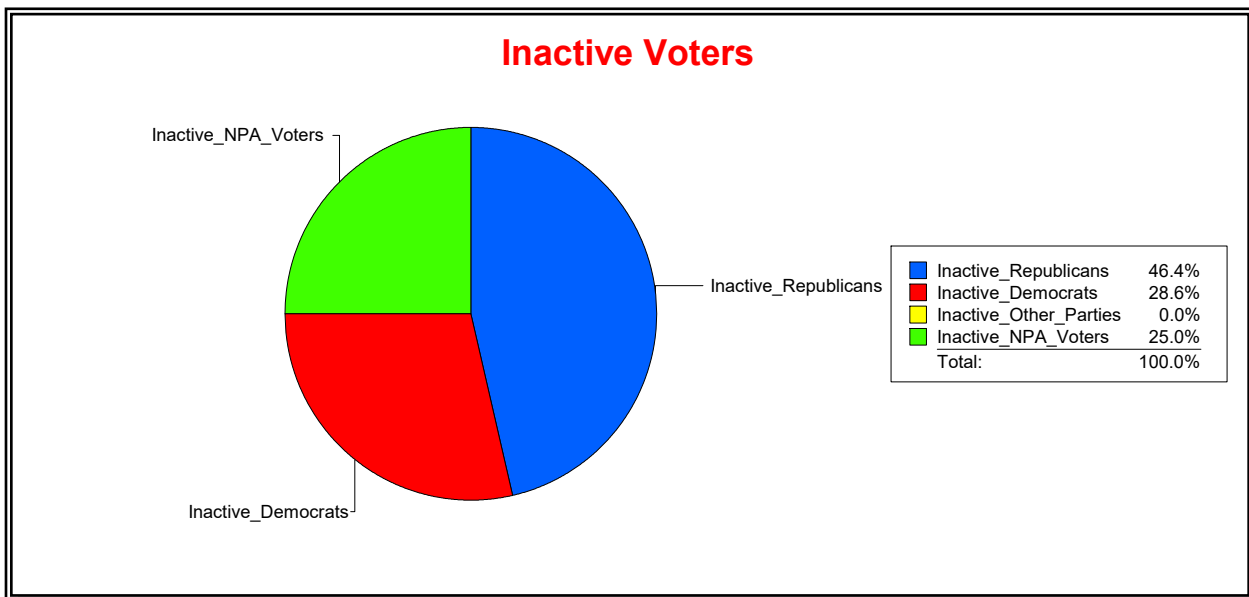

Date 11/1/2023

Time 08:17 AM

Graphs of District Registration

Active Registered Voters

Inactive Voters

District	Total	Dems	Reps	NonP	Other	Total	Dems	Reps	NonP	Other
LONGBOAT KEY 4	402	115	193	85	9	28	8	13	7	0