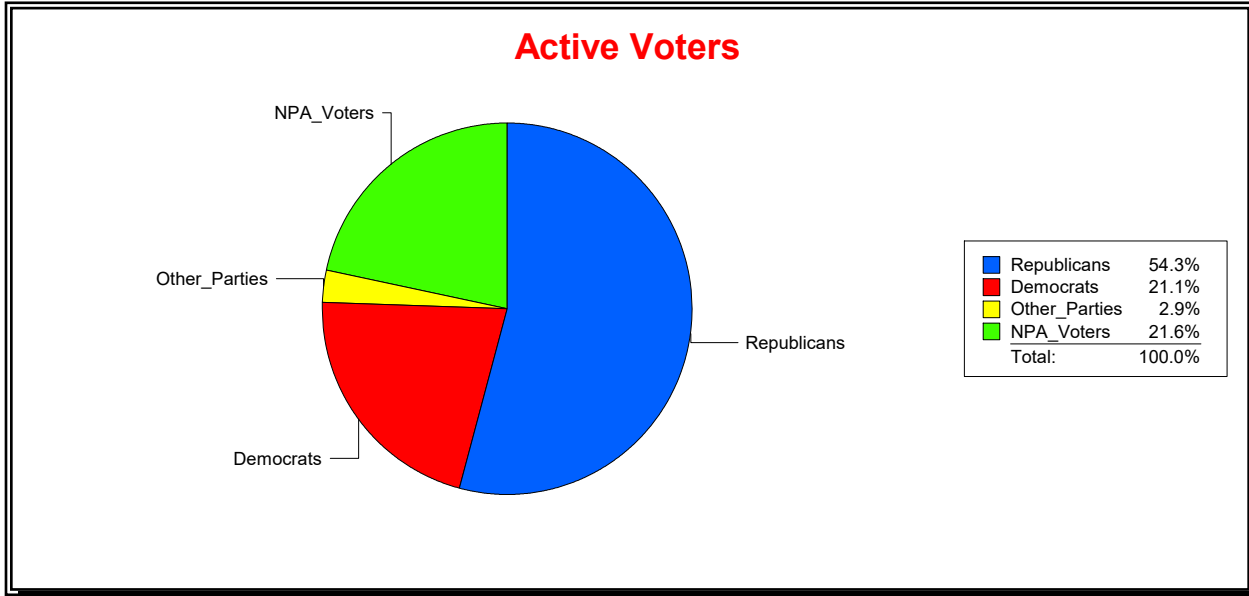

Ron Turner

Supervisor of Elections

Sarasota County, FL

Date 11/1/2023

Time 08:17 AM

Graphs of District Registration

Active Registered Voters

Inactive Voters

District	Total	Dems	Reps	NonP	Other	Total	Dems	Reps	NonP	Other
LBK DISTRICT 1	1,466	310	796	317	43	102	27	49	24	2