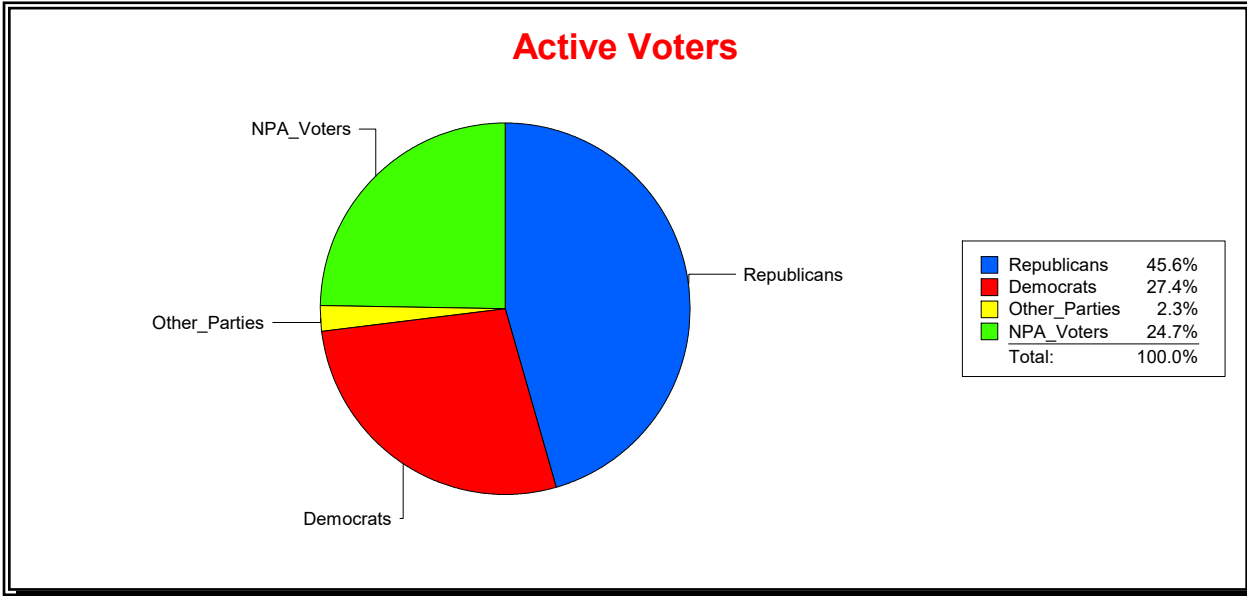

Ron Turner

Supervisor of Elections

Sarasota County, FL

Date 11/1/2023

Time 08:17 AM

Graphs of District Registration

Active Registered Voters

Inactive Voters

District	Total	Dems	Reps	NonP	Other	Total	Dems	Reps	NonP	Other
SOIL AND WATER DIST 4	73,177	20,017	33,400	18,095	1,665	4,752	1,492	1,738	1,426	96