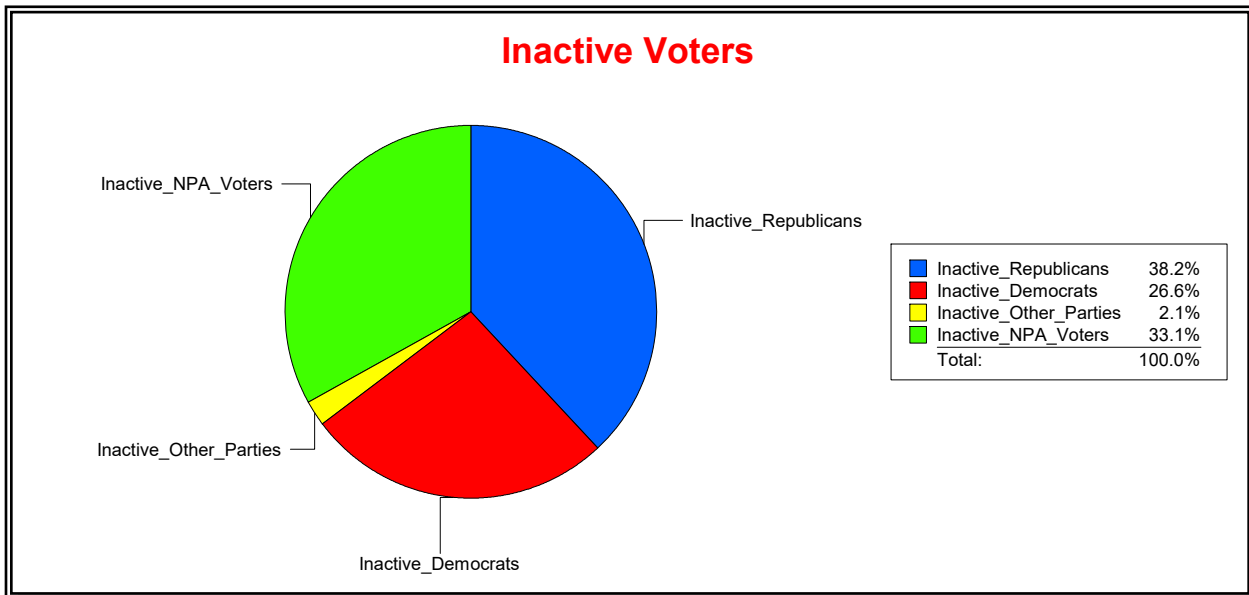

Ron Turner

Supervisor of Elections

Sarasota County, FL

Date 11/1/2023

Time 08:17 AM

Graphs of District Registration

Active Registered Voters

Inactive Voters

<u>District</u>	<u>Total</u>	<u>Dems</u>	<u>Reps</u>	<u>NonP</u>	<u>Other</u>	<u>Total</u>	<u>Dems</u>	<u>Reps</u>	<u>NonP</u>	<u>Other</u>
NORTH PORT DIST 2	13,017	2,758	6,069	3,847	343	864	230	330	286	18