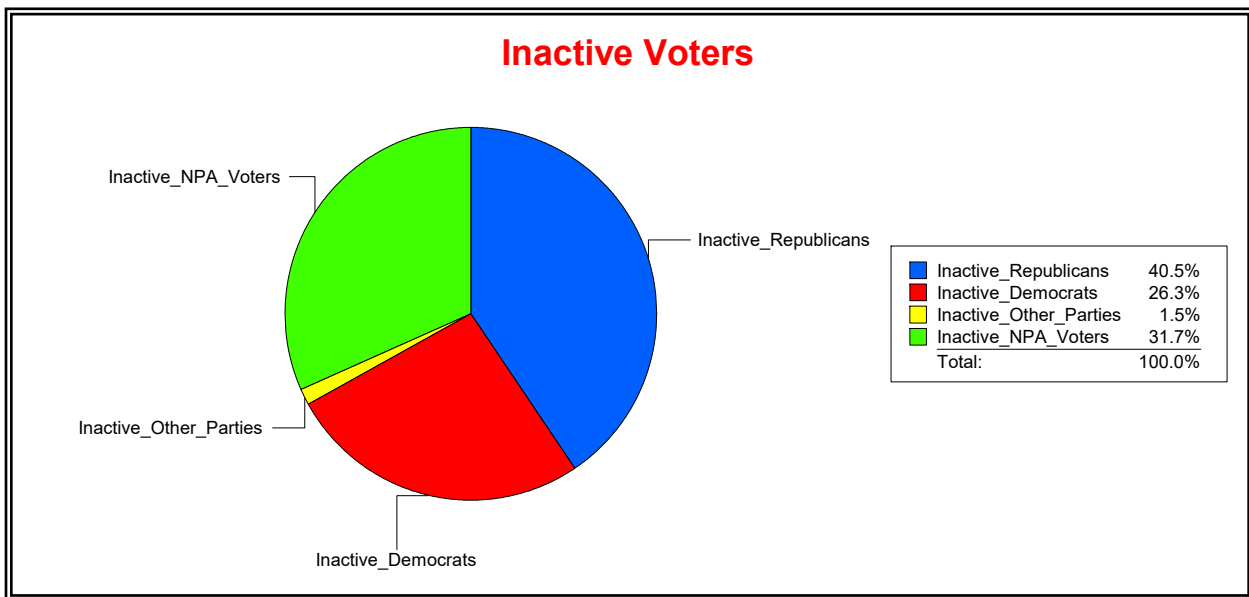

Ron Turner

Supervisor of Elections

Sarasota County, FL

Date 11/1/2023

Time 08:17 AM

Graphs of District Registration

Active Registered Voters

Inactive Voters

District	Total	Dems	Reps	NonP	Other	Total	Dems	Reps	NonP	Other
CNTY COMM DIST 3	74,320	17,999	35,308	19,517	1,496	4,855	1,278	1,967	1,539	71