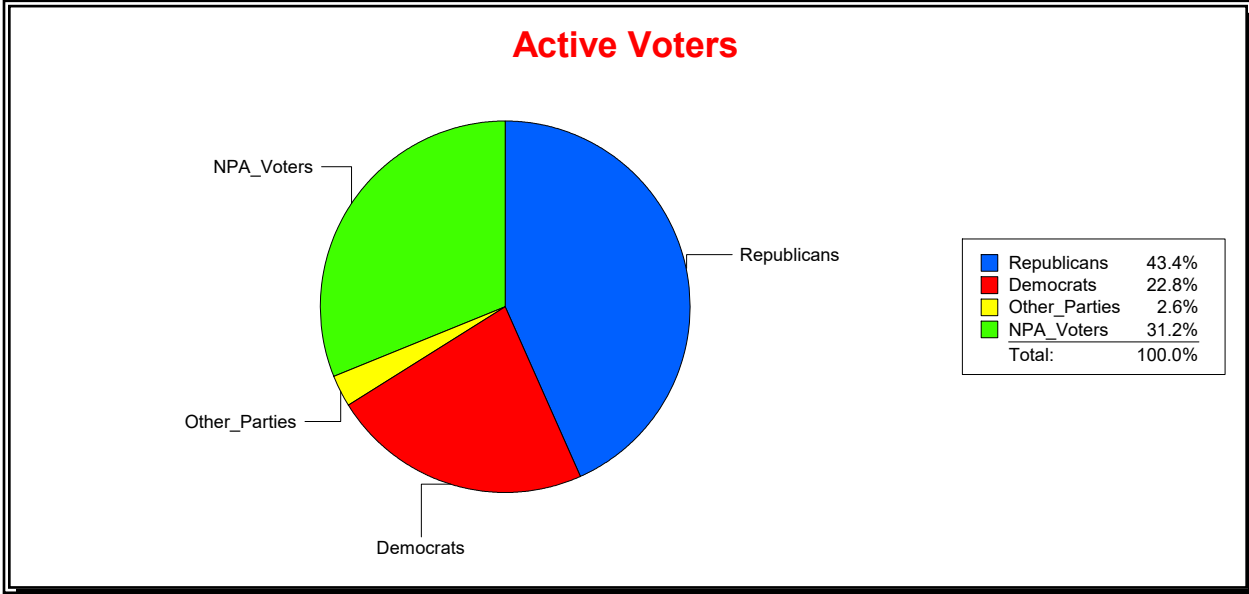

Ron Turner

Supervisor of Elections

Sarasota County, FL

Date 11/1/2023

Time 08:17 AM

Graphs of District Registration

Active Registered Voters

Inactive Voters

District	Total	Dems	Reps	NonP	Other	Total	Dems	Reps	NonP	Other
NORTH PORT DIST 3	10,506	2,394	4,557	3,281	274	743	171	292	270	10