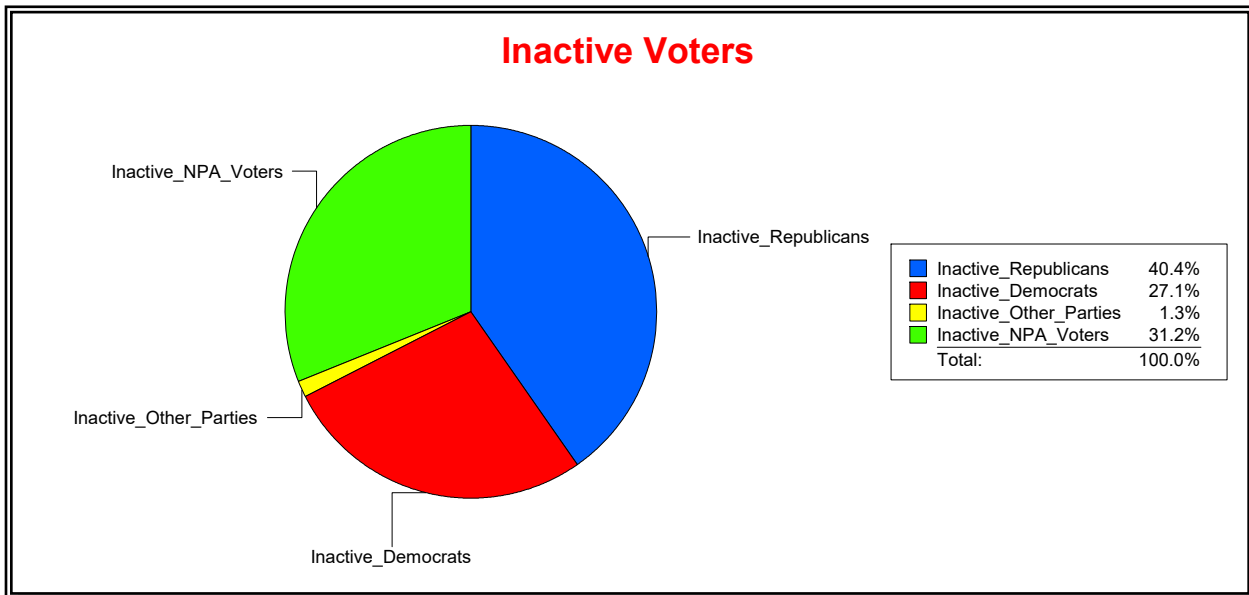

Ron Turner

Supervisor of Elections

Sarasota County, FL

Date 11/1/2023

Time 08:17 AM

Graphs of District Registration

District	Active Registered Voters					Inactive Voters				
	Total	Dems	Reps	NonP	Other	Total	Dems	Reps	NonP	Other
SCHOOL DIST 5	74,056	17,756	35,398	19,402	1,500	4,789	1,297	1,934	1,494	64