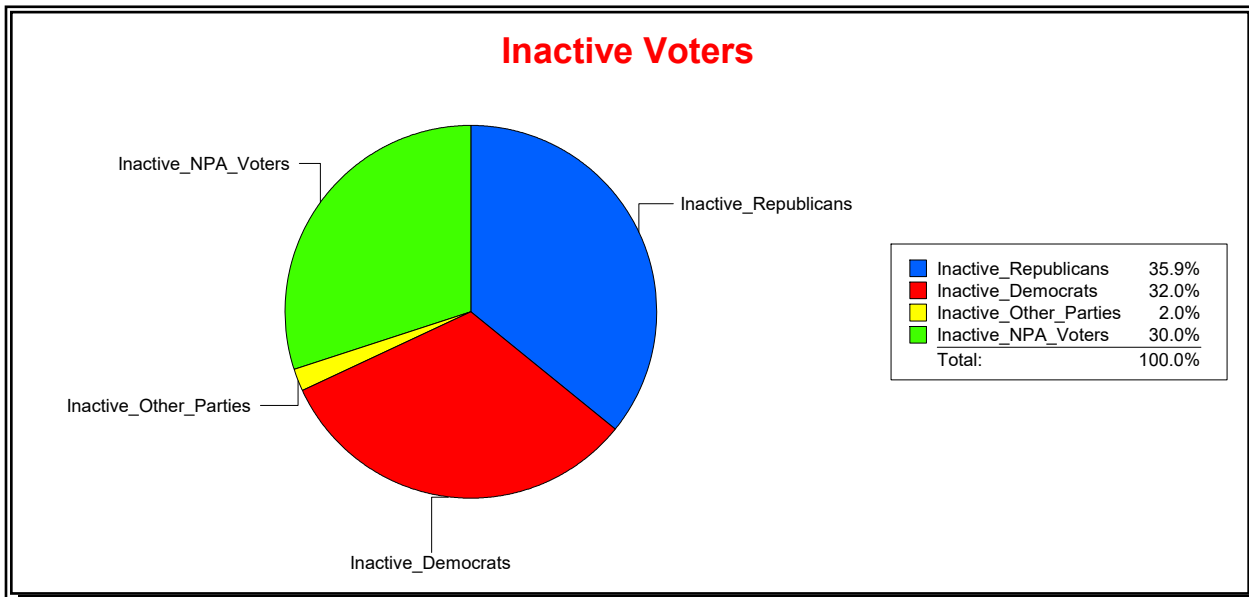

Ron Turner

Supervisor of Elections

Sarasota County, FL

Date 11/1/2023

Time 08:17 AM

Graphs of District Registration

Active Registered Voters

Inactive Voters

District	Total	Dems	Reps	NonP	Other	Total	Dems	Reps	NonP	Other
SCHOOL DIST 4	67,547	20,340	29,077	16,627	1,503	4,710	1,509	1,692	1,414	95