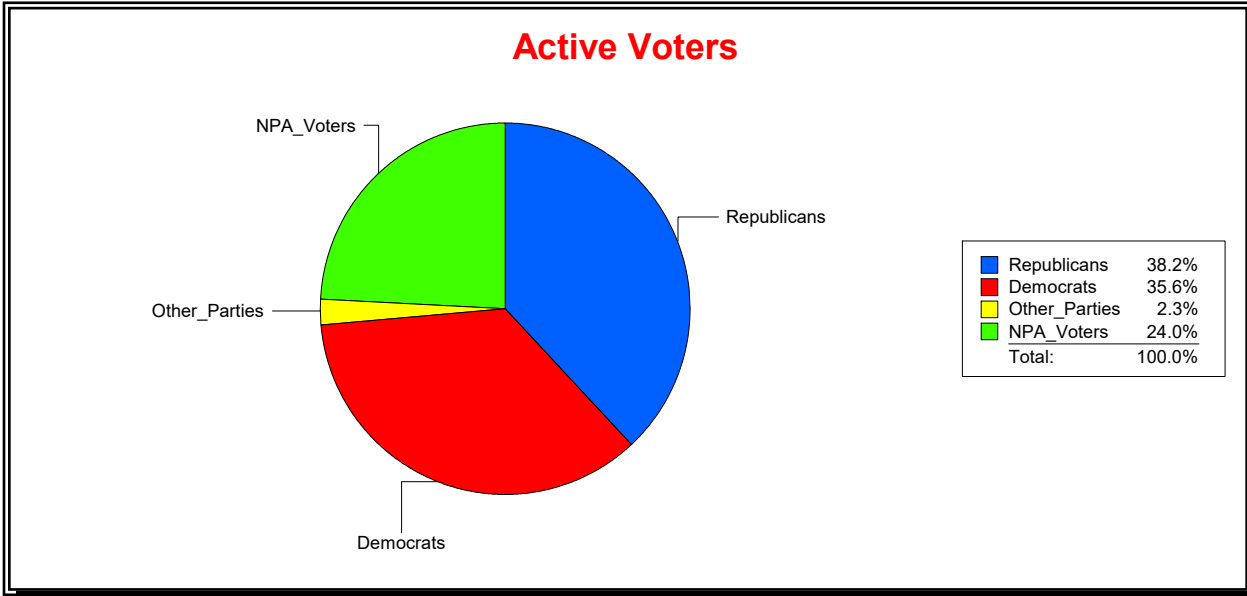

Ron Turner

Supervisor of Elections

Sarasota County, FL

Date 11/1/2023

Time 08:17 AM

Graphs of District Registration

Active Registered Voters

Inactive Voters

<u>District</u>	<u>Total</u>	<u>Dems</u>	<u>Reps</u>	<u>NonP</u>	<u>Other</u>	<u>Total</u>	<u>Dems</u>	<u>Reps</u>	<u>NonP</u>	<u>Other</u>
SARASOTA 2	16,518	5,875	6,302	3,969	372	1,315	494	414	379	28