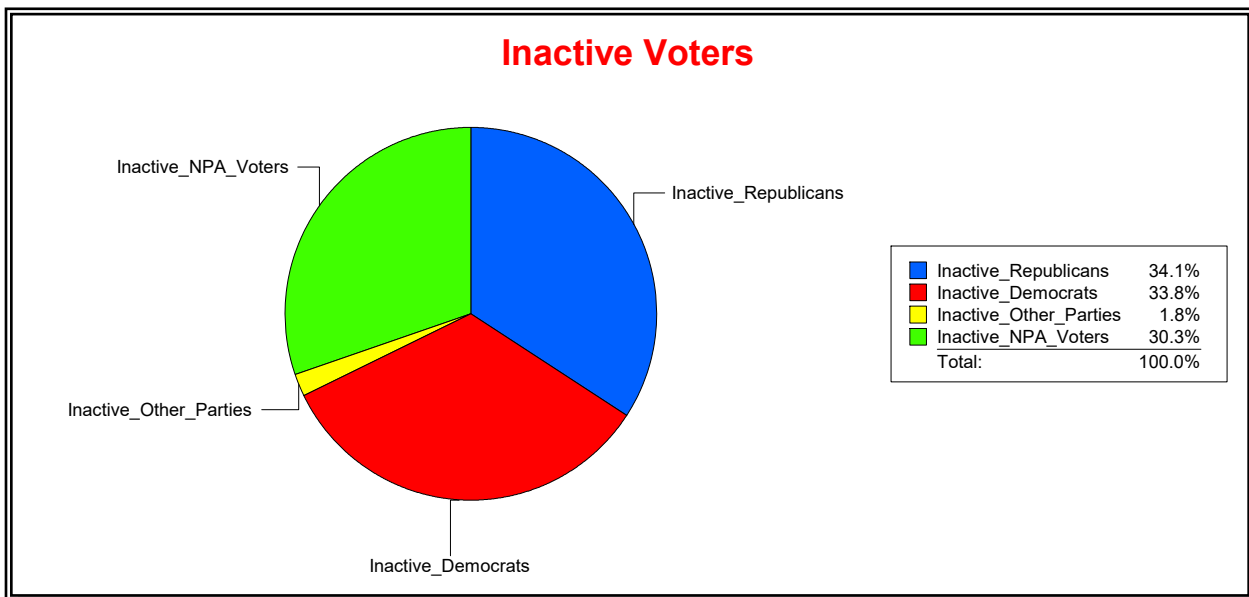

Ron Turner

Supervisor of Elections

Sarasota County, FL

Date 11/1/2023

Time 08:17 AM

Graphs of District Registration

Active Registered Voters

Inactive Voters

District	Total	Dems	Reps	NonP	Other	Total	Dems	Reps	NonP	Other
STATE HOUSE DIST 73	144,785	45,200	60,467	35,908	3,210	11,186	3,784	3,813	3,386	203