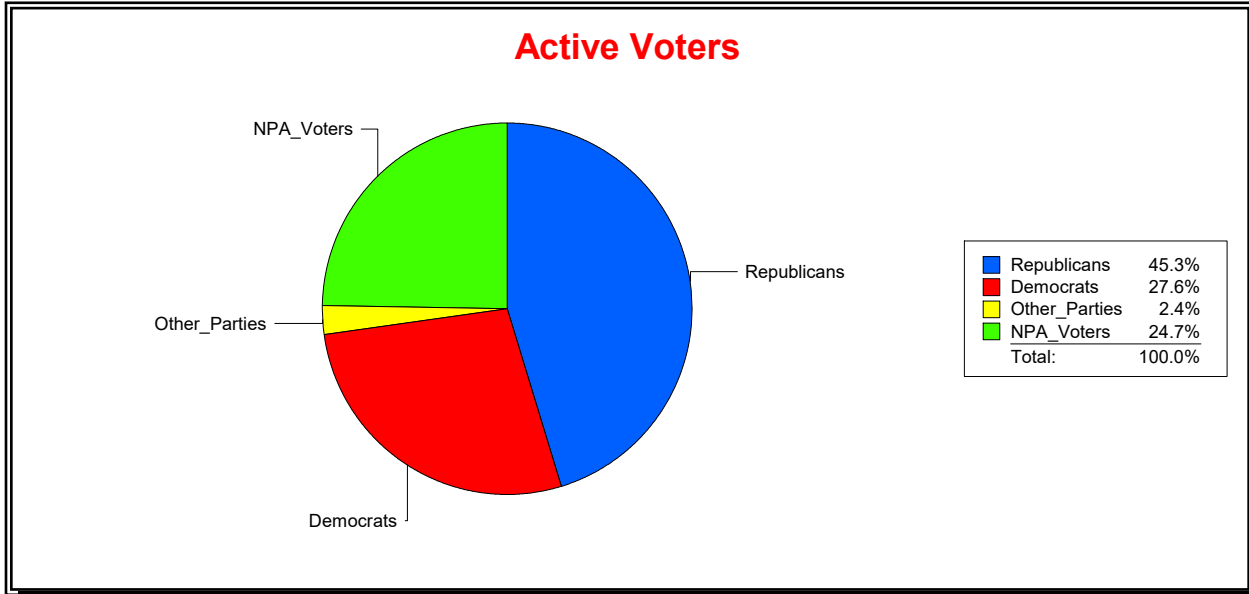

Ron Turner

Supervisor of Elections

Sarasota County, FL

Date 11/1/2023

Time 08:17 AM

Graphs of District Registration

Active Registered Voters

Inactive Voters

<u>District</u>	<u>Total</u>	<u>Dems</u>	<u>Reps</u>	<u>NonP</u>	<u>Other</u>	<u>Total</u>	<u>Dems</u>	<u>Reps</u>	<u>NonP</u>	<u>Other</u>
SOIL AND WATER DIST 1	69,299	19,100	31,397	17,138	1,664	4,387	1,388	1,656	1,261	82