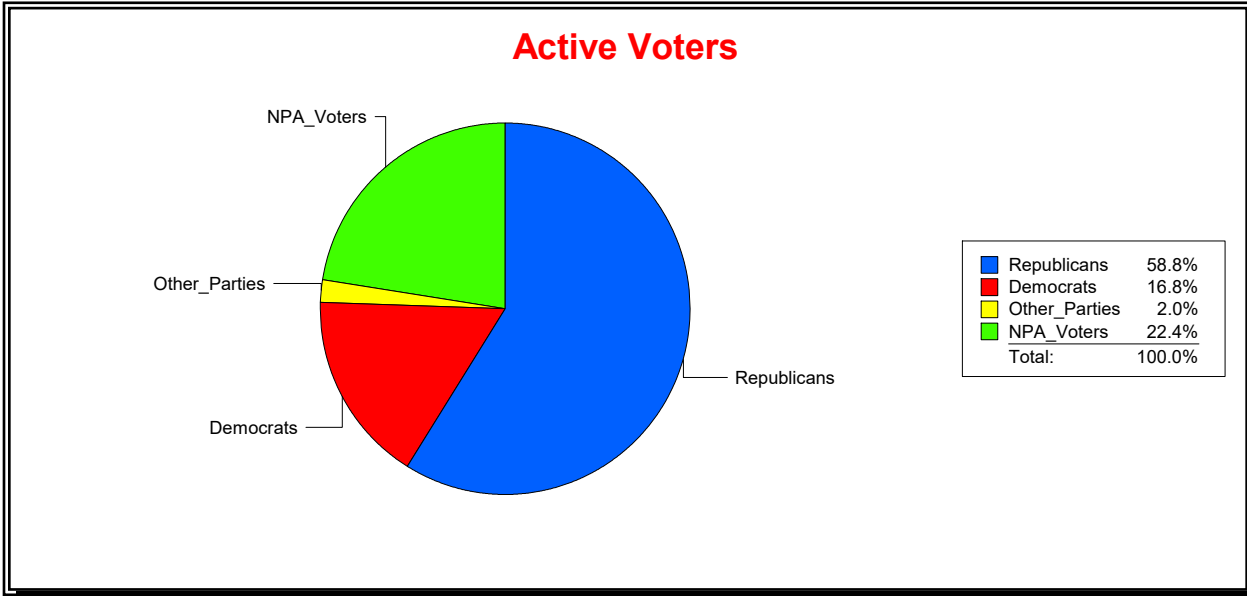

Ron Turner

Supervisor of Elections

Sarasota County, FL

Date 11/1/2023

Time 08:17 AM

Graphs of District Registration

Active Registered Voters

Inactive Voters

<u>District</u>	<u>Total</u>	<u>Dems</u>	<u>Reps</u>	<u>NonP</u>	<u>Other</u>	<u>Total</u>	<u>Dems</u>	<u>Reps</u>	<u>NonP</u>	<u>Other</u>
TOSCANA ISLES CDD	1,175	197	691	263	24	23	3	14	6	0