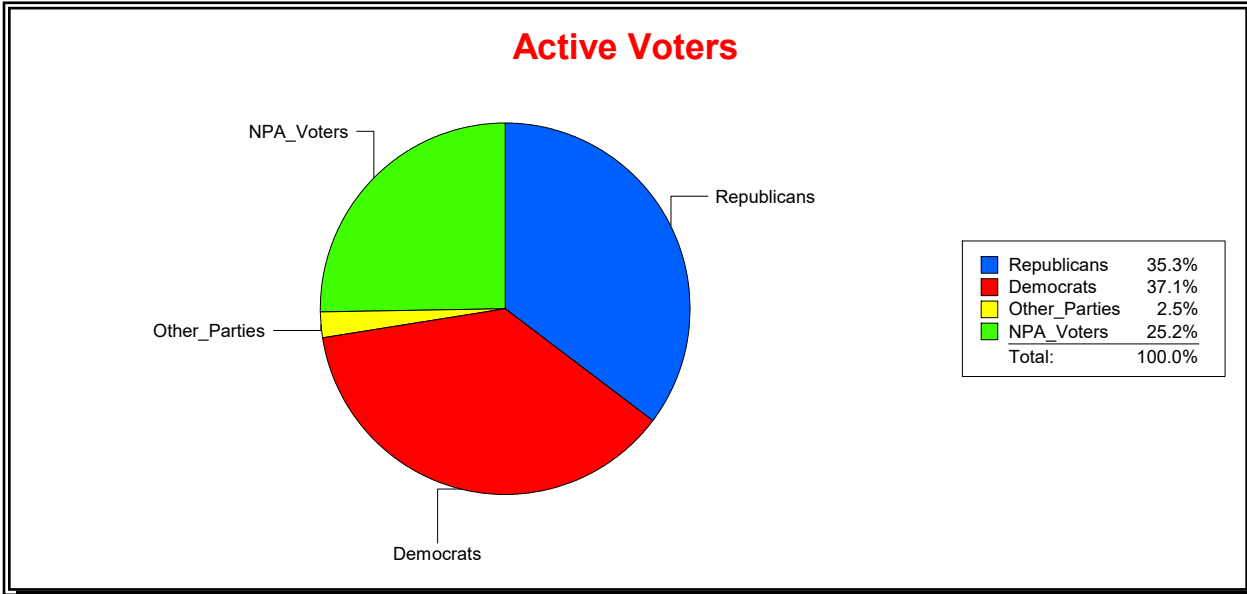

Ron Turner

Supervisor of Elections

Sarasota County, FL

Date 11/1/2023

Time 08:17 AM

Graphs of District Registration

Active Registered Voters

Inactive Voters

District	Total	Dems	Reps	NonP	Other	Total	Dems	Reps	NonP	Other
SCHOOL DIST 1	63,414	23,543	22,362	15,949	1,560	5,491	2,153	1,617	1,619	102