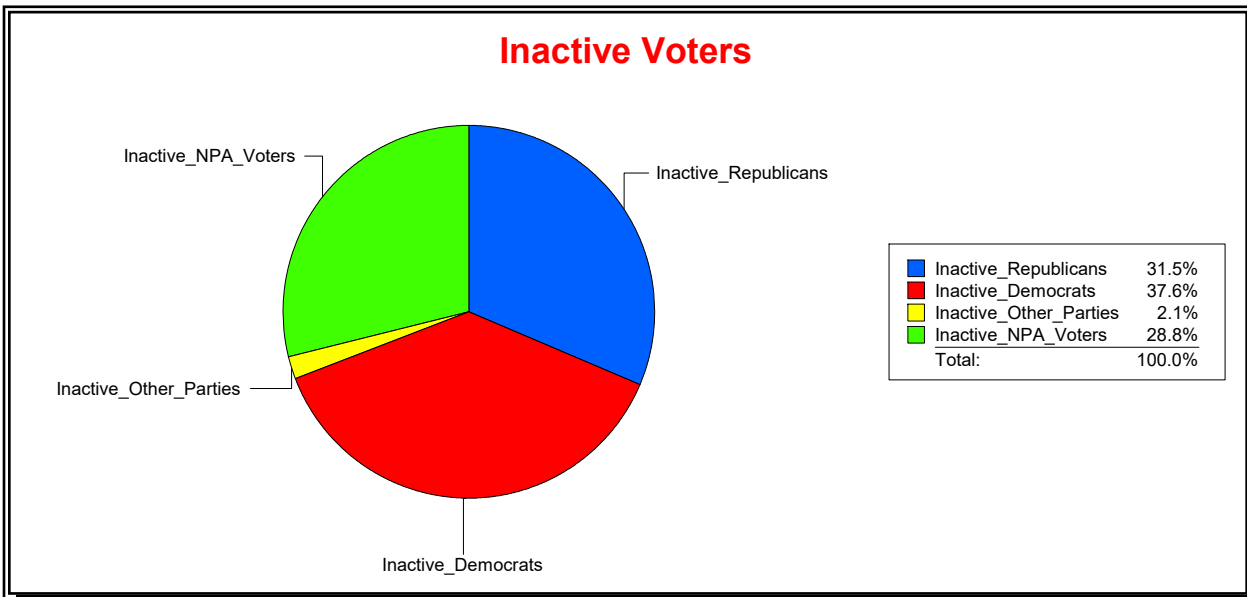

Ron Turner

Supervisor of Elections

Sarasota County, FL

Date 11/1/2023

Time 08:17 AM

Graphs of District Registration

Active Registered Voters

Inactive Voters

<u>District</u>	<u>Total</u>	<u>Dems</u>	<u>Reps</u>	<u>NonP</u>	<u>Other</u>	<u>Total</u>	<u>Dems</u>	<u>Reps</u>	<u>NonP</u>	<u>Other</u>
SARASOTA 2	16,518	5,875	6,302	3,969	372	1,315	494	414	379	28