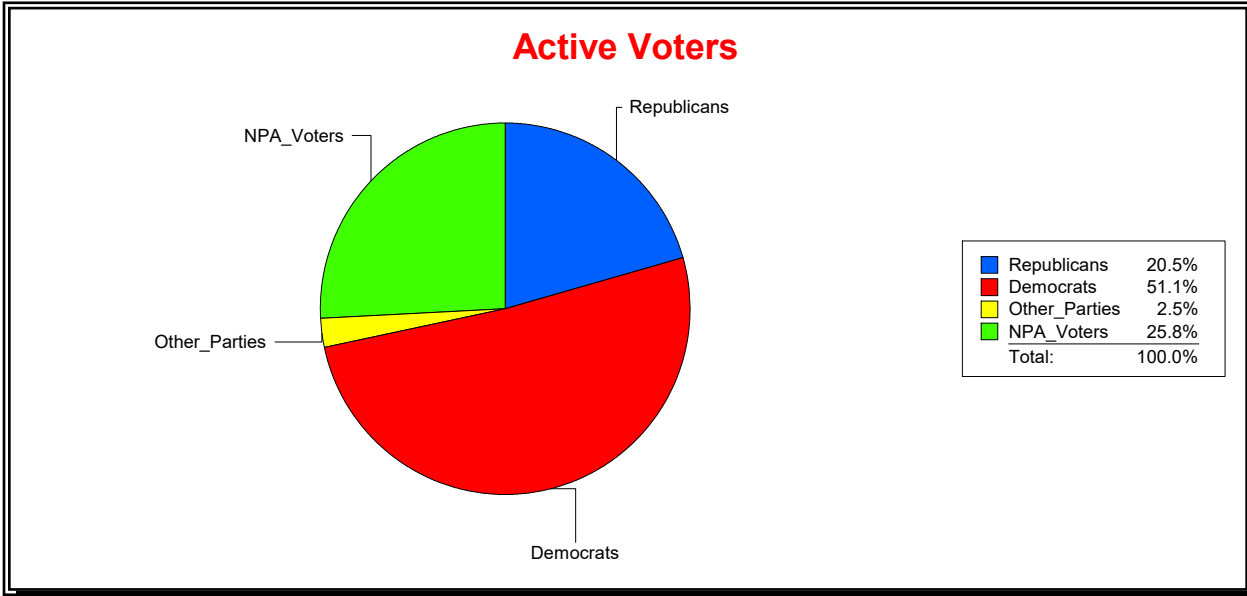

Ron Turner

Supervisor of Elections

Sarasota County, FL

Date 11/1/2023

Time 08:17 AM

Graphs of District Registration

Active Registered Voters

Inactive Voters

District	Total	Dems	Reps	NonP	Other	Total	Dems	Reps	NonP	Other
SARASOTA DIST 1	10,883	5,566	2,228	2,813	276	1,306	642	247	394	23