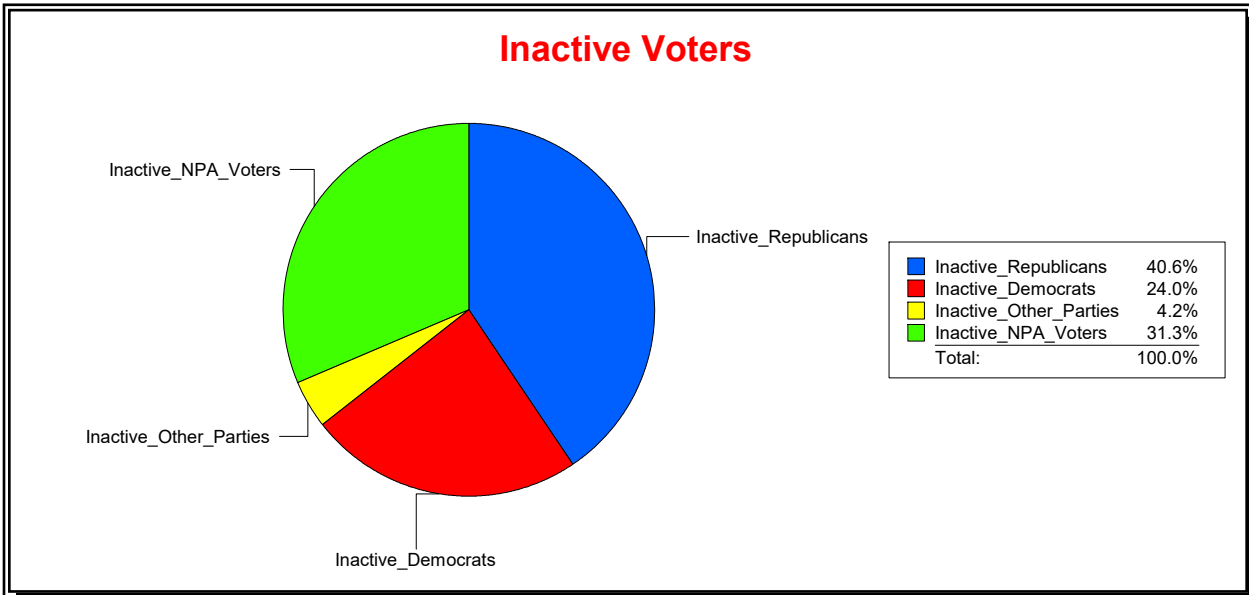

District	Total	Dems	Reps	NonP	Other	Total	Dems	Reps	NonP	Other
<b>LAKWOOD RANCH CDD</b>	1,983	429	999	487	68	96	23	39	30	4

**Ron Turner**

Supervisor of Elections

Sarasota County, FL

Date 11/1/2023

Time 08:17 AM