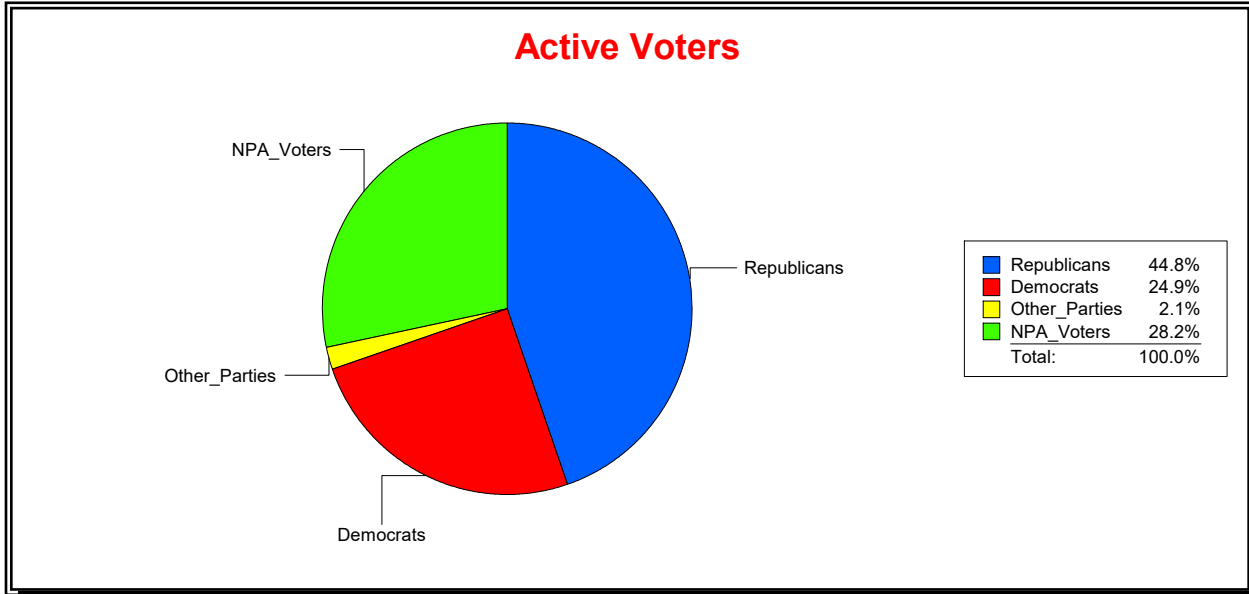

Ron Turner

Supervisor of Elections

Sarasota County, FL

Date 11/1/2023

Time 08:17 AM

Graphs of District Registration

Active Registered Voters

Inactive Voters

District	Total	Dems	Reps	NonP	Other	Total	Dems	Reps	NonP	Other
NORTH PORT DIST 4	8,951	2,227	4,011	2,525	188	646	189	240	204	13