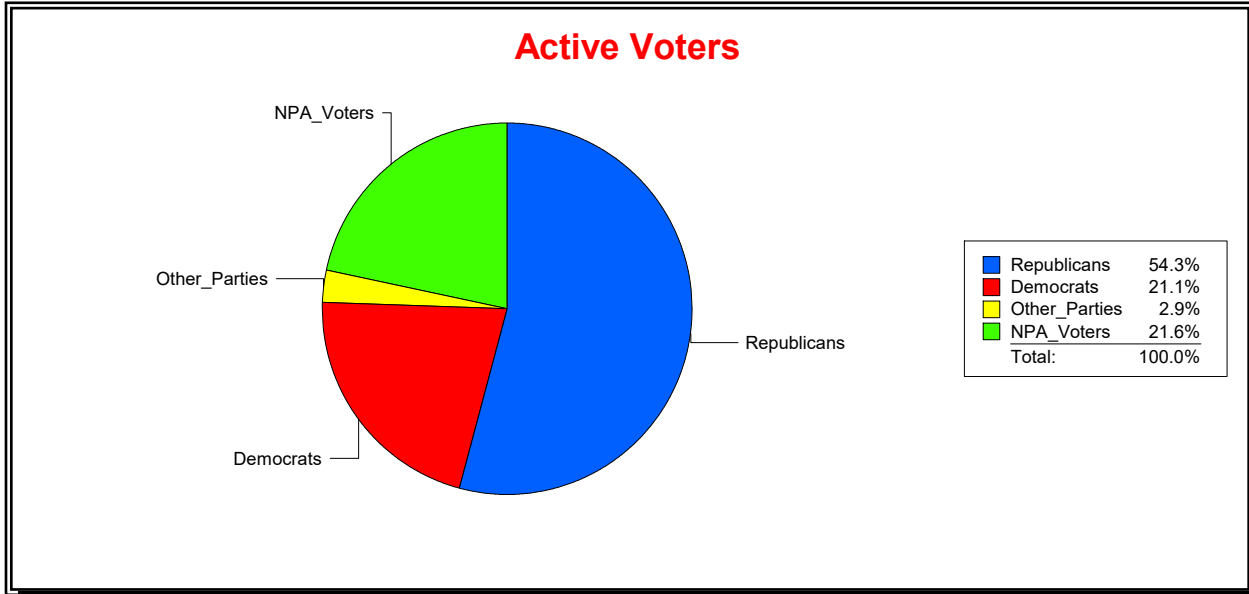

Ron Turner

Supervisor of Elections

Sarasota County, FL

Date 11/1/2023

Time 08:17 AM

Graphs of District Registration

Active Registered Voters

Inactive Voters

District	Total	Dems	Reps	NonP	Other	Total	Dems	Reps	NonP	Other
LONGBOAT KEY 1	1,466	310	796	317	43	102	27	49	24	2