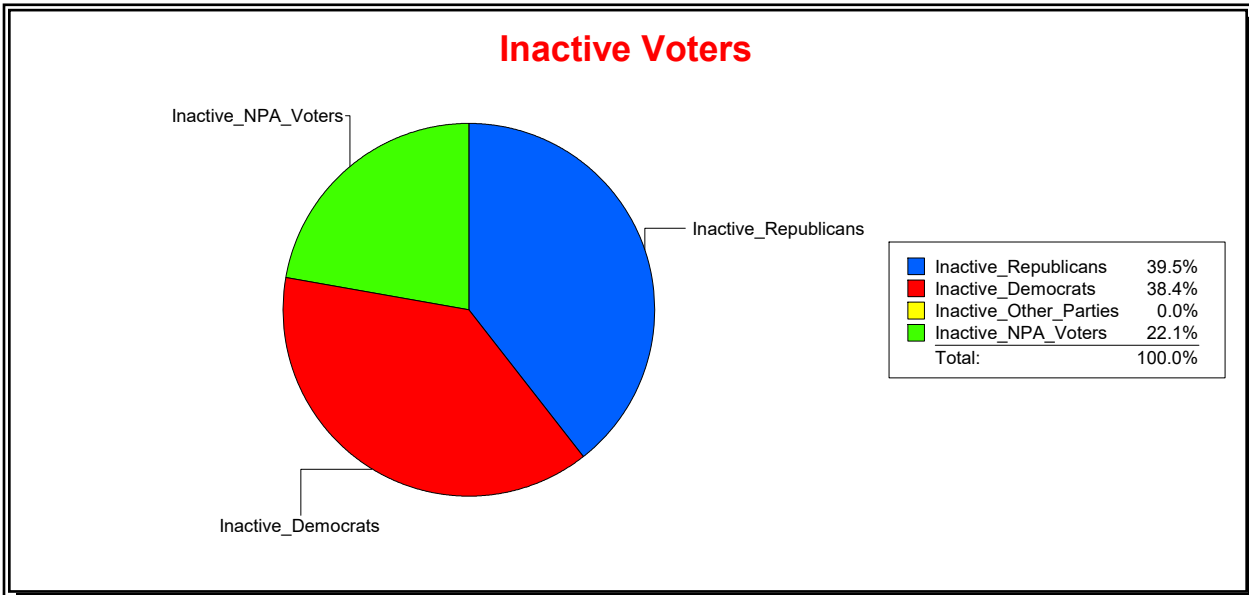

Ron Turner

Supervisor of Elections

Sarasota County, FL

Date 11/1/2023

Time 08:17 AM

Graphs of District Registration

Active Registered Voters

Inactive Voters

District	Total	Dems	Reps	NonP	Other	Total	Dems	Reps	NonP	Other
LONGBOAT KEY 2	1,323	425	579	292	27	86	33	34	19	0