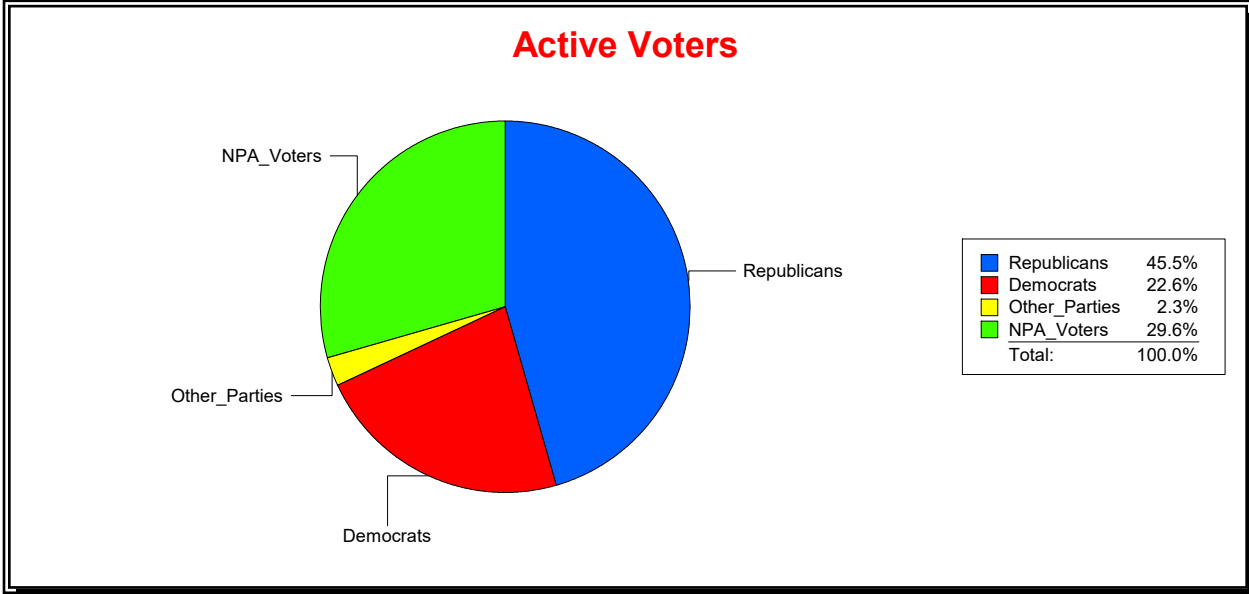

Ron Turner

Supervisor of Elections

Sarasota County, FL

Date 11/1/2023

Time 08:17 AM

Graphs of District Registration

Active Registered Voters

Inactive Voters

District	Total	Dems	Reps	NonP	Other	Total	Dems	Reps	NonP	Other
NORTH PORT DIST 1	10,934	2,473	4,973	3,234	254	651	155	240	237	19