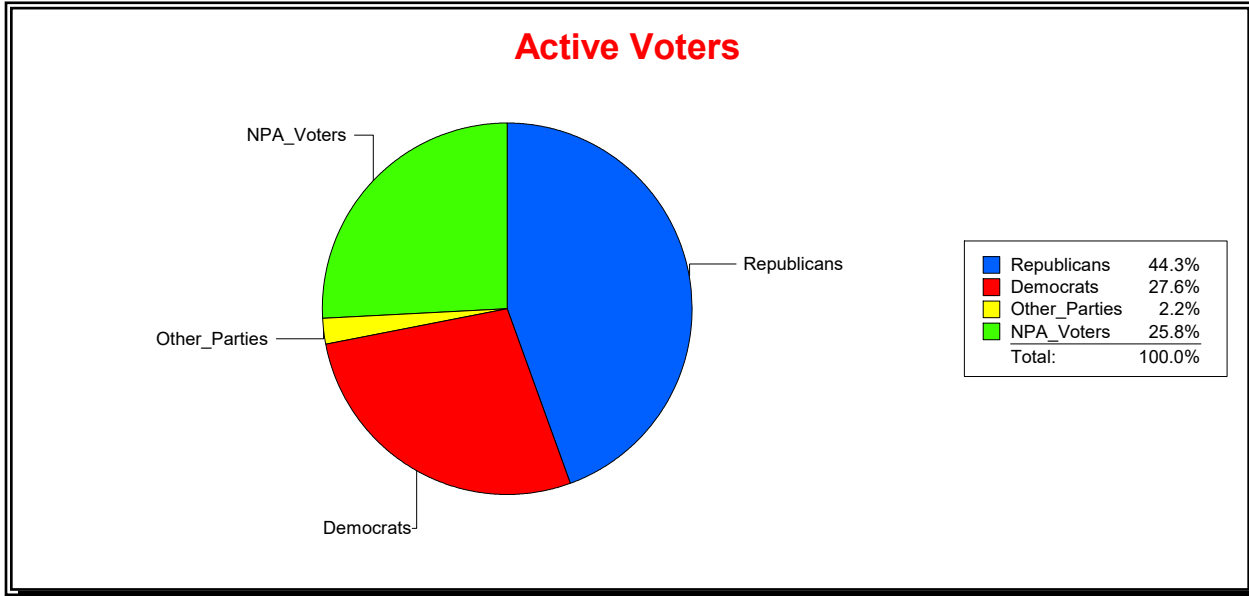

Ron Turner

Supervisor of Elections

Sarasota County, FL

Date 11/1/2023

Time 08:17 AM

Graphs of District Registration

Active Registered Voters

Inactive Voters

District	Total	Dems	Reps	NonP	Other	Total	Dems	Reps	NonP	Other
17TH CONGRESS DIST	351,518	97,158	155,848	90,610	7,902	24,442	7,580	8,922	7,505	435