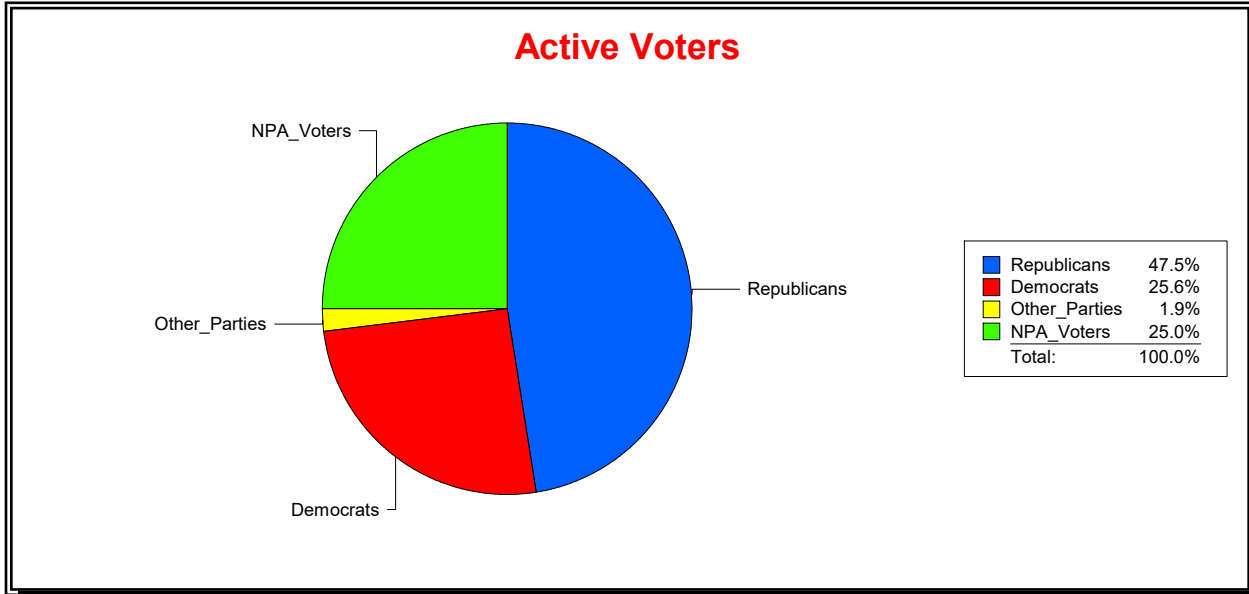

Ron Turner

Supervisor of Elections

Sarasota County, FL

Date 11/1/2023

Time 08:17 AM

Graphs of District Registration

Active Registered Voters

Inactive Voters

District	Total	Dems	Reps	NonP	Other	Total	Dems	Reps	NonP	Other
VENICE	22,900	5,857	10,883	5,732	428	1,495	405	625	444	21