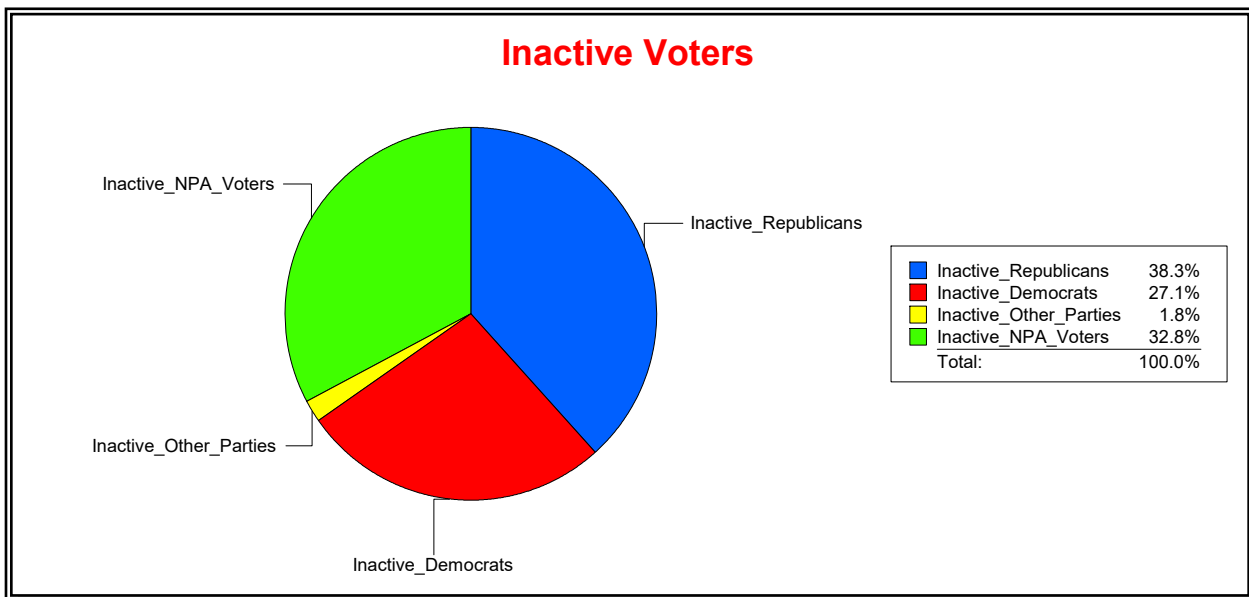

Date 11/1/2023

Time 08:17 AM

**Graphs of District Registration**

**Active Registered Voters**

**Inactive Voters**

District	Total	Dems	Reps	NonP	Other	Total	Dems	Reps	NonP	Other
<b>SOIL AND WATER DIST 5</b>	70,381	16,258	32,348	20,151	1,624	4,935	1,335	1,890	1,619	91