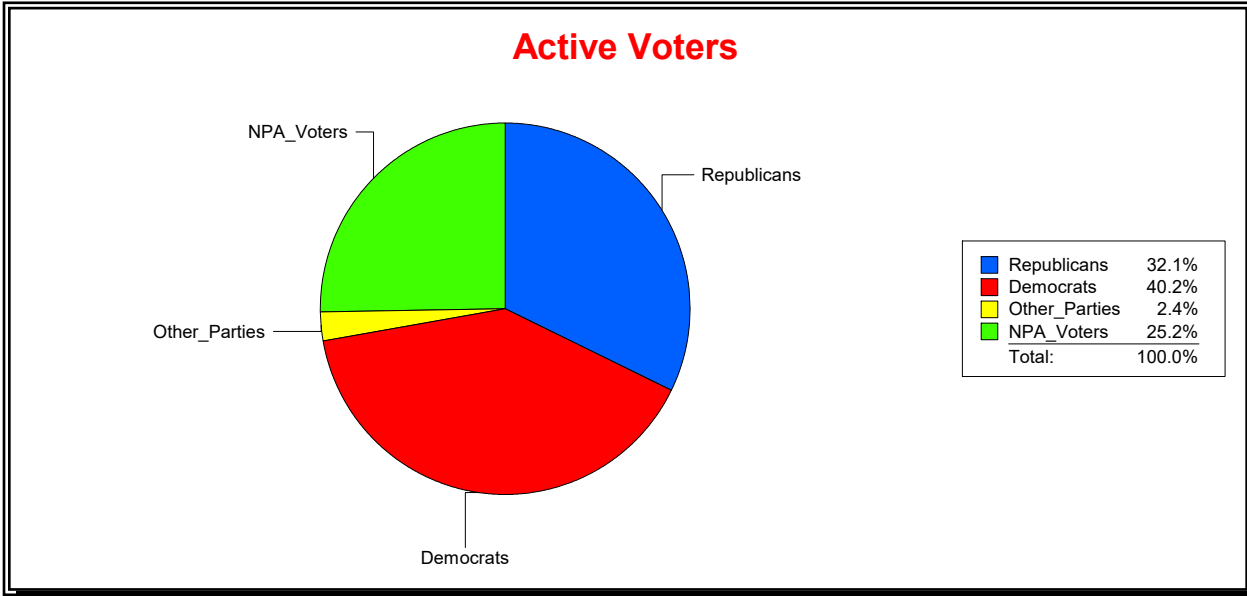

Ron Turner

Supervisor of Elections

Sarasota County, FL

Date 11/1/2023

Time 08:17 AM

Graphs of District Registration

Active Registered Voters

Inactive Voters

District	Total	Dems	Reps	NonP	Other	Total	Dems	Reps	NonP	Other
SARASOTA	38,095	15,322	12,243	9,617	913	3,668	1,514	967	1,116	71