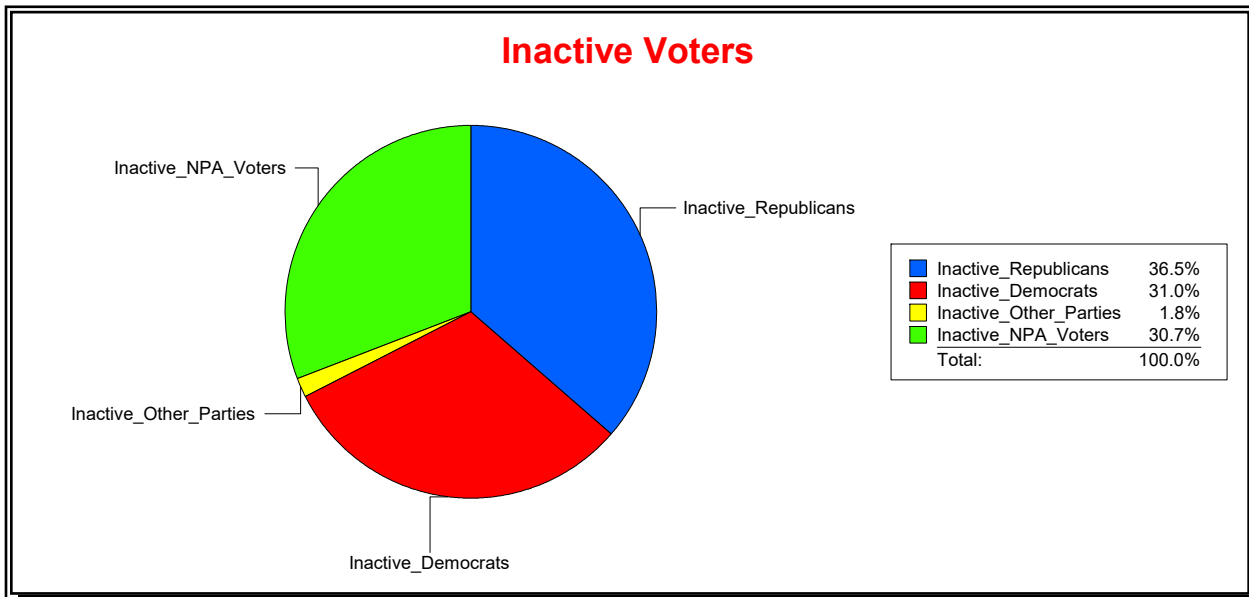

Ron Turner

Supervisor of Elections

Sarasota County, FL

Date 11/1/2023

Time 08:17 AM

Graphs of District Registration

Active Registered Voters

Inactive Voters

<u>District</u>	<u>Total</u>	<u>Dems</u>	<u>Reps</u>	<u>NonP</u>	<u>Other</u>	<u>Total</u>	<u>Dems</u>	<u>Reps</u>	<u>NonP</u>	<u>Other</u>
COUNTYWIDE	351,518	97,158	155,848	90,610	7,902	24,442	7,580	8,922	7,505	435