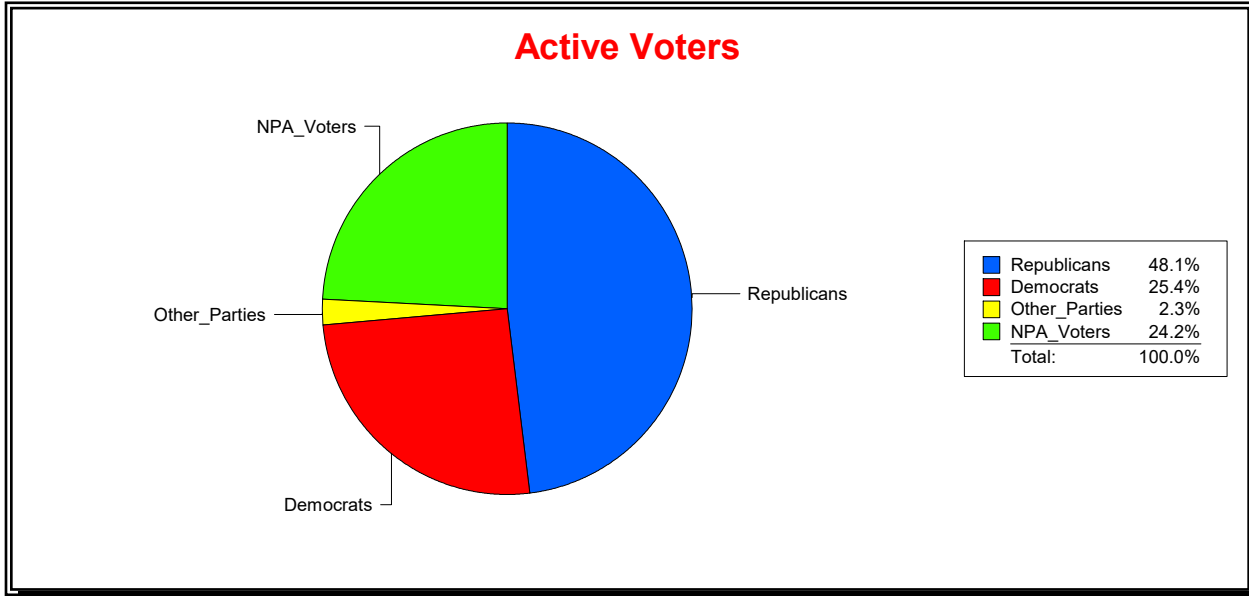

Ron Turner

Supervisor of Elections

Sarasota County, FL

Date 11/1/2023

Time 08:17 AM

Graphs of District Registration

District	Active Registered Voters					Inactive Voters				
	Total	Dems	Reps	NonP	Other	Total	Dems	Reps	NonP	Other
SCHOOL DIST 2	76,973	19,563	37,014	18,646	1,750	4,693	1,365	1,839	1,406	83