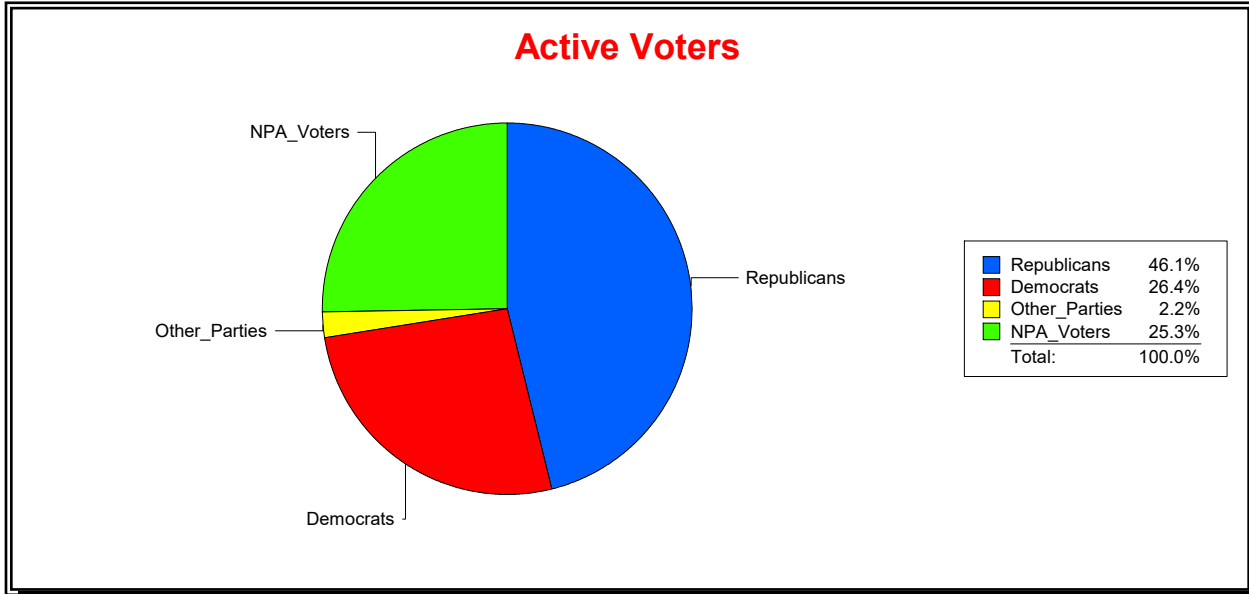

Ron Turner

Supervisor of Elections

Sarasota County, FL

Date 11/1/2023

Time 08:17 AM

Graphs of District Registration

Active Registered Voters

Inactive Voters

District	Total	Dems	Reps	NonP	Other	Total	Dems	Reps	NonP	Other
GOLDEN GATE POINT	356	94	164	90	8	41	13	17	11	0