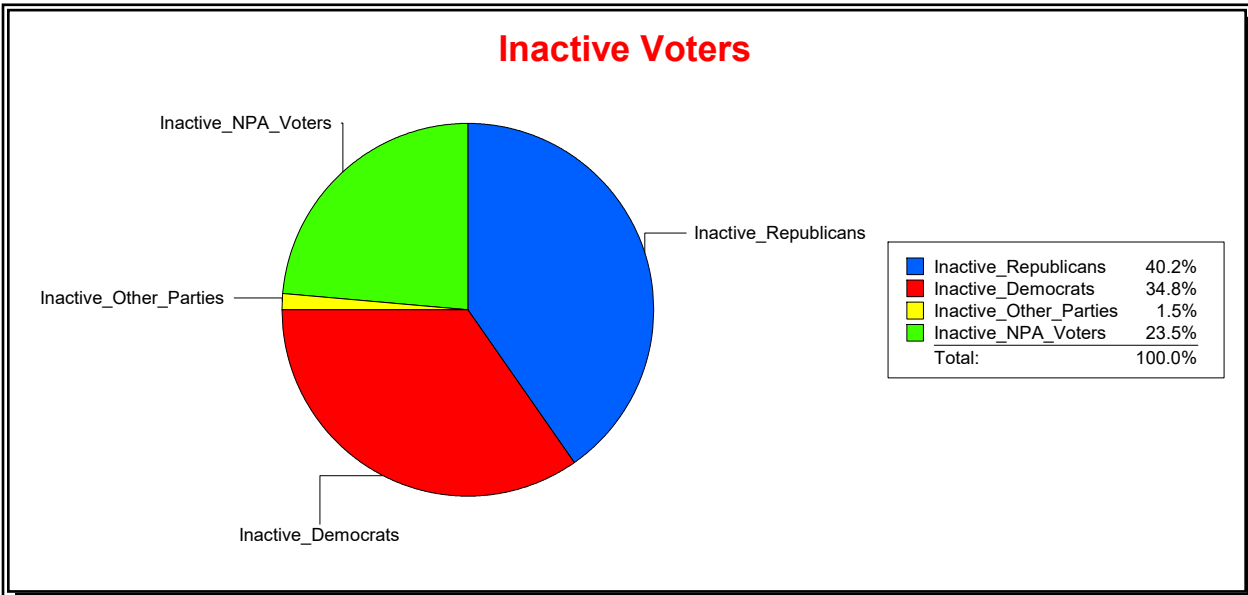

Ron Turner

Supervisor of Elections

Sarasota County, FL

Date 11/1/2023

Time 08:17 AM

Graphs of District Registration

Active Registered Voters

Inactive Voters

District	Total	Dems	Reps	NonP	Other	Total	Dems	Reps	NonP	Other
LONGBOAT KEY BEACH A	1,842	504	897	394	47	132	46	53	31	2