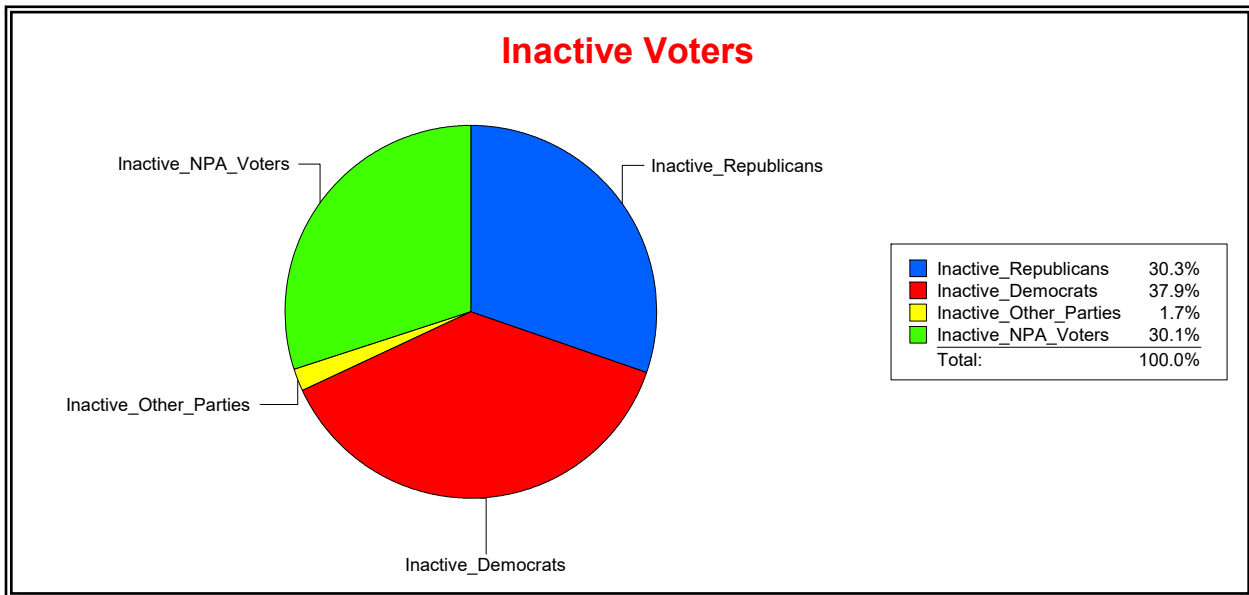

Ron Turner

Supervisor of Elections

Sarasota County, FL

Date 11/1/2023

Time 08:17 AM

Graphs of District Registration

Active Registered Voters

Inactive Voters

<u>District</u>	<u>Total</u>	<u>Dems</u>	<u>Reps</u>	<u>NonP</u>	<u>Other</u>	<u>Total</u>	<u>Dems</u>	<u>Reps</u>	<u>NonP</u>	<u>Other</u>
CNTY COMM DIST 2	64,341	23,784	23,395	15,709	1,453	5,513	2,087	1,671	1,660	95