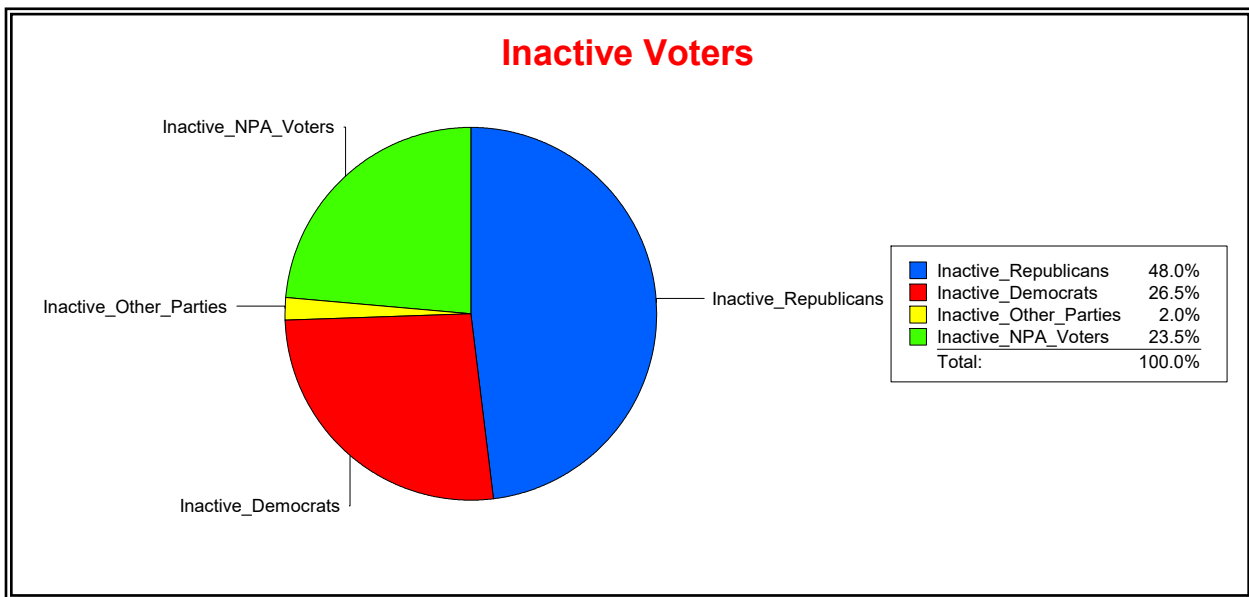

Ron Turner

Supervisor of Elections

Sarasota County, FL

Date 11/1/2023

Time 08:17 AM

Graphs of District Registration

Active Registered Voters

Inactive Voters

District	Total	Dems	Reps	NonP	Other	Total	Dems	Reps	NonP	Other
LONGBOAT KEY 1	1,466	310	796	317	43	102	27	49	24	2