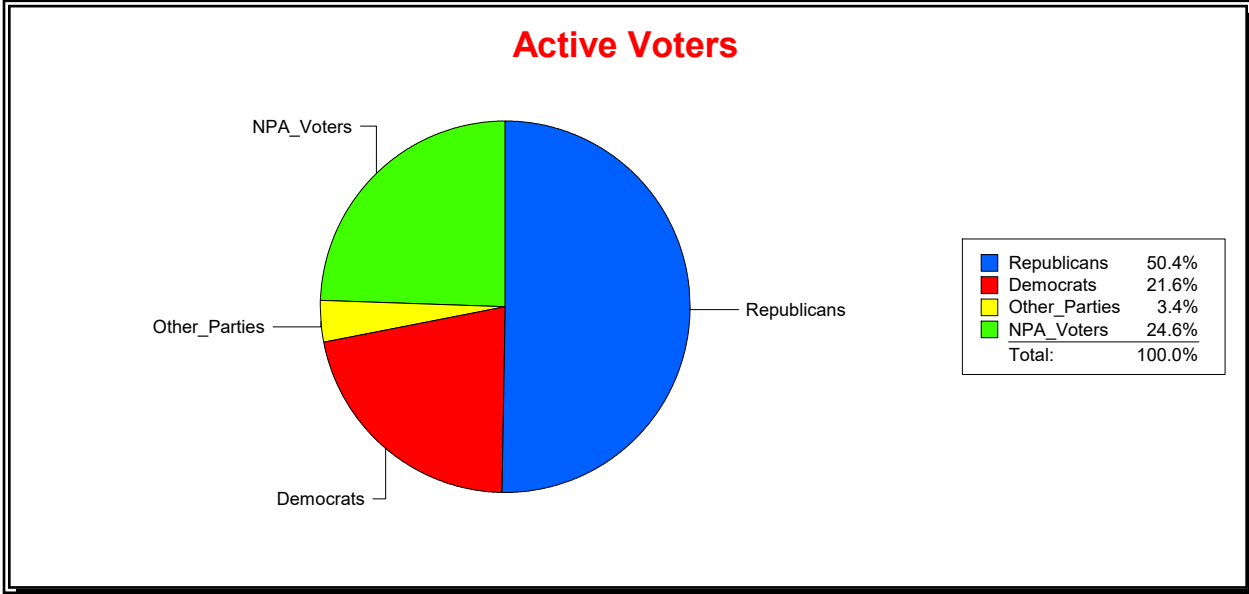

District	Total	Dems	Reps	NonP	Other	Total	Dems	Reps	NonP	Other
<b>LAKWOOD RANCH CDD</b>	1,983	429	999	487	68	96	23	39	30	4

**Ron Turner**

Supervisor of Elections

Sarasota County, FL

Date 11/1/2023

Time 08:17 AM