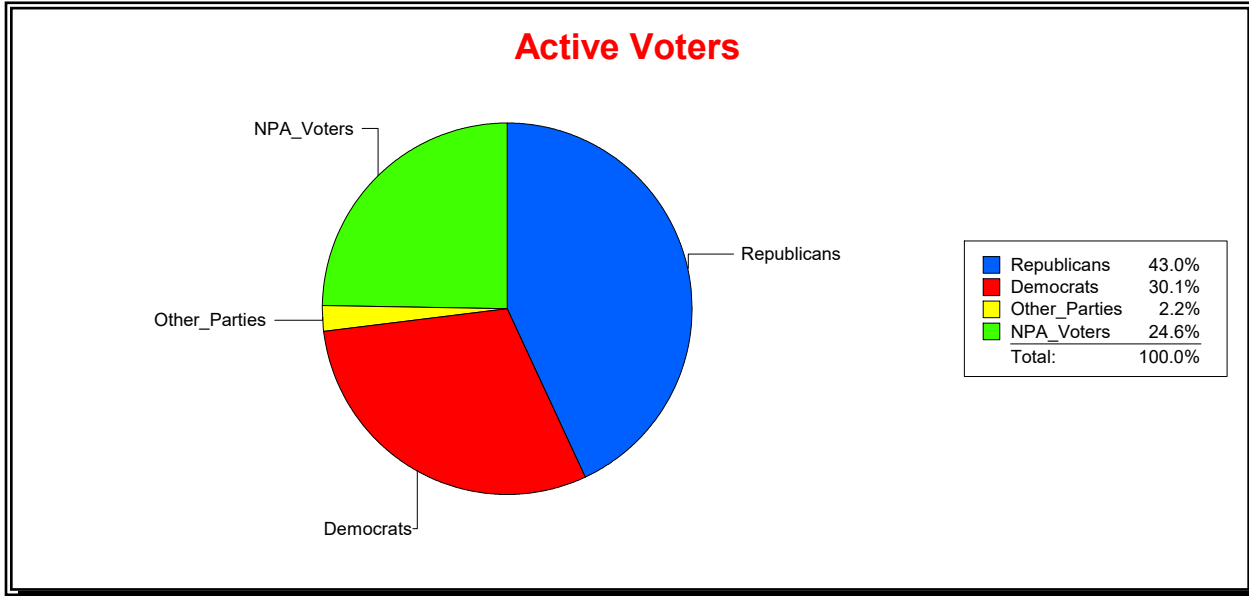

Ron Turner

Supervisor of Elections

Sarasota County, FL

Date 11/1/2023

Time 08:17 AM

Graphs of District Registration

Active Registered Voters

Inactive Voters

District	Total	Dems	Reps	NonP	Other	Total	Dems	Reps	NonP	Other
SCHOOL DIST 4	67,547	20,340	29,077	16,627	1,503	4,710	1,509	1,692	1,414	95