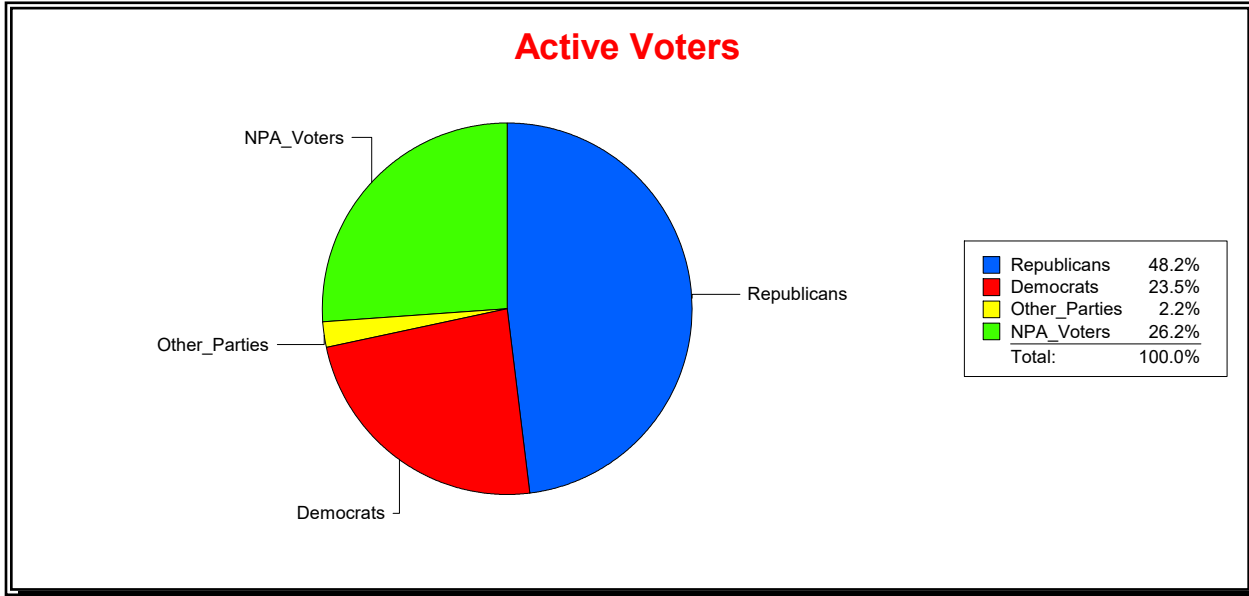

Ron Turner

Supervisor of Elections

Sarasota County, FL

Date 11/1/2023

Time 08:17 AM

Graphs of District Registration

Active Registered Voters

Inactive Voters

<u>District</u>	<u>Total</u>	<u>Dems</u>	<u>Reps</u>	<u>NonP</u>	<u>Other</u>	<u>Total</u>	<u>Dems</u>	<u>Reps</u>	<u>NonP</u>	<u>Other</u>
ENGLEWOOD WATER DIST	14,777	3,468	7,119	3,870	320	986	275	388	310	13