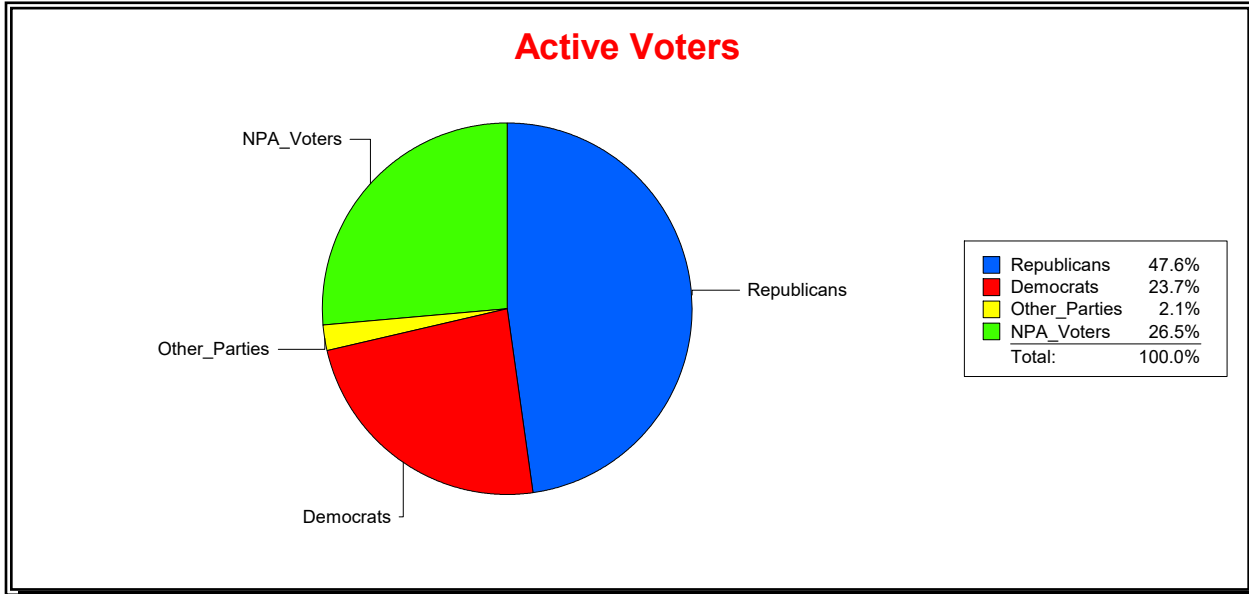

Ron Turner

Supervisor of Elections

Sarasota County, FL

Date 11/1/2023

Time 08:17 AM

Graphs of District Registration

Active Registered Voters

Inactive Voters

District	Total	Dems	Reps	NonP	Other	Total	Dems	Reps	NonP	Other
STATE HOUSE DIST 75	57,857	13,722	27,563	15,337	1,235	3,761	1,030	1,519	1,160	52