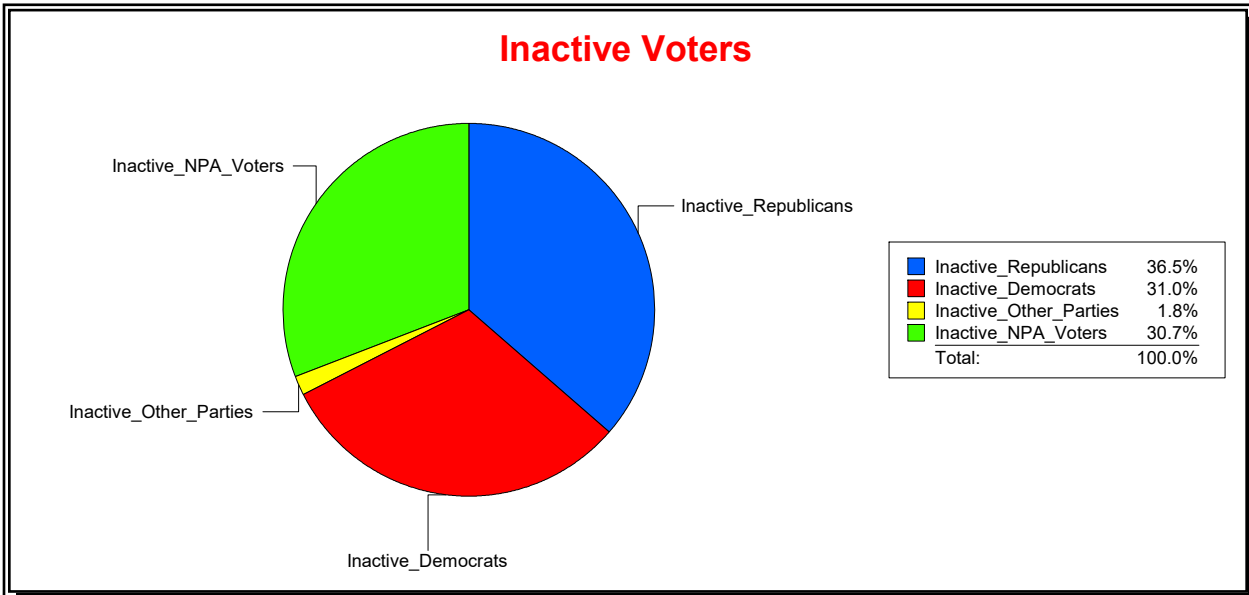

District	Total	Dems	Reps	NonP	Other	Total	Dems	Reps	NonP	Other
STATE SENATE 22	351,518	97,158	155,848	90,610	7,902	24,442	7,580	8,922	7,505	435

**Ron Turner**

Supervisor of Elections

Sarasota County, FL

Date 11/1/2023