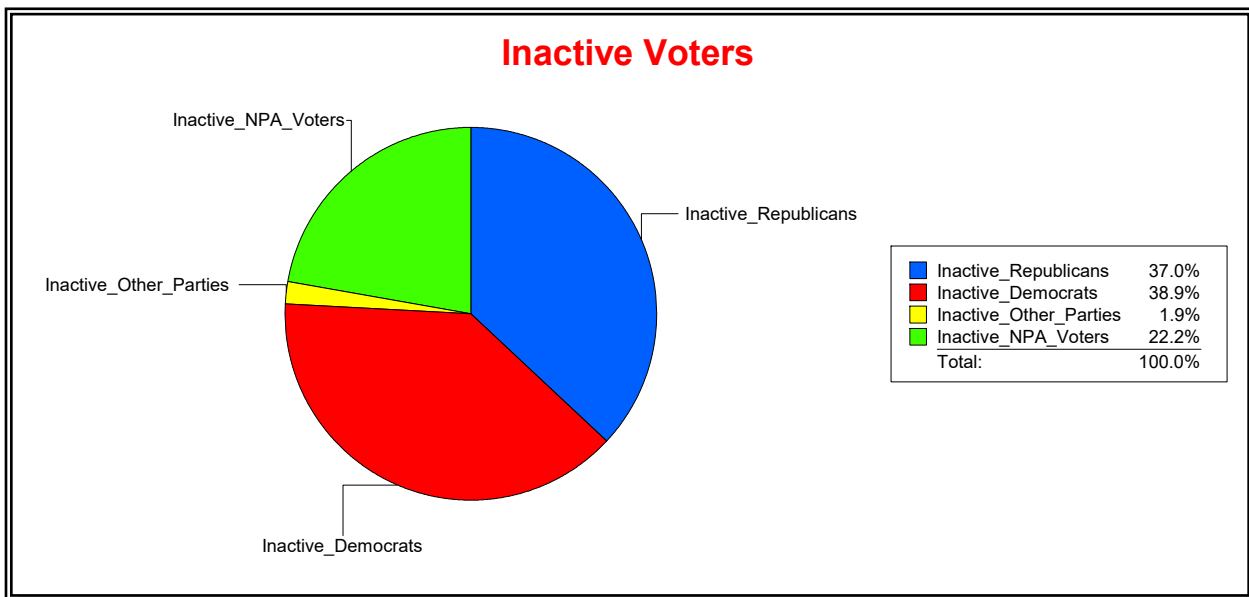

Ron Turner

Supervisor of Elections

Sarasota County, FL

Date 11/1/2023

Time 08:17 AM

Graphs of District Registration

Active Registered Voters

Inactive Voters

<u>District</u>	<u>Total</u>	<u>Dems</u>	<u>Reps</u>	<u>NonP</u>	<u>Other</u>	<u>Total</u>	<u>Dems</u>	<u>Reps</u>	<u>NonP</u>	<u>Other</u>
WOODLANDS CDD	1,752	345	885	475	47	54	21	20	12	1