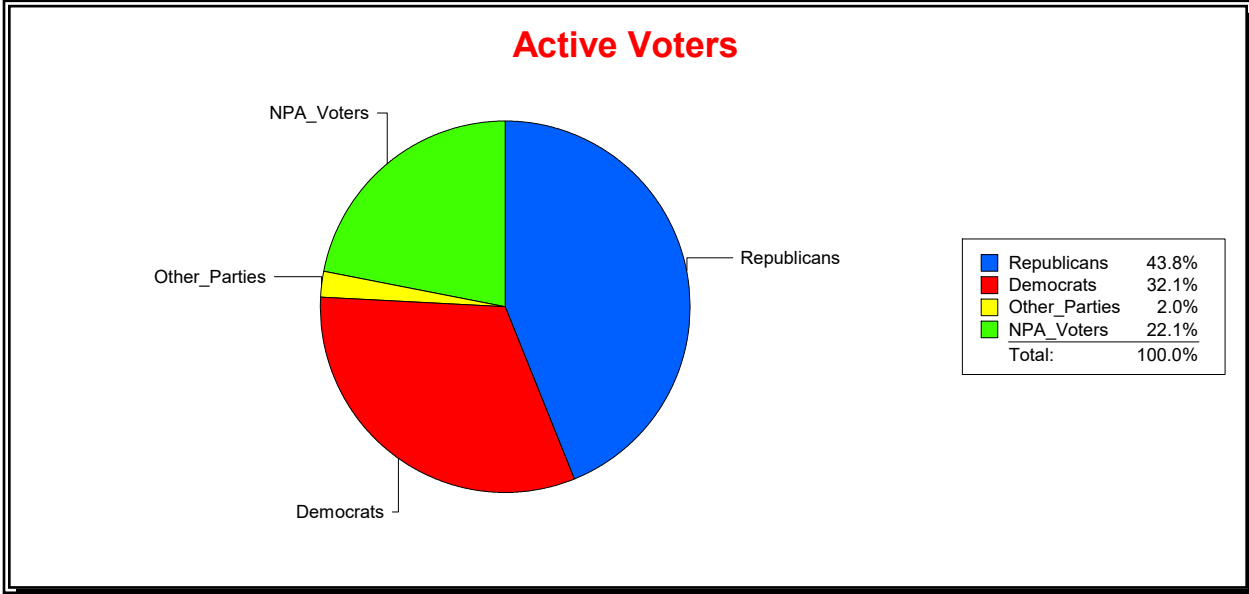

Ron Turner

Supervisor of Elections

Sarasota County, FL

Date 11/1/2023

Time 08:17 AM

Graphs of District Registration

Active Registered Voters

Inactive Voters

District	Total	Dems	Reps	NonP	Other	Total	Dems	Reps	NonP	Other
LONGBOAT KEY 2	1,323	425	579	292	27	86	33	34	19	0