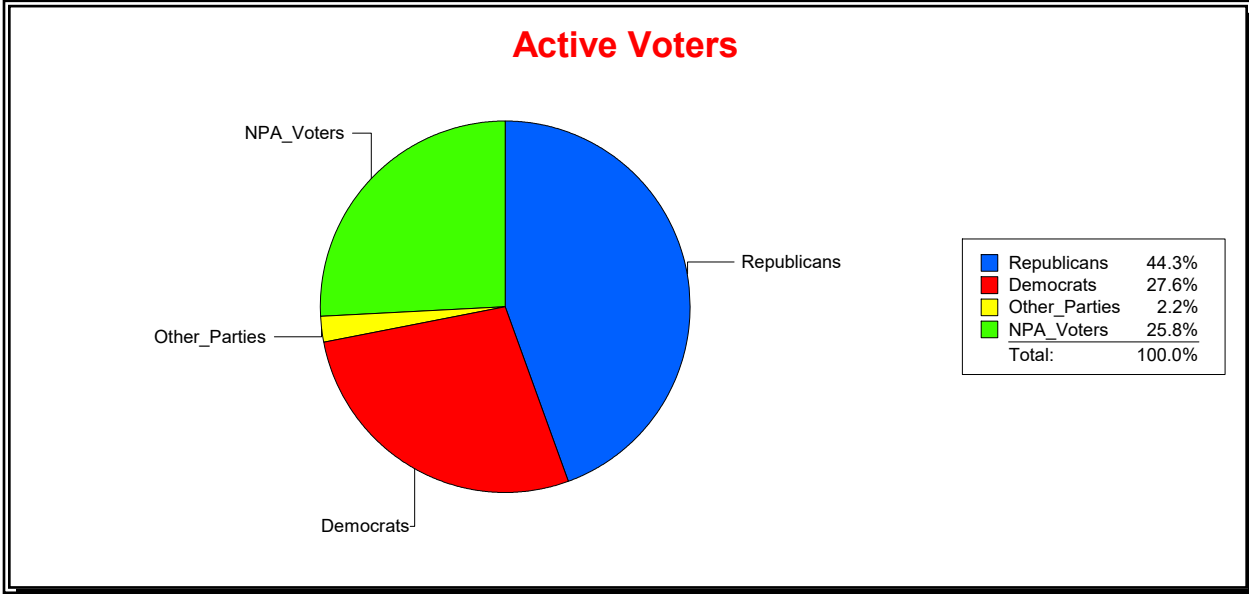

District	Total	Dems	Reps	NonP	Other	Total	Dems	Reps	NonP	Other
STATE SENATE 22	351,518	97,158	155,848	90,610	7,902	24,442	7,580	8,922	7,505	435

**Ron Turner**

Supervisor of Elections

Sarasota County, FL

Date 11/1/2023