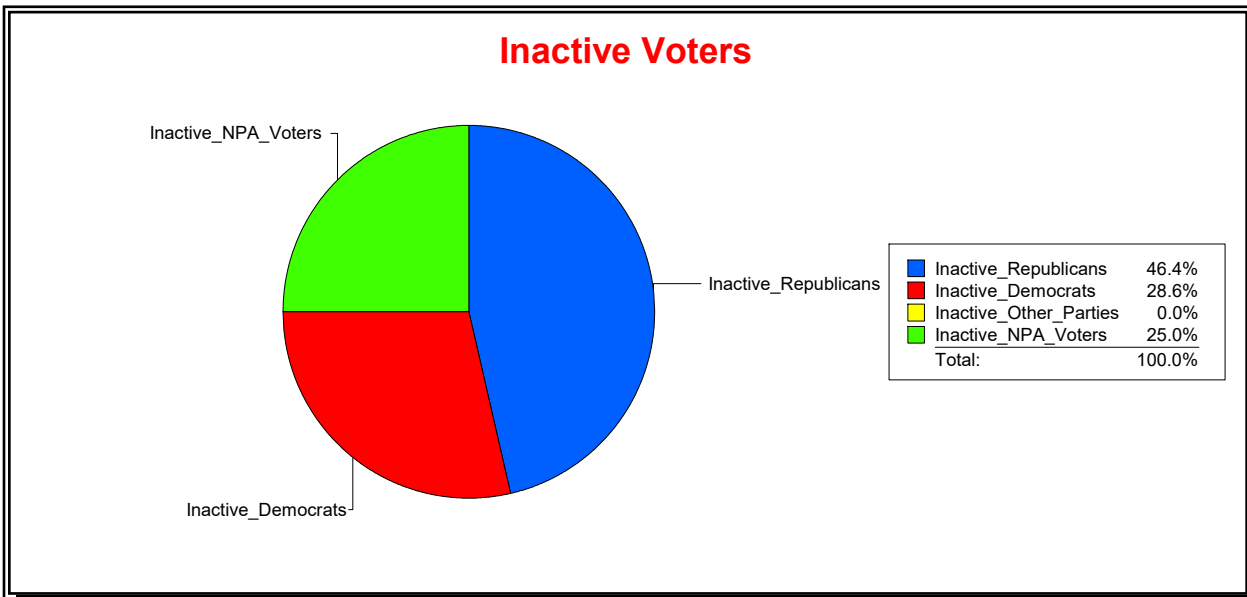

Ron Turner

Supervisor of Elections

Sarasota County, FL

Date 11/1/2023

Time 08:17 AM

Graphs of District Registration

Active Registered Voters

Inactive Voters

District	Total	Dems	Reps	NonP	Other	Total	Dems	Reps	NonP	Other
LBK DISTRICT 4	402	115	193	85	9	28	8	13	7	0