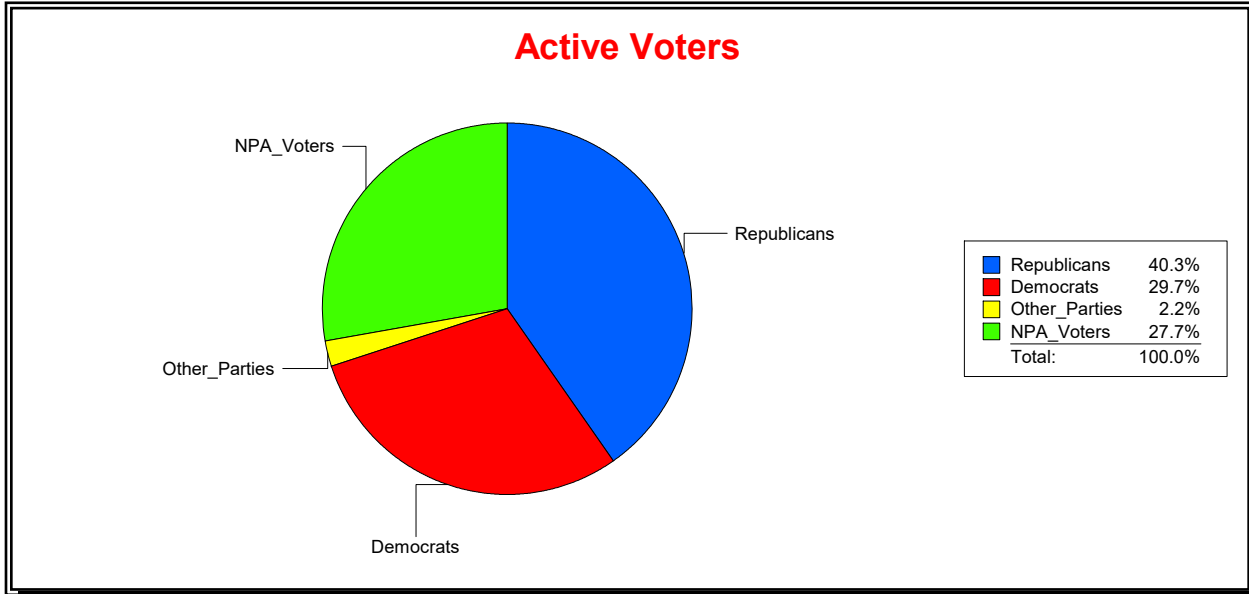

Ron Turner

Supervisor of Elections

Sarasota County, FL

Date 11/1/2023

Time 08:17 AM

Graphs of District Registration

Active Registered Voters

Inactive Voters

District	Total	Dems	Reps	NonP	Other	Total	Dems	Reps	NonP	Other
HLDY PK PK & REC DIST	538	160	217	149	12	54	20	21	13	0