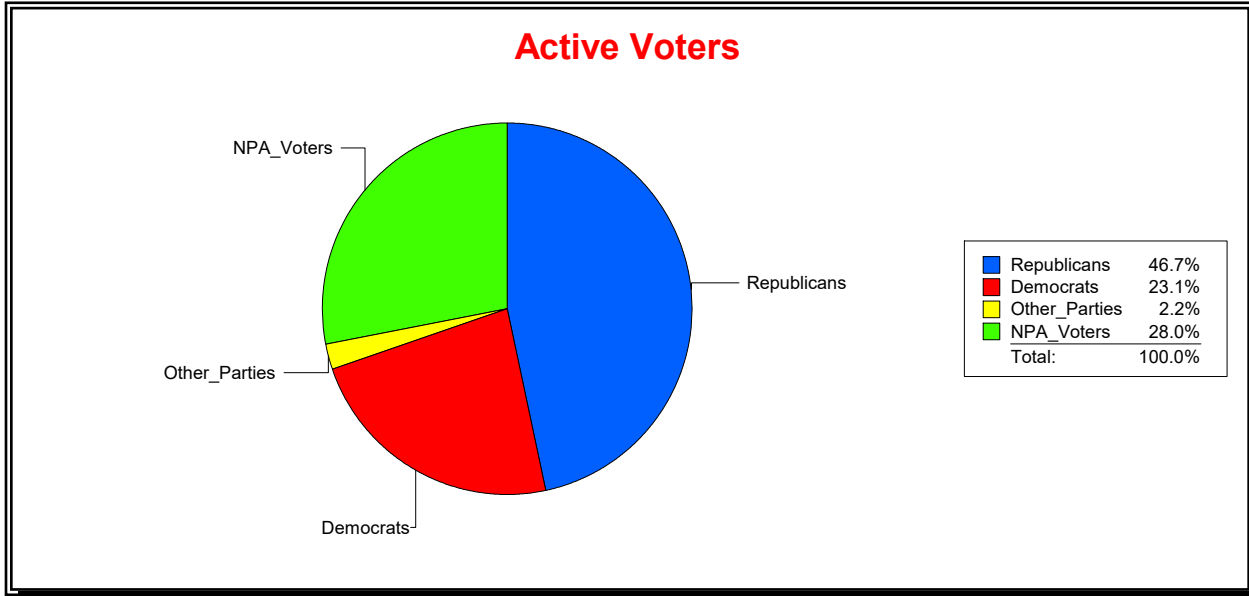

Ron Turner

Supervisor of Elections

Sarasota County, FL

Date 11/1/2023

Time 08:17 AM

Graphs of District Registration

District	Active Registered Voters					Inactive Voters				
	Total	Dems	Reps	NonP	Other	Total	Dems	Reps	NonP	Other
NORTH PORT 5	17,331	4,000	8,095	4,848	388	1,060	297	398	345	20