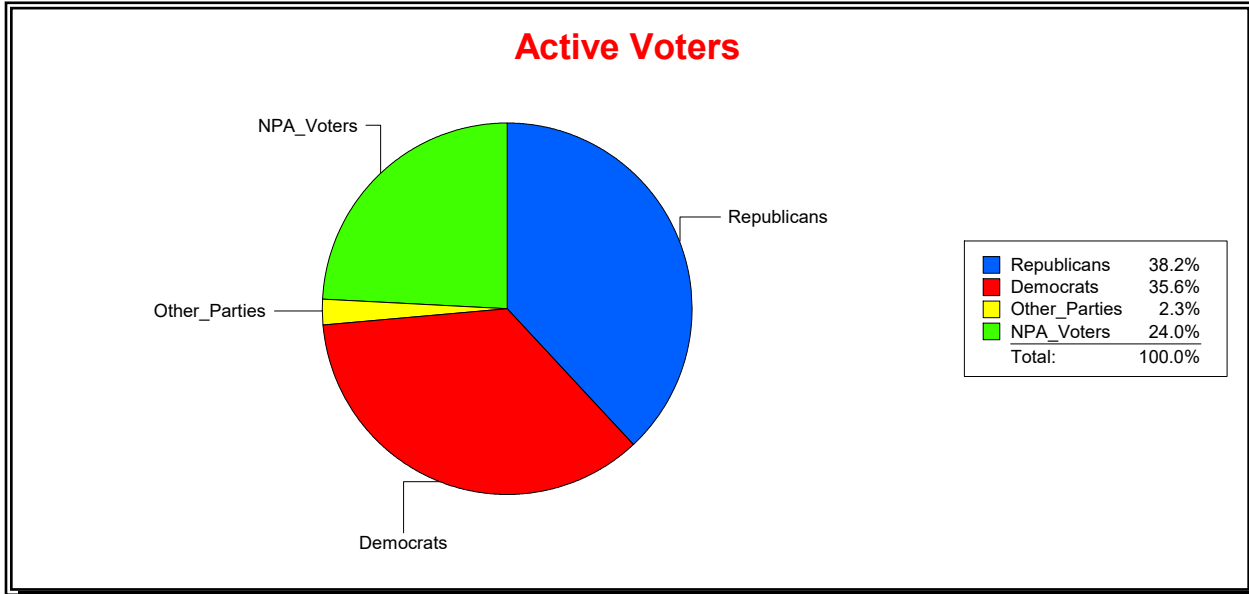

Ron Turner

Supervisor of Elections

Sarasota County, FL

Date 11/1/2023

Time 08:17 AM

Graphs of District Registration

Active Registered Voters

Inactive Voters

District	Total	Dems	Reps	NonP	Other	Total	Dems	Reps	NonP	Other
SARASOTA DIST 2	16,518	5,875	6,302	3,969	372	1,315	494	414	379	28