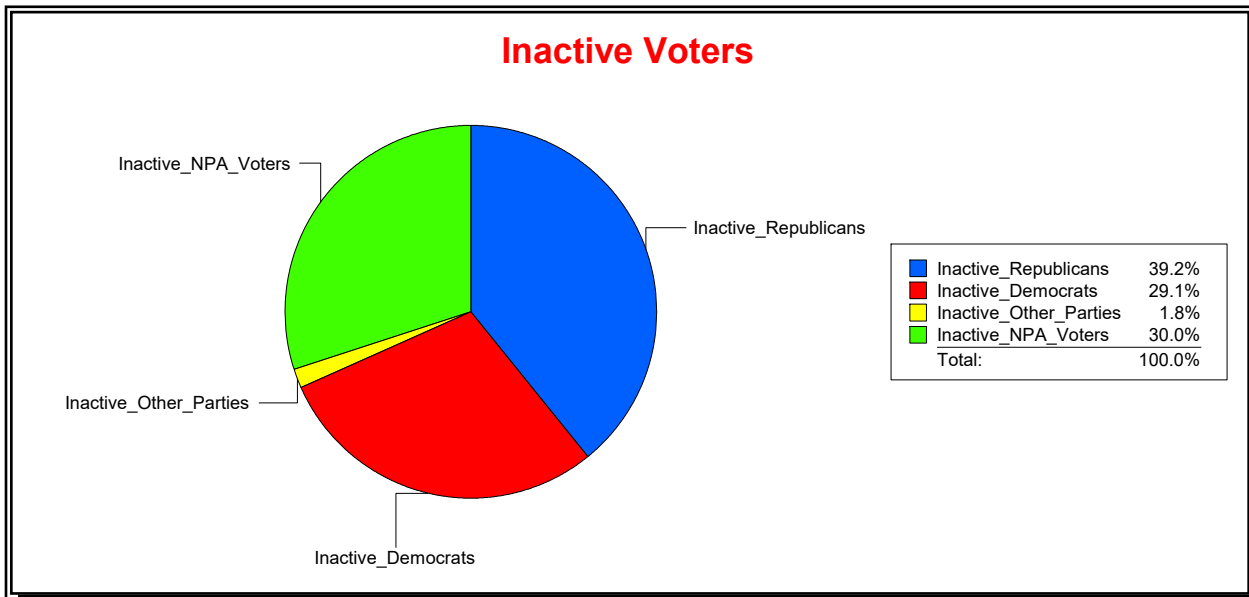

Ron Turner

Supervisor of Elections

Sarasota County, FL

Date 11/1/2023

Time 08:17 AM

Graphs of District Registration

District	Active Registered Voters					Inactive Voters				
	Total	Dems	Reps	NonP	Other	Total	Dems	Reps	NonP	Other
SCHOOL DIST 2	76,973	19,563	37,014	18,646	1,750	4,693	1,365	1,839	1,406	83