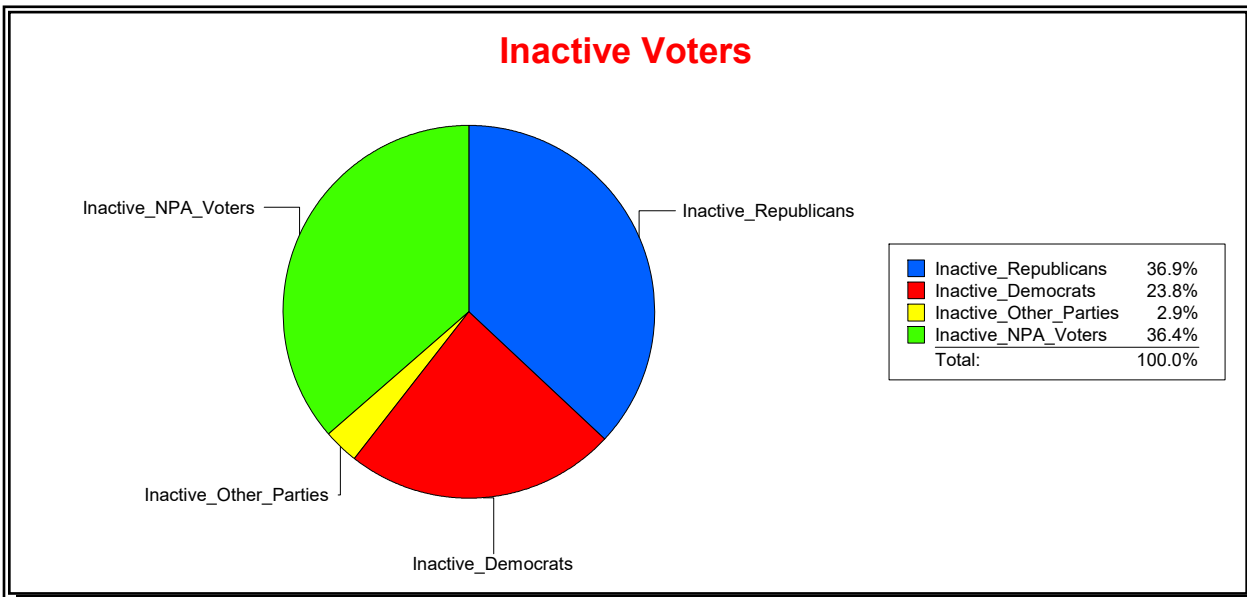

**Ron Turner**

Supervisor of Elections

Sarasota County, FL

Date 11/1/2023

Time 08:17 AM

**Graphs of District Registration**

District	Active Registered Voters					Inactive Voters				
	Total	Dems	Reps	NonP	Other	Total	Dems	Reps	NonP	Other
<b>NORTH PORT 1</b>	10,934	2,473	4,973	3,234	254	651	155	240	237	19