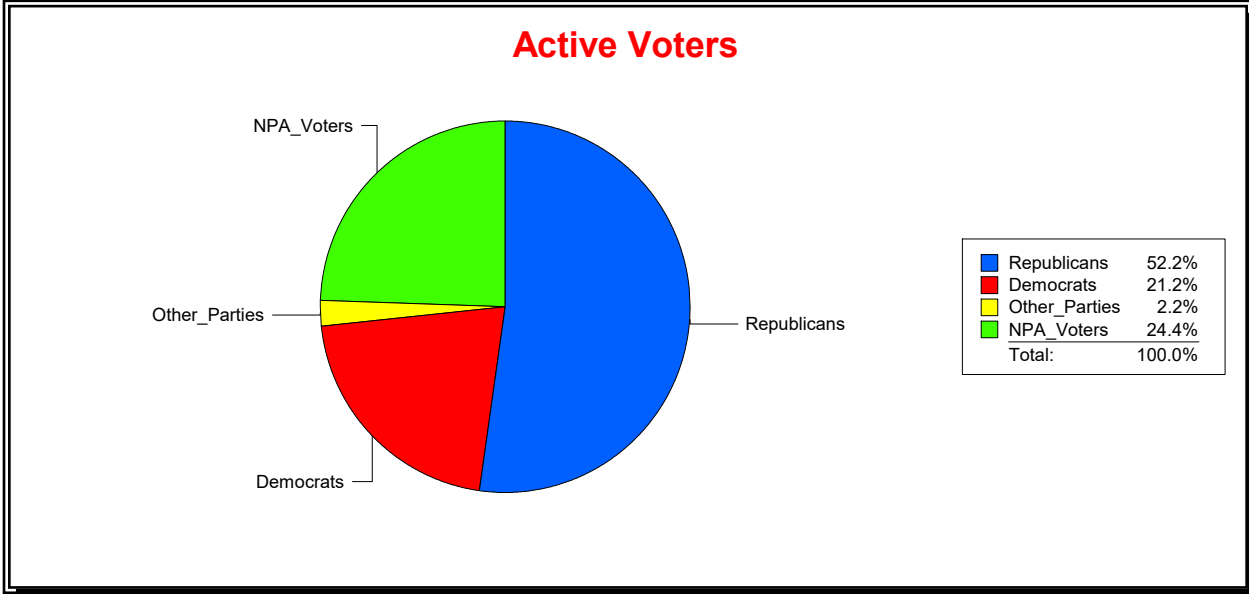

Ron Turner

Supervisor of Elections

Sarasota County, FL

Date 11/1/2023

Time 08:17 AM

Graphs of District Registration

Active Registered Voters

Inactive Voters

District	Total	Dems	Reps	NonP	Other	Total	Dems	Reps	NonP	Other
WEST VILLAGES CDD	8,202	1,735	4,281	2,002	184	273	69	118	84	2