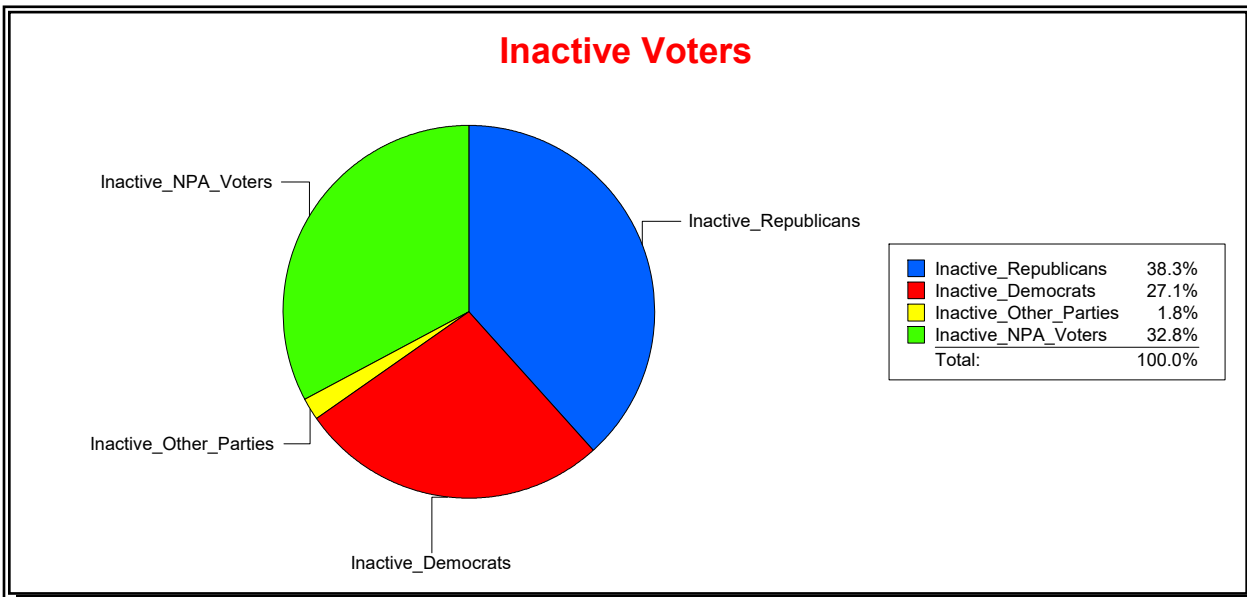

Ron Turner

Supervisor of Elections

Sarasota County, FL

Date 11/1/2023

Time 08:17 AM

Graphs of District Registration

Active Registered Voters

Inactive Voters

District	Total	Dems	Reps	NonP	Other	Total	Dems	Reps	NonP	Other
CNTY COMM DIST 5	70,381	16,258	32,348	20,151	1,624	4,935	1,335	1,890	1,619	91