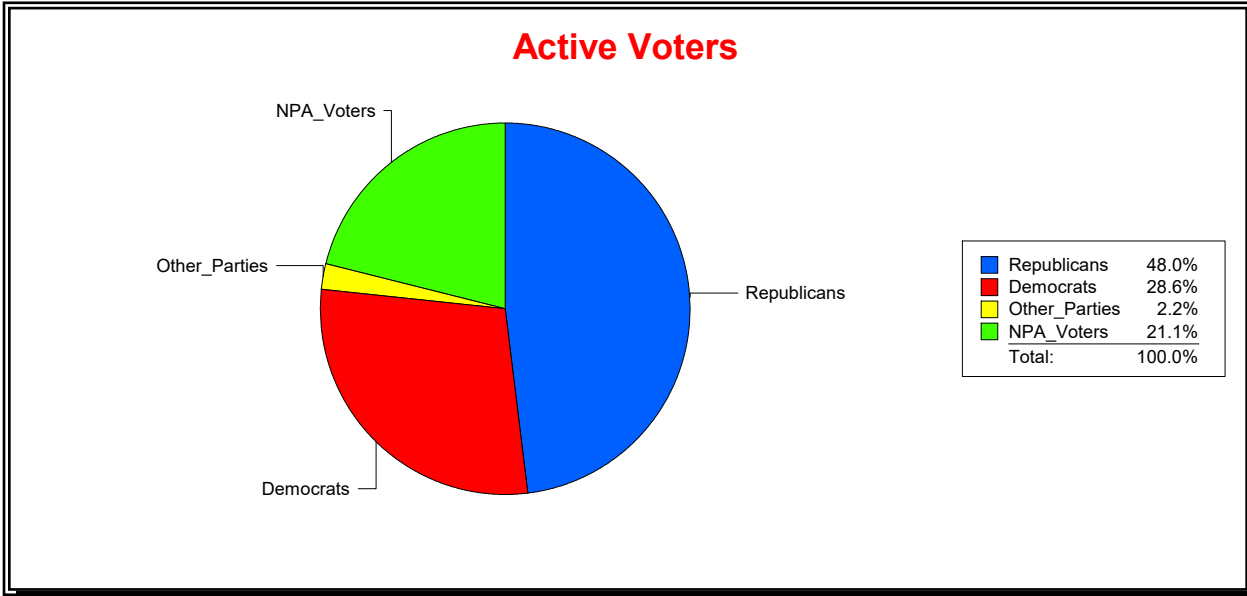

Ron Turner

Supervisor of Elections

Sarasota County, FL

Date 11/1/2023

Time 08:17 AM

Graphs of District Registration

Active Registered Voters

Inactive Voters

District	Total	Dems	Reps	NonP	Other	Total	Dems	Reps	NonP	Other
LBK DISTRICT 4	402	115	193	85	9	28	8	13	7	0