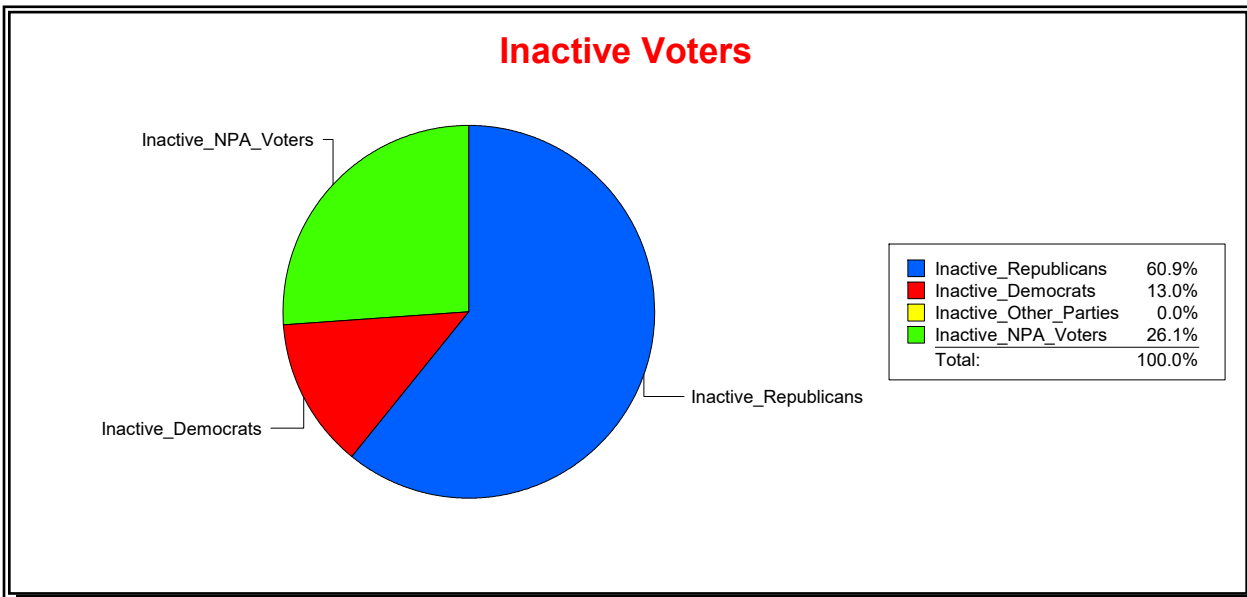

Ron Turner

Supervisor of Elections

Sarasota County, FL

Date 11/1/2023

Time 08:17 AM

Graphs of District Registration

Active Registered Voters

Inactive Voters

<u>District</u>	<u>Total</u>	<u>Dems</u>	<u>Reps</u>	<u>NonP</u>	<u>Other</u>	<u>Total</u>	<u>Dems</u>	<u>Reps</u>	<u>NonP</u>	<u>Other</u>
TOSCANA ISLES CDD	1,175	197	691	263	24	23	3	14	6	0