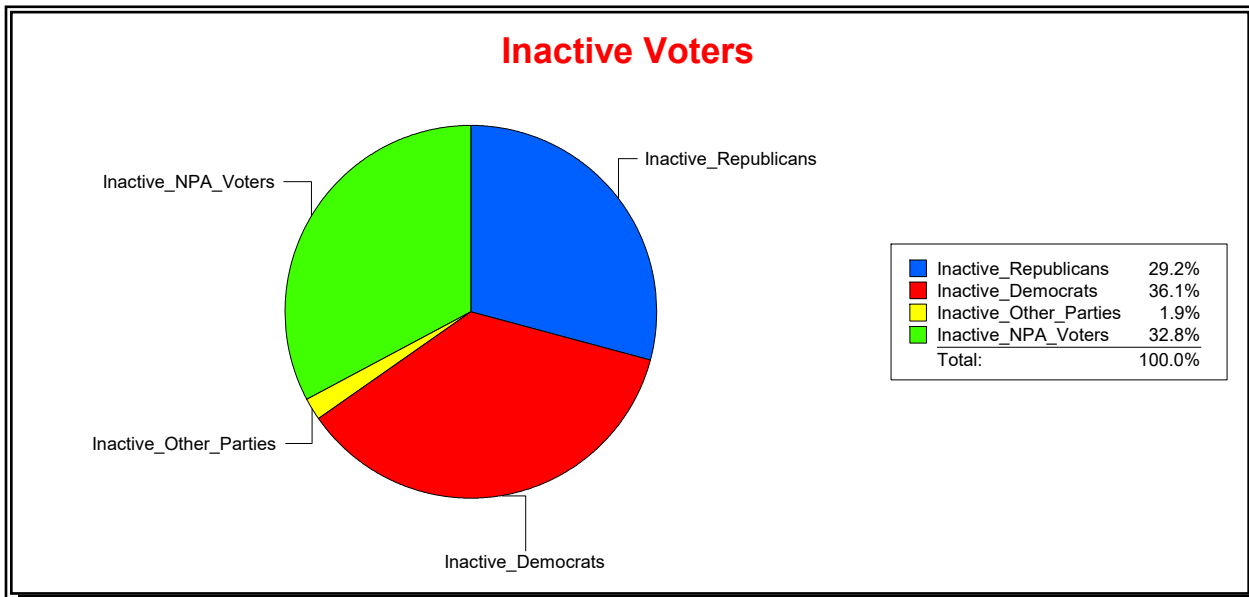

Ron Turner

Supervisor of Elections

Sarasota County, FL

Date 11/1/2023

Time 08:17 AM

Graphs of District Registration

Active Registered Voters

Inactive Voters

District	Total	Dems	Reps	NonP	Other	Total	Dems	Reps	NonP	Other
SARASOTA 3	10,694	3,881	3,713	2,835	265	1,047	378	306	343	20