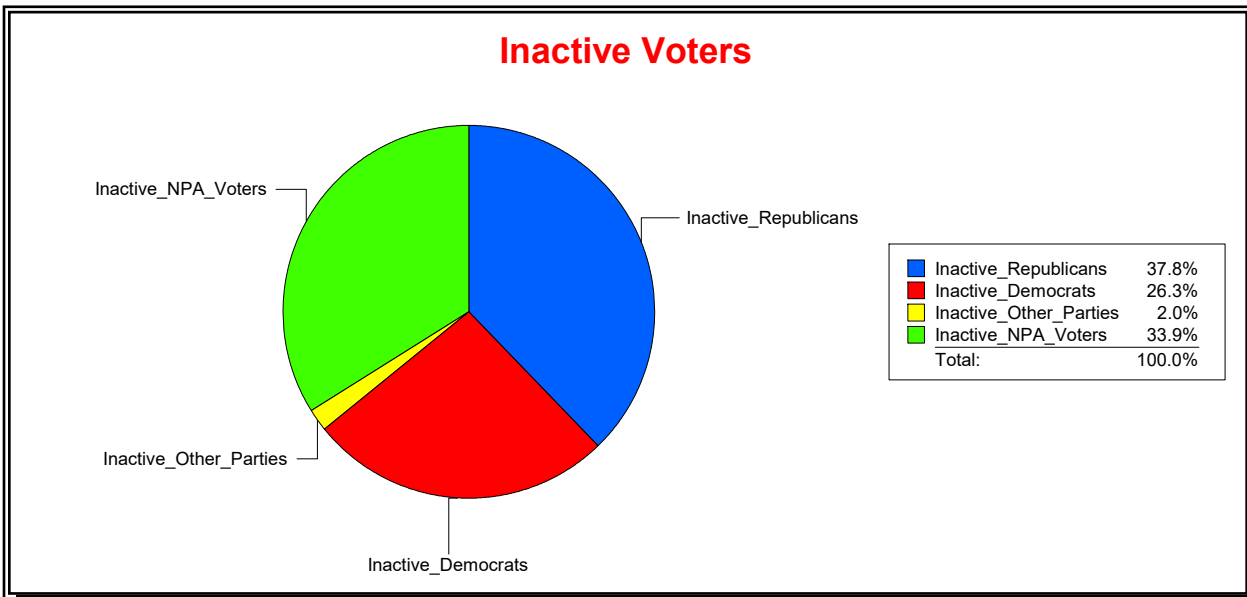

Ron Turner

Supervisor of Elections

Sarasota County, FL

Date 11/1/2023

Time 08:17 AM

Graphs of District Registration

Active Registered Voters

Inactive Voters

<u>District</u>	<u>Total</u>	<u>Dems</u>	<u>Reps</u>	<u>NonP</u>	<u>Other</u>	<u>Total</u>	<u>Dems</u>	<u>Reps</u>	<u>NonP</u>	<u>Other</u>
NORTH PORT	60,739	13,852	27,705	17,735	1,447	3,964	1,042	1,500	1,342	80