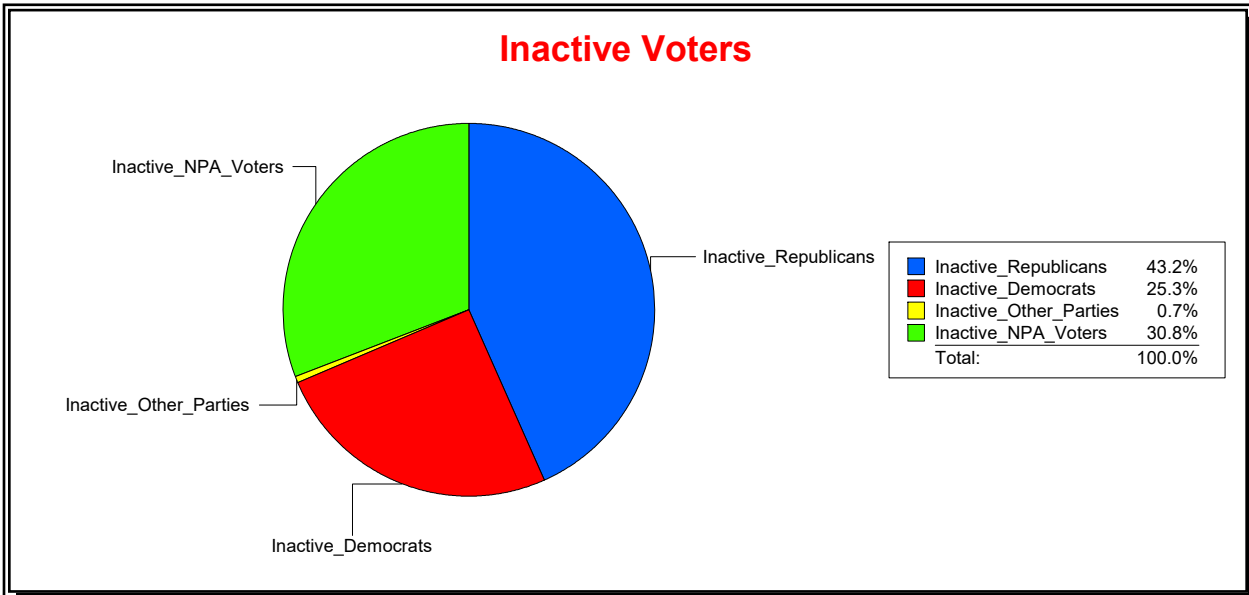

Ron Turner

Supervisor of Elections

Sarasota County, FL

Date 11/1/2023

Time 08:17 AM

Graphs of District Registration

Active Registered Voters

Inactive Voters

District	Total	Dems	Reps	NonP	Other	Total	Dems	Reps	NonP	Other
WEST VILLAGES CDD	8,202	1,735	4,281	2,002	184	273	69	118	84	2