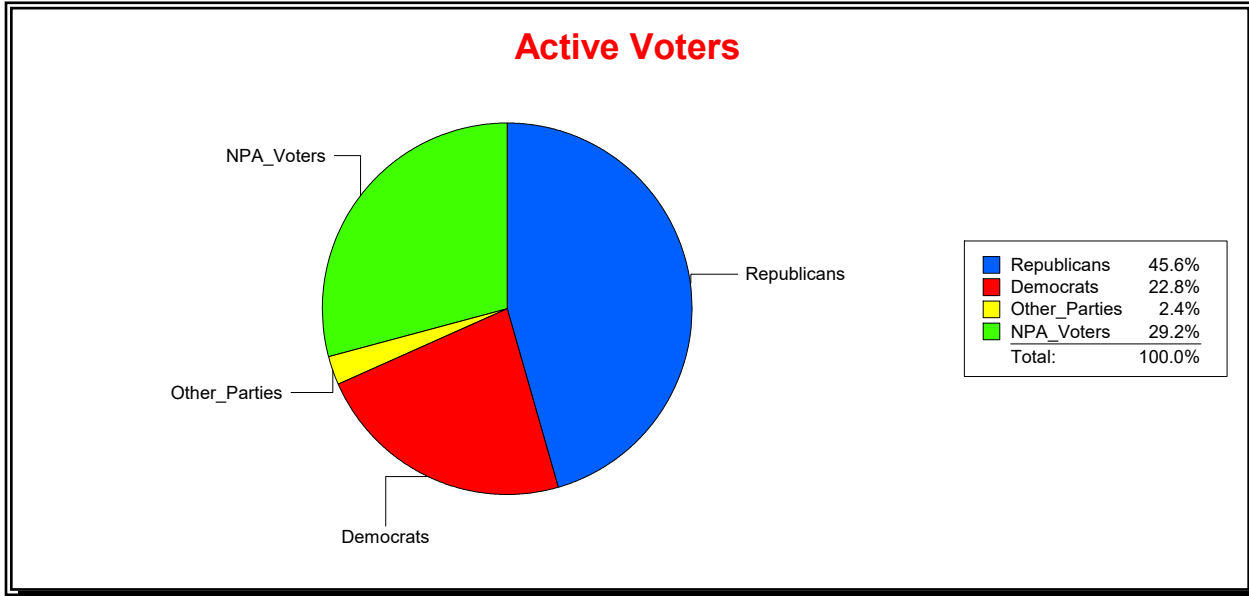

Ron Turner

Supervisor of Elections

Sarasota County, FL

Date 11/1/2023

Time 08:17 AM

Graphs of District Registration

Active Registered Voters

Inactive Voters

<u>District</u>	<u>Total</u>	<u>Dems</u>	<u>Reps</u>	<u>NonP</u>	<u>Other</u>	<u>Total</u>	<u>Dems</u>	<u>Reps</u>	<u>NonP</u>	<u>Other</u>
NORTH PORT	60,739	13,852	27,705	17,735	1,447	3,964	1,042	1,500	1,342	80