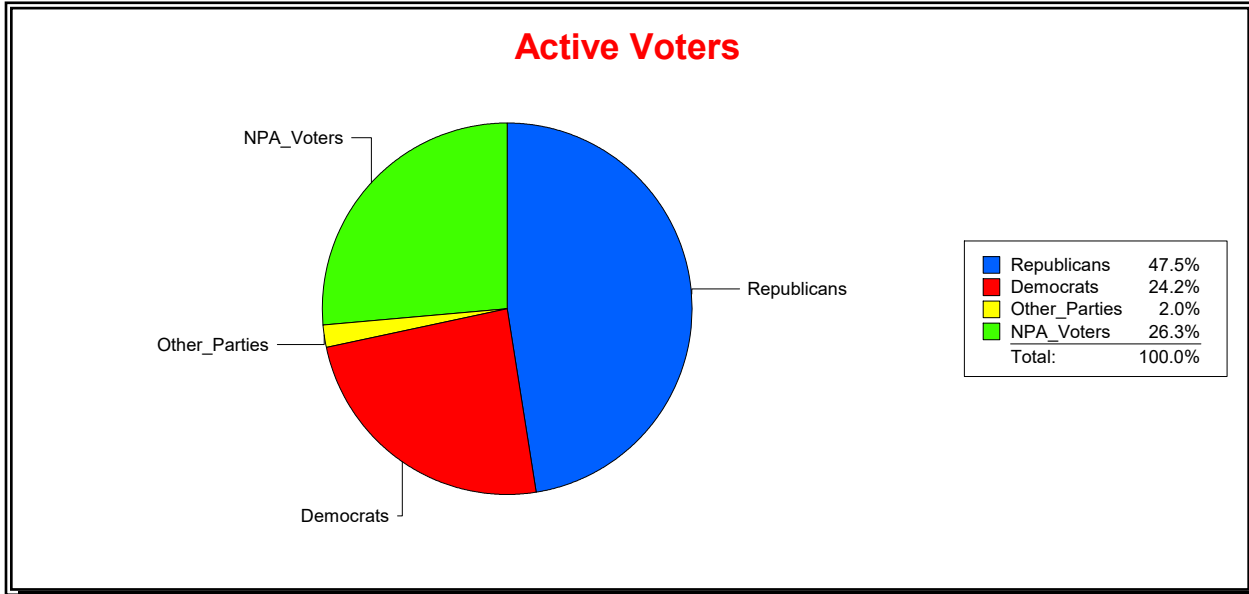

Ron Turner

Supervisor of Elections

Sarasota County, FL

Date 11/1/2023

Time 08:17 AM

Graphs of District Registration

Active Registered Voters

Inactive Voters

District	Total	Dems	Reps	NonP	Other	Total	Dems	Reps	NonP	Other
CNTY COMM DIST 3	74,320	17,999	35,308	19,517	1,496	4,855	1,278	1,967	1,539	71