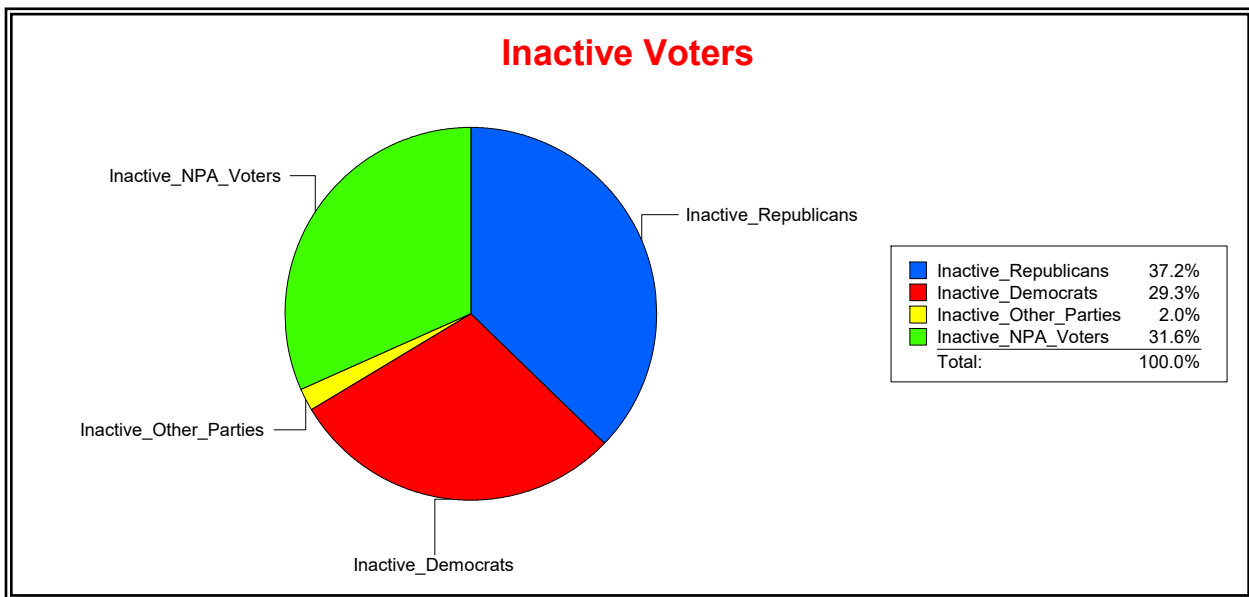

Ron Turner

Supervisor of Elections

Sarasota County, FL

Date 11/1/2023

Time 08:17 AM

Graphs of District Registration

Active Registered Voters

Inactive Voters

District	Total	Dems	Reps	NonP	Other	Total	Dems	Reps	NonP	Other
NORTH PORT DIST 4	8,951	2,227	4,011	2,525	188	646	189	240	204	13