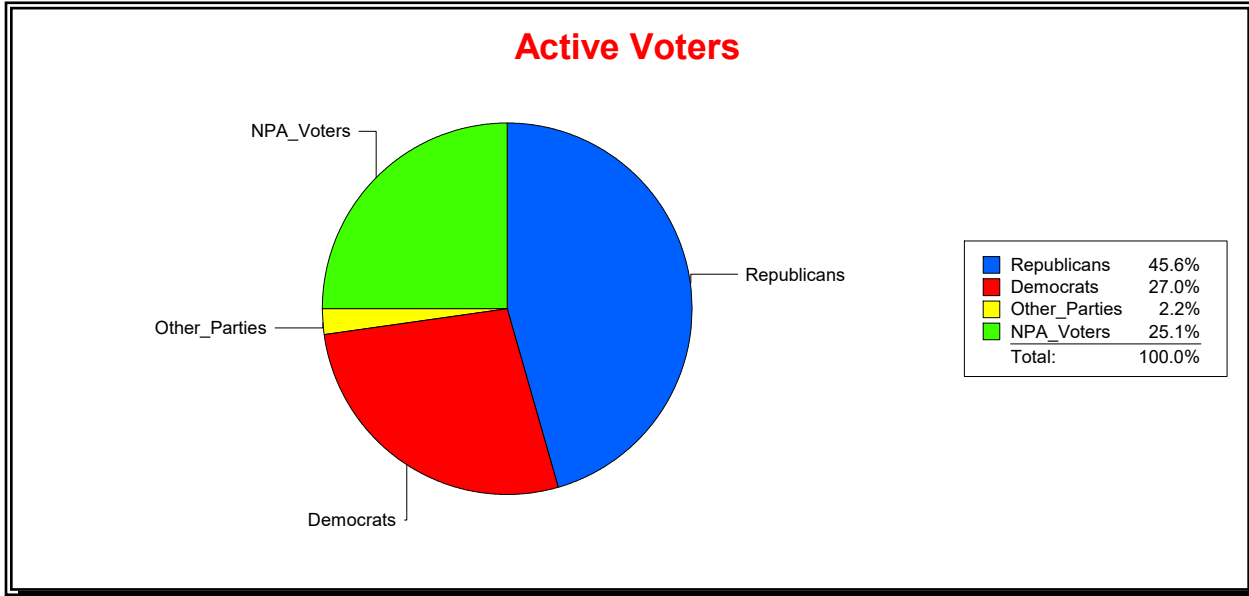

District	Total	Dems	Reps	NonP	Other	Total	Dems	Reps	NonP	Other
COUNTY	225,116	60,887	102,708	56,511	5,010	15,019	4,526	5,698	4,534	261

Ron Turner

Supervisor of Elections

Sarasota County, FL

Date 11/1/2023