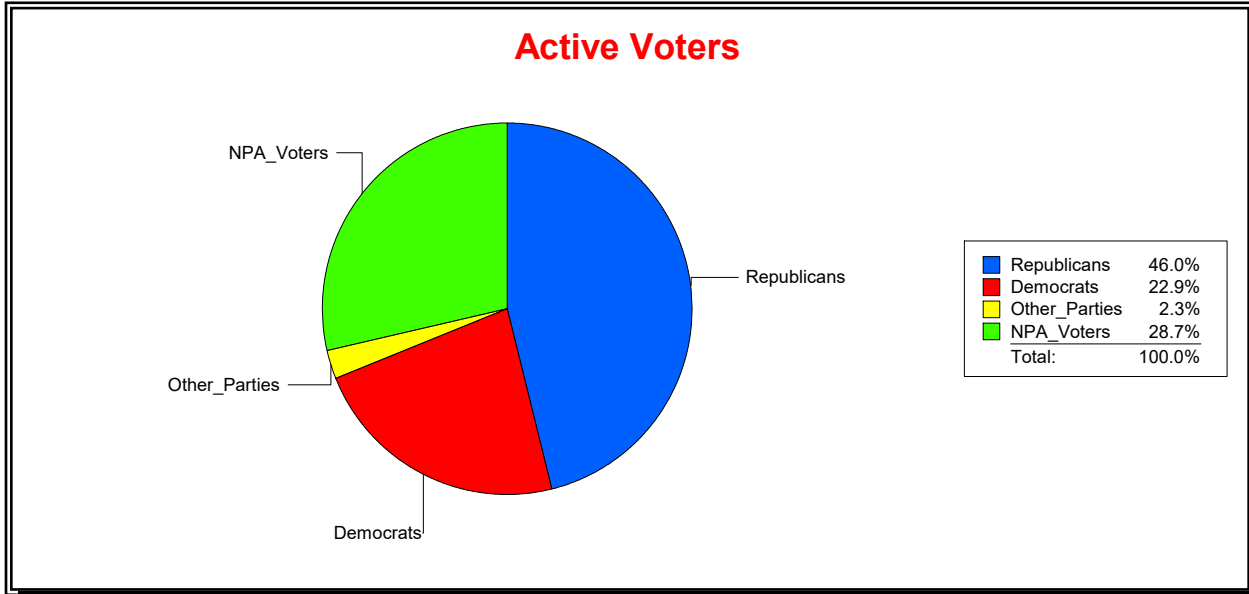

Ron Turner

Supervisor of Elections

Sarasota County, FL

Date 11/1/2023

Time 08:17 AM

Graphs of District Registration

Active Registered Voters

Inactive Voters

<u>District</u>	<u>Total</u>	<u>Dems</u>	<u>Reps</u>	<u>NonP</u>	<u>Other</u>	<u>Total</u>	<u>Dems</u>	<u>Reps</u>	<u>NonP</u>	<u>Other</u>
SCHOOL DIST 3	69,528	15,956	31,997	19,986	1,589	4,759	1,256	1,840	1,572	91