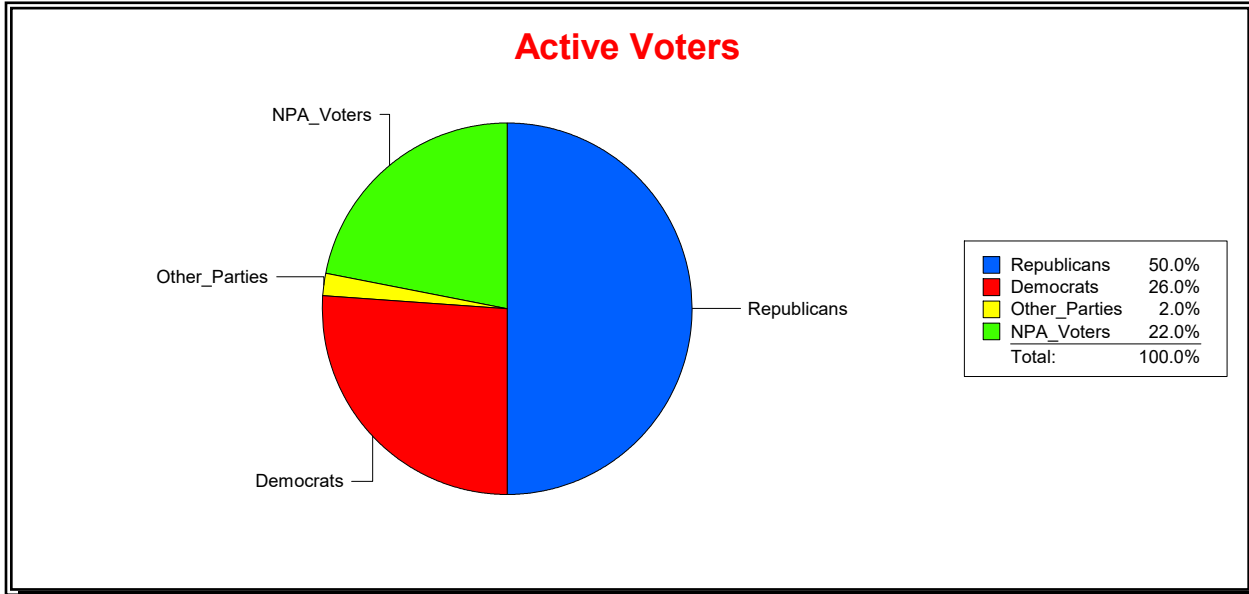

Ron Turner

Supervisor of Elections

Sarasota County, FL

Date 11/1/2023

Time 08:17 AM

Graphs of District Registration

Active Registered Voters

Inactive Voters

District	Total	Dems	Reps	NonP	Other	Total	Dems	Reps	NonP	Other
LONGBOAT KEY BEACH B	2,826	736	1,412	621	57	164	47	79	38	0