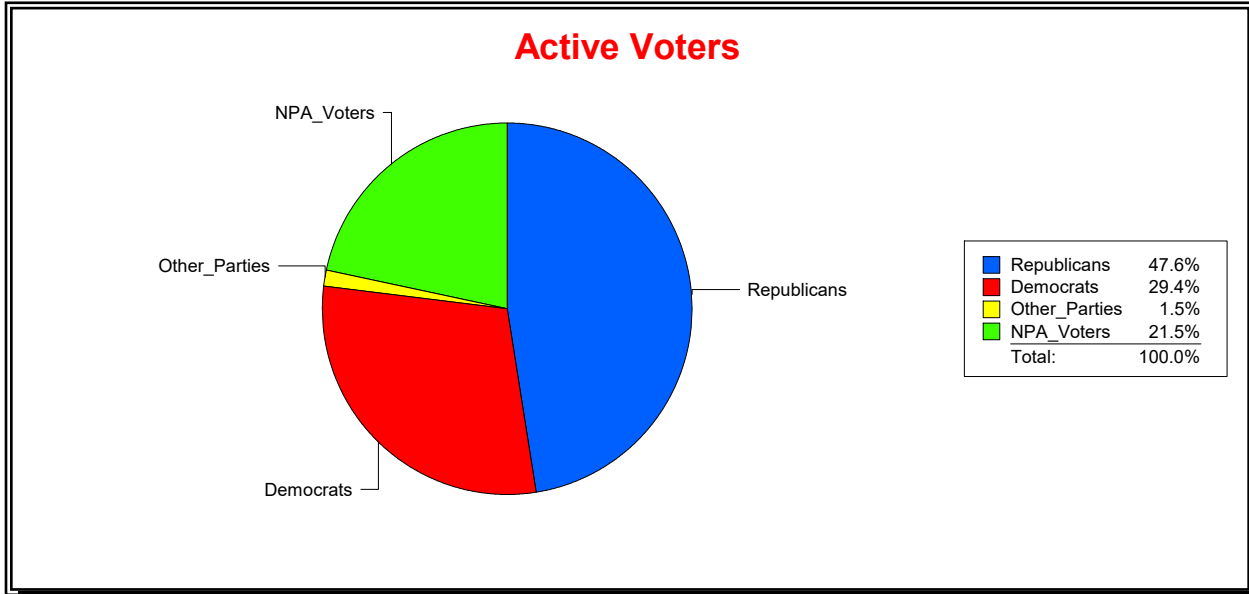

Ron Turner

Supervisor of Elections

Sarasota County, FL

Date 11/1/2023

Time 08:17 AM

Graphs of District Registration

Active Registered Voters

Inactive Voters

District	Total	Dems	Reps	NonP	Other	Total	Dems	Reps	NonP	Other
TRI-PAR PK & REC DIST	534	157	254	115	8	42	15	21	6	0