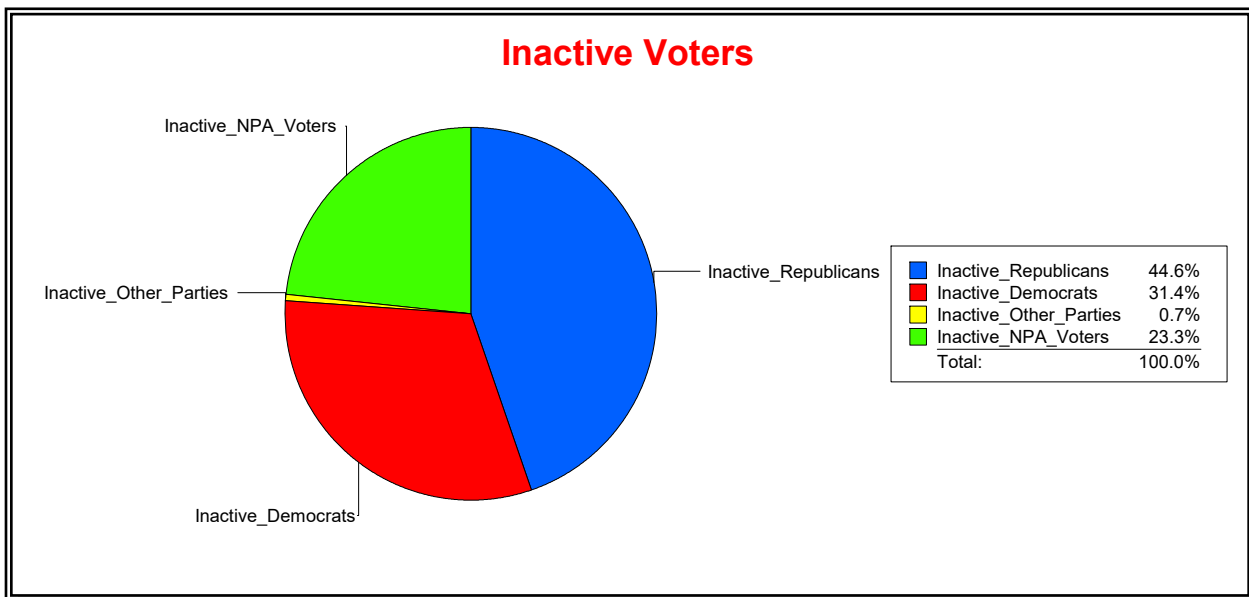

Ron Turner

Supervisor of Elections

Sarasota County, FL

Date 11/1/2023

Time 08:17 AM

Graphs of District Registration

Active Registered Voters

Inactive Voters

District	Total	Dems	Reps	NonP	Other	Total	Dems	Reps	NonP	Other
LONGBOAT KEY	4,668	1,240	2,309	1,015	104	296	93	132	69	2