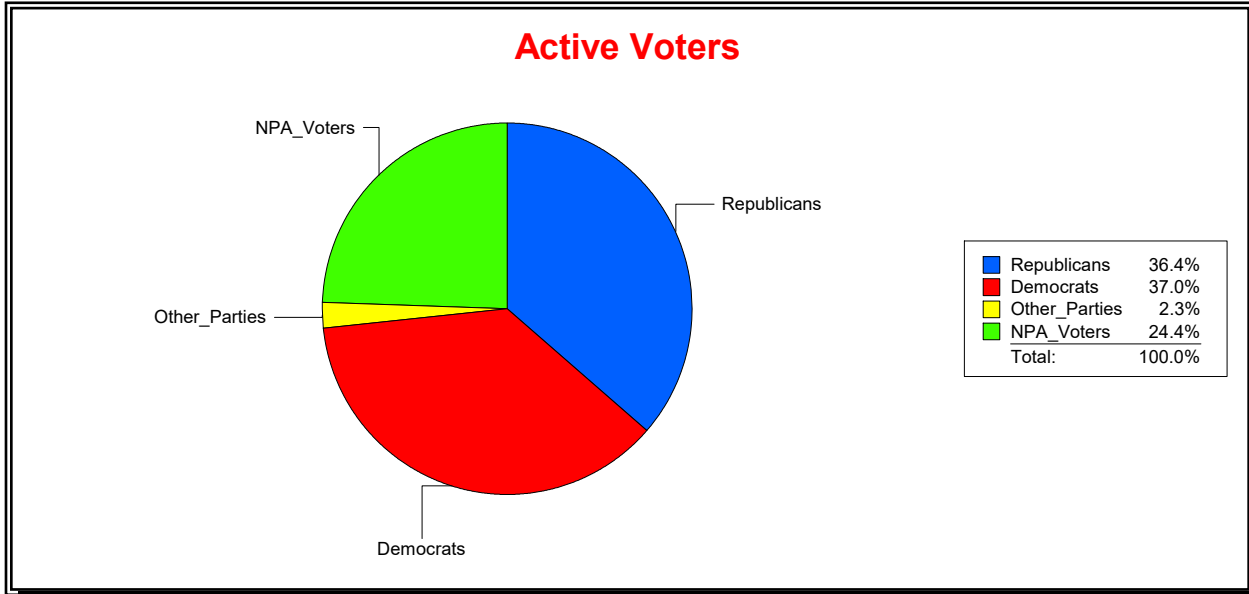

Ron Turner

Supervisor of Elections

Sarasota County, FL

Date 11/1/2023

Time 08:17 AM

Graphs of District Registration

Active Registered Voters

Inactive Voters

District	Total	Dems	Reps	NonP	Other	Total	Dems	Reps	NonP	Other
SOIL AND WATER DIST 2	64,341	23,784	23,395	15,709	1,453	5,513	2,087	1,671	1,660	95