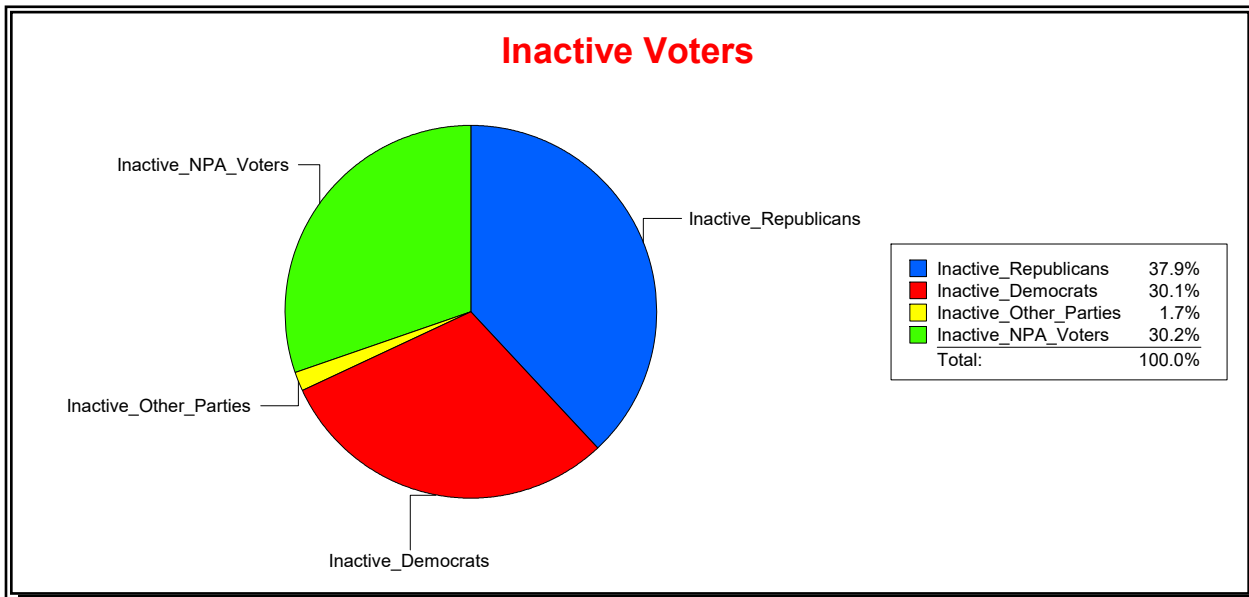

Ron Turner

Supervisor of Elections

Sarasota County, FL

Date 11/1/2023

Time 08:17 AM

Graphs of District Registration

Active Registered Voters

Inactive Voters

District	Total	Dems	Reps	NonP	Other	Total	Dems	Reps	NonP	Other
COUNTY	225,116	60,887	102,708	56,511	5,010	15,019	4,526	5,698	4,534	261