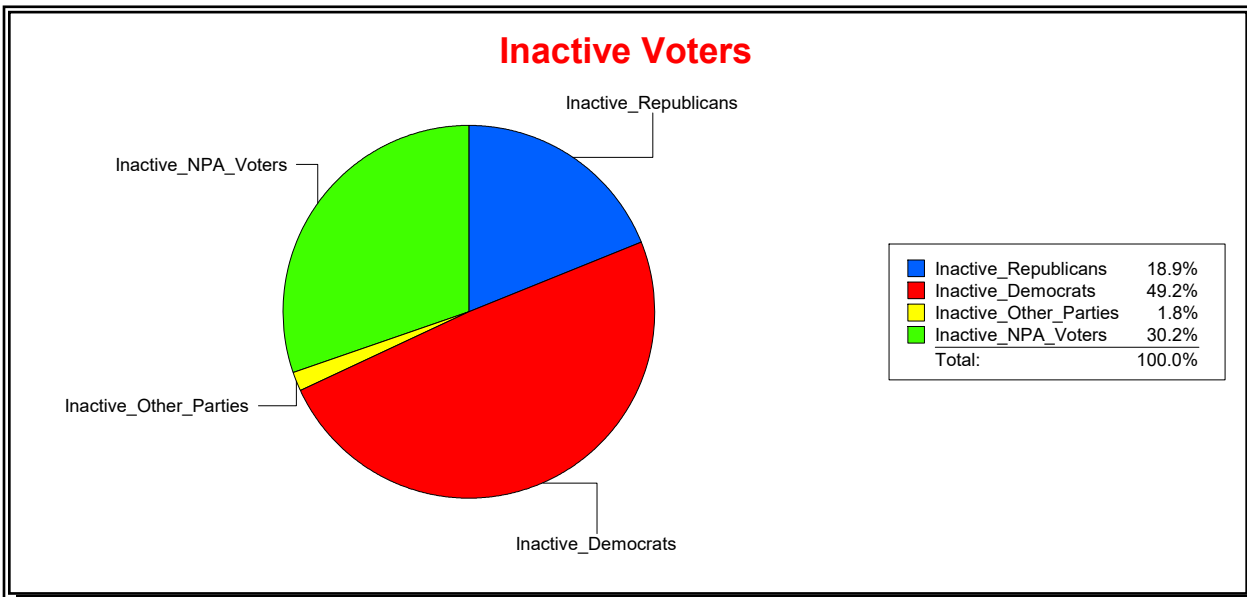

Ron Turner

Supervisor of Elections

Sarasota County, FL

Date 11/1/2023

Time 08:17 AM

Graphs of District Registration

Active Registered Voters

Inactive Voters

District	Total	Dems	Reps	NonP	Other	Total	Dems	Reps	NonP	Other
SARASOTA DIST 1	10,883	5,566	2,228	2,813	276	1,306	642	247	394	23