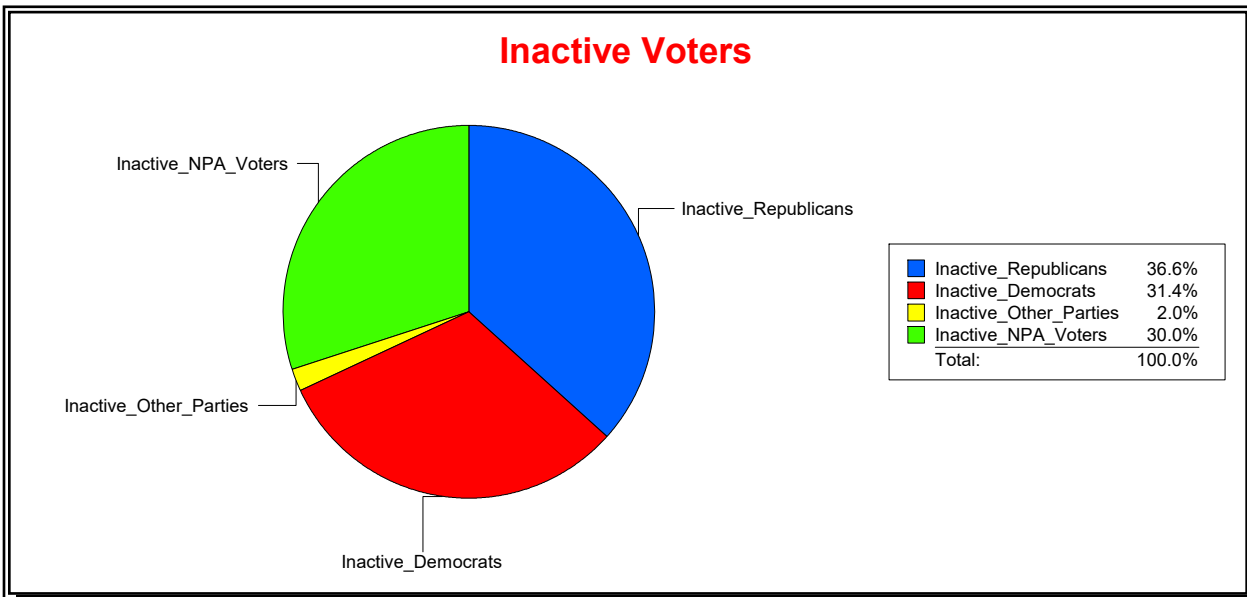

Ron Turner

Supervisor of Elections

Sarasota County, FL

Date 11/1/2023

Time 08:17 AM

Graphs of District Registration

Active Registered Voters

Inactive Voters

District	Total	Dems	Reps	NonP	Other	Total	Dems	Reps	NonP	Other
SOIL AND WATER DIST 4	73,177	20,017	33,400	18,095	1,665	4,752	1,492	1,738	1,426	96