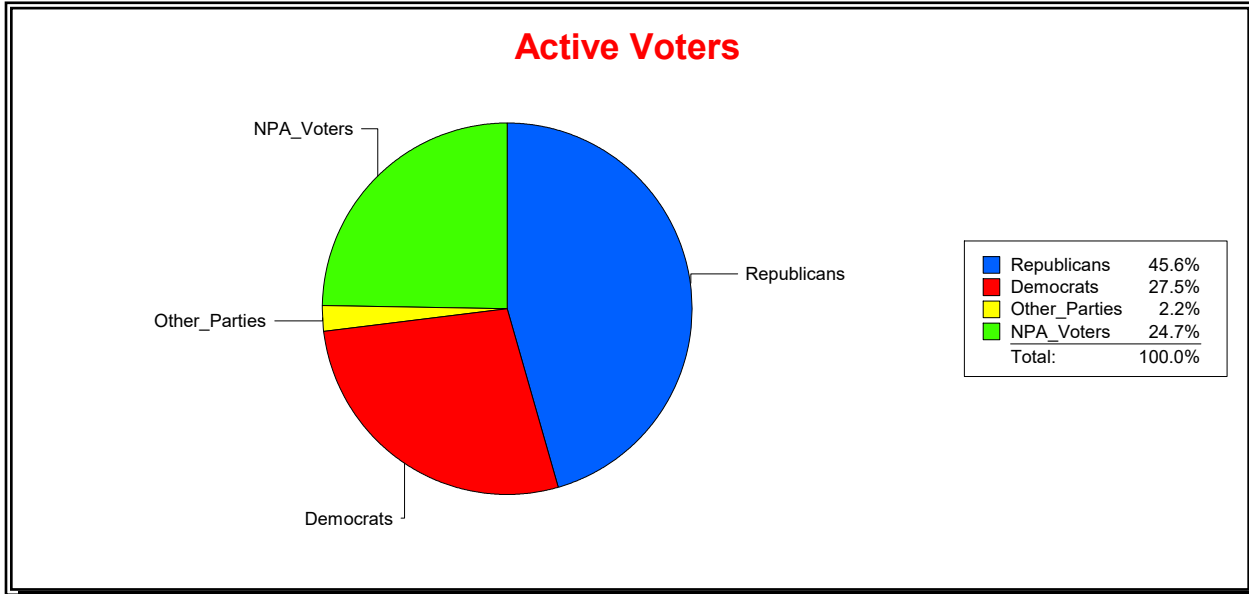

Ron Turner

Supervisor of Elections

Sarasota County, FL

Date 11/1/2023

Time 08:17 AM

Graphs of District Registration

Active Registered Voters

Inactive Voters

<u>District</u>	<u>Total</u>	<u>Dems</u>	<u>Reps</u>	<u>NonP</u>	<u>Other</u>	<u>Total</u>	<u>Dems</u>	<u>Reps</u>	<u>NonP</u>	<u>Other</u>
HOSPITAL BOARD CENTRAL	119,706	32,960	54,591	29,534	2,621	7,900	2,422	2,994	2,348	136