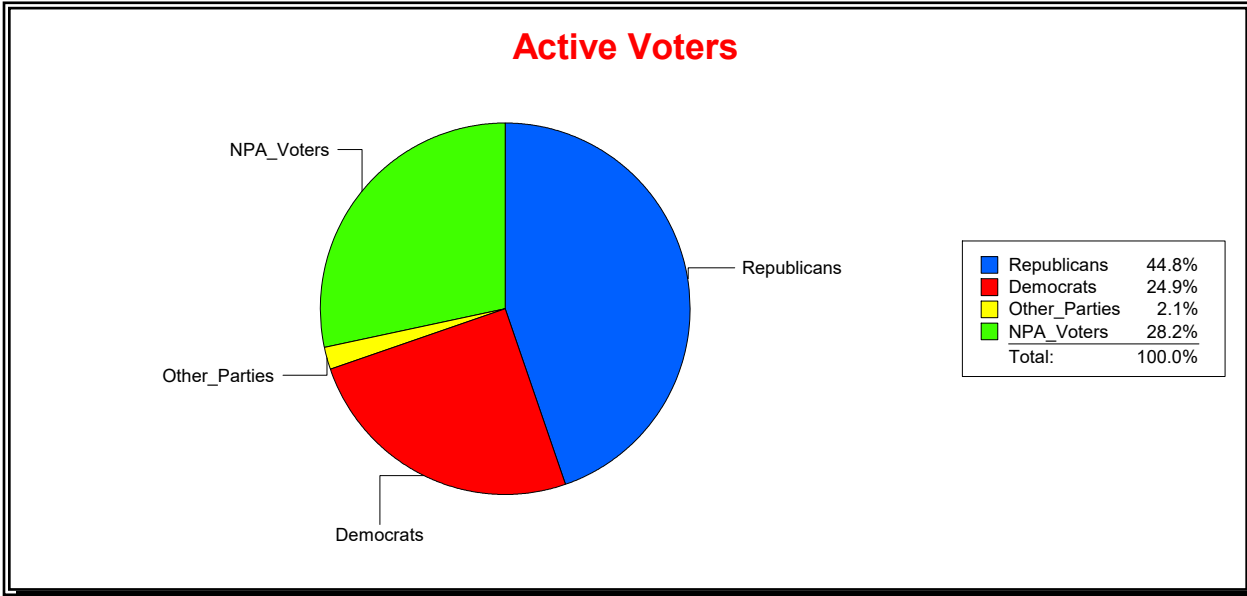

Ron Turner

Supervisor of Elections

Sarasota County, FL

Date 11/1/2023

Time 08:17 AM

Graphs of District Registration

Active Registered Voters

Inactive Voters

District	Total	Dems	Reps	NonP	Other	Total	Dems	Reps	NonP	Other
NORTH PORT 4	8,951	2,227	4,011	2,525	188	646	189	240	204	13