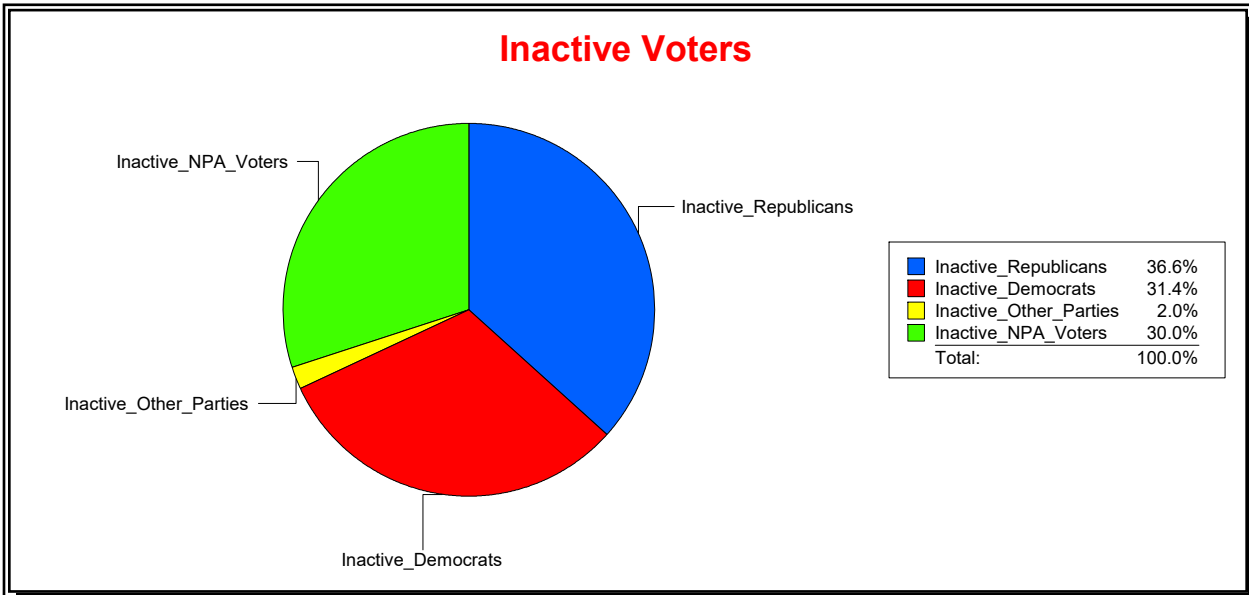

Ron Turner

Supervisor of Elections

Sarasota County, FL

Date 11/1/2023

Time 08:17 AM

Graphs of District Registration

Active Registered Voters

Inactive Voters

District	Total	Dems	Reps	NonP	Other	Total	Dems	Reps	NonP	Other
CNTY COMM DIST 4	73,177	20,017	33,400	18,095	1,665	4,752	1,492	1,738	1,426	96