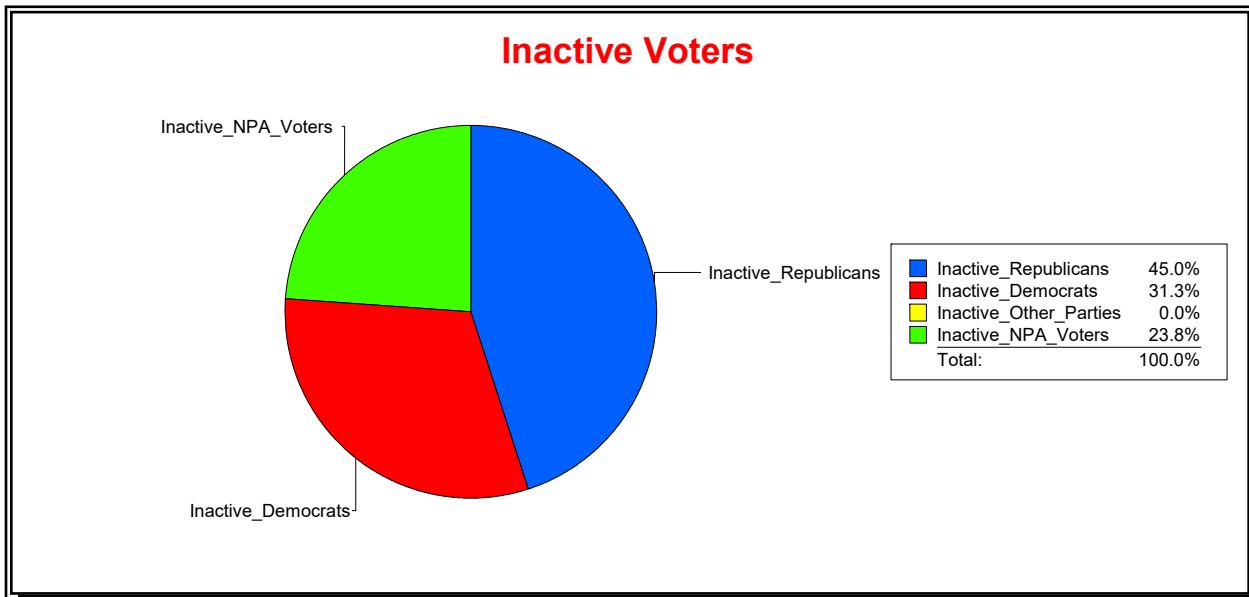

Ron Turner

Supervisor of Elections

Sarasota County, FL

Date 11/1/2023

Time 08:17 AM

Graphs of District Registration

Active Registered Voters

Inactive Voters

District	Total	Dems	Reps	NonP	Other	Total	Dems	Reps	NonP	Other
LONGBOAT KEY 3	1,477	390	741	321	25	80	25	36	19	0