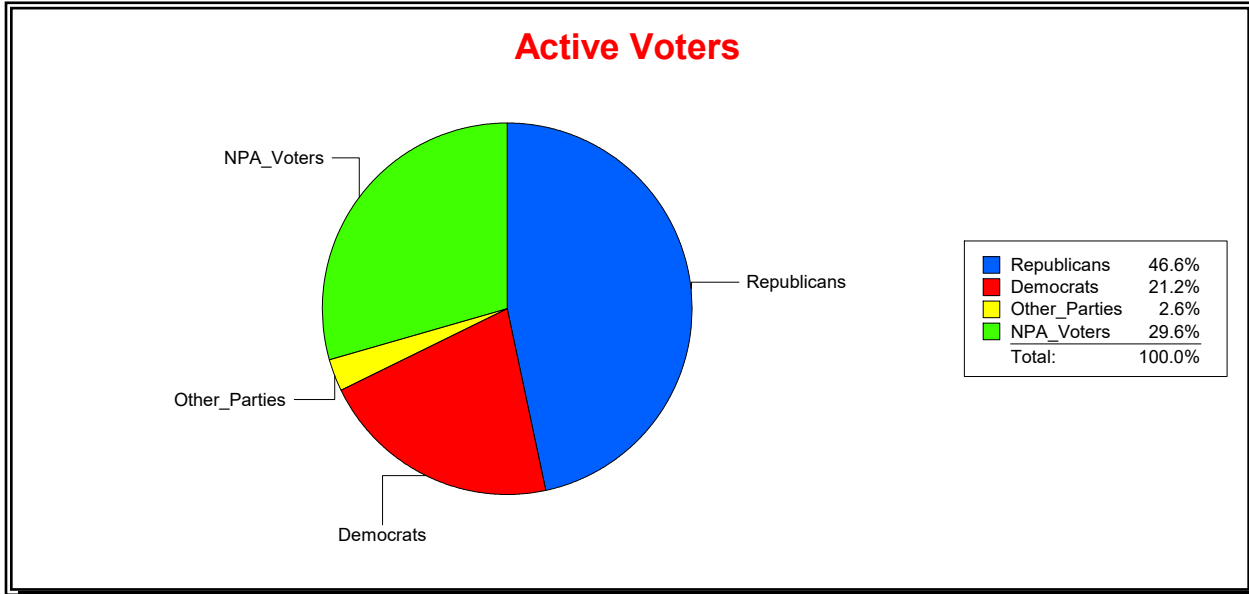

Ron Turner

Supervisor of Elections

Sarasota County, FL

Date 11/1/2023

Time 08:17 AM

Graphs of District Registration

Active Registered Voters

Inactive Voters

District	Total	Dems	Reps	NonP	Other	Total	Dems	Reps	NonP	Other
NORTH PORT 2	13,017	2,758	6,069	3,847	343	864	230	330	286	18