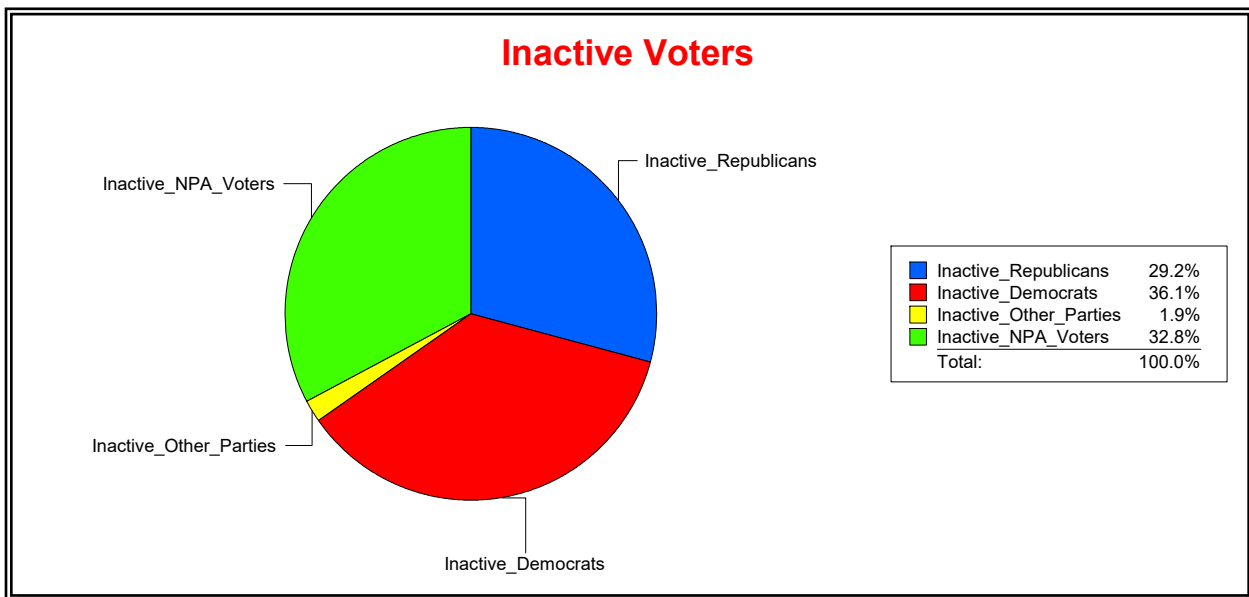

Supervisor of Elections

Sarasota County, FL

Date 11/1/2023

Time 08:17 AM

Graphs of District Registration

Active Registered Voters

Inactive Voters

District	Total	Dems	Reps	NonP	Other	Total	Dems	Reps	NonP	Other
SARASOTA DIST 3	10,694	3,881	3,713	2,835	265	1,047	378	306	343	20