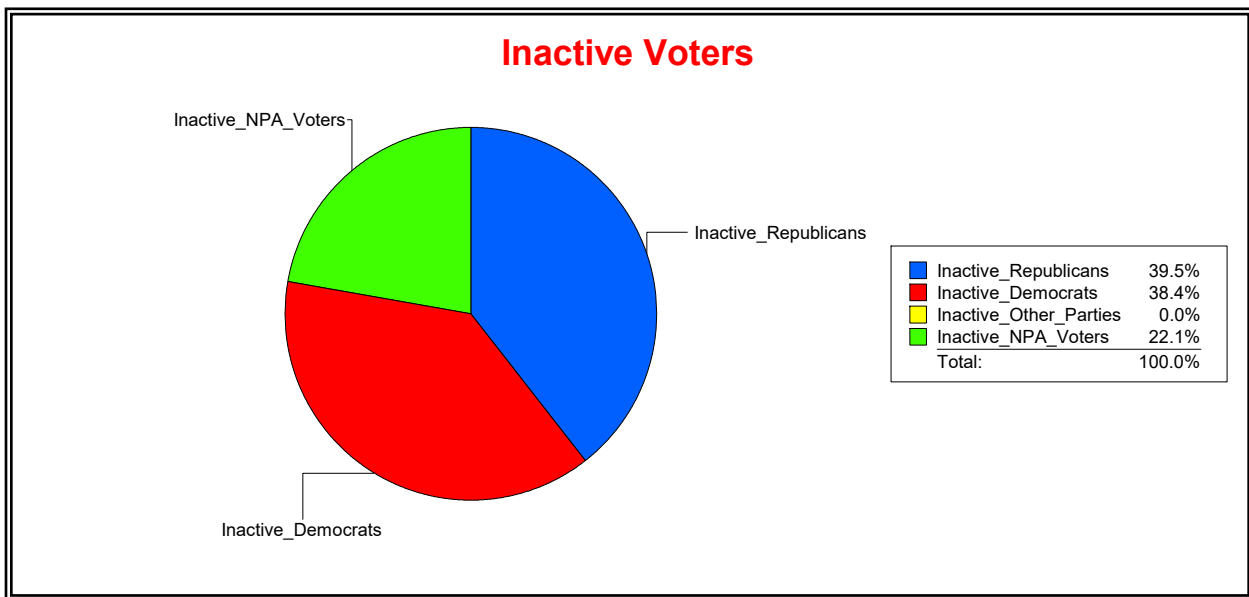

District	Total	Dems	Reps	NonP	Other	Total	Dems	Reps	NonP	Other
LBK DISTRICT 1	1,466	310	796	317	43	102	27	49	24	2

**Ron Turner**

Supervisor of Elections

Sarasota County, FL

Date 11/1/2023

Time 08:17 AM

**Graphs of District Registration**

**Active Registered Voters**

**Inactive Voters**

<u>District</u>	<u>Total</u>	<u>Dems</u>	<u>Reps</u>	<u>NonP</u>	<u>Other</u>	<u>Total</u>	<u>Dems</u>	<u>Reps</u>	<u>NonP</u>	<u>Other</u>
<b>LBK DISTRICT 2</b>	1,323	425	579	292	27	86	33	34	19	0