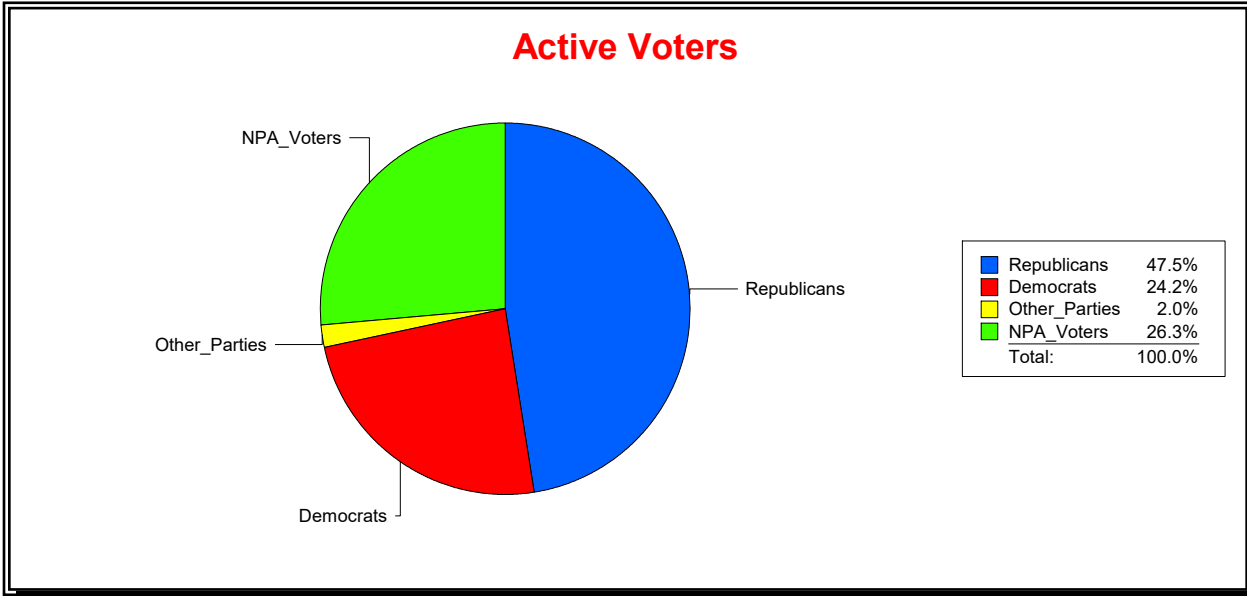

Ron Turner

Supervisor of Elections

Sarasota County, FL

Date 11/1/2023

Time 08:17 AM

Graphs of District Registration

Active Registered Voters

Inactive Voters

District	Total	Dems	Reps	NonP	Other	Total	Dems	Reps	NonP	Other
SOIL AND WATER DIST 3	74,320	17,999	35,308	19,517	1,496	4,855	1,278	1,967	1,539	71