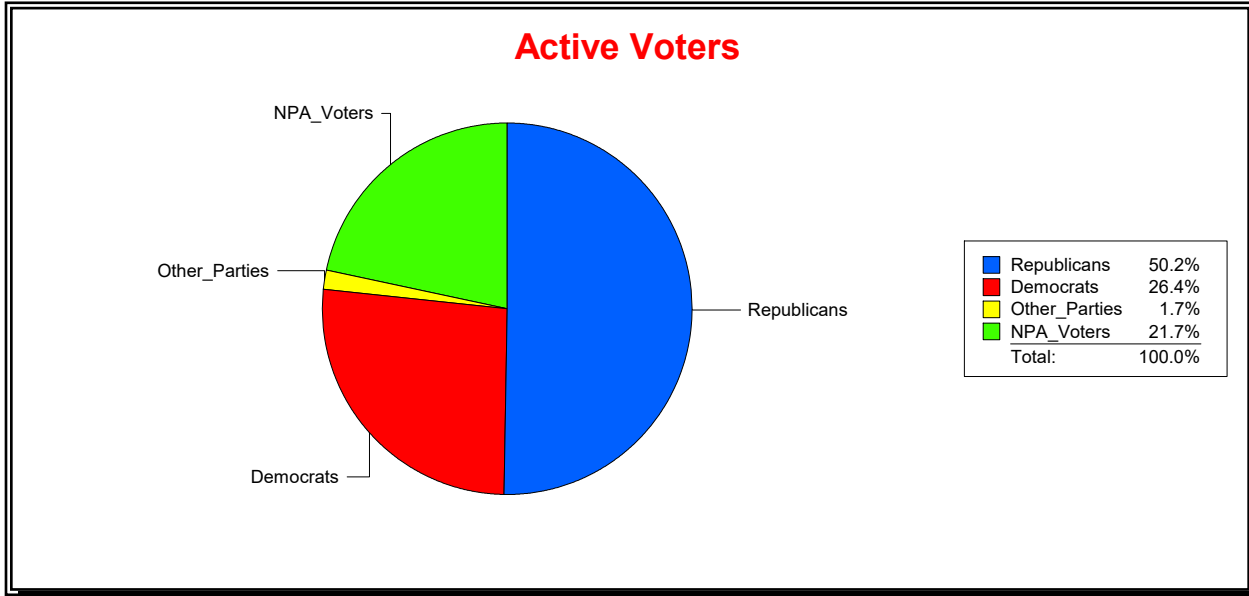

Ron Turner

Supervisor of Elections

Sarasota County, FL

Date 11/1/2023

Time 08:17 AM

Graphs of District Registration

Active Registered Voters

Inactive Voters

District	Total	Dems	Reps	NonP	Other	Total	Dems	Reps	NonP	Other
LONGBOAT KEY 3	1,477	390	741	321	25	80	25	36	19	0