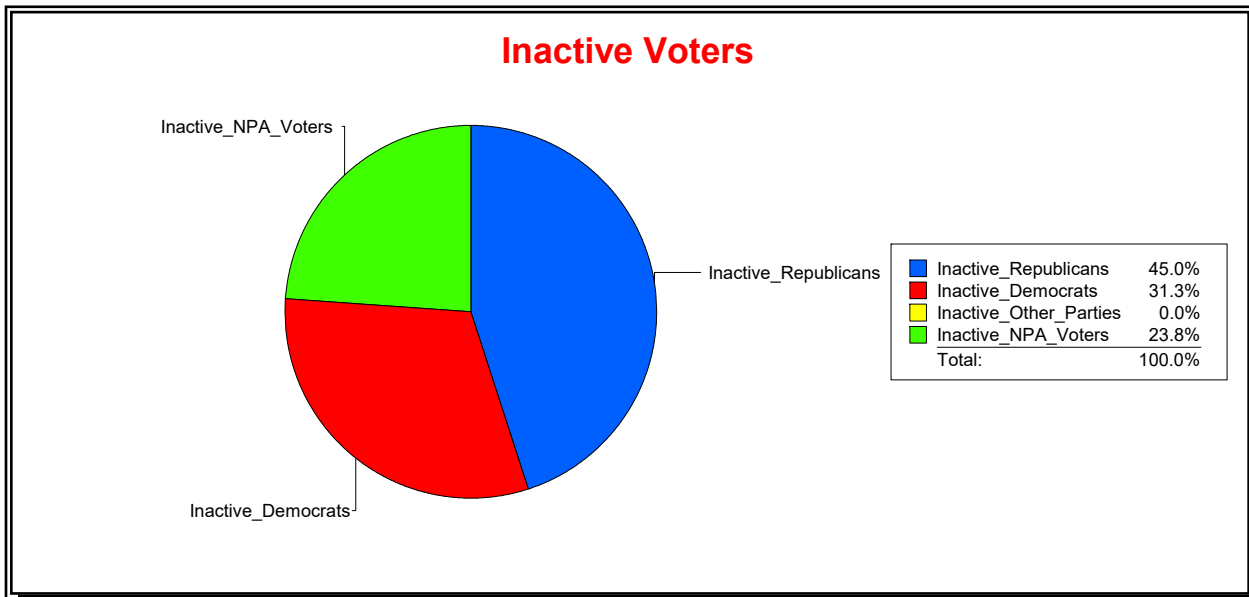

Ron Turner

Supervisor of Elections

Sarasota County, FL

Date 11/1/2023

Time 08:17 AM

Graphs of District Registration

Active Registered Voters

Inactive Voters

District	Total	Dems	Reps	NonP	Other	Total	Dems	Reps	NonP	Other
LBK DISTRICT 3	1,477	390	741	321	25	80	25	36	19	0