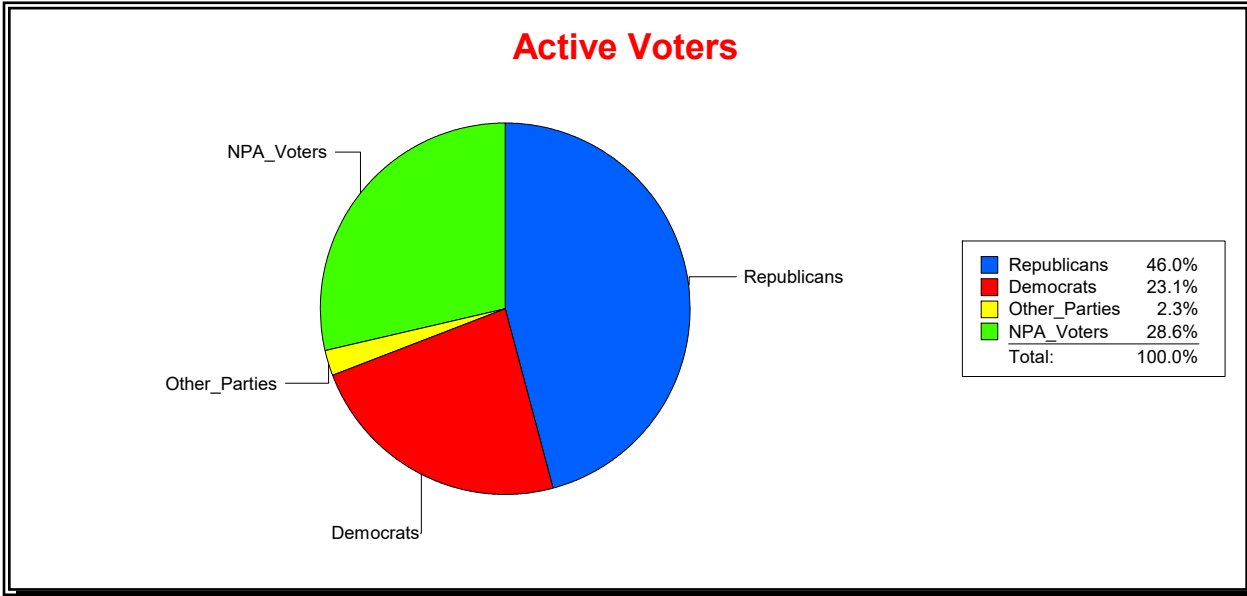

Ron Turner

Supervisor of Elections

Sarasota County, FL

Date 11/1/2023

Time 08:17 AM

Graphs of District Registration

Active Registered Voters

Inactive Voters

District	Total	Dems	Reps	NonP	Other	Total	Dems	Reps	NonP	Other
CNTY COMM DIST 5	70,381	16,258	32,348	20,151	1,624	4,935	1,335	1,890	1,619	91