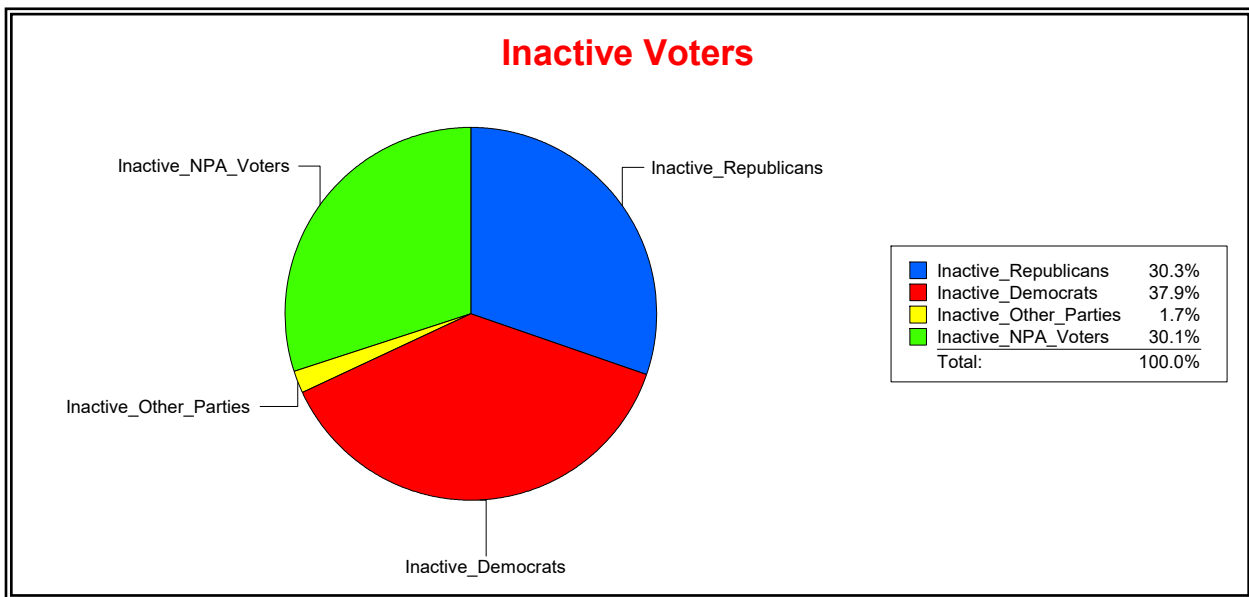

Ron Turner

Supervisor of Elections

Sarasota County, FL

Date 11/1/2023

Time 08:17 AM

Graphs of District Registration

Active Registered Voters

Inactive Voters

District	Total	Dems	Reps	NonP	Other	Total	Dems	Reps	NonP	Other
SOIL AND WATER DIST 2	64,341	23,784	23,395	15,709	1,453	5,513	2,087	1,671	1,660	95