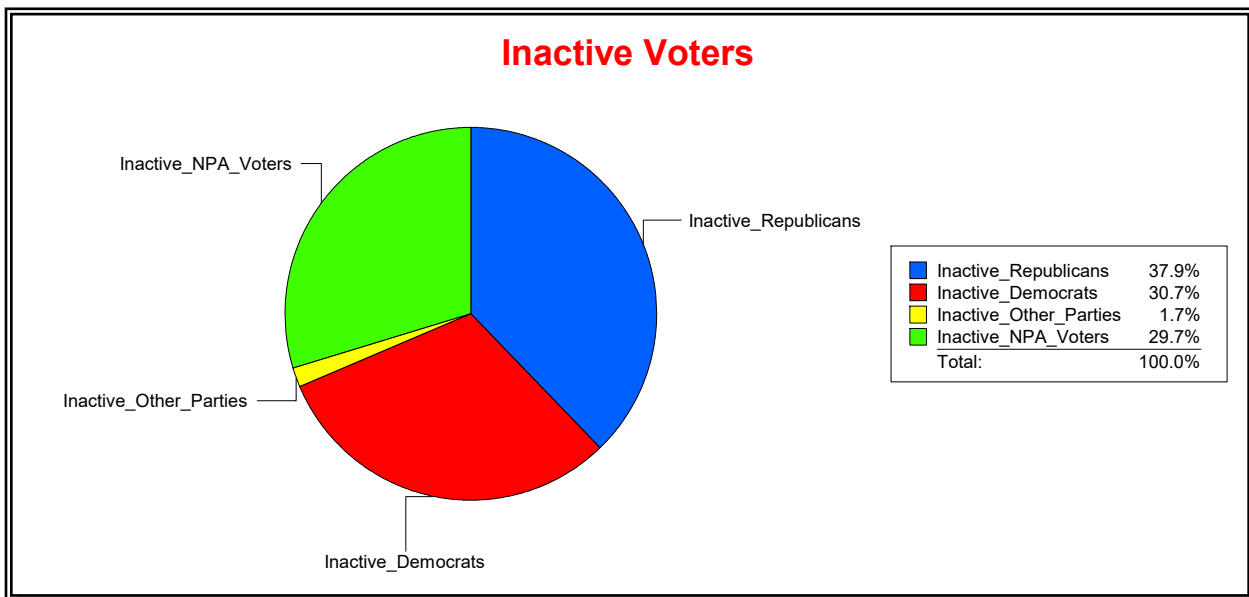

Ron Turner

Supervisor of Elections

Sarasota County, FL

Date 11/1/2023

Time 08:17 AM

Graphs of District Registration

Active Registered Voters

Inactive Voters

<u>District</u>	<u>Total</u>	<u>Dems</u>	<u>Reps</u>	<u>NonP</u>	<u>Other</u>	<u>Total</u>	<u>Dems</u>	<u>Reps</u>	<u>NonP</u>	<u>Other</u>
HOSPITAL BOARD CENTRAL	119,706	32,960	54,591	29,534	2,621	7,900	2,422	2,994	2,348	136