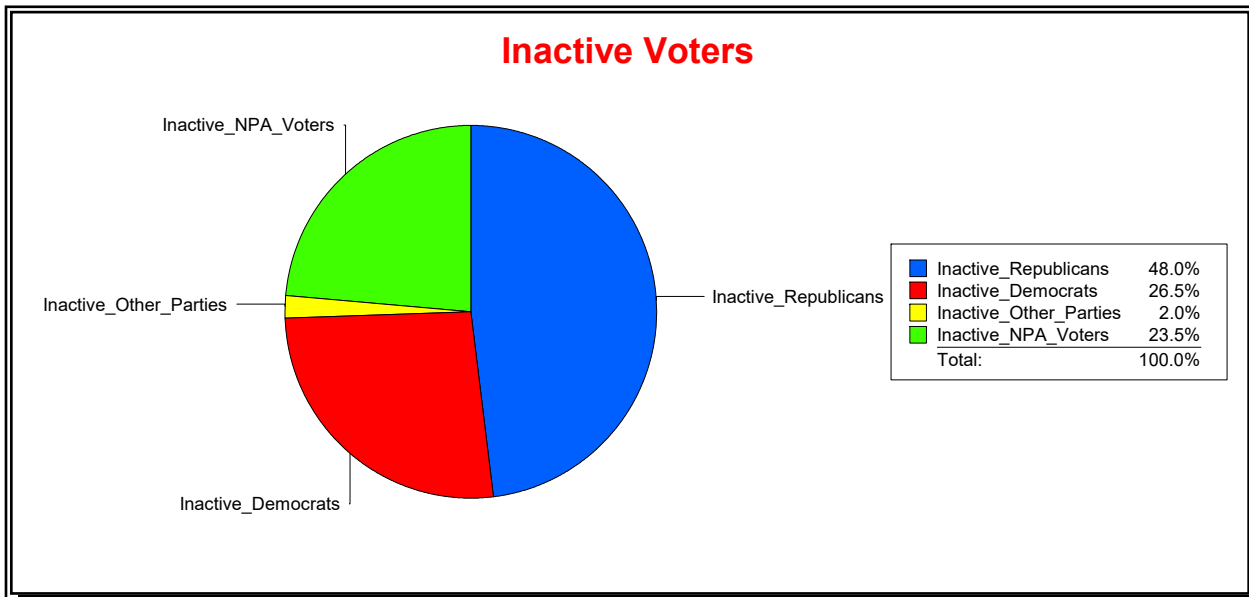

Ron Turner

Supervisor of Elections

Sarasota County, FL

Date 11/1/2023

Time 08:17 AM

Graphs of District Registration

Active Registered Voters

Inactive Voters

District	Total	Dems	Reps	NonP	Other	Total	Dems	Reps	NonP	Other
LBK DISTRICT 1	1,466	310	796	317	43	102	27	49	24	2