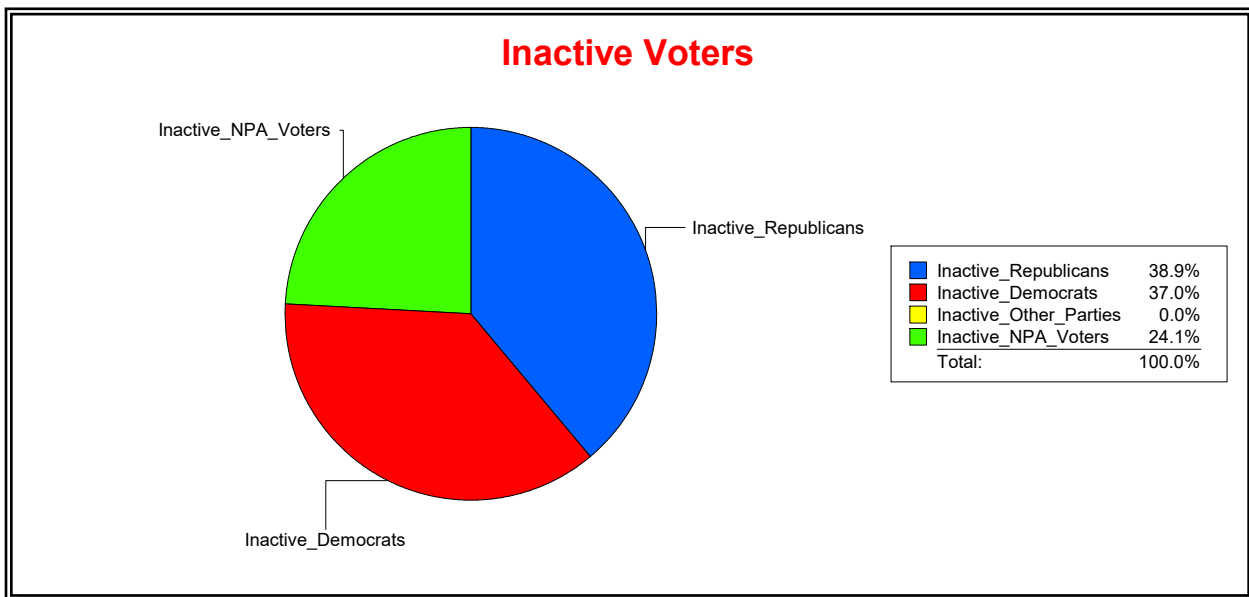

Ron Turner

Supervisor of Elections

Sarasota County, FL

Date 11/1/2023

Time 08:17 AM

Graphs of District Registration

Active Registered Voters

Inactive Voters

District	Total	Dems	Reps	NonP	Other	Total	Dems	Reps	NonP	Other
HLDY PK PK & REC DIST	538	160	217	149	12	54	20	21	13	0