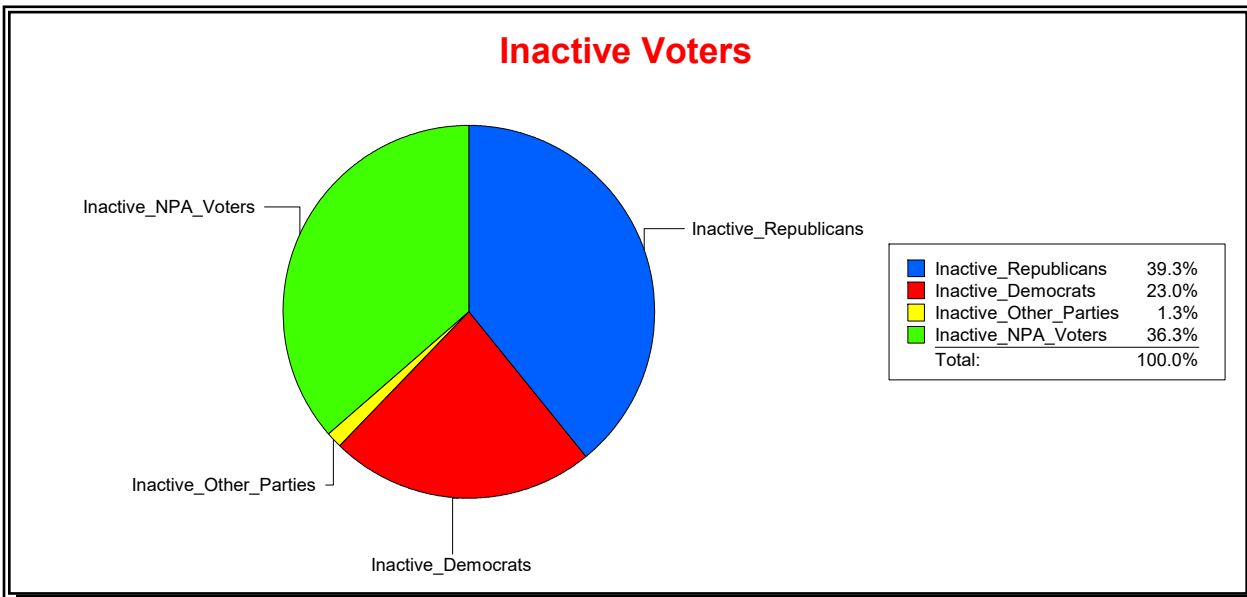

Ron Turner

Supervisor of Elections

Sarasota County, FL

Date 11/1/2023

Time 08:17 AM

Graphs of District Registration

Active Registered Voters

Inactive Voters

District	Total	Dems	Reps	NonP	Other	Total	Dems	Reps	NonP	Other
NORTH PORT 3	10,506	2,394	4,557	3,281	274	743	171	292	270	10