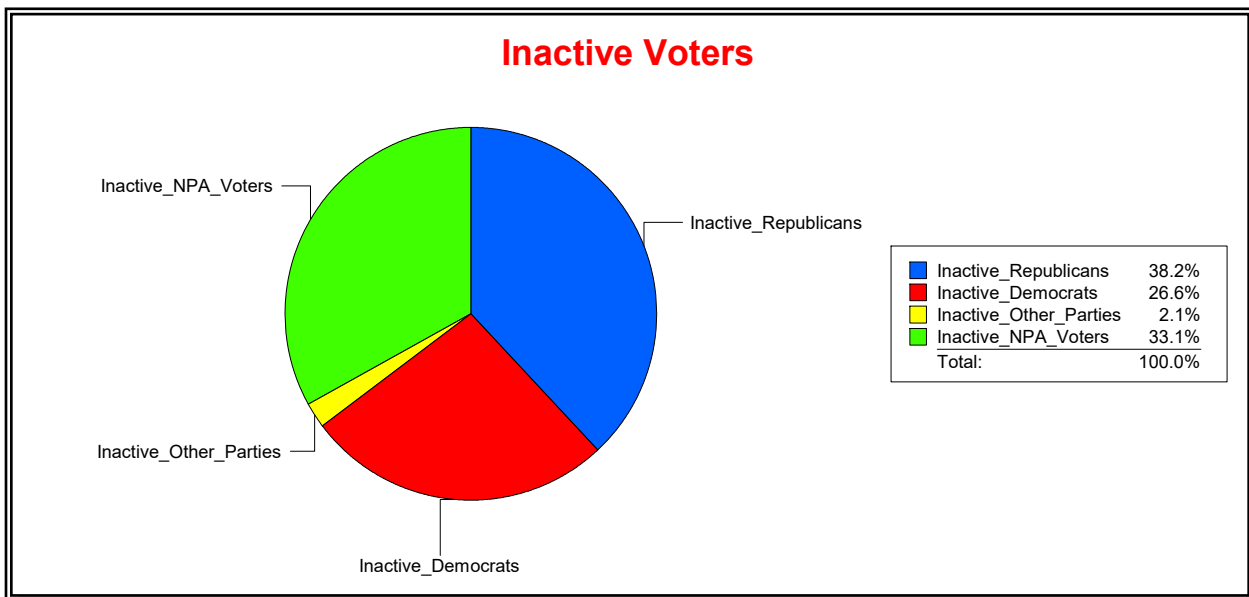

Ron Turner

Supervisor of Elections

Sarasota County, FL

Date 11/1/2023

Time 08:17 AM

Graphs of District Registration

Active Registered Voters

Inactive Voters

District	Total	Dems	Reps	NonP	Other	Total	Dems	Reps	NonP	Other
NORTH PORT 2	13,017	2,758	6,069	3,847	343	864	230	330	286	18