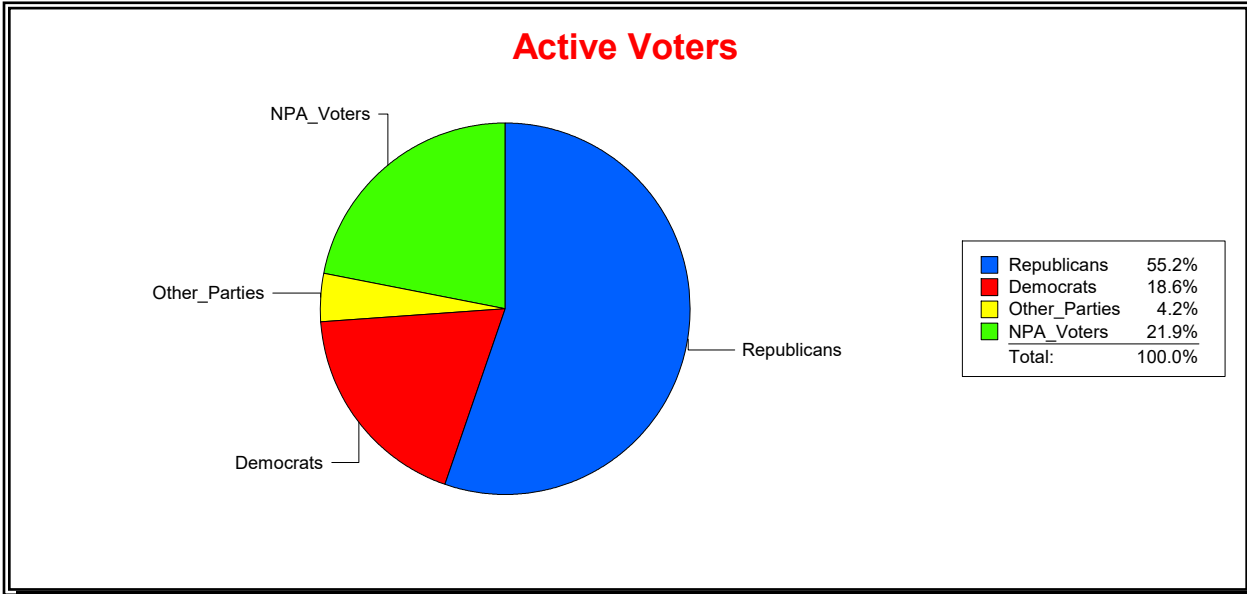

Ron Turner

Supervisor of Elections

Sarasota County, FL

Date 11/1/2023

Time 08:17 AM

Graphs of District Registration

Active Registered Voters

Inactive Voters

District	Total	Dems	Reps	NonP	Other	Total	Dems	Reps	NonP	Other
WINDWARD AT LWR CDD	306	57	169	67	13	3	0	3	0	0