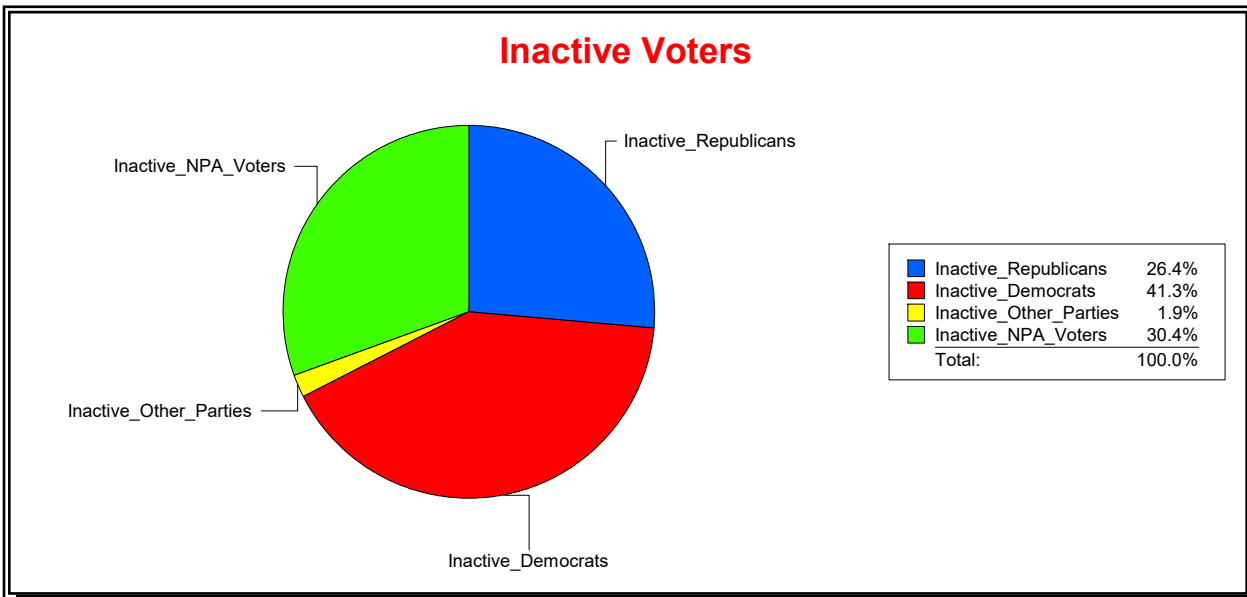

Ron Turner

Supervisor of Elections

Sarasota County, FL

Date 11/1/2023

Time 08:17 AM

Graphs of District Registration

Active Registered Voters

Inactive Voters

District	Total	Dems	Reps	NonP	Other	Total	Dems	Reps	NonP	Other
SARASOTA	38,095	15,322	12,243	9,617	913	3,668	1,514	967	1,116	71