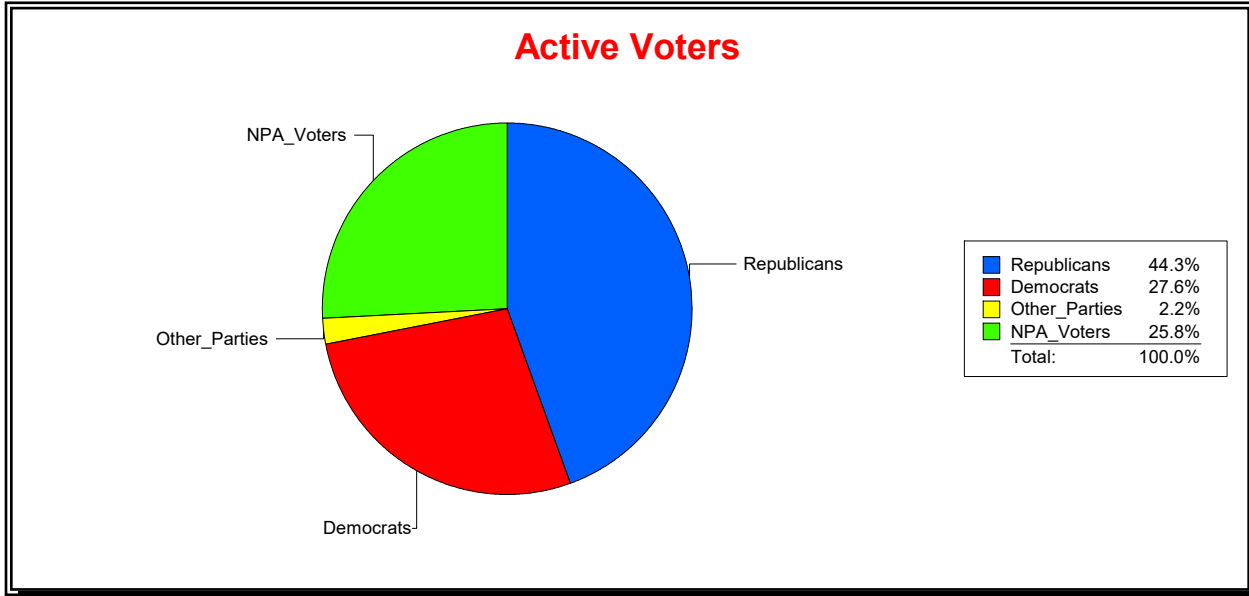

Ron Turner

Supervisor of Elections

Sarasota County, FL

Date 11/1/2023

Time 08:17 AM

Graphs of District Registration

Active Registered Voters

Inactive Voters

<u>District</u>	<u>Total</u>	<u>Dems</u>	<u>Reps</u>	<u>NonP</u>	<u>Other</u>	<u>Total</u>	<u>Dems</u>	<u>Reps</u>	<u>NonP</u>	<u>Other</u>
COUNTYWIDE	351,518	97,158	155,848	90,610	7,902	24,442	7,580	8,922	7,505	435