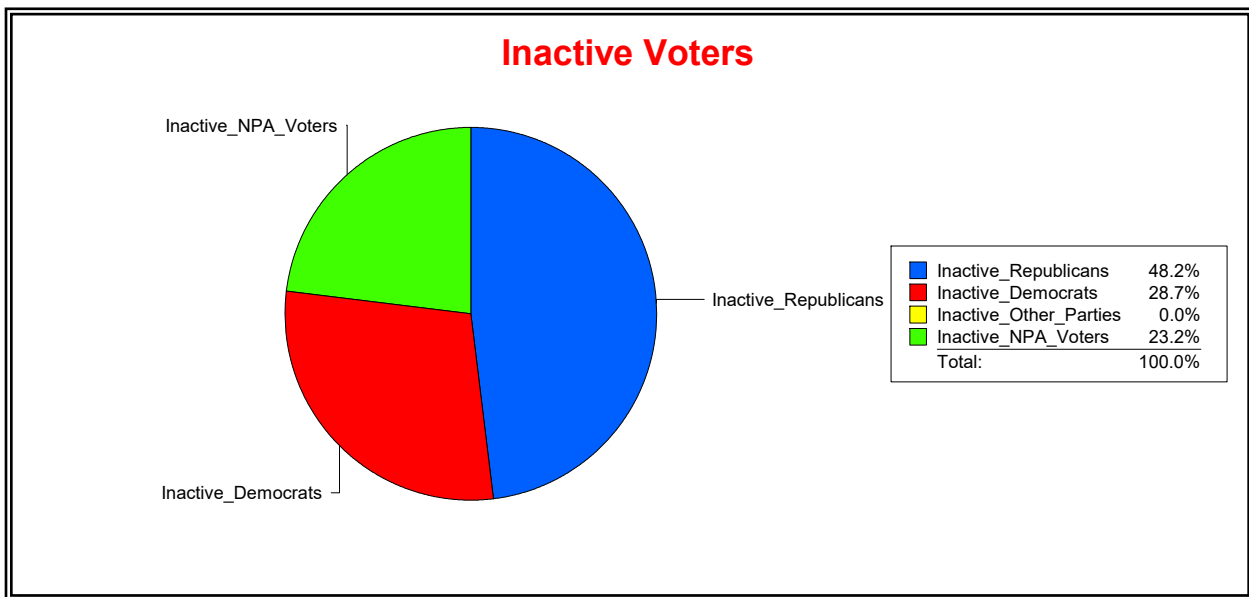

Ron Turner

Supervisor of Elections

Sarasota County, FL

Date 11/1/2023

Time 08:17 AM

Graphs of District Registration

Active Registered Voters

Inactive Voters

District	Total	Dems	Reps	NonP	Other	Total	Dems	Reps	NonP	Other
LONGBOAT KEY BEACH B	2,826	736	1,412	621	57	164	47	79	38	0