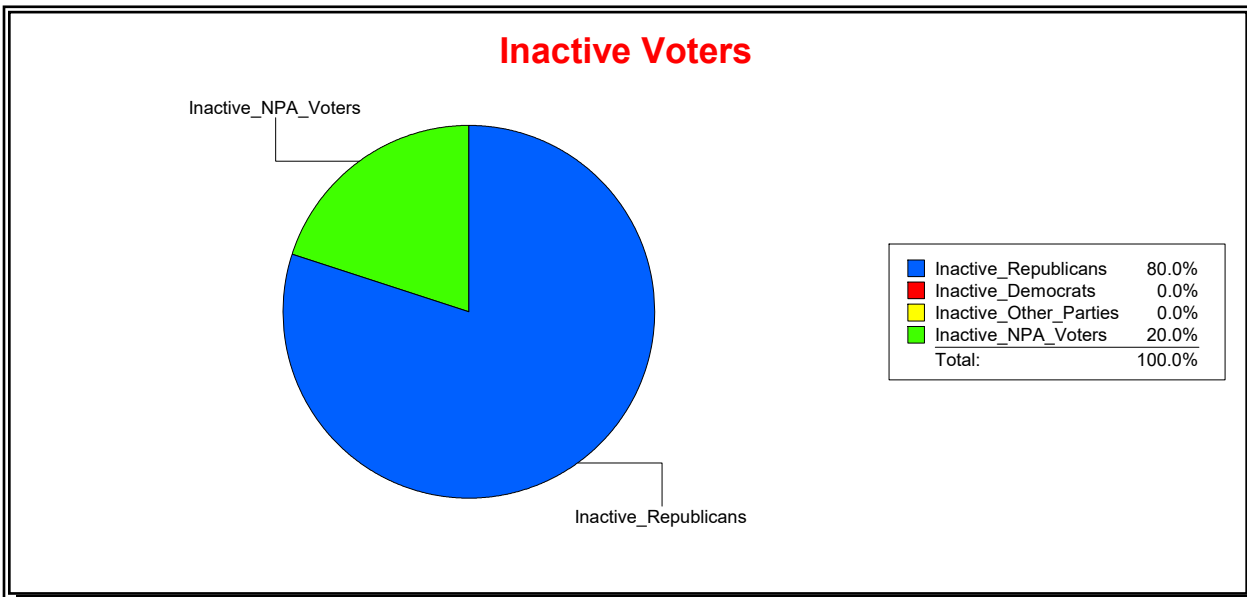

Ron Turner

Supervisor of Elections

Sarasota County, FL

Date 3/1/2024

Time 07:27 AM

Graphs of District Registration

Active Registered Voters

Inactive Voters

District	Total	Dems	Reps	NonP	Other	Total	Dems	Reps	NonP	Other
WINDWARD AT LWR CDD	393	75	212	87	19	5	0	4	1	0