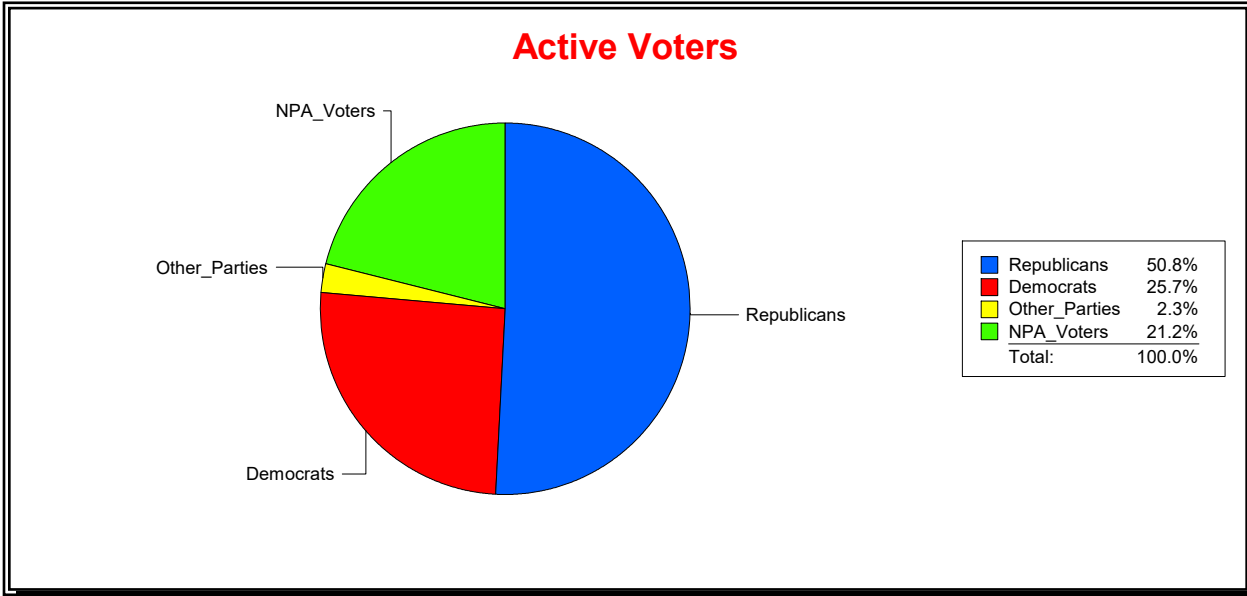

Ron Turner

Supervisor of Elections

Sarasota County, FL

Date 3/1/2024

Time 07:27 AM

Graphs of District Registration

Active Registered Voters

Inactive Voters

District	Total	Dems	Reps	NonP	Other	Total	Dems	Reps	NonP	Other
LONGBOAT KEY	4,452	1,144	2,260	944	104	543	150	255	132	6