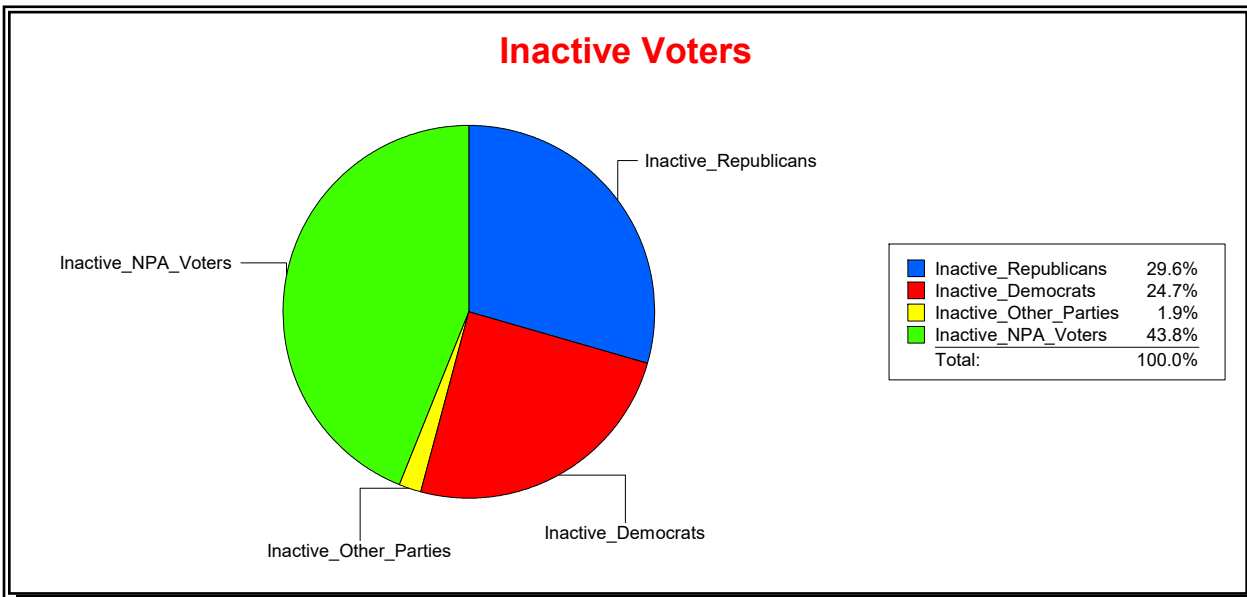

Ron Turner

Supervisor of Elections

Sarasota County, FL

Date 3/1/2024

Time 07:27 AM

Graphs of District Registration

Active Registered Voters

Inactive Voters

District	Total	Dems	Reps	NonP	Other	Total	Dems	Reps	NonP	Other
NORTH PORT 3	9,268	2,030	4,351	2,622	265	2,033	503	601	890	39