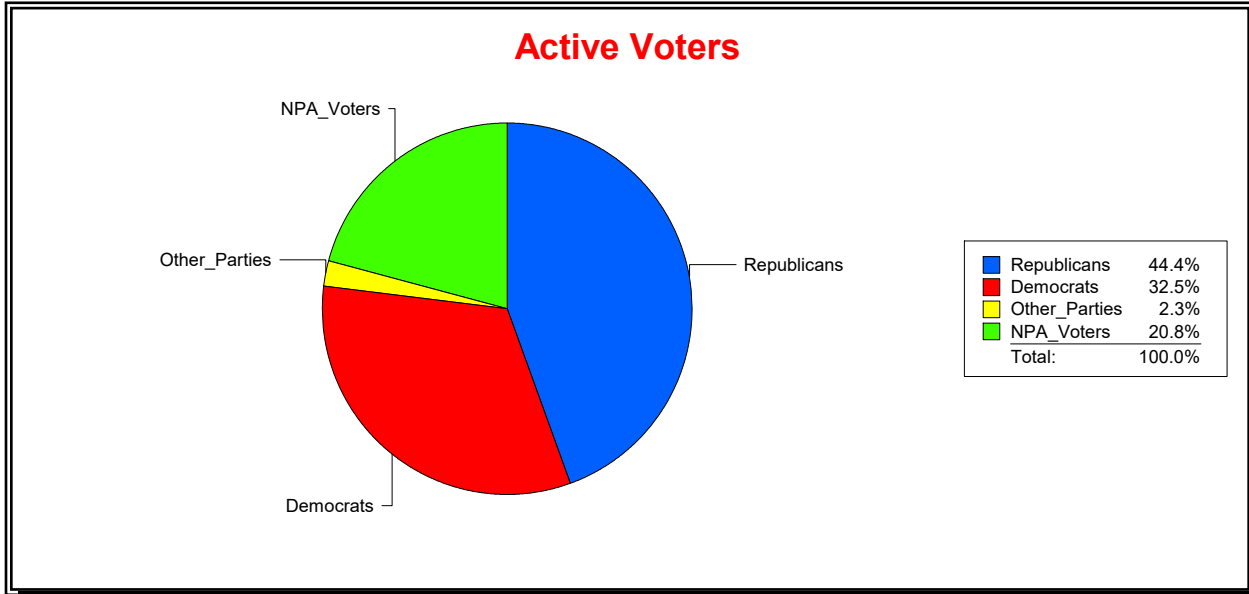

Ron Turner

Supervisor of Elections

Sarasota County, FL

Date 3/1/2024

Time 07:27 AM

Graphs of District Registration

Active Registered Voters

Inactive Voters

District	Total	Dems	Reps	NonP	Other	Total	Dems	Reps	NonP	Other
LONGBOAT KEY 2	1,272	414	565	264	29	144	43	61	40	0