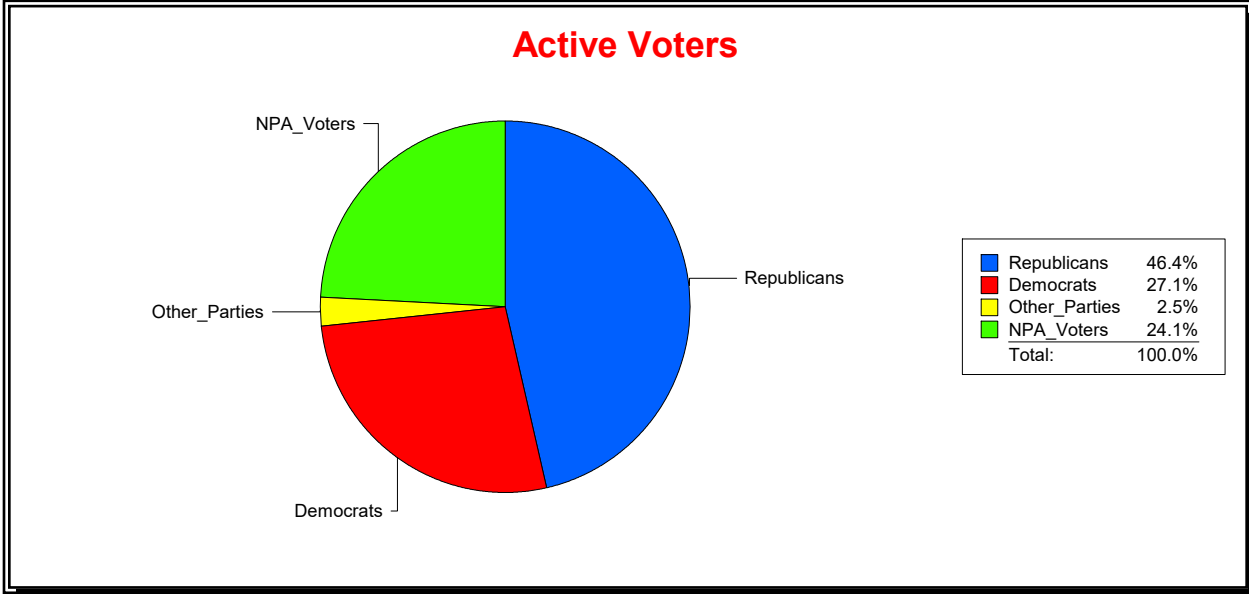

Ron Turner

Supervisor of Elections

Sarasota County, FL

Date 3/1/2024

Time 07:27 AM

Graphs of District Registration

Active Registered Voters

Inactive Voters

District	Total	Dems	Reps	NonP	Other	Total	Dems	Reps	NonP	Other
COUNTYWIDE	324,925	87,908	150,757	78,267	7,993	54,643	16,312	17,715	19,557	1,059