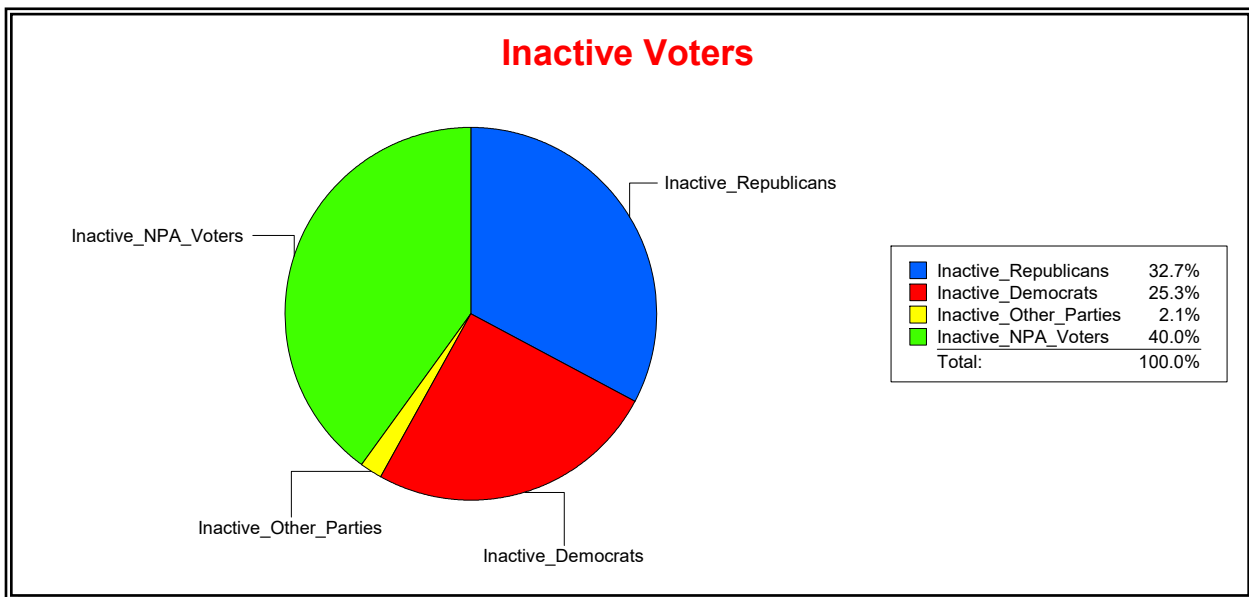

Ron Turner

Supervisor of Elections

Sarasota County, FL

Date 3/1/2024

Time 07:27 AM

Graphs of District Registration

Active Registered Voters

Inactive Voters

District	Total	Dems	Reps	NonP	Other	Total	Dems	Reps	NonP	Other
SCHOOL DIST 5	68,849	15,308	34,043	17,760	1,738	10,984	2,781	3,587	4,389	227