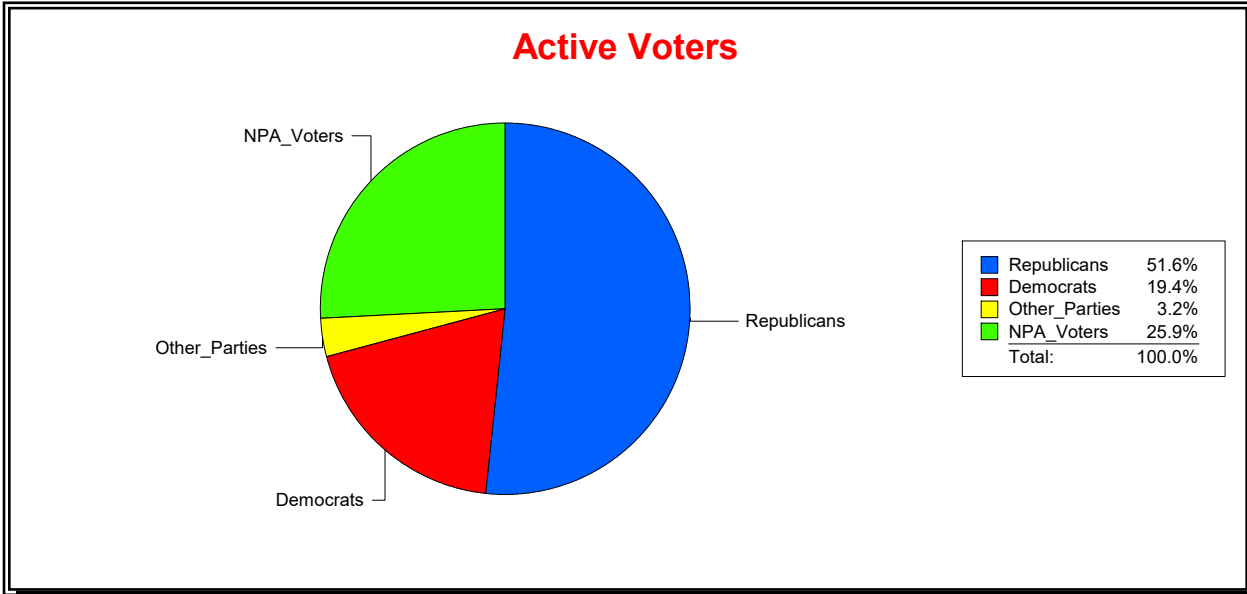

Ron Turner

Supervisor of Elections

Sarasota County, FL

Date 3/1/2024

Time 07:27 AM

Graphs of District Registration

Active Registered Voters

Inactive Voters

District	Total	Dems	Reps	NonP	Other	Total	Dems	Reps	NonP	Other
WOODLANDS CDD	1,772	343	914	459	56	102	27	36	37	2