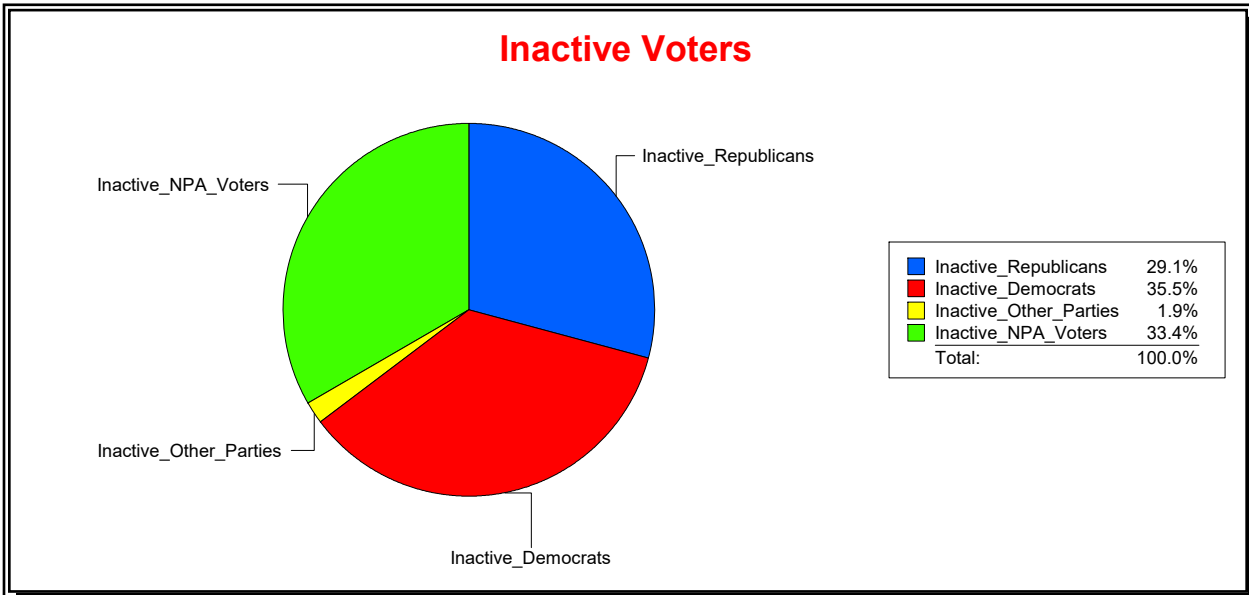

District	Total	Dems	Reps	NonP	Other	Total	Dems	Reps	NonP	Other
HOSPITAL BOARD NORTH	95,748	30,515	40,600	22,113	2,520	18,833	6,691	5,485	6,292	365

Ron Turner

Supervisor of Elections

Sarasota County, FL

Date 3/1/2024