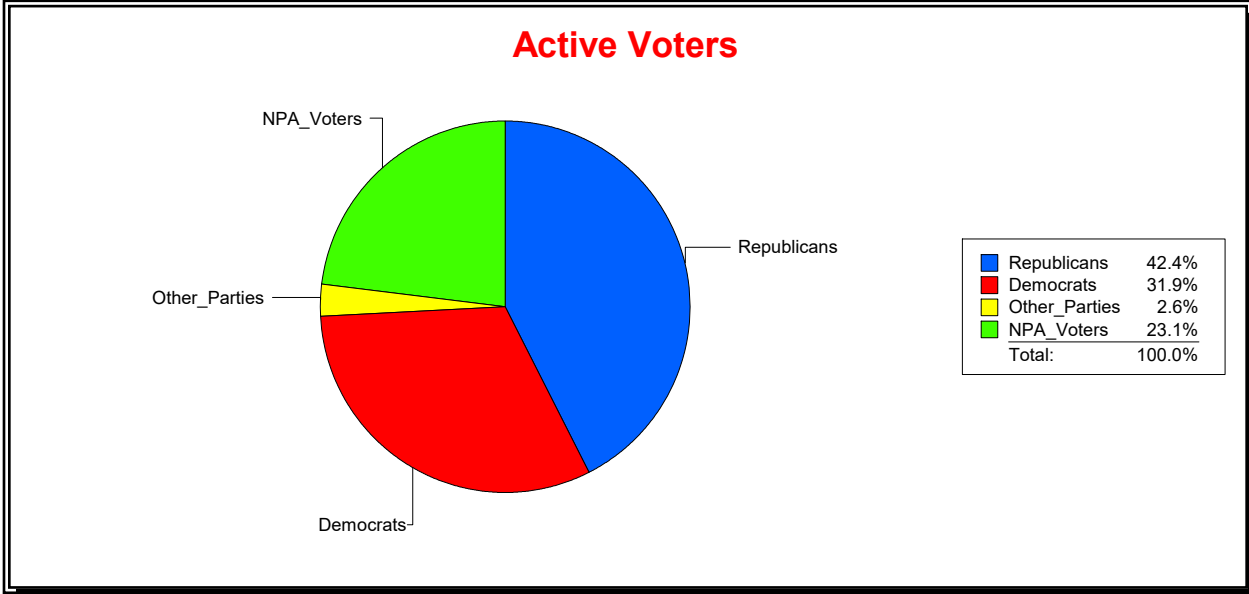

District	Total	Dems	Reps	NonP	Other	Total	Dems	Reps	NonP	Other
HOSPITAL BOARD NORTH	95,748	30,515	40,600	22,113	2,520	18,833	6,691	5,485	6,292	365

Ron Turner

Supervisor of Elections

Sarasota County, FL

Date 3/1/2024