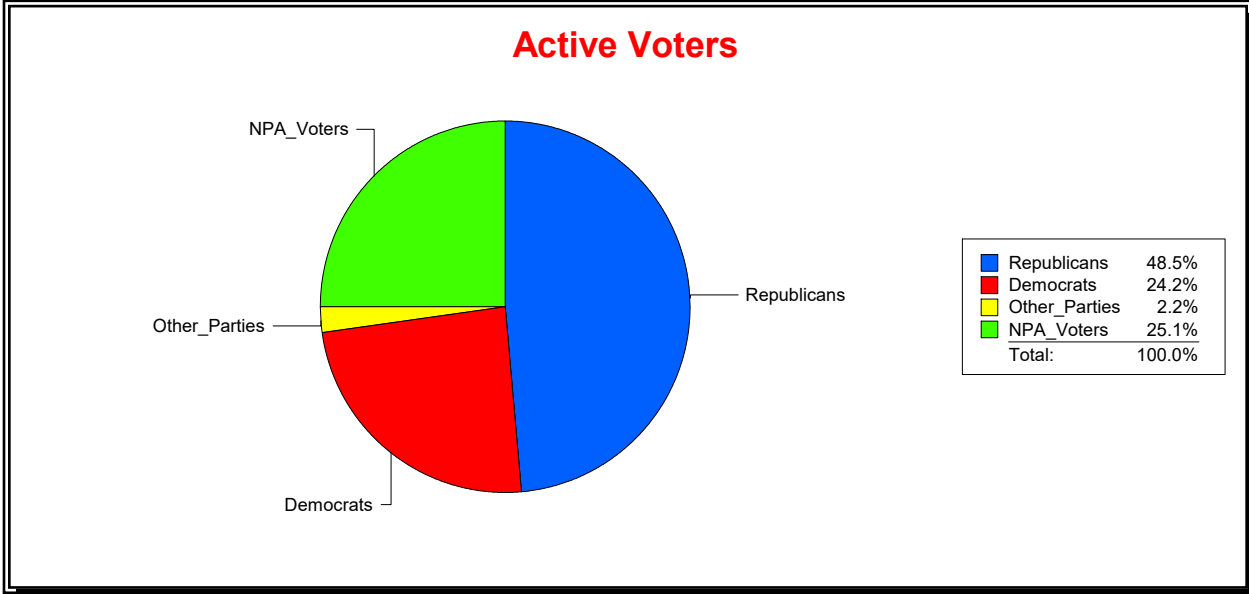

Ron Turner

Supervisor of Elections

Sarasota County, FL

Date 3/1/2024

Time 07:27 AM

Graphs of District Registration

Active Registered Voters

Inactive Voters

<u>District</u>	<u>Total</u>	<u>Dems</u>	<u>Reps</u>	<u>NonP</u>	<u>Other</u>	<u>Total</u>	<u>Dems</u>	<u>Reps</u>	<u>NonP</u>	<u>Other</u>
SCHOOL DIST 3	66,059	15,965	32,056	16,595	1,443	10,532	2,673	3,709	3,959	191