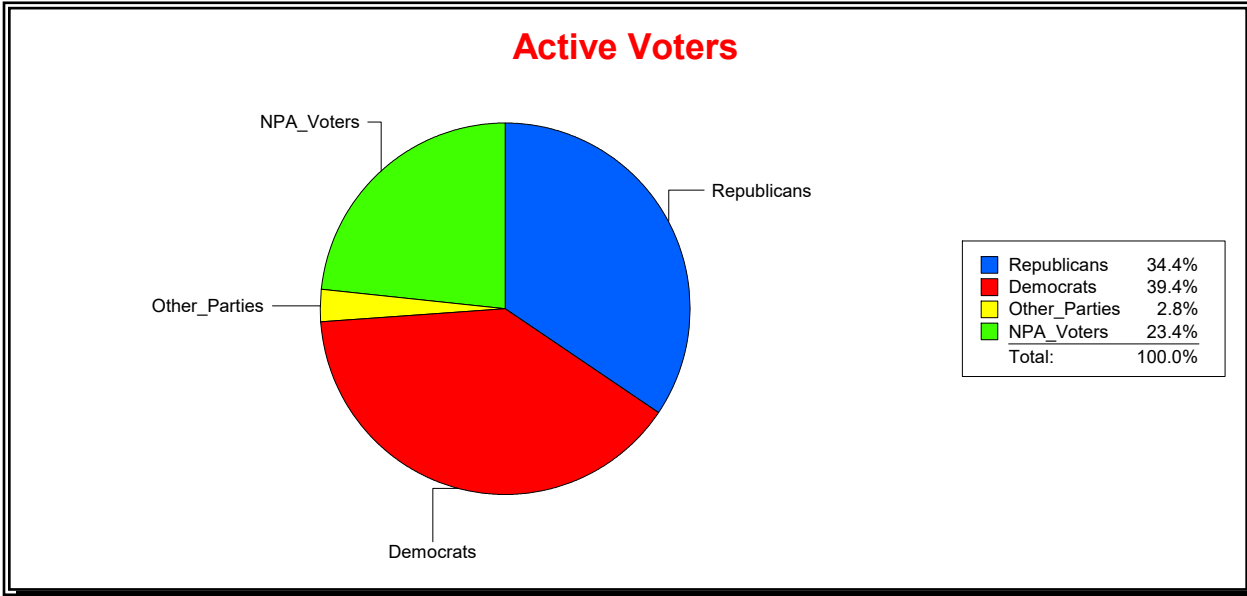

Ron Turner

Supervisor of Elections

Sarasota County, FL

Date 3/1/2024

Time 07:27 AM

Graphs of District Registration

Active Registered Voters

Inactive Voters

District	Total	Dems	Reps	NonP	Other	Total	Dems	Reps	NonP	Other
SARASOTA	33,571	13,224	11,549	7,868	930	8,320	3,461	1,952	2,751	156