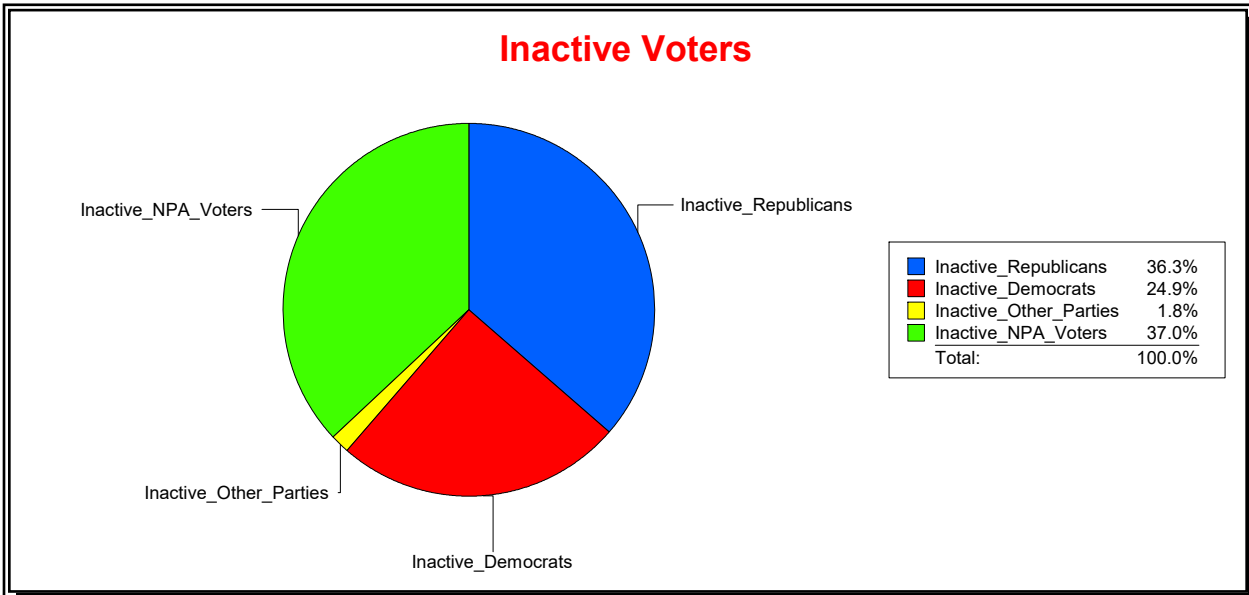

Ron Turner

Supervisor of Elections

Sarasota County, FL

Date 3/1/2024

Time 07:27 AM

Graphs of District Registration

Active Registered Voters

Inactive Voters

District	Total	Dems	Reps	NonP	Other	Total	Dems	Reps	NonP	Other
CNTY COMM DIST 3	70,427	16,764	34,706	17,417	1,540	9,808	2,443	3,565	3,627	173