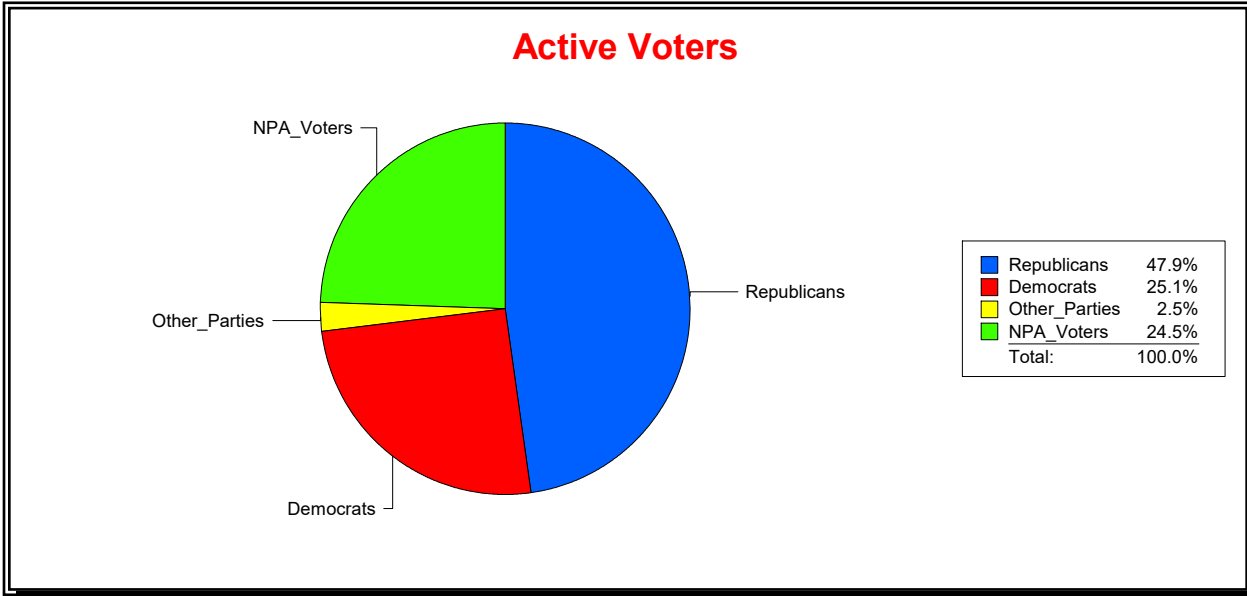

Ron Turner

Supervisor of Elections

Sarasota County, FL

Date 3/1/2024

Time 07:27 AM

Graphs of District Registration

Active Registered Voters

Inactive Voters

<u>District</u>	<u>Total</u>	<u>Dems</u>	<u>Reps</u>	<u>NonP</u>	<u>Other</u>	<u>Total</u>	<u>Dems</u>	<u>Reps</u>	<u>NonP</u>	<u>Other</u>
STATE HOUSE DIST 74	137,274	34,454	65,717	33,605	3,498	23,087	6,478	7,412	8,721	476