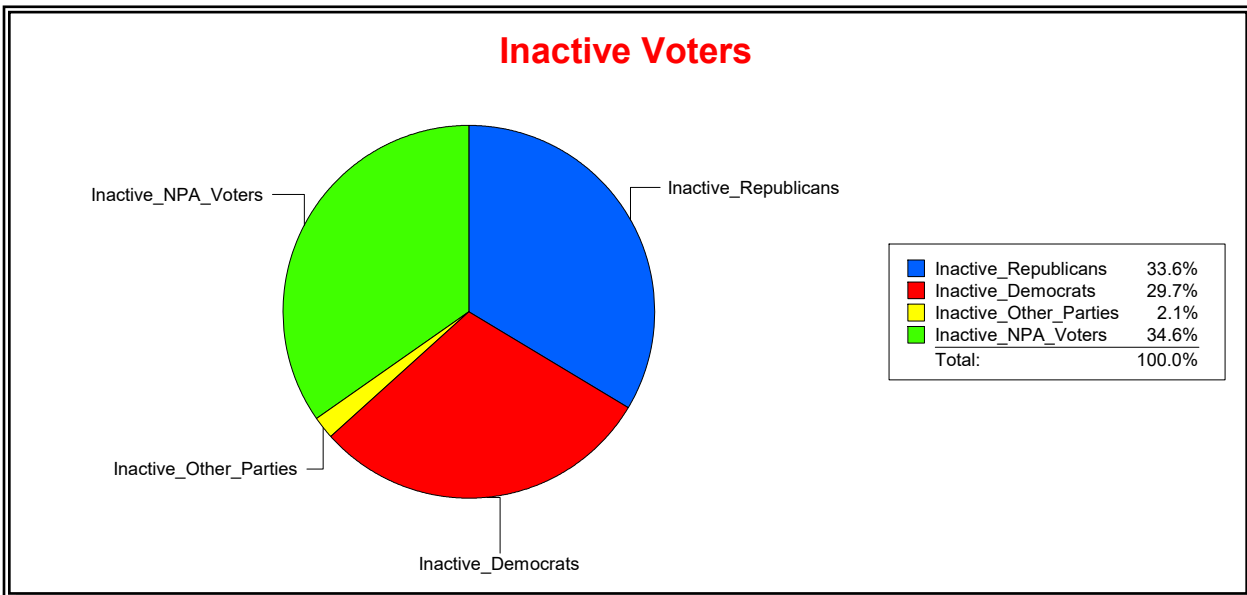

Ron Turner

Supervisor of Elections

Sarasota County, FL

Date 3/1/2024

Time 07:27 AM

Graphs of District Registration

Active Registered Voters

Inactive Voters

District	Total	Dems	Reps	NonP	Other	Total	Dems	Reps	NonP	Other
SOIL AND WATER DIST 1	63,836	17,301	30,168	14,723	1,644	10,620	3,152	3,570	3,676	222