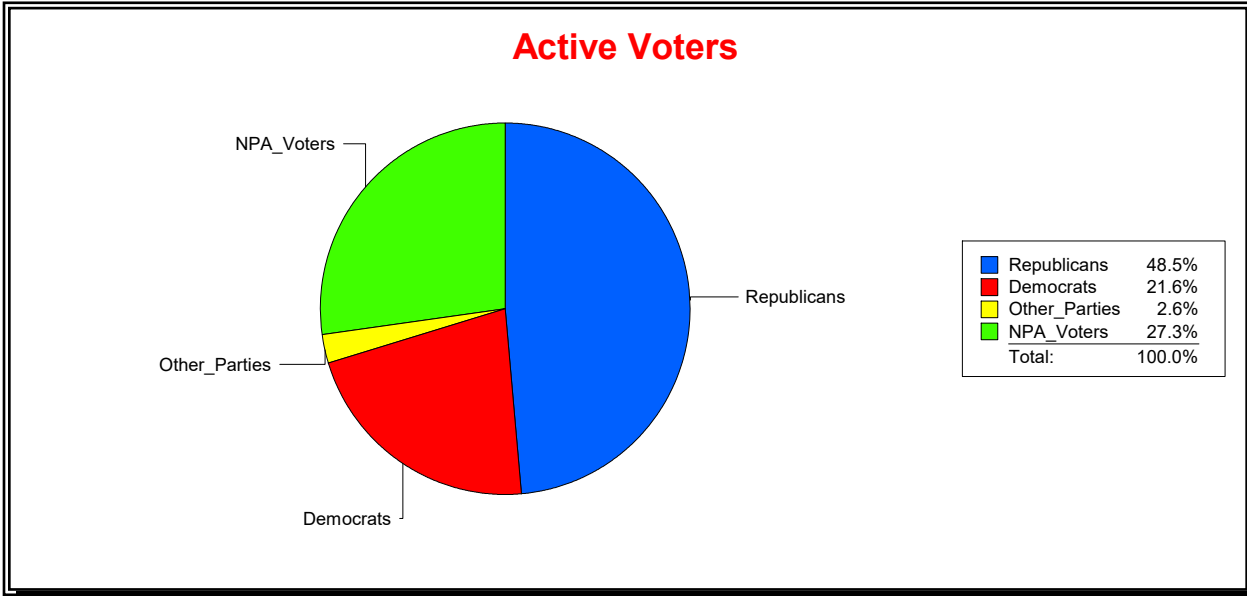

Ron Turner

Supervisor of Elections

Sarasota County, FL

Date 3/1/2024

Time 07:27 AM

Graphs of District Registration

Active Registered Voters

Inactive Voters

<u>District</u>	<u>Total</u>	<u>Dems</u>	<u>Reps</u>	<u>NonP</u>	<u>Other</u>	<u>Total</u>	<u>Dems</u>	<u>Reps</u>	<u>NonP</u>	<u>Other</u>
NORTH PORT DIST 1	9,892	2,139	4,800	2,696	257	1,850	484	548	772	46