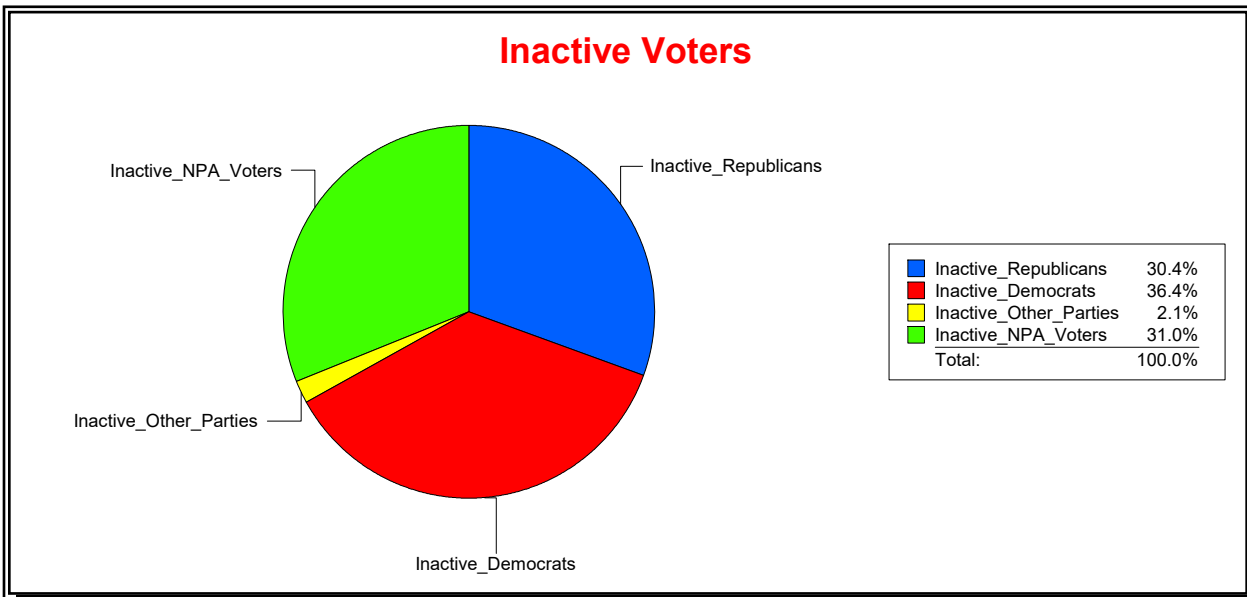

Ron Turner

Supervisor of Elections

Sarasota County, FL

Date 3/1/2024

Time 07:27 AM

Graphs of District Registration

Active Registered Voters

Inactive Voters

<u>District</u>	<u>Total</u>	<u>Dems</u>	<u>Reps</u>	<u>NonP</u>	<u>Other</u>	<u>Total</u>	<u>Dems</u>	<u>Reps</u>	<u>NonP</u>	<u>Other</u>
SARASOTA 2	15,511	5,427	6,162	3,539	383	2,455	894	747	762	52