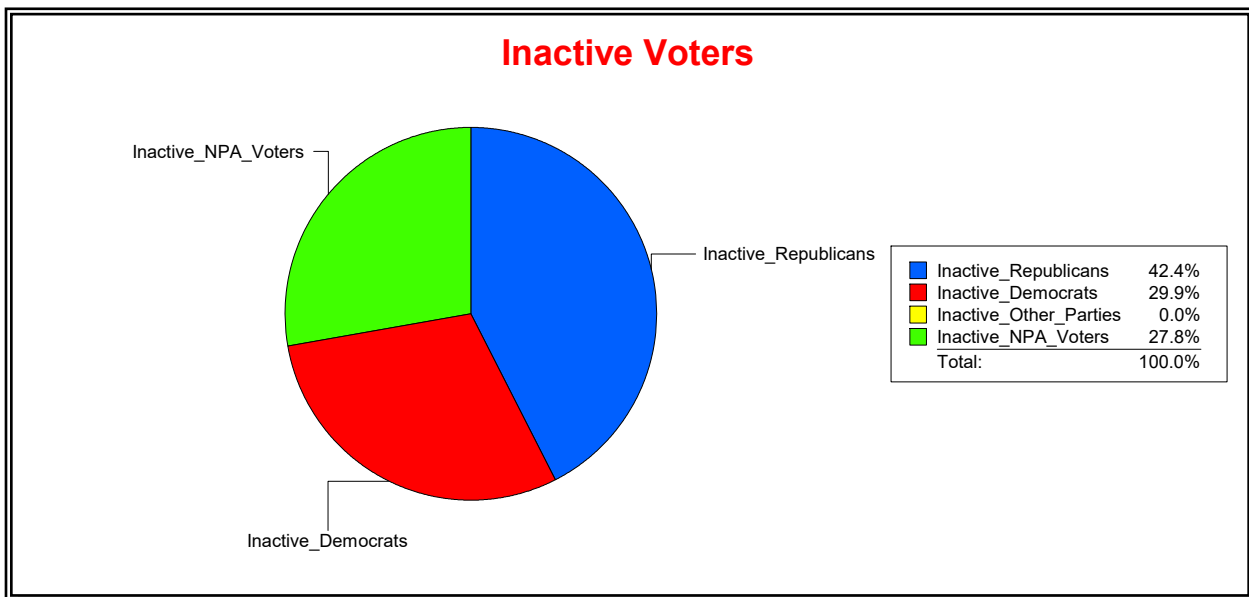

District	Total	Dems	Reps	NonP	Other	Total	Dems	Reps	NonP	Other
LONGBOAT KEY 2	1,272	414	565	264	29	144	43	61	40	0

Ron Turner

Supervisor of Elections

Sarasota County, FL

Date 3/1/2024

Time 07:27 AM

Graphs of District Registration