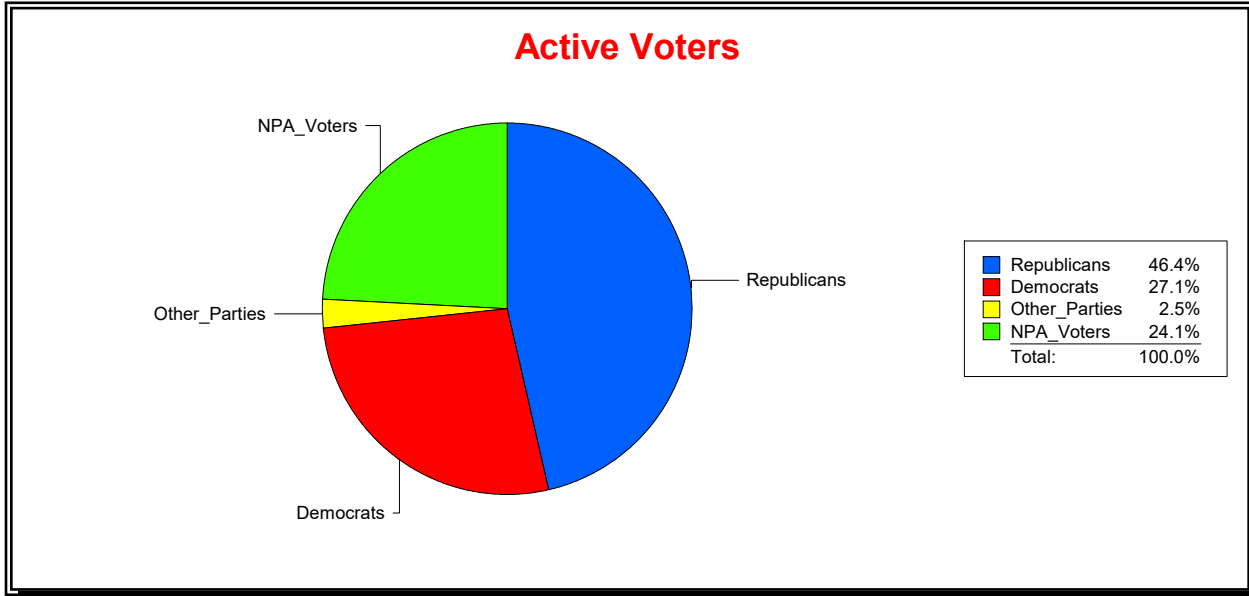

District	Total	Dems	Reps	NonP	Other	Total	Dems	Reps	NonP	Other
STATE SENATE 22	324,925	87,908	150,757	78,267	7,993	54,643	16,312	17,715	19,557	1,059

Ron Turner

Supervisor of Elections

Sarasota County, FL