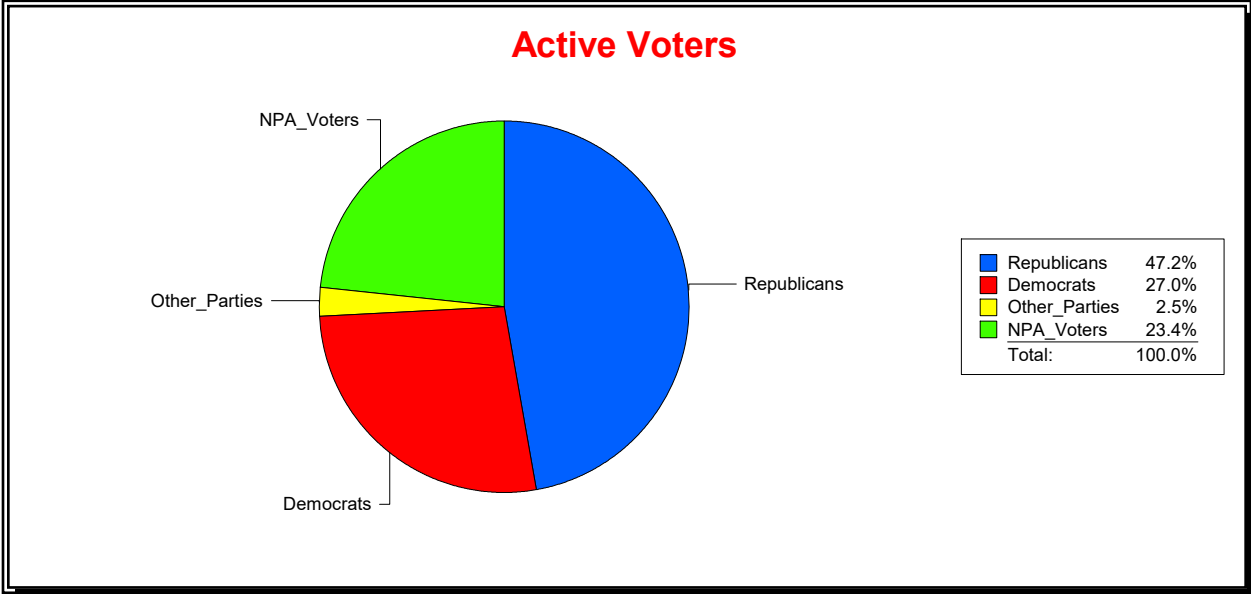

Ron Turner

Supervisor of Elections

Sarasota County, FL

Date 3/1/2024

Time 07:27 AM

Graphs of District Registration

Active Registered Voters

Inactive Voters

District	Total	Dems	Reps	NonP	Other	Total	Dems	Reps	NonP	Other
CNTY COMM DIST 4	68,672	18,532	32,379	16,060	1,701	9,958	2,890	3,423	3,450	195