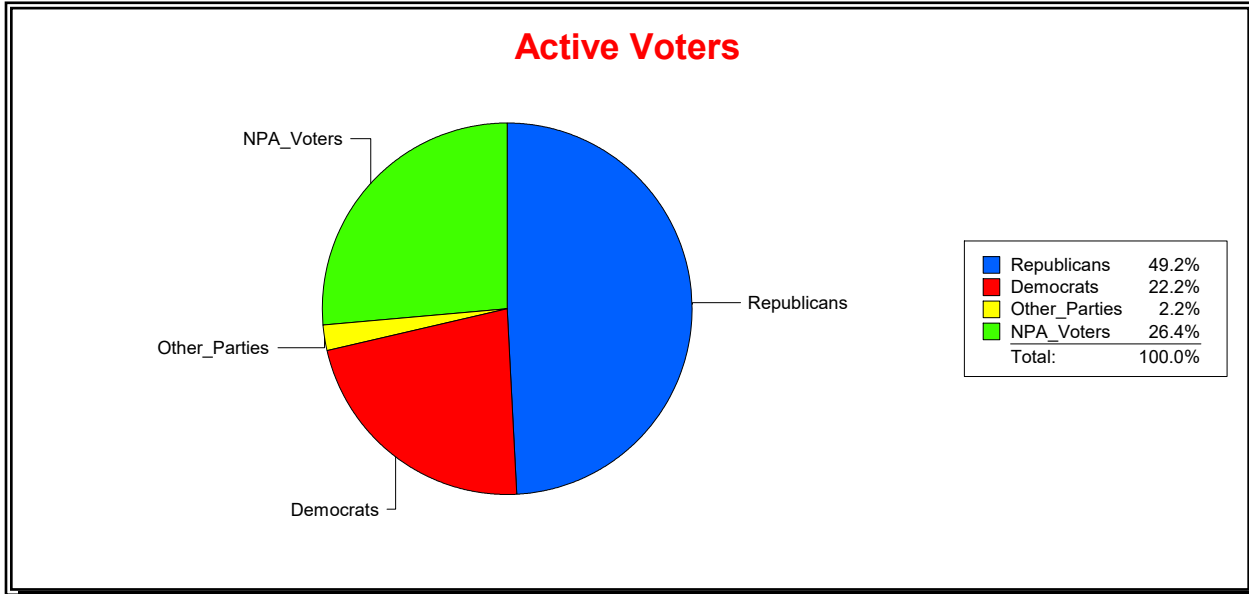

Sarasota County, FL

Date 3/1/2024

Time 07:27 AM

Graphs of District Registration

Active Registered Voters

Inactive Voters

District	Total	Dems	Reps	NonP	Other	Total	Dems	Reps	NonP	Other
LAKESIDE PLANT CDD	837	186	412	221	18	117	28	38	49	2