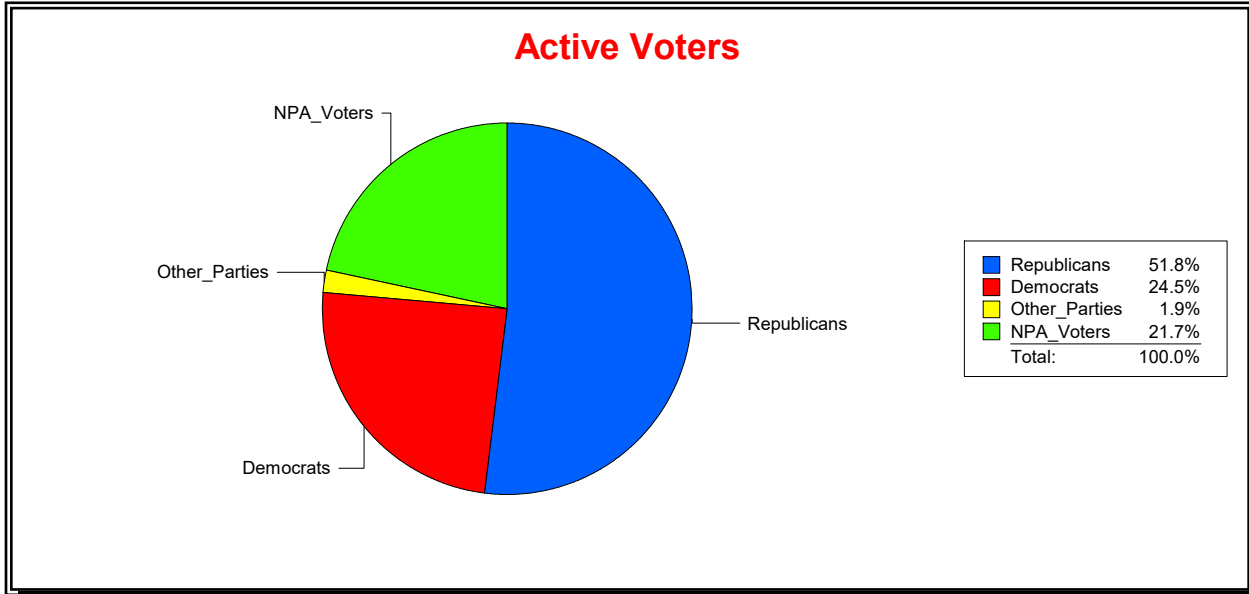

Ron Turner

Supervisor of Elections

Sarasota County, FL

Date 3/1/2024

Time 07:27 AM

Graphs of District Registration

Active Registered Voters

Inactive Voters

District	Total	Dems	Reps	NonP	Other	Total	Dems	Reps	NonP	Other
LBK DISTRICT 3	1,391	341	721	302	27	164	46	76	40	2