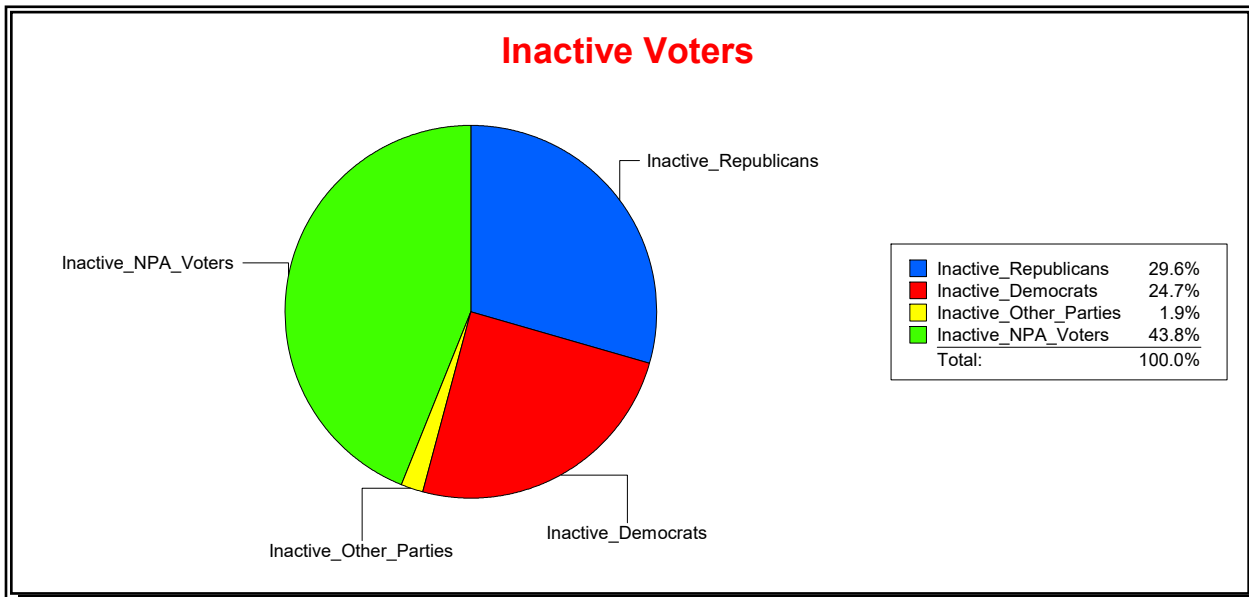

Ron Turner

Supervisor of Elections

Sarasota County, FL

Date 3/1/2024

Time 07:27 AM

Graphs of District Registration

Active Registered Voters

Inactive Voters

District	Total	Dems	Reps	NonP	Other	Total	Dems	Reps	NonP	Other
NORTH PORT DIST 3	9,268	2,030	4,351	2,622	265	2,033	503	601	890	39