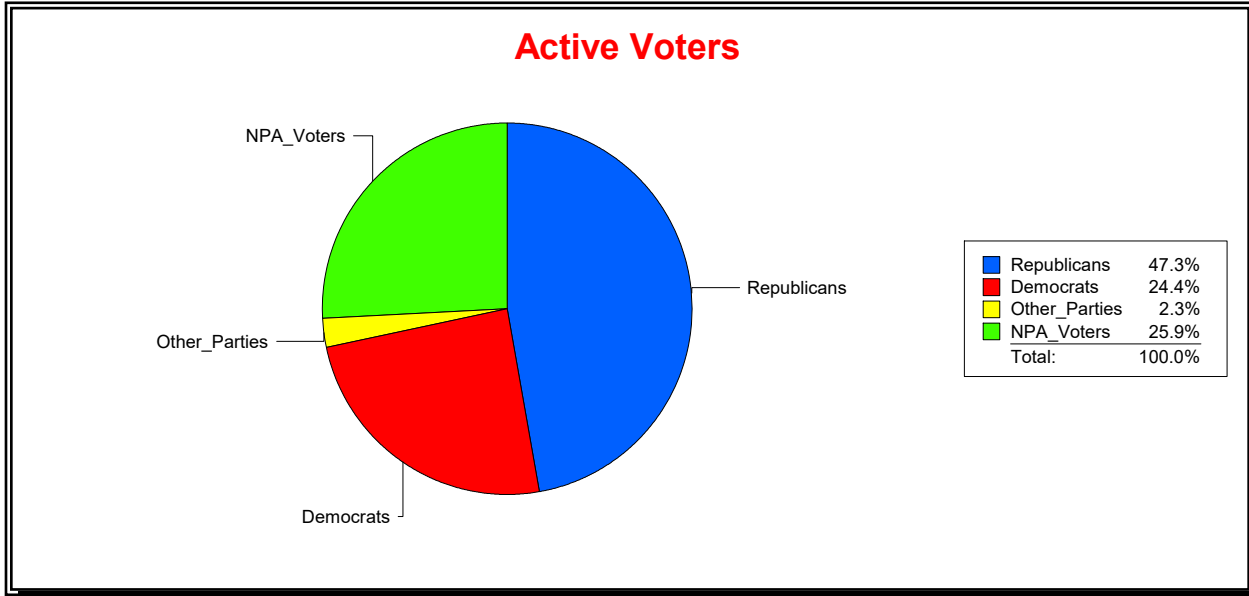

Ron Turner

Supervisor of Elections

Sarasota County, FL

Date 3/1/2024

Time 07:27 AM

Graphs of District Registration

Active Registered Voters

Inactive Voters

District	Total	Dems	Reps	NonP	Other	Total	Dems	Reps	NonP	Other
NORTH PORT DIST 4	8,055	1,969	3,813	2,088	185	1,609	432	513	631	33