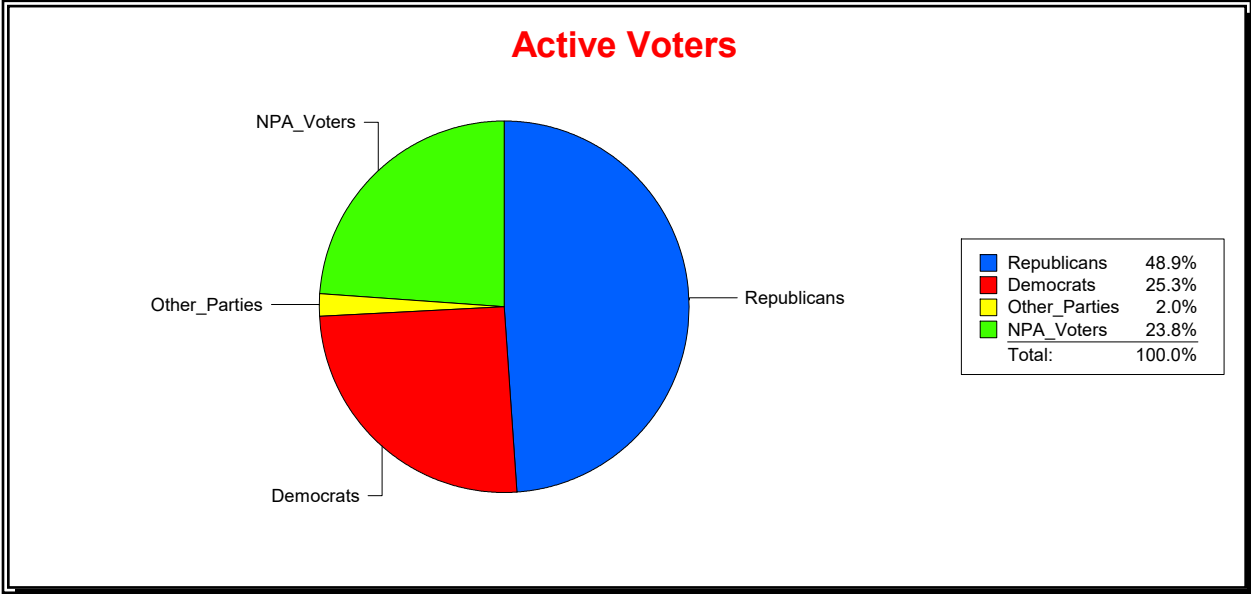

Ron Turner

Supervisor of Elections

Sarasota County, FL

Date 3/1/2024

Time 07:27 AM

Graphs of District Registration

Active Registered Voters

Inactive Voters

District	Total	Dems	Reps	NonP	Other	Total	Dems	Reps	NonP	Other
VENICE	22,097	5,582	10,798	5,267	450	2,751	702	1,083	921	45