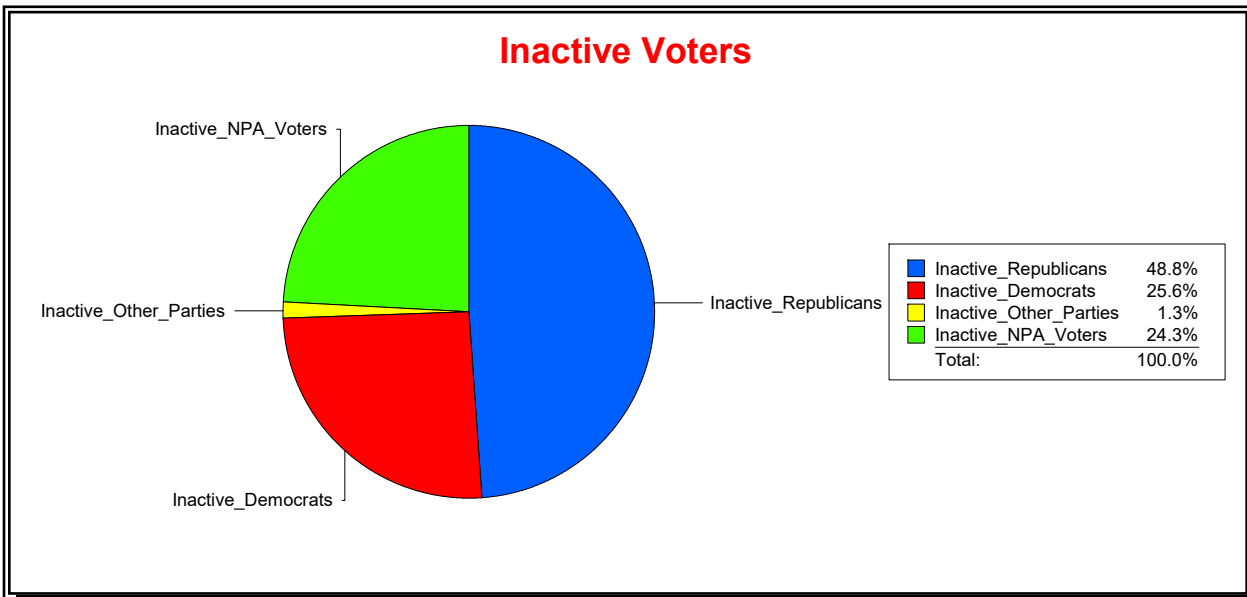

Ron Turner

Supervisor of Elections

Sarasota County, FL

Date 3/1/2024

Time 07:27 AM

Graphs of District Registration

Active Registered Voters

Inactive Voters

District	Total	Dems	Reps	NonP	Other	Total	Dems	Reps	NonP	Other
LONGBOAT KEY BEACH B	2,708	667	1,397	585	59	301	77	147	73	4