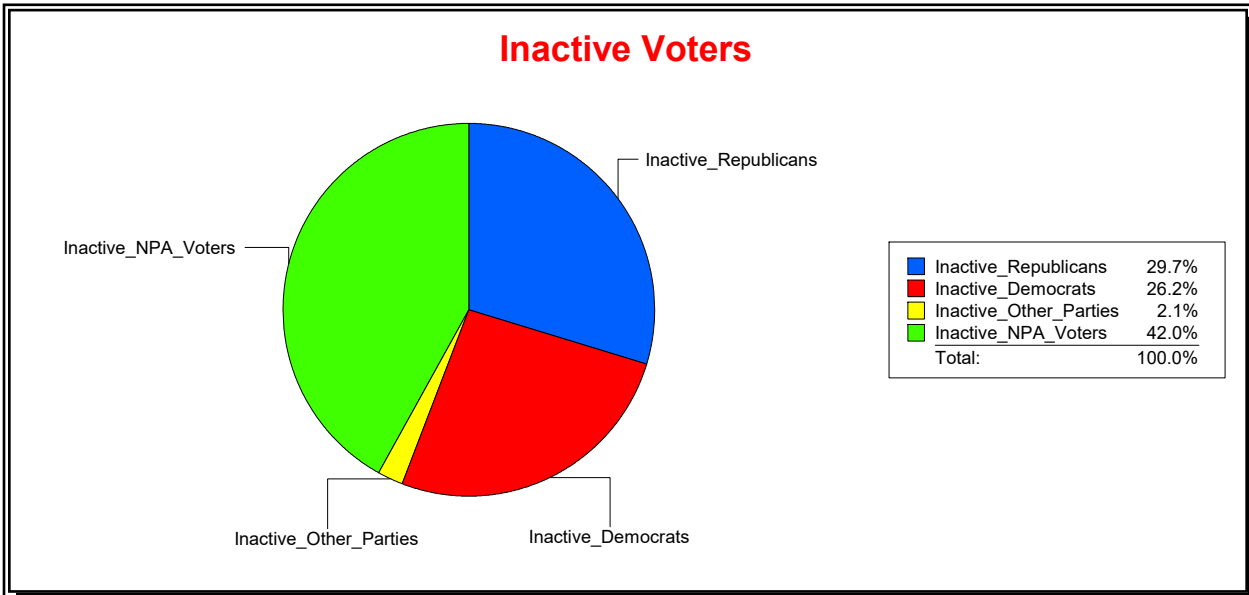

Ron Turner

Supervisor of Elections

Sarasota County, FL

Date 3/1/2024

Time 07:27 AM

Graphs of District Registration

Active Registered Voters

Inactive Voters

District	Total	Dems	Reps	NonP	Other	Total	Dems	Reps	NonP	Other
NORTH PORT 5	16,543	3,687	8,229	4,234	393	2,370	622	703	996	49