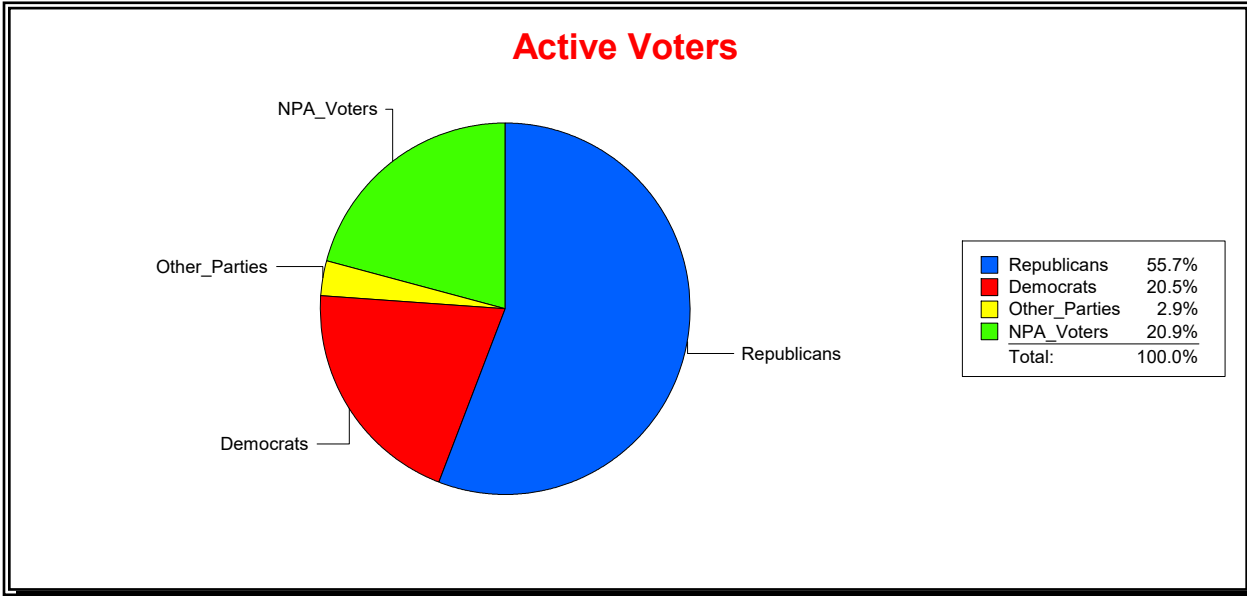

Date 3/1/2024

Time 07:27 AM

Graphs of District Registration

Active Registered Voters

Inactive Voters

District	Total	Dems	Reps	NonP	Other	Total	Dems	Reps	NonP	Other
LONGBOAT KEY 1	1,422	292	792	297	41	174	43	90	39	2