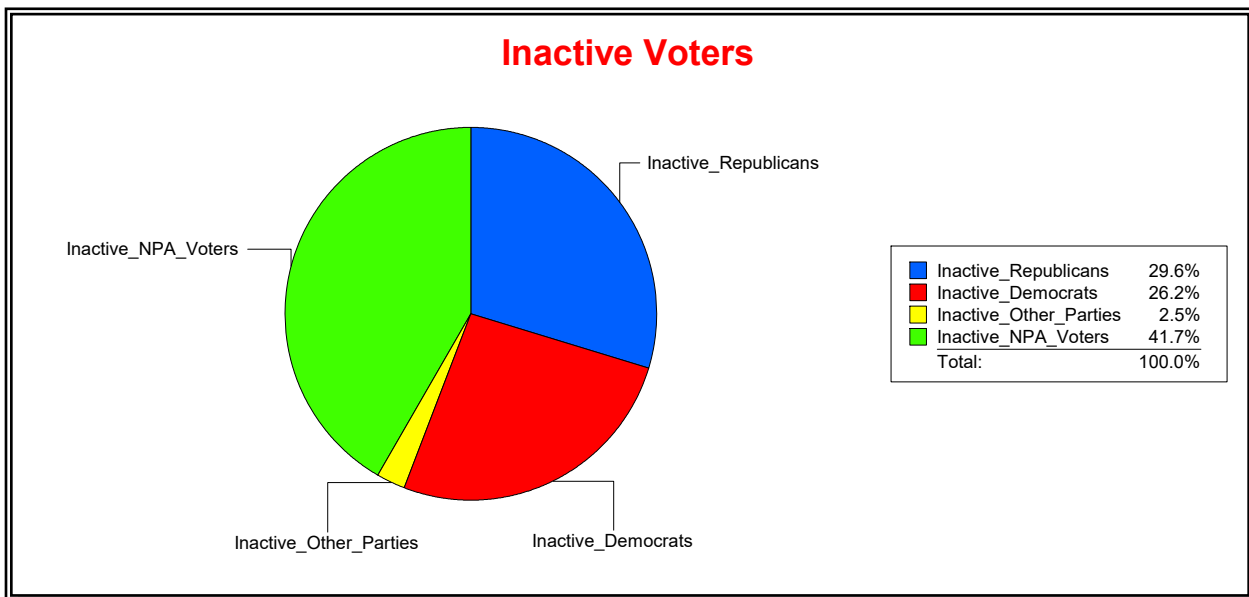

Ron Turner

Supervisor of Elections

Sarasota County, FL

Date 3/1/2024

Time 07:27 AM

Graphs of District Registration

District	Active Registered Voters					Inactive Voters				
	Total	Dems	Reps	NonP	Other	Total	Dems	Reps	NonP	Other
NORTH PORT 1	9,892	2,139	4,800	2,696	257	1,850	484	548	772	46