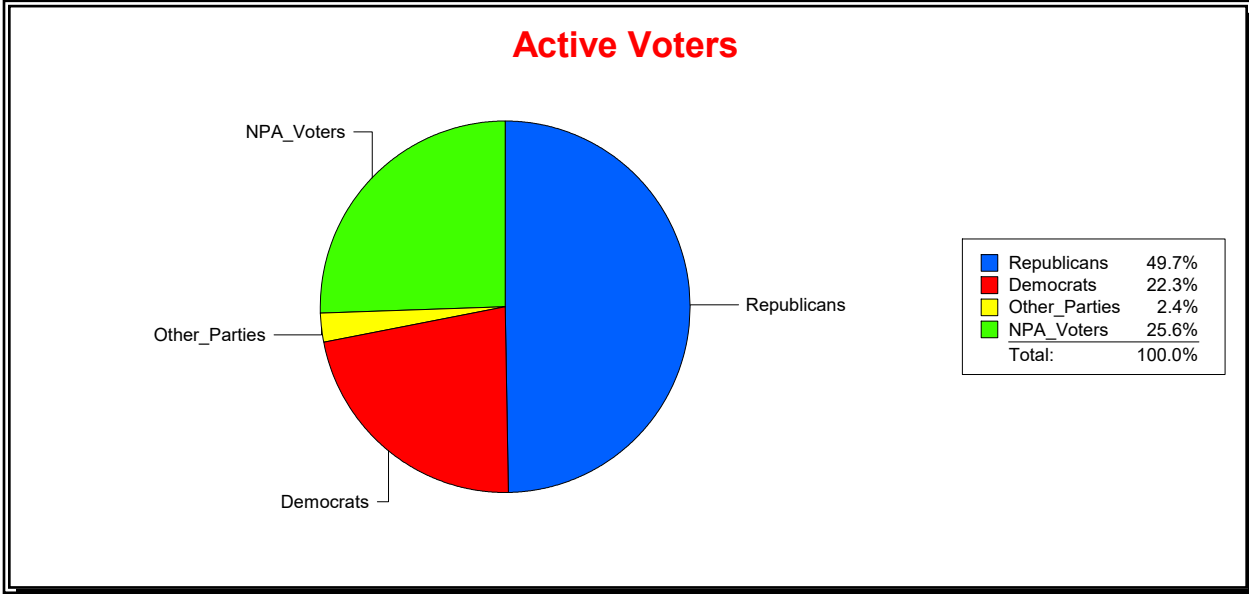

Ron Turner

Supervisor of Elections

Sarasota County, FL

Date 3/1/2024

Time 07:27 AM

Graphs of District Registration

Active Registered Voters

Inactive Voters

District	Total	Dems	Reps	NonP	Other	Total	Dems	Reps	NonP	Other
NORTH PORT 5	16,543	3,687	8,229	4,234	393	2,370	622	703	996	49