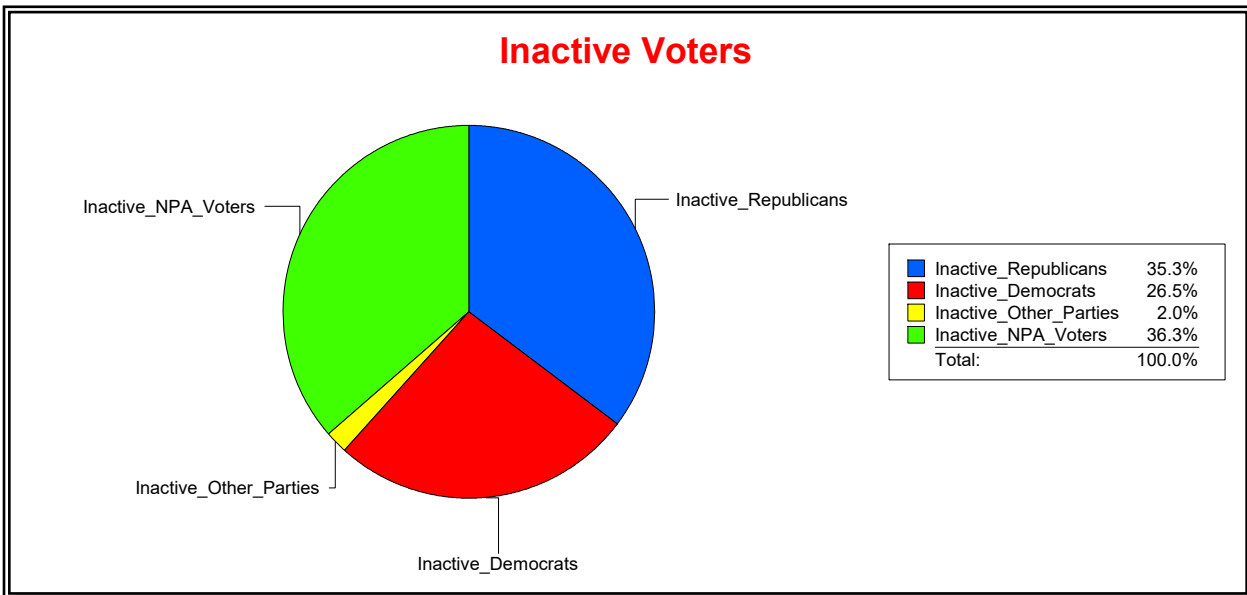

Ron Turner

Supervisor of Elections

Sarasota County, FL

Date 3/1/2024

Time 07:27 AM

Graphs of District Registration

Active Registered Voters

Inactive Voters

District	Total	Dems	Reps	NonP	Other	Total	Dems	Reps	NonP	Other
WOODLANDS CDD	1,772	343	914	459	56	102	27	36	37	2