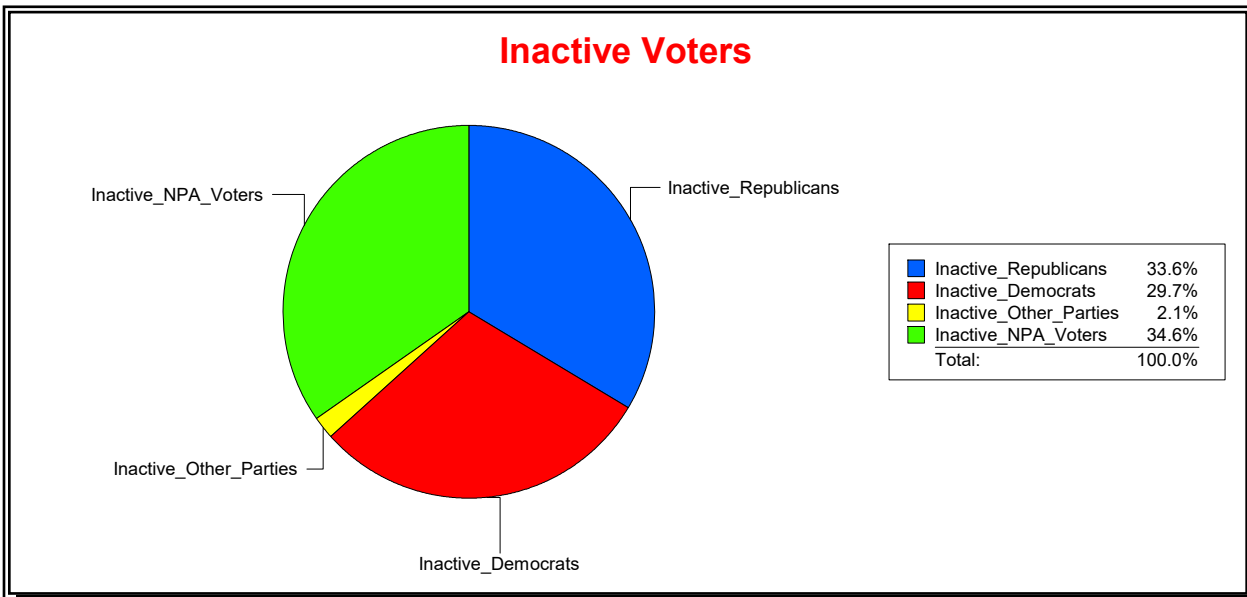

Ron Turner

Supervisor of Elections

Sarasota County, FL

Date 3/1/2024

Time 07:27 AM

Graphs of District Registration

Active Registered Voters

Inactive Voters

<u>District</u>	<u>Total</u>	<u>Dems</u>	<u>Reps</u>	<u>NonP</u>	<u>Other</u>	<u>Total</u>	<u>Dems</u>	<u>Reps</u>	<u>NonP</u>	<u>Other</u>
CNTY COMM DIST 1	63,836	17,301	30,168	14,723	1,644	10,620	3,152	3,570	3,676	222