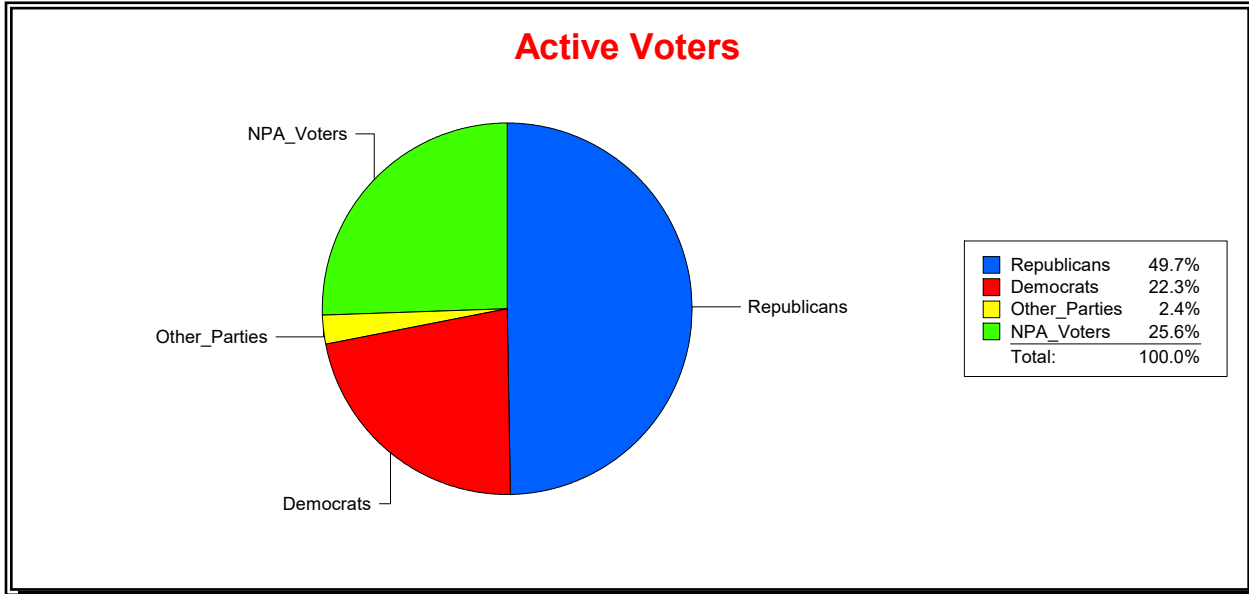

Supervisor of Elections

Sarasota County, FL

Date 3/1/2024

Time 07:27 AM

Graphs of District Registration

Active Registered Voters

Inactive Voters

District	Total	Dems	Reps	NonP	Other	Total	Dems	Reps	NonP	Other
NORTH PORT DIST 5	16,543	3,687	8,229	4,234	393	2,370	622	703	996	49