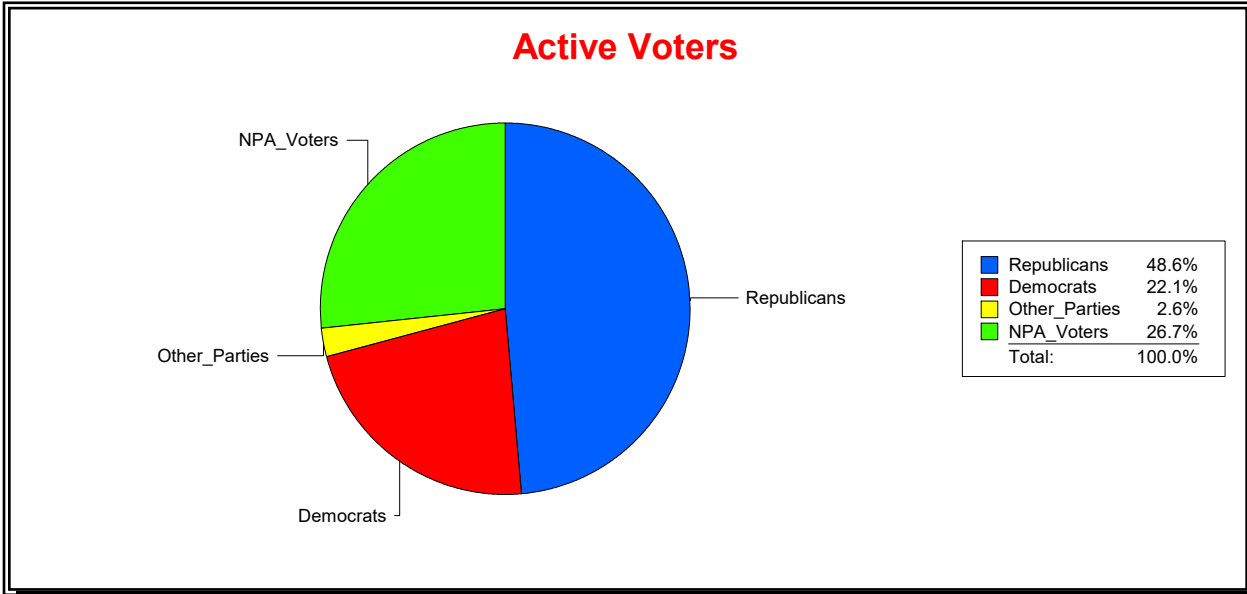

Ron Turner

Supervisor of Elections

Sarasota County, FL

Date 3/1/2024

Time 07:27 AM

Graphs of District Registration

Active Registered Voters

Inactive Voters

District	Total	Dems	Reps	NonP	Other	Total	Dems	Reps	NonP	Other
NORTH PORT	55,888	12,332	27,180	14,905	1,471	9,911	2,532	2,985	4,182	212