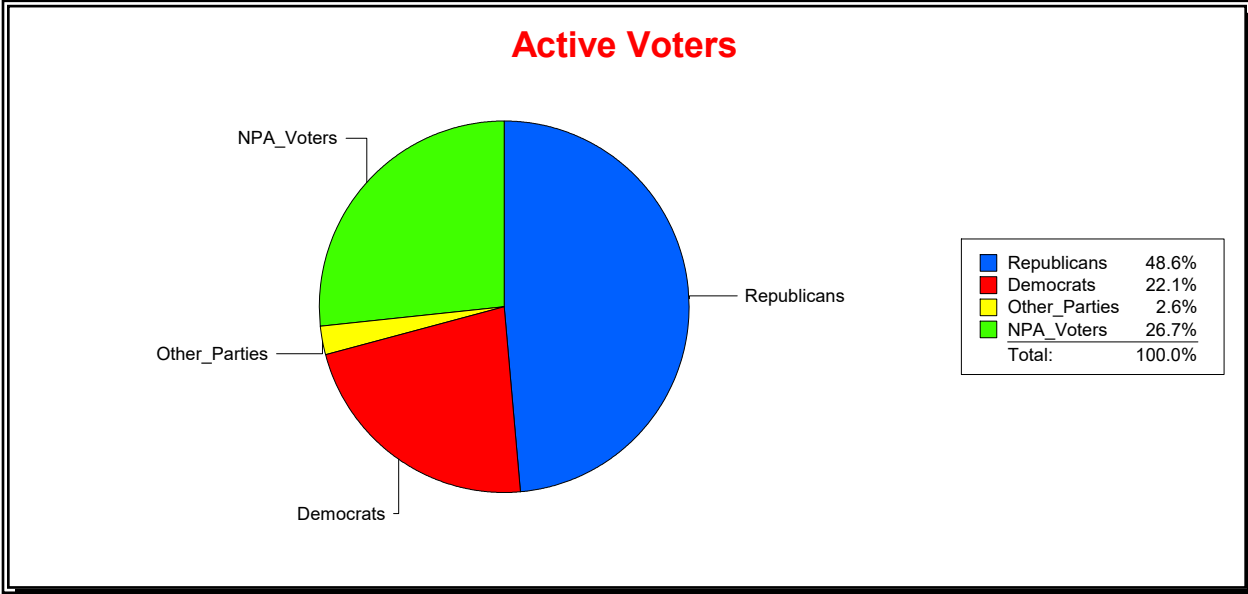

Ron Turner

Supervisor of Elections

Sarasota County, FL

Date 3/1/2024

Time 07:27 AM

Graphs of District Registration

Active Registered Voters

Inactive Voters

<u>District</u>	<u>Total</u>	<u>Dems</u>	<u>Reps</u>	<u>NonP</u>	<u>Other</u>	<u>Total</u>	<u>Dems</u>	<u>Reps</u>	<u>NonP</u>	<u>Other</u>
NORTH PORT	55,888	12,332	27,180	14,905	1,471	9,911	2,532	2,985	4,182	212