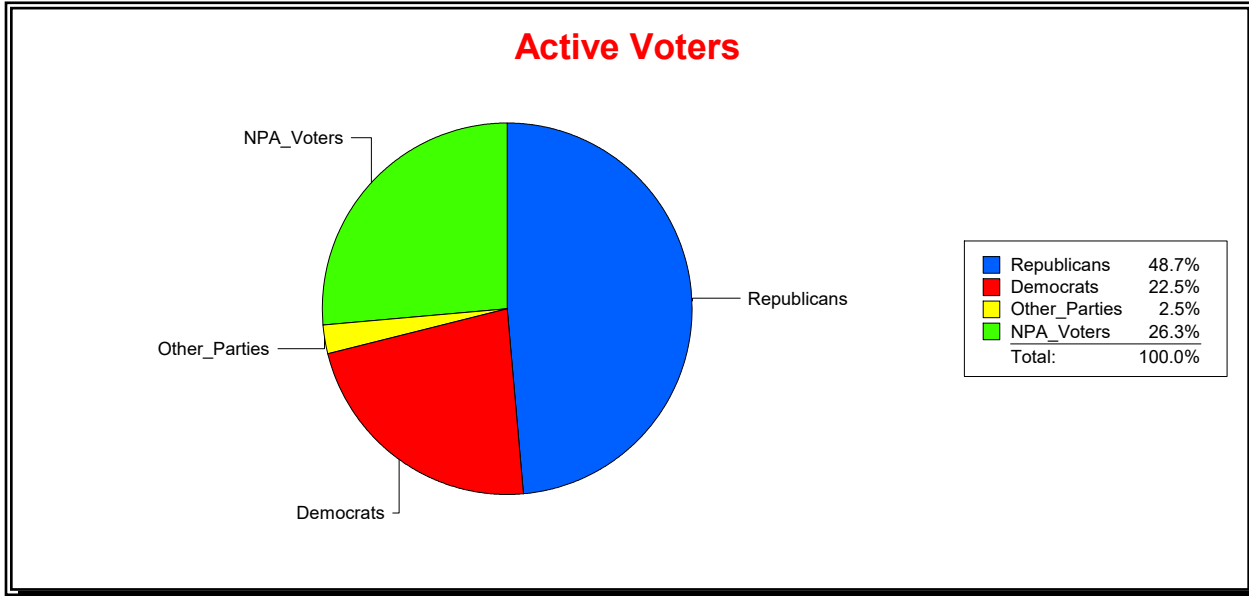

Ron Turner

Supervisor of Elections

Sarasota County, FL

Date 3/1/2024

Time 07:27 AM

Graphs of District Registration

Active Registered Voters

Inactive Voters

District	Total	Dems	Reps	NonP	Other	Total	Dems	Reps	NonP	Other
CNTY COMM DIST 5	64,481	14,509	31,393	16,938	1,641	11,708	3,011	3,731	4,721	245