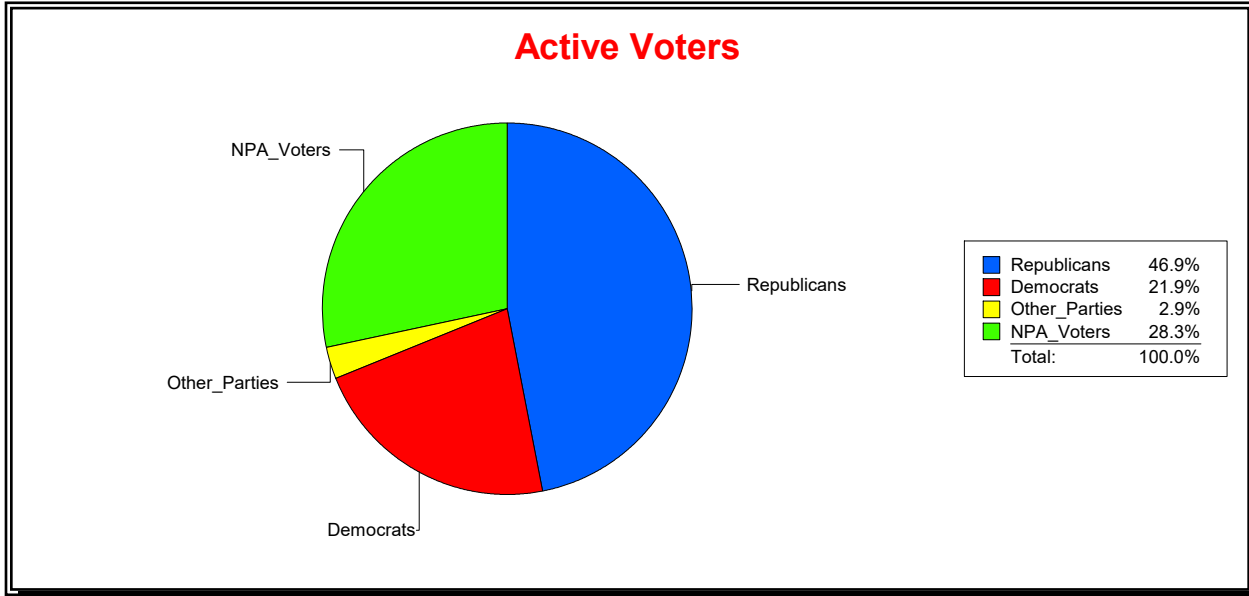

Ron Turner

Supervisor of Elections

Sarasota County, FL

Date 3/1/2024

Time 07:27 AM

Graphs of District Registration

Active Registered Voters

Inactive Voters

District	Total	Dems	Reps	NonP	Other	Total	Dems	Reps	NonP	Other
NORTH PORT DIST 3	9,268	2,030	4,351	2,622	265	2,033	503	601	890	39