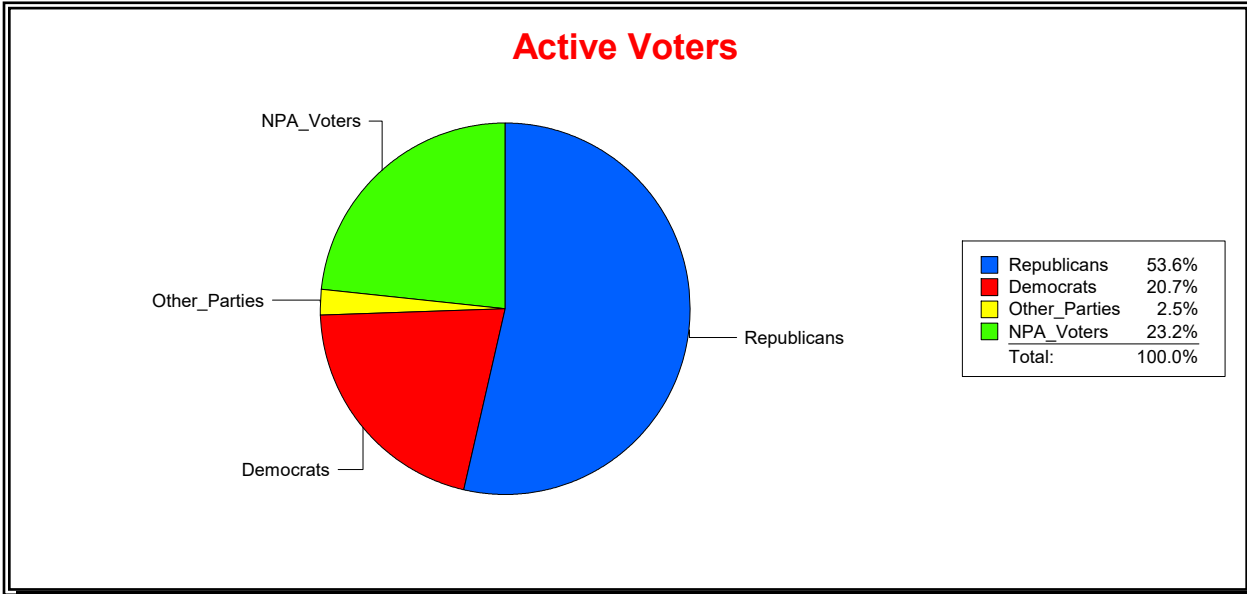

Ron Turner

Supervisor of Elections

Sarasota County, FL

Date 3/1/2024

Time 07:27 AM

Graphs of District Registration

Active Registered Voters

Inactive Voters

<u>District</u>	<u>Total</u>	<u>Dems</u>	<u>Reps</u>	<u>NonP</u>	<u>Other</u>	<u>Total</u>	<u>Dems</u>	<u>Reps</u>	<u>NonP</u>	<u>Other</u>
WEST VILLAGES CDD	8,496	1,755	4,558	1,974	209	413	83	168	154	8