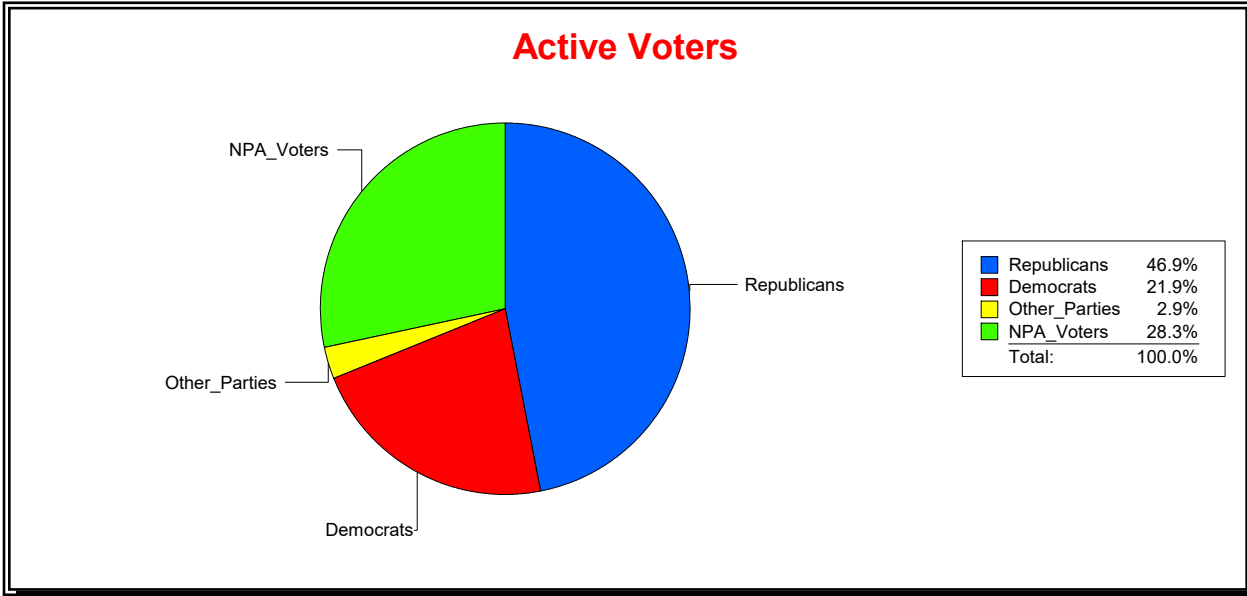

Ron Turner

Supervisor of Elections

Sarasota County, FL

Date 3/1/2024

Time 07:27 AM

Graphs of District Registration

Active Registered Voters

Inactive Voters

District	Total	Dems	Reps	NonP	Other	Total	Dems	Reps	NonP	Other
NORTH PORT 3	9,268	2,030	4,351	2,622	265	2,033	503	601	890	39