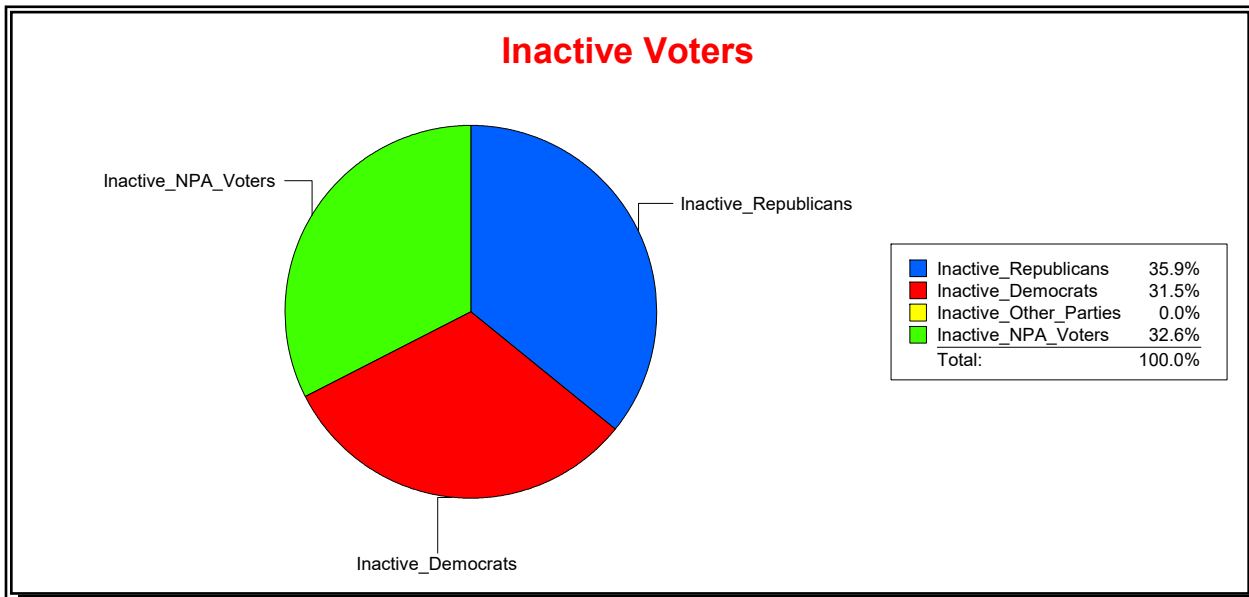

Ron Turner

Supervisor of Elections

Sarasota County, FL

Date 3/1/2024

Time 07:27 AM

Graphs of District Registration

Active Registered Voters

Inactive Voters

District	Total	Dems	Reps	NonP	Other	Total	Dems	Reps	NonP	Other
HLDY PK PK & REC DIST	496	151	202	130	13	92	29	33	30	0