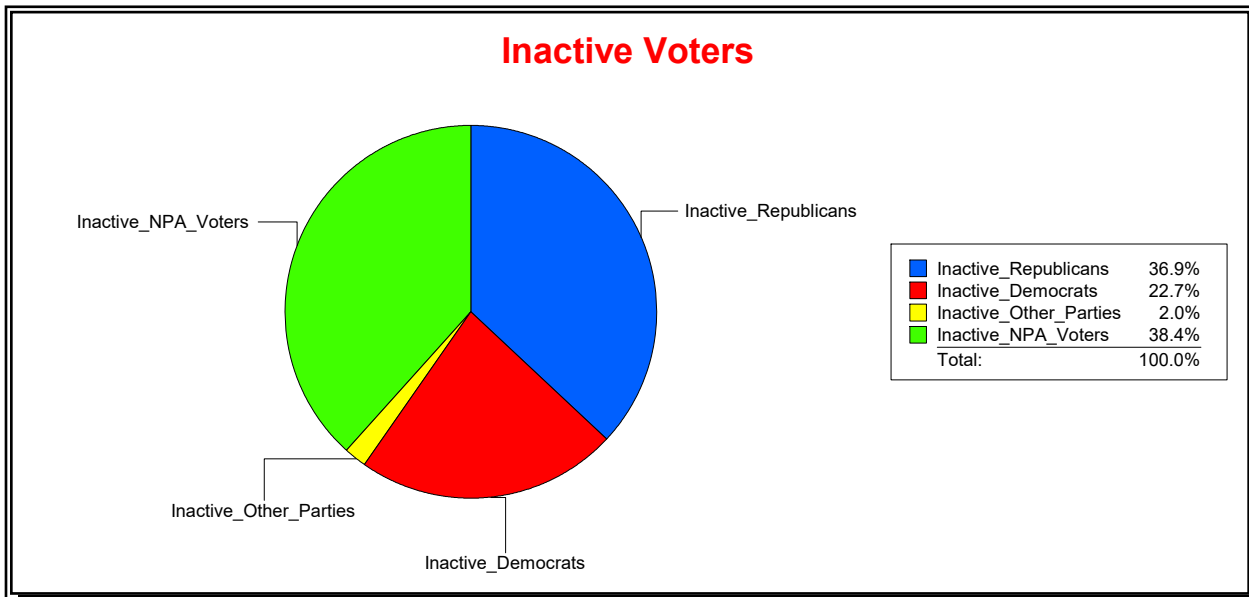

Ron Turner

Supervisor of Elections

Sarasota County, FL

Date 3/1/2024

Time 07:27 AM

Graphs of District Registration

Active Registered Voters

Inactive Voters

District	Total	Dems	Reps	NonP	Other	Total	Dems	Reps	NonP	Other
STONEYBROOK CDD	1,693	376	810	468	39	203	46	75	78	4