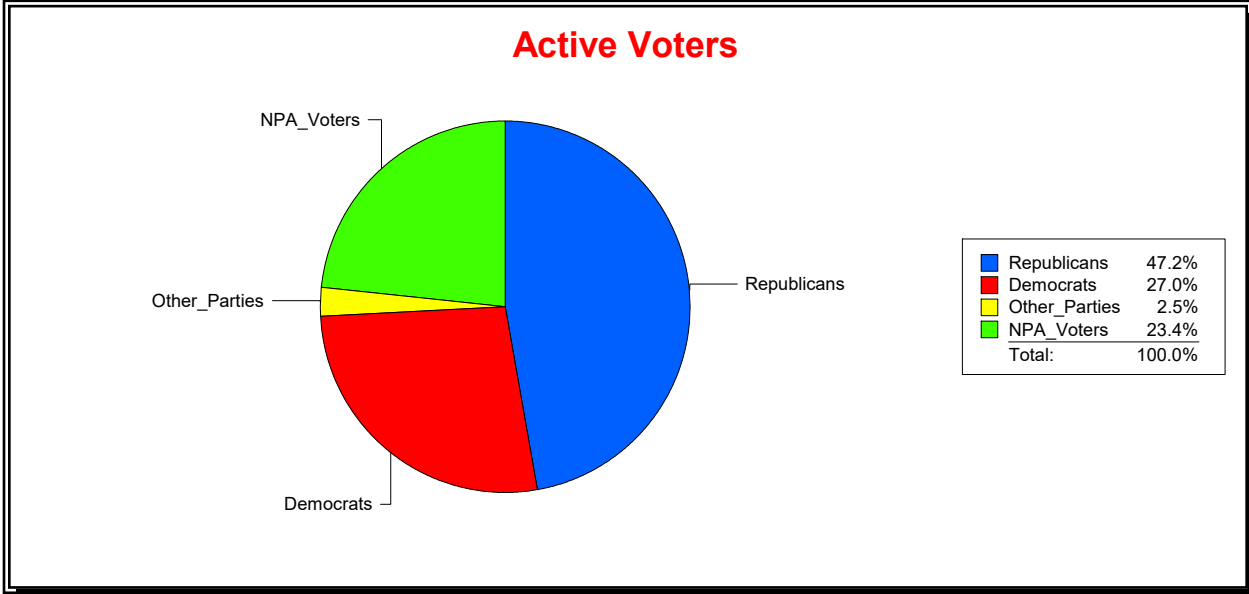

Ron Turner

Supervisor of Elections

Sarasota County, FL

Date 3/1/2024

Time 07:27 AM

Graphs of District Registration

Active Registered Voters

Inactive Voters

District	Total	Dems	Reps	NonP	Other	Total	Dems	Reps	NonP	Other
SCHOOL DIST 2	68,672	18,532	32,379	16,060	1,701	9,958	2,890	3,423	3,450	195