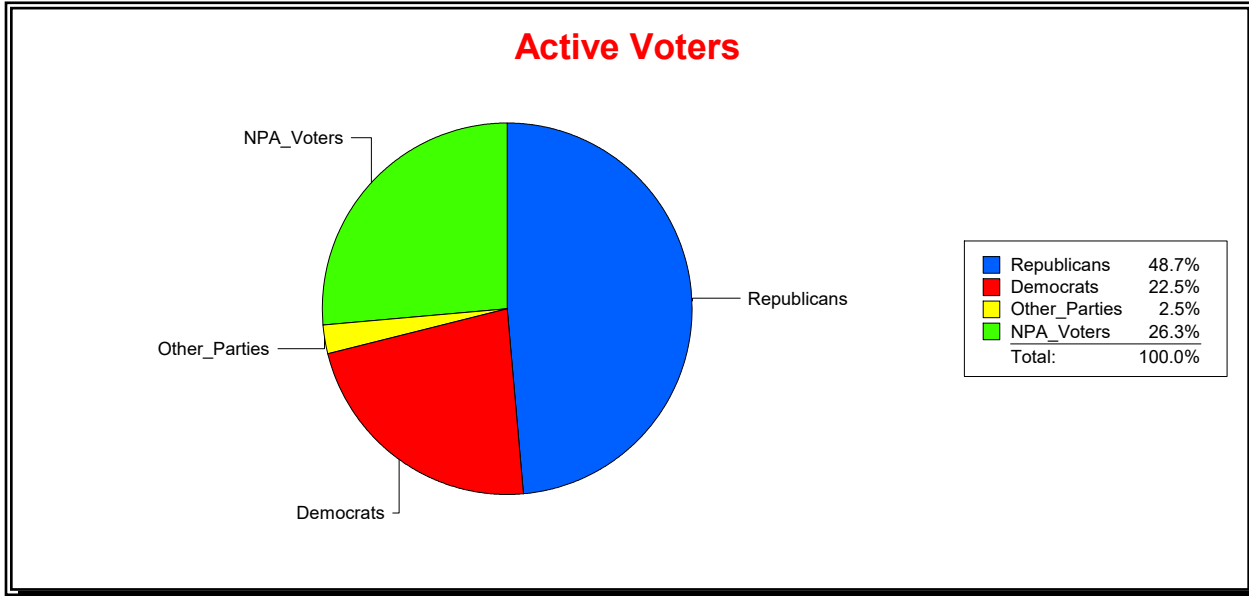

Ron Turner

Supervisor of Elections

Sarasota County, FL

Date 3/1/2024

Time 07:27 AM

Graphs of District Registration

Active Registered Voters

Inactive Voters

District	Total	Dems	Reps	NonP	Other	Total	Dems	Reps	NonP	Other
SOIL AND WATER DIST 5	64,481	14,509	31,393	16,938	1,641	11,708	3,011	3,731	4,721	245