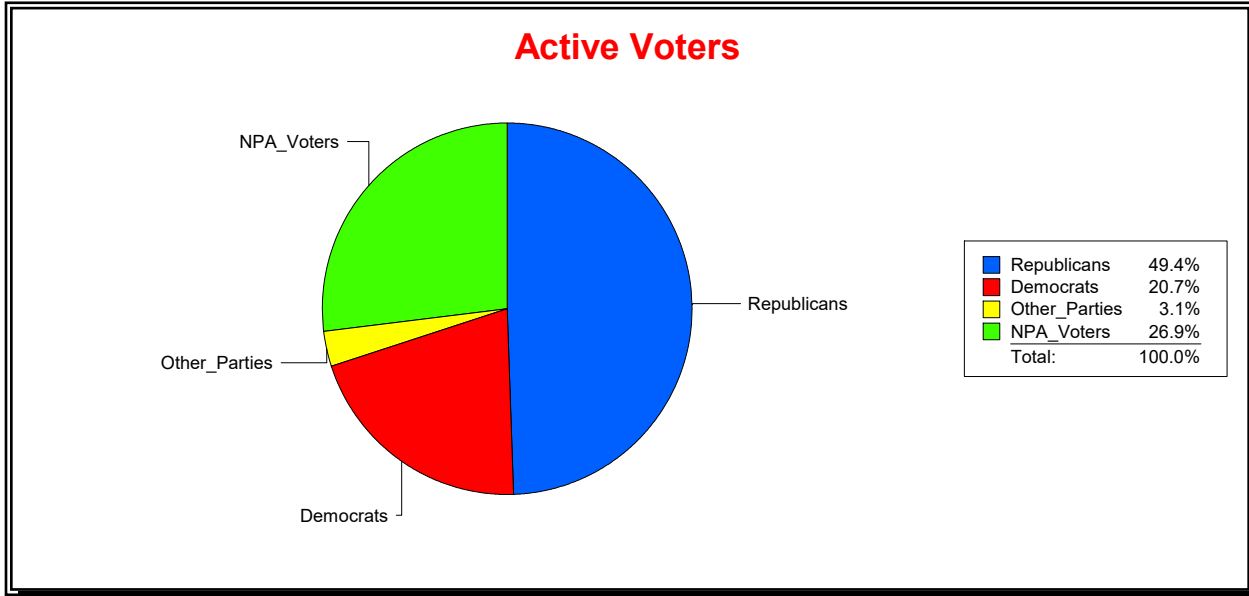

Ron Turner

Supervisor of Elections

Sarasota County, FL

Date 3/1/2024

Time 07:27 AM

Graphs of District Registration

District	Active Registered Voters					Inactive Voters				
	Total	Dems	Reps	NonP	Other	Total	Dems	Reps	NonP	Other
NORTH PORT 2	12,130	2,507	5,987	3,265	371	2,049	491	620	893	45