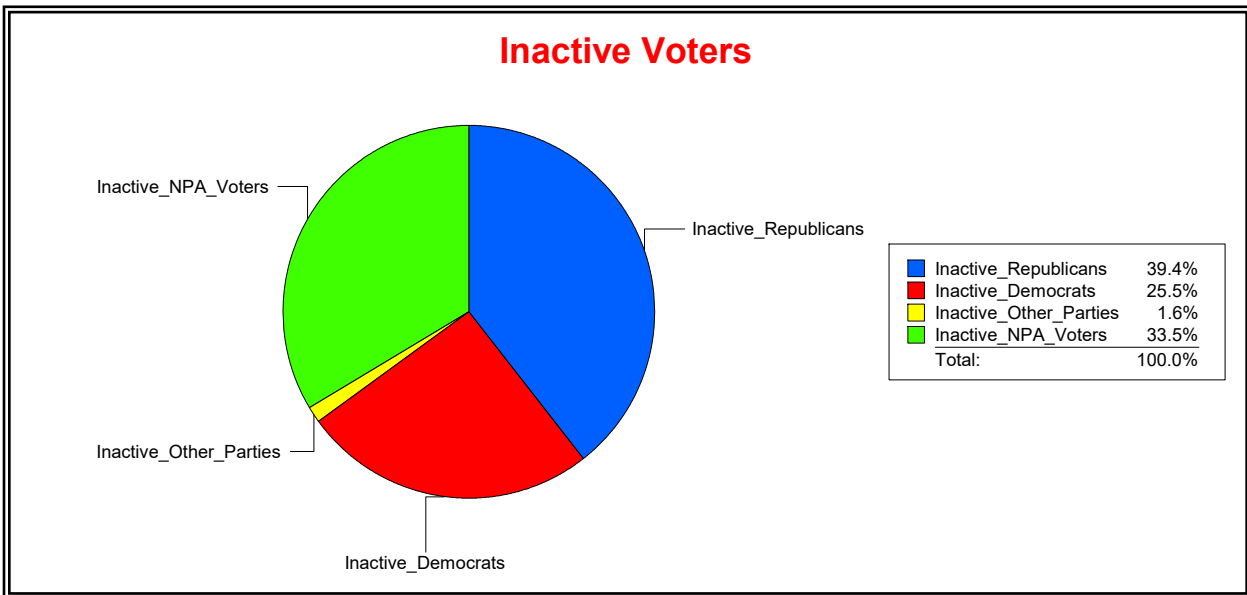

District	Total	Dems	Reps	NonP	Other	Total	Dems	Reps	NonP	Other
SARASOTA	33,571	13,224	11,549	7,868	930	8,320	3,461	1,952	2,751	156

Ron Turner

Supervisor of Elections

Sarasota County, FL

Date 3/1/2024

Time 07:27 AM

Graphs of District Registration

Active Registered Voters

Inactive Voters

District	Total	Dems	Reps	NonP	Other	Total	Dems	Reps	NonP	Other
VENICE	22,097	5,582	10,798	5,267	450	2,751	702	1,083	921	45

Ron Turner