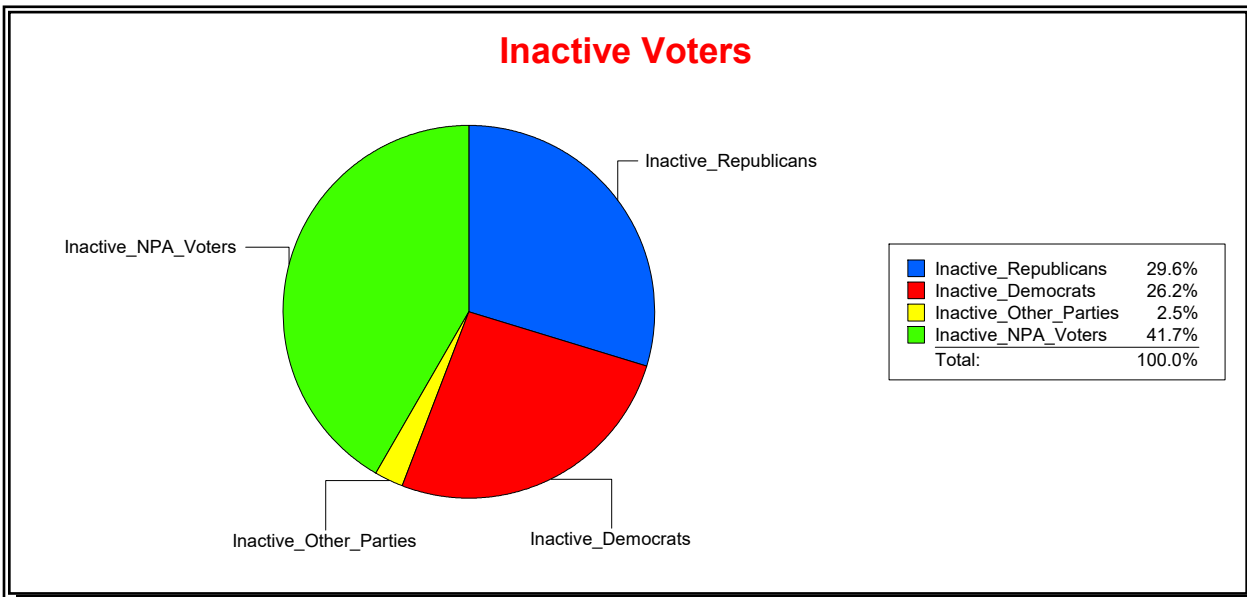

Ron Turner

Supervisor of Elections

Sarasota County, FL

Date 3/1/2024

Time 07:27 AM

Graphs of District Registration

Active Registered Voters

Inactive Voters

<u>District</u>	<u>Total</u>	<u>Dems</u>	<u>Reps</u>	<u>NonP</u>	<u>Other</u>	<u>Total</u>	<u>Dems</u>	<u>Reps</u>	<u>NonP</u>	<u>Other</u>
NORTH PORT DIST 1	9,892	2,139	4,800	2,696	257	1,850	484	548	772	46