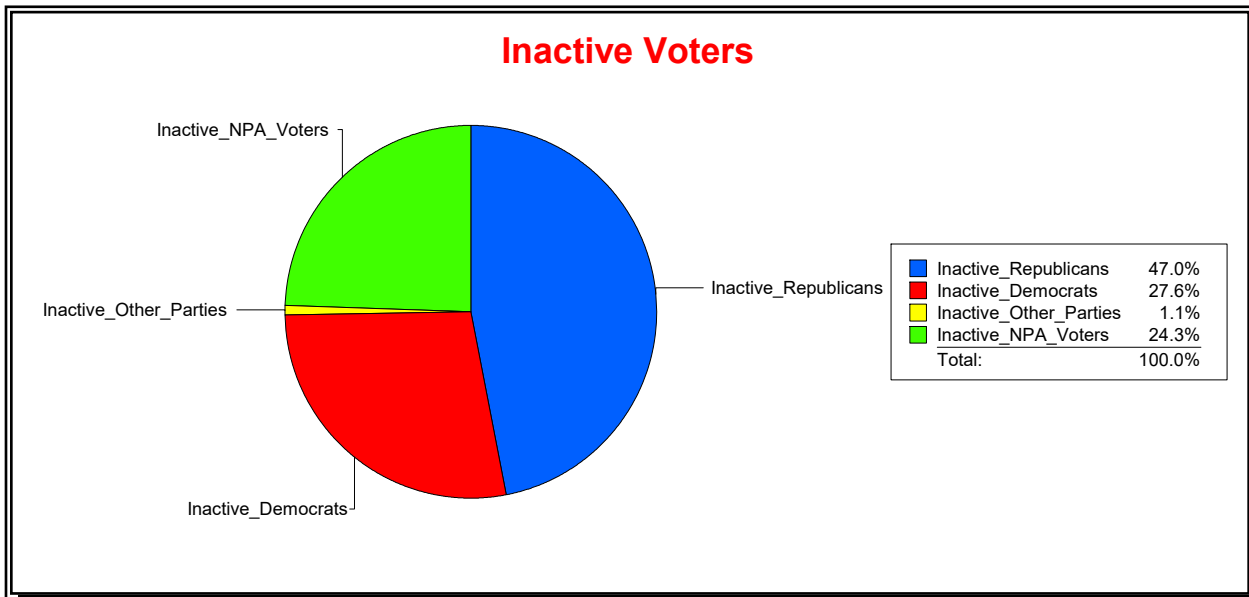

Ron Turner

Supervisor of Elections

Sarasota County, FL

Date 3/1/2024

Time 07:27 AM

Graphs of District Registration

Active Registered Voters

Inactive Voters

District	Total	Dems	Reps	NonP	Other	Total	Dems	Reps	NonP	Other
LONGBOAT KEY	4,452	1,144	2,260	944	104	543	150	255	132	6