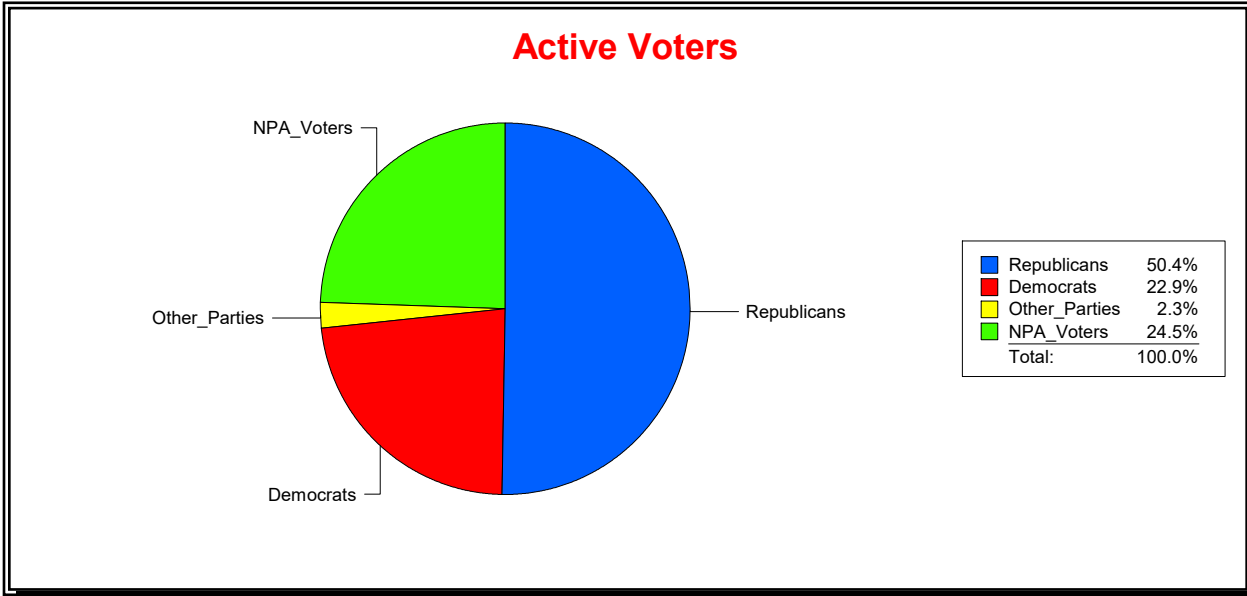

Ron Turner

Supervisor of Elections

Sarasota County, FL

Date 3/1/2024

Time 07:27 AM

Graphs of District Registration

Active Registered Voters

Inactive Voters

District	Total	Dems	Reps	NonP	Other	Total	Dems	Reps	NonP	Other
ENGLEWOOD WATER DIST	13,842	3,172	6,972	3,386	312	2,122	552	771	758	41