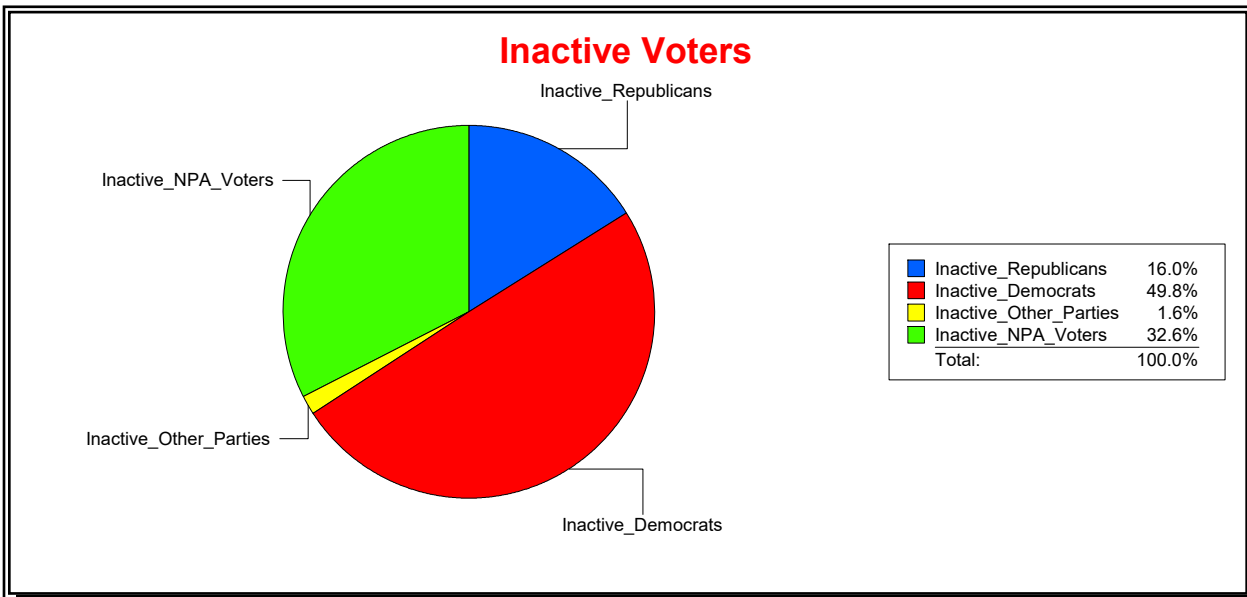

Ron Turner

Supervisor of Elections

Sarasota County, FL

Date 3/1/2024

Time 07:27 AM

Graphs of District Registration

Active Registered Voters

Inactive Voters

<u>District</u>	<u>Total</u>	<u>Dems</u>	<u>Reps</u>	<u>NonP</u>	<u>Other</u>	<u>Total</u>	<u>Dems</u>	<u>Reps</u>	<u>NonP</u>	<u>Other</u>
SARASOTA DIST 1	8,727	4,433	1,965	2,049	280	3,447	1,717	552	1,122	56