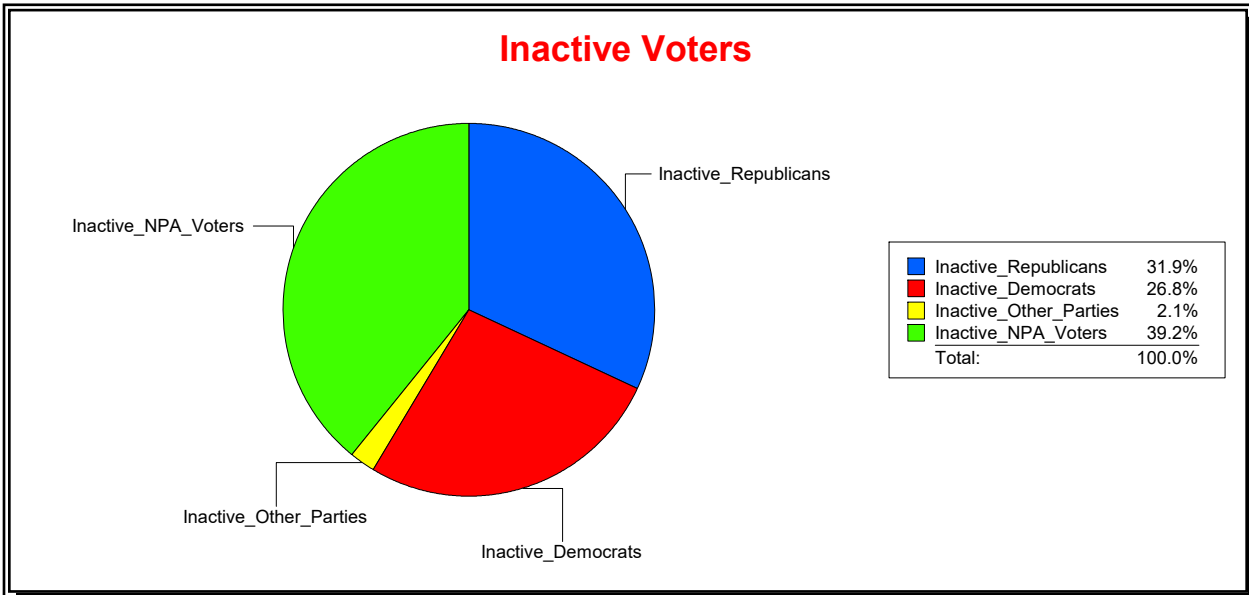

Ron Turner

Supervisor of Elections

Sarasota County, FL

Date 3/1/2024

Time 07:27 AM

Graphs of District Registration

Active Registered Voters

Inactive Voters

District	Total	Dems	Reps	NonP	Other	Total	Dems	Reps	NonP	Other
NORTH PORT 4	8,055	1,969	3,813	2,088	185	1,609	432	513	631	33