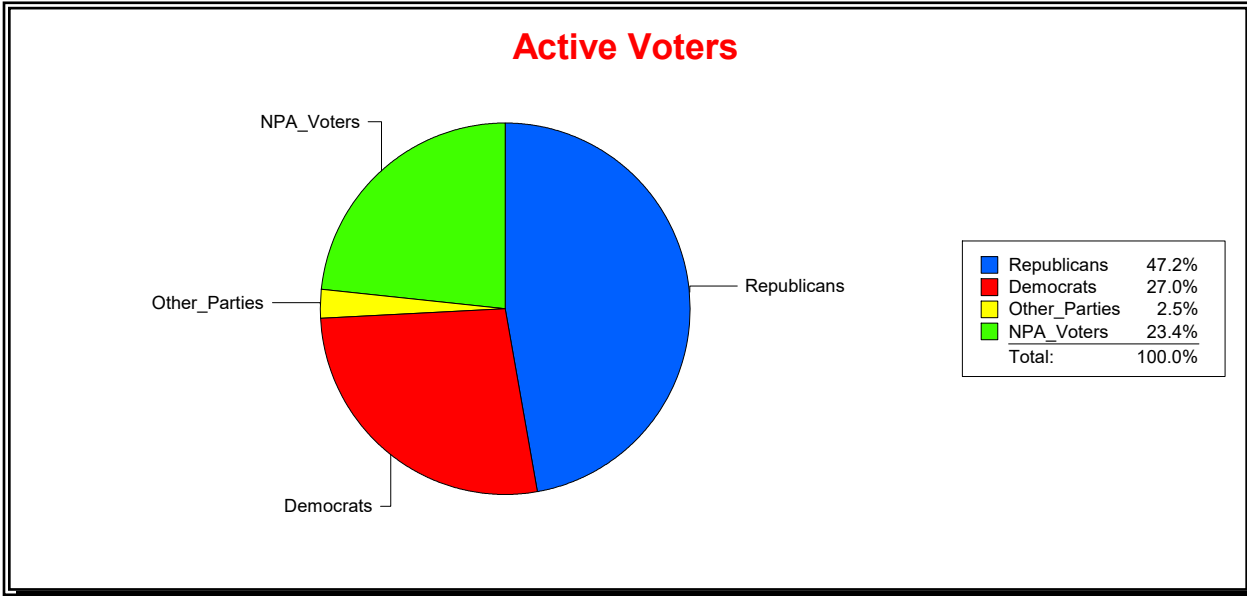

Ron Turner

Supervisor of Elections

Sarasota County, FL

Date 3/1/2024

Time 07:27 AM

Graphs of District Registration

Active Registered Voters

Inactive Voters

District	Total	Dems	Reps	NonP	Other	Total	Dems	Reps	NonP	Other
SOIL AND WATER DIST 4	68,672	18,532	32,379	16,060	1,701	9,958	2,890	3,423	3,450	195