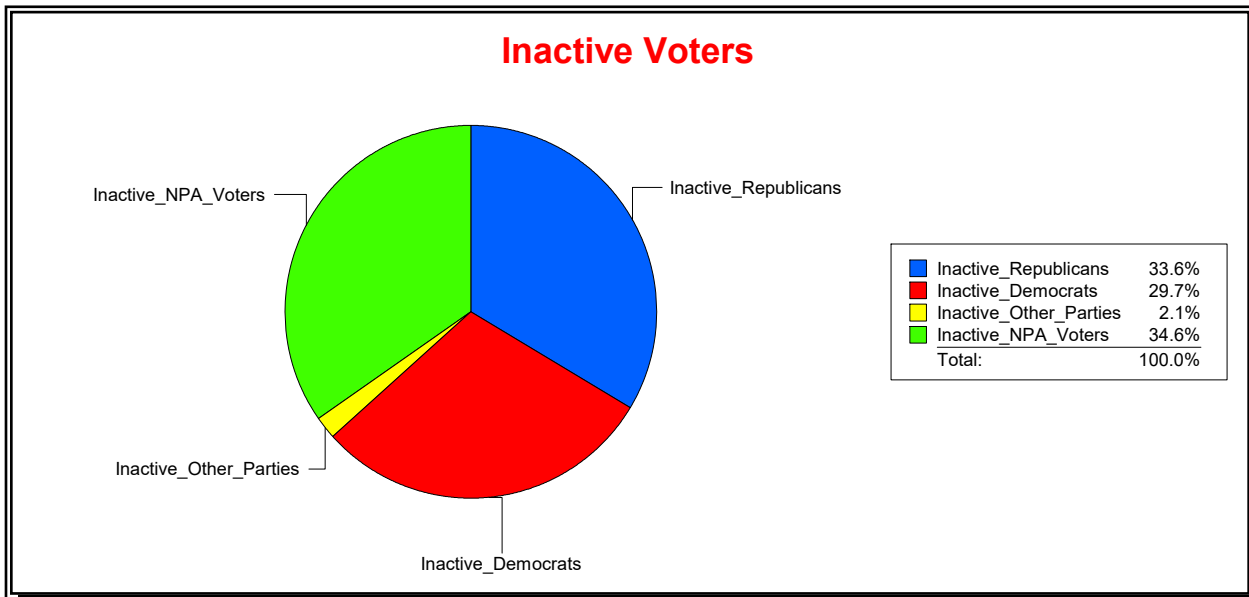

Ron Turner

Supervisor of Elections

Sarasota County, FL

Date 3/1/2024

Time 07:27 AM

Graphs of District Registration

Active Registered Voters

Inactive Voters

District	Total	Dems	Reps	NonP	Other	Total	Dems	Reps	NonP	Other
SCHOOL DIST 4	63,836	17,301	30,168	14,723	1,644	10,620	3,152	3,570	3,676	222