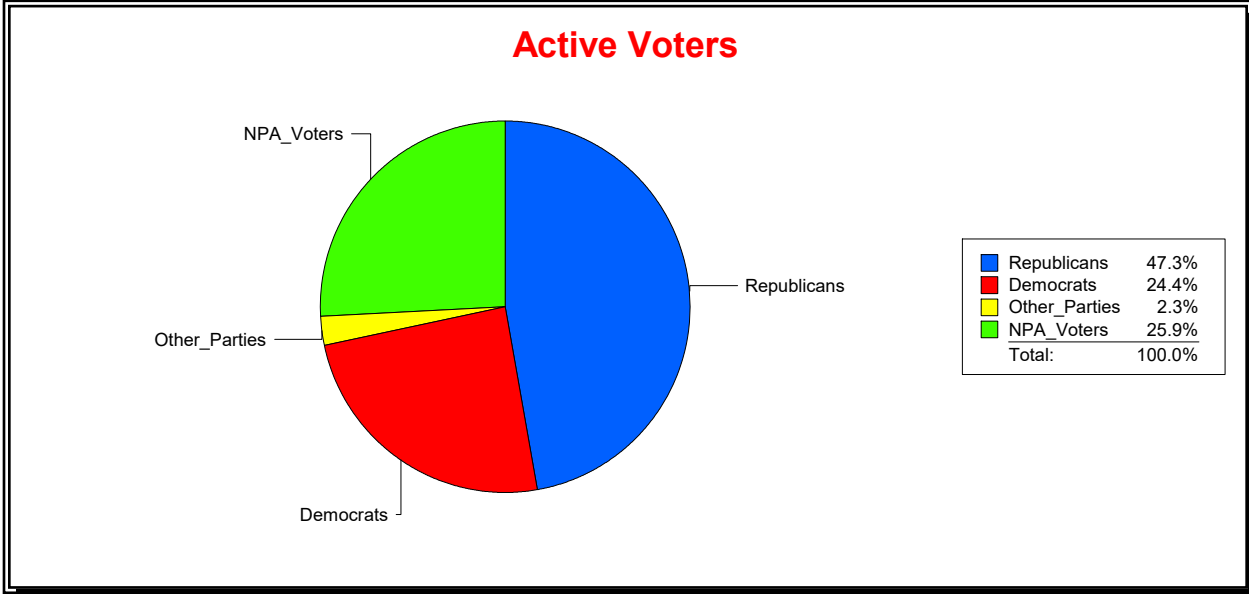

Ron Turner

Supervisor of Elections

Sarasota County, FL

Date 3/1/2024

Time 07:27 AM

Graphs of District Registration

Active Registered Voters

Inactive Voters

District	Total	Dems	Reps	NonP	Other	Total	Dems	Reps	NonP	Other
NORTH PORT 4	8,055	1,969	3,813	2,088	185	1,609	432	513	631	33