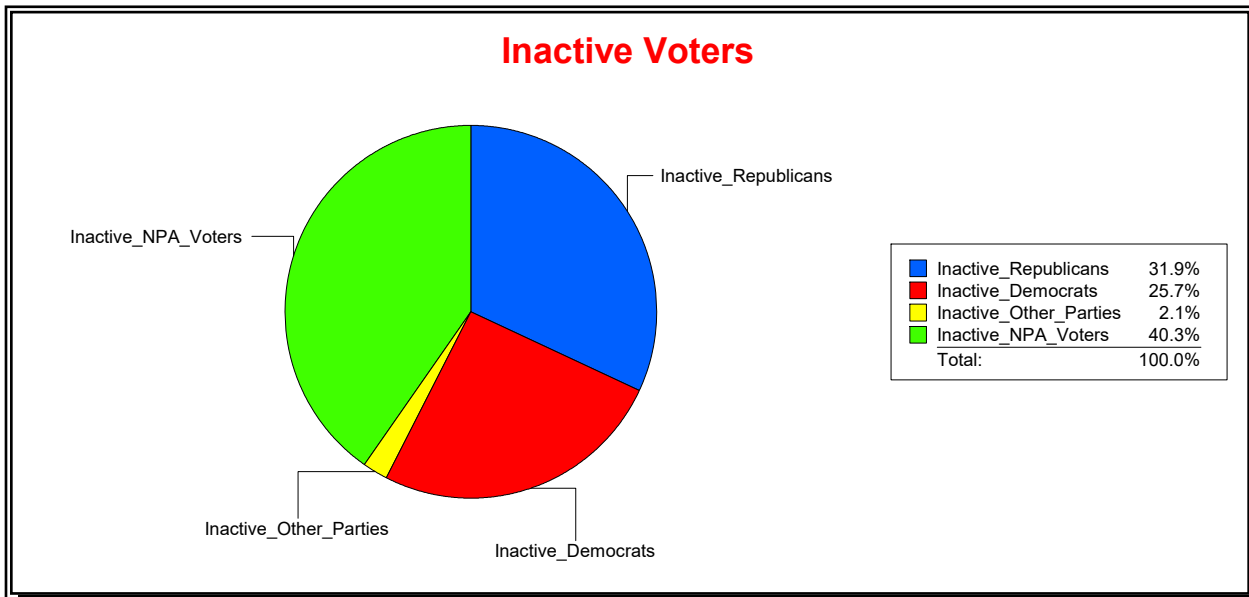

Ron Turner

Supervisor of Elections

Sarasota County, FL

Date 3/1/2024

Time 07:27 AM

Graphs of District Registration

Active Registered Voters

Inactive Voters

District	Total	Dems	Reps	NonP	Other	Total	Dems	Reps	NonP	Other
CNTY COMM DIST 5	64,481	14,509	31,393	16,938	1,641	11,708	3,011	3,731	4,721	245