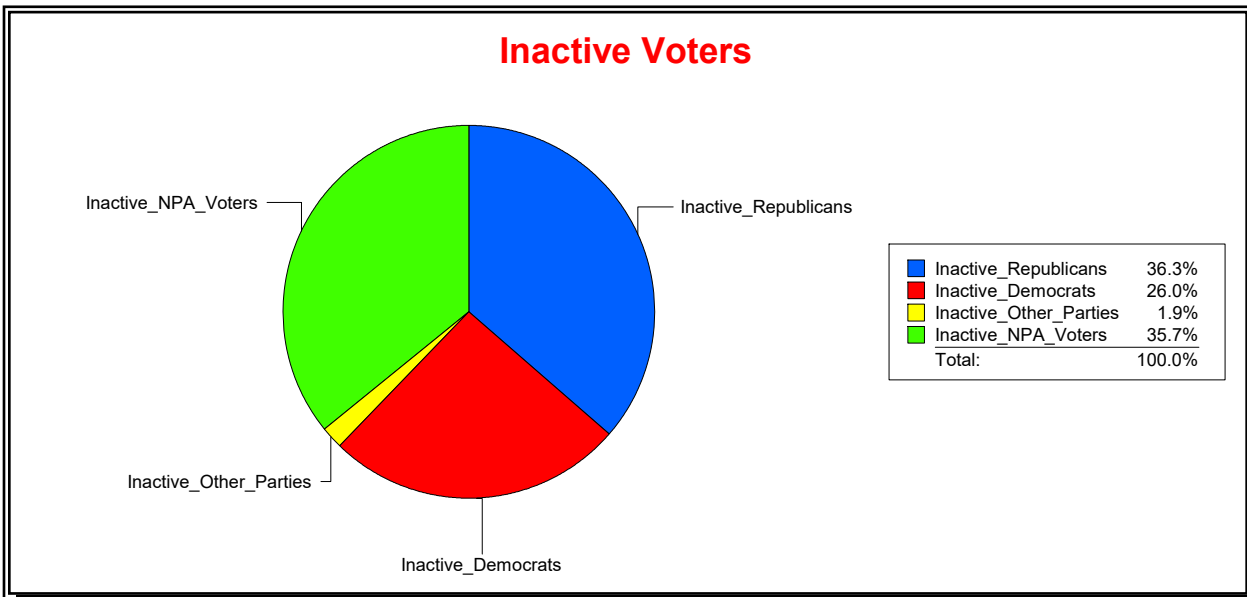

Ron Turner

Supervisor of Elections

Sarasota County, FL

Date 3/1/2024

Time 07:27 AM

Graphs of District Registration

Active Registered Voters

Inactive Voters

District	Total	Dems	Reps	NonP	Other	Total	Dems	Reps	NonP	Other
ENGLEWOOD WATER DIST	13,842	3,172	6,972	3,386	312	2,122	552	771	758	41