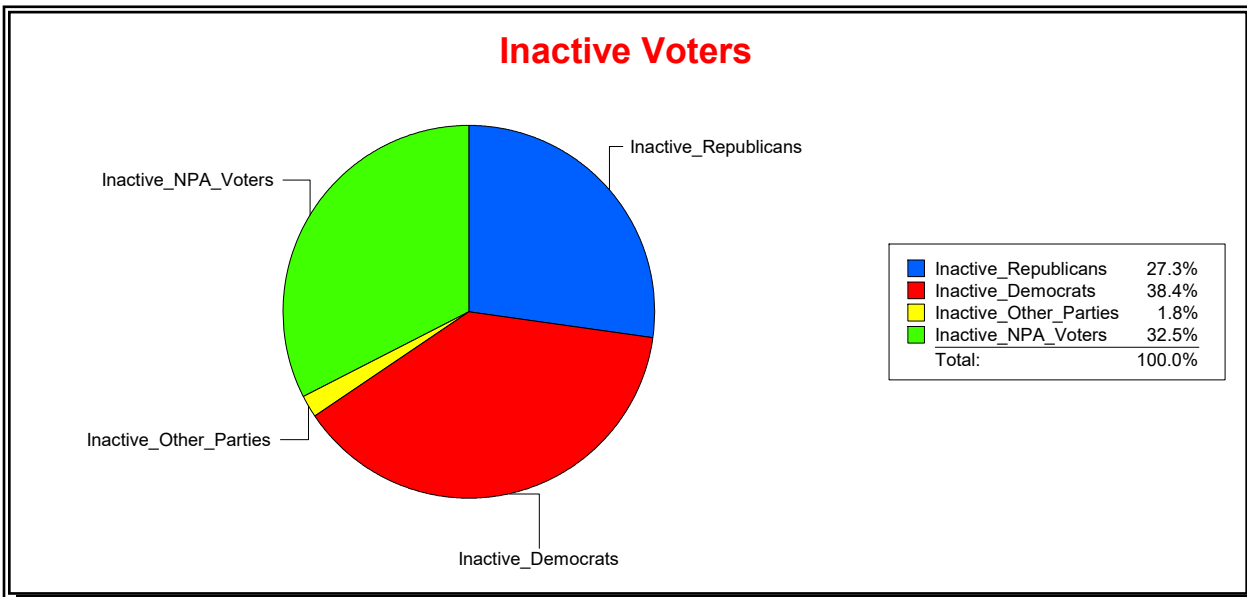

Ron Turner

Supervisor of Elections

Sarasota County, FL

Date 3/1/2024

Time 07:27 AM

Graphs of District Registration

Active Registered Voters

Inactive Voters

District	Total	Dems	Reps	NonP	Other	Total	Dems	Reps	NonP	Other
SCHOOL DIST 1	57,509	20,802	22,111	13,129	1,467	12,549	4,816	3,426	4,083	224