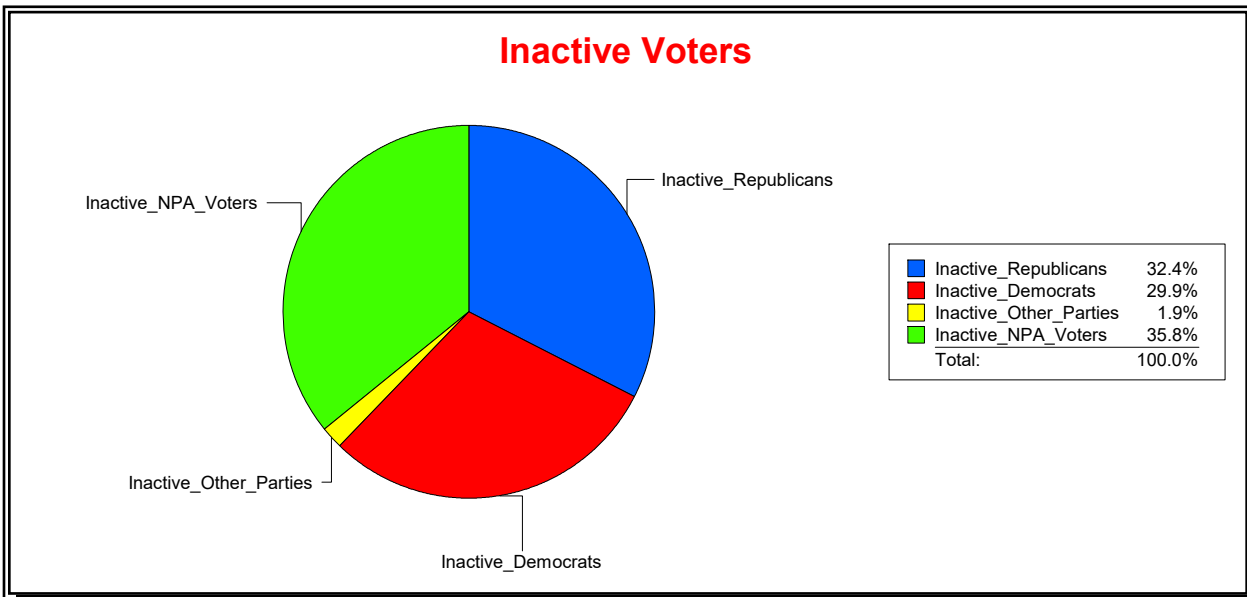

Ron Turner

Supervisor of Elections

Sarasota County, FL

Date 3/1/2024

Time 07:27 AM

Graphs of District Registration

Active Registered Voters

Inactive Voters

District	Total	Dems	Reps	NonP	Other	Total	Dems	Reps	NonP	Other
17TH CONGRESS DIST	324,925	87,908	150,757	78,267	7,993	54,643	16,312	17,715	19,557	1,059