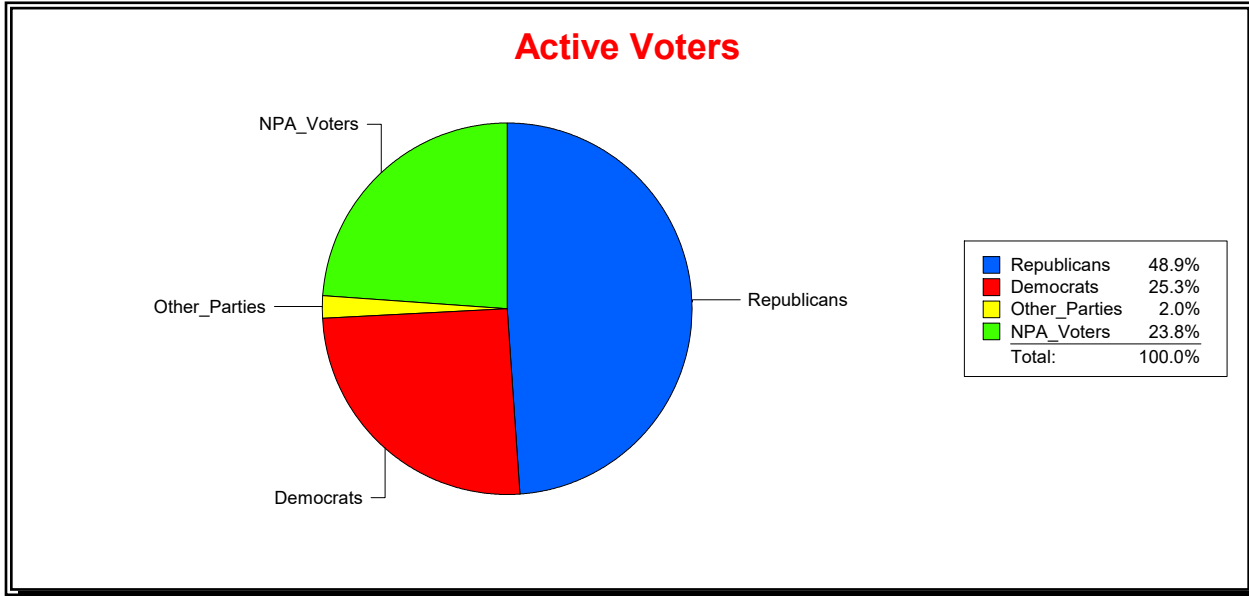

Ron Turner

Supervisor of Elections

Sarasota County, FL

Date 3/1/2024

Time 07:27 AM

Graphs of District Registration

Active Registered Voters

Inactive Voters

District	Total	Dems	Reps	NonP	Other	Total	Dems	Reps	NonP	Other
VENICE 1	22,097	5,582	10,798	5,267	450	2,751	702	1,083	921	45