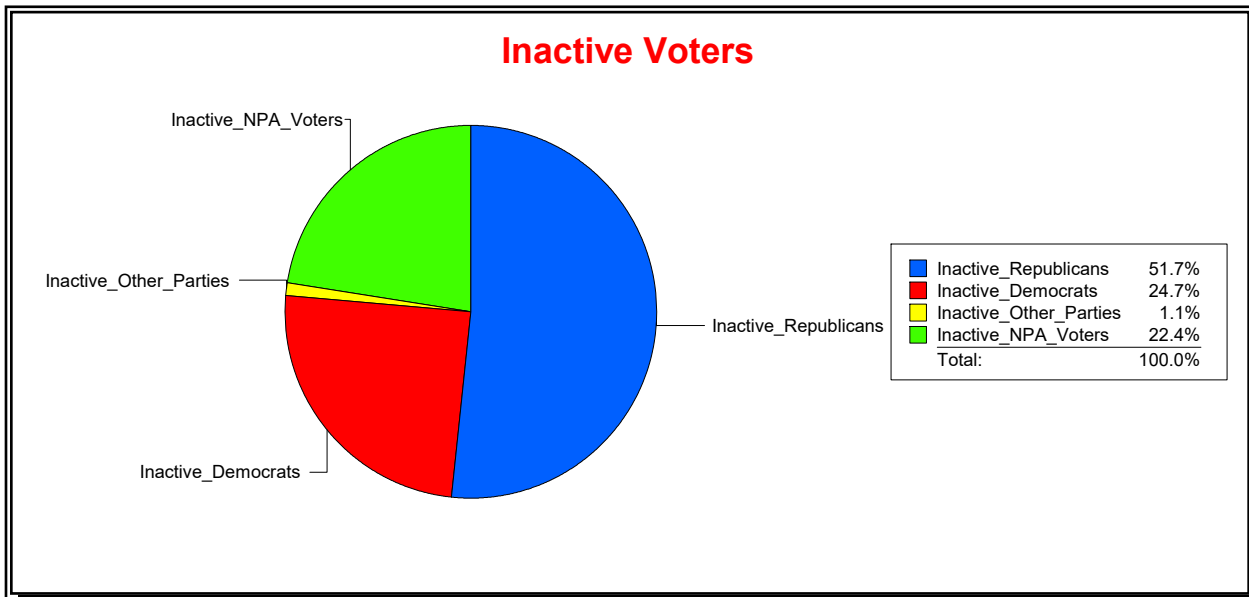

District	Total	Dems	Reps	NonP	Other	Total	Dems	Reps	NonP	Other
LONGBOAT KEY	4,452	1,144	2,260	944	104	543	150	255	132	6

Ron Turner

Supervisor of Elections

Sarasota County, FL

Date 3/1/2024

Time 07:27 AM

Graphs of District Registration

Active Registered Voters

Inactive Voters

<u>District</u>	<u>Total</u>	<u>Dems</u>	<u>Reps</u>	<u>NonP</u>	<u>Other</u>	<u>Total</u>	<u>Dems</u>	<u>Reps</u>	<u>NonP</u>	<u>Other</u>
LBK DISTRICT 1	1,422	292	792	297	41	174	43	90	39	2