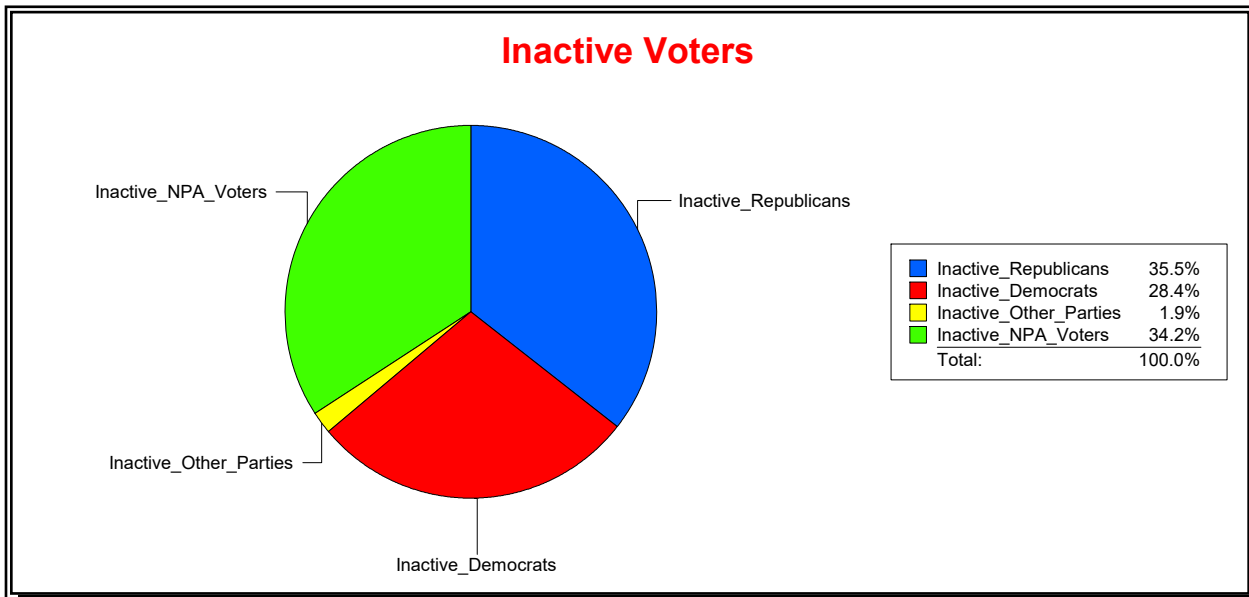

Ron Turner

Supervisor of Elections

Sarasota County, FL

Date 3/1/2024

Time 07:27 AM

Graphs of District Registration

Active Registered Voters

Inactive Voters

<u>District</u>	<u>Total</u>	<u>Dems</u>	<u>Reps</u>	<u>NonP</u>	<u>Other</u>	<u>Total</u>	<u>Dems</u>	<u>Reps</u>	<u>NonP</u>	<u>Other</u>
HOSPITAL BOARD CENTRAL	112,116	30,488	52,829	26,143	2,656	16,626	4,729	5,896	5,693	308