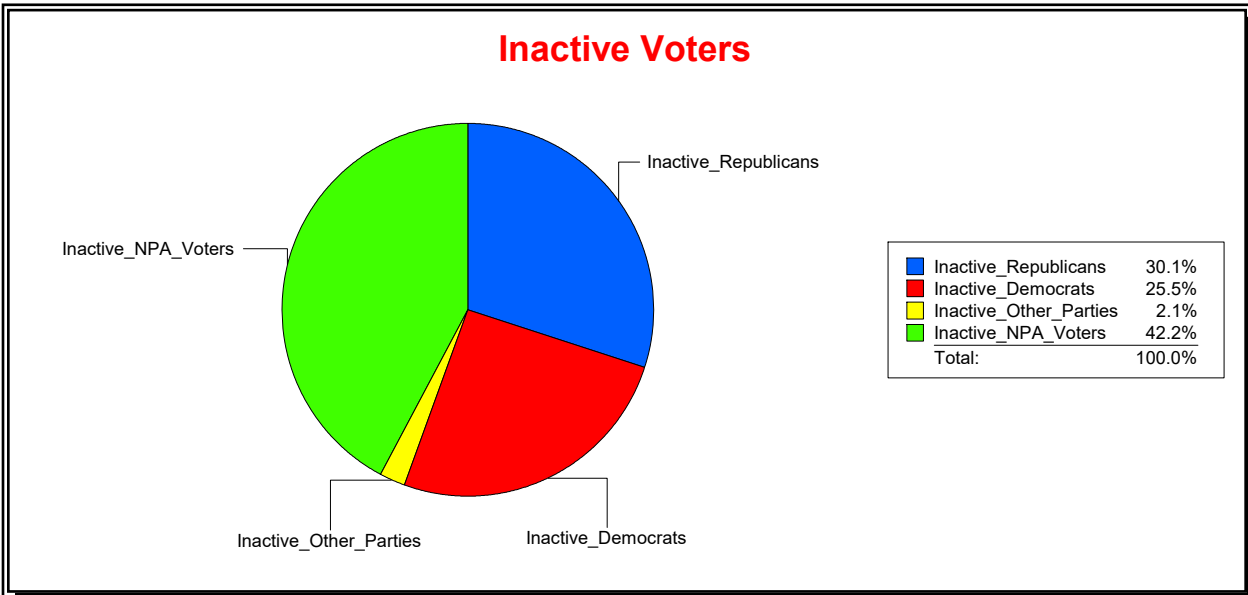

Ron Turner

Supervisor of Elections

Sarasota County, FL

Date 3/1/2024

Time 07:27 AM

Graphs of District Registration

Active Registered Voters

Inactive Voters

<u>District</u>	<u>Total</u>	<u>Dems</u>	<u>Reps</u>	<u>NonP</u>	<u>Other</u>	<u>Total</u>	<u>Dems</u>	<u>Reps</u>	<u>NonP</u>	<u>Other</u>
NORTH PORT	55,888	12,332	27,180	14,905	1,471	9,911	2,532	2,985	4,182	212