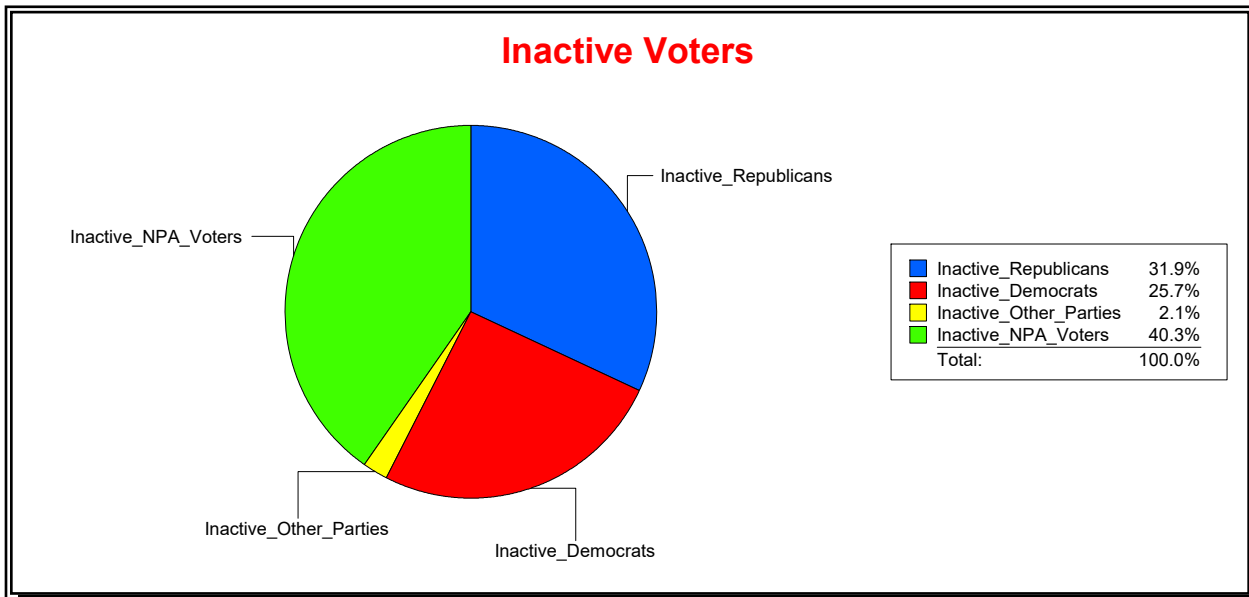

Ron Turner

Supervisor of Elections

Sarasota County, FL

Date 3/1/2024

Time 07:27 AM

Graphs of District Registration

Active Registered Voters

Inactive Voters

District	Total	Dems	Reps	NonP	Other	Total	Dems	Reps	NonP	Other
SOIL AND WATER DIST 5	64,481	14,509	31,393	16,938	1,641	11,708	3,011	3,731	4,721	245