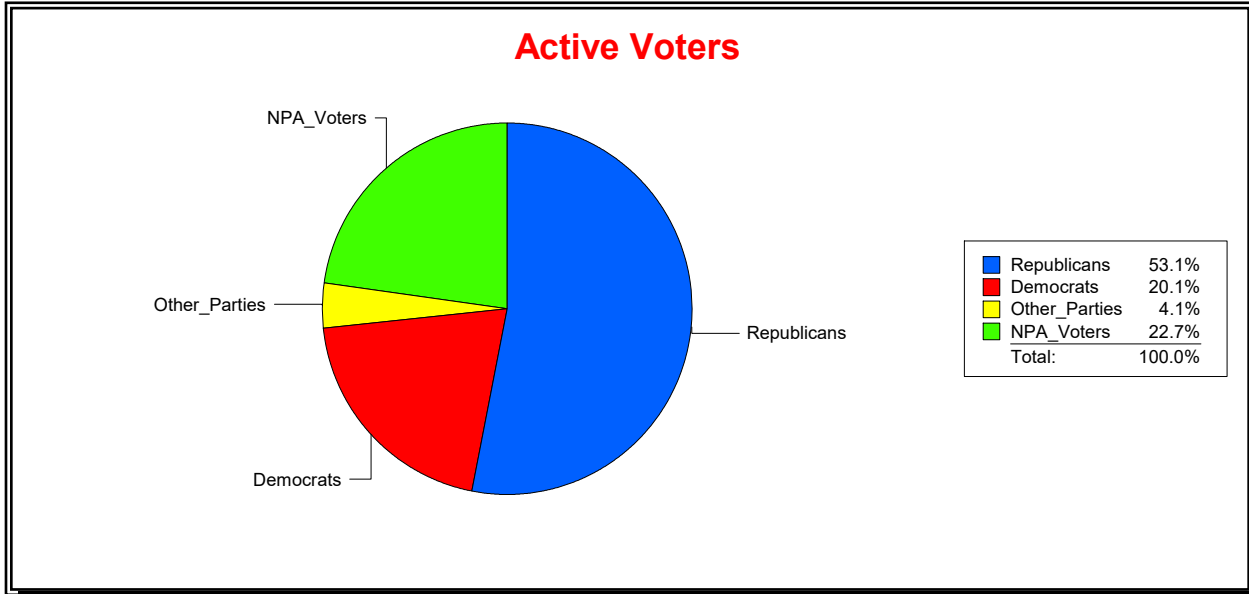

District	Total	Dems	Reps	NonP	Other	Total	Dems	Reps	NonP	Other
LAKWOOD RANCH CDD	2,184	439	1,160	495	90	134	31	51	46	6

Ron Turner

Supervisor of Elections

Sarasota County, FL

Date 3/1/2024

Time 07:27 AM

Graphs of District Registration