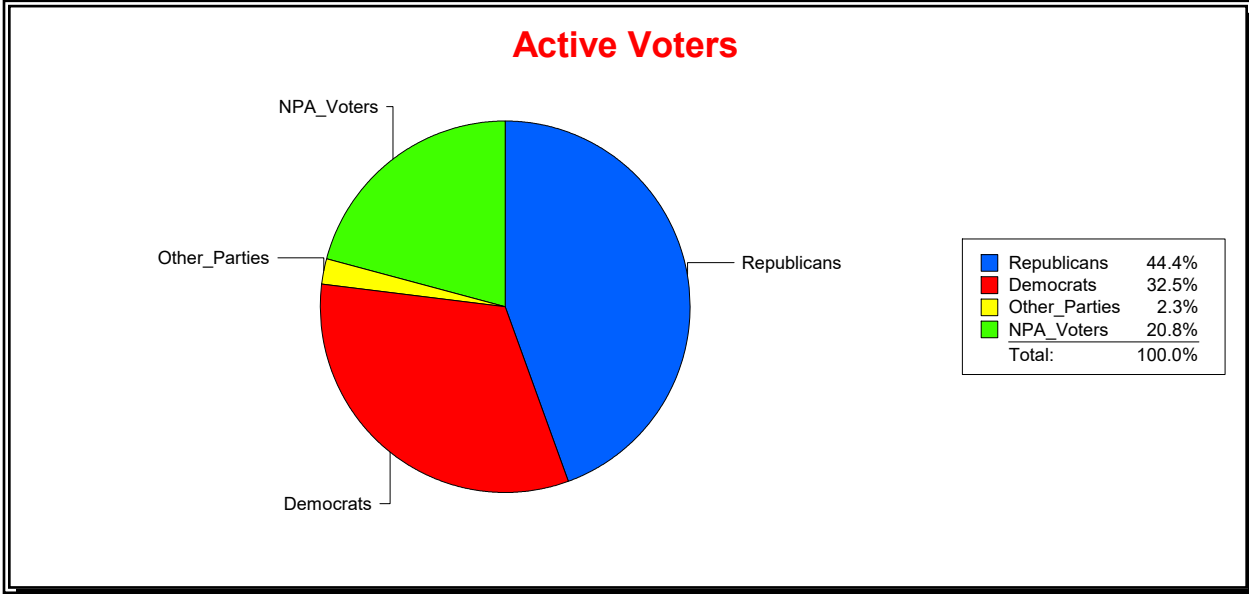

Ron Turner

Supervisor of Elections

Sarasota County, FL

Date 3/1/2024

Time 07:27 AM

Graphs of District Registration

Active Registered Voters

Inactive Voters

District	Total	Dems	Reps	NonP	Other	Total	Dems	Reps	NonP	Other
LBK DISTRICT 2	1,272	414	565	264	29	144	43	61	40	0