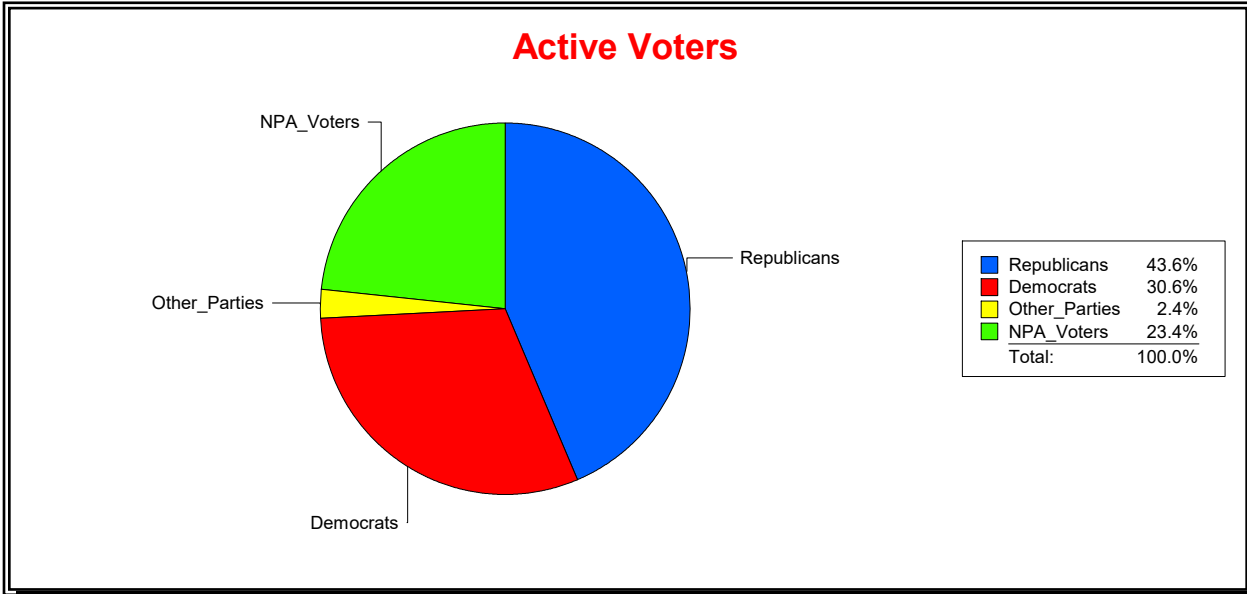

Ron Turner

Supervisor of Elections

Sarasota County, FL

Date 3/1/2024

Time 07:27 AM

Graphs of District Registration

Active Registered Voters

Inactive Voters

District	Total	Dems	Reps	NonP	Other	Total	Dems	Reps	NonP	Other
STATE HOUSE DIST 73	133,055	40,711	57,952	31,151	3,241	23,718	7,863	7,470	7,950	435