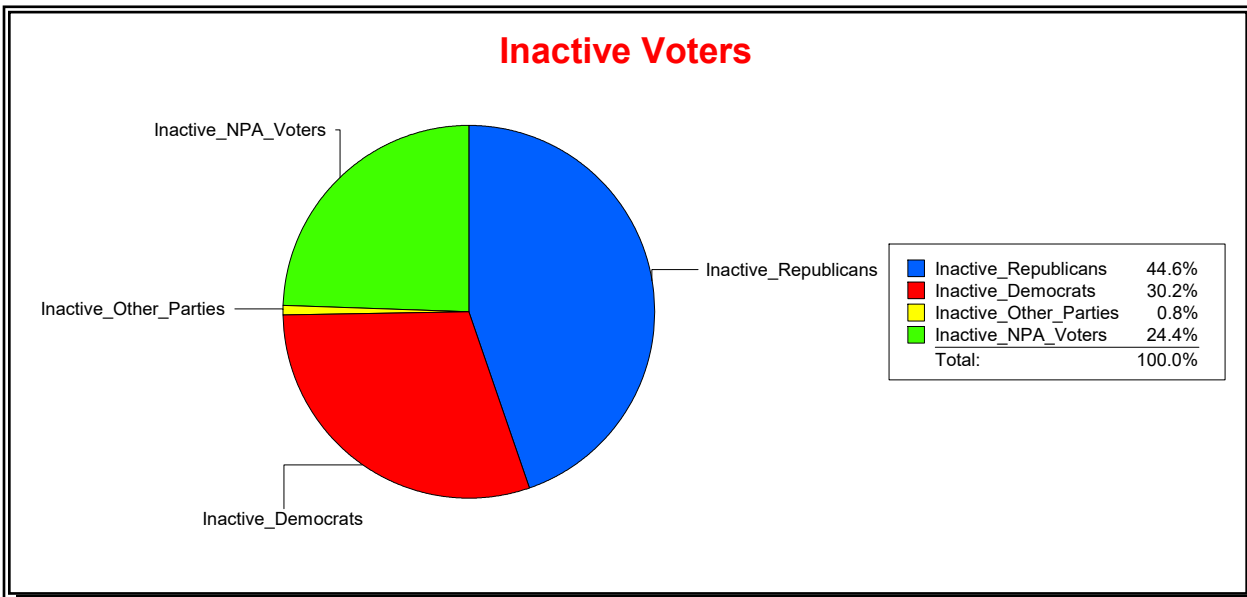

Ron Turner

Supervisor of Elections

Sarasota County, FL

Date 3/1/2024

Time 07:27 AM

Graphs of District Registration

Active Registered Voters

Inactive Voters

District	Total	Dems	Reps	NonP	Other	Total	Dems	Reps	NonP	Other
LONGBOAT KEY BEACH A	1,744	477	863	359	45	242	73	108	59	2