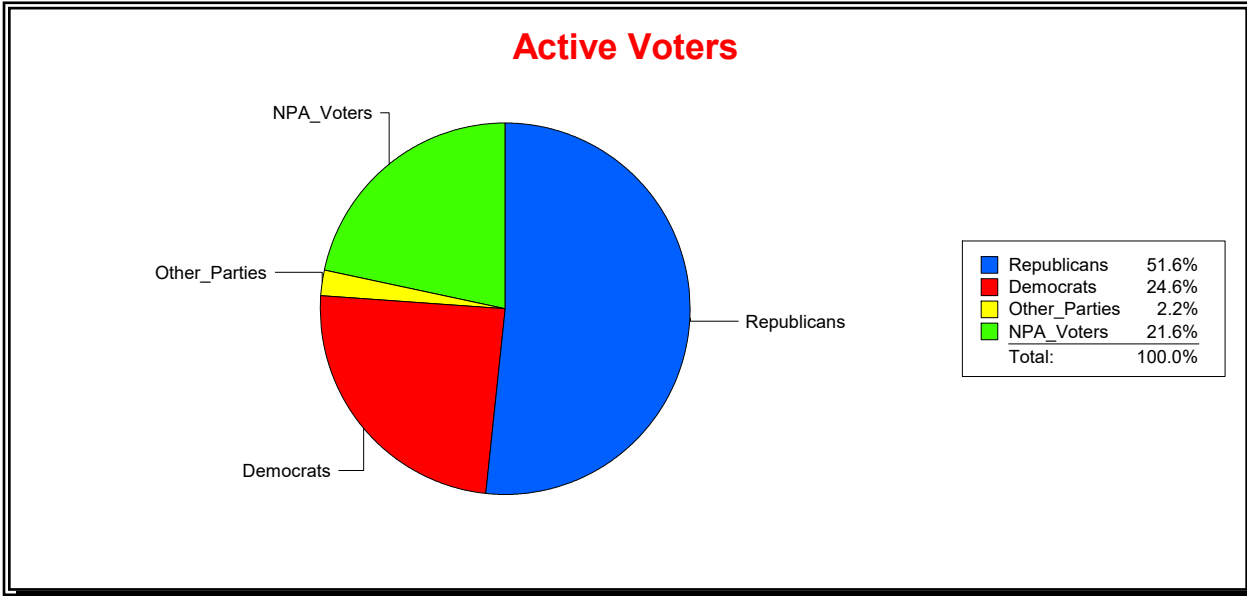

Ron Turner

Supervisor of Elections

Sarasota County, FL

Date 3/1/2024

Time 07:27 AM

Graphs of District Registration

Active Registered Voters

Inactive Voters

District	Total	Dems	Reps	NonP	Other	Total	Dems	Reps	NonP	Other
LONGBOAT KEY BEACH B	2,708	667	1,397	585	59	301	77	147	73	4