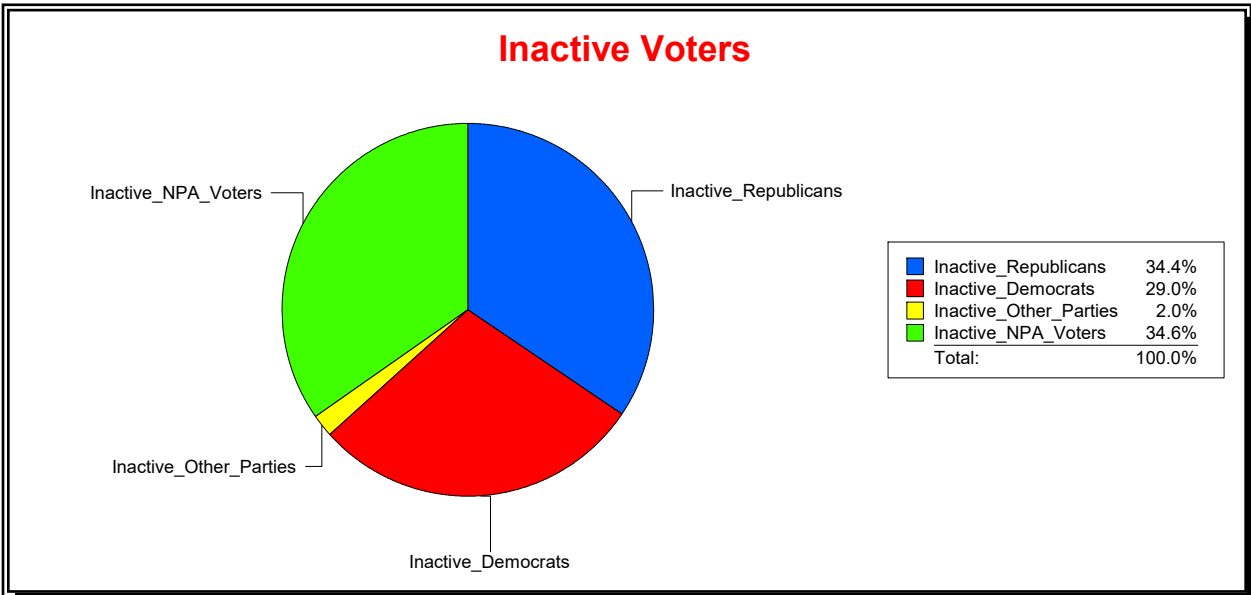

Ron Turner

Supervisor of Elections

Sarasota County, FL

Date 3/1/2024

Time 07:27 AM

Graphs of District Registration

Active Registered Voters

Inactive Voters

District	Total	Dems	Reps	NonP	Other	Total	Dems	Reps	NonP	Other
CNTY COMM DIST 4	68,672	18,532	32,379	16,060	1,701	9,958	2,890	3,423	3,450	195