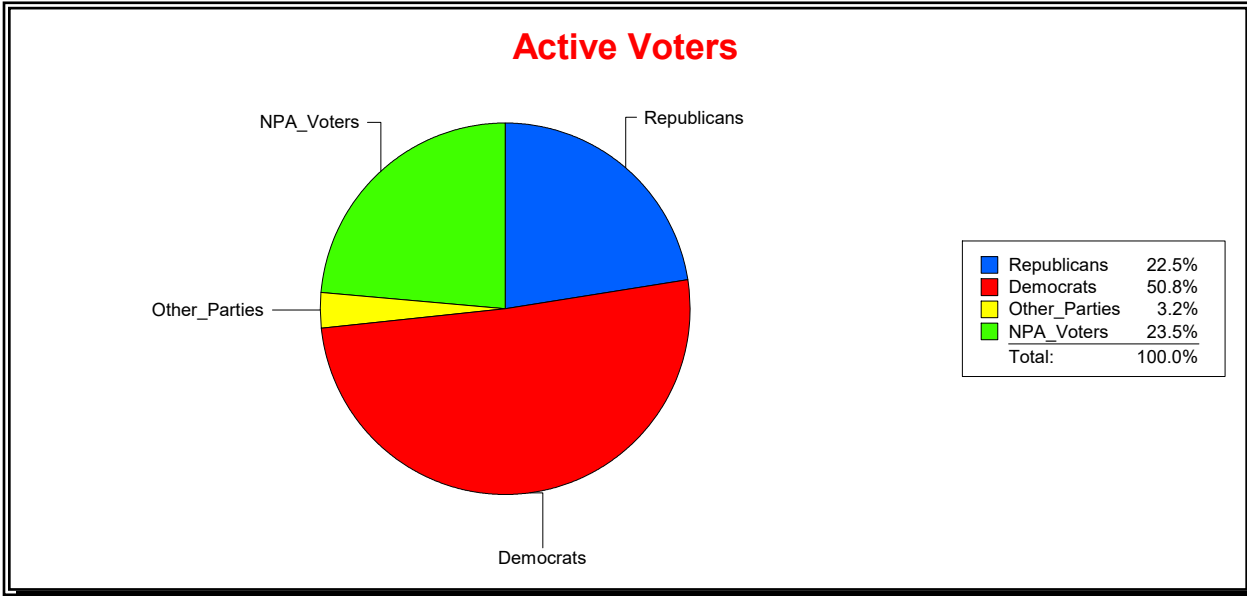

Ron Turner

Supervisor of Elections

Sarasota County, FL

Date 3/1/2024

Time 07:27 AM

Graphs of District Registration

Active Registered Voters

Inactive Voters

<u>District</u>	<u>Total</u>	<u>Dems</u>	<u>Reps</u>	<u>NonP</u>	<u>Other</u>	<u>Total</u>	<u>Dems</u>	<u>Reps</u>	<u>NonP</u>	<u>Other</u>
SARASOTA DIST 1	8,727	4,433	1,965	2,049	280	3,447	1,717	552	1,122	56