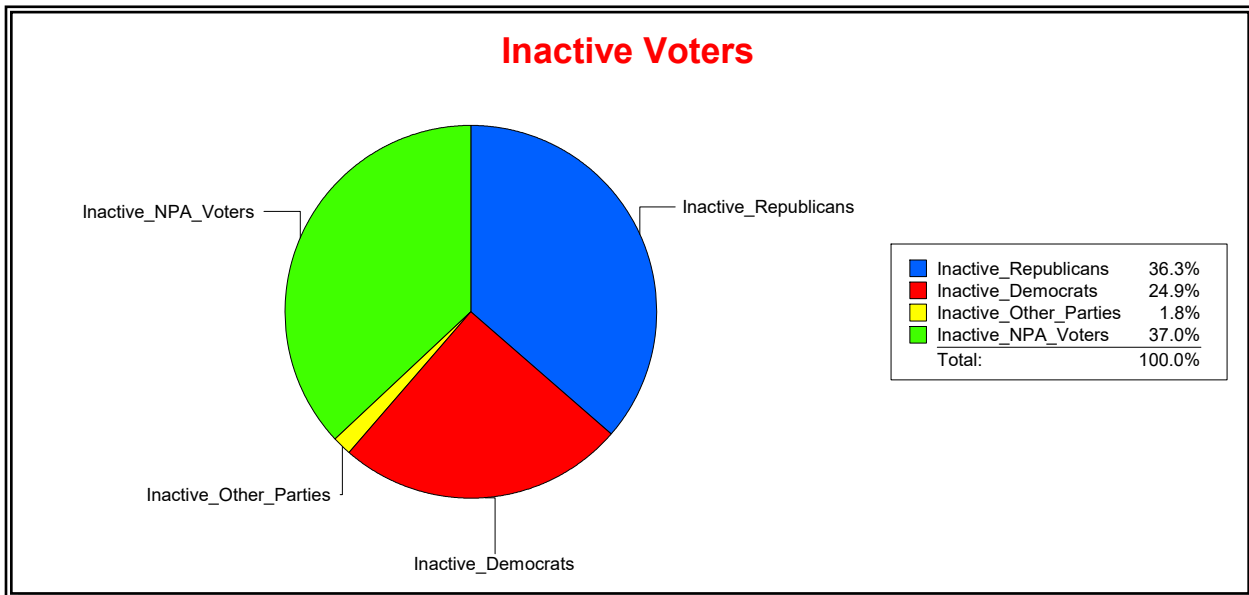

Ron Turner

Supervisor of Elections

Sarasota County, FL

Date 3/1/2024

Time 07:27 AM

Graphs of District Registration

Active Registered Voters

Inactive Voters

District	Total	Dems	Reps	NonP	Other	Total	Dems	Reps	NonP	Other
SOIL AND WATER DIST 3	70,427	16,764	34,706	17,417	1,540	9,808	2,443	3,565	3,627	173