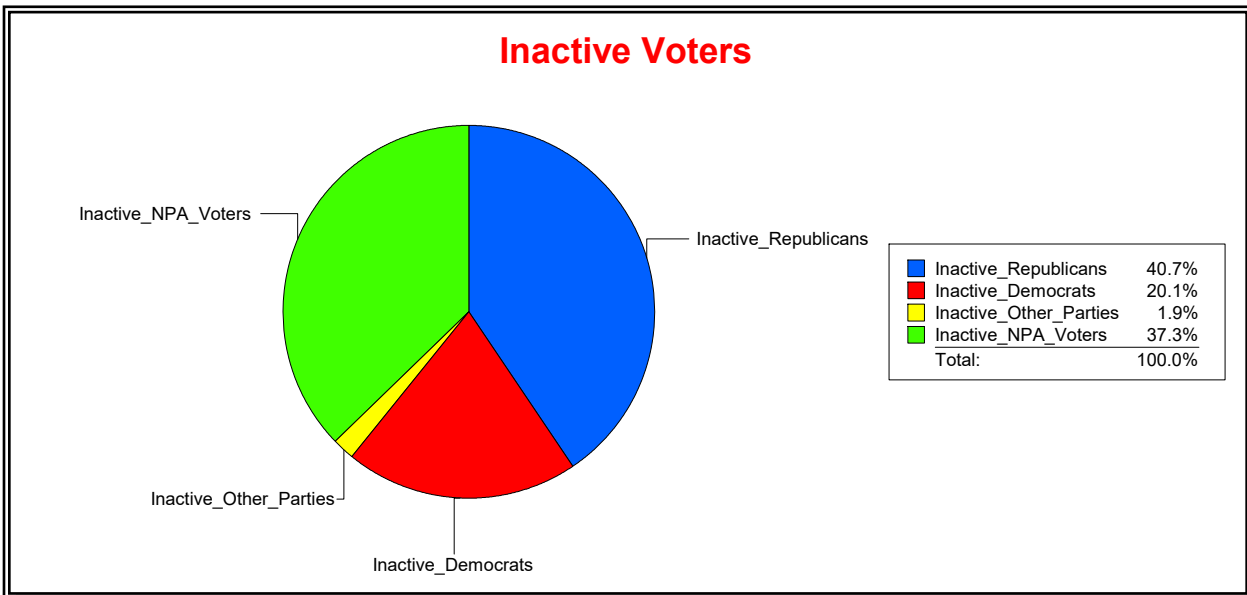

Ron Turner

Supervisor of Elections

Sarasota County, FL

Date 3/1/2024

Time 07:27 AM

Graphs of District Registration

Active Registered Voters

Inactive Voters

<u>District</u>	<u>Total</u>	<u>Dems</u>	<u>Reps</u>	<u>NonP</u>	<u>Other</u>	<u>Total</u>	<u>Dems</u>	<u>Reps</u>	<u>NonP</u>	<u>Other</u>
WEST VILLAGES CDD	8,496	1,755	4,558	1,974	209	413	83	168	154	8