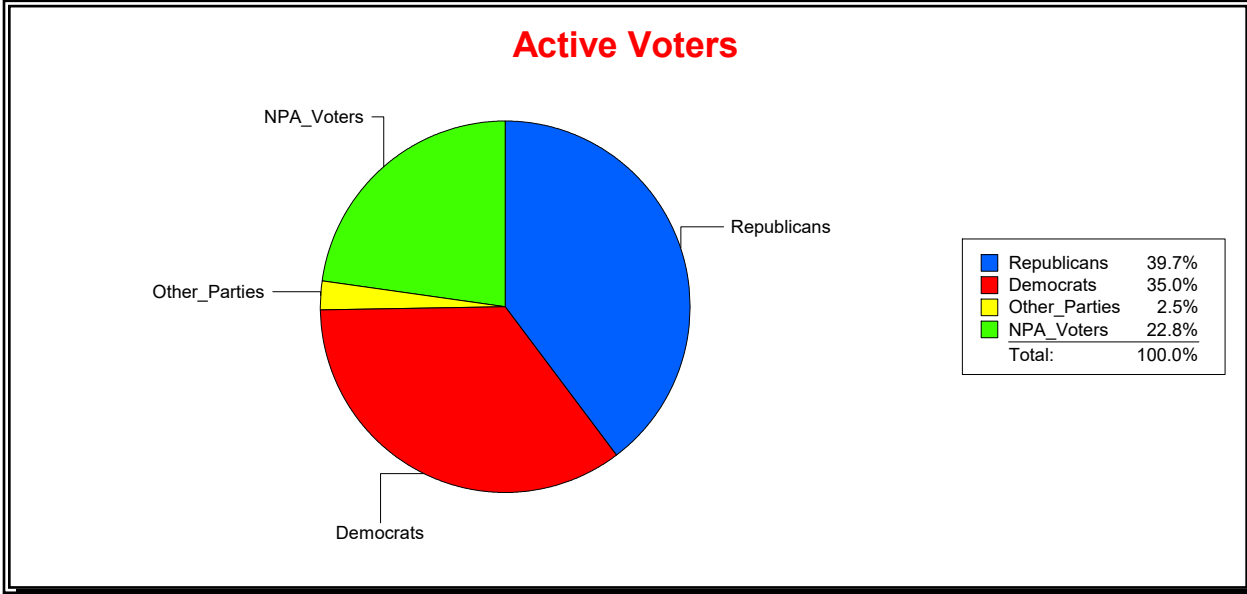

Ron Turner

Supervisor of Elections

Sarasota County, FL

Date 3/1/2024

Time 07:27 AM

Graphs of District Registration

Active Registered Voters

Inactive Voters

District	Total	Dems	Reps	NonP	Other	Total	Dems	Reps	NonP	Other
SARASOTA DIST 2	15,511	5,427	6,162	3,539	383	2,455	894	747	762	52