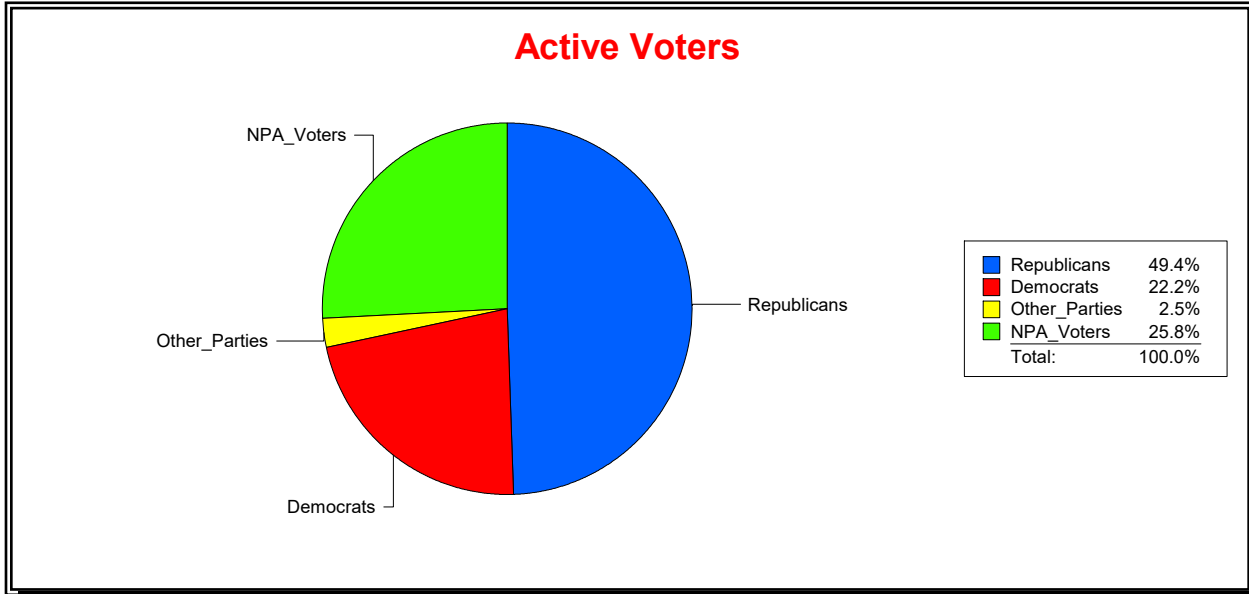

Ron Turner

Supervisor of Elections

Sarasota County, FL

Date 3/1/2024

Time 07:27 AM

Graphs of District Registration

Active Registered Voters

Inactive Voters

District	Total	Dems	Reps	NonP	Other	Total	Dems	Reps	NonP	Other
SCHOOL DIST 5	68,849	15,308	34,043	17,760	1,738	10,984	2,781	3,587	4,389	227