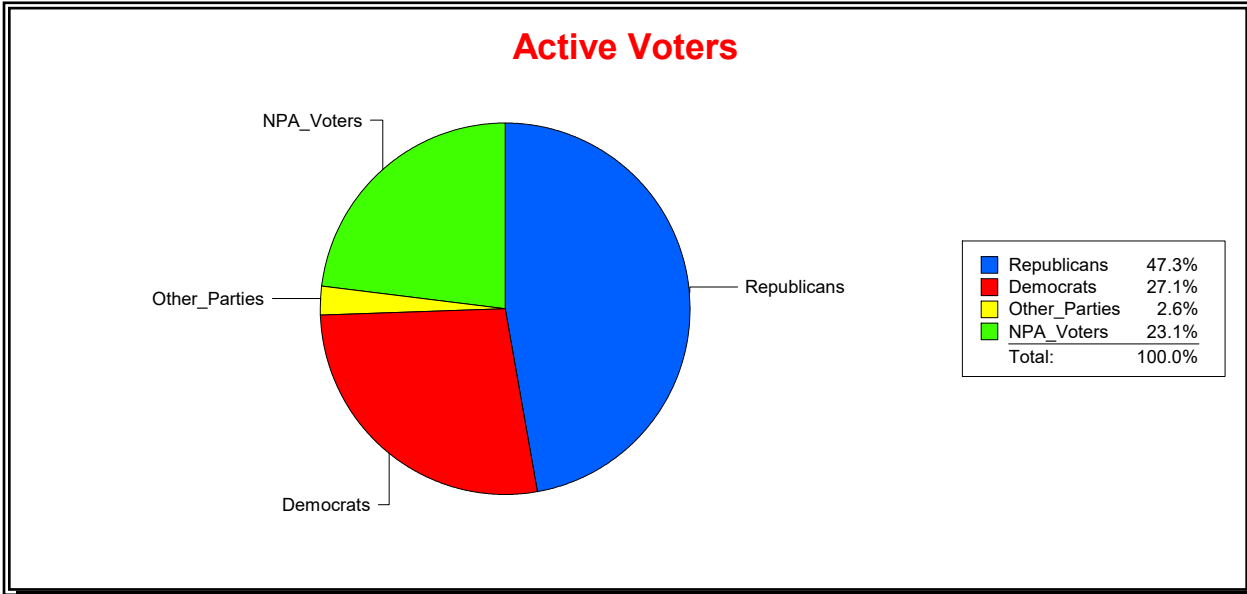

Date 3/1/2024

Time 07:27 AM

Graphs of District Registration

Active Registered Voters

Inactive Voters

District	Total	Dems	Reps	NonP	Other	Total	Dems	Reps	NonP	Other
SOIL AND WATER DIST 1	63,836	17,301	30,168	14,723	1,644	10,620	3,152	3,570	3,676	222