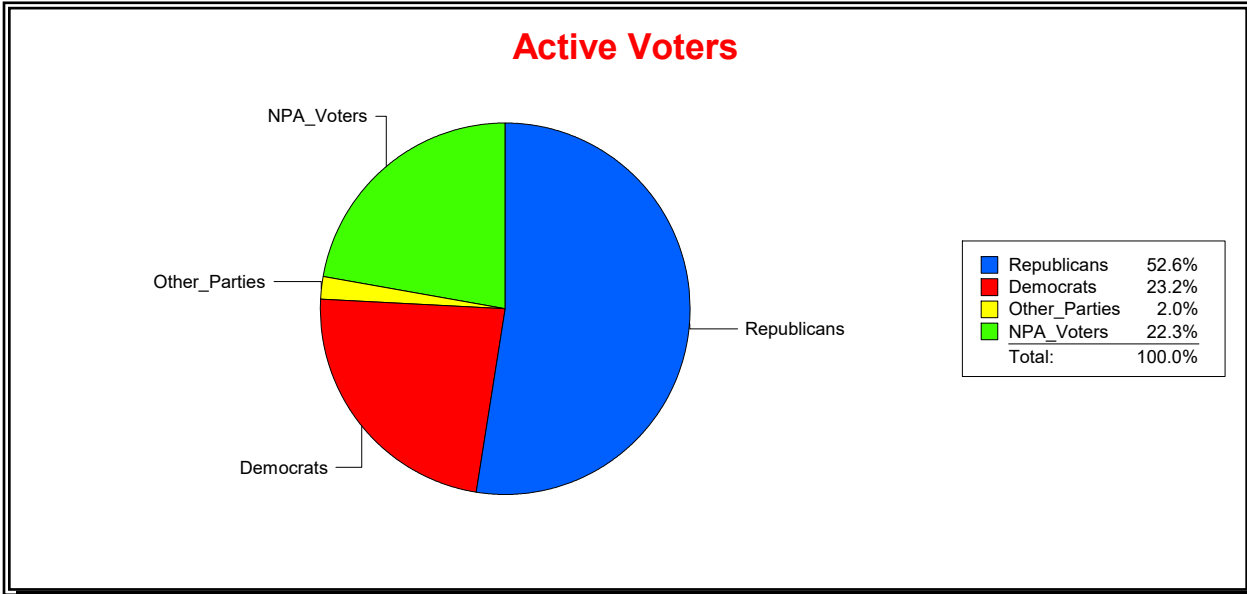

Date 3/1/2024

Time 07:27 AM

Graphs of District Registration

Active Registered Voters

Inactive Voters

District	Total	Dems	Reps	NonP	Other	Total	Dems	Reps	NonP	Other
BLACKBURN CREEK	2,431	563	1,278	542	48	122	23	54	44	1