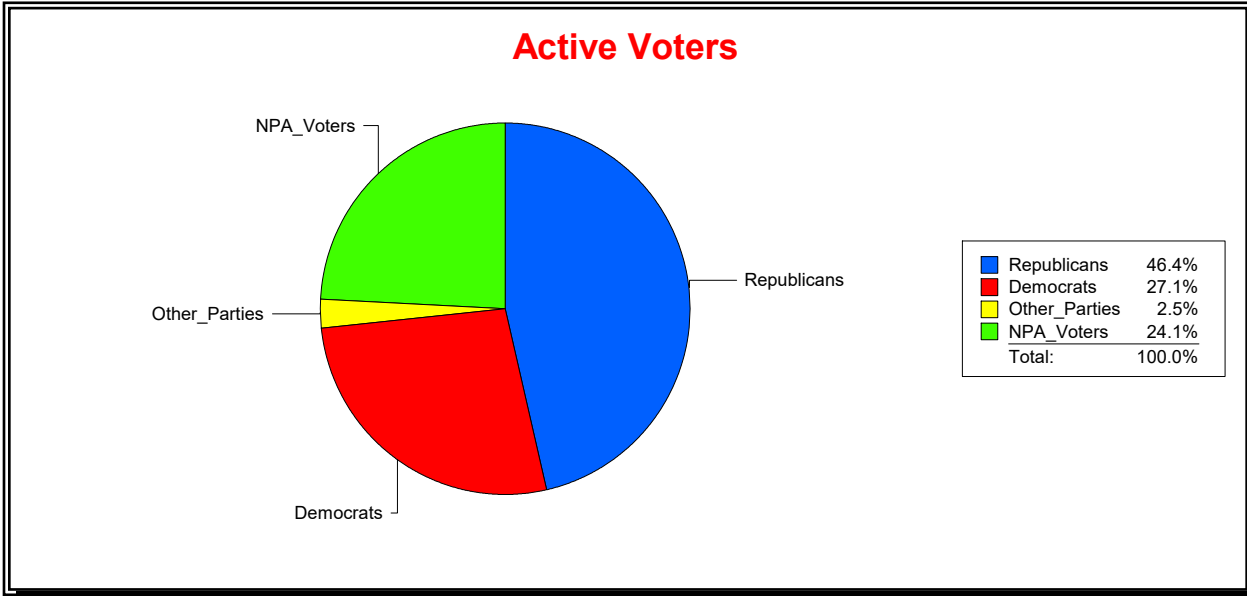

Ron Turner

Supervisor of Elections

Sarasota County, FL

Date 3/1/2024

Time 07:27 AM

Graphs of District Registration

Active Registered Voters

Inactive Voters

District	Total	Dems	Reps	NonP	Other	Total	Dems	Reps	NonP	Other
17TH CONGRESS DIST	324,925	87,908	150,757	78,267	7,993	54,643	16,312	17,715	19,557	1,059