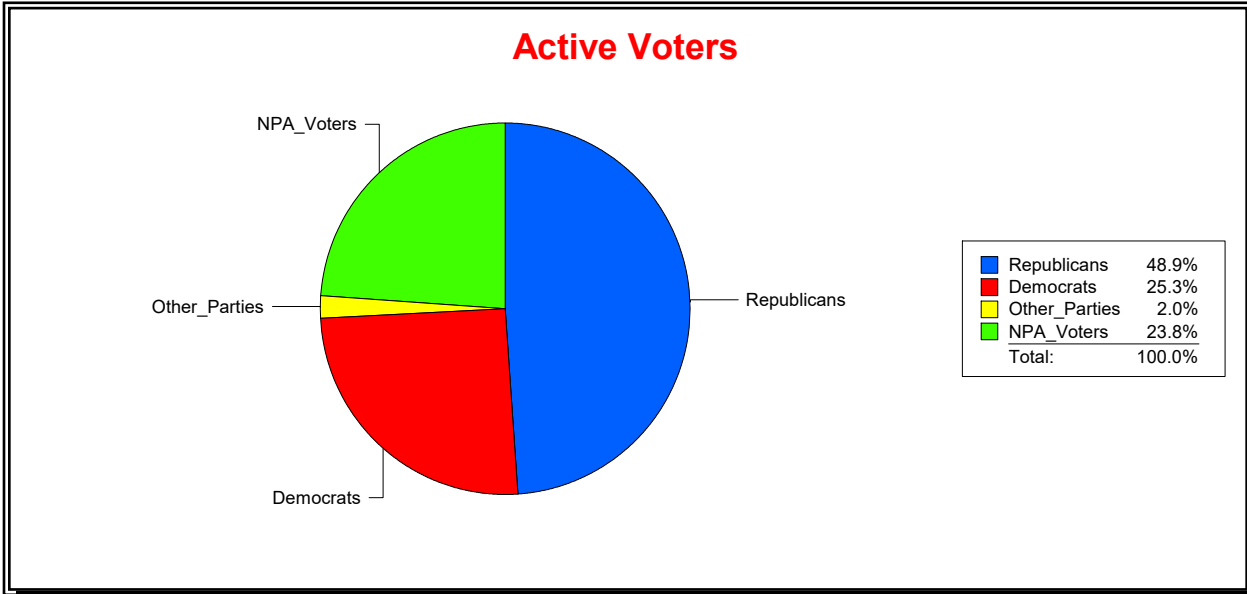

Graphs of District Registration

Active Registered Voters

Inactive Voters

District	Total	Dems	Reps	NonP	Other	Total	Dems	Reps	NonP	Other
VENICE	22,097	5,582	10,798	5,267	450	2,751	702	1,083	921	45

Ron Turner