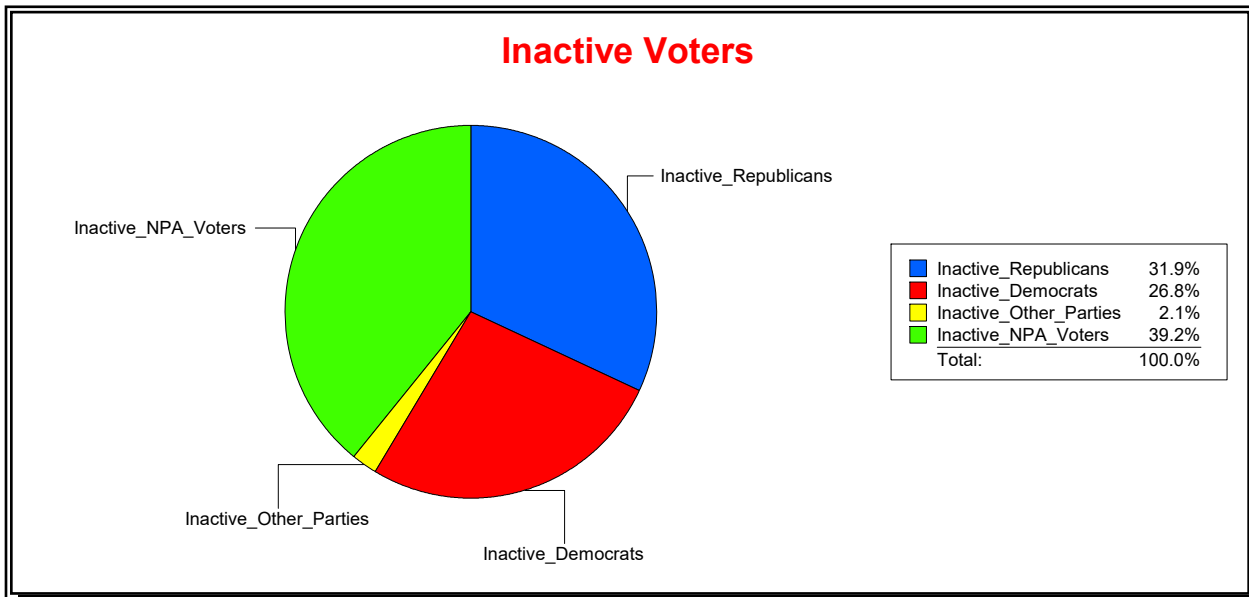

Ron Turner

Supervisor of Elections

Sarasota County, FL

Date 3/1/2024

Time 07:27 AM

Graphs of District Registration

Active Registered Voters

Inactive Voters

District	Total	Dems	Reps	NonP	Other	Total	Dems	Reps	NonP	Other
NORTH PORT DIST 4	8,055	1,969	3,813	2,088	185	1,609	432	513	631	33