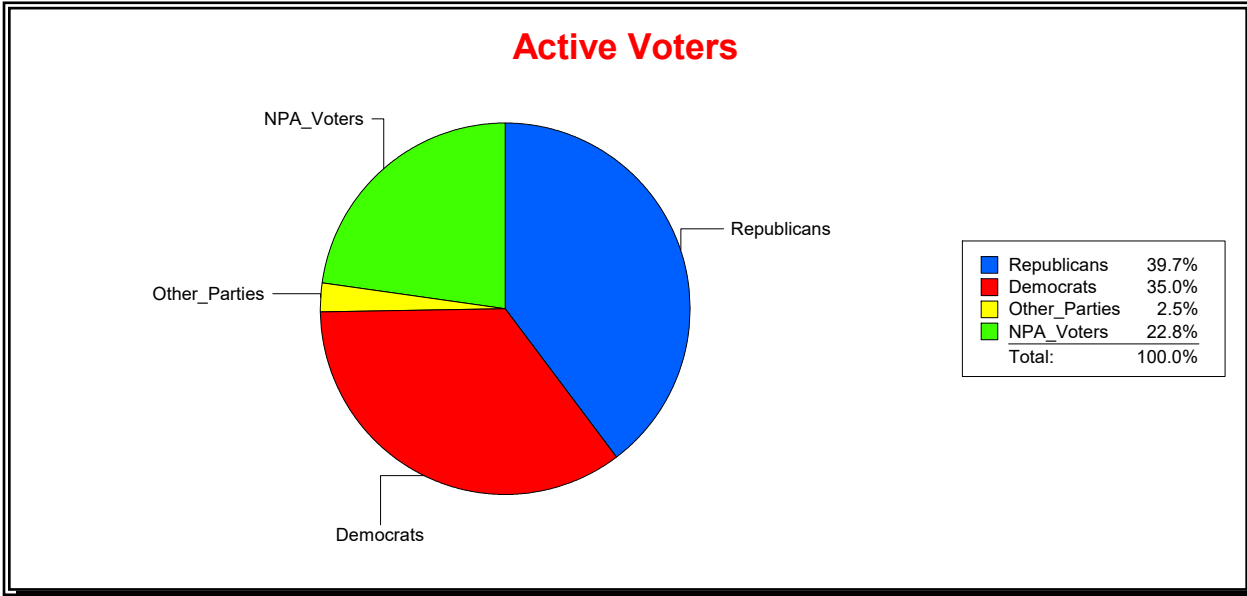

Ron Turner

Supervisor of Elections

Sarasota County, FL

Date 3/1/2024

Time 07:27 AM

Graphs of District Registration

Active Registered Voters

Inactive Voters

<u>District</u>	<u>Total</u>	<u>Dems</u>	<u>Reps</u>	<u>NonP</u>	<u>Other</u>	<u>Total</u>	<u>Dems</u>	<u>Reps</u>	<u>NonP</u>	<u>Other</u>
SARASOTA 2	15,511	5,427	6,162	3,539	383	2,455	894	747	762	52