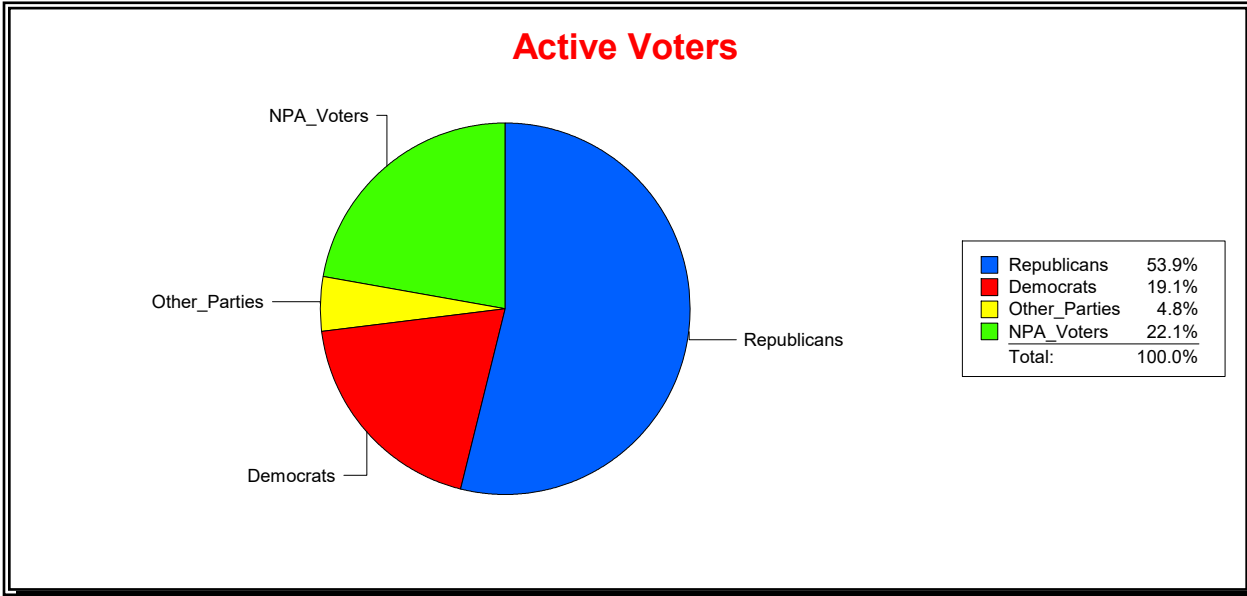

Ron Turner

Supervisor of Elections

Sarasota County, FL

Date 3/1/2024

Time 07:27 AM

Graphs of District Registration

Active Registered Voters

Inactive Voters

District	Total	Dems	Reps	NonP	Other	Total	Dems	Reps	NonP	Other
WINDWARD AT LWR CDD	393	75	212	87	19	5	0	4	1	0