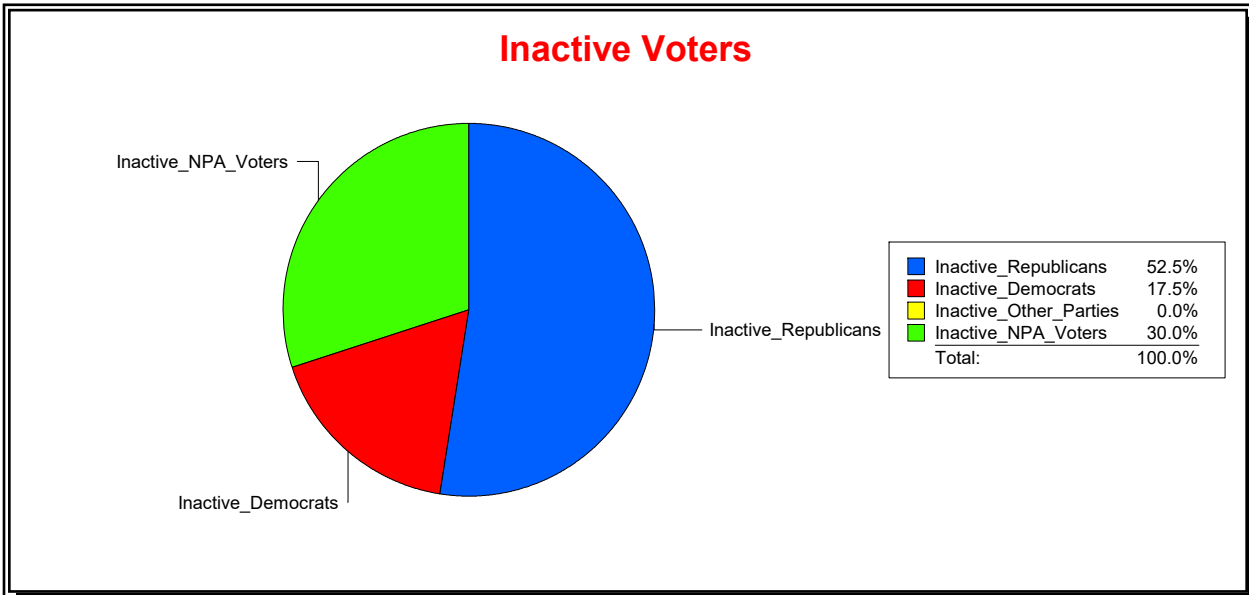

Ron Turner

Supervisor of Elections

Sarasota County, FL

Date 3/1/2024

Time 07:27 AM

Graphs of District Registration

Active Registered Voters

Inactive Voters

District	Total	Dems	Reps	NonP	Other	Total	Dems	Reps	NonP	Other
TOSCANA ISLES CDD	1,242	197	742	271	32	40	7	21	12	0