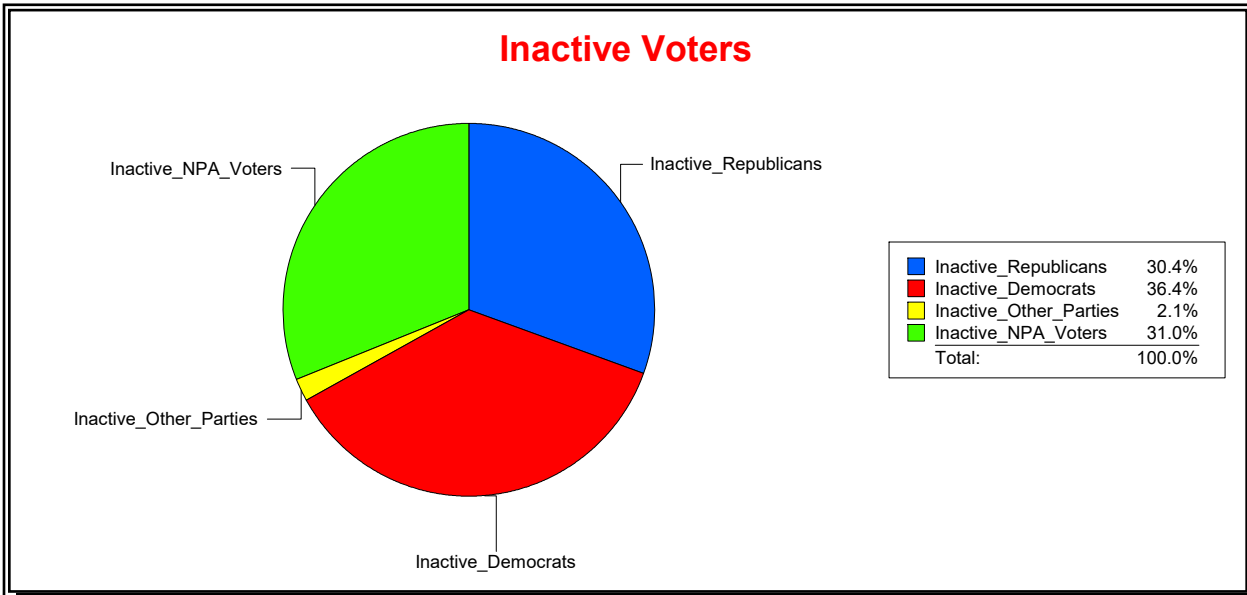

Ron Turner

Supervisor of Elections

Sarasota County, FL

Date 3/1/2024

Time 07:27 AM

Graphs of District Registration

Active Registered Voters

Inactive Voters

District	Total	Dems	Reps	NonP	Other	Total	Dems	Reps	NonP	Other
SARASOTA DIST 2	15,511	5,427	6,162	3,539	383	2,455	894	747	762	52