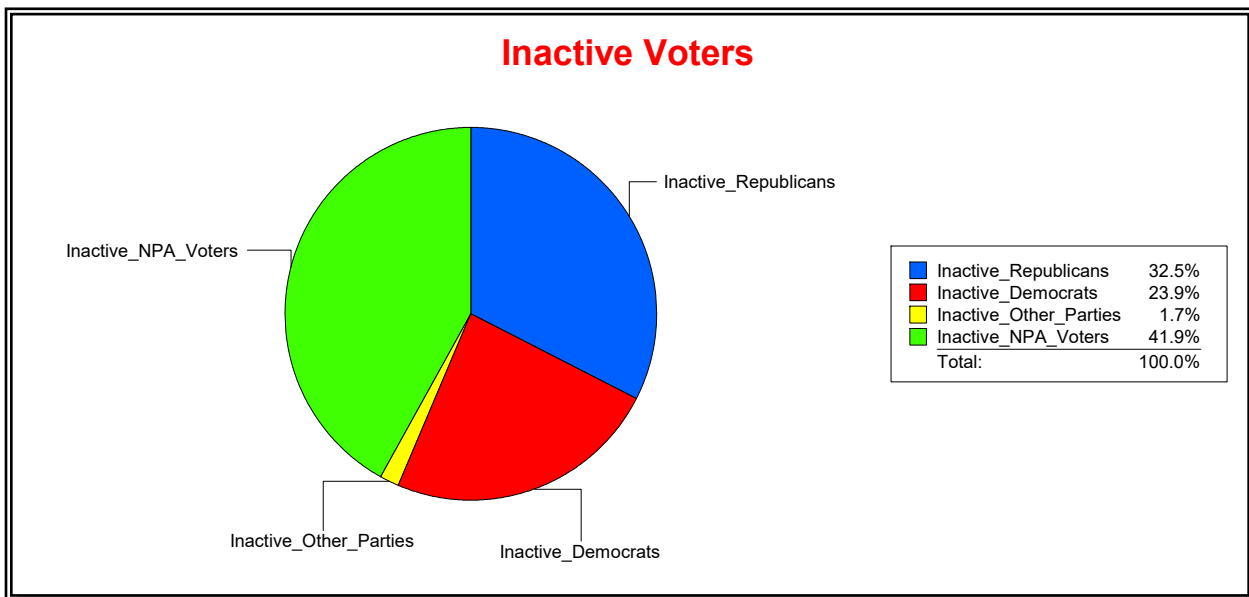

Sarasota County, FL

Date 3/1/2024

Time 07:27 AM

Graphs of District Registration

Active Registered Voters

Inactive Voters

District	Total	Dems	Reps	NonP	Other	Total	Dems	Reps	NonP	Other
LAKESIDE PLANT CDD	837	186	412	221	18	117	28	38	49	2