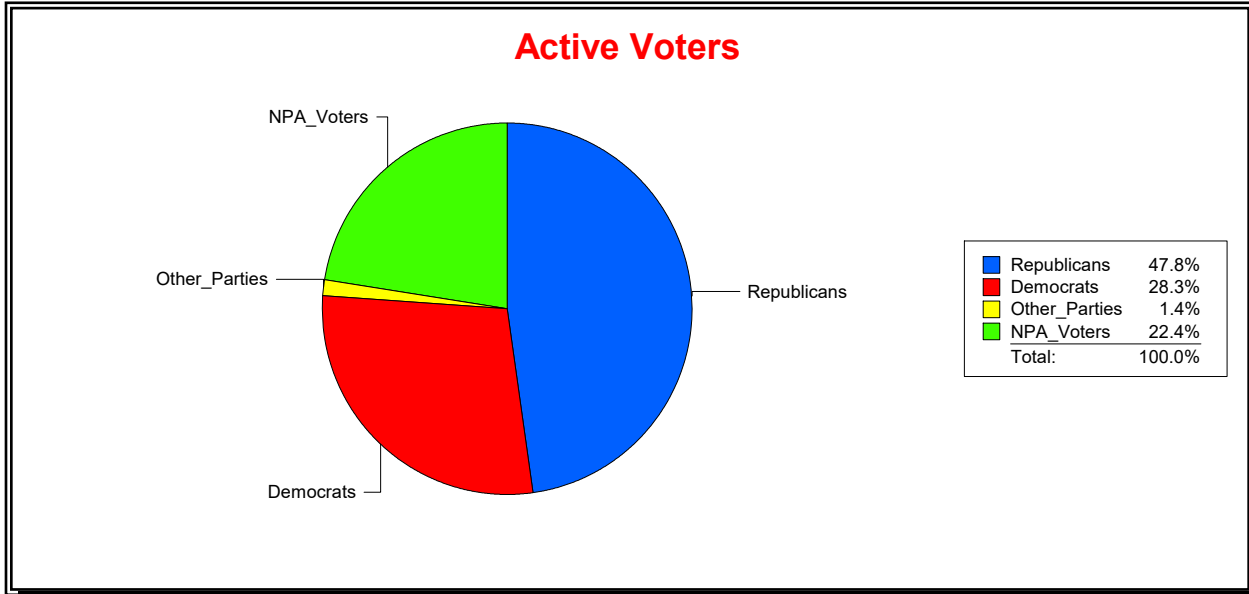

Ron Turner

Supervisor of Elections

Sarasota County, FL

Date 3/1/2024

Time 07:27 AM

Graphs of District Registration

Active Registered Voters

Inactive Voters

District	Total	Dems	Reps	NonP	Other	Total	Dems	Reps	NonP	Other
TRI-PAR PK & REC DIST	508	144	243	114	7	71	28	32	9	2