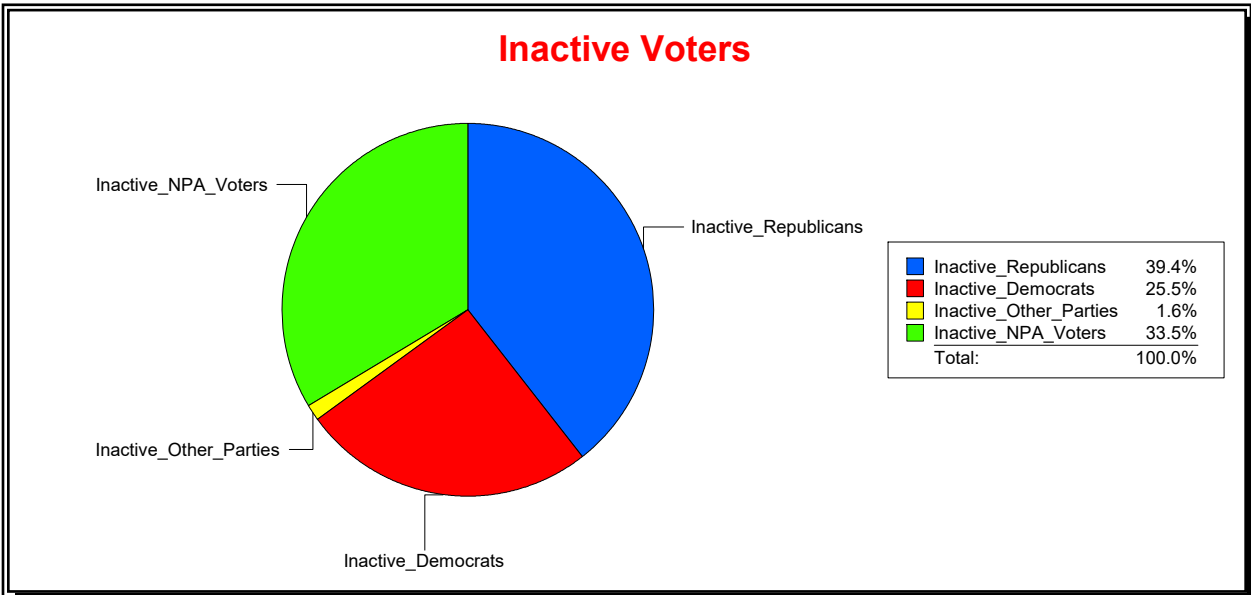

Ron Turner

Supervisor of Elections

Sarasota County, FL

Date 3/1/2024

Time 07:27 AM

Graphs of District Registration

Active Registered Voters

Inactive Voters

District	Total	Dems	Reps	NonP	Other	Total	Dems	Reps	NonP	Other
VENICE	22,097	5,582	10,798	5,267	450	2,751	702	1,083	921	45