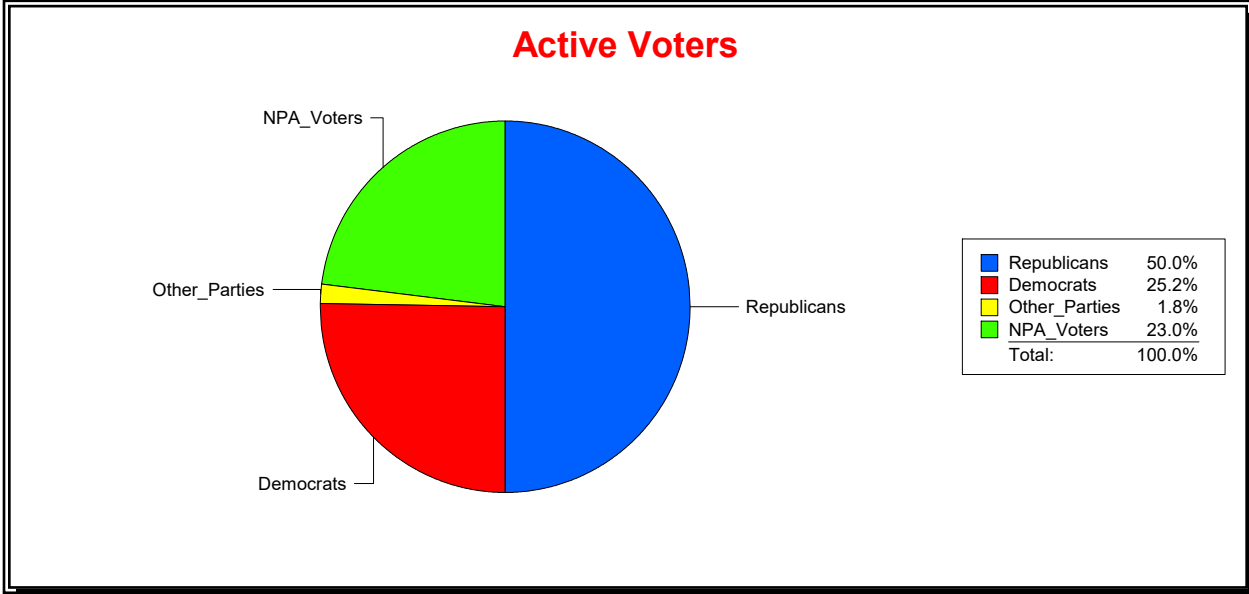

Date 3/1/2024

Time 07:27 AM

Graphs of District Registration

Active Registered Voters

Inactive Voters

District	Total	Dems	Reps	NonP	Other	Total	Dems	Reps	NonP	Other
VENETIAN CDD	1,903	479	952	438	34	137	36	56	44	1