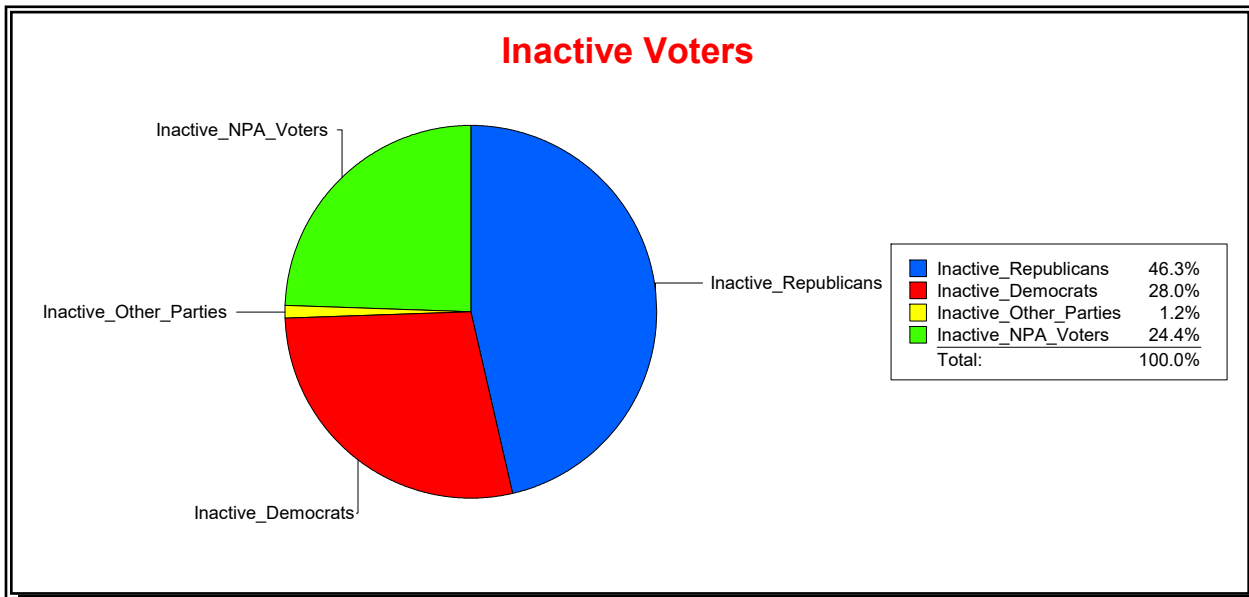

Ron Turner

Supervisor of Elections

Sarasota County, FL

Date 3/1/2024

Time 07:27 AM

Graphs of District Registration

Active Registered Voters

Inactive Voters

District	Total	Dems	Reps	NonP	Other	Total	Dems	Reps	NonP	Other
LONGBOAT KEY 3	1,391	341	721	302	27	164	46	76	40	2