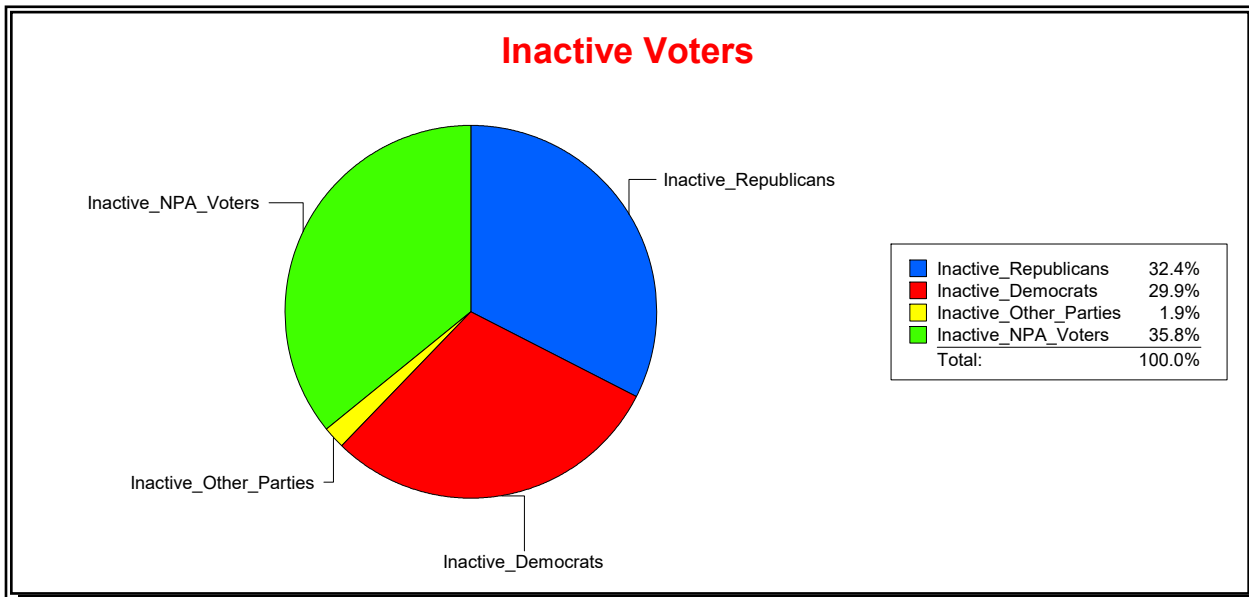

District	Total	Dems	Reps	NonP	Other	Total	Dems	Reps	NonP	Other
STATE SENATE 22	324,925	87,908	150,757	78,267	7,993	54,643	16,312	17,715	19,557	1,059

Ron Turner

Supervisor of Elections

Sarasota County, FL