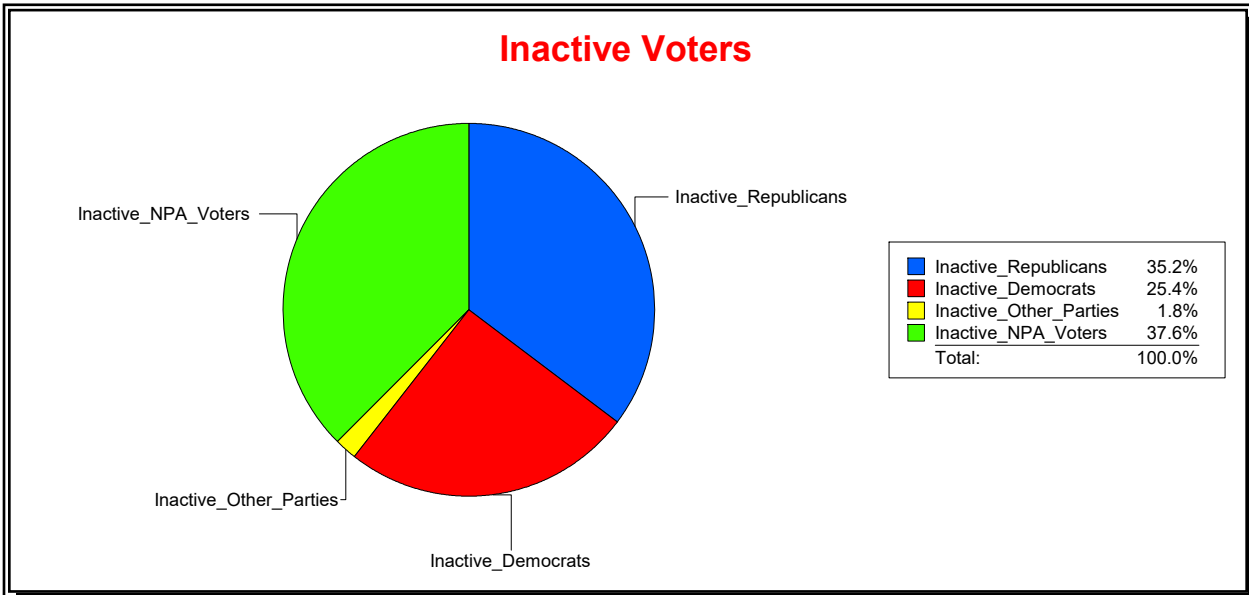

Ron Turner

Supervisor of Elections

Sarasota County, FL

Date 3/1/2024

Time 07:27 AM

Graphs of District Registration

Active Registered Voters

Inactive Voters

<u>District</u>	<u>Total</u>	<u>Dems</u>	<u>Reps</u>	<u>NonP</u>	<u>Other</u>	<u>Total</u>	<u>Dems</u>	<u>Reps</u>	<u>NonP</u>	<u>Other</u>
SCHOOL DIST 3	66,059	15,965	32,056	16,595	1,443	10,532	2,673	3,709	3,959	191