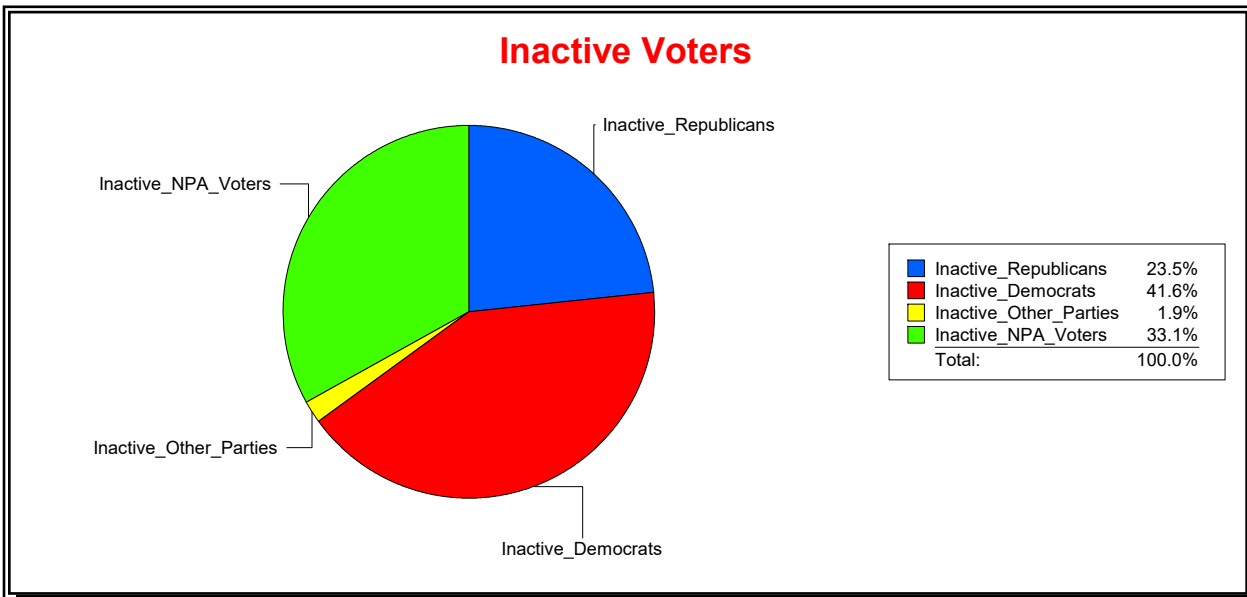

Ron Turner

Supervisor of Elections

Sarasota County, FL

Date 3/1/2024

Time 07:27 AM

Graphs of District Registration

Active Registered Voters

Inactive Voters

District	Total	Dems	Reps	NonP	Other	Total	Dems	Reps	NonP	Other
SARASOTA	33,571	13,224	11,549	7,868	930	8,320	3,461	1,952	2,751	156