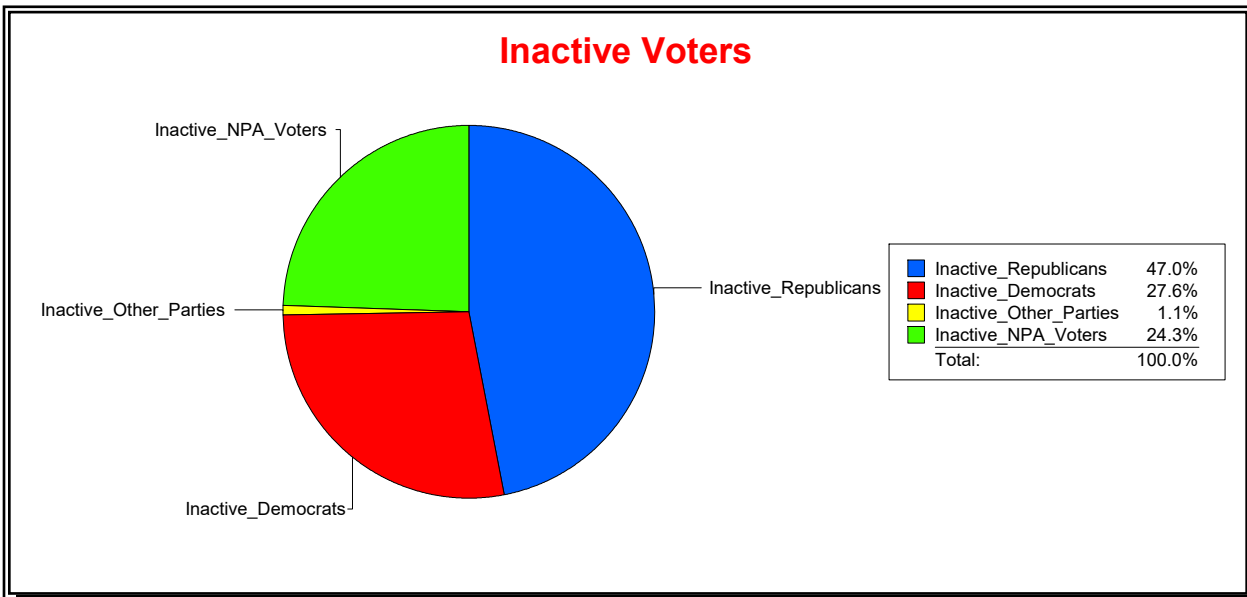

Ron Turner

Supervisor of Elections

Sarasota County, FL

Date 3/1/2024

Time 07:27 AM

Graphs of District Registration

Active Registered Voters

Inactive Voters

District	Total	Dems	Reps	NonP	Other	Total	Dems	Reps	NonP	Other
LONGBOAT KEY	4,452	1,144	2,260	944	104	543	150	255	132	6