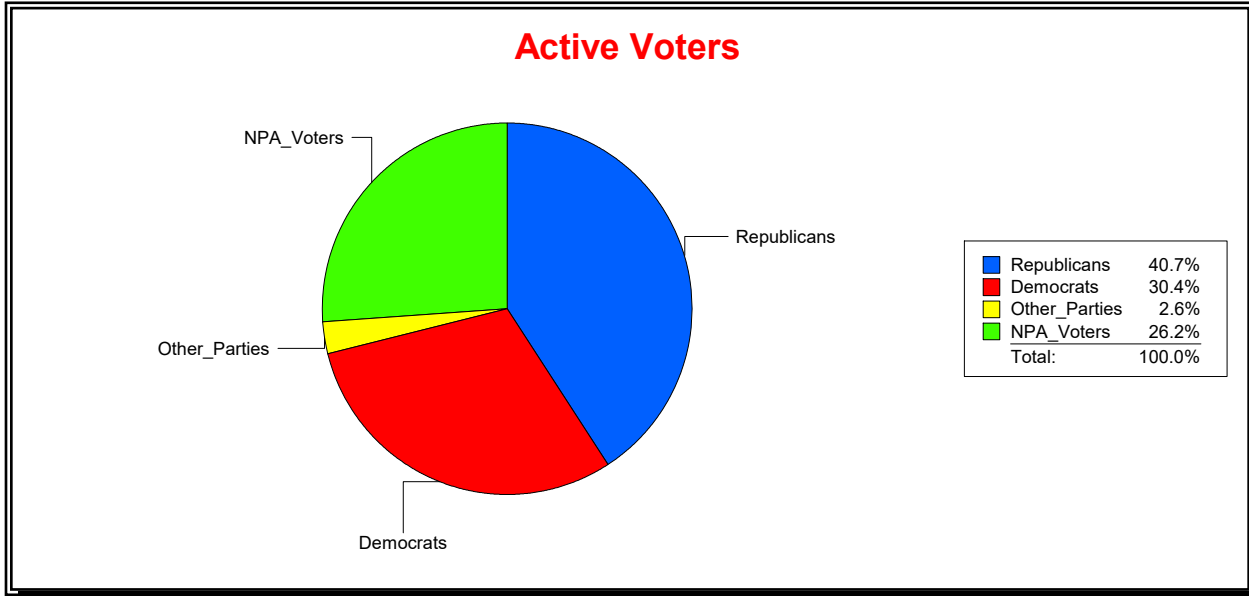

Ron Turner

Supervisor of Elections

Sarasota County, FL

Date 3/1/2024

Time 07:27 AM

Graphs of District Registration

Active Registered Voters

Inactive Voters

District	Total	Dems	Reps	NonP	Other	Total	Dems	Reps	NonP	Other
HLDY PK PK & REC DIST	496	151	202	130	13	92	29	33	30	0