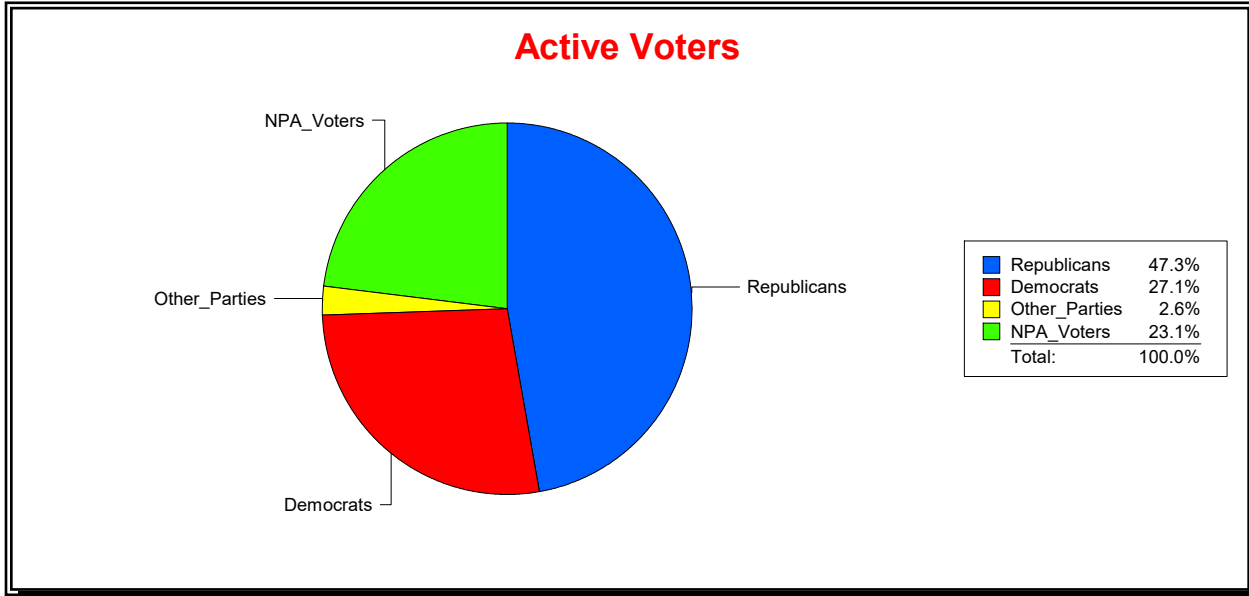

Ron Turner

Supervisor of Elections

Sarasota County, FL

Date 3/1/2024

Time 07:27 AM

Graphs of District Registration

Active Registered Voters

Inactive Voters

District	Total	Dems	Reps	NonP	Other	Total	Dems	Reps	NonP	Other
SCHOOL DIST 4	63,836	17,301	30,168	14,723	1,644	10,620	3,152	3,570	3,676	222