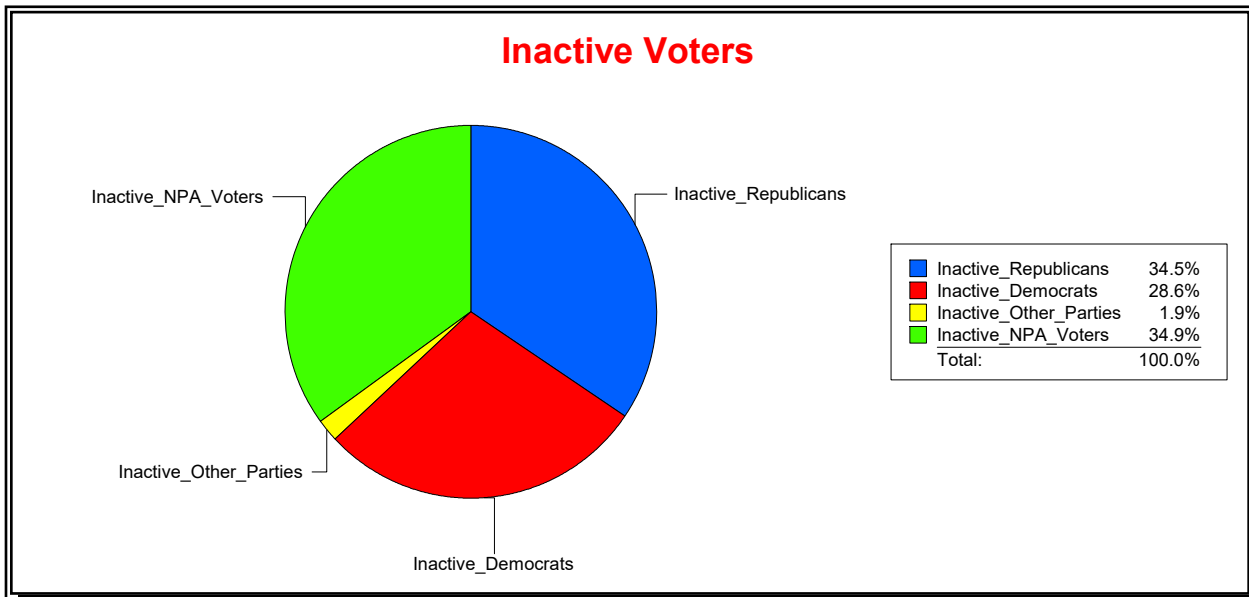

Ron Turner

Supervisor of Elections

Sarasota County, FL

Date 3/1/2024

Time 07:27 AM

Graphs of District Registration

Active Registered Voters

Inactive Voters

District	Total	Dems	Reps	NonP	Other	Total	Dems	Reps	NonP	Other
COUNTY	208,917	55,626	98,970	49,283	5,038	33,118	9,467	11,440	11,571	640