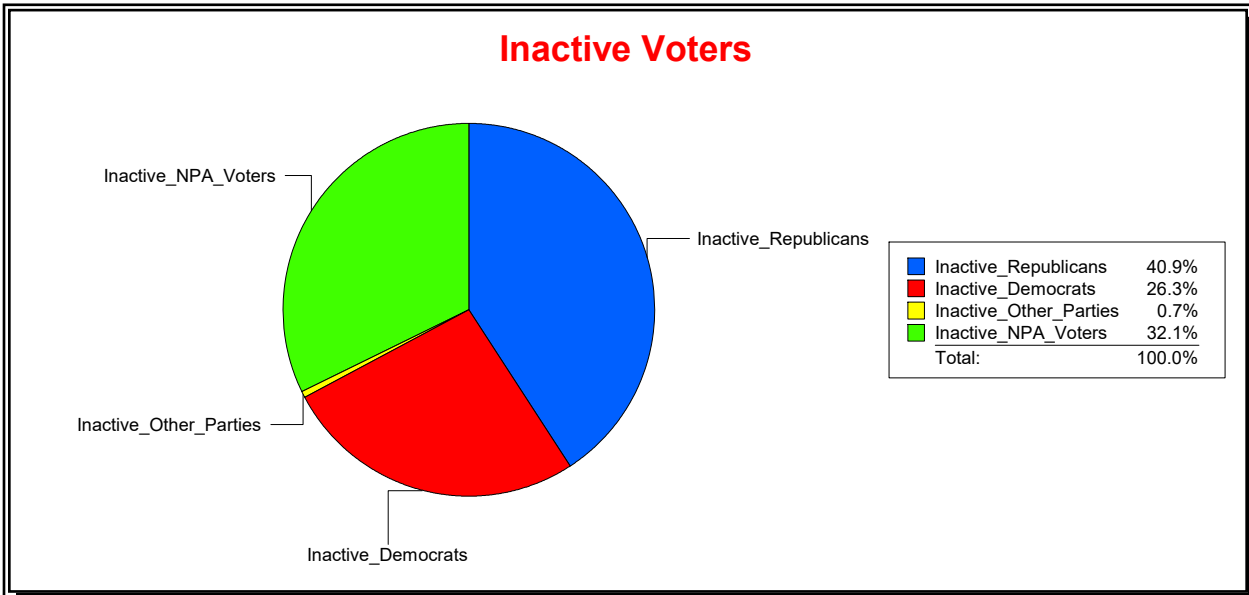

Date 3/1/2024

Time 07:27 AM

Graphs of District Registration

Active Registered Voters

Inactive Voters

District	Total	Dems	Reps	NonP	Other	Total	Dems	Reps	NonP	Other
VENETIAN CDD	1,903	479	952	438	34	137	36	56	44	1