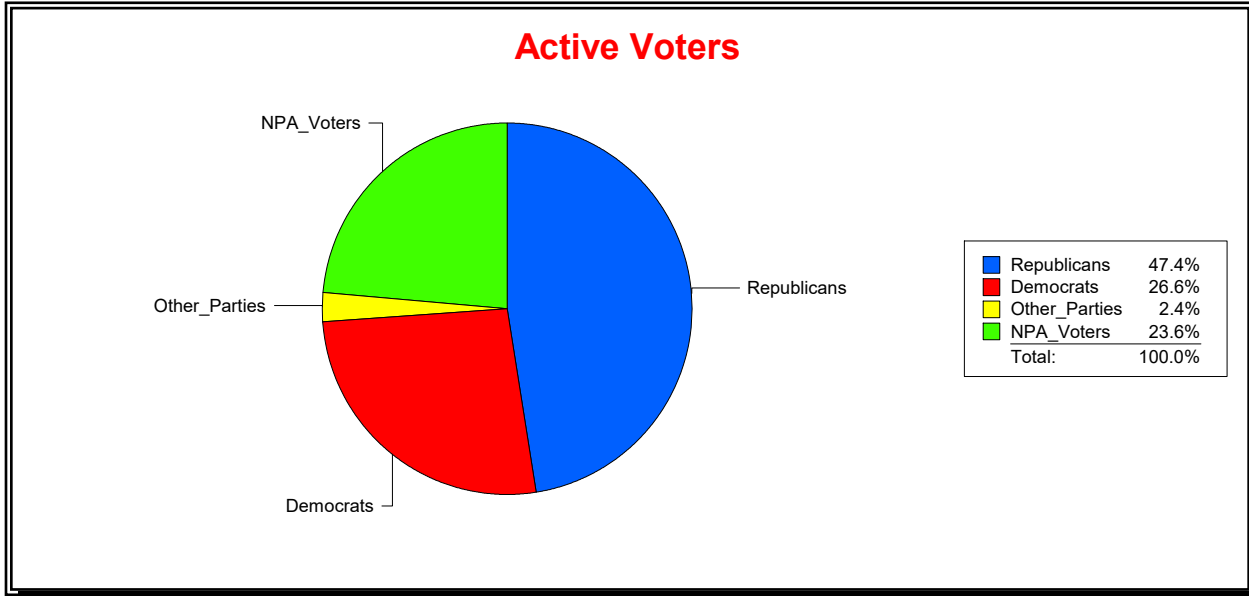

Ron Turner

Supervisor of Elections

Sarasota County, FL

Date 3/1/2024

Time 07:27 AM

Graphs of District Registration

Active Registered Voters

Inactive Voters

District	Total	Dems	Reps	NonP	Other	Total	Dems	Reps	NonP	Other
COUNTY	208,917	55,626	98,970	49,283	5,038	33,118	9,467	11,440	11,571	640