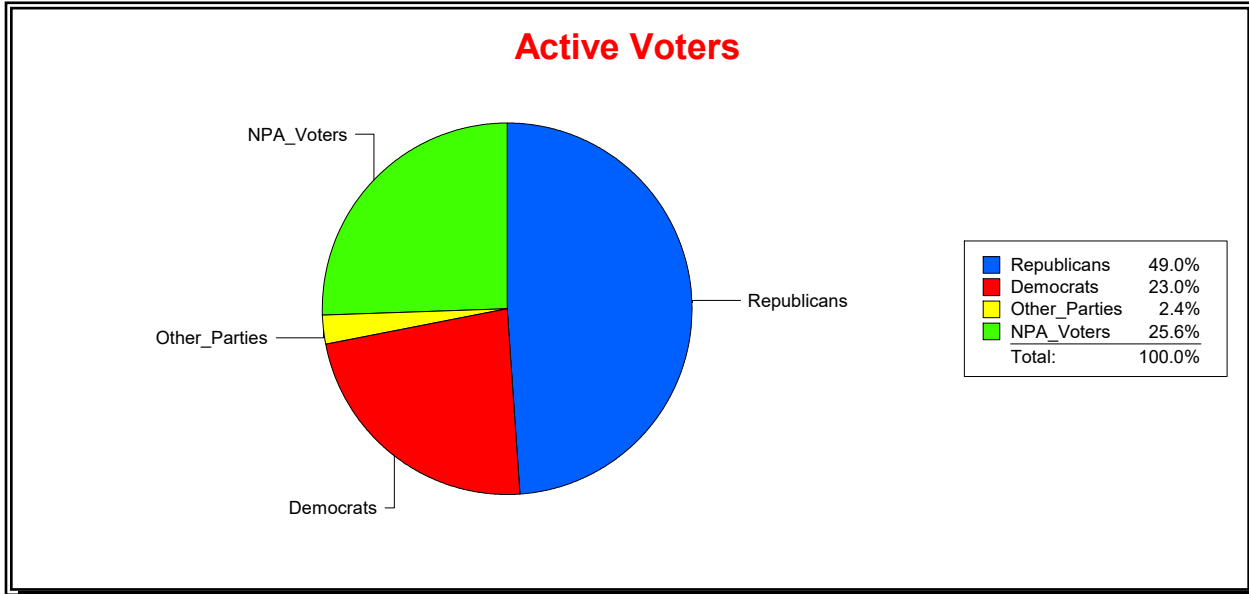

Ron Turner

Supervisor of Elections

Sarasota County, FL

Date 3/1/2024

Time 07:27 AM

Graphs of District Registration

Active Registered Voters

Inactive Voters

District	Total	Dems	Reps	NonP	Other	Total	Dems	Reps	NonP	Other
HOSPITAL BOARD SOUTH	117,061	26,905	57,328	30,011	2,817	19,184	4,892	6,334	7,572	386