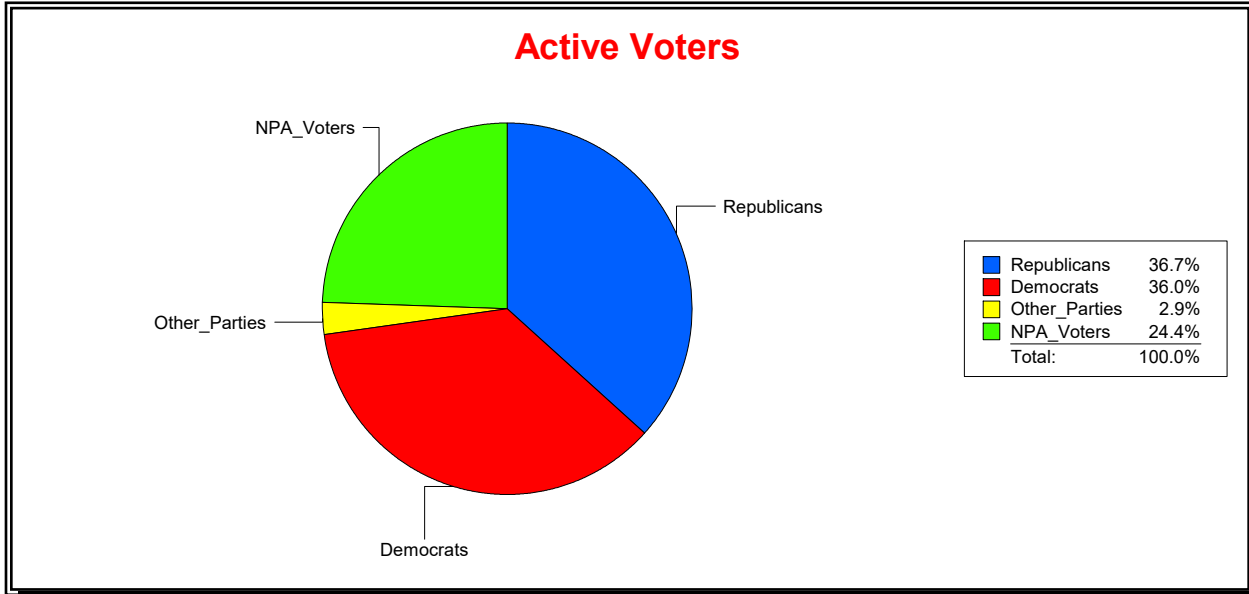

Ron Turner

Supervisor of Elections

Sarasota County, FL

Date 3/1/2024

Time 07:27 AM

Graphs of District Registration

Active Registered Voters

Inactive Voters

District	Total	Dems	Reps	NonP	Other	Total	Dems	Reps	NonP	Other
SARASOTA DIST 3	9,333	3,364	3,422	2,280	267	2,418	850	653	867	48