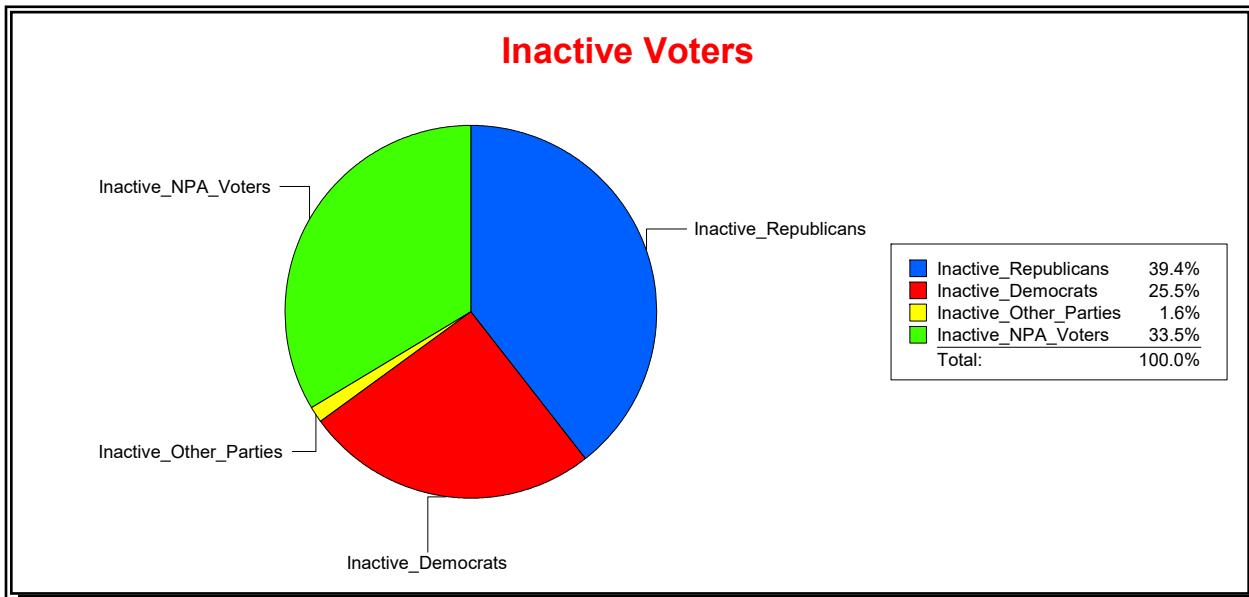

Ron Turner

Supervisor of Elections

Sarasota County, FL

Date 3/1/2024

Time 07:27 AM

Graphs of District Registration

Active Registered Voters

Inactive Voters

District	Total	Dems	Reps	NonP	Other	Total	Dems	Reps	NonP	Other
VENICE 1	22,097	5,582	10,798	5,267	450	2,751	702	1,083	921	45