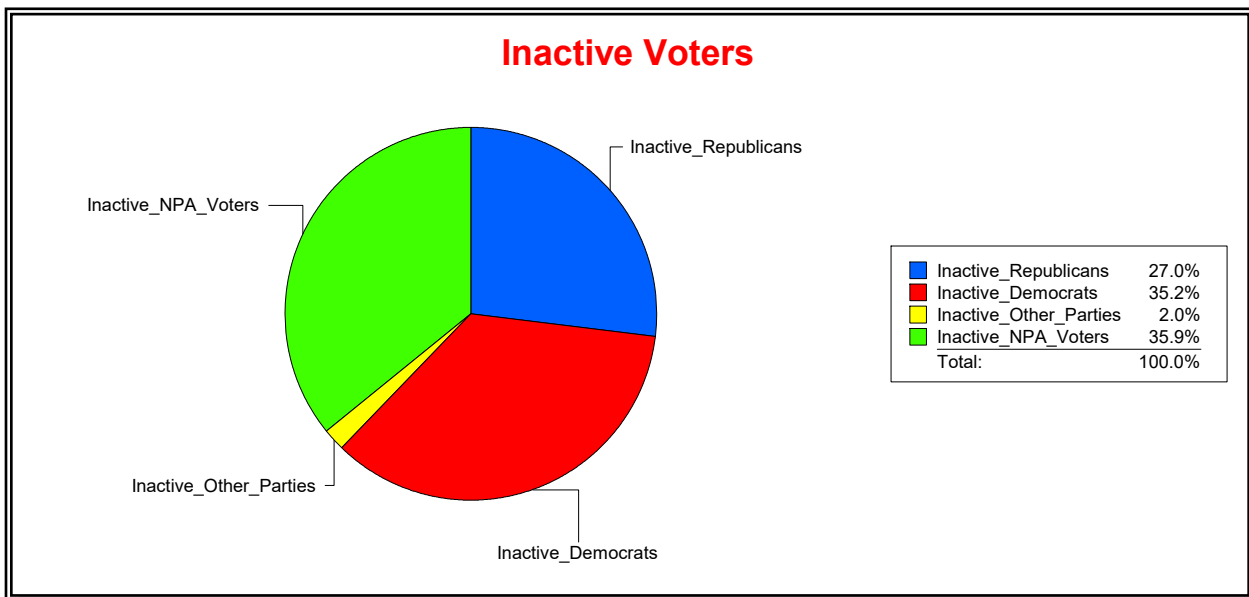

Ron Turner

Supervisor of Elections

Sarasota County, FL

Date 3/1/2024

Time 07:27 AM

Graphs of District Registration

Active Registered Voters

Inactive Voters

District	Total	Dems	Reps	NonP	Other	Total	Dems	Reps	NonP	Other
SARASOTA DIST 3	9,333	3,364	3,422	2,280	267	2,418	850	653	867	48