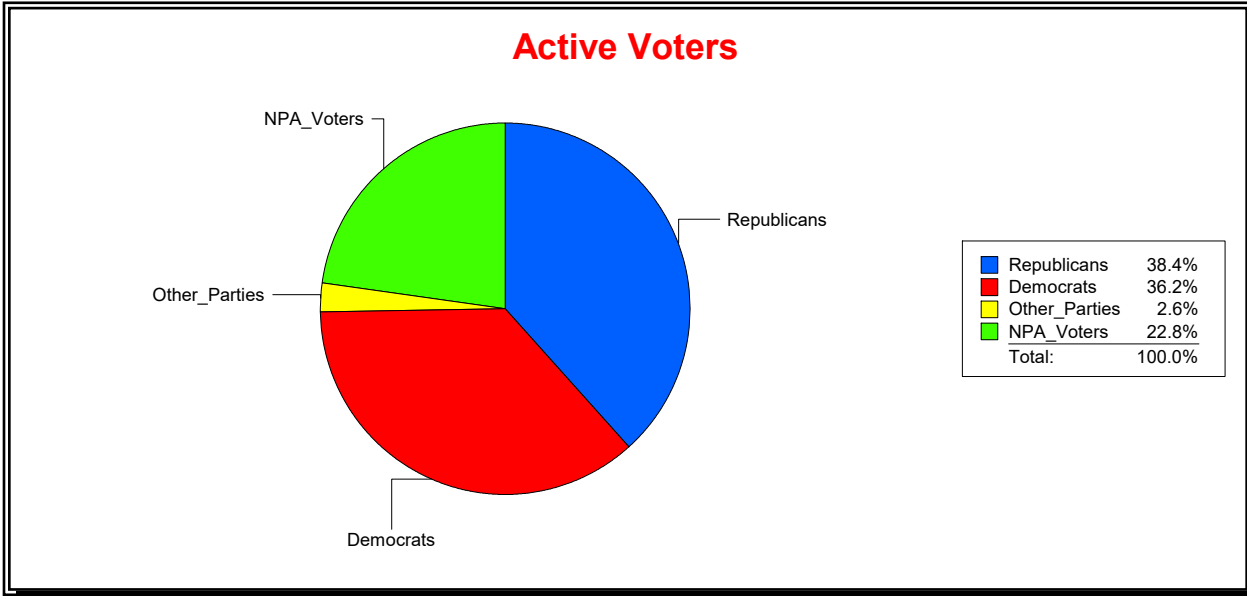

Ron Turner

Supervisor of Elections

Sarasota County, FL

Date 3/1/2024

Time 07:27 AM

Graphs of District Registration

Active Registered Voters

Inactive Voters

District	Total	Dems	Reps	NonP	Other	Total	Dems	Reps	NonP	Other
SCHOOL DIST 1	57,509	20,802	22,111	13,129	1,467	12,549	4,816	3,426	4,083	224