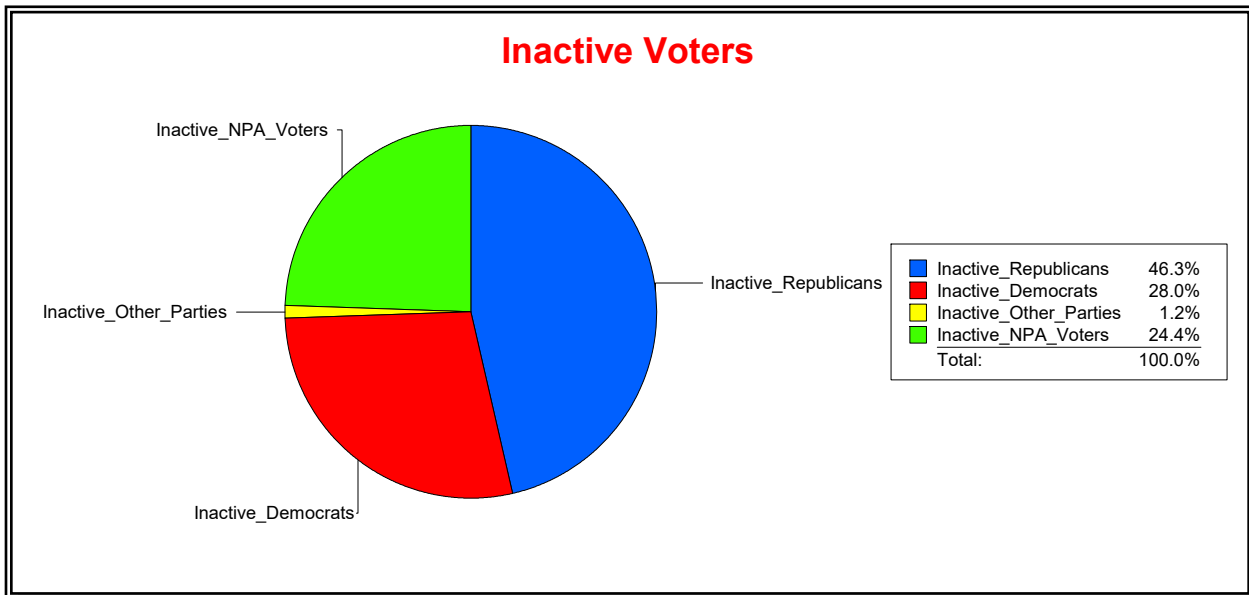

Ron Turner

Supervisor of Elections

Sarasota County, FL

Date 3/1/2024

Time 07:27 AM

Graphs of District Registration

Active Registered Voters

Inactive Voters

District	Total	Dems	Reps	NonP	Other	Total	Dems	Reps	NonP	Other
LBK DISTRICT 3	1,391	341	721	302	27	164	46	76	40	2