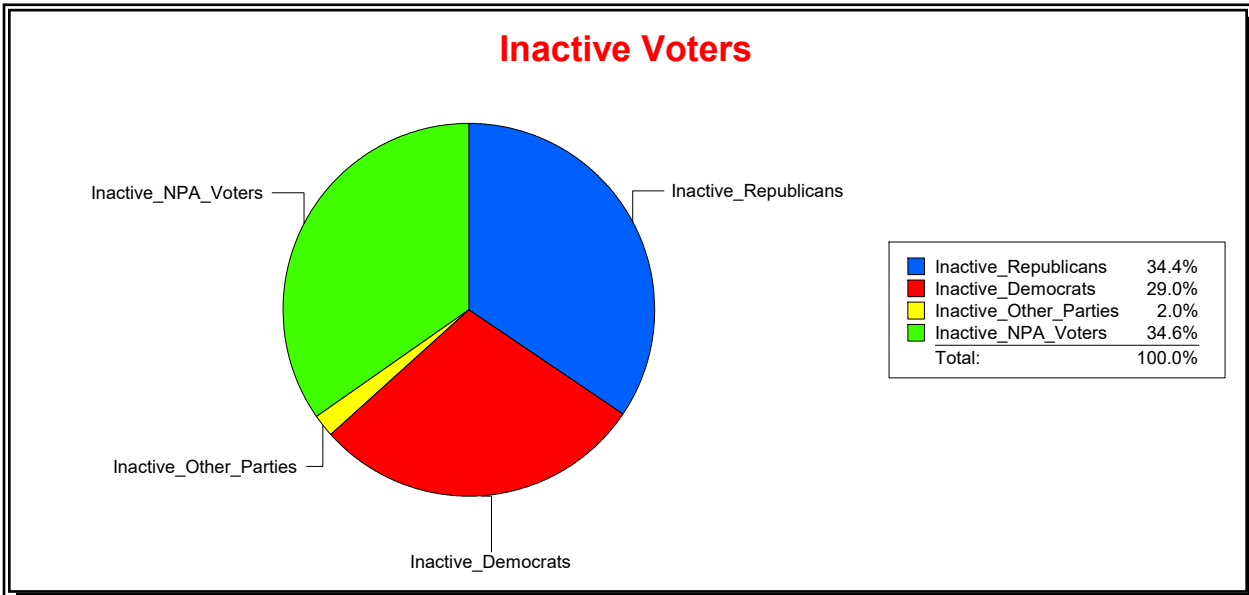

Ron Turner

Supervisor of Elections

Sarasota County, FL

Date 3/1/2024

Time 07:27 AM

Graphs of District Registration

Active Registered Voters

Inactive Voters

District	Total	Dems	Reps	NonP	Other	Total	Dems	Reps	NonP	Other
SCHOOL DIST 2	68,672	18,532	32,379	16,060	1,701	9,958	2,890	3,423	3,450	195