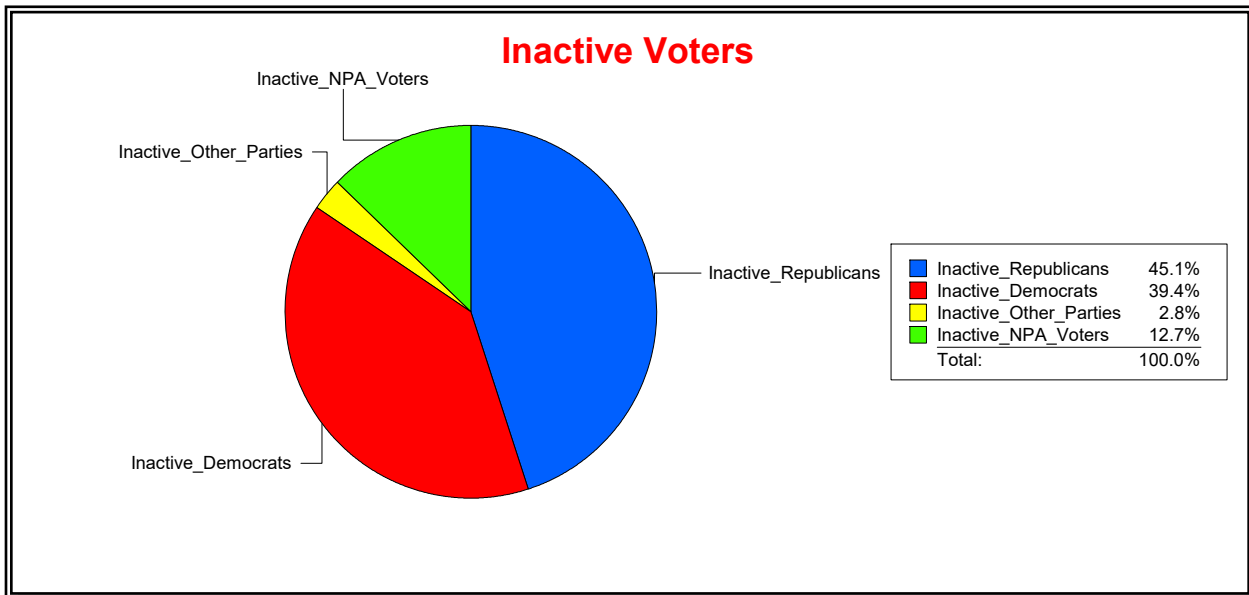

Ron Turner

Supervisor of Elections

Sarasota County, FL

Date 3/1/2024

Time 07:27 AM

Graphs of District Registration

Active Registered Voters

Inactive Voters

District	Total	Dems	Reps	NonP	Other	Total	Dems	Reps	NonP	Other
TRI-PAR PK & REC DIST	508	144	243	114	7	71	28	32	9	2