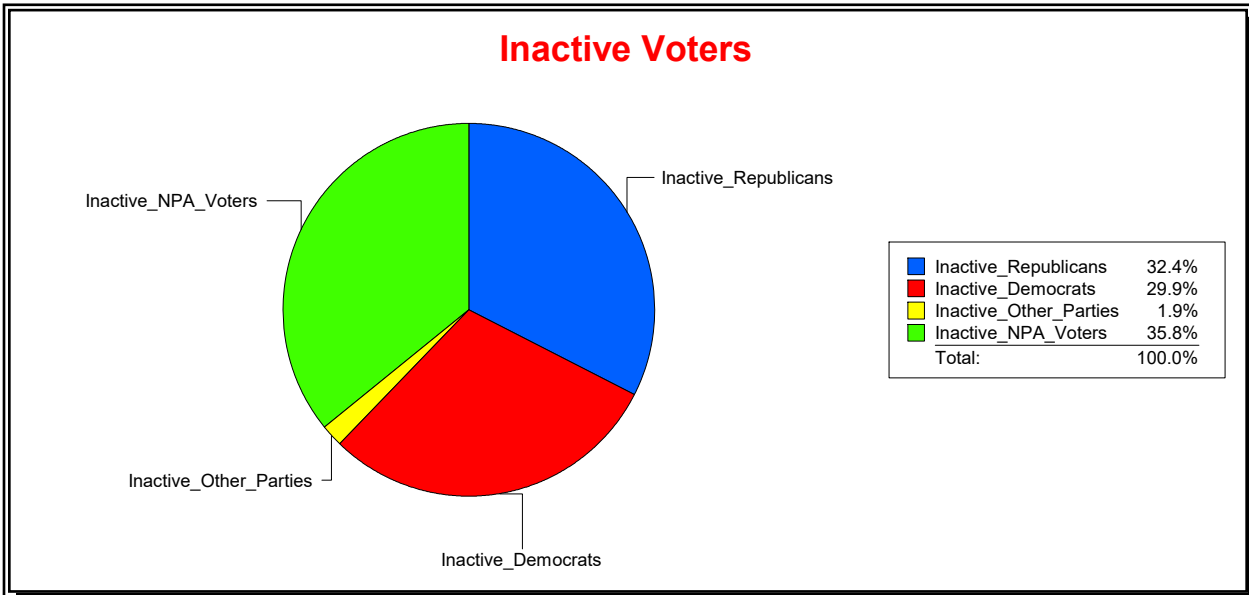

Ron Turner

Supervisor of Elections

Sarasota County, FL

Date 3/1/2024

Time 07:27 AM

Graphs of District Registration

Active Registered Voters

Inactive Voters

District	Total	Dems	Reps	NonP	Other	Total	Dems	Reps	NonP	Other
COUNTYWIDE	324,925	87,908	150,757	78,267	7,993	54,643	16,312	17,715	19,557	1,059