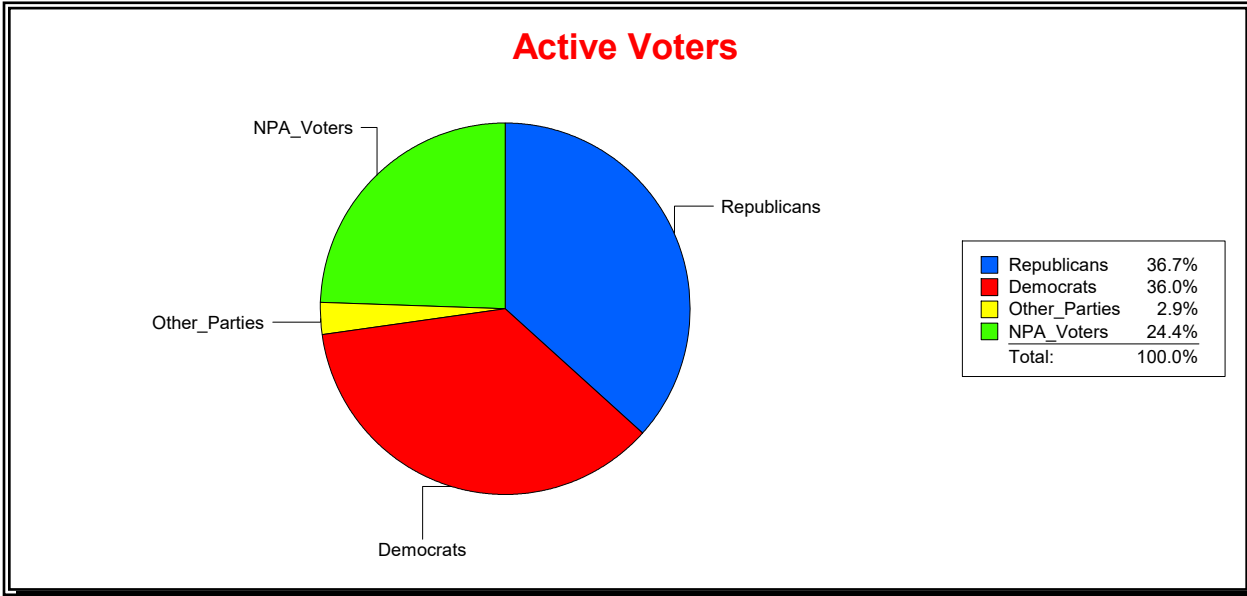

Ron Turner

Supervisor of Elections

Sarasota County, FL

Date 3/1/2024

Time 07:27 AM

Graphs of District Registration

District	Active Registered Voters					Inactive Voters				
	Total	Dems	Reps	NonP	Other	Total	Dems	Reps	NonP	Other
SARASOTA 3	9,333	3,364	3,422	2,280	267	2,418	850	653	867	48