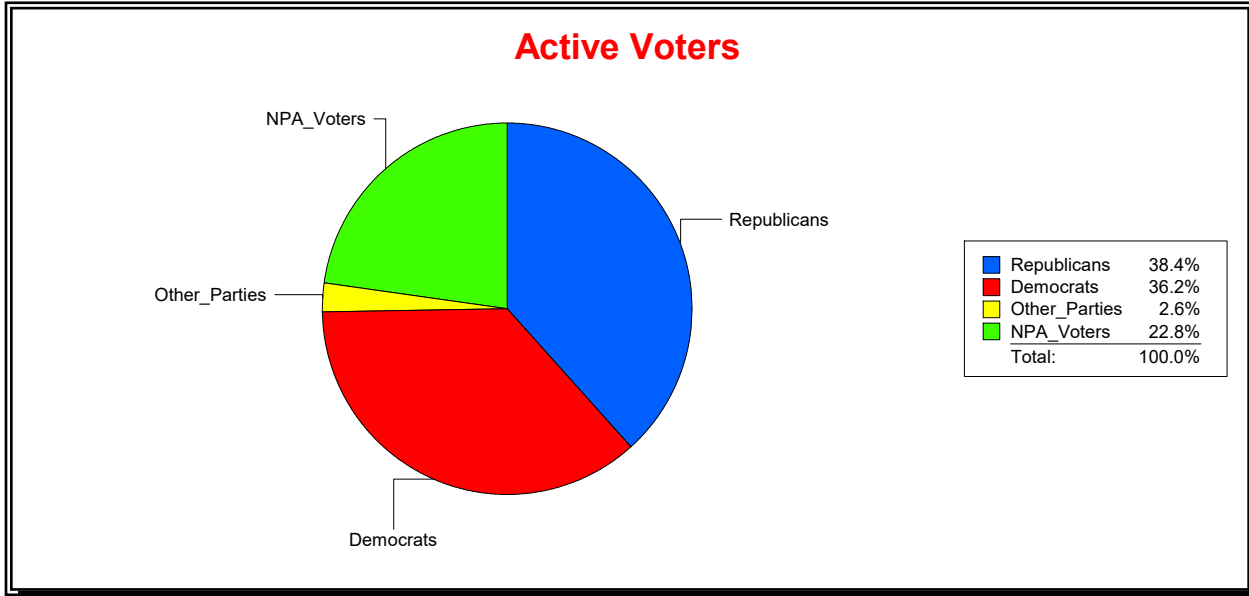

Ron Turner

Supervisor of Elections

Sarasota County, FL

Date 3/1/2024

Time 07:27 AM

Graphs of District Registration

Active Registered Voters

Inactive Voters

<u>District</u>	<u>Total</u>	<u>Dems</u>	<u>Reps</u>	<u>NonP</u>	<u>Other</u>	<u>Total</u>	<u>Dems</u>	<u>Reps</u>	<u>NonP</u>	<u>Other</u>
CNTY COMM DIST 2	57,509	20,802	22,111	13,129	1,467	12,549	4,816	3,426	4,083	224