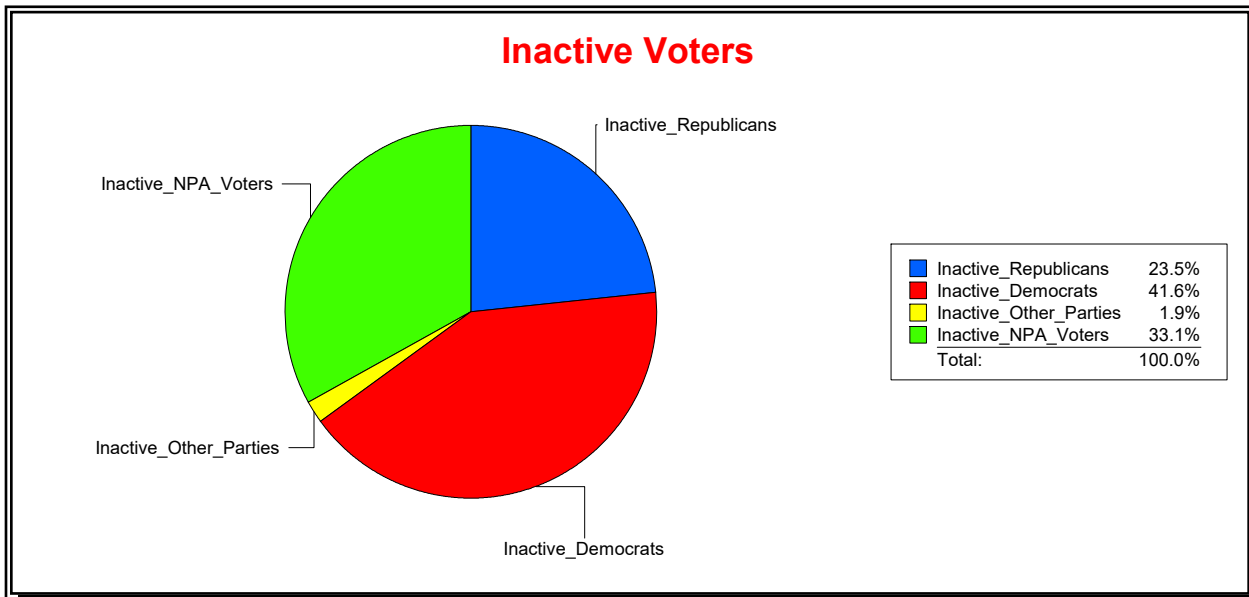

Supervisor of Elections

Sarasota County, FL

Date 3/1/2024

Time 07:27 AM

Graphs of District Registration

Active Registered Voters

Inactive Voters

District	Total	Dems	Reps	NonP	Other	Total	Dems	Reps	NonP	Other
SARASOTA	33,571	13,224	11,549	7,868	930	8,320	3,461	1,952	2,751	156