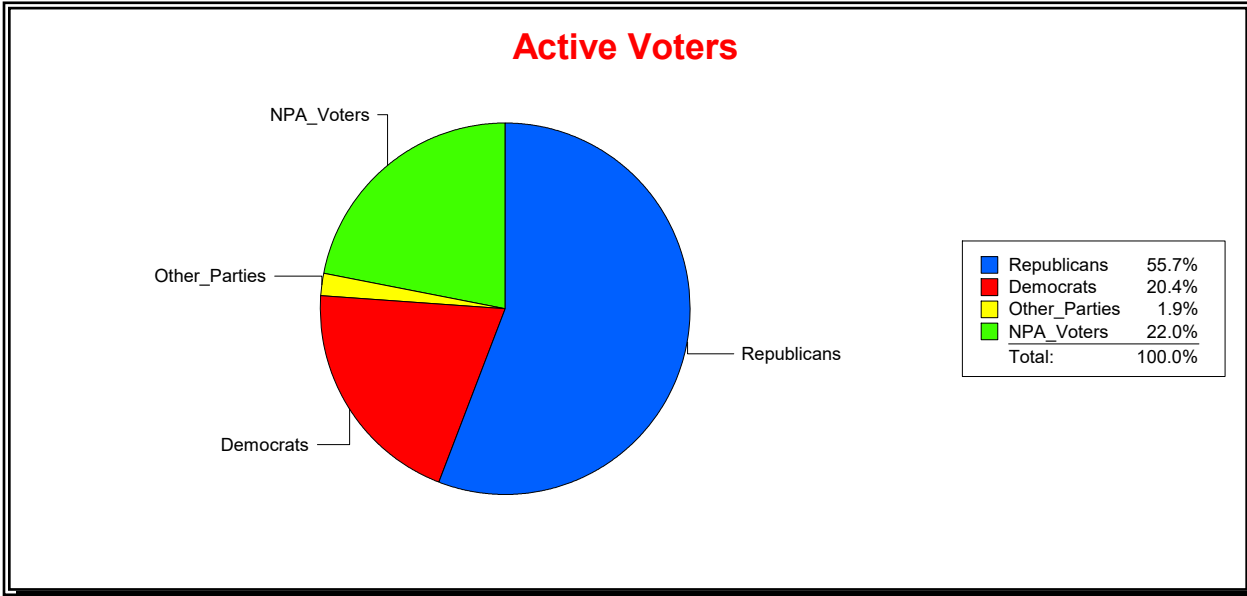

Date 3/1/2024

Time 07:27 AM

Graphs of District Registration

Active Registered Voters

Inactive Voters

District	Total	Dems	Reps	NonP	Other	Total	Dems	Reps	NonP	Other
SARASOTA NATIONAL CDD	1,886	385	1,051	415	35	69	17	37	13	2