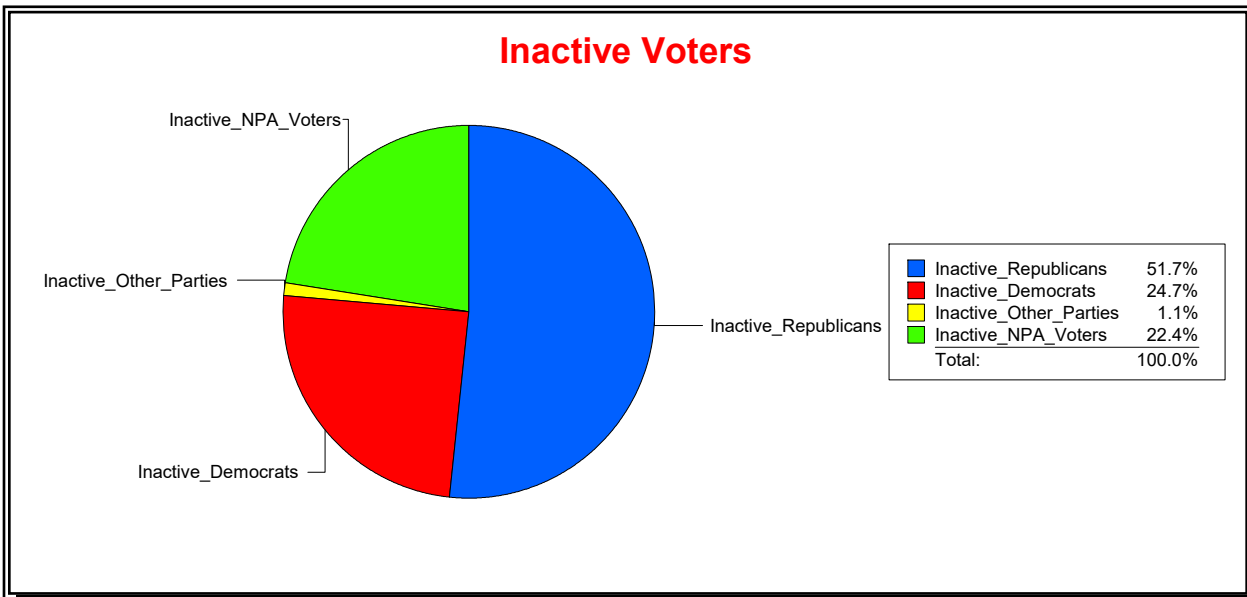

Ron Turner

Supervisor of Elections

Sarasota County, FL

Date 3/1/2024

Time 07:27 AM

Graphs of District Registration

Active Registered Voters

Inactive Voters

District	Total	Dems	Reps	NonP	Other	Total	Dems	Reps	NonP	Other
LONGBOAT KEY 1	1,422	292	792	297	41	174	43	90	39	2