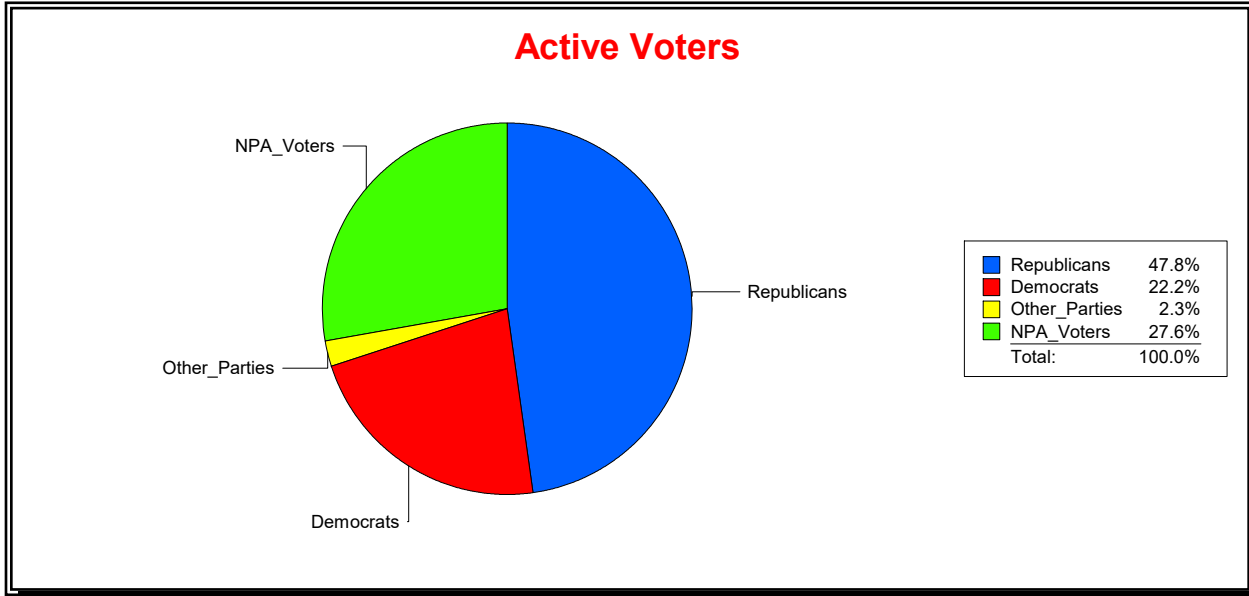

Ron Turner

Supervisor of Elections

Sarasota County, FL

Date 3/1/2024

Time 07:27 AM

Graphs of District Registration

Active Registered Voters

Inactive Voters

District	Total	Dems	Reps	NonP	Other	Total	Dems	Reps	NonP	Other
STONEYBROOK CDD	1,693	376	810	468	39	203	46	75	78	4