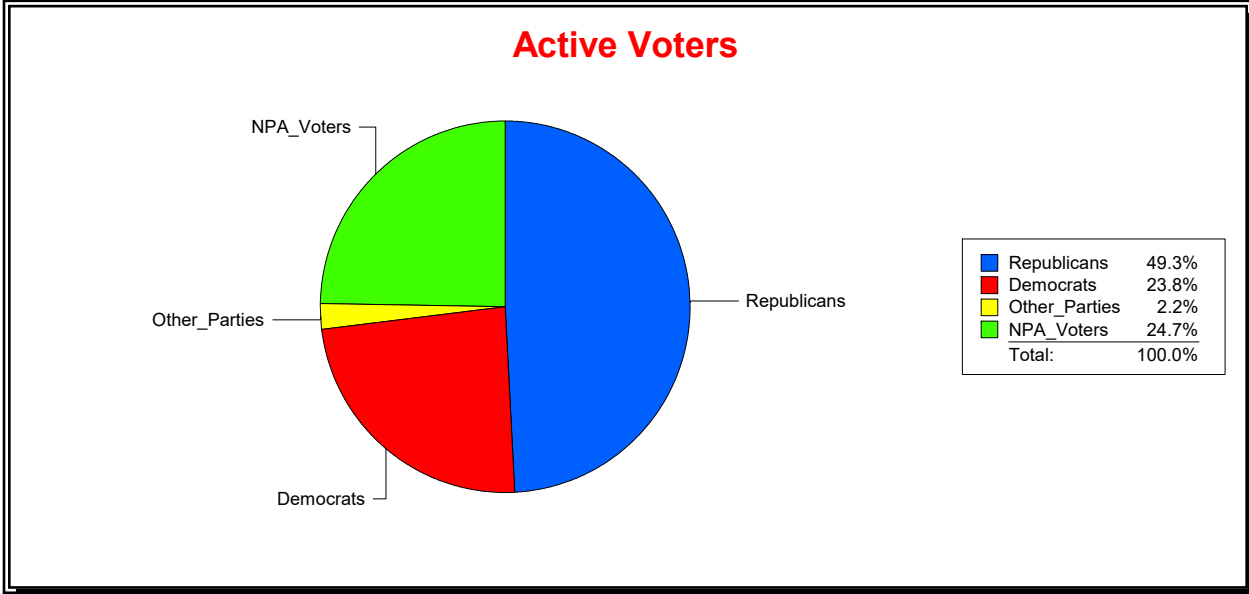

Ron Turner

Supervisor of Elections

Sarasota County, FL

Date 3/1/2024

Time 07:27 AM

Graphs of District Registration

Active Registered Voters

Inactive Voters

District	Total	Dems	Reps	NonP	Other	Total	Dems	Reps	NonP	Other
CNTY COMM DIST 3	70,427	16,764	34,706	17,417	1,540	9,808	2,443	3,565	3,627	173