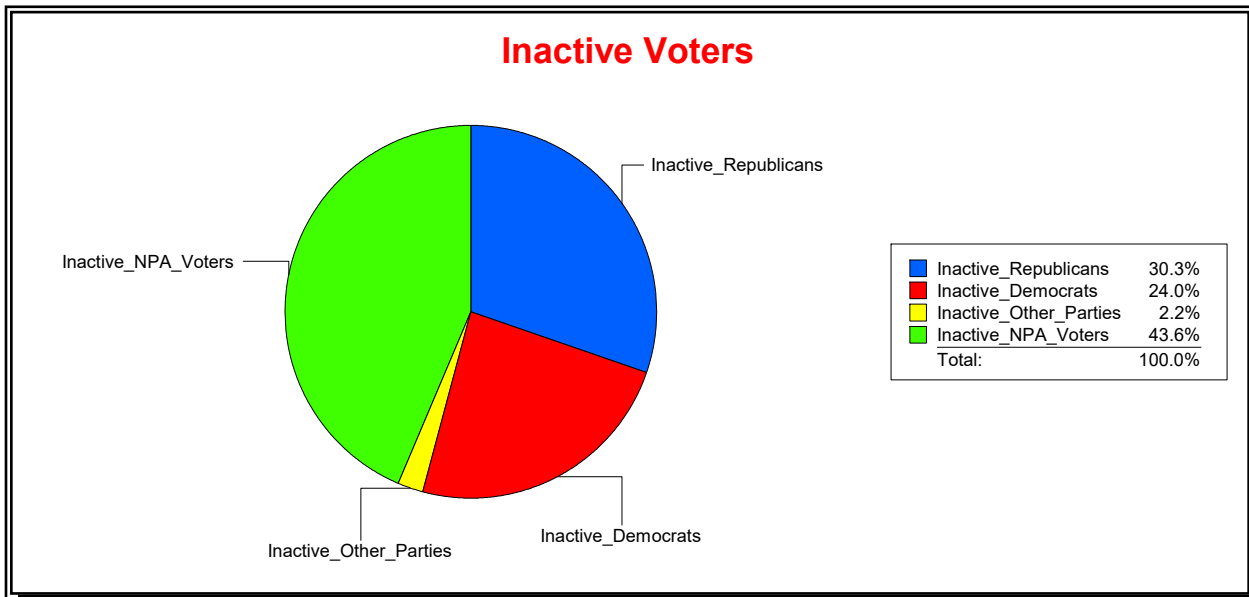

Ron Turner

Supervisor of Elections

Sarasota County, FL

Date 3/1/2024

Time 07:27 AM

Graphs of District Registration

District	Active Registered Voters					Inactive Voters				
	Total	Dems	Reps	NonP	Other	Total	Dems	Reps	NonP	Other
NORTH PORT 2	12,130	2,507	5,987	3,265	371	2,049	491	620	893	45