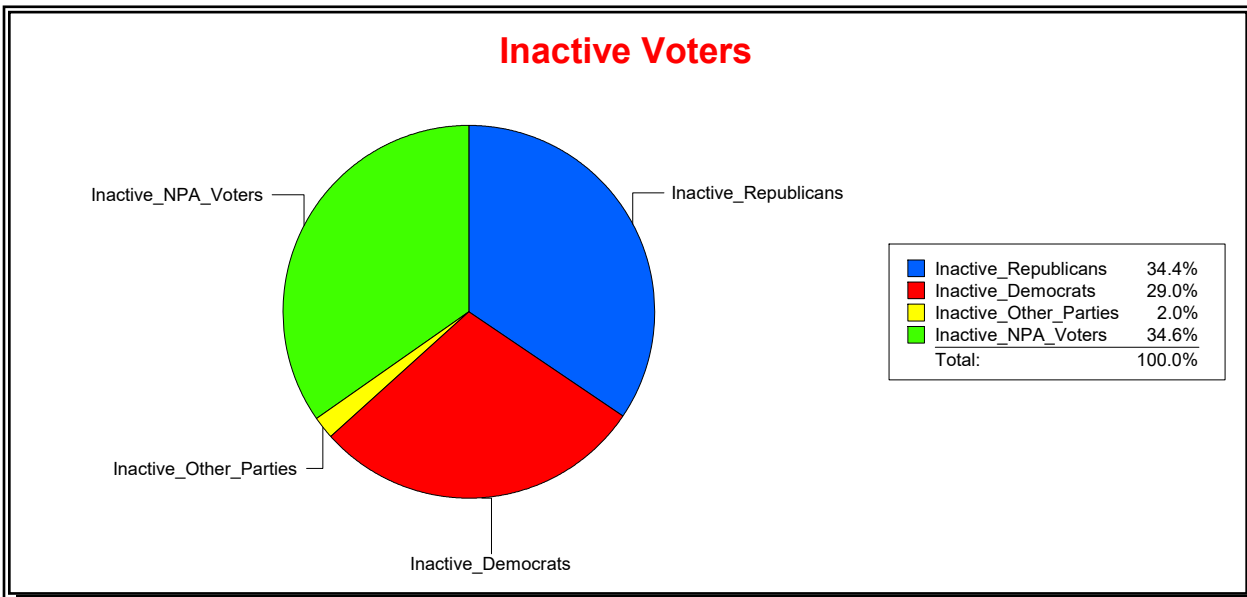

Ron Turner

Supervisor of Elections

Sarasota County, FL

Date 3/1/2024

Time 07:27 AM

Graphs of District Registration

Active Registered Voters

Inactive Voters

District	Total	Dems	Reps	NonP	Other	Total	Dems	Reps	NonP	Other
SOIL AND WATER DIST 4	68,672	18,532	32,379	16,060	1,701	9,958	2,890	3,423	3,450	195