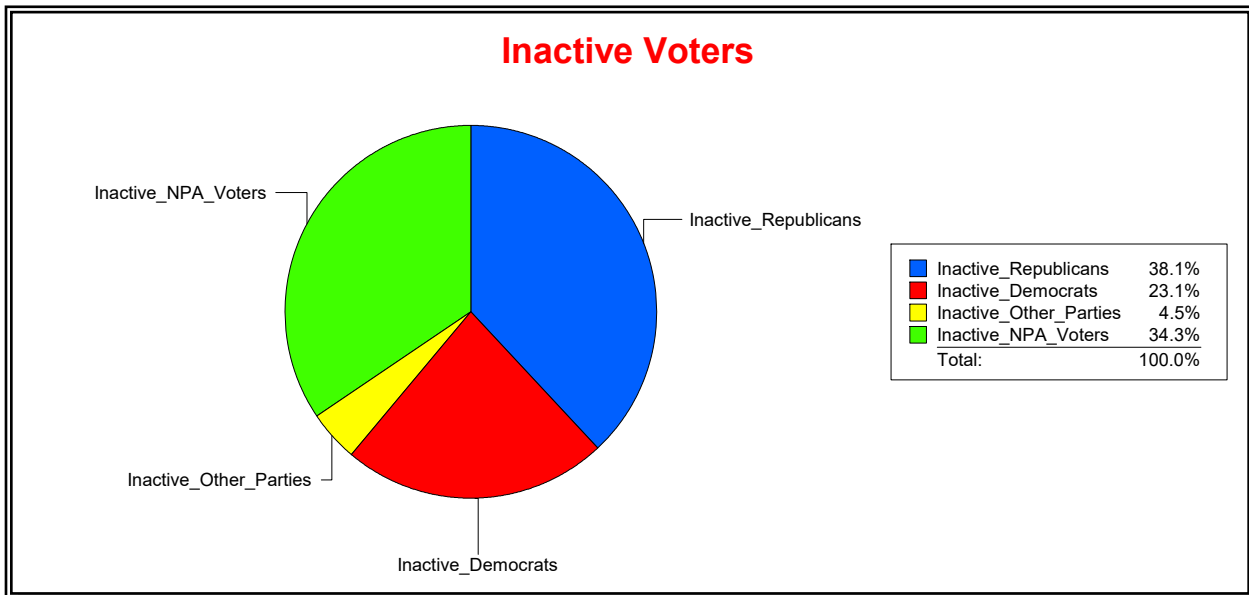

District	Total	Dems	Reps	NonP	Other	Total	Dems	Reps	NonP	Other
LAKWOOD RANCH CDD	2,184	439	1,160	495	90	134	31	51	46	6

Ron Turner

Supervisor of Elections

Sarasota County, FL

Date 3/1/2024

Time 07:27 AM

Graphs of District Registration