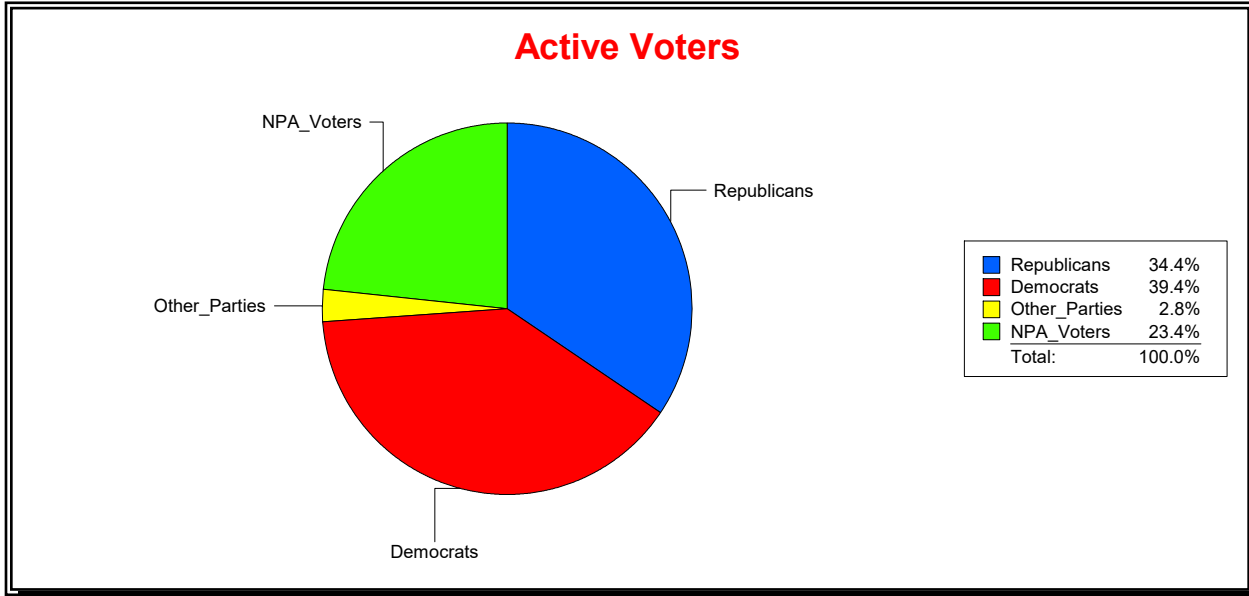

Supervisor of Elections

Sarasota County, FL

Date 3/1/2024

Time 07:27 AM

Graphs of District Registration

Active Registered Voters

Inactive Voters

District	Total	Dems	Reps	NonP	Other	Total	Dems	Reps	NonP	Other
SARASOTA	33,571	13,224	11,549	7,868	930	8,320	3,461	1,952	2,751	156