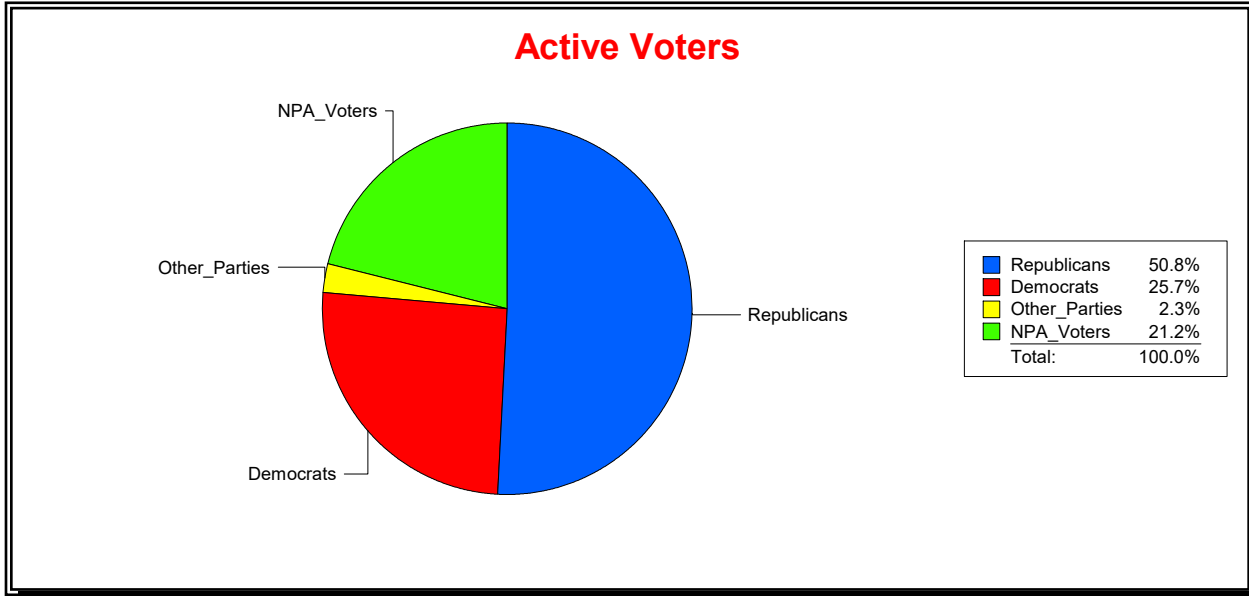

Ron Turner

Supervisor of Elections

Sarasota County, FL

Date 3/1/2024

Time 07:27 AM

Graphs of District Registration

Active Registered Voters

Inactive Voters

District	Total	Dems	Reps	NonP	Other	Total	Dems	Reps	NonP	Other
LONGBOAT KEY	4,452	1,144	2,260	944	104	543	150	255	132	6