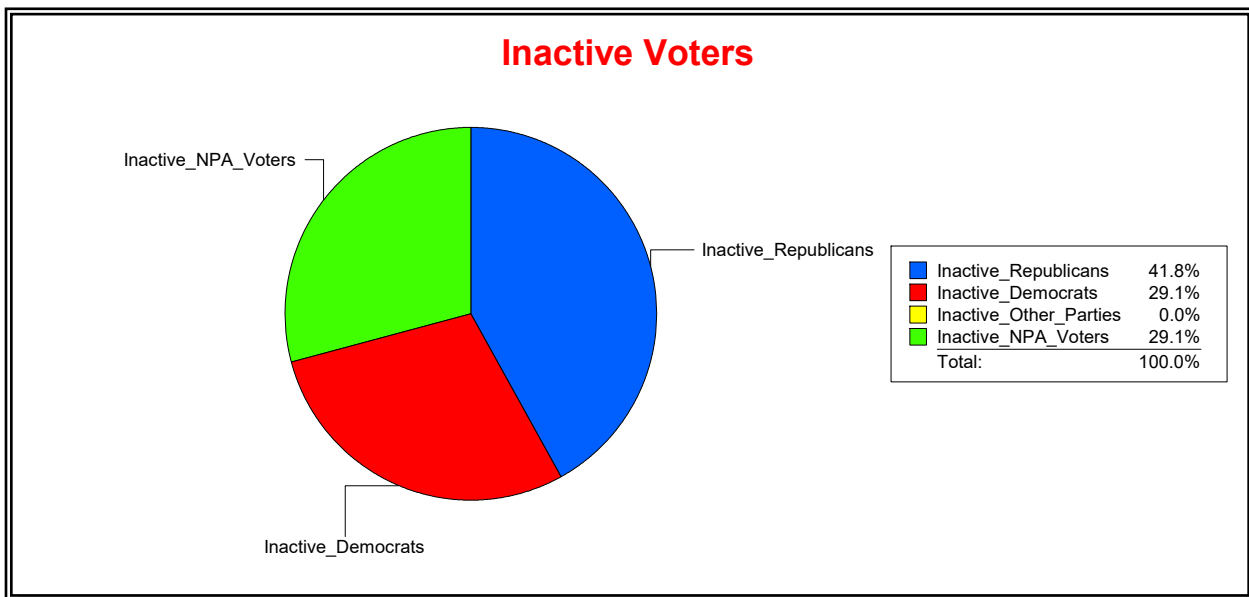

Supervisor of Elections

Sarasota County, FL

Date 3/1/2024

Time 07:27 AM

Graphs of District Registration

Active Registered Voters

Inactive Voters

District	Total	Dems	Reps	NonP	Other	Total	Dems	Reps	NonP	Other
GOLDEN GATE POINT	334	90	157	77	10	55	16	23	16	0