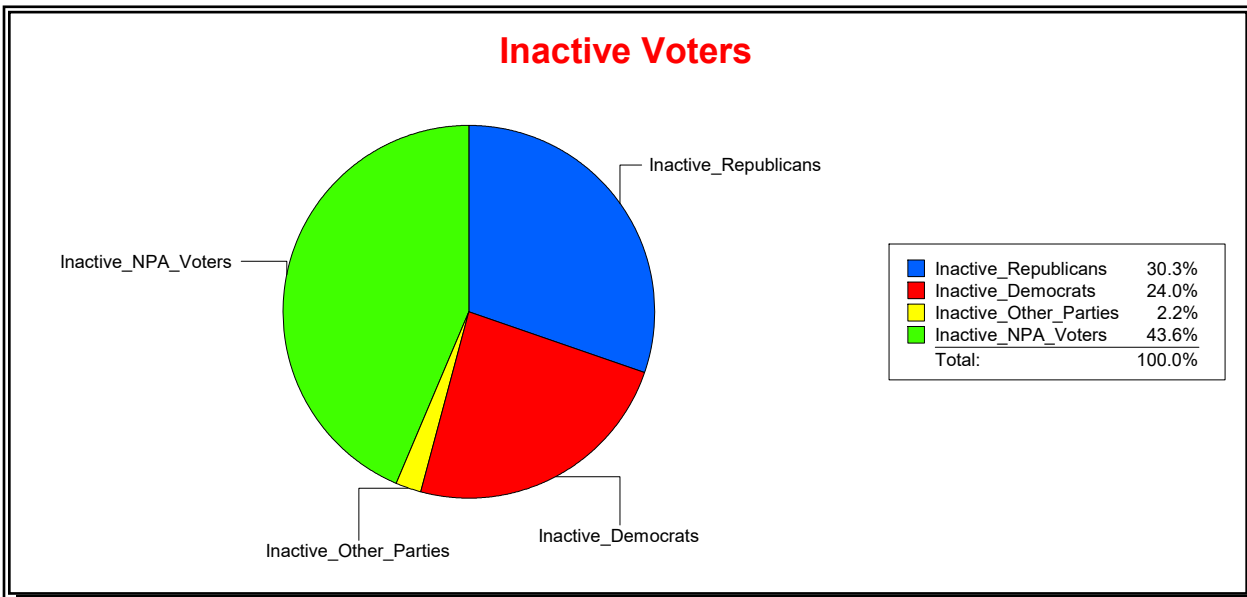

Ron Turner

Supervisor of Elections

Sarasota County, FL

Date 3/1/2024

Time 07:27 AM

Graphs of District Registration

Active Registered Voters

Inactive Voters

<u>District</u>	<u>Total</u>	<u>Dems</u>	<u>Reps</u>	<u>NonP</u>	<u>Other</u>	<u>Total</u>	<u>Dems</u>	<u>Reps</u>	<u>NonP</u>	<u>Other</u>
NORTH PORT DIST 2	12,130	2,507	5,987	3,265	371	2,049	491	620	893	45