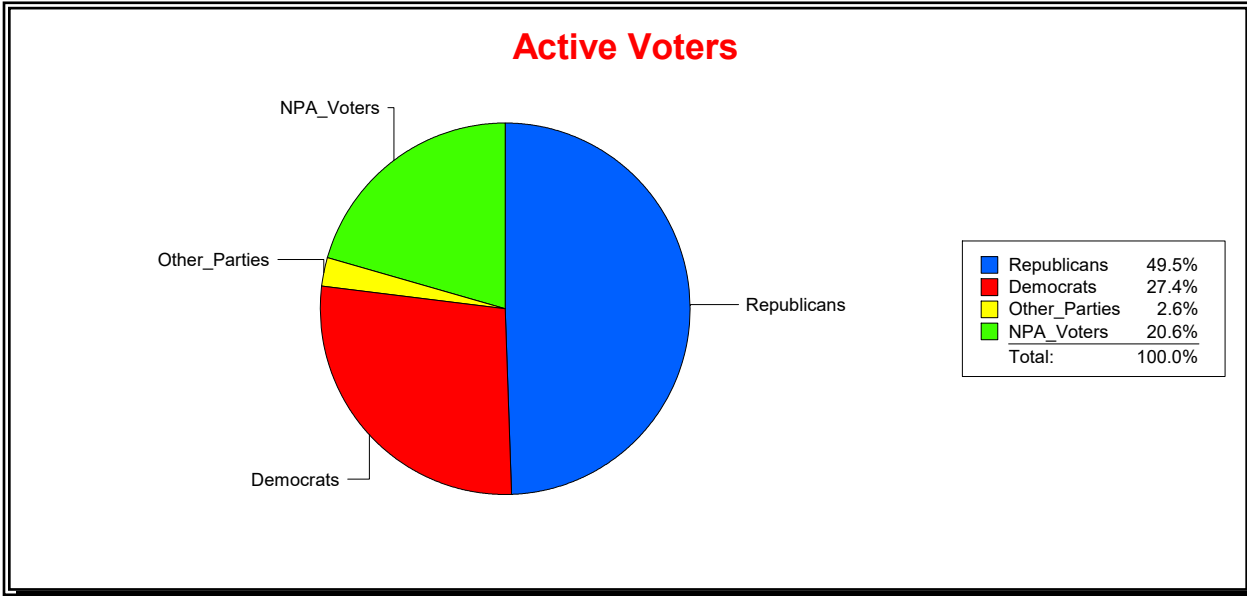

Ron Turner

Supervisor of Elections

Sarasota County, FL

Date 3/1/2024

Time 07:27 AM

Graphs of District Registration

Active Registered Voters

Inactive Voters

District	Total	Dems	Reps	NonP	Other	Total	Dems	Reps	NonP	Other
LONGBOAT KEY BEACH A	1,744	477	863	359	45	242	73	108	59	2