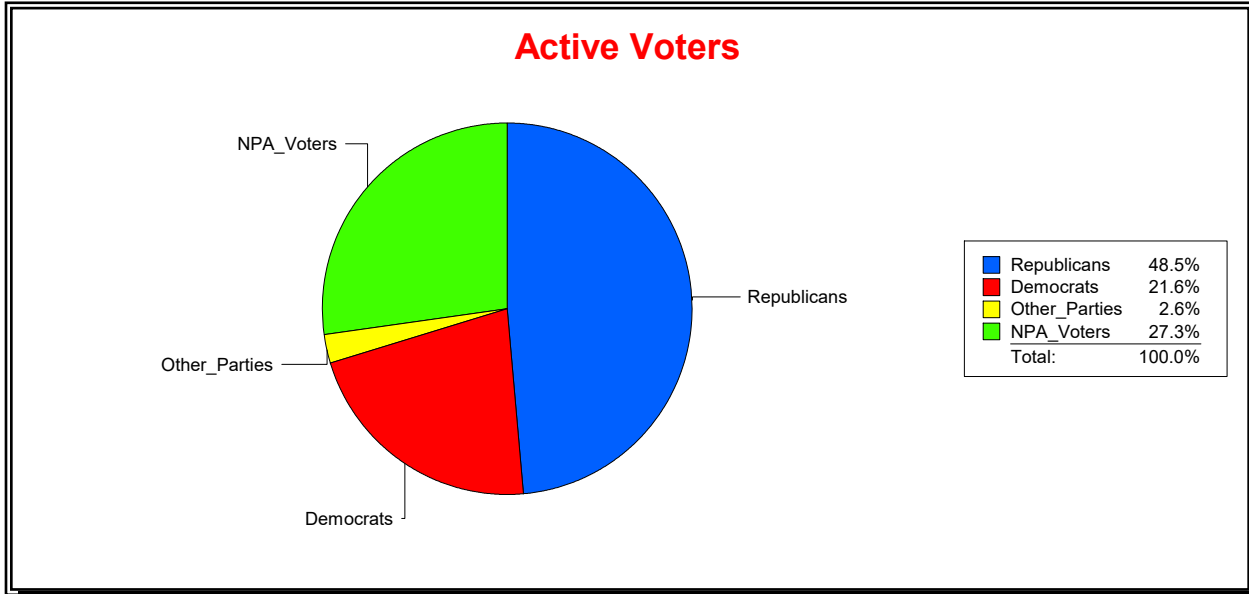

Ron Turner

Supervisor of Elections

Sarasota County, FL

Date 3/1/2024

Time 07:27 AM

Graphs of District Registration

District	Active Registered Voters					Inactive Voters				
	Total	Dems	Reps	NonP	Other	Total	Dems	Reps	NonP	Other
NORTH PORT 1	9,892	2,139	4,800	2,696	257	1,850	484	548	772	46