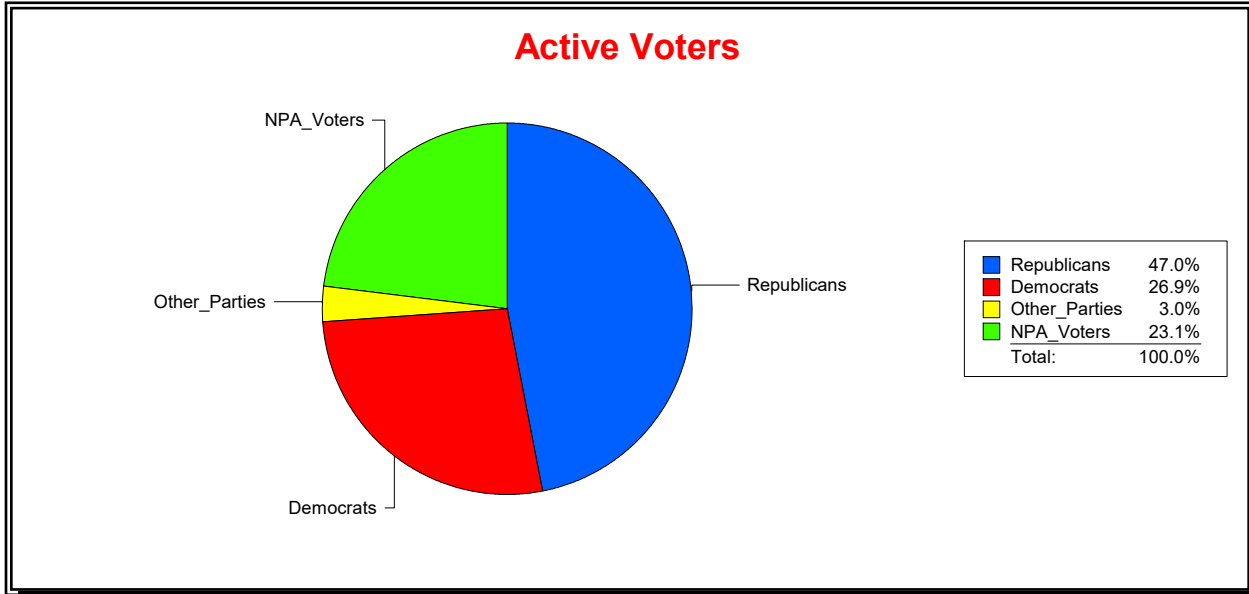

Ron Turner

Supervisor of Elections

Sarasota County, FL

Date 3/1/2024

Time 07:27 AM

Graphs of District Registration

Active Registered Voters

Inactive Voters

District	Total	Dems	Reps	NonP	Other	Total	Dems	Reps	NonP	Other
GOLDEN GATE POINT	334	90	157	77	10	55	16	23	16	0