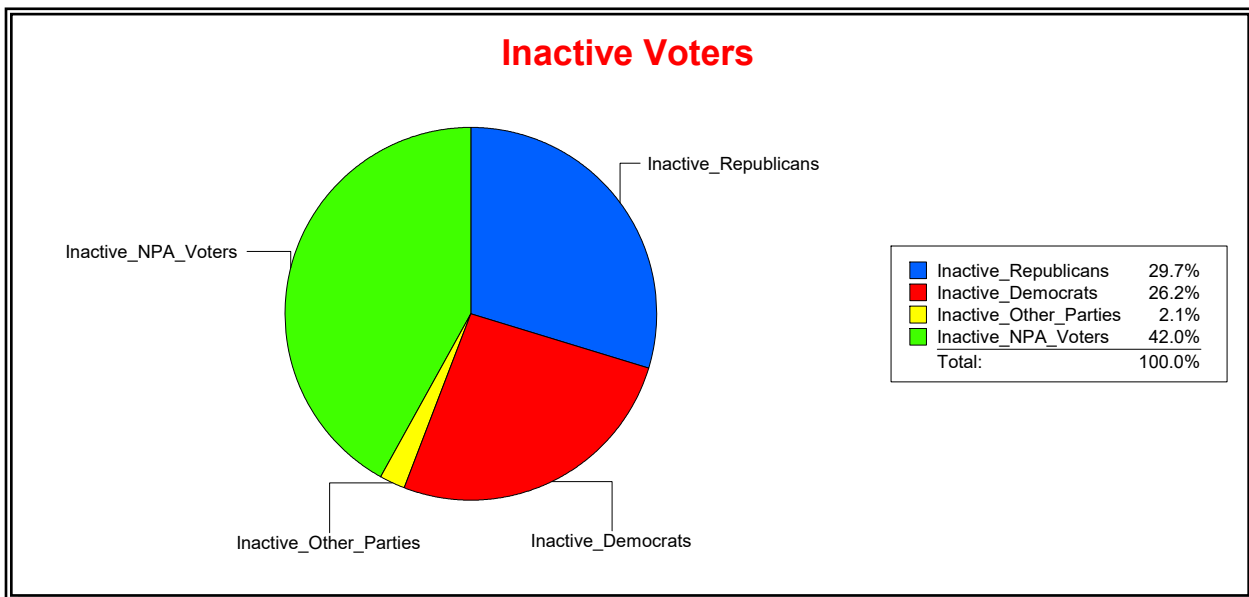

Supervisor of Elections

Sarasota County, FL

Date 3/1/2024

Time 07:27 AM

Graphs of District Registration

Active Registered Voters

Inactive Voters

District	Total	Dems	Reps	NonP	Other	Total	Dems	Reps	NonP	Other
NORTH PORT DIST 5	16,543	3,687	8,229	4,234	393	2,370	622	703	996	49