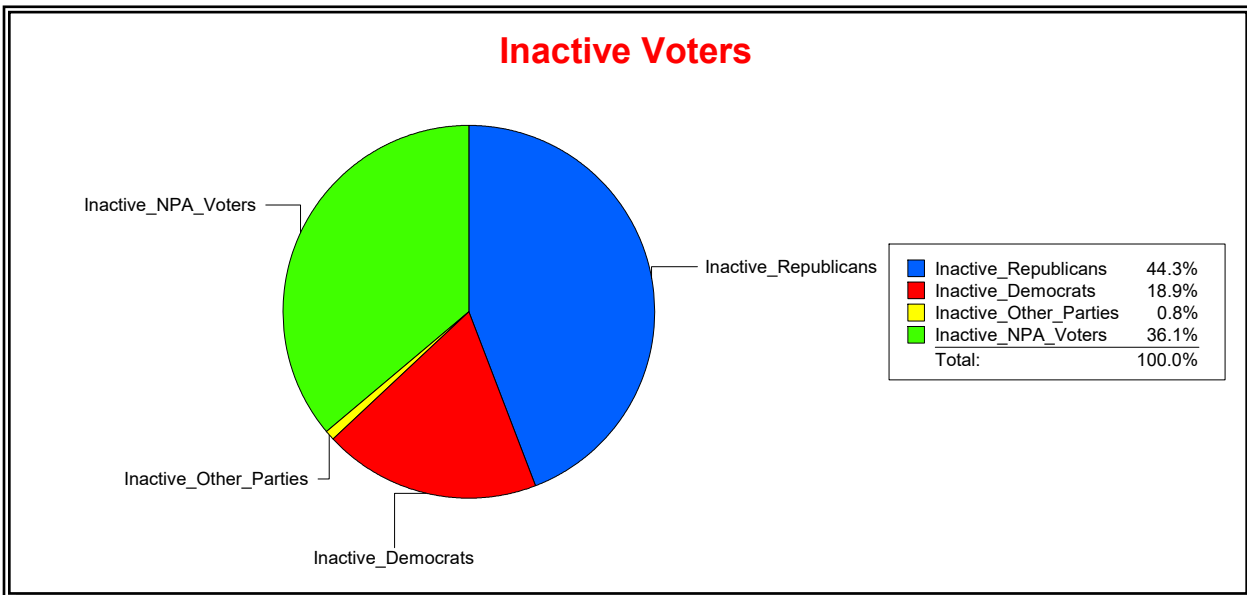

Date 3/1/2024

Time 07:27 AM

Graphs of District Registration

Active Registered Voters

Inactive Voters

District	Total	Dems	Reps	NonP	Other	Total	Dems	Reps	NonP	Other
BLACKBURN CREEK	2,431	563	1,278	542	48	122	23	54	44	1