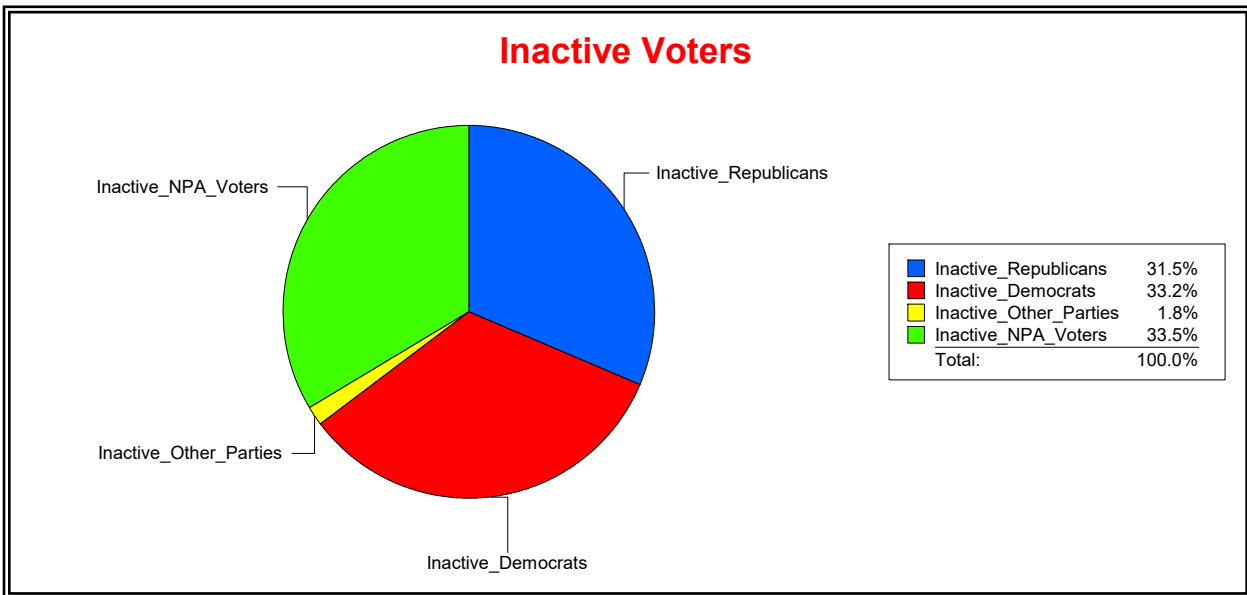

Ron Turner

Supervisor of Elections

Sarasota County, FL

Date 3/1/2024

Time 07:27 AM

Graphs of District Registration

Active Registered Voters

Inactive Voters

District	Total	Dems	Reps	NonP	Other	Total	Dems	Reps	NonP	Other
STATE HOUSE DIST 73	133,055	40,711	57,952	31,151	3,241	23,718	7,863	7,470	7,950	435