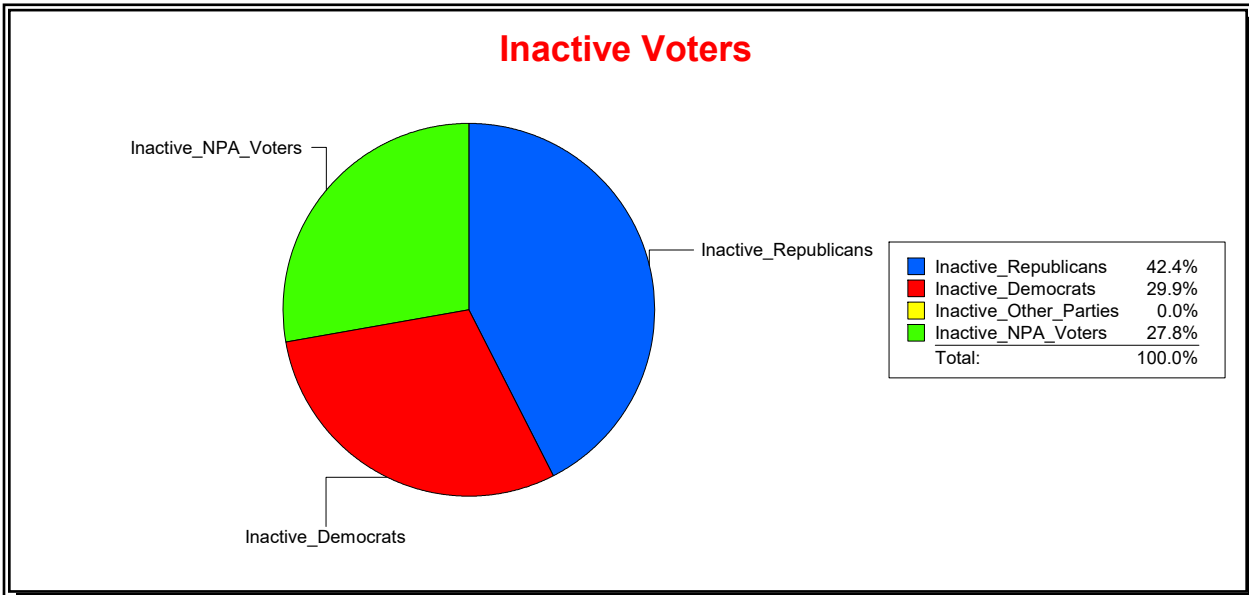

Ron Turner

Supervisor of Elections

Sarasota County, FL

Date 3/1/2024

Time 07:27 AM

Graphs of District Registration

Active Registered Voters

Inactive Voters

District	Total	Dems	Reps	NonP	Other	Total	Dems	Reps	NonP	Other
LBK DISTRICT 2	1,272	414	565	264	29	144	43	61	40	0