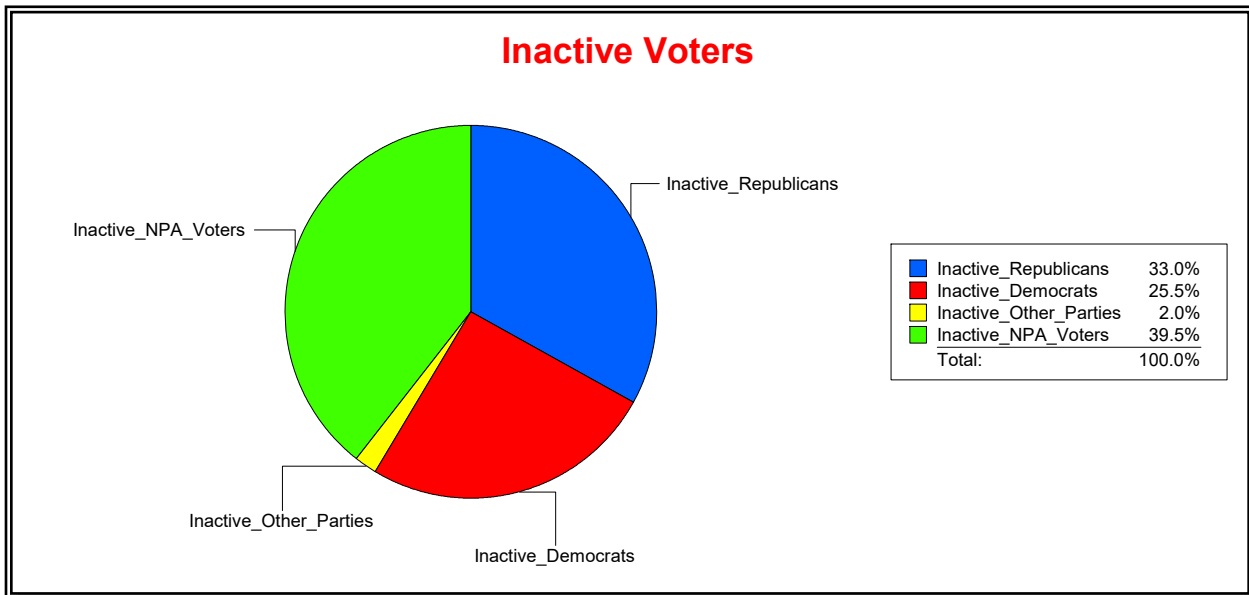

Ron Turner

Supervisor of Elections

Sarasota County, FL

Date 3/1/2024

Time 07:27 AM

Graphs of District Registration

Active Registered Voters

Inactive Voters

District	Total	Dems	Reps	NonP	Other	Total	Dems	Reps	NonP	Other
HOSPITAL BOARD SOUTH	117,061	26,905	57,328	30,011	2,817	19,184	4,892	6,334	7,572	386