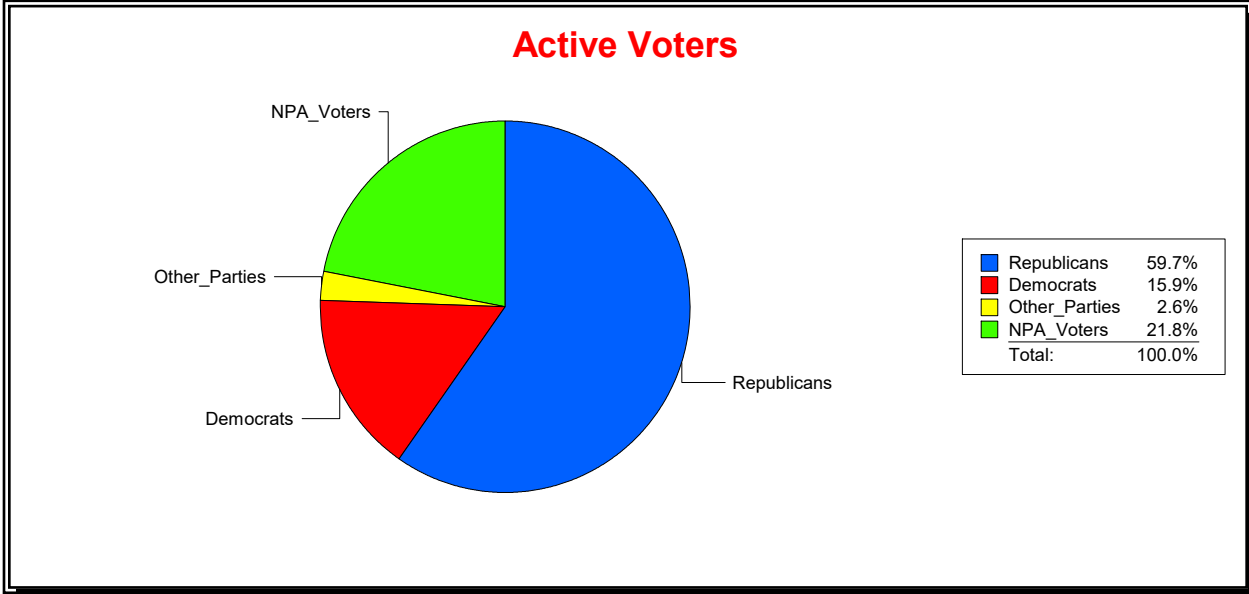

District	Total	Dems	Reps	NonP	Other	Total	Dems	Reps	NonP	Other
TOSCANA ISLES CDD	1,242	197	742	271	32	40	7	21	12	0

Ron Turner

Supervisor of Elections

Sarasota County, FL

Date 3/1/2024

Time 07:27 AM

Graphs of District Registration