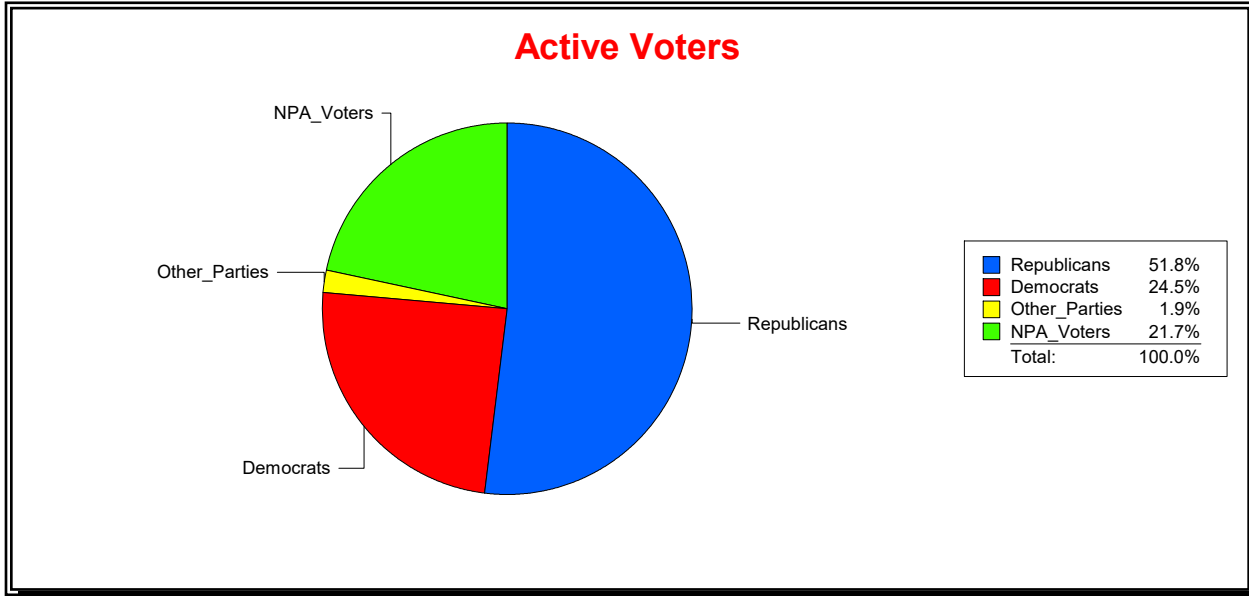

Ron Turner

Supervisor of Elections

Sarasota County, FL

Date 3/1/2024

Time 07:27 AM

Graphs of District Registration

Active Registered Voters

Inactive Voters

District	Total	Dems	Reps	NonP	Other	Total	Dems	Reps	NonP	Other
LONGBOAT KEY 3	1,391	341	721	302	27	164	46	76	40	2