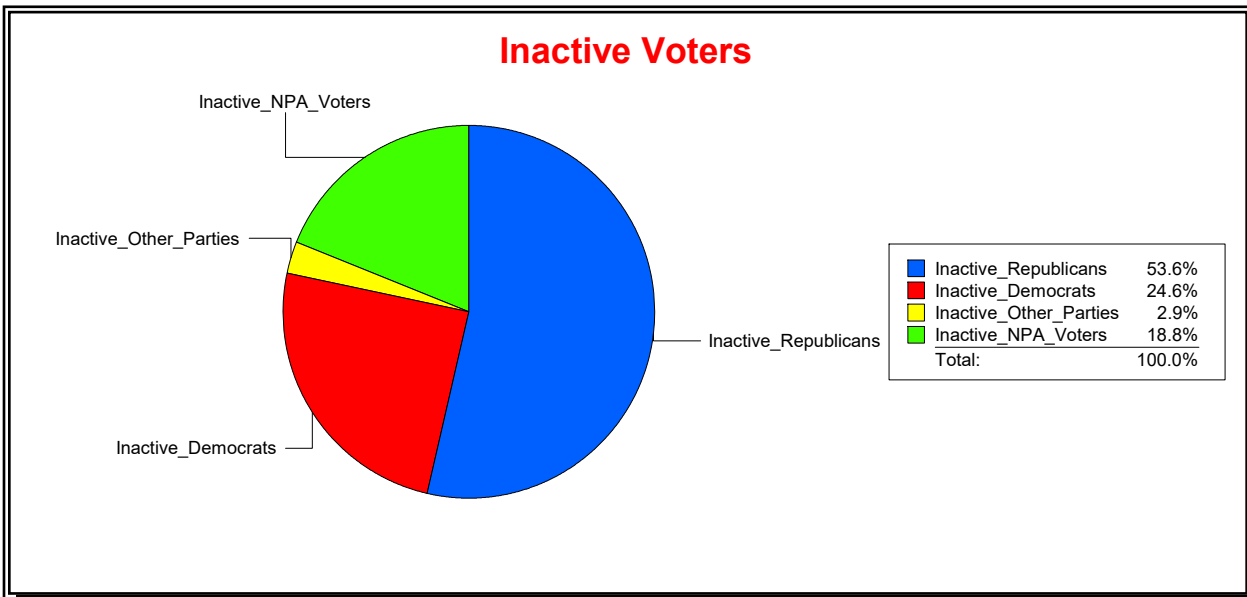

Date 3/1/2024

Time 07:27 AM

Graphs of District Registration

Active Registered Voters

Inactive Voters

District	Total	Dems	Reps	NonP	Other	Total	Dems	Reps	NonP	Other
SARASOTA NATIONAL CDD	1,886	385	1,051	415	35	69	17	37	13	2