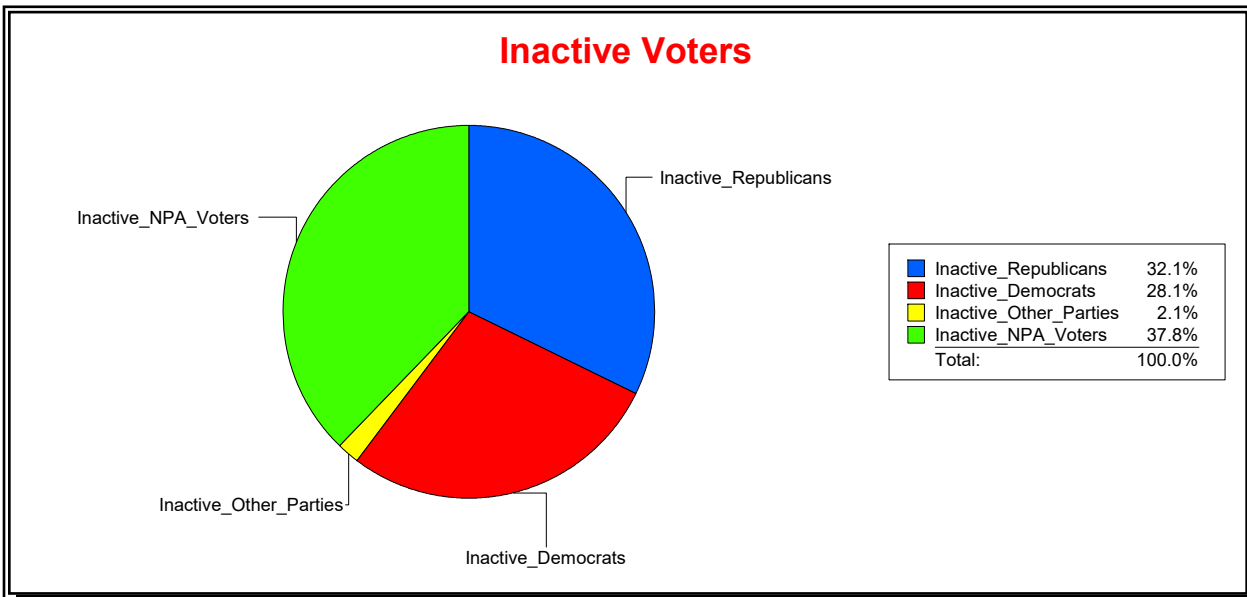

Ron Turner

Supervisor of Elections

Sarasota County, FL

Date 3/1/2024

Time 07:27 AM

Graphs of District Registration

Active Registered Voters

Inactive Voters

<u>District</u>	<u>Total</u>	<u>Dems</u>	<u>Reps</u>	<u>NonP</u>	<u>Other</u>	<u>Total</u>	<u>Dems</u>	<u>Reps</u>	<u>NonP</u>	<u>Other</u>
STATE HOUSE DIST 74	137,274	34,454	65,717	33,605	3,498	23,087	6,478	7,412	8,721	476