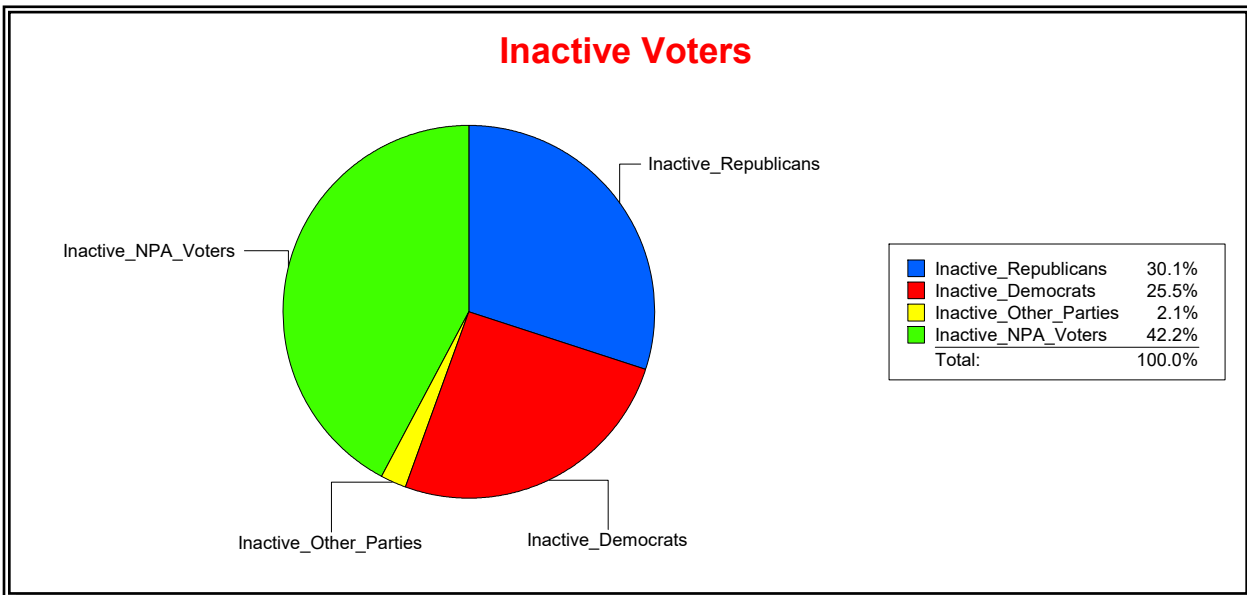

Ron Turner

Supervisor of Elections

Sarasota County, FL

Date 3/1/2024

Time 07:27 AM

Graphs of District Registration

Active Registered Voters

Inactive Voters

District	Total	Dems	Reps	NonP	Other	Total	Dems	Reps	NonP	Other
NORTH PORT	55,888	12,332	27,180	14,905	1,471	9,911	2,532	2,985	4,182	212