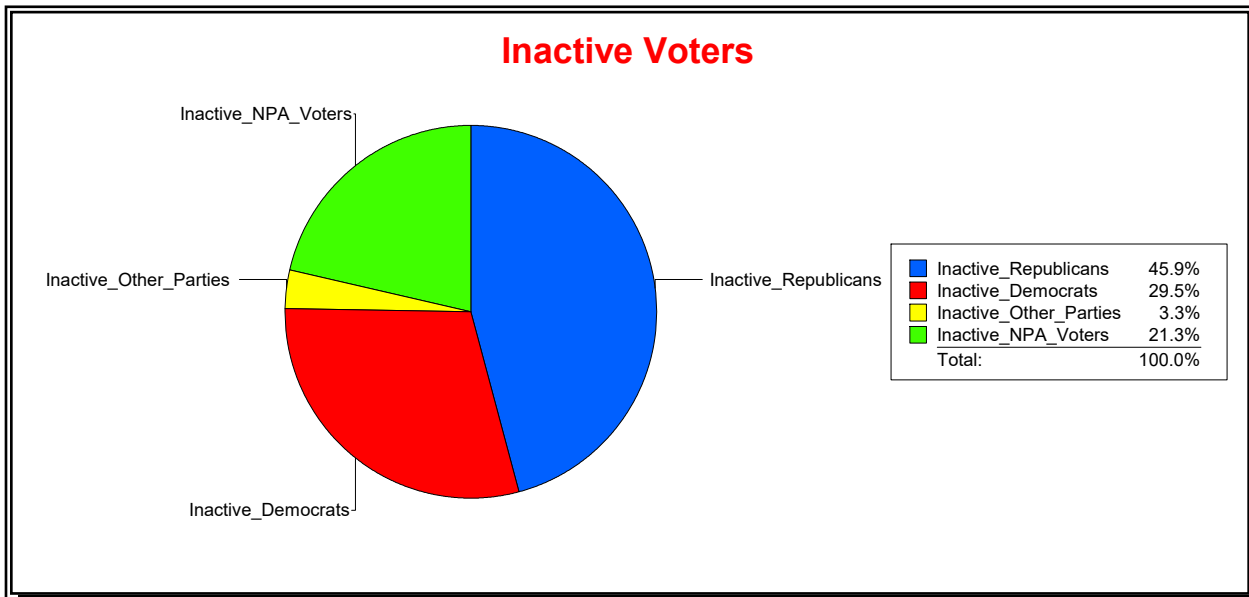

Date 3/1/2024

Time 07:27 AM

Graphs of District Registration

Active Registered Voters

Inactive Voters

District	Total	Dems	Reps	NonP	Other	Total	Dems	Reps	NonP	Other
LBK DISTRICT 4	367	97	182	81	7	61	18	28	13	2