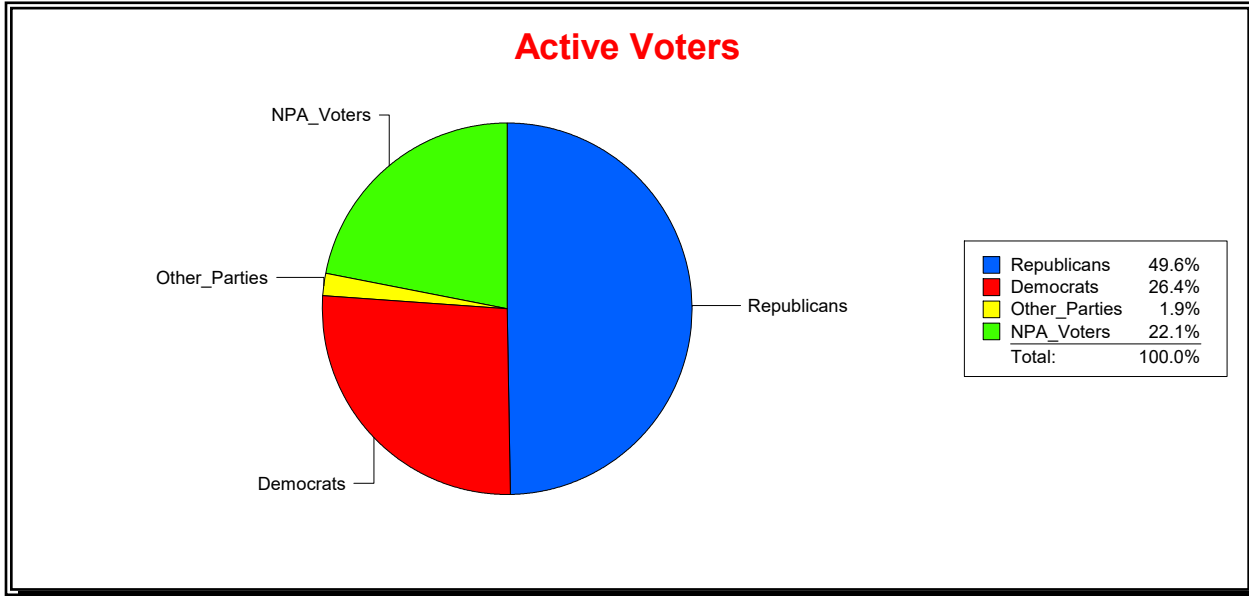

Date 3/1/2024

Time 07:27 AM

Graphs of District Registration

Active Registered Voters

Inactive Voters

District	Total	Dems	Reps	NonP	Other	Total	Dems	Reps	NonP	Other
LBK DISTRICT 4	367	97	182	81	7	61	18	28	13	2