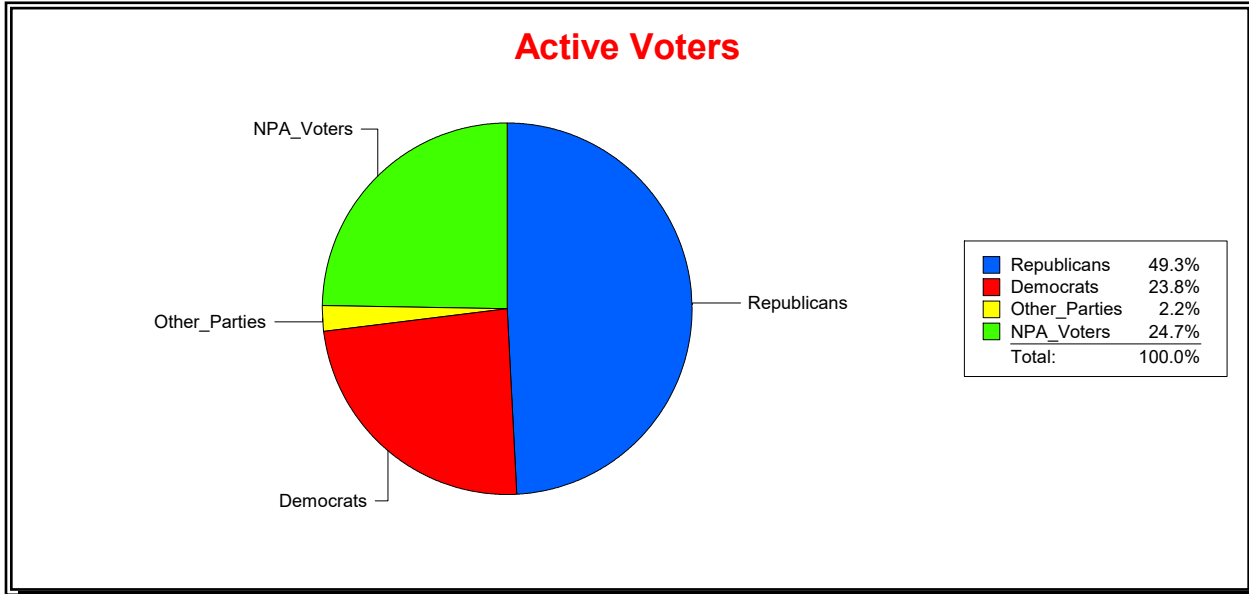

Ron Turner

Supervisor of Elections

Sarasota County, FL

Date 3/1/2024

Time 07:27 AM

Graphs of District Registration

Active Registered Voters

Inactive Voters

District	Total	Dems	Reps	NonP	Other	Total	Dems	Reps	NonP	Other
SOIL AND WATER DIST 3	70,427	16,764	34,706	17,417	1,540	9,808	2,443	3,565	3,627	173