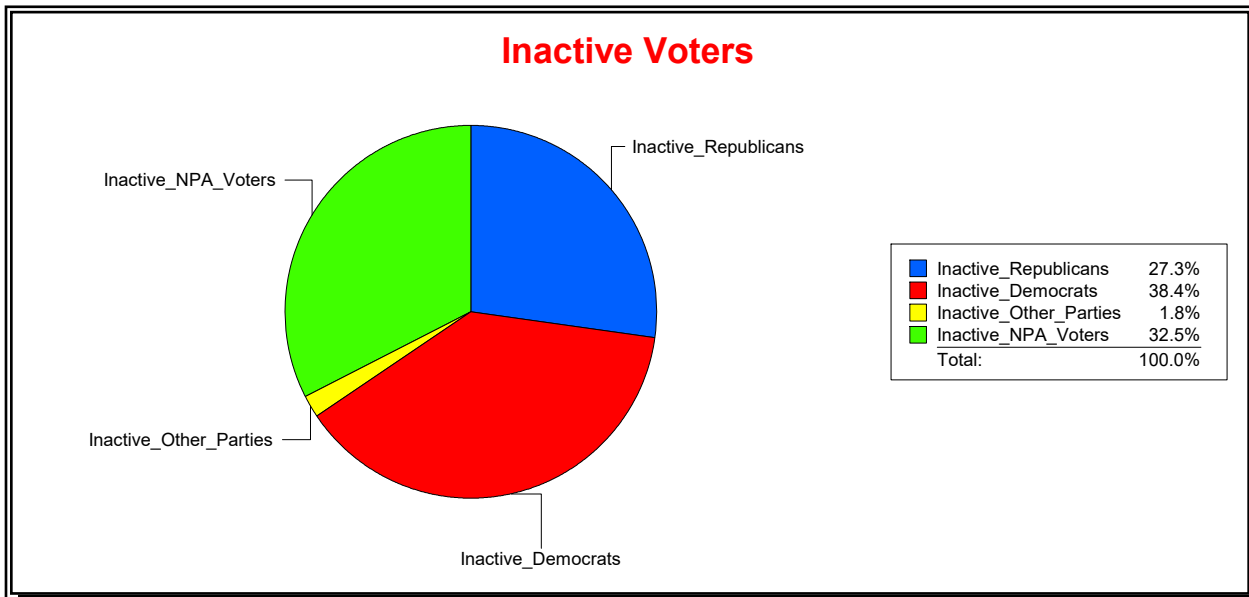

Ron Turner

Supervisor of Elections

Sarasota County, FL

Date 3/1/2024

Time 07:27 AM

Graphs of District Registration

Active Registered Voters

Inactive Voters

<u>District</u>	<u>Total</u>	<u>Dems</u>	<u>Reps</u>	<u>NonP</u>	<u>Other</u>	<u>Total</u>	<u>Dems</u>	<u>Reps</u>	<u>NonP</u>	<u>Other</u>
CNTY COMM DIST 2	57,509	20,802	22,111	13,129	1,467	12,549	4,816	3,426	4,083	224