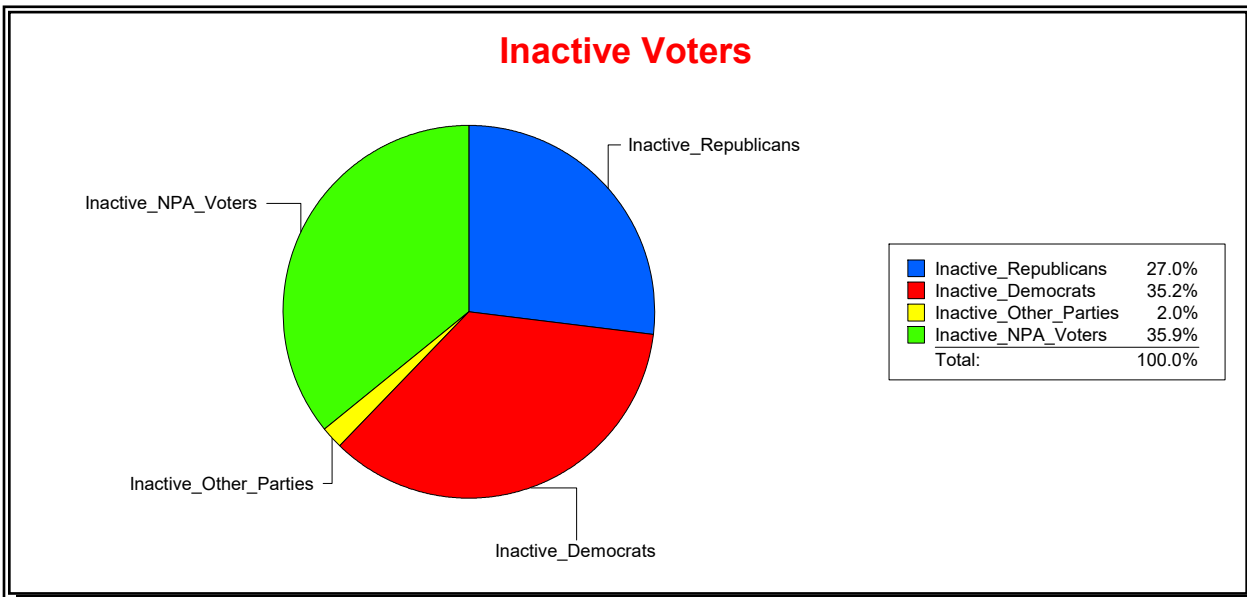

Ron Turner

Supervisor of Elections

Sarasota County, FL

Date 3/1/2024

Time 07:27 AM

Graphs of District Registration

District	Active Registered Voters					Inactive Voters				
	Total	Dems	Reps	NonP	Other	Total	Dems	Reps	NonP	Other
SARASOTA 3	9,333	3,364	3,422	2,280	267	2,418	850	653	867	48