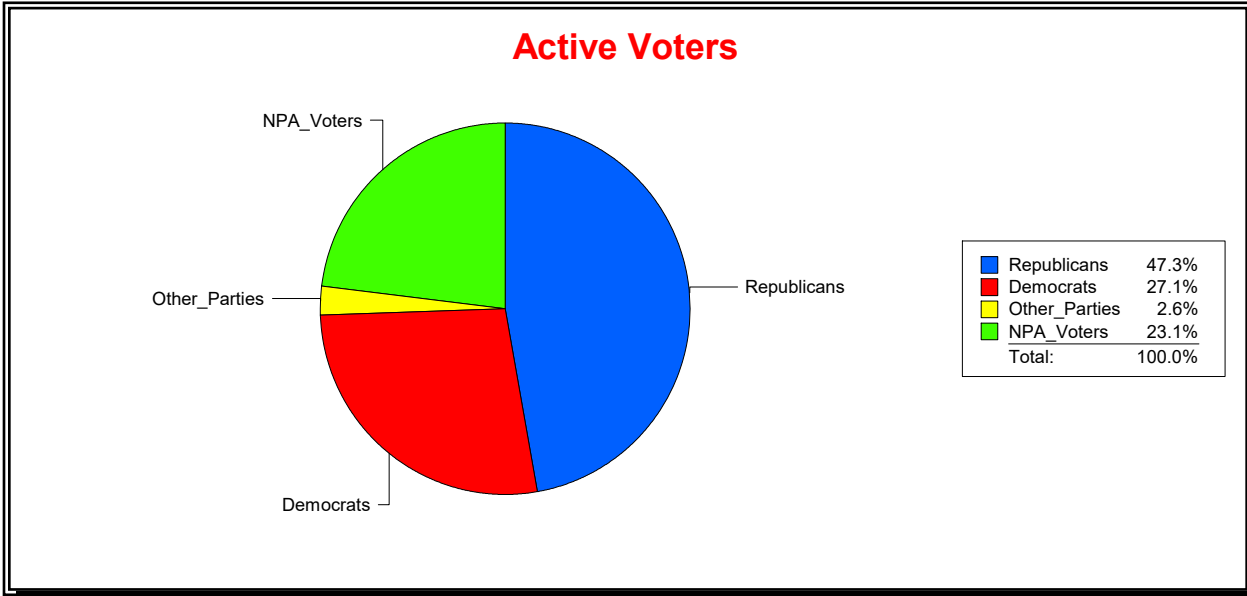

Ron Turner

Supervisor of Elections

Sarasota County, FL

Date 3/1/2024

Time 07:27 AM

Graphs of District Registration

Active Registered Voters

Inactive Voters

<u>District</u>	<u>Total</u>	<u>Dems</u>	<u>Reps</u>	<u>NonP</u>	<u>Other</u>	<u>Total</u>	<u>Dems</u>	<u>Reps</u>	<u>NonP</u>	<u>Other</u>
CNTY COMM DIST 1	63,836	17,301	30,168	14,723	1,644	10,620	3,152	3,570	3,676	222