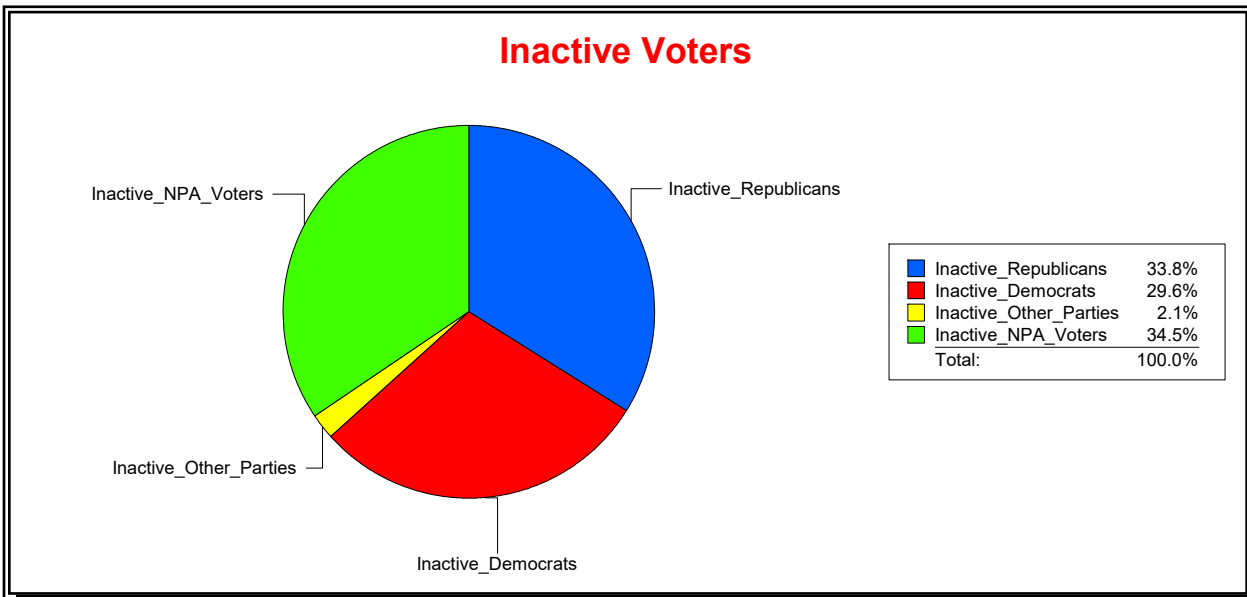

Ron Turner

Supervisor of Elections

Sarasota County, FL

Date 4/1/2024

Time 07:22 AM

Graphs of District Registration

Active Registered Voters

Inactive Voters

District	Total	Dems	Reps	NonP	Other	Total	Dems	Reps	NonP	Other
SOIL AND WATER DIST 1	64,073	17,316	30,280	14,775	1,702	10,449	3,088	3,532	3,609	220