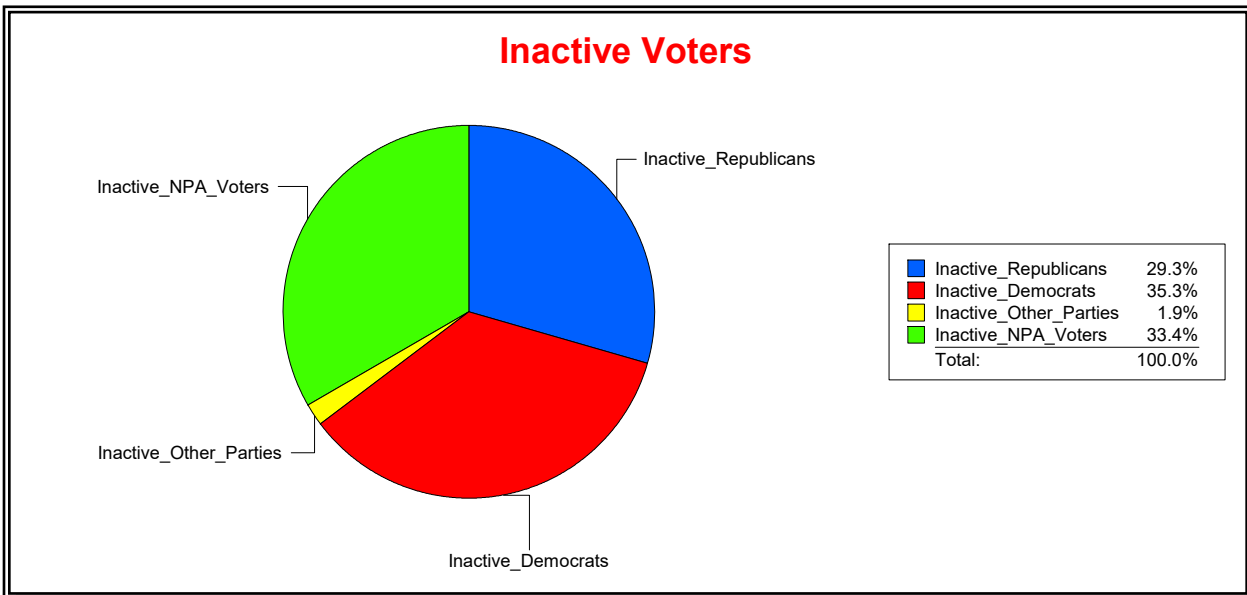

District	Total	Dems	Reps	NonP	Other	Total	Dems	Reps	NonP	Other
HOSPITAL BOARD NORTH	96,196	30,627	40,766	22,193	2,610	18,484	6,522	5,424	6,180	358

Ron Turner

Supervisor of Elections

Sarasota County, FL

Date 4/1/2024