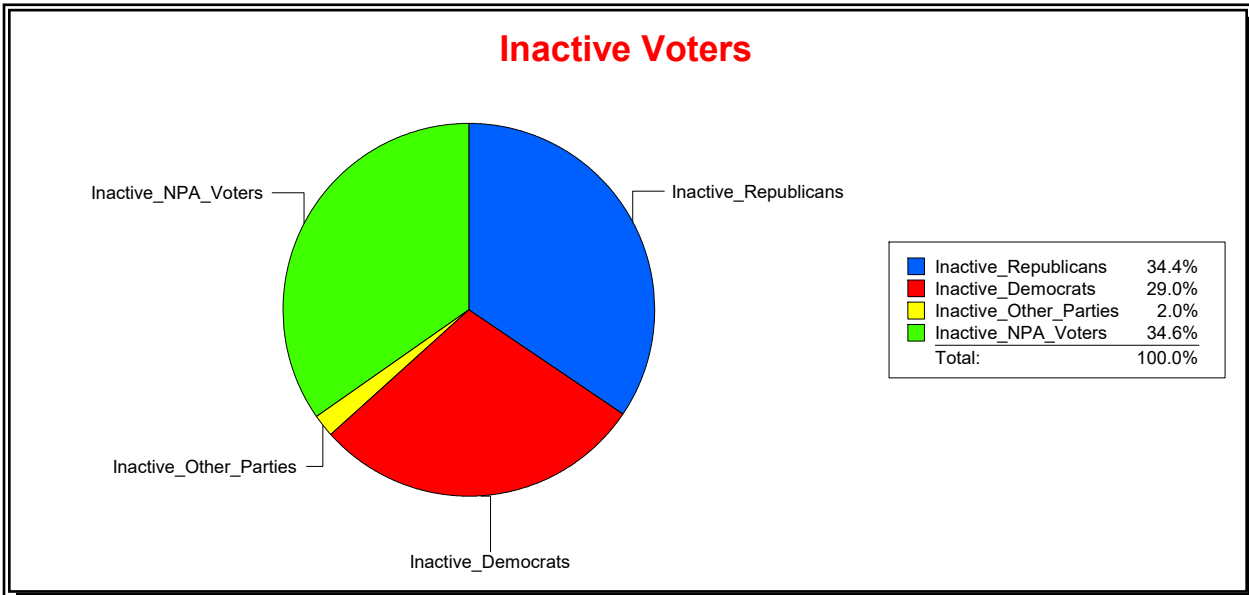

Ron Turner

Supervisor of Elections

Sarasota County, FL

Date 4/1/2024

Time 07:22 AM

Graphs of District Registration

Active Registered Voters

Inactive Voters

District	Total	Dems	Reps	NonP	Other	Total	Dems	Reps	NonP	Other
CNTY COMM DIST 4	68,860	18,553	32,520	16,025	1,762	9,812	2,842	3,379	3,399	192