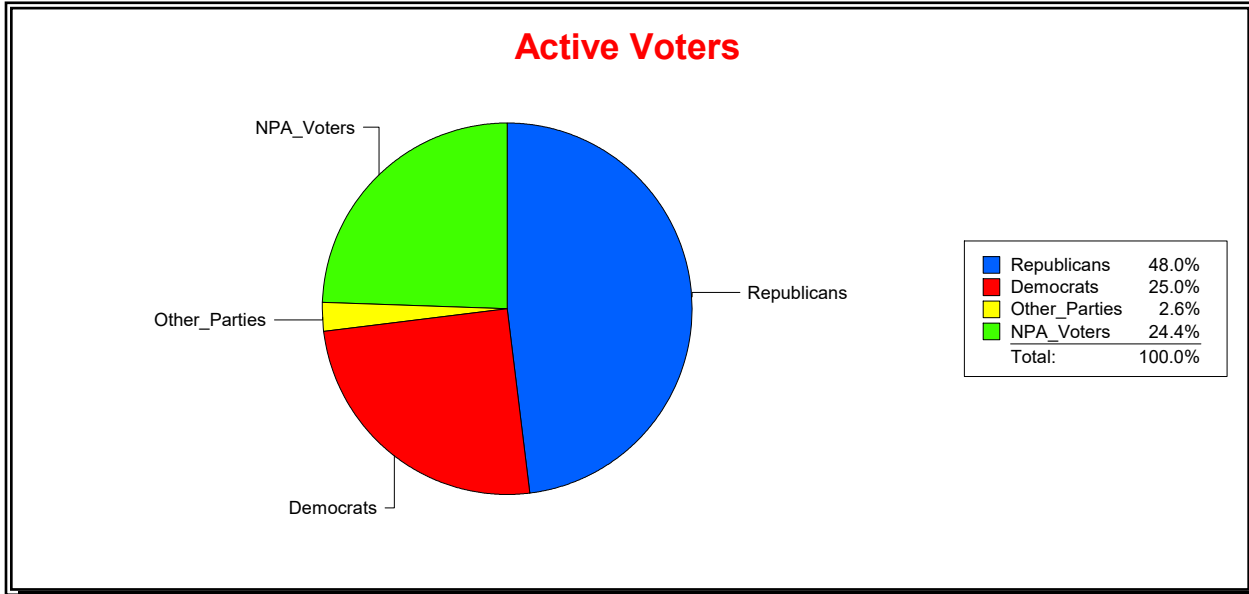

Ron Turner

Supervisor of Elections

Sarasota County, FL

Date 4/1/2024

Time 07:22 AM

Graphs of District Registration

Active Registered Voters

Inactive Voters

District	Total	Dems	Reps	NonP	Other	Total	Dems	Reps	NonP	Other
STATE HOUSE DIST 74	137,904	34,499	66,128	33,654	3,623	22,740	6,366	7,333	8,570	471