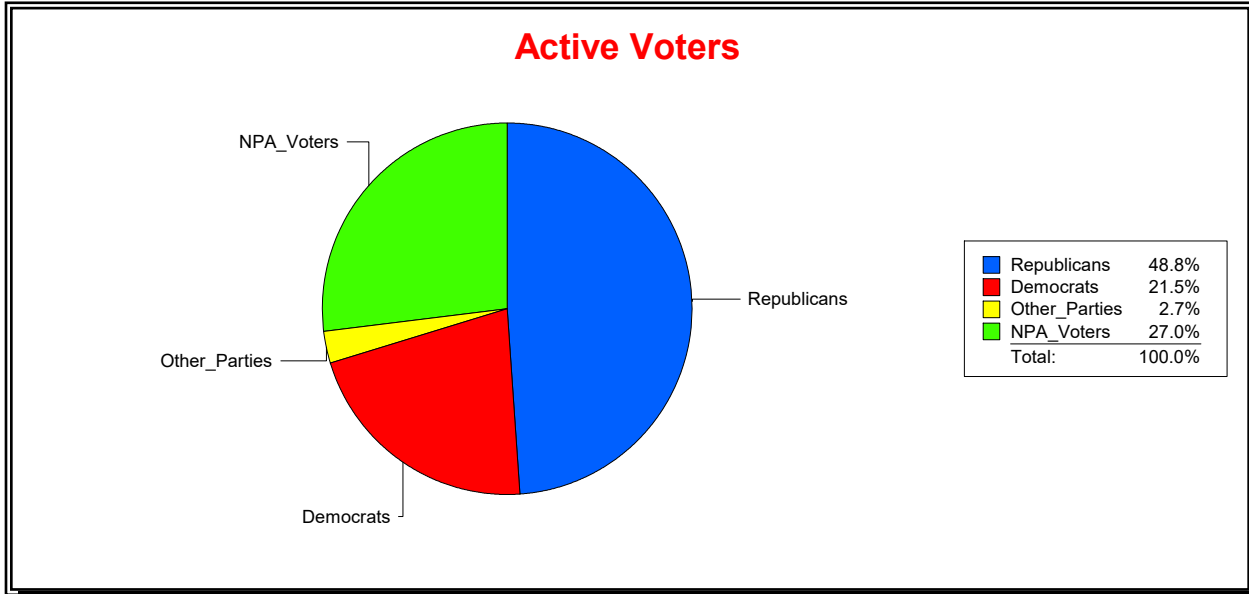

Ron Turner

Supervisor of Elections

Sarasota County, FL

Date 4/1/2024

Time 07:22 AM

Graphs of District Registration

Active Registered Voters

Inactive Voters

<u>District</u>	<u>Total</u>	<u>Dems</u>	<u>Reps</u>	<u>NonP</u>	<u>Other</u>	<u>Total</u>	<u>Dems</u>	<u>Reps</u>	<u>NonP</u>	<u>Other</u>
NORTH PORT DIST 1	9,975	2,149	4,865	2,690	271	1,829	475	543	765	46