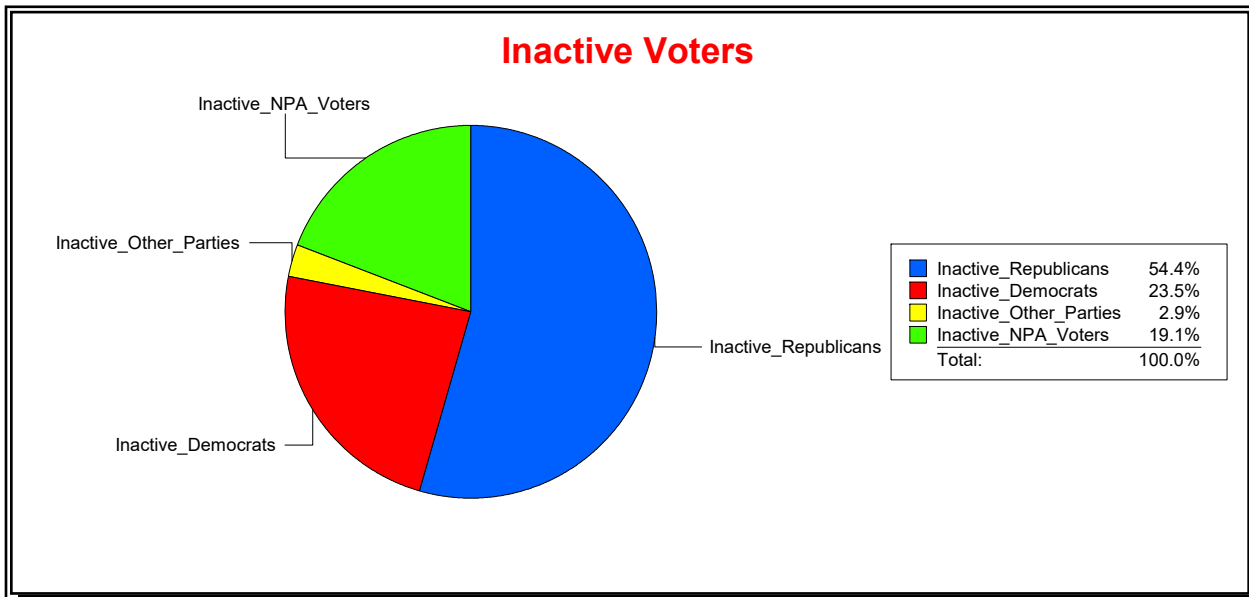

Ron Turner

Supervisor of Elections

Sarasota County, FL

Date 4/1/2024

Time 07:22 AM

Graphs of District Registration

Active Registered Voters

Inactive Voters

District	Total	Dems	Reps	NonP	Other	Total	Dems	Reps	NonP	Other
SARASOTA NATIONAL CDD	1,887	386	1,049	416	36	68	16	37	13	2