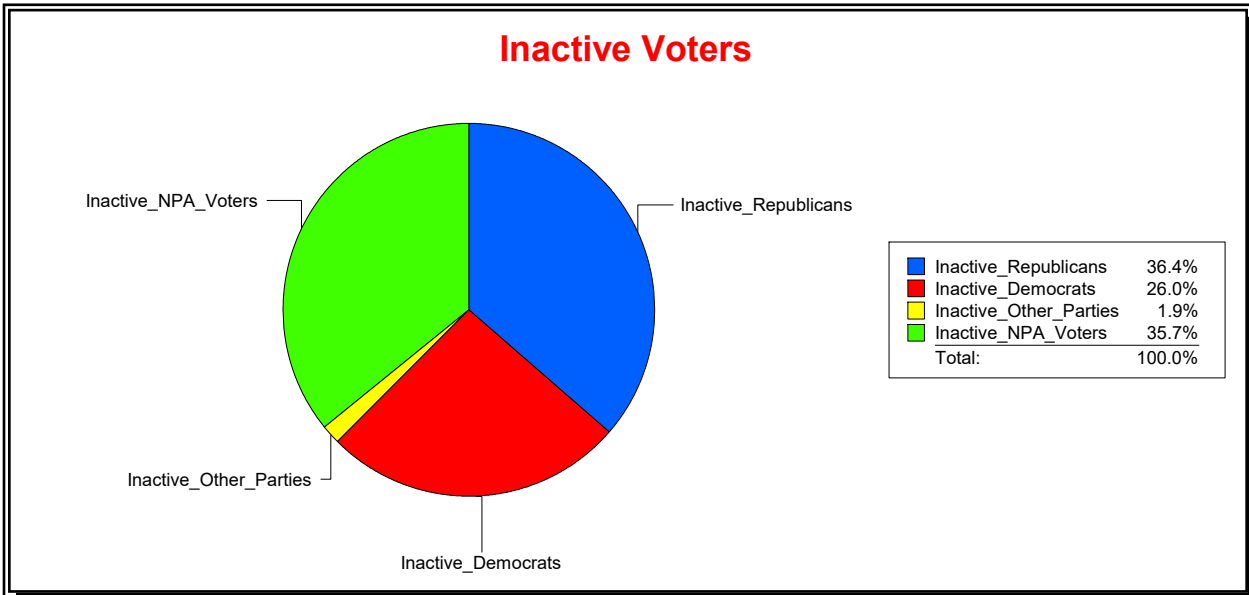

Sarasota County, FL

Date 4/1/2024

Time 07:22 AM

Graphs of District Registration

Active Registered Voters

Inactive Voters

<u>District</u>	<u>Total</u>	<u>Dems</u>	<u>Reps</u>	<u>NonP</u>	<u>Other</u>	<u>Total</u>	<u>Dems</u>	<u>Reps</u>	<u>NonP</u>	<u>Other</u>
ENGLEWOOD WATER DIST	13,885	3,183	6,972	3,399	331	2,099	546	763	750	40