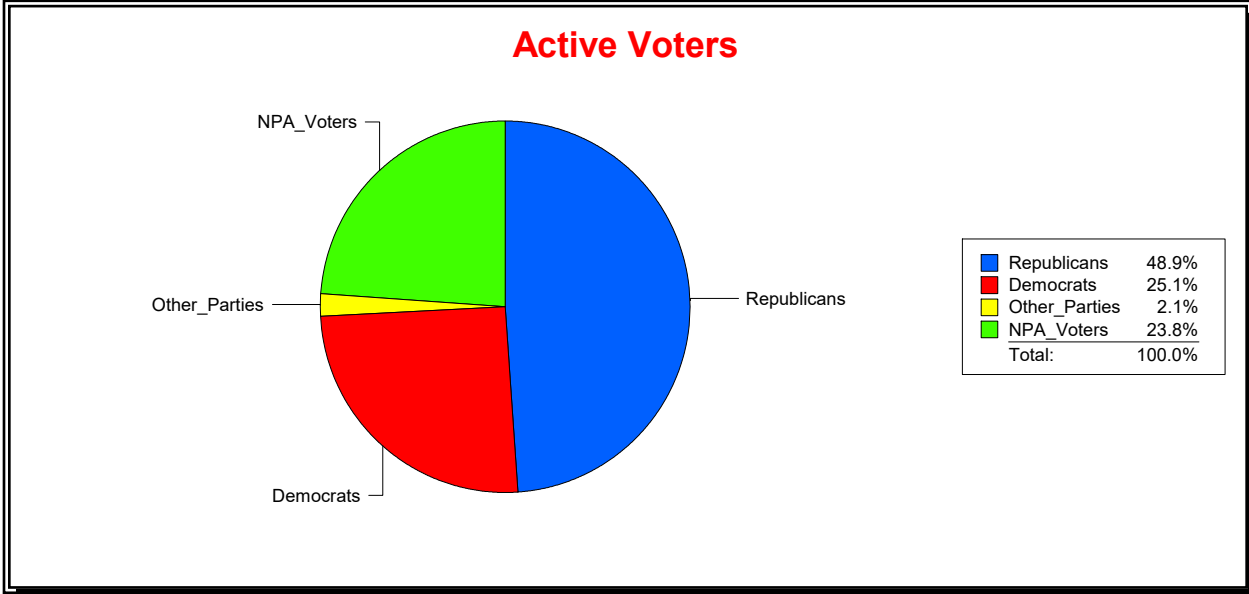

District	Total	Dems	Reps	NonP	Other	Total	Dems	Reps	NonP	Other
VENICE	22,194	5,581	10,863	5,284	466	2,716	690	1,070	913	43

Ron Turner

Supervisor of Elections

Sarasota County, FL

Date 4/1/2024

Time 07:22 AM