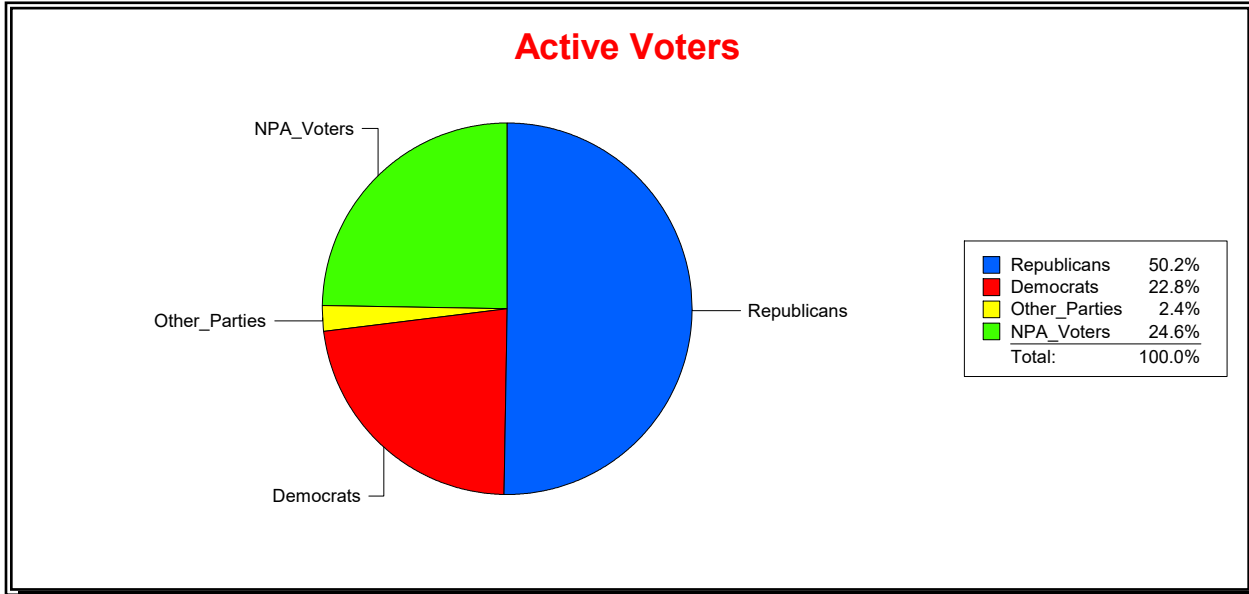

Ron Turner

Supervisor of Elections

Sarasota County, FL

Date 4/1/2024

Time 07:22 AM

Graphs of District Registration

Active Registered Voters

Inactive Voters

District	Total	Dems	Reps	NonP	Other	Total	Dems	Reps	NonP	Other
ENGLEWOOD FIRE DIST	13,063	2,978	6,564	3,212	309	1,960	503	720	701	36