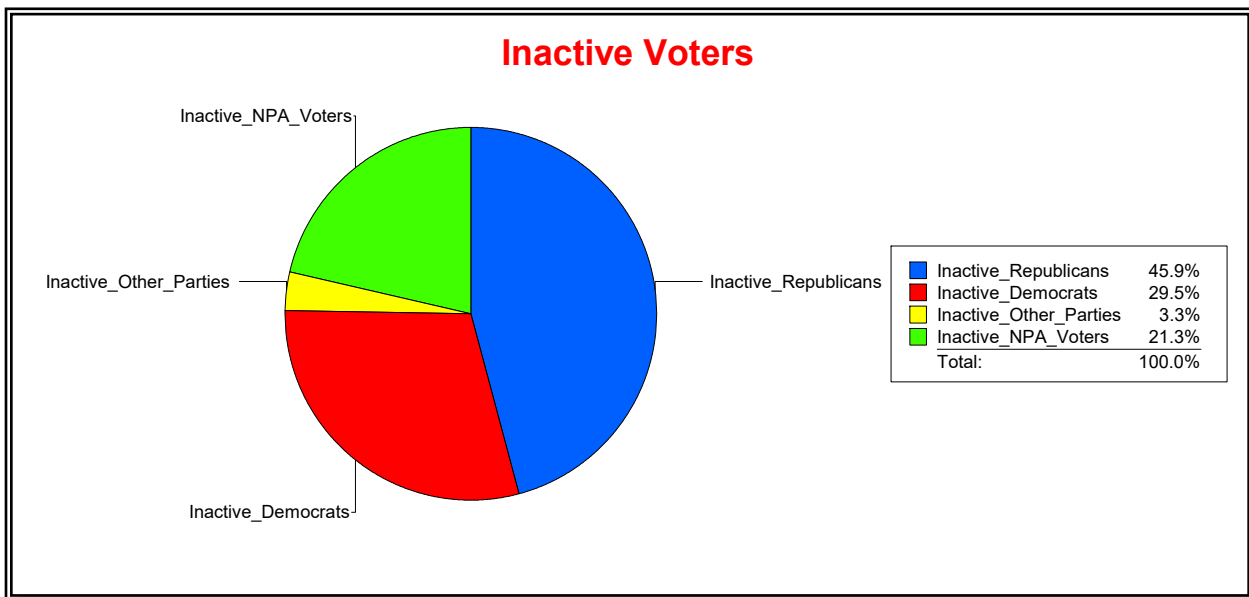

Date 4/1/2024

Time 07:22 AM

Graphs of District Registration

Active Registered Voters

Inactive Voters

District	Total	Dems	Reps	NonP	Other	Total	Dems	Reps	NonP	Other
LBK DISTRICT 4	364	96	180	81	7	61	18	28	13	2