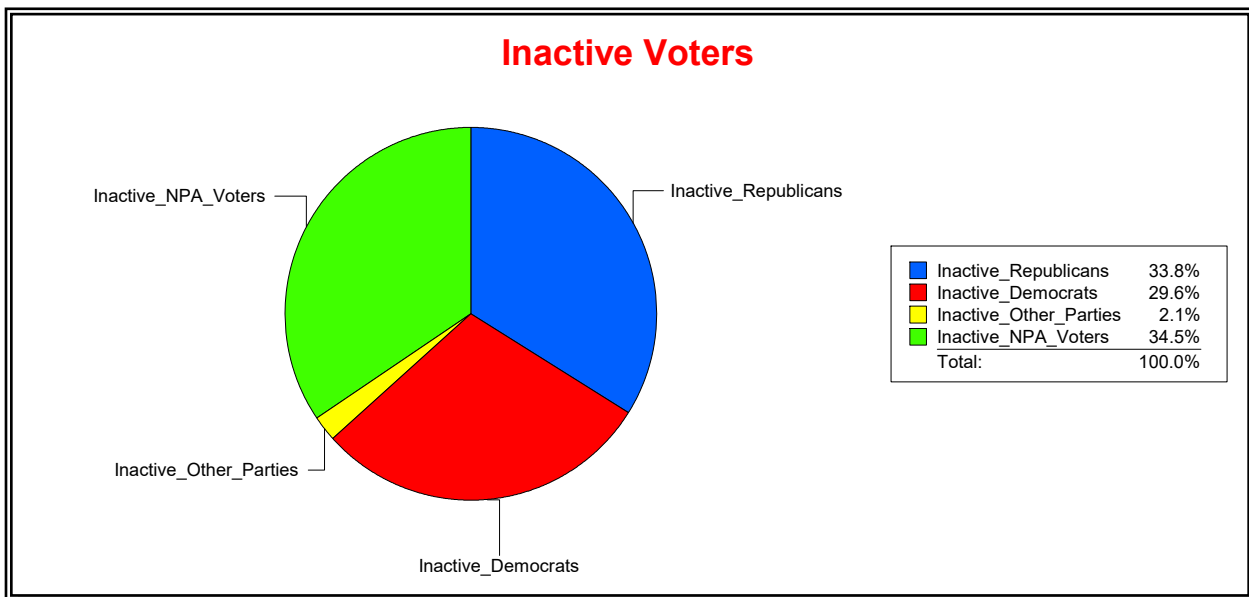

Ron Turner

Supervisor of Elections

Sarasota County, FL

Date 4/1/2024

Time 07:22 AM

Graphs of District Registration

Active Registered Voters

Inactive Voters

District	Total	Dems	Reps	NonP	Other	Total	Dems	Reps	NonP	Other
SCHOOL DIST 4	64,073	17,316	30,280	14,775	1,702	10,449	3,088	3,532	3,609	220