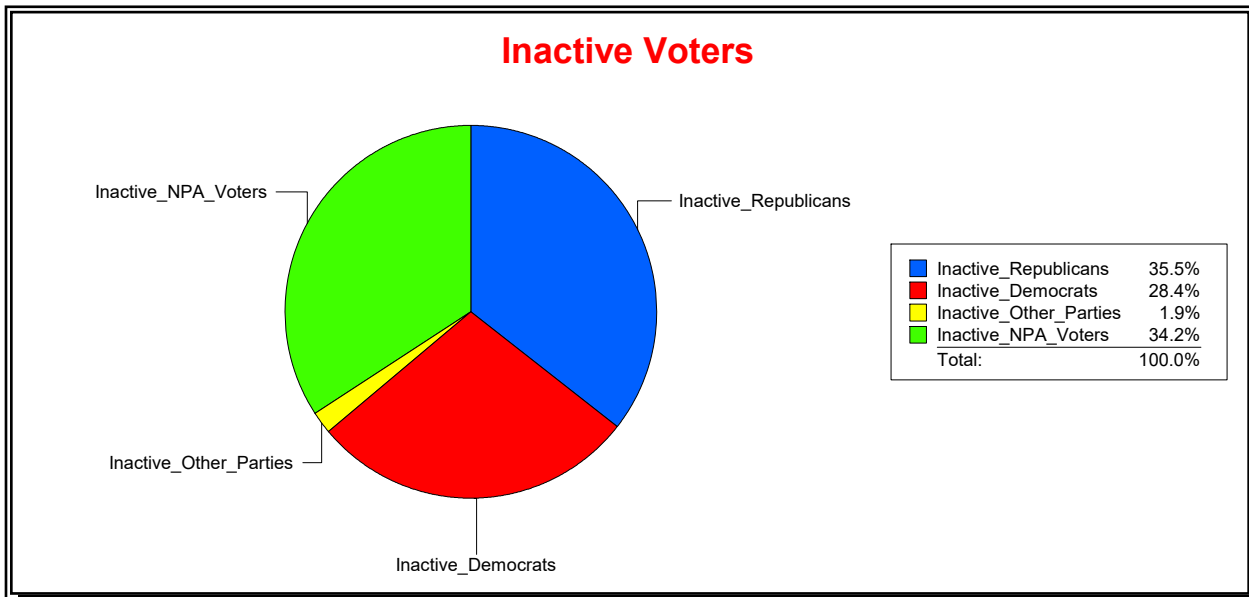

Sarasota County, FL

Date 4/1/2024

Time 07:22 AM

Graphs of District Registration

Active Registered Voters

Inactive Voters

District	Total	Dems	Reps	NonP	Other	Total	Dems	Reps	NonP	Other
HOSPITAL BOARD CENTRAL	112,433	30,490	53,056	26,149	2,738	16,372	4,649	5,814	5,606	303