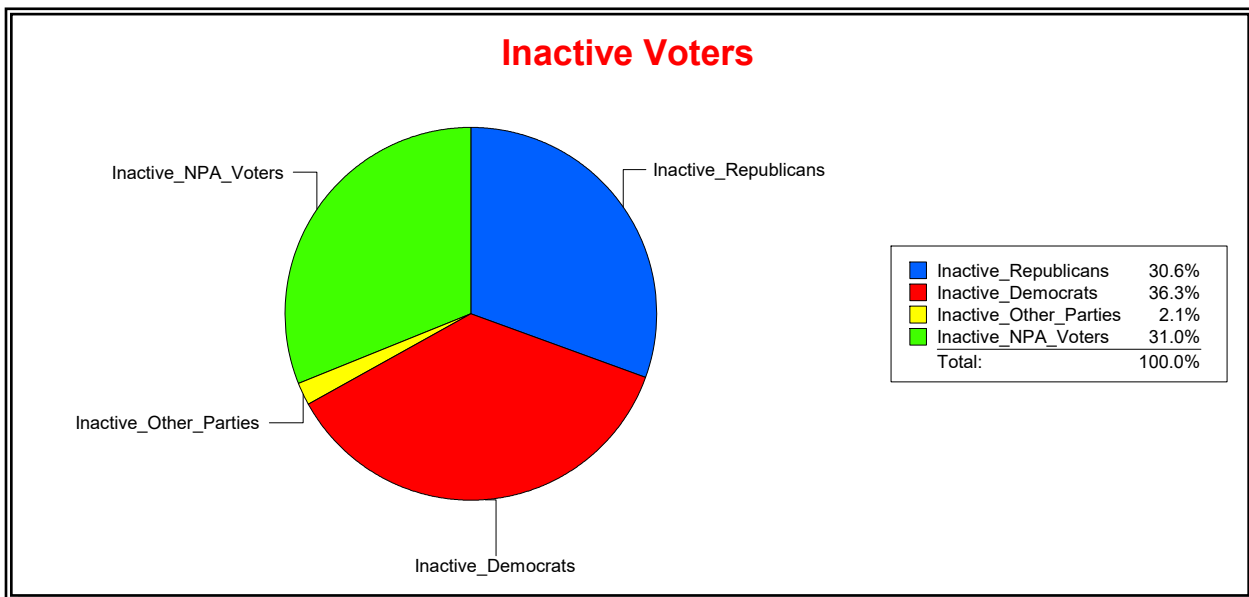

Ron Turner

Supervisor of Elections

Sarasota County, FL

Date 4/1/2024

Time 07:22 AM

Graphs of District Registration

Active Registered Voters

Inactive Voters

District	Total	Dems	Reps	NonP	Other	Total	Dems	Reps	NonP	Other
SARASOTA DIST 2	15,570	5,425	6,190	3,555	400	2,416	876	740	750	50