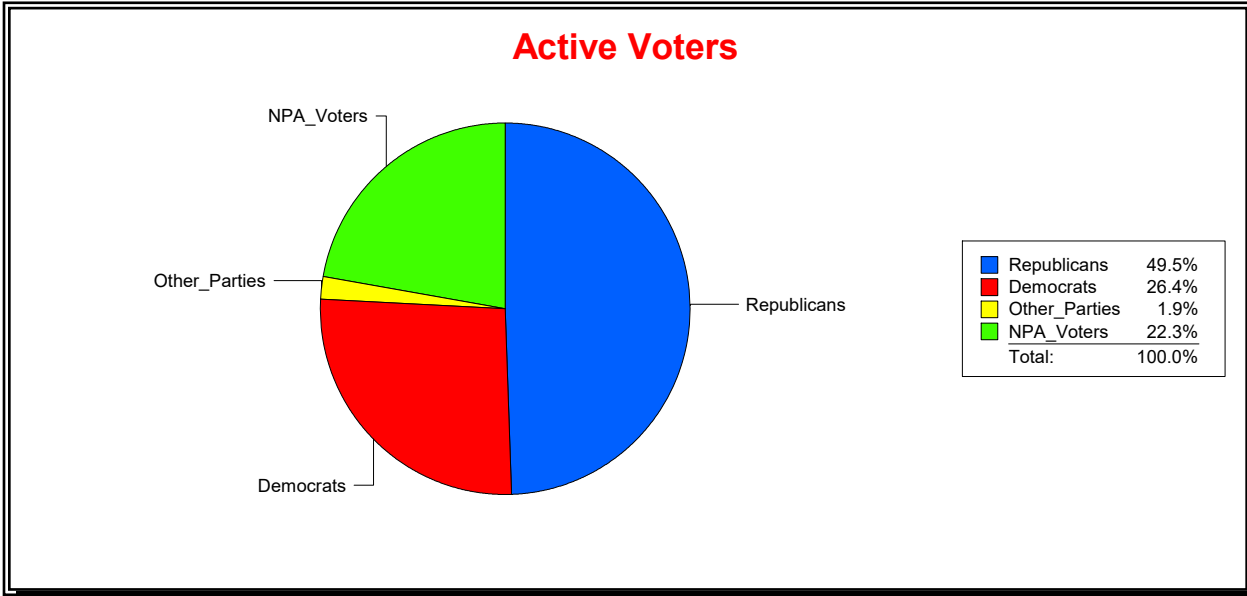

Date 4/1/2024

Time 07:22 AM

Graphs of District Registration

Active Registered Voters

Inactive Voters

District	Total	Dems	Reps	NonP	Other	Total	Dems	Reps	NonP	Other
LONGBOAT KEY 4	364	96	180	81	7	61	18	28	13	2