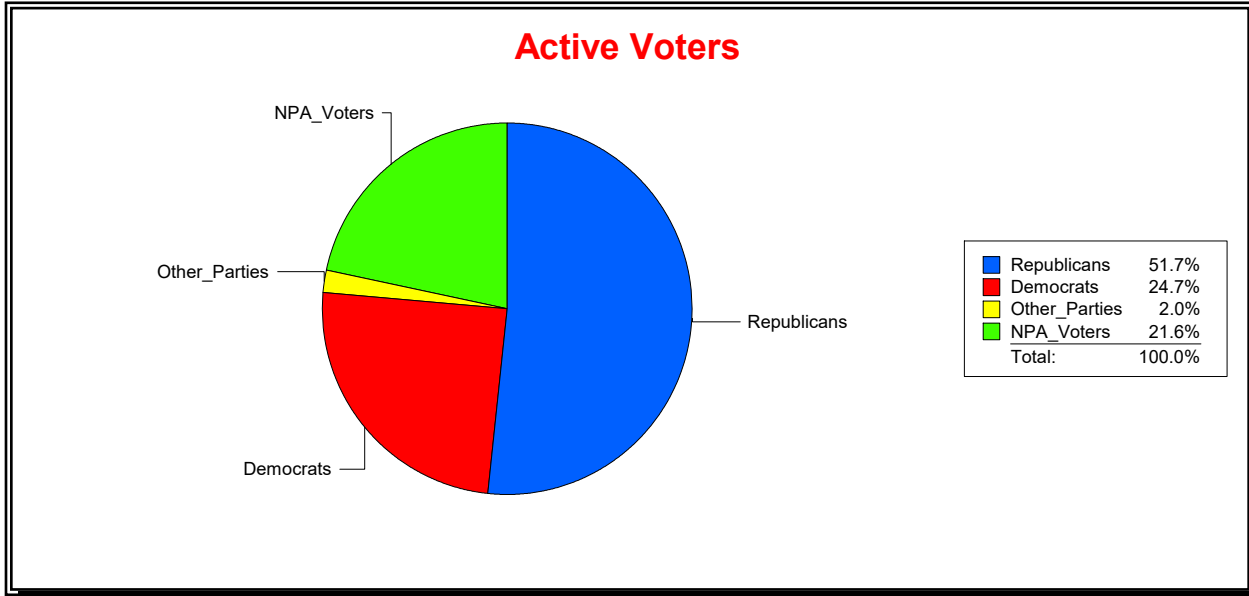

Ron Turner

Supervisor of Elections

Sarasota County, FL

Date 4/1/2024

Time 07:22 AM

Graphs of District Registration

Active Registered Voters

Inactive Voters

District	Total	Dems	Reps	NonP	Other	Total	Dems	Reps	NonP	Other
LBK DISTRICT 3	1,382	341	714	299	28	164	46	76	40	2