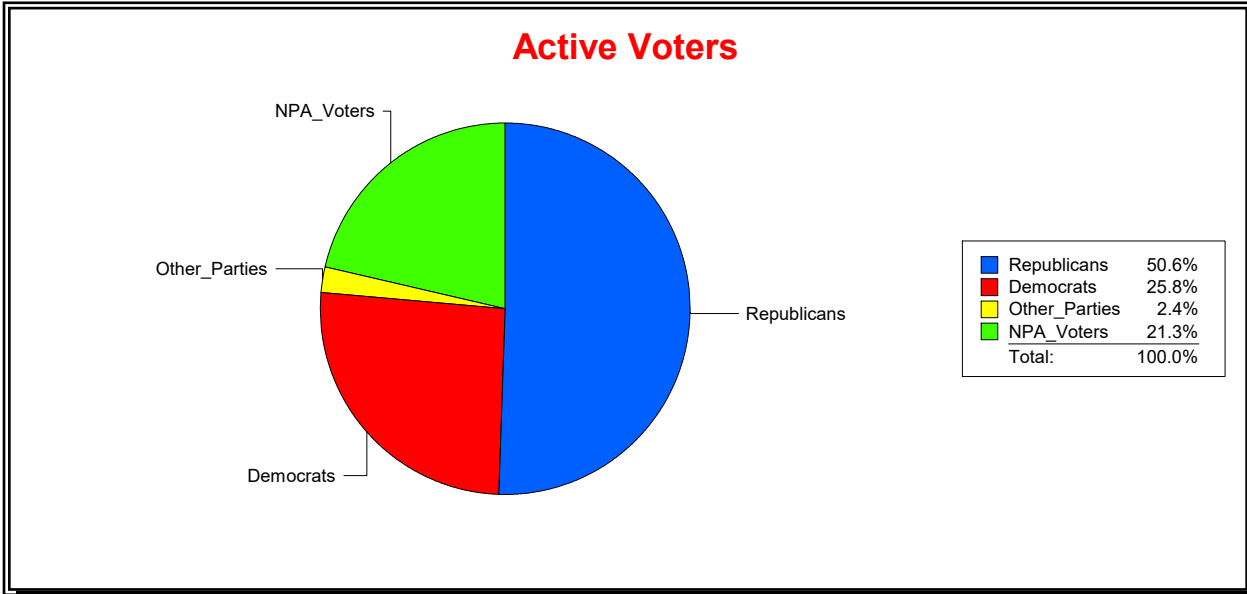

Ron Turner

Supervisor of Elections

Sarasota County, FL

Date 4/1/2024

Time 07:22 AM

Graphs of District Registration

Active Registered Voters

Inactive Voters

<u>District</u>	<u>Total</u>	<u>Dems</u>	<u>Reps</u>	<u>NonP</u>	<u>Other</u>	<u>Total</u>	<u>Dems</u>	<u>Reps</u>	<u>NonP</u>	<u>Other</u>
LONGBOAT KEY	4,433	1,142	2,243	943	105	542	150	254	132	6