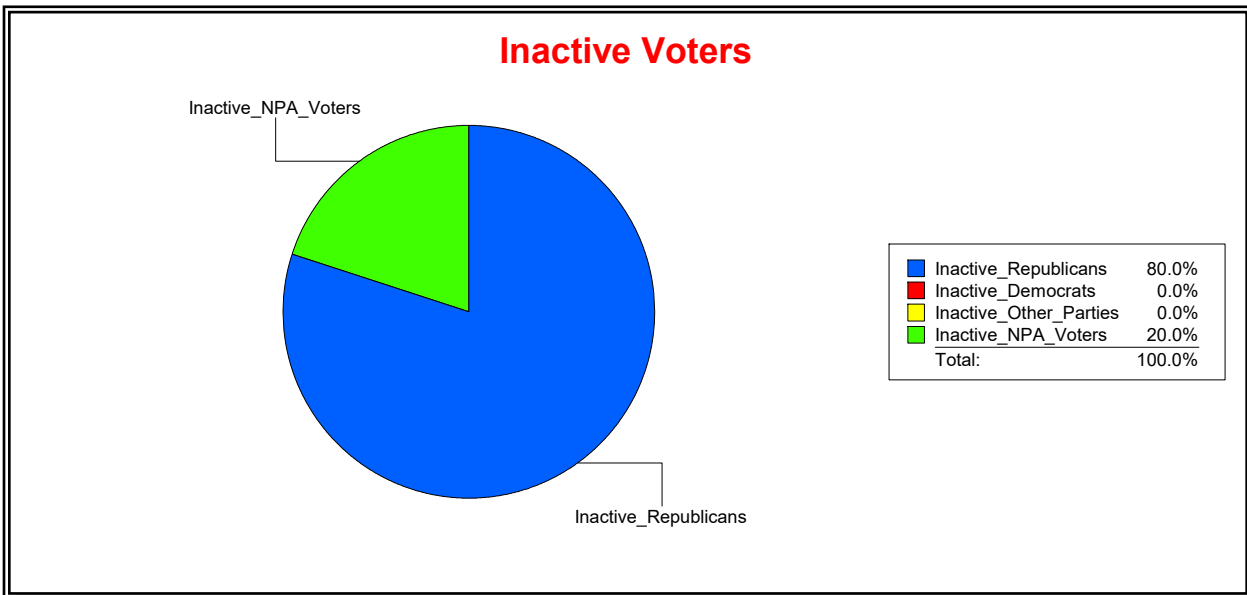

Ron Turner

Supervisor of Elections

Sarasota County, FL

Date 4/1/2024

Time 07:22 AM

Graphs of District Registration

Active Registered Voters

Inactive Voters

District	Total	Dems	Reps	NonP	Other	Total	Dems	Reps	NonP	Other
WINDWARD AT LWR CDD	406	78	221	87	20	5	0	4	1	0