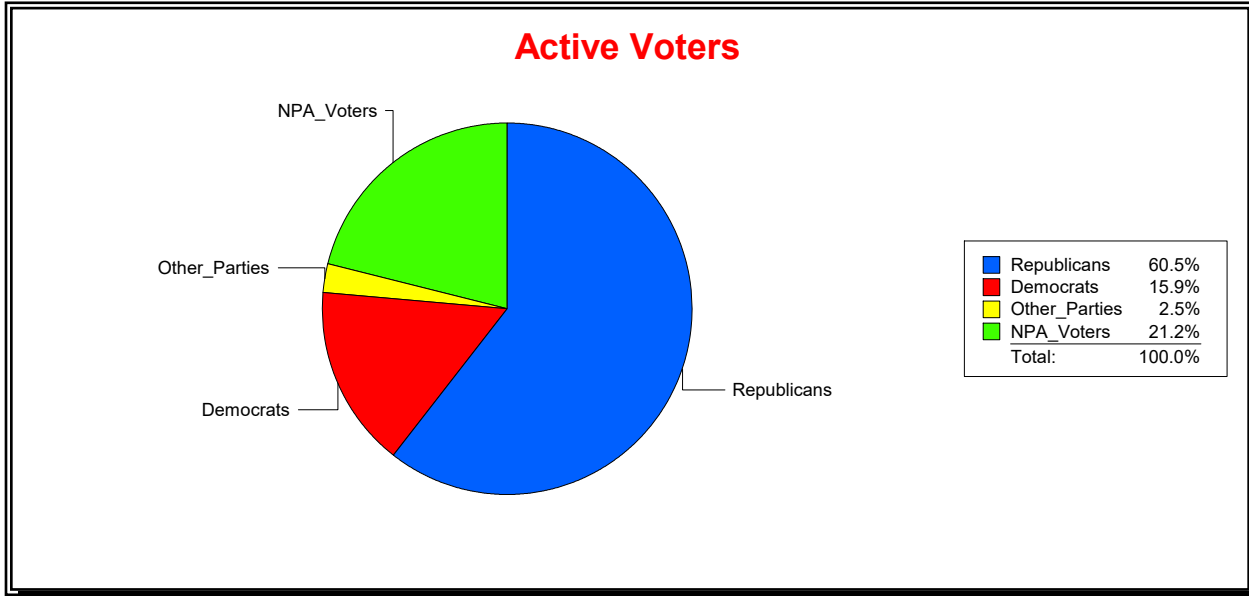

Date 4/1/2024

Time 07:22 AM

Graphs of District Registration

Active Registered Voters

Inactive Voters

District	Total	Dems	Reps	NonP	Other	Total	Dems	Reps	NonP	Other
TOSCANA ISLES CDD	1,265	201	765	268	31	37	6	20	11	0