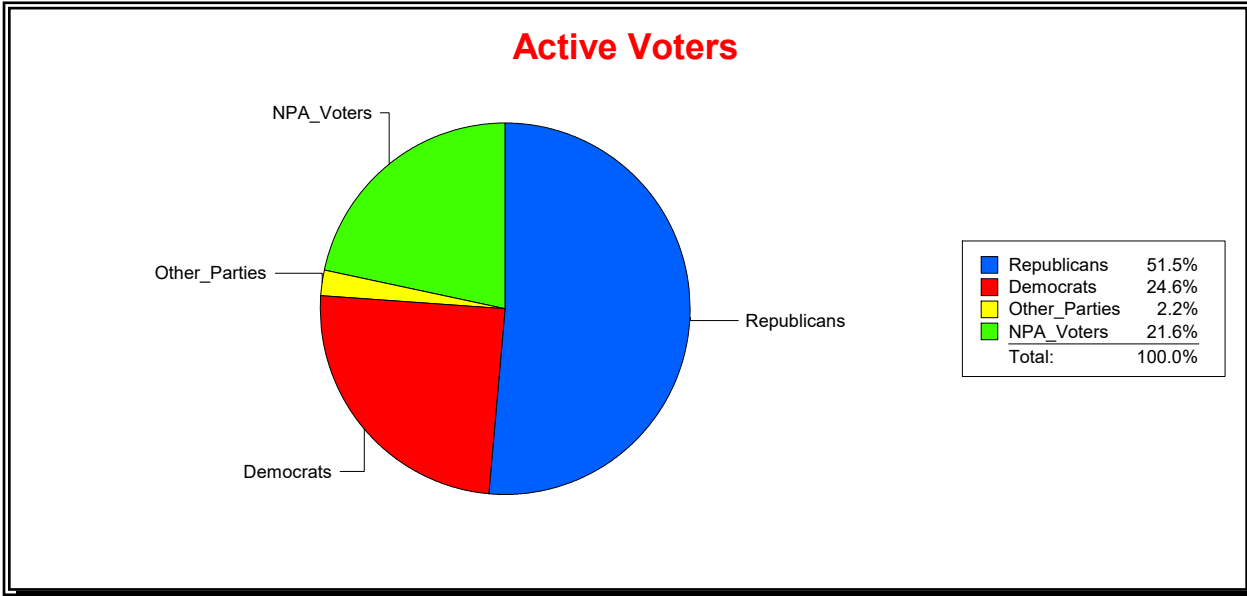

Ron Turner

Supervisor of Elections

Sarasota County, FL

Date 4/1/2024

Time 07:22 AM

Graphs of District Registration

Active Registered Voters

Inactive Voters

District	Total	Dems	Reps	NonP	Other	Total	Dems	Reps	NonP	Other
LONGBOAT KEY BEACH B	2,690	663	1,385	582	60	301	77	147	73	4