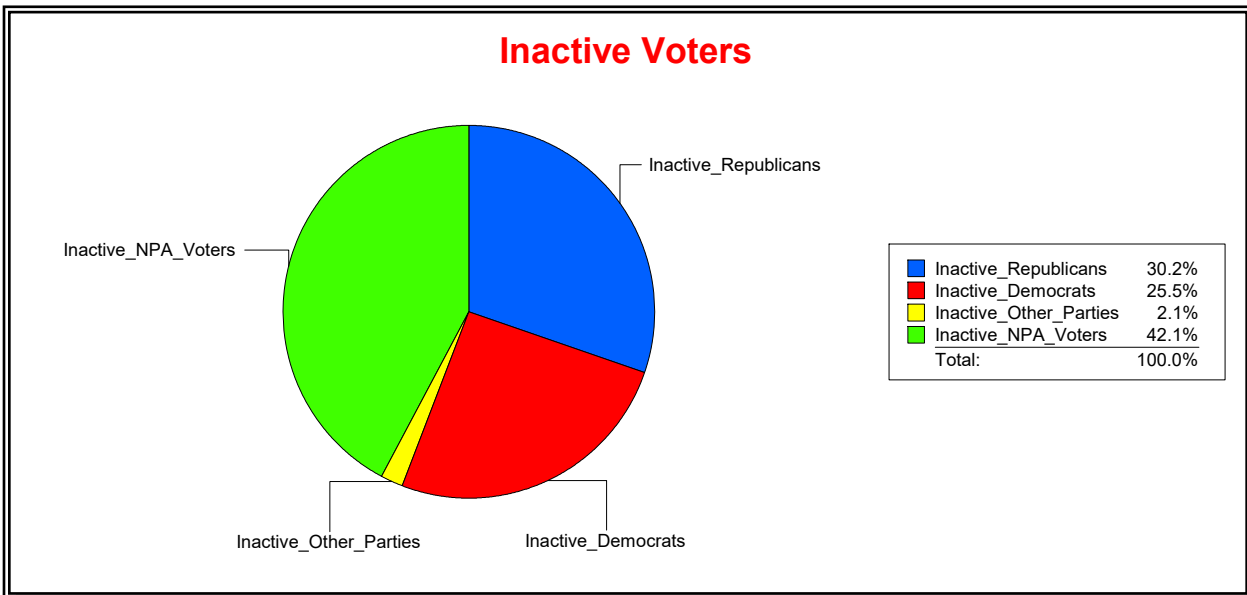

Supervisor of Elections

Sarasota County, FL

Date 4/1/2024

Time 07:22 AM

Graphs of District Registration

Active Registered Voters

Inactive Voters

District	Total	Dems	Reps	NonP	Other	Total	Dems	Reps	NonP	Other
NORTH PORT	56,236	12,360	27,439	14,909	1,528	9,782	2,499	2,955	4,120	208