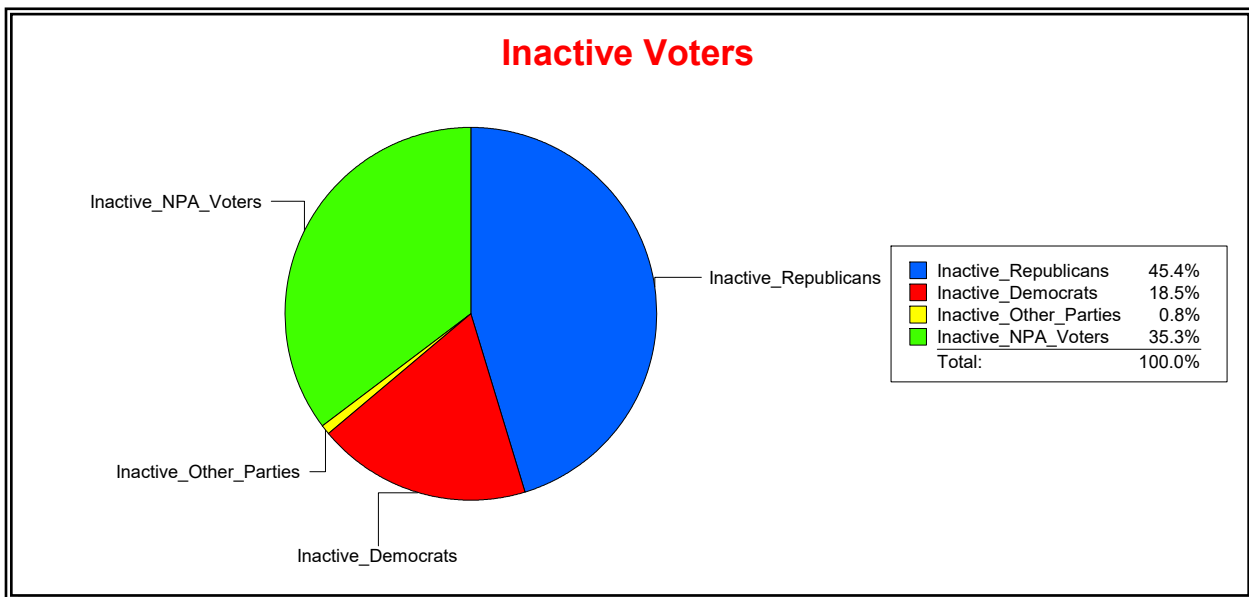

Date 4/1/2024

Time 07:22 AM

Graphs of District Registration

Active Registered Voters

Inactive Voters

District	Total	Dems	Reps	NonP	Other	Total	Dems	Reps	NonP	Other
BLACKBURN CREEK	2,435	559	1,290	540	46	119	22	54	42	1