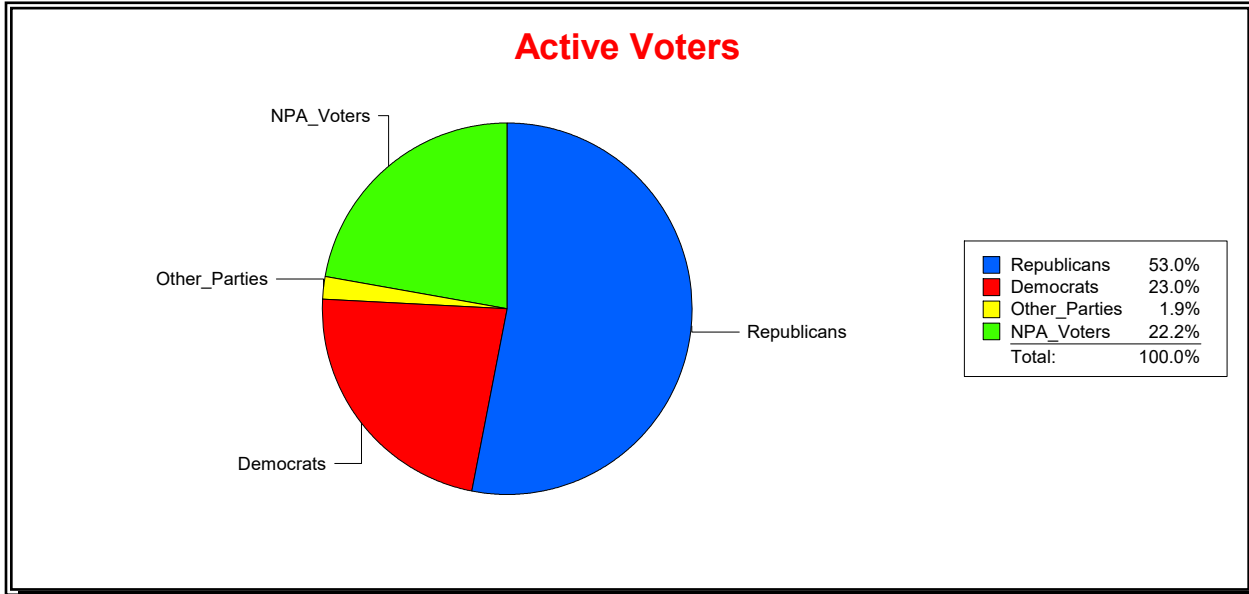

Date 4/1/2024

Time 07:22 AM

Graphs of District Registration

Active Registered Voters

Inactive Voters

District	Total	Dems	Reps	NonP	Other	Total	Dems	Reps	NonP	Other
BLACKBURN CREEK	2,435	559	1,290	540	46	119	22	54	42	1