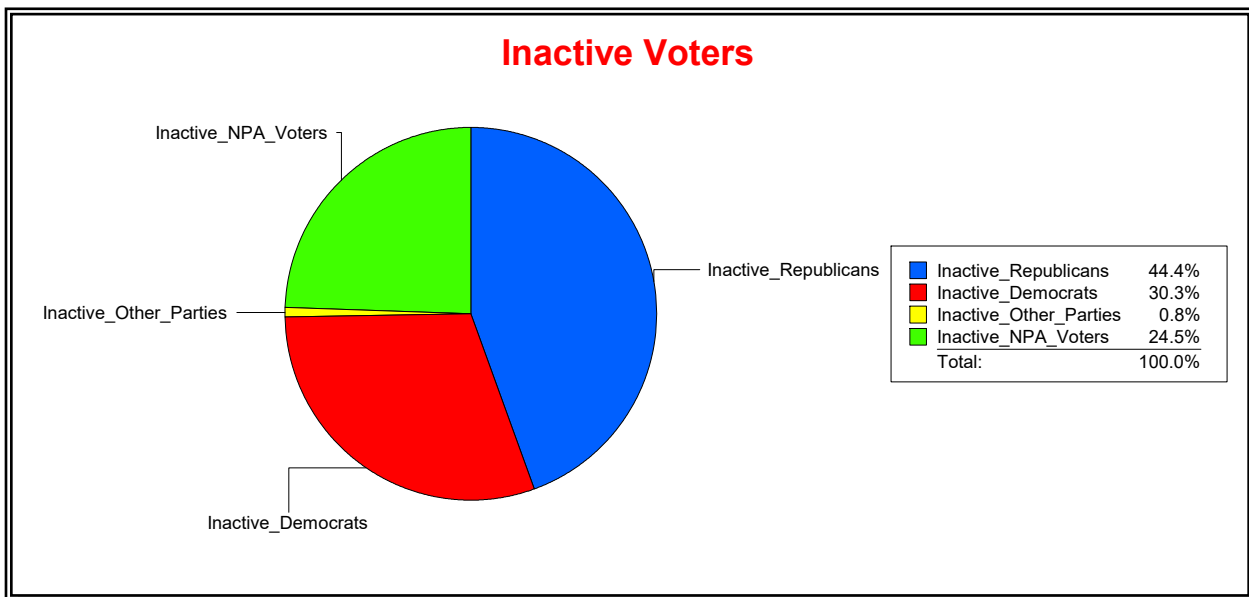

Ron Turner

Supervisor of Elections

Sarasota County, FL

Date 4/1/2024

Time 07:22 AM

Graphs of District Registration

Active Registered Voters

Inactive Voters

District	Total	Dems	Reps	NonP	Other	Total	Dems	Reps	NonP	Other
LONGBOAT KEY BEACH A	1,743	479	858	361	45	241	73	107	59	2