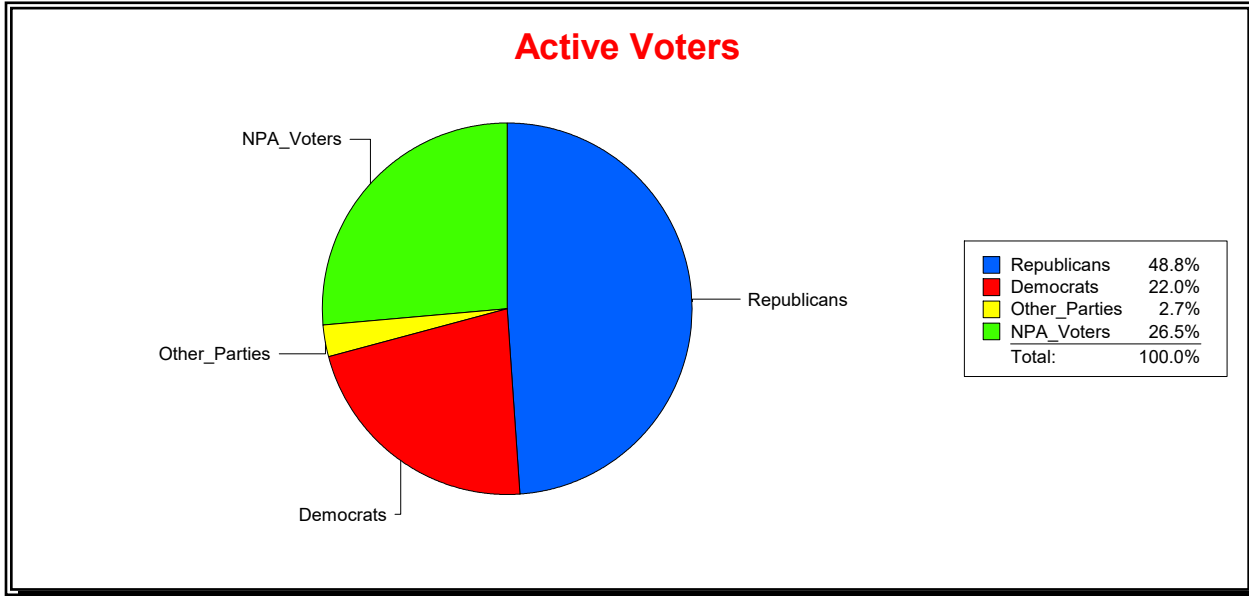

Ron Turner

Supervisor of Elections

Sarasota County, FL

Date 4/1/2024

Time 07:22 AM

Graphs of District Registration

Active Registered Voters

Inactive Voters

District	Total	Dems	Reps	NonP	Other	Total	Dems	Reps	NonP	Other
NORTH PORT	56,236	12,360	27,439	14,909	1,528	9,782	2,499	2,955	4,120	208