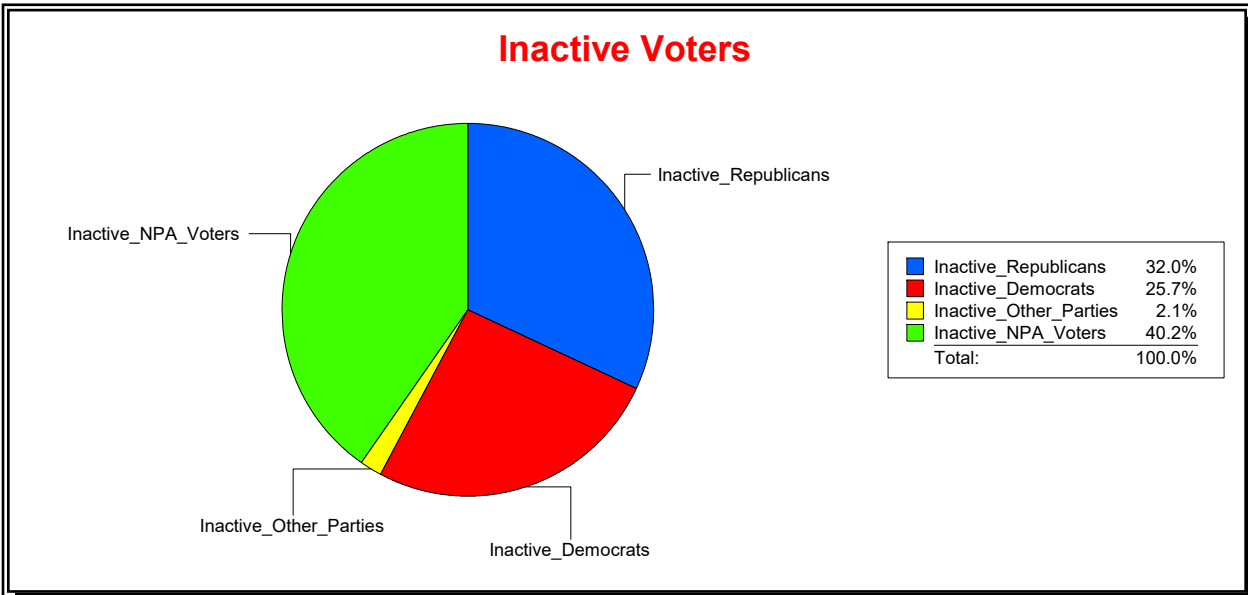

Ron Turner

Supervisor of Elections

Sarasota County, FL

Date 4/1/2024

Time 07:22 AM

Graphs of District Registration

Active Registered Voters

Inactive Voters

District	Total	Dems	Reps	NonP	Other	Total	Dems	Reps	NonP	Other
SOIL AND WATER DIST 5	64,809	14,554	31,574	16,965	1,716	11,554	2,974	3,693	4,647	240