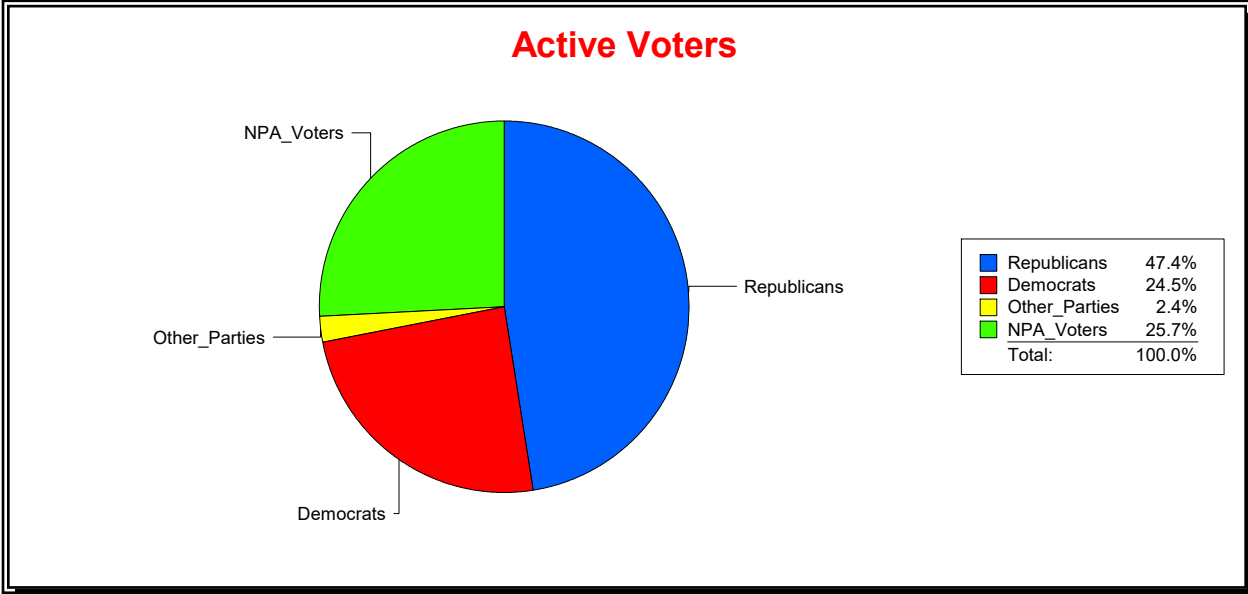

Ron Turner

Supervisor of Elections

Sarasota County, FL

Date 4/1/2024

Time 07:22 AM

Graphs of District Registration

Active Registered Voters

Inactive Voters

<u>District</u>	<u>Total</u>	<u>Dems</u>	<u>Reps</u>	<u>NonP</u>	<u>Other</u>	<u>Total</u>	<u>Dems</u>	<u>Reps</u>	<u>NonP</u>	<u>Other</u>
NORTH PORT DIST 4	8,077	1,975	3,830	2,078	194	1,587	425	509	622	31