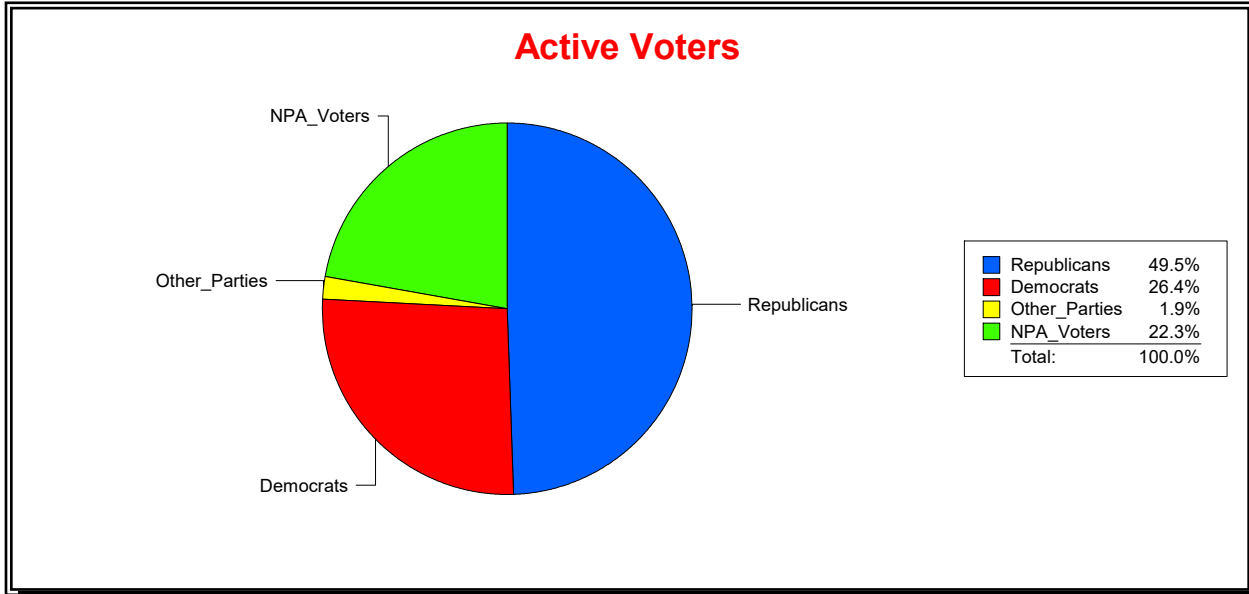

Date 4/1/2024

Time 07:22 AM

Graphs of District Registration

Active Registered Voters

Inactive Voters

District	Total	Dems	Reps	NonP	Other	Total	Dems	Reps	NonP	Other
LBK DISTRICT 4	364	96	180	81	7	61	18	28	13	2