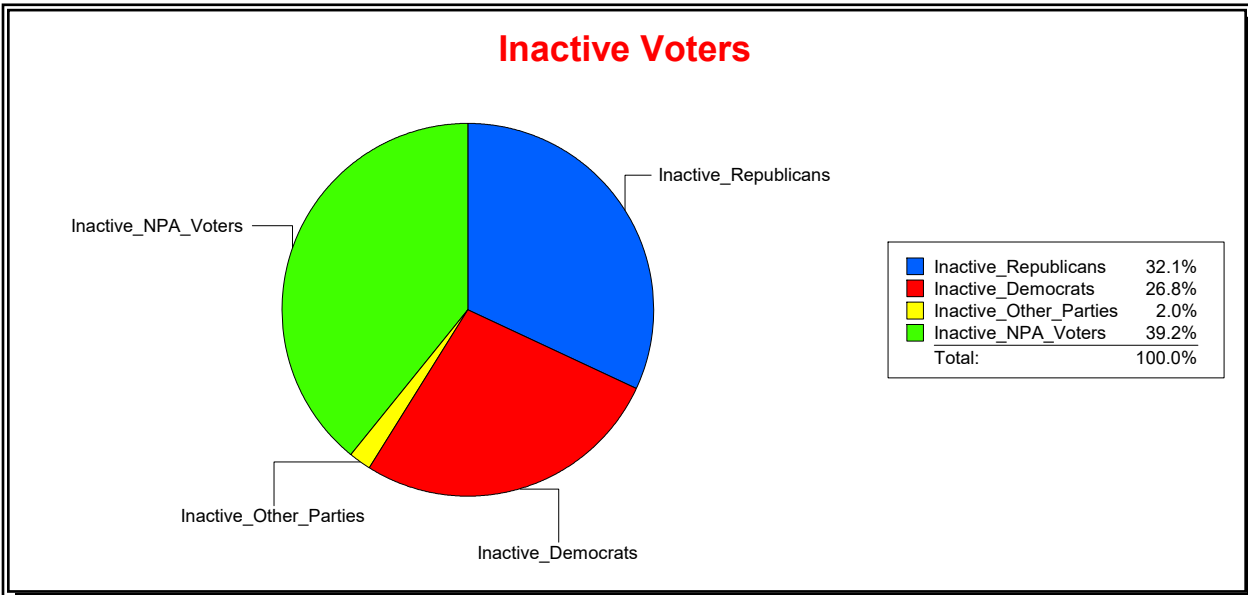

Ron Turner

Supervisor of Elections

Sarasota County, FL

Date 4/1/2024

Time 07:22 AM

Graphs of District Registration

Active Registered Voters

Inactive Voters

<u>District</u>	<u>Total</u>	<u>Dems</u>	<u>Reps</u>	<u>NonP</u>	<u>Other</u>	<u>Total</u>	<u>Dems</u>	<u>Reps</u>	<u>NonP</u>	<u>Other</u>
NORTH PORT DIST 4	8,077	1,975	3,830	2,078	194	1,587	425	509	622	31