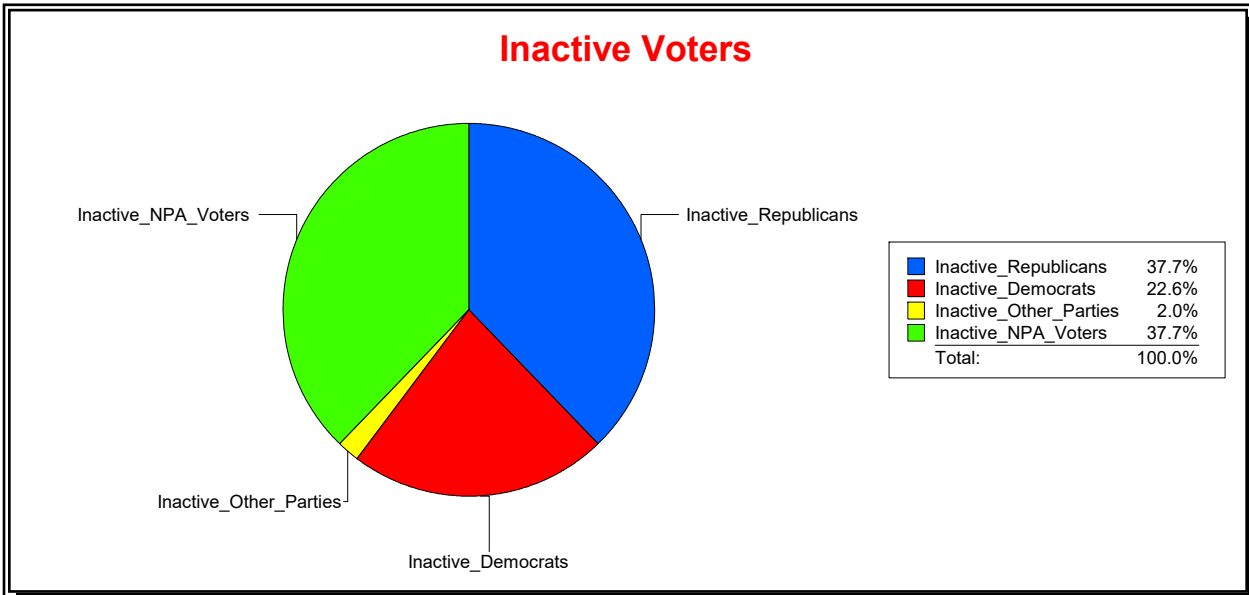

Ron Turner

Supervisor of Elections

Sarasota County, FL

Date 4/1/2024

Time 07:22 AM

Graphs of District Registration

Active Registered Voters

Inactive Voters

District	Total	Dems	Reps	NonP	Other	Total	Dems	Reps	NonP	Other
STONEYBROOK CDD	1,698	377	815	467	39	199	45	75	75	4