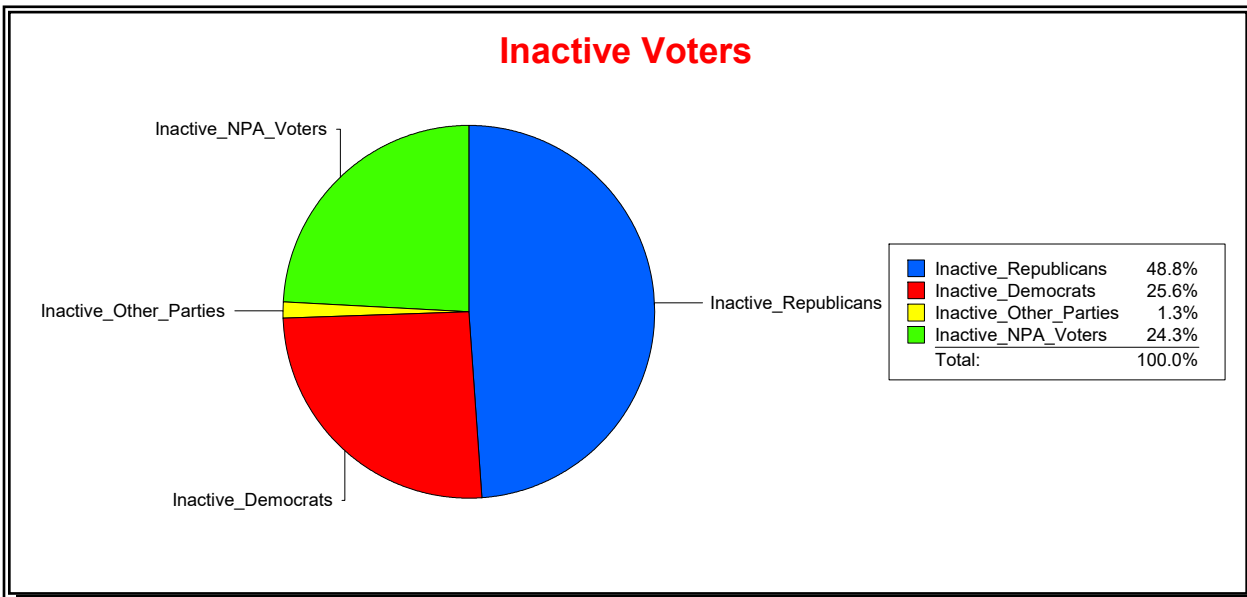

Ron Turner

Supervisor of Elections

Sarasota County, FL

Date 4/1/2024

Time 07:22 AM

Graphs of District Registration

Active Registered Voters

Inactive Voters

District	Total	Dems	Reps	NonP	Other	Total	Dems	Reps	NonP	Other
LONGBOAT KEY BEACH B	2,690	663	1,385	582	60	301	77	147	73	4