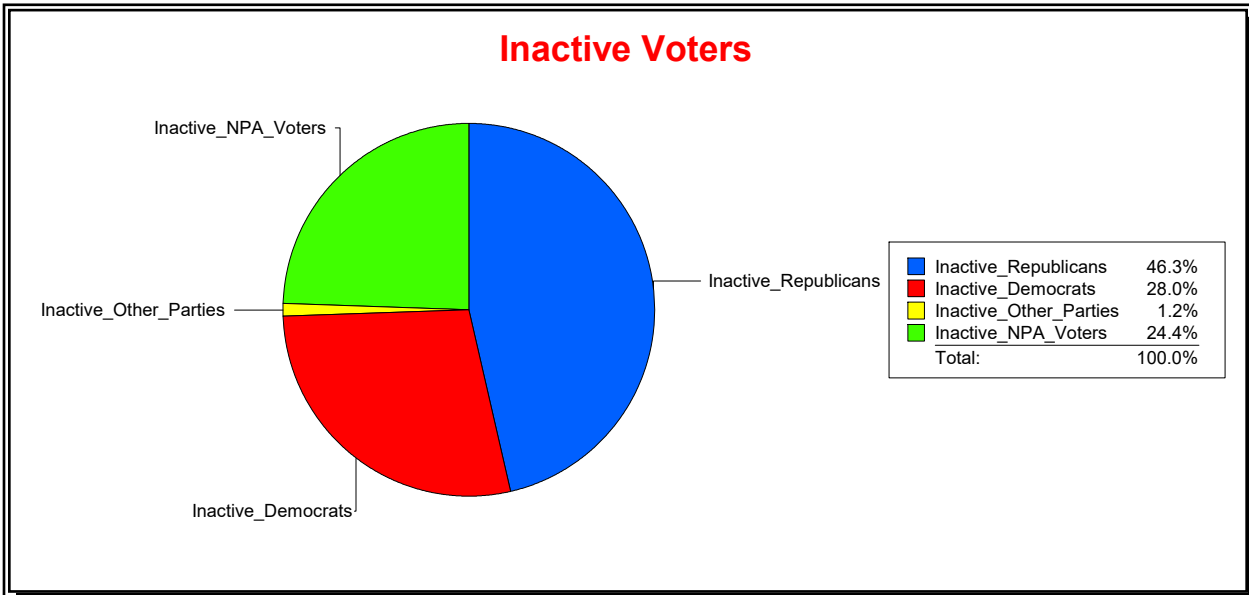

Ron Turner

Supervisor of Elections

Sarasota County, FL

Date 4/1/2024

Time 07:22 AM

Graphs of District Registration

Active Registered Voters

Inactive Voters

District	Total	Dems	Reps	NonP	Other	Total	Dems	Reps	NonP	Other
LONGBOAT KEY 3	1,382	341	714	299	28	164	46	76	40	2