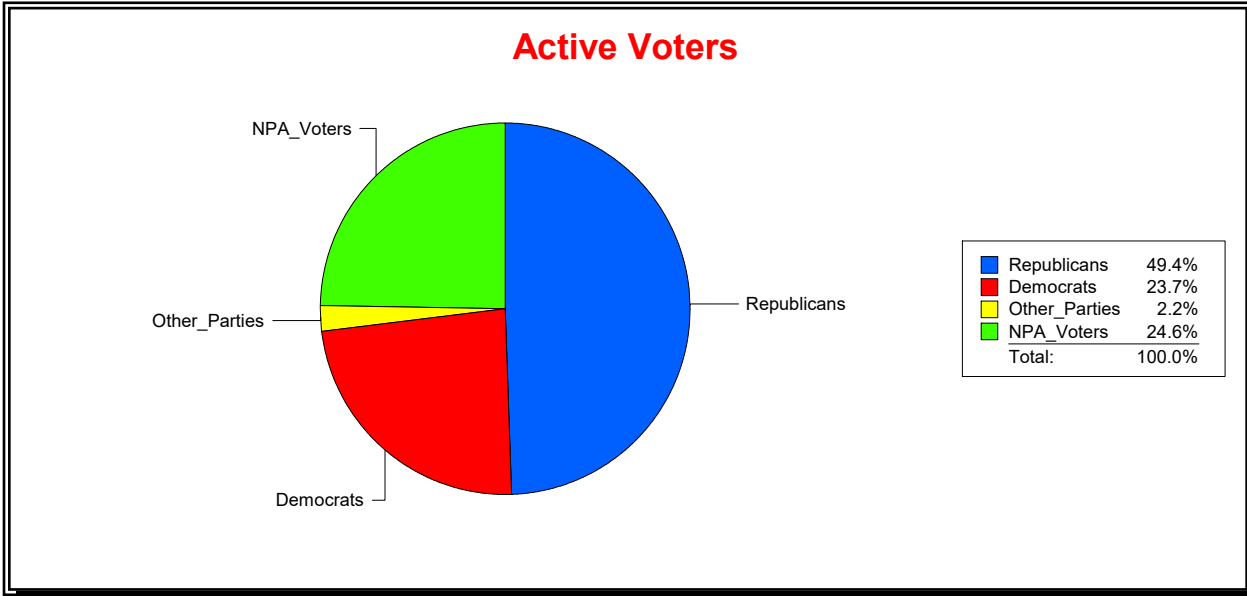

Ron Turner

Supervisor of Elections

Sarasota County, FL

Date 4/1/2024

Time 07:22 AM

Graphs of District Registration

Active Registered Voters

Inactive Voters

District	Total	Dems	Reps	NonP	Other	Total	Dems	Reps	NonP	Other
CNTY COMM DIST 3	70,645	16,763	34,893	17,404	1,585	9,680	2,402	3,523	3,586	169