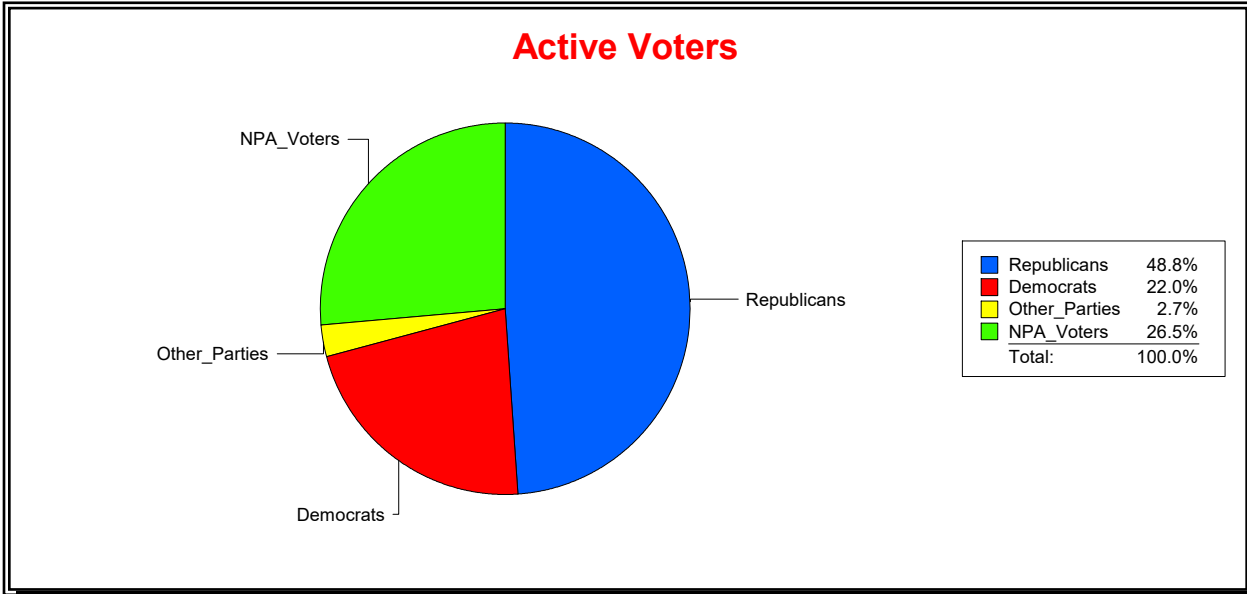

Supervisor of Elections

Sarasota County, FL

Date 4/1/2024

Time 07:22 AM

Graphs of District Registration

Active Registered Voters

Inactive Voters

District	Total	Dems	Reps	NonP	Other	Total	Dems	Reps	NonP	Other
NORTH PORT	56,236	12,360	27,439	14,909	1,528	9,782	2,499	2,955	4,120	208