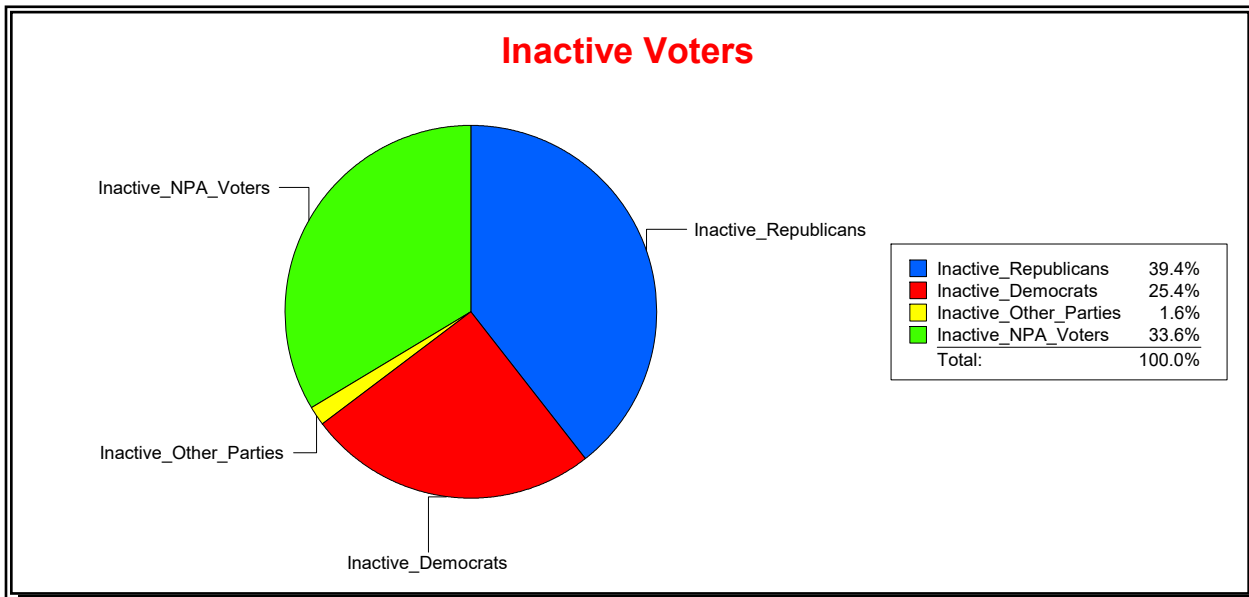

Ron Turner

Supervisor of Elections

Sarasota County, FL

Date 4/1/2024

Time 07:22 AM

Graphs of District Registration

Active Registered Voters

Inactive Voters

District	Total	Dems	Reps	NonP	Other	Total	Dems	Reps	NonP	Other
VENICE	22,194	5,581	10,863	5,284	466	2,716	690	1,070	913	43