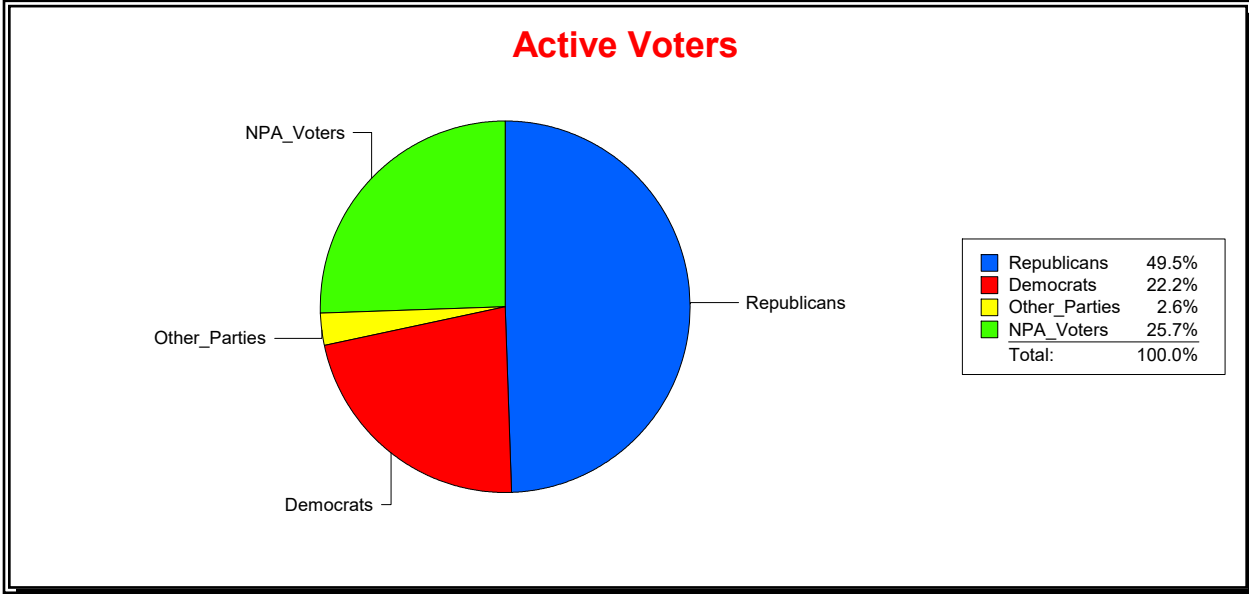

Ron Turner

Supervisor of Elections

Sarasota County, FL

Date 4/1/2024

Time 07:22 AM

Graphs of District Registration

Active Registered Voters

Inactive Voters

District	Total	Dems	Reps	NonP	Other	Total	Dems	Reps	NonP	Other
SCHOOL DIST 5	69,192	15,355	34,248	17,774	1,815	10,841	2,744	3,551	4,324	222