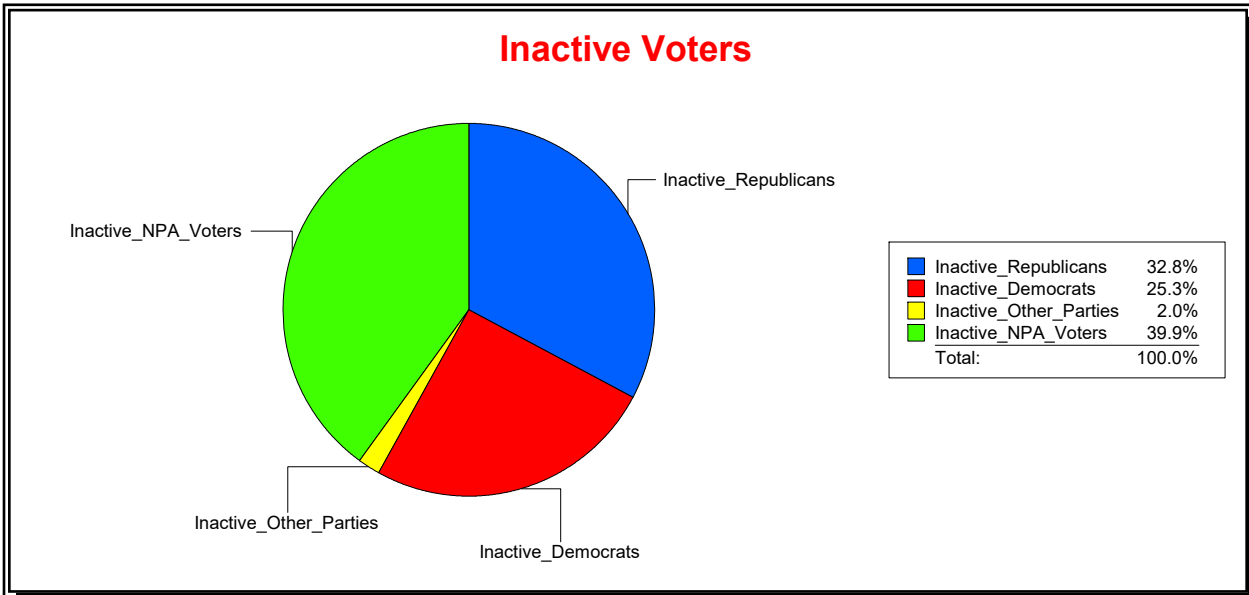

Ron Turner

Supervisor of Elections

Sarasota County, FL

Date 4/1/2024

Time 07:22 AM

Graphs of District Registration

Active Registered Voters

Inactive Voters

District	Total	Dems	Reps	NonP	Other	Total	Dems	Reps	NonP	Other
SCHOOL DIST 5	69,192	15,355	34,248	17,774	1,815	10,841	2,744	3,551	4,324	222