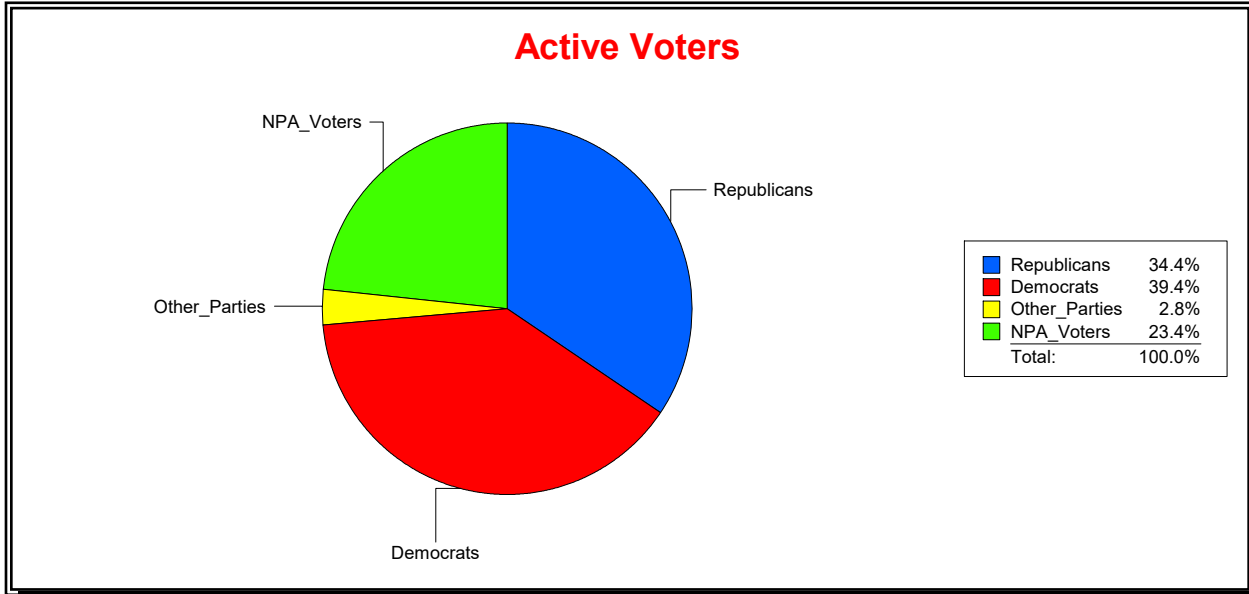

Ron Turner

Supervisor of Elections

Sarasota County, FL

Date 4/1/2024

Time 07:22 AM

Graphs of District Registration

Active Registered Voters

Inactive Voters

District	Total	Dems	Reps	NonP	Other	Total	Dems	Reps	NonP	Other
SARASOTA	33,768	13,294	11,602	7,911	961	8,134	3,356	1,927	2,701	150