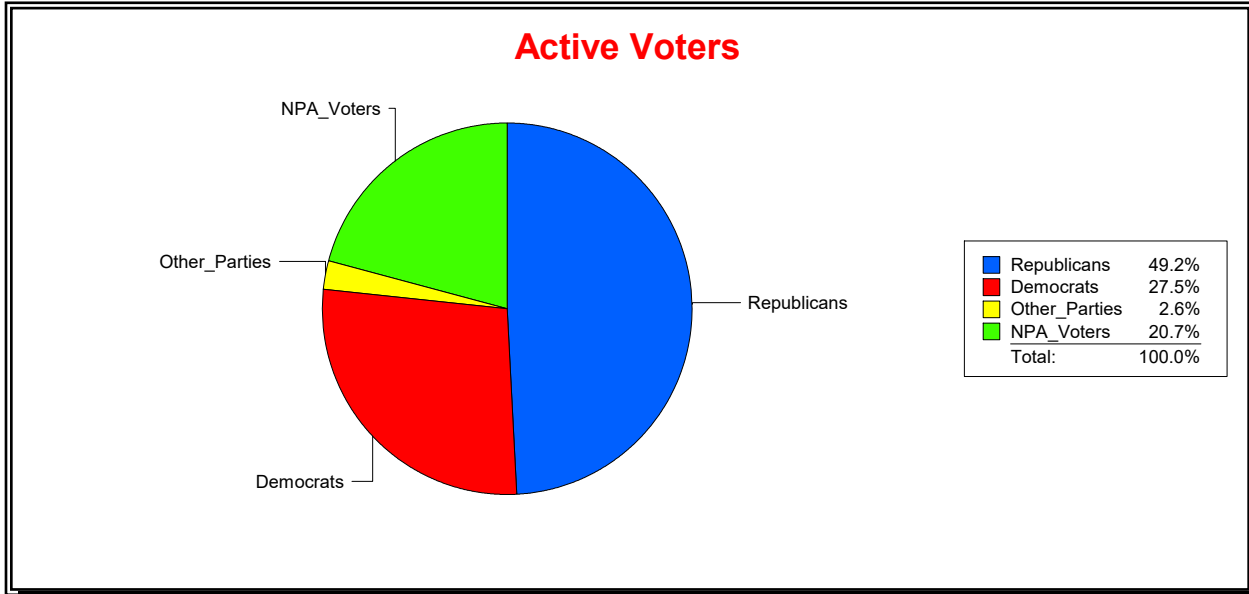

Ron Turner

Supervisor of Elections

Sarasota County, FL

Date 4/1/2024

Time 07:22 AM

Graphs of District Registration

Active Registered Voters

Inactive Voters

District	Total	Dems	Reps	NonP	Other	Total	Dems	Reps	NonP	Other
LONGBOAT KEY BEACH A	1,743	479	858	361	45	241	73	107	59	2