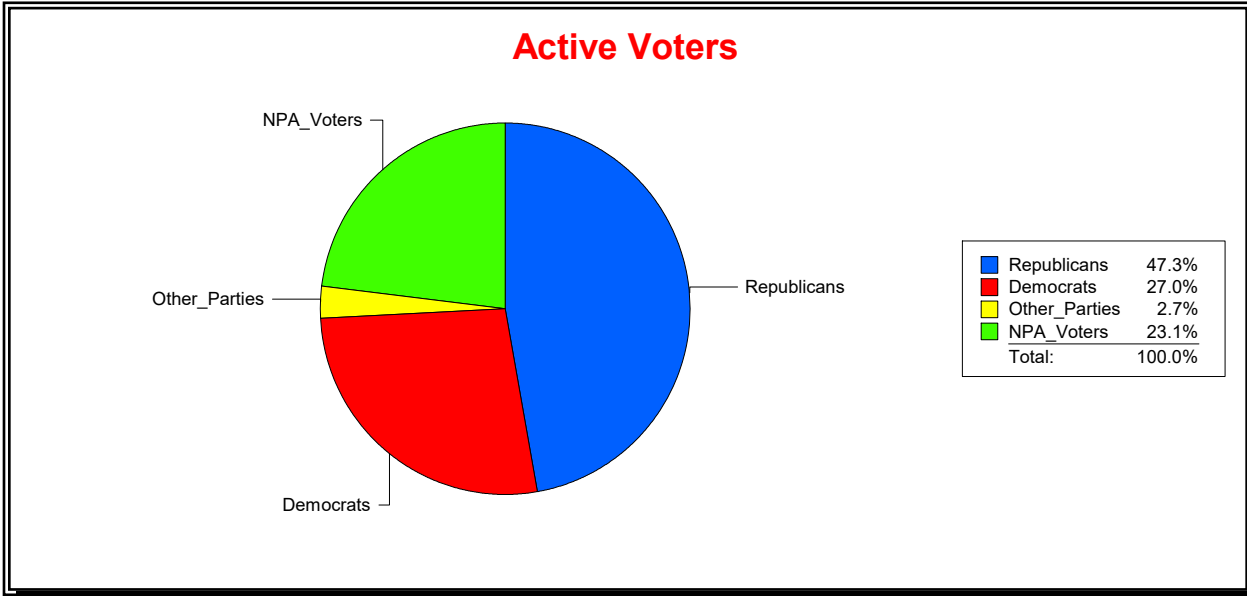

Date 4/1/2024

Time 07:22 AM

Graphs of District Registration

Active Registered Voters

Inactive Voters

District	Total	Dems	Reps	NonP	Other	Total	Dems	Reps	NonP	Other
SOIL AND WATER DIST 1	64,073	17,316	30,280	14,775	1,702	10,449	3,088	3,532	3,609	220