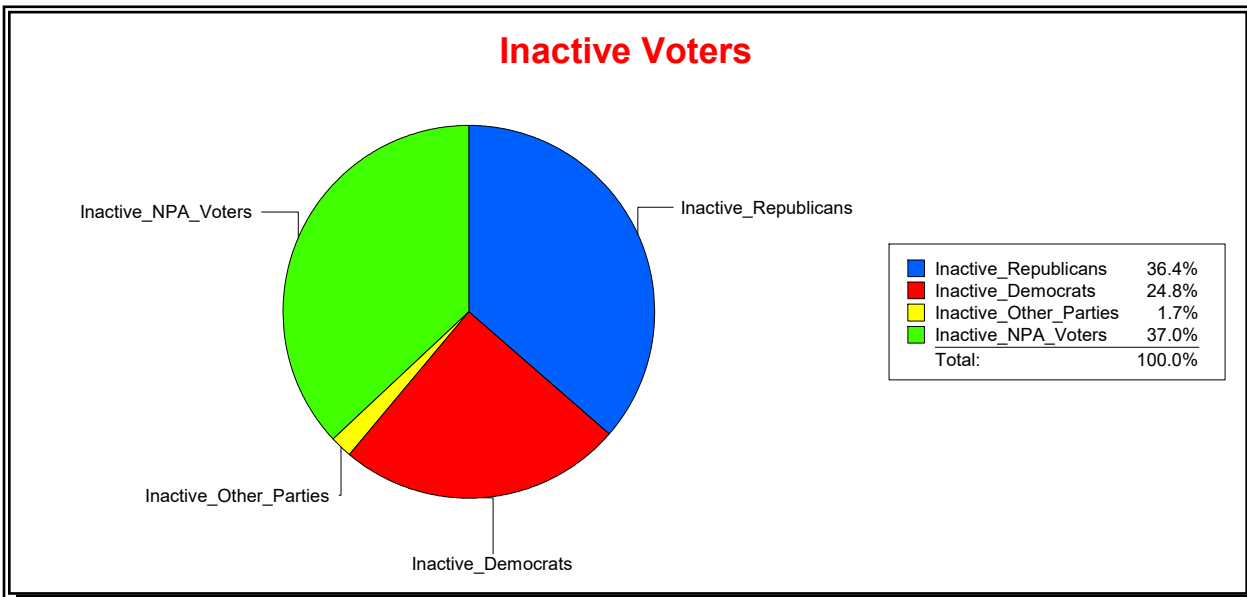

Ron Turner

Supervisor of Elections

Sarasota County, FL

Date 4/1/2024

Time 07:22 AM

Graphs of District Registration

Active Registered Voters

Inactive Voters

District	Total	Dems	Reps	NonP	Other	Total	Dems	Reps	NonP	Other
SOIL AND WATER DIST 3	70,645	16,763	34,893	17,404	1,585	9,680	2,402	3,523	3,586	169