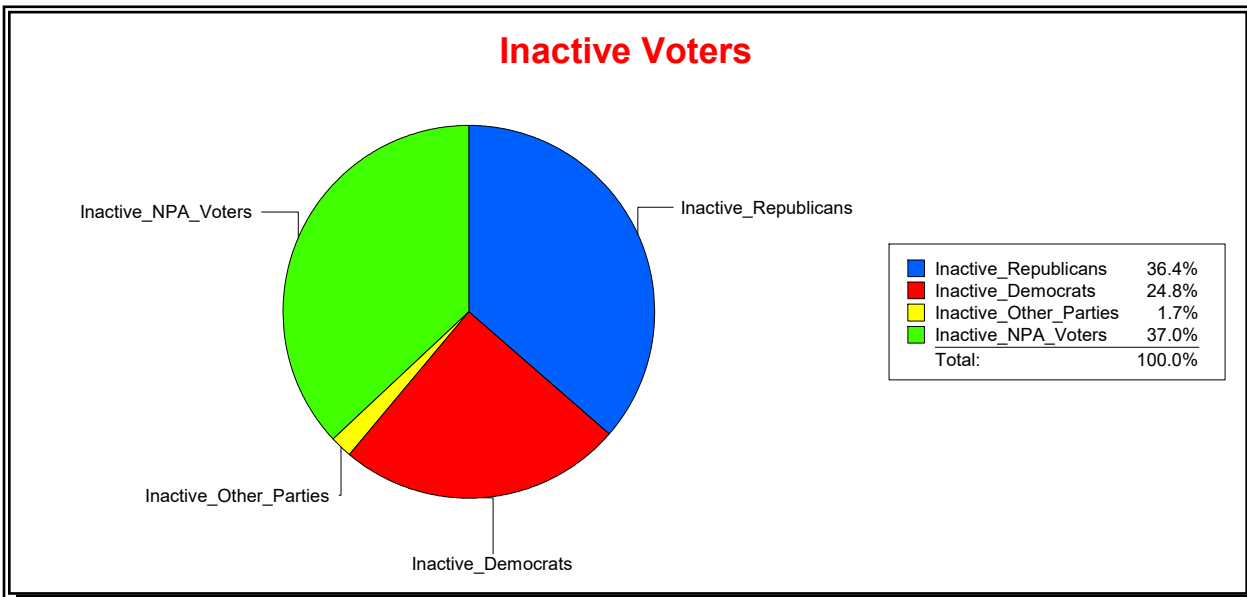

Ron Turner

Supervisor of Elections

Sarasota County, FL

Date 4/1/2024

Time 07:22 AM

Graphs of District Registration

Active Registered Voters

Inactive Voters

District	Total	Dems	Reps	NonP	Other	Total	Dems	Reps	NonP	Other
CNTY COMM DIST 3	70,645	16,763	34,893	17,404	1,585	9,680	2,402	3,523	3,586	169