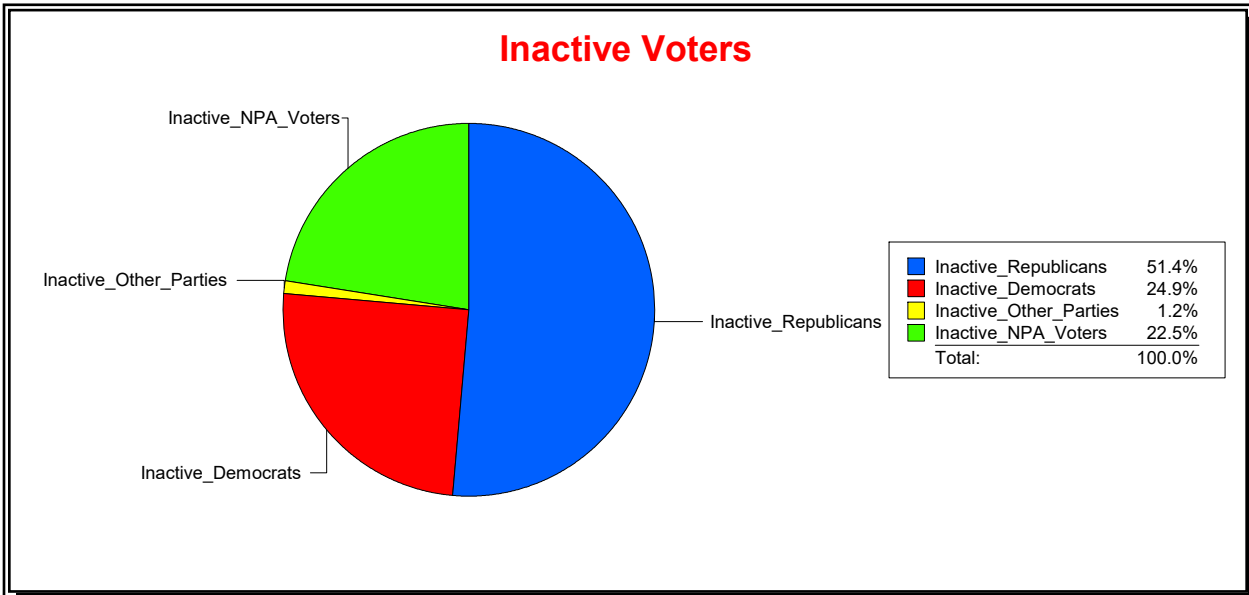

Date 4/1/2024

Time 07:22 AM

Graphs of District Registration

Active Registered Voters

Inactive Voters

District	Total	Dems	Reps	NonP	Other	Total	Dems	Reps	NonP	Other
LONGBOAT KEY 1	1,424	292	789	302	41	173	43	89	39	2