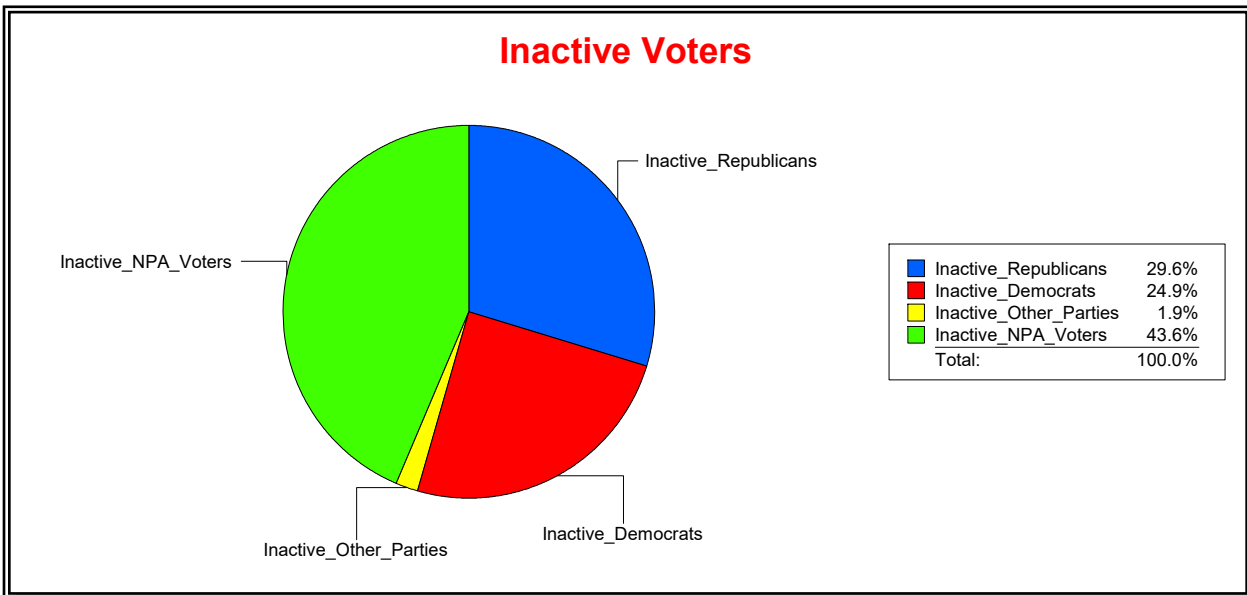

Ron Turner

Supervisor of Elections

Sarasota County, FL

Date 4/1/2024

Time 07:22 AM

Graphs of District Registration

Active Registered Voters

Inactive Voters

District	Total	Dems	Reps	NonP	Other	Total	Dems	Reps	NonP	Other
NORTH PORT 3	9,294	2,019	4,374	2,619	282	2,003	498	593	873	39