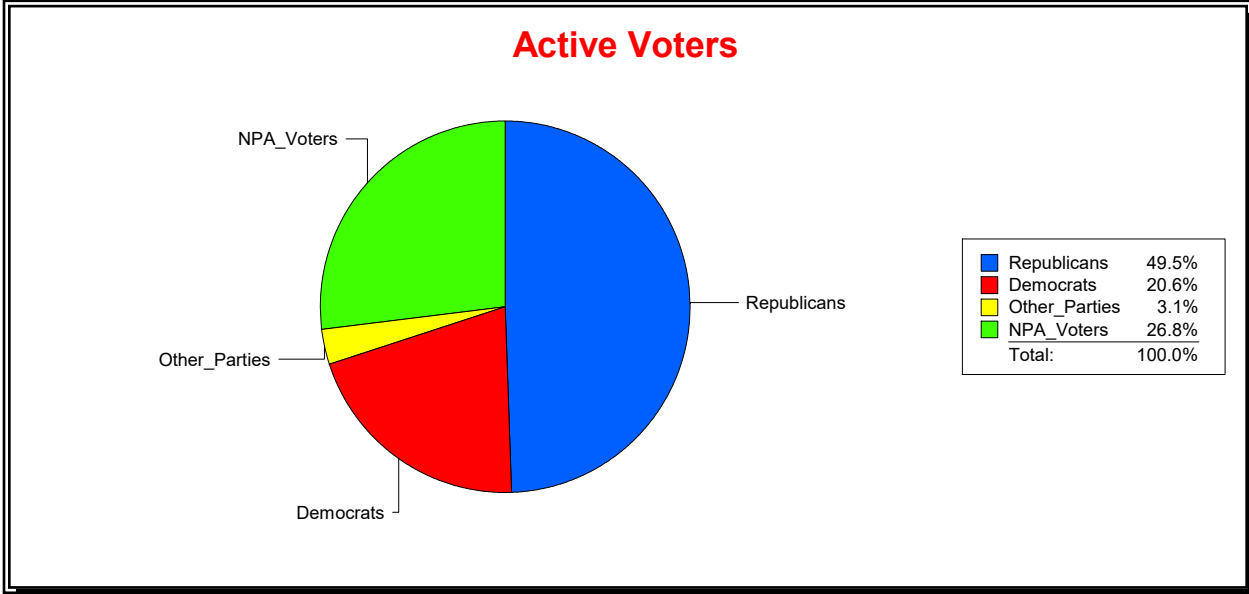

Ron Turner

Supervisor of Elections

Sarasota County, FL

Date 4/1/2024

Time 07:22 AM

Graphs of District Registration

Active Registered Voters

Inactive Voters

District	Total	Dems	Reps	NonP	Other	Total	Dems	Reps	NonP	Other
NORTH PORT 2	12,212	2,519	6,043	3,274	376	2,016	483	614	876	43