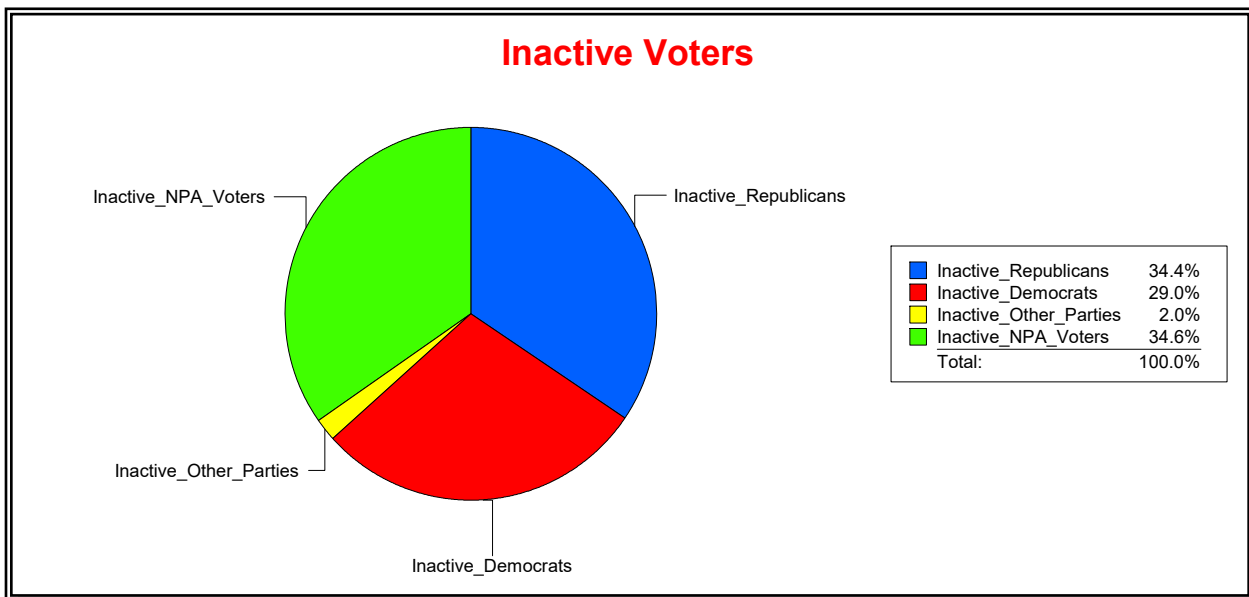

Ron Turner

Supervisor of Elections

Sarasota County, FL

Date 4/1/2024

Time 07:22 AM

Graphs of District Registration

Active Registered Voters

Inactive Voters

District	Total	Dems	Reps	NonP	Other	Total	Dems	Reps	NonP	Other
SOIL AND WATER DIST 4	68,860	18,553	32,520	16,025	1,762	9,812	2,842	3,379	3,399	192