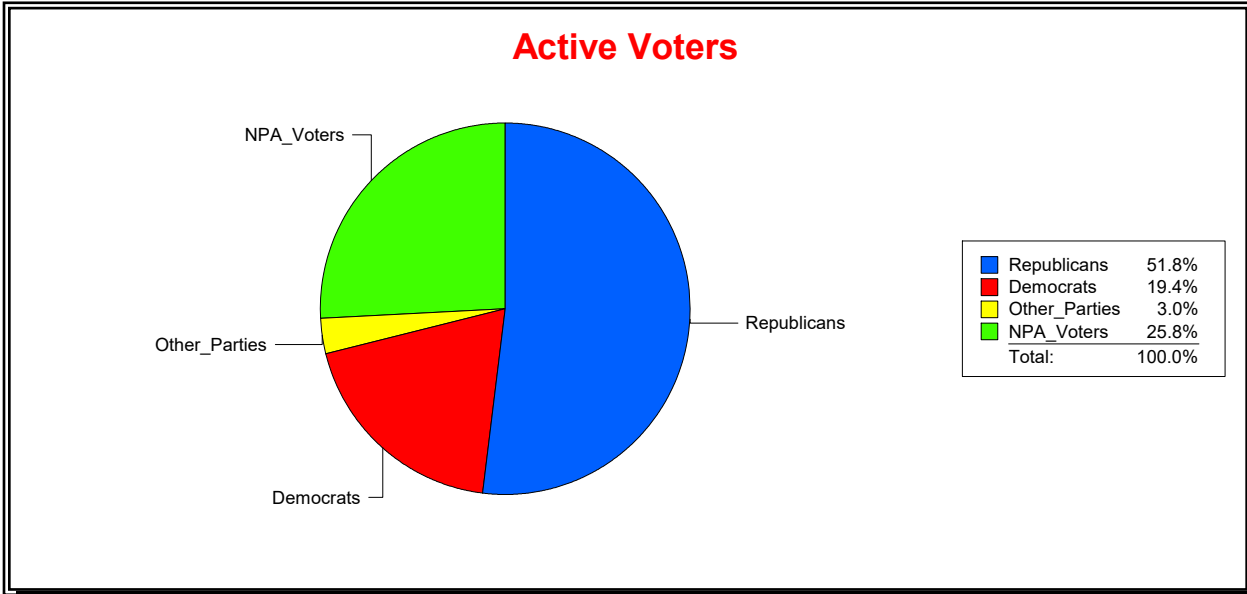

Date 4/1/2024

Time 07:22 AM

Graphs of District Registration

Active Registered Voters

Inactive Voters

District	Total	Dems	Reps	NonP	Other	Total	Dems	Reps	NonP	Other
WOODLANDS CDD	1,793	348	929	462	54	100	27	36	35	2