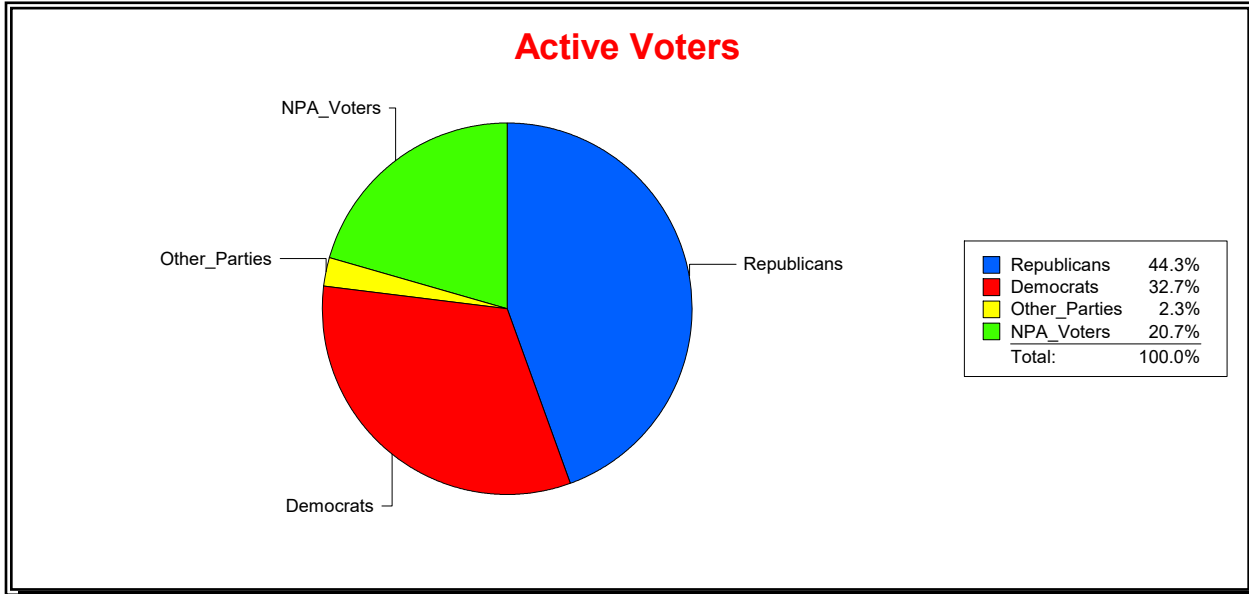

Ron Turner

Supervisor of Elections

Sarasota County, FL

Date 4/1/2024

Time 07:22 AM

Graphs of District Registration

Active Registered Voters

Inactive Voters

District	Total	Dems	Reps	NonP	Other	Total	Dems	Reps	NonP	Other
LBK DISTRICT 2	1,263	413	560	261	29	144	43	61	40	0