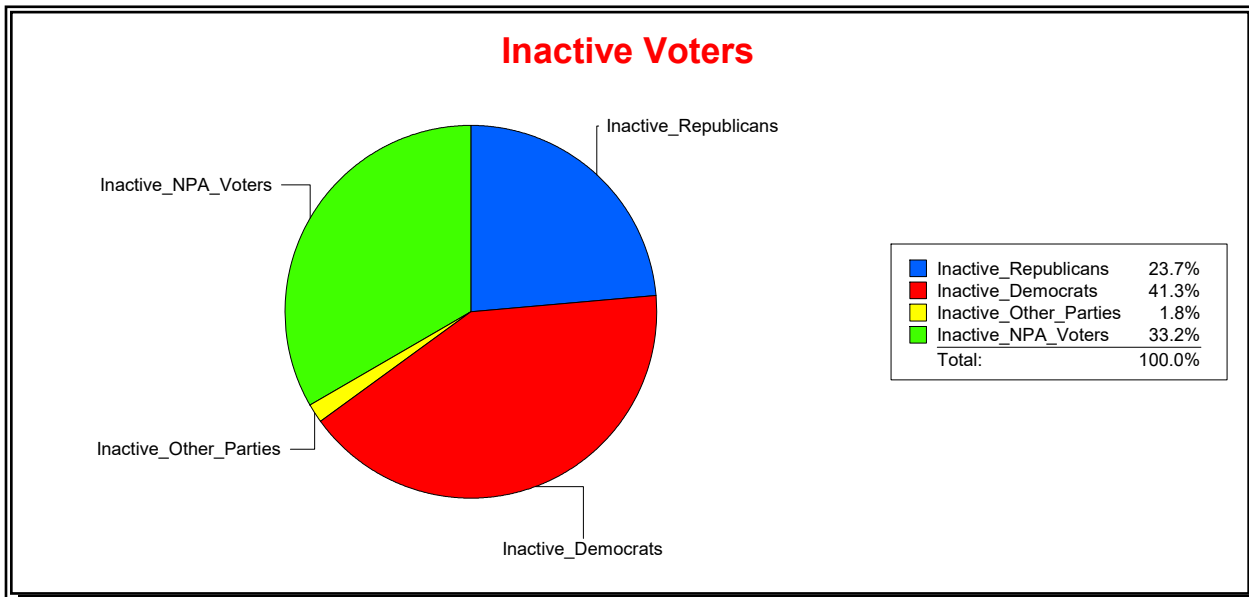

Ron Turner

Supervisor of Elections

Sarasota County, FL

Date 4/1/2024

Time 07:22 AM

Graphs of District Registration

Active Registered Voters

Inactive Voters

<u>District</u>	<u>Total</u>	<u>Dems</u>	<u>Reps</u>	<u>NonP</u>	<u>Other</u>	<u>Total</u>	<u>Dems</u>	<u>Reps</u>	<u>NonP</u>	<u>Other</u>
SARASOTA	33,768	13,294	11,602	7,911	961	8,134	3,356	1,927	2,701	150