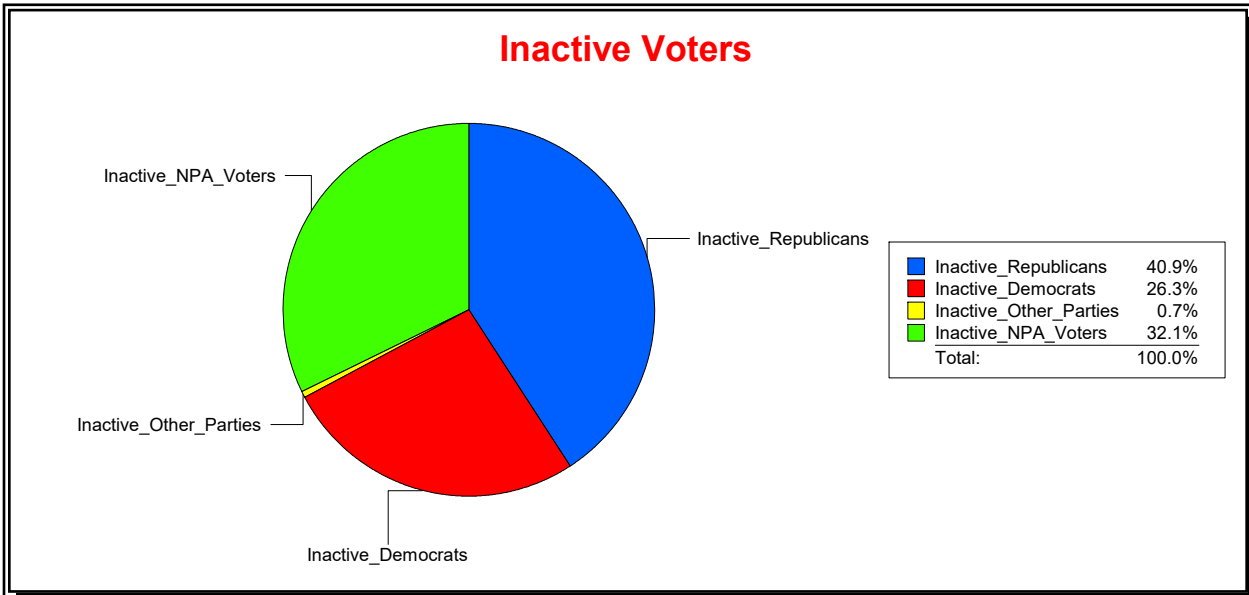

Active Registered Voters

Inactive Voters

District	Total	Dems	Reps	NonP	Other	Total	Dems	Reps	NonP	Other
VENETIAN CDD	1,900	478	953	434	35	137	36	56	44	1

Ron Turner

Supervisor of Elections

Sarasota County, FL