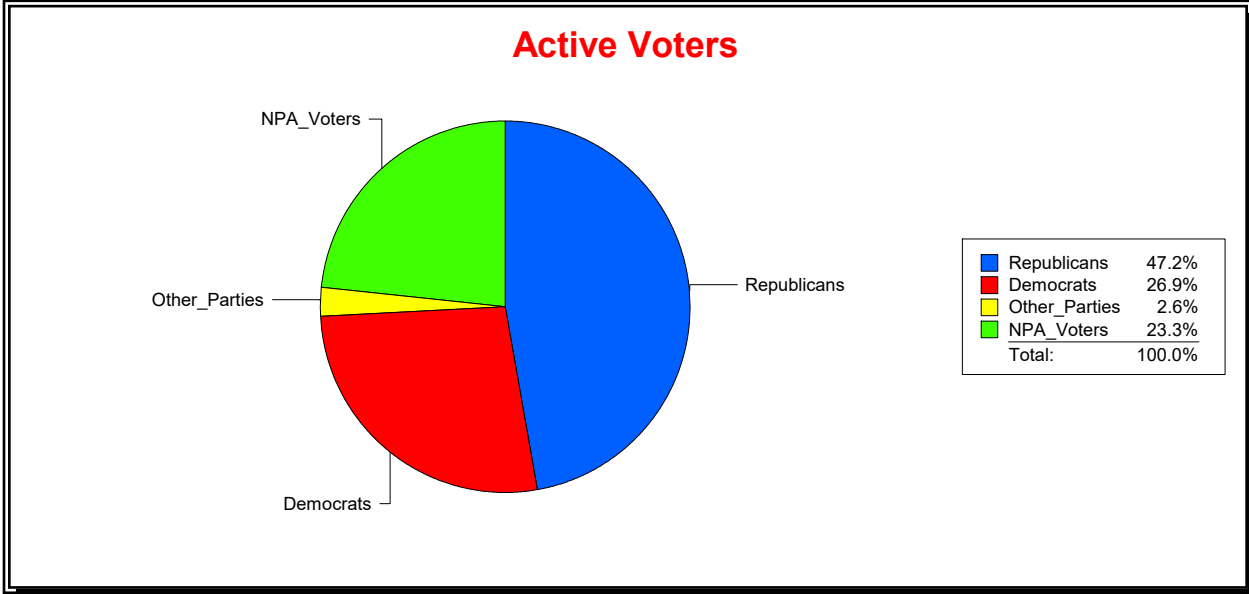

Ron Turner

Supervisor of Elections

Sarasota County, FL

Date 4/1/2024

Time 07:22 AM

Graphs of District Registration

Active Registered Voters

Inactive Voters

District	Total	Dems	Reps	NonP	Other	Total	Dems	Reps	NonP	Other
CNTY COMM DIST 4	68,860	18,553	32,520	16,025	1,762	9,812	2,842	3,379	3,399	192