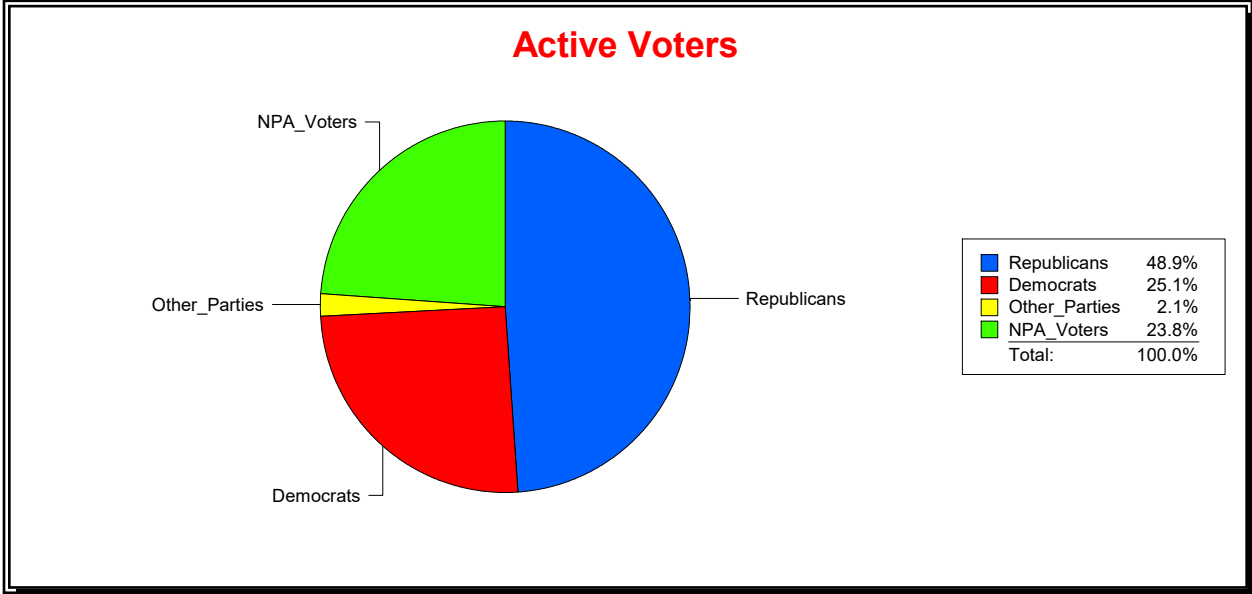

District	Total	Dems	Reps	NonP	Other	Total	Dems	Reps	NonP	Other
VENICE 1	22,194	5,581	10,863	5,284	466	2,716	690	1,070	913	43

Ron Turner

Supervisor of Elections

Sarasota County, FL

Date 4/1/2024

Time 07:22 AM