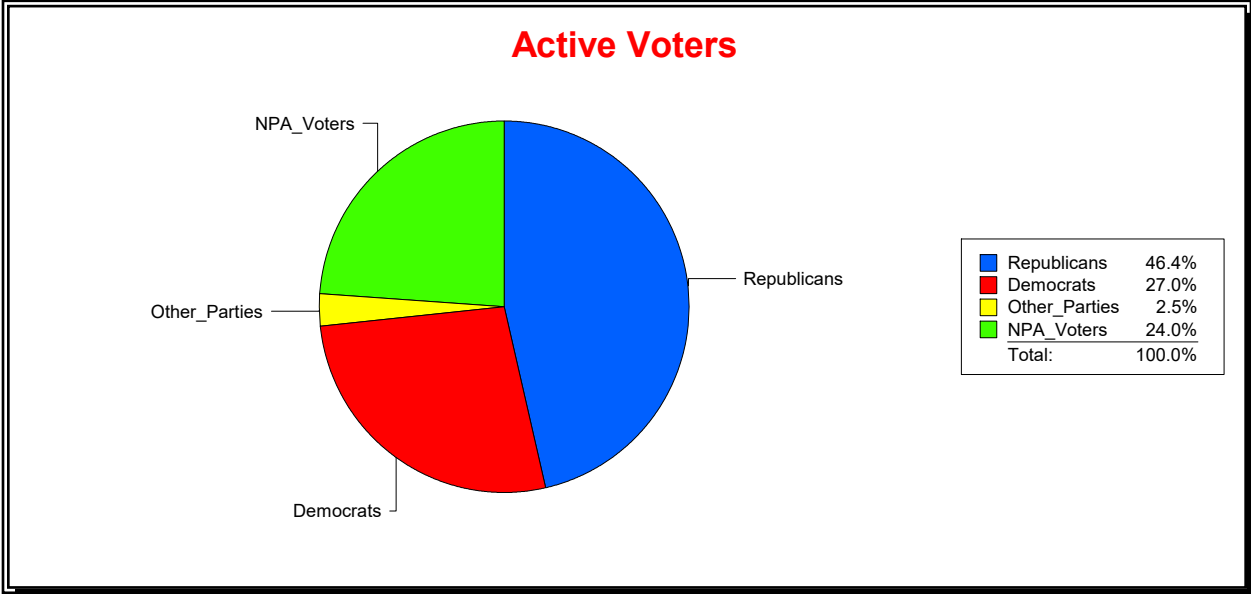

District	Total	Dems	Reps	NonP	Other	Total	Dems	Reps	NonP	Other
STATE SENATE 22	326,151	88,060	151,464	78,354	8,273	53,797	15,995	17,511	19,252	1,039

Ron Turner

Supervisor of Elections

Sarasota County, FL