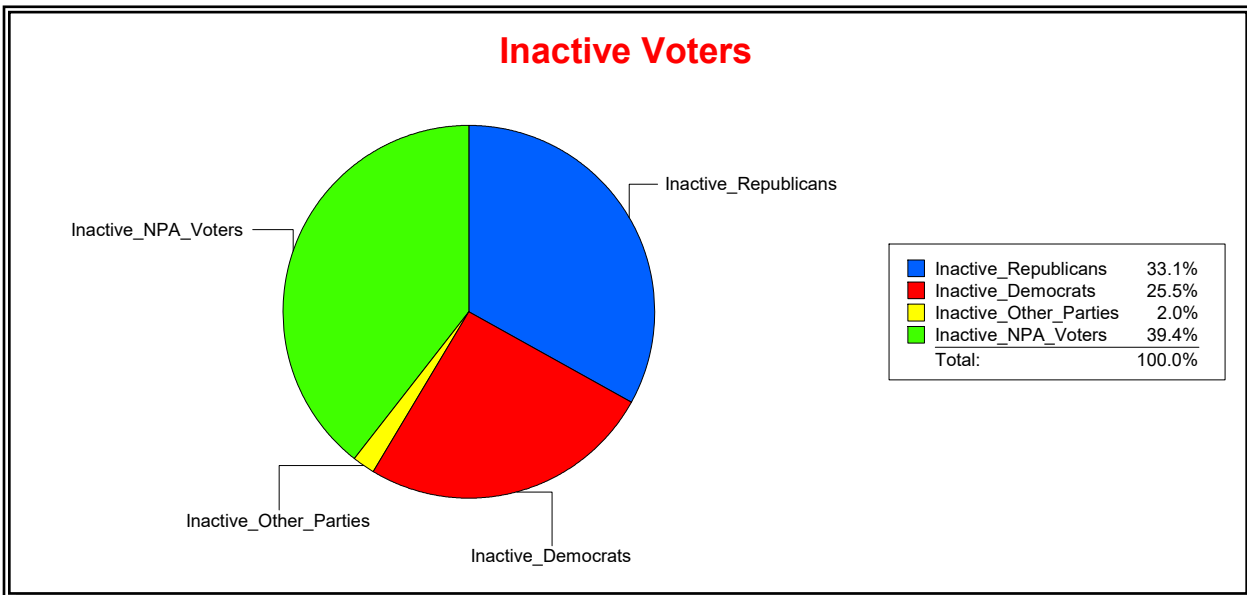

Ron Turner

Supervisor of Elections

Sarasota County, FL

Date 4/1/2024

Time 07:22 AM

Graphs of District Registration

Active Registered Voters

Inactive Voters

District	Total	Dems	Reps	NonP	Other	Total	Dems	Reps	NonP	Other
HOSPITAL BOARD SOUTH	117,522	26,943	57,642	30,012	2,925	18,941	4,824	6,273	7,466	378