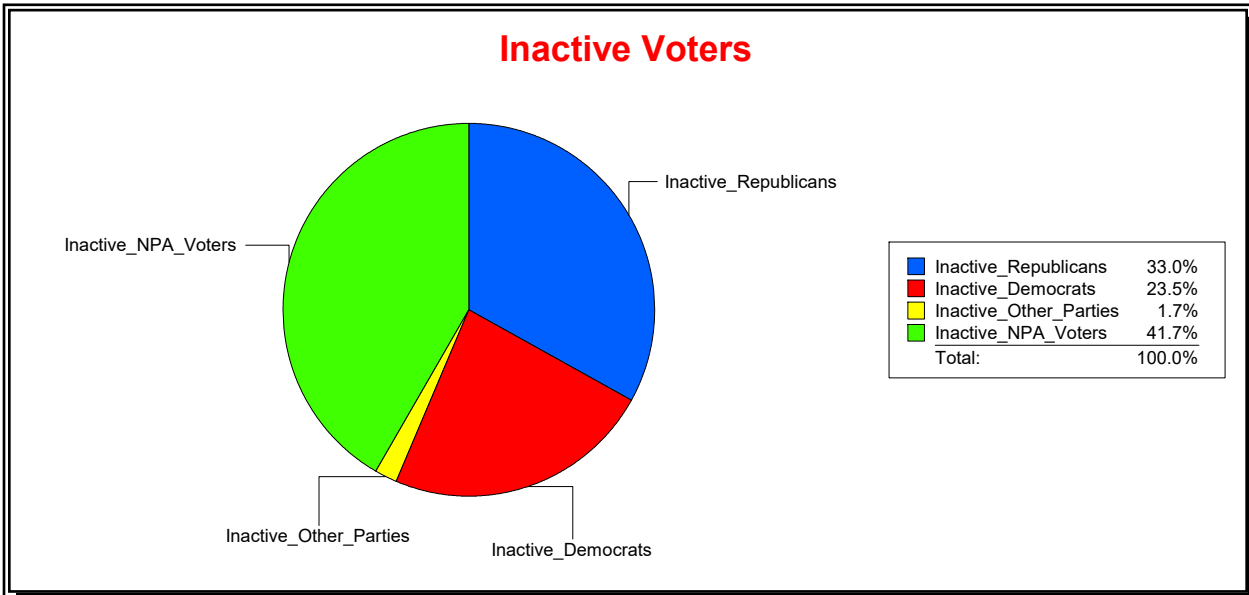

Ron Turner

Supervisor of Elections

Sarasota County, FL

Date 4/1/2024

Time 07:22 AM

Graphs of District Registration

Active Registered Voters

Inactive Voters

District	Total	Dems	Reps	NonP	Other	Total	Dems	Reps	NonP	Other
LAKESIDE PLANT CDD	838	187	414	219	18	115	27	38	48	2