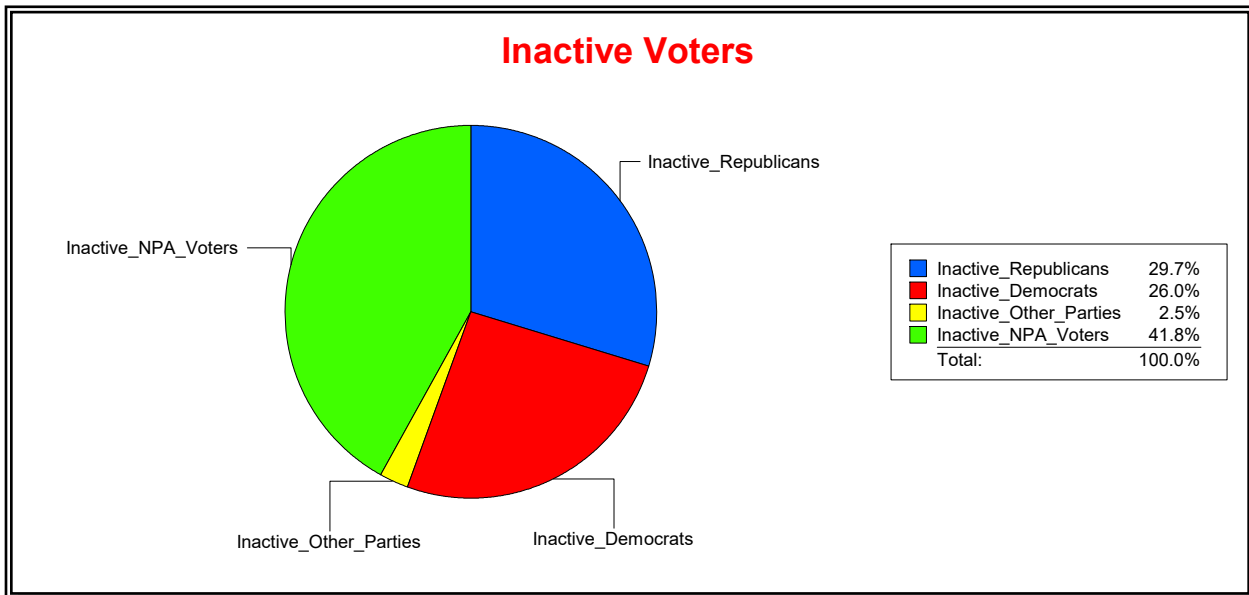

Ron Turner

Supervisor of Elections

Sarasota County, FL

Date 4/1/2024

Time 07:22 AM

Graphs of District Registration

Active Registered Voters

Inactive Voters

<u>District</u>	<u>Total</u>	<u>Dems</u>	<u>Reps</u>	<u>NonP</u>	<u>Other</u>	<u>Total</u>	<u>Dems</u>	<u>Reps</u>	<u>NonP</u>	<u>Other</u>
NORTH PORT DIST 1	9,975	2,149	4,865	2,690	271	1,829	475	543	765	46