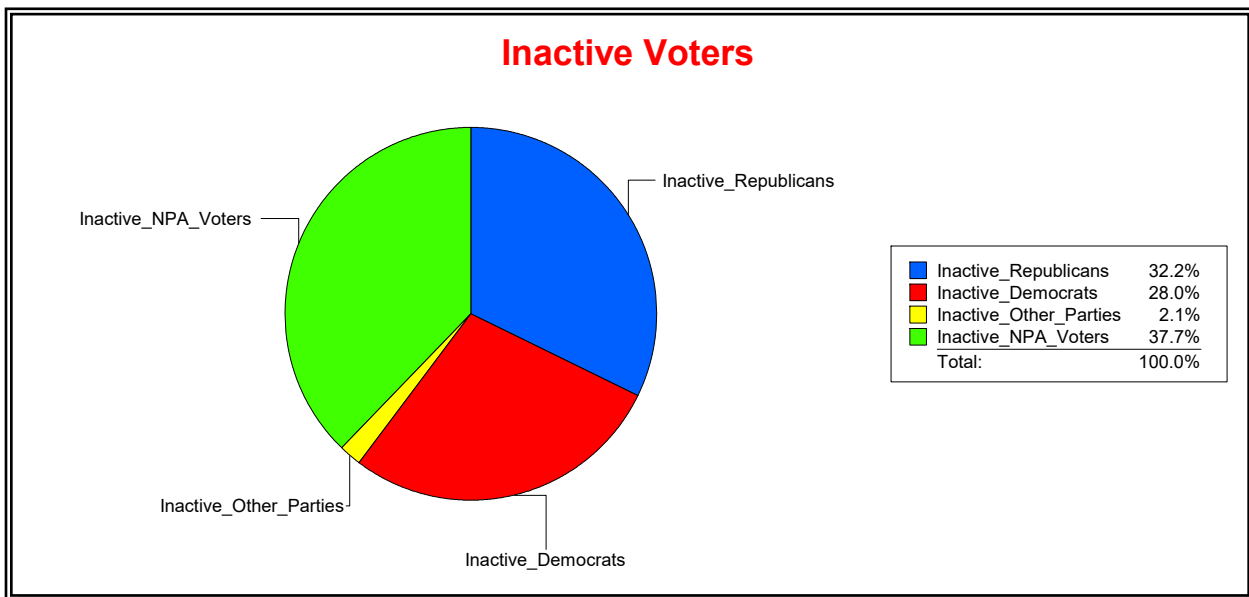

Ron Turner

Supervisor of Elections

Sarasota County, FL

Date 4/1/2024

Time 07:22 AM

Graphs of District Registration

Active Registered Voters

Inactive Voters

District	Total	Dems	Reps	NonP	Other	Total	Dems	Reps	NonP	Other
STATE HOUSE DIST 74	137,904	34,499	66,128	33,654	3,623	22,740	6,366	7,333	8,570	471