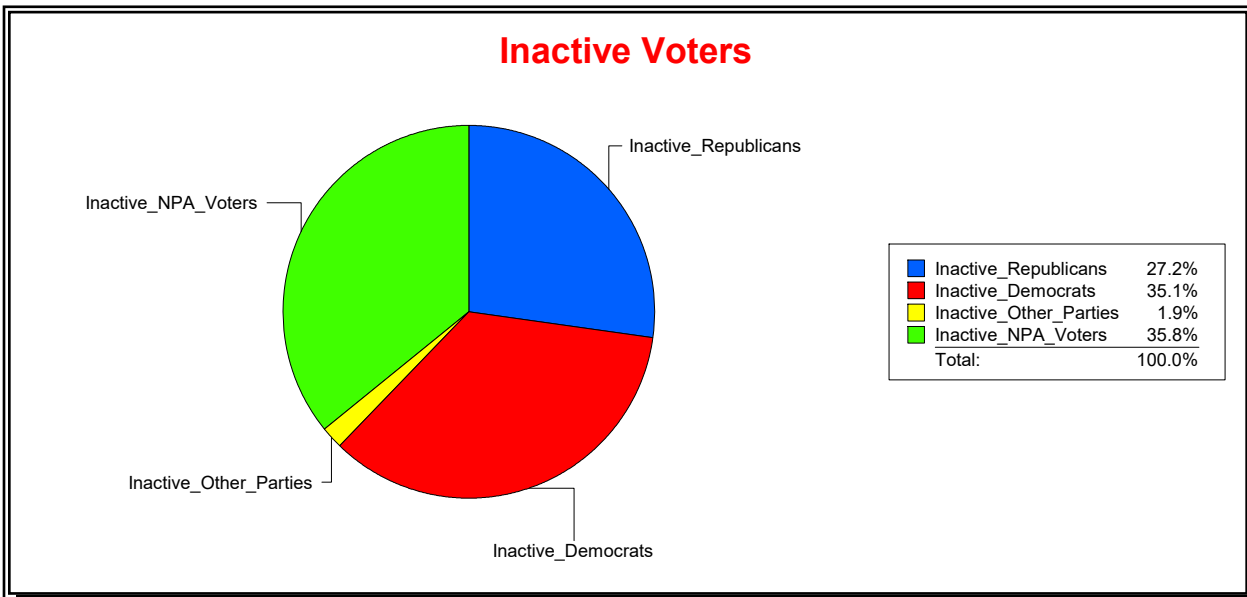

Ron Turner

Supervisor of Elections

Sarasota County, FL

Date 4/1/2024

Time 07:22 AM

Graphs of District Registration

Active Registered Voters

Inactive Voters

<u>District</u>	<u>Total</u>	<u>Dems</u>	<u>Reps</u>	<u>NonP</u>	<u>Other</u>	<u>Total</u>	<u>Dems</u>	<u>Reps</u>	<u>NonP</u>	<u>Other</u>
SARASOTA DIST 3	9,374	3,376	3,438	2,285	275	2,375	834	645	850	46