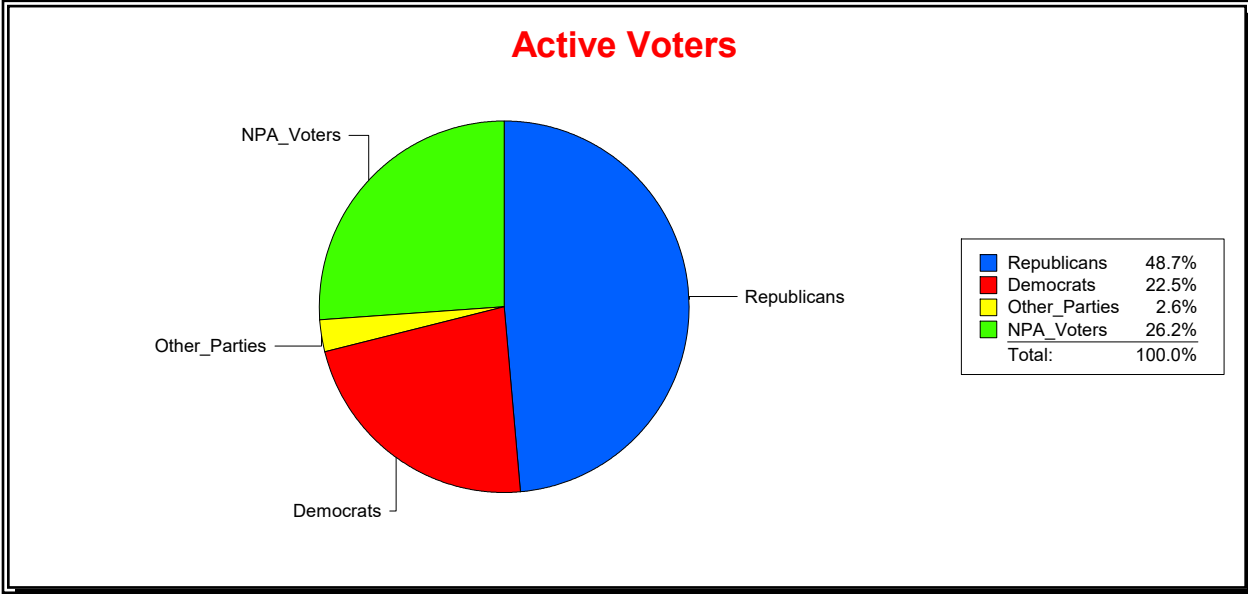

Ron Turner

Supervisor of Elections

Sarasota County, FL

Date 4/1/2024

Time 07:22 AM

Graphs of District Registration

Active Registered Voters

Inactive Voters

District	Total	Dems	Reps	NonP	Other	Total	Dems	Reps	NonP	Other
SOIL AND WATER DIST 5	64,809	14,554	31,574	16,965	1,716	11,554	2,974	3,693	4,647	240