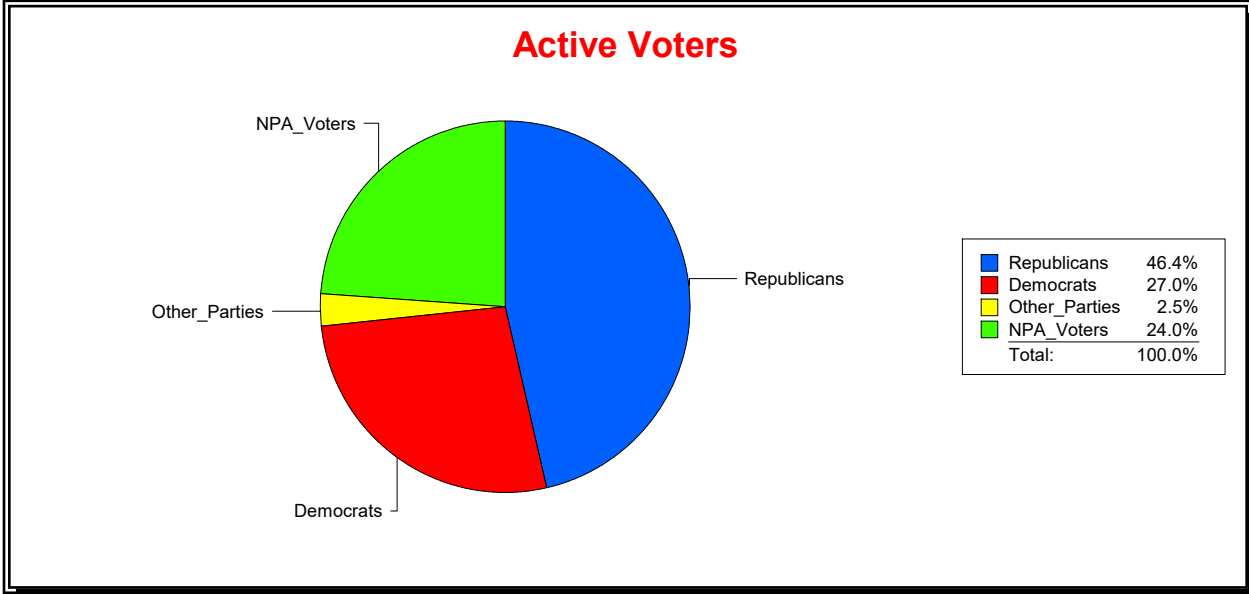

Ron Turner

Supervisor of Elections

Sarasota County, FL

Date 4/1/2024

Time 07:22 AM

Graphs of District Registration

Active Registered Voters

Inactive Voters

District	Total	Dems	Reps	NonP	Other	Total	Dems	Reps	NonP	Other
COUNTYWIDE	326,151	88,060	151,464	78,354	8,273	53,797	15,995	17,511	19,252	1,039