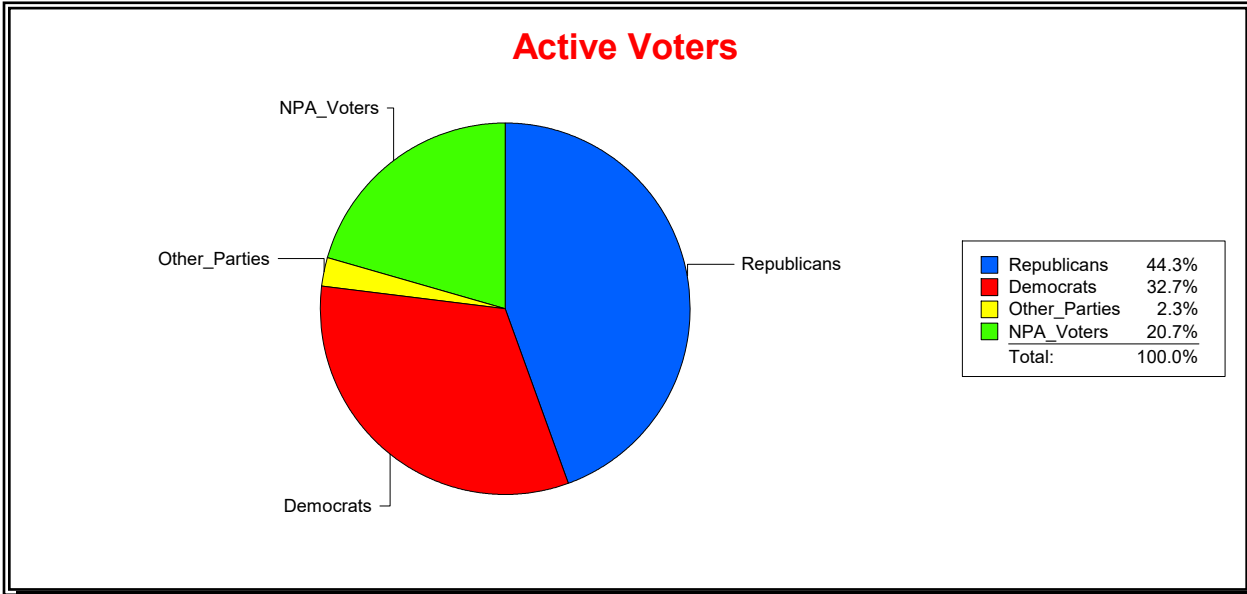

Ron Turner

Supervisor of Elections

Sarasota County, FL

Date 4/1/2024

Time 07:22 AM

Graphs of District Registration

Active Registered Voters

Inactive Voters

District	Total	Dems	Reps	NonP	Other	Total	Dems	Reps	NonP	Other
LONGBOAT KEY 2	1,263	413	560	261	29	144	43	61	40	0