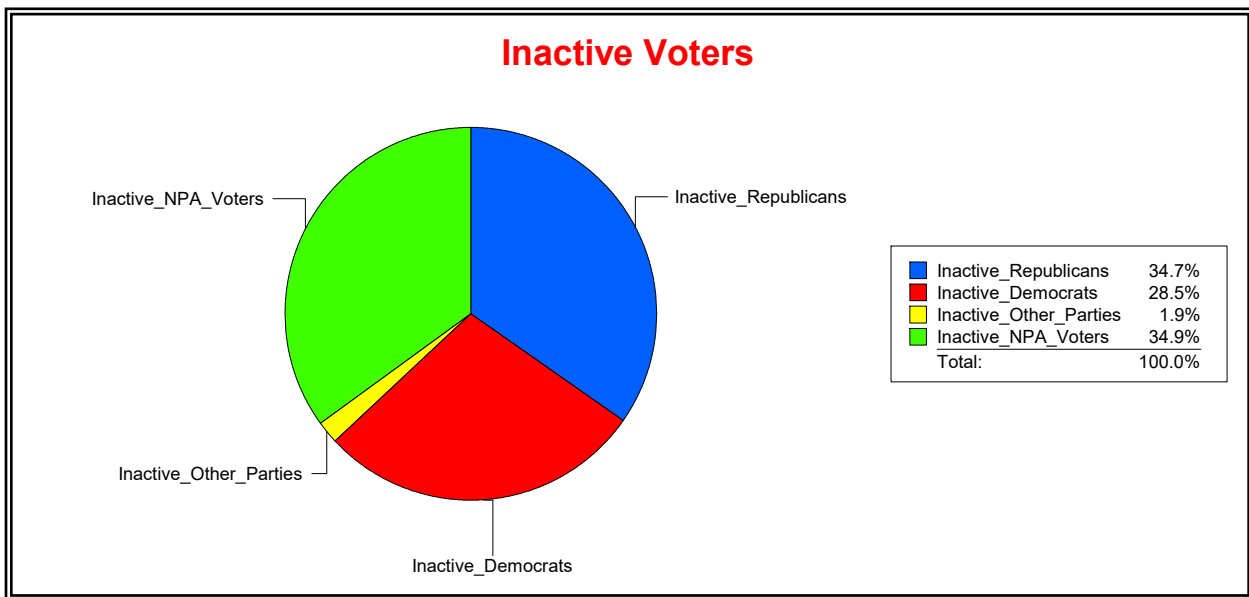

Ron Turner

Supervisor of Elections

Sarasota County, FL

Date 4/1/2024

Time 07:22 AM

Graphs of District Registration

Active Registered Voters

Inactive Voters

<u>District</u>	<u>Total</u>	<u>Dems</u>	<u>Reps</u>	<u>NonP</u>	<u>Other</u>	<u>Total</u>	<u>Dems</u>	<u>Reps</u>	<u>NonP</u>	<u>Other</u>
COUNTY	209,520	55,683	99,317	49,307	5,213	32,623	9,300	11,305	11,386	632