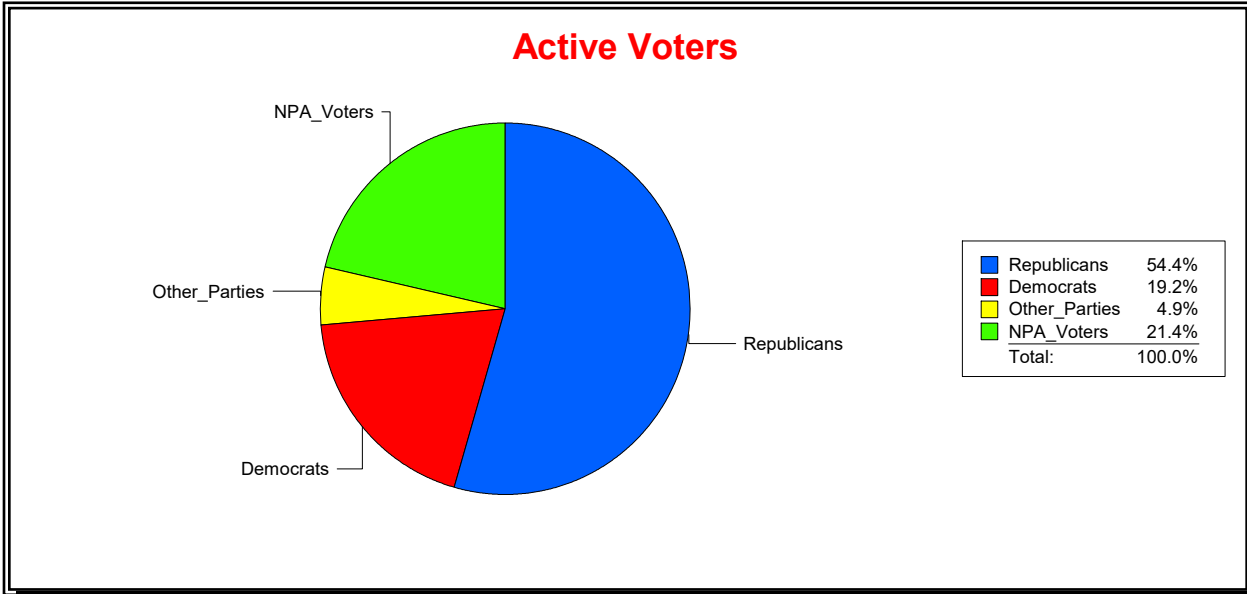

Ron Turner

Supervisor of Elections

Sarasota County, FL

Date 4/1/2024

Time 07:22 AM

Graphs of District Registration

Active Registered Voters

Inactive Voters

District	Total	Dems	Reps	NonP	Other	Total	Dems	Reps	NonP	Other
WINDWARD AT LWR CDD	406	78	221	87	20	5	0	4	1	0