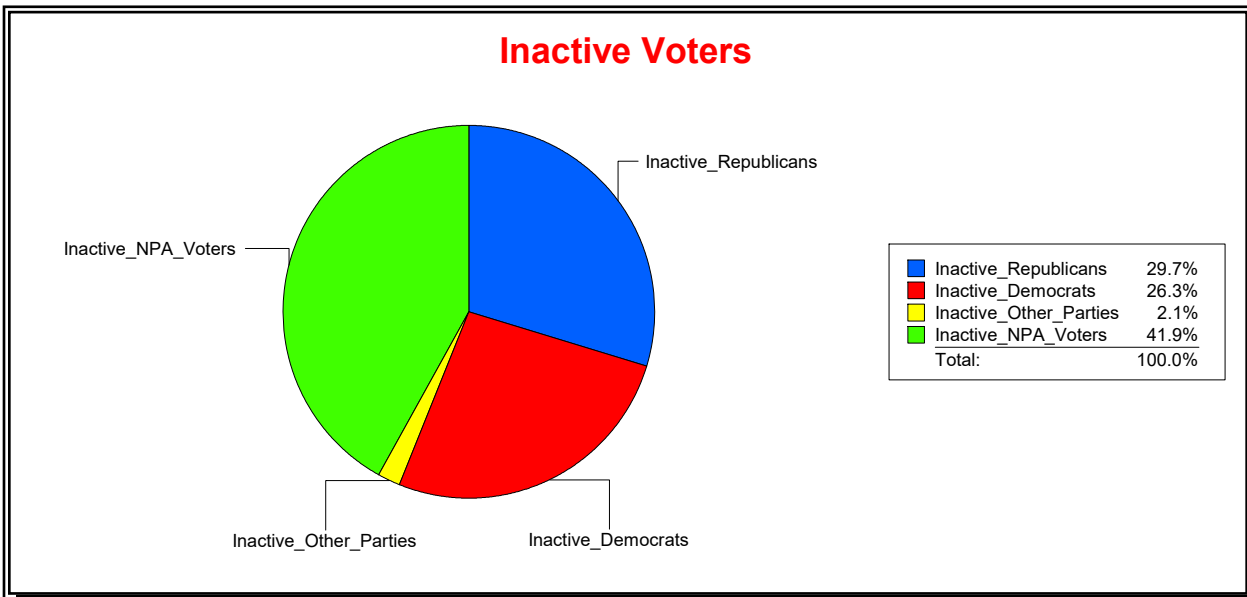

Ron Turner

Supervisor of Elections

Sarasota County, FL

Date 4/1/2024

Time 07:22 AM

Graphs of District Registration

District	Active Registered Voters					Inactive Voters				
	Total	Dems	Reps	NonP	Other	Total	Dems	Reps	NonP	Other
NORTH PORT 5	16,678	3,698	8,327	4,248	405	2,347	618	696	984	49