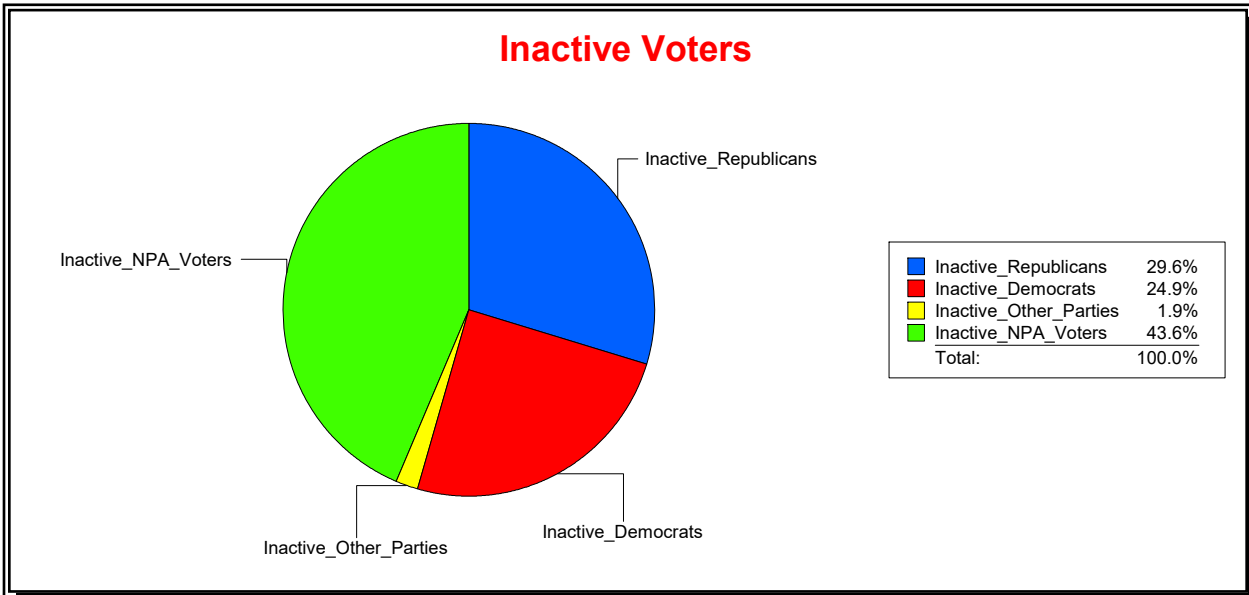

Ron Turner

Supervisor of Elections

Sarasota County, FL

Date 4/1/2024

Time 07:22 AM

Graphs of District Registration

Active Registered Voters

Inactive Voters

District	Total	Dems	Reps	NonP	Other	Total	Dems	Reps	NonP	Other
NORTH PORT DIST 3	9,294	2,019	4,374	2,619	282	2,003	498	593	873	39