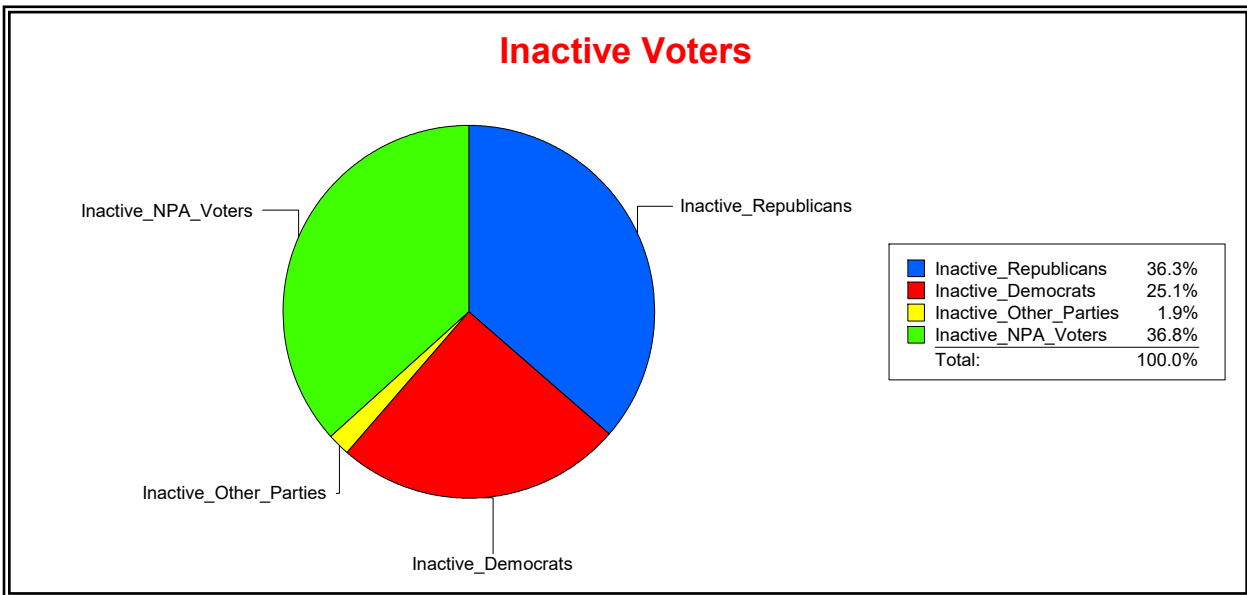

Ron Turner

Supervisor of Elections

Sarasota County, FL

Date 4/1/2024

Time 07:22 AM

Graphs of District Registration

Active Registered Voters

Inactive Voters

<u>District</u>	<u>Total</u>	<u>Dems</u>	<u>Reps</u>	<u>NonP</u>	<u>Other</u>	<u>Total</u>	<u>Dems</u>	<u>Reps</u>	<u>NonP</u>	<u>Other</u>
STATE HOUSE DIST 75	54,810	12,774	27,210	13,525	1,301	7,736	1,940	2,805	2,847	144