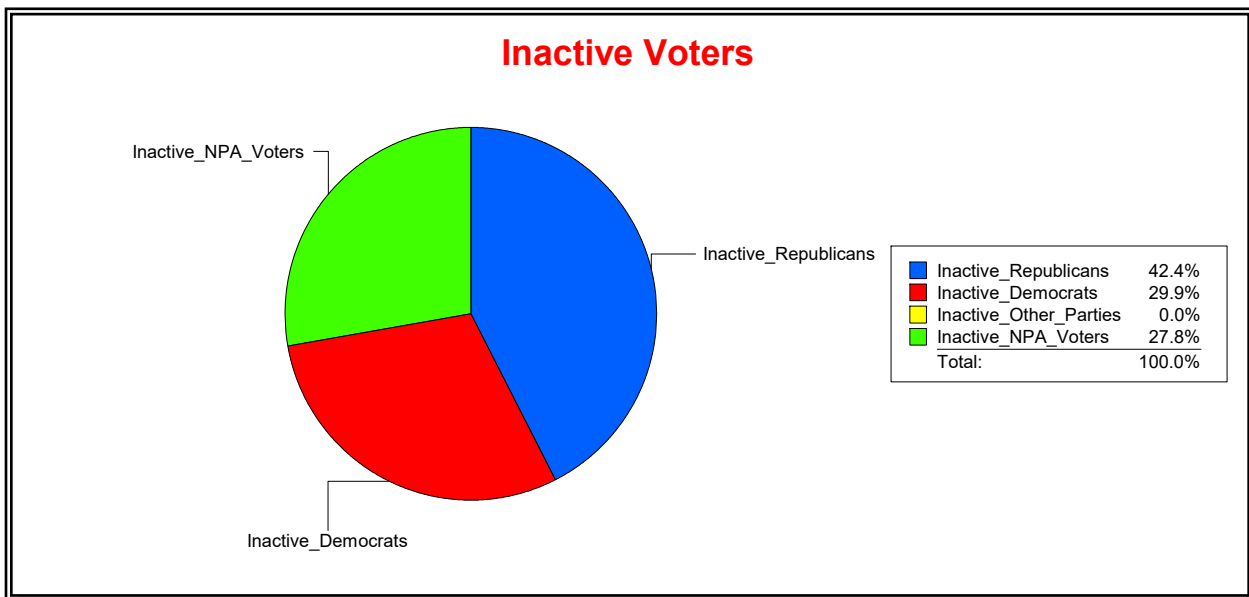

Ron Turner

Supervisor of Elections

Sarasota County, FL

Date 4/1/2024

Time 07:22 AM

Graphs of District Registration

Active Registered Voters

Inactive Voters

District	Total	Dems	Reps	NonP	Other	Total	Dems	Reps	NonP	Other
LBK DISTRICT 2	1,263	413	560	261	29	144	43	61	40	0