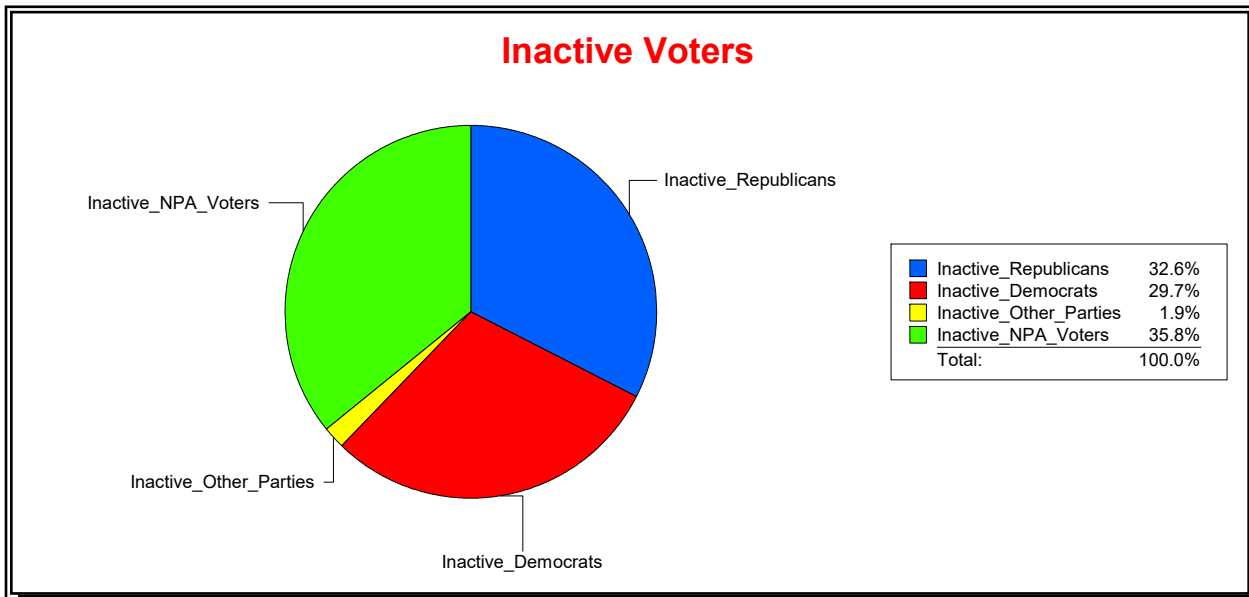

Ron Turner

Supervisor of Elections

Sarasota County, FL

Date 4/1/2024

Time 07:22 AM

Graphs of District Registration

Active Registered Voters

Inactive Voters

District	Total	Dems	Reps	NonP	Other	Total	Dems	Reps	NonP	Other
17TH CONGRESS DIST	326,151	88,060	151,464	78,354	8,273	53,797	15,995	17,511	19,252	1,039