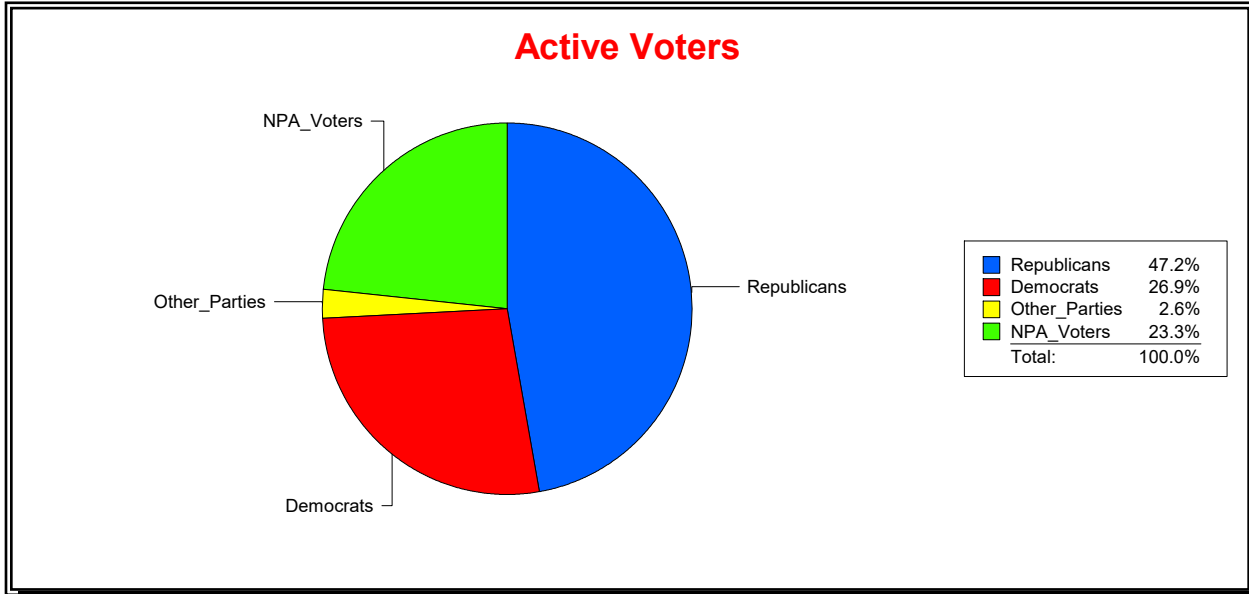

Ron Turner

Supervisor of Elections

Sarasota County, FL

Date 4/1/2024

Time 07:22 AM

Graphs of District Registration

Active Registered Voters

Inactive Voters

District	Total	Dems	Reps	NonP	Other	Total	Dems	Reps	NonP	Other
SOIL AND WATER DIST 4	68,860	18,553	32,520	16,025	1,762	9,812	2,842	3,379	3,399	192