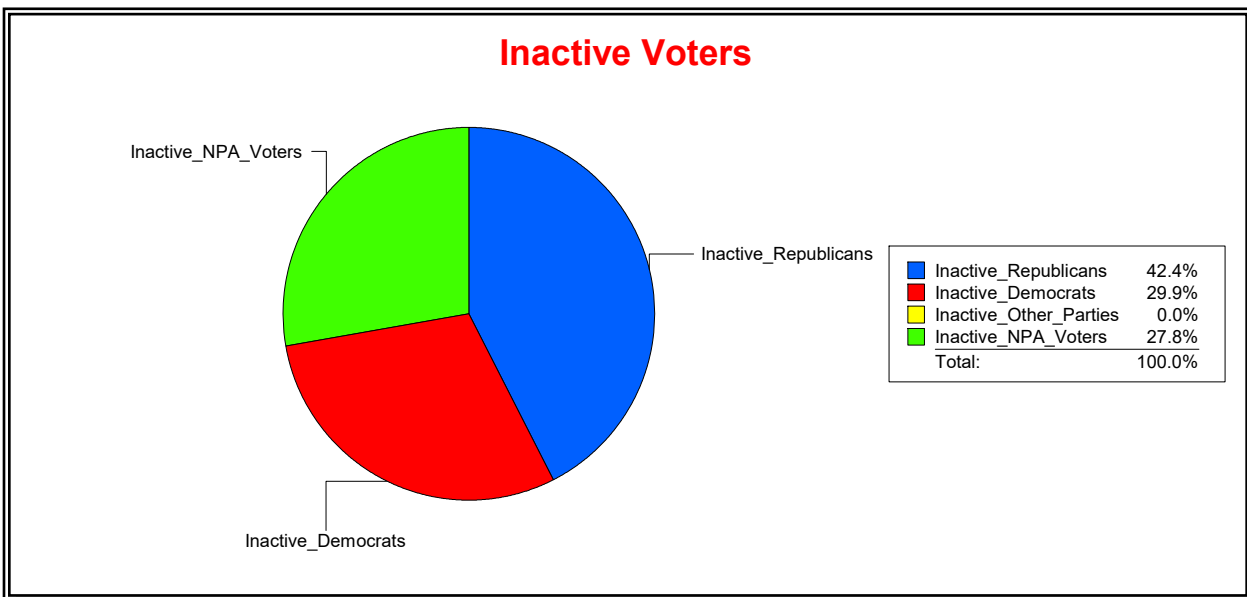

Ron Turner

Supervisor of Elections

Sarasota County, FL

Date 4/1/2024

Time 07:22 AM

Graphs of District Registration

Active Registered Voters

Inactive Voters

District	Total	Dems	Reps	NonP	Other	Total	Dems	Reps	NonP	Other
LONGBOAT KEY 2	1,263	413	560	261	29	144	43	61	40	0