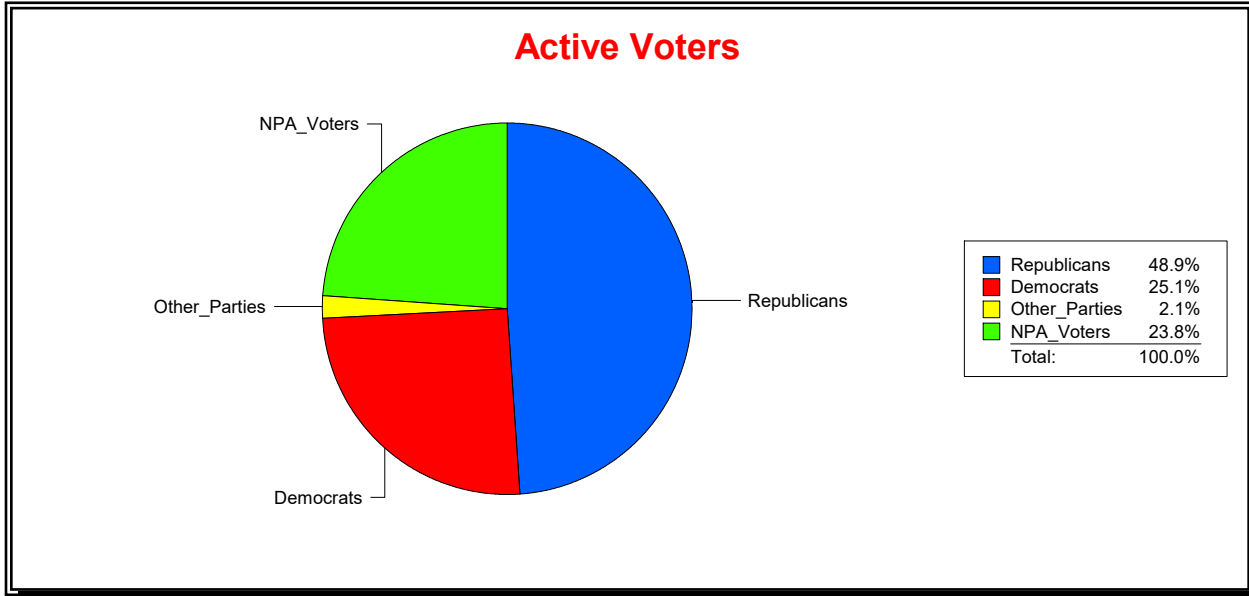

Ron Turner

Supervisor of Elections

Sarasota County, FL

Date 4/1/2024

Time 07:22 AM

Graphs of District Registration

Active Registered Voters

Inactive Voters

District	Total	Dems	Reps	NonP	Other	Total	Dems	Reps	NonP	Other
VENICE	22,194	5,581	10,863	5,284	466	2,716	690	1,070	913	43