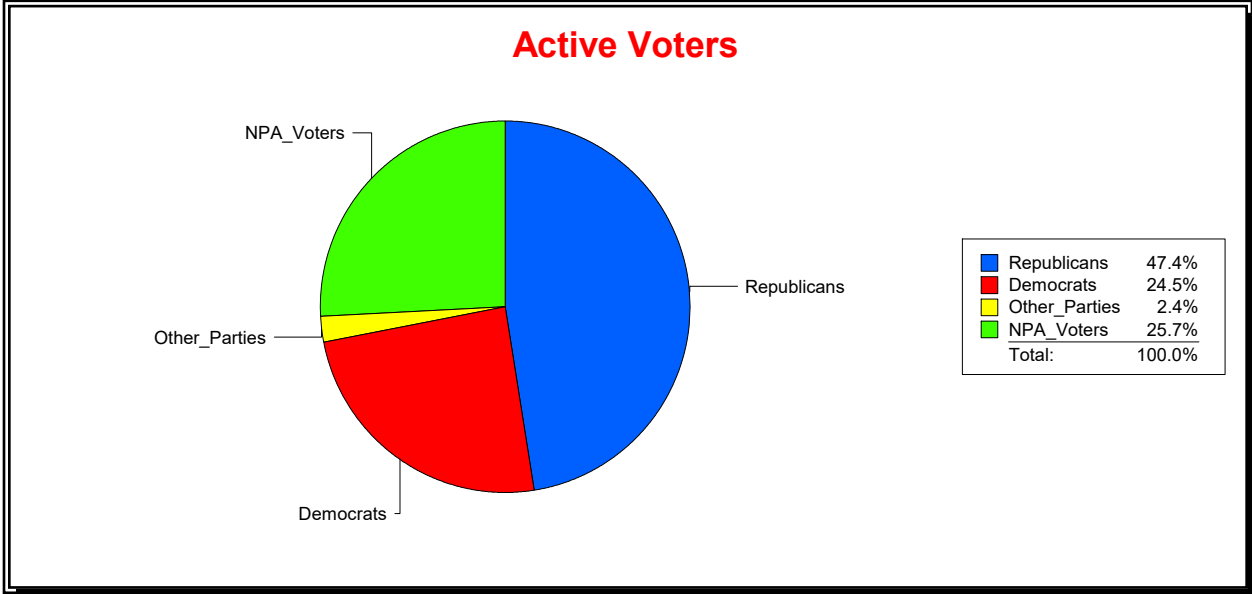

Ron Turner

Supervisor of Elections

Sarasota County, FL

Date 4/1/2024

Time 07:22 AM

Graphs of District Registration

District	Active Registered Voters					Inactive Voters				
	Total	Dems	Reps	NonP	Other	Total	Dems	Reps	NonP	Other
NORTH PORT 4	8,077	1,975	3,830	2,078	194	1,587	425	509	622	31