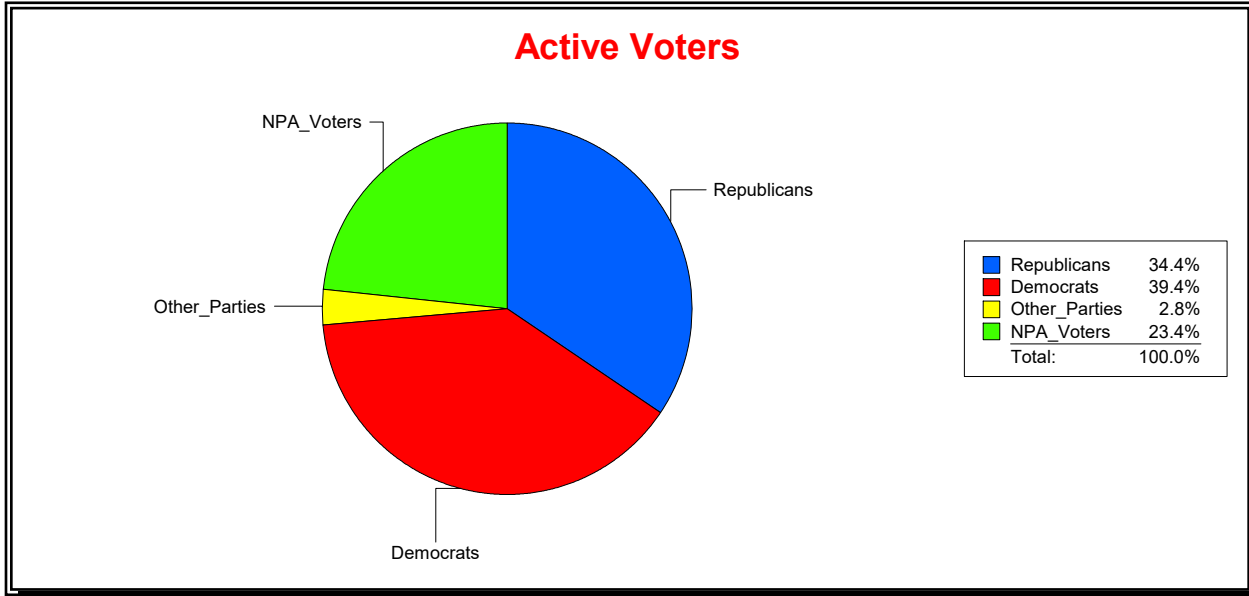

Ron Turner

Supervisor of Elections

Sarasota County, FL

Date 4/1/2024

Time 07:22 AM

Graphs of District Registration

Active Registered Voters

Inactive Voters

<u>District</u>	<u>Total</u>	<u>Dems</u>	<u>Reps</u>	<u>NonP</u>	<u>Other</u>	<u>Total</u>	<u>Dems</u>	<u>Reps</u>	<u>NonP</u>	<u>Other</u>
SARASOTA	33,768	13,294	11,602	7,911	961	8,134	3,356	1,927	2,701	150