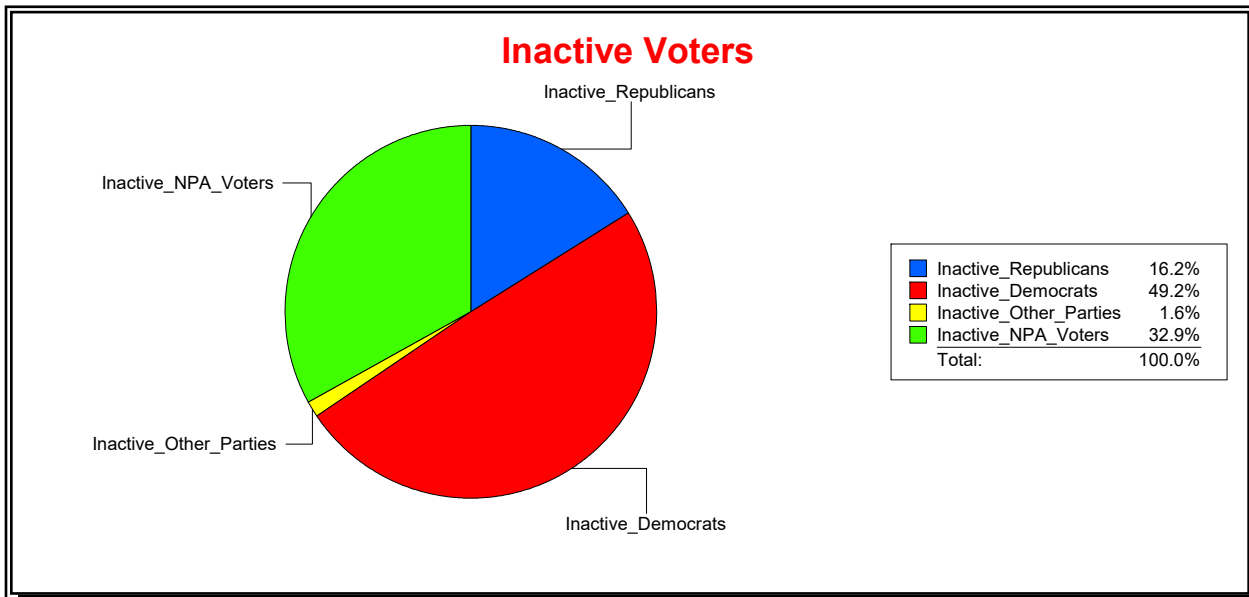

Ron Turner

Supervisor of Elections

Sarasota County, FL

Date 4/1/2024

Time 07:22 AM

Graphs of District Registration

Active Registered Voters

Inactive Voters

District	Total	Dems	Reps	NonP	Other	Total	Dems	Reps	NonP	Other
SARASOTA DIST 1	8,824	4,493	1,974	2,071	286	3,343	1,646	542	1,101	54