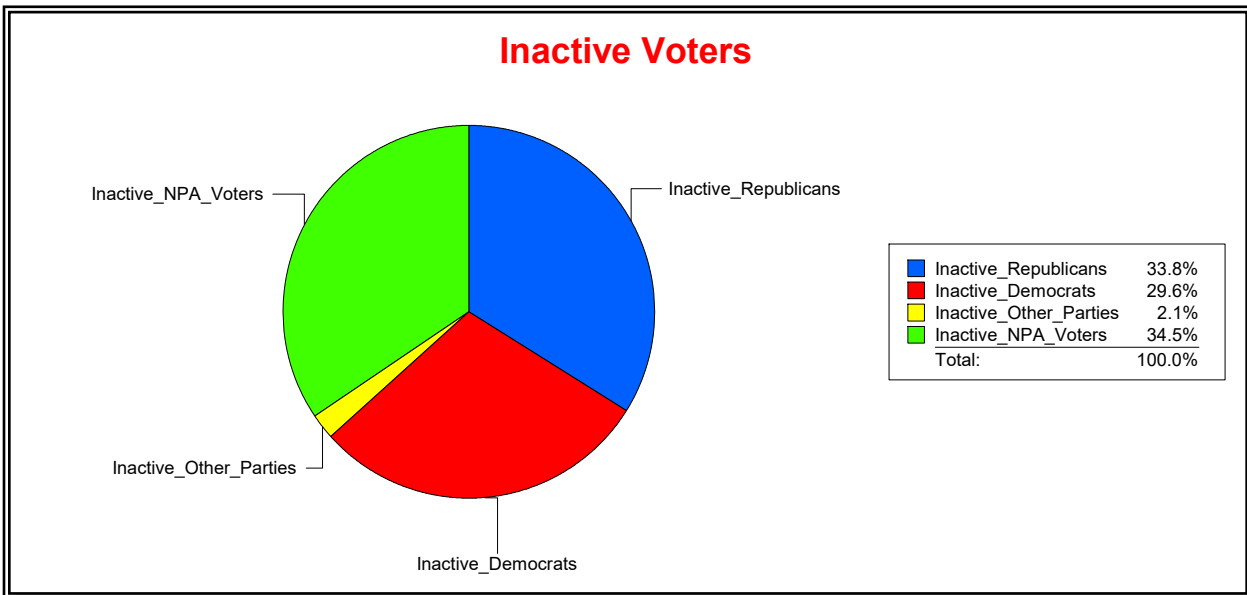

Ron Turner

Supervisor of Elections

Sarasota County, FL

Date 4/1/2024

Time 07:22 AM

Graphs of District Registration

Active Registered Voters

Inactive Voters

<u>District</u>	<u>Total</u>	<u>Dems</u>	<u>Reps</u>	<u>NonP</u>	<u>Other</u>	<u>Total</u>	<u>Dems</u>	<u>Reps</u>	<u>NonP</u>	<u>Other</u>
CNTY COMM DIST 1	64,073	17,316	30,280	14,775	1,702	10,449	3,088	3,532	3,609	220