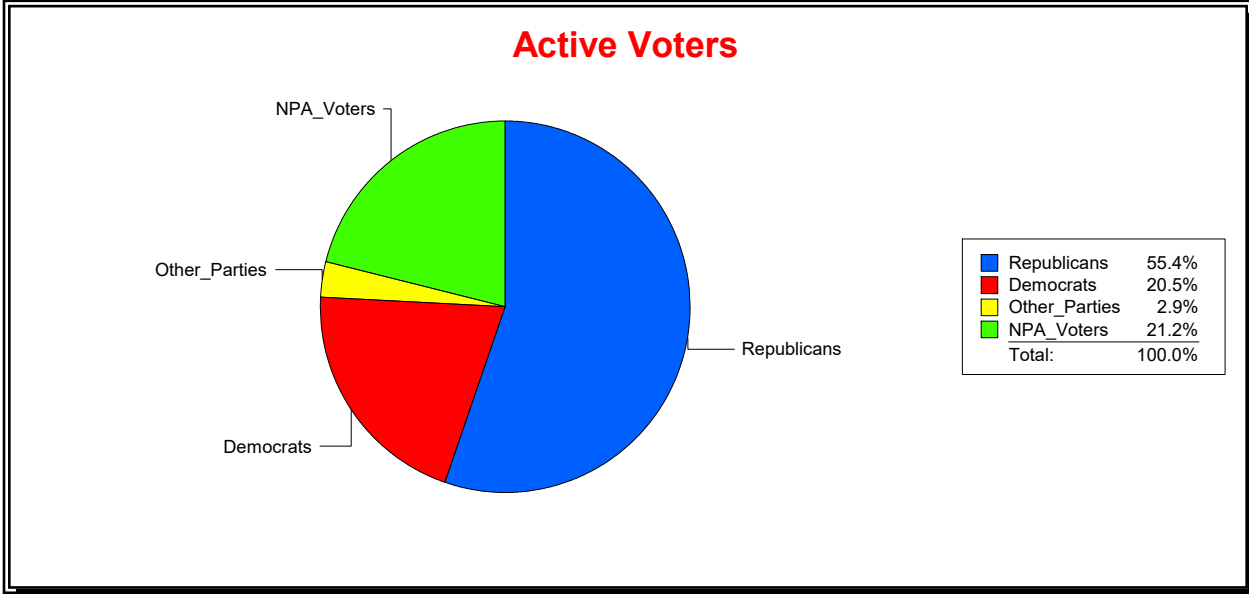

Date 4/1/2024

Time 07:22 AM

Graphs of District Registration

Active Registered Voters

Inactive Voters

District	Total	Dems	Reps	NonP	Other	Total	Dems	Reps	NonP	Other
LONGBOAT KEY 1	1,424	292	789	302	41	173	43	89	39	2