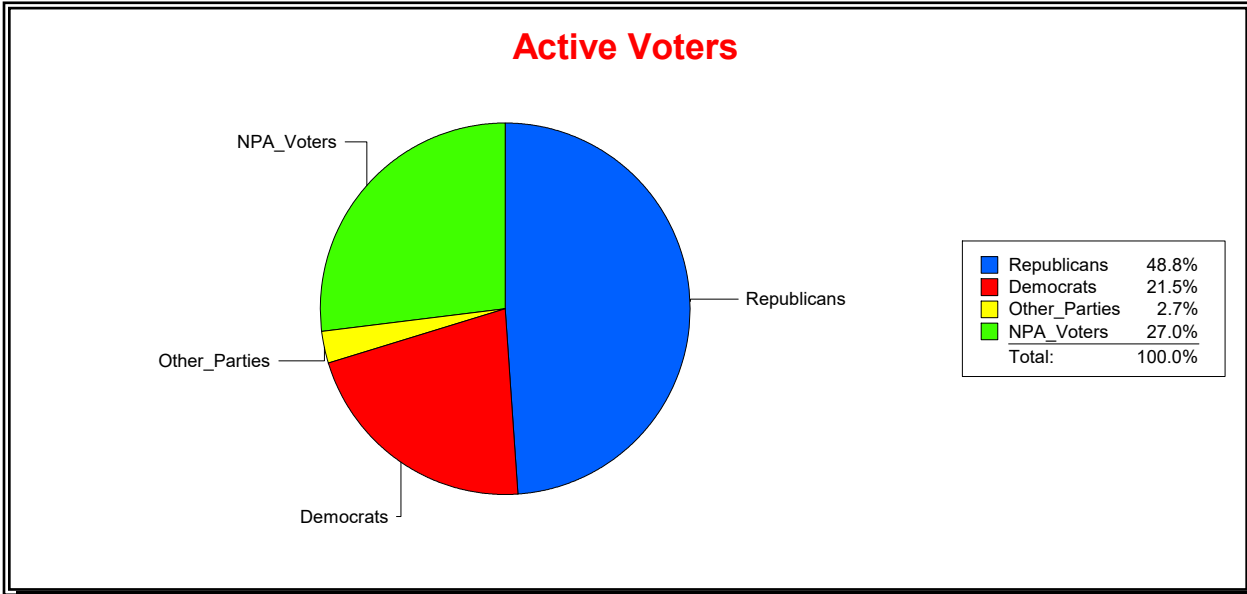

Ron Turner

Supervisor of Elections

Sarasota County, FL

Date 4/1/2024

Time 07:22 AM

Graphs of District Registration

District	Active Registered Voters					Inactive Voters				
	Total	Dems	Reps	NonP	Other	Total	Dems	Reps	NonP	Other
NORTH PORT 1	9,975	2,149	4,865	2,690	271	1,829	475	543	765	46