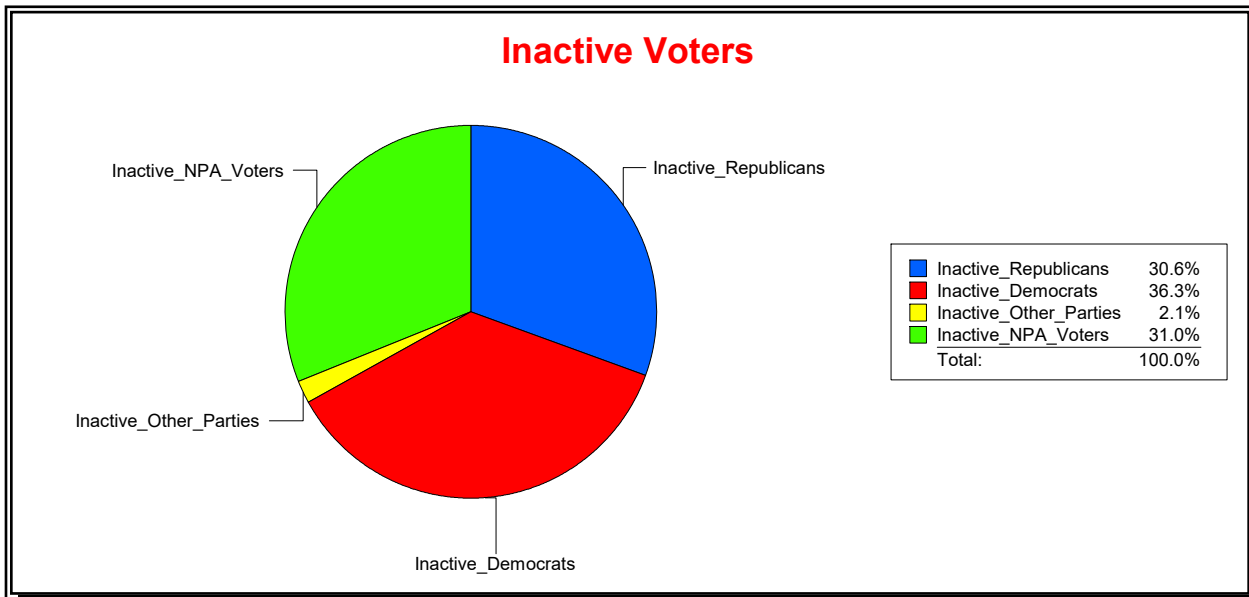

Ron Turner

Supervisor of Elections

Sarasota County, FL

Date 4/1/2024

Time 07:22 AM

Graphs of District Registration

Active Registered Voters

Inactive Voters

District	Total	Dems	Reps	NonP	Other	Total	Dems	Reps	NonP	Other
SARASOTA 2	15,570	5,425	6,190	3,555	400	2,416	876	740	750	50