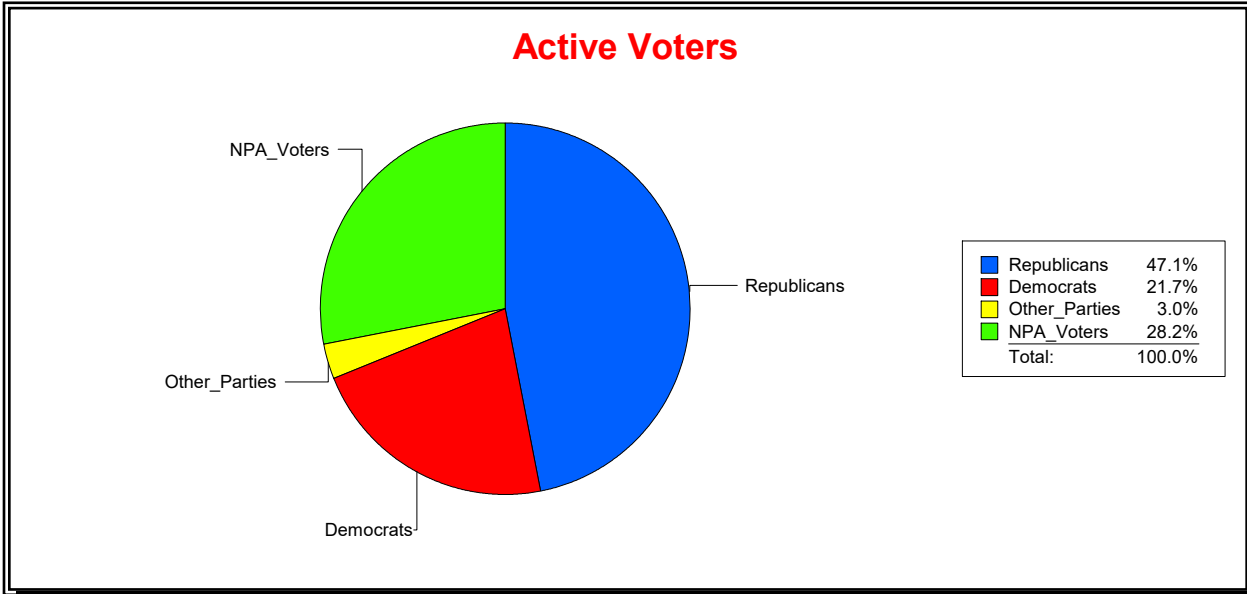

Ron Turner

Supervisor of Elections

Sarasota County, FL

Date 4/1/2024

Time 07:22 AM

Graphs of District Registration

Active Registered Voters

Inactive Voters

District	Total	Dems	Reps	NonP	Other	Total	Dems	Reps	NonP	Other
NORTH PORT 3	9,294	2,019	4,374	2,619	282	2,003	498	593	873	39