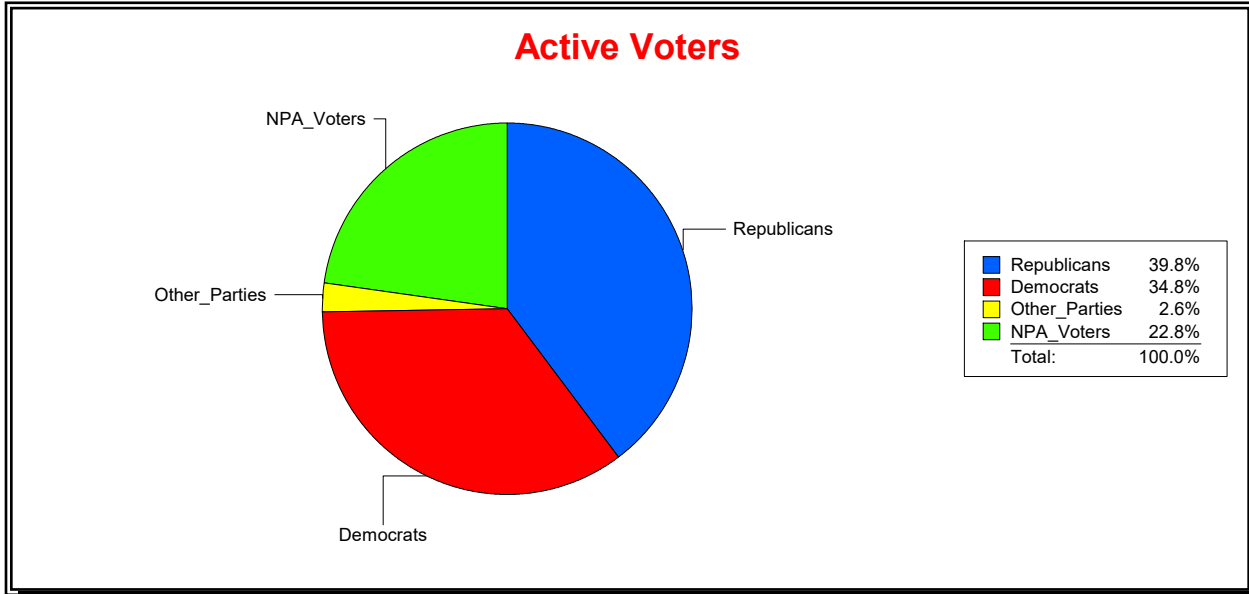

Ron Turner

Supervisor of Elections

Sarasota County, FL

Date 4/1/2024

Time 07:22 AM

Graphs of District Registration

Active Registered Voters

Inactive Voters

District	Total	Dems	Reps	NonP	Other	Total	Dems	Reps	NonP	Other
SARASOTA DIST 2	15,570	5,425	6,190	3,555	400	2,416	876	740	750	50