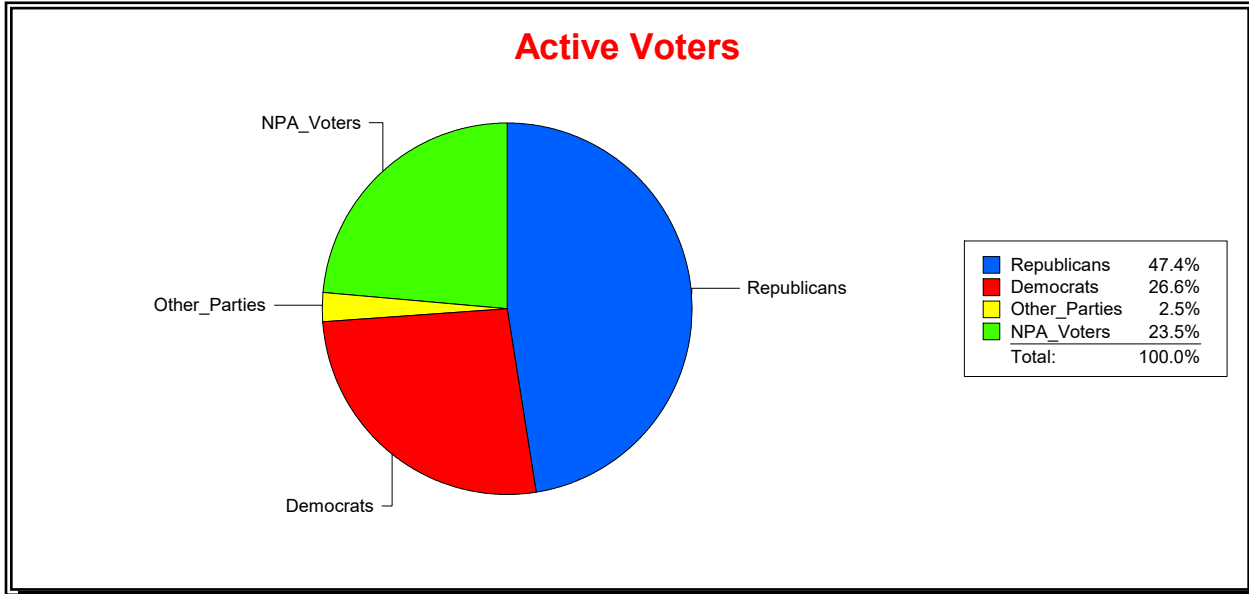

Ron Turner

Supervisor of Elections

Sarasota County, FL

Date 4/1/2024

Time 07:22 AM

Graphs of District Registration

Active Registered Voters

Inactive Voters

<u>District</u>	<u>Total</u>	<u>Dems</u>	<u>Reps</u>	<u>NonP</u>	<u>Other</u>	<u>Total</u>	<u>Dems</u>	<u>Reps</u>	<u>NonP</u>	<u>Other</u>
COUNTY	209,520	55,683	99,317	49,307	5,213	32,623	9,300	11,305	11,386	632