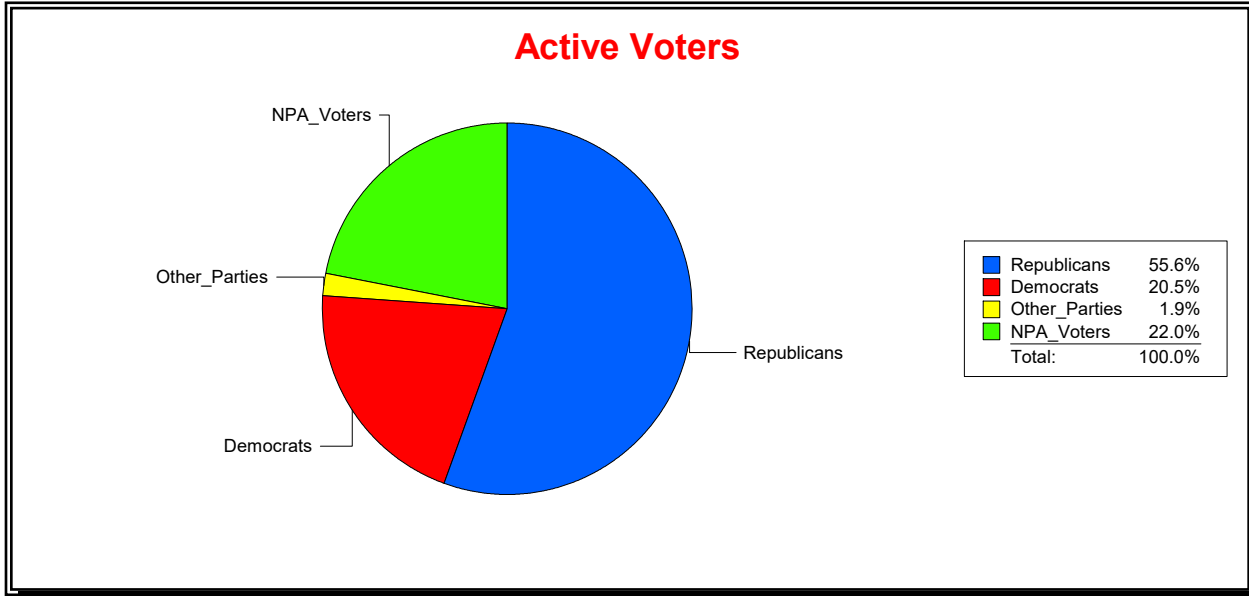

Ron Turner

Supervisor of Elections

Sarasota County, FL

Date 4/1/2024

Time 07:22 AM

Graphs of District Registration

Active Registered Voters

Inactive Voters

District	Total	Dems	Reps	NonP	Other	Total	Dems	Reps	NonP	Other
SARASOTA NATIONAL CDD	1,887	386	1,049	416	36	68	16	37	13	2