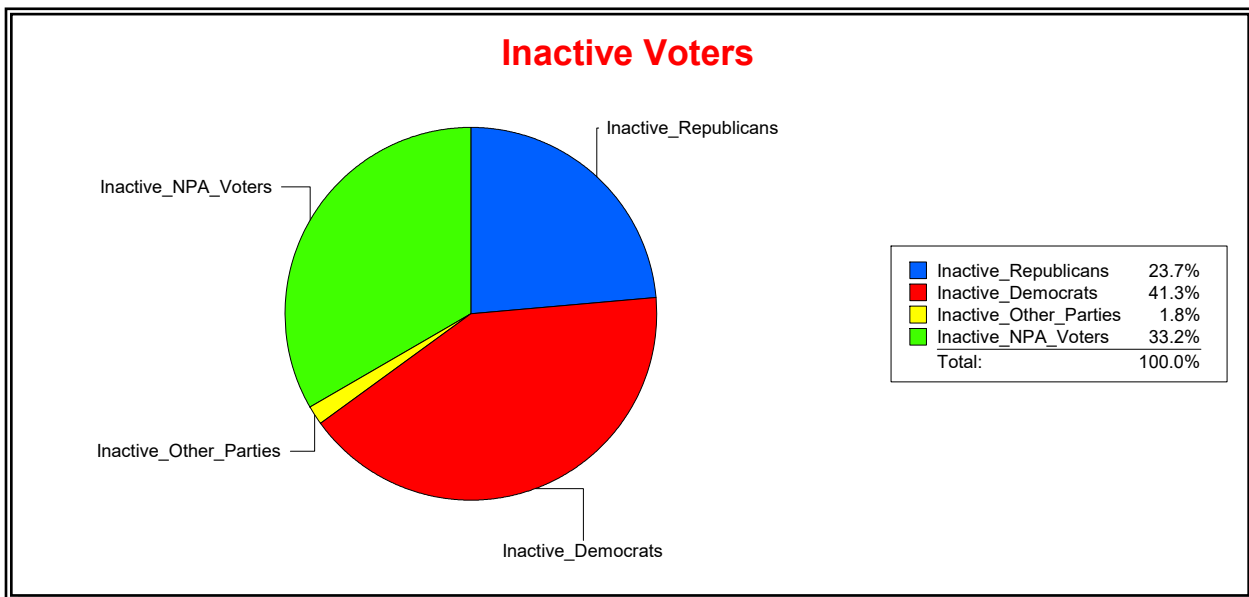

Ron Turner

Supervisor of Elections

Sarasota County, FL

Date 4/1/2024

Time 07:22 AM

Graphs of District Registration

Active Registered Voters

Inactive Voters

District	Total	Dems	Reps	NonP	Other	Total	Dems	Reps	NonP	Other
SARASOTA	33,768	13,294	11,602	7,911	961	8,134	3,356	1,927	2,701	150