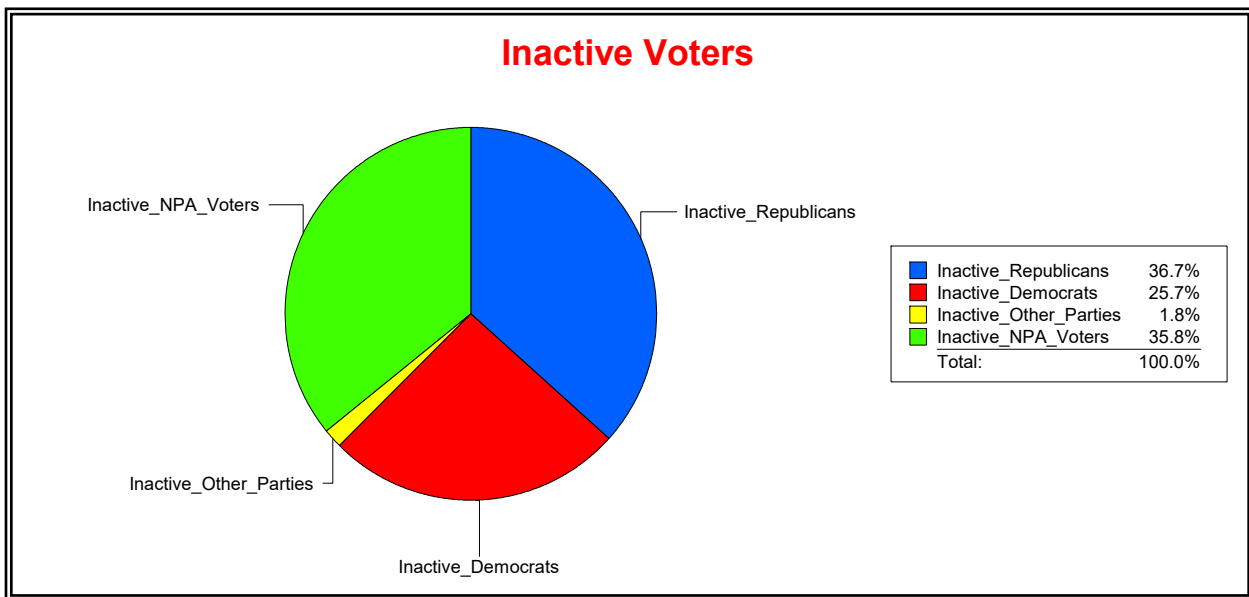

Ron Turner

Supervisor of Elections

Sarasota County, FL

Date 4/1/2024

Time 07:22 AM

Graphs of District Registration

Active Registered Voters

Inactive Voters

District	Total	Dems	Reps	NonP	Other	Total	Dems	Reps	NonP	Other
ENGLEWOOD FIRE DIST	13,063	2,978	6,564	3,212	309	1,960	503	720	701	36