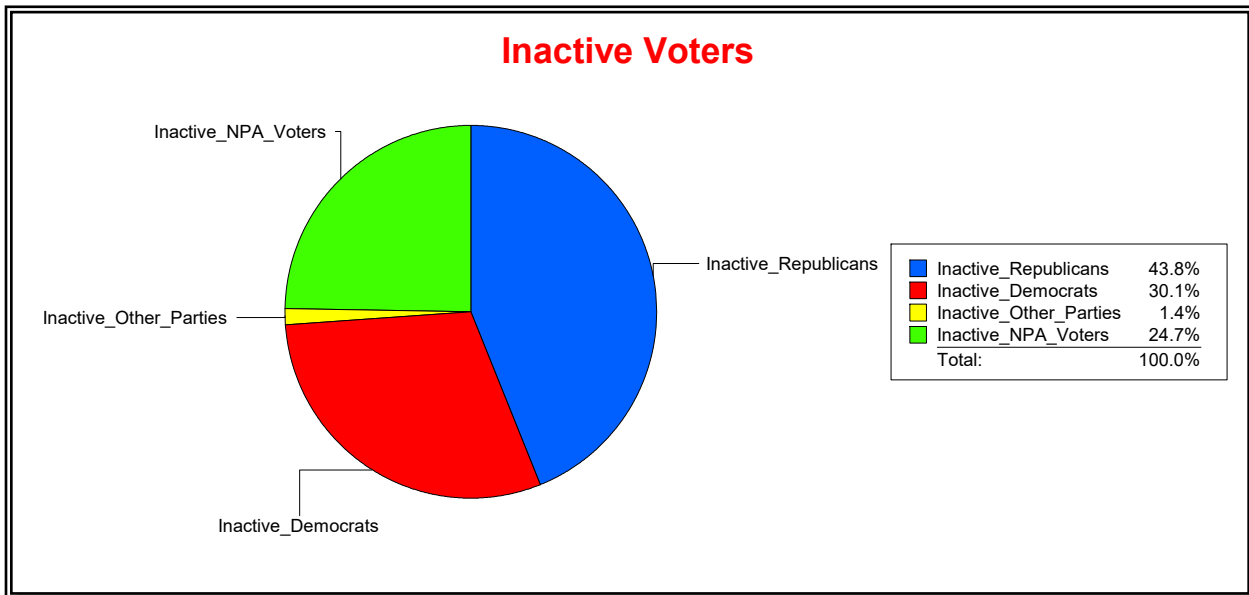

District	Total	Dems	Reps	NonP	Other	Total	Dems	Reps	NonP	Other
BOBCAT TRAIL CDD	745	156	393	186	10	73	22	32	18	1

Ron Turner

Supervisor of Elections

Sarasota County, FL

Date 4/1/2024

Time 07:22 AM

Graphs of District Registration