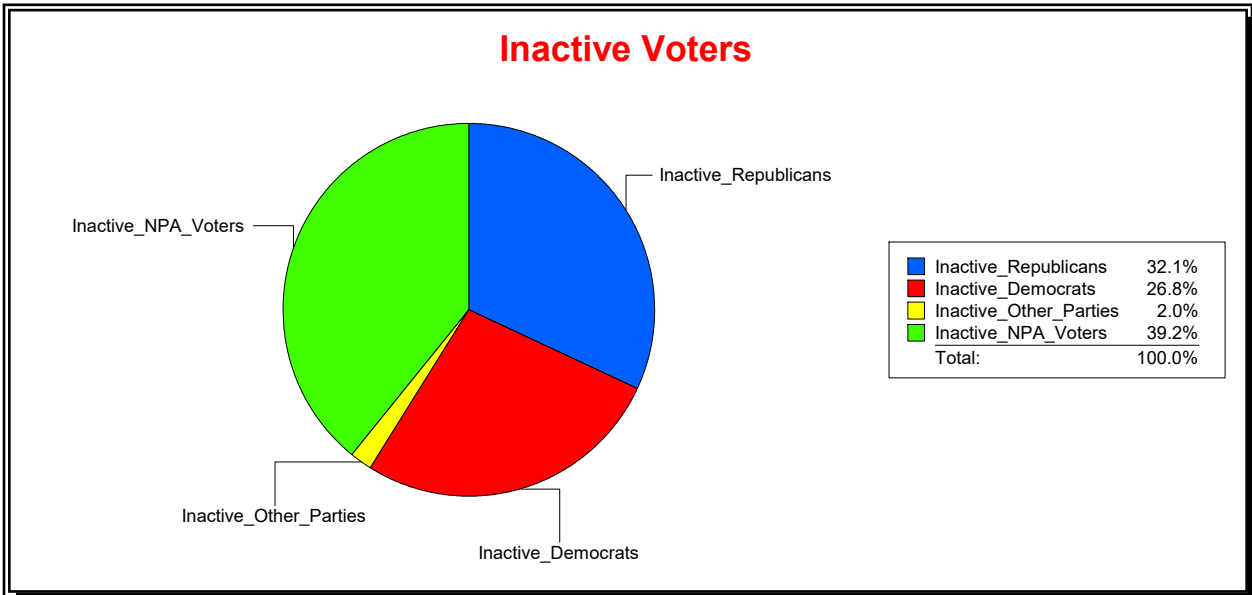

Ron Turner

Supervisor of Elections

Sarasota County, FL

Date 4/1/2024

Time 07:22 AM

Graphs of District Registration

District	Active Registered Voters					Inactive Voters				
	Total	Dems	Reps	NonP	Other	Total	Dems	Reps	NonP	Other
NORTH PORT 4	8,077	1,975	3,830	2,078	194	1,587	425	509	622	31