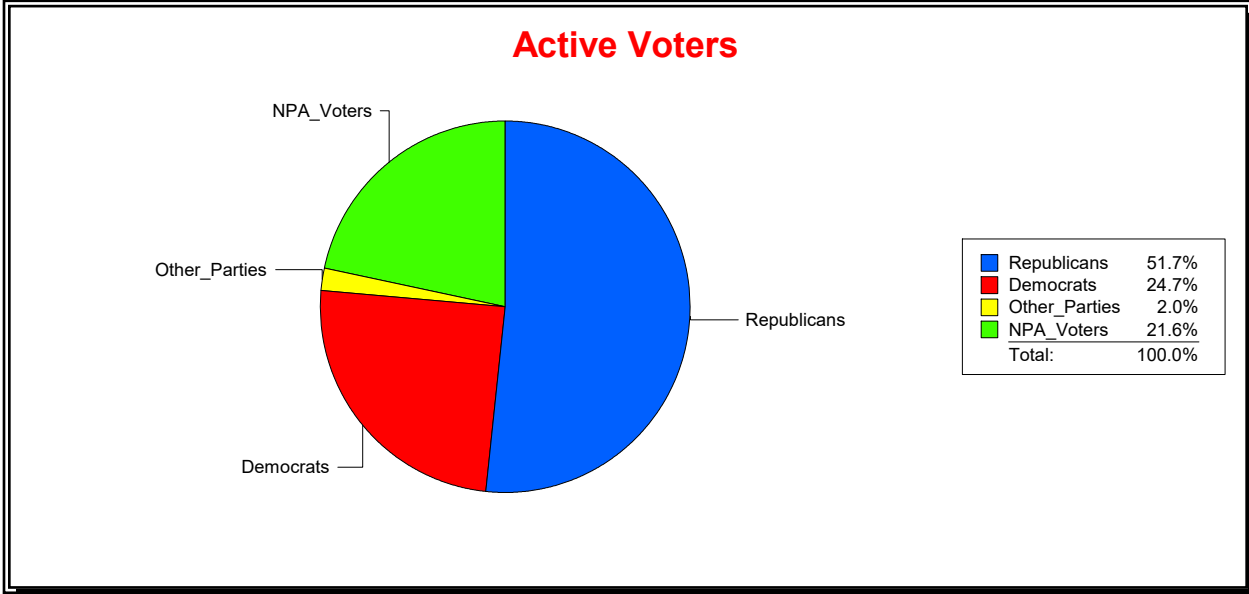

Ron Turner

Supervisor of Elections

Sarasota County, FL

Date 4/1/2024

Time 07:22 AM

Graphs of District Registration

Active Registered Voters

Inactive Voters

District	Total	Dems	Reps	NonP	Other	Total	Dems	Reps	NonP	Other
LONGBOAT KEY 3	1,382	341	714	299	28	164	46	76	40	2