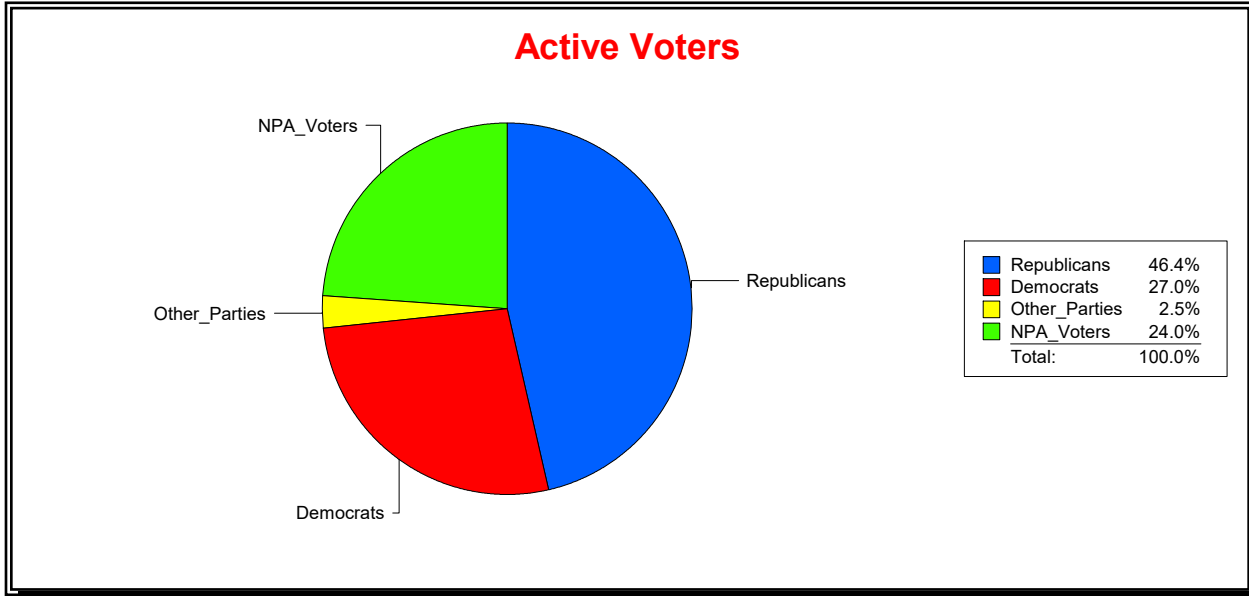

Ron Turner

Supervisor of Elections

Sarasota County, FL

Date 4/1/2024

Time 07:22 AM

Graphs of District Registration

Active Registered Voters

Inactive Voters

District	Total	Dems	Reps	NonP	Other	Total	Dems	Reps	NonP	Other
17TH CONGRESS DIST	326,151	88,060	151,464	78,354	8,273	53,797	15,995	17,511	19,252	1,039

Ron Turner

Supervisor of Elections

Sarasota County, FL