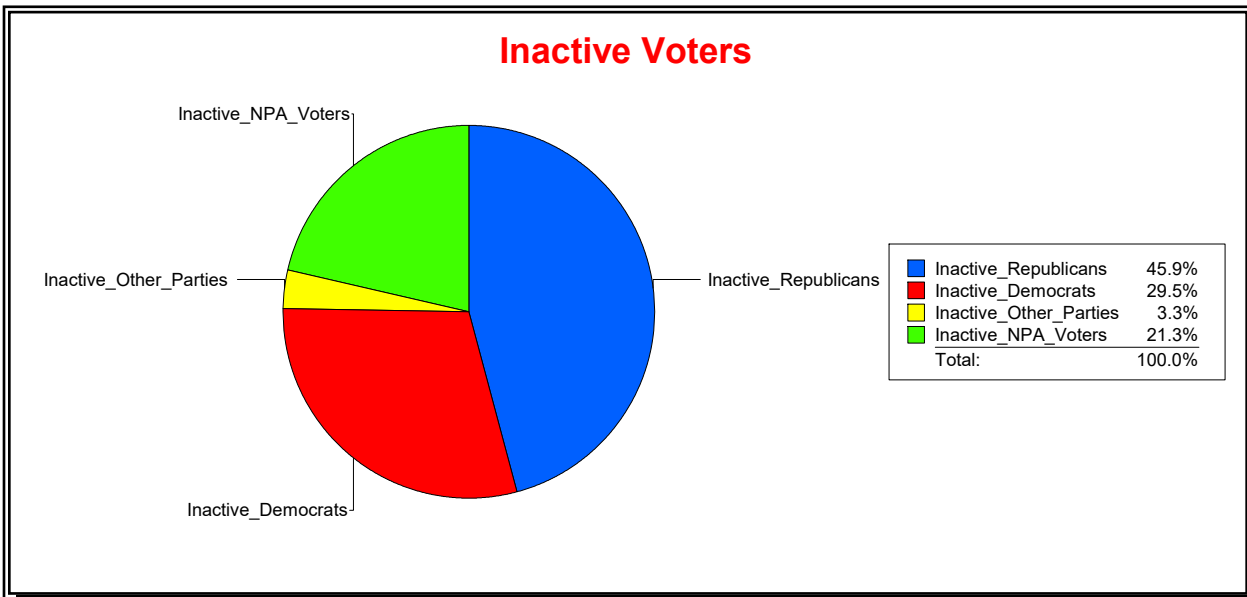

Date 4/1/2024

Time 07:22 AM

Graphs of District Registration

Active Registered Voters

Inactive Voters

District	Total	Dems	Reps	NonP	Other	Total	Dems	Reps	NonP	Other
LONGBOAT KEY 4	364	96	180	81	7	61	18	28	13	2