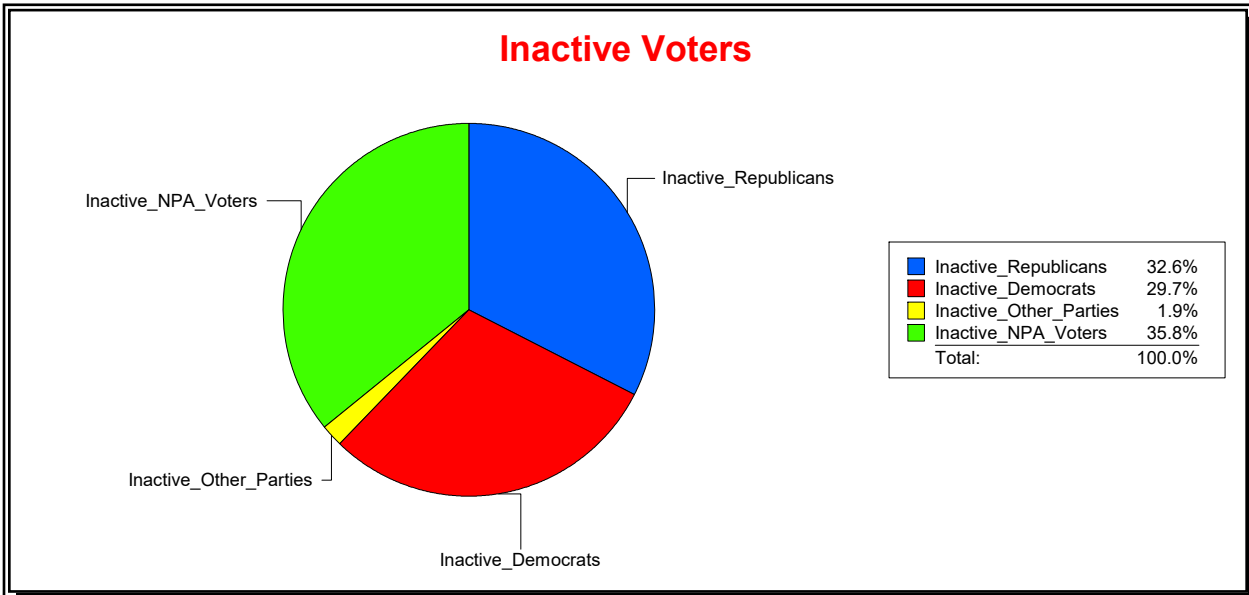

Ron Turner

Supervisor of Elections

Sarasota County, FL

Date 4/1/2024

Time 07:22 AM

Graphs of District Registration

Active Registered Voters

Inactive Voters

District	Total	Dems	Reps	NonP	Other	Total	Dems	Reps	NonP	Other
COUNTYWIDE	326,151	88,060	151,464	78,354	8,273	53,797	15,995	17,511	19,252	1,039