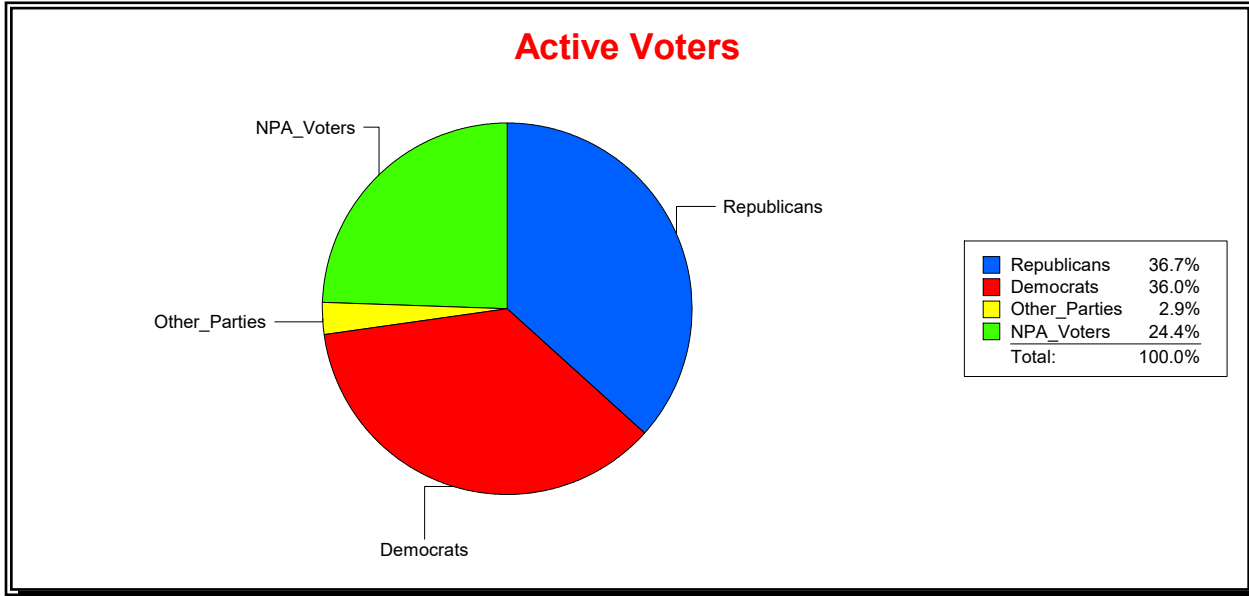

Ron Turner

Supervisor of Elections

Sarasota County, FL

Date 4/1/2024

Time 07:22 AM

Graphs of District Registration

District	Active Registered Voters					Inactive Voters				
	Total	Dems	Reps	NonP	Other	Total	Dems	Reps	NonP	Other
SARASOTA 3	9,374	3,376	3,438	2,285	275	2,375	834	645	850	46