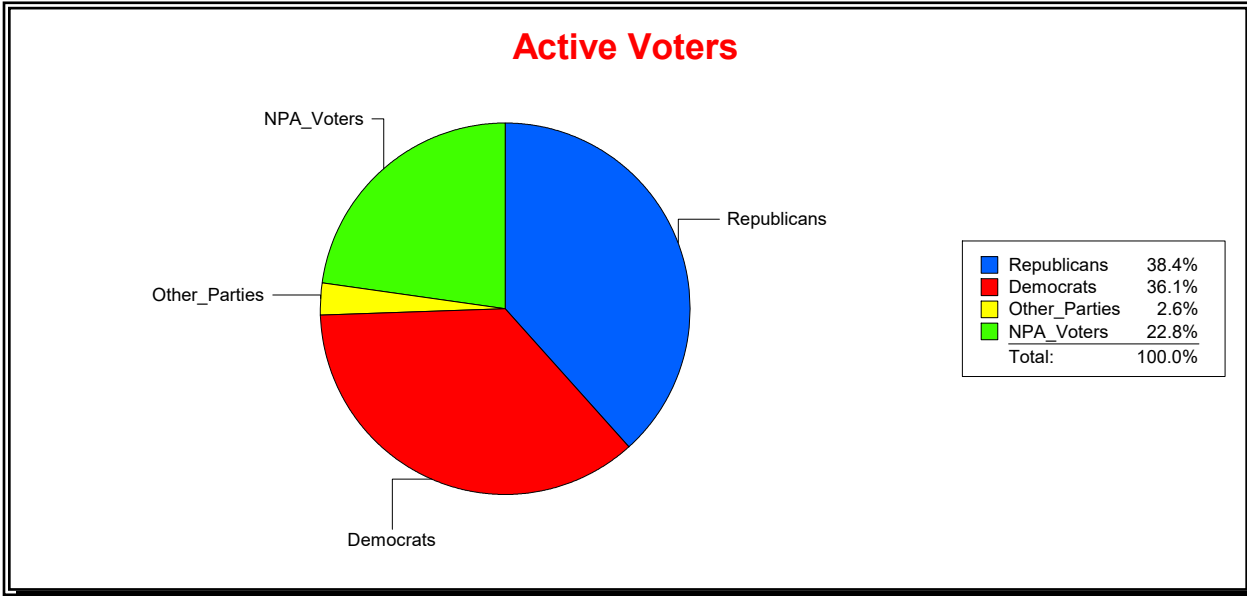

Ron Turner

Supervisor of Elections

Sarasota County, FL

Date 4/1/2024

Time 07:22 AM

Graphs of District Registration

Active Registered Voters

Inactive Voters

<u>District</u>	<u>Total</u>	<u>Dems</u>	<u>Reps</u>	<u>NonP</u>	<u>Other</u>	<u>Total</u>	<u>Dems</u>	<u>Reps</u>	<u>NonP</u>	<u>Other</u>
SCHOOL DIST 1	57,764	20,874	22,197	13,185	1,508	12,302	4,689	3,384	4,011	218