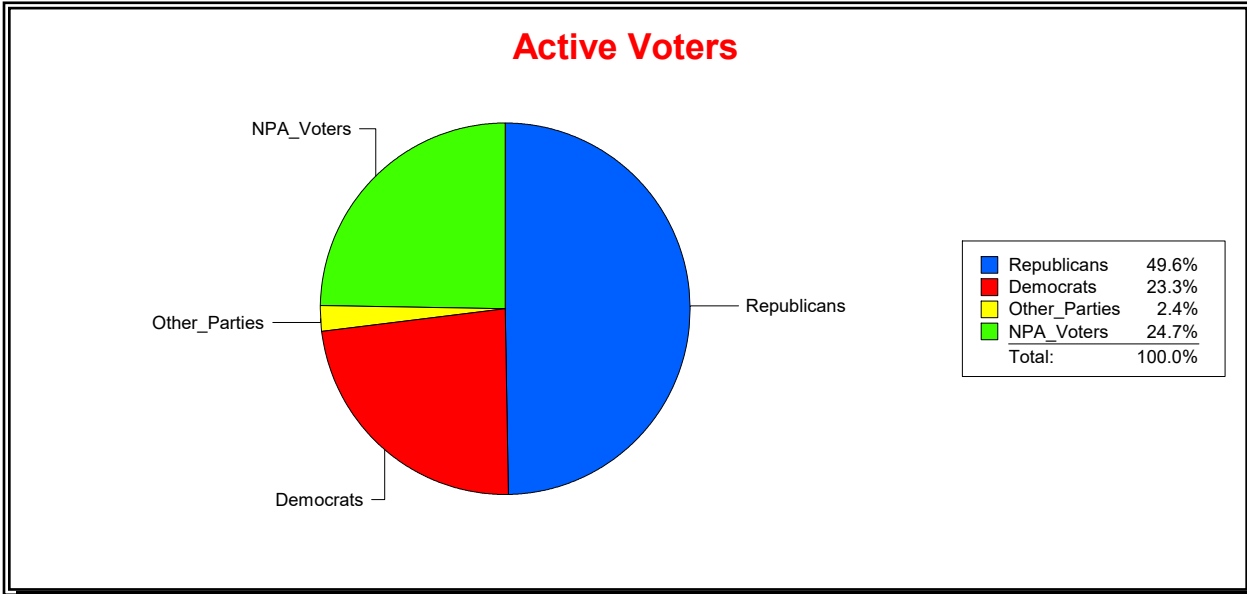

Ron Turner

Supervisor of Elections

Sarasota County, FL

Date 4/1/2024

Time 07:22 AM

Graphs of District Registration

Active Registered Voters

Inactive Voters

<u>District</u>	<u>Total</u>	<u>Dems</u>	<u>Reps</u>	<u>NonP</u>	<u>Other</u>	<u>Total</u>	<u>Dems</u>	<u>Reps</u>	<u>NonP</u>	<u>Other</u>
STATE HOUSE DIST 75	54,810	12,774	27,210	13,525	1,301	7,736	1,940	2,805	2,847	144