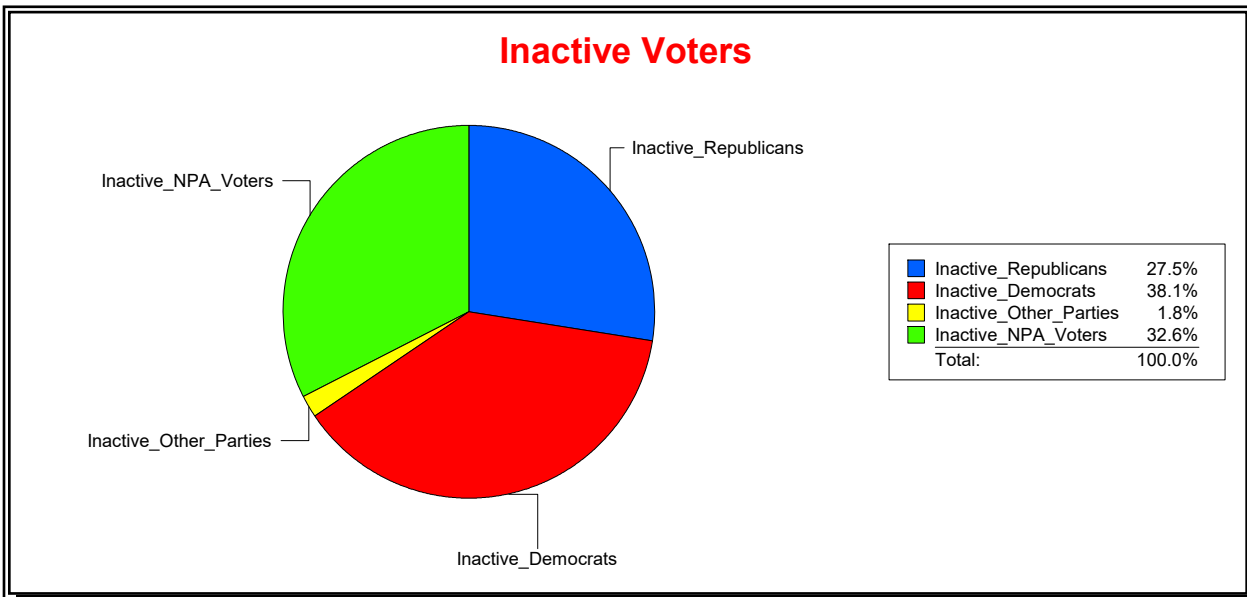

Ron Turner

Supervisor of Elections

Sarasota County, FL

Date 4/1/2024

Time 07:22 AM

Graphs of District Registration

Active Registered Voters

Inactive Voters

<u>District</u>	<u>Total</u>	<u>Dems</u>	<u>Reps</u>	<u>NonP</u>	<u>Other</u>	<u>Total</u>	<u>Dems</u>	<u>Reps</u>	<u>NonP</u>	<u>Other</u>
SCHOOL DIST 1	57,764	20,874	22,197	13,185	1,508	12,302	4,689	3,384	4,011	218