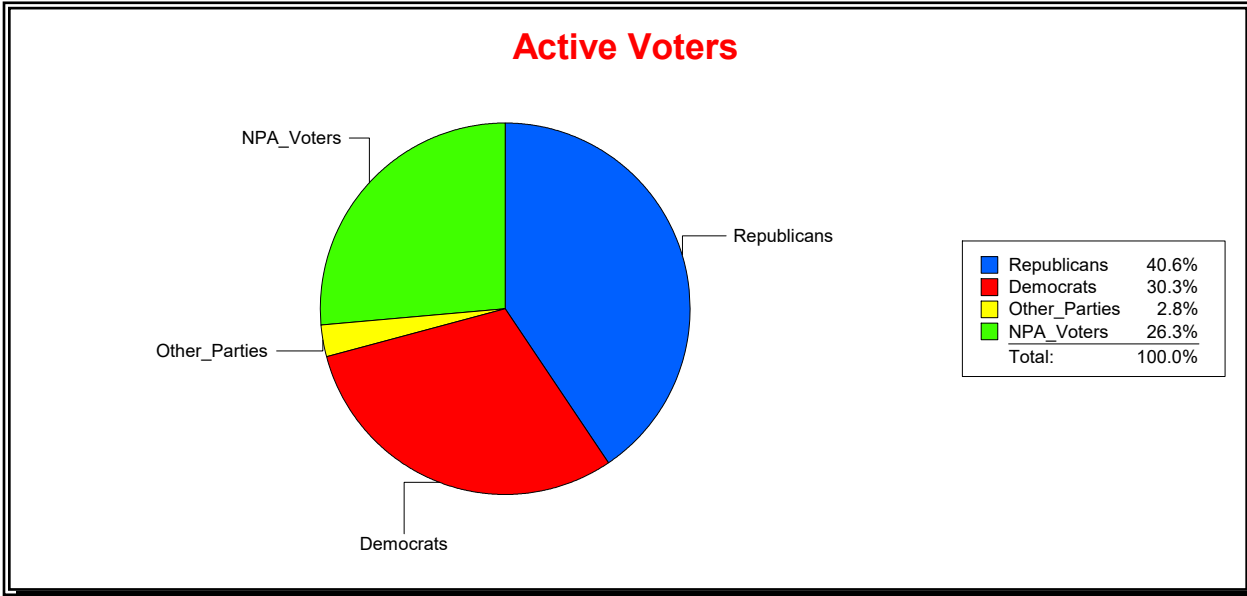

Ron Turner

Supervisor of Elections

Sarasota County, FL

Date 4/1/2024

Time 07:22 AM

Graphs of District Registration

Active Registered Voters

Inactive Voters

District	Total	Dems	Reps	NonP	Other	Total	Dems	Reps	NonP	Other
HLDY PK PK & REC DIST	502	152	204	132	14	90	28	32	30	0