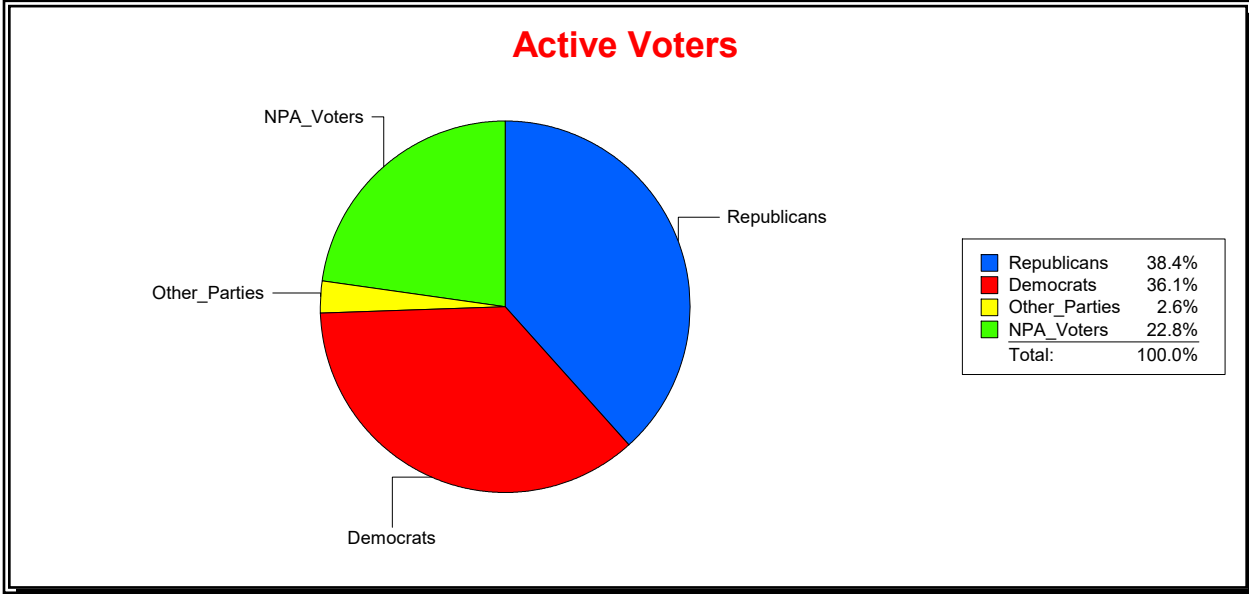

Ron Turner

Supervisor of Elections

Sarasota County, FL

Date 4/1/2024

Time 07:22 AM

Graphs of District Registration

Active Registered Voters

Inactive Voters

District	Total	Dems	Reps	NonP	Other	Total	Dems	Reps	NonP	Other
SOIL AND WATER DIST 2	57,764	20,874	22,197	13,185	1,508	12,302	4,689	3,384	4,011	218