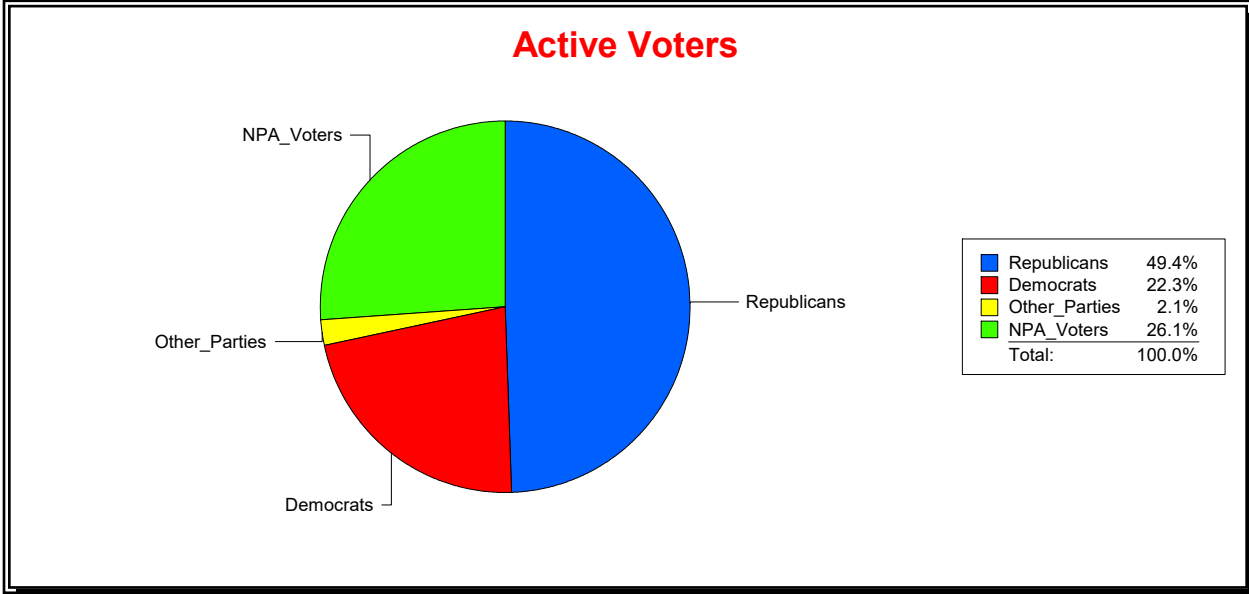

Ron Turner

Supervisor of Elections

Sarasota County, FL

Date 4/1/2024

Time 07:22 AM

Graphs of District Registration

Active Registered Voters

Inactive Voters

District	Total	Dems	Reps	NonP	Other	Total	Dems	Reps	NonP	Other
LAKESIDE PLANT CDD	838	187	414	219	18	115	27	38	48	2