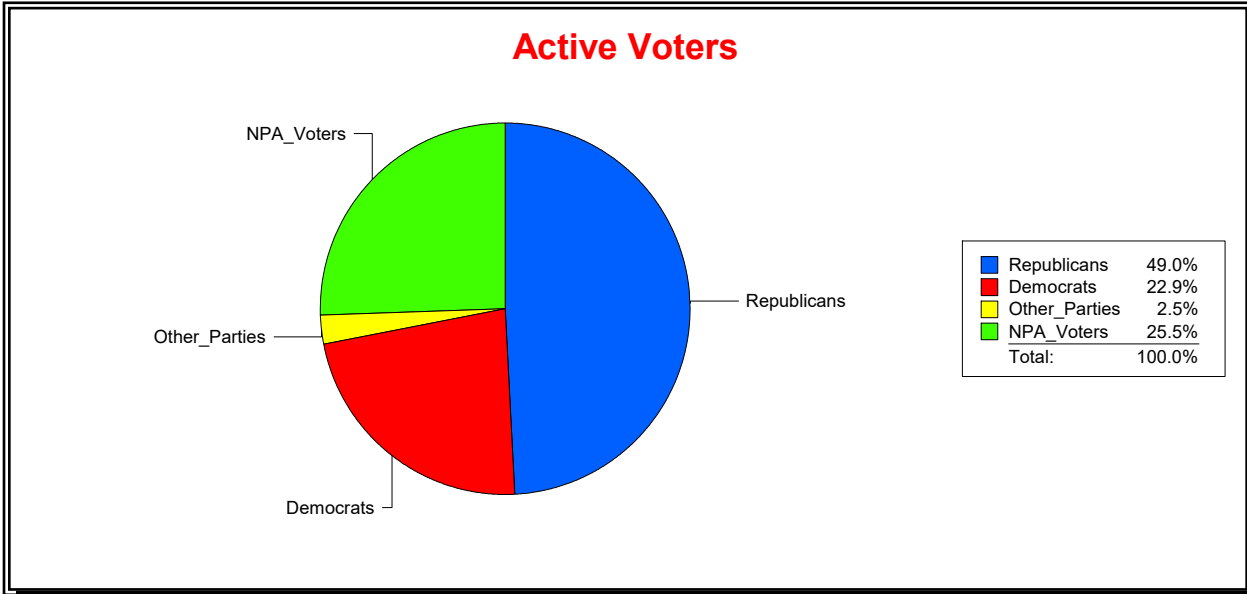

Ron Turner

Supervisor of Elections

Sarasota County, FL

Date 4/1/2024

Time 07:22 AM

Graphs of District Registration

Active Registered Voters

Inactive Voters

District	Total	Dems	Reps	NonP	Other	Total	Dems	Reps	NonP	Other
HOSPITAL BOARD SOUTH	117,522	26,943	57,642	30,012	2,925	18,941	4,824	6,273	7,466	378