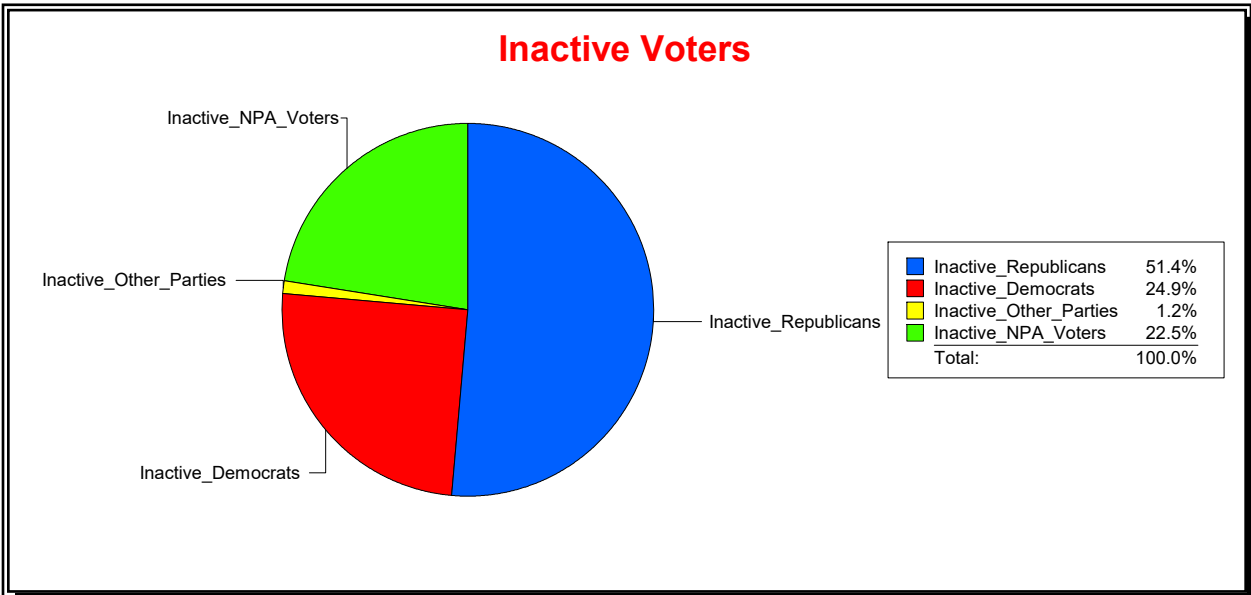

District	Total	Dems	Reps	NonP	Other	Total	Dems	Reps	NonP	Other
LONGBOAT KEY	4,433	1,142	2,243	943	105	542	150	254	132	6

Ron Turner

Supervisor of Elections

Sarasota County, FL

Date 4/1/2024

Time 07:22 AM

Graphs of District Registration

Active Registered Voters

Inactive Voters

<u>District</u>	<u>Total</u>	<u>Dems</u>	<u>Reps</u>	<u>NonP</u>	<u>Other</u>	<u>Total</u>	<u>Dems</u>	<u>Reps</u>	<u>NonP</u>	<u>Other</u>
LBK DISTRICT 1	1,424	292	789	302	41	173	43	89	39	2