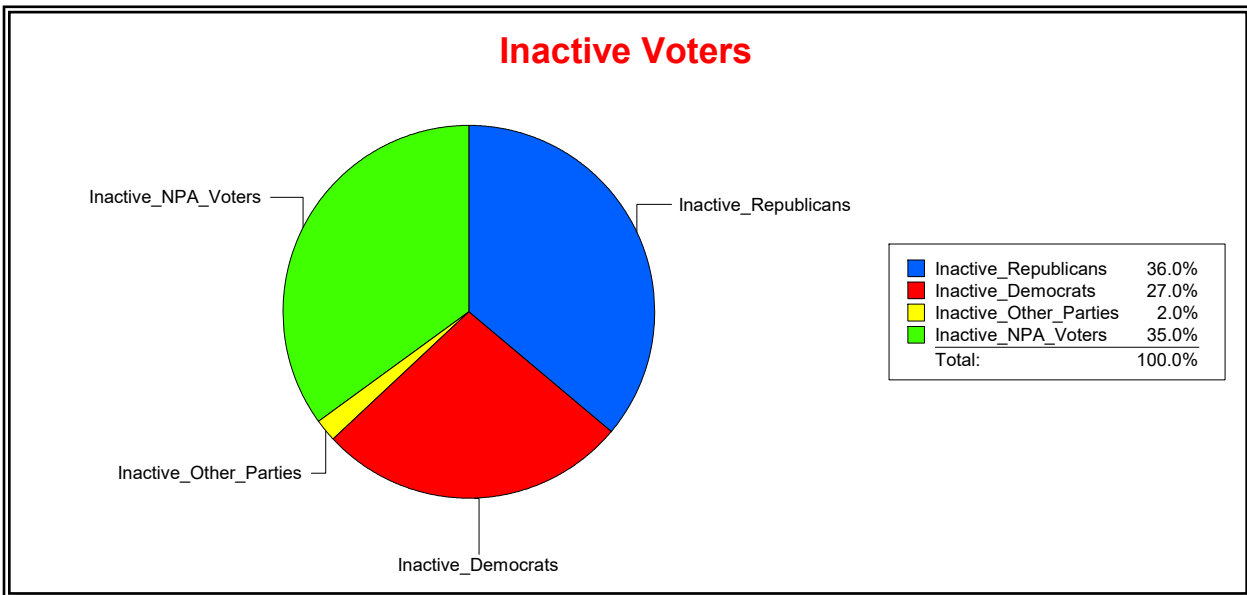

Date 4/1/2024

Time 07:22 AM

Graphs of District Registration

Active Registered Voters

Inactive Voters

District	Total	Dems	Reps	NonP	Other	Total	Dems	Reps	NonP	Other
WOODLANDS CDD	1,793	348	929	462	54	100	27	36	35	2