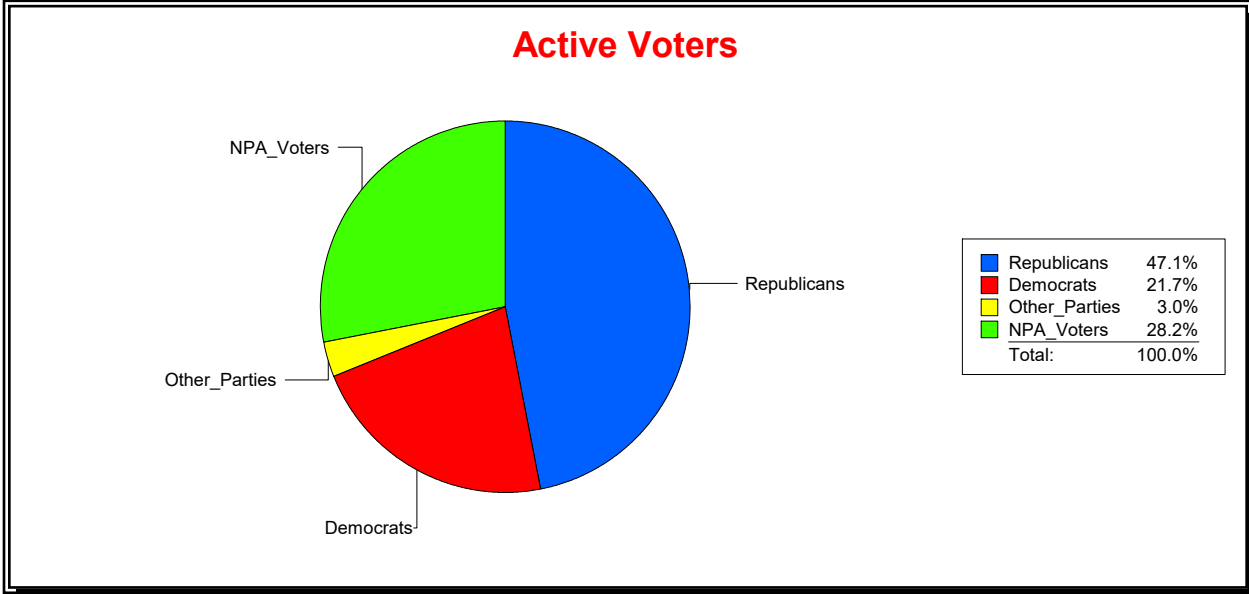

Ron Turner

Supervisor of Elections

Sarasota County, FL

Date 4/1/2024

Time 07:22 AM

Graphs of District Registration

Active Registered Voters

Inactive Voters

District	Total	Dems	Reps	NonP	Other	Total	Dems	Reps	NonP	Other
NORTH PORT DIST 3	9,294	2,019	4,374	2,619	282	2,003	498	593	873	39