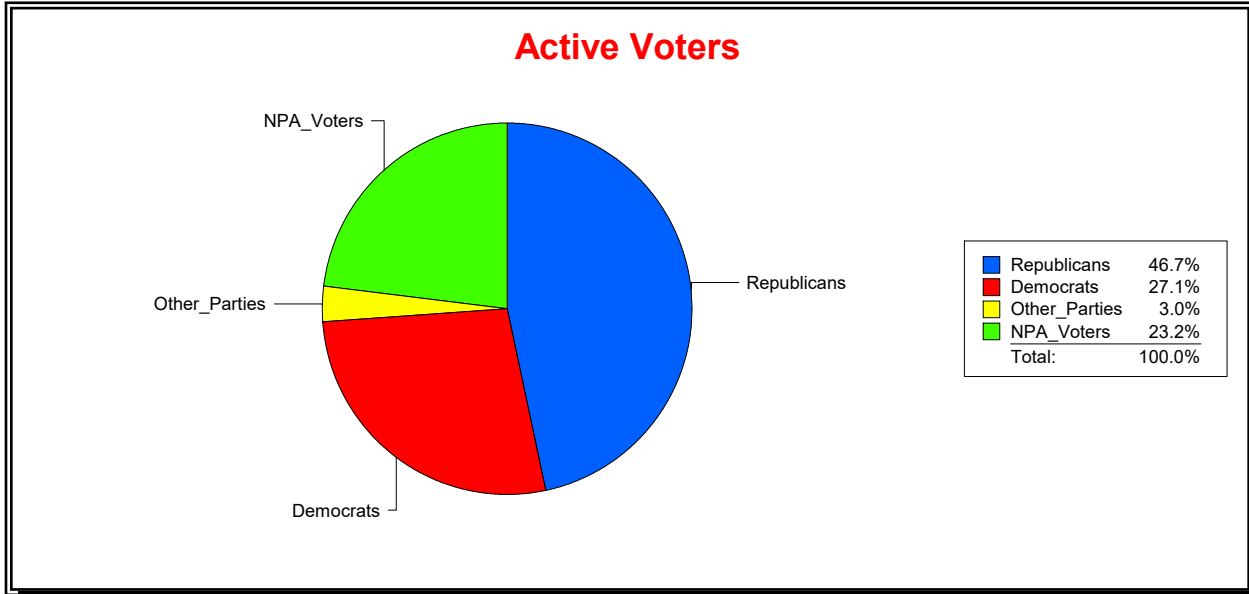

Ron Turner

Supervisor of Elections

Sarasota County, FL

Date 4/1/2024

Time 07:22 AM

Graphs of District Registration

Active Registered Voters

Inactive Voters

District	Total	Dems	Reps	NonP	Other	Total	Dems	Reps	NonP	Other
GOLDEN GATE POINT	332	90	155	77	10	55	16	23	16	0