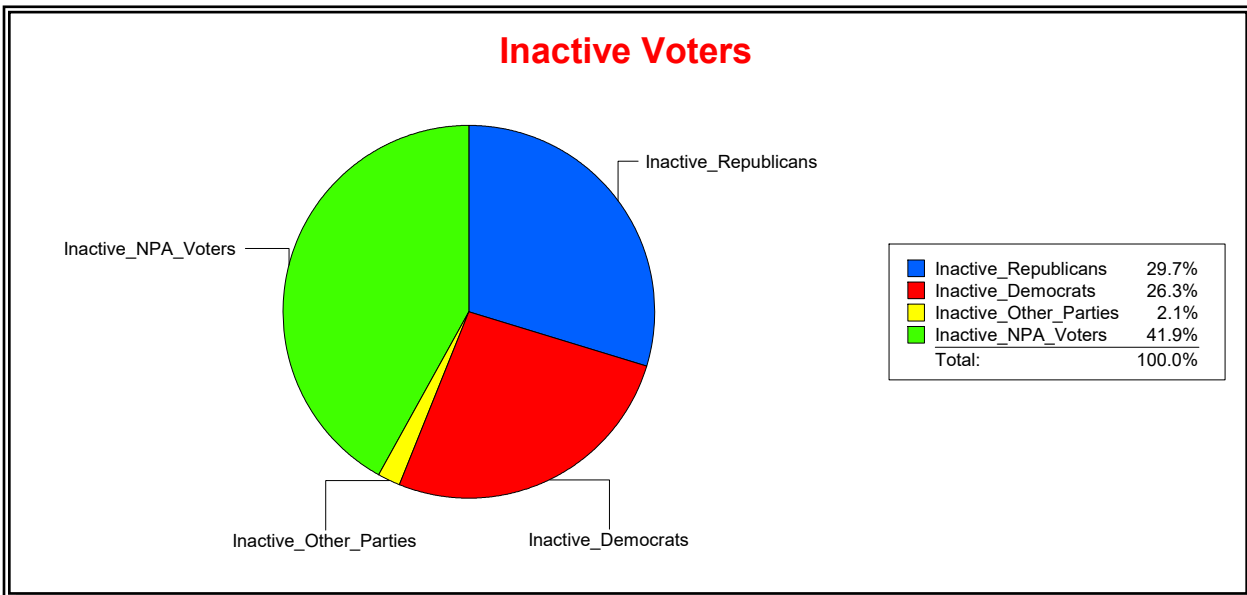

Ron Turner

Supervisor of Elections

Sarasota County, FL

Date 4/1/2024

Time 07:22 AM

Graphs of District Registration

Active Registered Voters

Inactive Voters

<u>District</u>	<u>Total</u>	<u>Dems</u>	<u>Reps</u>	<u>NonP</u>	<u>Other</u>	<u>Total</u>	<u>Dems</u>	<u>Reps</u>	<u>NonP</u>	<u>Other</u>
NORTH PORT DIST 5	16,678	3,698	8,327	4,248	405	2,347	618	696	984	49