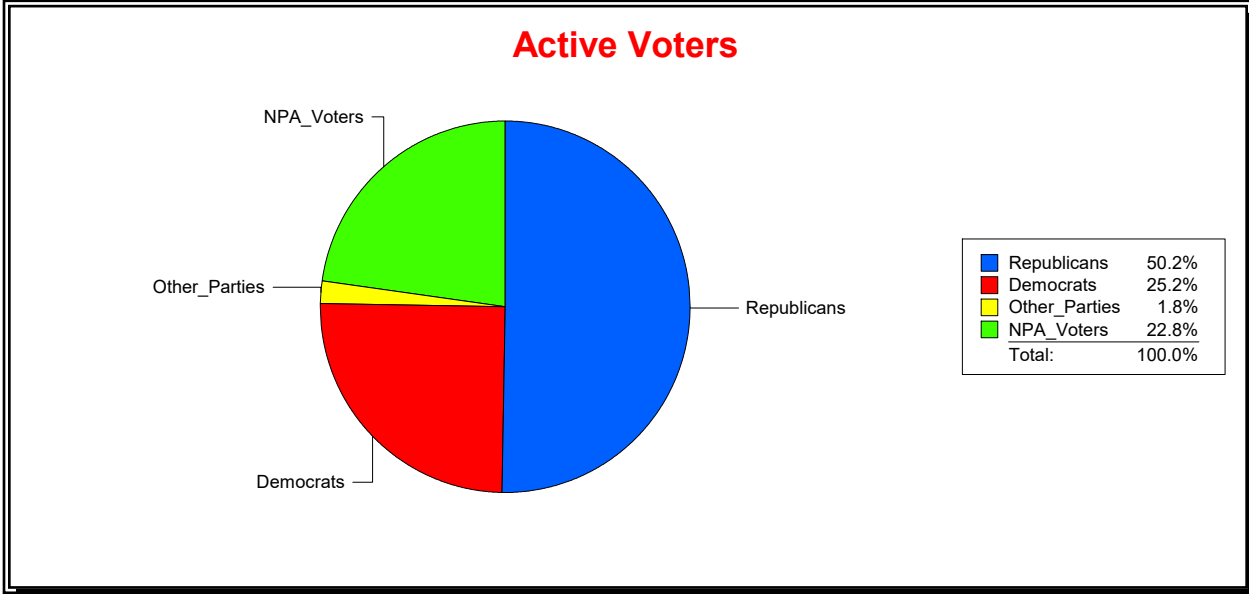

Active Registered Voters

Inactive Voters

District	Total	Dems	Reps	NonP	Other	Total	Dems	Reps	NonP	Other
VENETIAN CDD	1,900	478	953	434	35	137	36	56	44	1

Ron Turner

Supervisor of Elections

Sarasota County, FL