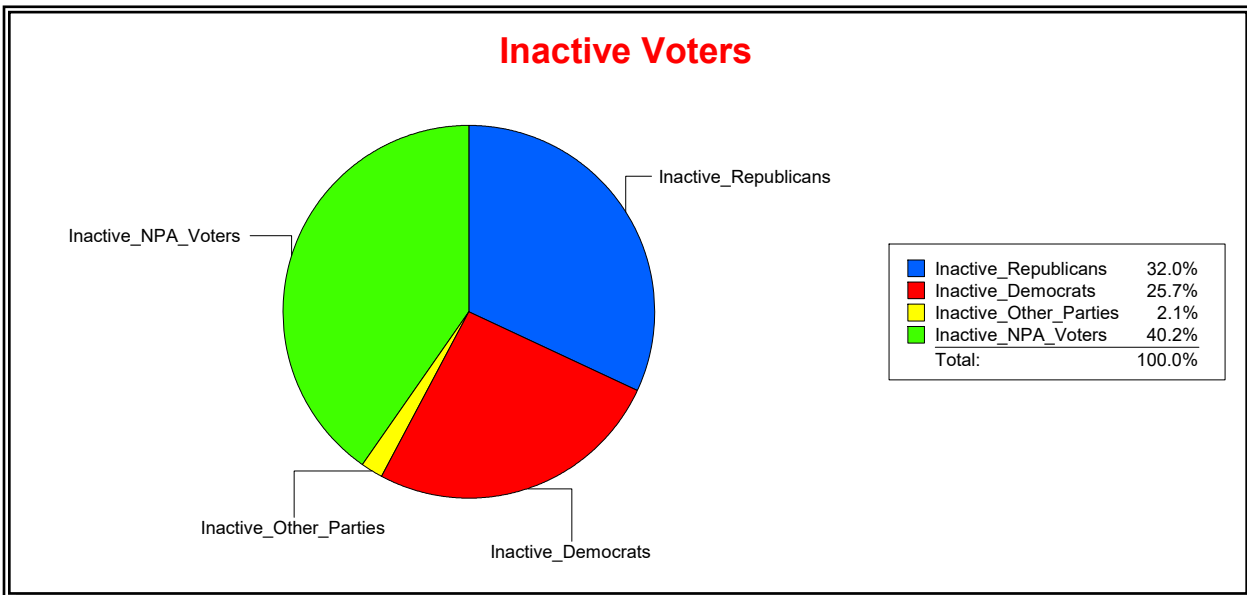

Ron Turner

Supervisor of Elections

Sarasota County, FL

Date 4/1/2024

Time 07:22 AM

Graphs of District Registration

Active Registered Voters

Inactive Voters

District	Total	Dems	Reps	NonP	Other	Total	Dems	Reps	NonP	Other
CNTY COMM DIST 5	64,809	14,554	31,574	16,965	1,716	11,554	2,974	3,693	4,647	240