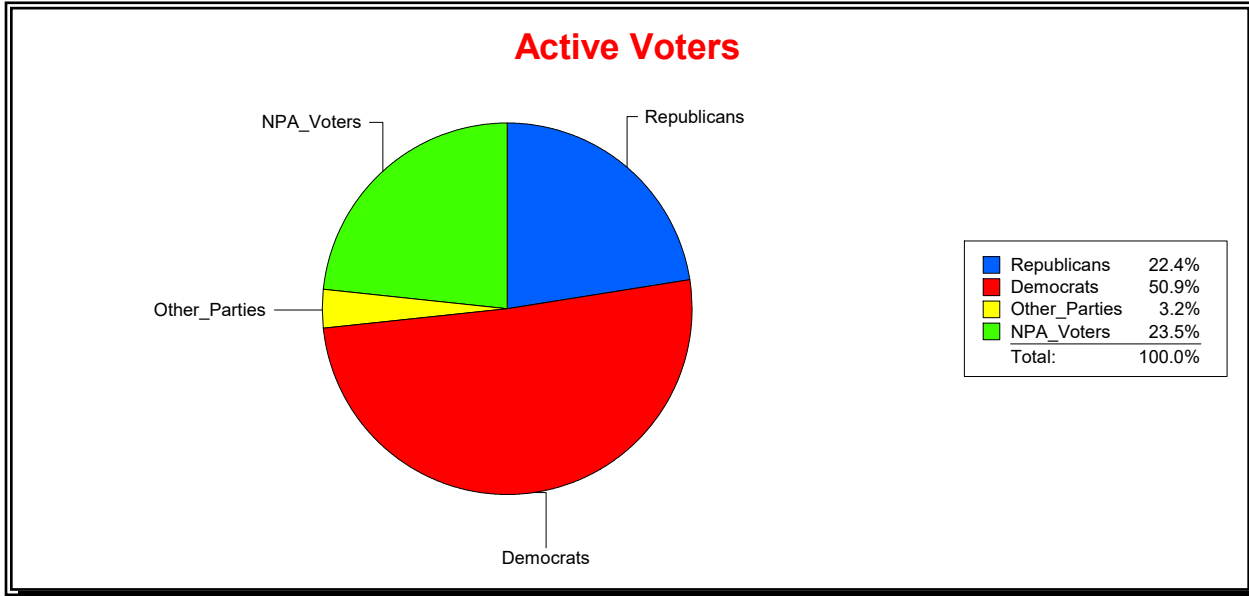

Ron Turner

Supervisor of Elections

Sarasota County, FL

Date 4/1/2024

Time 07:22 AM

Graphs of District Registration

Active Registered Voters

Inactive Voters

District	Total	Dems	Reps	NonP	Other	Total	Dems	Reps	NonP	Other
SARASOTA DIST 1	8,824	4,493	1,974	2,071	286	3,343	1,646	542	1,101	54