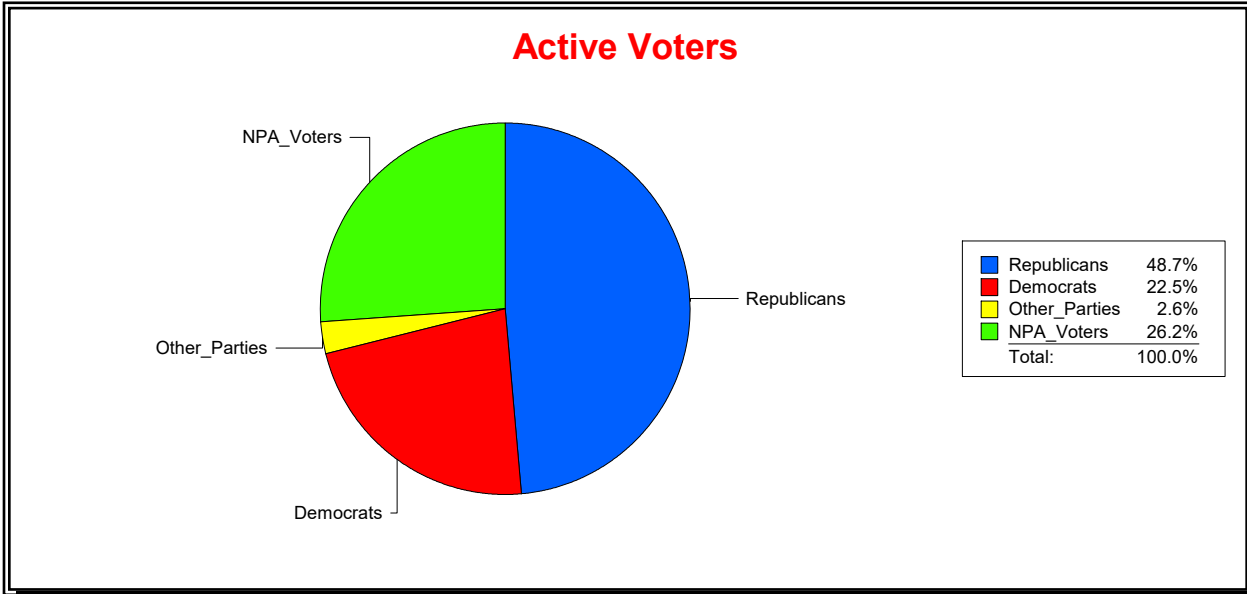

Ron Turner

Supervisor of Elections

Sarasota County, FL

Date 4/1/2024

Time 07:22 AM

Graphs of District Registration

Active Registered Voters

Inactive Voters

District	Total	Dems	Reps	NonP	Other	Total	Dems	Reps	NonP	Other
CNTY COMM DIST 5	64,809	14,554	31,574	16,965	1,716	11,554	2,974	3,693	4,647	240