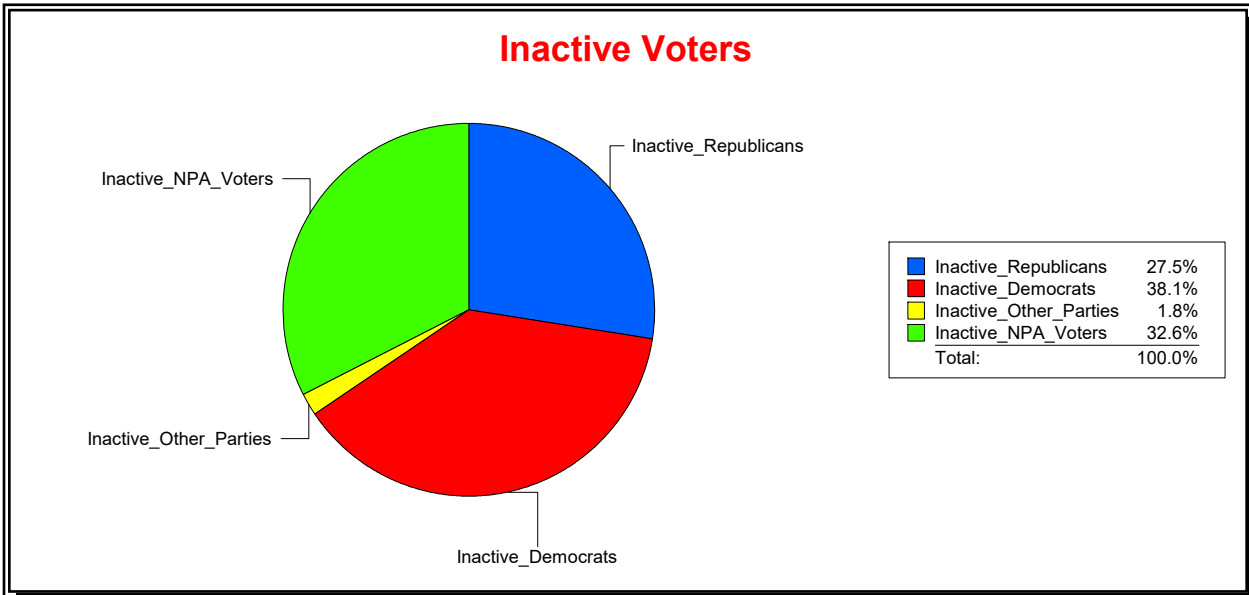

Ron Turner

Supervisor of Elections

Sarasota County, FL

Date 4/1/2024

Time 07:22 AM

Graphs of District Registration

Active Registered Voters

Inactive Voters

District	Total	Dems	Reps	NonP	Other	Total	Dems	Reps	NonP	Other
SOIL AND WATER DIST 2	57,764	20,874	22,197	13,185	1,508	12,302	4,689	3,384	4,011	218