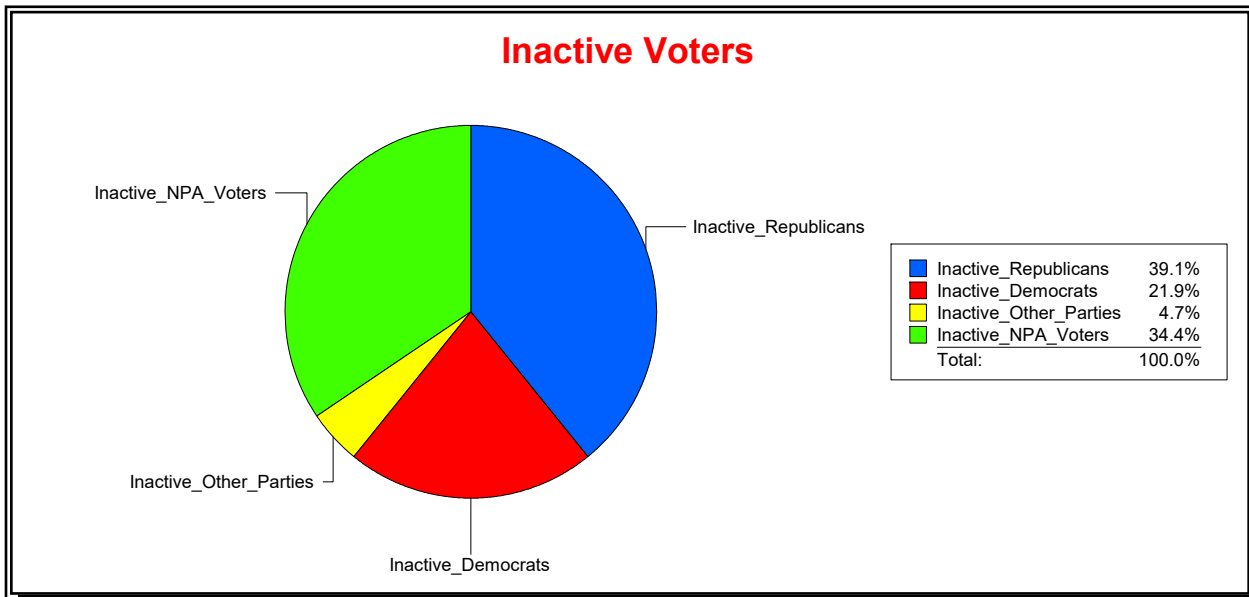

Date 4/1/2024

Time 07:22 AM

Graphs of District Registration

Active Registered Voters

Inactive Voters

District	Total	Dems	Reps	NonP	Other	Total	Dems	Reps	NonP	Other
LAKWOOD RANCH CDD	2,242	455	1,190	502	95	128	28	50	44	6