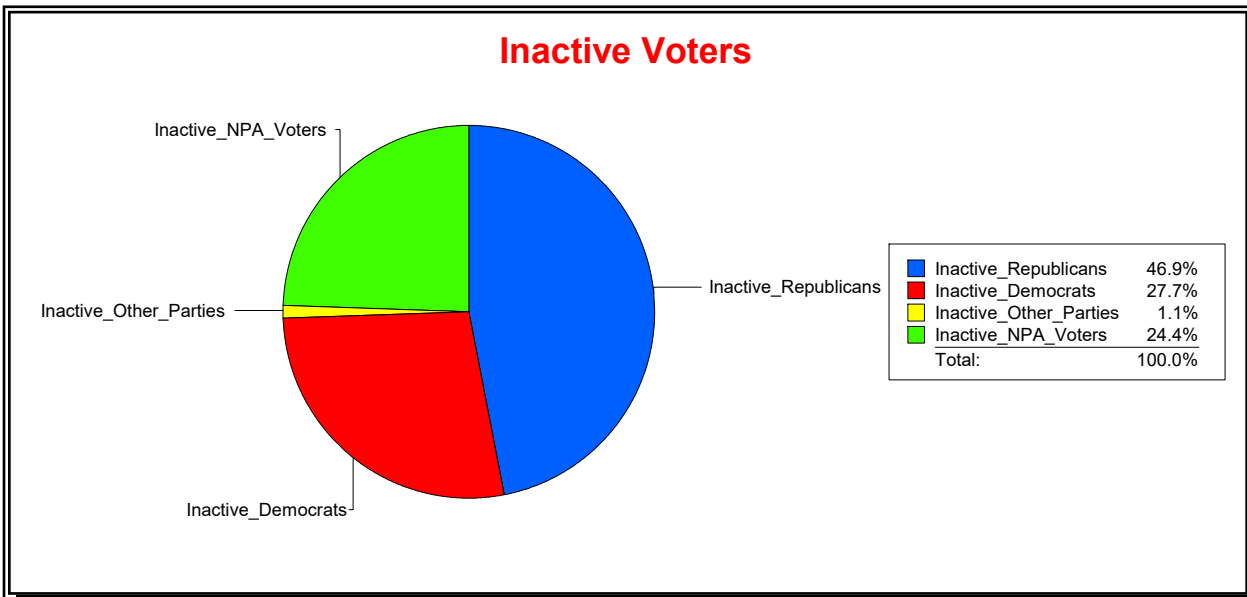

Ron Turner

Supervisor of Elections

Sarasota County, FL

Date 4/1/2024

Time 07:22 AM

Graphs of District Registration

Active Registered Voters

Inactive Voters

District	Total	Dems	Reps	NonP	Other	Total	Dems	Reps	NonP	Other
LONGBOAT KEY	4,433	1,142	2,243	943	105	542	150	254	132	6