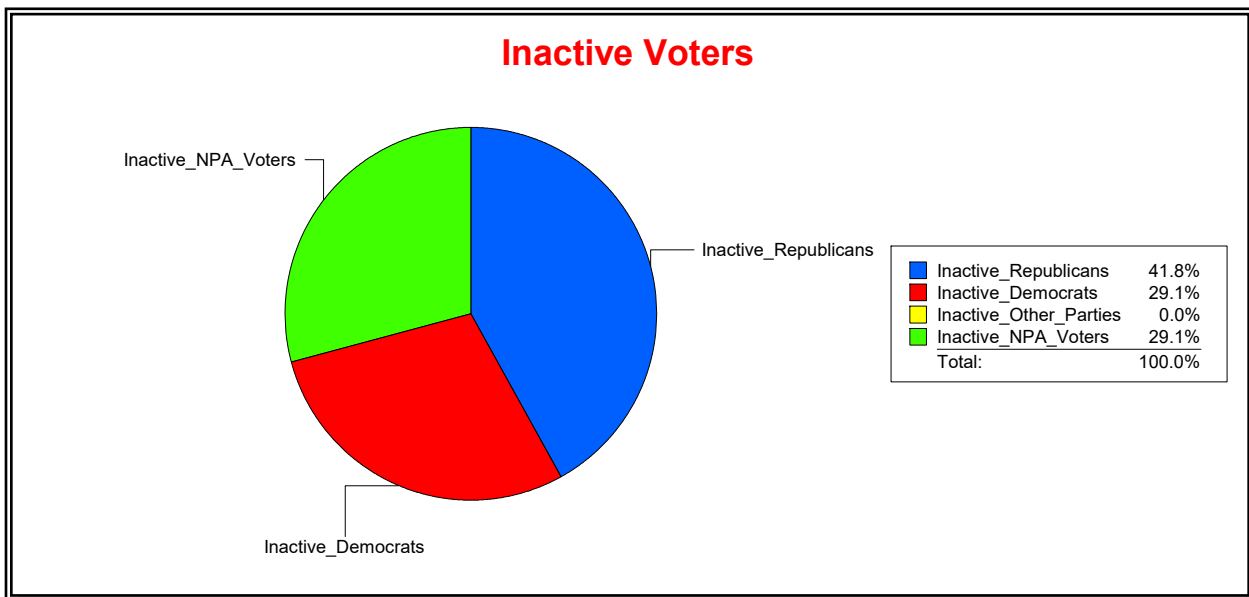

Ron Turner

Supervisor of Elections

Sarasota County, FL

Date 4/1/2024

Time 07:22 AM

Graphs of District Registration

Active Registered Voters

Inactive Voters

District	Total	Dems	Reps	NonP	Other	Total	Dems	Reps	NonP	Other
GOLDEN GATE POINT	332	90	155	77	10	55	16	23	16	0