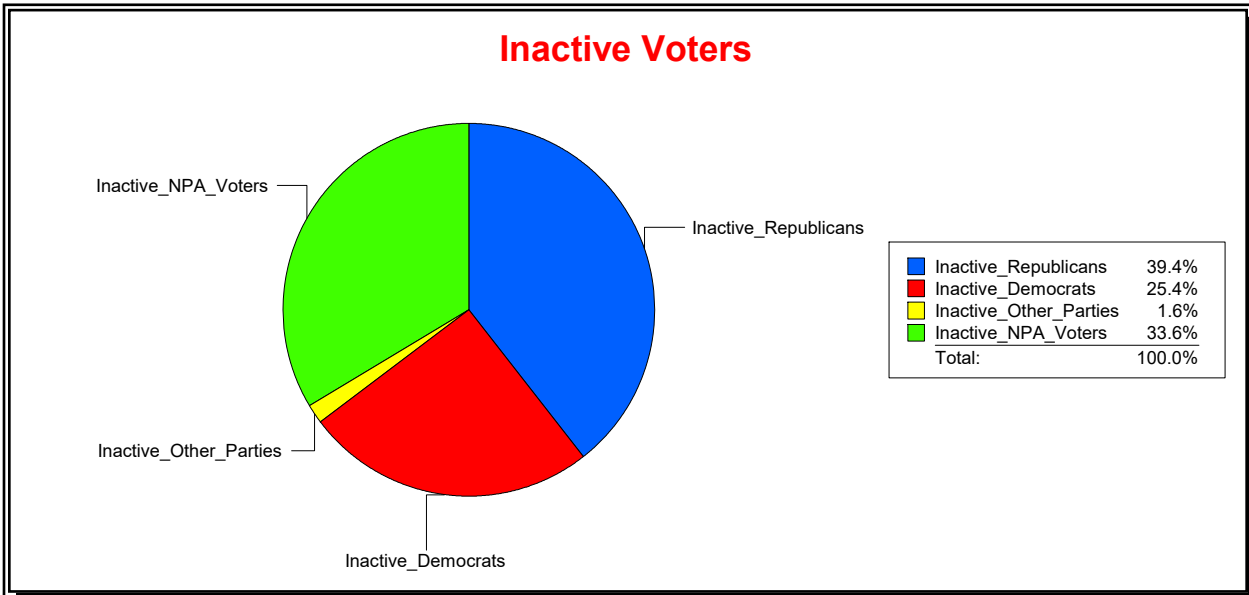

District	Total	Dems	Reps	NonP	Other	Total	Dems	Reps	NonP	Other
VENICE	22,194	5,581	10,863	5,284	466	2,716	690	1,070	913	43

Ron Turner

Supervisor of Elections

Sarasota County, FL

Date 4/1/2024

Time 07:22 AM