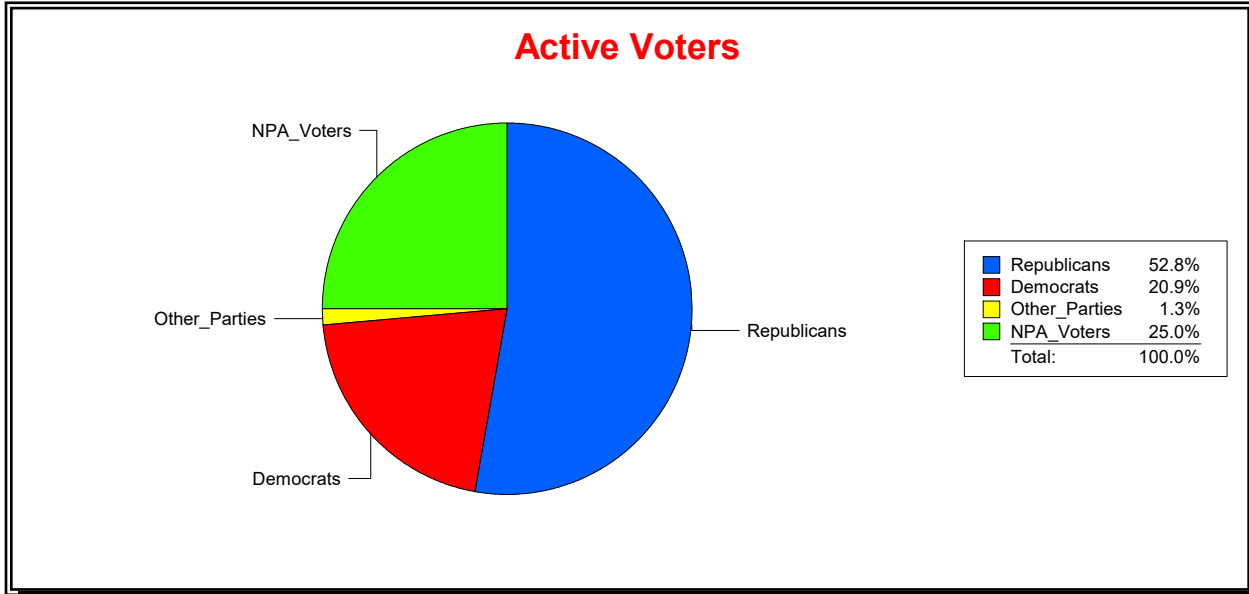

Ron Turner

Supervisor of Elections

Sarasota County, FL

Date 4/1/2024

Time 07:22 AM

Graphs of District Registration

Active Registered Voters

Inactive Voters

District	Total	Dems	Reps	NonP	Other	Total	Dems	Reps	NonP	Other
BOBCAT TRAIL CDD	745	156	393	186	10	73	22	32	18	1