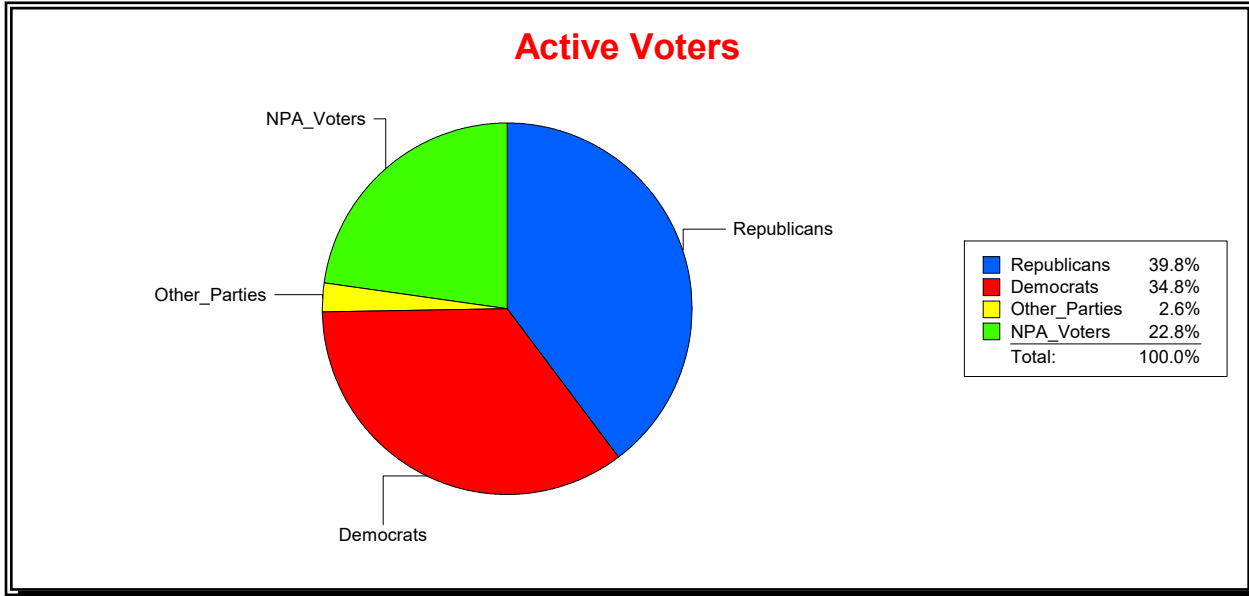

Ron Turner

Supervisor of Elections

Sarasota County, FL

Date 4/1/2024

Time 07:22 AM

Graphs of District Registration

Active Registered Voters

Inactive Voters

District	Total	Dems	Reps	NonP	Other	Total	Dems	Reps	NonP	Other
SARASOTA 2	15,570	5,425	6,190	3,555	400	2,416	876	740	750	50