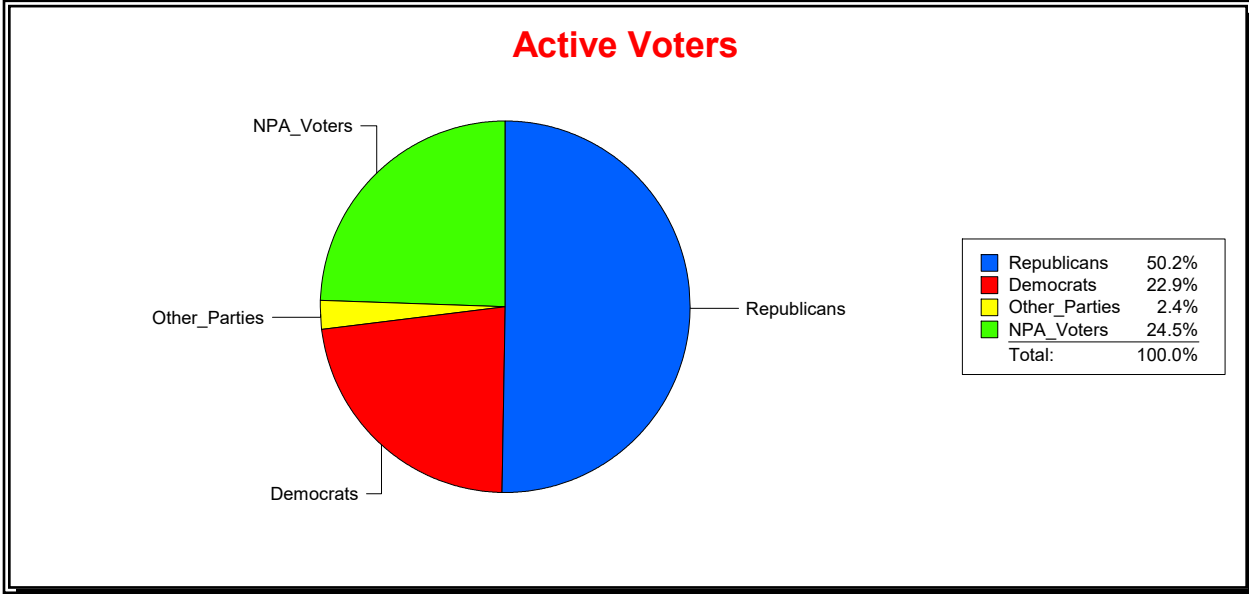

Sarasota County, FL

Date 4/1/2024

Time 07:22 AM

Graphs of District Registration

Active Registered Voters

Inactive Voters

<u>District</u>	<u>Total</u>	<u>Dems</u>	<u>Reps</u>	<u>NonP</u>	<u>Other</u>	<u>Total</u>	<u>Dems</u>	<u>Reps</u>	<u>NonP</u>	<u>Other</u>
ENGLEWOOD WATER DIST	13,885	3,183	6,972	3,399	331	2,099	546	763	750	40