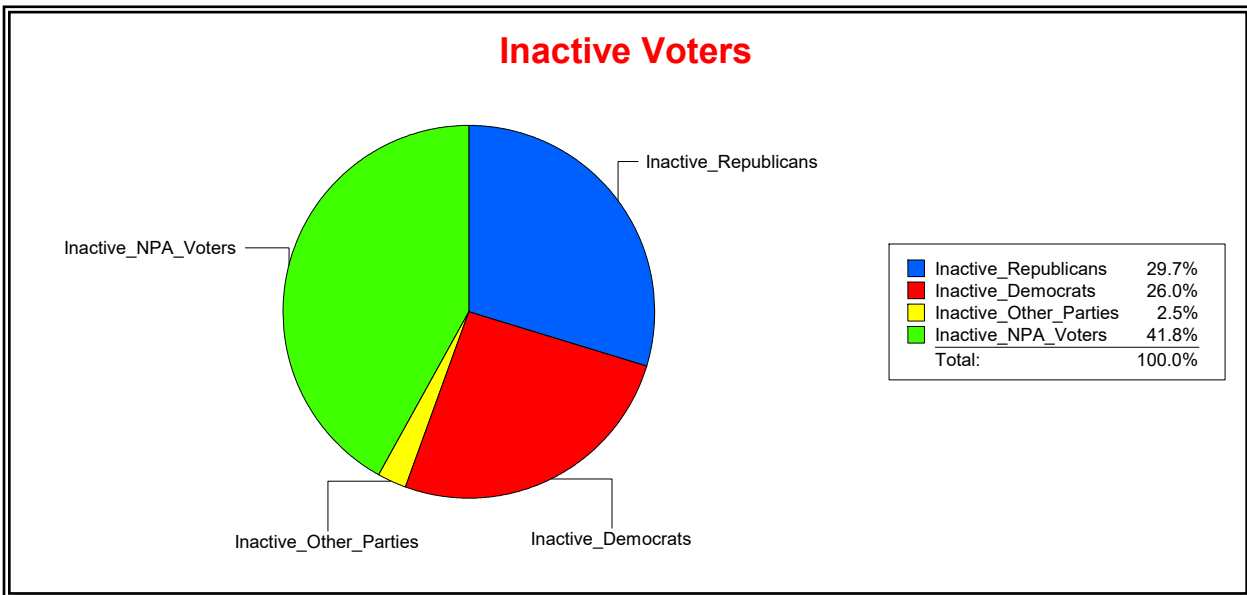

Ron Turner

Supervisor of Elections

Sarasota County, FL

Date 4/1/2024

Time 07:22 AM

Graphs of District Registration

District	Active Registered Voters					Inactive Voters				
	Total	Dems	Reps	NonP	Other	Total	Dems	Reps	NonP	Other
NORTH PORT 1	9,975	2,149	4,865	2,690	271	1,829	475	543	765	46