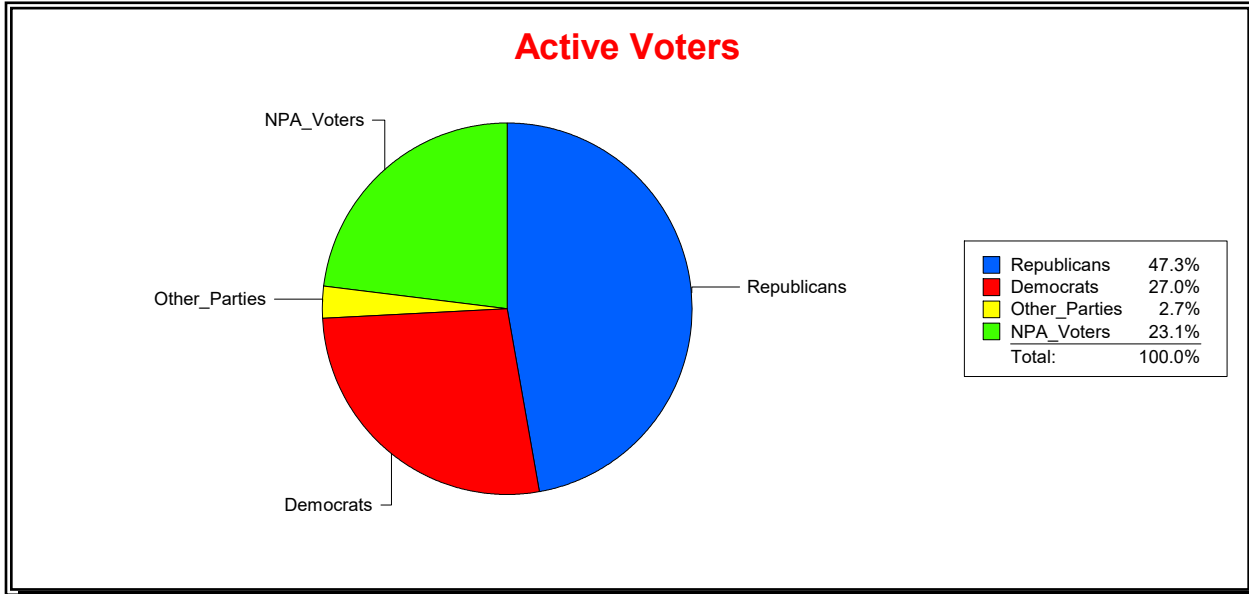

Ron Turner

Supervisor of Elections

Sarasota County, FL

Date 4/1/2024

Time 07:22 AM

Graphs of District Registration

Active Registered Voters

Inactive Voters

District	Total	Dems	Reps	NonP	Other	Total	Dems	Reps	NonP	Other
SCHOOL DIST 4	64,073	17,316	30,280	14,775	1,702	10,449	3,088	3,532	3,609	220