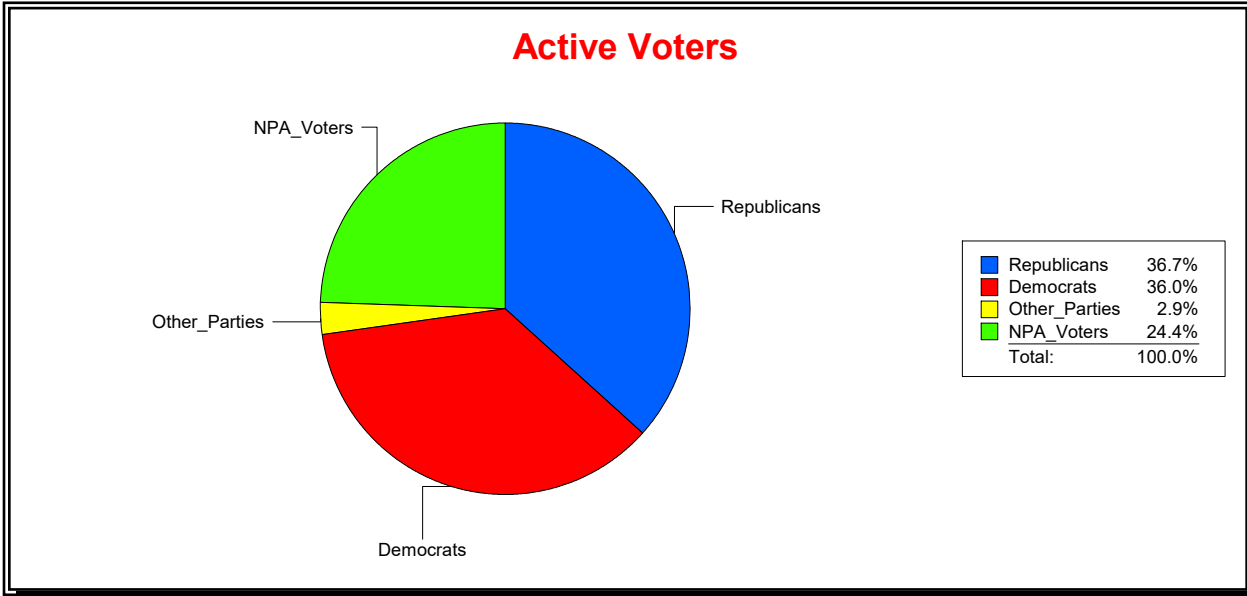

Ron Turner

Supervisor of Elections

Sarasota County, FL

Date 4/1/2024

Time 07:22 AM

Graphs of District Registration

Active Registered Voters

Inactive Voters

<u>District</u>	<u>Total</u>	<u>Dems</u>	<u>Reps</u>	<u>NonP</u>	<u>Other</u>	<u>Total</u>	<u>Dems</u>	<u>Reps</u>	<u>NonP</u>	<u>Other</u>
SARASOTA DIST 3	9,374	3,376	3,438	2,285	275	2,375	834	645	850	46