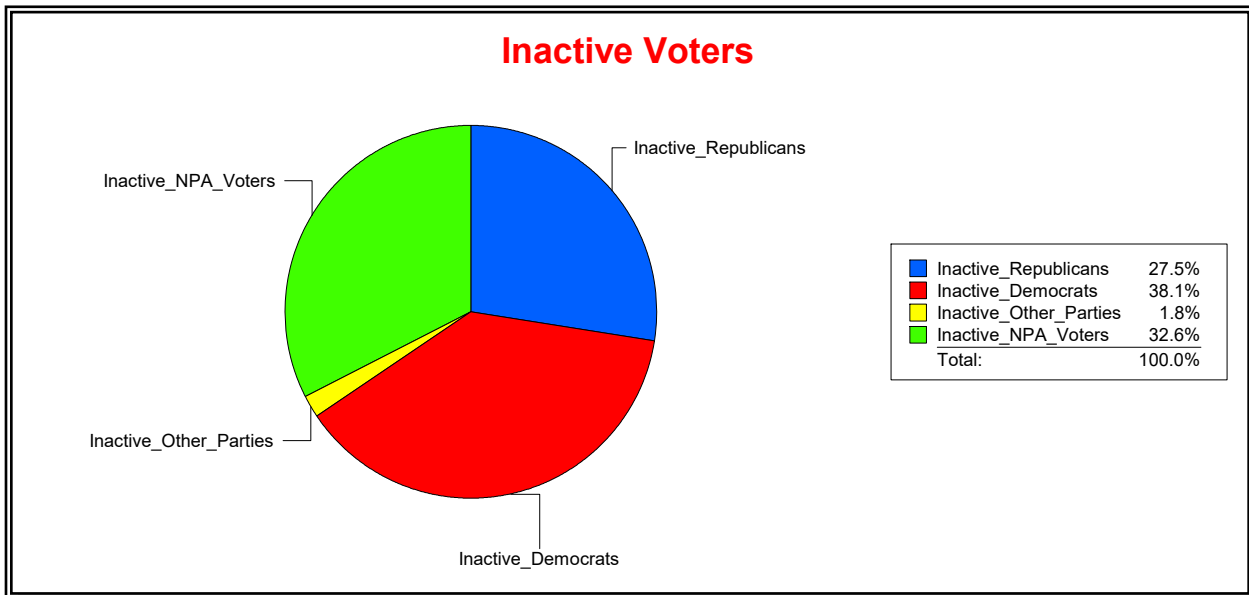

Ron Turner

Supervisor of Elections

Sarasota County, FL

Date 4/1/2024

Time 07:22 AM

Graphs of District Registration

Active Registered Voters

Inactive Voters

District	Total	Dems	Reps	NonP	Other	Total	Dems	Reps	NonP	Other
CNTY COMM DIST 2	57,764	20,874	22,197	13,185	1,508	12,302	4,689	3,384	4,011	218