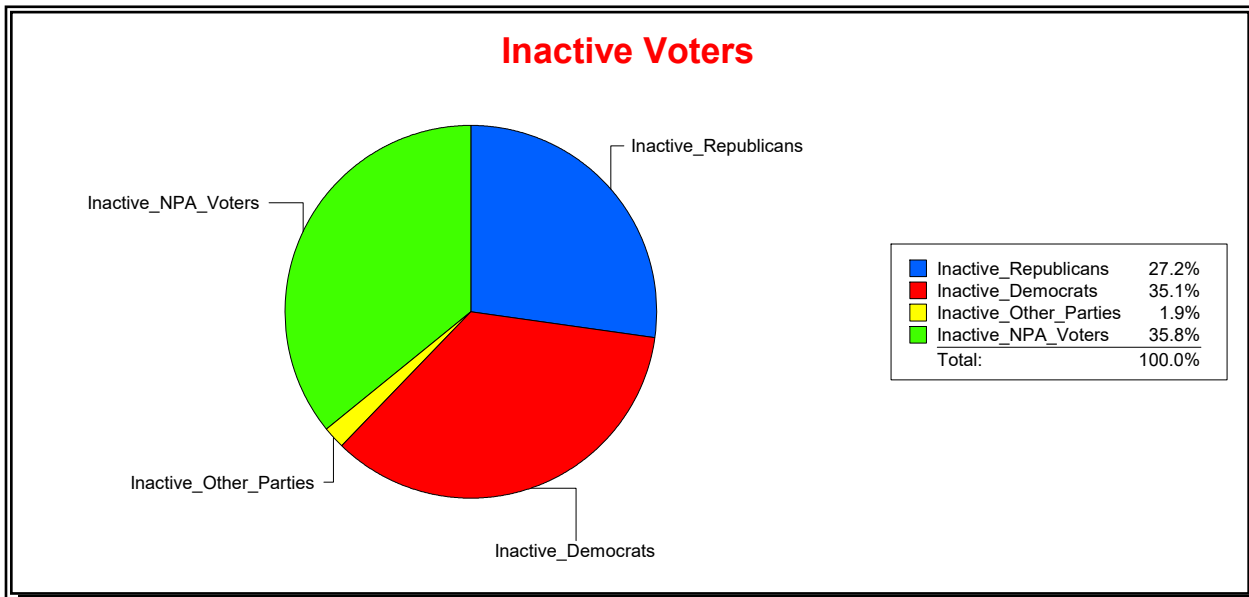

Ron Turner

Supervisor of Elections

Sarasota County, FL

Date 4/1/2024

Time 07:22 AM

Graphs of District Registration

District	Active Registered Voters					Inactive Voters				
	Total	Dems	Reps	NonP	Other	Total	Dems	Reps	NonP	Other
SARASOTA 3	9,374	3,376	3,438	2,285	275	2,375	834	645	850	46