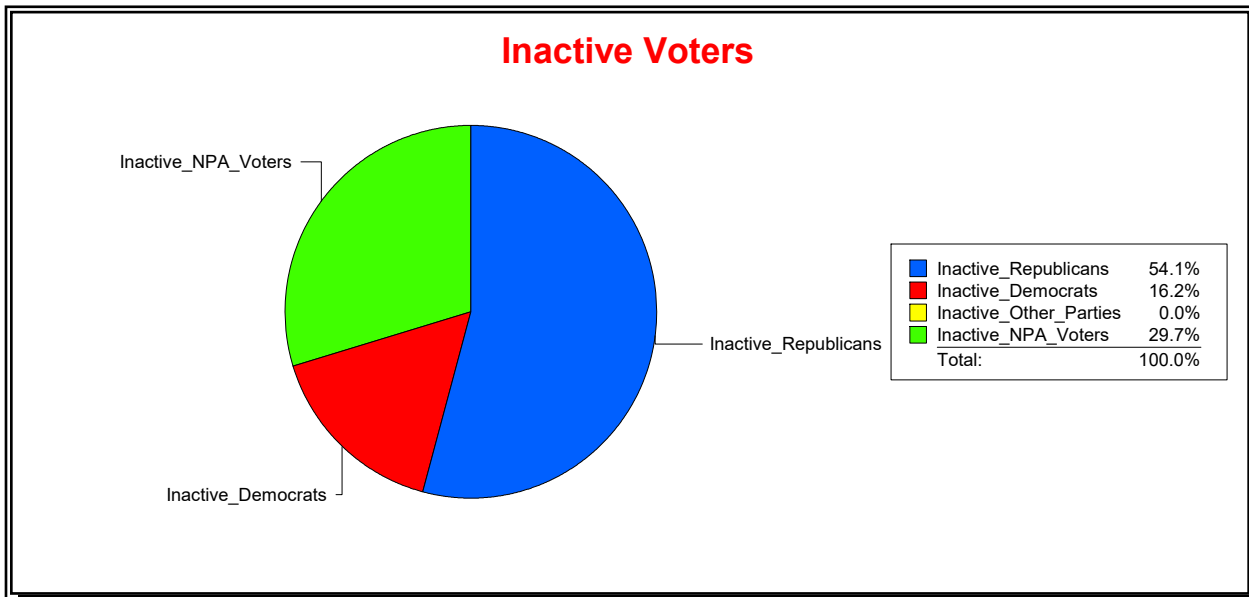

Date 4/1/2024

Time 07:22 AM

Graphs of District Registration

Active Registered Voters

Inactive Voters

District	Total	Dems	Reps	NonP	Other	Total	Dems	Reps	NonP	Other
TOSCANA ISLES CDD	1,265	201	765	268	31	37	6	20	11	0