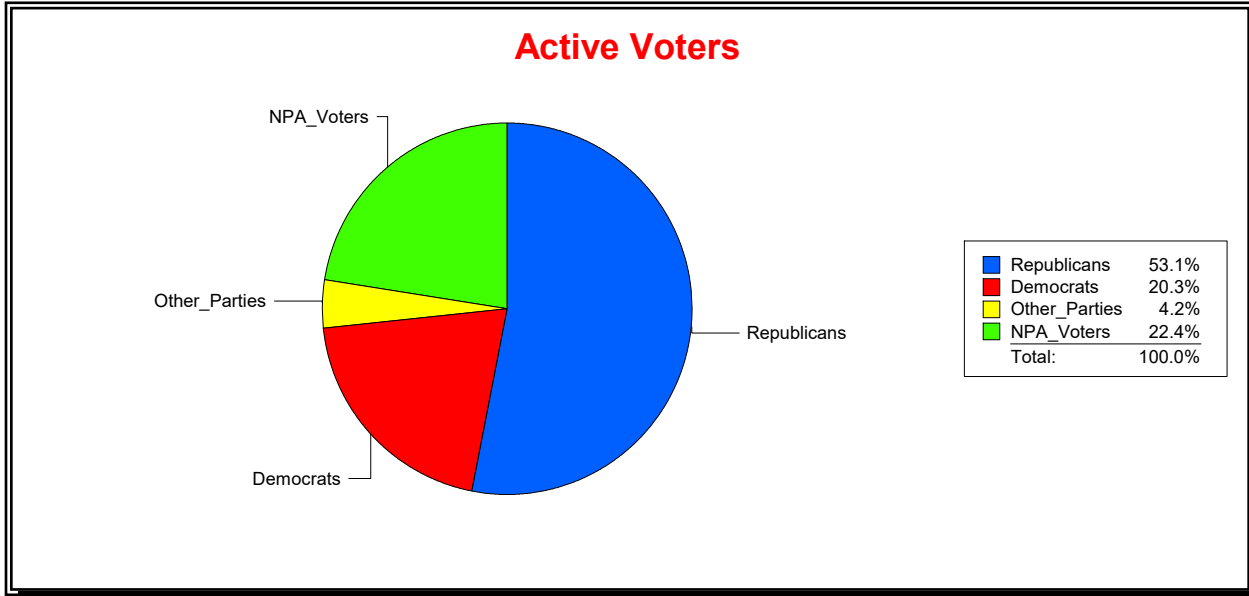

Date 4/1/2024

Time 07:22 AM

Graphs of District Registration

Active Registered Voters

Inactive Voters

District	Total	Dems	Reps	NonP	Other	Total	Dems	Reps	NonP	Other
LAKWOOD RANCH CDD	2,242	455	1,190	502	95	128	28	50	44	6