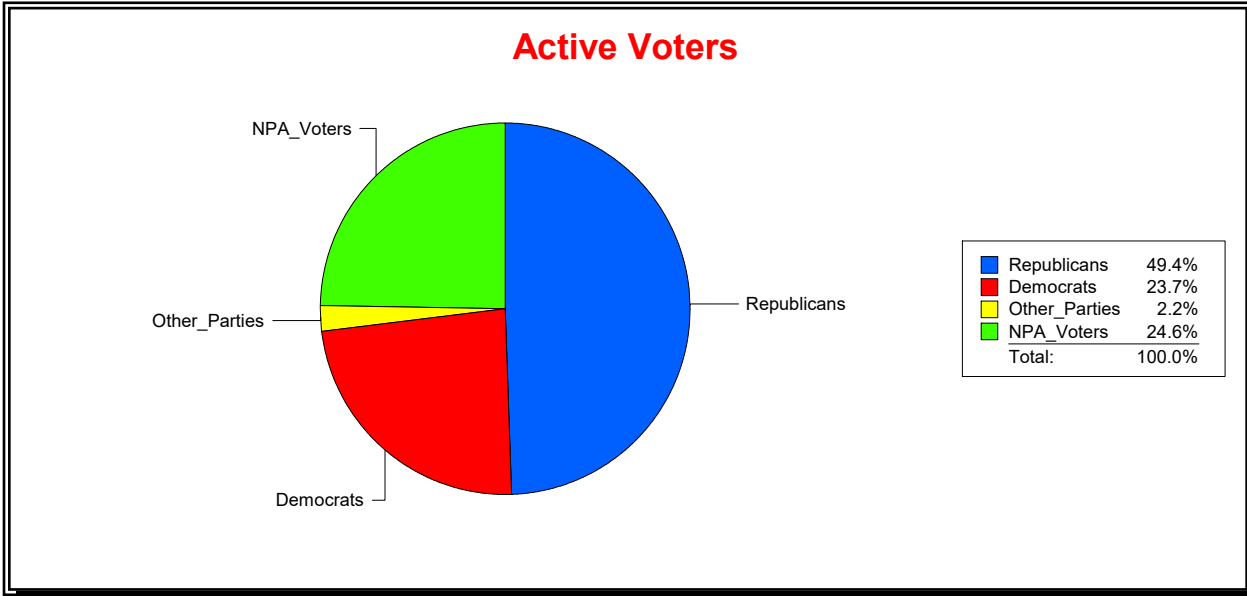

Ron Turner

Supervisor of Elections

Sarasota County, FL

Date 4/1/2024

Time 07:22 AM

Graphs of District Registration

Active Registered Voters

Inactive Voters

District	Total	Dems	Reps	NonP	Other	Total	Dems	Reps	NonP	Other
SOIL AND WATER DIST 3	70,645	16,763	34,893	17,404	1,585	9,680	2,402	3,523	3,586	169