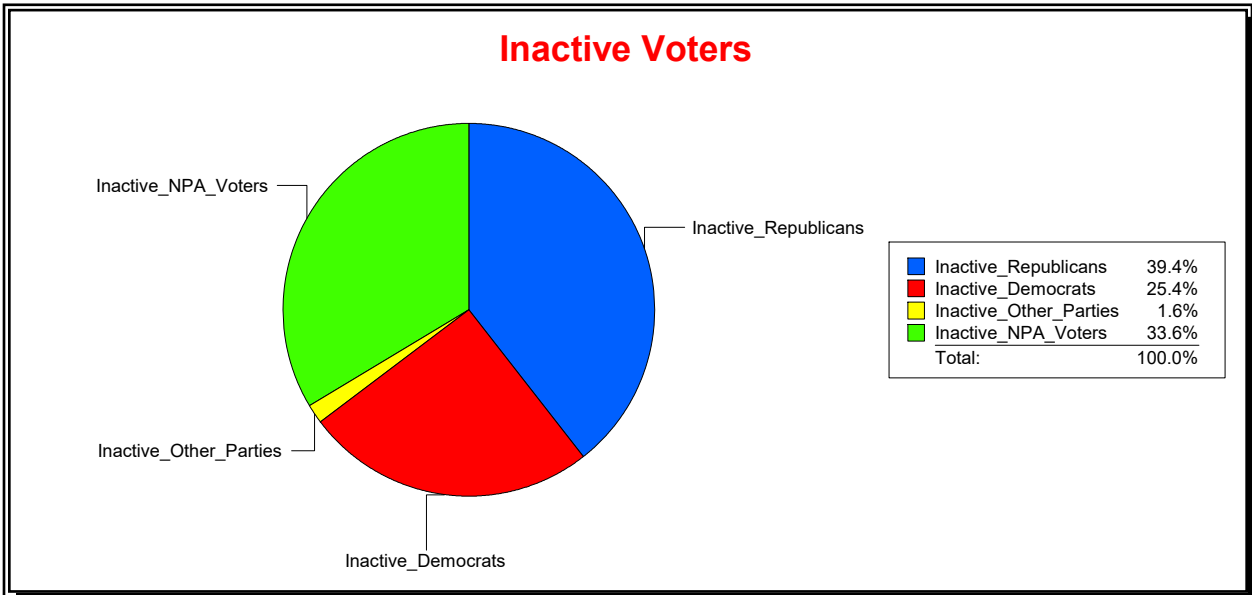

District	Total	Dems	Reps	NonP	Other	Total	Dems	Reps	NonP	Other
VENICE 1	22,194	5,581	10,863	5,284	466	2,716	690	1,070	913	43

Ron Turner

Supervisor of Elections

Sarasota County, FL

Date 4/1/2024

Time 07:22 AM