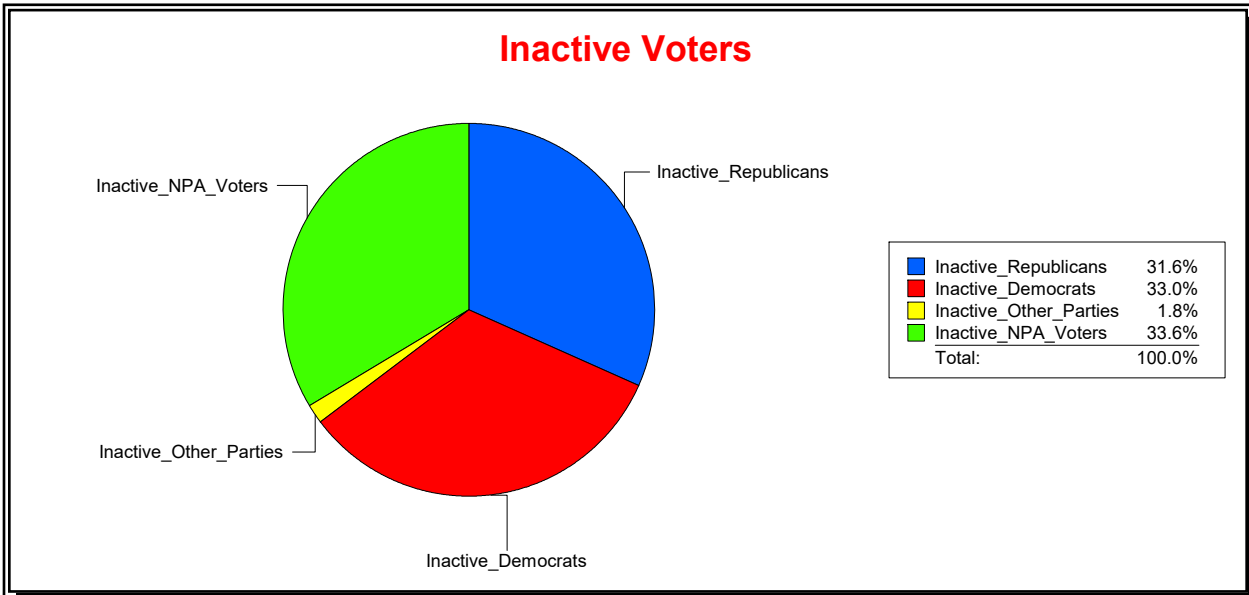

Ron Turner

Supervisor of Elections

Sarasota County, FL

Date 4/1/2024

Time 07:22 AM

Graphs of District Registration

Active Registered Voters

Inactive Voters

<u>District</u>	<u>Total</u>	<u>Dems</u>	<u>Reps</u>	<u>NonP</u>	<u>Other</u>	<u>Total</u>	<u>Dems</u>	<u>Reps</u>	<u>NonP</u>	<u>Other</u>
STATE HOUSE DIST 73	133,437	40,787	58,126	31,175	3,349	23,321	7,689	7,373	7,835	424