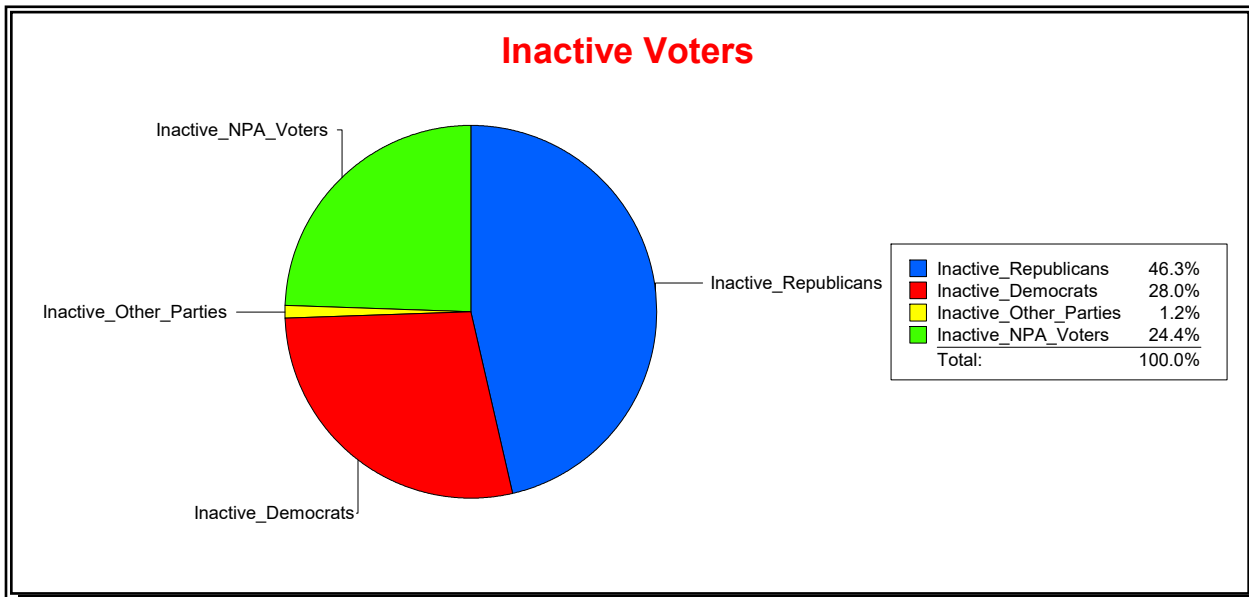

Ron Turner

Supervisor of Elections

Sarasota County, FL

Date 4/1/2024

Time 07:22 AM

Graphs of District Registration

Active Registered Voters

Inactive Voters

District	Total	Dems	Reps	NonP	Other	Total	Dems	Reps	NonP	Other
LBK DISTRICT 3	1,382	341	714	299	28	164	46	76	40	2