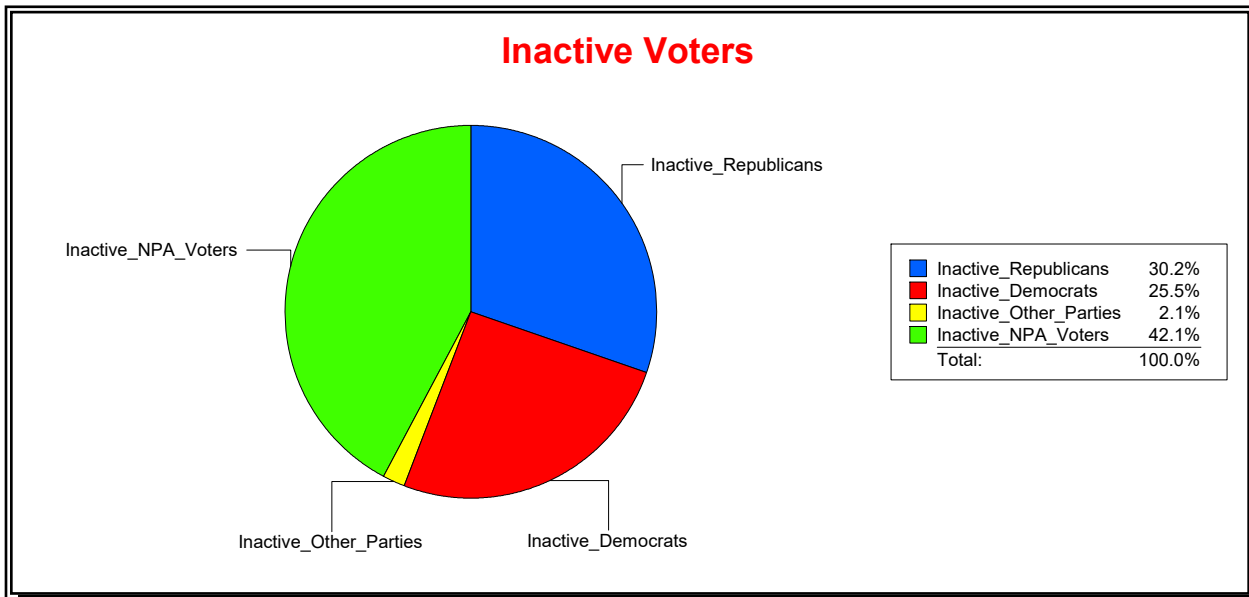

Ron Turner

Supervisor of Elections

Sarasota County, FL

Date 4/1/2024

Time 07:22 AM

Graphs of District Registration

Active Registered Voters

Inactive Voters

District	Total	Dems	Reps	NonP	Other	Total	Dems	Reps	NonP	Other
NORTH PORT	56,236	12,360	27,439	14,909	1,528	9,782	2,499	2,955	4,120	208