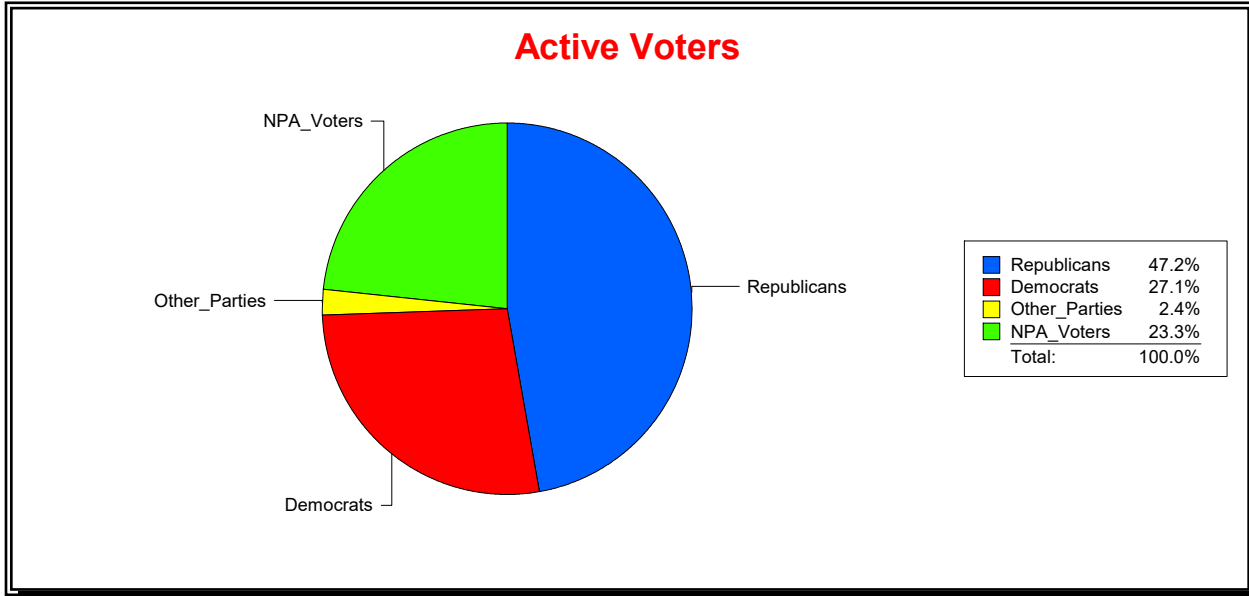

Sarasota County, FL

Date 4/1/2024

Time 07:22 AM

Graphs of District Registration

Active Registered Voters

Inactive Voters

District	Total	Dems	Reps	NonP	Other	Total	Dems	Reps	NonP	Other
HOSPITAL BOARD CENTRAL	112,433	30,490	53,056	26,149	2,738	16,372	4,649	5,814	5,606	303