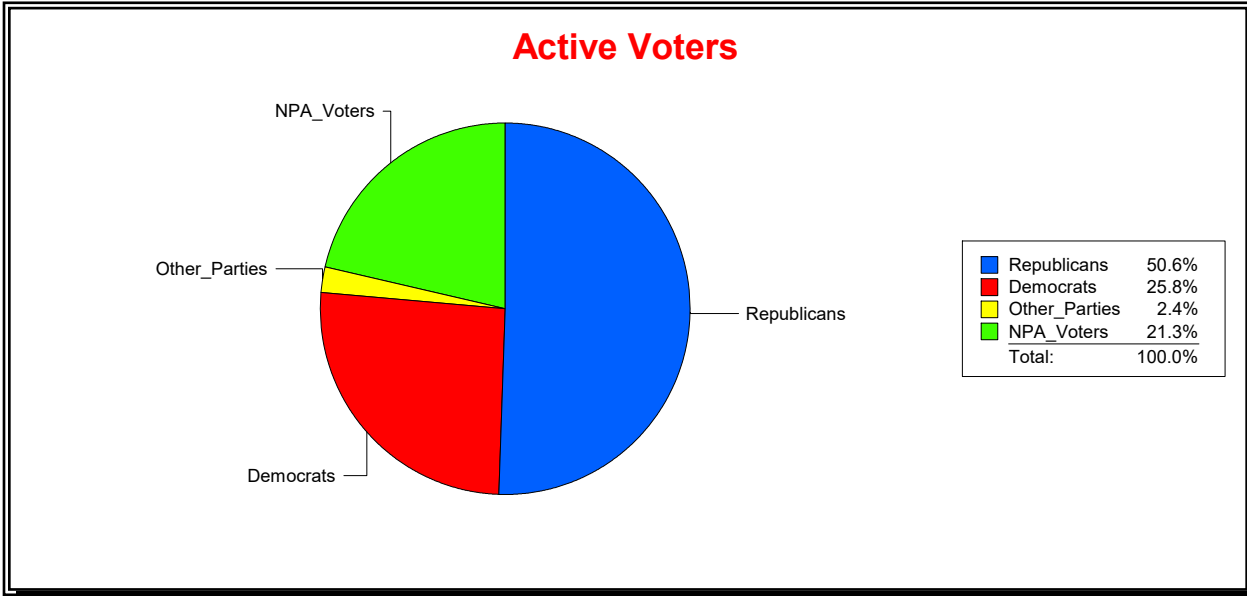

Ron Turner

Supervisor of Elections

Sarasota County, FL

Date 4/1/2024

Time 07:22 AM

Graphs of District Registration

Active Registered Voters

Inactive Voters

District	Total	Dems	Reps	NonP	Other	Total	Dems	Reps	NonP	Other
LONGBOAT KEY	4,433	1,142	2,243	943	105	542	150	254	132	6