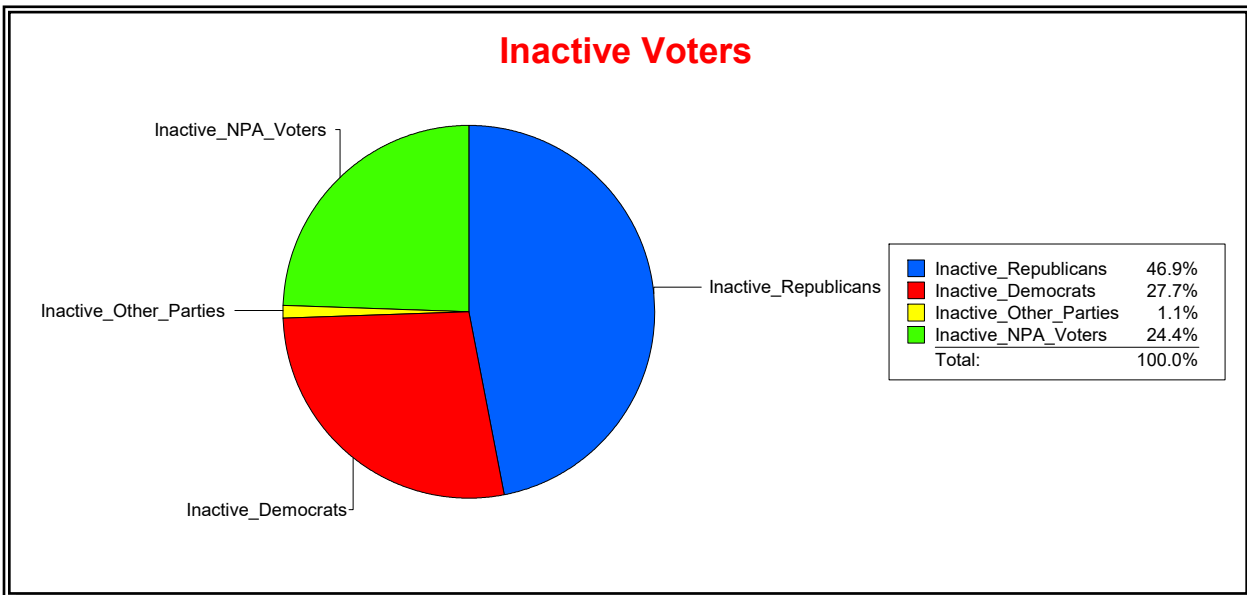

Ron Turner

Supervisor of Elections

Sarasota County, FL

Date 4/1/2024

Time 07:22 AM

Graphs of District Registration

Active Registered Voters

Inactive Voters

<u>District</u>	<u>Total</u>	<u>Dems</u>	<u>Reps</u>	<u>NonP</u>	<u>Other</u>	<u>Total</u>	<u>Dems</u>	<u>Reps</u>	<u>NonP</u>	<u>Other</u>
LONGBOAT KEY	4,433	1,142	2,243	943	105	542	150	254	132	6