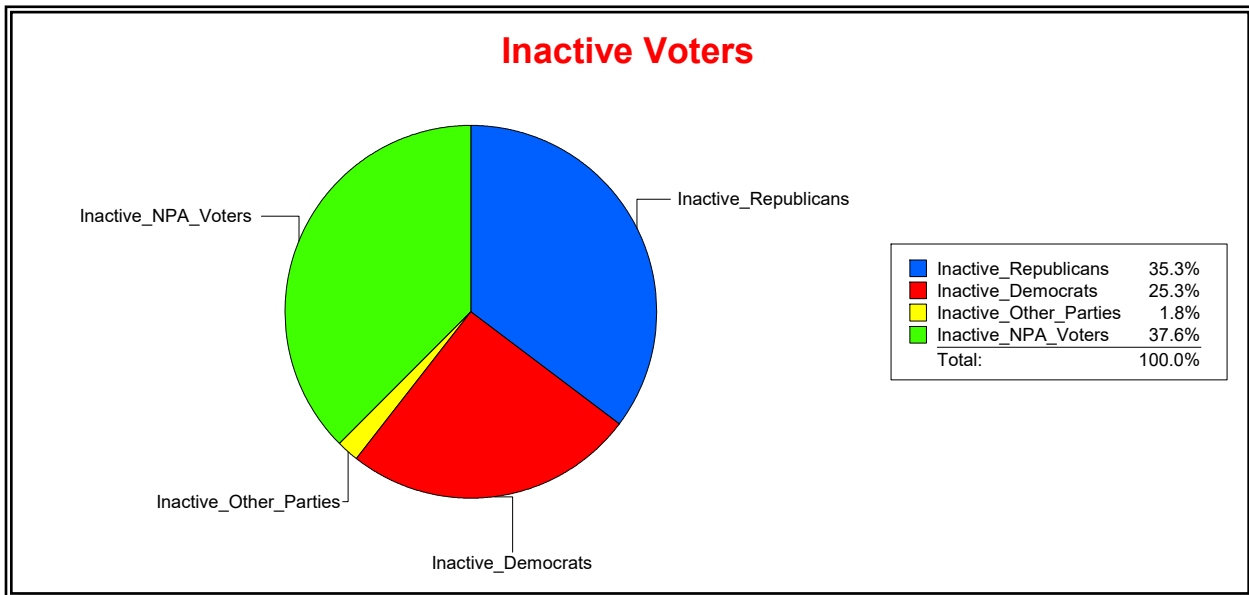

Ron Turner

Supervisor of Elections

Sarasota County, FL

Date 4/1/2024

Time 07:22 AM

Graphs of District Registration

Active Registered Voters

Inactive Voters

<u>District</u>	<u>Total</u>	<u>Dems</u>	<u>Reps</u>	<u>NonP</u>	<u>Other</u>	<u>Total</u>	<u>Dems</u>	<u>Reps</u>	<u>NonP</u>	<u>Other</u>
SCHOOL DIST 3	66,262	15,962	32,219	16,595	1,486	10,393	2,632	3,665	3,909	187