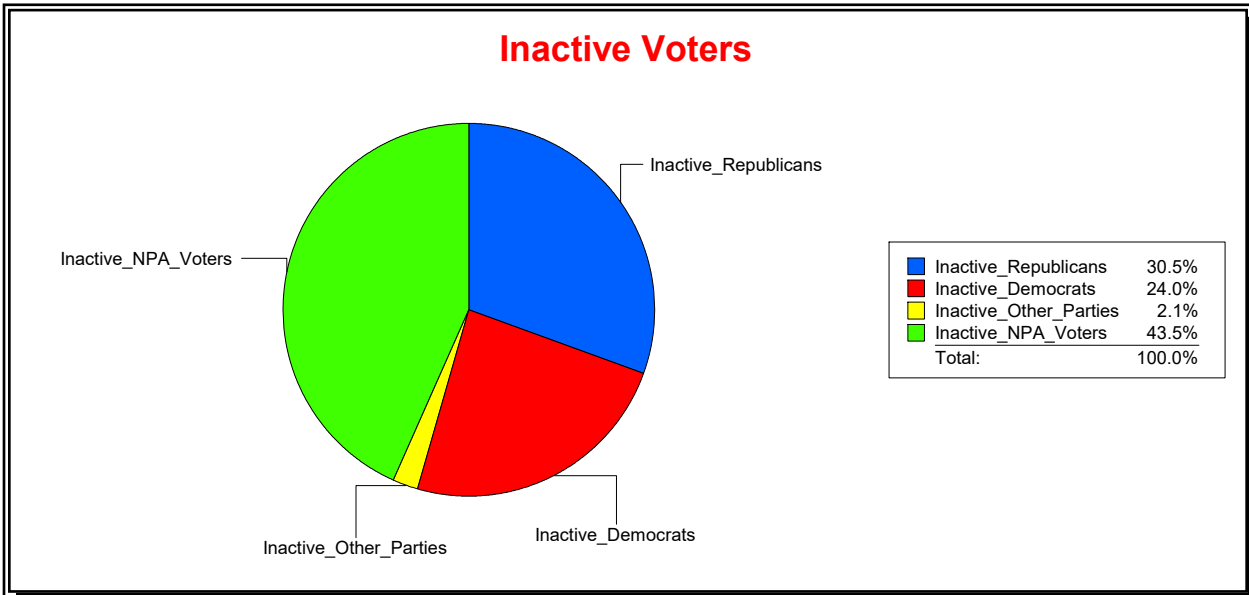

Ron Turner

Supervisor of Elections

Sarasota County, FL

Date 4/1/2024

Time 07:22 AM

Graphs of District Registration

Active Registered Voters

Inactive Voters

District	Total	Dems	Reps	NonP	Other	Total	Dems	Reps	NonP	Other
NORTH PORT 2	12,212	2,519	6,043	3,274	376	2,016	483	614	876	43