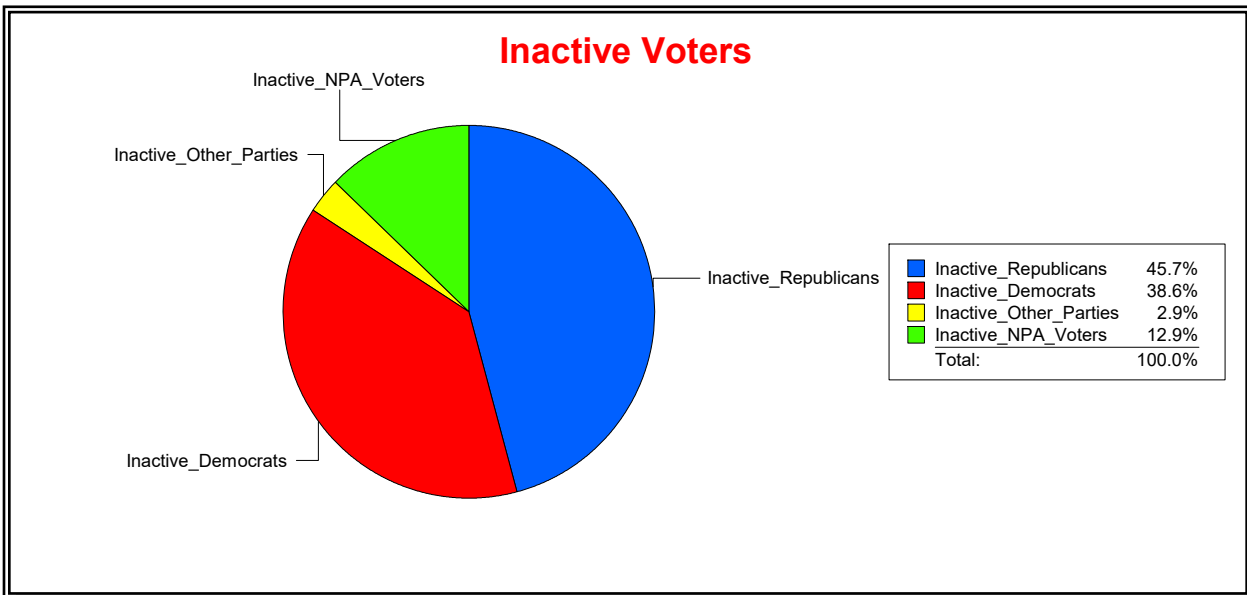

Ron Turner

Supervisor of Elections

Sarasota County, FL

Date 4/1/2024

Time 07:22 AM

Graphs of District Registration

Active Registered Voters

Inactive Voters

District	Total	Dems	Reps	NonP	Other	Total	Dems	Reps	NonP	Other
TRI-PAR PK & REC DIST	512	146	245	114	7	70	27	32	9	2