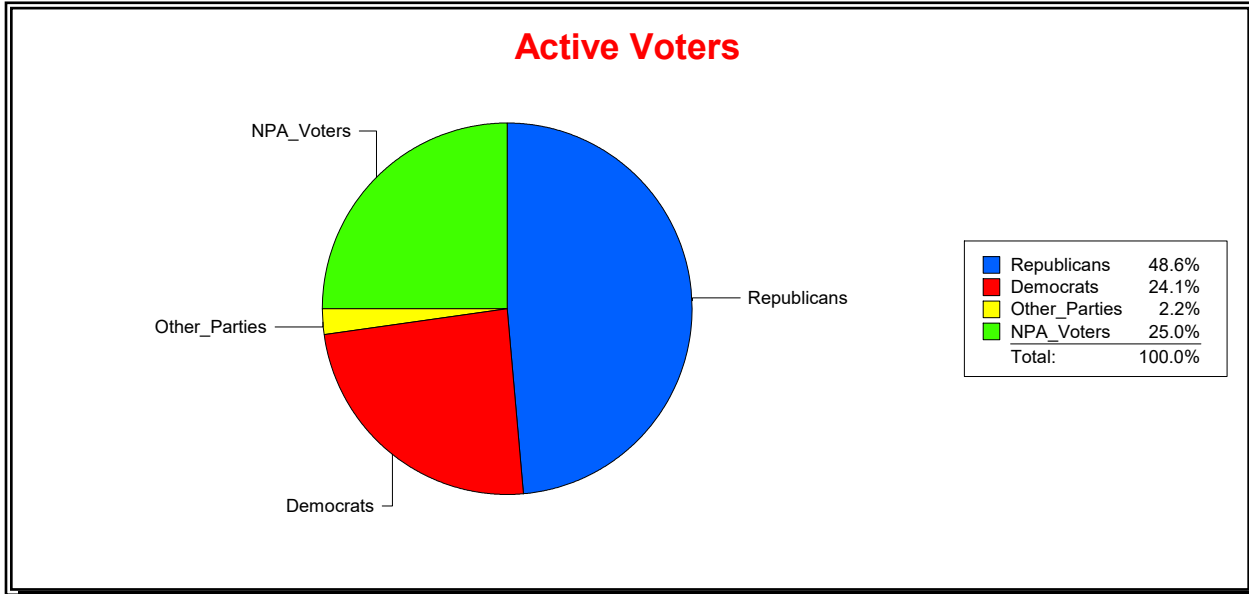

Ron Turner

Supervisor of Elections

Sarasota County, FL

Date 4/1/2024

Time 07:22 AM

Graphs of District Registration

Active Registered Voters

Inactive Voters

<u>District</u>	<u>Total</u>	<u>Dems</u>	<u>Reps</u>	<u>NonP</u>	<u>Other</u>	<u>Total</u>	<u>Dems</u>	<u>Reps</u>	<u>NonP</u>	<u>Other</u>
SCHOOL DIST 3	66,262	15,962	32,219	16,595	1,486	10,393	2,632	3,665	3,909	187