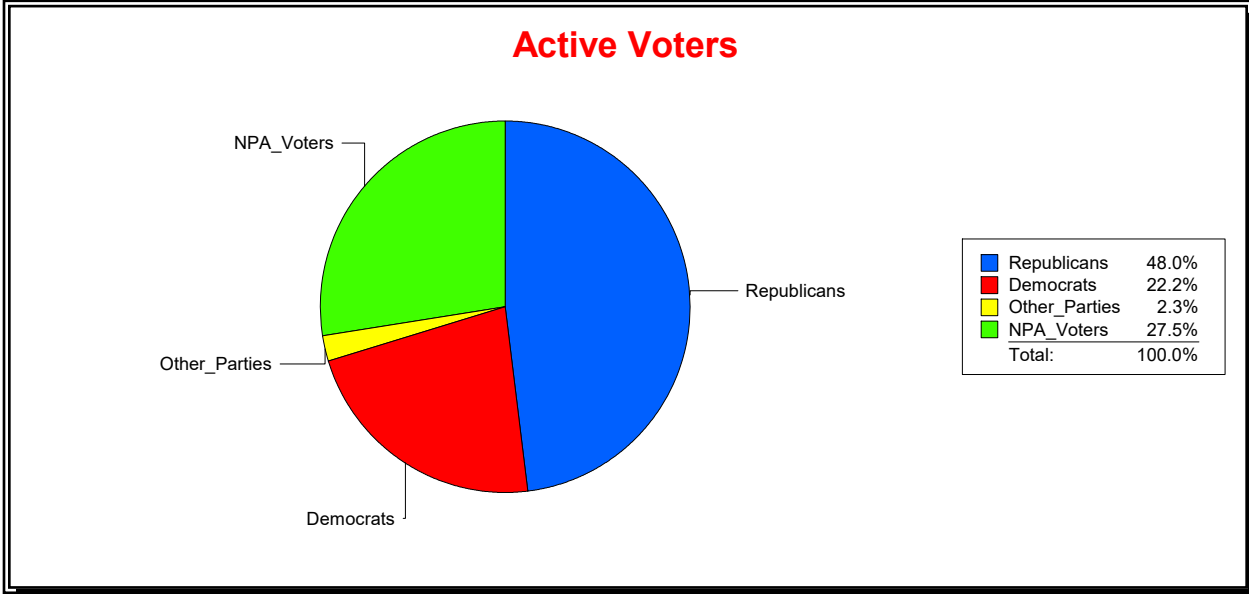

Ron Turner

Supervisor of Elections

Sarasota County, FL

Date 4/1/2024

Time 07:22 AM

Graphs of District Registration

Active Registered Voters

Inactive Voters

District	Total	Dems	Reps	NonP	Other	Total	Dems	Reps	NonP	Other
STONEYBROOK CDD	1,698	377	815	467	39	199	45	75	75	4