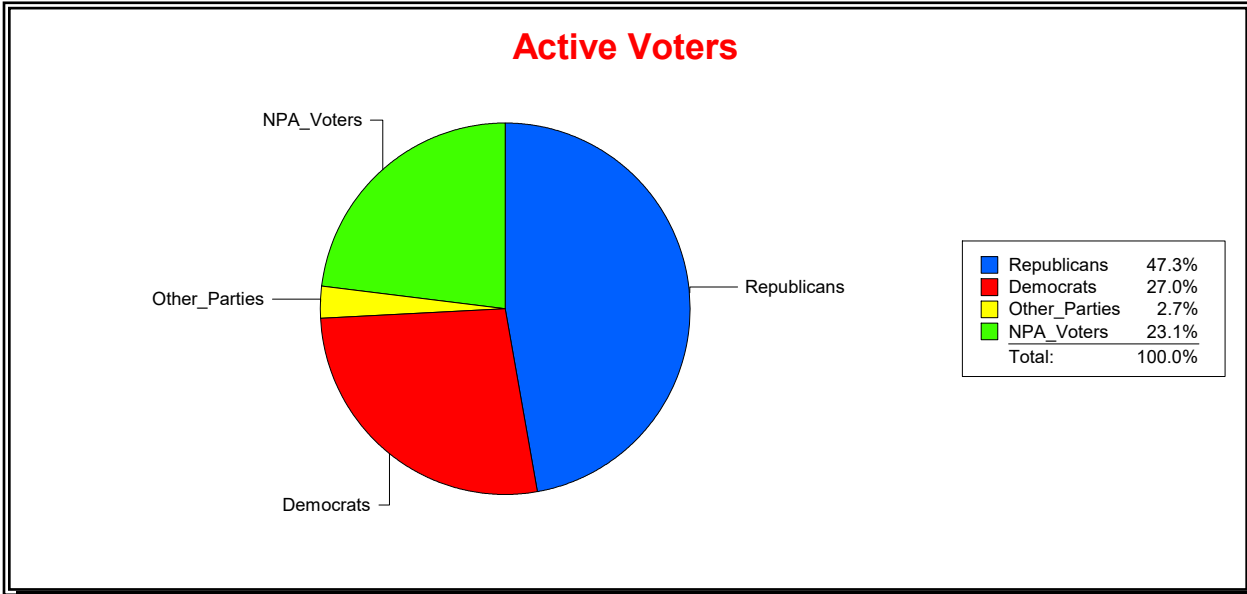

Ron Turner

Supervisor of Elections

Sarasota County, FL

Date 4/1/2024

Time 07:22 AM

Graphs of District Registration

Active Registered Voters

Inactive Voters

<u>District</u>	<u>Total</u>	<u>Dems</u>	<u>Reps</u>	<u>NonP</u>	<u>Other</u>	<u>Total</u>	<u>Dems</u>	<u>Reps</u>	<u>NonP</u>	<u>Other</u>
CNTY COMM DIST 1	64,073	17,316	30,280	14,775	1,702	10,449	3,088	3,532	3,609	220