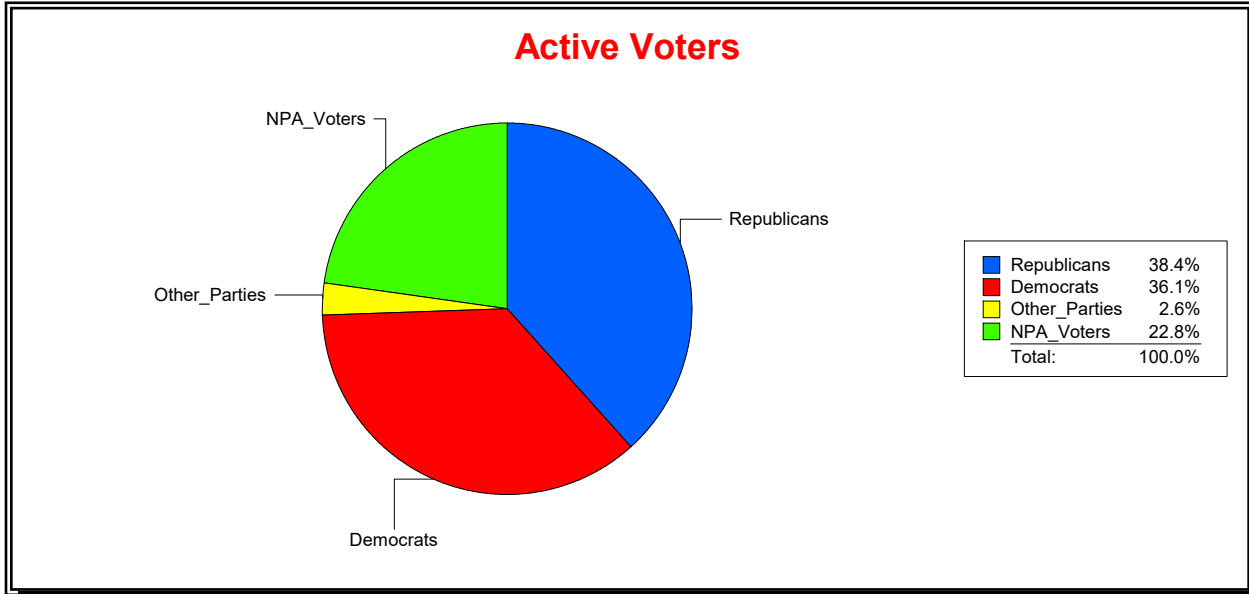

Ron Turner

Supervisor of Elections

Sarasota County, FL

Date 4/1/2024

Time 07:22 AM

Graphs of District Registration

Active Registered Voters

Inactive Voters

District	Total	Dems	Reps	NonP	Other	Total	Dems	Reps	NonP	Other
CNTY COMM DIST 2	57,764	20,874	22,197	13,185	1,508	12,302	4,689	3,384	4,011	218