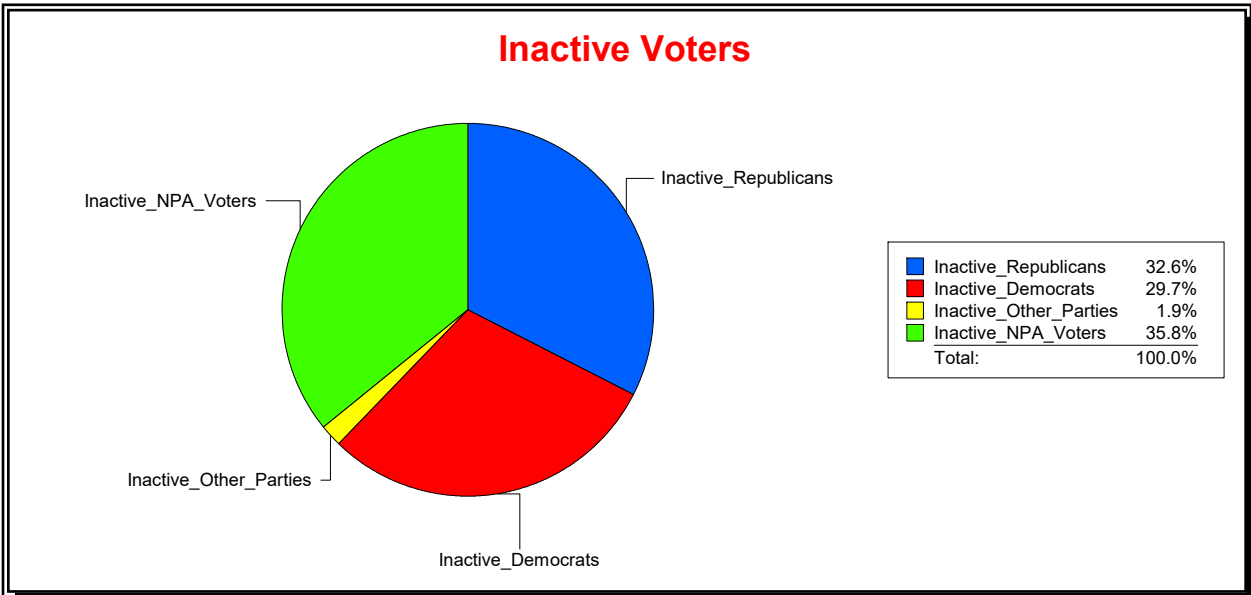

District	Total	Dems	Reps	NonP	Other	Total	Dems	Reps	NonP	Other
STATE SENATE 22	326,151	88,060	151,464	78,354	8,273	53,797	15,995	17,511	19,252	1,039

Ron Turner

Supervisor of Elections

Sarasota County, FL