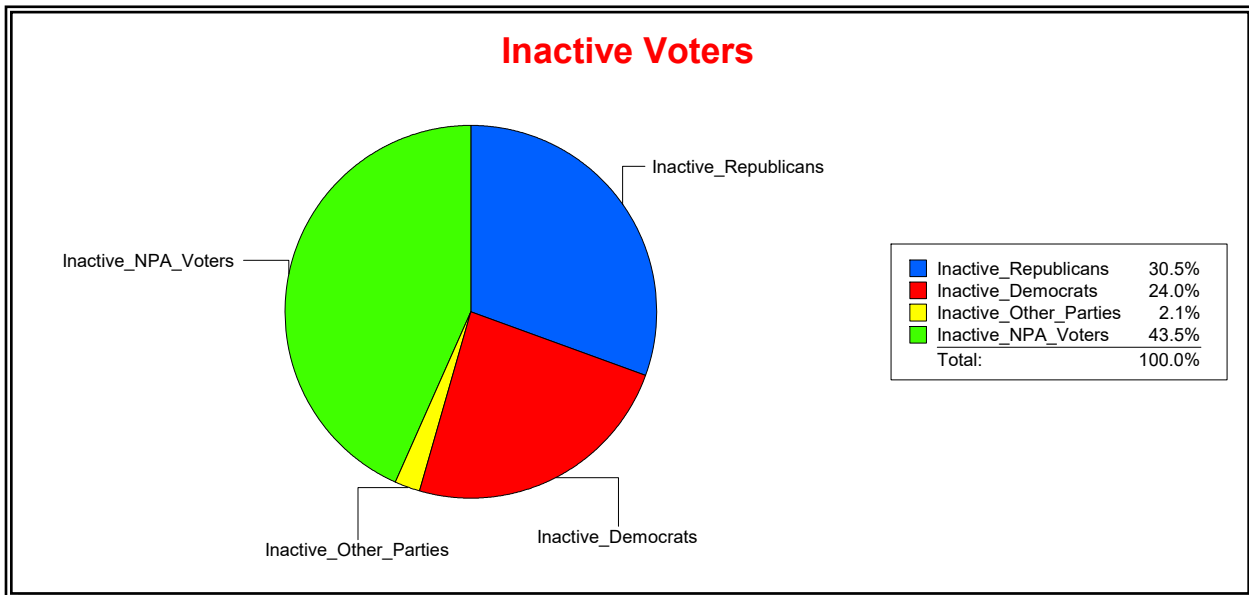

Ron Turner

Supervisor of Elections

Sarasota County, FL

Date 4/1/2024

Time 07:22 AM

Graphs of District Registration

Active Registered Voters

Inactive Voters

<u>District</u>	<u>Total</u>	<u>Dems</u>	<u>Reps</u>	<u>NonP</u>	<u>Other</u>	<u>Total</u>	<u>Dems</u>	<u>Reps</u>	<u>NonP</u>	<u>Other</u>
NORTH PORT DIST 2	12,212	2,519	6,043	3,274	376	2,016	483	614	876	43