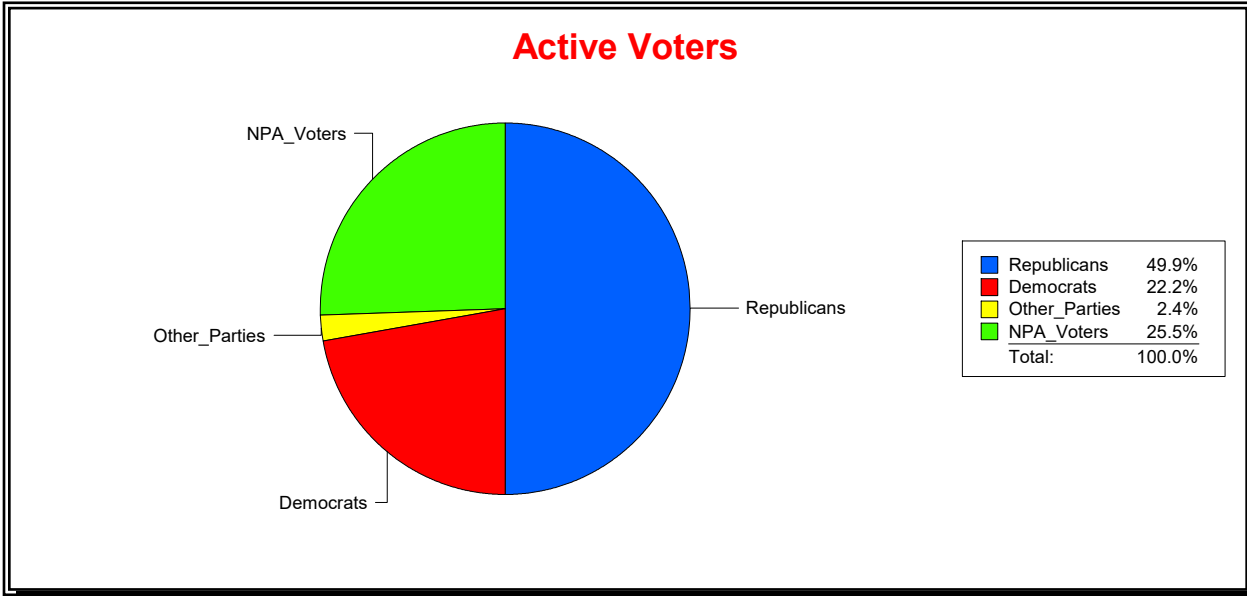

Ron Turner

Supervisor of Elections

Sarasota County, FL

Date 4/1/2024

Time 07:22 AM

Graphs of District Registration

District	Active Registered Voters					Inactive Voters				
	Total	Dems	Reps	NonP	Other	Total	Dems	Reps	NonP	Other
NORTH PORT 5	16,678	3,698	8,327	4,248	405	2,347	618	696	984	49