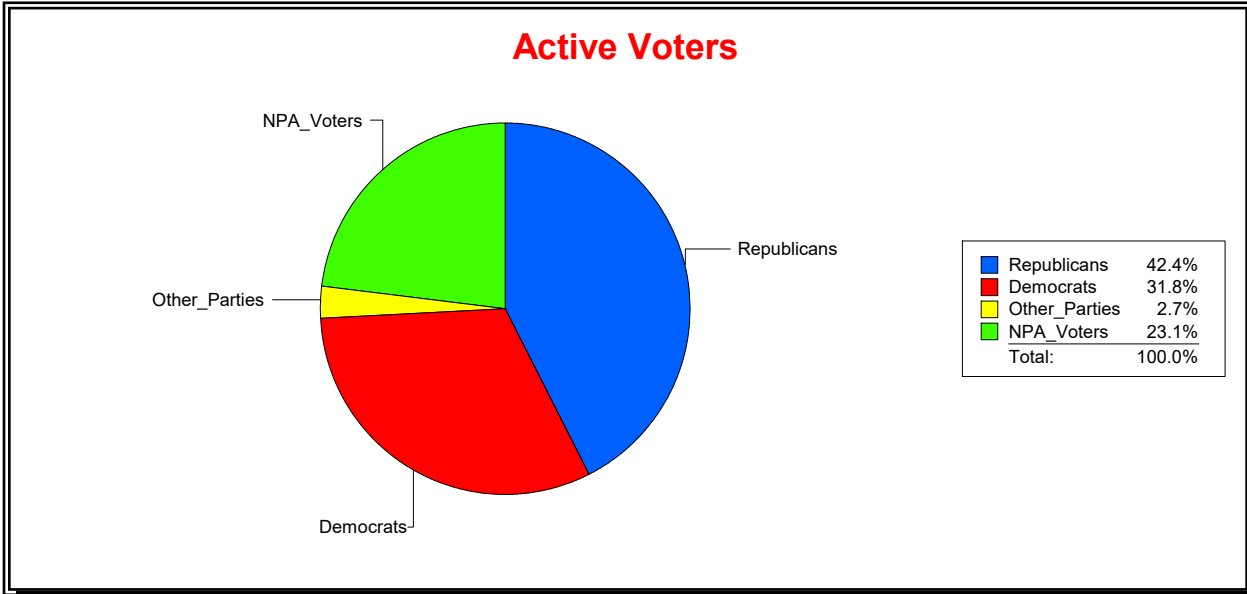

District	Total	Dems	Reps	NonP	Other	Total	Dems	Reps	NonP	Other
HOSPITAL BOARD NORTH	96,196	30,627	40,766	22,193	2,610	18,484	6,522	5,424	6,180	358

Ron Turner

Supervisor of Elections

Sarasota County, FL

Date 4/1/2024