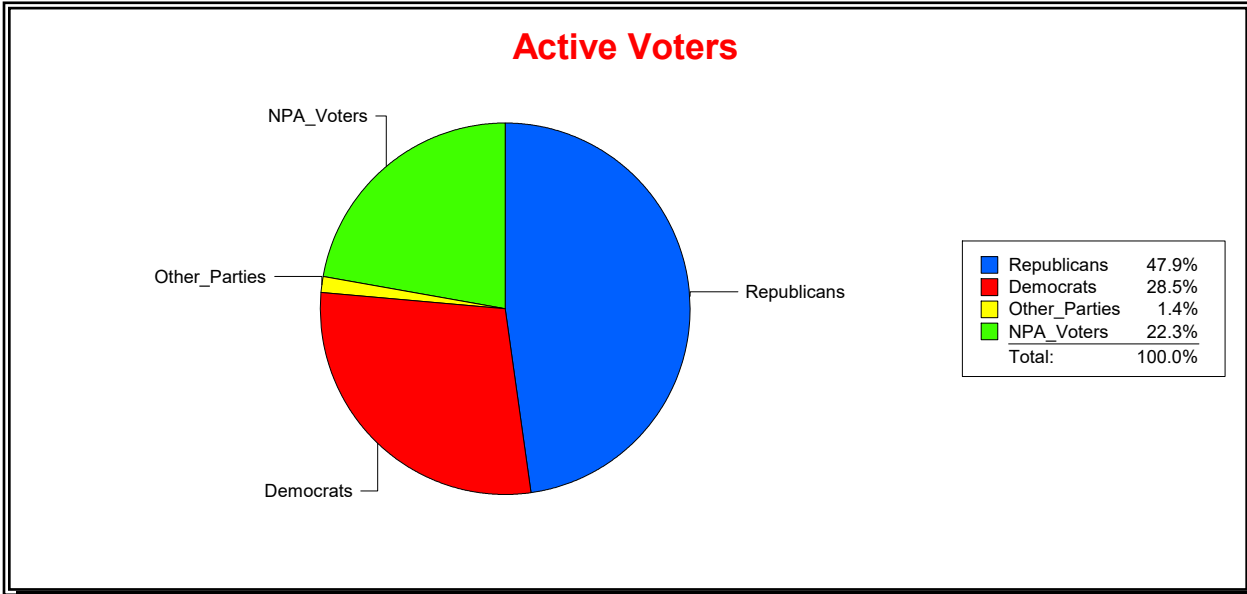

Ron Turner

Supervisor of Elections

Sarasota County, FL

Date 4/1/2024

Time 07:22 AM

Graphs of District Registration

Active Registered Voters

Inactive Voters

District	Total	Dems	Reps	NonP	Other	Total	Dems	Reps	NonP	Other
TRI-PAR PK & REC DIST	512	146	245	114	7	70	27	32	9	2