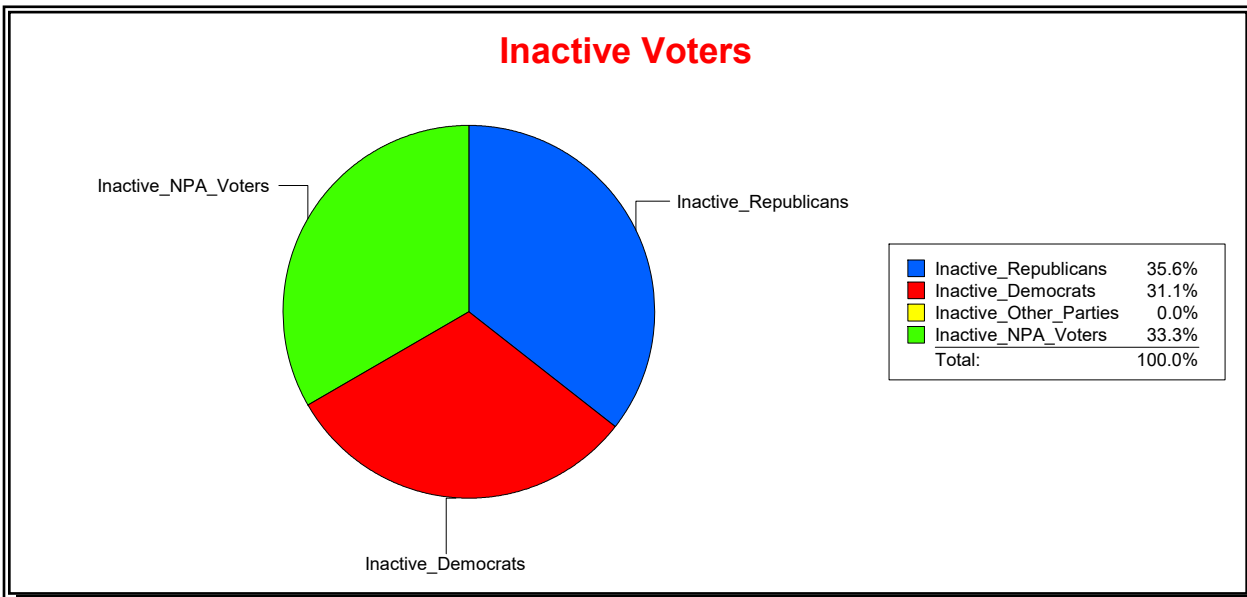

Ron Turner

Supervisor of Elections

Sarasota County, FL

Date 4/1/2024

Time 07:22 AM

Graphs of District Registration

Active Registered Voters

Inactive Voters

District	Total	Dems	Reps	NonP	Other	Total	Dems	Reps	NonP	Other
HLDY PK PK & REC DIST	502	152	204	132	14	90	28	32	30	0