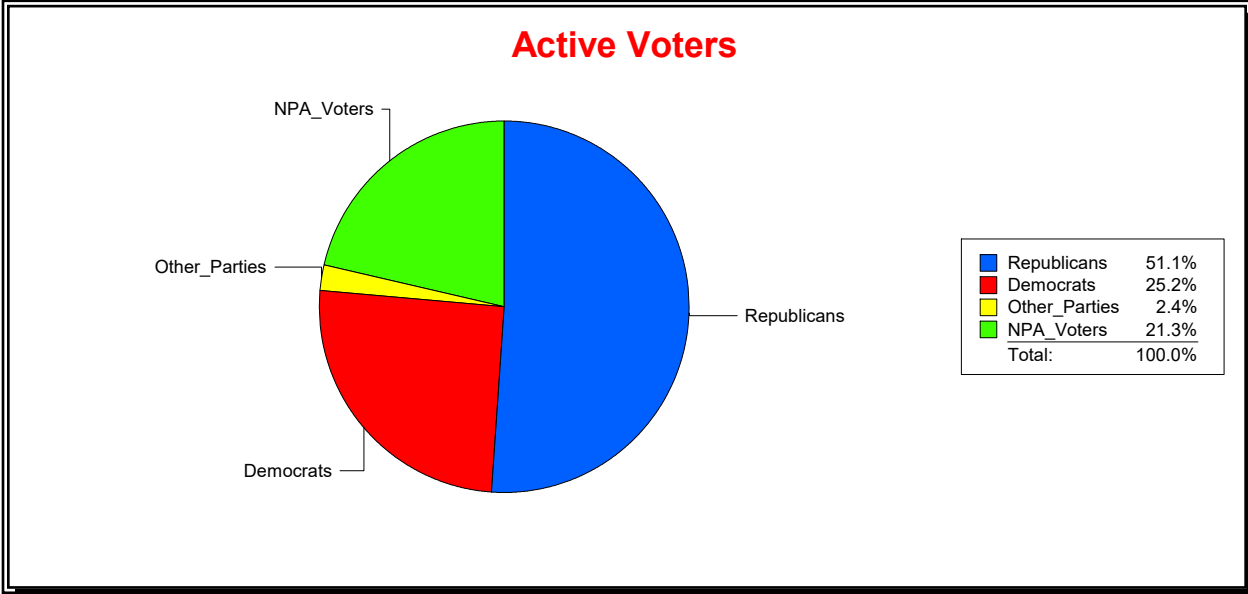

Ron Turner

Supervisor of Elections

Sarasota County, FL

Date 6/3/2024

Time 07:27 AM

Graphs of District Registration

Active Registered Voters

Inactive Voters

<u>District</u>	<u>Total</u>	<u>Dems</u>	<u>Reps</u>	<u>NonP</u>	<u>Other</u>	<u>Total</u>	<u>Dems</u>	<u>Reps</u>	<u>NonP</u>	<u>Other</u>
LONGBOAT KEY	4,381	1,103	2,240	932	106	559	156	263	134	6