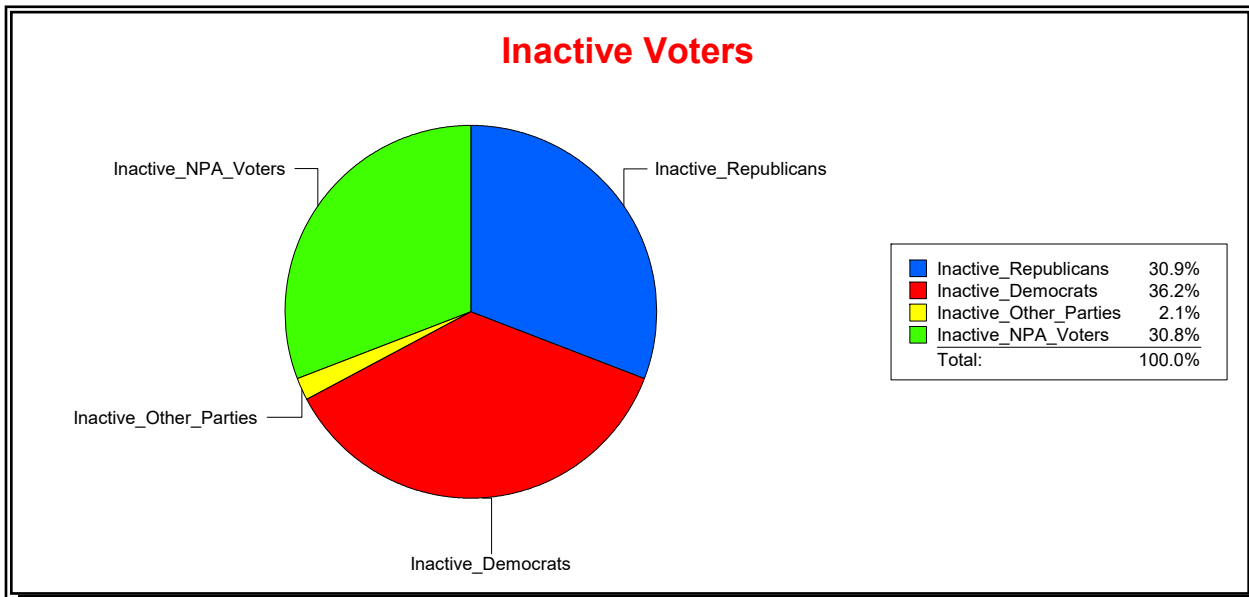

Graphs of District Registration

Active Registered Voters

Inactive Voters

District	Total	Dems	Reps	NonP	Other	Total	Dems	Reps	NonP	Other
SARASOTA 2	15,414	5,220	6,333	3,463	398	2,586	937	798	796	55

Ron Turner