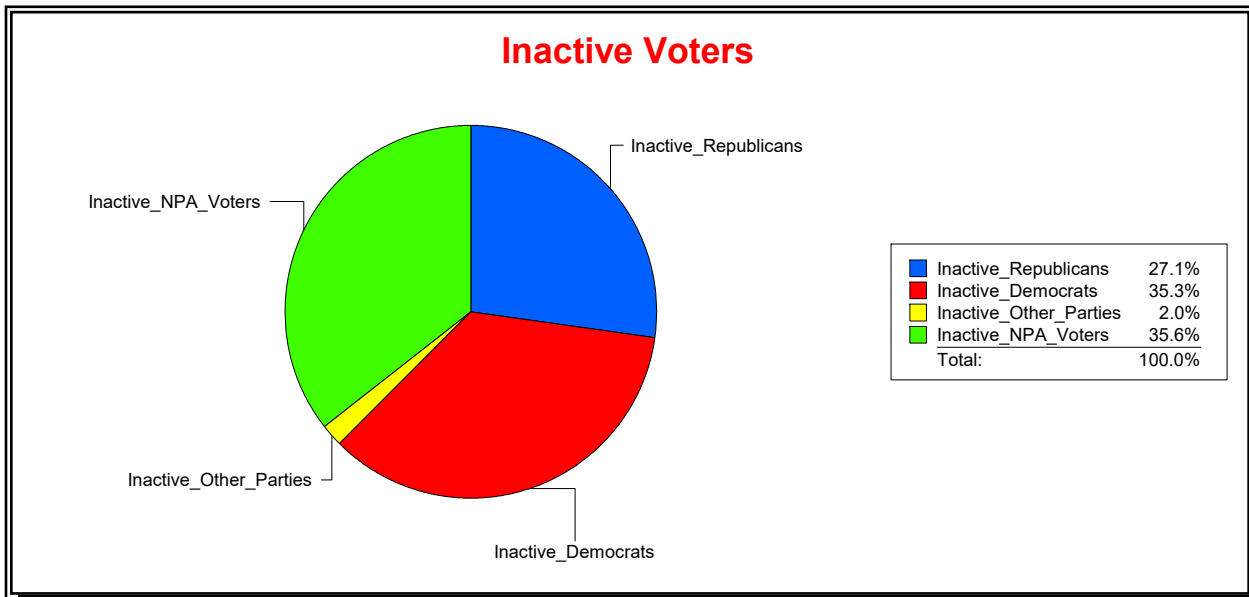

Ron Turner

Supervisor of Elections

Sarasota County, FL

Date 6/3/2024

Time 07:27 AM

Graphs of District Registration

Active Registered Voters

Inactive Voters

District	Total	Dems	Reps	NonP	Other	Total	Dems	Reps	NonP	Other
SARASOTA 3	9,233	3,277	3,440	2,237	279	2,499	883	677	889	50