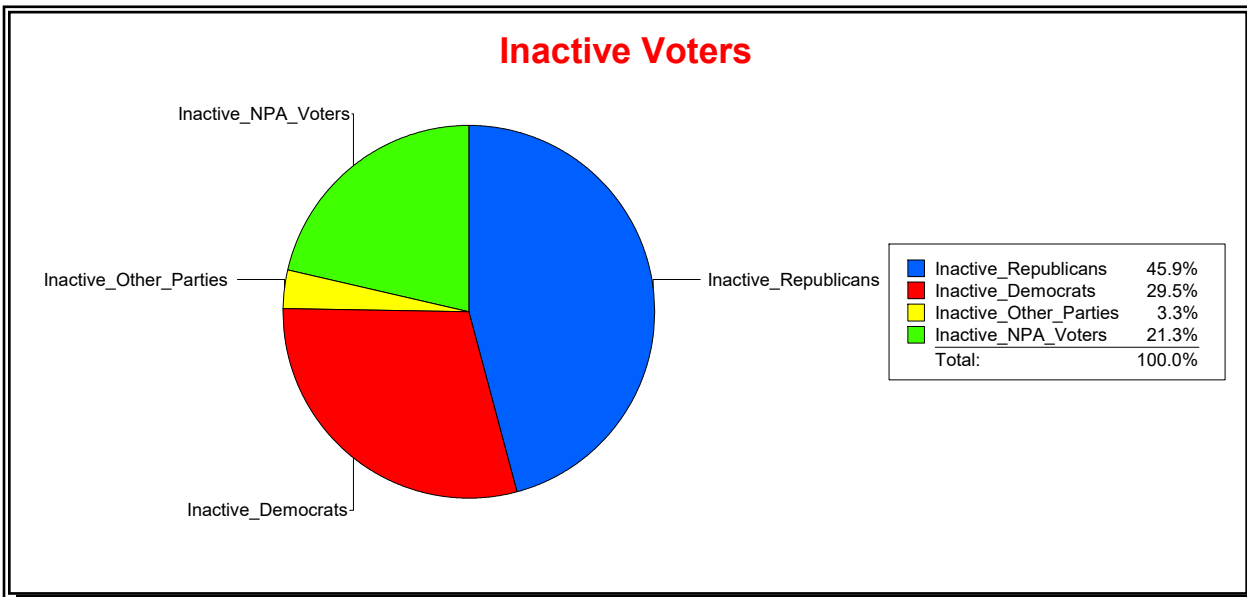

Ron Turner

Supervisor of Elections

Sarasota County, FL

Date 6/3/2024

Time 07:27 AM

Graphs of District Registration

Active Registered Voters

Inactive Voters

District	Total	Dems	Reps	NonP	Other	Total	Dems	Reps	NonP	Other
LBK DISTRICT 4	364	96	179	82	7	61	18	28	13	2