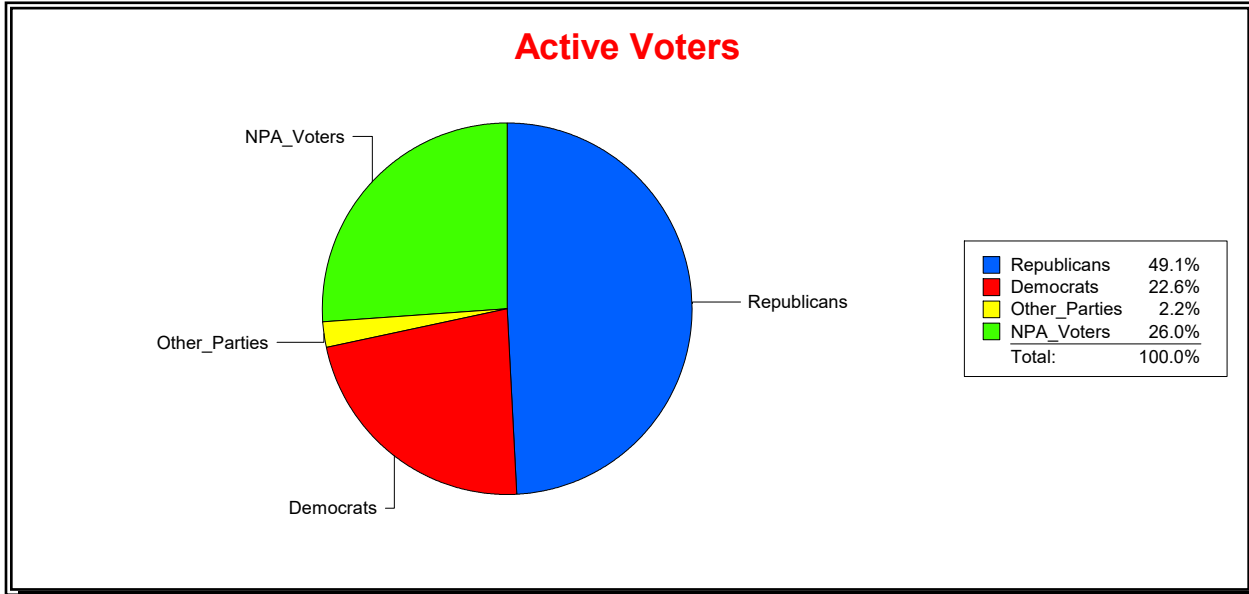

Ron Turner

Supervisor of Elections

Sarasota County, FL

Date 6/3/2024

Time 07:27 AM

Graphs of District Registration

Active Registered Voters

Inactive Voters

District	Total	Dems	Reps	NonP	Other	Total	Dems	Reps	NonP	Other
LAKESIDE PLANT CDD	818	185	402	213	18	123	29	41	51	2