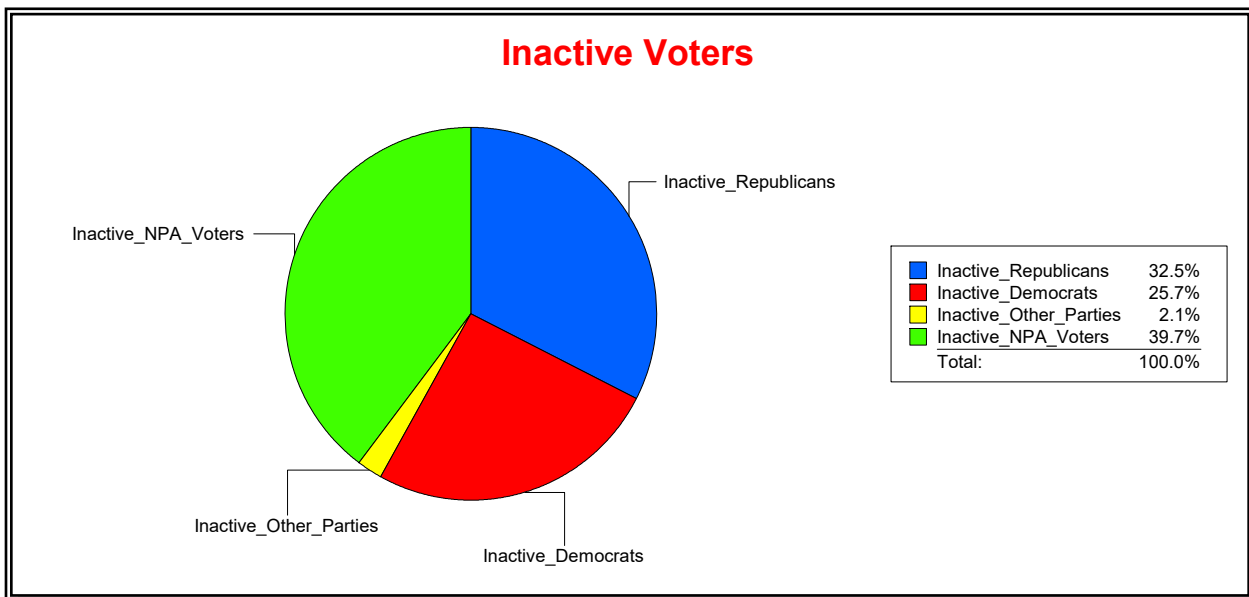

Ron Turner

Supervisor of Elections

Sarasota County, FL

Date 6/3/2024

Time 07:27 AM

Graphs of District Registration

Active Registered Voters

Inactive Voters

District	Total	Dems	Reps	NonP	Other	Total	Dems	Reps	NonP	Other
SOIL AND WATER DIST 5	64,441	14,298	31,555	16,796	1,792	12,322	3,168	3,999	4,895	260