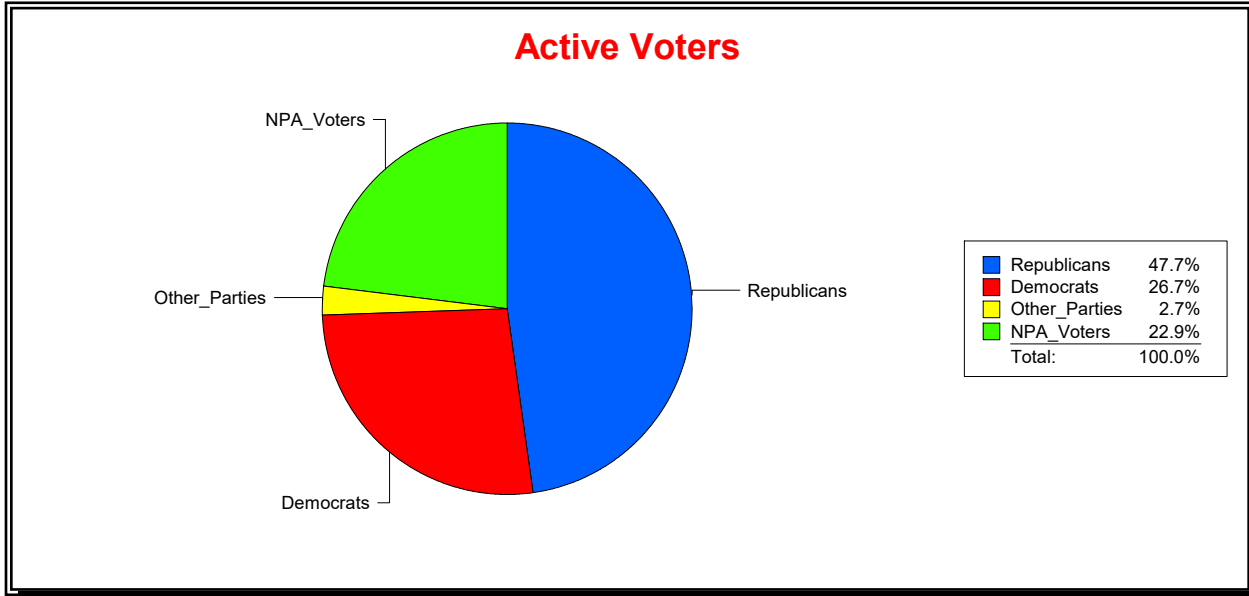

Ron Turner

Supervisor of Elections

Sarasota County, FL

Date 6/3/2024

Time 07:27 AM

Graphs of District Registration

District	Active Registered Voters					Inactive Voters				
	Total	Dems	Reps	NonP	Other	Total	Dems	Reps	NonP	Other
SCHOOL DIST 4	63,589	16,957	30,307	14,581	1,744	11,099	3,306	3,759	3,794	240