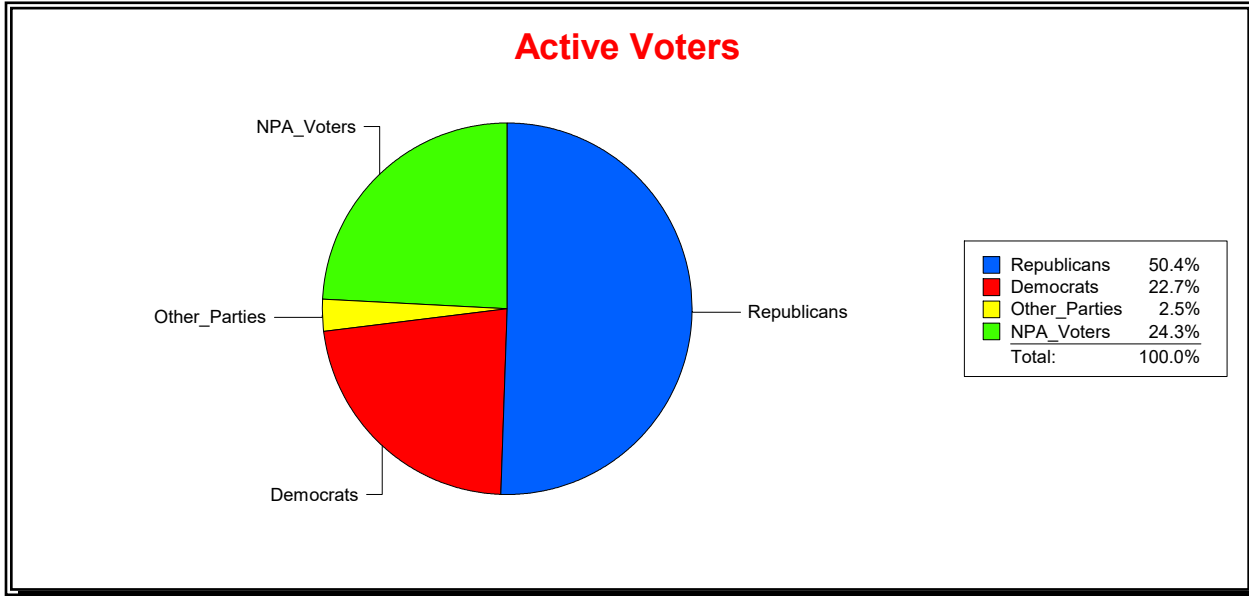

Ron Turner

Supervisor of Elections

Sarasota County, FL

Date 6/3/2024

Time 07:27 AM

Graphs of District Registration

Active Registered Voters

Inactive Voters

District	Total	Dems	Reps	NonP	Other	Total	Dems	Reps	NonP	Other
ENGLEWOOD WATER DIST	13,764	3,131	6,942	3,342	349	2,240	580	816	800	44