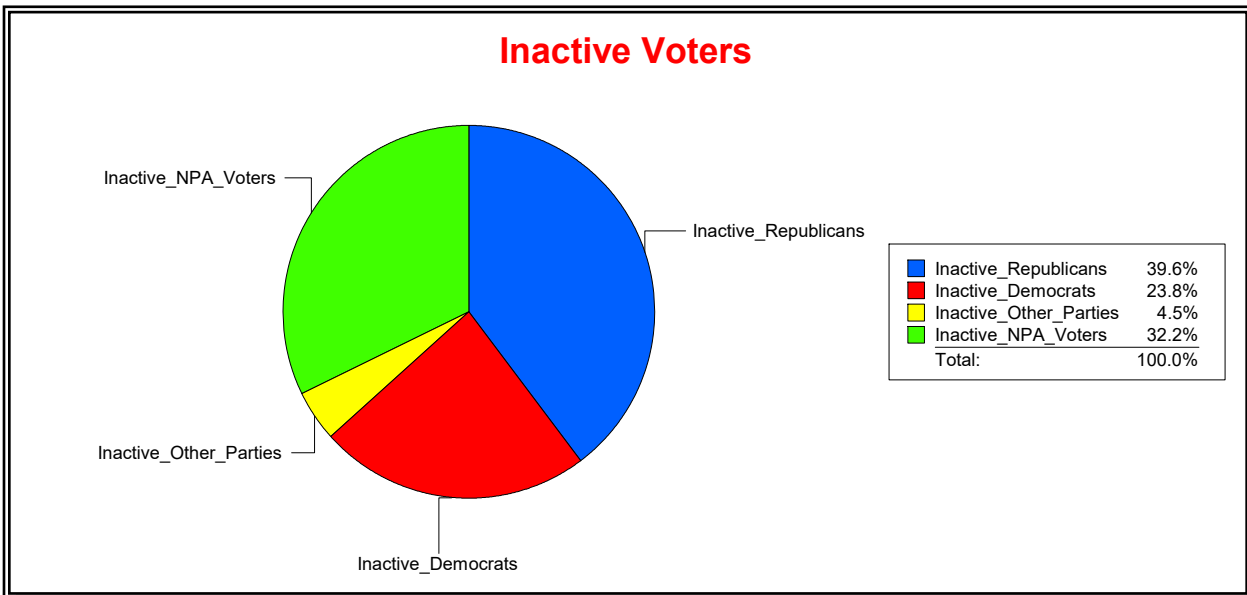

Date 6/3/2024

Time 07:27 AM

Graphs of District Registration

Active Registered Voters

Inactive Voters

District	Total	Dems	Reps	NonP	Other	Total	Dems	Reps	NonP	Other
LAKWOOD RANCH CDD	2,390	480	1,276	531	103	202	48	80	65	9