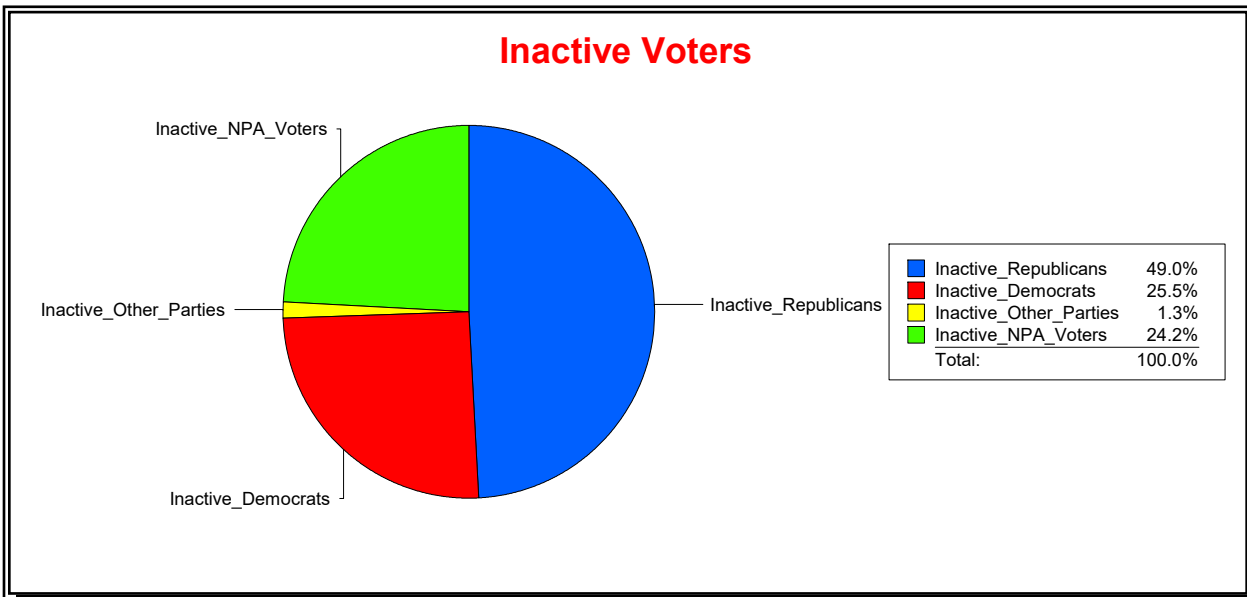

Ron Turner

Supervisor of Elections

Sarasota County, FL

Date 6/3/2024

Time 07:27 AM

Graphs of District Registration

Active Registered Voters

Inactive Voters

District	Total	Dems	Reps	NonP	Other	Total	Dems	Reps	NonP	Other
LONGBOAT KEY BEACH B	2,666	649	1,380	575	62	314	80	154	76	4