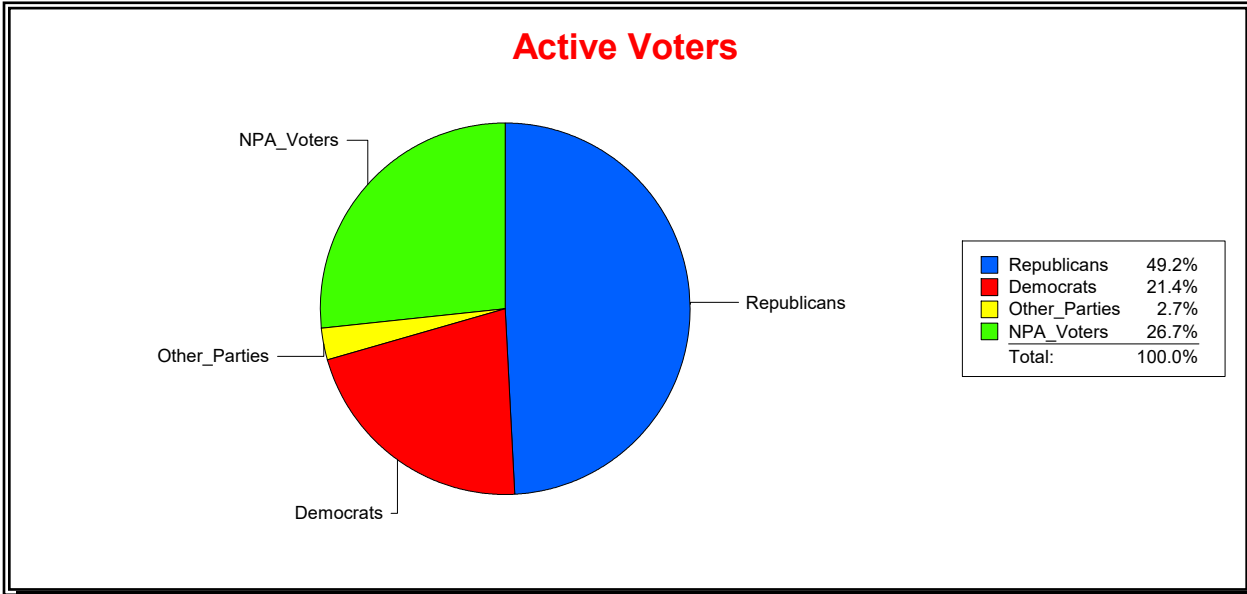

Ron Turner

Supervisor of Elections

Sarasota County, FL

Date 6/3/2024

Time 07:27 AM

Graphs of District Registration

Active Registered Voters

Inactive Voters

District	Total	Dems	Reps	NonP	Other	Total	Dems	Reps	NonP	Other
NORTH PORT DIST 1	10,591	2,266	5,212	2,823	290	2,067	521	632	859	55