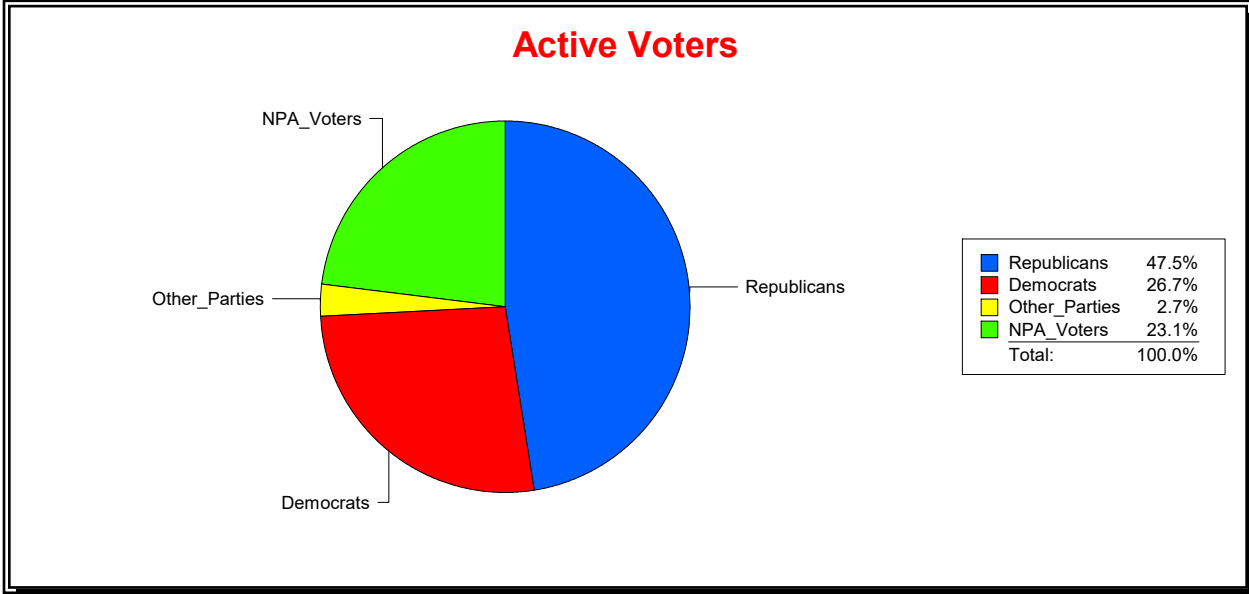

Ron Turner

Supervisor of Elections

Sarasota County, FL

Date 6/3/2024

Time 07:27 AM

Graphs of District Registration

Active Registered Voters

Inactive Voters

District	Total	Dems	Reps	NonP	Other	Total	Dems	Reps	NonP	Other
SOIL AND WATER DIST 4	68,249	18,195	32,421	15,795	1,838	10,575	3,080	3,665	3,619	211