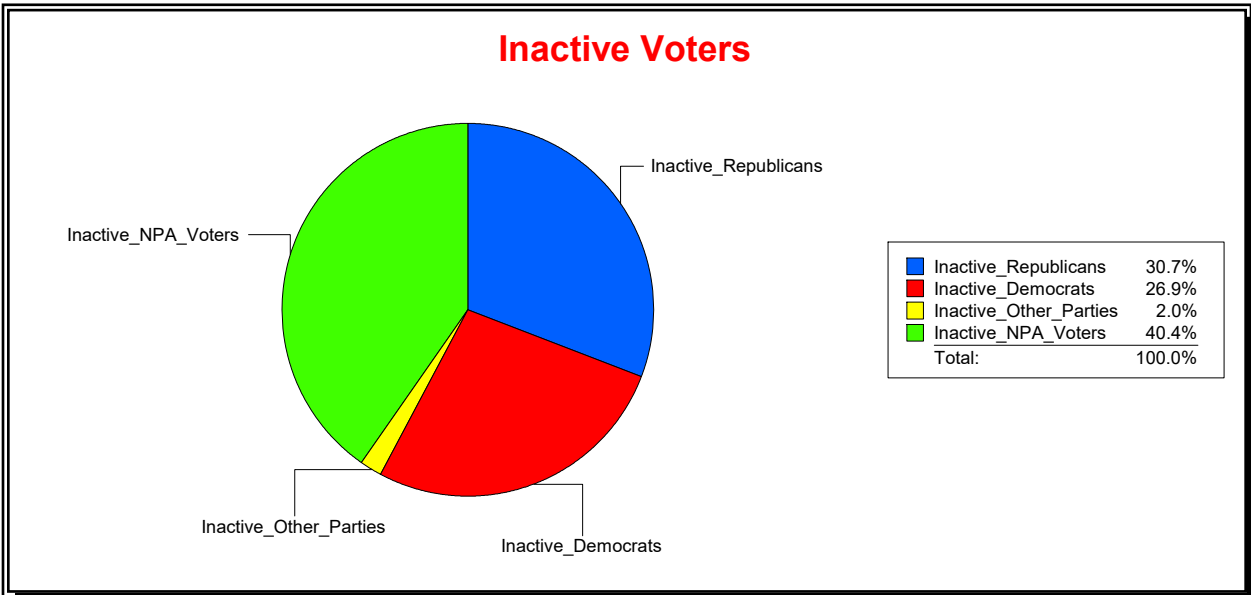

Ron Turner

Supervisor of Elections

Sarasota County, FL

Date 6/3/2024

Time 07:27 AM

Graphs of District Registration

Active Registered Voters

Inactive Voters

District	Total	Dems	Reps	NonP	Other	Total	Dems	Reps	NonP	Other
NORTH PORT DIST 4	9,593	2,323	4,512	2,527	231	2,046	551	629	826	40