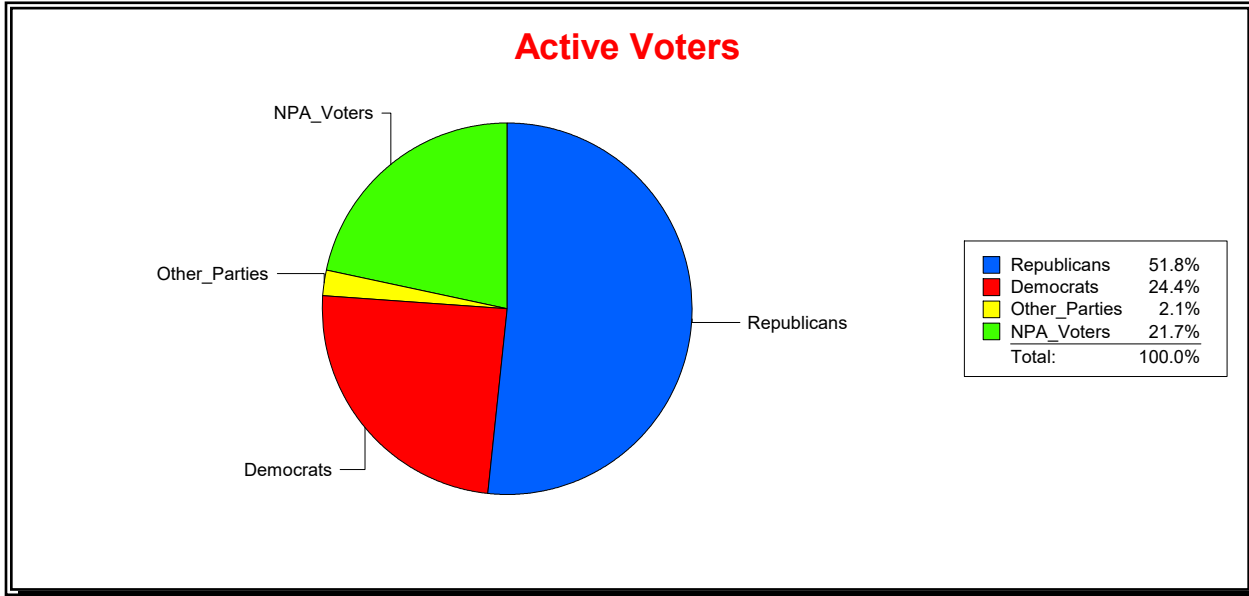

District	Total	Dems	Reps	NonP	Other	Total	Dems	Reps	NonP	Other
LBK DISTRICT 3	1,368	334	708	297	29	171	50	79	40	2

Ron Turner

Supervisor of Elections

Sarasota County, FL

Date 6/3/2024

Time 07:27 AM

Graphs of District Registration