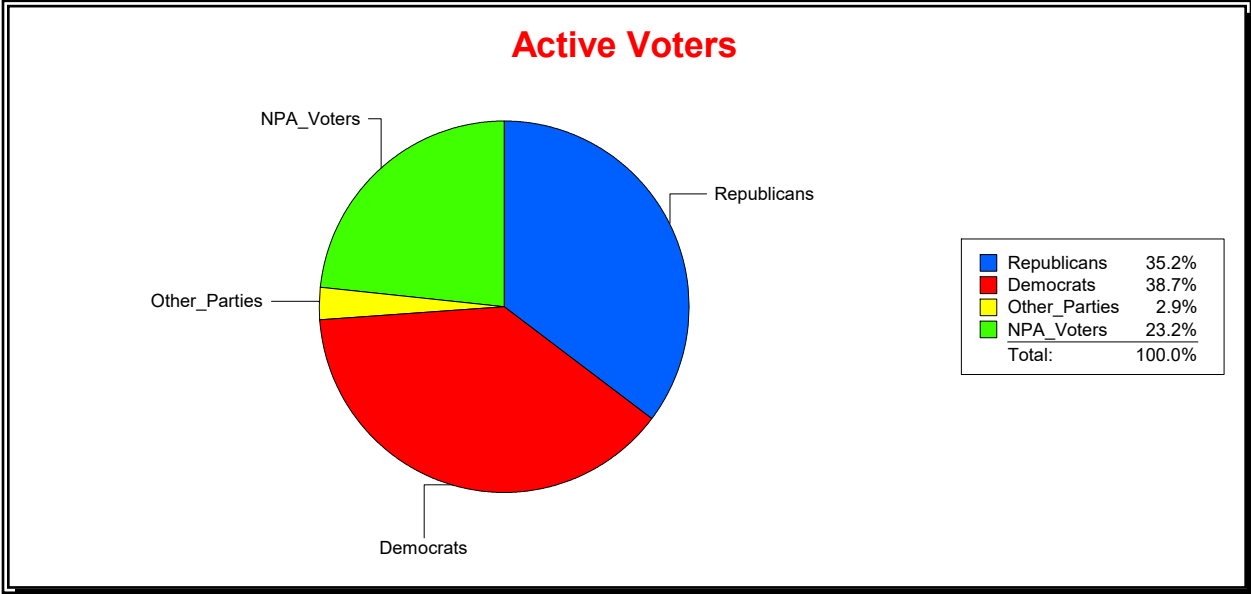

Ron Turner

Supervisor of Elections

Sarasota County, FL

Date 6/3/2024

Time 07:27 AM

Graphs of District Registration

Active Registered Voters

Inactive Voters

District	Total	Dems	Reps	NonP	Other	Total	Dems	Reps	NonP	Other
SARASOTA	33,259	12,869	11,709	7,716	965	8,620	3,559	2,056	2,837	168