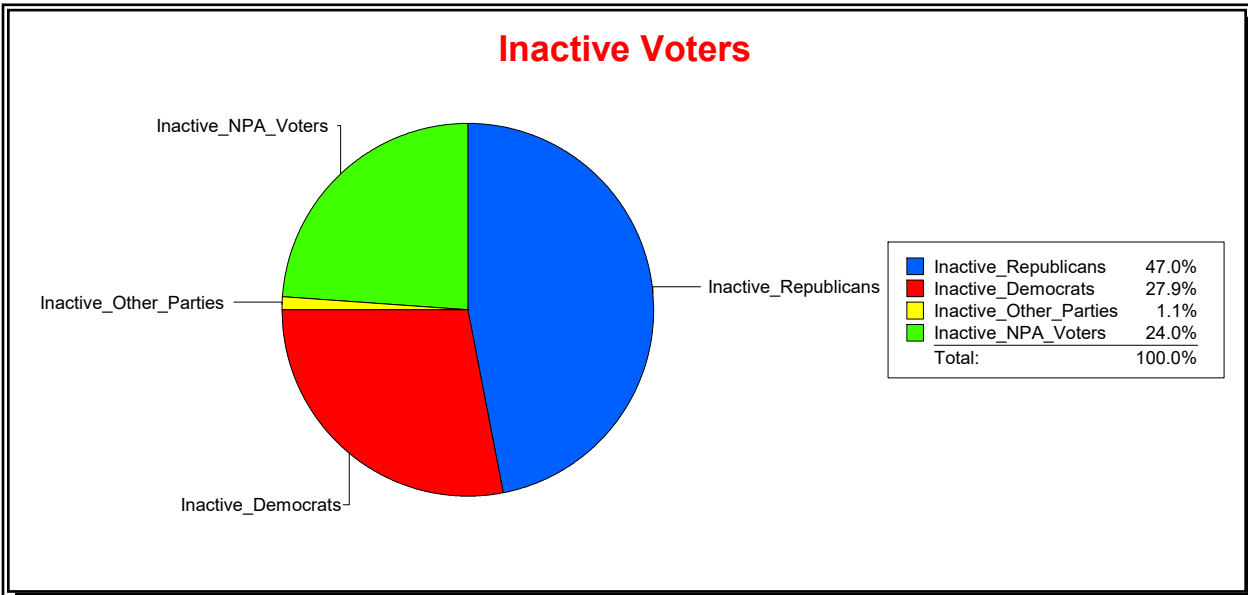

Ron Turner

Supervisor of Elections

Sarasota County, FL

Date 6/3/2024

Time 07:27 AM

Graphs of District Registration

Active Registered Voters

Inactive Voters

<u>District</u>	<u>Total</u>	<u>Dems</u>	<u>Reps</u>	<u>NonP</u>	<u>Other</u>	<u>Total</u>	<u>Dems</u>	<u>Reps</u>	<u>NonP</u>	<u>Other</u>
LONGBOAT KEY	4,381	1,103	2,240	932	106	559	156	263	134	6