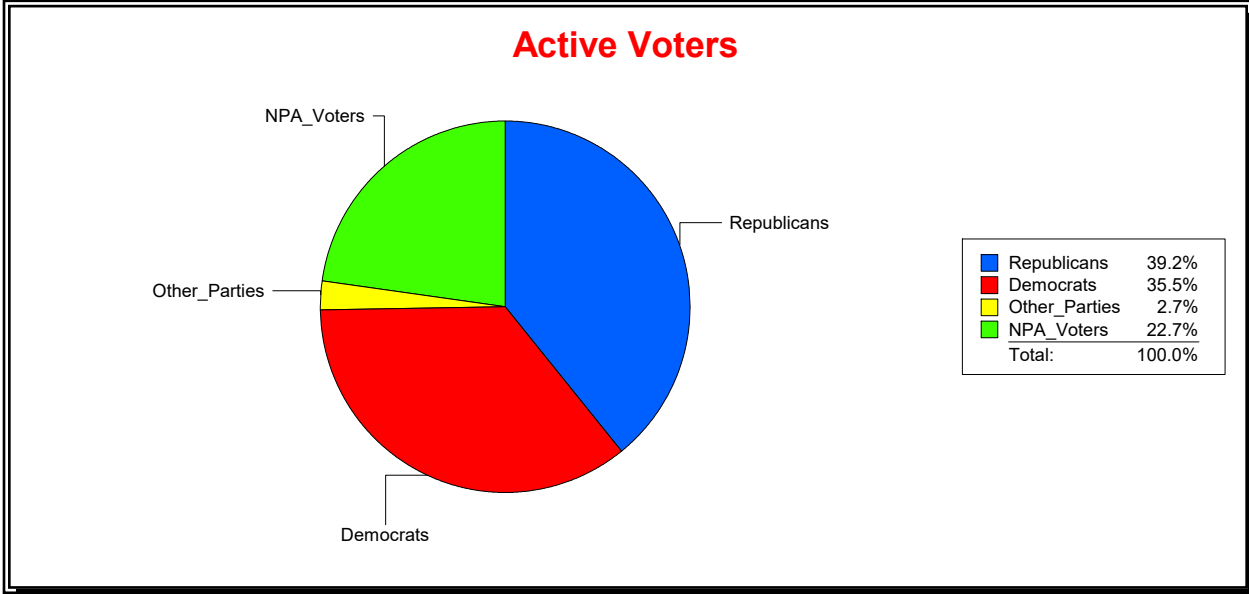

Ron Turner

Supervisor of Elections

Sarasota County, FL

Date 6/3/2024

Time 07:27 AM

Graphs of District Registration

Active Registered Voters

Inactive Voters

District	Total	Dems	Reps	NonP	Other	Total	Dems	Reps	NonP	Other
CNTY COMM DIST 2	57,051	20,256	22,341	12,931	1,523	12,953	4,950	3,560	4,198	245