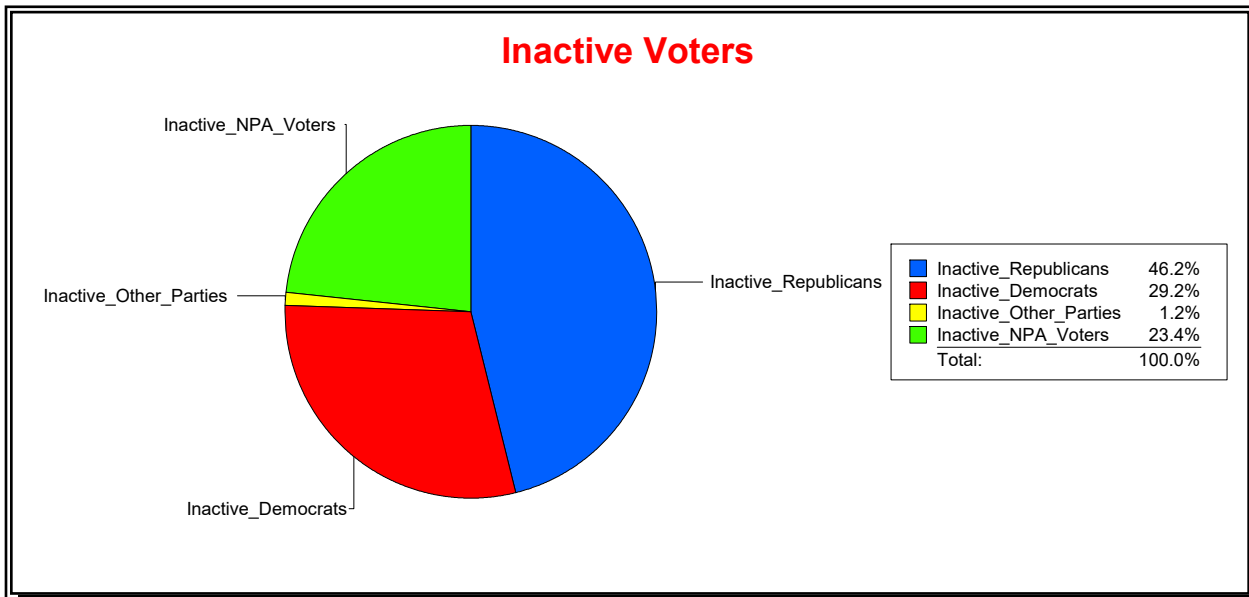

District	Total	Dems	Reps	NonP	Other	Total	Dems	Reps	NonP	Other
LBK DISTRICT 3	1,368	334	708	297	29	171	50	79	40	2

Ron Turner

Supervisor of Elections

Sarasota County, FL

Date 6/3/2024

Time 07:27 AM

Graphs of District Registration