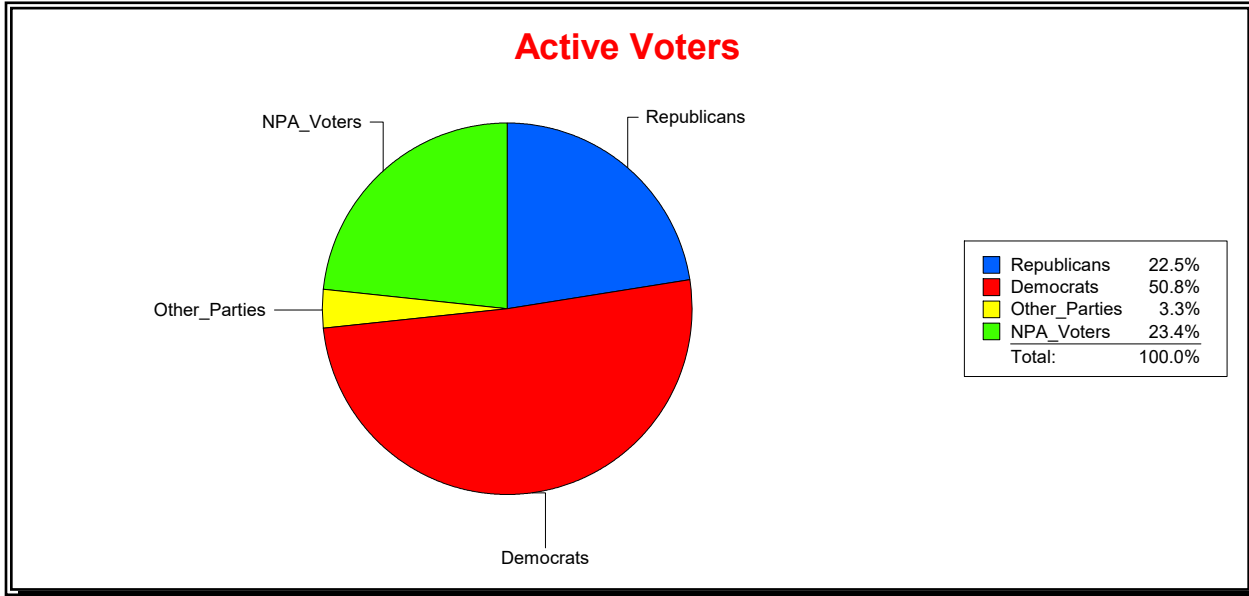

Ron Turner

Supervisor of Elections

Sarasota County, FL

Date 6/3/2024

Time 07:27 AM

Graphs of District Registration

Active Registered Voters

Inactive Voters

District	Total	Dems	Reps	NonP	Other	Total	Dems	Reps	NonP	Other
SARASOTA DIST 1	8,612	4,372	1,936	2,016	288	3,535	1,739	581	1,152	63