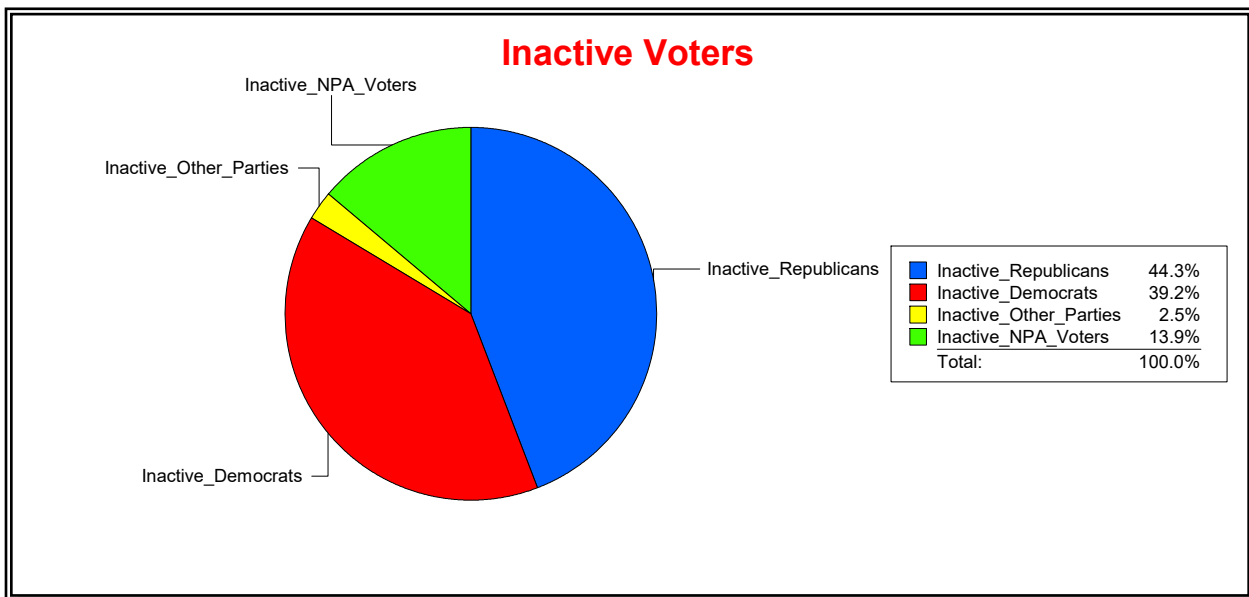

Ron Turner

Supervisor of Elections

Sarasota County, FL

Date 6/3/2024

Time 07:27 AM

Graphs of District Registration

Active Registered Voters

Inactive Voters

District	Total	Dems	Reps	NonP	Other	Total	Dems	Reps	NonP	Other
TRI-PAR PK & REC DIST	498	141	239	111	7	79	31	35	11	2