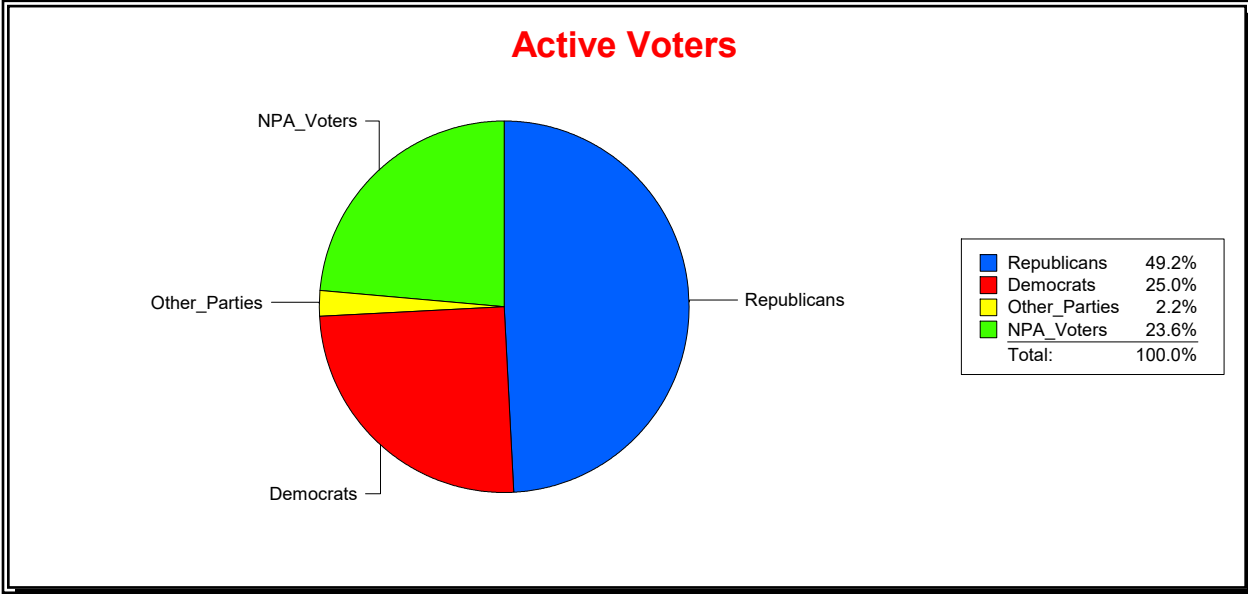

District	Total	Dems	Reps	NonP	Other	Total	Dems	Reps	NonP	Other
VENICE	22,068	5,519	10,851	5,213	485	2,889	738	1,133	963	55

Ron Turner

Supervisor of Elections

Sarasota County, FL

Date 6/3/2024

Time 07:27 AM