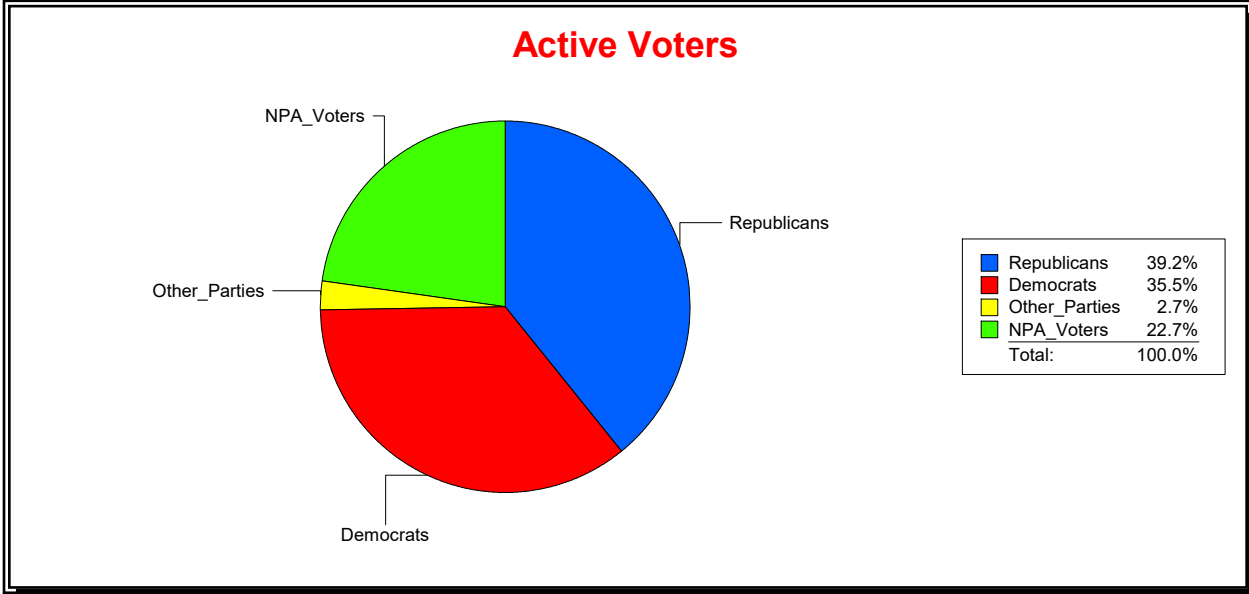

Ron Turner

Supervisor of Elections

Sarasota County, FL

Date 6/3/2024

Time 07:27 AM

Graphs of District Registration

Active Registered Voters

Inactive Voters

<u>District</u>	<u>Total</u>	<u>Dems</u>	<u>Reps</u>	<u>NonP</u>	<u>Other</u>	<u>Total</u>	<u>Dems</u>	<u>Reps</u>	<u>NonP</u>	<u>Other</u>
SCHOOL DIST 1	57,051	20,256	22,341	12,931	1,523	12,953	4,950	3,560	4,198	245