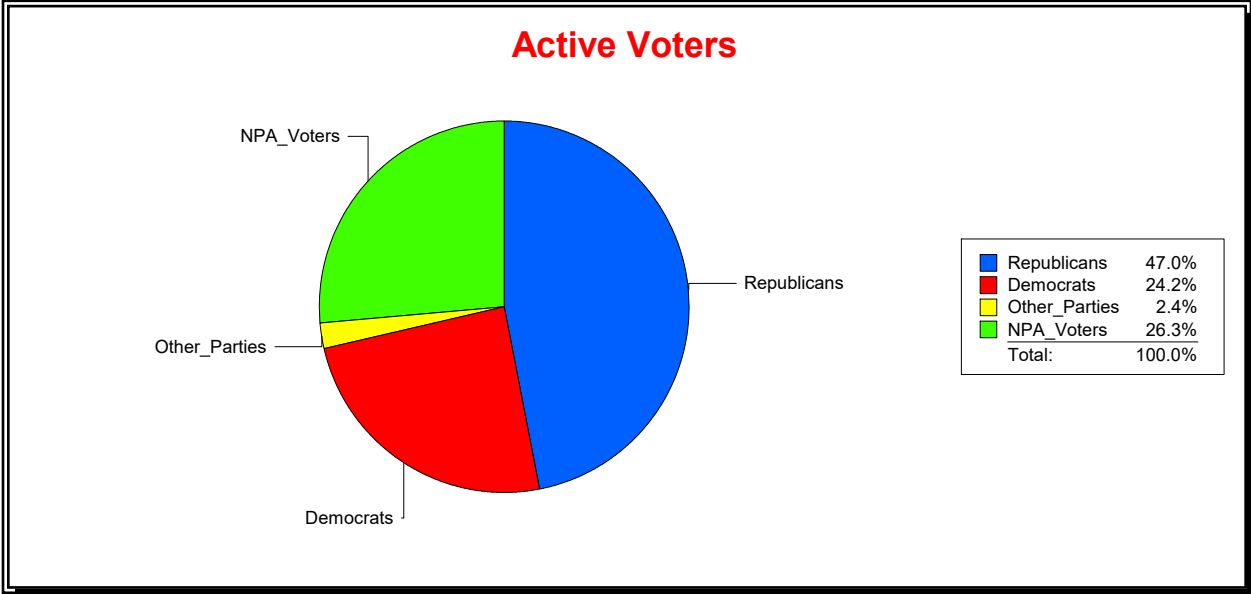

Ron Turner

Supervisor of Elections

Sarasota County, FL

Date 6/3/2024

Time 07:27 AM

Graphs of District Registration

Active Registered Voters

Inactive Voters

District	Total	Dems	Reps	NonP	Other	Total	Dems	Reps	NonP	Other
NORTH PORT DIST 4	9,593	2,323	4,512	2,527	231	2,046	551	629	826	40