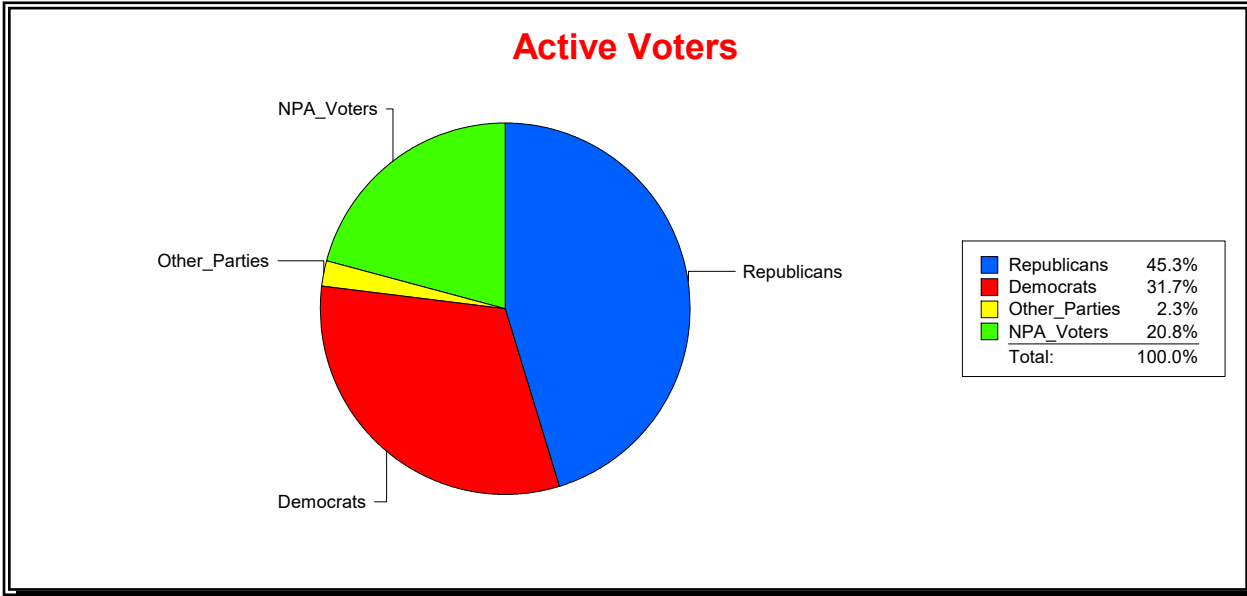

Ron Turner

Supervisor of Elections

Sarasota County, FL

Date 6/3/2024

Time 07:27 AM

Graphs of District Registration

Active Registered Voters

Inactive Voters

District	Total	Dems	Reps	NonP	Other	Total	Dems	Reps	NonP	Other
LBK DISTRICT 2	1,244	394	563	259	28	145	43	62	40	0