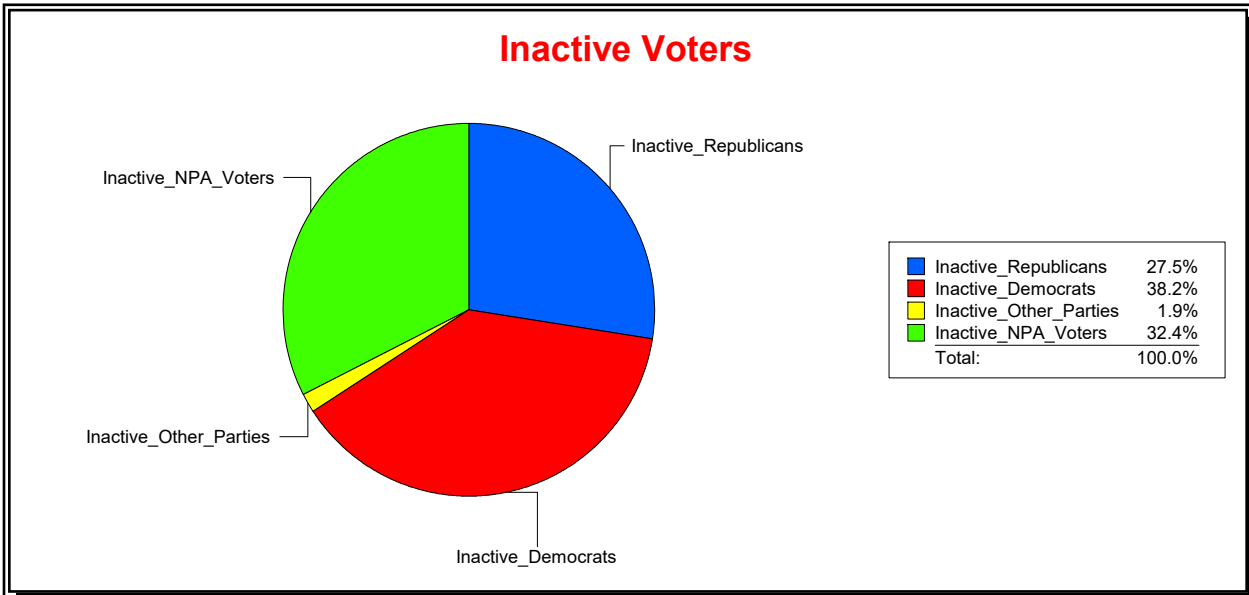

Ron Turner

Supervisor of Elections

Sarasota County, FL

Date 6/3/2024

Time 07:27 AM

Graphs of District Registration

Active Registered Voters

Inactive Voters

District	Total	Dems	Reps	NonP	Other	Total	Dems	Reps	NonP	Other
SOIL AND WATER DIST 2	57,051	20,256	22,341	12,931	1,523	12,953	4,950	3,560	4,198	245