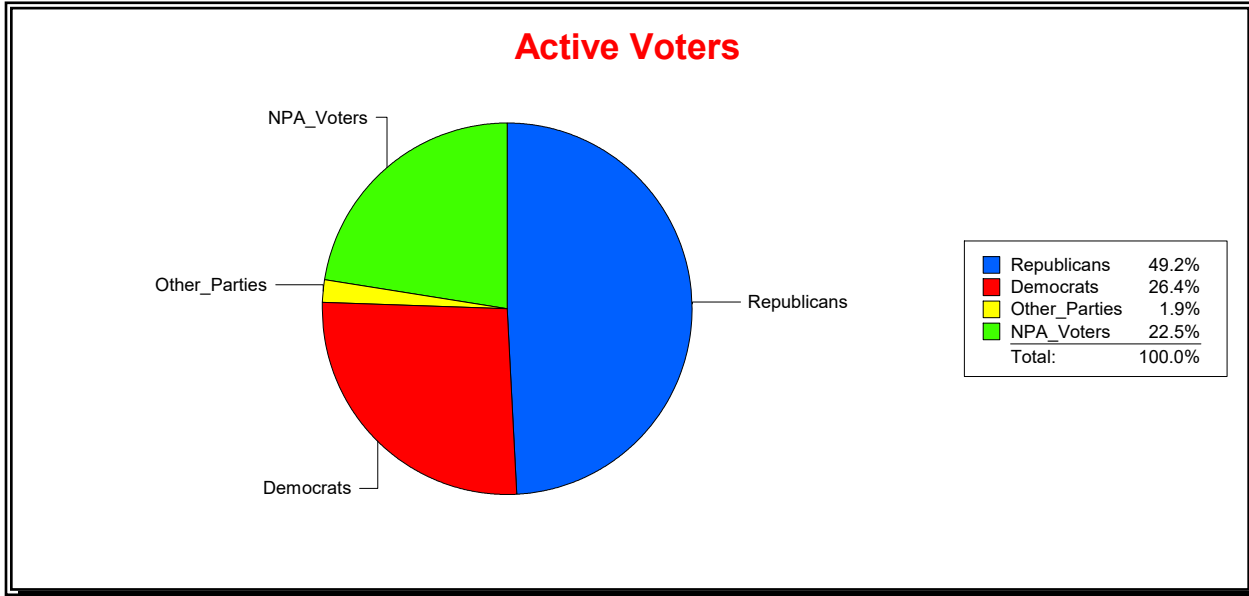

Ron Turner

Supervisor of Elections

Sarasota County, FL

Date 6/3/2024

Time 07:27 AM

Graphs of District Registration

Active Registered Voters

Inactive Voters

District	Total	Dems	Reps	NonP	Other	Total	Dems	Reps	NonP	Other
LONGBOAT KEY 4	364	96	179	82	7	61	18	28	13	2