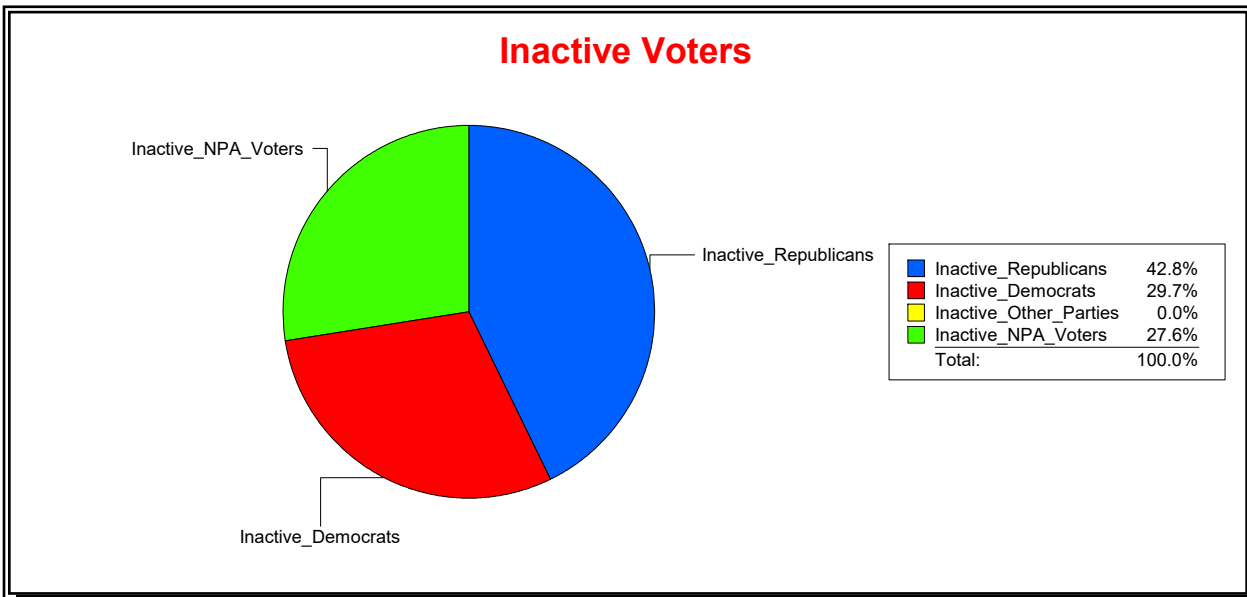

Ron Turner

Supervisor of Elections

Sarasota County, FL

Date 6/3/2024

Time 07:27 AM

Graphs of District Registration

Active Registered Voters

Inactive Voters

District	Total	Dems	Reps	NonP	Other	Total	Dems	Reps	NonP	Other
LBK DISTRICT 2	1,244	394	563	259	28	145	43	62	40	0