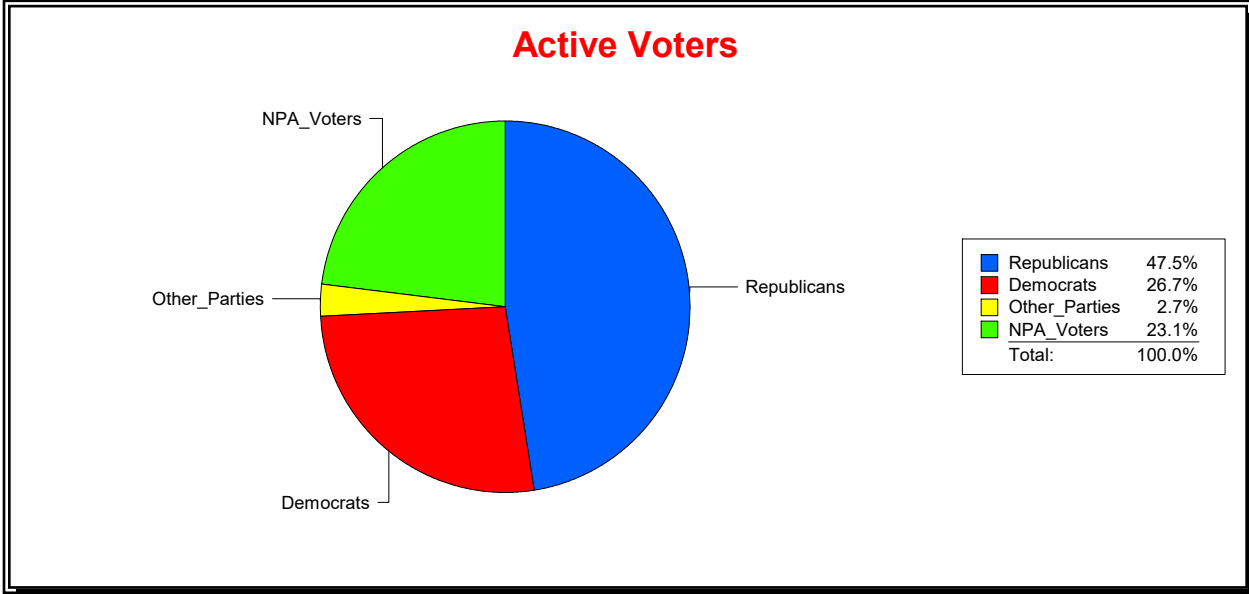

Ron Turner

Supervisor of Elections

Sarasota County, FL

Date 6/3/2024

Time 07:27 AM

Graphs of District Registration

Active Registered Voters

Inactive Voters

District	Total	Dems	Reps	NonP	Other	Total	Dems	Reps	NonP	Other
SCHOOL DIST 2	68,249	18,195	32,421	15,795	1,838	10,575	3,080	3,665	3,619	211