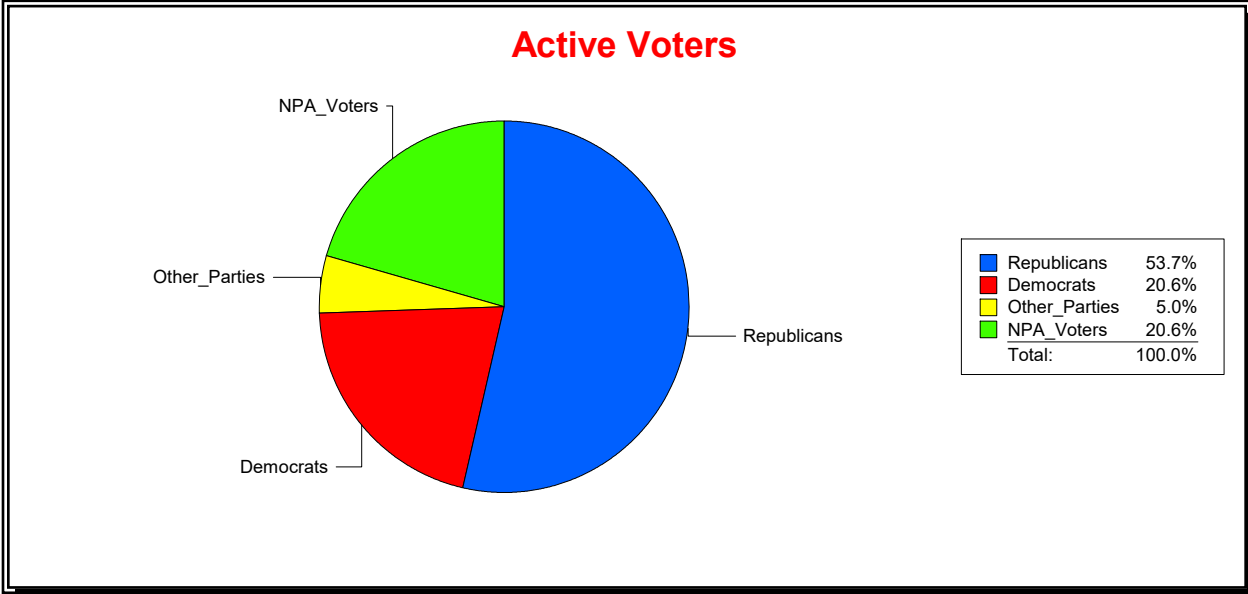

Date 6/3/2024

Time 07:27 AM

Graphs of District Registration

Active Registered Voters

Inactive Voters

District	Total	Dems	Reps	NonP	Other	Total	Dems	Reps	NonP	Other
WINDWARD AT LWR CDD	456	94	245	94	23	9	0	6	3	0