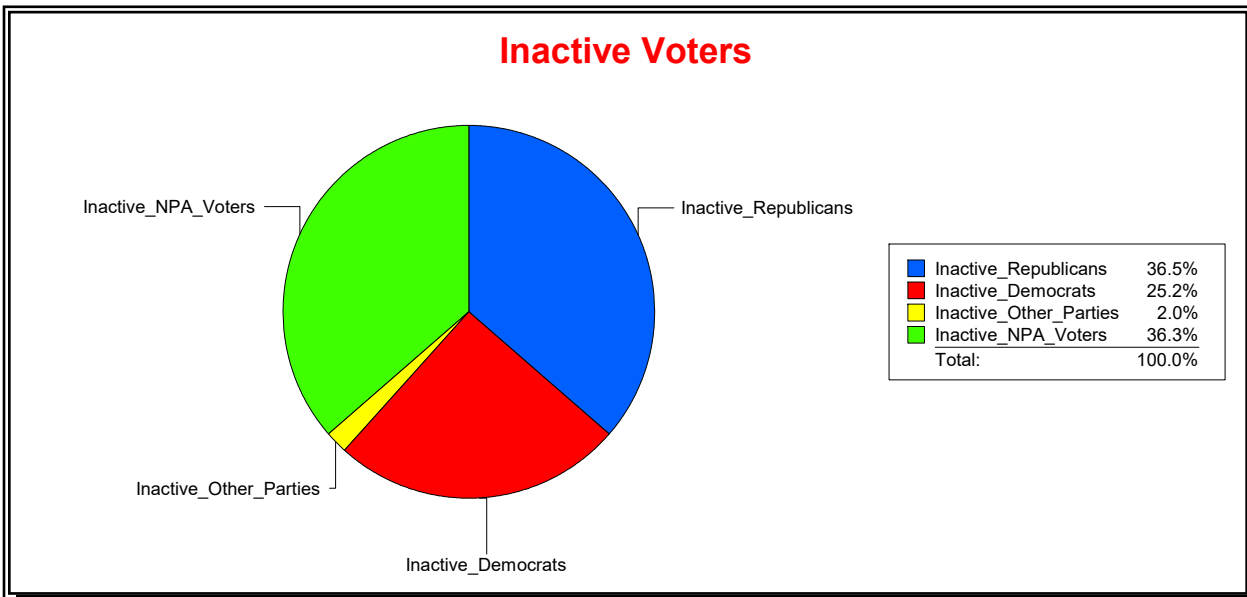

Ron Turner

Supervisor of Elections

Sarasota County, FL

Date 6/3/2024

Time 07:27 AM

Graphs of District Registration

Active Registered Voters

Inactive Voters

District	Total	Dems	Reps	NonP	Other	Total	Dems	Reps	NonP	Other
STATE HOUSE DIST 75	54,394	12,500	27,166	13,371	1,357	8,214	2,074	2,997	2,982	161