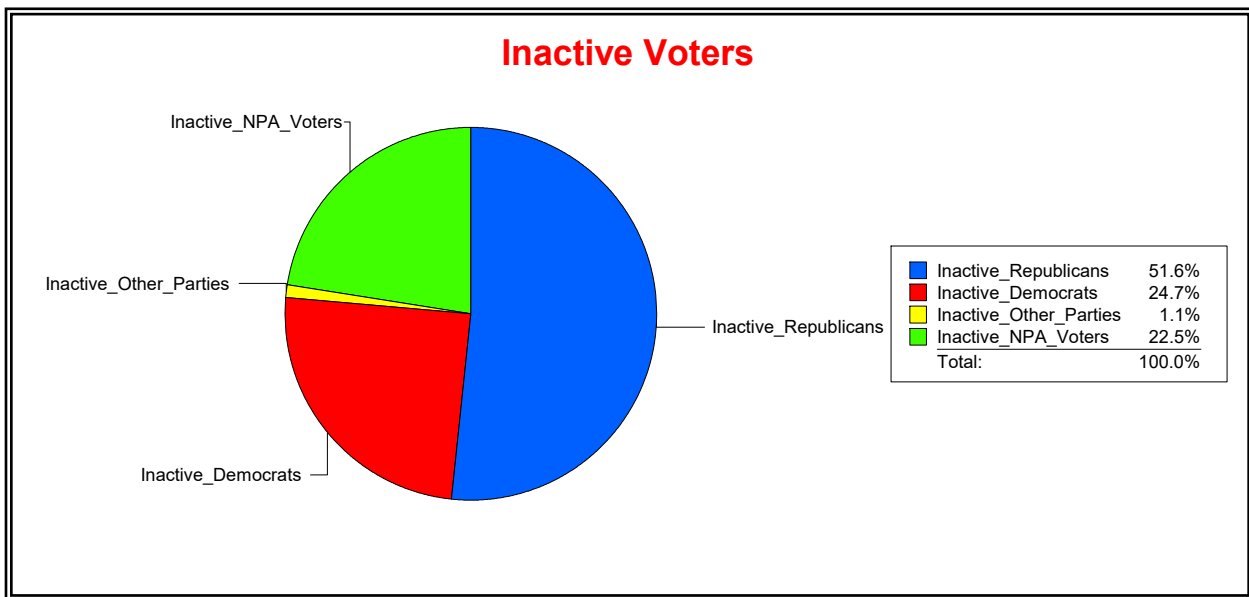

Ron Turner

Supervisor of Elections

Sarasota County, FL

Date 6/3/2024

Time 07:27 AM

Graphs of District Registration

Active Registered Voters

Inactive Voters

<u>District</u>	<u>Total</u>	<u>Dems</u>	<u>Reps</u>	<u>NonP</u>	<u>Other</u>	<u>Total</u>	<u>Dems</u>	<u>Reps</u>	<u>NonP</u>	<u>Other</u>
LONGBOAT KEY 1	1,405	279	790	294	42	182	45	94	41	2