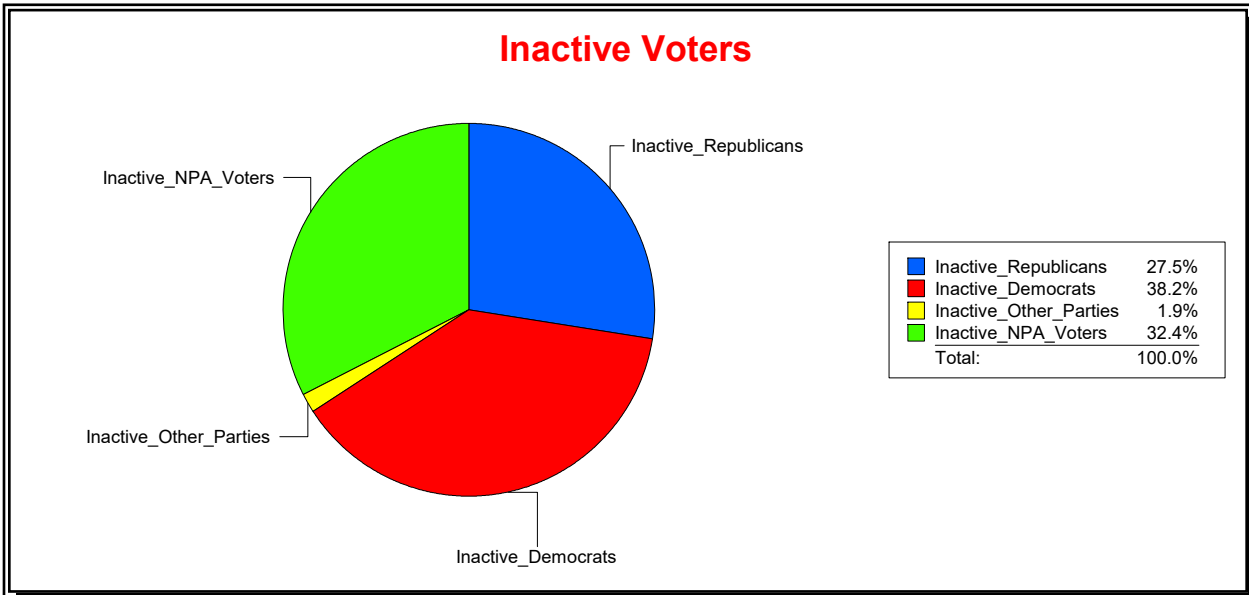

Ron Turner

Supervisor of Elections

Sarasota County, FL

Date 6/3/2024

Time 07:27 AM

Graphs of District Registration

Active Registered Voters

Inactive Voters

<u>District</u>	<u>Total</u>	<u>Dems</u>	<u>Reps</u>	<u>NonP</u>	<u>Other</u>	<u>Total</u>	<u>Dems</u>	<u>Reps</u>	<u>NonP</u>	<u>Other</u>
SCHOOL DIST 1	57,051	20,256	22,341	12,931	1,523	12,953	4,950	3,560	4,198	245