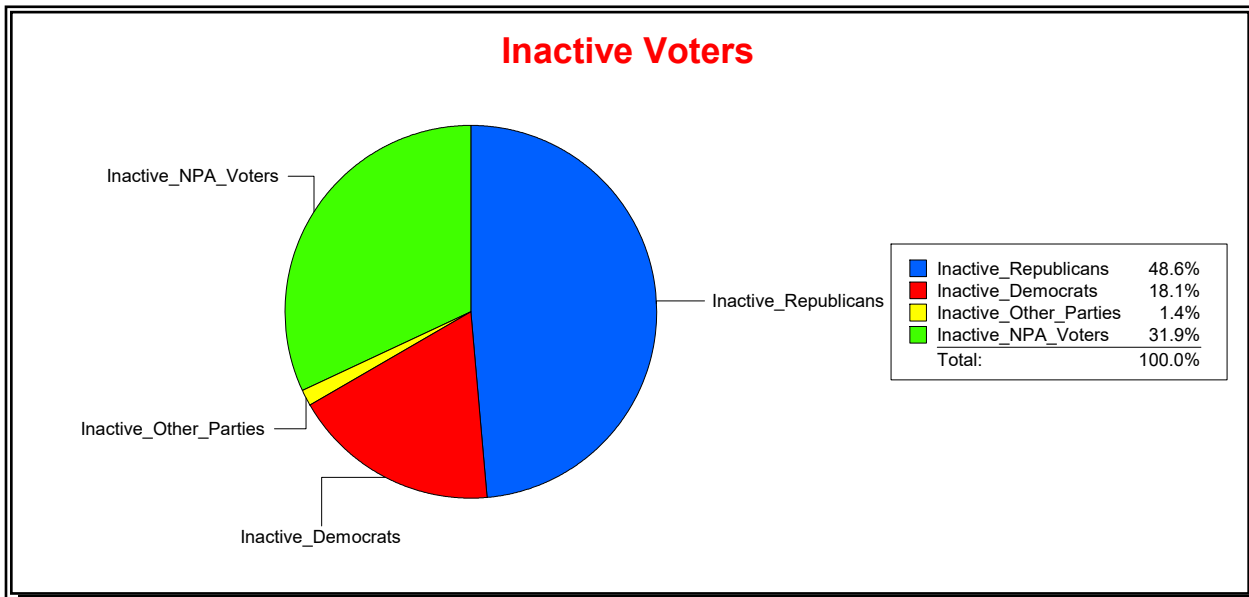

Ron Turner

Supervisor of Elections

Sarasota County, FL

Date 6/3/2024

Time 07:27 AM

Graphs of District Registration

Active Registered Voters

Inactive Voters

District	Total	Dems	Reps	NonP	Other	Total	Dems	Reps	NonP	Other
BLACKBURN CREEK	2,437	549	1,306	534	48	144	26	70	46	2