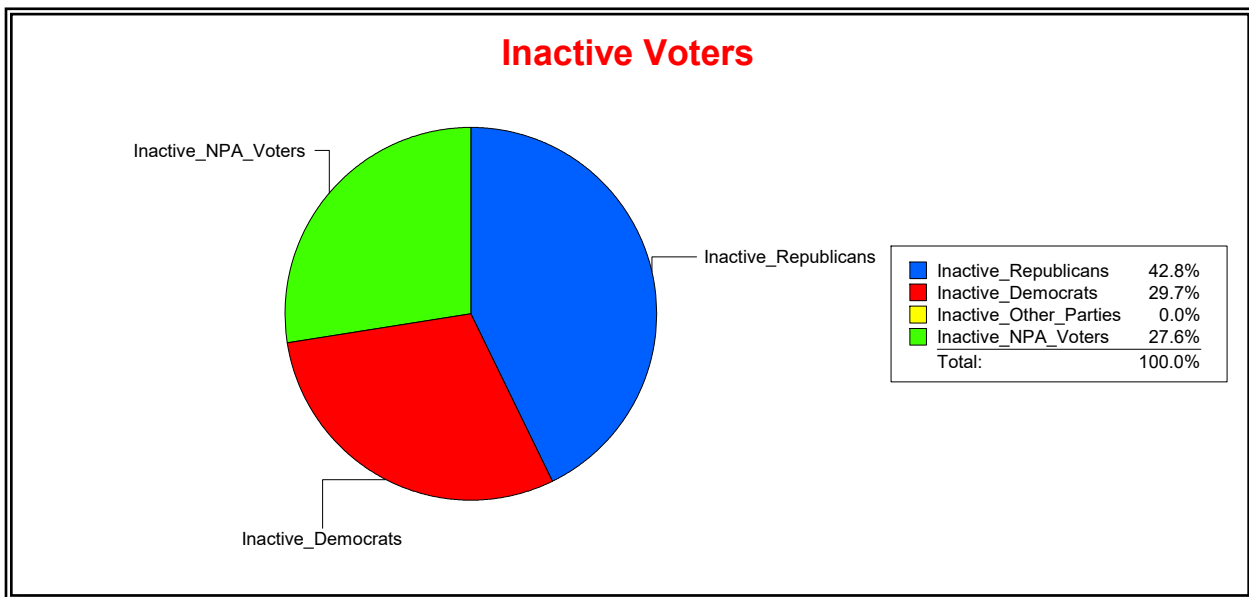

District	Total	Dems	Reps	NonP	Other	Total	Dems	Reps	NonP	Other
LONGBOAT KEY 2	1,244	394	563	259	28	145	43	62	40	0

Ron Turner

Supervisor of Elections

Sarasota County, FL

Date 6/3/2024

Time 07:27 AM

Graphs of District Registration