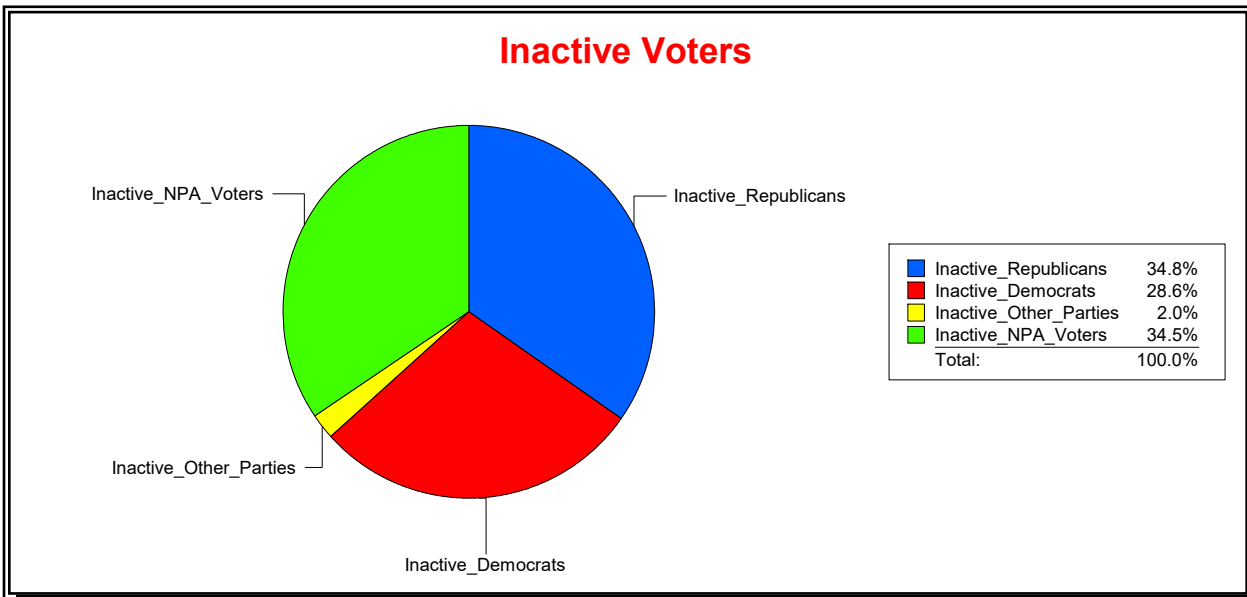

Ron Turner

Supervisor of Elections

Sarasota County, FL

Date 6/3/2024

Time 07:27 AM

Graphs of District Registration

Active Registered Voters

Inactive Voters

<u>District</u>	<u>Total</u>	<u>Dems</u>	<u>Reps</u>	<u>NonP</u>	<u>Other</u>	<u>Total</u>	<u>Dems</u>	<u>Reps</u>	<u>NonP</u>	<u>Other</u>
COUNTY	207,637	54,496	99,127	48,620	5,394	34,734	9,951	12,095	11,995	693