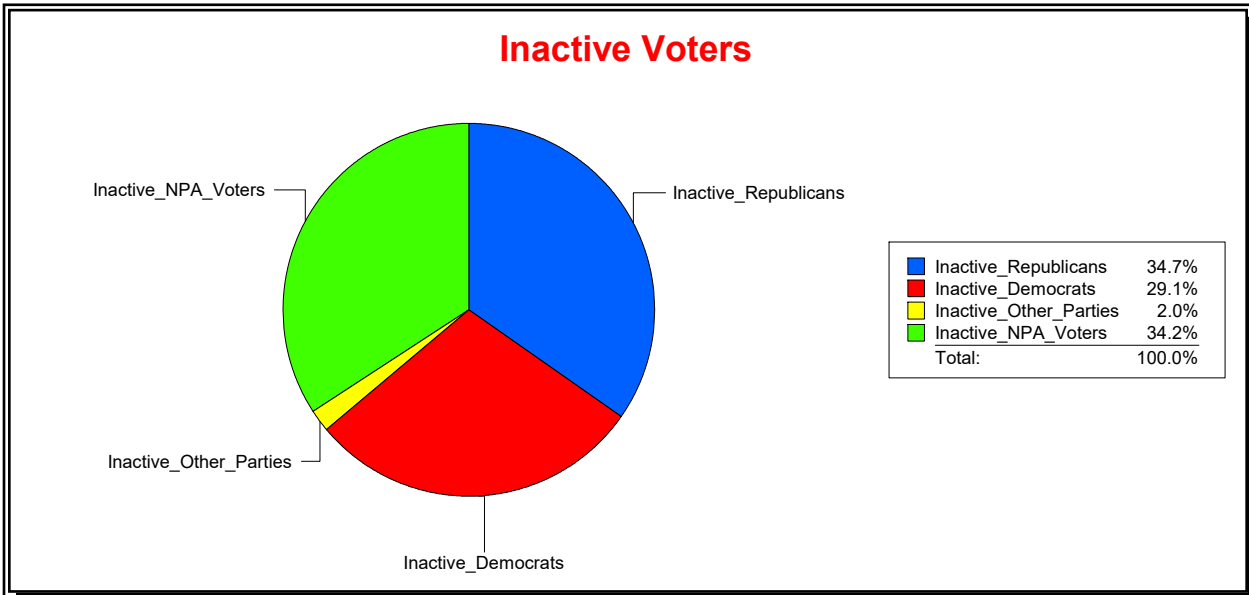

Ron Turner

Supervisor of Elections

Sarasota County, FL

Date 6/3/2024

Time 07:27 AM

Graphs of District Registration

Active Registered Voters

Inactive Voters

District	Total	Dems	Reps	NonP	Other	Total	Dems	Reps	NonP	Other
SCHOOL DIST 2	68,249	18,195	32,421	15,795	1,838	10,575	3,080	3,665	3,619	211