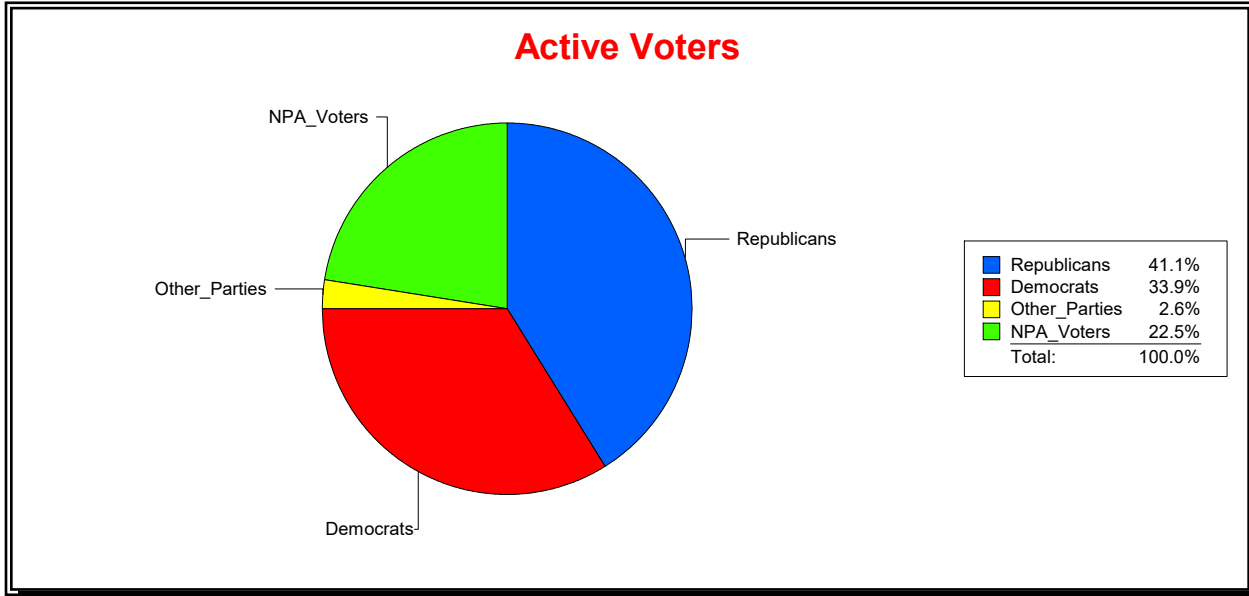

Graphs of District Registration

Active Registered Voters

Inactive Voters

District	Total	Dems	Reps	NonP	Other	Total	Dems	Reps	NonP	Other
SARASOTA 2	15,414	5,220	6,333	3,463	398	2,586	937	798	796	55

Ron Turner