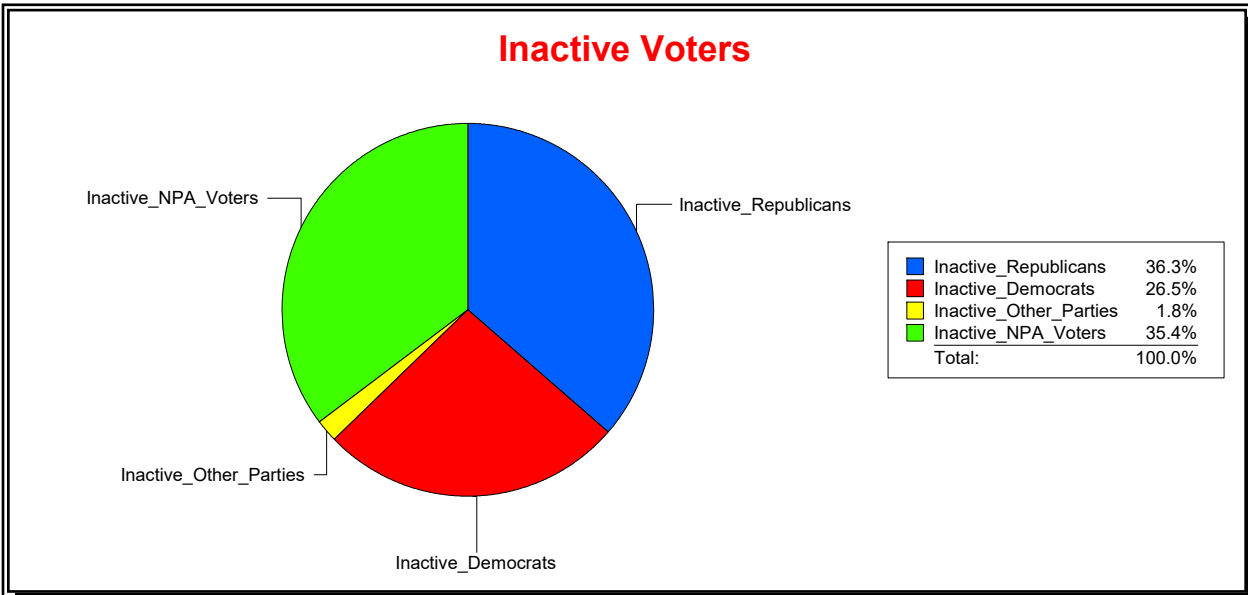

Ron Turner

Supervisor of Elections

Sarasota County, FL

Date 6/3/2024

Time 07:27 AM

Graphs of District Registration

Active Registered Voters

Inactive Voters

District	Total	Dems	Reps	NonP	Other	Total	Dems	Reps	NonP	Other
WOODLANDS CDD	1,792	351	933	455	53	113	30	41	40	2