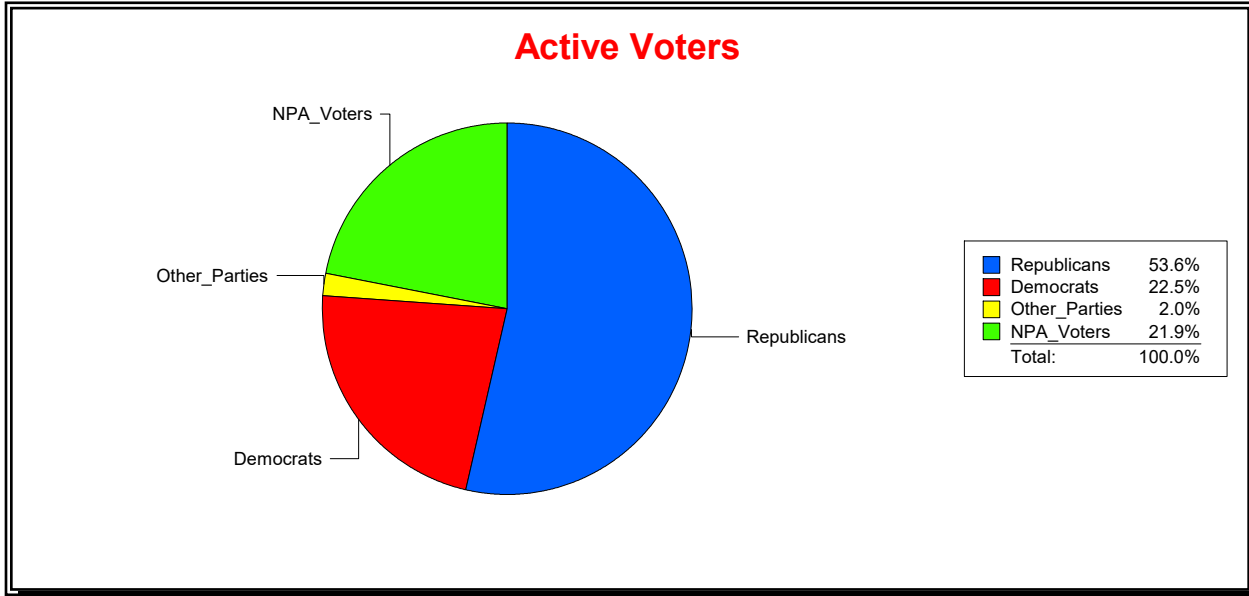

Ron Turner

Supervisor of Elections

Sarasota County, FL

Date 6/3/2024

Time 07:27 AM

Graphs of District Registration

Active Registered Voters

Inactive Voters

District	Total	Dems	Reps	NonP	Other	Total	Dems	Reps	NonP	Other
BLACKBURN CREEK	2,437	549	1,306	534	48	144	26	70	46	2