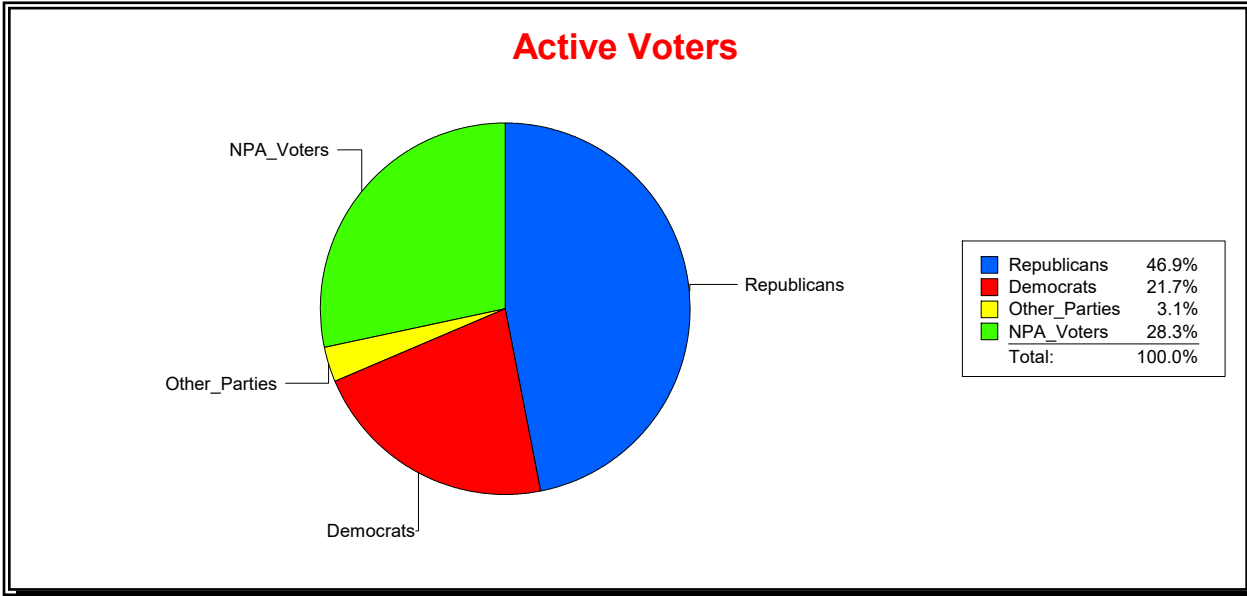

Ron Turner

Supervisor of Elections

Sarasota County, FL

Date 6/3/2024

Time 07:27 AM

Graphs of District Registration

Active Registered Voters

Inactive Voters

District	Total	Dems	Reps	NonP	Other	Total	Dems	Reps	NonP	Other
NORTH PORT DIST 3	9,823	2,135	4,610	2,775	303	2,328	577	708	995	48