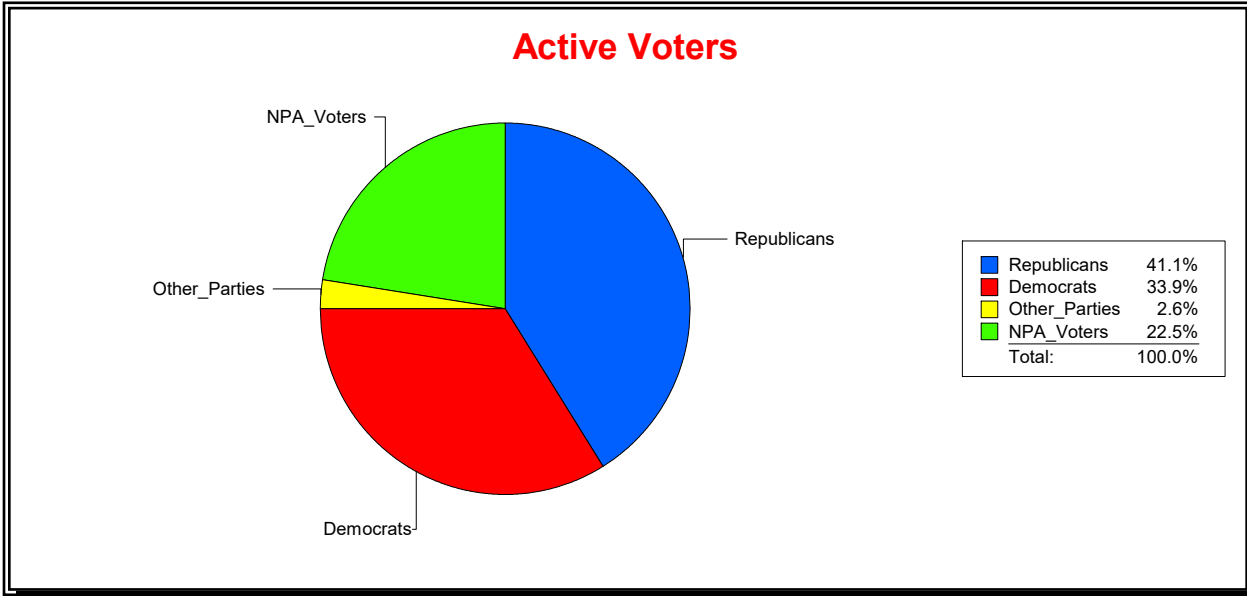

Ron Turner

Supervisor of Elections

Sarasota County, FL

Date 6/3/2024

Time 07:27 AM

Graphs of District Registration

Active Registered Voters

Inactive Voters

District	Total	Dems	Reps	NonP	Other	Total	Dems	Reps	NonP	Other
SARASOTA DIST 2	15,414	5,220	6,333	3,463	398	2,586	937	798	796	55