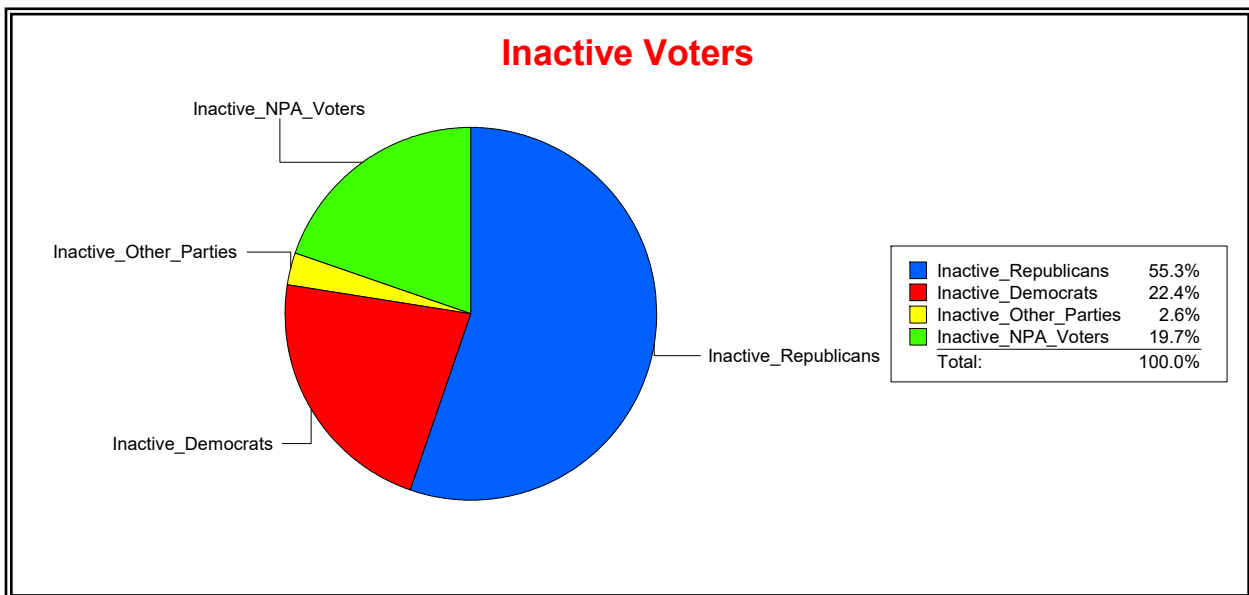

Supervisor of Elections

Sarasota County, FL

Date 6/3/2024

Time 07:27 AM

Graphs of District Registration

Active Registered Voters

Inactive Voters

District	Total	Dems	Reps	NonP	Other	Total	Dems	Reps	NonP	Other
SARASOTA NATIONAL CDD	1,869	377	1,046	409	37	76	17	42	15	2