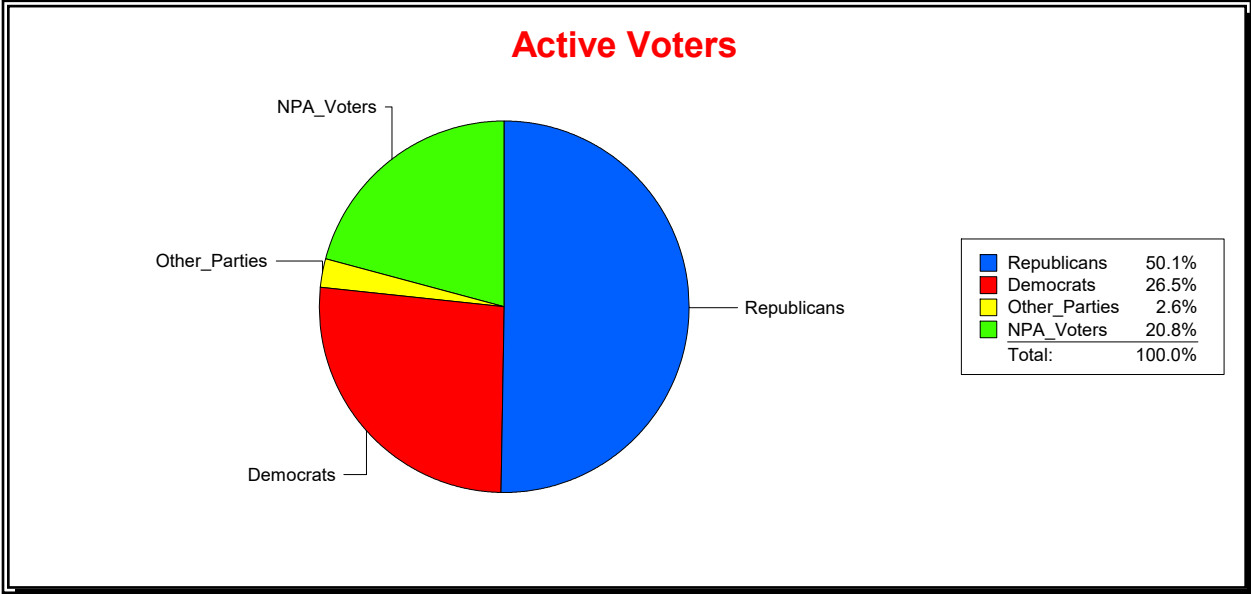

Ron Turner

Supervisor of Elections

Sarasota County, FL

Date 6/3/2024

Time 07:27 AM

Graphs of District Registration

Active Registered Voters

Inactive Voters

<u>District</u>	<u>Total</u>	<u>Dems</u>	<u>Reps</u>	<u>NonP</u>	<u>Other</u>	<u>Total</u>	<u>Dems</u>	<u>Reps</u>	<u>NonP</u>	<u>Other</u>
LONGBOAT KEY BEACH A	1,715	454	860	357	44	245	76	109	58	2