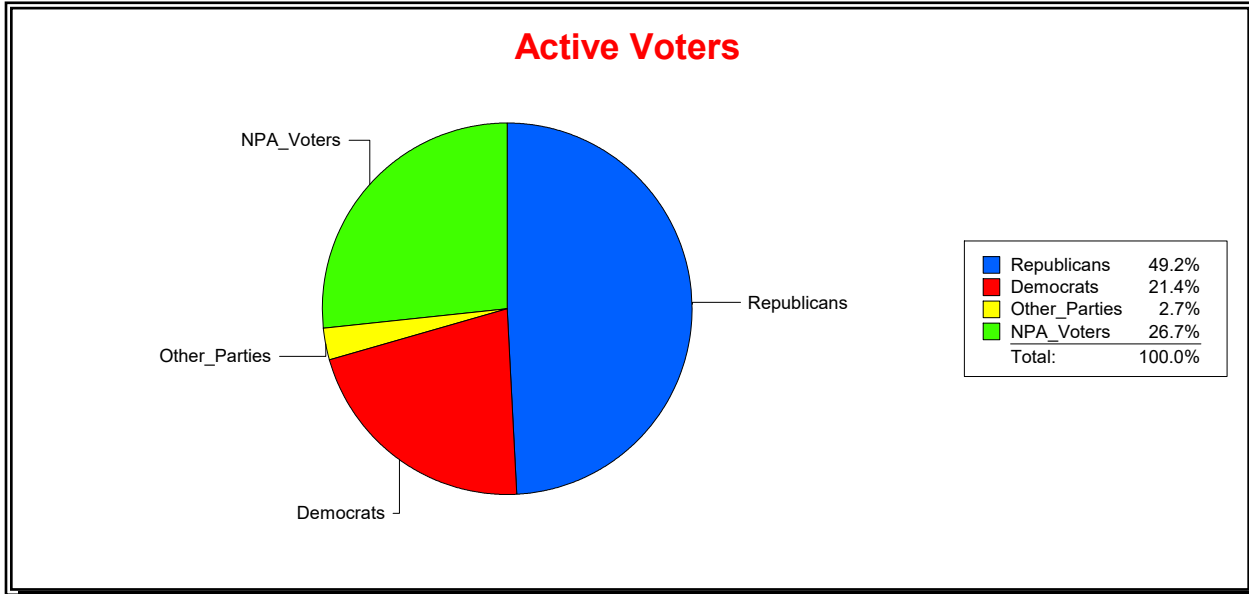

Ron Turner

Supervisor of Elections

Sarasota County, FL

Date 6/3/2024

Time 07:27 AM

Graphs of District Registration

Active Registered Voters

Inactive Voters

<u>District</u>	<u>Total</u>	<u>Dems</u>	<u>Reps</u>	<u>NonP</u>	<u>Other</u>	<u>Total</u>	<u>Dems</u>	<u>Reps</u>	<u>NonP</u>	<u>Other</u>
NORTH PORT 1	10,591	2,266	5,212	2,823	290	2,067	521	632	859	55