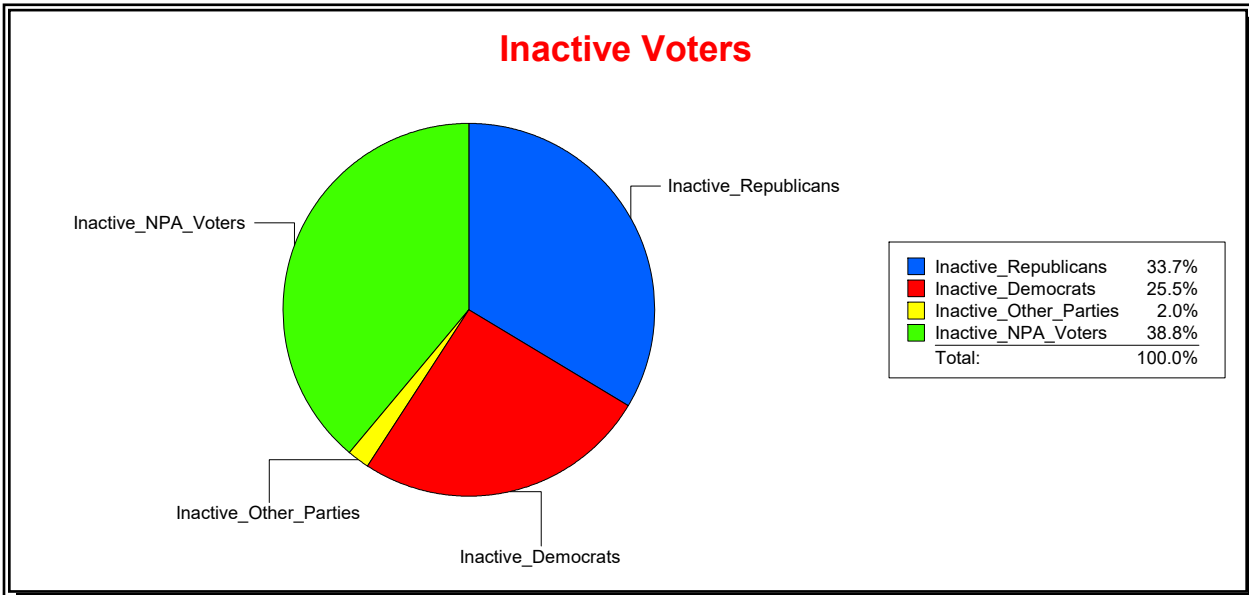

District	Total	Dems	Reps	NonP	Other	Total	Dems	Reps	NonP	Other
HOSPITAL BOARD SOUTH	116,881	26,456	57,622	29,747	3,056	20,161	5,135	6,788	7,825	413

Ron Turner

Supervisor of Elections

Sarasota County, FL

Date 6/3/2024