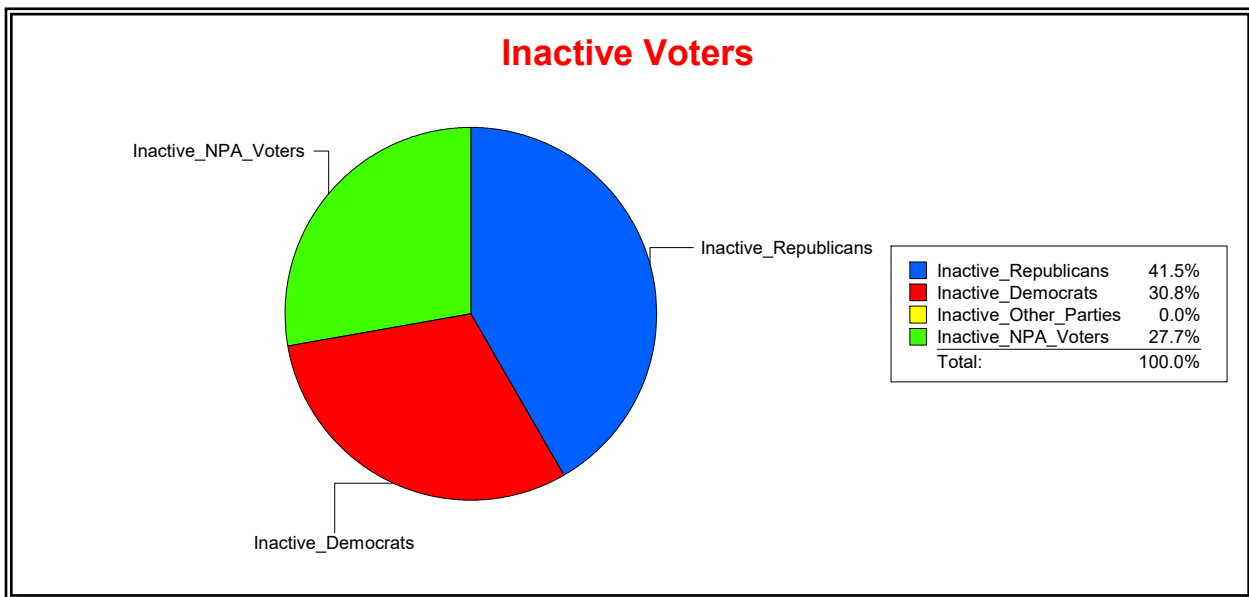

Ron Turner

Supervisor of Elections

Sarasota County, FL

Date 6/3/2024

Time 07:27 AM

Graphs of District Registration

Active Registered Voters

Inactive Voters

District	Total	Dems	Reps	NonP	Other	Total	Dems	Reps	NonP	Other
GOLDEN GATE POINT	322	82	152	76	12	65	20	27	18	0