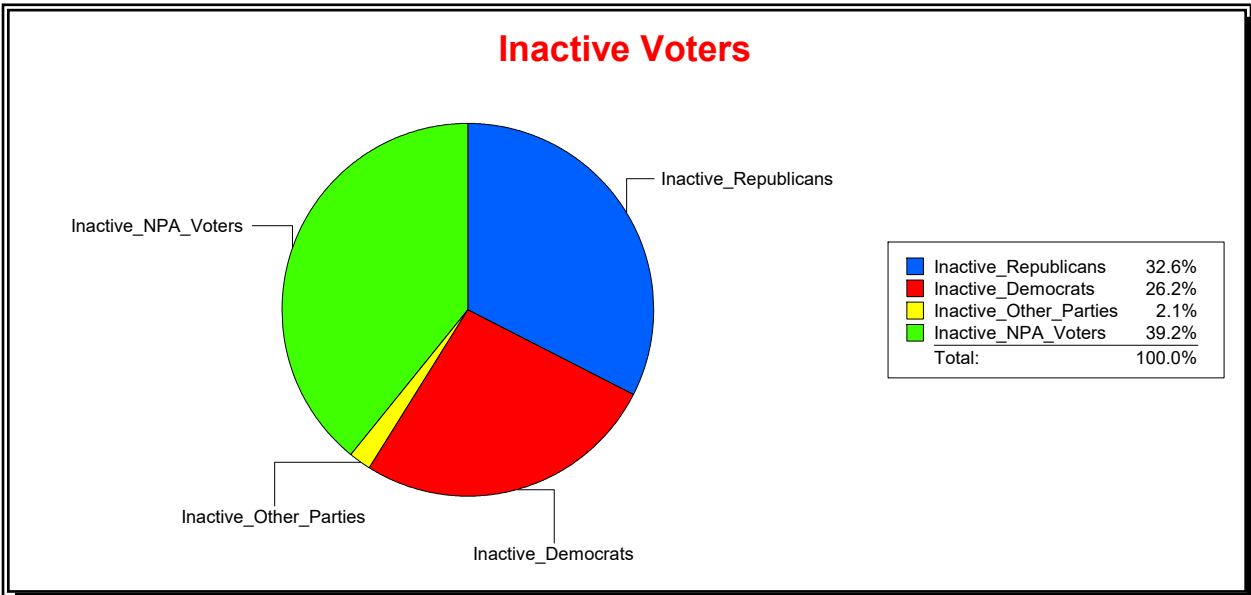

Supervisor of Elections

Sarasota County, FL

Date 6/3/2024

Time 07:27 AM

Graphs of District Registration

Active Registered Voters

Inactive Voters

District	Total	Dems	Reps	NonP	Other	Total	Dems	Reps	NonP	Other
NORTH PORT DIST 5	13,963	2,966	7,178	3,449	370	1,896	496	618	743	39