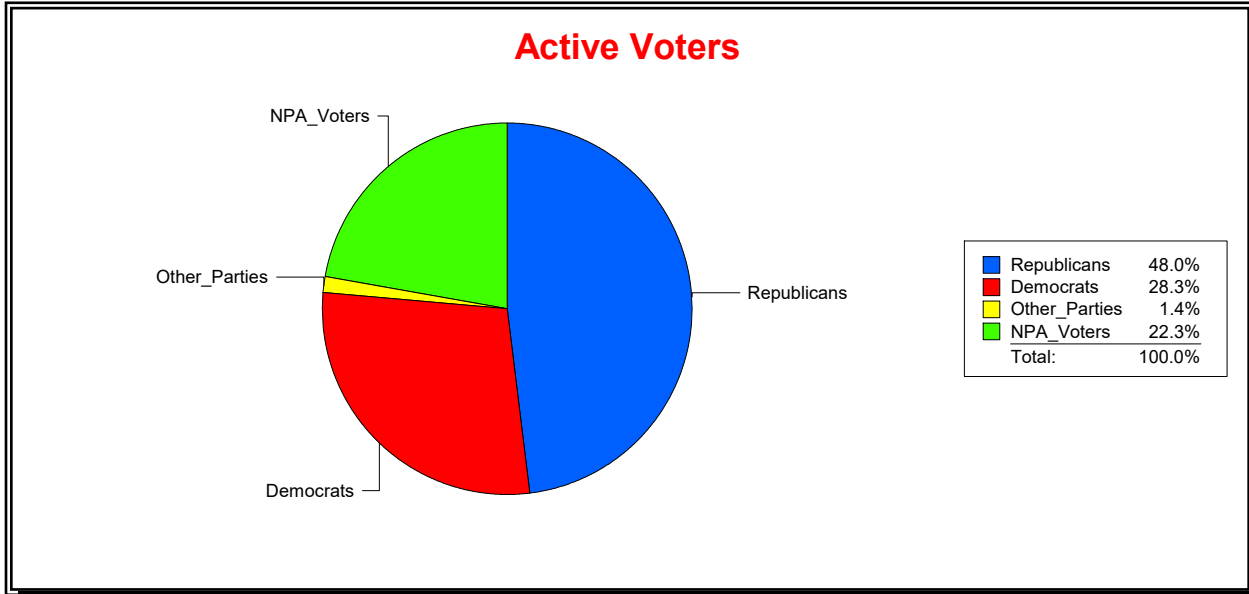

Ron Turner

Supervisor of Elections

Sarasota County, FL

Date 6/3/2024

Time 07:27 AM

Graphs of District Registration

Active Registered Voters

Inactive Voters

District	Total	Dems	Reps	NonP	Other	Total	Dems	Reps	NonP	Other
TRI-PAR PK & REC DIST	498	141	239	111	7	79	31	35	11	2