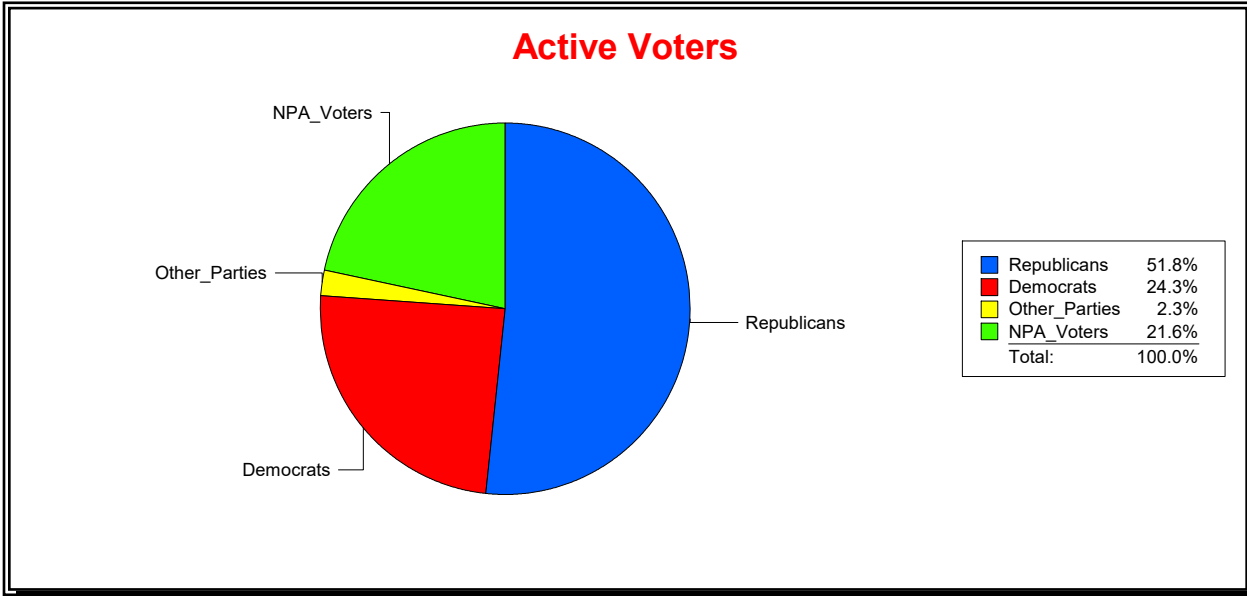

Ron Turner

Supervisor of Elections

Sarasota County, FL

Date 6/3/2024

Time 07:27 AM

Graphs of District Registration

Active Registered Voters

Inactive Voters

District	Total	Dems	Reps	NonP	Other	Total	Dems	Reps	NonP	Other
LONGBOAT KEY BEACH B	2,666	649	1,380	575	62	314	80	154	76	4