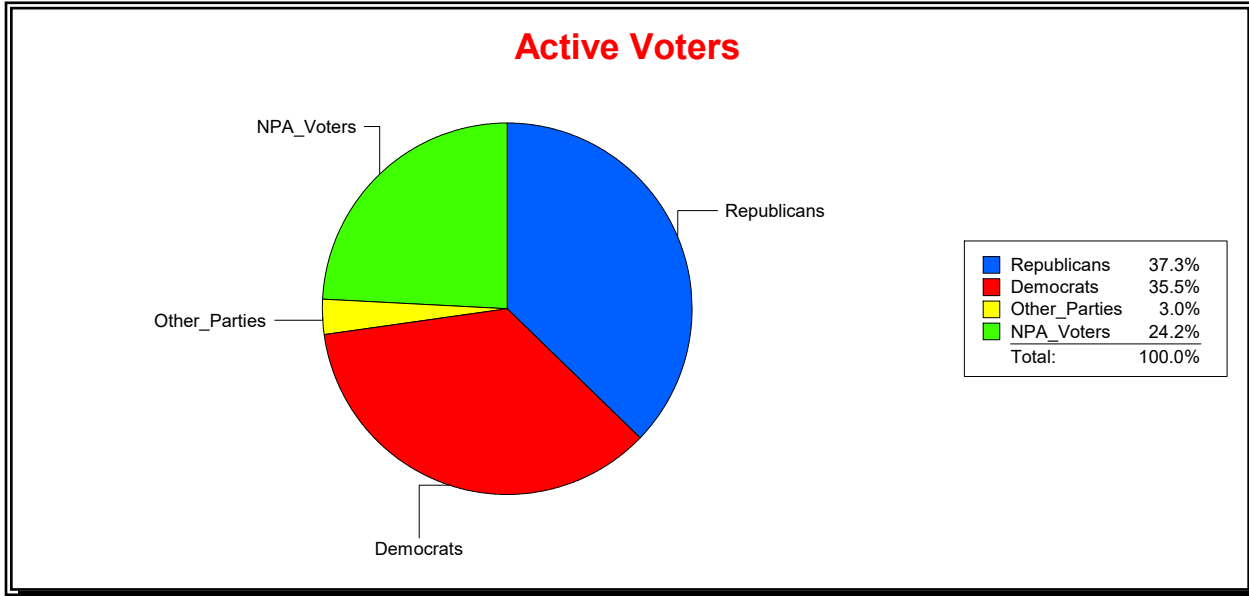

Ron Turner

Supervisor of Elections

Sarasota County, FL

Date 6/3/2024

Time 07:27 AM

Graphs of District Registration

Active Registered Voters

Inactive Voters

District	Total	Dems	Reps	NonP	Other	Total	Dems	Reps	NonP	Other
SARASOTA 3	9,233	3,277	3,440	2,237	279	2,499	883	677	889	50