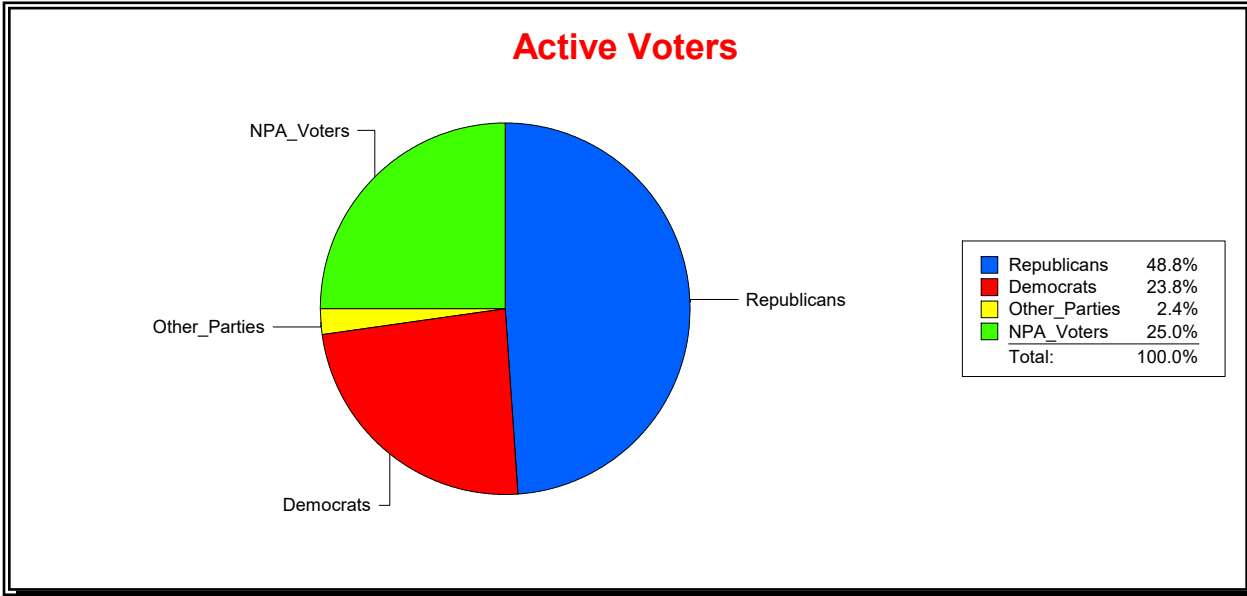

Ron Turner

Supervisor of Elections

Sarasota County, FL

Date 6/3/2024

Time 07:27 AM

Graphs of District Registration

Active Registered Voters

Inactive Voters

District	Total	Dems	Reps	NonP	Other	Total	Dems	Reps	NonP	Other
SCHOOL DIST 3	65,781	15,664	32,127	16,430	1,560	11,039	2,795	3,951	4,084	209