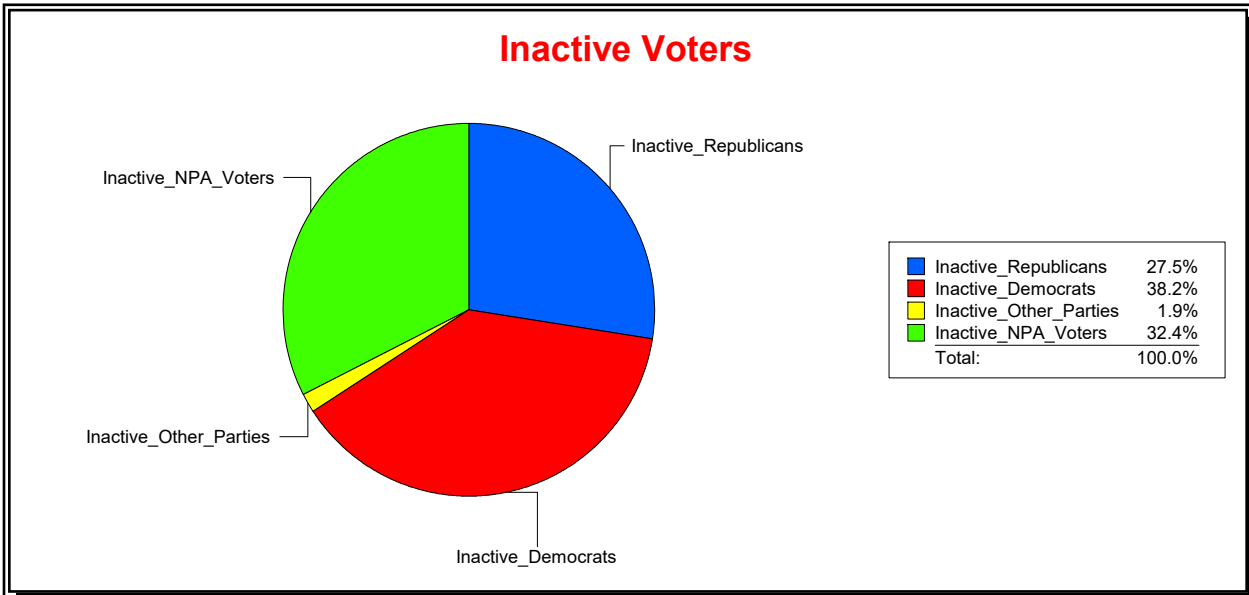

Ron Turner

Supervisor of Elections

Sarasota County, FL

Date 6/3/2024

Time 07:27 AM

Graphs of District Registration

Active Registered Voters

Inactive Voters

District	Total	Dems	Reps	NonP	Other	Total	Dems	Reps	NonP	Other
CNTY COMM DIST 2	57,051	20,256	22,341	12,931	1,523	12,953	4,950	3,560	4,198	245