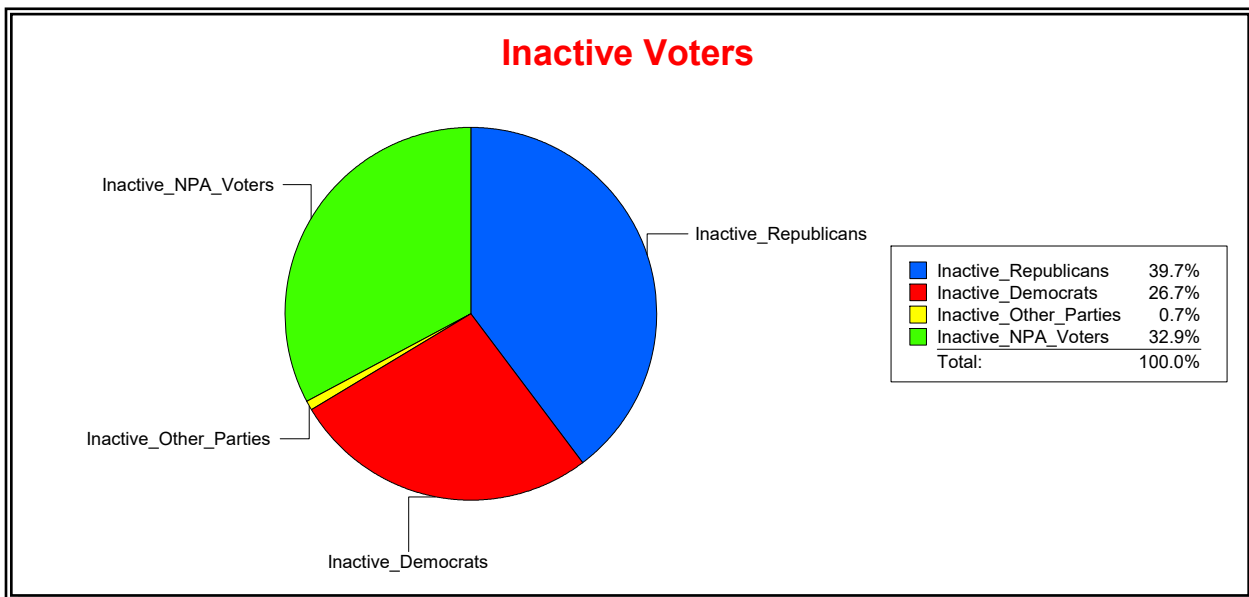

Date 6/3/2024

Time 07:27 AM

Graphs of District Registration

Active Registered Voters

Inactive Voters

District	Total	Dems	Reps	NonP	Other	Total	Dems	Reps	NonP	Other
VENETIAN CDD	1,862	472	932	423	35	146	39	58	48	1