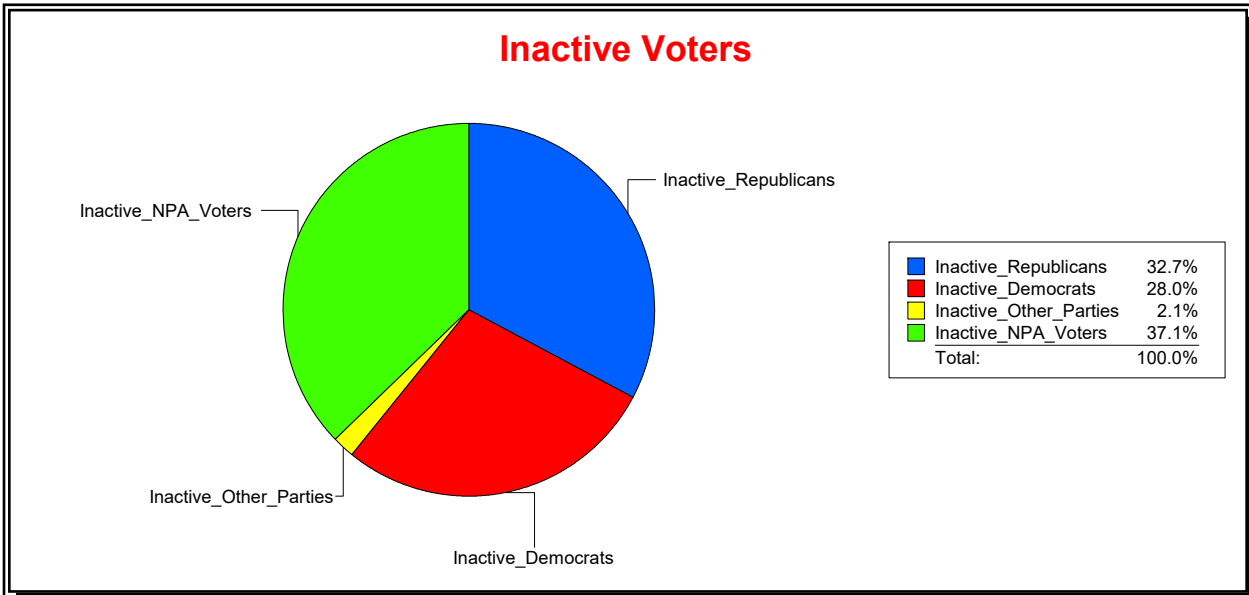

Ron Turner

Supervisor of Elections

Sarasota County, FL

Date 6/3/2024

Time 07:27 AM

Graphs of District Registration

Active Registered Voters

Inactive Voters

<u>District</u>	<u>Total</u>	<u>Dems</u>	<u>Reps</u>	<u>NonP</u>	<u>Other</u>	<u>Total</u>	<u>Dems</u>	<u>Reps</u>	<u>NonP</u>	<u>Other</u>
STATE HOUSE DIST 74	137,238	33,910	66,215	33,359	3,754	24,358	6,821	7,975	9,041	521