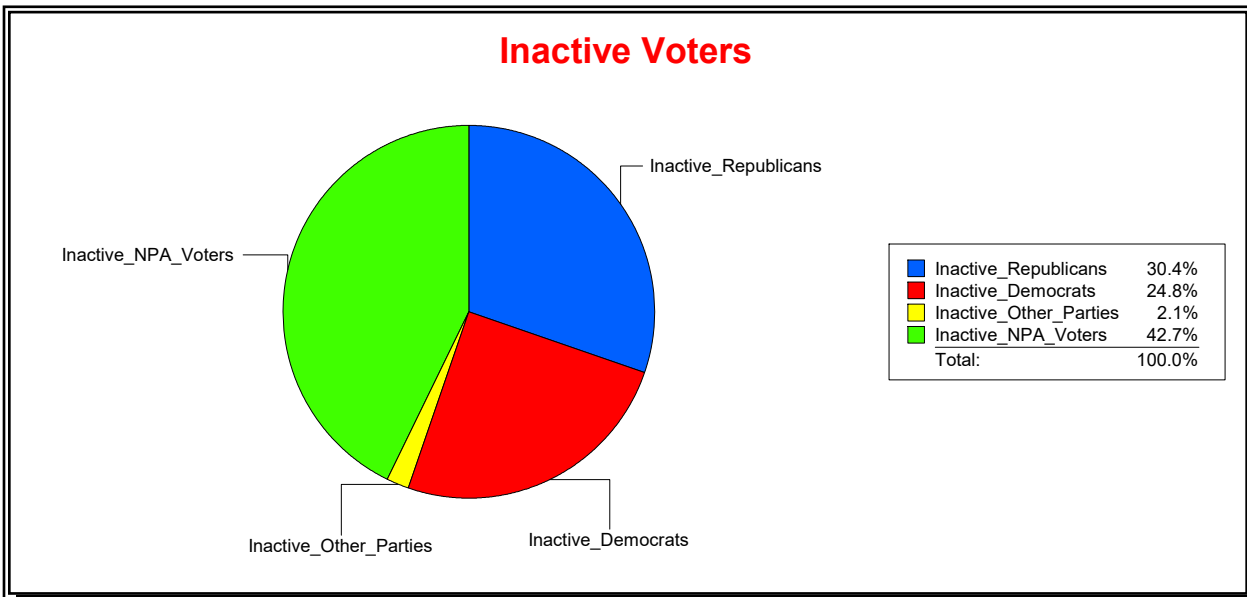

Ron Turner

Supervisor of Elections

Sarasota County, FL

Date 6/3/2024

Time 07:27 AM

Graphs of District Registration

Active Registered Voters

Inactive Voters

District	Total	Dems	Reps	NonP	Other	Total	Dems	Reps	NonP	Other
NORTH PORT DIST 3	9,823	2,135	4,610	2,775	303	2,328	577	708	995	48