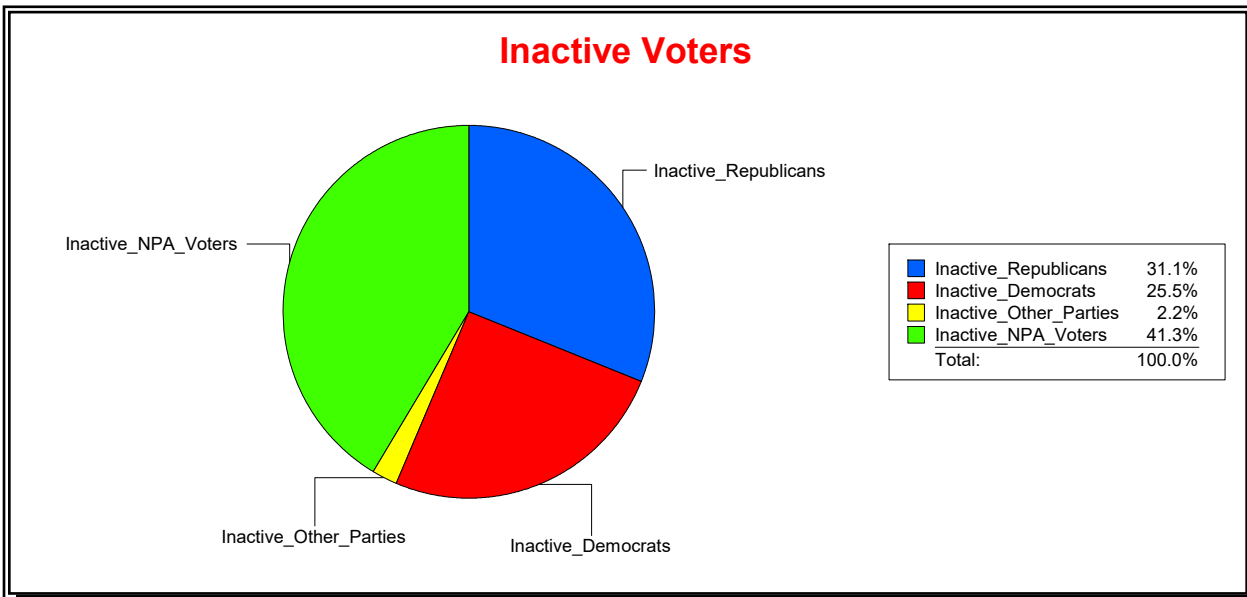

Supervisor of Elections

Sarasota County, FL

Date 6/3/2024

Time 07:27 AM

Graphs of District Registration

Active Registered Voters

Inactive Voters

<u>District</u>	<u>Total</u>	<u>Dems</u>	<u>Reps</u>	<u>NonP</u>	<u>Other</u>	<u>Total</u>	<u>Dems</u>	<u>Reps</u>	<u>NonP</u>	<u>Other</u>
NORTH PORT	56,197	12,175	27,570	14,857	1,595	10,496	2,673	3,260	4,336	227