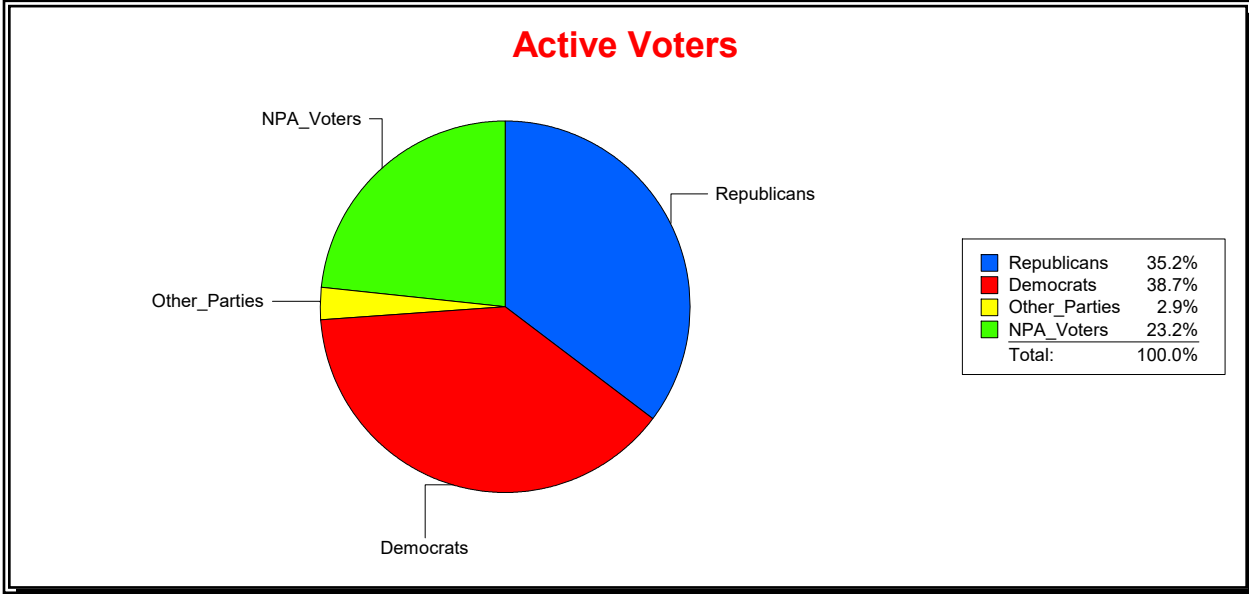

Ron Turner

Supervisor of Elections

Sarasota County, FL

Date 6/3/2024

Time 07:27 AM

Graphs of District Registration

Active Registered Voters

Inactive Voters

District	Total	Dems	Reps	NonP	Other	Total	Dems	Reps	NonP	Other
SARASOTA	33,259	12,869	11,709	7,716	965	8,620	3,559	2,056	2,837	168