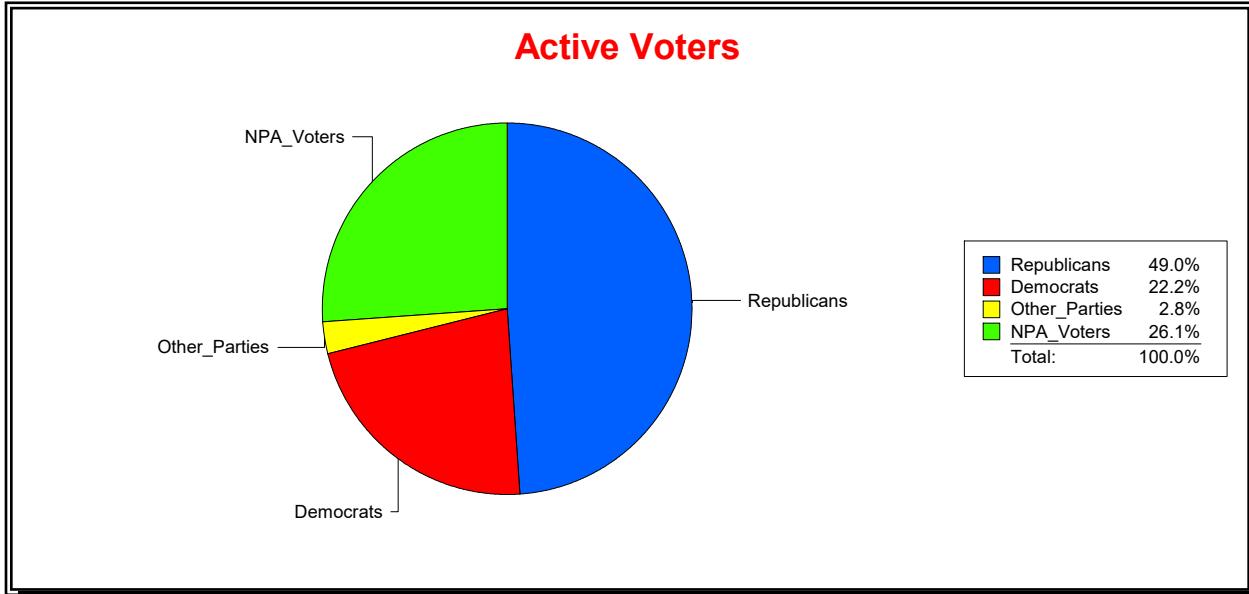

Ron Turner

Supervisor of Elections

Sarasota County, FL

Date 6/3/2024

Time 07:27 AM

Graphs of District Registration

Active Registered Voters

Inactive Voters

District	Total	Dems	Reps	NonP	Other	Total	Dems	Reps	NonP	Other
SOIL AND WATER DIST 5	64,441	14,298	31,555	16,796	1,792	12,322	3,168	3,999	4,895	260