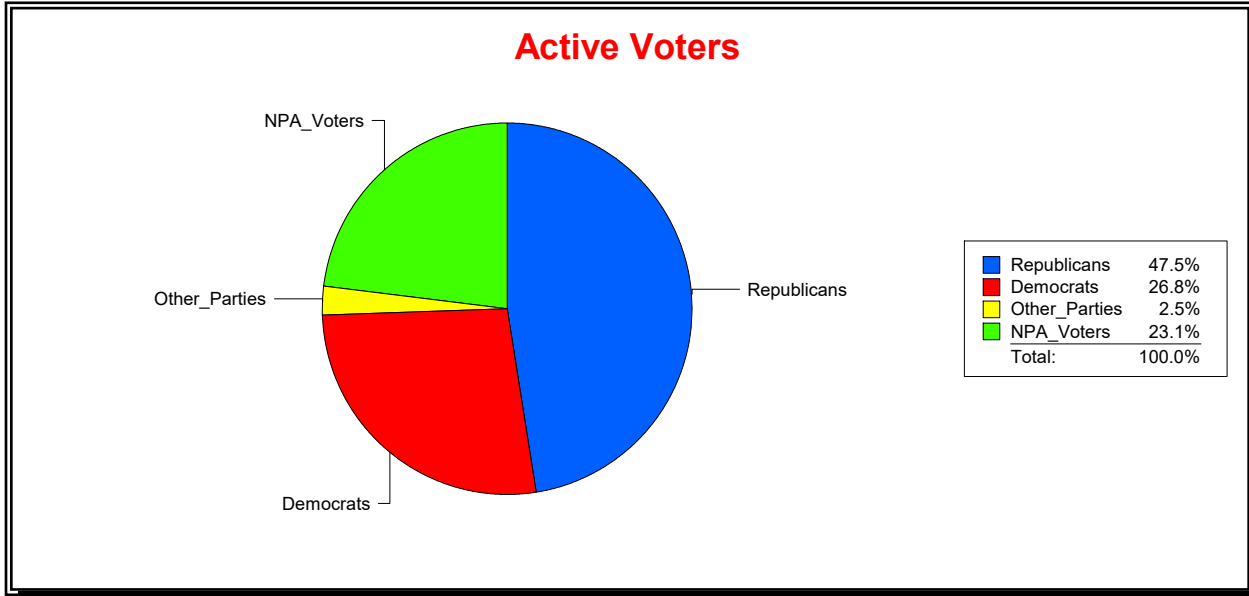

District	Total	Dems	Reps	NonP	Other	Total	Dems	Reps	NonP	Other
HOSPITAL BOARD CENTRAL	111,379	29,867	52,944	25,741	2,827	17,530	5,003	6,238	5,948	341

Ron Turner

Supervisor of Elections

Sarasota County, FL