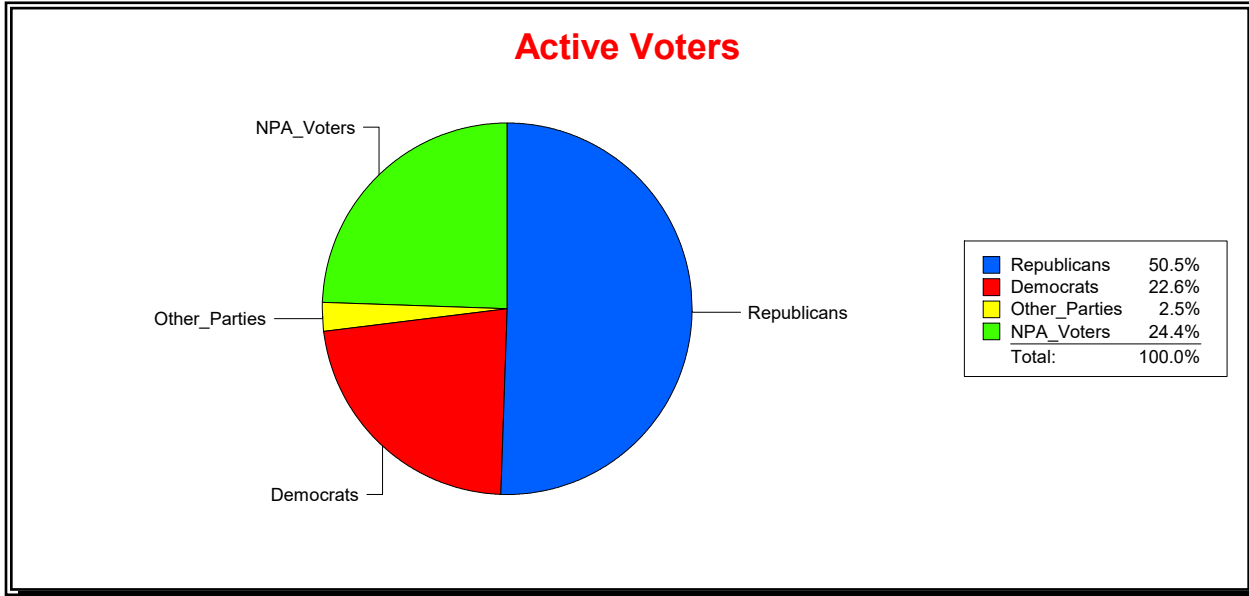

District	Total	Dems	Reps	NonP	Other	Total	Dems	Reps	NonP	Other
ENGLEWOOD FIRE DIST	12,945	2,931	6,533	3,157	324	2,097	539	770	749	39

Ron Turner

Supervisor of Elections

Sarasota County, FL

Date 6/3/2024

Time 07:27 AM