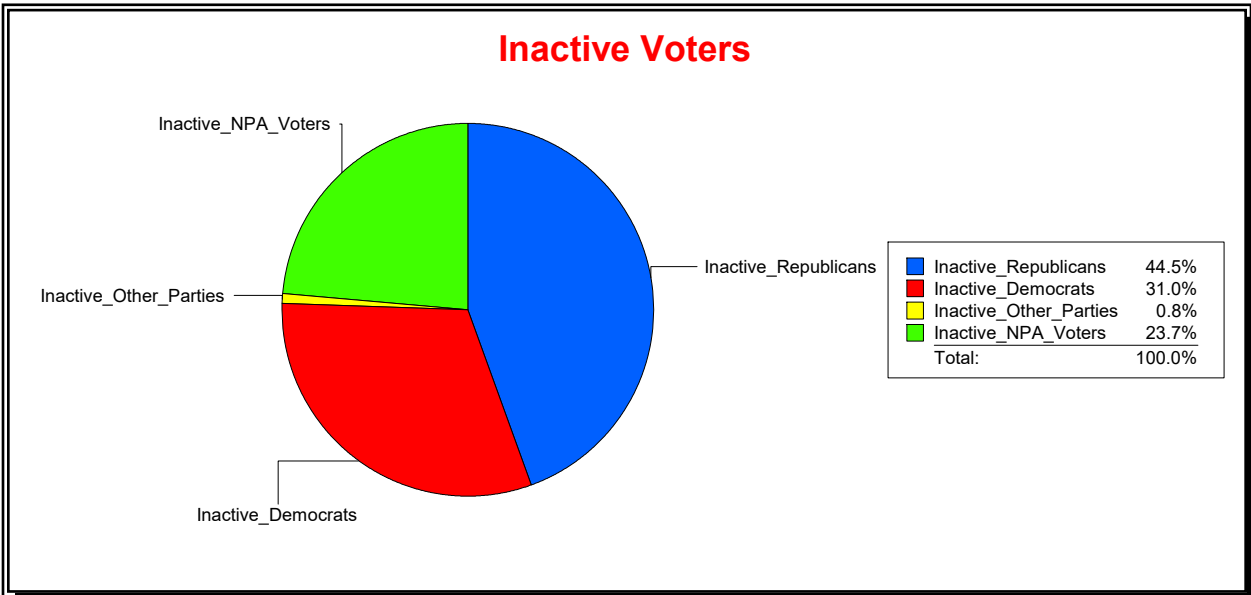

Ron Turner

Supervisor of Elections

Sarasota County, FL

Date 6/3/2024

Time 07:27 AM

Graphs of District Registration

Active Registered Voters

Inactive Voters

<u>District</u>	<u>Total</u>	<u>Dems</u>	<u>Reps</u>	<u>NonP</u>	<u>Other</u>	<u>Total</u>	<u>Dems</u>	<u>Reps</u>	<u>NonP</u>	<u>Other</u>
LONGBOAT KEY BEACH A	1,715	454	860	357	44	245	76	109	58	2