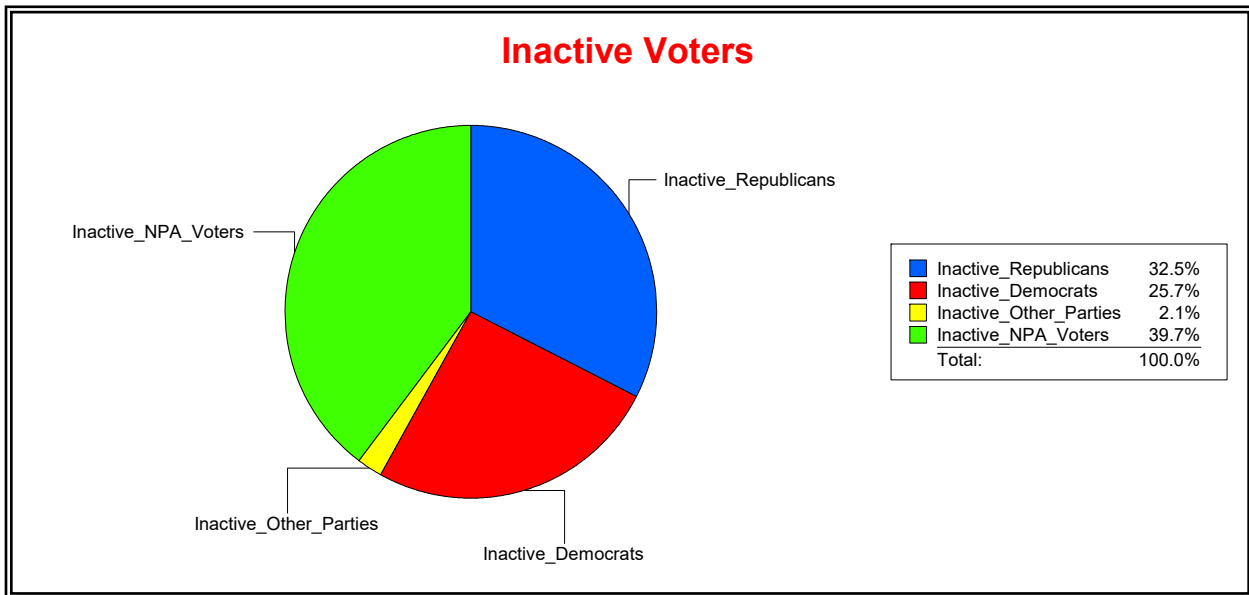

Ron Turner

Supervisor of Elections

Sarasota County, FL

Date 6/3/2024

Time 07:27 AM

Graphs of District Registration

Active Registered Voters

Inactive Voters

District	Total	Dems	Reps	NonP	Other	Total	Dems	Reps	NonP	Other
CNTY COMM DIST 5	64,441	14,298	31,555	16,796	1,792	12,322	3,168	3,999	4,895	260