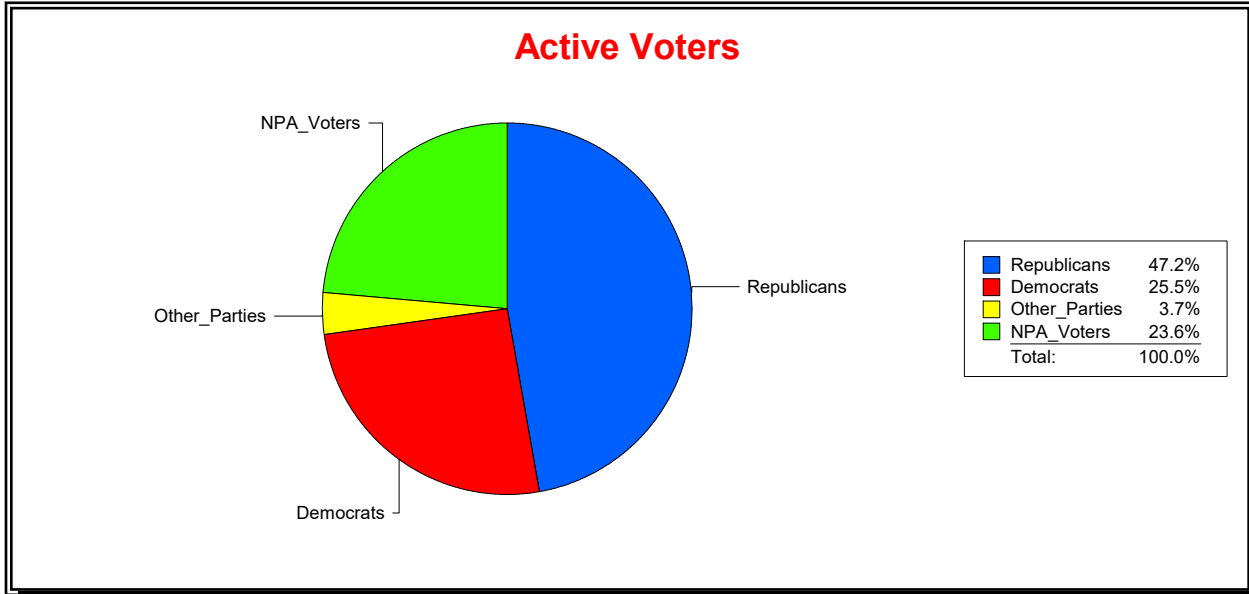

Ron Turner

Supervisor of Elections

Sarasota County, FL

Date 6/3/2024

Time 07:27 AM

Graphs of District Registration

Active Registered Voters

Inactive Voters

District	Total	Dems	Reps	NonP	Other	Total	Dems	Reps	NonP	Other
GOLDEN GATE POINT	322	82	152	76	12	65	20	27	18	0