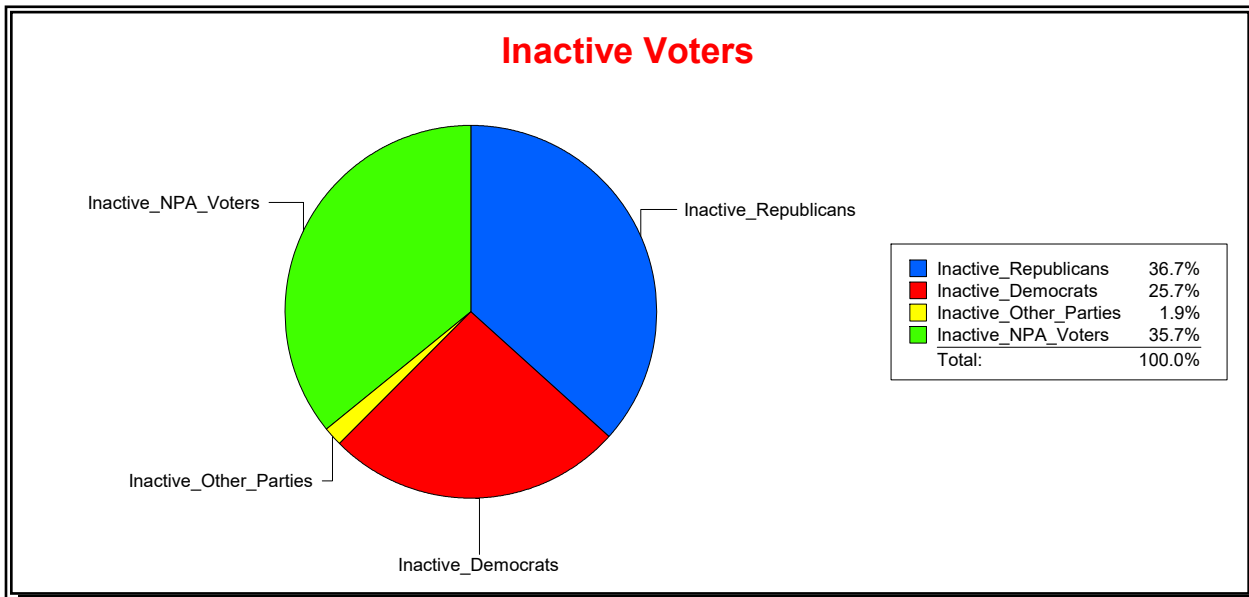

District	Total	Dems	Reps	NonP	Other	Total	Dems	Reps	NonP	Other
ENGLEWOOD FIRE DIST	12,945	2,931	6,533	3,157	324	2,097	539	770	749	39

Ron Turner

Supervisor of Elections

Sarasota County, FL

Date 6/3/2024

Time 07:27 AM