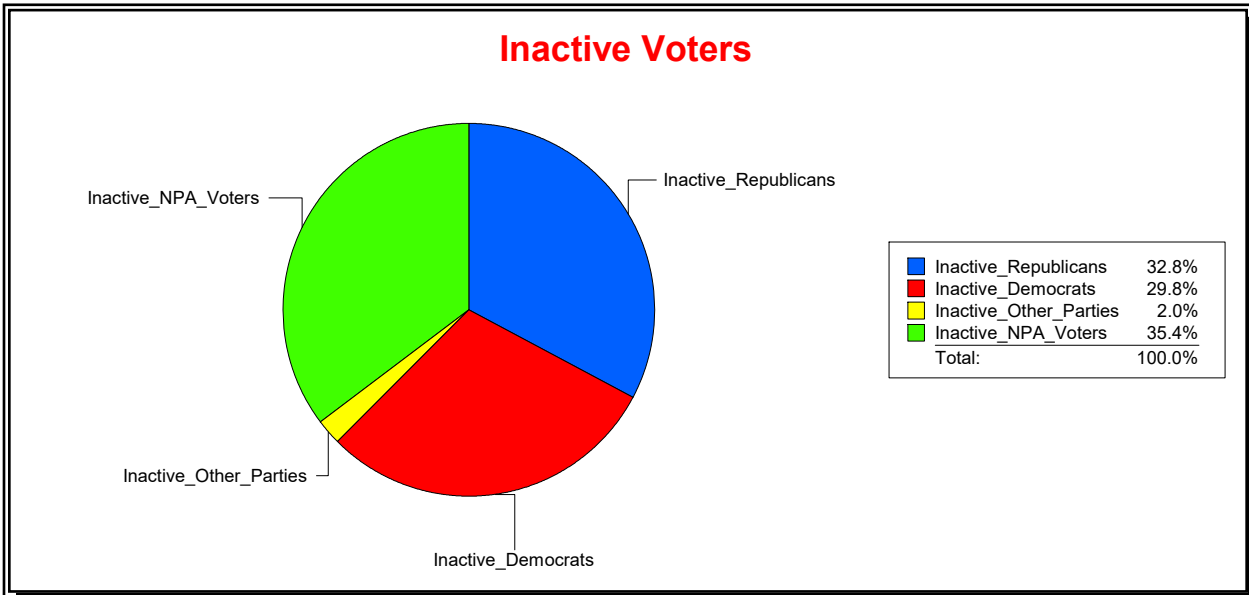

Ron Turner

Supervisor of Elections

Sarasota County, FL

Date 6/3/2024

Time 07:27 AM

Graphs of District Registration

Active Registered Voters

Inactive Voters

District	Total	Dems	Reps	NonP	Other	Total	Dems	Reps	NonP	Other
COUNTYWIDE	323,542	86,162	151,497	77,338	8,545	57,298	17,077	18,807	20,265	1,149