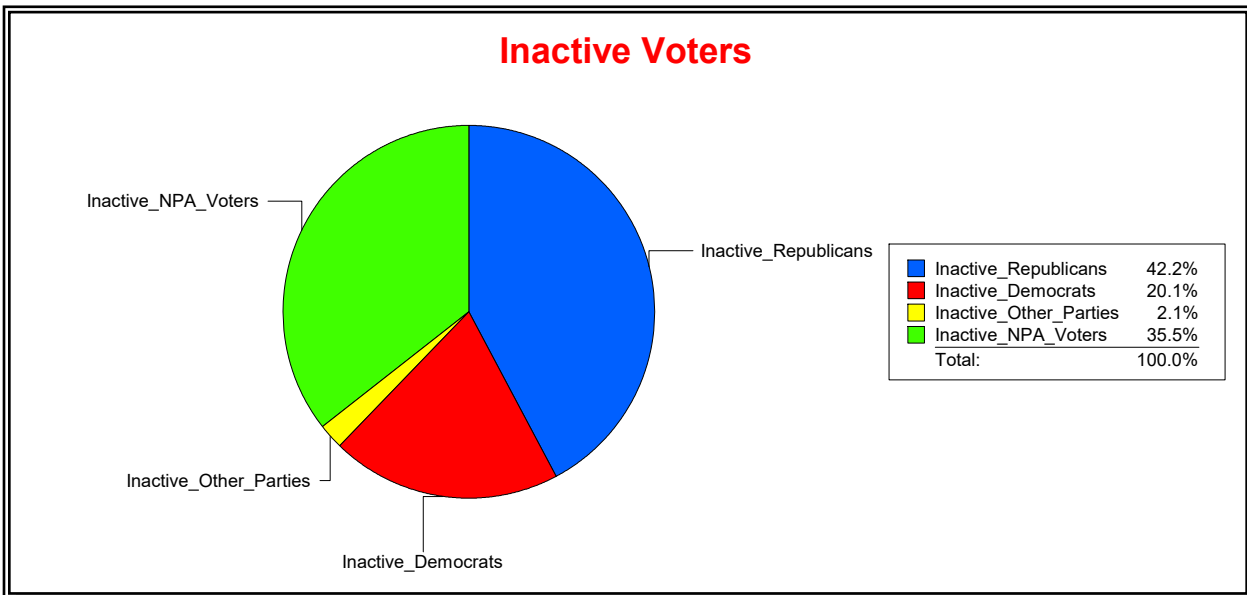

Ron Turner

Supervisor of Elections

Sarasota County, FL

Date 6/3/2024

Time 07:27 AM

Graphs of District Registration

Active Registered Voters

Inactive Voters

District	Total	Dems	Reps	NonP	Other	Total	Dems	Reps	NonP	Other
WEST VILLAGES CDD	8,708	1,762	4,734	1,989	223	467	94	197	166	10