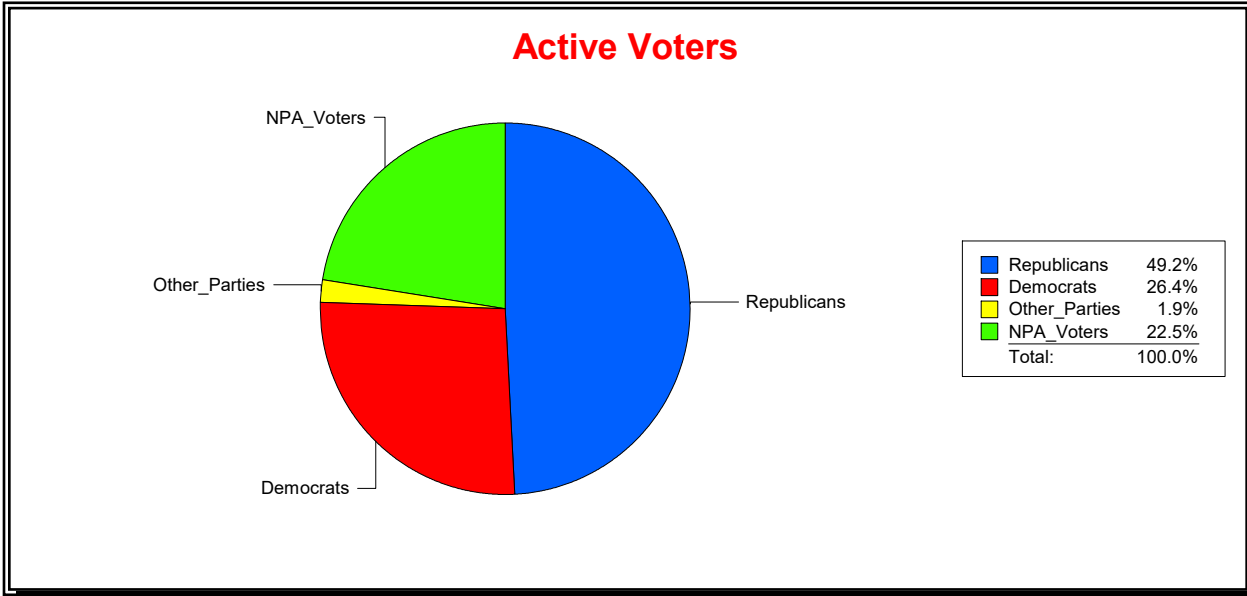

Ron Turner

Supervisor of Elections

Sarasota County, FL

Date 6/3/2024

Time 07:27 AM

Graphs of District Registration

Active Registered Voters

Inactive Voters

District	Total	Dems	Reps	NonP	Other	Total	Dems	Reps	NonP	Other
LBK DISTRICT 4	364	96	179	82	7	61	18	28	13	2