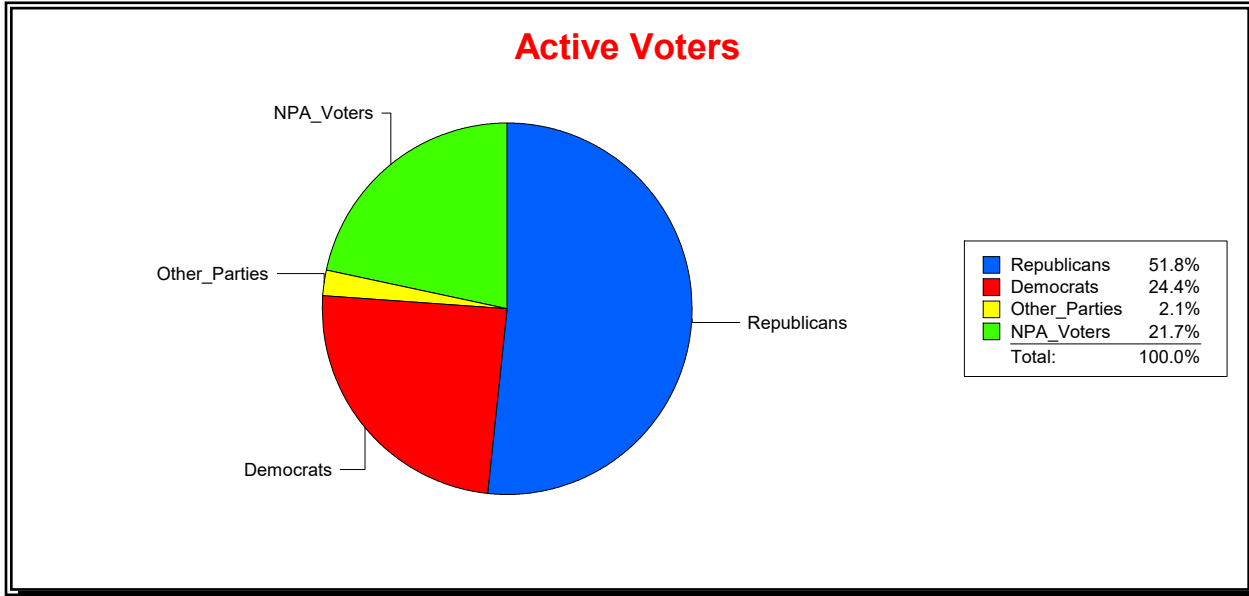

Ron Turner

Supervisor of Elections

Sarasota County, FL

Date 6/3/2024

Time 07:27 AM

Graphs of District Registration

Active Registered Voters

Inactive Voters

<u>District</u>	<u>Total</u>	<u>Dems</u>	<u>Reps</u>	<u>NonP</u>	<u>Other</u>	<u>Total</u>	<u>Dems</u>	<u>Reps</u>	<u>NonP</u>	<u>Other</u>
LONGBOAT KEY 3	1,368	334	708	297	29	171	50	79	40	2