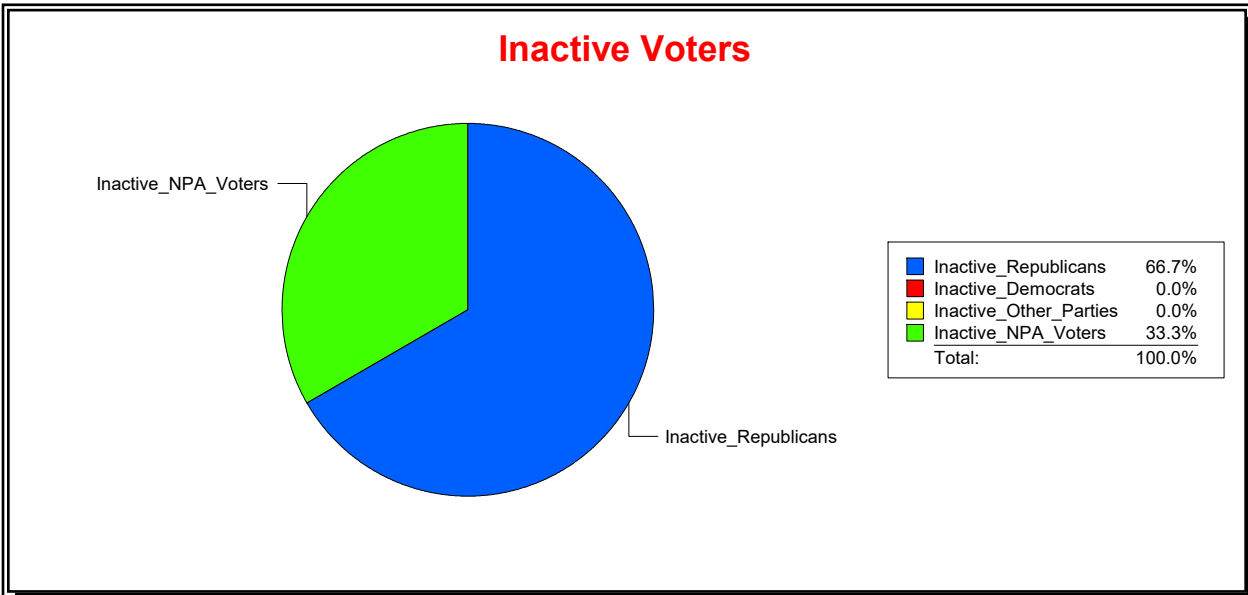

Date 6/3/2024

Time 07:27 AM

Graphs of District Registration

Active Registered Voters

Inactive Voters

District	Total	Dems	Reps	NonP	Other	Total	Dems	Reps	NonP	Other
WINDWARD AT LWR CDD	456	94	245	94	23	9	0	6	3	0