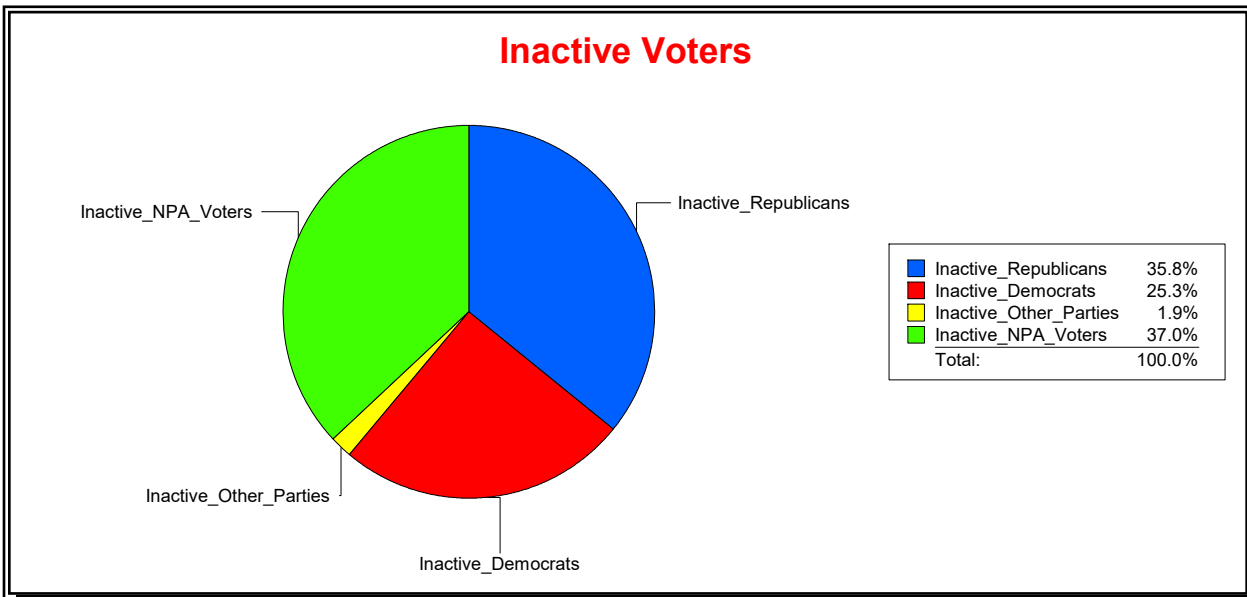

Ron Turner

Supervisor of Elections

Sarasota County, FL

Date 6/3/2024

Time 07:27 AM

Graphs of District Registration

Active Registered Voters

Inactive Voters

District	Total	Dems	Reps	NonP	Other	Total	Dems	Reps	NonP	Other
SCHOOL DIST 3	65,781	15,664	32,127	16,430	1,560	11,039	2,795	3,951	4,084	209