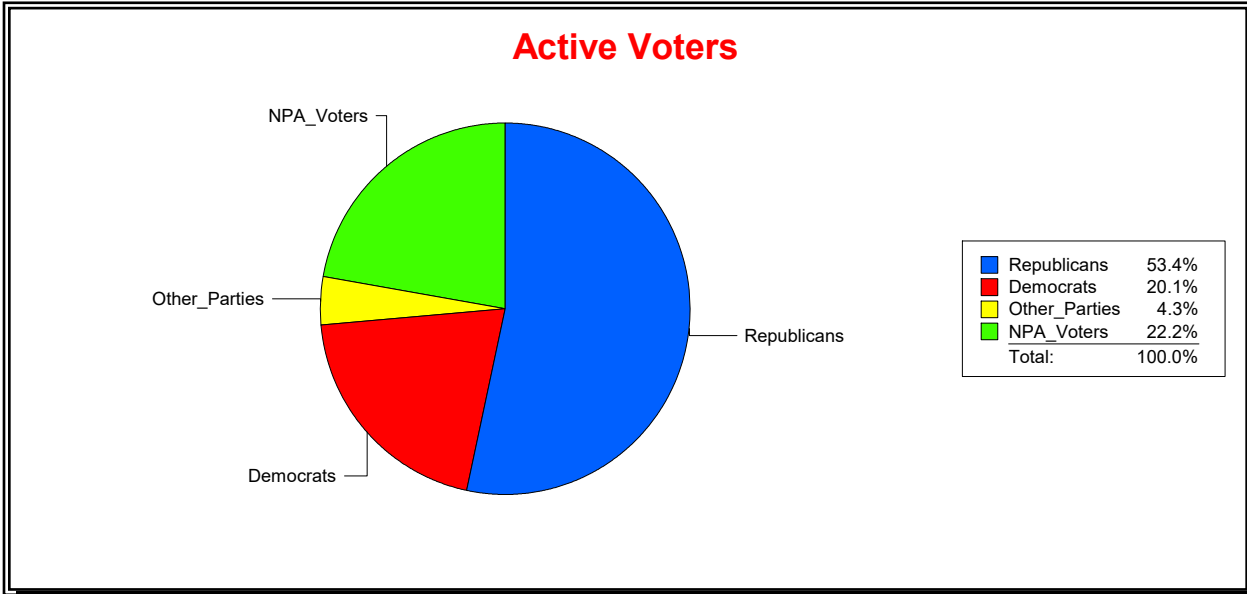

Date 6/3/2024

Time 07:27 AM

Graphs of District Registration

Active Registered Voters

Inactive Voters

District	Total	Dems	Reps	NonP	Other	Total	Dems	Reps	NonP	Other
LAKWOOD RANCH CDD	2,390	480	1,276	531	103	202	48	80	65	9