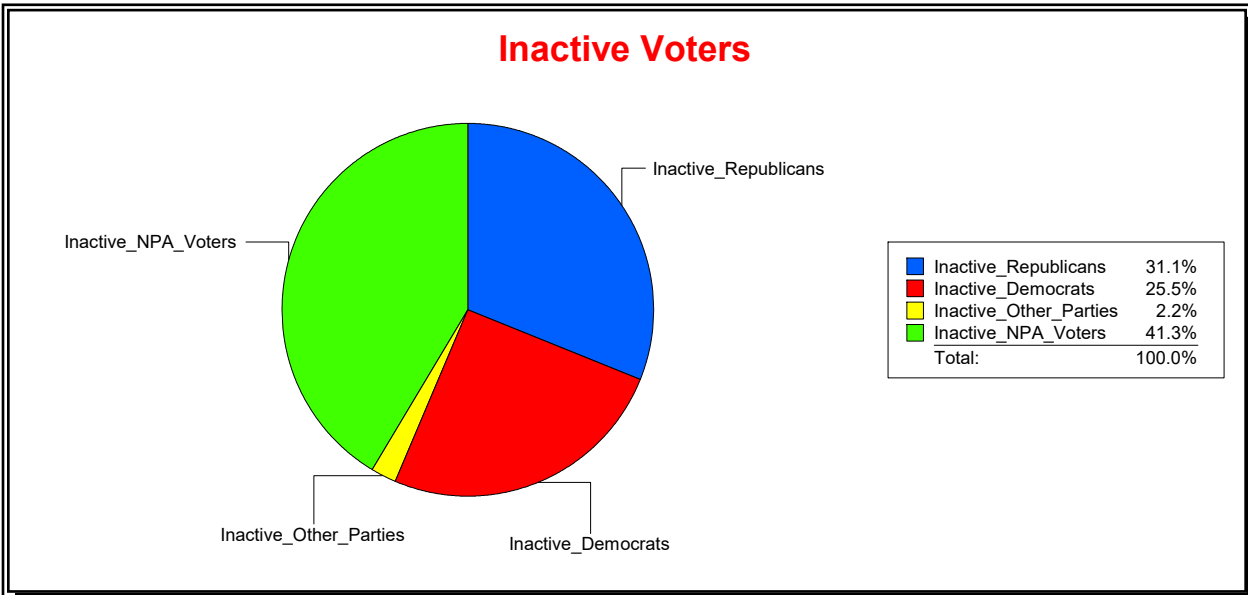

Ron Turner

Supervisor of Elections

Sarasota County, FL

Date 6/3/2024

Time 07:27 AM

Graphs of District Registration

Active Registered Voters

Inactive Voters

<u>District</u>	<u>Total</u>	<u>Dems</u>	<u>Reps</u>	<u>NonP</u>	<u>Other</u>	<u>Total</u>	<u>Dems</u>	<u>Reps</u>	<u>NonP</u>	<u>Other</u>
NORTH PORT	56,197	12,175	27,570	14,857	1,595	10,496	2,673	3,260	4,336	227