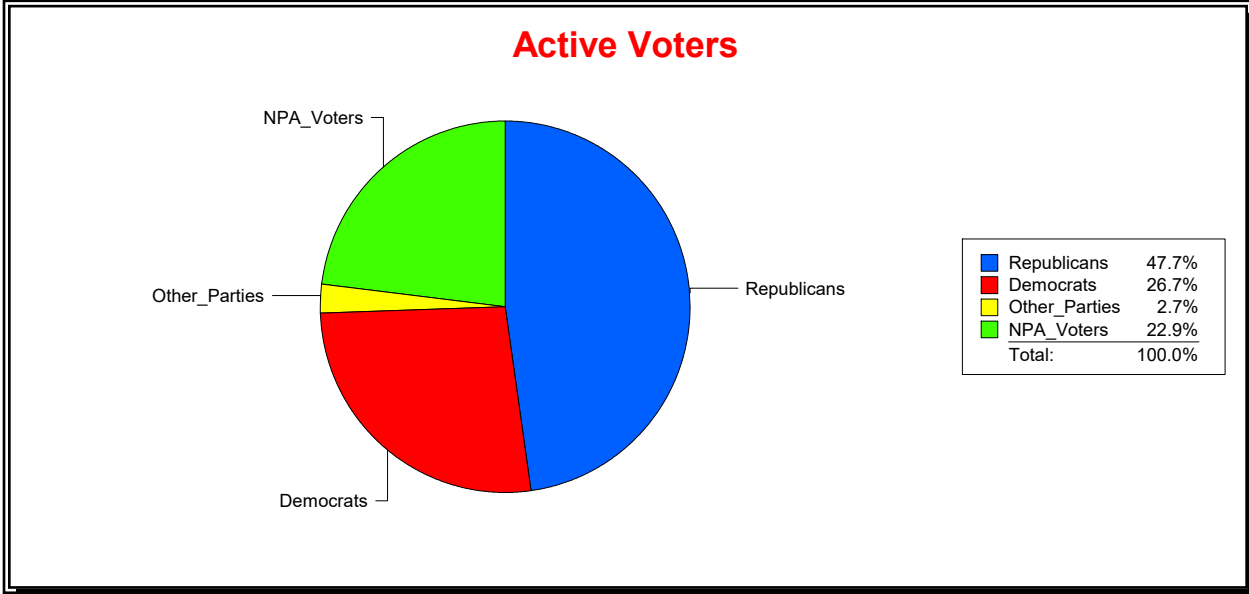

Ron Turner

Supervisor of Elections

Sarasota County, FL

Date 6/3/2024

Time 07:27 AM

Graphs of District Registration

Active Registered Voters

Inactive Voters

District	Total	Dems	Reps	NonP	Other	Total	Dems	Reps	NonP	Other
CNTY COMM DIST 1	63,589	16,957	30,307	14,581	1,744	11,099	3,306	3,759	3,794	240