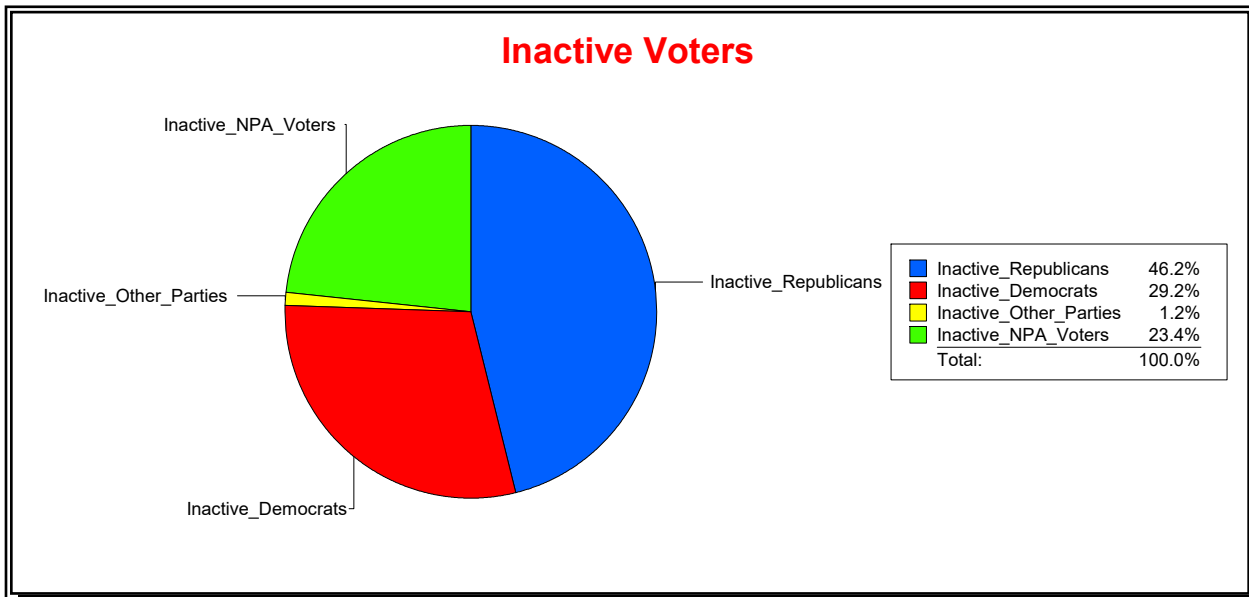

Ron Turner

Supervisor of Elections

Sarasota County, FL

Date 6/3/2024

Time 07:27 AM

Graphs of District Registration

Active Registered Voters

Inactive Voters

<u>District</u>	<u>Total</u>	<u>Dems</u>	<u>Reps</u>	<u>NonP</u>	<u>Other</u>	<u>Total</u>	<u>Dems</u>	<u>Reps</u>	<u>NonP</u>	<u>Other</u>
LONGBOAT KEY 3	1,368	334	708	297	29	171	50	79	40	2