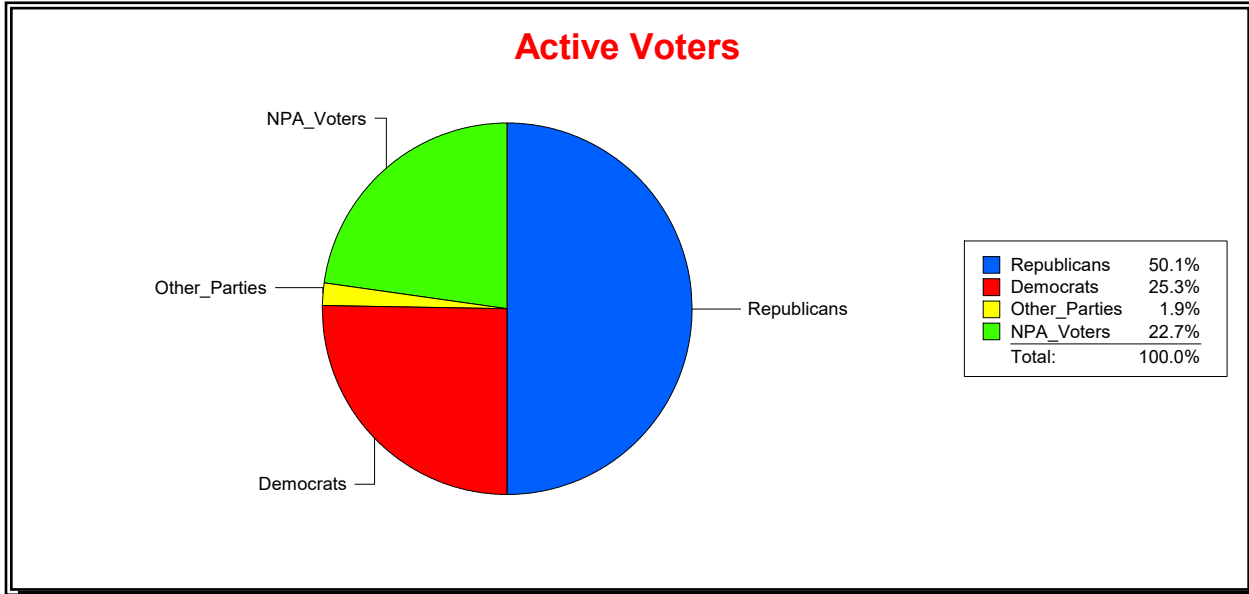

Date 6/3/2024

Time 07:27 AM

Graphs of District Registration

Active Registered Voters

Inactive Voters

District	Total	Dems	Reps	NonP	Other	Total	Dems	Reps	NonP	Other
VENETIAN CDD	1,862	472	932	423	35	146	39	58	48	1