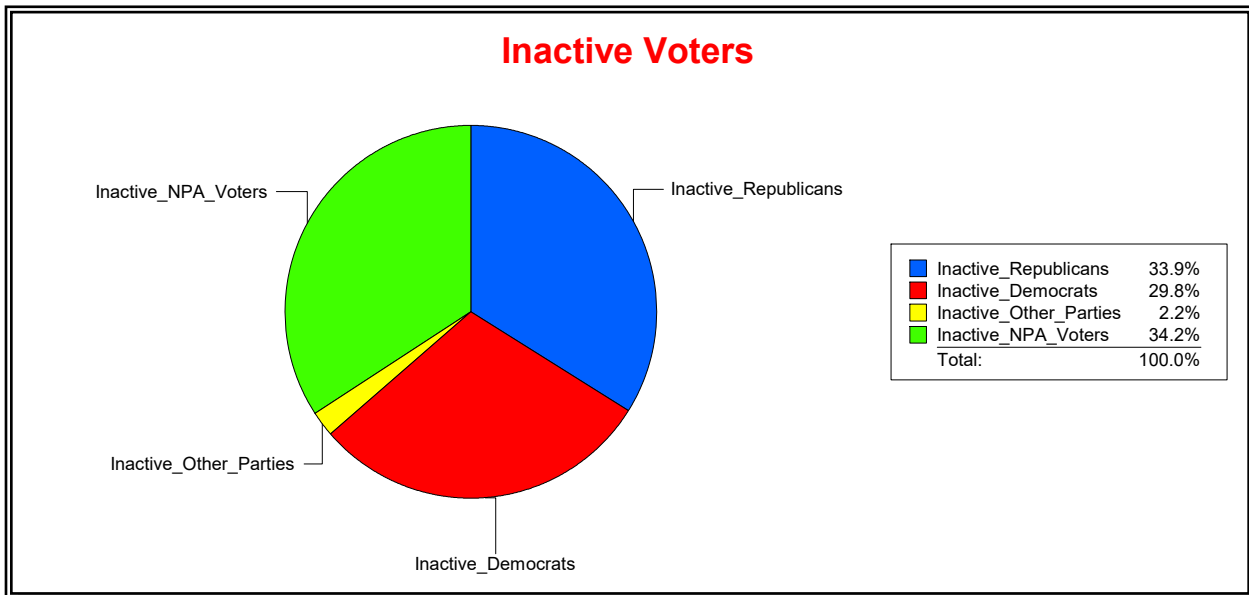

Ron Turner

Supervisor of Elections

Sarasota County, FL

Date 6/3/2024

Time 07:27 AM

Graphs of District Registration

Active Registered Voters

Inactive Voters

District	Total	Dems	Reps	NonP	Other	Total	Dems	Reps	NonP	Other
SOIL AND WATER DIST 1	63,589	16,957	30,307	14,581	1,744	11,099	3,306	3,759	3,794	240