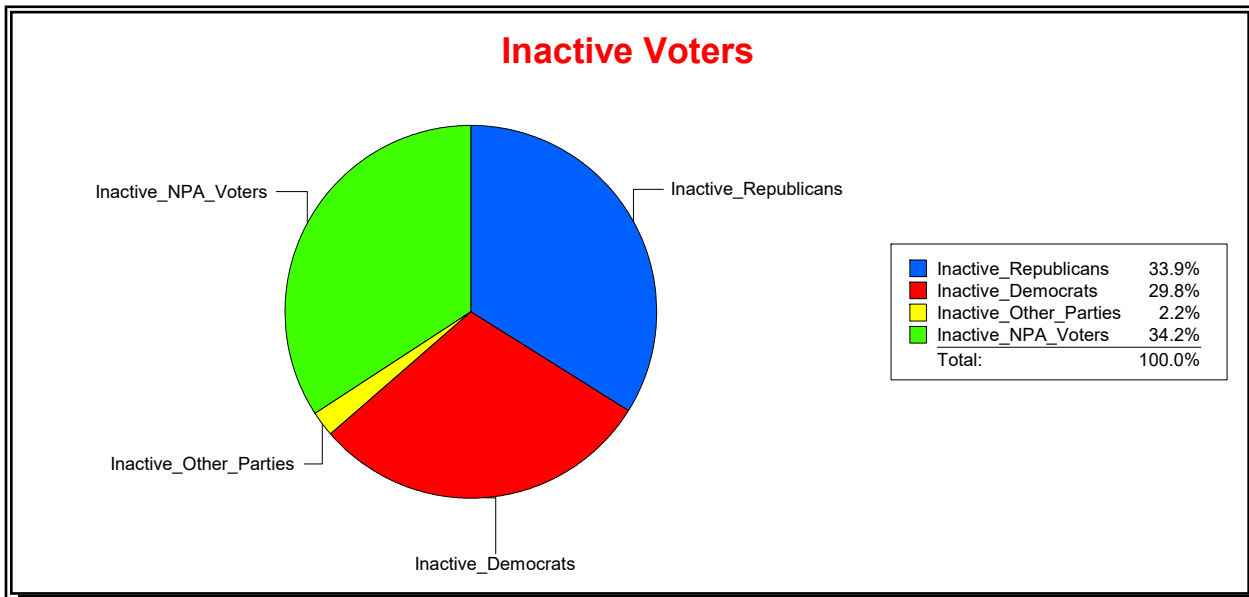

Ron Turner

Supervisor of Elections

Sarasota County, FL

Date 6/3/2024

Time 07:27 AM

Graphs of District Registration

District	Active Registered Voters					Inactive Voters				
	Total	Dems	Reps	NonP	Other	Total	Dems	Reps	NonP	Other
SCHOOL DIST 4	63,589	16,957	30,307	14,581	1,744	11,099	3,306	3,759	3,794	240