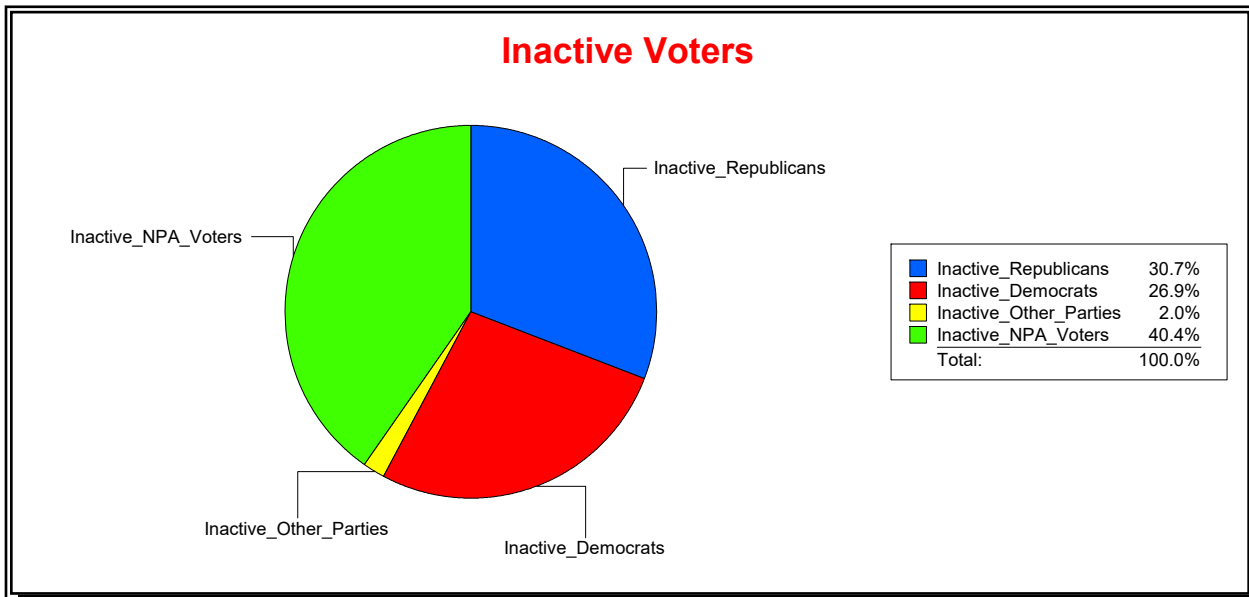

Ron Turner

Supervisor of Elections

Sarasota County, FL

Date 6/3/2024

Time 07:27 AM

Graphs of District Registration

Active Registered Voters

Inactive Voters

District	Total	Dems	Reps	NonP	Other	Total	Dems	Reps	NonP	Other
NORTH PORT 4	9,593	2,323	4,512	2,527	231	2,046	551	629	826	40