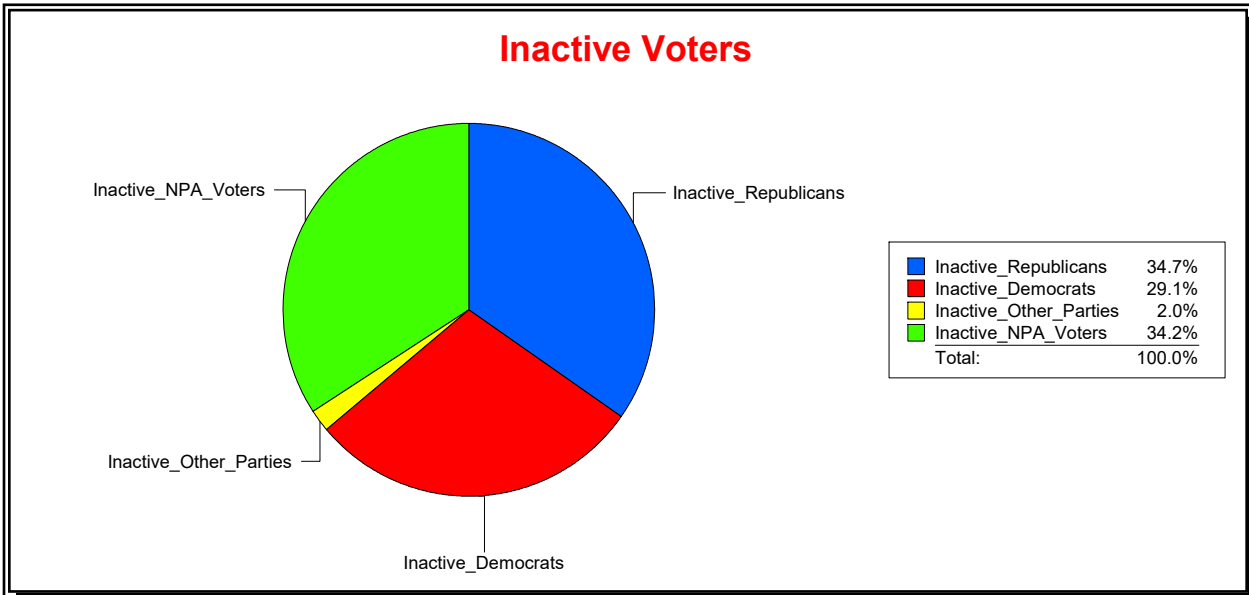

Ron Turner

Supervisor of Elections

Sarasota County, FL

Date 6/3/2024

Time 07:27 AM

Graphs of District Registration

Active Registered Voters

Inactive Voters

District	Total	Dems	Reps	NonP	Other	Total	Dems	Reps	NonP	Other
SOIL AND WATER DIST 4	68,249	18,195	32,421	15,795	1,838	10,575	3,080	3,665	3,619	211