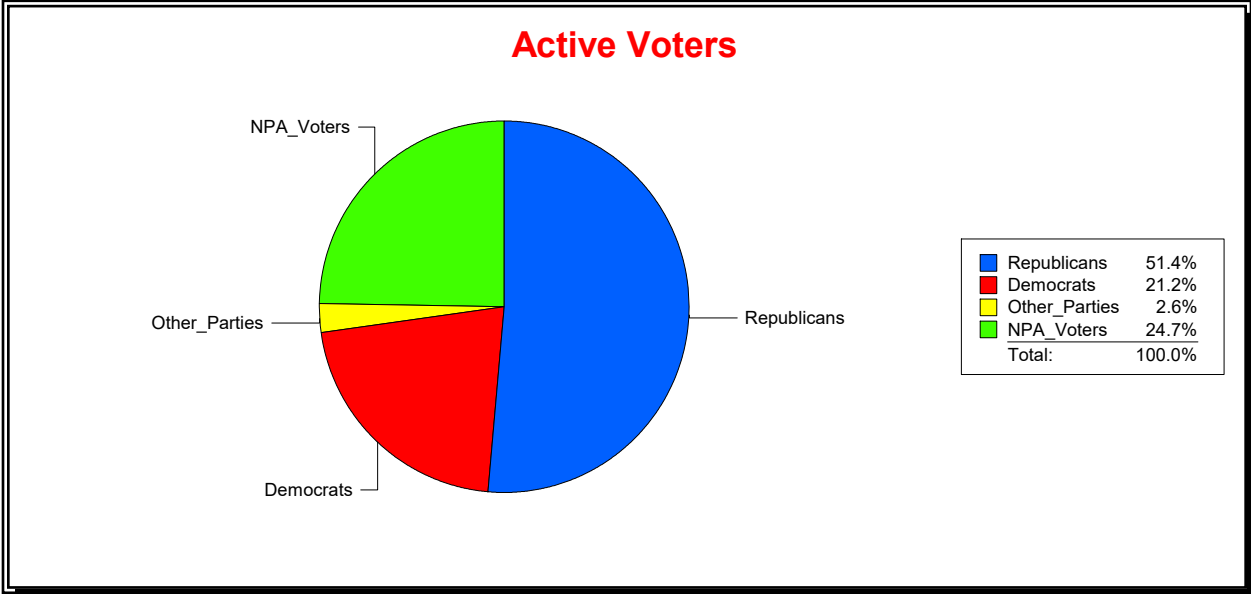

Supervisor of Elections

Sarasota County, FL

Date 6/3/2024

Time 07:27 AM

Graphs of District Registration

Active Registered Voters

Inactive Voters

District	Total	Dems	Reps	NonP	Other	Total	Dems	Reps	NonP	Other
NORTH PORT DIST 5	13,963	2,966	7,178	3,449	370	1,896	496	618	743	39