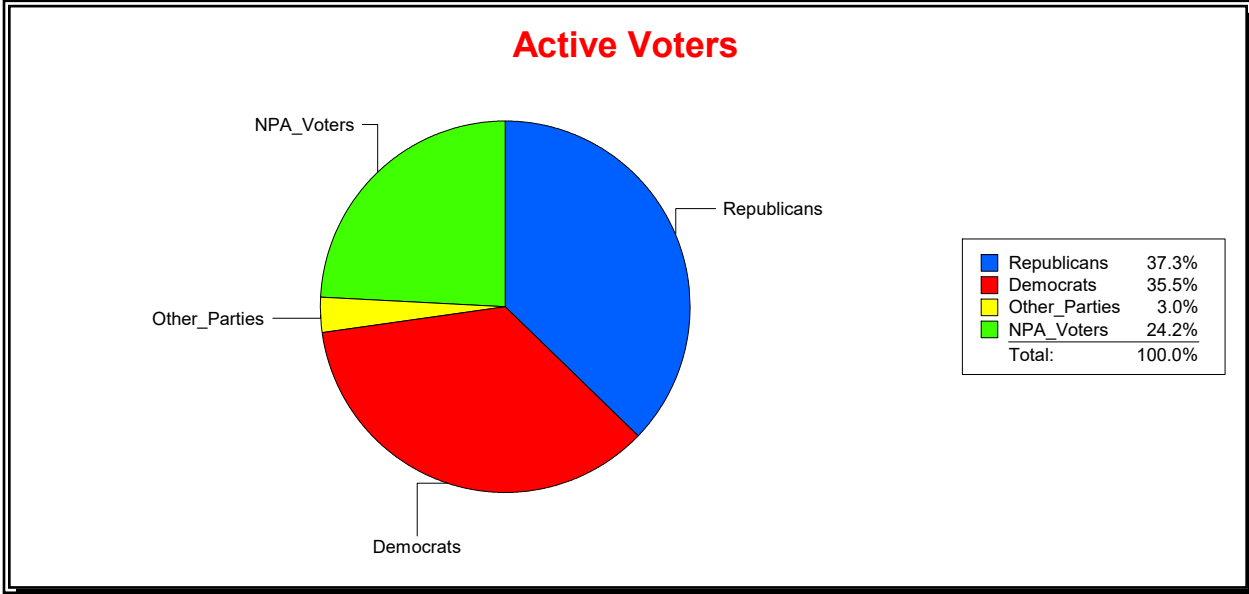

Ron Turner

Supervisor of Elections

Sarasota County, FL

Date 6/3/2024

Time 07:27 AM

Graphs of District Registration

Active Registered Voters

Inactive Voters

District	Total	Dems	Reps	NonP	Other	Total	Dems	Reps	NonP	Other
SARASOTA DIST 3	9,233	3,277	3,440	2,237	279	2,499	883	677	889	50