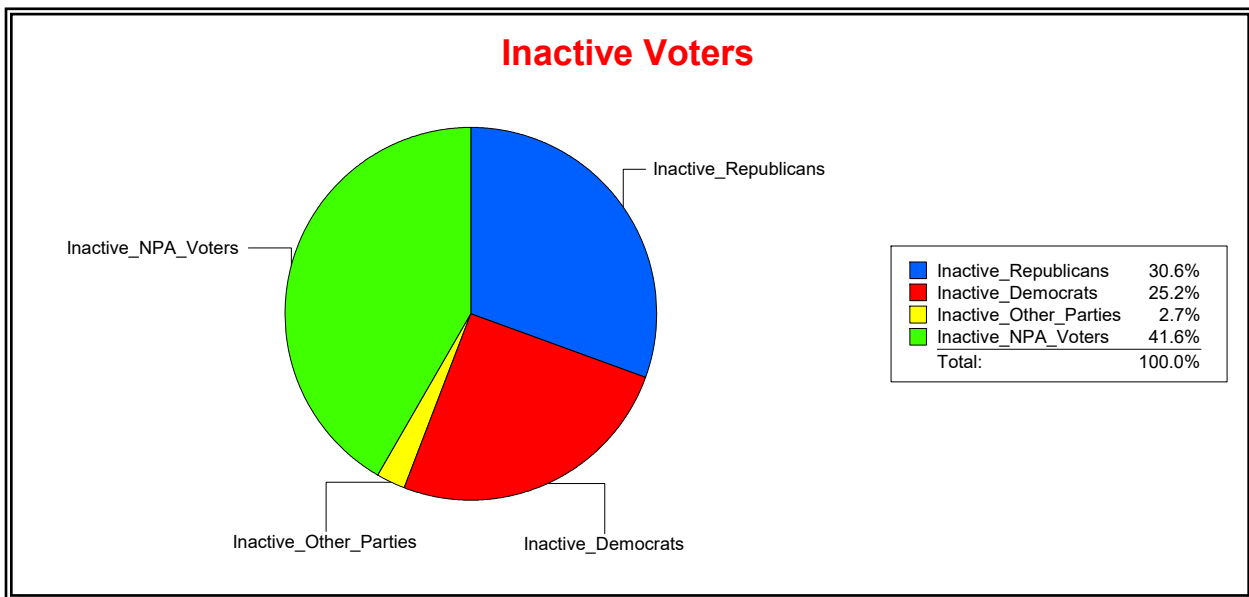

Ron Turner

Supervisor of Elections

Sarasota County, FL

Date 6/3/2024

Time 07:27 AM

Graphs of District Registration

Active Registered Voters

Inactive Voters

<u>District</u>	<u>Total</u>	<u>Dems</u>	<u>Reps</u>	<u>NonP</u>	<u>Other</u>	<u>Total</u>	<u>Dems</u>	<u>Reps</u>	<u>NonP</u>	<u>Other</u>
NORTH PORT 1	10,591	2,266	5,212	2,823	290	2,067	521	632	859	55