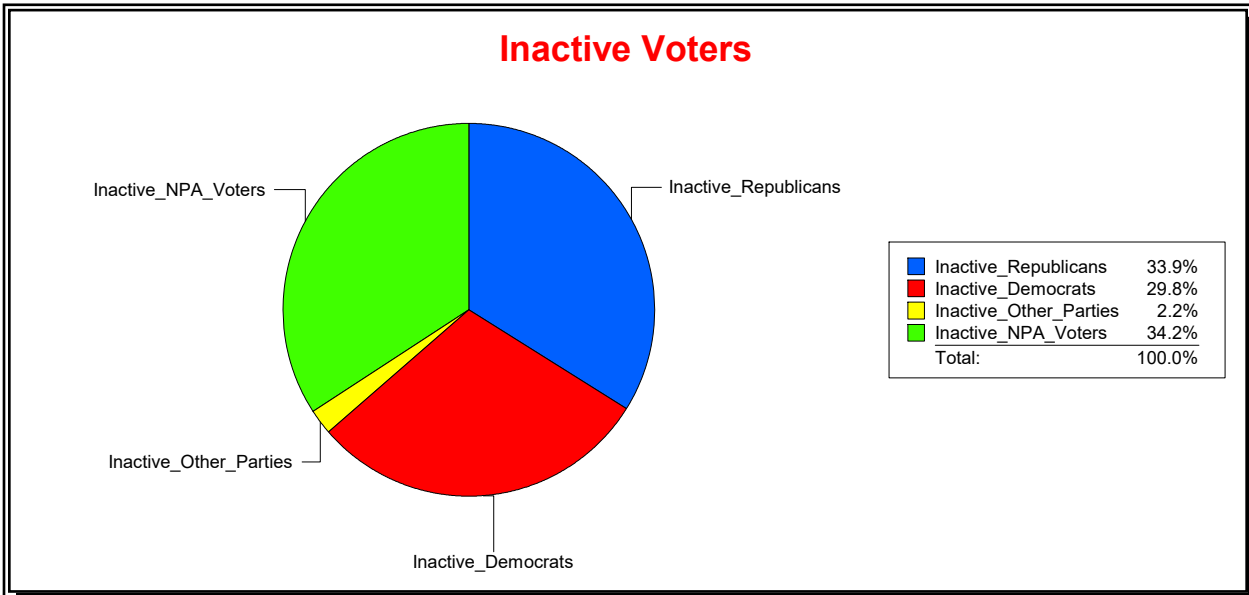

Ron Turner

Supervisor of Elections

Sarasota County, FL

Date 6/3/2024

Time 07:27 AM

Graphs of District Registration

Active Registered Voters

Inactive Voters

District	Total	Dems	Reps	NonP	Other	Total	Dems	Reps	NonP	Other
CNTY COMM DIST 1	63,589	16,957	30,307	14,581	1,744	11,099	3,306	3,759	3,794	240