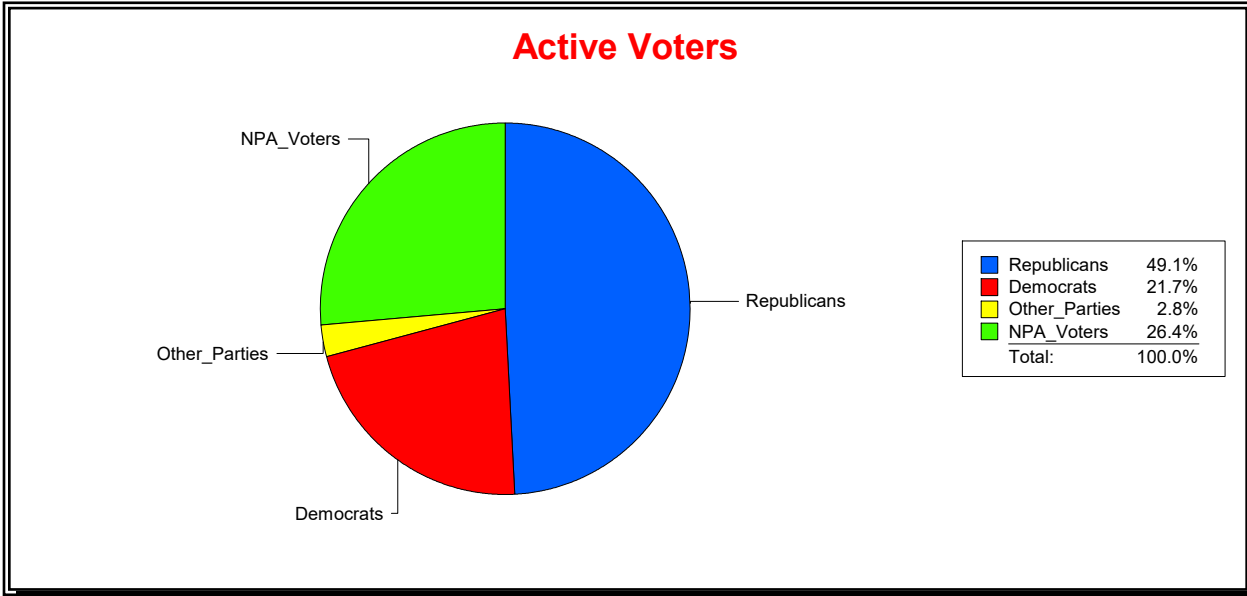

Supervisor of Elections

Sarasota County, FL

Date 6/3/2024

Time 07:27 AM

Graphs of District Registration

Active Registered Voters

Inactive Voters

<u>District</u>	<u>Total</u>	<u>Dems</u>	<u>Reps</u>	<u>NonP</u>	<u>Other</u>	<u>Total</u>	<u>Dems</u>	<u>Reps</u>	<u>NonP</u>	<u>Other</u>
NORTH PORT	56,197	12,175	27,570	14,857	1,595	10,496	2,673	3,260	4,336	227