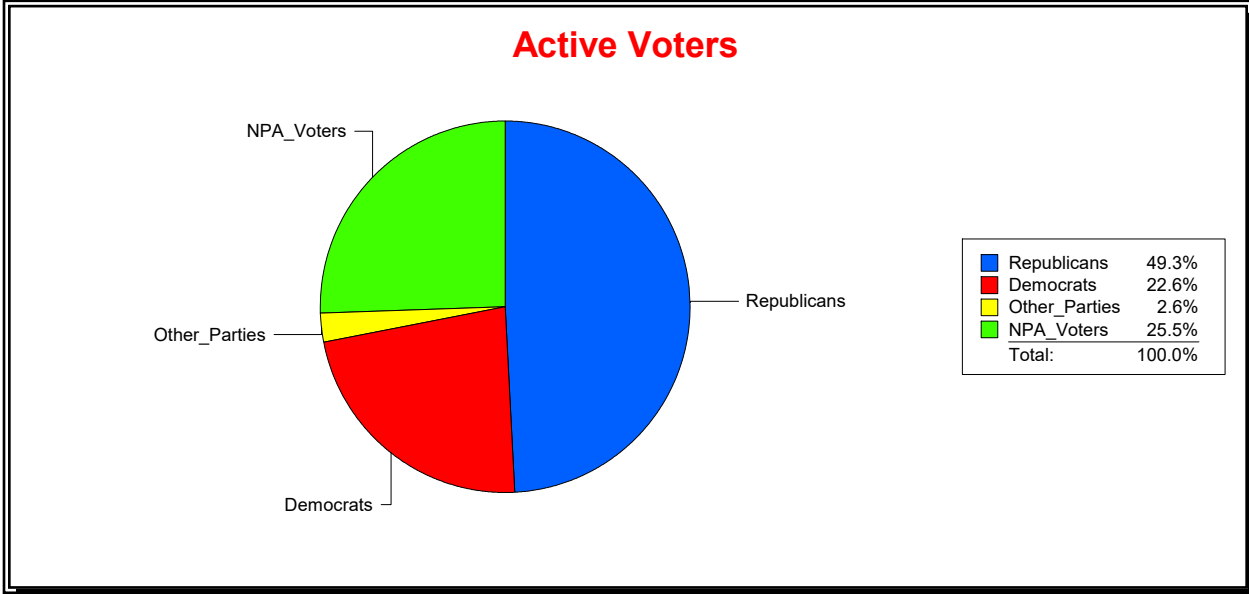

District	Total	Dems	Reps	NonP	Other	Total	Dems	Reps	NonP	Other
HOSPITAL BOARD SOUTH	116,881	26,456	57,622	29,747	3,056	20,161	5,135	6,788	7,825	413

Ron Turner

Supervisor of Elections

Sarasota County, FL

Date 6/3/2024