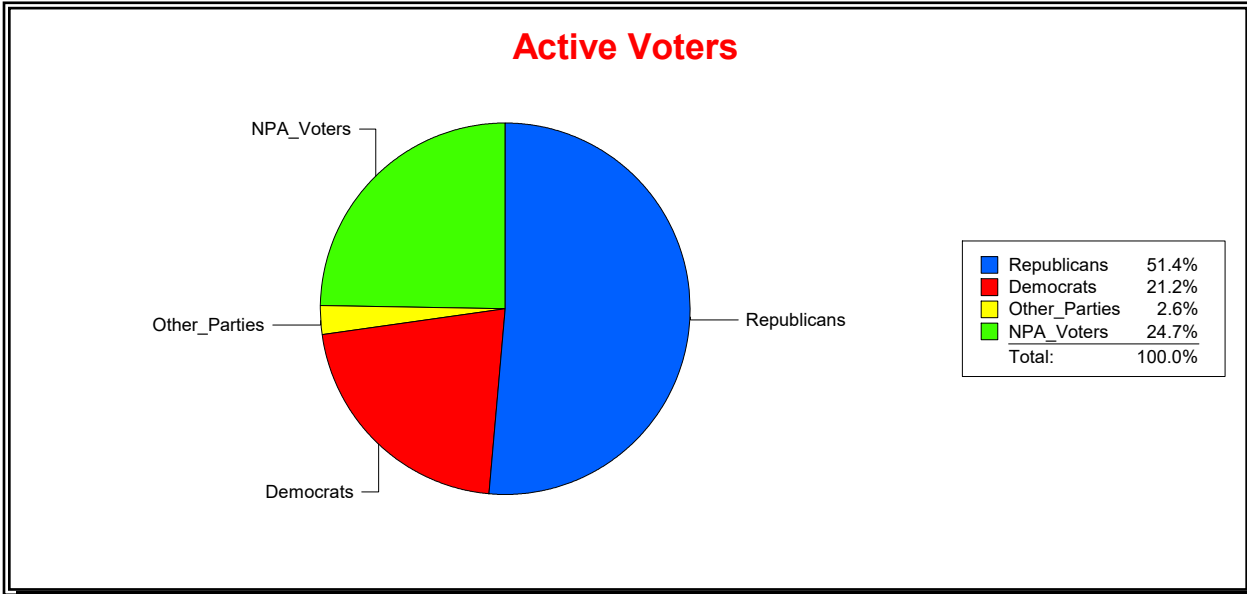

Ron Turner

Supervisor of Elections

Sarasota County, FL

Date 6/3/2024

Time 07:27 AM

Graphs of District Registration

District	Active Registered Voters					Inactive Voters				
	Total	Dems	Reps	NonP	Other	Total	Dems	Reps	NonP	Other
NORTH PORT 5	13,963	2,966	7,178	3,449	370	1,896	496	618	743	39