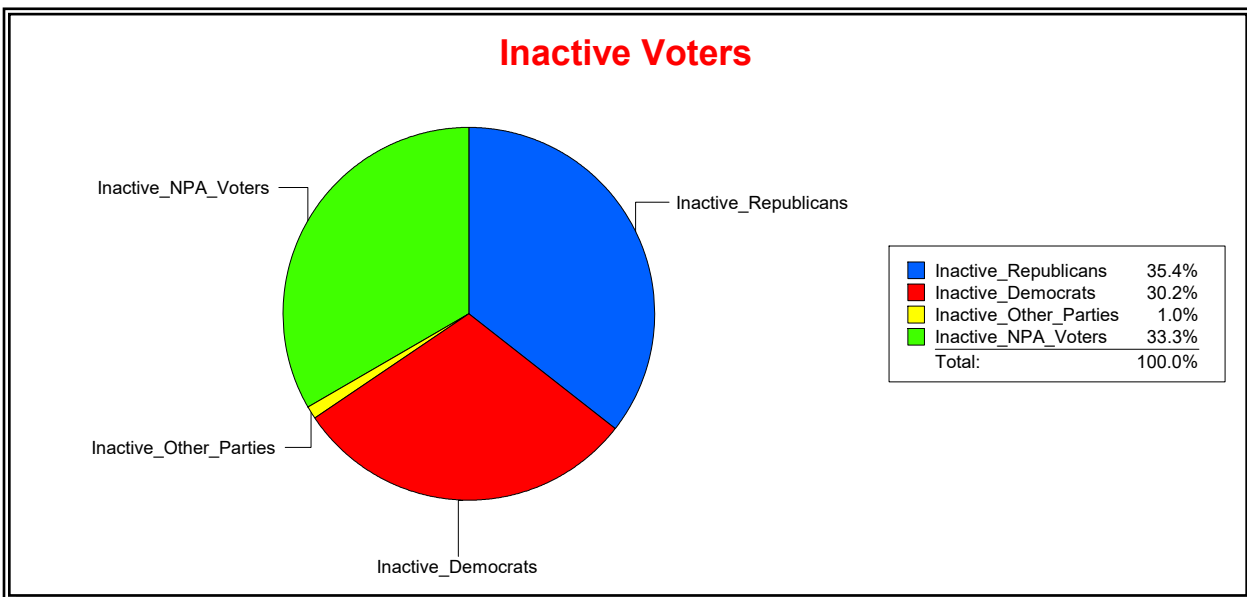

Ron Turner

Supervisor of Elections

Sarasota County, FL

Date 6/3/2024

Time 07:27 AM

Graphs of District Registration

Active Registered Voters

Inactive Voters

District	Total	Dems	Reps	NonP	Other	Total	Dems	Reps	NonP	Other
HLDY PK PK & REC DIST	491	147	203	128	13	96	29	34	32	1