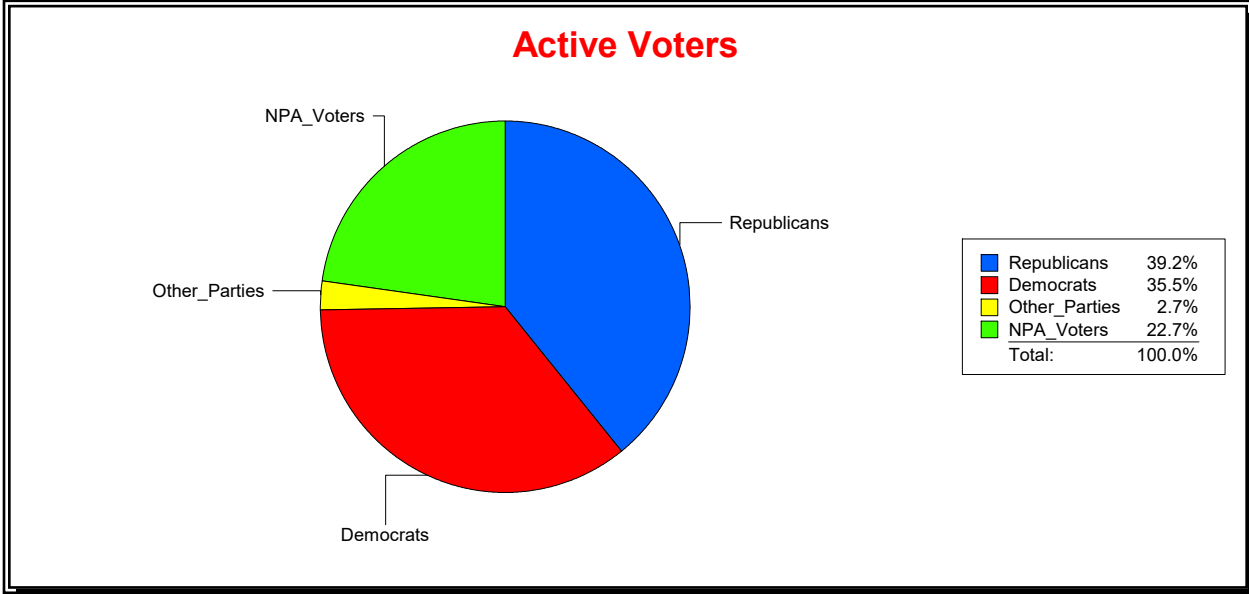

Ron Turner

Supervisor of Elections

Sarasota County, FL

Date 6/3/2024

Time 07:27 AM

Graphs of District Registration

Active Registered Voters

Inactive Voters

District	Total	Dems	Reps	NonP	Other	Total	Dems	Reps	NonP	Other
SOIL AND WATER DIST 2	57,051	20,256	22,341	12,931	1,523	12,953	4,950	3,560	4,198	245