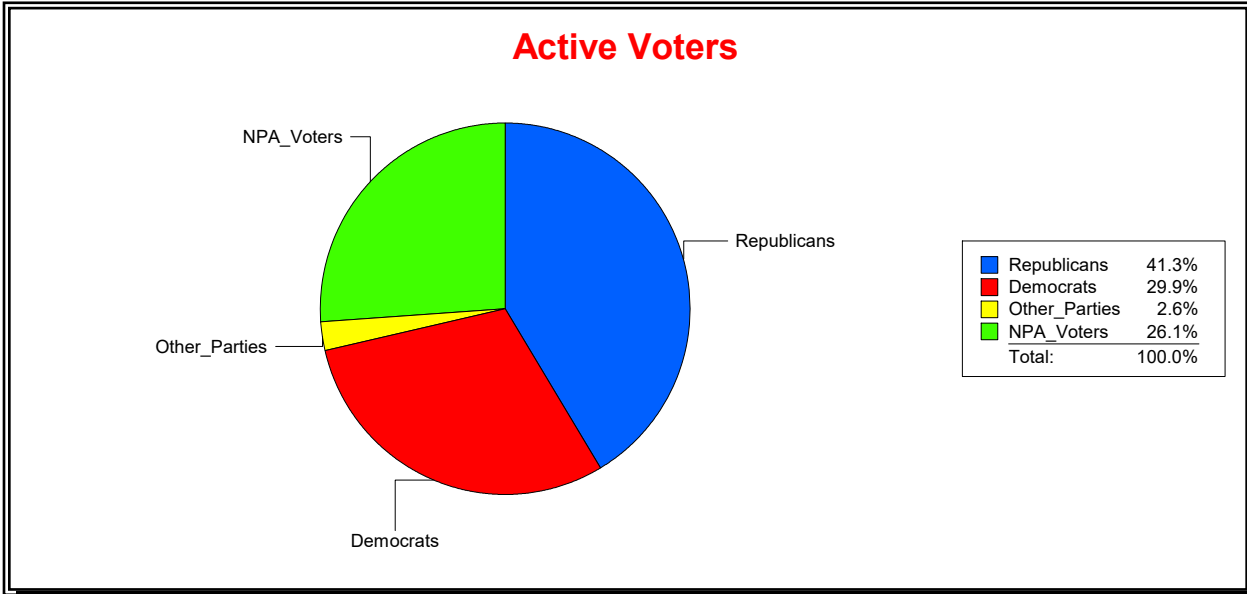

Ron Turner

Supervisor of Elections

Sarasota County, FL

Date 6/3/2024

Time 07:27 AM

Graphs of District Registration

Active Registered Voters

Inactive Voters

District	Total	Dems	Reps	NonP	Other	Total	Dems	Reps	NonP	Other
HLDY PK PK & REC DIST	491	147	203	128	13	96	29	34	32	1