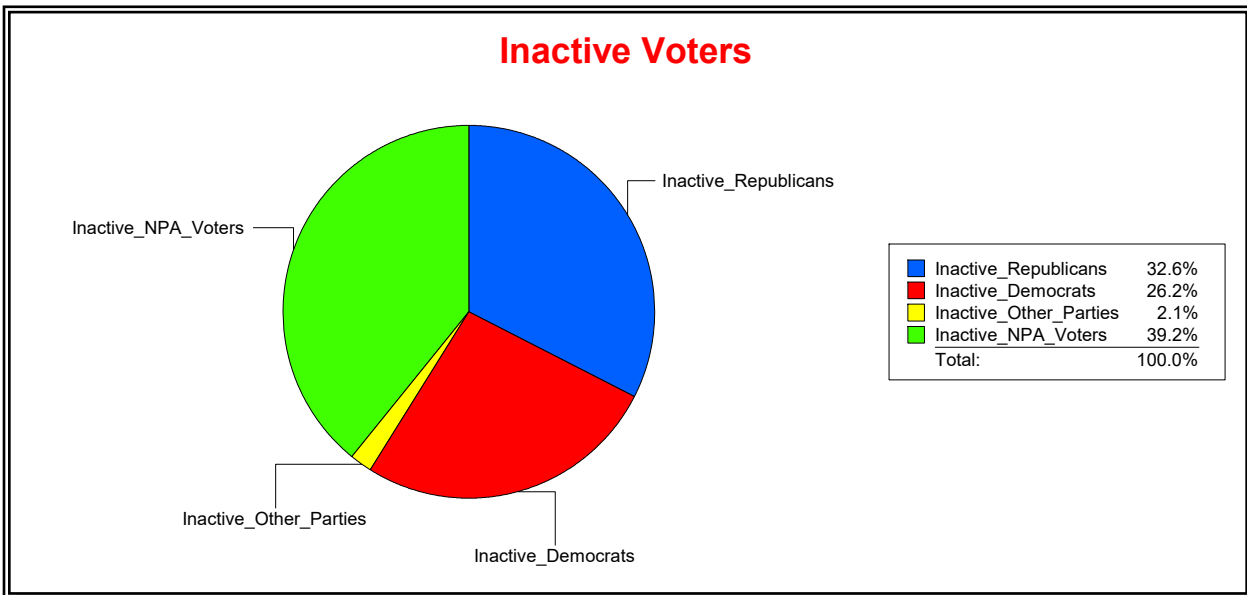

Ron Turner

Supervisor of Elections

Sarasota County, FL

Date 6/3/2024

Time 07:27 AM

Graphs of District Registration

District	Active Registered Voters					Inactive Voters				
	Total	Dems	Reps	NonP	Other	Total	Dems	Reps	NonP	Other
NORTH PORT 5	13,963	2,966	7,178	3,449	370	1,896	496	618	743	39