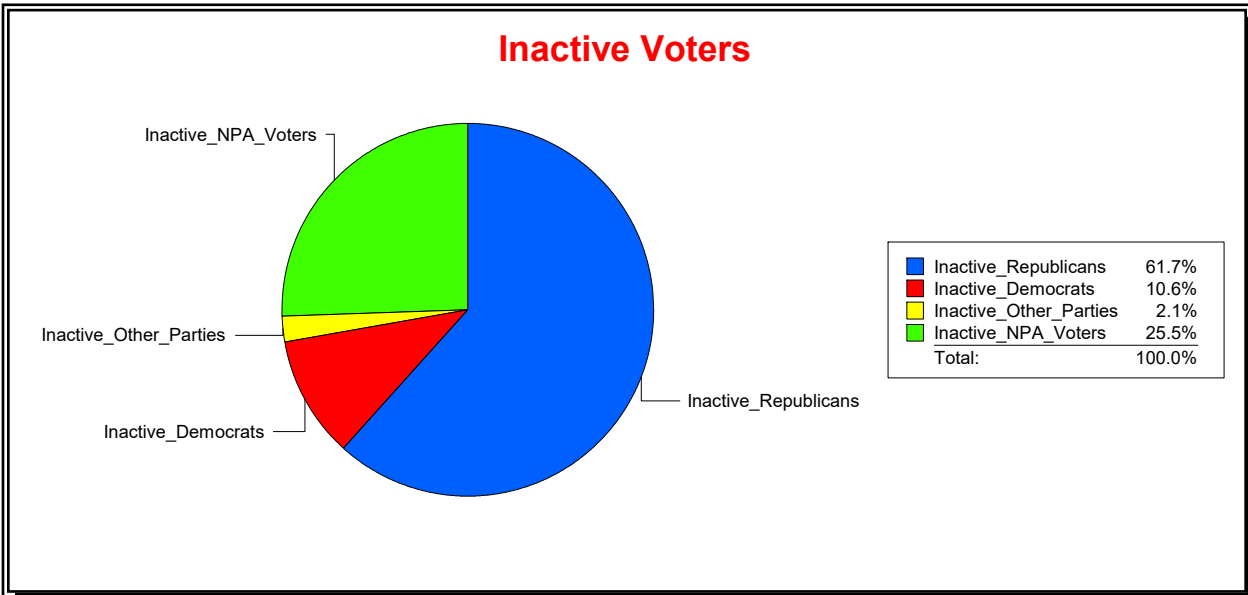

District	Total	Dems	Reps	NonP	Other	Total	Dems	Reps	NonP	Other
TOSCANA ISLES CDD	1,293	205	776	277	35	47	5	29	12	1

Ron Turner

Supervisor of Elections

Sarasota County, FL

Date 6/3/2024

Time 07:27 AM

Graphs of District Registration