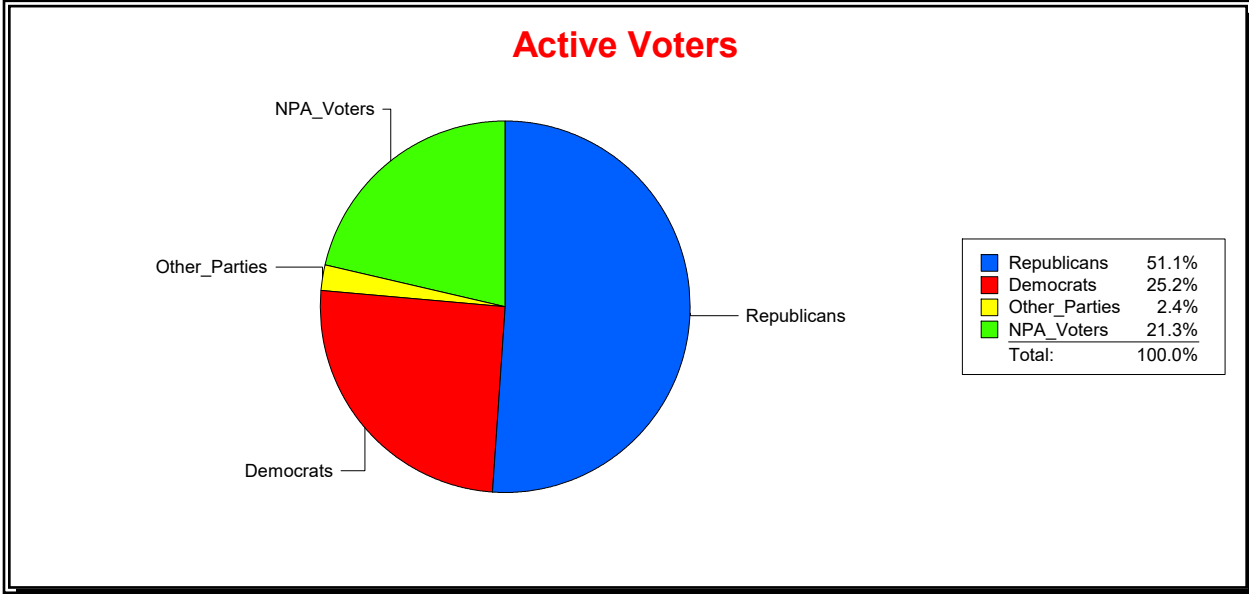

Ron Turner

Supervisor of Elections

Sarasota County, FL

Date 6/3/2024

Time 07:27 AM

Graphs of District Registration

Active Registered Voters

Inactive Voters

District	Total	Dems	Reps	NonP	Other	Total	Dems	Reps	NonP	Other
LONGBOAT KEY	4,381	1,103	2,240	932	106	559	156	263	134	6