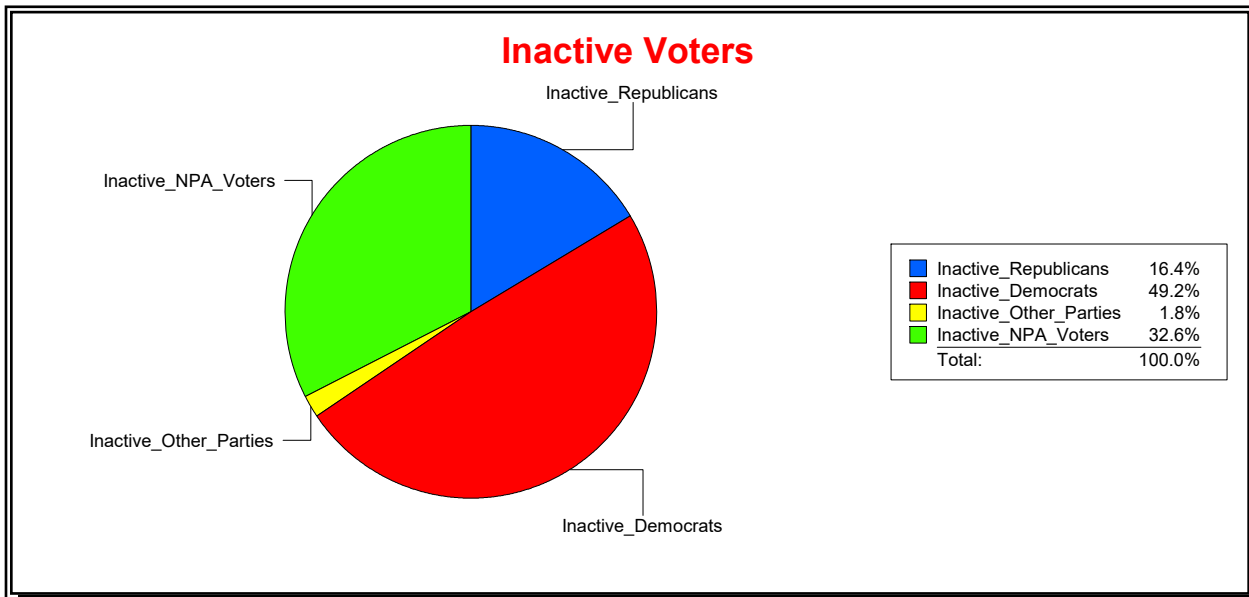

Ron Turner

Supervisor of Elections

Sarasota County, FL

Date 6/3/2024

Time 07:27 AM

Graphs of District Registration

Active Registered Voters

Inactive Voters

District	Total	Dems	Reps	NonP	Other	Total	Dems	Reps	NonP	Other
SARASOTA DIST 1	8,612	4,372	1,936	2,016	288	3,535	1,739	581	1,152	63