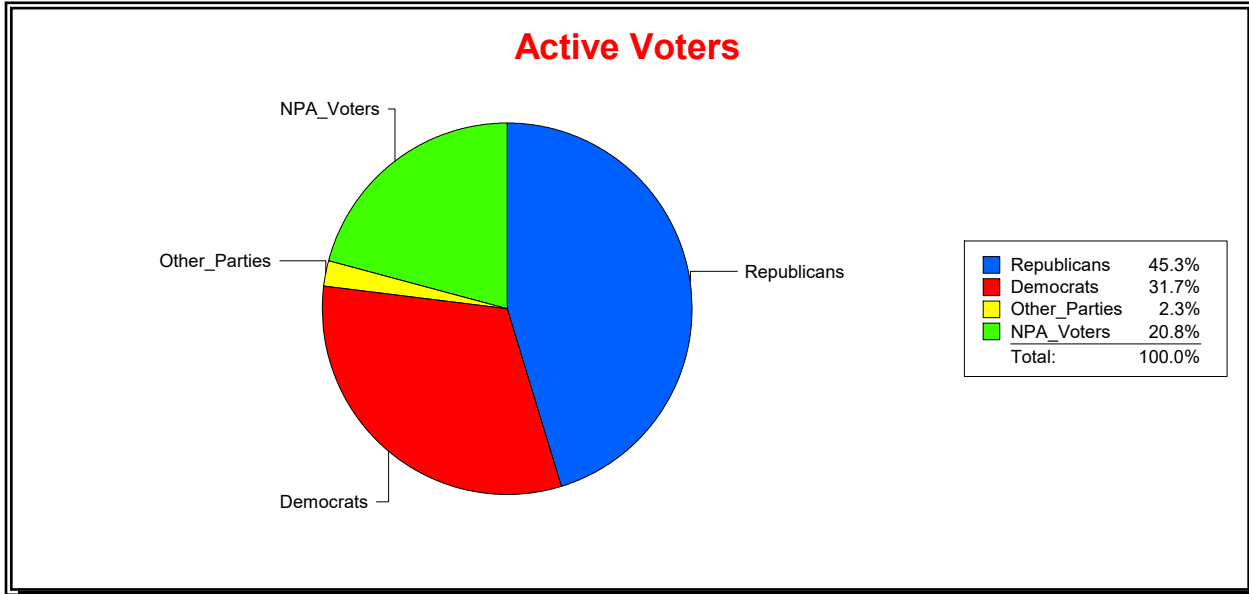

Ron Turner

Supervisor of Elections

Sarasota County, FL

Date 6/3/2024

Time 07:27 AM

Graphs of District Registration

Active Registered Voters

Inactive Voters

District	Total	Dems	Reps	NonP	Other	Total	Dems	Reps	NonP	Other
LONGBOAT KEY 2	1,244	394	563	259	28	145	43	62	40	0