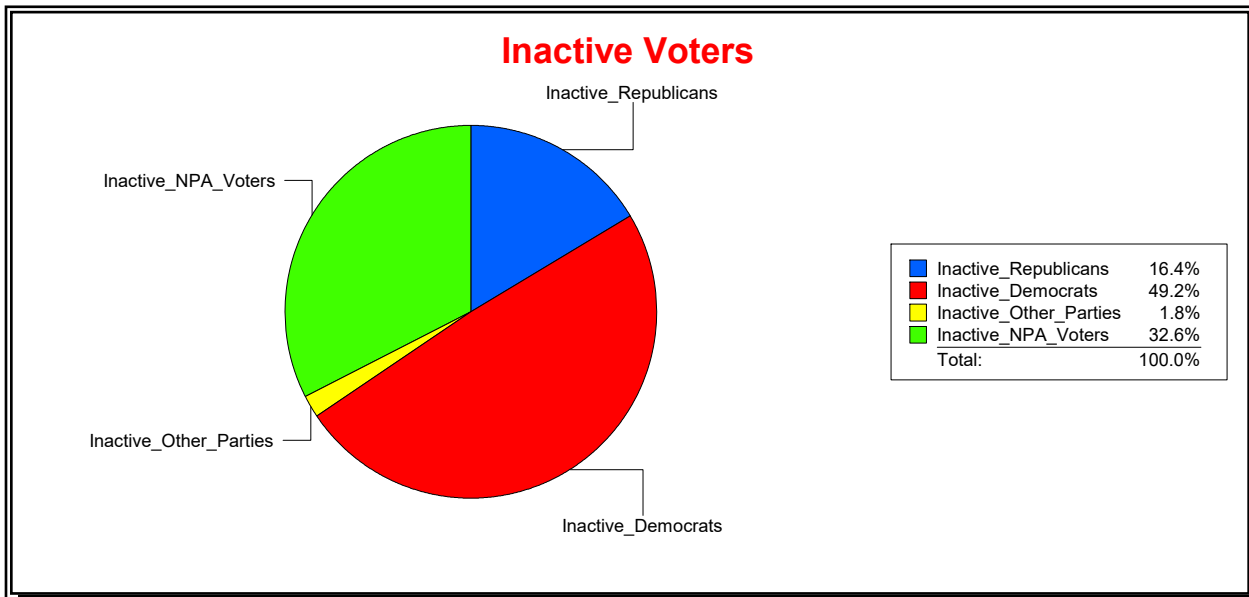

Ron Turner

Supervisor of Elections

Sarasota County, FL

Date 6/3/2024

Time 07:27 AM

Graphs of District Registration

Active Registered Voters

Inactive Voters

District	Total	Dems	Reps	NonP	Other	Total	Dems	Reps	NonP	Other
SARASOTA 1	8,612	4,372	1,936	2,016	288	3,535	1,739	581	1,152	63