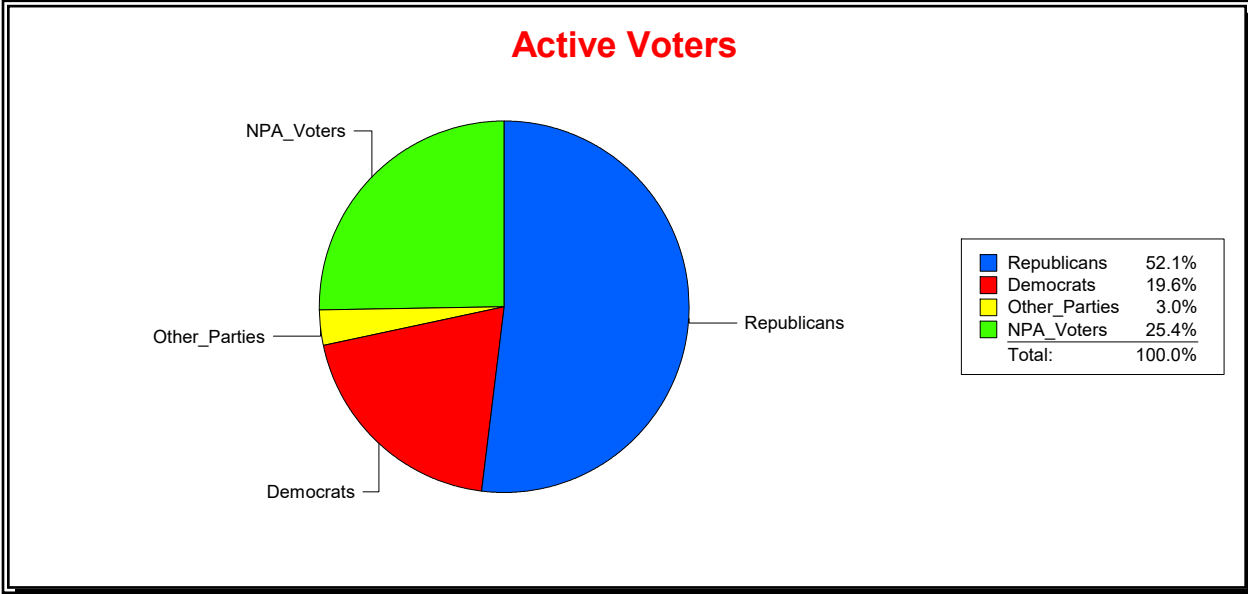

Ron Turner

Supervisor of Elections

Sarasota County, FL

Date 6/3/2024

Time 07:27 AM

Graphs of District Registration

Active Registered Voters

Inactive Voters

District	Total	Dems	Reps	NonP	Other	Total	Dems	Reps	NonP	Other
WOODLANDS CDD	1,792	351	933	455	53	113	30	41	40	2