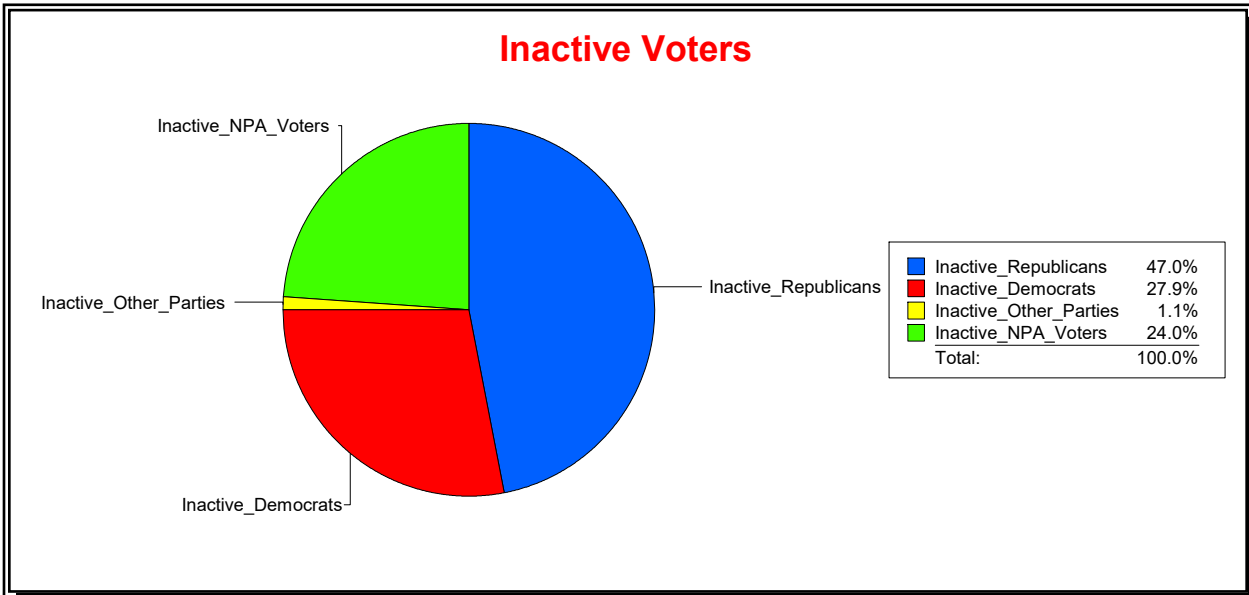

Ron Turner

Supervisor of Elections

Sarasota County, FL

Date 6/3/2024

Time 07:27 AM

Graphs of District Registration

Active Registered Voters

Inactive Voters

District	Total	Dems	Reps	NonP	Other	Total	Dems	Reps	NonP	Other
LONGBOAT KEY	4,381	1,103	2,240	932	106	559	156	263	134	6