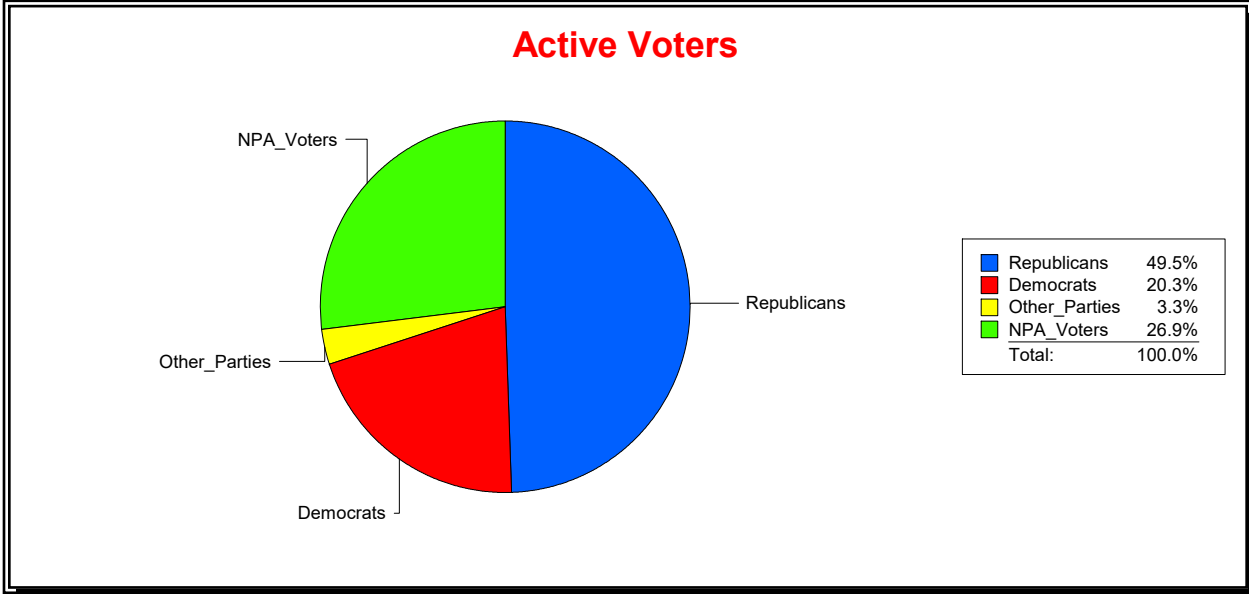

Ron Turner

Supervisor of Elections

Sarasota County, FL

Date 6/3/2024

Time 07:27 AM

Graphs of District Registration

Active Registered Voters

Inactive Voters

<u>District</u>	<u>Total</u>	<u>Dems</u>	<u>Reps</u>	<u>NonP</u>	<u>Other</u>	<u>Total</u>	<u>Dems</u>	<u>Reps</u>	<u>NonP</u>	<u>Other</u>
NORTH PORT DIST 2	12,227	2,485	6,058	3,283	401	2,159	528	673	913	45