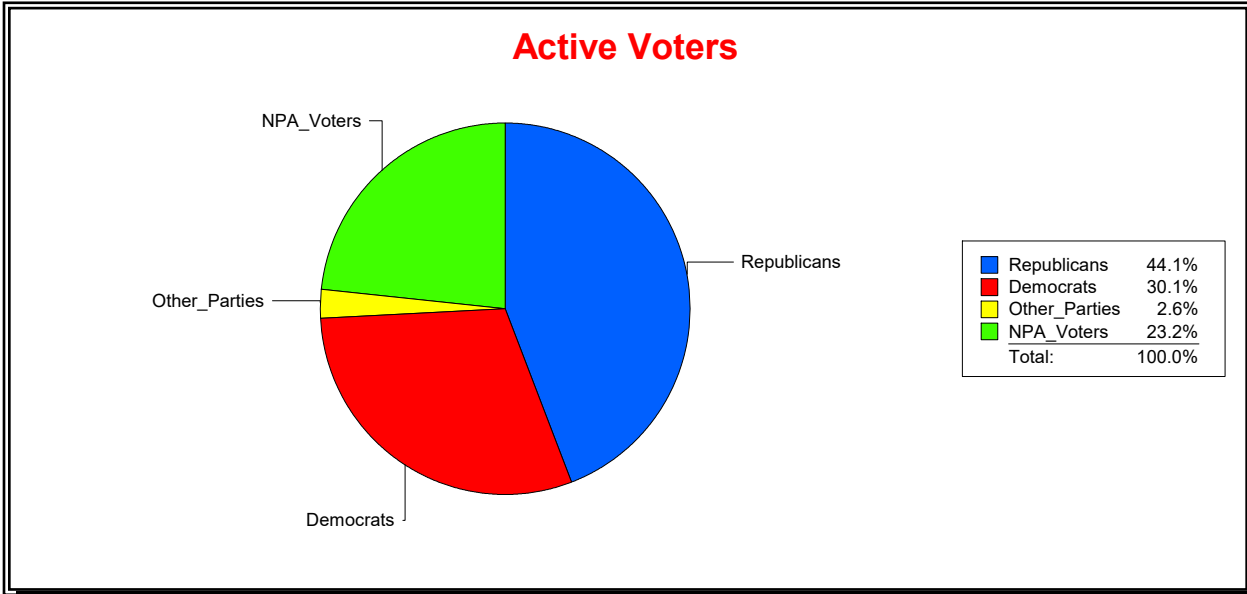

Ron Turner

Supervisor of Elections

Sarasota County, FL

Date 6/3/2024

Time 07:27 AM

Graphs of District Registration

Active Registered Voters

Inactive Voters

<u>District</u>	<u>Total</u>	<u>Dems</u>	<u>Reps</u>	<u>NonP</u>	<u>Other</u>	<u>Total</u>	<u>Dems</u>	<u>Reps</u>	<u>NonP</u>	<u>Other</u>
STATE HOUSE DIST 73	131,910	39,752	58,116	30,608	3,434	24,726	8,182	7,835	8,242	467