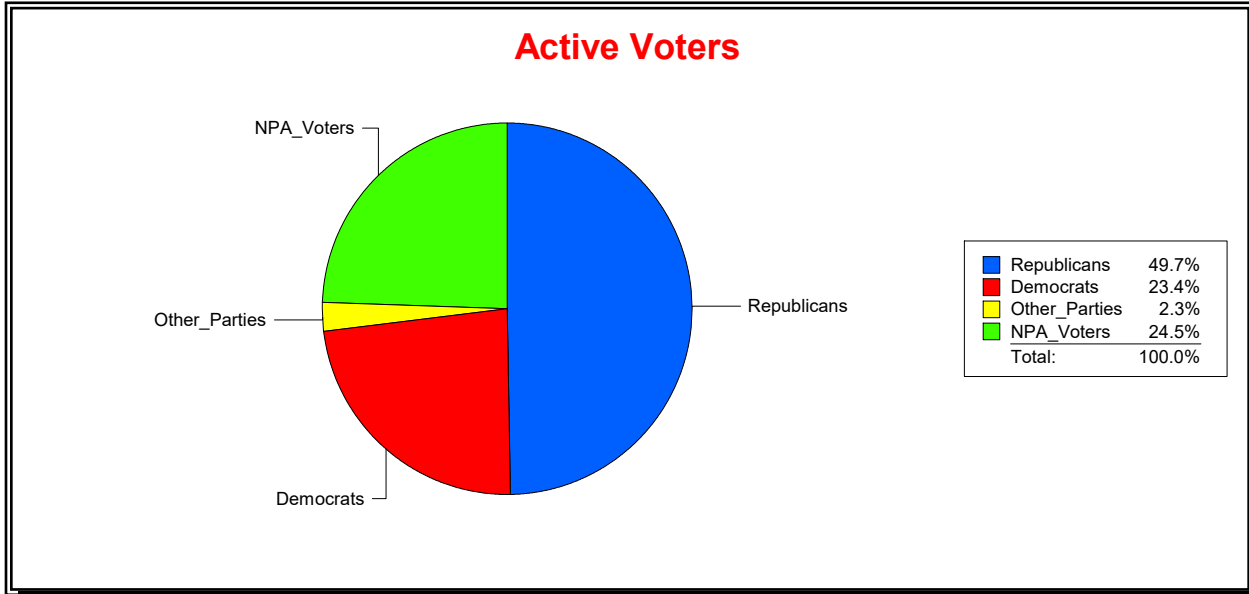

Ron Turner

Supervisor of Elections

Sarasota County, FL

Date 6/3/2024

Time 07:27 AM

Graphs of District Registration

Active Registered Voters

Inactive Voters

District	Total	Dems	Reps	NonP	Other	Total	Dems	Reps	NonP	Other
SOIL AND WATER DIST 3	70,212	16,456	34,873	17,235	1,648	10,349	2,573	3,824	3,759	193