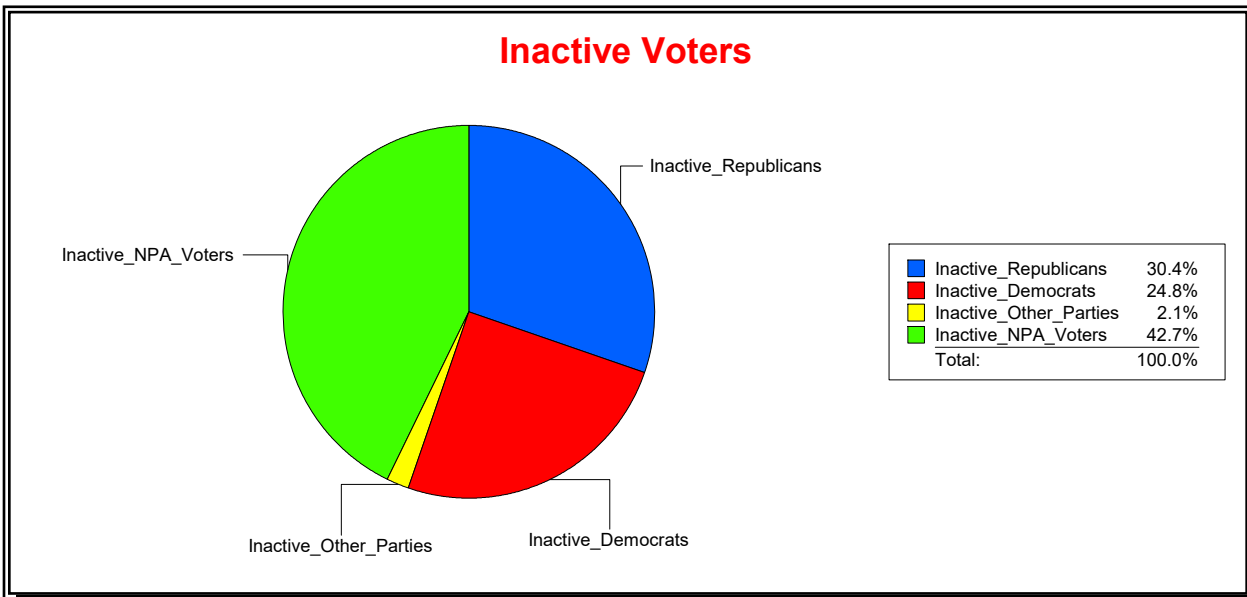

Ron Turner

Supervisor of Elections

Sarasota County, FL

Date 6/3/2024

Time 07:27 AM

Graphs of District Registration

Active Registered Voters

Inactive Voters

<u>District</u>	<u>Total</u>	<u>Dems</u>	<u>Reps</u>	<u>NonP</u>	<u>Other</u>	<u>Total</u>	<u>Dems</u>	<u>Reps</u>	<u>NonP</u>	<u>Other</u>
NORTH PORT 3	9,823	2,135	4,610	2,775	303	2,328	577	708	995	48