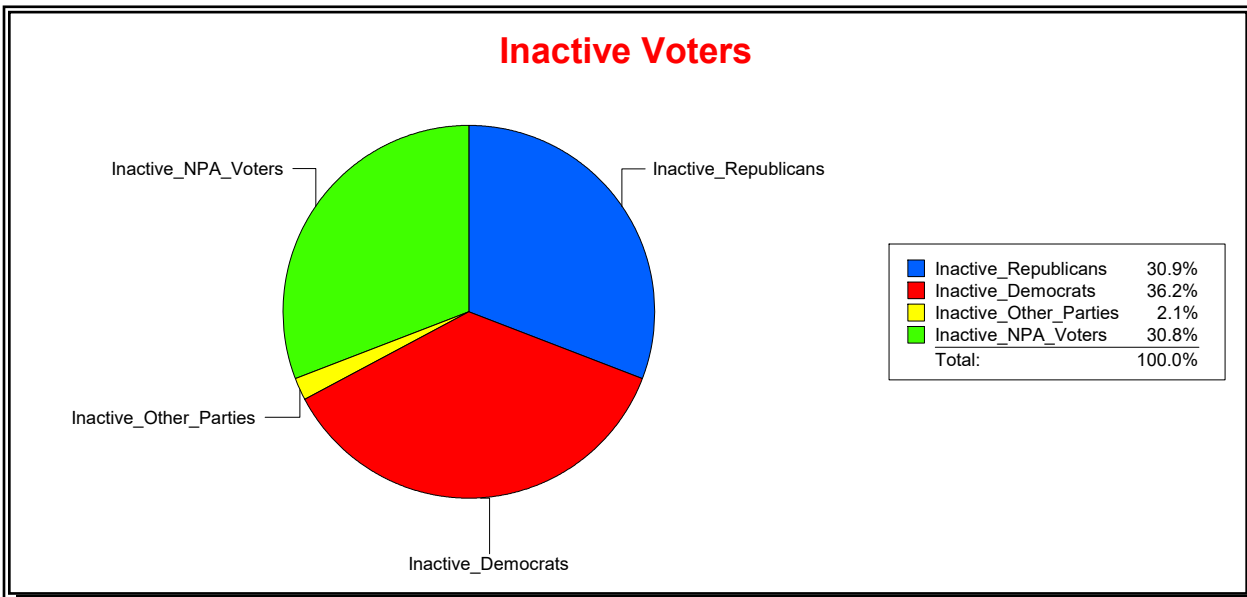

Ron Turner

Supervisor of Elections

Sarasota County, FL

Date 6/3/2024

Time 07:27 AM

Graphs of District Registration

Active Registered Voters

Inactive Voters

District	Total	Dems	Reps	NonP	Other	Total	Dems	Reps	NonP	Other
SARASOTA DIST 2	15,414	5,220	6,333	3,463	398	2,586	937	798	796	55