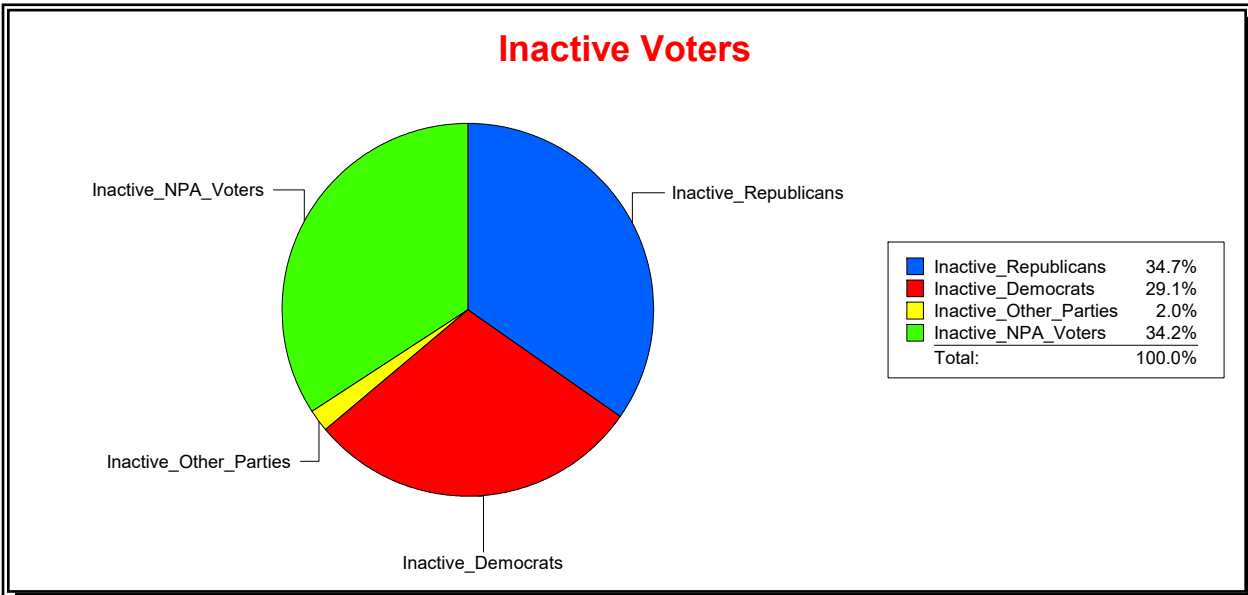

Ron Turner

Supervisor of Elections

Sarasota County, FL

Date 6/3/2024

Time 07:27 AM

Graphs of District Registration

Active Registered Voters

Inactive Voters

District	Total	Dems	Reps	NonP	Other	Total	Dems	Reps	NonP	Other
CNTY COMM DIST 4	68,249	18,195	32,421	15,795	1,838	10,575	3,080	3,665	3,619	211