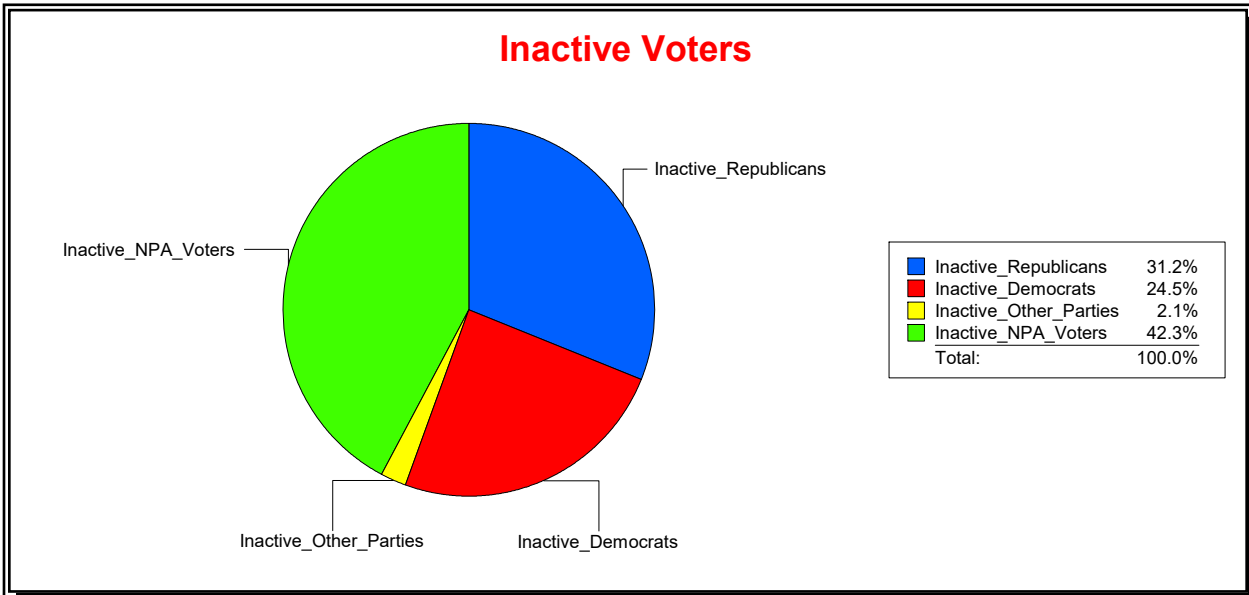

Ron Turner

Supervisor of Elections

Sarasota County, FL

Date 6/3/2024

Time 07:27 AM

Graphs of District Registration

Active Registered Voters

Inactive Voters

<u>District</u>	<u>Total</u>	<u>Dems</u>	<u>Reps</u>	<u>NonP</u>	<u>Other</u>	<u>Total</u>	<u>Dems</u>	<u>Reps</u>	<u>NonP</u>	<u>Other</u>
NORTH PORT DIST 2	12,227	2,485	6,058	3,283	401	2,159	528	673	913	45