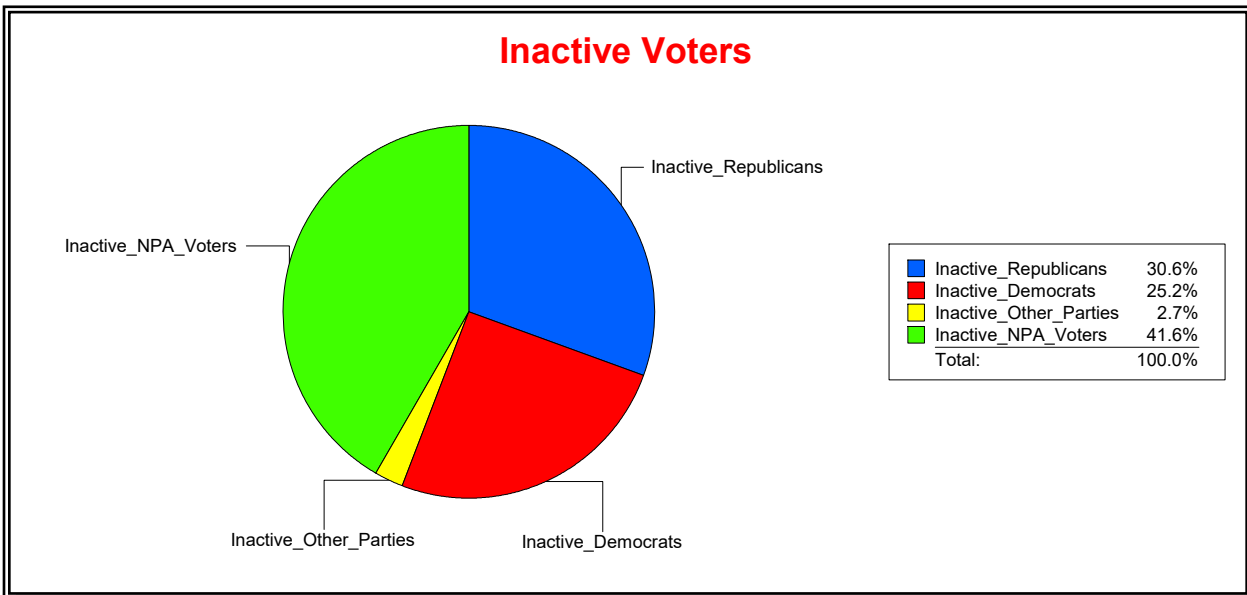

Ron Turner

Supervisor of Elections

Sarasota County, FL

Date 6/3/2024

Time 07:27 AM

Graphs of District Registration

Active Registered Voters

Inactive Voters

District	Total	Dems	Reps	NonP	Other	Total	Dems	Reps	NonP	Other
NORTH PORT DIST 1	10,591	2,266	5,212	2,823	290	2,067	521	632	859	55