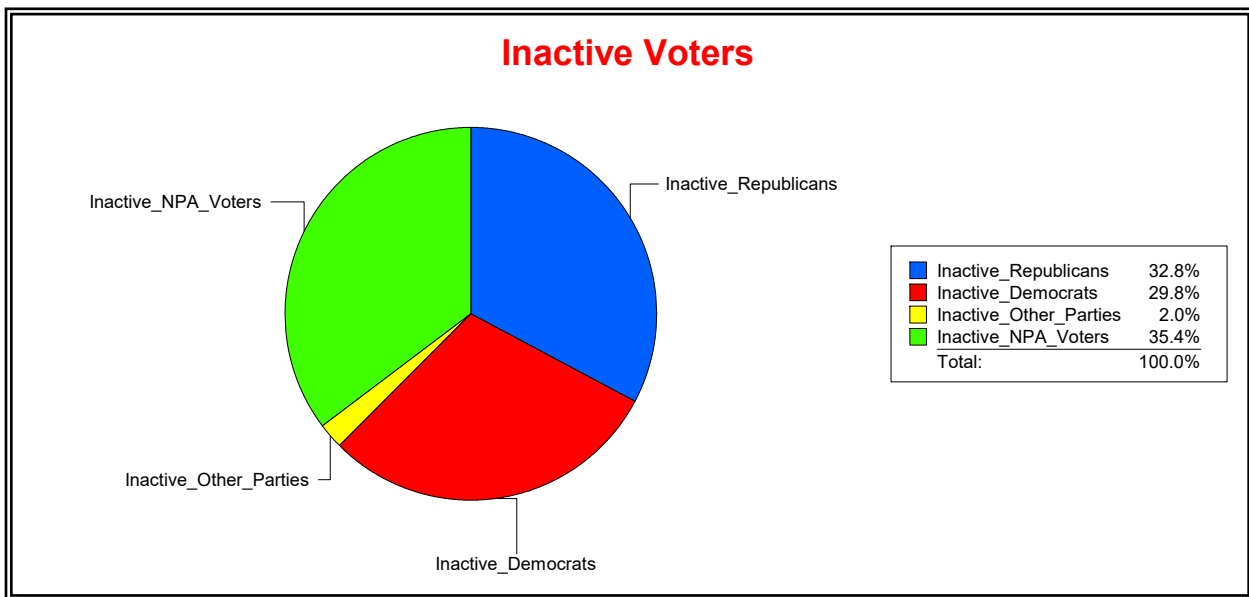

Ron Turner

Supervisor of Elections

Sarasota County, FL

Date 6/3/2024

Time 07:27 AM

Graphs of District Registration

Active Registered Voters

Inactive Voters

District	Total	Dems	Reps	NonP	Other	Total	Dems	Reps	NonP	Other
17TH CONGRESS DIST	323,542	86,162	151,497	77,338	8,545	57,298	17,077	18,807	20,265	1,149

Ron Turner

Supervisor of Elections

Sarasota County, FL