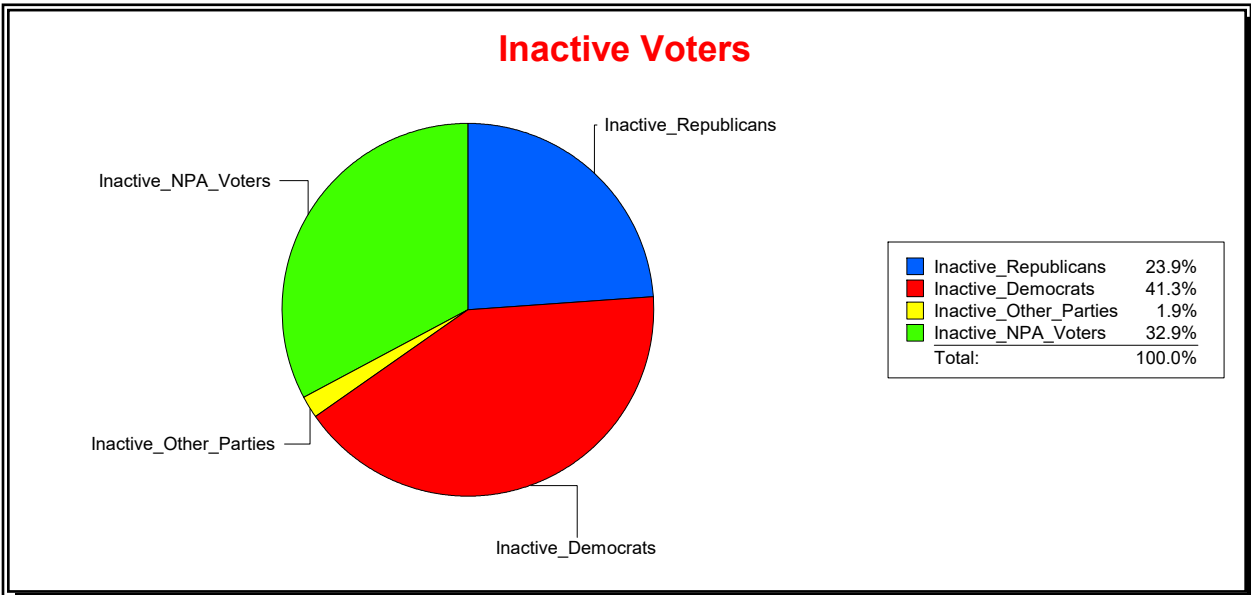

Ron Turner

Supervisor of Elections

Sarasota County, FL

Date 6/3/2024

Time 07:27 AM

Graphs of District Registration

Active Registered Voters

Inactive Voters

District	Total	Dems	Reps	NonP	Other	Total	Dems	Reps	NonP	Other
SARASOTA	33,259	12,869	11,709	7,716	965	8,620	3,559	2,056	2,837	168