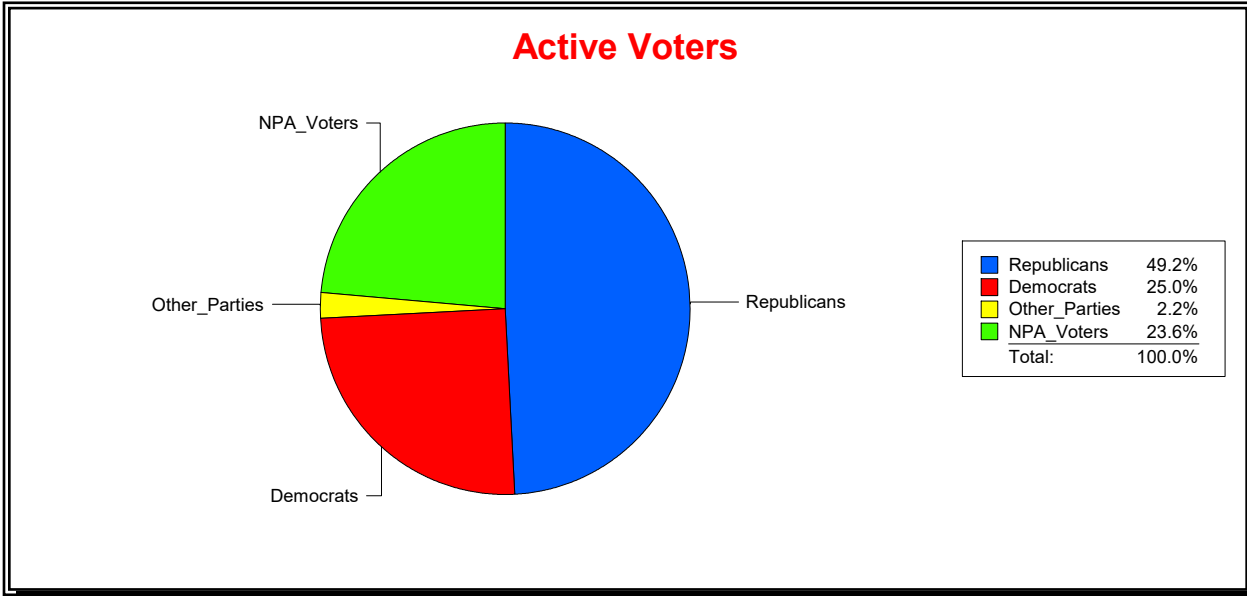

Graphs of District Registration

Active Registered Voters

Inactive Voters

District	Total	Dems	Reps	NonP	Other	Total	Dems	Reps	NonP	Other
VENICE	22,068	5,519	10,851	5,213	485	2,889	738	1,133	963	55

Ron Turner