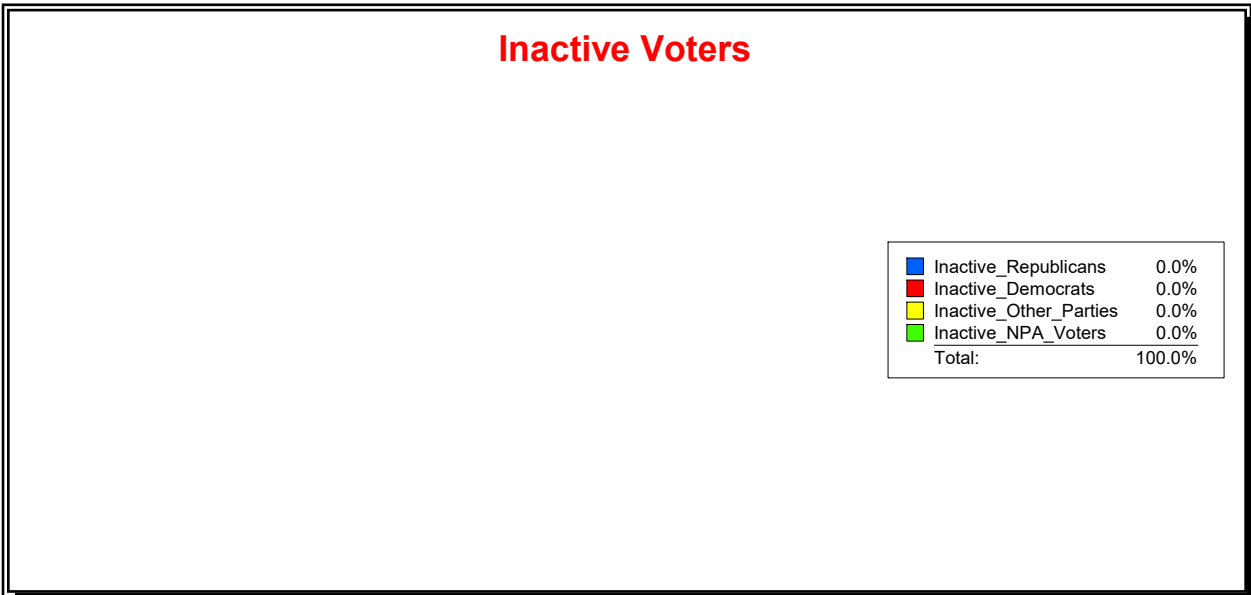

Ron Turner

Supervisor of Elections

Sarasota County, FL

Date 6/3/2024

Time 07:27 AM

Graphs of District Registration

Active Registered Voters

Inactive Voters

<u>District</u>	<u>Total</u>	<u>Dems</u>	<u>Reps</u>	<u>NonP</u>	<u>Other</u>	<u>Total</u>	<u>Dems</u>	<u>Reps</u>	<u>NonP</u>	<u>Other</u>
LBK DISTRICT 5	0	0	0	0	0	0	0	0	0	0