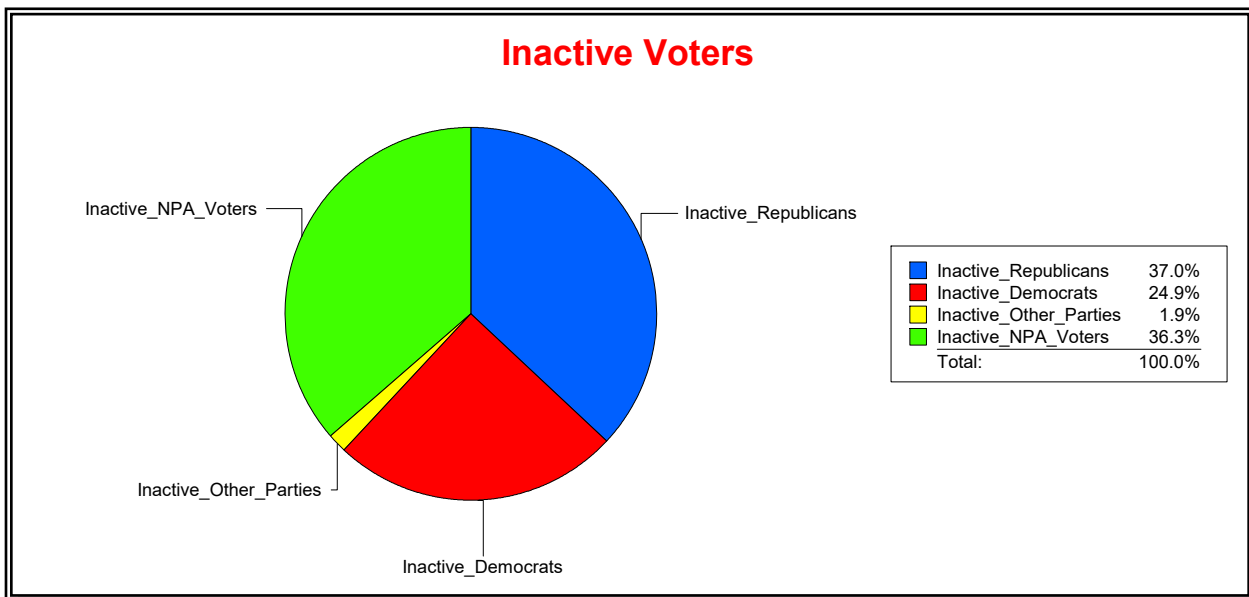

Ron Turner

Supervisor of Elections

Sarasota County, FL

Date 6/3/2024

Time 07:27 AM

Graphs of District Registration

Active Registered Voters

Inactive Voters

District	Total	Dems	Reps	NonP	Other	Total	Dems	Reps	NonP	Other
SOIL AND WATER DIST 3	70,212	16,456	34,873	17,235	1,648	10,349	2,573	3,824	3,759	193