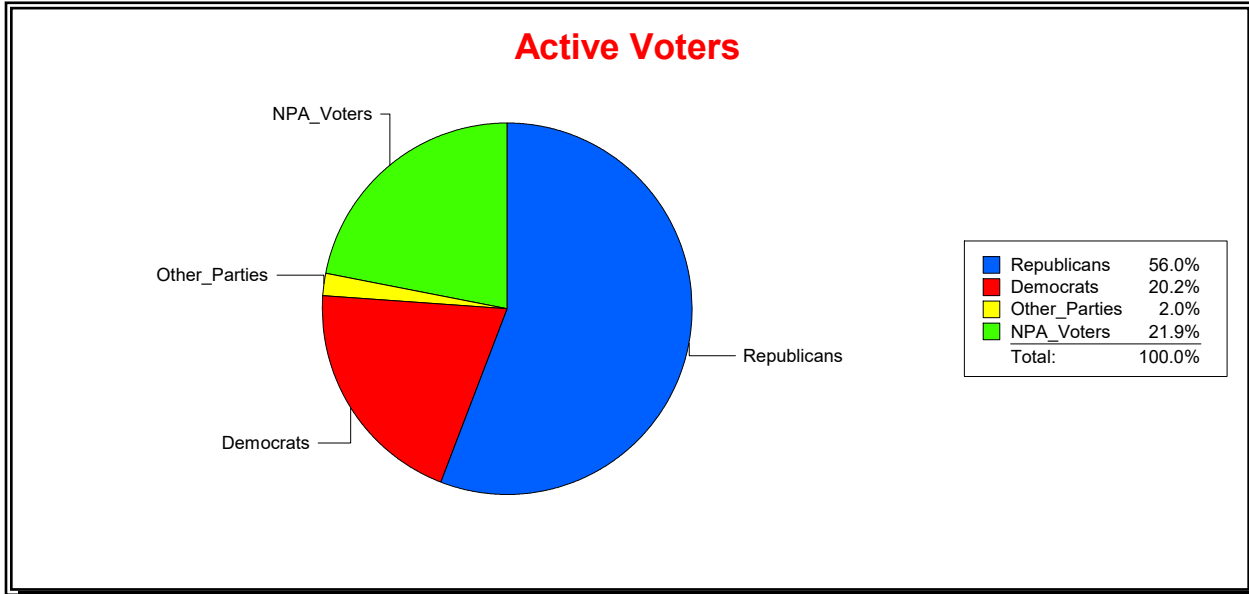

Ron Turner

Supervisor of Elections

Sarasota County, FL

Date 6/3/2024

Time 07:27 AM

Graphs of District Registration

Active Registered Voters

Inactive Voters

District	Total	Dems	Reps	NonP	Other	Total	Dems	Reps	NonP	Other
SARASOTA NATIONAL CDD	1,869	377	1,046	409	37	76	17	42	15	2