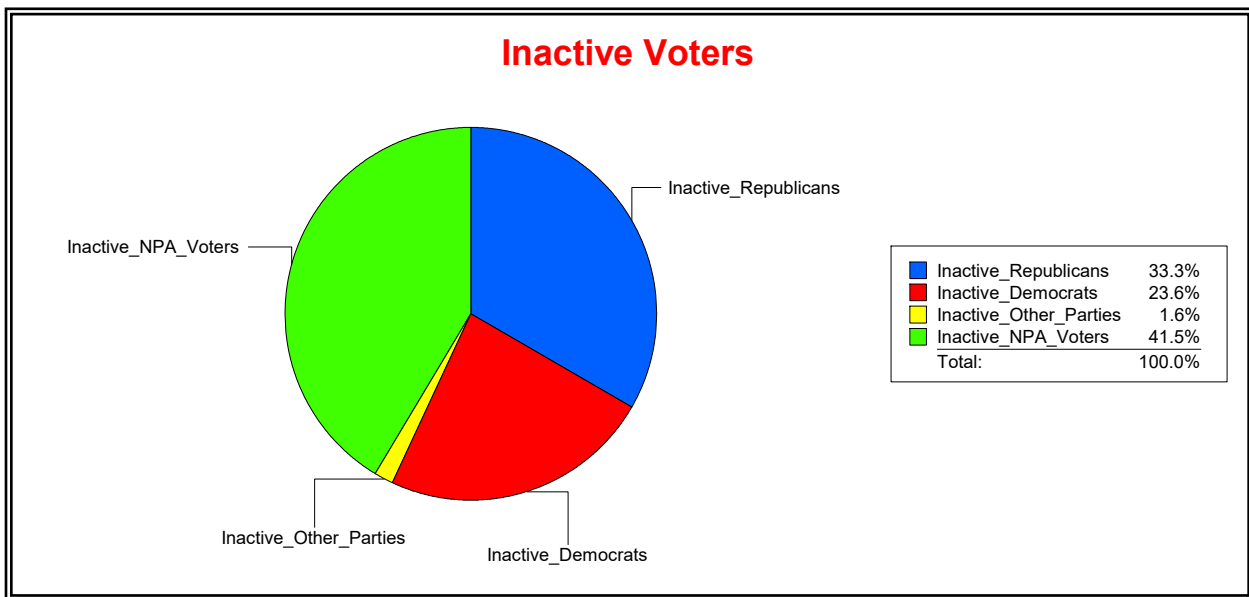

Ron Turner

Supervisor of Elections

Sarasota County, FL

Date 6/3/2024

Time 07:27 AM

Graphs of District Registration

Active Registered Voters

Inactive Voters

District	Total	Dems	Reps	NonP	Other	Total	Dems	Reps	NonP	Other
LAKESIDE PLANT CDD	818	185	402	213	18	123	29	41	51	2