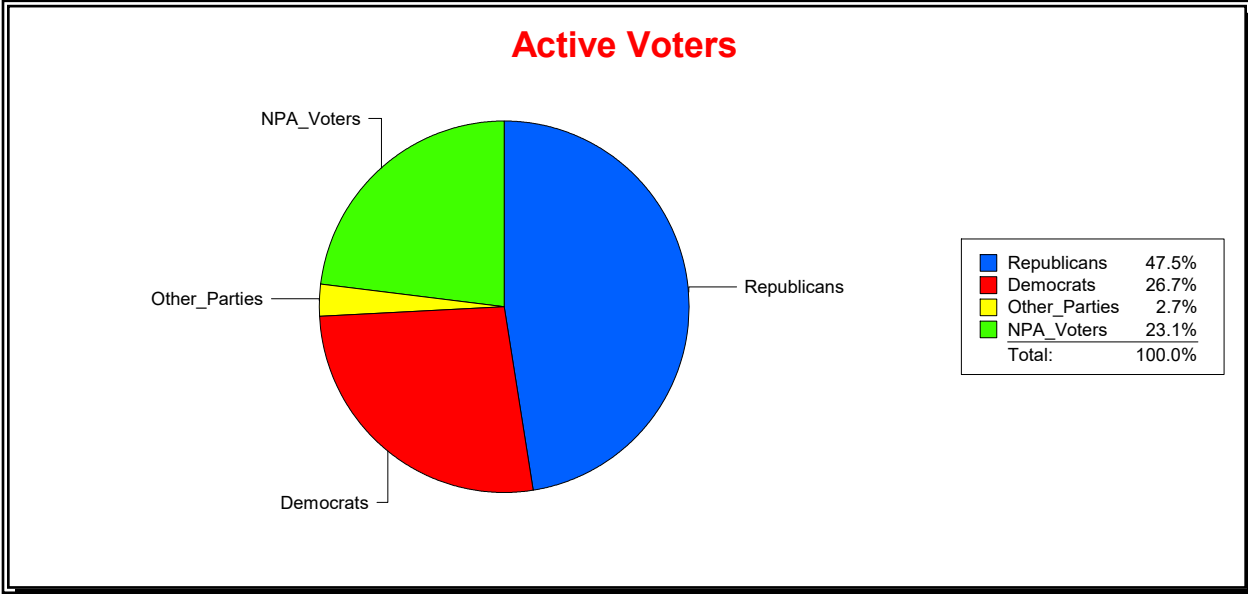

Ron Turner

Supervisor of Elections

Sarasota County, FL

Date 6/3/2024

Time 07:27 AM

Graphs of District Registration

Active Registered Voters

Inactive Voters

District	Total	Dems	Reps	NonP	Other	Total	Dems	Reps	NonP	Other
CNTY COMM DIST 4	68,249	18,195	32,421	15,795	1,838	10,575	3,080	3,665	3,619	211