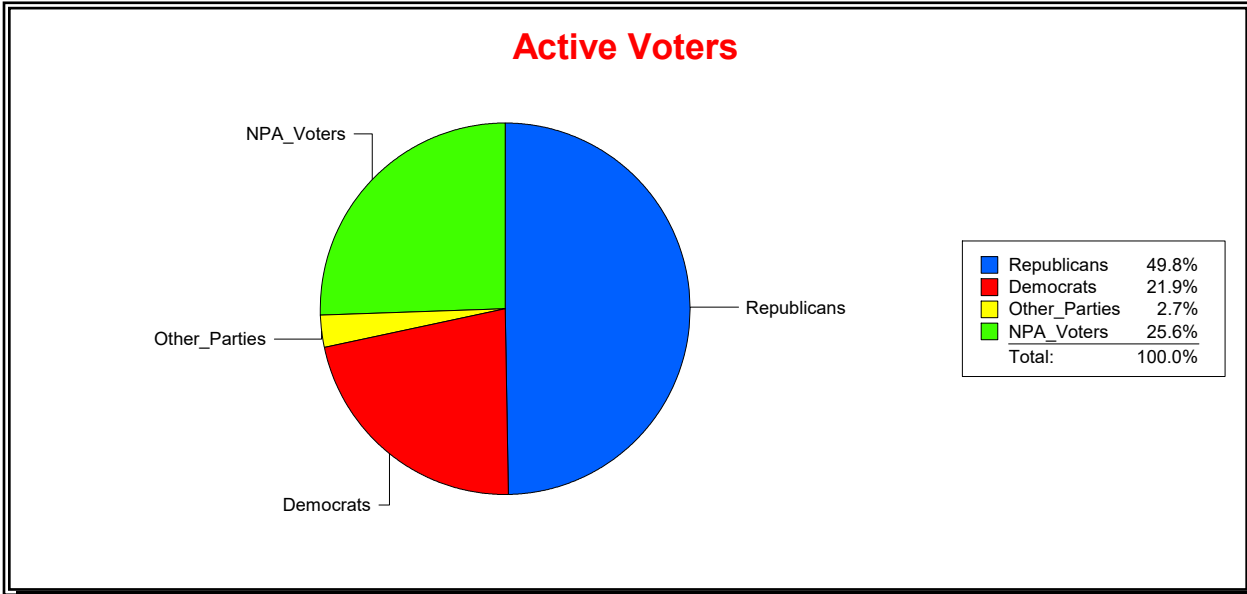

Ron Turner

Supervisor of Elections

Sarasota County, FL

Date 6/3/2024

Time 07:27 AM

Graphs of District Registration

Active Registered Voters

Inactive Voters

<u>District</u>	<u>Total</u>	<u>Dems</u>	<u>Reps</u>	<u>NonP</u>	<u>Other</u>	<u>Total</u>	<u>Dems</u>	<u>Reps</u>	<u>NonP</u>	<u>Other</u>
SCHOOL DIST 5	68,872	15,090	34,301	17,601	1,880	11,632	2,946	3,872	4,570	244