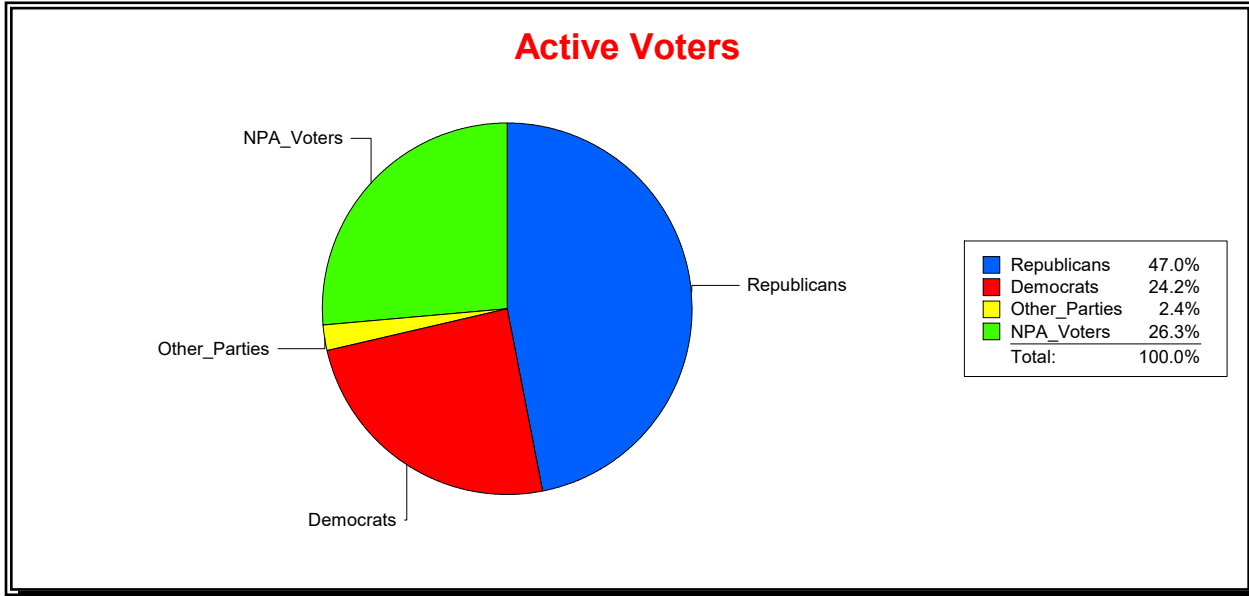

Ron Turner

Supervisor of Elections

Sarasota County, FL

Date 6/3/2024

Time 07:27 AM

Graphs of District Registration

Active Registered Voters

Inactive Voters

District	Total	Dems	Reps	NonP	Other	Total	Dems	Reps	NonP	Other
NORTH PORT 4	9,593	2,323	4,512	2,527	231	2,046	551	629	826	40