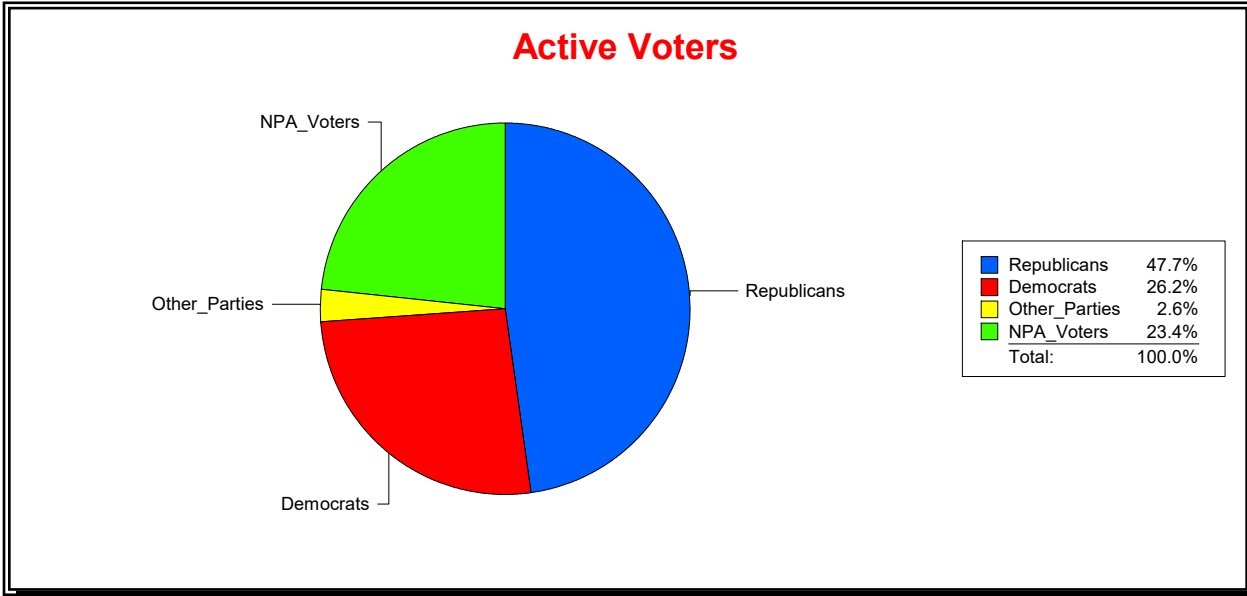

Ron Turner

Supervisor of Elections

Sarasota County, FL

Date 6/3/2024

Time 07:27 AM

Graphs of District Registration

Active Registered Voters

Inactive Voters

<u>District</u>	<u>Total</u>	<u>Dems</u>	<u>Reps</u>	<u>NonP</u>	<u>Other</u>	<u>Total</u>	<u>Dems</u>	<u>Reps</u>	<u>NonP</u>	<u>Other</u>
COUNTY	207,637	54,496	99,127	48,620	5,394	34,734	9,951	12,095	11,995	693