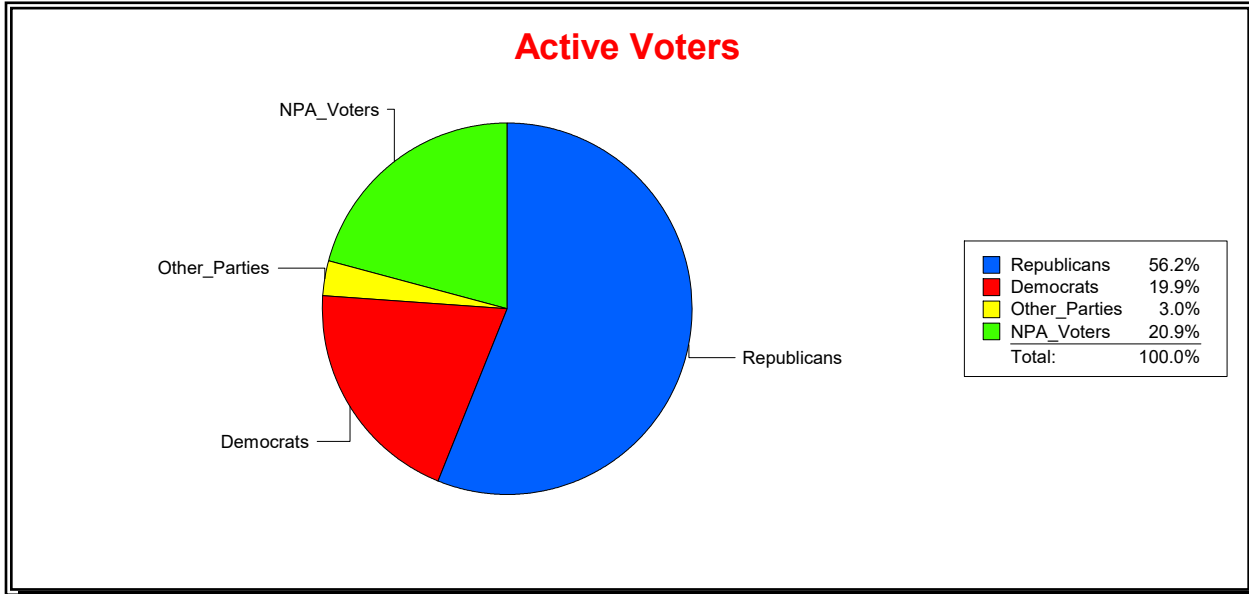

Ron Turner

Supervisor of Elections

Sarasota County, FL

Date 6/3/2024

Time 07:27 AM

Graphs of District Registration

Active Registered Voters

Inactive Voters

<u>District</u>	<u>Total</u>	<u>Dems</u>	<u>Reps</u>	<u>NonP</u>	<u>Other</u>	<u>Total</u>	<u>Dems</u>	<u>Reps</u>	<u>NonP</u>	<u>Other</u>
LONGBOAT KEY 1	1,405	279	790	294	42	182	45	94	41	2