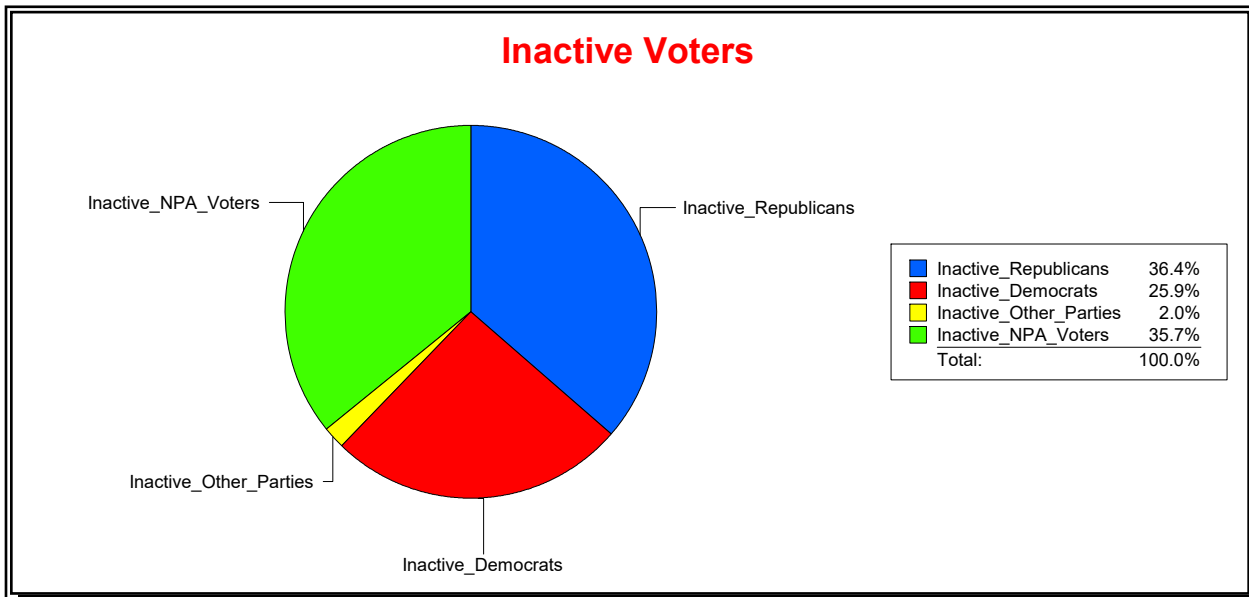

Ron Turner

Supervisor of Elections

Sarasota County, FL

Date 6/3/2024

Time 07:27 AM

Graphs of District Registration

Active Registered Voters

Inactive Voters

District	Total	Dems	Reps	NonP	Other	Total	Dems	Reps	NonP	Other
ENGLEWOOD WATER DIST	13,764	3,131	6,942	3,342	349	2,240	580	816	800	44