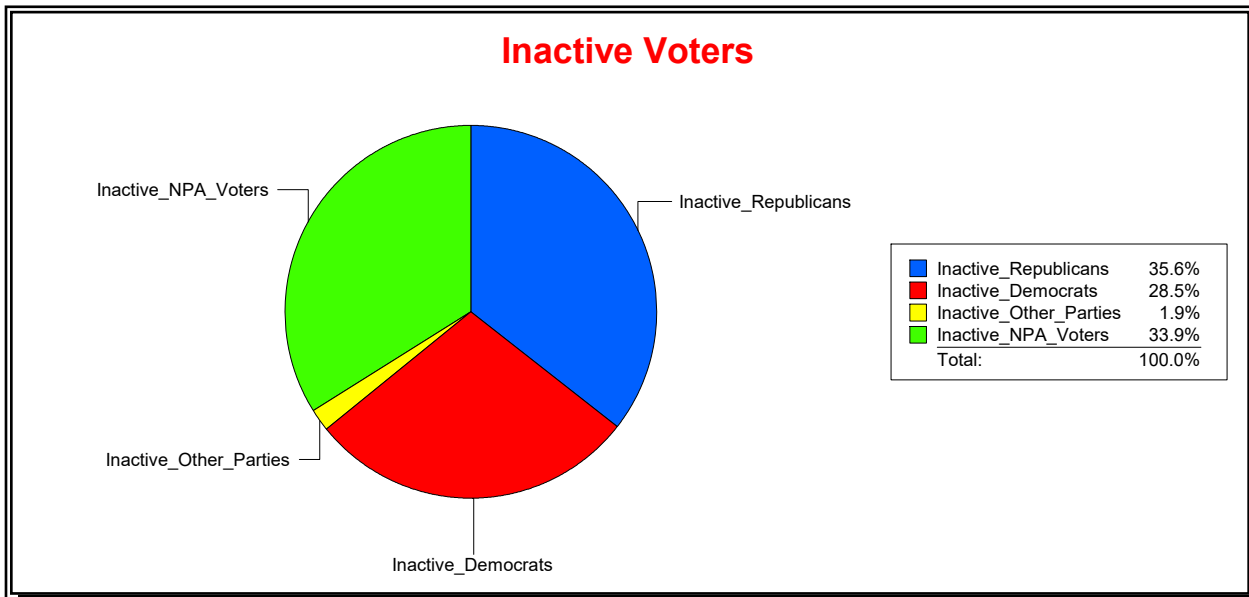

District	Total	Dems	Reps	NonP	Other	Total	Dems	Reps	NonP	Other
HOSPITAL BOARD CENTRAL	111,379	29,867	52,944	25,741	2,827	17,530	5,003	6,238	5,948	341

Ron Turner

Supervisor of Elections

Sarasota County, FL