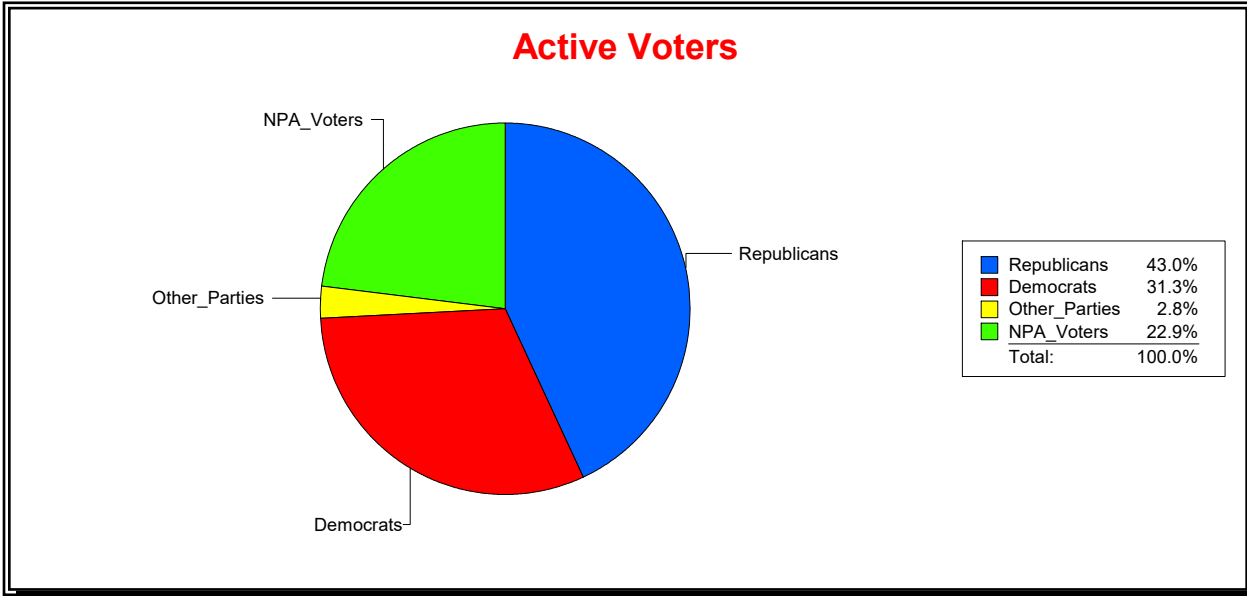

Date 6/3/2024

Time 07:27 AM

Graphs of District Registration

Active Registered Voters

Inactive Voters

<u>District</u>	<u>Total</u>	<u>Dems</u>	<u>Reps</u>	<u>NonP</u>	<u>Other</u>	<u>Total</u>	<u>Dems</u>	<u>Reps</u>	<u>NonP</u>	<u>Other</u>
HOSPITAL BOARD NORTH	95,282	29,839	40,931	21,850	2,662	19,607	6,939	5,781	6,492	395