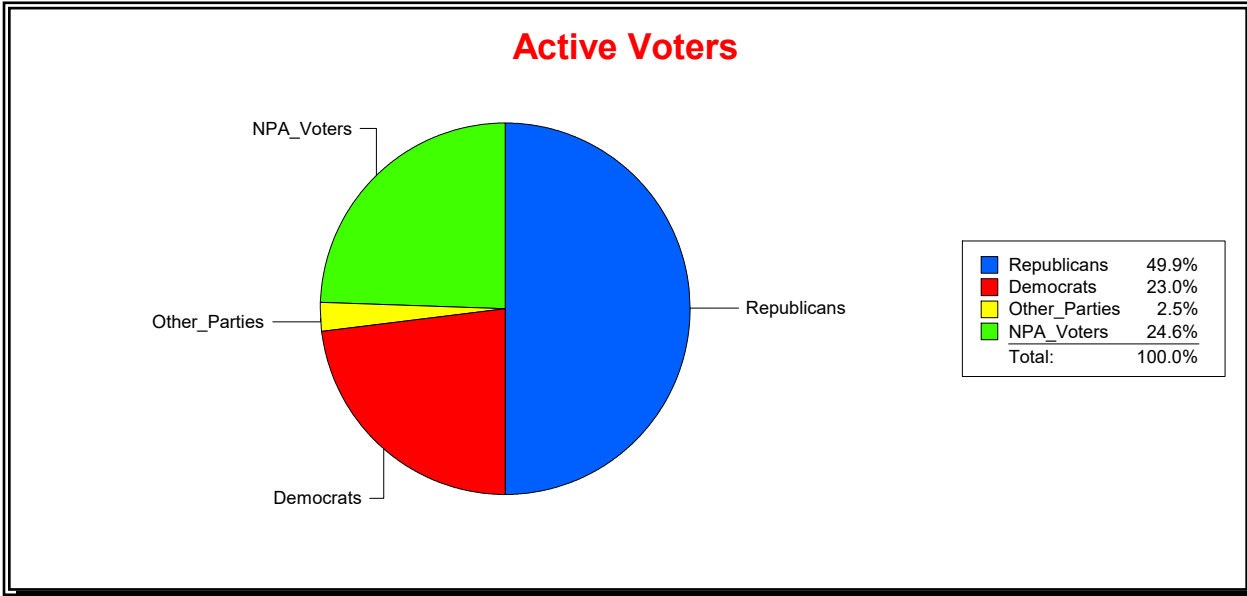

Ron Turner

Supervisor of Elections

Sarasota County, FL

Date 6/3/2024

Time 07:27 AM

Graphs of District Registration

Active Registered Voters

Inactive Voters

District	Total	Dems	Reps	NonP	Other	Total	Dems	Reps	NonP	Other
STATE HOUSE DIST 75	54,394	12,500	27,166	13,371	1,357	8,214	2,074	2,997	2,982	161