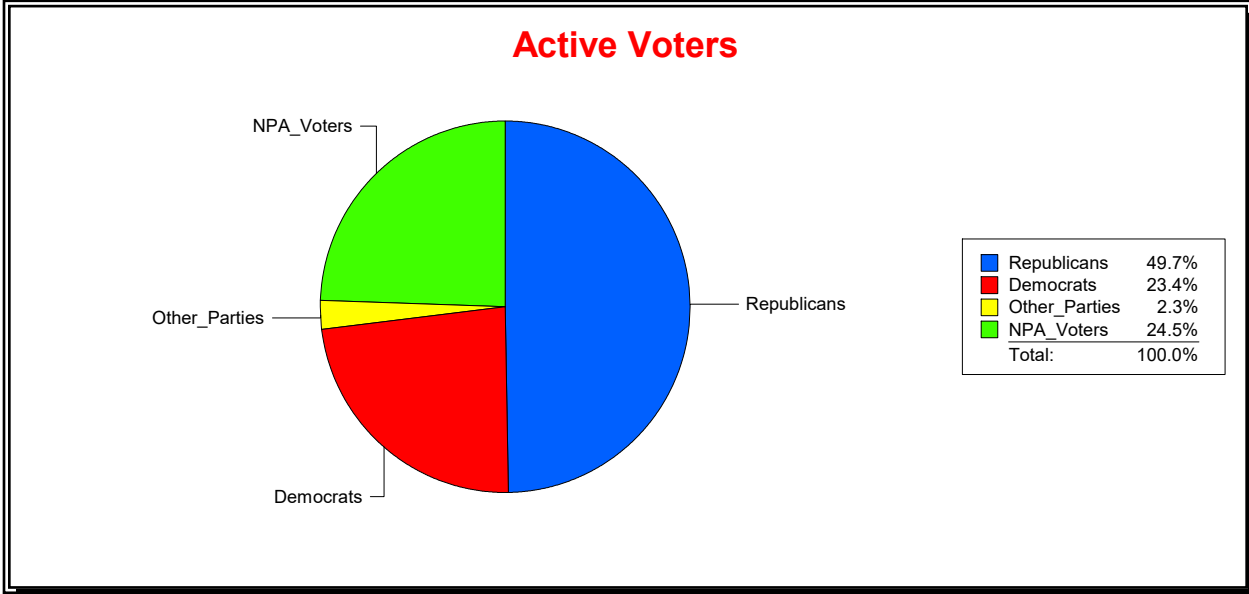

Ron Turner

Supervisor of Elections

Sarasota County, FL

Date 6/3/2024

Time 07:27 AM

Graphs of District Registration

Active Registered Voters

Inactive Voters

District	Total	Dems	Reps	NonP	Other	Total	Dems	Reps	NonP	Other
CNTY COMM DIST 3	70,212	16,456	34,873	17,235	1,648	10,349	2,573	3,824	3,759	193