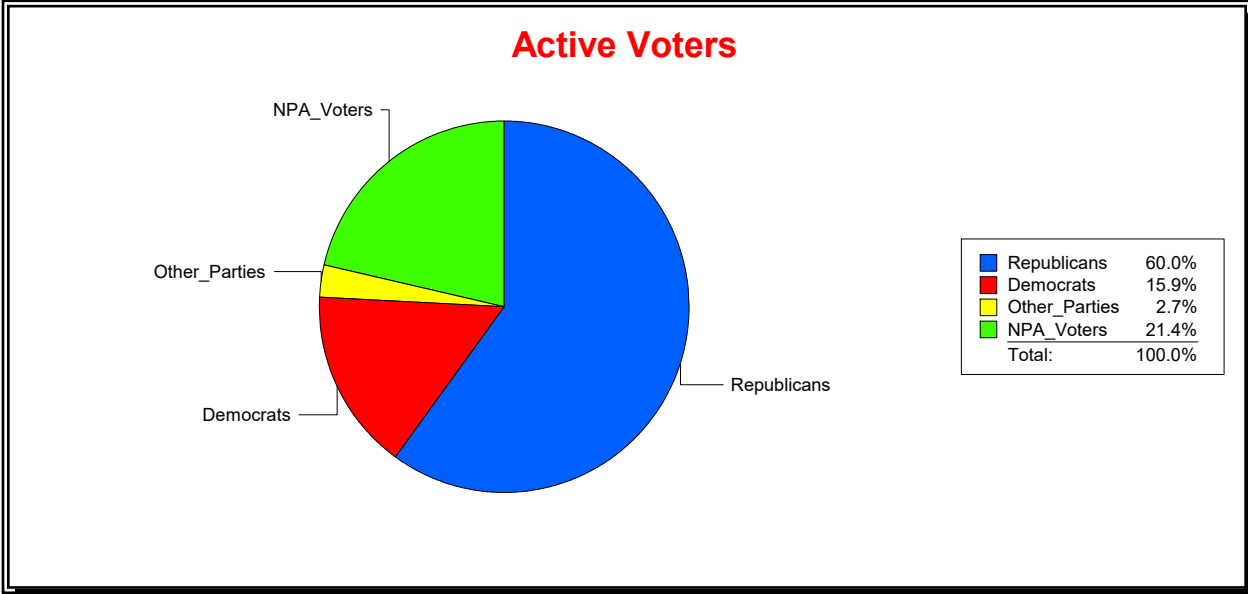

District	Total	Dems	Reps	NonP	Other	Total	Dems	Reps	NonP	Other
TOSCANA ISLES CDD	1,293	205	776	277	35	47	5	29	12	1

Ron Turner

Supervisor of Elections

Sarasota County, FL

Date 6/3/2024

Time 07:27 AM

Graphs of District Registration