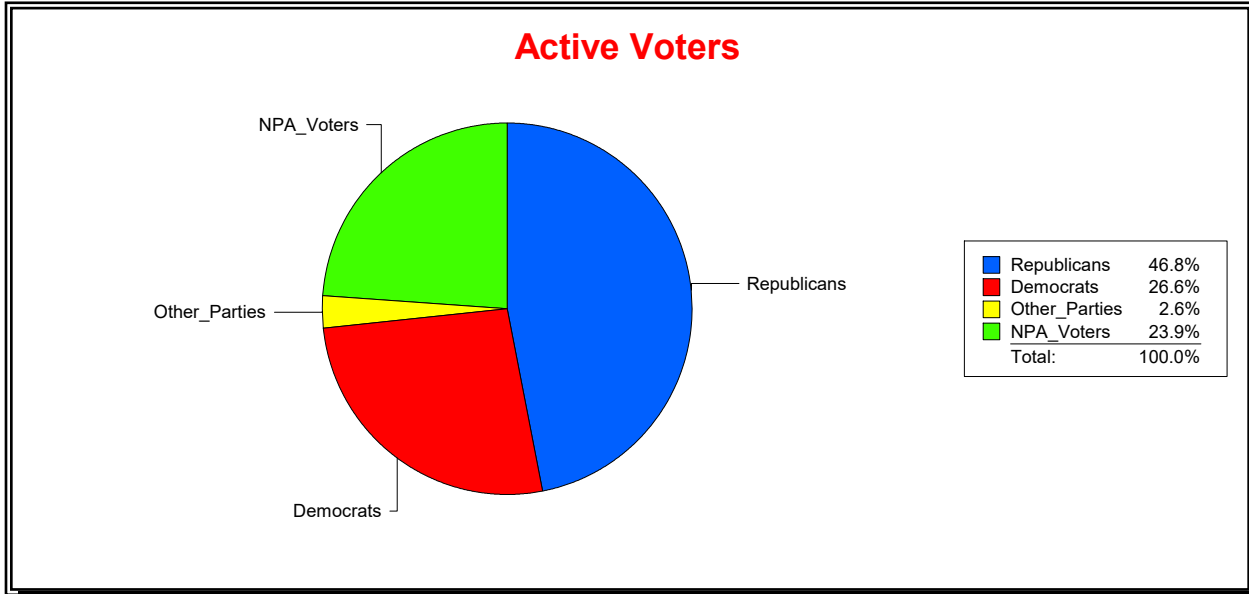

Ron Turner

Supervisor of Elections

Sarasota County, FL

Date 6/3/2024

Time 07:27 AM

Graphs of District Registration

Active Registered Voters

Inactive Voters

District	Total	Dems	Reps	NonP	Other	Total	Dems	Reps	NonP	Other
17TH CONGRESS DIST	323,542	86,162	151,497	77,338	8,545	57,298	17,077	18,807	20,265	1,149

Ron Turner

Supervisor of Elections

Sarasota County, FL