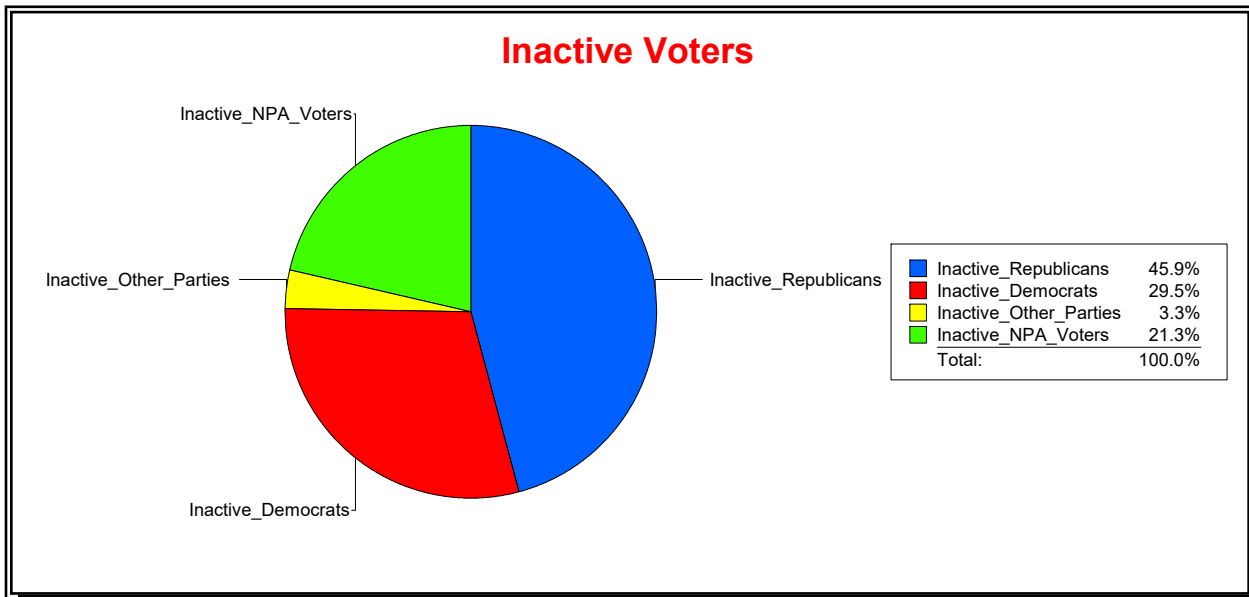

Ron Turner

Supervisor of Elections

Sarasota County, FL

Date 6/3/2024

Time 07:27 AM

Graphs of District Registration

Active Registered Voters

Inactive Voters

District	Total	Dems	Reps	NonP	Other	Total	Dems	Reps	NonP	Other
LONGBOAT KEY 4	364	96	179	82	7	61	18	28	13	2