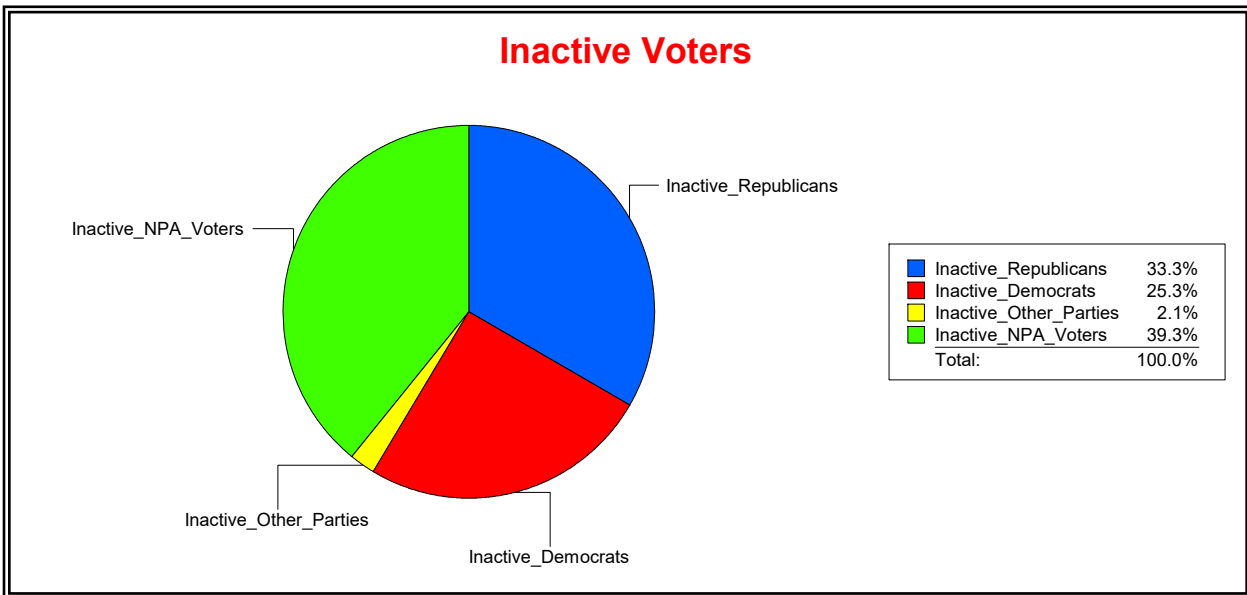

Ron Turner

Supervisor of Elections

Sarasota County, FL

Date 6/3/2024

Time 07:27 AM

Graphs of District Registration

Active Registered Voters

Inactive Voters

<u>District</u>	<u>Total</u>	<u>Dems</u>	<u>Reps</u>	<u>NonP</u>	<u>Other</u>	<u>Total</u>	<u>Dems</u>	<u>Reps</u>	<u>NonP</u>	<u>Other</u>
SCHOOL DIST 5	68,872	15,090	34,301	17,601	1,880	11,632	2,946	3,872	4,570	244