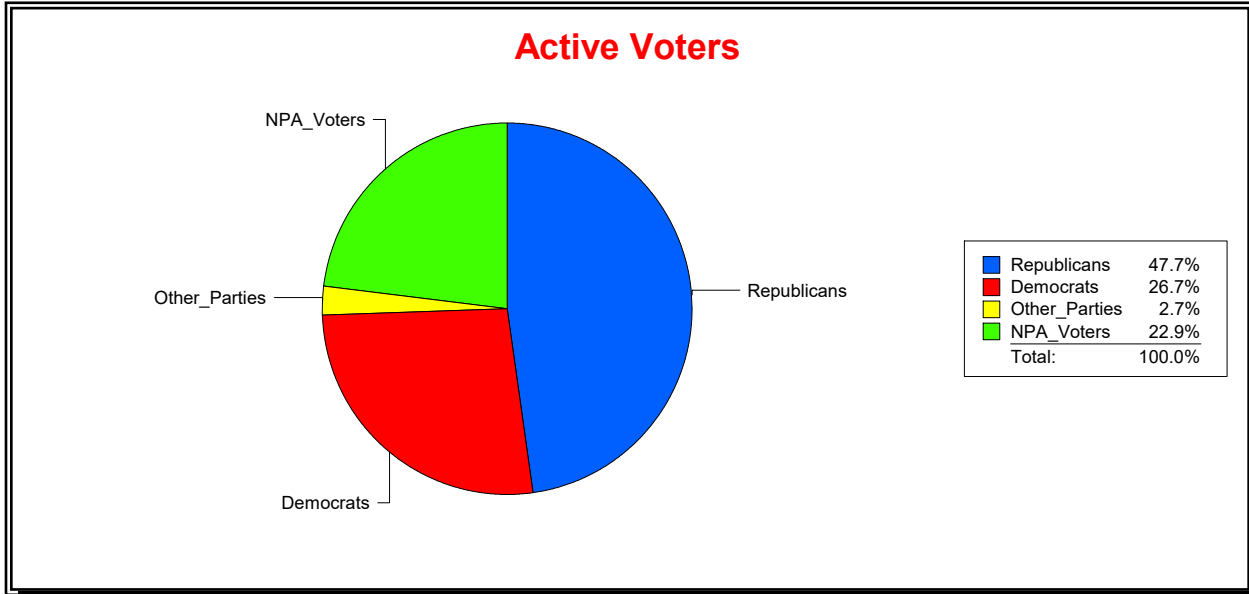

Ron Turner

Supervisor of Elections

Sarasota County, FL

Date 6/3/2024

Time 07:27 AM

Graphs of District Registration

Active Registered Voters

Inactive Voters

District	Total	Dems	Reps	NonP	Other	Total	Dems	Reps	NonP	Other
SOIL AND WATER DIST 1	63,589	16,957	30,307	14,581	1,744	11,099	3,306	3,759	3,794	240