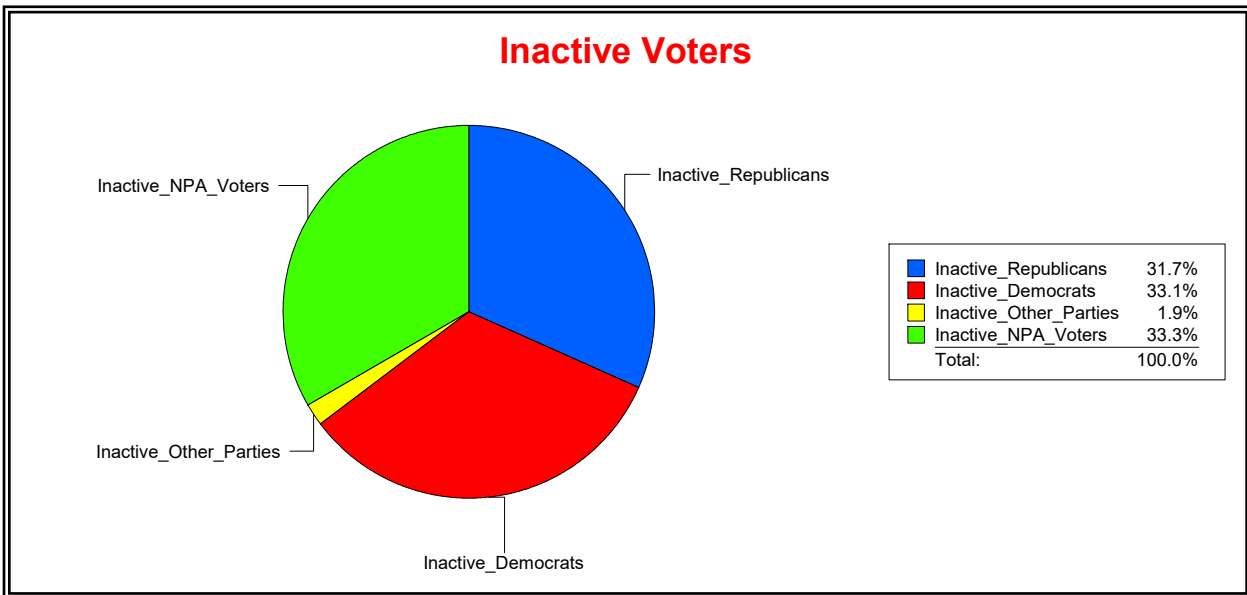

Ron Turner

Supervisor of Elections

Sarasota County, FL

Date 6/3/2024

Time 07:27 AM

Graphs of District Registration

Active Registered Voters

Inactive Voters

<u>District</u>	<u>Total</u>	<u>Dems</u>	<u>Reps</u>	<u>NonP</u>	<u>Other</u>	<u>Total</u>	<u>Dems</u>	<u>Reps</u>	<u>NonP</u>	<u>Other</u>
STATE HOUSE DIST 73	131,910	39,752	58,116	30,608	3,434	24,726	8,182	7,835	8,242	467