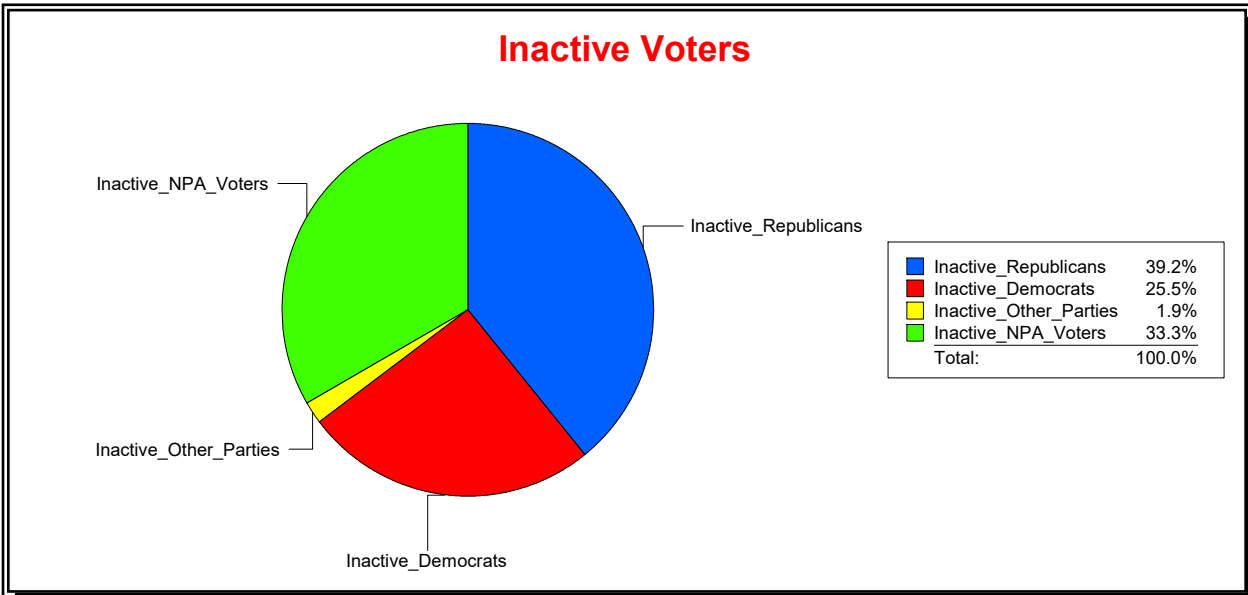

District	Total	Dems	Reps	NonP	Other	Total	Dems	Reps	NonP	Other
VENICE	22,068	5,519	10,851	5,213	485	2,889	738	1,133	963	55

Ron Turner

Supervisor of Elections

Sarasota County, FL

Date 6/3/2024

Time 07:27 AM