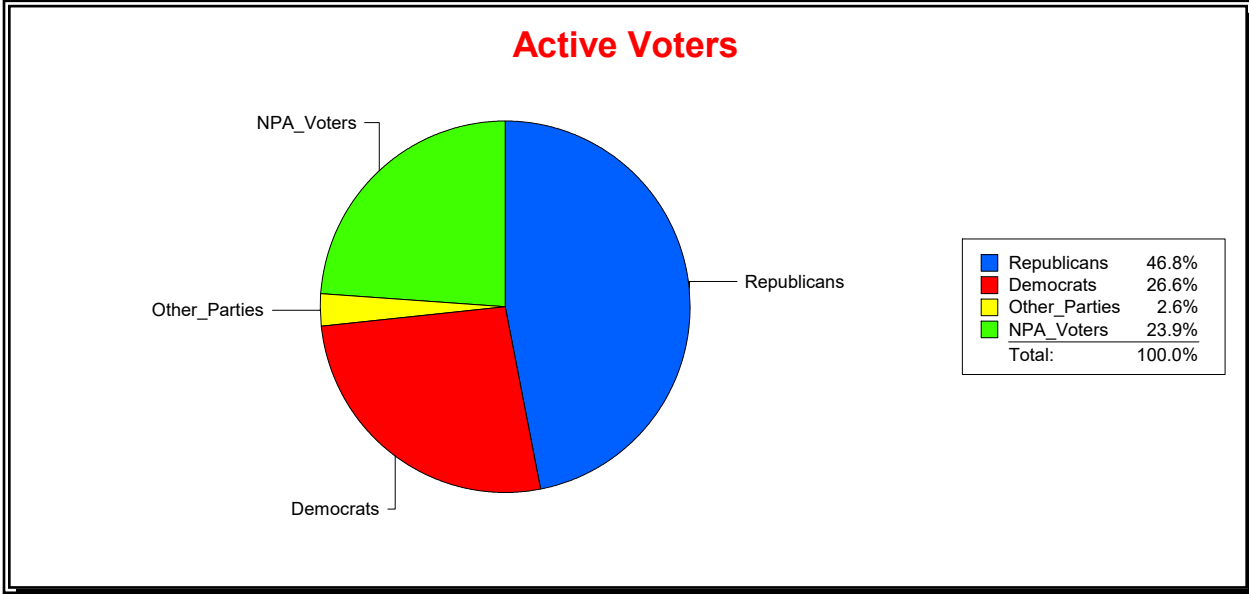

Ron Turner

Supervisor of Elections

Sarasota County, FL

Date 6/3/2024

Time 07:27 AM

Graphs of District Registration

Active Registered Voters

Inactive Voters

District	Total	Dems	Reps	NonP	Other	Total	Dems	Reps	NonP	Other
COUNTYWIDE	323,542	86,162	151,497	77,338	8,545	57,298	17,077	18,807	20,265	1,149