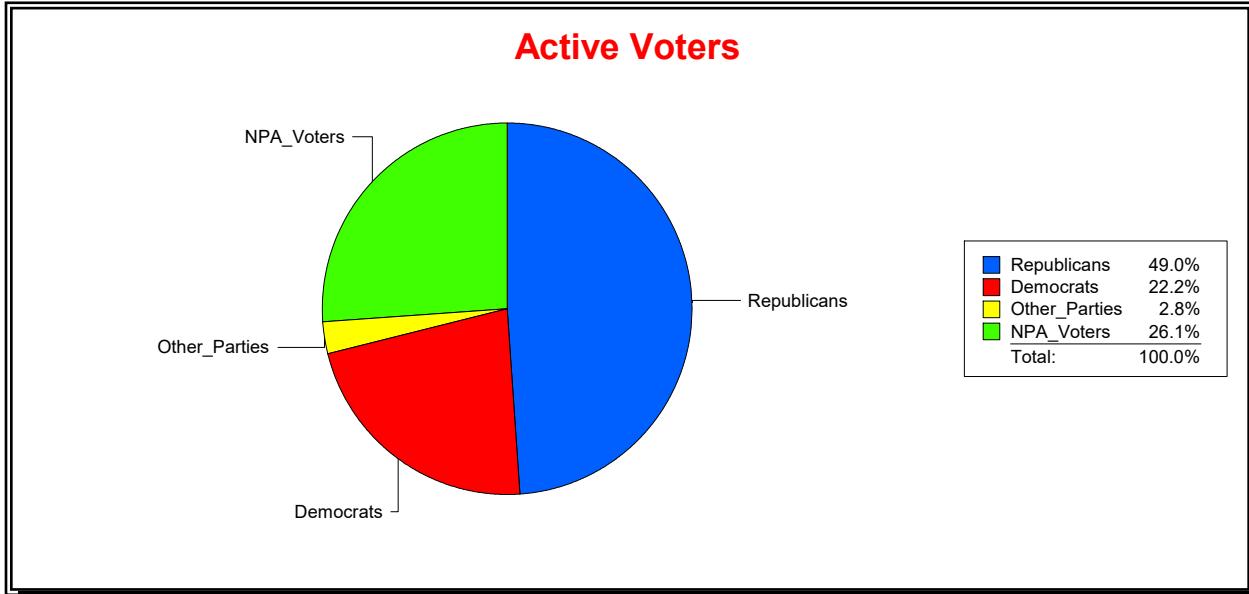

Ron Turner

Supervisor of Elections

Sarasota County, FL

Date 6/3/2024

Time 07:27 AM

Graphs of District Registration

Active Registered Voters

Inactive Voters

District	Total	Dems	Reps	NonP	Other	Total	Dems	Reps	NonP	Other
CNTY COMM DIST 5	64,441	14,298	31,555	16,796	1,792	12,322	3,168	3,999	4,895	260