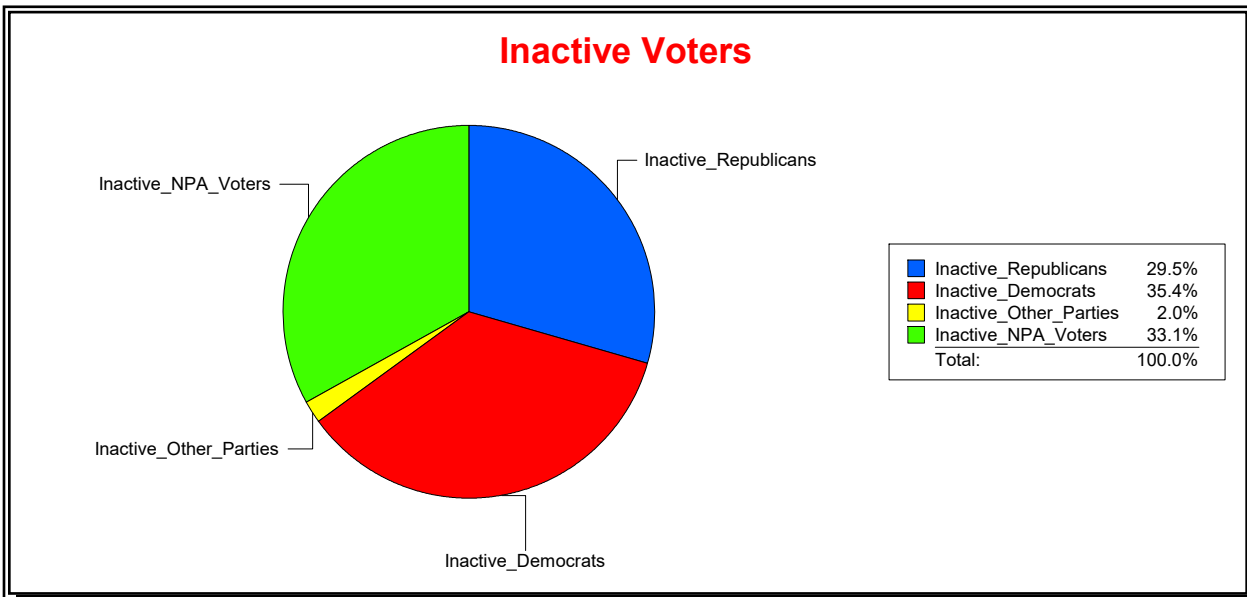

Ron Turner

Supervisor of Elections

Sarasota County, FL

Date 6/3/2024

Time 07:27 AM

Graphs of District Registration

Active Registered Voters

Inactive Voters

<u>District</u>	<u>Total</u>	<u>Dems</u>	<u>Reps</u>	<u>NonP</u>	<u>Other</u>	<u>Total</u>	<u>Dems</u>	<u>Reps</u>	<u>NonP</u>	<u>Other</u>
HOSPITAL BOARD NORTH	95,282	29,839	40,931	21,850	2,662	19,607	6,939	5,781	6,492	395