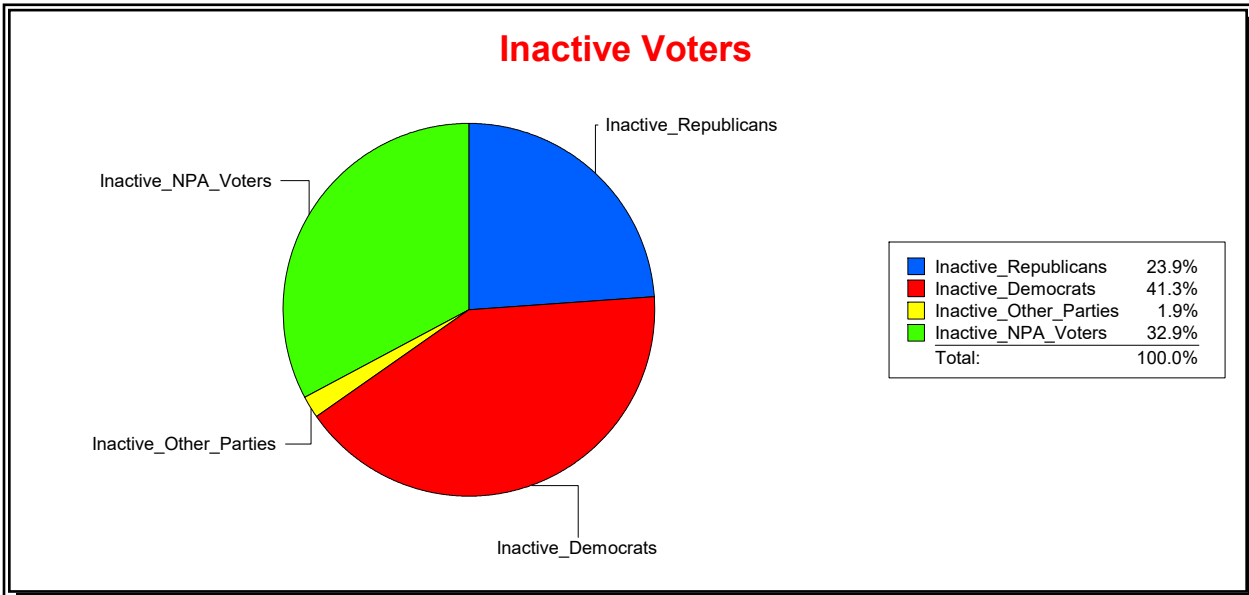

Ron Turner

Supervisor of Elections

Sarasota County, FL

Date 6/3/2024

Time 07:27 AM

Graphs of District Registration

Active Registered Voters

Inactive Voters

District	Total	Dems	Reps	NonP	Other	Total	Dems	Reps	NonP	Other
SARASOTA	33,259	12,869	11,709	7,716	965	8,620	3,559	2,056	2,837	168