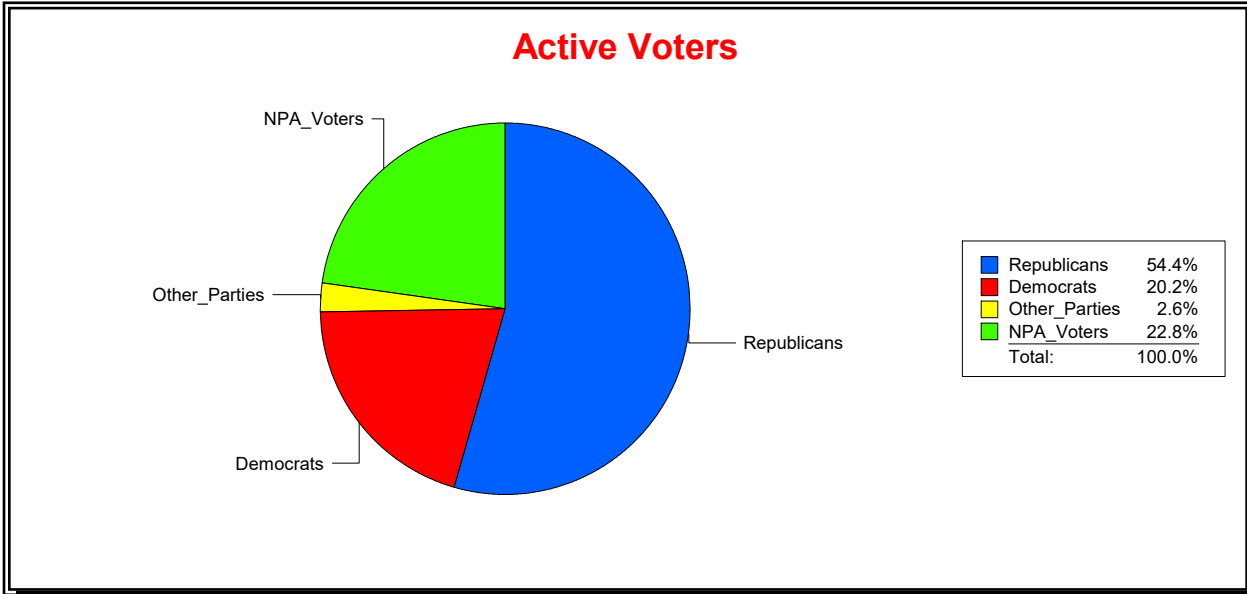

Ron Turner

Supervisor of Elections

Sarasota County, FL

Date 6/3/2024

Time 07:27 AM

Graphs of District Registration

Active Registered Voters

Inactive Voters

District	Total	Dems	Reps	NonP	Other	Total	Dems	Reps	NonP	Other
WEST VILLAGES CDD	8,708	1,762	4,734	1,989	223	467	94	197	166	10