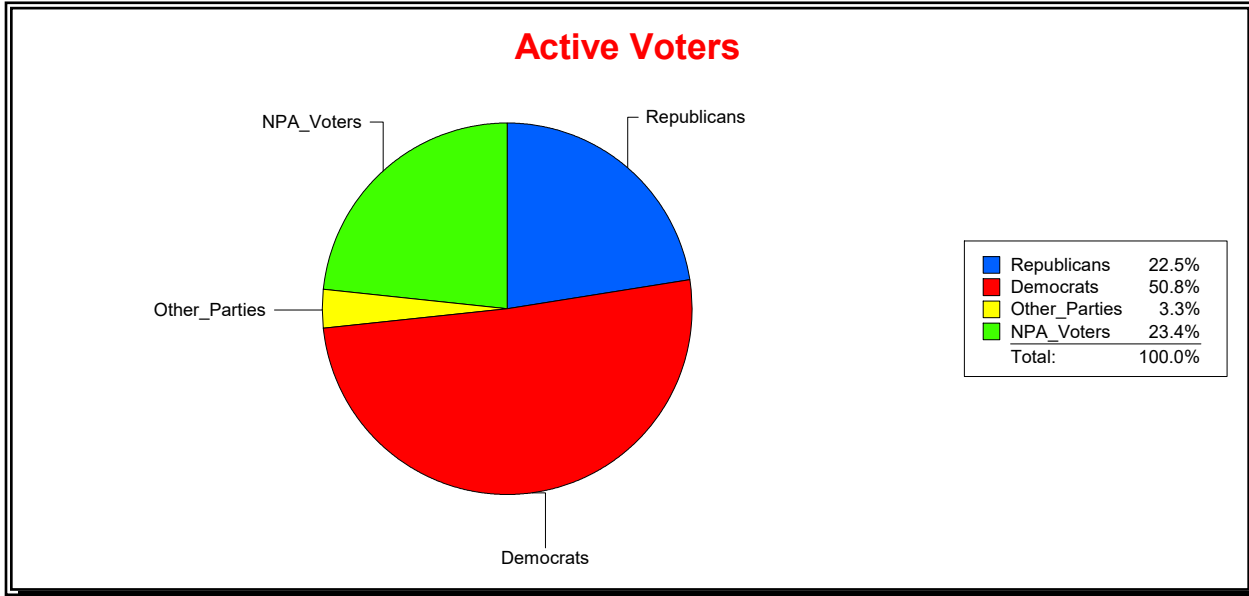

Ron Turner

Supervisor of Elections

Sarasota County, FL

Date 6/3/2024

Time 07:27 AM

Graphs of District Registration

Active Registered Voters

Inactive Voters

District	Total	Dems	Reps	NonP	Other	Total	Dems	Reps	NonP	Other
SARASOTA 1	8,612	4,372	1,936	2,016	288	3,535	1,739	581	1,152	63