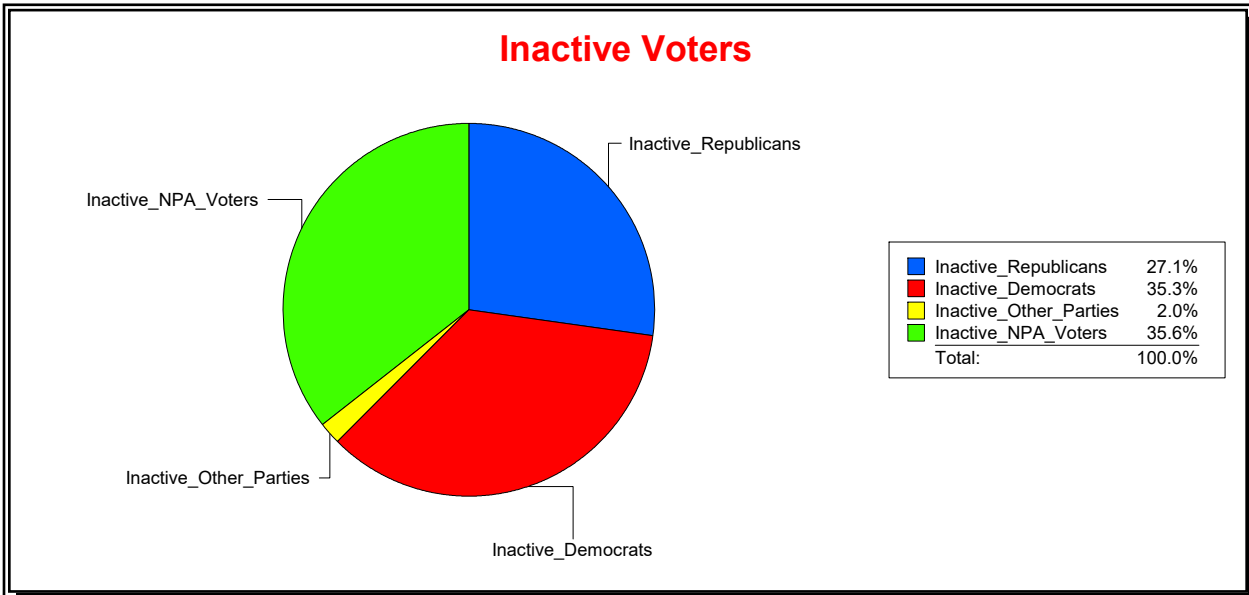

Ron Turner

Supervisor of Elections

Sarasota County, FL

Date 6/3/2024

Time 07:27 AM

Graphs of District Registration

Active Registered Voters

Inactive Voters

District	Total	Dems	Reps	NonP	Other	Total	Dems	Reps	NonP	Other
SARASOTA DIST 3	9,233	3,277	3,440	2,237	279	2,499	883	677	889	50