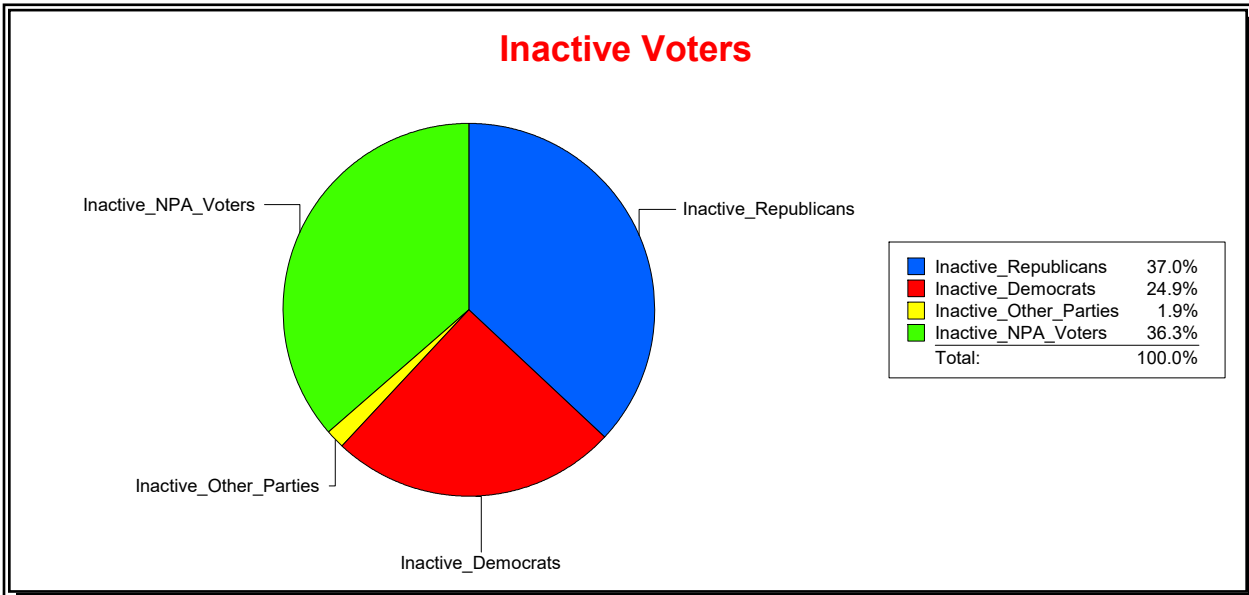

Ron Turner

Supervisor of Elections

Sarasota County, FL

Date 6/3/2024

Time 07:27 AM

Graphs of District Registration

Active Registered Voters

Inactive Voters

District	Total	Dems	Reps	NonP	Other	Total	Dems	Reps	NonP	Other
CNTY COMM DIST 3	70,212	16,456	34,873	17,235	1,648	10,349	2,573	3,824	3,759	193