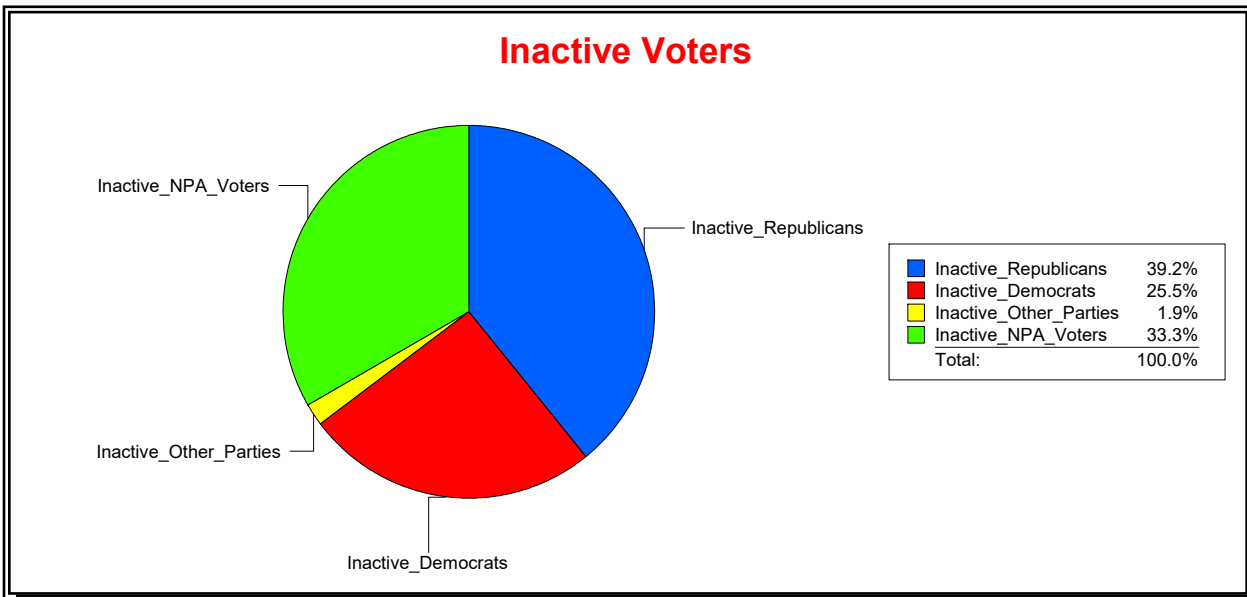

District	Total	Dems	Reps	NonP	Other	Total	Dems	Reps	NonP	Other
SARASOTA	33,259	12,869	11,709	7,716	965	8,620	3,559	2,056	2,837	168

Ron Turner

Supervisor of Elections

Sarasota County, FL

Date 6/3/2024

Time 07:27 AM

Graphs of District Registration

Active Registered Voters

Inactive Voters

District	Total	Dems	Reps	NonP	Other	Total	Dems	Reps	NonP	Other
VENICE	22,068	5,519	10,851	5,213	485	2,889	738	1,133	963	55

Ron Turner