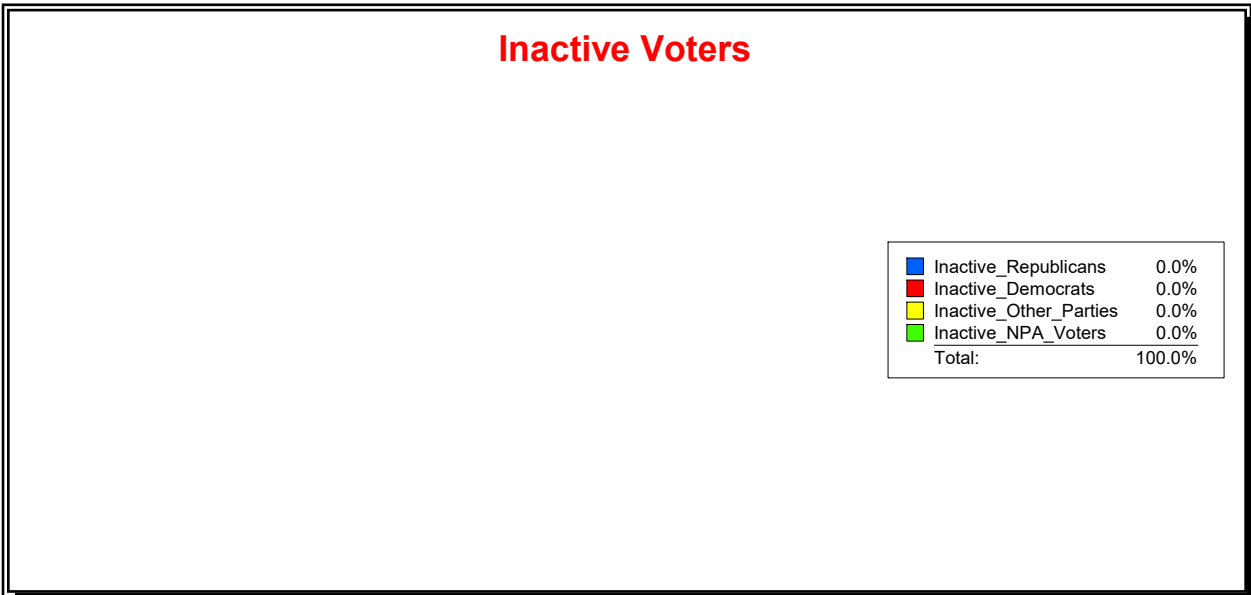

Ron Turner

Supervisor of Elections

Sarasota County, FL

Date 6/3/2024

Time 07:27 AM

Graphs of District Registration

Active Registered Voters

Inactive Voters

<u>District</u>	<u>Total</u>	<u>Dems</u>	<u>Reps</u>	<u>NonP</u>	<u>Other</u>	<u>Total</u>	<u>Dems</u>	<u>Reps</u>	<u>NonP</u>	<u>Other</u>
VENICE	0	0	0	0	0	0	0	0	0	0