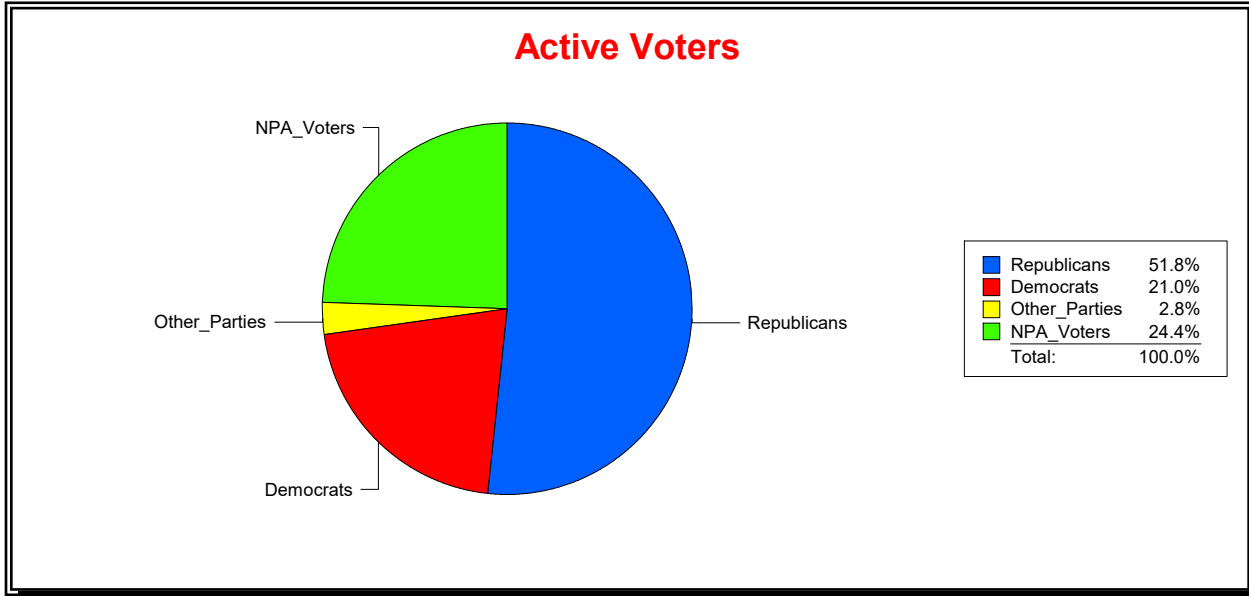

Ron Turner

Supervisor of Elections

Sarasota County, FL

Date 8/1/2024

Time 07:47 AM

Graphs of District Registration

Active Registered Voters

Inactive Voters

District	Total	Dems	Reps	NonP	Other	Total	Dems	Reps	NonP	Other
NORTH PORT DIST 5	14,308	3,002	7,407	3,497	402	1,849	480	605	725	39