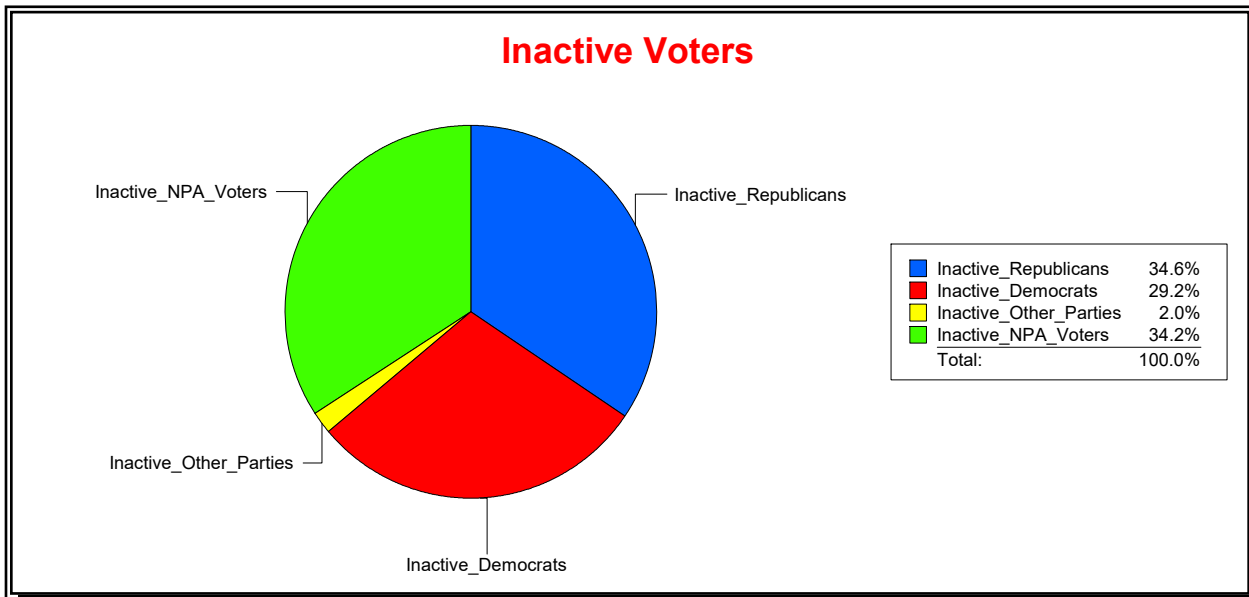

Ron Turner

Supervisor of Elections

Sarasota County, FL

Date 8/1/2024

Time 07:47 AM

Graphs of District Registration

Active Registered Voters

Inactive Voters

District	Total	Dems	Reps	NonP	Other	Total	Dems	Reps	NonP	Other
SCHOOL DIST 2	69,028	17,896	33,446	15,791	1,895	10,384	3,036	3,590	3,552	206