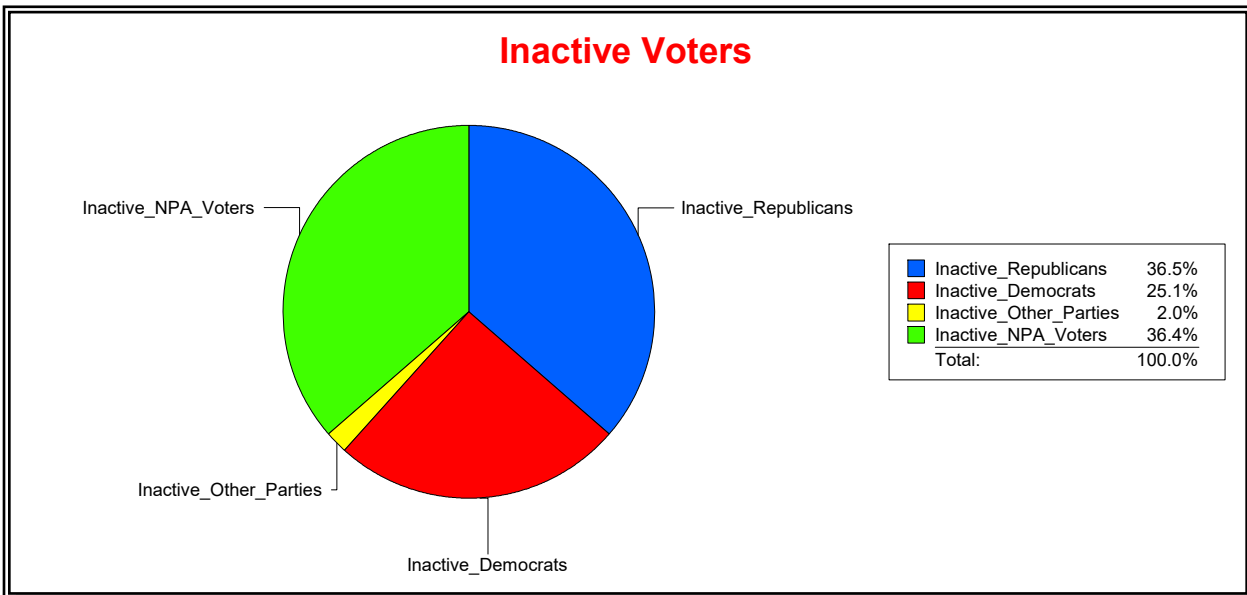

Ron Turner

Supervisor of Elections

Sarasota County, FL

Date 8/1/2024

Time 07:47 AM

Graphs of District Registration

Active Registered Voters

Inactive Voters

District	Total	Dems	Reps	NonP	Other	Total	Dems	Reps	NonP	Other
STATE HOUSE DIST 75	54,995	12,487	27,677	13,393	1,438	8,089	2,031	2,952	2,948	158