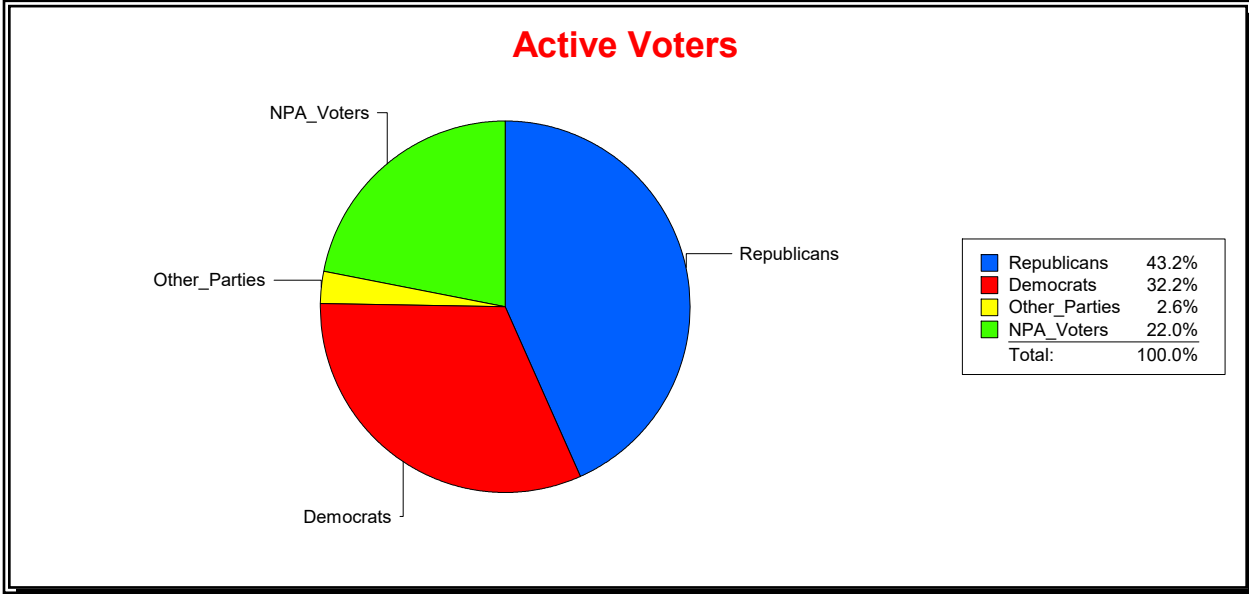

Ron Turner

Supervisor of Elections

Sarasota County, FL

Date 8/1/2024

Time 07:47 AM

Graphs of District Registration

Active Registered Voters

Inactive Voters

District	Total	Dems	Reps	NonP	Other	Total	Dems	Reps	NonP	Other
SARASOTA DIST 2	15,502	4,987	6,702	3,416	397	2,544	919	787	784	54