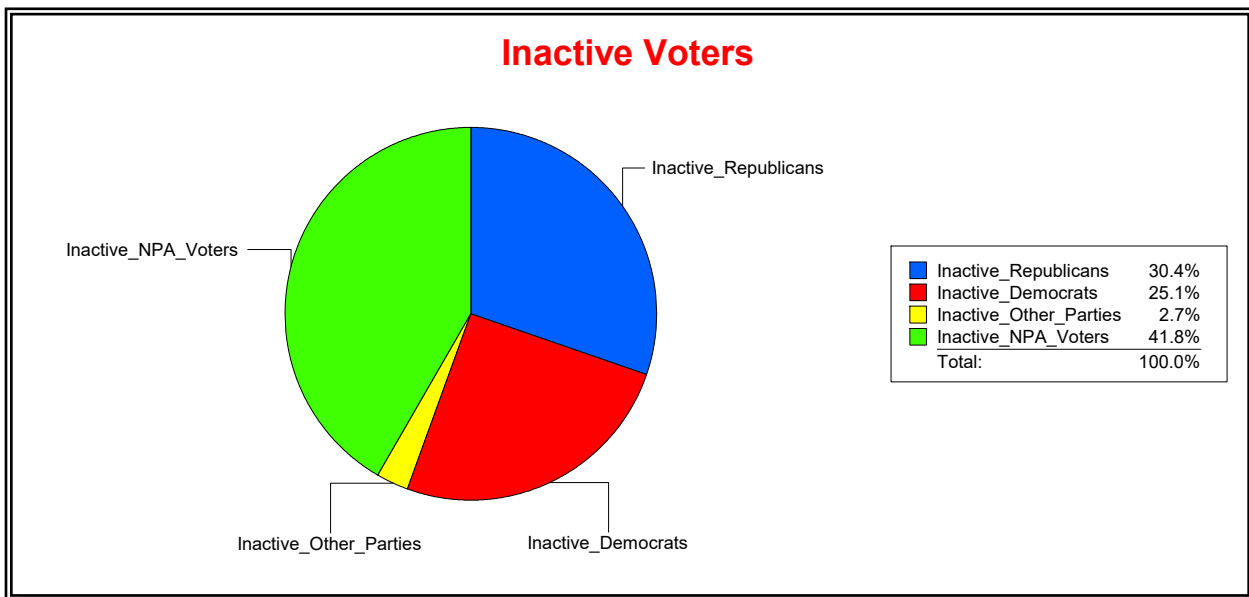

Ron Turner

Supervisor of Elections

Sarasota County, FL

Date 8/1/2024

Time 07:47 AM

Graphs of District Registration

Active Registered Voters

Inactive Voters

<u>District</u>	<u>Total</u>	<u>Dems</u>	<u>Reps</u>	<u>NonP</u>	<u>Other</u>	<u>Total</u>	<u>Dems</u>	<u>Reps</u>	<u>NonP</u>	<u>Other</u>
NORTH PORT DIST 1	10,795	2,278	5,364	2,845	308	2,020	508	614	844	54