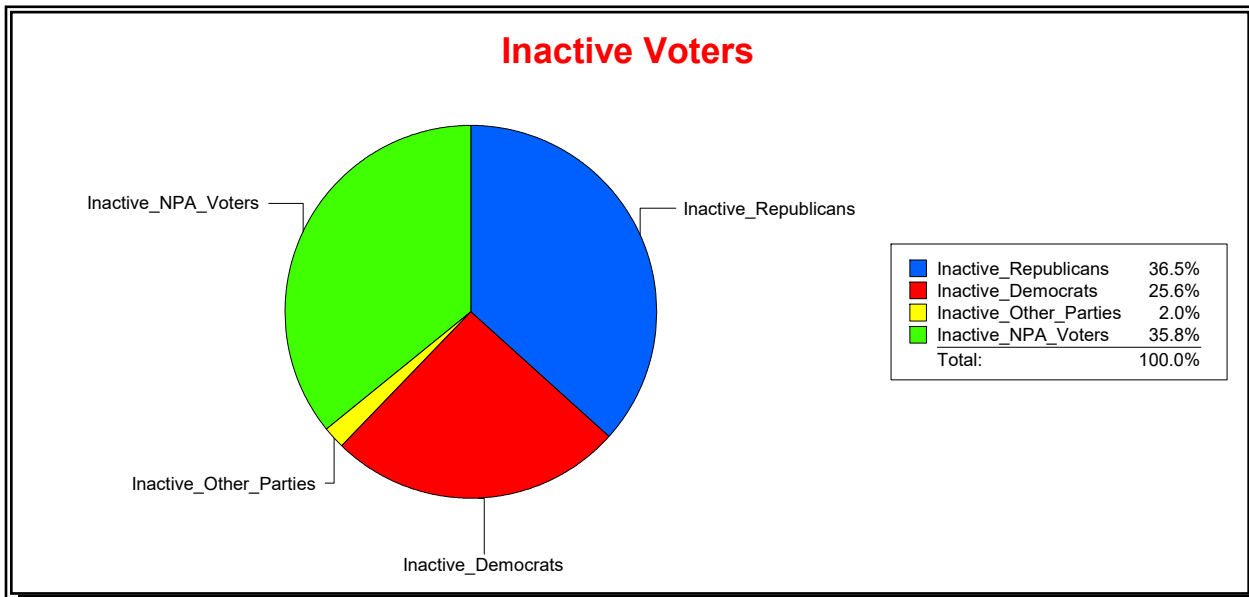

Ron Turner

Supervisor of Elections

Sarasota County, FL

Date 8/1/2024

Time 07:47 AM

Graphs of District Registration

Active Registered Voters

Inactive Voters

District	Total	Dems	Reps	NonP	Other	Total	Dems	Reps	NonP	Other
ENGLEWOOD WATER DIST	13,900	3,117	7,052	3,373	358	2,201	564	804	789	44