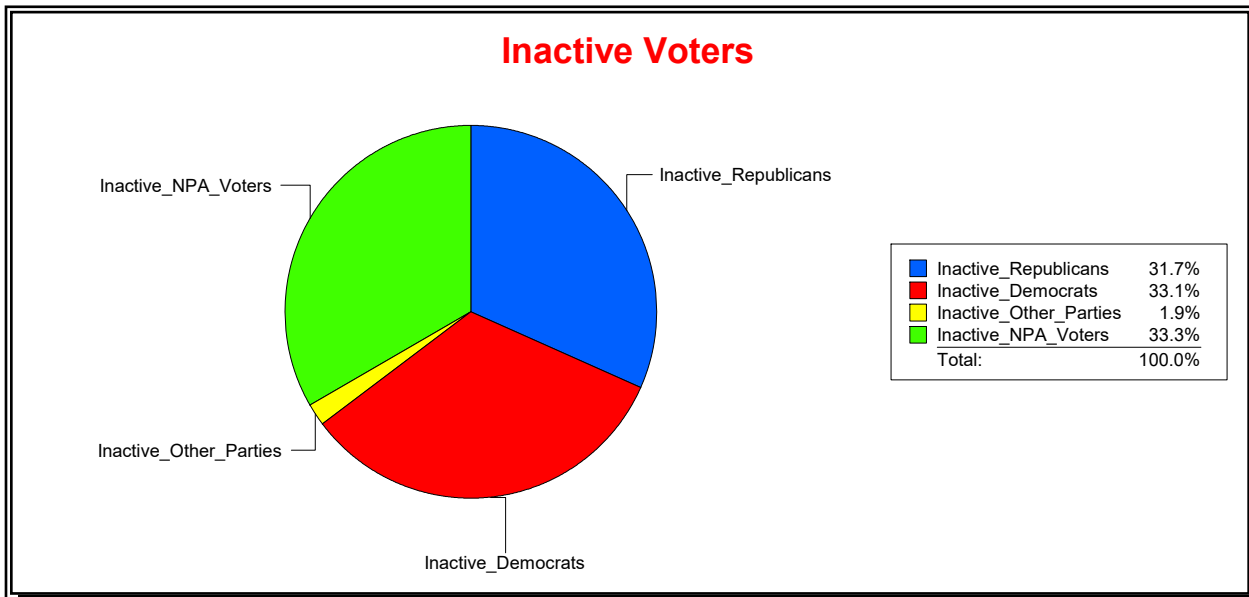

Ron Turner

Supervisor of Elections

Sarasota County, FL

Date 8/1/2024

Time 07:47 AM

Graphs of District Registration

Active Registered Voters

Inactive Voters

District	Total	Dems	Reps	NonP	Other	Total	Dems	Reps	NonP	Other
STATE HOUSE DIST 73	132,930	39,028	59,855	30,509	3,538	24,328	8,058	7,718	8,096	456