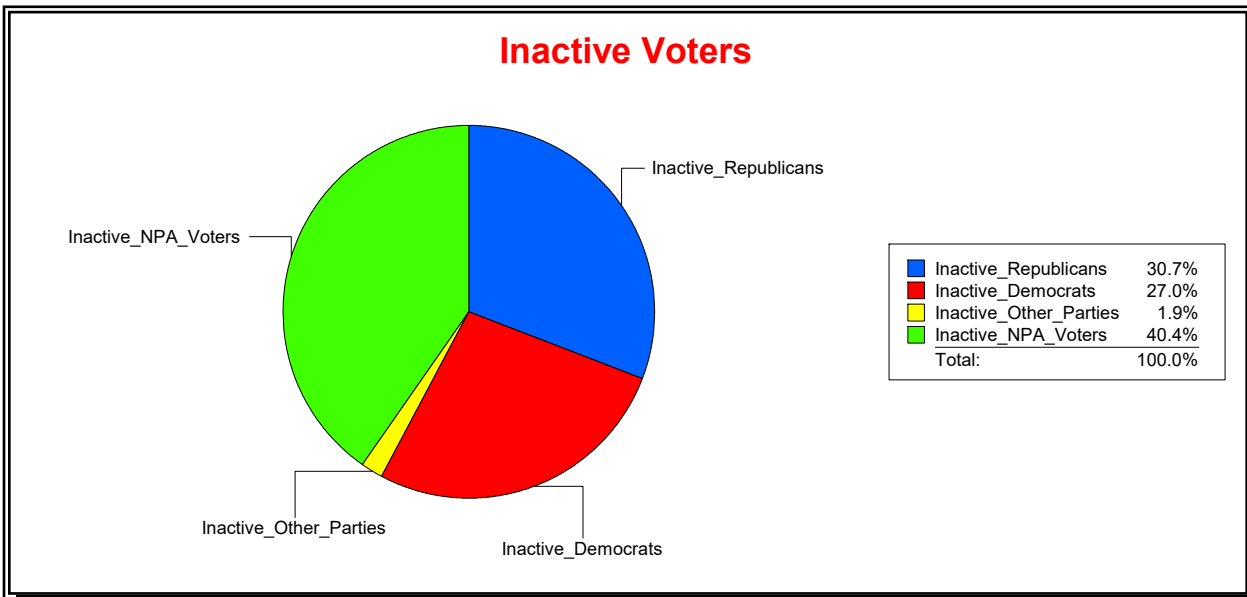

Ron Turner

Supervisor of Elections

Sarasota County, FL

Date 8/1/2024

Time 07:47 AM

Graphs of District Registration

Active Registered Voters

Inactive Voters

District	Total	Dems	Reps	NonP	Other	Total	Dems	Reps	NonP	Other
NORTH PORT DIST 4	9,678	2,327	4,584	2,521	246	2,021	546	621	816	38