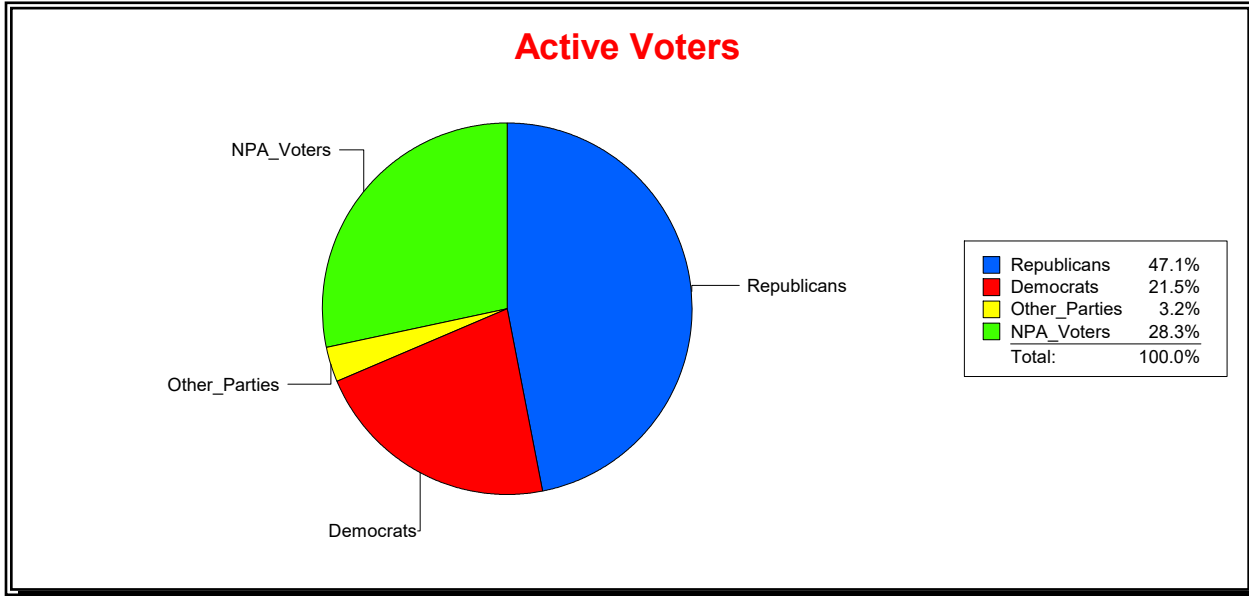

Ron Turner

Supervisor of Elections

Sarasota County, FL

Date 8/1/2024

Time 07:47 AM

Graphs of District Registration

District	Active Registered Voters					Inactive Voters				
	Total	Dems	Reps	NonP	Other	Total	Dems	Reps	NonP	Other
NORTH PORT 3	9,959	2,142	4,686	2,815	316	2,277	565	693	976	43