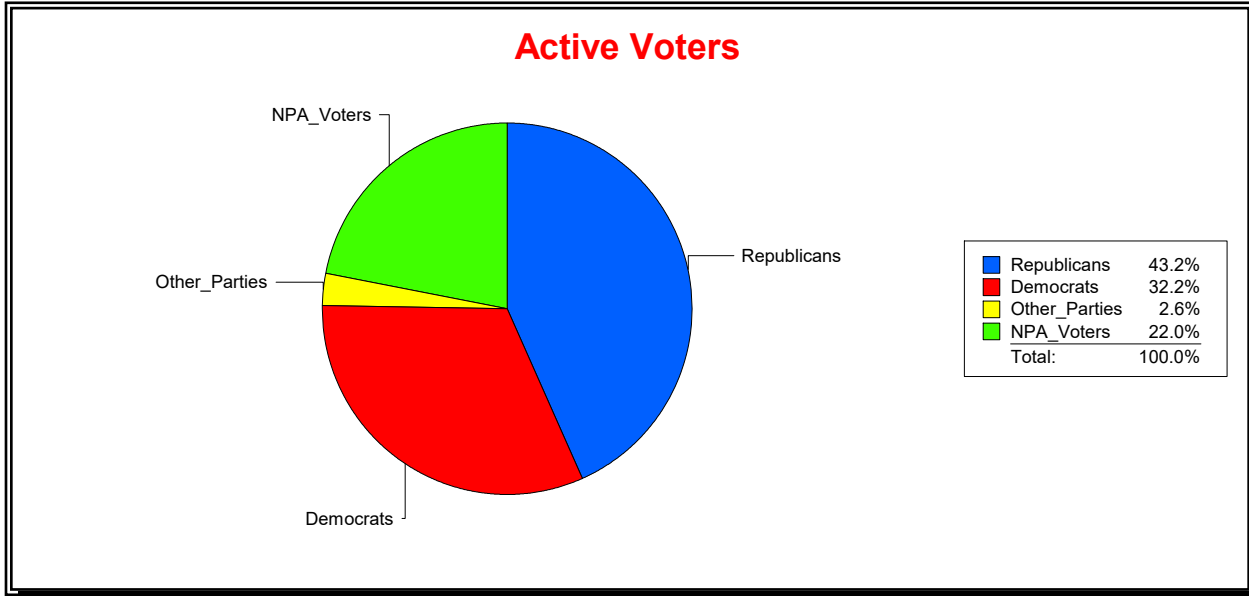

Ron Turner

Supervisor of Elections

Sarasota County, FL

Date 8/1/2024

Time 07:47 AM

Graphs of District Registration

Active Registered Voters

Inactive Voters

District	Total	Dems	Reps	NonP	Other	Total	Dems	Reps	NonP	Other
SARASOTA 2	15,502	4,987	6,702	3,416	397	2,544	919	787	784	54