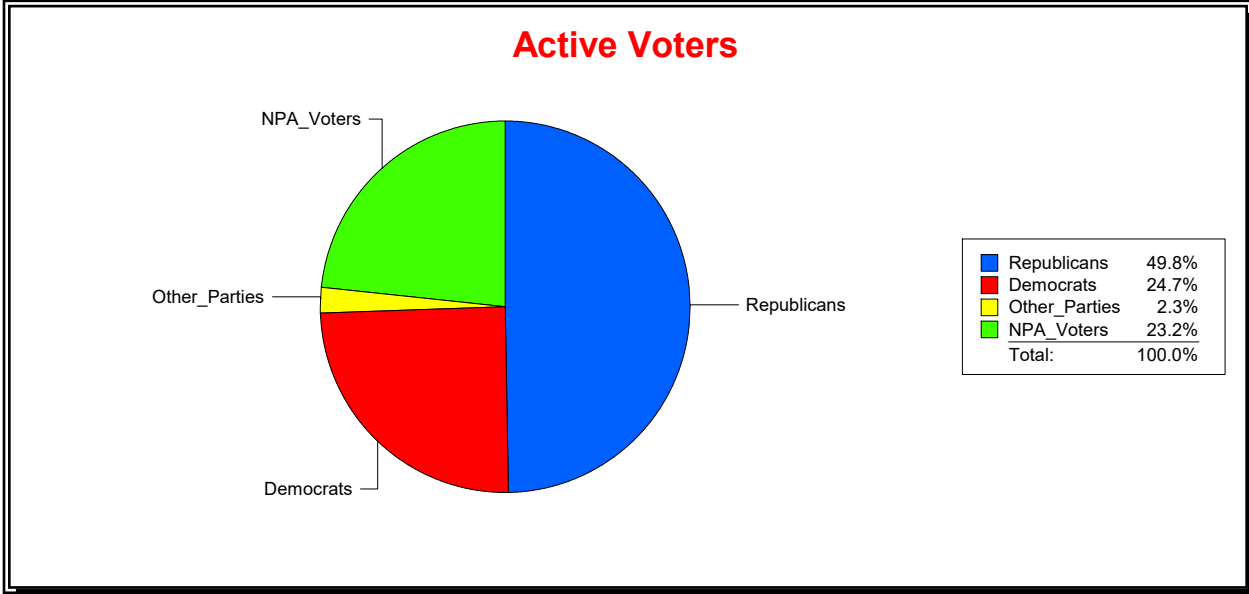

District	Total	Dems	Reps	NonP	Other	Total	Dems	Reps	NonP	Other
VENICE 1	22,386	5,536	11,141	5,202	507	2,844	724	1,120	948	52

**Ron Turner**

**Supervisor of Elections**

Sarasota County, FL

Date 8/1/2024

Time 07:47 AM