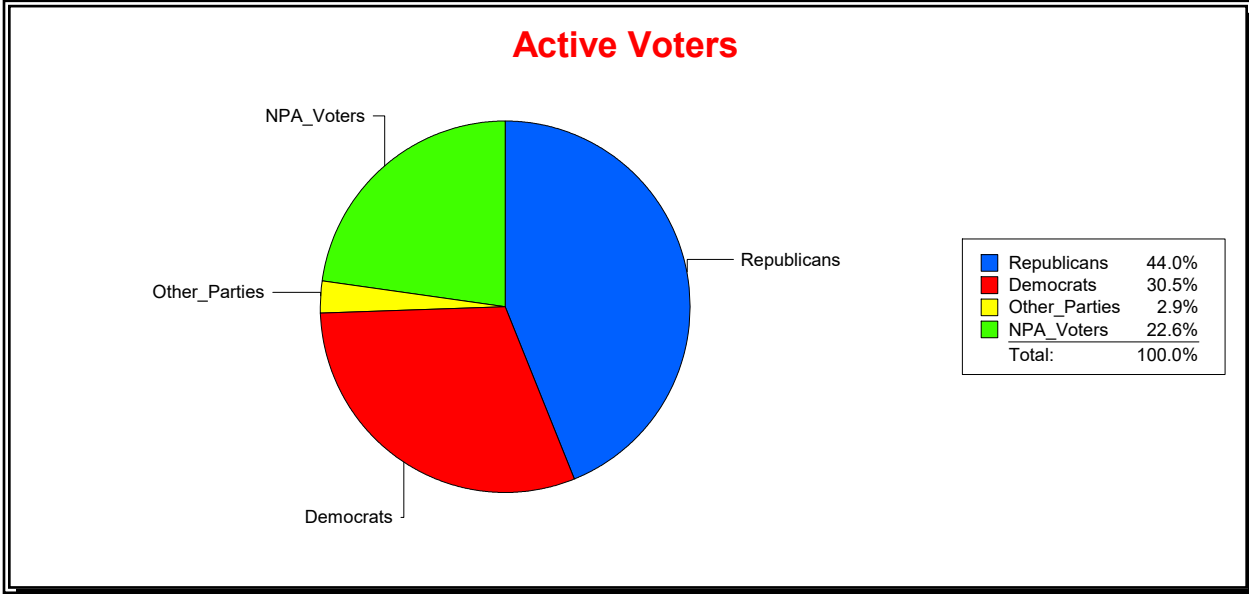

Sarasota County, FL

Date 8/1/2024

Time 07:47 AM

Graphs of District Registration

Active Registered Voters

Inactive Voters

District	Total	Dems	Reps	NonP	Other	Total	Dems	Reps	NonP	Other
HOSPITAL BOARD NORTH	96,309	29,352	42,375	21,806	2,776	19,282	6,828	5,686	6,378	390