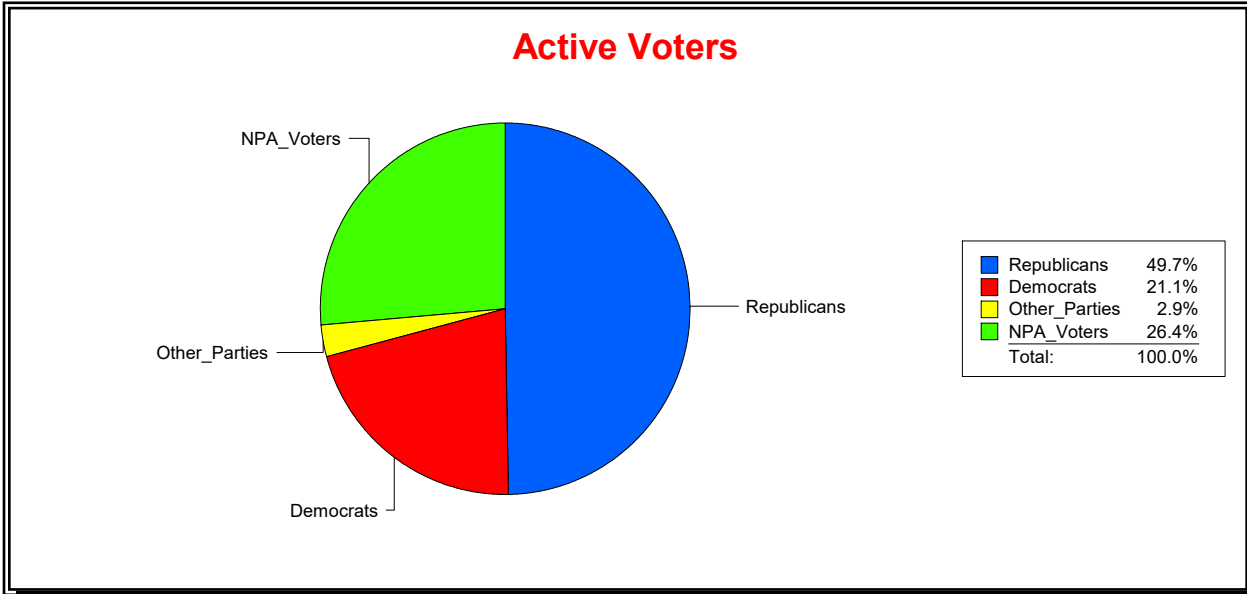

Ron Turner

Supervisor of Elections

Sarasota County, FL

Date 8/1/2024

Time 07:47 AM

Graphs of District Registration

Active Registered Voters

Inactive Voters

District	Total	Dems	Reps	NonP	Other	Total	Dems	Reps	NonP	Other
NORTH PORT 1	10,795	2,278	5,364	2,845	308	2,020	508	614	844	54