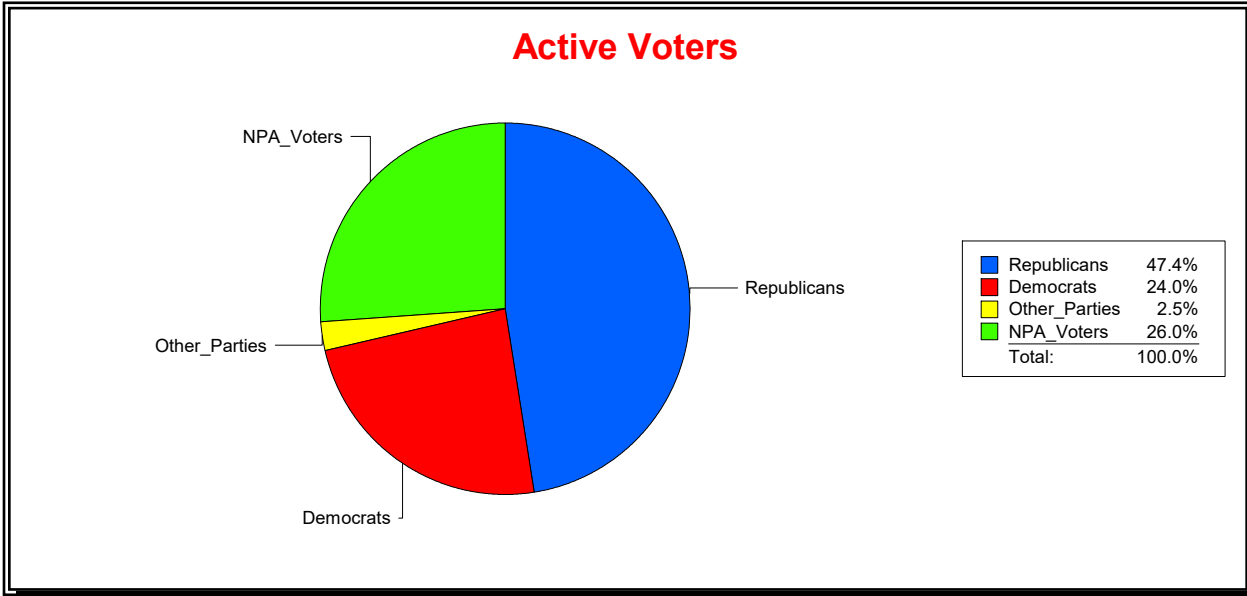

Ron Turner

Supervisor of Elections

Sarasota County, FL

Date 8/1/2024

Time 07:47 AM

Graphs of District Registration

District	Active Registered Voters					Inactive Voters				
	Total	Dems	Reps	NonP	Other	Total	Dems	Reps	NonP	Other
NORTH PORT 4	9,678	2,327	4,584	2,521	246	2,021	546	621	816	38