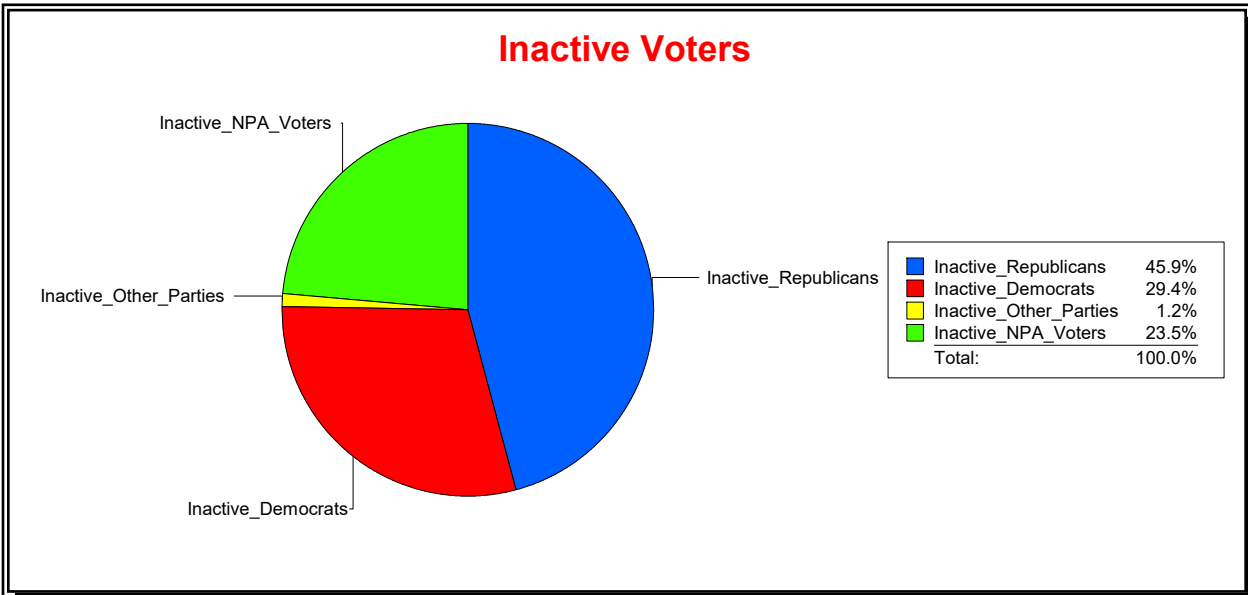

Date 8/1/2024

Time 07:47 AM

Graphs of District Registration

Active Registered Voters

Inactive Voters

District	Total	Dems	Reps	NonP	Other	Total	Dems	Reps	NonP	Other
LONGBOAT KEY 3	1,365	320	717	298	30	170	50	78	40	2