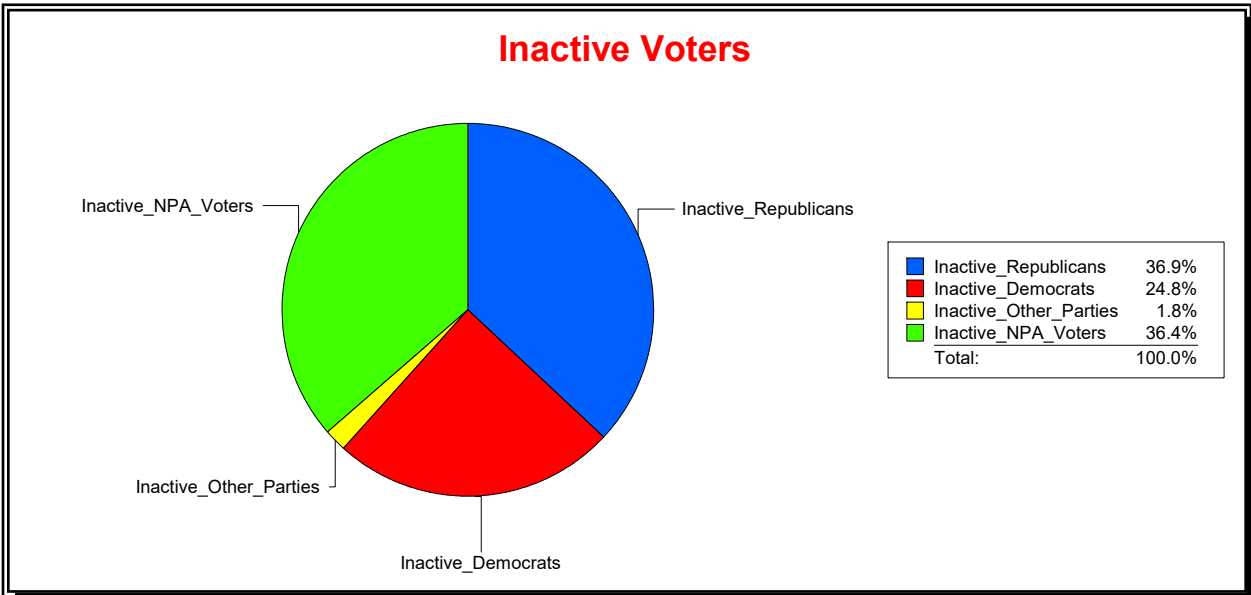

Ron Turner

Supervisor of Elections

Sarasota County, FL

Date 8/1/2024

Time 07:47 AM

Graphs of District Registration

Active Registered Voters

Inactive Voters

District	Total	Dems	Reps	NonP	Other	Total	Dems	Reps	NonP	Other
SOIL AND WATER DIST 3	71,130	16,497	35,616	17,262	1,755	10,161	2,521	3,752	3,701	187