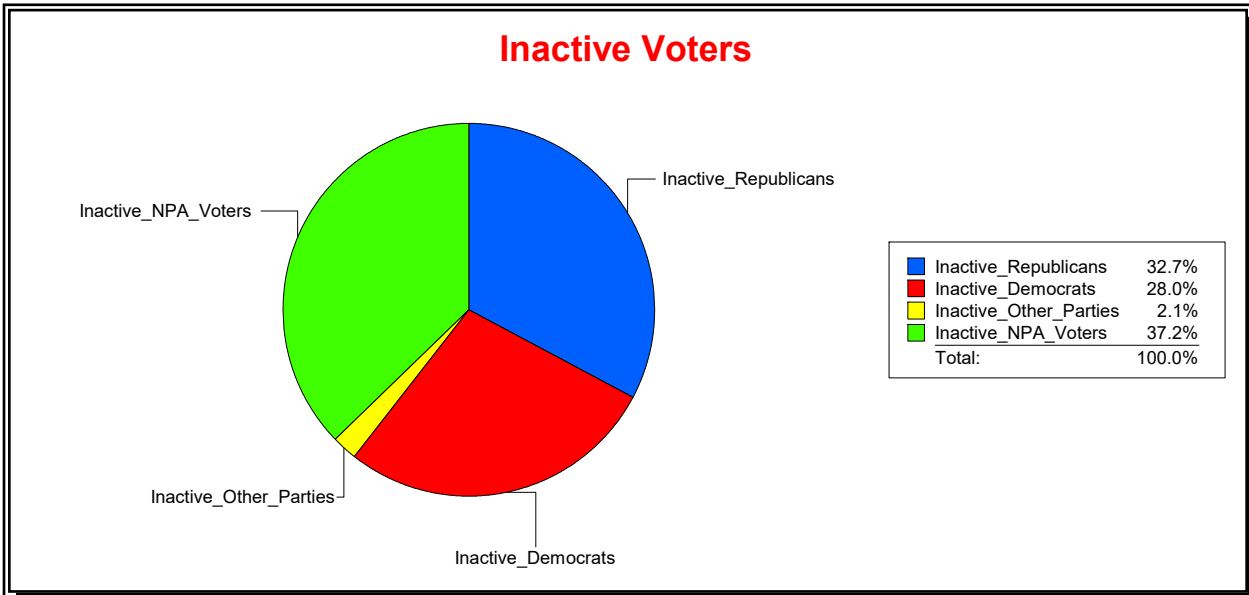

Ron Turner

Supervisor of Elections

Sarasota County, FL

Date 8/1/2024

Time 07:47 AM

Graphs of District Registration

Active Registered Voters

Inactive Voters

District	Total	Dems	Reps	NonP	Other	Total	Dems	Reps	NonP	Other
STATE HOUSE DIST 74	139,325	33,720	68,131	33,522	3,952	23,866	6,685	7,795	8,876	510