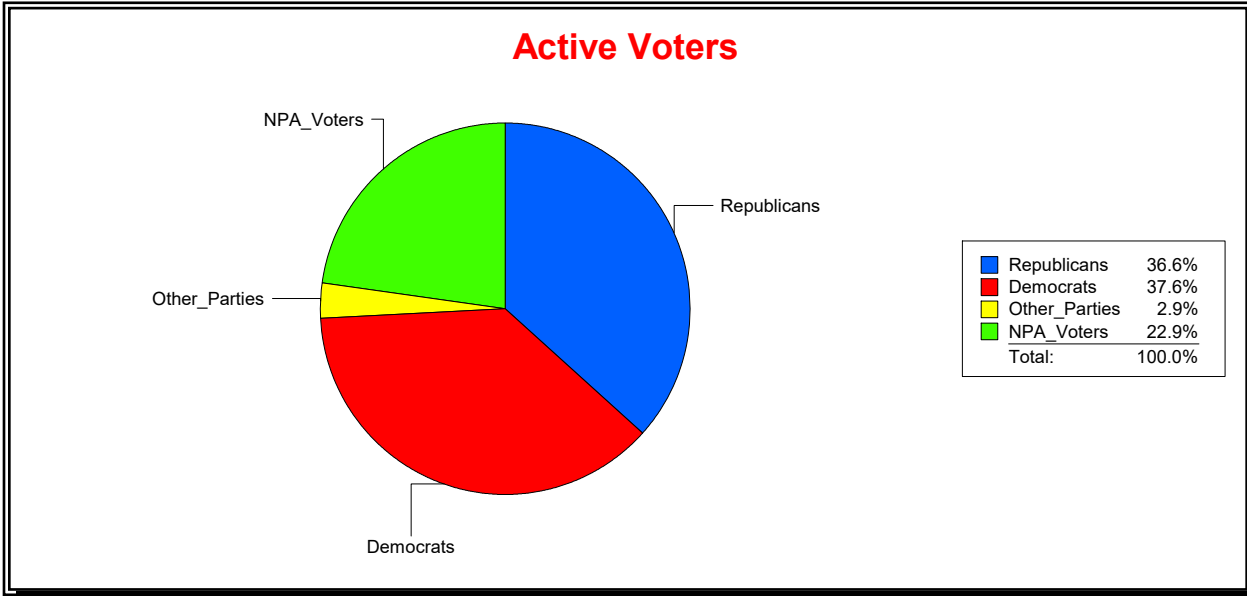

Ron Turner

Supervisor of Elections

Sarasota County, FL

Date 8/1/2024

Time 07:47 AM

Graphs of District Registration

Active Registered Voters

Inactive Voters

District	Total	Dems	Reps	NonP	Other	Total	Dems	Reps	NonP	Other
SARASOTA	33,529	12,615	12,256	7,674	984	8,486	3,506	2,025	2,789	166