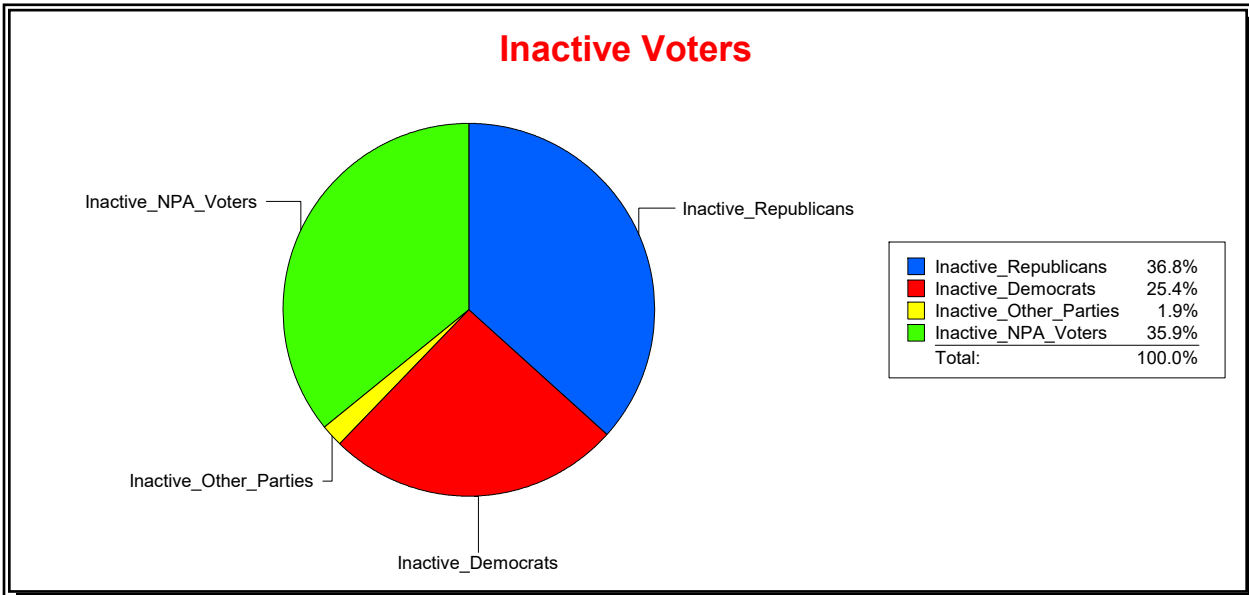

District	Total	Dems	Reps	NonP	Other	Total	Dems	Reps	NonP	Other
ENGLEWOOD FIRE DIST	13,078	2,923	6,637	3,184	334	2,065	525	760	741	39

Ron Turner

Supervisor of Elections

Sarasota County, FL

Date 8/1/2024

Time 07:47 AM