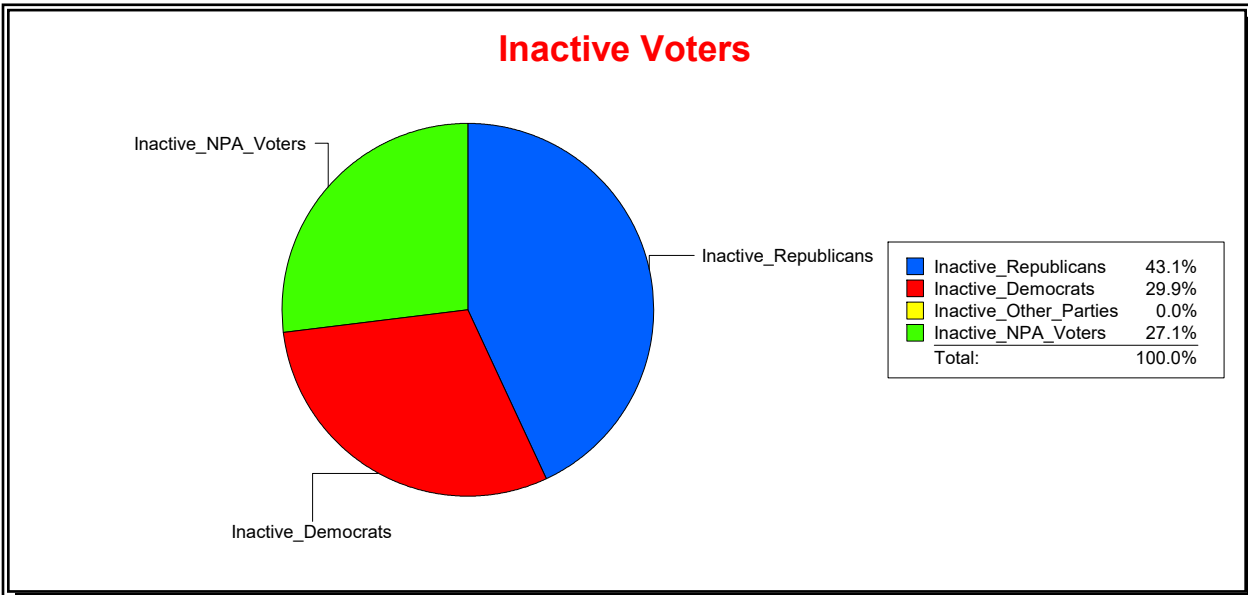

Ron Turner

Supervisor of Elections

Sarasota County, FL

Date 8/1/2024

Time 07:47 AM

Graphs of District Registration

Active Registered Voters

Inactive Voters

District	Total	Dems	Reps	NonP	Other	Total	Dems	Reps	NonP	Other
LBK DISTRICT 2	1,231	385	566	253	27	144	43	62	39	0