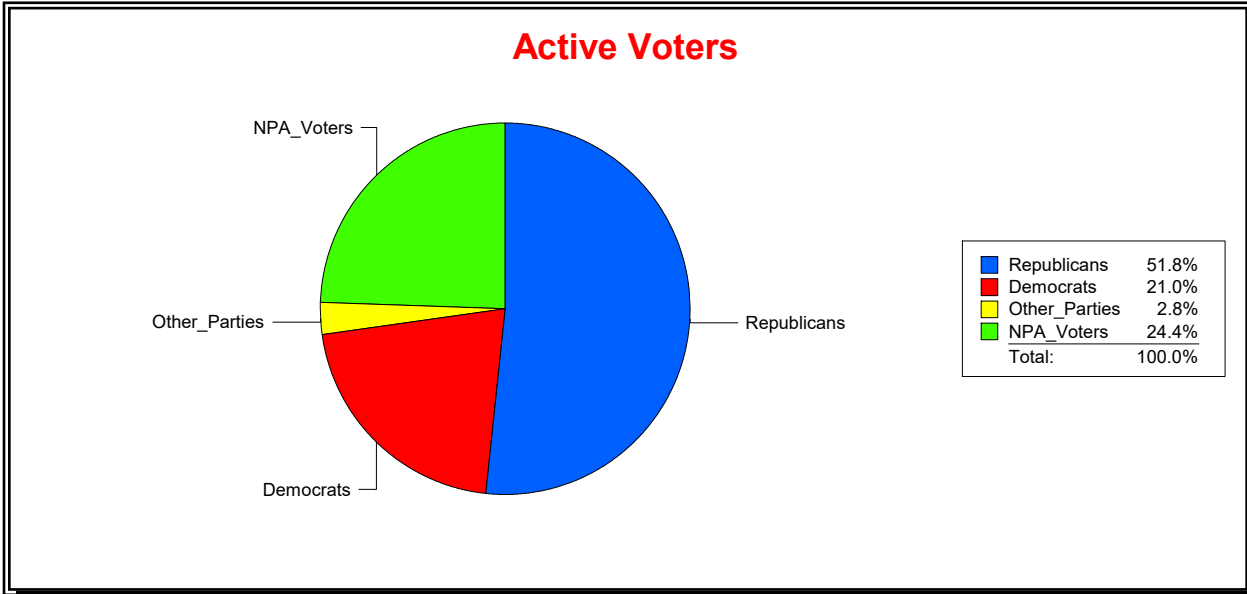

Ron Turner

Supervisor of Elections

Sarasota County, FL

Date 8/1/2024

Time 07:47 AM

Graphs of District Registration

District	Active Registered Voters					Inactive Voters				
	Total	Dems	Reps	NonP	Other	Total	Dems	Reps	NonP	Other
NORTH PORT 5	14,308	3,002	7,407	3,497	402	1,849	480	605	725	39