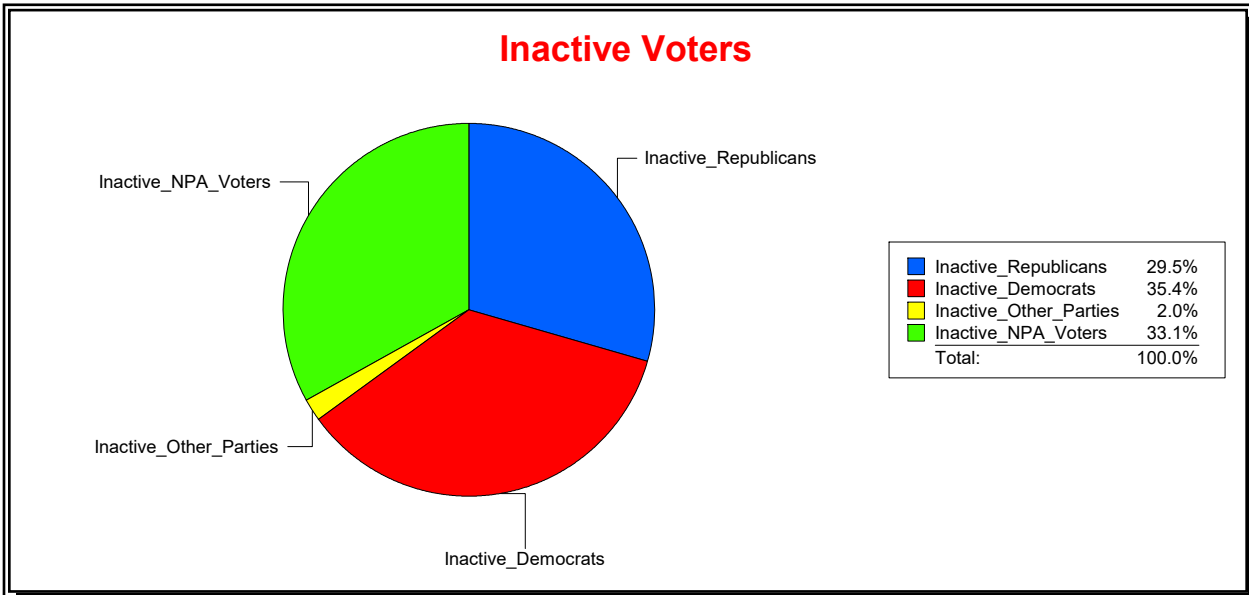

Sarasota County, FL

Date 8/1/2024

Time 07:47 AM

Graphs of District Registration

Active Registered Voters

Inactive Voters

District	Total	Dems	Reps	NonP	Other	Total	Dems	Reps	NonP	Other
HOSPITAL BOARD NORTH	96,309	29,352	42,375	21,806	2,776	19,282	6,828	5,686	6,378	390