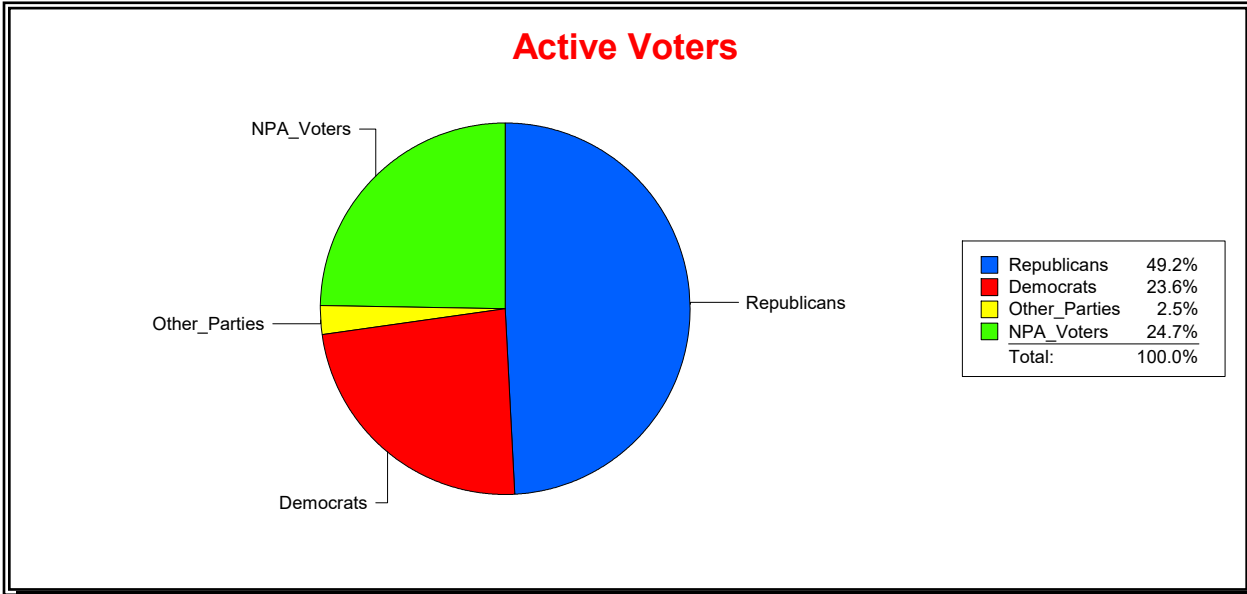

Ron Turner

Supervisor of Elections

Sarasota County, FL

Date 8/1/2024

Time 07:47 AM

Graphs of District Registration

Active Registered Voters

Inactive Voters

District	Total	Dems	Reps	NonP	Other	Total	Dems	Reps	NonP	Other
SCHOOL DIST 3	66,523	15,687	32,739	16,435	1,662	10,847	2,748	3,878	4,019	202