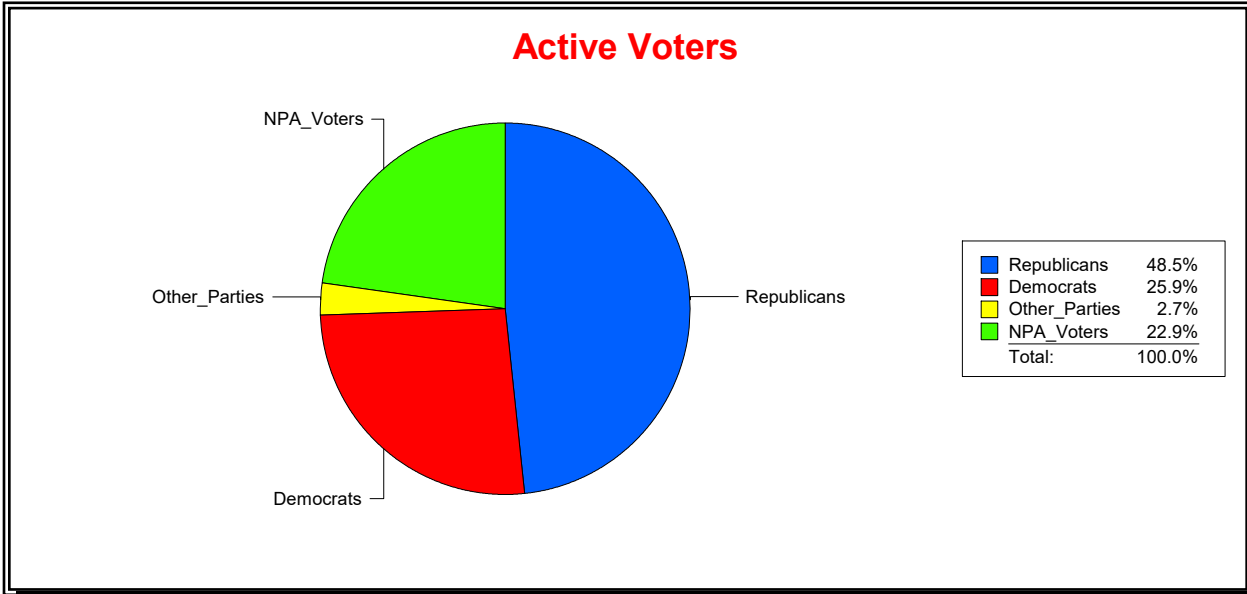

Ron Turner

Supervisor of Elections

Sarasota County, FL

Date 8/1/2024

Time 07:47 AM

Graphs of District Registration

Active Registered Voters

Inactive Voters

District	Total	Dems	Reps	NonP	Other	Total	Dems	Reps	NonP	Other
CNTY COMM DIST 4	69,028	17,896	33,446	15,791	1,895	10,384	3,036	3,590	3,552	206