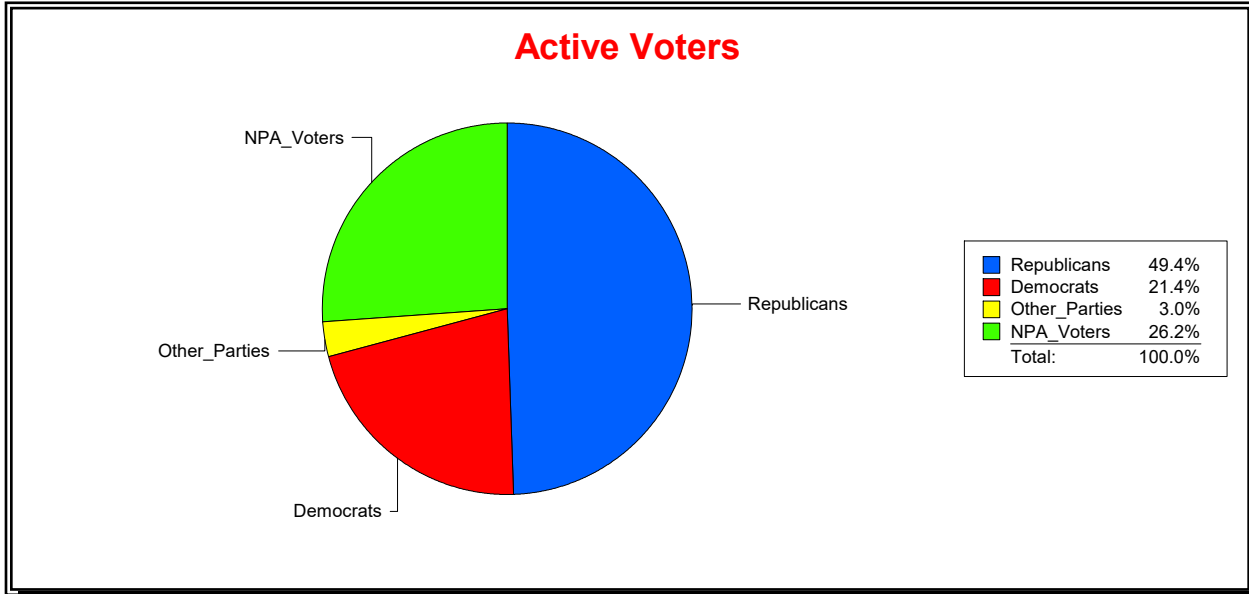

Ron Turner

Supervisor of Elections

Sarasota County, FL

Date 8/1/2024

Time 07:47 AM

Graphs of District Registration

Active Registered Voters

Inactive Voters

<u>District</u>	<u>Total</u>	<u>Dems</u>	<u>Reps</u>	<u>NonP</u>	<u>Other</u>	<u>Total</u>	<u>Dems</u>	<u>Reps</u>	<u>NonP</u>	<u>Other</u>
NORTH PORT	57,236	12,270	28,278	14,995	1,693	10,282	2,614	3,189	4,260	219