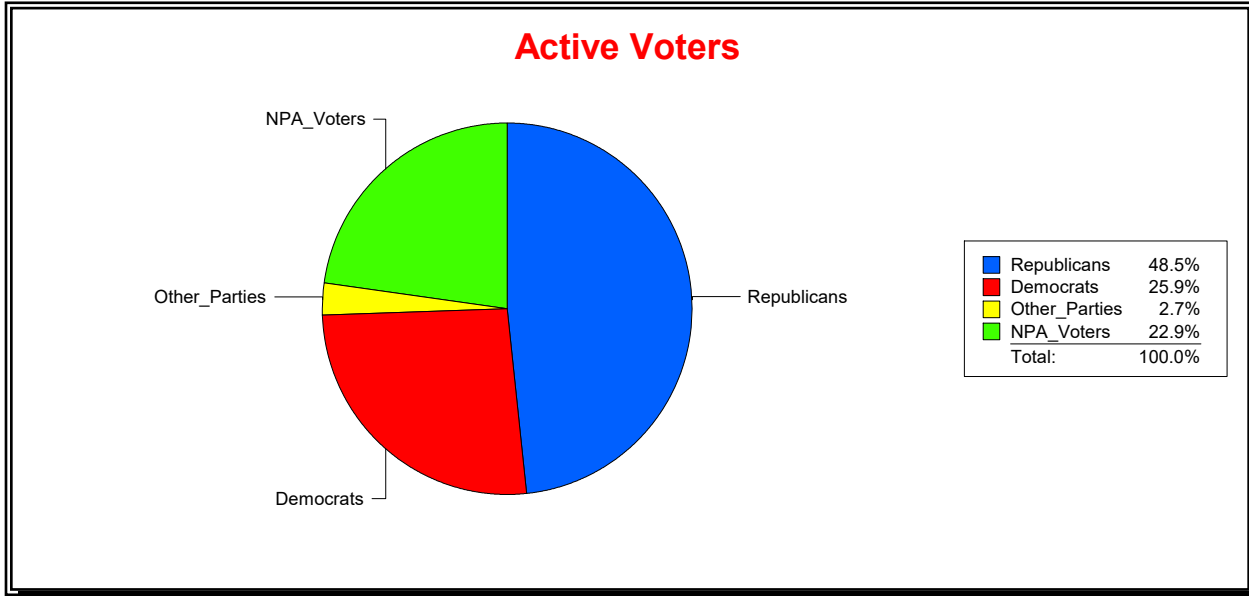

Ron Turner

Supervisor of Elections

Sarasota County, FL

Date 8/1/2024

Time 07:47 AM

Graphs of District Registration

Active Registered Voters

Inactive Voters

District	Total	Dems	Reps	NonP	Other	Total	Dems	Reps	NonP	Other
SCHOOL DIST 2	69,028	17,896	33,446	15,791	1,895	10,384	3,036	3,590	3,552	206