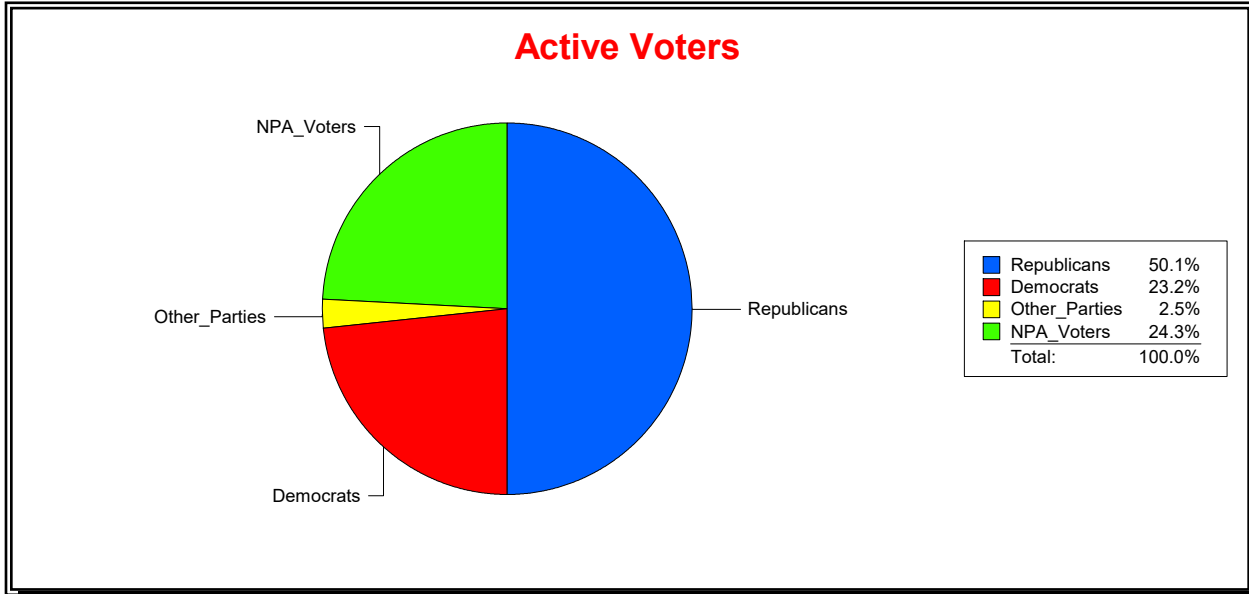

Ron Turner

Supervisor of Elections

Sarasota County, FL

Date 8/1/2024

Time 07:47 AM

Graphs of District Registration

Active Registered Voters

Inactive Voters

District	Total	Dems	Reps	NonP	Other	Total	Dems	Reps	NonP	Other
CNTY COMM DIST 3	71,130	16,497	35,616	17,262	1,755	10,161	2,521	3,752	3,701	187