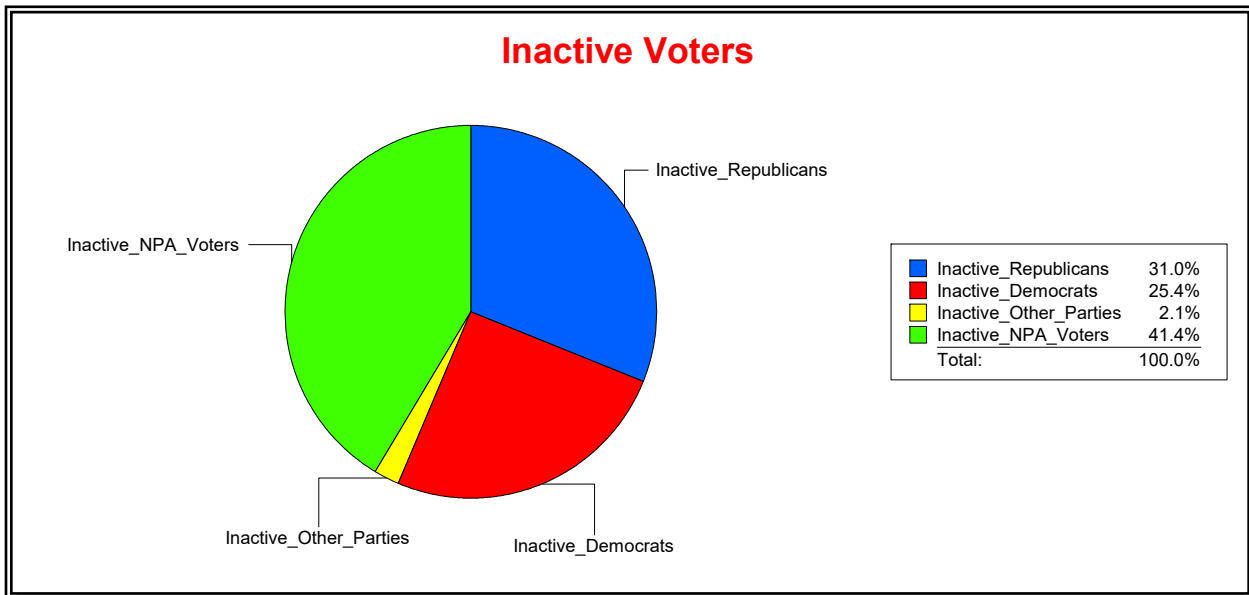

Ron Turner

Supervisor of Elections

Sarasota County, FL

Date 8/1/2024

Time 07:47 AM

Graphs of District Registration

Active Registered Voters

Inactive Voters

<u>District</u>	<u>Total</u>	<u>Dems</u>	<u>Reps</u>	<u>NonP</u>	<u>Other</u>	<u>Total</u>	<u>Dems</u>	<u>Reps</u>	<u>NonP</u>	<u>Other</u>
NORTH PORT	57,236	12,270	28,278	14,995	1,693	10,282	2,614	3,189	4,260	219