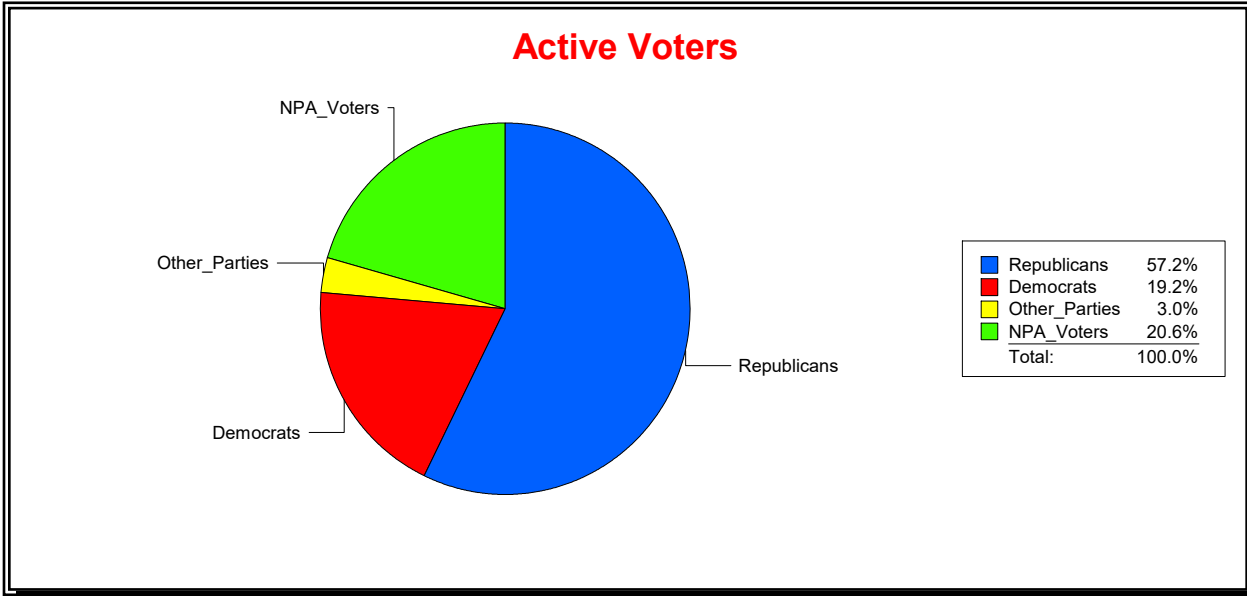

Ron Turner

Supervisor of Elections

Sarasota County, FL

Date 8/1/2024

Time 07:47 AM

Graphs of District Registration

Active Registered Voters

Inactive Voters

District	Total	Dems	Reps	NonP	Other	Total	Dems	Reps	NonP	Other
LONGBOAT KEY 1	1,408	270	806	290	42	182	45	94	41	2