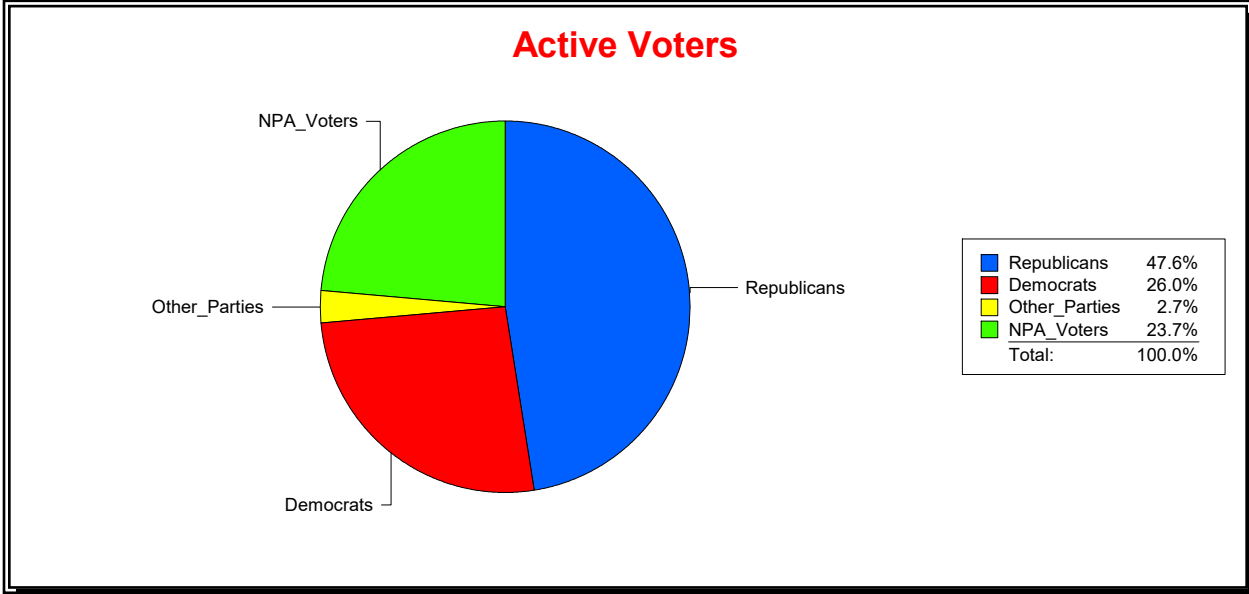

Time 07:47 AM

Graphs of District Registration

Active Registered Voters

Inactive Voters

District	Total	Dems	Reps	NonP	Other	Total	Dems	Reps	NonP	Other
STATE SENATE 22	327,250	85,235	155,663	77,424	8,928	56,283	16,774	18,465	19,920	1,124