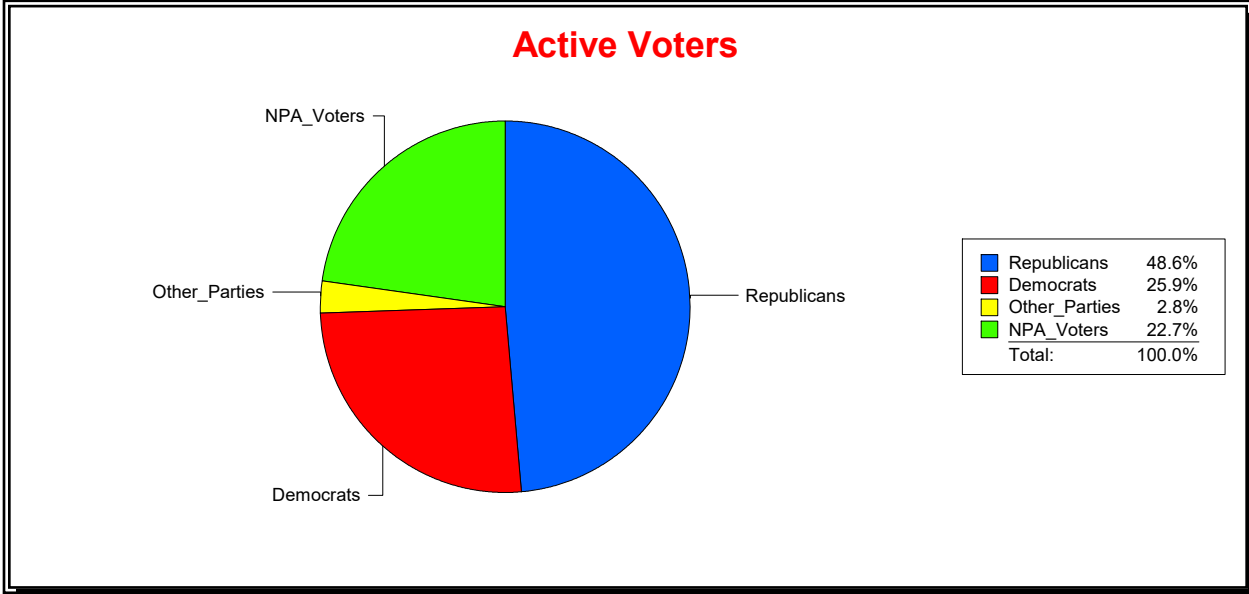

Ron Turner

Supervisor of Elections

Sarasota County, FL

Date 8/1/2024

Time 07:47 AM

Graphs of District Registration

Active Registered Voters

Inactive Voters

District	Total	Dems	Reps	NonP	Other	Total	Dems	Reps	NonP	Other
SOIL AND WATER DIST 1	64,383	16,701	31,261	14,588	1,833	10,884	3,241	3,680	3,725	238