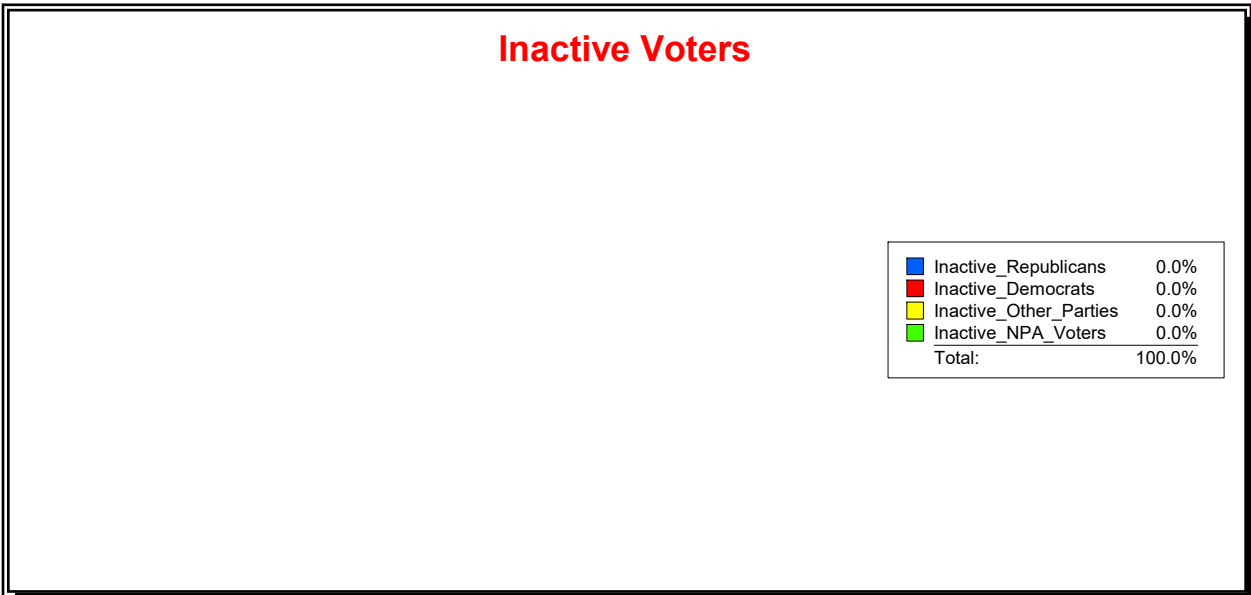

Ron Turner

Supervisor of Elections

Sarasota County, FL

Date 8/1/2024

Time 07:47 AM

Graphs of District Registration

Active Registered Voters

Inactive Voters

<u>District</u>	<u>Total</u>	<u>Dems</u>	<u>Reps</u>	<u>NonP</u>	<u>Other</u>	<u>Total</u>	<u>Dems</u>	<u>Reps</u>	<u>NonP</u>	<u>Other</u>
VENICE	0	0	0	0	0	0	0	0	0	0