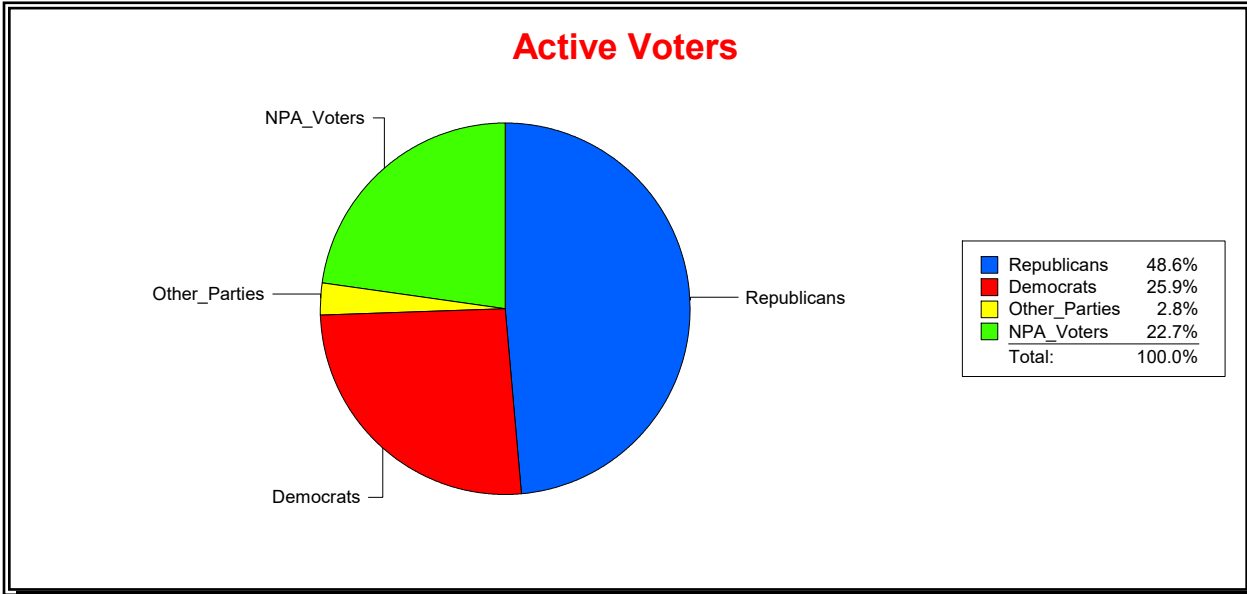

Ron Turner

Supervisor of Elections

Sarasota County, FL

Date 8/1/2024

Time 07:47 AM

Graphs of District Registration

Active Registered Voters

Inactive Voters

District	Total	Dems	Reps	NonP	Other	Total	Dems	Reps	NonP	Other
CNTY COMM DIST 1	64,383	16,701	31,261	14,588	1,833	10,884	3,241	3,680	3,725	238