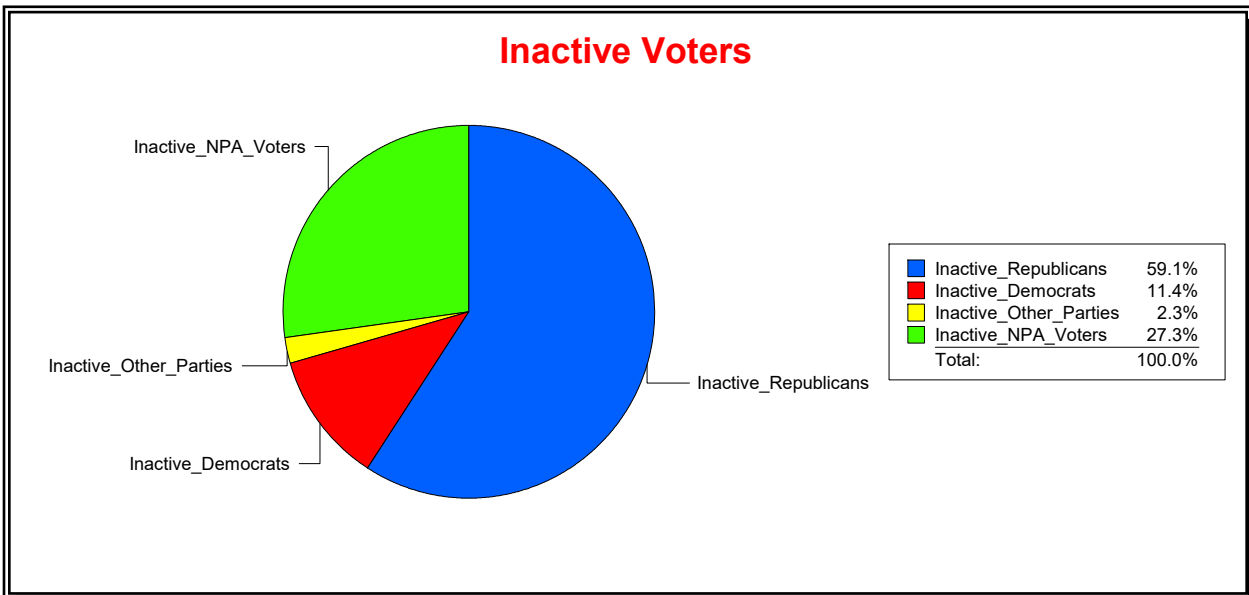

Ron Turner

Supervisor of Elections

Sarasota County, FL

Date 8/1/2024

Time 07:47 AM

Graphs of District Registration

Active Registered Voters

Inactive Voters

District	Total	Dems	Reps	NonP	Other	Total	Dems	Reps	NonP	Other
TOSCANA ISLES CDD	1,358	212	830	280	36	44	5	26	12	1