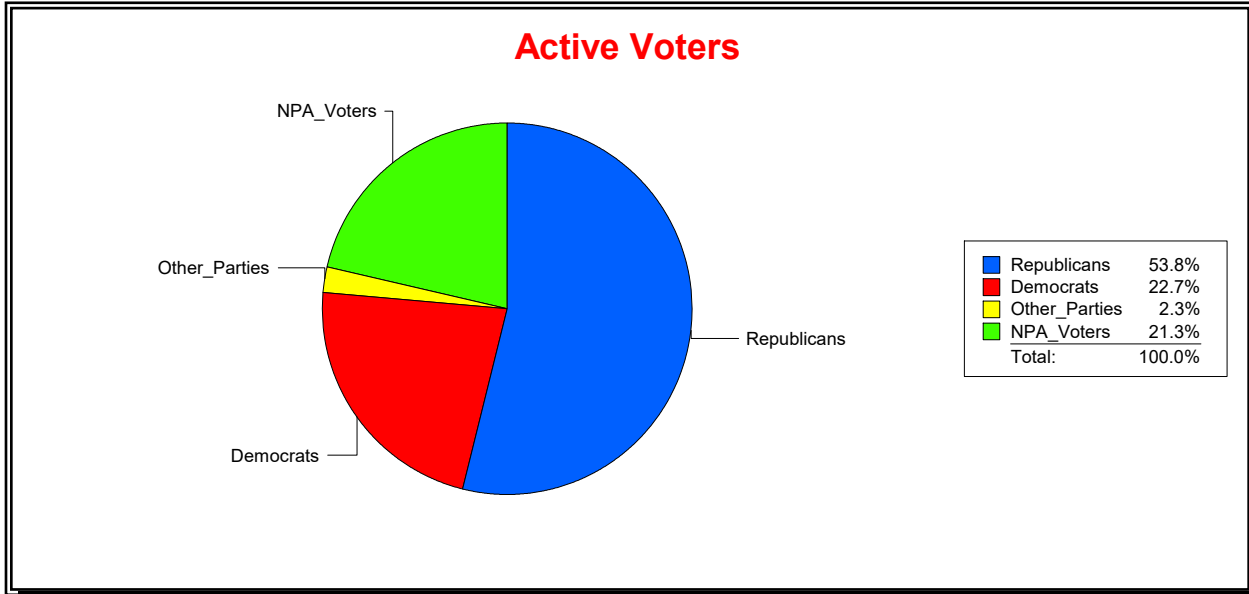

Graphs of District Registration

Active Registered Voters

Inactive Voters

District	Total	Dems	Reps	NonP	Other	Total	Dems	Reps	NonP	Other
BLACKBURN CREEK	2,485	564	1,336	529	56	137	25	66	44	2

**Ron Turner**