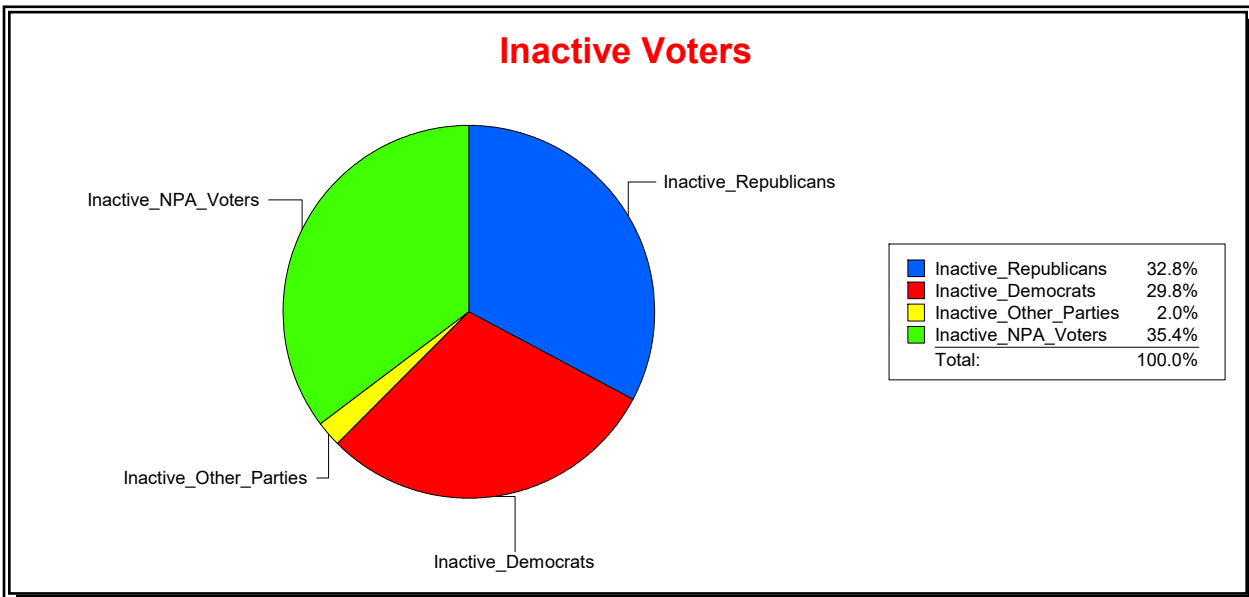

Ron Turner

Supervisor of Elections

Sarasota County, FL

Date 8/1/2024

Time 07:47 AM

Graphs of District Registration

Active Registered Voters

Inactive Voters

District	Total	Dems	Reps	NonP	Other	Total	Dems	Reps	NonP	Other
17TH CONGRESS DIST	327,250	85,235	155,663	77,424	8,928	56,283	16,774	18,465	19,920	1,124