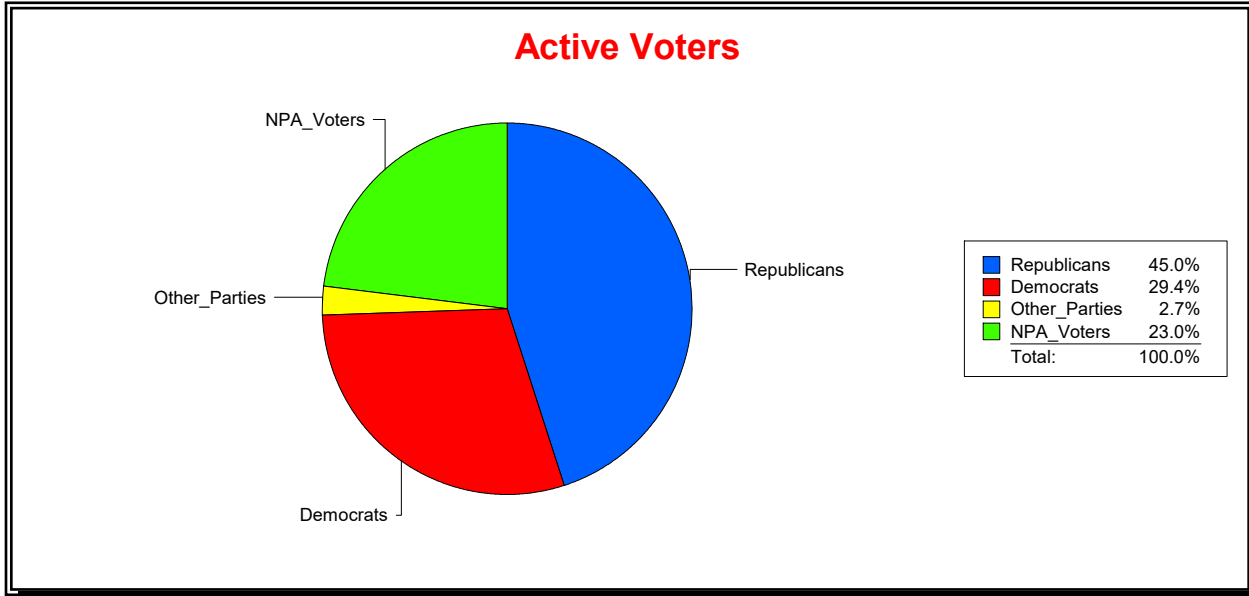

Ron Turner

Supervisor of Elections

Sarasota County, FL

Date 8/1/2024

Time 07:47 AM

Graphs of District Registration

Active Registered Voters

Inactive Voters

District	Total	Dems	Reps	NonP	Other	Total	Dems	Reps	NonP	Other
STATE HOUSE DIST 73	132,930	39,028	59,855	30,509	3,538	24,328	8,058	7,718	8,096	456