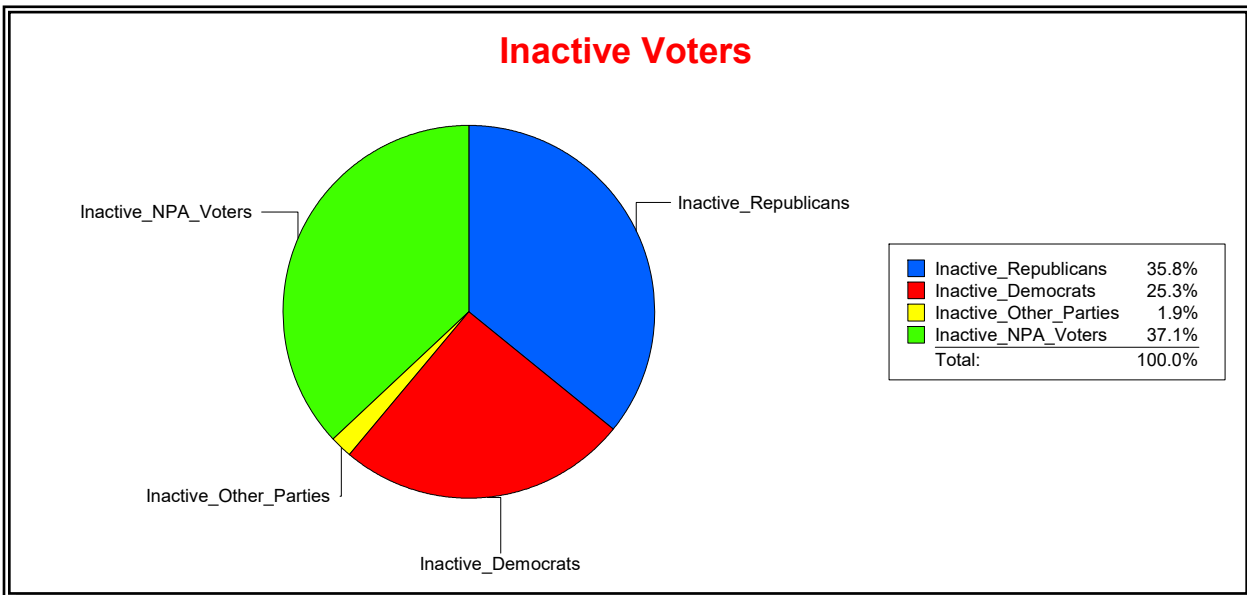

Ron Turner

Supervisor of Elections

Sarasota County, FL

Date 8/1/2024

Time 07:47 AM

Graphs of District Registration

Active Registered Voters

Inactive Voters

District	Total	Dems	Reps	NonP	Other	Total	Dems	Reps	NonP	Other
SCHOOL DIST 3	66,523	15,687	32,739	16,435	1,662	10,847	2,748	3,878	4,019	202