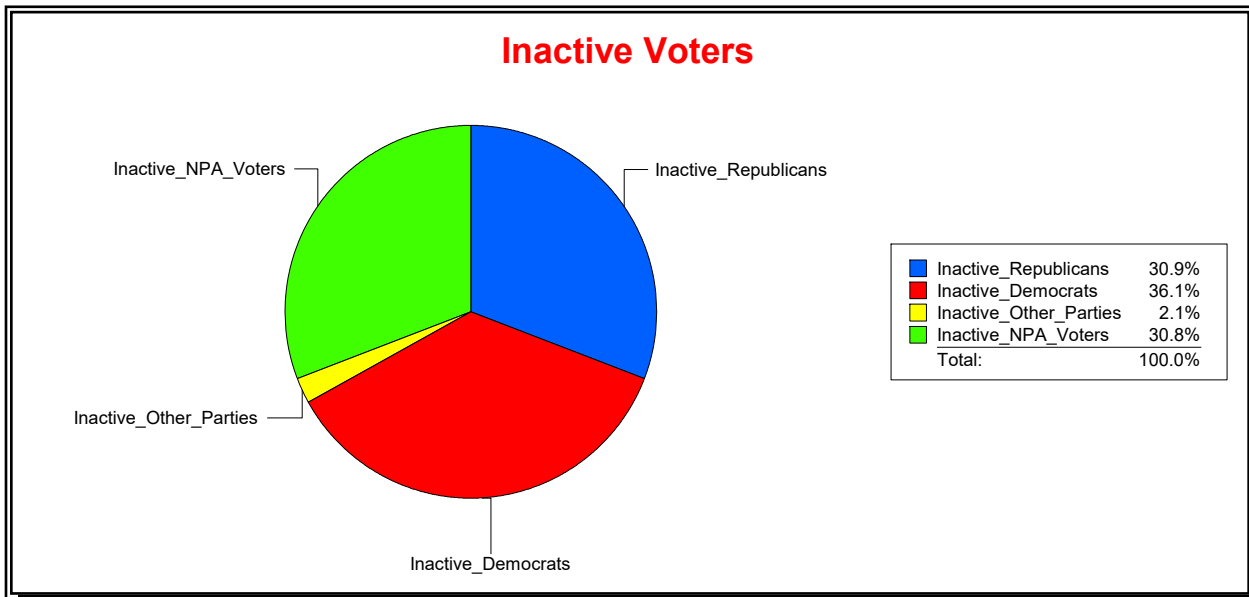

Ron Turner

Supervisor of Elections

Sarasota County, FL

Date 8/1/2024

Time 07:47 AM

Graphs of District Registration

Active Registered Voters

Inactive Voters

District	Total	Dems	Reps	NonP	Other	Total	Dems	Reps	NonP	Other
SARASOTA 2	15,502	4,987	6,702	3,416	397	2,544	919	787	784	54