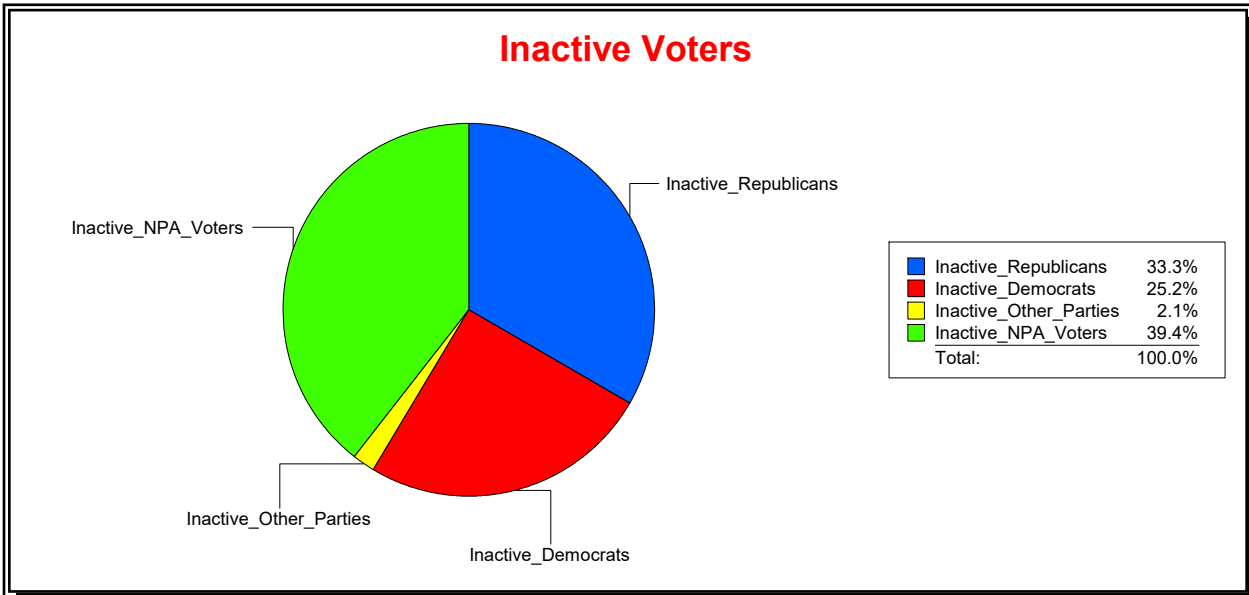

Ron Turner

Supervisor of Elections

Sarasota County, FL

Date 8/1/2024

Time 07:47 AM

Graphs of District Registration

Active Registered Voters

Inactive Voters

District	Total	Dems	Reps	NonP	Other	Total	Dems	Reps	NonP	Other
SCHOOL DIST 5	69,887	15,133	35,036	17,743	1,975	11,416	2,876	3,804	4,498	238