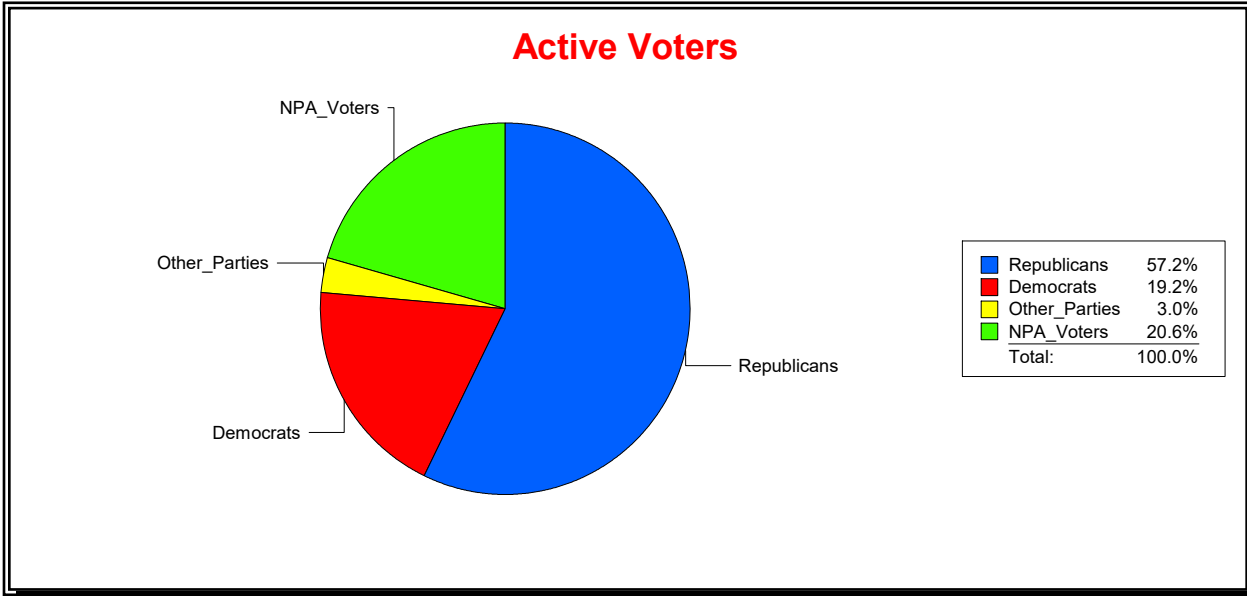

Ron Turner

Supervisor of Elections

Sarasota County, FL

Date 8/1/2024

Time 07:47 AM

Graphs of District Registration

Active Registered Voters

Inactive Voters

District	Total	Dems	Reps	NonP	Other	Total	Dems	Reps	NonP	Other
LBK DISTRICT 1	1,408	270	806	290	42	182	45	94	41	2