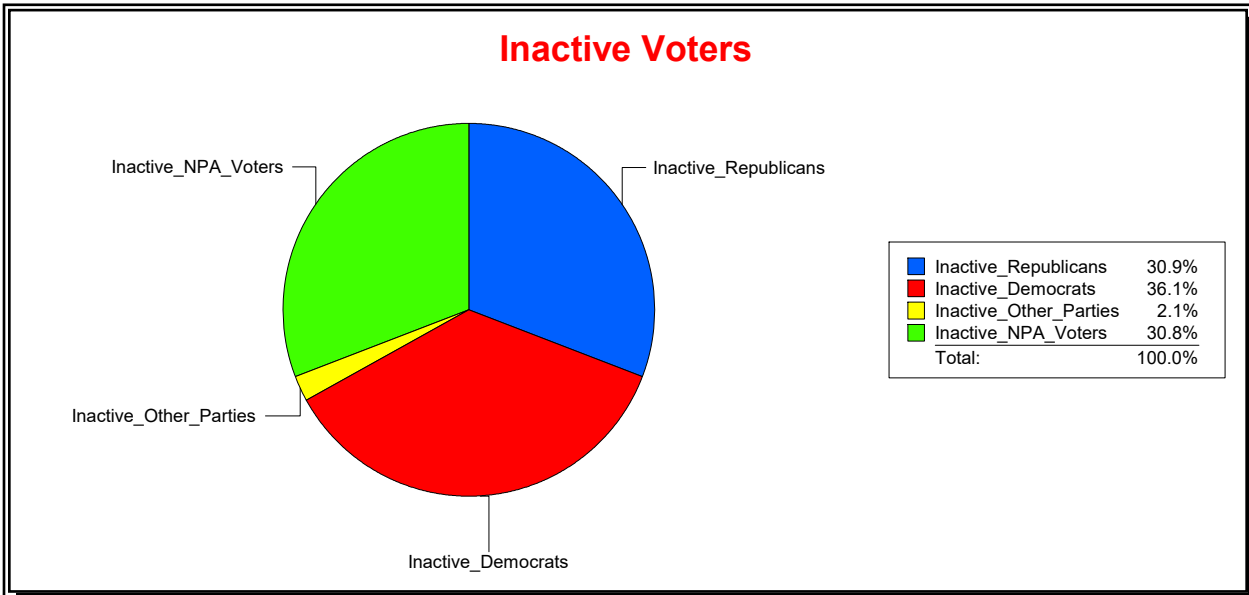

Ron Turner

Supervisor of Elections

Sarasota County, FL

Date 8/1/2024

Time 07:47 AM

Graphs of District Registration

Active Registered Voters

Inactive Voters

District	Total	Dems	Reps	NonP	Other	Total	Dems	Reps	NonP	Other
SARASOTA DIST 2	15,502	4,987	6,702	3,416	397	2,544	919	787	784	54