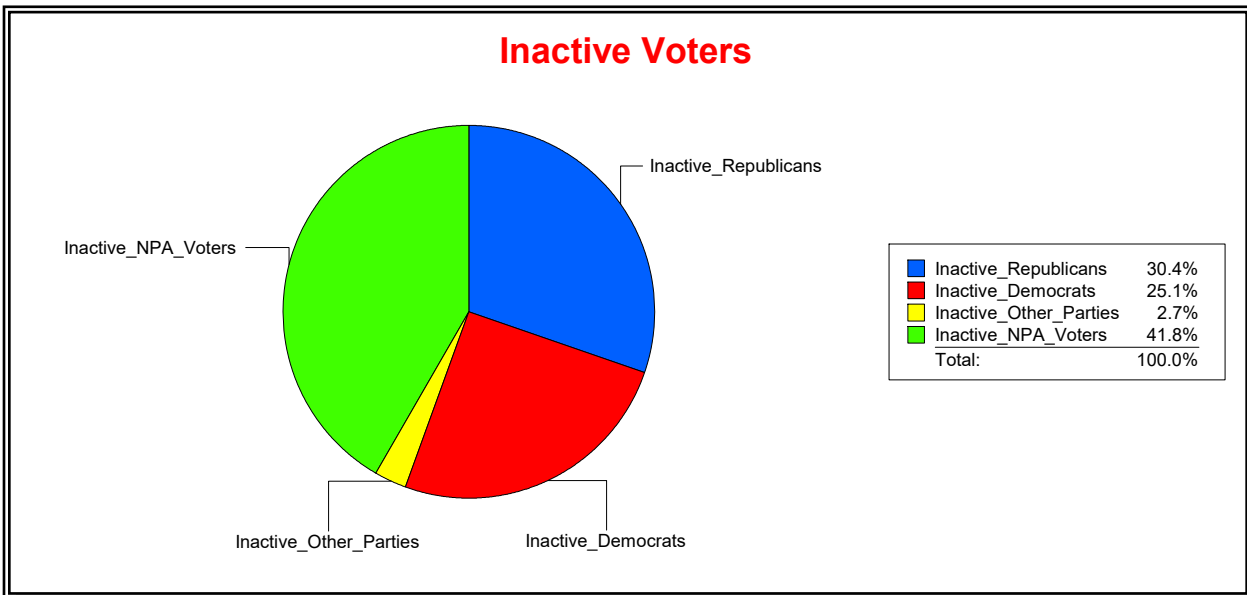

Ron Turner

Supervisor of Elections

Sarasota County, FL

Date 8/1/2024

Time 07:47 AM

Graphs of District Registration

Active Registered Voters

Inactive Voters

District	Total	Dems	Reps	NonP	Other	Total	Dems	Reps	NonP	Other
NORTH PORT 1	10,795	2,278	5,364	2,845	308	2,020	508	614	844	54