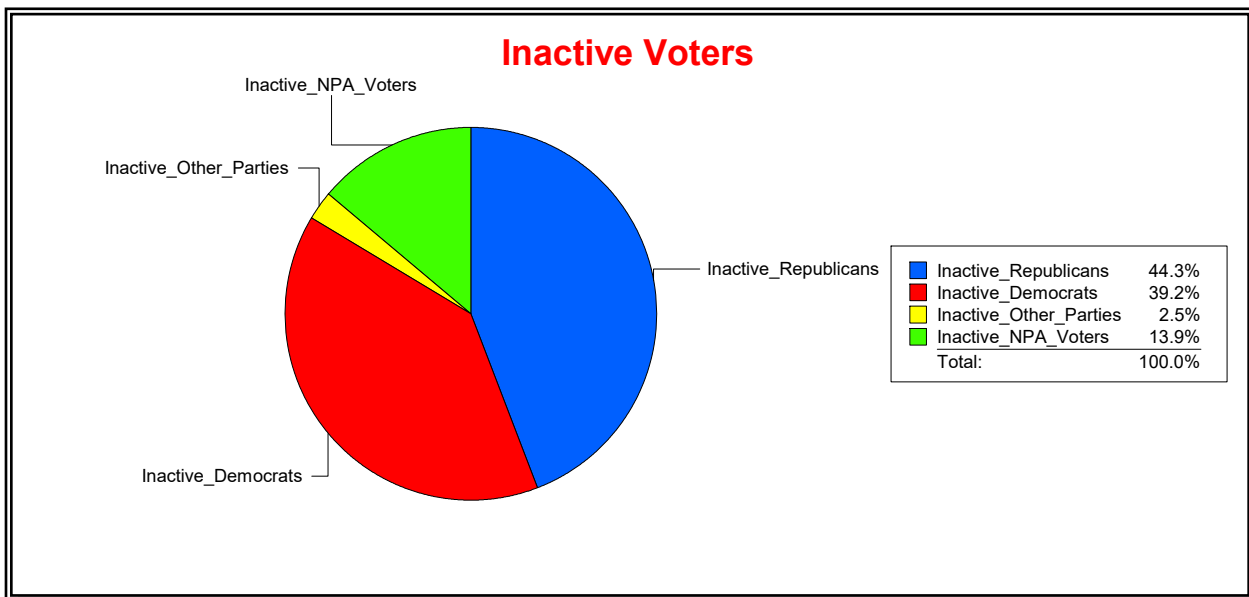

Ron Turner

Supervisor of Elections

Sarasota County, FL

Date 8/1/2024

Time 07:47 AM

Graphs of District Registration

Active Registered Voters

Inactive Voters

<u>District</u>	<u>Total</u>	<u>Dems</u>	<u>Reps</u>	<u>NonP</u>	<u>Other</u>	<u>Total</u>	<u>Dems</u>	<u>Reps</u>	<u>NonP</u>	<u>Other</u>
TRI-PAR PK & REC DIST	495	141	237	110	7	79	31	35	11	2