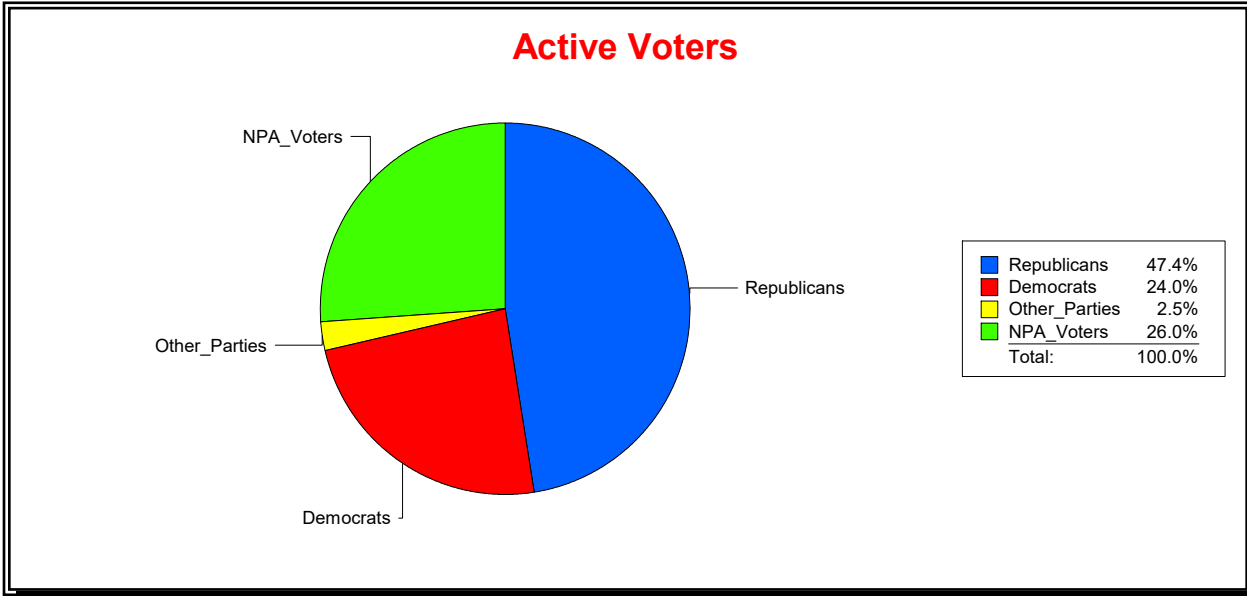

Ron Turner

Supervisor of Elections

Sarasota County, FL

Date 8/1/2024

Time 07:47 AM

Graphs of District Registration

Active Registered Voters

Inactive Voters

District	Total	Dems	Reps	NonP	Other	Total	Dems	Reps	NonP	Other
NORTH PORT DIST 4	9,678	2,327	4,584	2,521	246	2,021	546	621	816	38