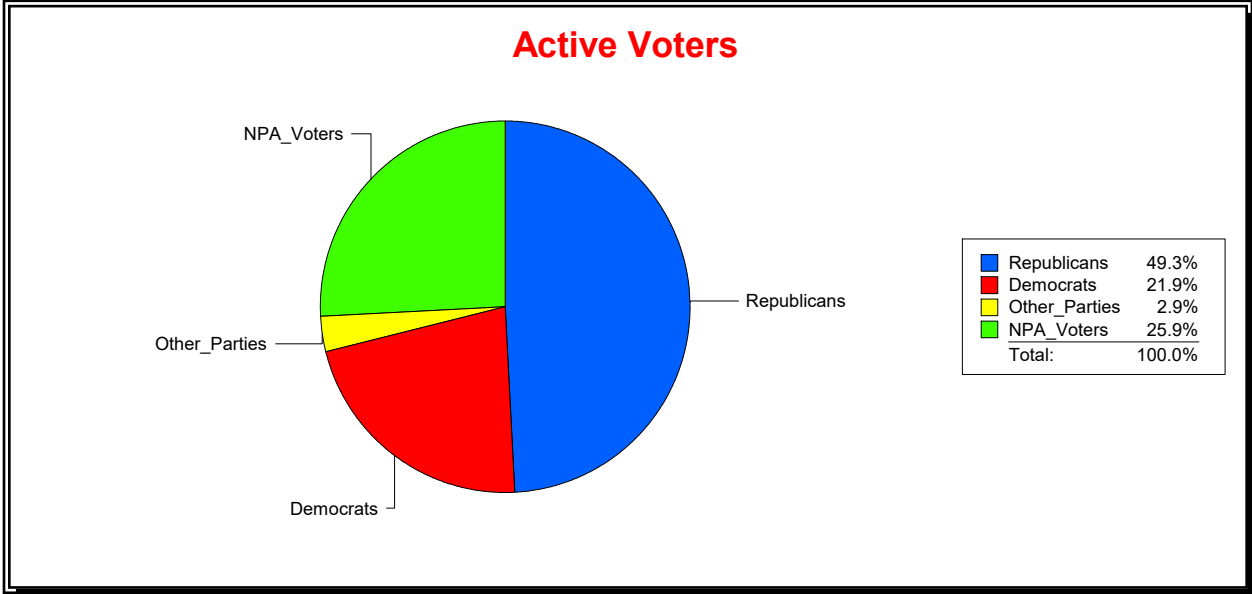

Ron Turner

Supervisor of Elections

Sarasota County, FL

Date 8/1/2024

Time 07:47 AM

Graphs of District Registration

Active Registered Voters

Inactive Voters

District	Total	Dems	Reps	NonP	Other	Total	Dems	Reps	NonP	Other
SOIL AND WATER DIST 5	65,280	14,323	32,159	16,916	1,882	12,102	3,103	3,930	4,816	253