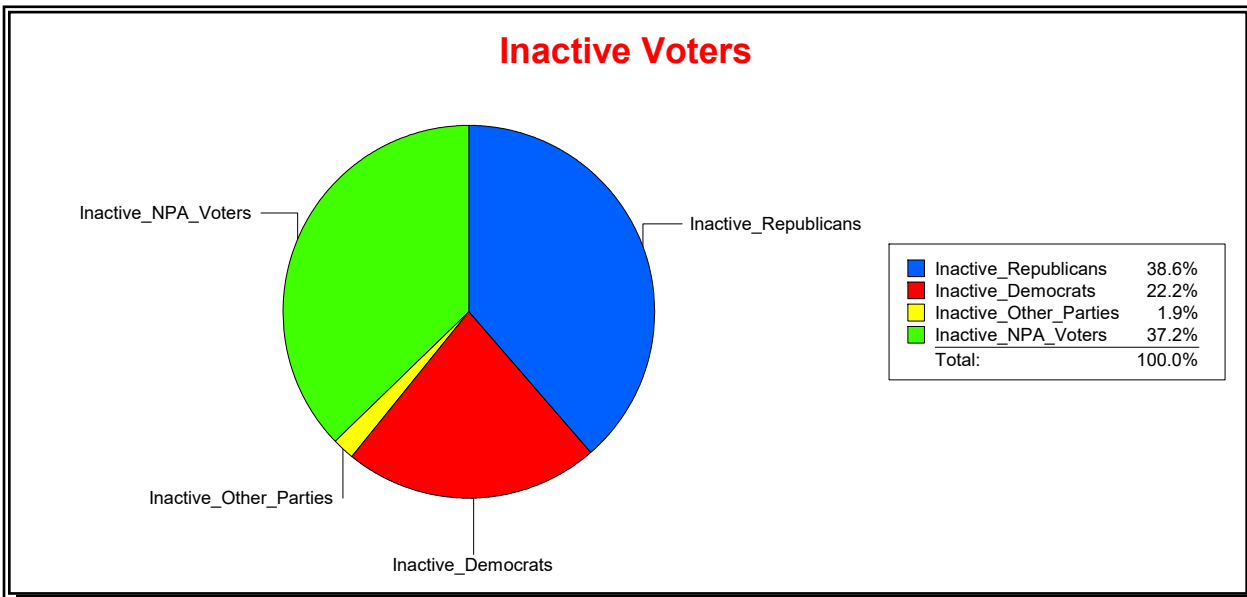

Ron Turner

Supervisor of Elections

Sarasota County, FL

Date 8/1/2024

Time 07:47 AM

Graphs of District Registration

Active Registered Voters

Inactive Voters

<u>District</u>	<u>Total</u>	<u>Dems</u>	<u>Reps</u>	<u>NonP</u>	<u>Other</u>	<u>Total</u>	<u>Dems</u>	<u>Reps</u>	<u>NonP</u>	<u>Other</u>
STONEYBROOK CDD	1,712	374	827	470	41	207	46	80	77	4