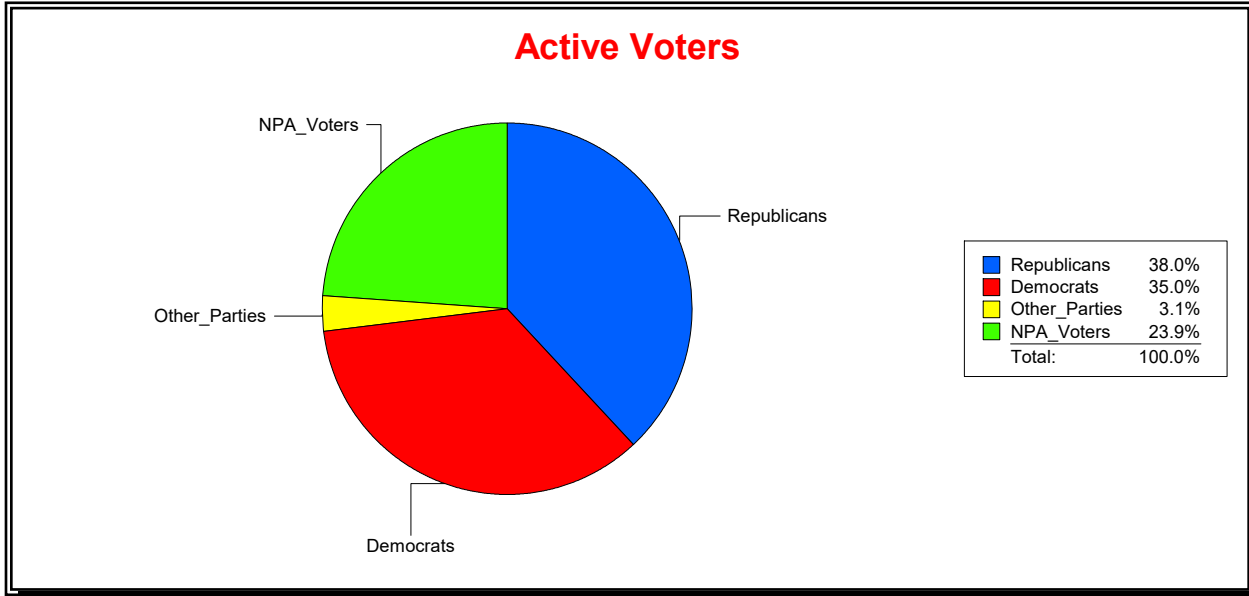

Ron Turner

Supervisor of Elections

Sarasota County, FL

Date 8/1/2024

Time 07:47 AM

Graphs of District Registration

Active Registered Voters

Inactive Voters

District	Total	Dems	Reps	NonP	Other	Total	Dems	Reps	NonP	Other
SARASOTA DIST 3	9,336	3,265	3,548	2,233	290	2,463	868	671	874	50