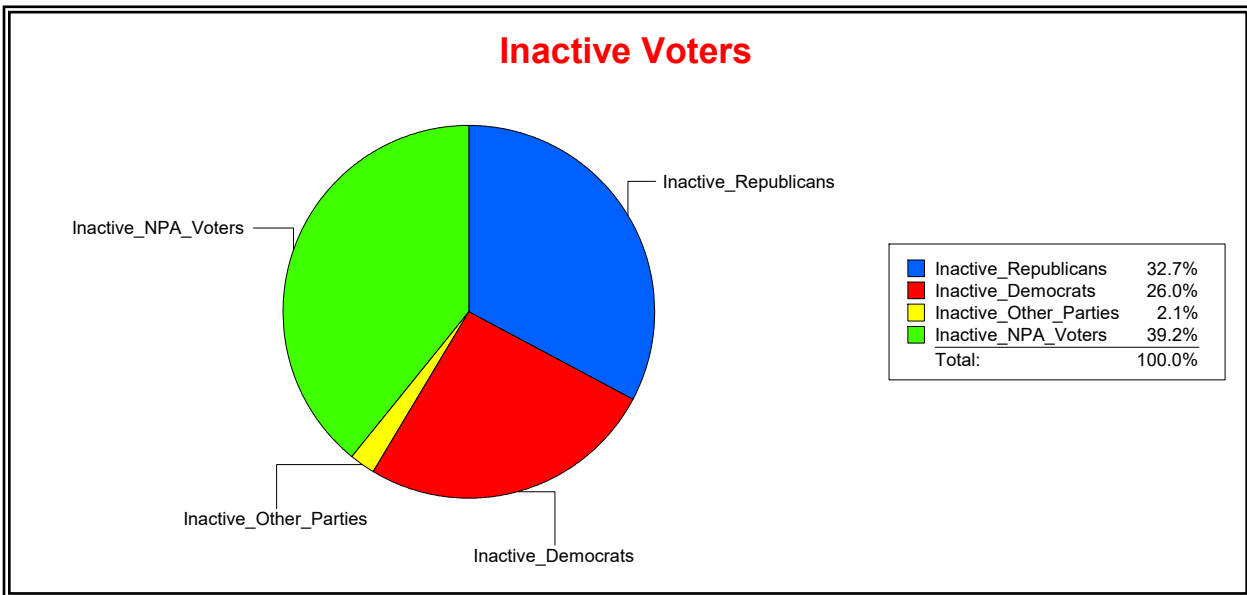

Ron Turner

Supervisor of Elections

Sarasota County, FL

Date 8/1/2024

Time 07:47 AM

Graphs of District Registration

District	Active Registered Voters					Inactive Voters				
	Total	Dems	Reps	NonP	Other	Total	Dems	Reps	NonP	Other
NORTH PORT 5	14,308	3,002	7,407	3,497	402	1,849	480	605	725	39