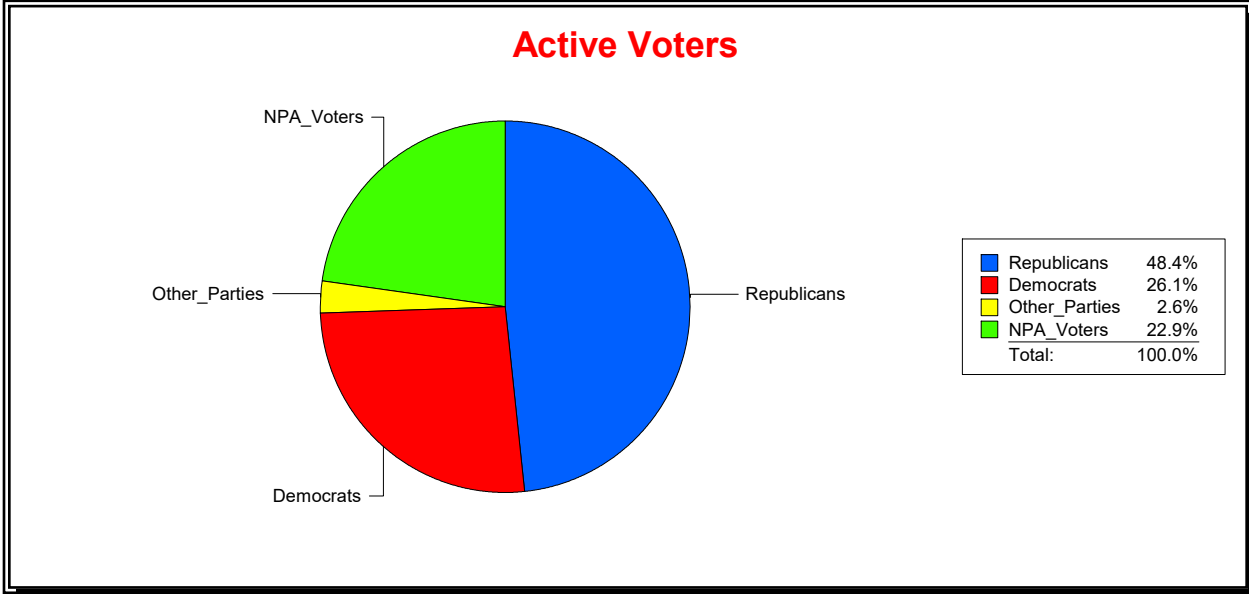

Ron Turner

Supervisor of Elections

Sarasota County, FL

Date 8/1/2024

Time 07:47 AM

Graphs of District Registration

Active Registered Voters

Inactive Voters

District	Total	Dems	Reps	NonP	Other	Total	Dems	Reps	NonP	Other
HOSPITAL BOARD CENTRAL	112,565	29,398	54,498	25,746	2,923	17,193	4,910	6,114	5,836	333