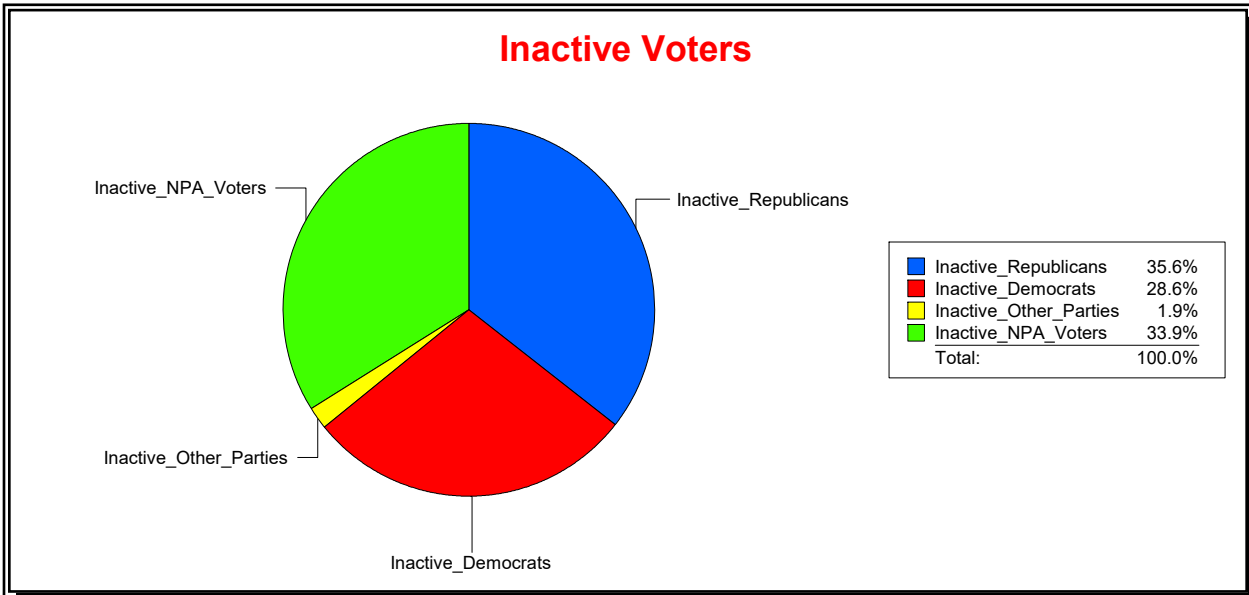

Ron Turner

Supervisor of Elections

Sarasota County, FL

Date 8/1/2024

Time 07:47 AM

Graphs of District Registration

Active Registered Voters

Inactive Voters

District	Total	Dems	Reps	NonP	Other	Total	Dems	Reps	NonP	Other
HOSPITAL BOARD CENTRAL	112,565	29,398	54,498	25,746	2,923	17,193	4,910	6,114	5,836	333