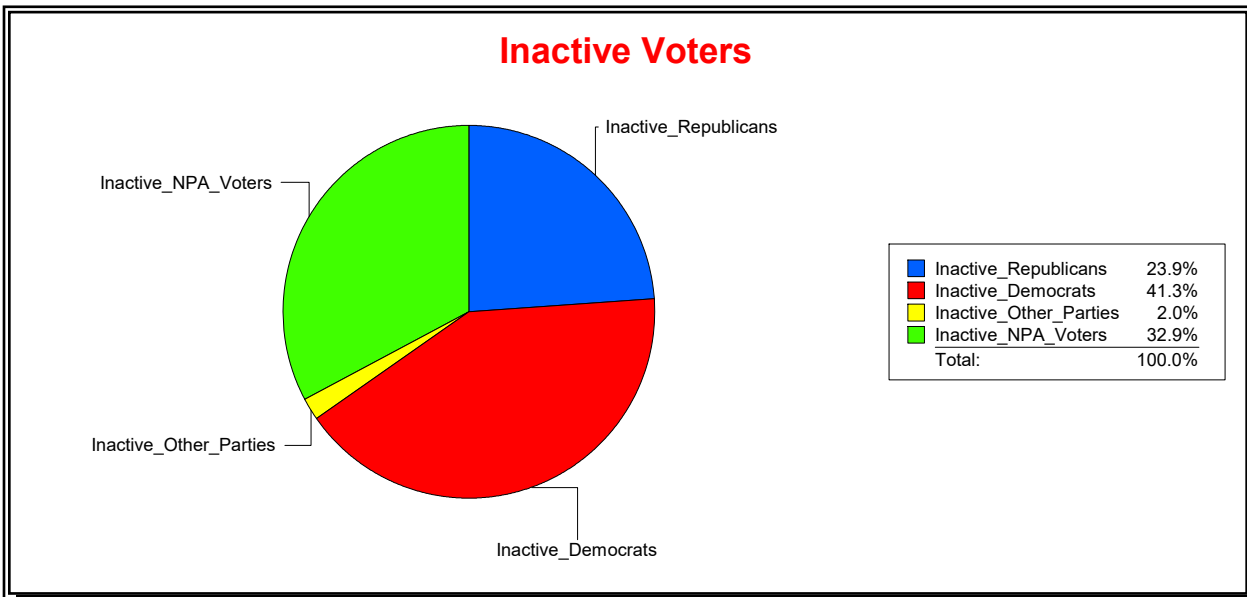

Ron Turner

Supervisor of Elections

Sarasota County, FL

Date 8/1/2024

Time 07:47 AM

Graphs of District Registration

Active Registered Voters

Inactive Voters

District	Total	Dems	Reps	NonP	Other	Total	Dems	Reps	NonP	Other
SARASOTA	33,529	12,615	12,256	7,674	984	8,486	3,506	2,025	2,789	166