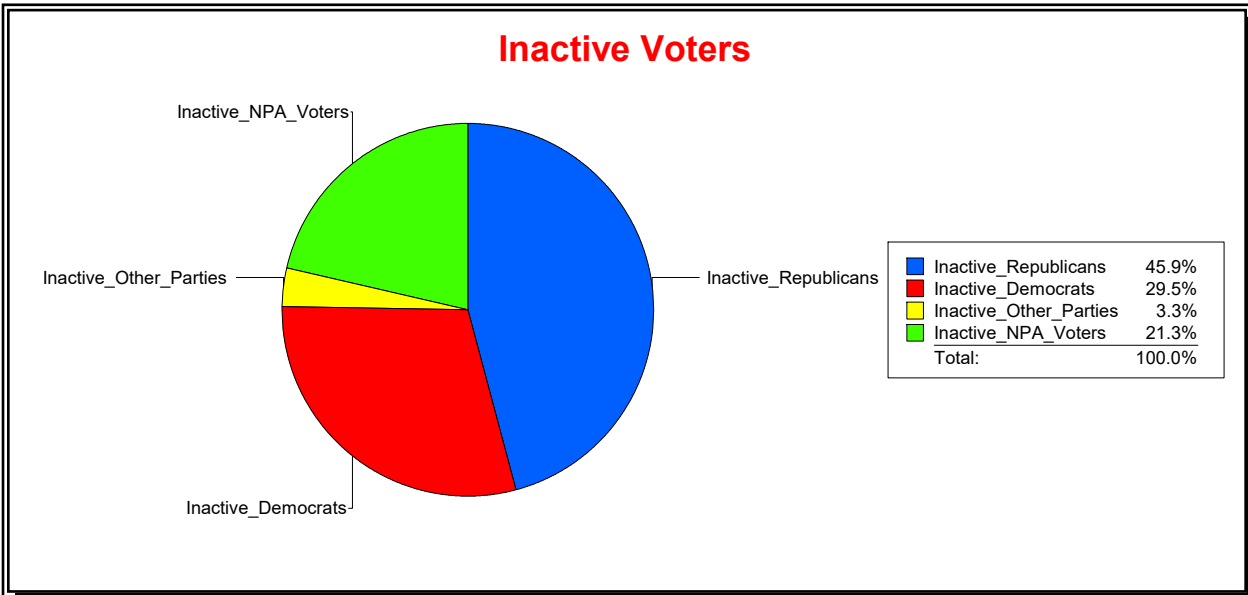

District	Total	Dems	Reps	NonP	Other	Total	Dems	Reps	NonP	Other
LONGBOAT KEY 4	366	97	178	82	9	61	18	28	13	2

Ron Turner

Supervisor of Elections

Sarasota County, FL

Date 8/1/2024

Time 07:47 AM

Graphs of District Registration