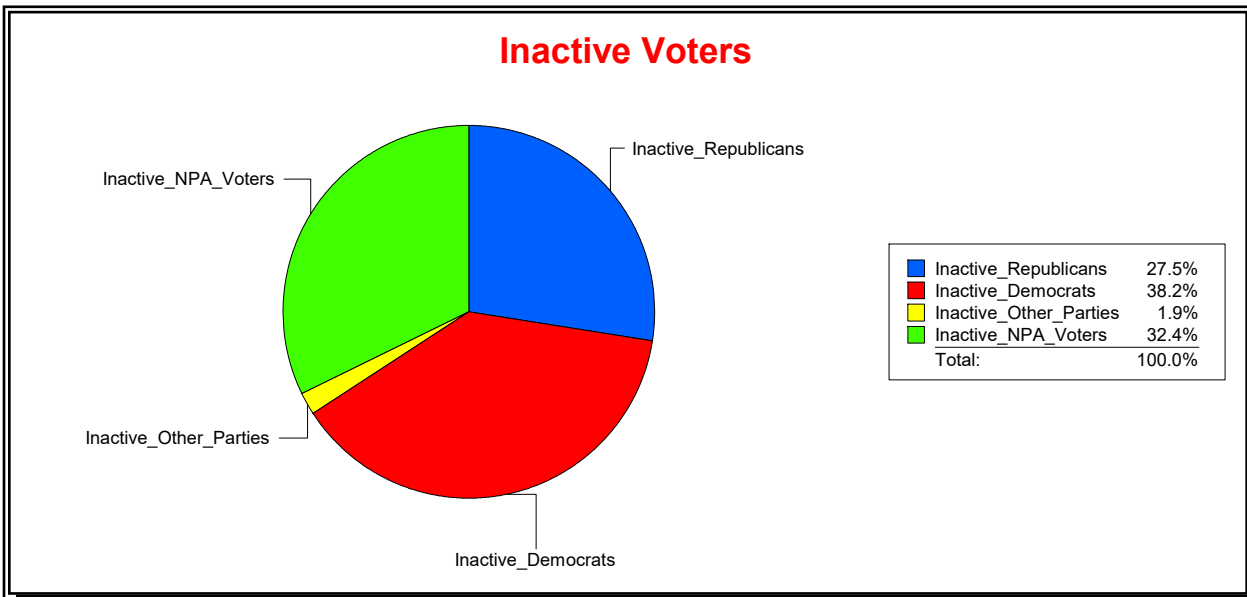

Ron Turner

Supervisor of Elections

Sarasota County, FL

Date 8/1/2024

Time 07:47 AM

Graphs of District Registration

Active Registered Voters

Inactive Voters

<u>District</u>	<u>Total</u>	<u>Dems</u>	<u>Reps</u>	<u>NonP</u>	<u>Other</u>	<u>Total</u>	<u>Dems</u>	<u>Reps</u>	<u>NonP</u>	<u>Other</u>
CNTY COMM DIST 2	57,429	19,818	23,181	12,867	1,563	12,752	4,873	3,513	4,126	240