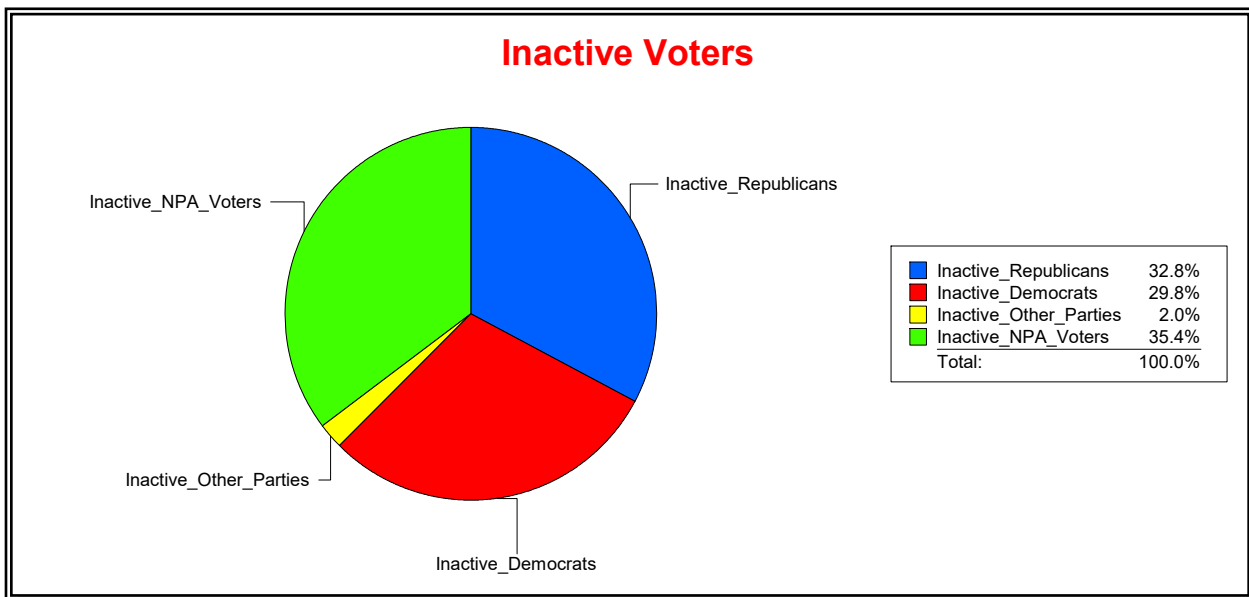

Ron Turner

Supervisor of Elections

Sarasota County, FL

Date 8/1/2024

Time 07:47 AM

Graphs of District Registration

Active Registered Voters

Inactive Voters

District	Total	Dems	Reps	NonP	Other	Total	Dems	Reps	NonP	Other
COUNTYWIDE	327,250	85,235	155,663	77,424	8,928	56,283	16,774	18,465	19,920	1,124