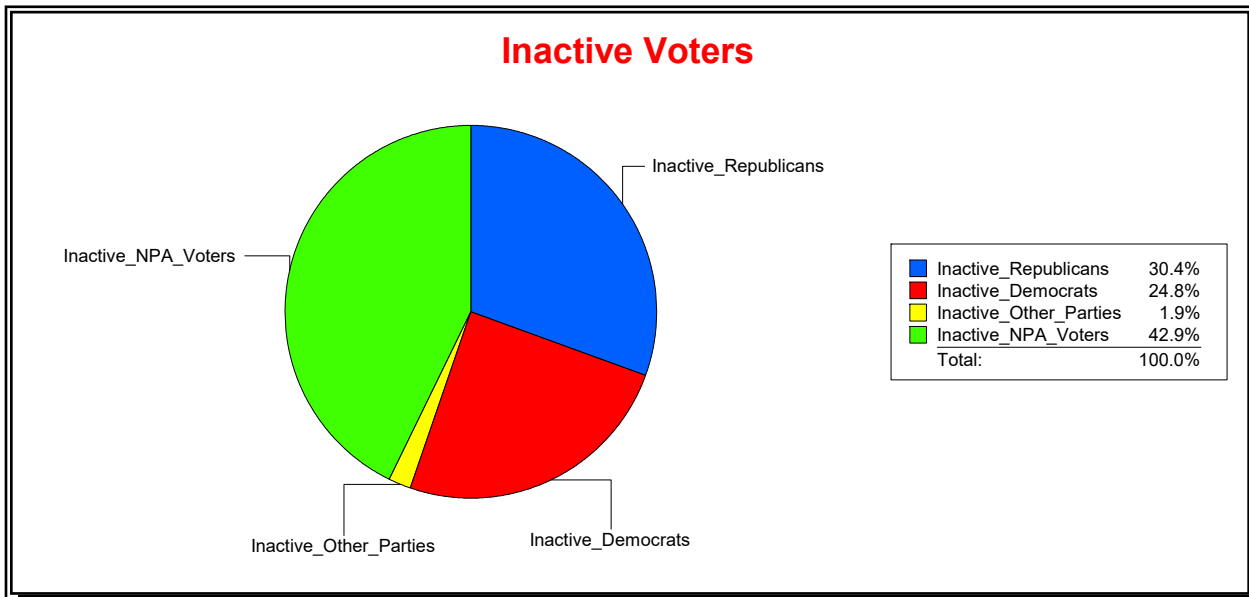

Ron Turner

Supervisor of Elections

Sarasota County, FL

Date 8/1/2024

Time 07:47 AM

Graphs of District Registration

Active Registered Voters

Inactive Voters

<u>District</u>	<u>Total</u>	<u>Dems</u>	<u>Reps</u>	<u>NonP</u>	<u>Other</u>	<u>Total</u>	<u>Dems</u>	<u>Reps</u>	<u>NonP</u>	<u>Other</u>
NORTH PORT DIST 3	9,959	2,142	4,686	2,815	316	2,277	565	693	976	43