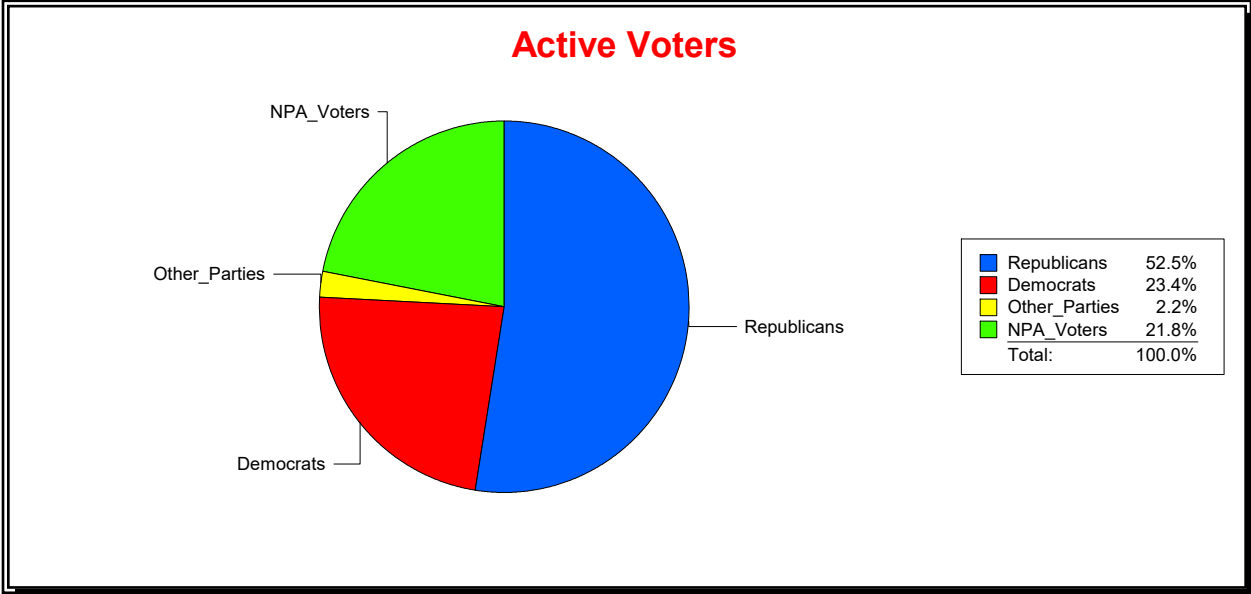

Date 8/1/2024

Time 07:47 AM

Graphs of District Registration

Active Registered Voters

Inactive Voters

District	Total	Dems	Reps	NonP	Other	Total	Dems	Reps	NonP	Other
LBK DISTRICT 3	1,365	320	717	298	30	170	50	78	40	2