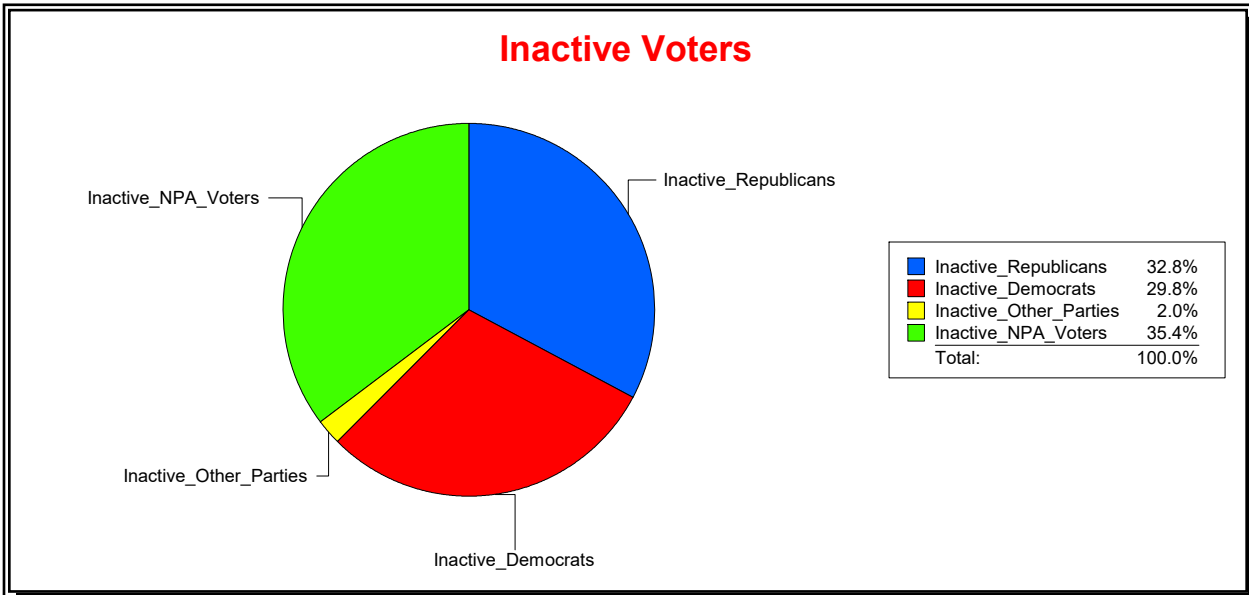

Time 07:47 AM

Graphs of District Registration

Active Registered Voters

Inactive Voters

District	Total	Dems	Reps	NonP	Other	Total	Dems	Reps	NonP	Other
STATE SENATE 22	327,250	85,235	155,663	77,424	8,928	56,283	16,774	18,465	19,920	1,124