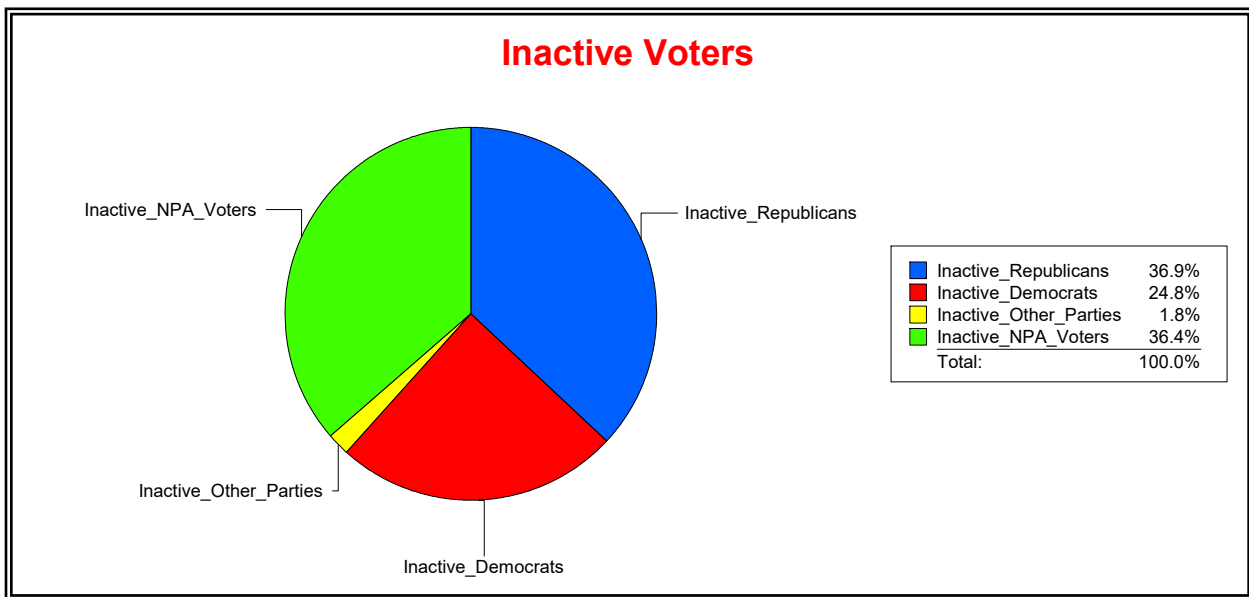

Ron Turner

Supervisor of Elections

Sarasota County, FL

Date 8/1/2024

Time 07:47 AM

Graphs of District Registration

Active Registered Voters

Inactive Voters

District	Total	Dems	Reps	NonP	Other	Total	Dems	Reps	NonP	Other
CNTY COMM DIST 3	71,130	16,497	35,616	17,262	1,755	10,161	2,521	3,752	3,701	187