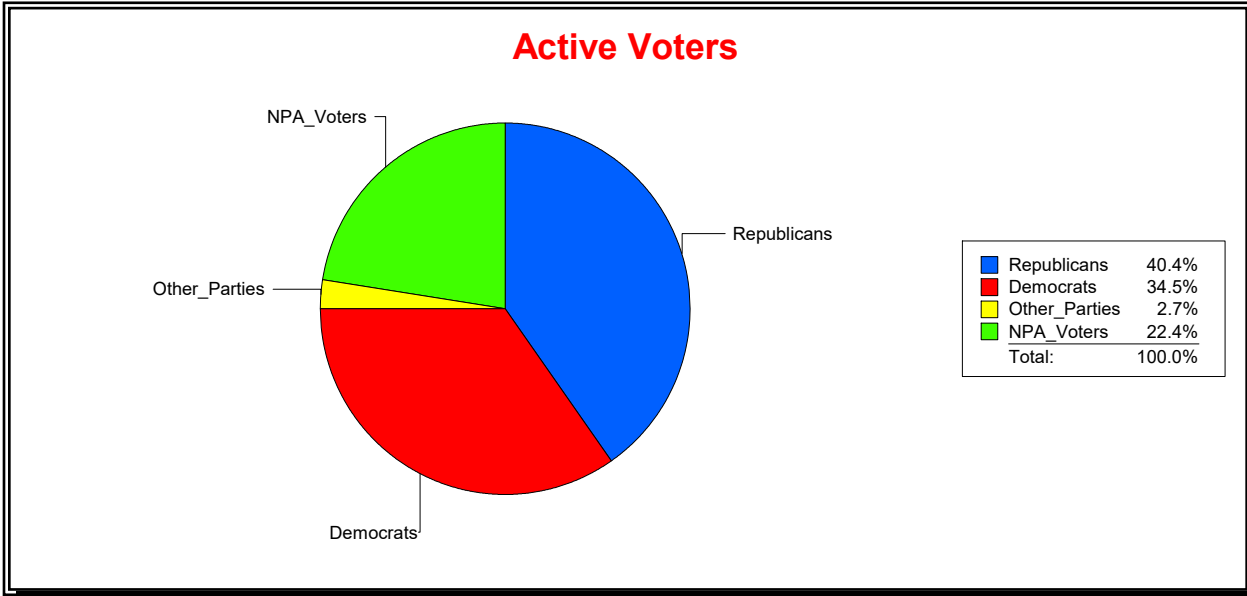

Ron Turner

Supervisor of Elections

Sarasota County, FL

Date 8/1/2024

Time 07:47 AM

Graphs of District Registration

Active Registered Voters

Inactive Voters

<u>District</u>	<u>Total</u>	<u>Dems</u>	<u>Reps</u>	<u>NonP</u>	<u>Other</u>	<u>Total</u>	<u>Dems</u>	<u>Reps</u>	<u>NonP</u>	<u>Other</u>
CNTY COMM DIST 2	57,429	19,818	23,181	12,867	1,563	12,752	4,873	3,513	4,126	240