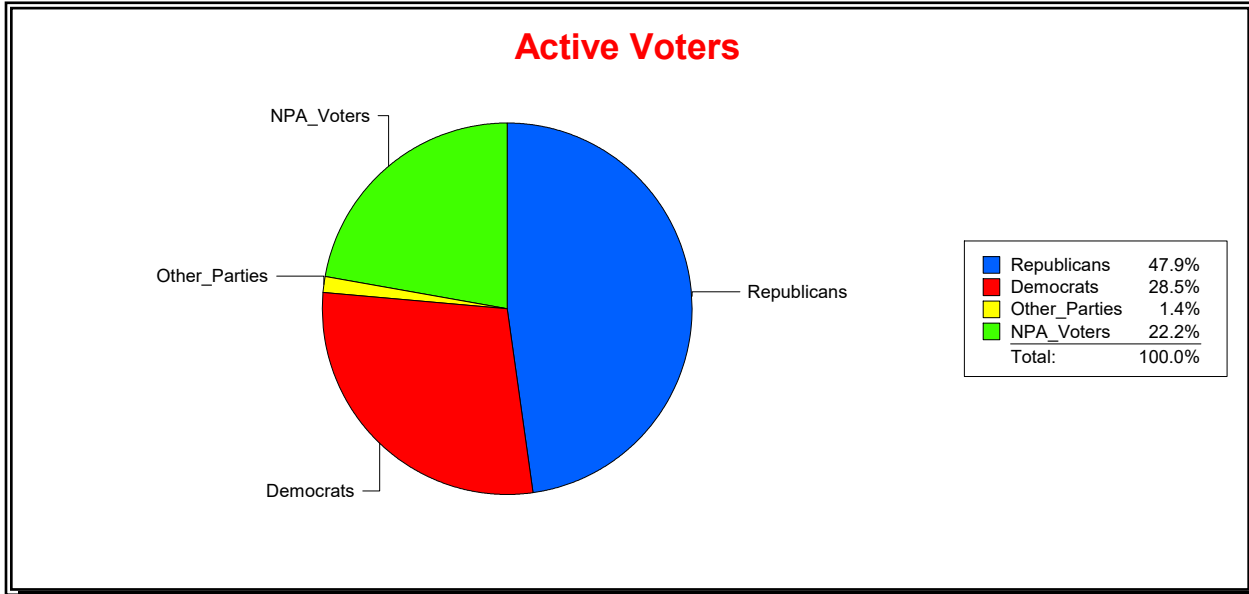

Ron Turner

Supervisor of Elections

Sarasota County, FL

Date 8/1/2024

Time 07:47 AM

Graphs of District Registration

Active Registered Voters

Inactive Voters

<u>District</u>	<u>Total</u>	<u>Dems</u>	<u>Reps</u>	<u>NonP</u>	<u>Other</u>	<u>Total</u>	<u>Dems</u>	<u>Reps</u>	<u>NonP</u>	<u>Other</u>
TRI-PAR PK & REC DIST	495	141	237	110	7	79	31	35	11	2