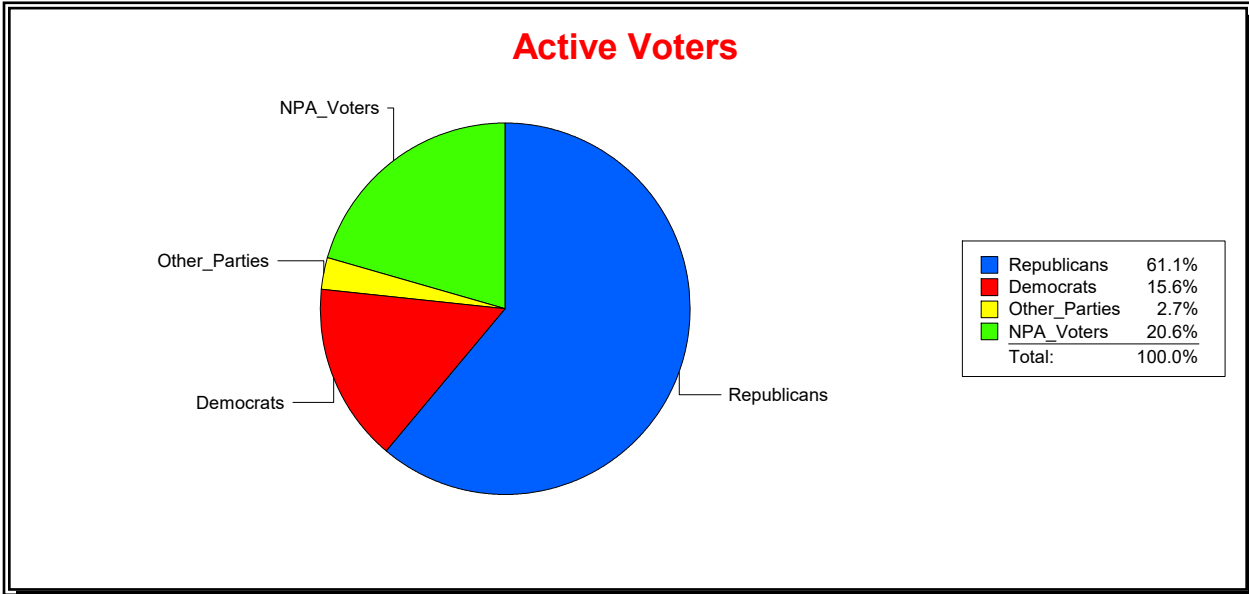

Ron Turner

Supervisor of Elections

Sarasota County, FL

Date 8/1/2024

Time 07:47 AM

Graphs of District Registration

Active Registered Voters

Inactive Voters

District	Total	Dems	Reps	NonP	Other	Total	Dems	Reps	NonP	Other
TOSCANA ISLES CDD	1,358	212	830	280	36	44	5	26	12	1