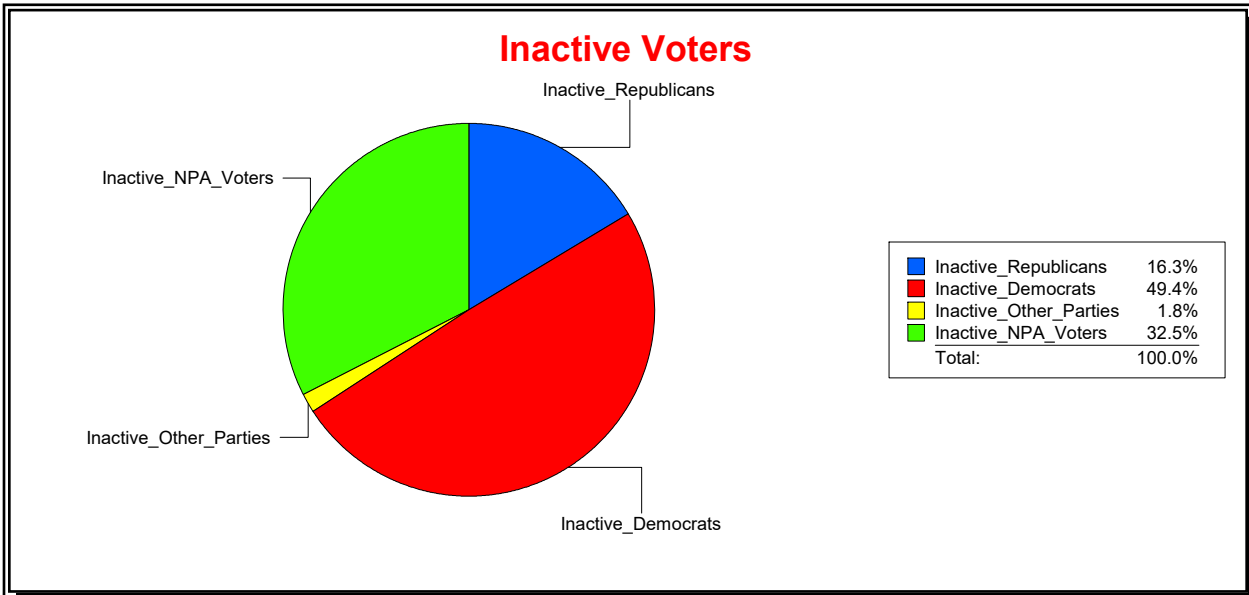

Ron Turner

Supervisor of Elections

Sarasota County, FL

Date 8/1/2024

Time 07:47 AM

Graphs of District Registration

Active Registered Voters

Inactive Voters

District	Total	Dems	Reps	NonP	Other	Total	Dems	Reps	NonP	Other
SARASOTA DIST 1	8,691	4,363	2,006	2,025	297	3,479	1,719	567	1,131	62