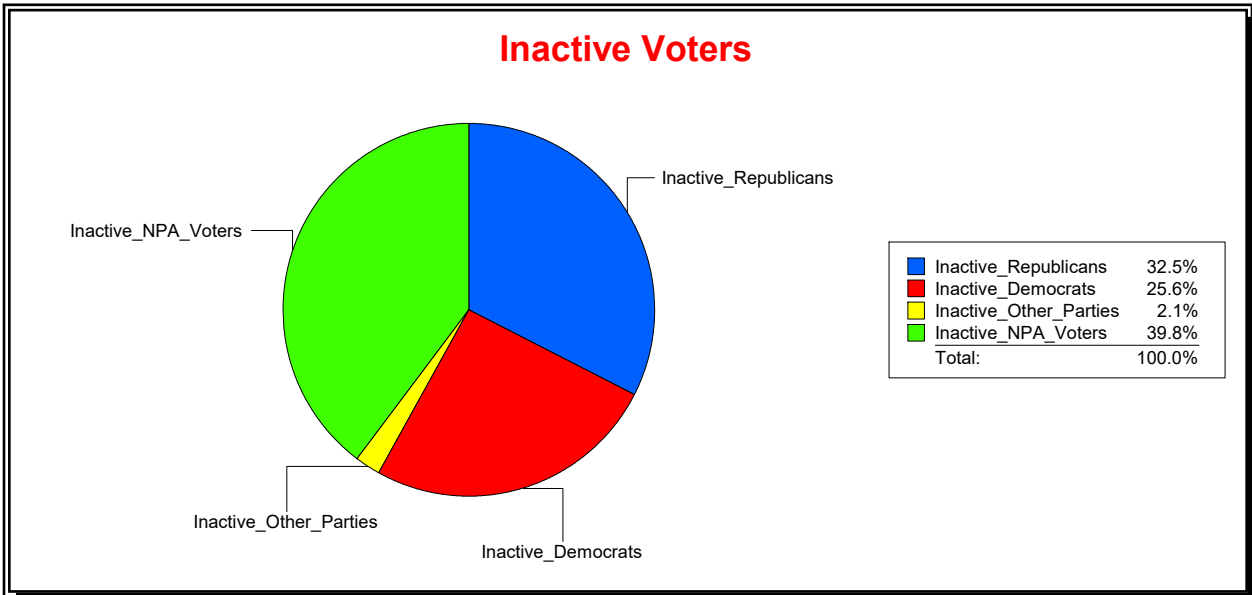

Ron Turner

Supervisor of Elections

Sarasota County, FL

Date 8/1/2024

Time 07:47 AM

Graphs of District Registration

Active Registered Voters

Inactive Voters

District	Total	Dems	Reps	NonP	Other	Total	Dems	Reps	NonP	Other
SOIL AND WATER DIST 5	65,280	14,323	32,159	16,916	1,882	12,102	3,103	3,930	4,816	253