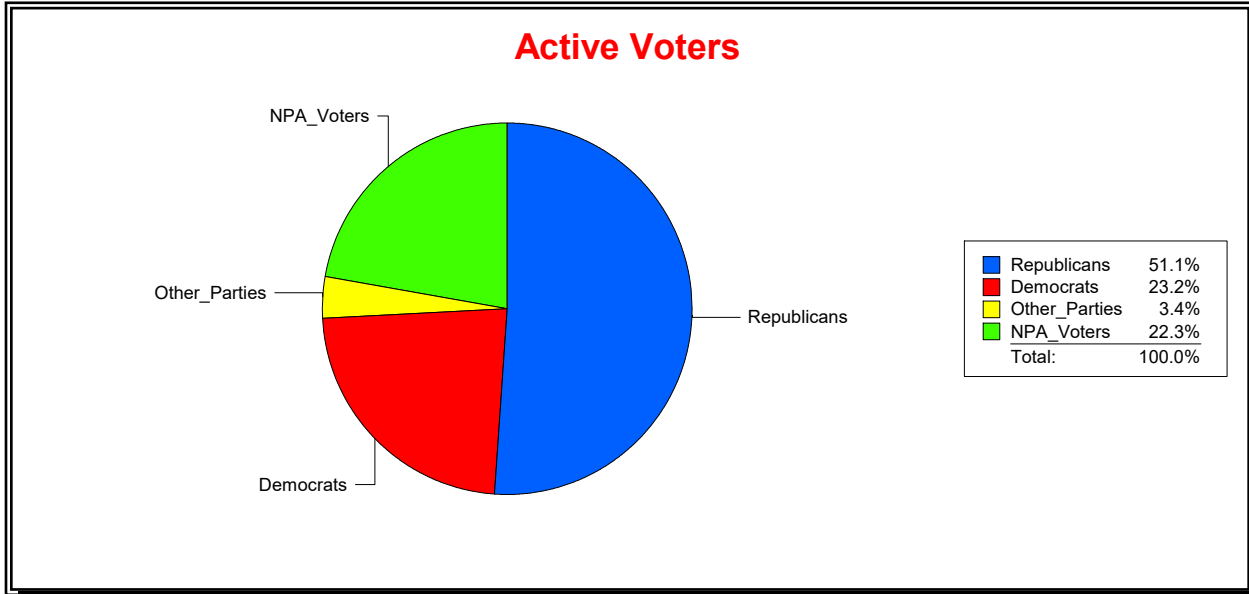

Ron Turner

Supervisor of Elections

Sarasota County, FL

Date 8/1/2024

Time 07:47 AM

Graphs of District Registration

Active Registered Voters

Inactive Voters

District	Total	Dems	Reps	NonP	Other	Total	Dems	Reps	NonP	Other
GOLDEN GATE POINT	323	75	165	72	11	63	19	27	17	0