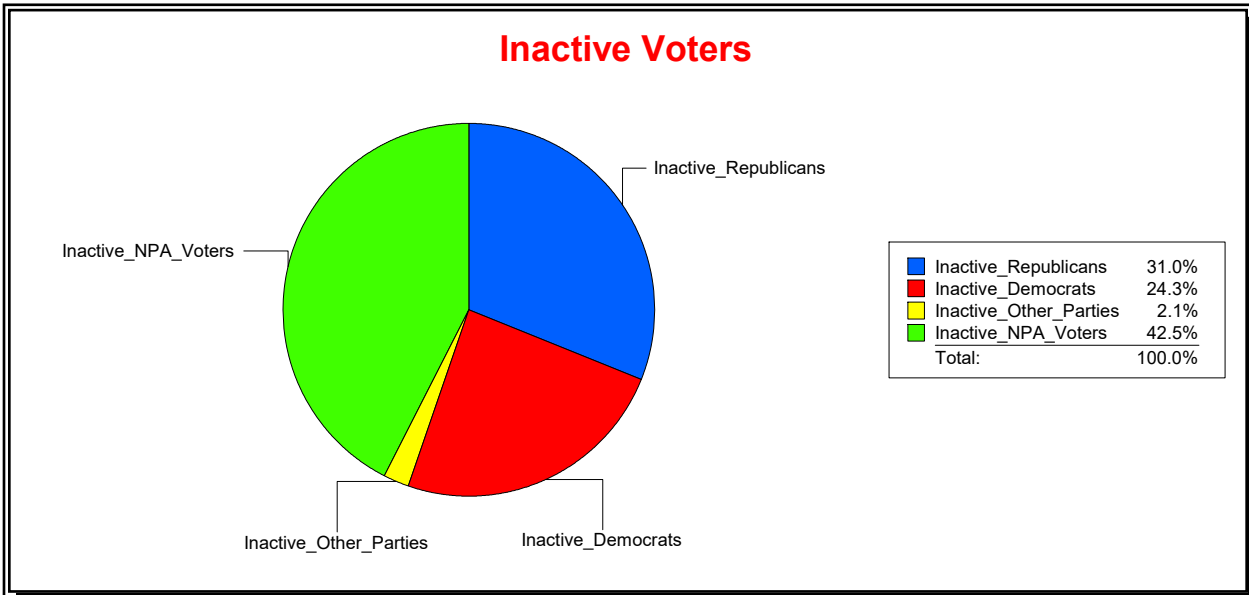

Date 8/1/2024

Time 07:47 AM

Graphs of District Registration

Active Registered Voters

Inactive Voters

District	Total	Dems	Reps	NonP	Other	Total	Dems	Reps	NonP	Other
NORTH PORT 2	12,496	2,521	6,237	3,317	421	2,115	515	656	899	45