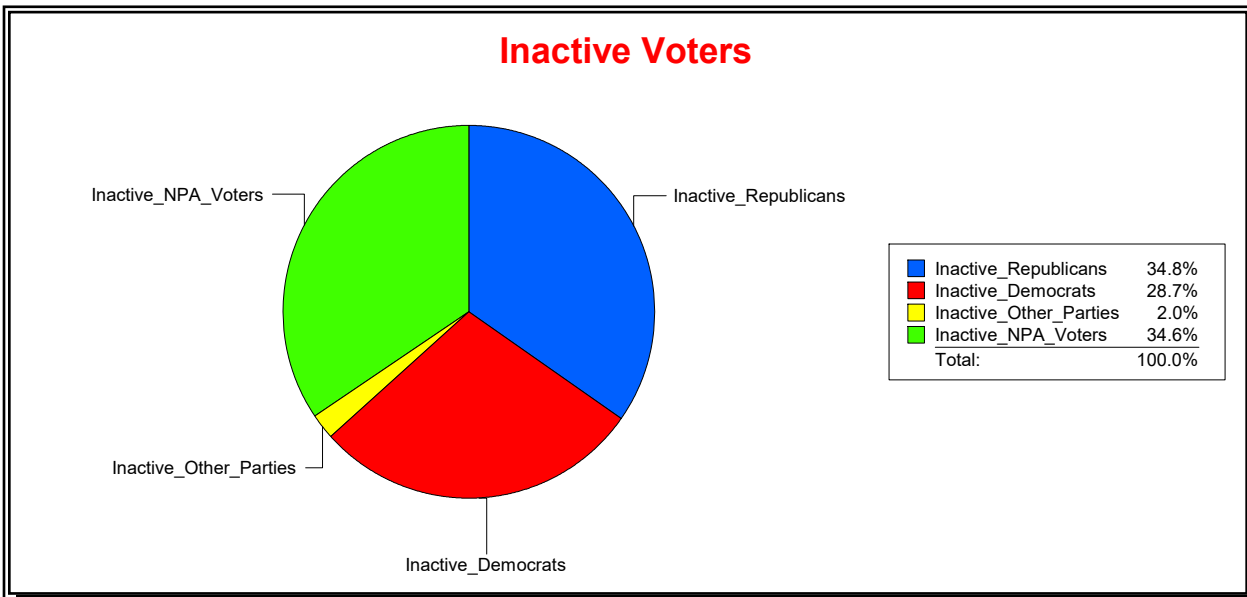

Ron Turner

Supervisor of Elections

Sarasota County, FL

Date 8/1/2024

Time 07:47 AM

Graphs of District Registration

Active Registered Voters

Inactive Voters

District	Total	Dems	Reps	NonP	Other	Total	Dems	Reps	NonP	Other
COUNTY	209,729	53,742	101,721	48,630	5,636	34,114	9,774	11,869	11,790	681