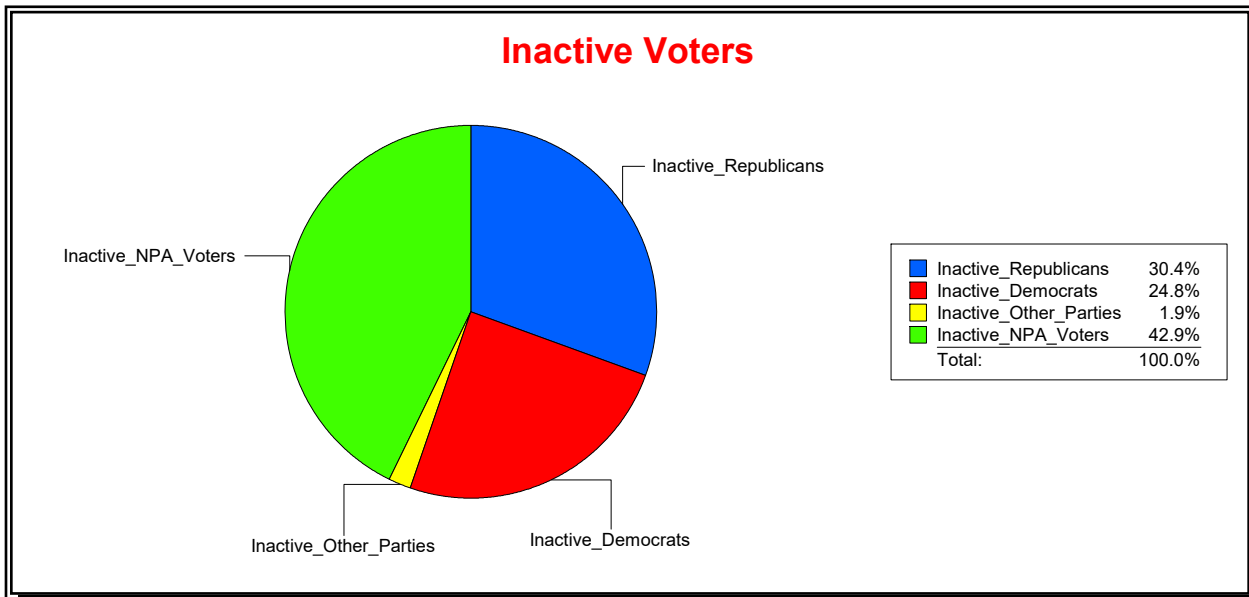

Ron Turner

Supervisor of Elections

Sarasota County, FL

Date 8/1/2024

Time 07:47 AM

Graphs of District Registration

District	Active Registered Voters					Inactive Voters				
	Total	Dems	Reps	NonP	Other	Total	Dems	Reps	NonP	Other
NORTH PORT 3	9,959	2,142	4,686	2,815	316	2,277	565	693	976	43