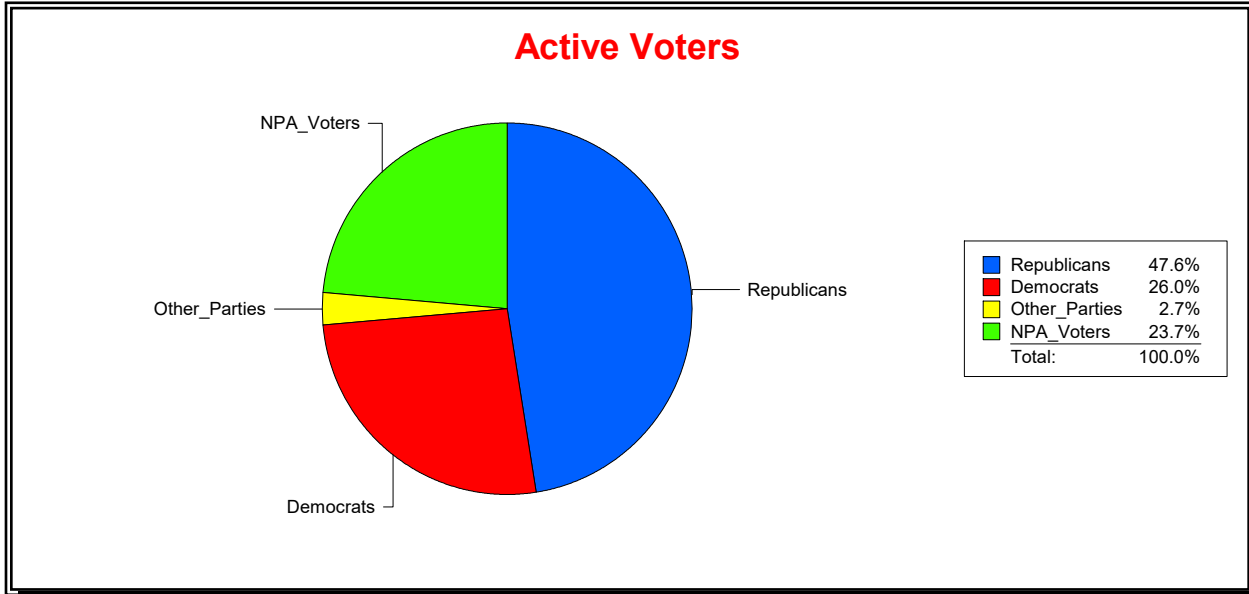

Ron Turner

Supervisor of Elections

Sarasota County, FL

Date 8/1/2024

Time 07:47 AM

Graphs of District Registration

Active Registered Voters

Inactive Voters

District	Total	Dems	Reps	NonP	Other	Total	Dems	Reps	NonP	Other
COUNTYWIDE	327,250	85,235	155,663	77,424	8,928	56,283	16,774	18,465	19,920	1,124

Ron Turner

Supervisor of Elections

Sarasota County, FL

Date 8/1/2024