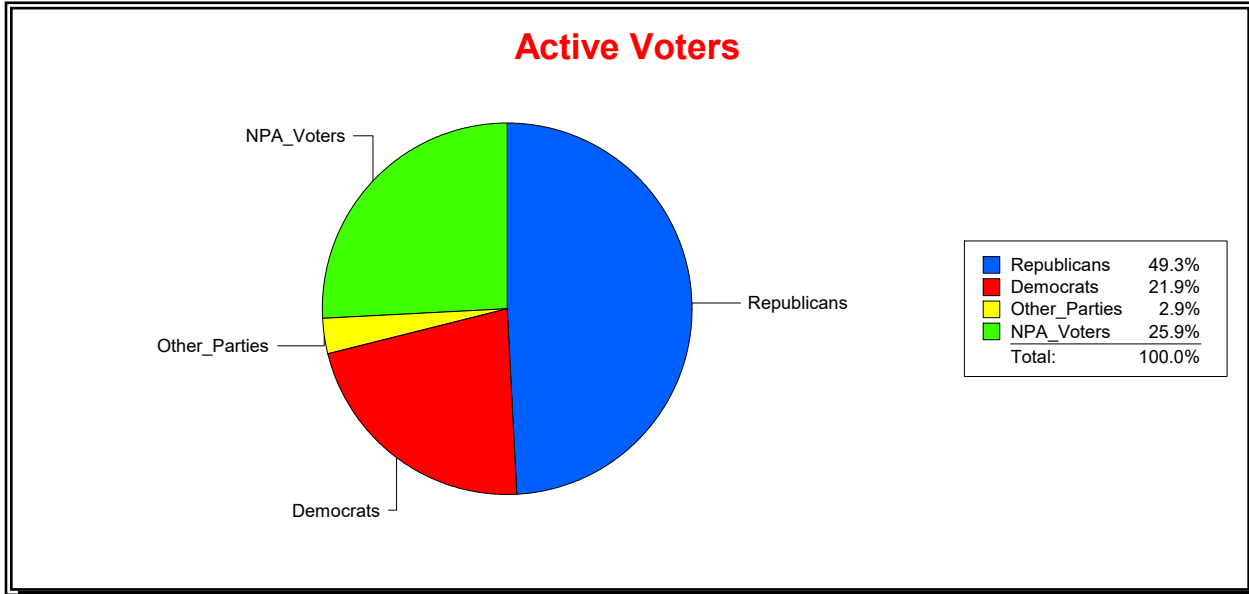

Ron Turner

Supervisor of Elections

Sarasota County, FL

Date 8/1/2024

Time 07:47 AM

Graphs of District Registration

Active Registered Voters

Inactive Voters

District	Total	Dems	Reps	NonP	Other	Total	Dems	Reps	NonP	Other
CNTY COMM DIST 5	65,280	14,323	32,159	16,916	1,882	12,102	3,103	3,930	4,816	253