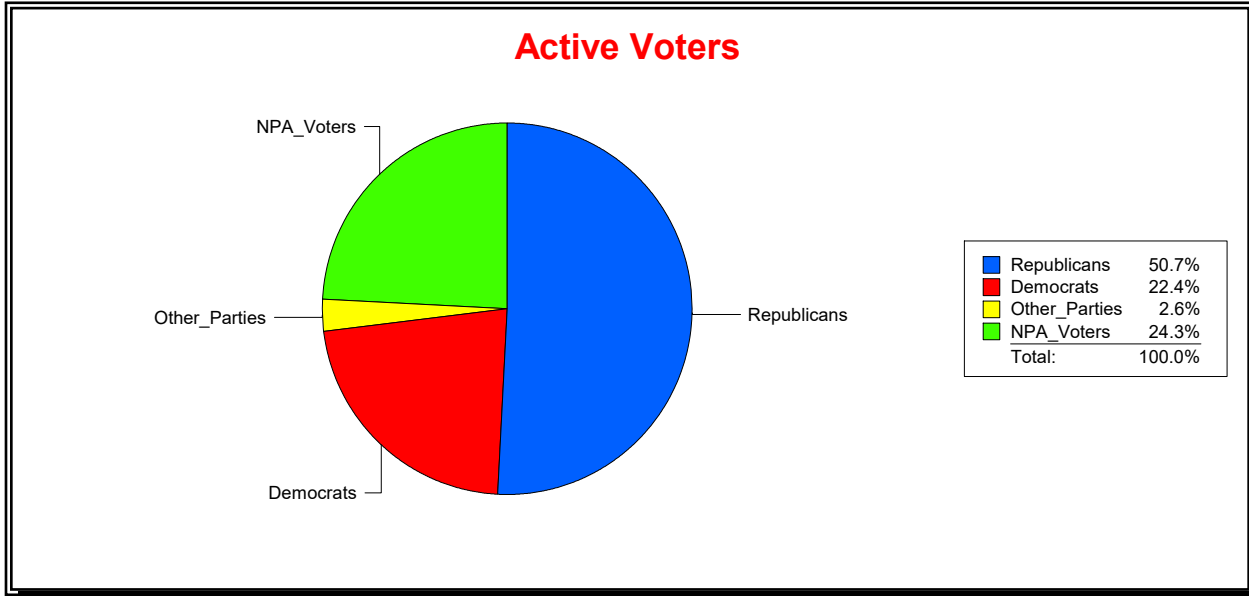

Ron Turner

Supervisor of Elections

Sarasota County, FL

Date 8/1/2024

Time 07:47 AM

Graphs of District Registration

Active Registered Voters

Inactive Voters

District	Total	Dems	Reps	NonP	Other	Total	Dems	Reps	NonP	Other
ENGLEWOOD WATER DIST	13,900	3,117	7,052	3,373	358	2,201	564	804	789	44