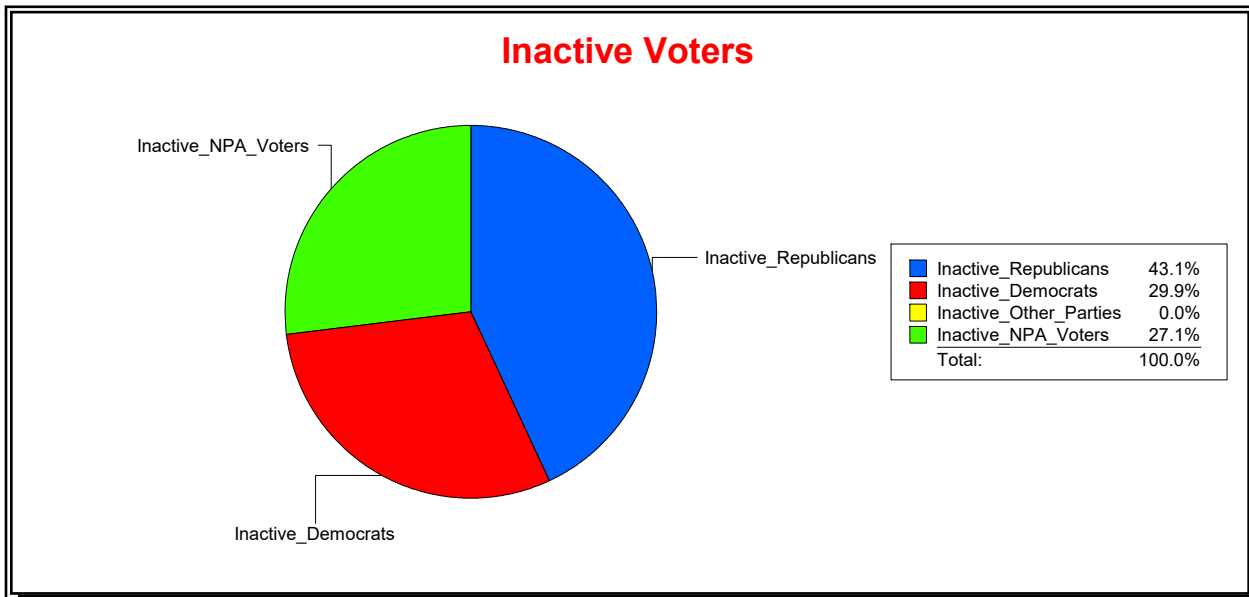

Ron Turner

Supervisor of Elections

Sarasota County, FL

Date 8/1/2024

Time 07:47 AM

Graphs of District Registration

Active Registered Voters

Inactive Voters

District	Total	Dems	Reps	NonP	Other	Total	Dems	Reps	NonP	Other
LONGBOAT KEY 2	1,231	385	566	253	27	144	43	62	39	0