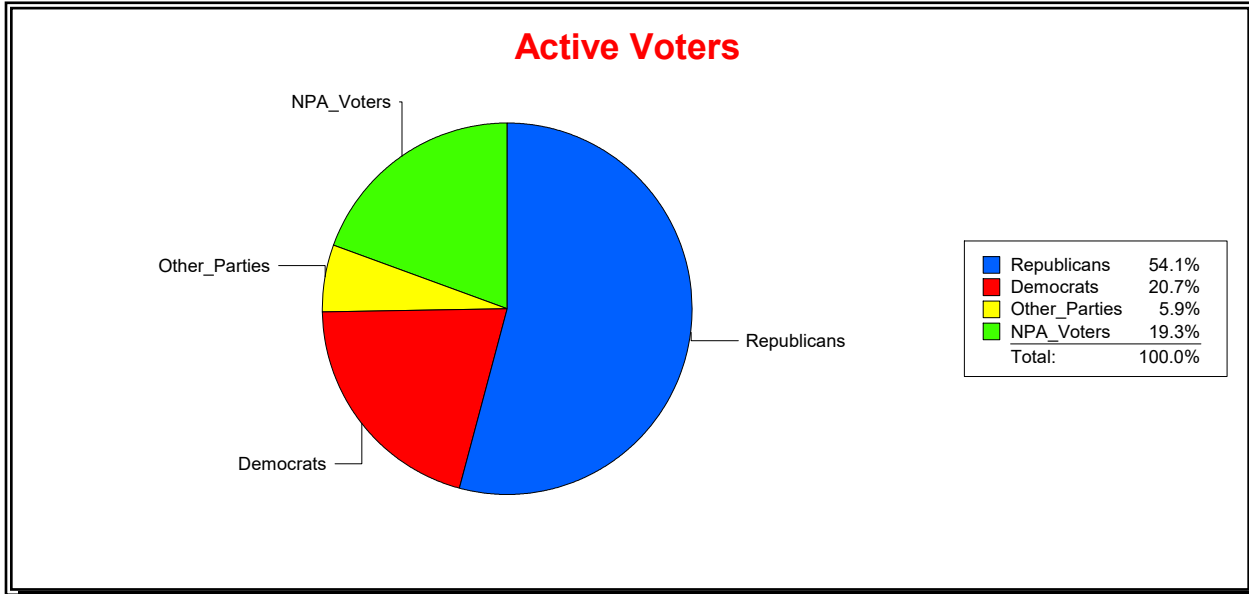

Ron Turner

Supervisor of Elections

Sarasota County, FL

Date 8/1/2024

Time 07:47 AM

Graphs of District Registration

Active Registered Voters

Inactive Voters

District	Total	Dems	Reps	NonP	Other	Total	Dems	Reps	NonP	Other
WINDWARD AT LWR CDD	492	102	266	95	29	9	0	6	3	0