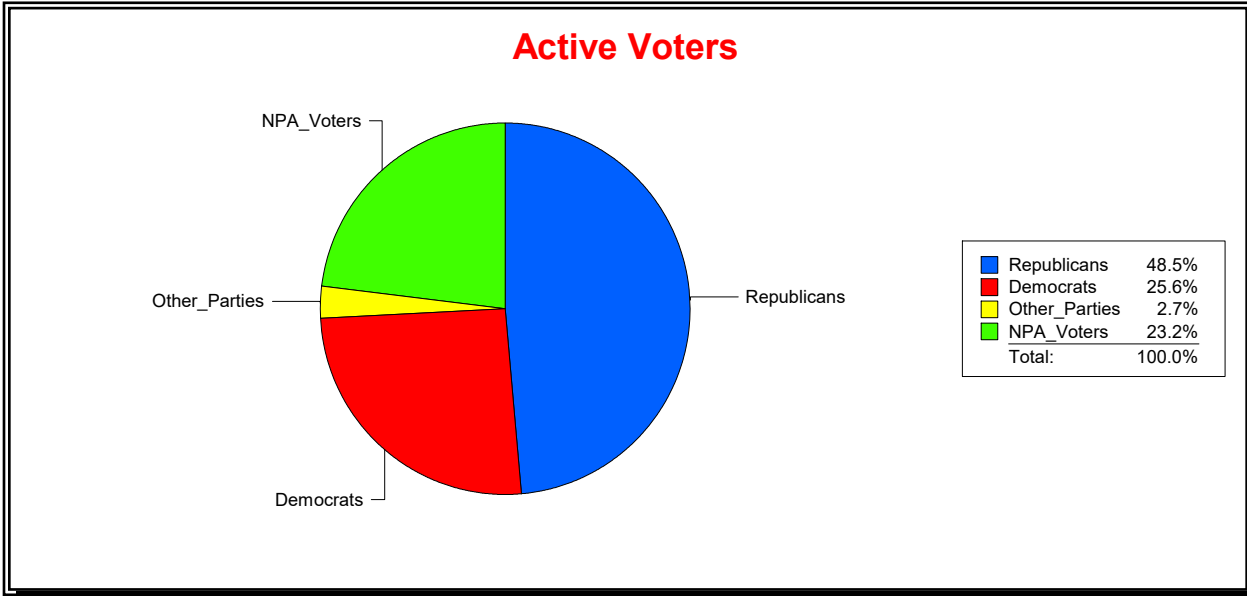

Ron Turner

Supervisor of Elections

Sarasota County, FL

Date 8/1/2024

Time 07:47 AM

Graphs of District Registration

Active Registered Voters

Inactive Voters

District	Total	Dems	Reps	NonP	Other	Total	Dems	Reps	NonP	Other
COUNTY	209,729	53,742	101,721	48,630	5,636	34,114	9,774	11,869	11,790	681