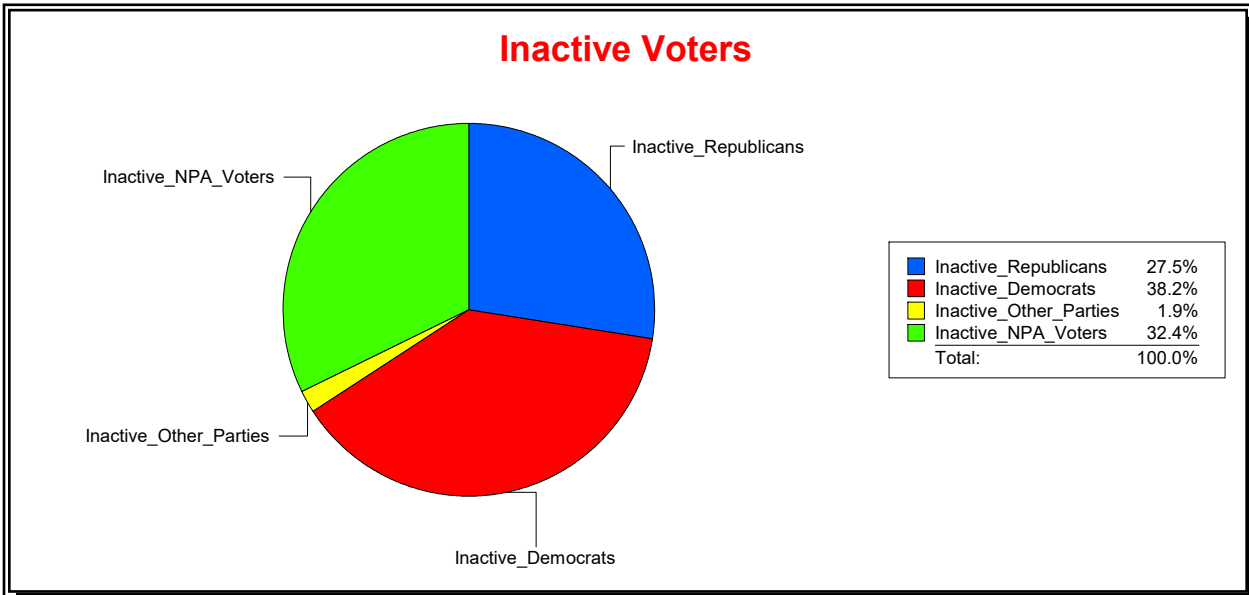

Ron Turner

Supervisor of Elections

Sarasota County, FL

Date 8/1/2024

Time 07:47 AM

Graphs of District Registration

Active Registered Voters

Inactive Voters

District	Total	Dems	Reps	NonP	Other	Total	Dems	Reps	NonP	Other
SCHOOL DIST 1	57,429	19,818	23,181	12,867	1,563	12,752	4,873	3,513	4,126	240