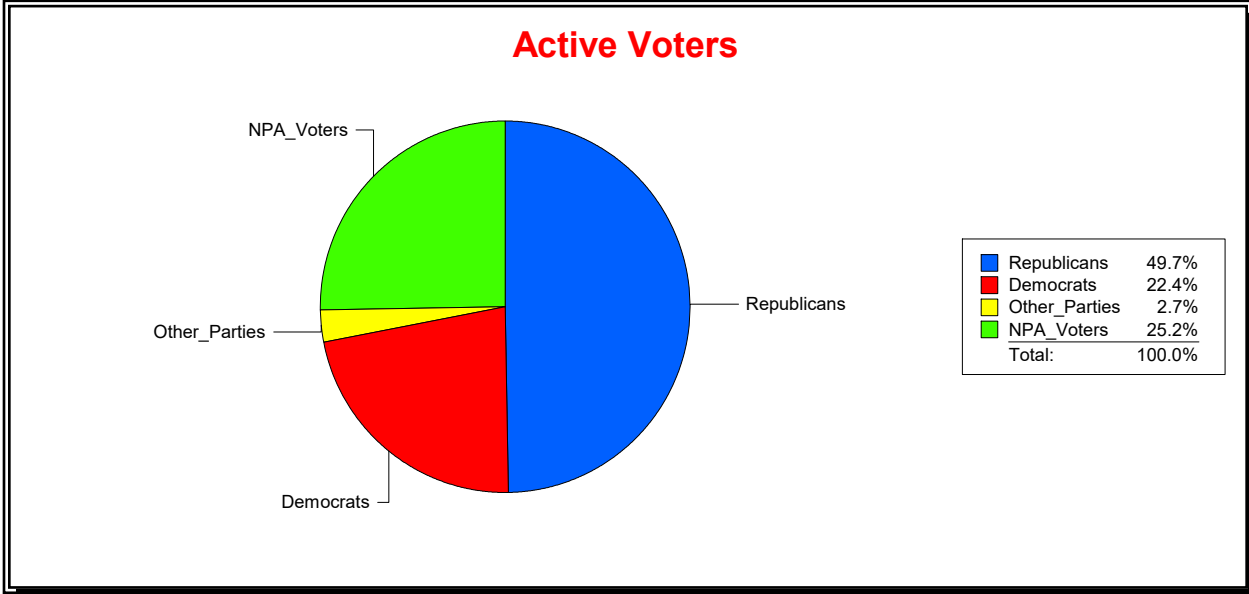

District	Total	Dems	Reps	NonP	Other	Total	Dems	Reps	NonP	Other
HOSPITAL BOARD SOUTH	118,376	26,485	58,790	29,872	3,229	19,808	5,036	6,665	7,706	401

Ron Turner

Supervisor of Elections

Sarasota County, FL

Date 8/1/2024