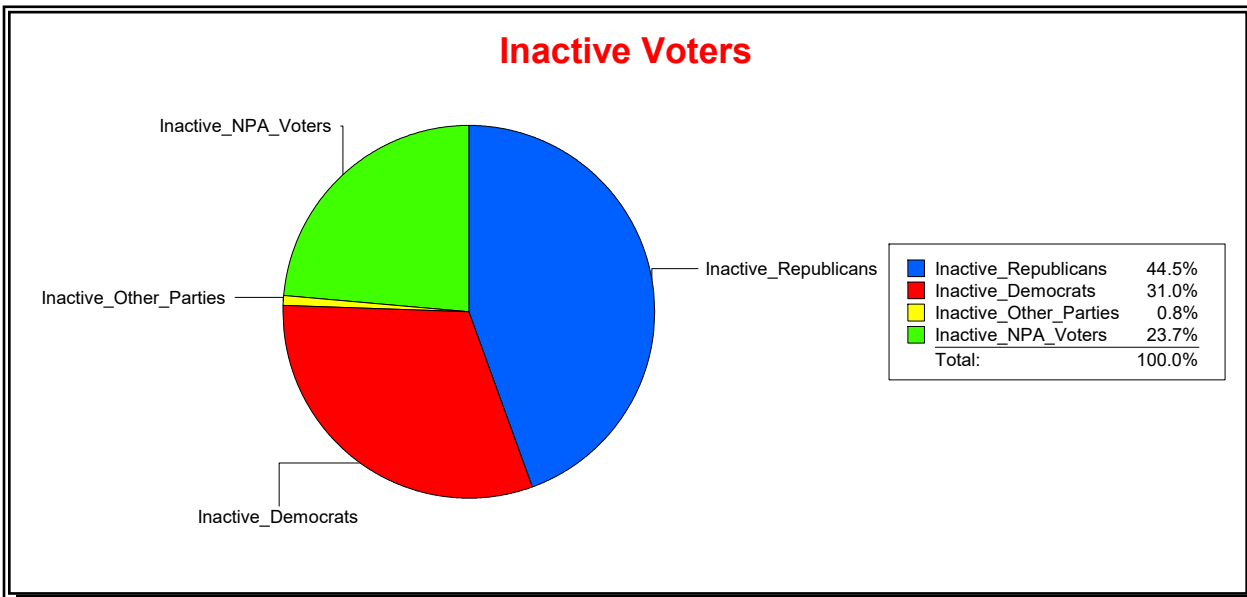

Ron Turner

Supervisor of Elections

Sarasota County, FL

Date 8/1/2024

Time 07:47 AM

Graphs of District Registration

Active Registered Voters

Inactive Voters

District	Total	Dems	Reps	NonP	Other	Total	Dems	Reps	NonP	Other
LONGBOAT KEY BEACH A	1,702	444	858	356	44	245	76	109	58	2