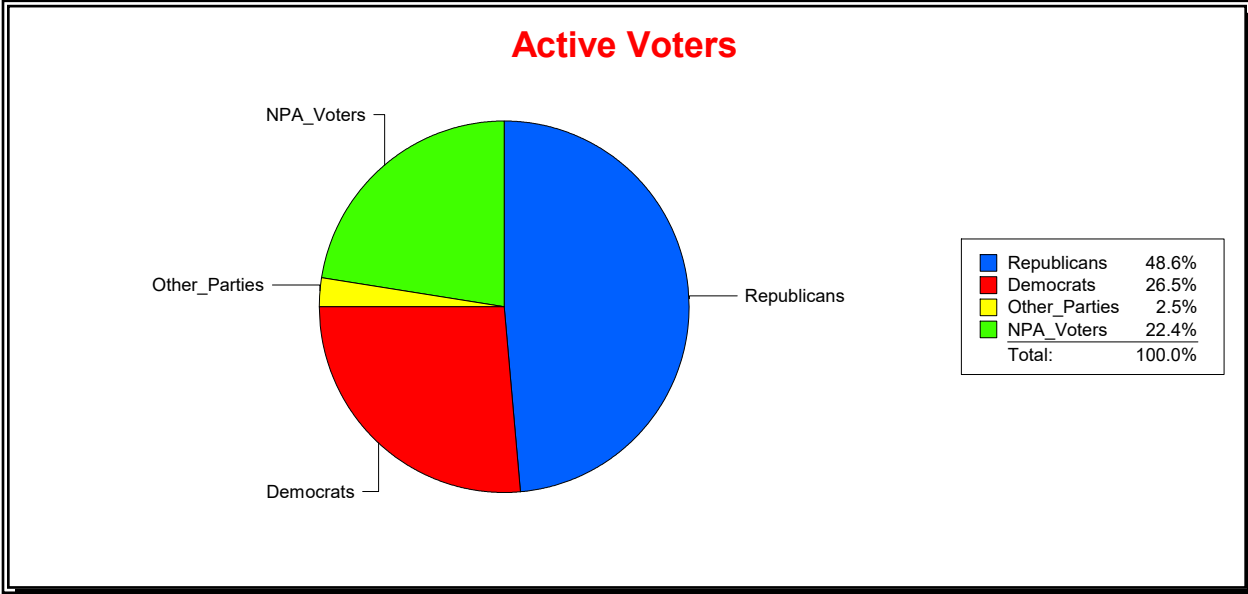

Ron Turner

Supervisor of Elections

Sarasota County, FL

Date 8/1/2024

Time 07:47 AM

Graphs of District Registration

Active Registered Voters

Inactive Voters

District	Total	Dems	Reps	NonP	Other	Total	Dems	Reps	NonP	Other
LONGBOAT KEY 4	366	97	178	82	9	61	18	28	13	2