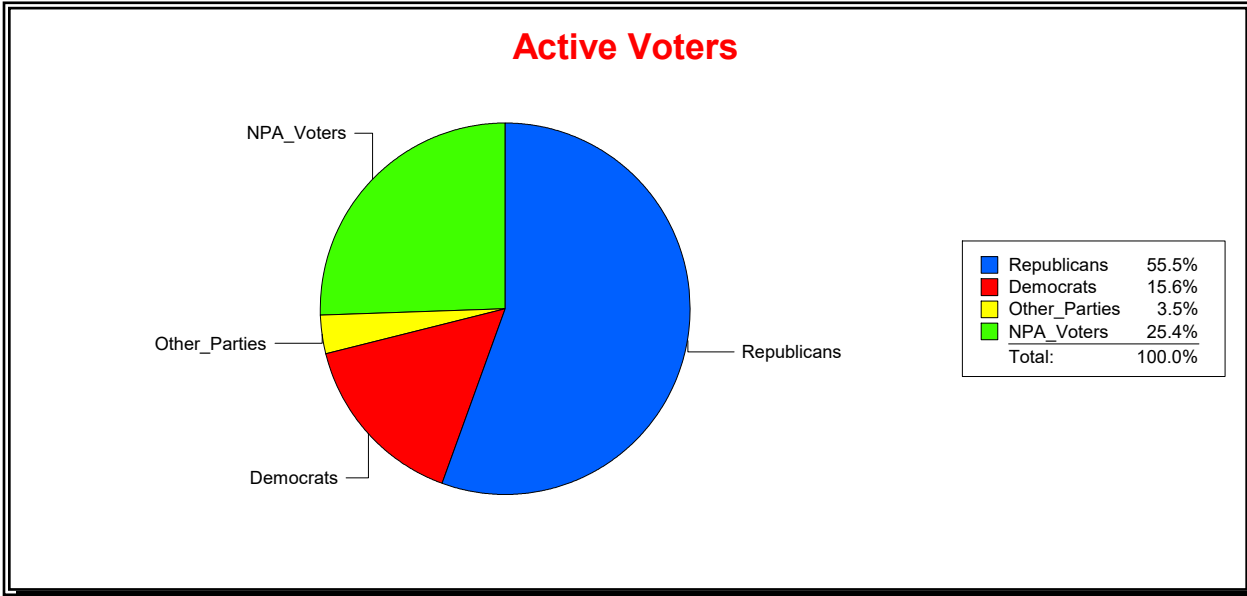

Ron Turner

Supervisor of Elections

Sarasota County, FL

Date 8/1/2024

Time 07:47 AM

Graphs of District Registration

Active Registered Voters

Inactive Voters

<u>District</u>	<u>Total</u>	<u>Dems</u>	<u>Reps</u>	<u>NonP</u>	<u>Other</u>	<u>Total</u>	<u>Dems</u>	<u>Reps</u>	<u>NonP</u>	<u>Other</u>
LT RANCH CDD	1,002	156	556	255	35	13	3	3	6	1