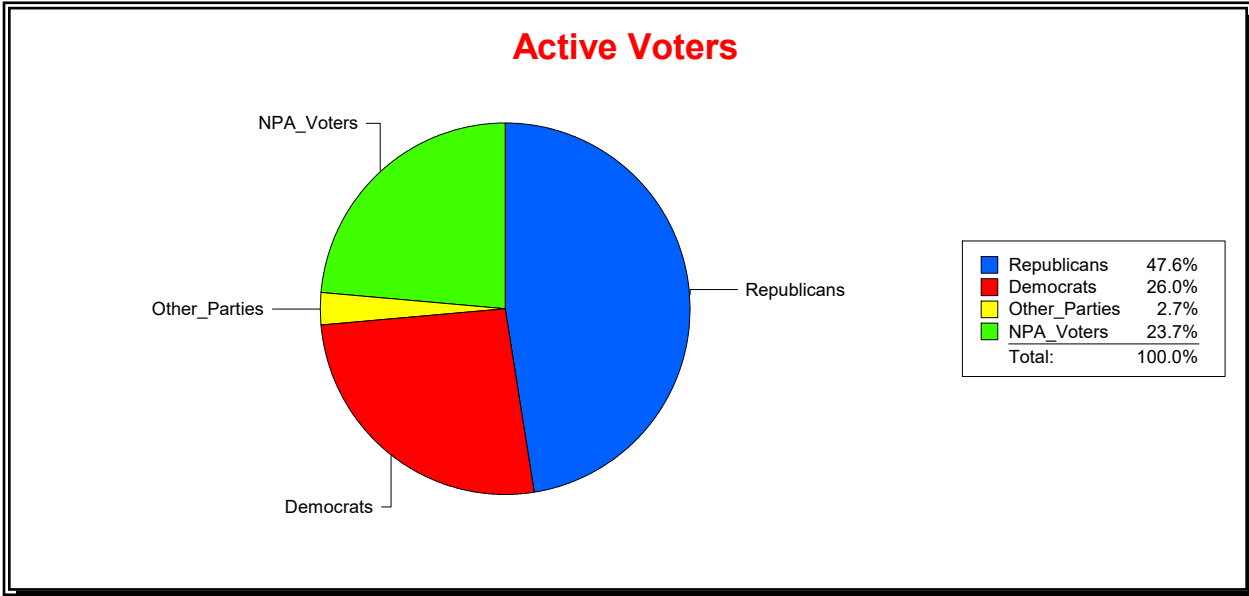

Ron Turner

Supervisor of Elections

Sarasota County, FL

Date 8/1/2024

Time 07:47 AM

Graphs of District Registration

Active Registered Voters

Inactive Voters

District	Total	Dems	Reps	NonP	Other	Total	Dems	Reps	NonP	Other
17TH CONGRESS DIST	327,250	85,235	155,663	77,424	8,928	56,283	16,774	18,465	19,920	1,124