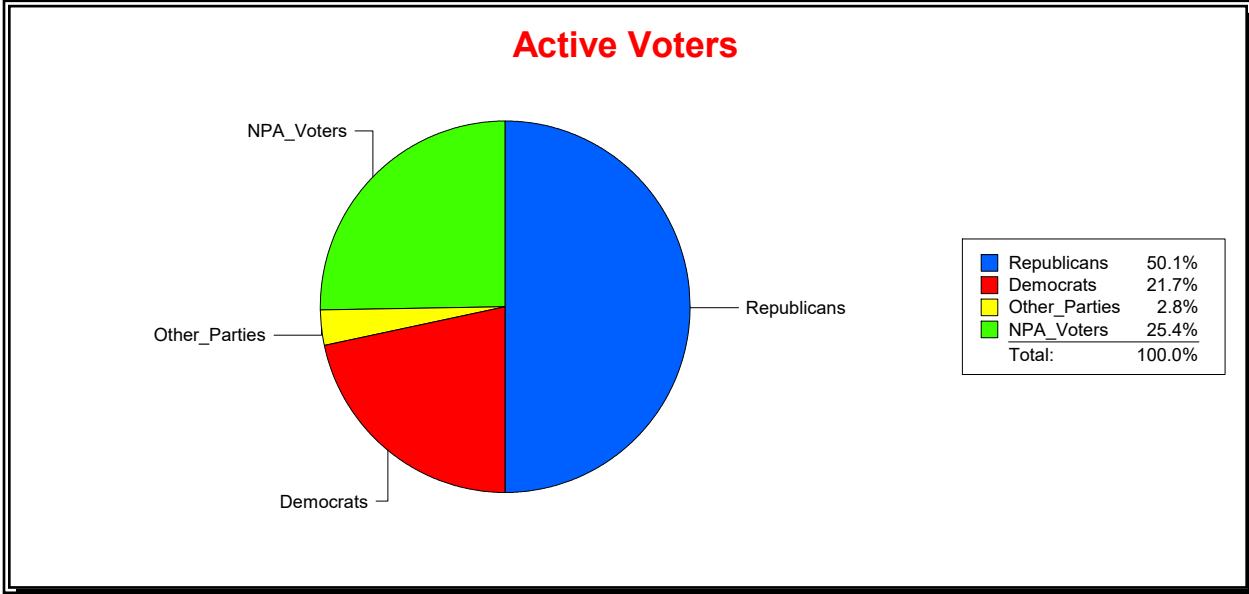

Ron Turner

Supervisor of Elections

Sarasota County, FL

Date 8/1/2024

Time 07:47 AM

Graphs of District Registration

Active Registered Voters

Inactive Voters

District	Total	Dems	Reps	NonP	Other	Total	Dems	Reps	NonP	Other
SCHOOL DIST 5	69,887	15,133	35,036	17,743	1,975	11,416	2,876	3,804	4,498	238