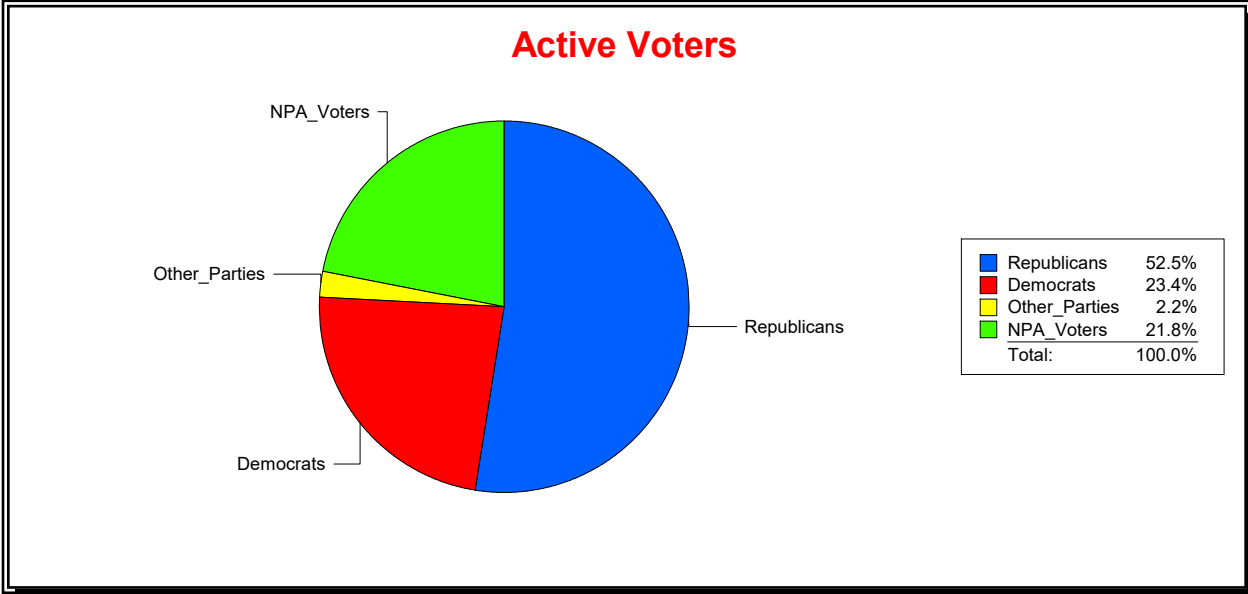

Date 8/1/2024

Time 07:47 AM

Graphs of District Registration

Active Registered Voters

Inactive Voters

District	Total	Dems	Reps	NonP	Other	Total	Dems	Reps	NonP	Other
LONGBOAT KEY 3	1,365	320	717	298	30	170	50	78	40	2