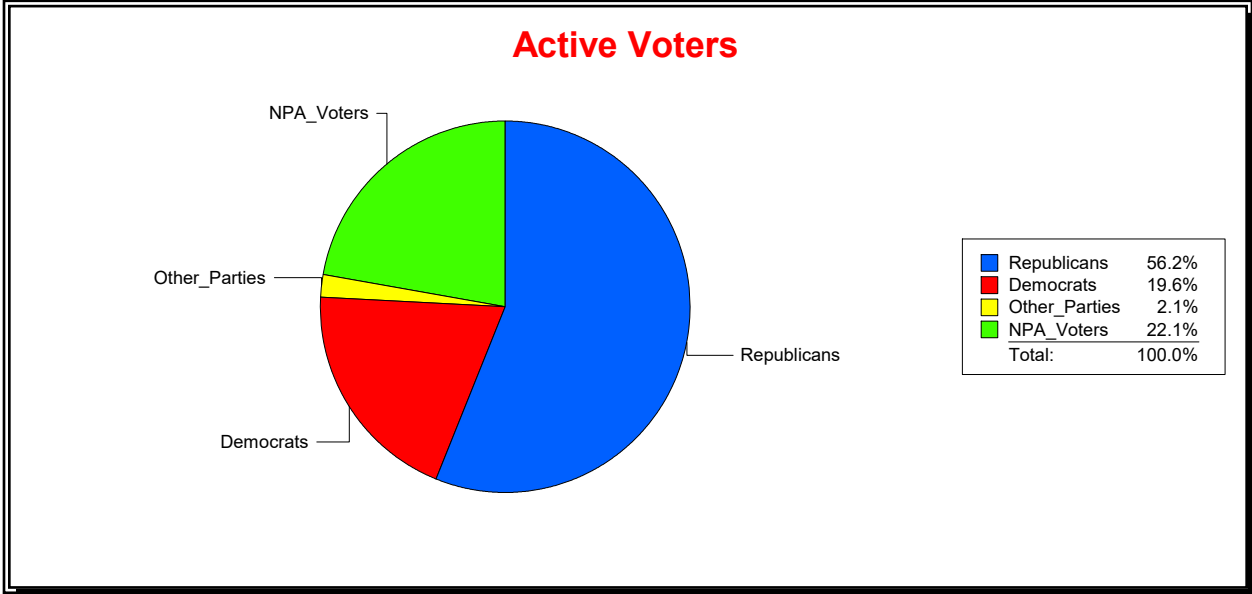

District	Total	Dems	Reps	NonP	Other	Total	Dems	Reps	NonP	Other
SARASOTA NATIONAL CDD	1,871	367	1,051	414	39	75	16	42	15	2

**Ron Turner**

Supervisor of Elections

Sarasota County, FL

Date 8/1/2024

Time 07:47 AM