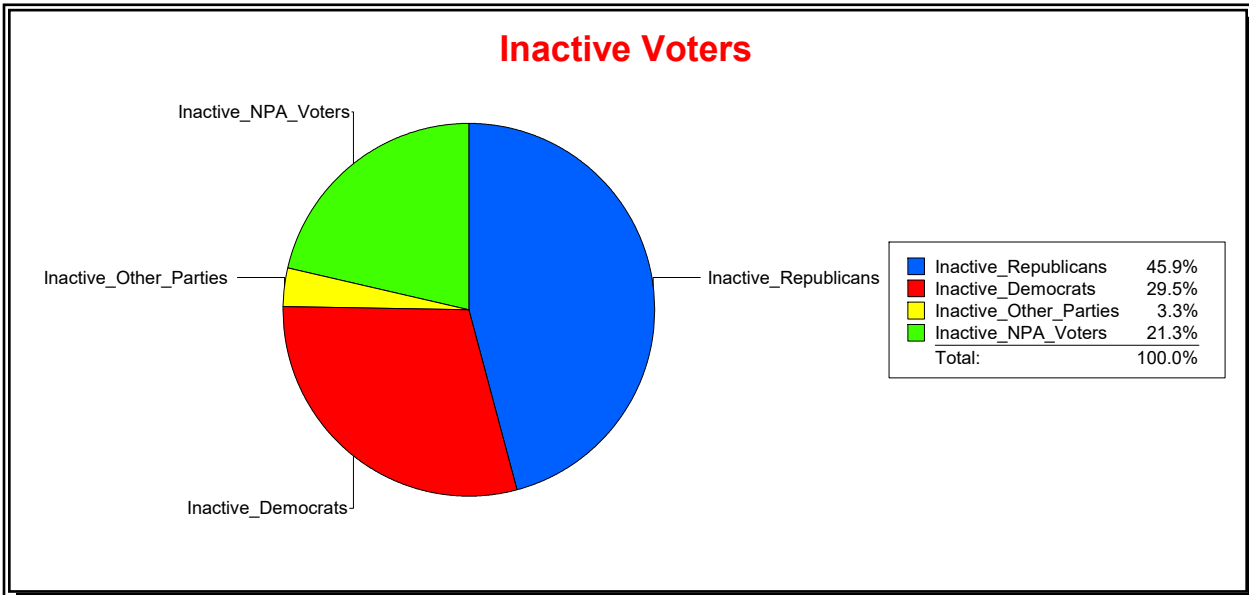

Ron Turner

Supervisor of Elections

Sarasota County, FL

Date 8/1/2024

Time 07:47 AM

Graphs of District Registration

Active Registered Voters

Inactive Voters

District	Total	Dems	Reps	NonP	Other	Total	Dems	Reps	NonP	Other
LBK DISTRICT 4	366	97	178	82	9	61	18	28	13	2