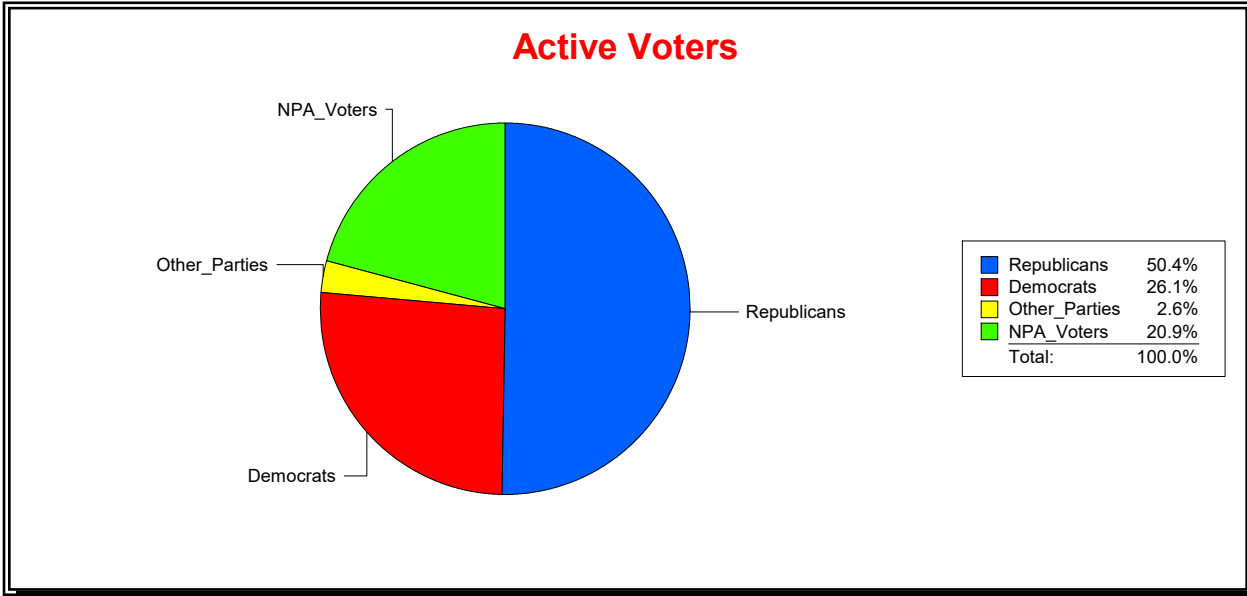

Ron Turner

Supervisor of Elections

Sarasota County, FL

Date 8/1/2024

Time 07:47 AM

Graphs of District Registration

Active Registered Voters

Inactive Voters

District	Total	Dems	Reps	NonP	Other	Total	Dems	Reps	NonP	Other
LONGBOAT KEY BEACH A	1,702	444	858	356	44	245	76	109	58	2