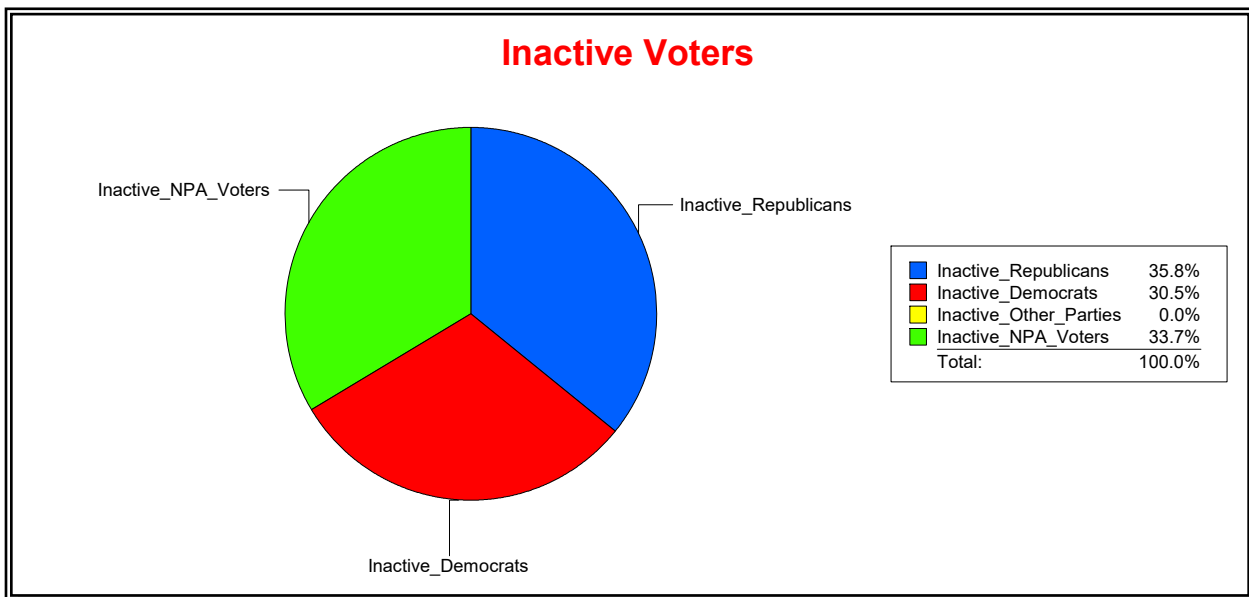

Ron Turner

Supervisor of Elections

Sarasota County, FL

Date 8/1/2024

Time 07:47 AM

Graphs of District Registration

Active Registered Voters

Inactive Voters

District	Total	Dems	Reps	NonP	Other	Total	Dems	Reps	NonP	Other
HLDY PK PK & REC DIST	492	144	206	127	15	95	29	34	32	0