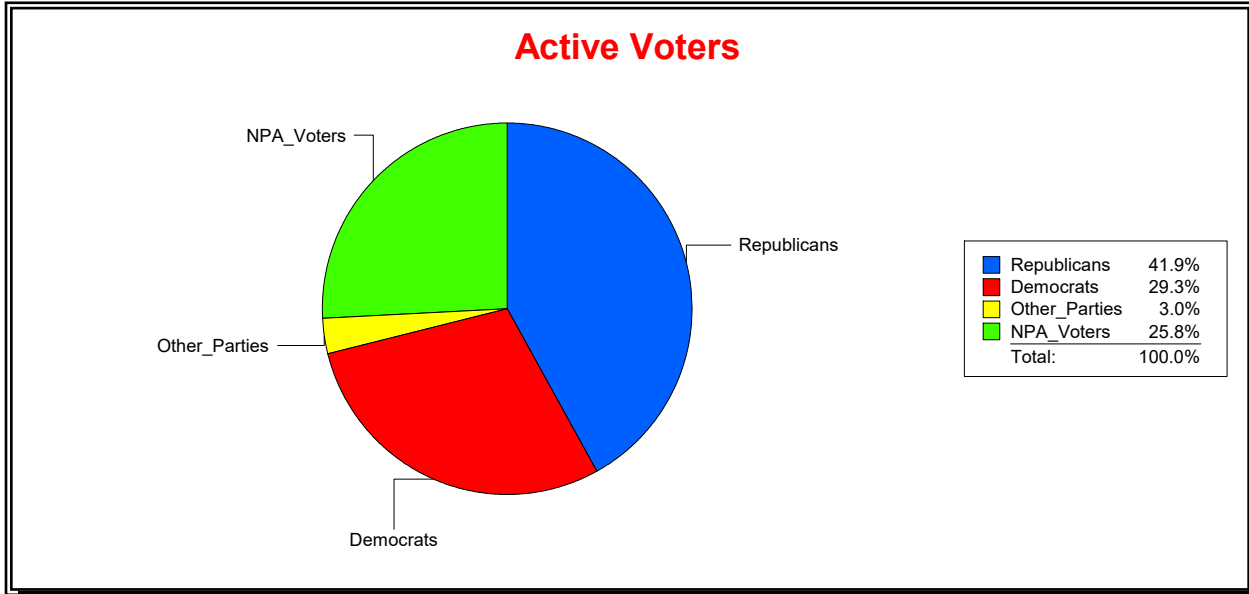

Ron Turner

Supervisor of Elections

Sarasota County, FL

Date 8/1/2024

Time 07:47 AM

Graphs of District Registration

Active Registered Voters

Inactive Voters

District	Total	Dems	Reps	NonP	Other	Total	Dems	Reps	NonP	Other
HLDY PK PK & REC DIST	492	144	206	127	15	95	29	34	32	0