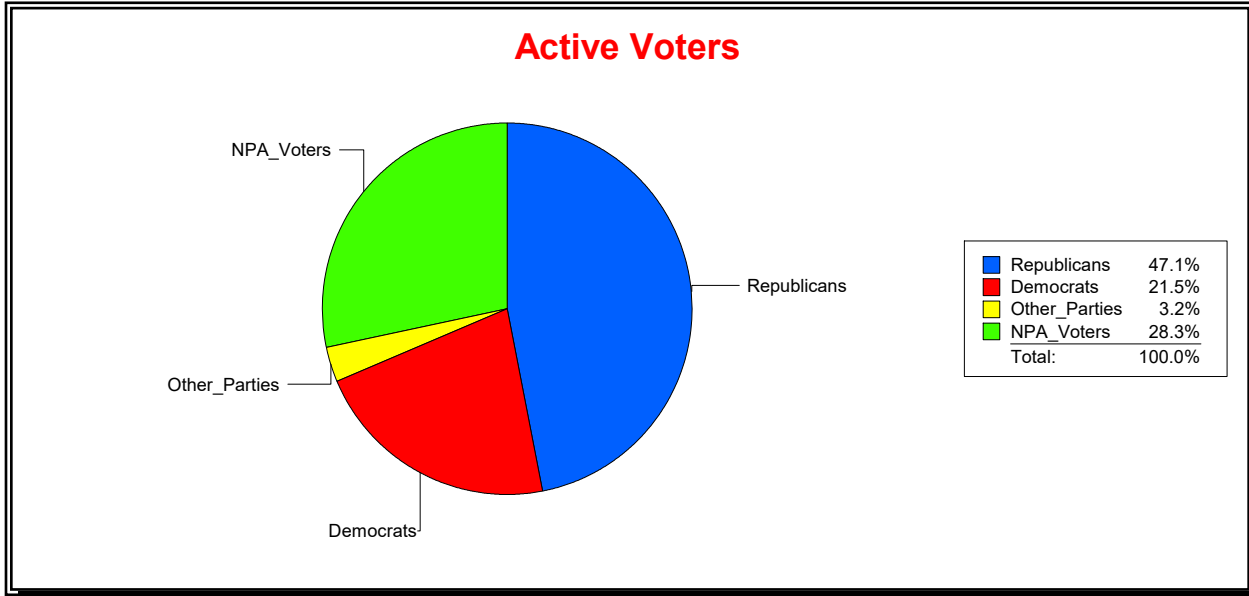

Ron Turner

Supervisor of Elections

Sarasota County, FL

Date 8/1/2024

Time 07:47 AM

Graphs of District Registration

Active Registered Voters

Inactive Voters

<u>District</u>	<u>Total</u>	<u>Dems</u>	<u>Reps</u>	<u>NonP</u>	<u>Other</u>	<u>Total</u>	<u>Dems</u>	<u>Reps</u>	<u>NonP</u>	<u>Other</u>
NORTH PORT DIST 3	9,959	2,142	4,686	2,815	316	2,277	565	693	976	43