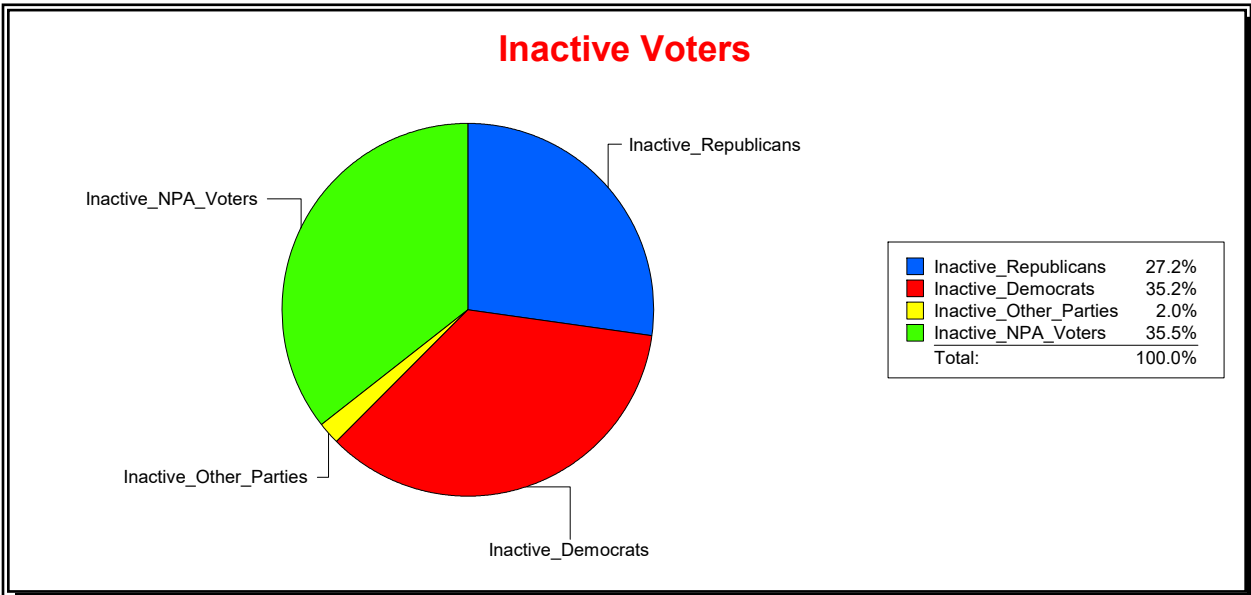

Ron Turner

Supervisor of Elections

Sarasota County, FL

Date 8/1/2024

Time 07:47 AM

Graphs of District Registration

Active Registered Voters

Inactive Voters

<u>District</u>	<u>Total</u>	<u>Dems</u>	<u>Reps</u>	<u>NonP</u>	<u>Other</u>	<u>Total</u>	<u>Dems</u>	<u>Reps</u>	<u>NonP</u>	<u>Other</u>
SARASOTA 3	9,336	3,265	3,548	2,233	290	2,463	868	671	874	50