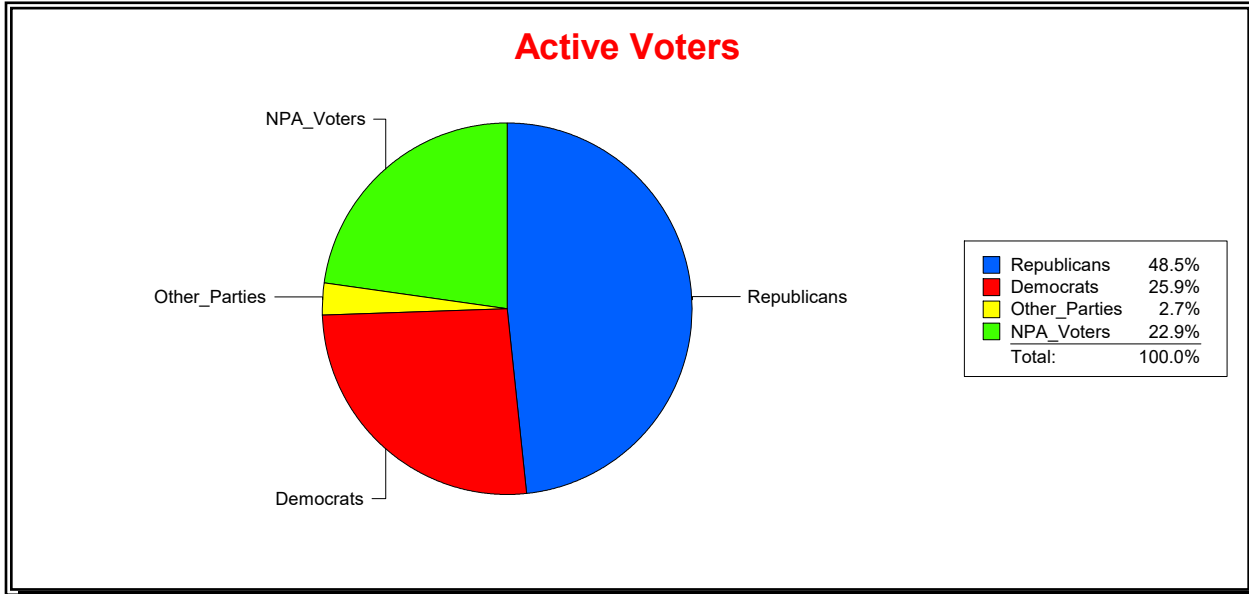

Date 8/1/2024

Time 07:47 AM

**Graphs of District Registration**

**Active Registered Voters**

**Inactive Voters**

District	Total	Dems	Reps	NonP	Other	Total	Dems	Reps	NonP	Other
<b>SOIL AND WATER DIST 4</b>	69,028	17,896	33,446	15,791	1,895	10,384	3,036	3,590	3,552	206