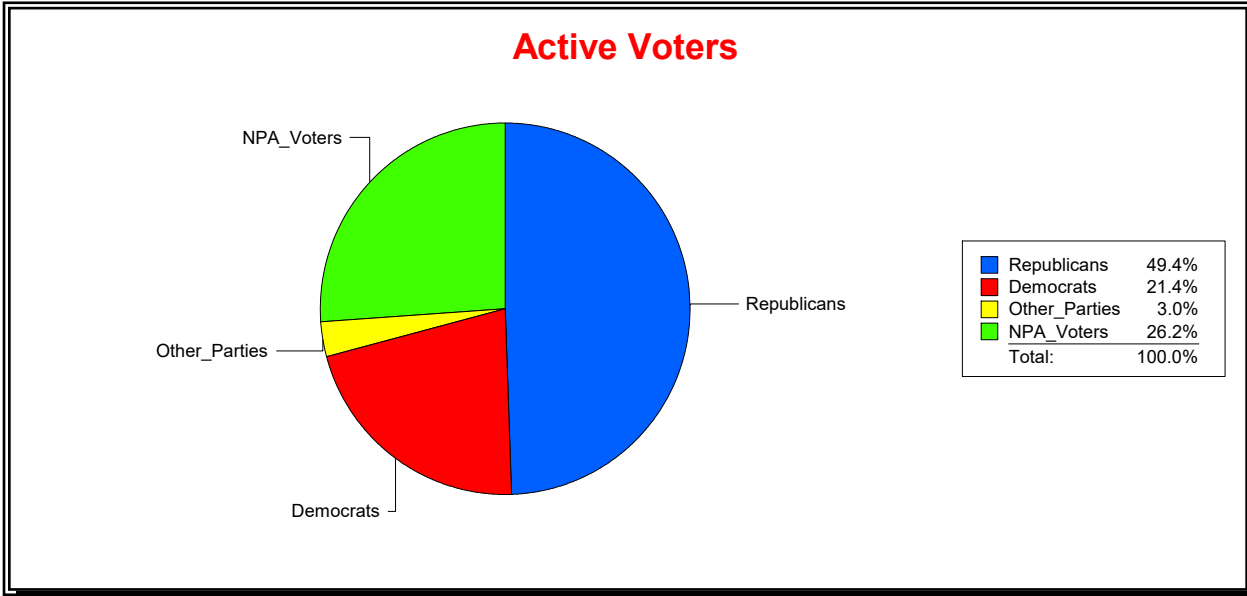

Ron Turner

Supervisor of Elections

Sarasota County, FL

Date 8/1/2024

Time 07:47 AM

Graphs of District Registration

Active Registered Voters

Inactive Voters

<u>District</u>	<u>Total</u>	<u>Dems</u>	<u>Reps</u>	<u>NonP</u>	<u>Other</u>	<u>Total</u>	<u>Dems</u>	<u>Reps</u>	<u>NonP</u>	<u>Other</u>
NORTH PORT	57,236	12,270	28,278	14,995	1,693	10,282	2,614	3,189	4,260	219