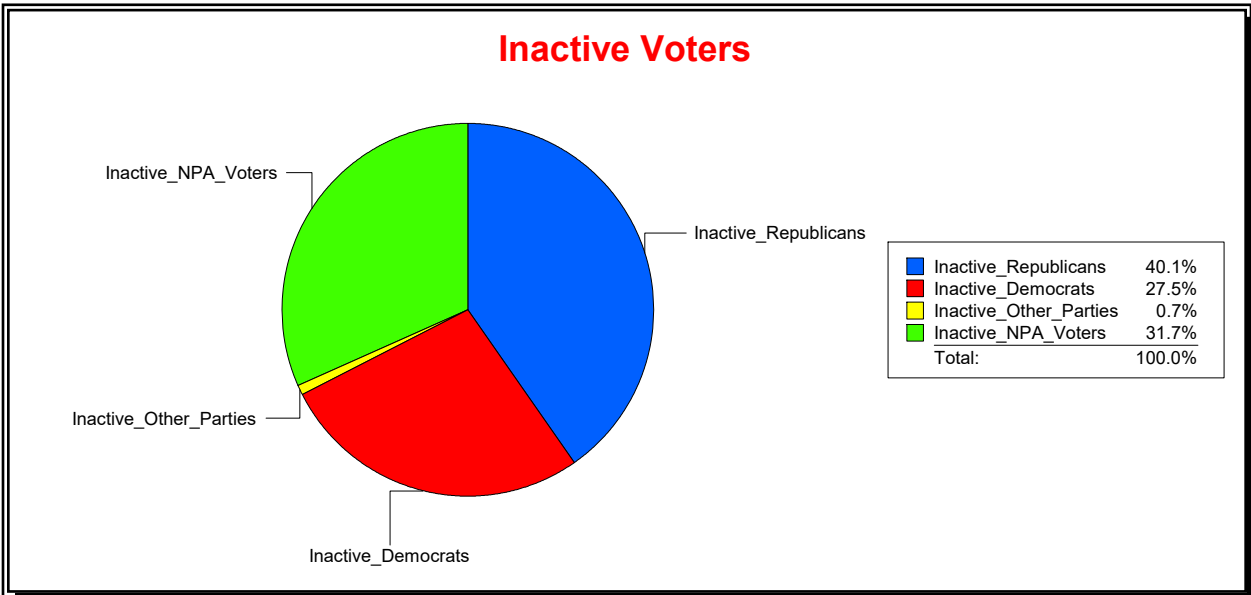

District	Total	Dems	Reps	NonP	Other	Total	Dems	Reps	NonP	Other
VENETIAN CDD	1,871	468	959	411	33	142	39	57	45	1

Ron Turner

Supervisor of Elections

Sarasota County, FL

Date 8/1/2024

Time 07:47 AM

Graphs of District Registration