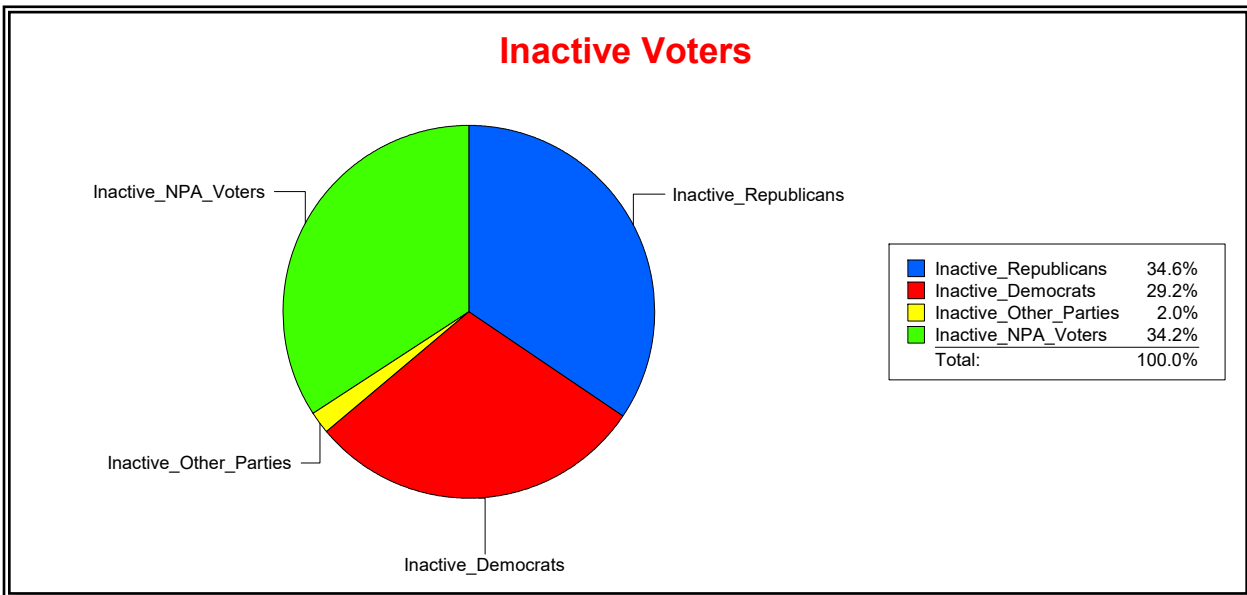

Ron Turner

Supervisor of Elections

Sarasota County, FL

Date 8/1/2024

Time 07:47 AM

Graphs of District Registration

Active Registered Voters

Inactive Voters

District	Total	Dems	Reps	NonP	Other	Total	Dems	Reps	NonP	Other
CNTY COMM DIST 4	69,028	17,896	33,446	15,791	1,895	10,384	3,036	3,590	3,552	206