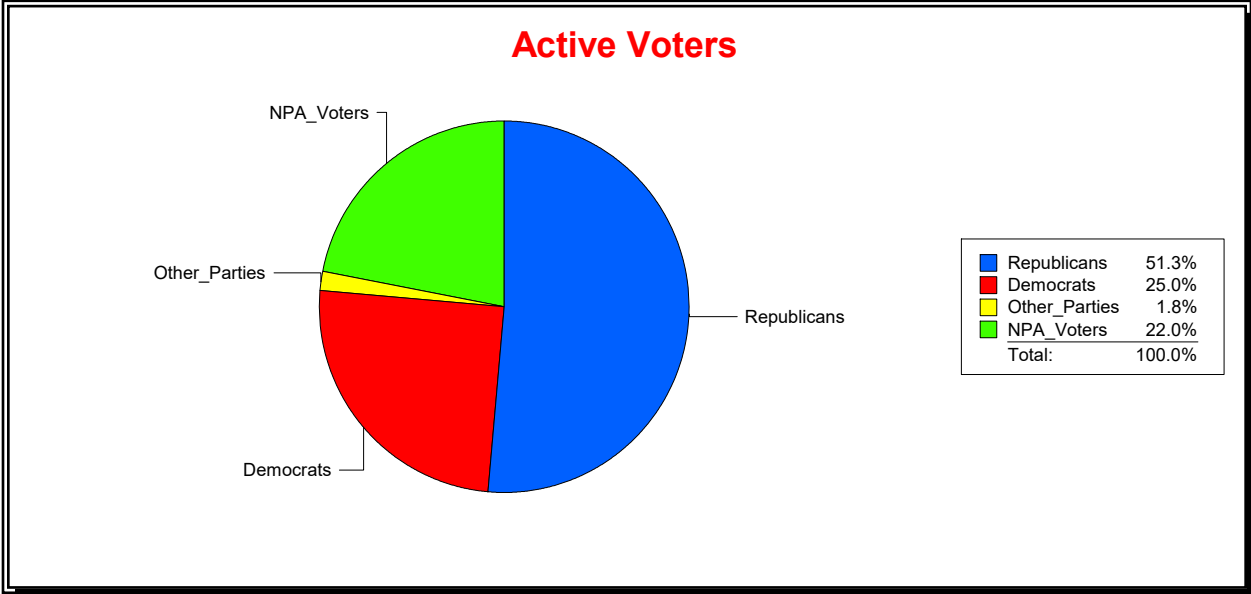

District	Total	Dems	Reps	NonP	Other	Total	Dems	Reps	NonP	Other
VENETIAN CDD	1,871	468	959	411	33	142	39	57	45	1

Ron Turner

Supervisor of Elections

Sarasota County, FL

Date 8/1/2024

Time 07:47 AM

Graphs of District Registration