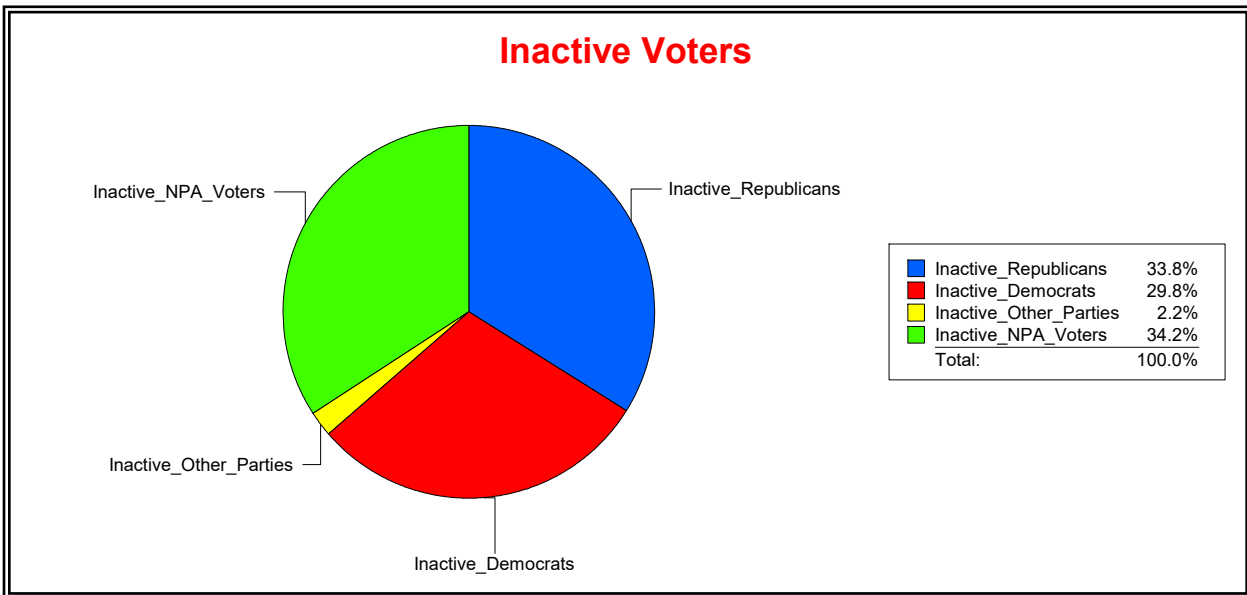

Ron Turner

Supervisor of Elections

Sarasota County, FL

Date 8/1/2024

Time 07:47 AM

Graphs of District Registration

Active Registered Voters

Inactive Voters

District	Total	Dems	Reps	NonP	Other	Total	Dems	Reps	NonP	Other
CNTY COMM DIST 1	64,383	16,701	31,261	14,588	1,833	10,884	3,241	3,680	3,725	238