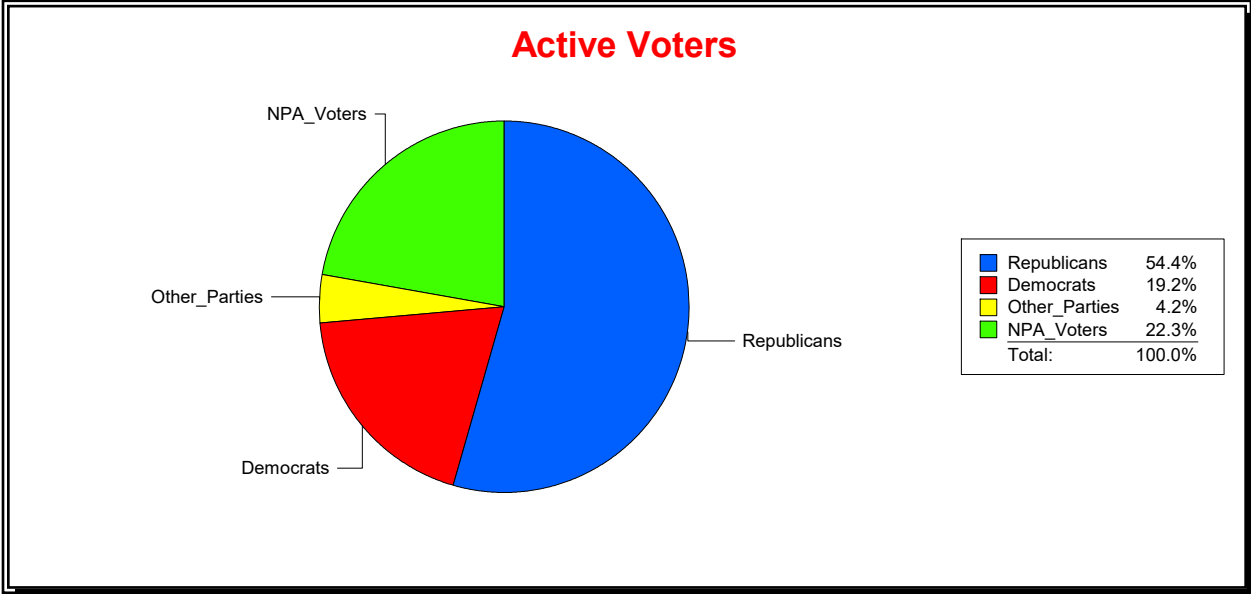

District	Total	Dems	Reps	NonP	Other	Total	Dems	Reps	NonP	Other
LAKWOOD RANCH CDD	2,548	488	1,385	567	108	188	43	78	59	8

**Ron Turner**

Supervisor of Elections

Sarasota County, FL

Date 8/1/2024

Time 07:47 AM