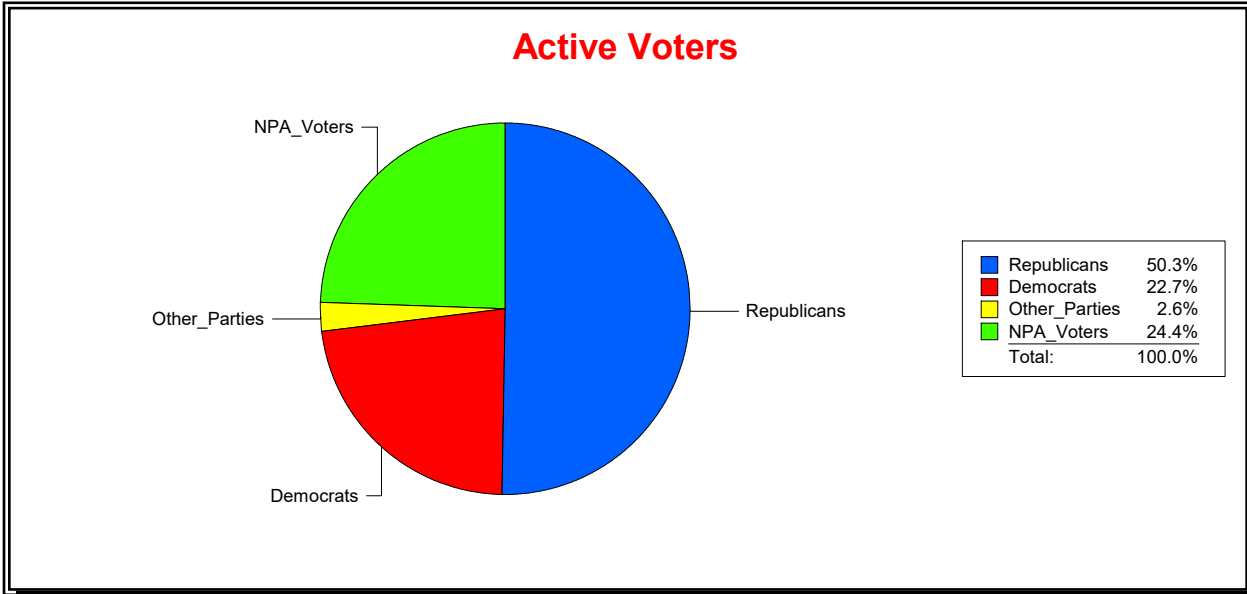

Ron Turner

Supervisor of Elections

Sarasota County, FL

Date 8/1/2024

Time 07:47 AM

Graphs of District Registration

Active Registered Voters

Inactive Voters

District	Total	Dems	Reps	NonP	Other	Total	Dems	Reps	NonP	Other
STATE HOUSE DIST 75	54,995	12,487	27,677	13,393	1,438	8,089	2,031	2,952	2,948	158