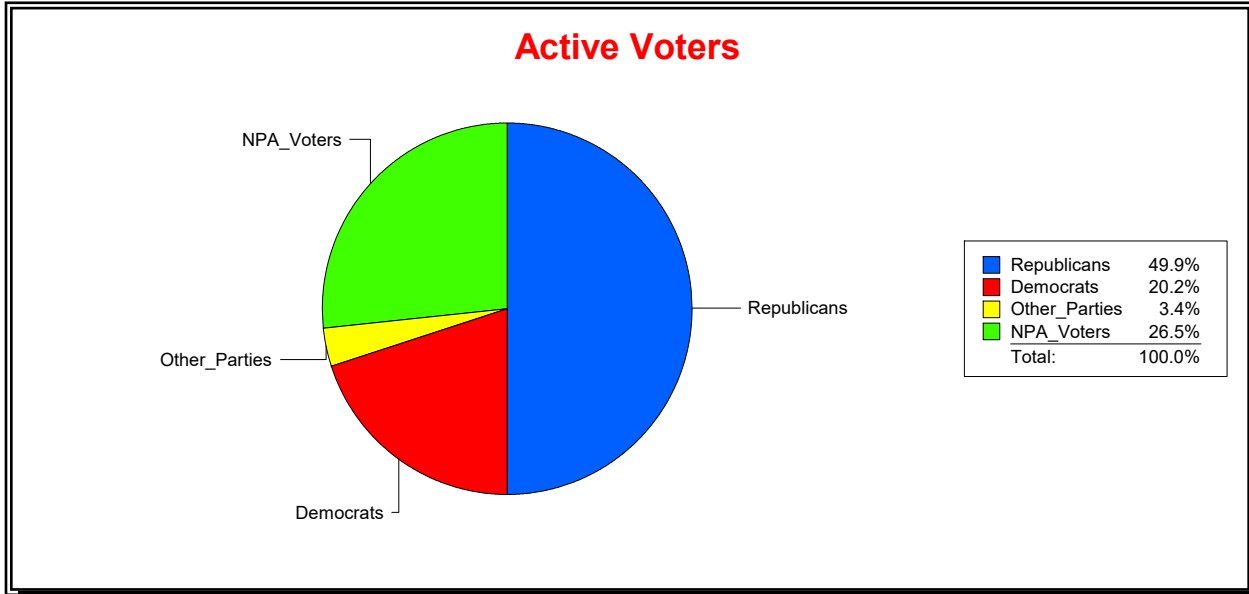

Ron Turner

Supervisor of Elections

Sarasota County, FL

Date 8/1/2024

Time 07:47 AM

Graphs of District Registration

Active Registered Voters

Inactive Voters

District	Total	Dems	Reps	NonP	Other	Total	Dems	Reps	NonP	Other
NORTH PORT DIST 2	12,496	2,521	6,237	3,317	421	2,115	515	656	899	45