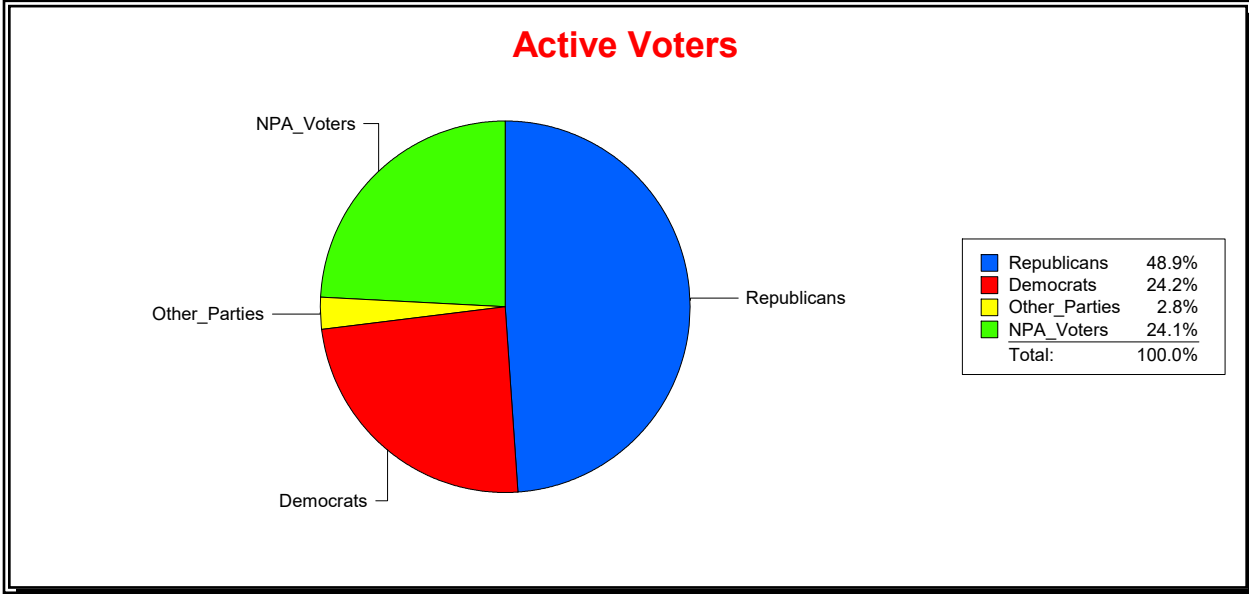

Ron Turner

Supervisor of Elections

Sarasota County, FL

Date 8/1/2024

Time 07:47 AM

Graphs of District Registration

Active Registered Voters

Inactive Voters

District	Total	Dems	Reps	NonP	Other	Total	Dems	Reps	NonP	Other
STATE HOUSE DIST 74	139,325	33,720	68,131	33,522	3,952	23,866	6,685	7,795	8,876	510