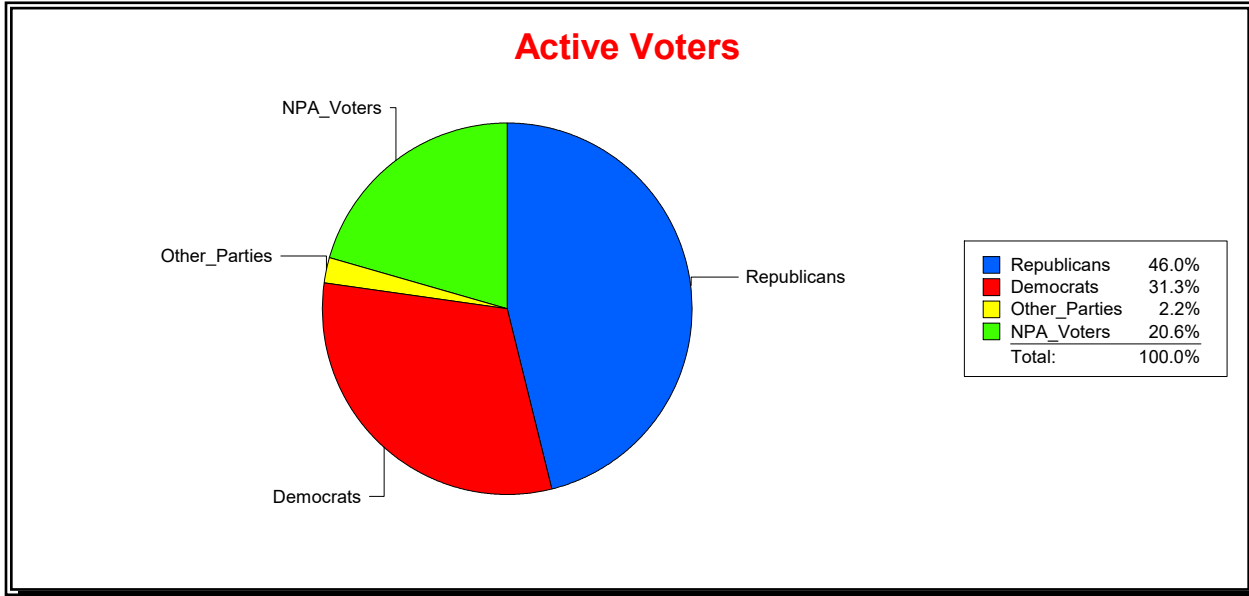

Ron Turner

Supervisor of Elections

Sarasota County, FL

Date 8/1/2024

Time 07:47 AM

Graphs of District Registration

Active Registered Voters

Inactive Voters

District	Total	Dems	Reps	NonP	Other	Total	Dems	Reps	NonP	Other
LONGBOAT KEY 2	1,231	385	566	253	27	144	43	62	39	0