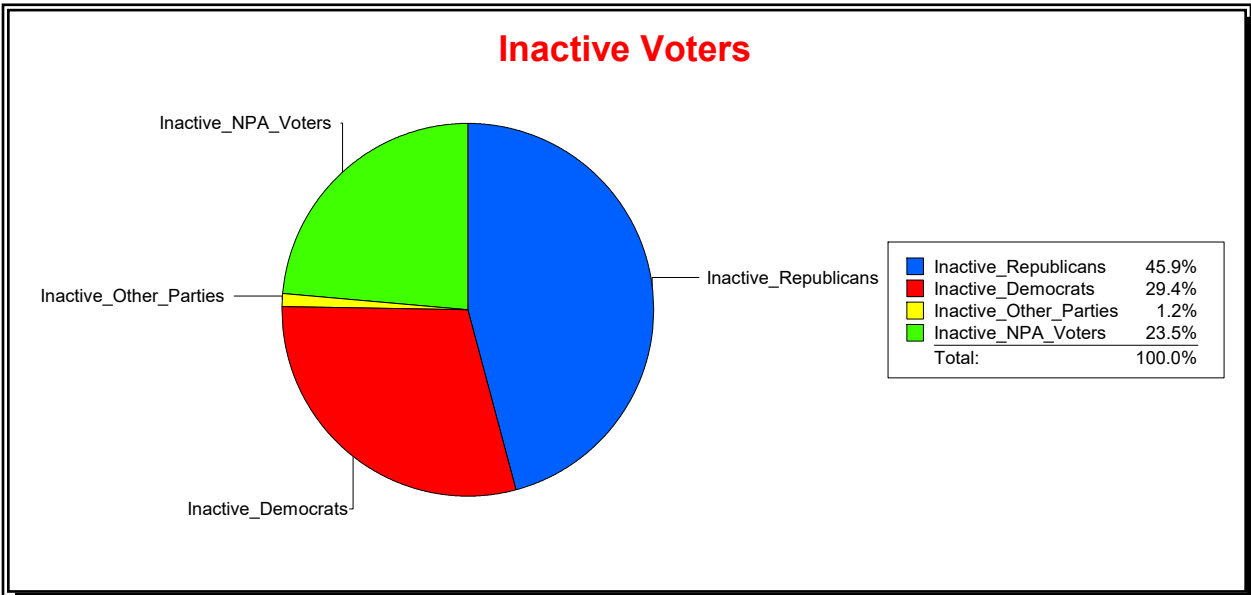

Date 8/1/2024

Time 07:47 AM

Graphs of District Registration

Active Registered Voters

Inactive Voters

District	Total	Dems	Reps	NonP	Other	Total	Dems	Reps	NonP	Other
LBK DISTRICT 3	1,365	320	717	298	30	170	50	78	40	2