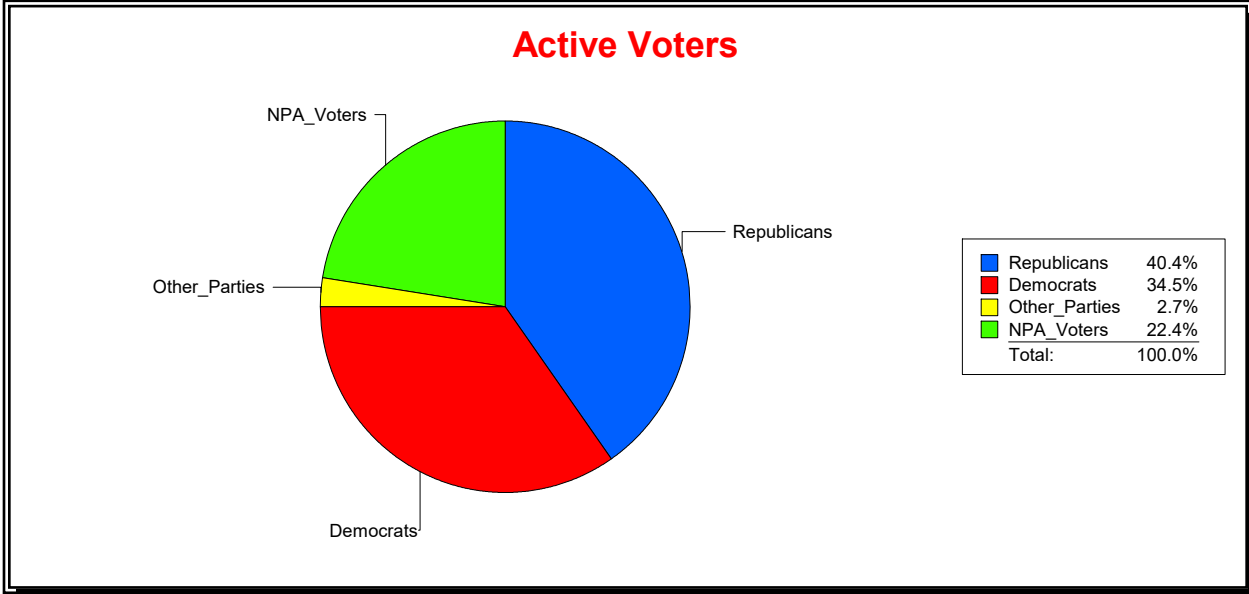

Ron Turner

Supervisor of Elections

Sarasota County, FL

Date 8/1/2024

Time 07:47 AM

Graphs of District Registration

Active Registered Voters

Inactive Voters

District	Total	Dems	Reps	NonP	Other	Total	Dems	Reps	NonP	Other
SCHOOL DIST 1	57,429	19,818	23,181	12,867	1,563	12,752	4,873	3,513	4,126	240