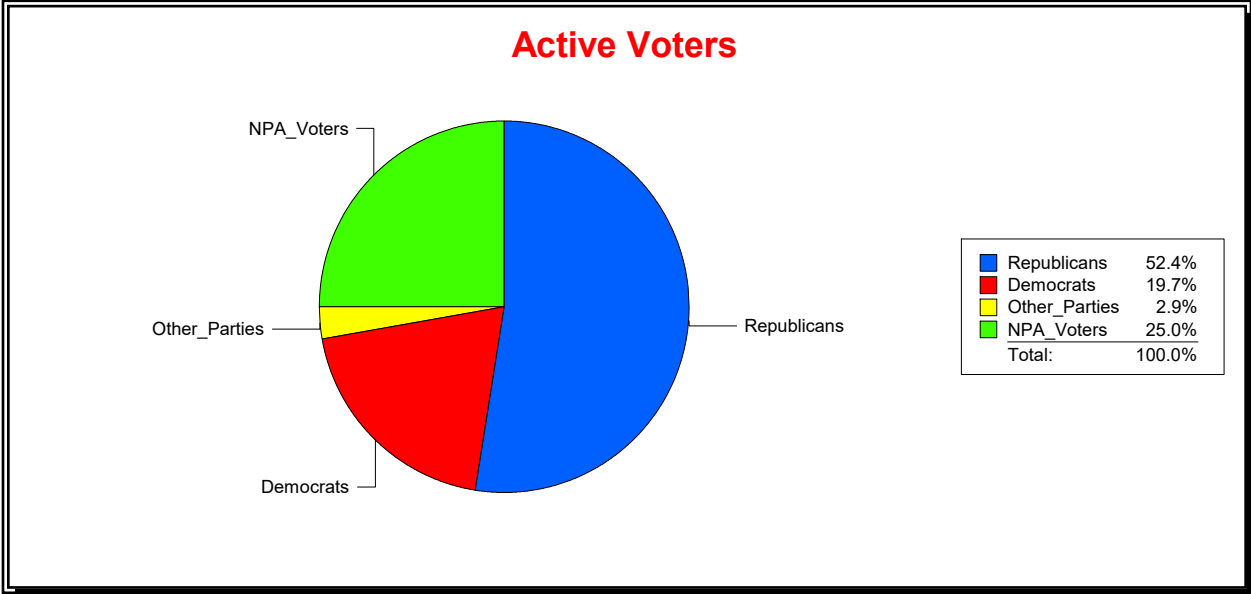

Ron Turner

Supervisor of Elections

Sarasota County, FL

Date 8/1/2024

Time 07:47 AM

Graphs of District Registration

Active Registered Voters

Inactive Voters

District	Total	Dems	Reps	NonP	Other	Total	Dems	Reps	NonP	Other
WOODLANDS CDD	1,827	360	958	456	53	112	30	40	40	2