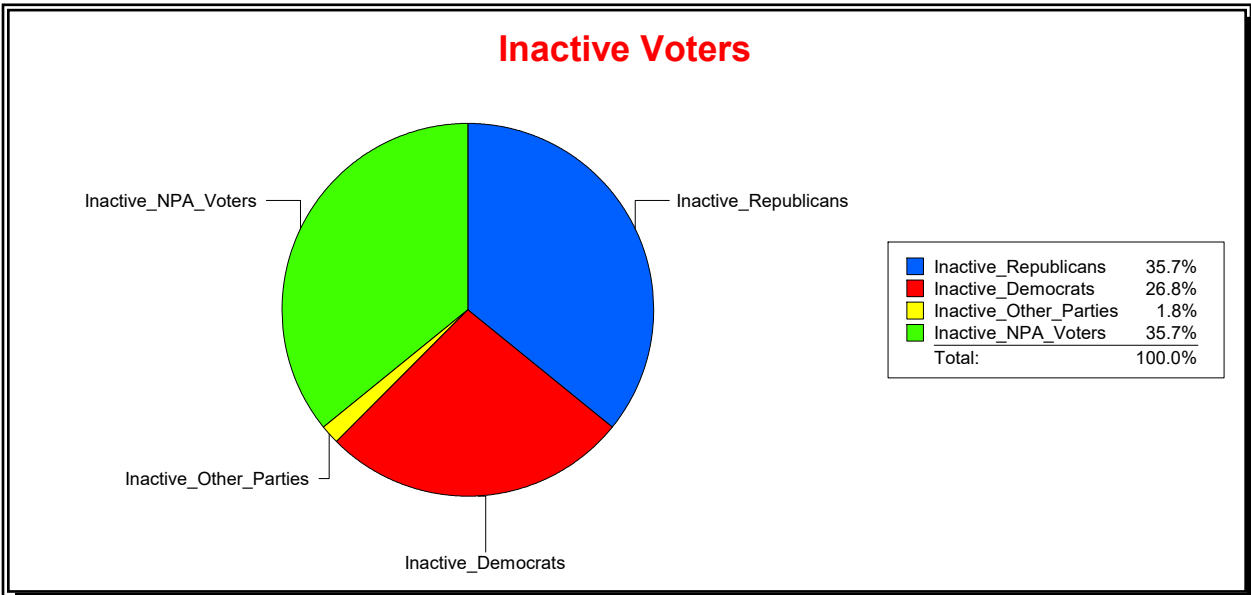

Ron Turner

Supervisor of Elections

Sarasota County, FL

Date 8/1/2024

Time 07:47 AM

Graphs of District Registration

Active Registered Voters

Inactive Voters

District	Total	Dems	Reps	NonP	Other	Total	Dems	Reps	NonP	Other
WOODLANDS CDD	1,827	360	958	456	53	112	30	40	40	2