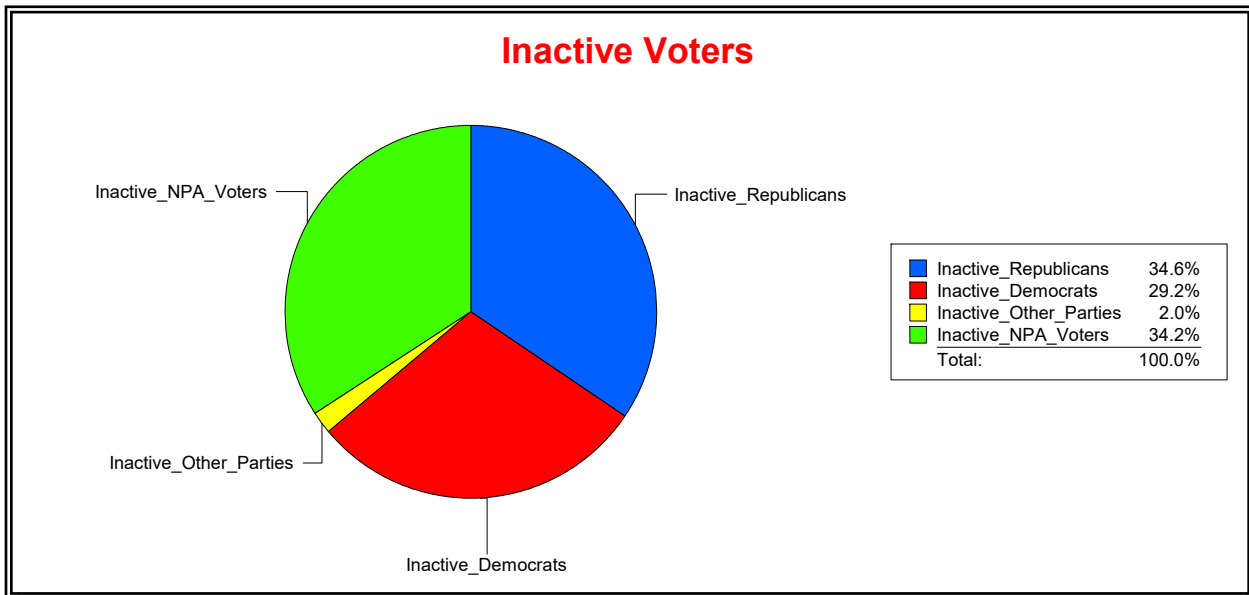

Date 8/1/2024

Time 07:47 AM

**Graphs of District Registration**

**Active Registered Voters**

**Inactive Voters**

District	Total	Dems	Reps	NonP	Other	Total	Dems	Reps	NonP	Other
<b>SOIL AND WATER DIST 4</b>	69,028	17,896	33,446	15,791	1,895	10,384	3,036	3,590	3,552	206