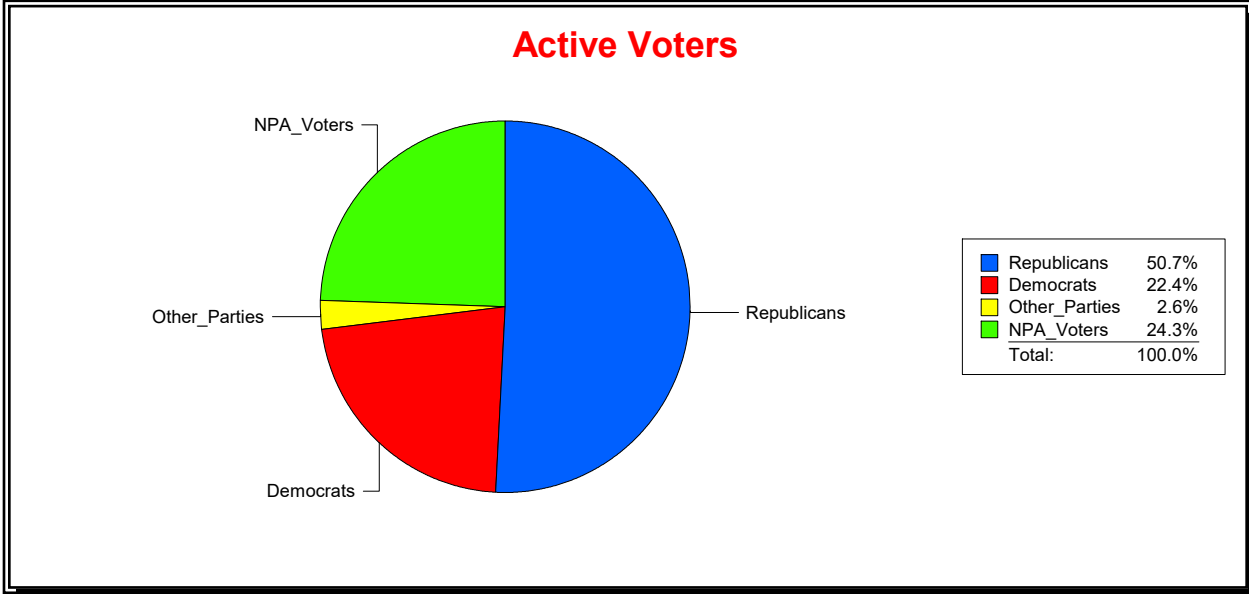

District	Total	Dems	Reps	NonP	Other	Total	Dems	Reps	NonP	Other
ENGLEWOOD FIRE DIST	13,078	2,923	6,637	3,184	334	2,065	525	760	741	39

Ron Turner

Supervisor of Elections

Sarasota County, FL

Date 8/1/2024

Time 07:47 AM