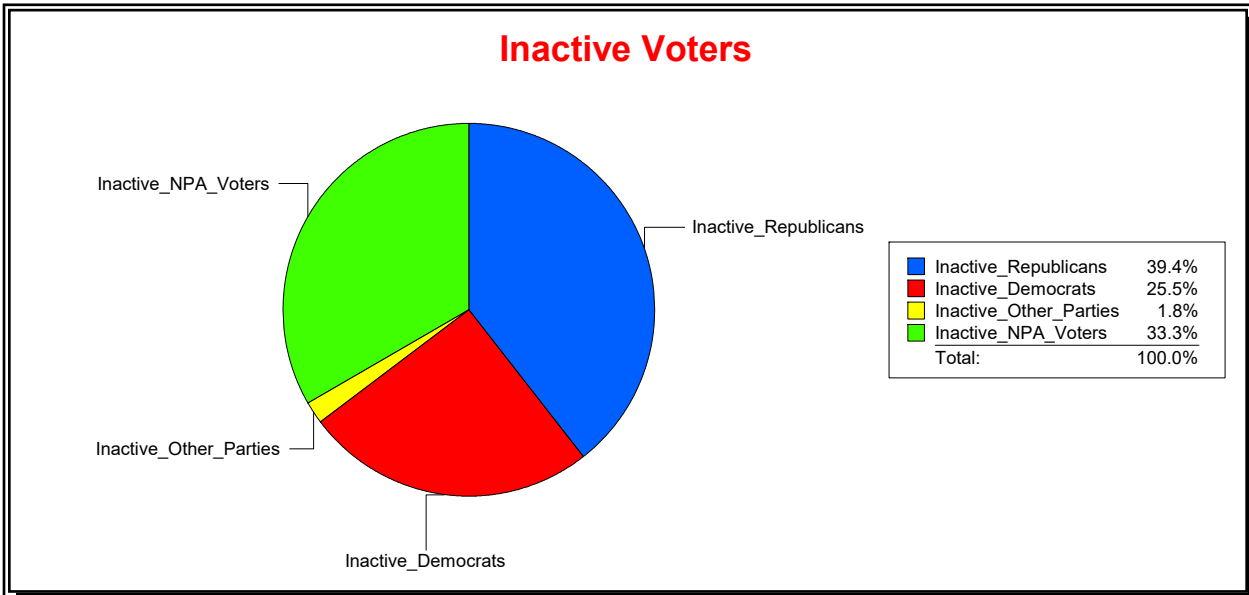

District	Total	Dems	Reps	NonP	Other	Total	Dems	Reps	NonP	Other
VENICE 1	22,386	5,536	11,141	5,202	507	2,844	724	1,120	948	52

**Ron Turner**

**Supervisor of Elections**

Sarasota County, FL

Date 8/1/2024

Time 07:47 AM