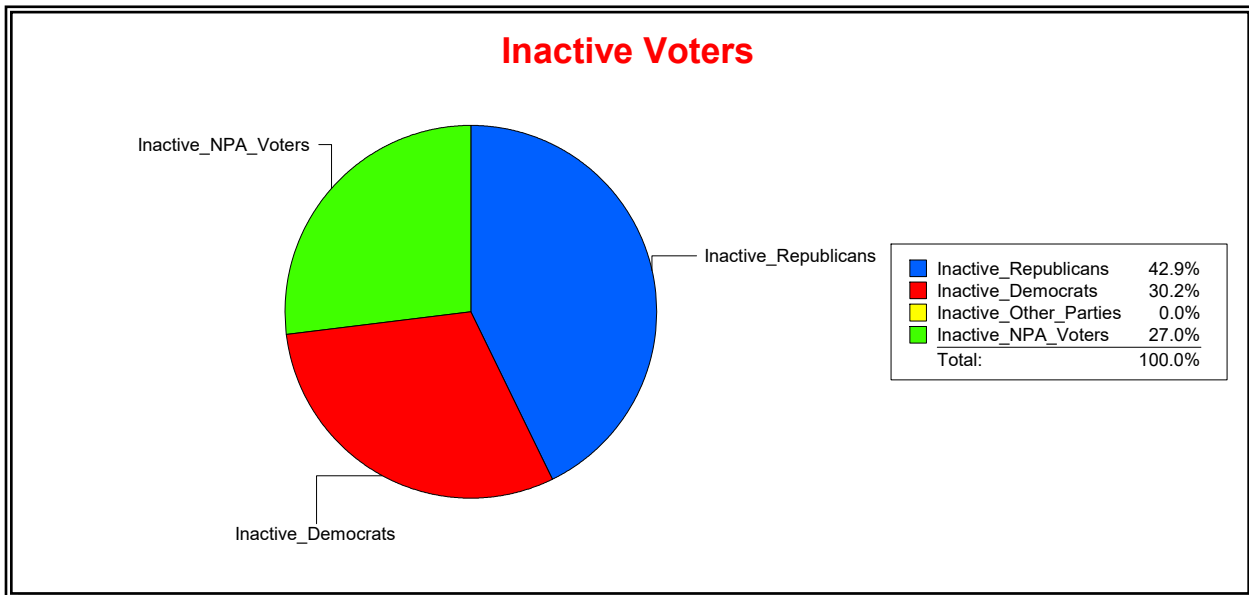

Ron Turner

Supervisor of Elections

Sarasota County, FL

Date 8/1/2024

Time 07:47 AM

Graphs of District Registration

Active Registered Voters

Inactive Voters

District	Total	Dems	Reps	NonP	Other	Total	Dems	Reps	NonP	Other
GOLDEN GATE POINT	323	75	165	72	11	63	19	27	17	0