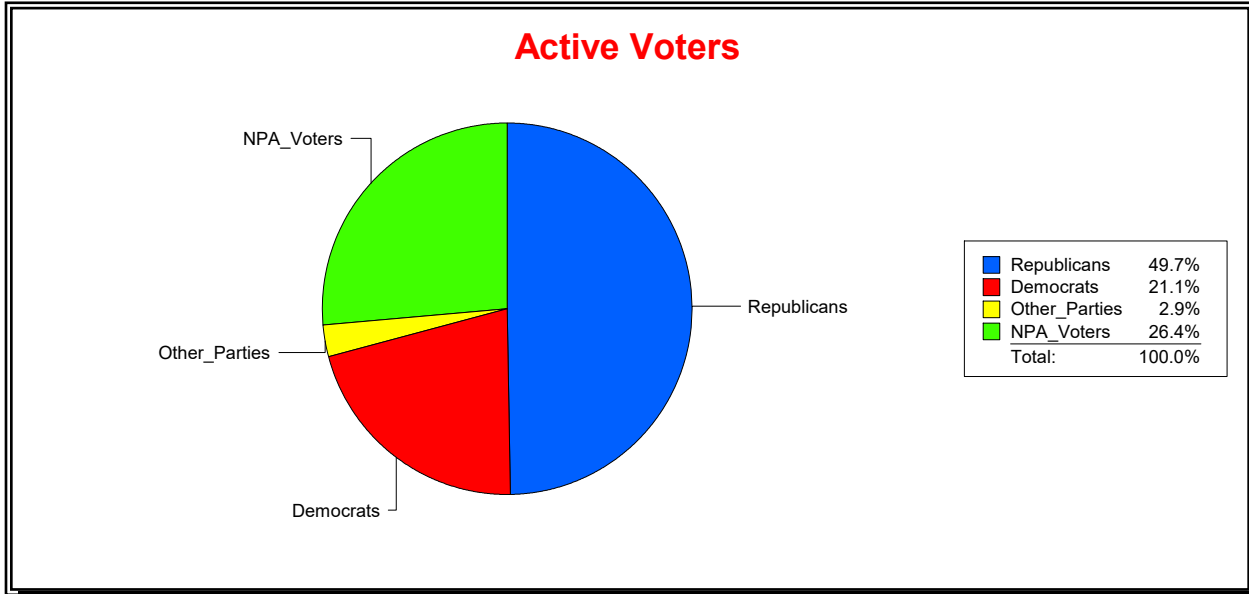

Ron Turner

Supervisor of Elections

Sarasota County, FL

Date 8/1/2024

Time 07:47 AM

Graphs of District Registration

Active Registered Voters

Inactive Voters

<u>District</u>	<u>Total</u>	<u>Dems</u>	<u>Reps</u>	<u>NonP</u>	<u>Other</u>	<u>Total</u>	<u>Dems</u>	<u>Reps</u>	<u>NonP</u>	<u>Other</u>
NORTH PORT DIST 1	10,795	2,278	5,364	2,845	308	2,020	508	614	844	54