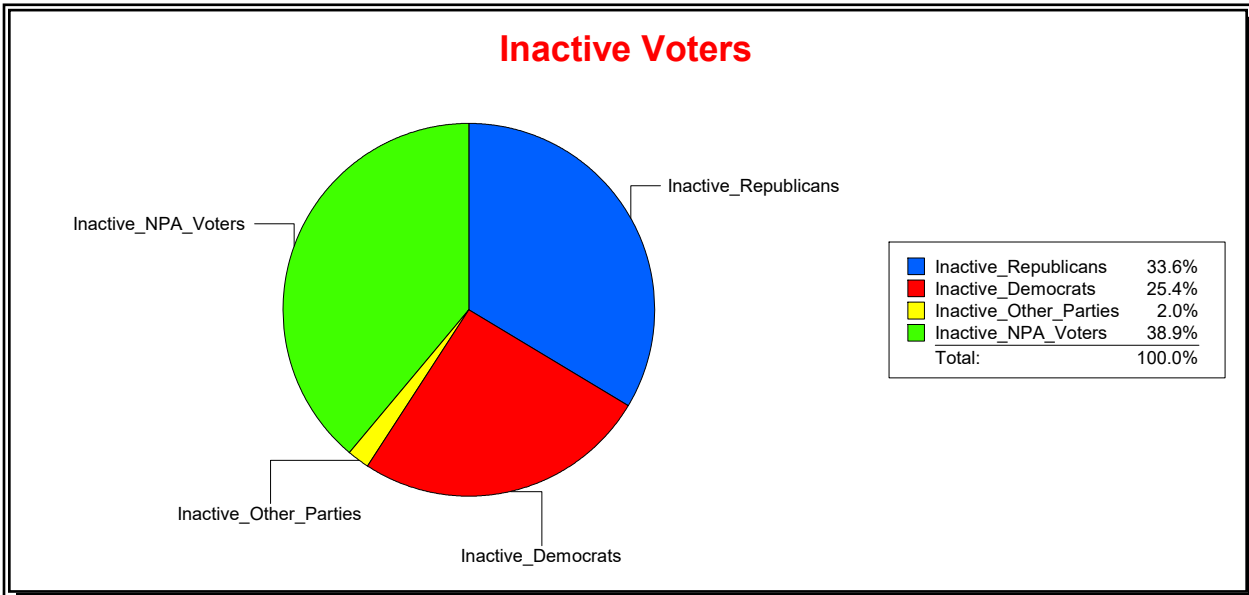

District	Total	Dems	Reps	NonP	Other	Total	Dems	Reps	NonP	Other
HOSPITAL BOARD SOUTH	118,376	26,485	58,790	29,872	3,229	19,808	5,036	6,665	7,706	401

Ron Turner

Supervisor of Elections

Sarasota County, FL

Date 8/1/2024