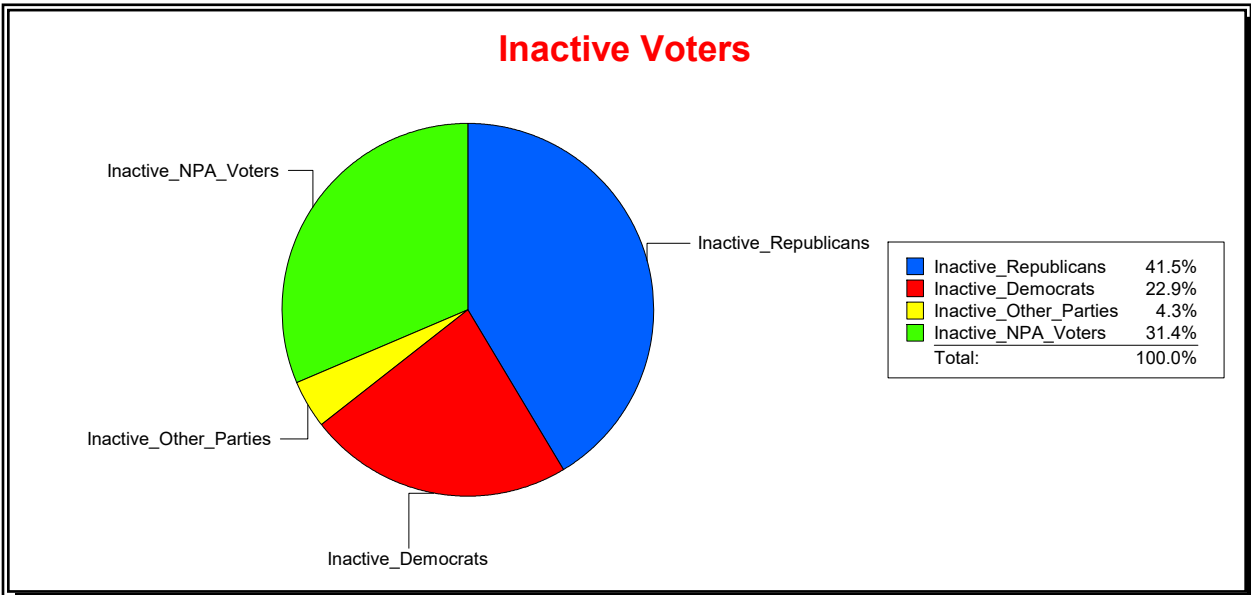

District	Total	Dems	Reps	NonP	Other	Total	Dems	Reps	NonP	Other
LAKWOOD RANCH CDD	2,548	488	1,385	567	108	188	43	78	59	8

**Ron Turner**

Supervisor of Elections

Sarasota County, FL

Date 8/1/2024

Time 07:47 AM