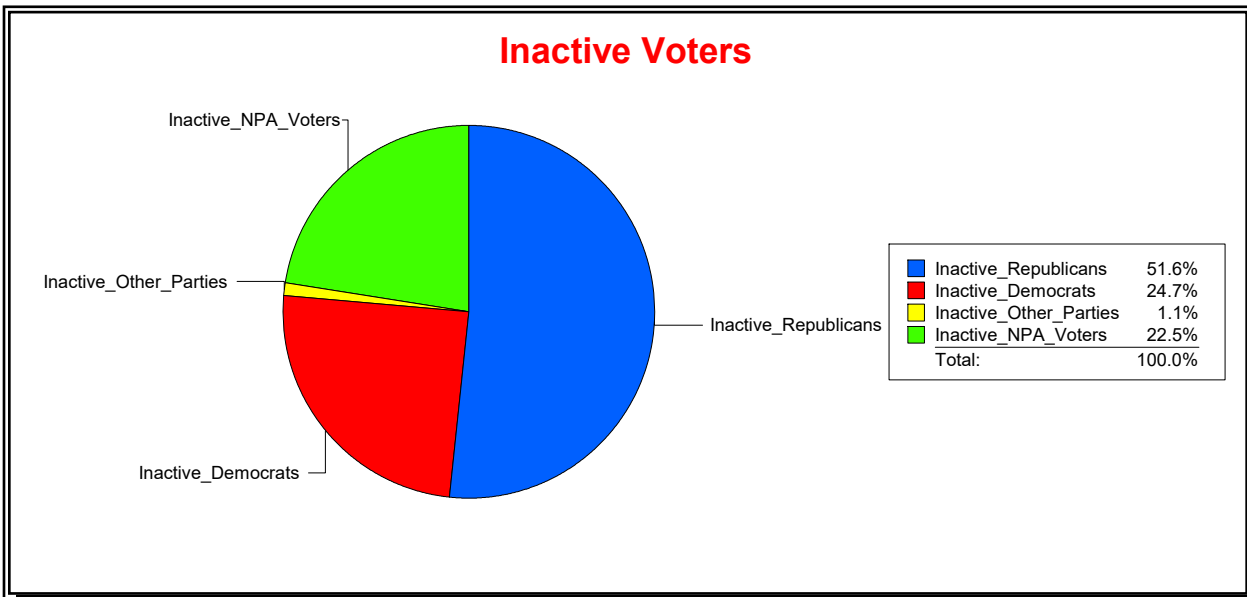

Ron Turner

Supervisor of Elections

Sarasota County, FL

Date 8/1/2024

Time 07:47 AM

Graphs of District Registration

Active Registered Voters

Inactive Voters

District	Total	Dems	Reps	NonP	Other	Total	Dems	Reps	NonP	Other
LBK DISTRICT 1	1,408	270	806	290	42	182	45	94	41	2