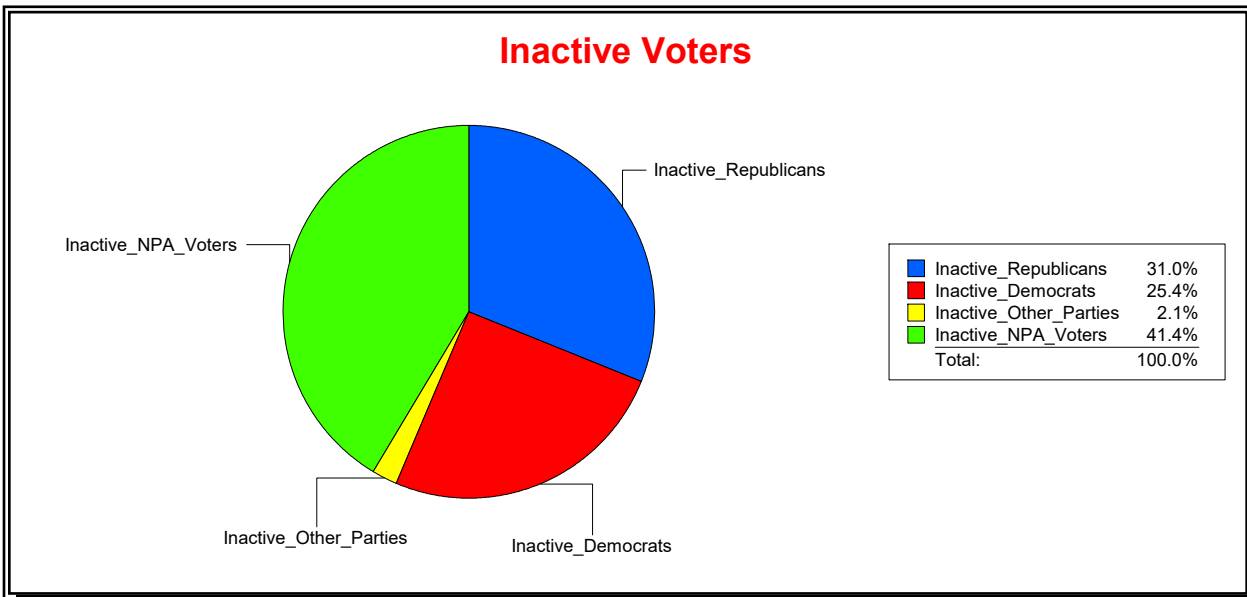

Ron Turner

Supervisor of Elections

Sarasota County, FL

Date 8/1/2024

Time 07:47 AM

Graphs of District Registration

Active Registered Voters

Inactive Voters

<u>District</u>	<u>Total</u>	<u>Dems</u>	<u>Reps</u>	<u>NonP</u>	<u>Other</u>	<u>Total</u>	<u>Dems</u>	<u>Reps</u>	<u>NonP</u>	<u>Other</u>
NORTH PORT	57,236	12,270	28,278	14,995	1,693	10,282	2,614	3,189	4,260	219