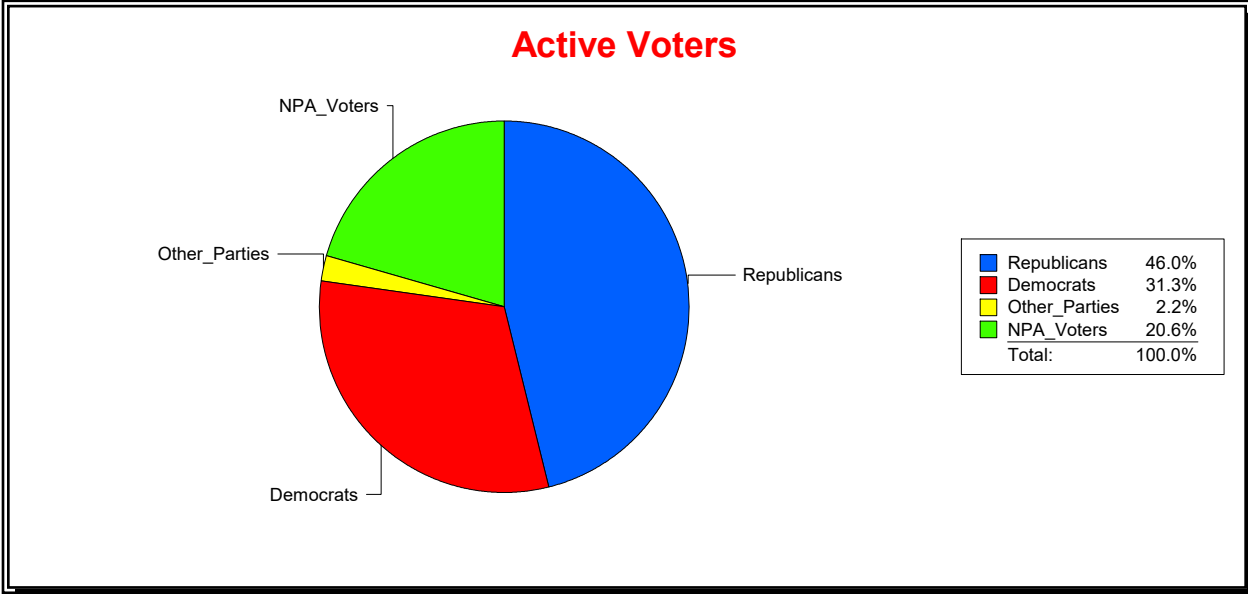

Ron Turner

Supervisor of Elections

Sarasota County, FL

Date 8/1/2024

Time 07:47 AM

Graphs of District Registration

Active Registered Voters

Inactive Voters

District	Total	Dems	Reps	NonP	Other	Total	Dems	Reps	NonP	Other
LBK DISTRICT 2	1,231	385	566	253	27	144	43	62	39	0