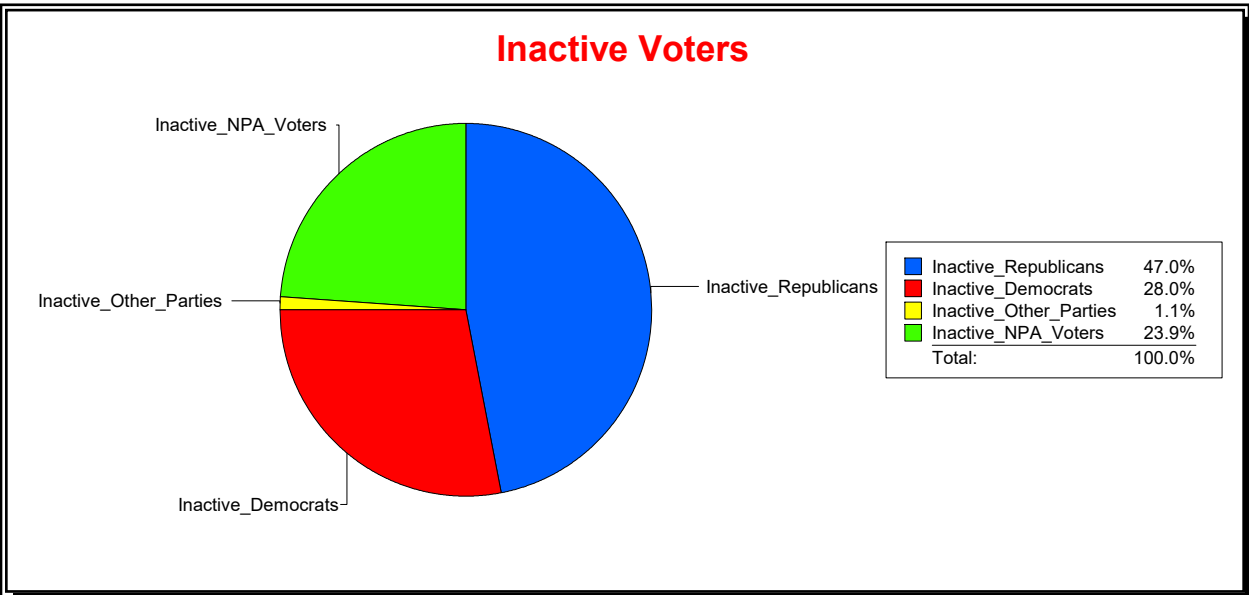

Ron Turner

Supervisor of Elections

Sarasota County, FL

Date 8/1/2024

Time 07:47 AM

Graphs of District Registration

Active Registered Voters

Inactive Voters

District	Total	Dems	Reps	NonP	Other	Total	Dems	Reps	NonP	Other
LONGBOAT KEY	4,370	1,072	2,267	923	108	557	156	262	133	6