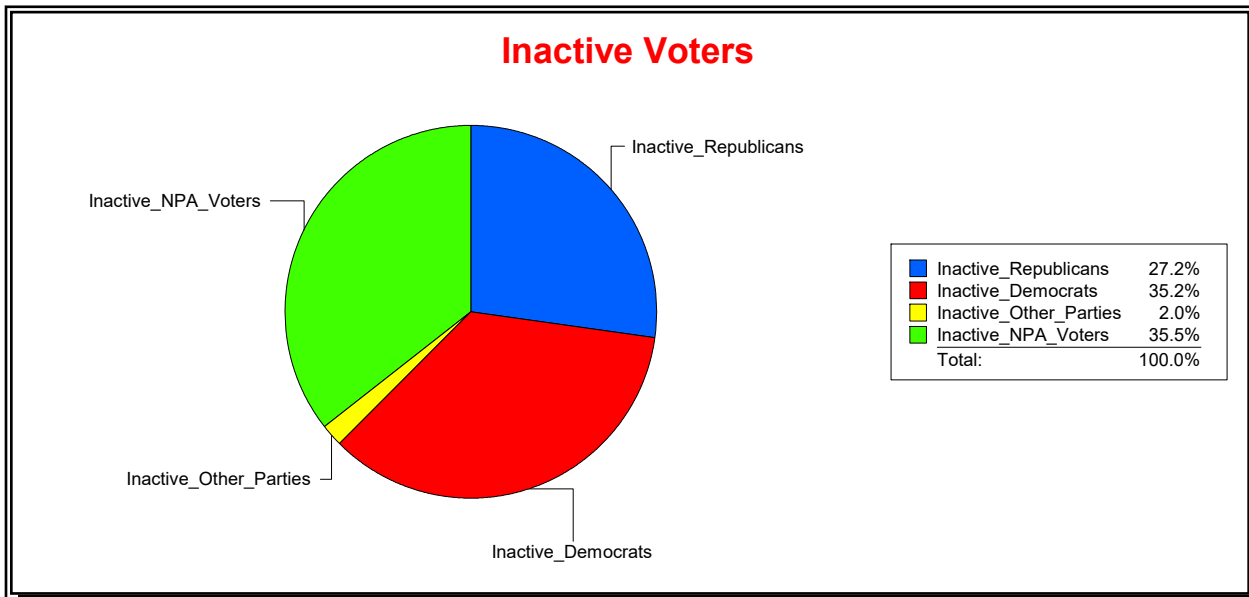

Ron Turner

Supervisor of Elections

Sarasota County, FL

Date 8/1/2024

Time 07:47 AM

Graphs of District Registration

Active Registered Voters

Inactive Voters

District	Total	Dems	Reps	NonP	Other	Total	Dems	Reps	NonP	Other
SARASOTA DIST 3	9,336	3,265	3,548	2,233	290	2,463	868	671	874	50