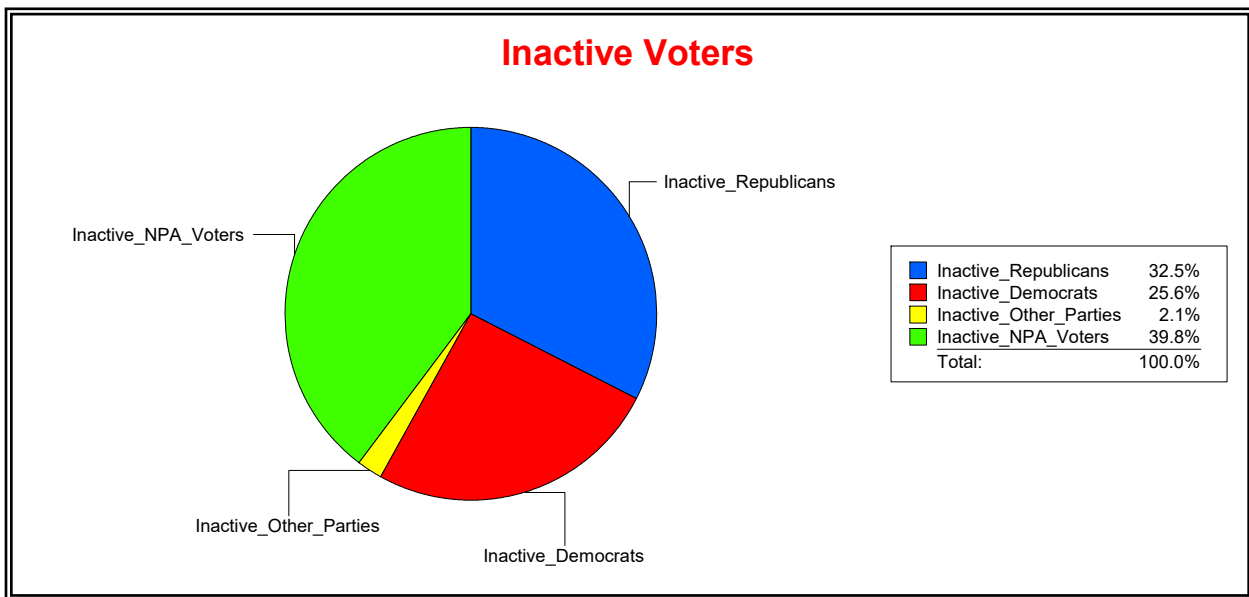

Ron Turner

Supervisor of Elections

Sarasota County, FL

Date 8/1/2024

Time 07:47 AM

Graphs of District Registration

Active Registered Voters

Inactive Voters

District	Total	Dems	Reps	NonP	Other	Total	Dems	Reps	NonP	Other
CNTY COMM DIST 5	65,280	14,323	32,159	16,916	1,882	12,102	3,103	3,930	4,816	253