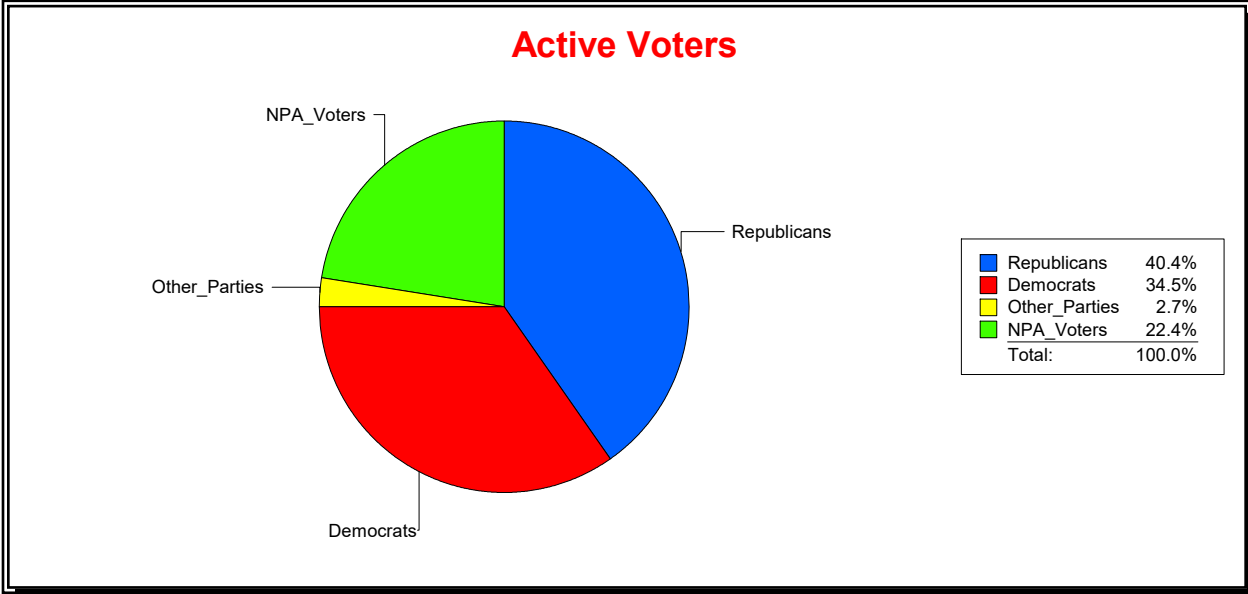

Date 8/1/2024

Time 07:47 AM

Graphs of District Registration

Active Registered Voters

Inactive Voters

District	Total	Dems	Reps	NonP	Other	Total	Dems	Reps	NonP	Other
SOIL AND WATER DIST 2	57,429	19,818	23,181	12,867	1,563	12,752	4,873	3,513	4,126	240