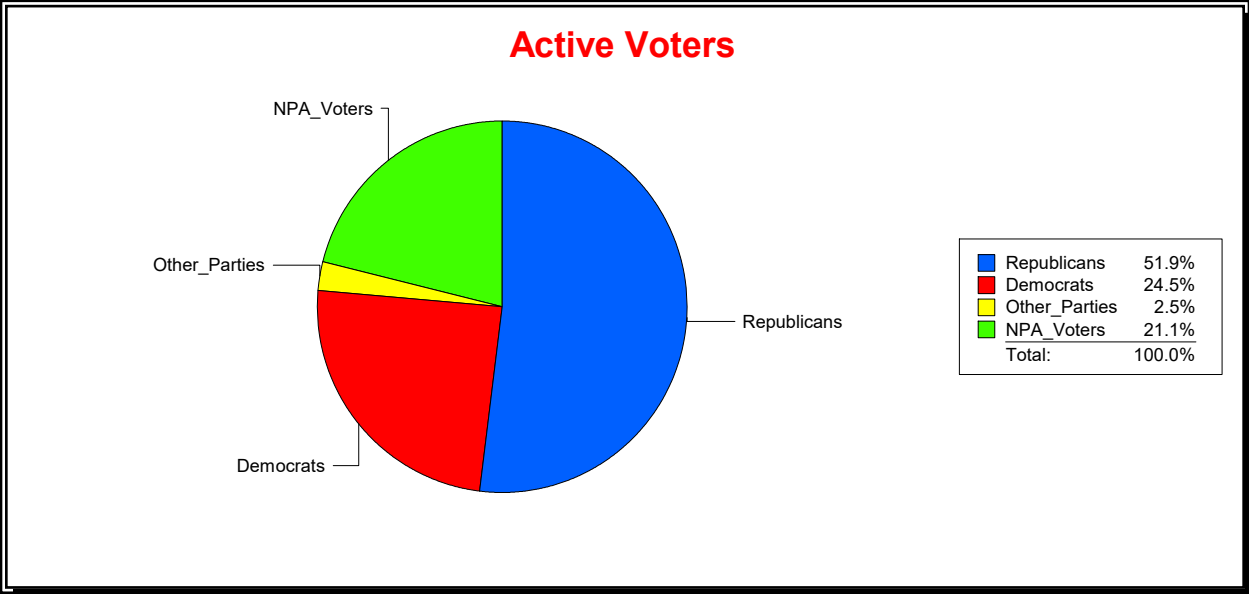

Ron Turner

Supervisor of Elections

Sarasota County, FL

Date 8/1/2024

Time 07:47 AM

Graphs of District Registration

Active Registered Voters

Inactive Voters

District	Total	Dems	Reps	NonP	Other	Total	Dems	Reps	NonP	Other
LONGBOAT KEY	4,370	1,072	2,267	923	108	557	156	262	133	6