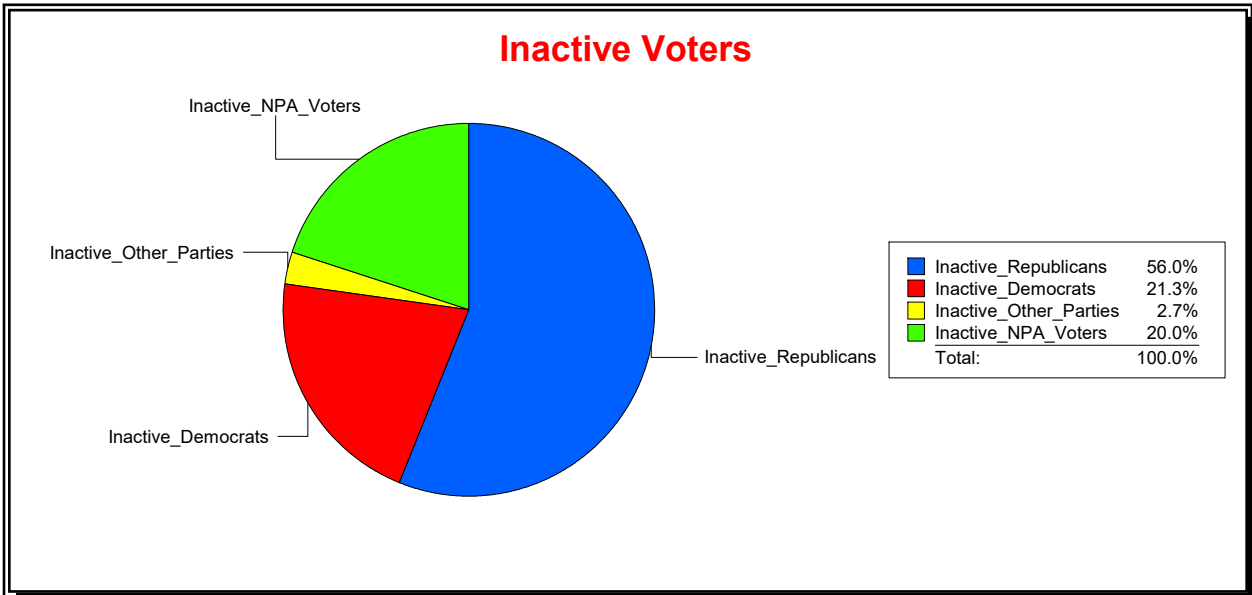

Ron Turner

Supervisor of Elections

Sarasota County, FL

Date 8/1/2024

Time 07:47 AM

Graphs of District Registration

Active Registered Voters

Inactive Voters

District	Total	Dems	Reps	NonP	Other	Total	Dems	Reps	NonP	Other
SARASOTA NATIONAL CDD	1,871	367	1,051	414	39	75	16	42	15	2