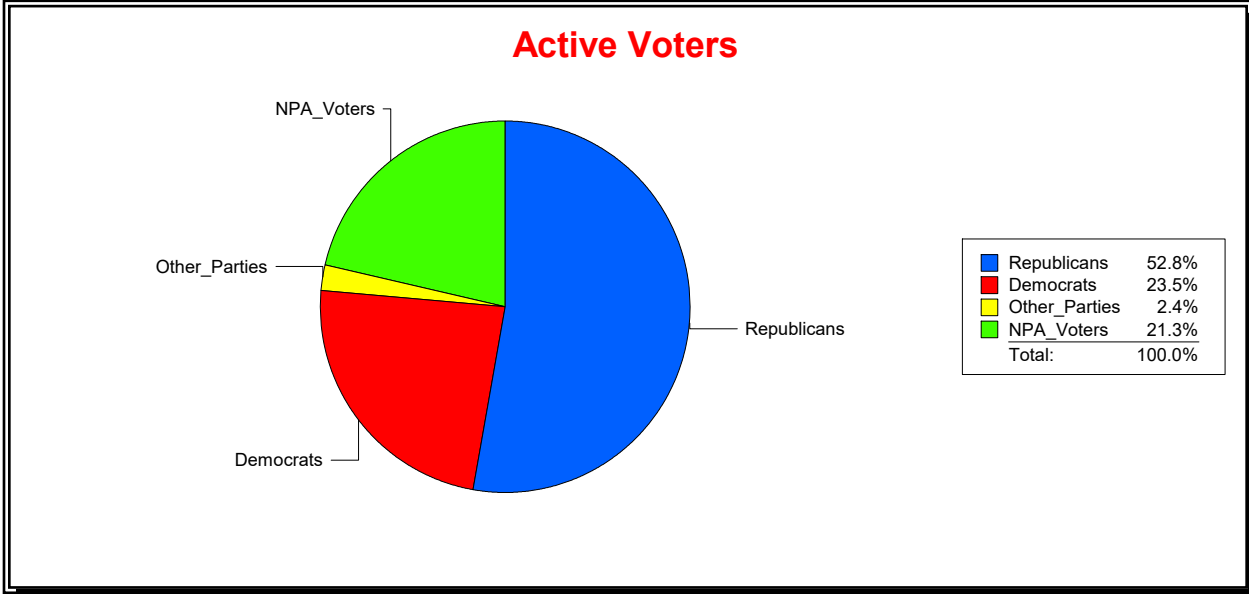

Ron Turner

Supervisor of Elections

Sarasota County, FL

Date 8/1/2024

Time 07:47 AM

Graphs of District Registration

Active Registered Voters

Inactive Voters

District	Total	Dems	Reps	NonP	Other	Total	Dems	Reps	NonP	Other
LONGBOAT KEY BEACH B	2,668	628	1,409	567	64	312	80	153	75	4