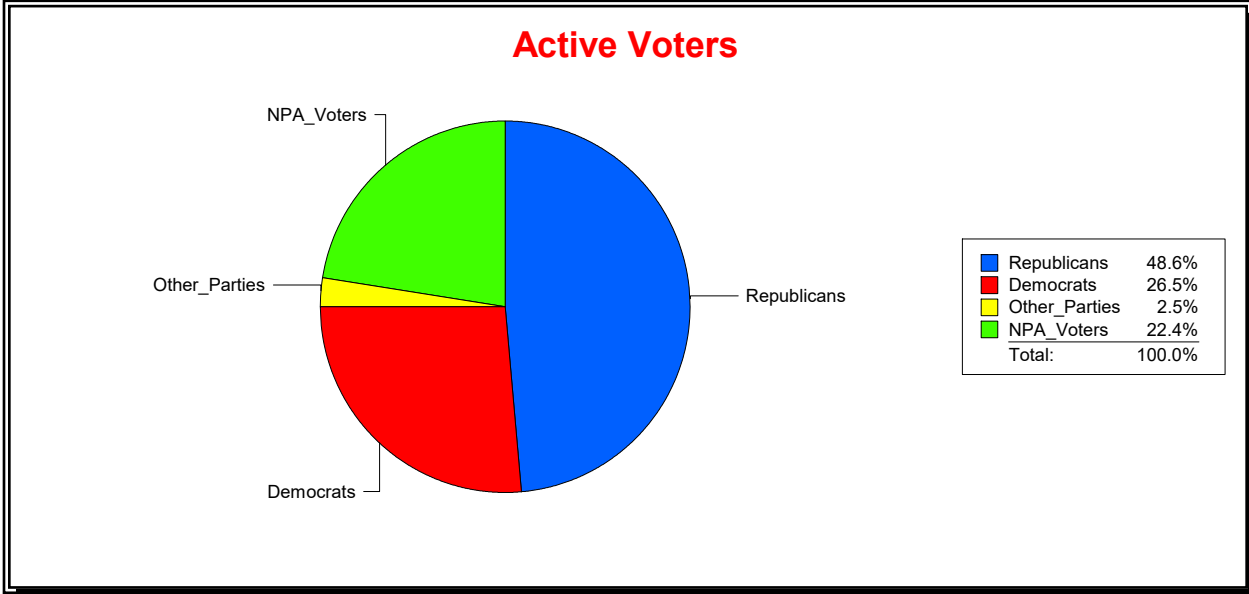

Ron Turner

Supervisor of Elections

Sarasota County, FL

Date 8/1/2024

Time 07:47 AM

Graphs of District Registration

Active Registered Voters

Inactive Voters

District	Total	Dems	Reps	NonP	Other	Total	Dems	Reps	NonP	Other
LBK DISTRICT 4	366	97	178	82	9	61	18	28	13	2