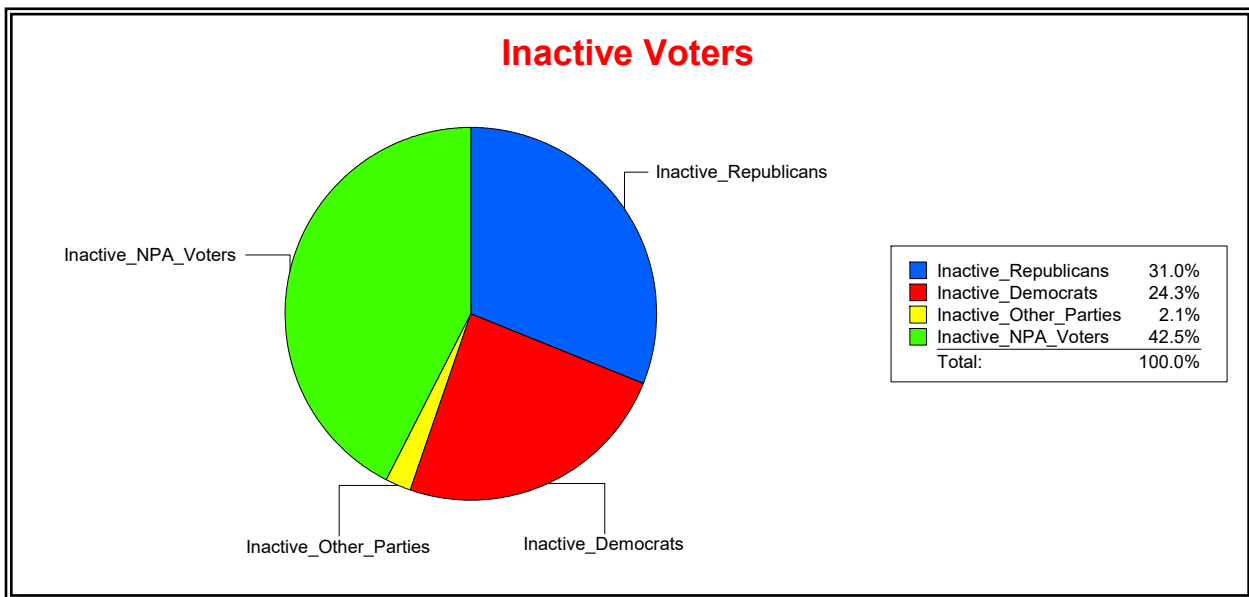

Ron Turner

Supervisor of Elections

Sarasota County, FL

Date 8/1/2024

Time 07:47 AM

Graphs of District Registration

Active Registered Voters

Inactive Voters

District	Total	Dems	Reps	NonP	Other	Total	Dems	Reps	NonP	Other
NORTH PORT DIST 2	12,496	2,521	6,237	3,317	421	2,115	515	656	899	45