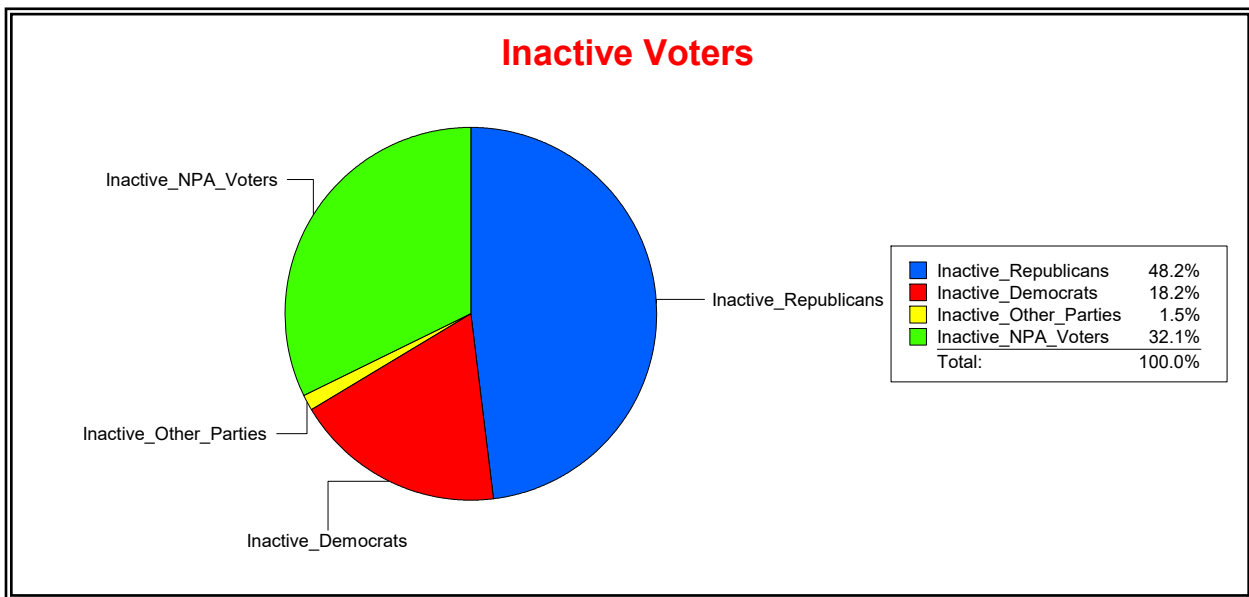

Ron Turner

Supervisor of Elections

Sarasota County, FL

Date 8/1/2024

Time 07:47 AM

Graphs of District Registration

Active Registered Voters

Inactive Voters

District	Total	Dems	Reps	NonP	Other	Total	Dems	Reps	NonP	Other
BLACKBURN CREEK	2,485	564	1,336	529	56	137	25	66	44	2