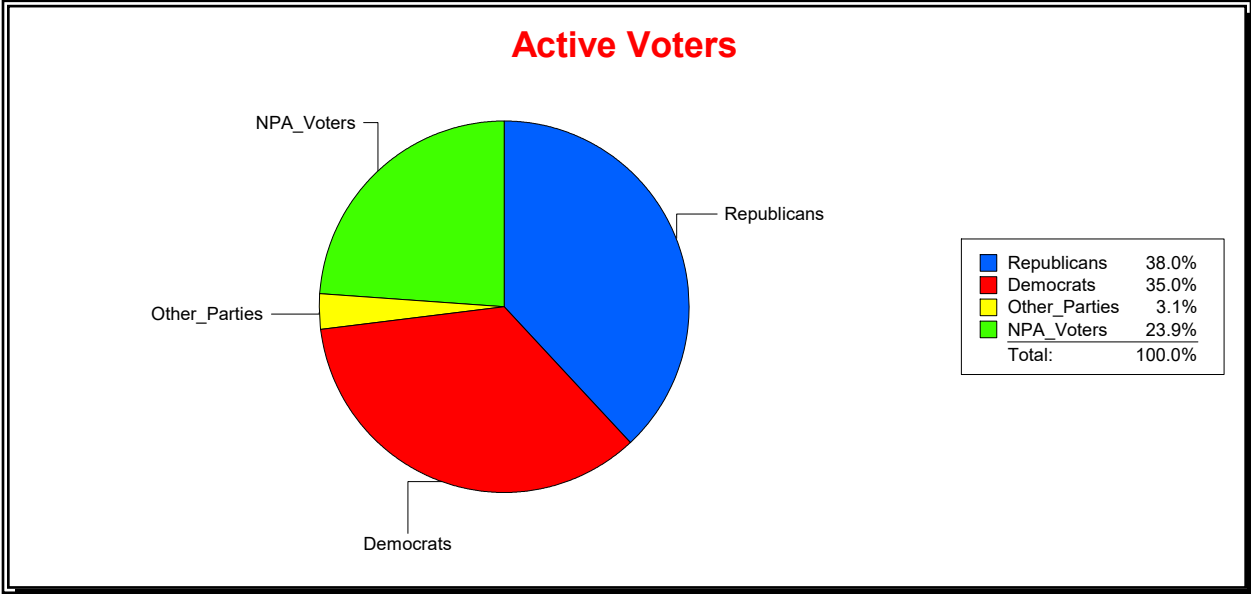

Ron Turner

Supervisor of Elections

Sarasota County, FL

Date 8/1/2024

Time 07:47 AM

Graphs of District Registration

Active Registered Voters

Inactive Voters

<u>District</u>	<u>Total</u>	<u>Dems</u>	<u>Reps</u>	<u>NonP</u>	<u>Other</u>	<u>Total</u>	<u>Dems</u>	<u>Reps</u>	<u>NonP</u>	<u>Other</u>
SARASOTA 3	9,336	3,265	3,548	2,233	290	2,463	868	671	874	50