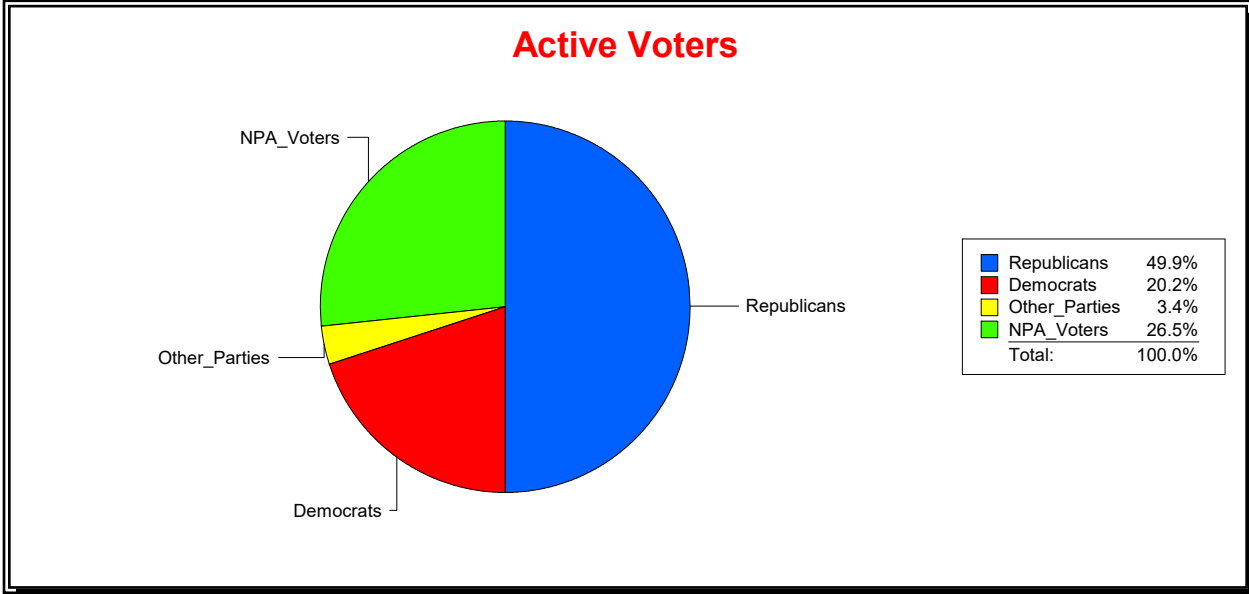

Date 8/1/2024

Time 07:47 AM

Graphs of District Registration

Active Registered Voters

Inactive Voters

District	Total	Dems	Reps	NonP	Other	Total	Dems	Reps	NonP	Other
NORTH PORT 2	12,496	2,521	6,237	3,317	421	2,115	515	656	899	45