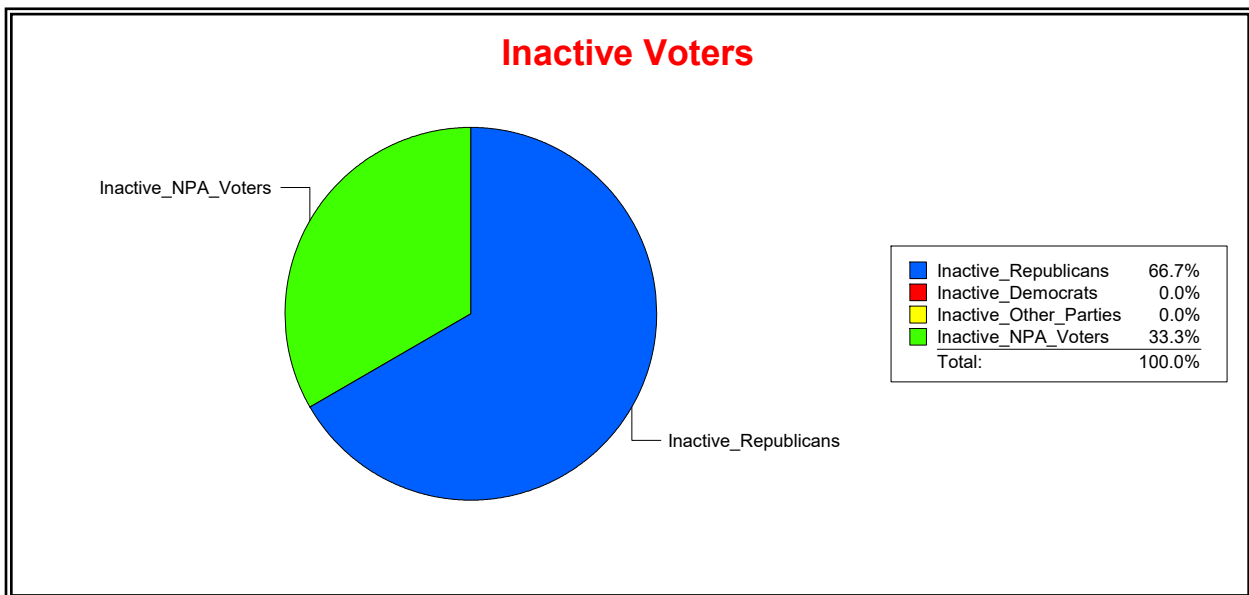

Ron Turner

Supervisor of Elections

Sarasota County, FL

Date 8/1/2024

Time 07:47 AM

Graphs of District Registration

Active Registered Voters

Inactive Voters

District	Total	Dems	Reps	NonP	Other	Total	Dems	Reps	NonP	Other
WINDWARD AT LWR CDD	492	102	266	95	29	9	0	6	3	0