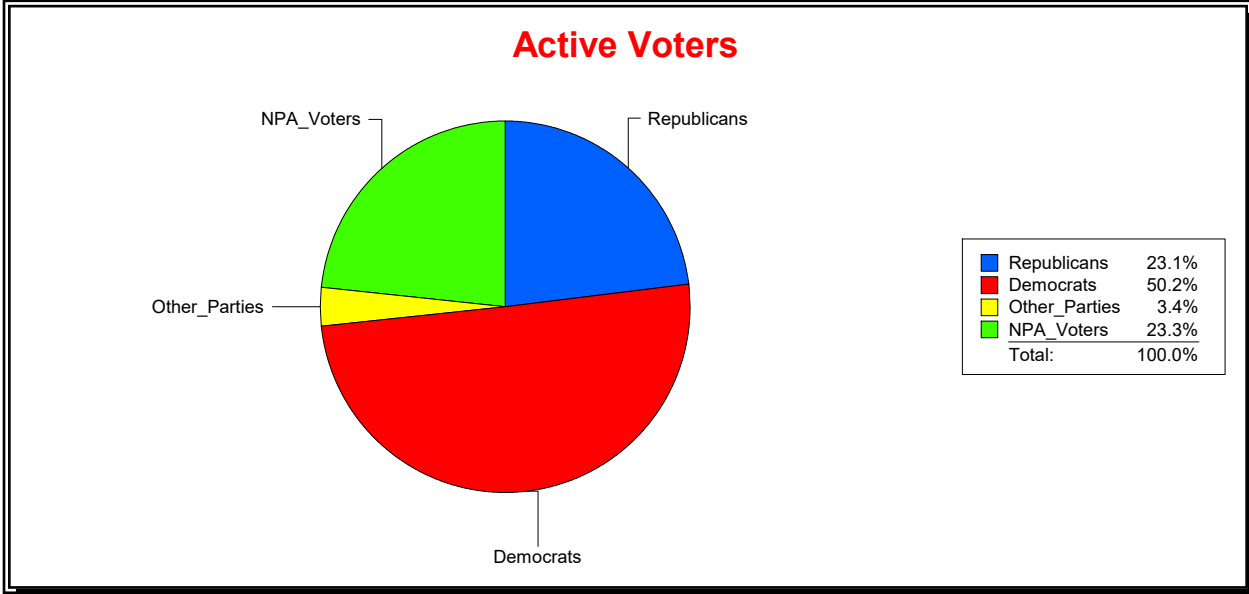

Ron Turner

Supervisor of Elections

Sarasota County, FL

Date 8/1/2024

Time 07:47 AM

Graphs of District Registration

Active Registered Voters

Inactive Voters

District	Total	Dems	Reps	NonP	Other	Total	Dems	Reps	NonP	Other
SARASOTA DIST 1	8,691	4,363	2,006	2,025	297	3,479	1,719	567	1,131	62