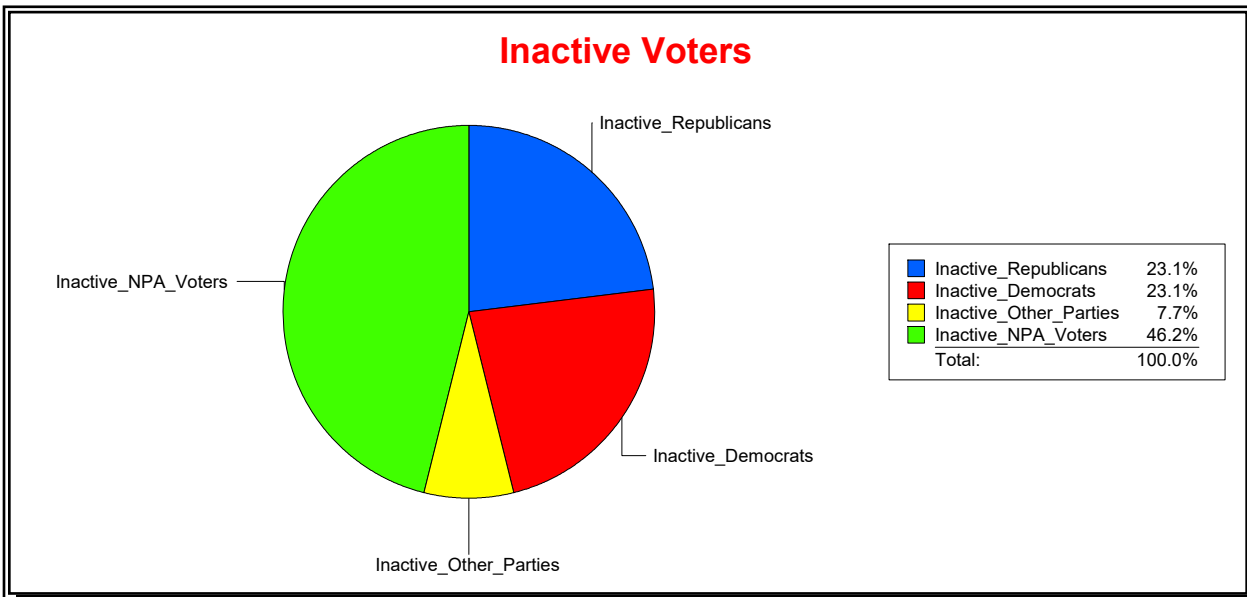

Ron Turner

Supervisor of Elections

Sarasota County, FL

Date 8/1/2024

Time 07:47 AM

Graphs of District Registration

Active Registered Voters

Inactive Voters

<u>District</u>	<u>Total</u>	<u>Dems</u>	<u>Reps</u>	<u>NonP</u>	<u>Other</u>	<u>Total</u>	<u>Dems</u>	<u>Reps</u>	<u>NonP</u>	<u>Other</u>
LT RANCH CDD	1,002	156	556	255	35	13	3	3	6	1