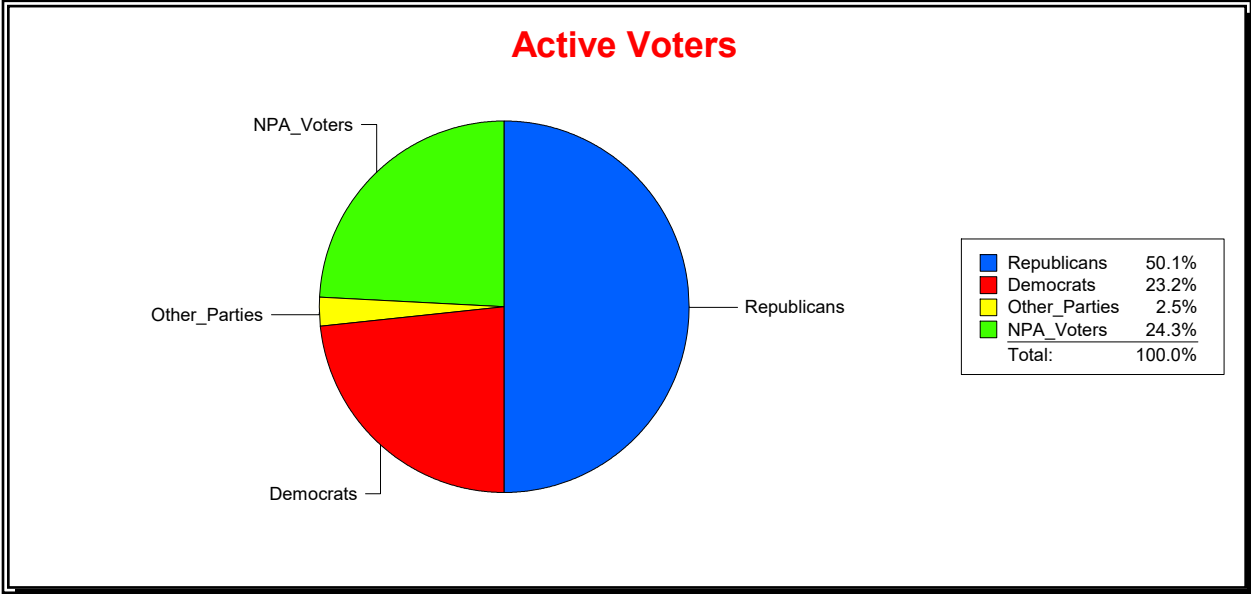

Ron Turner

Supervisor of Elections

Sarasota County, FL

Date 8/1/2024

Time 07:47 AM

Graphs of District Registration

Active Registered Voters

Inactive Voters

District	Total	Dems	Reps	NonP	Other	Total	Dems	Reps	NonP	Other
SOIL AND WATER DIST 3	71,130	16,497	35,616	17,262	1,755	10,161	2,521	3,752	3,701	187