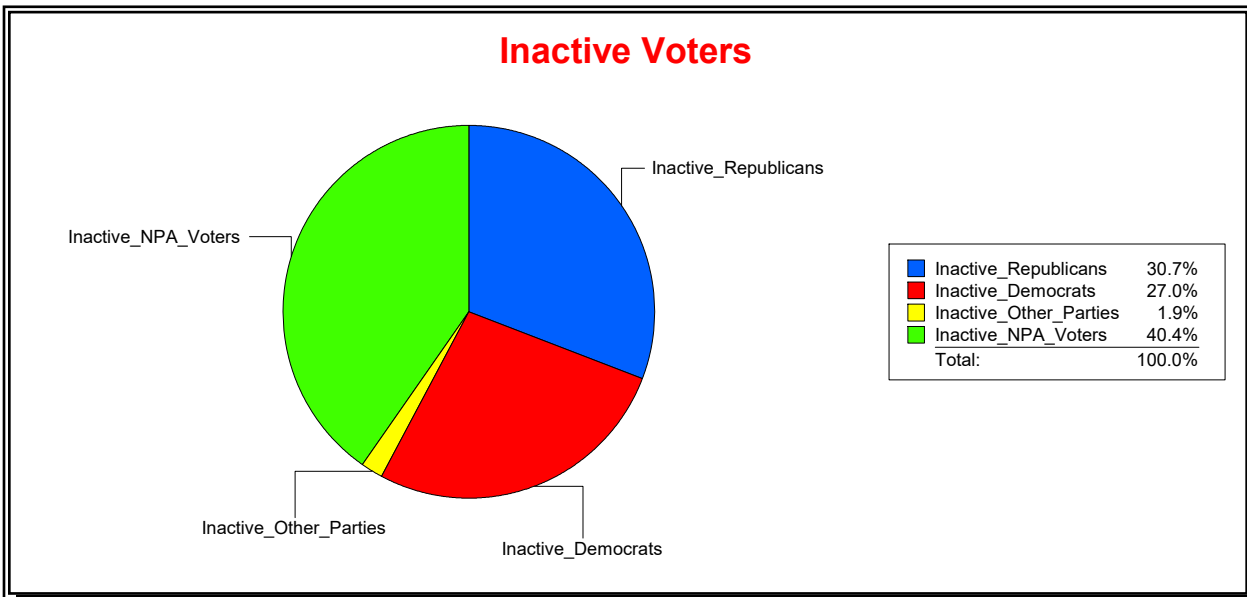

Ron Turner

Supervisor of Elections

Sarasota County, FL

Date 8/1/2024

Time 07:47 AM

Graphs of District Registration

District	Active Registered Voters					Inactive Voters				
	Total	Dems	Reps	NonP	Other	Total	Dems	Reps	NonP	Other
NORTH PORT 4	9,678	2,327	4,584	2,521	246	2,021	546	621	816	38