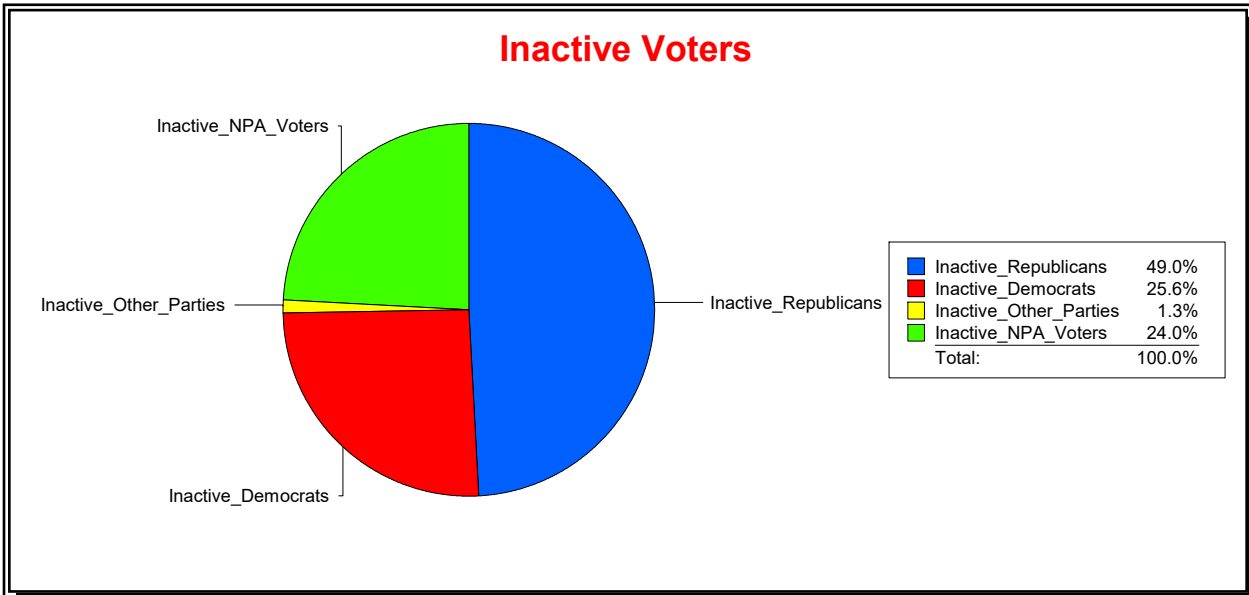

Ron Turner

Supervisor of Elections

Sarasota County, FL

Date 8/1/2024

Time 07:47 AM

Graphs of District Registration

Active Registered Voters

Inactive Voters

District	Total	Dems	Reps	NonP	Other	Total	Dems	Reps	NonP	Other
LONGBOAT KEY BEACH B	2,668	628	1,409	567	64	312	80	153	75	4