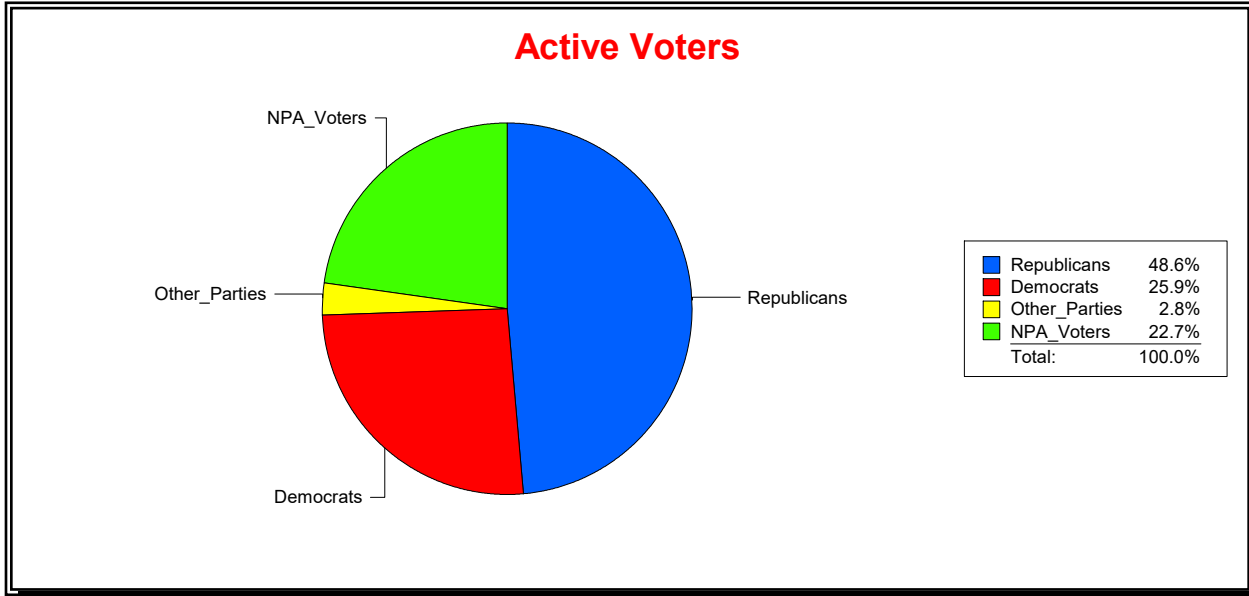

**Ron Turner**

Supervisor of Elections

Sarasota County, FL

Date 8/1/2024

Time 07:47 AM

**Graphs of District Registration**

District	Active Registered Voters					Inactive Voters				
	Total	Dems	Reps	NonP	Other	Total	Dems	Reps	NonP	Other
<b>SCHOOL DIST 4</b>	64,383	16,701	31,261	14,588	1,833	10,884	3,241	3,680	3,725	238