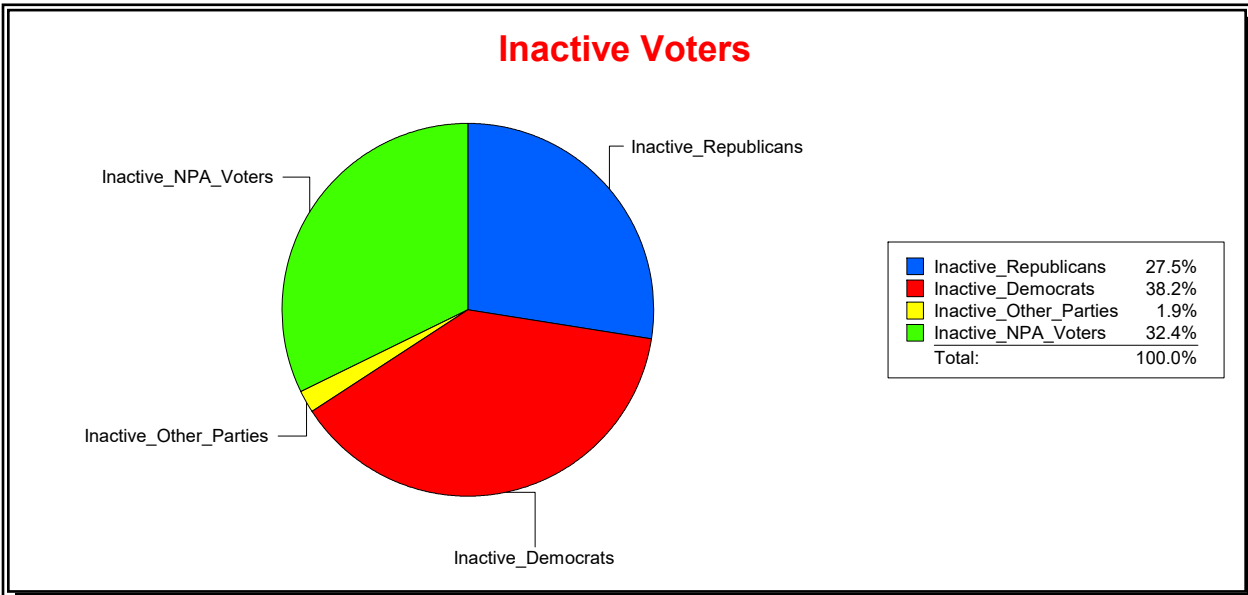

Date 8/1/2024

Time 07:47 AM

Graphs of District Registration

Active Registered Voters

Inactive Voters

District	Total	Dems	Reps	NonP	Other	Total	Dems	Reps	NonP	Other
SOIL AND WATER DIST 2	57,429	19,818	23,181	12,867	1,563	12,752	4,873	3,513	4,126	240