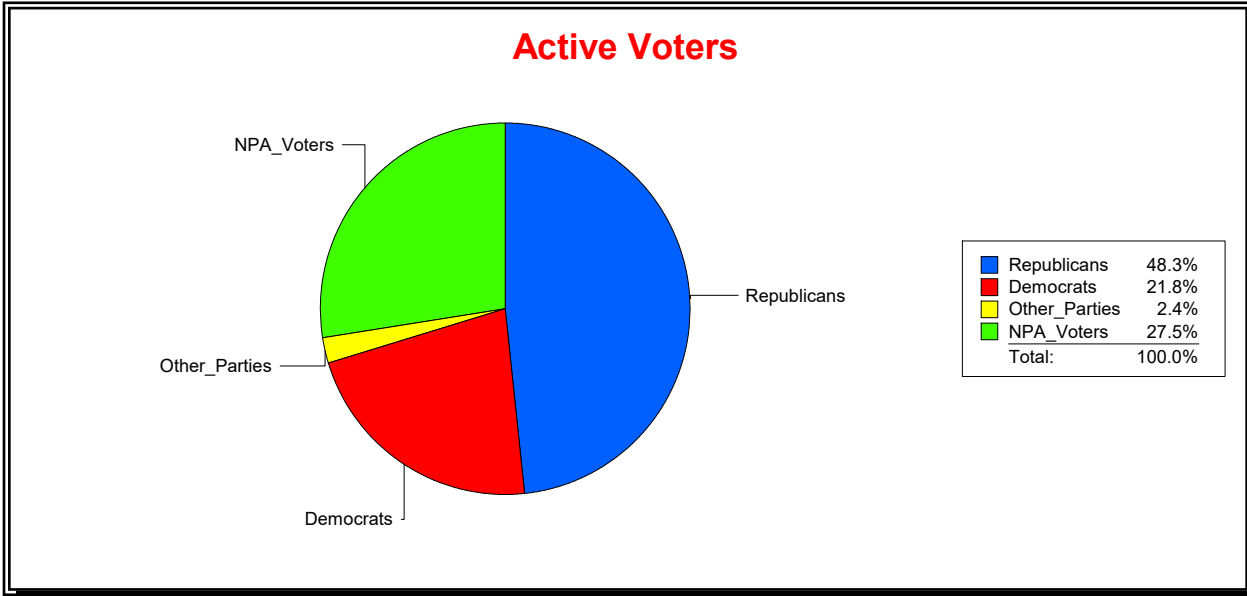

Ron Turner

Supervisor of Elections

Sarasota County, FL

Date 8/1/2024

Time 07:47 AM

Graphs of District Registration

Active Registered Voters

Inactive Voters

<u>District</u>	<u>Total</u>	<u>Dems</u>	<u>Reps</u>	<u>NonP</u>	<u>Other</u>	<u>Total</u>	<u>Dems</u>	<u>Reps</u>	<u>NonP</u>	<u>Other</u>
STONEYBROOK CDD	1,712	374	827	470	41	207	46	80	77	4