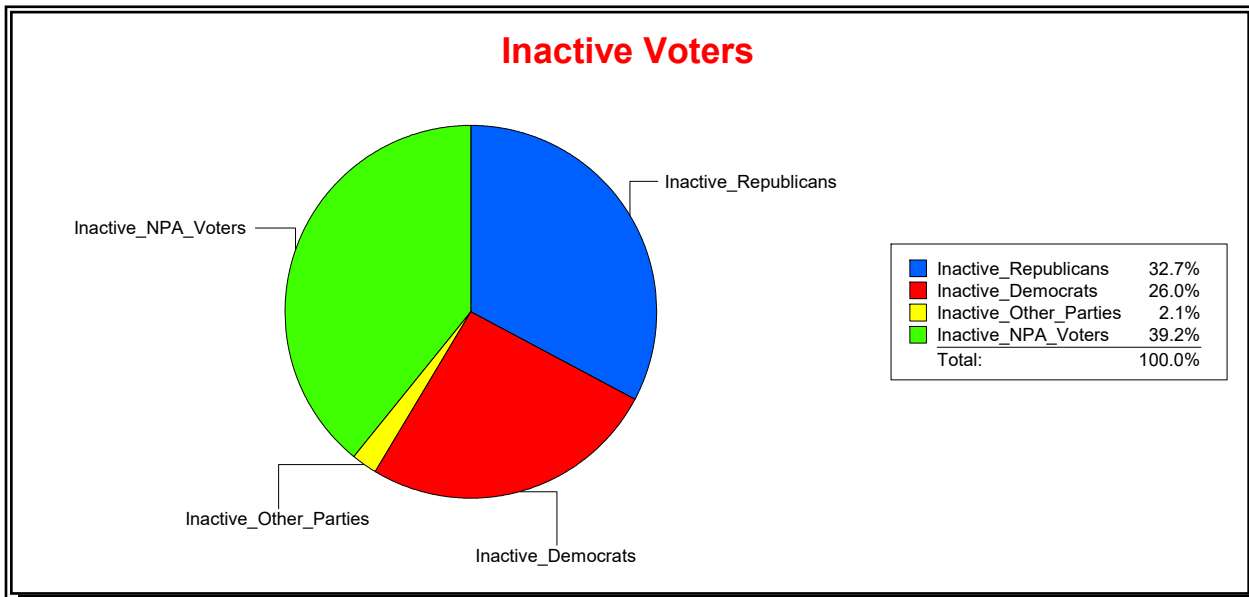

Ron Turner

Supervisor of Elections

Sarasota County, FL

Date 8/1/2024

Time 07:47 AM

Graphs of District Registration

Active Registered Voters

Inactive Voters

District	Total	Dems	Reps	NonP	Other	Total	Dems	Reps	NonP	Other
NORTH PORT DIST 5	14,308	3,002	7,407	3,497	402	1,849	480	605	725	39