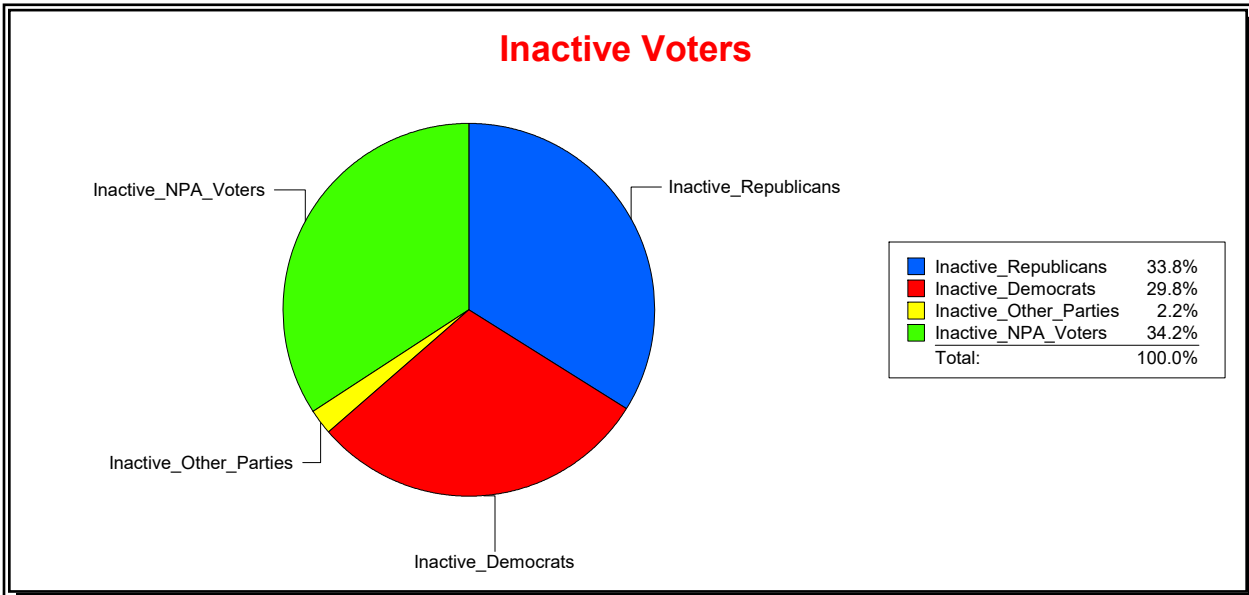

Ron Turner

Supervisor of Elections

Sarasota County, FL

Date 8/1/2024

Time 07:47 AM

Graphs of District Registration

Active Registered Voters

Inactive Voters

District	Total	Dems	Reps	NonP	Other	Total	Dems	Reps	NonP	Other
SOIL AND WATER DIST 1	64,383	16,701	31,261	14,588	1,833	10,884	3,241	3,680	3,725	238