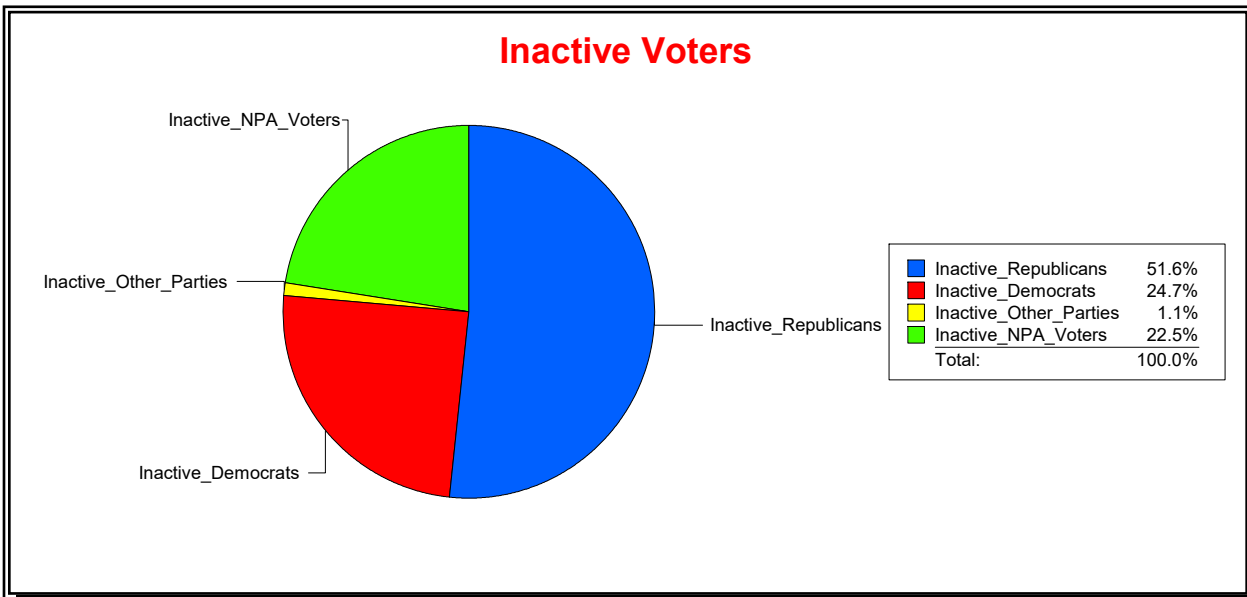

Ron Turner

Supervisor of Elections

Sarasota County, FL

Date 8/1/2024

Time 07:47 AM

Graphs of District Registration

Active Registered Voters

Inactive Voters

District	Total	Dems	Reps	NonP	Other	Total	Dems	Reps	NonP	Other
LONGBOAT KEY 1	1,408	270	806	290	42	182	45	94	41	2