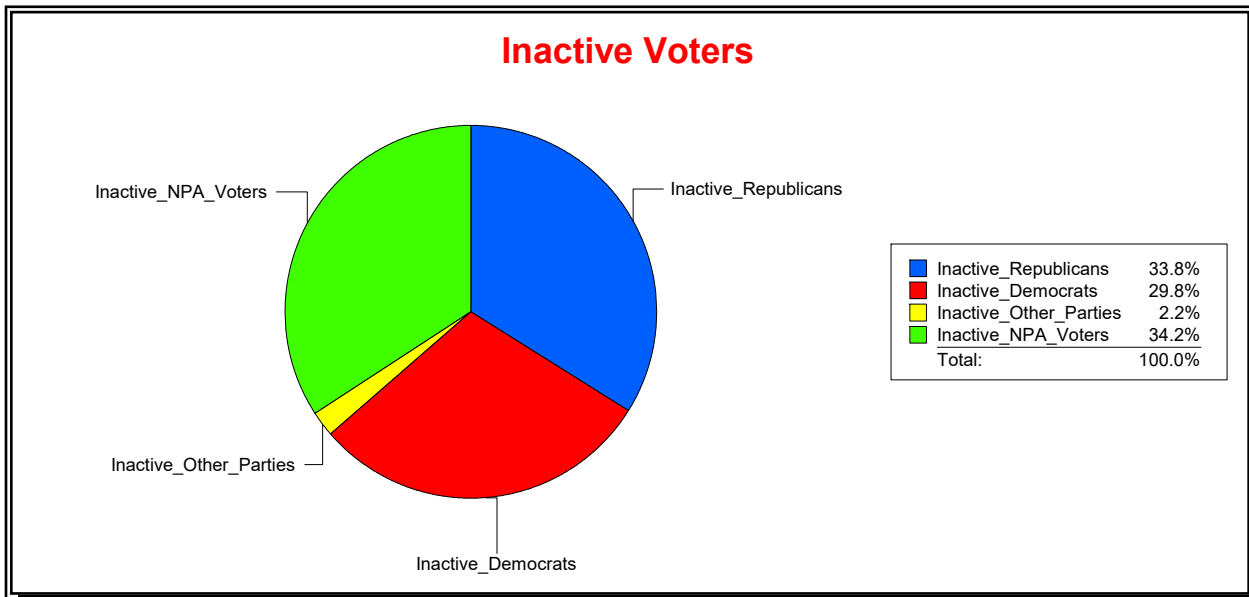

**Ron Turner**

Supervisor of Elections

Sarasota County, FL

Date 8/1/2024

Time 07:47 AM

**Graphs of District Registration**

District	Active Registered Voters					Inactive Voters				
	Total	Dems	Reps	NonP	Other	Total	Dems	Reps	NonP	Other
<b>SCHOOL DIST 4</b>	64,383	16,701	31,261	14,588	1,833	10,884	3,241	3,680	3,725	238