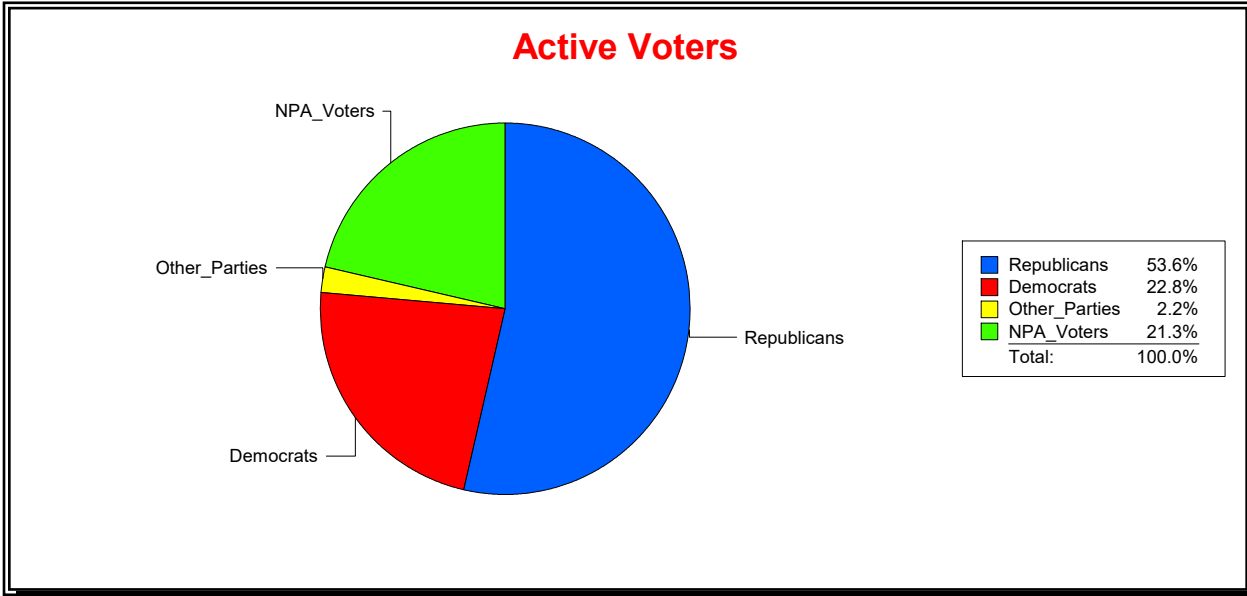

Ron Turner

Supervisor of Elections

Sarasota County, FL

Date 9/3/2024

Time 07:23 AM

Graphs of District Registration

Active Registered Voters

Inactive Voters

District	Total	Dems	Reps	NonP	Other	Total	Dems	Reps	NonP	Other
BLACKBURN CREEK	2,508	573	1,345	534	56	134	24	64	44	2