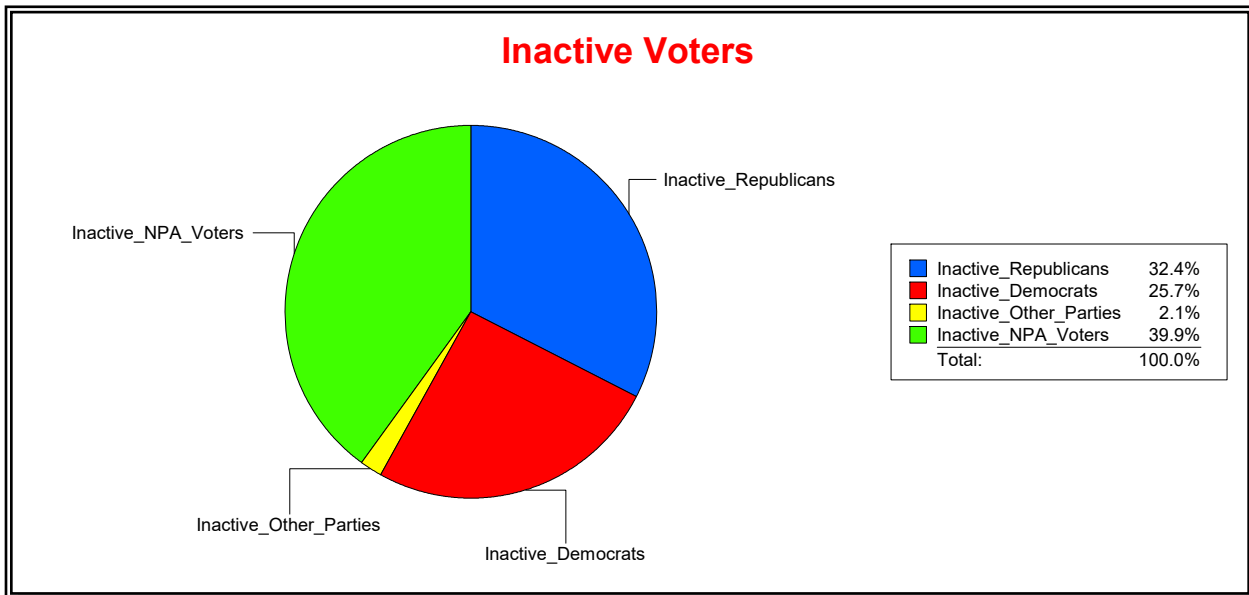

Ron Turner

Supervisor of Elections

Sarasota County, FL

Date 9/3/2024

Time 07:23 AM

Graphs of District Registration

Active Registered Voters

Inactive Voters

District	Total	Dems	Reps	NonP	Other	Total	Dems	Reps	NonP	Other
CNTY COMM DIST 5	65,782	14,436	32,507	16,914	1,925	11,951	3,066	3,873	4,764	248