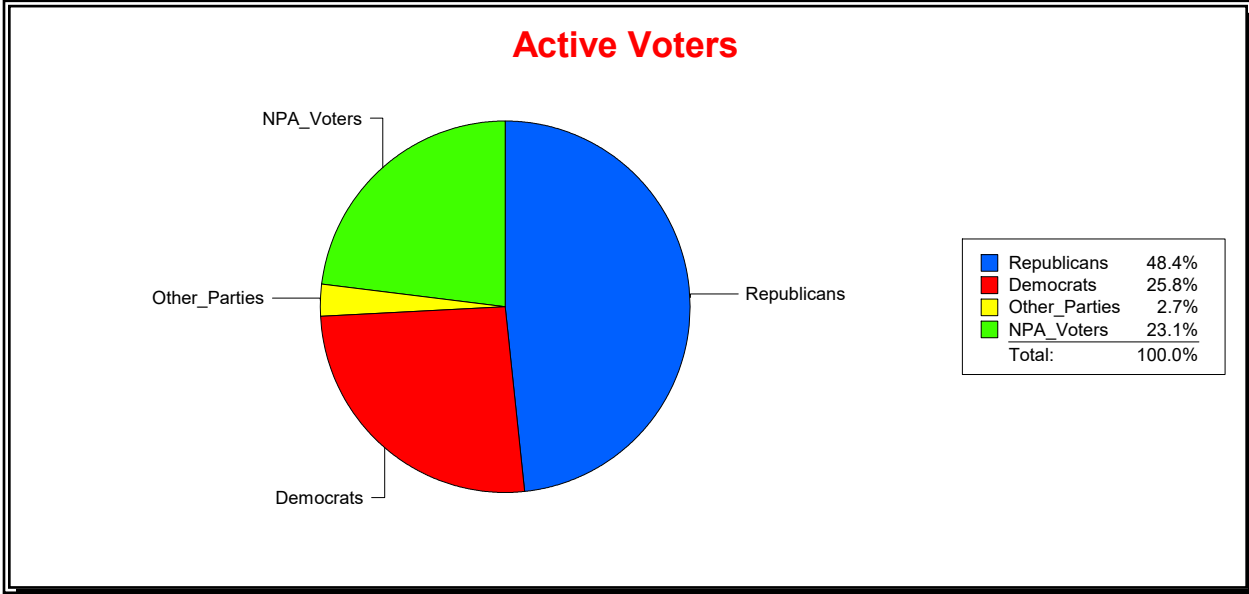

Ron Turner

Supervisor of Elections

Sarasota County, FL

Date 9/3/2024

Time 07:23 AM

Graphs of District Registration

Active Registered Voters

Inactive Voters

District	Total	Dems	Reps	NonP	Other	Total	Dems	Reps	NonP	Other
COUNTY	210,944	54,380	102,110	48,679	5,775	33,569	9,628	11,667	11,603	671