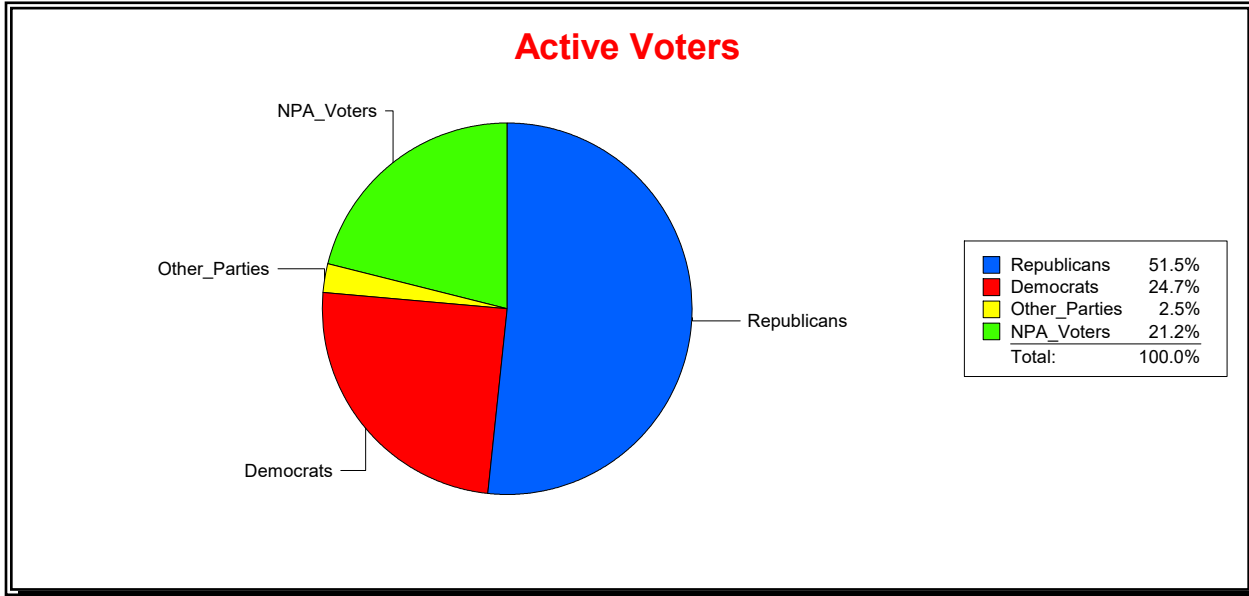

Ron Turner

Supervisor of Elections

Sarasota County, FL

Date 9/3/2024

Time 07:23 AM

Graphs of District Registration

Active Registered Voters

Inactive Voters

District	Total	Dems	Reps	NonP	Other	Total	Dems	Reps	NonP	Other
LONGBOAT KEY	4,369	1,080	2,252	927	110	544	152	255	131	6