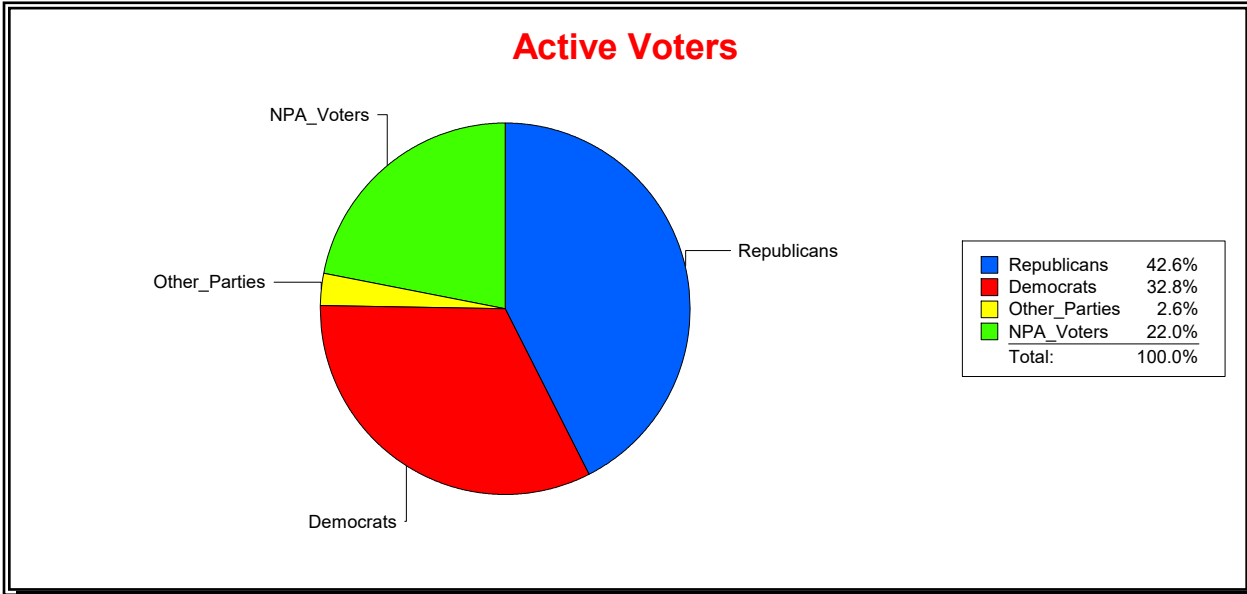

Ron Turner

Supervisor of Elections

Sarasota County, FL

Date 9/3/2024

Time 07:23 AM

Graphs of District Registration

Active Registered Voters

Inactive Voters

District	Total	Dems	Reps	NonP	Other	Total	Dems	Reps	NonP	Other
SARASOTA 2	15,529	5,093	6,614	3,421	401	2,508	907	779	769	53