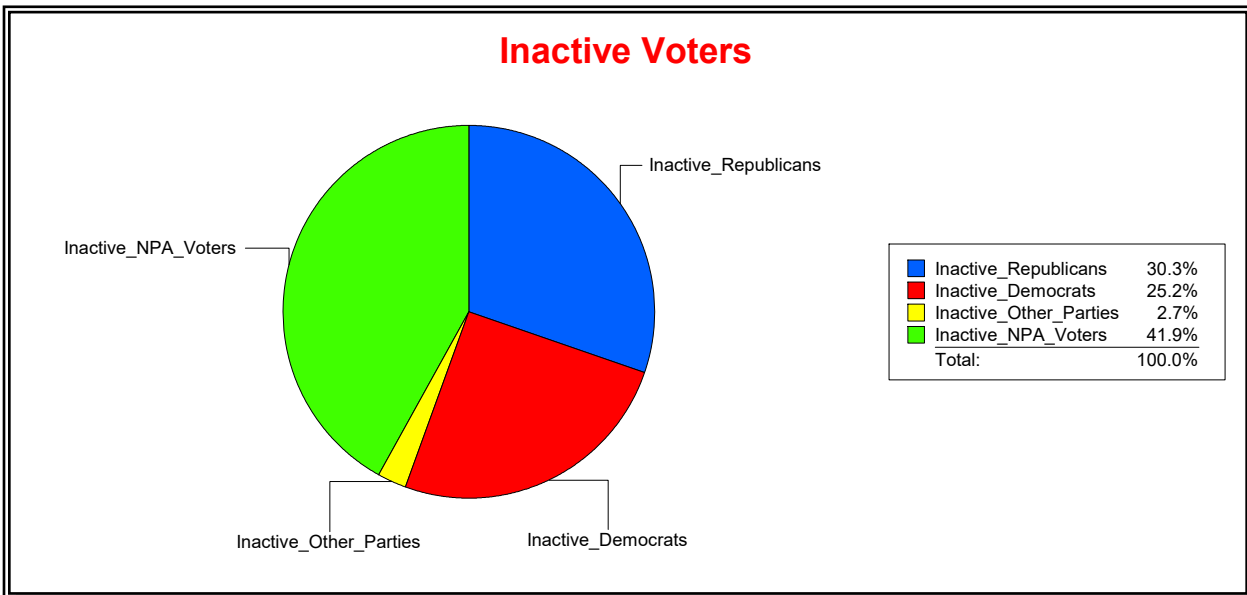

Ron Turner

Supervisor of Elections

Sarasota County, FL

Date 9/3/2024

Time 07:23 AM

Graphs of District Registration

Active Registered Voters

Inactive Voters

District	Total	Dems	Reps	NonP	Other	Total	Dems	Reps	NonP	Other
NORTH PORT 1	10,900	2,292	5,443	2,837	328	1,997	503	605	836	53