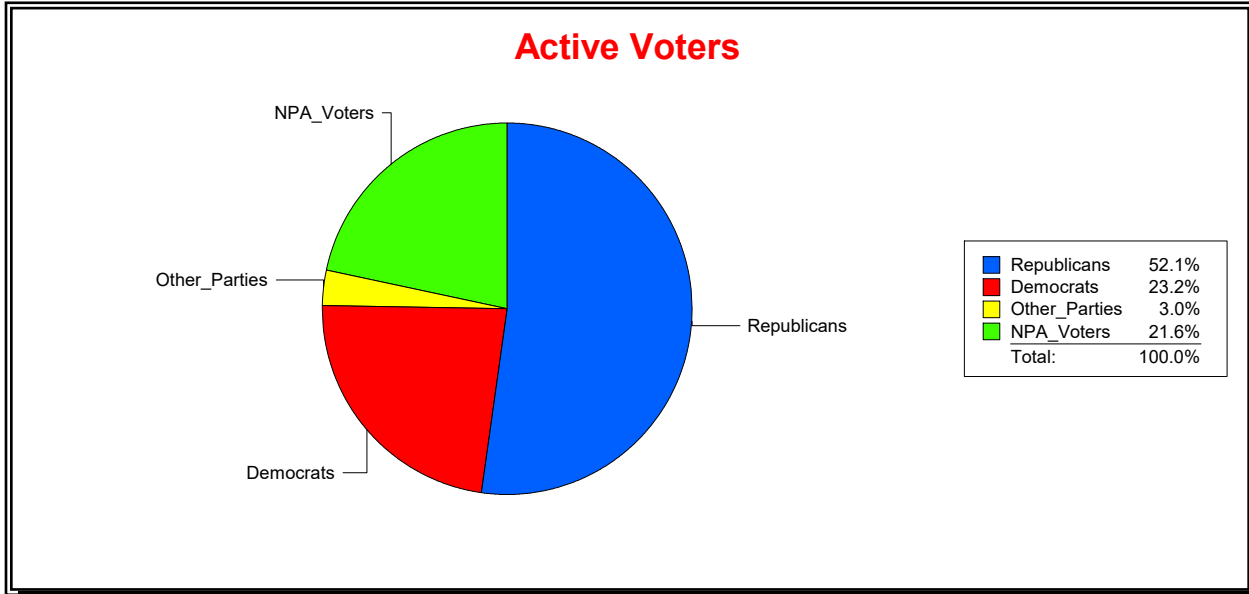

Ron Turner

Supervisor of Elections

Sarasota County, FL

Date 9/3/2024

Time 07:23 AM

Graphs of District Registration

Active Registered Voters

Inactive Voters

District	Total	Dems	Reps	NonP	Other	Total	Dems	Reps	NonP	Other
GOLDEN GATE POINT	328	76	171	71	10	62	19	27	16	0