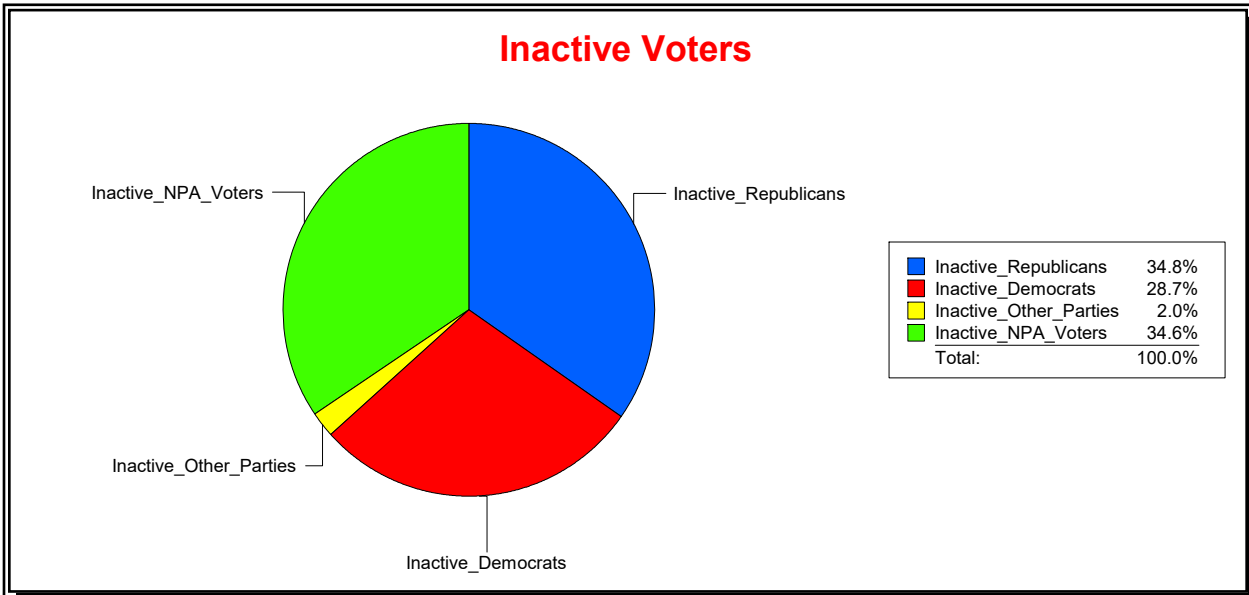

Ron Turner

Supervisor of Elections

Sarasota County, FL

Date 9/3/2024

Time 07:23 AM

Graphs of District Registration

Active Registered Voters

Inactive Voters

District	Total	Dems	Reps	NonP	Other	Total	Dems	Reps	NonP	Other
COUNTY	210,944	54,380	102,110	48,679	5,775	33,569	9,628	11,667	11,603	671