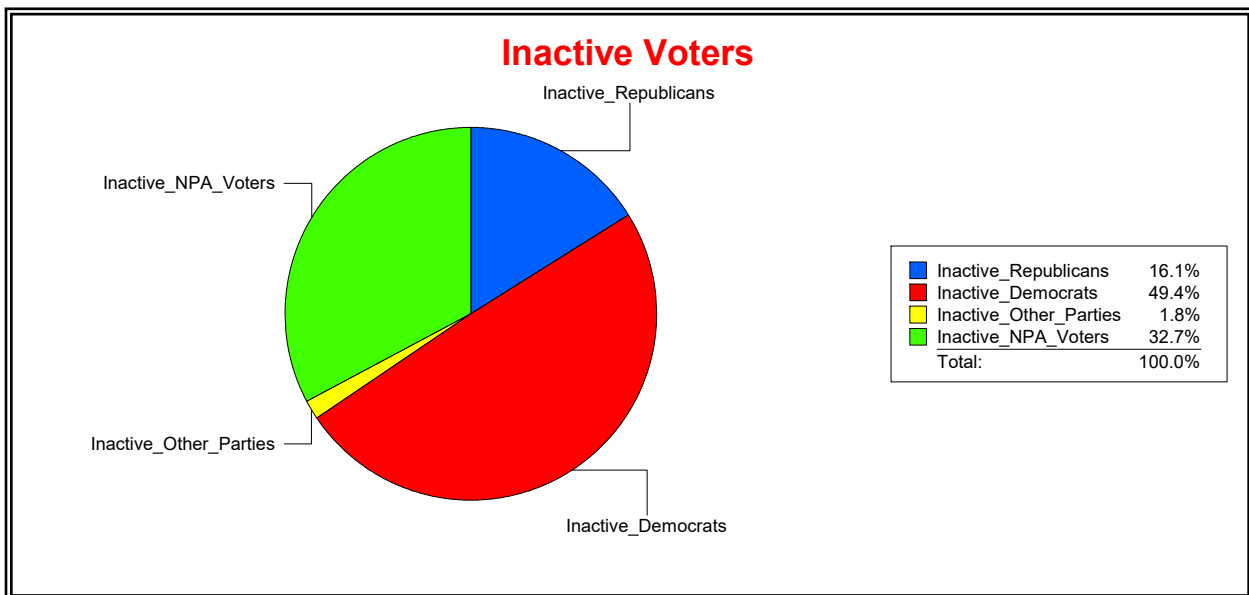

Ron Turner

Supervisor of Elections

Sarasota County, FL

Date 9/3/2024

Time 07:23 AM

Graphs of District Registration

Active Registered Voters

Inactive Voters

District	Total	Dems	Reps	NonP	Other	Total	Dems	Reps	NonP	Other
SARASOTA DIST 1	8,789	4,417	2,020	2,045	307	3,432	1,696	552	1,122	62