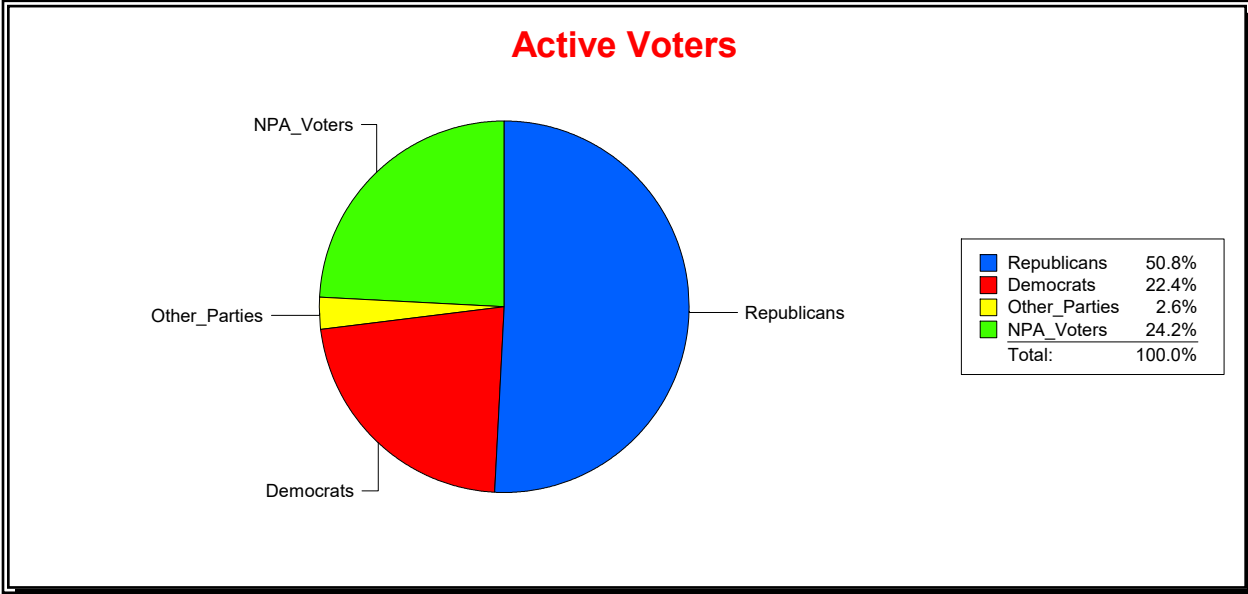

District	Total	Dems	Reps	NonP	Other	Total	Dems	Reps	NonP	Other
ENGLEWOOD FIRE DIST	13,115	2,935	6,656	3,180	344	2,046	518	752	737	39

**Ron Turner**

Supervisor of Elections

Sarasota County, FL

Date 9/3/2024