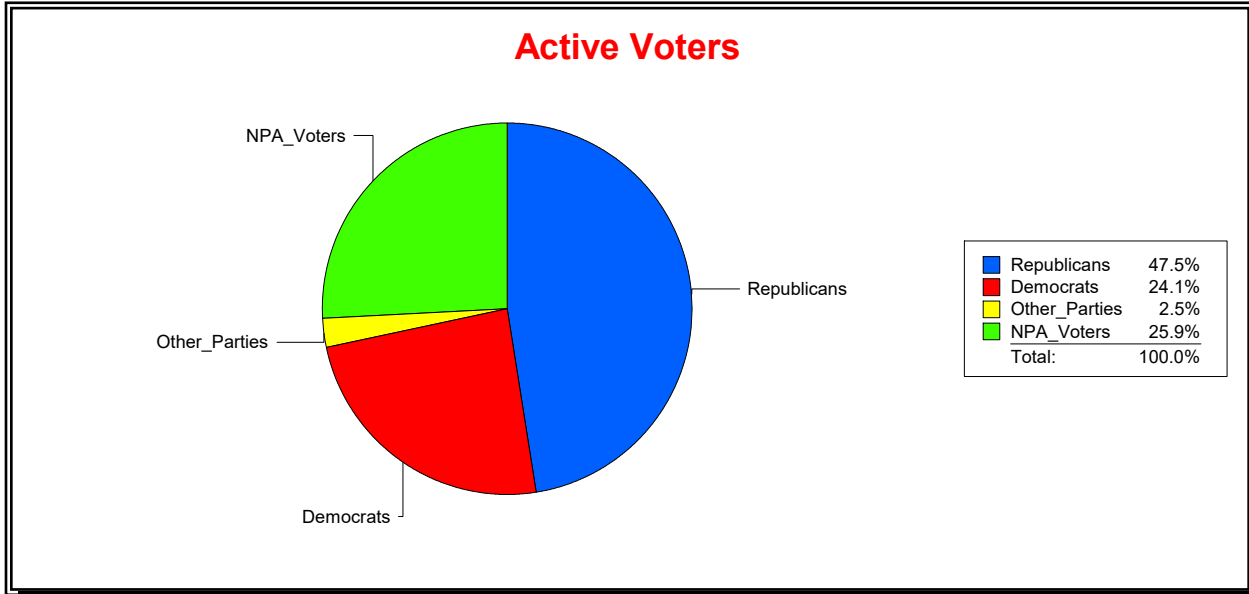

Ron Turner

Supervisor of Elections

Sarasota County, FL

Date 9/3/2024

Time 07:23 AM

Graphs of District Registration

Active Registered Voters

Inactive Voters

District	Total	Dems	Reps	NonP	Other	Total	Dems	Reps	NonP	Other
NORTH PORT 4	9,760	2,355	4,634	2,524	247	1,998	539	613	808	38