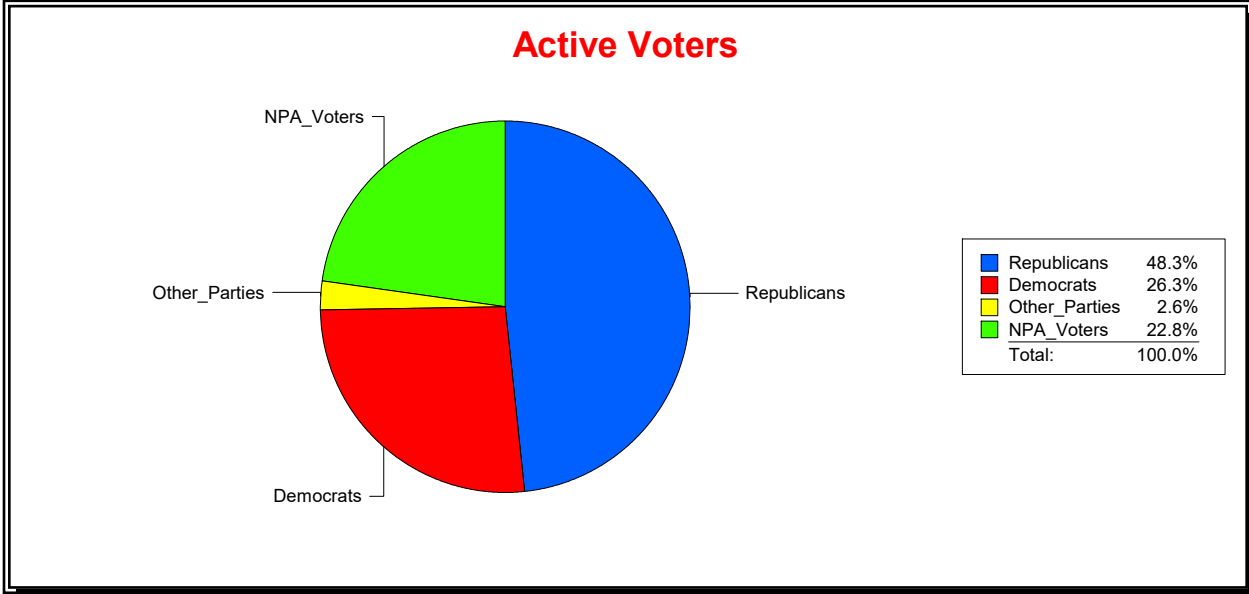

Sarasota County, FL

Date 9/3/2024

Time 07:23 AM

**Graphs of District Registration**

**Active Registered Voters**

**Inactive Voters**

<u>District</u>	<u>Total</u>	<u>Dems</u>	<u>Reps</u>	<u>NonP</u>	<u>Other</u>	<u>Total</u>	<u>Dems</u>	<u>Reps</u>	<u>NonP</u>	<u>Other</u>
<b>HOSPITAL BOARD CENTRAL</b>	113,228	29,777	54,674	25,786	2,991	16,917	4,845	6,009	5,736	327