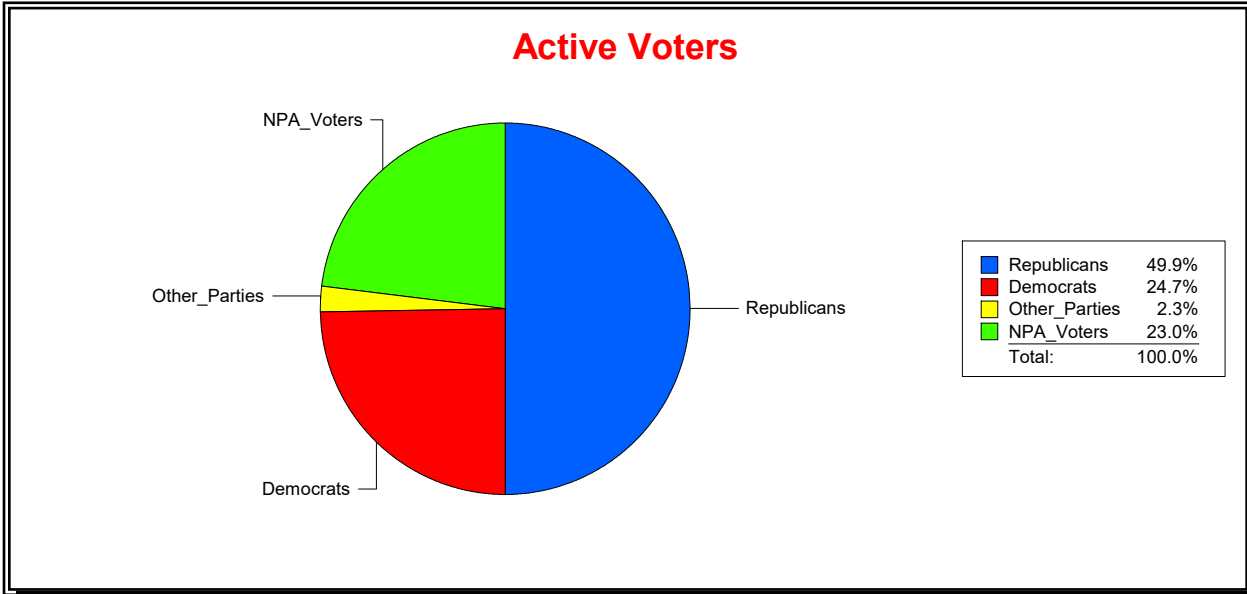

District	Total	Dems	Reps	NonP	Other	Total	Dems	Reps	NonP	Other
VENICE	22,588	5,577	11,282	5,201	528	2,809	722	1,105	930	52

Ron Turner

Supervisor of Elections

Sarasota County, FL

Date 9/3/2024

Time 07:23 AM