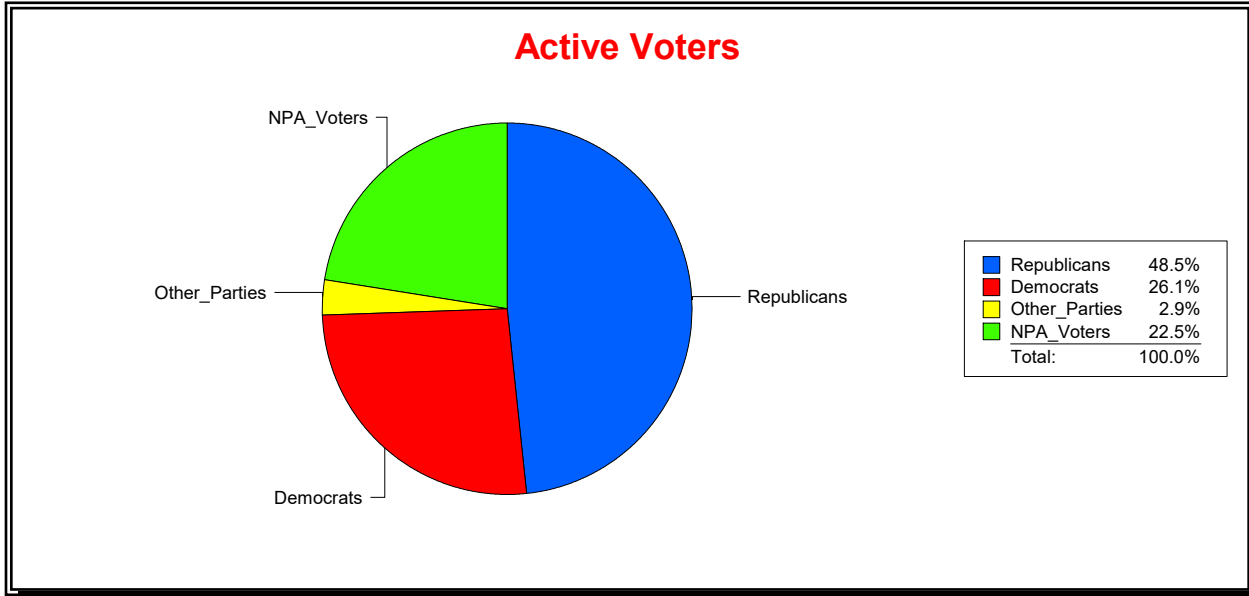

**Ron Turner**

Supervisor of Elections

Sarasota County, FL

Date 9/3/2024

Time 07:23 AM

**Graphs of District Registration**

District	Active Registered Voters					Inactive Voters				
	Total	Dems	Reps	NonP	Other	Total	Dems	Reps	NonP	Other
<b>SCHOOL DIST 4</b>	64,902	16,948	31,454	14,614	1,886	10,717	3,191	3,624	3,668	234