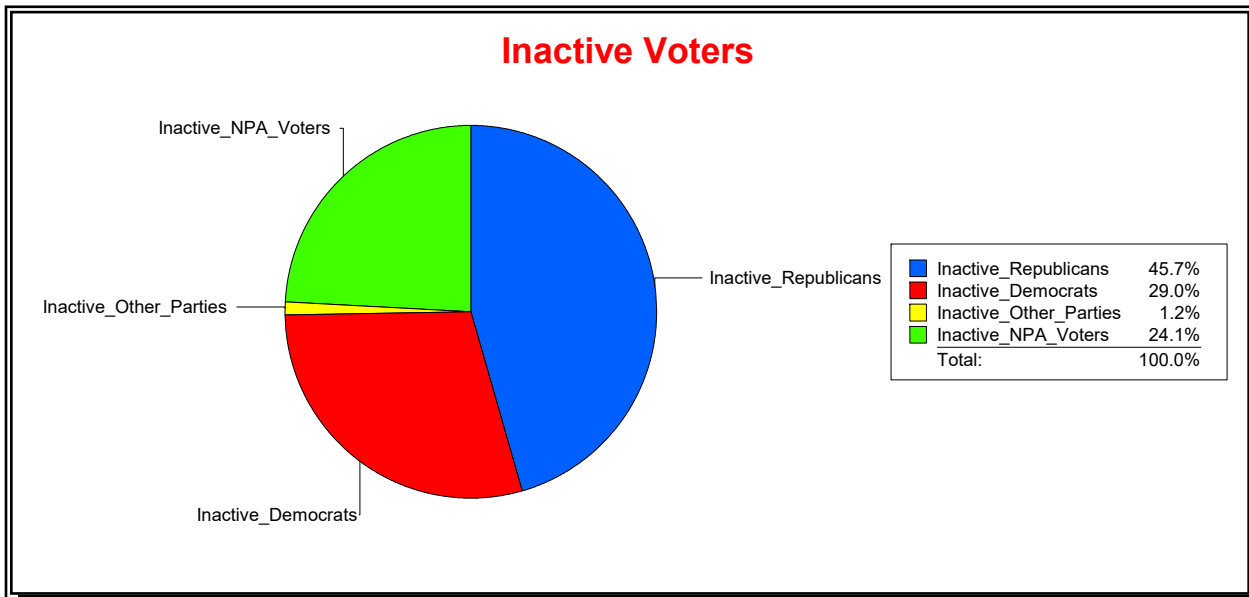

District	Total	Dems	Reps	NonP	Other	Total	Dems	Reps	NonP	Other
LBK DISTRICT 3	1,367	321	715	301	30	162	47	74	39	2

Ron Turner

Supervisor of Elections

Sarasota County, FL

Date 9/3/2024

Time 07:23 AM

Graphs of District Registration