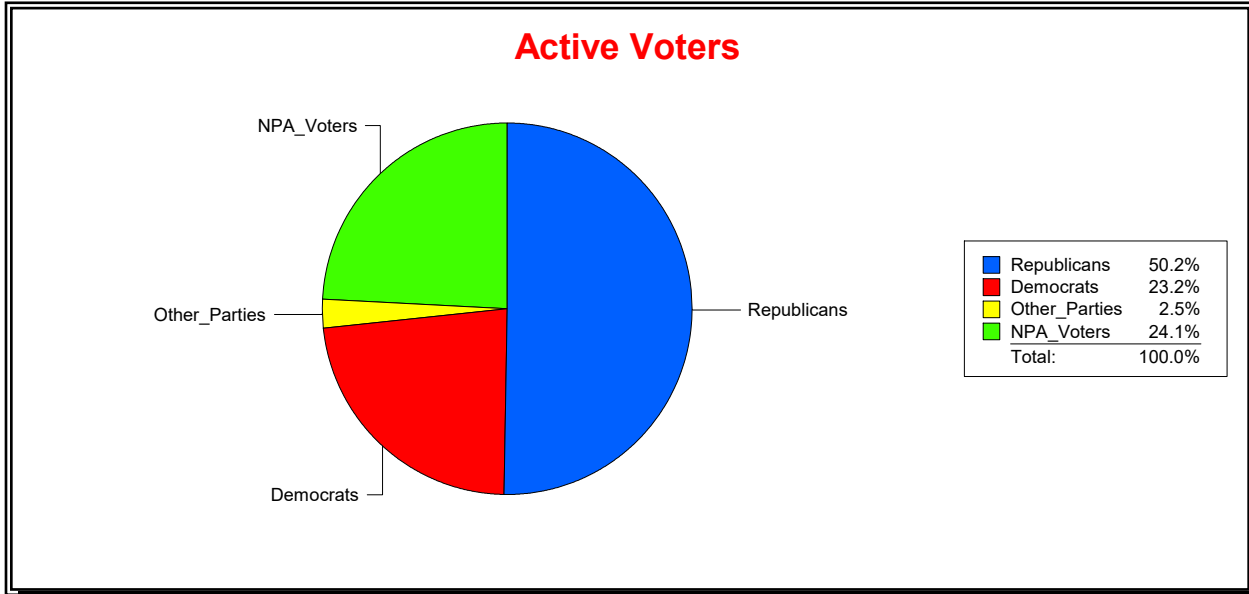

Ron Turner

Supervisor of Elections

Sarasota County, FL

Date 9/3/2024

Time 07:23 AM

Graphs of District Registration

Active Registered Voters

Inactive Voters

District	Total	Dems	Reps	NonP	Other	Total	Dems	Reps	NonP	Other
CNTY COMM DIST 3	71,543	16,585	35,903	17,237	1,818	10,019	2,493	3,692	3,648	186