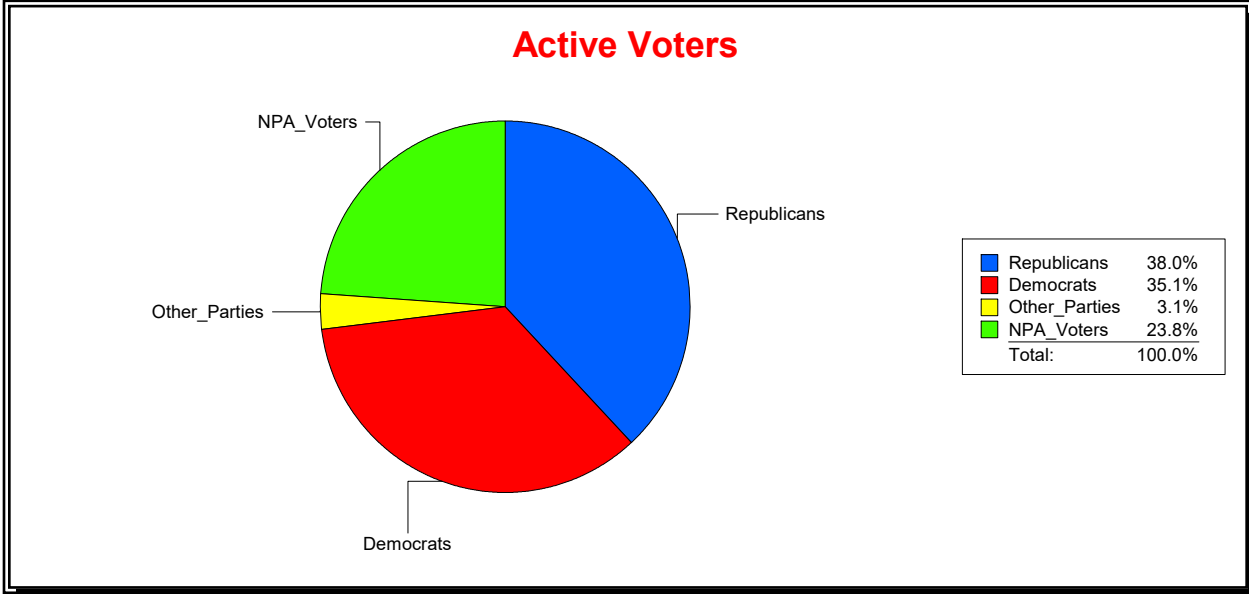

Ron Turner

Supervisor of Elections

Sarasota County, FL

Date 9/3/2024

Time 07:23 AM

Graphs of District Registration

Active Registered Voters

Inactive Voters

District	Total	Dems	Reps	NonP	Other	Total	Dems	Reps	NonP	Other
SARASOTA 3	9,364	3,289	3,558	2,225	292	2,423	853	661	860	49