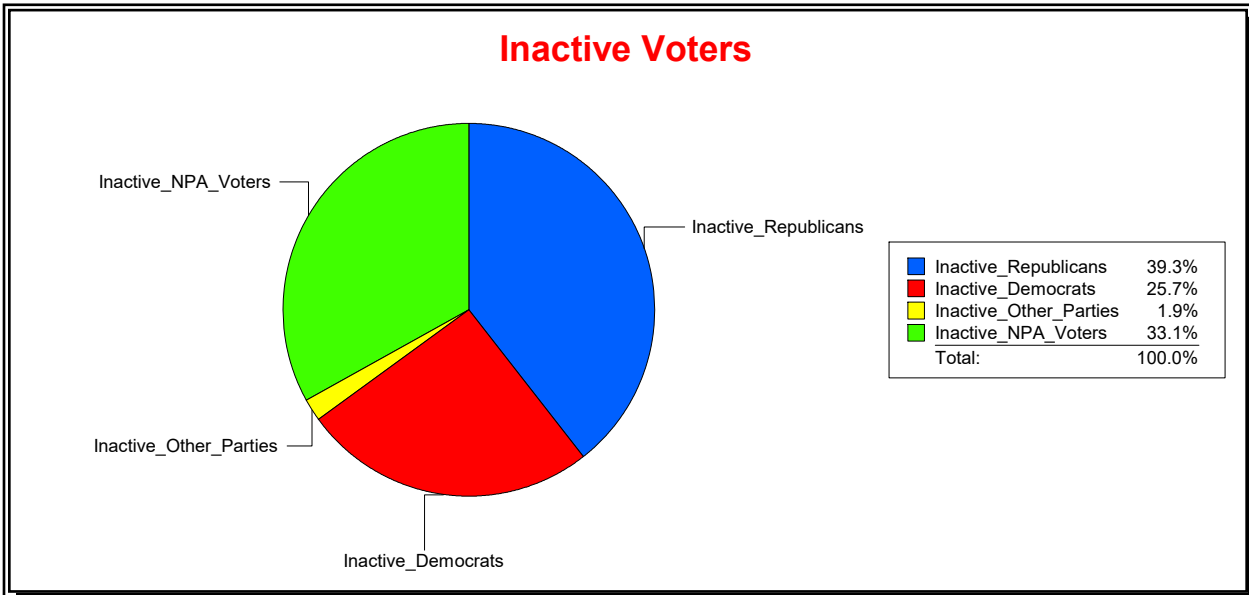

District	Total	Dems	Reps	NonP	Other	Total	Dems	Reps	NonP	Other
VENICE 1	22,588	5,577	11,282	5,201	528	2,809	722	1,105	930	52

**Ron Turner**

**Supervisor of Elections**

Sarasota County, FL

Date 9/3/2024

Time 07:23 AM