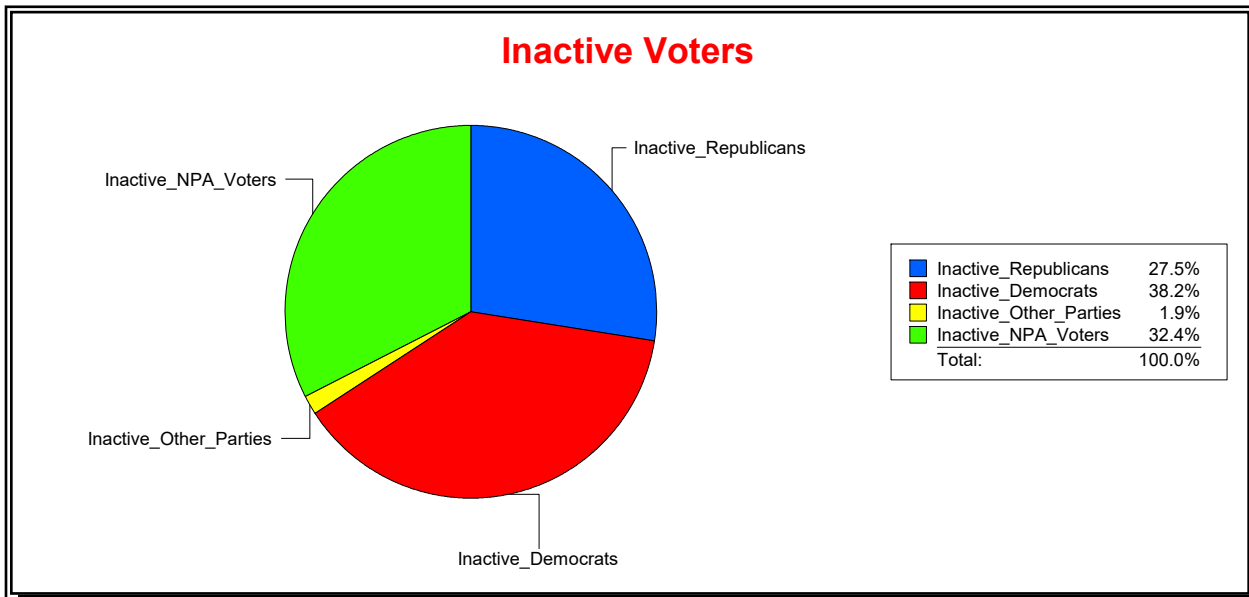

Date 9/3/2024

Time 07:23 AM

**Graphs of District Registration**

**Active Registered Voters**

**Inactive Voters**

District	Total	Dems	Reps	NonP	Other	Total	Dems	Reps	NonP	Other
<b>SOIL AND WATER DIST 2</b>	57,679	20,097	23,097	12,898	1,587	12,565	4,802	3,456	4,069	238