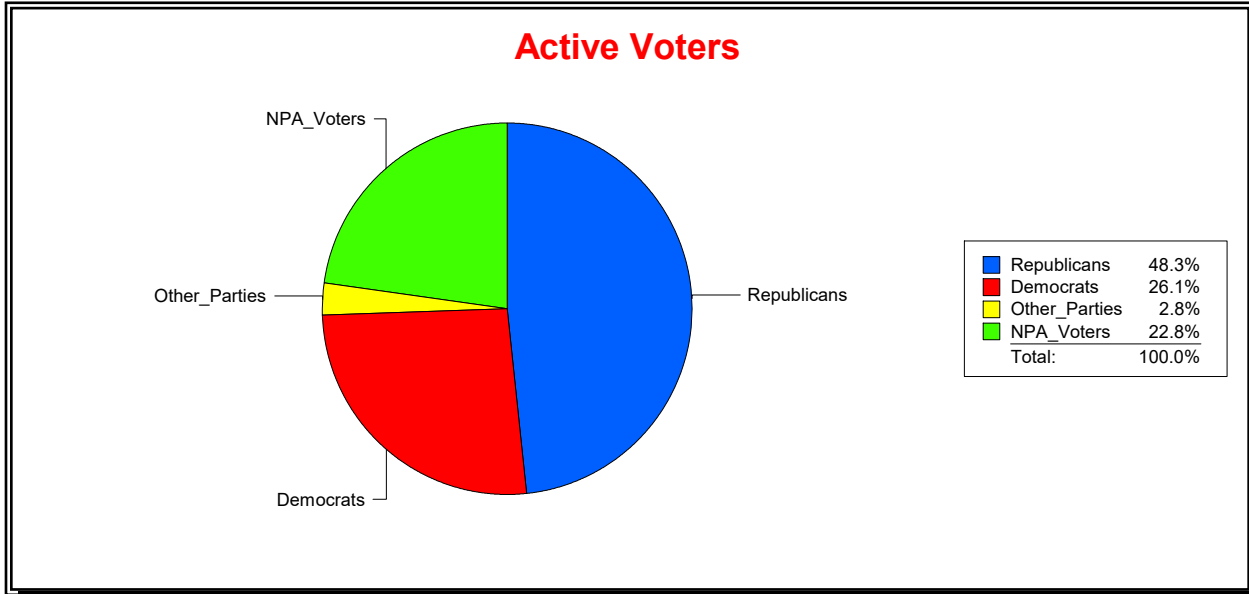

Date 9/3/2024

Time 07:23 AM

**Graphs of District Registration**

**Active Registered Voters**

**Inactive Voters**

District	Total	Dems	Reps	NonP	Other	Total	Dems	Reps	NonP	Other
<b>SOIL AND WATER DIST 4</b>	69,500	18,158	33,552	15,845	1,945	10,189	2,990	3,518	3,480	201