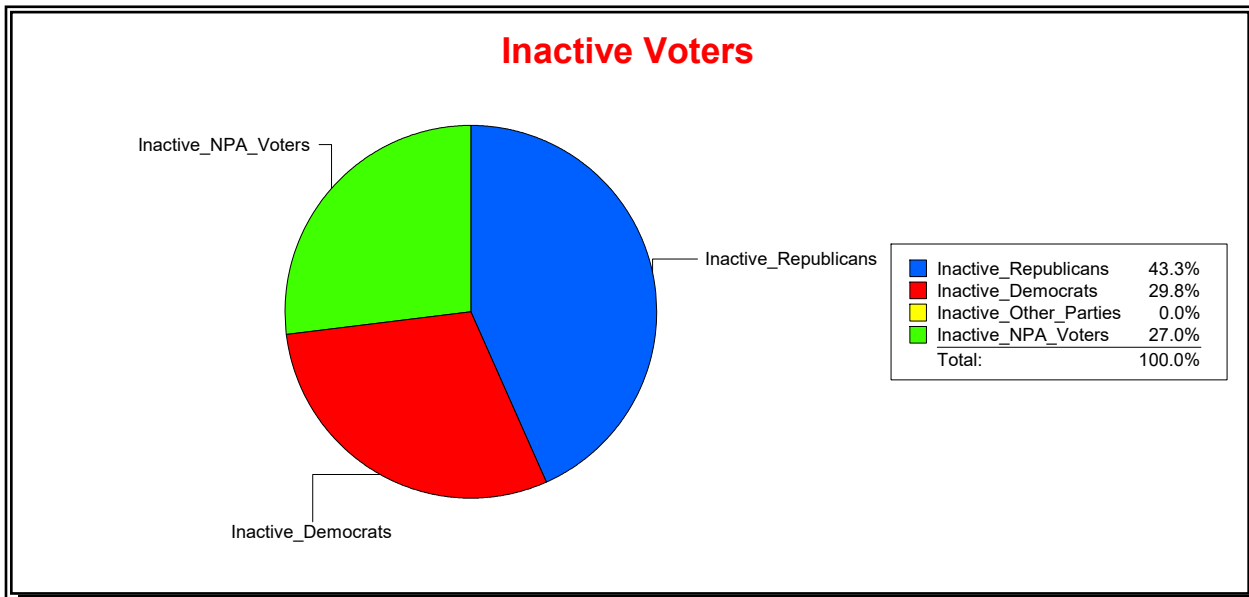

Ron Turner

Supervisor of Elections

Sarasota County, FL

Date 9/3/2024

Time 07:23 AM

Graphs of District Registration

Active Registered Voters

Inactive Voters

District	Total	Dems	Reps	NonP	Other	Total	Dems	Reps	NonP	Other
LONGBOAT KEY 2	1,236	389	563	256	28	141	42	61	38	0