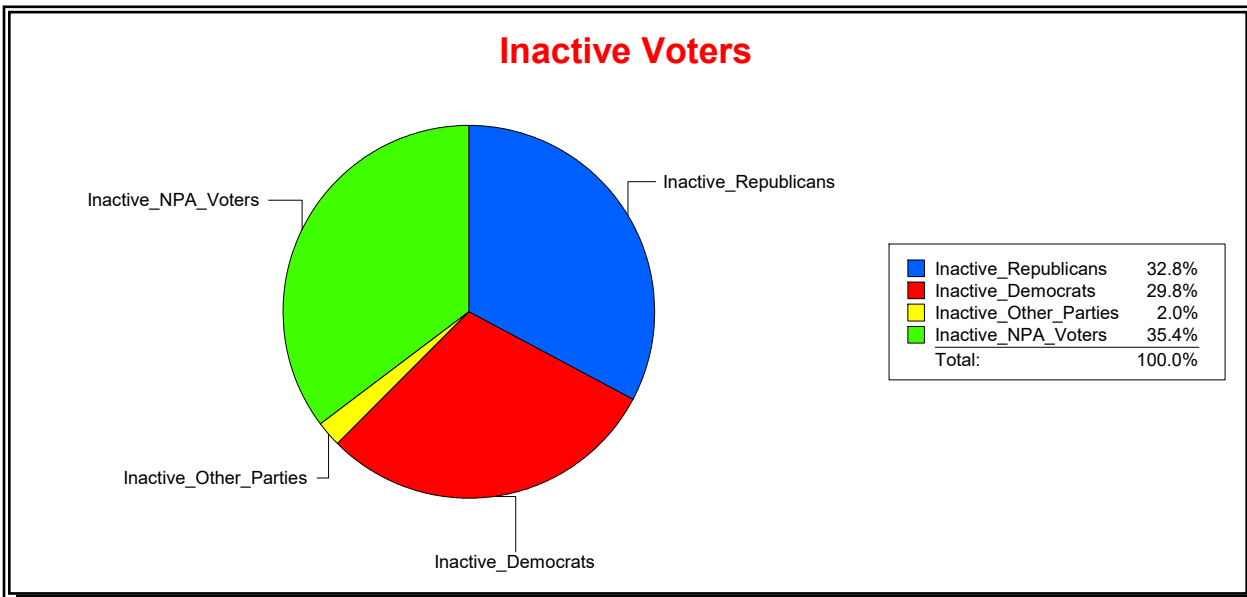

Ron Turner

Supervisor of Elections

Sarasota County, FL

Date 9/3/2024

Time 07:23 AM

Graphs of District Registration

Active Registered Voters

Inactive Voters

District	Total	Dems	Reps	NonP	Other	Total	Dems	Reps	NonP	Other
17TH CONGRESS DIST	329,406	86,224	156,513	77,508	9,161	55,441	16,542	18,163	19,629	1,107

Ron Turner

Supervisor of Elections

Sarasota County, FL