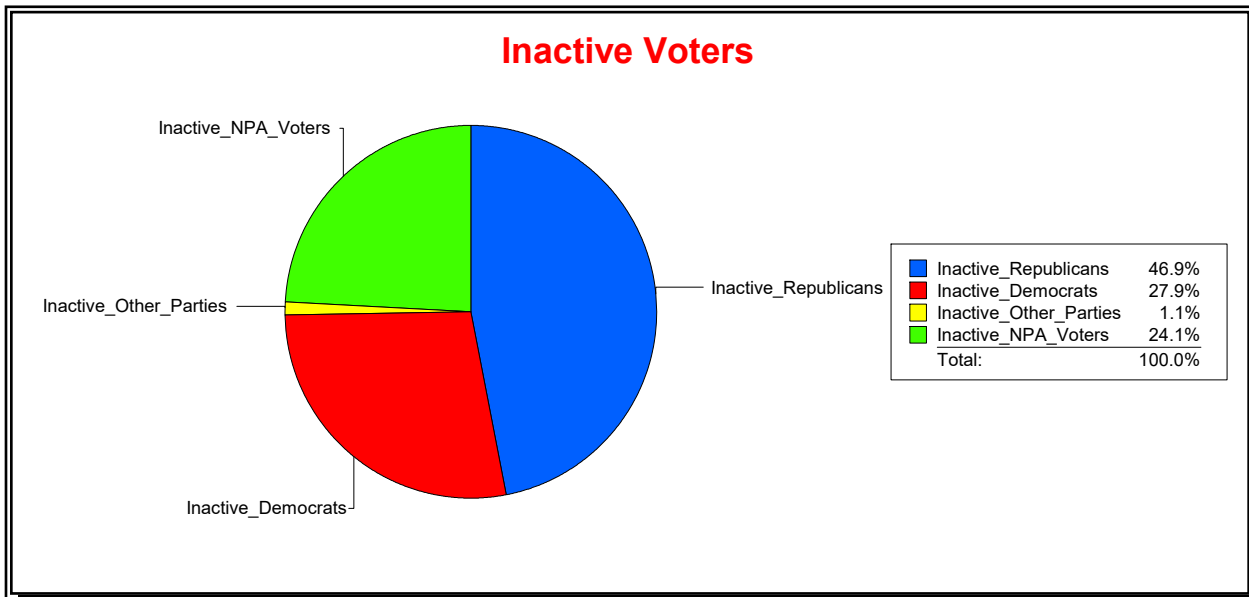

Ron Turner

Supervisor of Elections

Sarasota County, FL

Date 9/3/2024

Time 07:23 AM

Graphs of District Registration

Active Registered Voters

Inactive Voters

District	Total	Dems	Reps	NonP	Other	Total	Dems	Reps	NonP	Other
LONGBOAT KEY	4,369	1,080	2,252	927	110	544	152	255	131	6