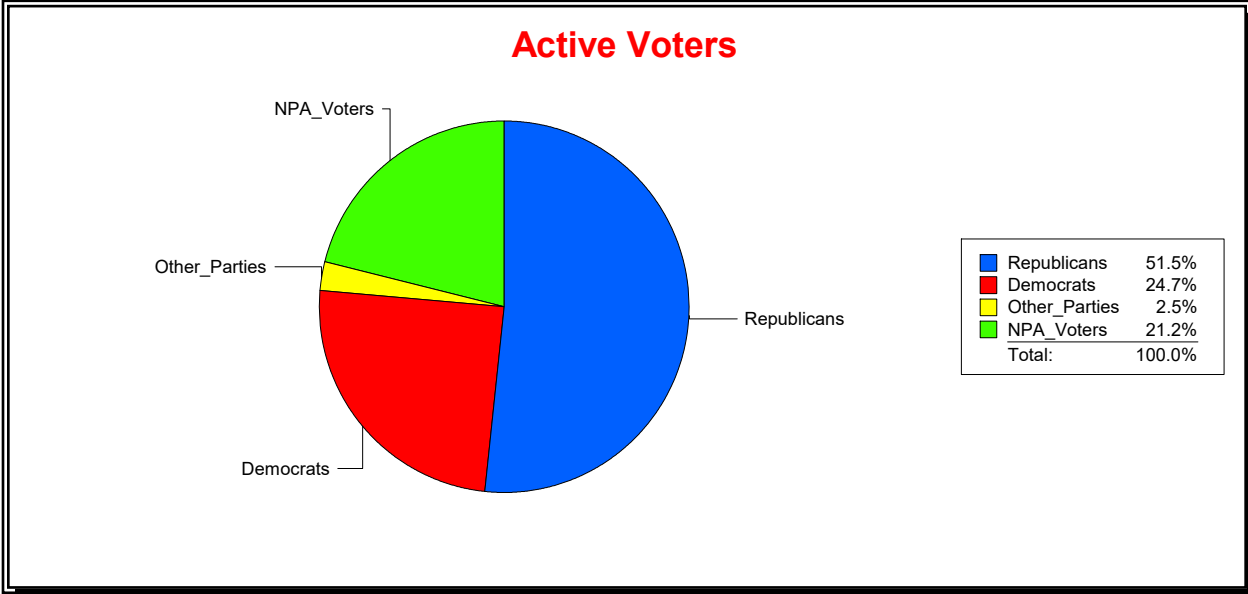

District	Total	Dems	Reps	NonP	Other	Total	Dems	Reps	NonP	Other
LONGBOAT KEY	4,369	1,080	2,252	927	110	544	152	255	131	6

**Ron Turner**

Supervisor of Elections

Sarasota County, FL

Date 9/3/2024

Time 07:23 AM