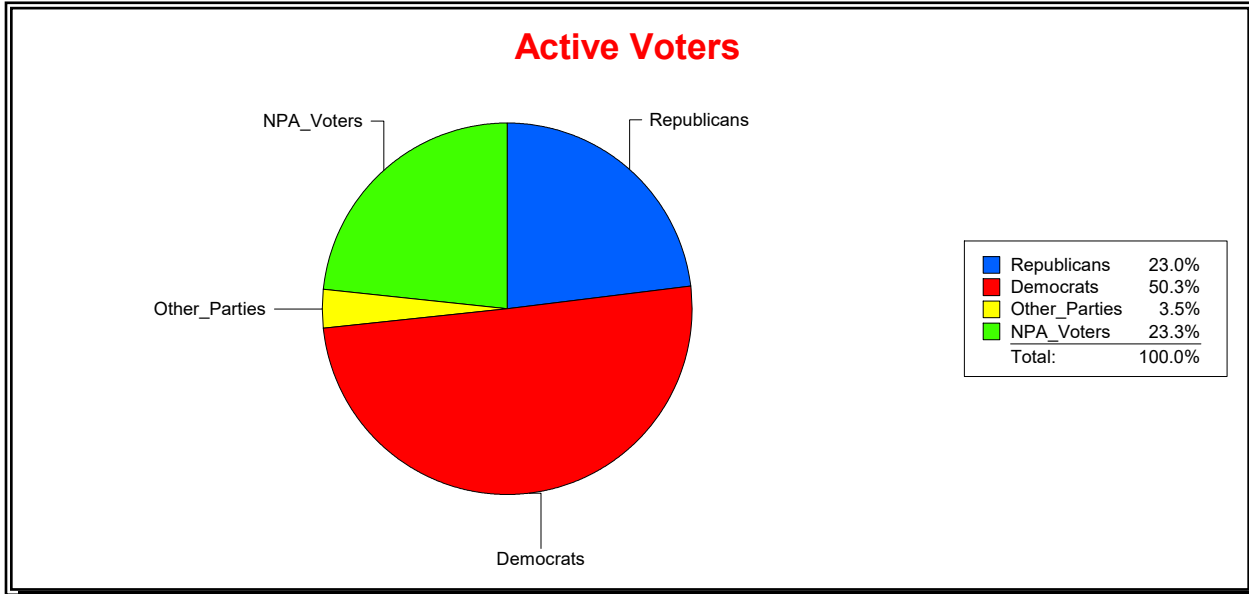

Ron Turner

Supervisor of Elections

Sarasota County, FL

Date 9/3/2024

Time 07:23 AM

Graphs of District Registration

Active Registered Voters

Inactive Voters

District	Total	Dems	Reps	NonP	Other	Total	Dems	Reps	NonP	Other
SARASOTA DIST 1	8,789	4,417	2,020	2,045	307	3,432	1,696	552	1,122	62