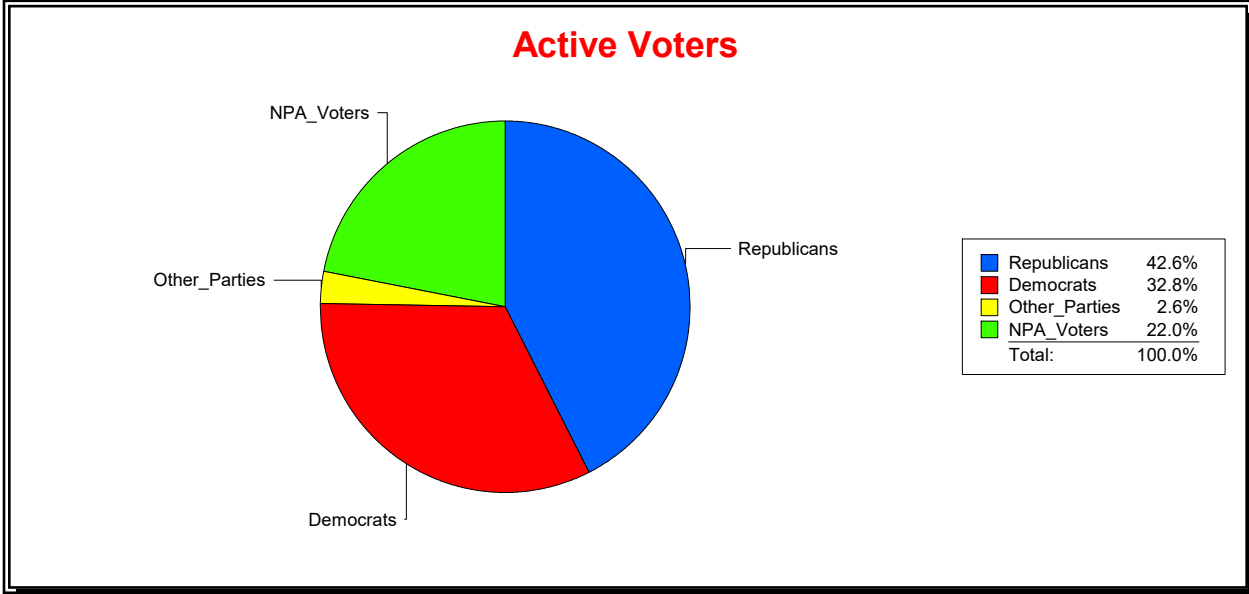

Ron Turner

Supervisor of Elections

Sarasota County, FL

Date 9/3/2024

Time 07:23 AM

Graphs of District Registration

Active Registered Voters

Inactive Voters

District	Total	Dems	Reps	NonP	Other	Total	Dems	Reps	NonP	Other
SARASOTA DIST 2	15,529	5,093	6,614	3,421	401	2,508	907	779	769	53