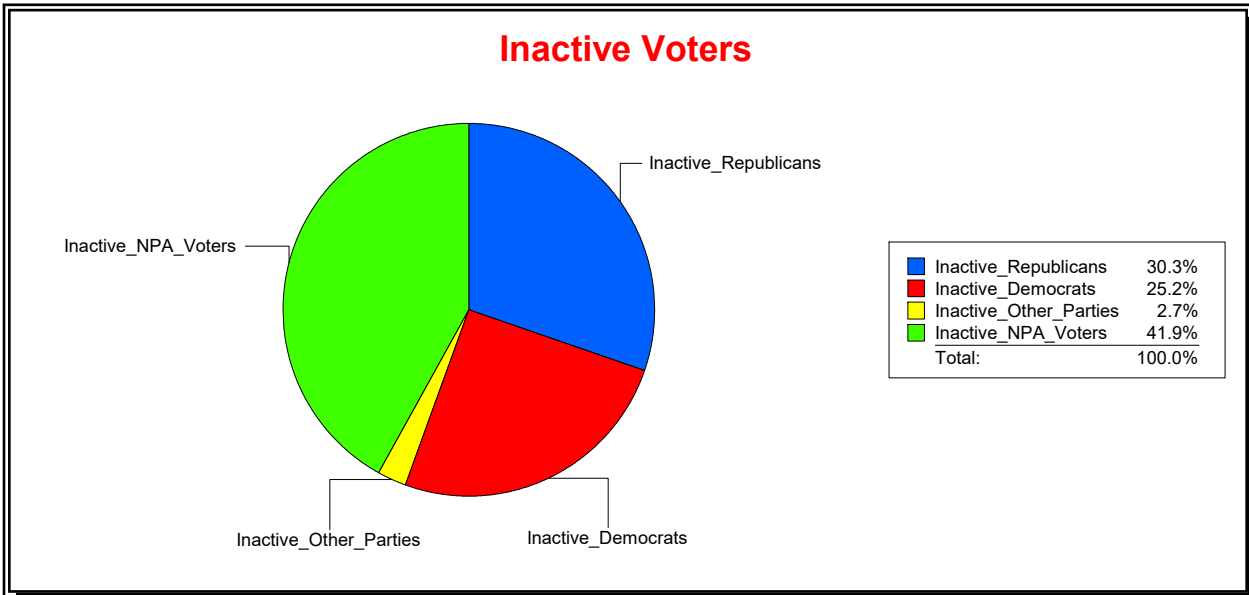

Ron Turner

Supervisor of Elections

Sarasota County, FL

Date 9/3/2024

Time 07:23 AM

Graphs of District Registration

Active Registered Voters

Inactive Voters

District	Total	Dems	Reps	NonP	Other	Total	Dems	Reps	NonP	Other
NORTH PORT DIST 1	10,900	2,292	5,443	2,837	328	1,997	503	605	836	53