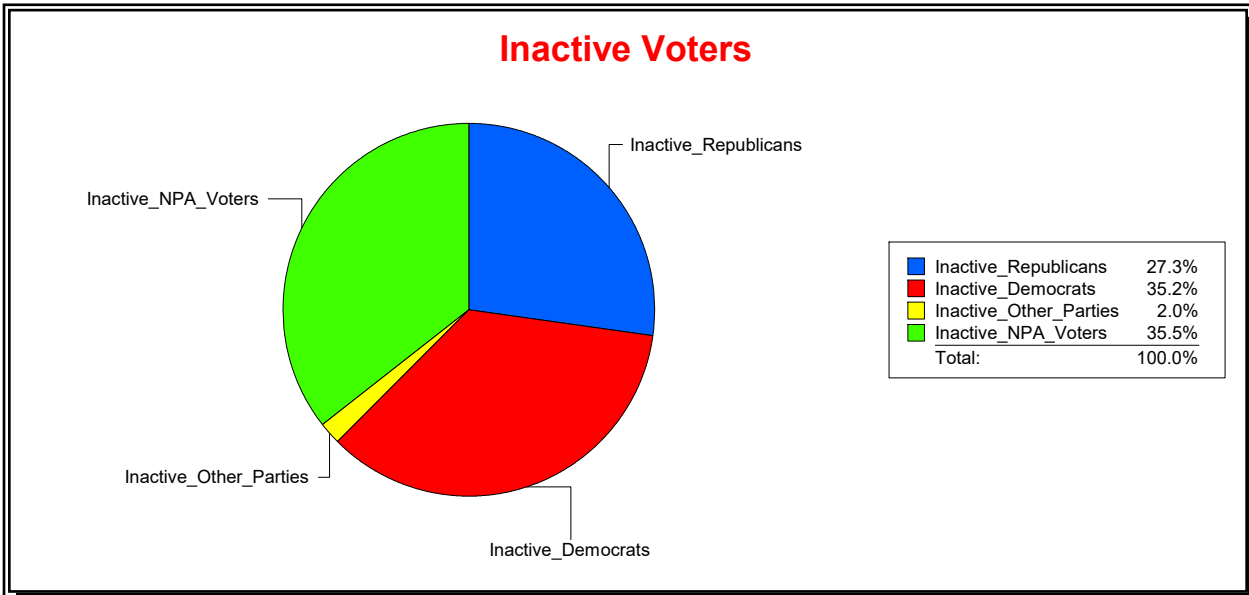

Ron Turner

Supervisor of Elections

Sarasota County, FL

Date 9/3/2024

Time 07:23 AM

Graphs of District Registration

Active Registered Voters

Inactive Voters

District	Total	Dems	Reps	NonP	Other	Total	Dems	Reps	NonP	Other
SARASOTA 3	9,364	3,289	3,558	2,225	292	2,423	853	661	860	49