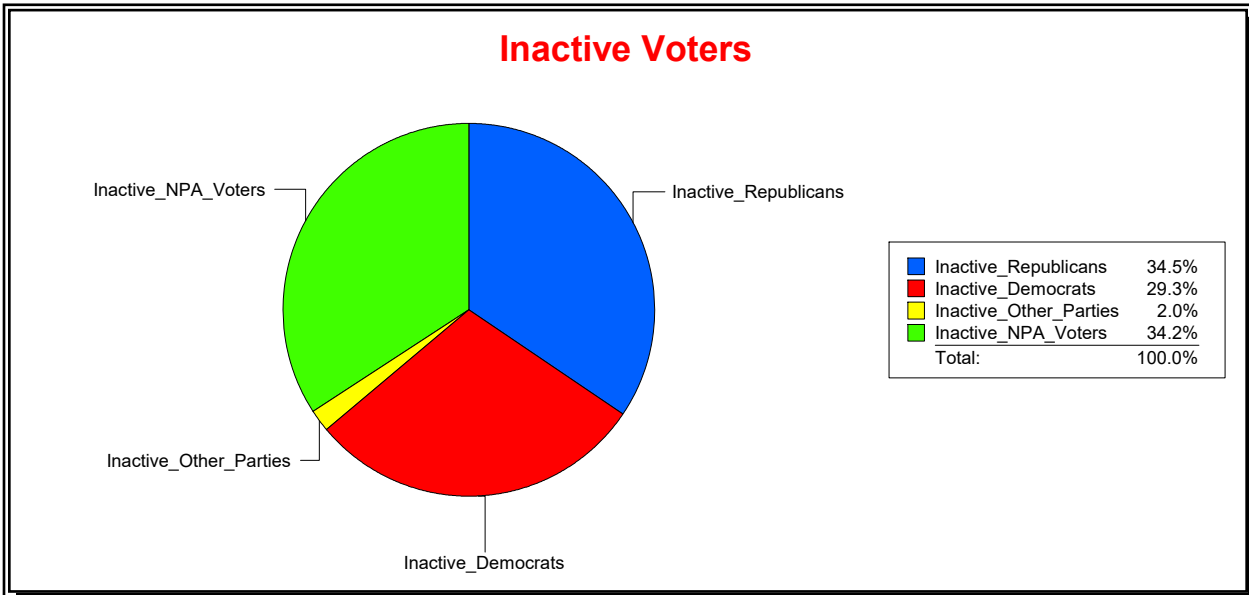

Ron Turner

Supervisor of Elections

Sarasota County, FL

Date 9/3/2024

Time 07:23 AM

Graphs of District Registration

Active Registered Voters

Inactive Voters

District	Total	Dems	Reps	NonP	Other	Total	Dems	Reps	NonP	Other
CNTY COMM DIST 4	69,500	18,158	33,552	15,845	1,945	10,189	2,990	3,518	3,480	201