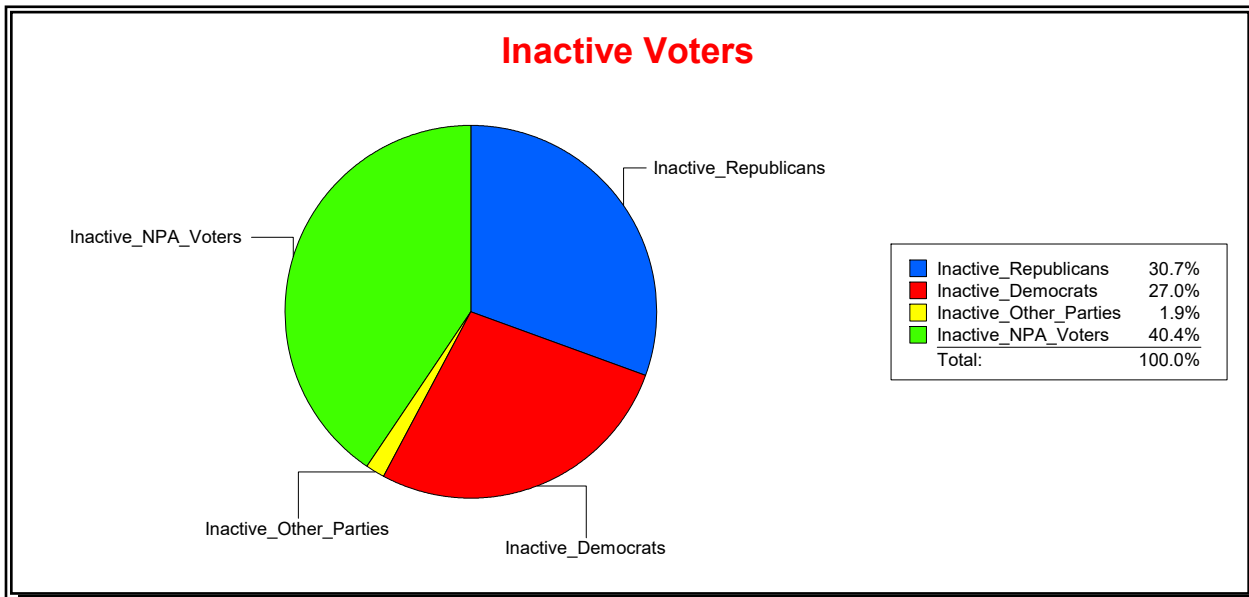

Ron Turner

Supervisor of Elections

Sarasota County, FL

Date 9/3/2024

Time 07:23 AM

Graphs of District Registration

Active Registered Voters

Inactive Voters

<u>District</u>	<u>Total</u>	<u>Dems</u>	<u>Reps</u>	<u>NonP</u>	<u>Other</u>	<u>Total</u>	<u>Dems</u>	<u>Reps</u>	<u>NonP</u>	<u>Other</u>
NORTH PORT DIST 4	9,760	2,355	4,634	2,524	247	1,998	539	613	808	38