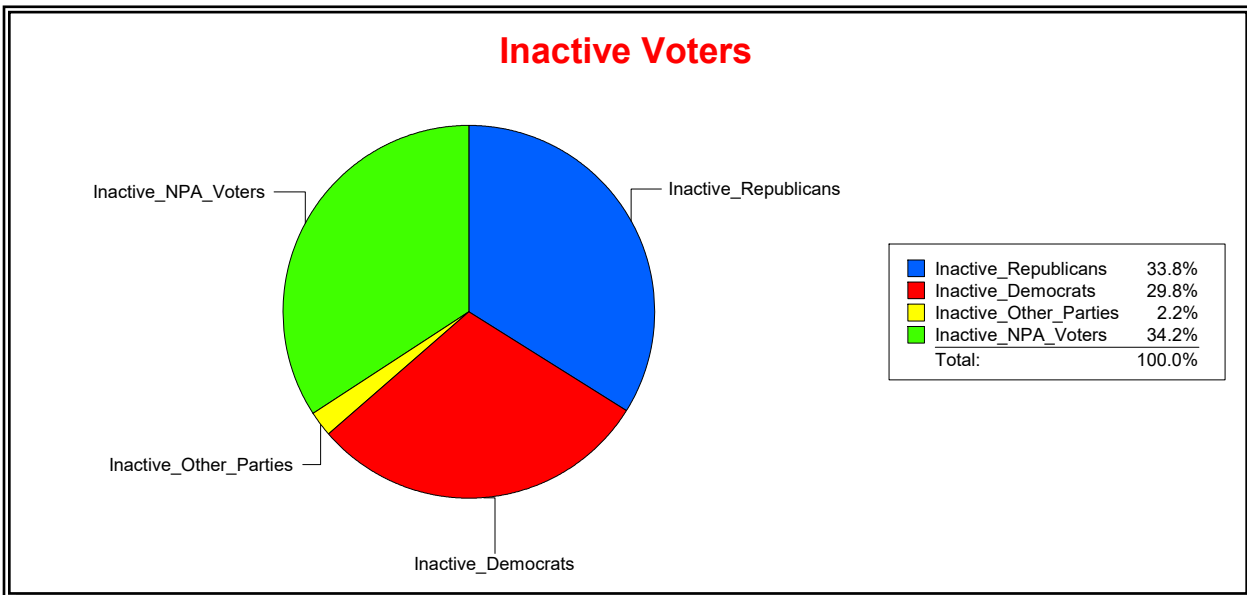

Ron Turner

Supervisor of Elections

Sarasota County, FL

Date 9/3/2024

Time 07:23 AM

Graphs of District Registration

Active Registered Voters

Inactive Voters

District	Total	Dems	Reps	NonP	Other	Total	Dems	Reps	NonP	Other
SOIL AND WATER DIST 1	64,902	16,948	31,454	14,614	1,886	10,717	3,191	3,624	3,668	234