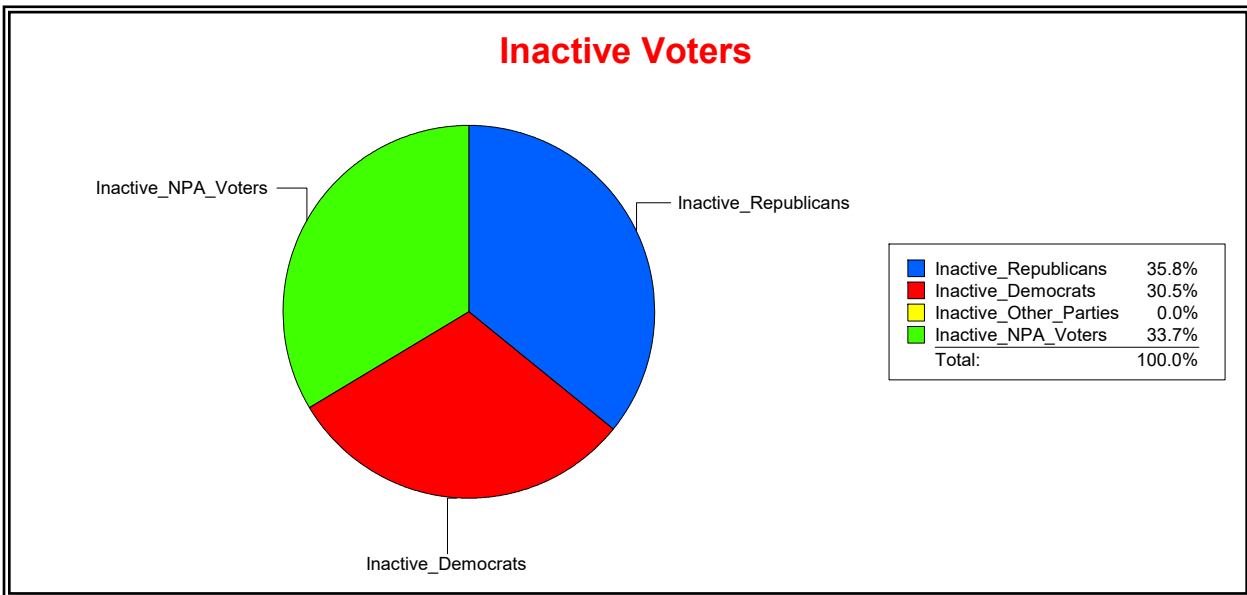

Ron Turner

Supervisor of Elections

Sarasota County, FL

Date 9/3/2024

Time 07:23 AM

Graphs of District Registration

Active Registered Voters

Inactive Voters

District	Total	Dems	Reps	NonP	Other	Total	Dems	Reps	NonP	Other
HLDY PK PK & REC DIST	493	142	209	126	16	95	29	34	32	0