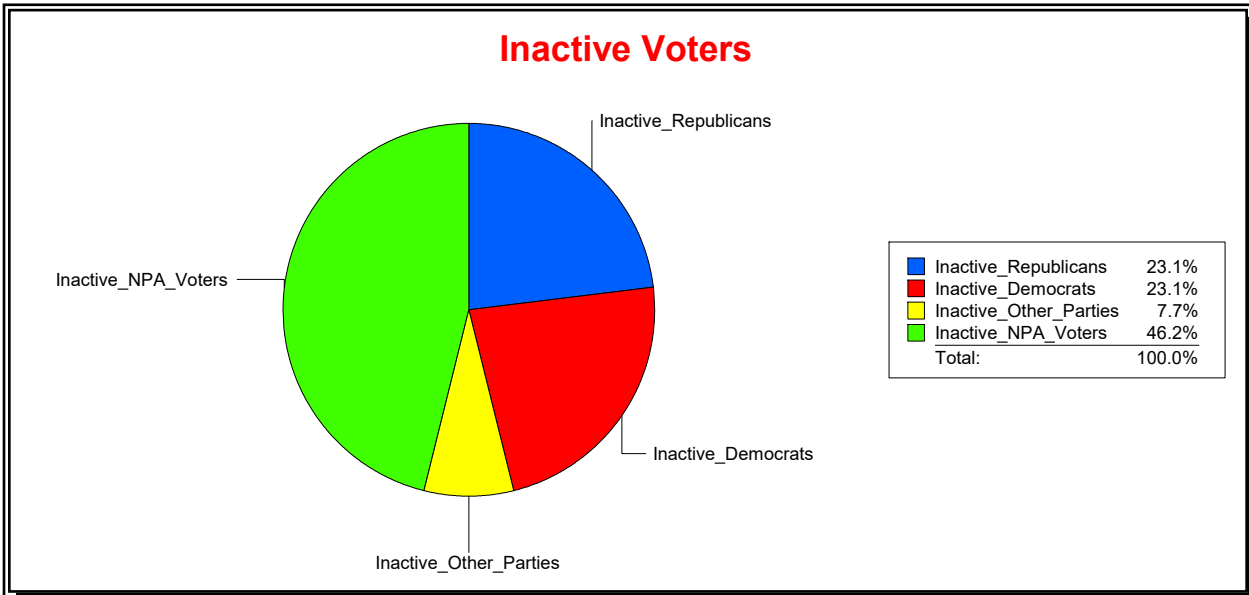

Sarasota County, FL

Date 9/3/2024

Time 07:23 AM

Graphs of District Registration

Active Registered Voters

Inactive Voters

District	Total	Dems	Reps	NonP	Other	Total	Dems	Reps	NonP	Other
LT RANCH CDD	1,059	170	585	265	39	13	3	3	6	1