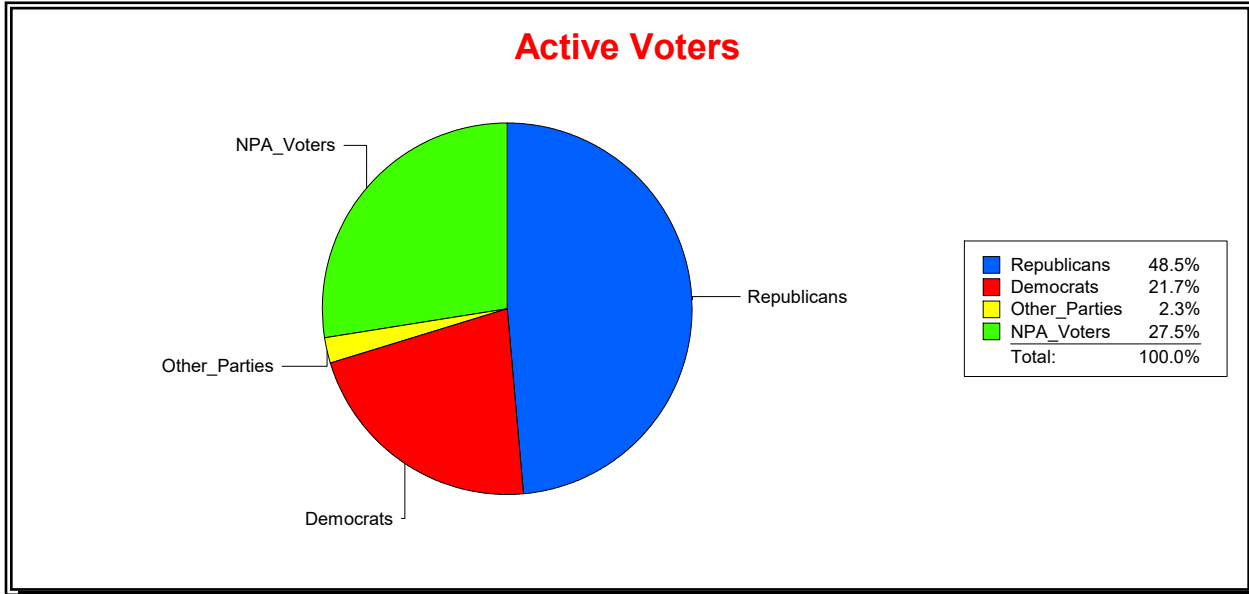

Ron Turner

Supervisor of Elections

Sarasota County, FL

Date 9/3/2024

Time 07:23 AM

Graphs of District Registration

Active Registered Voters

Inactive Voters

District	Total	Dems	Reps	NonP	Other	Total	Dems	Reps	NonP	Other
STONEYBROOK CDD	1,718	373	833	473	39	202	45	79	74	4