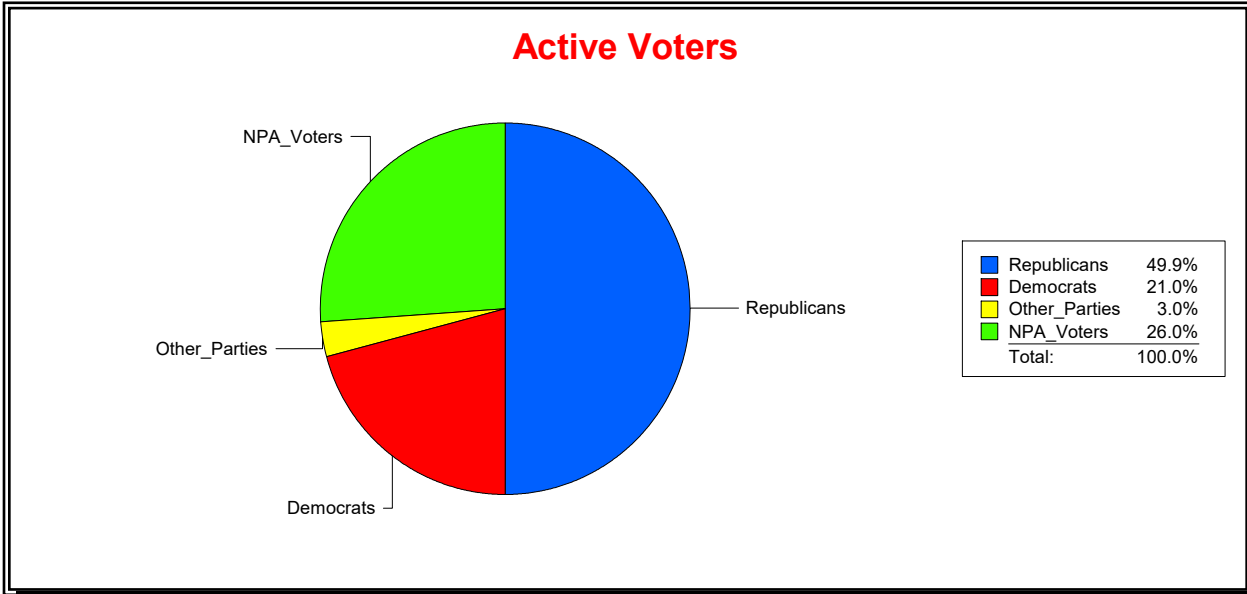

Ron Turner

Supervisor of Elections

Sarasota County, FL

Date 9/3/2024

Time 07:23 AM

Graphs of District Registration

Active Registered Voters

Inactive Voters

District	Total	Dems	Reps	NonP	Other	Total	Dems	Reps	NonP	Other
NORTH PORT 1	10,900	2,292	5,443	2,837	328	1,997	503	605	836	53