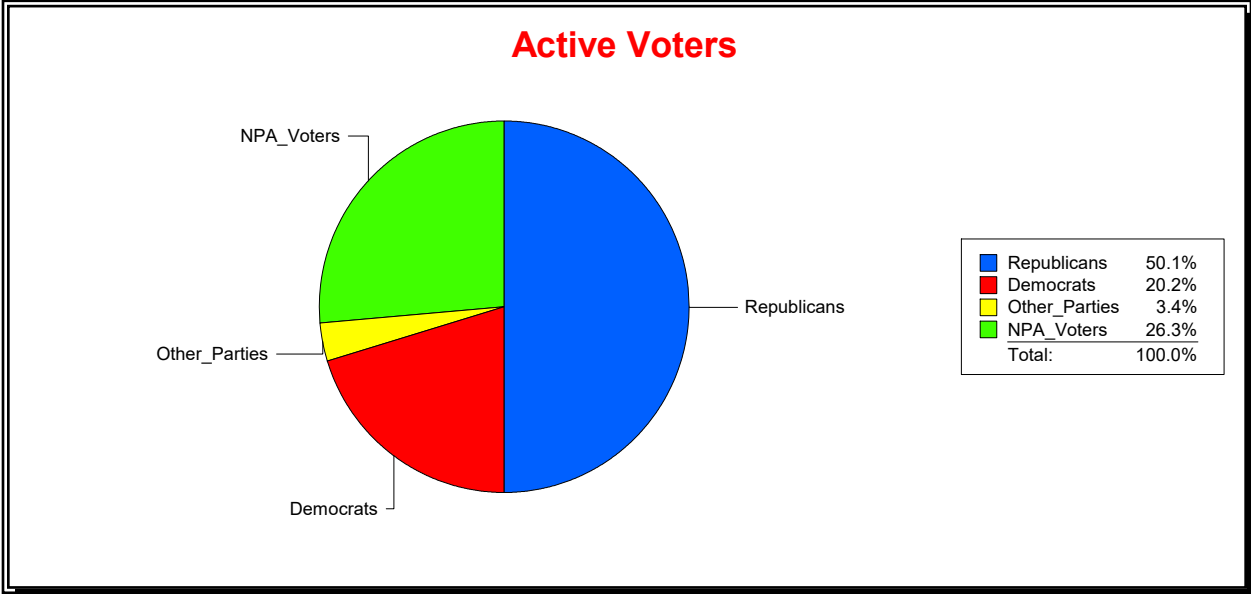

Ron Turner

Supervisor of Elections

Sarasota County, FL

Date 9/3/2024

Time 07:23 AM

Graphs of District Registration

Active Registered Voters

Inactive Voters

<u>District</u>	<u>Total</u>	<u>Dems</u>	<u>Reps</u>	<u>NonP</u>	<u>Other</u>	<u>Total</u>	<u>Dems</u>	<u>Reps</u>	<u>NonP</u>	<u>Other</u>
NORTH PORT DIST 2	12,612	2,548	6,317	3,318	429	2,088	506	648	890	44