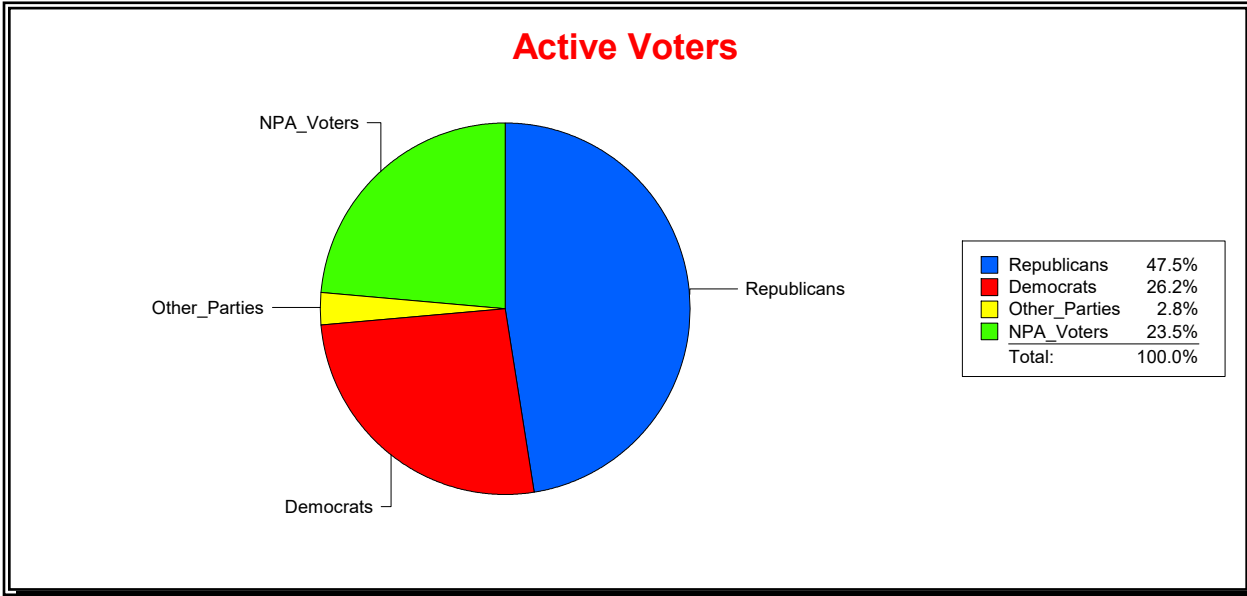

District	Total	Dems	Reps	NonP	Other	Total	Dems	Reps	NonP	Other
17TH CONGRESS DIST	329,406	86,224	156,513	77,508	9,161	55,441	16,542	18,163	19,629	1,107

Ron Turner

Supervisor of Elections

Sarasota County, FL