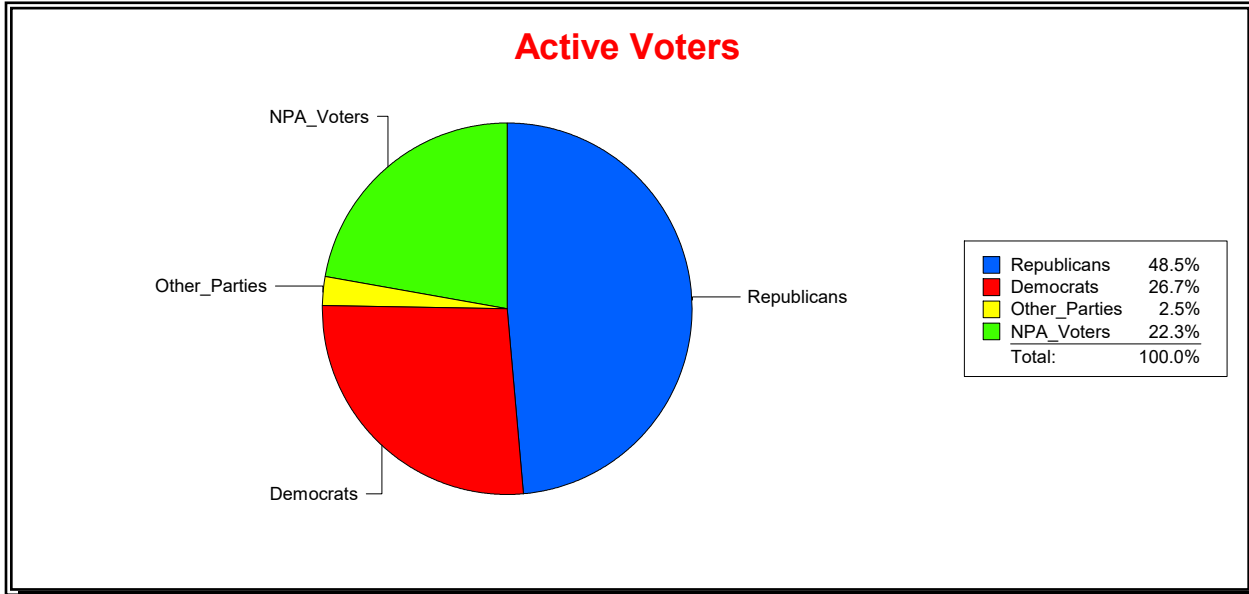

Ron Turner

Supervisor of Elections

Sarasota County, FL

Date 9/3/2024

Time 07:23 AM

Graphs of District Registration

Active Registered Voters

Inactive Voters

District	Total	Dems	Reps	NonP	Other	Total	Dems	Reps	NonP	Other
LBK DISTRICT 4	367	98	178	82	9	61	18	28	13	2