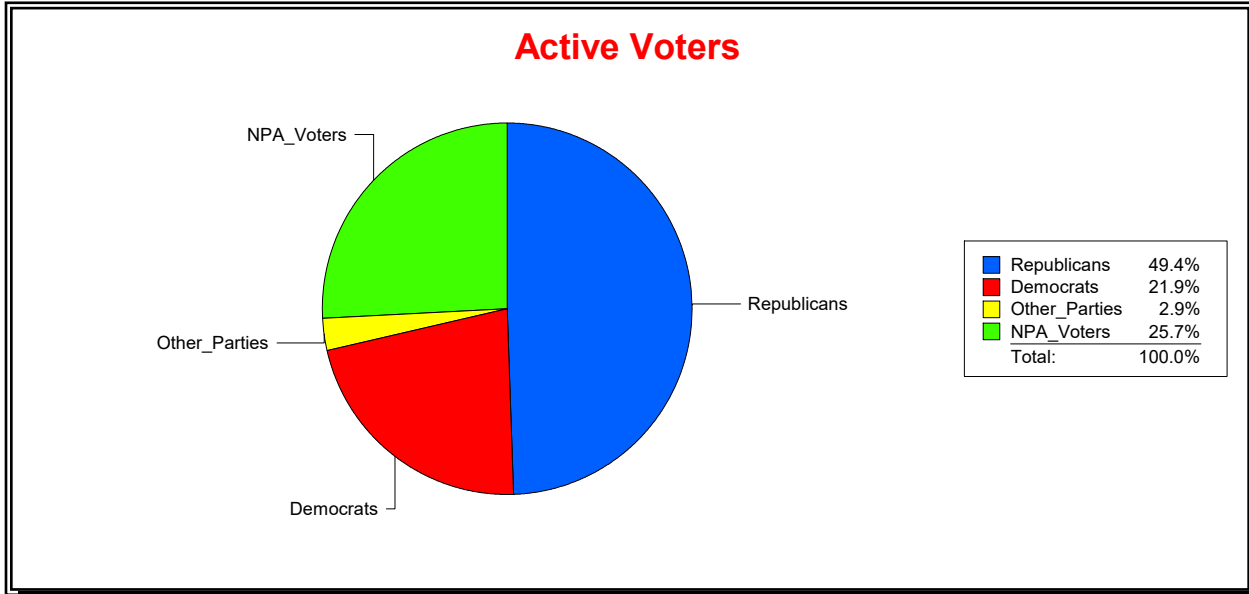

Ron Turner

Supervisor of Elections

Sarasota County, FL

Date 9/3/2024

Time 07:23 AM

Graphs of District Registration

Active Registered Voters

Inactive Voters

District	Total	Dems	Reps	NonP	Other	Total	Dems	Reps	NonP	Other
CNTY COMM DIST 5	65,782	14,436	32,507	16,914	1,925	11,951	3,066	3,873	4,764	248