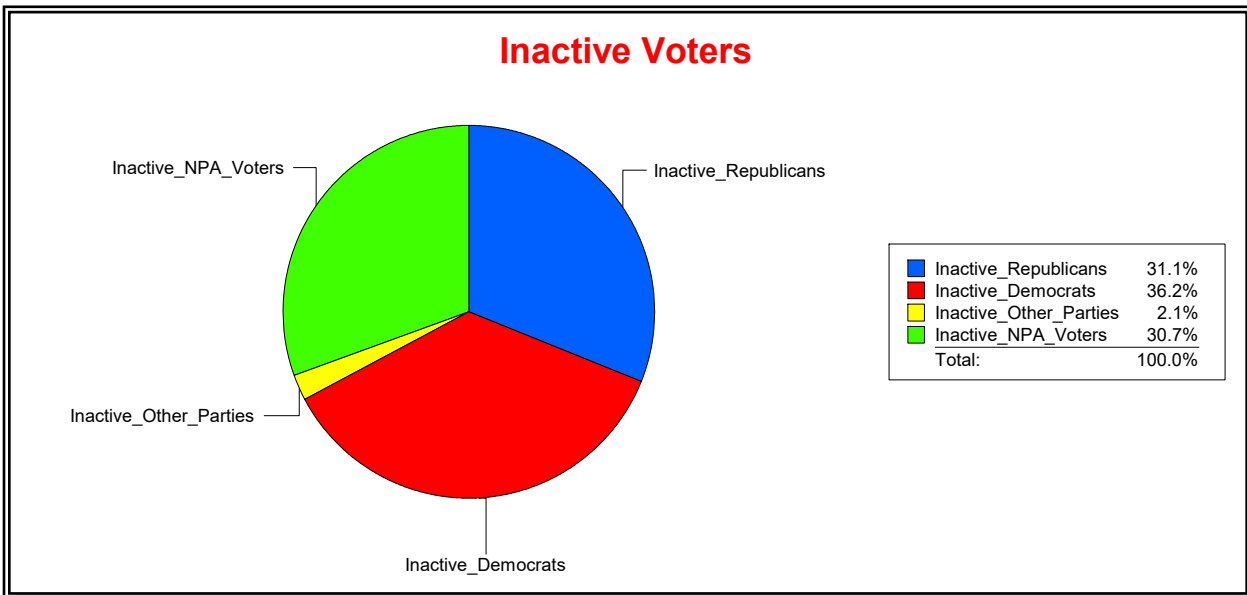

Ron Turner

Supervisor of Elections

Sarasota County, FL

Date 9/3/2024

Time 07:23 AM

Graphs of District Registration

Active Registered Voters

Inactive Voters

District	Total	Dems	Reps	NonP	Other	Total	Dems	Reps	NonP	Other
SARASOTA 2	15,529	5,093	6,614	3,421	401	2,508	907	779	769	53