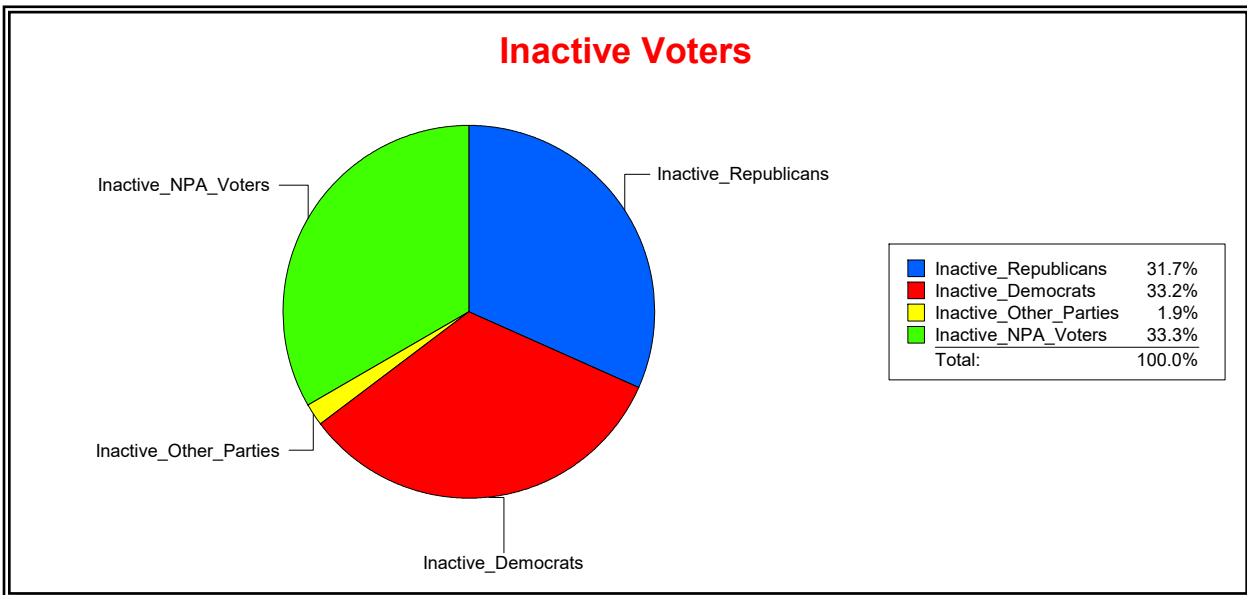

Ron Turner

Supervisor of Elections

Sarasota County, FL

Date 9/3/2024

Time 07:23 AM

Graphs of District Registration

Active Registered Voters

Inactive Voters

District	Total	Dems	Reps	NonP	Other	Total	Dems	Reps	NonP	Other
STATE HOUSE DIST 73	133,540	39,511	59,855	30,568	3,606	23,931	7,943	7,577	7,961	450