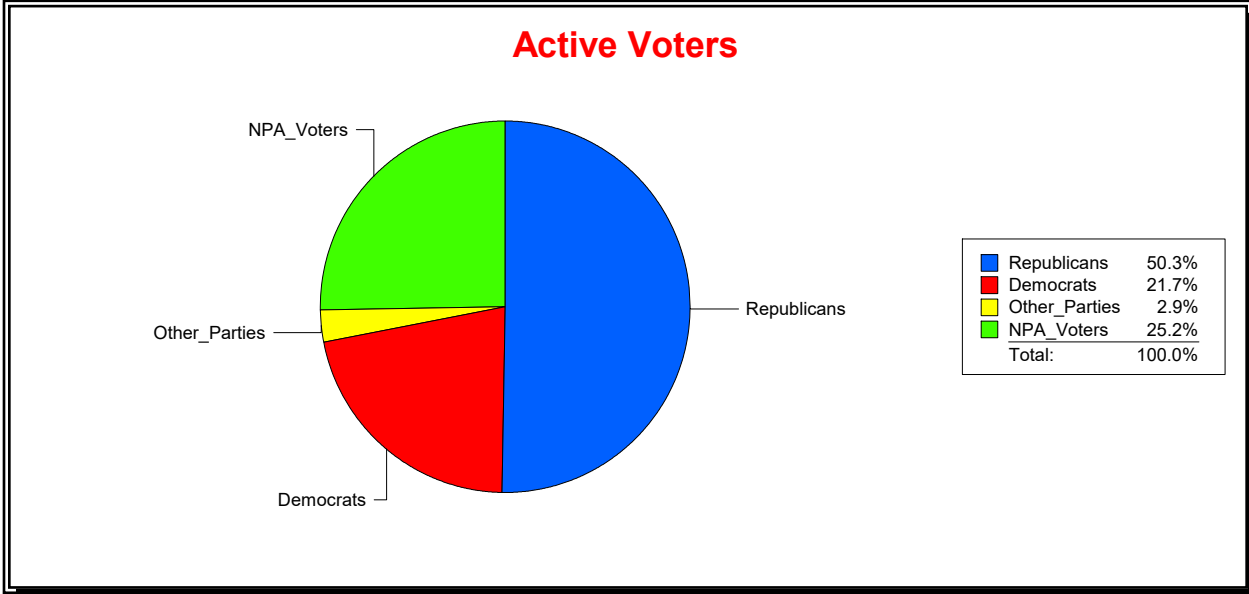

Ron Turner

Supervisor of Elections

Sarasota County, FL

Date 9/3/2024

Time 07:23 AM

Graphs of District Registration

Active Registered Voters

Inactive Voters

District	Total	Dems	Reps	NonP	Other	Total	Dems	Reps	NonP	Other
SCHOOL DIST 5	70,450	15,254	35,421	17,753	2,022	11,281	2,842	3,751	4,455	233