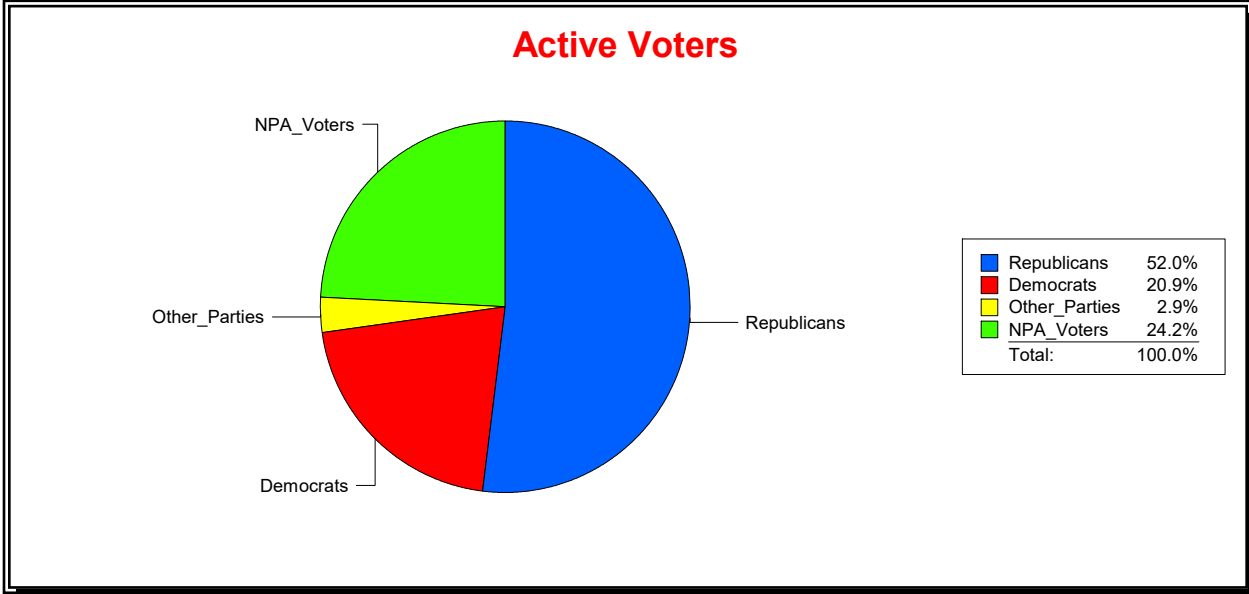

Ron Turner

Supervisor of Elections

Sarasota County, FL

Date 9/3/2024

Time 07:23 AM

Graphs of District Registration

Active Registered Voters

Inactive Voters

District	Total	Dems	Reps	NonP	Other	Total	Dems	Reps	NonP	Other
NORTH PORT 5	14,496	3,030	7,538	3,510	418	1,828	475	595	719	39