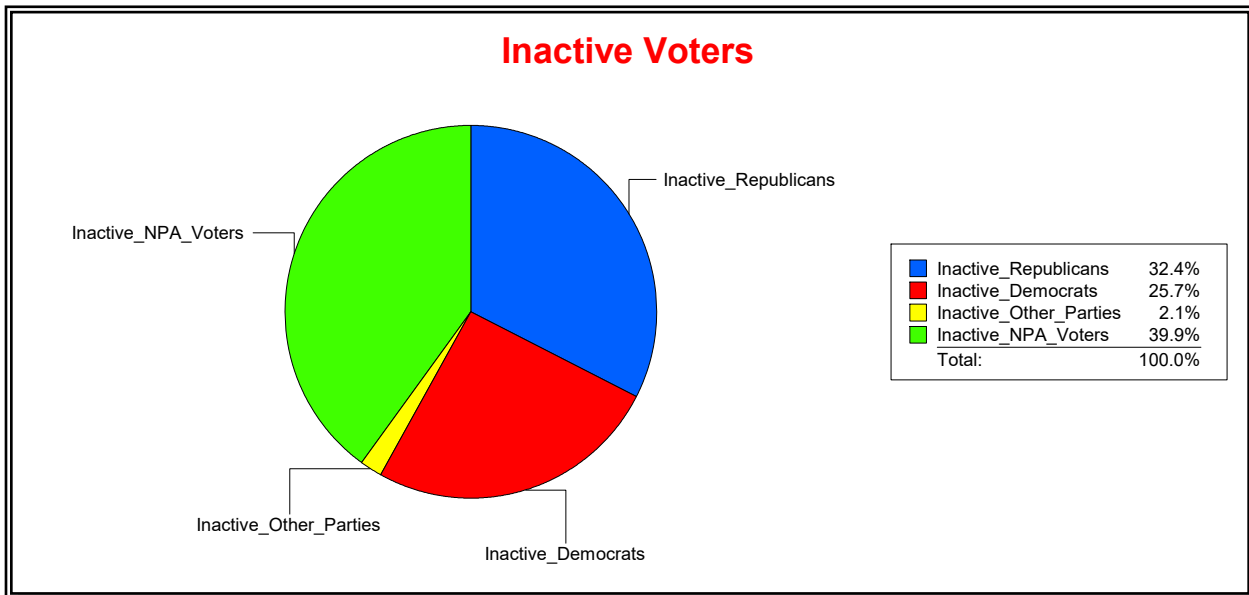

Ron Turner

Supervisor of Elections

Sarasota County, FL

Date 9/3/2024

Time 07:23 AM

Graphs of District Registration

Active Registered Voters

Inactive Voters

District	Total	Dems	Reps	NonP	Other	Total	Dems	Reps	NonP	Other
SOIL AND WATER DIST 5	65,782	14,436	32,507	16,914	1,925	11,951	3,066	3,873	4,764	248