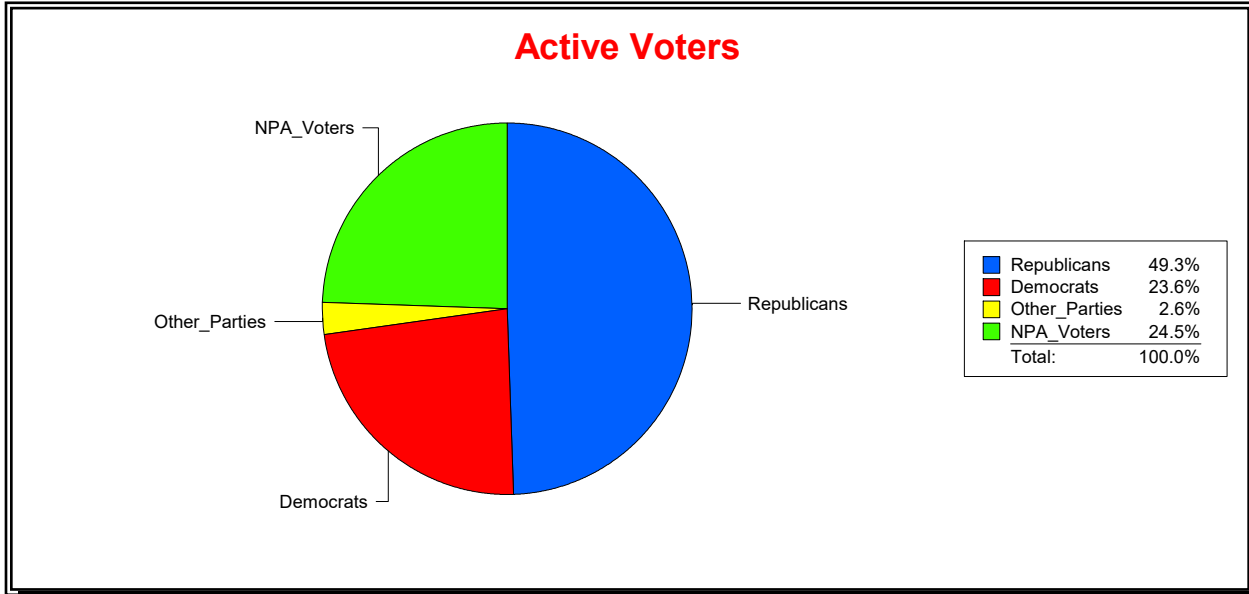

Ron Turner

Supervisor of Elections

Sarasota County, FL

Date 9/3/2024

Time 07:23 AM

Graphs of District Registration

Active Registered Voters

Inactive Voters

<u>District</u>	<u>Total</u>	<u>Dems</u>	<u>Reps</u>	<u>NonP</u>	<u>Other</u>	<u>Total</u>	<u>Dems</u>	<u>Reps</u>	<u>NonP</u>	<u>Other</u>
SCHOOL DIST 3	66,875	15,767	32,989	16,398	1,721	10,689	2,717	3,814	3,957	201