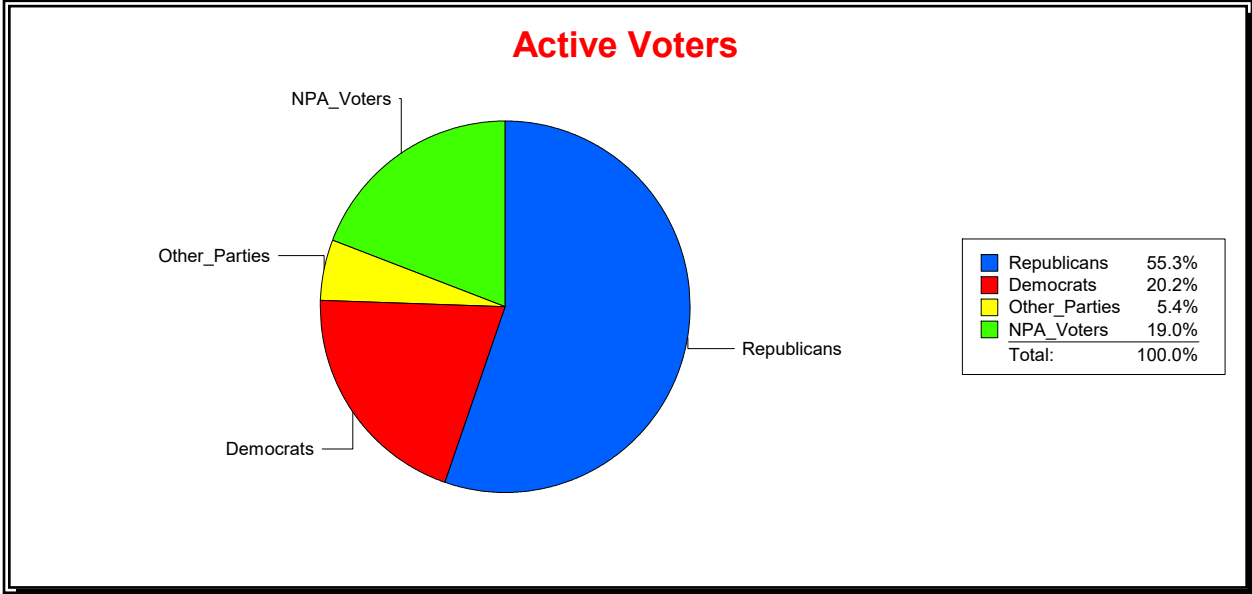

Ron Turner

Supervisor of Elections

Sarasota County, FL

Date 9/3/2024

Time 07:23 AM

Graphs of District Registration

Active Registered Voters

Inactive Voters

District	Total	Dems	Reps	NonP	Other	Total	Dems	Reps	NonP	Other
WINDWARD AT LWR CDD	515	104	285	98	28	9	0	6	3	0