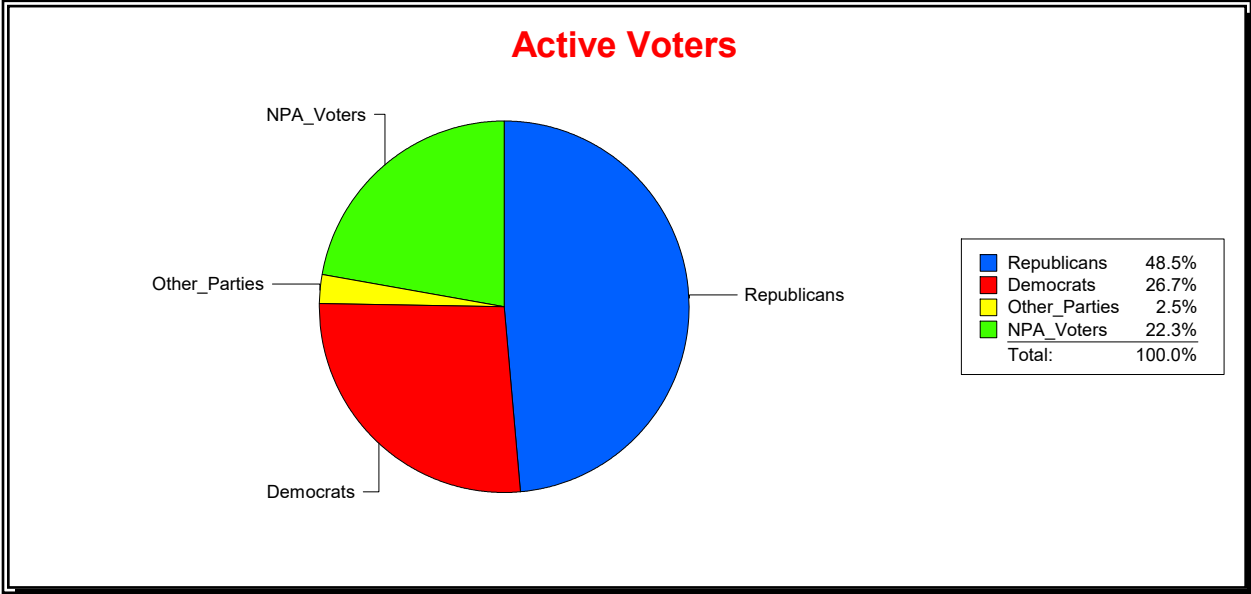

Date 9/3/2024

Time 07:23 AM

Graphs of District Registration

Active Registered Voters

Inactive Voters

District	Total	Dems	Reps	NonP	Other	Total	Dems	Reps	NonP	Other
LONGBOAT KEY 4	367	98	178	82	9	61	18	28	13	2