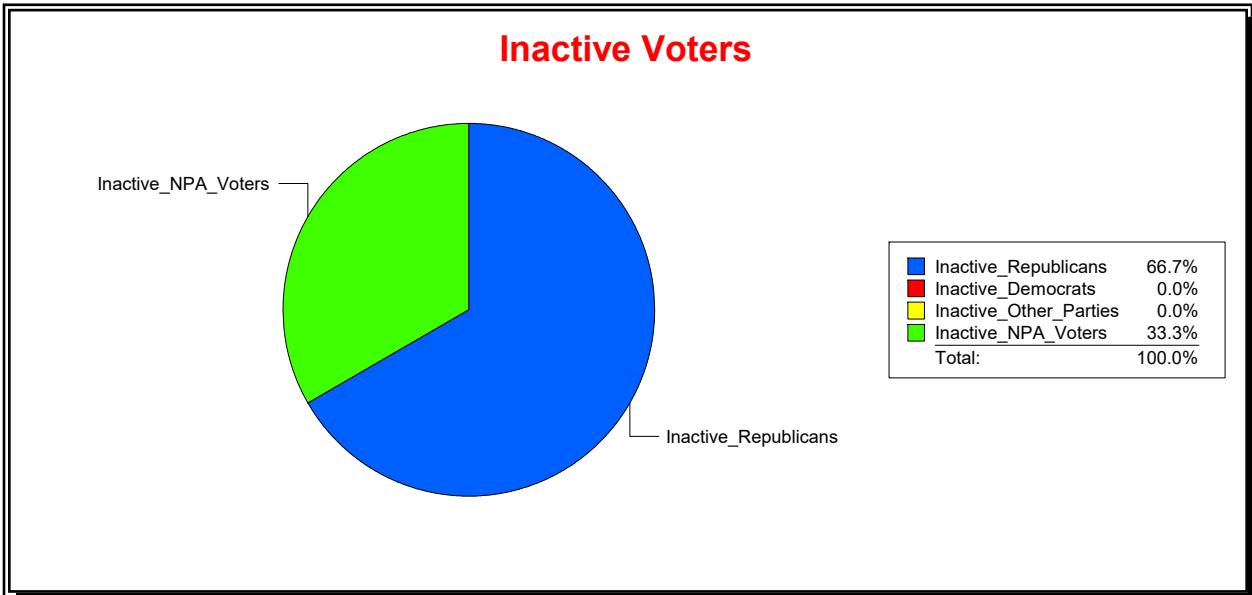

Ron Turner

Supervisor of Elections

Sarasota County, FL

Date 9/3/2024

Time 07:23 AM

Graphs of District Registration

Active Registered Voters

Inactive Voters

District	Total	Dems	Reps	NonP	Other	Total	Dems	Reps	NonP	Other
WINDWARD AT LWR CDD	515	104	285	98	28	9	0	6	3	0