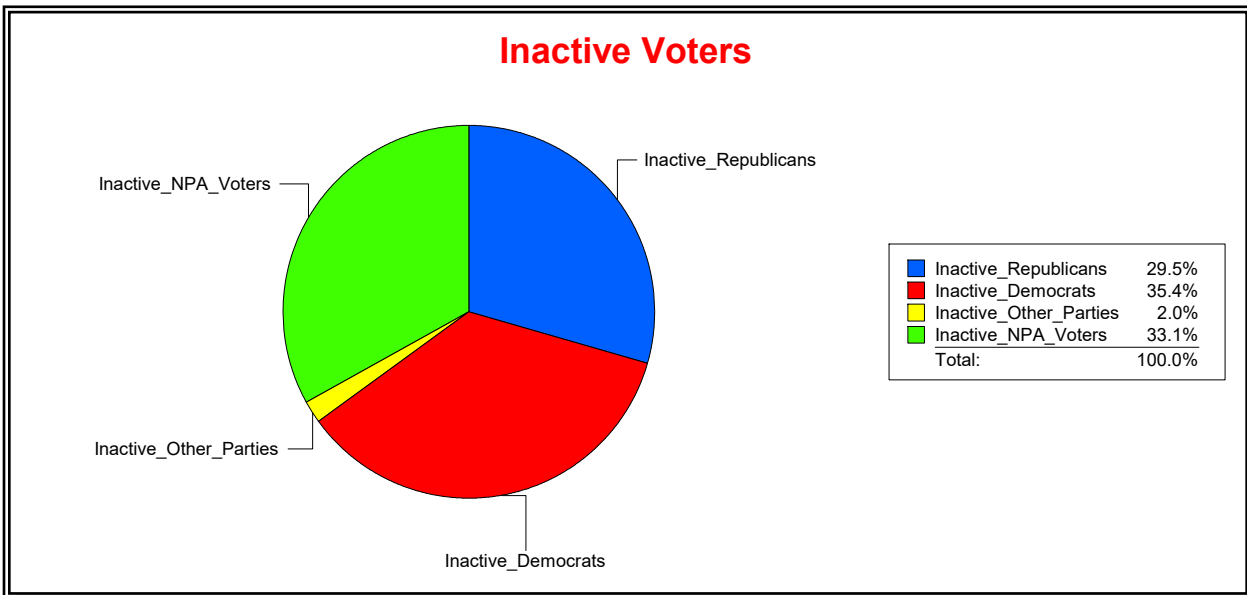

Ron Turner

Supervisor of Elections

Sarasota County, FL

Date 9/3/2024

Time 07:23 AM

Graphs of District Registration

Active Registered Voters

Inactive Voters

District	Total	Dems	Reps	NonP	Other	Total	Dems	Reps	NonP	Other
HOSPITAL BOARD NORTH	96,984	29,779	42,483	21,877	2,845	18,975	6,720	5,590	6,280	385