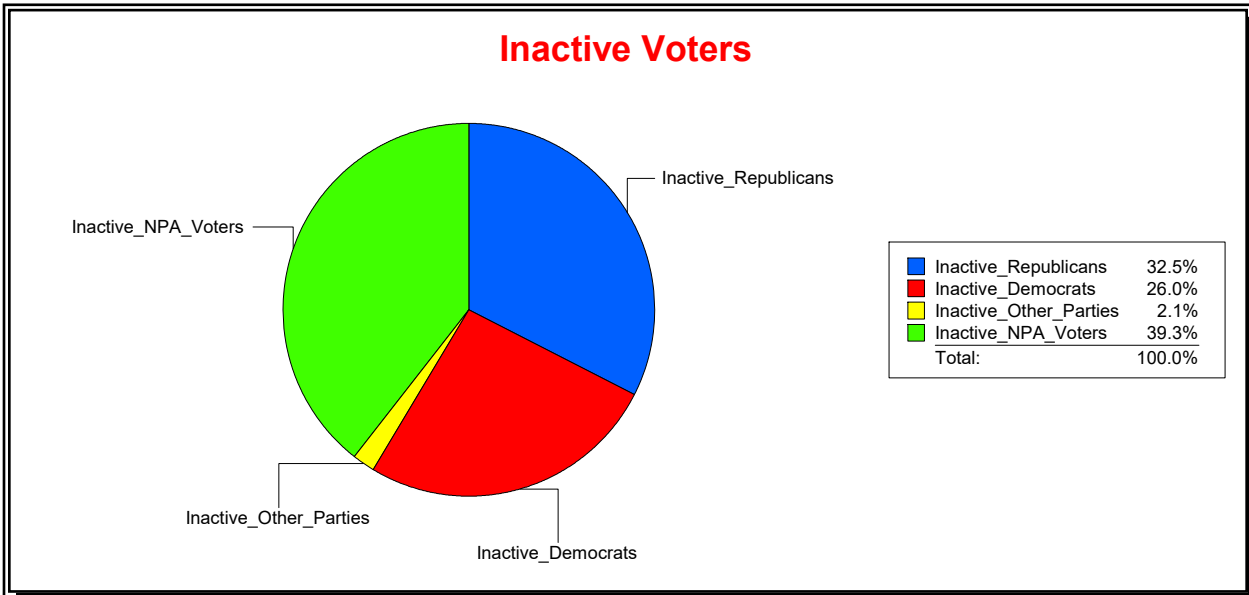

Ron Turner

Supervisor of Elections

Sarasota County, FL

Date 9/3/2024

Time 07:23 AM

Graphs of District Registration

Active Registered Voters

Inactive Voters

District	Total	Dems	Reps	NonP	Other	Total	Dems	Reps	NonP	Other
NORTH PORT 5	14,496	3,030	7,538	3,510	418	1,828	475	595	719	39