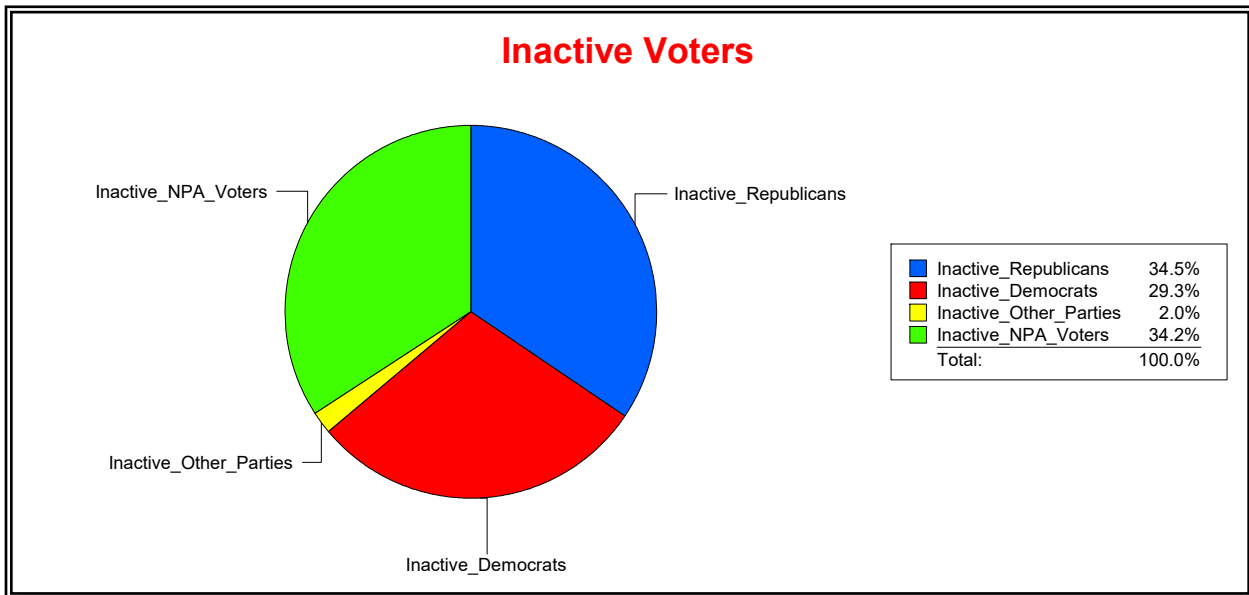

Date 9/3/2024

Time 07:23 AM

**Graphs of District Registration**

**Active Registered Voters**

**Inactive Voters**

District	Total	Dems	Reps	NonP	Other	Total	Dems	Reps	NonP	Other
<b>SOIL AND WATER DIST 4</b>	69,500	18,158	33,552	15,845	1,945	10,189	2,990	3,518	3,480	201