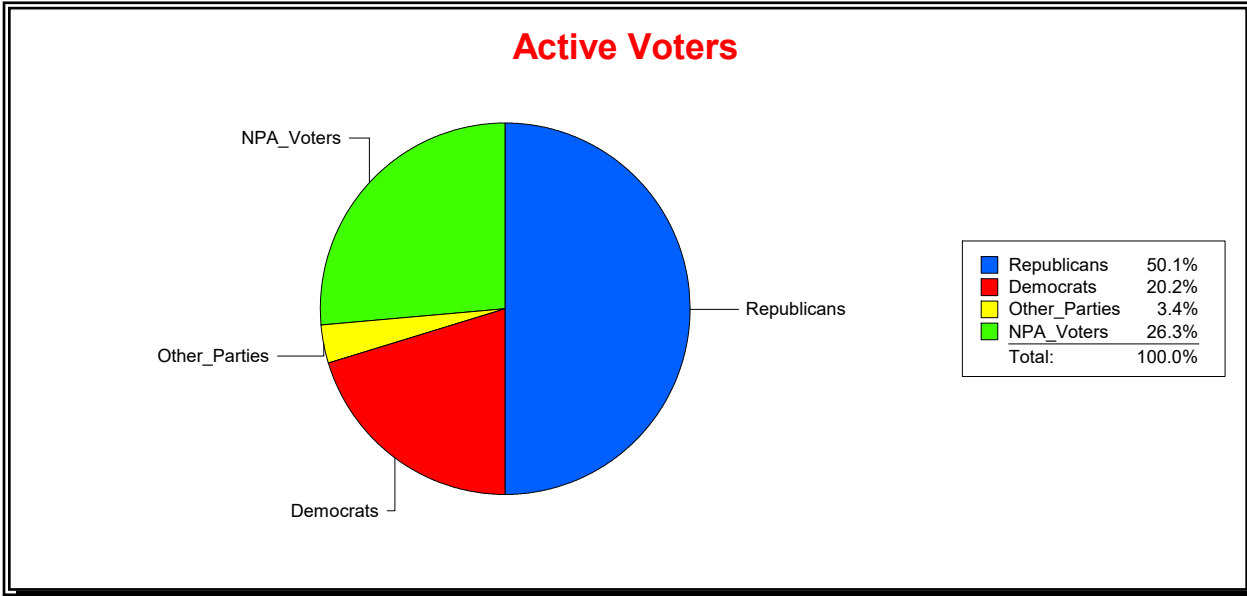

Ron Turner

Supervisor of Elections

Sarasota County, FL

Date 9/3/2024

Time 07:23 AM

Graphs of District Registration

Active Registered Voters

Inactive Voters

<u>District</u>	<u>Total</u>	<u>Dems</u>	<u>Reps</u>	<u>NonP</u>	<u>Other</u>	<u>Total</u>	<u>Dems</u>	<u>Reps</u>	<u>NonP</u>	<u>Other</u>
NORTH PORT 2	12,612	2,548	6,317	3,318	429	2,088	506	648	890	44