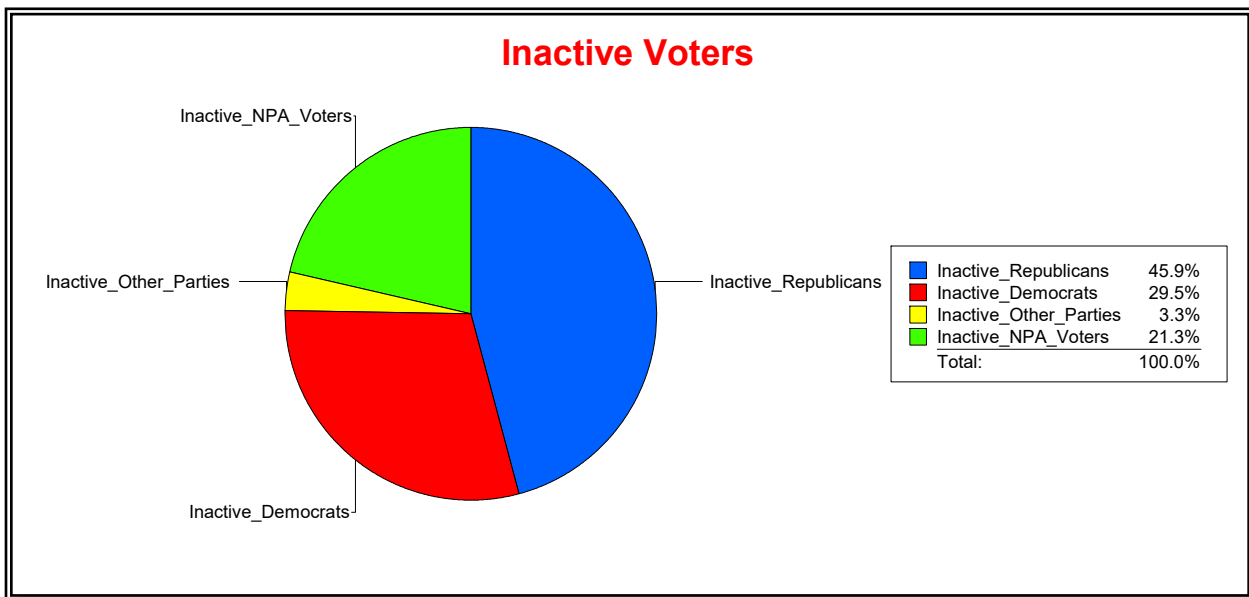

Ron Turner

Supervisor of Elections

Sarasota County, FL

Date 9/3/2024

Time 07:23 AM

Graphs of District Registration

Active Registered Voters

Inactive Voters

District	Total	Dems	Reps	NonP	Other	Total	Dems	Reps	NonP	Other
LBK DISTRICT 4	367	98	178	82	9	61	18	28	13	2