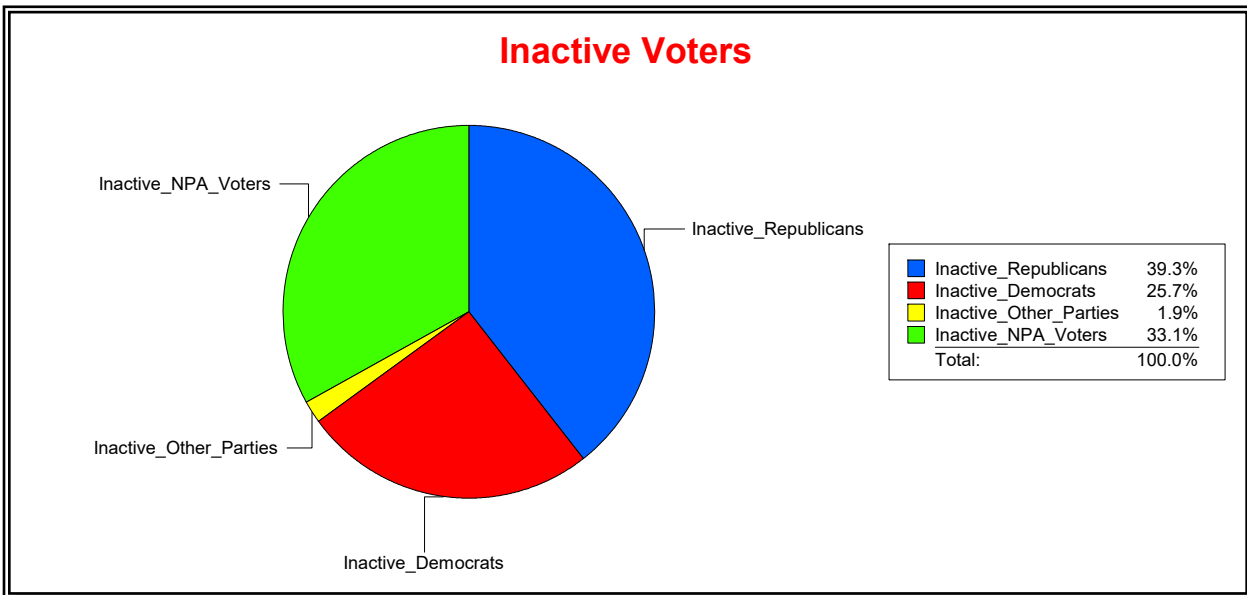

District	Total	Dems	Reps	NonP	Other	Total	Dems	Reps	NonP	Other
VENICE	22,588	5,577	11,282	5,201	528	2,809	722	1,105	930	52

Ron Turner

Supervisor of Elections

Sarasota County, FL

Date 9/3/2024

Time 07:23 AM