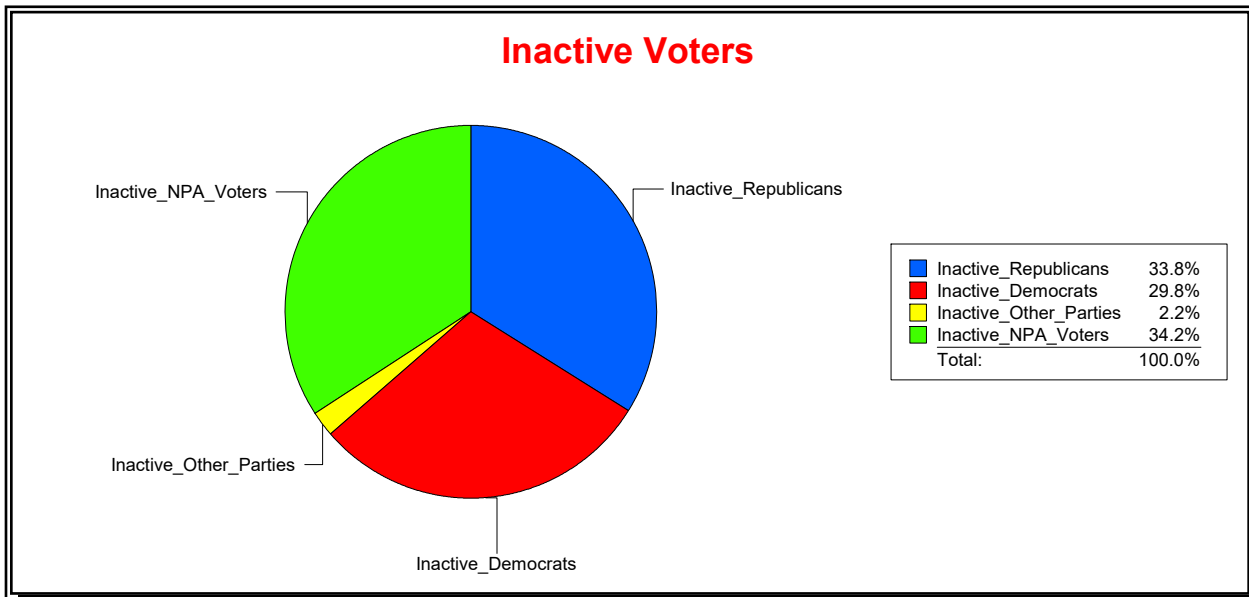

**Ron Turner**

Supervisor of Elections

Sarasota County, FL

Date 9/3/2024

Time 07:23 AM

**Graphs of District Registration**

District	Active Registered Voters					Inactive Voters				
	Total	Dems	Reps	NonP	Other	Total	Dems	Reps	NonP	Other
<b>SCHOOL DIST 4</b>	64,902	16,948	31,454	14,614	1,886	10,717	3,191	3,624	3,668	234