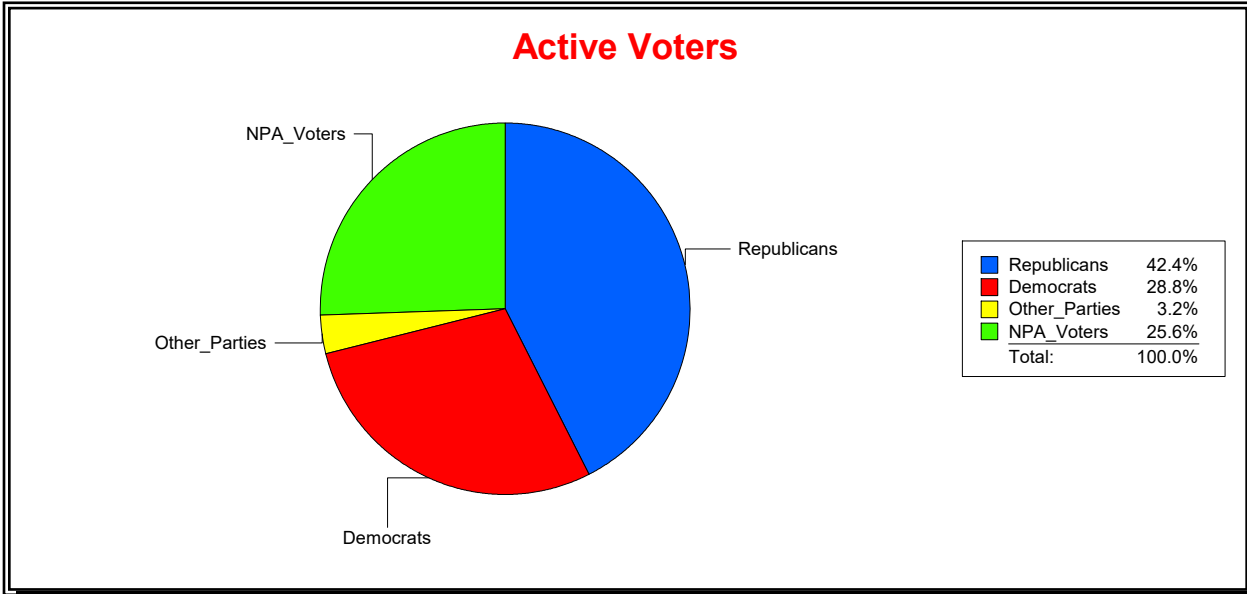

Ron Turner

Supervisor of Elections

Sarasota County, FL

Date 9/3/2024

Time 07:23 AM

Graphs of District Registration

Active Registered Voters

Inactive Voters

District	Total	Dems	Reps	NonP	Other	Total	Dems	Reps	NonP	Other
HLDY PK PK & REC DIST	493	142	209	126	16	95	29	34	32	0