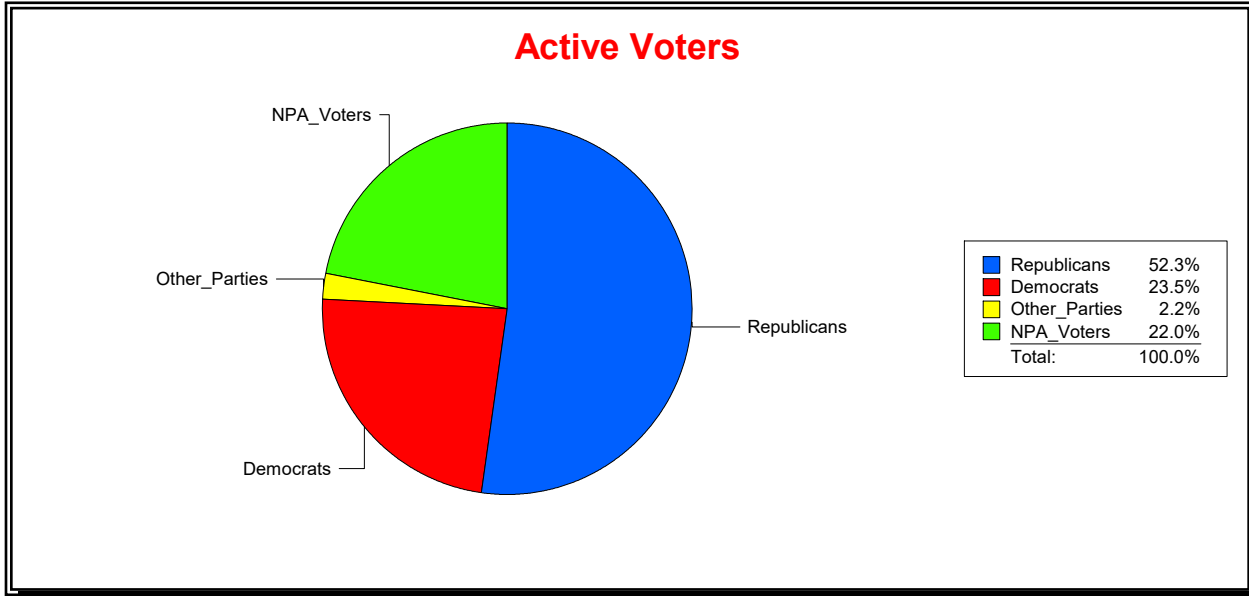

Ron Turner

Supervisor of Elections

Sarasota County, FL

Date 9/3/2024

Time 07:23 AM

Graphs of District Registration

Active Registered Voters

Inactive Voters

District	Total	Dems	Reps	NonP	Other	Total	Dems	Reps	NonP	Other
LBK DISTRICT 3	1,367	321	715	301	30	162	47	74	39	2