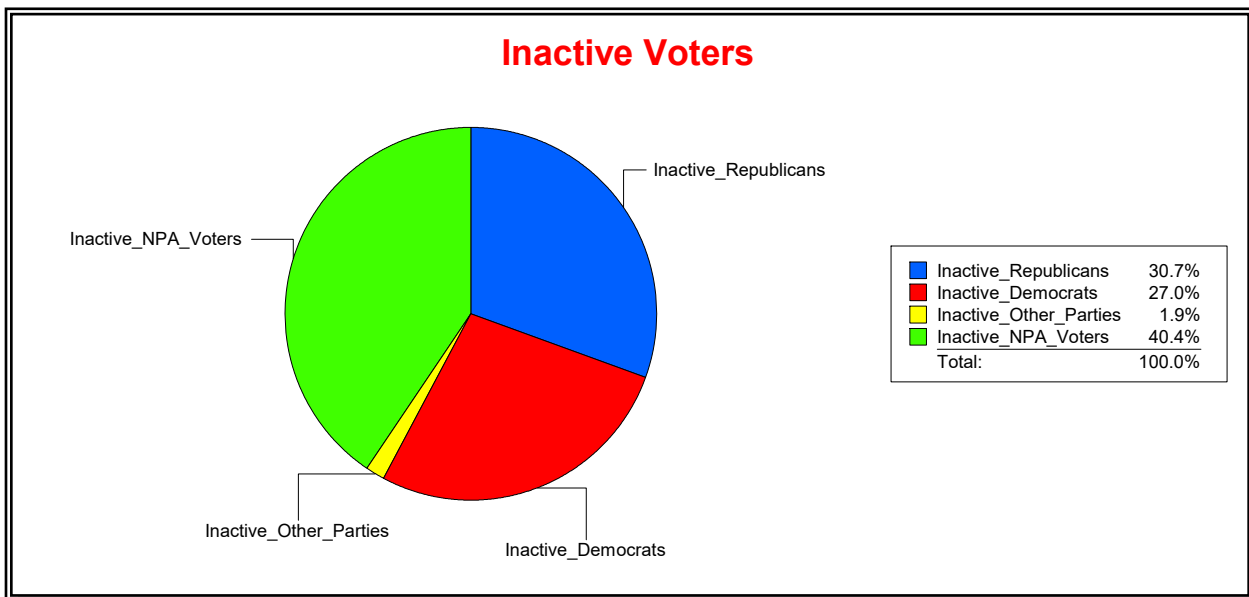

Ron Turner

Supervisor of Elections

Sarasota County, FL

Date 9/3/2024

Time 07:23 AM

Graphs of District Registration

Active Registered Voters

Inactive Voters

District	Total	Dems	Reps	NonP	Other	Total	Dems	Reps	NonP	Other
NORTH PORT 4	9,760	2,355	4,634	2,524	247	1,998	539	613	808	38