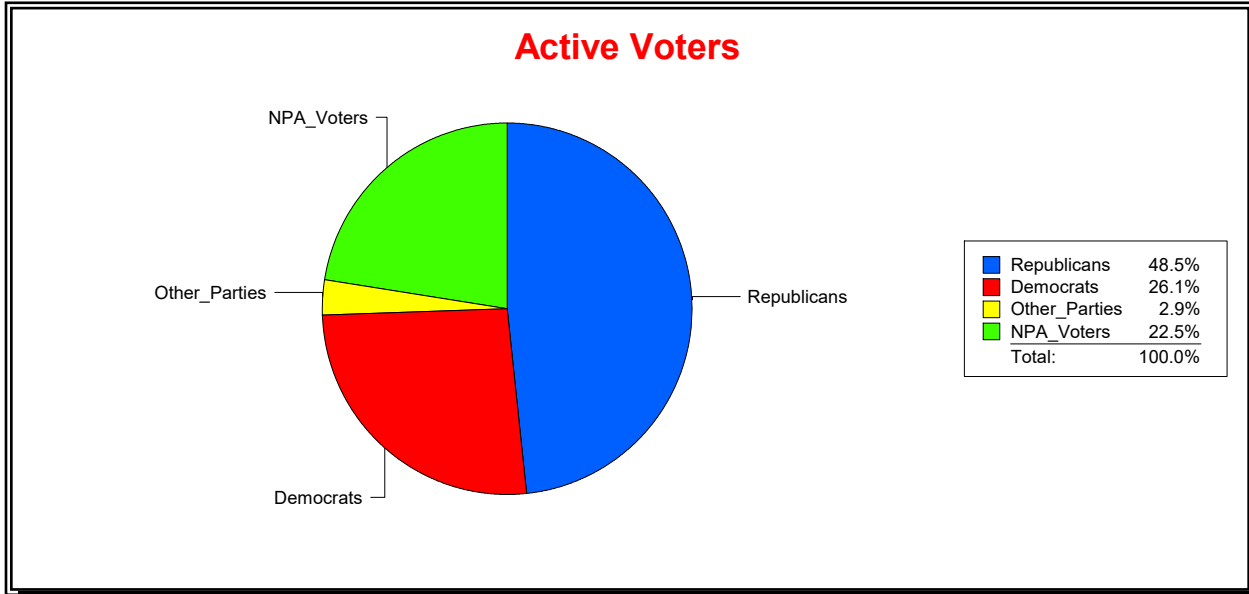

Ron Turner

Supervisor of Elections

Sarasota County, FL

Date 9/3/2024

Time 07:23 AM

Graphs of District Registration

Active Registered Voters

Inactive Voters

District	Total	Dems	Reps	NonP	Other	Total	Dems	Reps	NonP	Other
CNTY COMM DIST 1	64,902	16,948	31,454	14,614	1,886	10,717	3,191	3,624	3,668	234