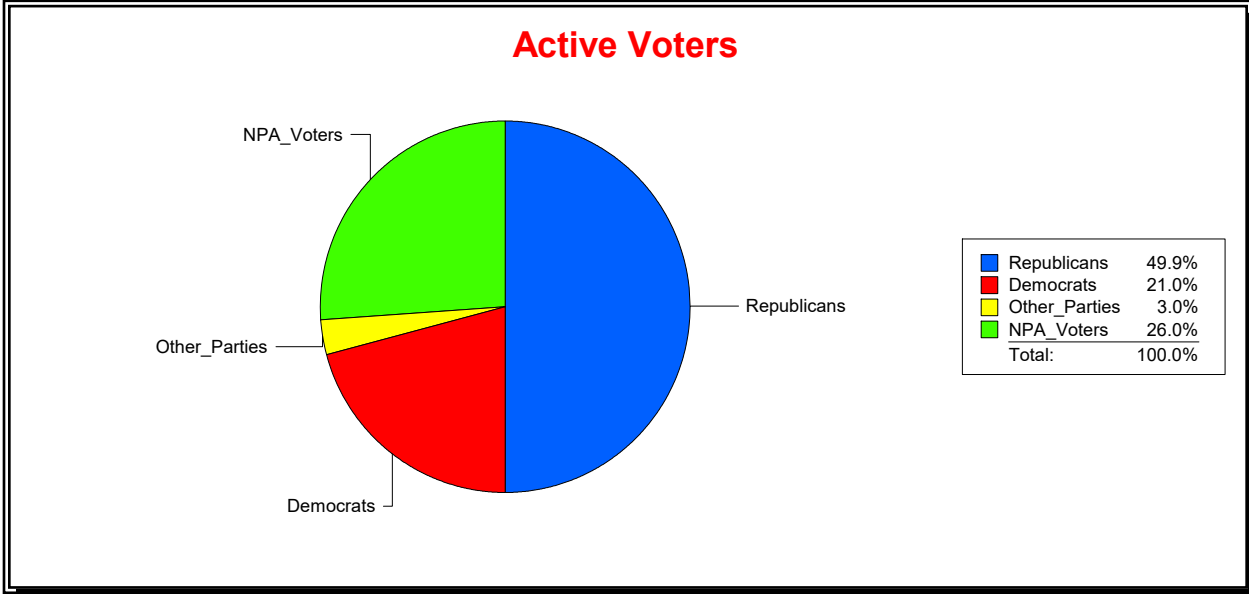

Ron Turner

Supervisor of Elections

Sarasota County, FL

Date 9/3/2024

Time 07:23 AM

Graphs of District Registration

Active Registered Voters

Inactive Voters

District	Total	Dems	Reps	NonP	Other	Total	Dems	Reps	NonP	Other
NORTH PORT DIST 1	10,900	2,292	5,443	2,837	328	1,997	503	605	836	53