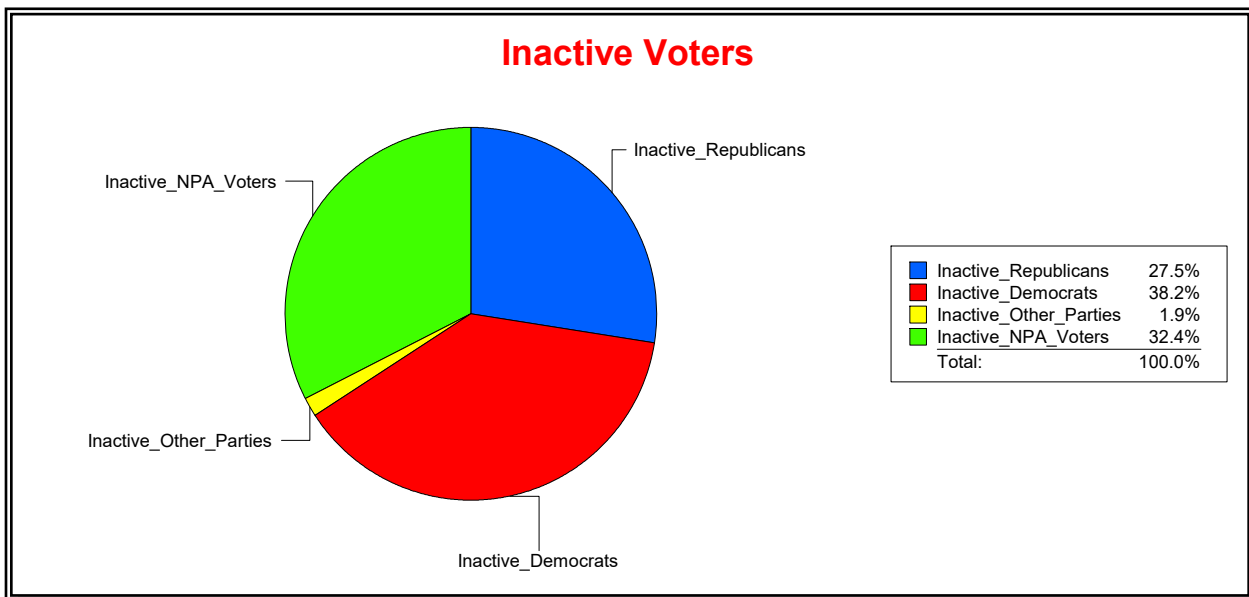

Ron Turner

Supervisor of Elections

Sarasota County, FL

Date 9/3/2024

Time 07:23 AM

Graphs of District Registration

Active Registered Voters

Inactive Voters

District	Total	Dems	Reps	NonP	Other	Total	Dems	Reps	NonP	Other
SCHOOL DIST 1	57,679	20,097	23,097	12,898	1,587	12,565	4,802	3,456	4,069	238