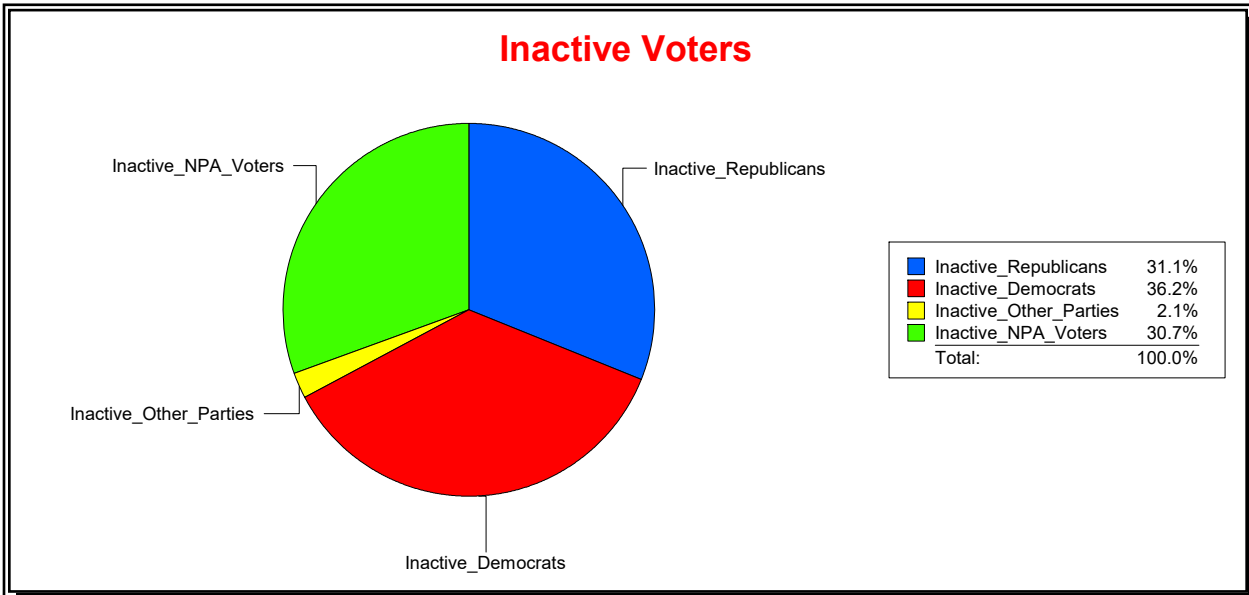

Ron Turner

Supervisor of Elections

Sarasota County, FL

Date 9/3/2024

Time 07:23 AM

Graphs of District Registration

Active Registered Voters

Inactive Voters

District	Total	Dems	Reps	NonP	Other	Total	Dems	Reps	NonP	Other
SARASOTA DIST 2	15,529	5,093	6,614	3,421	401	2,508	907	779	769	53