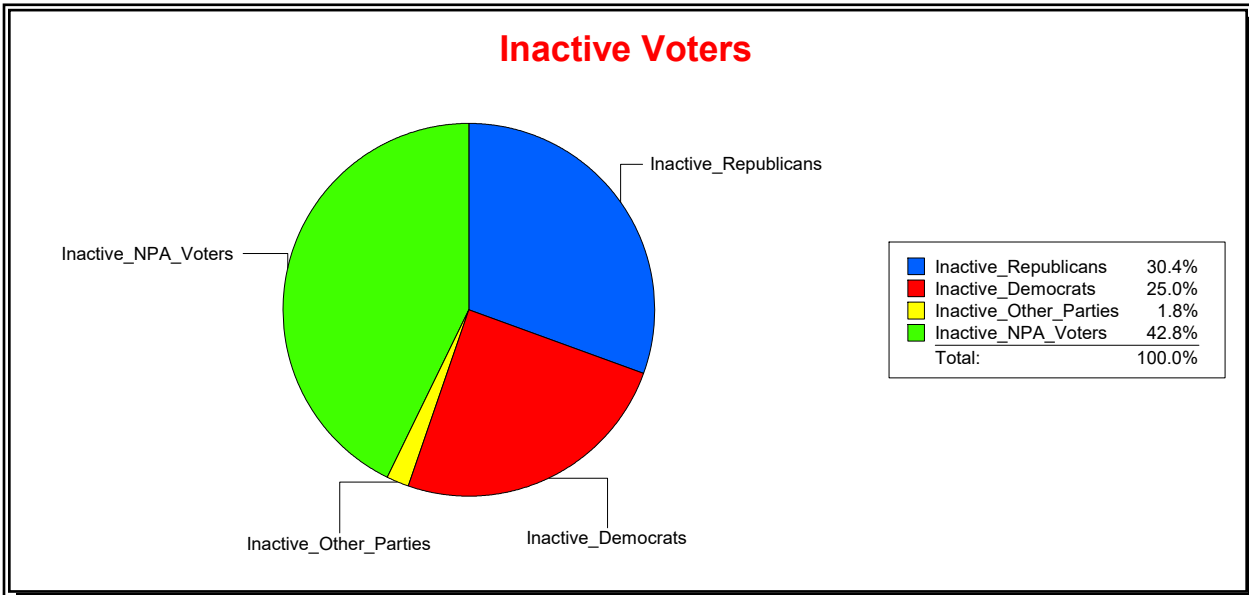

Ron Turner

Supervisor of Elections

Sarasota County, FL

Date 9/3/2024

Time 07:23 AM

Graphs of District Registration

Active Registered Voters

Inactive Voters

District	Total	Dems	Reps	NonP	Other	Total	Dems	Reps	NonP	Other
NORTH PORT 3	10,055	2,163	4,745	2,821	326	2,245	561	683	961	40