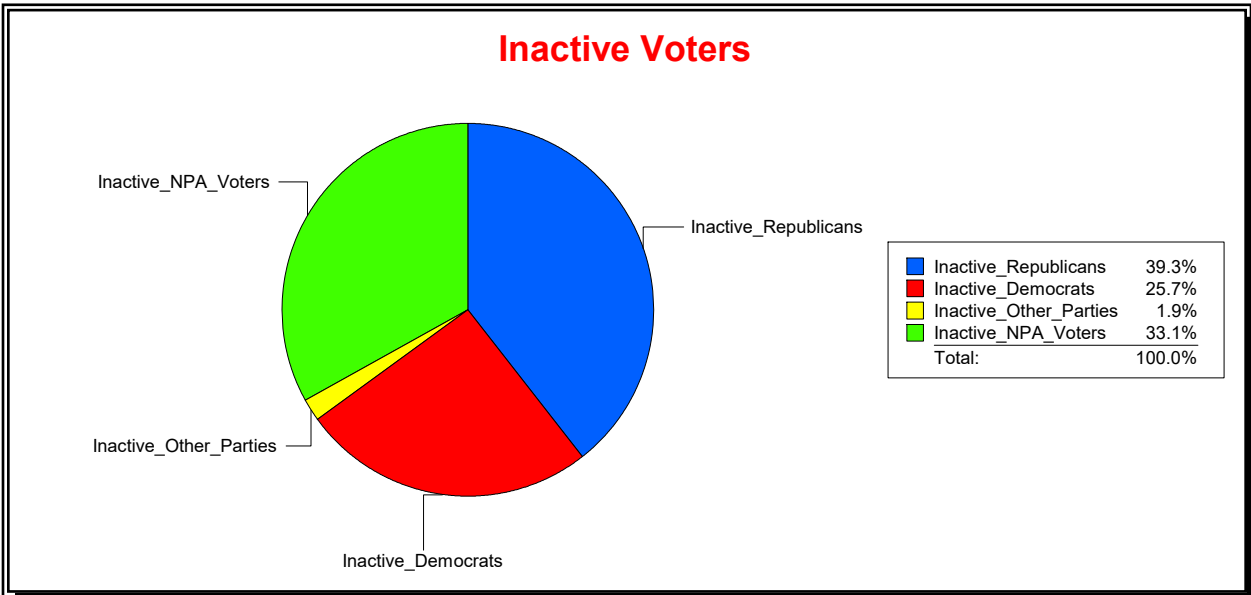

Ron Turner

Supervisor of Elections

Sarasota County, FL

Date 9/3/2024

Time 07:23 AM

Graphs of District Registration

Active Registered Voters

Inactive Voters

District	Total	Dems	Reps	NonP	Other	Total	Dems	Reps	NonP	Other
VENICE	22,588	5,577	11,282	5,201	528	2,809	722	1,105	930	52