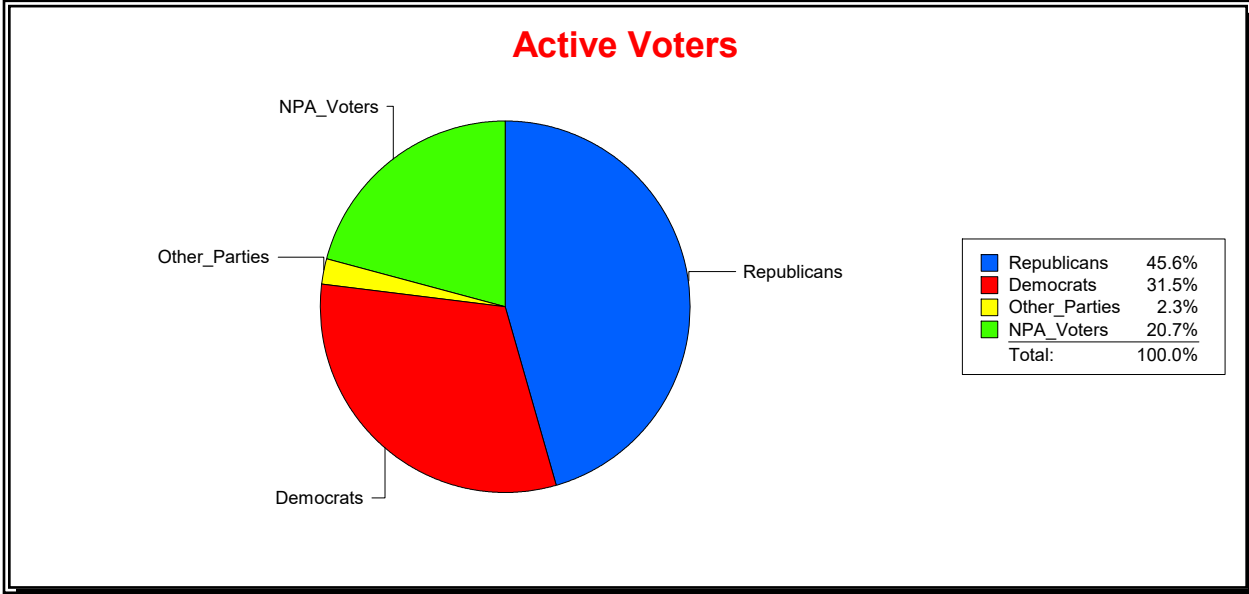

Ron Turner

Supervisor of Elections

Sarasota County, FL

Date 9/3/2024

Time 07:23 AM

Graphs of District Registration

Active Registered Voters

Inactive Voters

District	Total	Dems	Reps	NonP	Other	Total	Dems	Reps	NonP	Other
LBK DISTRICT 2	1,236	389	563	256	28	141	42	61	38	0