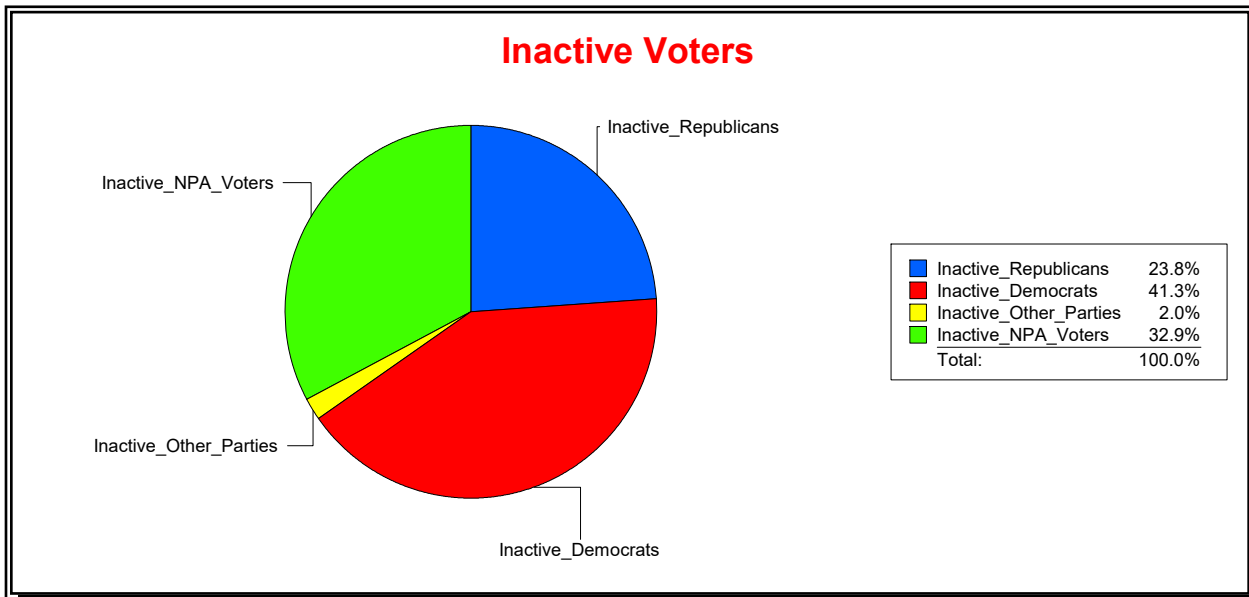

Ron Turner

Supervisor of Elections

Sarasota County, FL

Date 9/3/2024

Time 07:23 AM

Graphs of District Registration

Active Registered Voters

Inactive Voters

District	Total	Dems	Reps	NonP	Other	Total	Dems	Reps	NonP	Other
SARASOTA	33,682	12,799	12,192	7,691	1,000	8,363	3,456	1,992	2,751	164