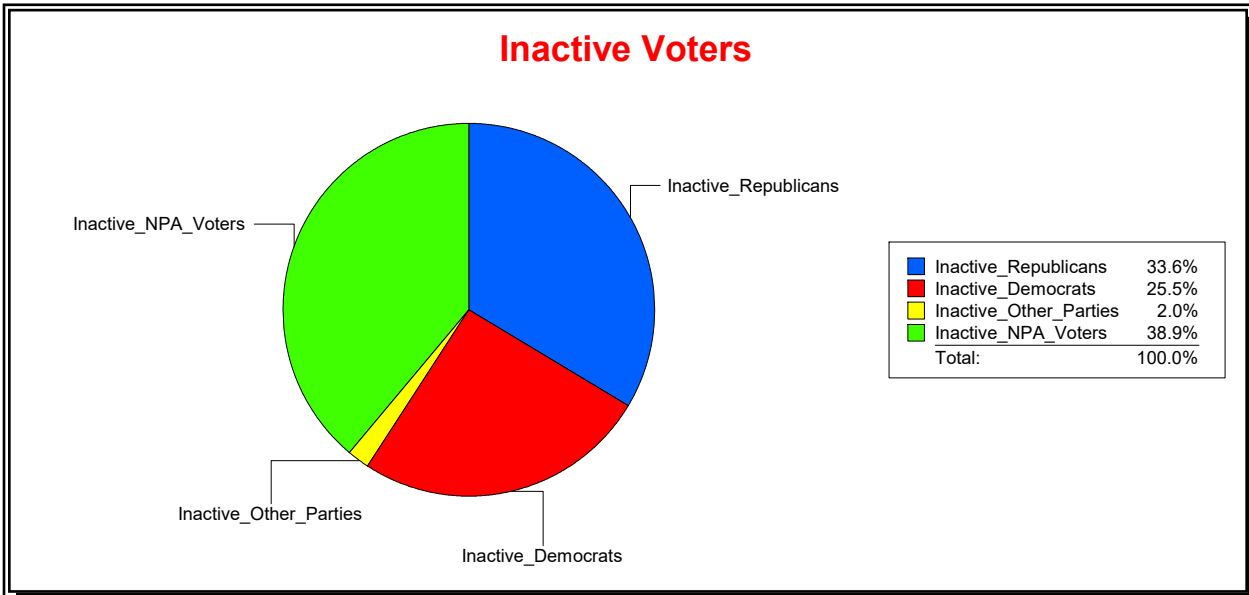

Date 9/3/2024

Time 07:23 AM

Graphs of District Registration

Active Registered Voters

Inactive Voters

District	Total	Dems	Reps	NonP	Other	Total	Dems	Reps	NonP	Other
HOSPITAL BOARD SOUTH	119,194	26,668	59,356	29,845	3,325	19,549	4,977	6,564	7,613	395