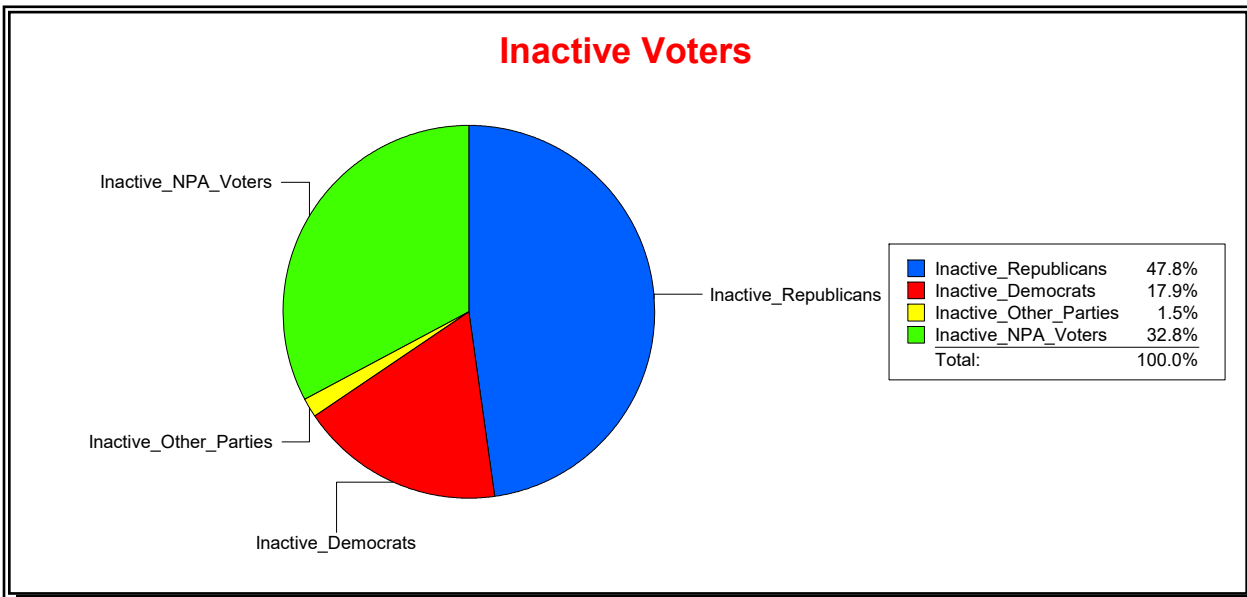

Ron Turner

Supervisor of Elections

Sarasota County, FL

Date 9/3/2024

Time 07:23 AM

Graphs of District Registration

Active Registered Voters

Inactive Voters

District	Total	Dems	Reps	NonP	Other	Total	Dems	Reps	NonP	Other
BLACKBURN CREEK	2,508	573	1,345	534	56	134	24	64	44	2