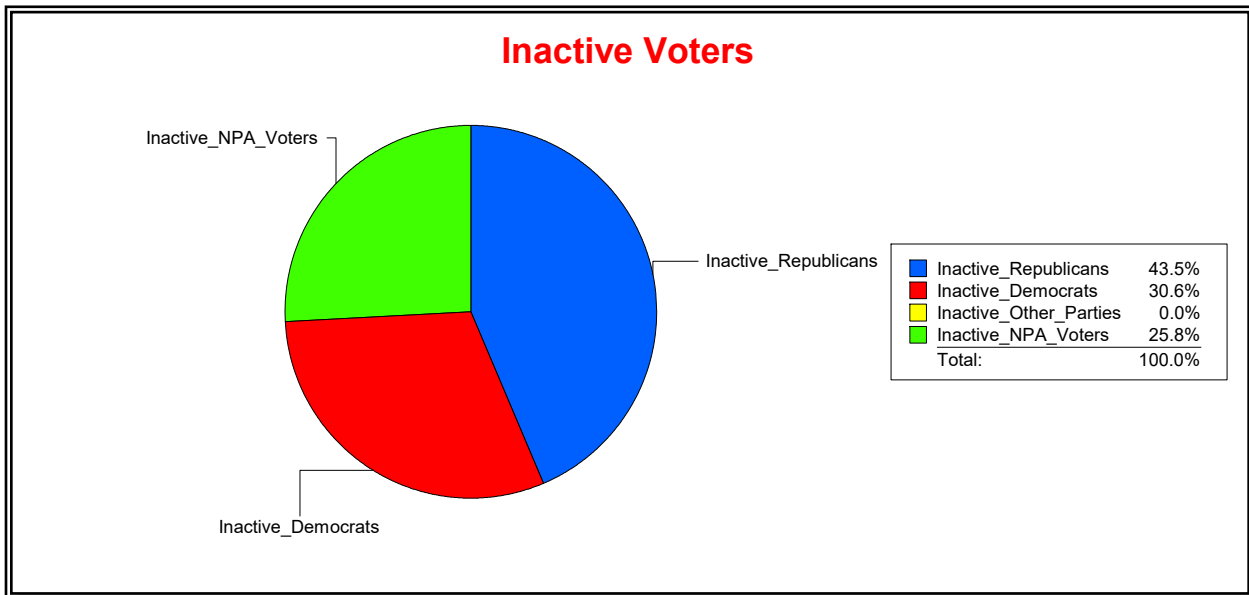

Ron Turner

Supervisor of Elections

Sarasota County, FL

Date 9/3/2024

Time 07:23 AM

Graphs of District Registration

Active Registered Voters

Inactive Voters

District	Total	Dems	Reps	NonP	Other	Total	Dems	Reps	NonP	Other
GOLDEN GATE POINT	328	76	171	71	10	62	19	27	16	0