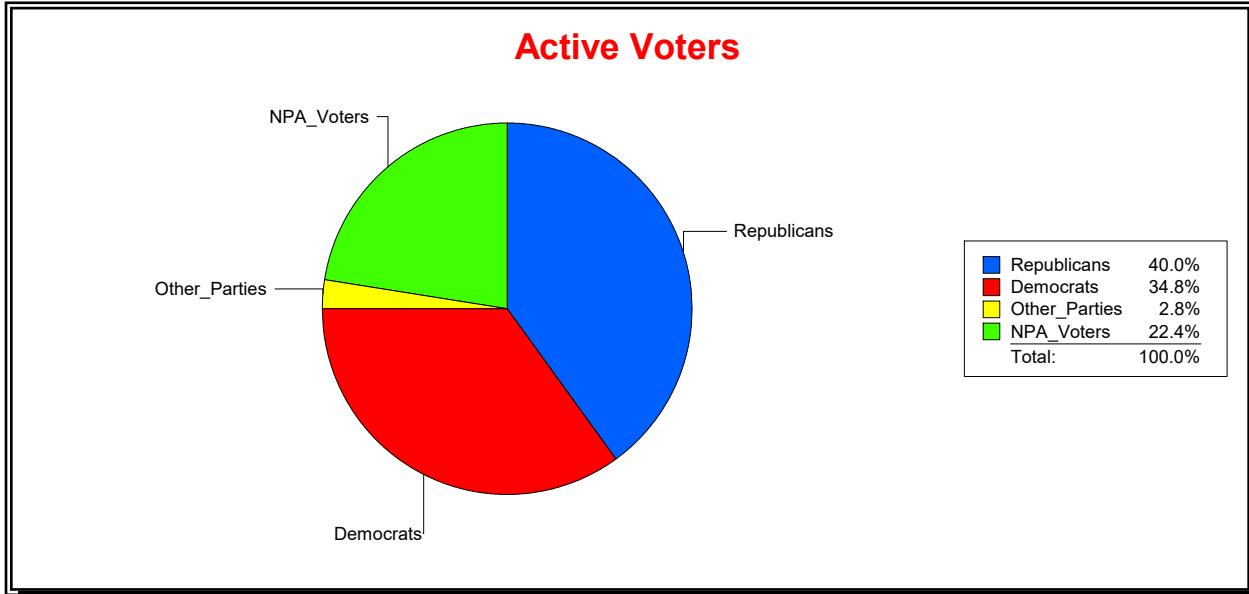

Ron Turner

Supervisor of Elections

Sarasota County, FL

Date 9/3/2024

Time 07:23 AM

Graphs of District Registration

Active Registered Voters

Inactive Voters

District	Total	Dems	Reps	NonP	Other	Total	Dems	Reps	NonP	Other
SCHOOL DIST 1	57,679	20,097	23,097	12,898	1,587	12,565	4,802	3,456	4,069	238