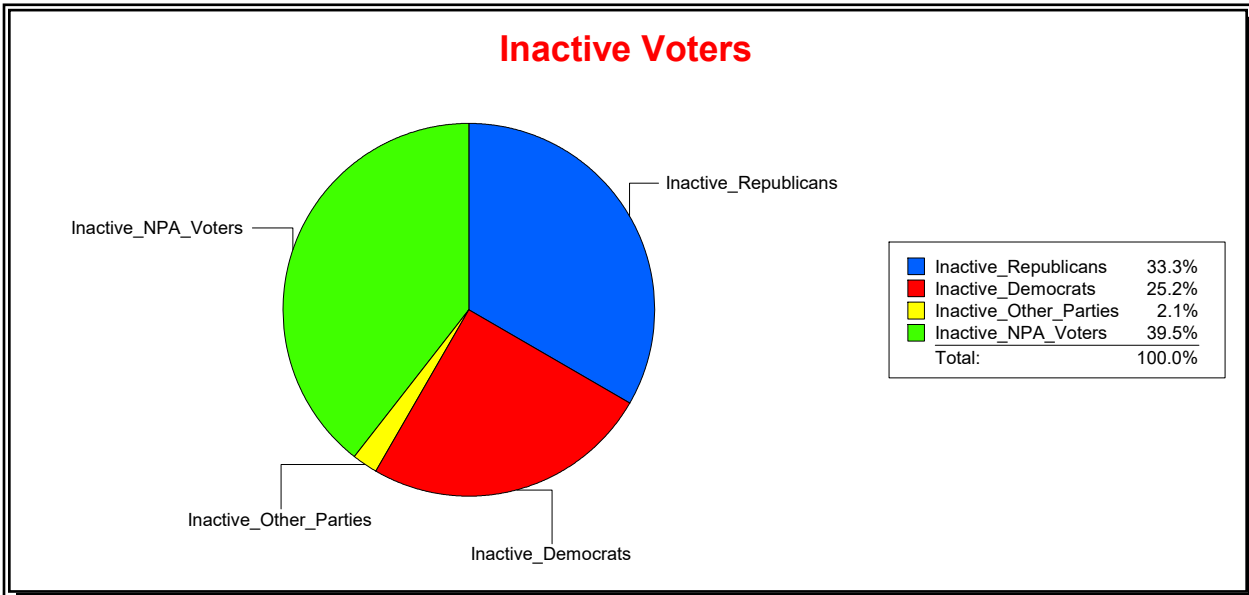

Ron Turner

Supervisor of Elections

Sarasota County, FL

Date 9/3/2024

Time 07:23 AM

Graphs of District Registration

Active Registered Voters

Inactive Voters

District	Total	Dems	Reps	NonP	Other	Total	Dems	Reps	NonP	Other
SCHOOL DIST 5	70,450	15,254	35,421	17,753	2,022	11,281	2,842	3,751	4,455	233