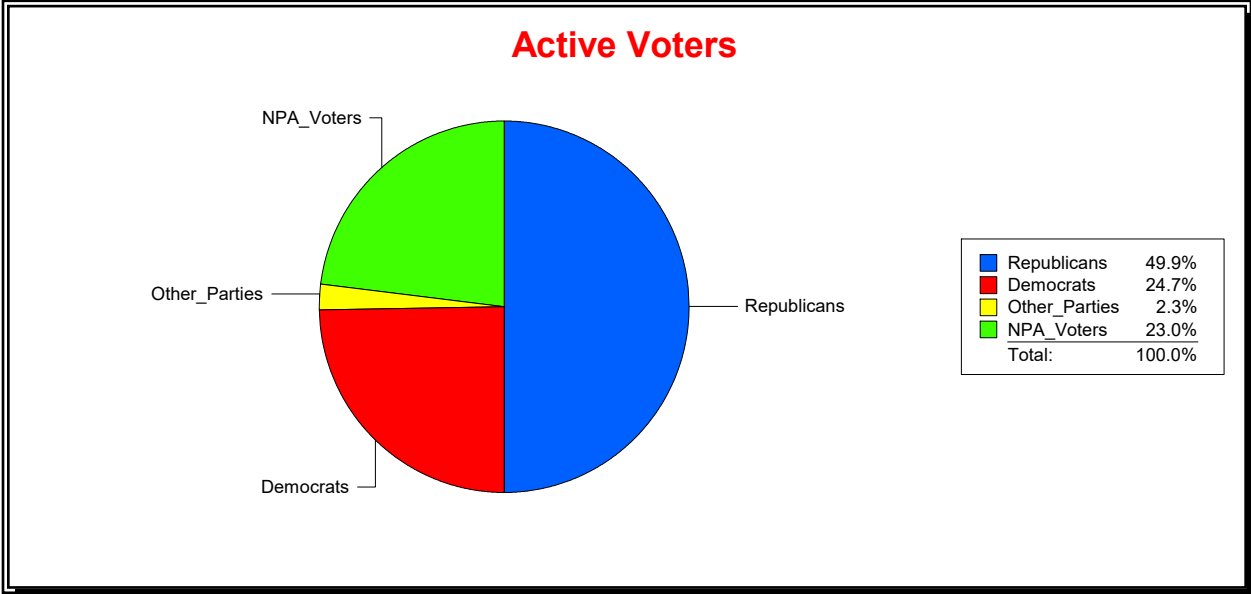

Ron Turner

Supervisor of Elections

Sarasota County, FL

Date 9/3/2024

Time 07:23 AM

Graphs of District Registration

Active Registered Voters

Inactive Voters

District	Total	Dems	Reps	NonP	Other	Total	Dems	Reps	NonP	Other
VENICE	22,588	5,577	11,282	5,201	528	2,809	722	1,105	930	52