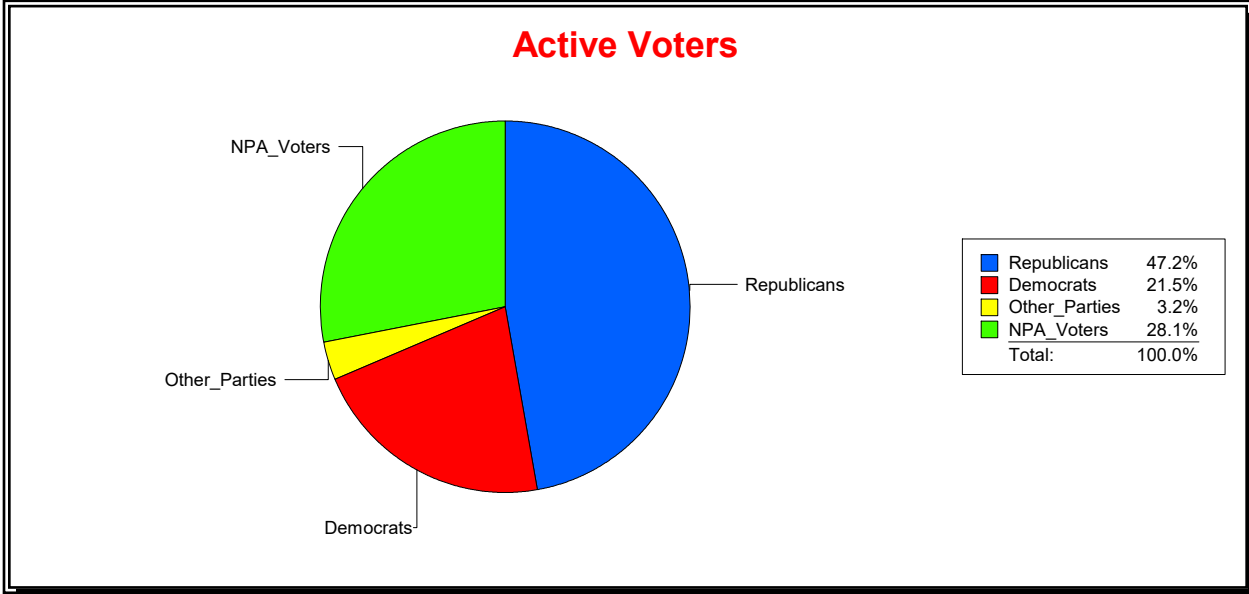

Ron Turner

Supervisor of Elections

Sarasota County, FL

Date 9/3/2024

Time 07:23 AM

Graphs of District Registration

Active Registered Voters

Inactive Voters

District	Total	Dems	Reps	NonP	Other	Total	Dems	Reps	NonP	Other
NORTH PORT 3	10,055	2,163	4,745	2,821	326	2,245	561	683	961	40