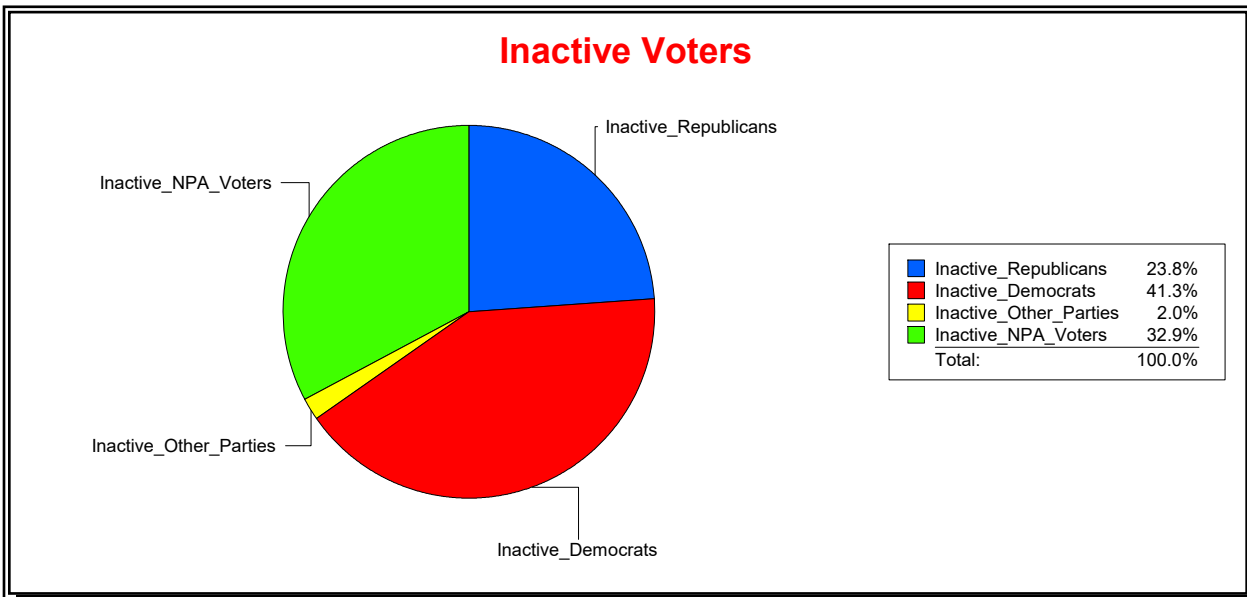

Ron Turner

Supervisor of Elections

Sarasota County, FL

Date 9/3/2024

Time 07:23 AM

Graphs of District Registration

Active Registered Voters

Inactive Voters

<u>District</u>	<u>Total</u>	<u>Dems</u>	<u>Reps</u>	<u>NonP</u>	<u>Other</u>	<u>Total</u>	<u>Dems</u>	<u>Reps</u>	<u>NonP</u>	<u>Other</u>
SARASOTA	33,682	12,799	12,192	7,691	1,000	8,363	3,456	1,992	2,751	164