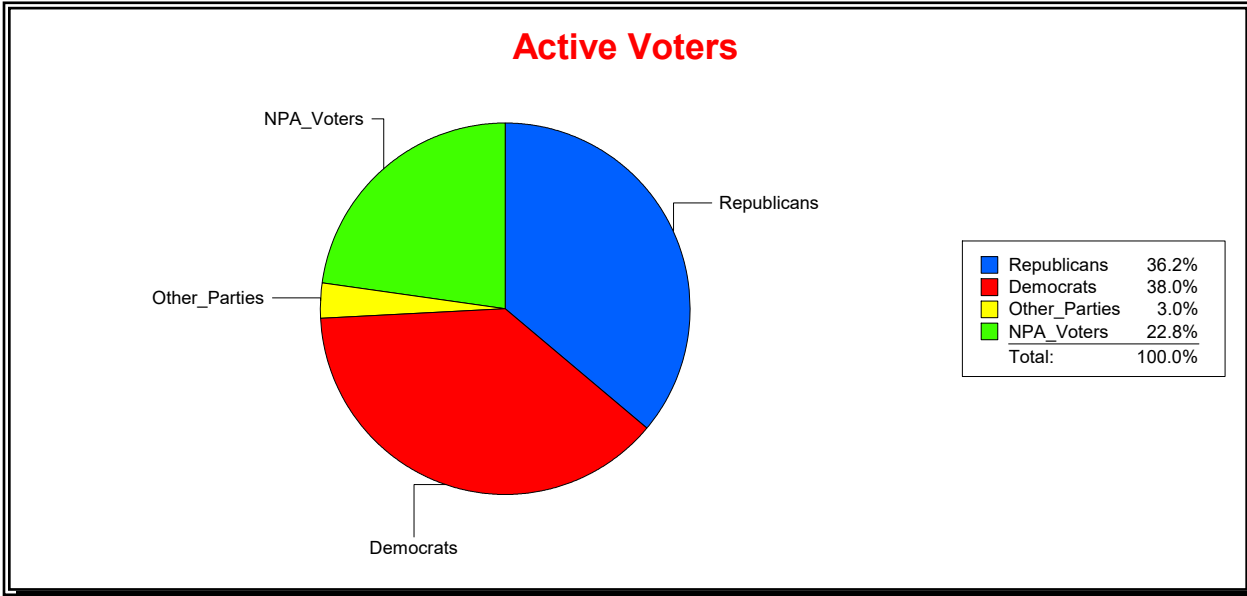

Ron Turner

Supervisor of Elections

Sarasota County, FL

Date 9/3/2024

Time 07:23 AM

Graphs of District Registration

Active Registered Voters

Inactive Voters

<u>District</u>	<u>Total</u>	<u>Dems</u>	<u>Reps</u>	<u>NonP</u>	<u>Other</u>	<u>Total</u>	<u>Dems</u>	<u>Reps</u>	<u>NonP</u>	<u>Other</u>
SARASOTA	33,682	12,799	12,192	7,691	1,000	8,363	3,456	1,992	2,751	164