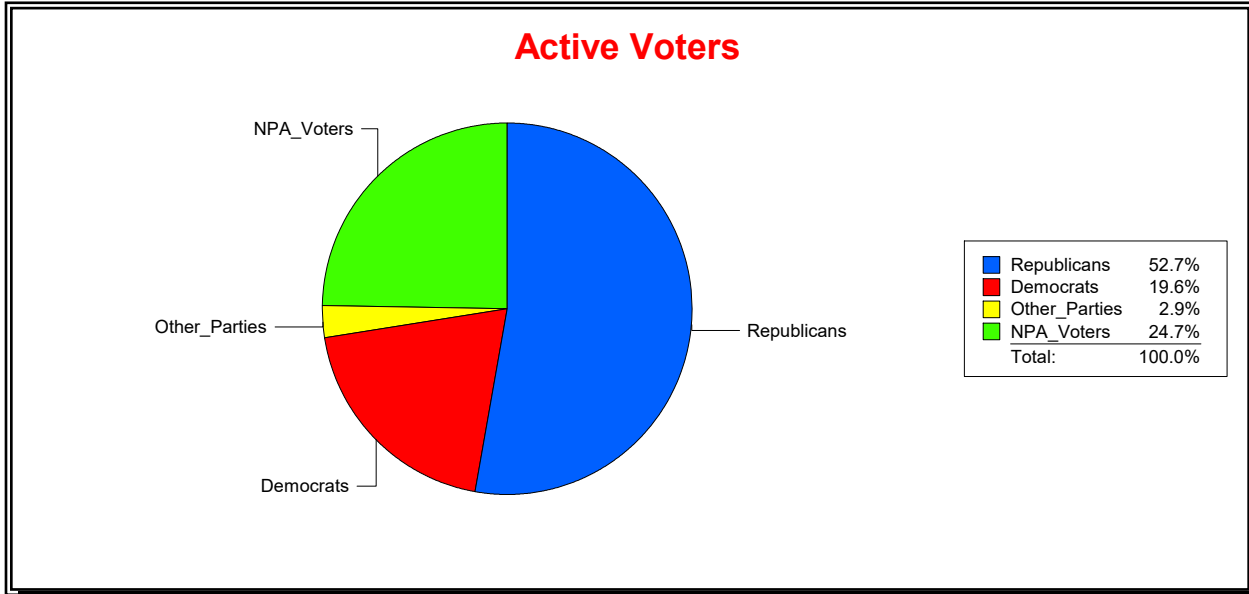

Ron Turner

Supervisor of Elections

Sarasota County, FL

Date 9/3/2024

Time 07:23 AM

Graphs of District Registration

Active Registered Voters

Inactive Voters

District	Total	Dems	Reps	NonP	Other	Total	Dems	Reps	NonP	Other
WOODLANDS CDD	1,843	362	972	455	54	112	30	40	40	2