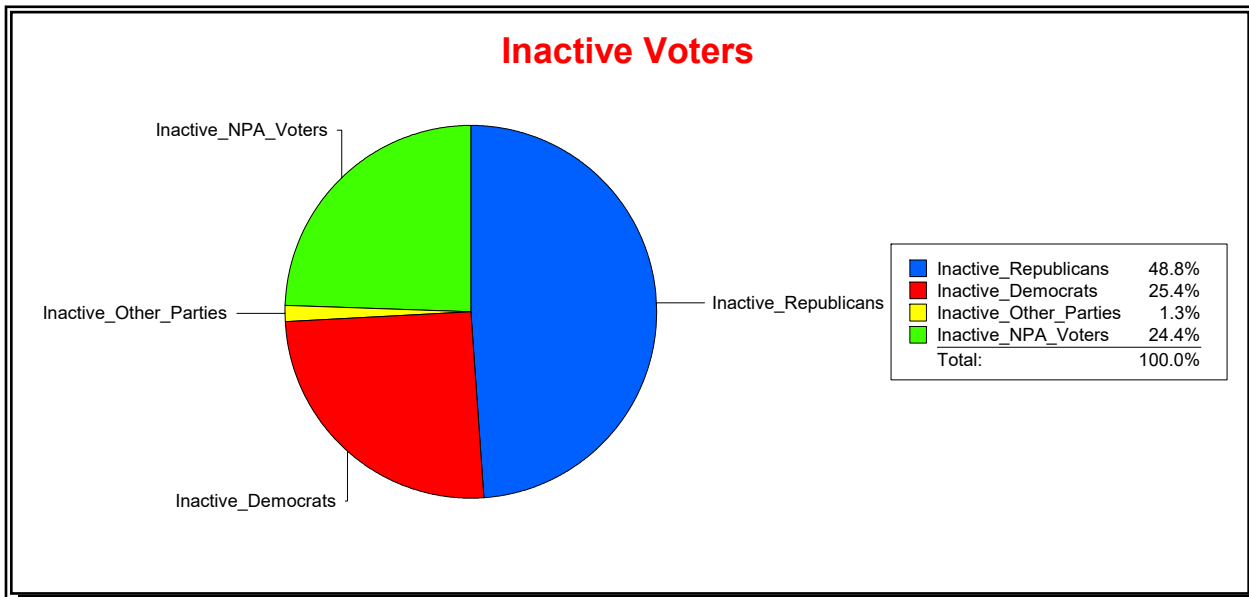

Ron Turner

Supervisor of Elections

Sarasota County, FL

Date 9/3/2024

Time 07:23 AM

Graphs of District Registration

Active Registered Voters

Inactive Voters

District	Total	Dems	Reps	NonP	Other	Total	Dems	Reps	NonP	Other
LONGBOAT KEY BEACH B	2,674	636	1,401	572	65	303	77	148	74	4