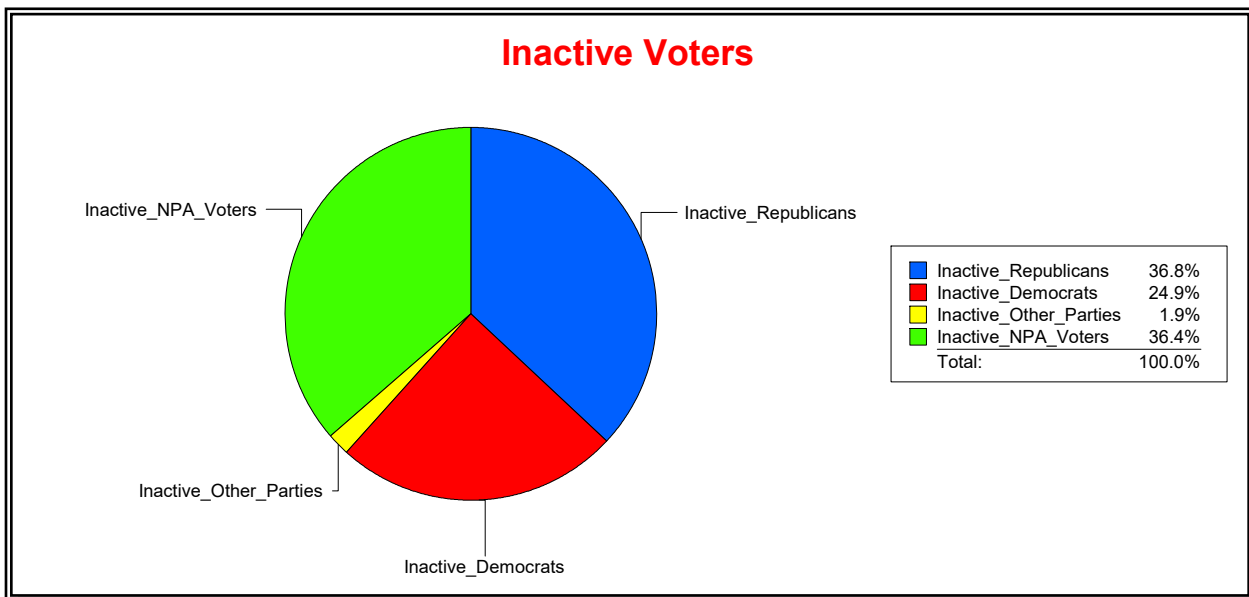

Ron Turner

Supervisor of Elections

Sarasota County, FL

Date 9/3/2024

Time 07:23 AM

Graphs of District Registration

Active Registered Voters

Inactive Voters

District	Total	Dems	Reps	NonP	Other	Total	Dems	Reps	NonP	Other
CNTY COMM DIST 3	71,543	16,585	35,903	17,237	1,818	10,019	2,493	3,692	3,648	186