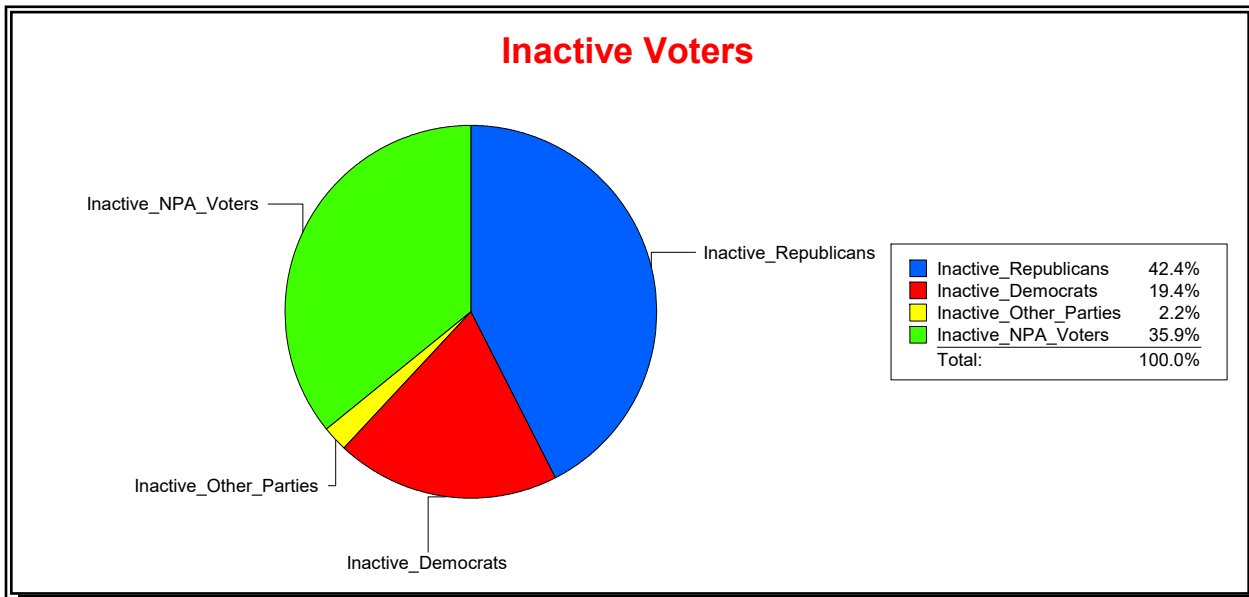

Ron Turner

Supervisor of Elections

Sarasota County, FL

Date 9/3/2024

Time 07:23 AM

Graphs of District Registration

Active Registered Voters

Inactive Voters

District	Total	Dems	Reps	NonP	Other	Total	Dems	Reps	NonP	Other
WEST VILLAGES CDD	9,139	1,816	5,037	2,033	253	448	87	190	161	10