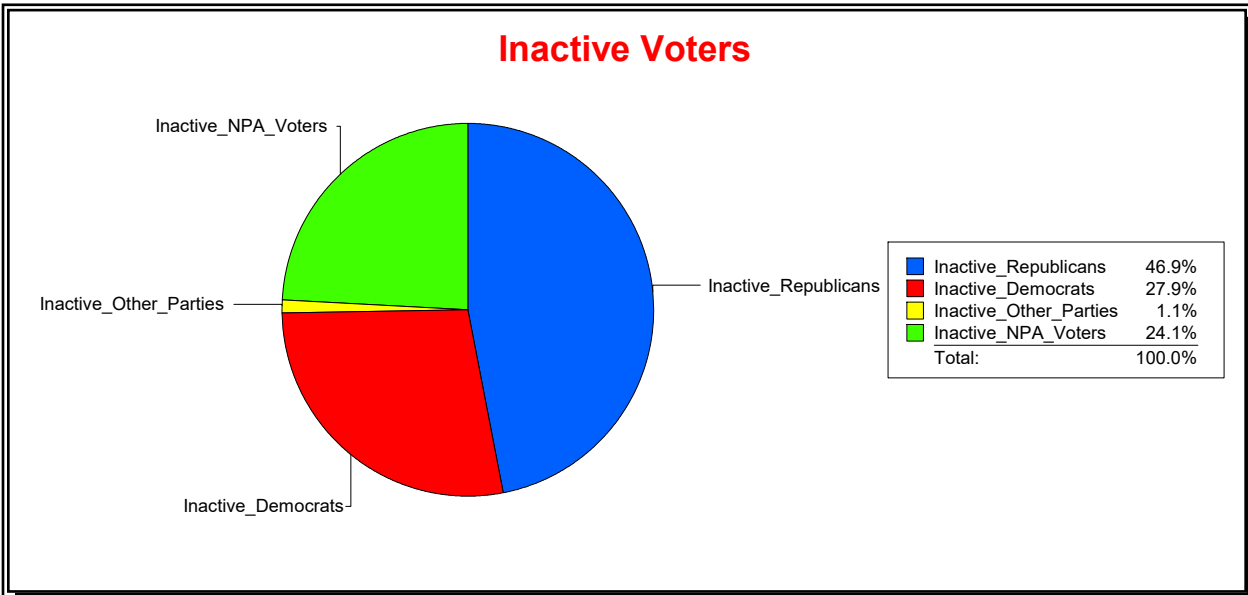

District	Total	Dems	Reps	NonP	Other	Total	Dems	Reps	NonP	Other
LONGBOAT KEY	4,369	1,080	2,252	927	110	544	152	255	131	6

**Ron Turner**

Supervisor of Elections

Sarasota County, FL

Date 9/3/2024

Time 07:23 AM