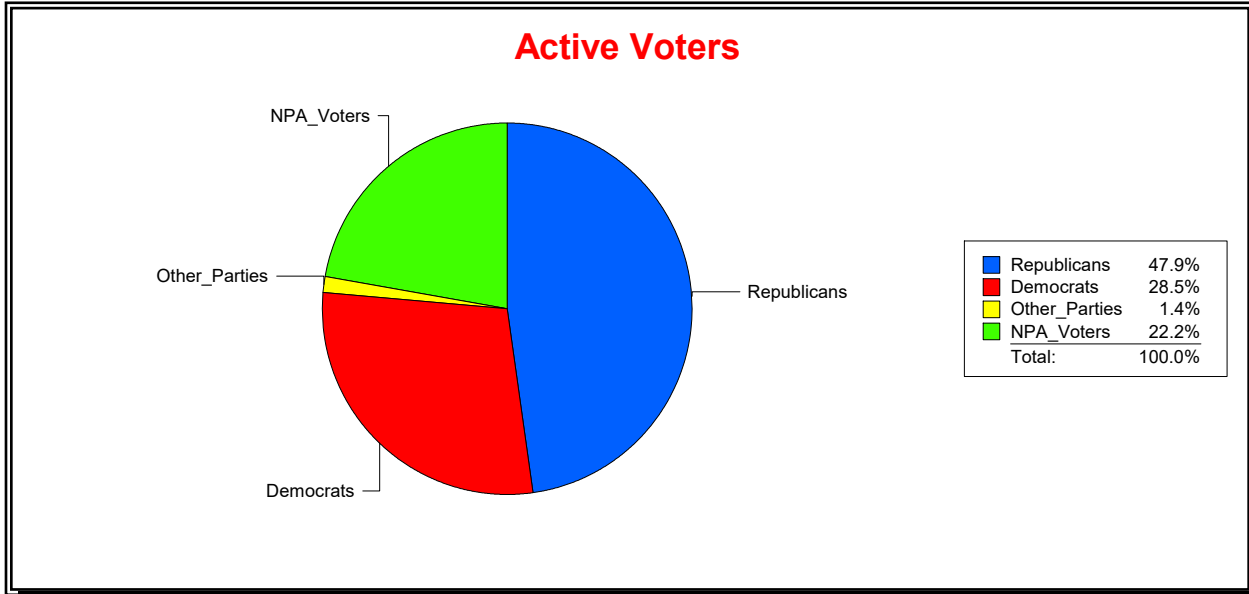

Ron Turner

Supervisor of Elections

Sarasota County, FL

Date 9/3/2024

Time 07:23 AM

Graphs of District Registration

Active Registered Voters

Inactive Voters

District	Total	Dems	Reps	NonP	Other	Total	Dems	Reps	NonP	Other
TRI-PAR PK & REC DIST	495	141	237	110	7	77	31	34	10	2