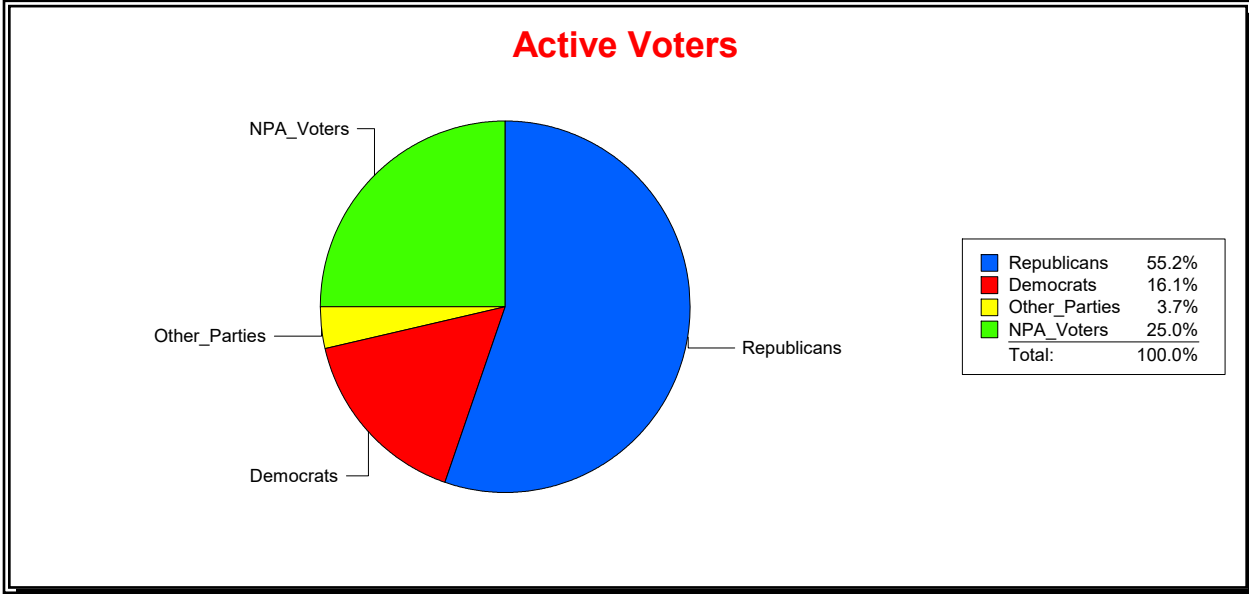

Sarasota County, FL

Date 9/3/2024

Time 07:23 AM

Graphs of District Registration

Active Registered Voters

Inactive Voters

District	Total	Dems	Reps	NonP	Other	Total	Dems	Reps	NonP	Other
LT RANCH CDD	1,059	170	585	265	39	13	3	3	6	1