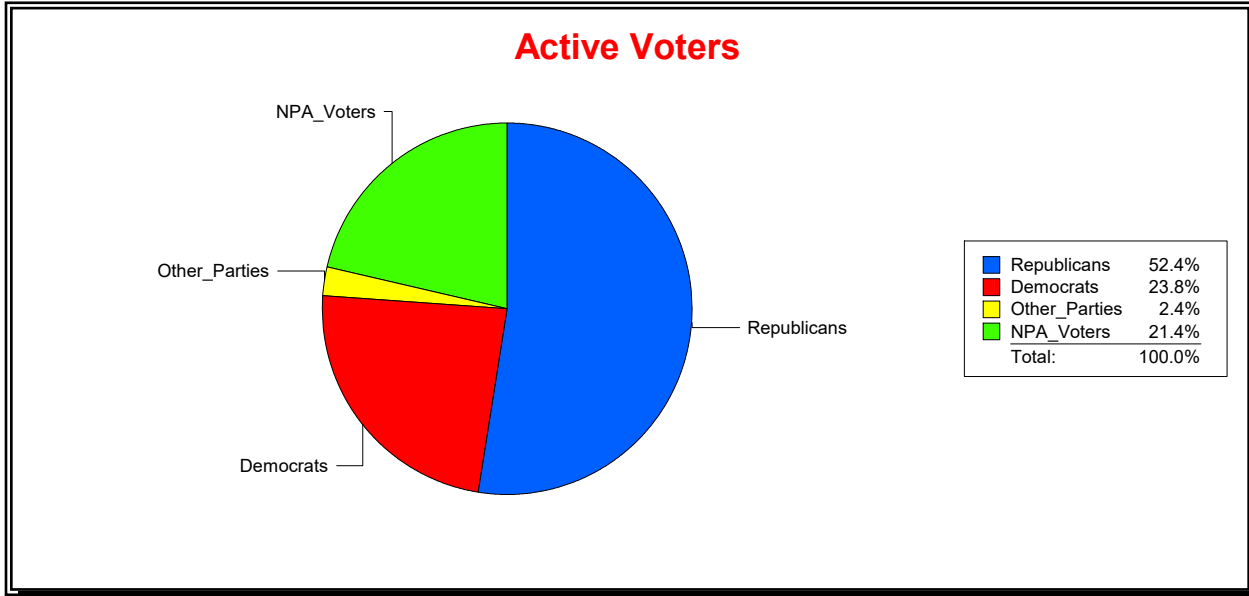

Ron Turner

Supervisor of Elections

Sarasota County, FL

Date 9/3/2024

Time 07:23 AM

Graphs of District Registration

Active Registered Voters

Inactive Voters

District	Total	Dems	Reps	NonP	Other	Total	Dems	Reps	NonP	Other
LONGBOAT KEY BEACH B	2,674	636	1,401	572	65	303	77	148	74	4