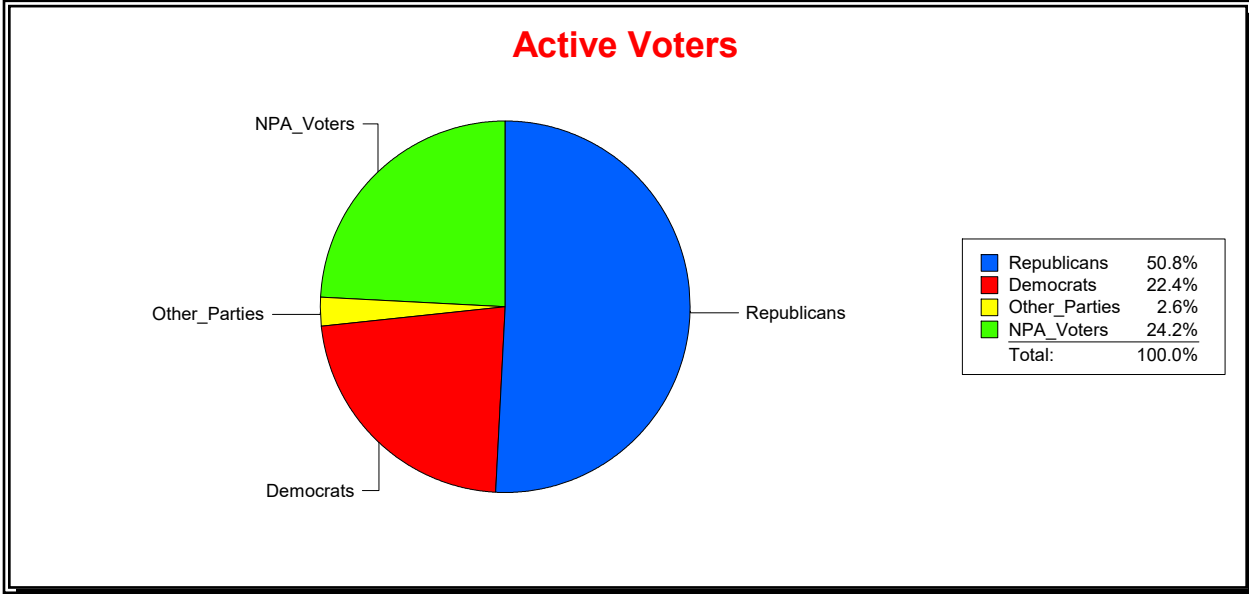

Ron Turner

Supervisor of Elections

Sarasota County, FL

Date 9/3/2024

Time 07:23 AM

Graphs of District Registration

Active Registered Voters

Inactive Voters

<u>District</u>	<u>Total</u>	<u>Dems</u>	<u>Reps</u>	<u>NonP</u>	<u>Other</u>	<u>Total</u>	<u>Dems</u>	<u>Reps</u>	<u>NonP</u>	<u>Other</u>
ENGLEWOOD WATER DIST	13,939	3,128	7,075	3,369	367	2,179	556	794	785	44