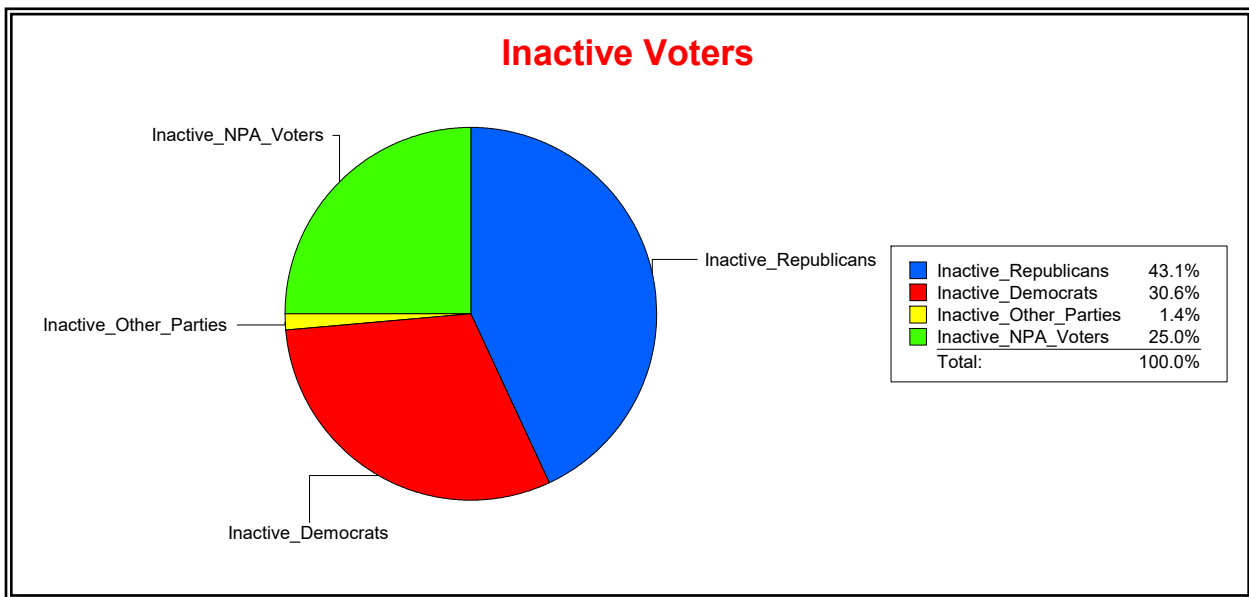

Sarasota County, FL

Date 9/3/2024

Time 07:23 AM

Graphs of District Registration

Active Registered Voters

Inactive Voters

District	Total	Dems	Reps	NonP	Other	Total	Dems	Reps	NonP	Other
BOBCAT TRAIL CDD	742	153	393	187	9	72	22	31	18	1