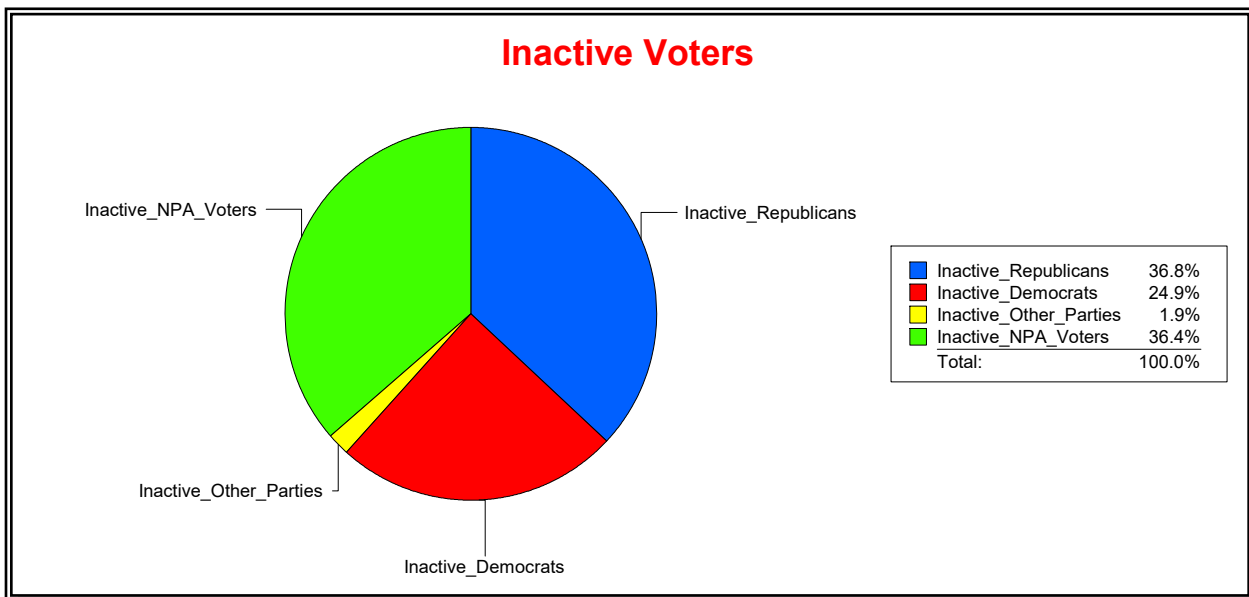

Ron Turner

Supervisor of Elections

Sarasota County, FL

Date 9/3/2024

Time 07:23 AM

Graphs of District Registration

Active Registered Voters

Inactive Voters

District	Total	Dems	Reps	NonP	Other	Total	Dems	Reps	NonP	Other
SOIL AND WATER DIST 3	71,543	16,585	35,903	17,237	1,818	10,019	2,493	3,692	3,648	186