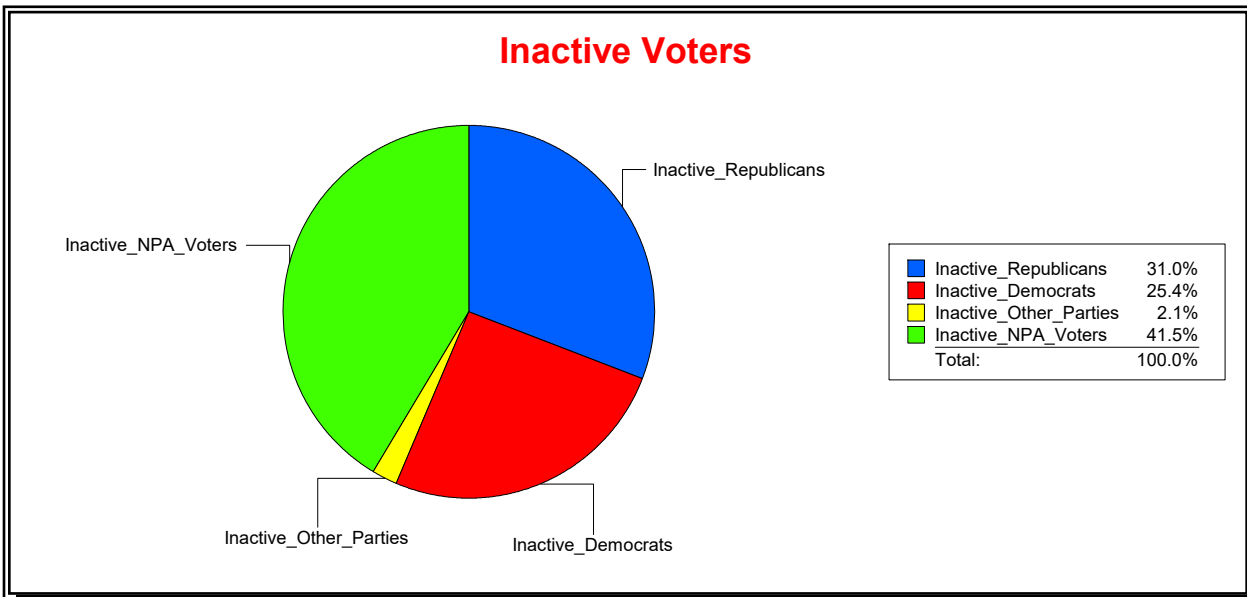

Ron Turner

Supervisor of Elections

Sarasota County, FL

Date 9/3/2024

Time 07:23 AM

Graphs of District Registration

Active Registered Voters

Inactive Voters

<u>District</u>	<u>Total</u>	<u>Dems</u>	<u>Reps</u>	<u>NonP</u>	<u>Other</u>	<u>Total</u>	<u>Dems</u>	<u>Reps</u>	<u>NonP</u>	<u>Other</u>
NORTH PORT	57,823	12,388	28,677	15,010	1,748	10,156	2,584	3,144	4,214	214