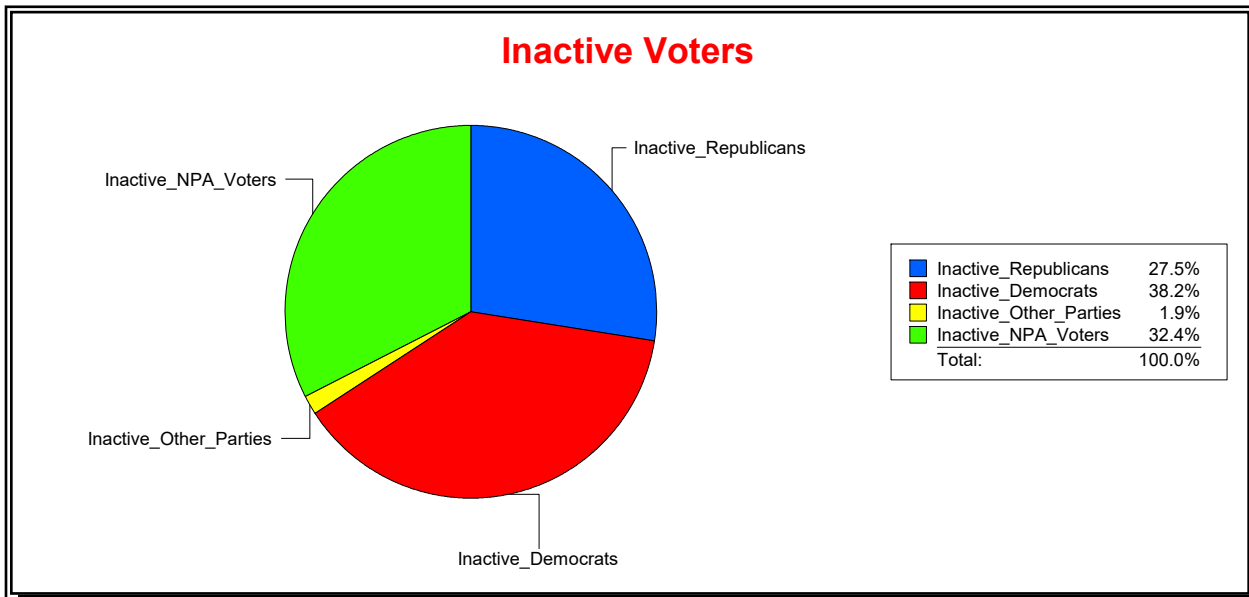

Ron Turner

Supervisor of Elections

Sarasota County, FL

Date 9/3/2024

Time 07:23 AM

Graphs of District Registration

Active Registered Voters

Inactive Voters

District	Total	Dems	Reps	NonP	Other	Total	Dems	Reps	NonP	Other
CNTY COMM DIST 2	57,679	20,097	23,097	12,898	1,587	12,565	4,802	3,456	4,069	238