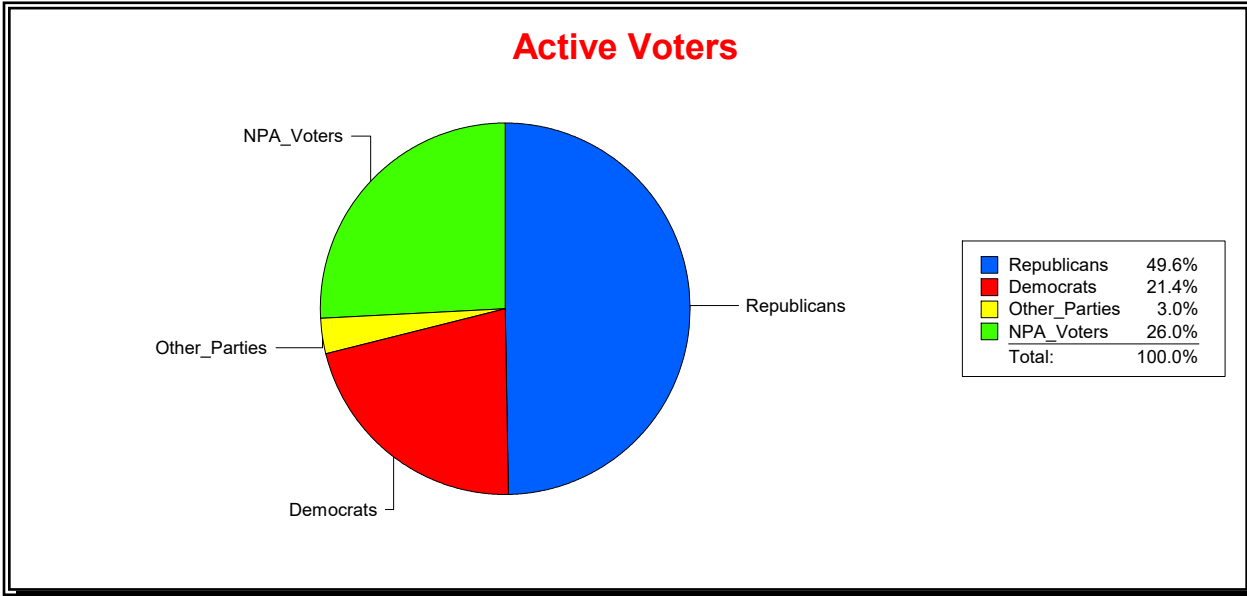

Ron Turner

Supervisor of Elections

Sarasota County, FL

Date 9/3/2024

Time 07:23 AM

Graphs of District Registration

Active Registered Voters

Inactive Voters

<u>District</u>	<u>Total</u>	<u>Dems</u>	<u>Reps</u>	<u>NonP</u>	<u>Other</u>	<u>Total</u>	<u>Dems</u>	<u>Reps</u>	<u>NonP</u>	<u>Other</u>
NORTH PORT	57,823	12,388	28,677	15,010	1,748	10,156	2,584	3,144	4,214	214