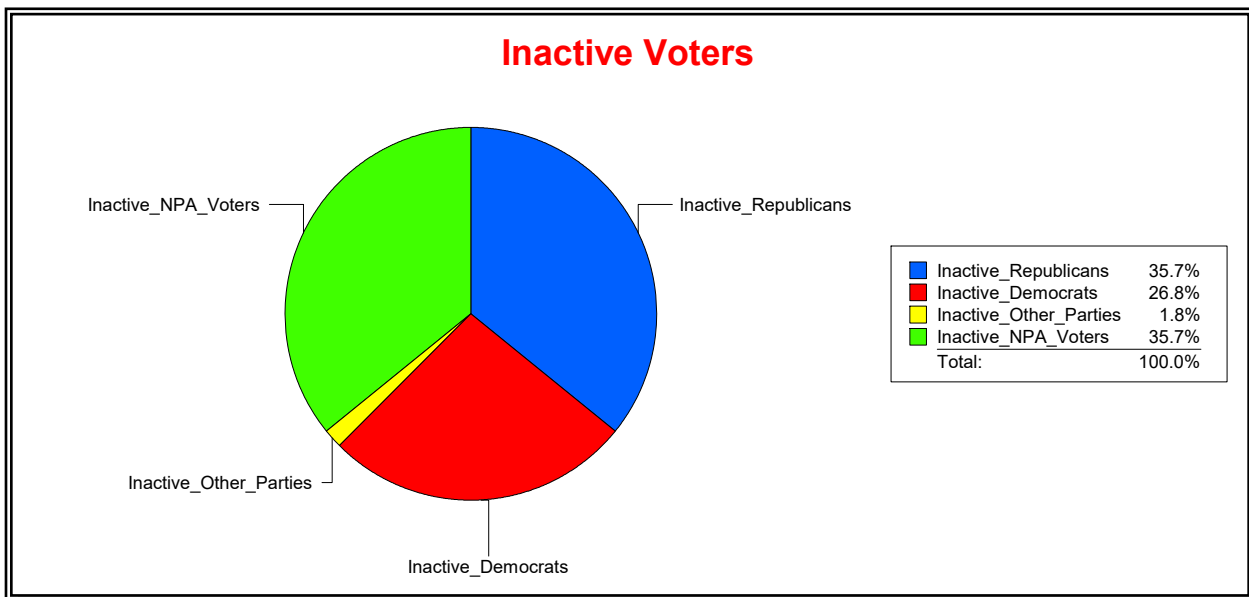

Ron Turner

Supervisor of Elections

Sarasota County, FL

Date 9/3/2024

Time 07:23 AM

Graphs of District Registration

Active Registered Voters

Inactive Voters

District	Total	Dems	Reps	NonP	Other	Total	Dems	Reps	NonP	Other
WOODLANDS CDD	1,843	362	972	455	54	112	30	40	40	2