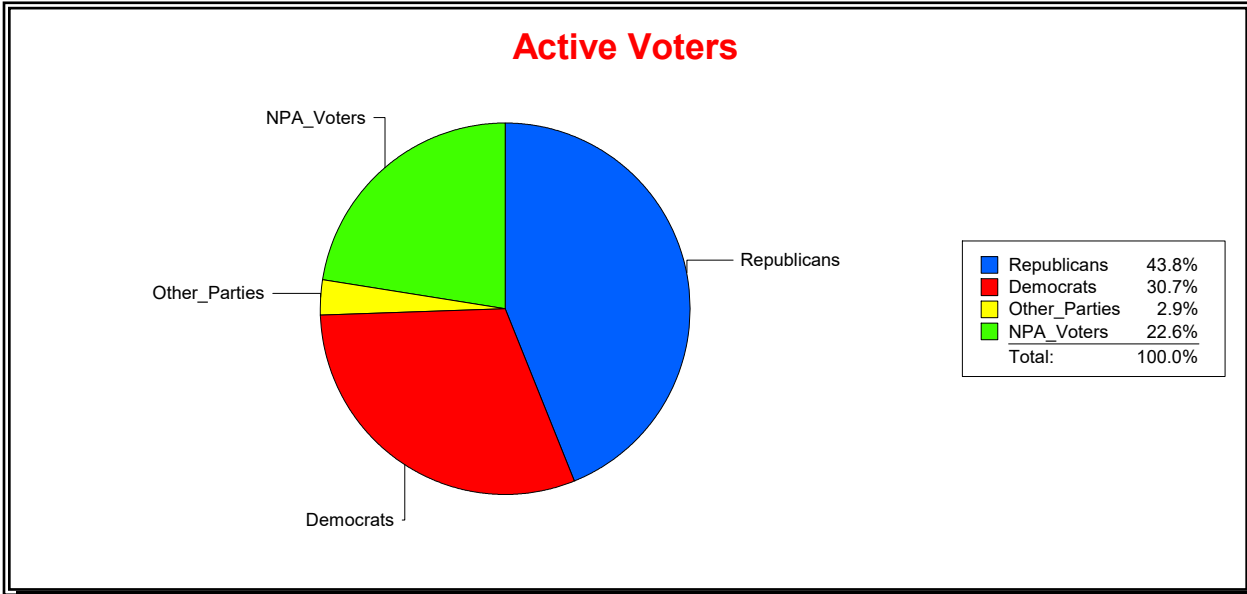

Ron Turner

Supervisor of Elections

Sarasota County, FL

Date 9/3/2024

Time 07:23 AM

Graphs of District Registration

Active Registered Voters

Inactive Voters

District	Total	Dems	Reps	NonP	Other	Total	Dems	Reps	NonP	Other
HOSPITAL BOARD NORTH	96,984	29,779	42,483	21,877	2,845	18,975	6,720	5,590	6,280	385