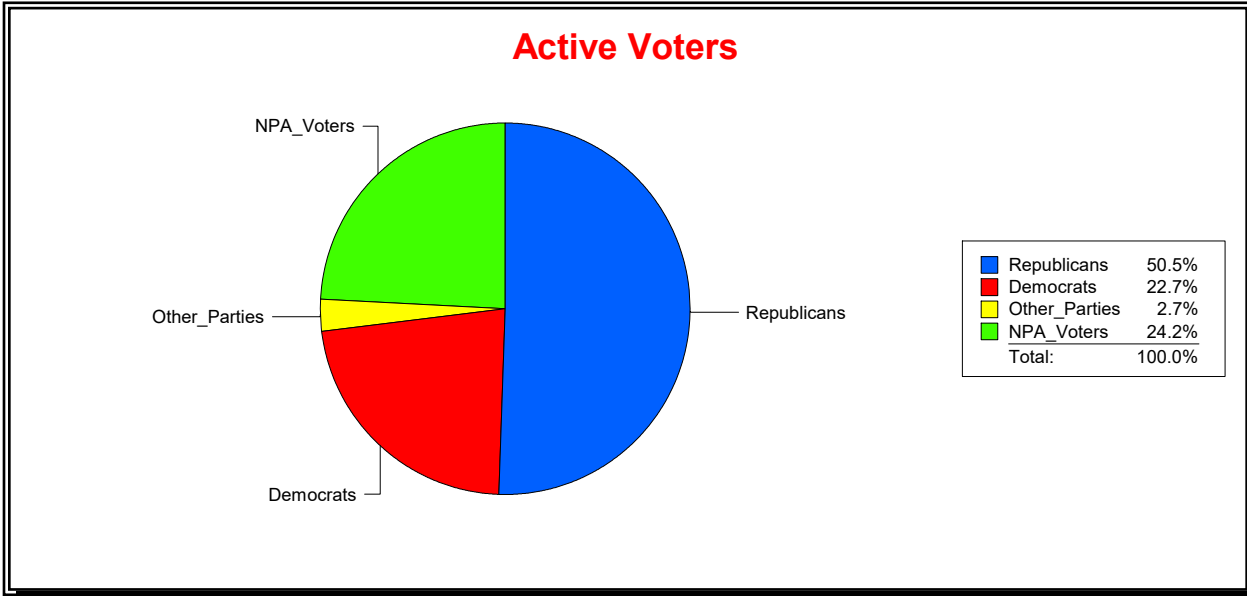

Ron Turner

Supervisor of Elections

Sarasota County, FL

Date 9/3/2024

Time 07:23 AM

Graphs of District Registration

Active Registered Voters

Inactive Voters

District	Total	Dems	Reps	NonP	Other	Total	Dems	Reps	NonP	Other
STATE HOUSE DIST 75	55,304	12,549	27,910	13,369	1,476	7,991	2,004	2,911	2,919	157