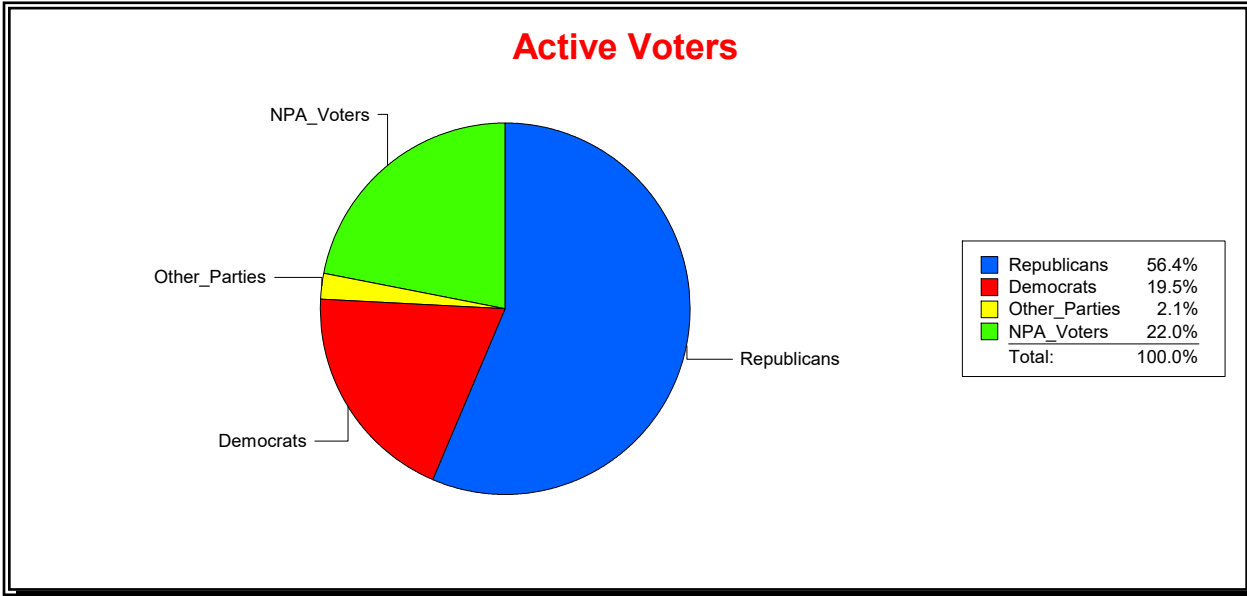

Ron Turner

Supervisor of Elections

Sarasota County, FL

Date 9/3/2024

Time 07:23 AM

Graphs of District Registration

Active Registered Voters

Inactive Voters

District	Total	Dems	Reps	NonP	Other	Total	Dems	Reps	NonP	Other
SARASOTA NATIONAL CDD	1,875	366	1,058	412	39	75	16	42	15	2