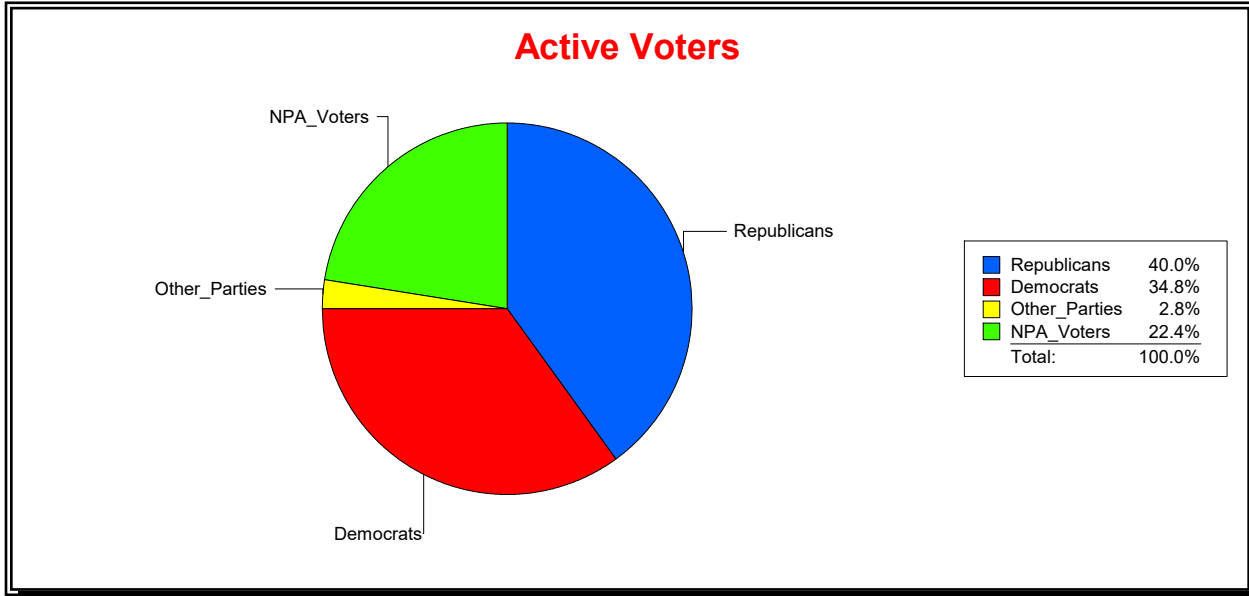

Date 9/3/2024

Time 07:23 AM

**Graphs of District Registration**

**Active Registered Voters**

**Inactive Voters**

District	Total	Dems	Reps	NonP	Other	Total	Dems	Reps	NonP	Other
<b>SOIL AND WATER DIST 2</b>	57,679	20,097	23,097	12,898	1,587	12,565	4,802	3,456	4,069	238