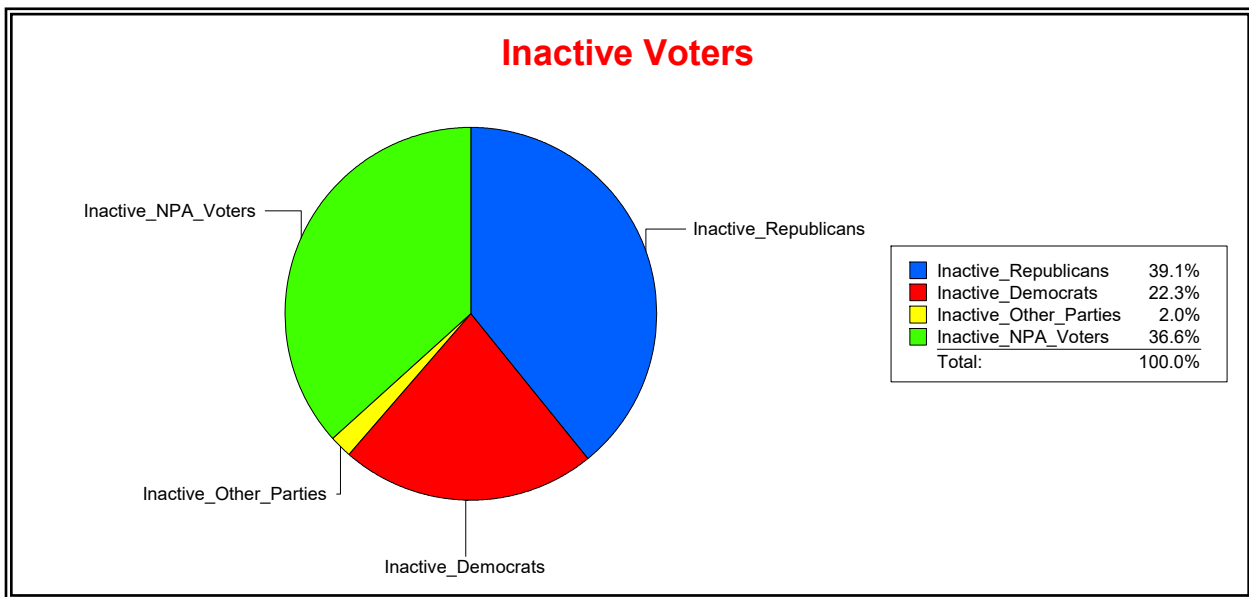

Ron Turner

Supervisor of Elections

Sarasota County, FL

Date 9/3/2024

Time 07:23 AM

Graphs of District Registration

Active Registered Voters

Inactive Voters

District	Total	Dems	Reps	NonP	Other	Total	Dems	Reps	NonP	Other
STONEYBROOK CDD	1,718	373	833	473	39	202	45	79	74	4