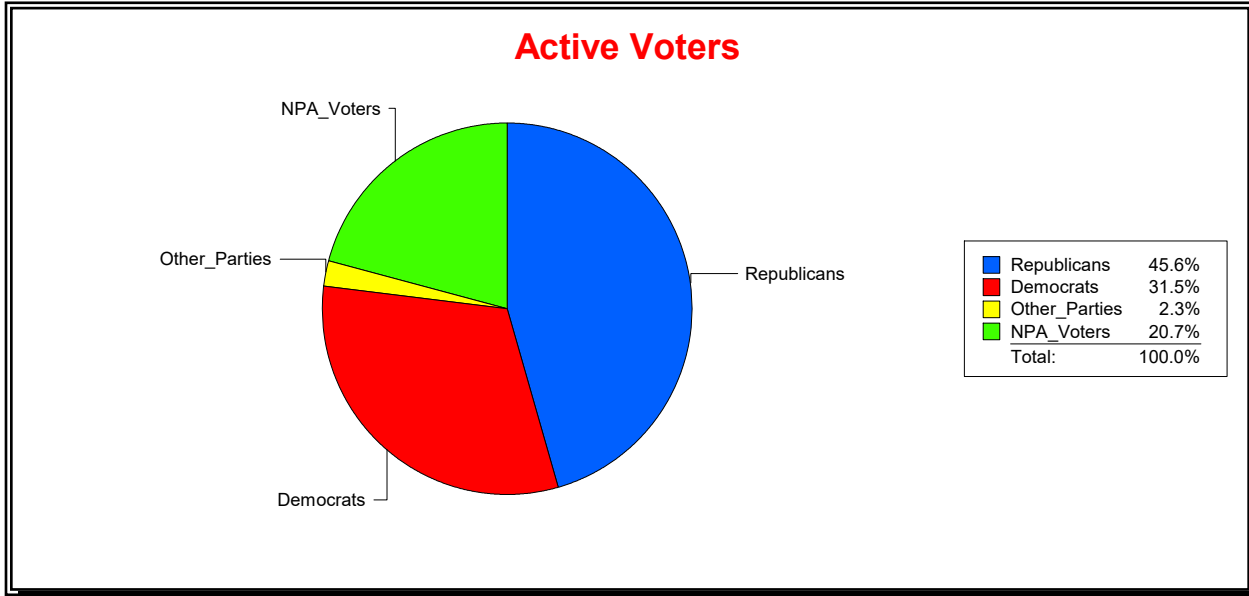

Ron Turner

Supervisor of Elections

Sarasota County, FL

Date 9/3/2024

Time 07:23 AM

Graphs of District Registration

Active Registered Voters

Inactive Voters

District	Total	Dems	Reps	NonP	Other	Total	Dems	Reps	NonP	Other
LONGBOAT KEY 2	1,236	389	563	256	28	141	42	61	38	0