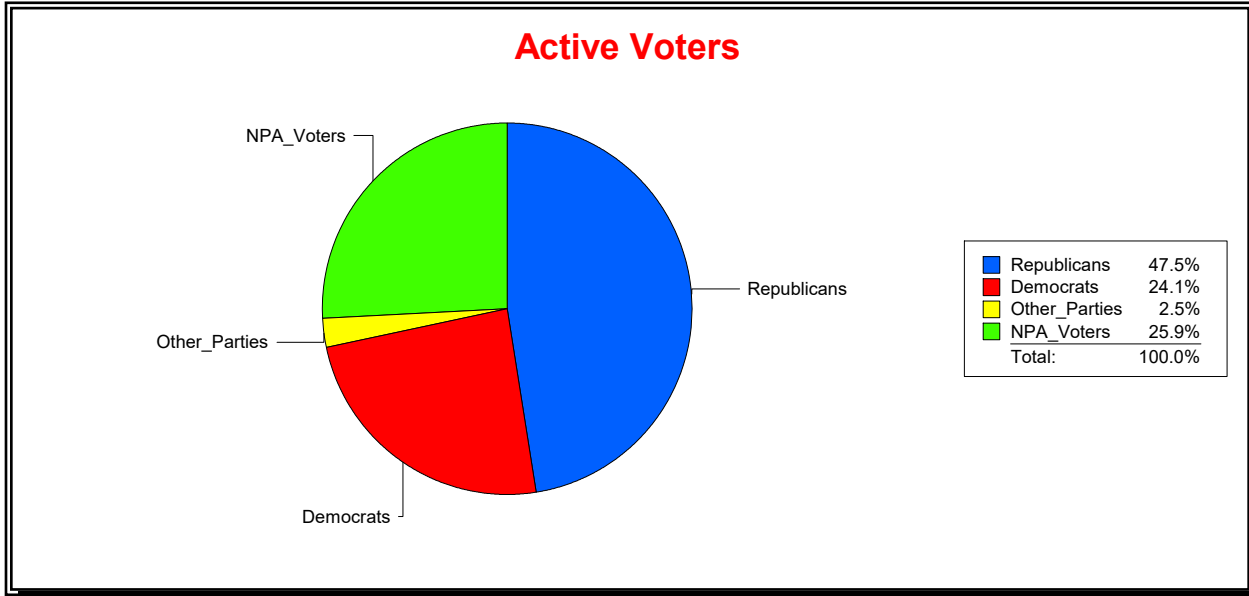

Ron Turner

Supervisor of Elections

Sarasota County, FL

Date 9/3/2024

Time 07:23 AM

Graphs of District Registration

Active Registered Voters

Inactive Voters

<u>District</u>	<u>Total</u>	<u>Dems</u>	<u>Reps</u>	<u>NonP</u>	<u>Other</u>	<u>Total</u>	<u>Dems</u>	<u>Reps</u>	<u>NonP</u>	<u>Other</u>
NORTH PORT DIST 4	9,760	2,355	4,634	2,524	247	1,998	539	613	808	38