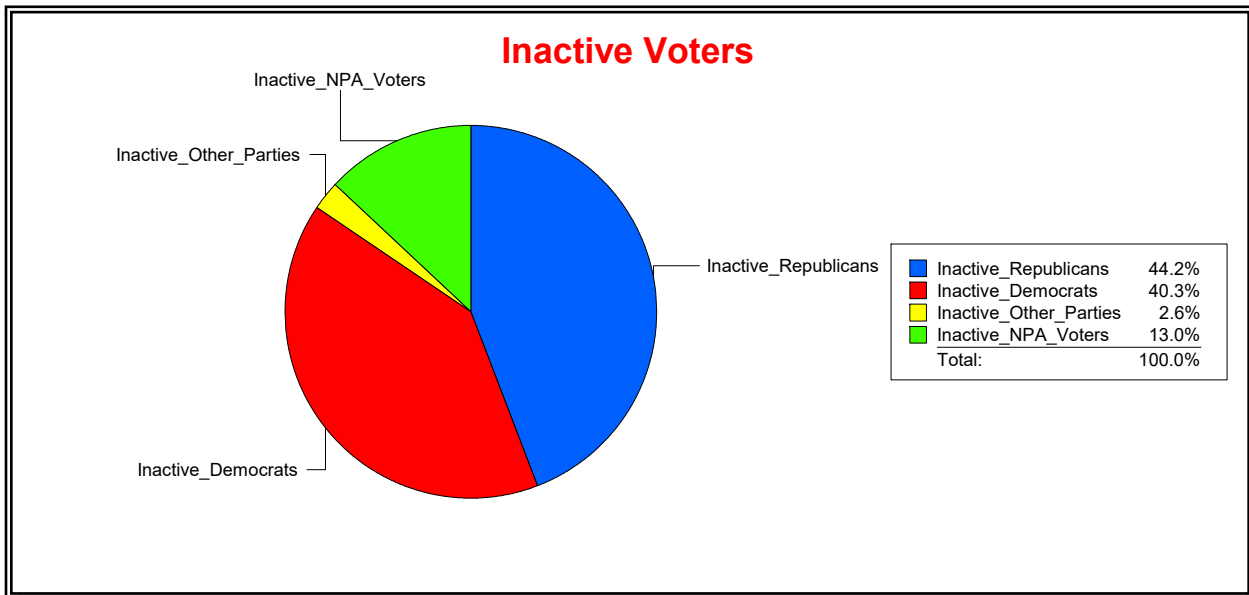

Ron Turner

Supervisor of Elections

Sarasota County, FL

Date 9/3/2024

Time 07:23 AM

Graphs of District Registration

Active Registered Voters

Inactive Voters

District	Total	Dems	Reps	NonP	Other	Total	Dems	Reps	NonP	Other
TRI-PAR PK & REC DIST	495	141	237	110	7	77	31	34	10	2