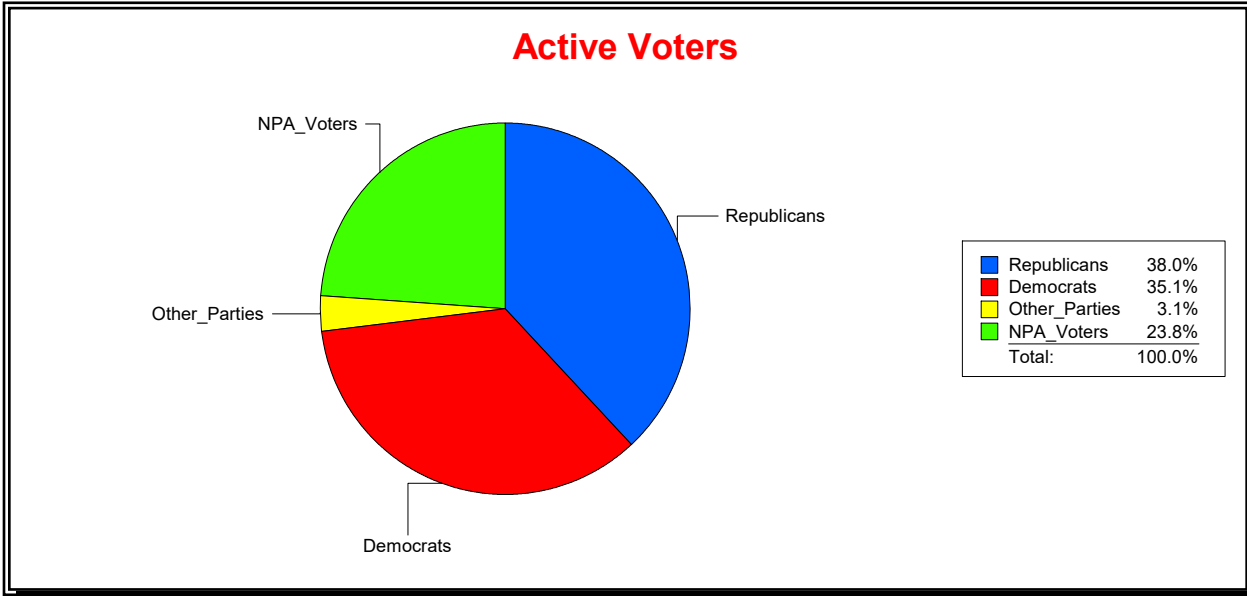

Ron Turner

Supervisor of Elections

Sarasota County, FL

Date 9/3/2024

Time 07:23 AM

Graphs of District Registration

Active Registered Voters

Inactive Voters

District	Total	Dems	Reps	NonP	Other	Total	Dems	Reps	NonP	Other
SARASOTA DIST 3	9,364	3,289	3,558	2,225	292	2,423	853	661	860	49