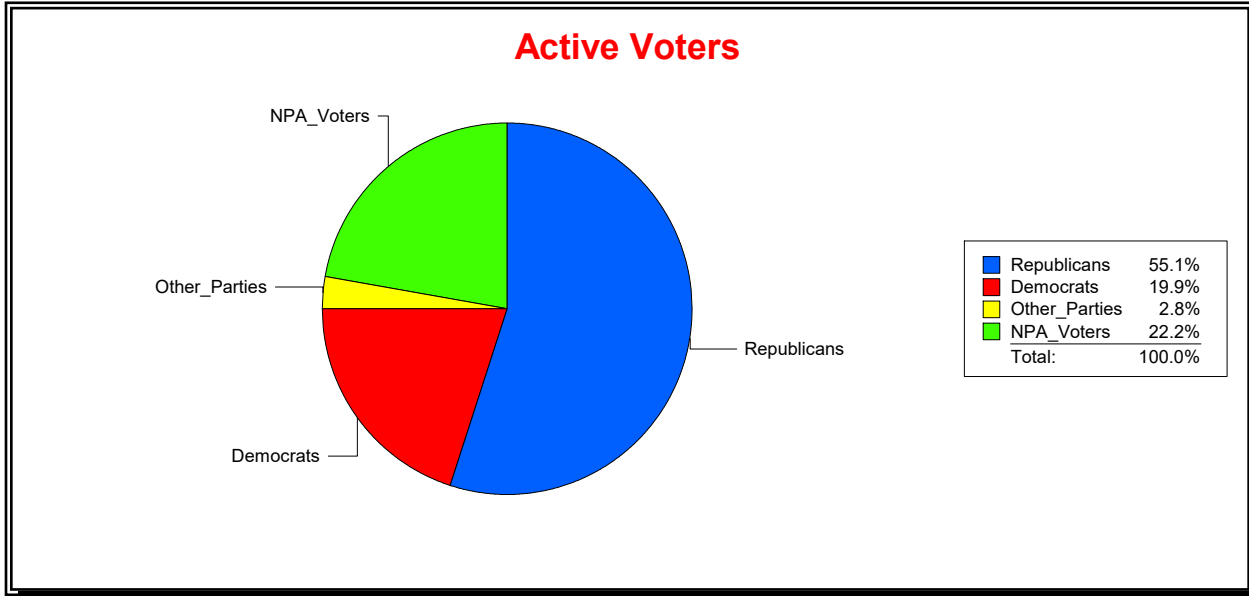

Ron Turner

Supervisor of Elections

Sarasota County, FL

Date 9/3/2024

Time 07:23 AM

Graphs of District Registration

Active Registered Voters

Inactive Voters

District	Total	Dems	Reps	NonP	Other	Total	Dems	Reps	NonP	Other
WEST VILLAGES CDD	9,139	1,816	5,037	2,033	253	448	87	190	161	10