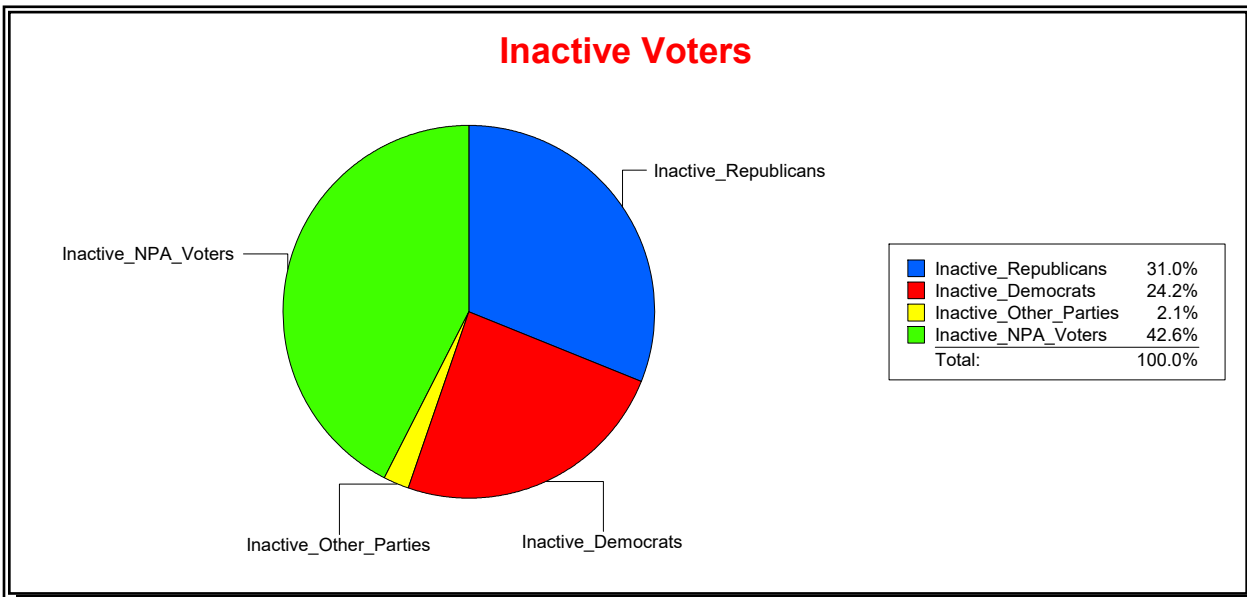

Ron Turner

Supervisor of Elections

Sarasota County, FL

Date 9/3/2024

Time 07:23 AM

Graphs of District Registration

Active Registered Voters

Inactive Voters

<u>District</u>	<u>Total</u>	<u>Dems</u>	<u>Reps</u>	<u>NonP</u>	<u>Other</u>	<u>Total</u>	<u>Dems</u>	<u>Reps</u>	<u>NonP</u>	<u>Other</u>
NORTH PORT 2	12,612	2,548	6,317	3,318	429	2,088	506	648	890	44