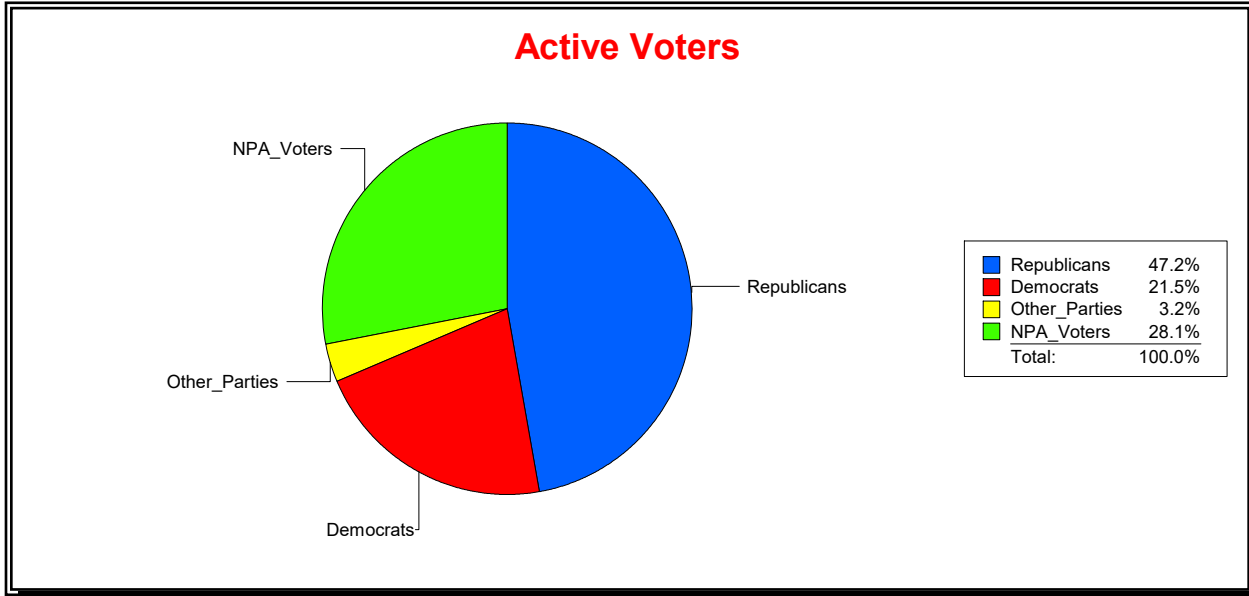

Ron Turner

Supervisor of Elections

Sarasota County, FL

Date 9/3/2024

Time 07:23 AM

Graphs of District Registration

Active Registered Voters

Inactive Voters

<u>District</u>	<u>Total</u>	<u>Dems</u>	<u>Reps</u>	<u>NonP</u>	<u>Other</u>	<u>Total</u>	<u>Dems</u>	<u>Reps</u>	<u>NonP</u>	<u>Other</u>
NORTH PORT DIST 3	10,055	2,163	4,745	2,821	326	2,245	561	683	961	40