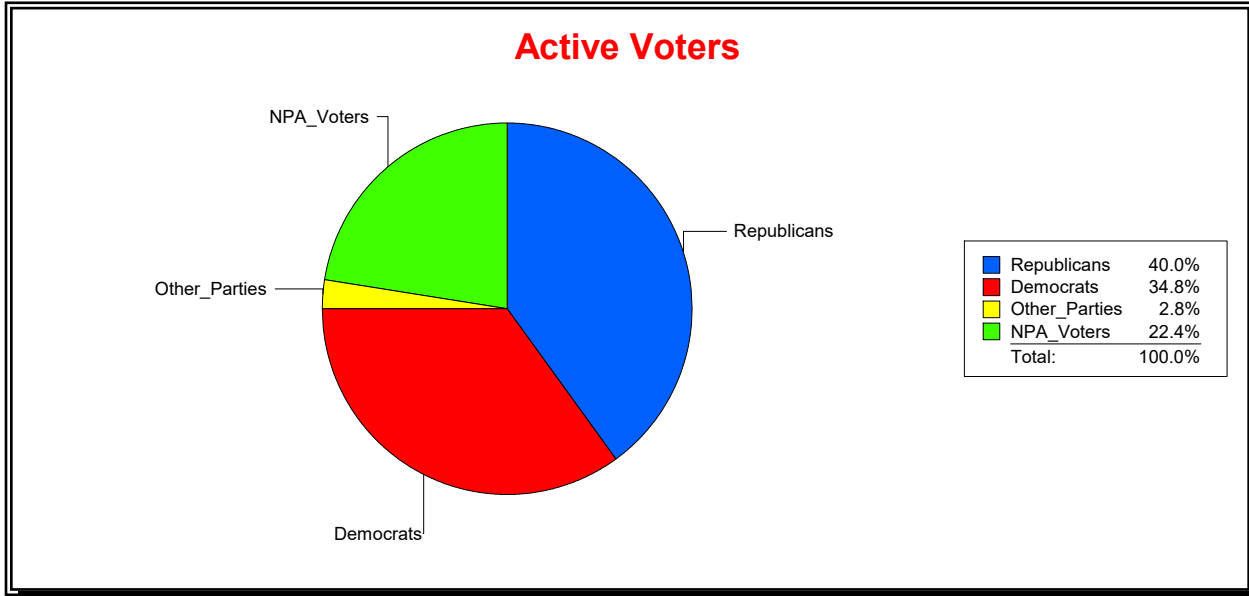

Ron Turner

Supervisor of Elections

Sarasota County, FL

Date 9/3/2024

Time 07:23 AM

Graphs of District Registration

Active Registered Voters

Inactive Voters

District	Total	Dems	Reps	NonP	Other	Total	Dems	Reps	NonP	Other
CNTY COMM DIST 2	57,679	20,097	23,097	12,898	1,587	12,565	4,802	3,456	4,069	238