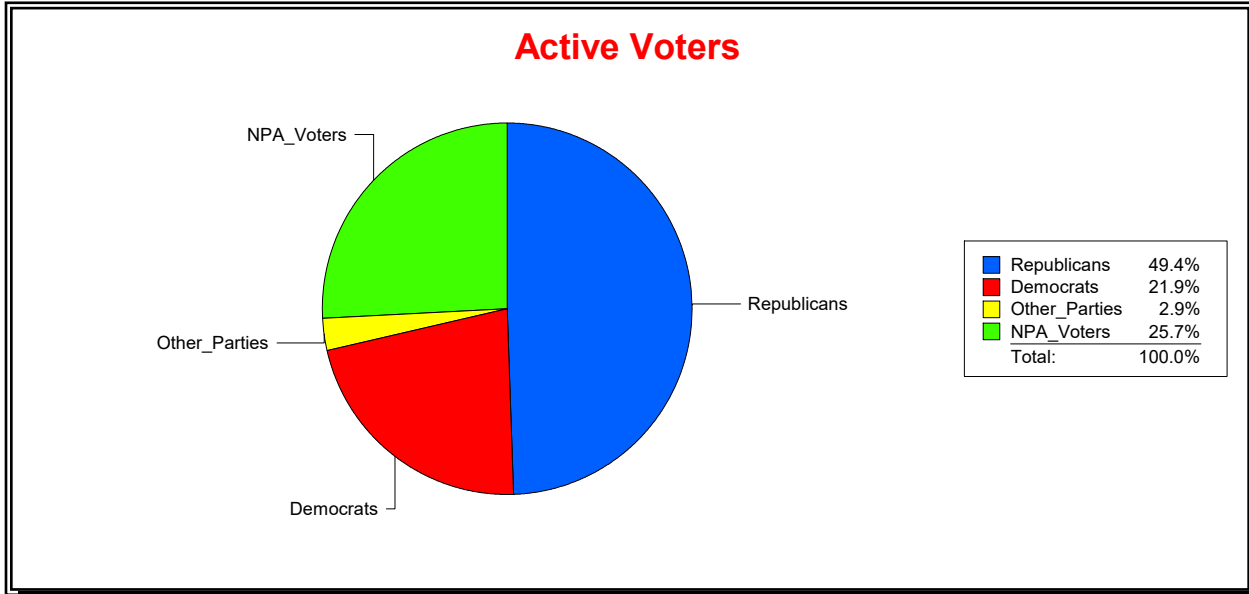

Ron Turner

Supervisor of Elections

Sarasota County, FL

Date 9/3/2024

Time 07:23 AM

Graphs of District Registration

Active Registered Voters

Inactive Voters

District	Total	Dems	Reps	NonP	Other	Total	Dems	Reps	NonP	Other
SOIL AND WATER DIST 5	65,782	14,436	32,507	16,914	1,925	11,951	3,066	3,873	4,764	248