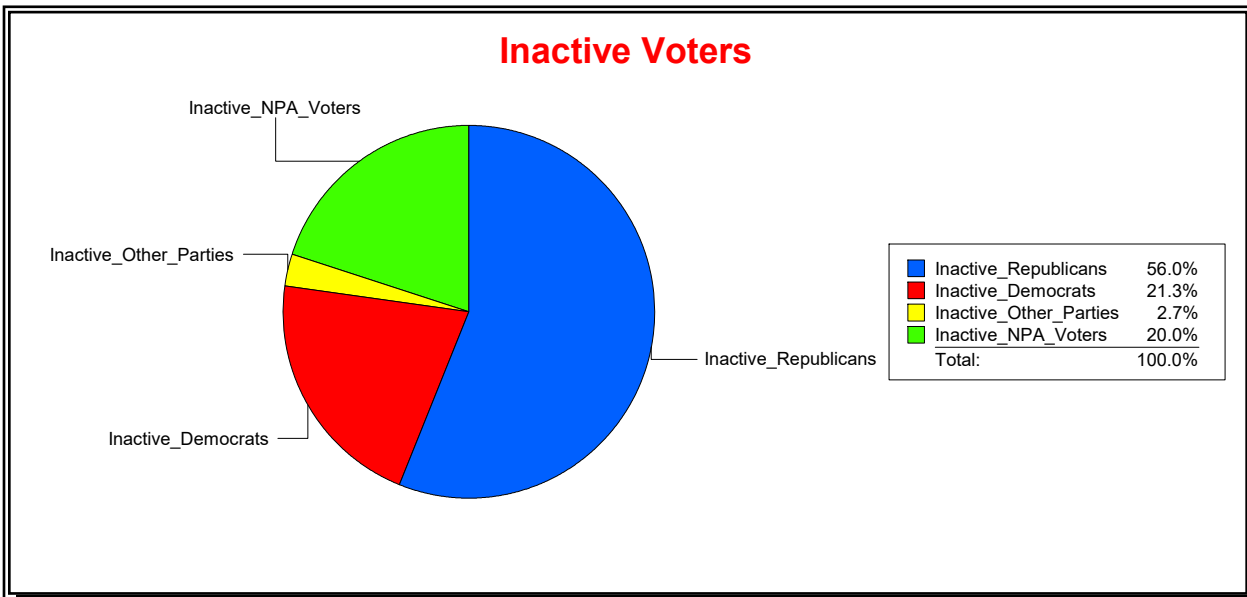

Ron Turner

Supervisor of Elections

Sarasota County, FL

Date 9/3/2024

Time 07:23 AM

Graphs of District Registration

Active Registered Voters

Inactive Voters

District	Total	Dems	Reps	NonP	Other	Total	Dems	Reps	NonP	Other
SARASOTA NATIONAL CDD	1,875	366	1,058	412	39	75	16	42	15	2