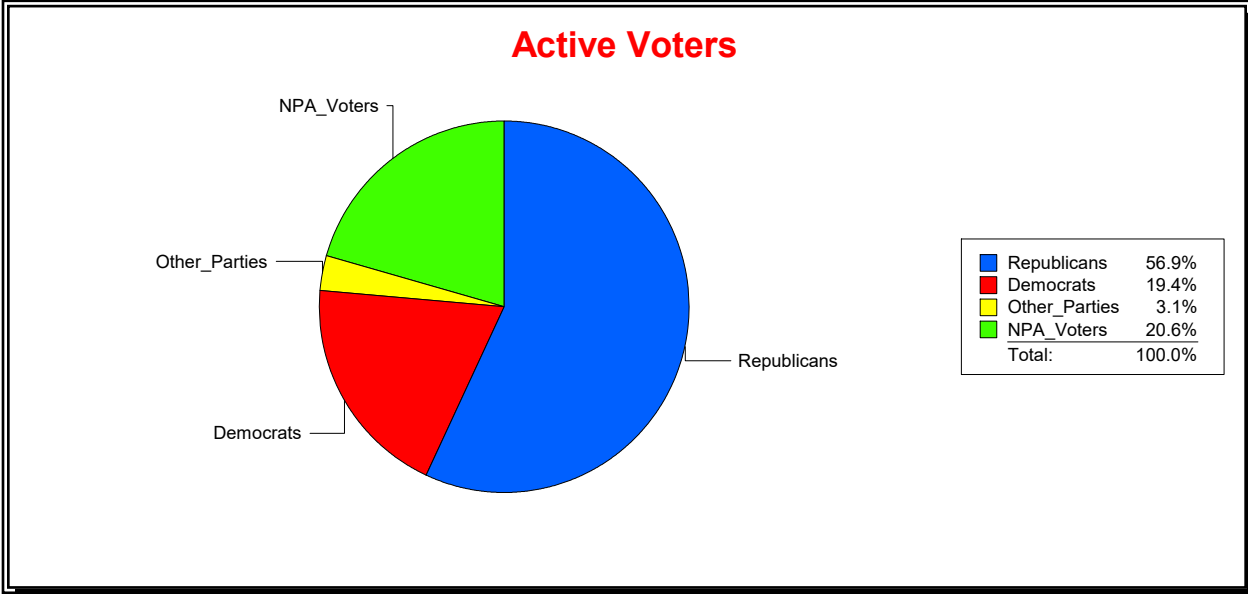

Ron Turner

Supervisor of Elections

Sarasota County, FL

Date 9/3/2024

Time 07:23 AM

Graphs of District Registration

Active Registered Voters

Inactive Voters

District	Total	Dems	Reps	NonP	Other	Total	Dems	Reps	NonP	Other
LONGBOAT KEY 1	1,399	272	796	288	43	180	45	92	41	2