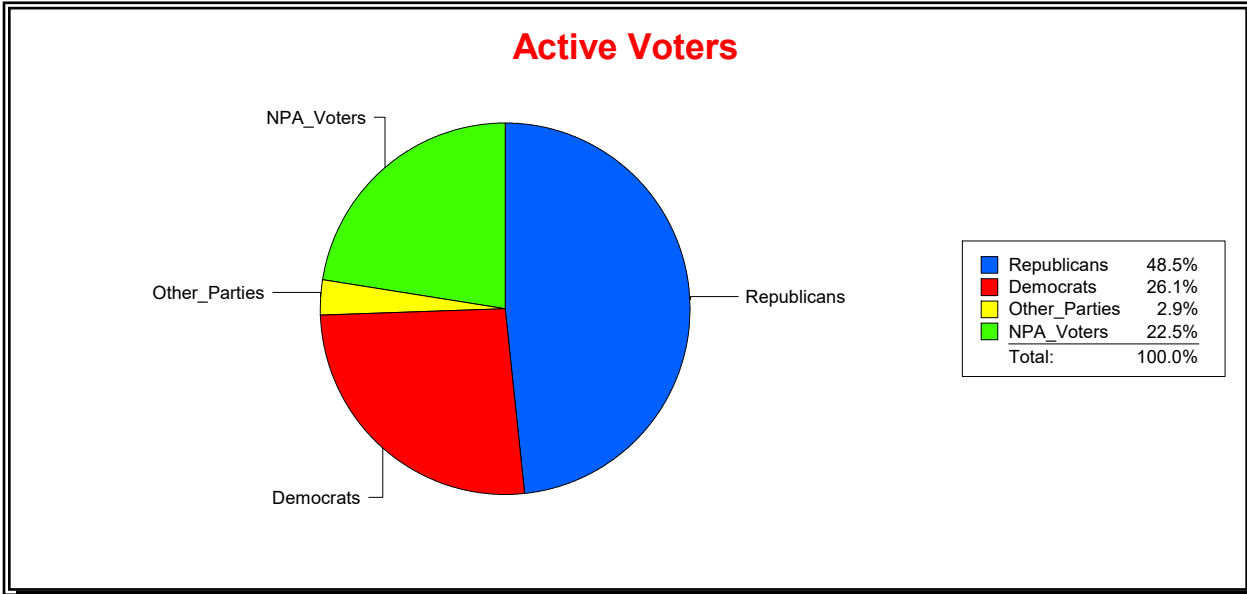

Ron Turner

Supervisor of Elections

Sarasota County, FL

Date 9/3/2024

Time 07:23 AM

Graphs of District Registration

Active Registered Voters

Inactive Voters

District	Total	Dems	Reps	NonP	Other	Total	Dems	Reps	NonP	Other
SOIL AND WATER DIST 1	64,902	16,948	31,454	14,614	1,886	10,717	3,191	3,624	3,668	234