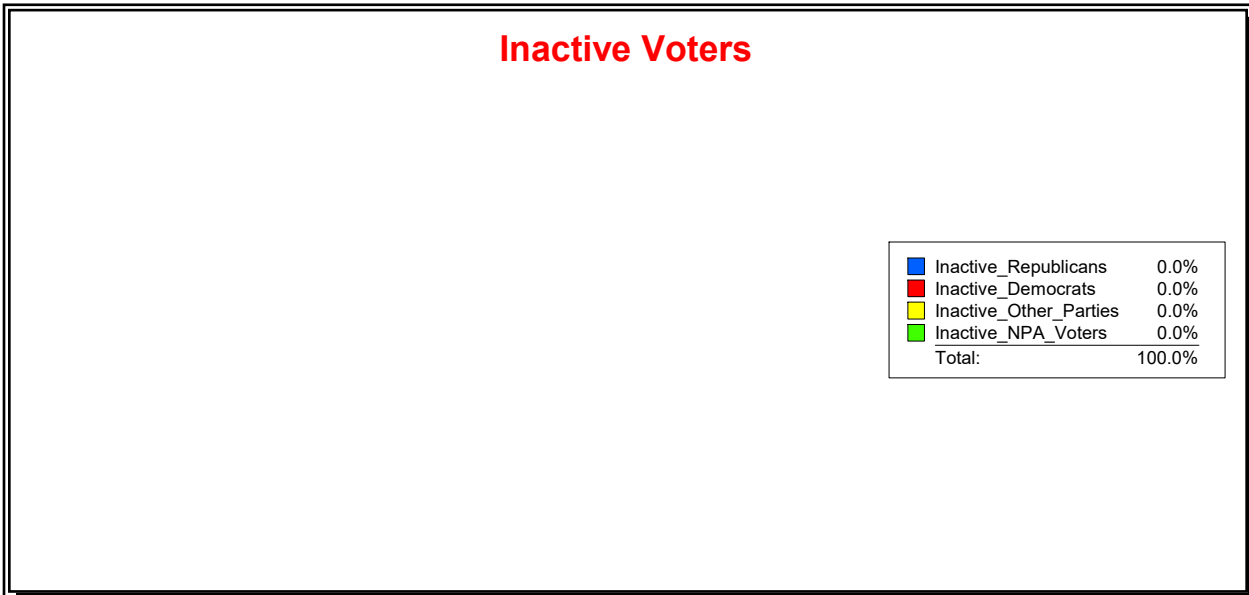

District	Total	Dems	Reps	NonP	Other	Total	Dems	Reps	NonP	Other
RUSTIC OAKS CDD	56	3	46	7	0	0	0	0	0	0

Ron Turner

Supervisor of Elections

Sarasota County, FL

Date 9/3/2024

Time 07:23 AM

Graphs of District Registration