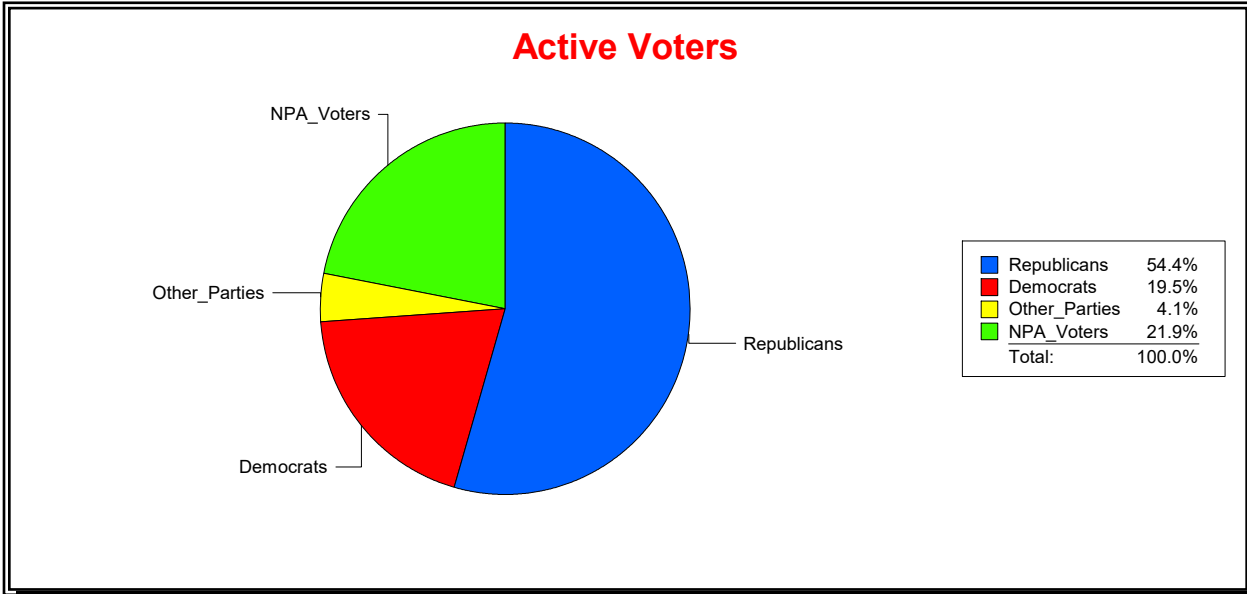

District	Total	Dems	Reps	NonP	Other	Total	Dems	Reps	NonP	Other
LAKWOOD RANCH CDD	2,660	520	1,447	583	110	181	42	75	56	8

**Ron Turner**

Supervisor of Elections

Sarasota County, FL

Date 9/3/2024

Time 07:23 AM