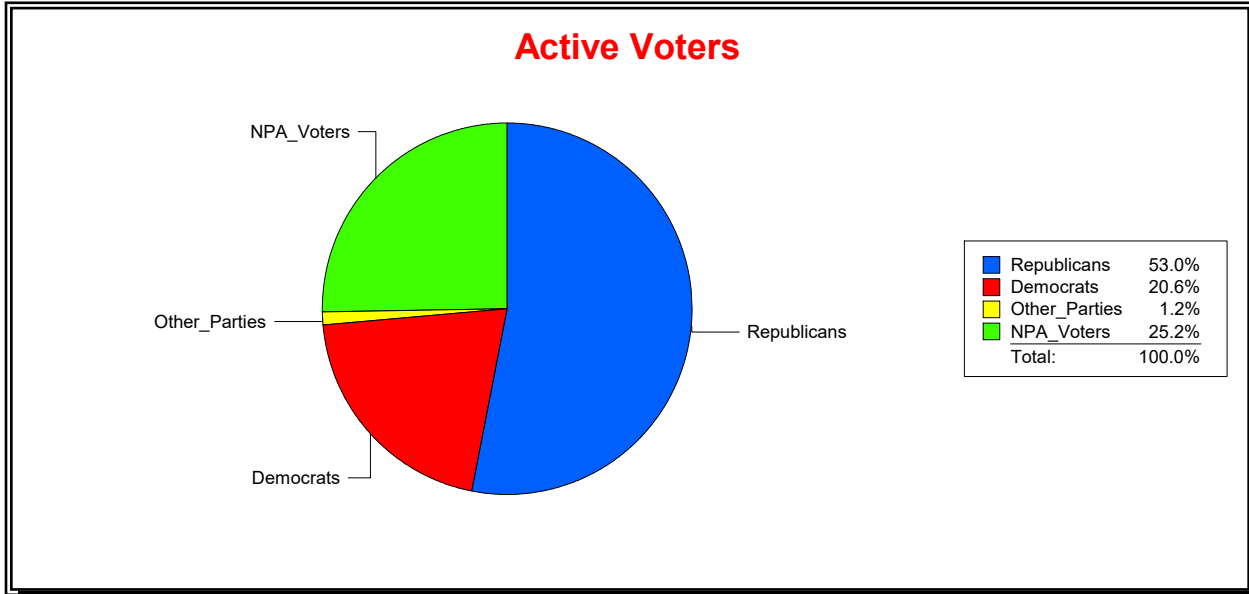

Sarasota County, FL

Date 9/3/2024

Time 07:23 AM

Graphs of District Registration

Active Registered Voters

Inactive Voters

District	Total	Dems	Reps	NonP	Other	Total	Dems	Reps	NonP	Other
BOBCAT TRAIL CDD	742	153	393	187	9	72	22	31	18	1