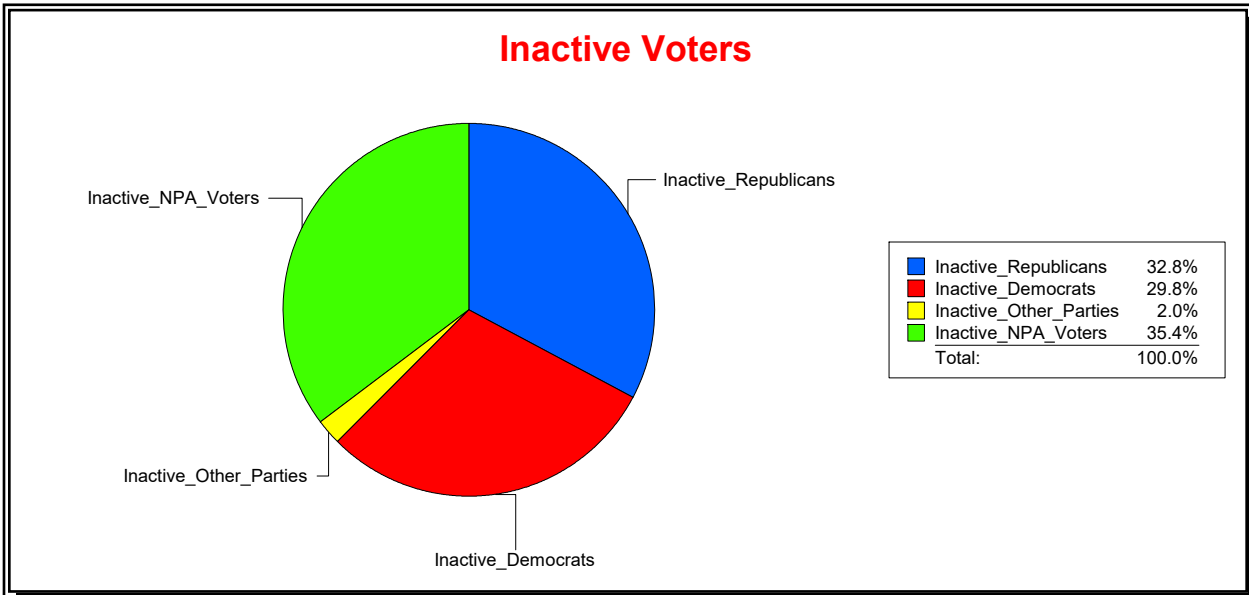

Ron Turner

Supervisor of Elections

Sarasota County, FL

Date 9/3/2024

Time 07:23 AM

Graphs of District Registration

Active Registered Voters

Inactive Voters

District	Total	Dems	Reps	NonP	Other	Total	Dems	Reps	NonP	Other
COUNTYWIDE	329,406	86,224	156,513	77,508	9,161	55,441	16,542	18,163	19,629	1,107