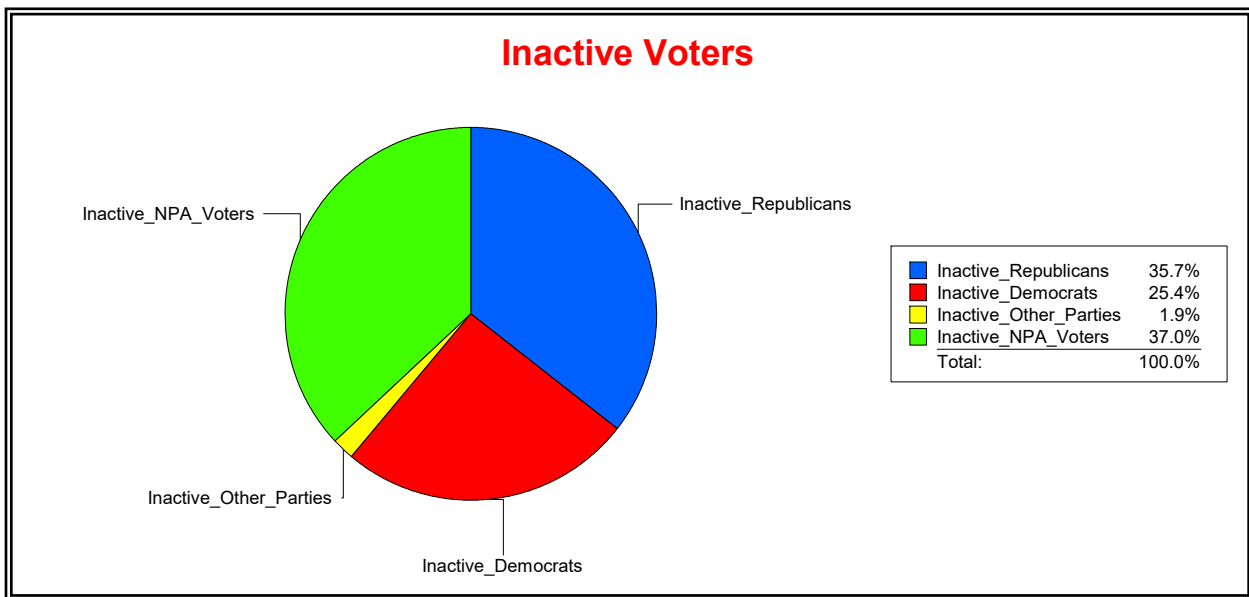

Ron Turner

Supervisor of Elections

Sarasota County, FL

Date 9/3/2024

Time 07:23 AM

Graphs of District Registration

Active Registered Voters

Inactive Voters

<u>District</u>	<u>Total</u>	<u>Dems</u>	<u>Reps</u>	<u>NonP</u>	<u>Other</u>	<u>Total</u>	<u>Dems</u>	<u>Reps</u>	<u>NonP</u>	<u>Other</u>
SCHOOL DIST 3	66,875	15,767	32,989	16,398	1,721	10,689	2,717	3,814	3,957	201