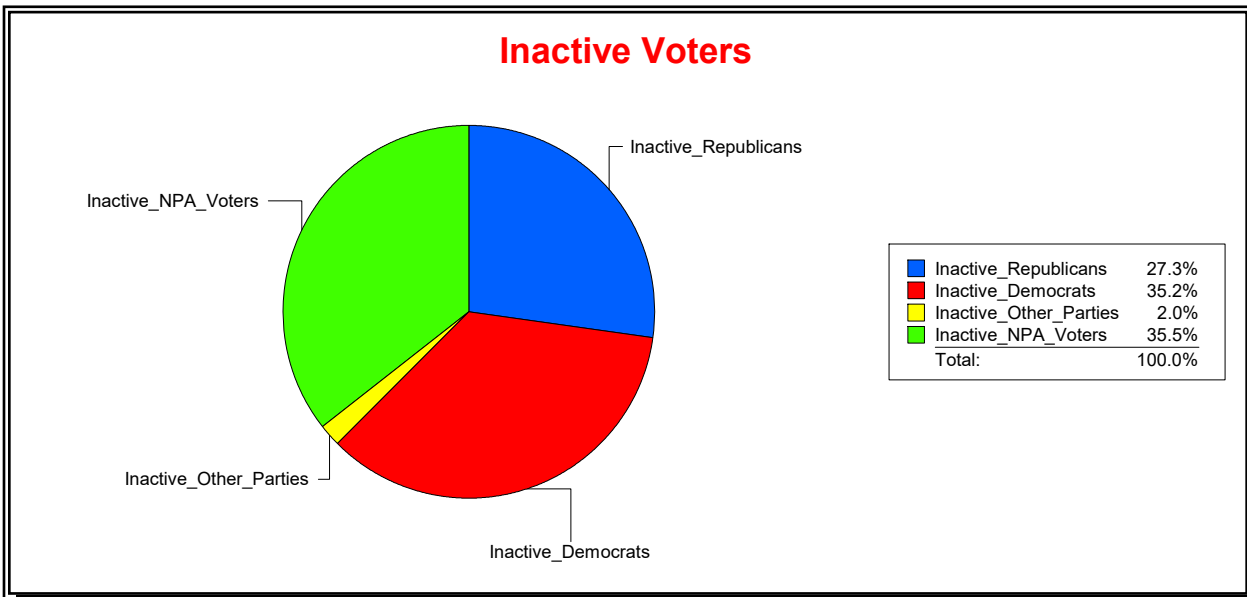

Ron Turner

Supervisor of Elections

Sarasota County, FL

Date 9/3/2024

Time 07:23 AM

Graphs of District Registration

Active Registered Voters

Inactive Voters

District	Total	Dems	Reps	NonP	Other	Total	Dems	Reps	NonP	Other
SARASOTA DIST 3	9,364	3,289	3,558	2,225	292	2,423	853	661	860	49