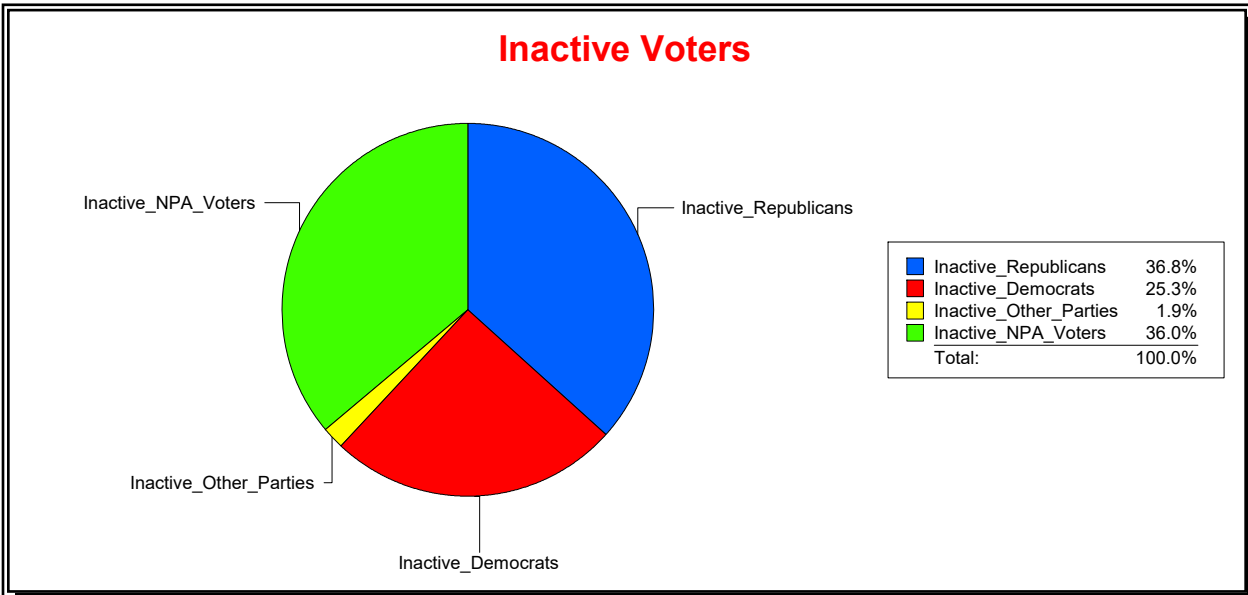

District	Total	Dems	Reps	NonP	Other	Total	Dems	Reps	NonP	Other
ENGLEWOOD FIRE DIST	13,115	2,935	6,656	3,180	344	2,046	518	752	737	39

**Ron Turner**

Supervisor of Elections

Sarasota County, FL

Date 9/3/2024