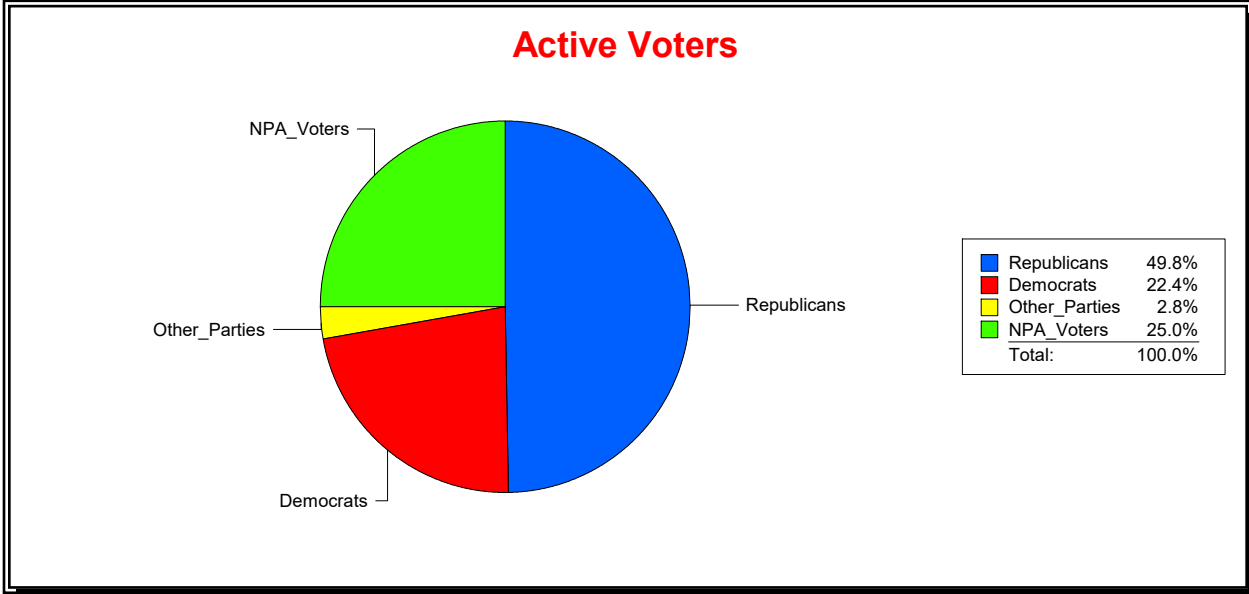

Date 9/3/2024

Time 07:23 AM

Graphs of District Registration

Active Registered Voters

Inactive Voters

District	Total	Dems	Reps	NonP	Other	Total	Dems	Reps	NonP	Other
HOSPITAL BOARD SOUTH	119,194	26,668	59,356	29,845	3,325	19,549	4,977	6,564	7,613	395