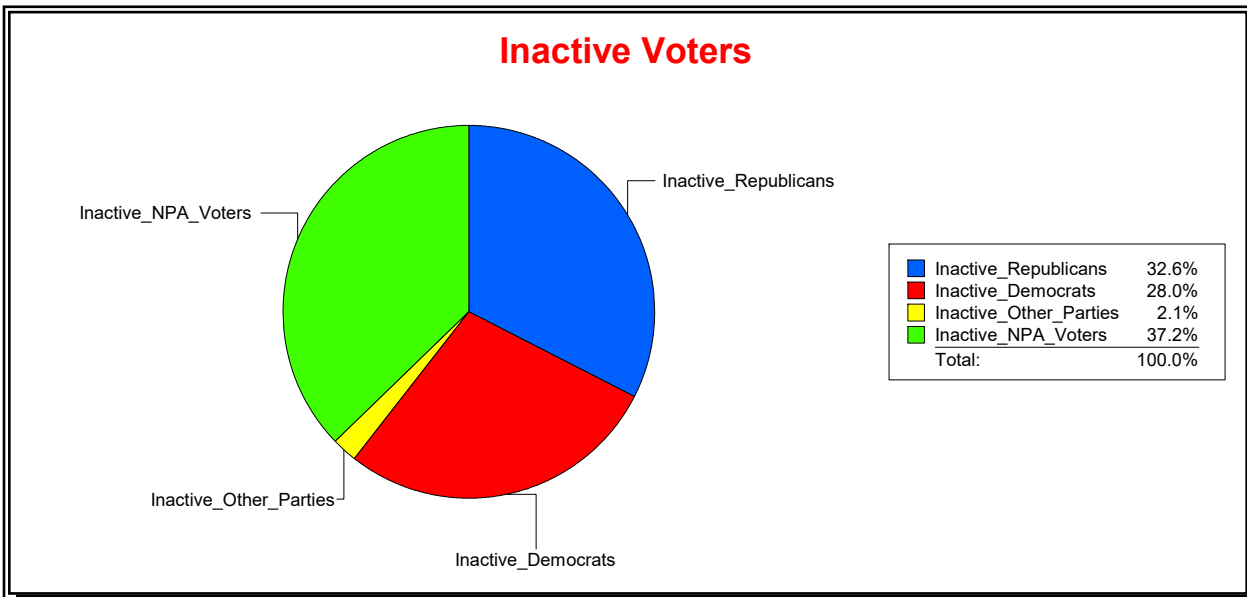

Ron Turner

Supervisor of Elections

Sarasota County, FL

Date 9/3/2024

Time 07:23 AM

Graphs of District Registration

Active Registered Voters

Inactive Voters

District	Total	Dems	Reps	NonP	Other	Total	Dems	Reps	NonP	Other
STATE HOUSE DIST 74	140,562	34,164	68,748	33,571	4,079	23,519	6,595	7,675	8,749	500