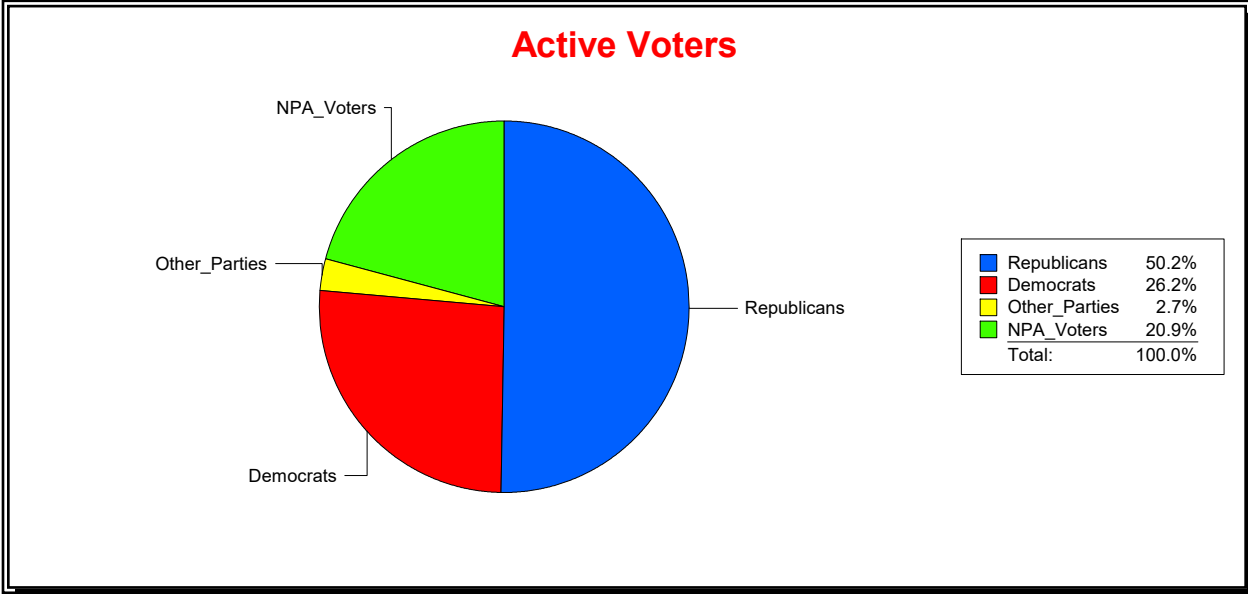

Date 9/3/2024

Time 07:23 AM

Graphs of District Registration

Active Registered Voters

Inactive Voters

District	Total	Dems	Reps	NonP	Other	Total	Dems	Reps	NonP	Other
LONGBOAT KEY BEACH A	1,695	444	851	355	45	241	75	107	57	2