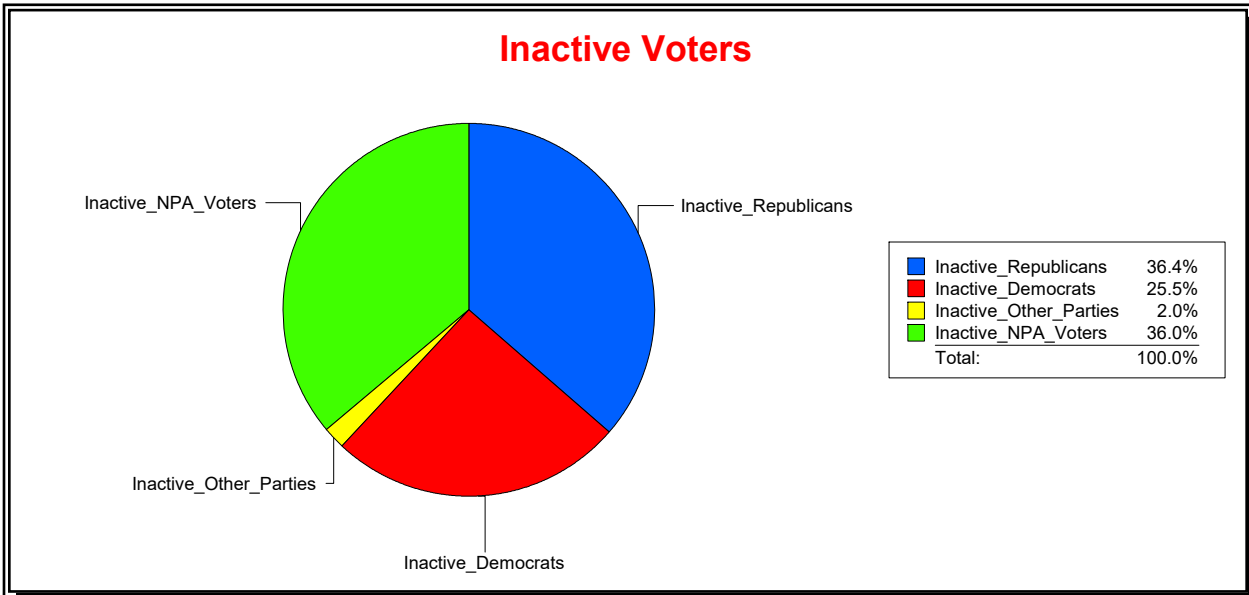

Ron Turner

Supervisor of Elections

Sarasota County, FL

Date 9/3/2024

Time 07:23 AM

Graphs of District Registration

Active Registered Voters

Inactive Voters

<u>District</u>	<u>Total</u>	<u>Dems</u>	<u>Reps</u>	<u>NonP</u>	<u>Other</u>	<u>Total</u>	<u>Dems</u>	<u>Reps</u>	<u>NonP</u>	<u>Other</u>
ENGLEWOOD WATER DIST	13,939	3,128	7,075	3,369	367	2,179	556	794	785	44