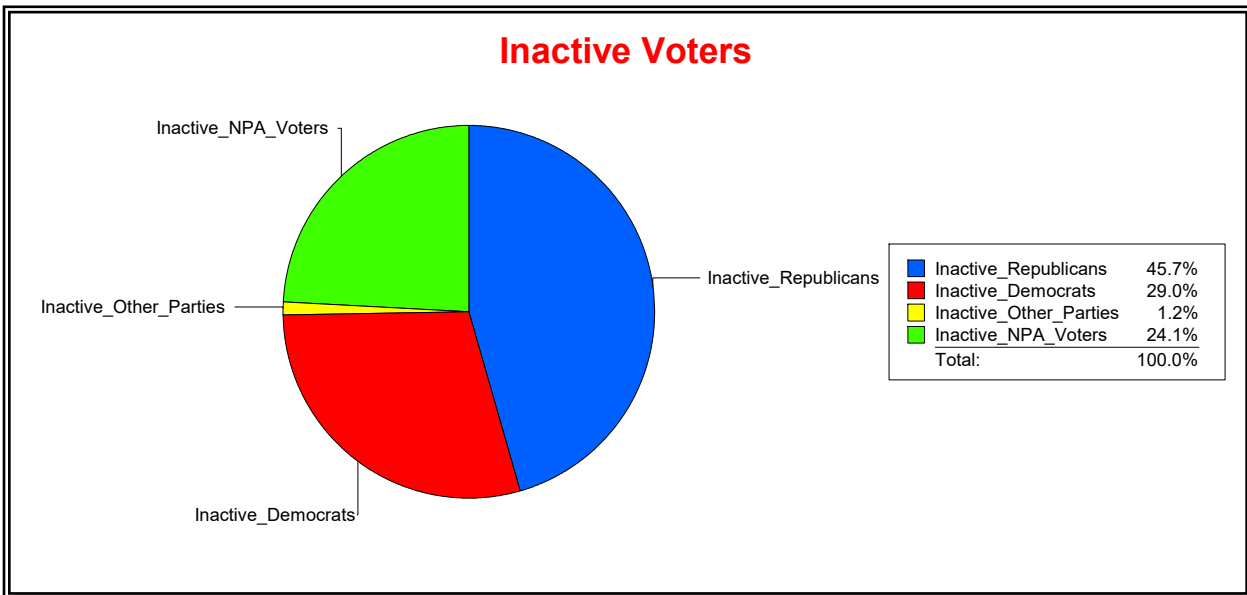

Ron Turner

Supervisor of Elections

Sarasota County, FL

Date 9/3/2024

Time 07:23 AM

Graphs of District Registration

Active Registered Voters

Inactive Voters

District	Total	Dems	Reps	NonP	Other	Total	Dems	Reps	NonP	Other
LONGBOAT KEY 3	1,367	321	715	301	30	162	47	74	39	2