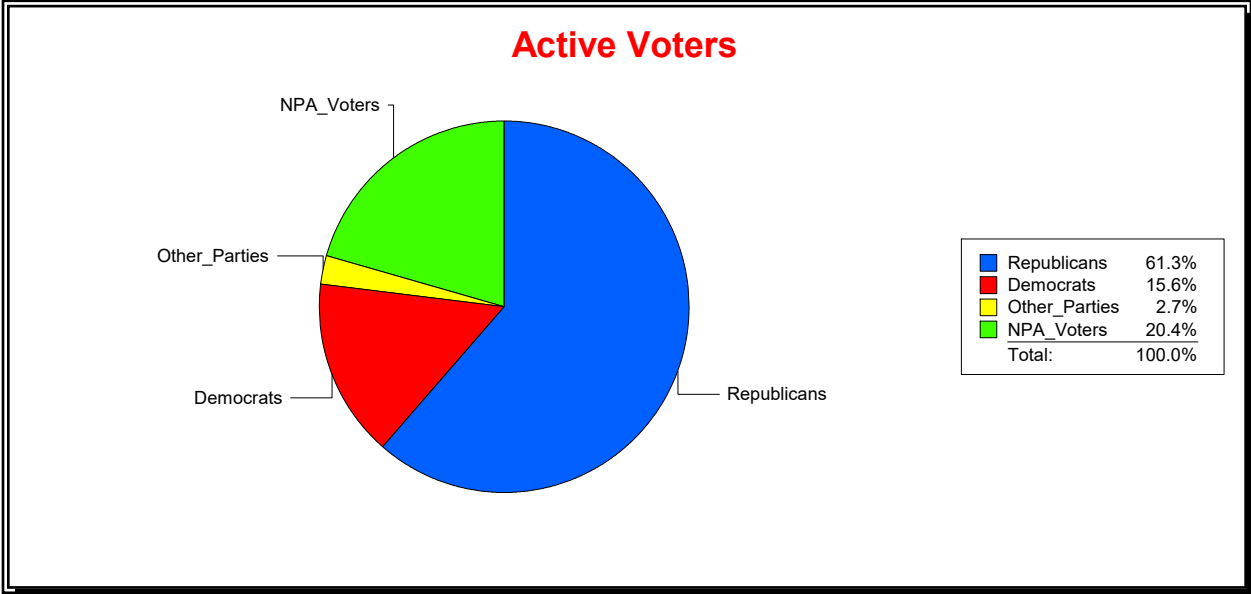

Ron Turner

Supervisor of Elections

Sarasota County, FL

Date 9/3/2024

Time 07:23 AM

Graphs of District Registration

Active Registered Voters

Inactive Voters

District	Total	Dems	Reps	NonP	Other	Total	Dems	Reps	NonP	Other
TOSCANA ISLES CDD	1,390	217	852	284	37	43	5	26	11	1