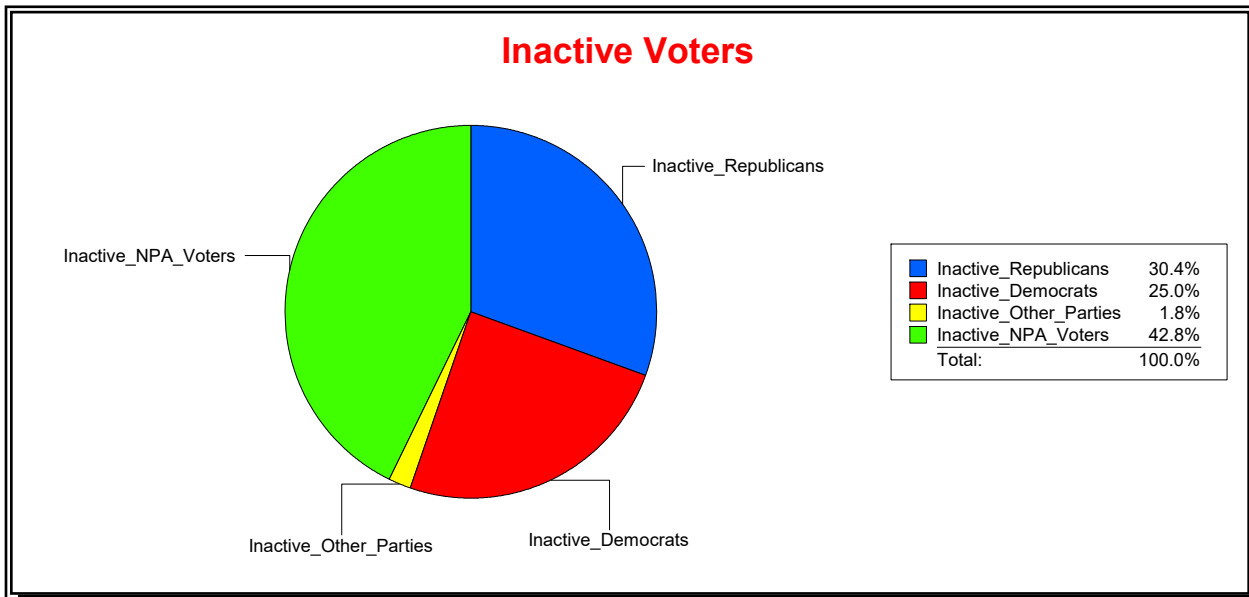

Ron Turner

Supervisor of Elections

Sarasota County, FL

Date 9/3/2024

Time 07:23 AM

Graphs of District Registration

Active Registered Voters

Inactive Voters

<u>District</u>	<u>Total</u>	<u>Dems</u>	<u>Reps</u>	<u>NonP</u>	<u>Other</u>	<u>Total</u>	<u>Dems</u>	<u>Reps</u>	<u>NonP</u>	<u>Other</u>
NORTH PORT DIST 3	10,055	2,163	4,745	2,821	326	2,245	561	683	961	40