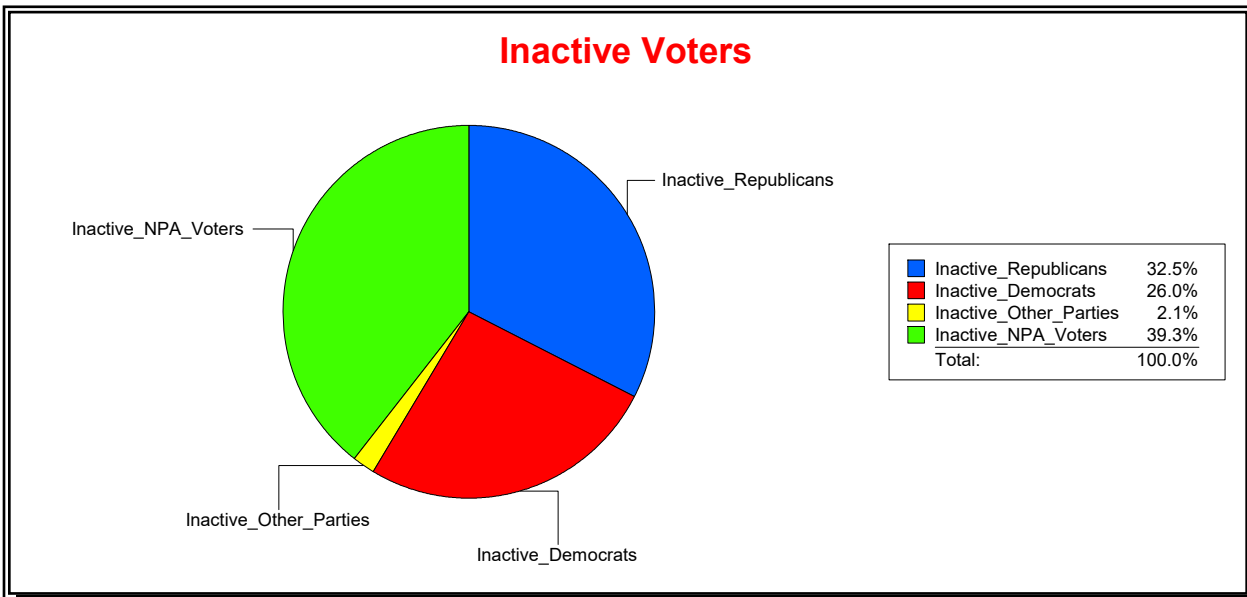

Ron Turner

Supervisor of Elections

Sarasota County, FL

Date 9/3/2024

Time 07:23 AM

Graphs of District Registration

Active Registered Voters

Inactive Voters

<u>District</u>	<u>Total</u>	<u>Dems</u>	<u>Reps</u>	<u>NonP</u>	<u>Other</u>	<u>Total</u>	<u>Dems</u>	<u>Reps</u>	<u>NonP</u>	<u>Other</u>
NORTH PORT DIST 5	14,496	3,030	7,538	3,510	418	1,828	475	595	719	39