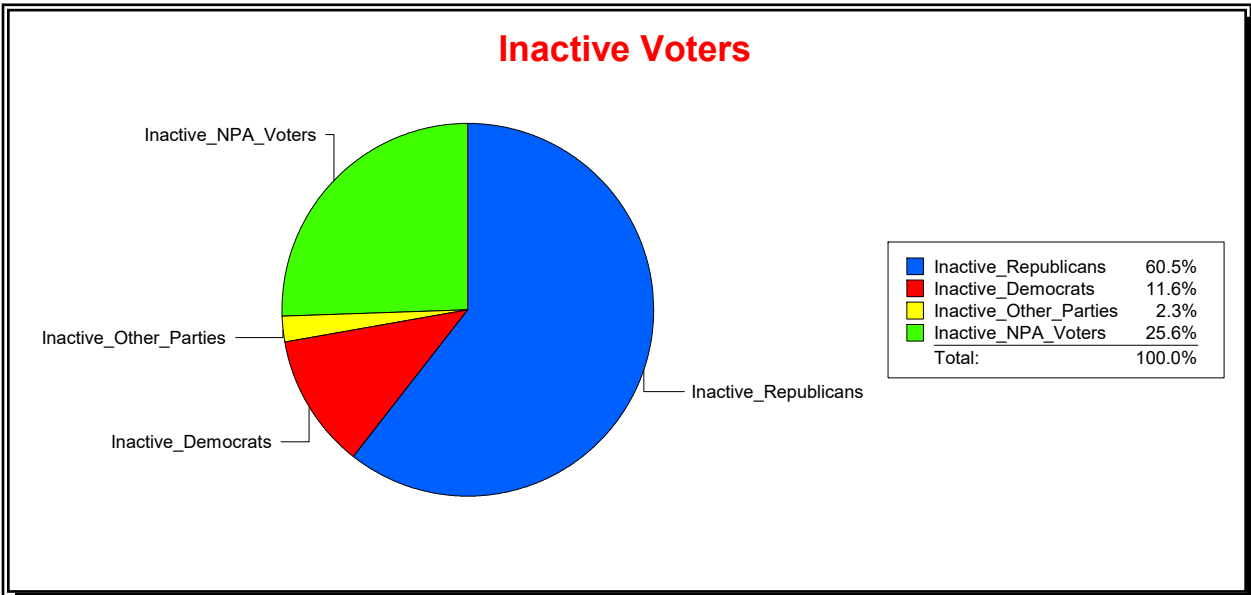

Ron Turner

Supervisor of Elections

Sarasota County, FL

Date 9/3/2024

Time 07:23 AM

Graphs of District Registration

Active Registered Voters

Inactive Voters

District	Total	Dems	Reps	NonP	Other	Total	Dems	Reps	NonP	Other
TOSCANA ISLES CDD	1,390	217	852	284	37	43	5	26	11	1