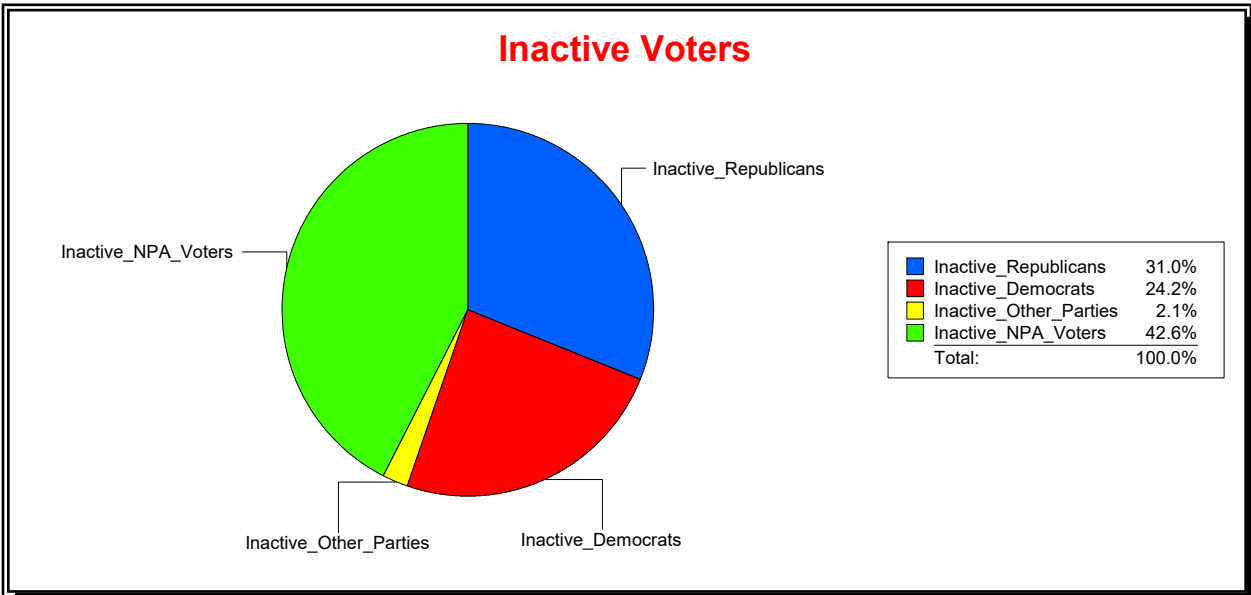

Ron Turner

Supervisor of Elections

Sarasota County, FL

Date 9/3/2024

Time 07:23 AM

Graphs of District Registration

Active Registered Voters

Inactive Voters

<u>District</u>	<u>Total</u>	<u>Dems</u>	<u>Reps</u>	<u>NonP</u>	<u>Other</u>	<u>Total</u>	<u>Dems</u>	<u>Reps</u>	<u>NonP</u>	<u>Other</u>
NORTH PORT DIST 2	12,612	2,548	6,317	3,318	429	2,088	506	648	890	44