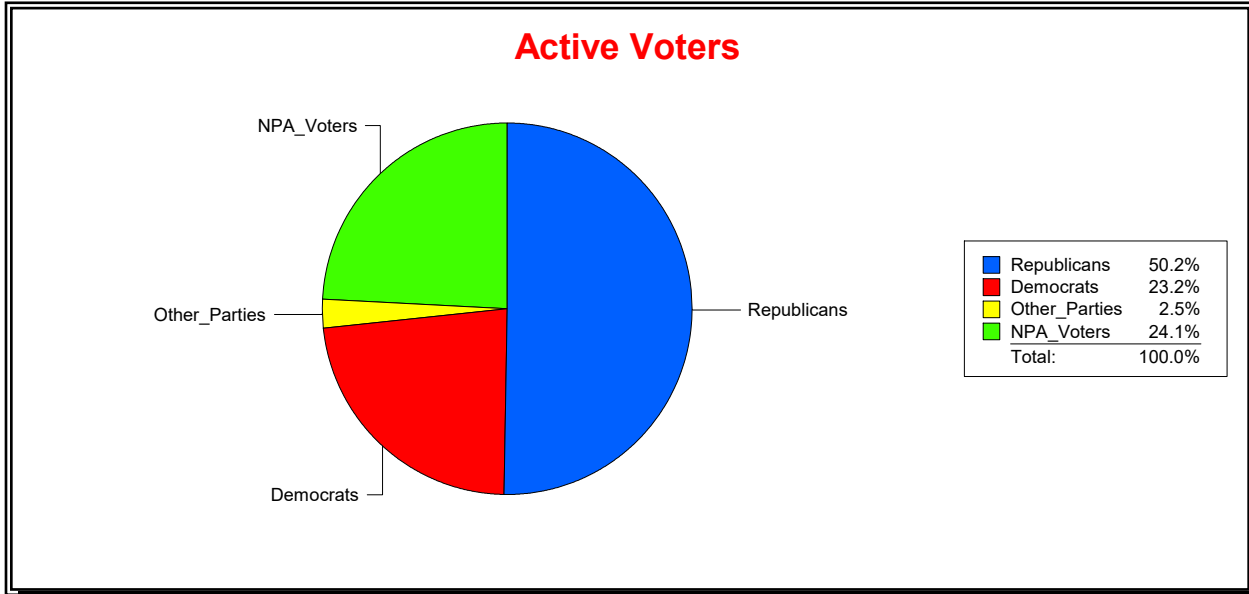

Ron Turner

Supervisor of Elections

Sarasota County, FL

Date 9/3/2024

Time 07:23 AM

Graphs of District Registration

Active Registered Voters

Inactive Voters

District	Total	Dems	Reps	NonP	Other	Total	Dems	Reps	NonP	Other
SOIL AND WATER DIST 3	71,543	16,585	35,903	17,237	1,818	10,019	2,493	3,692	3,648	186