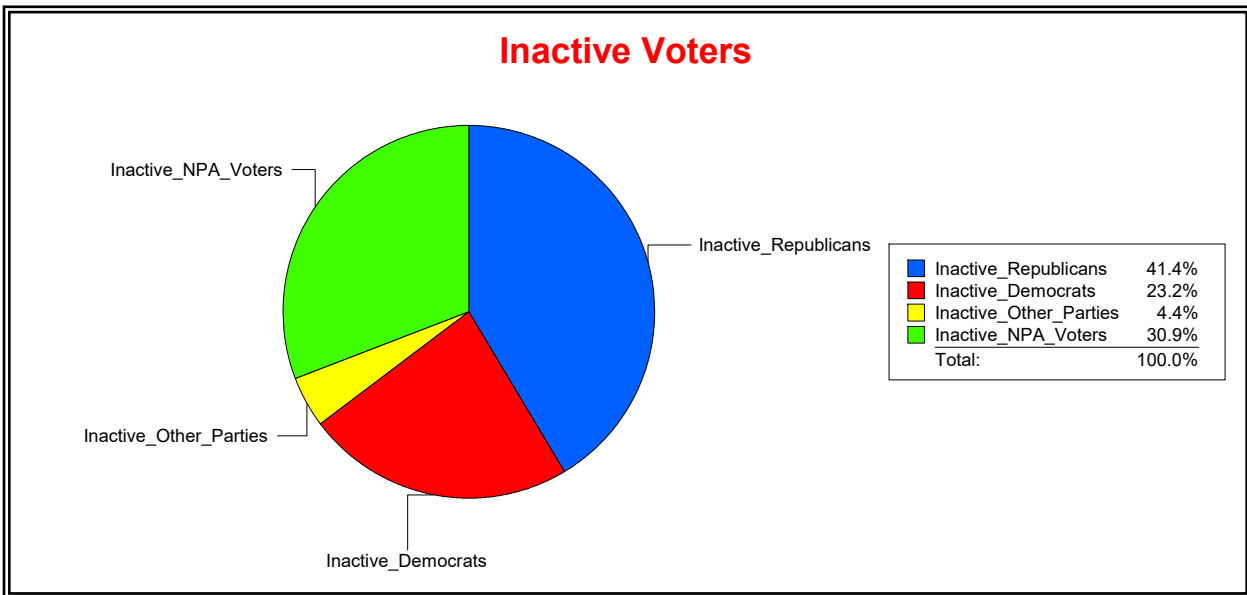

District	Total	Dems	Reps	NonP	Other	Total	Dems	Reps	NonP	Other
LAKWOOD RANCH CDD	2,660	520	1,447	583	110	181	42	75	56	8

**Ron Turner**

Supervisor of Elections

Sarasota County, FL

Date 9/3/2024

Time 07:23 AM