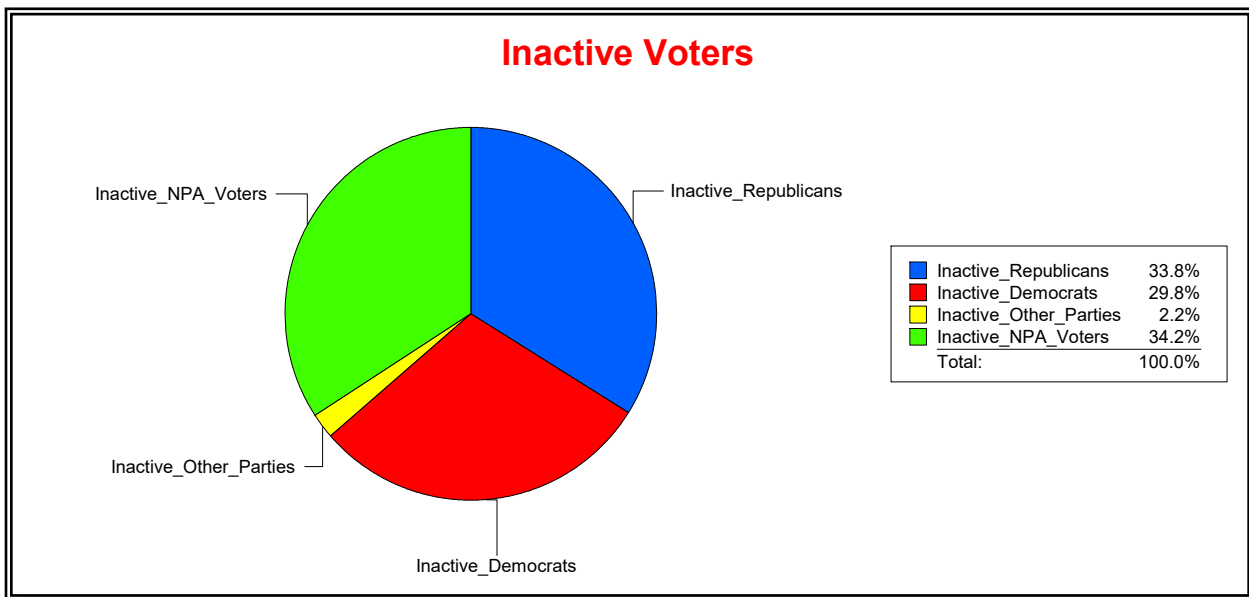

Ron Turner

Supervisor of Elections

Sarasota County, FL

Date 9/3/2024

Time 07:23 AM

Graphs of District Registration

Active Registered Voters

Inactive Voters

District	Total	Dems	Reps	NonP	Other	Total	Dems	Reps	NonP	Other
CNTY COMM DIST 1	64,902	16,948	31,454	14,614	1,886	10,717	3,191	3,624	3,668	234