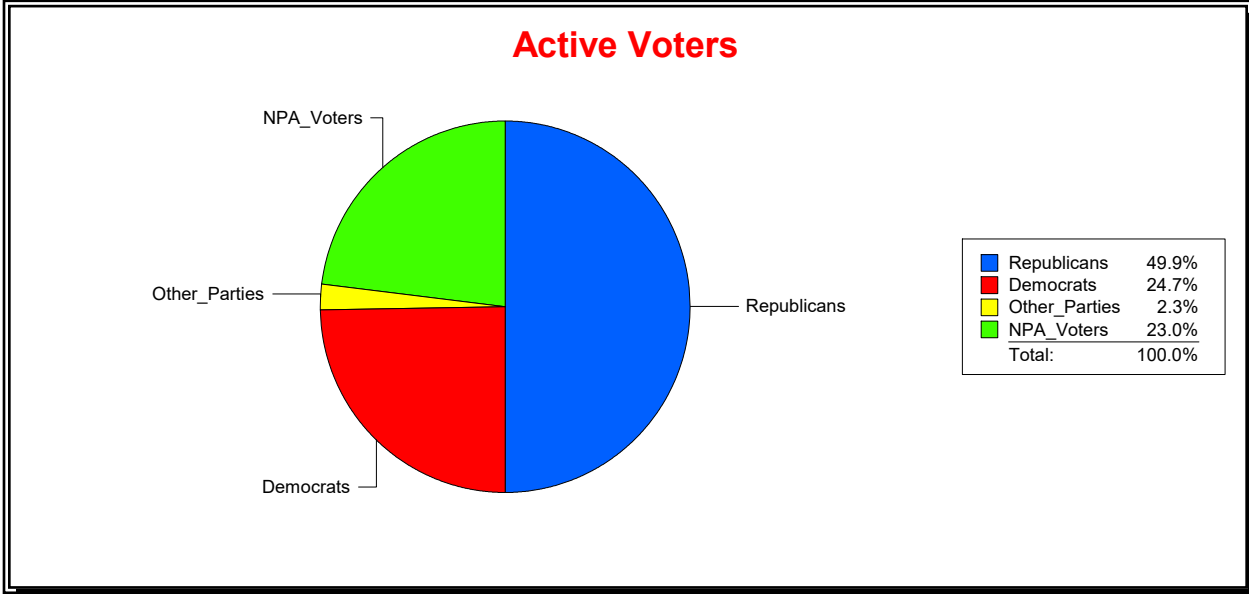

District	Total	Dems	Reps	NonP	Other	Total	Dems	Reps	NonP	Other
VENICE 1	22,588	5,577	11,282	5,201	528	2,809	722	1,105	930	52

**Ron Turner**

**Supervisor of Elections**

Sarasota County, FL

Date 9/3/2024

Time 07:23 AM