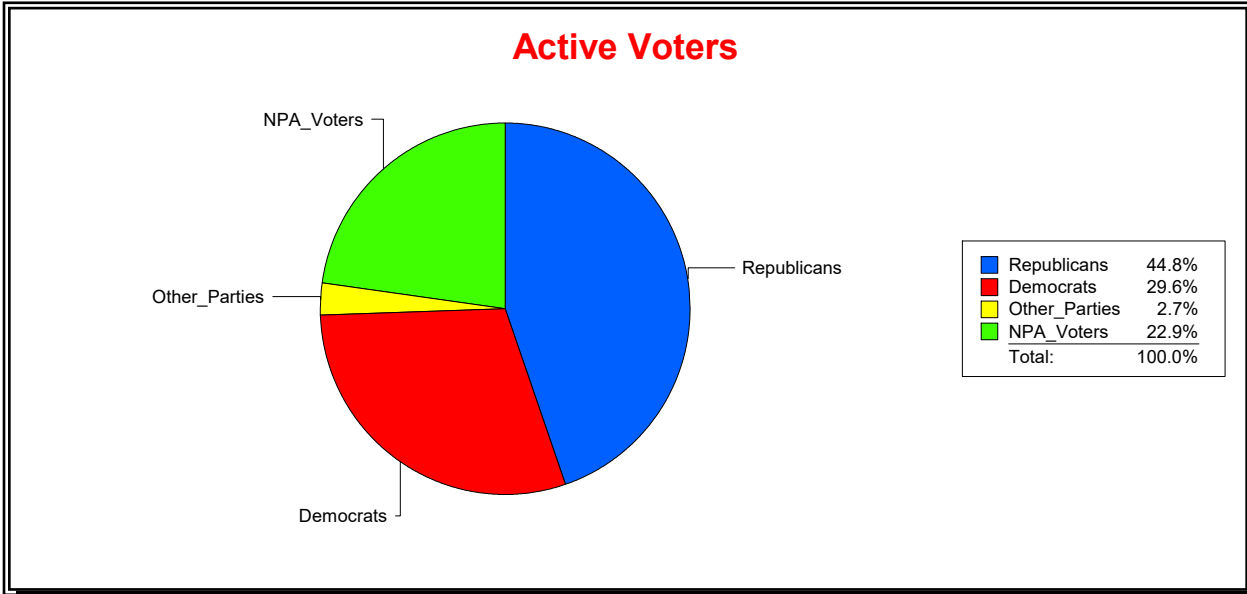

Ron Turner

Supervisor of Elections

Sarasota County, FL

Date 9/3/2024

Time 07:23 AM

Graphs of District Registration

Active Registered Voters

Inactive Voters

District	Total	Dems	Reps	NonP	Other	Total	Dems	Reps	NonP	Other
STATE HOUSE DIST 73	133,540	39,511	59,855	30,568	3,606	23,931	7,943	7,577	7,961	450