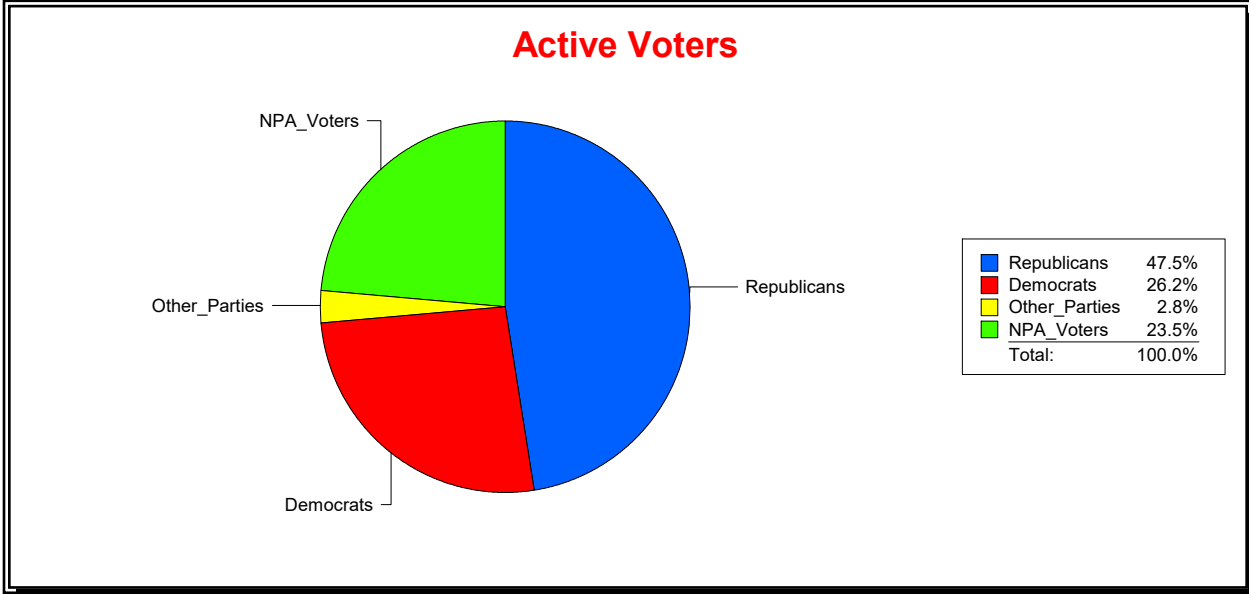

Ron Turner

Supervisor of Elections

Sarasota County, FL

Date 9/3/2024

Time 07:23 AM

Graphs of District Registration

Active Registered Voters

Inactive Voters

District	Total	Dems	Reps	NonP	Other	Total	Dems	Reps	NonP	Other
COUNTYWIDE	329,406	86,224	156,513	77,508	9,161	55,441	16,542	18,163	19,629	1,107