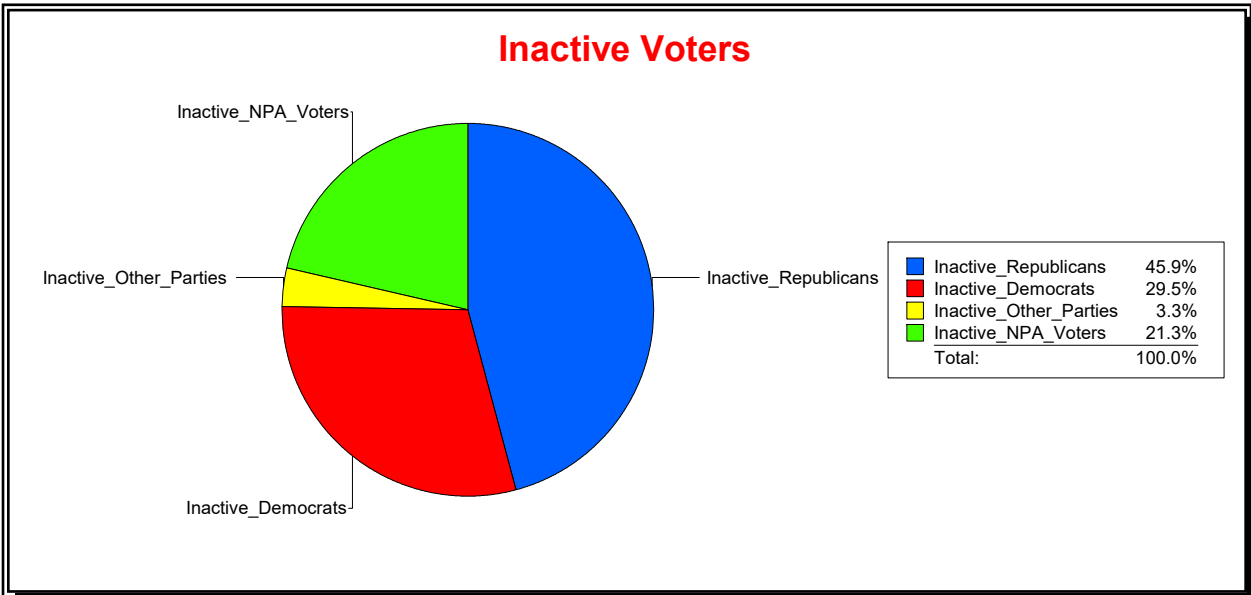

Date 9/3/2024

Time 07:23 AM

Graphs of District Registration

Active Registered Voters

Inactive Voters

District	Total	Dems	Reps	NonP	Other	Total	Dems	Reps	NonP	Other
LONGBOAT KEY 4	367	98	178	82	9	61	18	28	13	2