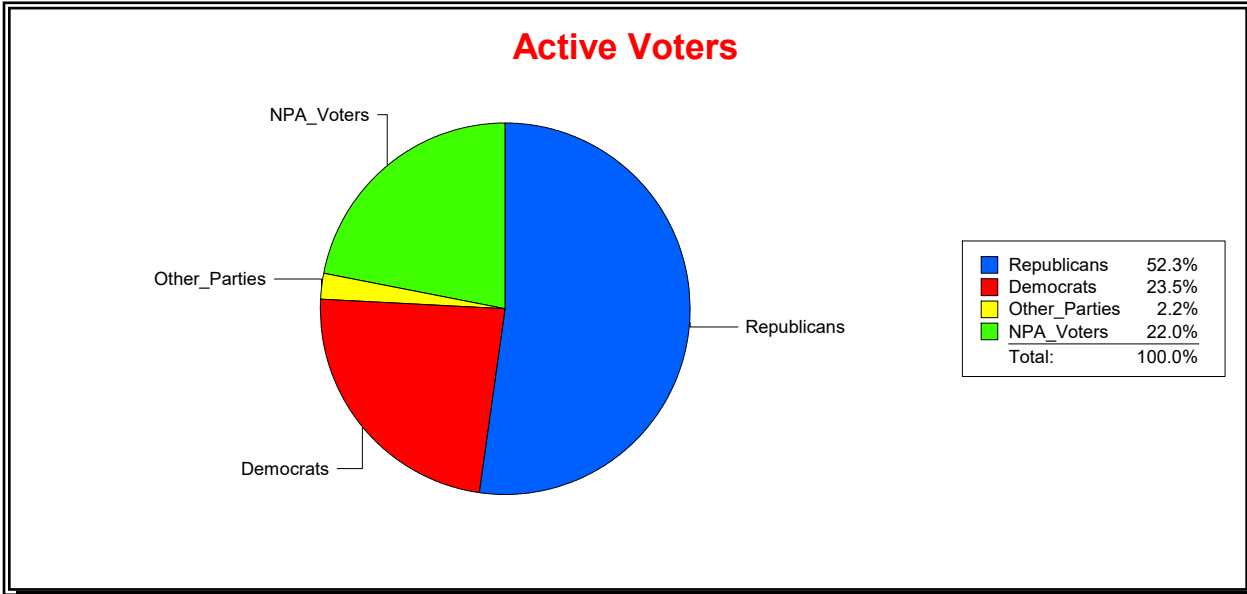

Ron Turner

Supervisor of Elections

Sarasota County, FL

Date 9/3/2024

Time 07:23 AM

Graphs of District Registration

Active Registered Voters

Inactive Voters

District	Total	Dems	Reps	NonP	Other	Total	Dems	Reps	NonP	Other
LONGBOAT KEY 3	1,367	321	715	301	30	162	47	74	39	2