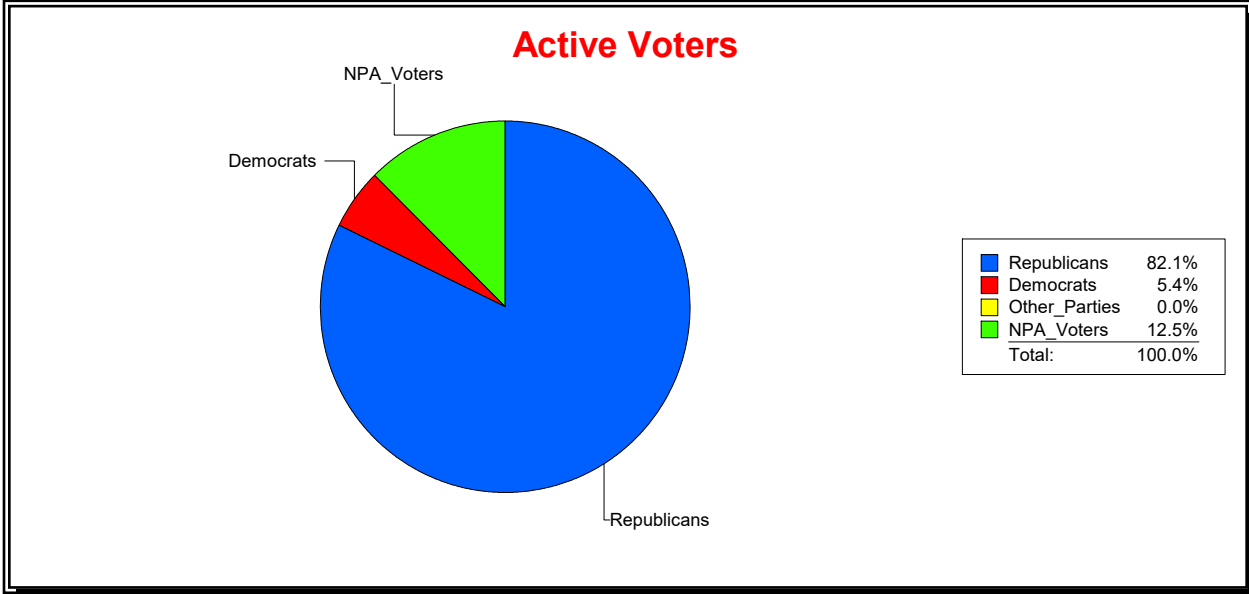

District	Total	Dems	Reps	NonP	Other	Total	Dems	Reps	NonP	Other
RUSTIC OAKS CDD	56	3	46	7	0	0	0	0	0	0

Ron Turner

Supervisor of Elections

Sarasota County, FL

Date 9/3/2024

Time 07:23 AM

Graphs of District Registration