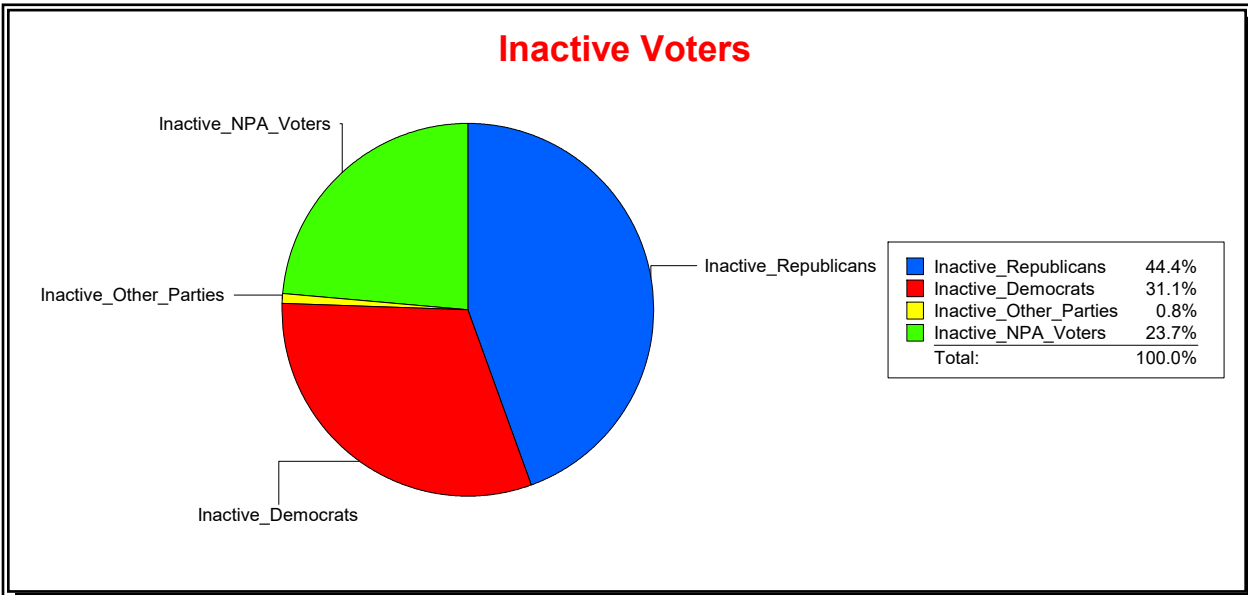

Date 9/3/2024

Time 07:23 AM

Graphs of District Registration

Active Registered Voters

Inactive Voters

District	Total	Dems	Reps	NonP	Other	Total	Dems	Reps	NonP	Other
LONGBOAT KEY BEACH A	1,695	444	851	355	45	241	75	107	57	2