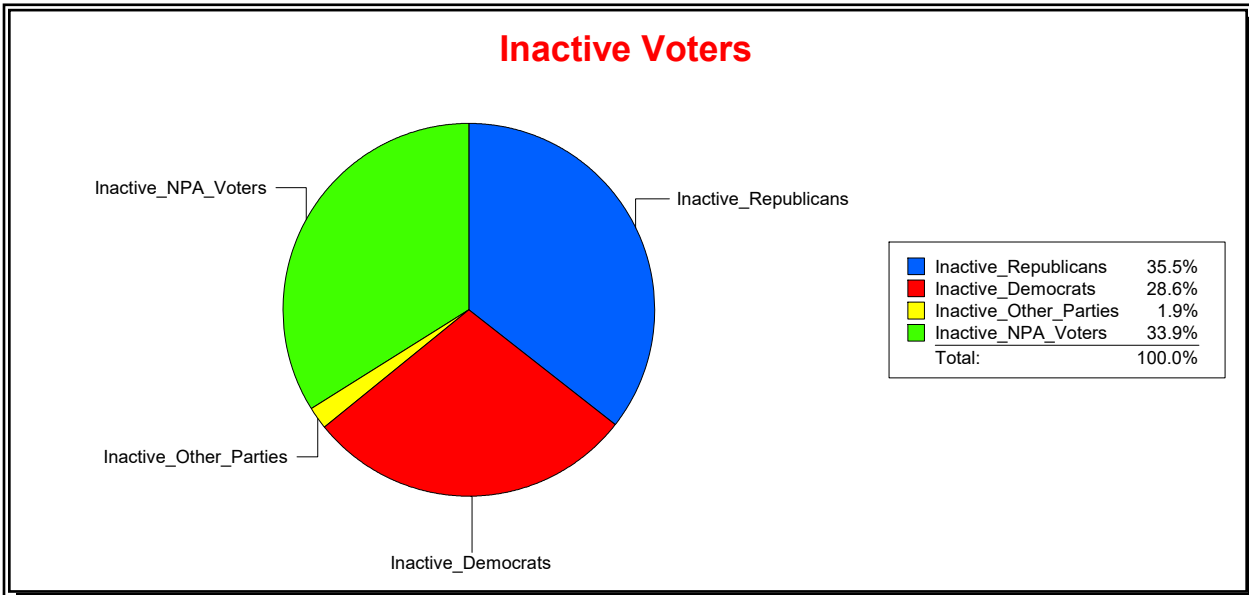

Sarasota County, FL

Date 9/3/2024

Time 07:23 AM

**Graphs of District Registration**

**Active Registered Voters**

**Inactive Voters**

<u>District</u>	<u>Total</u>	<u>Dems</u>	<u>Reps</u>	<u>NonP</u>	<u>Other</u>	<u>Total</u>	<u>Dems</u>	<u>Reps</u>	<u>NonP</u>	<u>Other</u>
<b>HOSPITAL BOARD CENTRAL</b>	113,228	29,777	54,674	25,786	2,991	16,917	4,845	6,009	5,736	327