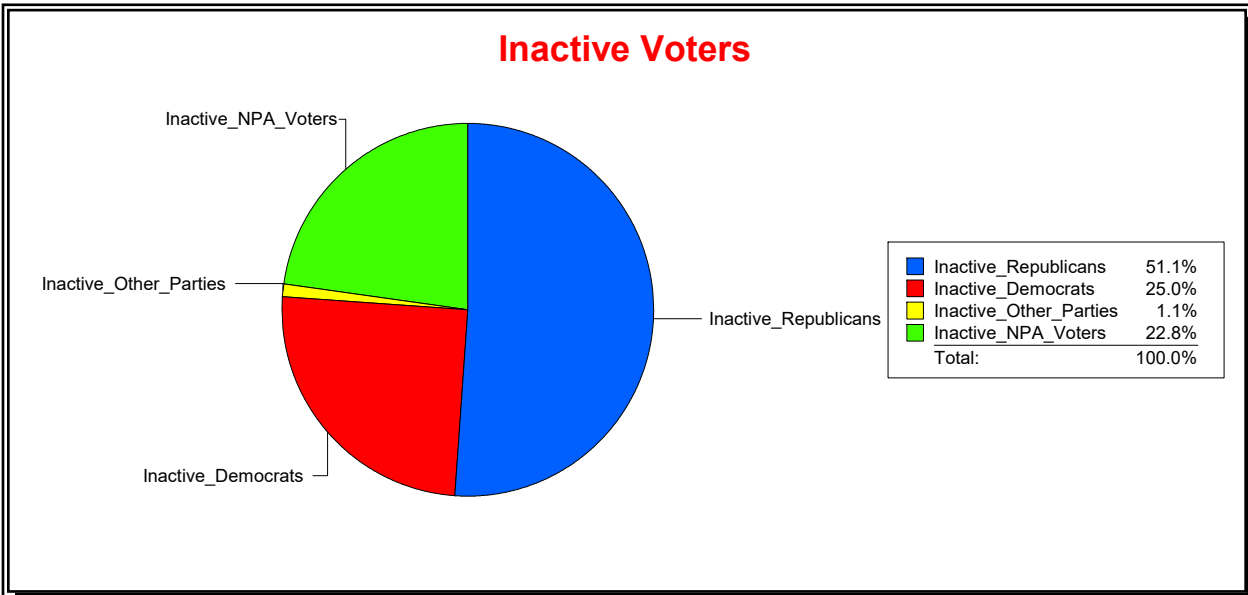

Ron Turner

Supervisor of Elections

Sarasota County, FL

Date 9/3/2024

Time 07:23 AM

Graphs of District Registration

Active Registered Voters

Inactive Voters

District	Total	Dems	Reps	NonP	Other	Total	Dems	Reps	NonP	Other
LONGBOAT KEY 1	1,399	272	796	288	43	180	45	92	41	2