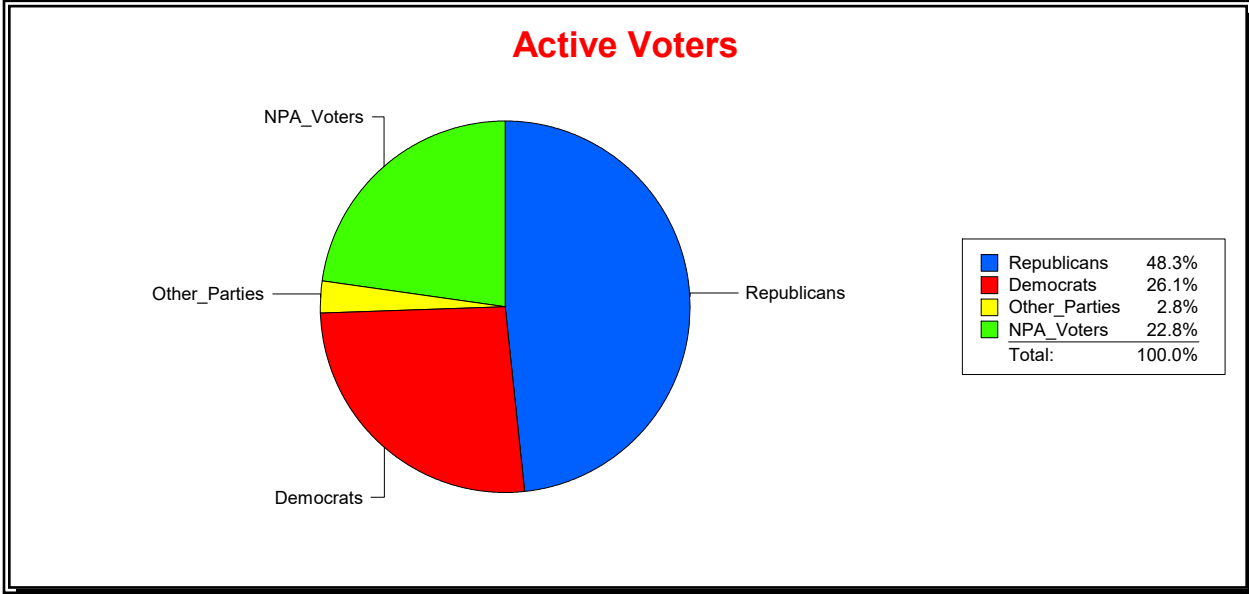

Ron Turner

Supervisor of Elections

Sarasota County, FL

Date 9/3/2024

Time 07:23 AM

Graphs of District Registration

Active Registered Voters

Inactive Voters

District	Total	Dems	Reps	NonP	Other	Total	Dems	Reps	NonP	Other
CNTY COMM DIST 4	69,500	18,158	33,552	15,845	1,945	10,189	2,990	3,518	3,480	201