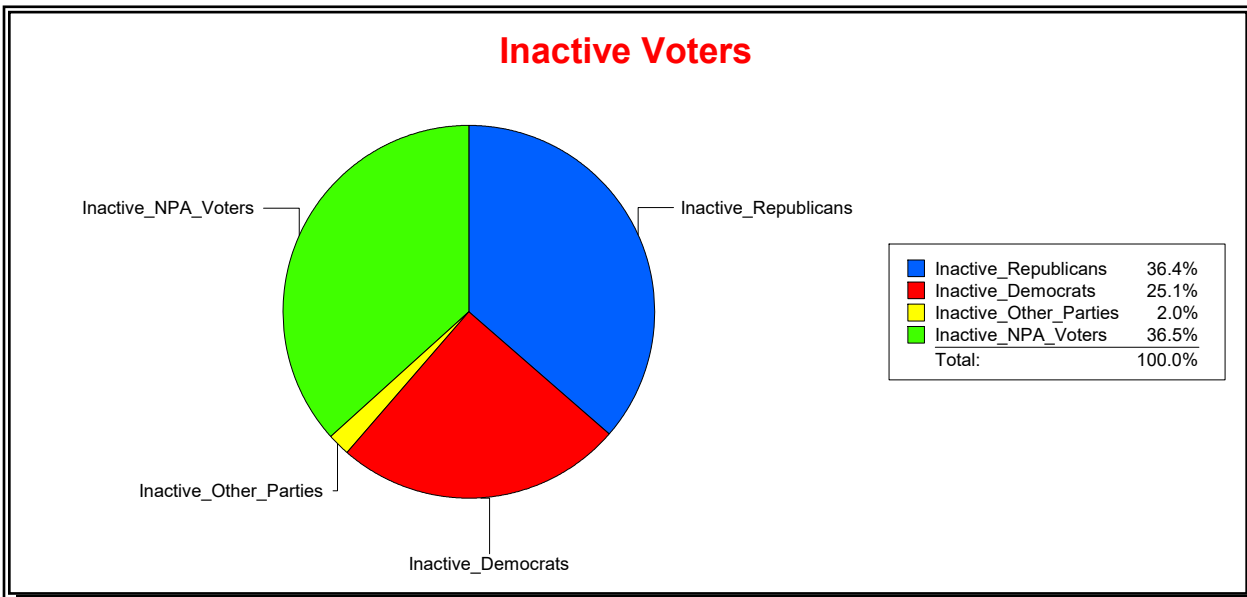

Ron Turner

Supervisor of Elections

Sarasota County, FL

Date 9/3/2024

Time 07:23 AM

Graphs of District Registration

Active Registered Voters

Inactive Voters

District	Total	Dems	Reps	NonP	Other	Total	Dems	Reps	NonP	Other
STATE HOUSE DIST 75	55,304	12,549	27,910	13,369	1,476	7,991	2,004	2,911	2,919	157