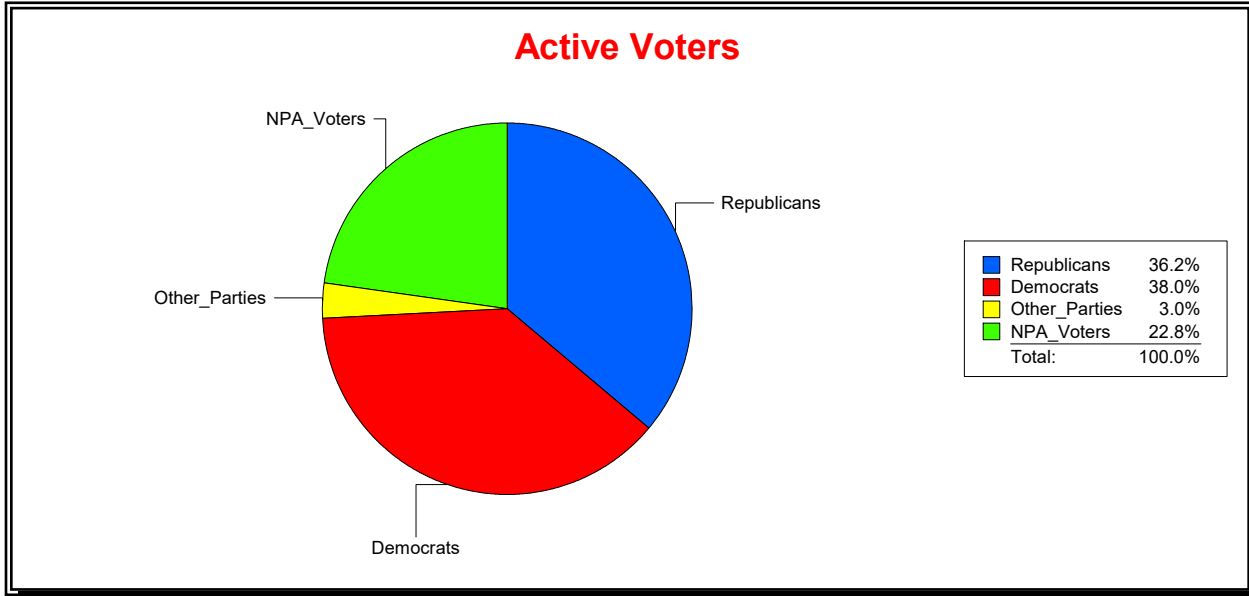

Ron Turner

Supervisor of Elections

Sarasota County, FL

Date 9/3/2024

Time 07:23 AM

Graphs of District Registration

Active Registered Voters

Inactive Voters

District	Total	Dems	Reps	NonP	Other	Total	Dems	Reps	NonP	Other
SARASOTA	33,682	12,799	12,192	7,691	1,000	8,363	3,456	1,992	2,751	164