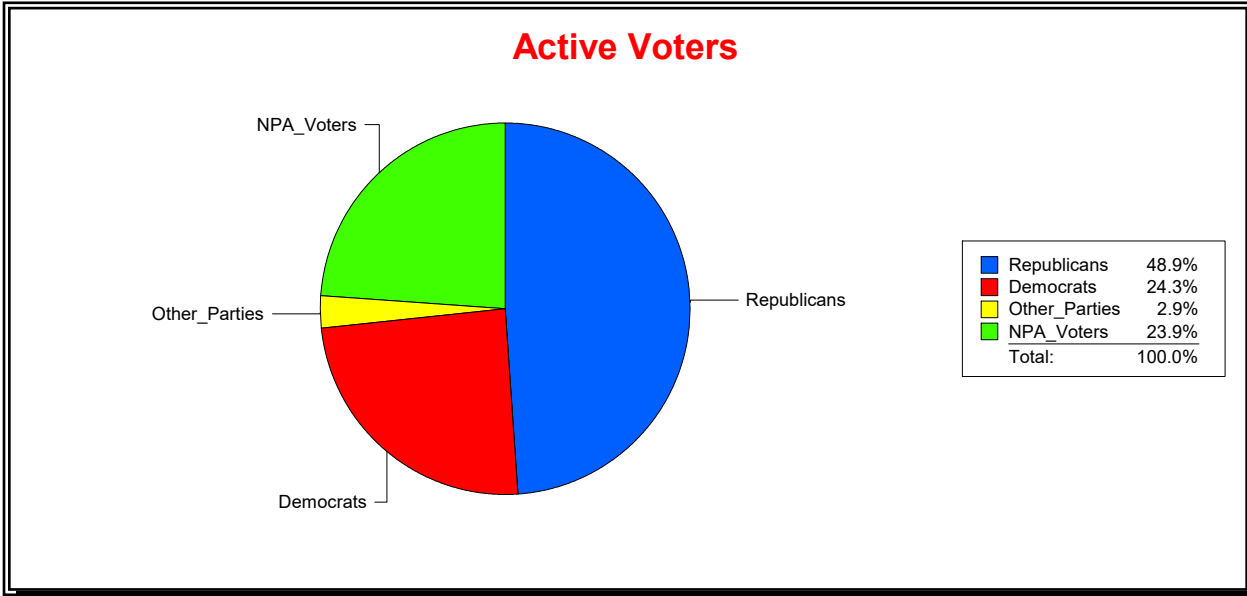

Ron Turner

Supervisor of Elections

Sarasota County, FL

Date 9/3/2024

Time 07:23 AM

Graphs of District Registration

Active Registered Voters

Inactive Voters

District	Total	Dems	Reps	NonP	Other	Total	Dems	Reps	NonP	Other
STATE HOUSE DIST 74	140,562	34,164	68,748	33,571	4,079	23,519	6,595	7,675	8,749	500