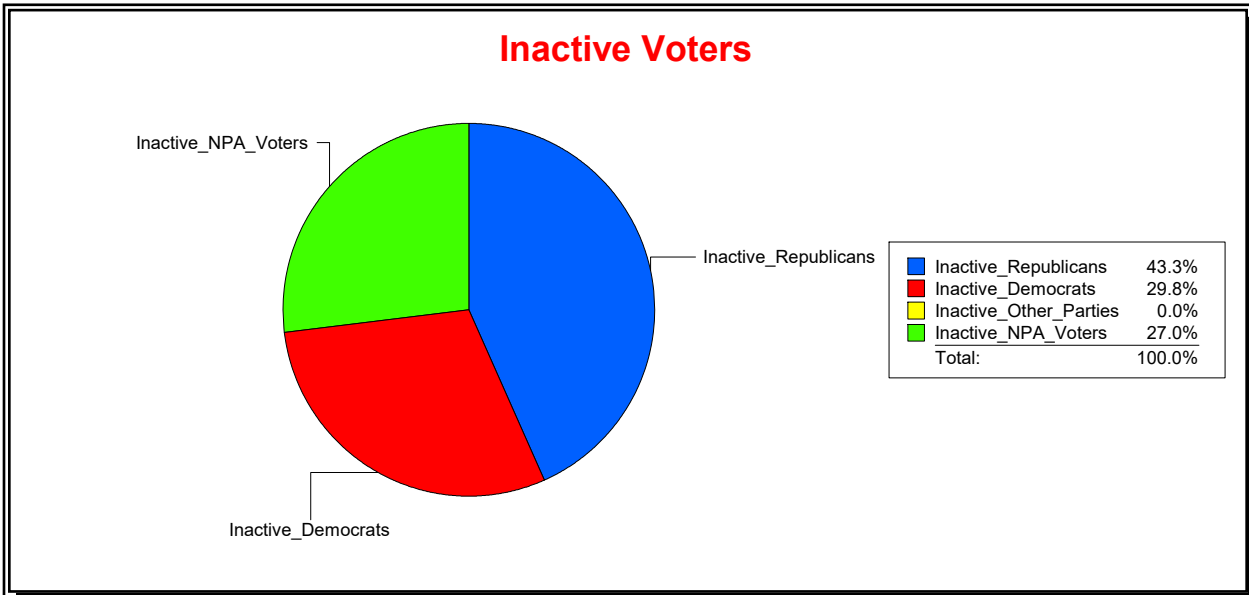

Ron Turner

Supervisor of Elections

Sarasota County, FL

Date 9/3/2024

Time 07:23 AM

Graphs of District Registration

Active Registered Voters

Inactive Voters

District	Total	Dems	Reps	NonP	Other	Total	Dems	Reps	NonP	Other
LBK DISTRICT 2	1,236	389	563	256	28	141	42	61	38	0