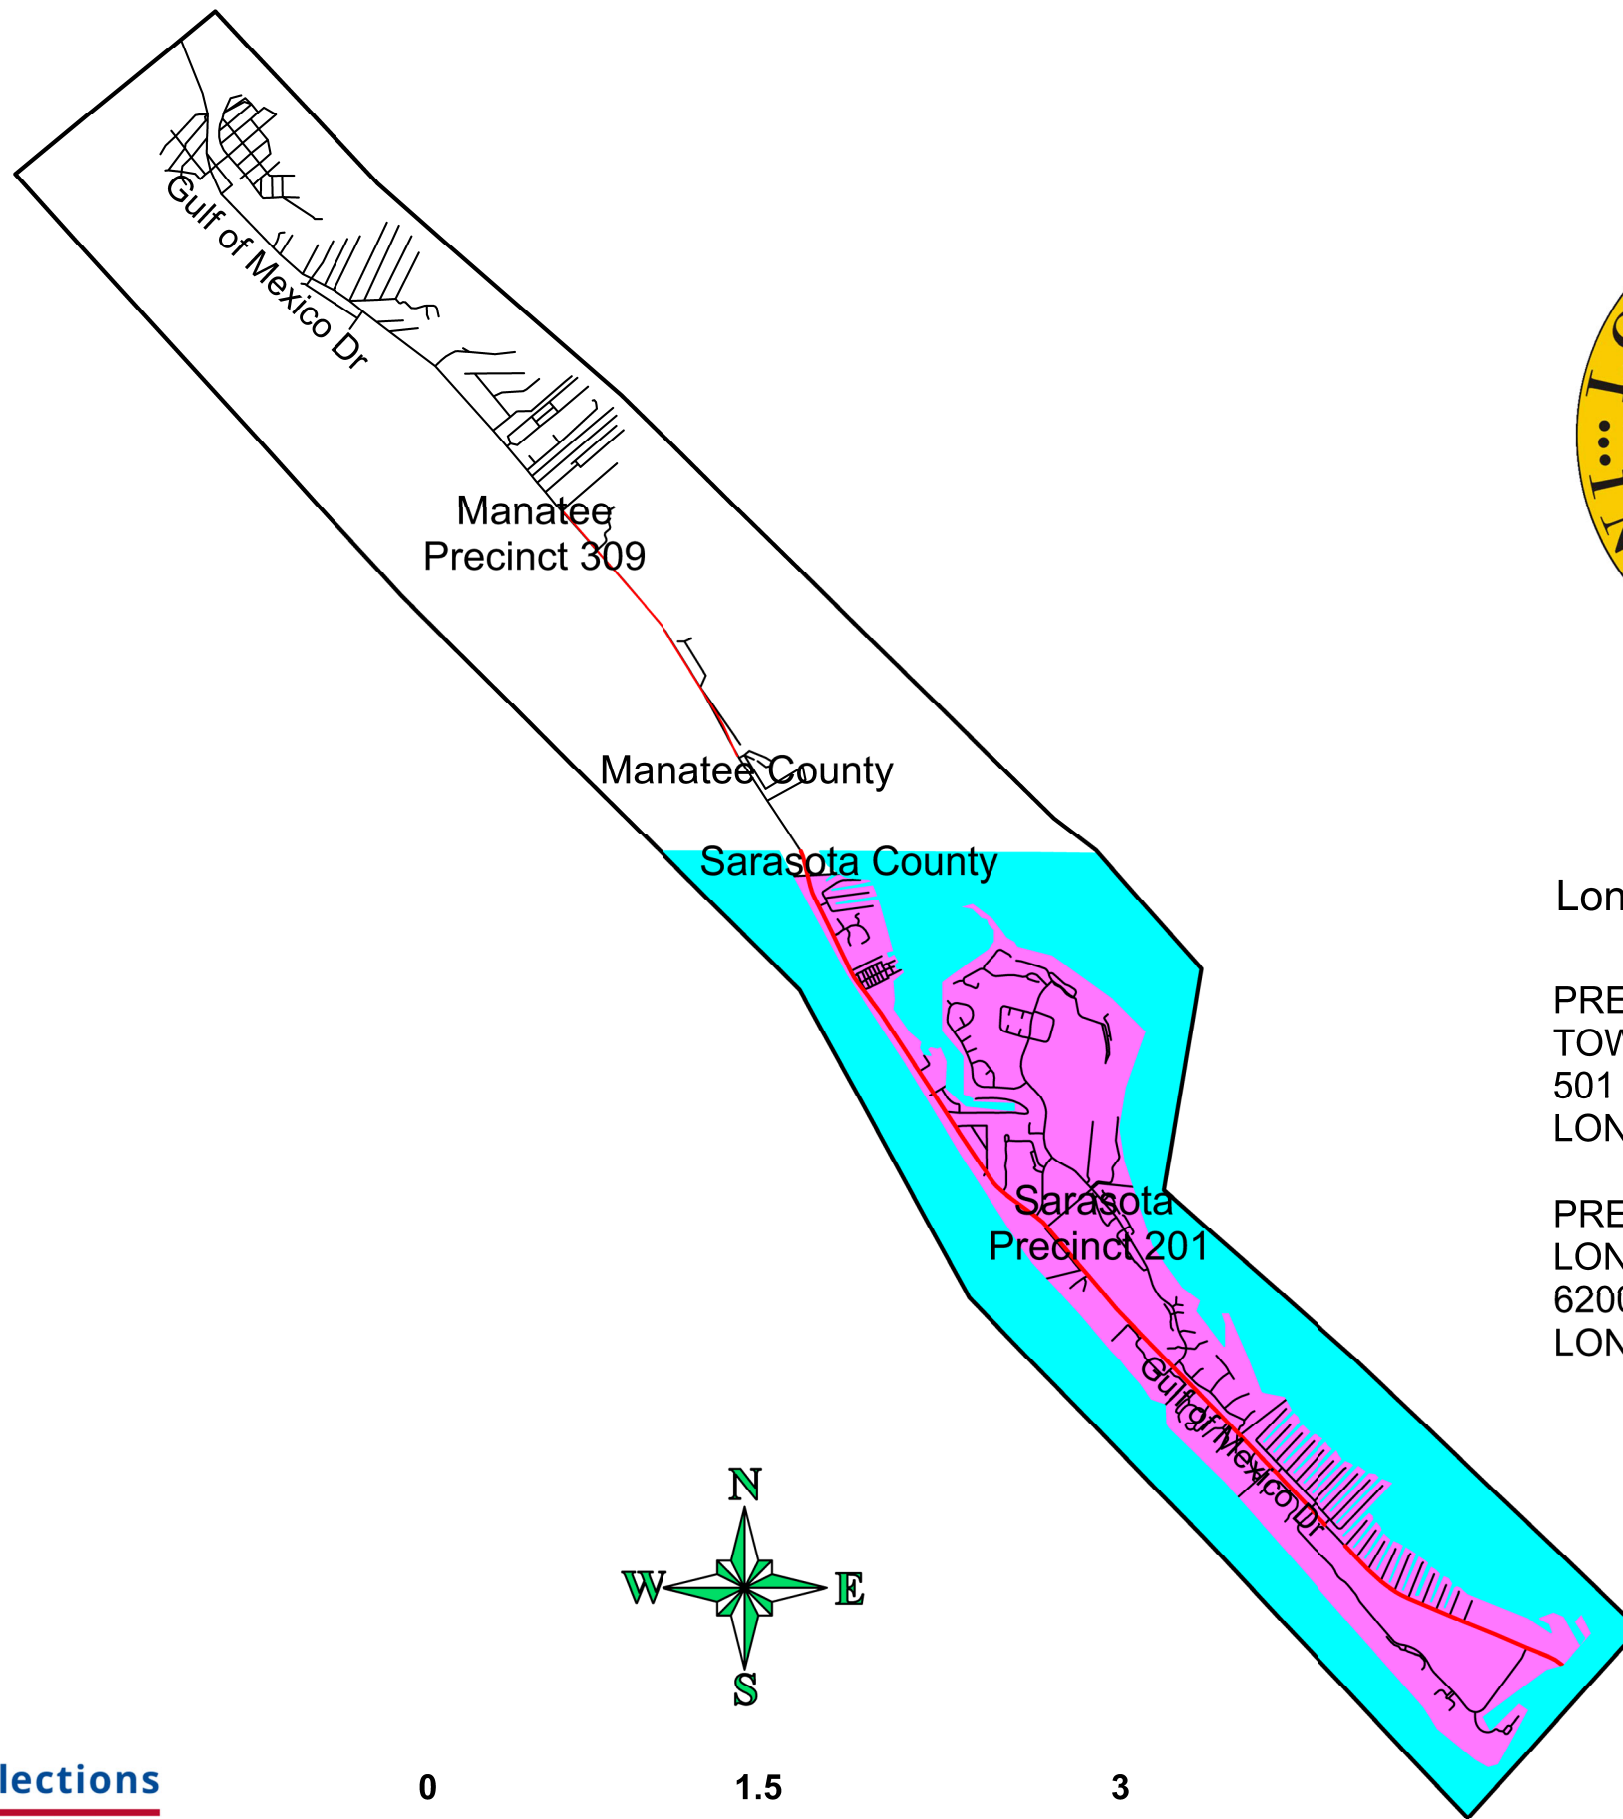

Town of Longboat Key

Region

Roadway

Main Roadways

Longboat Key Polling Locations

PRECINCT 201 (SARASOTA COUNTY)
 TOWN HALL OF LONGBOAT KEY
 501 BAY ISLES RD
 LONGBOAT KEY FL 34228-3142

PRECINCT 309 (MANATEE COUNTY)
 LONGBOAT ISLAND CHAPEL
 6200 GULF OF MEXICO DR
 LONGBOAT KEY FL 34228-1511

Map provided by:

Ron Turner
 Supervisor of Elections
 Sarasota County: Our County. Our Vote.