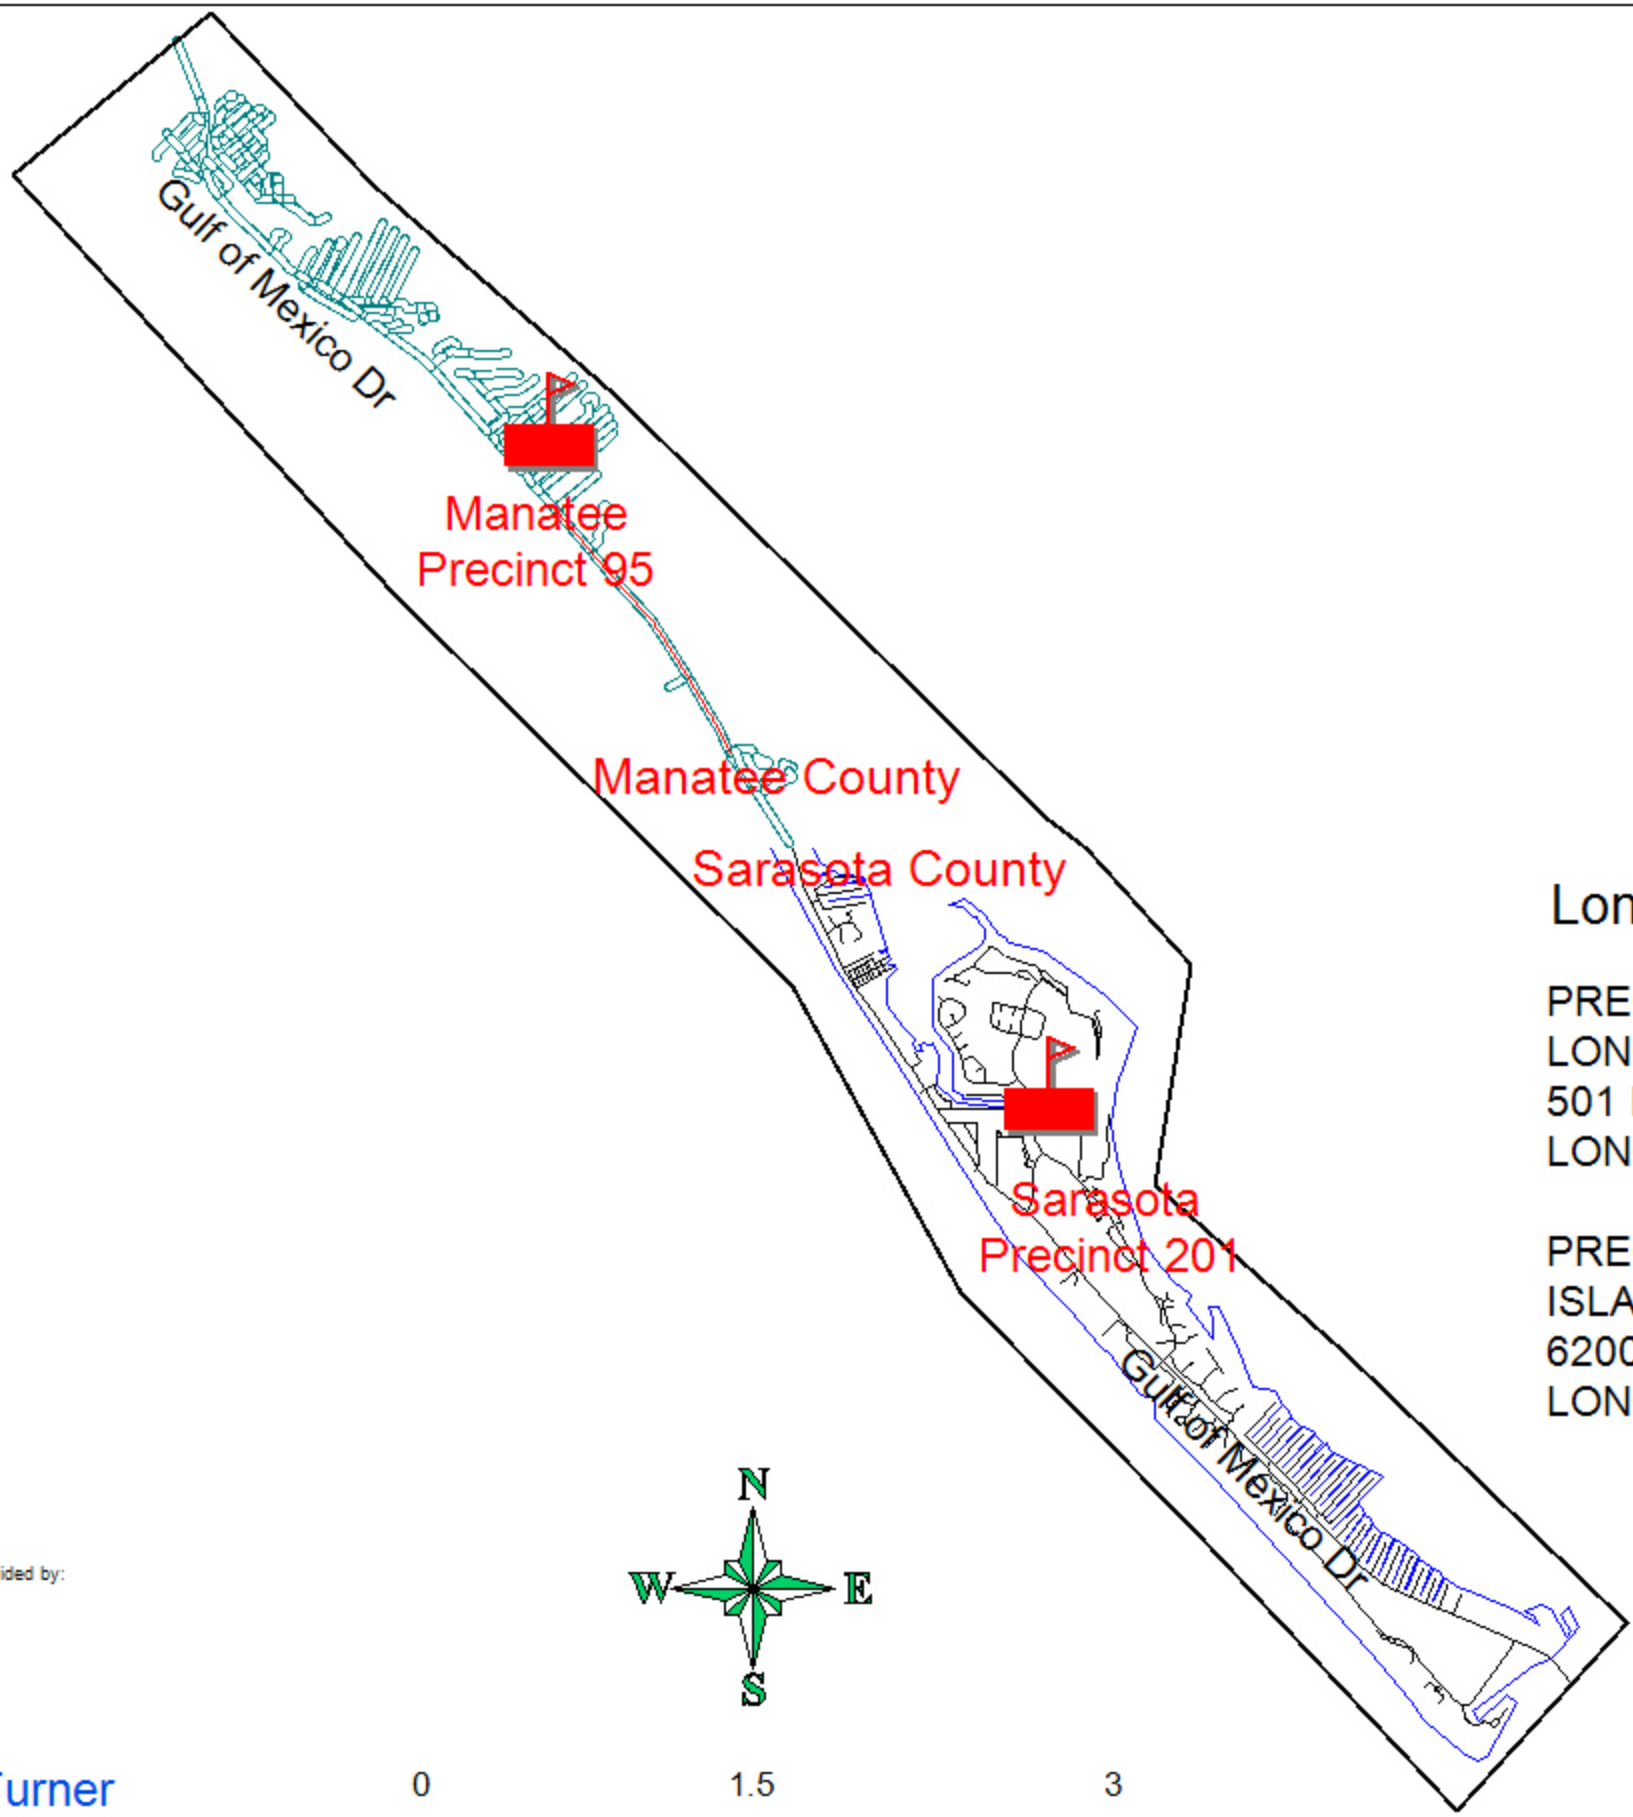

Longboat Key

-  Boundary
- Main Roadways**
-  Roadways
- Secondary Roads**
-  Streets

Longboat Key Polling Locations

PRECINCT 201 (SARASOTA COUNTY)
 LONGBOAT TOWN HALL OF LONGBOAT KEY
 501 BAY ISLES RD
 LONGBOAT KEY FL 34228-3142

PRECINCT 95 (MANATEE COUNTY)
 ISLAND CHAPEL
 6200 GULF OF MEXICO DR
 LONGBOAT KEY FL 34228-1511

Map provided by:

Ron Turner
 Supervisor of Elections