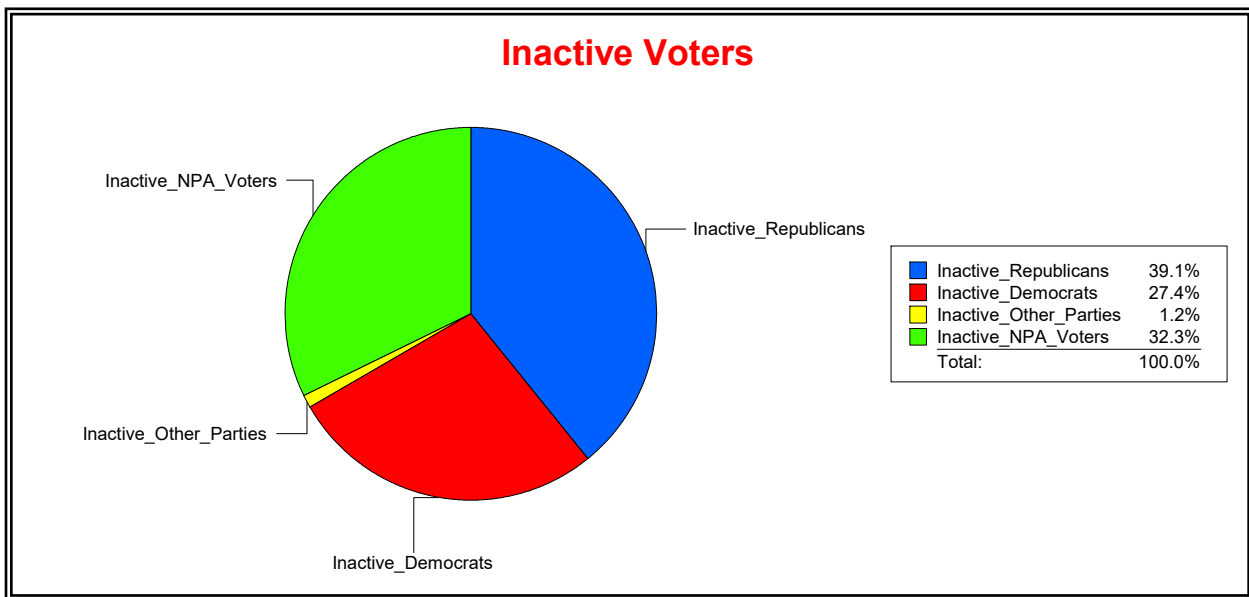

Ron Turner

Supervisor of Elections

Sarasota County, FL

Date 3/1/2023

Time 08:19 AM

Graphs of District Registration

Active Registered Voters

Inactive Voters

District	Total	Dems	Reps	NonP	Other	Total	Dems	Reps	NonP	Other
CNTY COMM DIST 3	75,408	18,647	35,269	20,225	1,267	3,370	925	1,318	1,087	40