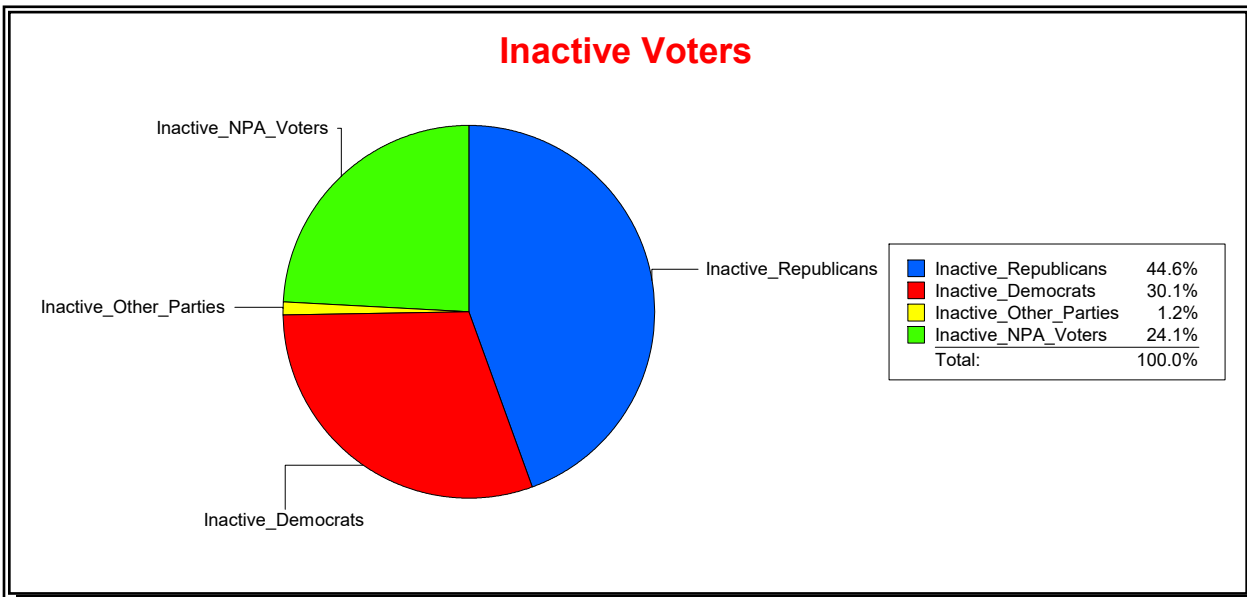

Supervisor of Elections

Sarasota County, FL

Date 3/1/2023

Time 08:19 AM

Graphs of District Registration

Active Registered Voters

Inactive Voters

District	Total	Dems	Reps	NonP	Other	Total	Dems	Reps	NonP	Other
LBK DISTRICT 1	1,490	322	800	328	40	83	25	37	20	1