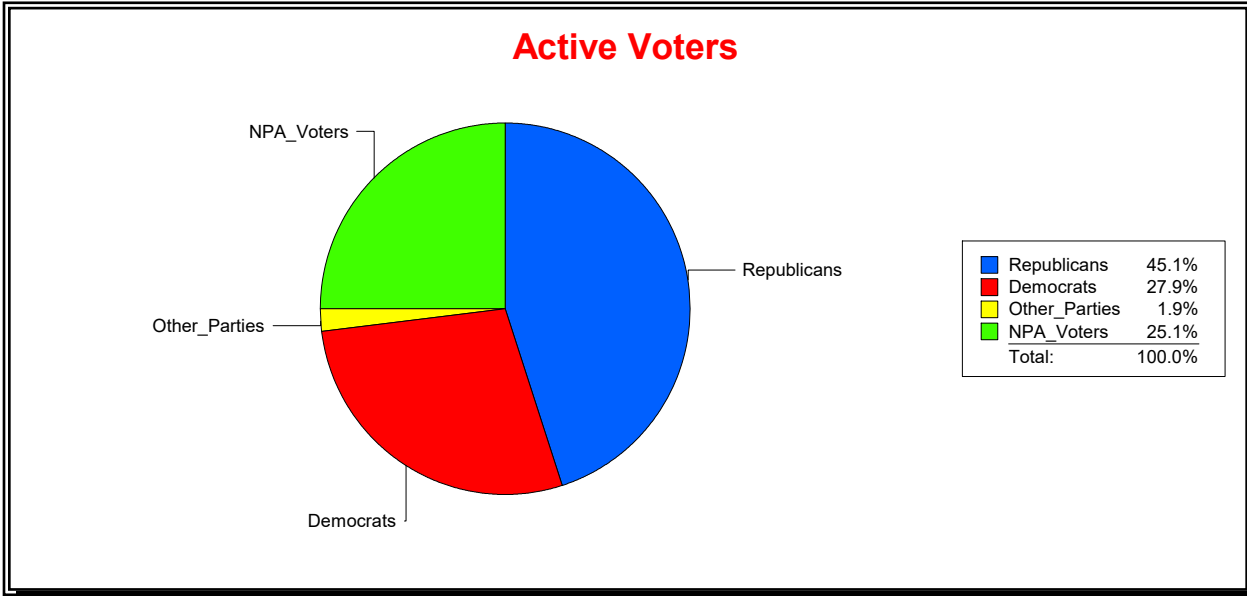

Ron Turner

Supervisor of Elections

Sarasota County, FL

Date 3/1/2023

Time 08:19 AM

Graphs of District Registration

Active Registered Voters

Inactive Voters

District	Total	Dems	Reps	NonP	Other	Total	Dems	Reps	NonP	Other
CNTY COMM DIST 4	73,790	20,579	33,263	18,540	1,408	3,617	1,122	1,335	1,094	66