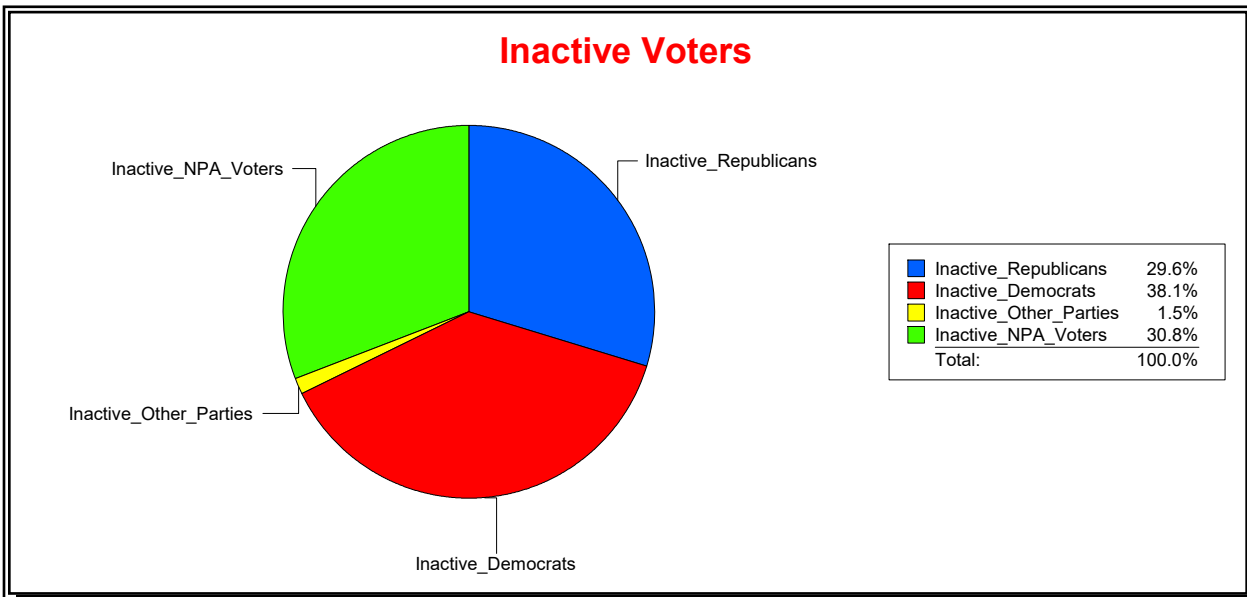

Ron Turner

Supervisor of Elections

Sarasota County, FL

Date 3/1/2023

Time 08:19 AM

Graphs of District Registration

Active Registered Voters

Inactive Voters

District	Total	Dems	Reps	NonP	Other	Total	Dems	Reps	NonP	Other
SOIL AND WATER DIST 2	65,751	24,707	23,646	16,148	1,250	4,561	1,736	1,350	1,405	70