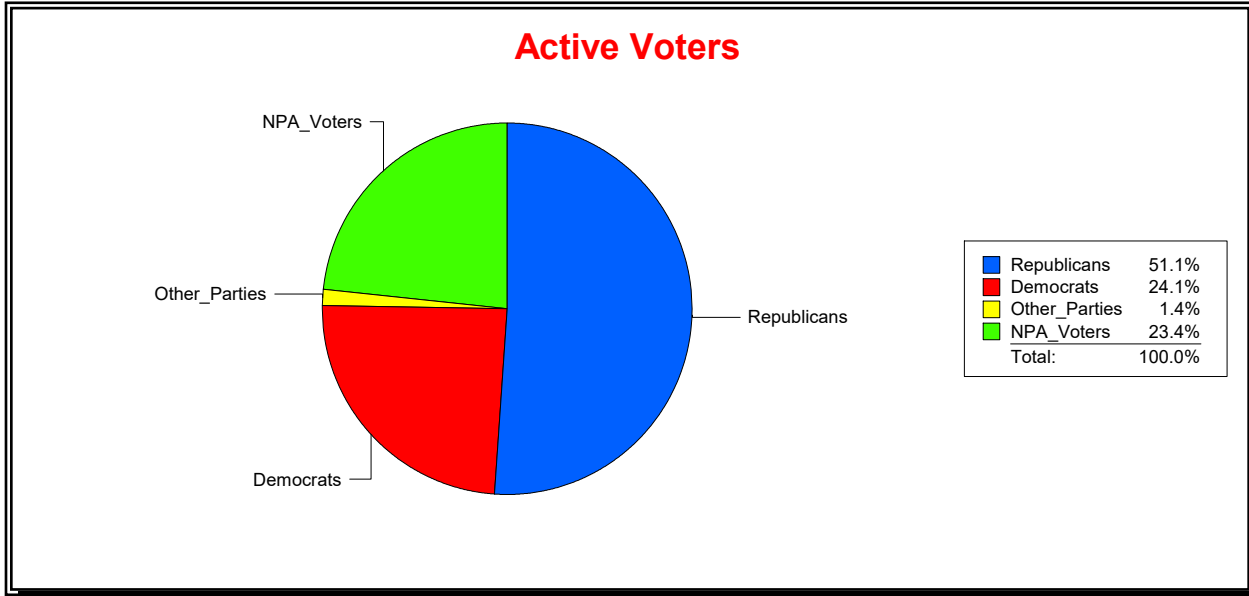

Supervisor of Elections

Sarasota County, FL

Date 3/1/2023

Time 08:19 AM

Graphs of District Registration

Active Registered Voters

Inactive Voters

District	Total	Dems	Reps	NonP	Other	Total	Dems	Reps	NonP	Other
BLACKBURN CREEK	2,370	572	1,211	554	33	47	10	21	15	1