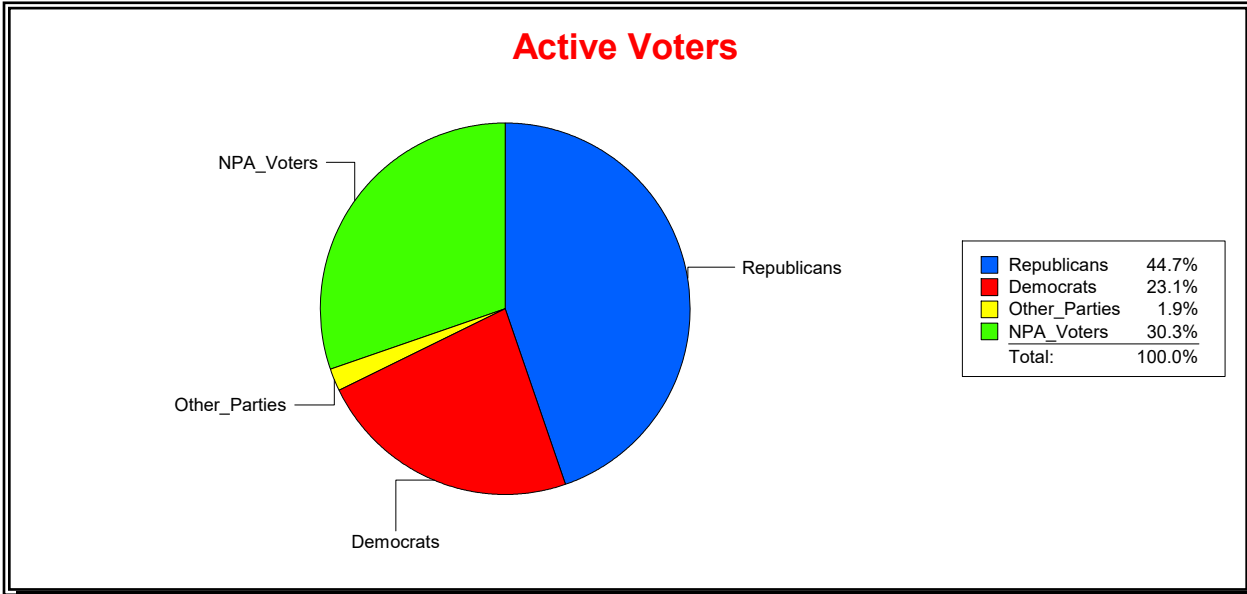

Ron Turner

Supervisor of Elections

Sarasota County, FL

Date 3/1/2023

Time 08:19 AM

Graphs of District Registration

Active Registered Voters

Inactive Voters

<u>District</u>	<u>Total</u>	<u>Dems</u>	<u>Reps</u>	<u>NonP</u>	<u>Other</u>	<u>Total</u>	<u>Dems</u>	<u>Reps</u>	<u>NonP</u>	<u>Other</u>
NORTH PORT 1	10,928	2,519	4,890	3,308	211	447	119	155	162	11