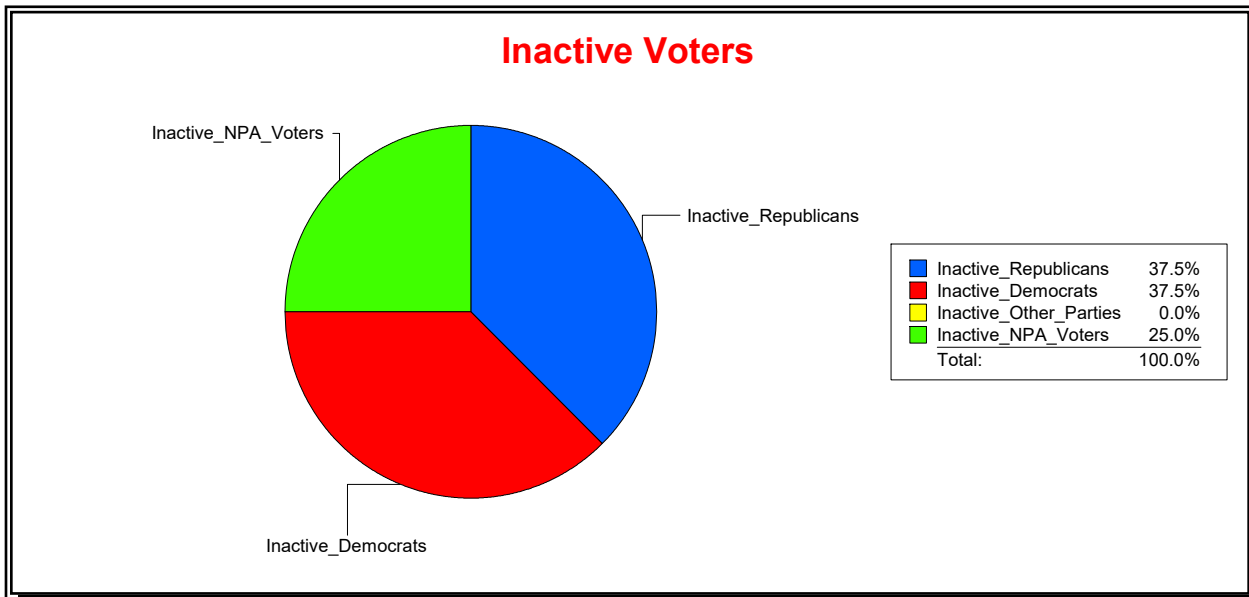

District	Total	Dems	Reps	NonP	Other	Total	Dems	Reps	NonP	Other
LONGBOAT KEY 4	412	121	197	86	8	24	9	9	6	0

Ron Turner

Supervisor of Elections

Sarasota County, FL

Date 3/1/2023

Time 08:19 AM

Graphs of District Registration