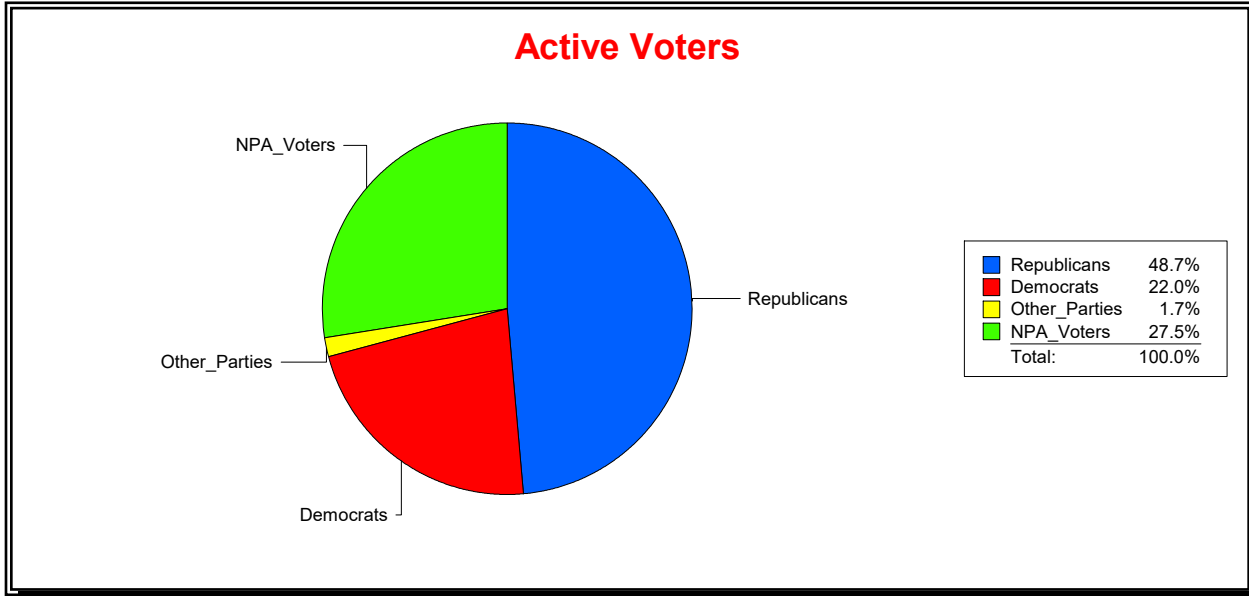

Ron Turner

Supervisor of Elections

Sarasota County, FL

Date 3/1/2023

Time 08:19 AM

Graphs of District Registration

Active Registered Voters

Inactive Voters

District	Total	Dems	Reps	NonP	Other	Total	Dems	Reps	NonP	Other
LAKESIDE PLANT CDD	926	204	451	255	16	46	11	14	20	1