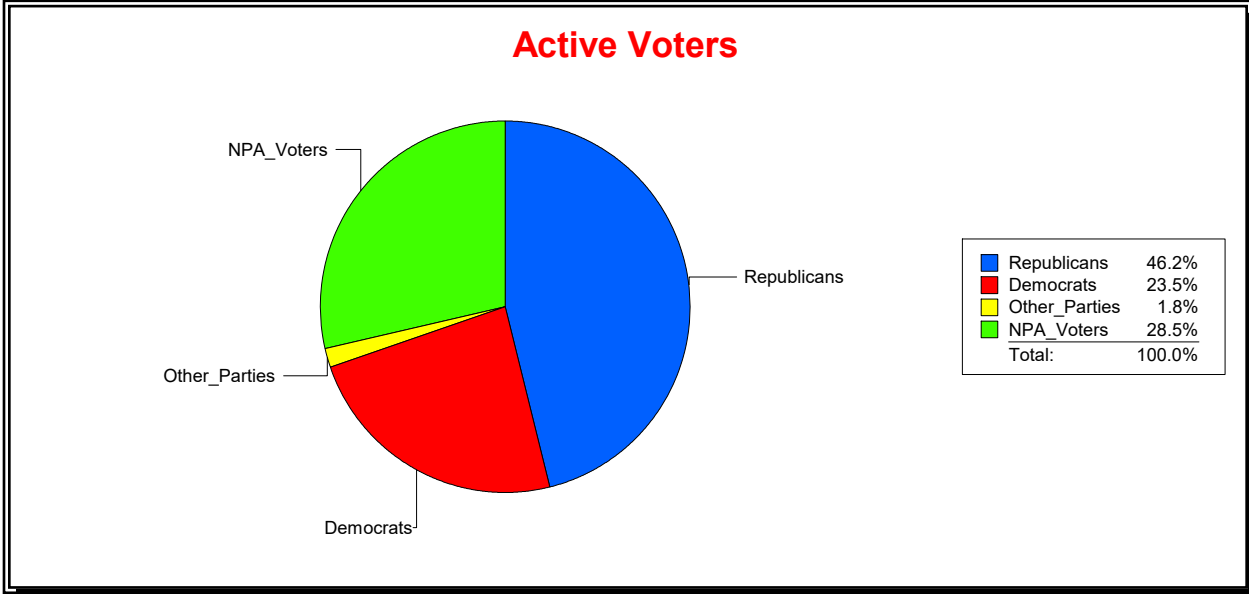

Ron Turner

Supervisor of Elections

Sarasota County, FL

Date 3/1/2023

Time 08:19 AM

Graphs of District Registration

Active Registered Voters

Inactive Voters

District	Total	Dems	Reps	NonP	Other	Total	Dems	Reps	NonP	Other
NORTH PORT 5	17,388	4,080	8,038	4,959	311	650	200	207	234	9