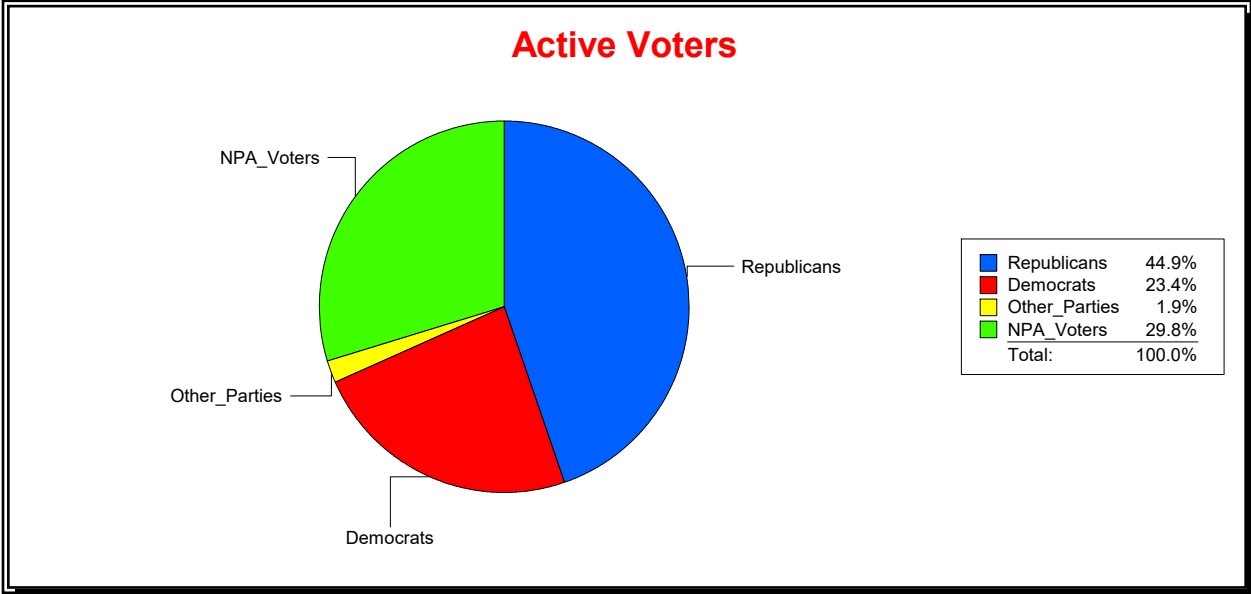

Ron Turner

Supervisor of Elections

Sarasota County, FL

Date 3/1/2023

Time 08:19 AM

Graphs of District Registration

Active Registered Voters

Inactive Voters

<u>District</u>	<u>Total</u>	<u>Dems</u>	<u>Reps</u>	<u>NonP</u>	<u>Other</u>	<u>Total</u>	<u>Dems</u>	<u>Reps</u>	<u>NonP</u>	<u>Other</u>
NORTH PORT	61,169	14,315	27,440	18,232	1,182	2,604	710	927	924	43