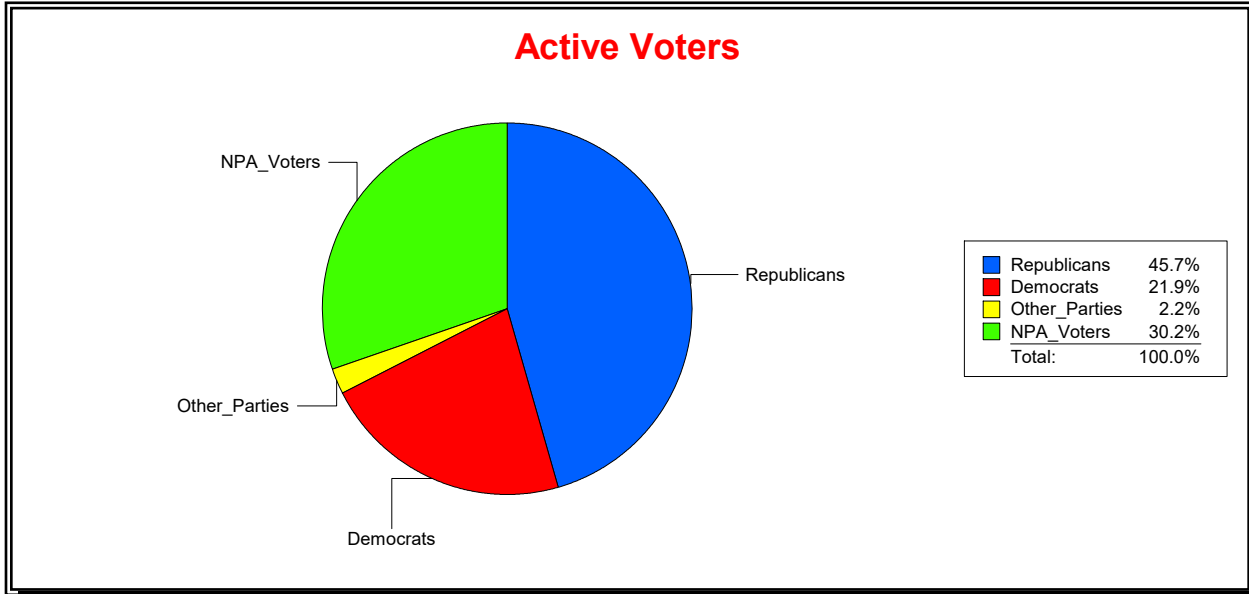

Ron Turner

Supervisor of Elections

Sarasota County, FL

Date 3/1/2023

Time 08:19 AM

Graphs of District Registration

Active Registered Voters

Inactive Voters

District	Total	Dems	Reps	NonP	Other	Total	Dems	Reps	NonP	Other
NORTH PORT 2	12,874	2,822	5,881	3,892	279	572	148	218	194	12