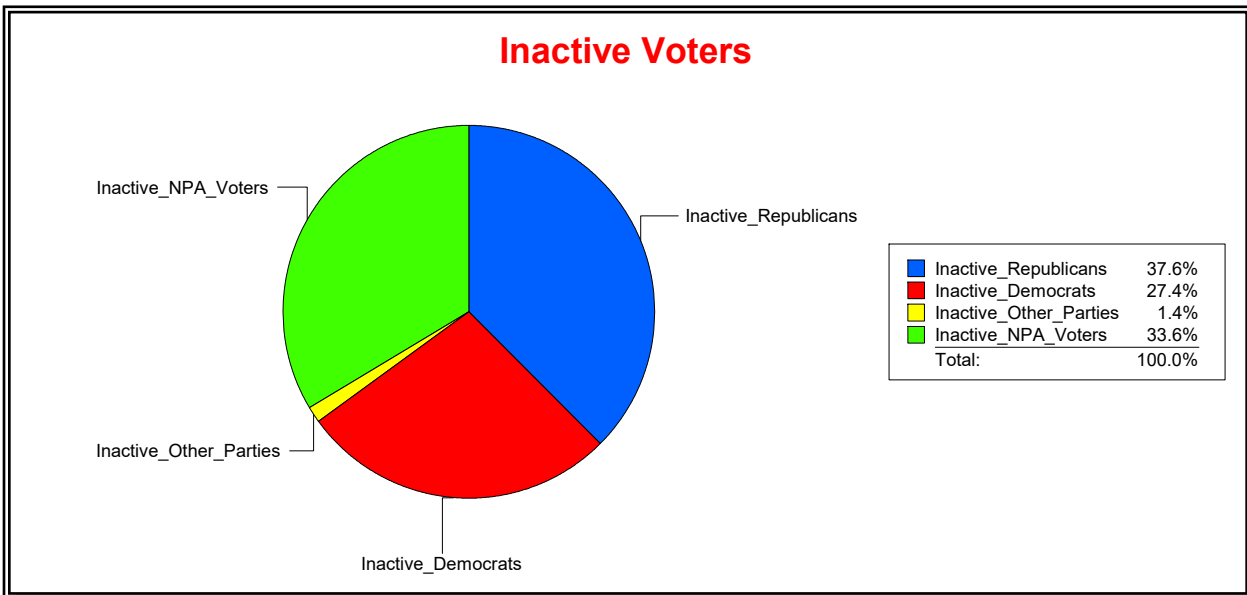

District	Total	Dems	Reps	NonP	Other	Total	Dems	Reps	NonP	Other
HOSPITAL BOARD SOUTH	128,120	30,865	58,780	36,140	2,335	5,821	1,597	2,188	1,953	83

Ron Turner

Supervisor of Elections

Sarasota County, FL

Date 3/1/2023