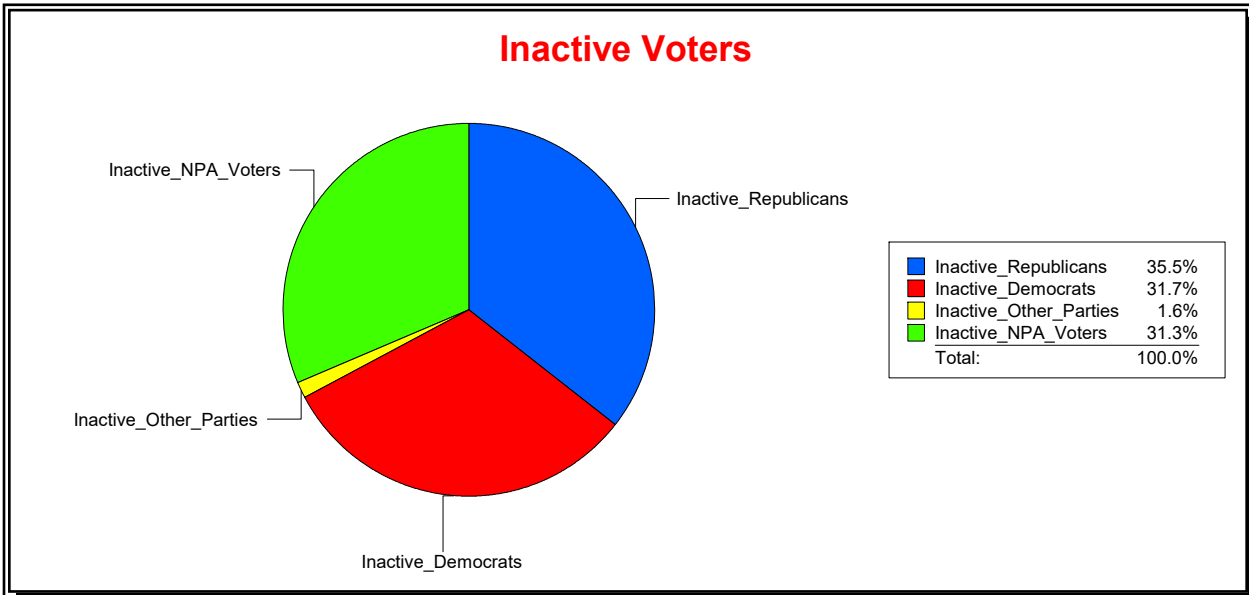

Ron Turner

Supervisor of Elections

Sarasota County, FL

Date 3/1/2023

Time 08:19 AM

Graphs of District Registration

Active Registered Voters

Inactive Voters

District	Total	Dems	Reps	NonP	Other	Total	Dems	Reps	NonP	Other
COUNTYWIDE	356,653	100,563	156,079	93,303	6,708	18,083	5,724	6,411	5,663	285