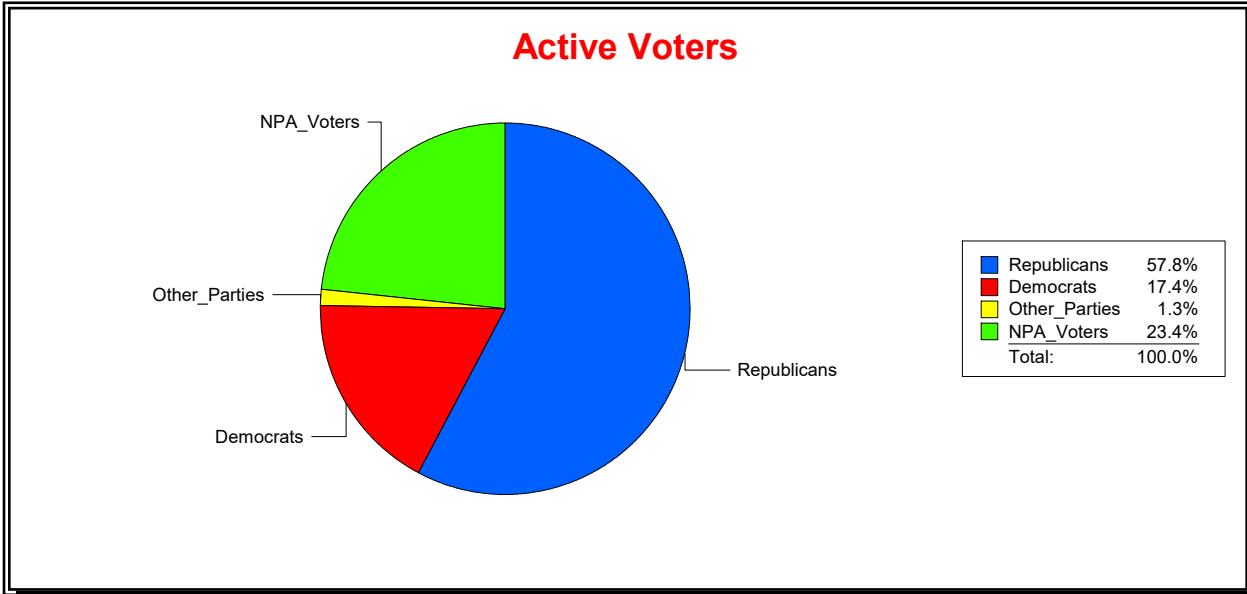

District	Total	Dems	Reps	NonP	Other	Total	Dems	Reps	NonP	Other
TOSCANA ISLES CDD	1,041	181	602	244	14	9	2	4	3	0

Ron Turner

Supervisor of Elections

Sarasota County, FL

Date 3/1/2023

Time 08:19 AM

Graphs of District Registration