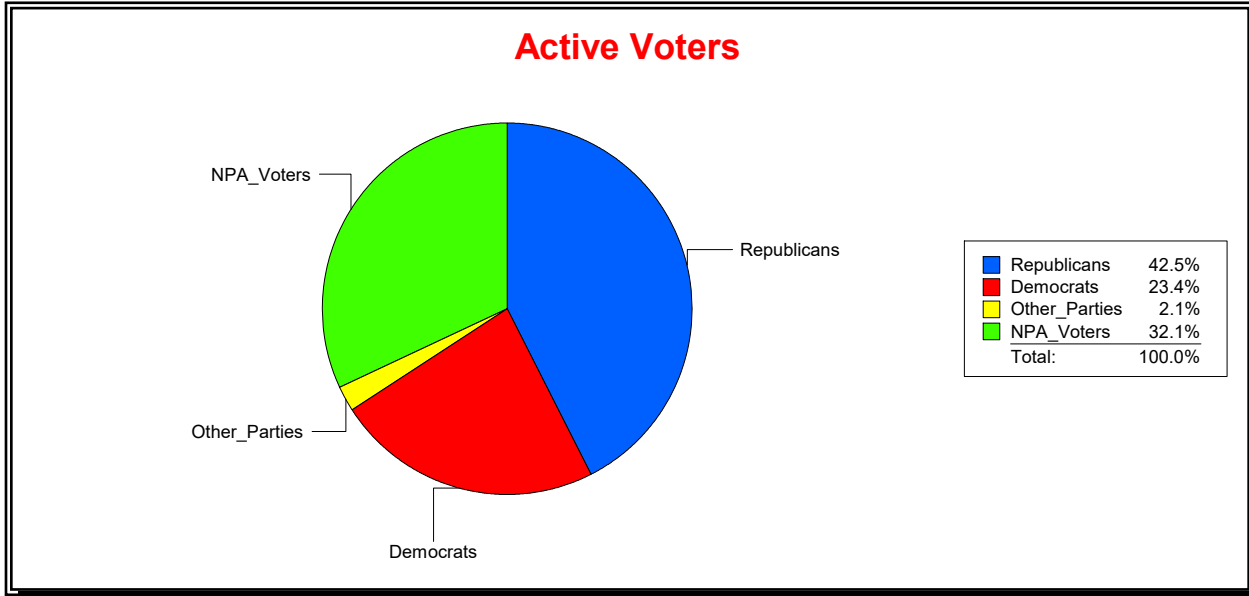

Ron Turner

Supervisor of Elections

Sarasota County, FL

Date 3/1/2023

Time 08:19 AM

Graphs of District Registration

Active Registered Voters

Inactive Voters

<u>District</u>	<u>Total</u>	<u>Dems</u>	<u>Reps</u>	<u>NonP</u>	<u>Other</u>	<u>Total</u>	<u>Dems</u>	<u>Reps</u>	<u>NonP</u>	<u>Other</u>
NORTH PORT 3	10,683	2,497	4,538	3,425	223	537	128	197	208	4