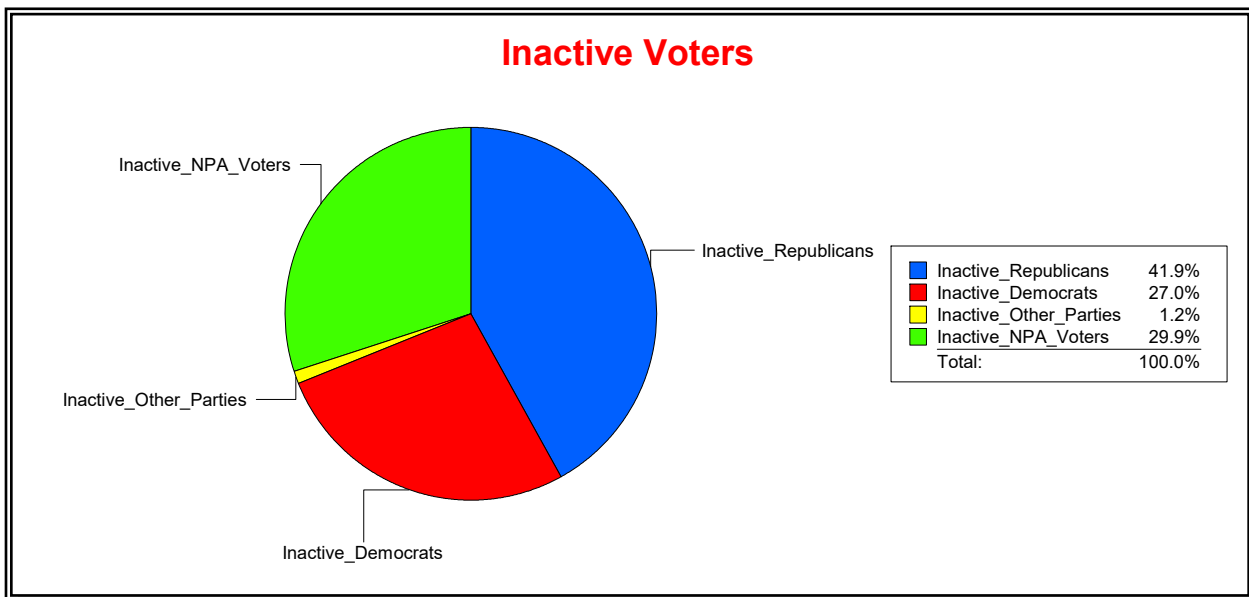

District	Total	Dems	Reps	NonP	Other	Total	Dems	Reps	NonP	Other
VENICE	22,968	6,012	10,766	5,829	361	1,058	286	443	316	13

Ron Turner

Supervisor of Elections

Sarasota County, FL

Date 3/1/2023

Time 08:19 AM

Graphs of District Registration