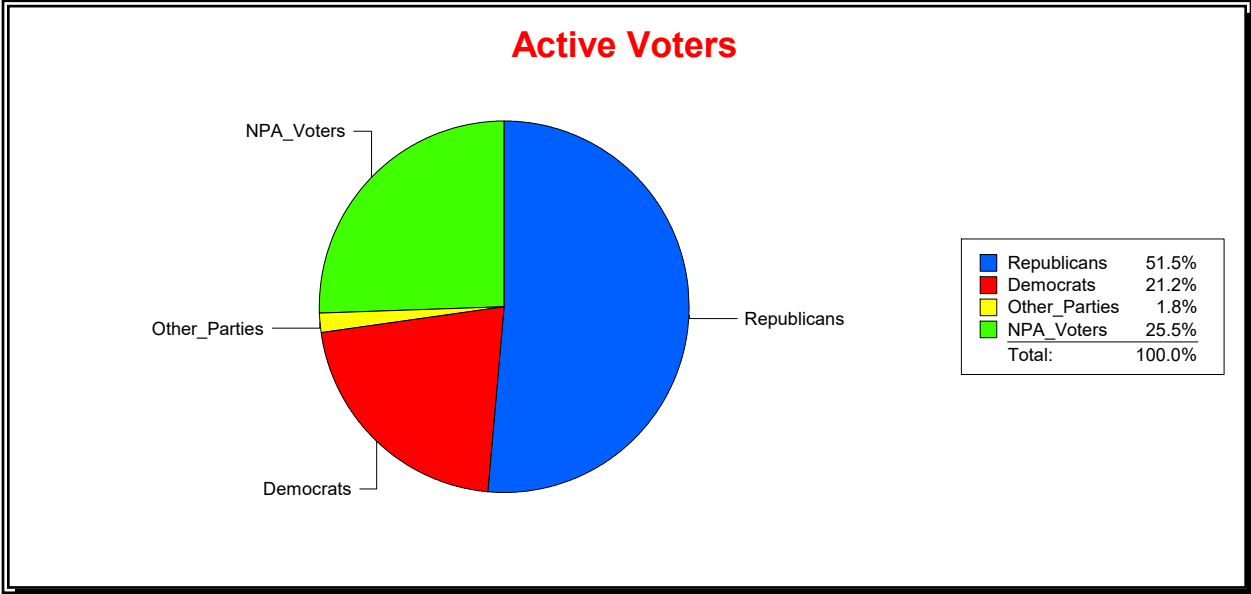

Ron Turner

Supervisor of Elections

Sarasota County, FL

Date 3/1/2023

Time 08:19 AM

Graphs of District Registration

Active Registered Voters

Inactive Voters

District	Total	Dems	Reps	NonP	Other	Total	Dems	Reps	NonP	Other
WINDWARD AT LWR CDD	165	35	85	42	3	0	0	0	0	0