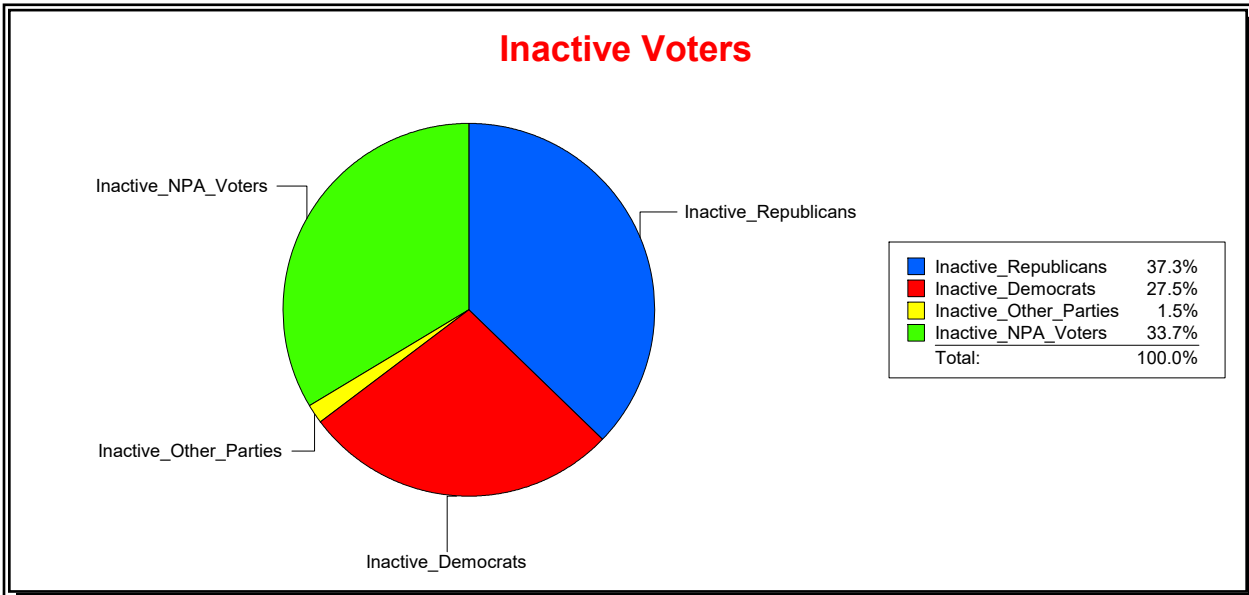

Ron Turner

Supervisor of Elections

Sarasota County, FL

Date 3/1/2023

Time 08:19 AM

Graphs of District Registration

Active Registered Voters

Inactive Voters

District	Total	Dems	Reps	NonP	Other	Total	Dems	Reps	NonP	Other
SOIL AND WATER DIST 5	71,457	16,944	32,356	20,813	1,344	3,334	917	1,244	1,123	50