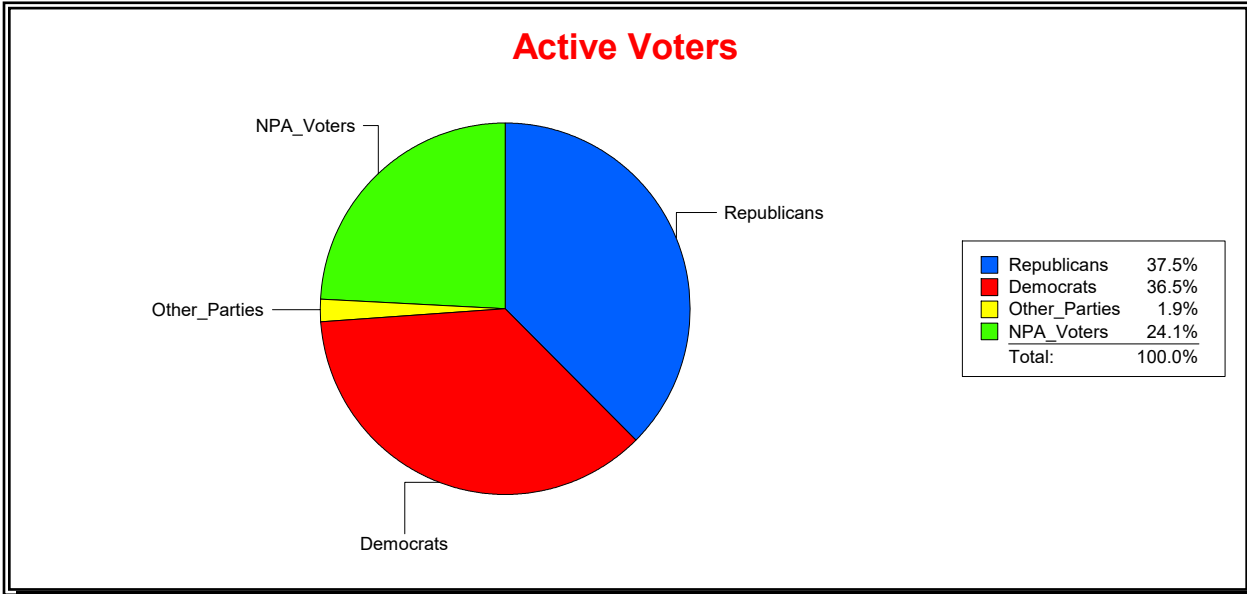

Ron Turner

Supervisor of Elections

Sarasota County, FL

Date 3/1/2023

Time 08:19 AM

Graphs of District Registration

Active Registered Voters

Inactive Voters

District	Total	Dems	Reps	NonP	Other	Total	Dems	Reps	NonP	Other
SARASOTA 2	16,909	6,167	6,344	4,076	322	1,065	381	345	316	23