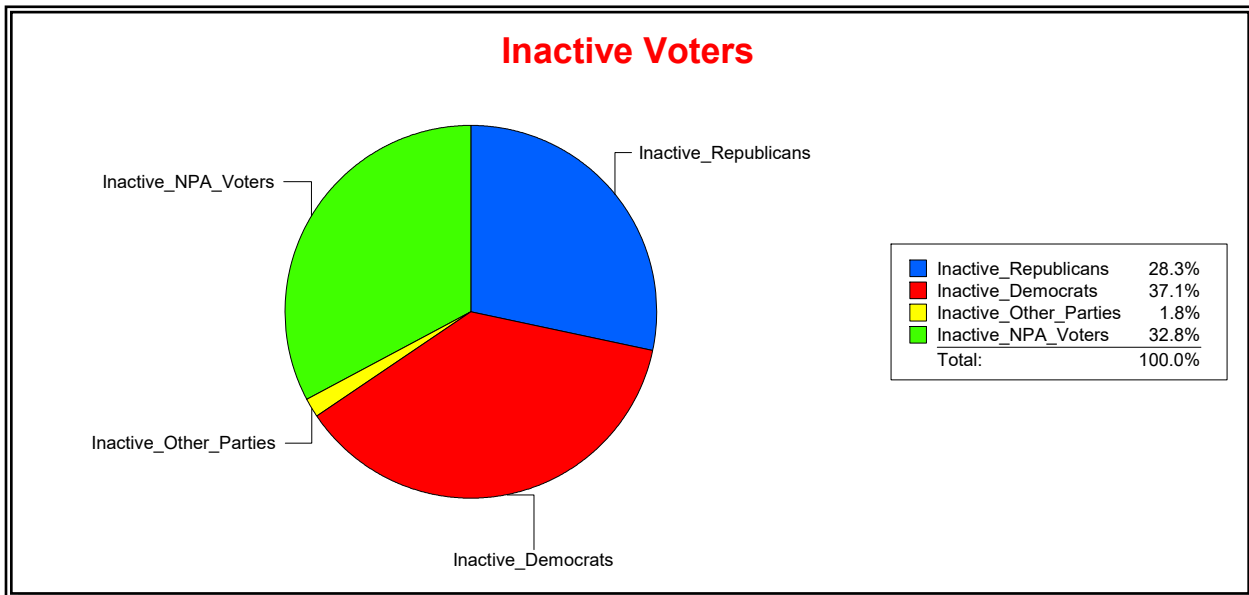

Ron Turner

Supervisor of Elections

Sarasota County, FL

Date 3/1/2023

Time 08:19 AM

Graphs of District Registration

Active Registered Voters

Inactive Voters

<u>District</u>	<u>Total</u>	<u>Dems</u>	<u>Reps</u>	<u>NonP</u>	<u>Other</u>	<u>Total</u>	<u>Dems</u>	<u>Reps</u>	<u>NonP</u>	<u>Other</u>
SARASOTA 3	11,047	4,047	3,834	2,933	233	827	307	234	271	15