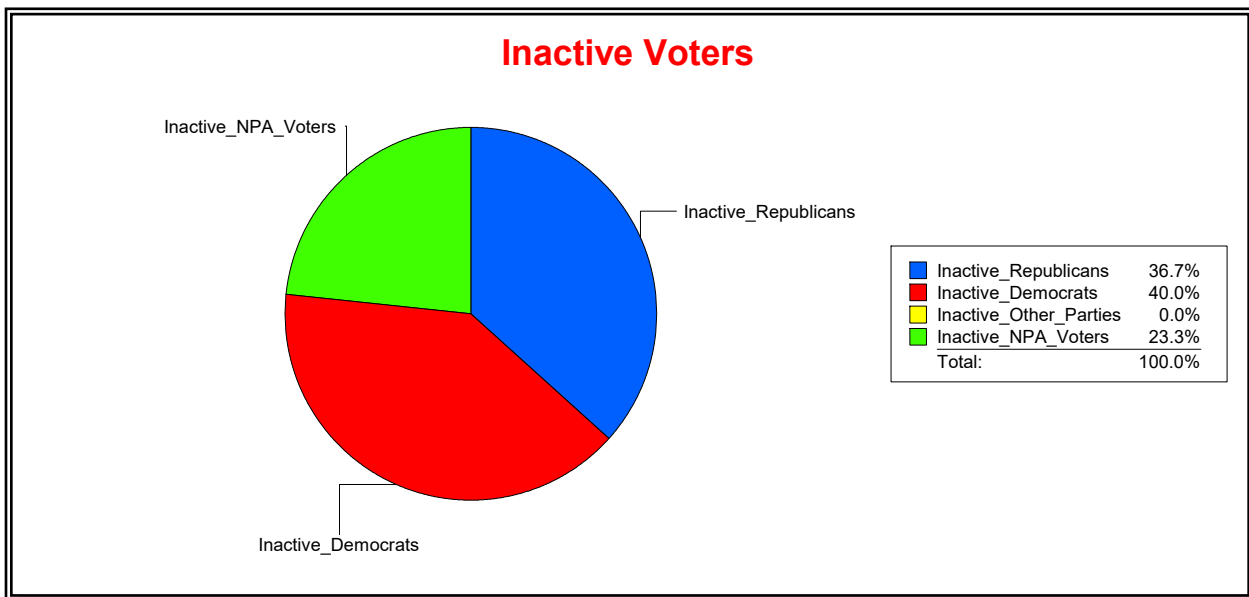

Ron Turner

Supervisor of Elections

Sarasota County, FL

Date 3/1/2023

Time 08:19 AM

Graphs of District Registration

Active Registered Voters

Inactive Voters

District	Total	Dems	Reps	NonP	Other	Total	Dems	Reps	NonP	Other
WOODLANDS CDD	1,636	342	802	454	38	30	12	11	7	0