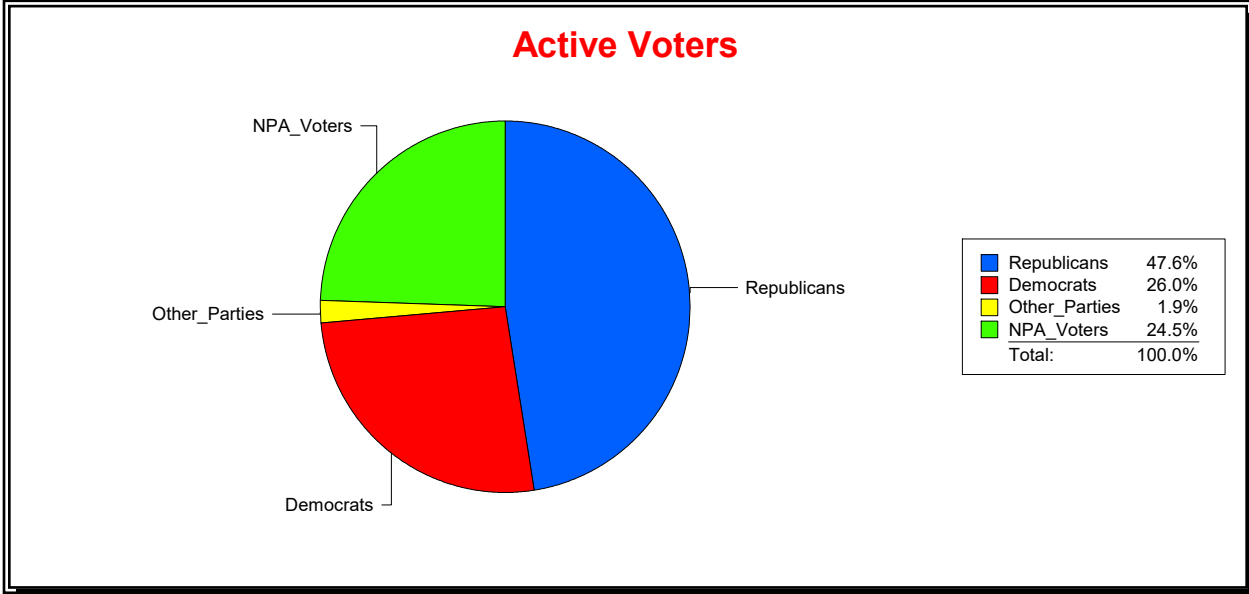

Ron Turner

Supervisor of Elections

Sarasota County, FL

Date 3/1/2023

Time 08:19 AM

Graphs of District Registration

Active Registered Voters

Inactive Voters

<u>District</u>	<u>Total</u>	<u>Dems</u>	<u>Reps</u>	<u>NonP</u>	<u>Other</u>	<u>Total</u>	<u>Dems</u>	<u>Reps</u>	<u>NonP</u>	<u>Other</u>
SCHOOL DIST 2	77,474	20,142	36,852	18,990	1,490	3,526	1,023	1,373	1,075	55