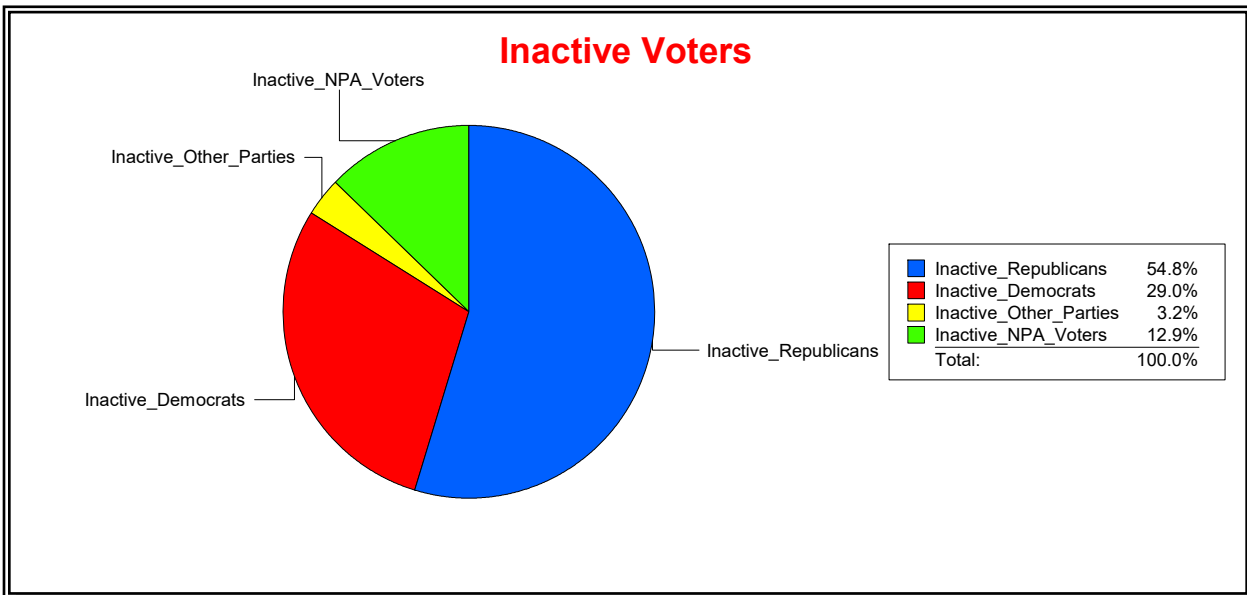

Ron Turner

Supervisor of Elections

Sarasota County, FL

Date 3/1/2023

Time 08:19 AM

Graphs of District Registration

Active Registered Voters

Inactive Voters

District	Total	Dems	Reps	NonP	Other	Total	Dems	Reps	NonP	Other
BOBCAT TRAIL CDD	811	183	408	213	7	31	9	17	4	1