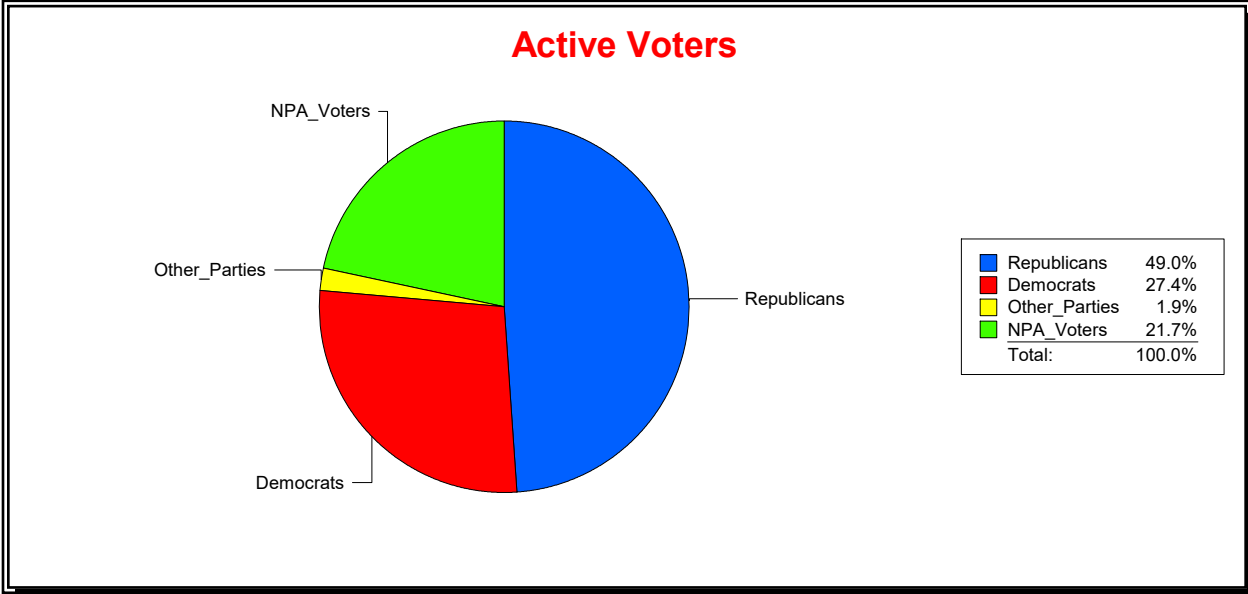

District	Total	Dems	Reps	NonP	Other	Total	Dems	Reps	NonP	Other
LONGBOAT KEY	4,755	1,304	2,329	1,034	88	241	76	109	55	1

Ron Turner

Supervisor of Elections

Sarasota County, FL

Date 3/1/2023

Time 08:19 AM

Graphs of District Registration