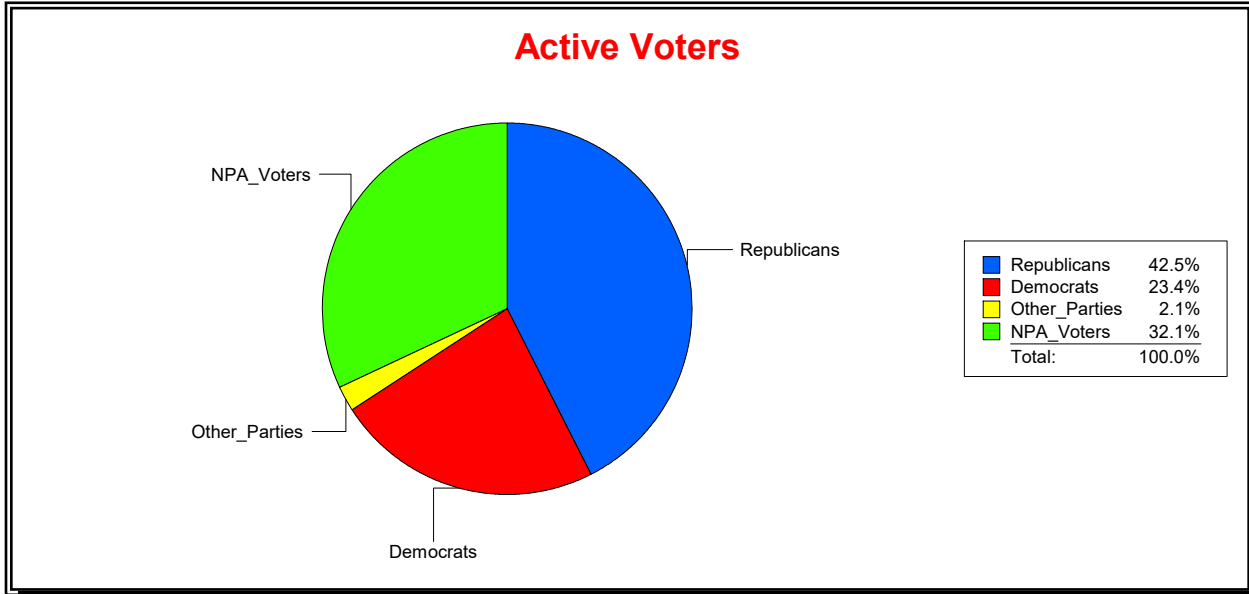

Ron Turner

Supervisor of Elections

Sarasota County, FL

Date 3/1/2023

Time 08:19 AM

Graphs of District Registration

Active Registered Voters

Inactive Voters

<u>District</u>	<u>Total</u>	<u>Dems</u>	<u>Reps</u>	<u>NonP</u>	<u>Other</u>	<u>Total</u>	<u>Dems</u>	<u>Reps</u>	<u>NonP</u>	<u>Other</u>
NORTH PORT DIST 3	10,683	2,497	4,538	3,425	223	537	128	197	208	4