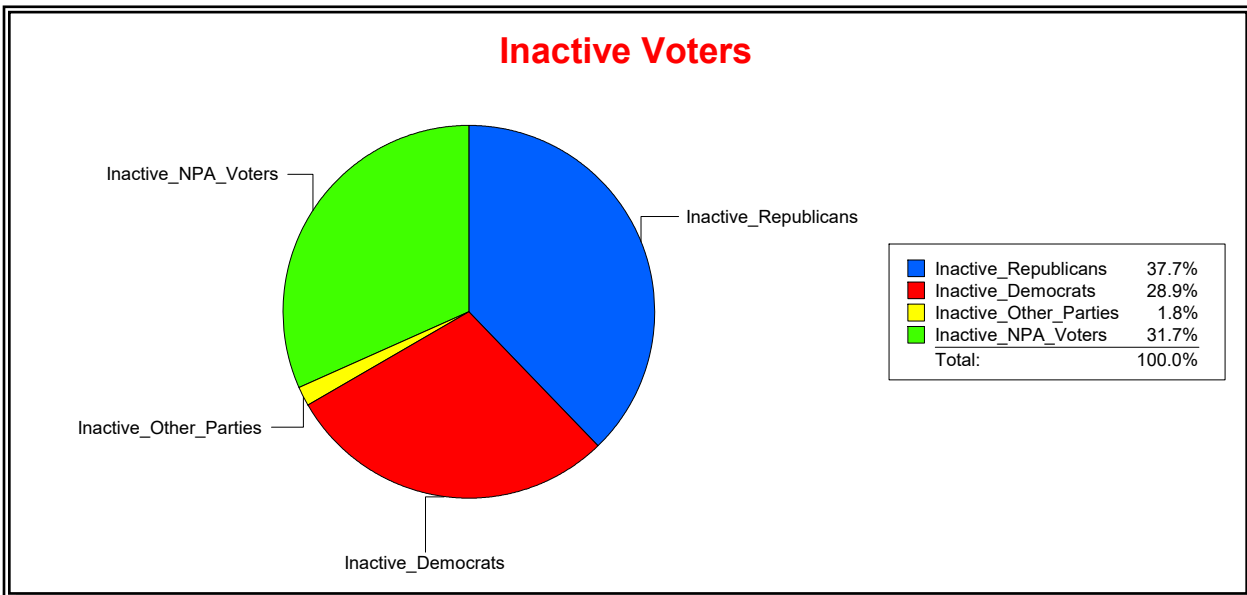

Ron Turner

Supervisor of Elections

Sarasota County, FL

Date 3/1/2023

Time 08:19 AM

Graphs of District Registration

Active Registered Voters

Inactive Voters

District	Total	Dems	Reps	NonP	Other	Total	Dems	Reps	NonP	Other
NORTH PORT 4	9,296	2,397	4,093	2,648	158	398	115	150	126	7