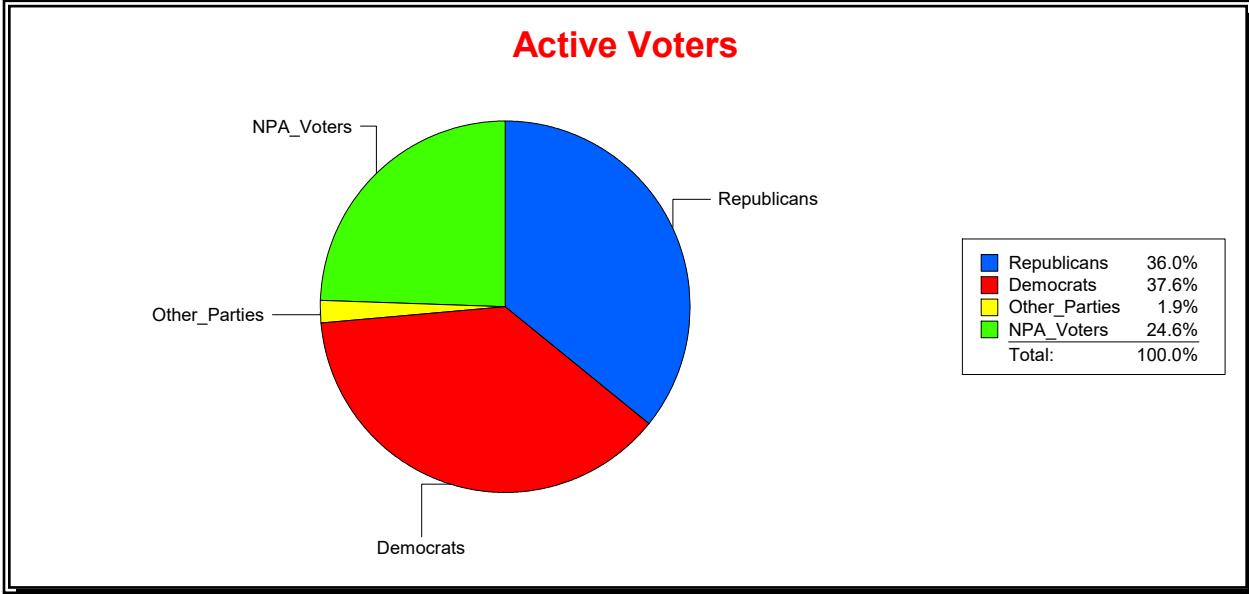

Ron Turner

Supervisor of Elections

Sarasota County, FL

Date 3/1/2023

Time 08:19 AM

Graphs of District Registration

Active Registered Voters

Inactive Voters

District	Total	Dems	Reps	NonP	Other	Total	Dems	Reps	NonP	Other
CNTY COMM DIST 2	65,751	24,707	23,646	16,148	1,250	4,561	1,736	1,350	1,405	70