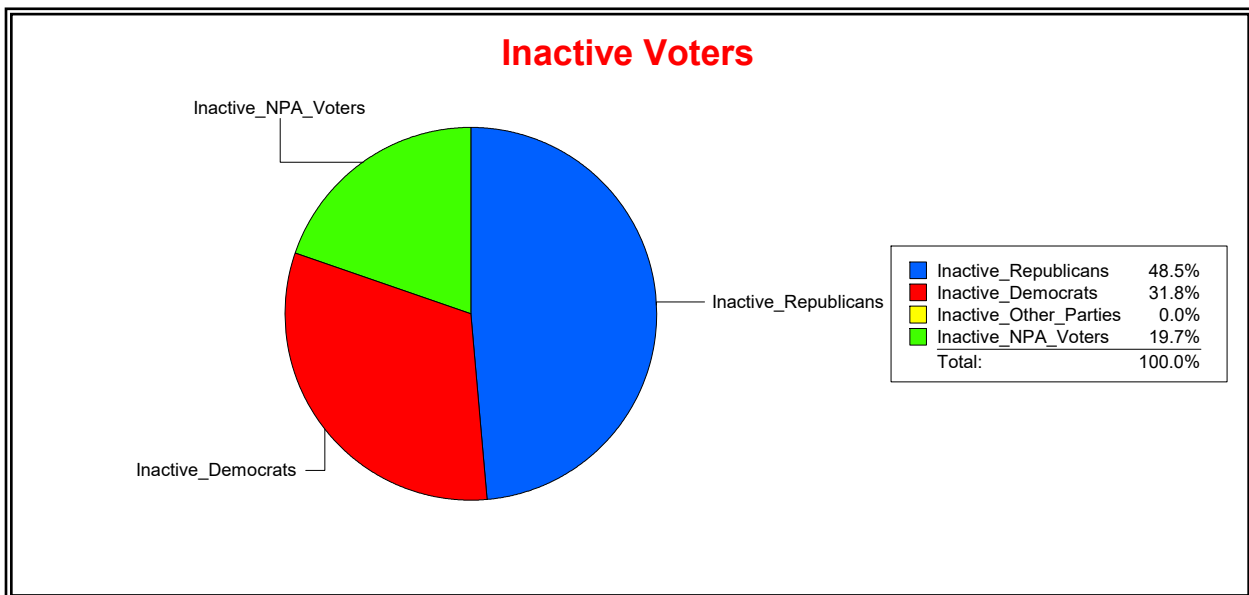

District	Total	Dems	Reps	NonP	Other	Total	Dems	Reps	NonP	Other
LBK DISTRICT 2	1,351	446	584	299	22	66	21	32	13	0

Ron Turner

Supervisor of Elections

Sarasota County, FL

Date 3/1/2023

Time 08:19 AM

Graphs of District Registration