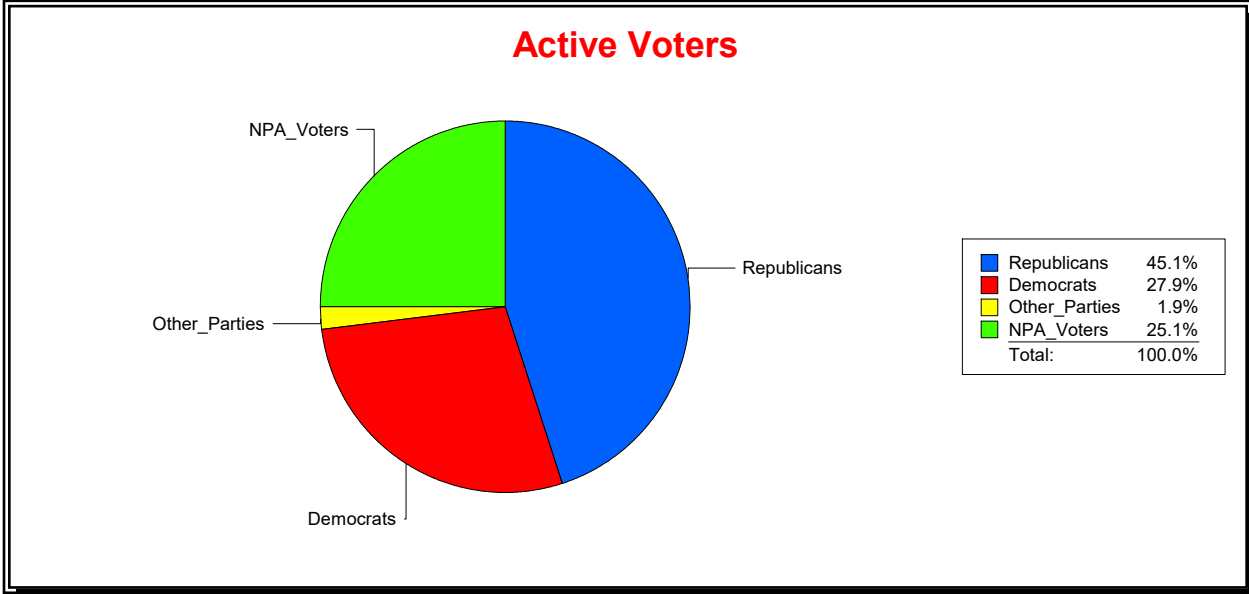

Ron Turner

Supervisor of Elections

Sarasota County, FL

Date 3/1/2023

Time 08:19 AM

Graphs of District Registration

Active Registered Voters

Inactive Voters

District	Total	Dems	Reps	NonP	Other	Total	Dems	Reps	NonP	Other
SOIL AND WATER DIST 4	73,790	20,579	33,263	18,540	1,408	3,617	1,122	1,335	1,094	66