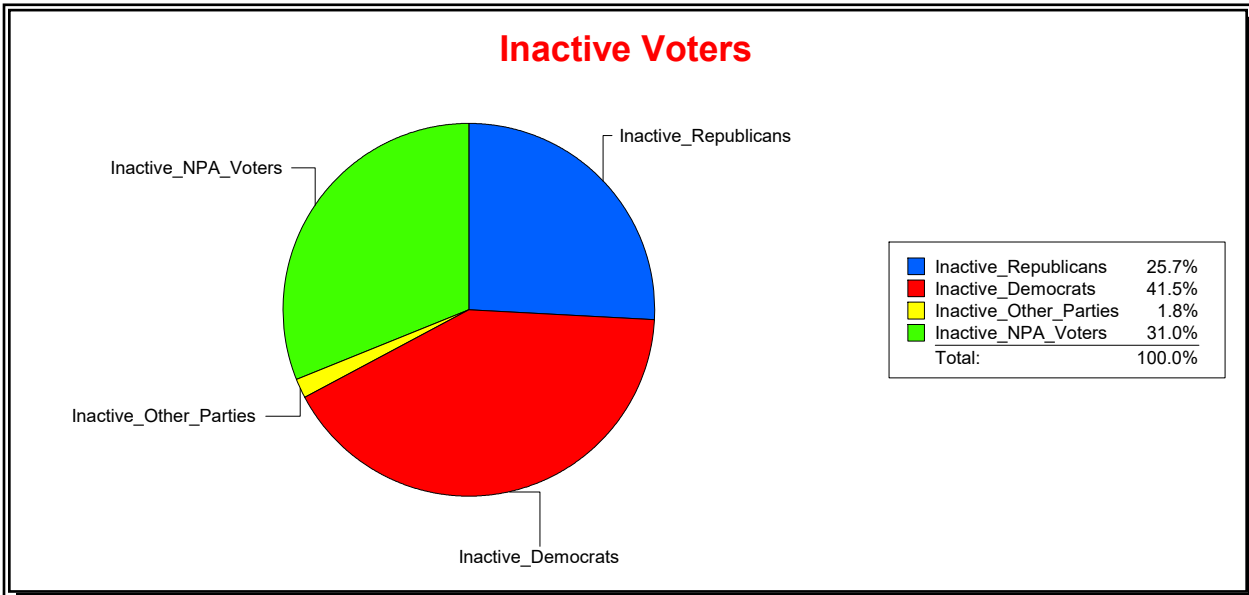

Supervisor of Elections

Sarasota County, FL

Date 3/1/2023

Time 08:19 AM

Graphs of District Registration

Active Registered Voters

Inactive Voters

District	Total	Dems	Reps	NonP	Other	Total	Dems	Reps	NonP	Other
SARASOTA	39,033	15,929	12,392	9,930	782	3,066	1,271	789	950	56