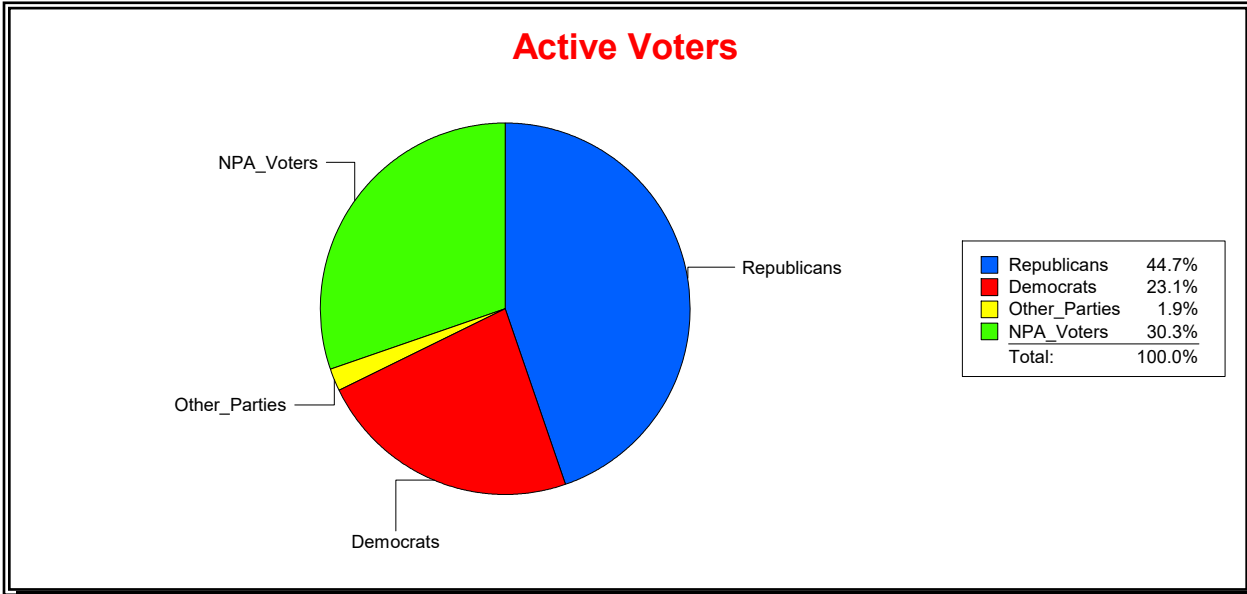

Ron Turner

Supervisor of Elections

Sarasota County, FL

Date 3/1/2023

Time 08:19 AM

Graphs of District Registration

Active Registered Voters

Inactive Voters

<u>District</u>	<u>Total</u>	<u>Dems</u>	<u>Reps</u>	<u>NonP</u>	<u>Other</u>	<u>Total</u>	<u>Dems</u>	<u>Reps</u>	<u>NonP</u>	<u>Other</u>
NORTH PORT DIST 1	10,928	2,519	4,890	3,308	211	447	119	155	162	11