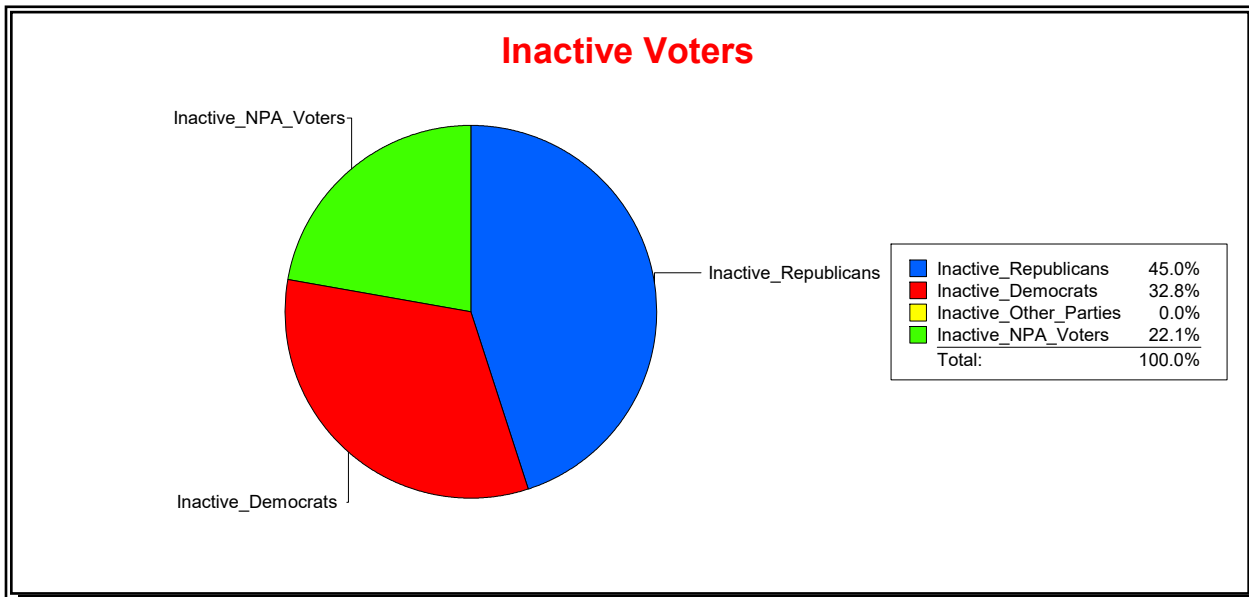

Ron Turner

Supervisor of Elections

Sarasota County, FL

Date 3/1/2023

Time 08:19 AM

Graphs of District Registration

Active Registered Voters

Inactive Voters

<u>District</u>	<u>Total</u>	<u>Dems</u>	<u>Reps</u>	<u>NonP</u>	<u>Other</u>	<u>Total</u>	<u>Dems</u>	<u>Reps</u>	<u>NonP</u>	<u>Other</u>
LONGBOAT KEY BEACH B	2,897	778	1,432	640	47	131	43	59	29	0