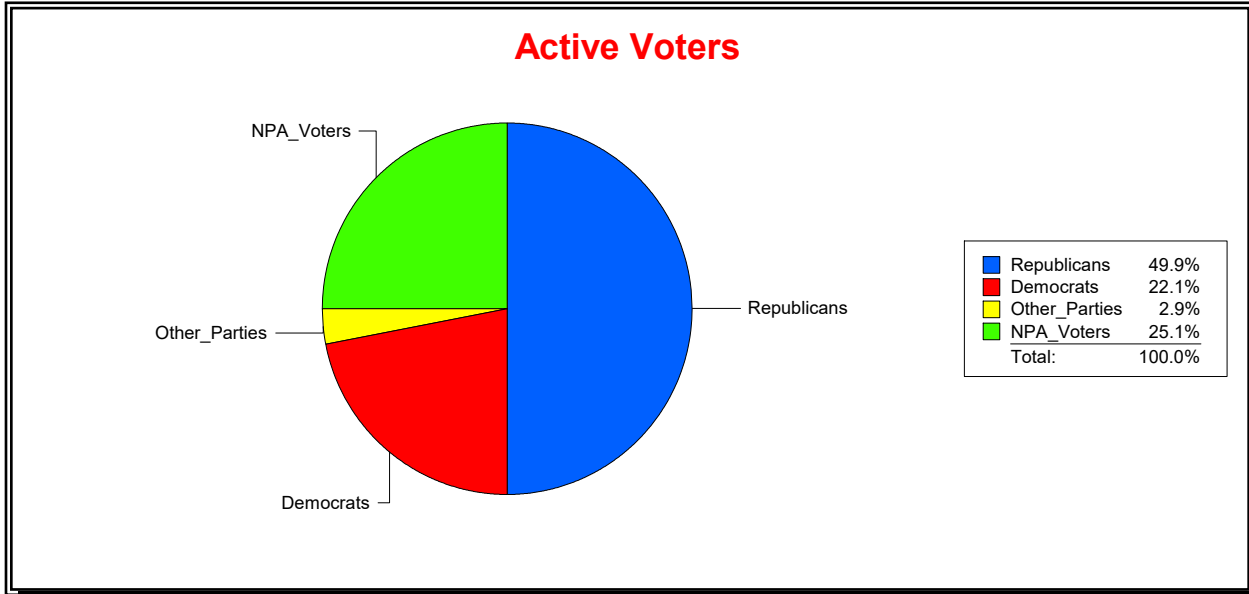

Date 3/1/2023

Time 08:19 AM

Graphs of District Registration

Active Registered Voters

Inactive Voters

District	Total	Dems	Reps	NonP	Other	Total	Dems	Reps	NonP	Other
LAKWOOD RANCH CDD	1,826	403	912	458	53	51	16	18	14	3