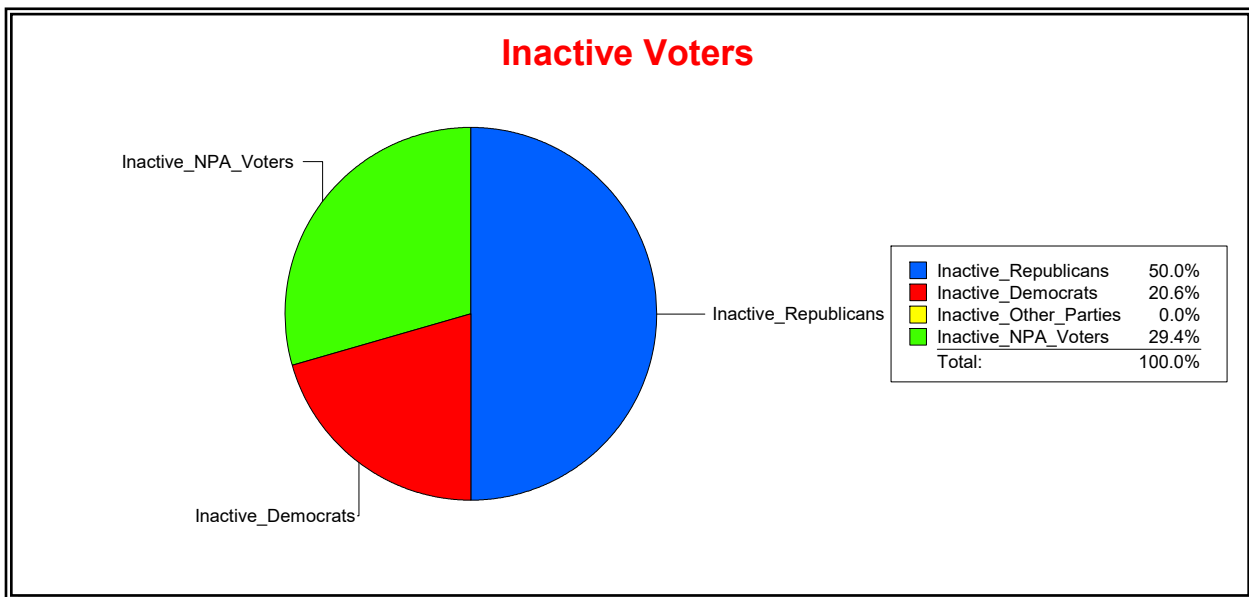

Ron Turner

Supervisor of Elections

Sarasota County, FL

Date 3/1/2023

Time 08:19 AM

Graphs of District Registration

Active Registered Voters

Inactive Voters

District	Total	Dems	Reps	NonP	Other	Total	Dems	Reps	NonP	Other
GOLDEN GATE POINT	382	104	178	94	6	34	7	17	10	0