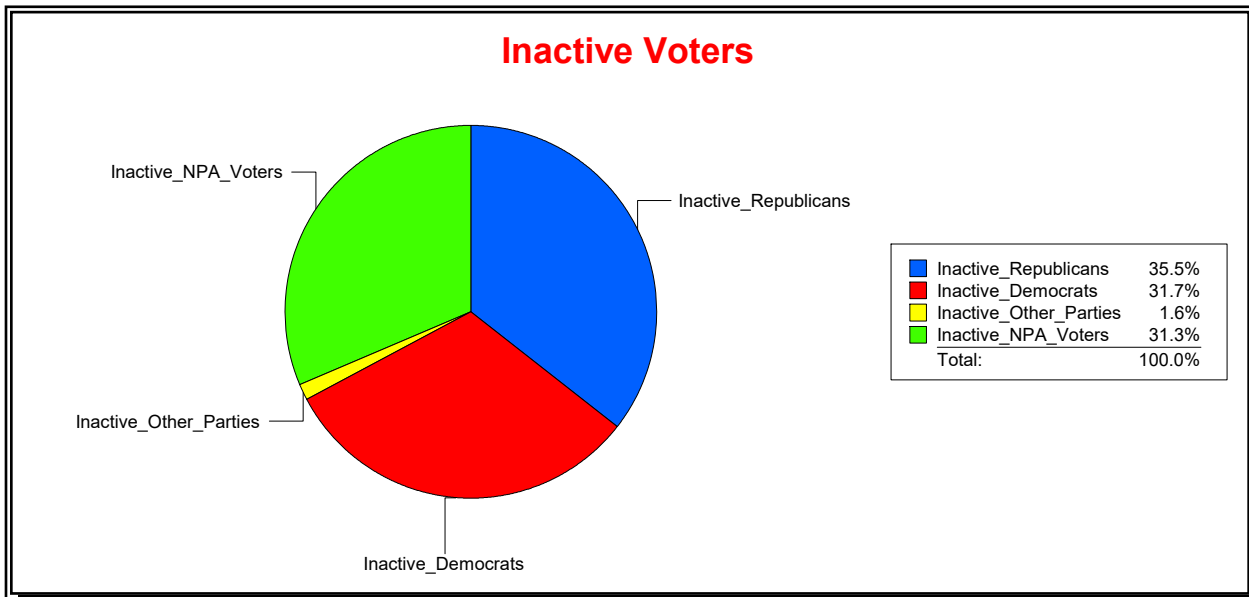

Ron Turner

Supervisor of Elections

Sarasota County, FL

Date 3/1/2023

Time 08:19 AM

Graphs of District Registration

Active Registered Voters

Inactive Voters

District	Total	Dems	Reps	NonP	Other	Total	Dems	Reps	NonP	Other
17TH CONGRESS DIST	356,653	100,563	156,079	93,303	6,708	18,083	5,724	6,411	5,663	285

Ron Turner

Supervisor of Elections

Sarasota County, FL

Date 3/1/2023