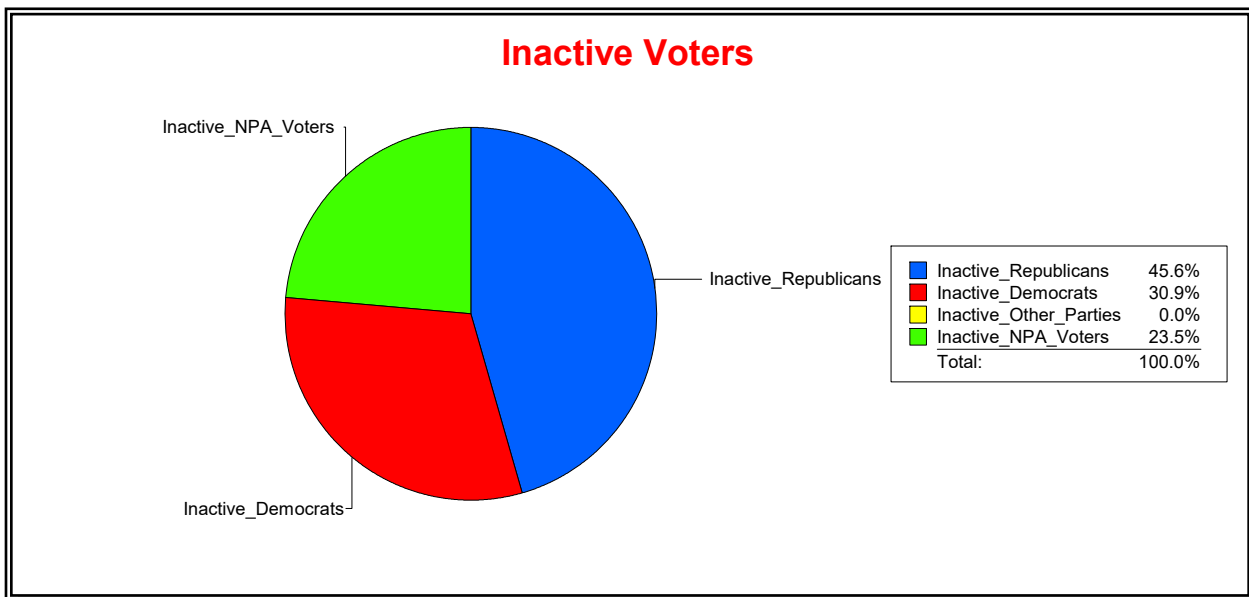

Date 3/1/2023

Time 08:19 AM

Graphs of District Registration

Active Registered Voters

Inactive Voters

District	Total	Dems	Reps	NonP	Other	Total	Dems	Reps	NonP	Other
LONGBOAT KEY 3	1,502	415	748	321	18	68	21	31	16	0