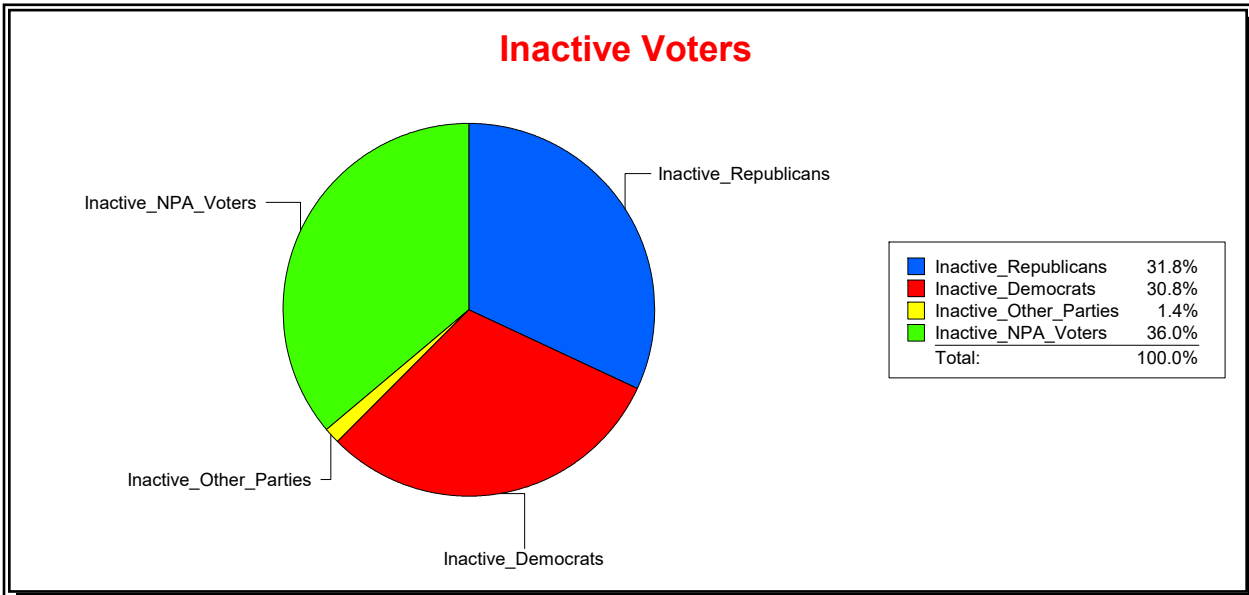

Ron Turner

Supervisor of Elections

Sarasota County, FL

Date 3/1/2023

Time 08:19 AM

Graphs of District Registration

Active Registered Voters

Inactive Voters

District	Total	Dems	Reps	NonP	Other	Total	Dems	Reps	NonP	Other
NORTH PORT 5	17,388	4,080	8,038	4,959	311	650	200	207	234	9