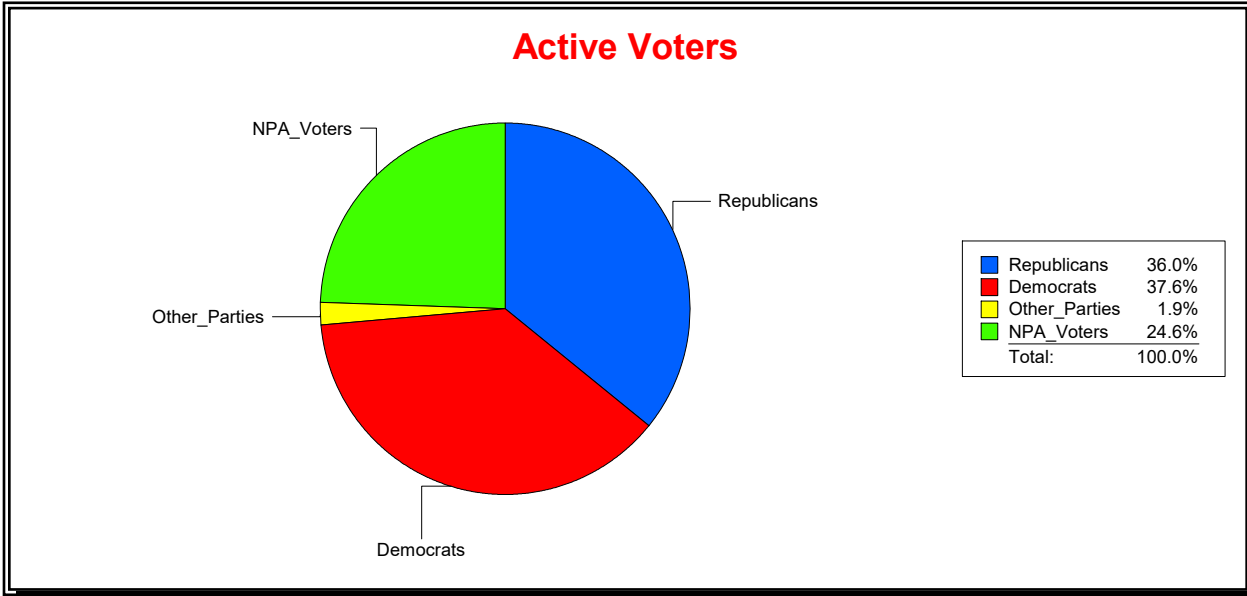

Ron Turner

Supervisor of Elections

Sarasota County, FL

Date 3/1/2023

Time 08:19 AM

Graphs of District Registration

Active Registered Voters

Inactive Voters

District	Total	Dems	Reps	NonP	Other	Total	Dems	Reps	NonP	Other
SOIL AND WATER DIST 2	65,751	24,707	23,646	16,148	1,250	4,561	1,736	1,350	1,405	70