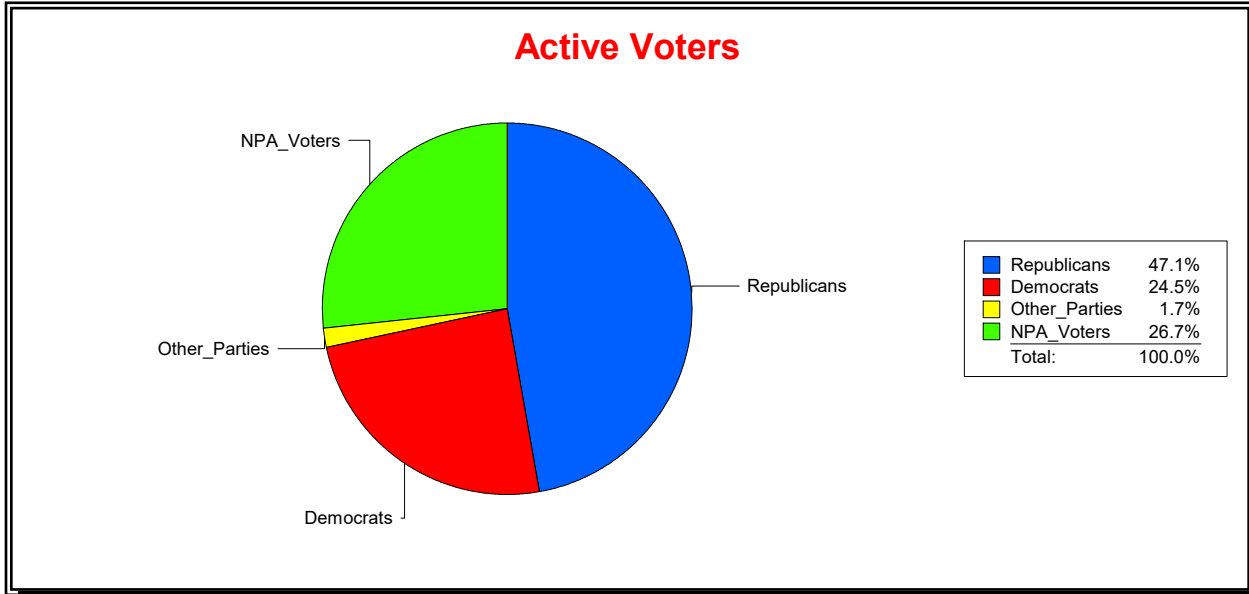

Ron Turner

Supervisor of Elections

Sarasota County, FL

Date 3/1/2023

Time 08:19 AM

Graphs of District Registration

Active Registered Voters

Inactive Voters

<u>District</u>	<u>Total</u>	<u>Dems</u>	<u>Reps</u>	<u>NonP</u>	<u>Other</u>	<u>Total</u>	<u>Dems</u>	<u>Reps</u>	<u>NonP</u>	<u>Other</u>
SCHOOL DIST 5	75,343	18,440	35,518	20,112	1,273	3,345	934	1,319	1,054	38