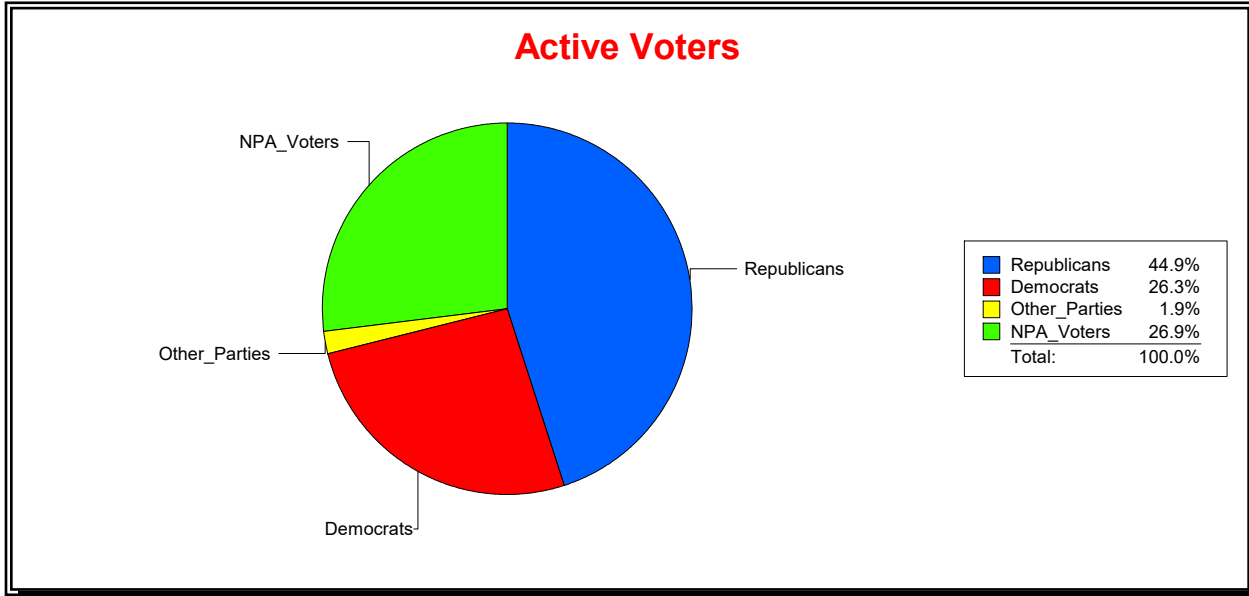

Ron Turner

Supervisor of Elections

Sarasota County, FL

Date 3/1/2023

Time 08:19 AM

Graphs of District Registration

Active Registered Voters

Inactive Voters

District	Total	Dems	Reps	NonP	Other	Total	Dems	Reps	NonP	Other
STATE HOUSE DIST 74	149,976	39,378	67,365	40,324	2,909	6,716	1,999	2,450	2,151	116