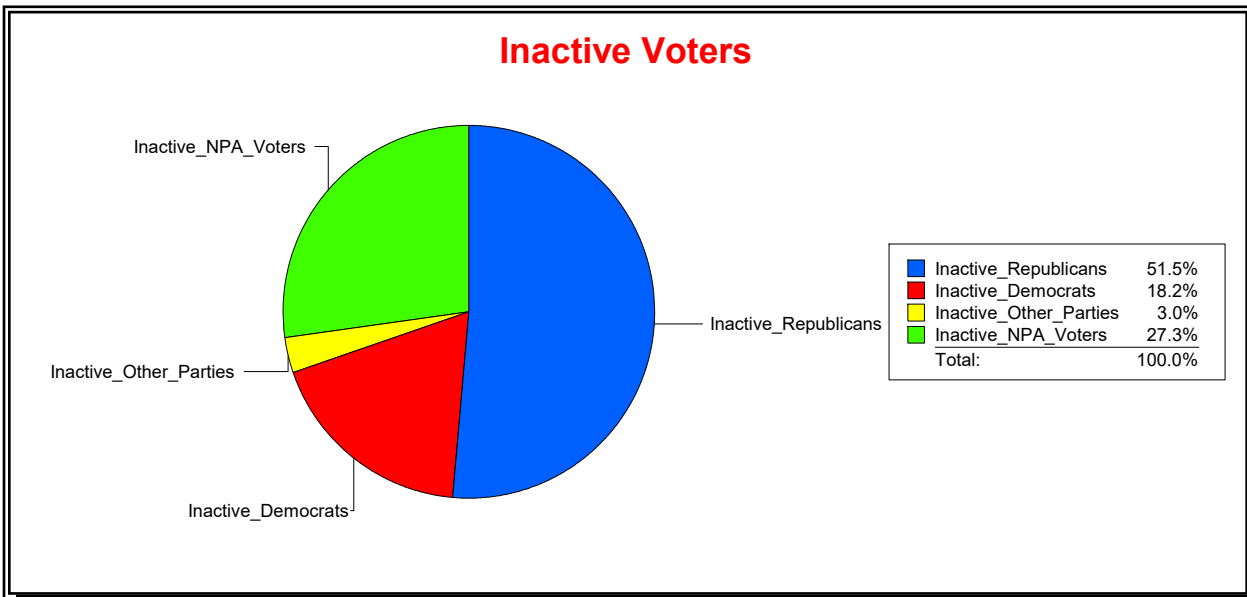

Ron Turner

Supervisor of Elections

Sarasota County, FL

Date 3/1/2023

Time 08:19 AM

Graphs of District Registration

Active Registered Voters

Inactive Voters

<u>District</u>	<u>Total</u>	<u>Dems</u>	<u>Reps</u>	<u>NonP</u>	<u>Other</u>	<u>Total</u>	<u>Dems</u>	<u>Reps</u>	<u>NonP</u>	<u>Other</u>
SARASOTA NATIONAL CDD	1,923	410	1,037	443	33	33	6	17	9	1