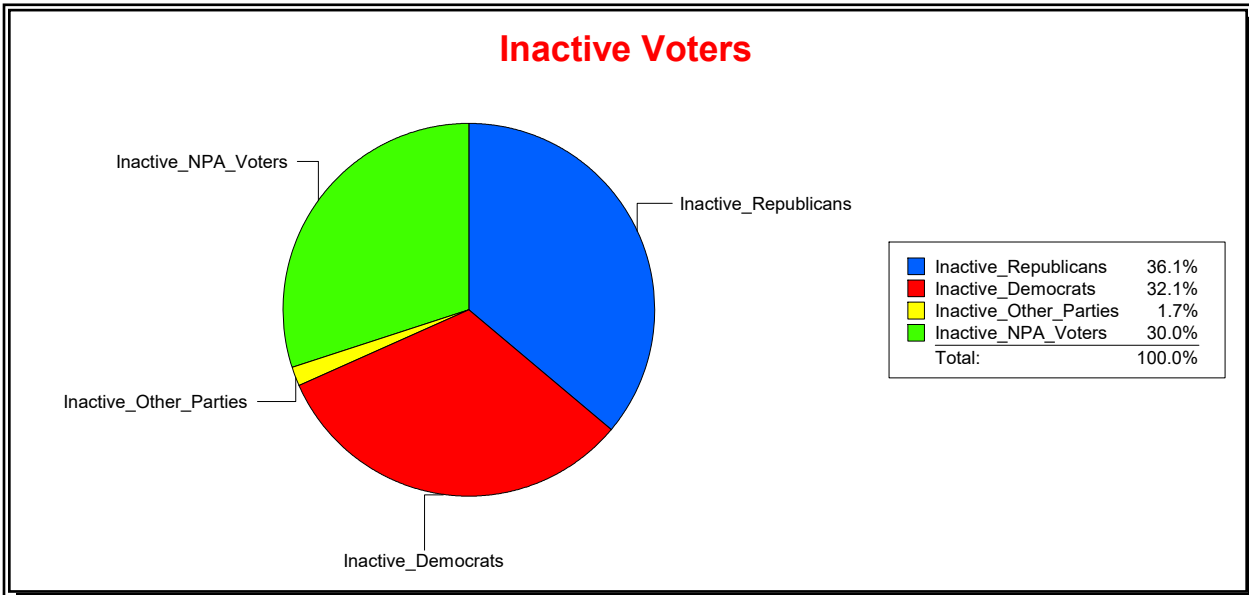

Ron Turner

Supervisor of Elections

Sarasota County, FL

Date 3/1/2023

Time 08:19 AM

Graphs of District Registration

Active Registered Voters

Inactive Voters

District	Total	Dems	Reps	NonP	Other	Total	Dems	Reps	NonP	Other
SCHOOL DIST 4	69,095	21,154	29,448	17,194	1,299	3,660	1,174	1,323	1,099	64