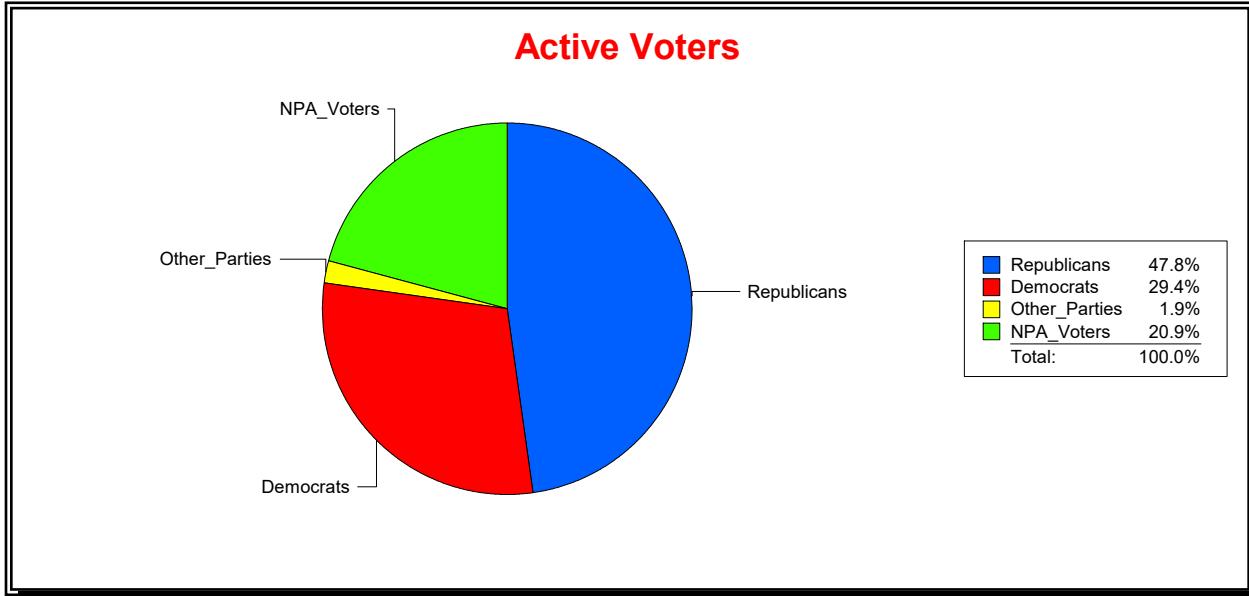

Ron Turner

Supervisor of Elections

Sarasota County, FL

Date 3/1/2023

Time 08:19 AM

Graphs of District Registration

Active Registered Voters

Inactive Voters

District	Total	Dems	Reps	NonP	Other	Total	Dems	Reps	NonP	Other
LBK DISTRICT 4	412	121	197	86	8	24	9	9	6	0