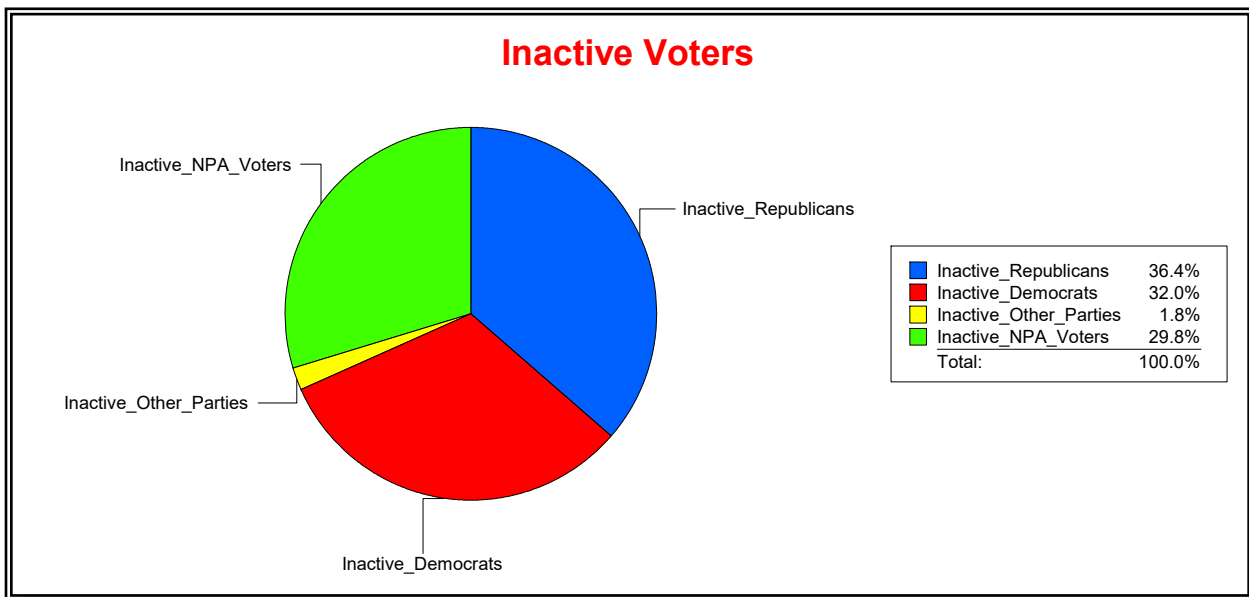

Ron Turner

Supervisor of Elections

Sarasota County, FL

Date 3/1/2023

Time 08:19 AM

Graphs of District Registration

Active Registered Voters

Inactive Voters

District	Total	Dems	Reps	NonP	Other	Total	Dems	Reps	NonP	Other
SOIL AND WATER DIST 1	70,247	19,686	31,545	17,577	1,439	3,201	1,024	1,164	954	59