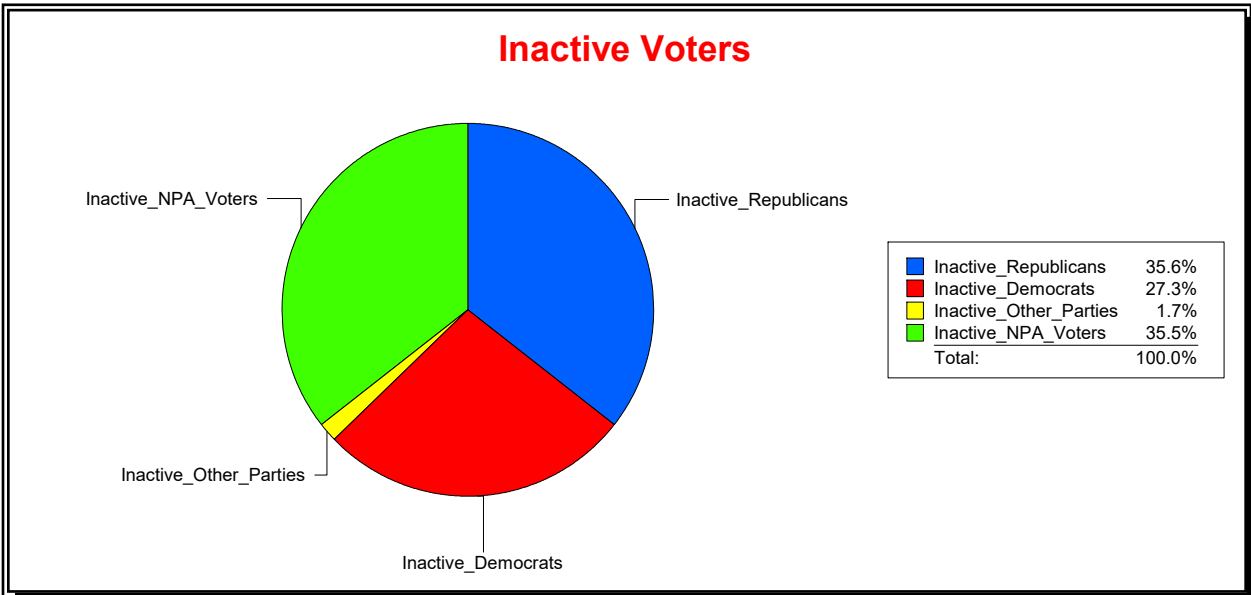

Ron Turner

Supervisor of Elections

Sarasota County, FL

Date 3/1/2023

Time 08:19 AM

Graphs of District Registration

Active Registered Voters

Inactive Voters

<u>District</u>	<u>Total</u>	<u>Dems</u>	<u>Reps</u>	<u>NonP</u>	<u>Other</u>	<u>Total</u>	<u>Dems</u>	<u>Reps</u>	<u>NonP</u>	<u>Other</u>
NORTH PORT	61,169	14,315	27,440	18,232	1,182	2,604	710	927	924	43