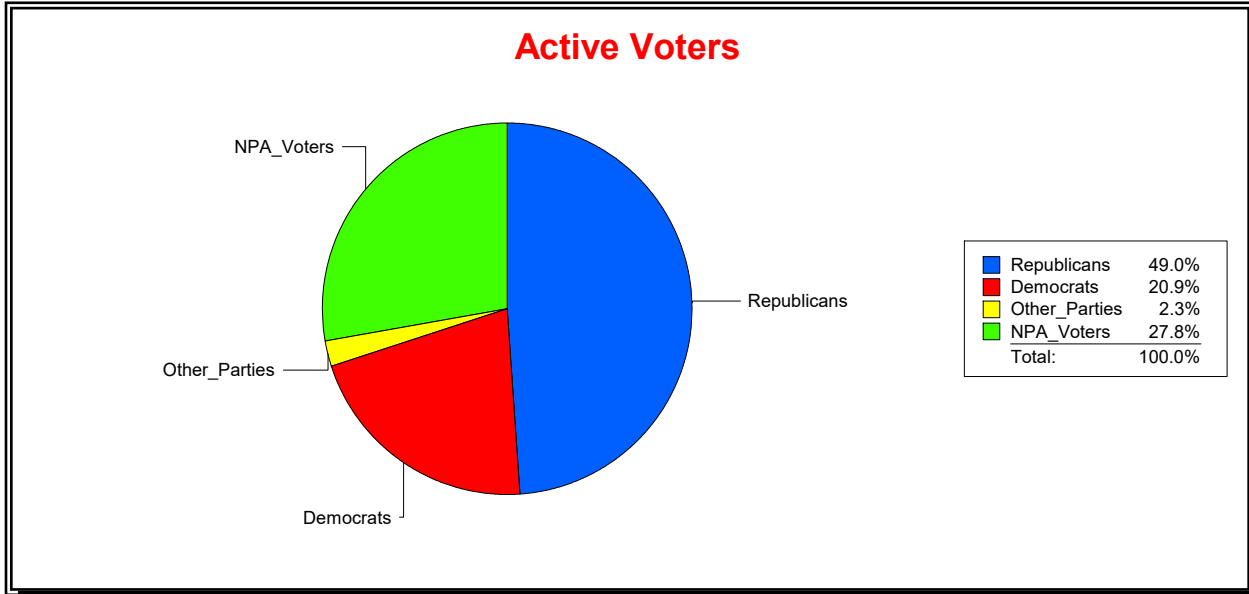

Ron Turner

Supervisor of Elections

Sarasota County, FL

Date 3/1/2023

Time 08:19 AM

Graphs of District Registration

Active Registered Voters

Inactive Voters

District	Total	Dems	Reps	NonP	Other	Total	Dems	Reps	NonP	Other
WOODLANDS CDD	1,636	342	802	454	38	30	12	11	7	0