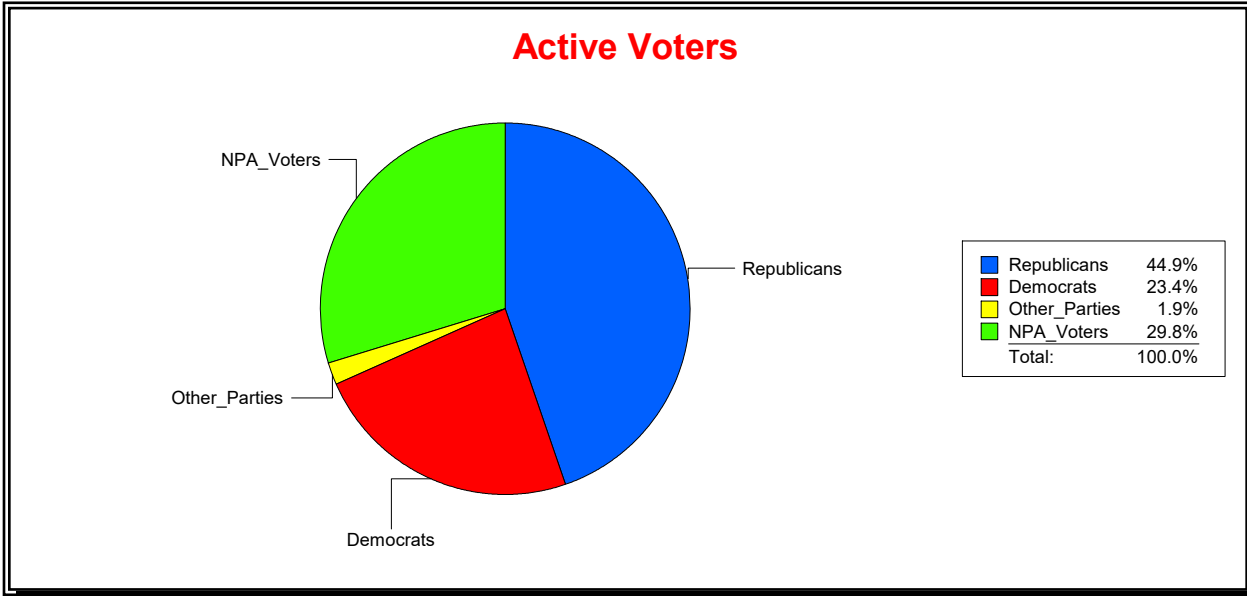

Ron Turner

Supervisor of Elections

Sarasota County, FL

Date 3/1/2023

Time 08:19 AM

Graphs of District Registration

Active Registered Voters

Inactive Voters

District	Total	Dems	Reps	NonP	Other	Total	Dems	Reps	NonP	Other
NORTH PORT	61,169	14,315	27,440	18,232	1,182	2,604	710	927	924	43