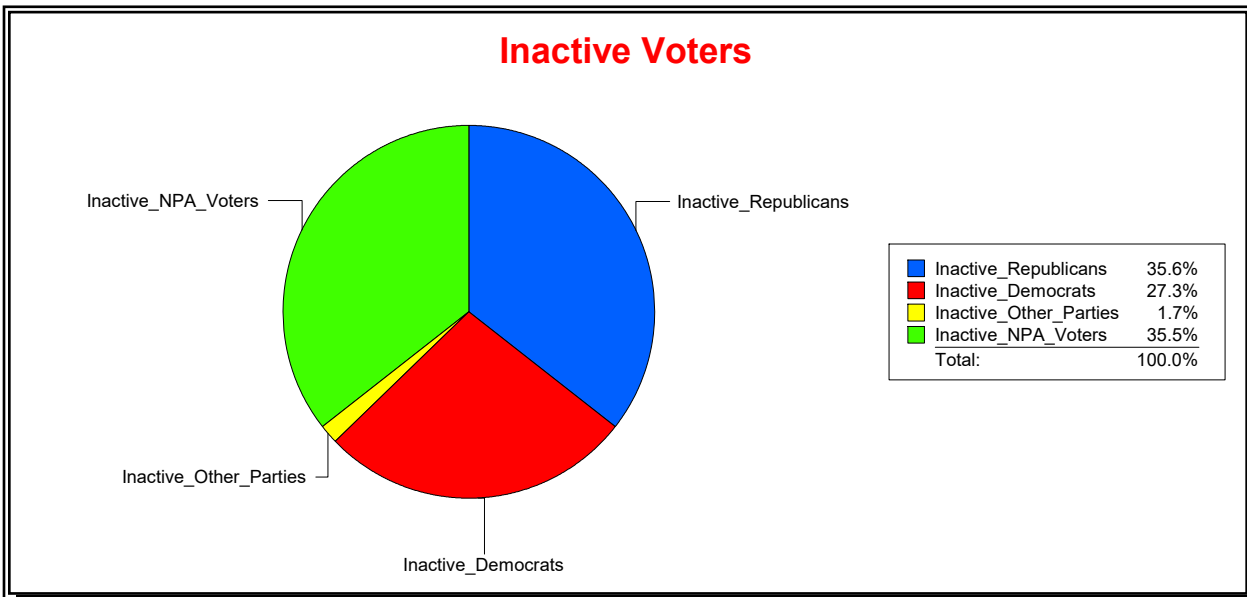

Ron Turner

Supervisor of Elections

Sarasota County, FL

Date 3/1/2023

Time 08:19 AM

Graphs of District Registration

Active Registered Voters

Inactive Voters

District	Total	Dems	Reps	NonP	Other	Total	Dems	Reps	NonP	Other
NORTH PORT	61,169	14,315	27,440	18,232	1,182	2,604	710	927	924	43