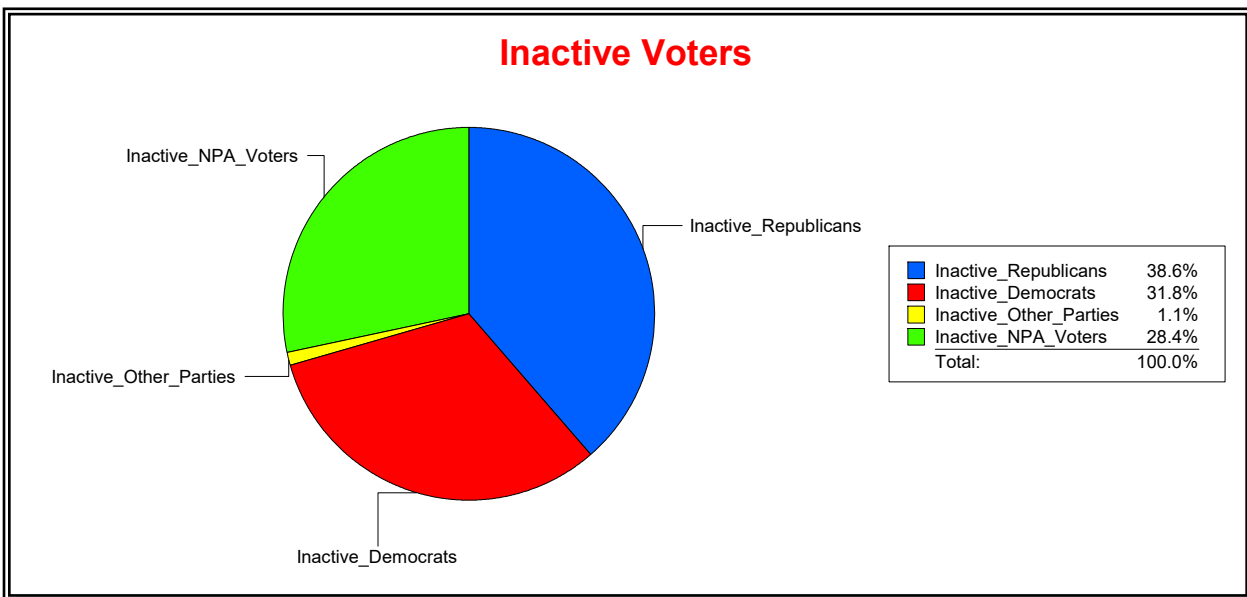

Ron Turner

Supervisor of Elections

Sarasota County, FL

Date 3/1/2023

Time 08:19 AM

Graphs of District Registration

Active Registered Voters

Inactive Voters

<u>District</u>	<u>Total</u>	<u>Dems</u>	<u>Reps</u>	<u>NonP</u>	<u>Other</u>	<u>Total</u>	<u>Dems</u>	<u>Reps</u>	<u>NonP</u>	<u>Other</u>
STONEYBROOK CDD	1,822	414	841	531	36	88	28	34	25	1