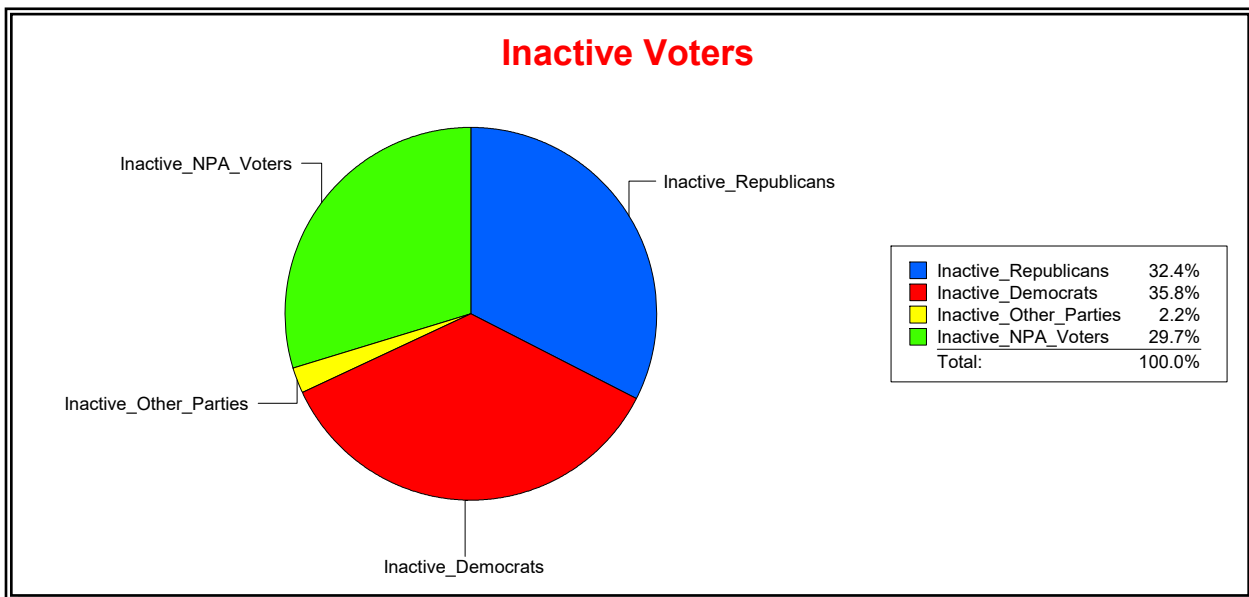

Ron Turner

Supervisor of Elections

Sarasota County, FL

Date 3/1/2023

Time 08:19 AM

Graphs of District Registration

Active Registered Voters

Inactive Voters

District	Total	Dems	Reps	NonP	Other	Total	Dems	Reps	NonP	Other
SARASOTA DIST 2	16,909	6,167	6,344	4,076	322	1,065	381	345	316	23