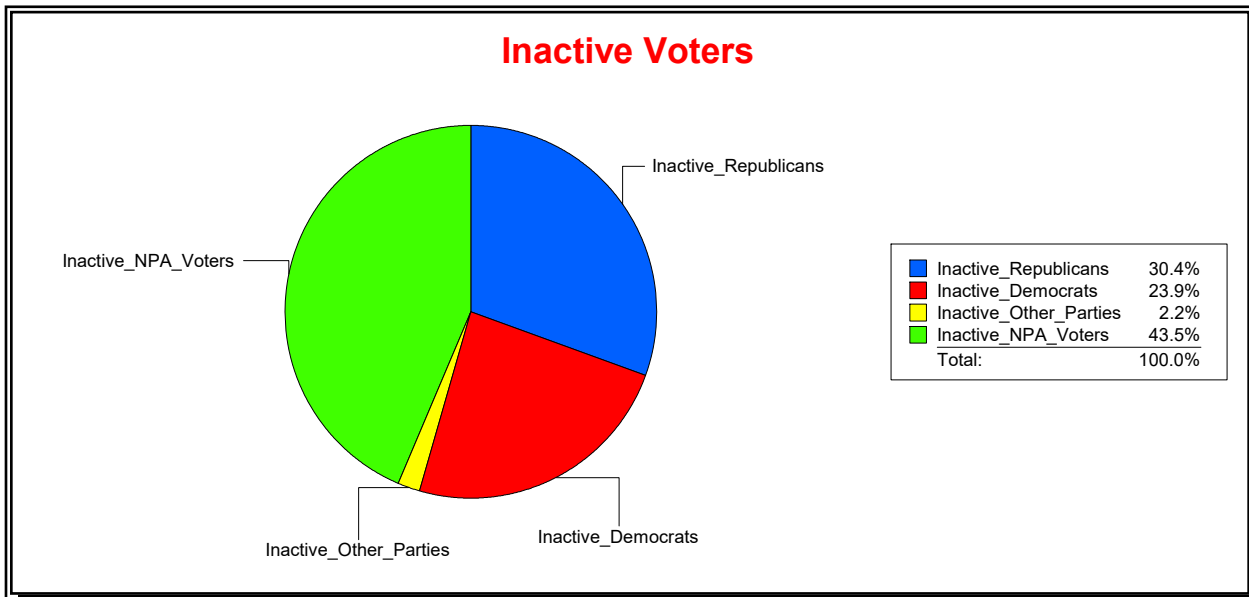

Ron Turner

Supervisor of Elections

Sarasota County, FL

Date 3/1/2023

Time 08:19 AM

Graphs of District Registration

Active Registered Voters

Inactive Voters

District	Total	Dems	Reps	NonP	Other	Total	Dems	Reps	NonP	Other
LAKESIDE PLANT CDD	926	204	451	255	16	46	11	14	20	1