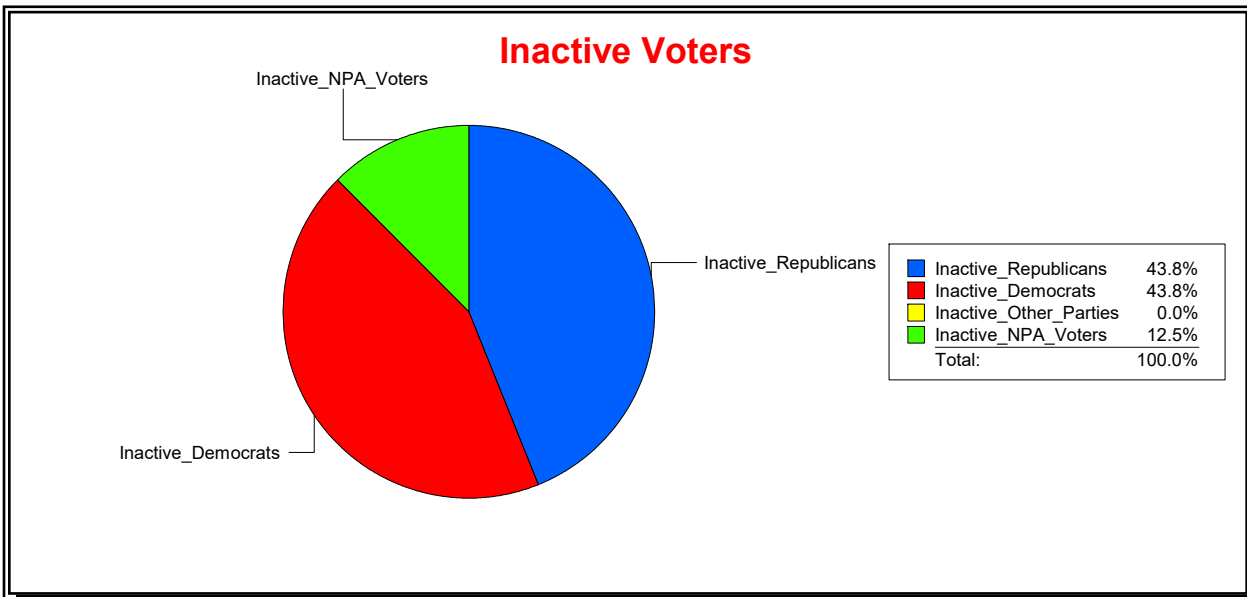

Ron Turner

Supervisor of Elections

Sarasota County, FL

Date 3/1/2023

Time 08:19 AM

Graphs of District Registration

Active Registered Voters

Inactive Voters

District	Total	Dems	Reps	NonP	Other	Total	Dems	Reps	NonP	Other
TRI-PAR PK & REC DIST	552	167	258	122	5	32	14	14	4	0