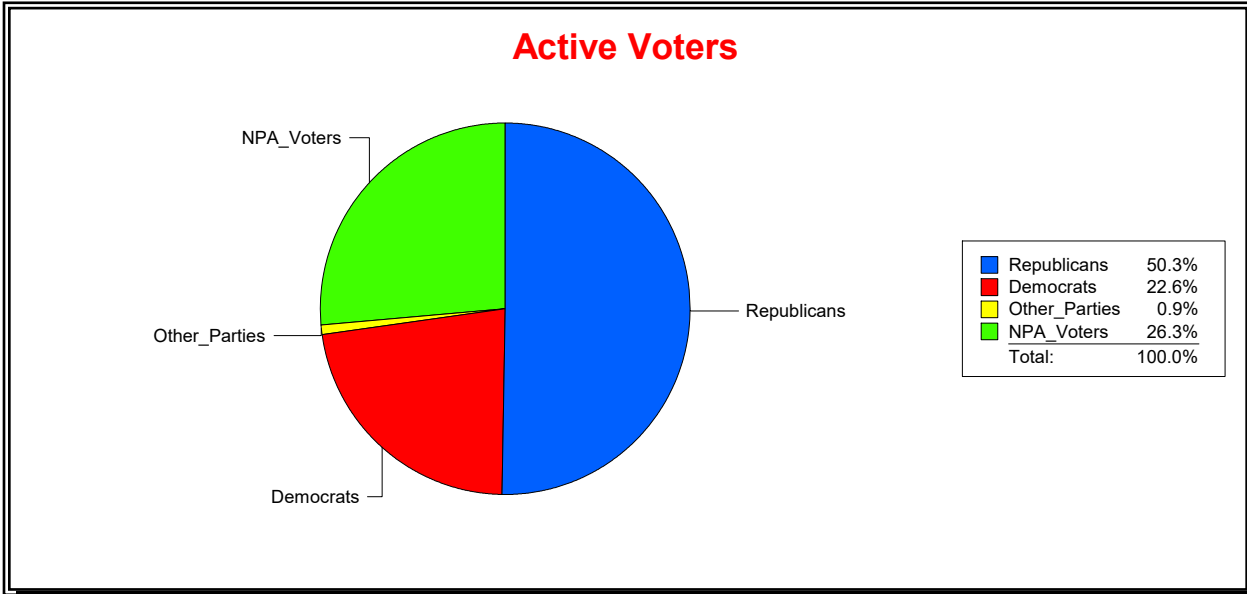

Ron Turner

Supervisor of Elections

Sarasota County, FL

Date 3/1/2023

Time 08:19 AM

Graphs of District Registration

Active Registered Voters

Inactive Voters

District	Total	Dems	Reps	NonP	Other	Total	Dems	Reps	NonP	Other
BOBCAT TRAIL CDD	811	183	408	213	7	31	9	17	4	1