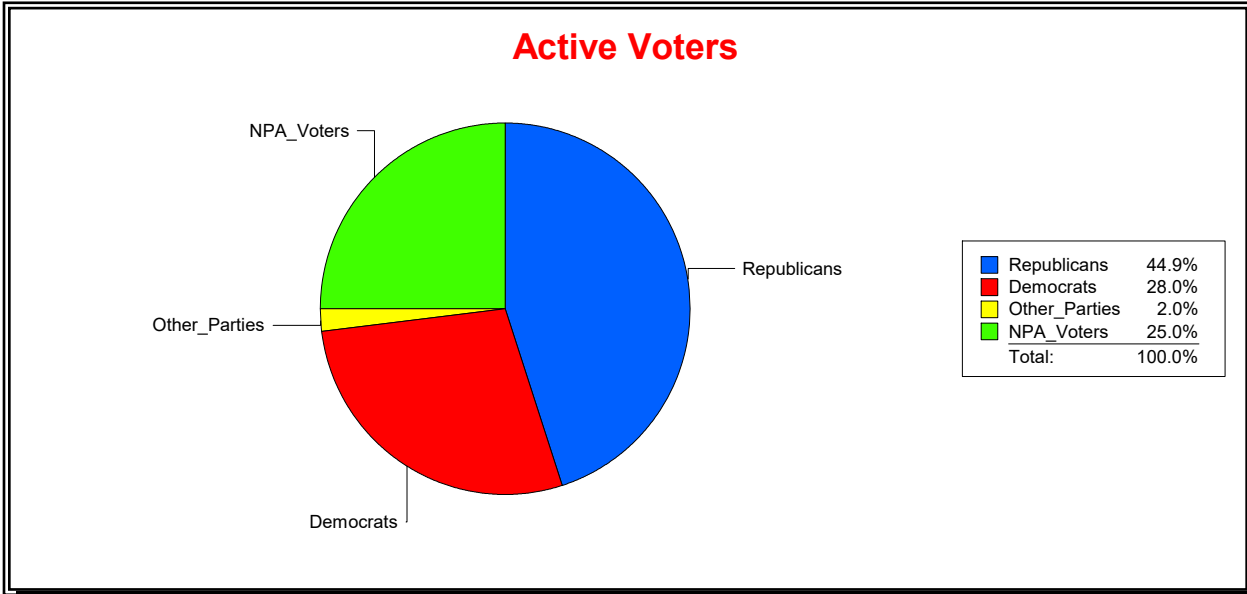

Ron Turner

Supervisor of Elections

Sarasota County, FL

Date 3/1/2023

Time 08:19 AM

Graphs of District Registration

Active Registered Voters

Inactive Voters

<u>District</u>	<u>Total</u>	<u>Dems</u>	<u>Reps</u>	<u>NonP</u>	<u>Other</u>	<u>Total</u>	<u>Dems</u>	<u>Reps</u>	<u>NonP</u>	<u>Other</u>
CNTY COMM DIST 1	70,247	19,686	31,545	17,577	1,439	3,201	1,024	1,164	954	59