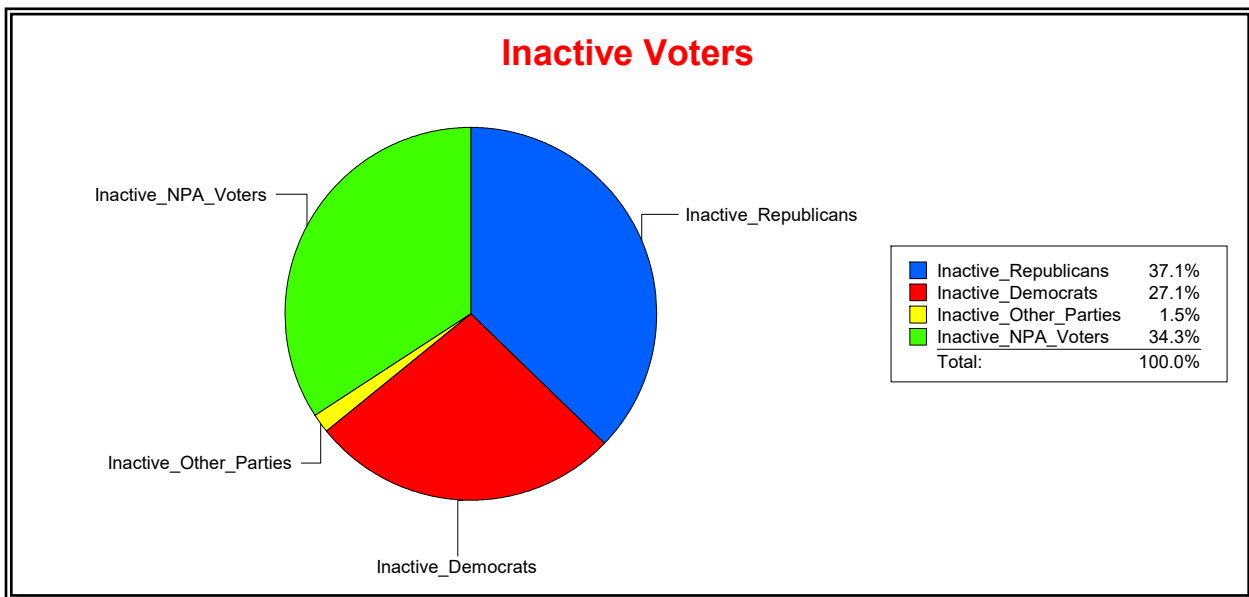

Ron Turner

Supervisor of Elections

Sarasota County, FL

Date 3/1/2023

Time 08:19 AM

Graphs of District Registration

Active Registered Voters

Inactive Voters

<u>District</u>	<u>Total</u>	<u>Dems</u>	<u>Reps</u>	<u>NonP</u>	<u>Other</u>	<u>Total</u>	<u>Dems</u>	<u>Reps</u>	<u>NonP</u>	<u>Other</u>
SCHOOL DIST 3	70,310	16,559	31,824	20,603	1,324	3,147	852	1,168	1,079	48