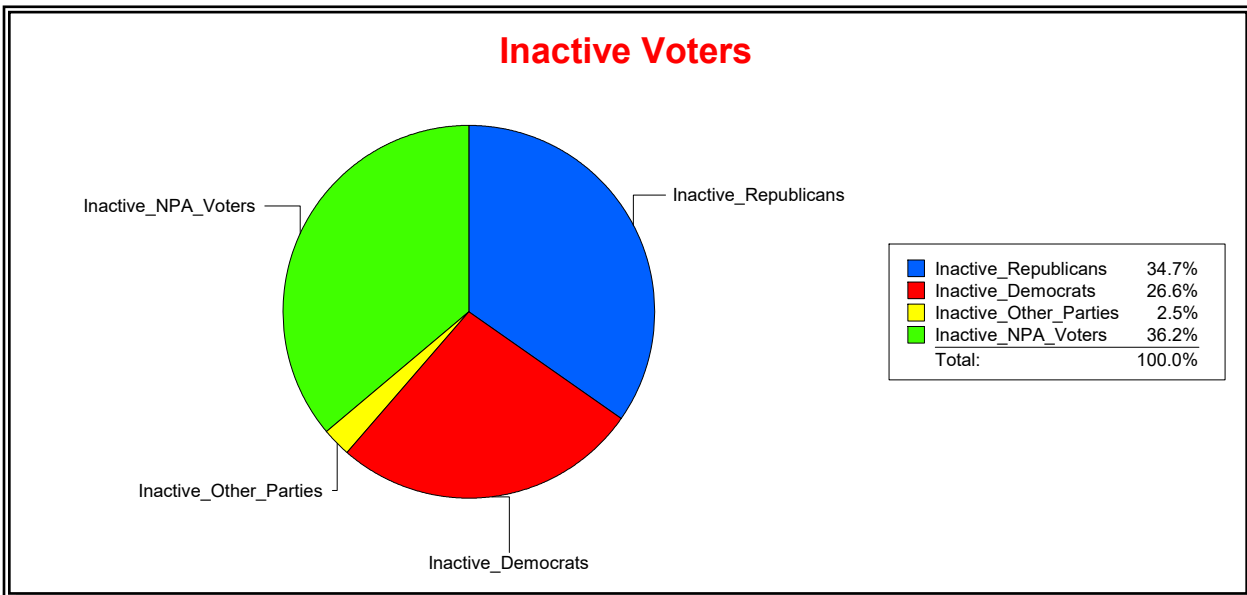

Ron Turner

Supervisor of Elections

Sarasota County, FL

Date 3/1/2023

Time 08:19 AM

Graphs of District Registration

Active Registered Voters

Inactive Voters

<u>District</u>	<u>Total</u>	<u>Dems</u>	<u>Reps</u>	<u>NonP</u>	<u>Other</u>	<u>Total</u>	<u>Dems</u>	<u>Reps</u>	<u>NonP</u>	<u>Other</u>
NORTH PORT 1	10,928	2,519	4,890	3,308	211	447	119	155	162	11