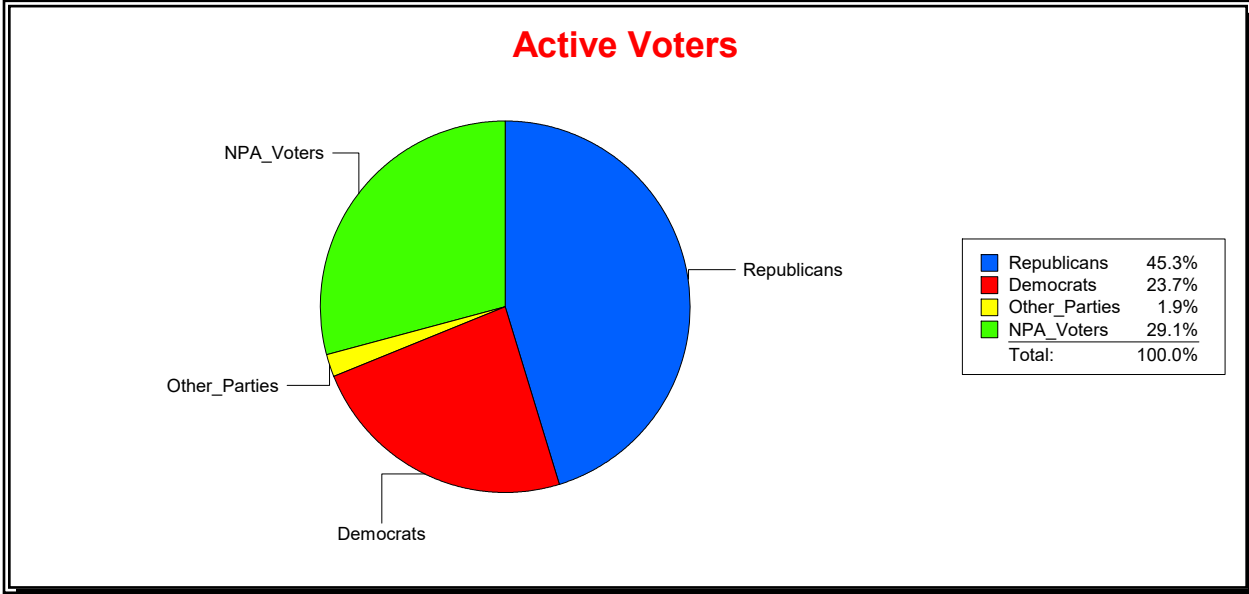

Ron Turner

Supervisor of Elections

Sarasota County, FL

Date 3/1/2023

Time 08:19 AM

Graphs of District Registration

Active Registered Voters

Inactive Voters

District	Total	Dems	Reps	NonP	Other	Total	Dems	Reps	NonP	Other
SOIL AND WATER DIST 5	71,457	16,944	32,356	20,813	1,344	3,334	917	1,244	1,123	50