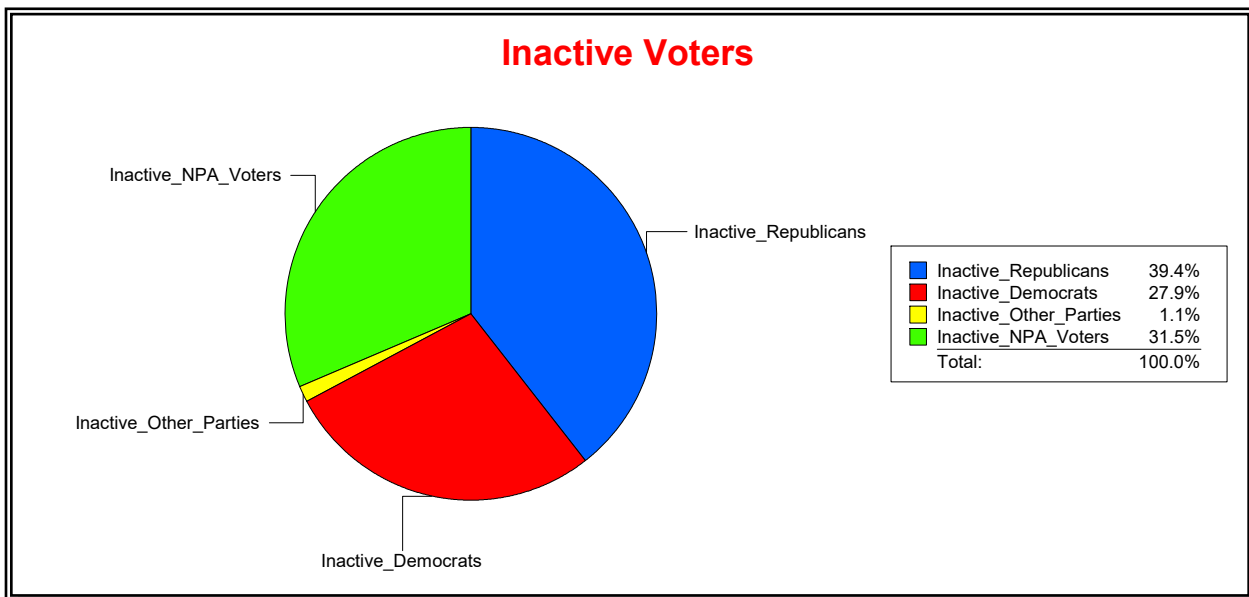

Ron Turner

Supervisor of Elections

Sarasota County, FL

Date 3/1/2023

Time 08:19 AM

Graphs of District Registration

Active Registered Voters

Inactive Voters

<u>District</u>	<u>Total</u>	<u>Dems</u>	<u>Reps</u>	<u>NonP</u>	<u>Other</u>	<u>Total</u>	<u>Dems</u>	<u>Reps</u>	<u>NonP</u>	<u>Other</u>
SCHOOL DIST 5	75,343	18,440	35,518	20,112	1,273	3,345	934	1,319	1,054	38