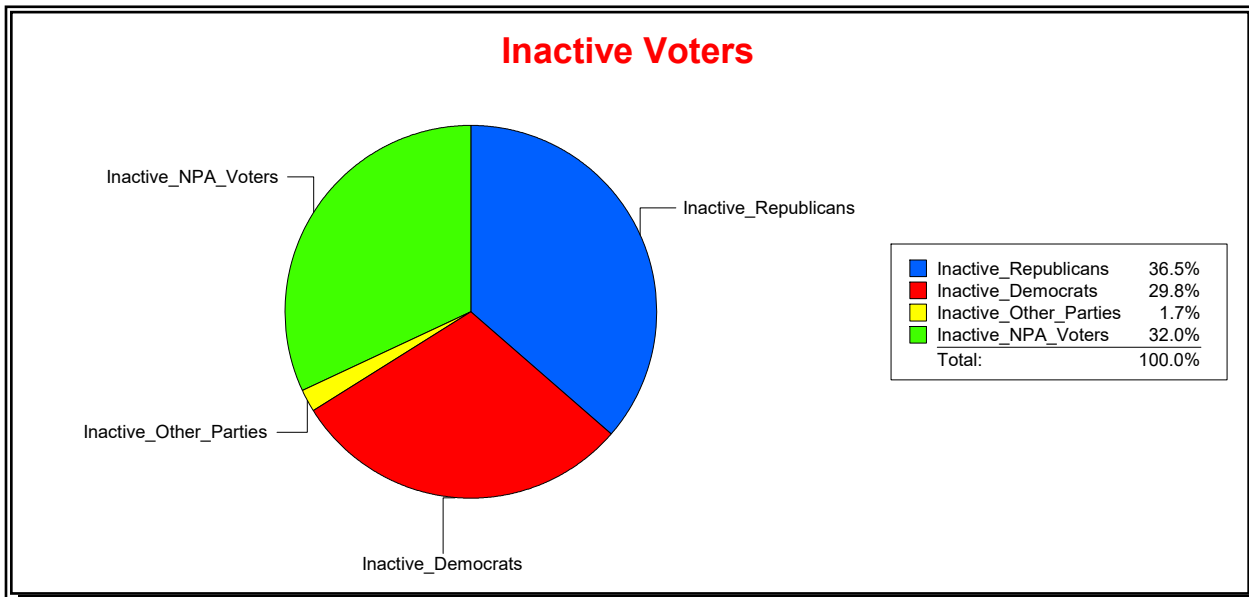

Ron Turner

Supervisor of Elections

Sarasota County, FL

Date 3/1/2023

Time 08:19 AM

Graphs of District Registration

Active Registered Voters

Inactive Voters

District	Total	Dems	Reps	NonP	Other	Total	Dems	Reps	NonP	Other
STATE HOUSE DIST 74	149,976	39,378	67,365	40,324	2,909	6,716	1,999	2,450	2,151	116