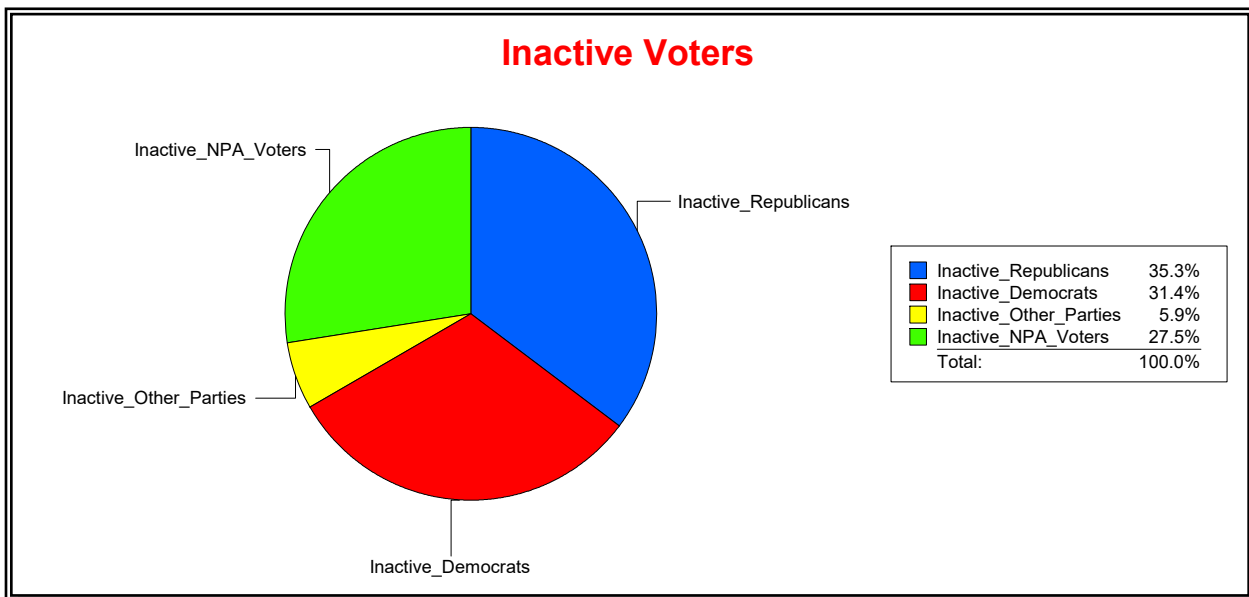

Date 3/1/2023

Time 08:19 AM

Graphs of District Registration

Active Registered Voters

Inactive Voters

District	Total	Dems	Reps	NonP	Other	Total	Dems	Reps	NonP	Other
LAKWOOD RANCH CDD	1,826	403	912	458	53	51	16	18	14	3