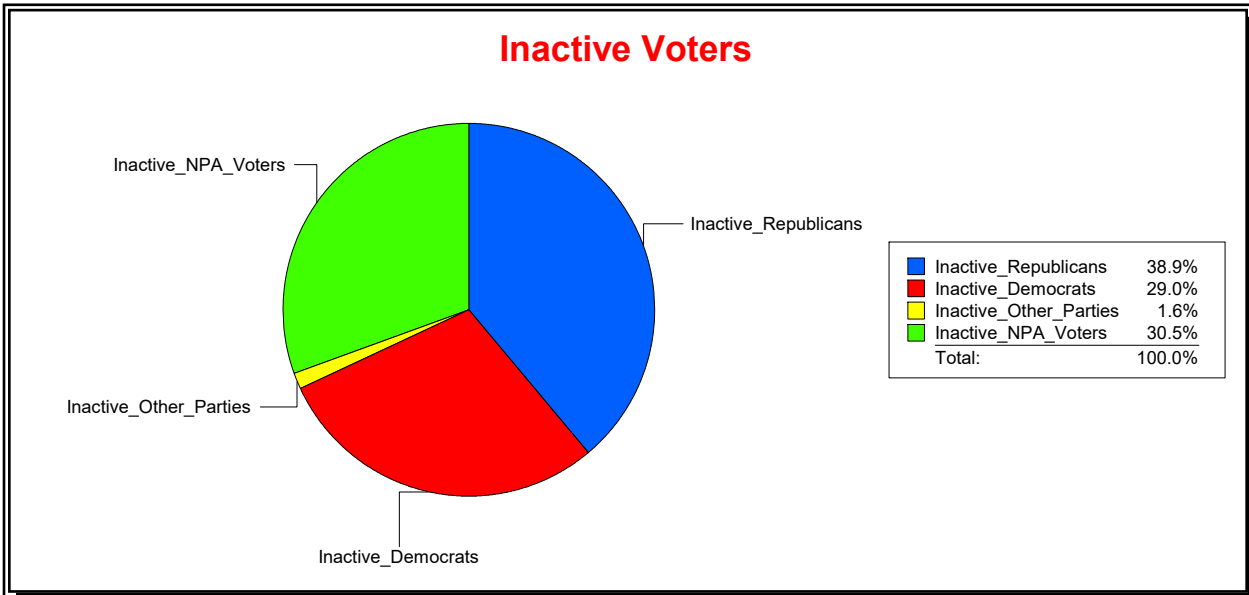

Ron Turner

Supervisor of Elections

Sarasota County, FL

Date 3/1/2023

Time 08:19 AM

Graphs of District Registration

Active Registered Voters

Inactive Voters

<u>District</u>	<u>Total</u>	<u>Dems</u>	<u>Reps</u>	<u>NonP</u>	<u>Other</u>	<u>Total</u>	<u>Dems</u>	<u>Reps</u>	<u>NonP</u>	<u>Other</u>
SCHOOL DIST 2	77,474	20,142	36,852	18,990	1,490	3,526	1,023	1,373	1,075	55