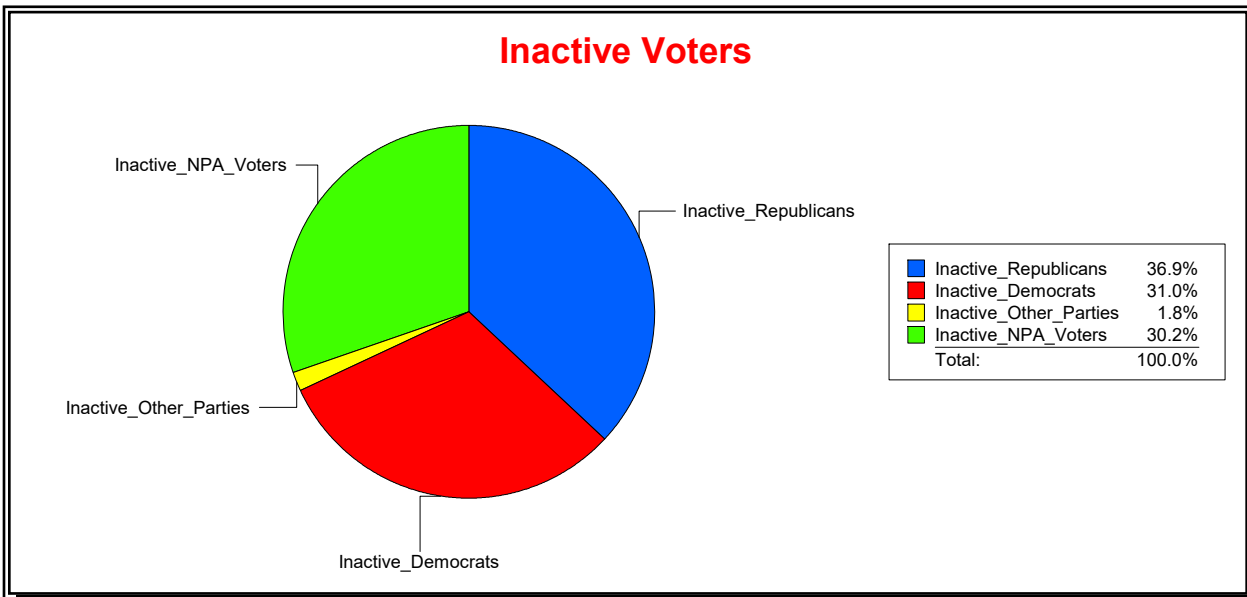

Ron Turner

Supervisor of Elections

Sarasota County, FL

Date 3/1/2023

Time 08:19 AM

Graphs of District Registration

Active Registered Voters

Inactive Voters

District	Total	Dems	Reps	NonP	Other	Total	Dems	Reps	NonP	Other
CNTY COMM DIST 4	73,790	20,579	33,263	18,540	1,408	3,617	1,122	1,335	1,094	66