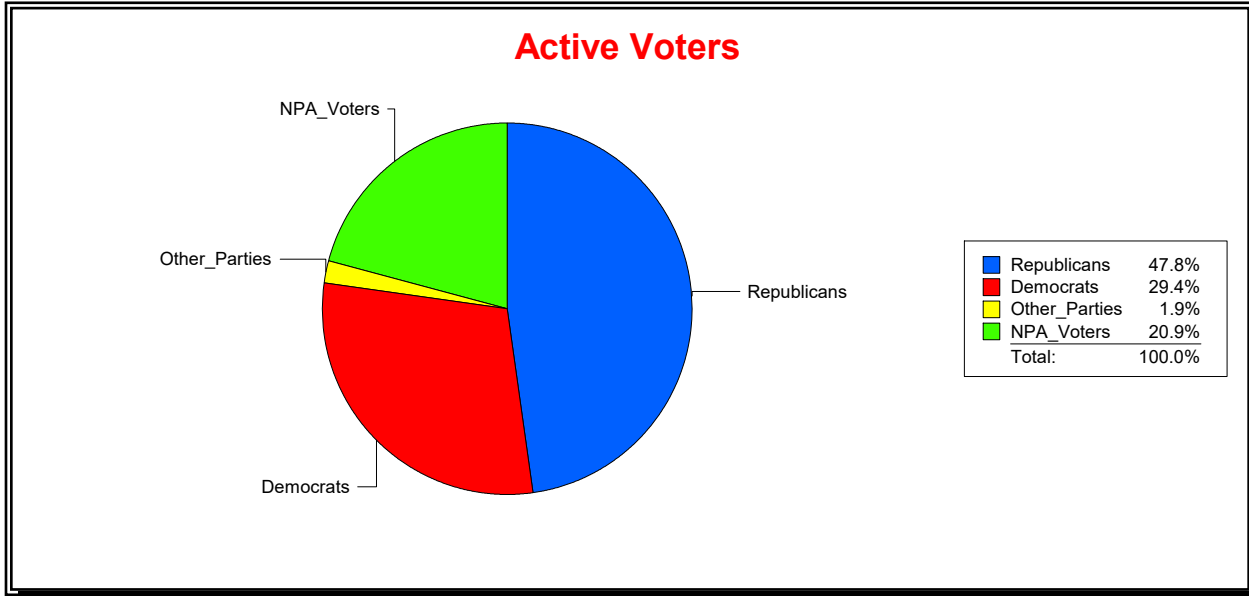

District	Total	Dems	Reps	NonP	Other	Total	Dems	Reps	NonP	Other
LONGBOAT KEY 4	412	121	197	86	8	24	9	9	6	0

Ron Turner

Supervisor of Elections

Sarasota County, FL

Date 3/1/2023

Time 08:19 AM

Graphs of District Registration