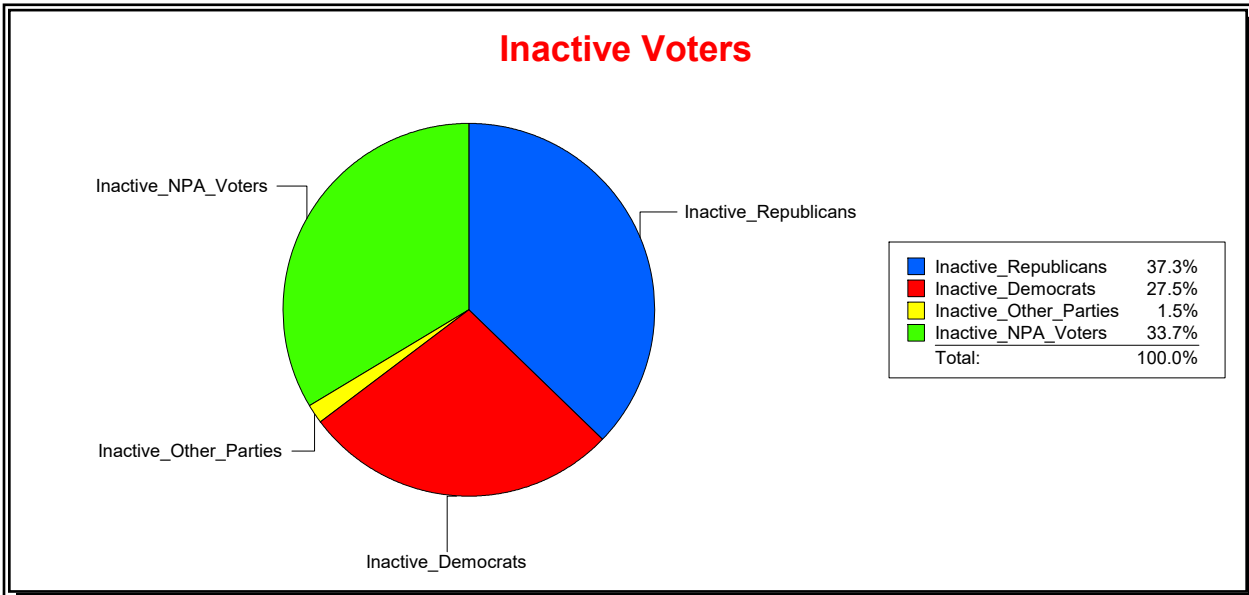

Ron Turner

Supervisor of Elections

Sarasota County, FL

Date 3/1/2023

Time 08:19 AM

Graphs of District Registration

Active Registered Voters

Inactive Voters

District	Total	Dems	Reps	NonP	Other	Total	Dems	Reps	NonP	Other
CNTY COMM DIST 5	71,457	16,944	32,356	20,813	1,344	3,334	917	1,244	1,123	50