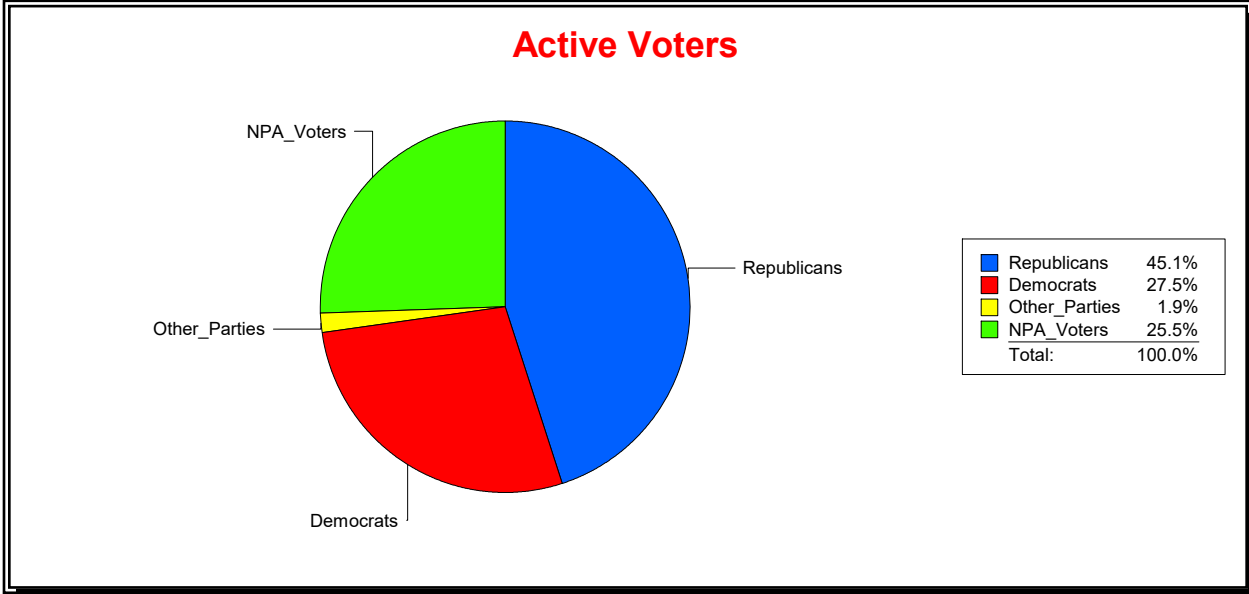

Ron Turner

Supervisor of Elections

Sarasota County, FL

Date 3/1/2023

Time 08:19 AM

Graphs of District Registration

Active Registered Voters

Inactive Voters

<u>District</u>	<u>Total</u>	<u>Dems</u>	<u>Reps</u>	<u>NonP</u>	<u>Other</u>	<u>Total</u>	<u>Dems</u>	<u>Reps</u>	<u>NonP</u>	<u>Other</u>
COUNTY	228,728	63,003	103,152	58,278	4,295	11,114	3,381	4,143	3,418	172