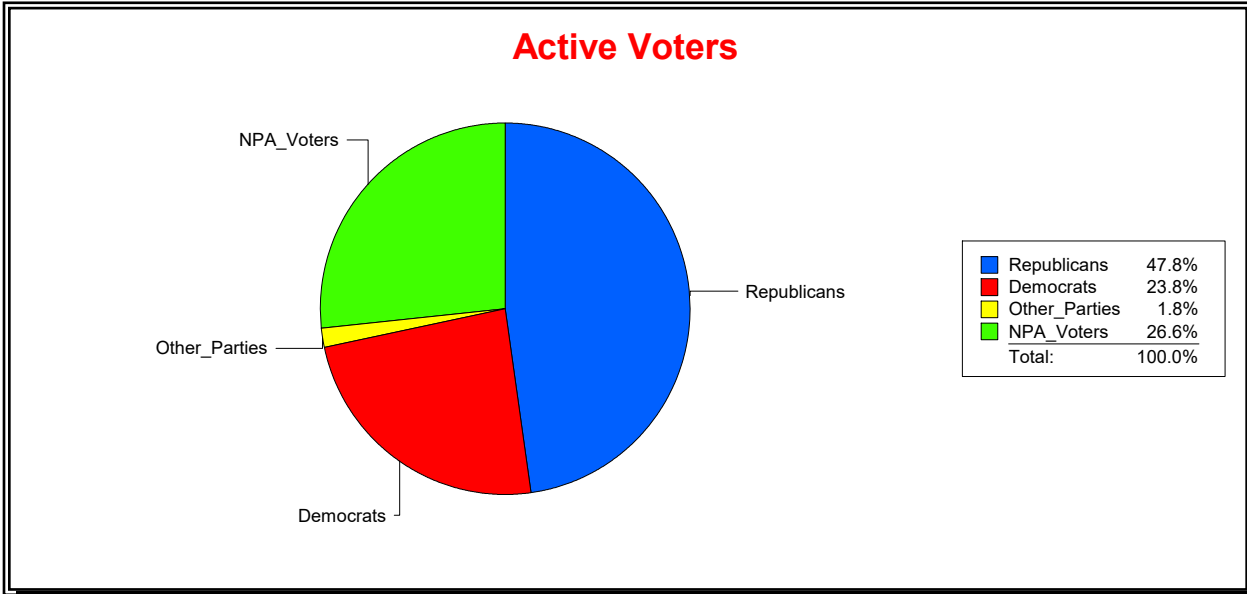

Ron Turner

Supervisor of Elections

Sarasota County, FL

Date 3/1/2023

Time 08:19 AM

Graphs of District Registration

Active Registered Voters

Inactive Voters

District	Total	Dems	Reps	NonP	Other	Total	Dems	Reps	NonP	Other
ENGLEWOOD FIRE DIST	14,060	3,350	6,718	3,745	247	647	186	247	207	7