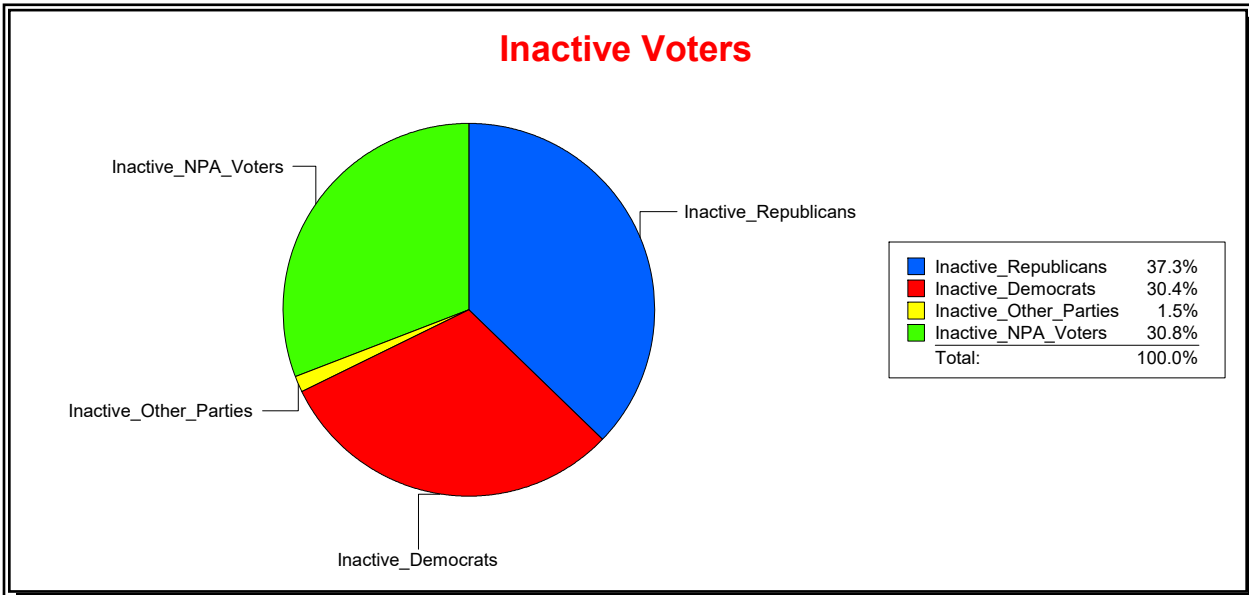

Ron Turner

Supervisor of Elections

Sarasota County, FL

Date 3/1/2023

Time 08:19 AM

Graphs of District Registration

Active Registered Voters

Inactive Voters

<u>District</u>	<u>Total</u>	<u>Dems</u>	<u>Reps</u>	<u>NonP</u>	<u>Other</u>	<u>Total</u>	<u>Dems</u>	<u>Reps</u>	<u>NonP</u>	<u>Other</u>
COUNTY	228,728	63,003	103,152	58,278	4,295	11,114	3,381	4,143	3,418	172