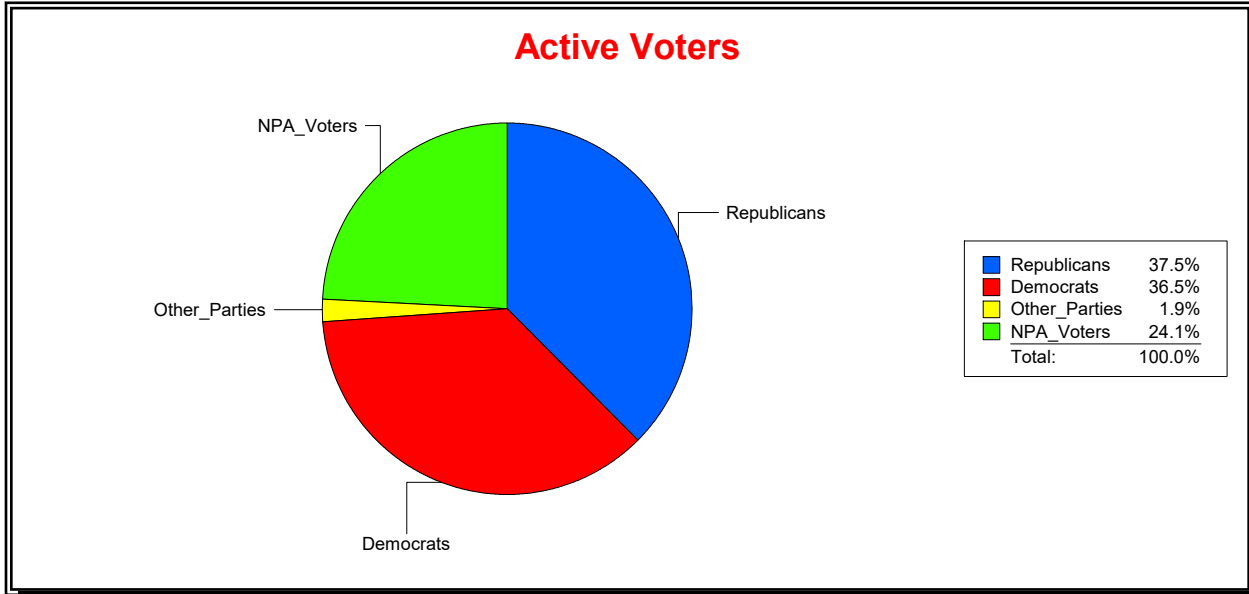

Ron Turner

Supervisor of Elections

Sarasota County, FL

Date 3/1/2023

Time 08:19 AM

Graphs of District Registration

Active Registered Voters

Inactive Voters

District	Total	Dems	Reps	NonP	Other	Total	Dems	Reps	NonP	Other
SARASOTA DIST 2	16,909	6,167	6,344	4,076	322	1,065	381	345	316	23