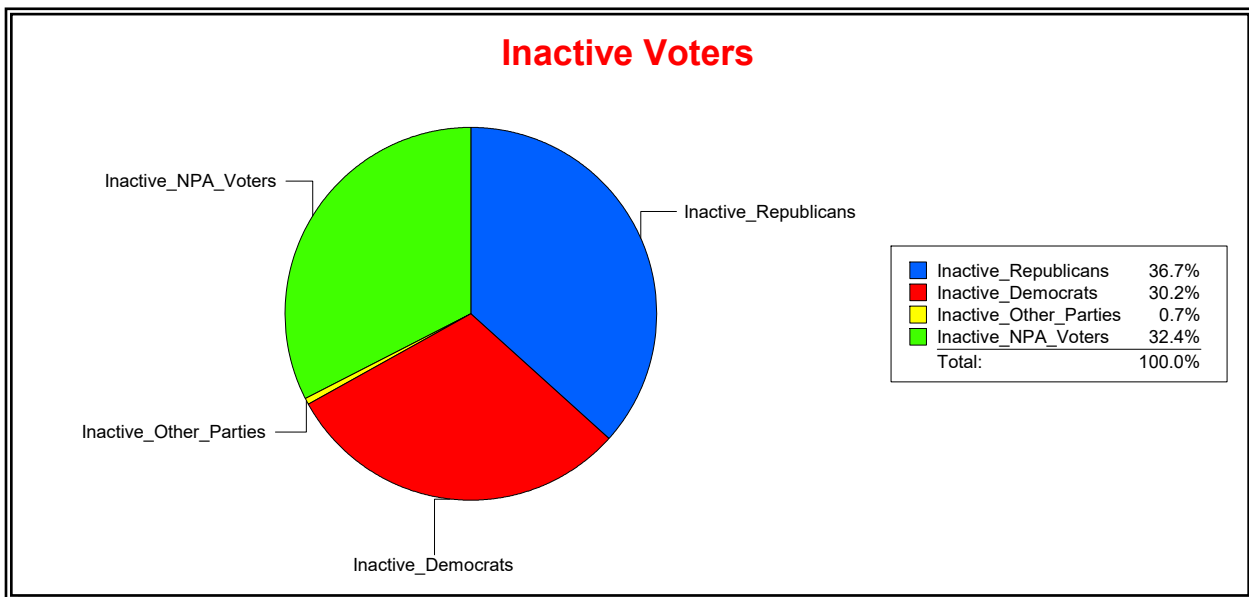

Ron Turner

Supervisor of Elections

Sarasota County, FL

Date 3/1/2023

Time 08:19 AM

Graphs of District Registration

Active Registered Voters

Inactive Voters

<u>District</u>	<u>Total</u>	<u>Dems</u>	<u>Reps</u>	<u>NonP</u>	<u>Other</u>	<u>Total</u>	<u>Dems</u>	<u>Reps</u>	<u>NonP</u>	<u>Other</u>
WEST VILLAGES CDD	7,933	1,707	4,098	1,996	132	139	42	51	45	1