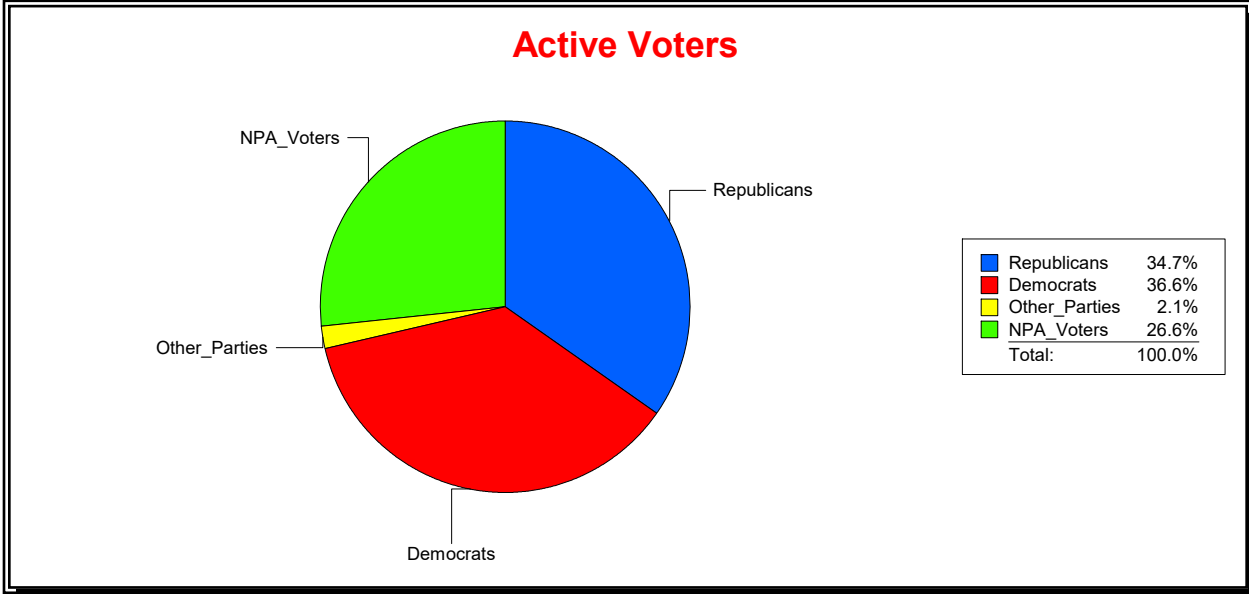

Ron Turner

Supervisor of Elections

Sarasota County, FL

Date 3/1/2023

Time 08:19 AM

Graphs of District Registration

Active Registered Voters

Inactive Voters

District	Total	Dems	Reps	NonP	Other	Total	Dems	Reps	NonP	Other
SARASOTA DIST 3	11,047	4,047	3,834	2,933	233	827	307	234	271	15