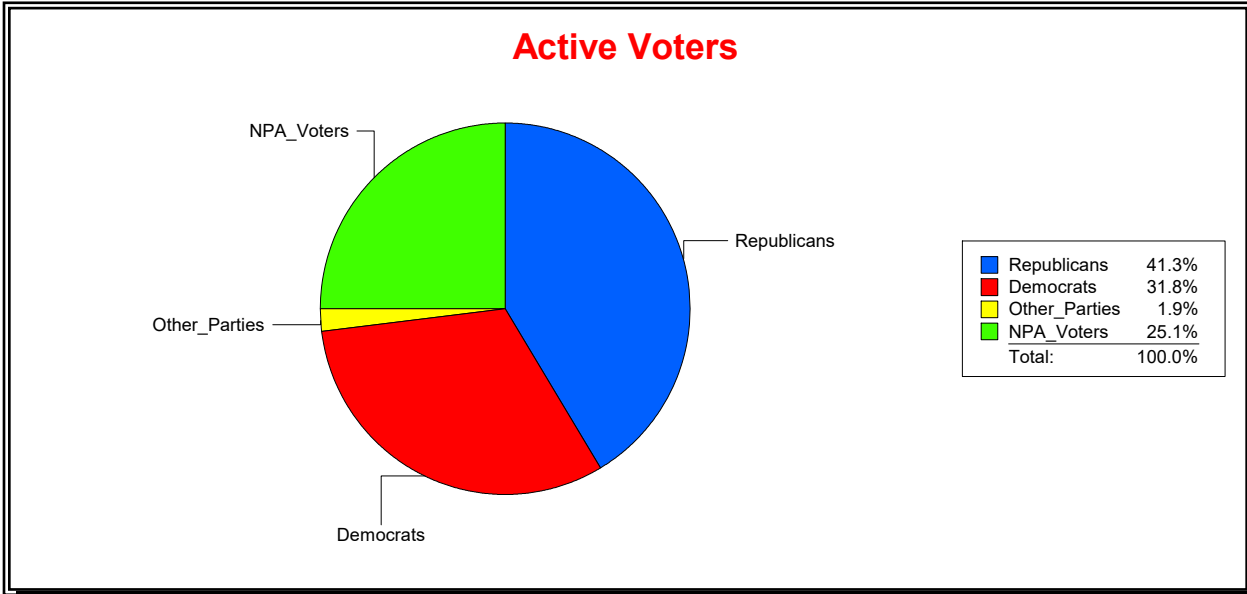

Ron Turner

Supervisor of Elections

Sarasota County, FL

Date 3/1/2023

Time 08:19 AM

Graphs of District Registration

Active Registered Voters

Inactive Voters

<u>District</u>	<u>Total</u>	<u>Dems</u>	<u>Reps</u>	<u>NonP</u>	<u>Other</u>	<u>Total</u>	<u>Dems</u>	<u>Reps</u>	<u>NonP</u>	<u>Other</u>
STATE HOUSE DIST 73	147,832	46,947	61,050	37,081	2,754	8,780	2,986	2,953	2,698	143