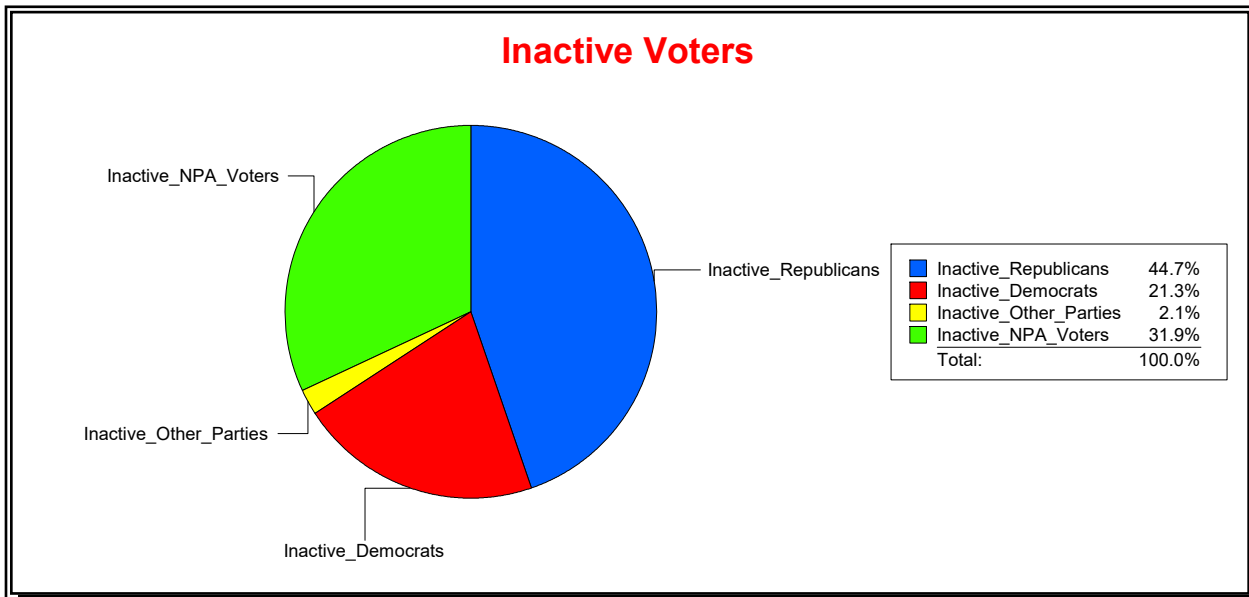

Supervisor of Elections

Sarasota County, FL

Date 3/1/2023

Time 08:19 AM

Graphs of District Registration

Active Registered Voters

Inactive Voters

District	Total	Dems	Reps	NonP	Other	Total	Dems	Reps	NonP	Other
BLACKBURN CREEK	2,370	572	1,211	554	33	47	10	21	15	1