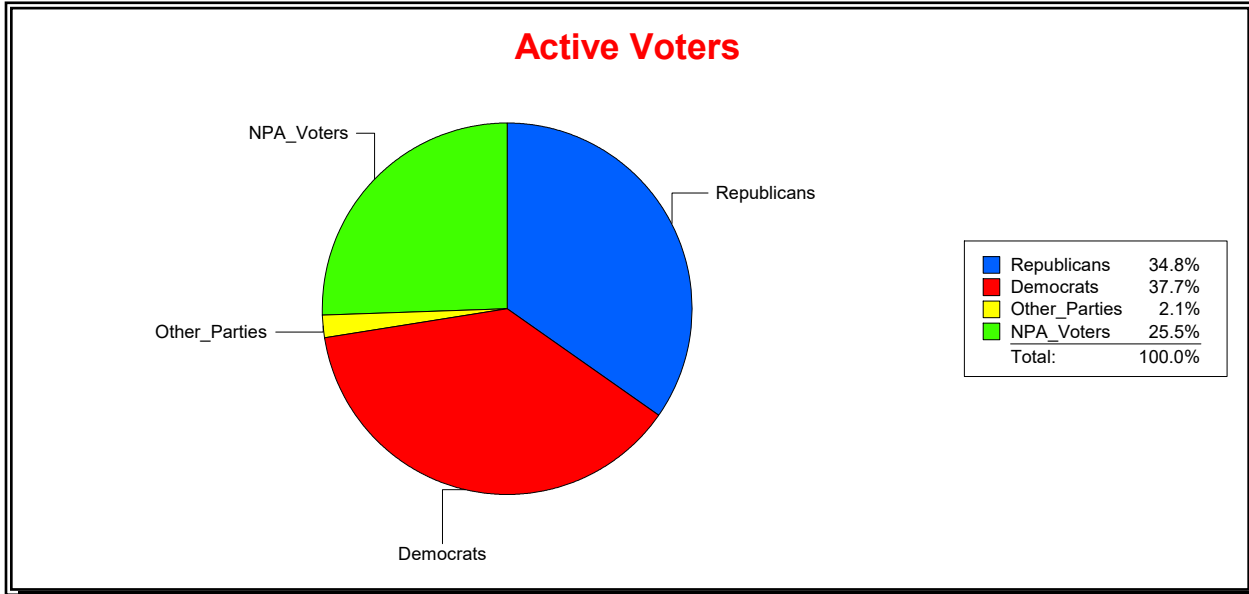

Ron Turner

Supervisor of Elections

Sarasota County, FL

Date 3/1/2023

Time 08:19 AM

Graphs of District Registration

Active Registered Voters

Inactive Voters

District	Total	Dems	Reps	NonP	Other	Total	Dems	Reps	NonP	Other
SCHOOL DIST 1	64,431	24,268	22,437	16,404	1,322	4,405	1,741	1,228	1,356	80