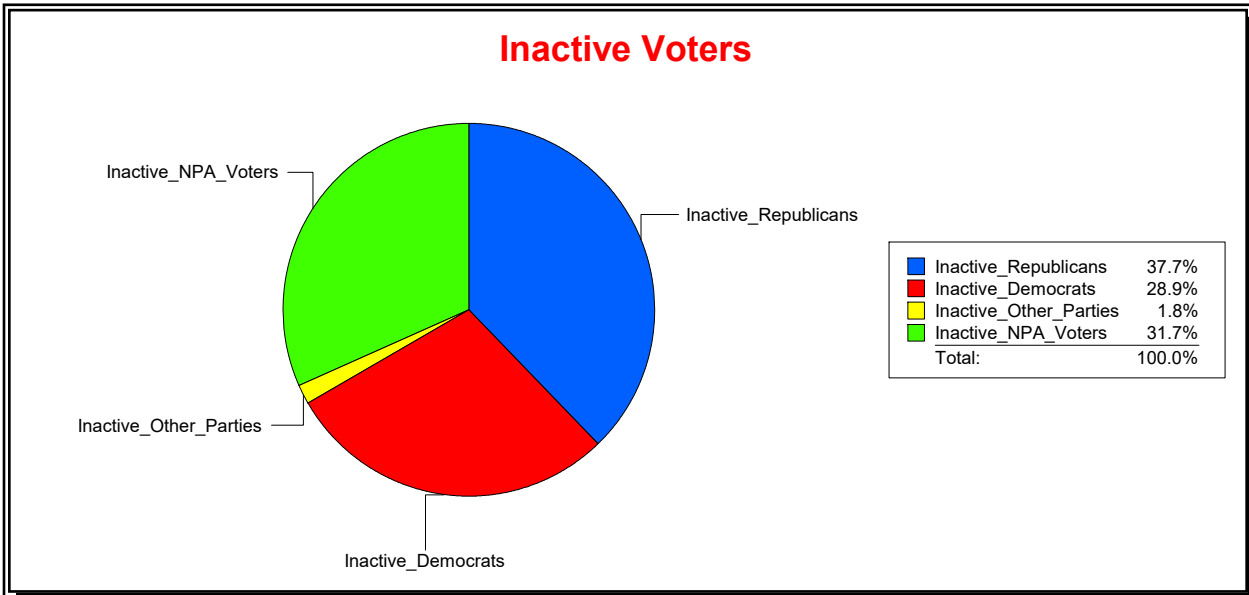

Ron Turner

Supervisor of Elections

Sarasota County, FL

Date 3/1/2023

Time 08:19 AM

Graphs of District Registration

Active Registered Voters

Inactive Voters

<u>District</u>	<u>Total</u>	<u>Dems</u>	<u>Reps</u>	<u>NonP</u>	<u>Other</u>	<u>Total</u>	<u>Dems</u>	<u>Reps</u>	<u>NonP</u>	<u>Other</u>
NORTH PORT DIST 4	9,296	2,397	4,093	2,648	158	398	115	150	126	7