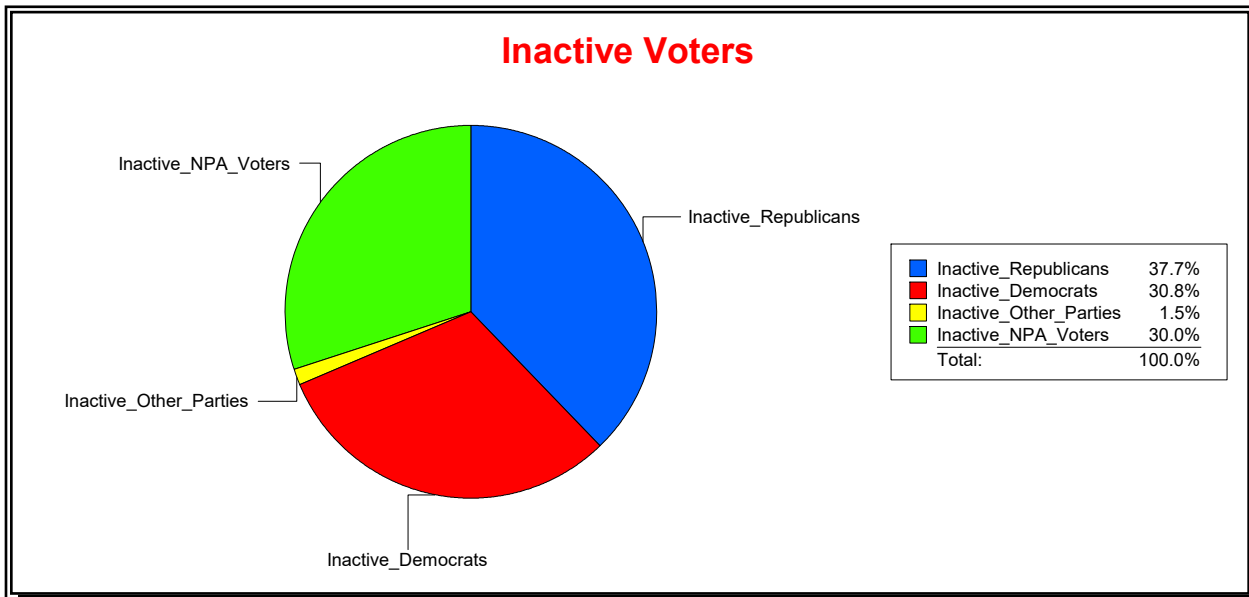

Ron Turner

Supervisor of Elections

Sarasota County, FL

Date 3/1/2023

Time 08:19 AM

Graphs of District Registration

Active Registered Voters

Inactive Voters

<u>District</u>	<u>Total</u>	<u>Dems</u>	<u>Reps</u>	<u>NonP</u>	<u>Other</u>	<u>Total</u>	<u>Dems</u>	<u>Reps</u>	<u>NonP</u>	<u>Other</u>
HOSPITAL BOARD CENTRAL	121,154	33,987	54,613	30,338	2,216	5,955	1,833	2,246	1,785	91