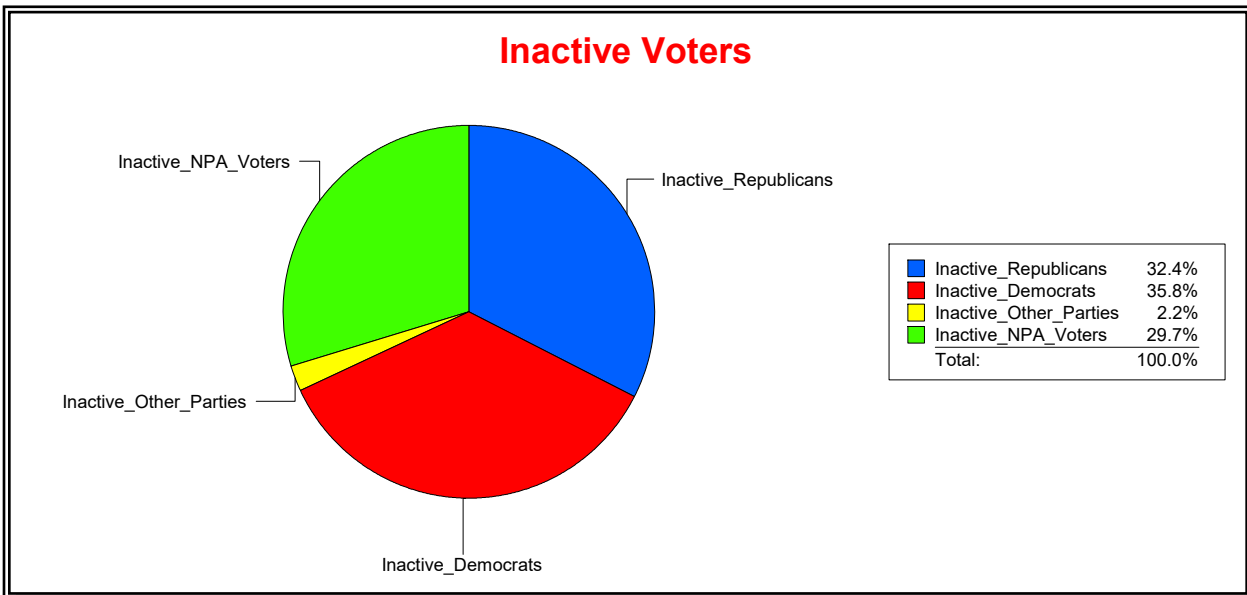

Ron Turner

Supervisor of Elections

Sarasota County, FL

Date 3/1/2023

Time 08:19 AM

Graphs of District Registration

Active Registered Voters

Inactive Voters

District	Total	Dems	Reps	NonP	Other	Total	Dems	Reps	NonP	Other
SARASOTA 2	16,909	6,167	6,344	4,076	322	1,065	381	345	316	23