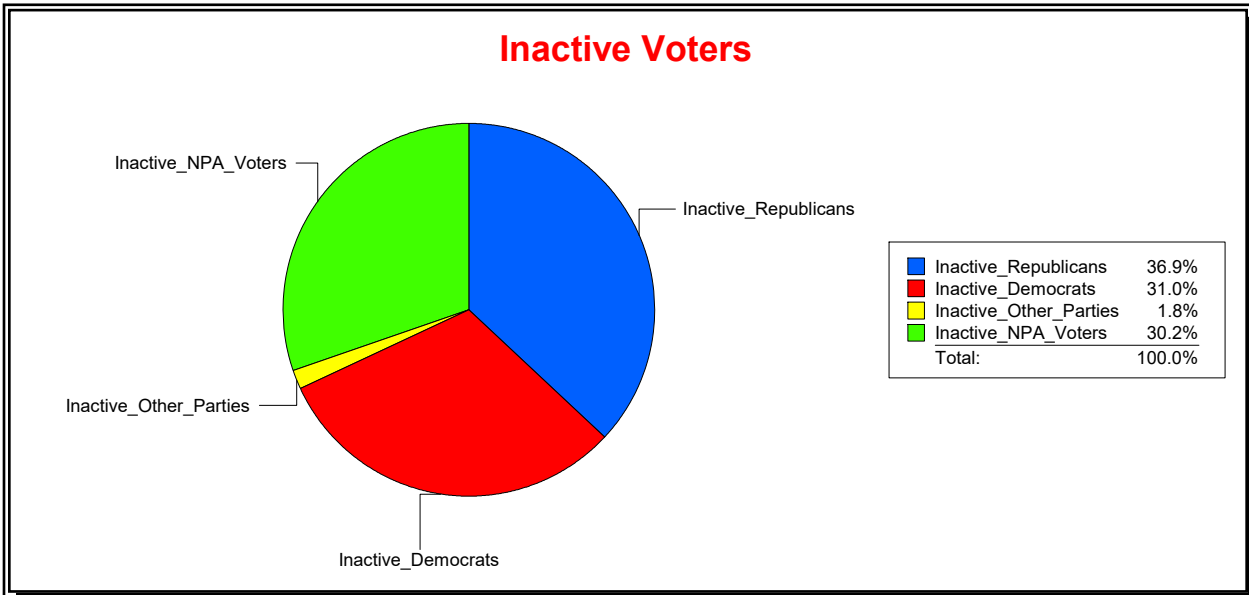

Ron Turner

Supervisor of Elections

Sarasota County, FL

Date 3/1/2023

Time 08:19 AM

Graphs of District Registration

Active Registered Voters

Inactive Voters

District	Total	Dems	Reps	NonP	Other	Total	Dems	Reps	NonP	Other
SOIL AND WATER DIST 4	73,790	20,579	33,263	18,540	1,408	3,617	1,122	1,335	1,094	66