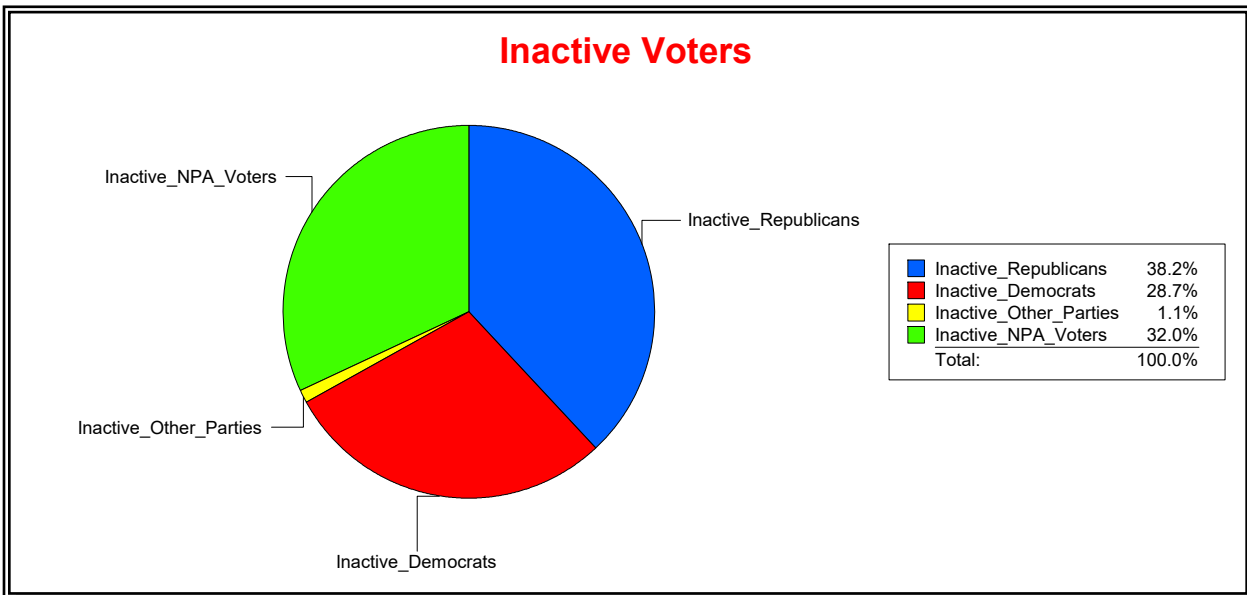

Ron Turner

Supervisor of Elections

Sarasota County, FL

Date 3/1/2023

Time 08:19 AM

Graphs of District Registration

Active Registered Voters

Inactive Voters

District	Total	Dems	Reps	NonP	Other	Total	Dems	Reps	NonP	Other
ENGLEWOOD FIRE DIST	14,060	3,350	6,718	3,745	247	647	186	247	207	7