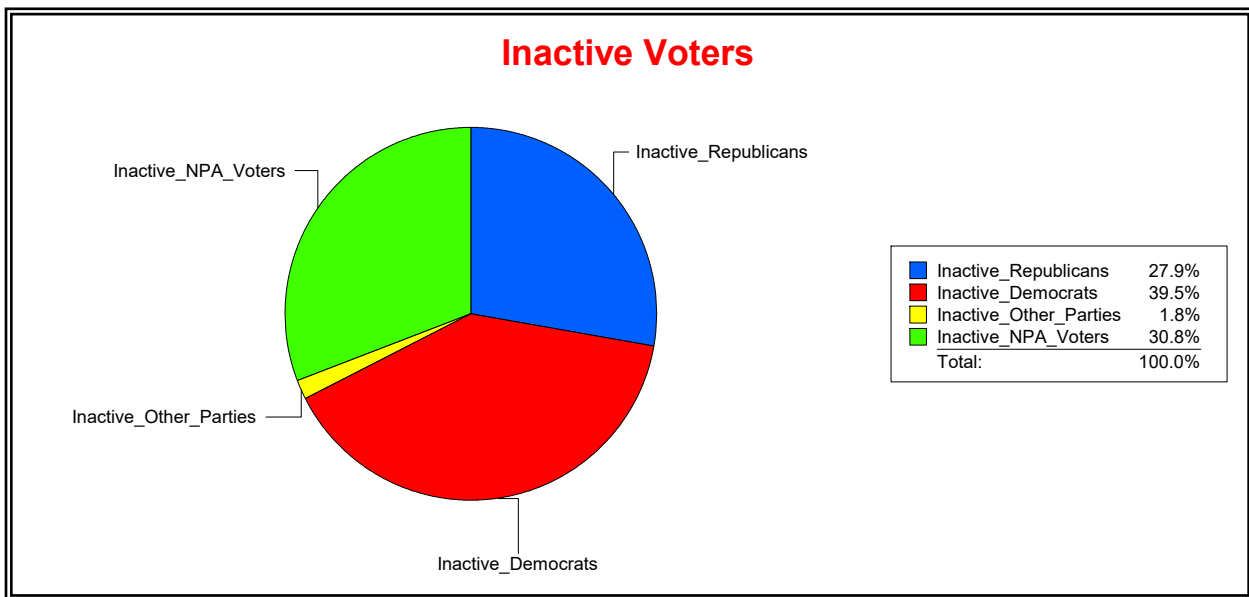

Ron Turner

Supervisor of Elections

Sarasota County, FL

Date 3/1/2023

Time 08:19 AM

Graphs of District Registration

Active Registered Voters

Inactive Voters

District	Total	Dems	Reps	NonP	Other	Total	Dems	Reps	NonP	Other
SCHOOL DIST 1	64,431	24,268	22,437	16,404	1,322	4,405	1,741	1,228	1,356	80