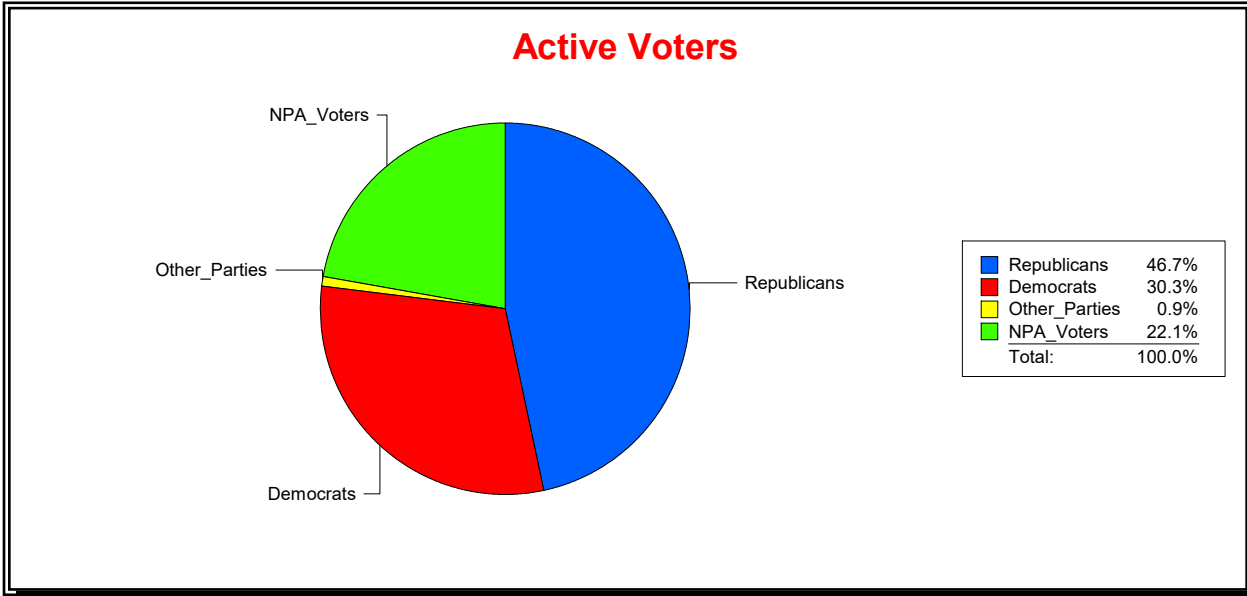

Ron Turner

Supervisor of Elections

Sarasota County, FL

Date 3/1/2023

Time 08:19 AM

Graphs of District Registration

Active Registered Voters

Inactive Voters

District	Total	Dems	Reps	NonP	Other	Total	Dems	Reps	NonP	Other
TRI-PAR PK & REC DIST	552	167	258	122	5	32	14	14	4	0