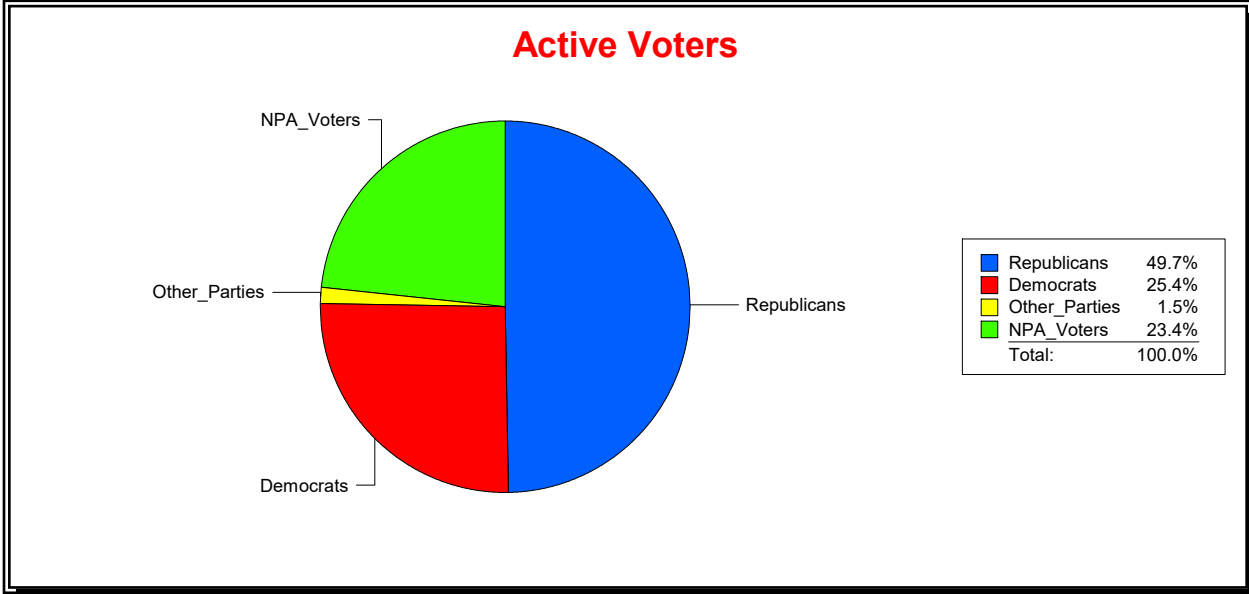

Date 3/1/2023

Time 08:19 AM

Graphs of District Registration

Active Registered Voters

Inactive Voters

District	Total	Dems	Reps	NonP	Other	Total	Dems	Reps	NonP	Other
VENETIAN CDD	1,970	501	980	460	29	51	14	25	12	0