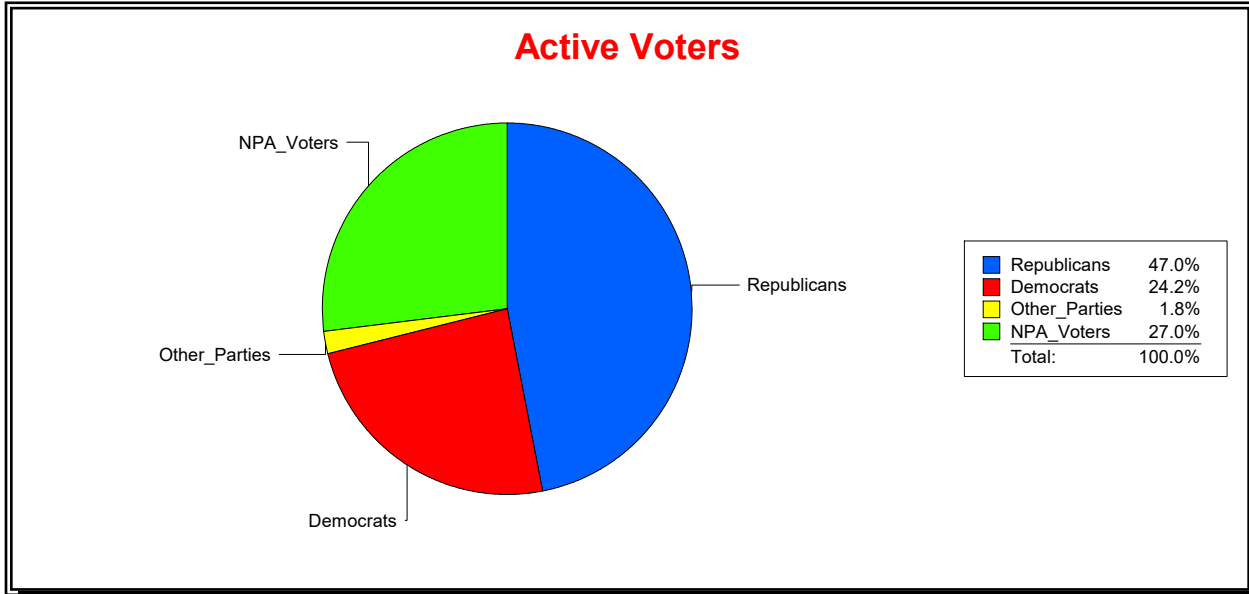

Ron Turner

Supervisor of Elections

Sarasota County, FL

Date 3/1/2023

Time 08:19 AM

Graphs of District Registration

Active Registered Voters

Inactive Voters

<u>District</u>	<u>Total</u>	<u>Dems</u>	<u>Reps</u>	<u>NonP</u>	<u>Other</u>	<u>Total</u>	<u>Dems</u>	<u>Reps</u>	<u>NonP</u>	<u>Other</u>
STATE HOUSE DIST 75	58,845	14,238	27,664	15,898	1,045	2,587	739	1,008	814	26