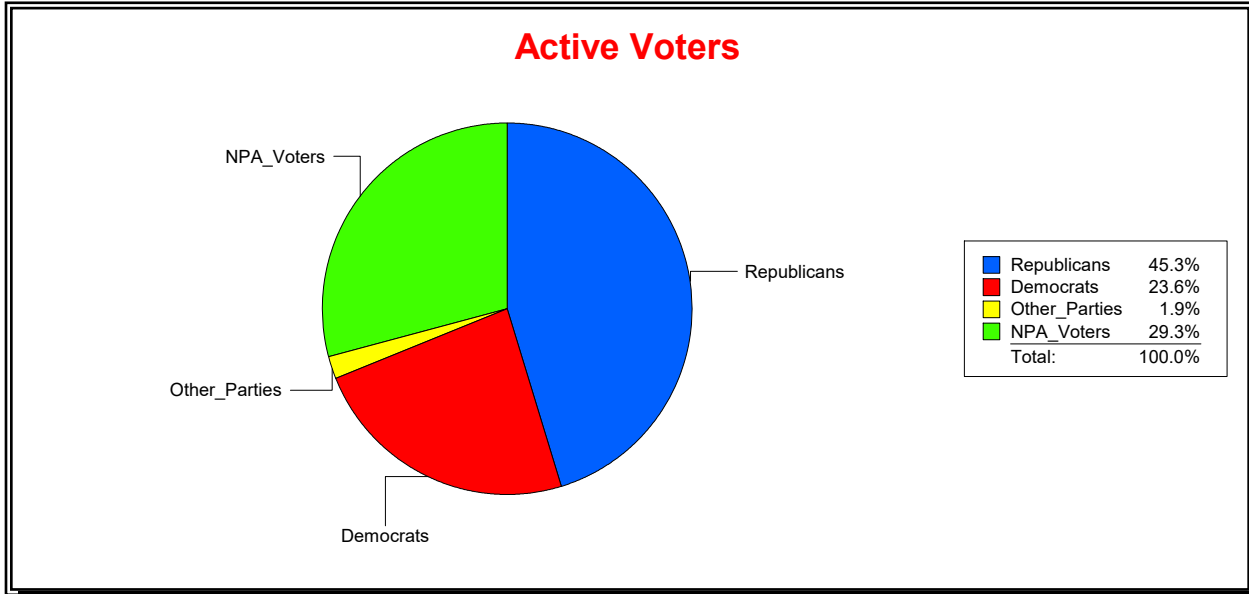

Ron Turner

Supervisor of Elections

Sarasota County, FL

Date 3/1/2023

Time 08:19 AM

Graphs of District Registration

Active Registered Voters

Inactive Voters

<u>District</u>	<u>Total</u>	<u>Dems</u>	<u>Reps</u>	<u>NonP</u>	<u>Other</u>	<u>Total</u>	<u>Dems</u>	<u>Reps</u>	<u>NonP</u>	<u>Other</u>
SCHOOL DIST 3	70,310	16,559	31,824	20,603	1,324	3,147	852	1,168	1,079	48