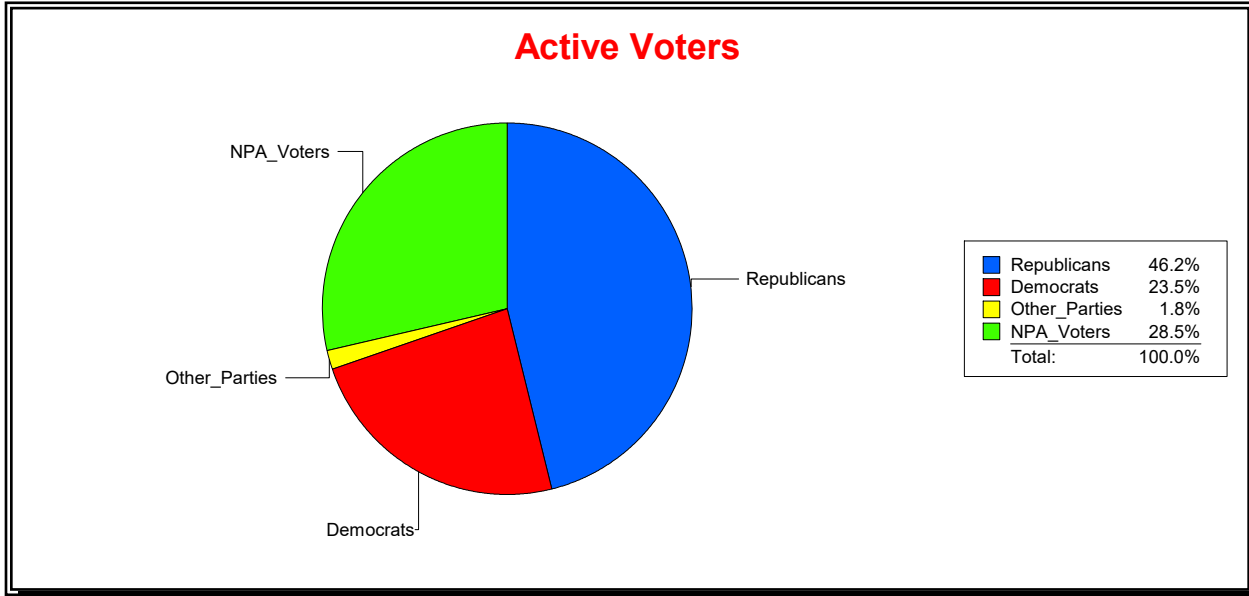

Ron Turner

Supervisor of Elections

Sarasota County, FL

Date 3/1/2023

Time 08:19 AM

Graphs of District Registration

Active Registered Voters

Inactive Voters

District	Total	Dems	Reps	NonP	Other	Total	Dems	Reps	NonP	Other
NORTH PORT DIST 5	17,388	4,080	8,038	4,959	311	650	200	207	234	9