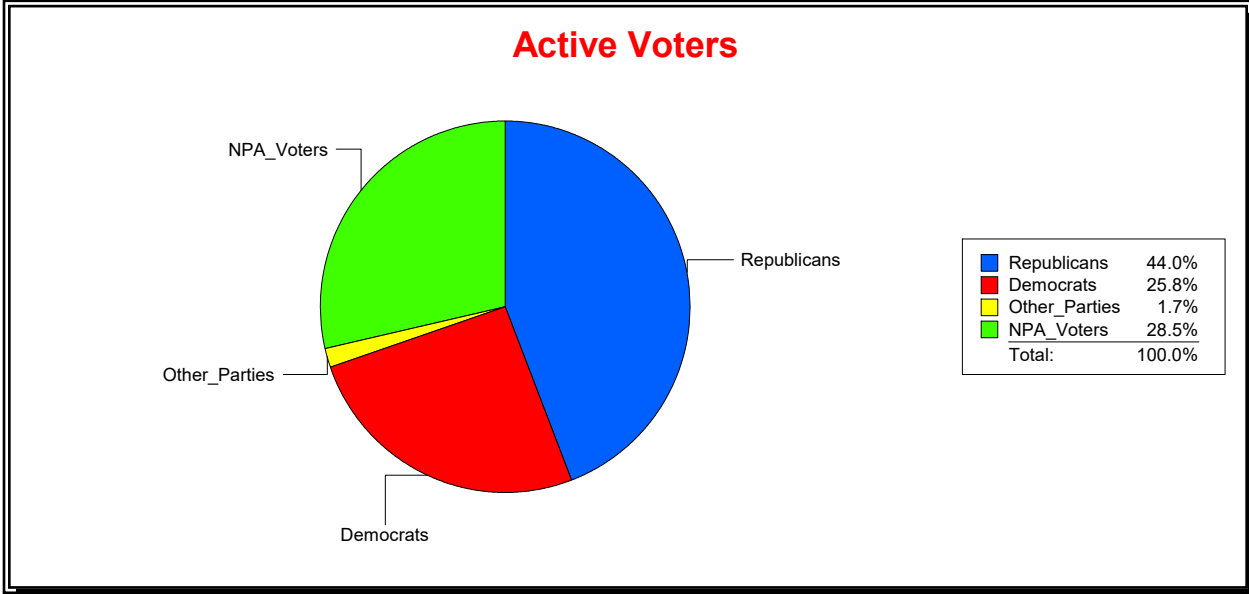

Ron Turner

Supervisor of Elections

Sarasota County, FL

Date 3/1/2023

Time 08:19 AM

Graphs of District Registration

Active Registered Voters

Inactive Voters

<u>District</u>	<u>Total</u>	<u>Dems</u>	<u>Reps</u>	<u>NonP</u>	<u>Other</u>	<u>Total</u>	<u>Dems</u>	<u>Reps</u>	<u>NonP</u>	<u>Other</u>
NORTH PORT DIST 4	9,296	2,397	4,093	2,648	158	398	115	150	126	7