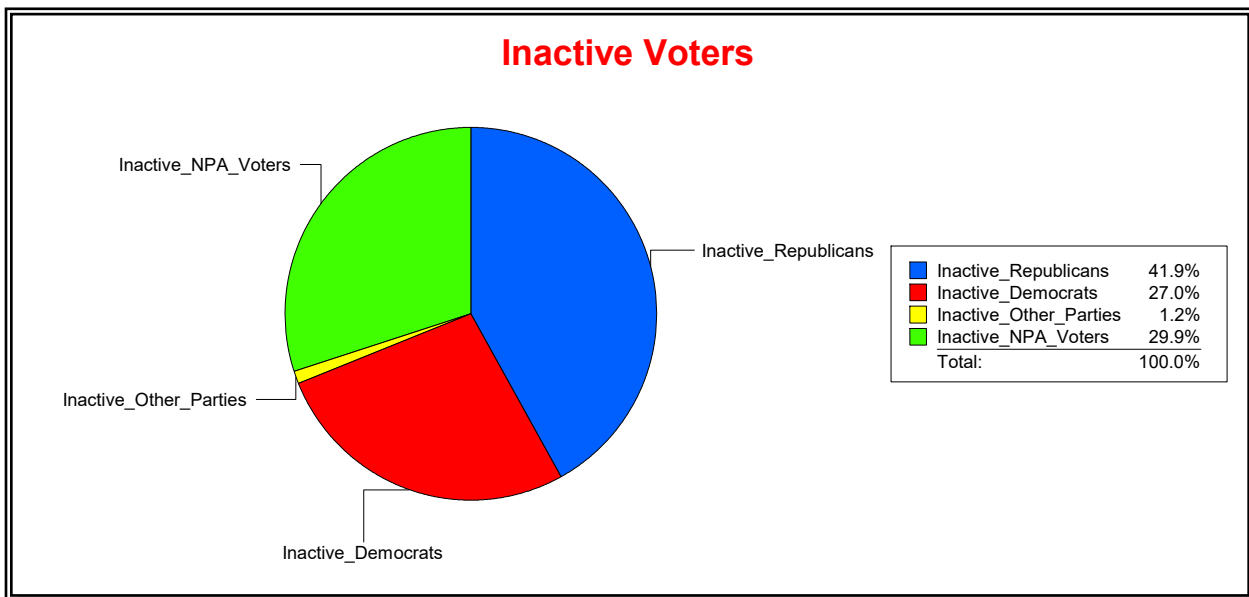

District	Total	Dems	Reps	NonP	Other	Total	Dems	Reps	NonP	Other
VENICE 1	22,968	6,012	10,766	5,829	361	1,058	286	443	316	13

Ron Turner

Supervisor of Elections

Sarasota County, FL

Date 3/1/2023

Time 08:19 AM