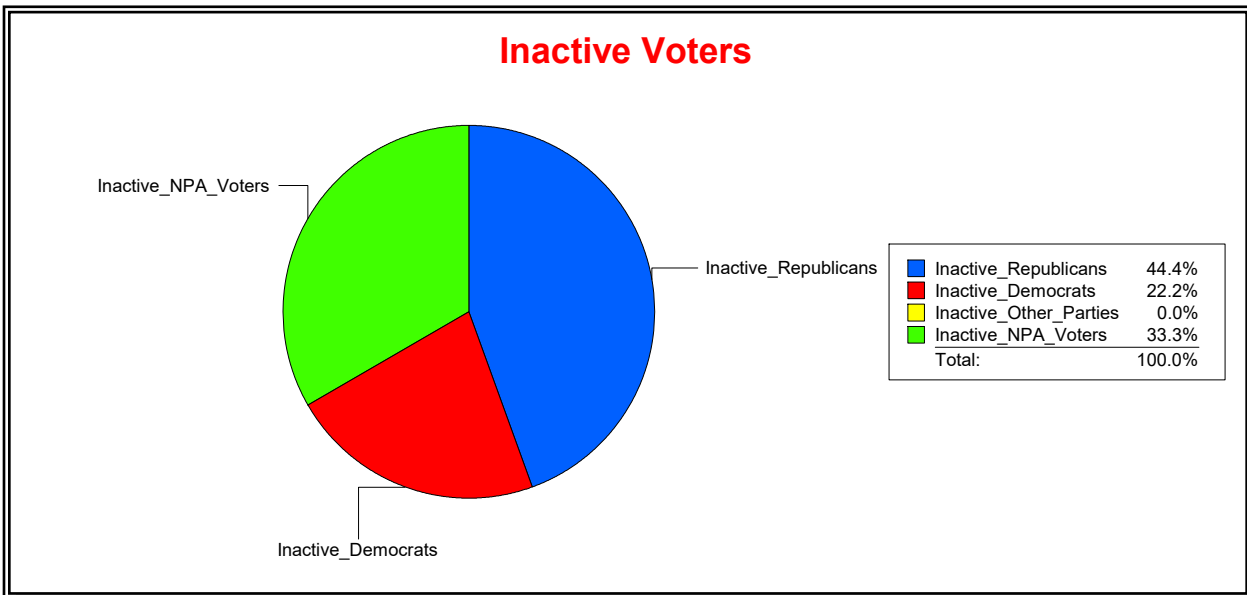

District	Total	Dems	Reps	NonP	Other	Total	Dems	Reps	NonP	Other
TOSCANA ISLES CDD	1,041	181	602	244	14	9	2	4	3	0

Ron Turner

Supervisor of Elections

Sarasota County, FL

Date 3/1/2023

Time 08:19 AM

Graphs of District Registration