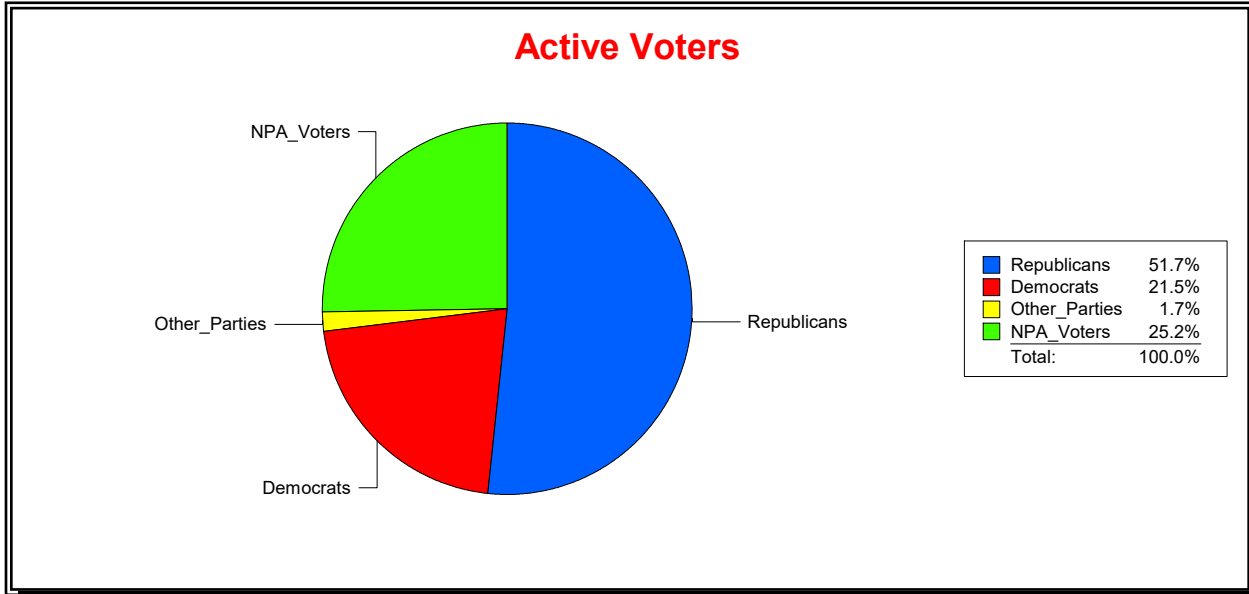

Ron Turner

Supervisor of Elections

Sarasota County, FL

Date 3/1/2023

Time 08:19 AM

Graphs of District Registration

Active Registered Voters

Inactive Voters

<u>District</u>	<u>Total</u>	<u>Dems</u>	<u>Reps</u>	<u>NonP</u>	<u>Other</u>	<u>Total</u>	<u>Dems</u>	<u>Reps</u>	<u>NonP</u>	<u>Other</u>
WEST VILLAGES CDD	7,933	1,707	4,098	1,996	132	139	42	51	45	1