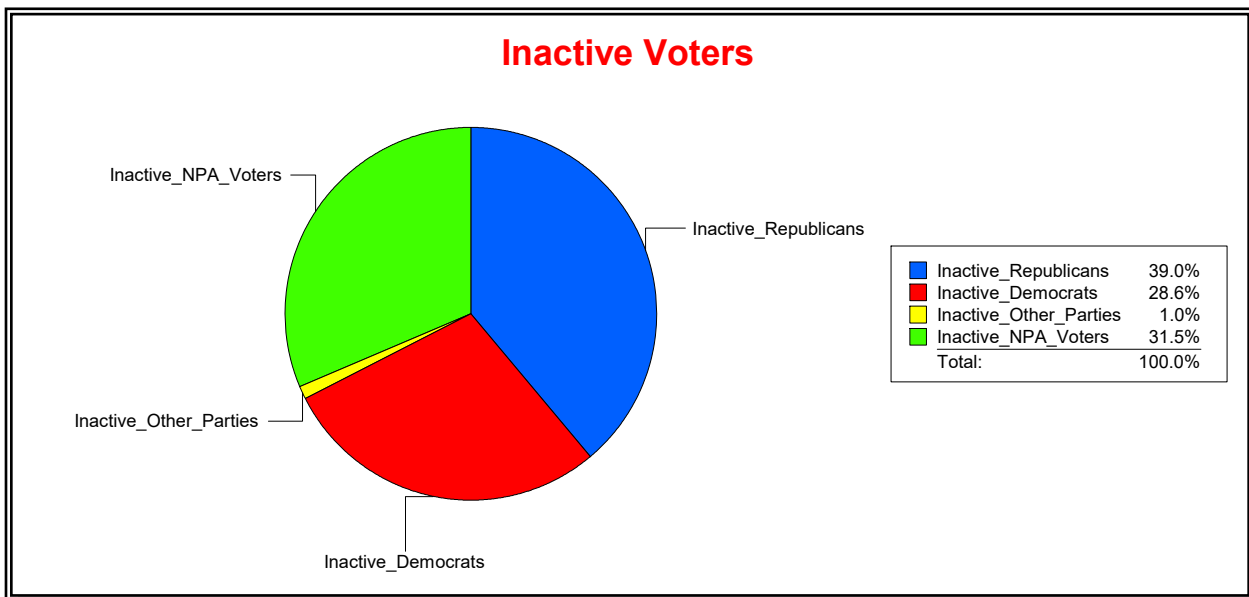

Ron Turner

Supervisor of Elections

Sarasota County, FL

Date 3/1/2023

Time 08:19 AM

Graphs of District Registration

Active Registered Voters

Inactive Voters

<u>District</u>	<u>Total</u>	<u>Dems</u>	<u>Reps</u>	<u>NonP</u>	<u>Other</u>	<u>Total</u>	<u>Dems</u>	<u>Reps</u>	<u>NonP</u>	<u>Other</u>
STATE HOUSE DIST 75	58,845	14,238	27,664	15,898	1,045	2,587	739	1,008	814	26