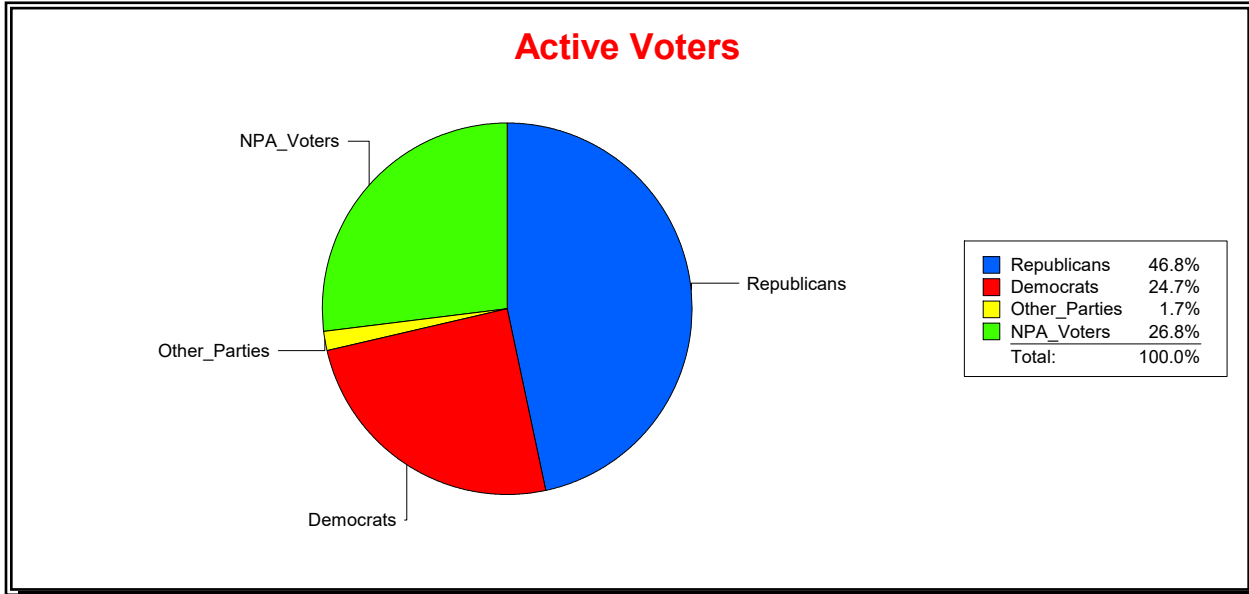

Ron Turner

Supervisor of Elections

Sarasota County, FL

Date 3/1/2023

Time 08:19 AM

Graphs of District Registration

Active Registered Voters

Inactive Voters

District	Total	Dems	Reps	NonP	Other	Total	Dems	Reps	NonP	Other
CNTY COMM DIST 3	75,408	18,647	35,269	20,225	1,267	3,370	925	1,318	1,087	40