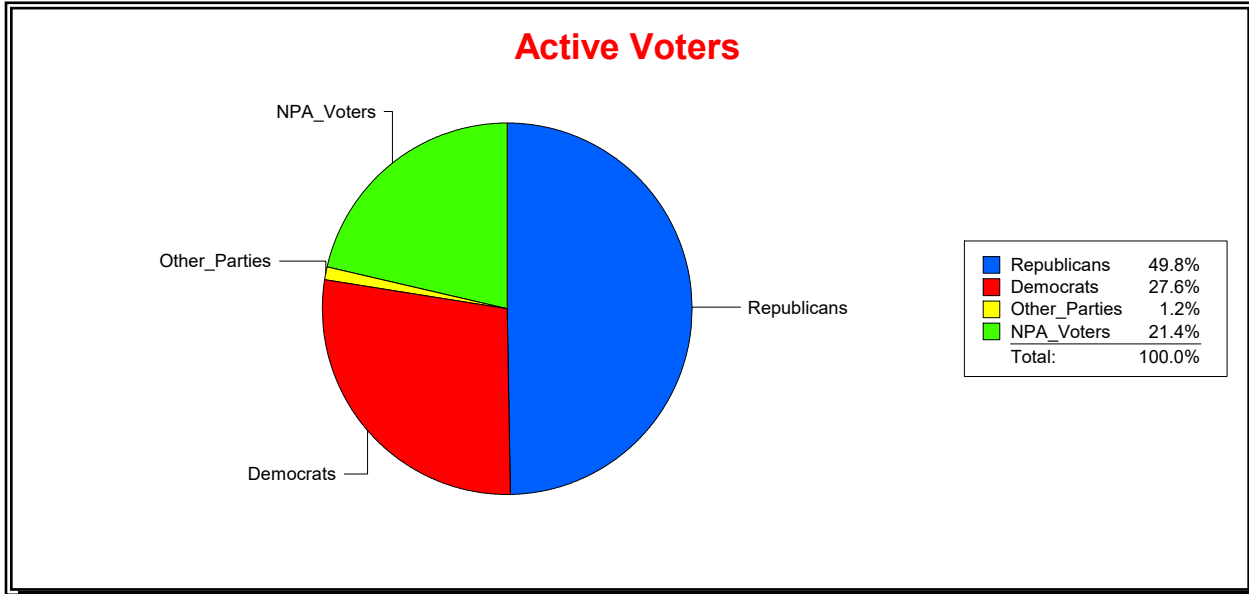

Date 3/1/2023

Time 08:19 AM

Graphs of District Registration

Active Registered Voters

Inactive Voters

District	Total	Dems	Reps	NonP	Other	Total	Dems	Reps	NonP	Other
LONGBOAT KEY 3	1,502	415	748	321	18	68	21	31	16	0