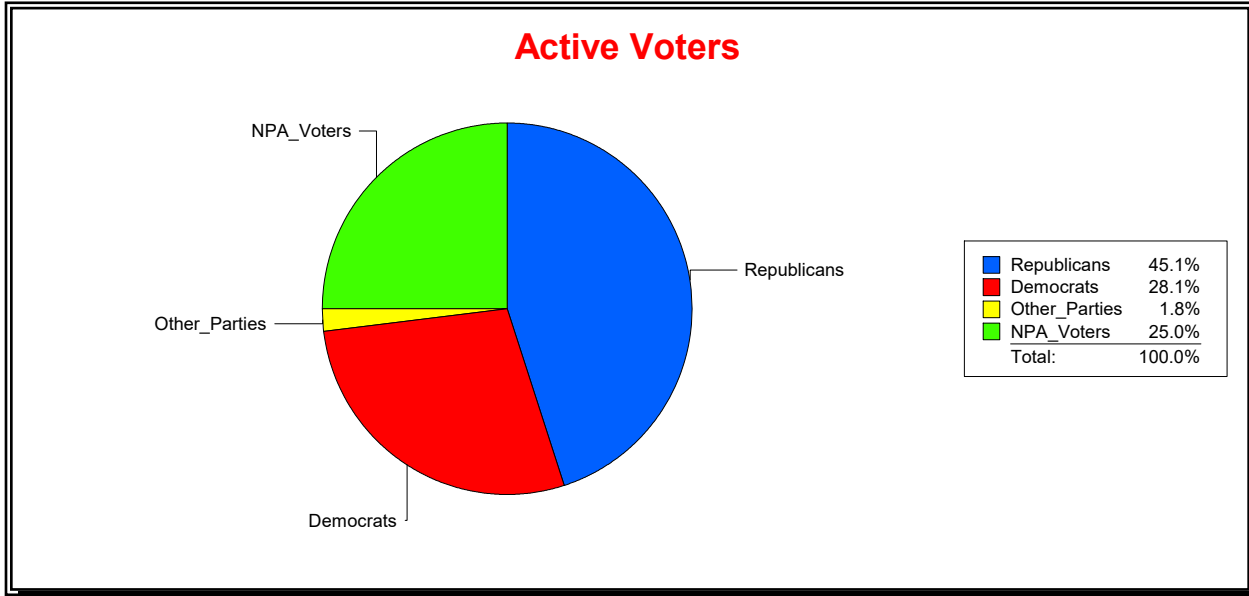

Date 3/1/2023

Time 08:19 AM

Graphs of District Registration

Active Registered Voters

Inactive Voters

<u>District</u>	<u>Total</u>	<u>Dems</u>	<u>Reps</u>	<u>NonP</u>	<u>Other</u>	<u>Total</u>	<u>Dems</u>	<u>Reps</u>	<u>NonP</u>	<u>Other</u>
HOSPITAL BOARD CENTRAL	121,154	33,987	54,613	30,338	2,216	5,955	1,833	2,246	1,785	91