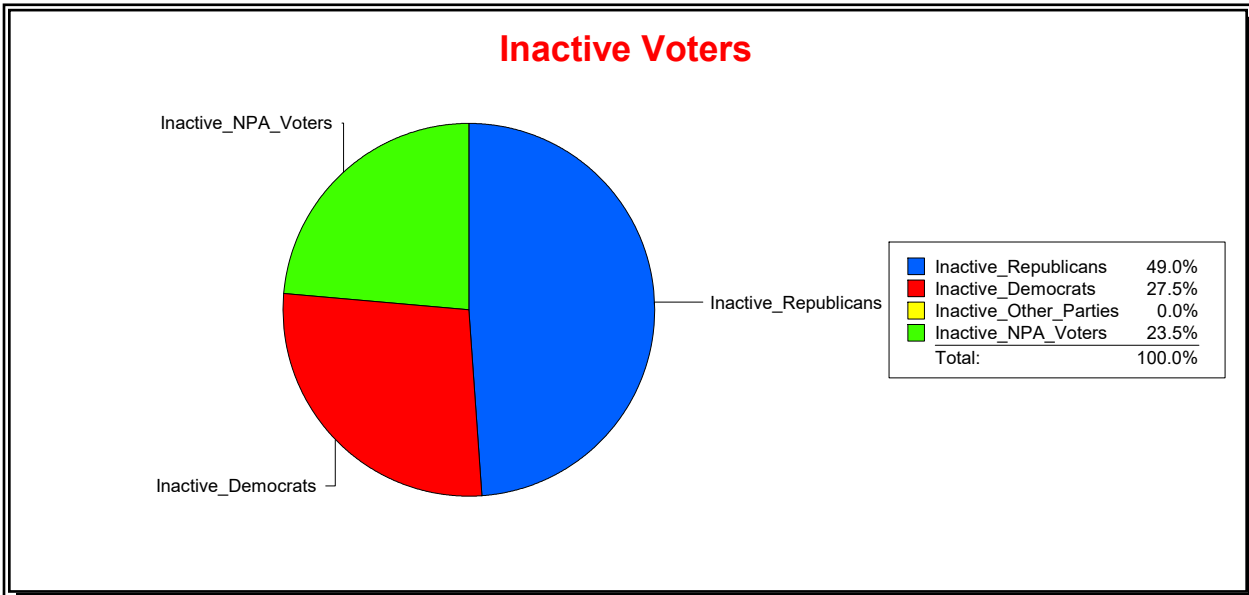

Date 3/1/2023

Time 08:19 AM

Graphs of District Registration

Active Registered Voters

Inactive Voters

District	Total	Dems	Reps	NonP	Other	Total	Dems	Reps	NonP	Other
VENETIAN CDD	1,970	501	980	460	29	51	14	25	12	0