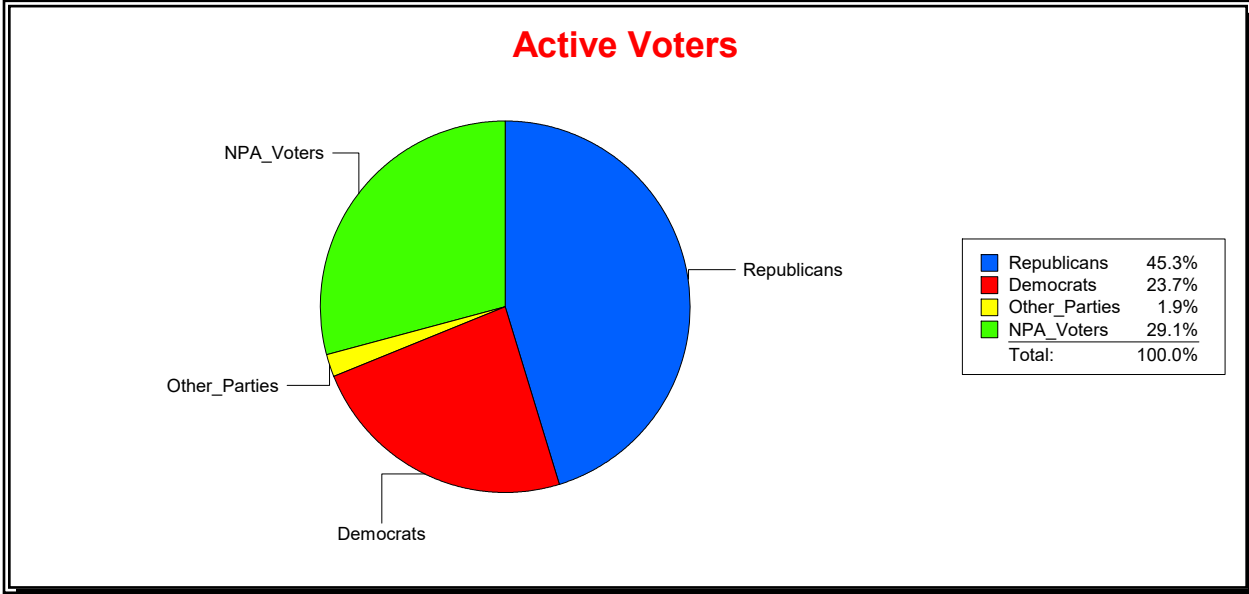

Ron Turner

Supervisor of Elections

Sarasota County, FL

Date 3/1/2023

Time 08:19 AM

Graphs of District Registration

Active Registered Voters

Inactive Voters

District	Total	Dems	Reps	NonP	Other	Total	Dems	Reps	NonP	Other
CNTY COMM DIST 5	71,457	16,944	32,356	20,813	1,344	3,334	917	1,244	1,123	50