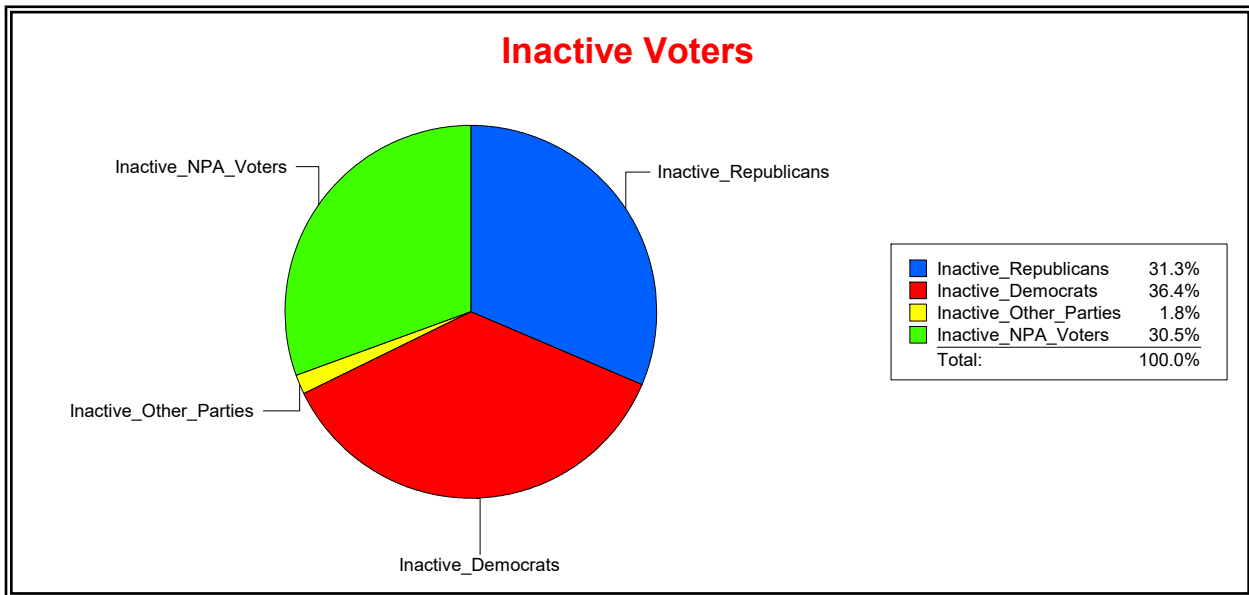

Ron Turner

Supervisor of Elections

Sarasota County, FL

Date 3/1/2023

Time 08:19 AM

Graphs of District Registration

Active Registered Voters

Inactive Voters

<u>District</u>	<u>Total</u>	<u>Dems</u>	<u>Reps</u>	<u>NonP</u>	<u>Other</u>	<u>Total</u>	<u>Dems</u>	<u>Reps</u>	<u>NonP</u>	<u>Other</u>
HOSPITAL BOARD NORTH	107,379	35,711	42,686	26,825	2,157	6,307	2,294	1,977	1,925	111