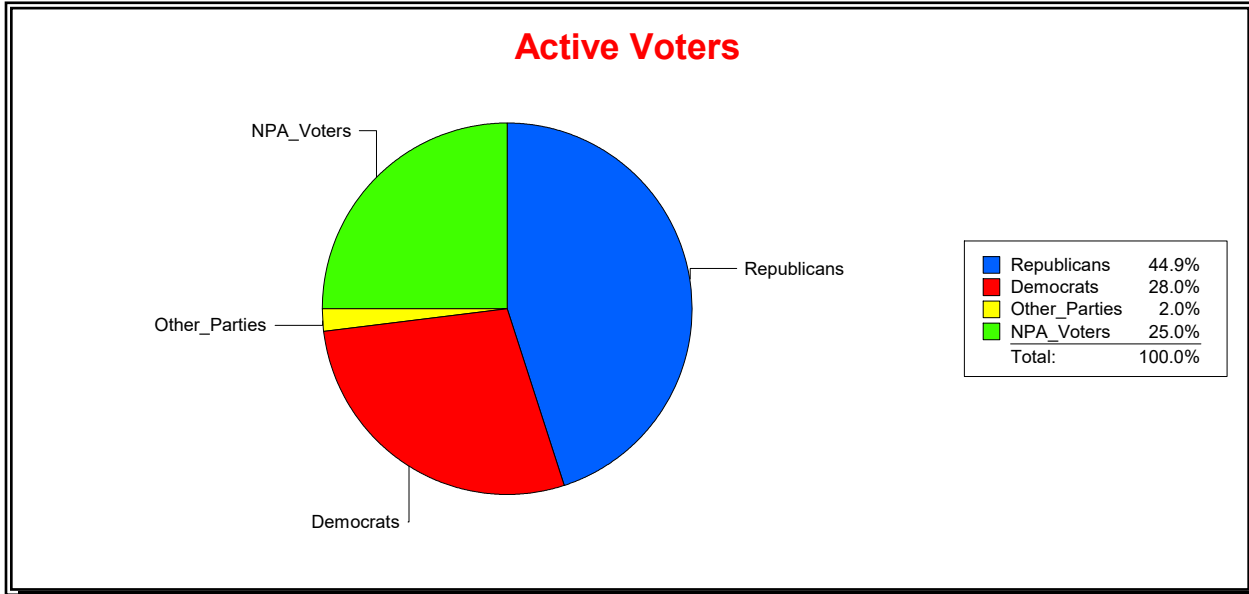

Ron Turner

Supervisor of Elections

Sarasota County, FL

Date 3/1/2023

Time 08:19 AM

Graphs of District Registration

Active Registered Voters

Inactive Voters

District	Total	Dems	Reps	NonP	Other	Total	Dems	Reps	NonP	Other
SOIL AND WATER DIST 1	70,247	19,686	31,545	17,577	1,439	3,201	1,024	1,164	954	59