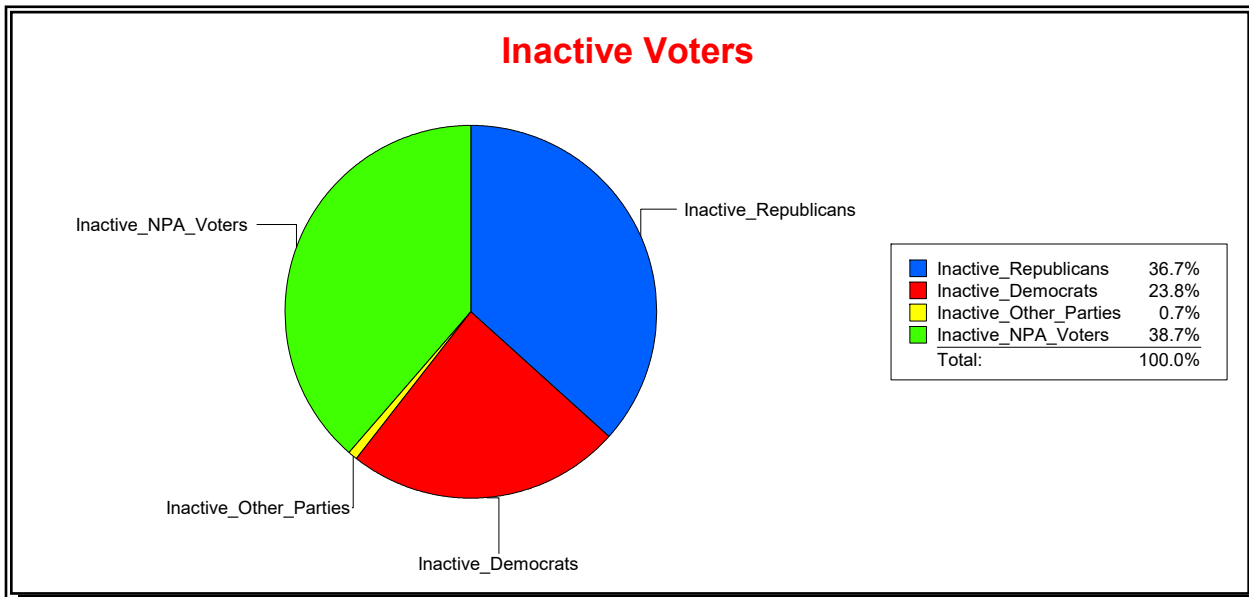

Ron Turner

Supervisor of Elections

Sarasota County, FL

Date 3/1/2023

Time 08:19 AM

Graphs of District Registration

Active Registered Voters

Inactive Voters

<u>District</u>	<u>Total</u>	<u>Dems</u>	<u>Reps</u>	<u>NonP</u>	<u>Other</u>	<u>Total</u>	<u>Dems</u>	<u>Reps</u>	<u>NonP</u>	<u>Other</u>
NORTH PORT 3	10,683	2,497	4,538	3,425	223	537	128	197	208	4