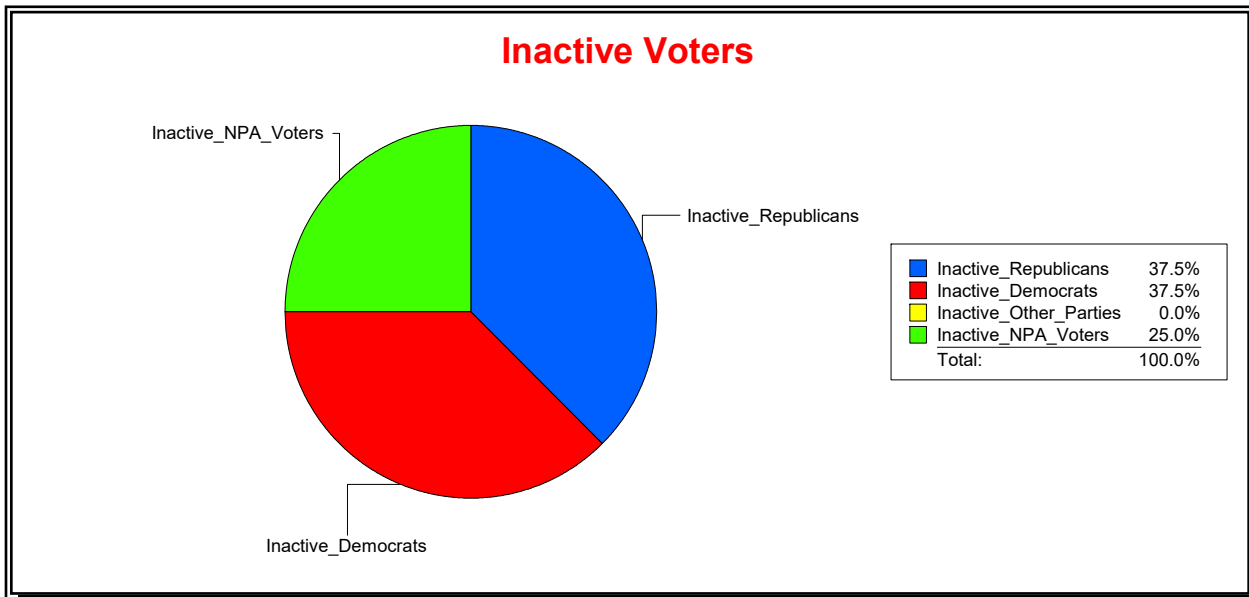

Ron Turner

Supervisor of Elections

Sarasota County, FL

Date 3/1/2023

Time 08:19 AM

Graphs of District Registration

Active Registered Voters

Inactive Voters

District	Total	Dems	Reps	NonP	Other	Total	Dems	Reps	NonP	Other
LBK DISTRICT 4	412	121	197	86	8	24	9	9	6	0