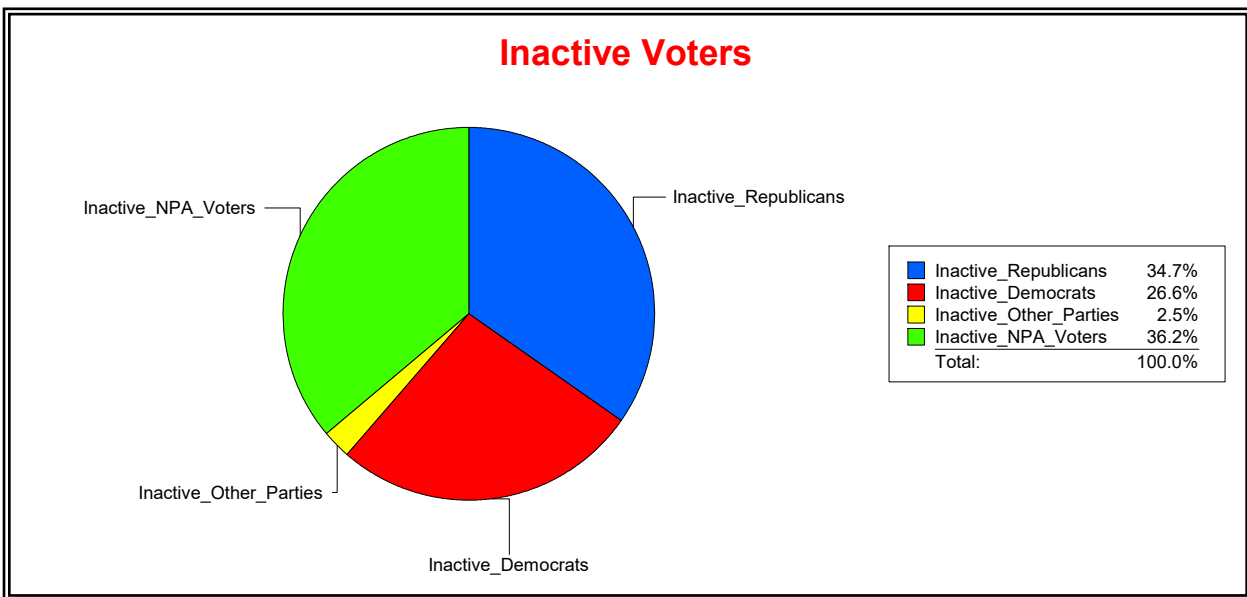

Ron Turner

Supervisor of Elections

Sarasota County, FL

Date 3/1/2023

Time 08:19 AM

Graphs of District Registration

Active Registered Voters

Inactive Voters

<u>District</u>	<u>Total</u>	<u>Dems</u>	<u>Reps</u>	<u>NonP</u>	<u>Other</u>	<u>Total</u>	<u>Dems</u>	<u>Reps</u>	<u>NonP</u>	<u>Other</u>
NORTH PORT DIST 1	10,928	2,519	4,890	3,308	211	447	119	155	162	11