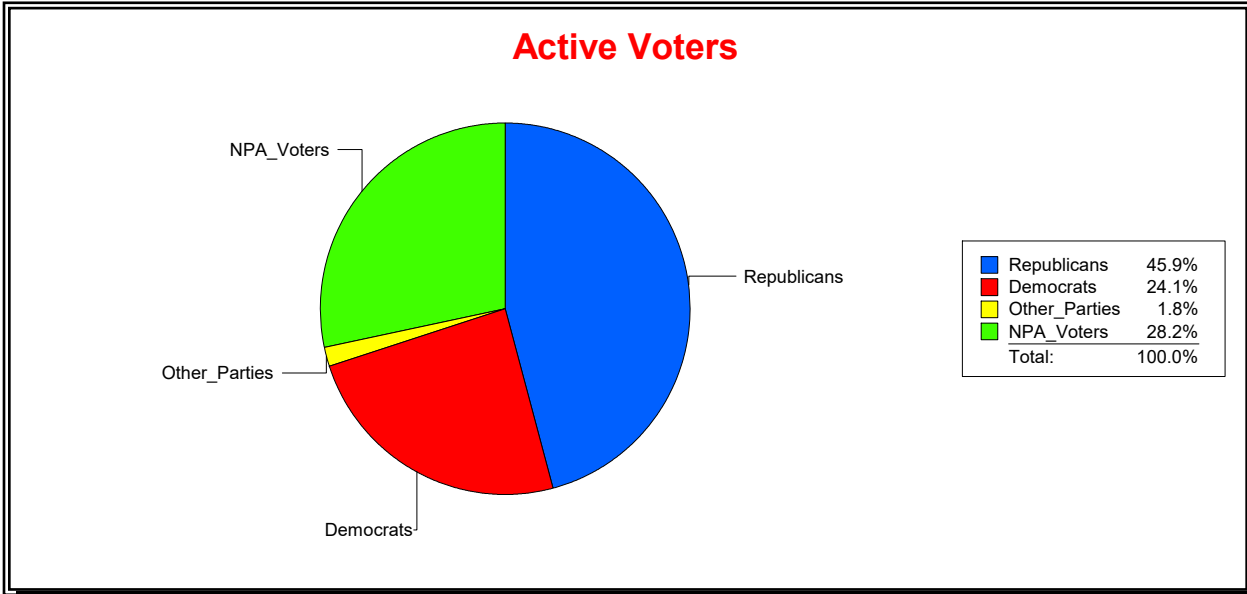

District	Total	Dems	Reps	NonP	Other	Total	Dems	Reps	NonP	Other
HOSPITAL BOARD SOUTH	128,120	30,865	58,780	36,140	2,335	5,821	1,597	2,188	1,953	83

Ron Turner

Supervisor of Elections

Sarasota County, FL

Date 3/1/2023