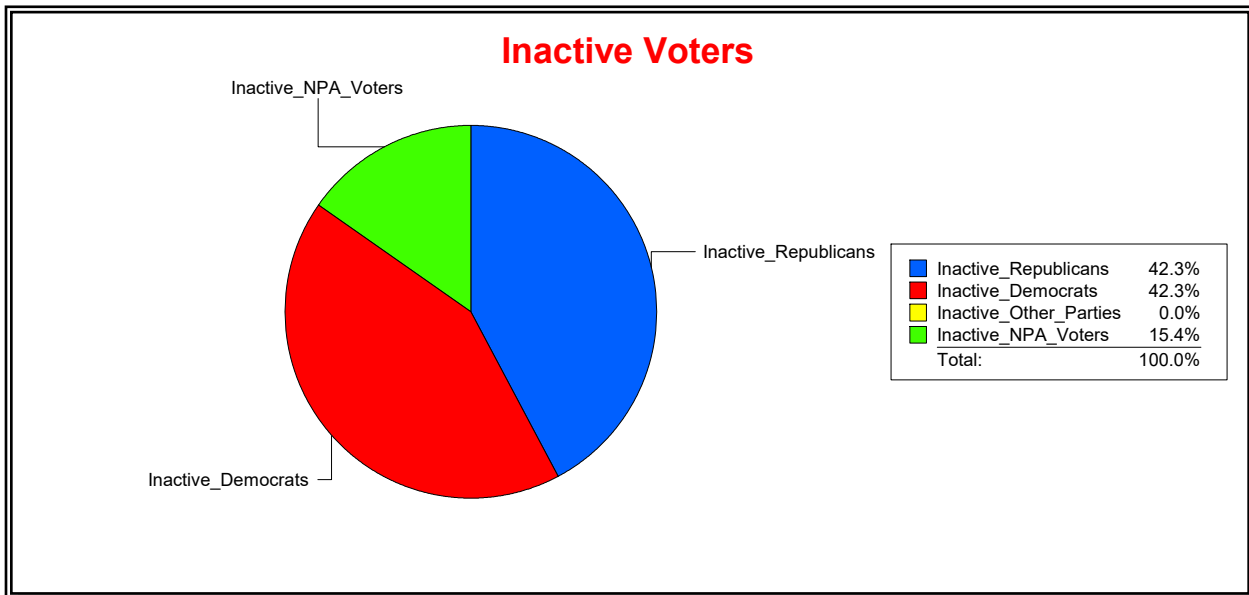

Ron Turner

Supervisor of Elections

Sarasota County, FL

Date 3/1/2023

Time 08:19 AM

Graphs of District Registration

Active Registered Voters

Inactive Voters

District	Total	Dems	Reps	NonP	Other	Total	Dems	Reps	NonP	Other
HLDY PK PK & REC DIST	602	183	239	170	10	26	11	11	4	0