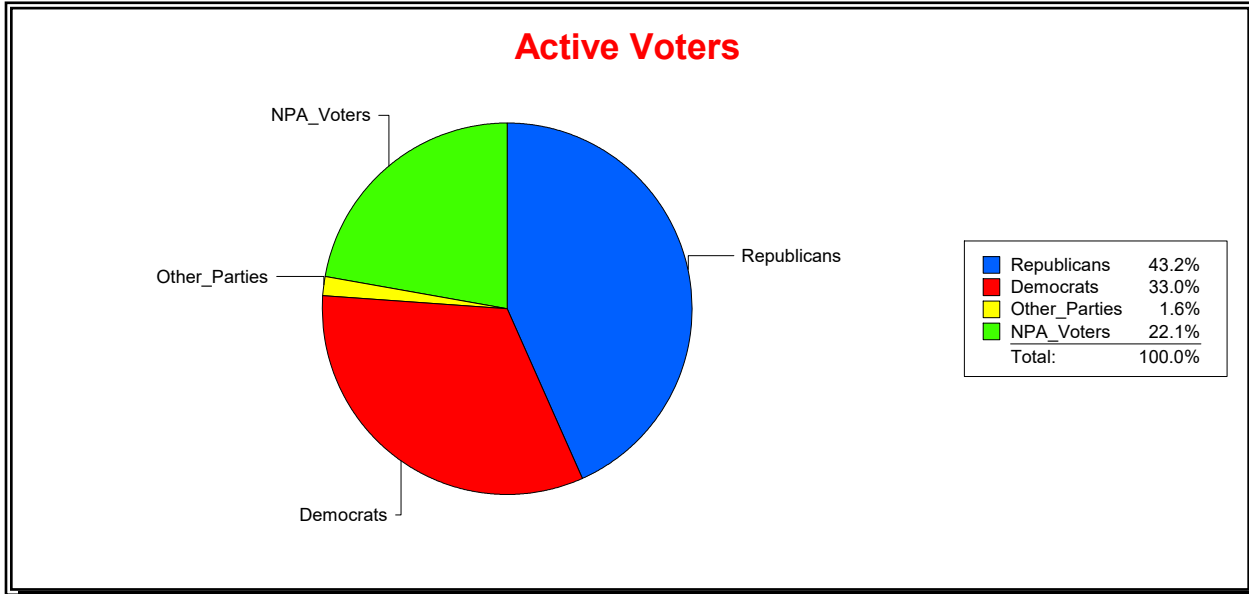

Ron Turner

Supervisor of Elections

Sarasota County, FL

Date 3/1/2023

Time 08:19 AM

Graphs of District Registration

Active Registered Voters

Inactive Voters

District	Total	Dems	Reps	NonP	Other	Total	Dems	Reps	NonP	Other
LONGBOAT KEY 2	1,351	446	584	299	22	66	21	32	13	0