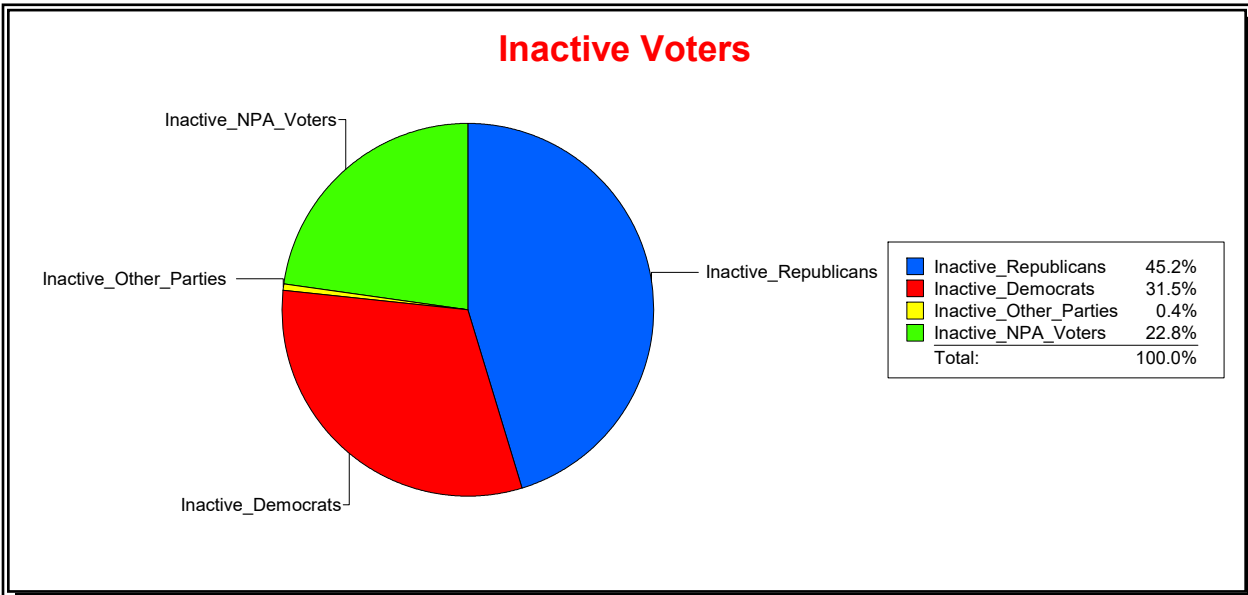

District	Total	Dems	Reps	NonP	Other	Total	Dems	Reps	NonP	Other
LONGBOAT KEY	4,755	1,304	2,329	1,034	88	241	76	109	55	1

Ron Turner

Supervisor of Elections

Sarasota County, FL

Date 3/1/2023

Time 08:19 AM

Graphs of District Registration