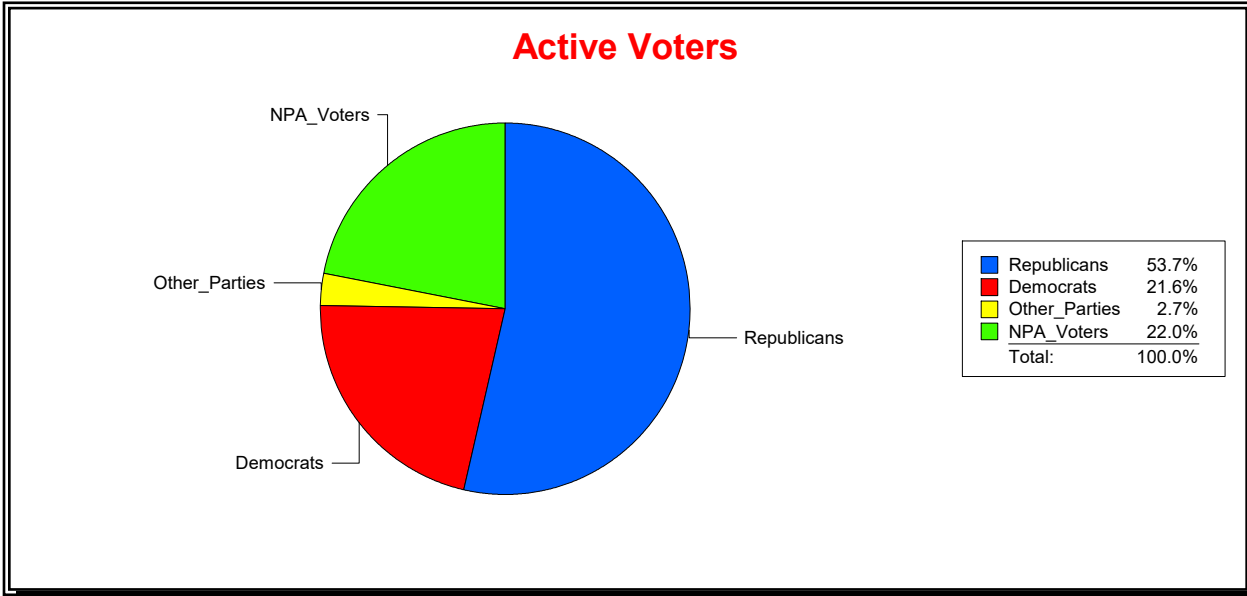

Supervisor of Elections

Sarasota County, FL

Date 3/1/2023

Time 08:19 AM

Graphs of District Registration

Active Registered Voters

Inactive Voters

District	Total	Dems	Reps	NonP	Other	Total	Dems	Reps	NonP	Other
LBK DISTRICT 1	1,490	322	800	328	40	83	25	37	20	1