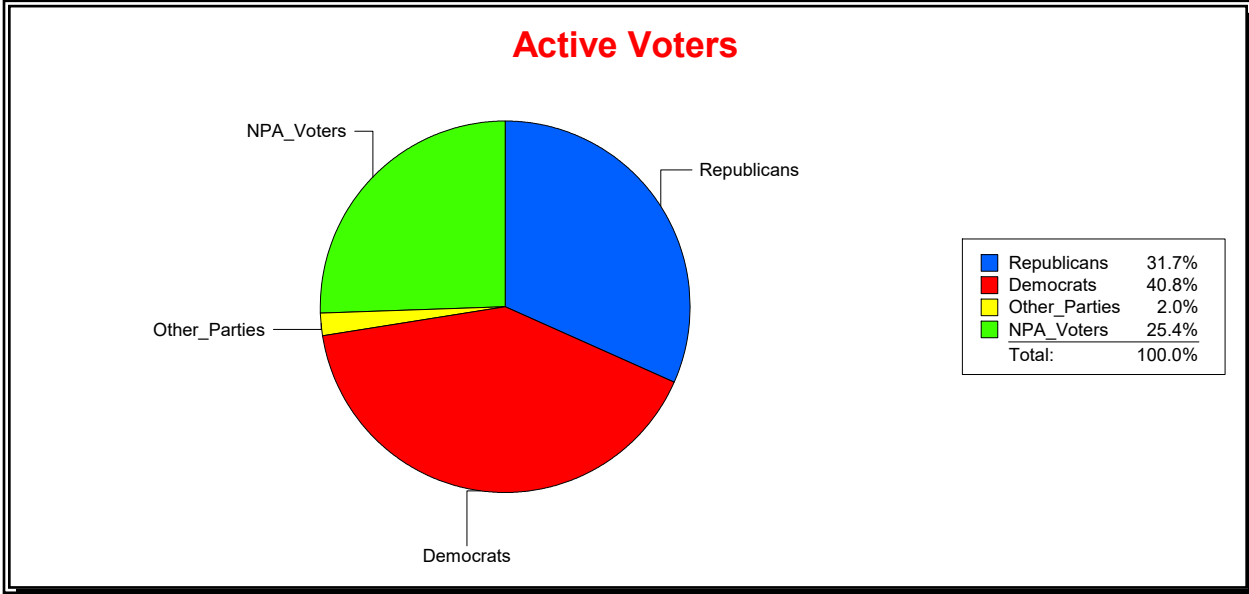

Supervisor of Elections

Sarasota County, FL

Date 3/1/2023

Time 08:19 AM

Graphs of District Registration

Active Registered Voters

Inactive Voters

District	Total	Dems	Reps	NonP	Other	Total	Dems	Reps	NonP	Other
SARASOTA	39,033	15,929	12,392	9,930	782	3,066	1,271	789	950	56