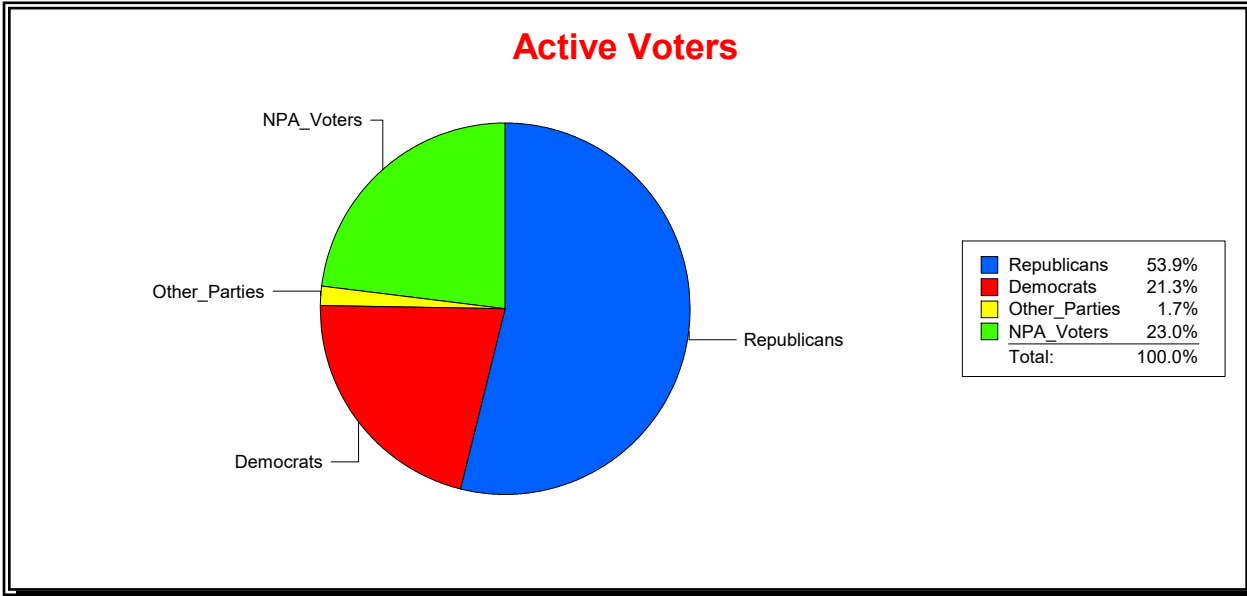

Ron Turner

Supervisor of Elections

Sarasota County, FL

Date 3/1/2023

Time 08:19 AM

Graphs of District Registration

Active Registered Voters

Inactive Voters

<u>District</u>	<u>Total</u>	<u>Dems</u>	<u>Reps</u>	<u>NonP</u>	<u>Other</u>	<u>Total</u>	<u>Dems</u>	<u>Reps</u>	<u>NonP</u>	<u>Other</u>
SARASOTA NATIONAL CDD	1,923	410	1,037	443	33	33	6	17	9	1