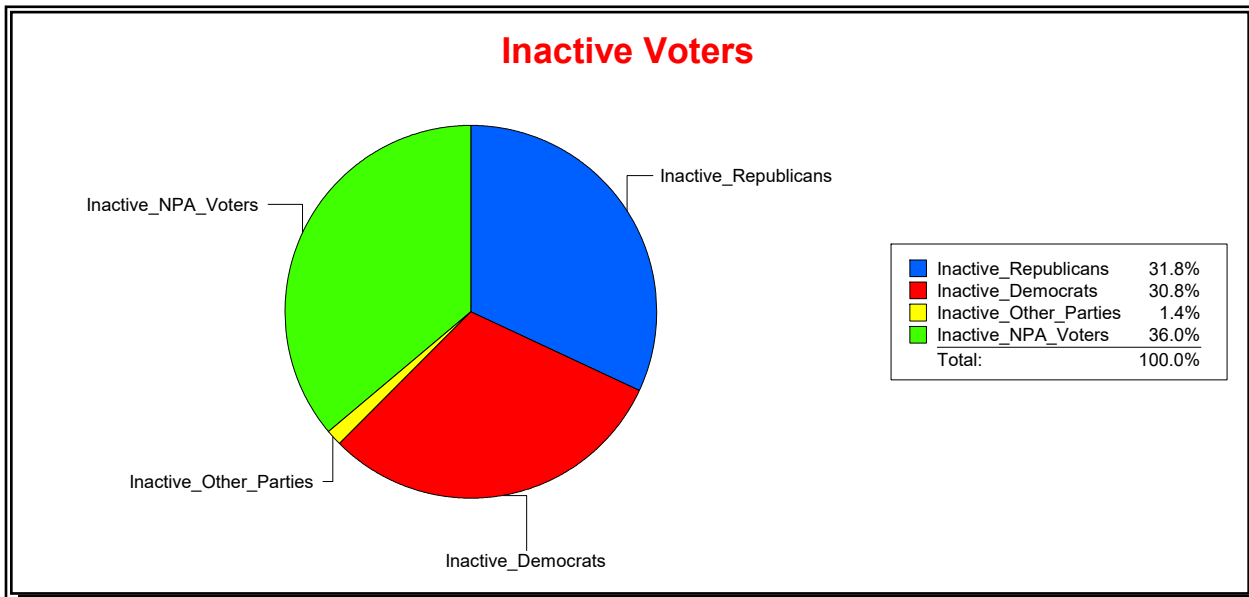

Ron Turner

Supervisor of Elections

Sarasota County, FL

Date 3/1/2023

Time 08:19 AM

Graphs of District Registration

Active Registered Voters

Inactive Voters

District	Total	Dems	Reps	NonP	Other	Total	Dems	Reps	NonP	Other
NORTH PORT DIST 5	17,388	4,080	8,038	4,959	311	650	200	207	234	9