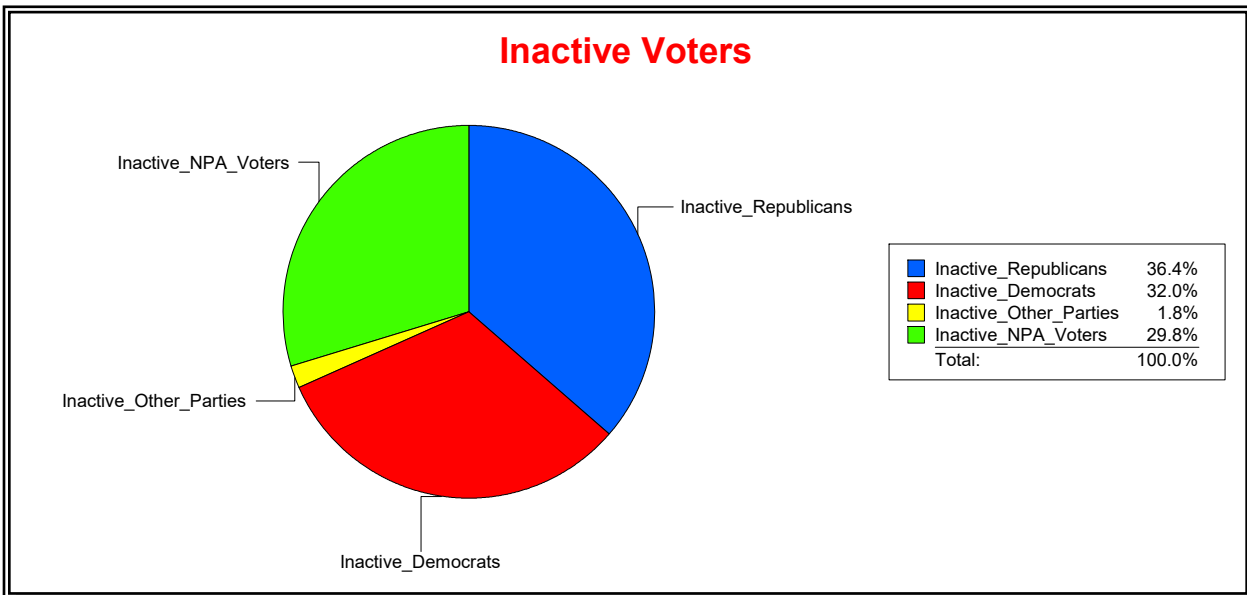

Ron Turner

Supervisor of Elections

Sarasota County, FL

Date 3/1/2023

Time 08:19 AM

Graphs of District Registration

Active Registered Voters

Inactive Voters

<u>District</u>	<u>Total</u>	<u>Dems</u>	<u>Reps</u>	<u>NonP</u>	<u>Other</u>	<u>Total</u>	<u>Dems</u>	<u>Reps</u>	<u>NonP</u>	<u>Other</u>
CNTY COMM DIST 1	70,247	19,686	31,545	17,577	1,439	3,201	1,024	1,164	954	59