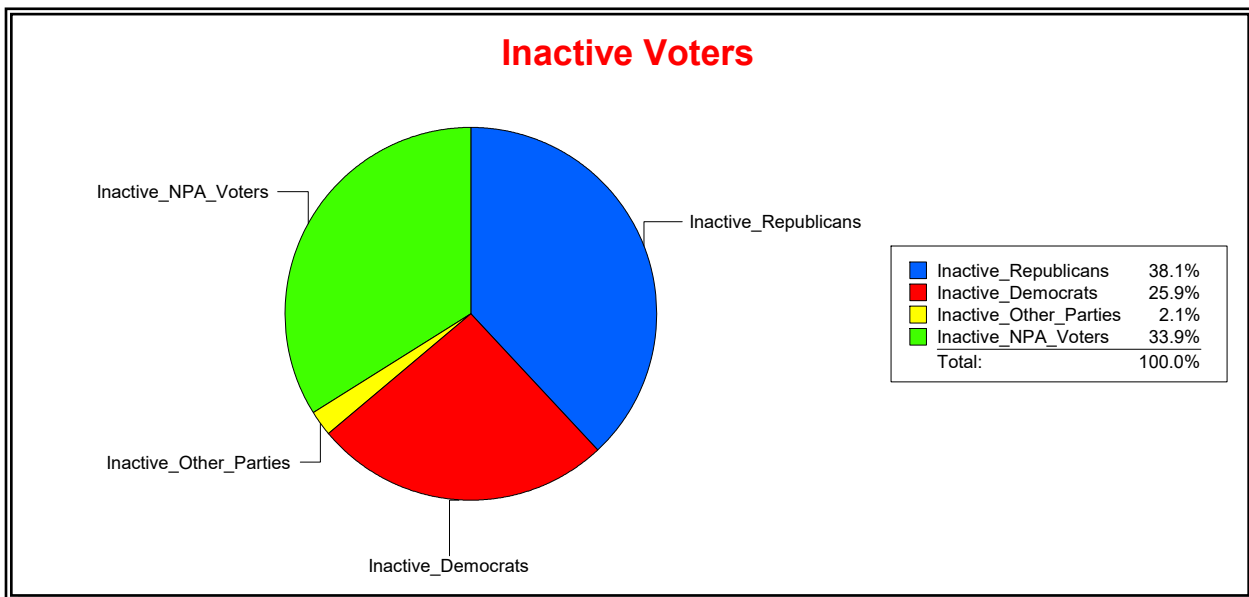

Ron Turner

Supervisor of Elections

Sarasota County, FL

Date 3/1/2023

Time 08:19 AM

Graphs of District Registration

Active Registered Voters

Inactive Voters

District	Total	Dems	Reps	NonP	Other	Total	Dems	Reps	NonP	Other
NORTH PORT 2	12,874	2,822	5,881	3,892	279	572	148	218	194	12