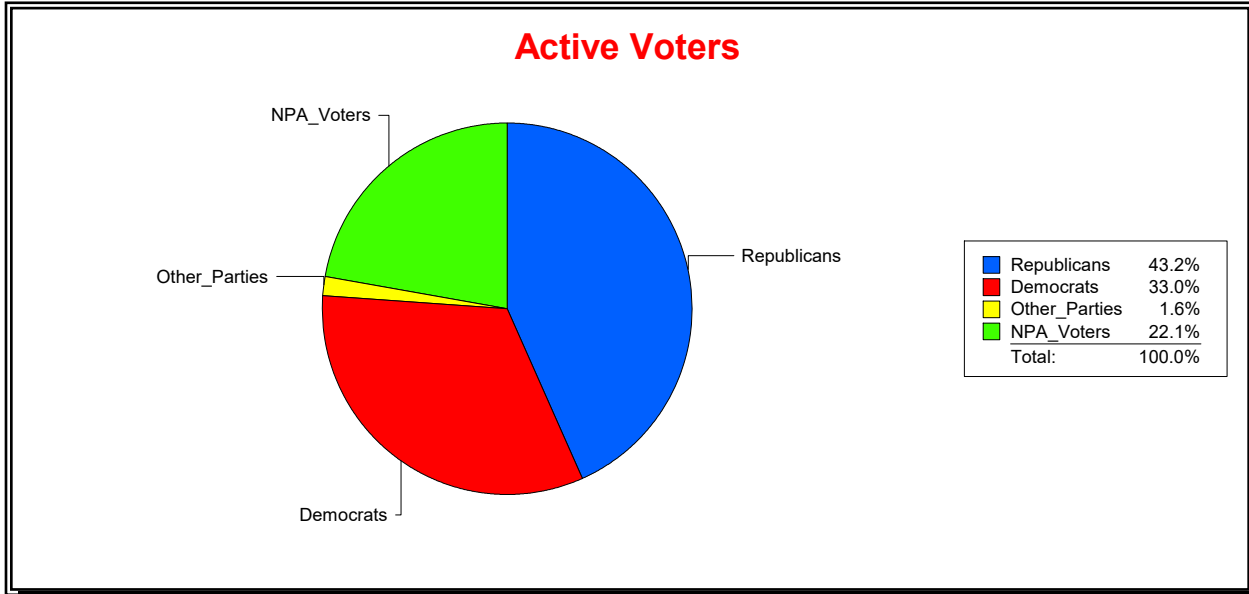

District	Total	Dems	Reps	NonP	Other	Total	Dems	Reps	NonP	Other
LBK DISTRICT 2	1,351	446	584	299	22	66	21	32	13	0

Ron Turner

Supervisor of Elections

Sarasota County, FL

Date 3/1/2023

Time 08:19 AM

Graphs of District Registration