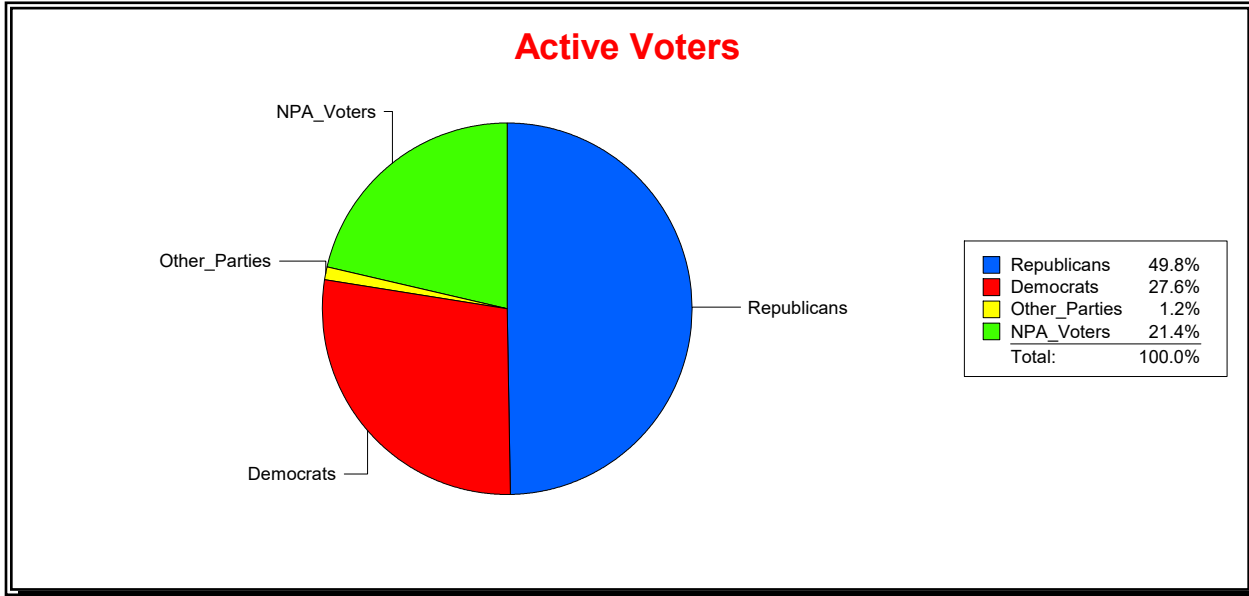

Ron Turner

Supervisor of Elections

Sarasota County, FL

Date 3/1/2023

Time 08:19 AM

Graphs of District Registration

Active Registered Voters

Inactive Voters

<u>District</u>	<u>Total</u>	<u>Dems</u>	<u>Reps</u>	<u>NonP</u>	<u>Other</u>	<u>Total</u>	<u>Dems</u>	<u>Reps</u>	<u>NonP</u>	<u>Other</u>
LBK DISTRICT 3	1,502	415	748	321	18	68	21	31	16	0