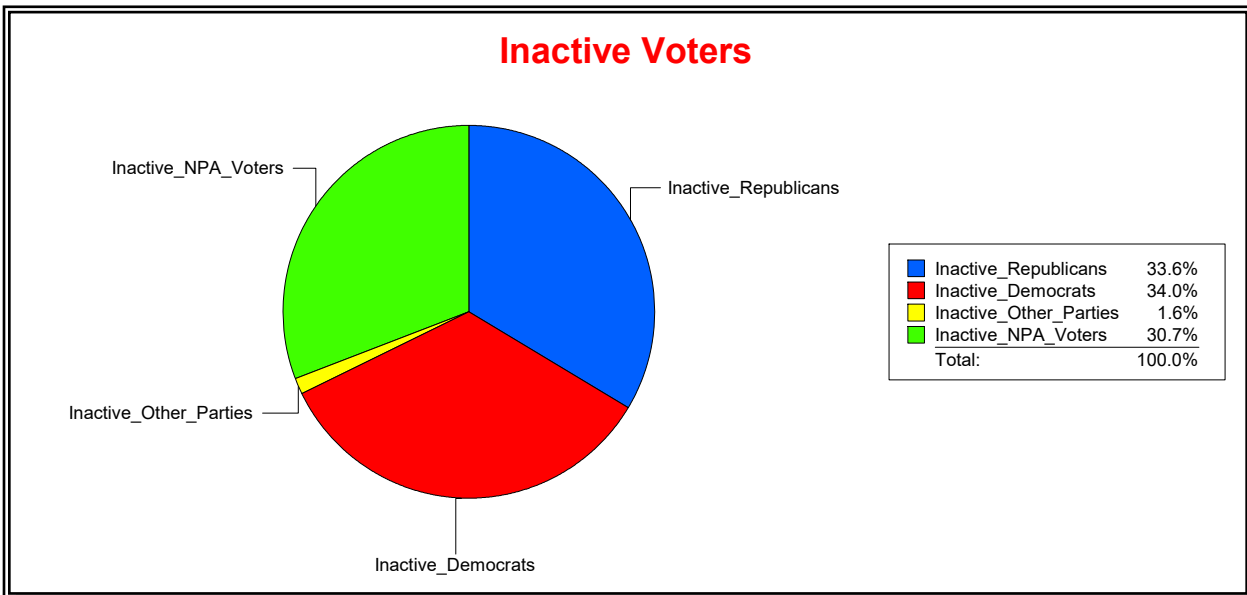

Ron Turner

Supervisor of Elections

Sarasota County, FL

Date 3/1/2023

Time 08:19 AM

Graphs of District Registration

Active Registered Voters

Inactive Voters

<u>District</u>	<u>Total</u>	<u>Dems</u>	<u>Reps</u>	<u>NonP</u>	<u>Other</u>	<u>Total</u>	<u>Dems</u>	<u>Reps</u>	<u>NonP</u>	<u>Other</u>
STATE HOUSE DIST 73	147,832	46,947	61,050	37,081	2,754	8,780	2,986	2,953	2,698	143