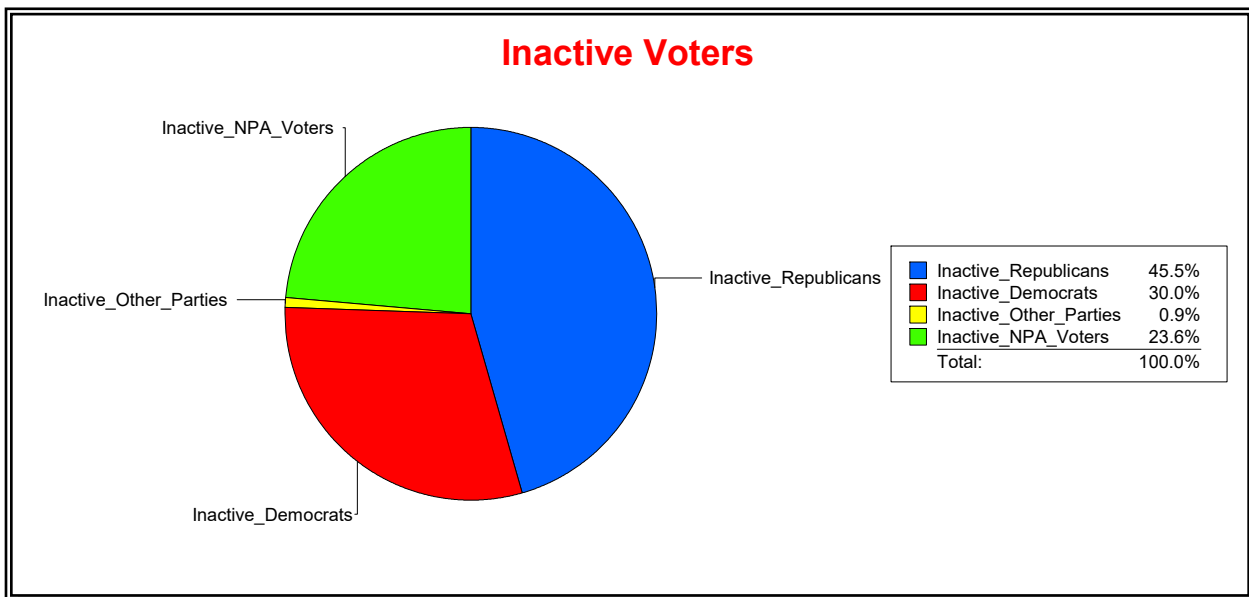

Ron Turner

Supervisor of Elections

Sarasota County, FL

Date 3/1/2023

Time 08:19 AM

Graphs of District Registration

Active Registered Voters

Inactive Voters

<u>District</u>	<u>Total</u>	<u>Dems</u>	<u>Reps</u>	<u>NonP</u>	<u>Other</u>	<u>Total</u>	<u>Dems</u>	<u>Reps</u>	<u>NonP</u>	<u>Other</u>
LONGBOAT KEY BEACH A	1,858	526	897	394	41	110	33	50	26	1