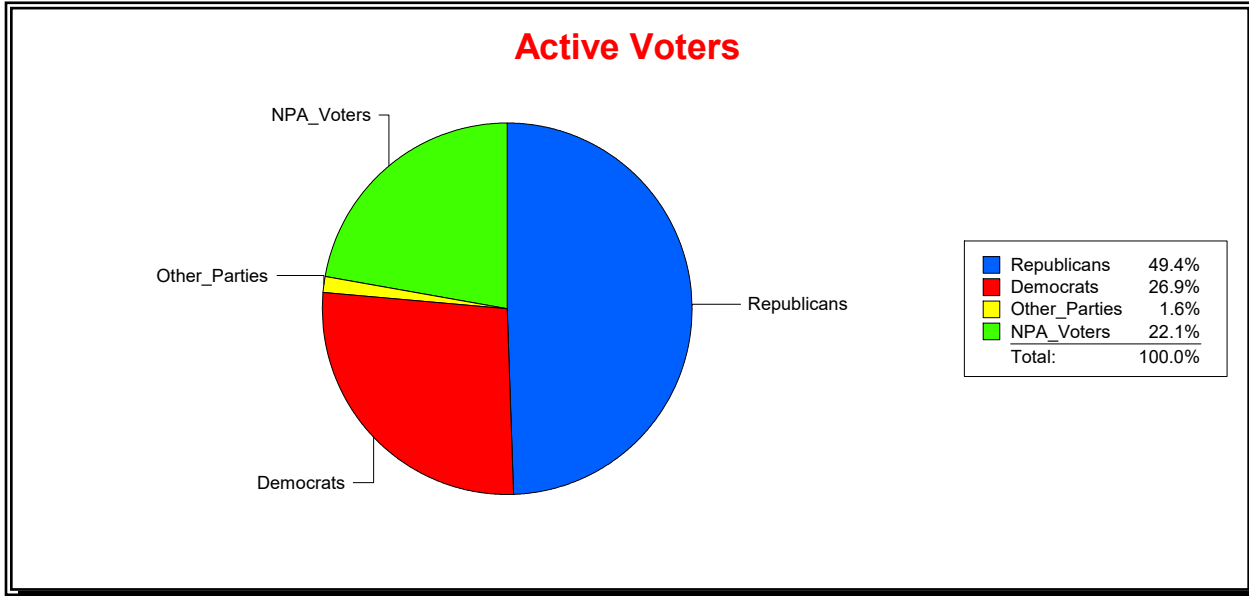

Ron Turner

Supervisor of Elections

Sarasota County, FL

Date 3/1/2023

Time 08:19 AM

Graphs of District Registration

Active Registered Voters

Inactive Voters

<u>District</u>	<u>Total</u>	<u>Dems</u>	<u>Reps</u>	<u>NonP</u>	<u>Other</u>	<u>Total</u>	<u>Dems</u>	<u>Reps</u>	<u>NonP</u>	<u>Other</u>
LONGBOAT KEY BEACH B	2,897	778	1,432	640	47	131	43	59	29	0