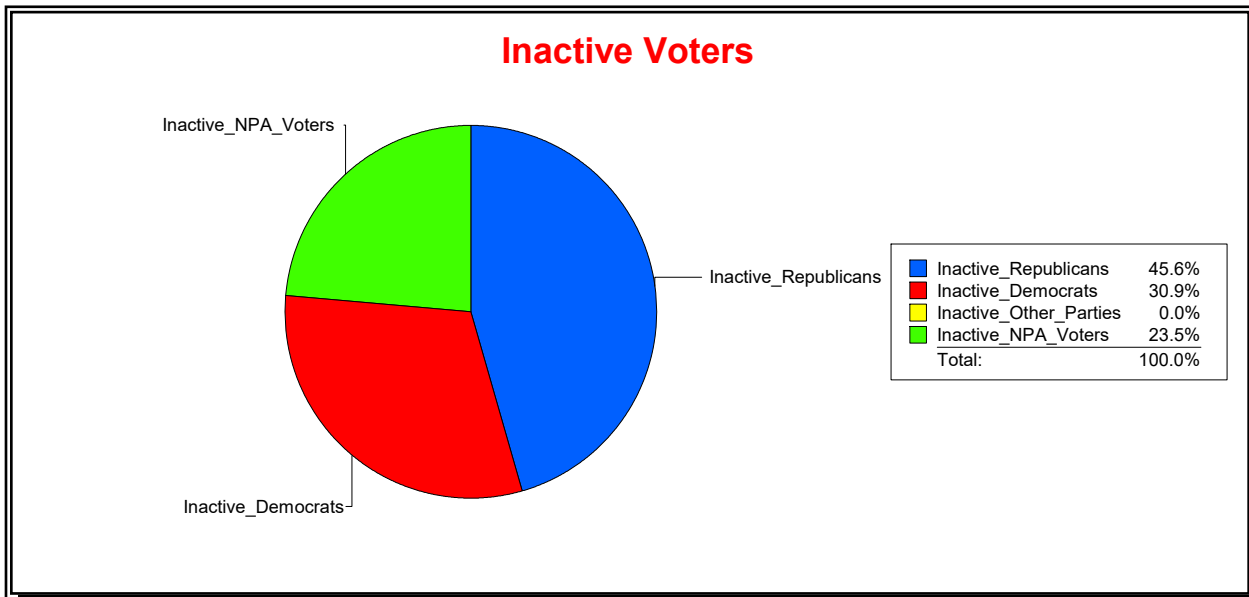

Ron Turner

Supervisor of Elections

Sarasota County, FL

Date 3/1/2023

Time 08:19 AM

Graphs of District Registration

Active Registered Voters

Inactive Voters

<u>District</u>	<u>Total</u>	<u>Dems</u>	<u>Reps</u>	<u>NonP</u>	<u>Other</u>	<u>Total</u>	<u>Dems</u>	<u>Reps</u>	<u>NonP</u>	<u>Other</u>
LBK DISTRICT 3	1,502	415	748	321	18	68	21	31	16	0