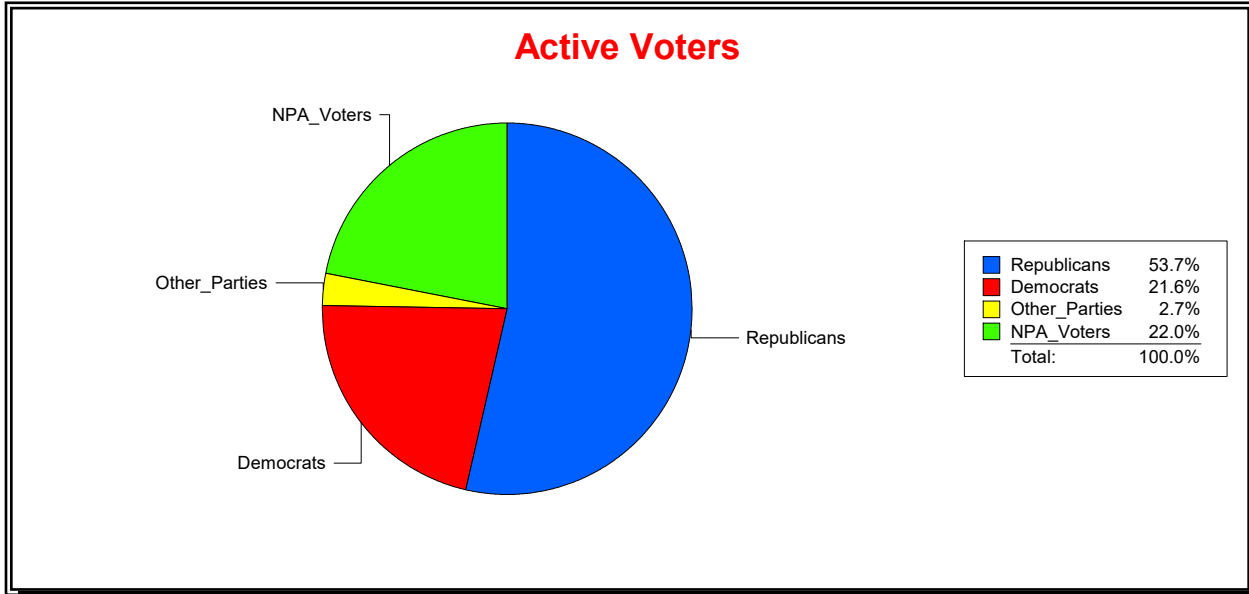

Ron Turner

Supervisor of Elections

Sarasota County, FL

Date 3/1/2023

Time 08:19 AM

Graphs of District Registration

Active Registered Voters

Inactive Voters

District	Total	Dems	Reps	NonP	Other	Total	Dems	Reps	NonP	Other
LONGBOAT KEY 1	1,490	322	800	328	40	83	25	37	20	1