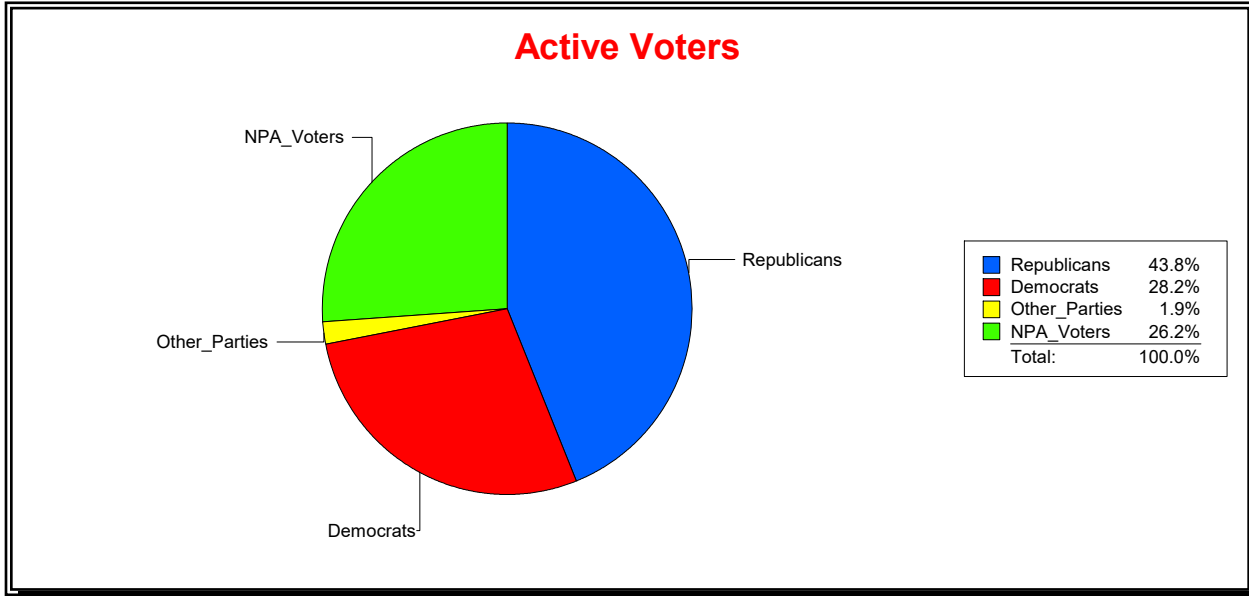

District	Total	Dems	Reps	NonP	Other	Total	Dems	Reps	NonP	Other
17TH CONGRESS DIST	356,653	100,563	156,079	93,303	6,708	18,083	5,724	6,411	5,663	285

Ron Turner

Supervisor of Elections

Sarasota County, FL

Date 3/1/2023