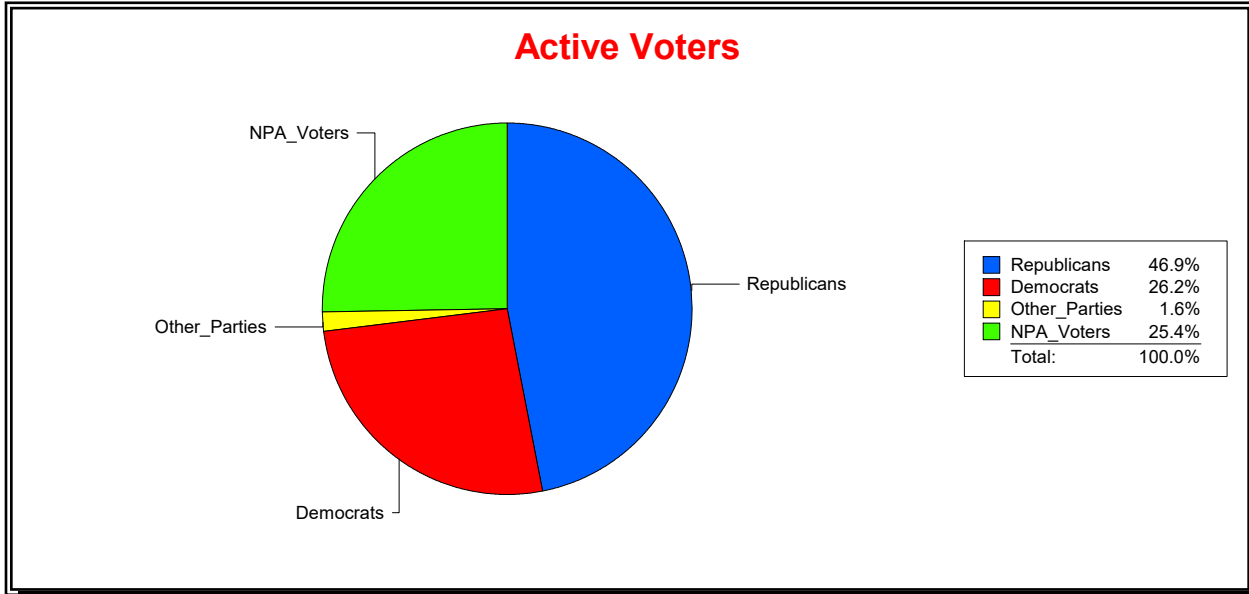

District	Total	Dems	Reps	NonP	Other	Total	Dems	Reps	NonP	Other
VENICE 1	22,968	6,012	10,766	5,829	361	1,058	286	443	316	13

Ron Turner

Supervisor of Elections

Sarasota County, FL

Date 3/1/2023

Time 08:19 AM