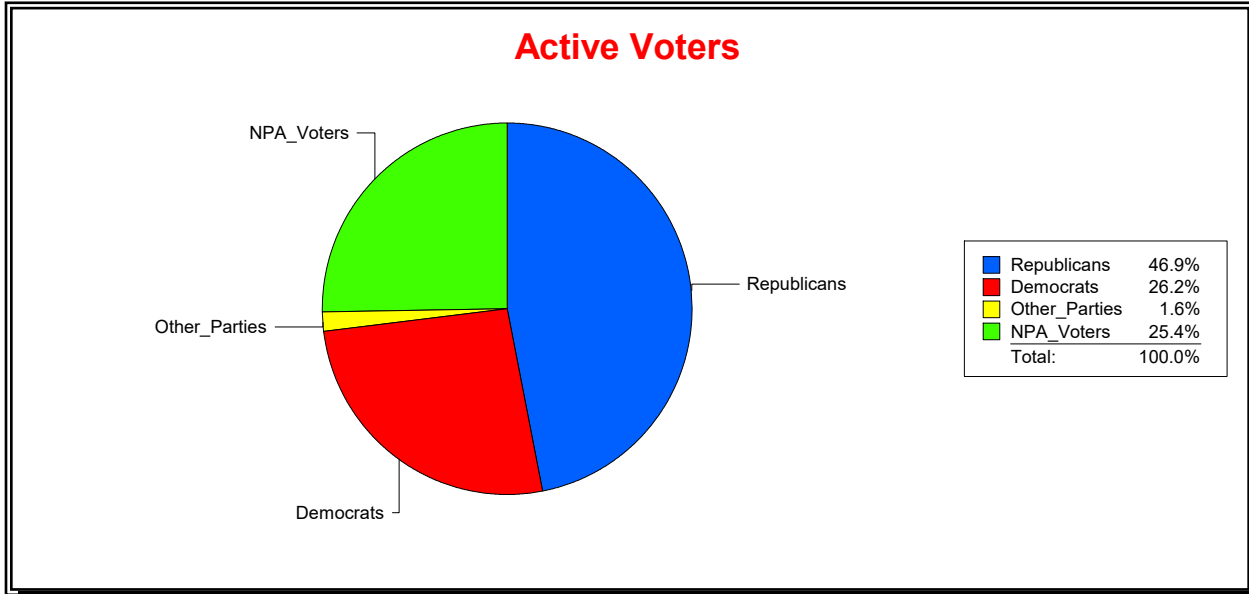

District	Total	Dems	Reps	NonP	Other	Total	Dems	Reps	NonP	Other
VENICE	22,968	6,012	10,766	5,829	361	1,058	286	443	316	13

Ron Turner

Supervisor of Elections

Sarasota County, FL

Date 3/1/2023

Time 08:19 AM

Graphs of District Registration