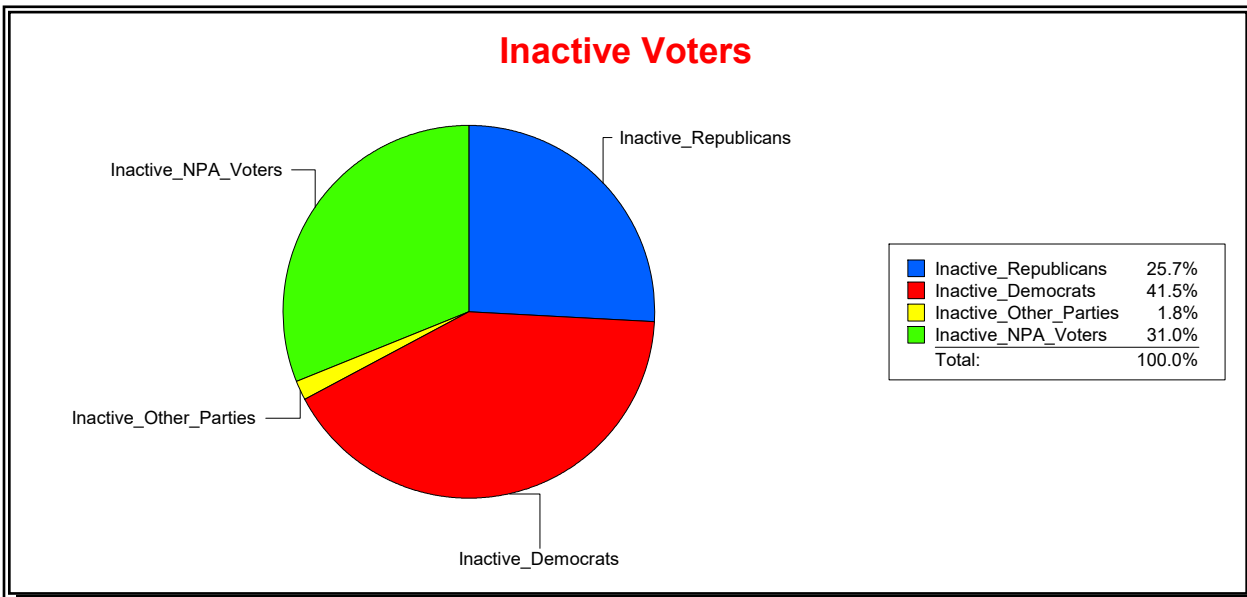

Sarasota County, FL

Date 3/1/2023

Time 08:19 AM

Graphs of District Registration

Active Registered Voters

Inactive Voters

District	Total	Dems	Reps	NonP	Other	Total	Dems	Reps	NonP	Other
SARASOTA	39,033	15,929	12,392	9,930	782	3,066	1,271	789	950	56