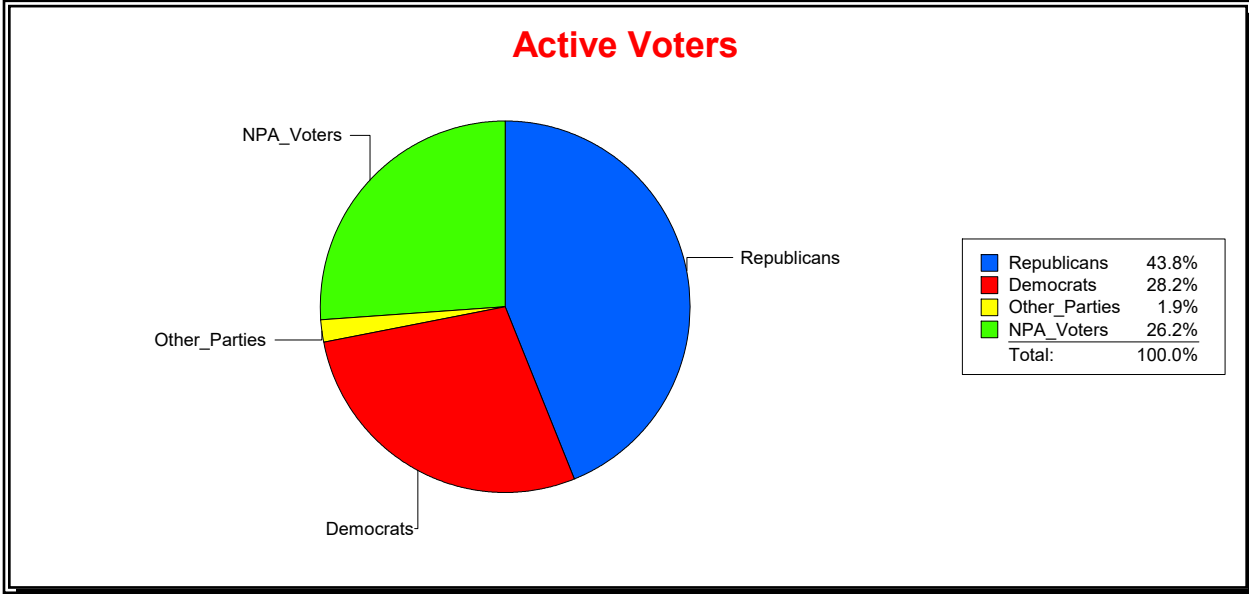

Ron Turner

Supervisor of Elections

Sarasota County, FL

Date 3/1/2023

Time 08:19 AM

Graphs of District Registration

Active Registered Voters

Inactive Voters

District	Total	Dems	Reps	NonP	Other	Total	Dems	Reps	NonP	Other
COUNTYWIDE	356,653	100,563	156,079	93,303	6,708	18,083	5,724	6,411	5,663	285

Ron Turner

Supervisor of Elections

Sarasota County, FL

Date 3/1/2023