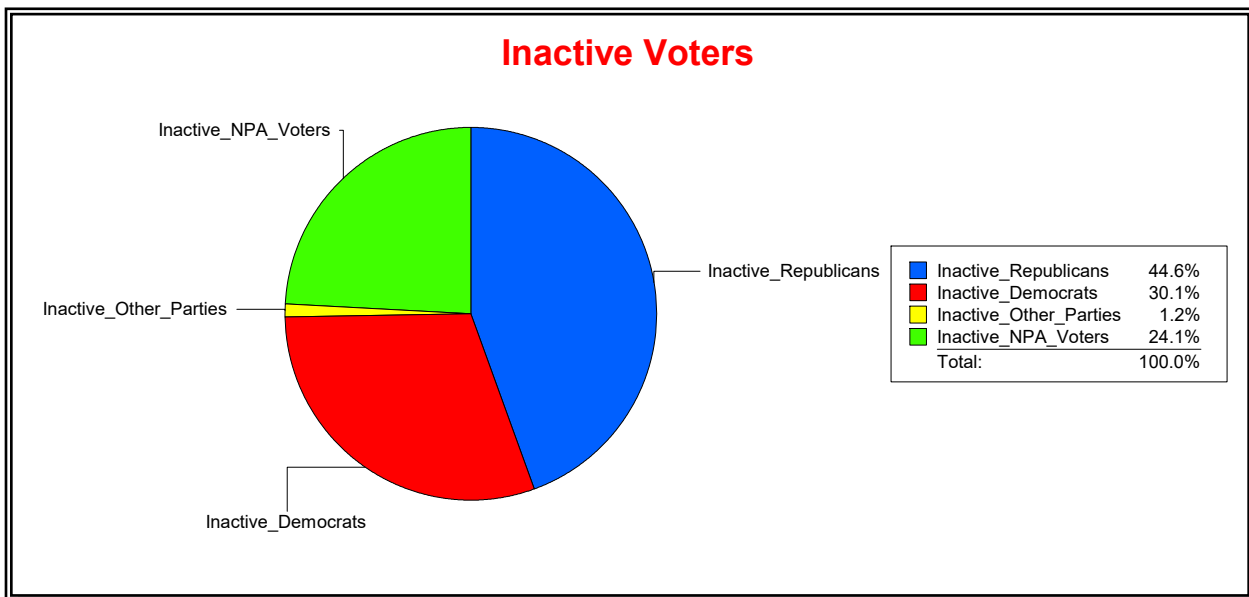

District	Total	Dems	Reps	NonP	Other	Total	Dems	Reps	NonP	Other
LONGBOAT KEY 1	1,490	322	800	328	40	83	25	37	20	1

Ron Turner

Supervisor of Elections

Sarasota County, FL

Date 3/1/2023

Time 08:19 AM

Graphs of District Registration