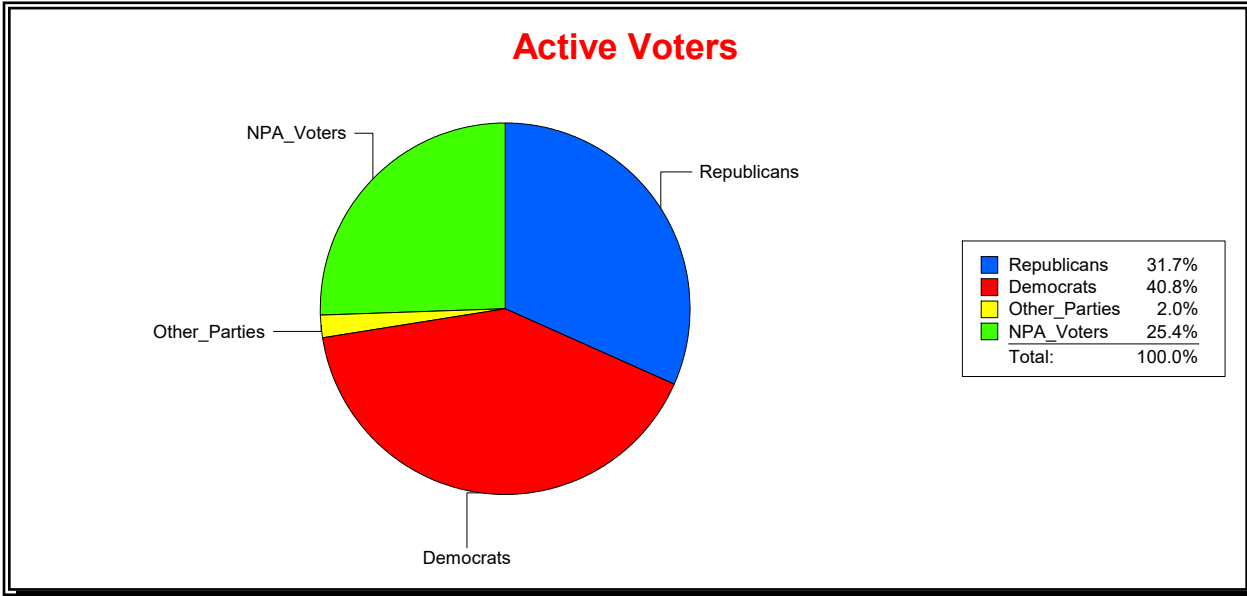

Sarasota County, FL

Date 3/1/2023

Time 08:19 AM

Graphs of District Registration

Active Registered Voters

Inactive Voters

District	Total	Dems	Reps	NonP	Other	Total	Dems	Reps	NonP	Other
SARASOTA	39,033	15,929	12,392	9,930	782	3,066	1,271	789	950	56