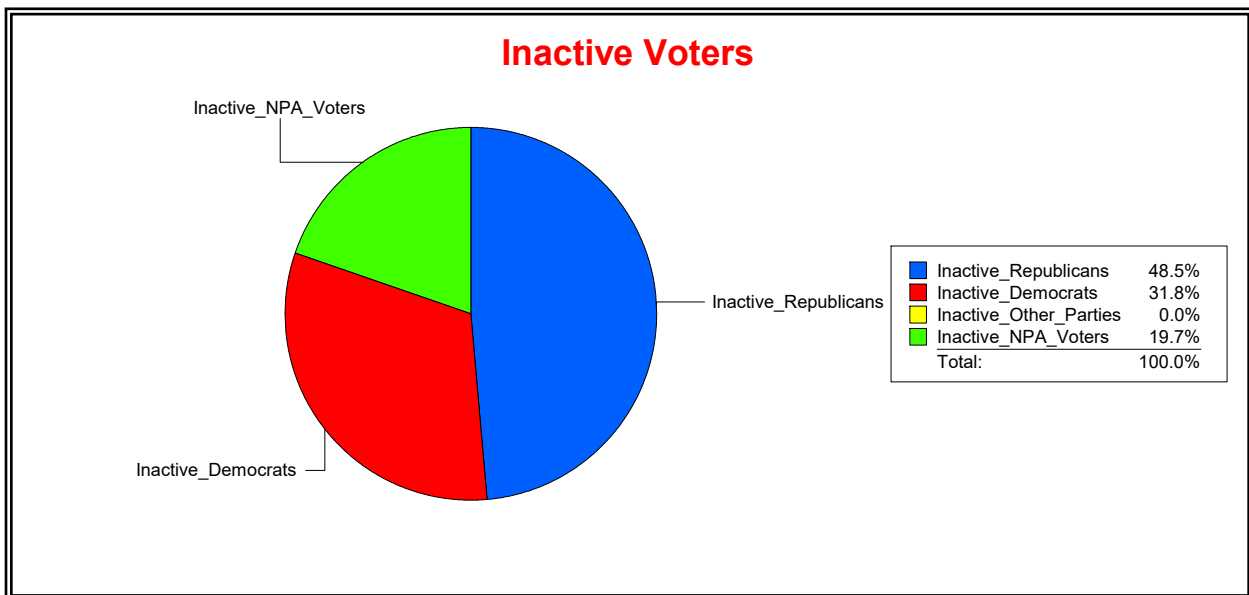

Ron Turner

Supervisor of Elections

Sarasota County, FL

Date 3/1/2023

Time 08:19 AM

Graphs of District Registration

Active Registered Voters

Inactive Voters

District	Total	Dems	Reps	NonP	Other	Total	Dems	Reps	NonP	Other
LONGBOAT KEY 2	1,351	446	584	299	22	66	21	32	13	0