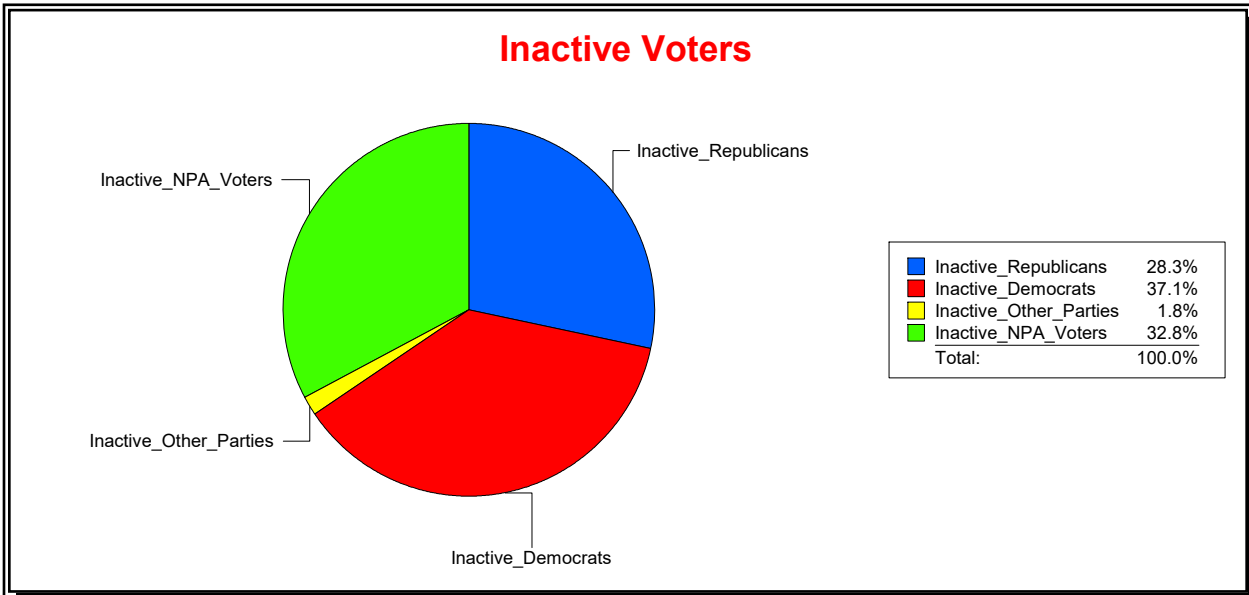

Ron Turner

Supervisor of Elections

Sarasota County, FL

Date 3/1/2023

Time 08:19 AM

Graphs of District Registration

Active Registered Voters

Inactive Voters

District	Total	Dems	Reps	NonP	Other	Total	Dems	Reps	NonP	Other
SARASOTA DIST 3	11,047	4,047	3,834	2,933	233	827	307	234	271	15