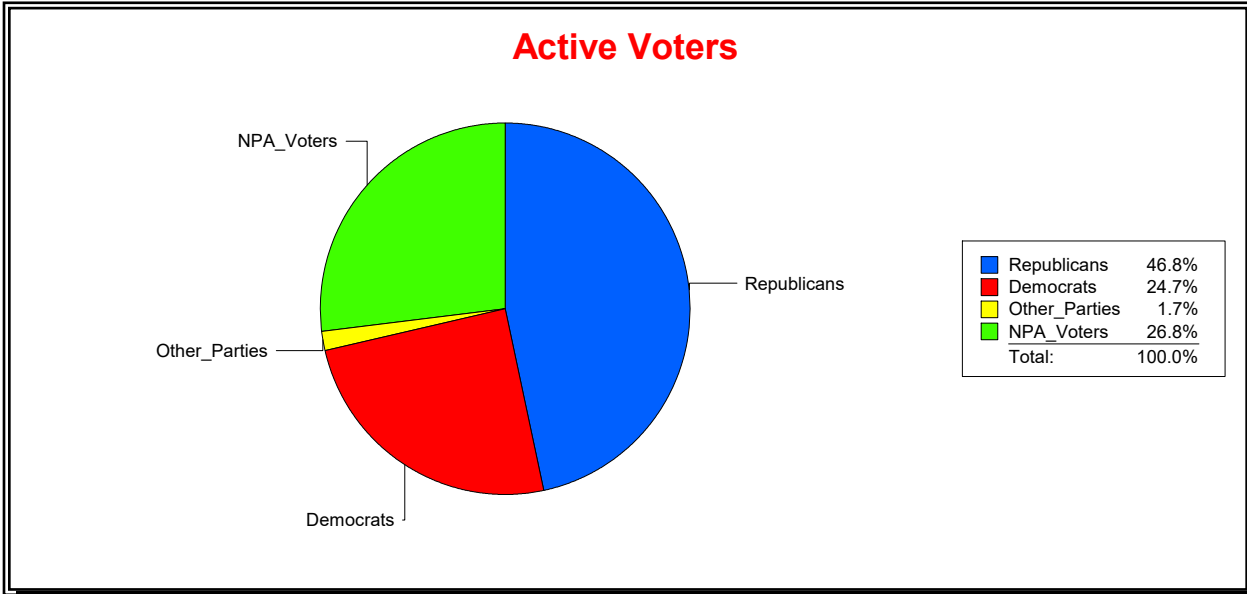

Ron Turner

Supervisor of Elections

Sarasota County, FL

Date 3/1/2023

Time 08:19 AM

Graphs of District Registration

Active Registered Voters

Inactive Voters

District	Total	Dems	Reps	NonP	Other	Total	Dems	Reps	NonP	Other
SOIL AND WATER DIST 3	75,408	18,647	35,269	20,225	1,267	3,370	925	1,318	1,087	40