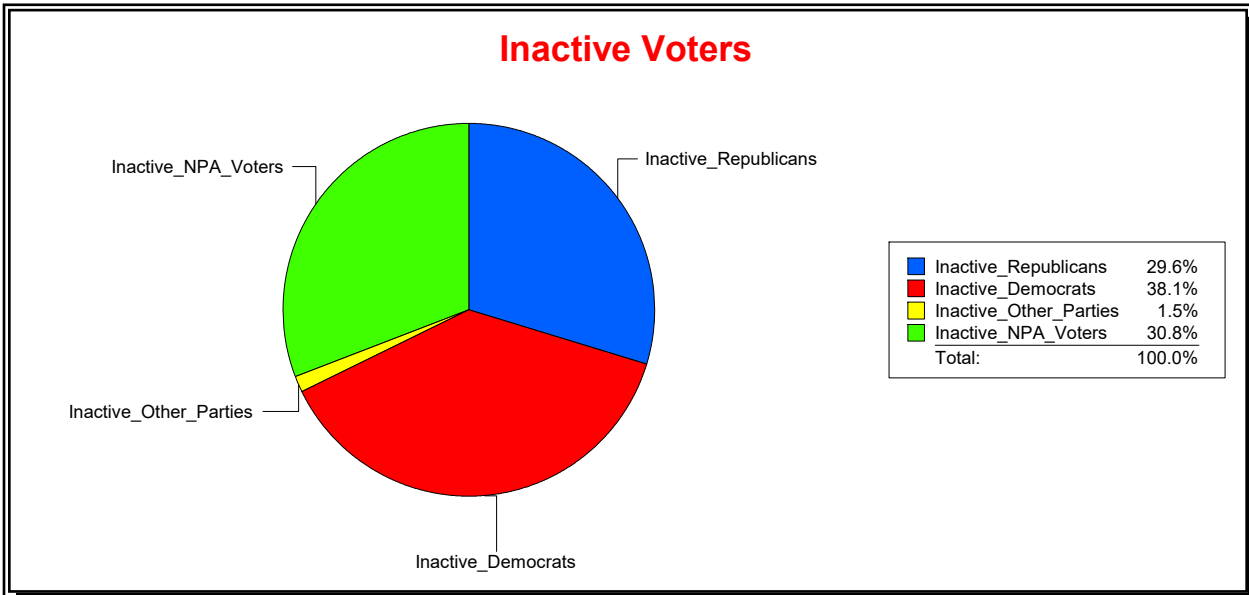

Ron Turner

Supervisor of Elections

Sarasota County, FL

Date 3/1/2023

Time 08:19 AM

Graphs of District Registration

Active Registered Voters

Inactive Voters

District	Total	Dems	Reps	NonP	Other	Total	Dems	Reps	NonP	Other
CNTY COMM DIST 2	65,751	24,707	23,646	16,148	1,250	4,561	1,736	1,350	1,405	70