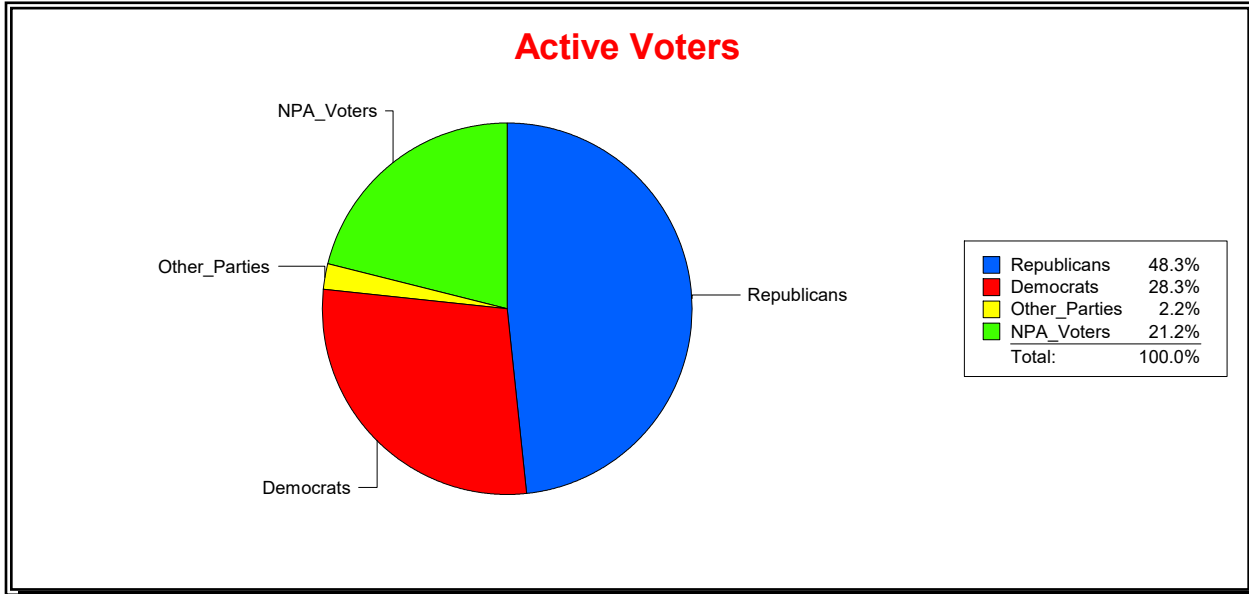

Ron Turner

Supervisor of Elections

Sarasota County, FL

Date 3/1/2023

Time 08:19 AM

Graphs of District Registration

Active Registered Voters

Inactive Voters

<u>District</u>	<u>Total</u>	<u>Dems</u>	<u>Reps</u>	<u>NonP</u>	<u>Other</u>	<u>Total</u>	<u>Dems</u>	<u>Reps</u>	<u>NonP</u>	<u>Other</u>
LONGBOAT KEY BEACH A	1,858	526	897	394	41	110	33	50	26	1