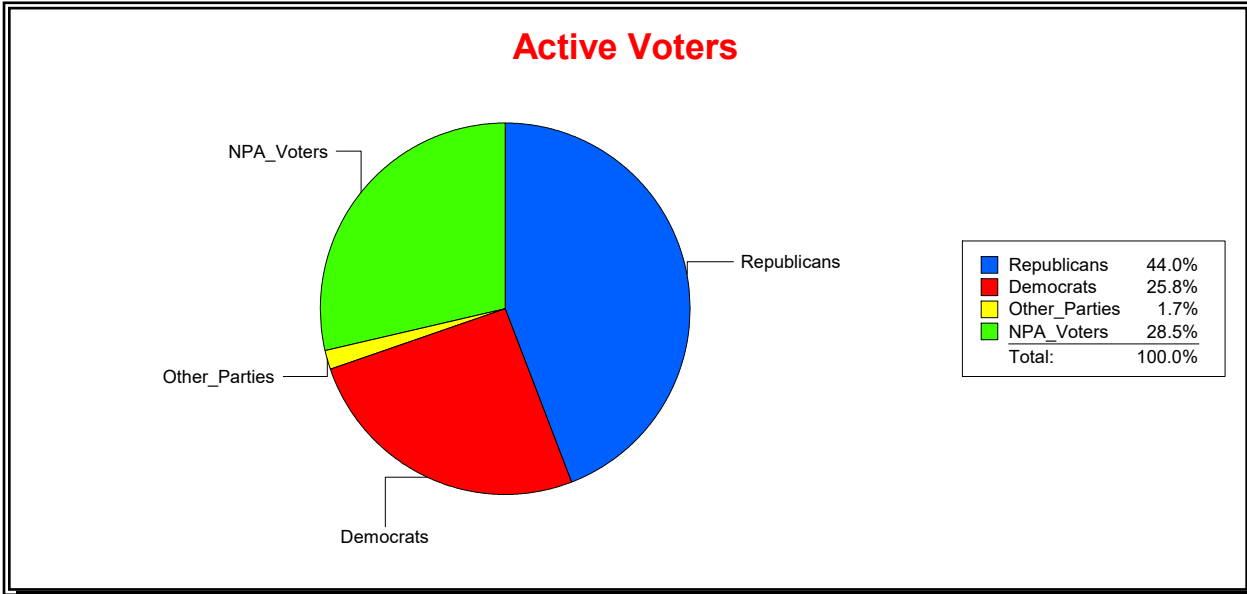

Ron Turner

Supervisor of Elections

Sarasota County, FL

Date 3/1/2023

Time 08:19 AM

Graphs of District Registration

Active Registered Voters

Inactive Voters

District	Total	Dems	Reps	NonP	Other	Total	Dems	Reps	NonP	Other
NORTH PORT 4	9,296	2,397	4,093	2,648	158	398	115	150	126	7