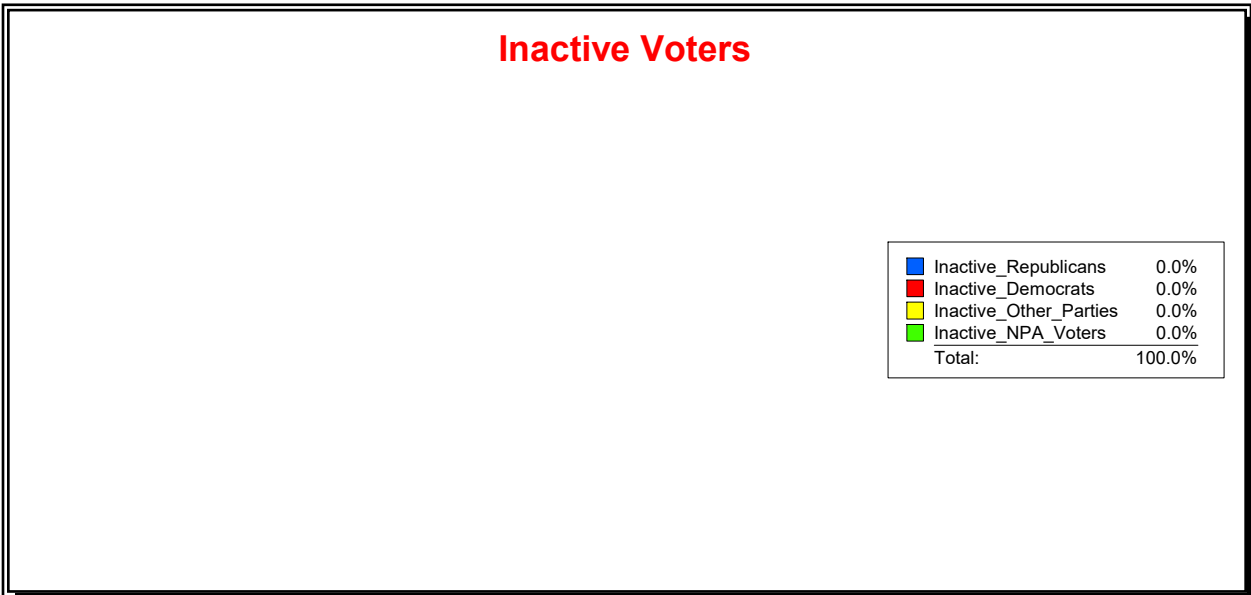

Ron Turner

Supervisor of Elections

Sarasota County, FL

Date 3/1/2023

Time 08:19 AM

Graphs of District Registration

Active Registered Voters

Inactive Voters

District	Total	Dems	Reps	NonP	Other	Total	Dems	Reps	NonP	Other
WINDWARD AT LWR CDD	165	35	85	42	3	0	0	0	0	0