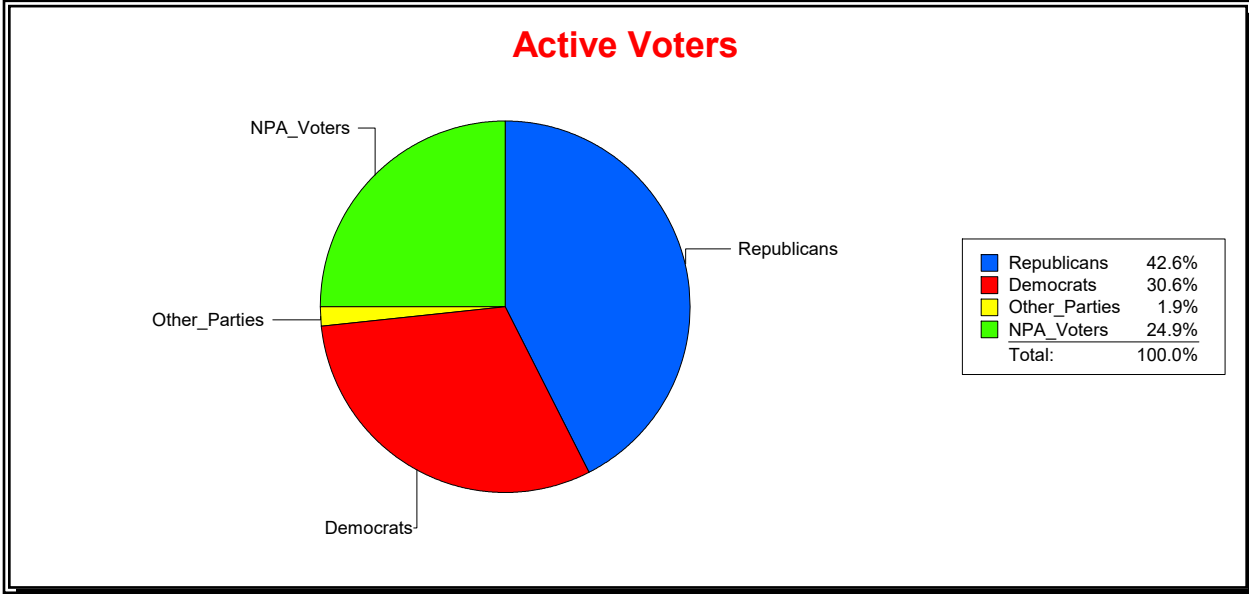

Ron Turner

Supervisor of Elections

Sarasota County, FL

Date 3/1/2023

Time 08:19 AM

Graphs of District Registration

Active Registered Voters

Inactive Voters

District	Total	Dems	Reps	NonP	Other	Total	Dems	Reps	NonP	Other
SCHOOL DIST 4	69,095	21,154	29,448	17,194	1,299	3,660	1,174	1,323	1,099	64