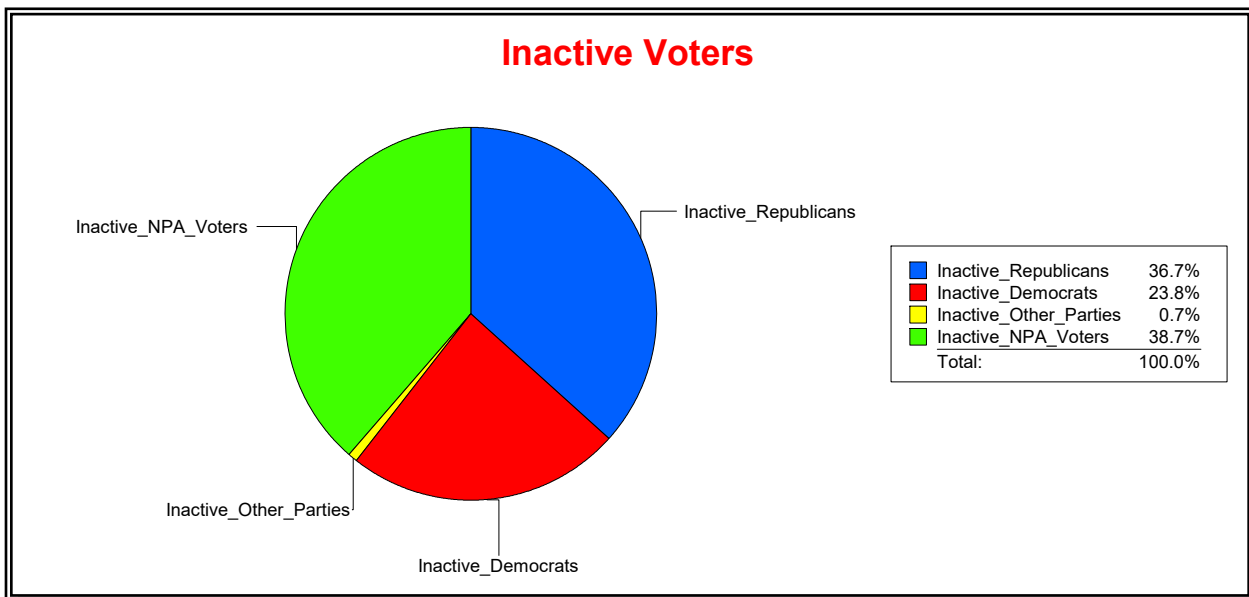

Ron Turner

Supervisor of Elections

Sarasota County, FL

Date 3/1/2023

Time 08:19 AM

Graphs of District Registration

Active Registered Voters

Inactive Voters

<u>District</u>	<u>Total</u>	<u>Dems</u>	<u>Reps</u>	<u>NonP</u>	<u>Other</u>	<u>Total</u>	<u>Dems</u>	<u>Reps</u>	<u>NonP</u>	<u>Other</u>
NORTH PORT DIST 3	10,683	2,497	4,538	3,425	223	537	128	197	208	4