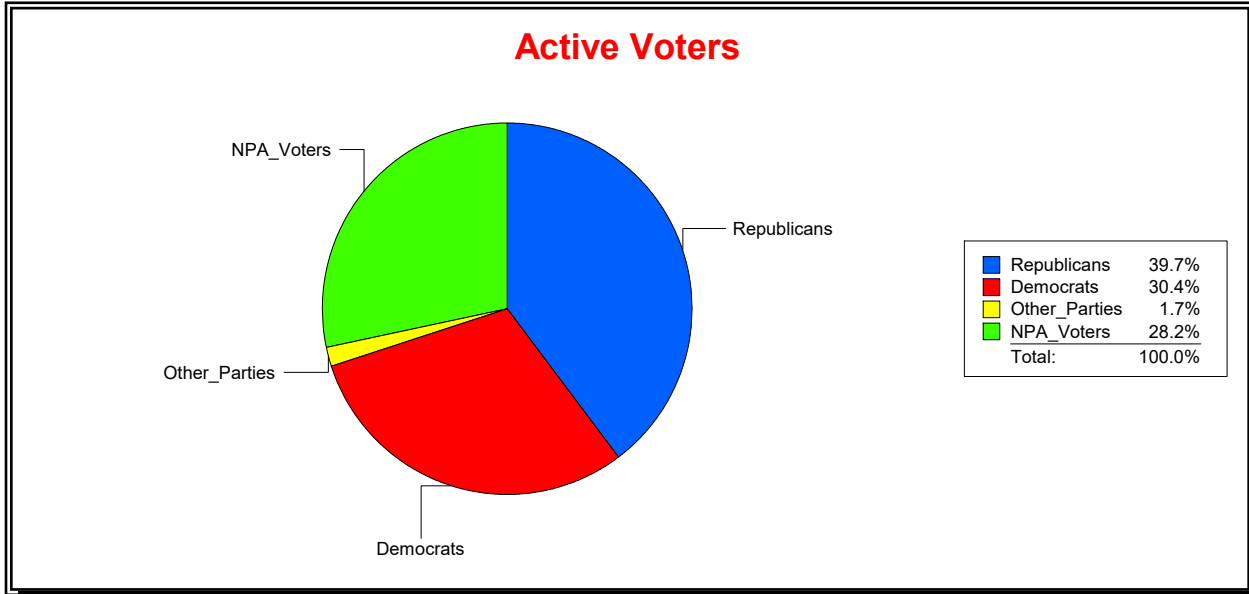

Ron Turner

Supervisor of Elections

Sarasota County, FL

Date 3/1/2023

Time 08:19 AM

Graphs of District Registration

Active Registered Voters

Inactive Voters

District	Total	Dems	Reps	NonP	Other	Total	Dems	Reps	NonP	Other
HLDY PK PK & REC DIST	602	183	239	170	10	26	11	11	4	0