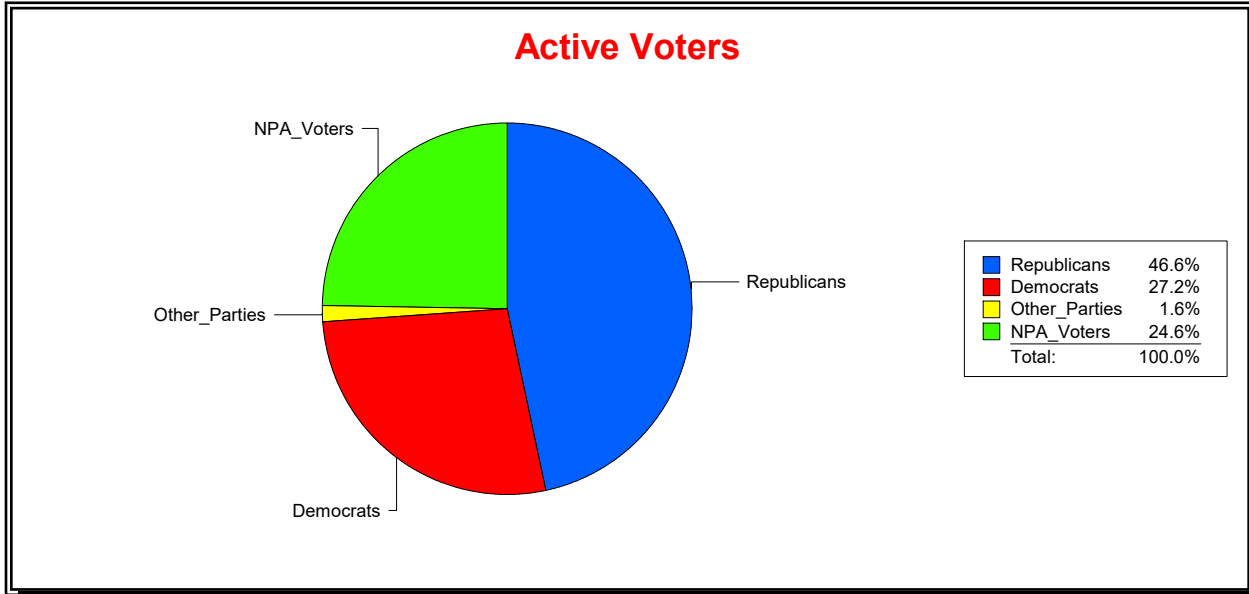

Ron Turner

Supervisor of Elections

Sarasota County, FL

Date 3/1/2023

Time 08:19 AM

Graphs of District Registration

Active Registered Voters

Inactive Voters

District	Total	Dems	Reps	NonP	Other	Total	Dems	Reps	NonP	Other
GOLDEN GATE POINT	382	104	178	94	6	34	7	17	10	0