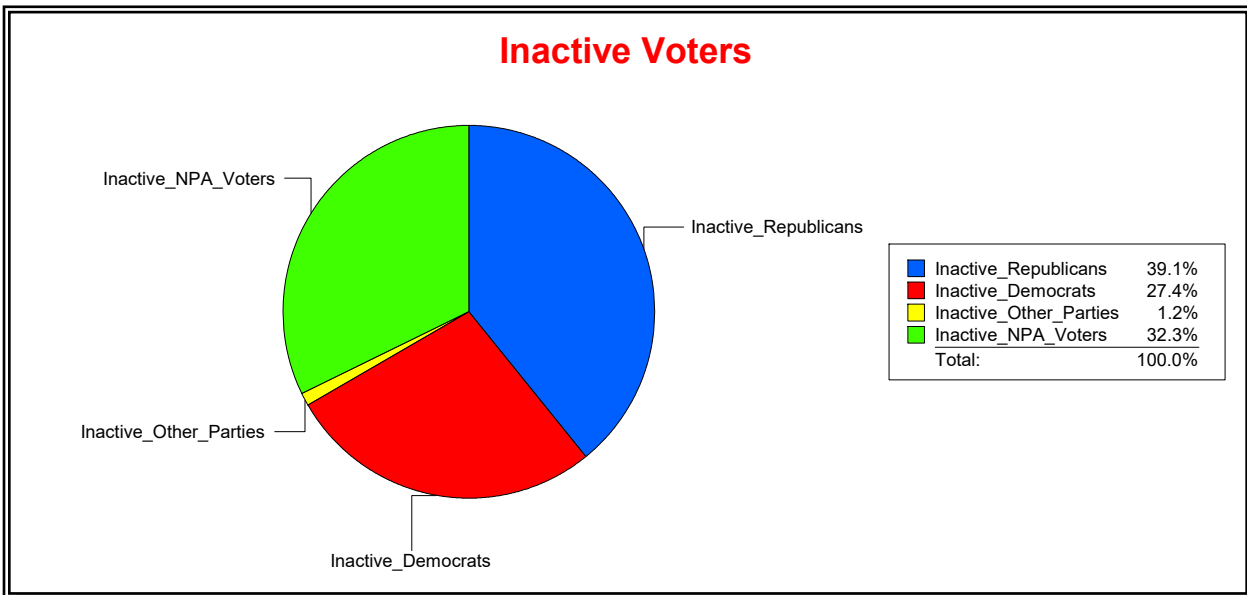

Ron Turner

Supervisor of Elections

Sarasota County, FL

Date 3/1/2023

Time 08:19 AM

Graphs of District Registration

Active Registered Voters

Inactive Voters

District	Total	Dems	Reps	NonP	Other	Total	Dems	Reps	NonP	Other
SOIL AND WATER DIST 3	75,408	18,647	35,269	20,225	1,267	3,370	925	1,318	1,087	40