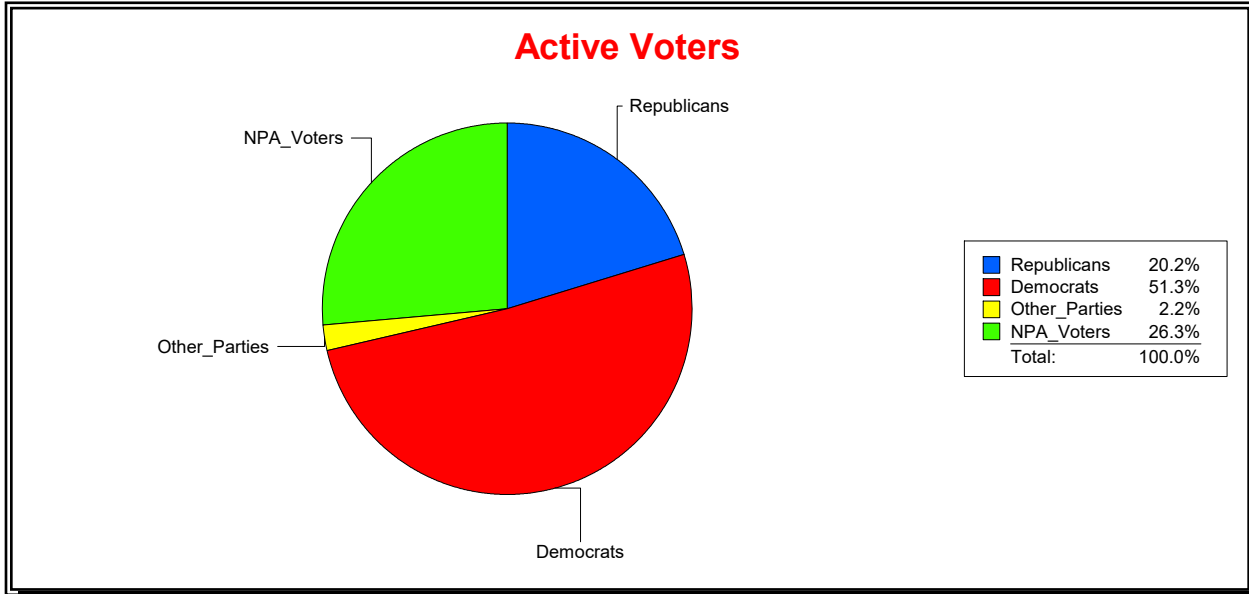

Ron Turner

Supervisor of Elections

Sarasota County, FL

Date 6/1/2023

Time 08:12 AM

Graphs of District Registration

Active Registered Voters

Inactive Voters

District	Total	Dems	Reps	NonP	Other	Total	Dems	Reps	NonP	Other
SARASOTA 1	11,184	5,734	2,263	2,941	246	1,166	579	207	362	18