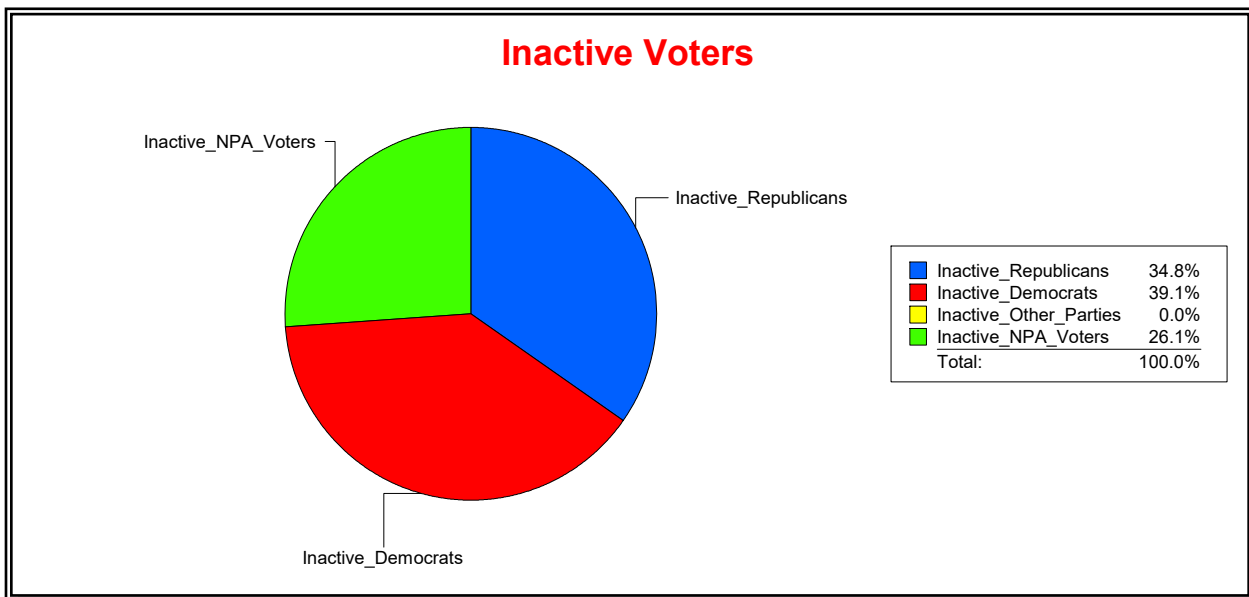

District	Total	Dems	Reps	NonP	Other	Total	Dems	Reps	NonP	Other
LONGBOAT KEY 4	411	119	199	85	8	23	9	8	6	0

Ron Turner

Supervisor of Elections

Sarasota County, FL

Date 6/1/2023

Time 08:12 AM

Graphs of District Registration