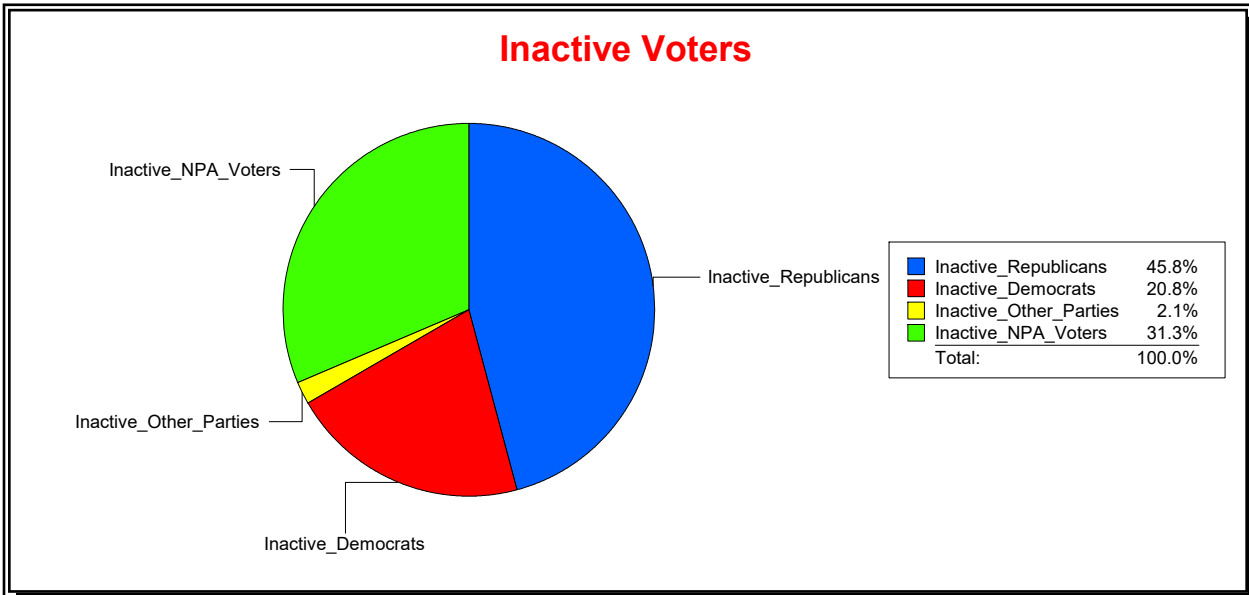

Supervisor of Elections

Sarasota County, FL

Date 6/1/2023

Time 08:12 AM

Graphs of District Registration

Active Registered Voters

Inactive Voters

District	Total	Dems	Reps	NonP	Other	Total	Dems	Reps	NonP	Other
BLACKBURN CREEK	2,417	578	1,234	569	36	48	10	22	15	1