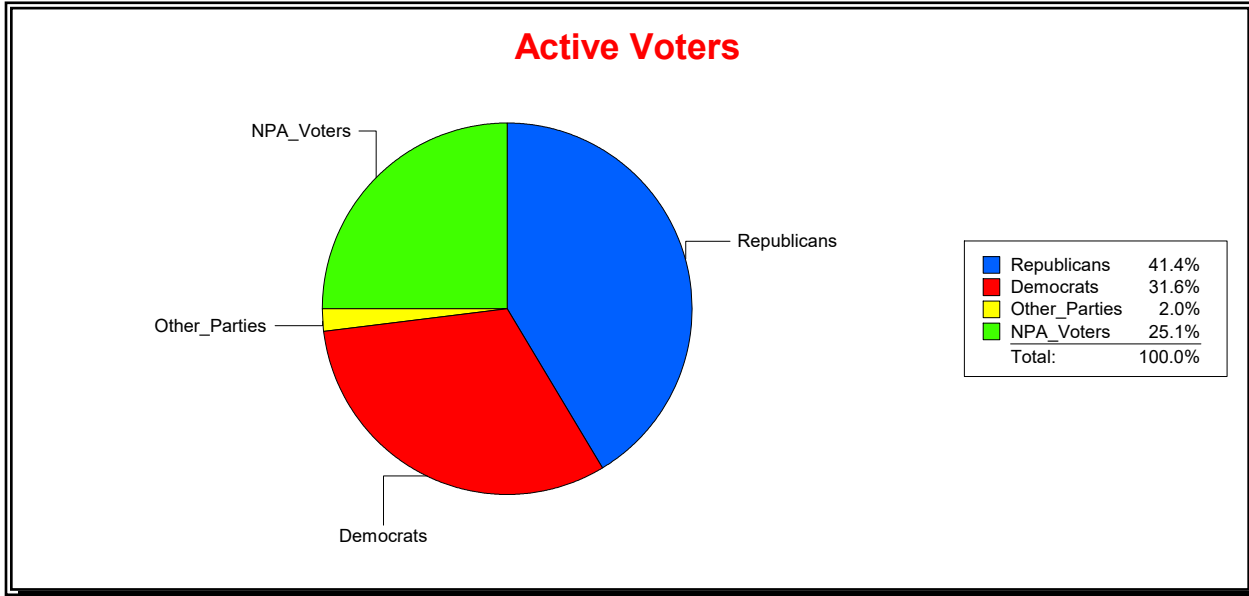

Ron Turner

Supervisor of Elections

Sarasota County, FL

Date 6/1/2023

Time 08:12 AM

Graphs of District Registration

Active Registered Voters

Inactive Voters

District	Total	Dems	Reps	NonP	Other	Total	Dems	Reps	NonP	Other
STATE HOUSE DIST 73	148,686	46,934	61,509	37,297	2,946	8,846	3,010	2,967	2,723	146