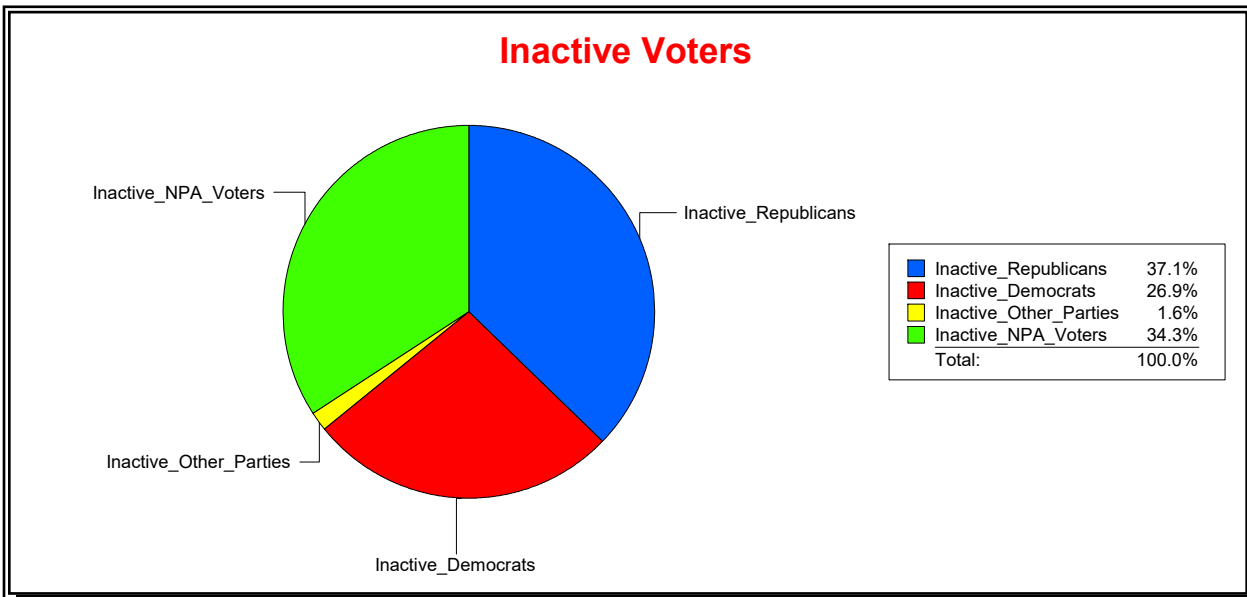

Ron Turner

Supervisor of Elections

Sarasota County, FL

Date 6/1/2023

Time 08:12 AM

Graphs of District Registration

District	Active Registered Voters					Inactive Voters				
	Total	Dems	Reps	NonP	Other	Total	Dems	Reps	NonP	Other
SCHOOL DIST 3	71,164	16,630	32,310	20,791	1,433	3,166	853	1,176	1,086	51