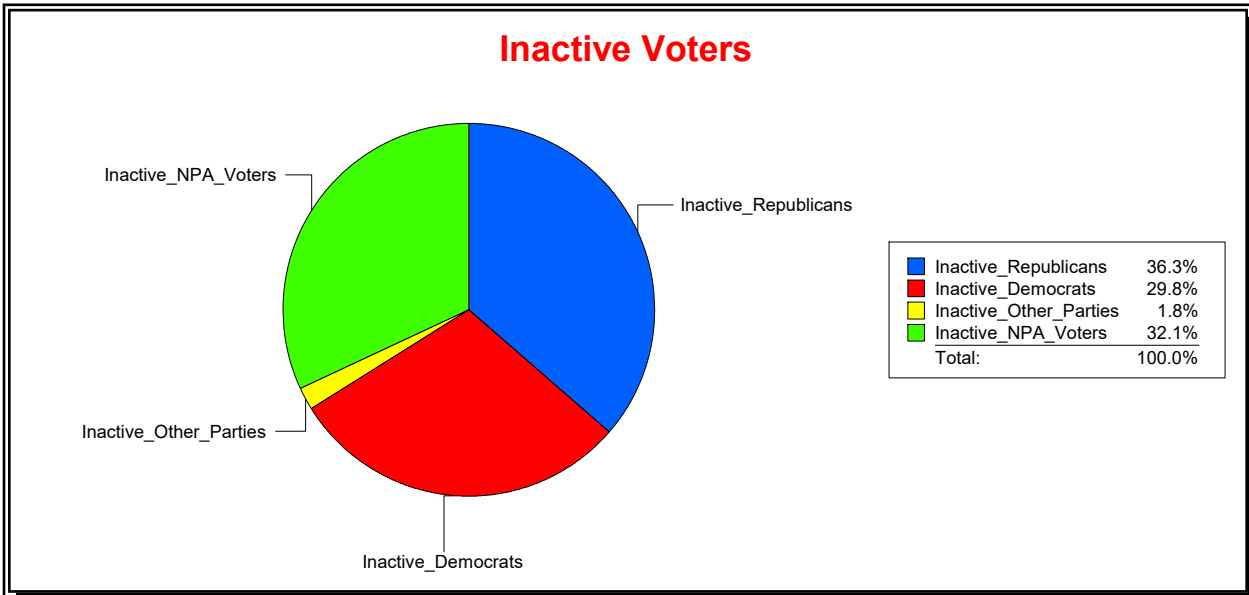

Ron Turner

Supervisor of Elections

Sarasota County, FL

Date 6/1/2023

Time 08:12 AM

Graphs of District Registration

Active Registered Voters

Inactive Voters

<u>District</u>	<u>Total</u>	<u>Dems</u>	<u>Reps</u>	<u>NonP</u>	<u>Other</u>	<u>Total</u>	<u>Dems</u>	<u>Reps</u>	<u>NonP</u>	<u>Other</u>
STATE HOUSE DIST 74	151,655	39,517	68,283	40,743	3,112	6,769	2,016	2,460	2,170	123