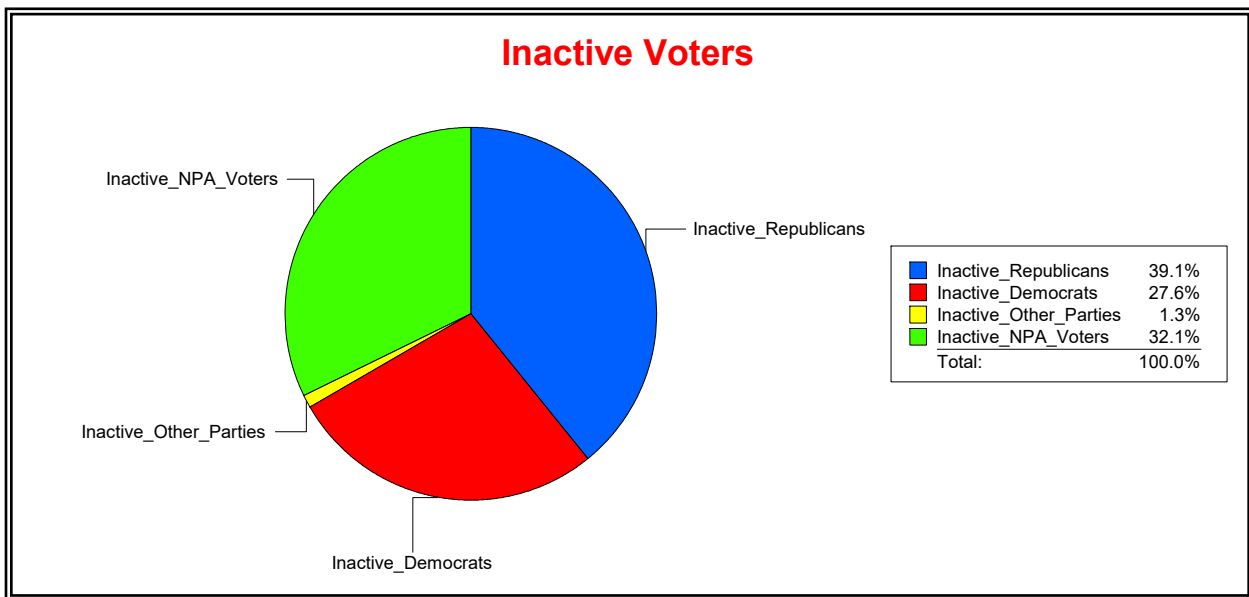

Ron Turner

Supervisor of Elections

Sarasota County, FL

Date 6/1/2023

Time 08:12 AM

Graphs of District Registration

Active Registered Voters

Inactive Voters

District	Total	Dems	Reps	NonP	Other	Total	Dems	Reps	NonP	Other
CNTY COMM DIST 3	76,001	18,642	35,652	20,347	1,360	3,397	936	1,328	1,090	43