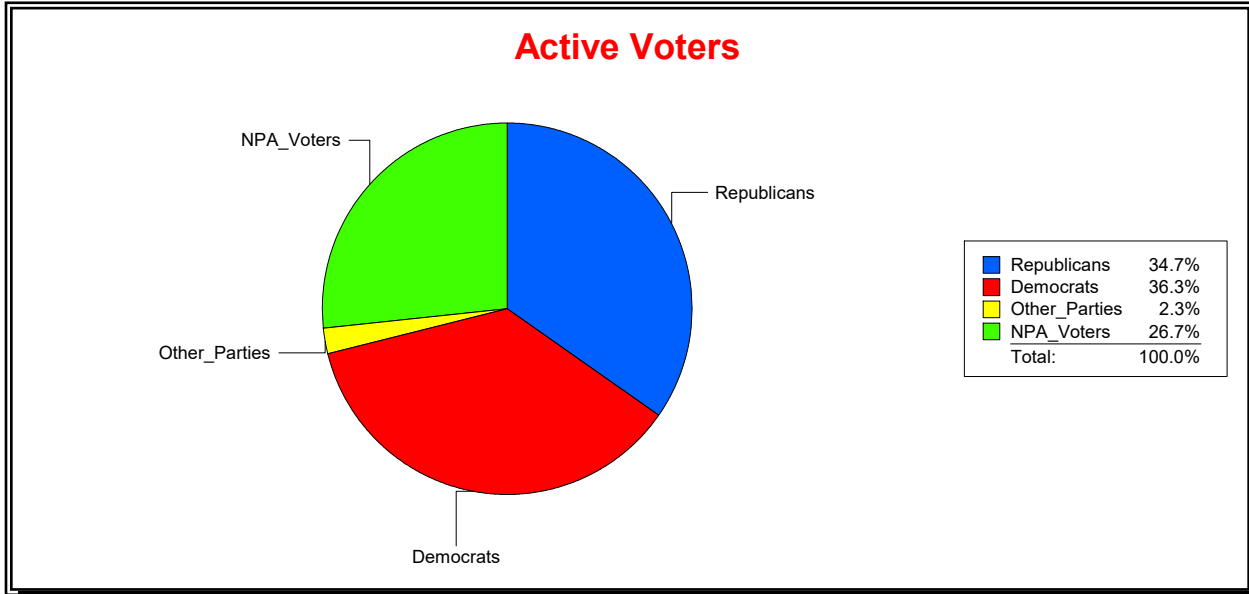

Ron Turner

Supervisor of Elections

Sarasota County, FL

Date 6/1/2023

Time 08:12 AM

Graphs of District Registration

Active Registered Voters

Inactive Voters

<u>District</u>	<u>Total</u>	<u>Dems</u>	<u>Reps</u>	<u>NonP</u>	<u>Other</u>	<u>Total</u>	<u>Dems</u>	<u>Reps</u>	<u>NonP</u>	<u>Other</u>
SARASOTA DIST 3	11,147	4,048	3,870	2,971	258	824	300	240	271	13