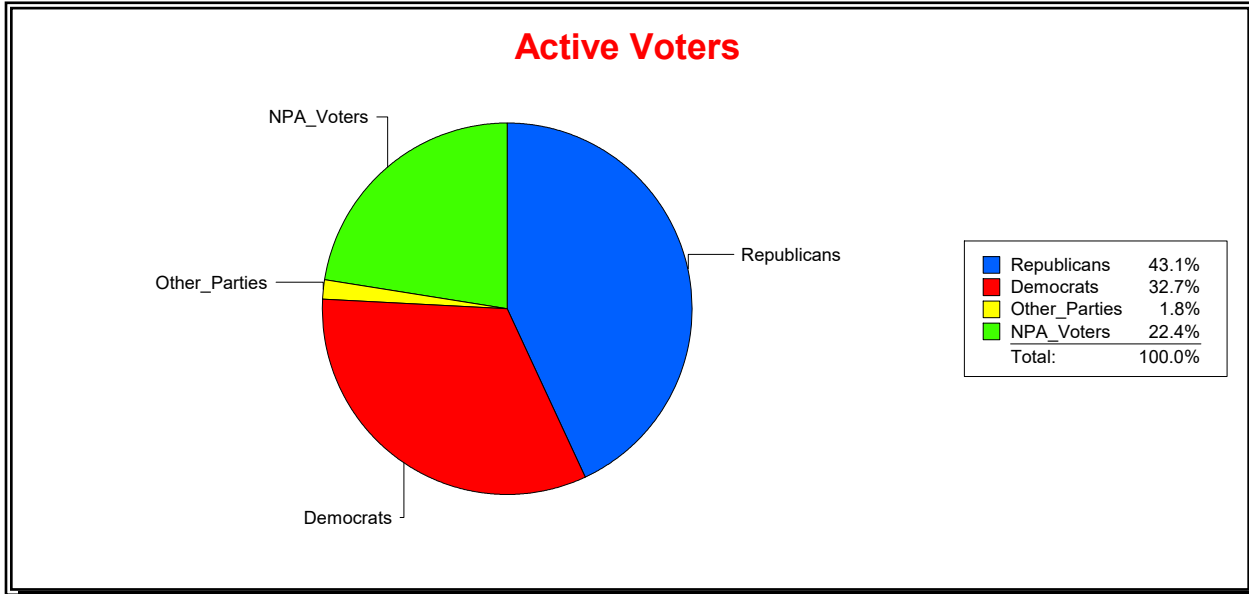

Ron Turner

Supervisor of Elections

Sarasota County, FL

Date 6/1/2023

Time 08:12 AM

Graphs of District Registration

Active Registered Voters

Inactive Voters

District	Total	Dems	Reps	NonP	Other	Total	Dems	Reps	NonP	Other
LONGBOAT KEY 2	1,346	440	580	302	24	65	21	31	13	0