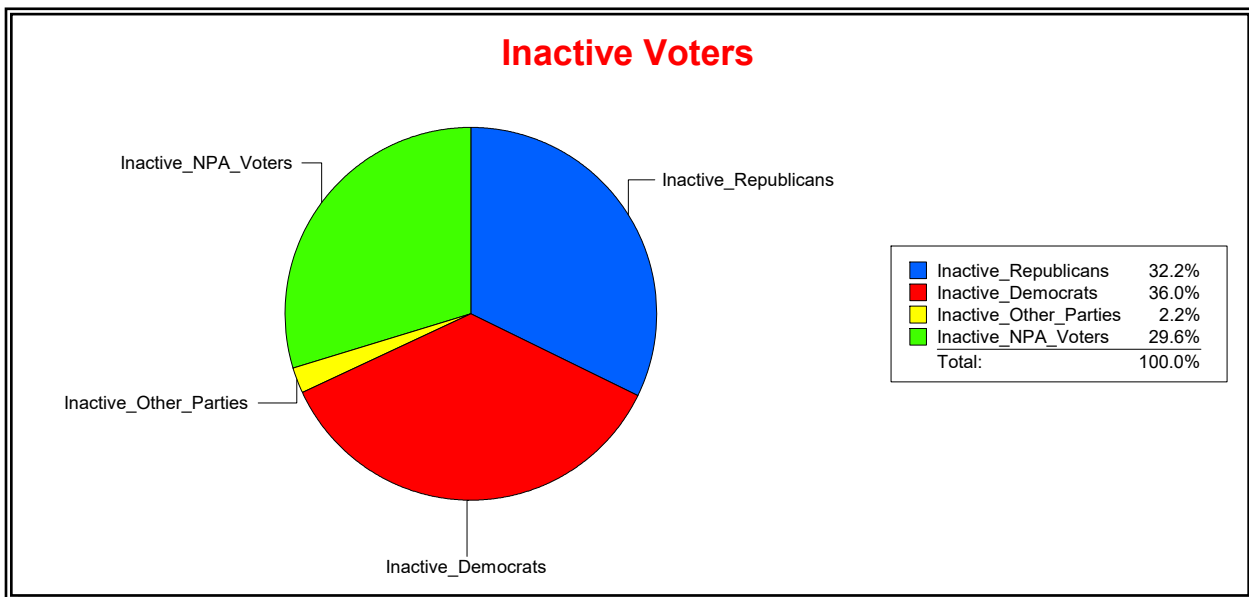

Ron Turner

Supervisor of Elections

Sarasota County, FL

Date 6/1/2023

Time 08:12 AM

Graphs of District Registration

Active Registered Voters

Inactive Voters

District	Total	Dems	Reps	NonP	Other	Total	Dems	Reps	NonP	Other
SARASOTA 2	17,012	6,143	6,423	4,105	341	1,084	390	349	321	24