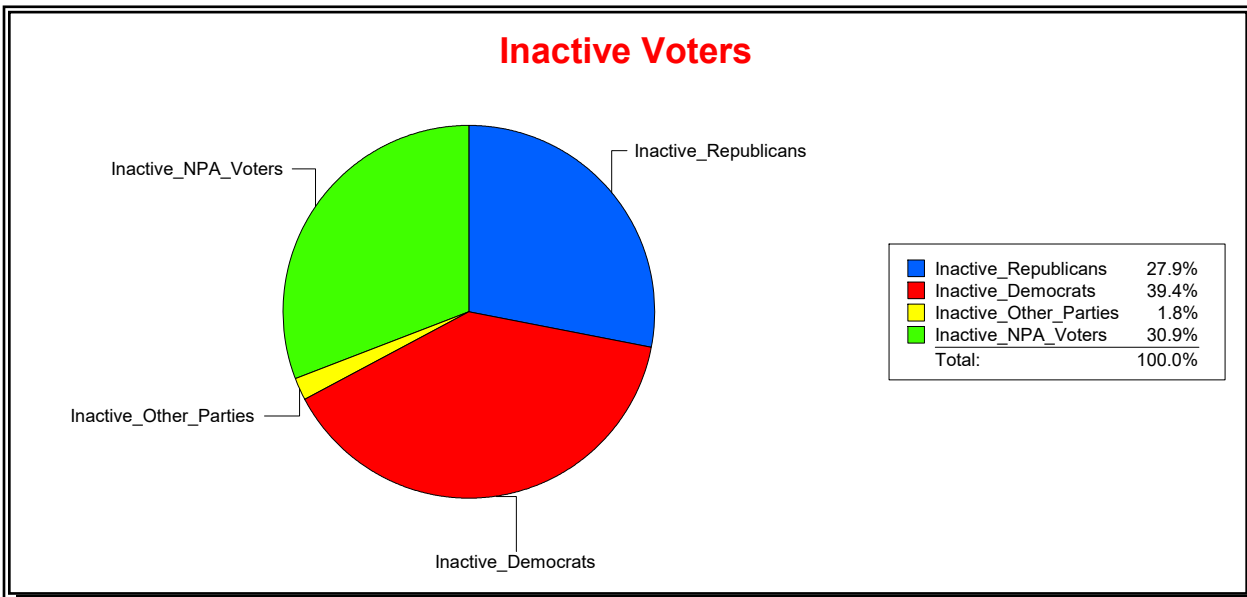

Ron Turner

Supervisor of Elections

Sarasota County, FL

Date 6/1/2023

Time 08:12 AM

Graphs of District Registration

Active Registered Voters

Inactive Voters

<u>District</u>	<u>Total</u>	<u>Dems</u>	<u>Reps</u>	<u>NonP</u>	<u>Other</u>	<u>Total</u>	<u>Dems</u>	<u>Reps</u>	<u>NonP</u>	<u>Other</u>
SCHOOL DIST 1	65,085	24,359	22,717	16,570	1,439	4,420	1,742	1,235	1,364	79