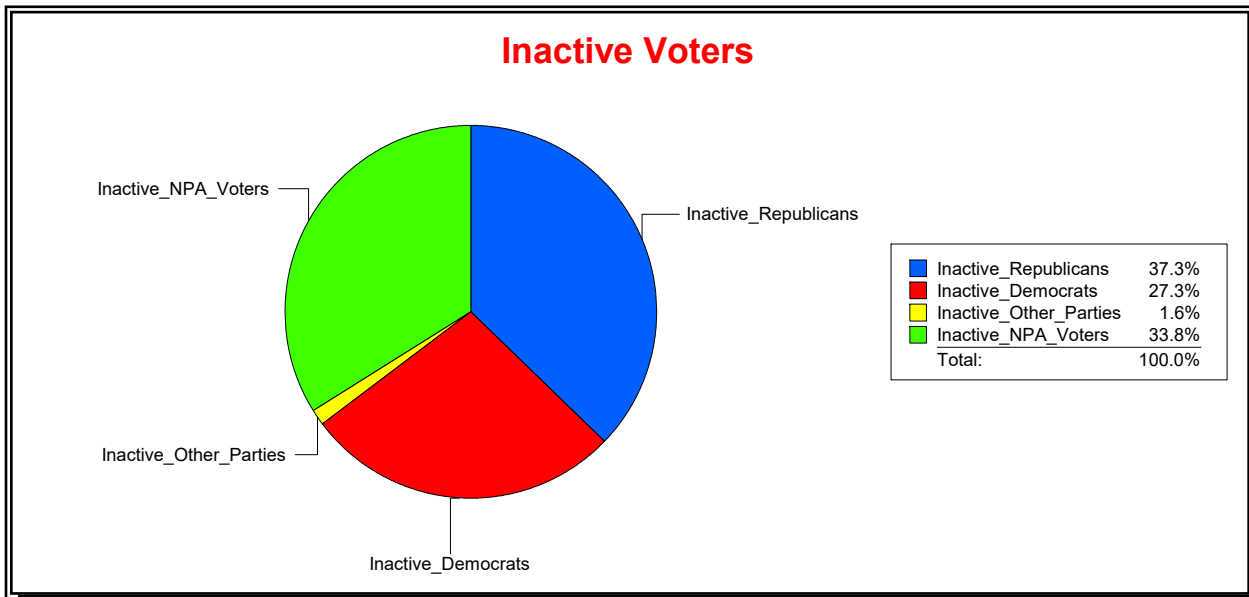

Ron Turner

Supervisor of Elections

Sarasota County, FL

Date 6/1/2023

Time 08:12 AM

Graphs of District Registration

Active Registered Voters

Inactive Voters

District	Total	Dems	Reps	NonP	Other	Total	Dems	Reps	NonP	Other
CNTY COMM DIST 5	72,256	16,997	32,809	20,998	1,452	3,350	915	1,251	1,131	53