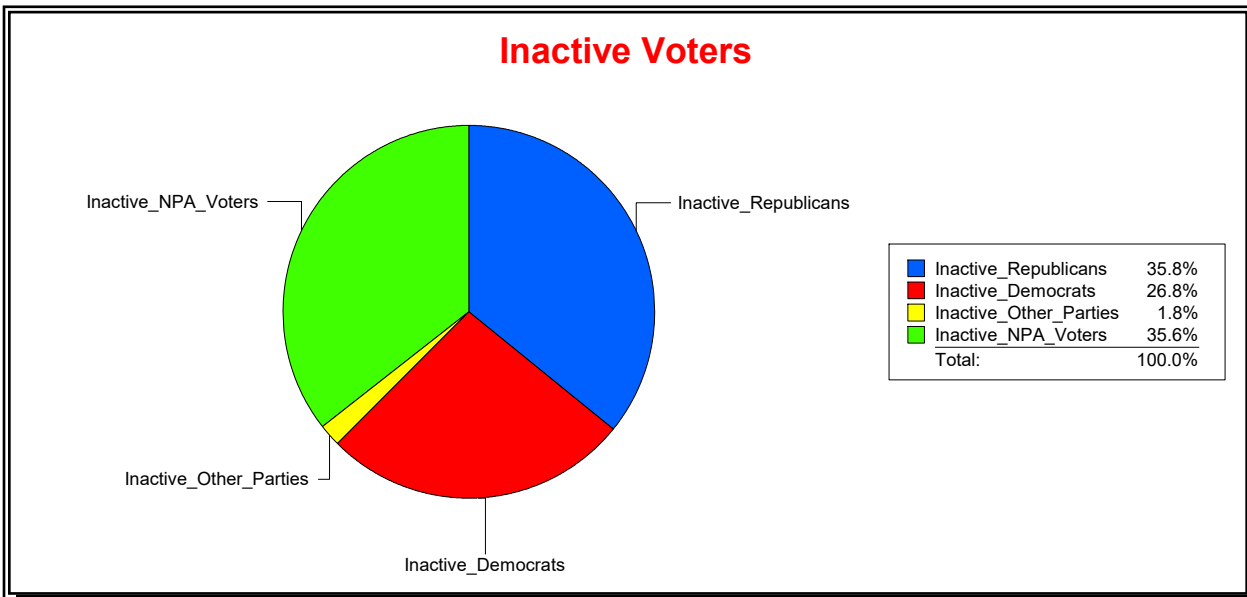

Supervisor of Elections

Sarasota County, FL

Date 6/1/2023

Time 08:12 AM

Graphs of District Registration

Active Registered Voters

Inactive Voters

District	Total	Dems	Reps	NonP	Other	Total	Dems	Reps	NonP	Other
NORTH PORT	61,997	14,396	27,915	18,405	1,281	2,615	702	935	931	47