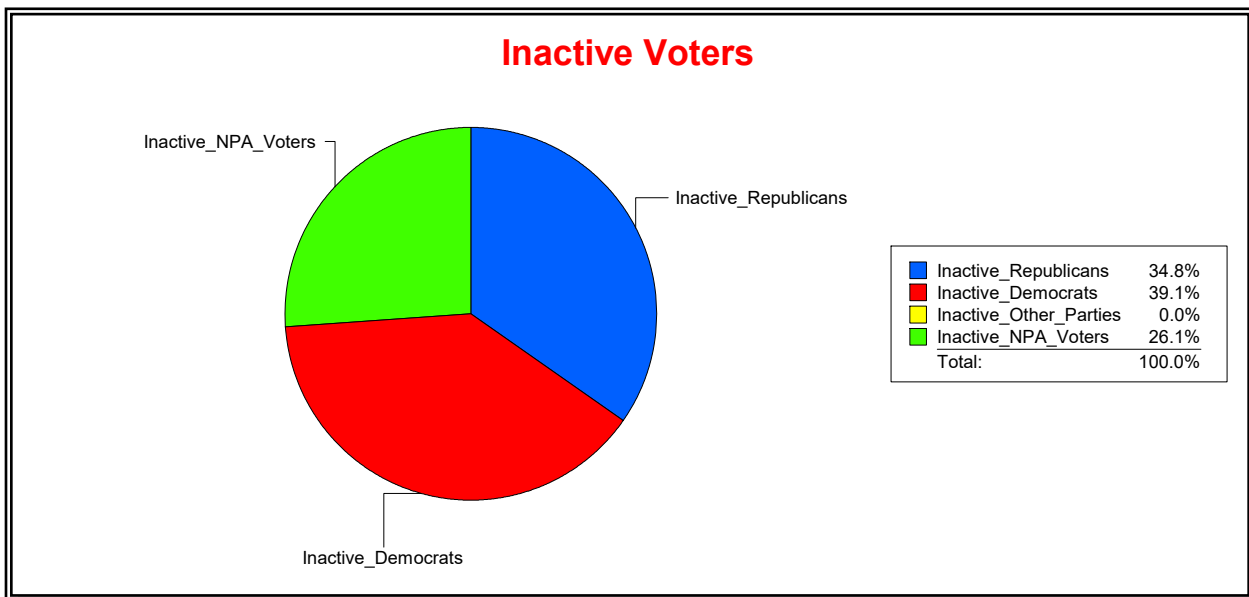

Ron Turner

Supervisor of Elections

Sarasota County, FL

Date 6/1/2023

Time 08:12 AM

Graphs of District Registration

Active Registered Voters

Inactive Voters

District	Total	Dems	Reps	NonP	Other	Total	Dems	Reps	NonP	Other
LBK DISTRICT 4	411	119	199	85	8	23	9	8	6	0