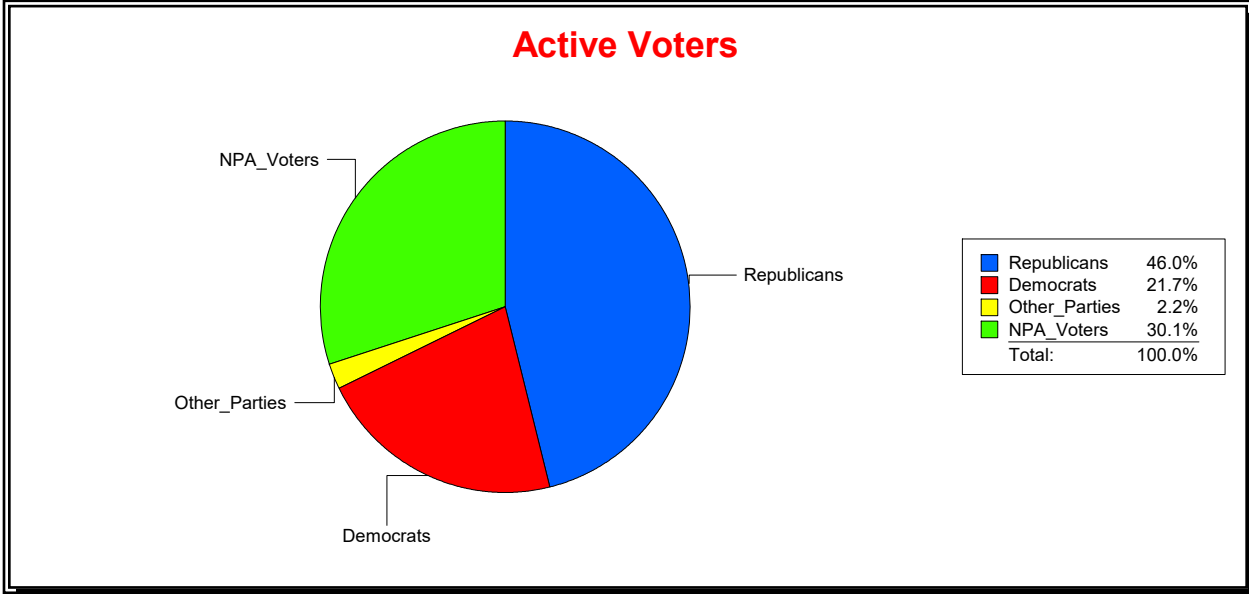

Ron Turner

Supervisor of Elections

Sarasota County, FL

Date 6/1/2023

Time 08:12 AM

Graphs of District Registration

District	Active Registered Voters					Inactive Voters				
	Total	Dems	Reps	NonP	Other	Total	Dems	Reps	NonP	Other
NORTH PORT 2	13,134	2,845	6,041	3,955	293	579	146	219	199	15