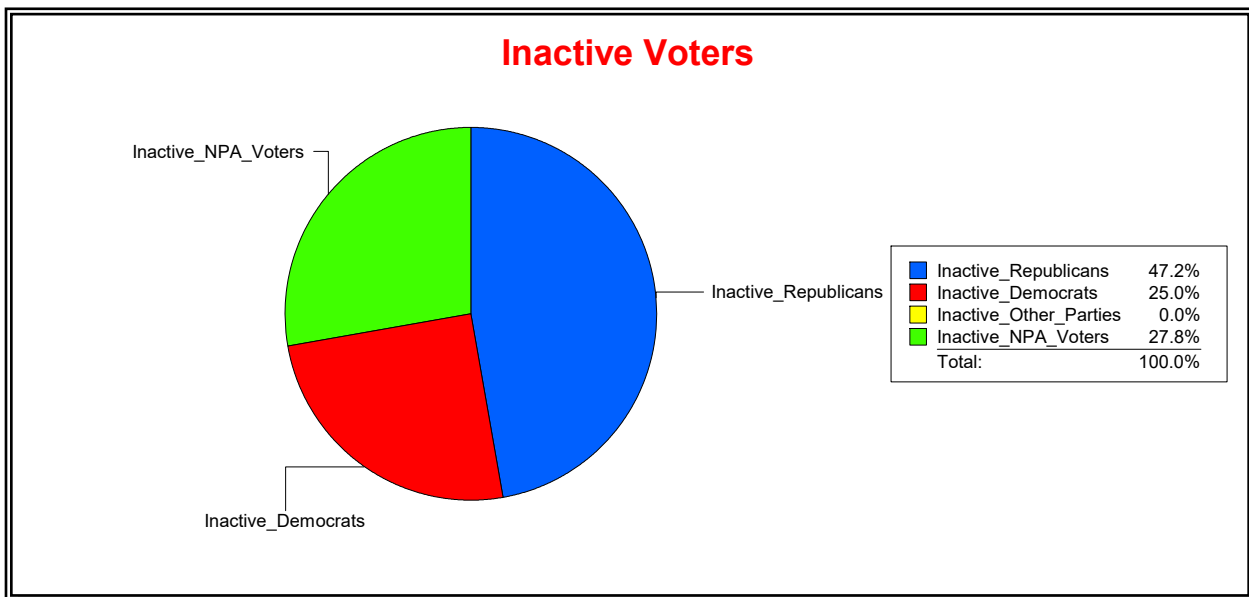

Ron Turner

Supervisor of Elections

Sarasota County, FL

Date 6/1/2023

Time 08:12 AM

Graphs of District Registration

Active Registered Voters

Inactive Voters

District	Total	Dems	Reps	NonP	Other	Total	Dems	Reps	NonP	Other
GOLDEN GATE POINT	375	103	176	91	5	36	9	17	10	0