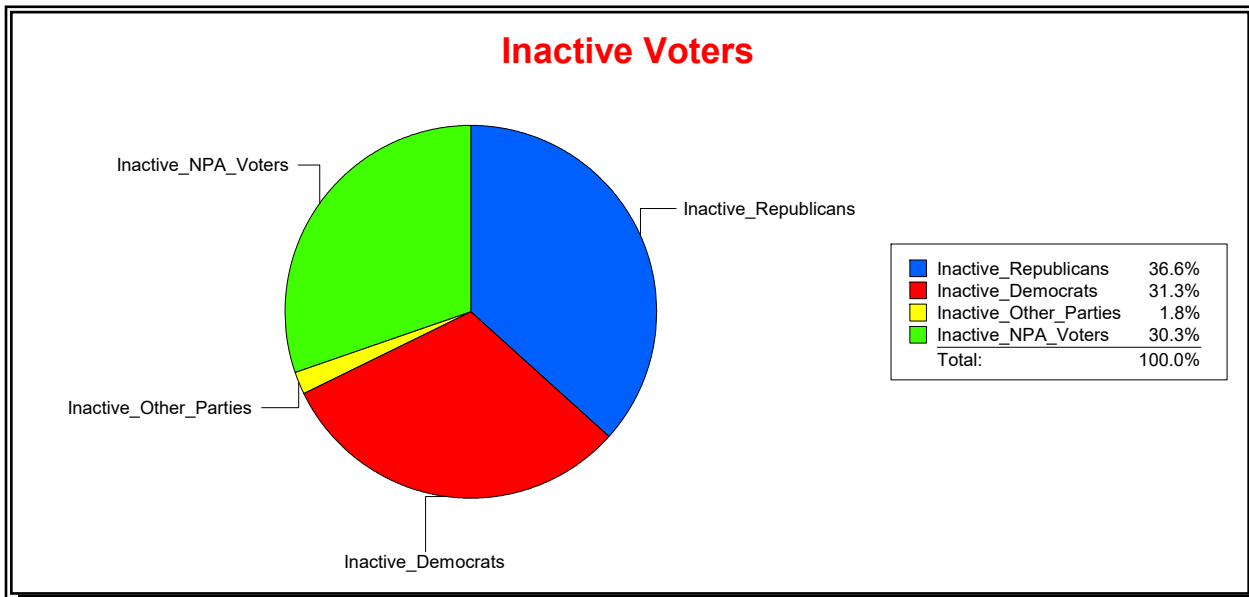

Ron Turner

Supervisor of Elections

Sarasota County, FL

Date 6/1/2023

Time 08:12 AM

Graphs of District Registration

Active Registered Voters

Inactive Voters

District	Total	Dems	Reps	NonP	Other	Total	Dems	Reps	NonP	Other
CNTY COMM DIST 4	74,349	20,621	33,553	18,680	1,495	3,659	1,147	1,338	1,107	67