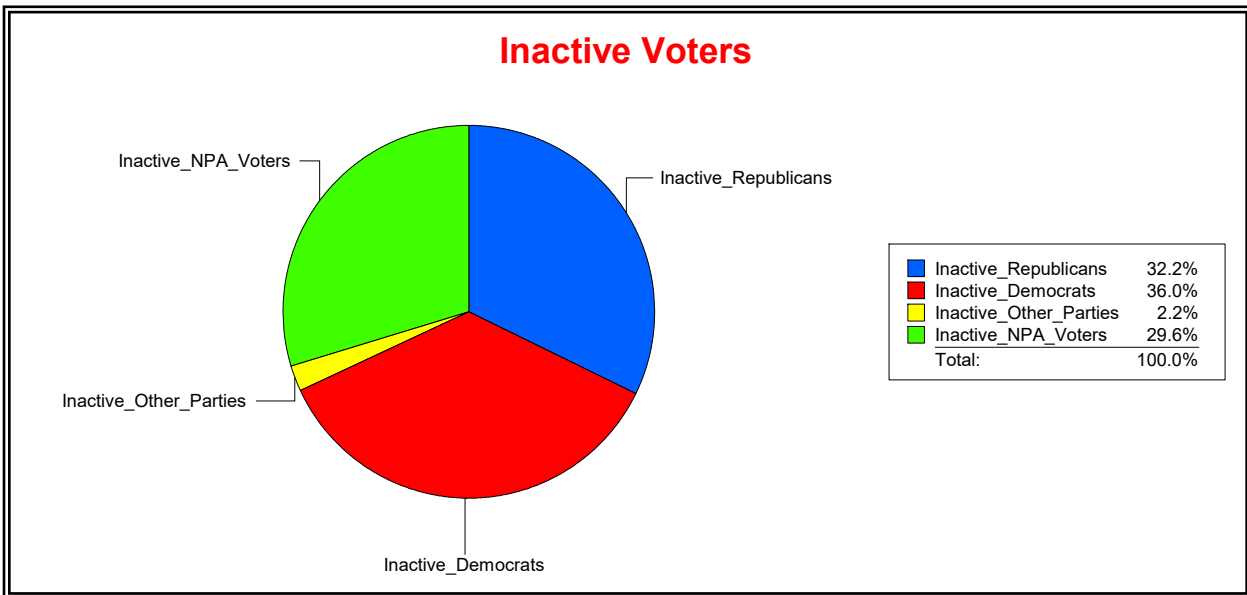

Ron Turner

Supervisor of Elections

Sarasota County, FL

Date 6/1/2023

Time 08:12 AM

Graphs of District Registration

Active Registered Voters

Inactive Voters

District	Total	Dems	Reps	NonP	Other	Total	Dems	Reps	NonP	Other
SARASOTA DIST 2	17,012	6,143	6,423	4,105	341	1,084	390	349	321	24