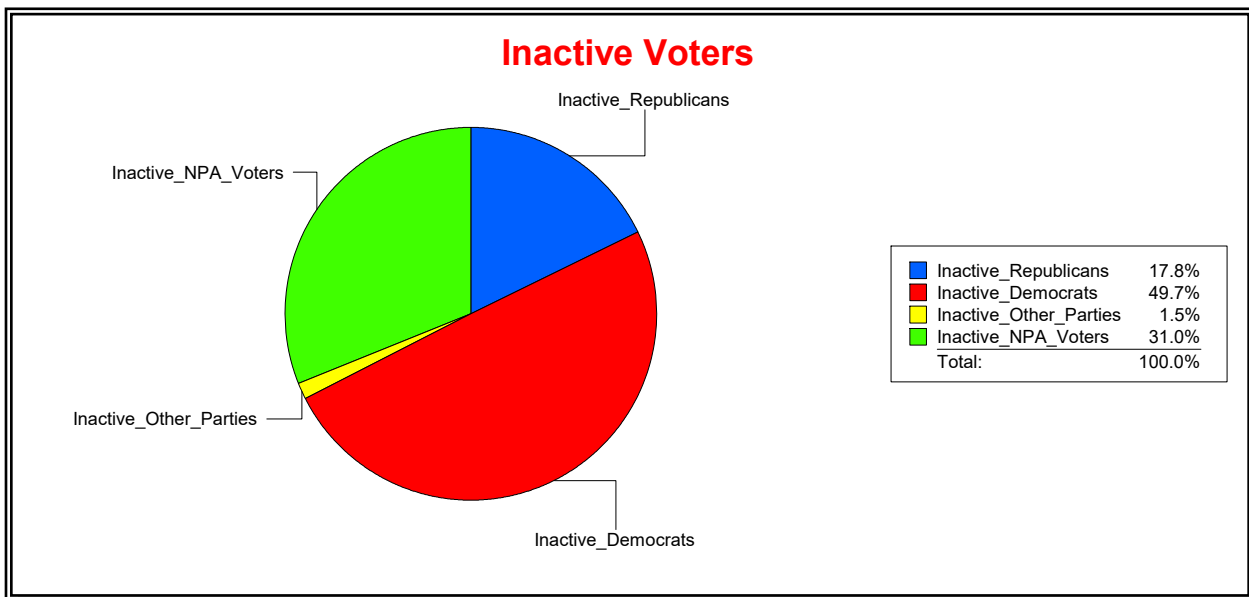

Ron Turner

Supervisor of Elections

Sarasota County, FL

Date 6/1/2023

Time 08:12 AM

Graphs of District Registration

Active Registered Voters

Inactive Voters

District	Total	Dems	Reps	NonP	Other	Total	Dems	Reps	NonP	Other
SARASOTA DIST 1	11,184	5,734	2,263	2,941	246	1,166	579	207	362	18