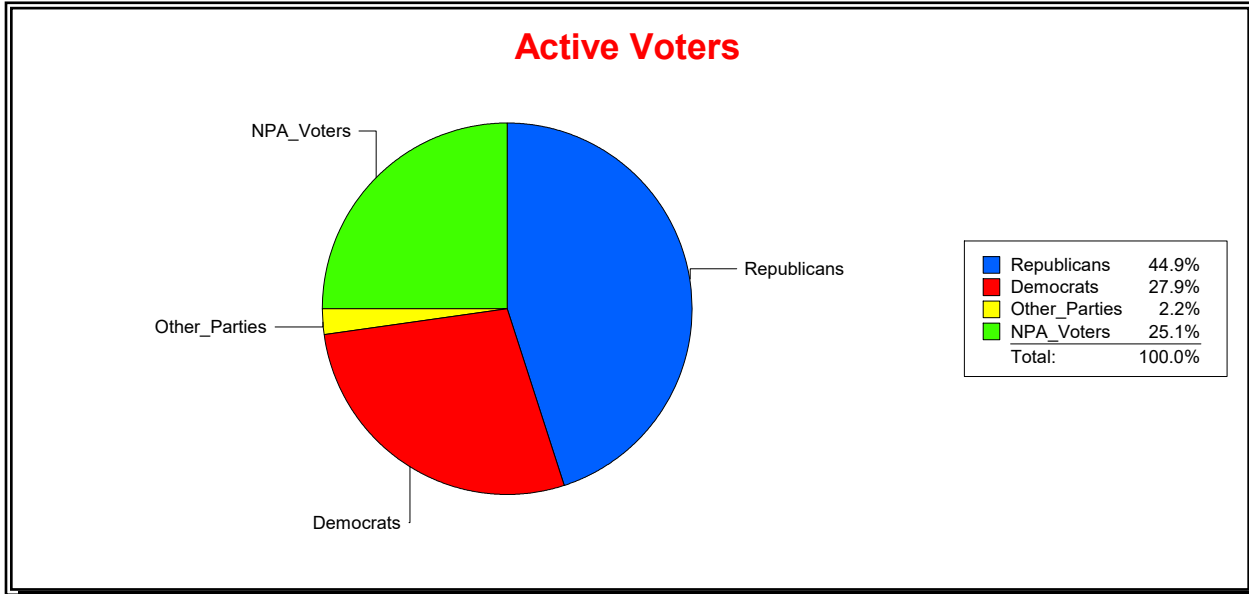

Ron Turner

Supervisor of Elections

Sarasota County, FL

Date 6/1/2023

Time 08:12 AM

Graphs of District Registration

Active Registered Voters

Inactive Voters

<u>District</u>	<u>Total</u>	<u>Dems</u>	<u>Reps</u>	<u>NonP</u>	<u>Other</u>	<u>Total</u>	<u>Dems</u>	<u>Reps</u>	<u>NonP</u>	<u>Other</u>
CNTY COMM DIST 1	70,874	19,744	31,832	17,771	1,527	3,237	1,031	1,177	967	62