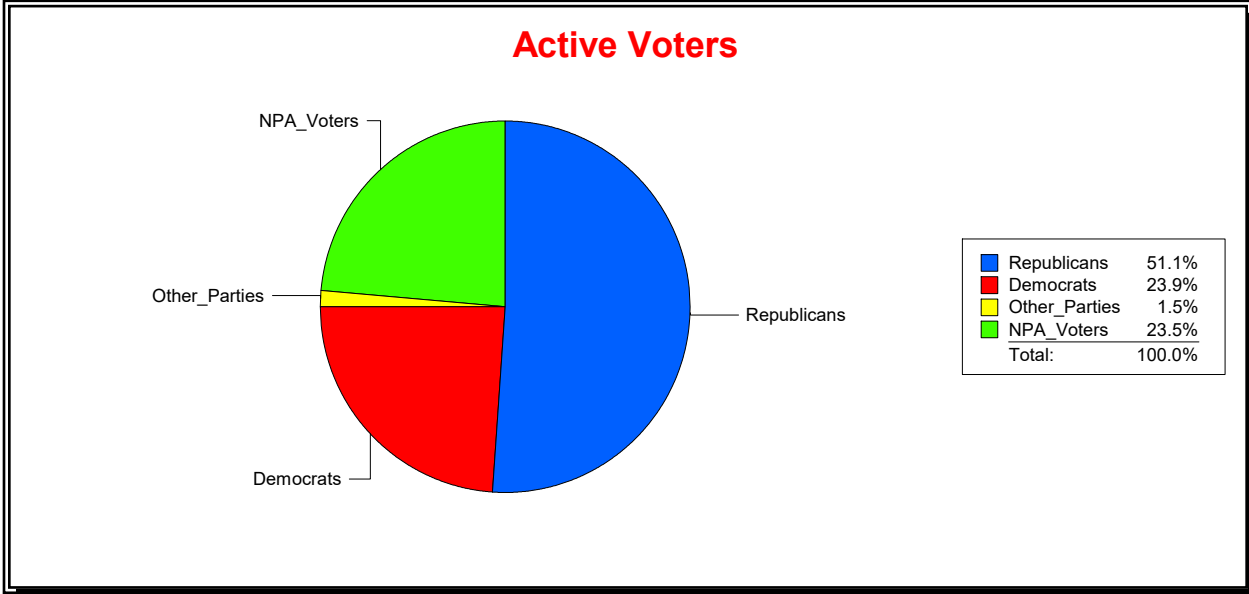

Supervisor of Elections

Sarasota County, FL

Date 6/1/2023

Time 08:12 AM

Graphs of District Registration

Active Registered Voters

Inactive Voters

District	Total	Dems	Reps	NonP	Other	Total	Dems	Reps	NonP	Other
BLACKBURN CREEK	2,417	578	1,234	569	36	48	10	22	15	1