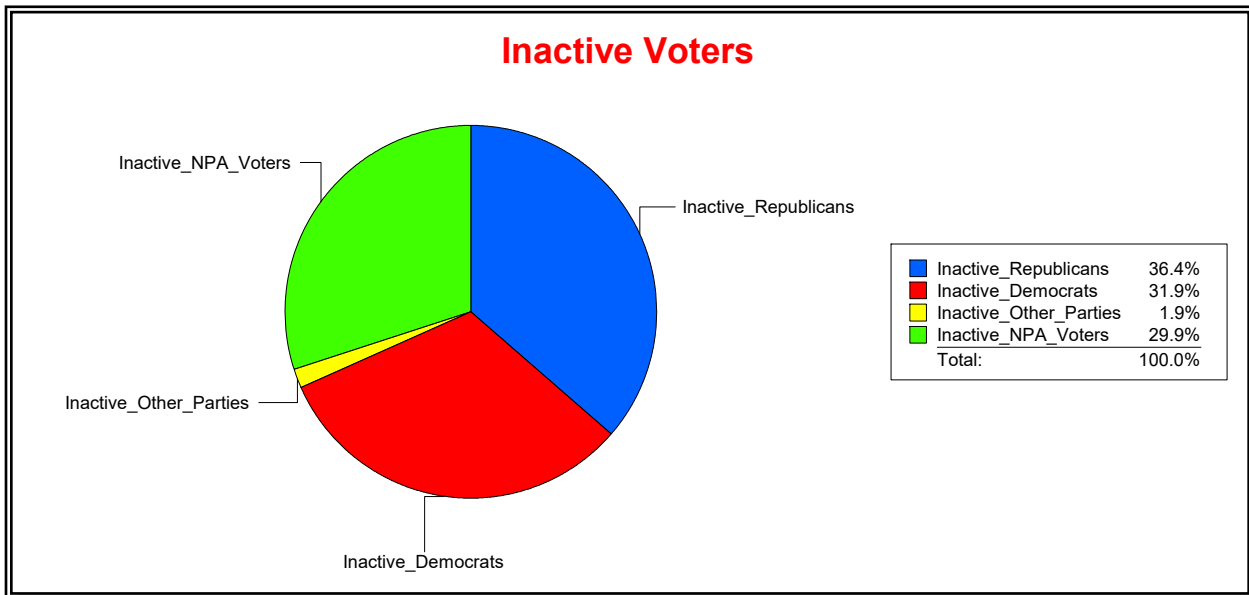

Ron Turner

Supervisor of Elections

Sarasota County, FL

Date 6/1/2023

Time 08:12 AM

Graphs of District Registration

Active Registered Voters

Inactive Voters

<u>District</u>	<u>Total</u>	<u>Dems</u>	<u>Reps</u>	<u>NonP</u>	<u>Other</u>	<u>Total</u>	<u>Dems</u>	<u>Reps</u>	<u>NonP</u>	<u>Other</u>
CNTY COMM DIST 1	70,874	19,744	31,832	17,771	1,527	3,237	1,031	1,177	967	62