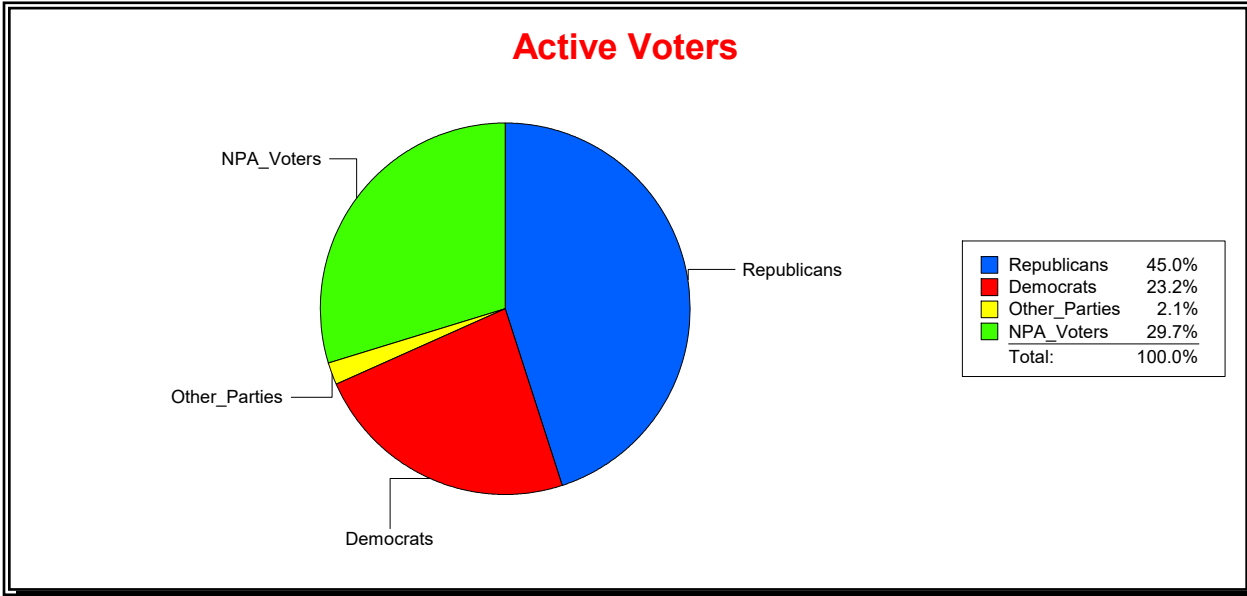

Ron Turner

Supervisor of Elections

Sarasota County, FL

Date 6/1/2023

Time 08:12 AM

Graphs of District Registration

Active Registered Voters

Inactive Voters

<u>District</u>	<u>Total</u>	<u>Dems</u>	<u>Reps</u>	<u>NonP</u>	<u>Other</u>	<u>Total</u>	<u>Dems</u>	<u>Reps</u>	<u>NonP</u>	<u>Other</u>
NORTH PORT	61,997	14,396	27,915	18,405	1,281	2,615	702	935	931	47