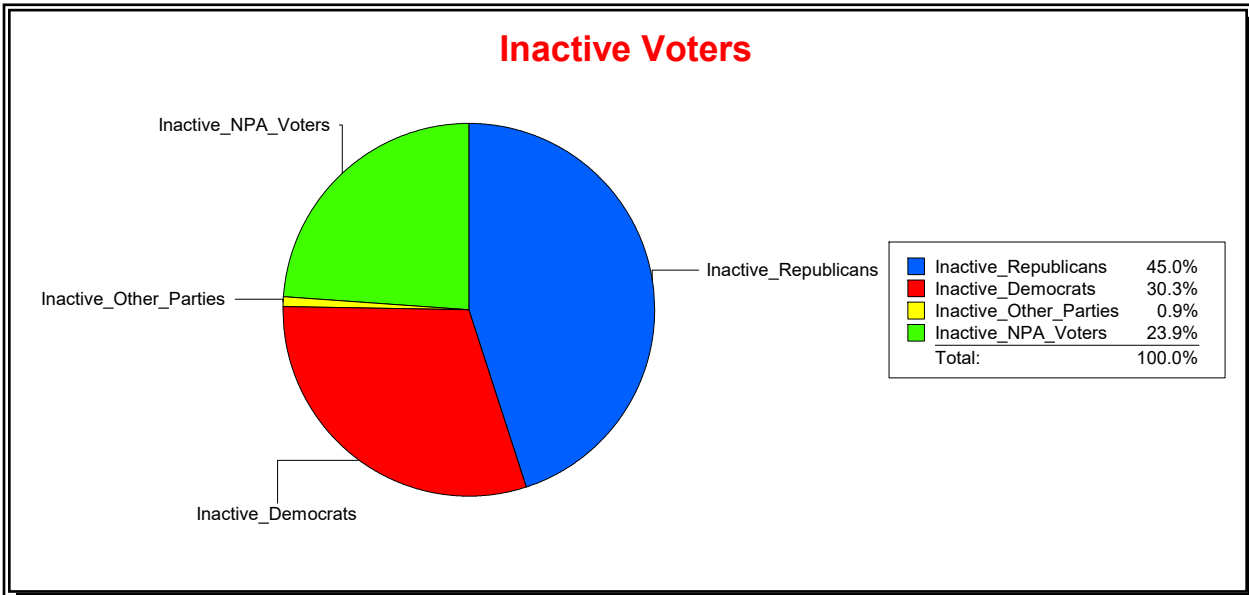

Ron Turner

Supervisor of Elections

Sarasota County, FL

Date 6/1/2023

Time 08:12 AM

Graphs of District Registration

Active Registered Voters

Inactive Voters

District	Total	Dems	Reps	NonP	Other	Total	Dems	Reps	NonP	Other
LONGBOAT KEY BEACH A	1,863	521	901	396	45	109	33	49	26	1