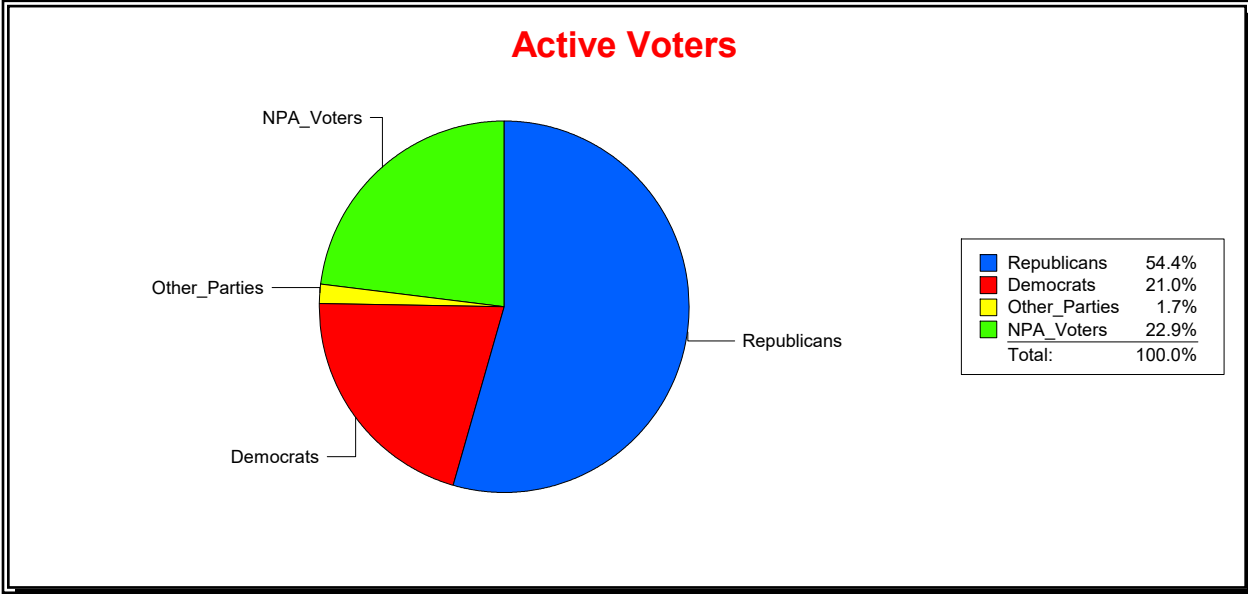

Ron Turner

Supervisor of Elections

Sarasota County, FL

Date 6/1/2023

Time 08:12 AM

Graphs of District Registration

Active Registered Voters

Inactive Voters

<u>District</u>	<u>Total</u>	<u>Dems</u>	<u>Reps</u>	<u>NonP</u>	<u>Other</u>	<u>Total</u>	<u>Dems</u>	<u>Reps</u>	<u>NonP</u>	<u>Other</u>
SARASOTA NATIONAL CDD	1,959	411	1,065	449	34	31	6	16	8	1