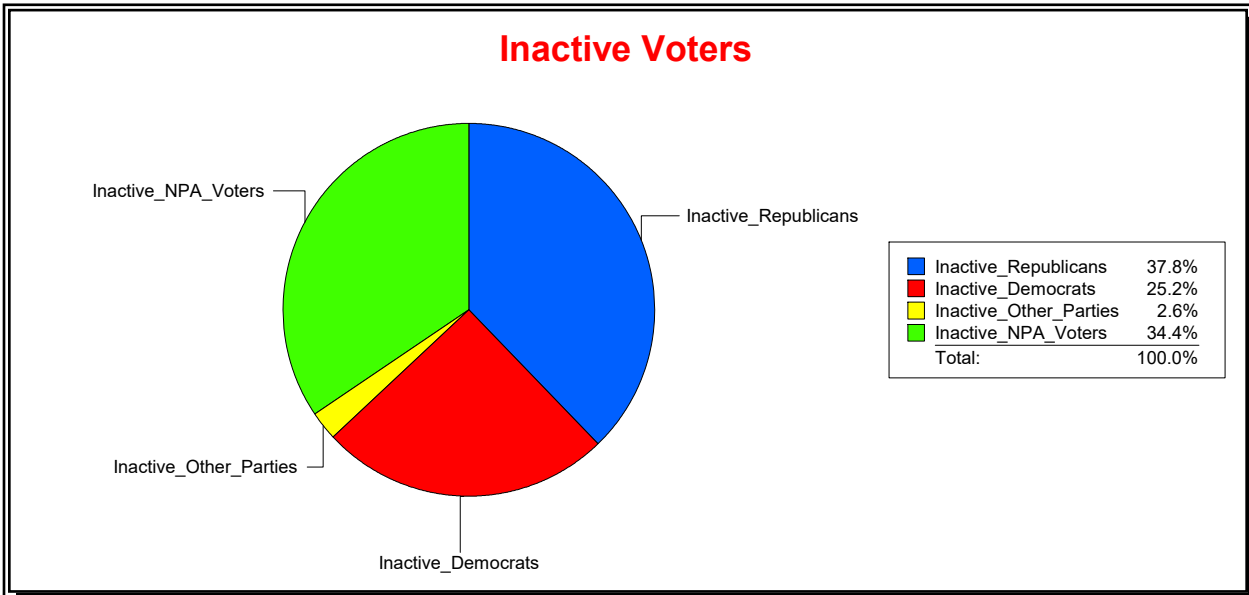

Ron Turner

Supervisor of Elections

Sarasota County, FL

Date 6/1/2023

Time 08:12 AM

Graphs of District Registration

District	Active Registered Voters					Inactive Voters				
	Total	Dems	Reps	NonP	Other	Total	Dems	Reps	NonP	Other
NORTH PORT 2	13,134	2,845	6,041	3,955	293	579	146	219	199	15