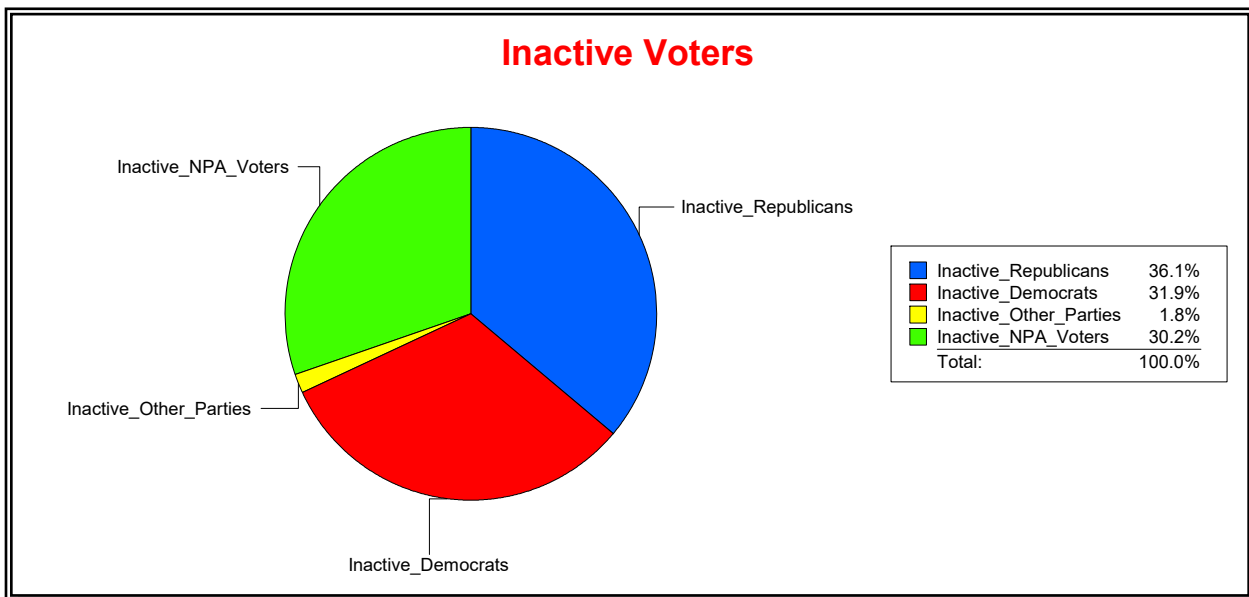

Ron Turner

Supervisor of Elections

Sarasota County, FL

Date 6/1/2023

Time 08:12 AM

Graphs of District Registration

Active Registered Voters

Inactive Voters

<u>District</u>	<u>Total</u>	<u>Dems</u>	<u>Reps</u>	<u>NonP</u>	<u>Other</u>	<u>Total</u>	<u>Dems</u>	<u>Reps</u>	<u>NonP</u>	<u>Other</u>
SCHOOL DIST 4	69,379	21,122	29,608	17,283	1,366	3,698	1,181	1,334	1,117	66