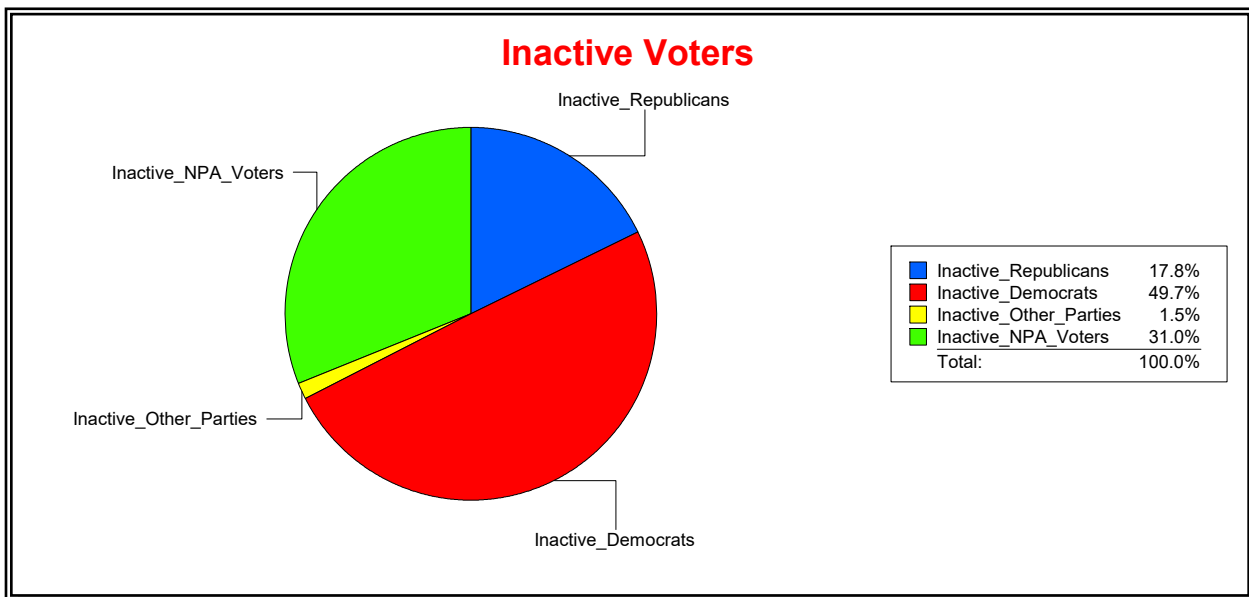

District	Total	Dems	Reps	NonP	Other	Total	Dems	Reps	NonP	Other
SARASOTA 1	11,184	5,734	2,263	2,941	246	1,166	579	207	362	18

Ron Turner

Supervisor of Elections

Sarasota County, FL

Date 6/1/2023

Time 08:12 AM