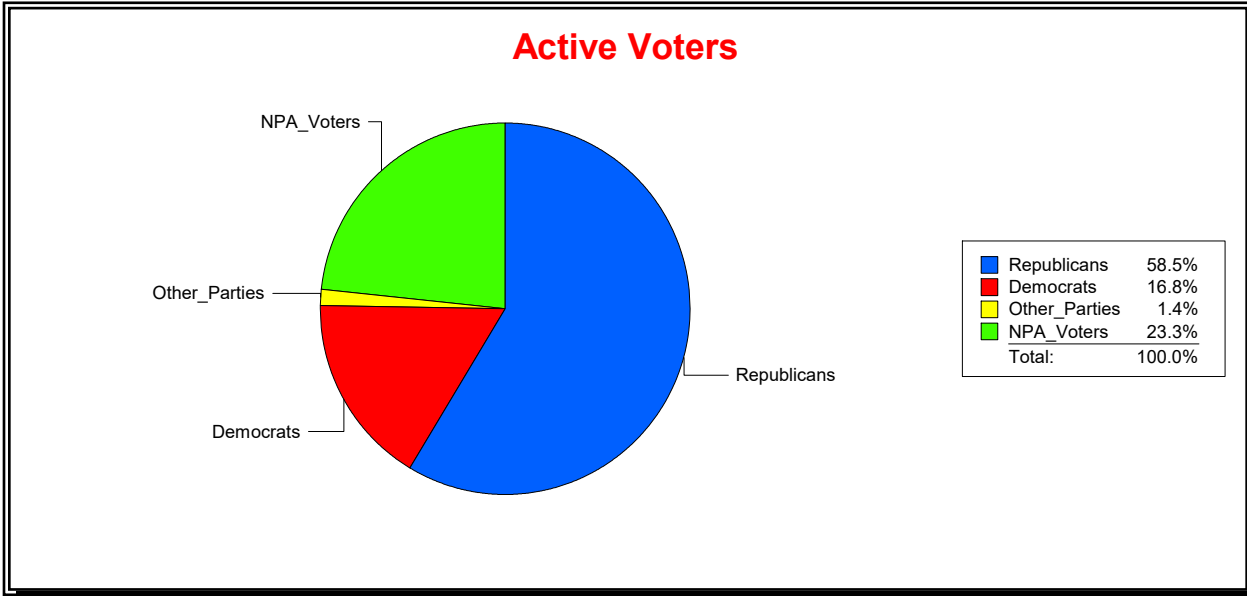

Ron Turner

Supervisor of Elections

Sarasota County, FL

Date 6/1/2023

Time 08:12 AM

Graphs of District Registration

Active Registered Voters

Inactive Voters

District	Total	Dems	Reps	NonP	Other	Total	Dems	Reps	NonP	Other
TOSCANA ISLES CDD	1,101	185	644	257	15	9	2	4	3	0