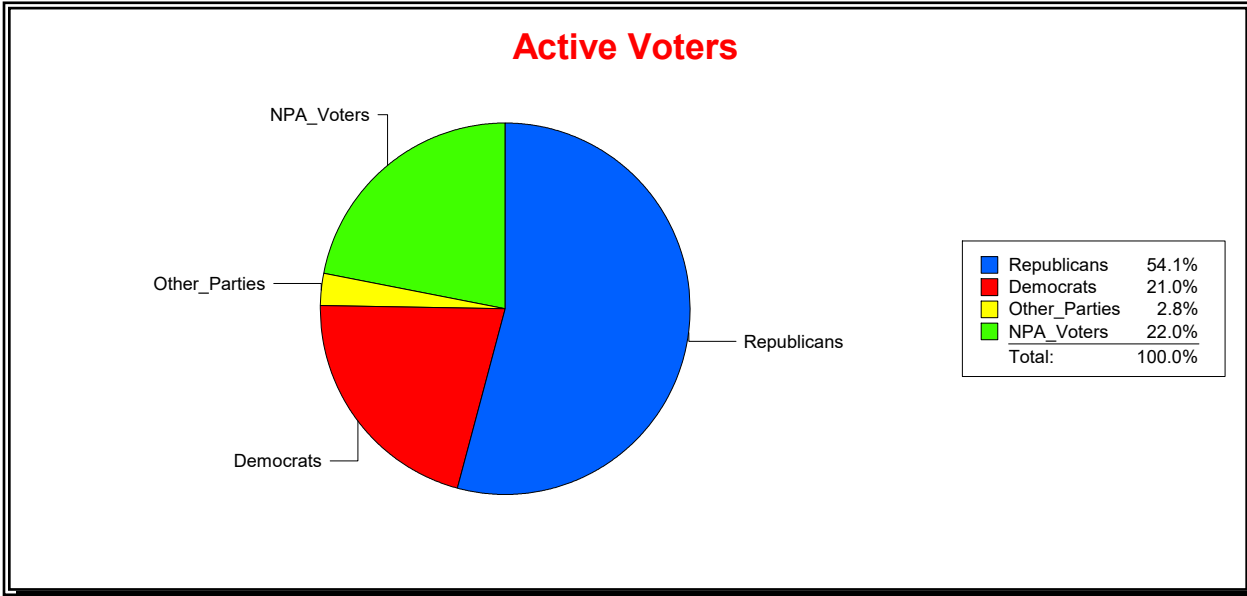

Ron Turner

Supervisor of Elections

Sarasota County, FL

Date 6/1/2023

Time 08:12 AM

Graphs of District Registration

Active Registered Voters

Inactive Voters

District	Total	Dems	Reps	NonP	Other	Total	Dems	Reps	NonP	Other
LONGBOAT KEY 1	1,483	312	803	326	42	84	26	37	20	1