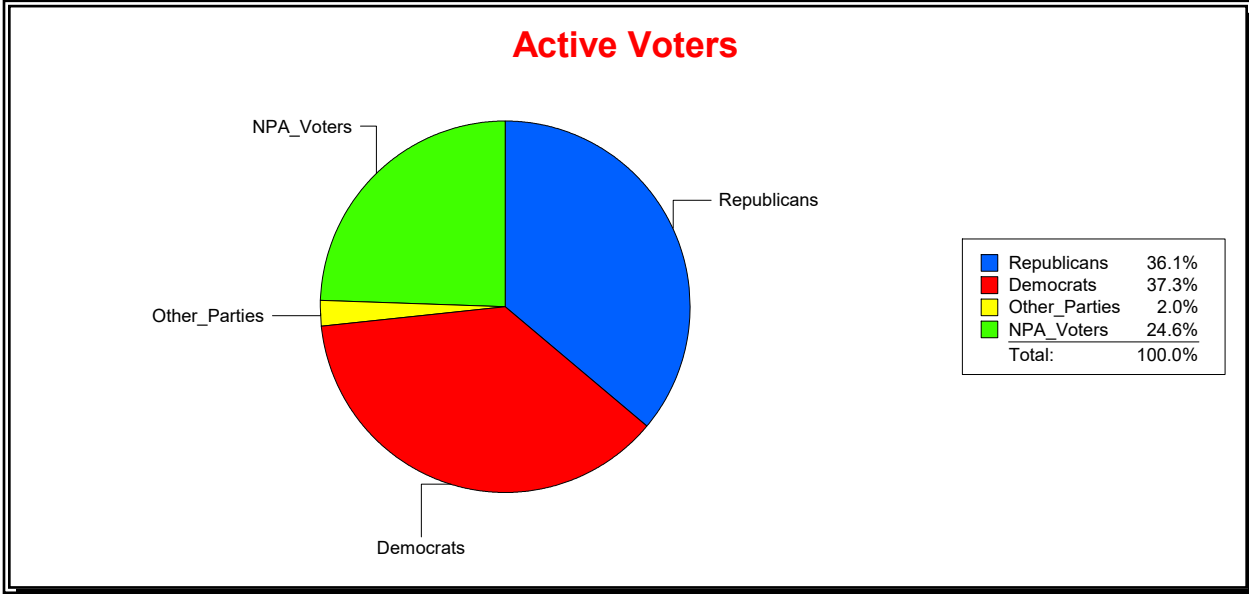

Ron Turner

Supervisor of Elections

Sarasota County, FL

Date 6/1/2023

Time 08:12 AM

Graphs of District Registration

Active Registered Voters

Inactive Voters

District	Total	Dems	Reps	NonP	Other	Total	Dems	Reps	NonP	Other
CNTY COMM DIST 2	66,154	24,683	23,885	16,243	1,343	4,575	1,735	1,355	1,416	69