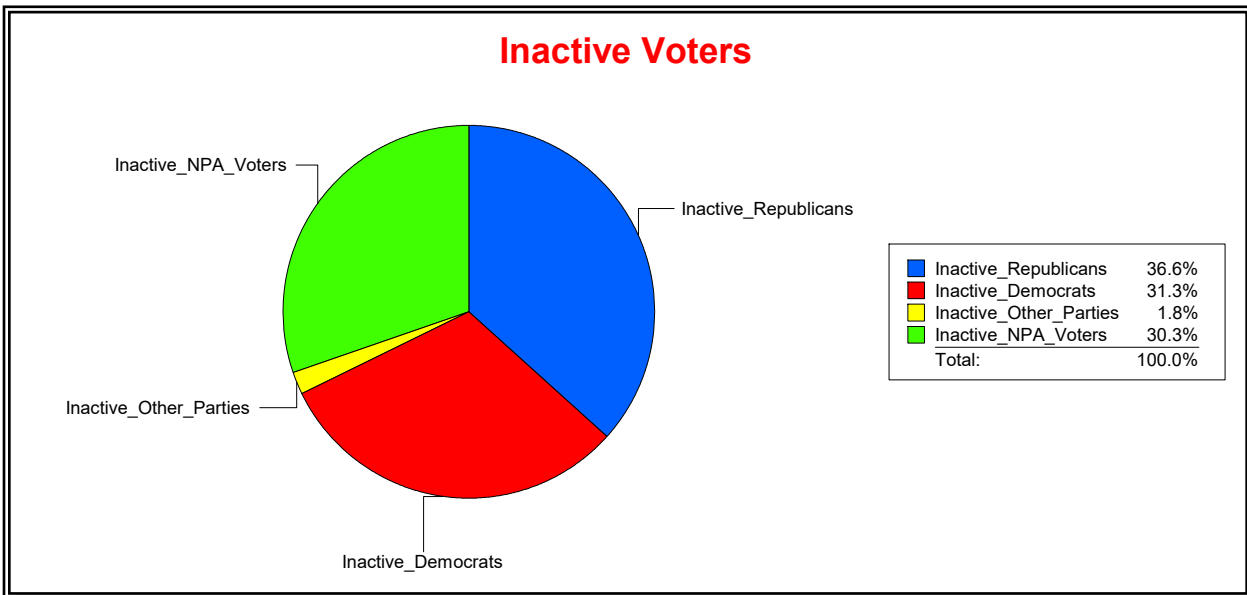

Ron Turner

Supervisor of Elections

Sarasota County, FL

Date 6/1/2023

Time 08:12 AM

Graphs of District Registration

Active Registered Voters

Inactive Voters

District	Total	Dems	Reps	NonP	Other	Total	Dems	Reps	NonP	Other
SOIL AND WATER DIST 4	74,349	20,621	33,553	18,680	1,495	3,659	1,147	1,338	1,107	67