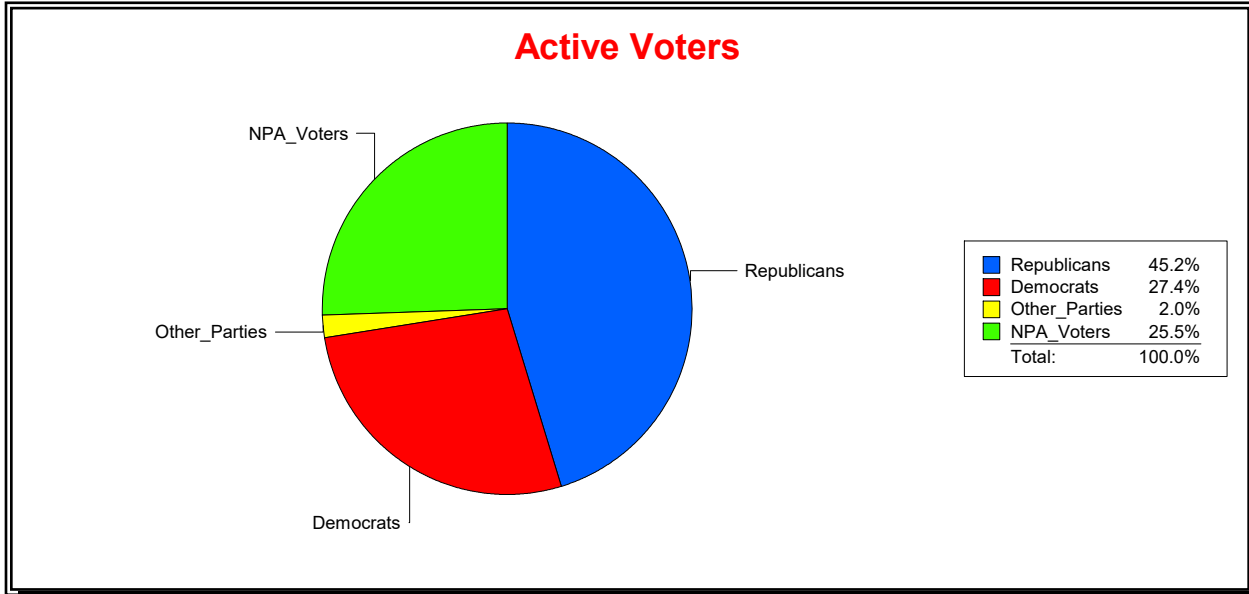

Ron Turner

Supervisor of Elections

Sarasota County, FL

Date 6/1/2023

Time 08:12 AM

Graphs of District Registration

Active Registered Voters

Inactive Voters

<u>District</u>	<u>Total</u>	<u>Dems</u>	<u>Reps</u>	<u>NonP</u>	<u>Other</u>	<u>Total</u>	<u>Dems</u>	<u>Reps</u>	<u>NonP</u>	<u>Other</u>
COUNTY	230,325	63,046	104,027	58,687	4,565	11,208	3,419	4,165	3,449	175