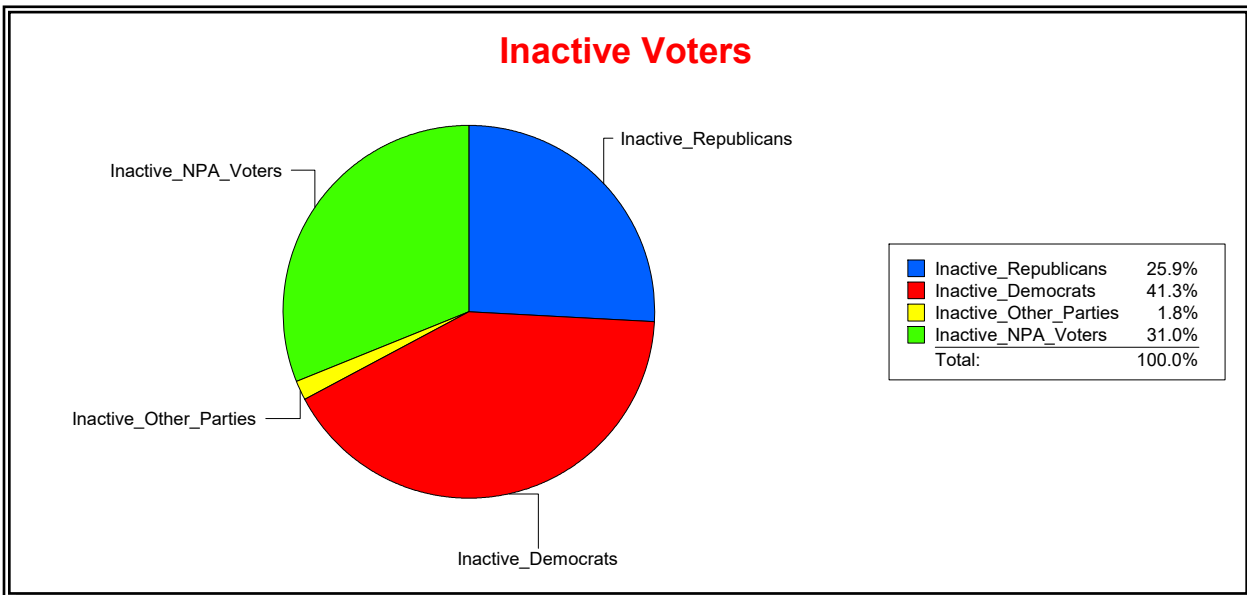

Ron Turner

Supervisor of Elections

Sarasota County, FL

Date 6/1/2023

Time 08:12 AM

Graphs of District Registration

Active Registered Voters

Inactive Voters

District	Total	Dems	Reps	NonP	Other	Total	Dems	Reps	NonP	Other
SARASOTA	39,343	15,925	12,556	10,017	845	3,074	1,269	796	954	55