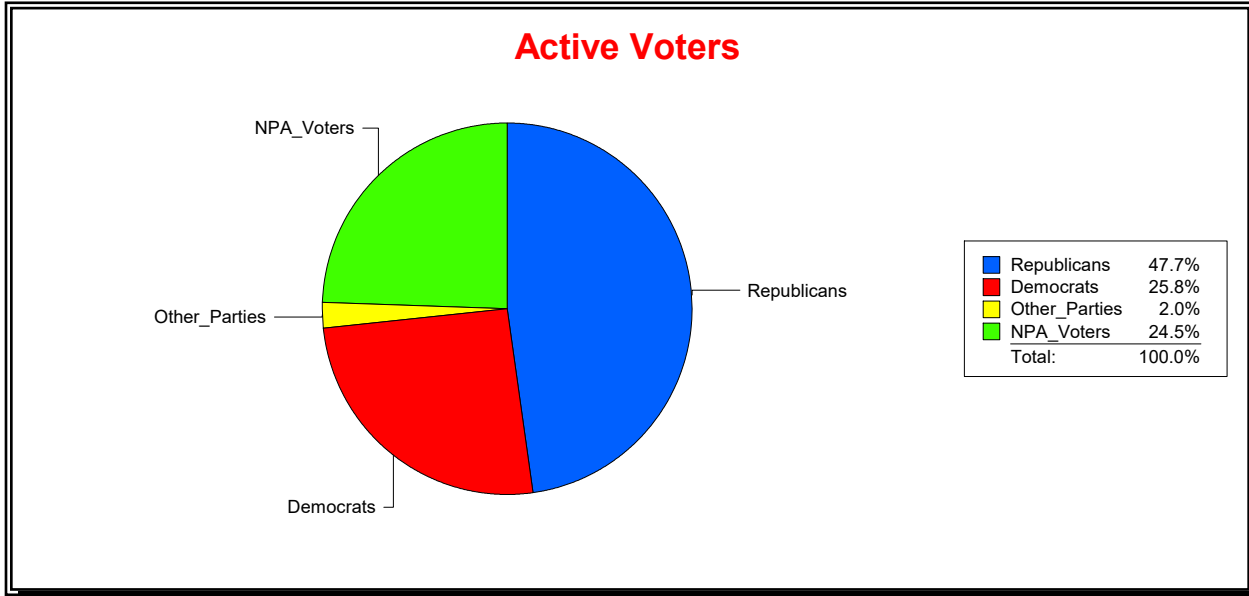

Ron Turner

Supervisor of Elections

Sarasota County, FL

Date 6/1/2023

Time 08:12 AM

Graphs of District Registration

District	Active Registered Voters					Inactive Voters				
	Total	Dems	Reps	NonP	Other	Total	Dems	Reps	NonP	Other
SCHOOL DIST 2	78,113	20,139	37,235	19,154	1,585	3,566	1,047	1,373	1,088	58