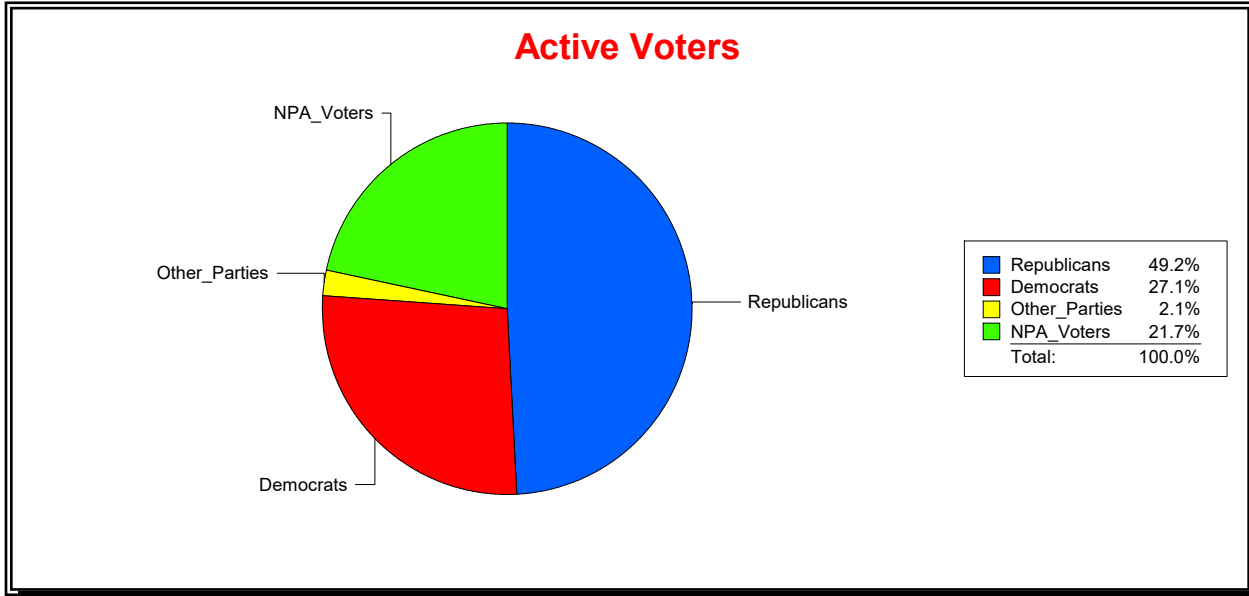

Ron Turner

Supervisor of Elections

Sarasota County, FL

Date 6/1/2023

Time 08:12 AM

Graphs of District Registration

Active Registered Voters

Inactive Voters

<u>District</u>	<u>Total</u>	<u>Dems</u>	<u>Reps</u>	<u>NonP</u>	<u>Other</u>	<u>Total</u>	<u>Dems</u>	<u>Reps</u>	<u>NonP</u>	<u>Other</u>
LONGBOAT KEY	4,752	1,286	2,336	1,032	98	240	76	108	55	1