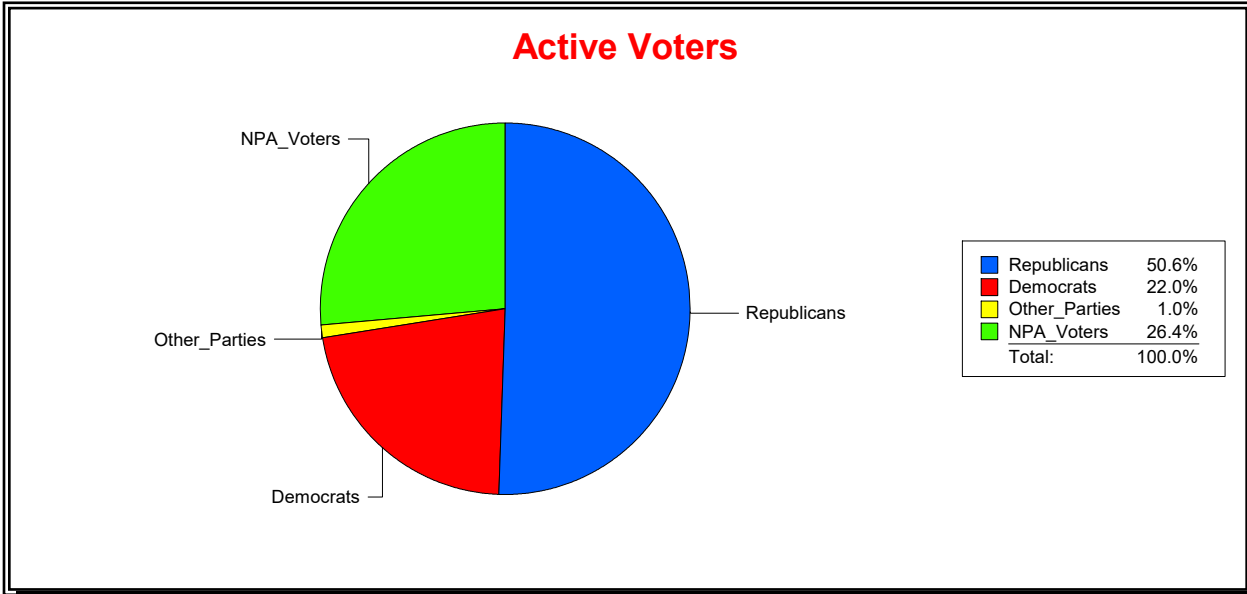

Ron Turner

Supervisor of Elections

Sarasota County, FL

Date 6/1/2023

Time 08:12 AM

Graphs of District Registration

Active Registered Voters

Inactive Voters

District	Total	Dems	Reps	NonP	Other	Total	Dems	Reps	NonP	Other
BOBCAT TRAIL CDD	813	179	411	215	8	31	9	17	4	1