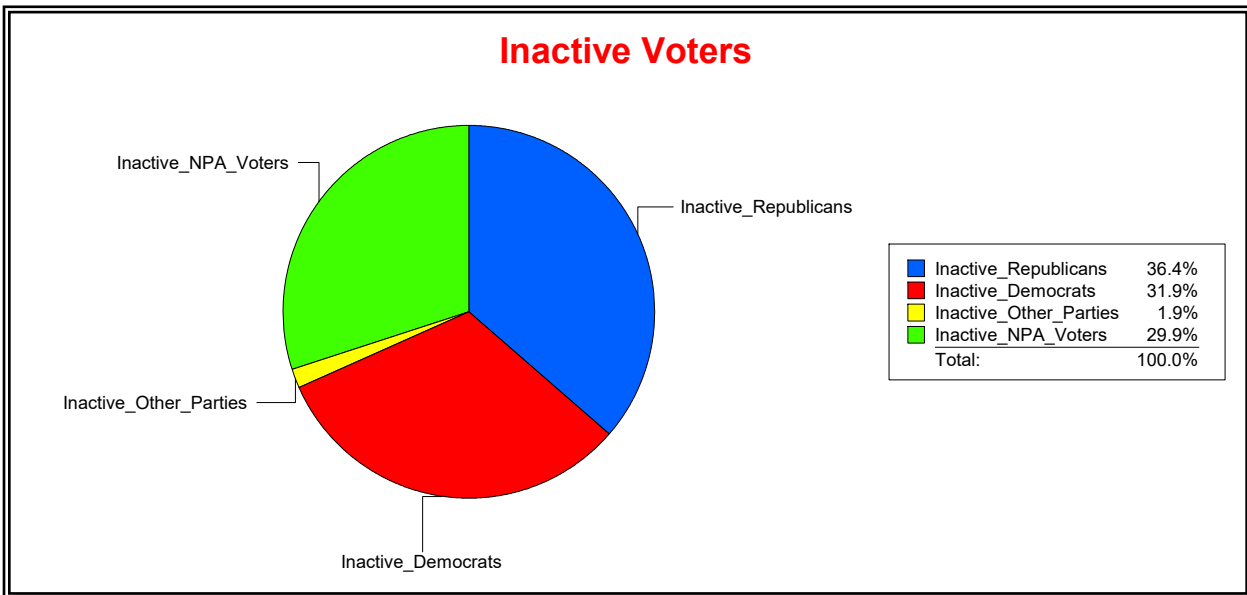

Ron Turner

Supervisor of Elections

Sarasota County, FL

Date 6/1/2023

Time 08:12 AM

Graphs of District Registration

Active Registered Voters

Inactive Voters

District	Total	Dems	Reps	NonP	Other	Total	Dems	Reps	NonP	Other
SOIL AND WATER DIST 1	70,874	19,744	31,832	17,771	1,527	3,237	1,031	1,177	967	62