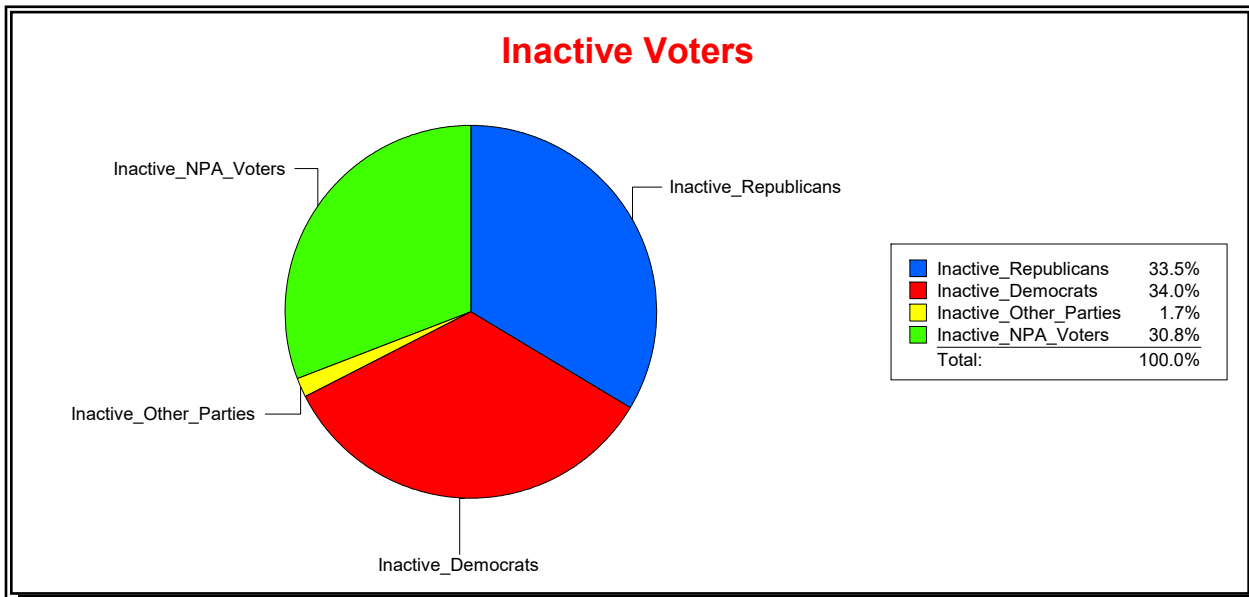

Ron Turner

Supervisor of Elections

Sarasota County, FL

Date 6/1/2023

Time 08:12 AM

Graphs of District Registration

Active Registered Voters

Inactive Voters

District	Total	Dems	Reps	NonP	Other	Total	Dems	Reps	NonP	Other
STATE HOUSE DIST 73	148,686	46,934	61,509	37,297	2,946	8,846	3,010	2,967	2,723	146