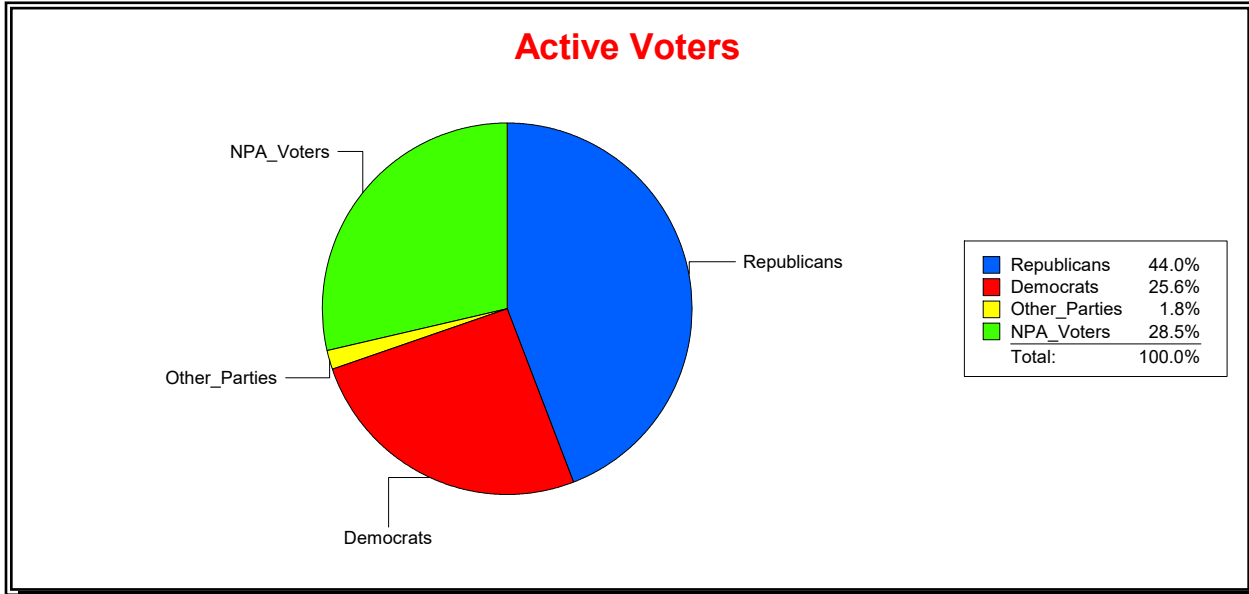

Ron Turner

Supervisor of Elections

Sarasota County, FL

Date 6/1/2023

Time 08:12 AM

Graphs of District Registration

Active Registered Voters

Inactive Voters

<u>District</u>	<u>Total</u>	<u>Dems</u>	<u>Reps</u>	<u>NonP</u>	<u>Other</u>	<u>Total</u>	<u>Dems</u>	<u>Reps</u>	<u>NonP</u>	<u>Other</u>
NORTH PORT DIST 4	9,346	2,395	4,116	2,666	169	403	117	148	130	8