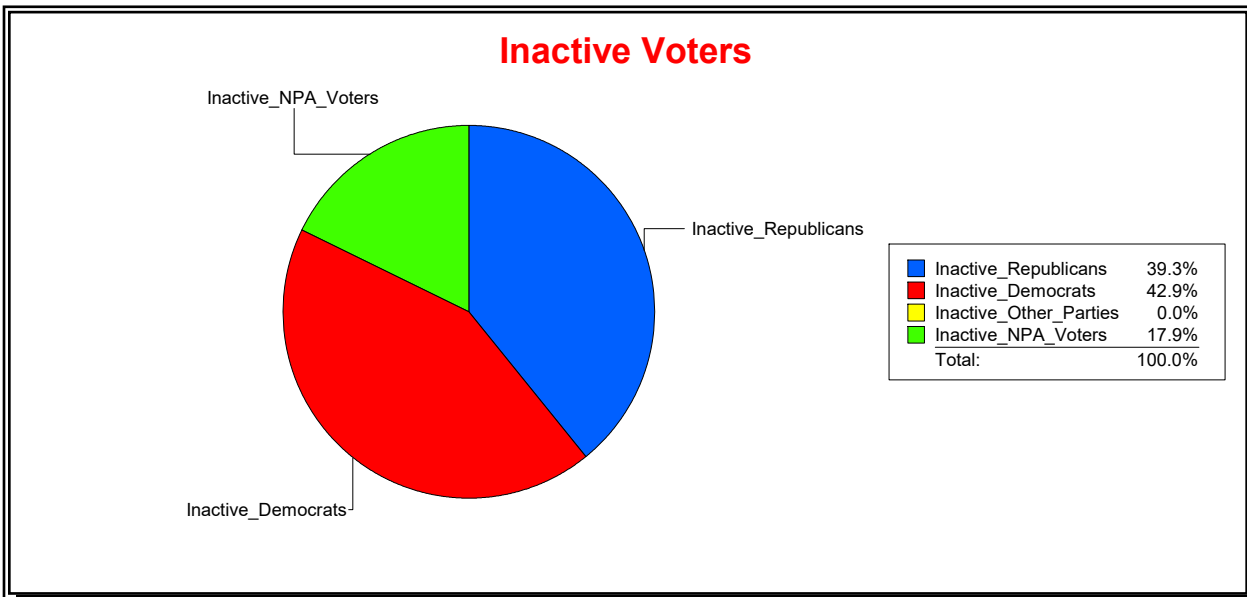

Ron Turner

Supervisor of Elections

Sarasota County, FL

Date 6/1/2023

Time 08:12 AM

Graphs of District Registration

Active Registered Voters

Inactive Voters

District	Total	Dems	Reps	NonP	Other	Total	Dems	Reps	NonP	Other
HLDY PK PK & REC DIST	600	179	239	172	10	28	12	11	5	0