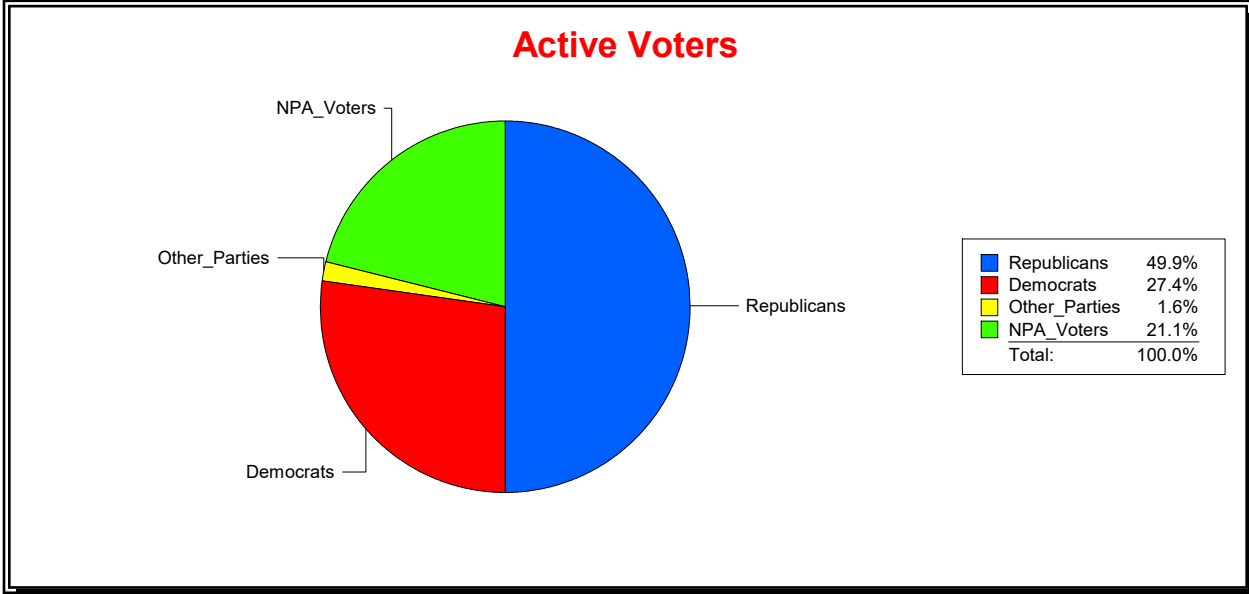

Date 6/1/2023

Time 08:12 AM

Graphs of District Registration

Active Registered Voters

Inactive Voters

District	Total	Dems	Reps	NonP	Other	Total	Dems	Reps	NonP	Other
LBK DISTRICT 3	1,512	415	754	319	24	68	20	32	16	0