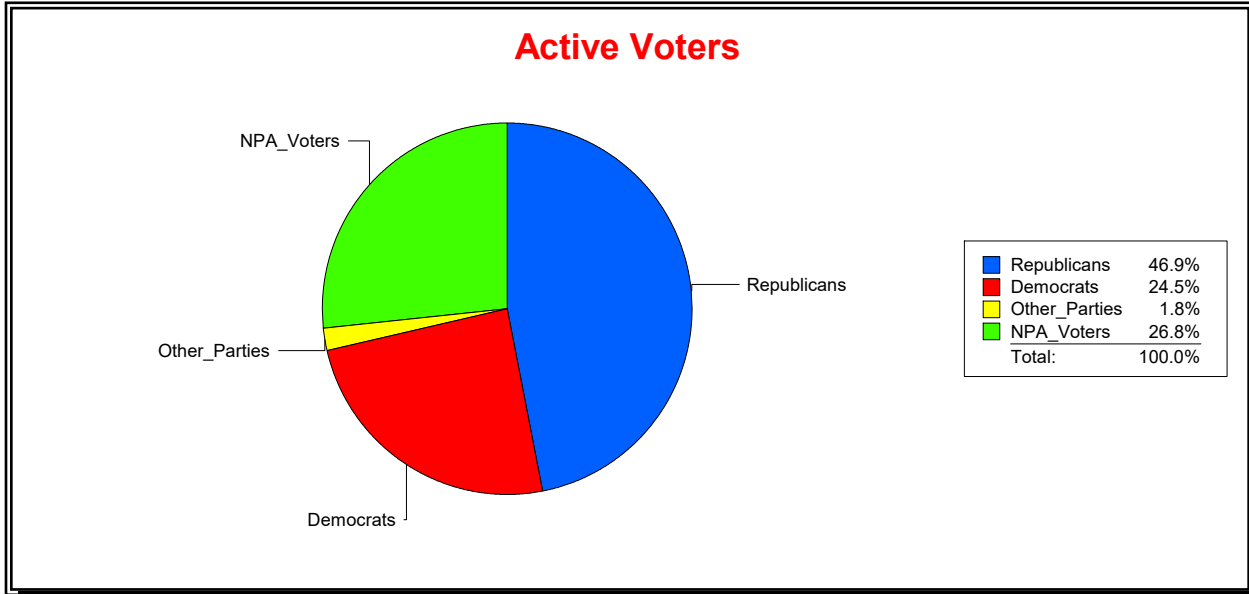

Ron Turner

Supervisor of Elections

Sarasota County, FL

Date 6/1/2023

Time 08:12 AM

Graphs of District Registration

Active Registered Voters

Inactive Voters

District	Total	Dems	Reps	NonP	Other	Total	Dems	Reps	NonP	Other
CNTY COMM DIST 3	76,001	18,642	35,652	20,347	1,360	3,397	936	1,328	1,090	43