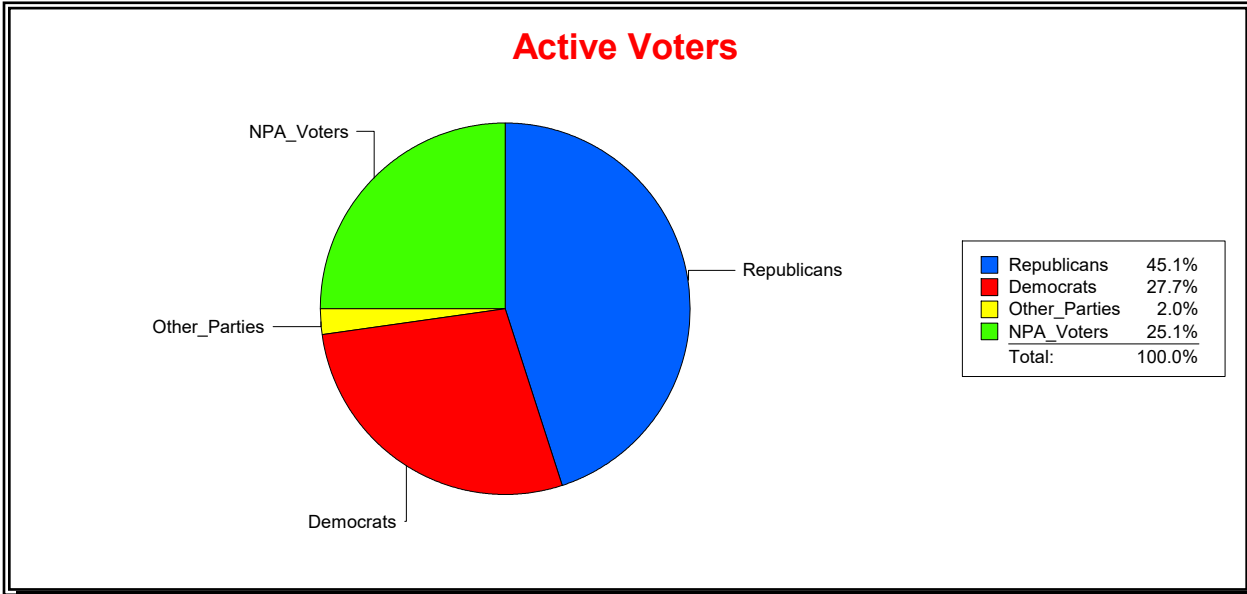

Ron Turner

Supervisor of Elections

Sarasota County, FL

Date 6/1/2023

Time 08:12 AM

Graphs of District Registration

Active Registered Voters

Inactive Voters

District	Total	Dems	Reps	NonP	Other	Total	Dems	Reps	NonP	Other
SOIL AND WATER DIST 4	74,349	20,621	33,553	18,680	1,495	3,659	1,147	1,338	1,107	67