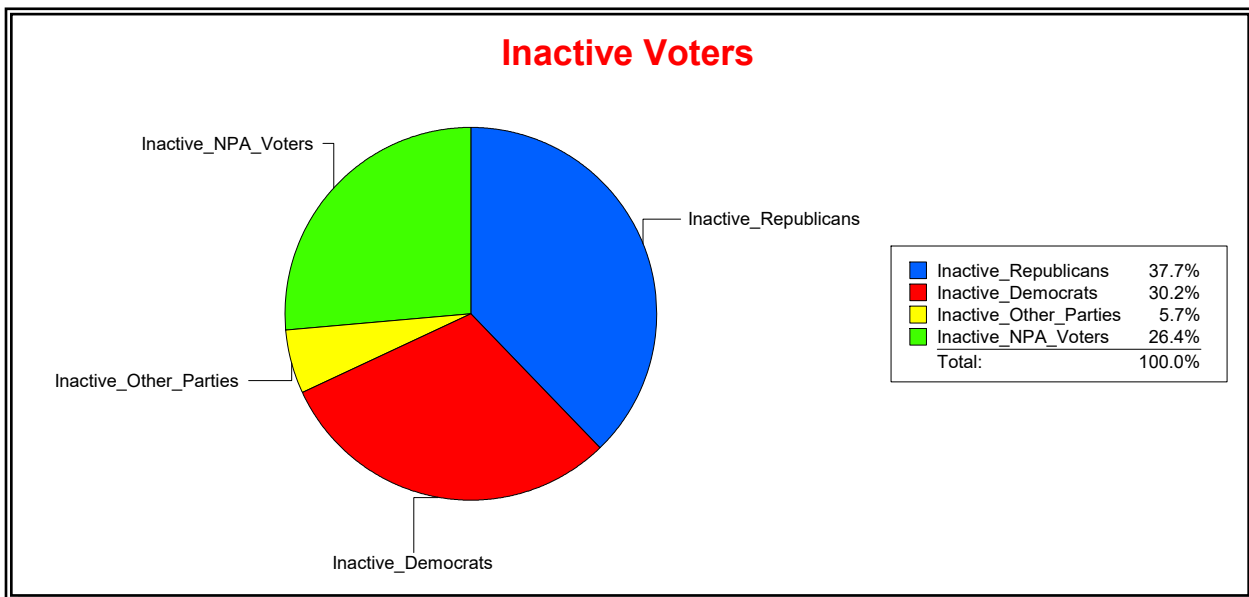

Date 6/1/2023

Time 08:12 AM

Graphs of District Registration

Active Registered Voters

Inactive Voters

District	Total	Dems	Reps	NonP	Other	Total	Dems	Reps	NonP	Other
LAKWOOD RANCH CDD	1,917	419	952	488	58	53	16	20	14	3