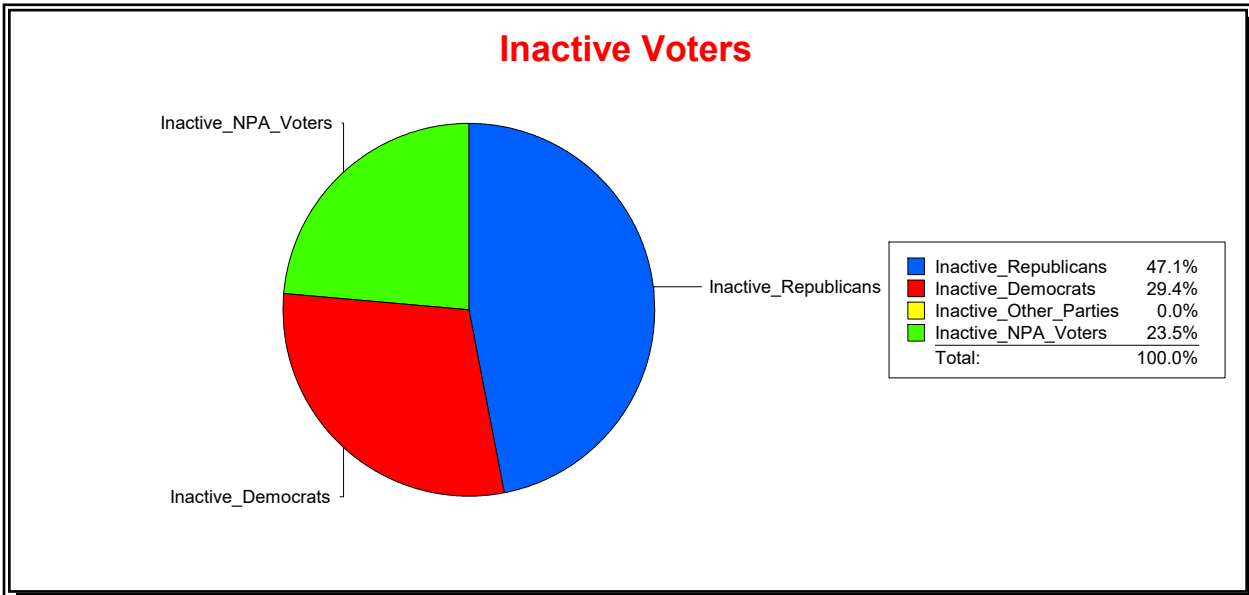

Date 6/1/2023

Time 08:12 AM

Graphs of District Registration

Active Registered Voters

Inactive Voters

District	Total	Dems	Reps	NonP	Other	Total	Dems	Reps	NonP	Other
LBK DISTRICT 3	1,512	415	754	319	24	68	20	32	16	0