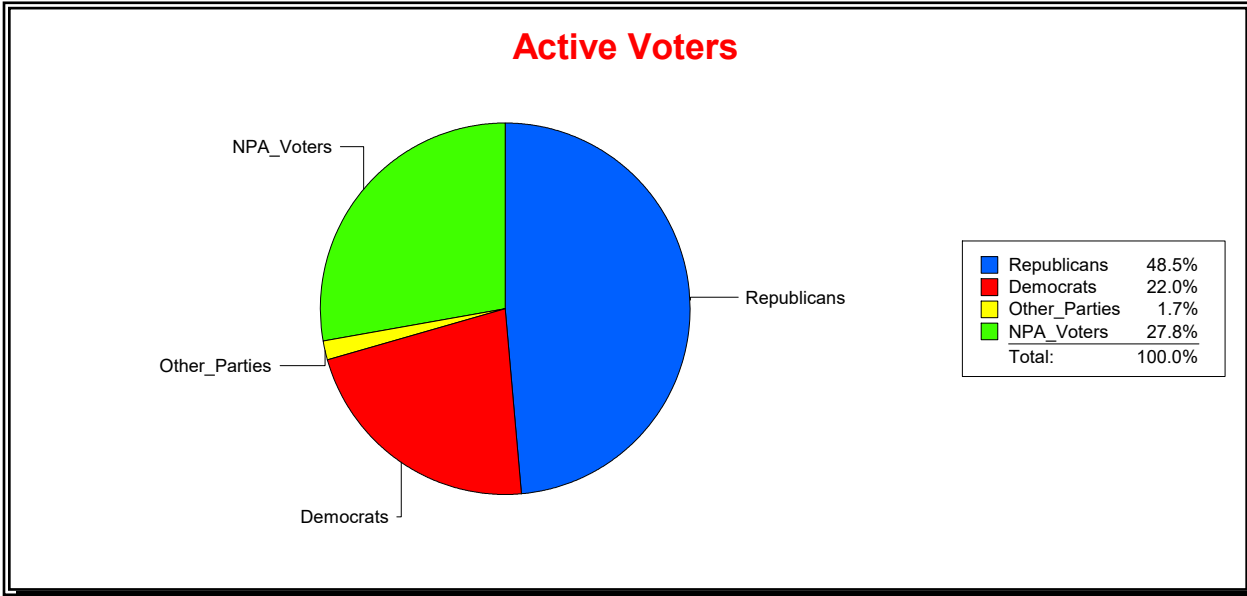

Ron Turner

Supervisor of Elections

Sarasota County, FL

Date 6/1/2023

Time 08:12 AM

Graphs of District Registration

Active Registered Voters

Inactive Voters

District	Total	Dems	Reps	NonP	Other	Total	Dems	Reps	NonP	Other
LAKESIDE PLANT CDD	929	204	451	258	16	46	11	14	20	1