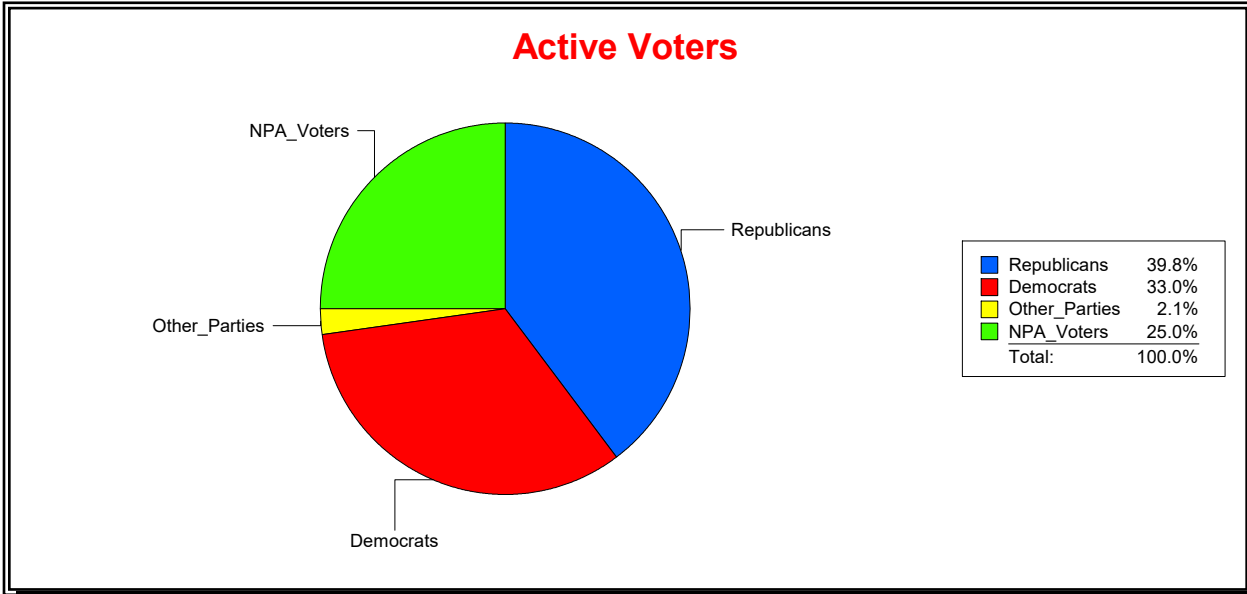

Ron Turner

Supervisor of Elections

Sarasota County, FL

Date 6/1/2023

Time 08:12 AM

Graphs of District Registration

Active Registered Voters

Inactive Voters

<u>District</u>	<u>Total</u>	<u>Dems</u>	<u>Reps</u>	<u>NonP</u>	<u>Other</u>	<u>Total</u>	<u>Dems</u>	<u>Reps</u>	<u>NonP</u>	<u>Other</u>
HOSPITAL BOARD NORTH	108,324	35,768	43,147	27,090	2,319	6,338	2,301	1,989	1,937	111