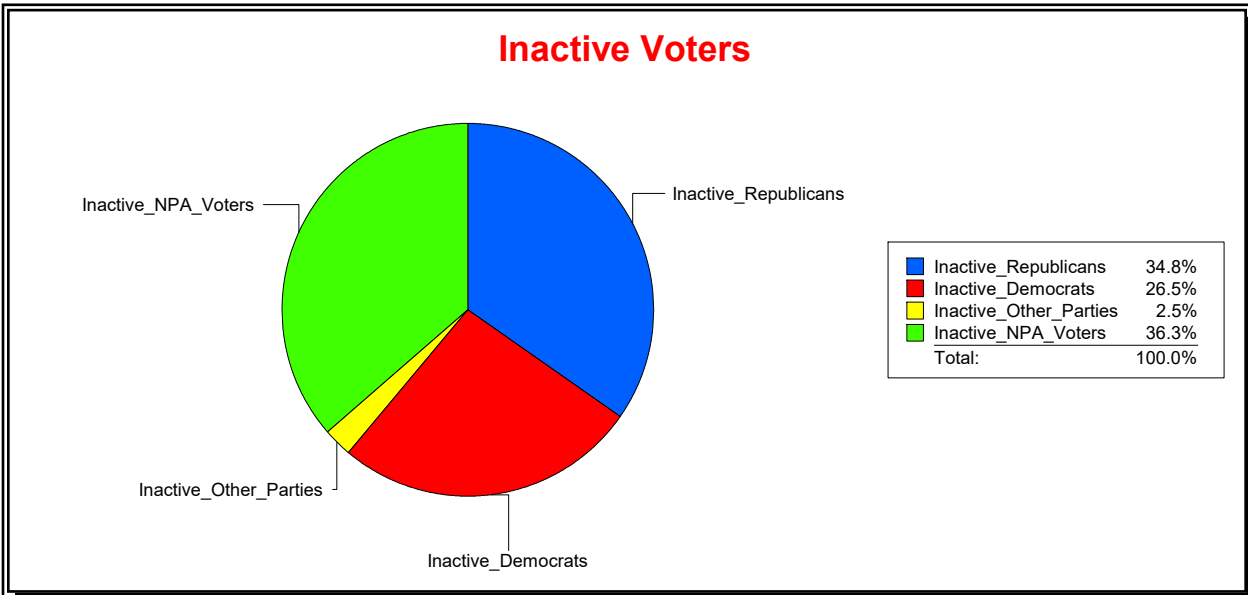

Ron Turner

Supervisor of Elections

Sarasota County, FL

Date 6/1/2023

Time 08:12 AM

Graphs of District Registration

Active Registered Voters

Inactive Voters

<u>District</u>	<u>Total</u>	<u>Dems</u>	<u>Reps</u>	<u>NonP</u>	<u>Other</u>	<u>Total</u>	<u>Dems</u>	<u>Reps</u>	<u>NonP</u>	<u>Other</u>
NORTH PORT 1	11,093	2,537	4,985	3,336	235	446	118	155	162	11