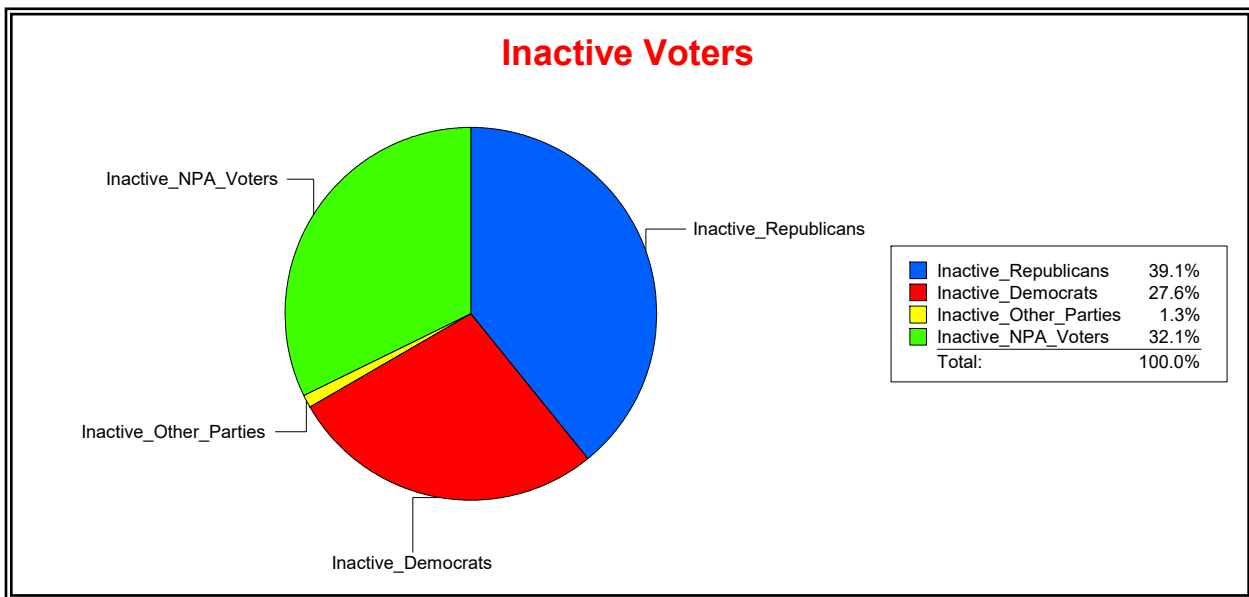

Ron Turner

Supervisor of Elections

Sarasota County, FL

Date 6/1/2023

Time 08:12 AM

Graphs of District Registration

Active Registered Voters

Inactive Voters

District	Total	Dems	Reps	NonP	Other	Total	Dems	Reps	NonP	Other
SOIL AND WATER DIST 3	76,001	18,642	35,652	20,347	1,360	3,397	936	1,328	1,090	43