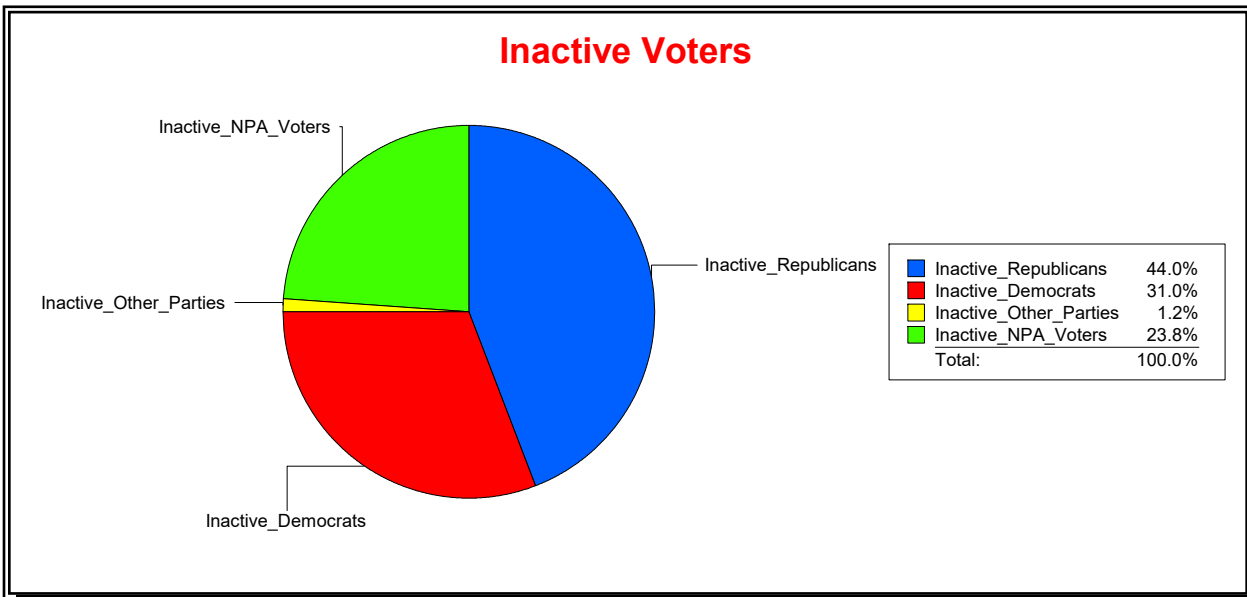

Ron Turner

Supervisor of Elections

Sarasota County, FL

Date 6/1/2023

Time 08:12 AM

Graphs of District Registration

Active Registered Voters

Inactive Voters

District	Total	Dems	Reps	NonP	Other	Total	Dems	Reps	NonP	Other
LONGBOAT KEY 1	1,483	312	803	326	42	84	26	37	20	1