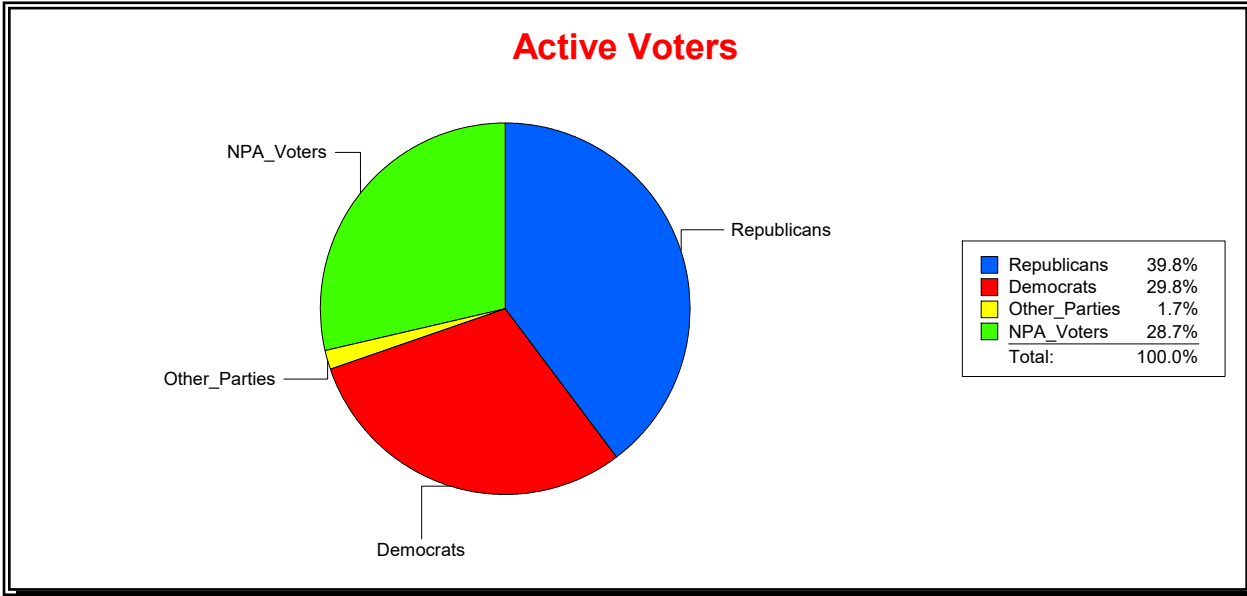

Ron Turner

Supervisor of Elections

Sarasota County, FL

Date 6/1/2023

Time 08:12 AM

Graphs of District Registration

Active Registered Voters

Inactive Voters

District	Total	Dems	Reps	NonP	Other	Total	Dems	Reps	NonP	Other
HLDY PK PK & REC DIST	600	179	239	172	10	28	12	11	5	0