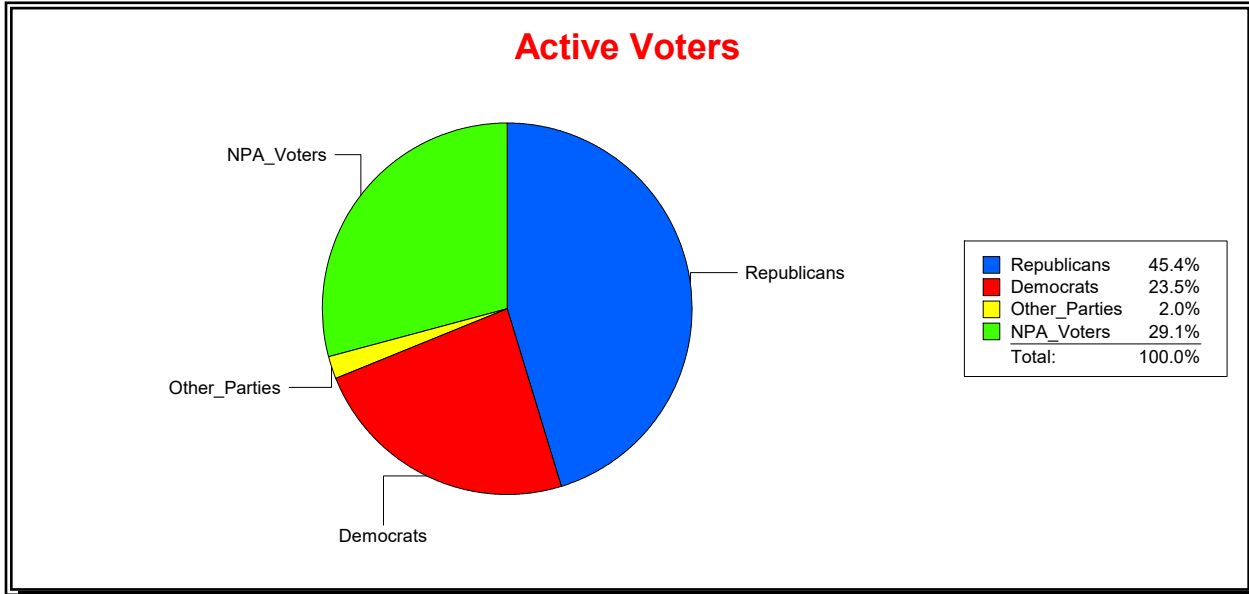

Ron Turner

Supervisor of Elections

Sarasota County, FL

Date 6/1/2023

Time 08:12 AM

Graphs of District Registration

Active Registered Voters

Inactive Voters

District	Total	Dems	Reps	NonP	Other	Total	Dems	Reps	NonP	Other
SOIL AND WATER DIST 5	72,256	16,997	32,809	20,998	1,452	3,350	915	1,251	1,131	53