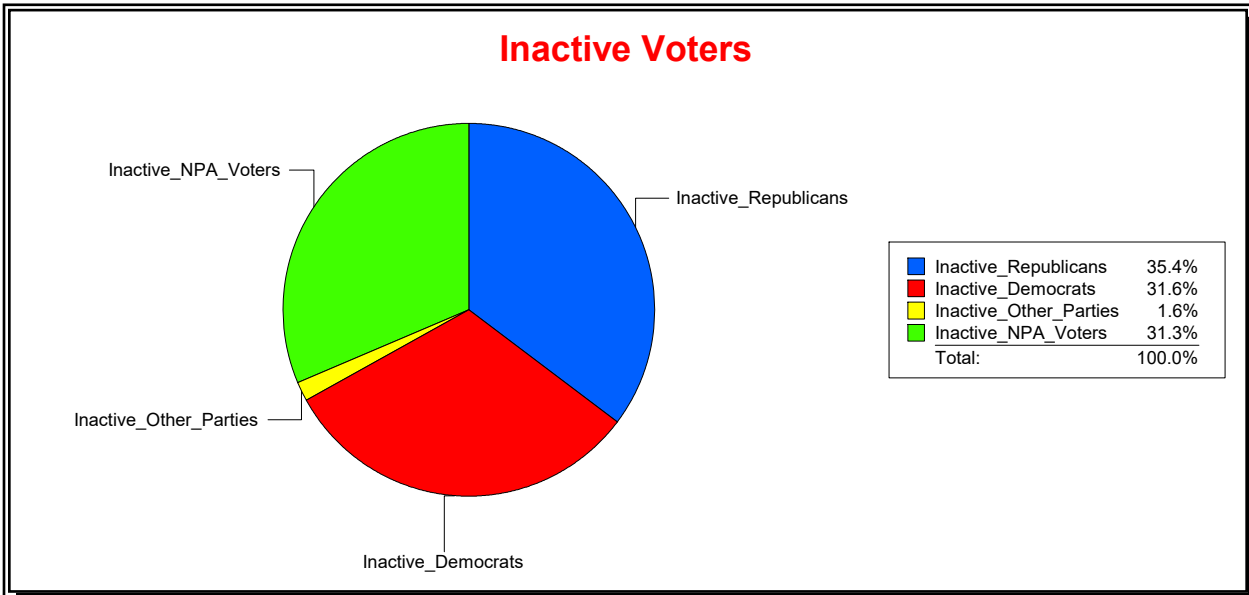

District	Total	Dems	Reps	NonP	Other	Total	Dems	Reps	NonP	Other
17TH CONGRESS DIST	359,634	100,687	157,731	94,039	7,177	18,218	5,764	6,449	5,711	294

Ron Turner

Supervisor of Elections

Sarasota County, FL

Date 6/1/2023