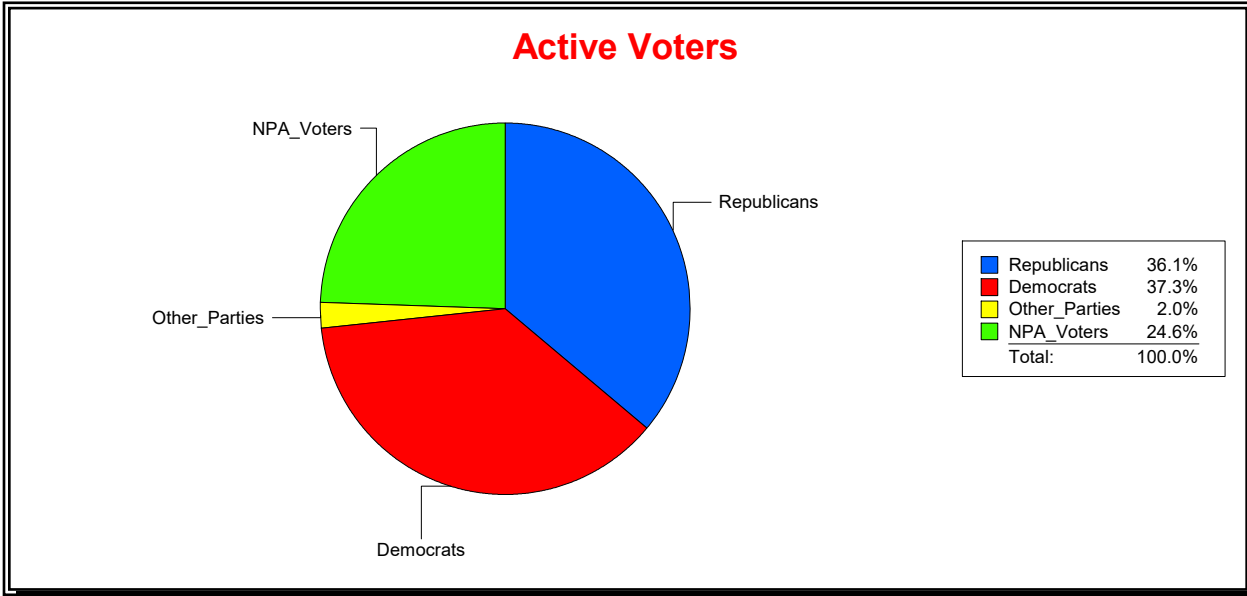

Ron Turner

Supervisor of Elections

Sarasota County, FL

Date 6/1/2023

Time 08:12 AM

Graphs of District Registration

Active Registered Voters

Inactive Voters

District	Total	Dems	Reps	NonP	Other	Total	Dems	Reps	NonP	Other
SOIL AND WATER DIST 2	66,154	24,683	23,885	16,243	1,343	4,575	1,735	1,355	1,416	69