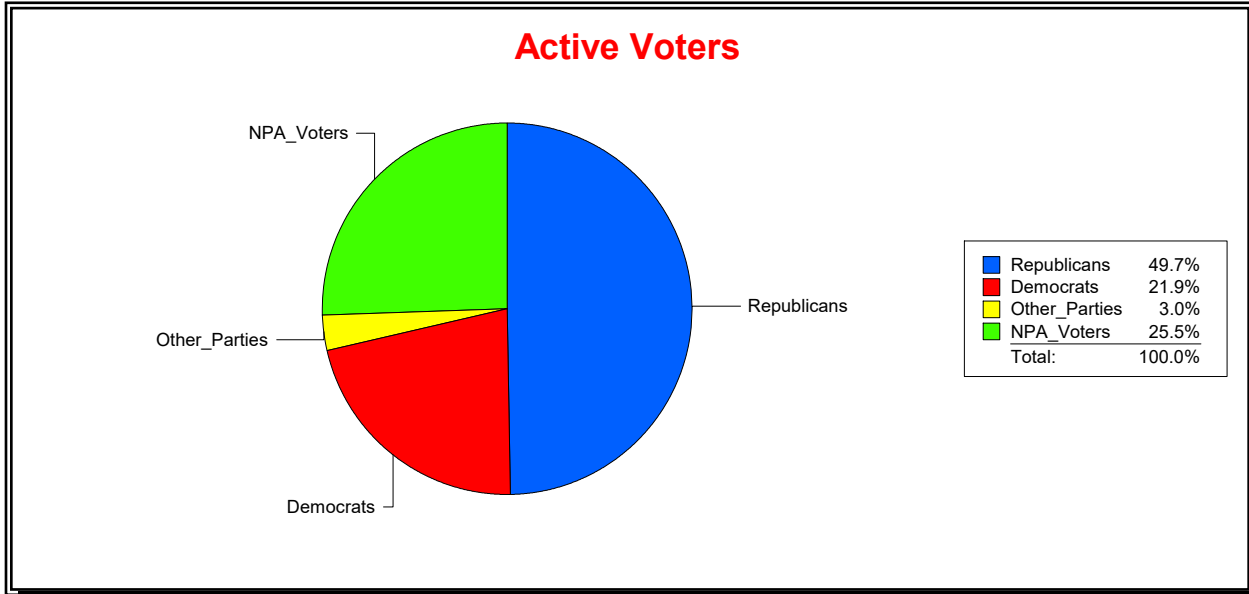

Date 6/1/2023

Time 08:12 AM

Graphs of District Registration

Active Registered Voters

Inactive Voters

District	Total	Dems	Reps	NonP	Other	Total	Dems	Reps	NonP	Other
LAKWOOD RANCH CDD	1,917	419	952	488	58	53	16	20	14	3