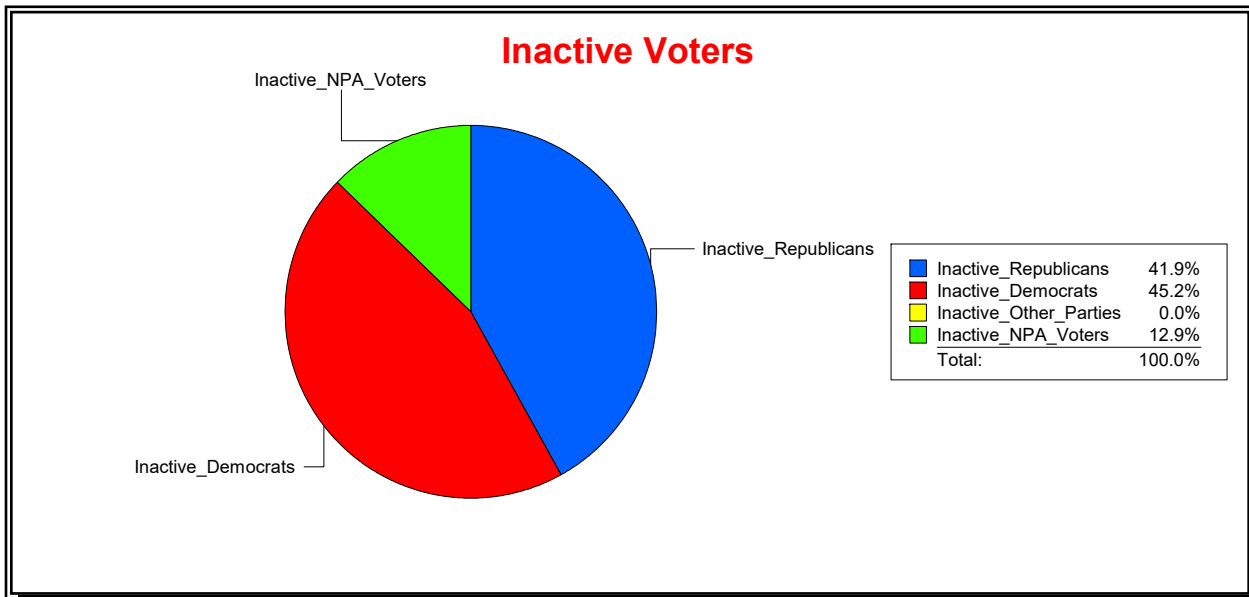

Ron Turner

Supervisor of Elections

Sarasota County, FL

Date 6/1/2023

Time 08:12 AM

Graphs of District Registration

Active Registered Voters

Inactive Voters

District	Total	Dems	Reps	NonP	Other	Total	Dems	Reps	NonP	Other
TRI-PAR PK & REC DIST	565	165	271	122	7	31	14	13	4	0