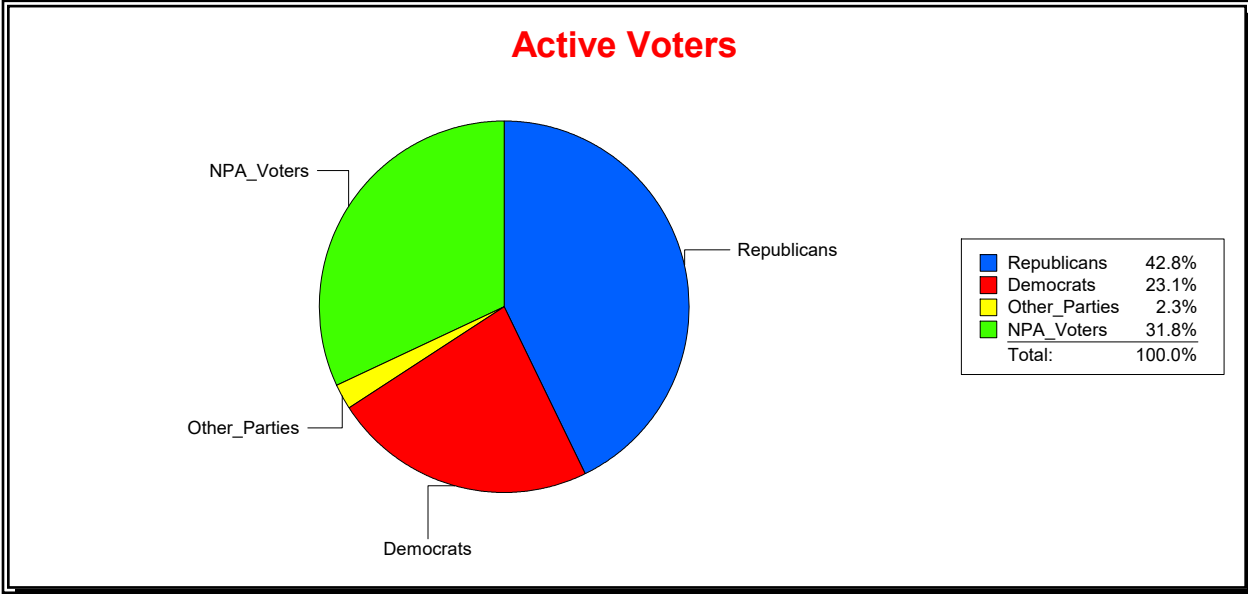

Ron Turner

Supervisor of Elections

Sarasota County, FL

Date 6/1/2023

Time 08:12 AM

Graphs of District Registration

Active Registered Voters

Inactive Voters

District	Total	Dems	Reps	NonP	Other	Total	Dems	Reps	NonP	Other
NORTH PORT 3	10,790	2,495	4,613	3,436	246	531	125	197	206	3