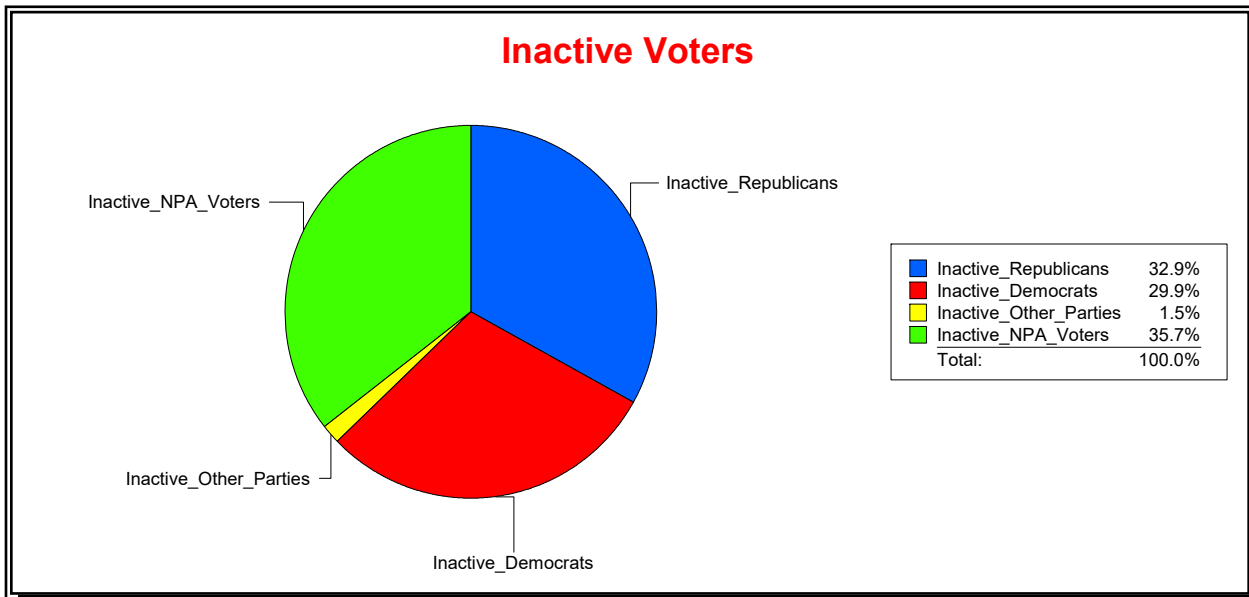

Supervisor of Elections

Sarasota County, FL

Date 6/1/2023

Time 08:12 AM

Graphs of District Registration

District	Active Registered Voters					Inactive Voters				
	Total	Dems	Reps	NonP	Other	Total	Dems	Reps	NonP	Other
NORTH PORT 5	17,634	4,124	8,160	5,012	338	656	196	216	234	10