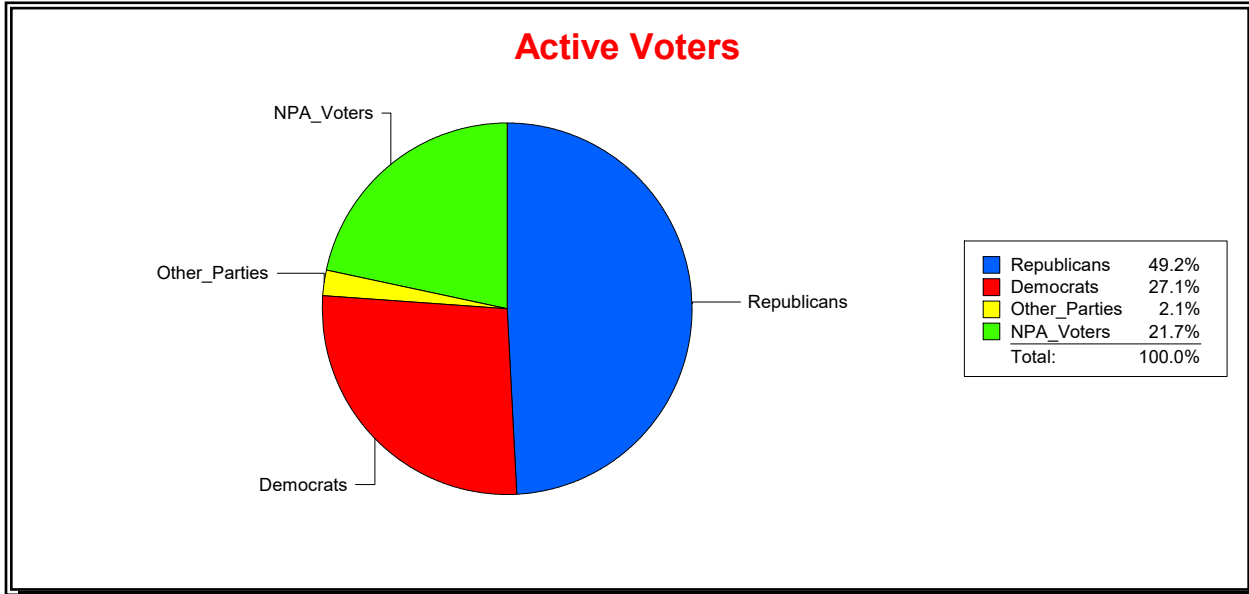

Ron Turner

Supervisor of Elections

Sarasota County, FL

Date 6/1/2023

Time 08:12 AM

Graphs of District Registration

Active Registered Voters

Inactive Voters

<u>District</u>	<u>Total</u>	<u>Dems</u>	<u>Reps</u>	<u>NonP</u>	<u>Other</u>	<u>Total</u>	<u>Dems</u>	<u>Reps</u>	<u>NonP</u>	<u>Other</u>
LONGBOAT KEY	4,752	1,286	2,336	1,032	98	240	76	108	55	1