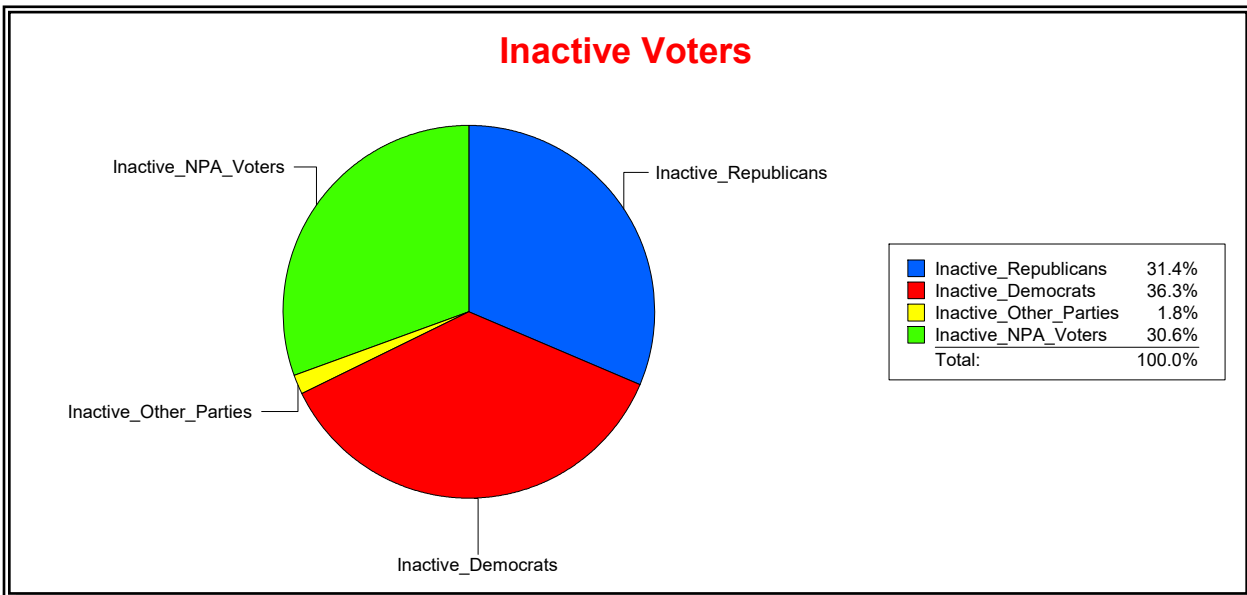

Ron Turner

Supervisor of Elections

Sarasota County, FL

Date 6/1/2023

Time 08:12 AM

Graphs of District Registration

Active Registered Voters

Inactive Voters

<u>District</u>	<u>Total</u>	<u>Dems</u>	<u>Reps</u>	<u>NonP</u>	<u>Other</u>	<u>Total</u>	<u>Dems</u>	<u>Reps</u>	<u>NonP</u>	<u>Other</u>
HOSPITAL BOARD NORTH	108,324	35,768	43,147	27,090	2,319	6,338	2,301	1,989	1,937	111