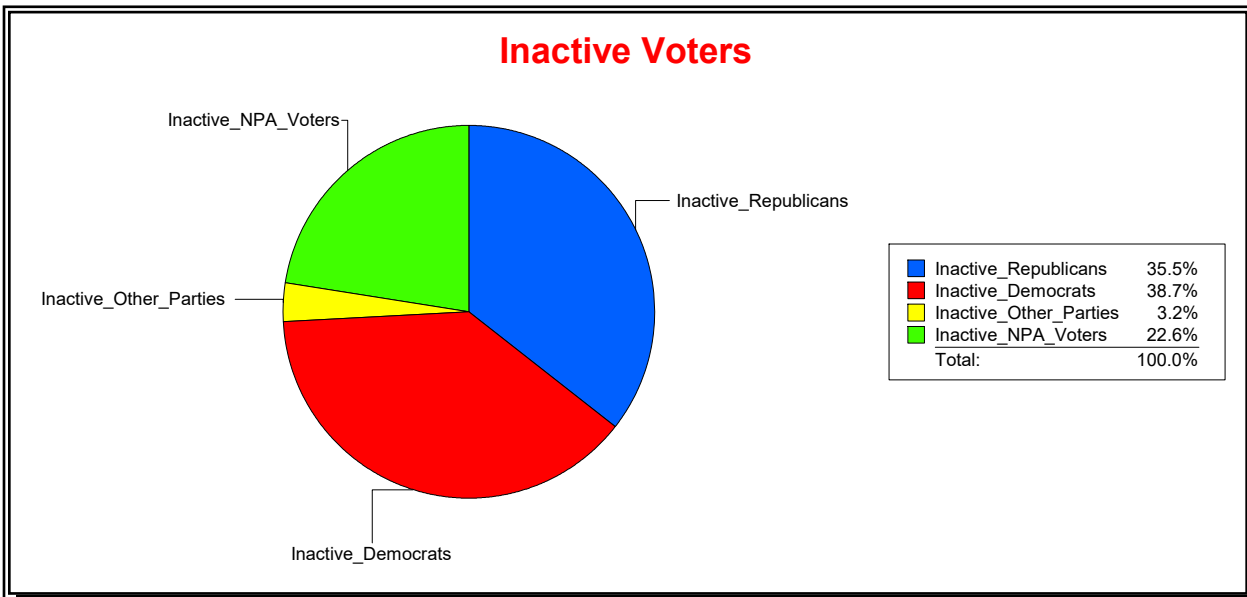

Ron Turner

Supervisor of Elections

Sarasota County, FL

Date 6/1/2023

Time 08:12 AM

Graphs of District Registration

Active Registered Voters

Inactive Voters

<u>District</u>	<u>Total</u>	<u>Dems</u>	<u>Reps</u>	<u>NonP</u>	<u>Other</u>	<u>Total</u>	<u>Dems</u>	<u>Reps</u>	<u>NonP</u>	<u>Other</u>
WOODLANDS CDD	1,695	345	838	473	39	31	12	11	7	1