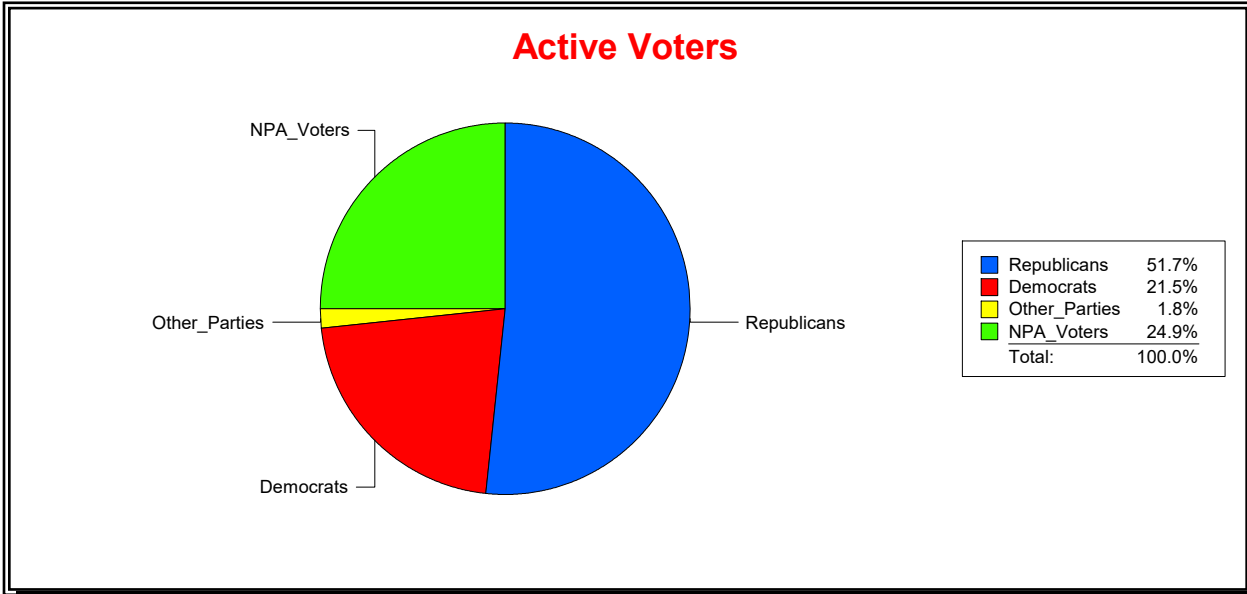

Sarasota County, FL

Date 6/1/2023

Time 08:12 AM

Graphs of District Registration

Active Registered Voters

Inactive Voters

<u>District</u>	<u>Total</u>	<u>Dems</u>	<u>Reps</u>	<u>NonP</u>	<u>Other</u>	<u>Total</u>	<u>Dems</u>	<u>Reps</u>	<u>NonP</u>	<u>Other</u>
WEST VILLAGES CDD	8,098	1,742	4,188	2,020	148	142	41	52	48	1