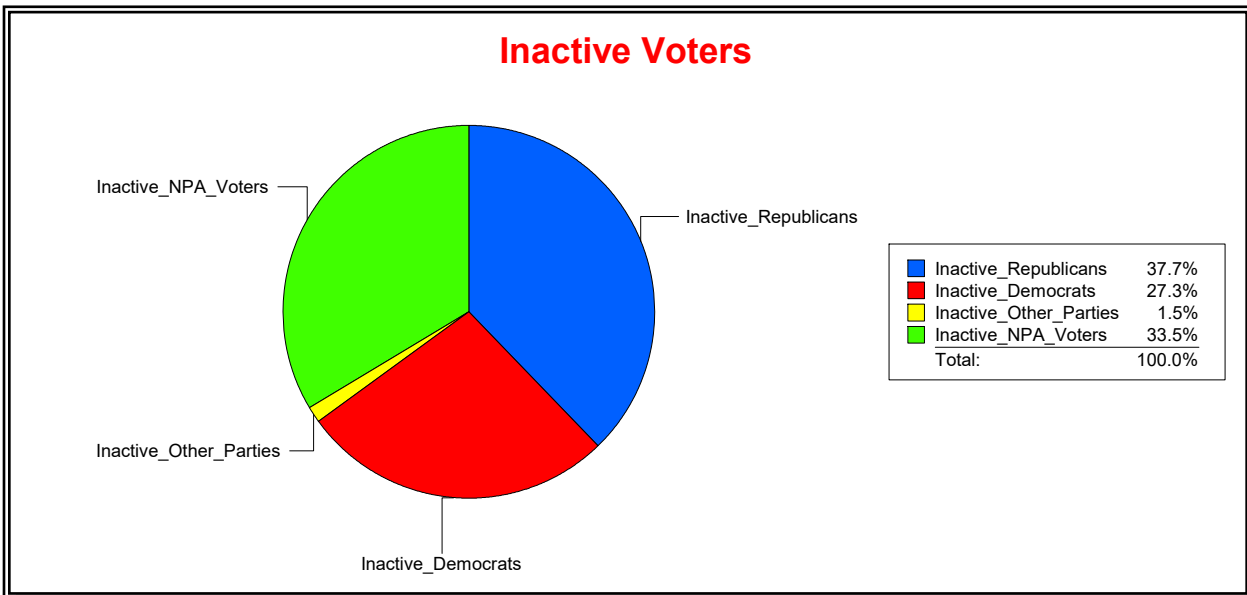

District	Total	Dems	Reps	NonP	Other	Total	Dems	Reps	NonP	Other
HOSPITAL BOARD SOUTH	129,318	30,891	59,523	36,410	2,494	5,869	1,604	2,210	1,967	88

Ron Turner

Supervisor of Elections

Sarasota County, FL

Date 6/1/2023