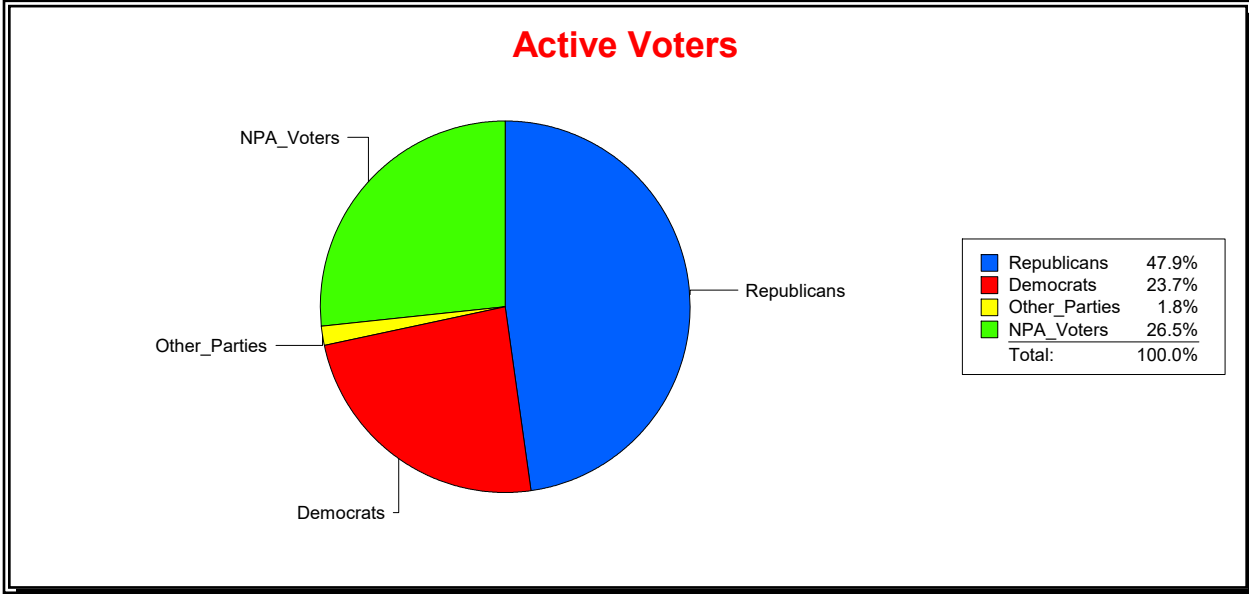

Ron Turner

Supervisor of Elections

Sarasota County, FL

Date 6/1/2023

Time 08:12 AM

Graphs of District Registration

Active Registered Voters

Inactive Voters

District	Total	Dems	Reps	NonP	Other	Total	Dems	Reps	NonP	Other
ENGLEWOOD FIRE DIST	14,211	3,368	6,809	3,772	262	652	185	249	211	7