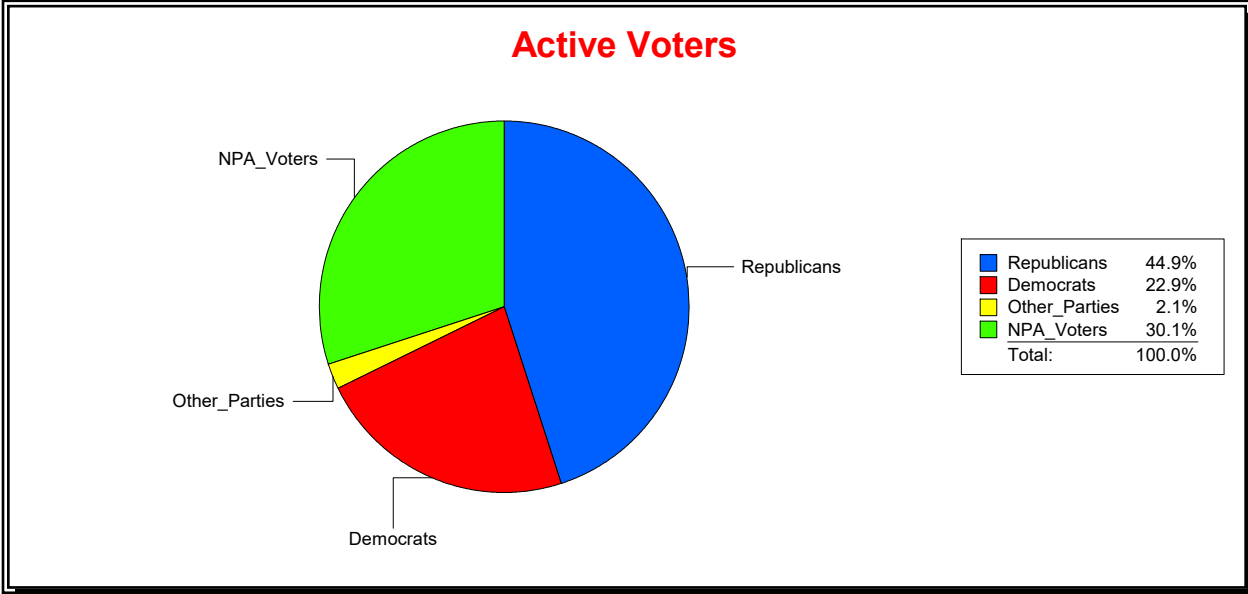

Ron Turner

Supervisor of Elections

Sarasota County, FL

Date 6/1/2023

Time 08:12 AM

Graphs of District Registration

Active Registered Voters

Inactive Voters

<u>District</u>	<u>Total</u>	<u>Dems</u>	<u>Reps</u>	<u>NonP</u>	<u>Other</u>	<u>Total</u>	<u>Dems</u>	<u>Reps</u>	<u>NonP</u>	<u>Other</u>
NORTH PORT 1	11,093	2,537	4,985	3,336	235	446	118	155	162	11