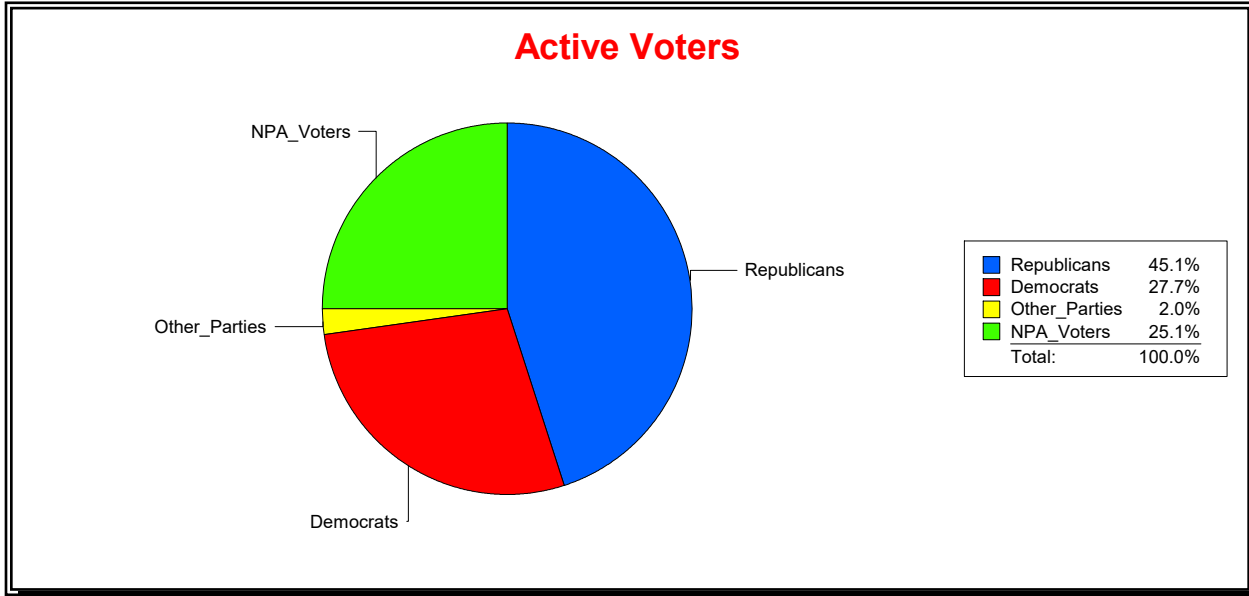

Ron Turner

Supervisor of Elections

Sarasota County, FL

Date 6/1/2023

Time 08:12 AM

Graphs of District Registration

Active Registered Voters

Inactive Voters

District	Total	Dems	Reps	NonP	Other	Total	Dems	Reps	NonP	Other
CNTY COMM DIST 4	74,349	20,621	33,553	18,680	1,495	3,659	1,147	1,338	1,107	67