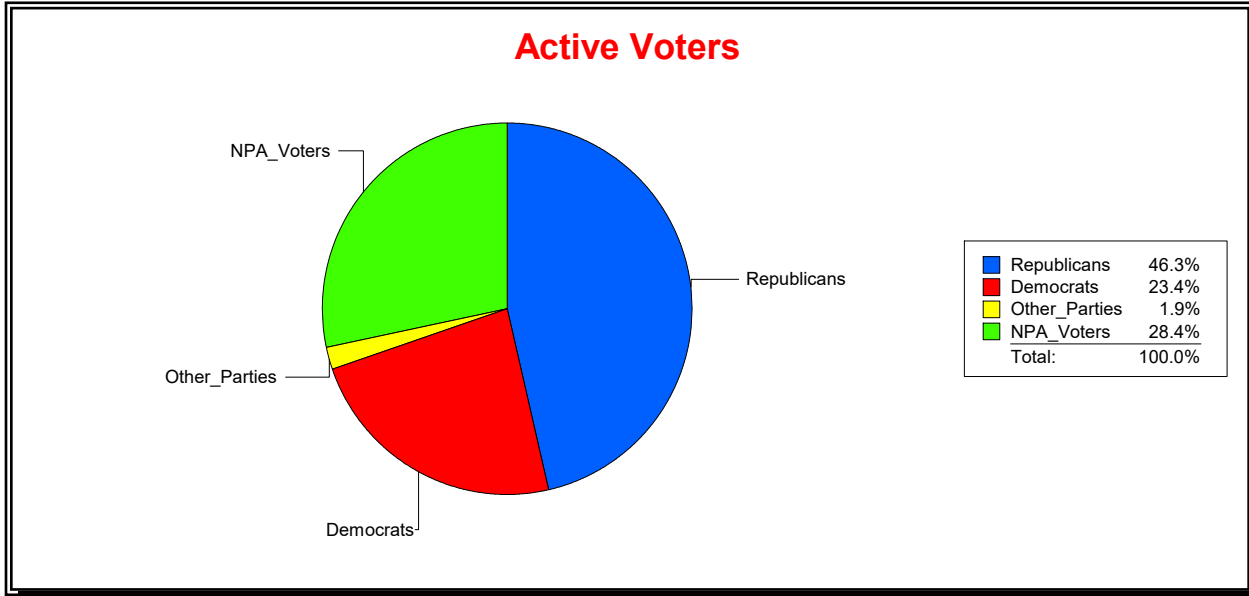

Supervisor of Elections

Sarasota County, FL

Date 6/1/2023

Time 08:12 AM

Graphs of District Registration

District	Active Registered Voters					Inactive Voters				
	Total	Dems	Reps	NonP	Other	Total	Dems	Reps	NonP	Other
NORTH PORT 5	17,634	4,124	8,160	5,012	338	656	196	216	234	10