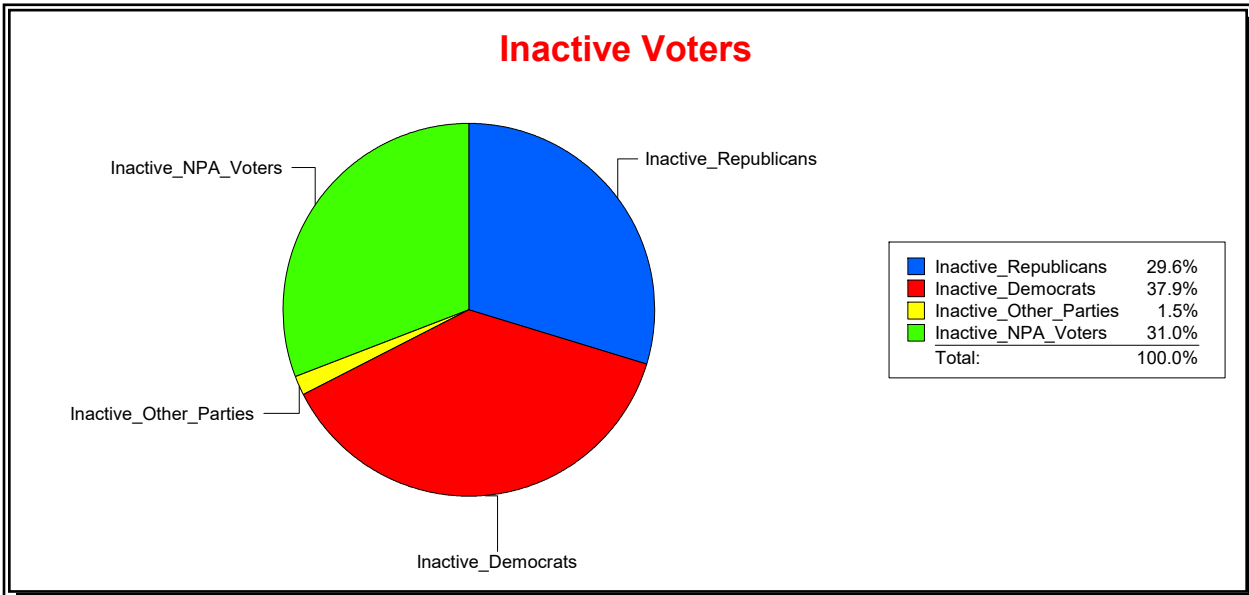

Ron Turner

Supervisor of Elections

Sarasota County, FL

Date 6/1/2023

Time 08:12 AM

Graphs of District Registration

Active Registered Voters

Inactive Voters

District	Total	Dems	Reps	NonP	Other	Total	Dems	Reps	NonP	Other
CNTY COMM DIST 2	66,154	24,683	23,885	16,243	1,343	4,575	1,735	1,355	1,416	69