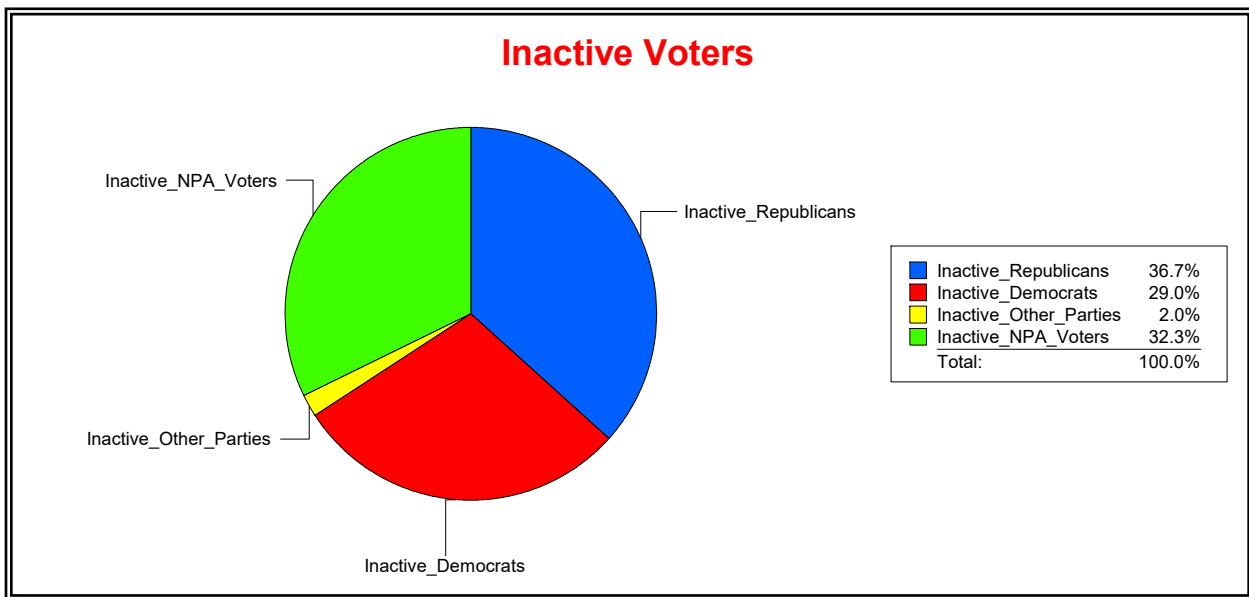

Ron Turner

Supervisor of Elections

Sarasota County, FL

Date 6/1/2023

Time 08:12 AM

Graphs of District Registration

Active Registered Voters

Inactive Voters

<u>District</u>	<u>Total</u>	<u>Dems</u>	<u>Reps</u>	<u>NonP</u>	<u>Other</u>	<u>Total</u>	<u>Dems</u>	<u>Reps</u>	<u>NonP</u>	<u>Other</u>
NORTH PORT DIST 4	9,346	2,395	4,116	2,666	169	403	117	148	130	8