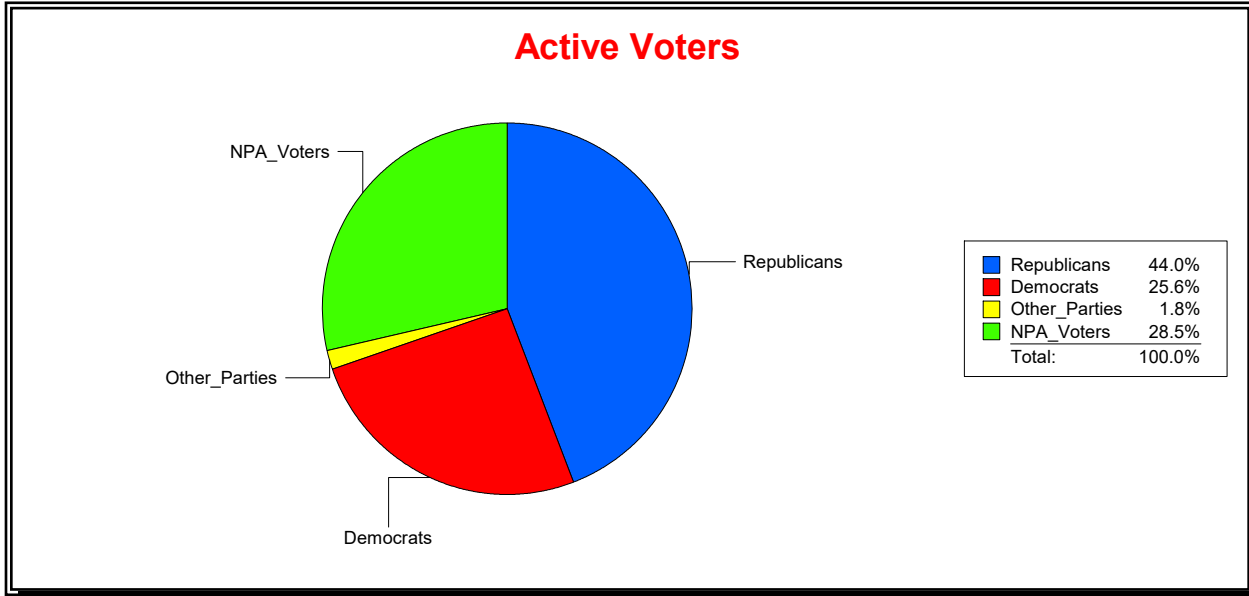

Ron Turner

Supervisor of Elections

Sarasota County, FL

Date 6/1/2023

Time 08:12 AM

Graphs of District Registration

Active Registered Voters

Inactive Voters

District	Total	Dems	Reps	NonP	Other	Total	Dems	Reps	NonP	Other
NORTH PORT 4	9,346	2,395	4,116	2,666	169	403	117	148	130	8