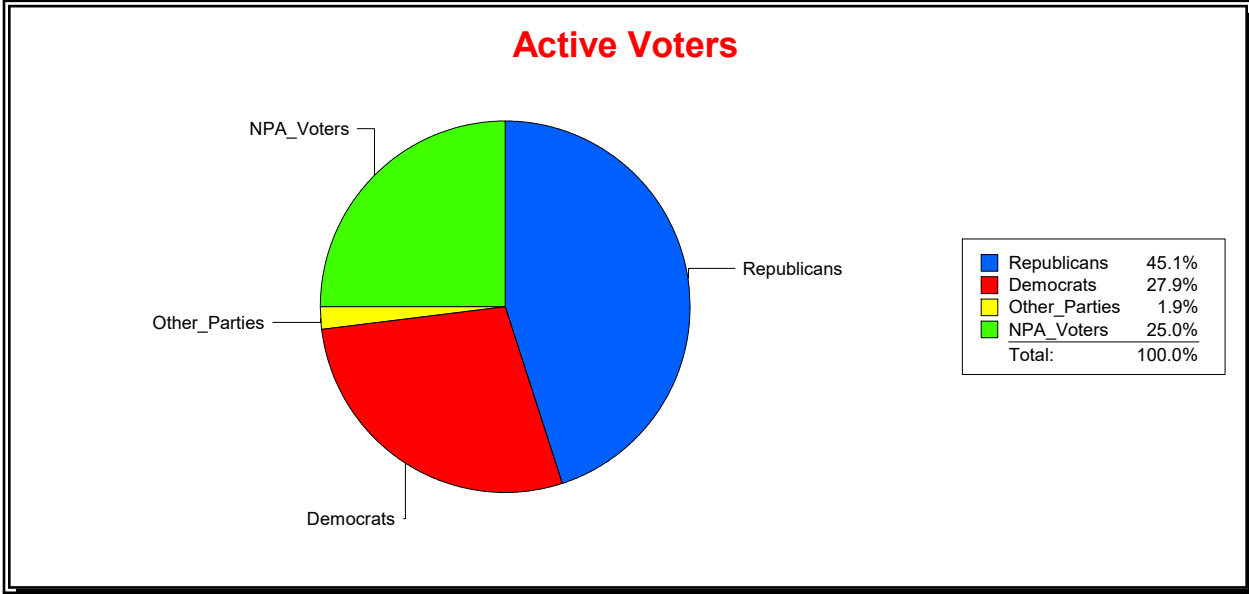

District	Total	Dems	Reps	NonP	Other	Total	Dems	Reps	NonP	Other
HOSPITAL BOARD CENTRAL	121,992	34,028	55,061	30,539	2,364	6,011	1,859	2,250	1,807	95

Ron Turner

Supervisor of Elections

Sarasota County, FL

Date 6/1/2023