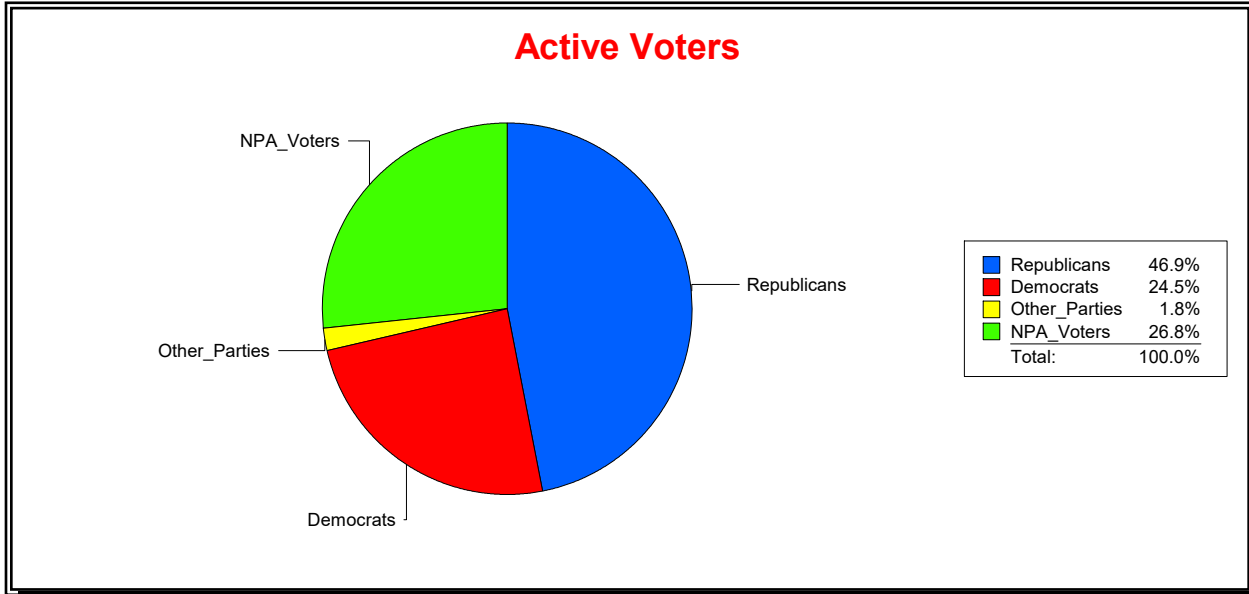

Ron Turner

Supervisor of Elections

Sarasota County, FL

Date 6/1/2023

Time 08:12 AM

Graphs of District Registration

Active Registered Voters

Inactive Voters

District	Total	Dems	Reps	NonP	Other	Total	Dems	Reps	NonP	Other
SOIL AND WATER DIST 3	76,001	18,642	35,652	20,347	1,360	3,397	936	1,328	1,090	43