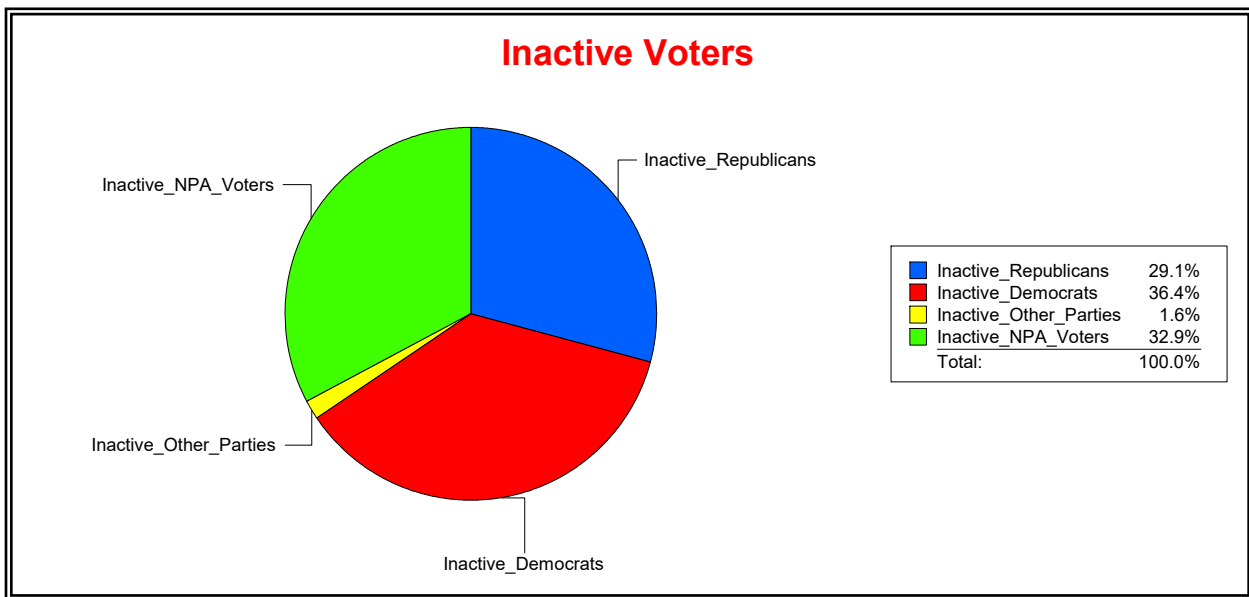

Ron Turner

Supervisor of Elections

Sarasota County, FL

Date 6/1/2023

Time 08:12 AM

Graphs of District Registration

Active Registered Voters

Inactive Voters

<u>District</u>	<u>Total</u>	<u>Dems</u>	<u>Reps</u>	<u>NonP</u>	<u>Other</u>	<u>Total</u>	<u>Dems</u>	<u>Reps</u>	<u>NonP</u>	<u>Other</u>
SARASOTA 3	11,147	4,048	3,870	2,971	258	824	300	240	271	13