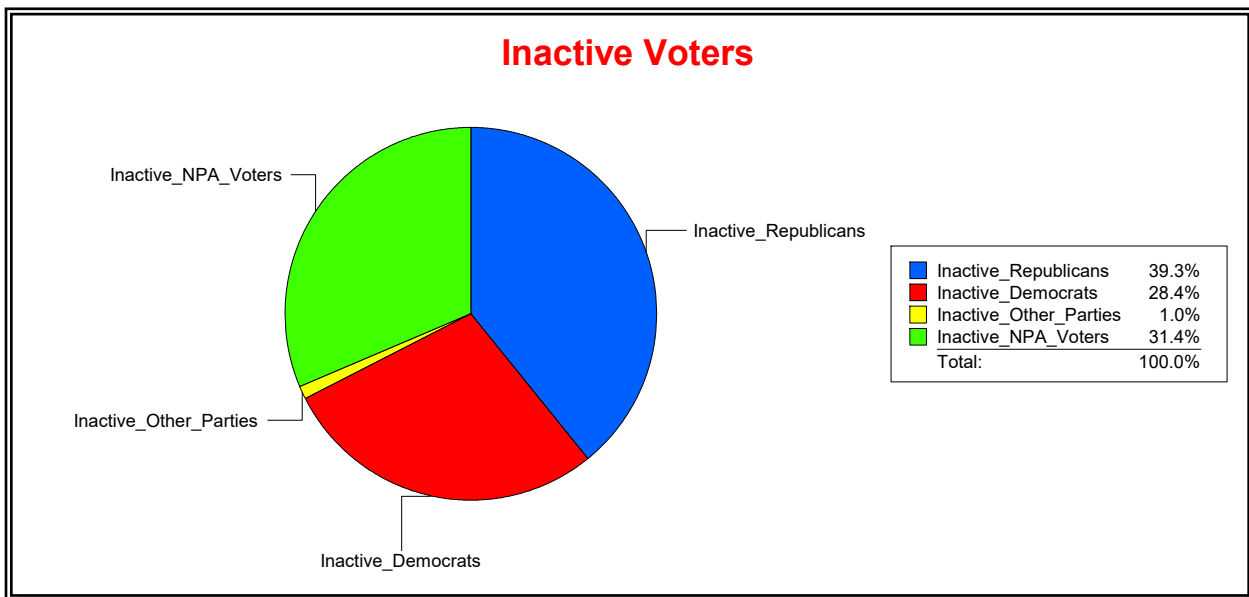

Ron Turner

Supervisor of Elections

Sarasota County, FL

Date 6/1/2023

Time 08:12 AM

Graphs of District Registration

Active Registered Voters

Inactive Voters

District	Total	Dems	Reps	NonP	Other	Total	Dems	Reps	NonP	Other
STATE HOUSE DIST 75	59,293	14,236	27,939	15,999	1,119	2,603	738	1,022	818	25