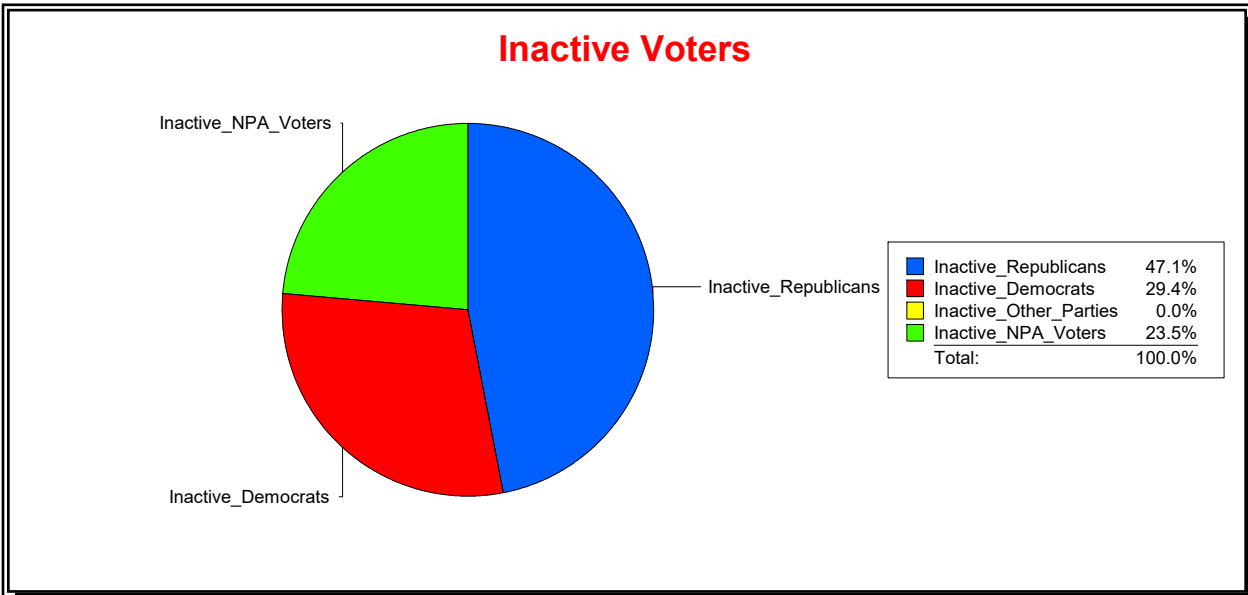

Date 6/1/2023

Time 08:12 AM

Graphs of District Registration

Active Registered Voters

Inactive Voters

District	Total	Dems	Reps	NonP	Other	Total	Dems	Reps	NonP	Other
LONGBOAT KEY 3	1,512	415	754	319	24	68	20	32	16	0