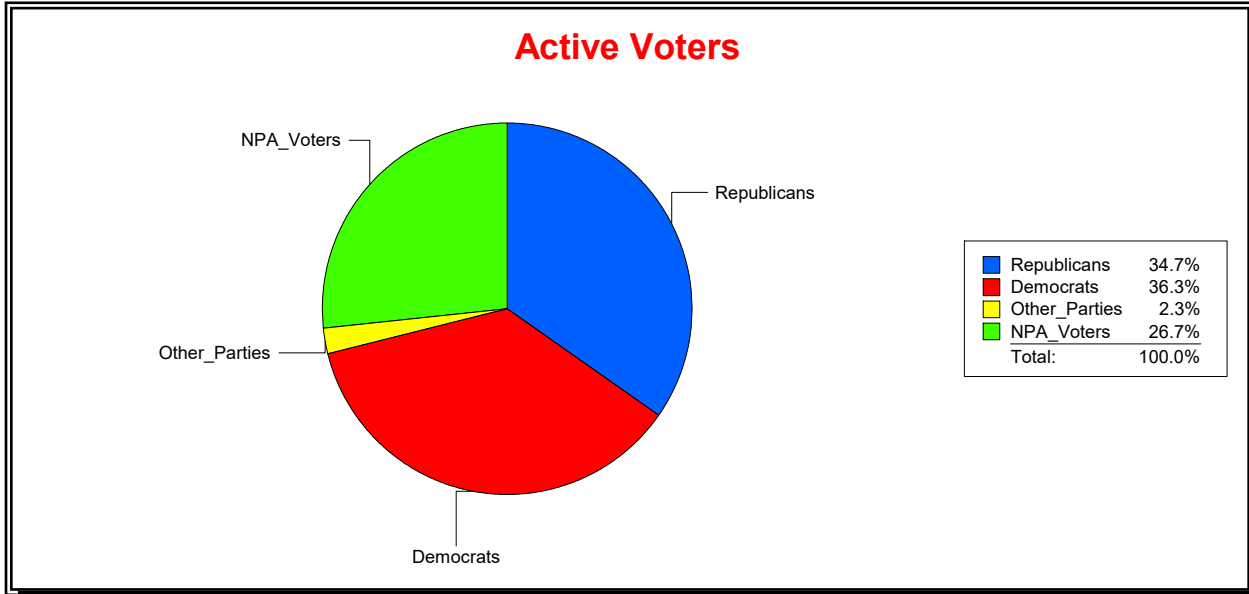

Ron Turner

Supervisor of Elections

Sarasota County, FL

Date 6/1/2023

Time 08:12 AM

Graphs of District Registration

Active Registered Voters

Inactive Voters

<u>District</u>	<u>Total</u>	<u>Dems</u>	<u>Reps</u>	<u>NonP</u>	<u>Other</u>	<u>Total</u>	<u>Dems</u>	<u>Reps</u>	<u>NonP</u>	<u>Other</u>
SARASOTA 3	11,147	4,048	3,870	2,971	258	824	300	240	271	13