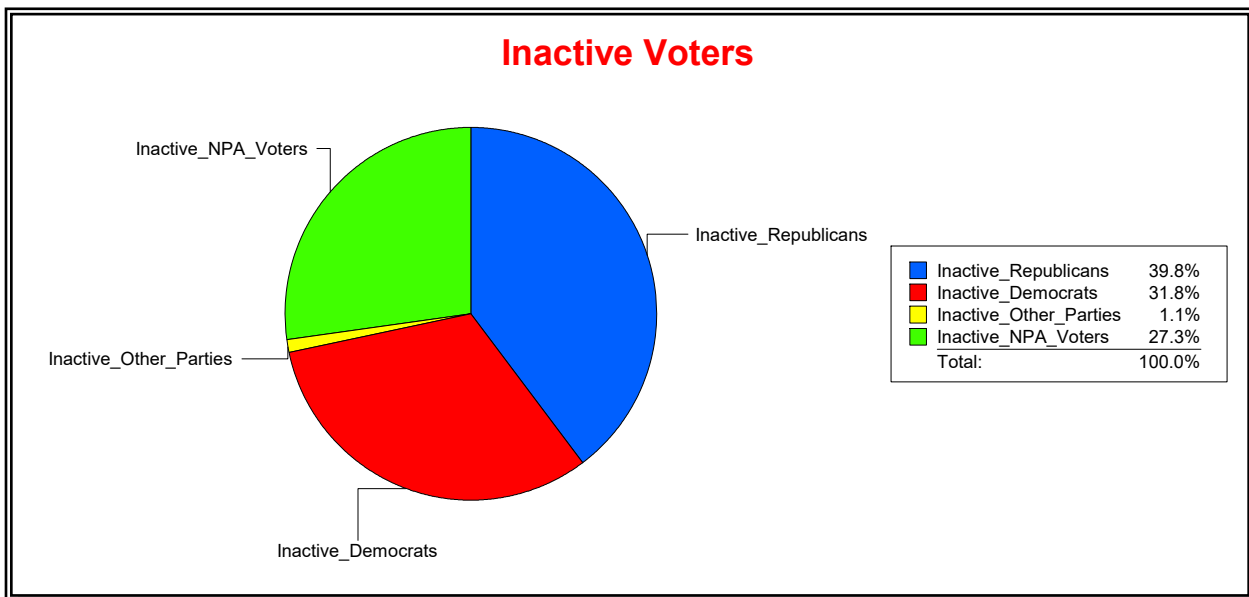

Ron Turner

Supervisor of Elections

Sarasota County, FL

Date 6/1/2023

Time 08:12 AM

Graphs of District Registration

Active Registered Voters

Inactive Voters

District	Total	Dems	Reps	NonP	Other	Total	Dems	Reps	NonP	Other
STONEYBROOK CDD	1,830	407	851	532	40	88	28	35	24	1