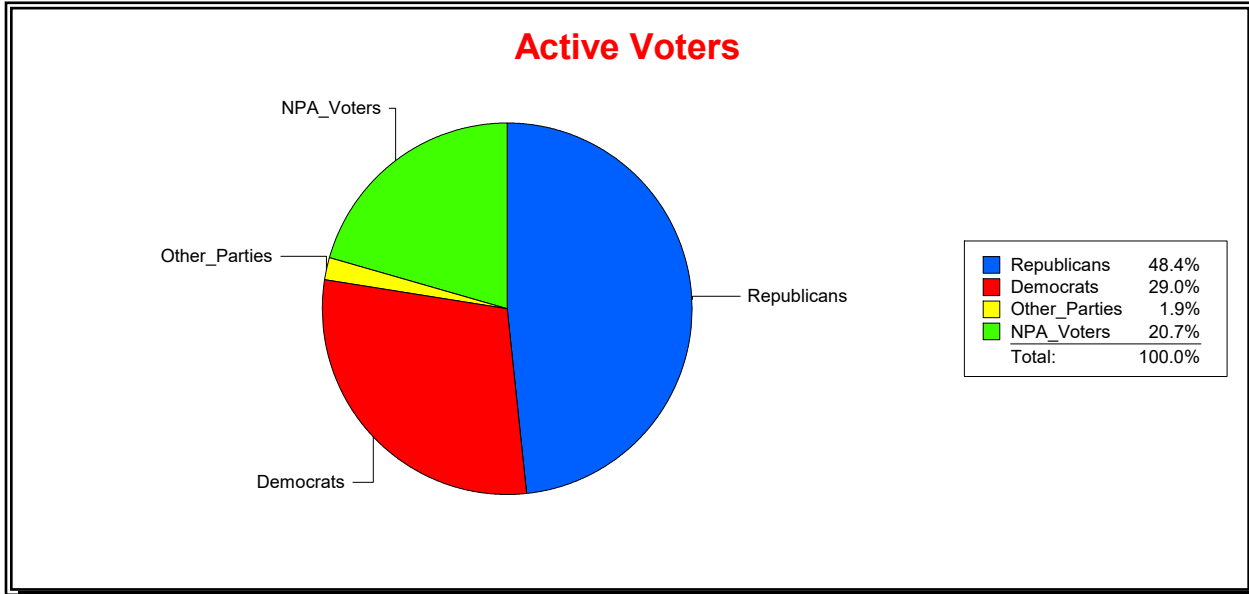

Ron Turner

Supervisor of Elections

Sarasota County, FL

Date 6/1/2023

Time 08:12 AM

Graphs of District Registration

Active Registered Voters

Inactive Voters

District	Total	Dems	Reps	NonP	Other	Total	Dems	Reps	NonP	Other
LBK DISTRICT 4	411	119	199	85	8	23	9	8	6	0