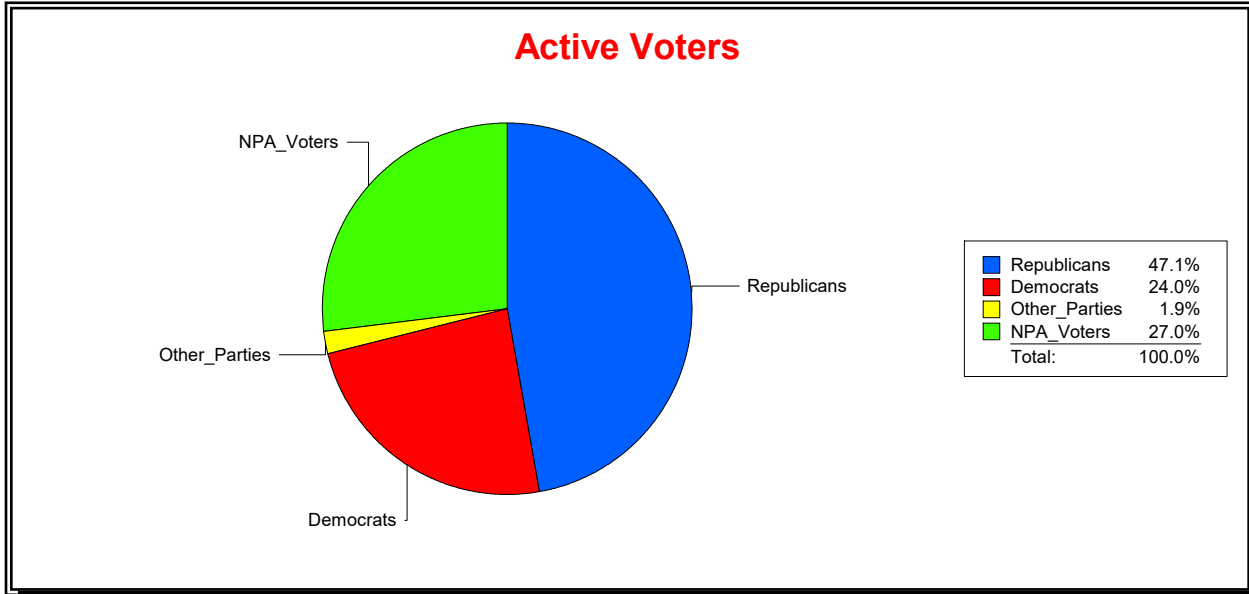

Ron Turner

Supervisor of Elections

Sarasota County, FL

Date 6/1/2023

Time 08:12 AM

Graphs of District Registration

Active Registered Voters

Inactive Voters

District	Total	Dems	Reps	NonP	Other	Total	Dems	Reps	NonP	Other
STATE HOUSE DIST 75	59,293	14,236	27,939	15,999	1,119	2,603	738	1,022	818	25