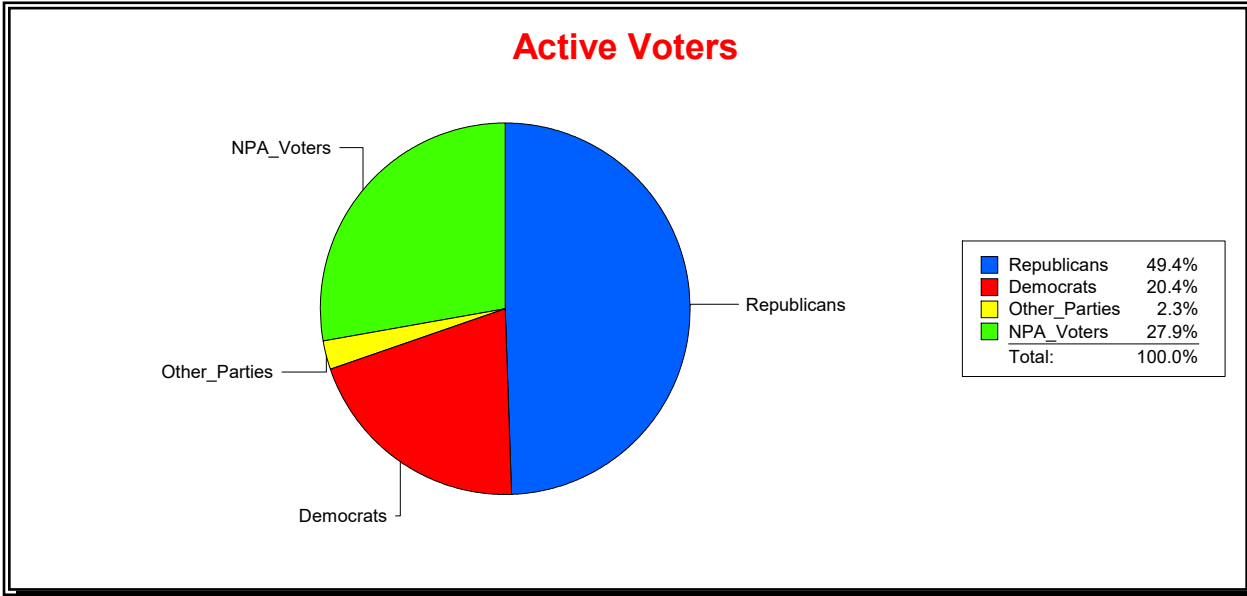

Ron Turner

Supervisor of Elections

Sarasota County, FL

Date 6/1/2023

Time 08:12 AM

Graphs of District Registration

Active Registered Voters

Inactive Voters

<u>District</u>	<u>Total</u>	<u>Dems</u>	<u>Reps</u>	<u>NonP</u>	<u>Other</u>	<u>Total</u>	<u>Dems</u>	<u>Reps</u>	<u>NonP</u>	<u>Other</u>
WOODLANDS CDD	1,695	345	838	473	39	31	12	11	7	1