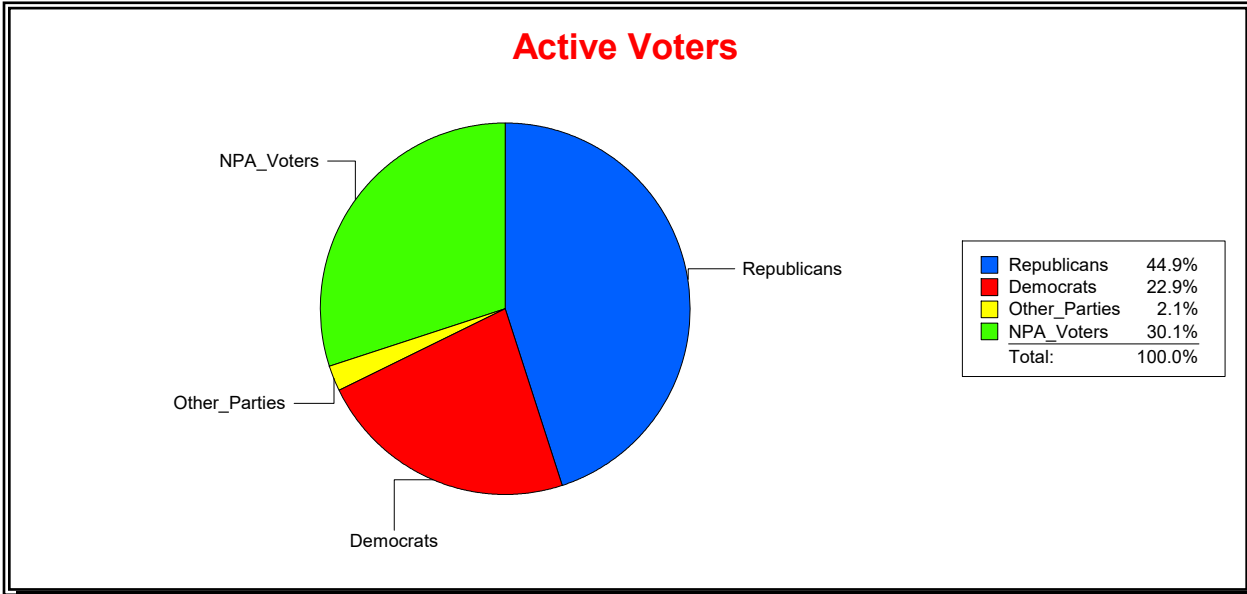

Ron Turner

Supervisor of Elections

Sarasota County, FL

Date 6/1/2023

Time 08:12 AM

Graphs of District Registration

Active Registered Voters

Inactive Voters

<u>District</u>	<u>Total</u>	<u>Dems</u>	<u>Reps</u>	<u>NonP</u>	<u>Other</u>	<u>Total</u>	<u>Dems</u>	<u>Reps</u>	<u>NonP</u>	<u>Other</u>
NORTH PORT DIST 1	11,093	2,537	4,985	3,336	235	446	118	155	162	11