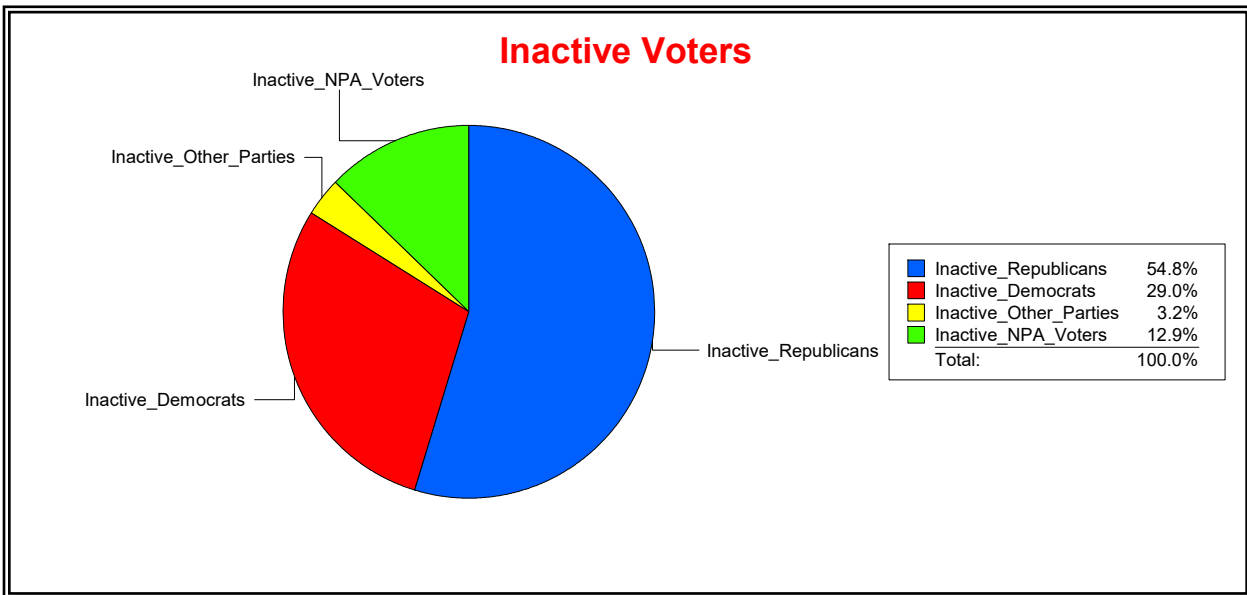

Ron Turner

Supervisor of Elections

Sarasota County, FL

Date 6/1/2023

Time 08:12 AM

Graphs of District Registration

Active Registered Voters

Inactive Voters

District	Total	Dems	Reps	NonP	Other	Total	Dems	Reps	NonP	Other
BOBCAT TRAIL CDD	813	179	411	215	8	31	9	17	4	1