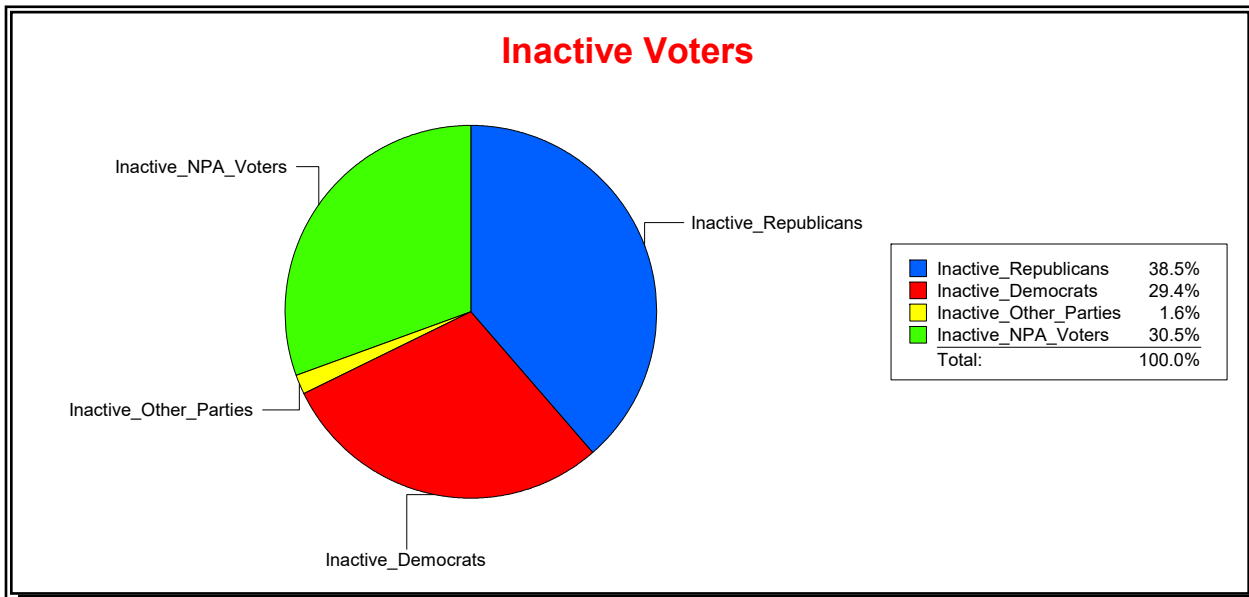

Ron Turner

Supervisor of Elections

Sarasota County, FL

Date 6/1/2023

Time 08:12 AM

Graphs of District Registration

District	Active Registered Voters					Inactive Voters				
	Total	Dems	Reps	NonP	Other	Total	Dems	Reps	NonP	Other
SCHOOL DIST 2	78,113	20,139	37,235	19,154	1,585	3,566	1,047	1,373	1,088	58