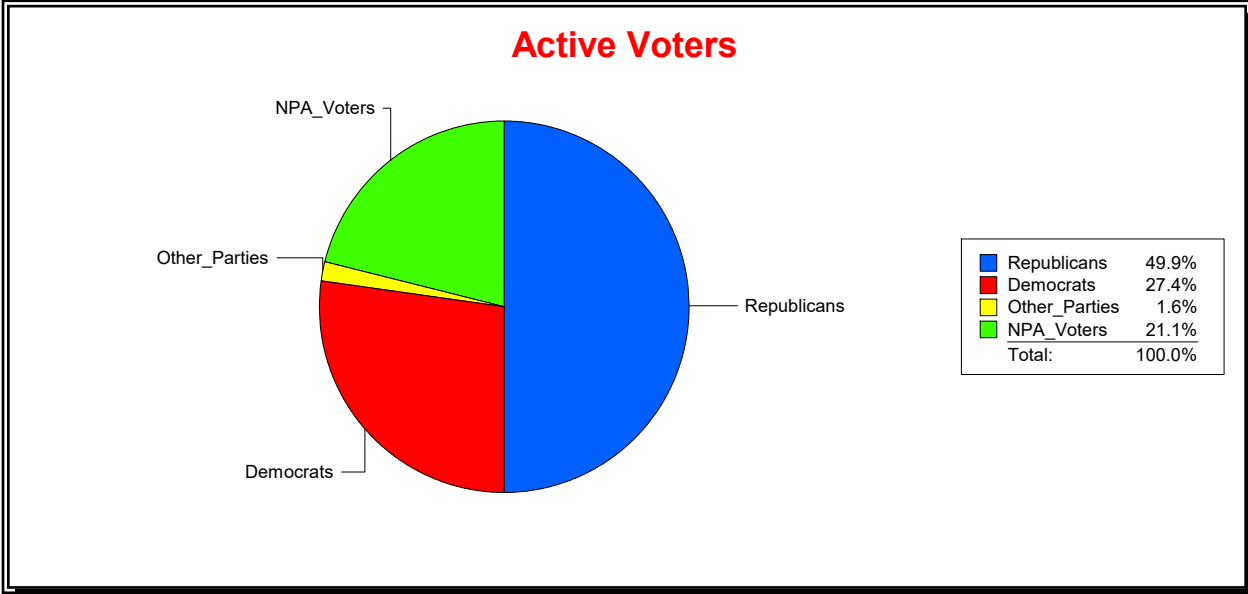

Date 6/1/2023

Time 08:12 AM

Graphs of District Registration

Active Registered Voters

Inactive Voters

District	Total	Dems	Reps	NonP	Other	Total	Dems	Reps	NonP	Other
LONGBOAT KEY 3	1,512	415	754	319	24	68	20	32	16	0