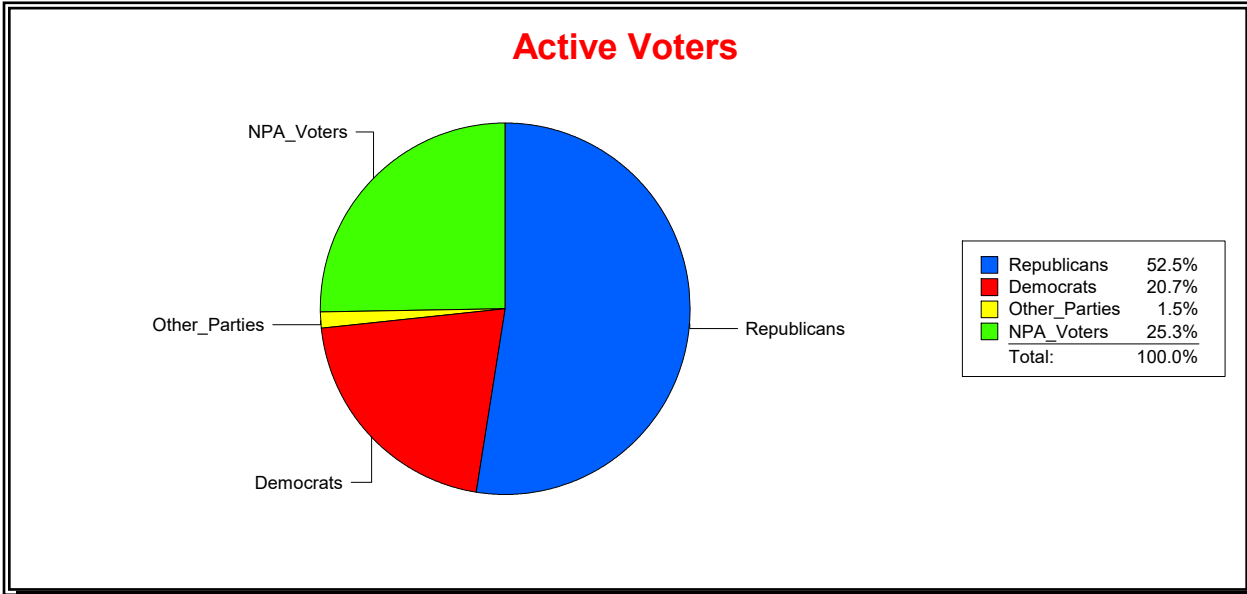

Ron Turner

Supervisor of Elections

Sarasota County, FL

Date 6/1/2023

Time 08:12 AM

Graphs of District Registration

Active Registered Voters

Inactive Voters

District	Total	Dems	Reps	NonP	Other	Total	Dems	Reps	NonP	Other
WINDWARD AT LWR CDD	198	41	104	50	3	0	0	0	0	0