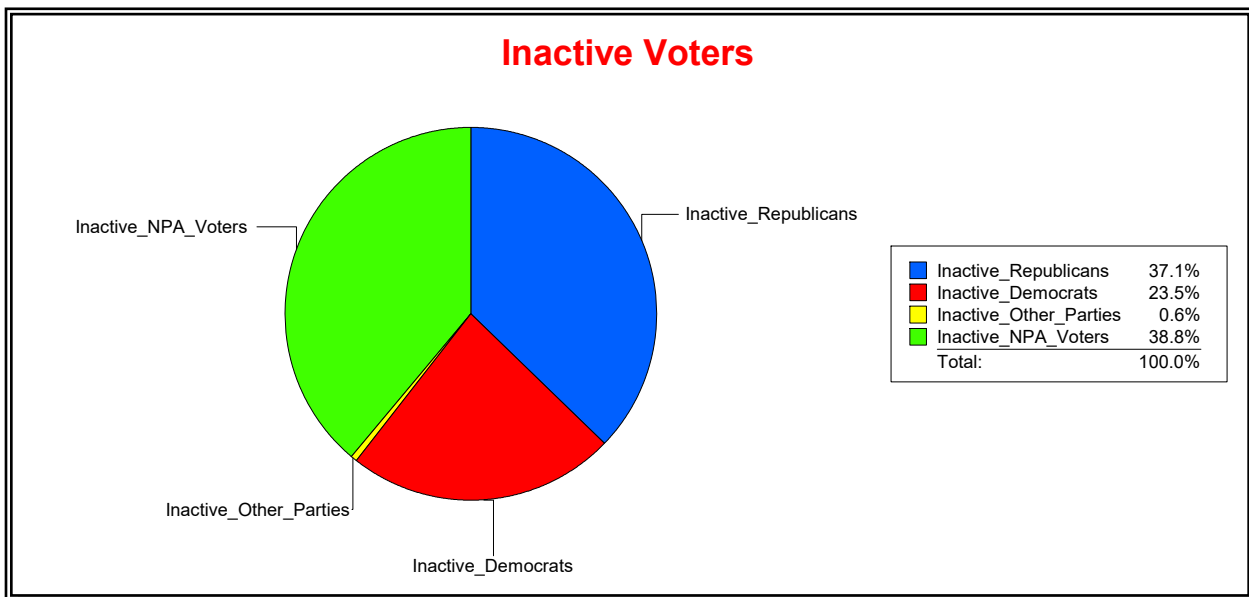

Ron Turner

Supervisor of Elections

Sarasota County, FL

Date 6/1/2023

Time 08:12 AM

Graphs of District Registration

Active Registered Voters

Inactive Voters

<u>District</u>	<u>Total</u>	<u>Dems</u>	<u>Reps</u>	<u>NonP</u>	<u>Other</u>	<u>Total</u>	<u>Dems</u>	<u>Reps</u>	<u>NonP</u>	<u>Other</u>
NORTH PORT DIST 3	10,790	2,495	4,613	3,436	246	531	125	197	206	3