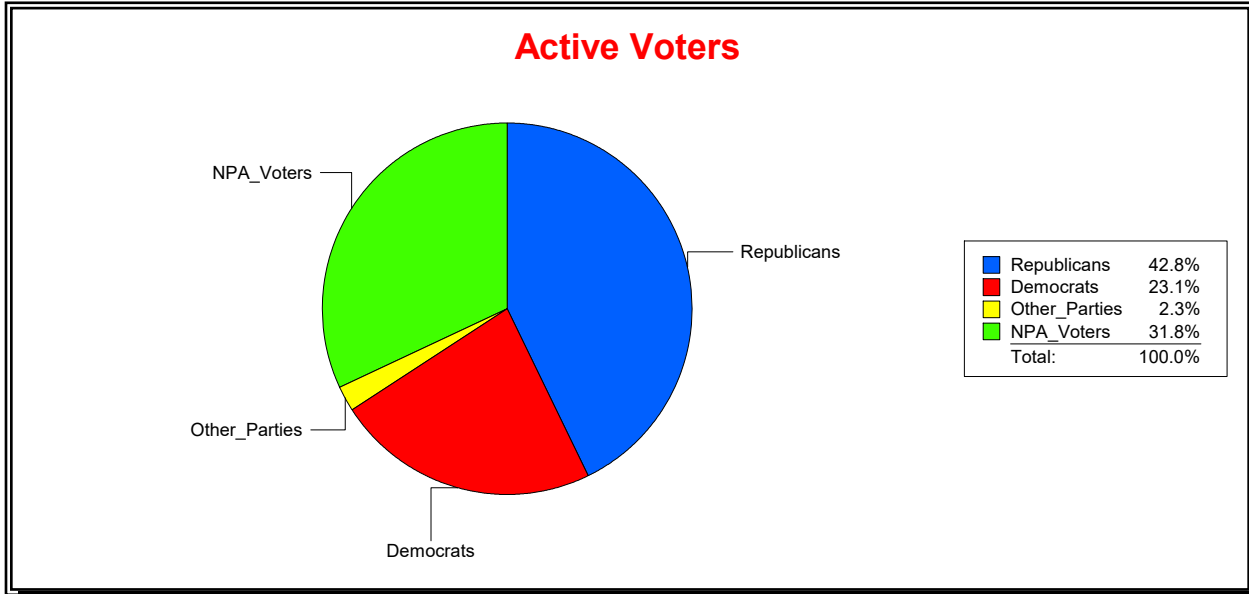

Ron Turner

Supervisor of Elections

Sarasota County, FL

Date 6/1/2023

Time 08:12 AM

Graphs of District Registration

Active Registered Voters

Inactive Voters

<u>District</u>	<u>Total</u>	<u>Dems</u>	<u>Reps</u>	<u>NonP</u>	<u>Other</u>	<u>Total</u>	<u>Dems</u>	<u>Reps</u>	<u>NonP</u>	<u>Other</u>
NORTH PORT DIST 3	10,790	2,495	4,613	3,436	246	531	125	197	206	3