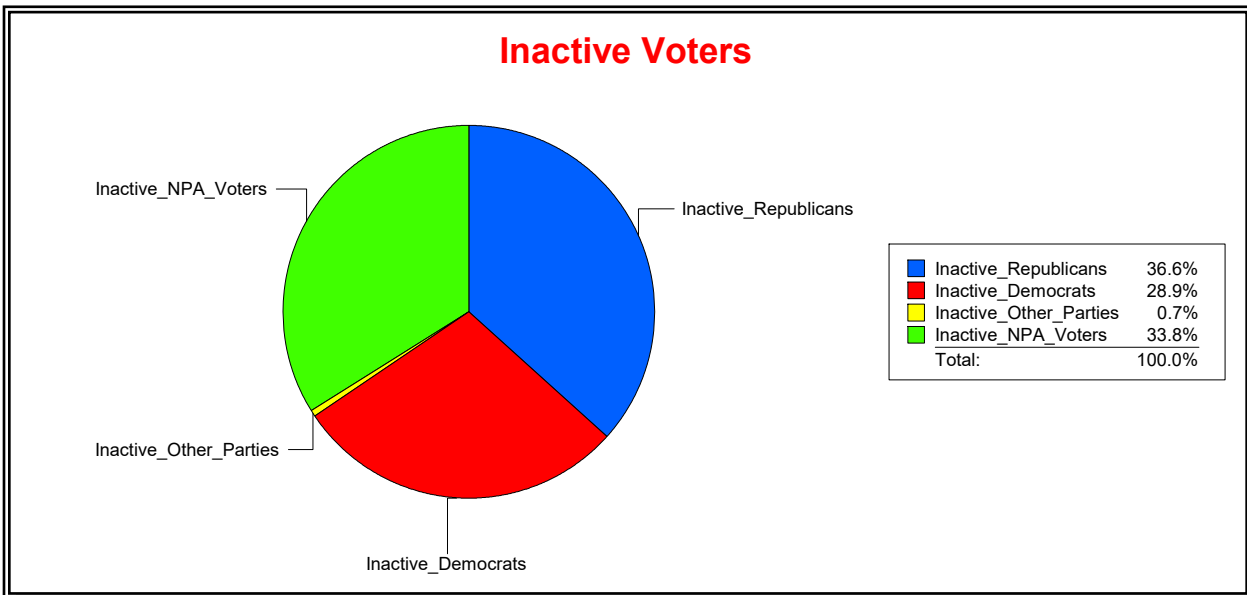

Sarasota County, FL

Date 6/1/2023

Time 08:12 AM

Graphs of District Registration

Active Registered Voters

Inactive Voters

<u>District</u>	<u>Total</u>	<u>Dems</u>	<u>Reps</u>	<u>NonP</u>	<u>Other</u>	<u>Total</u>	<u>Dems</u>	<u>Reps</u>	<u>NonP</u>	<u>Other</u>
WEST VILLAGES CDD	8,098	1,742	4,188	2,020	148	142	41	52	48	1