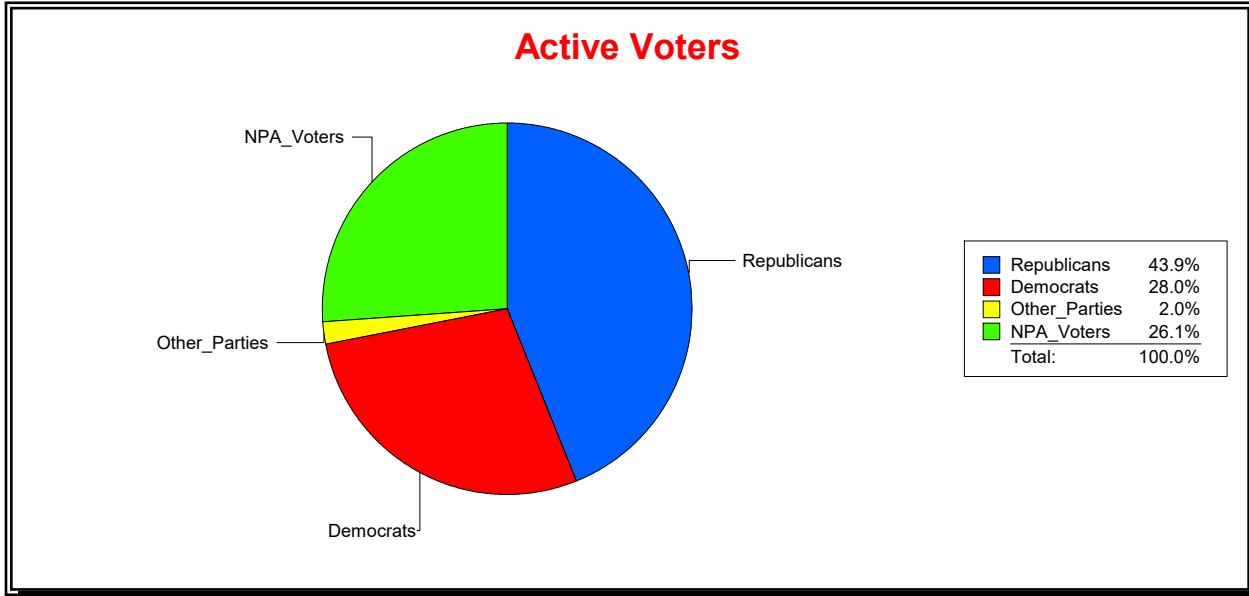

Ron Turner

Supervisor of Elections

Sarasota County, FL

Date 6/1/2023

Time 08:12 AM

Graphs of District Registration

Active Registered Voters

Inactive Voters

District	Total	Dems	Reps	NonP	Other	Total	Dems	Reps	NonP	Other
COUNTYWIDE	359,634	100,687	157,731	94,039	7,177	18,218	5,764	6,449	5,711	294

Ron Turner

Supervisor of Elections

Sarasota County, FL

Date 6/1/2023