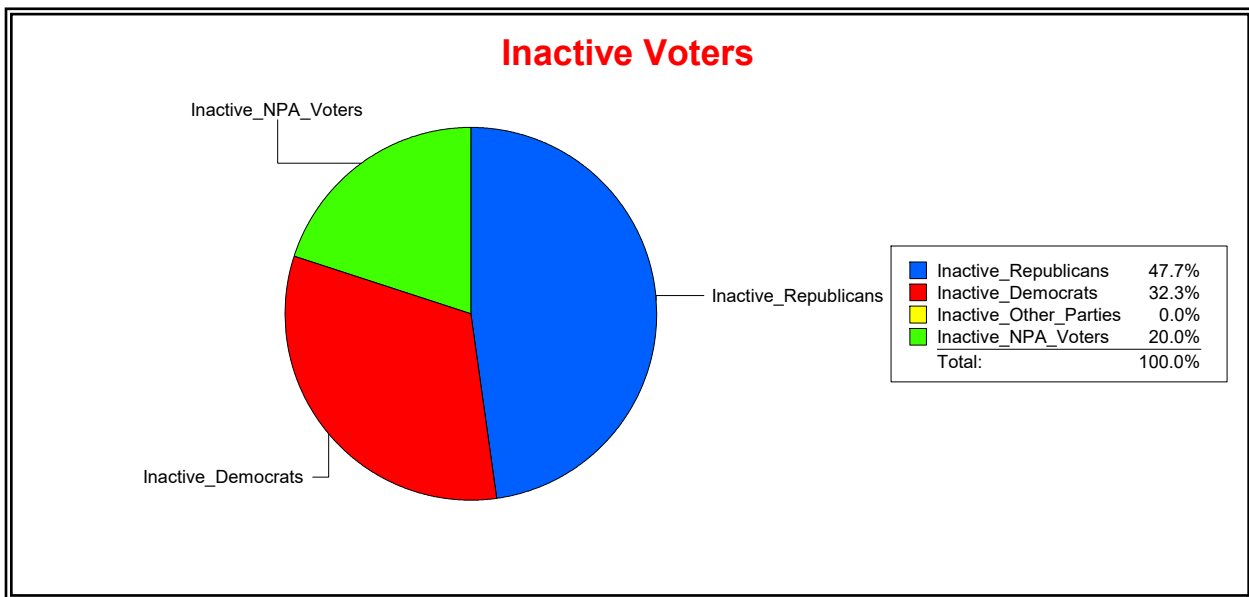

Ron Turner

Supervisor of Elections

Sarasota County, FL

Date 6/1/2023

Time 08:12 AM

Graphs of District Registration

Active Registered Voters

Inactive Voters

District	Total	Dems	Reps	NonP	Other	Total	Dems	Reps	NonP	Other
LONGBOAT KEY 2	1,346	440	580	302	24	65	21	31	13	0