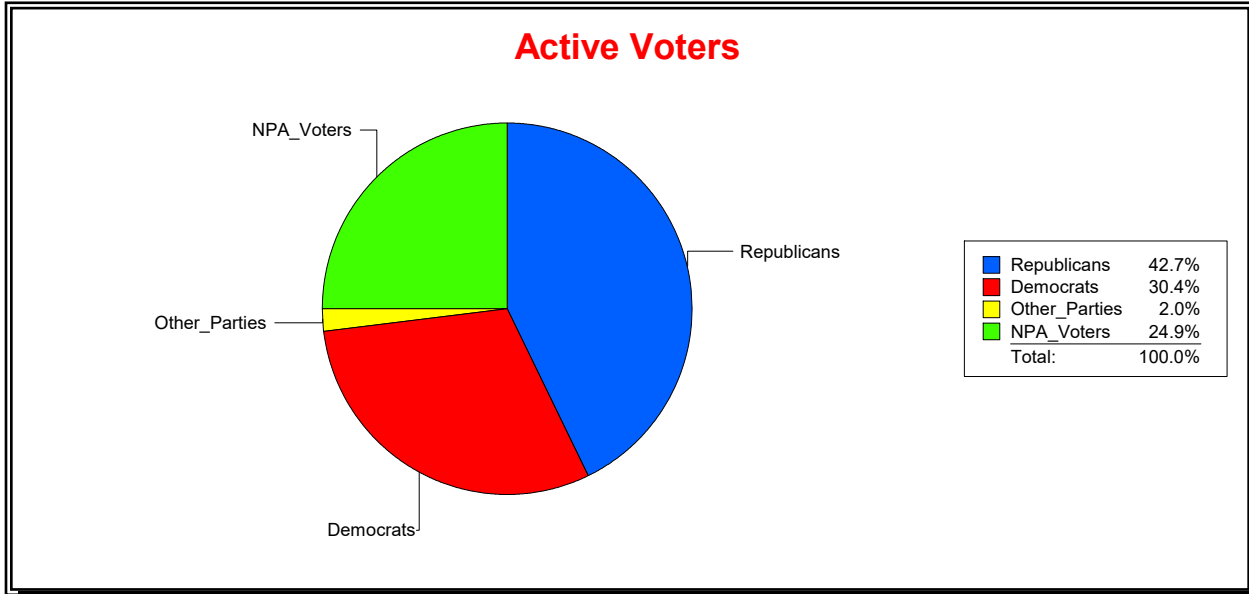

Ron Turner

Supervisor of Elections

Sarasota County, FL

Date 6/1/2023

Time 08:12 AM

Graphs of District Registration

Active Registered Voters

Inactive Voters

<u>District</u>	<u>Total</u>	<u>Dems</u>	<u>Reps</u>	<u>NonP</u>	<u>Other</u>	<u>Total</u>	<u>Dems</u>	<u>Reps</u>	<u>NonP</u>	<u>Other</u>
SCHOOL DIST 4	69,379	21,122	29,608	17,283	1,366	3,698	1,181	1,334	1,117	66