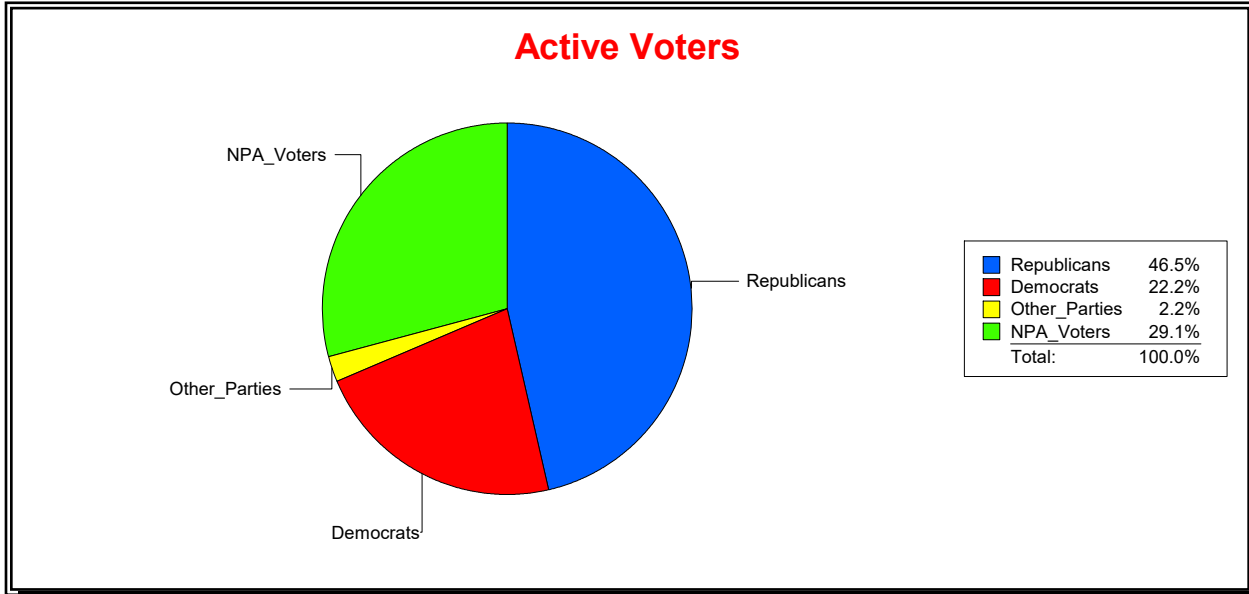

Ron Turner

Supervisor of Elections

Sarasota County, FL

Date 6/1/2023

Time 08:12 AM

Graphs of District Registration

Active Registered Voters

Inactive Voters

District	Total	Dems	Reps	NonP	Other	Total	Dems	Reps	NonP	Other
STONEYBROOK CDD	1,830	407	851	532	40	88	28	35	24	1