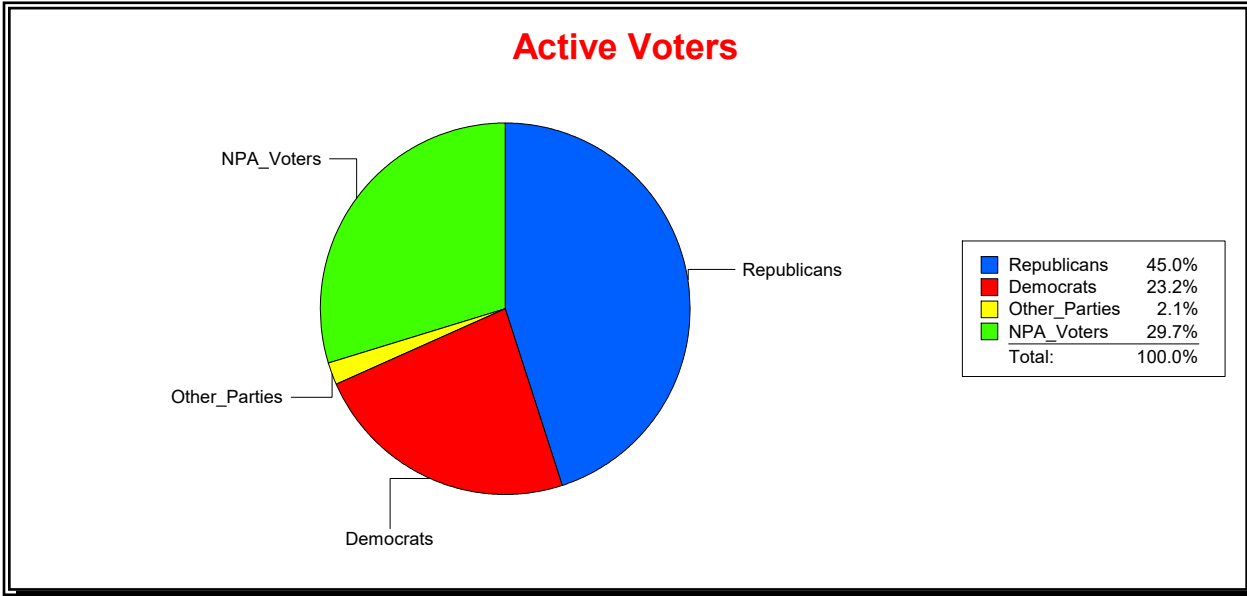

Supervisor of Elections

Sarasota County, FL

Date 6/1/2023

Time 08:12 AM

Graphs of District Registration

Active Registered Voters

Inactive Voters

District	Total	Dems	Reps	NonP	Other	Total	Dems	Reps	NonP	Other
NORTH PORT	61,997	14,396	27,915	18,405	1,281	2,615	702	935	931	47