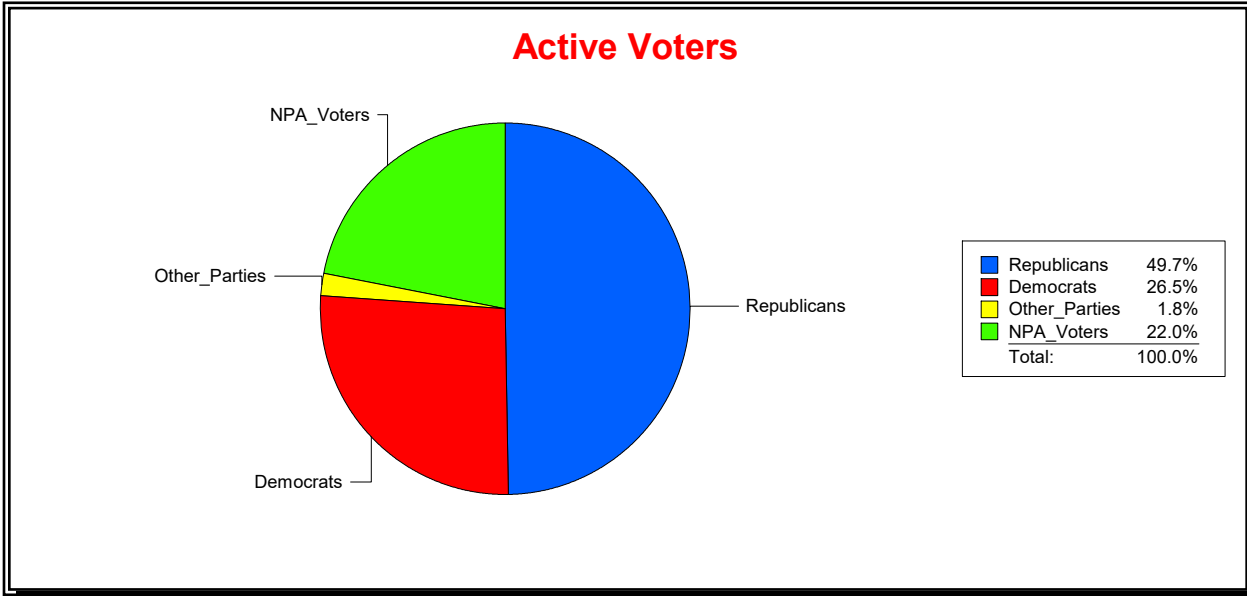

Ron Turner

Supervisor of Elections

Sarasota County, FL

Date 6/1/2023

Time 08:12 AM

Graphs of District Registration

Active Registered Voters

Inactive Voters

<u>District</u>	<u>Total</u>	<u>Dems</u>	<u>Reps</u>	<u>NonP</u>	<u>Other</u>	<u>Total</u>	<u>Dems</u>	<u>Reps</u>	<u>NonP</u>	<u>Other</u>
LONGBOAT KEY BEACH B	2,889	765	1,435	636	53	131	43	59	29	0