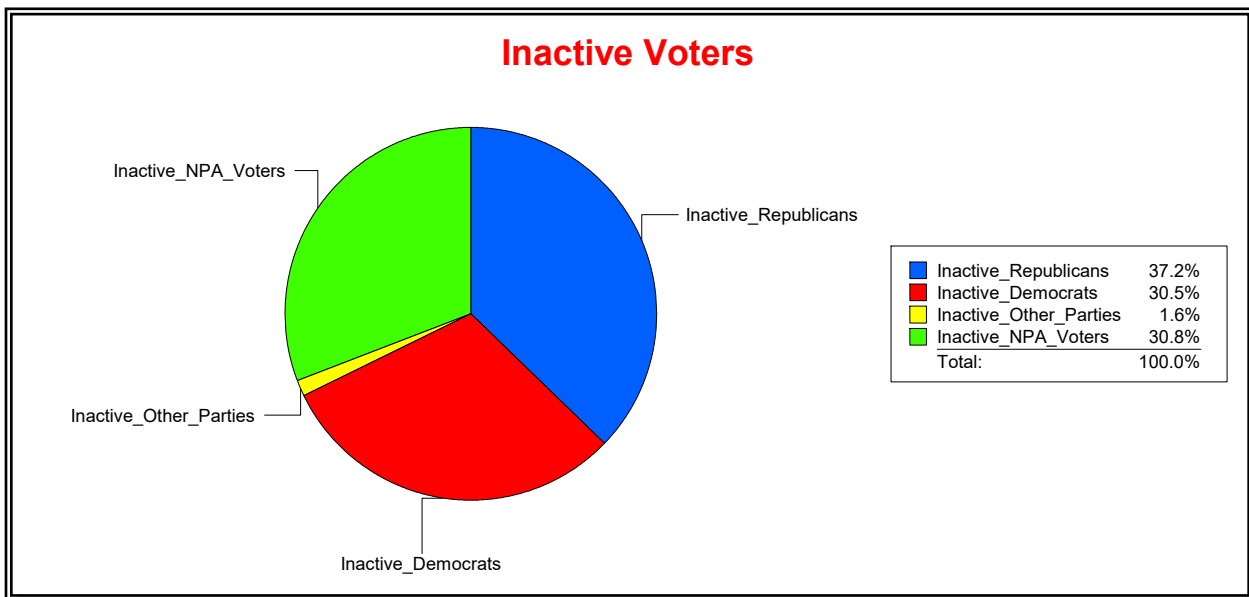

Ron Turner

Supervisor of Elections

Sarasota County, FL

Date 6/1/2023

Time 08:12 AM

Graphs of District Registration

Active Registered Voters

Inactive Voters

<u>District</u>	<u>Total</u>	<u>Dems</u>	<u>Reps</u>	<u>NonP</u>	<u>Other</u>	<u>Total</u>	<u>Dems</u>	<u>Reps</u>	<u>NonP</u>	<u>Other</u>
COUNTY	230,325	63,046	104,027	58,687	4,565	11,208	3,419	4,165	3,449	175