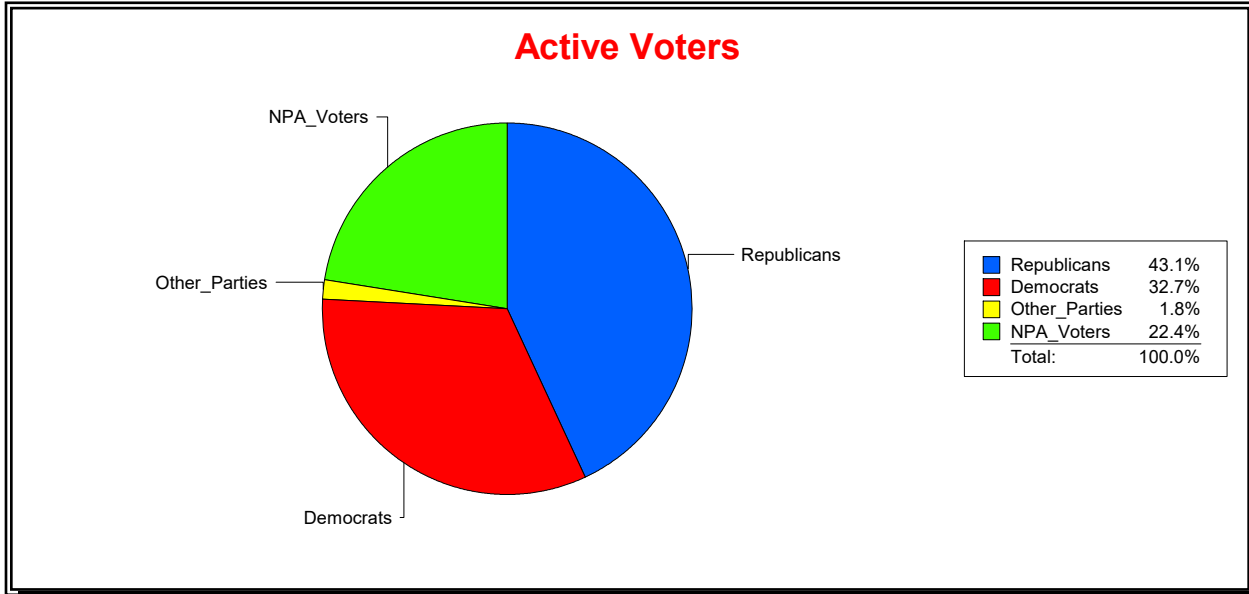

Ron Turner

Supervisor of Elections

Sarasota County, FL

Date 6/1/2023

Time 08:12 AM

Graphs of District Registration

Active Registered Voters

Inactive Voters

District	Total	Dems	Reps	NonP	Other	Total	Dems	Reps	NonP	Other
LBK DISTRICT 2	1,346	440	580	302	24	65	21	31	13	0