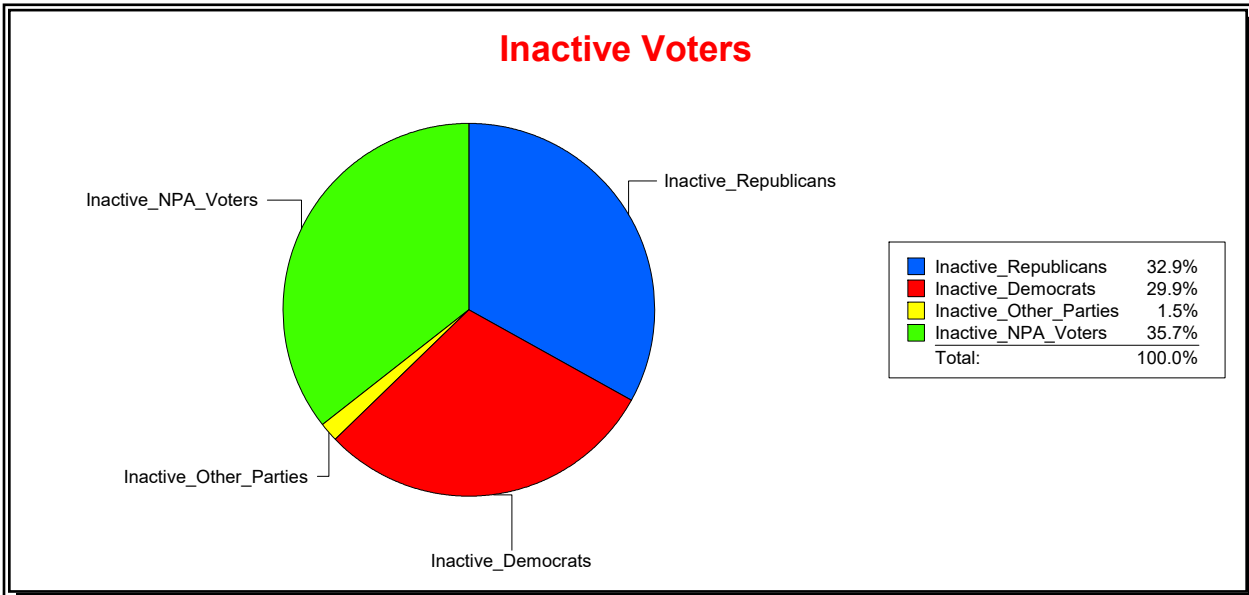

Ron Turner

Supervisor of Elections

Sarasota County, FL

Date 6/1/2023

Time 08:12 AM

Graphs of District Registration

Active Registered Voters

Inactive Voters

District	Total	Dems	Reps	NonP	Other	Total	Dems	Reps	NonP	Other
NORTH PORT DIST 5	17,634	4,124	8,160	5,012	338	656	196	216	234	10