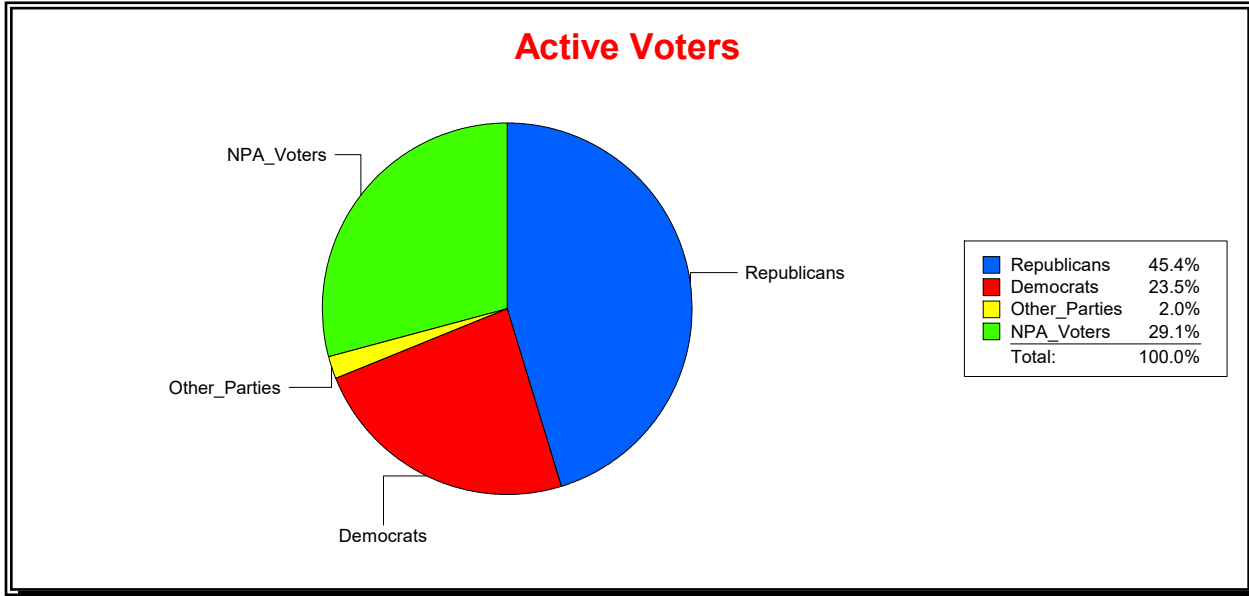

Ron Turner

Supervisor of Elections

Sarasota County, FL

Date 6/1/2023

Time 08:12 AM

Graphs of District Registration

Active Registered Voters

Inactive Voters

District	Total	Dems	Reps	NonP	Other	Total	Dems	Reps	NonP	Other
CNTY COMM DIST 5	72,256	16,997	32,809	20,998	1,452	3,350	915	1,251	1,131	53