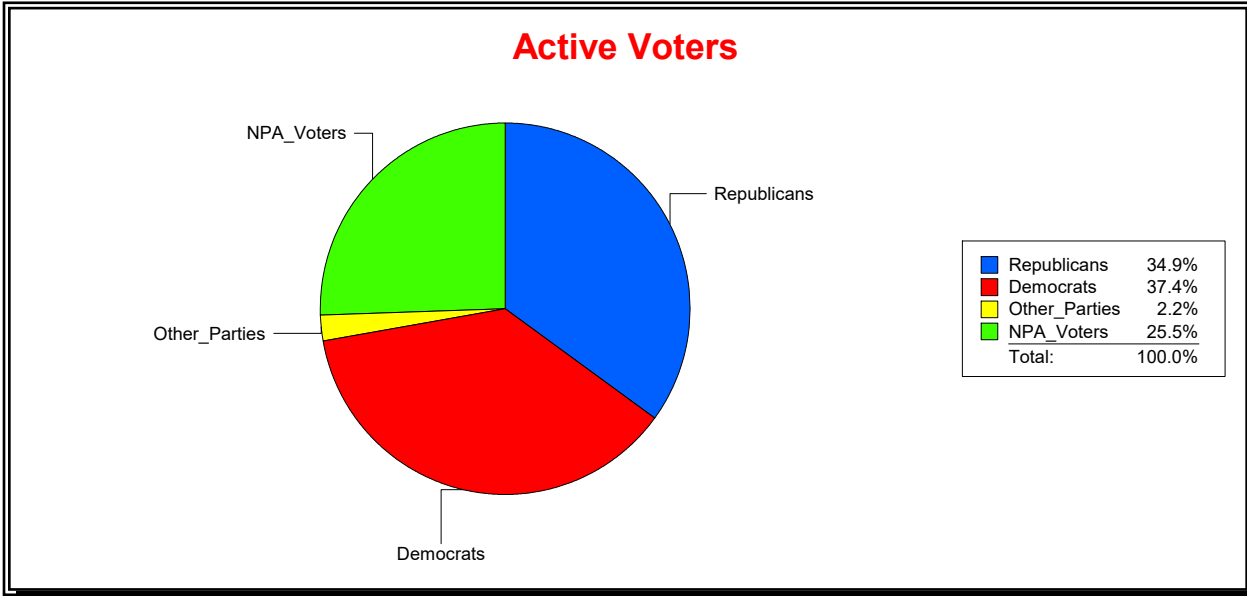

Ron Turner

Supervisor of Elections

Sarasota County, FL

Date 6/1/2023

Time 08:12 AM

Graphs of District Registration

Active Registered Voters

Inactive Voters

<u>District</u>	<u>Total</u>	<u>Dems</u>	<u>Reps</u>	<u>NonP</u>	<u>Other</u>	<u>Total</u>	<u>Dems</u>	<u>Reps</u>	<u>NonP</u>	<u>Other</u>
SCHOOL DIST 1	65,085	24,359	22,717	16,570	1,439	4,420	1,742	1,235	1,364	79