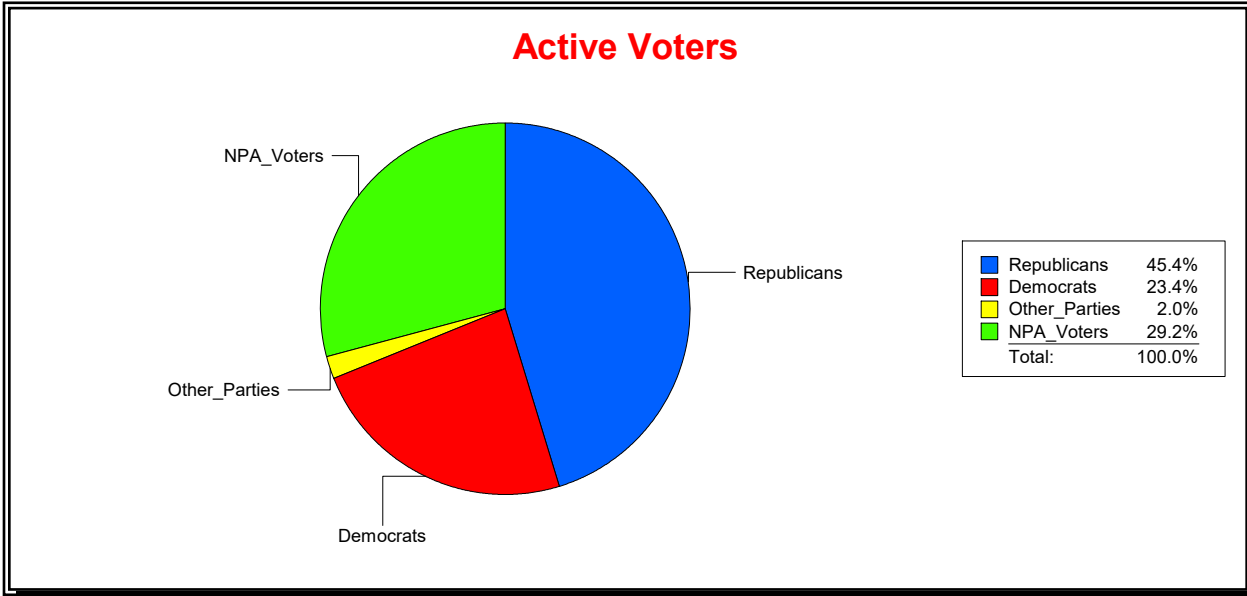

Ron Turner

Supervisor of Elections

Sarasota County, FL

Date 6/1/2023

Time 08:12 AM

Graphs of District Registration

District	Active Registered Voters					Inactive Voters				
	Total	Dems	Reps	NonP	Other	Total	Dems	Reps	NonP	Other
SCHOOL DIST 3	71,164	16,630	32,310	20,791	1,433	3,166	853	1,176	1,086	51