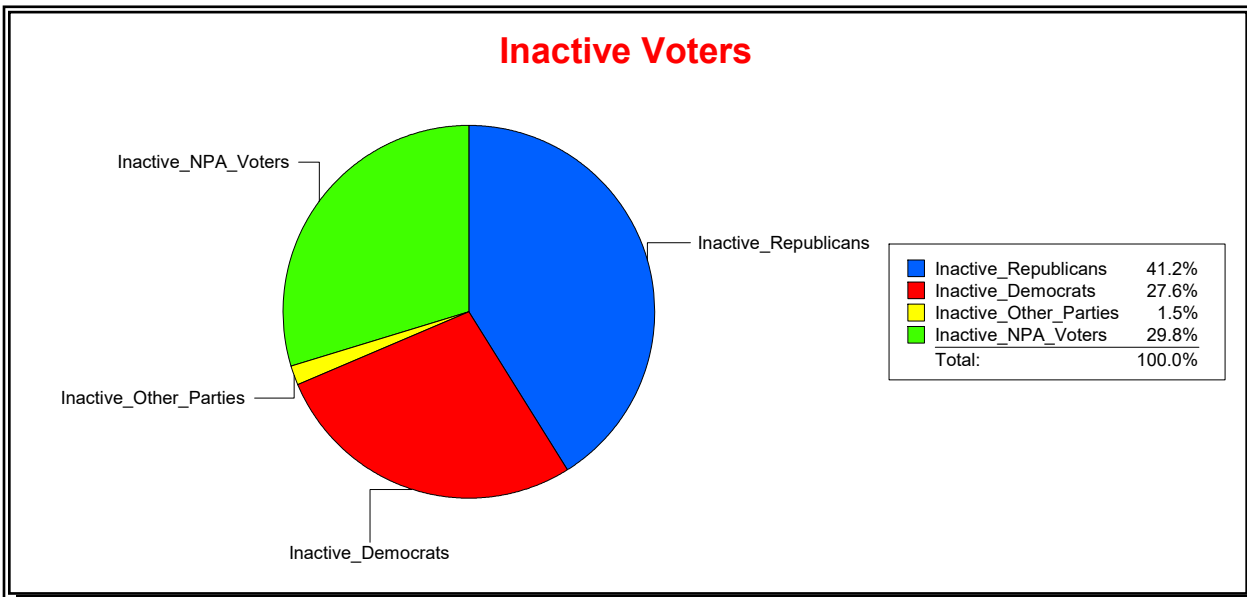

District	Total	Dems	Reps	NonP	Other	Total	Dems	Reps	NonP	Other
SARASOTA	39,343	15,925	12,556	10,017	845	3,074	1,269	796	954	55

Ron Turner

Supervisor of Elections

Sarasota County, FL

Date 6/1/2023

Time 08:12 AM

Graphs of District Registration

Active Registered Voters

Inactive Voters

District	Total	Dems	Reps	NonP	Other	Total	Dems	Reps	NonP	Other
VENICE	23,217	6,034	10,897	5,898	388	1,081	298	445	322	16

Ron Turner