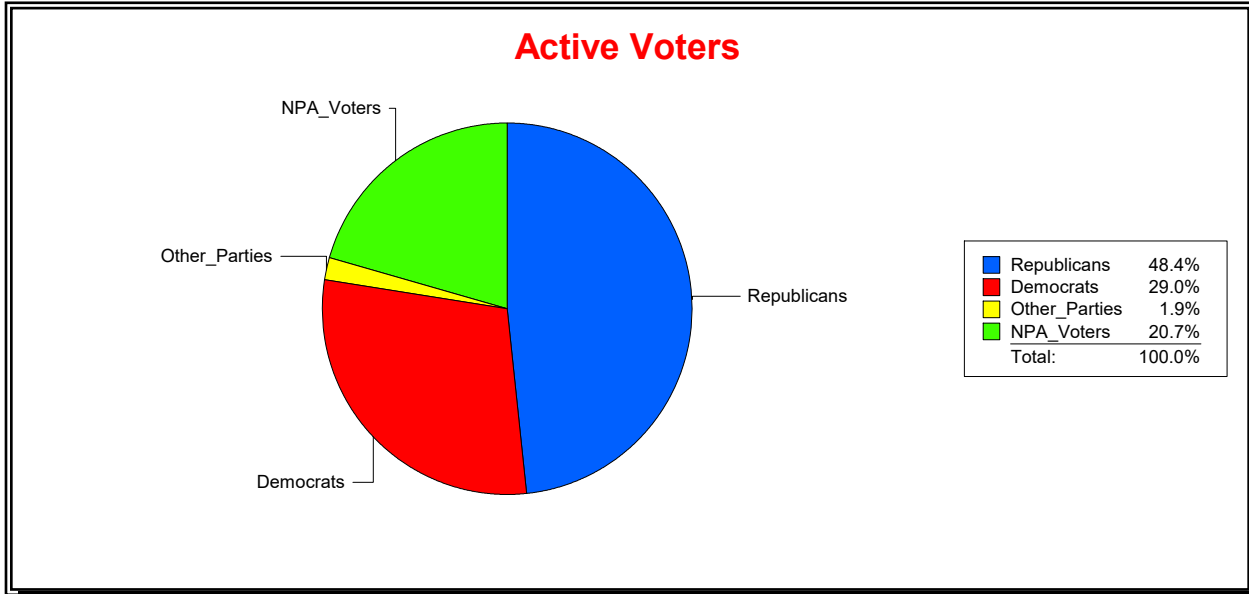

Ron Turner

Supervisor of Elections

Sarasota County, FL

Date 6/1/2023

Time 08:12 AM

Graphs of District Registration

Active Registered Voters

Inactive Voters

District	Total	Dems	Reps	NonP	Other	Total	Dems	Reps	NonP	Other
LONGBOAT KEY 4	411	119	199	85	8	23	9	8	6	0