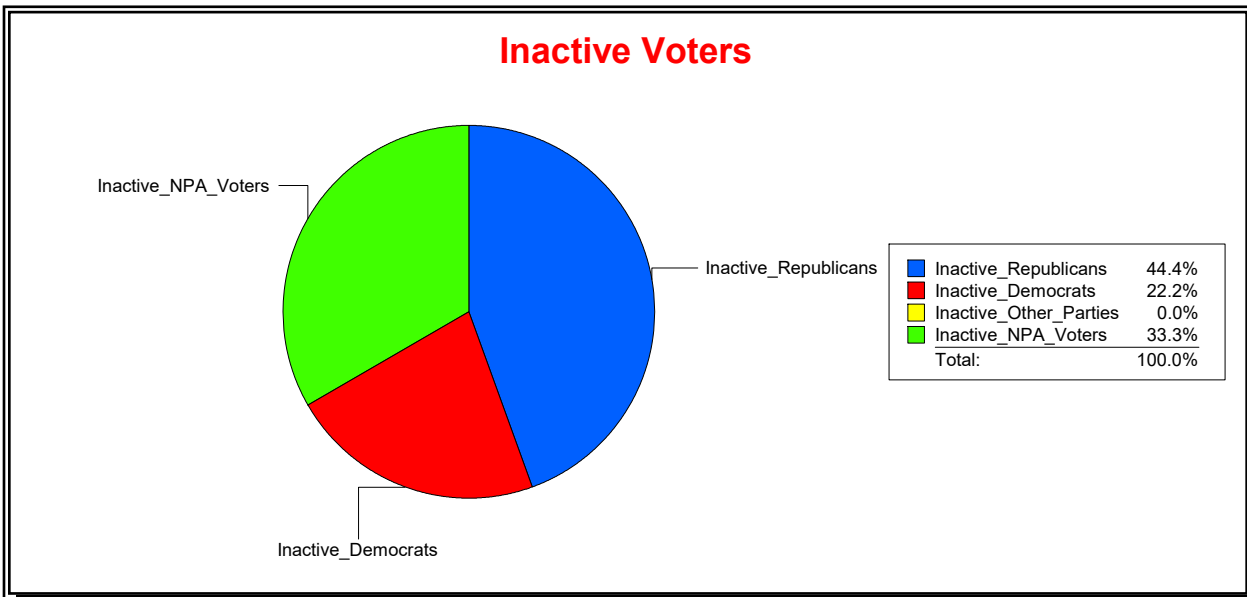

Ron Turner

Supervisor of Elections

Sarasota County, FL

Date 6/1/2023

Time 08:12 AM

Graphs of District Registration

Active Registered Voters

Inactive Voters

District	Total	Dems	Reps	NonP	Other	Total	Dems	Reps	NonP	Other
TOSCANA ISLES CDD	1,101	185	644	257	15	9	2	4	3	0