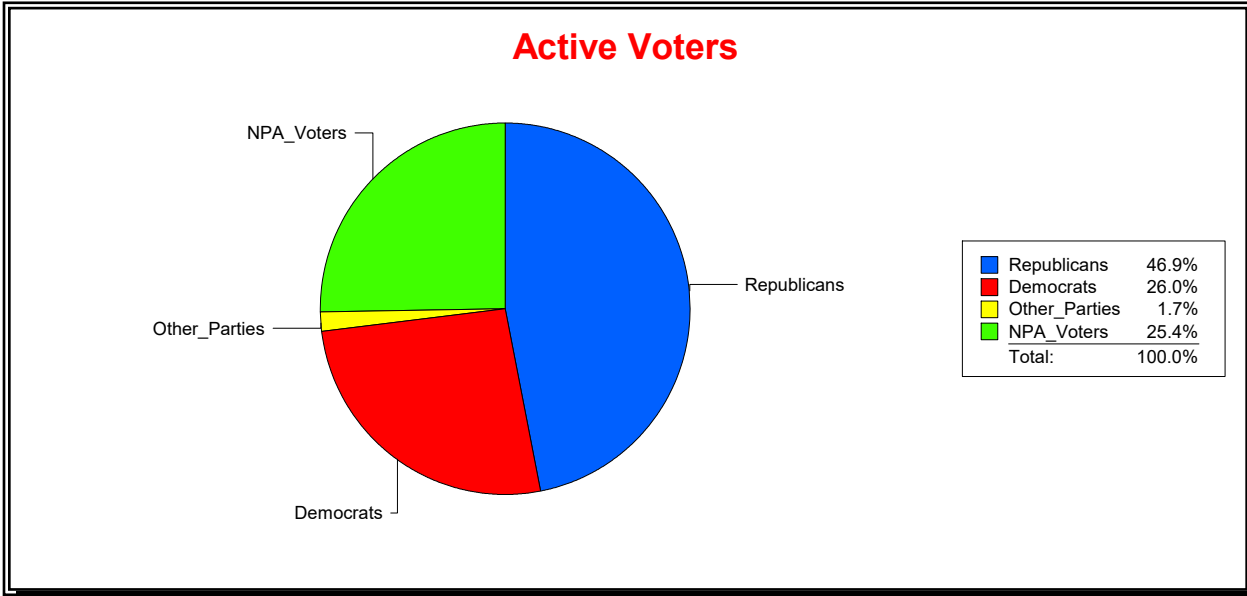

Graphs of District Registration

Active Registered Voters

Inactive Voters

District	Total	Dems	Reps	NonP	Other	Total	Dems	Reps	NonP	Other
VENICE	23,217	6,034	10,897	5,898	388	1,081	298	445	322	16

Ron Turner