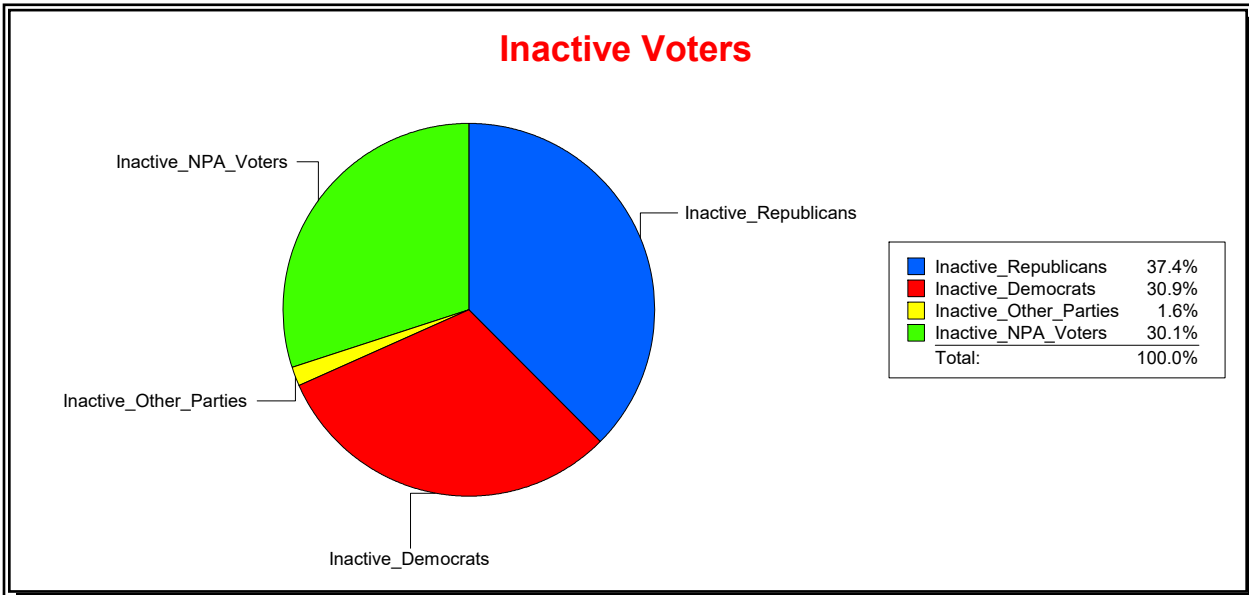

District	Total	Dems	Reps	NonP	Other	Total	Dems	Reps	NonP	Other
HOSPITAL BOARD CENTRAL	121,992	34,028	55,061	30,539	2,364	6,011	1,859	2,250	1,807	95

Ron Turner

Supervisor of Elections

Sarasota County, FL

Date 6/1/2023