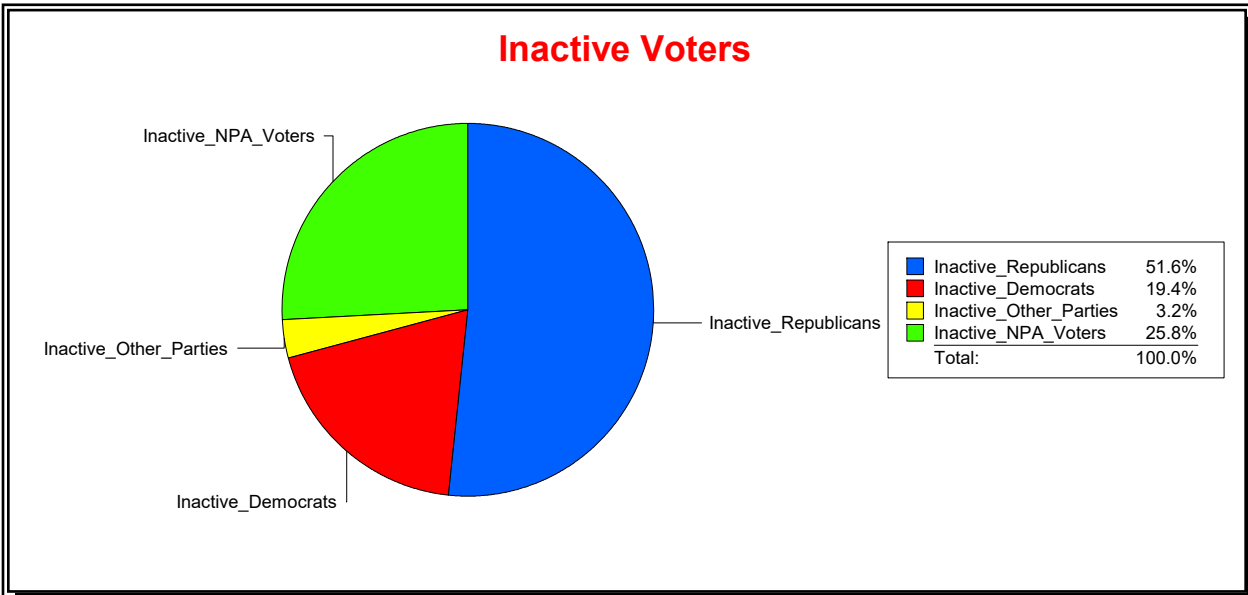

Ron Turner

Supervisor of Elections

Sarasota County, FL

Date 6/1/2023

Time 08:12 AM

Graphs of District Registration

Active Registered Voters

Inactive Voters

<u>District</u>	<u>Total</u>	<u>Dems</u>	<u>Reps</u>	<u>NonP</u>	<u>Other</u>	<u>Total</u>	<u>Dems</u>	<u>Reps</u>	<u>NonP</u>	<u>Other</u>
SARASOTA NATIONAL CDD	1,959	411	1,065	449	34	31	6	16	8	1