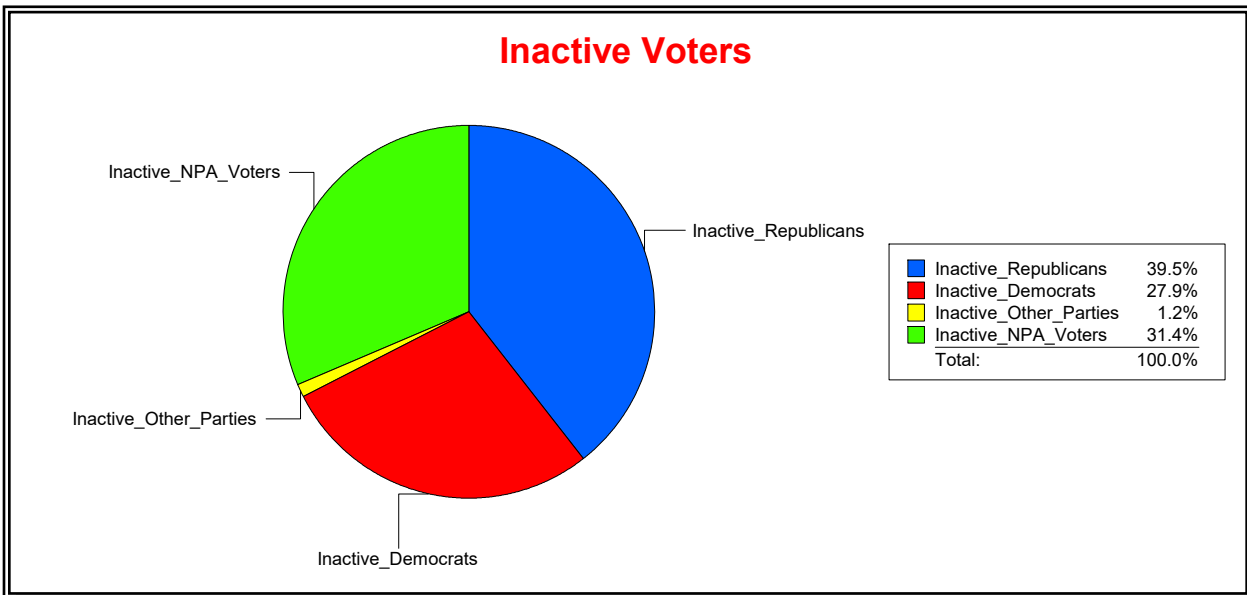

Ron Turner

Supervisor of Elections

Sarasota County, FL

Date 6/1/2023

Time 08:12 AM

Graphs of District Registration

Active Registered Voters

Inactive Voters

District	Total	Dems	Reps	NonP	Other	Total	Dems	Reps	NonP	Other
SCHOOL DIST 5	75,893	18,437	35,861	20,241	1,354	3,368	941	1,331	1,056	40