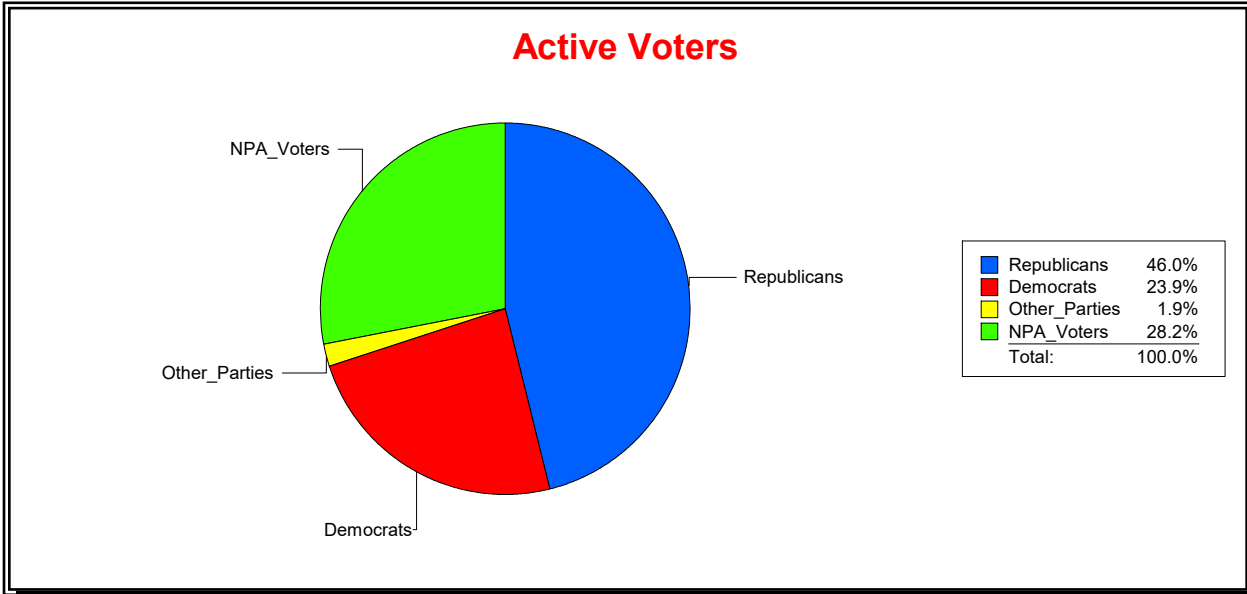

District	Total	Dems	Reps	NonP	Other	Total	Dems	Reps	NonP	Other
HOSPITAL BOARD SOUTH	129,318	30,891	59,523	36,410	2,494	5,869	1,604	2,210	1,967	88

Ron Turner

Supervisor of Elections

Sarasota County, FL

Date 6/1/2023