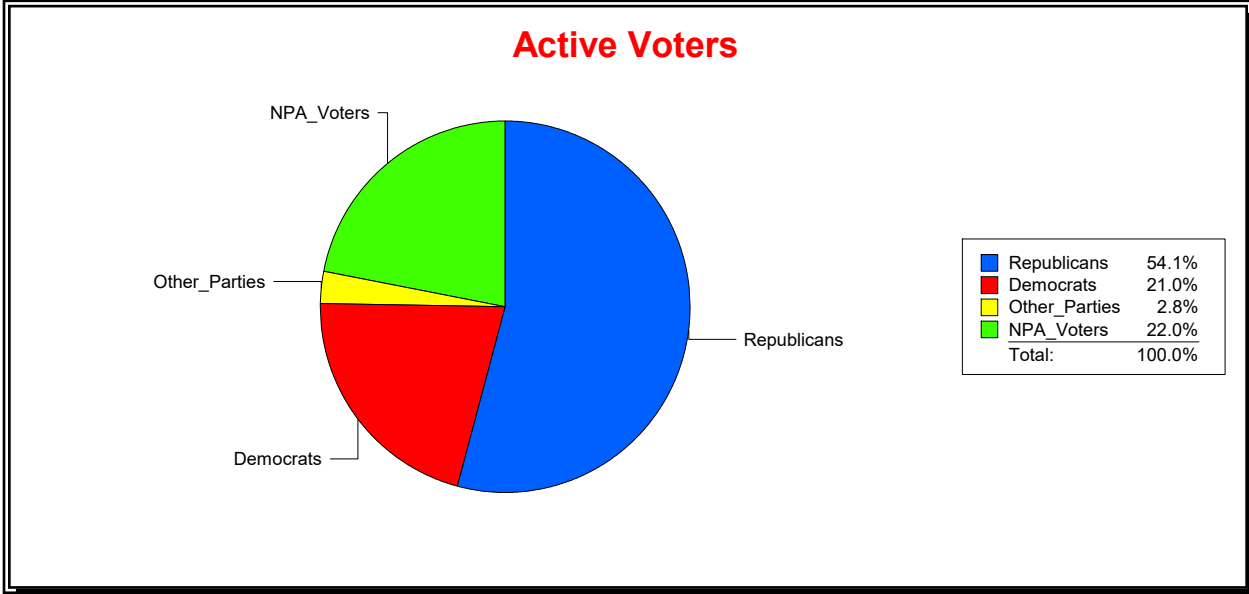

District	Total	Dems	Reps	NonP	Other	Total	Dems	Reps	NonP	Other
LBK DISTRICT 1	1,483	312	803	326	42	84	26	37	20	1

Ron Turner

Supervisor of Elections

Sarasota County, FL

Date 6/1/2023

Time 08:12 AM

Graphs of District Registration