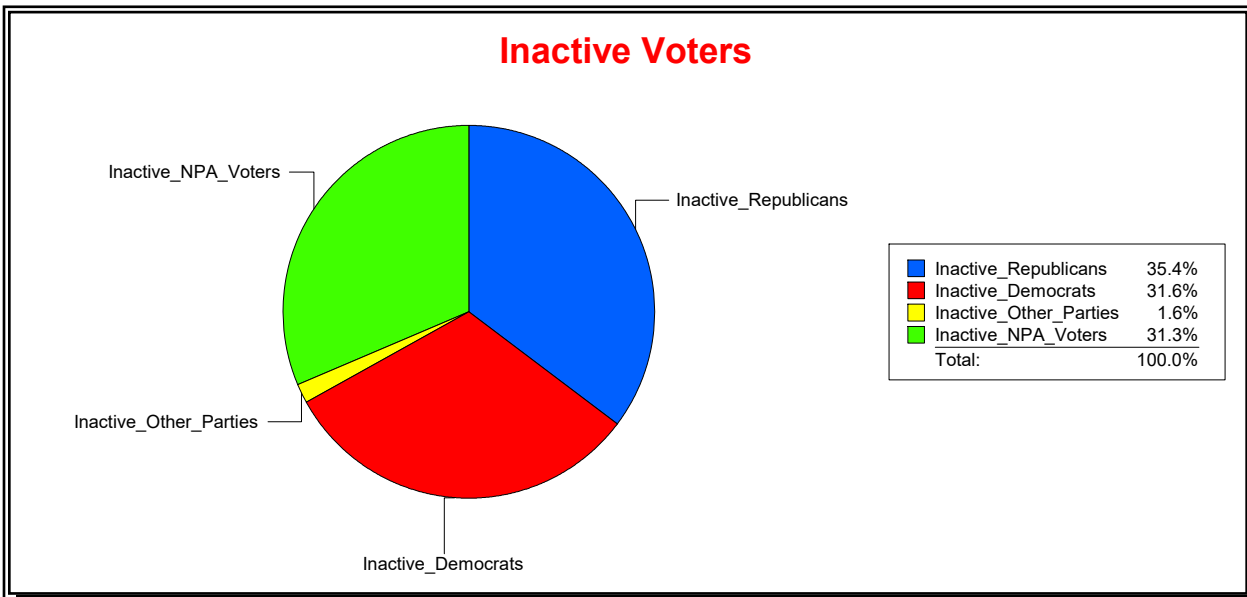

Time 08:12 AM

Graphs of District Registration

Active Registered Voters

Inactive Voters

<u>District</u>	<u>Total</u>	<u>Dems</u>	<u>Reps</u>	<u>NonP</u>	<u>Other</u>	<u>Total</u>	<u>Dems</u>	<u>Reps</u>	<u>NonP</u>	<u>Other</u>
STATE SENATE 22	359,634	100,687	157,731	94,039	7,177	18,218	5,764	6,449	5,711	294