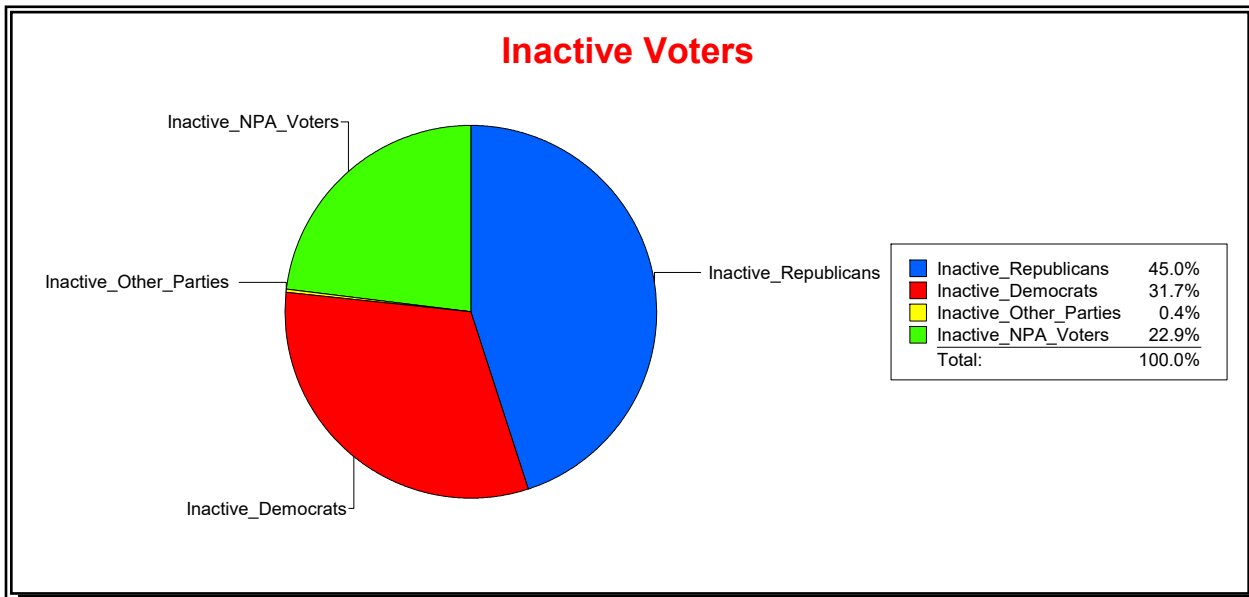

Ron Turner

Supervisor of Elections

Sarasota County, FL

Date 6/1/2023

Time 08:12 AM

Graphs of District Registration

Active Registered Voters

Inactive Voters

<u>District</u>	<u>Total</u>	<u>Dems</u>	<u>Reps</u>	<u>NonP</u>	<u>Other</u>	<u>Total</u>	<u>Dems</u>	<u>Reps</u>	<u>NonP</u>	<u>Other</u>
LONGBOAT KEY	4,752	1,286	2,336	1,032	98	240	76	108	55	1