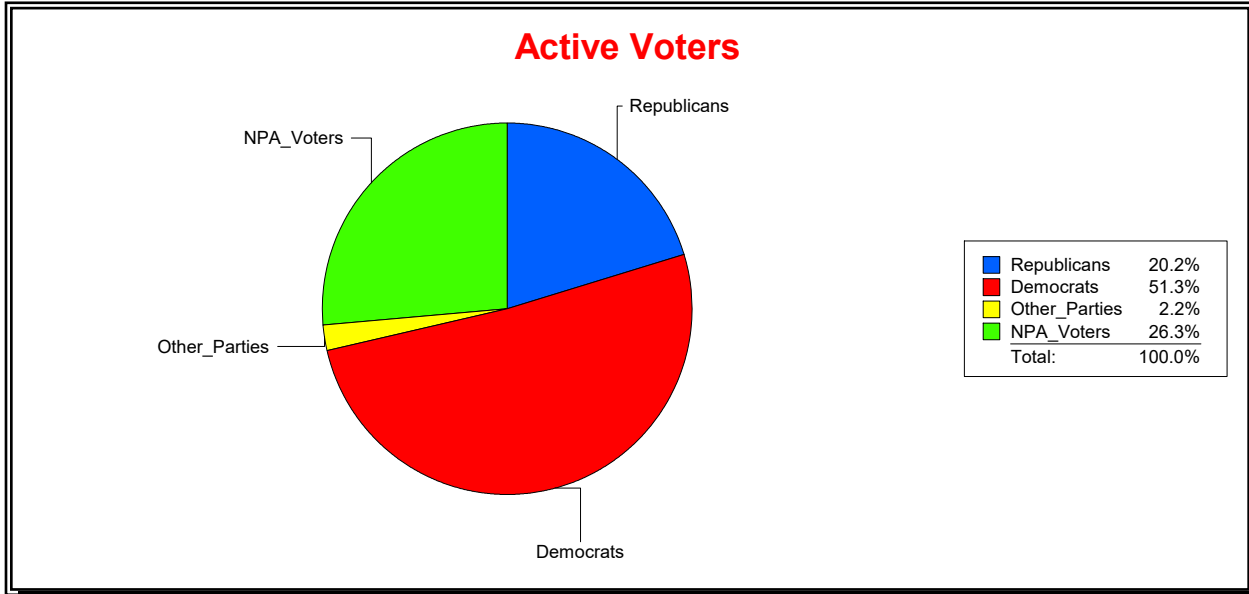

Ron Turner

Supervisor of Elections

Sarasota County, FL

Date 6/1/2023

Time 08:12 AM

Graphs of District Registration

Active Registered Voters

Inactive Voters

District	Total	Dems	Reps	NonP	Other	Total	Dems	Reps	NonP	Other
SARASOTA DIST 1	11,184	5,734	2,263	2,941	246	1,166	579	207	362	18