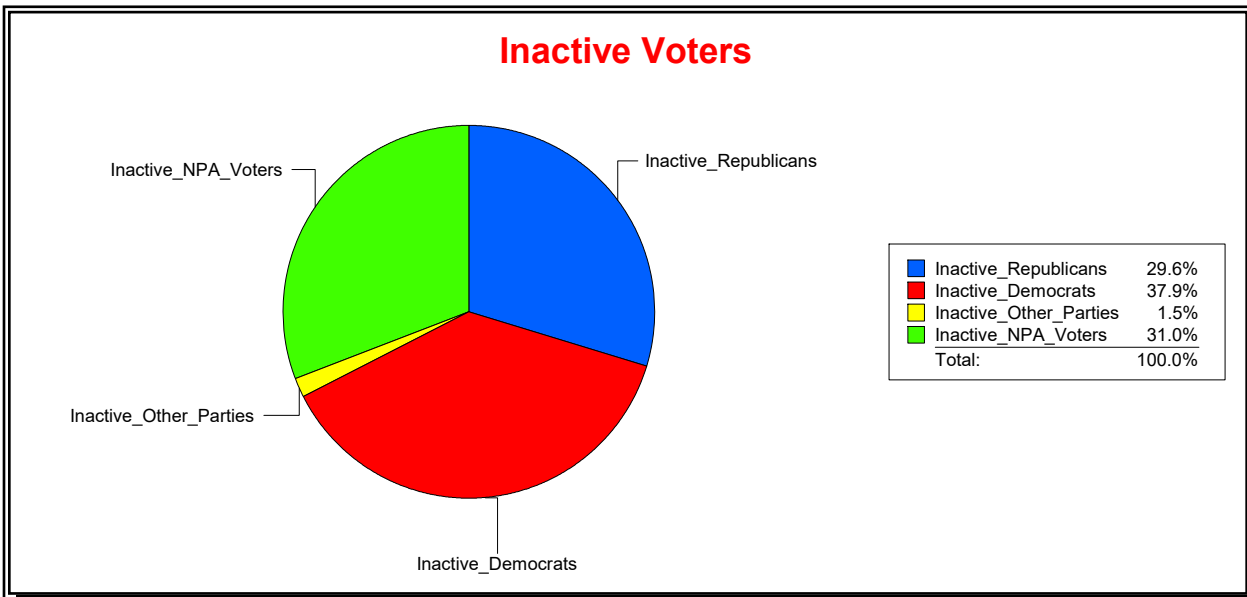

Ron Turner

Supervisor of Elections

Sarasota County, FL

Date 6/1/2023

Time 08:12 AM

Graphs of District Registration

Active Registered Voters

Inactive Voters

District	Total	Dems	Reps	NonP	Other	Total	Dems	Reps	NonP	Other
SOIL AND WATER DIST 2	66,154	24,683	23,885	16,243	1,343	4,575	1,735	1,355	1,416	69