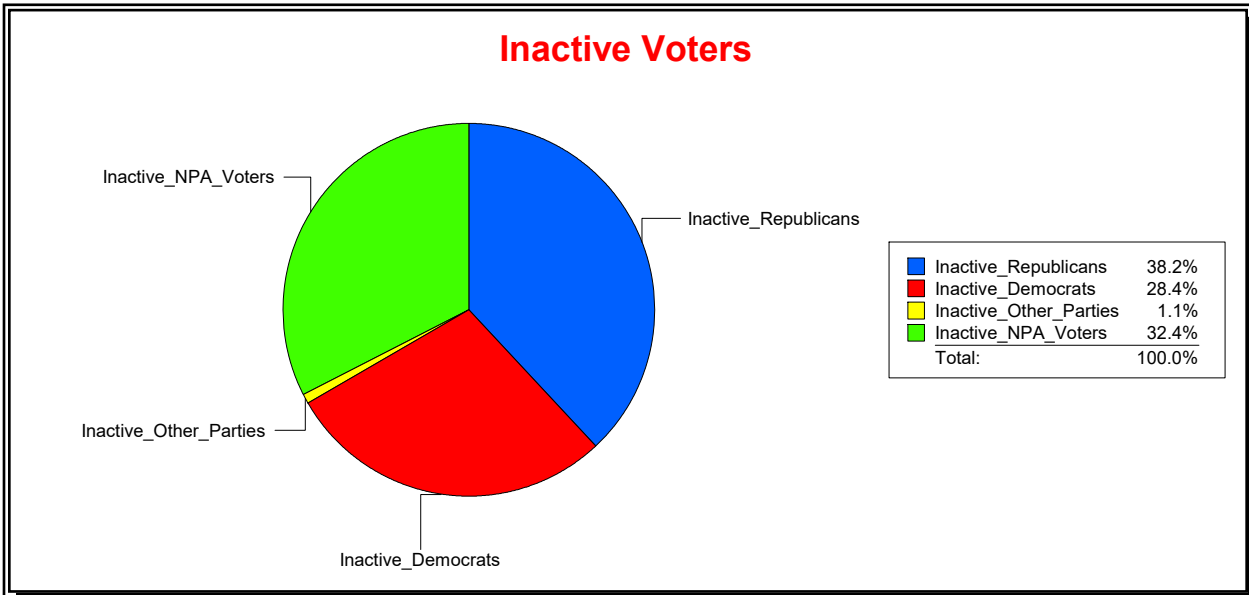

Ron Turner

Supervisor of Elections

Sarasota County, FL

Date 6/1/2023

Time 08:12 AM

Graphs of District Registration

Active Registered Voters

Inactive Voters

District	Total	Dems	Reps	NonP	Other	Total	Dems	Reps	NonP	Other
ENGLEWOOD FIRE DIST	14,211	3,368	6,809	3,772	262	652	185	249	211	7