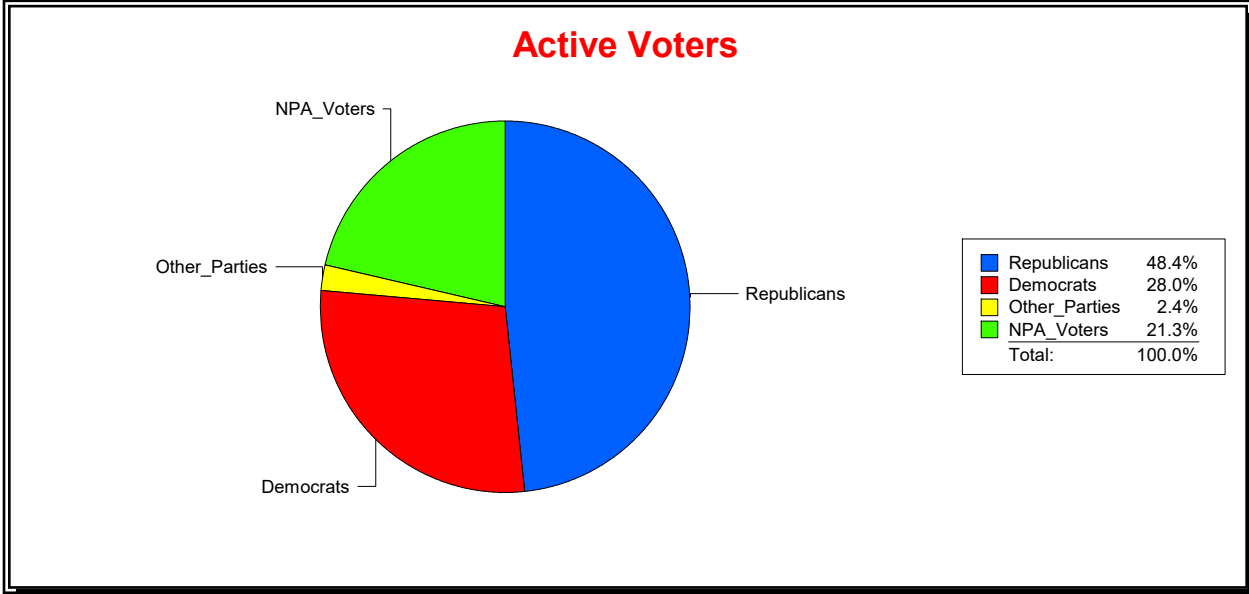

Ron Turner

Supervisor of Elections

Sarasota County, FL

Date 6/1/2023

Time 08:12 AM

Graphs of District Registration

Active Registered Voters

Inactive Voters

District	Total	Dems	Reps	NonP	Other	Total	Dems	Reps	NonP	Other
LONGBOAT KEY BEACH A	1,863	521	901	396	45	109	33	49	26	1