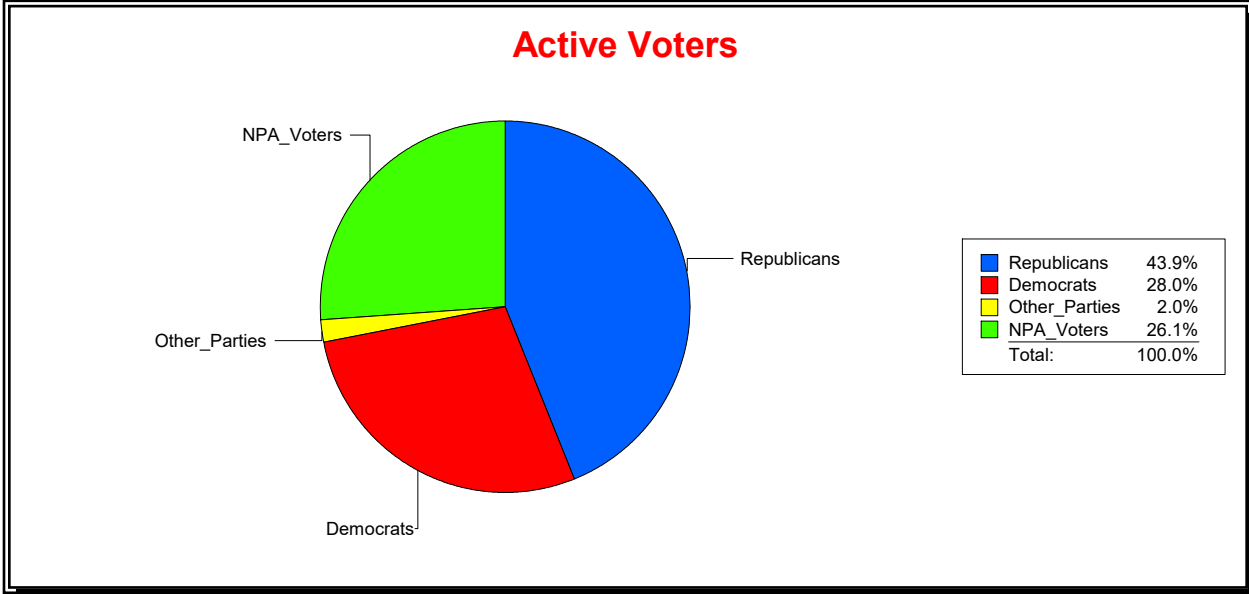

District	Total	Dems	Reps	NonP	Other	Total	Dems	Reps	NonP	Other
17TH CONGRESS DIST	359,634	100,687	157,731	94,039	7,177	18,218	5,764	6,449	5,711	294

Ron Turner

Supervisor of Elections

Sarasota County, FL

Date 6/1/2023