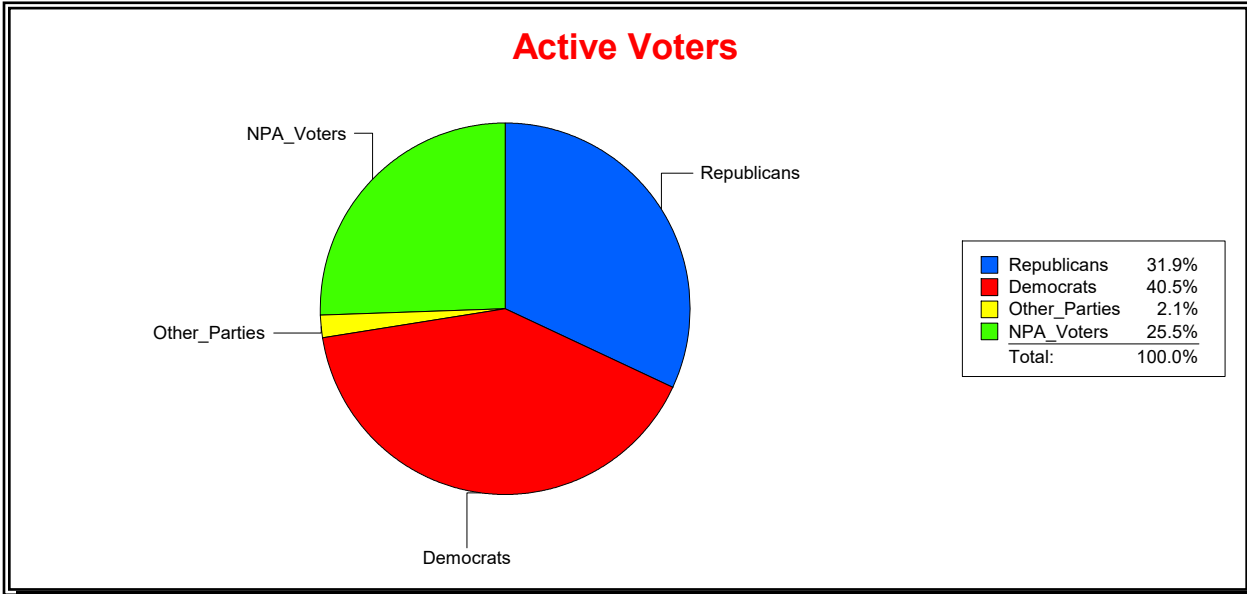

Ron Turner

Supervisor of Elections

Sarasota County, FL

Date 6/1/2023

Time 08:12 AM

Graphs of District Registration

Active Registered Voters

Inactive Voters

District	Total	Dems	Reps	NonP	Other	Total	Dems	Reps	NonP	Other
SARASOTA	39,343	15,925	12,556	10,017	845	3,074	1,269	796	954	55