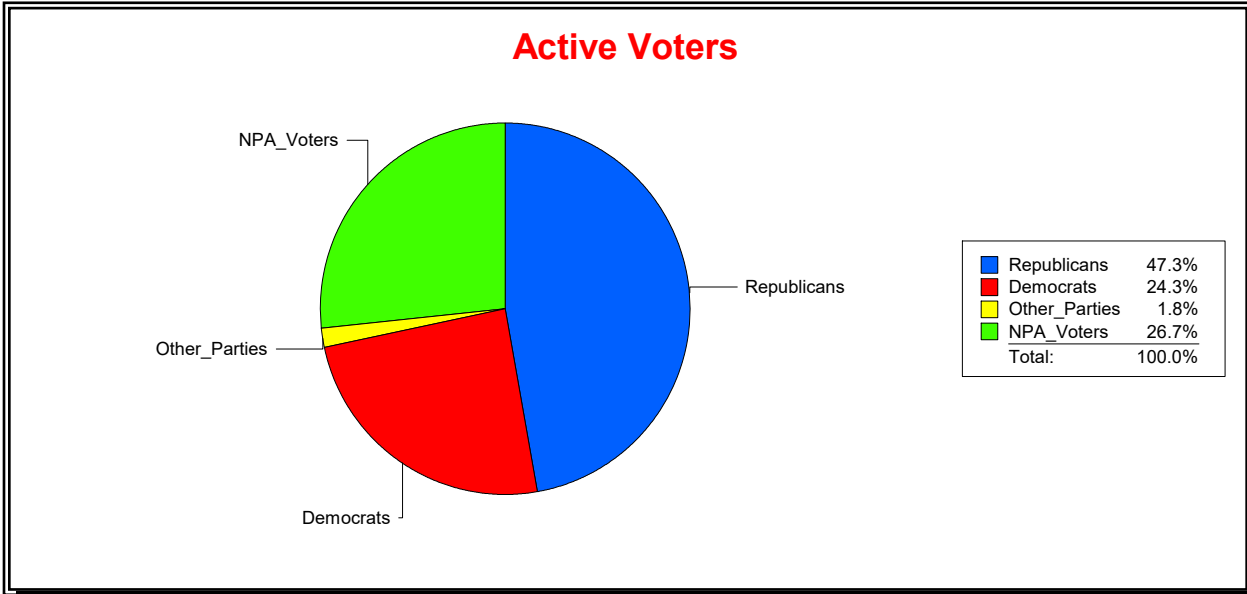

Ron Turner

Supervisor of Elections

Sarasota County, FL

Date 6/1/2023

Time 08:12 AM

Graphs of District Registration

Active Registered Voters

Inactive Voters

District	Total	Dems	Reps	NonP	Other	Total	Dems	Reps	NonP	Other
SCHOOL DIST 5	75,893	18,437	35,861	20,241	1,354	3,368	941	1,331	1,056	40