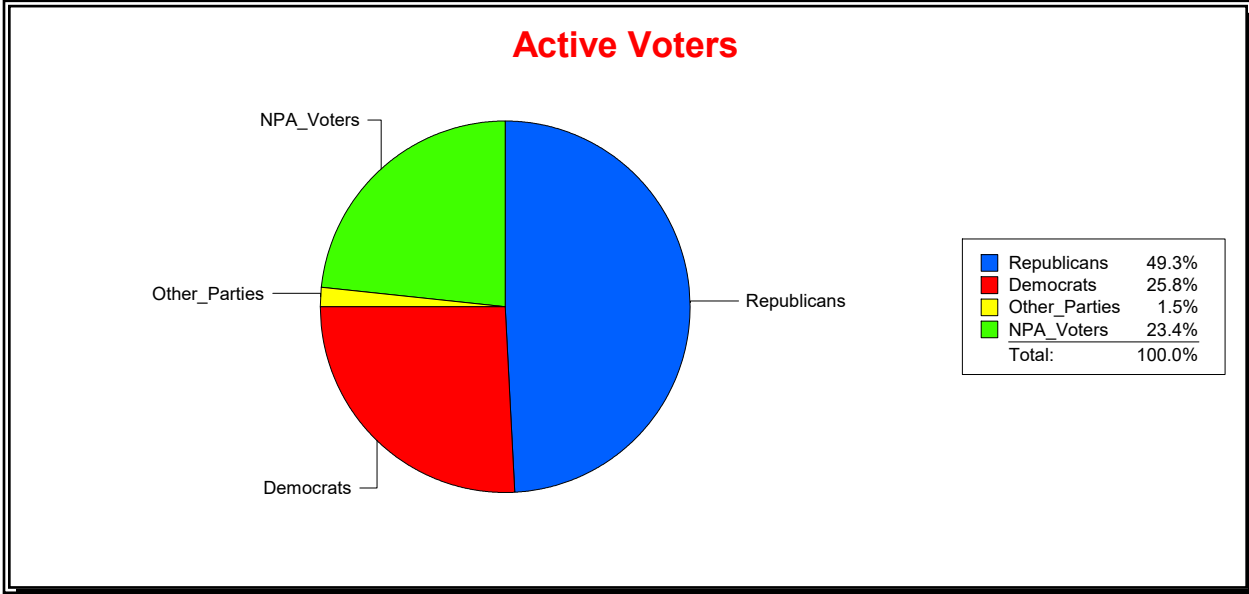

Date 6/1/2023

Time 08:12 AM

Graphs of District Registration

Active Registered Voters

Inactive Voters

District	Total	Dems	Reps	NonP	Other	Total	Dems	Reps	NonP	Other
VENETIAN CDD	1,968	508	970	461	29	53	15	26	12	0