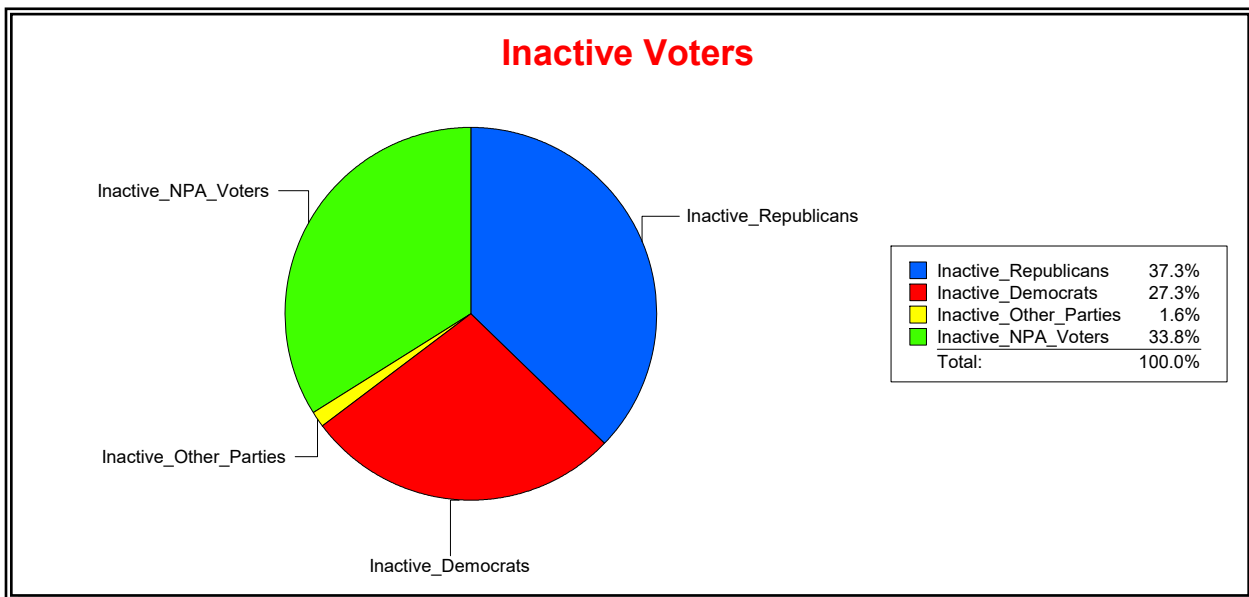

Ron Turner

Supervisor of Elections

Sarasota County, FL

Date 6/1/2023

Time 08:12 AM

Graphs of District Registration

Active Registered Voters

Inactive Voters

District	Total	Dems	Reps	NonP	Other	Total	Dems	Reps	NonP	Other
SOIL AND WATER DIST 5	72,256	16,997	32,809	20,998	1,452	3,350	915	1,251	1,131	53