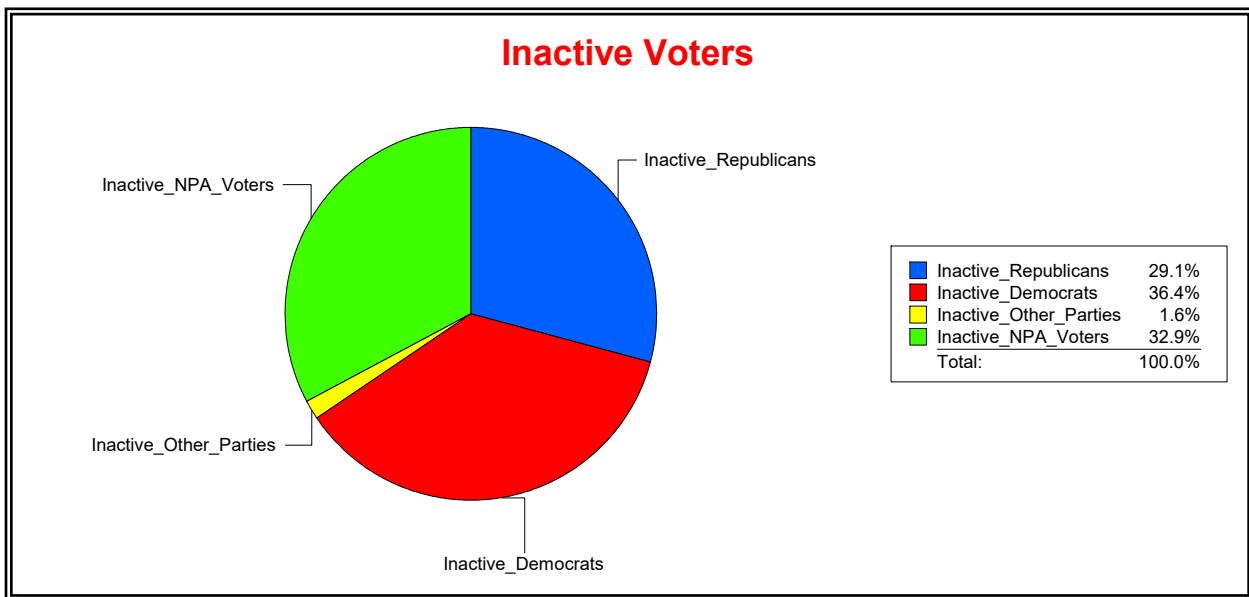

Ron Turner

Supervisor of Elections

Sarasota County, FL

Date 6/1/2023

Time 08:12 AM

Graphs of District Registration

Active Registered Voters

Inactive Voters

<u>District</u>	<u>Total</u>	<u>Dems</u>	<u>Reps</u>	<u>NonP</u>	<u>Other</u>	<u>Total</u>	<u>Dems</u>	<u>Reps</u>	<u>NonP</u>	<u>Other</u>
SARASOTA DIST 3	11,147	4,048	3,870	2,971	258	824	300	240	271	13