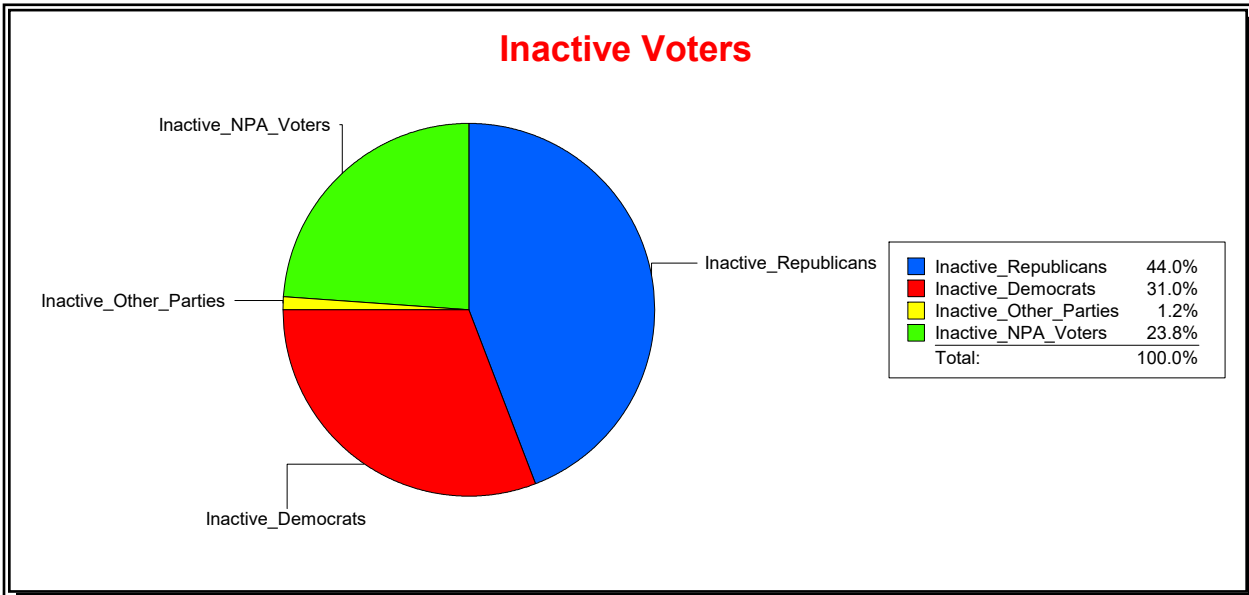

District	Total	Dems	Reps	NonP	Other	Total	Dems	Reps	NonP	Other
LBK DISTRICT 1	1,483	312	803	326	42	84	26	37	20	1

Ron Turner

Supervisor of Elections

Sarasota County, FL

Date 6/1/2023

Time 08:12 AM

Graphs of District Registration