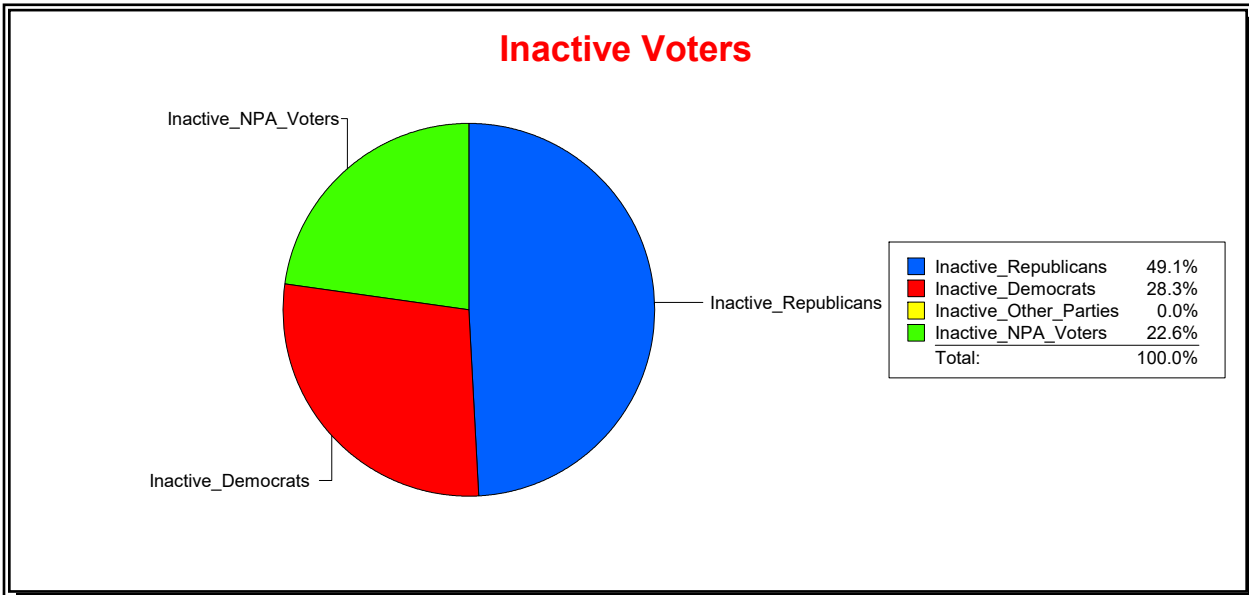

Date 6/1/2023

Time 08:12 AM

Graphs of District Registration

Active Registered Voters

Inactive Voters

District	Total	Dems	Reps	NonP	Other	Total	Dems	Reps	NonP	Other
VENETIAN CDD	1,968	508	970	461	29	53	15	26	12	0