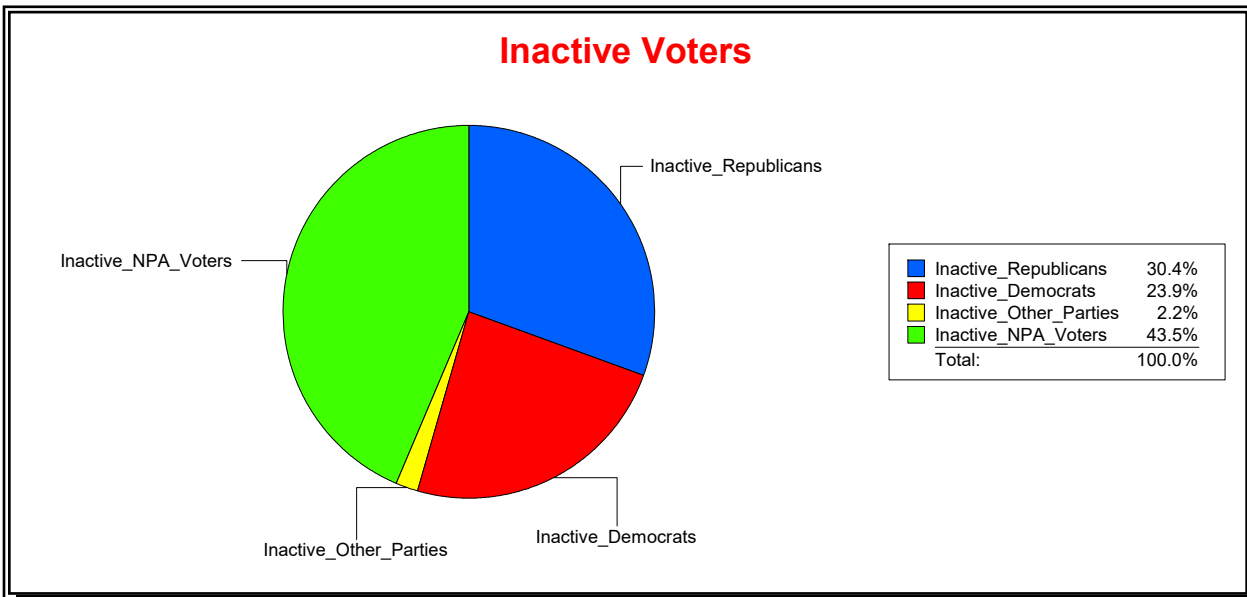

Ron Turner

Supervisor of Elections

Sarasota County, FL

Date 6/1/2023

Time 08:12 AM

Graphs of District Registration

Active Registered Voters

Inactive Voters

District	Total	Dems	Reps	NonP	Other	Total	Dems	Reps	NonP	Other
LAKESIDE PLANT CDD	929	204	451	258	16	46	11	14	20	1