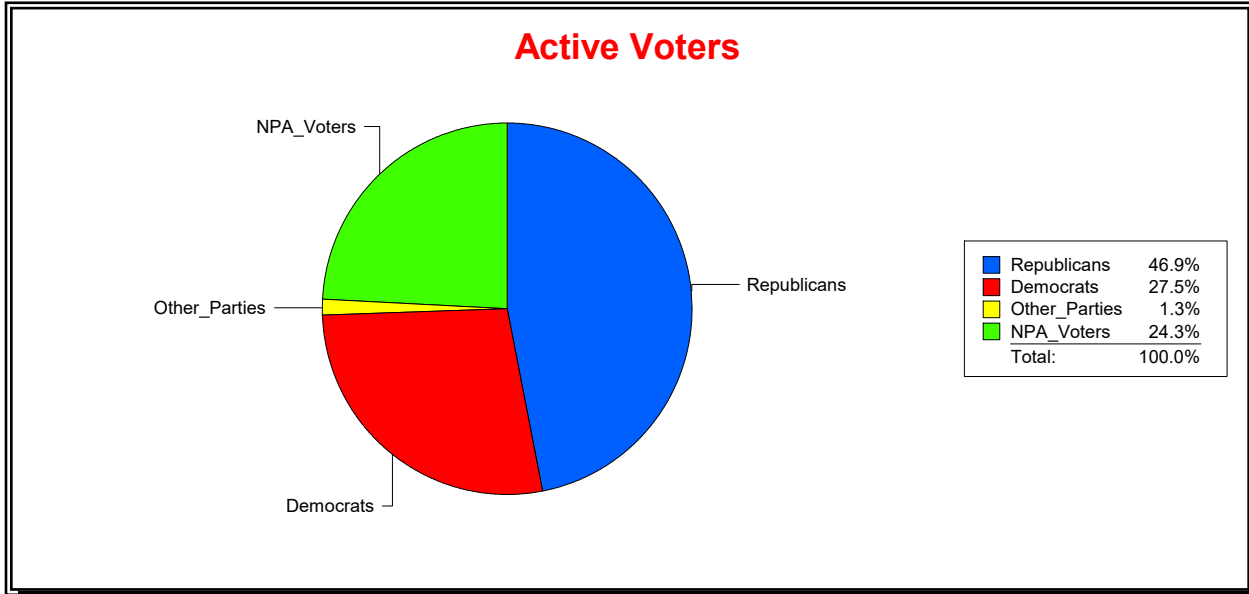

Ron Turner

Supervisor of Elections

Sarasota County, FL

Date 6/1/2023

Time 08:12 AM

Graphs of District Registration

Active Registered Voters

Inactive Voters

District	Total	Dems	Reps	NonP	Other	Total	Dems	Reps	NonP	Other
GOLDEN GATE POINT	375	103	176	91	5	36	9	17	10	0