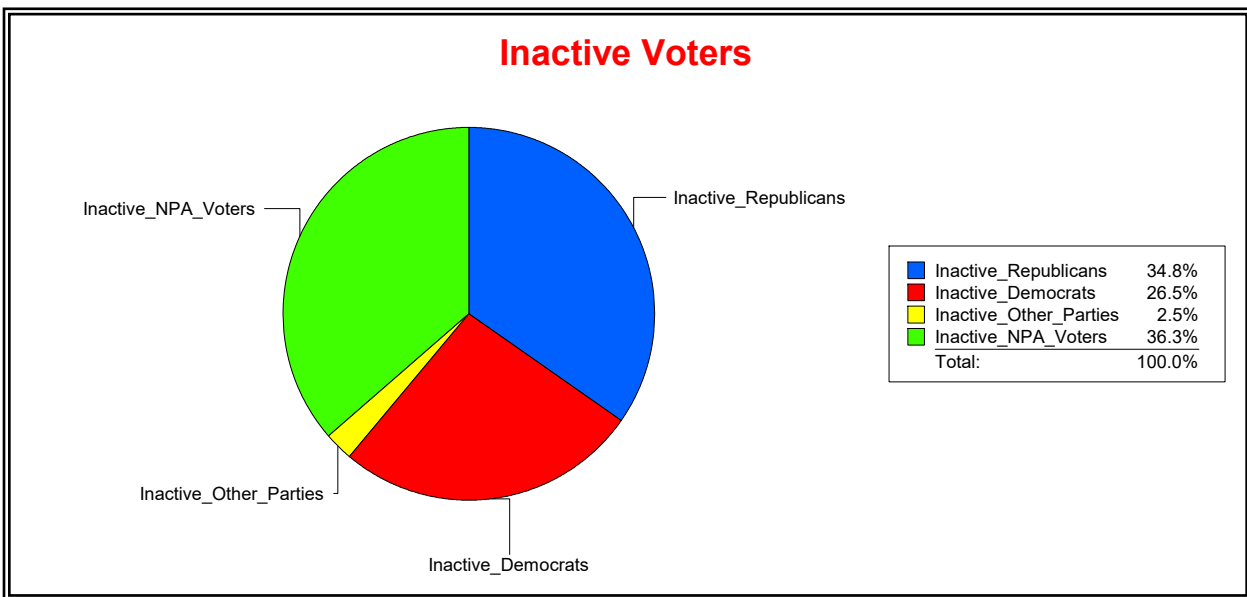

Ron Turner

Supervisor of Elections

Sarasota County, FL

Date 6/1/2023

Time 08:12 AM

Graphs of District Registration

Active Registered Voters

Inactive Voters

<u>District</u>	<u>Total</u>	<u>Dems</u>	<u>Reps</u>	<u>NonP</u>	<u>Other</u>	<u>Total</u>	<u>Dems</u>	<u>Reps</u>	<u>NonP</u>	<u>Other</u>
NORTH PORT DIST 1	11,093	2,537	4,985	3,336	235	446	118	155	162	11