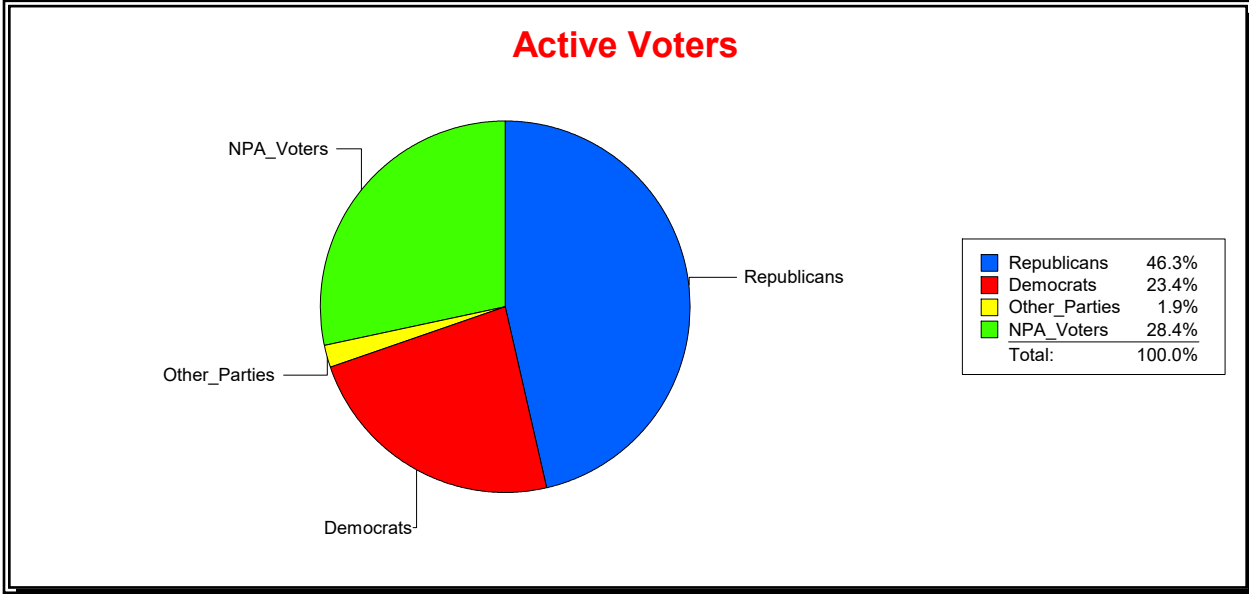

Ron Turner

Supervisor of Elections

Sarasota County, FL

Date 6/1/2023

Time 08:12 AM

Graphs of District Registration

Active Registered Voters

Inactive Voters

District	Total	Dems	Reps	NonP	Other	Total	Dems	Reps	NonP	Other
NORTH PORT DIST 5	17,634	4,124	8,160	5,012	338	656	196	216	234	10