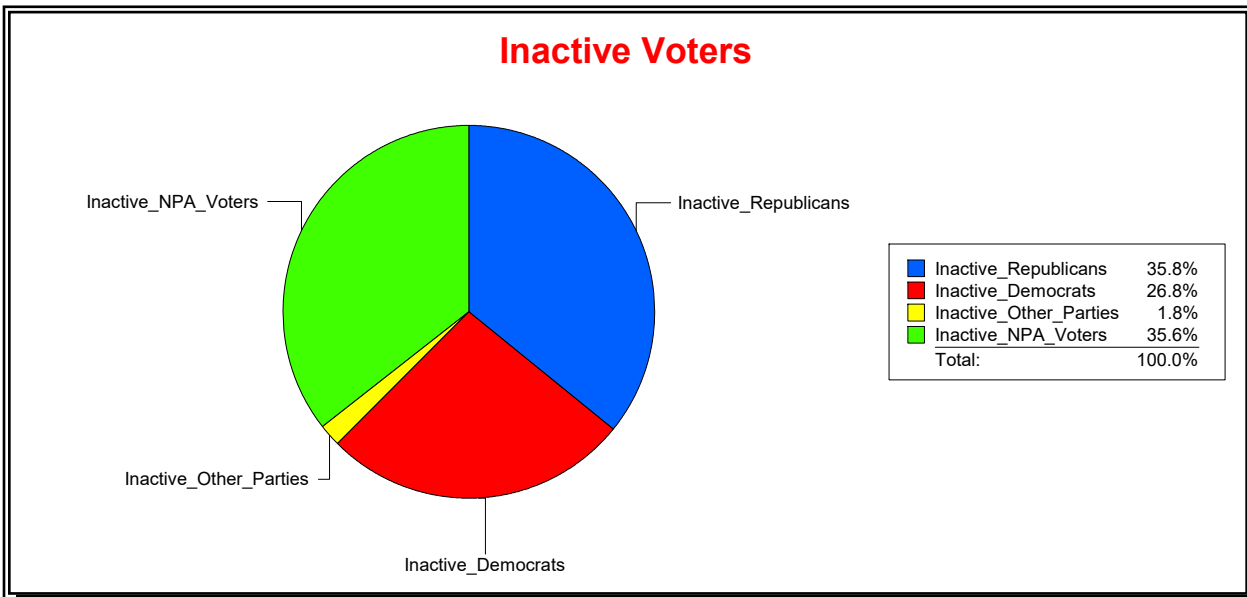

Ron Turner

Supervisor of Elections

Sarasota County, FL

Date 6/1/2023

Time 08:12 AM

Graphs of District Registration

Active Registered Voters

Inactive Voters

<u>District</u>	<u>Total</u>	<u>Dems</u>	<u>Reps</u>	<u>NonP</u>	<u>Other</u>	<u>Total</u>	<u>Dems</u>	<u>Reps</u>	<u>NonP</u>	<u>Other</u>
NORTH PORT	61,997	14,396	27,915	18,405	1,281	2,615	702	935	931	47