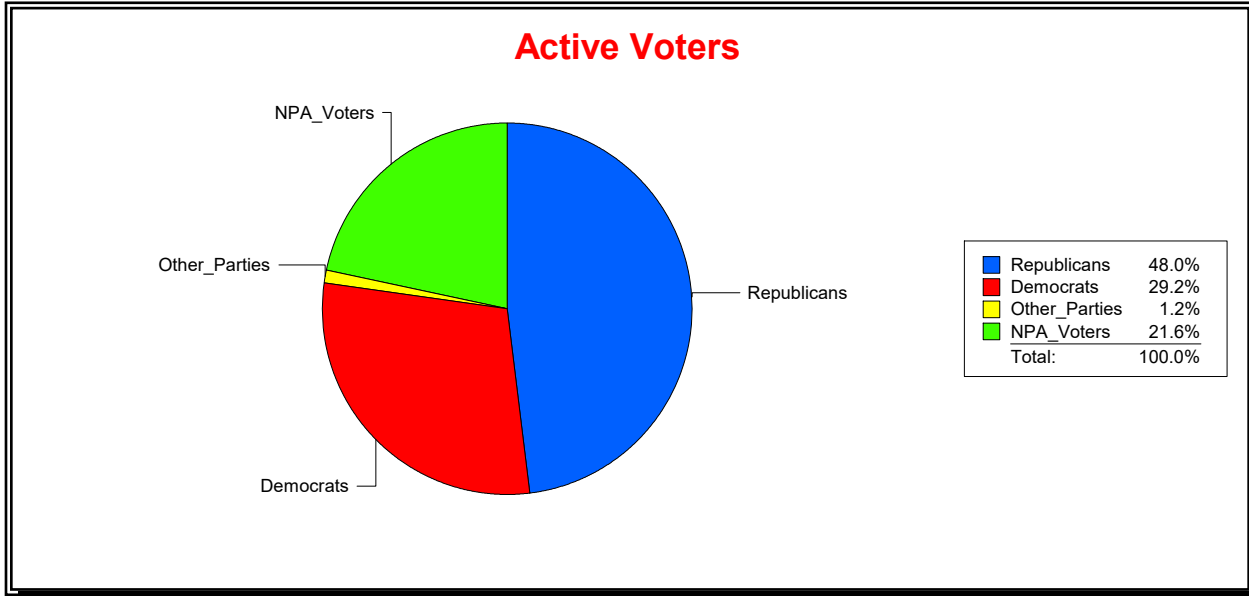

Ron Turner

Supervisor of Elections

Sarasota County, FL

Date 6/1/2023

Time 08:12 AM

Graphs of District Registration

Active Registered Voters

Inactive Voters

District	Total	Dems	Reps	NonP	Other	Total	Dems	Reps	NonP	Other
TRI-PAR PK & REC DIST	565	165	271	122	7	31	14	13	4	0