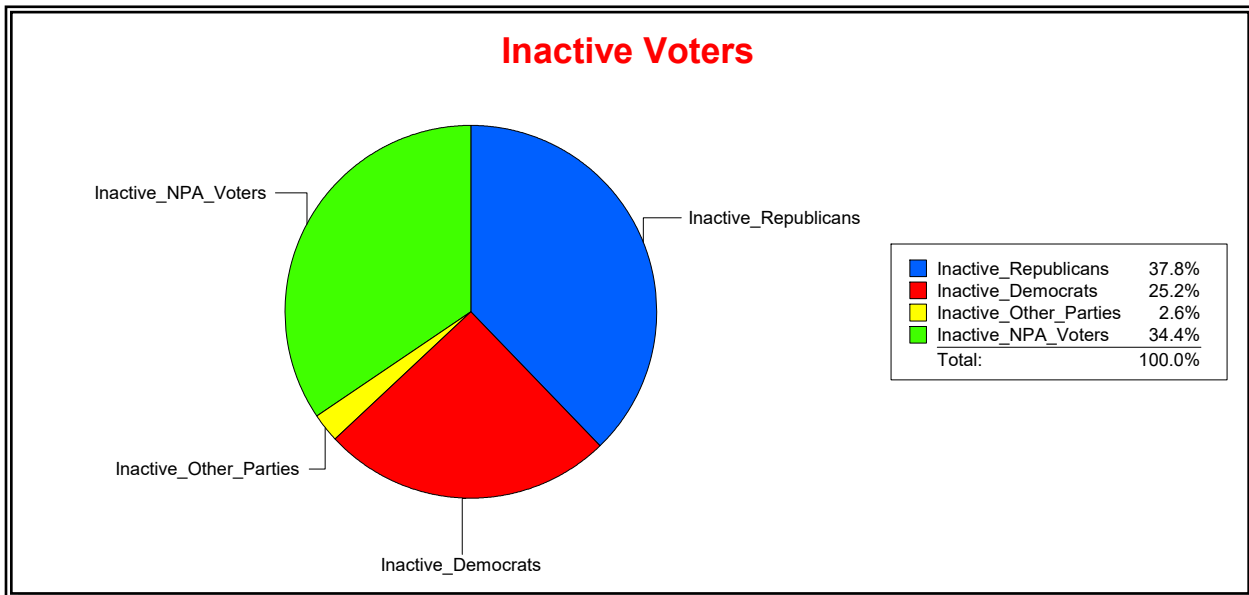

Ron Turner

Supervisor of Elections

Sarasota County, FL

Date 6/1/2023

Time 08:12 AM

Graphs of District Registration

Active Registered Voters

Inactive Voters

<u>District</u>	<u>Total</u>	<u>Dems</u>	<u>Reps</u>	<u>NonP</u>	<u>Other</u>	<u>Total</u>	<u>Dems</u>	<u>Reps</u>	<u>NonP</u>	<u>Other</u>
NORTH PORT DIST 2	13,134	2,845	6,041	3,955	293	579	146	219	199	15