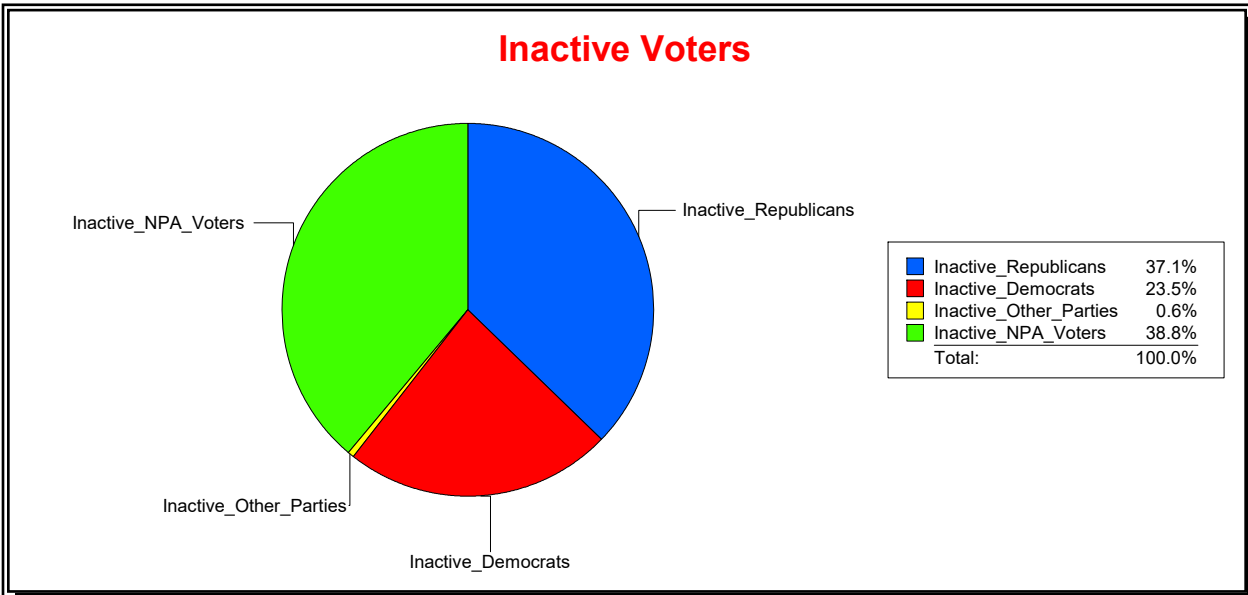

Ron Turner

Supervisor of Elections

Sarasota County, FL

Date 6/1/2023

Time 08:12 AM

Graphs of District Registration

Active Registered Voters

Inactive Voters

District	Total	Dems	Reps	NonP	Other	Total	Dems	Reps	NonP	Other
NORTH PORT 3	10,790	2,495	4,613	3,436	246	531	125	197	206	3