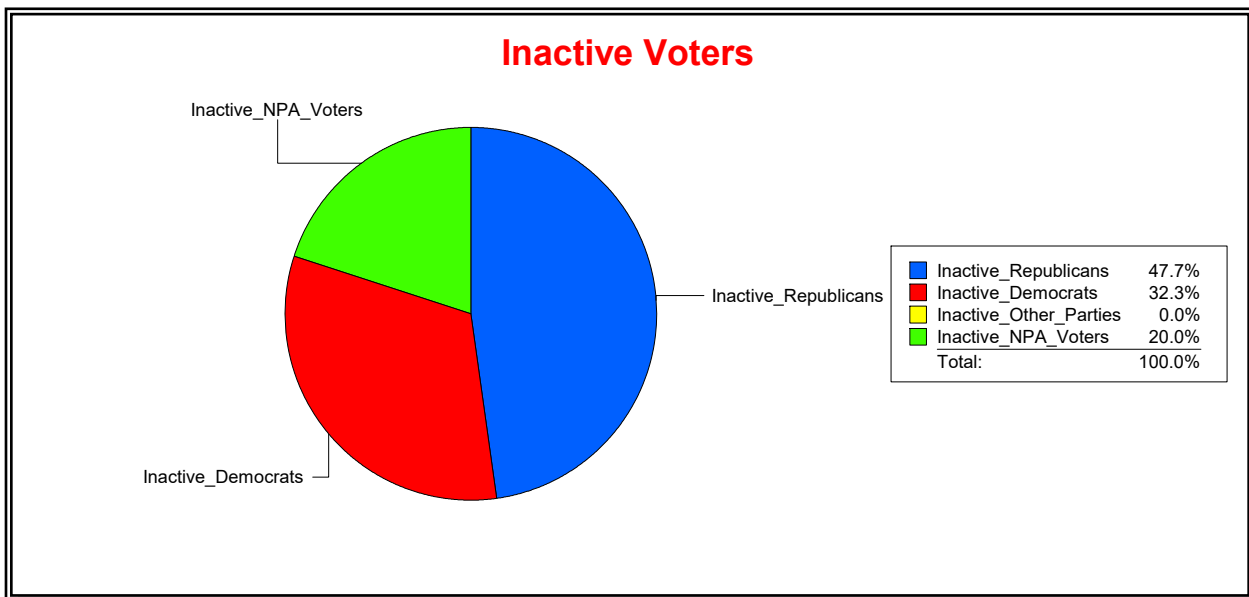

Ron Turner

Supervisor of Elections

Sarasota County, FL

Date 6/1/2023

Time 08:12 AM

Graphs of District Registration

Active Registered Voters

Inactive Voters

District	Total	Dems	Reps	NonP	Other	Total	Dems	Reps	NonP	Other
LBK DISTRICT 2	1,346	440	580	302	24	65	21	31	13	0