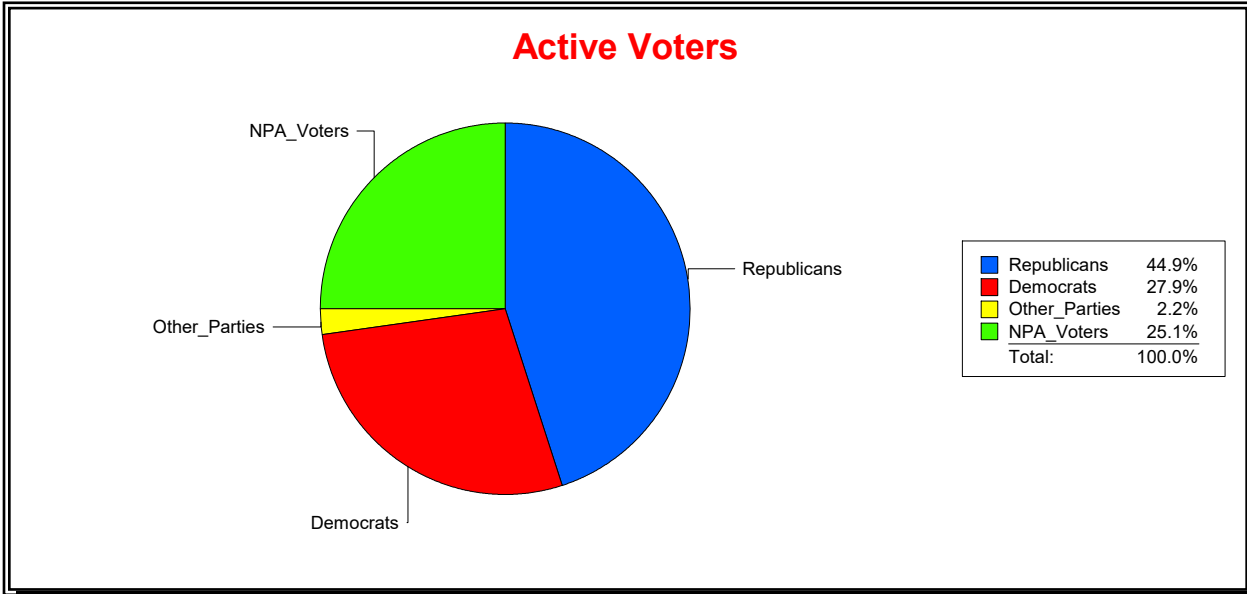

Ron Turner

Supervisor of Elections

Sarasota County, FL

Date 6/1/2023

Time 08:12 AM

Graphs of District Registration

Active Registered Voters

Inactive Voters

District	Total	Dems	Reps	NonP	Other	Total	Dems	Reps	NonP	Other
SOIL AND WATER DIST 1	70,874	19,744	31,832	17,771	1,527	3,237	1,031	1,177	967	62