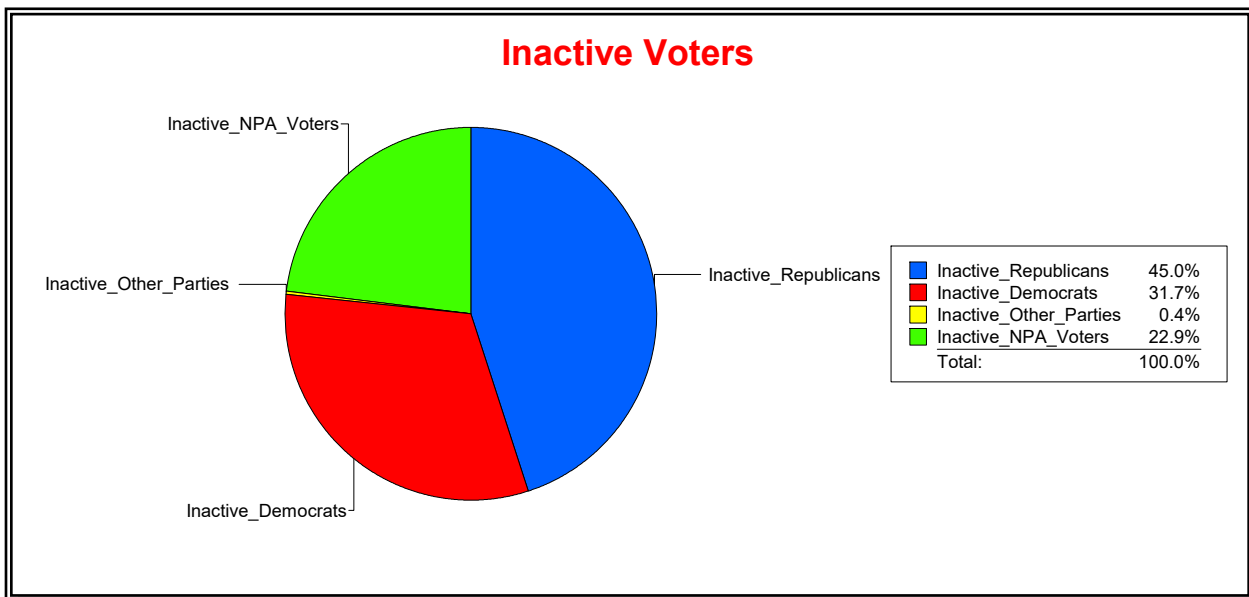

Ron Turner

Supervisor of Elections

Sarasota County, FL

Date 6/1/2023

Time 08:12 AM

Graphs of District Registration

Active Registered Voters

Inactive Voters

<u>District</u>	<u>Total</u>	<u>Dems</u>	<u>Reps</u>	<u>NonP</u>	<u>Other</u>	<u>Total</u>	<u>Dems</u>	<u>Reps</u>	<u>NonP</u>	<u>Other</u>
LONGBOAT KEY	4,752	1,286	2,336	1,032	98	240	76	108	55	1