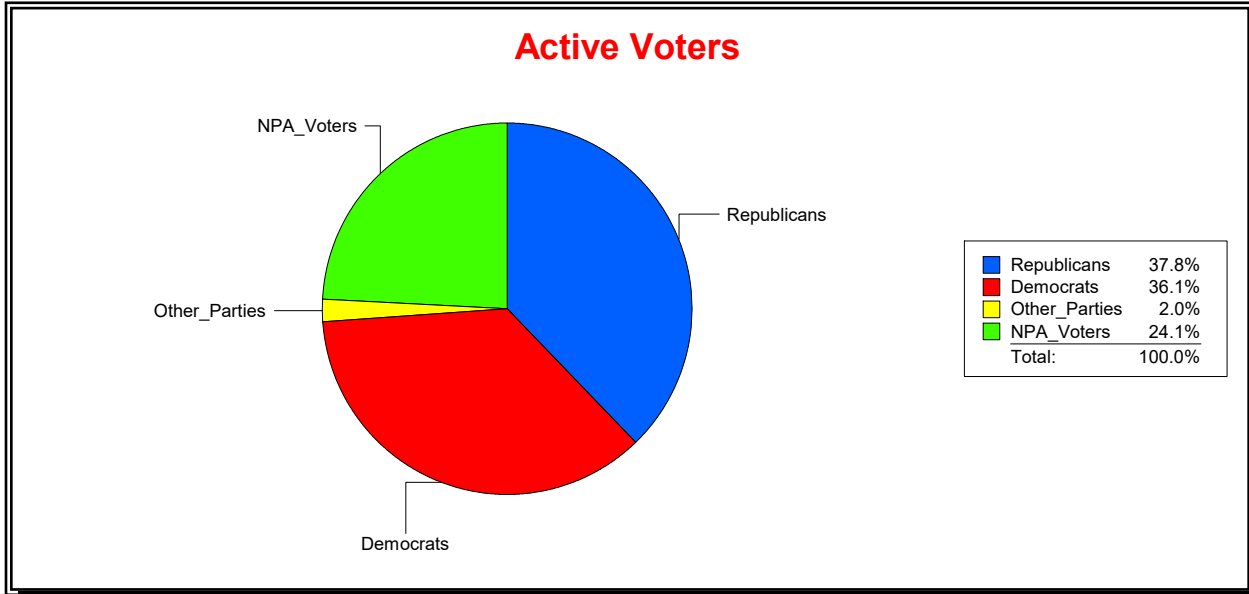

Graphs of District Registration

Active Registered Voters

Inactive Voters

District	Total	Dems	Reps	NonP	Other	Total	Dems	Reps	NonP	Other
SARASOTA 2	17,012	6,143	6,423	4,105	341	1,084	390	349	321	24

Ron Turner