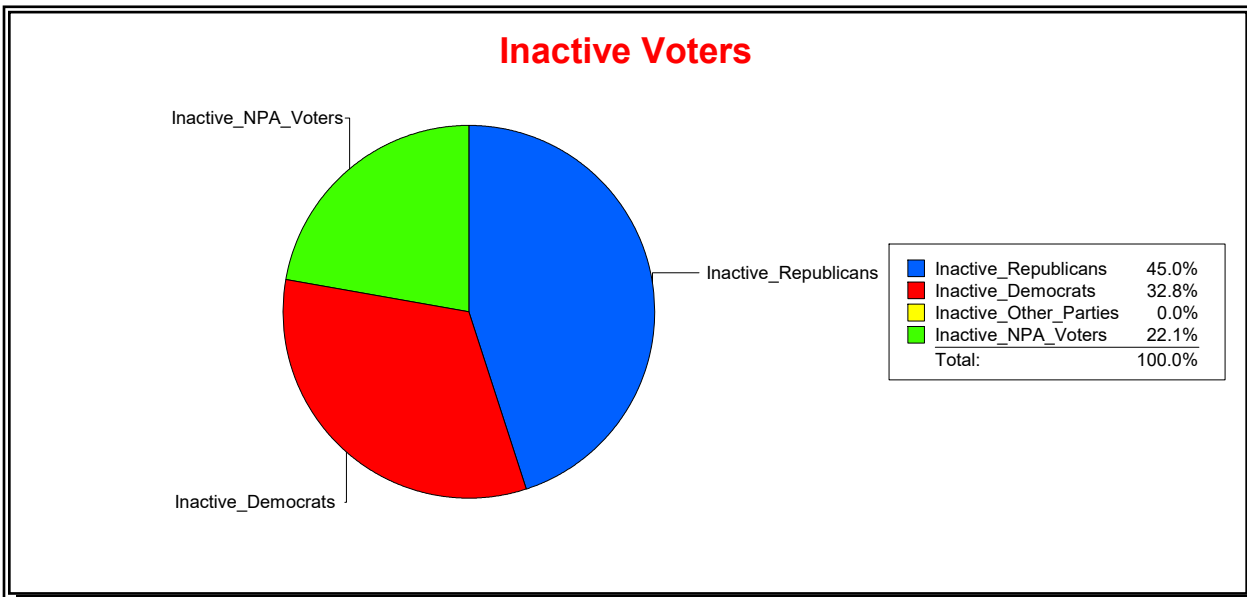

Ron Turner

Supervisor of Elections

Sarasota County, FL

Date 6/1/2023

Time 08:12 AM

Graphs of District Registration

Active Registered Voters

Inactive Voters

<u>District</u>	<u>Total</u>	<u>Dems</u>	<u>Reps</u>	<u>NonP</u>	<u>Other</u>	<u>Total</u>	<u>Dems</u>	<u>Reps</u>	<u>NonP</u>	<u>Other</u>
LONGBOAT KEY BEACH B	2,889	765	1,435	636	53	131	43	59	29	0