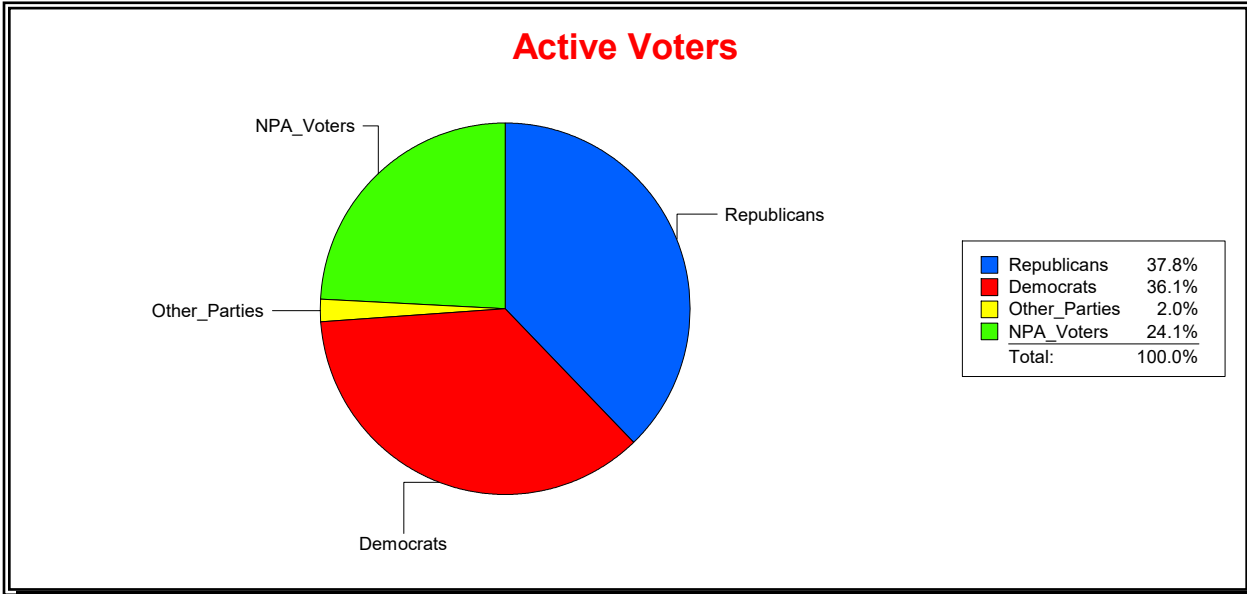

Ron Turner

Supervisor of Elections

Sarasota County, FL

Date 6/1/2023

Time 08:12 AM

Graphs of District Registration

Active Registered Voters

Inactive Voters

District	Total	Dems	Reps	NonP	Other	Total	Dems	Reps	NonP	Other
SARASOTA DIST 2	17,012	6,143	6,423	4,105	341	1,084	390	349	321	24