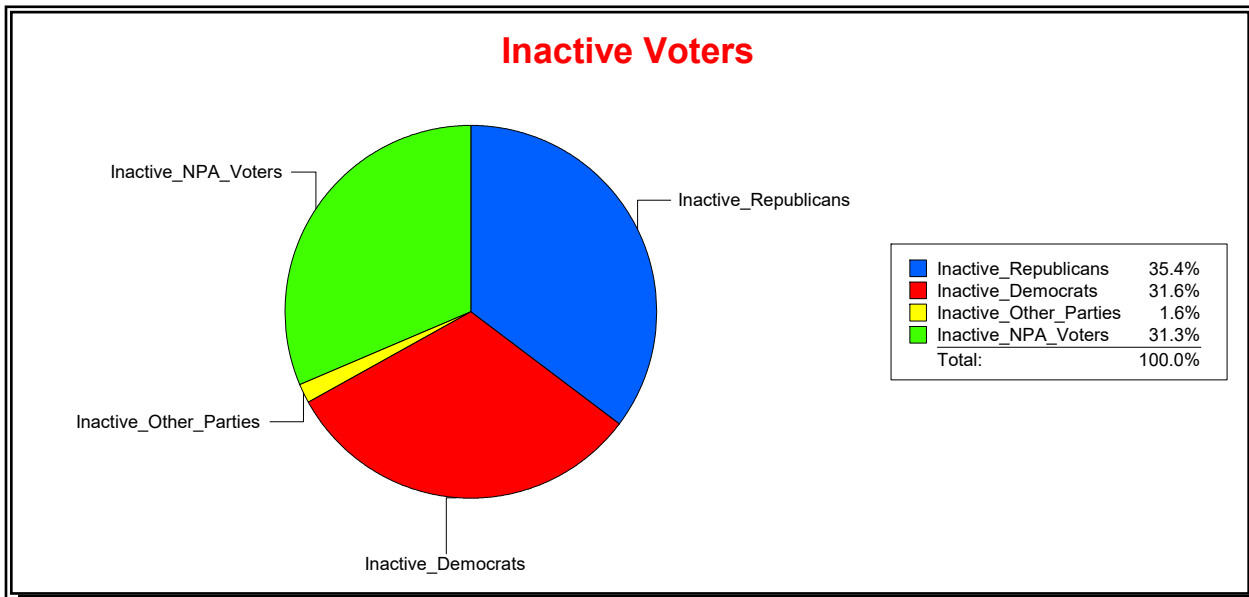

Ron Turner

Supervisor of Elections

Sarasota County, FL

Date 6/1/2023

Time 08:12 AM

Graphs of District Registration

Active Registered Voters

Inactive Voters

District	Total	Dems	Reps	NonP	Other	Total	Dems	Reps	NonP	Other
COUNTYWIDE	359,634	100,687	157,731	94,039	7,177	18,218	5,764	6,449	5,711	294

Ron Turner

Supervisor of Elections

Sarasota County, FL

Date 6/1/2023