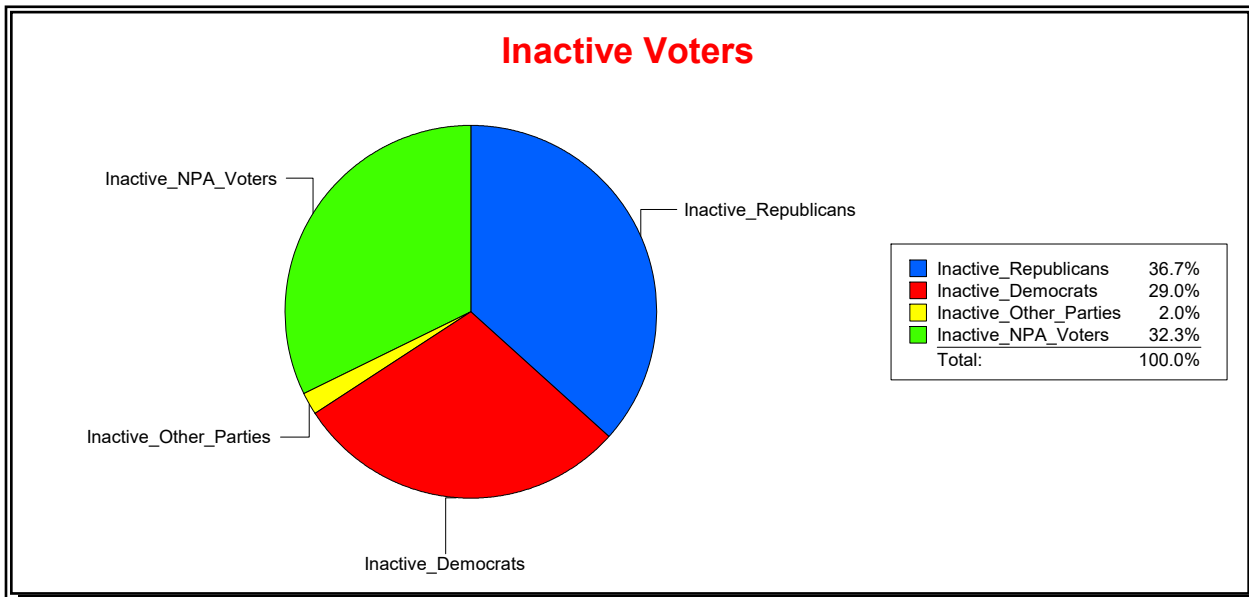

Ron Turner

Supervisor of Elections

Sarasota County, FL

Date 6/1/2023

Time 08:12 AM

Graphs of District Registration

Active Registered Voters

Inactive Voters

District	Total	Dems	Reps	NonP	Other	Total	Dems	Reps	NonP	Other
NORTH PORT 4	9,346	2,395	4,116	2,666	169	403	117	148	130	8