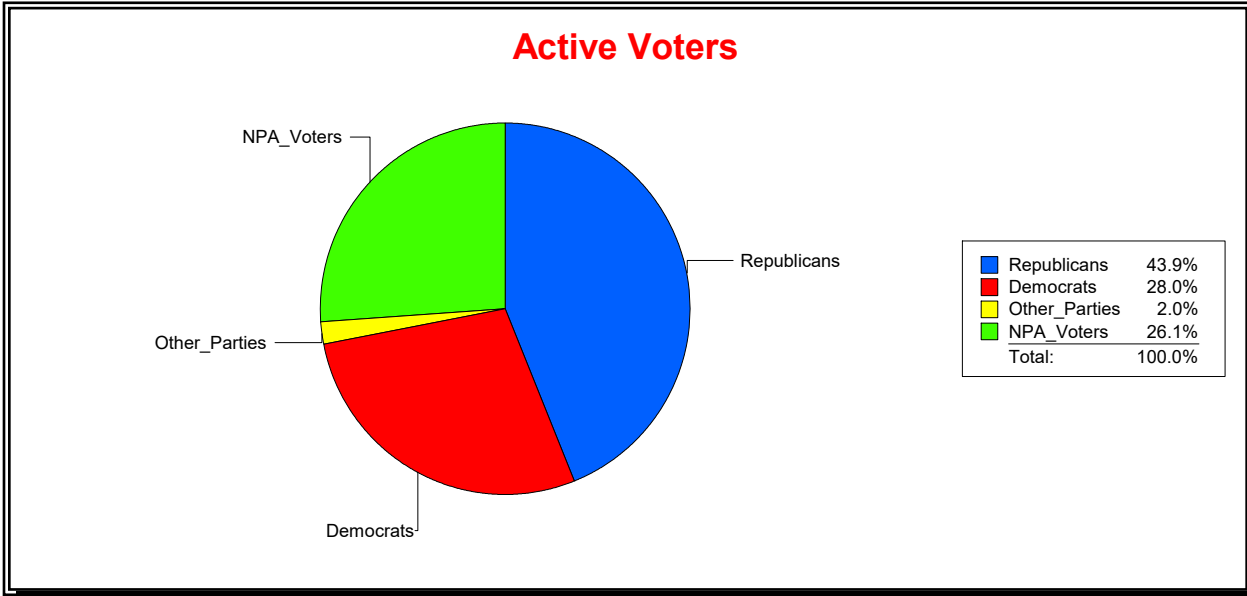

Time 08:12 AM

Graphs of District Registration

Active Registered Voters

Inactive Voters

<u>District</u>	<u>Total</u>	<u>Dems</u>	<u>Reps</u>	<u>NonP</u>	<u>Other</u>	<u>Total</u>	<u>Dems</u>	<u>Reps</u>	<u>NonP</u>	<u>Other</u>
STATE SENATE 22	359,634	100,687	157,731	94,039	7,177	18,218	5,764	6,449	5,711	294