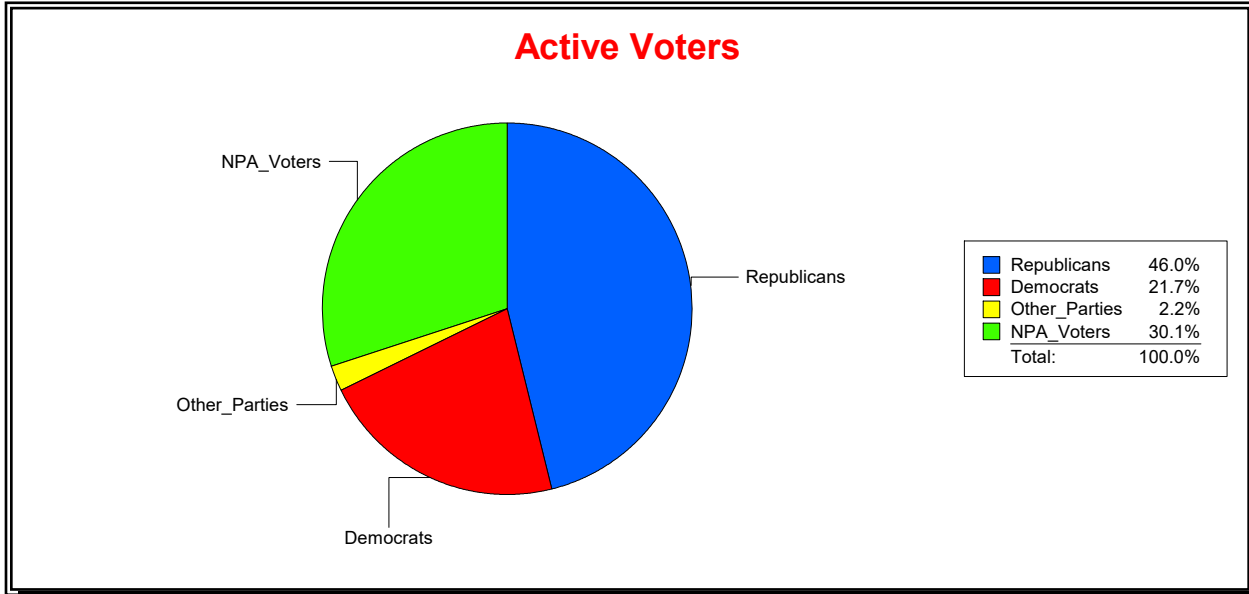

Ron Turner

Supervisor of Elections

Sarasota County, FL

Date 6/1/2023

Time 08:12 AM

Graphs of District Registration

Active Registered Voters

Inactive Voters

<u>District</u>	<u>Total</u>	<u>Dems</u>	<u>Reps</u>	<u>NonP</u>	<u>Other</u>	<u>Total</u>	<u>Dems</u>	<u>Reps</u>	<u>NonP</u>	<u>Other</u>
NORTH PORT DIST 2	13,134	2,845	6,041	3,955	293	579	146	219	199	15