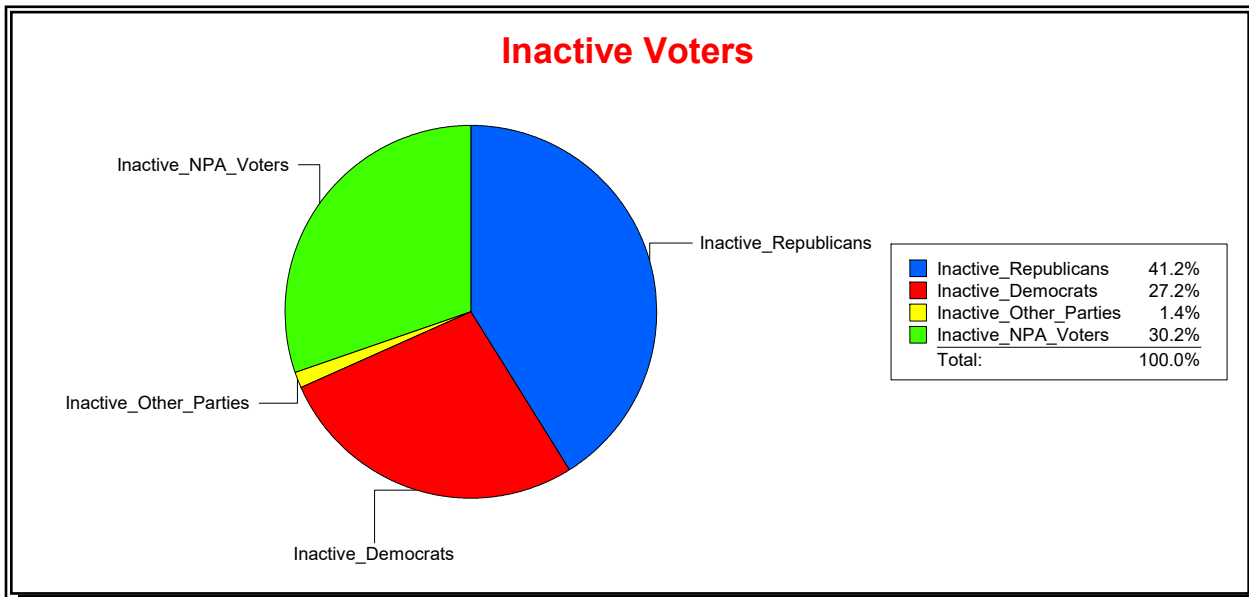

Ron Turner

Supervisor of Elections

Sarasota County, FL

Date 7/3/2023

Time 07:07 AM

Graphs of District Registration

Active Registered Voters

Inactive Voters

District	Total	Dems	Reps	NonP	Other	Total	Dems	Reps	NonP	Other
VENICE	23,162	5,991	10,916	5,860	395	1,090	297	449	329	15