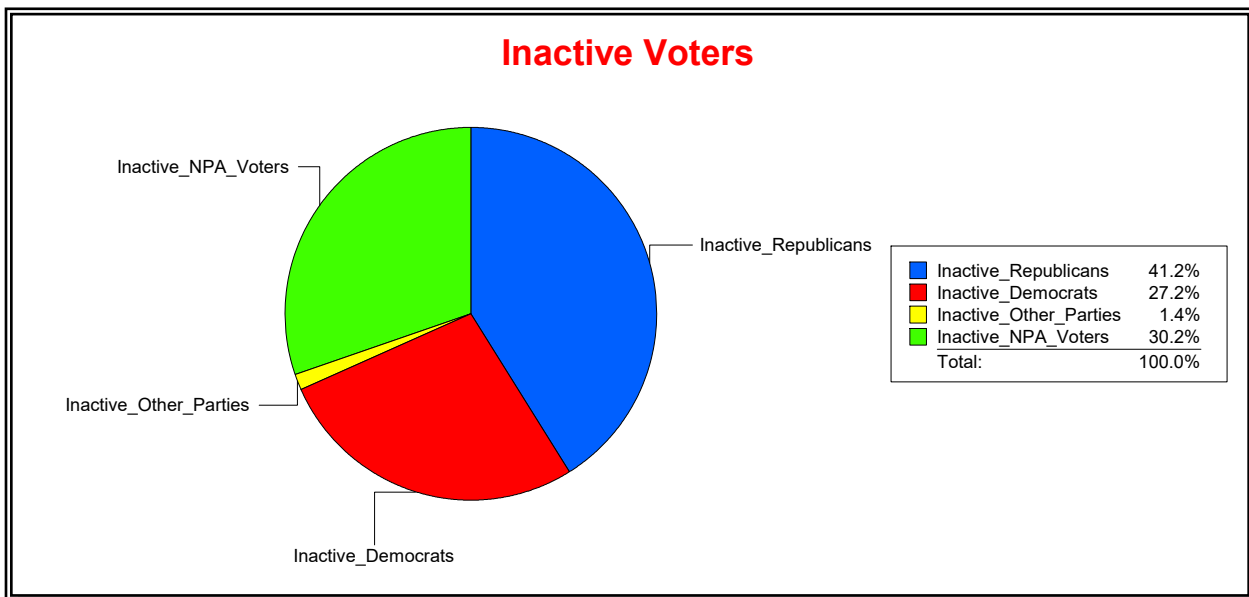

Supervisor of Elections

Sarasota County, FL

Date 7/3/2023

Time 07:07 AM

Graphs of District Registration

Active Registered Voters

Inactive Voters

District	Total	Dems	Reps	NonP	Other	Total	Dems	Reps	NonP	Other
VENICE 1	23,162	5,991	10,916	5,860	395	1,090	297	449	329	15