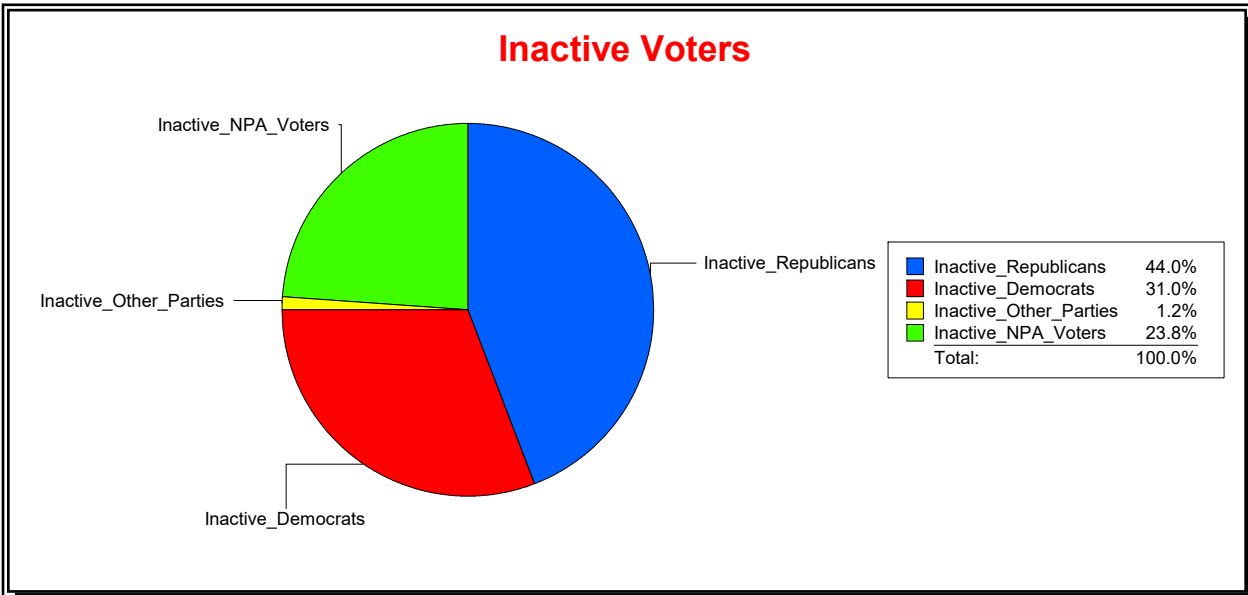

Ron Turner

Supervisor of Elections

Sarasota County, FL

Date 7/3/2023

Time 07:07 AM

Graphs of District Registration

Active Registered Voters

Inactive Voters

District	Total	Dems	Reps	NonP	Other	Total	Dems	Reps	NonP	Other
LONGBOAT KEY 1	1,483	313	804	324	42	84	26	37	20	1