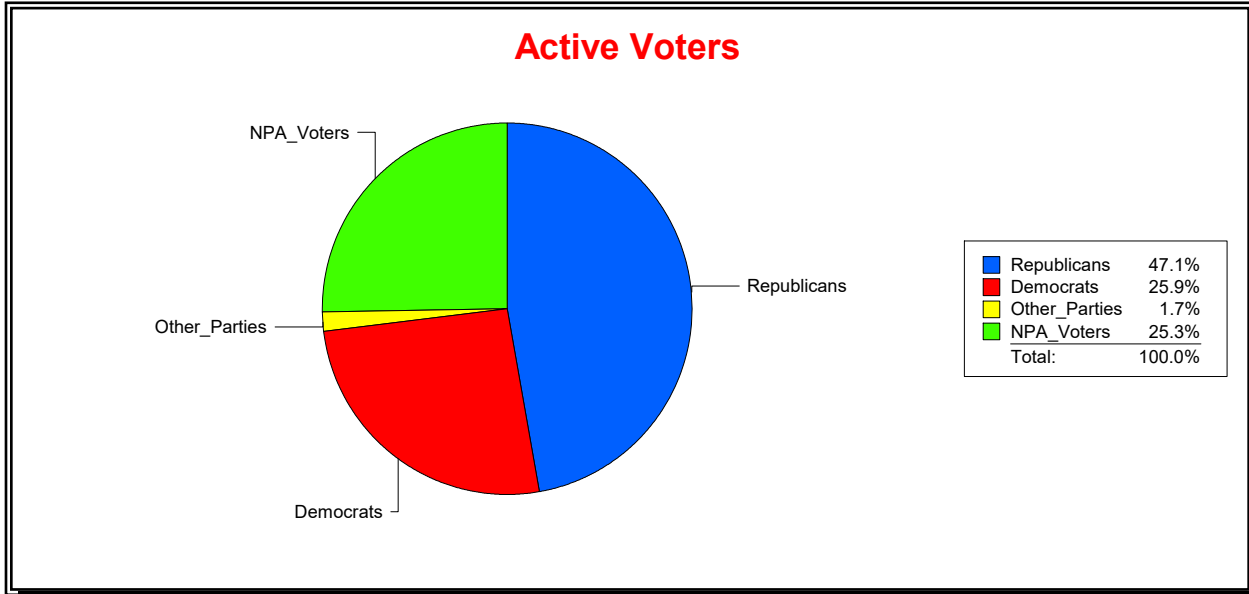

District	Total	Dems	Reps	NonP	Other	Total	Dems	Reps	NonP	Other
VENICE	23,162	5,991	10,916	5,860	395	1,090	297	449	329	15

Ron Turner

Supervisor of Elections

Sarasota County, FL

Date 7/3/2023

Time 07:07 AM

Graphs of District Registration