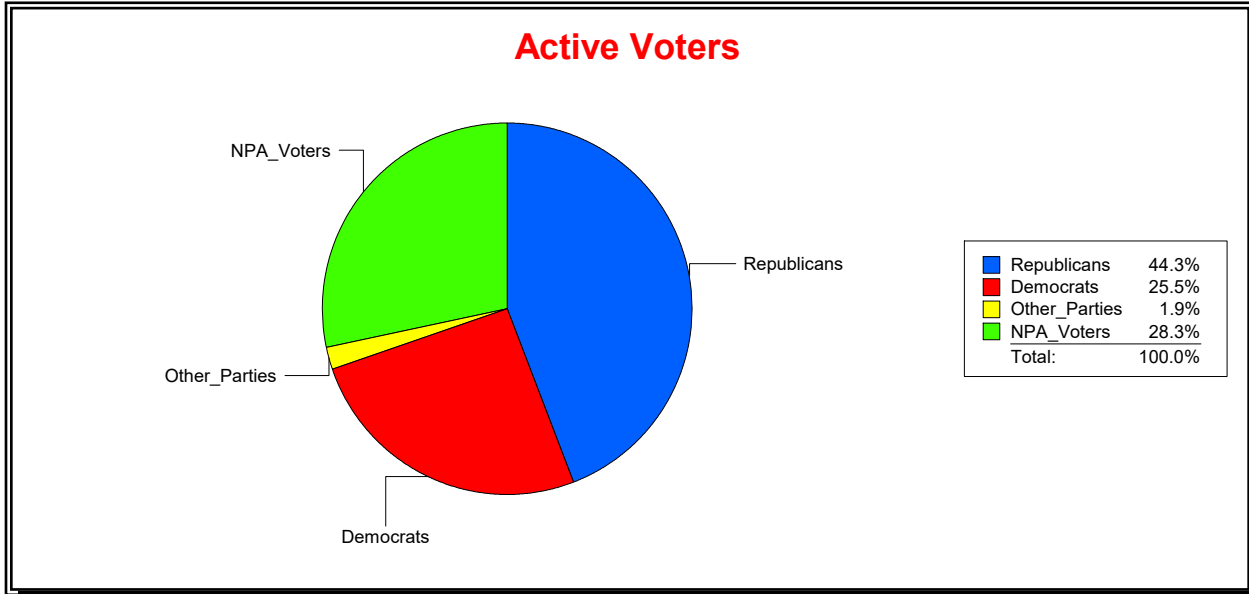

Ron Turner

Supervisor of Elections

Sarasota County, FL

Date 7/3/2023

Time 07:07 AM

Graphs of District Registration

Active Registered Voters

Inactive Voters

<u>District</u>	<u>Total</u>	<u>Dems</u>	<u>Reps</u>	<u>NonP</u>	<u>Other</u>	<u>Total</u>	<u>Dems</u>	<u>Reps</u>	<u>NonP</u>	<u>Other</u>
NORTH PORT DIST 4	9,228	2,352	4,086	2,615	175	409	119	149	133	8