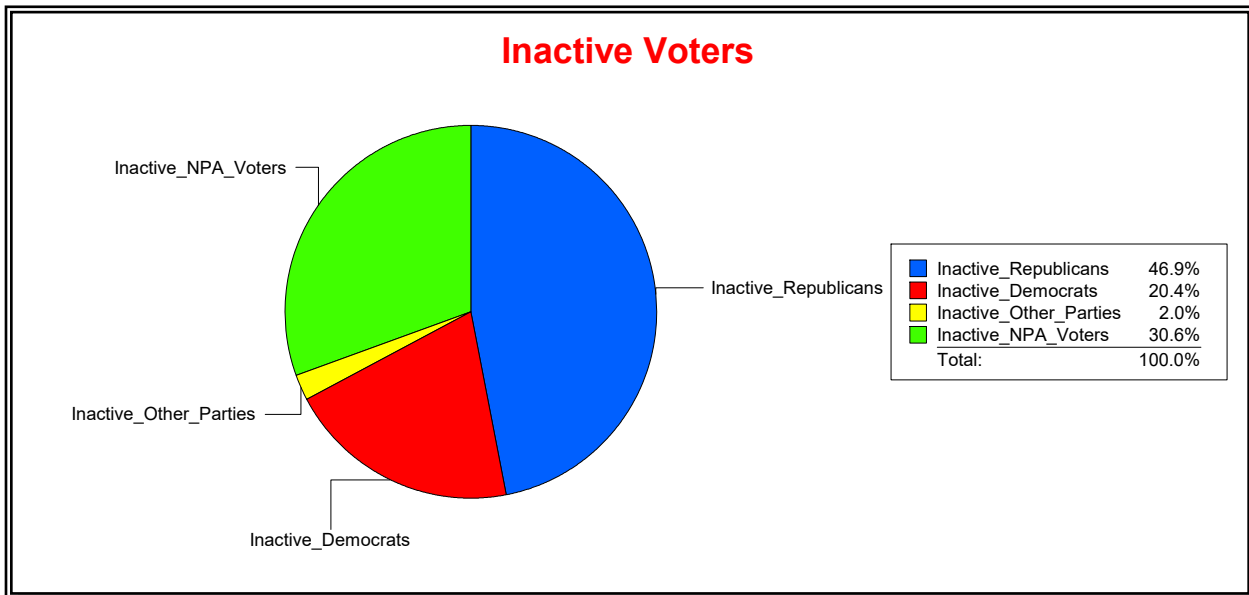

District	Total	Dems	Reps	NonP	Other	Total	Dems	Reps	NonP	Other
BLACKBURN CREEK	2,425	573	1,248	567	37	49	10	23	15	1

Ron Turner

Supervisor of Elections

Sarasota County, FL

Date 7/3/2023

Time 07:07 AM

Graphs of District Registration