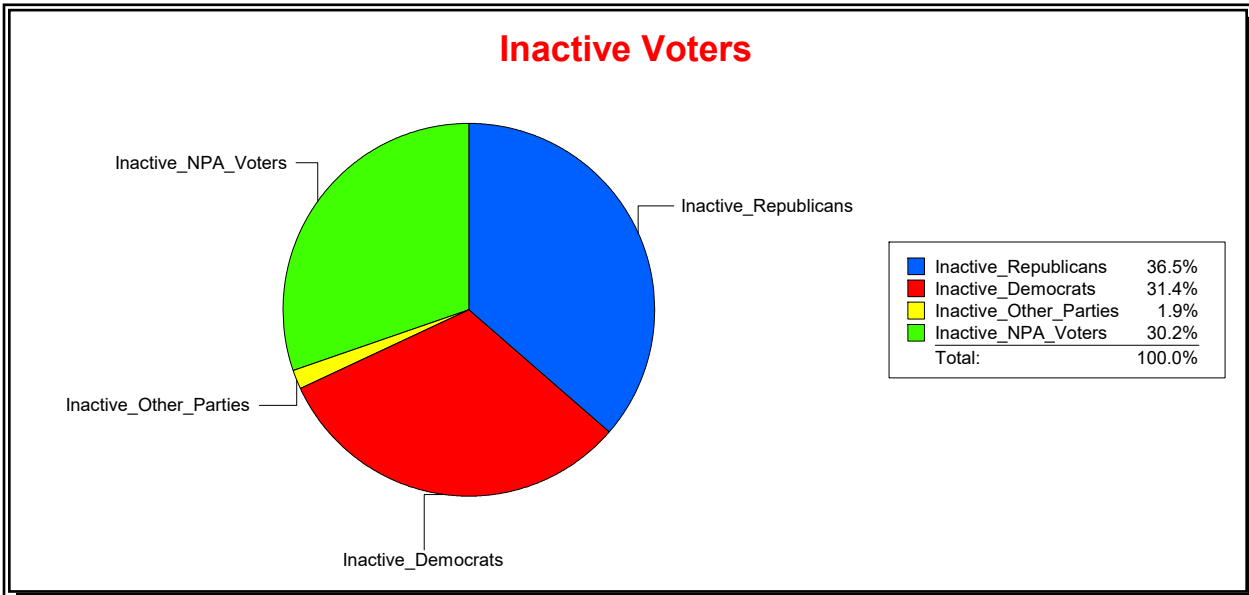

Ron Turner

Supervisor of Elections

Sarasota County, FL

Date 7/3/2023

Time 07:07 AM

Graphs of District Registration

Active Registered Voters

Inactive Voters

District	Total	Dems	Reps	NonP	Other	Total	Dems	Reps	NonP	Other
CNTY COMM DIST 4	73,968	20,467	33,402	18,572	1,527	3,706	1,164	1,353	1,120	69