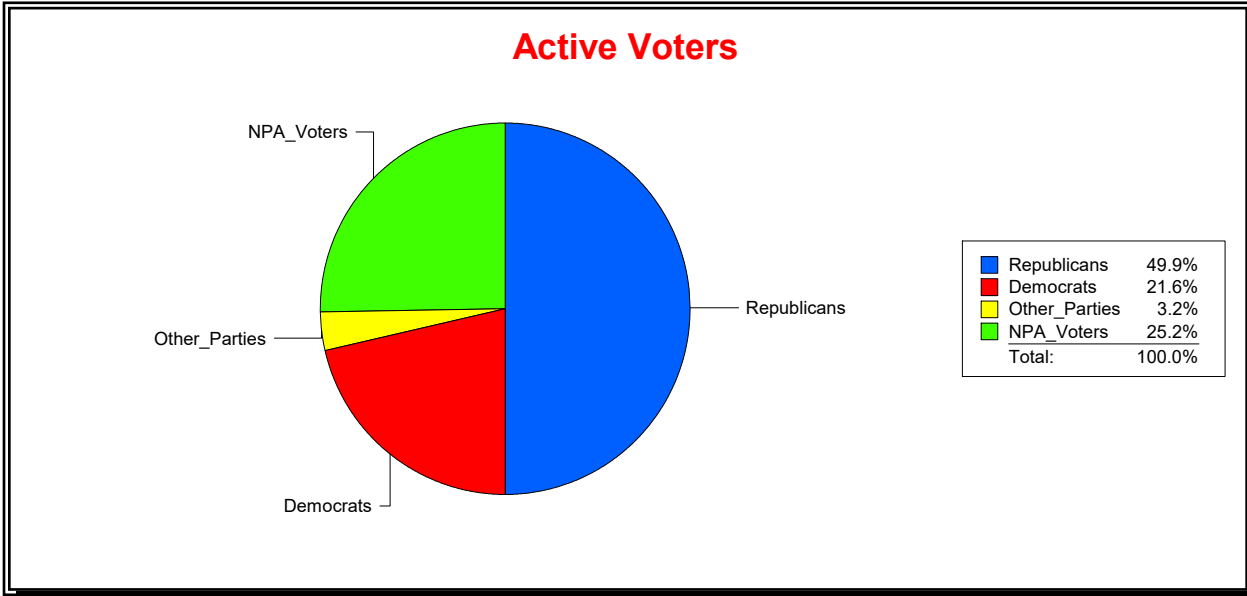

**Active Registered Voters**

**Inactive Voters**

District	Total	Dems	Reps	NonP	Other	Total	Dems	Reps	NonP	Other
<b>LAKWOOD RANCH CDD</b>	1,913	414	954	483	62	57	16	22	15	4

**Ron Turner**

Supervisor of Elections