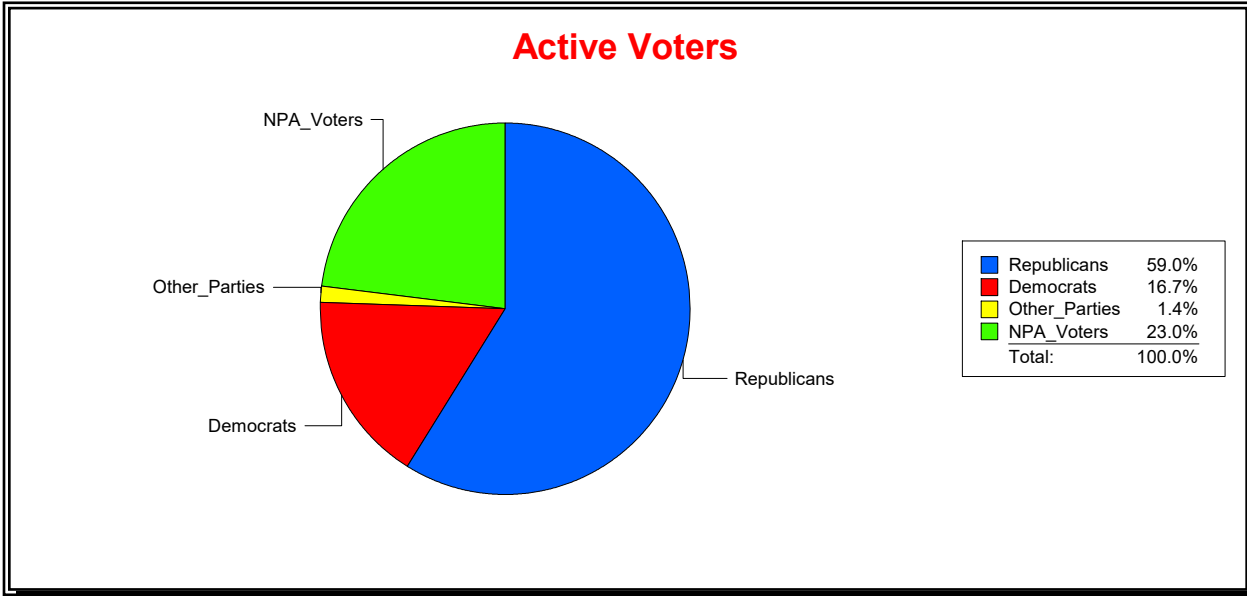

District	Total	Dems	Reps	NonP	Other	Total	Dems	Reps	NonP	Other
TOSCANA ISLES CDD	1,106	185	652	254	15	11	2	5	4	0

Ron Turner

Supervisor of Elections

Sarasota County, FL

Date 7/3/2023

Time 07:07 AM

Graphs of District Registration