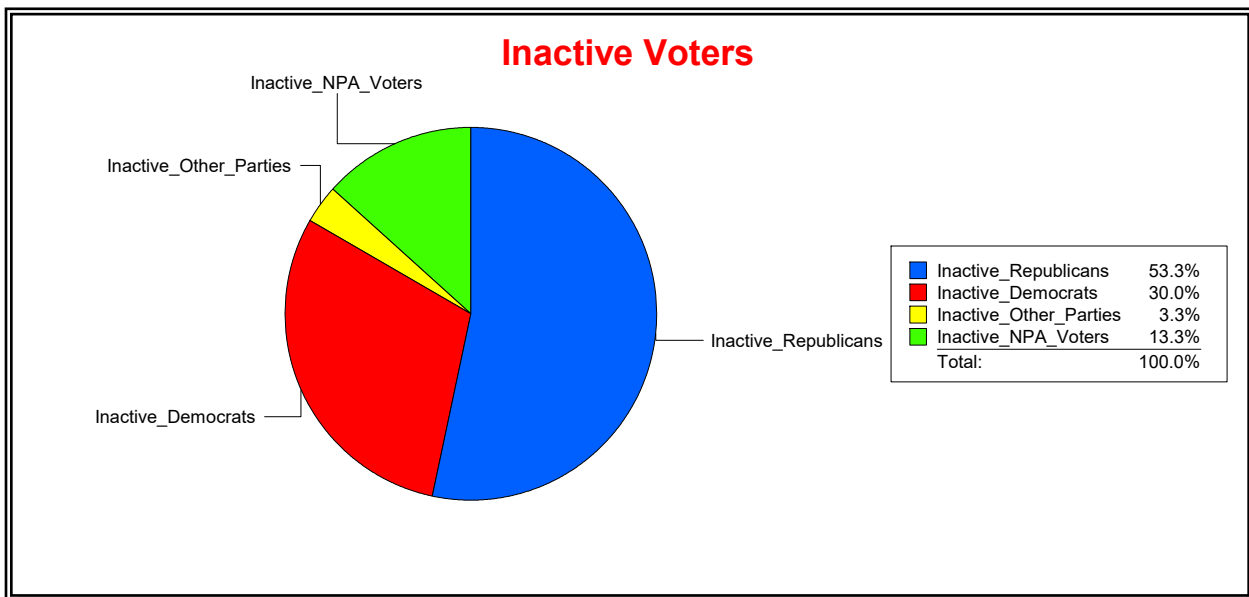

Ron Turner

Supervisor of Elections

Sarasota County, FL

Date 7/3/2023

Time 07:07 AM

Graphs of District Registration

Active Registered Voters

Inactive Voters

District	Total	Dems	Reps	NonP	Other	Total	Dems	Reps	NonP	Other
BOBCAT TRAIL CDD	805	176	412	208	9	30	9	16	4	1