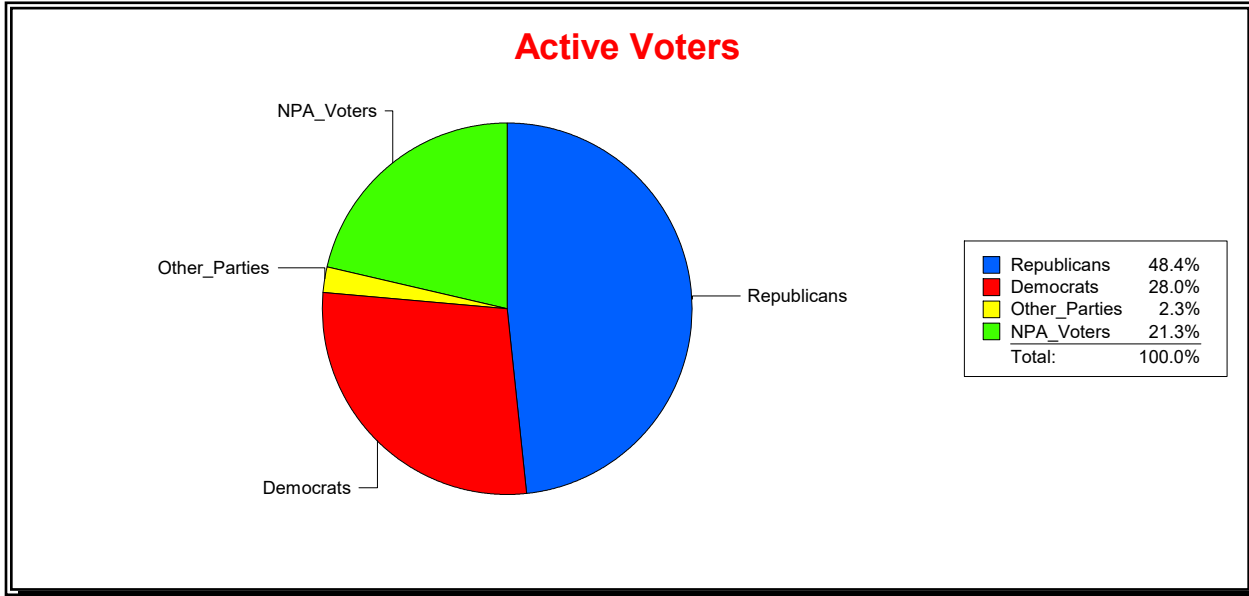

Date 7/3/2023

Time 07:07 AM

Graphs of District Registration

Active Registered Voters

Inactive Voters

District	Total	Dems	Reps	NonP	Other	Total	Dems	Reps	NonP	Other
LONGBOAT KEY BEACH A	1,854	520	897	394	43	110	34	49	26	1