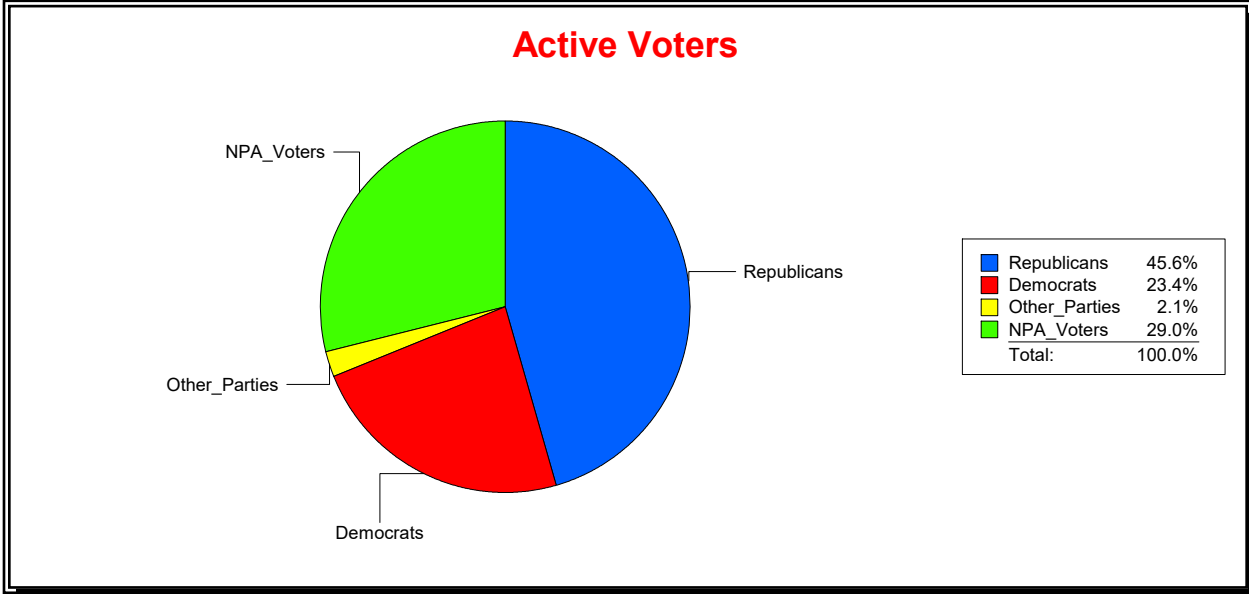

Ron Turner

Supervisor of Elections

Sarasota County, FL

Date 7/3/2023

Time 07:07 AM

Graphs of District Registration

Active Registered Voters

Inactive Voters

District	Total	Dems	Reps	NonP	Other	Total	Dems	Reps	NonP	Other
CNTY COMM DIST 5	71,848	16,811	32,732	20,804	1,501	3,371	922	1,257	1,139	53