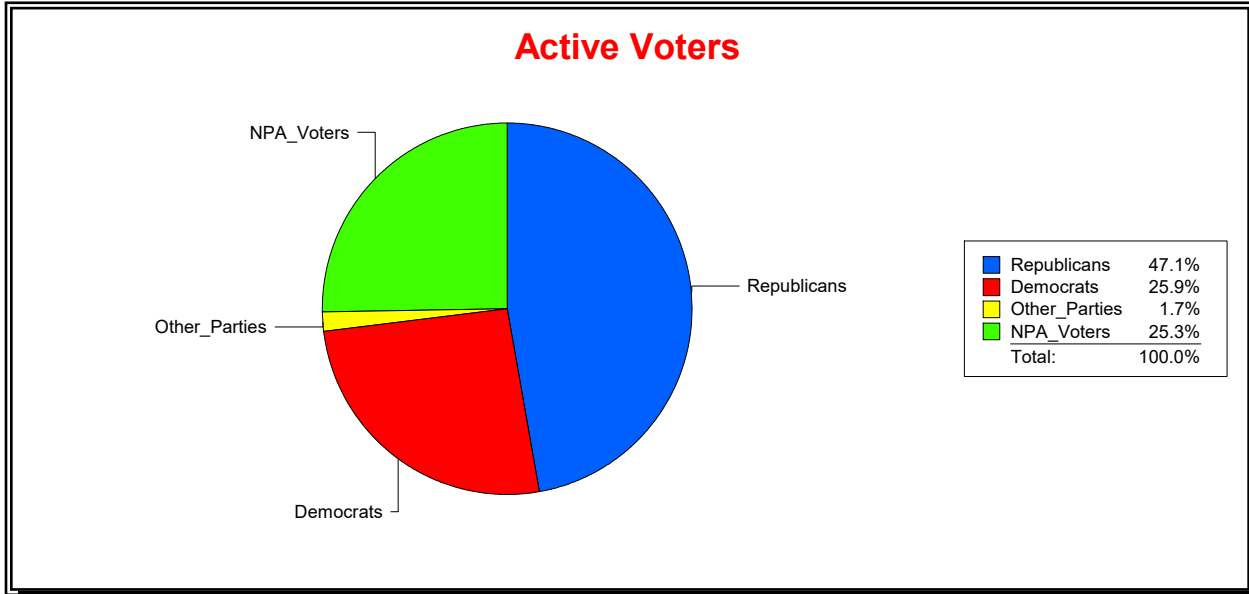

Supervisor of Elections

Sarasota County, FL

Date 7/3/2023

Time 07:07 AM

Graphs of District Registration

Active Registered Voters

Inactive Voters

District	Total	Dems	Reps	NonP	Other	Total	Dems	Reps	NonP	Other
VENICE 1	23,162	5,991	10,916	5,860	395	1,090	297	449	329	15