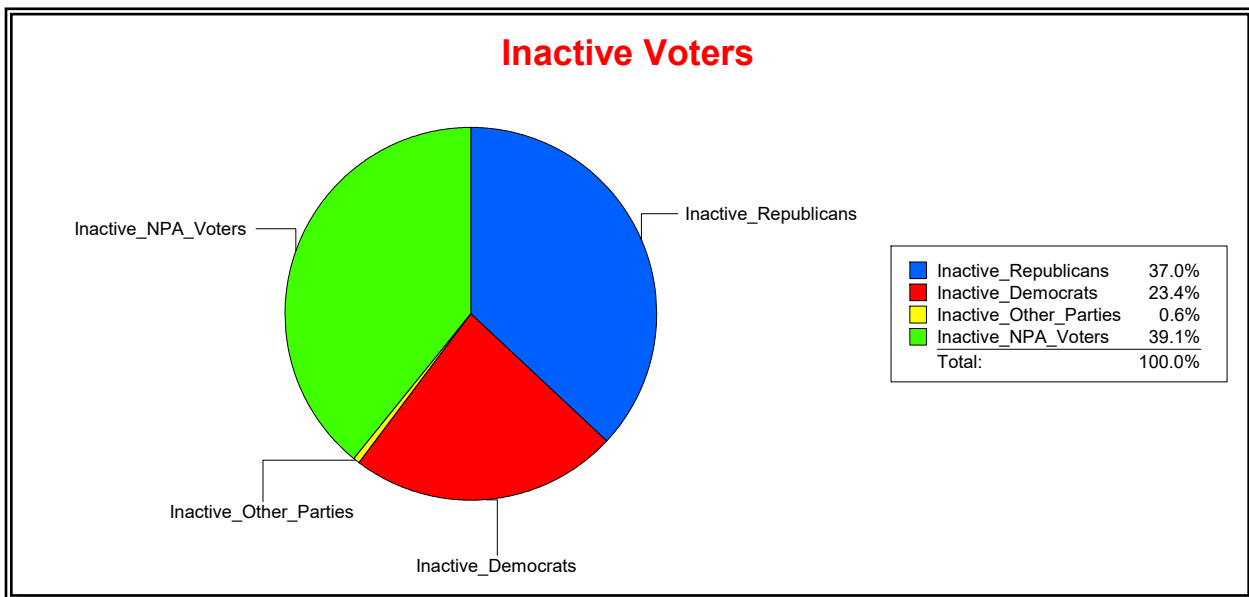

Ron Turner

Supervisor of Elections

Sarasota County, FL

Date 7/3/2023

Time 07:07 AM

Graphs of District Registration

Active Registered Voters

Inactive Voters

District	Total	Dems	Reps	NonP	Other	Total	Dems	Reps	NonP	Other
NORTH PORT DIST 3	10,698	2,456	4,604	3,385	253	535	125	198	209	3