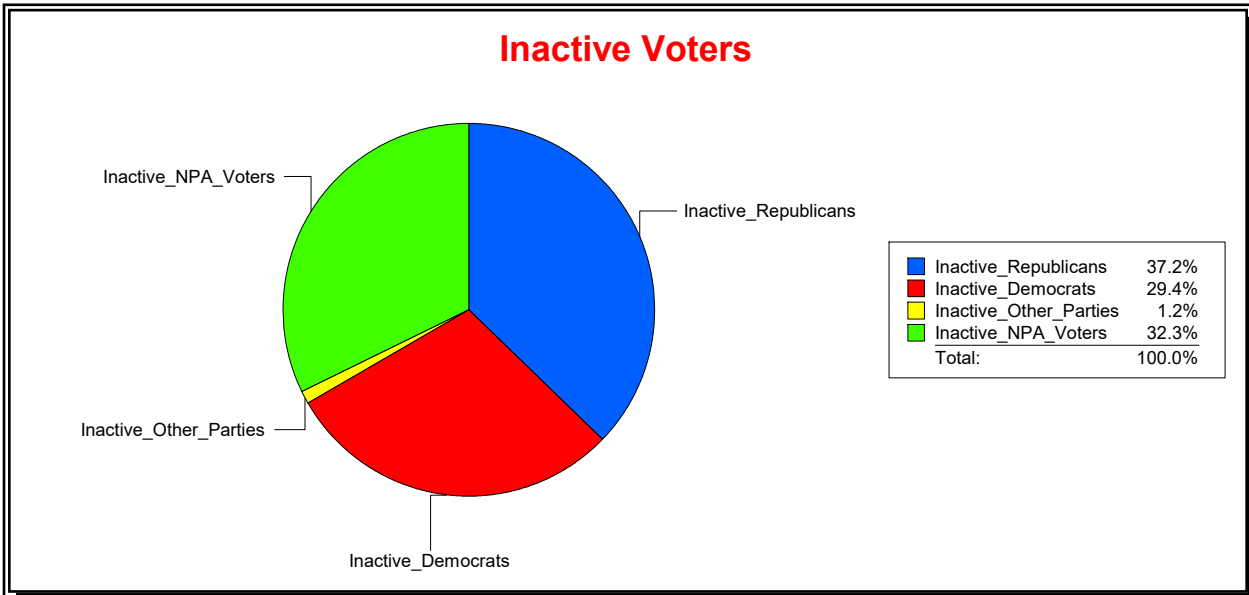

Ron Turner

Supervisor of Elections

Sarasota County, FL

Date 7/3/2023

Time 07:07 AM

Graphs of District Registration

Active Registered Voters

Inactive Voters

District	Total	Dems	Reps	NonP	Other	Total	Dems	Reps	NonP	Other
ENGLEWOOD WATER DIST	15,094	3,581	7,235	3,991	287	688	202	256	222	8