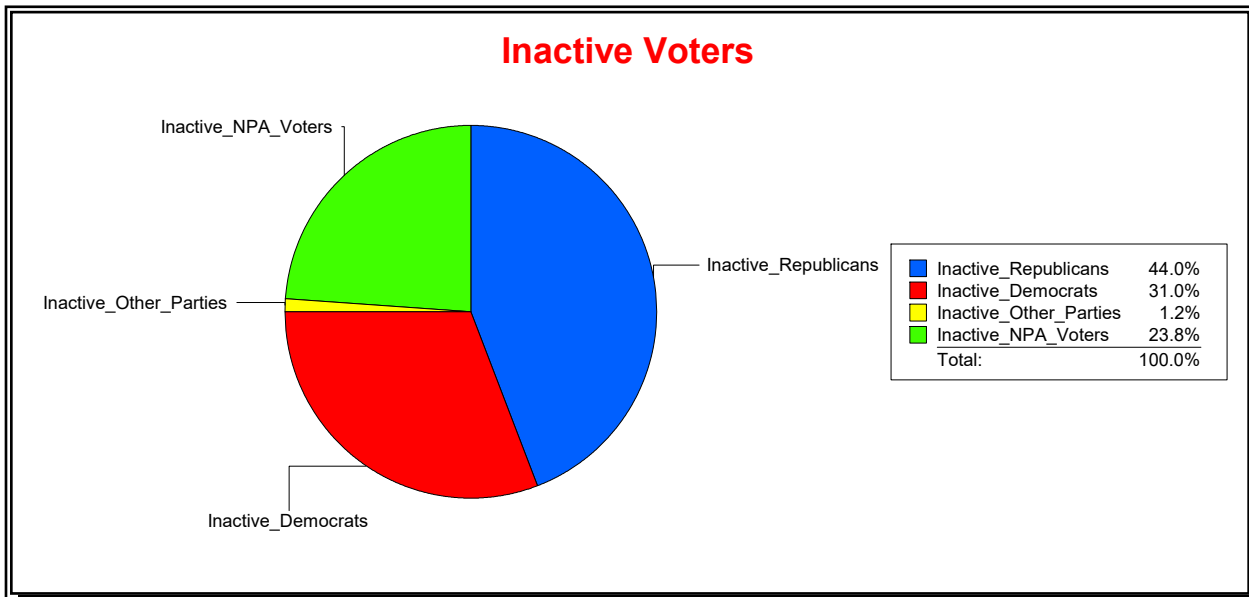

District	Total	Dems	Reps	NonP	Other	Total	Dems	Reps	NonP	Other
LBK DISTRICT 1	1,483	313	804	324	42	84	26	37	20	1

Ron Turner

Supervisor of Elections

Sarasota County, FL

Date 7/3/2023

Time 07:07 AM

Graphs of District Registration