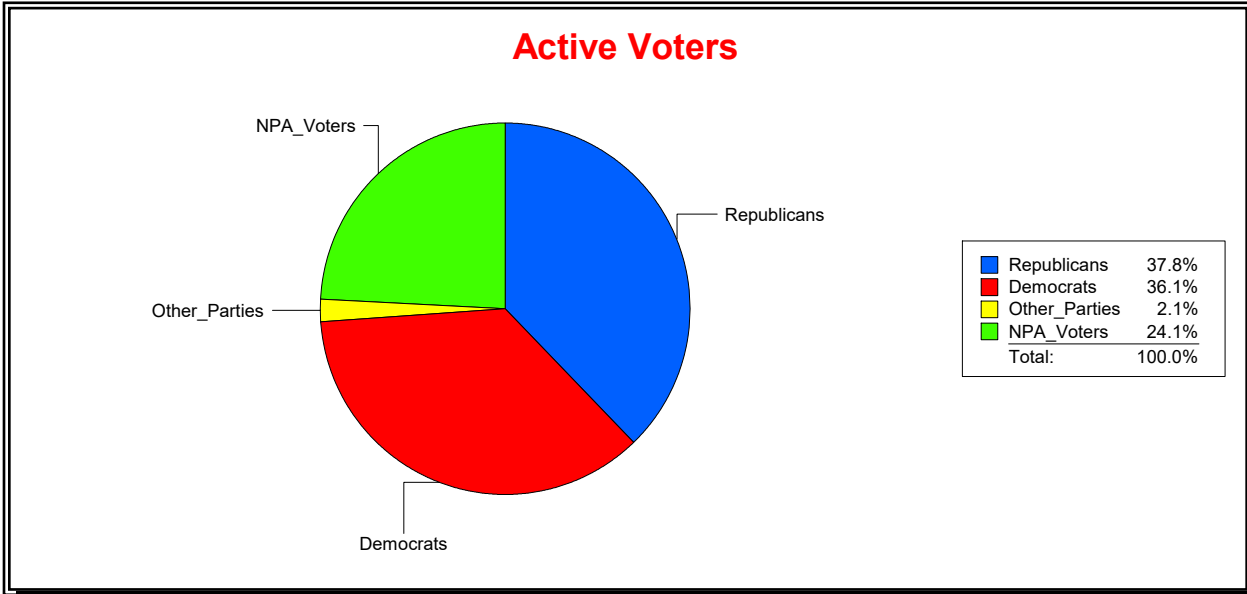

Ron Turner

Supervisor of Elections

Sarasota County, FL

Date 7/3/2023

Time 07:07 AM

Graphs of District Registration

Active Registered Voters

Inactive Voters

District	Total	Dems	Reps	NonP	Other	Total	Dems	Reps	NonP	Other
SARASOTA DIST 2	16,819	6,069	6,351	4,047	352	1,091	394	351	322	24