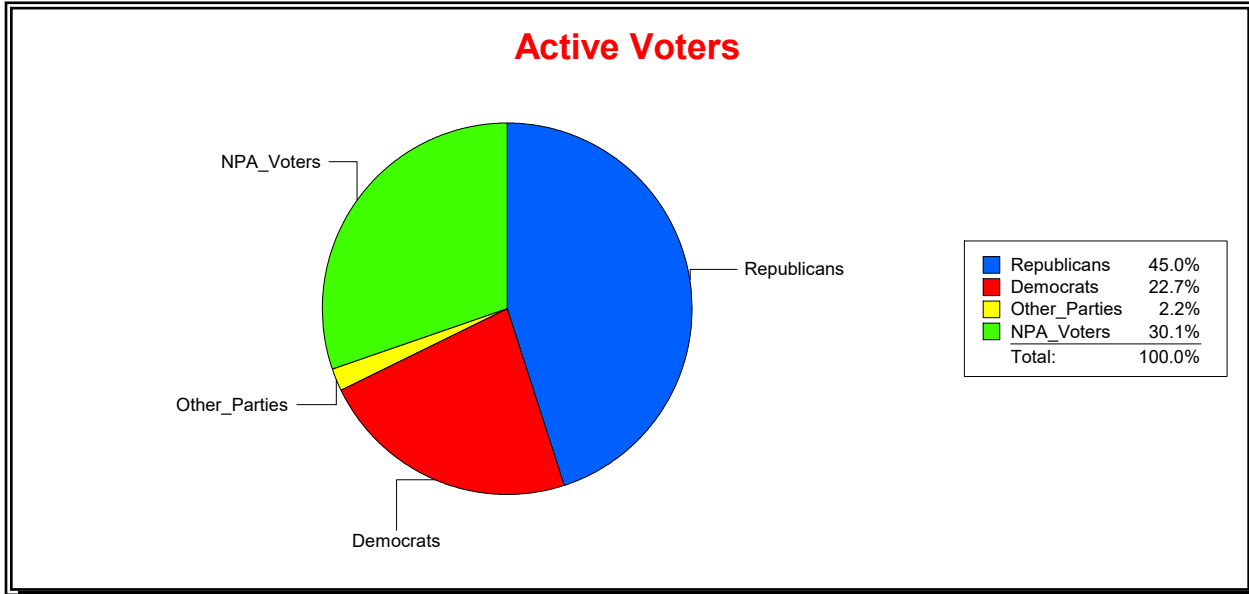

Ron Turner

Supervisor of Elections

Sarasota County, FL

Date 7/3/2023

Time 07:07 AM

Graphs of District Registration

Active Registered Voters

Inactive Voters

District	Total	Dems	Reps	NonP	Other	Total	Dems	Reps	NonP	Other
NORTH PORT 1	11,084	2,516	4,988	3,341	239	449	118	157	163	11