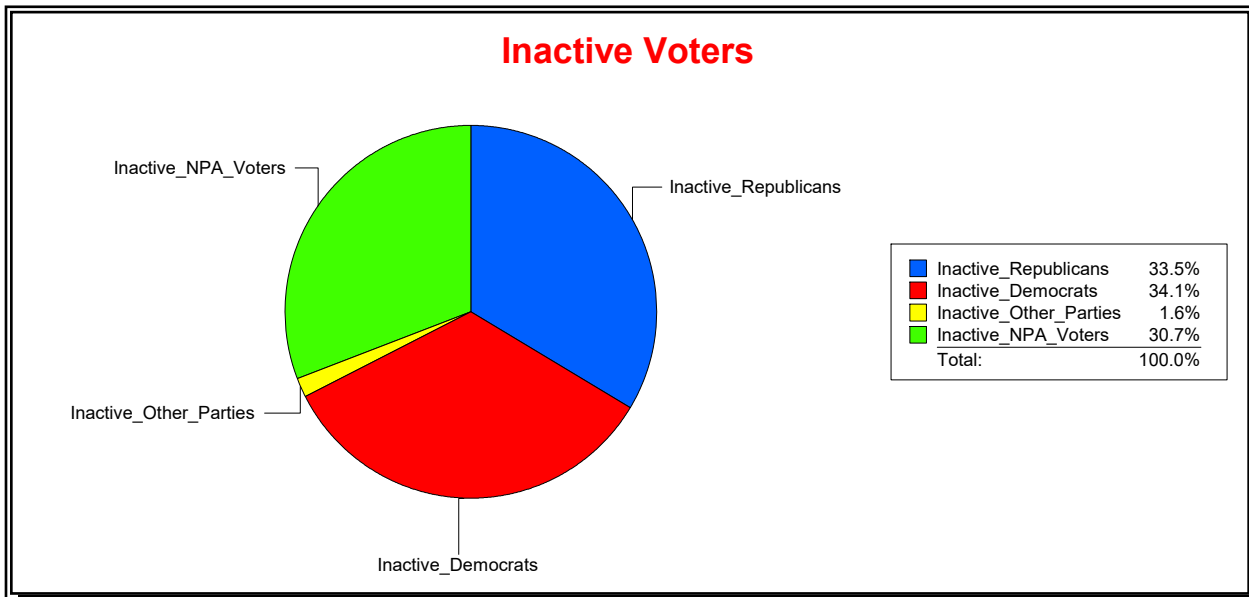

District	Total	Dems	Reps	NonP	Other	Total	Dems	Reps	NonP	Other
STATE HOUSE DIST 73	147,442	46,427	61,109	36,913	2,993	8,917	3,040	2,991	2,739	147

**Ron Turner**

Supervisor of Elections

Sarasota County, FL