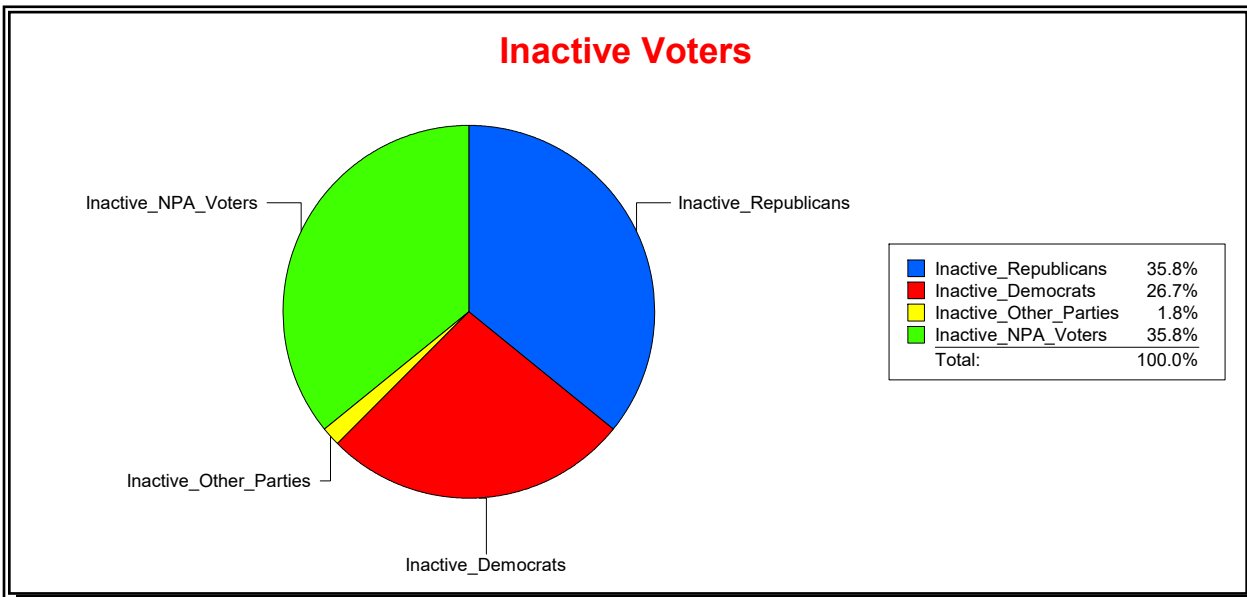

Ron Turner

Supervisor of Elections

Sarasota County, FL

Date 7/3/2023

Time 07:07 AM

Graphs of District Registration

Active Registered Voters

Inactive Voters

<u>District</u>	<u>Total</u>	<u>Dems</u>	<u>Reps</u>	<u>NonP</u>	<u>Other</u>	<u>Total</u>	<u>Dems</u>	<u>Reps</u>	<u>NonP</u>	<u>Other</u>
NORTH PORT	61,743	14,260	27,903	18,260	1,320	2,640	704	945	944	47