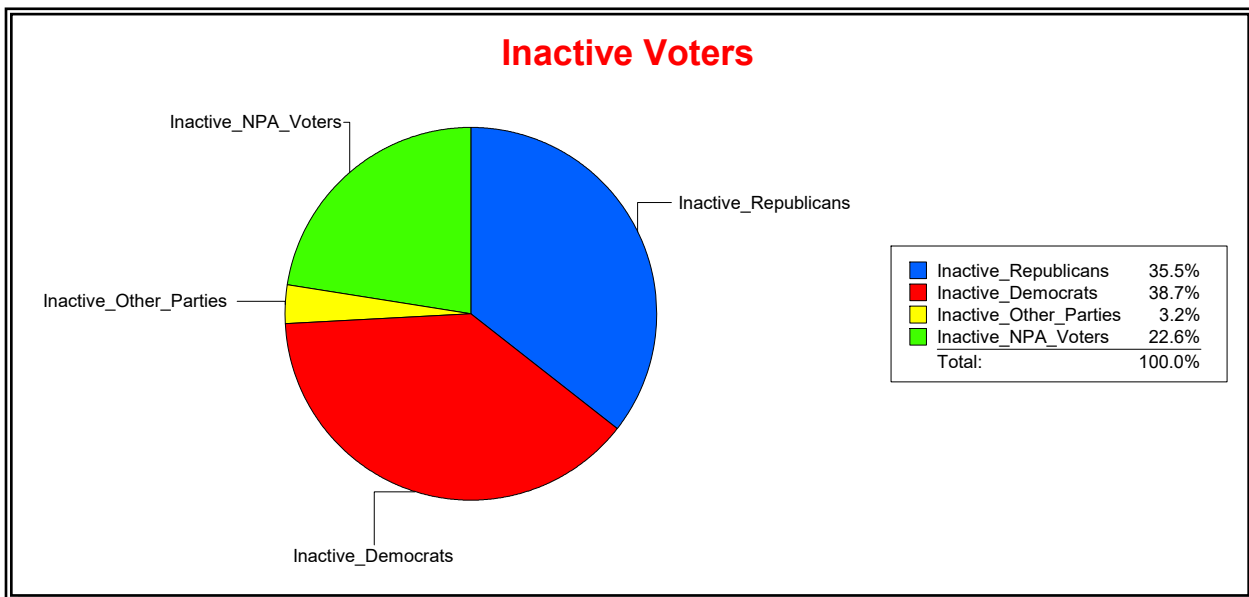

Ron Turner

Supervisor of Elections

Sarasota County, FL

Date 7/3/2023

Time 07:07 AM

Graphs of District Registration

Active Registered Voters

Inactive Voters

District	Total	Dems	Reps	NonP	Other	Total	Dems	Reps	NonP	Other
WOODLANDS CDD	1,703	342	850	470	41	31	12	11	7	1