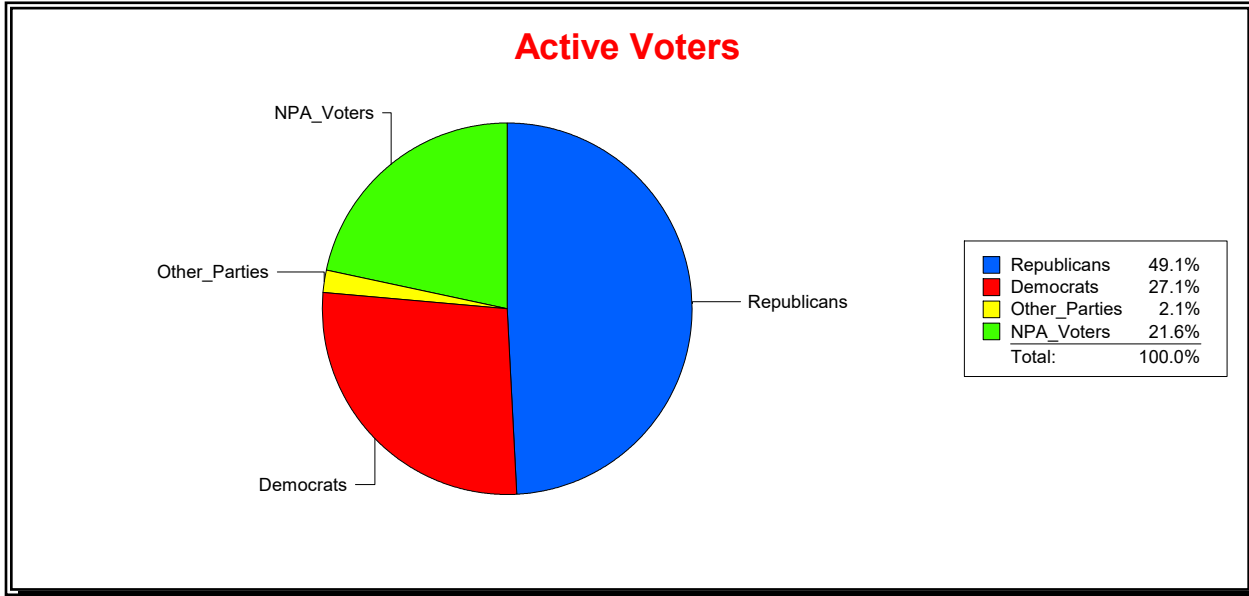

District	Total	Dems	Reps	NonP	Other	Total	Dems	Reps	NonP	Other
LONGBOAT KEY	4,737	1,286	2,327	1,024	100	239	75	108	55	1

**Ron Turner**

Supervisor of Elections

Sarasota County, FL

Date 7/3/2023

Time 07:07 AM