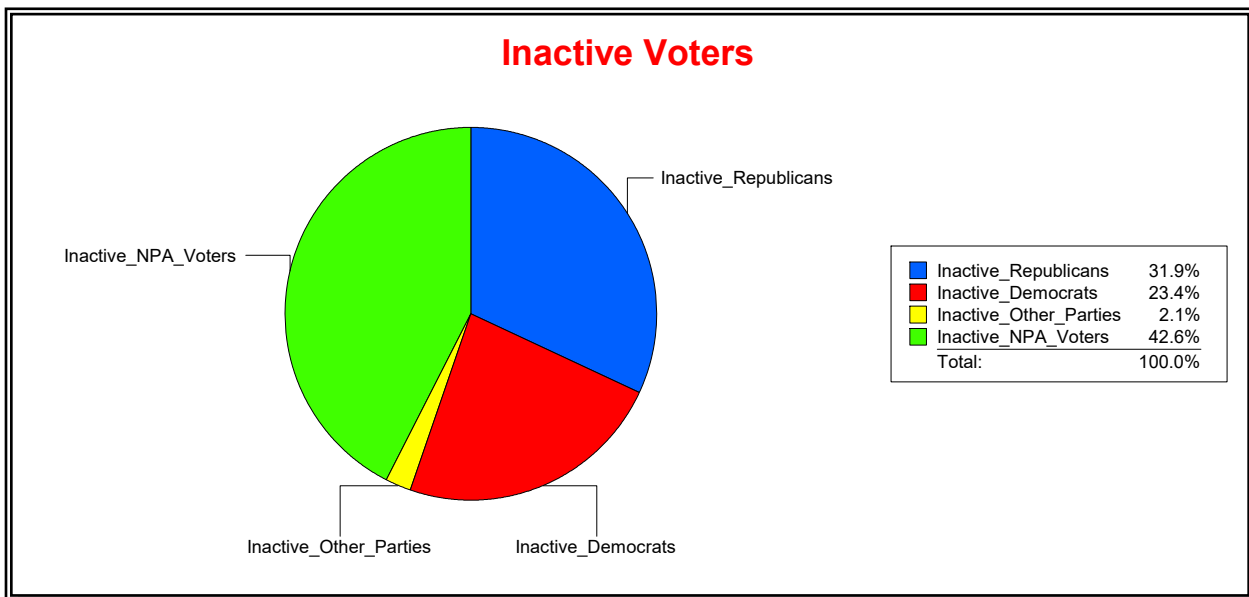

Ron Turner

Supervisor of Elections

Sarasota County, FL

Date 7/3/2023

Time 07:07 AM

Graphs of District Registration

Active Registered Voters

Inactive Voters

District	Total	Dems	Reps	NonP	Other	Total	Dems	Reps	NonP	Other
LAKESIDE PLANT CDD	923	201	450	256	16	47	11	15	20	1