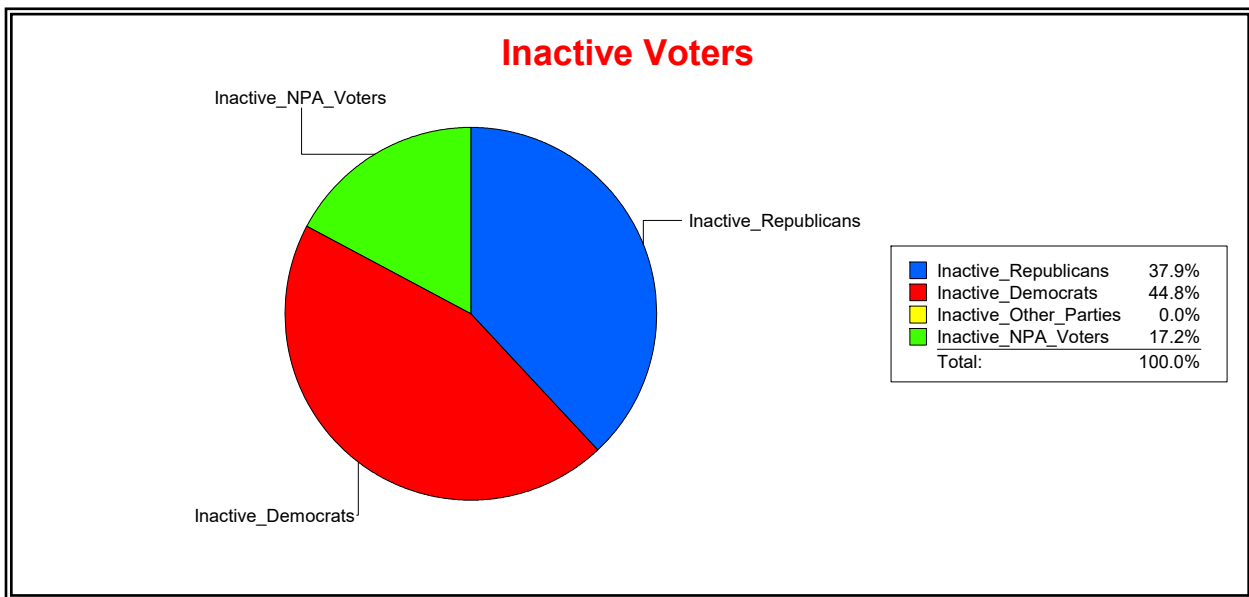

Ron Turner

Supervisor of Elections

Sarasota County, FL

Date 7/3/2023

Time 07:07 AM

Graphs of District Registration

Active Registered Voters

Inactive Voters

<u>District</u>	<u>Total</u>	<u>Dems</u>	<u>Reps</u>	<u>NonP</u>	<u>Other</u>	<u>Total</u>	<u>Dems</u>	<u>Reps</u>	<u>NonP</u>	<u>Other</u>
HLDY PK PK & REC DIST	579	174	230	164	11	29	13	11	5	0