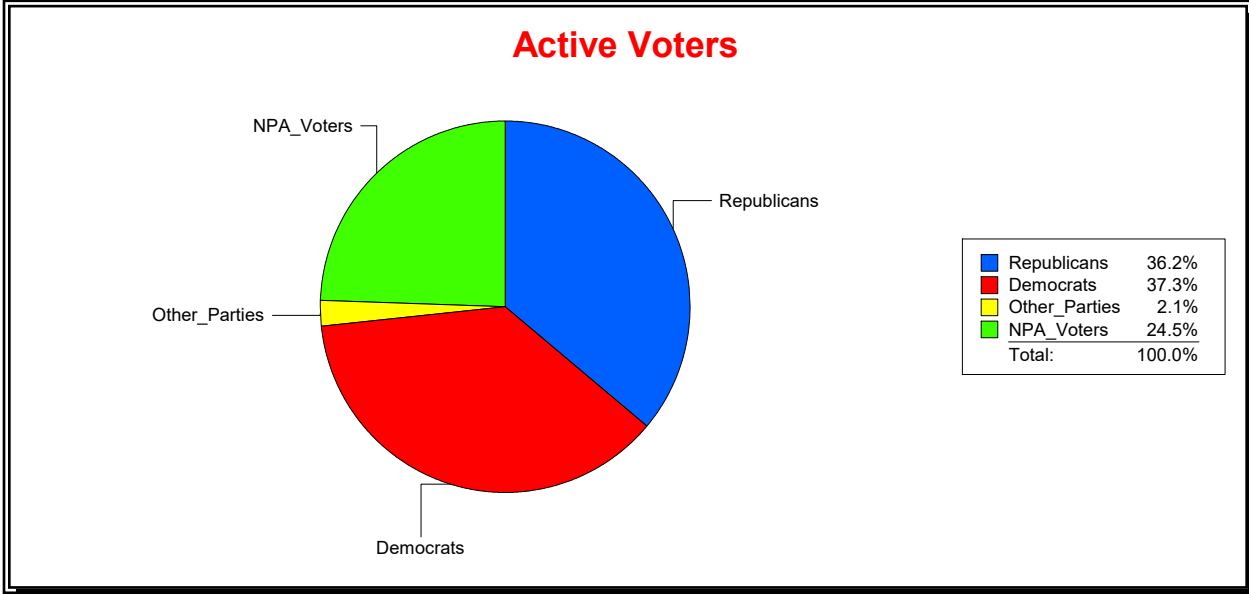

Ron Turner

Supervisor of Elections

Sarasota County, FL

Date 7/3/2023

Time 07:07 AM

Graphs of District Registration

Active Registered Voters

Inactive Voters

District	Total	Dems	Reps	NonP	Other	Total	Dems	Reps	NonP	Other
CNTY COMM DIST 2	65,404	24,365	23,653	16,023	1,363	4,605	1,752	1,363	1,421	69