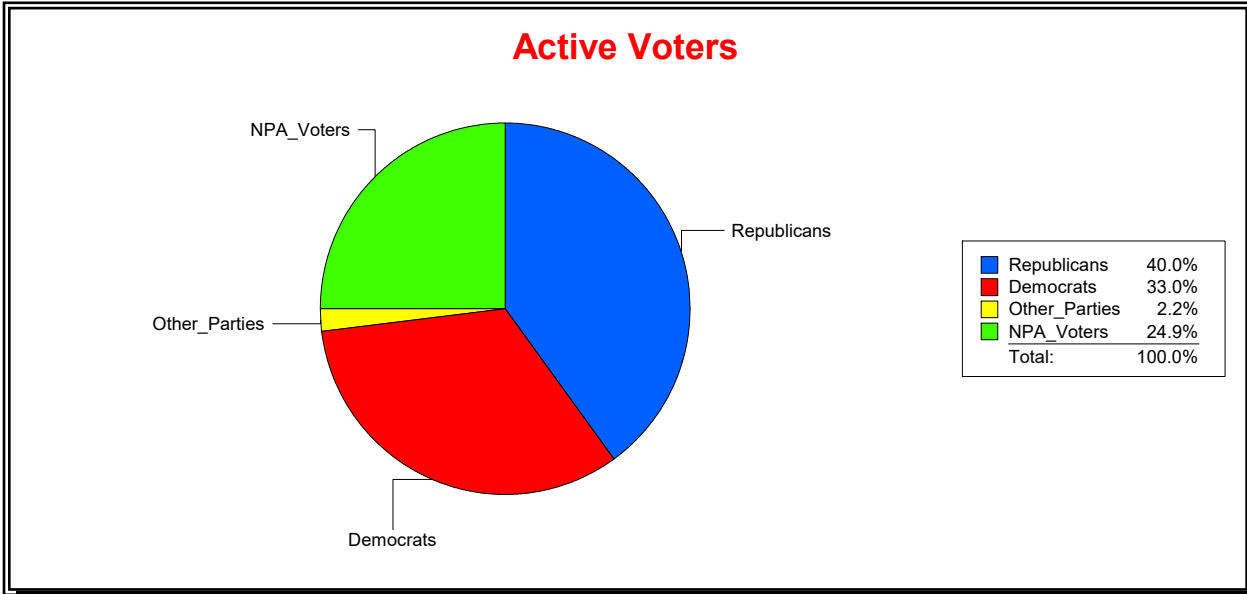

District	Total	Dems	Reps	NonP	Other	Total	Dems	Reps	NonP	Other
<b>HOSPITAL BOARD NORTH</b>	107,290	35,403	42,872	26,679	2,336	6,393	2,319	2,012	1,946	116

**Ron Turner**

Supervisor of Elections

Sarasota County, FL