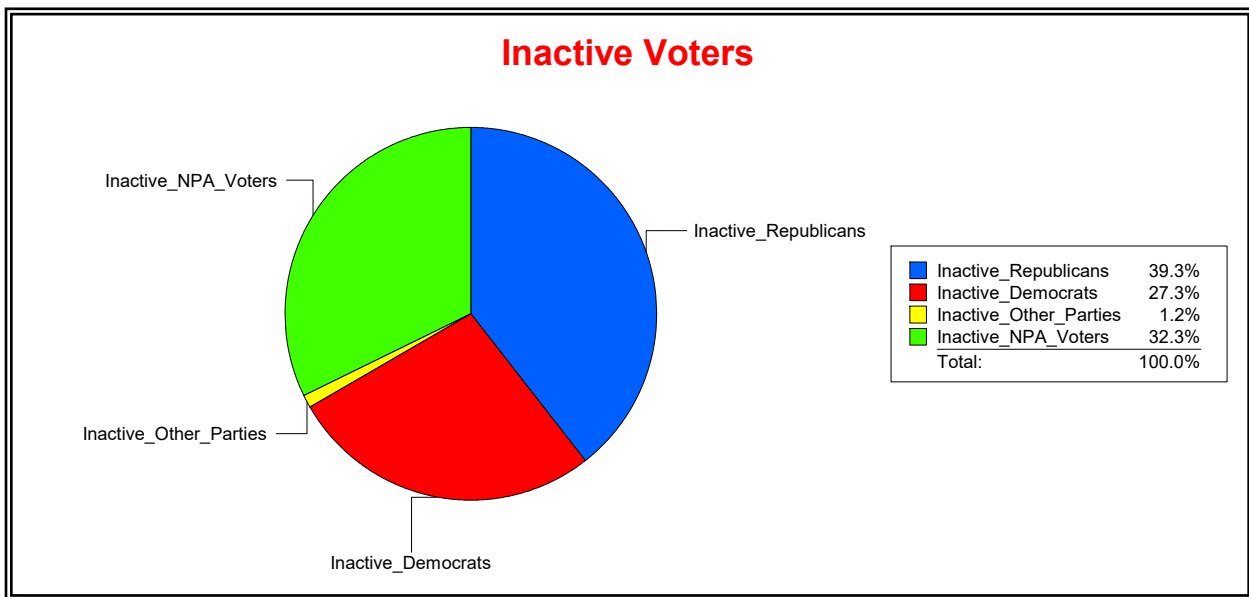

Ron Turner

Supervisor of Elections

Sarasota County, FL

Date 7/3/2023

Time 07:07 AM

Graphs of District Registration

Active Registered Voters

Inactive Voters

District	Total	Dems	Reps	NonP	Other	Total	Dems	Reps	NonP	Other
CNTY COMM DIST 3	75,730	18,504	35,690	20,152	1,384	3,401	927	1,337	1,097	40