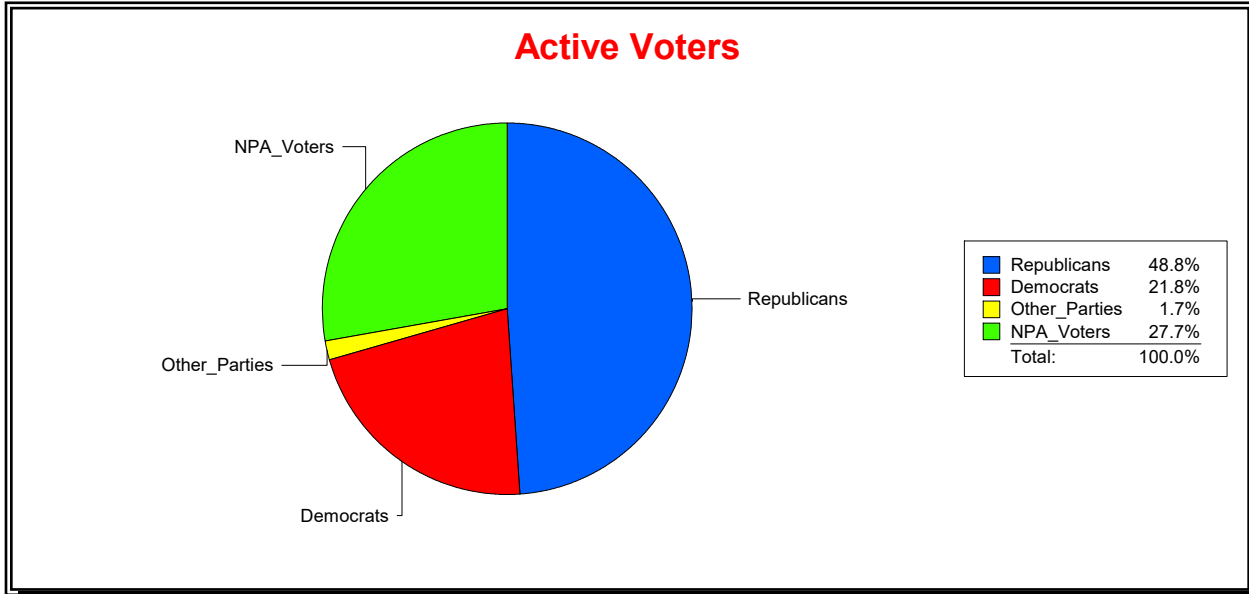

Ron Turner

Supervisor of Elections

Sarasota County, FL

Date 7/3/2023

Time 07:07 AM

Graphs of District Registration

Active Registered Voters

Inactive Voters

District	Total	Dems	Reps	NonP	Other	Total	Dems	Reps	NonP	Other
LAKESIDE PLANT CDD	923	201	450	256	16	47	11	15	20	1