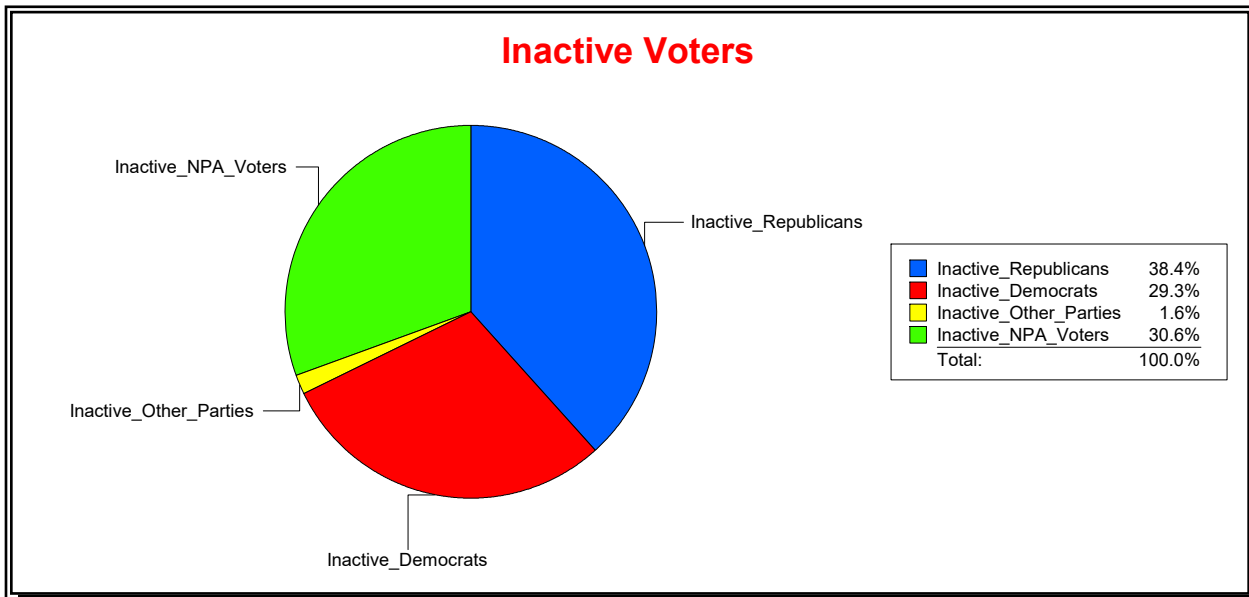

Ron Turner

Supervisor of Elections

Sarasota County, FL

Date 7/3/2023

Time 07:07 AM

Graphs of District Registration

Active Registered Voters

Inactive Voters

District	Total	Dems	Reps	NonP	Other	Total	Dems	Reps	NonP	Other
SCHOOL DIST 2	77,859	20,005	37,179	19,054	1,621	3,595	1,055	1,382	1,099	59