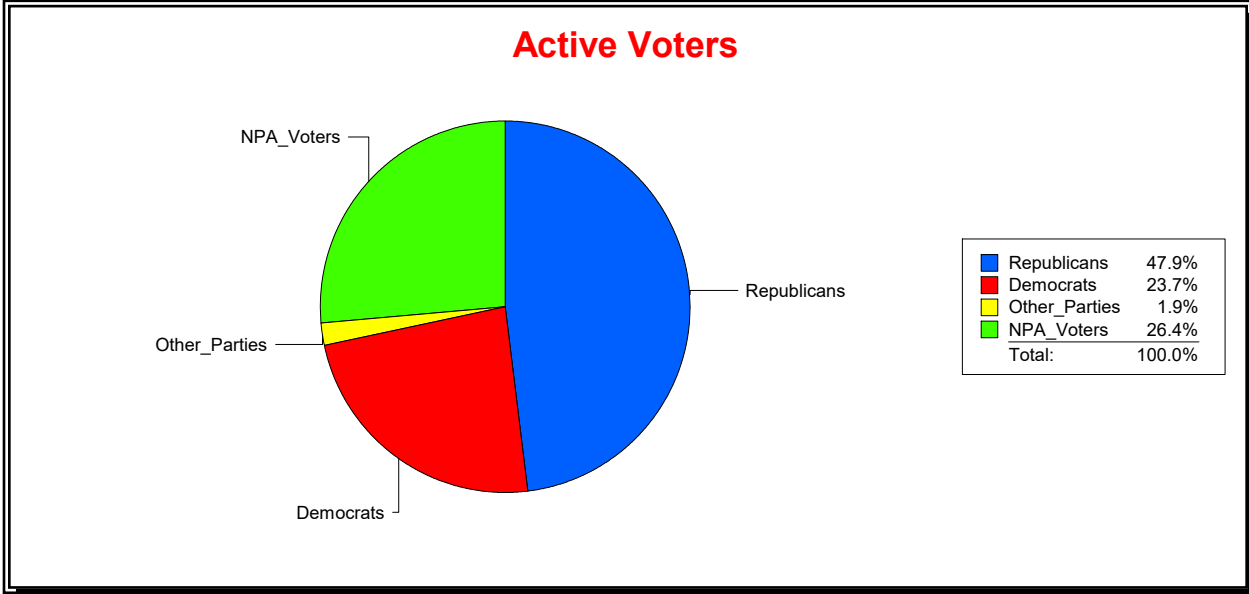

Ron Turner

Supervisor of Elections

Sarasota County, FL

Date 7/3/2023

Time 07:07 AM

Graphs of District Registration

Active Registered Voters

Inactive Voters

District	Total	Dems	Reps	NonP	Other	Total	Dems	Reps	NonP	Other
ENGLEWOOD WATER DIST	15,094	3,581	7,235	3,991	287	688	202	256	222	8