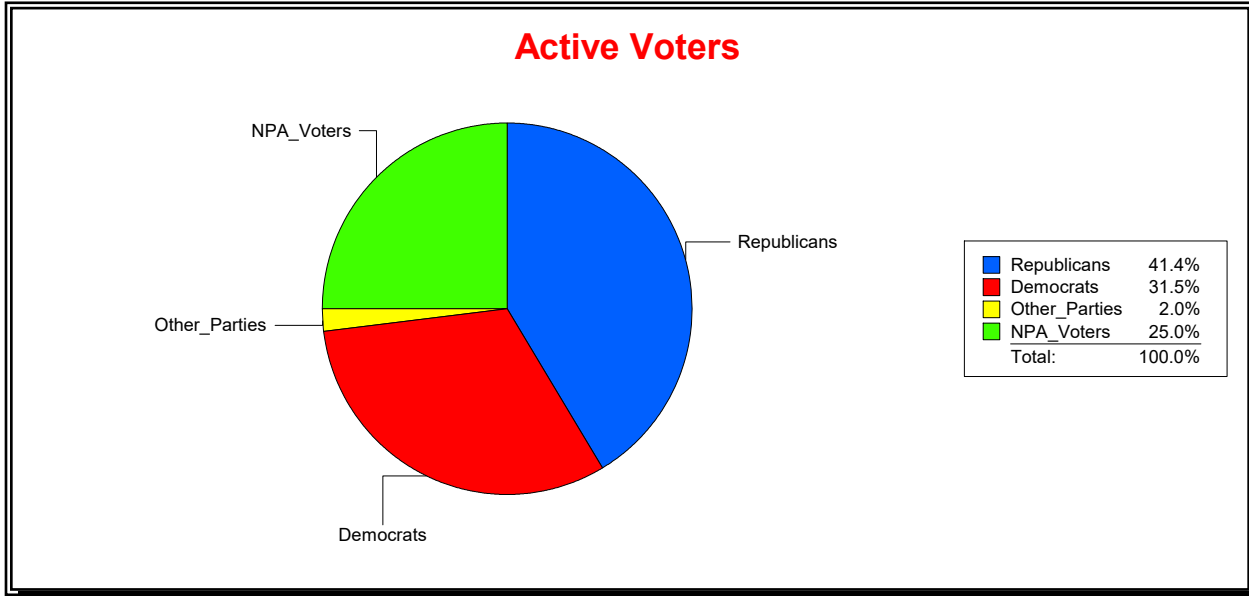

Ron Turner

Supervisor of Elections

Sarasota County, FL

Date 7/3/2023

Time 07:07 AM

Graphs of District Registration

Active Registered Voters

Inactive Voters

District	Total	Dems	Reps	NonP	Other	Total	Dems	Reps	NonP	Other
STATE HOUSE DIST 73	147,442	46,427	61,109	36,913	2,993	8,917	3,040	2,991	2,739	147