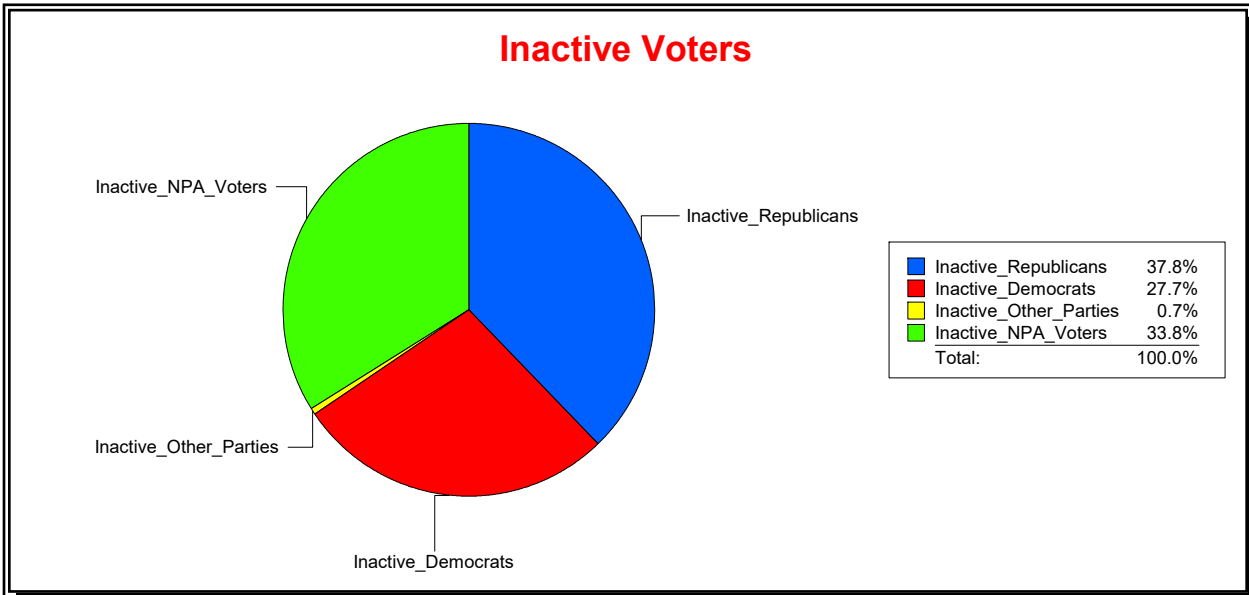

Ron Turner

Supervisor of Elections

Sarasota County, FL

Date 7/3/2023

Time 07:07 AM

Graphs of District Registration

Active Registered Voters

Inactive Voters

<u>District</u>	<u>Total</u>	<u>Dems</u>	<u>Reps</u>	<u>NonP</u>	<u>Other</u>	<u>Total</u>	<u>Dems</u>	<u>Reps</u>	<u>NonP</u>	<u>Other</u>
WEST VILLAGES CDD	8,171	1,750	4,231	2,039	151	148	41	56	50	1