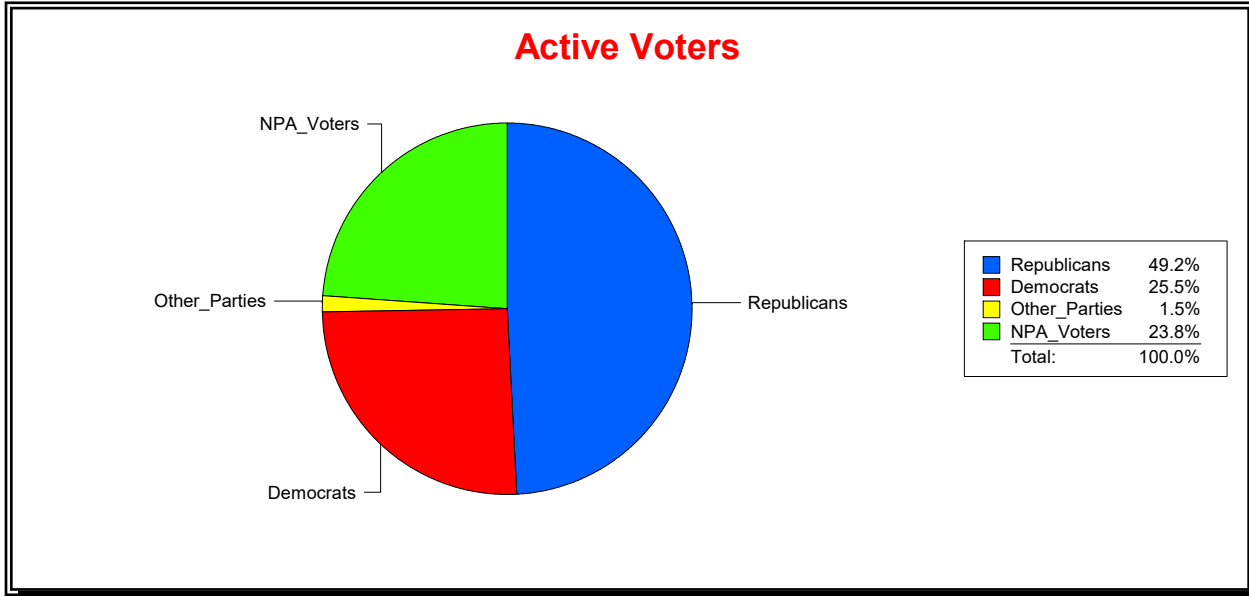

Date 7/3/2023

Time 07:07 AM

Graphs of District Registration

Active Registered Voters

Inactive Voters

District	Total	Dems	Reps	NonP	Other	Total	Dems	Reps	NonP	Other
VENETIAN CDD	1,968	502	969	468	29	53	15	26	12	0