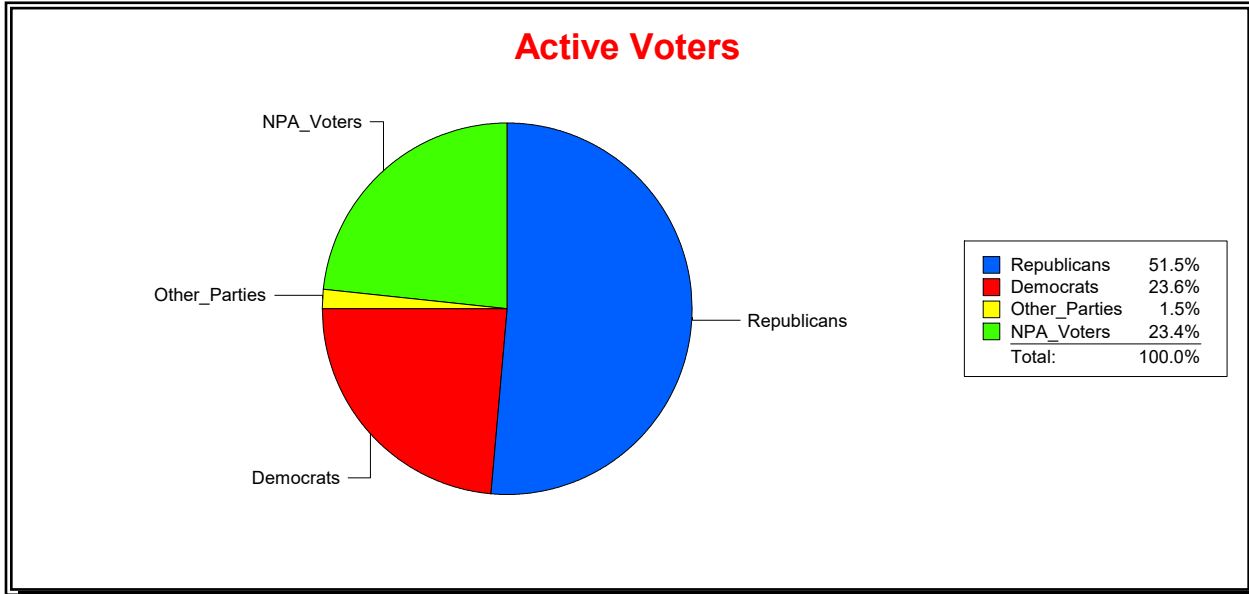

District	Total	Dems	Reps	NonP	Other	Total	Dems	Reps	NonP	Other
BLACKBURN CREEK	2,425	573	1,248	567	37	49	10	23	15	1

Ron Turner

Supervisor of Elections

Sarasota County, FL

Date 7/3/2023

Time 07:07 AM

Graphs of District Registration