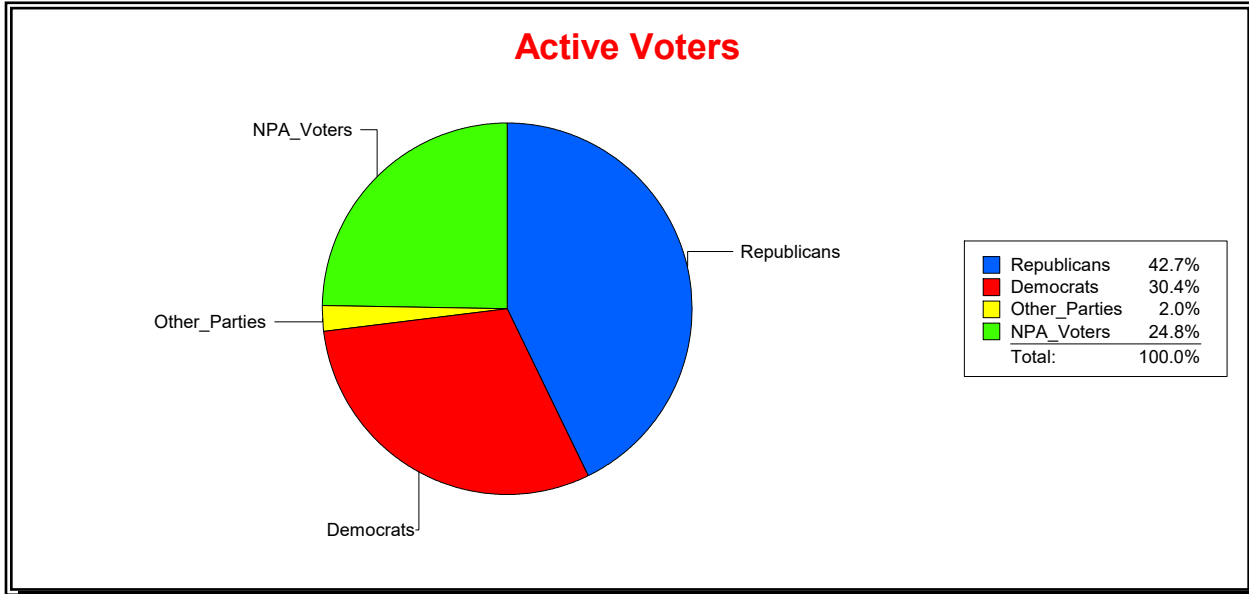

Ron Turner

Supervisor of Elections

Sarasota County, FL

Date 7/3/2023

Time 07:07 AM

Graphs of District Registration

District	Active Registered Voters					Inactive Voters				
	Total	Dems	Reps	NonP	Other	Total	Dems	Reps	NonP	Other
SCHOOL DIST 4	68,795	20,943	29,380	17,084	1,388	3,746	1,199	1,357	1,122	68