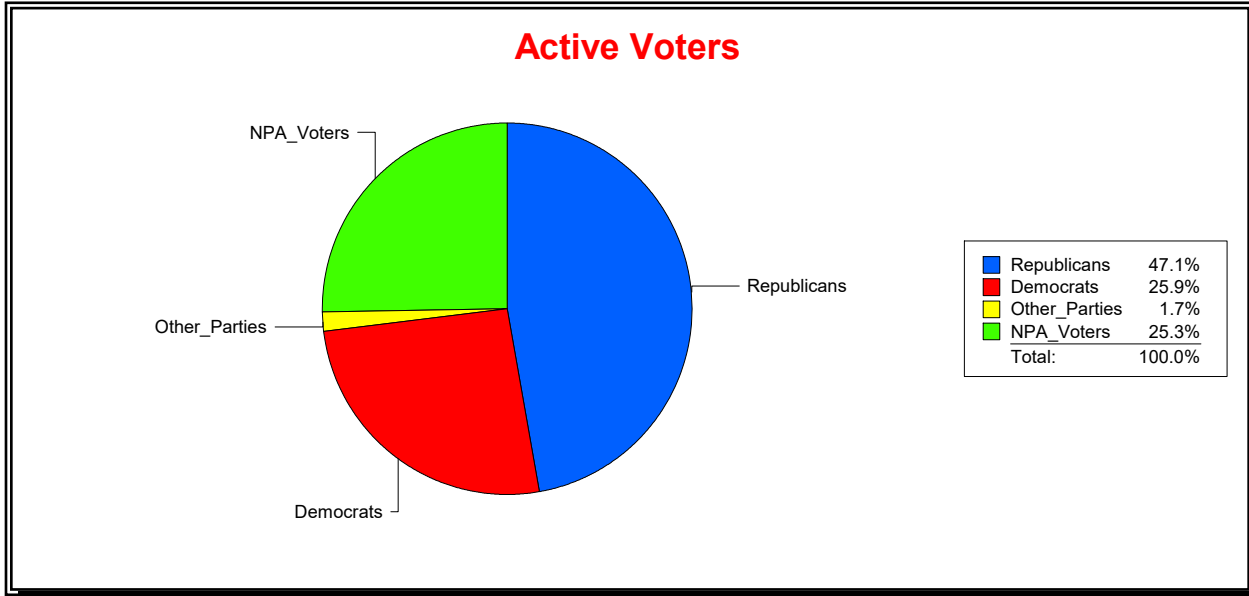

Ron Turner

Supervisor of Elections

Sarasota County, FL

Date 7/3/2023

Time 07:07 AM

Graphs of District Registration

Active Registered Voters

Inactive Voters

District	Total	Dems	Reps	NonP	Other	Total	Dems	Reps	NonP	Other
VENICE	23,162	5,991	10,916	5,860	395	1,090	297	449	329	15