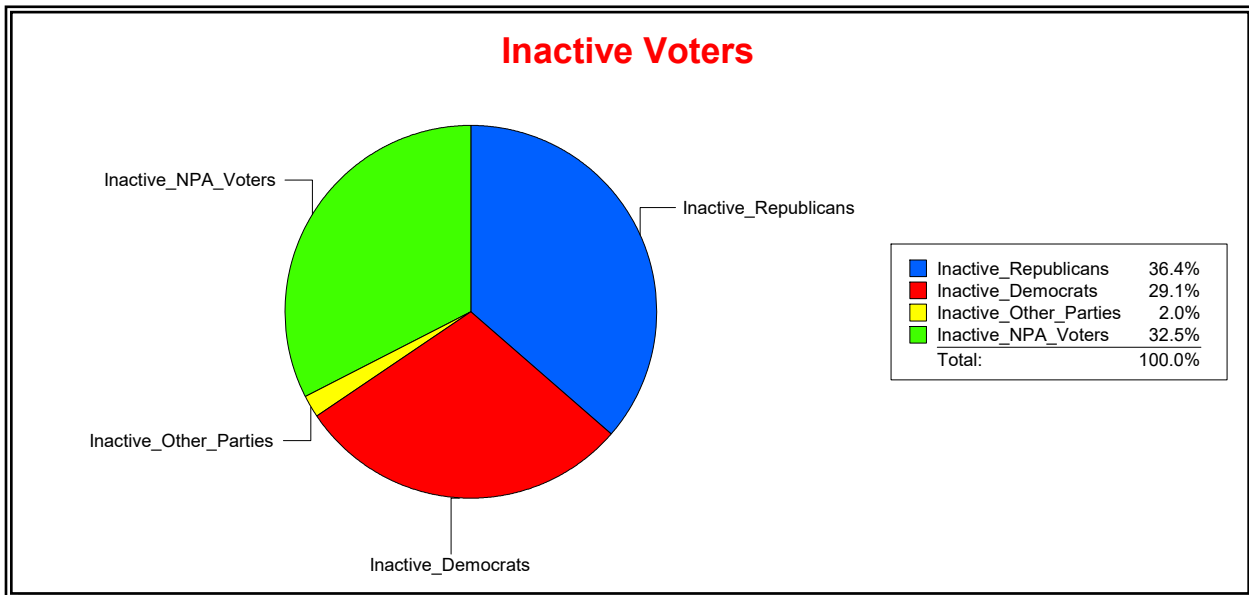

**Ron Turner**

Supervisor of Elections

Sarasota County, FL

Date 7/3/2023

Time 07:07 AM

**Graphs of District Registration**

District	Active Registered Voters					Inactive Voters				
	Total	Dems	Reps	NonP	Other	Total	Dems	Reps	NonP	Other
<b>NORTH PORT 4</b>	9,228	2,352	4,086	2,615	175	409	119	149	133	8