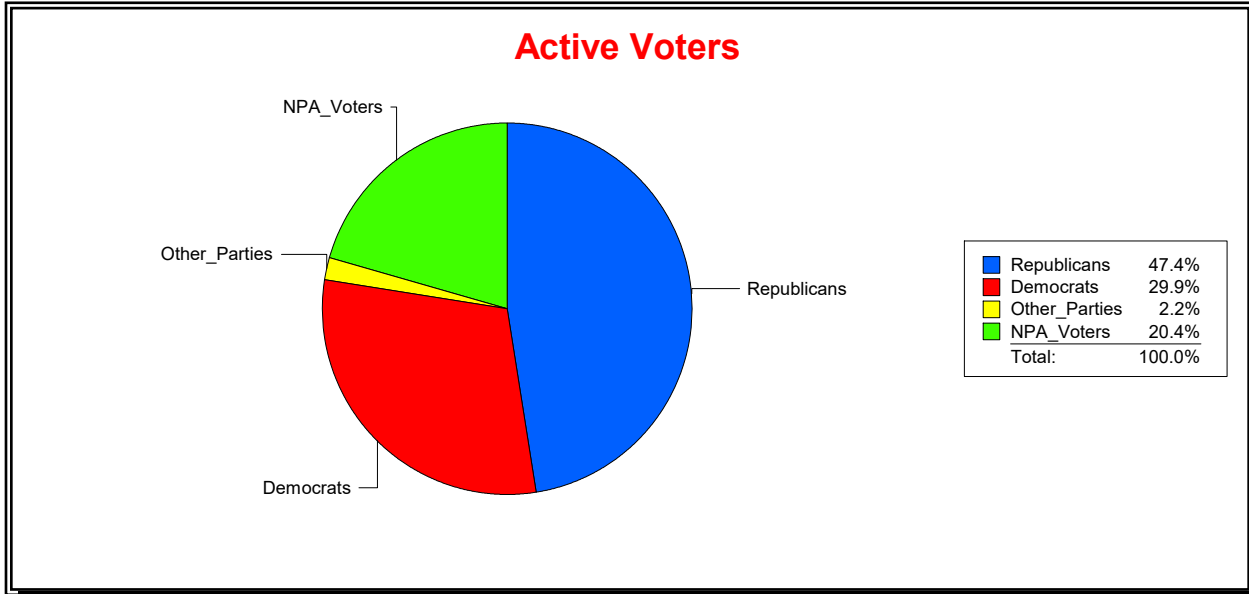

Date 7/3/2023

Time 07:07 AM

Graphs of District Registration

Active Registered Voters

Inactive Voters

District	Total	Dems	Reps	NonP	Other	Total	Dems	Reps	NonP	Other
LONGBOAT KEY 4	411	123	195	84	9	23	8	9	6	0