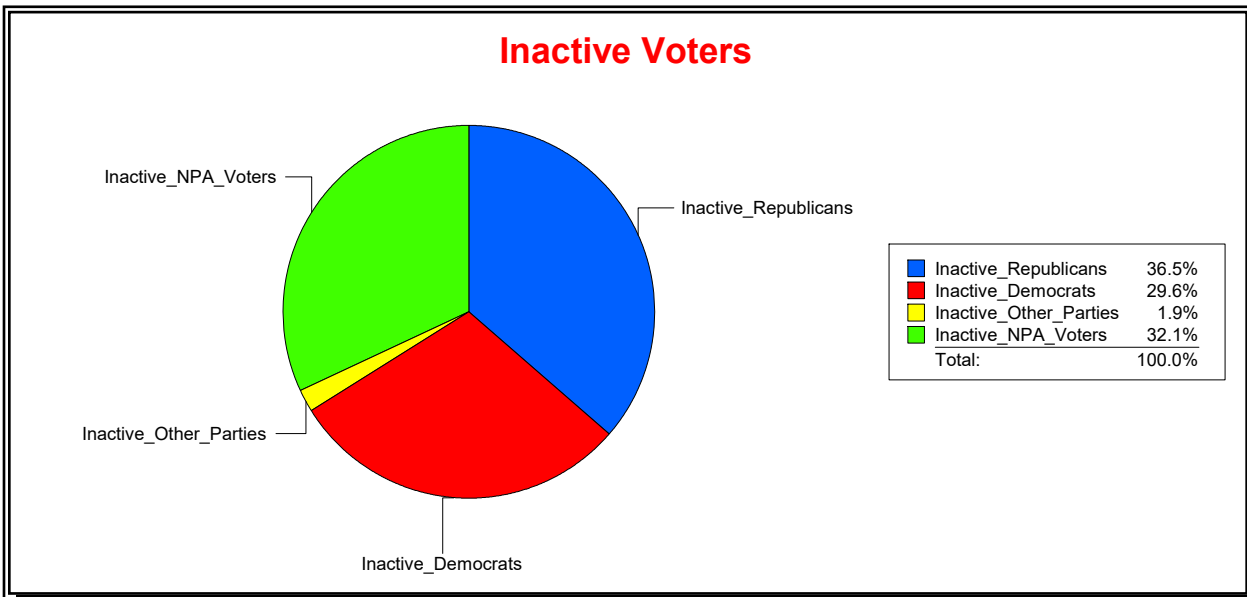

Ron Turner

Supervisor of Elections

Sarasota County, FL

Date 7/3/2023

Time 07:07 AM

Graphs of District Registration

Active Registered Voters

Inactive Voters

<u>District</u>	<u>Total</u>	<u>Dems</u>	<u>Reps</u>	<u>NonP</u>	<u>Other</u>	<u>Total</u>	<u>Dems</u>	<u>Reps</u>	<u>NonP</u>	<u>Other</u>
STATE HOUSE DIST 74	150,849	39,207	68,170	40,297	3,175	6,835	2,023	2,494	2,191	127