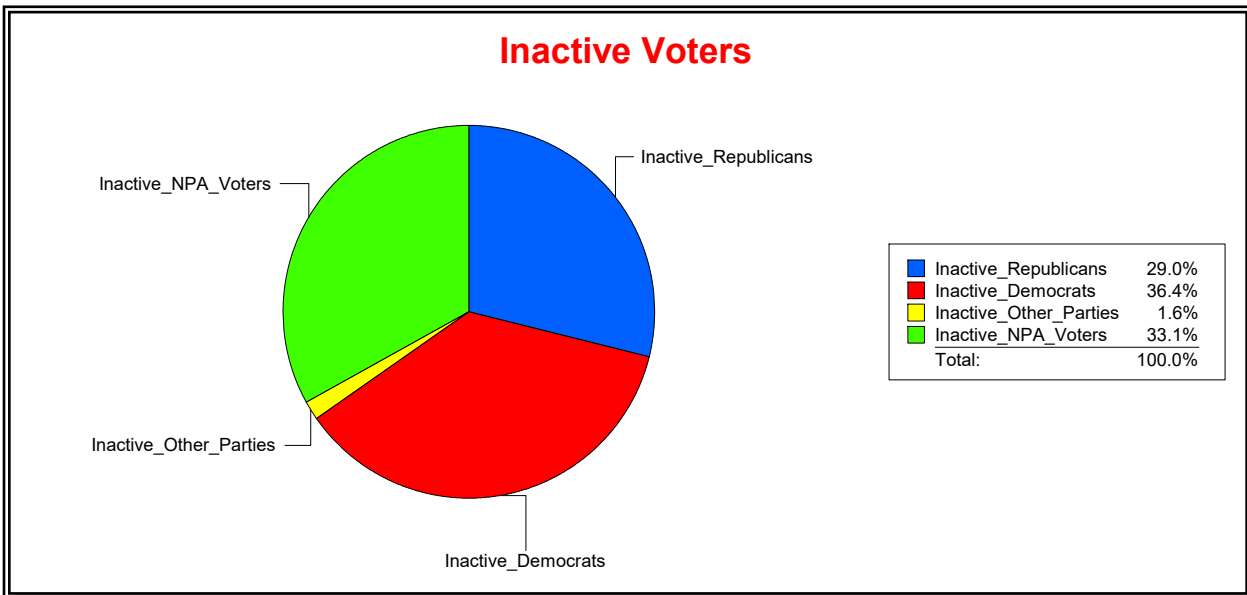

Ron Turner

Supervisor of Elections

Sarasota County, FL

Date 7/3/2023

Time 07:07 AM

Graphs of District Registration

Active Registered Voters

Inactive Voters

District	Total	Dems	Reps	NonP	Other	Total	Dems	Reps	NonP	Other
SARASOTA DIST 3	10,974	3,985	3,817	2,913	259	829	302	240	274	13