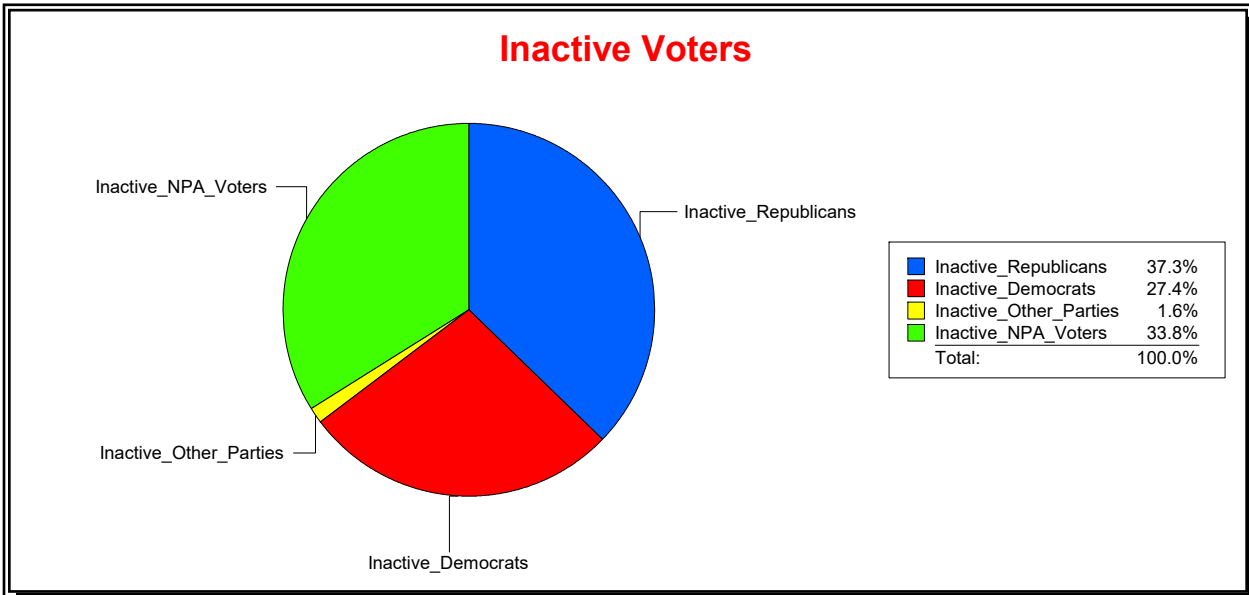

Ron Turner

Supervisor of Elections

Sarasota County, FL

Date 7/3/2023

Time 07:07 AM

Graphs of District Registration

Active Registered Voters

Inactive Voters

District	Total	Dems	Reps	NonP	Other	Total	Dems	Reps	NonP	Other
CNTY COMM DIST 5	71,848	16,811	32,732	20,804	1,501	3,371	922	1,257	1,139	53