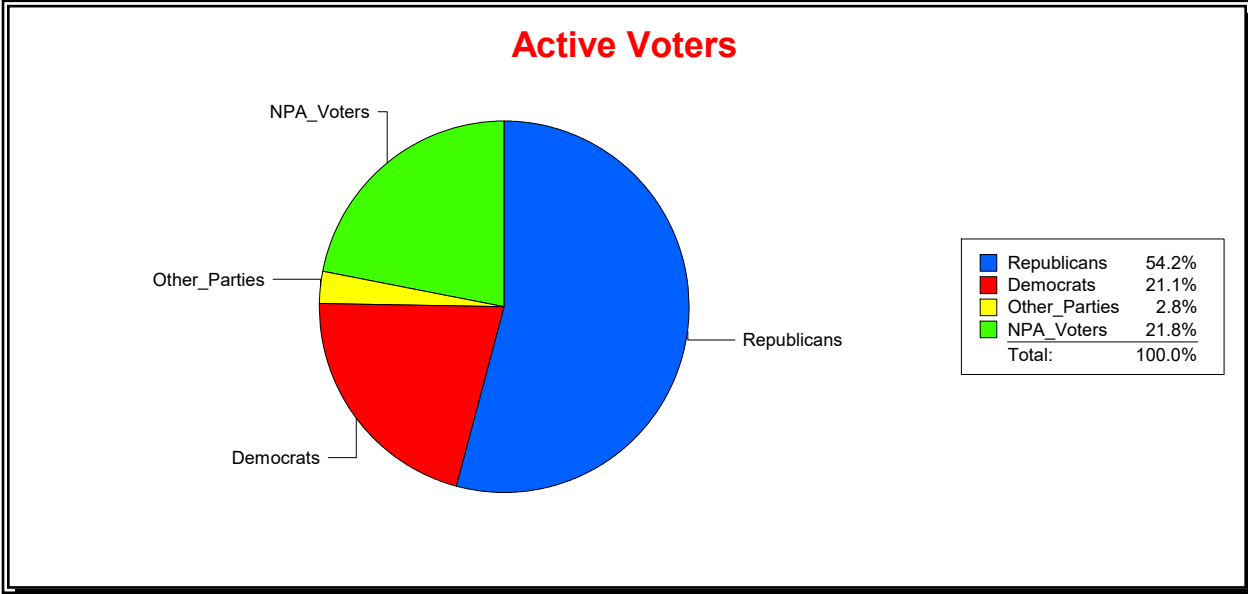

Ron Turner

Supervisor of Elections

Sarasota County, FL

Date 7/3/2023

Time 07:07 AM

Graphs of District Registration

Active Registered Voters

Inactive Voters

District	Total	Dems	Reps	NonP	Other	Total	Dems	Reps	NonP	Other
LONGBOAT KEY 1	1,483	313	804	324	42	84	26	37	20	1