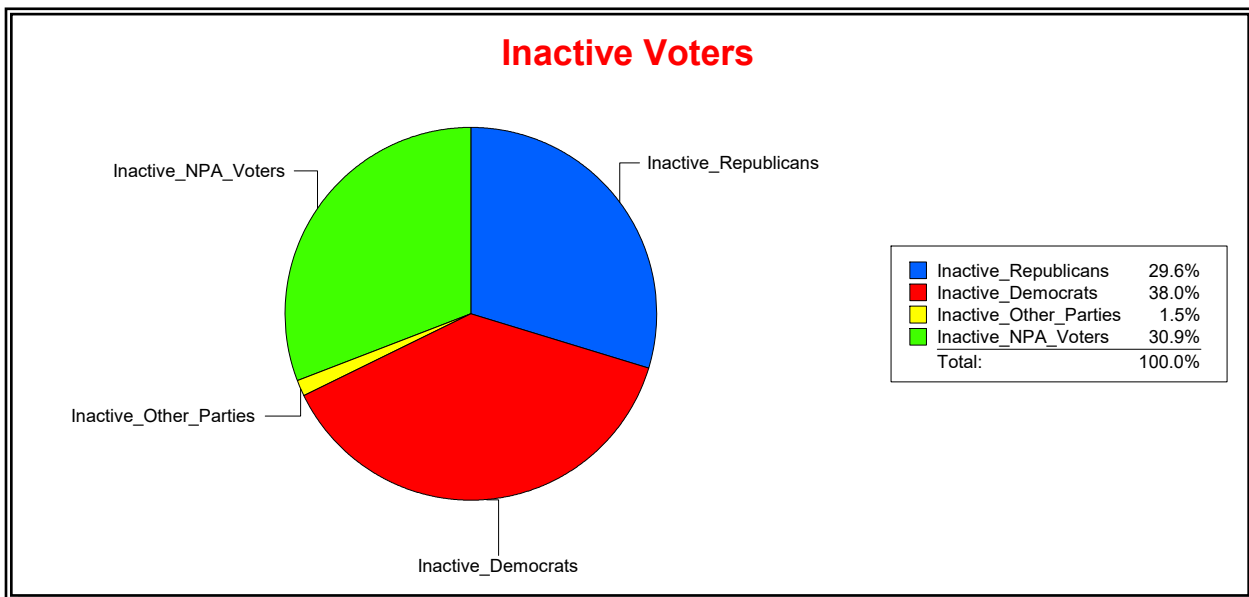

Date 7/3/2023

Time 07:07 AM

**Graphs of District Registration**

**Active Registered Voters**

**Inactive Voters**

District	Total	Dems	Reps	NonP	Other	Total	Dems	Reps	NonP	Other
<b>SOIL AND WATER DIST 2</b>	65,404	24,365	23,653	16,023	1,363	4,605	1,752	1,363	1,421	69