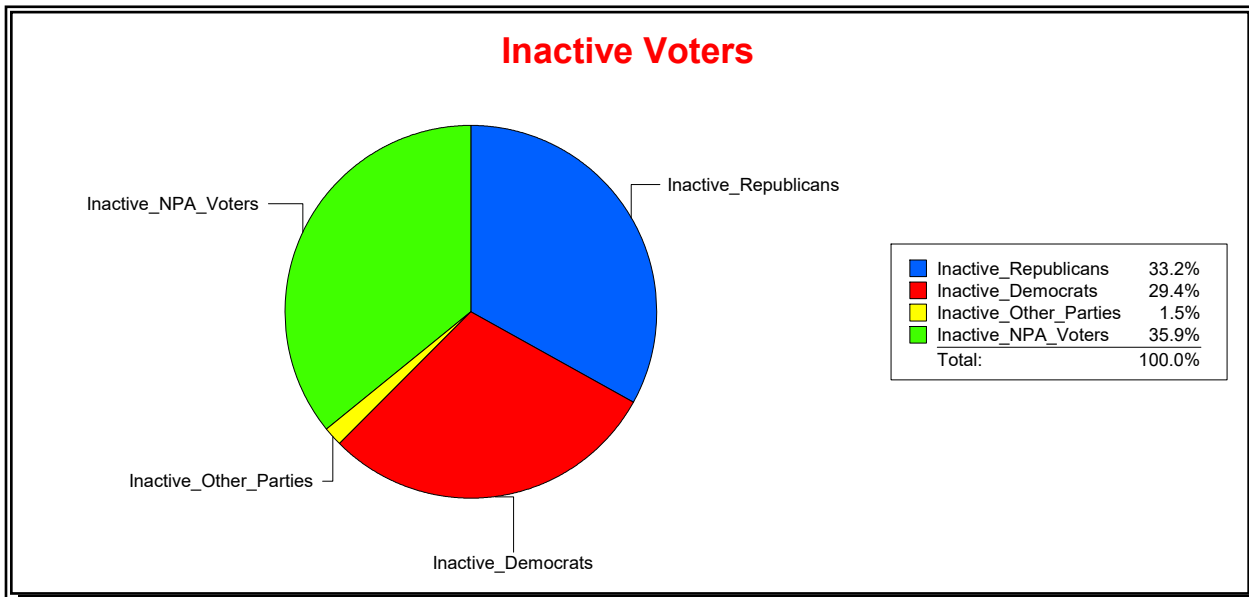

Ron Turner

Supervisor of Elections

Sarasota County, FL

Date 7/3/2023

Time 07:07 AM

Graphs of District Registration

Active Registered Voters

Inactive Voters

<u>District</u>	<u>Total</u>	<u>Dems</u>	<u>Reps</u>	<u>NonP</u>	<u>Other</u>	<u>Total</u>	<u>Dems</u>	<u>Reps</u>	<u>NonP</u>	<u>Other</u>
NORTH PORT DIST 5	17,629	4,110	8,179	4,993	347	660	194	219	237	10