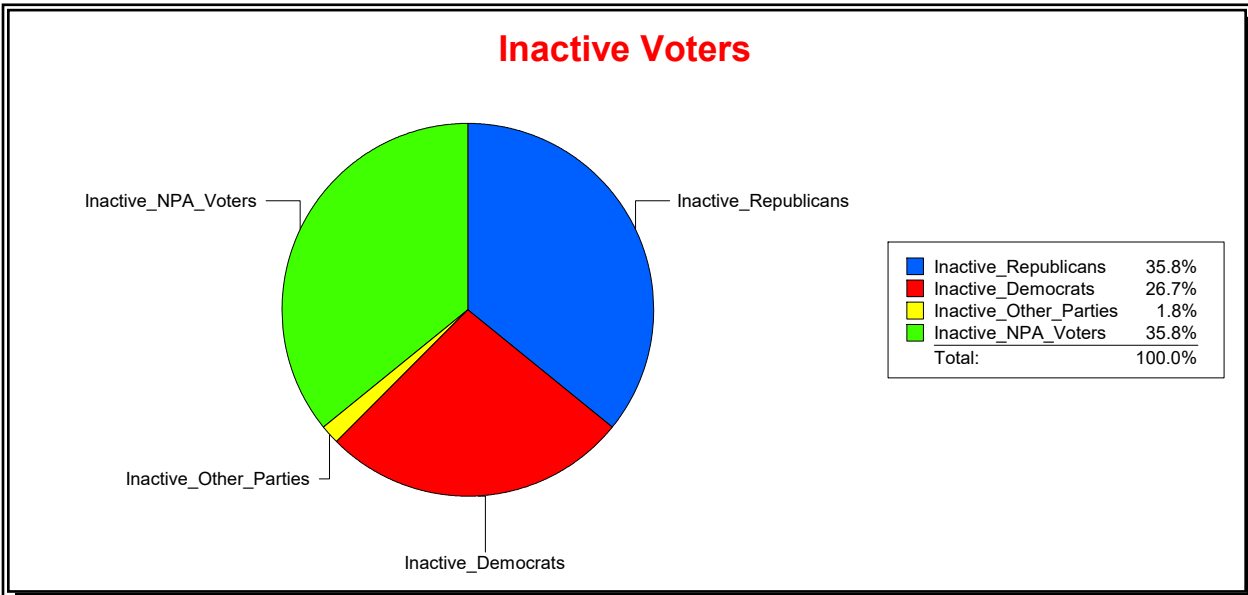

Ron Turner

Supervisor of Elections

Sarasota County, FL

Date 7/3/2023

Time 07:07 AM

Graphs of District Registration

Active Registered Voters

Inactive Voters

<u>District</u>	<u>Total</u>	<u>Dems</u>	<u>Reps</u>	<u>NonP</u>	<u>Other</u>	<u>Total</u>	<u>Dems</u>	<u>Reps</u>	<u>NonP</u>	<u>Other</u>
NORTH PORT	61,743	14,260	27,903	18,260	1,320	2,640	704	945	944	47