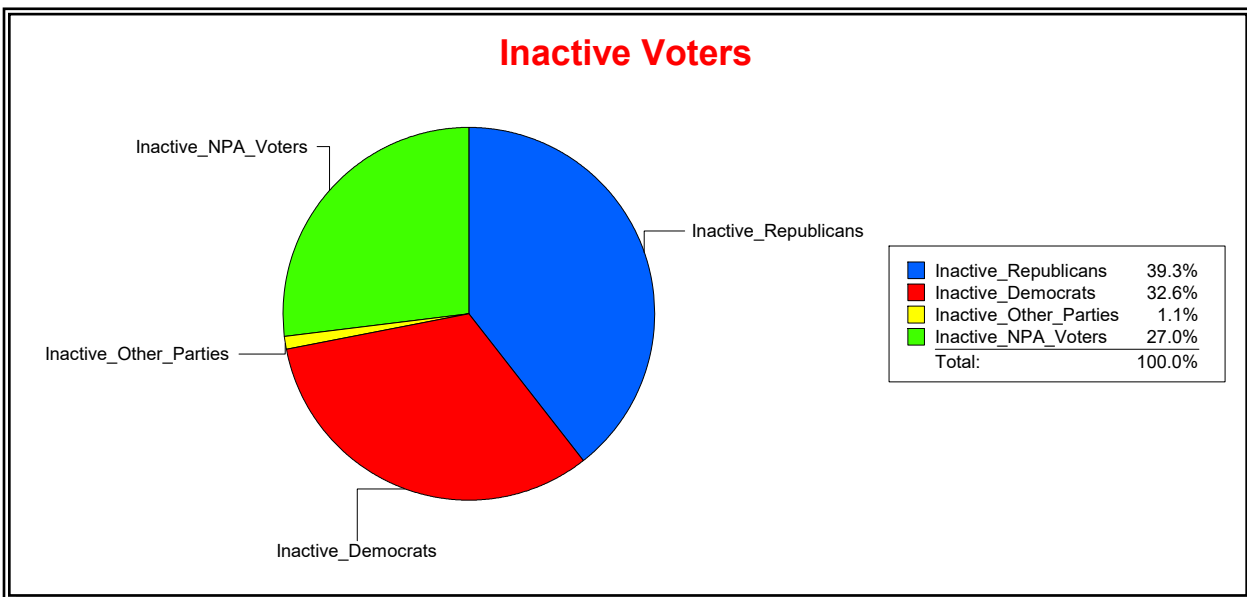

Ron Turner

Supervisor of Elections

Sarasota County, FL

Date 7/3/2023

Time 07:07 AM

Graphs of District Registration

Active Registered Voters

Inactive Voters

<u>District</u>	<u>Total</u>	<u>Dems</u>	<u>Reps</u>	<u>NonP</u>	<u>Other</u>	<u>Total</u>	<u>Dems</u>	<u>Reps</u>	<u>NonP</u>	<u>Other</u>
STONEYBROOK CDD	1,799	400	842	518	39	89	29	35	24	1