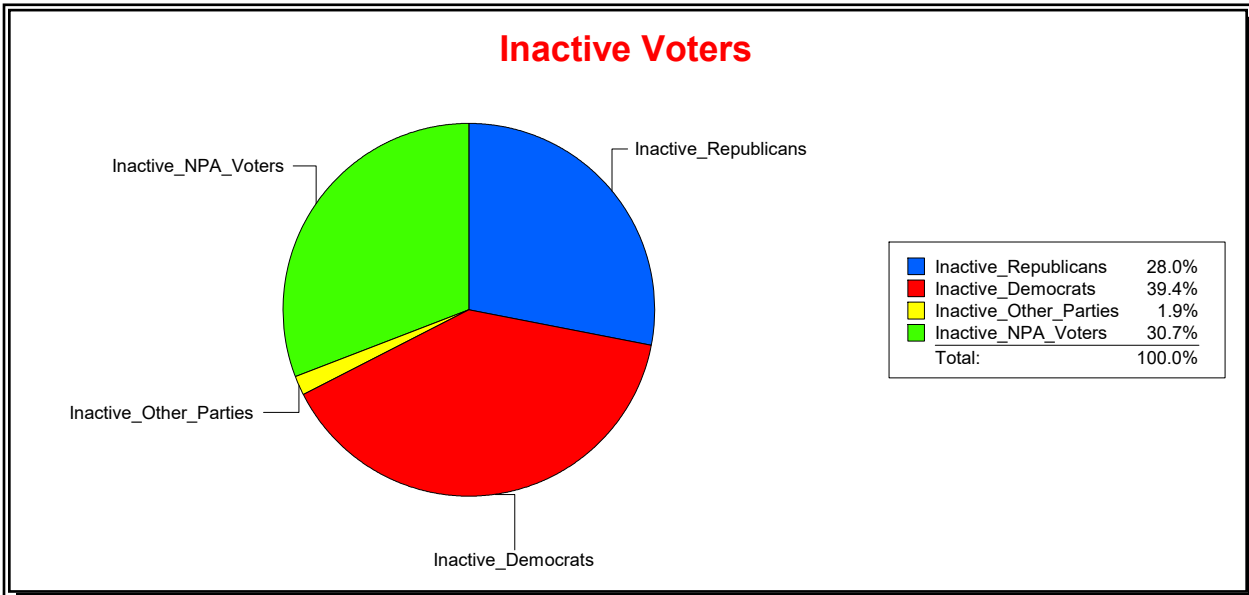

Ron Turner

Supervisor of Elections

Sarasota County, FL

Date 7/3/2023

Time 07:07 AM

Graphs of District Registration

Active Registered Voters

Inactive Voters

District	Total	Dems	Reps	NonP	Other	Total	Dems	Reps	NonP	Other
SCHOOL DIST 1	64,339	24,072	22,530	16,289	1,448	4,461	1,758	1,250	1,370	83