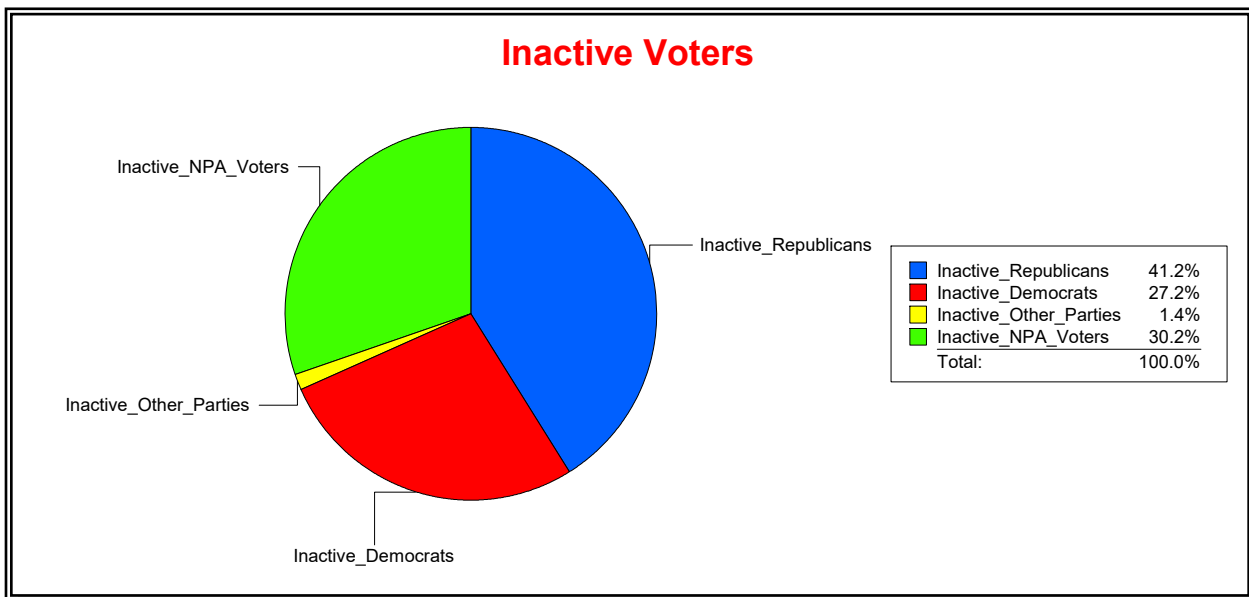

District	Total	Dems	Reps	NonP	Other	Total	Dems	Reps	NonP	Other
VENICE	23,162	5,991	10,916	5,860	395	1,090	297	449	329	15

Ron Turner

Supervisor of Elections

Sarasota County, FL

Date 7/3/2023

Time 07:07 AM

Graphs of District Registration