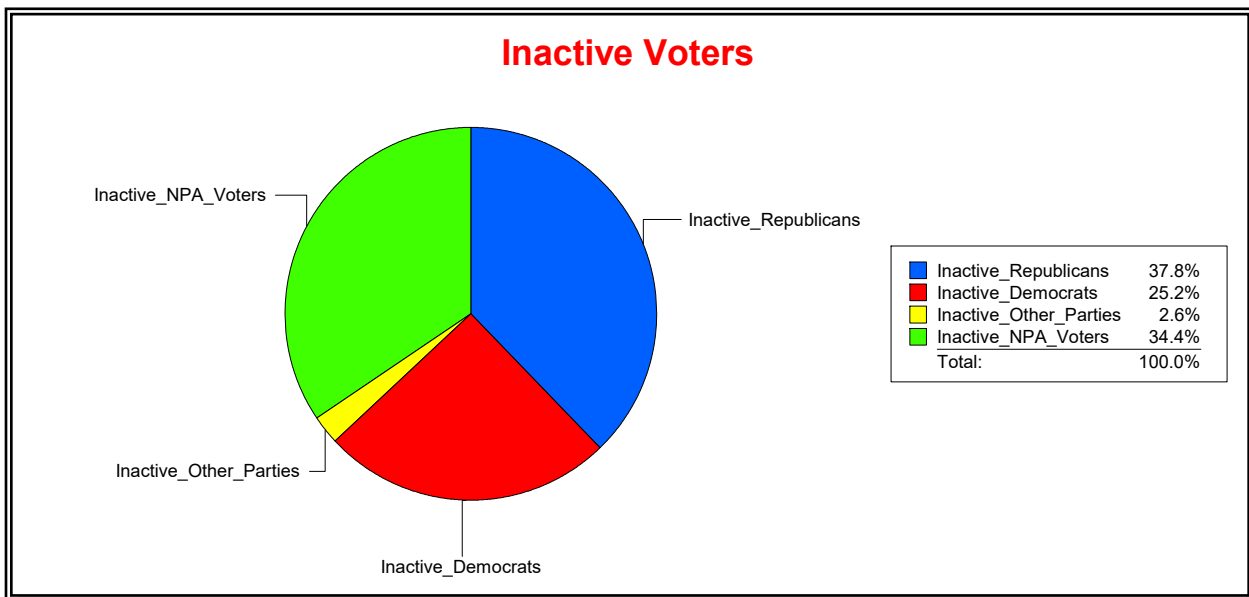

Ron Turner

Supervisor of Elections

Sarasota County, FL

Date 7/3/2023

Time 07:07 AM

Graphs of District Registration

Active Registered Voters

Inactive Voters

District	Total	Dems	Reps	NonP	Other	Total	Dems	Reps	NonP	Other
NORTH PORT 2	13,104	2,826	6,046	3,926	306	587	148	222	202	15