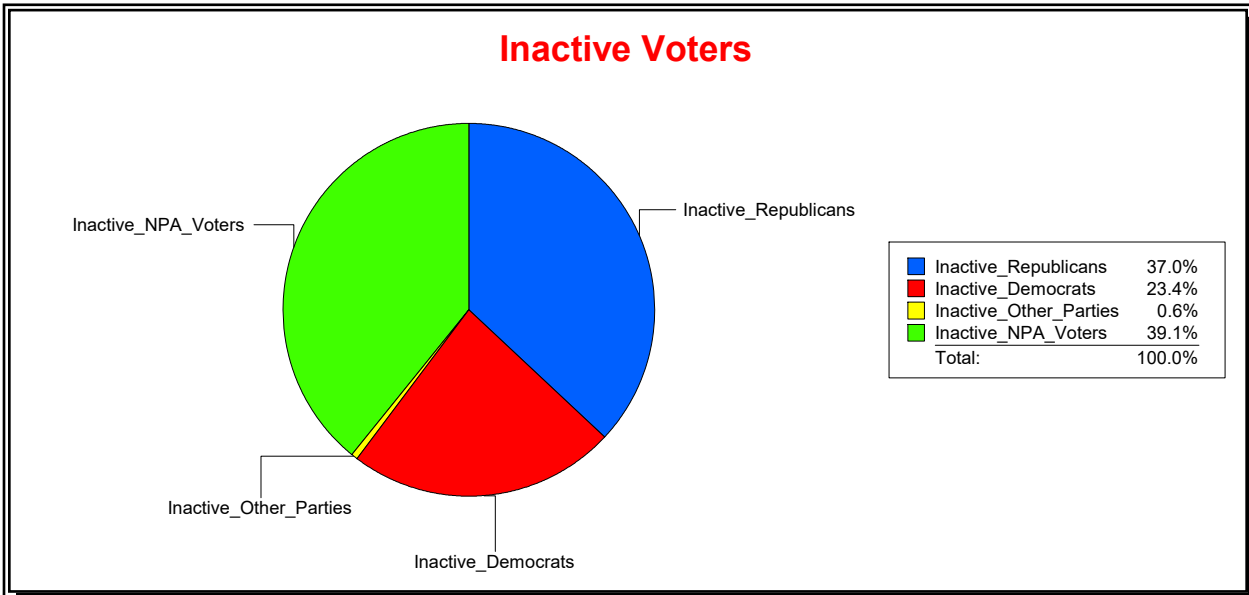

Ron Turner

Supervisor of Elections

Sarasota County, FL

Date 7/3/2023

Time 07:07 AM

Graphs of District Registration

Active Registered Voters

Inactive Voters

<u>District</u>	<u>Total</u>	<u>Dems</u>	<u>Reps</u>	<u>NonP</u>	<u>Other</u>	<u>Total</u>	<u>Dems</u>	<u>Reps</u>	<u>NonP</u>	<u>Other</u>
NORTH PORT 3	10,698	2,456	4,604	3,385	253	535	125	198	209	3