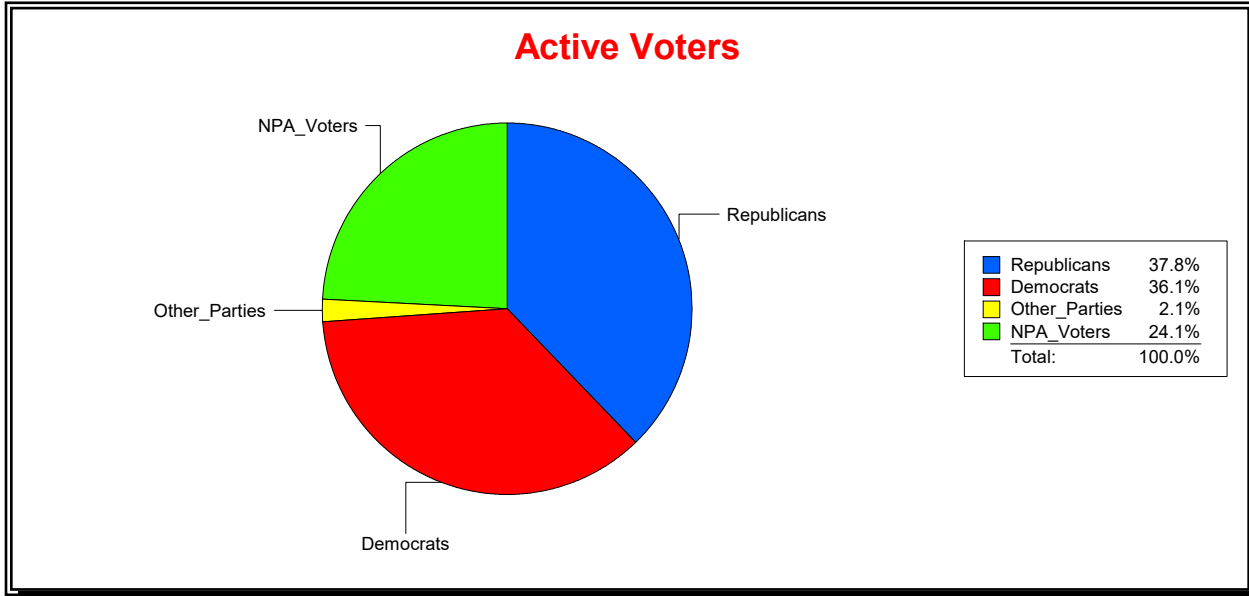

District	Total	Dems	Reps	NonP	Other	Total	Dems	Reps	NonP	Other
SARASOTA 2	16,819	6,069	6,351	4,047	352	1,091	394	351	322	24

Ron Turner

Supervisor of Elections

Sarasota County, FL

Date 7/3/2023

Time 07:07 AM