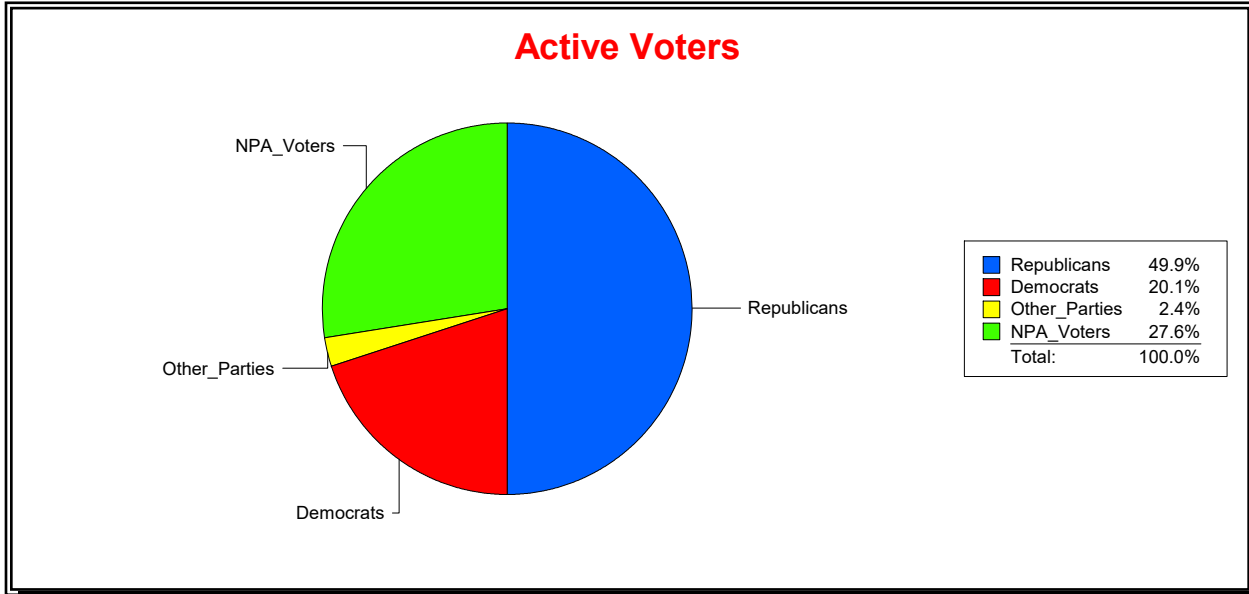

Ron Turner

Supervisor of Elections

Sarasota County, FL

Date 7/3/2023

Time 07:07 AM

Graphs of District Registration

Active Registered Voters

Inactive Voters

District	Total	Dems	Reps	NonP	Other	Total	Dems	Reps	NonP	Other
WOODLANDS CDD	1,703	342	850	470	41	31	12	11	7	1