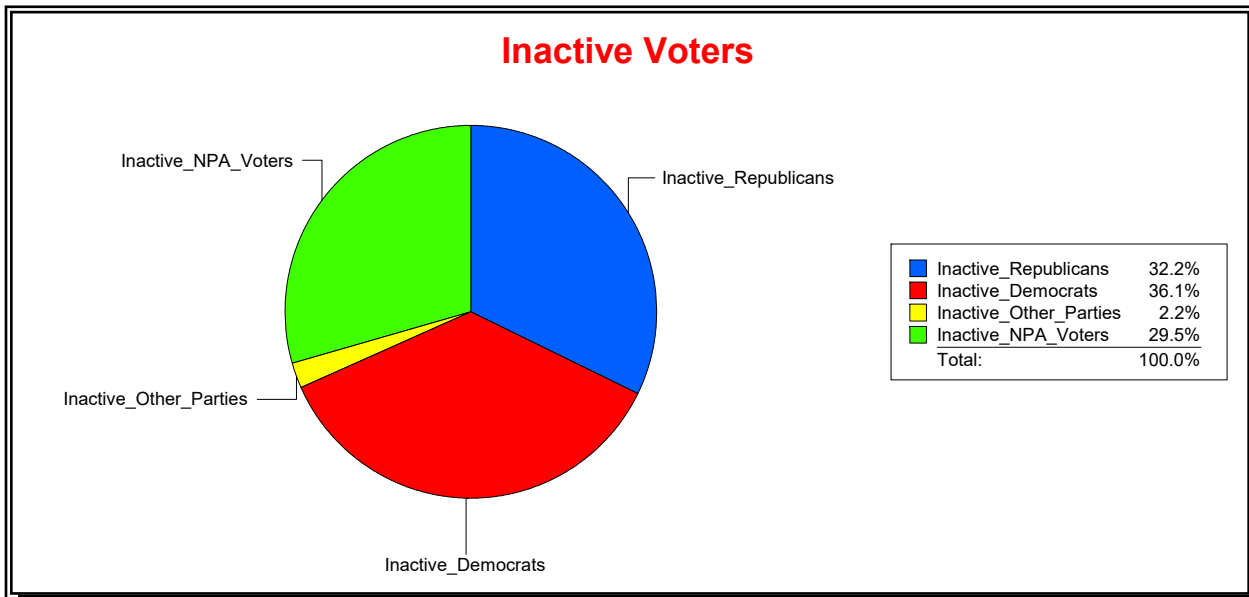

District	Total	Dems	Reps	NonP	Other	Total	Dems	Reps	NonP	Other
SARASOTA 2	16,819	6,069	6,351	4,047	352	1,091	394	351	322	24

Ron Turner

Supervisor of Elections

Sarasota County, FL

Date 7/3/2023

Time 07:07 AM