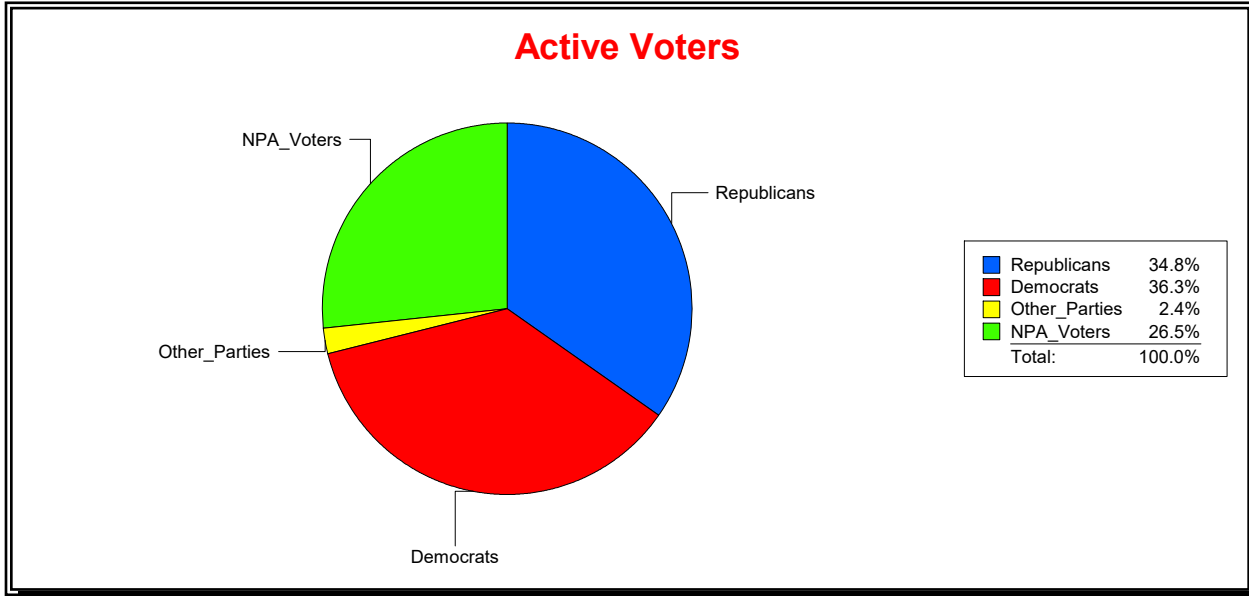

Ron Turner

Supervisor of Elections

Sarasota County, FL

Date 7/3/2023

Time 07:07 AM

Graphs of District Registration

Active Registered Voters

Inactive Voters

District	Total	Dems	Reps	NonP	Other	Total	Dems	Reps	NonP	Other
SARASOTA 3	10,974	3,985	3,817	2,913	259	829	302	240	274	13