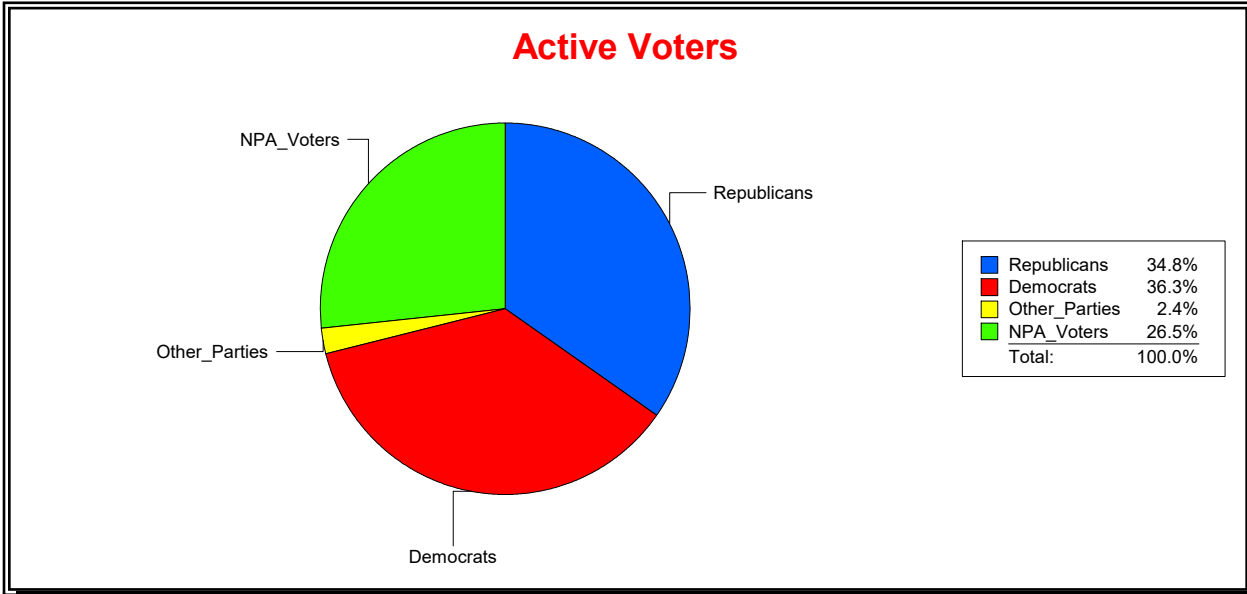

Ron Turner

Supervisor of Elections

Sarasota County, FL

Date 7/3/2023

Time 07:07 AM

Graphs of District Registration

Active Registered Voters

Inactive Voters

District	Total	Dems	Reps	NonP	Other	Total	Dems	Reps	NonP	Other
SARASOTA DIST 3	10,974	3,985	3,817	2,913	259	829	302	240	274	13