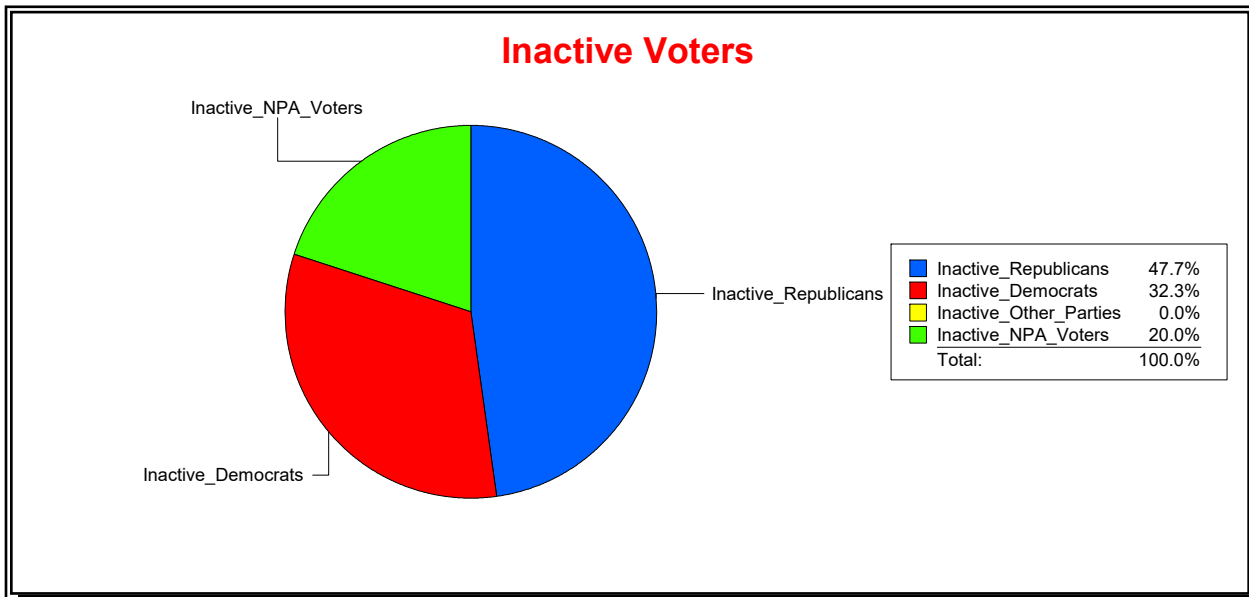

Ron Turner

Supervisor of Elections

Sarasota County, FL

Date 7/3/2023

Time 07:07 AM

Graphs of District Registration

Active Registered Voters

Inactive Voters

District	Total	Dems	Reps	NonP	Other	Total	Dems	Reps	NonP	Other
LBK DISTRICT 2	1,339	440	573	302	24	65	21	31	13	0