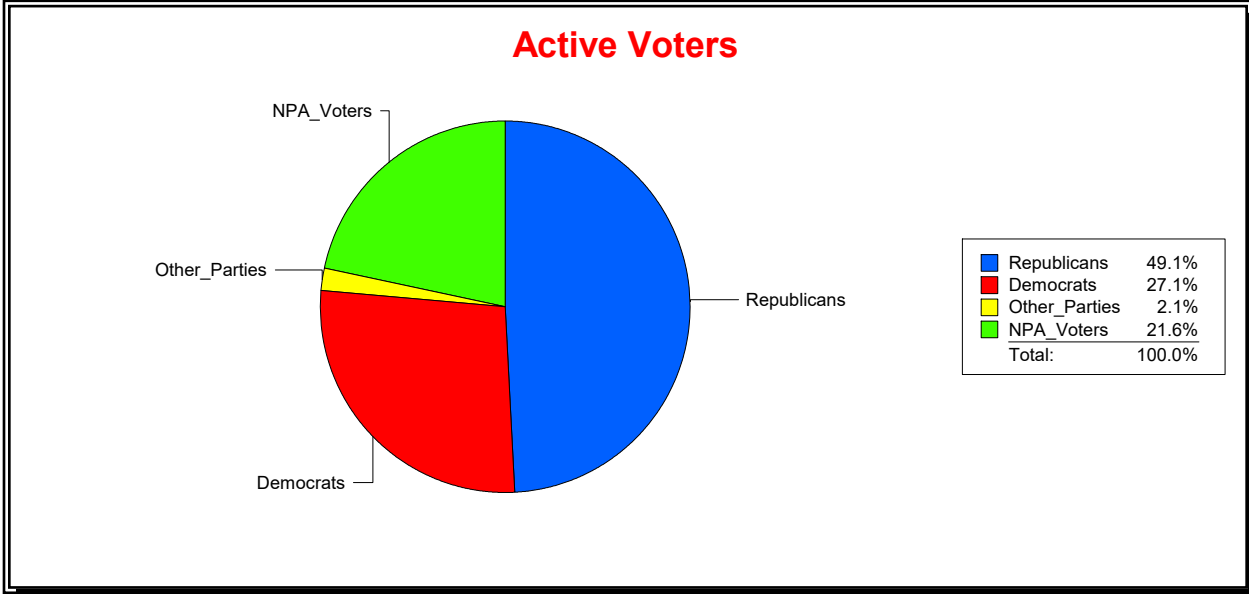

Ron Turner

Supervisor of Elections

Sarasota County, FL

Date 7/3/2023

Time 07:07 AM

Graphs of District Registration

Active Registered Voters

Inactive Voters

District	Total	Dems	Reps	NonP	Other	Total	Dems	Reps	NonP	Other
LONGBOAT KEY	4,737	1,286	2,327	1,024	100	239	75	108	55	1