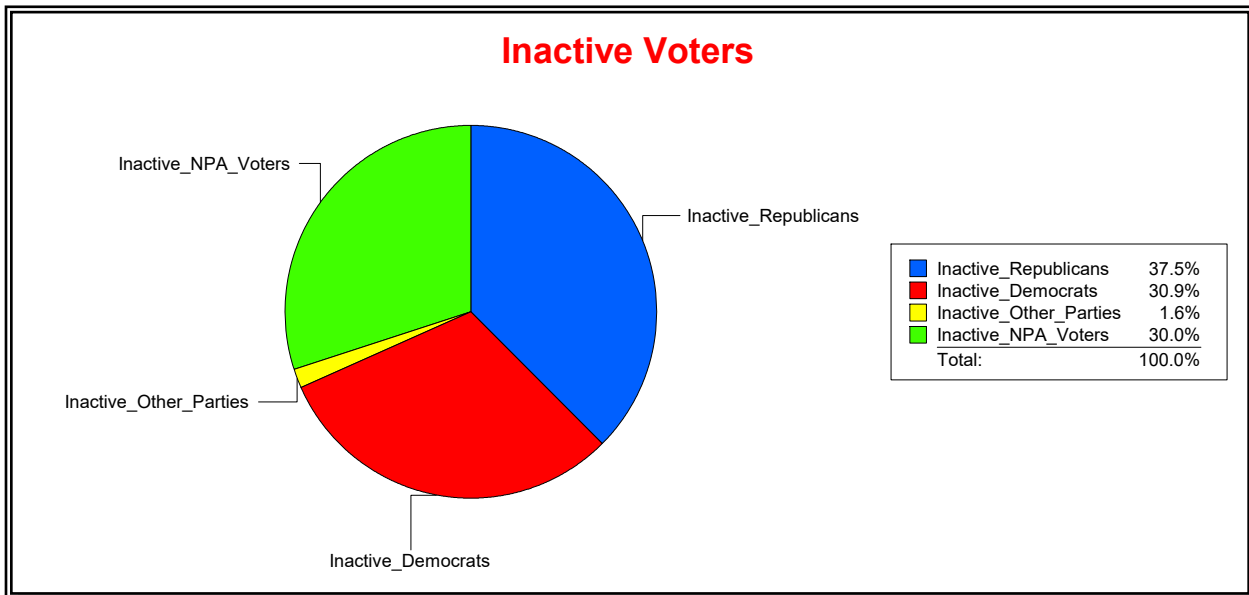

Date 7/3/2023

Time 07:07 AM

**Graphs of District Registration**

**Active Registered Voters**

**Inactive Voters**

District	Total	Dems	Reps	NonP	Other	Total	Dems	Reps	NonP	Other
<b>HOSPITAL BOARD CENTRAL</b>	121,406	33,784	54,878	30,321	2,423	6,075	1,876	2,280	1,823	96