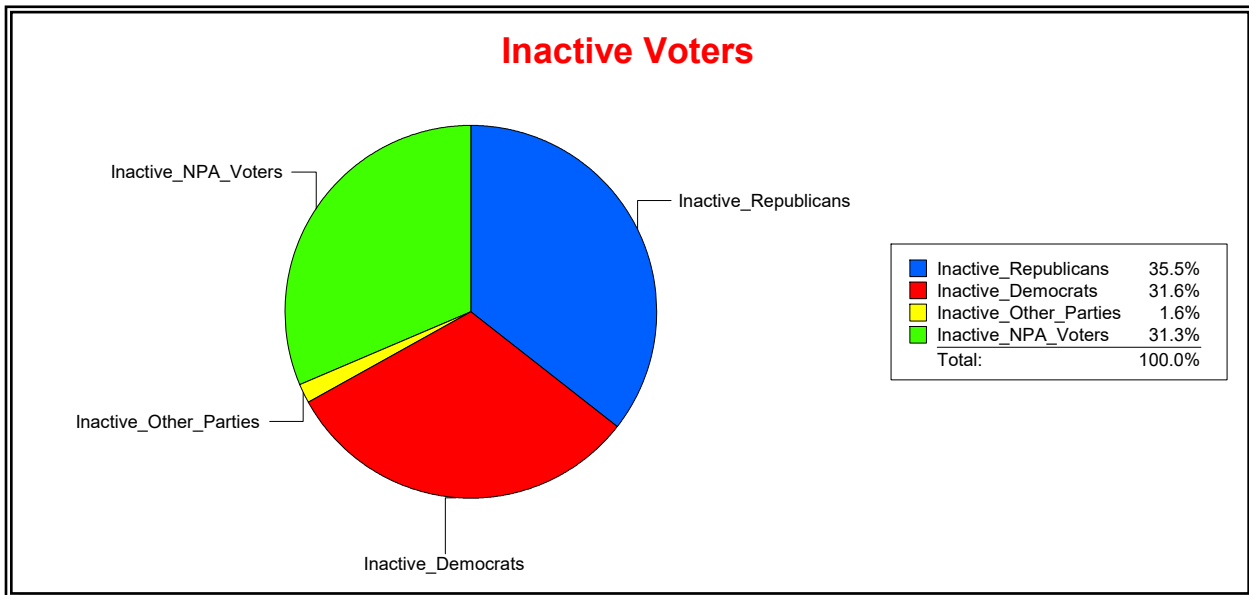

Ron Turner

Supervisor of Elections

Sarasota County, FL

Date 7/3/2023

Time 07:07 AM

Graphs of District Registration

Active Registered Voters

Inactive Voters

<u>District</u>	<u>Total</u>	<u>Dems</u>	<u>Reps</u>	<u>NonP</u>	<u>Other</u>	<u>Total</u>	<u>Dems</u>	<u>Reps</u>	<u>NonP</u>	<u>Other</u>
COUNTYWIDE	357,346	99,765	157,199	93,065	7,317	18,363	5,805	6,511	5,749	298