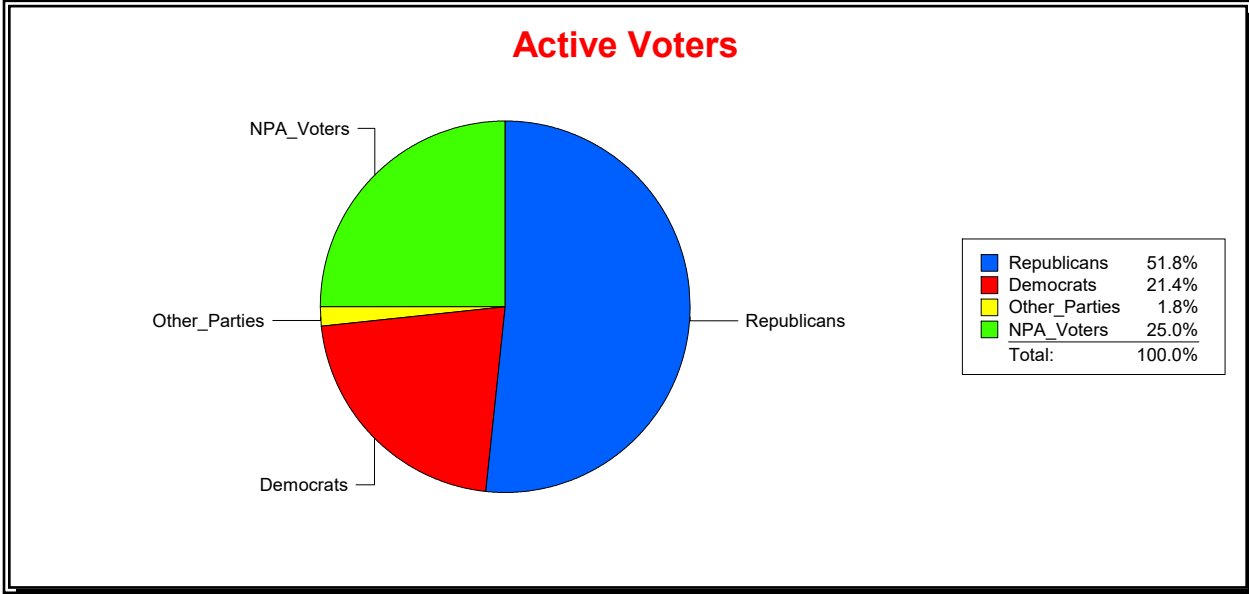

Ron Turner

Supervisor of Elections

Sarasota County, FL

Date 7/3/2023

Time 07:07 AM

Graphs of District Registration

Active Registered Voters

Inactive Voters

<u>District</u>	<u>Total</u>	<u>Dems</u>	<u>Reps</u>	<u>NonP</u>	<u>Other</u>	<u>Total</u>	<u>Dems</u>	<u>Reps</u>	<u>NonP</u>	<u>Other</u>
WEST VILLAGES CDD	8,171	1,750	4,231	2,039	151	148	41	56	50	1