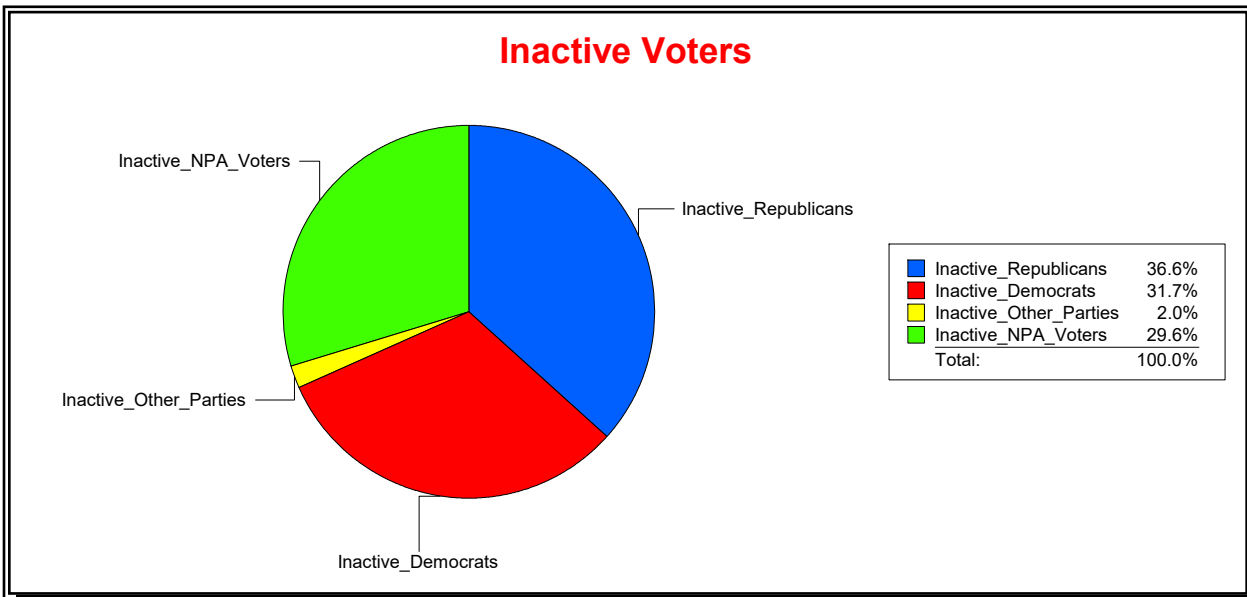

Ron Turner

Supervisor of Elections

Sarasota County, FL

Date 7/3/2023

Time 07:07 AM

Graphs of District Registration

Active Registered Voters

Inactive Voters

District	Total	Dems	Reps	NonP	Other	Total	Dems	Reps	NonP	Other
CNTY COMM DIST 1	70,396	19,618	31,722	17,514	1,542	3,280	1,040	1,201	972	67