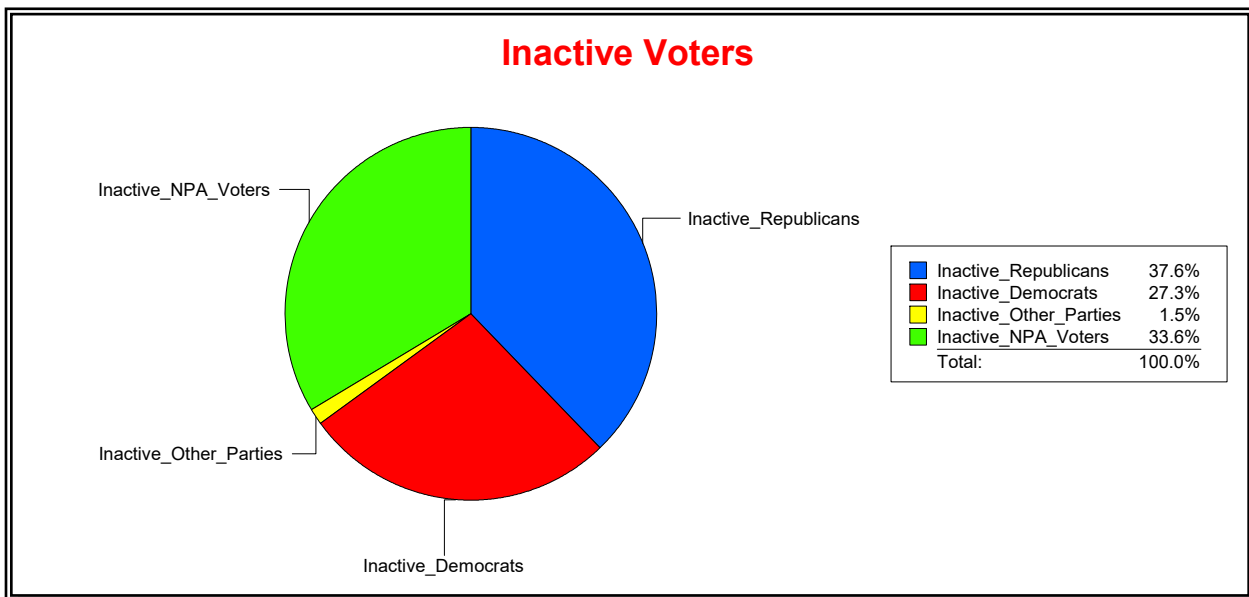

Date 7/3/2023

Time 07:07 AM

**Graphs of District Registration**

**Active Registered Voters**

**Inactive Voters**

District	Total	Dems	Reps	NonP	Other	Total	Dems	Reps	NonP	Other
<b>HOSPITAL BOARD SOUTH</b>	128,650	30,578	59,449	36,065	2,558	5,895	1,610	2,219	1,980	86