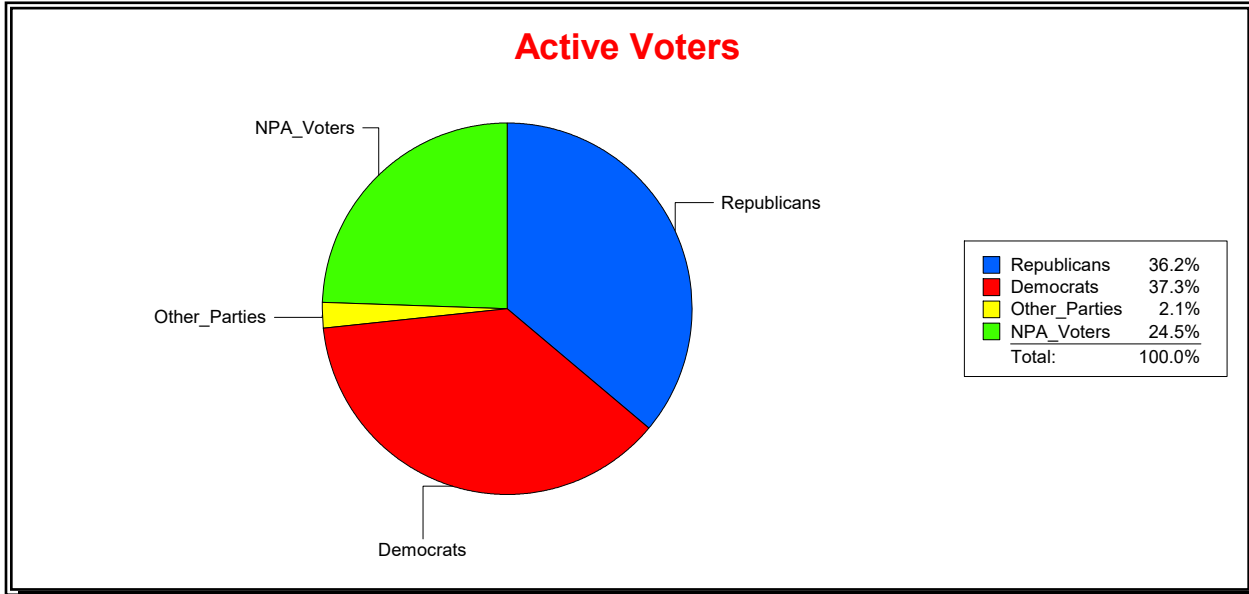

Date 7/3/2023

Time 07:07 AM

**Graphs of District Registration**

**Active Registered Voters**

**Inactive Voters**

District	Total	Dems	Reps	NonP	Other	Total	Dems	Reps	NonP	Other
<b>SOIL AND WATER DIST 2</b>	65,404	24,365	23,653	16,023	1,363	4,605	1,752	1,363	1,421	69