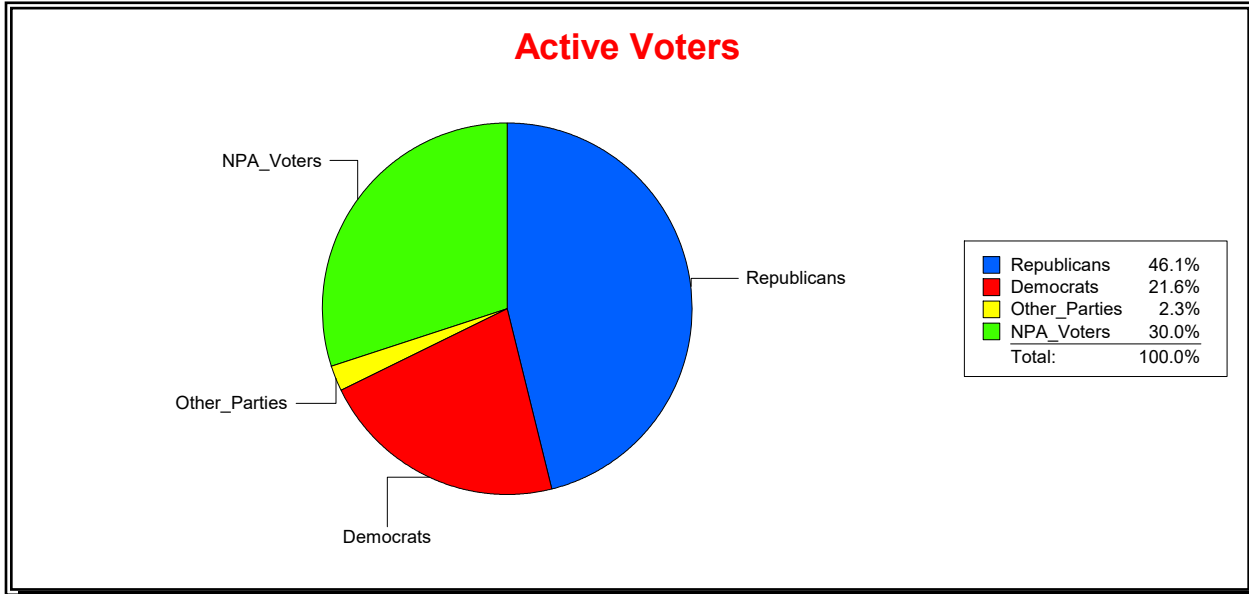

Ron Turner

Supervisor of Elections

Sarasota County, FL

Date 7/3/2023

Time 07:07 AM

Graphs of District Registration

Active Registered Voters

Inactive Voters

District	Total	Dems	Reps	NonP	Other	Total	Dems	Reps	NonP	Other
NORTH PORT 2	13,104	2,826	6,046	3,926	306	587	148	222	202	15