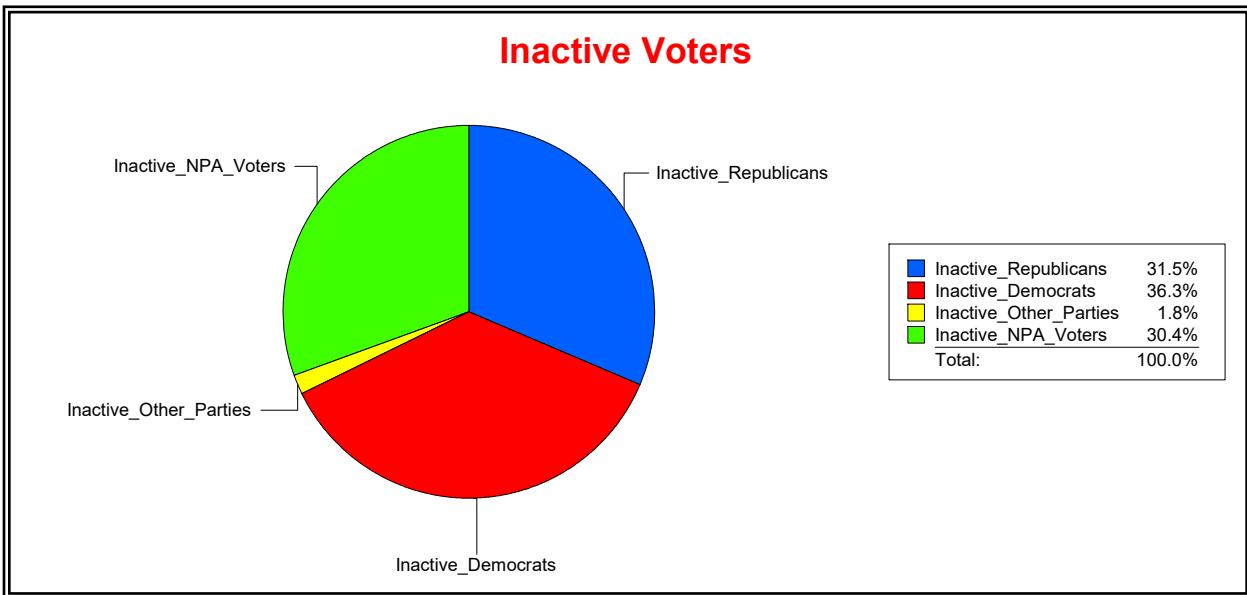

Ron Turner

Supervisor of Elections

Sarasota County, FL

Date 7/3/2023

Time 07:07 AM

Graphs of District Registration

Active Registered Voters

Inactive Voters

District	Total	Dems	Reps	NonP	Other	Total	Dems	Reps	NonP	Other
HOSPITAL BOARD NORTH	107,290	35,403	42,872	26,679	2,336	6,393	2,319	2,012	1,946	116