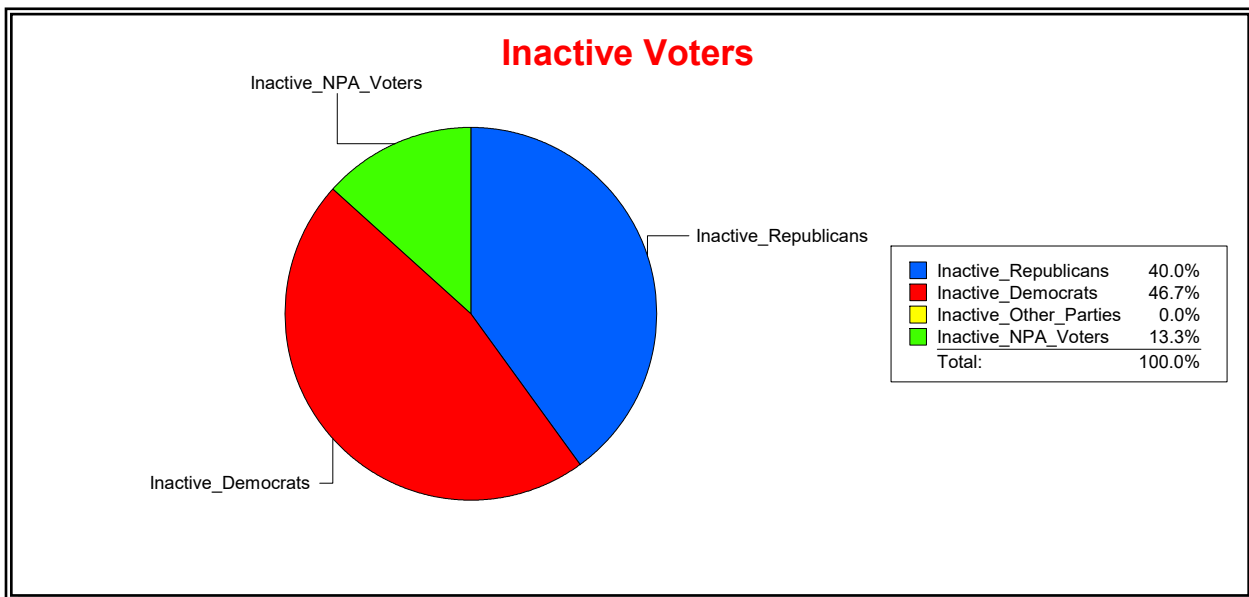

Ron Turner

Supervisor of Elections

Sarasota County, FL

Date 7/3/2023

Time 07:07 AM

Graphs of District Registration

Active Registered Voters

Inactive Voters

District	Total	Dems	Reps	NonP	Other	Total	Dems	Reps	NonP	Other
TRI-PAR PK & REC DIST	560	161	271	121	7	30	14	12	4	0