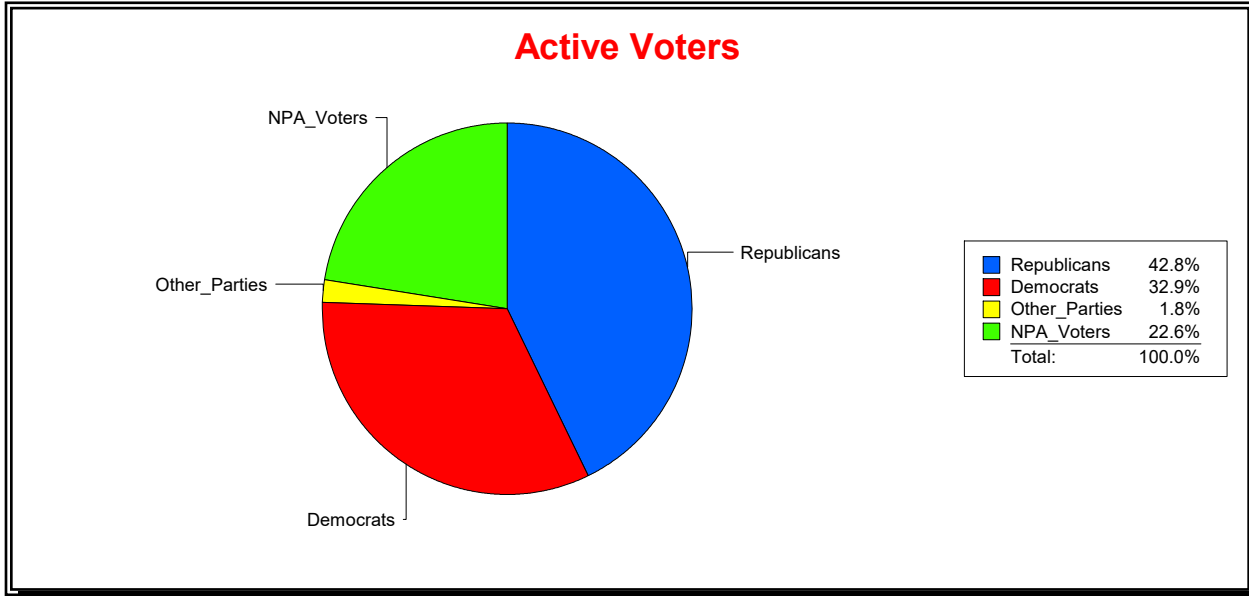

Ron Turner

Supervisor of Elections

Sarasota County, FL

Date 7/3/2023

Time 07:07 AM

Graphs of District Registration

Active Registered Voters

Inactive Voters

District	Total	Dems	Reps	NonP	Other	Total	Dems	Reps	NonP	Other
LONGBOAT KEY 2	1,339	440	573	302	24	65	21	31	13	0