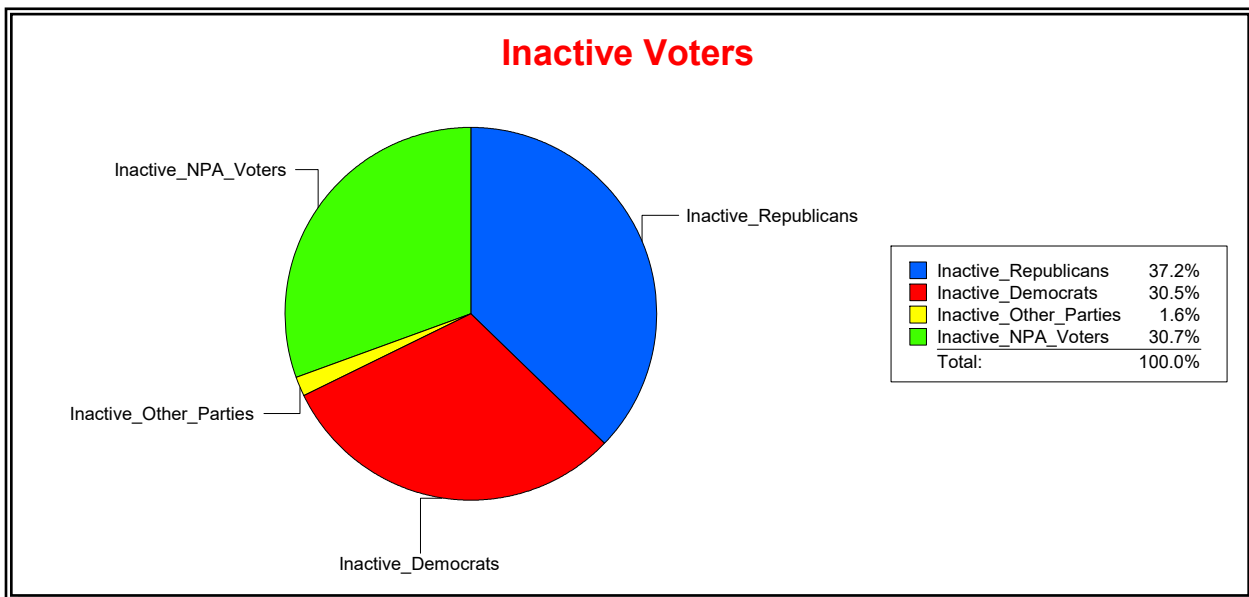

Ron Turner

Supervisor of Elections

Sarasota County, FL

Date 7/3/2023

Time 07:07 AM

Graphs of District Registration

Active Registered Voters

Inactive Voters

<u>District</u>	<u>Total</u>	<u>Dems</u>	<u>Reps</u>	<u>NonP</u>	<u>Other</u>	<u>Total</u>	<u>Dems</u>	<u>Reps</u>	<u>NonP</u>	<u>Other</u>
COUNTY	228,923	62,528	103,669	58,080	4,646	11,305	3,450	4,210	3,465	180