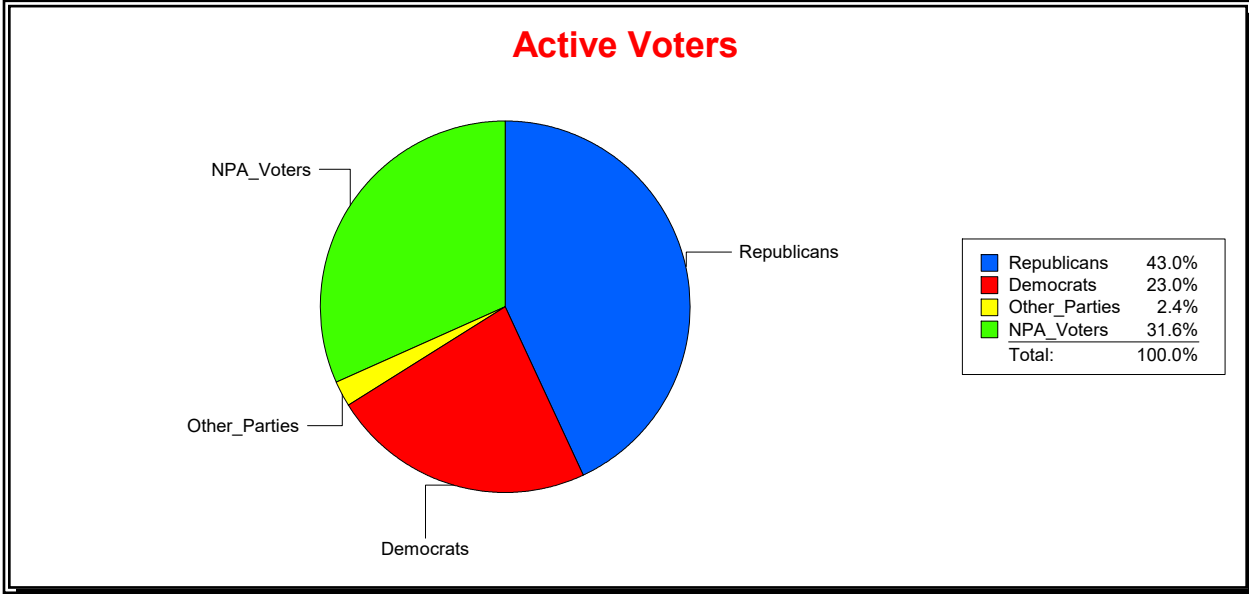

Ron Turner

Supervisor of Elections

Sarasota County, FL

Date 7/3/2023

Time 07:07 AM

Graphs of District Registration

Active Registered Voters

Inactive Voters

<u>District</u>	<u>Total</u>	<u>Dems</u>	<u>Reps</u>	<u>NonP</u>	<u>Other</u>	<u>Total</u>	<u>Dems</u>	<u>Reps</u>	<u>NonP</u>	<u>Other</u>
NORTH PORT 3	10,698	2,456	4,604	3,385	253	535	125	198	209	3