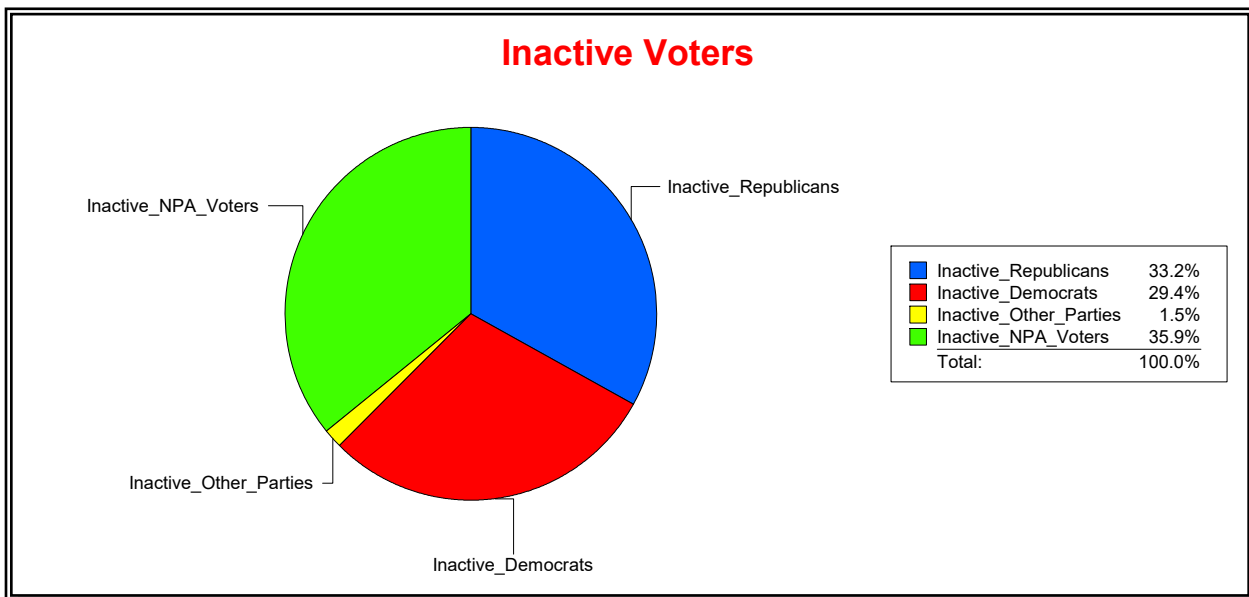

Ron Turner

Supervisor of Elections

Sarasota County, FL

Date 7/3/2023

Time 07:07 AM

Graphs of District Registration

Active Registered Voters

Inactive Voters

District	Total	Dems	Reps	NonP	Other	Total	Dems	Reps	NonP	Other
NORTH PORT 5	17,629	4,110	8,179	4,993	347	660	194	219	237	10