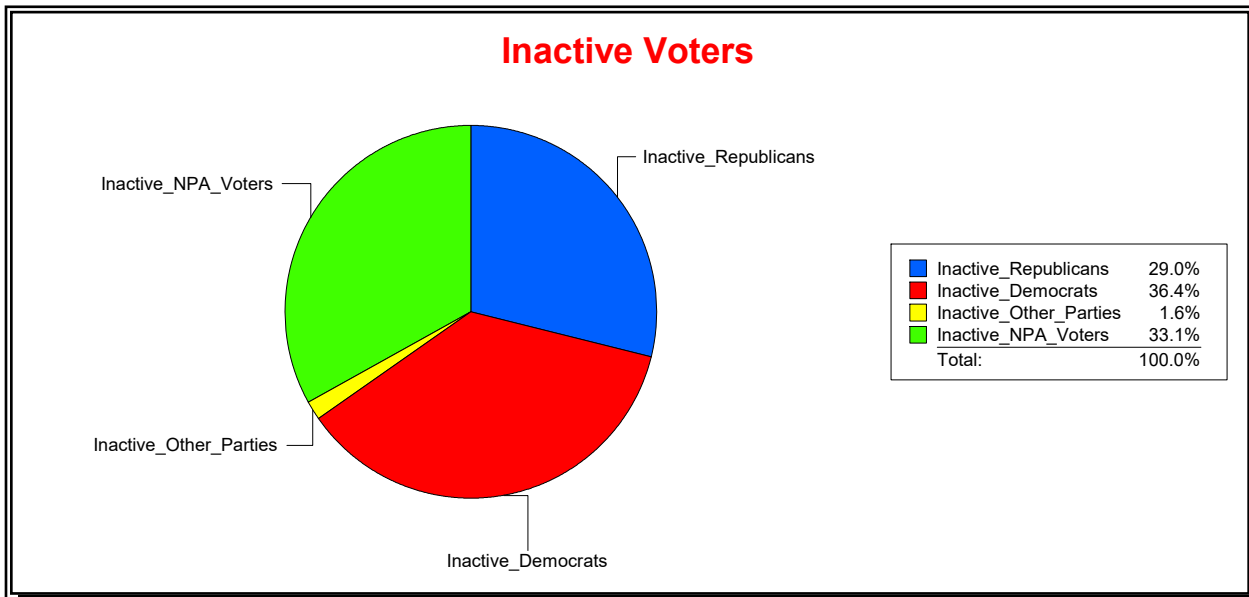

Ron Turner

Supervisor of Elections

Sarasota County, FL

Date 7/3/2023

Time 07:07 AM

Graphs of District Registration

Active Registered Voters

Inactive Voters

District	Total	Dems	Reps	NonP	Other	Total	Dems	Reps	NonP	Other
SARASOTA 3	10,974	3,985	3,817	2,913	259	829	302	240	274	13