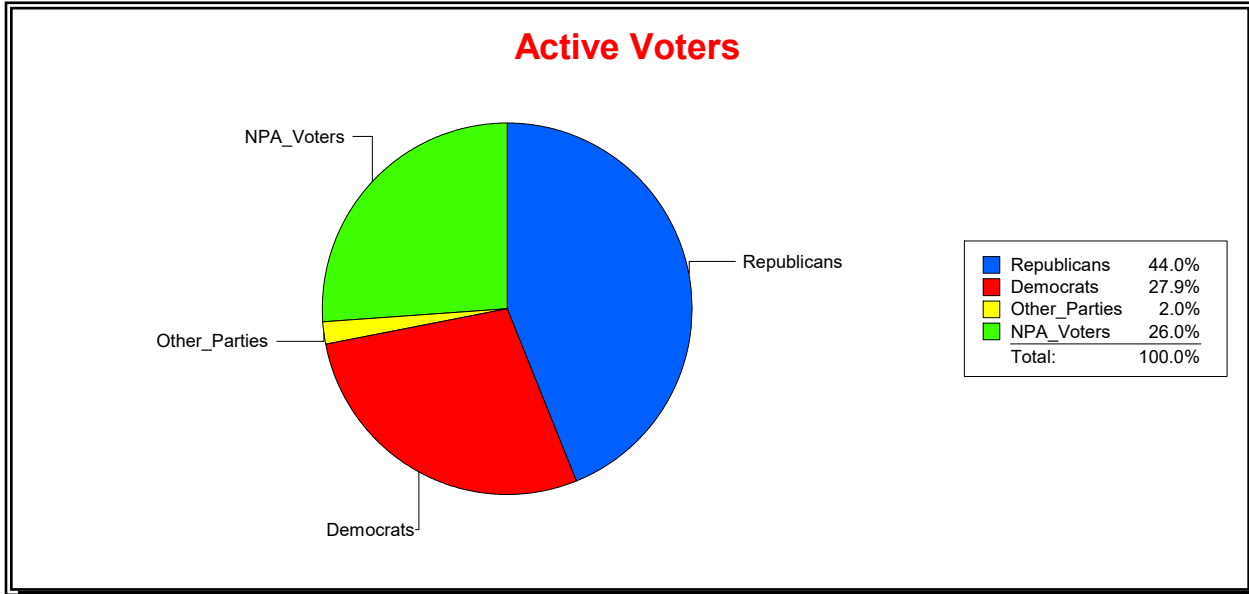

Ron Turner

Supervisor of Elections

Sarasota County, FL

Date 7/3/2023

Time 07:07 AM

Graphs of District Registration

Active Registered Voters

Inactive Voters

<u>District</u>	<u>Total</u>	<u>Dems</u>	<u>Reps</u>	<u>NonP</u>	<u>Other</u>	<u>Total</u>	<u>Dems</u>	<u>Reps</u>	<u>NonP</u>	<u>Other</u>
COUNTYWIDE	357,346	99,765	157,199	93,065	7,317	18,363	5,805	6,511	5,749	298