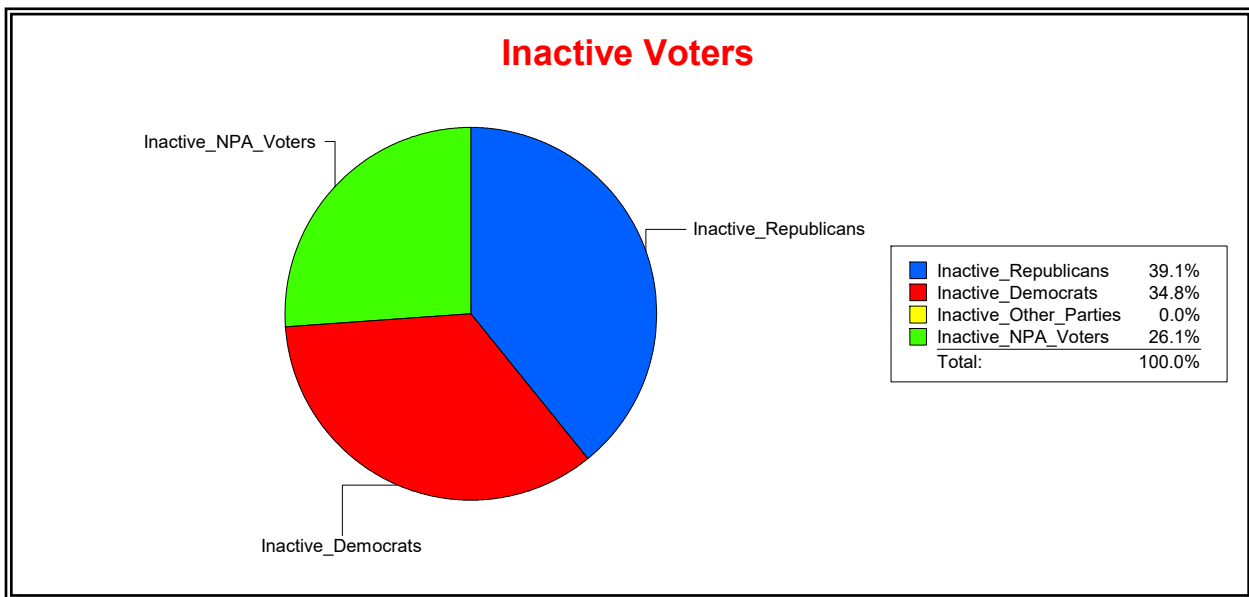

Ron Turner

Supervisor of Elections

Sarasota County, FL

Date 7/3/2023

Time 07:07 AM

Graphs of District Registration

Active Registered Voters

Inactive Voters

District	Total	Dems	Reps	NonP	Other	Total	Dems	Reps	NonP	Other
LBK DISTRICT 4	411	123	195	84	9	23	8	9	6	0