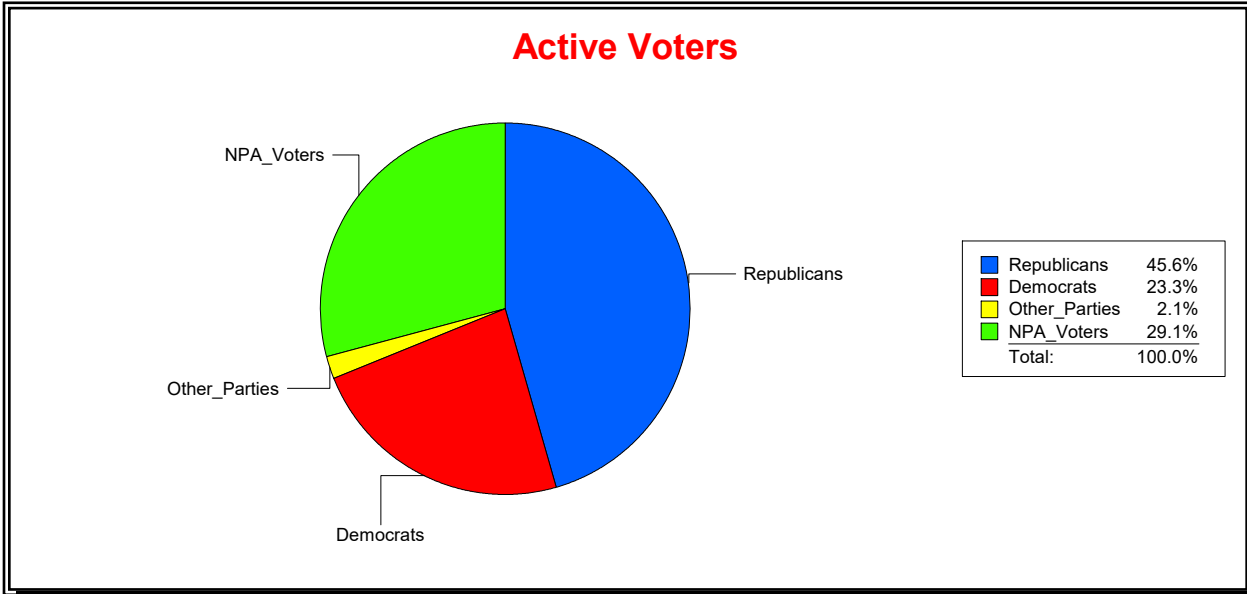

Ron Turner

Supervisor of Elections

Sarasota County, FL

Date 7/3/2023

Time 07:07 AM

Graphs of District Registration

Active Registered Voters

Inactive Voters

District	Total	Dems	Reps	NonP	Other	Total	Dems	Reps	NonP	Other
SCHOOL DIST 3	70,739	16,454	32,237	20,576	1,472	3,193	854	1,187	1,101	51