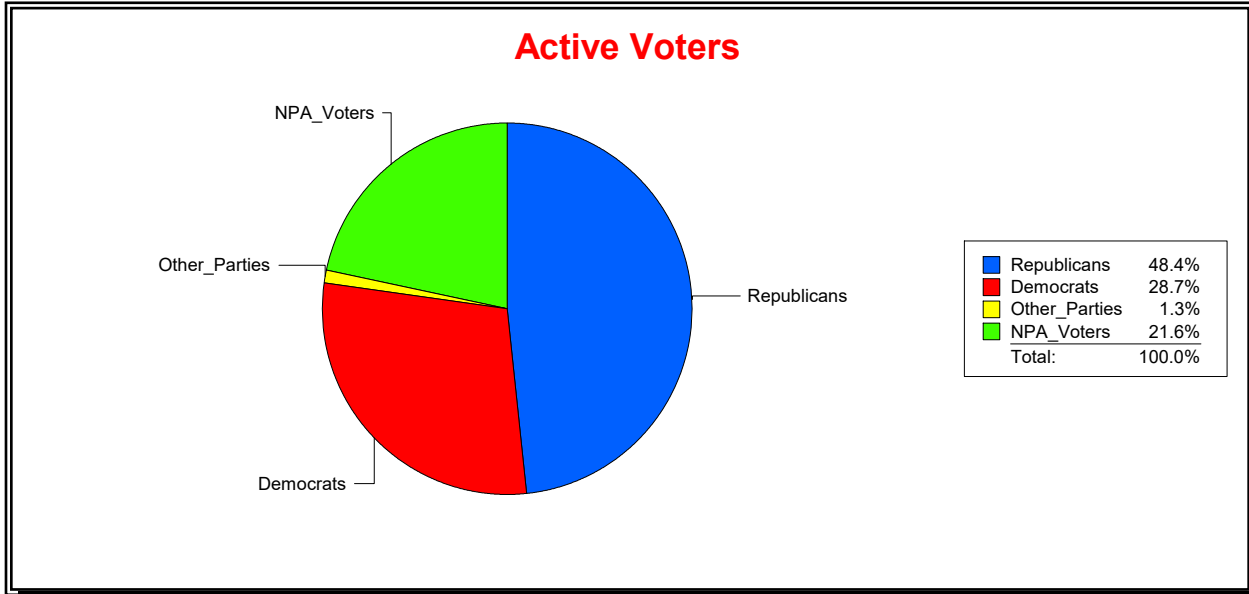

Ron Turner

Supervisor of Elections

Sarasota County, FL

Date 7/3/2023

Time 07:07 AM

Graphs of District Registration

Active Registered Voters

Inactive Voters

District	Total	Dems	Reps	NonP	Other	Total	Dems	Reps	NonP	Other
TRI-PAR PK & REC DIST	560	161	271	121	7	30	14	12	4	0