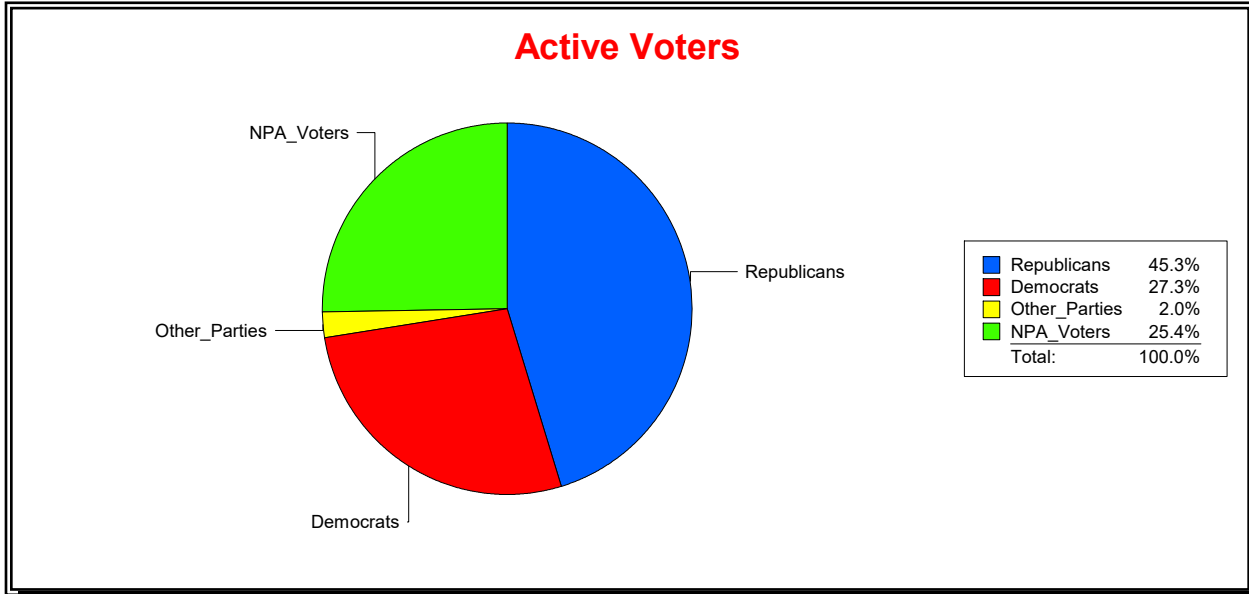

Ron Turner

Supervisor of Elections

Sarasota County, FL

Date 7/3/2023

Time 07:07 AM

Graphs of District Registration

Active Registered Voters

Inactive Voters

<u>District</u>	<u>Total</u>	<u>Dems</u>	<u>Reps</u>	<u>NonP</u>	<u>Other</u>	<u>Total</u>	<u>Dems</u>	<u>Reps</u>	<u>NonP</u>	<u>Other</u>
COUNTY	228,923	62,528	103,669	58,080	4,646	11,305	3,450	4,210	3,465	180