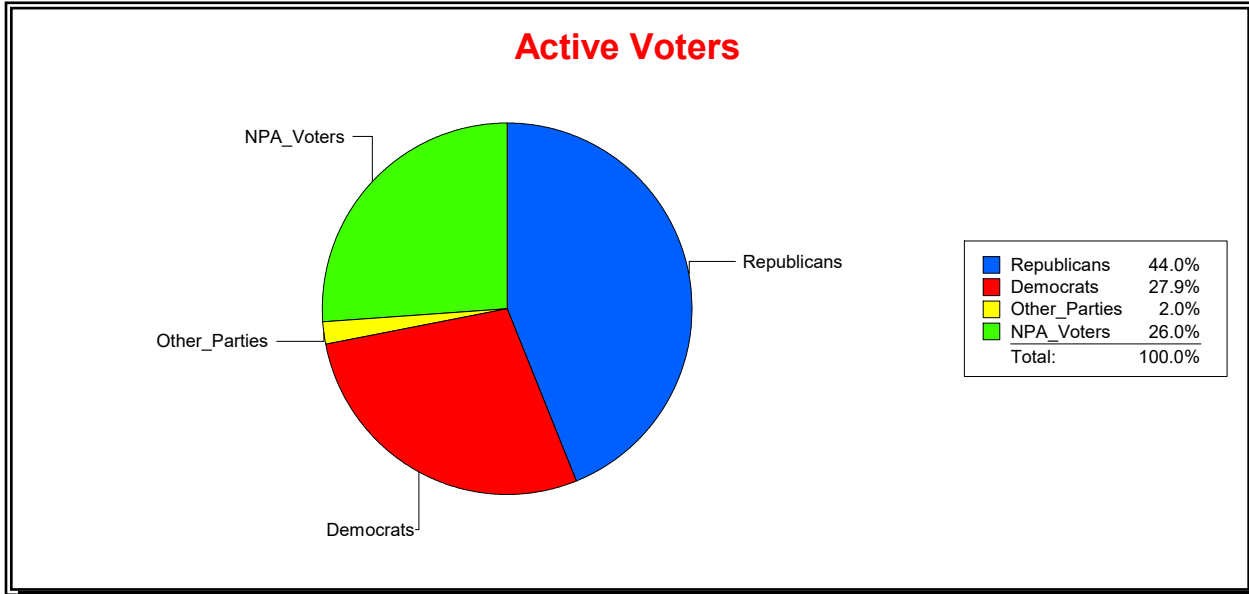

Time 07:07 AM

Graphs of District Registration

Active Registered Voters

Inactive Voters

District	Total	Dems	Reps	NonP	Other	Total	Dems	Reps	NonP	Other
17TH CONGRESS DIST	357,346	99,765	157,199	93,065	7,317	18,363	5,805	6,511	5,749	298