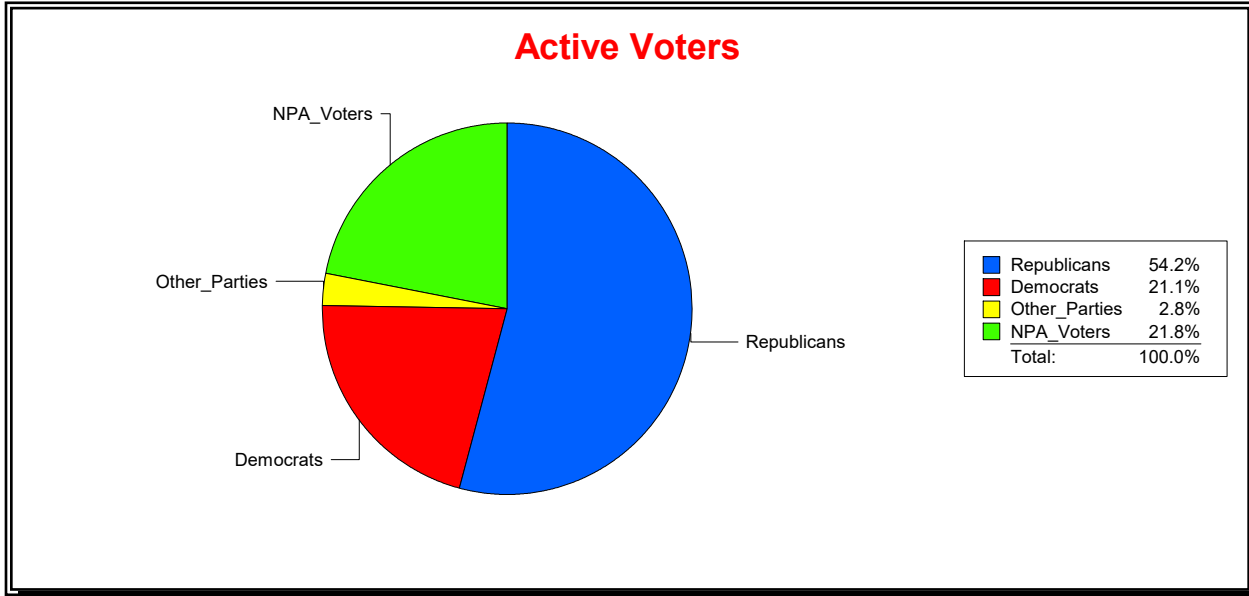

District	Total	Dems	Reps	NonP	Other	Total	Dems	Reps	NonP	Other
LBK DISTRICT 1	1,483	313	804	324	42	84	26	37	20	1

Ron Turner

Supervisor of Elections

Sarasota County, FL

Date 7/3/2023

Time 07:07 AM

Graphs of District Registration