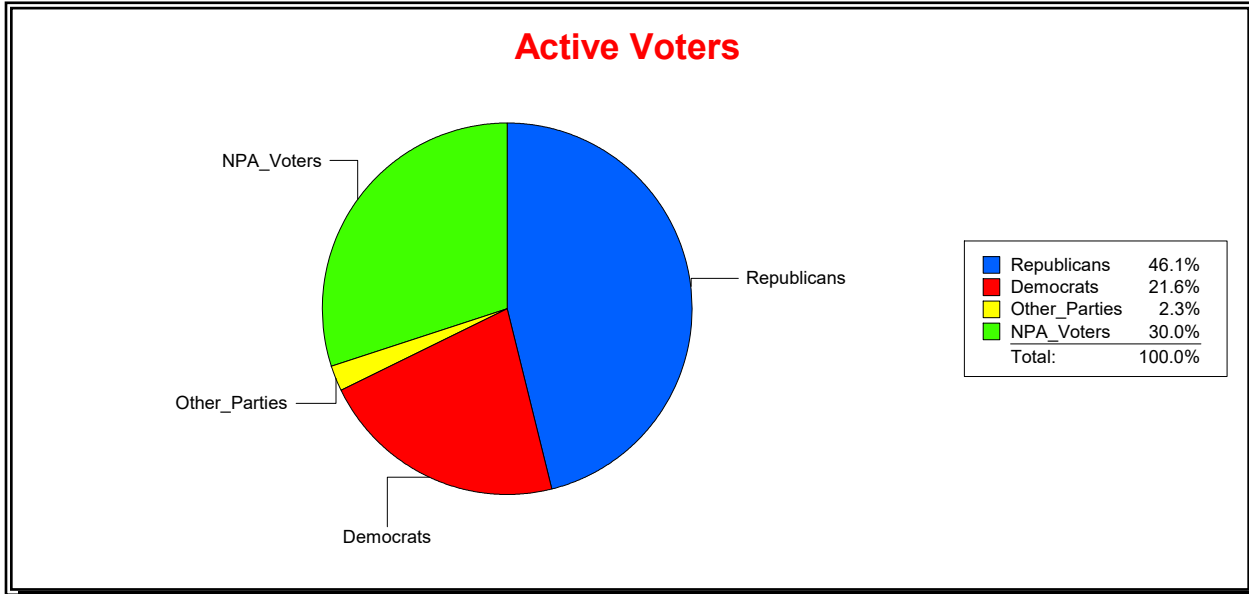

Ron Turner

Supervisor of Elections

Sarasota County, FL

Date 7/3/2023

Time 07:07 AM

Graphs of District Registration

Active Registered Voters

Inactive Voters

<u>District</u>	<u>Total</u>	<u>Dems</u>	<u>Reps</u>	<u>NonP</u>	<u>Other</u>	<u>Total</u>	<u>Dems</u>	<u>Reps</u>	<u>NonP</u>	<u>Other</u>
NORTH PORT DIST 2	13,104	2,826	6,046	3,926	306	587	148	222	202	15