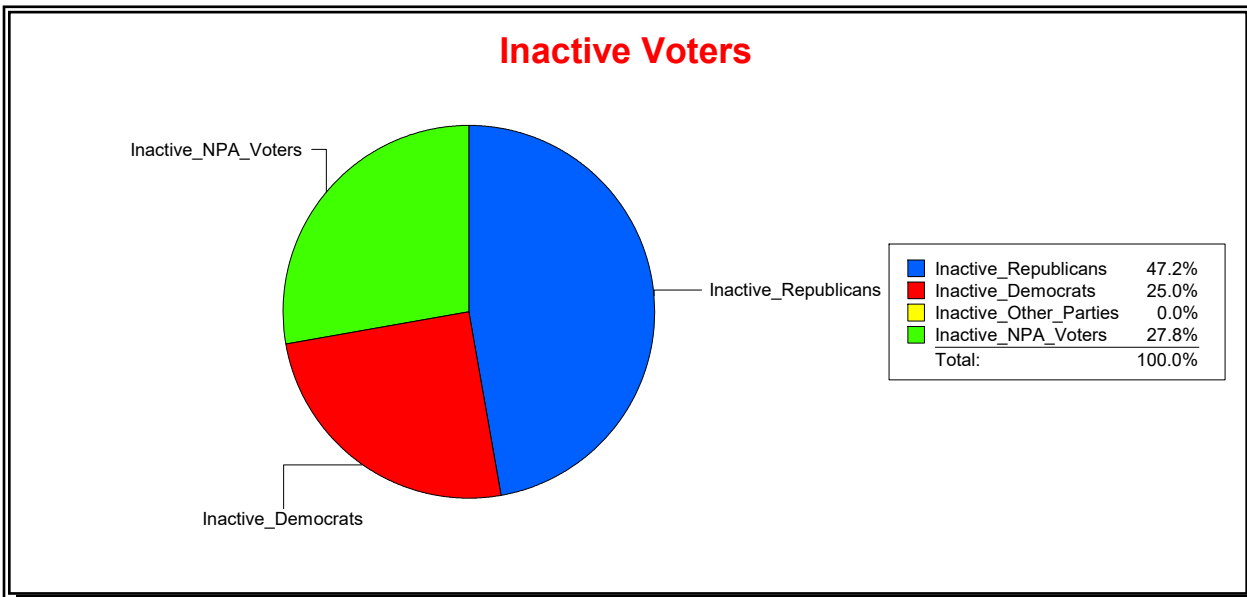

Ron Turner

Supervisor of Elections

Sarasota County, FL

Date 7/3/2023

Time 07:07 AM

Graphs of District Registration

Active Registered Voters

Inactive Voters

District	Total	Dems	Reps	NonP	Other	Total	Dems	Reps	NonP	Other
GOLDEN GATE POINT	366	104	167	91	4	36	9	17	10	0