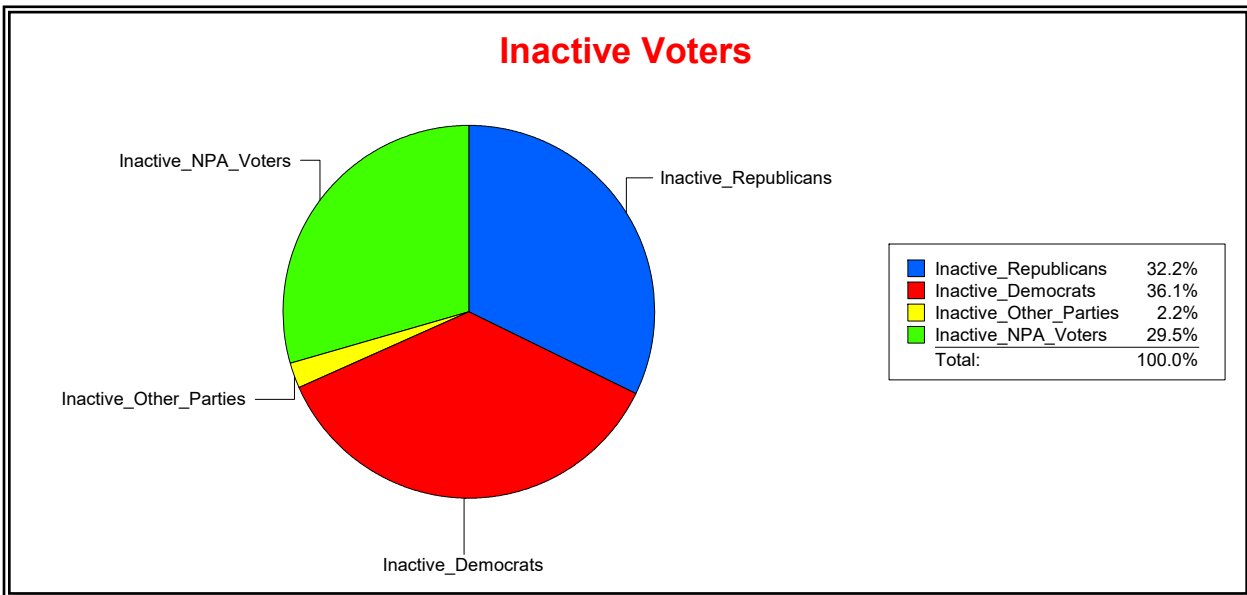

Ron Turner

Supervisor of Elections

Sarasota County, FL

Date 7/3/2023

Time 07:07 AM

Graphs of District Registration

Active Registered Voters

Inactive Voters

District	Total	Dems	Reps	NonP	Other	Total	Dems	Reps	NonP	Other
SARASOTA DIST 2	16,819	6,069	6,351	4,047	352	1,091	394	351	322	24