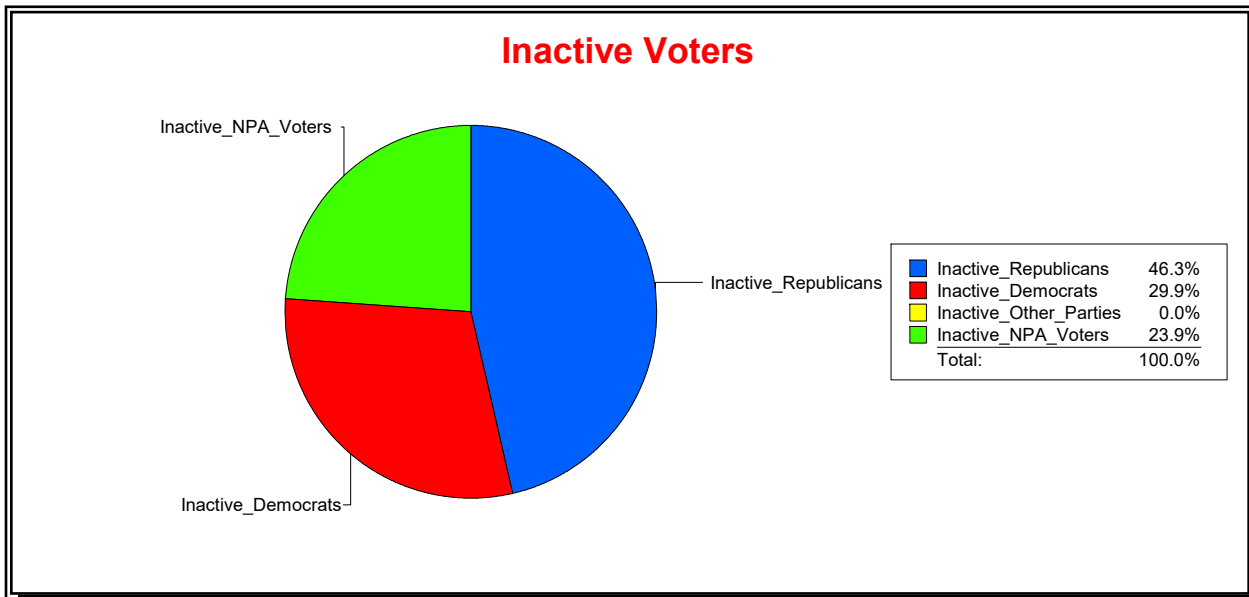

Date 7/3/2023

Time 07:07 AM

Graphs of District Registration

Active Registered Voters

Inactive Voters

District	Total	Dems	Reps	NonP	Other	Total	Dems	Reps	NonP	Other
LBK DISTRICT 3	1,504	410	755	314	25	67	20	31	16	0