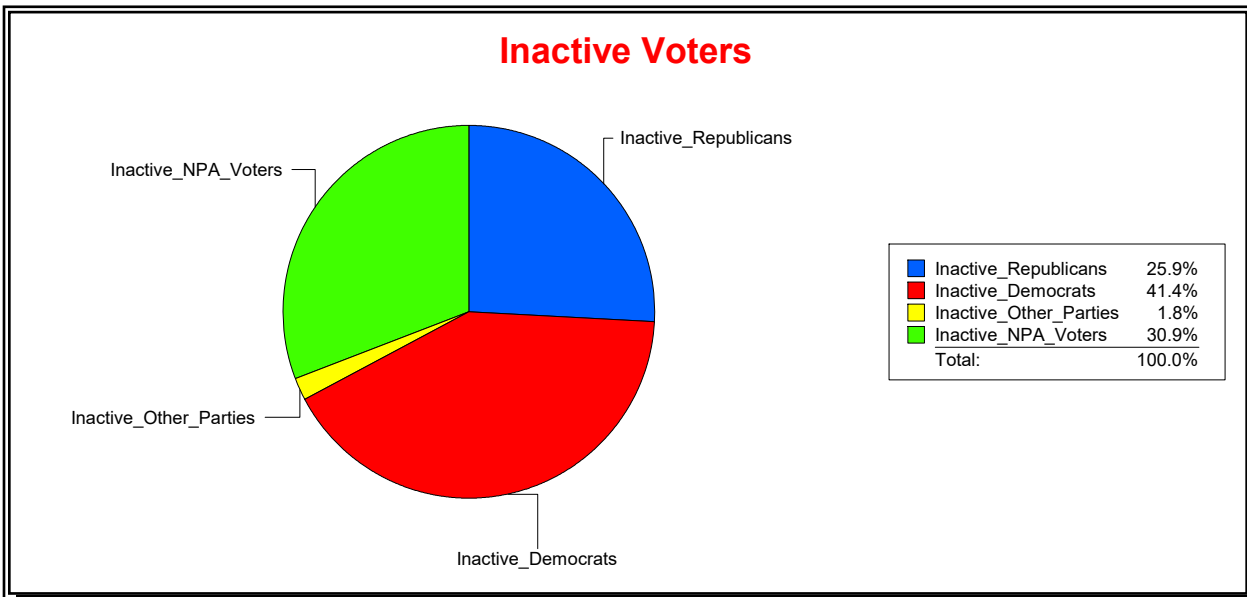

Ron Turner

Supervisor of Elections

Sarasota County, FL

Date 7/3/2023

Time 07:07 AM

Graphs of District Registration

Active Registered Voters

Inactive Voters

<u>District</u>	<u>Total</u>	<u>Dems</u>	<u>Reps</u>	<u>NonP</u>	<u>Other</u>	<u>Total</u>	<u>Dems</u>	<u>Reps</u>	<u>NonP</u>	<u>Other</u>
SARASOTA	38,781	15,700	12,384	9,841	856	3,089	1,279	799	956	55