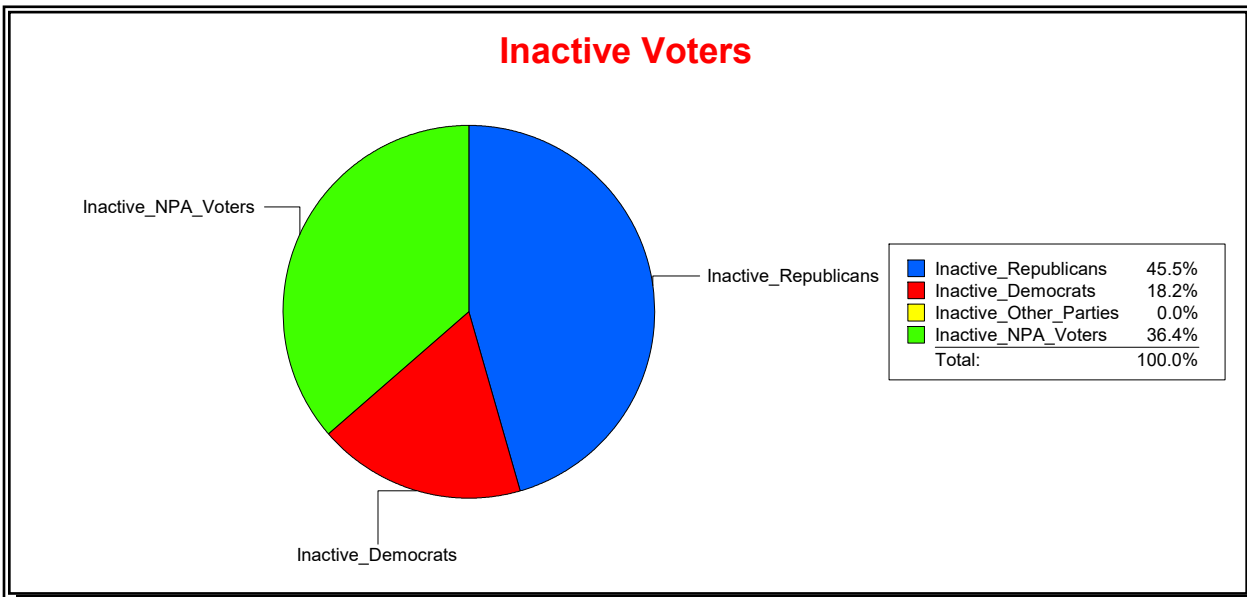

Ron Turner

Supervisor of Elections

Sarasota County, FL

Date 7/3/2023

Time 07:07 AM

Graphs of District Registration

Active Registered Voters

Inactive Voters

District	Total	Dems	Reps	NonP	Other	Total	Dems	Reps	NonP	Other
TOSCANA ISLES CDD	1,106	185	652	254	15	11	2	5	4	0