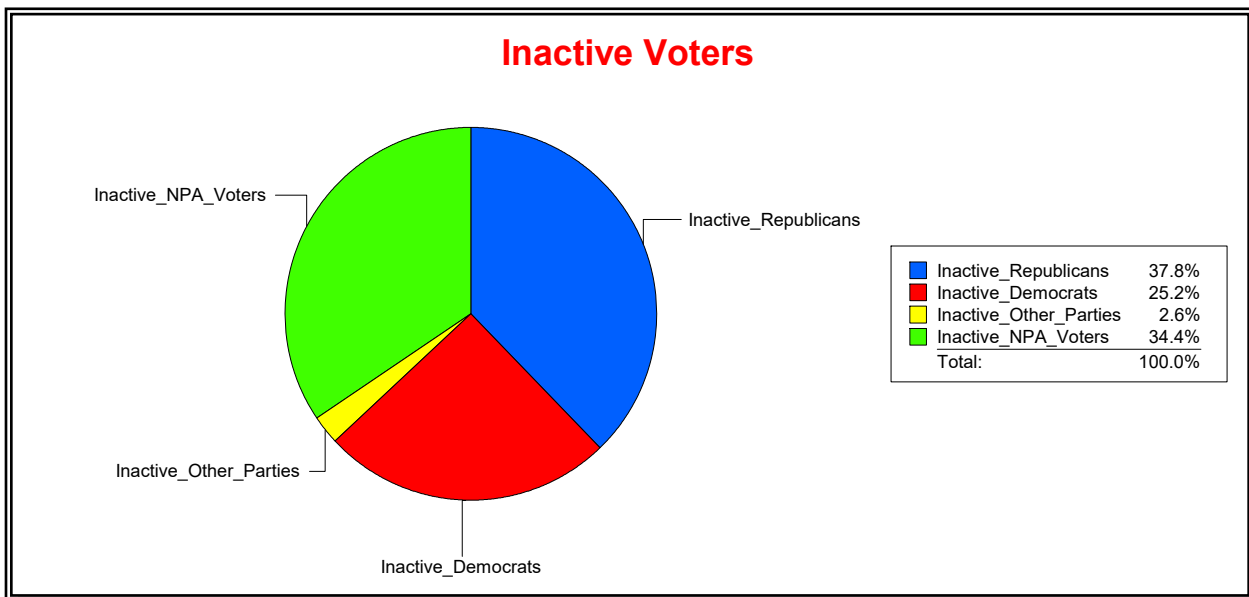

Ron Turner

Supervisor of Elections

Sarasota County, FL

Date 7/3/2023

Time 07:07 AM

Graphs of District Registration

Active Registered Voters

Inactive Voters

<u>District</u>	<u>Total</u>	<u>Dems</u>	<u>Reps</u>	<u>NonP</u>	<u>Other</u>	<u>Total</u>	<u>Dems</u>	<u>Reps</u>	<u>NonP</u>	<u>Other</u>
NORTH PORT DIST 2	13,104	2,826	6,046	3,926	306	587	148	222	202	15