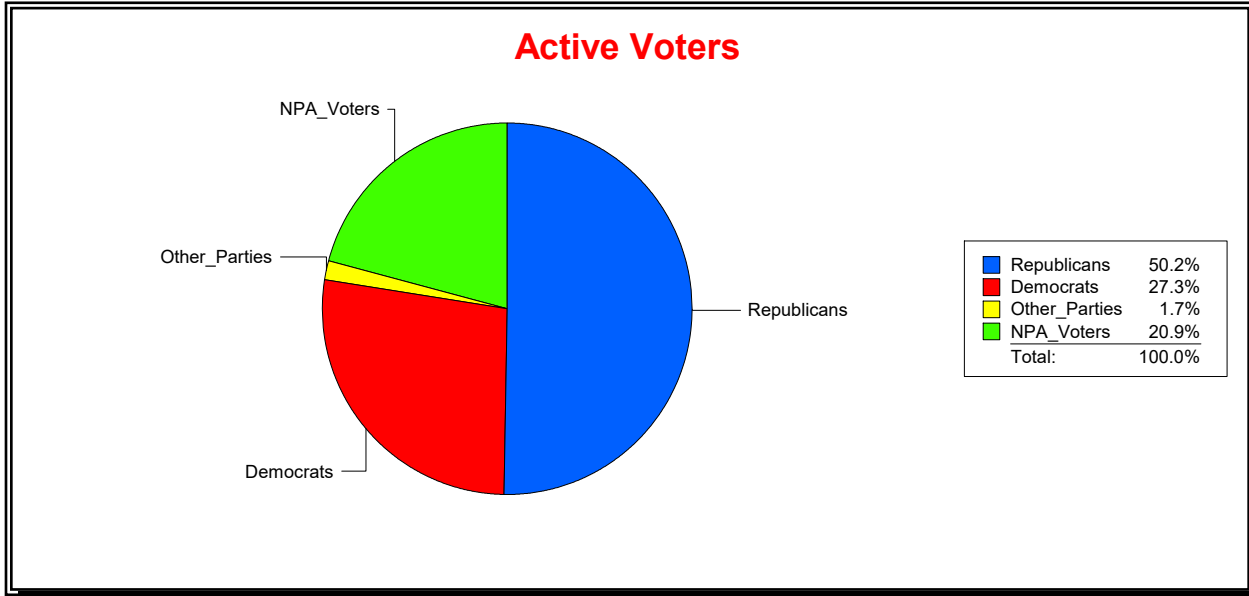

Date 7/3/2023

Time 07:07 AM

Graphs of District Registration

Active Registered Voters

Inactive Voters

District	Total	Dems	Reps	NonP	Other	Total	Dems	Reps	NonP	Other
LBK DISTRICT 3	1,504	410	755	314	25	67	20	31	16	0