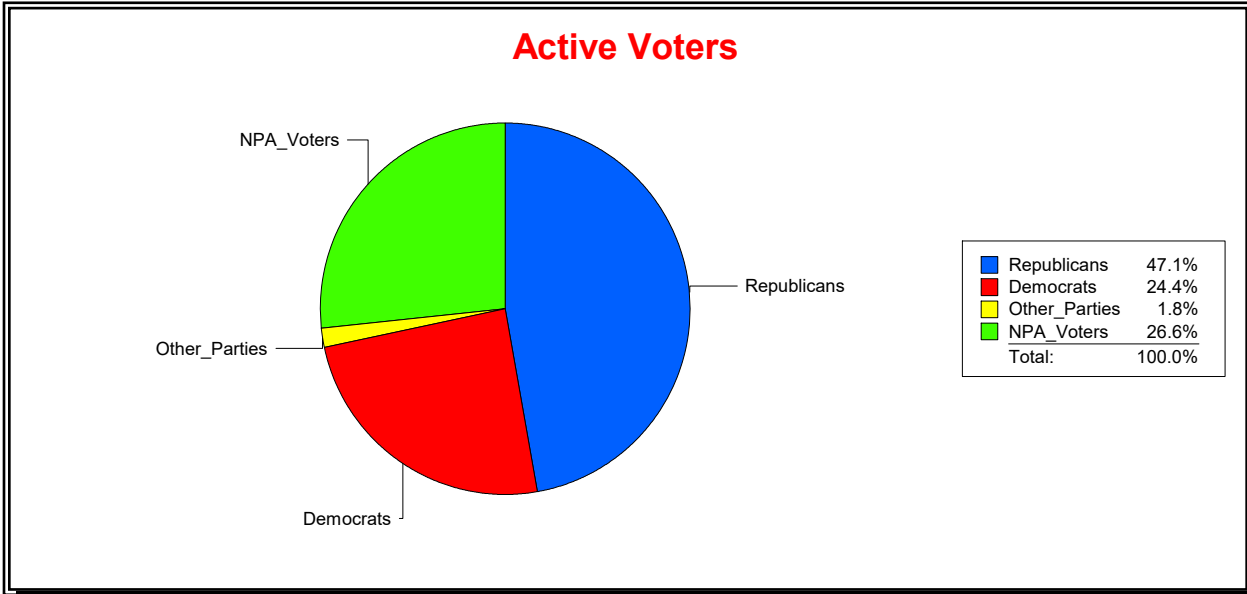

Ron Turner

Supervisor of Elections

Sarasota County, FL

Date 7/3/2023

Time 07:07 AM

Graphs of District Registration

Active Registered Voters

Inactive Voters

District	Total	Dems	Reps	NonP	Other	Total	Dems	Reps	NonP	Other
SOIL AND WATER DIST 3	75,730	18,504	35,690	20,152	1,384	3,401	927	1,337	1,097	40