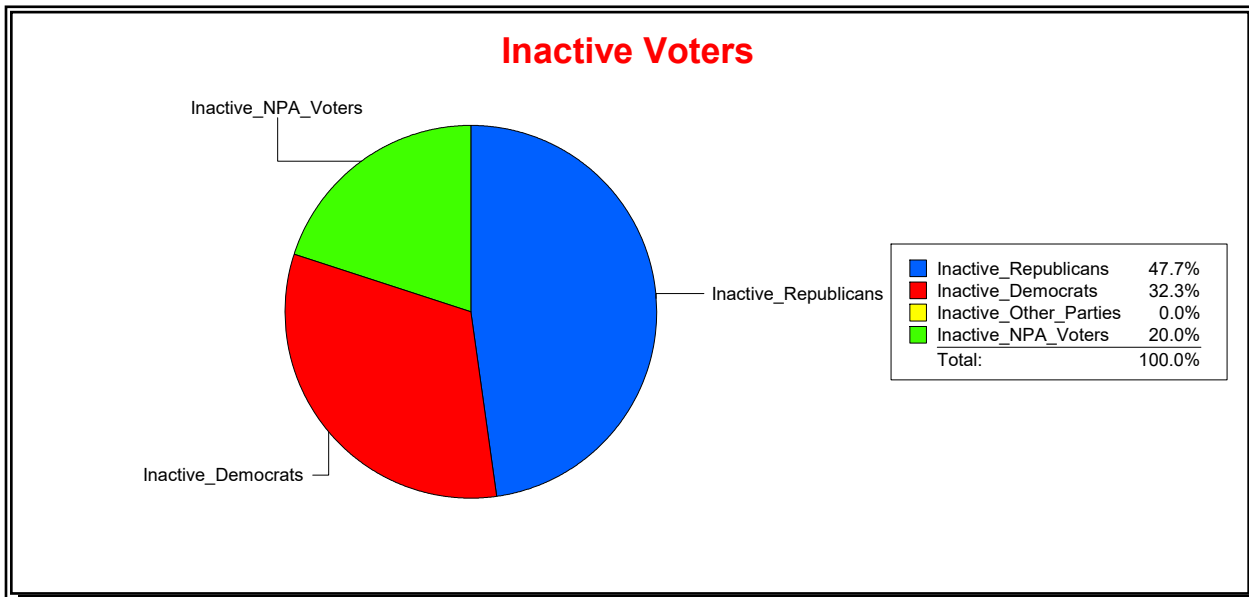

Ron Turner

Supervisor of Elections

Sarasota County, FL

Date 7/3/2023

Time 07:07 AM

Graphs of District Registration

Active Registered Voters

Inactive Voters

District	Total	Dems	Reps	NonP	Other	Total	Dems	Reps	NonP	Other
LONGBOAT KEY 2	1,339	440	573	302	24	65	21	31	13	0