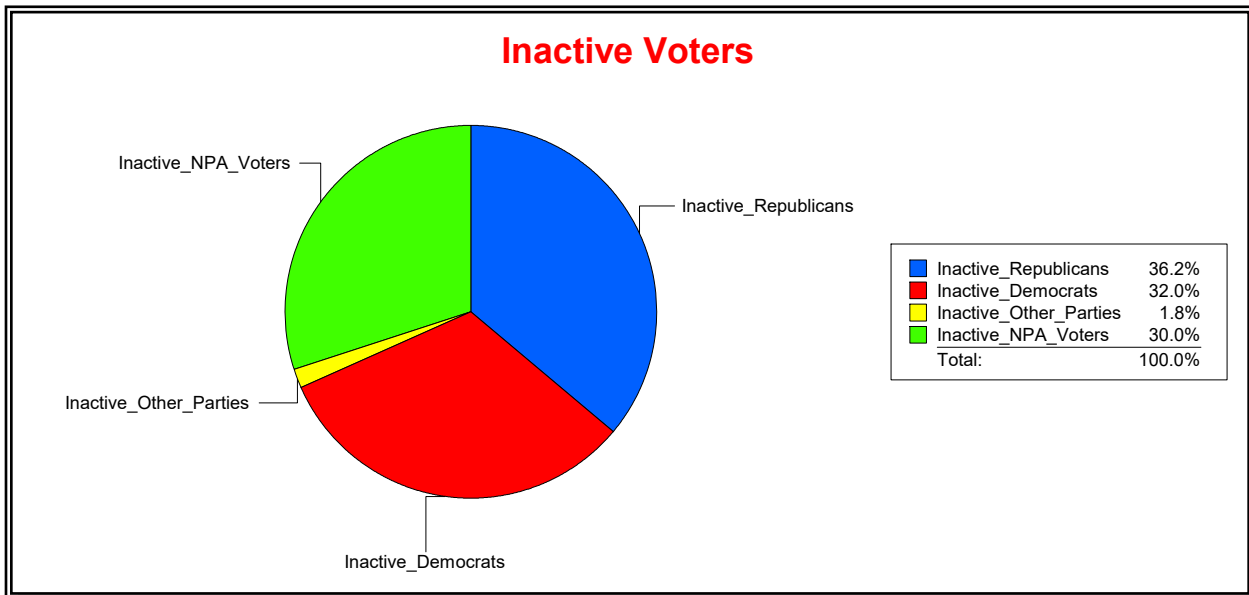

Ron Turner

Supervisor of Elections

Sarasota County, FL

Date 7/3/2023

Time 07:07 AM

Graphs of District Registration

District	Active Registered Voters					Inactive Voters				
	Total	Dems	Reps	NonP	Other	Total	Dems	Reps	NonP	Other
SCHOOL DIST 4	68,795	20,943	29,380	17,084	1,388	3,746	1,199	1,357	1,122	68