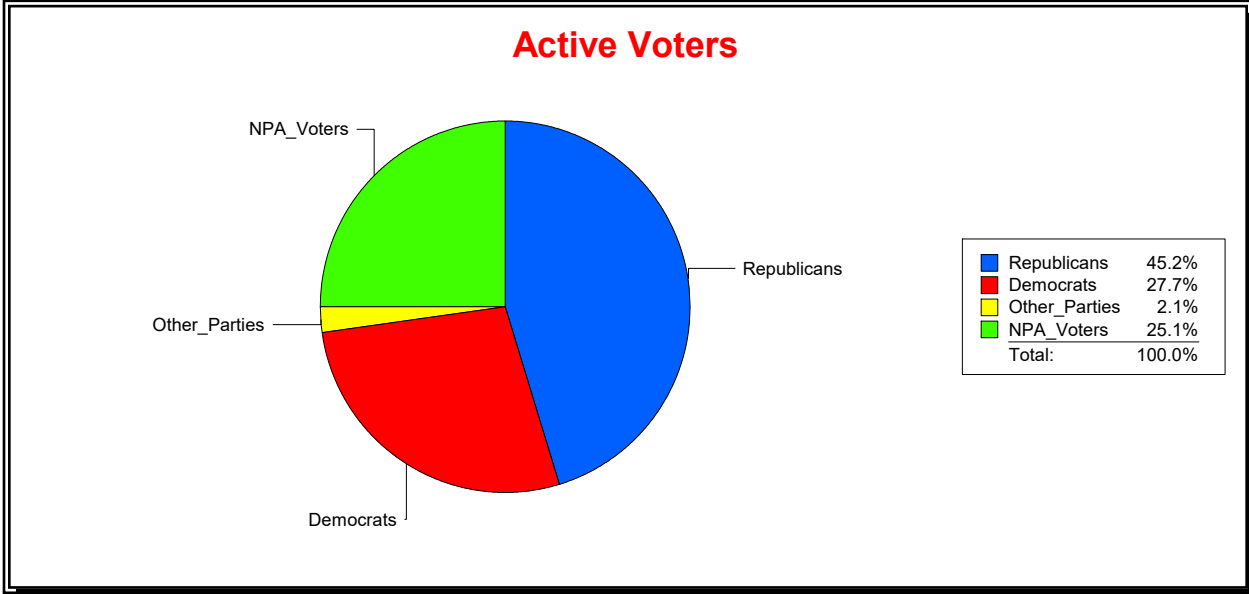

Ron Turner

Supervisor of Elections

Sarasota County, FL

Date 7/3/2023

Time 07:07 AM

Graphs of District Registration

Active Registered Voters

Inactive Voters

District	Total	Dems	Reps	NonP	Other	Total	Dems	Reps	NonP	Other
CNTY COMM DIST 4	73,968	20,467	33,402	18,572	1,527	3,706	1,164	1,353	1,120	69