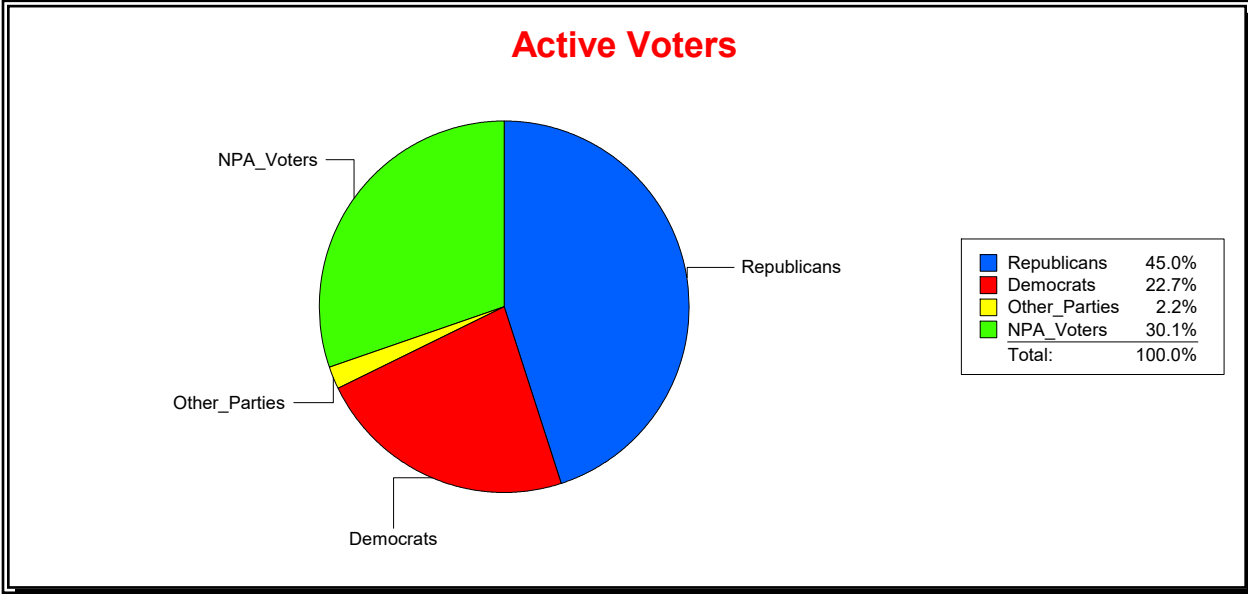

Ron Turner

Supervisor of Elections

Sarasota County, FL

Date 7/3/2023

Time 07:07 AM

Graphs of District Registration

Active Registered Voters

Inactive Voters

<u>District</u>	<u>Total</u>	<u>Dems</u>	<u>Reps</u>	<u>NonP</u>	<u>Other</u>	<u>Total</u>	<u>Dems</u>	<u>Reps</u>	<u>NonP</u>	<u>Other</u>
NORTH PORT DIST 1	11,084	2,516	4,988	3,341	239	449	118	157	163	11