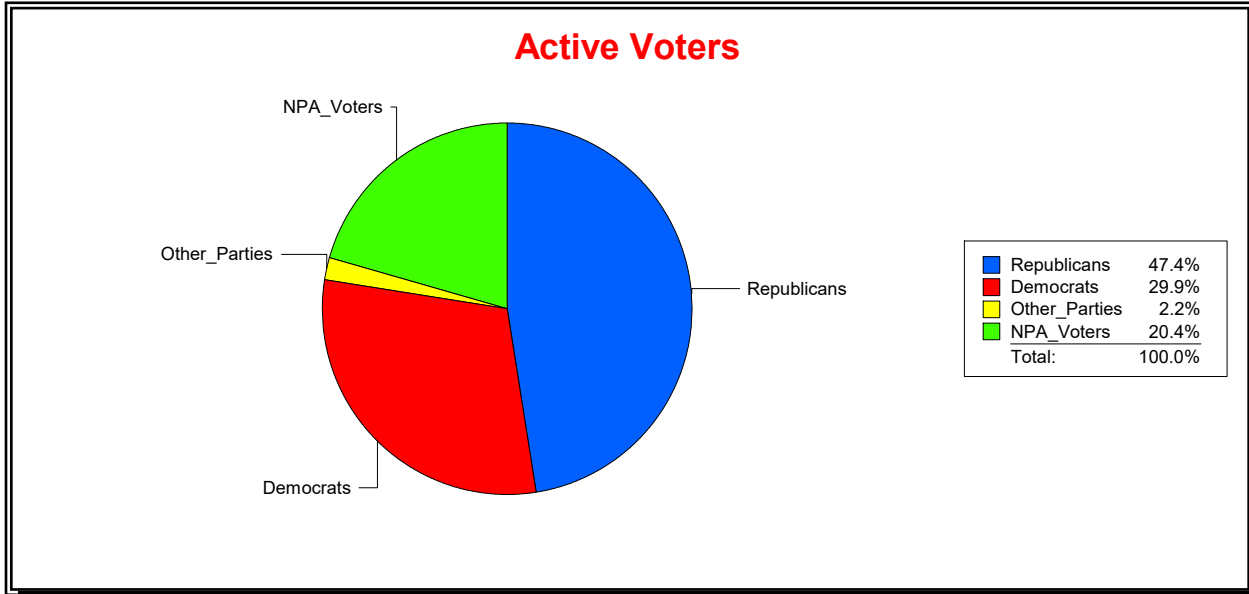

Ron Turner

Supervisor of Elections

Sarasota County, FL

Date 7/3/2023

Time 07:07 AM

Graphs of District Registration

Active Registered Voters

Inactive Voters

District	Total	Dems	Reps	NonP	Other	Total	Dems	Reps	NonP	Other
LBK DISTRICT 4	411	123	195	84	9	23	8	9	6	0