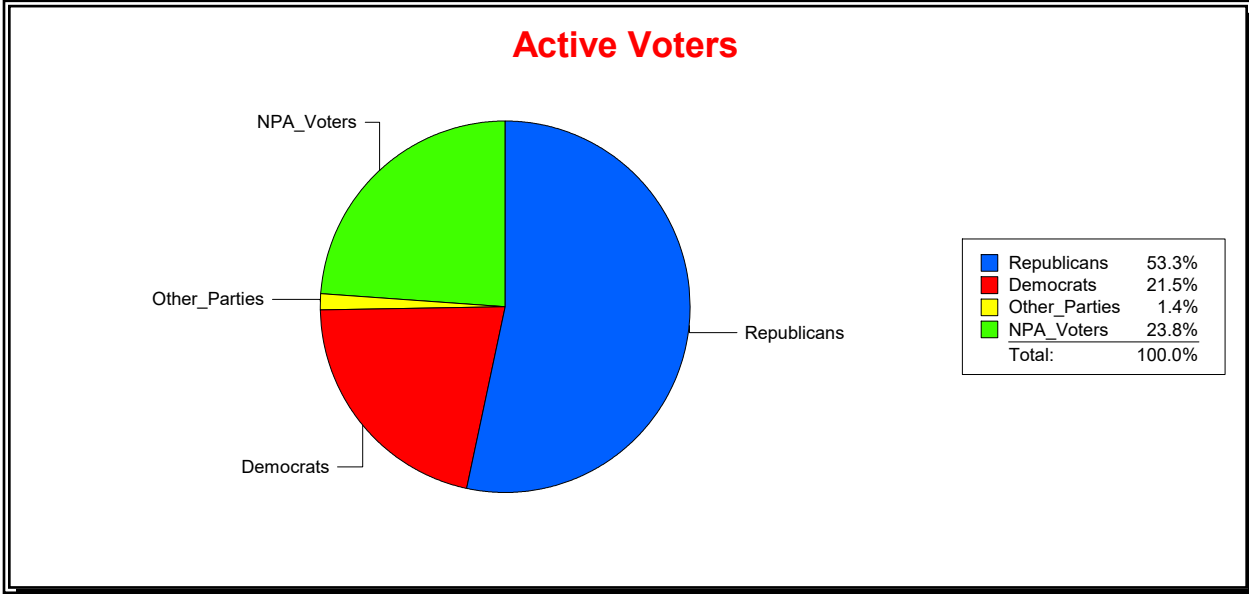

Ron Turner

Supervisor of Elections

Sarasota County, FL

Date 7/3/2023

Time 07:07 AM

Graphs of District Registration

Active Registered Voters

Inactive Voters

District	Total	Dems	Reps	NonP	Other	Total	Dems	Reps	NonP	Other
WINDWARD AT LWR CDD	214	46	114	51	3	1	0	1	0	0