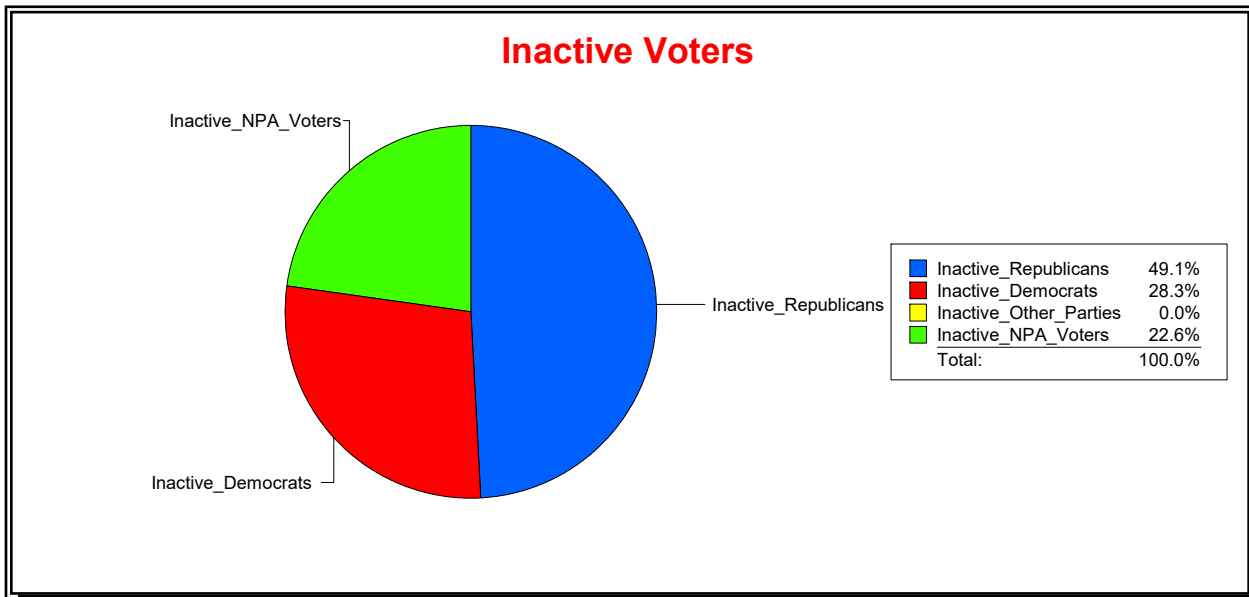

Date 7/3/2023

Time 07:07 AM

Graphs of District Registration

Active Registered Voters

Inactive Voters

District	Total	Dems	Reps	NonP	Other	Total	Dems	Reps	NonP	Other
VENETIAN CDD	1,968	502	969	468	29	53	15	26	12	0