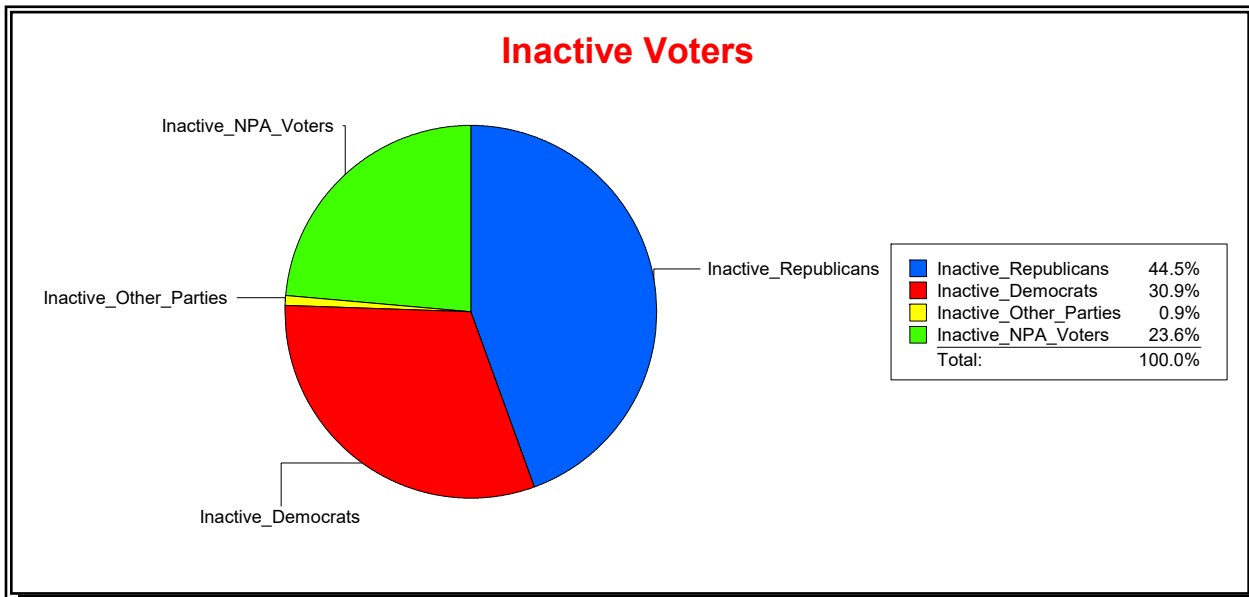

Date 7/3/2023

Time 07:07 AM

Graphs of District Registration

Active Registered Voters

Inactive Voters

District	Total	Dems	Reps	NonP	Other	Total	Dems	Reps	NonP	Other
LONGBOAT KEY BEACH A	1,854	520	897	394	43	110	34	49	26	1