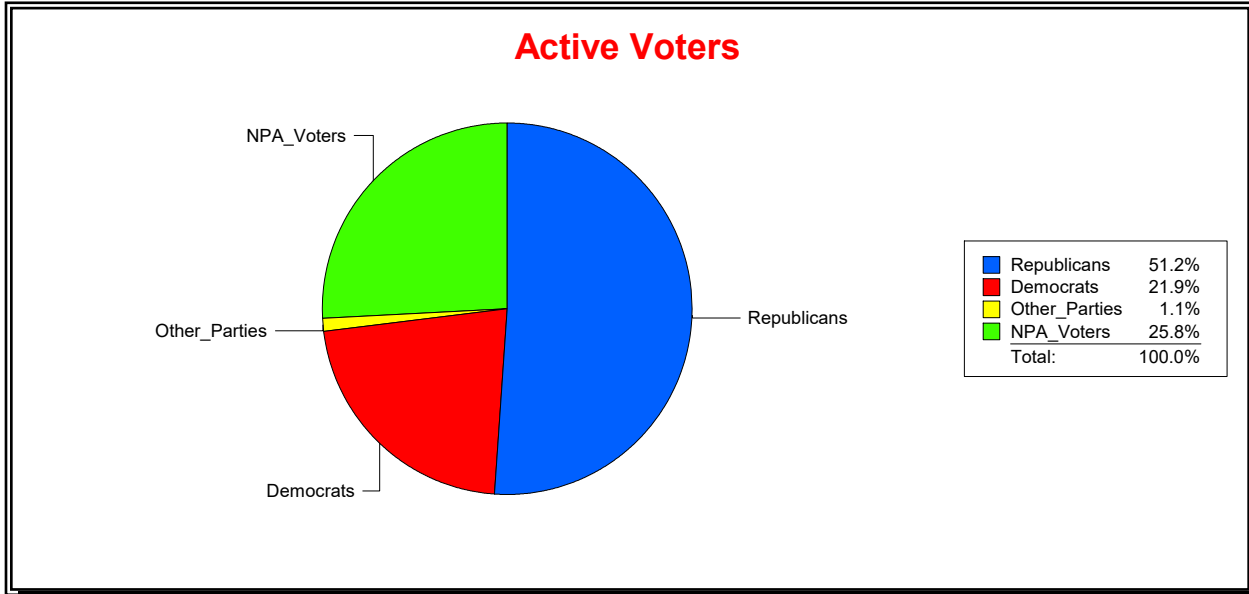

Ron Turner

Supervisor of Elections

Sarasota County, FL

Date 7/3/2023

Time 07:07 AM

Graphs of District Registration

Active Registered Voters

Inactive Voters

District	Total	Dems	Reps	NonP	Other	Total	Dems	Reps	NonP	Other
BOBCAT TRAIL CDD	805	176	412	208	9	30	9	16	4	1