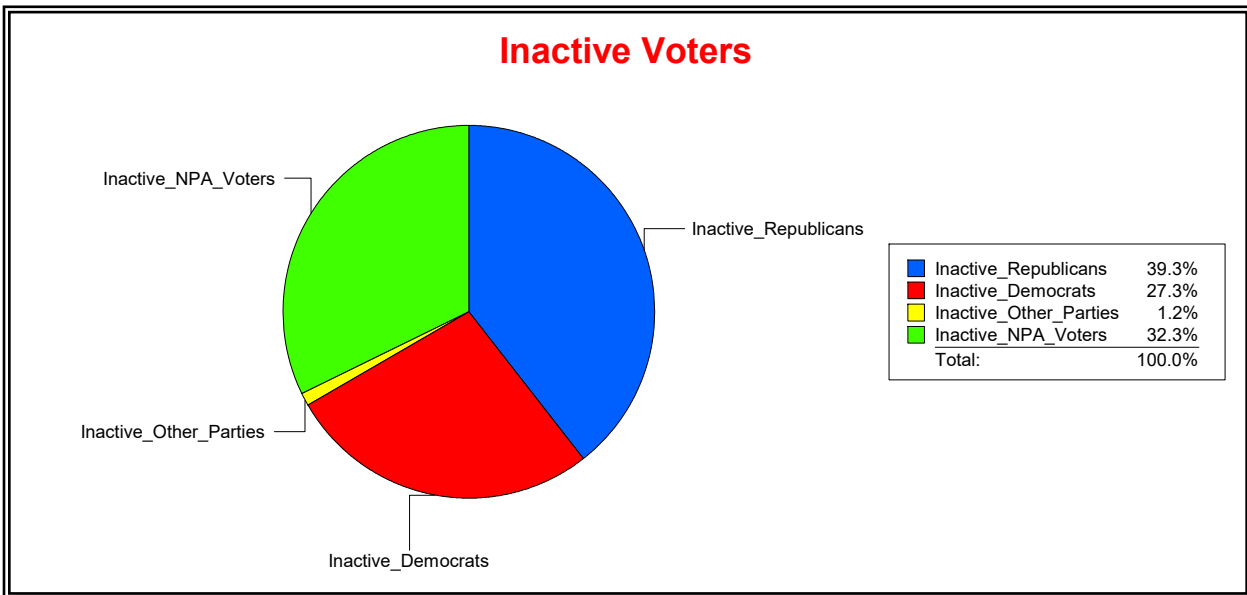

Ron Turner

Supervisor of Elections

Sarasota County, FL

Date 7/3/2023

Time 07:07 AM

Graphs of District Registration

Active Registered Voters

Inactive Voters

District	Total	Dems	Reps	NonP	Other	Total	Dems	Reps	NonP	Other
SOIL AND WATER DIST 3	75,730	18,504	35,690	20,152	1,384	3,401	927	1,337	1,097	40