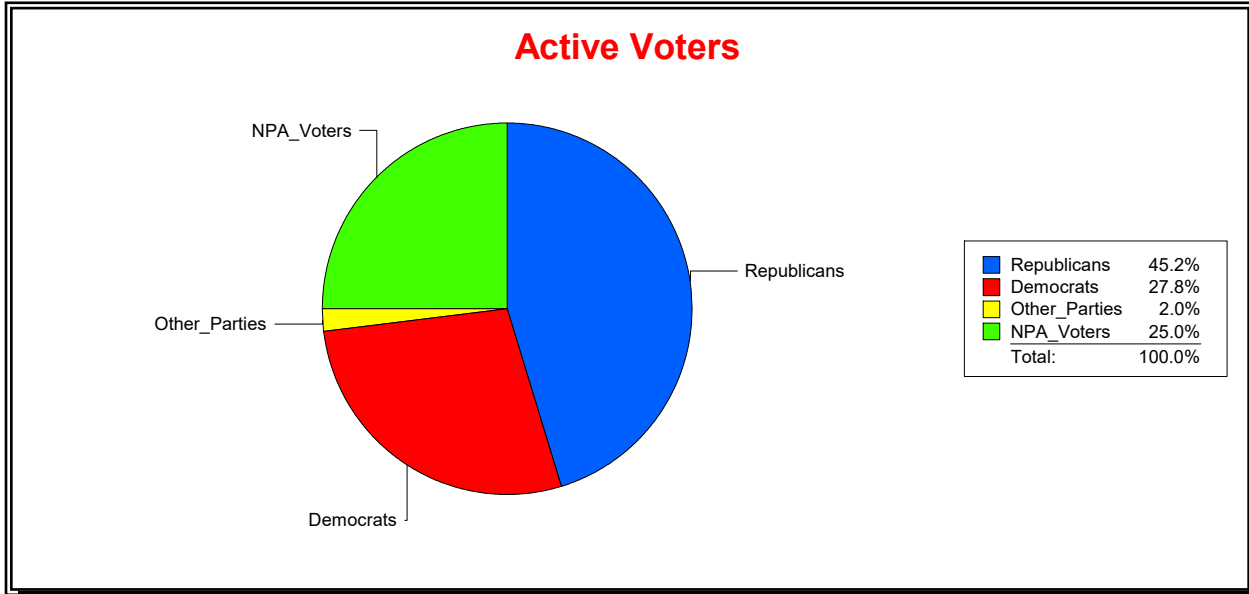

Date 7/3/2023

Time 07:07 AM

**Graphs of District Registration**

**Active Registered Voters**

**Inactive Voters**

District	Total	Dems	Reps	NonP	Other	Total	Dems	Reps	NonP	Other
<b>HOSPITAL BOARD CENTRAL</b>	121,406	33,784	54,878	30,321	2,423	6,075	1,876	2,280	1,823	96