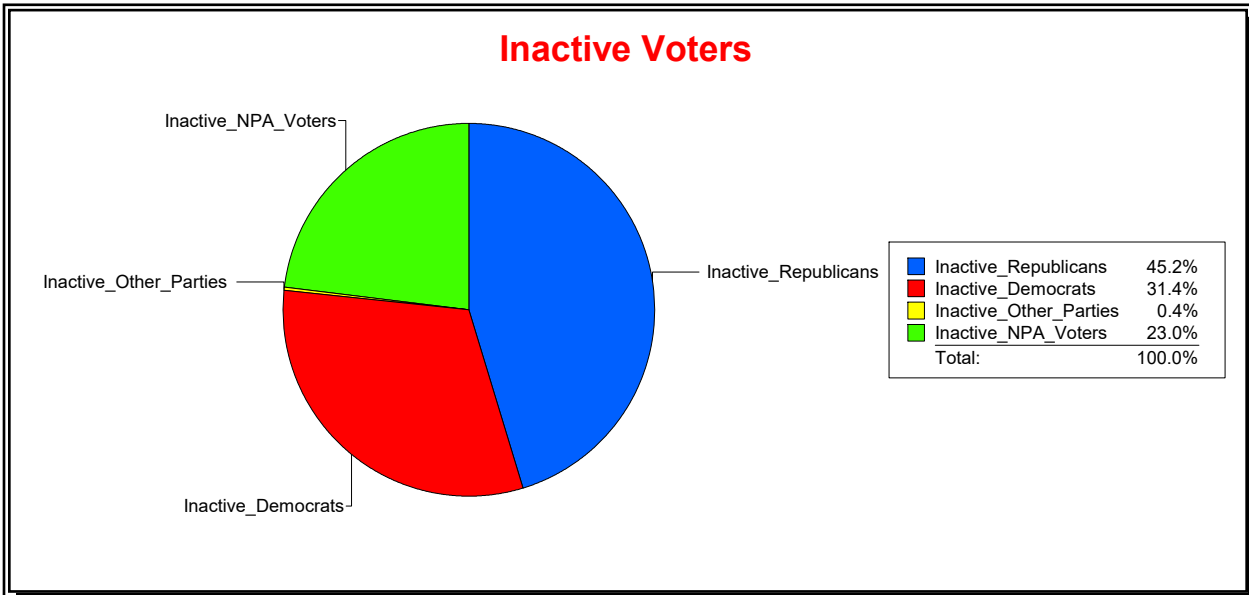

Ron Turner

Supervisor of Elections

Sarasota County, FL

Date 7/3/2023

Time 07:07 AM

Graphs of District Registration

Active Registered Voters

Inactive Voters

District	Total	Dems	Reps	NonP	Other	Total	Dems	Reps	NonP	Other
LONGBOAT KEY	4,737	1,286	2,327	1,024	100	239	75	108	55	1