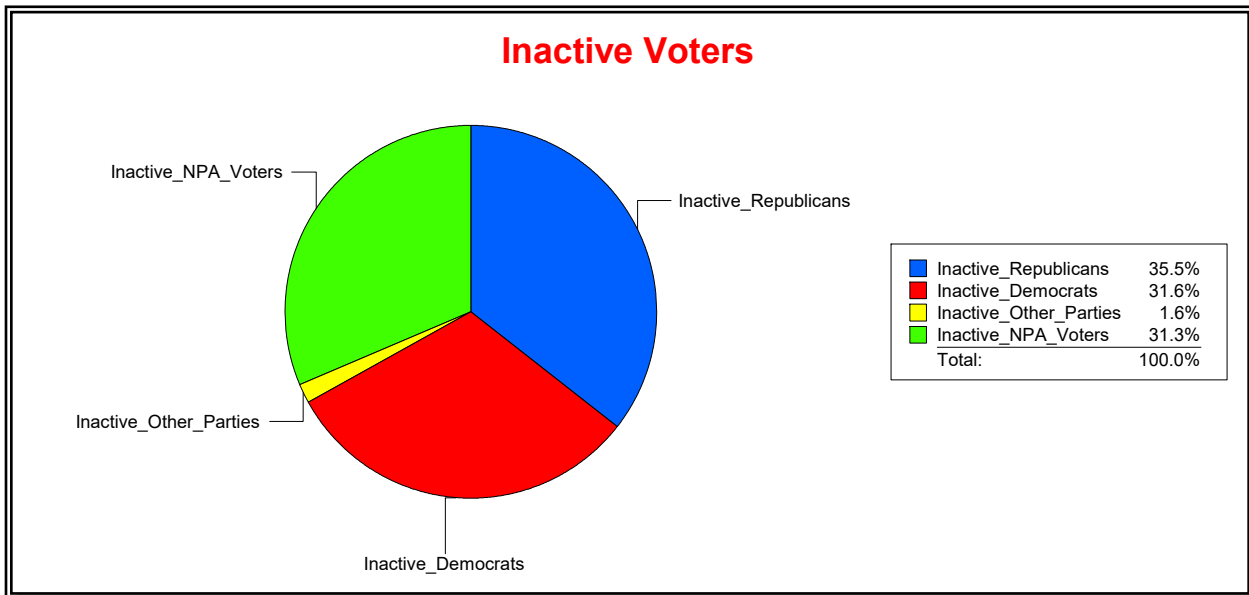

Ron Turner

Supervisor of Elections

Sarasota County, FL

Date 7/3/2023

Time 07:07 AM

Graphs of District Registration

Active Registered Voters

Inactive Voters

District	Total	Dems	Reps	NonP	Other	Total	Dems	Reps	NonP	Other
17TH CONGRESS DIST	357,346	99,765	157,199	93,065	7,317	18,363	5,805	6,511	5,749	298