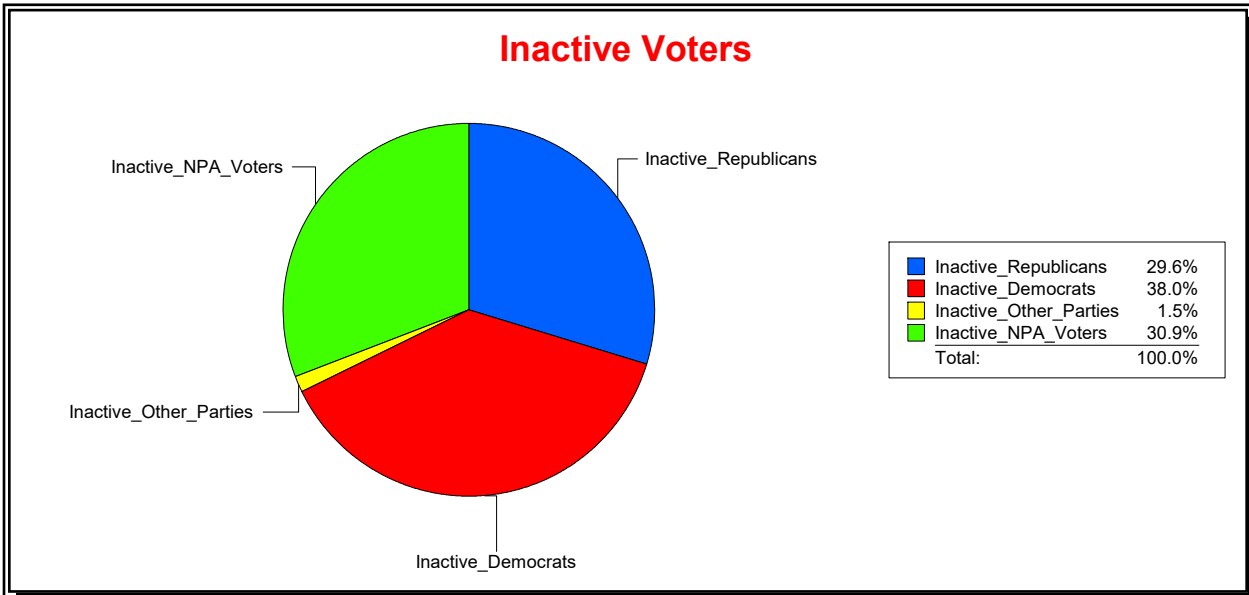

Ron Turner

Supervisor of Elections

Sarasota County, FL

Date 7/3/2023

Time 07:07 AM

Graphs of District Registration

Active Registered Voters

Inactive Voters

District	Total	Dems	Reps	NonP	Other	Total	Dems	Reps	NonP	Other
CNTY COMM DIST 2	65,404	24,365	23,653	16,023	1,363	4,605	1,752	1,363	1,421	69