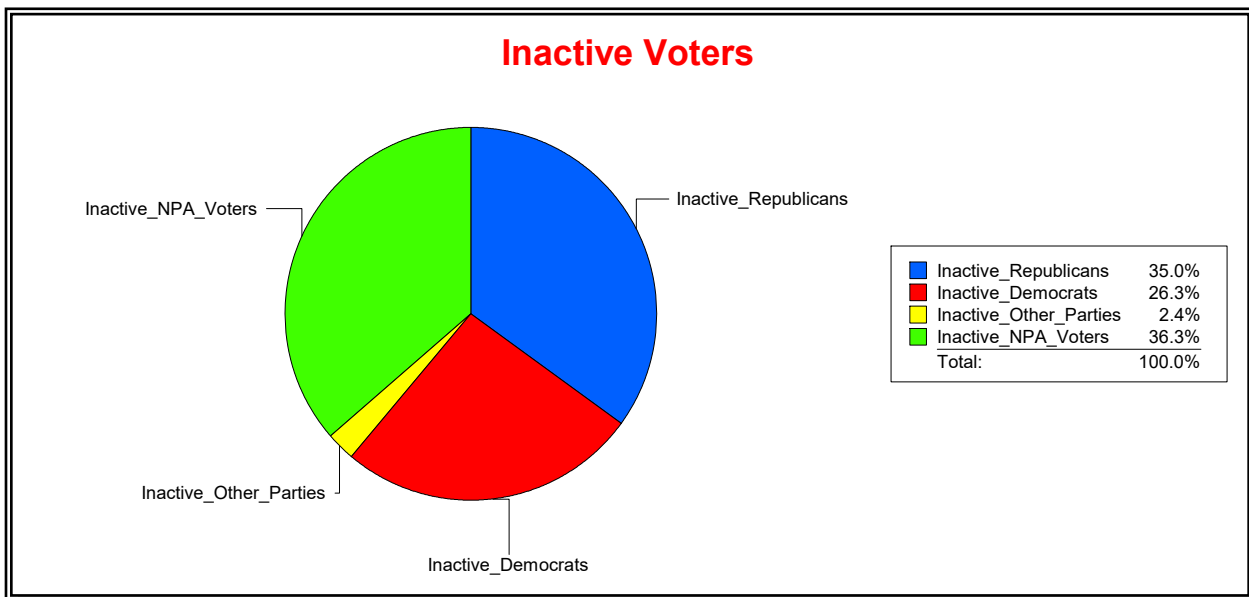

Ron Turner

Supervisor of Elections

Sarasota County, FL

Date 7/3/2023

Time 07:07 AM

Graphs of District Registration

Active Registered Voters

Inactive Voters

District	Total	Dems	Reps	NonP	Other	Total	Dems	Reps	NonP	Other
NORTH PORT 1	11,084	2,516	4,988	3,341	239	449	118	157	163	11