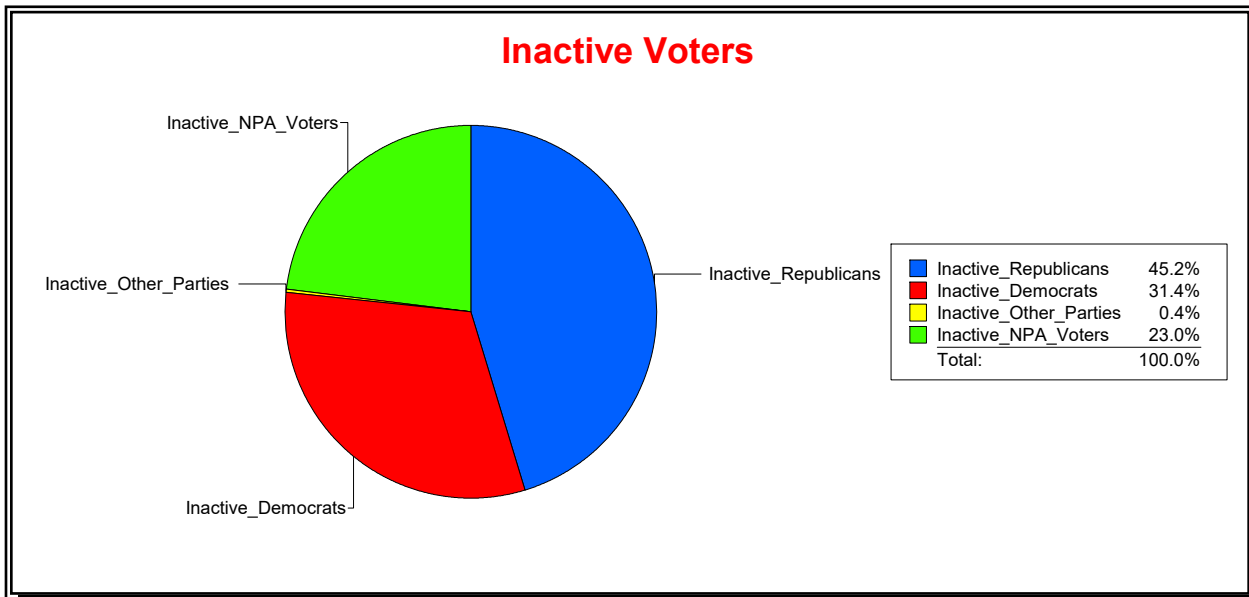

District	Total	Dems	Reps	NonP	Other	Total	Dems	Reps	NonP	Other
LONGBOAT KEY	4,737	1,286	2,327	1,024	100	239	75	108	55	1

**Ron Turner**

Supervisor of Elections

Sarasota County, FL

Date 7/3/2023

Time 07:07 AM