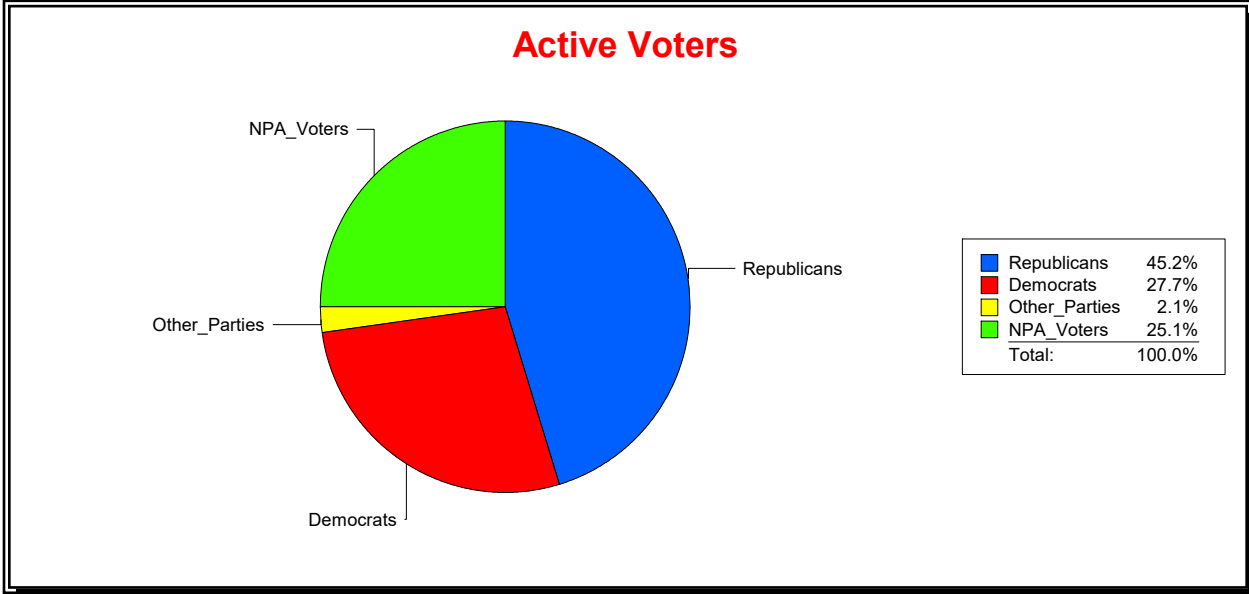

Date 7/3/2023

Time 07:07 AM

Graphs of District Registration

Active Registered Voters

Inactive Voters

District	Total	Dems	Reps	NonP	Other	Total	Dems	Reps	NonP	Other
SOIL AND WATER DIST 4	73,968	20,467	33,402	18,572	1,527	3,706	1,164	1,353	1,120	69