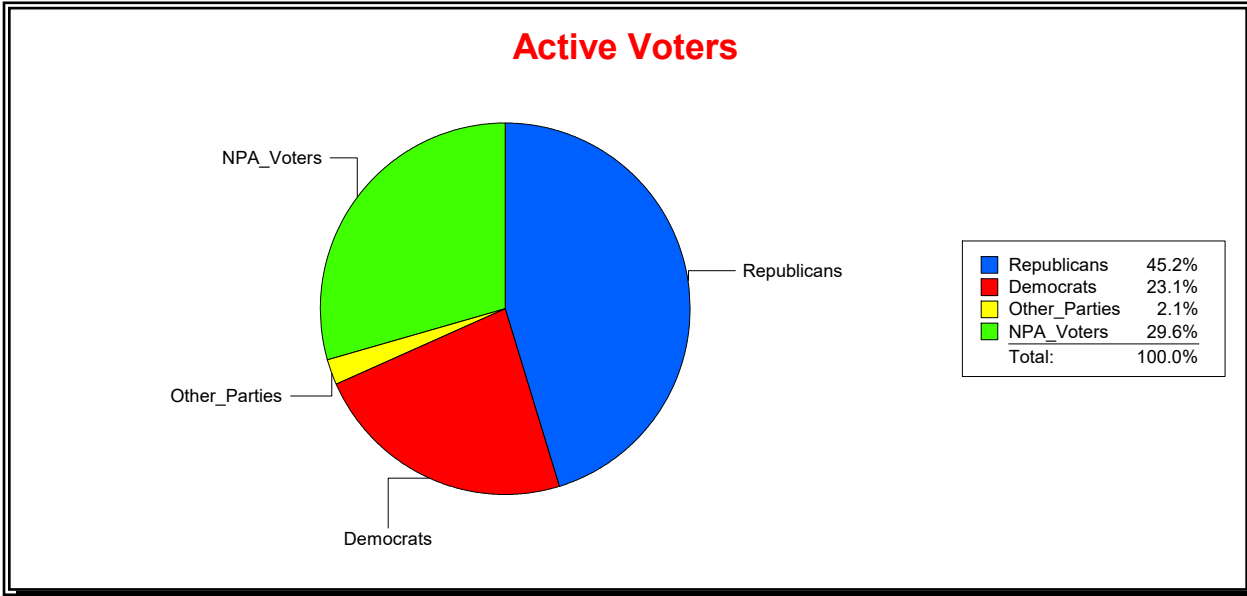

Ron Turner

Supervisor of Elections

Sarasota County, FL

Date 7/3/2023

Time 07:07 AM

Graphs of District Registration

Active Registered Voters

Inactive Voters

<u>District</u>	<u>Total</u>	<u>Dems</u>	<u>Reps</u>	<u>NonP</u>	<u>Other</u>	<u>Total</u>	<u>Dems</u>	<u>Reps</u>	<u>NonP</u>	<u>Other</u>
NORTH PORT	61,743	14,260	27,903	18,260	1,320	2,640	704	945	944	47