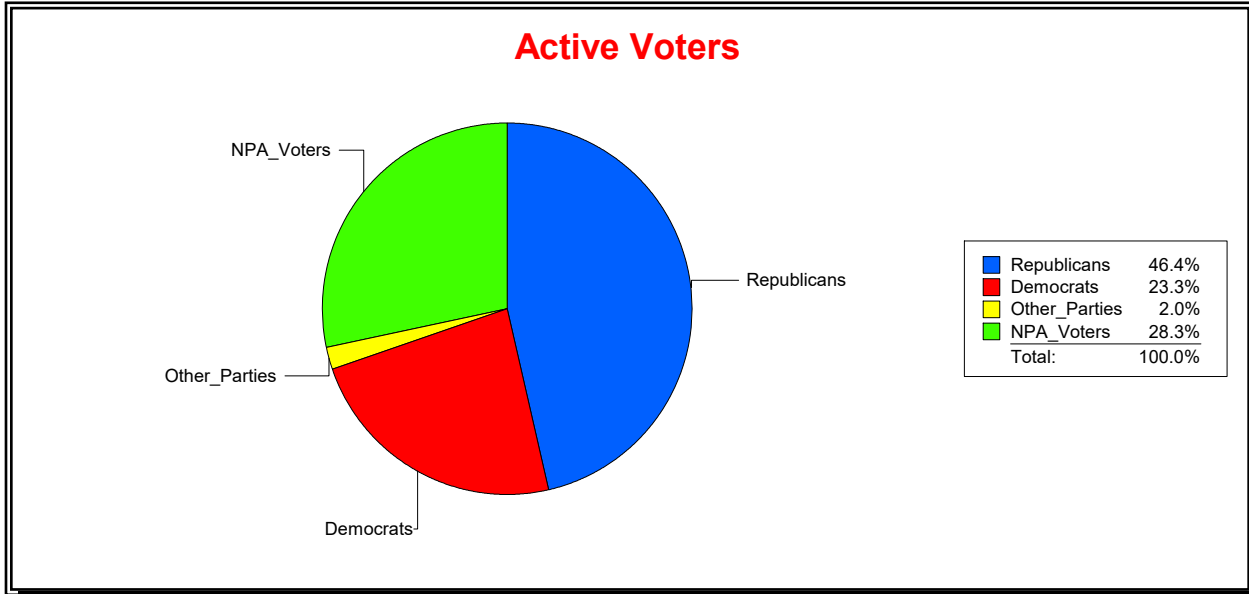

District	Total	Dems	Reps	NonP	Other	Total	Dems	Reps	NonP	Other
NORTH PORT 5	17,629	4,110	8,179	4,993	347	660	194	219	237	10

**Ron Turner**

Supervisor of Elections

Sarasota County, FL

Date 7/3/2023

Time 07:07 AM