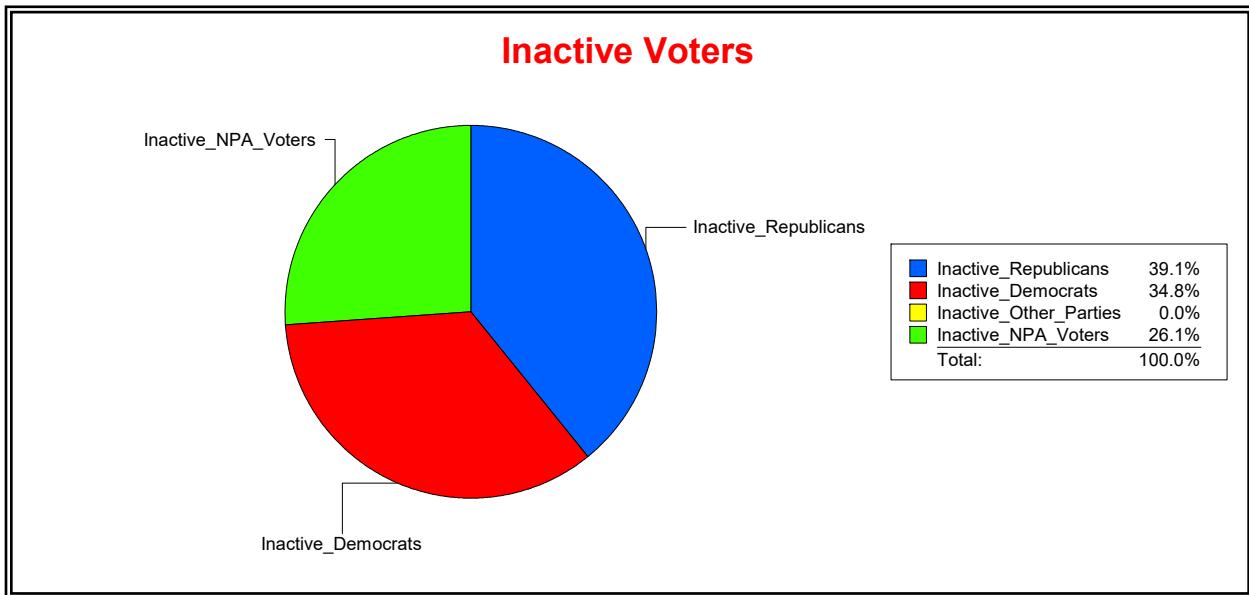

Date 7/3/2023

Time 07:07 AM

Graphs of District Registration

Active Registered Voters

Inactive Voters

District	Total	Dems	Reps	NonP	Other	Total	Dems	Reps	NonP	Other
LONGBOAT KEY 4	411	123	195	84	9	23	8	9	6	0