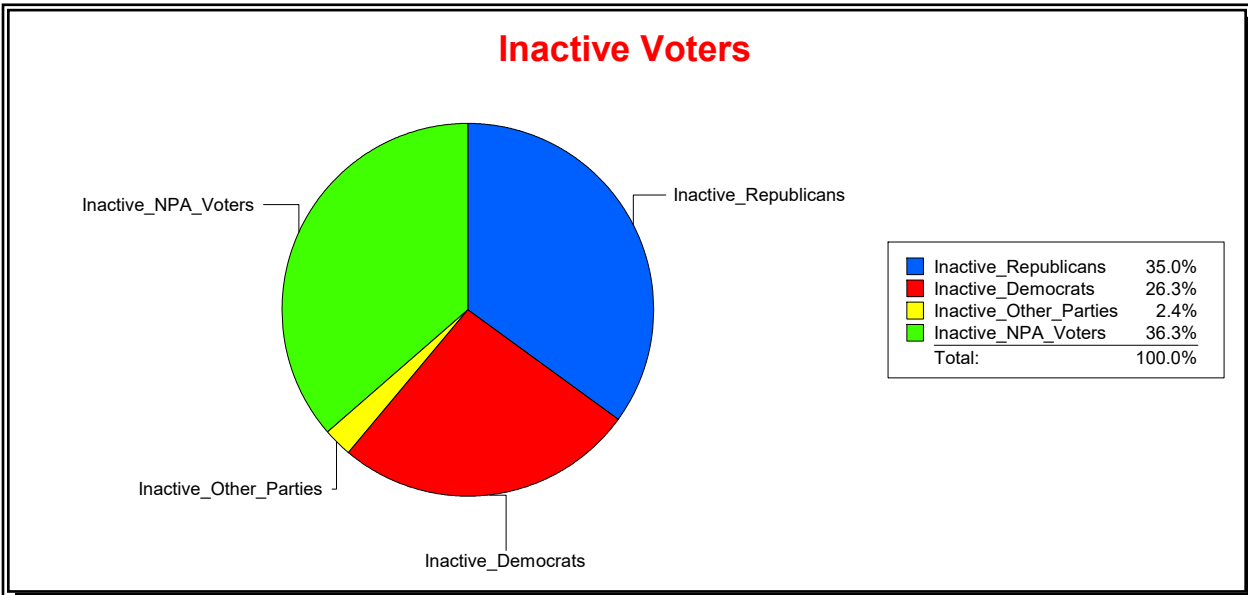

Ron Turner

Supervisor of Elections

Sarasota County, FL

Date 7/3/2023

Time 07:07 AM

Graphs of District Registration

Active Registered Voters

Inactive Voters

<u>District</u>	<u>Total</u>	<u>Dems</u>	<u>Reps</u>	<u>NonP</u>	<u>Other</u>	<u>Total</u>	<u>Dems</u>	<u>Reps</u>	<u>NonP</u>	<u>Other</u>
NORTH PORT DIST 1	11,084	2,516	4,988	3,341	239	449	118	157	163	11