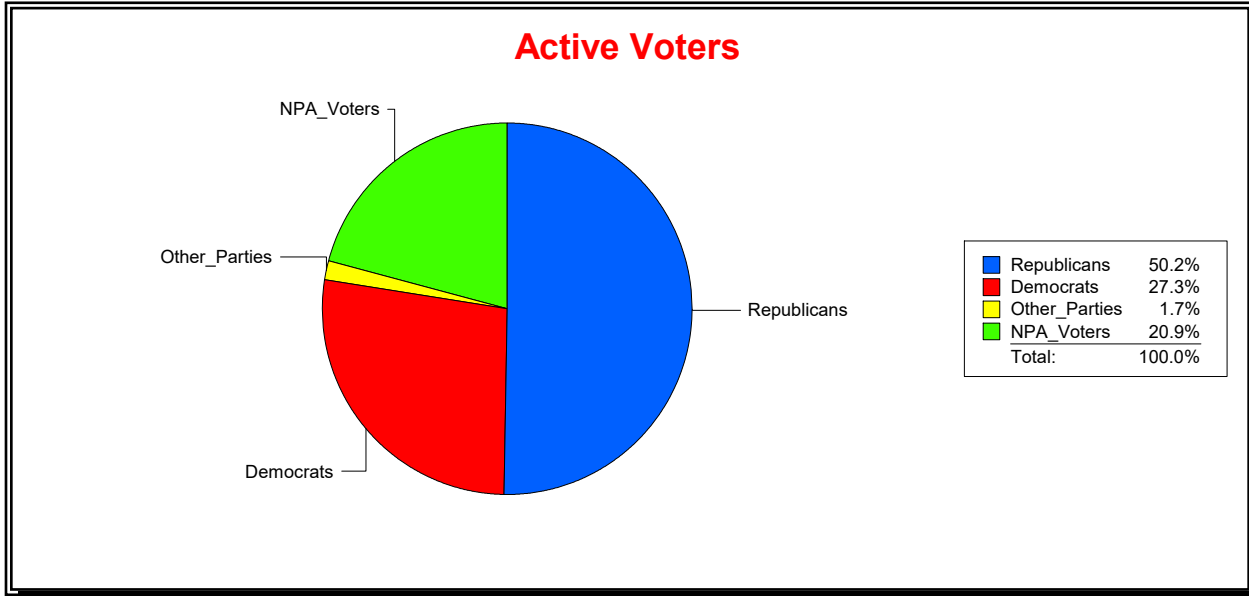

Ron Turner

Supervisor of Elections

Sarasota County, FL

Date 7/3/2023

Time 07:07 AM

Graphs of District Registration

Active Registered Voters

Inactive Voters

District	Total	Dems	Reps	NonP	Other	Total	Dems	Reps	NonP	Other
LONGBOAT KEY 3	1,504	410	755	314	25	67	20	31	16	0