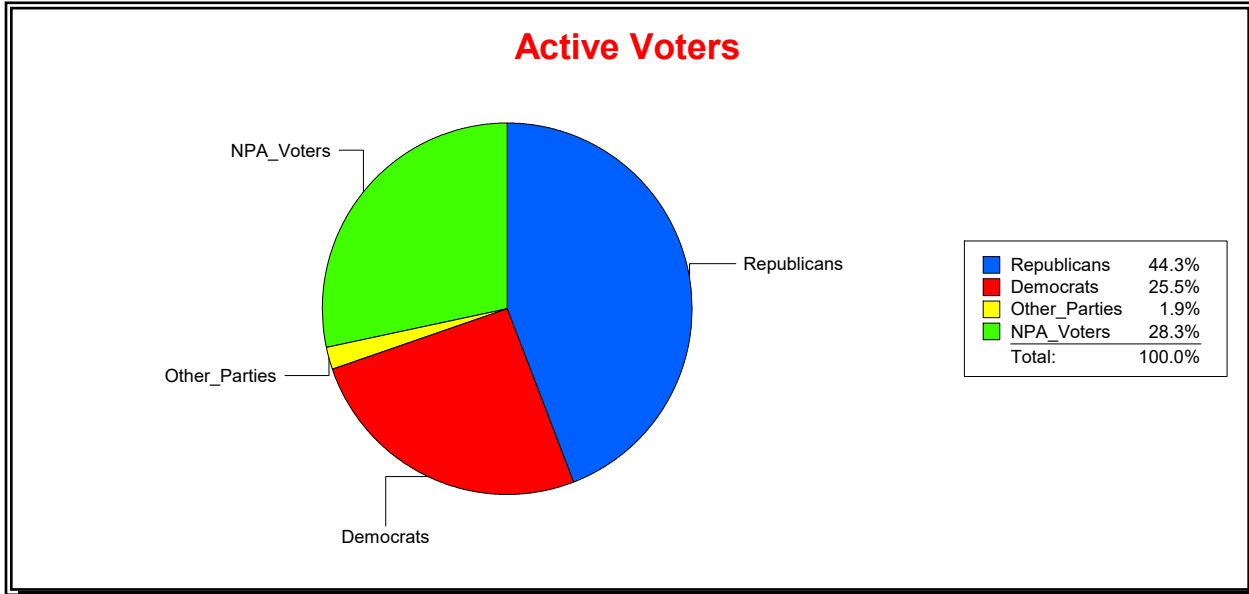

**Ron Turner**

Supervisor of Elections

Sarasota County, FL

Date 7/3/2023

Time 07:07 AM

**Graphs of District Registration**

District	Active Registered Voters					Inactive Voters				
	Total	Dems	Reps	NonP	Other	Total	Dems	Reps	NonP	Other
<b>NORTH PORT 4</b>	9,228	2,352	4,086	2,615	175	409	119	149	133	8