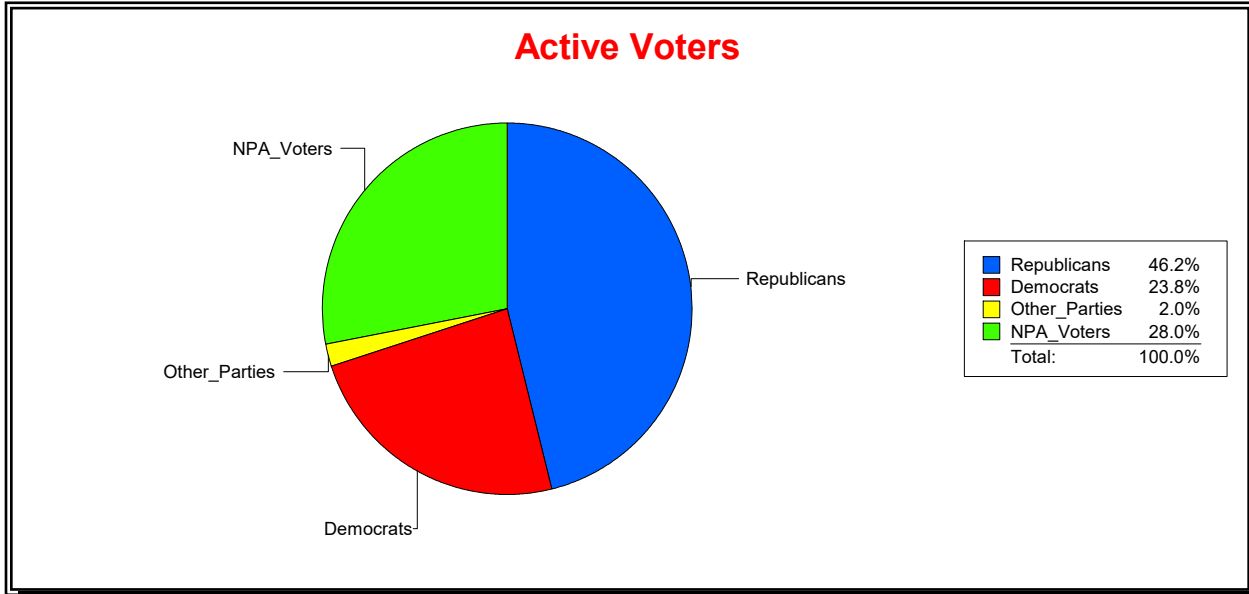

Date 7/3/2023

Time 07:07 AM

**Graphs of District Registration**

**Active Registered Voters**

**Inactive Voters**

District	Total	Dems	Reps	NonP	Other	Total	Dems	Reps	NonP	Other
<b>HOSPITAL BOARD SOUTH</b>	128,650	30,578	59,449	36,065	2,558	5,895	1,610	2,219	1,980	86