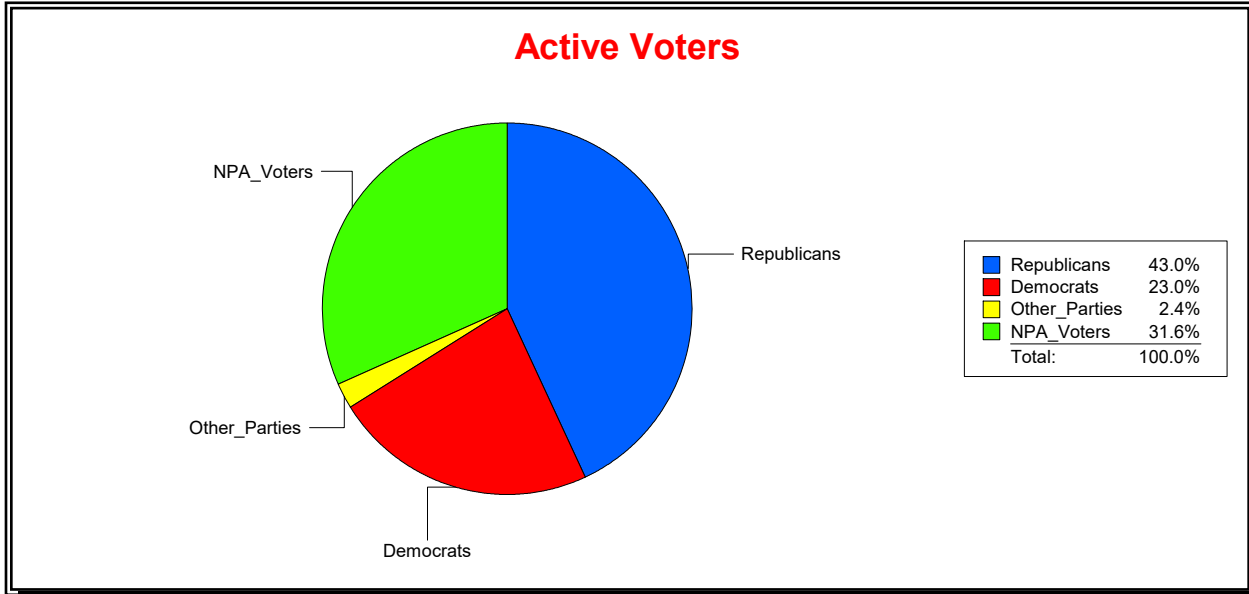

Ron Turner

Supervisor of Elections

Sarasota County, FL

Date 7/3/2023

Time 07:07 AM

Graphs of District Registration

Active Registered Voters

Inactive Voters

District	Total	Dems	Reps	NonP	Other	Total	Dems	Reps	NonP	Other
NORTH PORT DIST 3	10,698	2,456	4,604	3,385	253	535	125	198	209	3