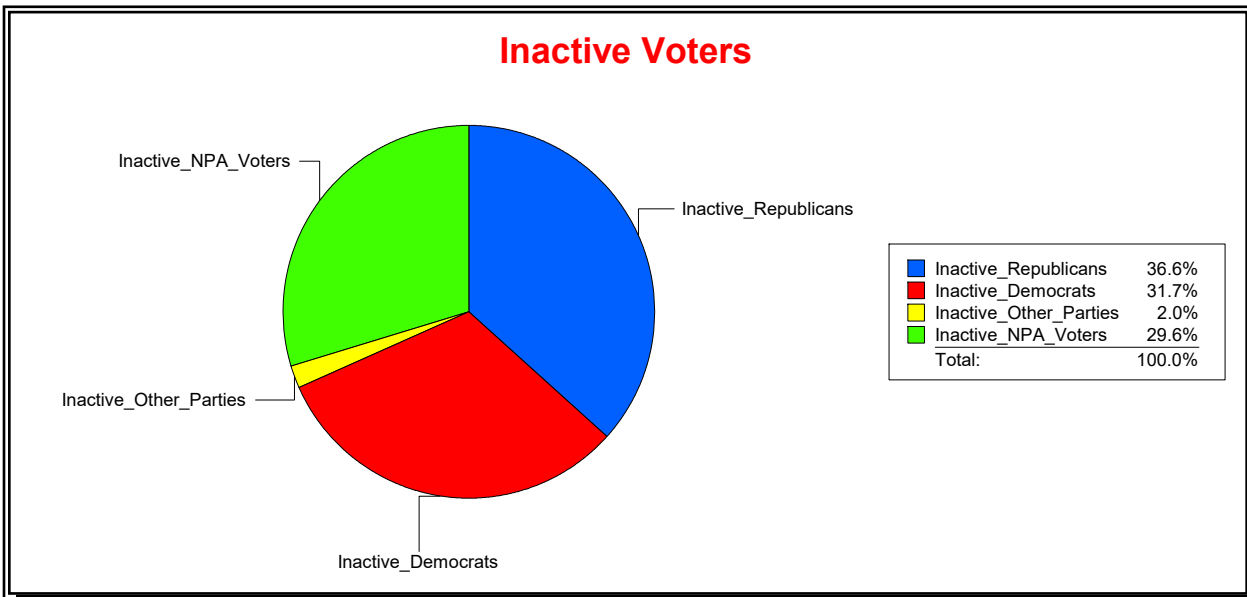

Ron Turner

Supervisor of Elections

Sarasota County, FL

Date 7/3/2023

Time 07:07 AM

Graphs of District Registration

Active Registered Voters

Inactive Voters

District	Total	Dems	Reps	NonP	Other	Total	Dems	Reps	NonP	Other
SOIL AND WATER DIST 1	70,396	19,618	31,722	17,514	1,542	3,280	1,040	1,201	972	67