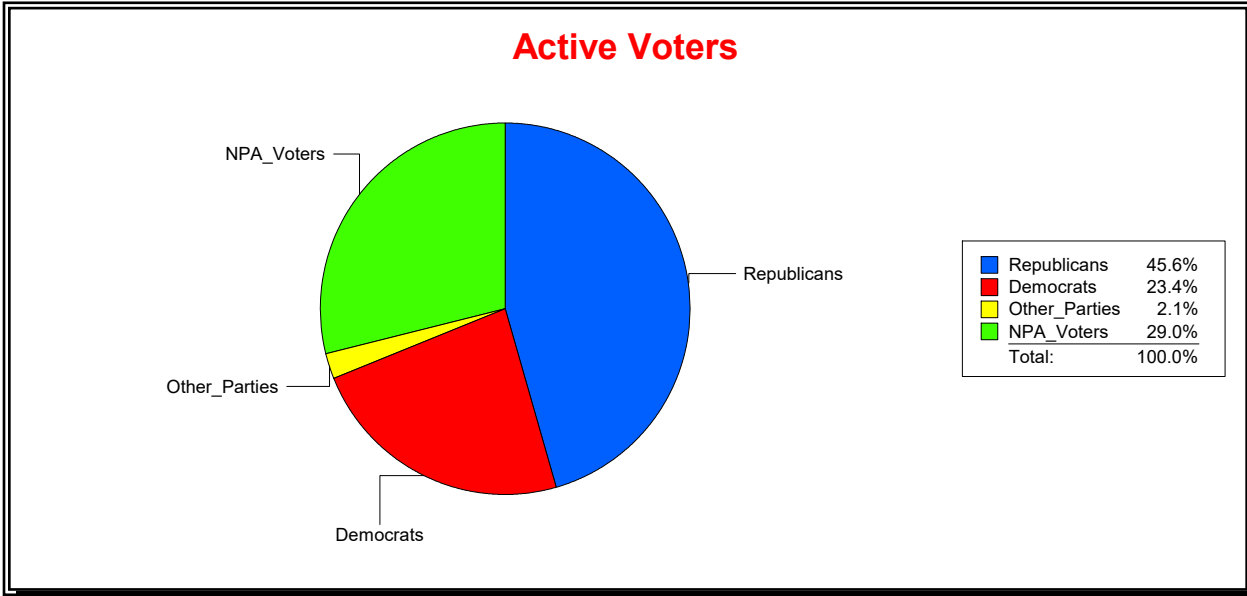

Ron Turner

Supervisor of Elections

Sarasota County, FL

Date 7/3/2023

Time 07:07 AM

Graphs of District Registration

Active Registered Voters

Inactive Voters

District	Total	Dems	Reps	NonP	Other	Total	Dems	Reps	NonP	Other
SOIL AND WATER DIST 5	71,848	16,811	32,732	20,804	1,501	3,371	922	1,257	1,139	53