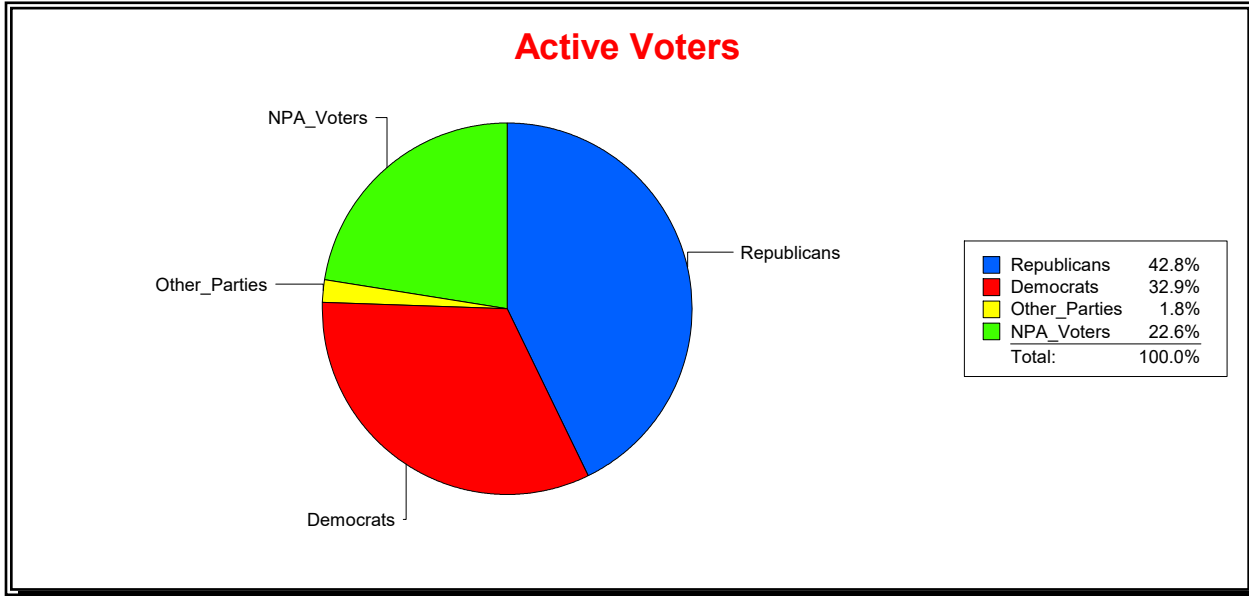

Ron Turner

Supervisor of Elections

Sarasota County, FL

Date 7/3/2023

Time 07:07 AM

Graphs of District Registration

Active Registered Voters

Inactive Voters

District	Total	Dems	Reps	NonP	Other	Total	Dems	Reps	NonP	Other
LBK DISTRICT 2	1,339	440	573	302	24	65	21	31	13	0