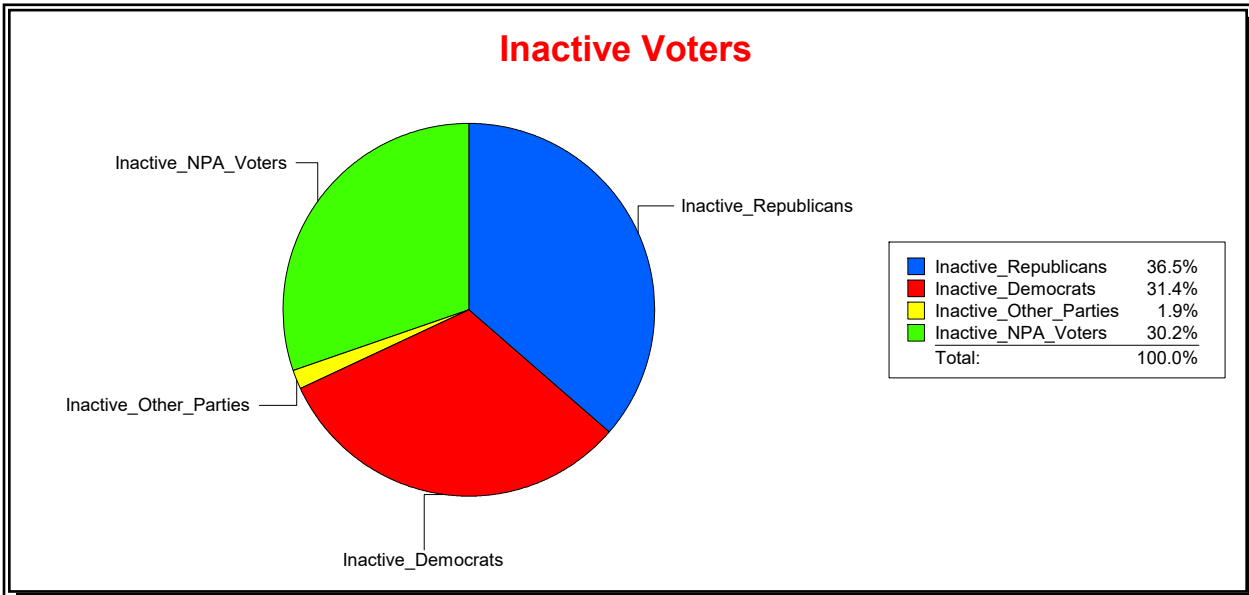

Date 7/3/2023

Time 07:07 AM

Graphs of District Registration

Active Registered Voters

Inactive Voters

District	Total	Dems	Reps	NonP	Other	Total	Dems	Reps	NonP	Other
SOIL AND WATER DIST 4	73,968	20,467	33,402	18,572	1,527	3,706	1,164	1,353	1,120	69