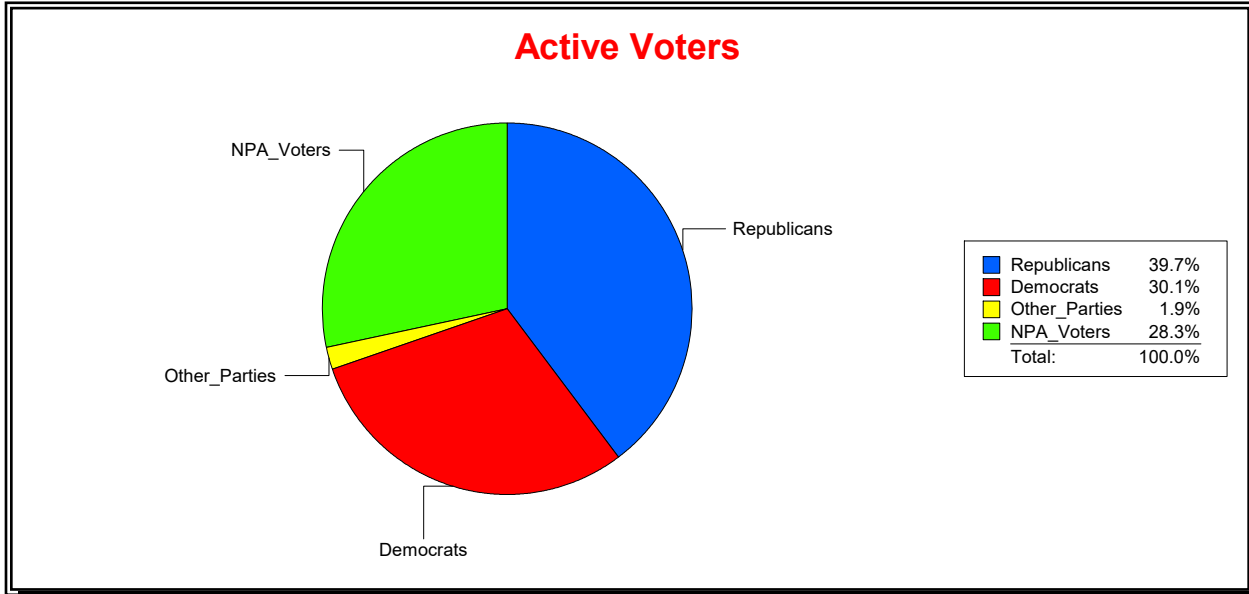

Ron Turner

Supervisor of Elections

Sarasota County, FL

Date 7/3/2023

Time 07:07 AM

Graphs of District Registration

Active Registered Voters

Inactive Voters

<u>District</u>	<u>Total</u>	<u>Dems</u>	<u>Reps</u>	<u>NonP</u>	<u>Other</u>	<u>Total</u>	<u>Dems</u>	<u>Reps</u>	<u>NonP</u>	<u>Other</u>
HLDY PK PK & REC DIST	579	174	230	164	11	29	13	11	5	0