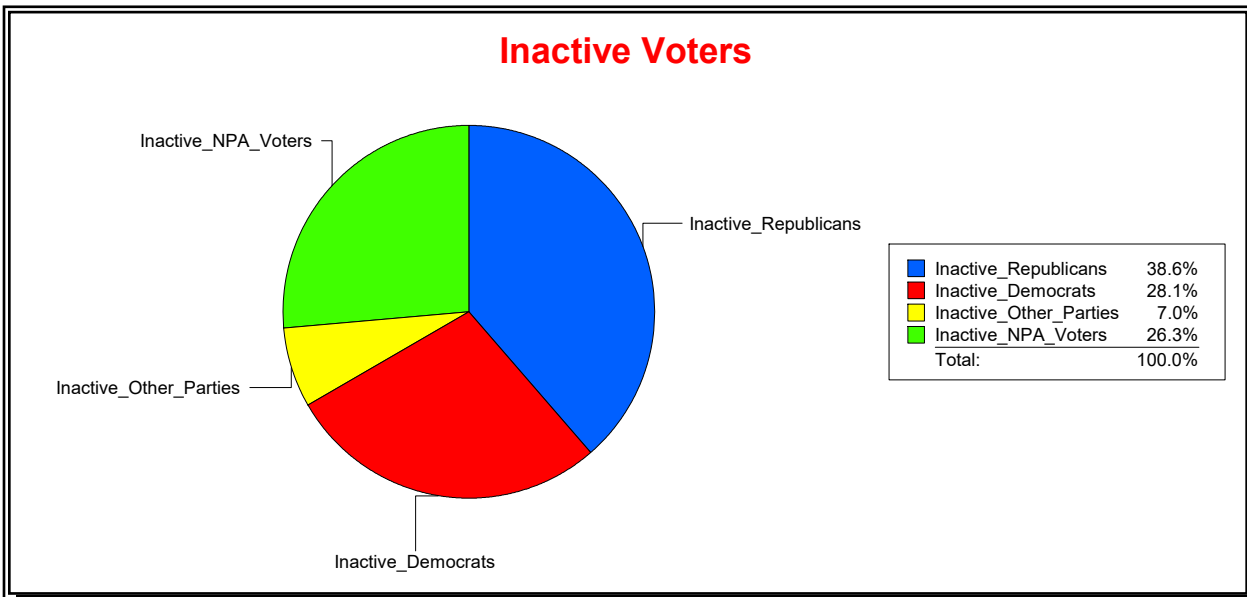

**Active Registered Voters**

**Inactive Voters**

District	Total	Dems	Reps	NonP	Other	Total	Dems	Reps	NonP	Other
<b>LAKWOOD RANCH CDD</b>	1,913	414	954	483	62	57	16	22	15	4

**Ron Turner**

Supervisor of Elections