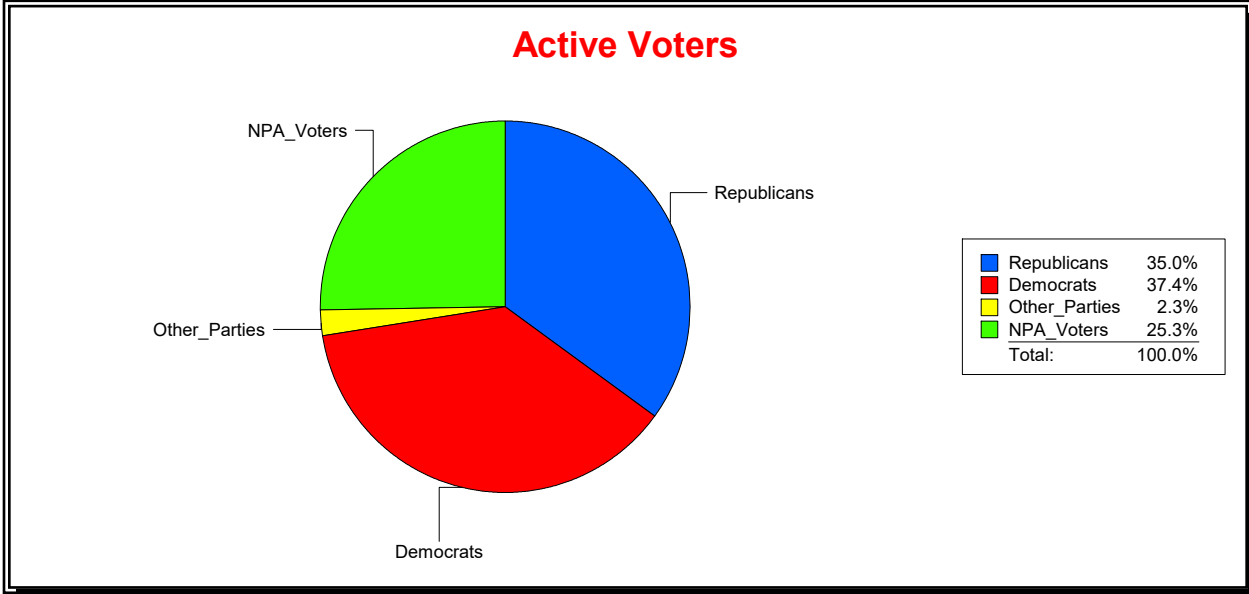

Ron Turner

Supervisor of Elections

Sarasota County, FL

Date 7/3/2023

Time 07:07 AM

Graphs of District Registration

Active Registered Voters

Inactive Voters

District	Total	Dems	Reps	NonP	Other	Total	Dems	Reps	NonP	Other
SCHOOL DIST 1	64,339	24,072	22,530	16,289	1,448	4,461	1,758	1,250	1,370	83