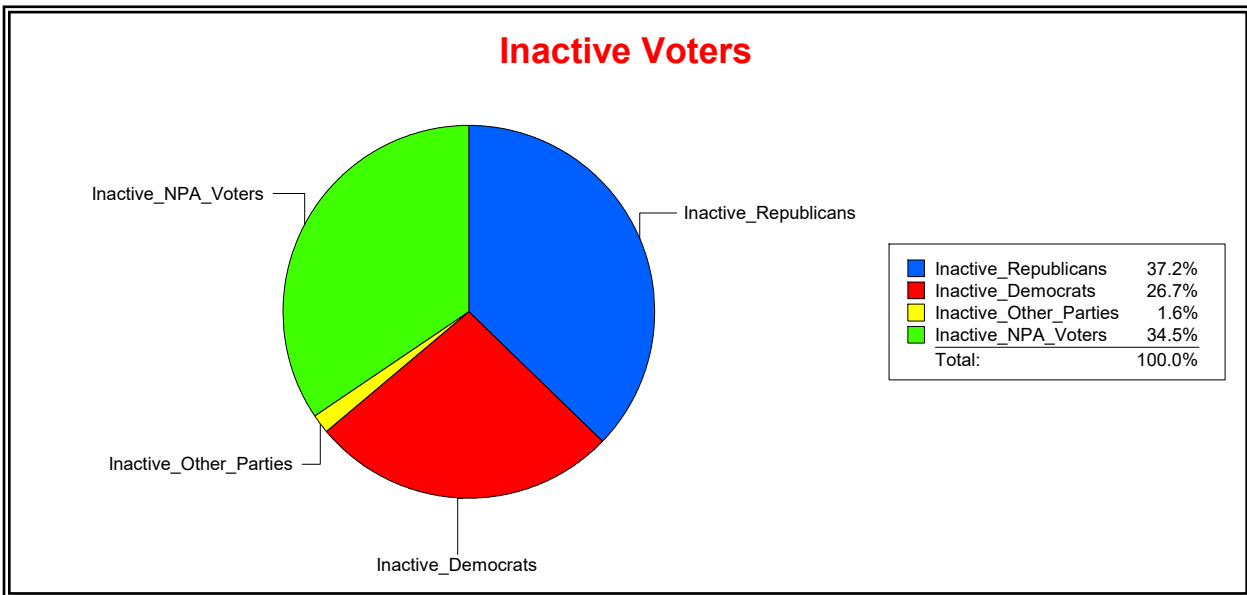

Ron Turner

Supervisor of Elections

Sarasota County, FL

Date 7/3/2023

Time 07:07 AM

Graphs of District Registration

Active Registered Voters

Inactive Voters

District	Total	Dems	Reps	NonP	Other	Total	Dems	Reps	NonP	Other
SCHOOL DIST 3	70,739	16,454	32,237	20,576	1,472	3,193	854	1,187	1,101	51