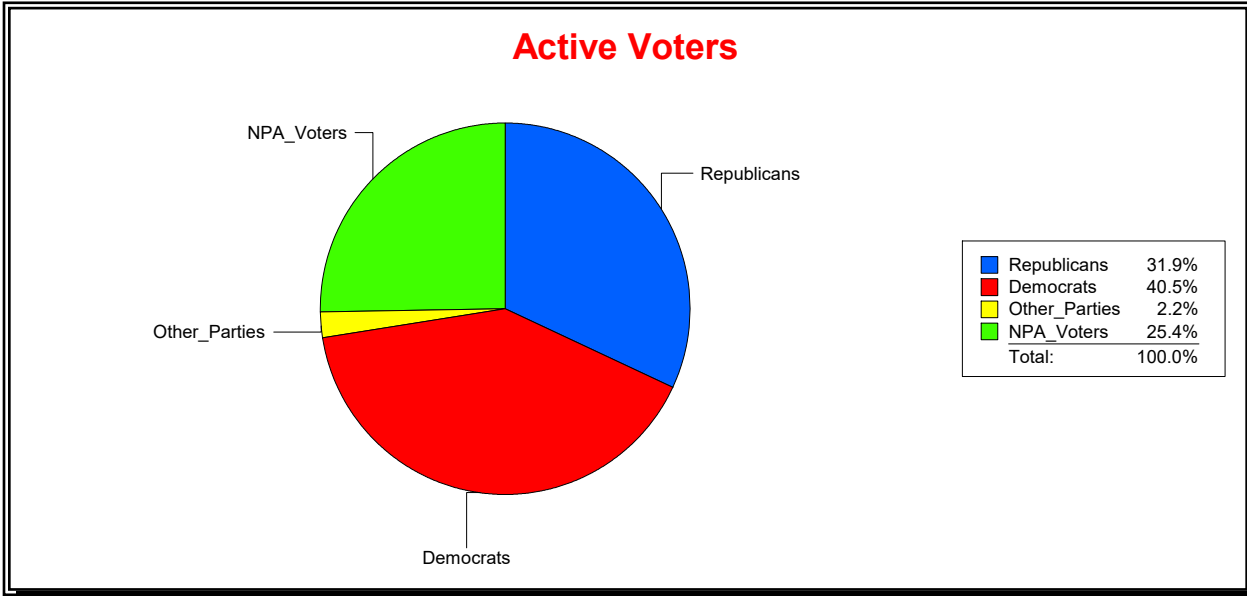

Ron Turner

Supervisor of Elections

Sarasota County, FL

Date 7/3/2023

Time 07:07 AM

Graphs of District Registration

Active Registered Voters

Inactive Voters

<u>District</u>	<u>Total</u>	<u>Dems</u>	<u>Reps</u>	<u>NonP</u>	<u>Other</u>	<u>Total</u>	<u>Dems</u>	<u>Reps</u>	<u>NonP</u>	<u>Other</u>
SARASOTA	38,781	15,700	12,384	9,841	856	3,089	1,279	799	956	55