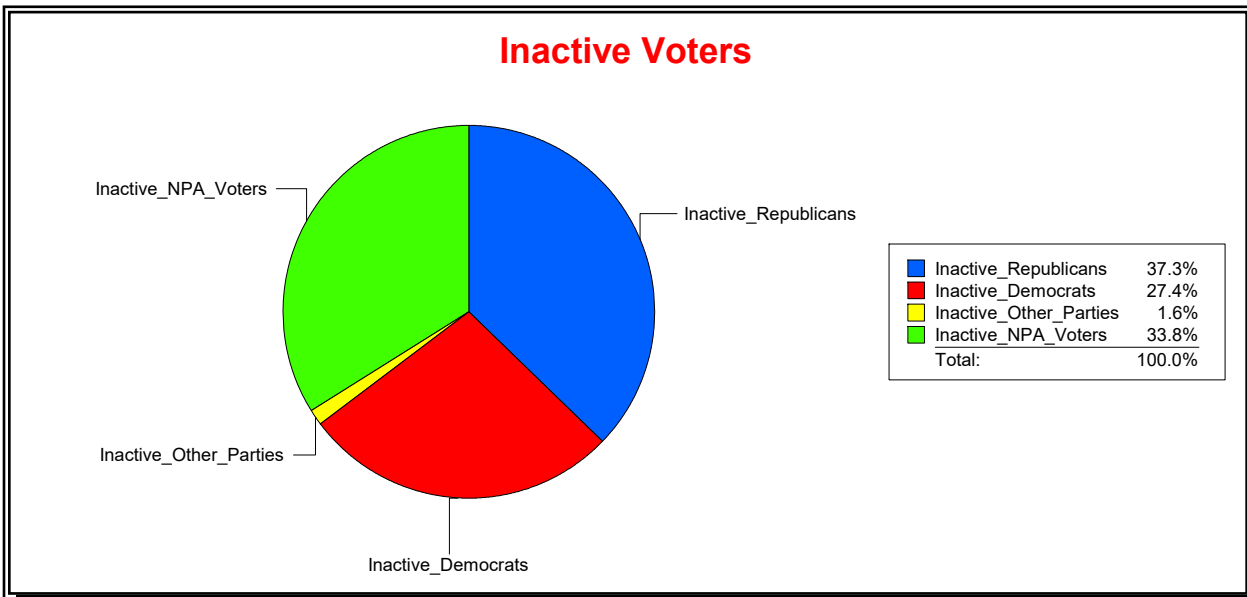

Ron Turner

Supervisor of Elections

Sarasota County, FL

Date 7/3/2023

Time 07:07 AM

Graphs of District Registration

Active Registered Voters

Inactive Voters

District	Total	Dems	Reps	NonP	Other	Total	Dems	Reps	NonP	Other
SOIL AND WATER DIST 5	71,848	16,811	32,732	20,804	1,501	3,371	922	1,257	1,139	53