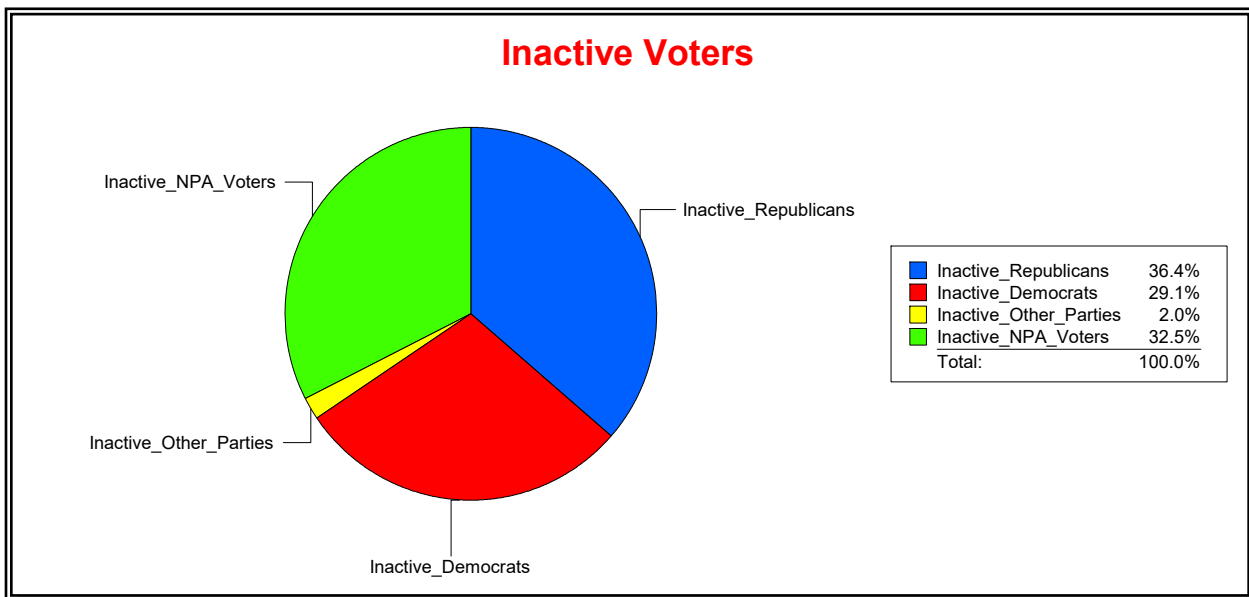

Ron Turner

Supervisor of Elections

Sarasota County, FL

Date 7/3/2023

Time 07:07 AM

Graphs of District Registration

Active Registered Voters

Inactive Voters

<u>District</u>	<u>Total</u>	<u>Dems</u>	<u>Reps</u>	<u>NonP</u>	<u>Other</u>	<u>Total</u>	<u>Dems</u>	<u>Reps</u>	<u>NonP</u>	<u>Other</u>
NORTH PORT DIST 4	9,228	2,352	4,086	2,615	175	409	119	149	133	8