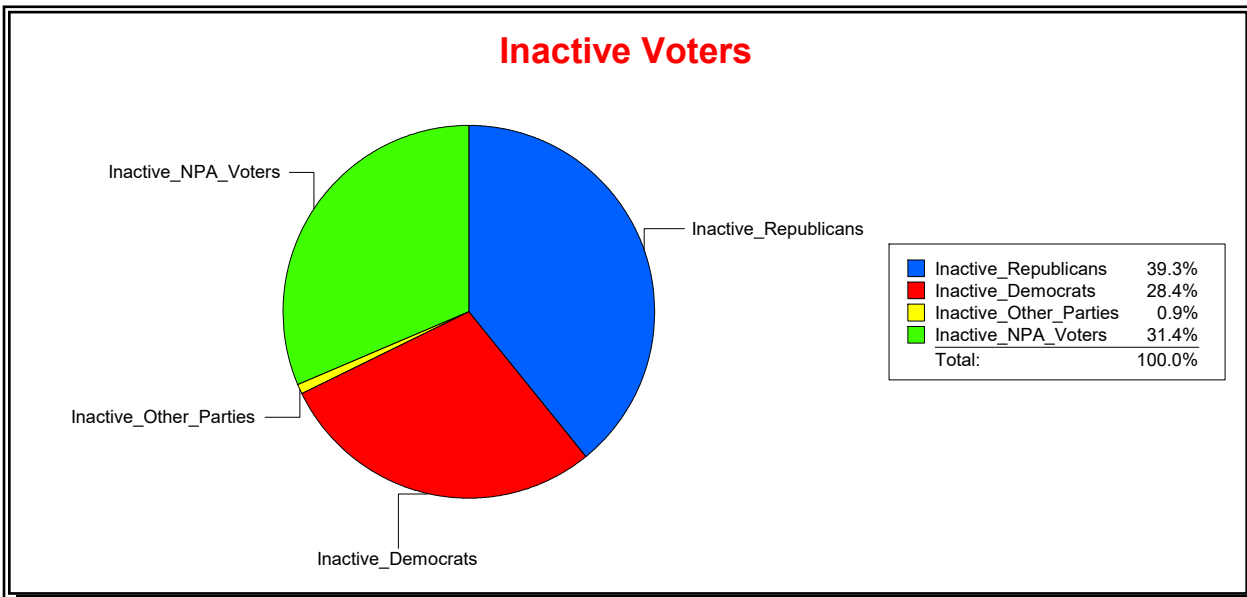

Ron Turner

Supervisor of Elections

Sarasota County, FL

Date 7/3/2023

Time 07:07 AM

Graphs of District Registration

Active Registered Voters

Inactive Voters

District	Total	Dems	Reps	NonP	Other	Total	Dems	Reps	NonP	Other
STATE HOUSE DIST 75	59,055	14,131	27,920	15,855	1,149	2,611	742	1,026	819	24