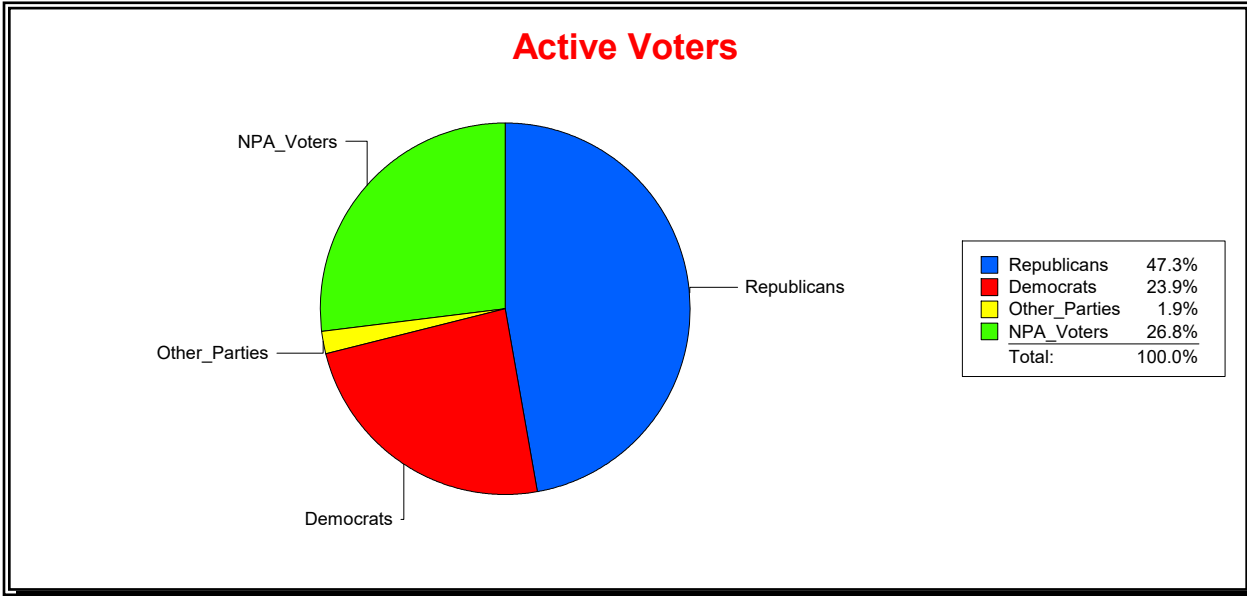

Ron Turner

Supervisor of Elections

Sarasota County, FL

Date 7/3/2023

Time 07:07 AM

Graphs of District Registration

Active Registered Voters

Inactive Voters

District	Total	Dems	Reps	NonP	Other	Total	Dems	Reps	NonP	Other
STATE HOUSE DIST 75	59,055	14,131	27,920	15,855	1,149	2,611	742	1,026	819	24