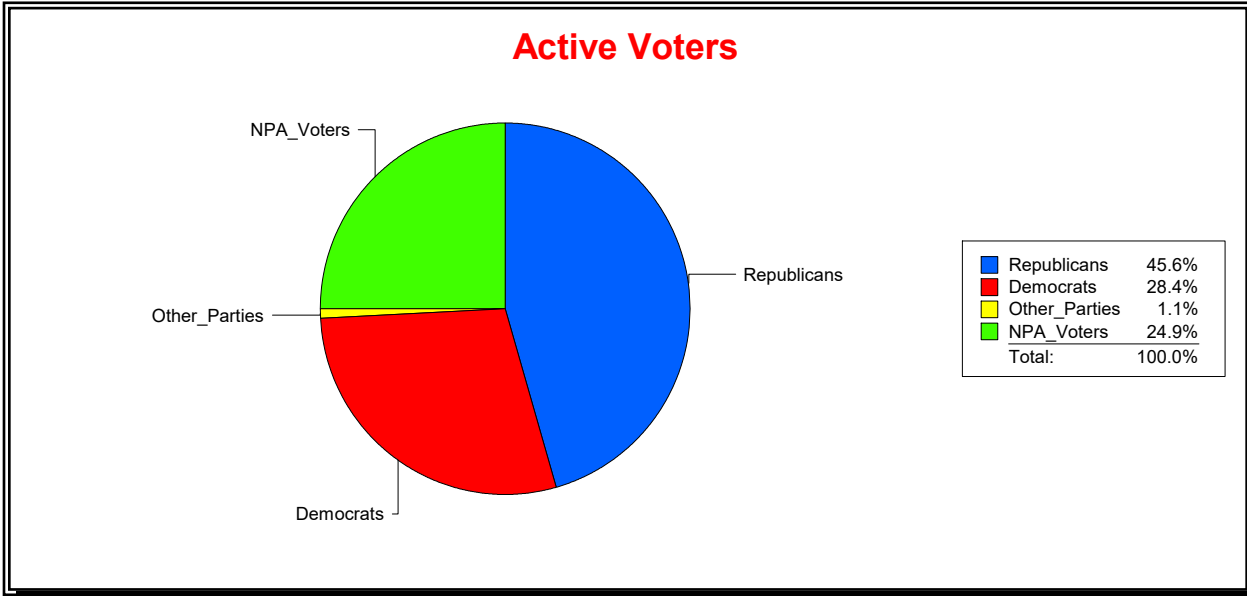

Ron Turner

Supervisor of Elections

Sarasota County, FL

Date 7/3/2023

Time 07:07 AM

Graphs of District Registration

Active Registered Voters

Inactive Voters

District	Total	Dems	Reps	NonP	Other	Total	Dems	Reps	NonP	Other
GOLDEN GATE POINT	366	104	167	91	4	36	9	17	10	0