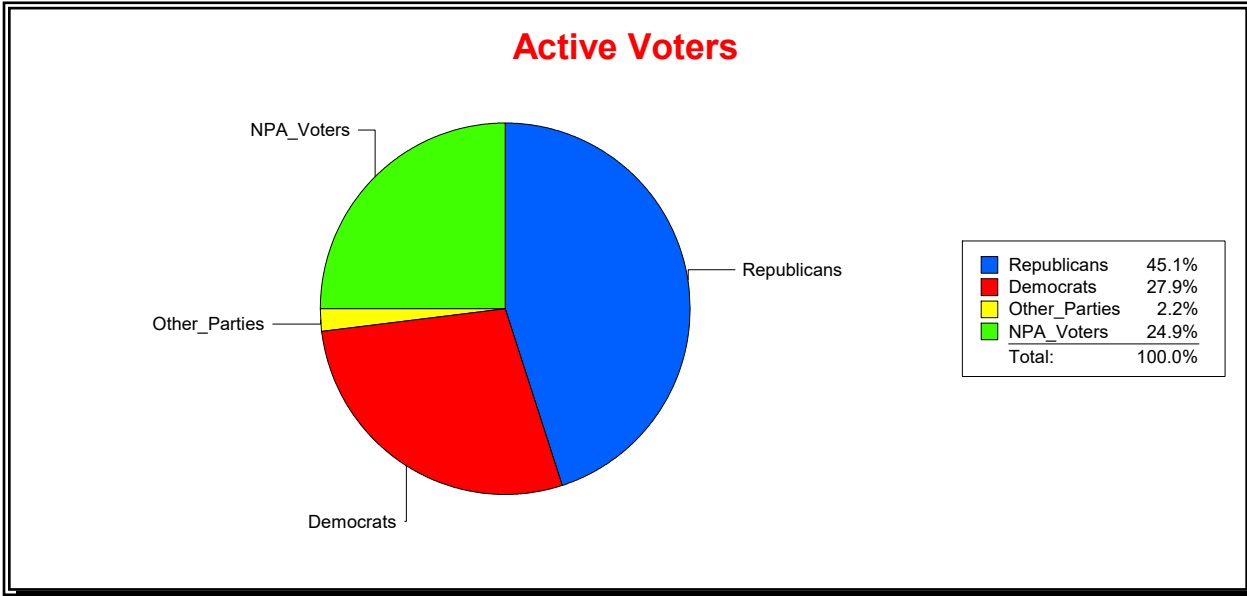

Ron Turner

Supervisor of Elections

Sarasota County, FL

Date 7/3/2023

Time 07:07 AM

Graphs of District Registration

Active Registered Voters

Inactive Voters

District	Total	Dems	Reps	NonP	Other	Total	Dems	Reps	NonP	Other
SOIL AND WATER DIST 1	70,396	19,618	31,722	17,514	1,542	3,280	1,040	1,201	972	67