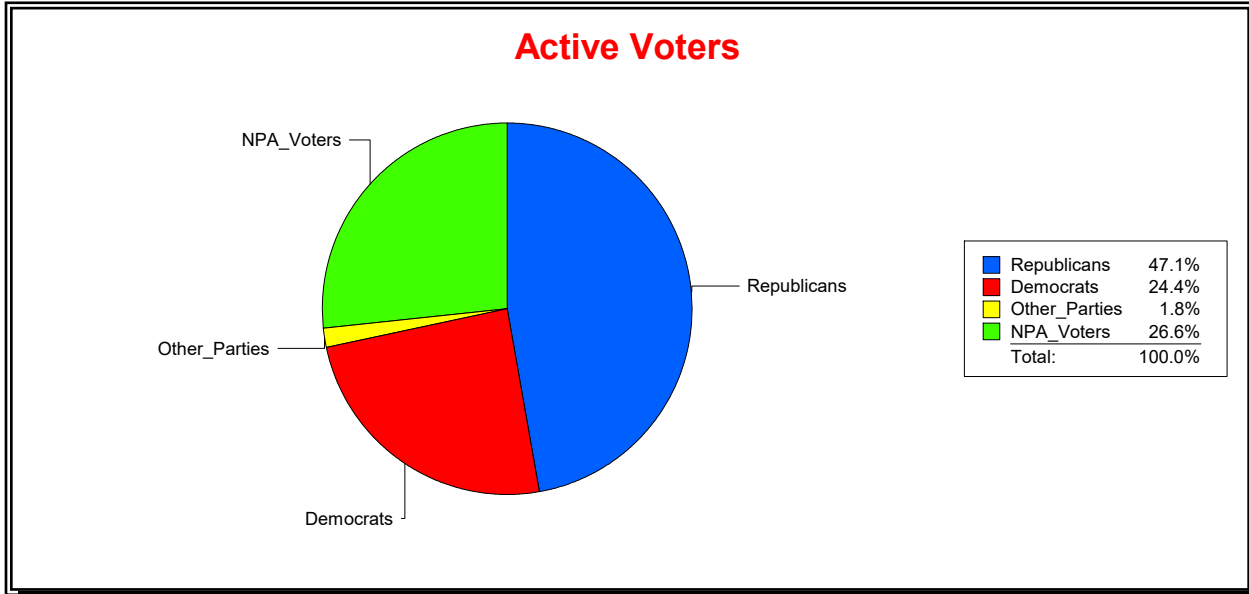

Ron Turner

Supervisor of Elections

Sarasota County, FL

Date 7/3/2023

Time 07:07 AM

Graphs of District Registration

Active Registered Voters

Inactive Voters

District	Total	Dems	Reps	NonP	Other	Total	Dems	Reps	NonP	Other
CNTY COMM DIST 3	75,730	18,504	35,690	20,152	1,384	3,401	927	1,337	1,097	40