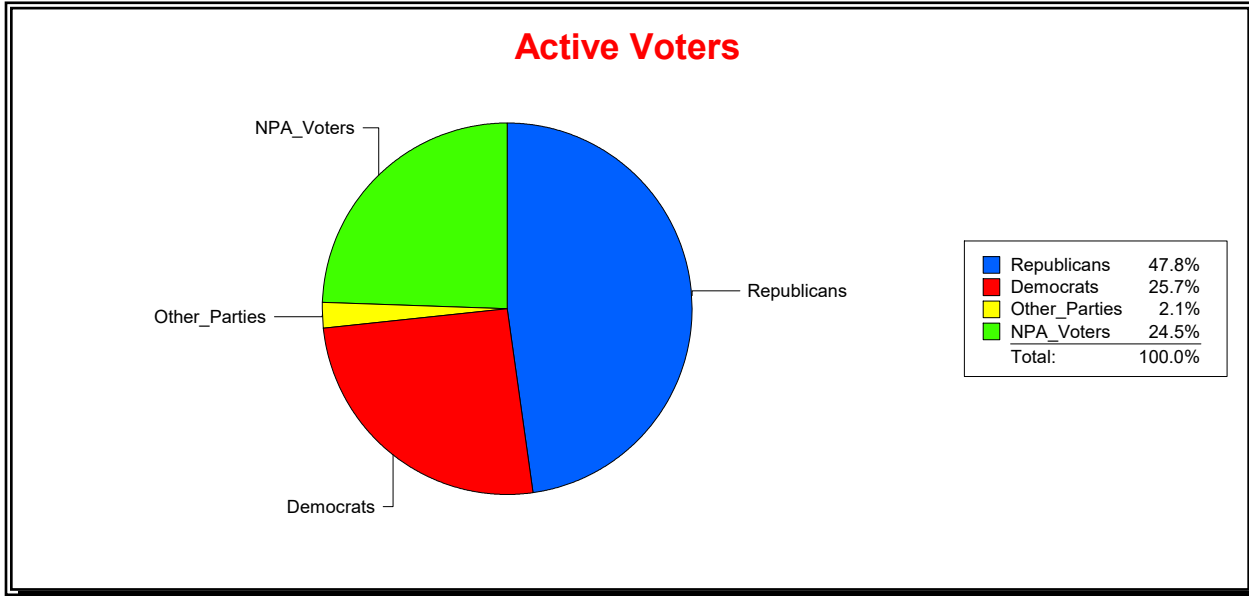

Ron Turner

Supervisor of Elections

Sarasota County, FL

Date 7/3/2023

Time 07:07 AM

Graphs of District Registration

Active Registered Voters

Inactive Voters

District	Total	Dems	Reps	NonP	Other	Total	Dems	Reps	NonP	Other
SCHOOL DIST 2	77,859	20,005	37,179	19,054	1,621	3,595	1,055	1,382	1,099	59