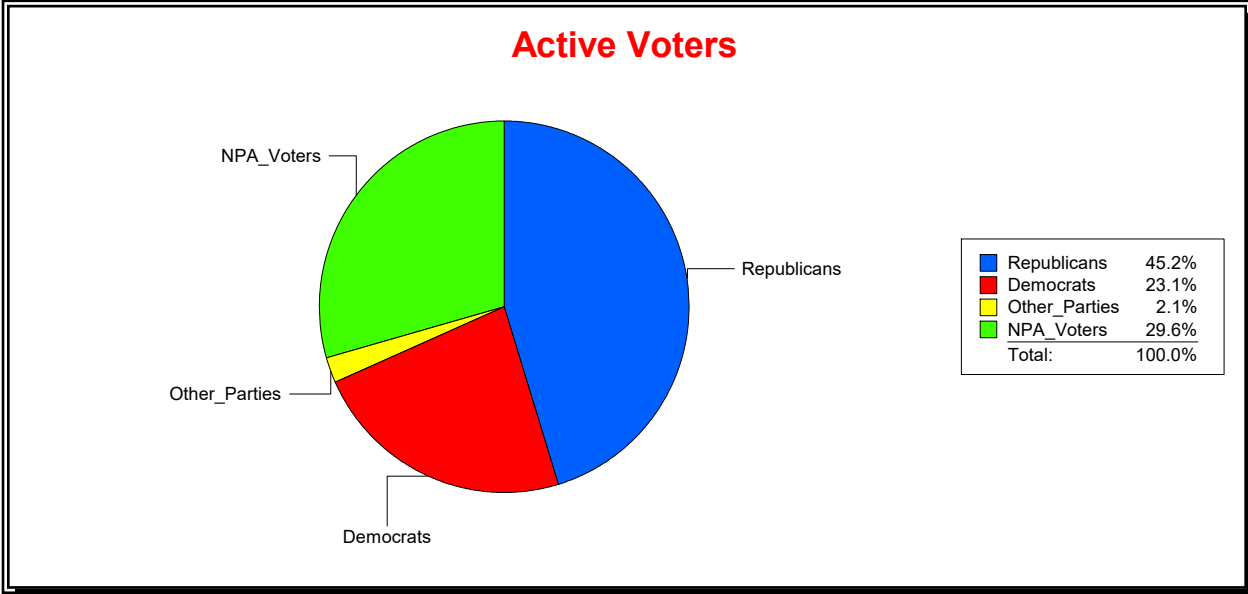

Ron Turner

Supervisor of Elections

Sarasota County, FL

Date 7/3/2023

Time 07:07 AM

Graphs of District Registration

Active Registered Voters

Inactive Voters

<u>District</u>	<u>Total</u>	<u>Dems</u>	<u>Reps</u>	<u>NonP</u>	<u>Other</u>	<u>Total</u>	<u>Dems</u>	<u>Reps</u>	<u>NonP</u>	<u>Other</u>
NORTH PORT	61,743	14,260	27,903	18,260	1,320	2,640	704	945	944	47