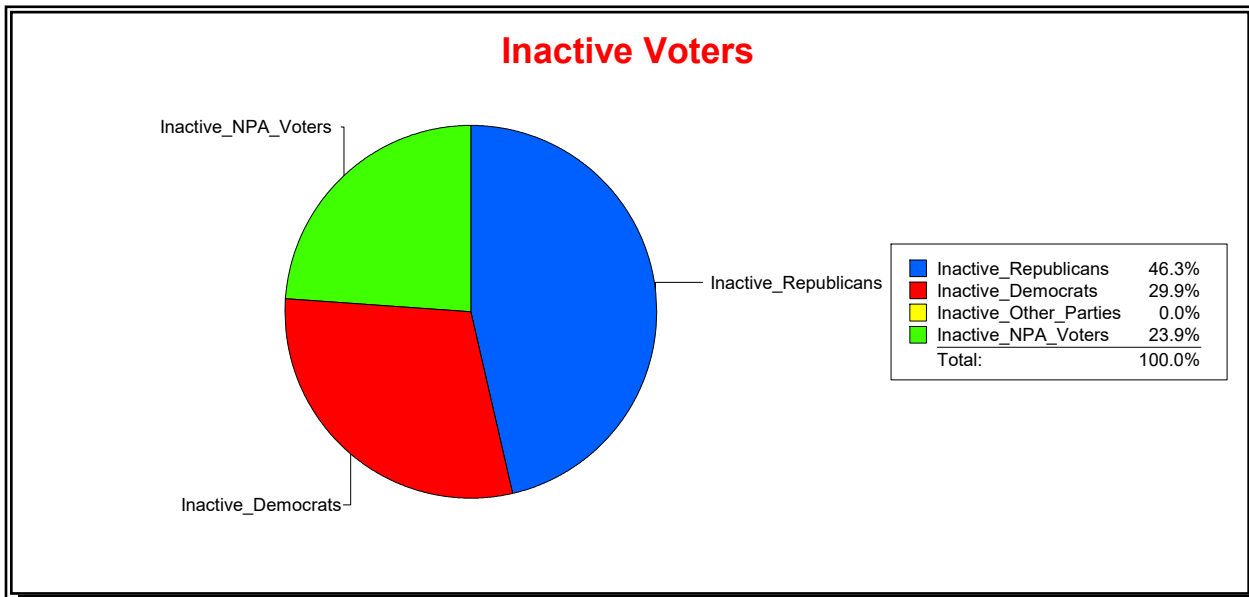

Ron Turner

Supervisor of Elections

Sarasota County, FL

Date 7/3/2023

Time 07:07 AM

Graphs of District Registration

Active Registered Voters

Inactive Voters

District	Total	Dems	Reps	NonP	Other	Total	Dems	Reps	NonP	Other
LONGBOAT KEY 3	1,504	410	755	314	25	67	20	31	16	0