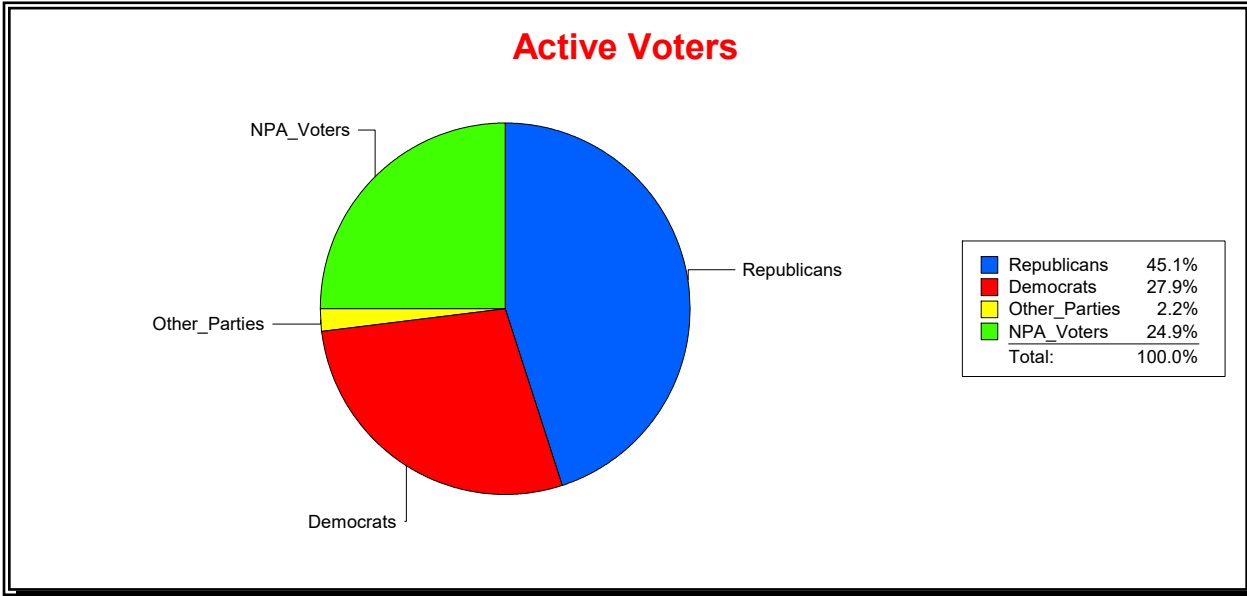

Ron Turner

Supervisor of Elections

Sarasota County, FL

Date 7/3/2023

Time 07:07 AM

Graphs of District Registration

Active Registered Voters

Inactive Voters

District	Total	Dems	Reps	NonP	Other	Total	Dems	Reps	NonP	Other
CNTY COMM DIST 1	70,396	19,618	31,722	17,514	1,542	3,280	1,040	1,201	972	67