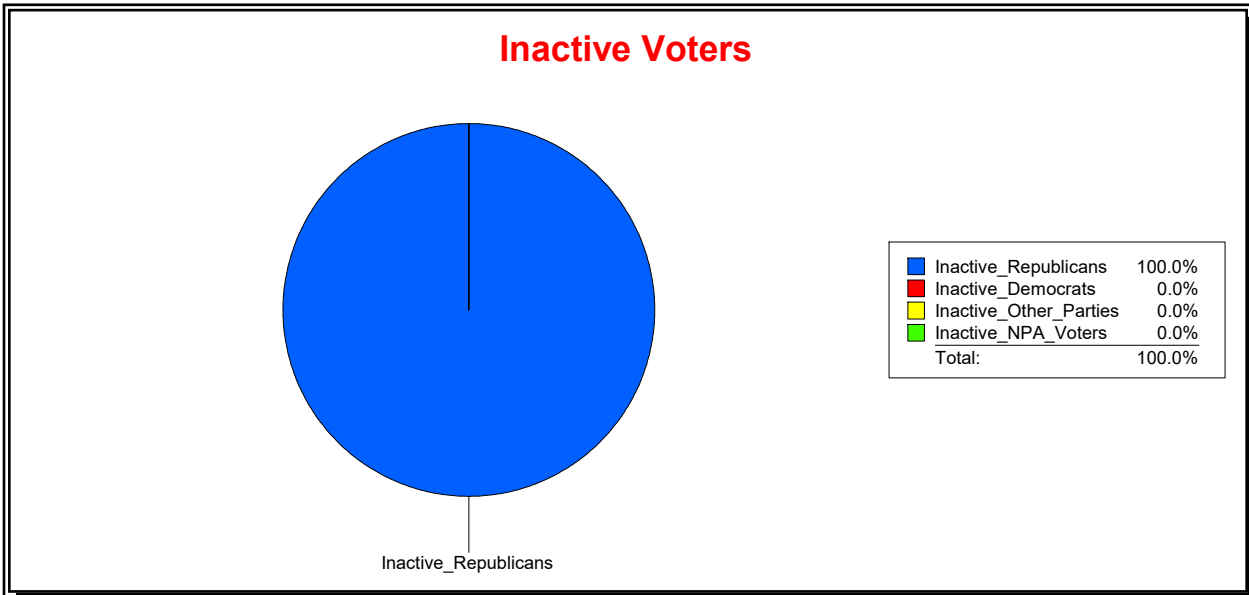

Ron Turner

Supervisor of Elections

Sarasota County, FL

Date 7/3/2023

Time 07:07 AM

Graphs of District Registration

Active Registered Voters

Inactive Voters

District	Total	Dems	Reps	NonP	Other	Total	Dems	Reps	NonP	Other
WINDWARD AT LWR CDD	214	46	114	51	3	1	0	1	0	0