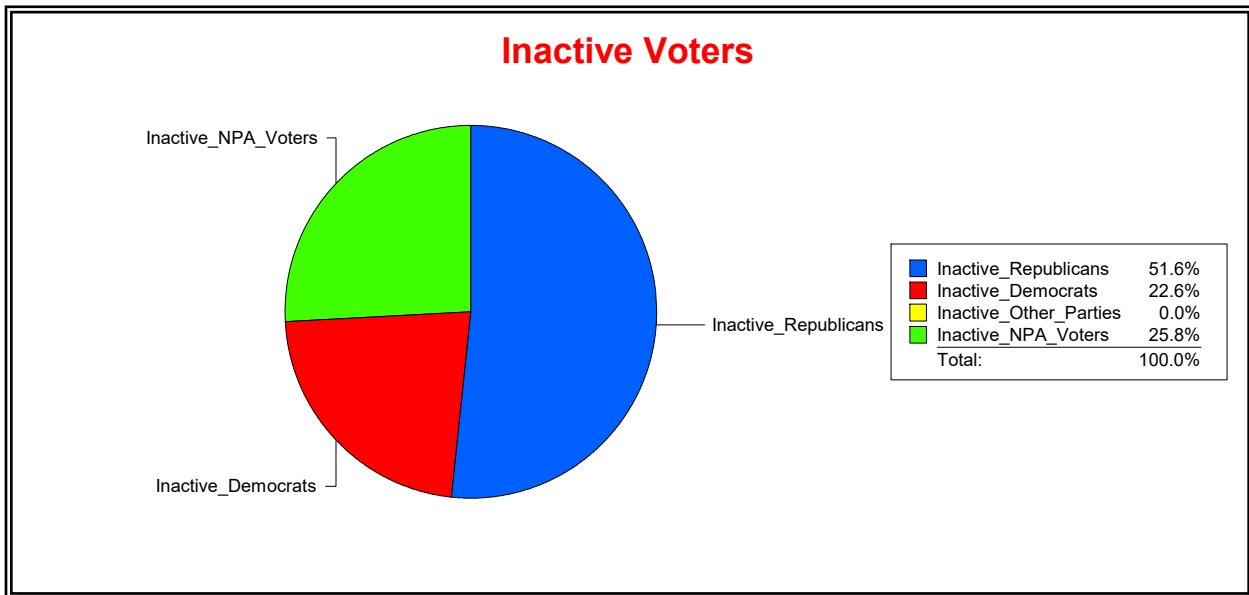

Ron Turner

Supervisor of Elections

Sarasota County, FL

Date 5/2/2022

Time 08:26 AM

Graphs of District Registration

Active Registered Voters

Inactive Voters

District	Total	Dems	Reps	NonP	Other	Total	Dems	Reps	NonP	Other
WOODLANDS CDD	1,498	327	733	403	35	31	7	16	8	0