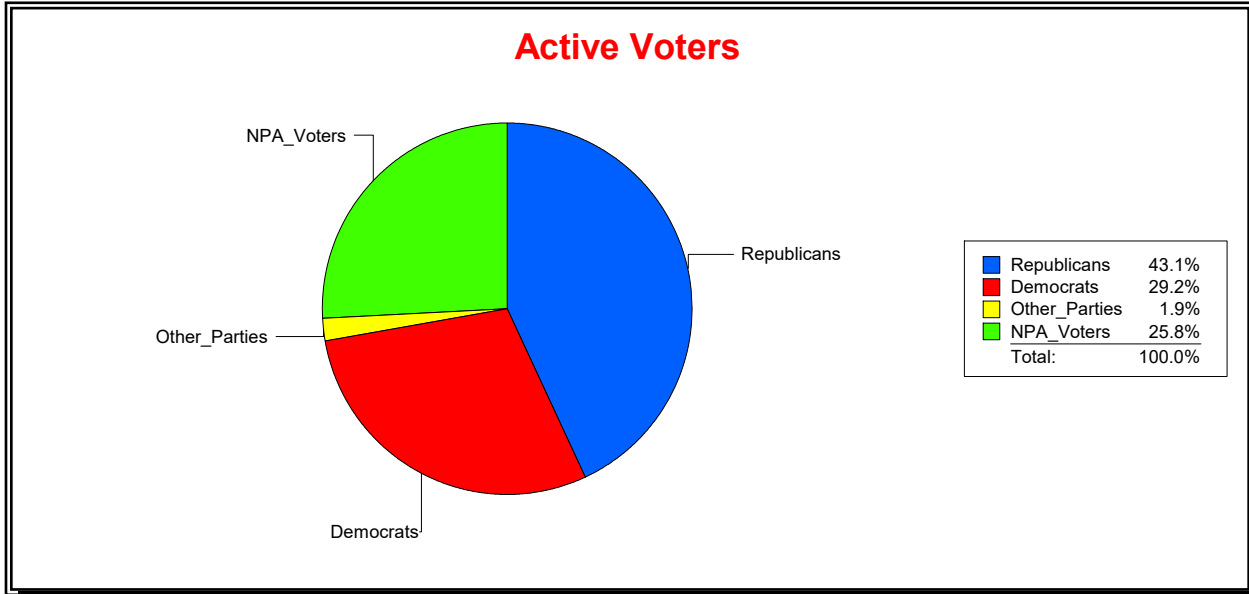

Ron Turner

Supervisor of Elections

Sarasota County, FL

Date 5/2/2022

Time 08:26 AM

Graphs of District Registration

Active Registered Voters

Inactive Voters

<u>District</u>	<u>Total</u>	<u>Dems</u>	<u>Reps</u>	<u>NonP</u>	<u>Other</u>	<u>Total</u>	<u>Dems</u>	<u>Reps</u>	<u>NonP</u>	<u>Other</u>
COUNTYWIDE	353,473	103,317	152,235	91,263	6,658	19,602	6,029	7,215	6,141	217