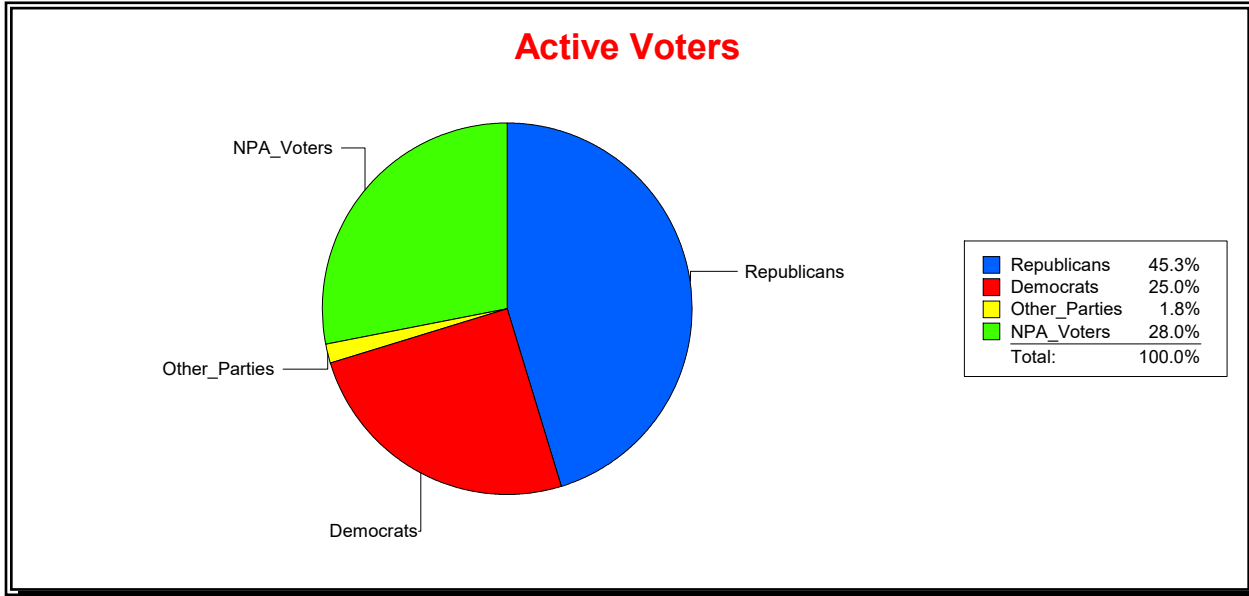

Ron Turner

Supervisor of Elections

Sarasota County, FL

Date 5/2/2022

Time 08:26 AM

Graphs of District Registration

Active Registered Voters

Inactive Voters

District	Total	Dems	Reps	NonP	Other	Total	Dems	Reps	NonP	Other
SCHOOL DIST 3	77,117	19,272	34,904	21,562	1,379	4,380	1,178	1,688	1,474	40