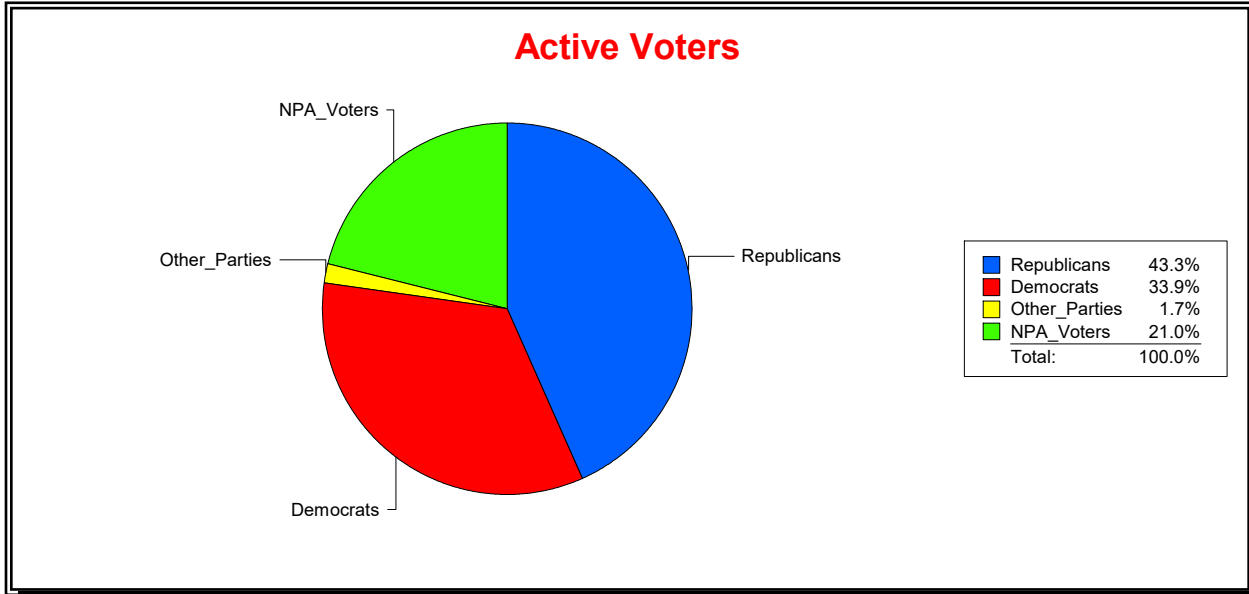

Ron Turner

Supervisor of Elections

Sarasota County, FL

Date 5/2/2022

Time 08:26 AM

Graphs of District Registration

Active Registered Voters

Inactive Voters

District	Total	Dems	Reps	NonP	Other	Total	Dems	Reps	NonP	Other
LONGBOAT KEY 2	1,355	460	587	285	23	82	26	36	20	0