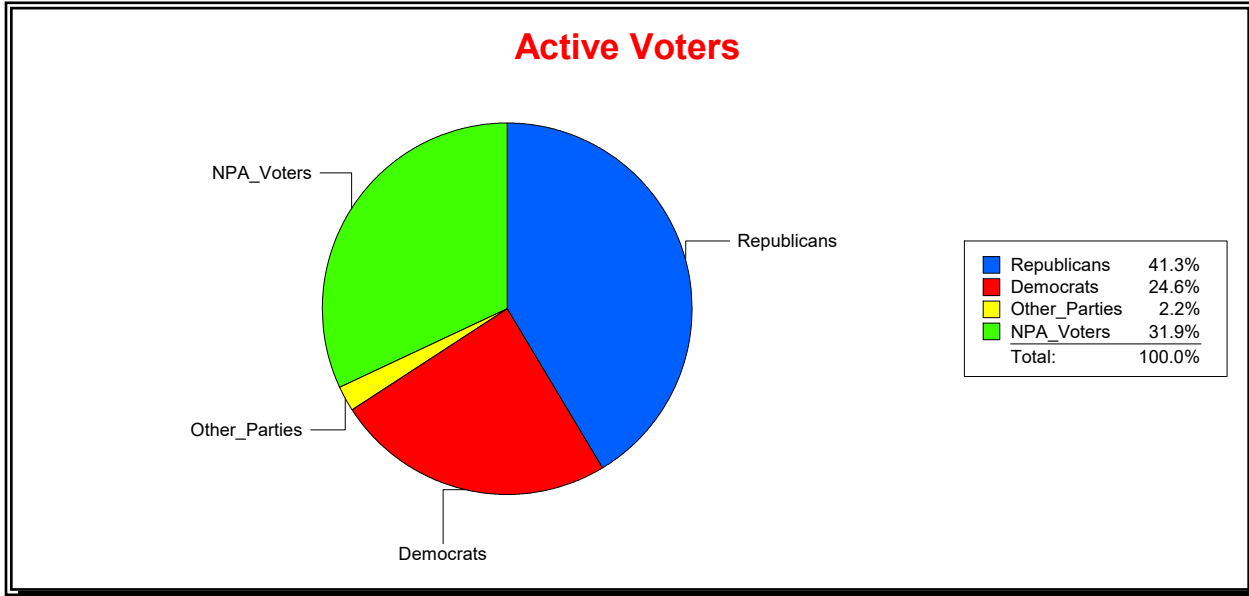

Ron Turner

Supervisor of Elections

Sarasota County, FL

Date 5/2/2022

Time 08:26 AM

Graphs of District Registration

District	Active Registered Voters					Inactive Voters				
	Total	Dems	Reps	NonP	Other	Total	Dems	Reps	NonP	Other
NORTH PORT 3	10,439	2,568	4,314	3,329	228	758	186	262	306	4