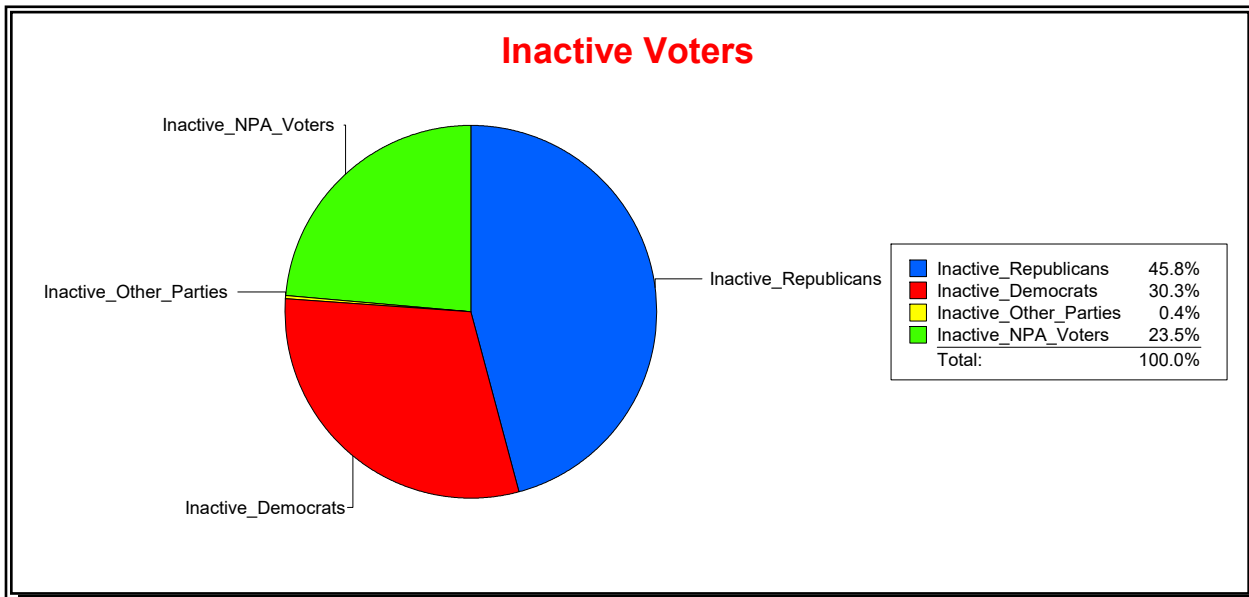

Ron Turner

Supervisor of Elections

Sarasota County, FL

Date 5/2/2022

Time 08:26 AM

Graphs of District Registration

Active Registered Voters

Inactive Voters

<u>District</u>	<u>Total</u>	<u>Dems</u>	<u>Reps</u>	<u>NonP</u>	<u>Other</u>	<u>Total</u>	<u>Dems</u>	<u>Reps</u>	<u>NonP</u>	<u>Other</u>
LONGBOAT KEY DIST	4,785	1,339	2,346	1,016	84	238	72	109	56	1