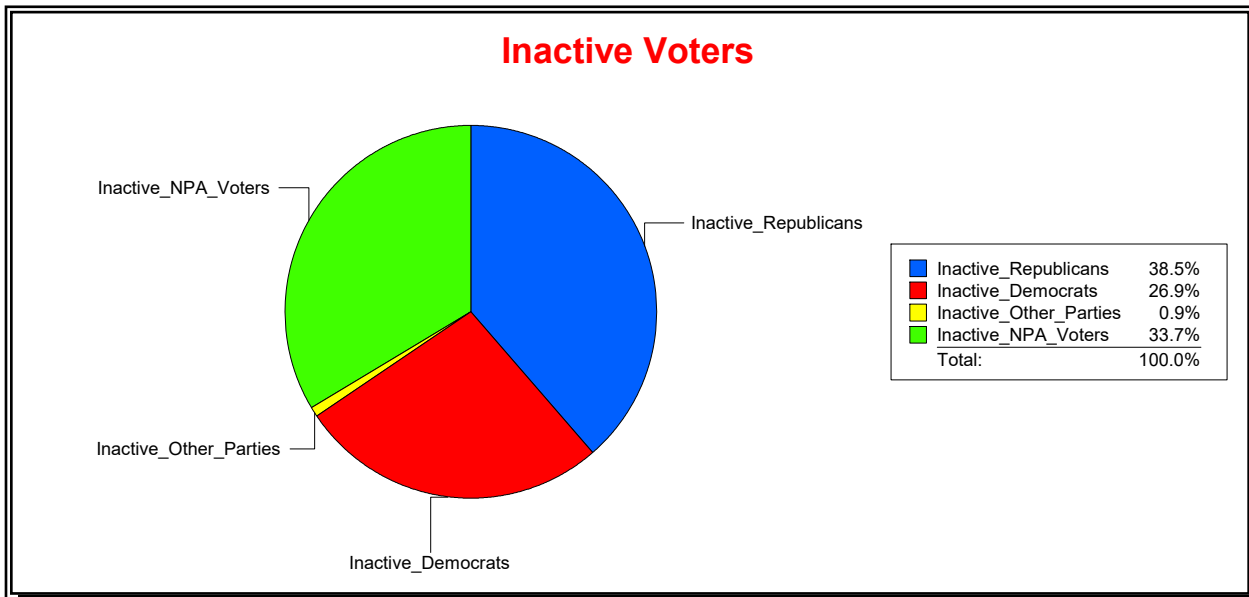

Ron Turner

Supervisor of Elections

Sarasota County, FL

Date 5/2/2022

Time 08:26 AM

Graphs of District Registration

Active Registered Voters

Inactive Voters

District	Total	Dems	Reps	NonP	Other	Total	Dems	Reps	NonP	Other
SCHOOL DIST 3	77,117	19,272	34,904	21,562	1,379	4,380	1,178	1,688	1,474	40