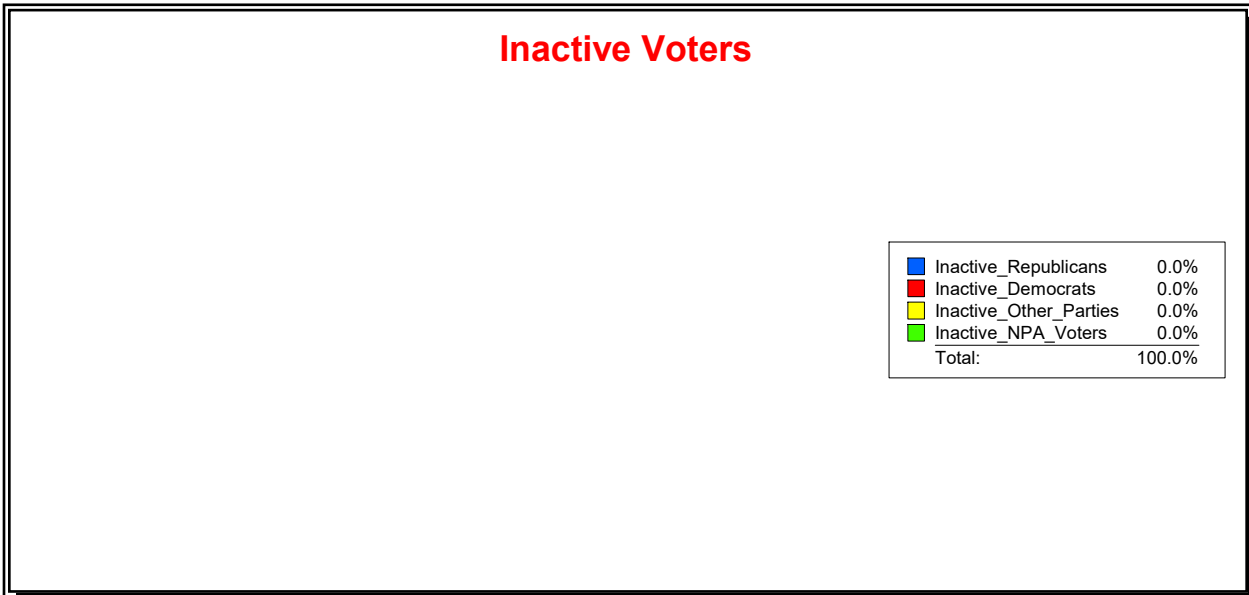

Ron Turner

Supervisor of Elections

Sarasota County, FL

Date 5/2/2022

Time 08:26 AM

Graphs of District Registration

Active Registered Voters

Inactive Voters

<u>District</u>	<u>Total</u>	<u>Dems</u>	<u>Reps</u>	<u>NonP</u>	<u>Other</u>	<u>Total</u>	<u>Dems</u>	<u>Reps</u>	<u>NonP</u>	<u>Other</u>
VENICE	0	0	0	0	0	0	0	0	0	0