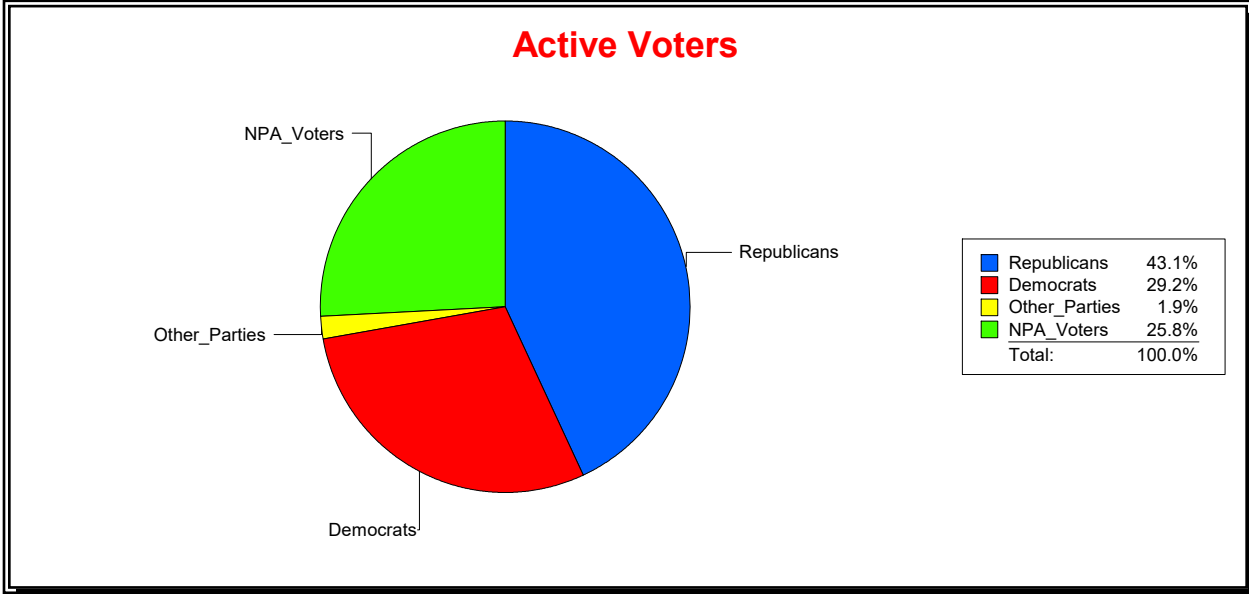

District	Total	Dems	Reps	NonP	Other	Total	Dems	Reps	NonP	Other
STATE SENATE 23	353,473	103,317	152,235	91,263	6,658	19,602	6,029	7,215	6,141	217

Ron Turner

Supervisor of Elections

Sarasota County, FL

Date 5/2/2022