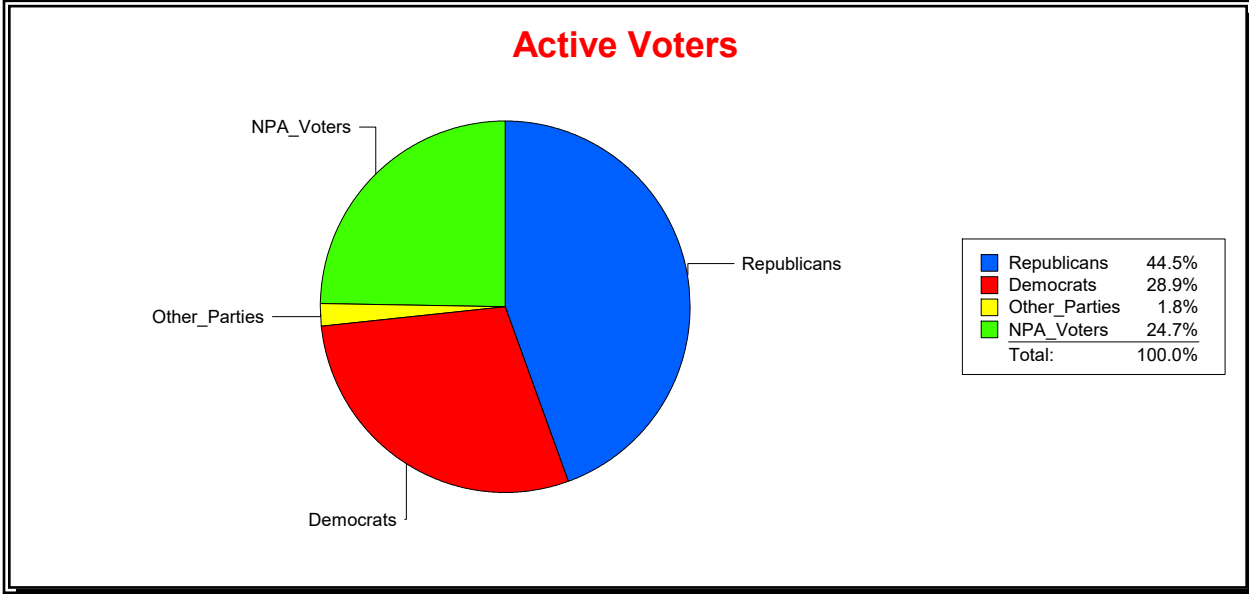

Ron Turner

Supervisor of Elections

Sarasota County, FL

Date 5/2/2022

Time 08:26 AM

Graphs of District Registration

Active Registered Voters

Inactive Voters

District	Total	Dems	Reps	NonP	Other	Total	Dems	Reps	NonP	Other
HOSPITAL BOARD CENTRAL	120,530	34,853	53,673	29,784	2,220	6,301	1,932	2,427	1,879	63