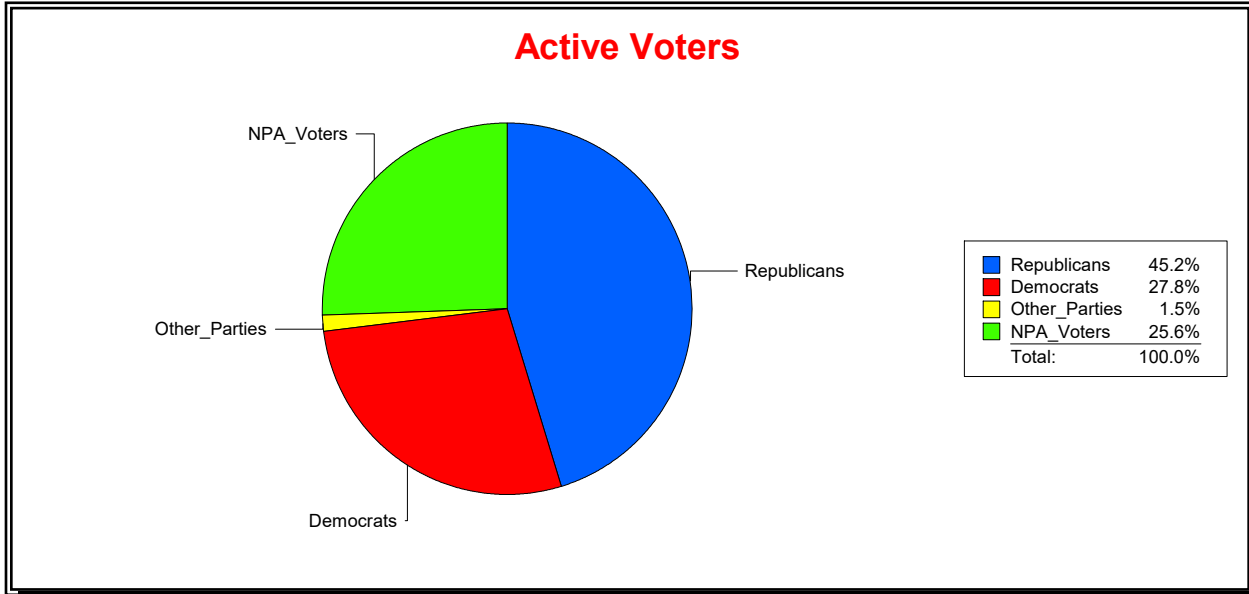

Ron Turner

Supervisor of Elections

Sarasota County, FL

Date 5/2/2022

Time 08:26 AM

Graphs of District Registration

Active Registered Voters

Inactive Voters

District	Total	Dems	Reps	NonP	Other	Total	Dems	Reps	NonP	Other
GOLDEN GATE POINT	407	113	184	104	6	31	5	19	7	0