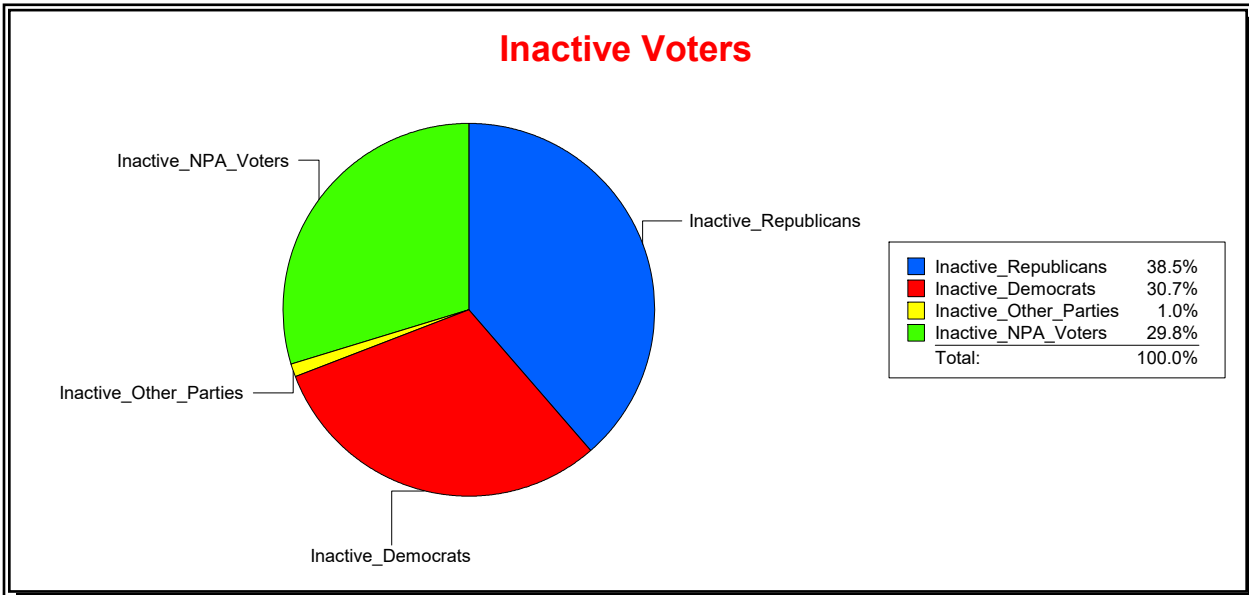

Ron Turner

Supervisor of Elections

Sarasota County, FL

Date 5/2/2022

Time 08:26 AM

Graphs of District Registration

Active Registered Voters

Inactive Voters

District	Total	Dems	Reps	NonP	Other	Total	Dems	Reps	NonP	Other
HOSPITAL BOARD CENTRAL	120,530	34,853	53,673	29,784	2,220	6,301	1,932	2,427	1,879	63