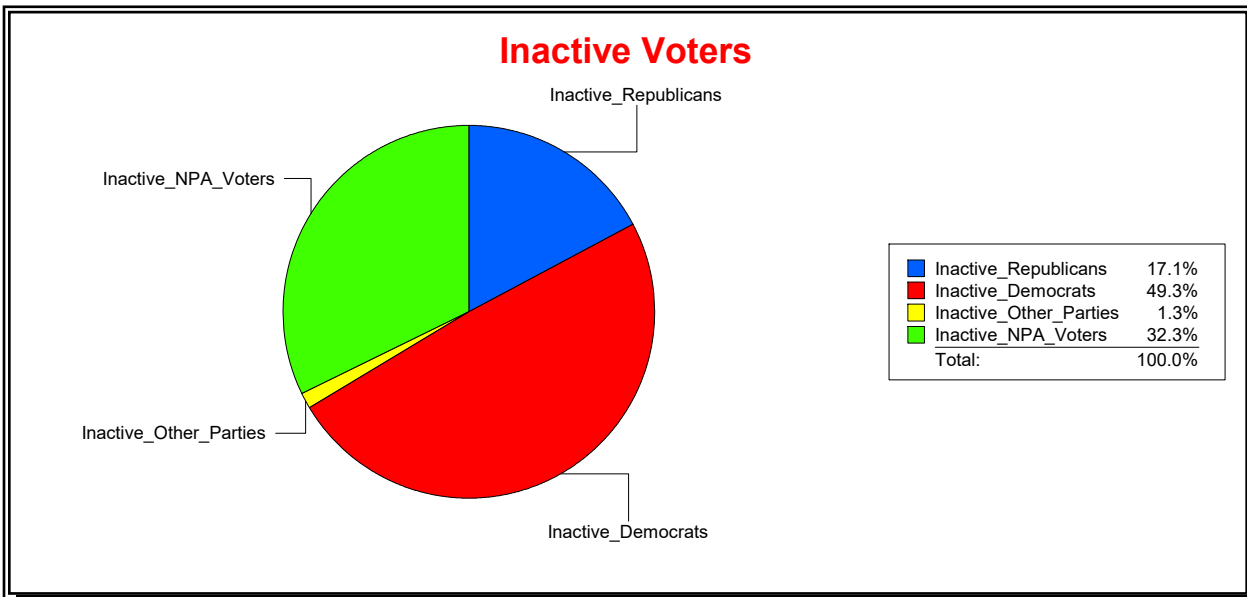

Ron Turner

Supervisor of Elections

Sarasota County, FL

Date 5/2/2022

Time 08:26 AM

Graphs of District Registration

Active Registered Voters

Inactive Voters

District	Total	Dems	Reps	NonP	Other	Total	Dems	Reps	NonP	Other
SARASOTA DIST 1	11,375	5,957	2,204	2,975	239	1,000	493	171	323	13