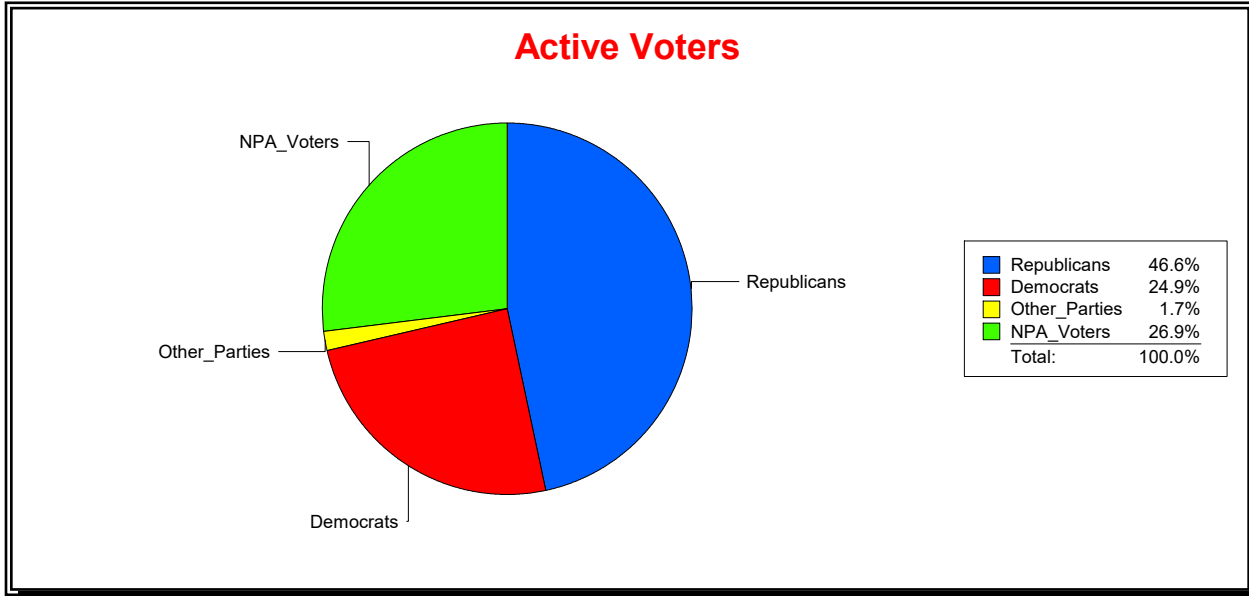

District	Total	Dems	Reps	NonP	Other	Total	Dems	Reps	NonP	Other
ENGLEWOOD FIRE DIST	13,904	3,461	6,473	3,737	233	673	188	249	228	8

Ron Turner

Supervisor of Elections

Sarasota County, FL

Date 5/2/2022

Time 08:26 AM