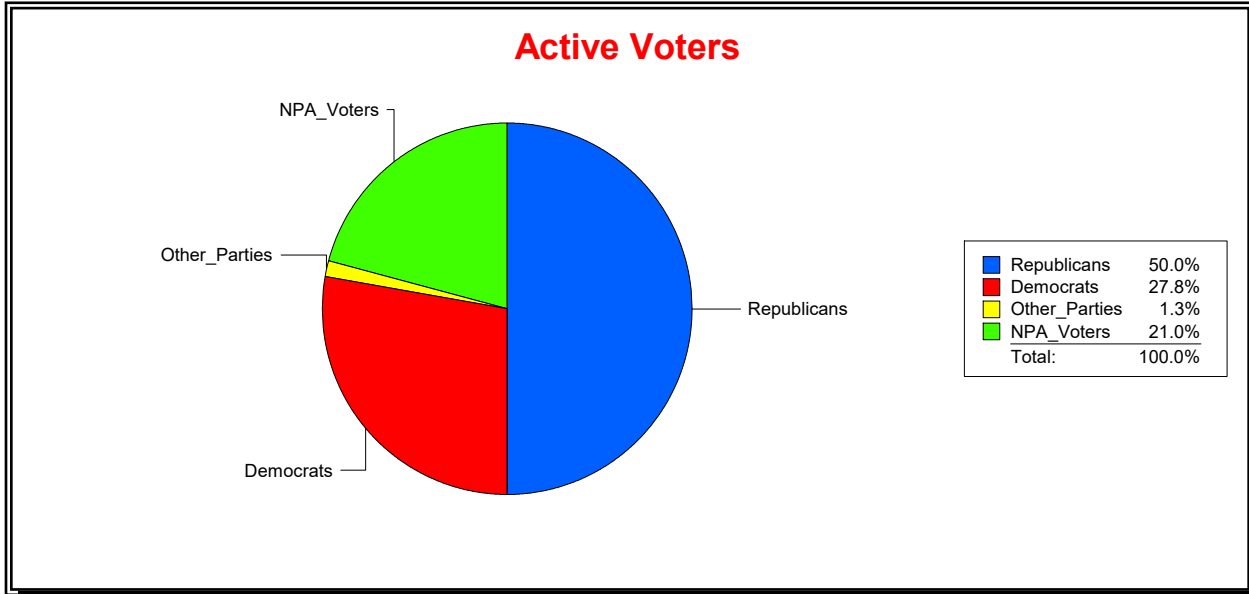

Ron Turner

Supervisor of Elections

Sarasota County, FL

Date 5/2/2022

Time 08:26 AM

Graphs of District Registration

Active Registered Voters

Inactive Voters

District	Total	Dems	Reps	NonP	Other	Total	Dems	Reps	NonP	Other
LONGBOAT KEY 3	1,517	421	759	318	19	62	19	30	13	0