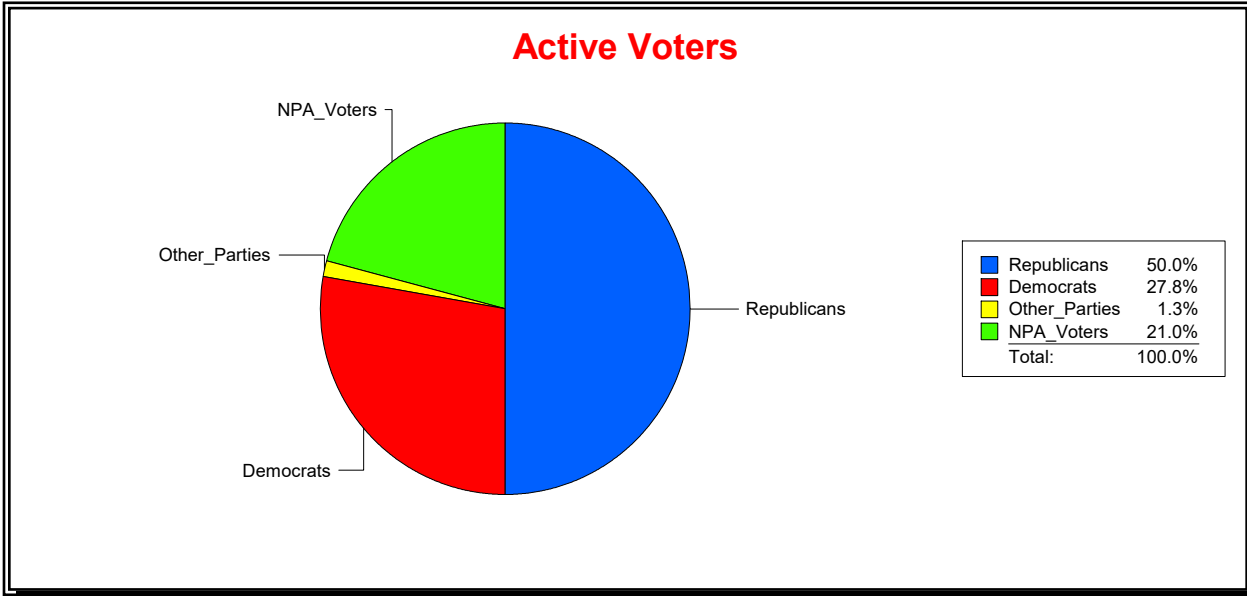

Ron Turner

Supervisor of Elections

Sarasota County, FL

Date 5/2/2022

Time 08:26 AM

Graphs of District Registration

Active Registered Voters

Inactive Voters

District	Total	Dems	Reps	NonP	Other	Total	Dems	Reps	NonP	Other
LBK DISTRICT 3	1,517	421	759	318	19	62	19	30	13	0