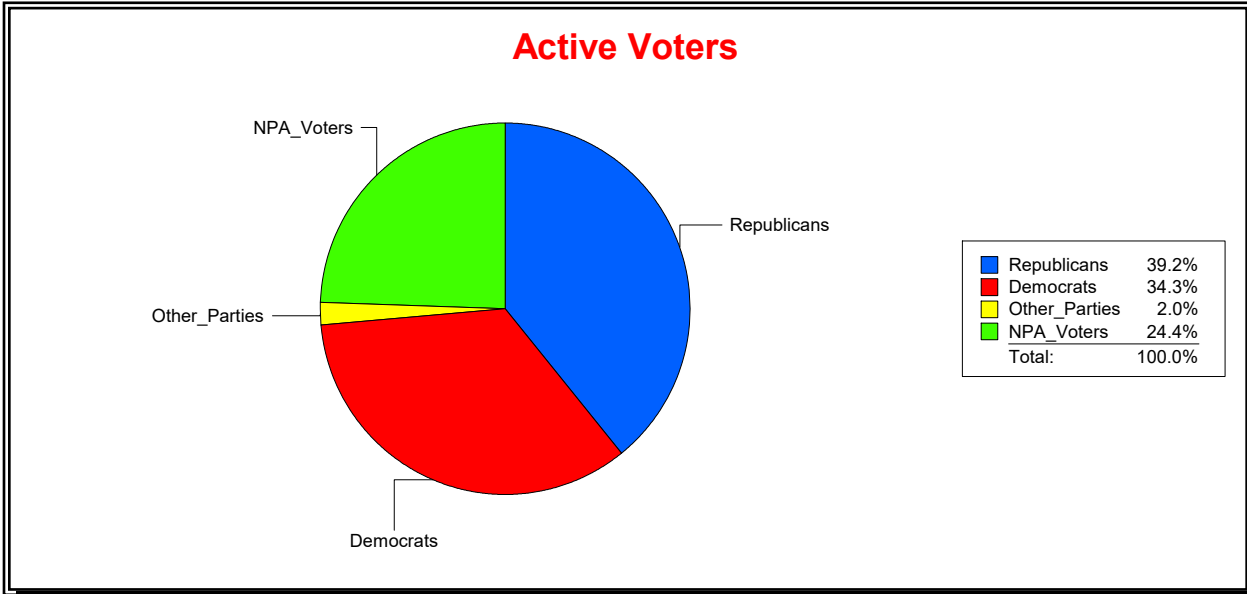

Sarasota County, FL

Date 5/2/2022

Time 08:26 AM

Graphs of District Registration

Active Registered Voters

Inactive Voters

District	Total	Dems	Reps	NonP	Other	Total	Dems	Reps	NonP	Other
HOSPITAL BOARD NORTH	107,046	36,748	41,973	26,162	2,163	6,223	2,204	2,063	1,876	80