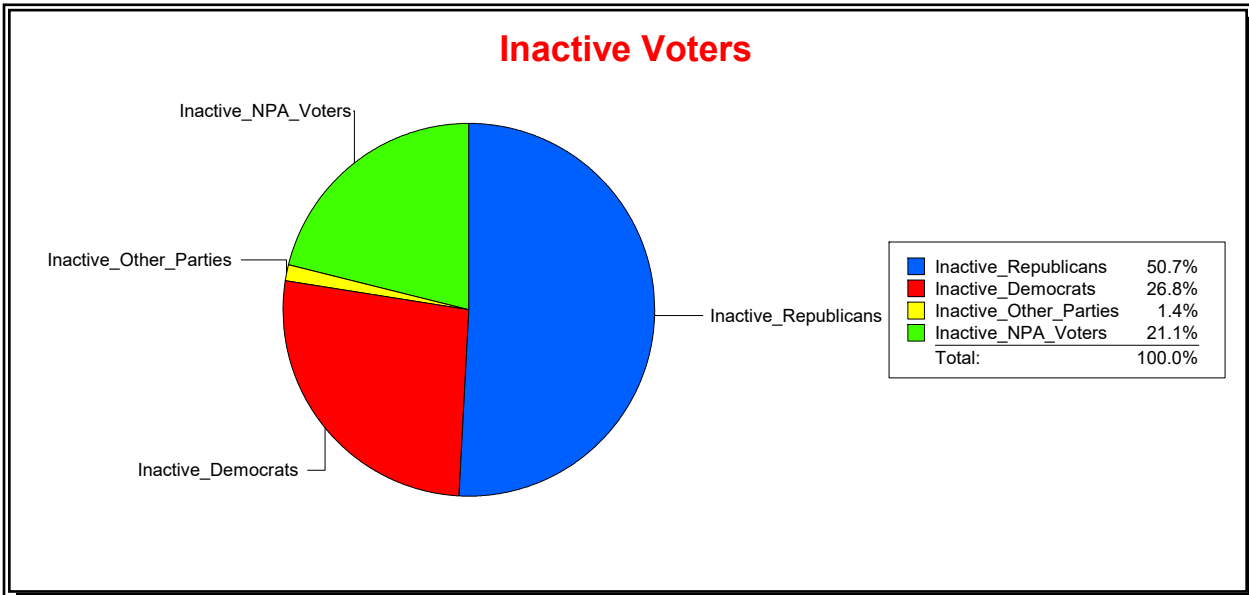

Supervisor of Elections

Sarasota County, FL

Date 5/2/2022

Time 08:26 AM

Graphs of District Registration

Active Registered Voters

Inactive Voters

District	Total	Dems	Reps	NonP	Other	Total	Dems	Reps	NonP	Other
LBK DISTRICT 1	1,494	328	797	335	34	71	19	36	15	1