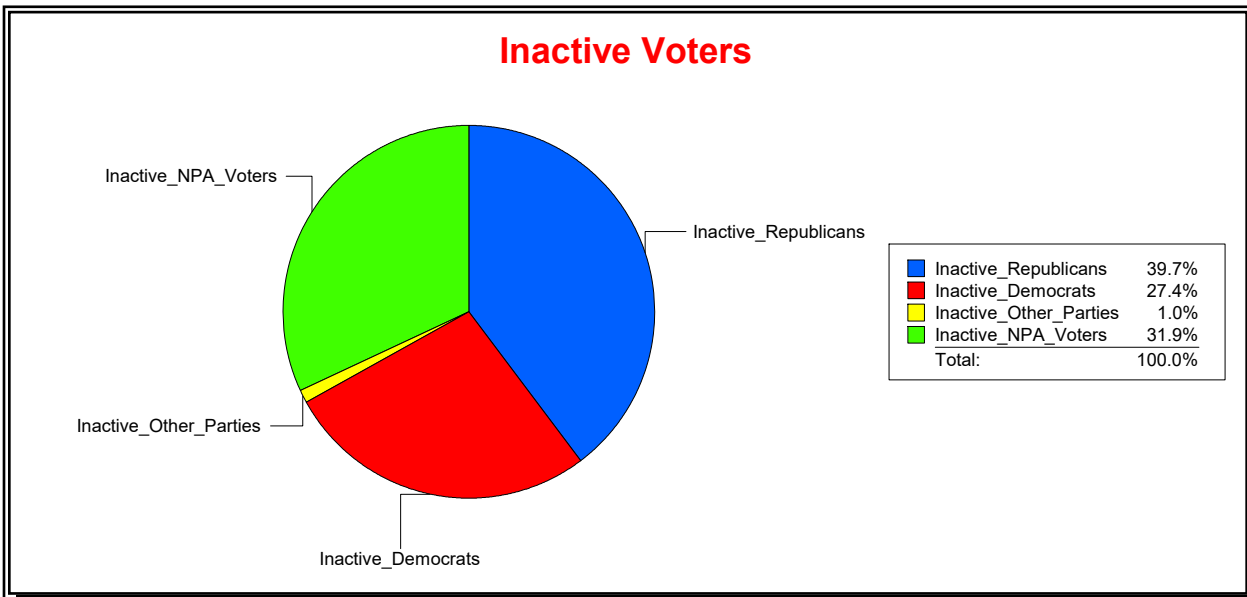

Ron Turner

Supervisor of Elections

Sarasota County, FL

Date 5/2/2022

Time 08:26 AM

Graphs of District Registration

Active Registered Voters

Inactive Voters

District	Total	Dems	Reps	NonP	Other	Total	Dems	Reps	NonP	Other
SCHOOL DIST 5	75,672	19,274	34,448	20,647	1,303	4,020	1,100	1,596	1,284	40