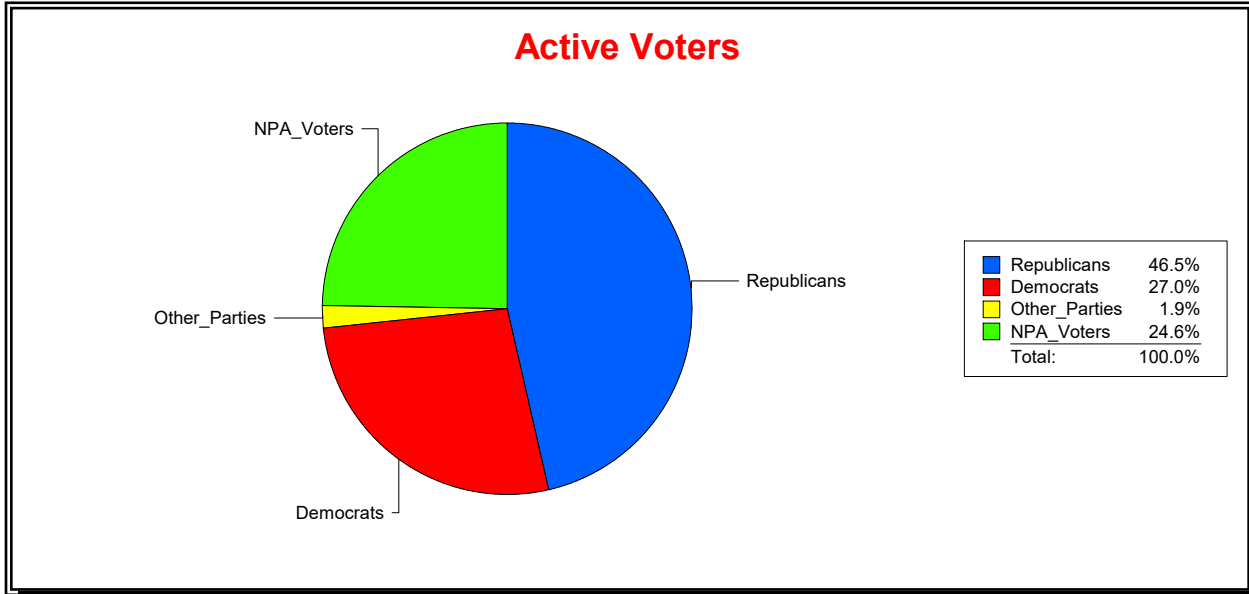

Ron Turner

Supervisor of Elections

Sarasota County, FL

Date 5/2/2022

Time 08:26 AM

Graphs of District Registration

Active Registered Voters

Inactive Voters

District	Total	Dems	Reps	NonP	Other	Total	Dems	Reps	NonP	Other
SCHOOL DIST 2	70,074	18,890	32,583	17,269	1,332	3,274	958	1,311	963	42