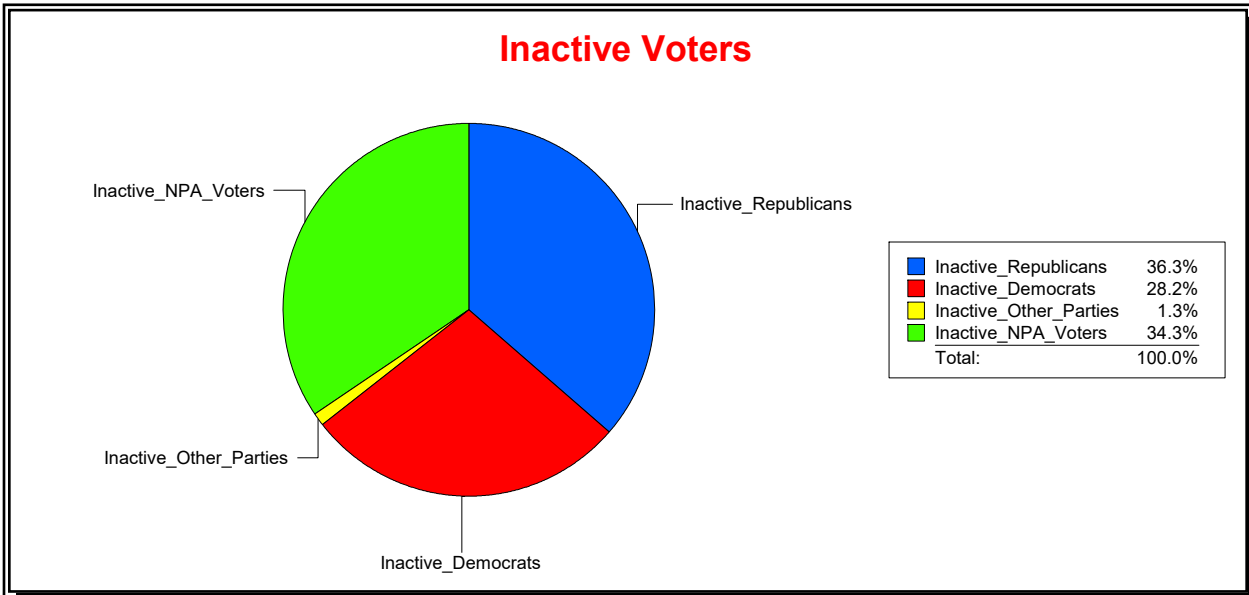

Ron Turner

Supervisor of Elections

Sarasota County, FL

Date 5/2/2022

Time 08:26 AM

Graphs of District Registration

Active Registered Voters

Inactive Voters

District	Total	Dems	Reps	NonP	Other	Total	Dems	Reps	NonP	Other
ENGLEWOOD WATER DIST	14,828	3,705	6,900	3,969	254	720	203	261	247	9