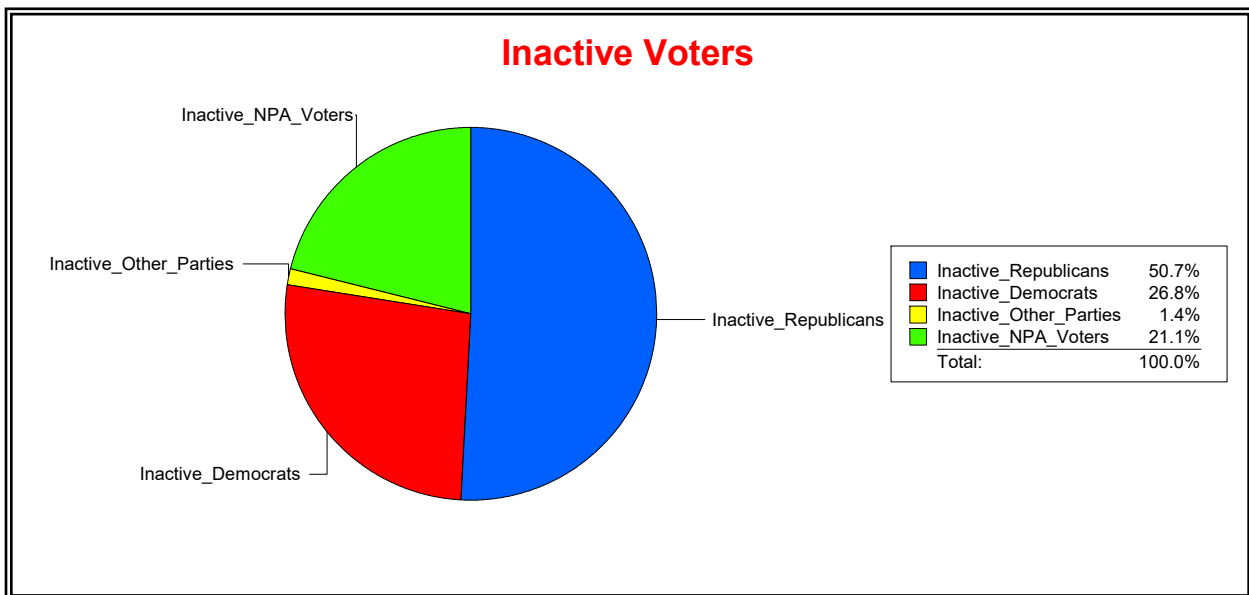

Ron Turner

Supervisor of Elections

Sarasota County, FL

Date 5/2/2022

Time 08:26 AM

Graphs of District Registration

Active Registered Voters

Inactive Voters

<u>District</u>	<u>Total</u>	<u>Dems</u>	<u>Reps</u>	<u>NonP</u>	<u>Other</u>	<u>Total</u>	<u>Dems</u>	<u>Reps</u>	<u>NonP</u>	<u>Other</u>
LONGBOAT KEY 1	1,494	328	797	335	34	71	19	36	15	1