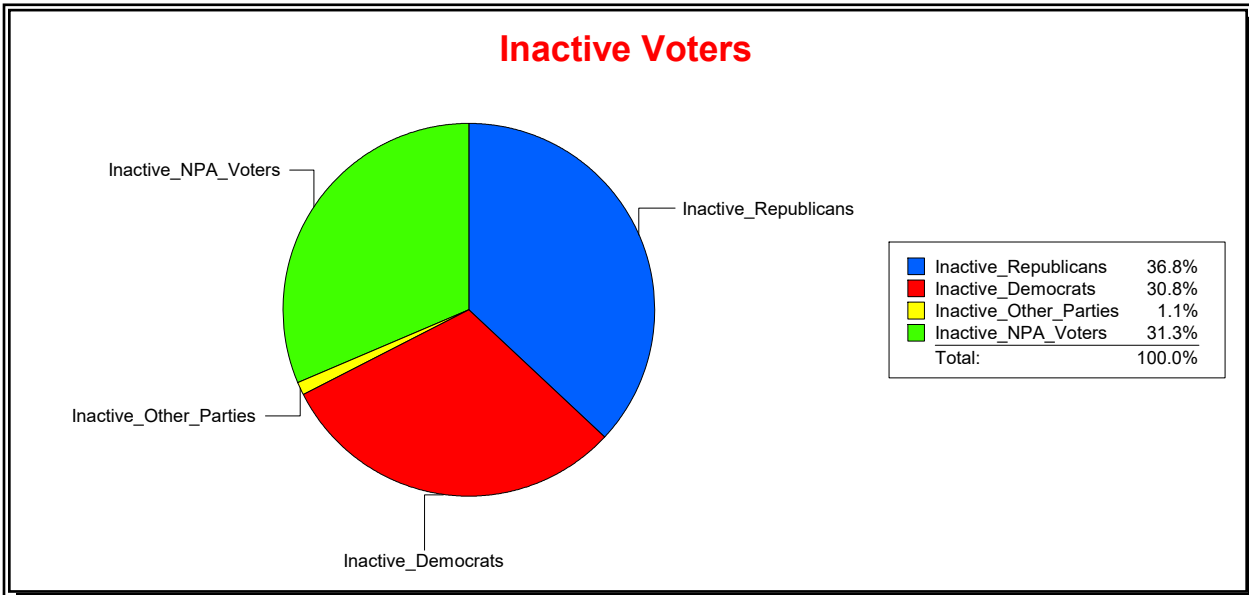

District	Total	Dems	Reps	NonP	Other	Total	Dems	Reps	NonP	Other
STATE SENATE 23	353,473	103,317	152,235	91,263	6,658	19,602	6,029	7,215	6,141	217

Ron Turner

Supervisor of Elections

Sarasota County, FL

Date 5/2/2022