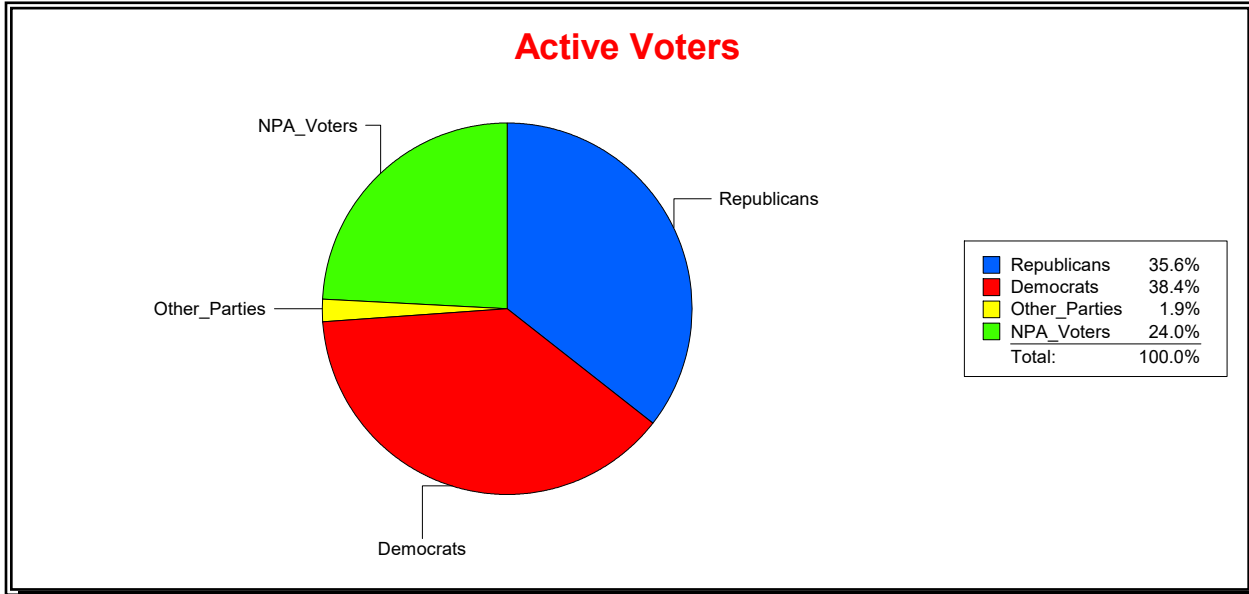

Ron Turner

Supervisor of Elections

Sarasota County, FL

Date 5/2/2022

Time 08:26 AM

Graphs of District Registration

Active Registered Voters

Inactive Voters

District	Total	Dems	Reps	NonP	Other	Total	Dems	Reps	NonP	Other
CNTY COMM DIST 2	66,714	25,622	23,763	16,043	1,286	4,383	1,661	1,333	1,331	58