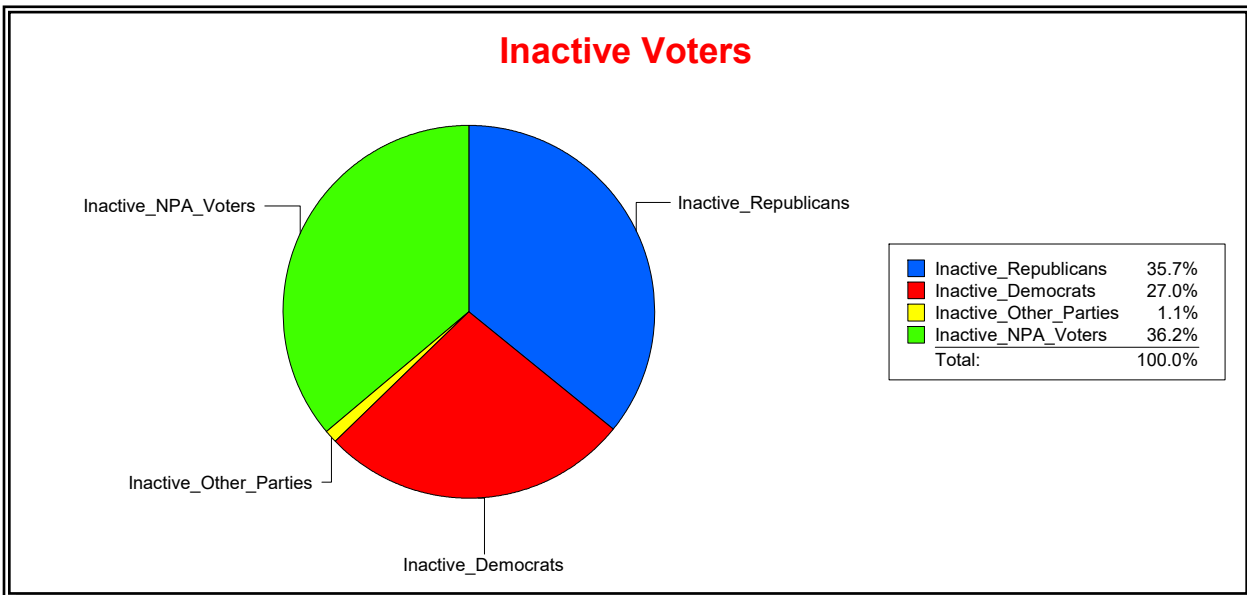

Ron Turner

Supervisor of Elections

Sarasota County, FL

Date 5/2/2022

Time 08:26 AM

Graphs of District Registration

Active Registered Voters

Inactive Voters

<u>District</u>	<u>Total</u>	<u>Dems</u>	<u>Reps</u>	<u>NonP</u>	<u>Other</u>	<u>Total</u>	<u>Dems</u>	<u>Reps</u>	<u>NonP</u>	<u>Other</u>
NORTH PORT	59,270	14,619	25,909	17,572	1,170	3,420	923	1,222	1,239	36