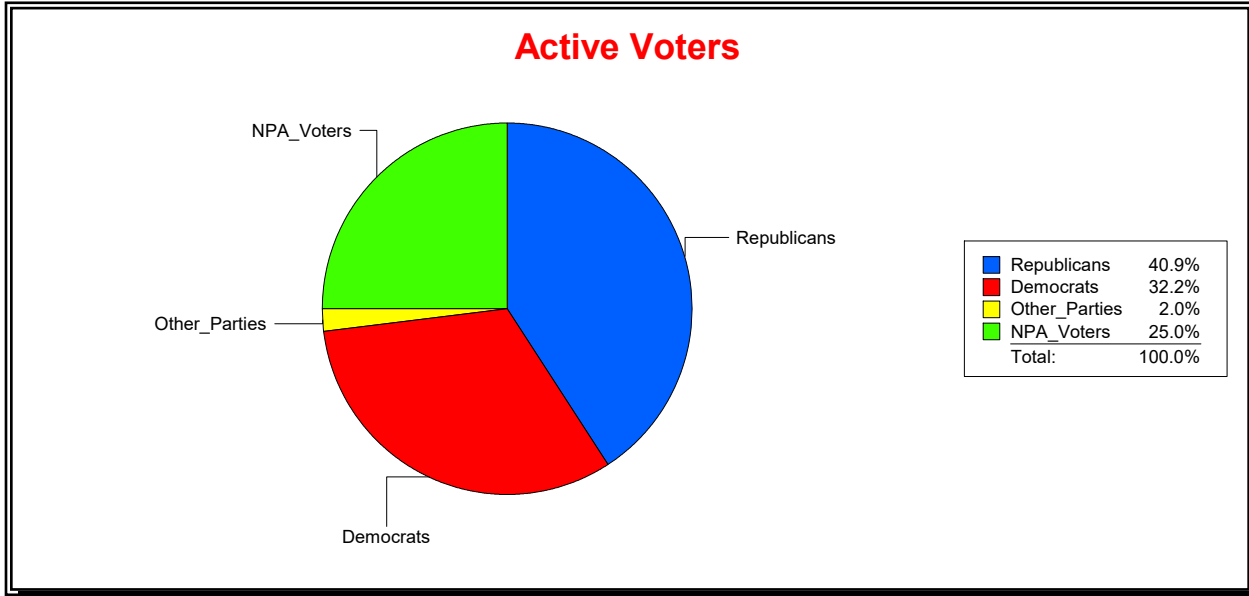

Ron Turner

Supervisor of Elections

Sarasota County, FL

Date 5/2/2022

Time 08:26 AM

Graphs of District Registration

Active Registered Voters

Inactive Voters

District	Total	Dems	Reps	NonP	Other	Total	Dems	Reps	NonP	Other
STATE HOUSE DIST 72	133,960	43,105	54,759	33,430	2,666	7,573	2,485	2,683	2,314	91