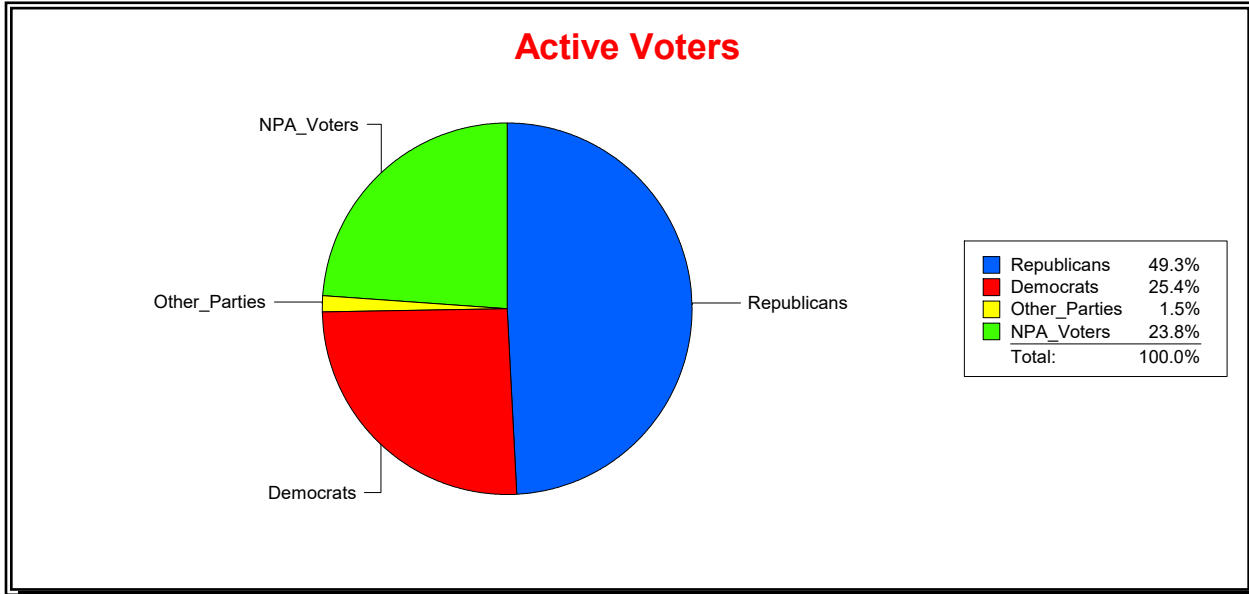

Active Registered Voters

Inactive Voters

District	Total	Dems	Reps	NonP	Other	Total	Dems	Reps	NonP	Other
BLACKBURN CREEK	2,202	560	1,085	525	32	41	8	15	17	1

Ron Turner

Supervisor of Elections

Sarasota County, FL