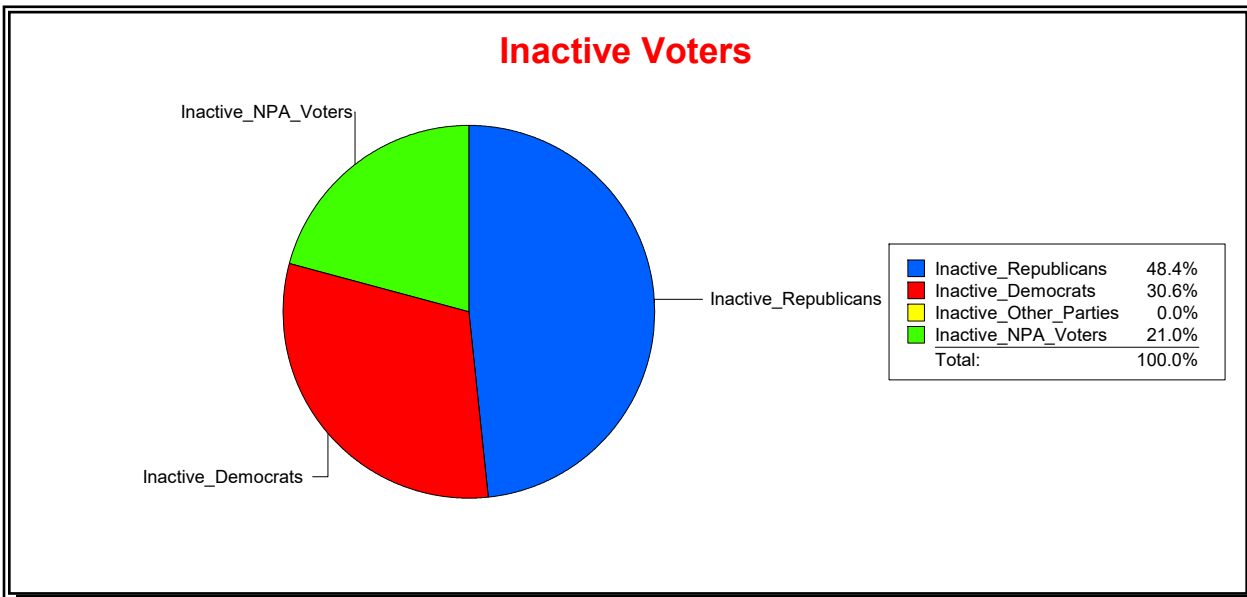

Ron Turner

Supervisor of Elections

Sarasota County, FL

Date 5/2/2022

Time 08:26 AM

Graphs of District Registration

Active Registered Voters

Inactive Voters

District	Total	Dems	Reps	NonP	Other	Total	Dems	Reps	NonP	Other
LBK DISTRICT 3	1,517	421	759	318	19	62	19	30	13	0