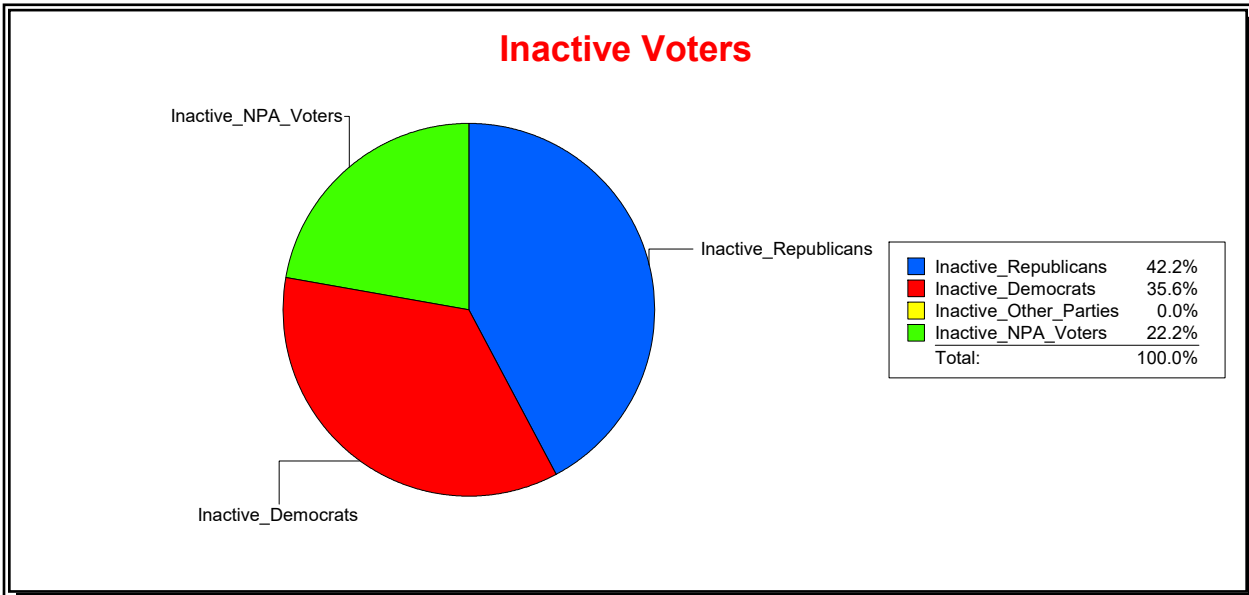

Ron Turner

Supervisor of Elections

Sarasota County, FL

Date 5/2/2022

Time 08:26 AM

Graphs of District Registration

Active Registered Voters

Inactive Voters

District	Total	Dems	Reps	NonP	Other	Total	Dems	Reps	NonP	Other
TR-PAR PK & REC DIST	542	169	258	110	5	45	16	19	10	0