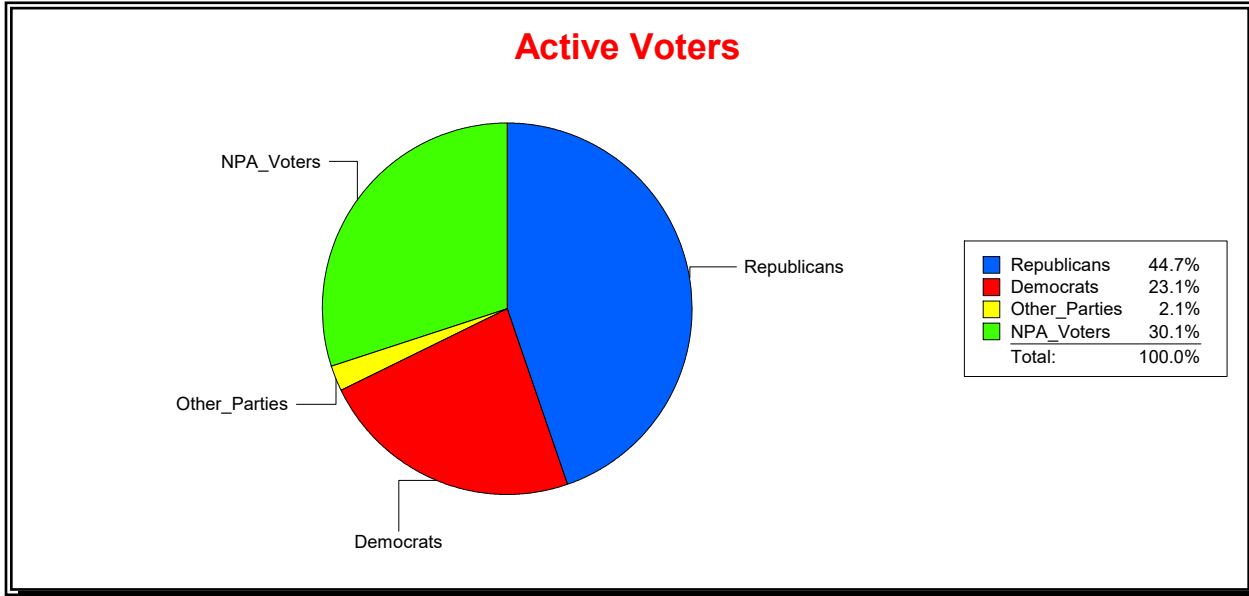

Ron Turner

Supervisor of Elections

Sarasota County, FL

Date 5/2/2022

Time 08:26 AM

Graphs of District Registration

Active Registered Voters

Inactive Voters

District	Total	Dems	Reps	NonP	Other	Total	Dems	Reps	NonP	Other
NORTH PORT DIST 2	12,341	2,845	5,515	3,717	264	660	163	249	237	11