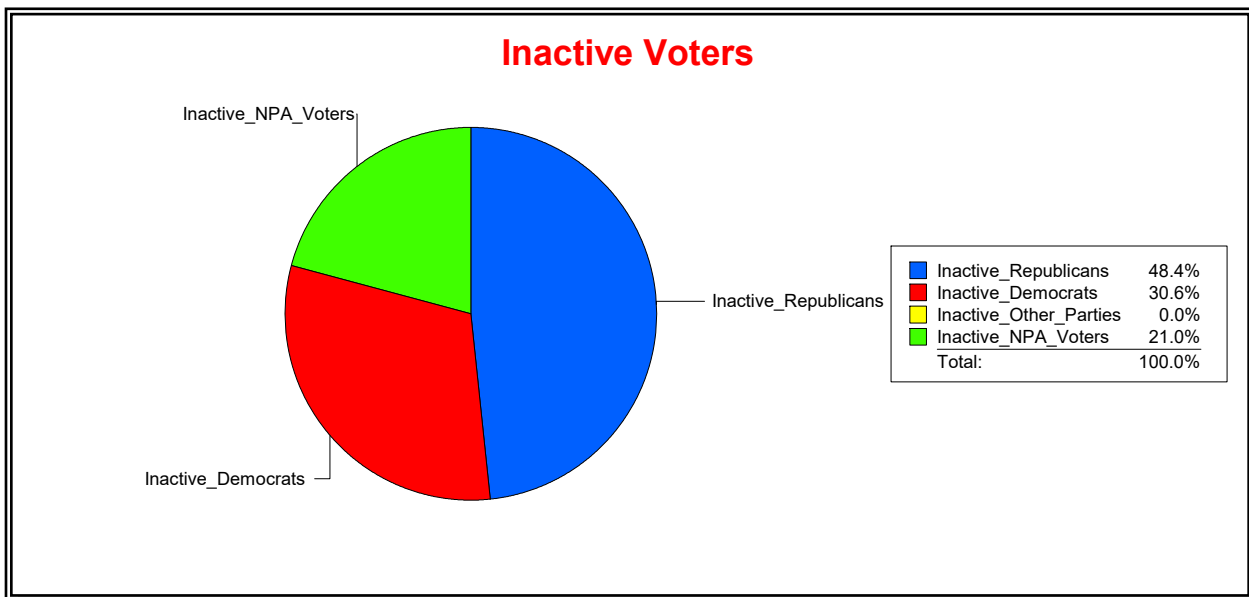

Ron Turner

Supervisor of Elections

Sarasota County, FL

Date 5/2/2022

Time 08:26 AM

Graphs of District Registration

Active Registered Voters

Inactive Voters

District	Total	Dems	Reps	NonP	Other	Total	Dems	Reps	NonP	Other
LONGBOAT KEY 3	1,517	421	759	318	19	62	19	30	13	0