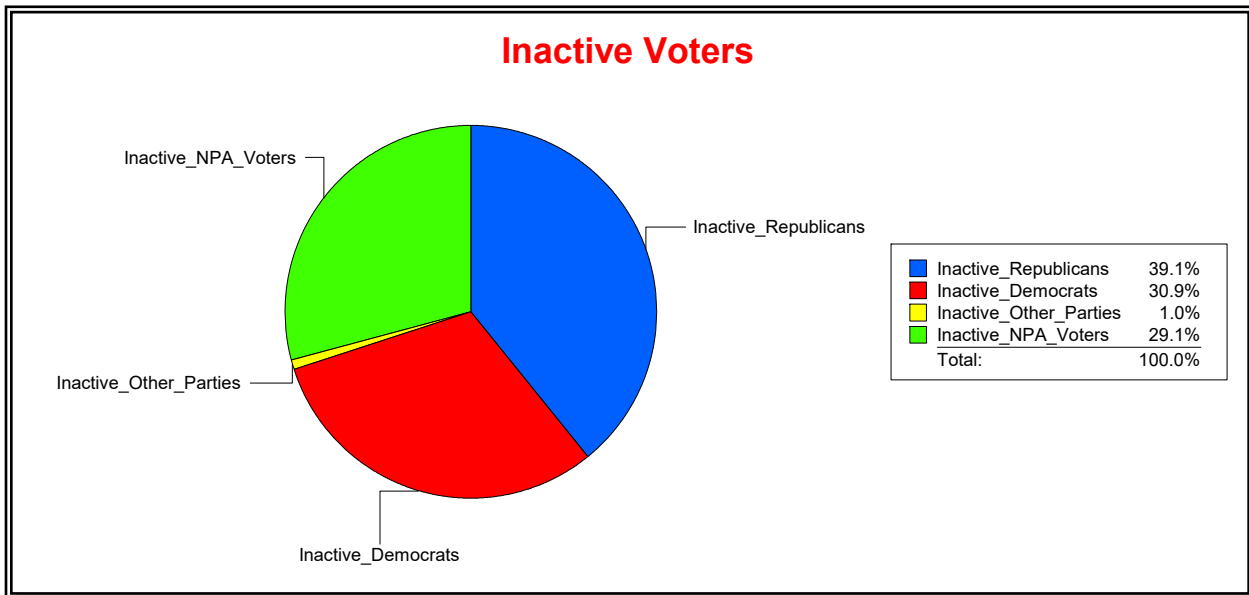

Ron Turner

Supervisor of Elections

Sarasota County, FL

Date 5/2/2022

Time 08:26 AM

Graphs of District Registration

Active Registered Voters

Inactive Voters

<u>District</u>	<u>Total</u>	<u>Dems</u>	<u>Reps</u>	<u>NonP</u>	<u>Other</u>	<u>Total</u>	<u>Dems</u>	<u>Reps</u>	<u>NonP</u>	<u>Other</u>
CNTY COMM DIST 1	69,295	20,091	30,824	16,961	1,419	3,473	1,072	1,358	1,009	34