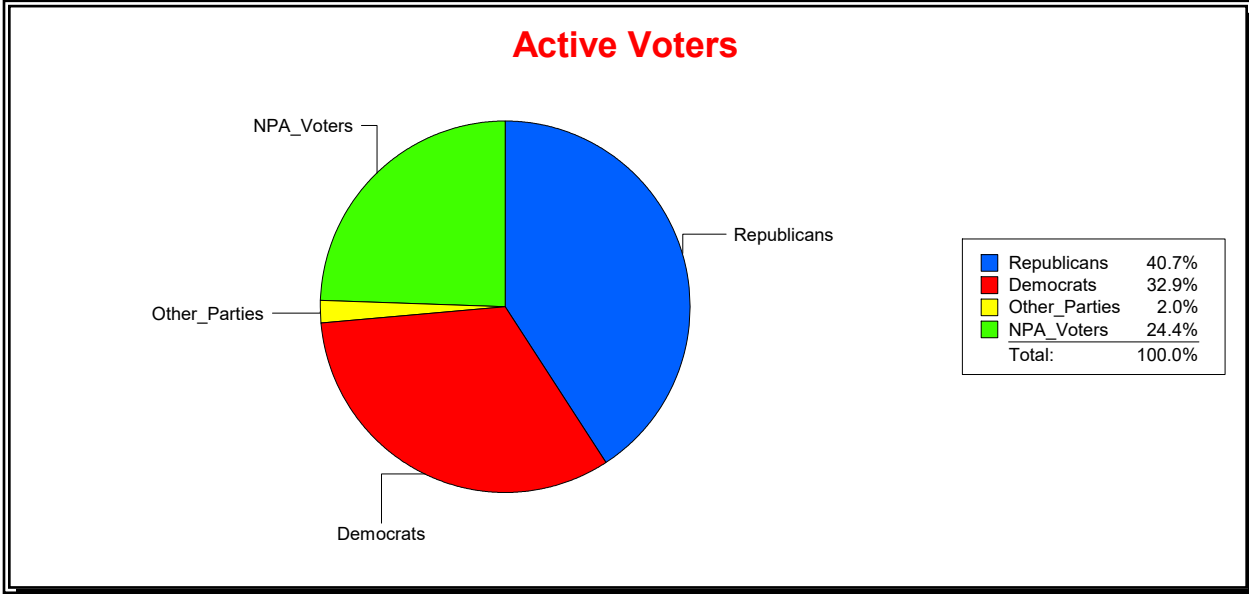

District	Total	Dems	Reps	NonP	Other	Total	Dems	Reps	NonP	Other
16TH CONGRESS DIST	186,531	61,368	75,920	45,546	3,697	10,427	3,545	3,622	3,134	126

Ron Turner

Supervisor of Elections

Sarasota County, FL

Date 5/2/2022