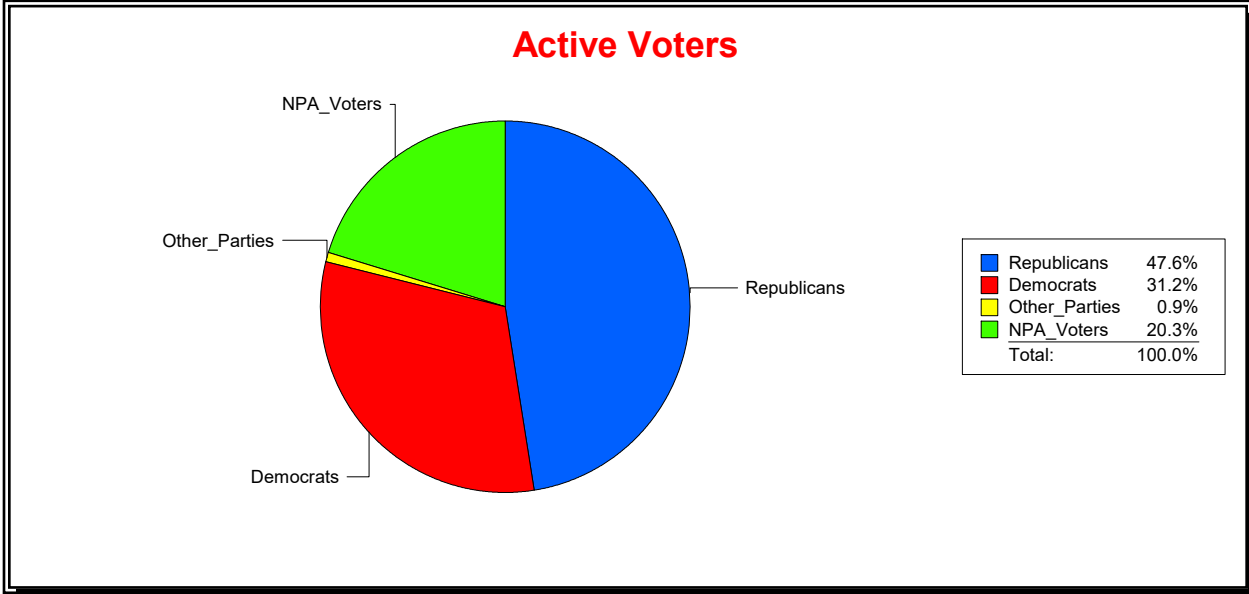

Ron Turner

Supervisor of Elections

Sarasota County, FL

Date 5/2/2022

Time 08:26 AM

Graphs of District Registration

Active Registered Voters

Inactive Voters

District	Total	Dems	Reps	NonP	Other	Total	Dems	Reps	NonP	Other
TR-PAR PK & REC DIST	542	169	258	110	5	45	16	19	10	0