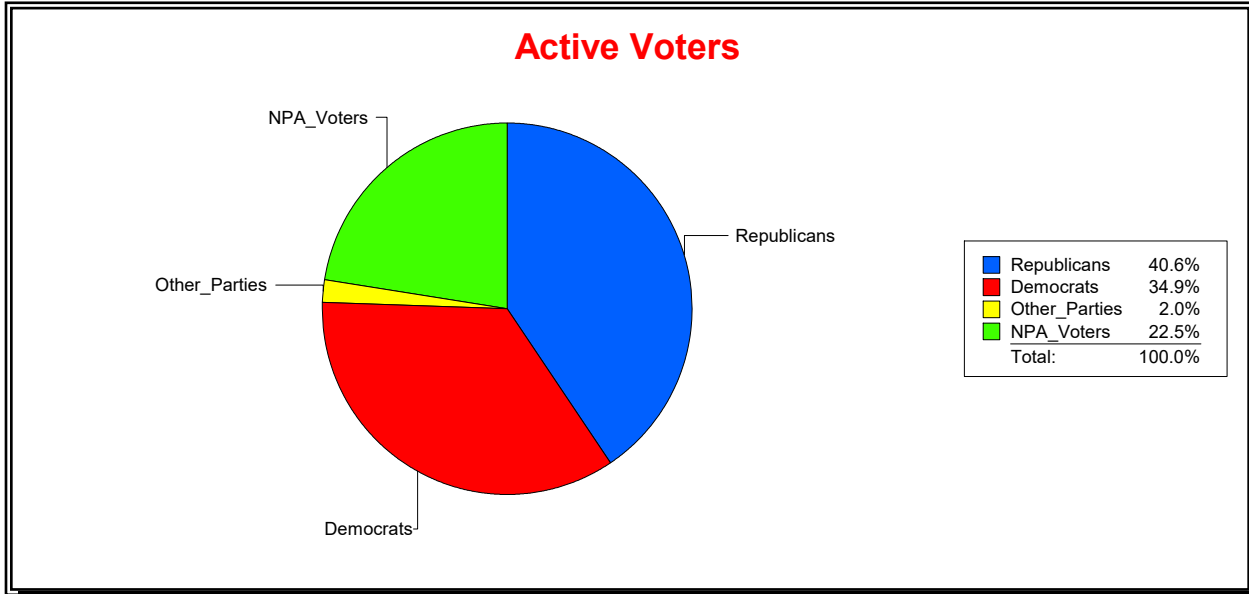

Ron Turner

Supervisor of Elections

Sarasota County, FL

Date 5/2/2022

Time 08:26 AM

Graphs of District Registration

Active Registered Voters

Inactive Voters

District	Total	Dems	Reps	NonP	Other	Total	Dems	Reps	NonP	Other
STATE HOUSE DIST 71	20,931	7,307	8,501	4,714	409	1,197	410	438	331	18