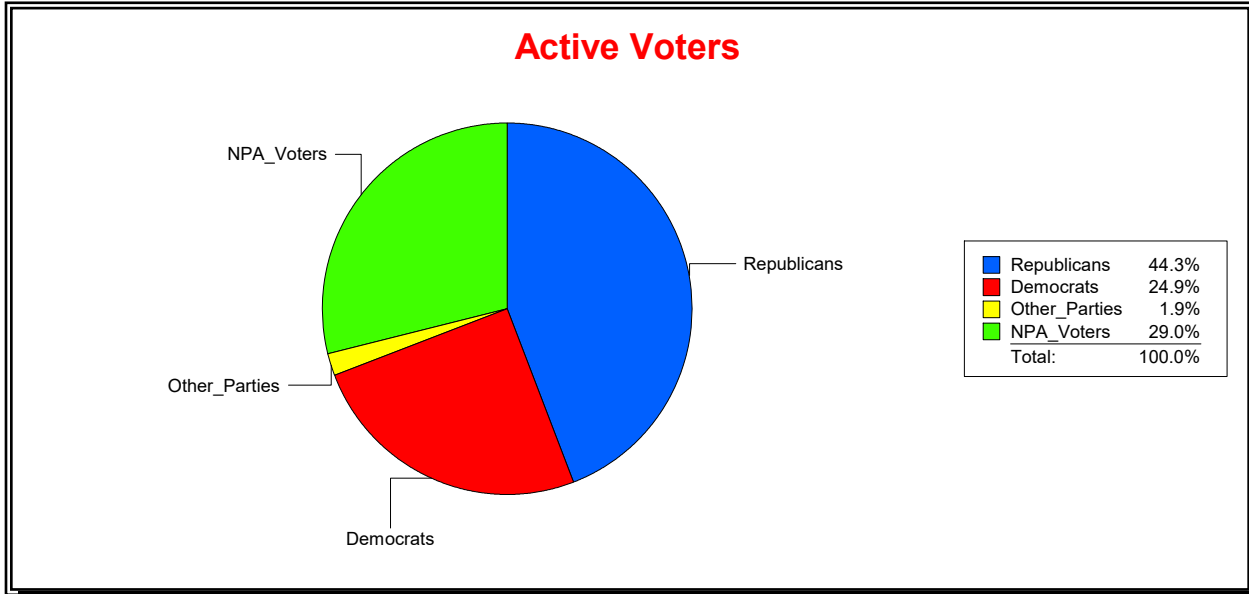

Ron Turner

Supervisor of Elections

Sarasota County, FL

Date 5/2/2022

Time 08:26 AM

Graphs of District Registration

Active Registered Voters

Inactive Voters

District	Total	Dems	Reps	NonP	Other	Total	Dems	Reps	NonP	Other
CNTY COMM DIST 5	70,127	17,430	31,060	20,324	1,313	4,190	1,123	1,550	1,473	44