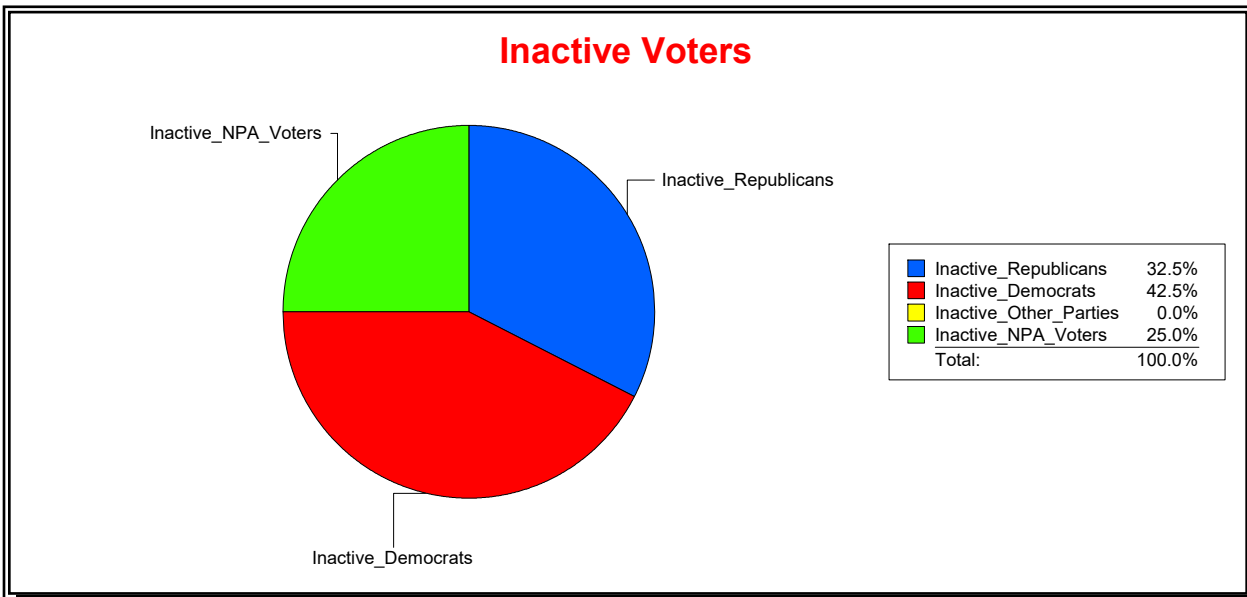

Ron Turner

Supervisor of Elections

Sarasota County, FL

Date 5/2/2022

Time 08:26 AM

Graphs of District Registration

Active Registered Voters

Inactive Voters

District	Total	Dems	Reps	NonP	Other	Total	Dems	Reps	NonP	Other
HLDY PK PK & REC DIST	616	201	242	164	9	40	17	13	10	0