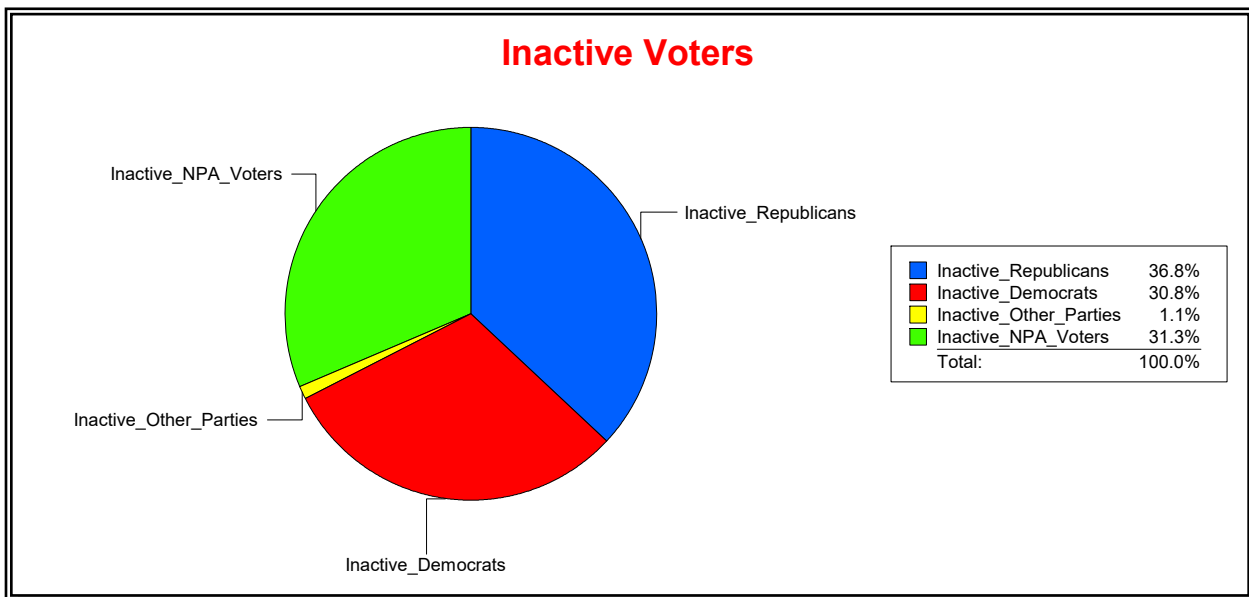

Ron Turner

Supervisor of Elections

Sarasota County, FL

Date 5/2/2022

Time 08:26 AM

Graphs of District Registration

Active Registered Voters

Inactive Voters

<u>District</u>	<u>Total</u>	<u>Dems</u>	<u>Reps</u>	<u>NonP</u>	<u>Other</u>	<u>Total</u>	<u>Dems</u>	<u>Reps</u>	<u>NonP</u>	<u>Other</u>
COUNTYWIDE	353,473	103,317	152,235	91,263	6,658	19,602	6,029	7,215	6,141	217