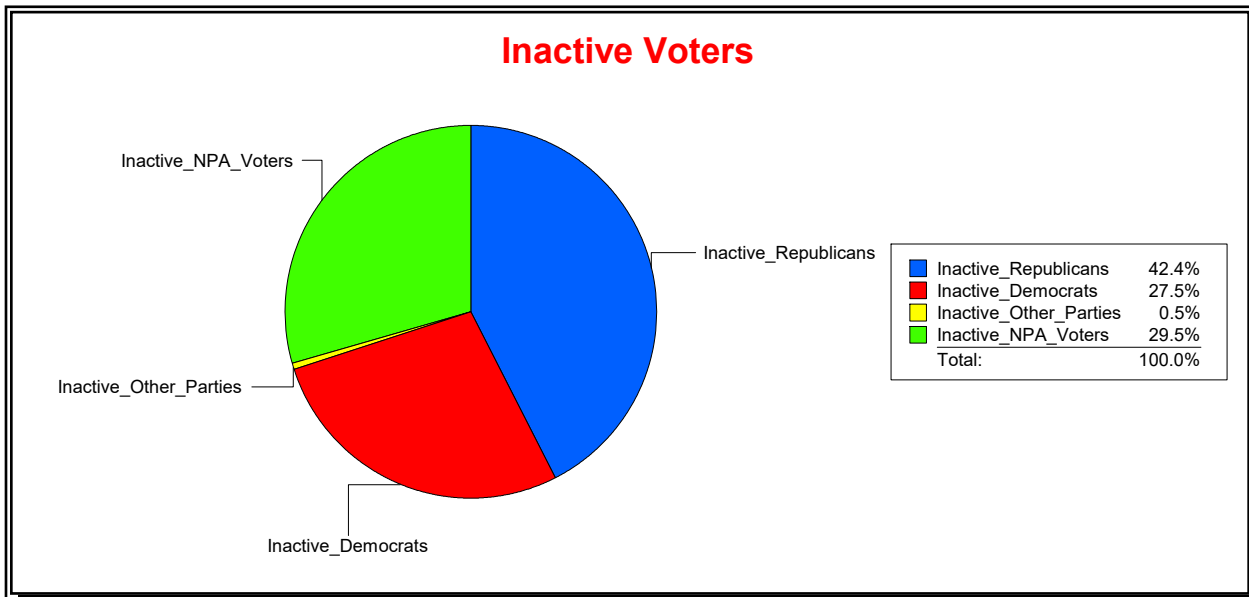

Ron Turner

Supervisor of Elections

Sarasota County, FL

Date 5/2/2022

Time 08:26 AM

Graphs of District Registration

Active Registered Voters

Inactive Voters

District	Total	Dems	Reps	NonP	Other	Total	Dems	Reps	NonP	Other
VENICE 1	22,449	6,109	10,294	5,692	354	1,277	351	542	377	7