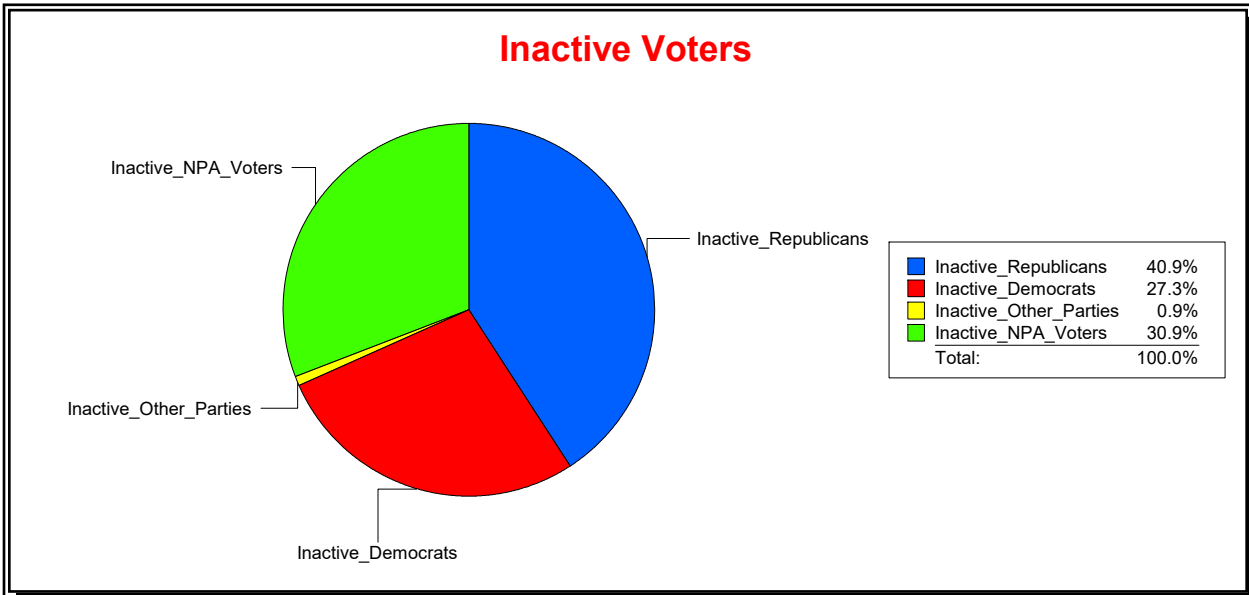

Ron Turner

Supervisor of Elections

Sarasota County, FL

Date 5/2/2022

Time 08:26 AM

Graphs of District Registration

Active Registered Voters

Inactive Voters

District	Total	Dems	Reps	NonP	Other	Total	Dems	Reps	NonP	Other
CNTY COMM DIST 3	74,225	19,120	34,018	19,830	1,257	3,891	1,064	1,590	1,203	34