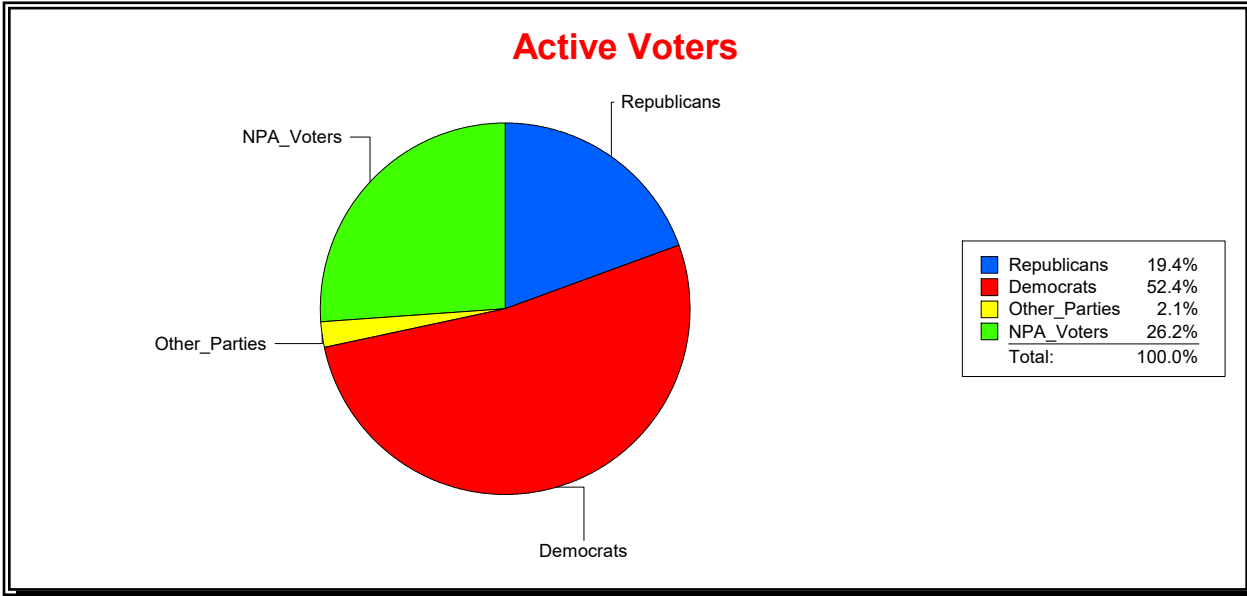

Ron Turner

Supervisor of Elections

Sarasota County, FL

Date 5/2/2022

Time 08:26 AM

Graphs of District Registration

Active Registered Voters

Inactive Voters

District	Total	Dems	Reps	NonP	Other	Total	Dems	Reps	NonP	Other
SARASOTA DIST 1	11,375	5,957	2,204	2,975	239	1,000	493	171	323	13