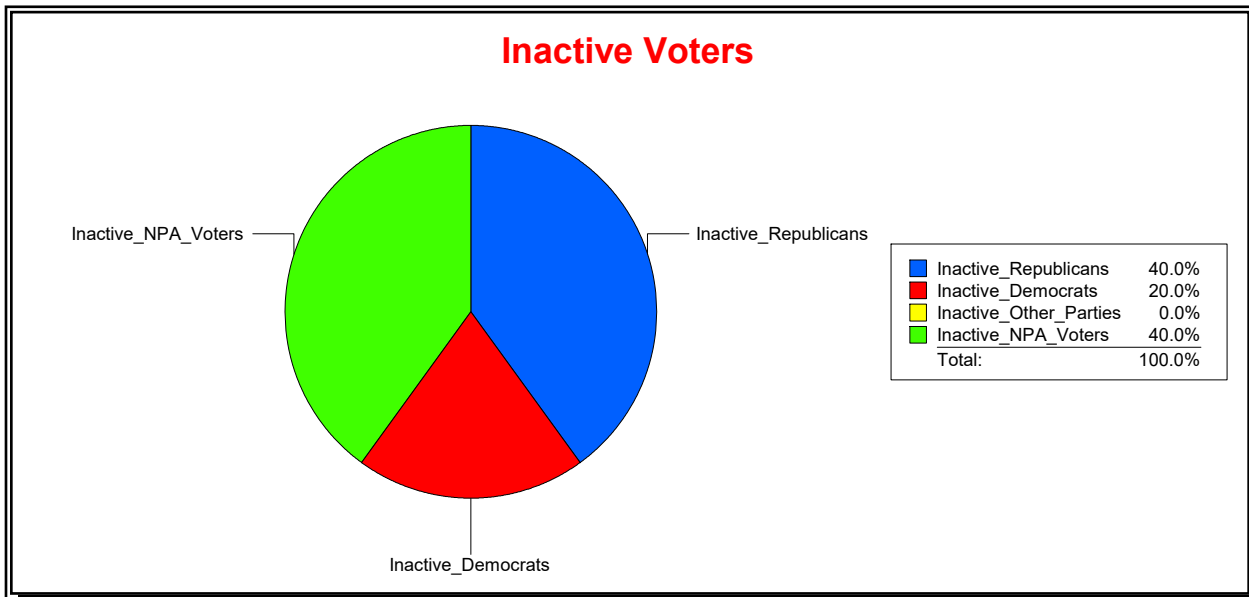

District	Total	Dems	Reps	NonP	Other	Total	Dems	Reps	NonP	Other
LAKWOOD RANCH CDD	1,567	349	775	390	53	10	2	4	4	0

Ron Turner

Supervisor of Elections

Sarasota County, FL

Date 5/2/2022

Time 08:26 AM

Graphs of District Registration