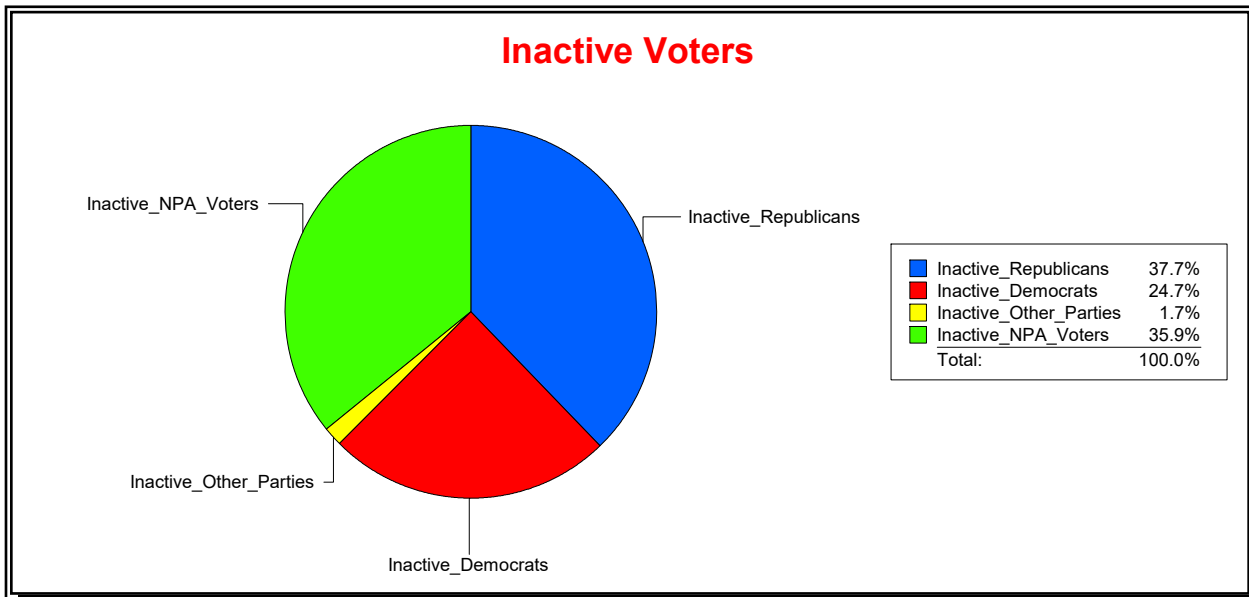

Ron Turner

Supervisor of Elections

Sarasota County, FL

Date 5/2/2022

Time 08:26 AM

Graphs of District Registration

Active Registered Voters

Inactive Voters

District	Total	Dems	Reps	NonP	Other	Total	Dems	Reps	NonP	Other
NORTH PORT DIST 2	12,341	2,845	5,515	3,717	264	660	163	249	237	11