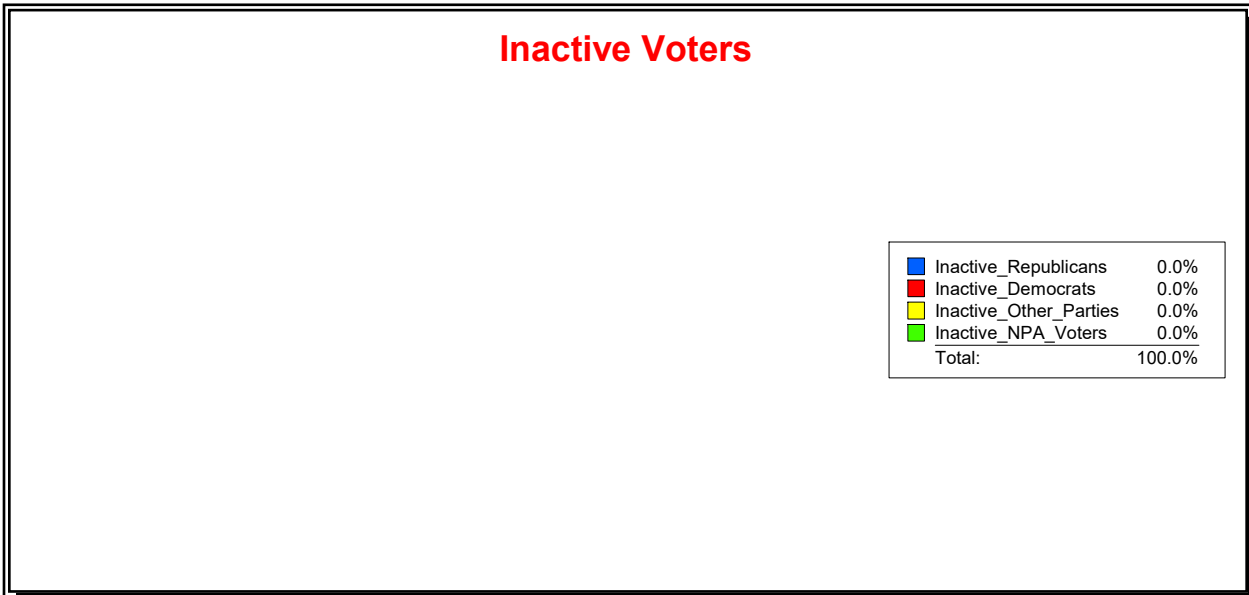

Ron Turner

Supervisor of Elections

Sarasota County, FL

Date 5/2/2022

Time 08:26 AM

Graphs of District Registration

Active Registered Voters

Inactive Voters

<u>District</u>	<u>Total</u>	<u>Dems</u>	<u>Reps</u>	<u>NonP</u>	<u>Other</u>	<u>Total</u>	<u>Dems</u>	<u>Reps</u>	<u>NonP</u>	<u>Other</u>
LBK DISTRICT 5	0	0	0	0	0	0	0	0	0	0