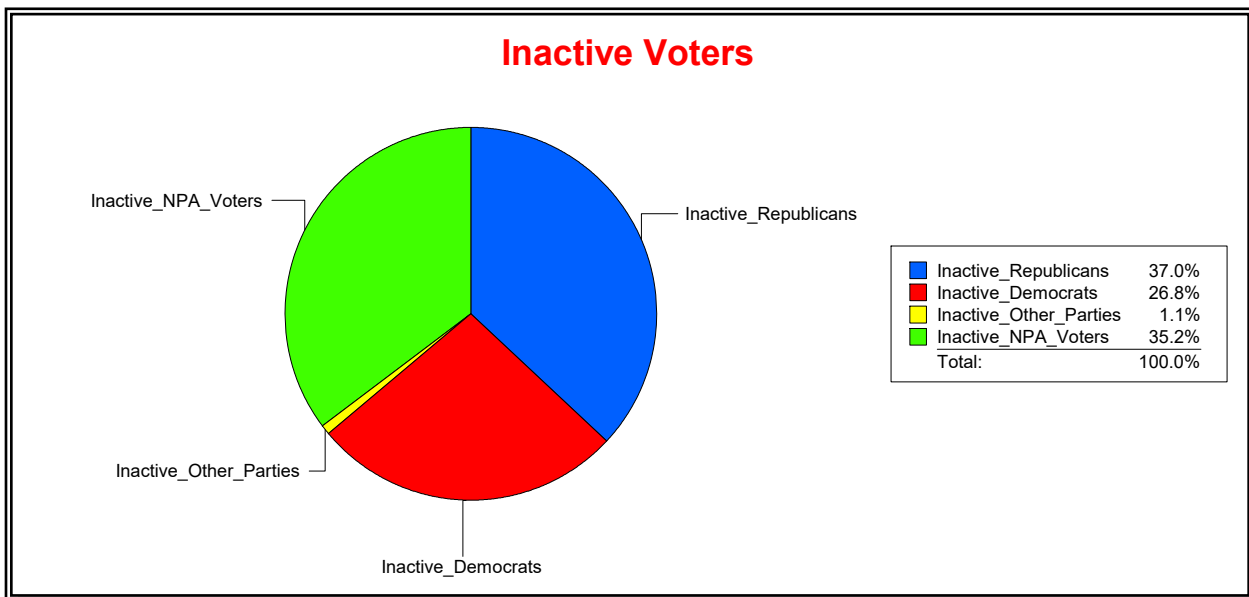

Ron Turner

Supervisor of Elections

Sarasota County, FL

Date 5/2/2022

Time 08:26 AM

Graphs of District Registration

Active Registered Voters

Inactive Voters

District	Total	Dems	Reps	NonP	Other	Total	Dems	Reps	NonP	Other
CNTY COMM DIST 5	70,127	17,430	31,060	20,324	1,313	4,190	1,123	1,550	1,473	44