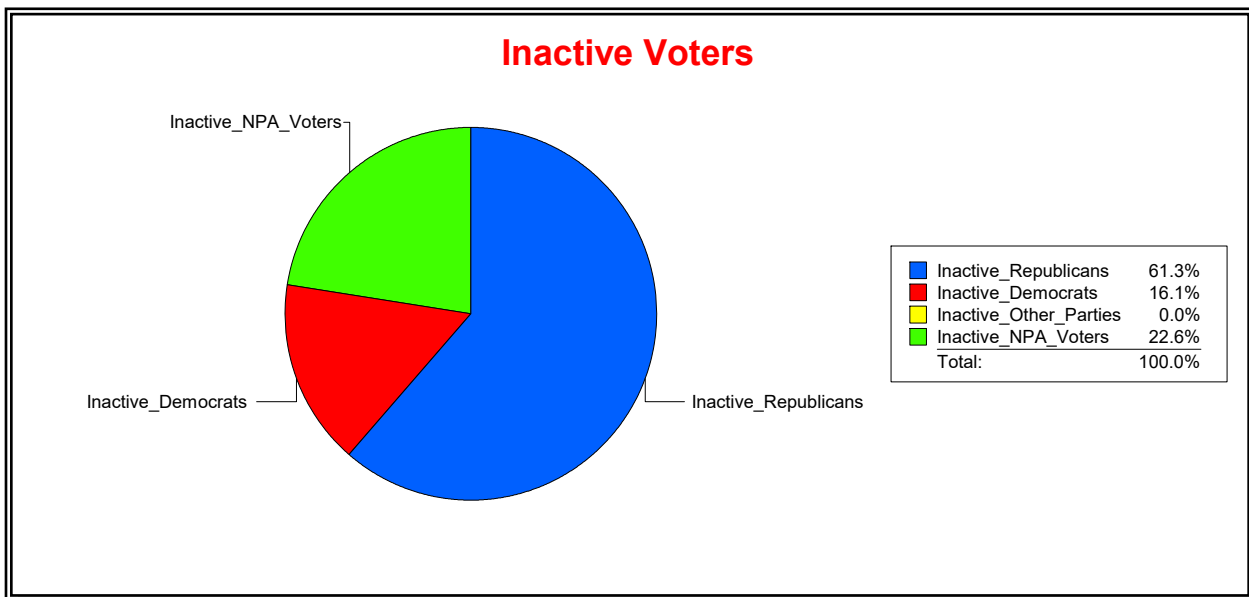

Ron Turner

Supervisor of Elections

Sarasota County, FL

Date 5/2/2022

Time 08:26 AM

Graphs of District Registration

Active Registered Voters

Inactive Voters

District	Total	Dems	Reps	NonP	Other	Total	Dems	Reps	NonP	Other
GOLDEN GATE POINT	407	113	184	104	6	31	5	19	7	0