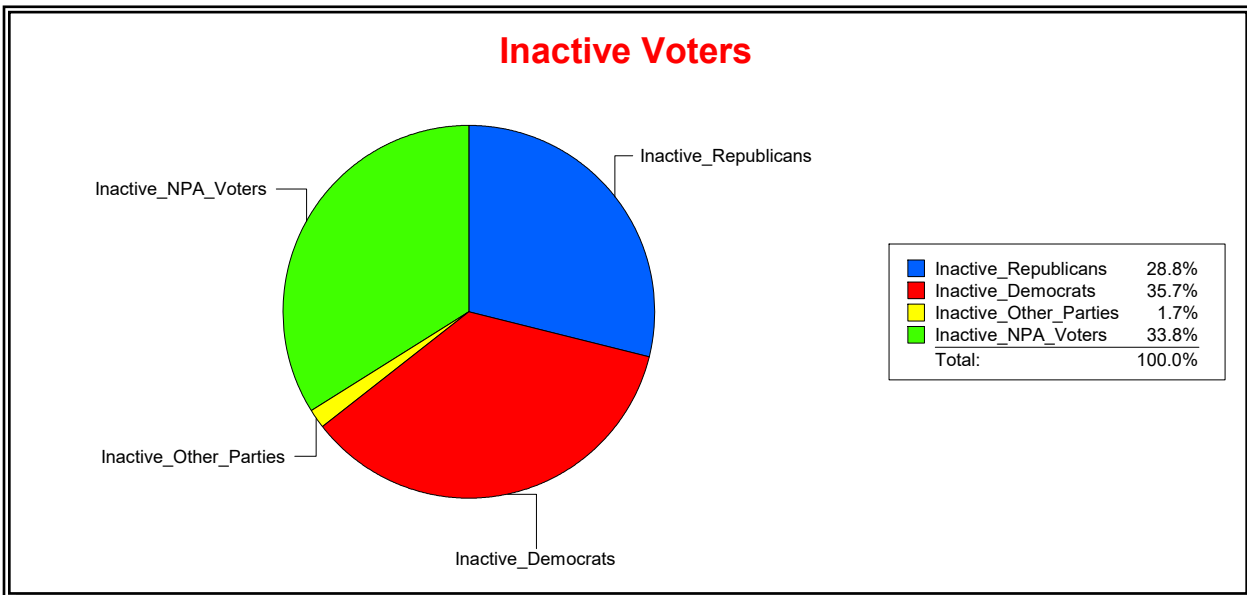

Ron Turner

Supervisor of Elections

Sarasota County, FL

Date 5/2/2022

Time 08:26 AM

Graphs of District Registration

Active Registered Voters

Inactive Voters

District	Total	Dems	Reps	NonP	Other	Total	Dems	Reps	NonP	Other
SARASOTA DIST 3	11,154	4,194	3,816	2,898	246	819	292	236	277	14