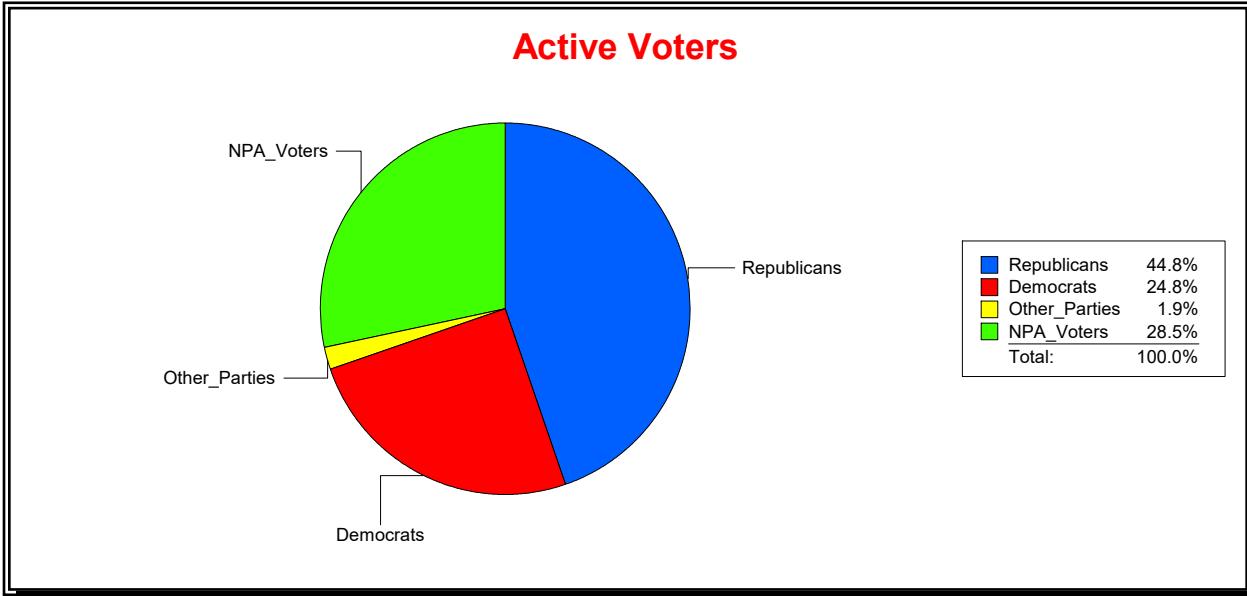

Ron Turner

Supervisor of Elections

Sarasota County, FL

Date 5/2/2022

Time 08:26 AM

Graphs of District Registration

Active Registered Voters

Inactive Voters

District	Total	Dems	Reps	NonP	Other	Total	Dems	Reps	NonP	Other
NORTH PORT DIST 5	16,586	4,109	7,435	4,722	320	875	264	296	307	8