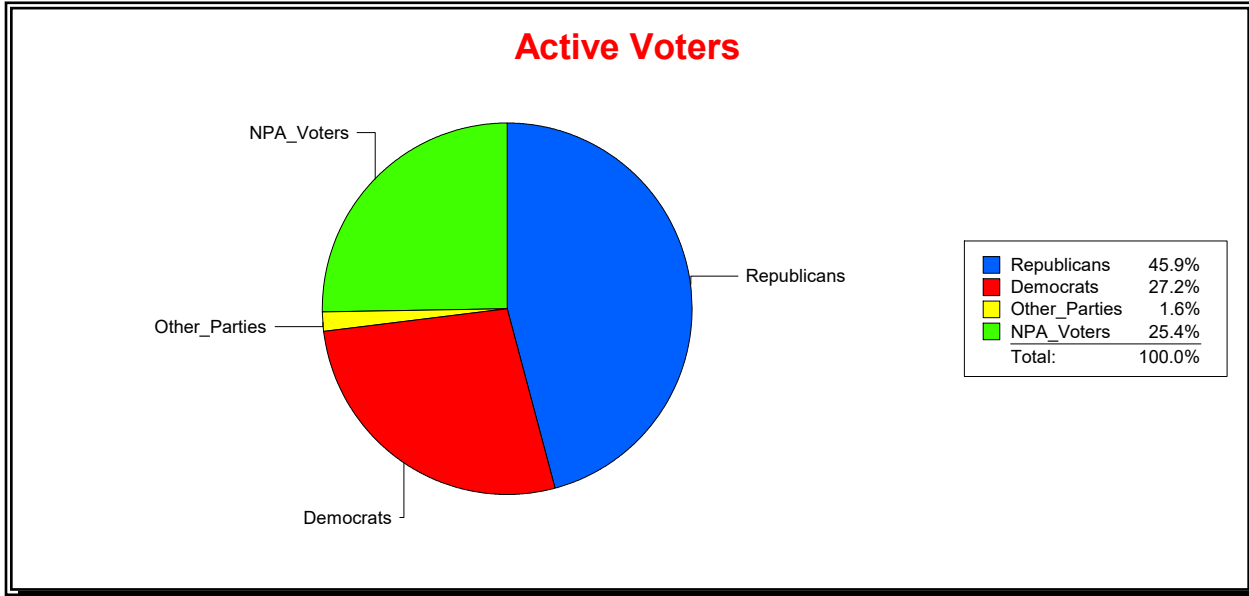

Ron Turner

Supervisor of Elections

Sarasota County, FL

Date 5/2/2022

Time 08:26 AM

Graphs of District Registration

Active Registered Voters

Inactive Voters

District	Total	Dems	Reps	NonP	Other	Total	Dems	Reps	NonP	Other
VENICE 1	22,449	6,109	10,294	5,692	354	1,277	351	542	377	7