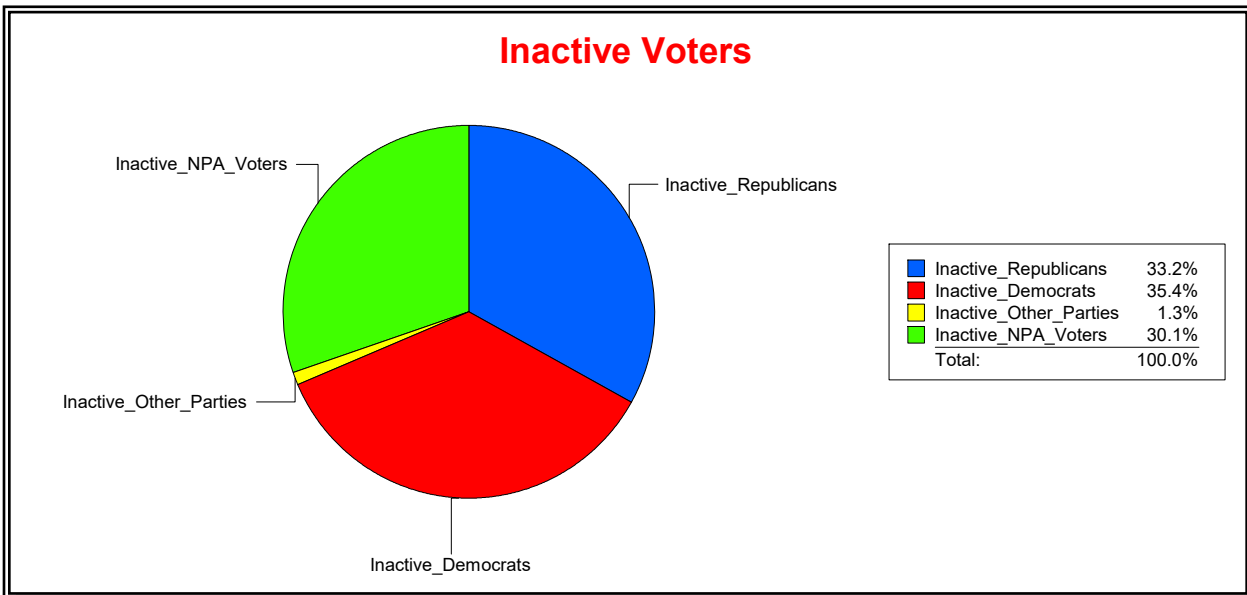

Sarasota County, FL

Date 5/2/2022

Time 08:26 AM

Graphs of District Registration

Active Registered Voters

Inactive Voters

District	Total	Dems	Reps	NonP	Other	Total	Dems	Reps	NonP	Other
HOSPITAL BOARD NORTH	107,046	36,748	41,973	26,162	2,163	6,223	2,204	2,063	1,876	80