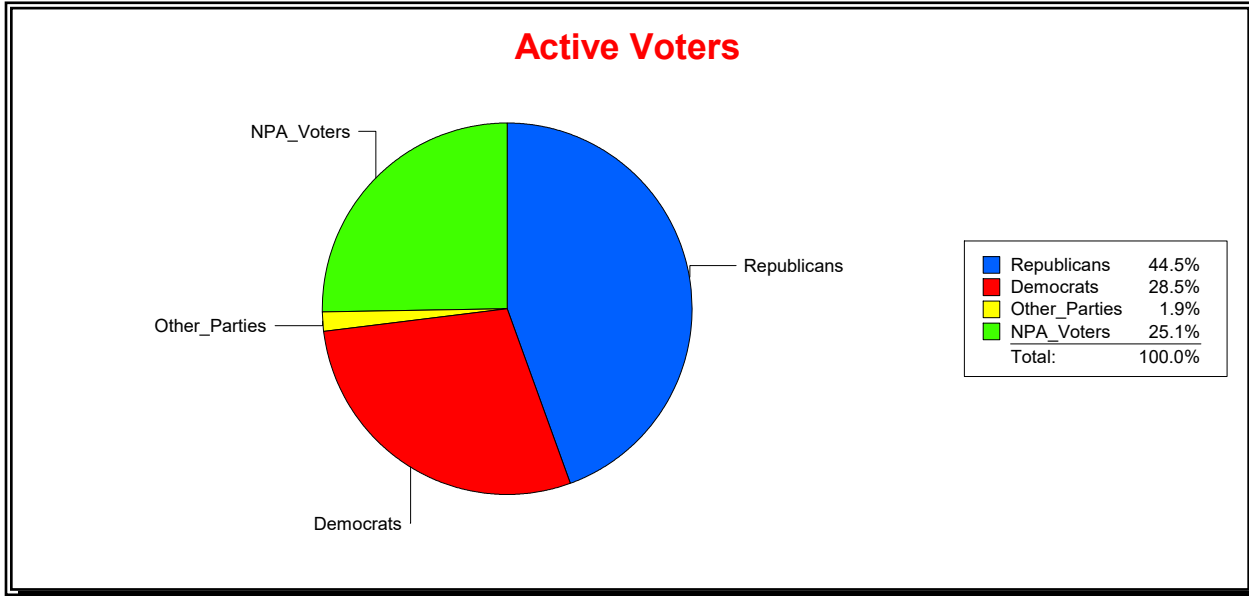

Ron Turner

Supervisor of Elections

Sarasota County, FL

Date 5/2/2022

Time 08:26 AM

Graphs of District Registration

Active Registered Voters

Inactive Voters

<u>District</u>	<u>Total</u>	<u>Dems</u>	<u>Reps</u>	<u>NonP</u>	<u>Other</u>	<u>Total</u>	<u>Dems</u>	<u>Reps</u>	<u>NonP</u>	<u>Other</u>
COUNTY	227,255	64,697	101,198	57,143	4,217	11,792	3,501	4,584	3,575	132