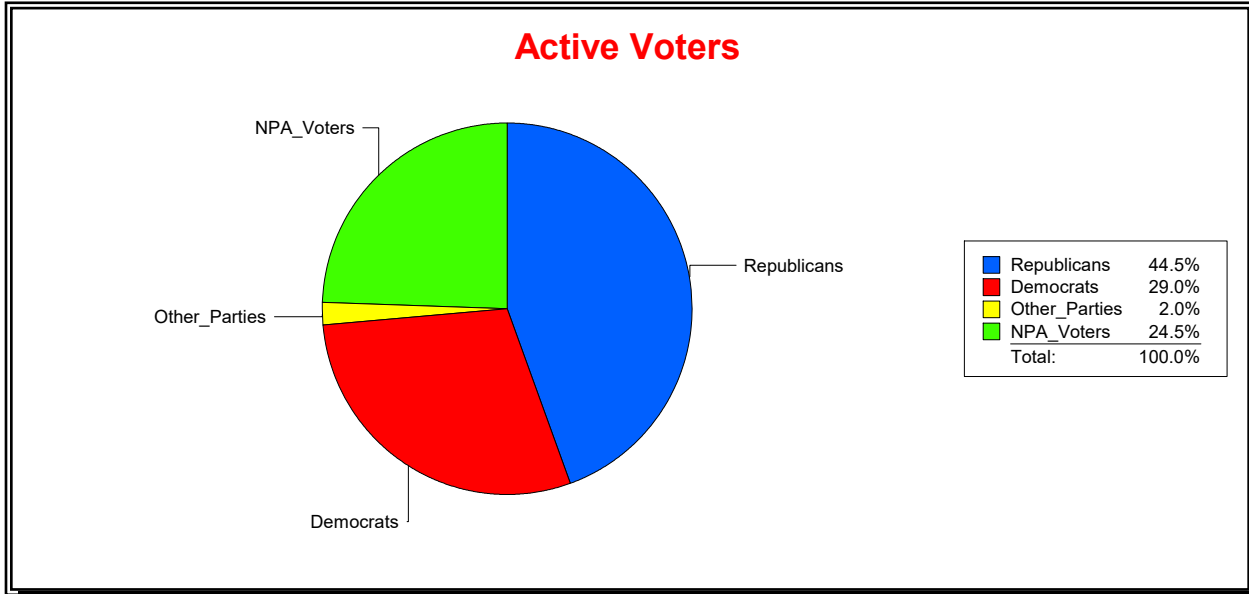

Ron Turner

Supervisor of Elections

Sarasota County, FL

Date 5/2/2022

Time 08:26 AM

Graphs of District Registration

Active Registered Voters

Inactive Voters

<u>District</u>	<u>Total</u>	<u>Dems</u>	<u>Reps</u>	<u>NonP</u>	<u>Other</u>	<u>Total</u>	<u>Dems</u>	<u>Reps</u>	<u>NonP</u>	<u>Other</u>
CNTY COMM DIST 1	69,295	20,091	30,824	16,961	1,419	3,473	1,072	1,358	1,009	34