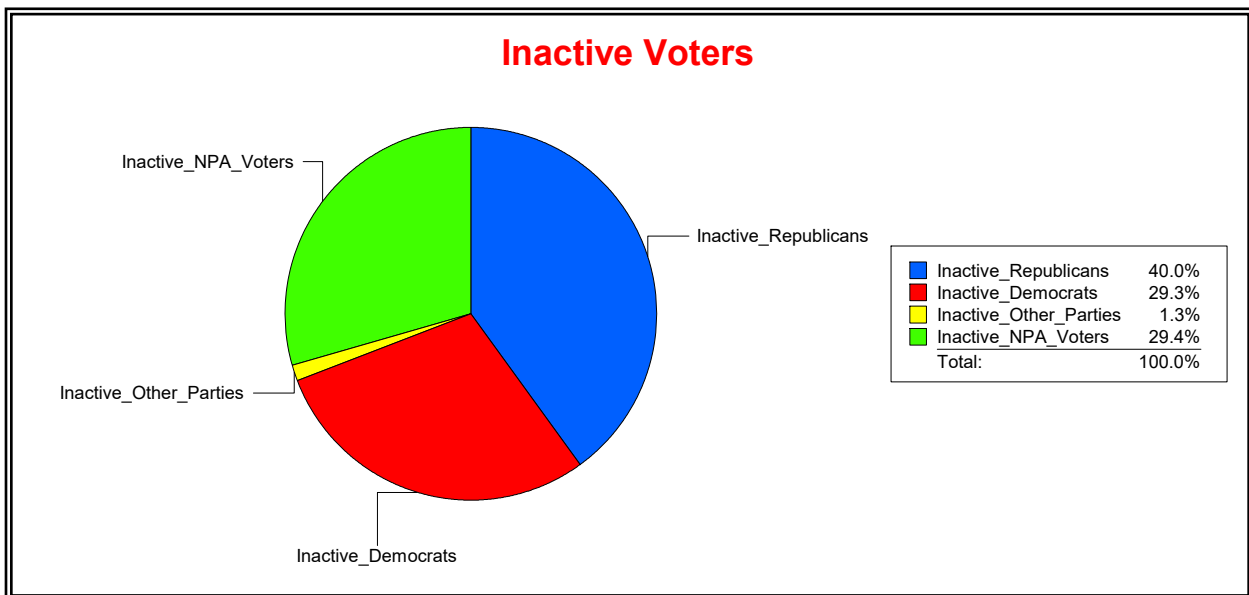

Ron Turner

Supervisor of Elections

Sarasota County, FL

Date 5/2/2022

Time 08:26 AM

Graphs of District Registration

Active Registered Voters

Inactive Voters

District	Total	Dems	Reps	NonP	Other	Total	Dems	Reps	NonP	Other
SCHOOL DIST 2	70,074	18,890	32,583	17,269	1,332	3,274	958	1,311	963	42