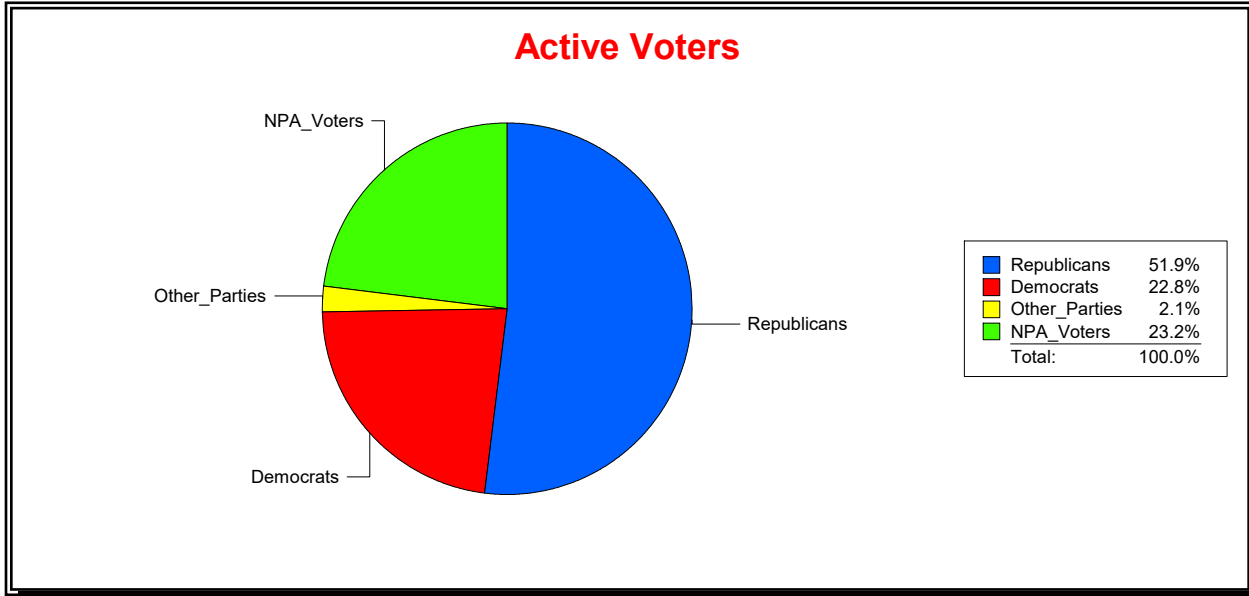

Ron Turner

Supervisor of Elections

Sarasota County, FL

Date 5/2/2022

Time 08:26 AM

Graphs of District Registration

Active Registered Voters

Inactive Voters

District	Total	Dems	Reps	NonP	Other	Total	Dems	Reps	NonP	Other
STATE HOUSE DIST 73	25,141	5,740	13,060	5,823	518	924	218	434	263	9