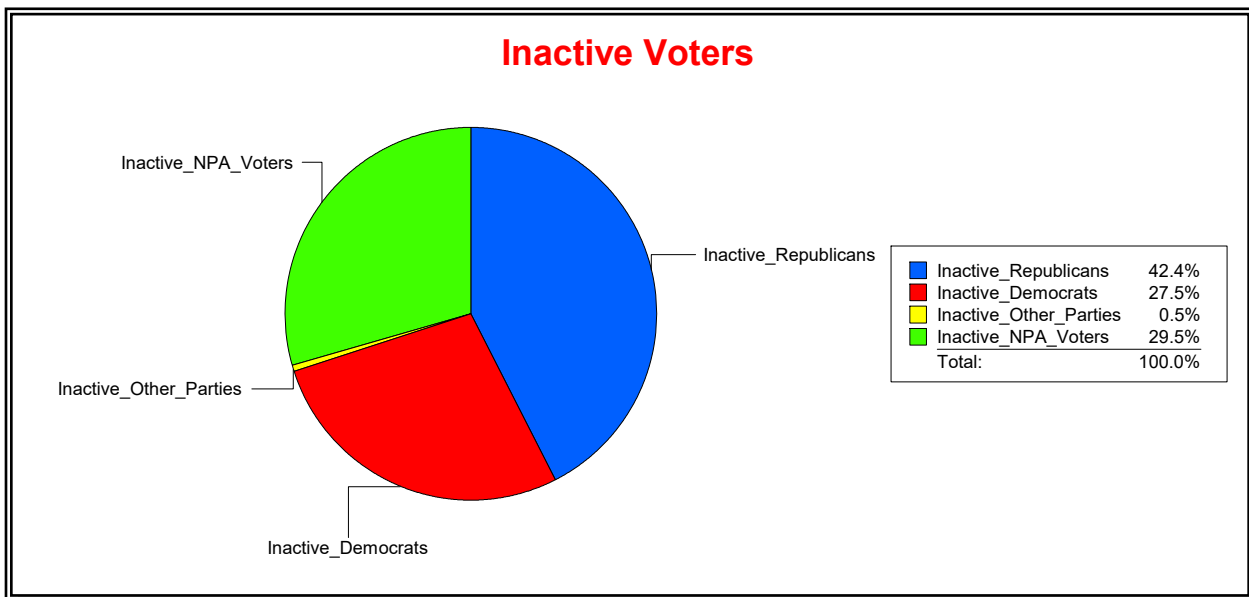

District	Total	Dems	Reps	NonP	Other	Total	Dems	Reps	NonP	Other
VENICE	22,449	6,109	10,294	5,692	354	1,277	351	542	377	7

Ron Turner

Supervisor of Elections

Sarasota County, FL

Date 5/2/2022

Time 08:26 AM

Graphs of District Registration