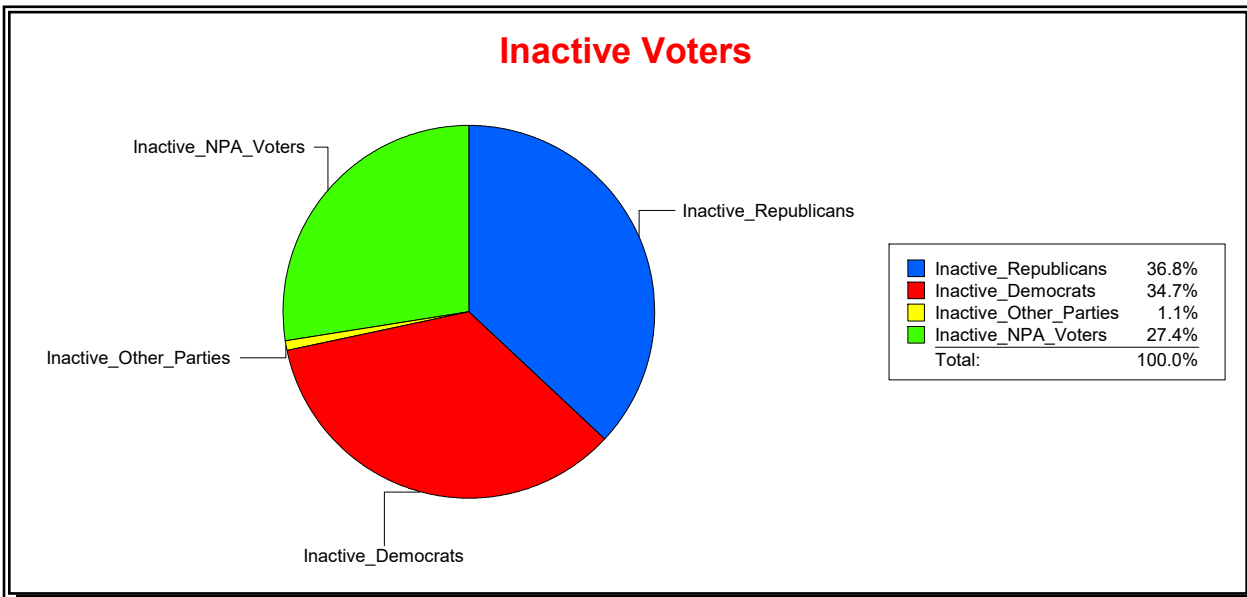

Ron Turner

Supervisor of Elections

Sarasota County, FL

Date 5/2/2022

Time 08:26 AM

Graphs of District Registration

Active Registered Voters

Inactive Voters

District	Total	Dems	Reps	NonP	Other	Total	Dems	Reps	NonP	Other
STONEYBROOK CDD	1,832	432	827	533	40	95	33	35	26	1