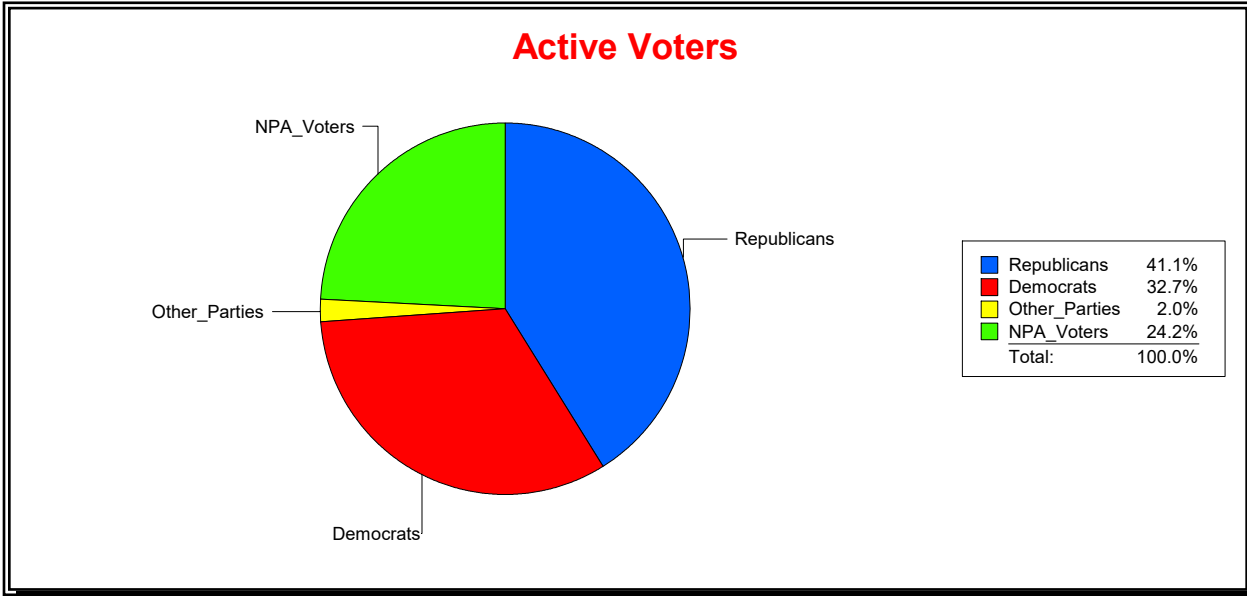

Ron Turner

Supervisor of Elections

Sarasota County, FL

Date 5/2/2022

Time 08:26 AM

Graphs of District Registration

Active Registered Voters

Inactive Voters

District	Total	Dems	Reps	NonP	Other	Total	Dems	Reps	NonP	Other
SCHOOL DIST 4	60,341	19,753	24,793	14,609	1,186	3,592	1,155	1,292	1,106	39