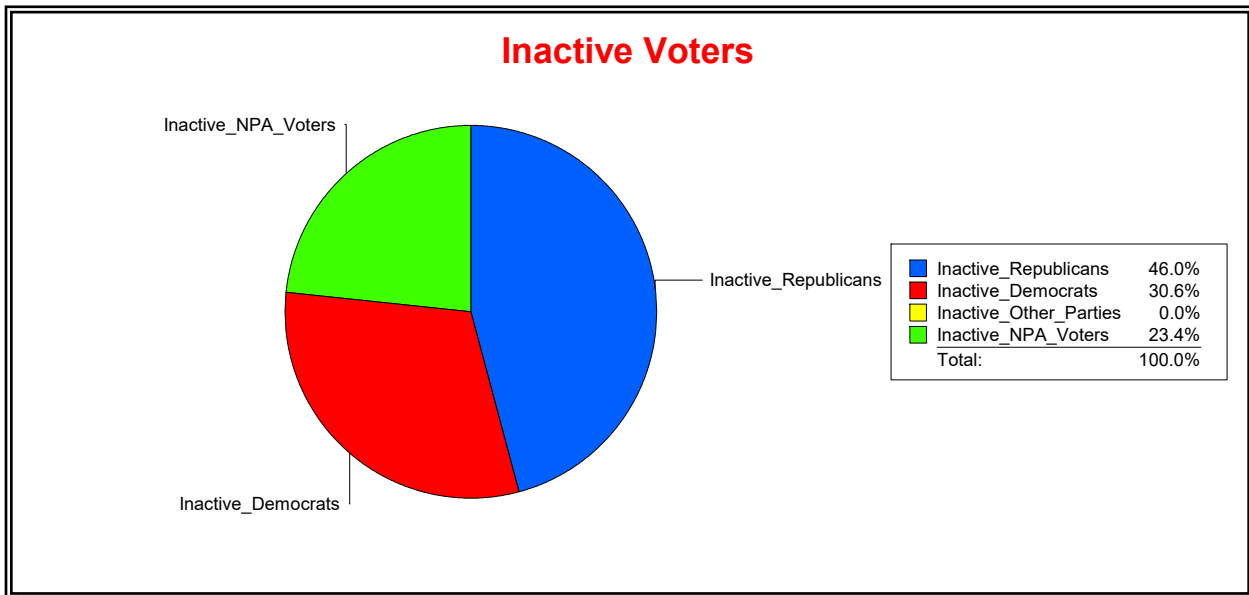

Ron Turner

Supervisor of Elections

Sarasota County, FL

Date 5/2/2022

Time 08:26 AM

Graphs of District Registration

Active Registered Voters

Inactive Voters

District	Total	Dems	Reps	NonP	Other	Total	Dems	Reps	NonP	Other
LONGBOAT KEY BEACH B	2,913	809	1,441	617	46	124	38	57	29	0