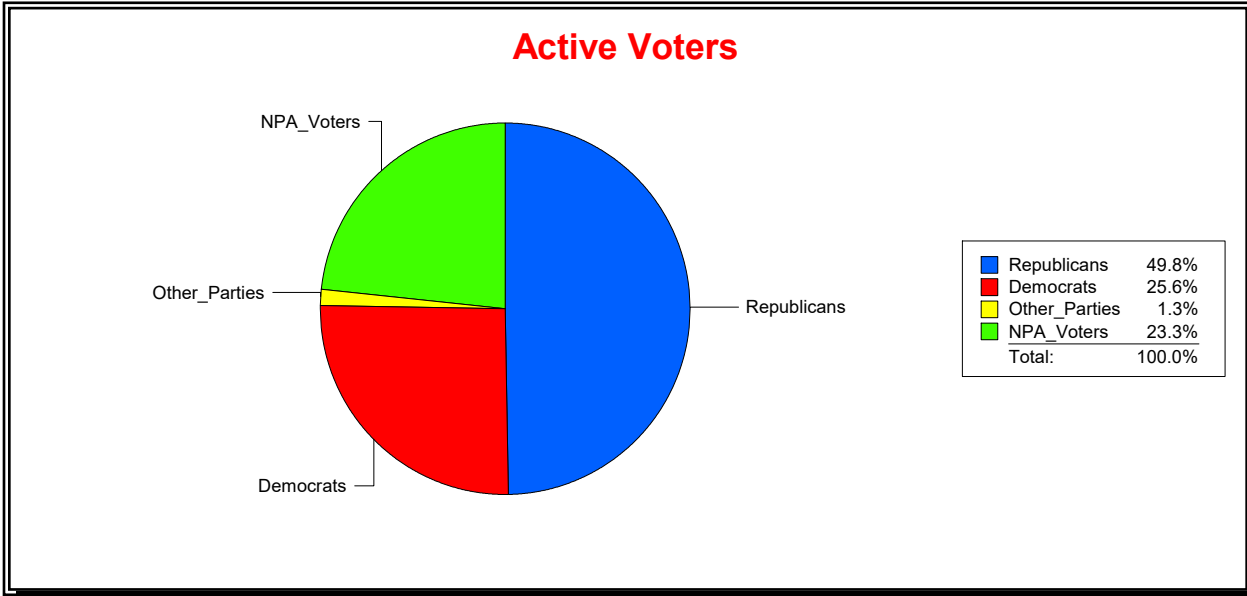

District	Total	Dems	Reps	NonP	Other	Total	Dems	Reps	NonP	Other
VENETIAN CDD	1,942	497	967	453	25	67	22	30	15	0

Ron Turner

Supervisor of Elections

Sarasota County, FL

Date 5/2/2022

Time 08:26 AM

Graphs of District Registration