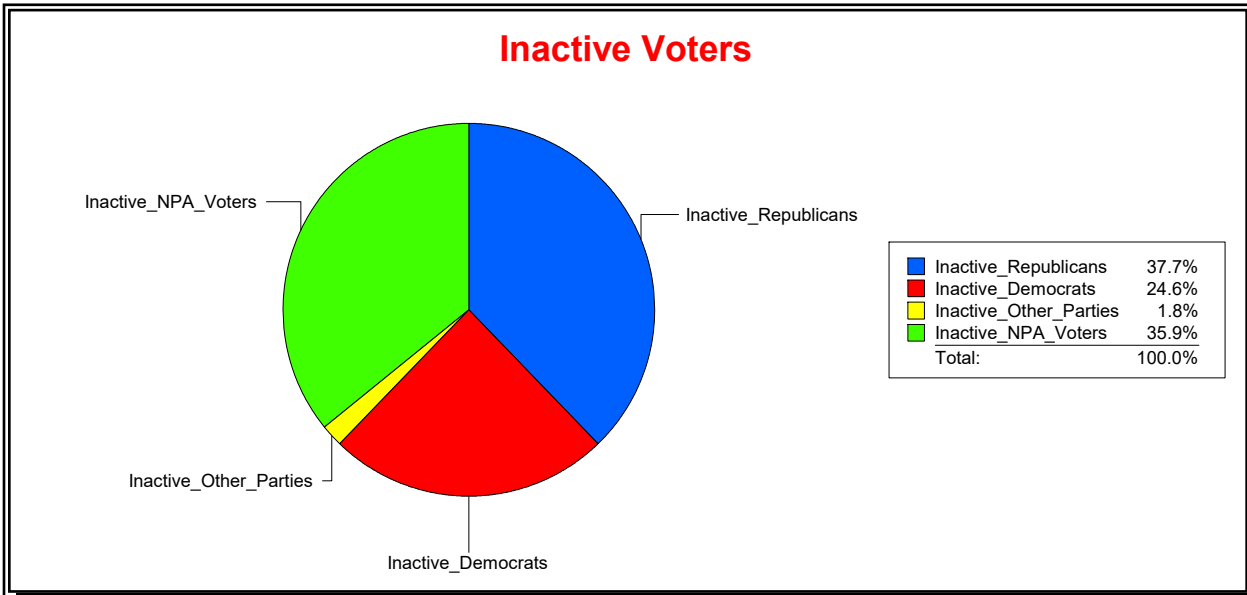

Ron Turner

Supervisor of Elections

Sarasota County, FL

Date 5/2/2022

Time 08:26 AM

Graphs of District Registration

Active Registered Voters

Inactive Voters

<u>District</u>	<u>Total</u>	<u>Dems</u>	<u>Reps</u>	<u>NonP</u>	<u>Other</u>	<u>Total</u>	<u>Dems</u>	<u>Reps</u>	<u>NonP</u>	<u>Other</u>
NORTH PORT DIST 1	10,634	2,619	4,605	3,203	207	568	140	214	204	10