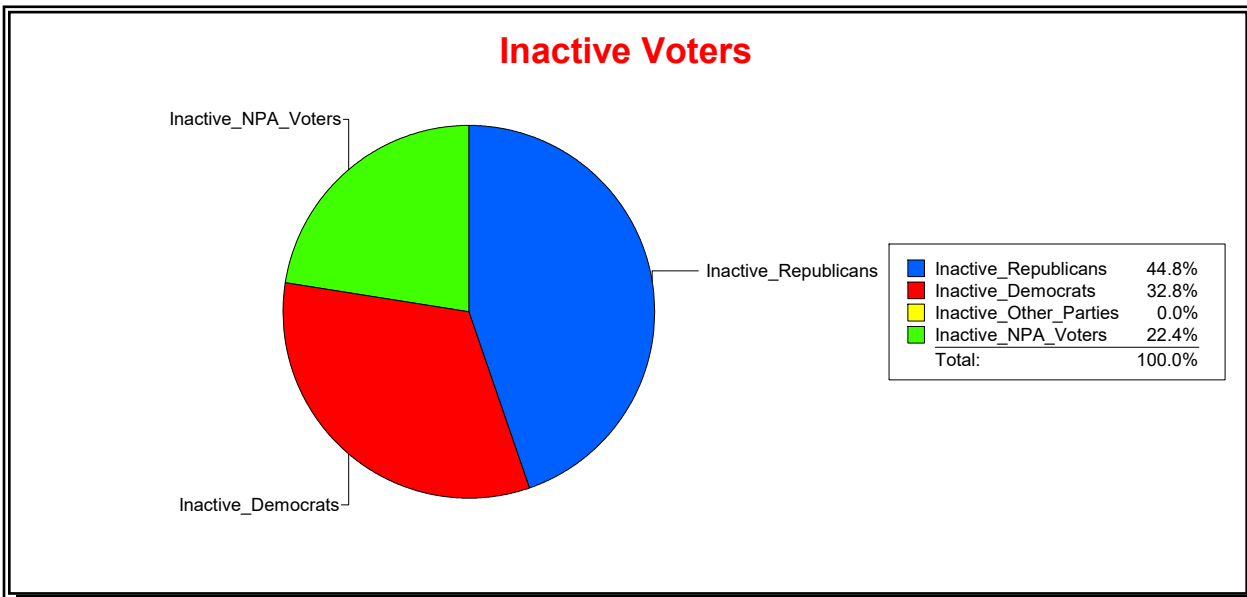

District	Total	Dems	Reps	NonP	Other	Total	Dems	Reps	NonP	Other
VENETIAN CDD	1,942	497	967	453	25	67	22	30	15	0

Ron Turner

Supervisor of Elections

Sarasota County, FL

Date 5/2/2022

Time 08:26 AM

Graphs of District Registration