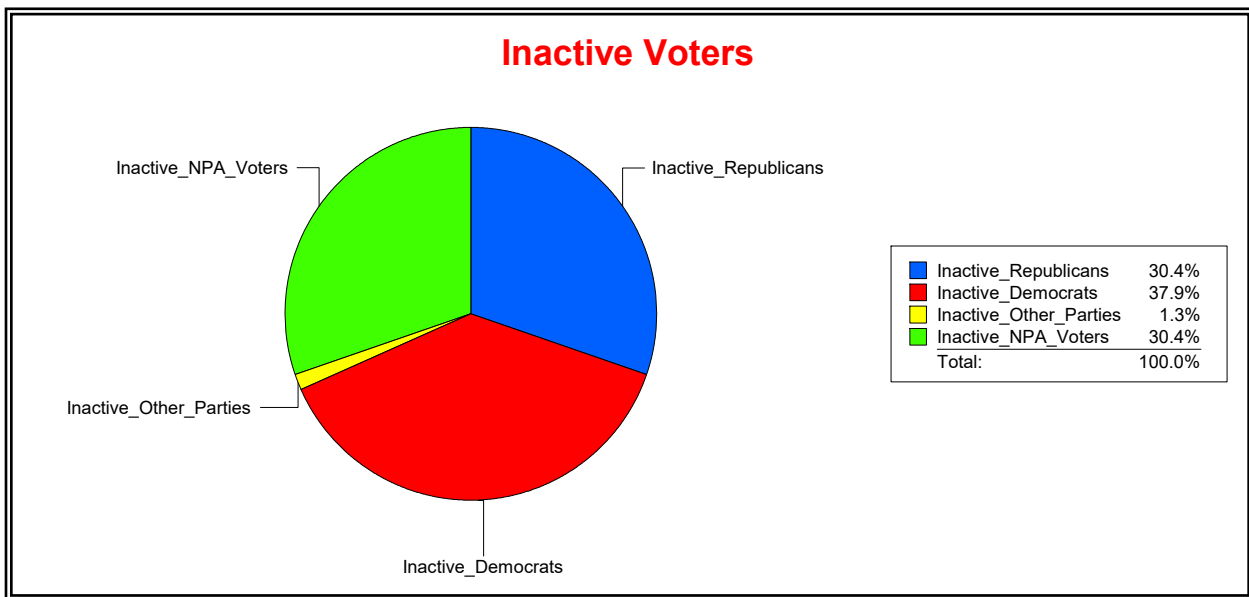

Ron Turner

Supervisor of Elections

Sarasota County, FL

Date 5/2/2022

Time 08:26 AM

Graphs of District Registration

Active Registered Voters

Inactive Voters

District	Total	Dems	Reps	NonP	Other	Total	Dems	Reps	NonP	Other
CNTY COMM DIST 2	66,714	25,622	23,763	16,043	1,286	4,383	1,661	1,333	1,331	58