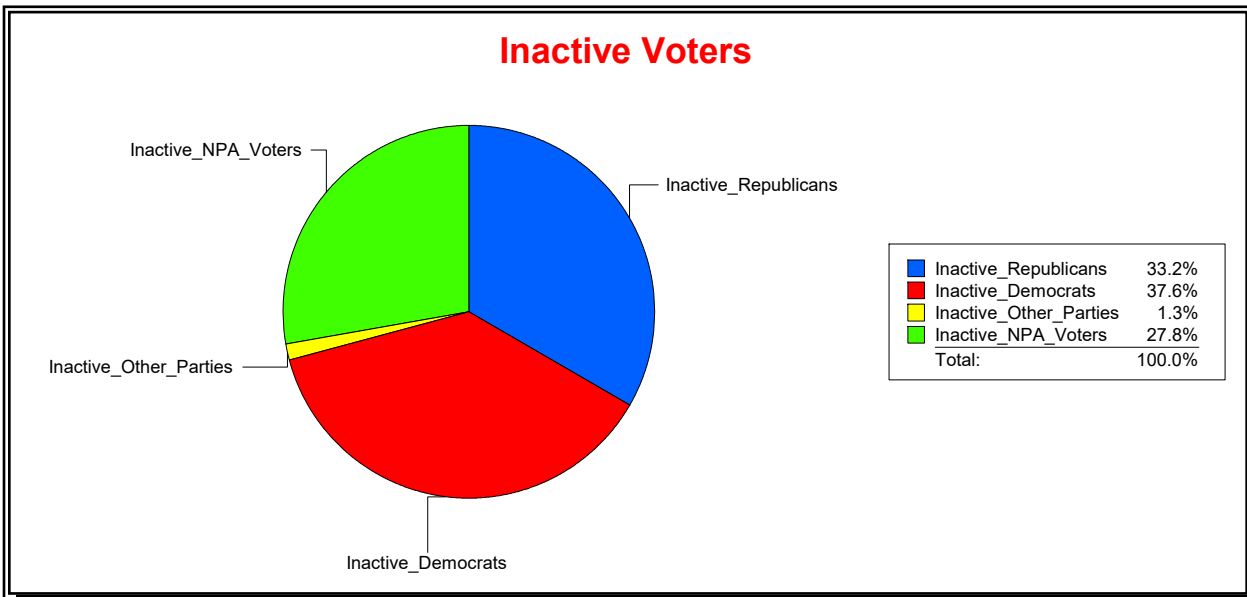

Ron Turner

Supervisor of Elections

Sarasota County, FL

Date 5/2/2022

Time 08:26 AM

Graphs of District Registration

Active Registered Voters

Inactive Voters

District	Total	Dems	Reps	NonP	Other	Total	Dems	Reps	NonP	Other
SARASOTA DIST 2	17,185	6,402	6,468	3,967	348	1,056	397	351	294	14