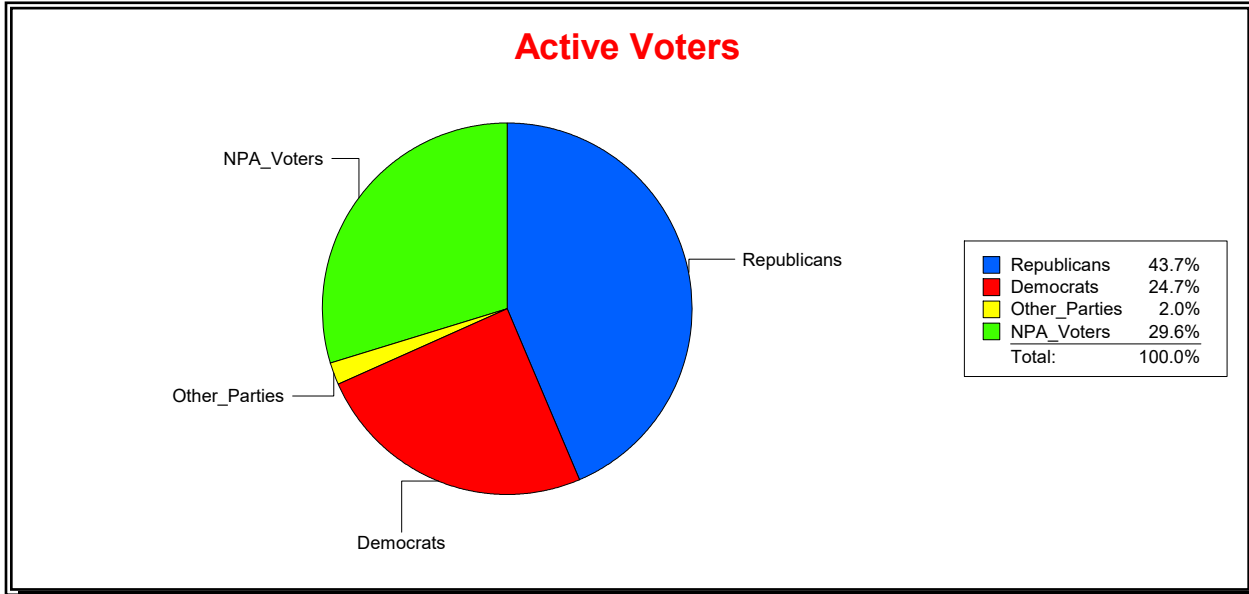

Ron Turner

Supervisor of Elections

Sarasota County, FL

Date 5/2/2022

Time 08:26 AM

Graphs of District Registration

Active Registered Voters

Inactive Voters

District	Total	Dems	Reps	NonP	Other	Total	Dems	Reps	NonP	Other
NORTH PORT DIST5	59,270	14,619	25,909	17,572	1,170	3,420	923	1,222	1,239	36