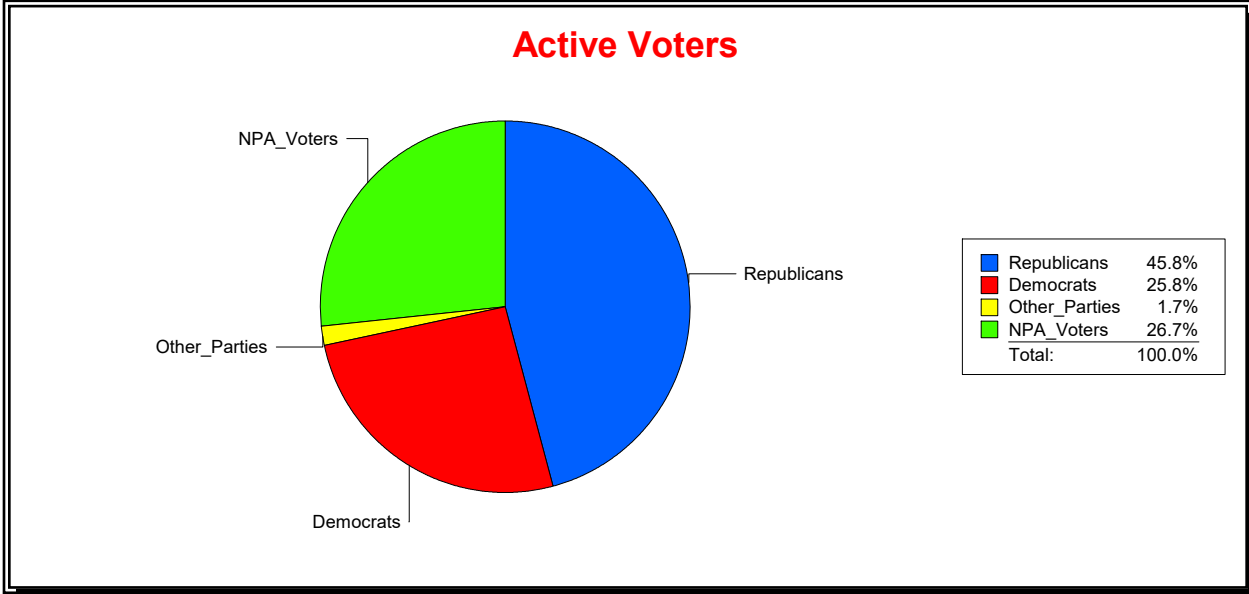

Ron Turner

Supervisor of Elections

Sarasota County, FL

Date 5/2/2022

Time 08:26 AM

Graphs of District Registration

Active Registered Voters

Inactive Voters

District	Total	Dems	Reps	NonP	Other	Total	Dems	Reps	NonP	Other
CNTY COMM DIST 3	74,225	19,120	34,018	19,830	1,257	3,891	1,064	1,590	1,203	34