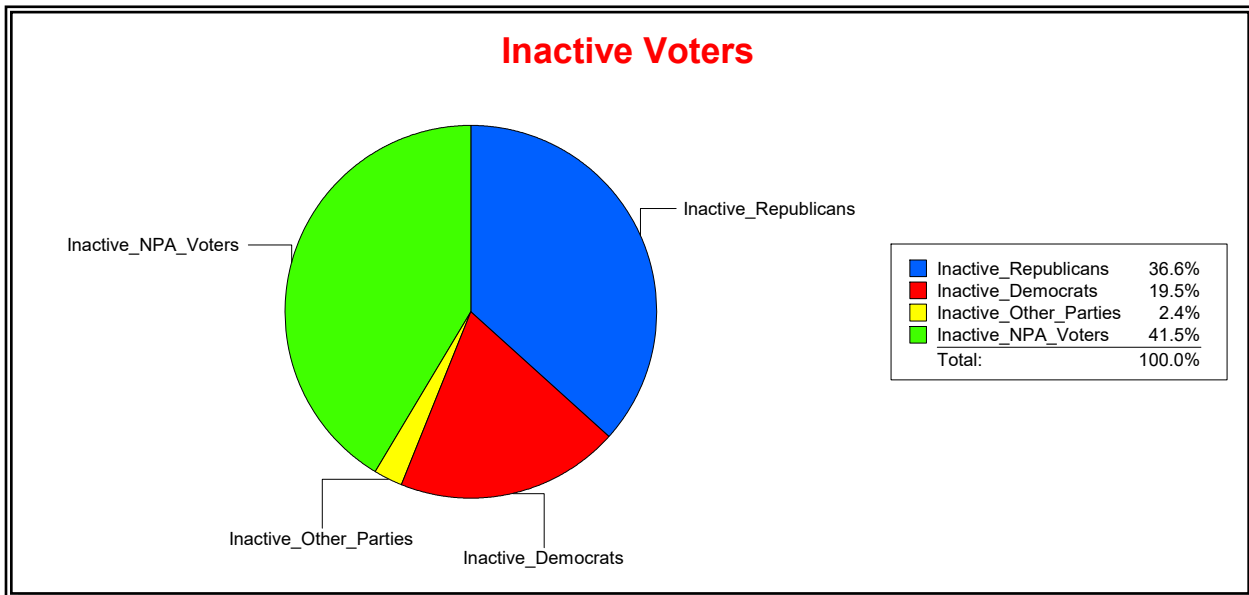

Active Registered Voters

Inactive Voters

District	Total	Dems	Reps	NonP	Other	Total	Dems	Reps	NonP	Other
BLACKBURN CREEK	2,202	560	1,085	525	32	41	8	15	17	1

Ron Turner

Supervisor of Elections

Sarasota County, FL