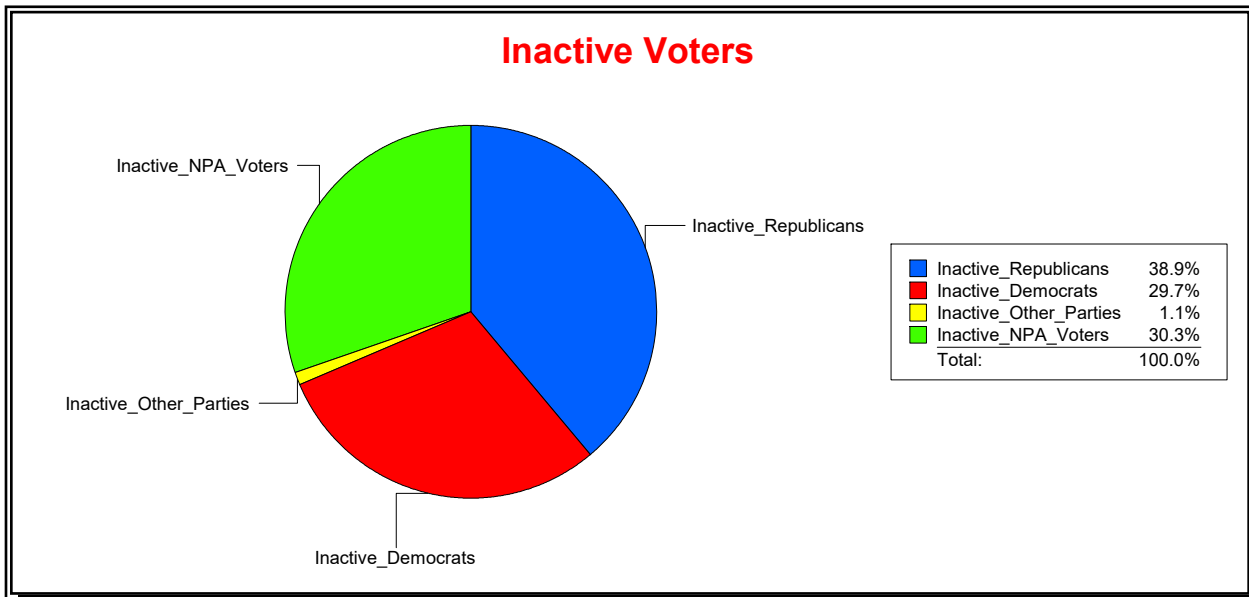

Ron Turner

Supervisor of Elections

Sarasota County, FL

Date 5/2/2022

Time 08:26 AM

Graphs of District Registration

Active Registered Voters

Inactive Voters

<u>District</u>	<u>Total</u>	<u>Dems</u>	<u>Reps</u>	<u>NonP</u>	<u>Other</u>	<u>Total</u>	<u>Dems</u>	<u>Reps</u>	<u>NonP</u>	<u>Other</u>
COUNTY	227,255	64,697	101,198	57,143	4,217	11,792	3,501	4,584	3,575	132