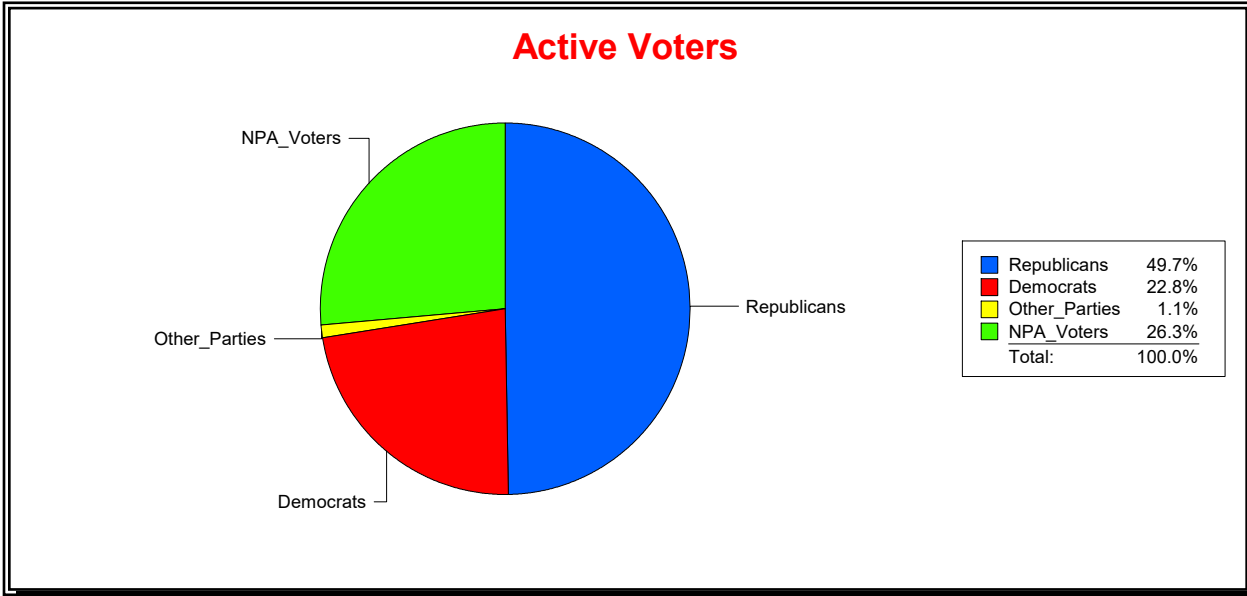

Date 5/2/2022

Time 08:26 AM

Graphs of District Registration

Active Registered Voters

Inactive Voters

District	Total	Dems	Reps	NonP	Other	Total	Dems	Reps	NonP	Other
BOBCAT TRAIL CDD	797	182	396	210	9	38	8	17	12	1