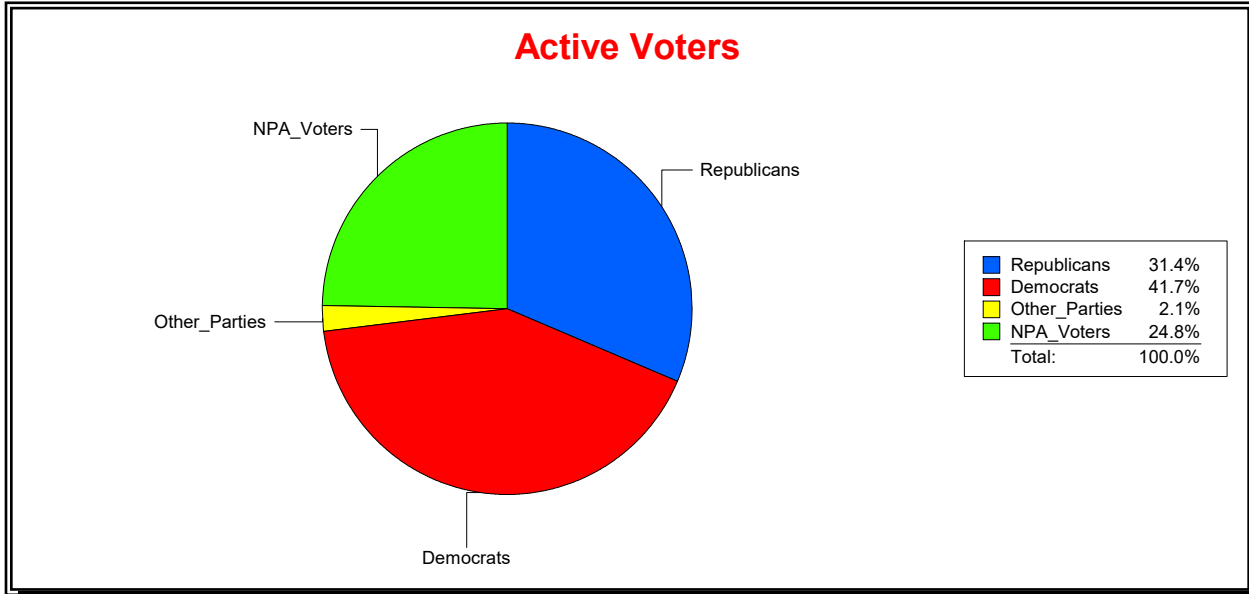

Ron Turner

Supervisor of Elections

Sarasota County, FL

Date 5/2/2022

Time 08:26 AM

Graphs of District Registration

Active Registered Voters

Inactive Voters

<u>District</u>	<u>Total</u>	<u>Dems</u>	<u>Reps</u>	<u>NonP</u>	<u>Other</u>	<u>Total</u>	<u>Dems</u>	<u>Reps</u>	<u>NonP</u>	<u>Other</u>
SARASOTA DISTS	39,714	16,553	12,488	9,840	833	2,875	1,182	758	894	41