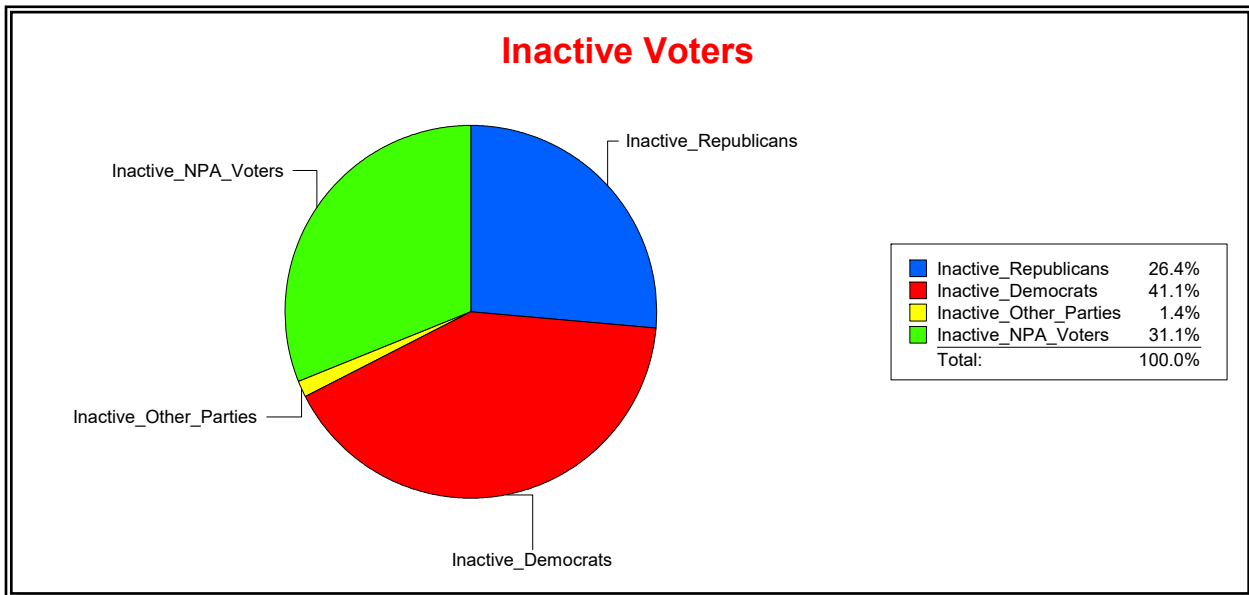

Ron Turner

Supervisor of Elections

Sarasota County, FL

Date 5/2/2022

Time 08:26 AM

Graphs of District Registration

Active Registered Voters

Inactive Voters

<u>District</u>	<u>Total</u>	<u>Dems</u>	<u>Reps</u>	<u>NonP</u>	<u>Other</u>	<u>Total</u>	<u>Dems</u>	<u>Reps</u>	<u>NonP</u>	<u>Other</u>
SARASOTA DISTS	39,714	16,553	12,488	9,840	833	2,875	1,182	758	894	41