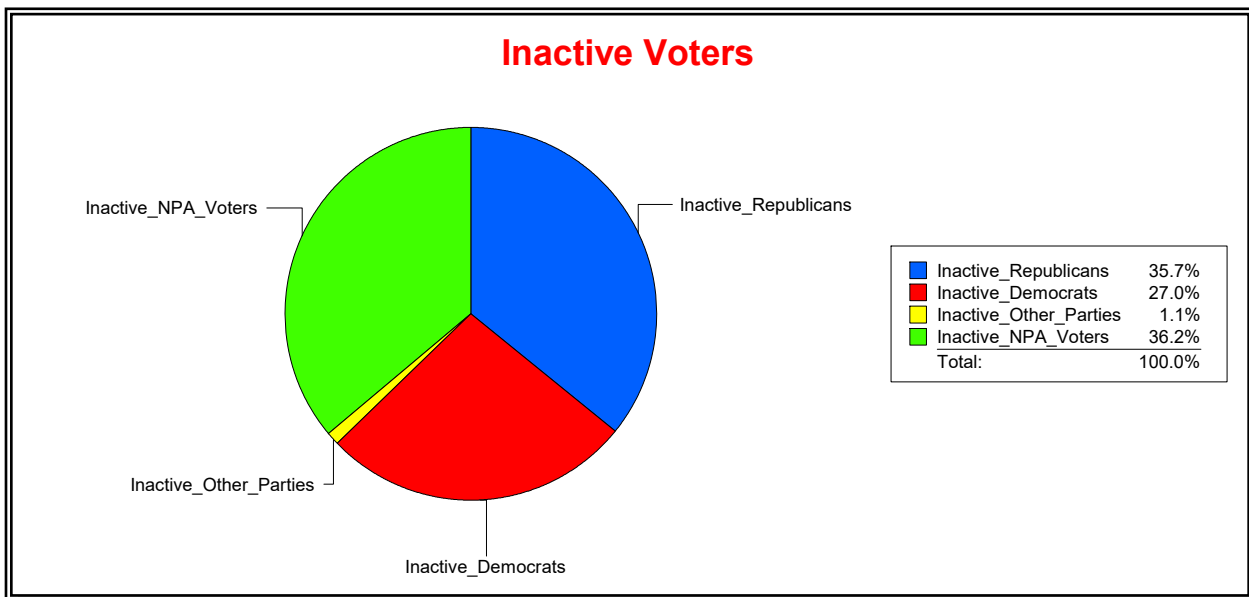

Ron Turner

Supervisor of Elections

Sarasota County, FL

Date 5/2/2022

Time 08:26 AM

Graphs of District Registration

Active Registered Voters

Inactive Voters

District	Total	Dems	Reps	NonP	Other	Total	Dems	Reps	NonP	Other
NORTH PORT DIST5	59,270	14,619	25,909	17,572	1,170	3,420	923	1,222	1,239	36