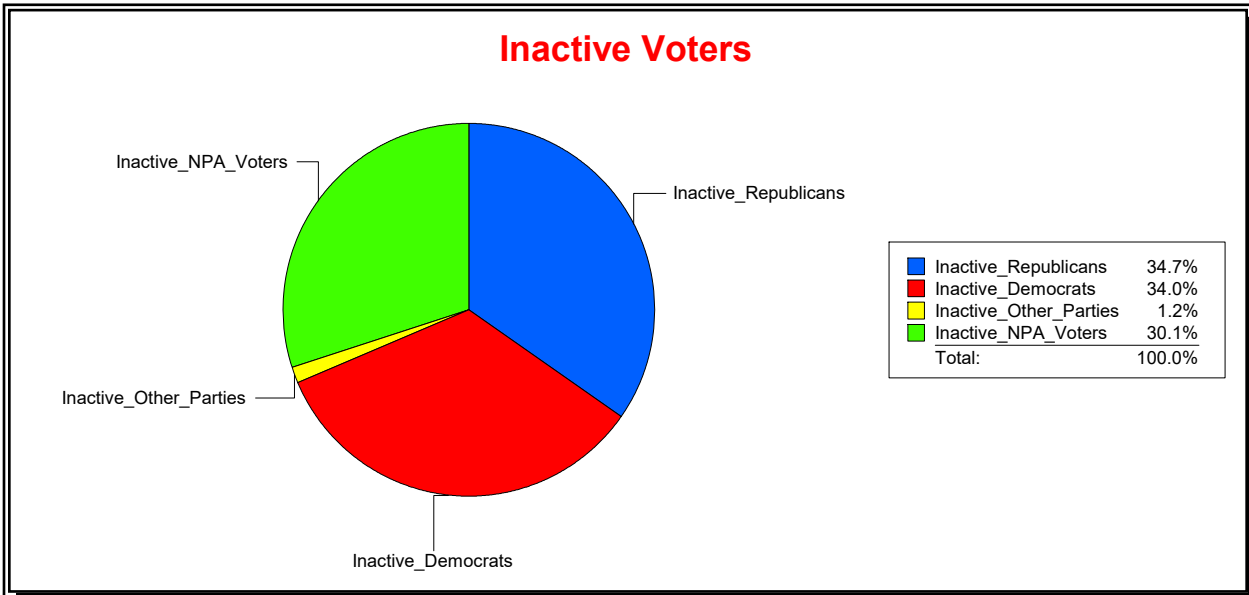

Ron Turner

Supervisor of Elections

Sarasota County, FL

Date 5/2/2022

Time 08:26 AM

Graphs of District Registration

Active Registered Voters

Inactive Voters

District	Total	Dems	Reps	NonP	Other	Total	Dems	Reps	NonP	Other
16TH CONGRESS DIST	186,531	61,368	75,920	45,546	3,697	10,427	3,545	3,622	3,134	126

Ron Turner

Supervisor of Elections

Sarasota County, FL

Date 5/2/2022