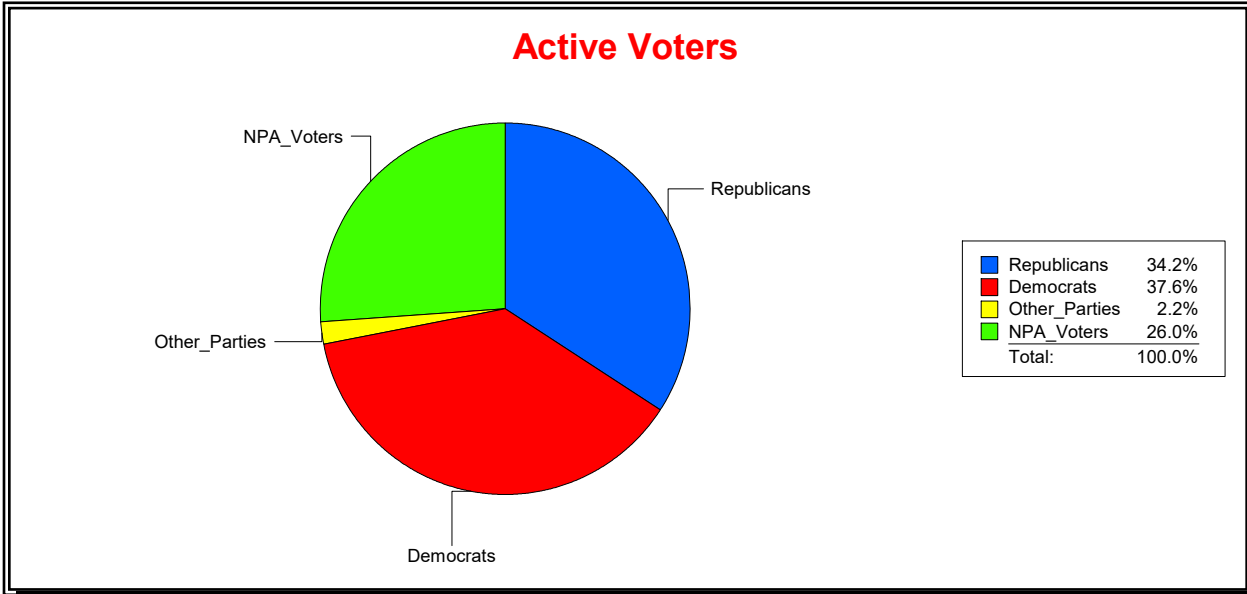

Ron Turner

Supervisor of Elections

Sarasota County, FL

Date 5/2/2022

Time 08:26 AM

Graphs of District Registration

Active Registered Voters

Inactive Voters

District	Total	Dems	Reps	NonP	Other	Total	Dems	Reps	NonP	Other
SARASOTA DIST 3	11,154	4,194	3,816	2,898	246	819	292	236	277	14