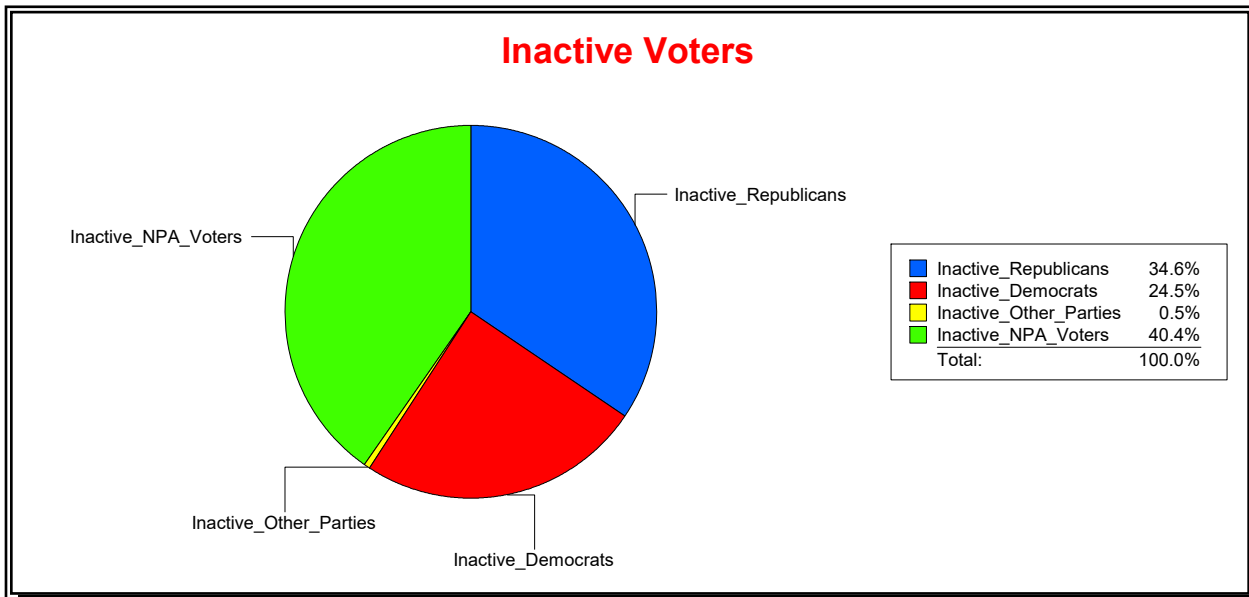

Ron Turner

Supervisor of Elections

Sarasota County, FL

Date 5/2/2022

Time 08:26 AM

Graphs of District Registration

District	Active Registered Voters					Inactive Voters				
	Total	Dems	Reps	NonP	Other	Total	Dems	Reps	NonP	Other
NORTH PORT 3	10,439	2,568	4,314	3,329	228	758	186	262	306	4