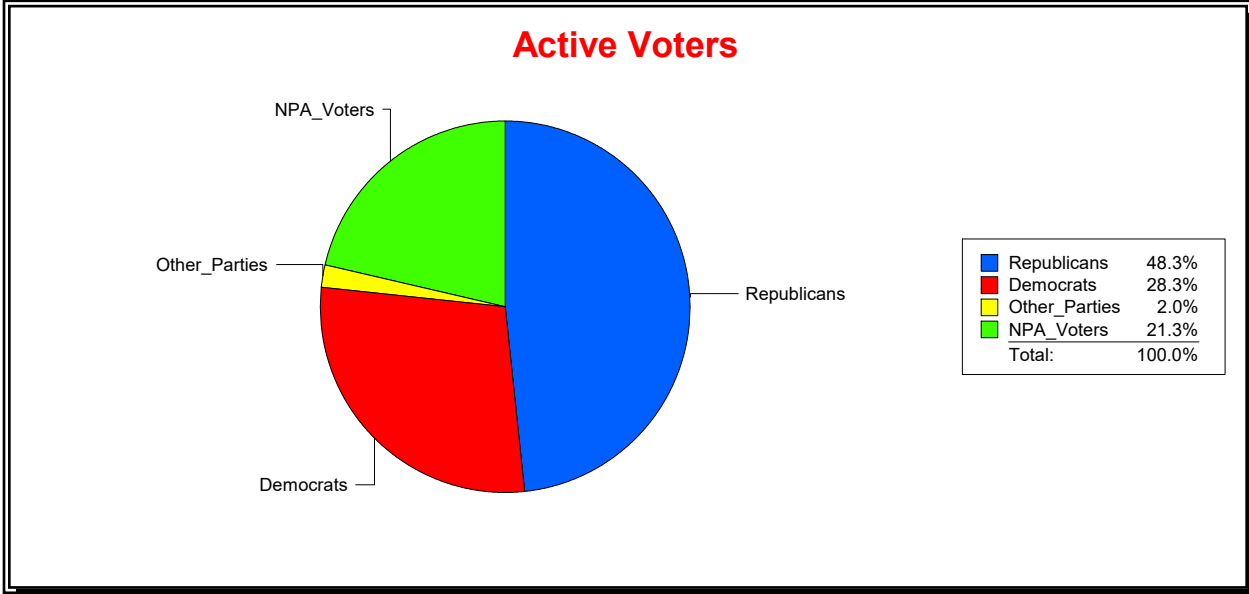

Ron Turner

Supervisor of Elections

Sarasota County, FL

Date 5/2/2022

Time 08:26 AM

Graphs of District Registration

Active Registered Voters

Inactive Voters

District	Total	Dems	Reps	NonP	Other	Total	Dems	Reps	NonP	Other
LONGBOAT KEY BEACH A	1,872	530	905	399	38	114	34	52	27	1