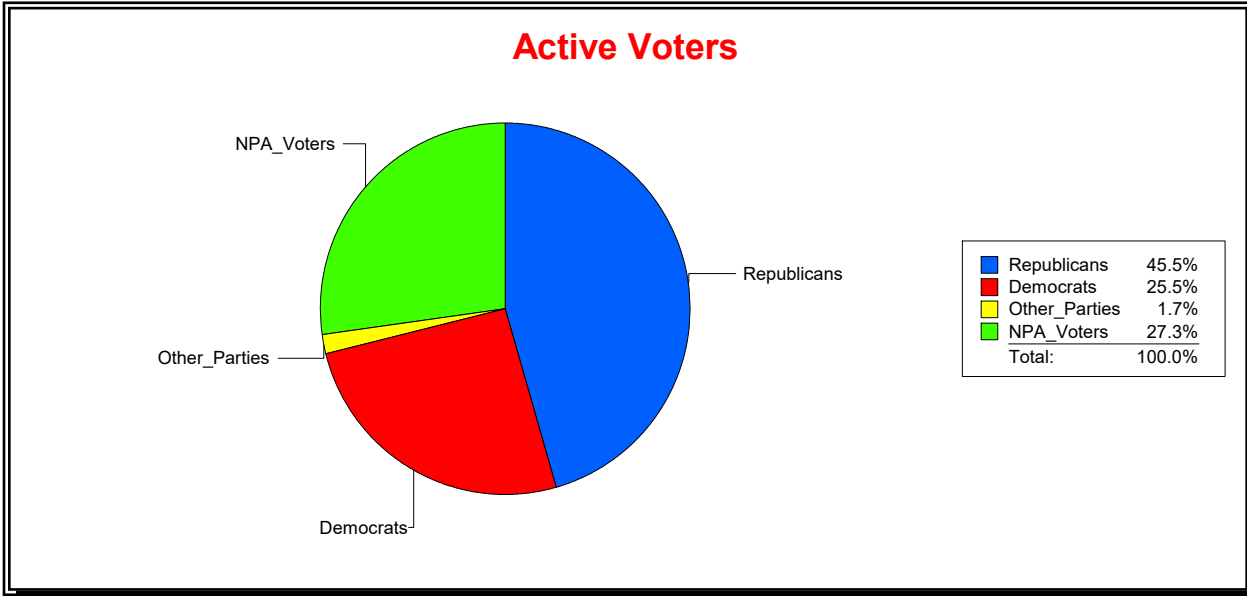

Ron Turner

Supervisor of Elections

Sarasota County, FL

Date 5/2/2022

Time 08:26 AM

Graphs of District Registration

Active Registered Voters

Inactive Voters

District	Total	Dems	Reps	NonP	Other	Total	Dems	Reps	NonP	Other
SCHOOL DIST 5	75,672	19,274	34,448	20,647	1,303	4,020	1,100	1,596	1,284	40