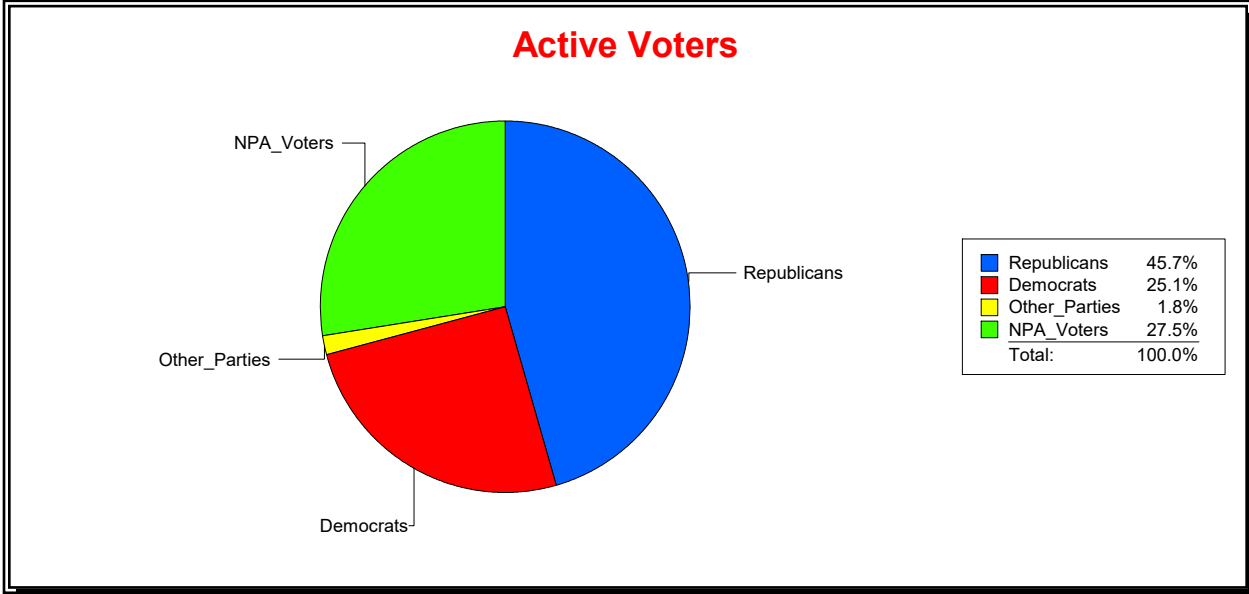

Ron Turner

Supervisor of Elections

Sarasota County, FL

Date 5/2/2022

Time 08:26 AM

Graphs of District Registration

Active Registered Voters

Inactive Voters

District	Total	Dems	Reps	NonP	Other	Total	Dems	Reps	NonP	Other
STATE HOUSE DIST 74	161,078	40,391	73,598	44,240	2,849	8,887	2,402	3,481	2,917	87