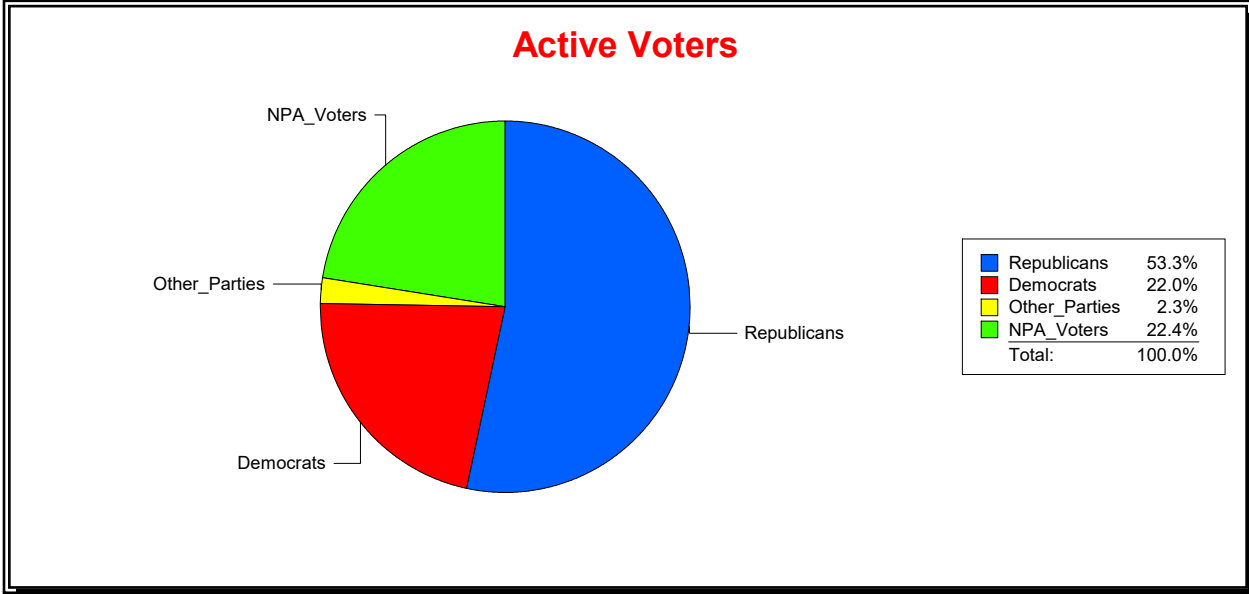

Supervisor of Elections

Sarasota County, FL

Date 5/2/2022

Time 08:26 AM

Graphs of District Registration

Active Registered Voters

Inactive Voters

District	Total	Dems	Reps	NonP	Other	Total	Dems	Reps	NonP	Other
LBK DISTRICT 1	1,494	328	797	335	34	71	19	36	15	1