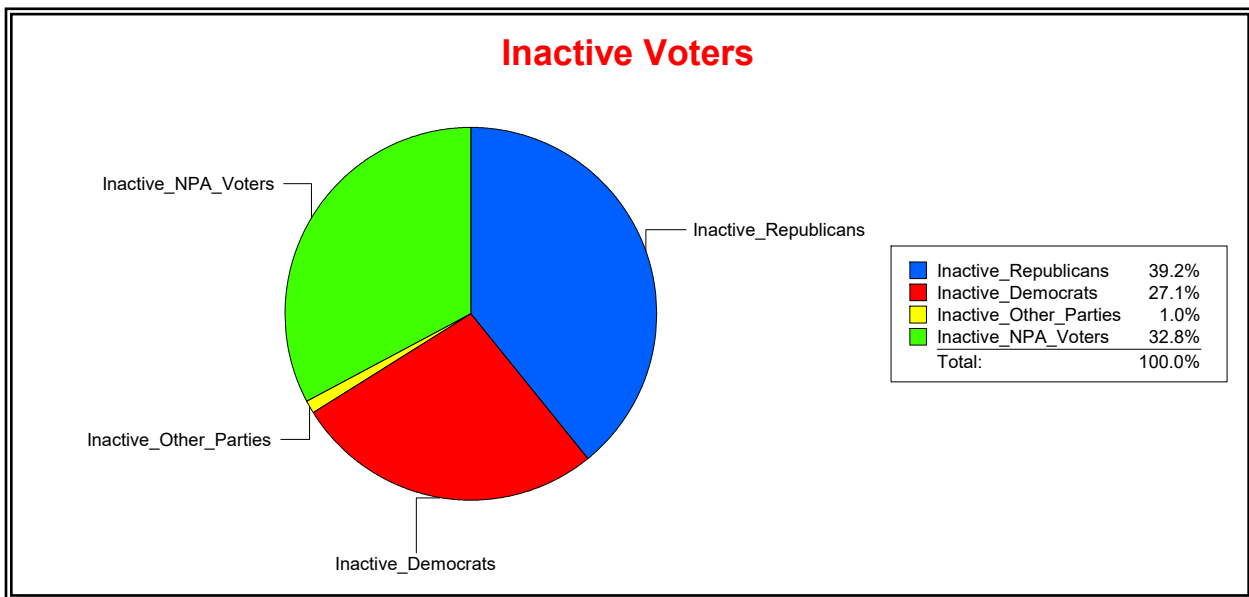

Ron Turner

Supervisor of Elections

Sarasota County, FL

Date 5/2/2022

Time 08:26 AM

Graphs of District Registration

Active Registered Voters

Inactive Voters

District	Total	Dems	Reps	NonP	Other	Total	Dems	Reps	NonP	Other
17TH CONGRESS DIST	166,942	41,949	76,315	45,717	2,961	9,175	2,484	3,593	3,007	91