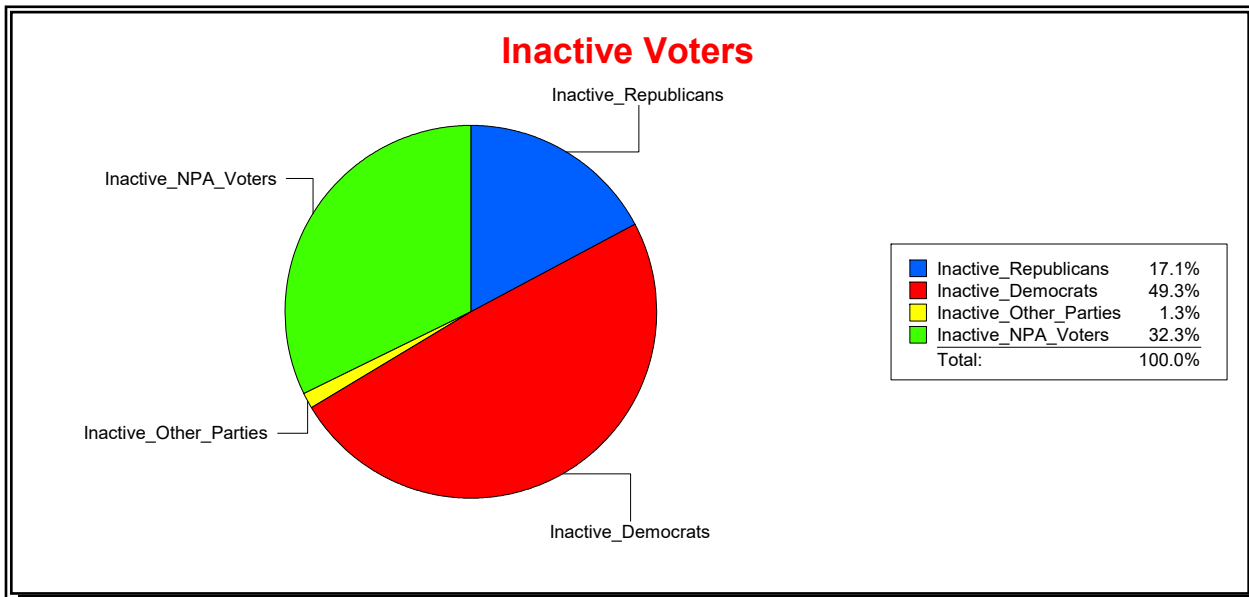

Ron Turner

Supervisor of Elections

Sarasota County, FL

Date 5/2/2022

Time 08:26 AM

Graphs of District Registration

Active Registered Voters

Inactive Voters

District	Total	Dems	Reps	NonP	Other	Total	Dems	Reps	NonP	Other
SARASOTA 1	11,375	5,957	2,204	2,975	239	1,000	493	171	323	13