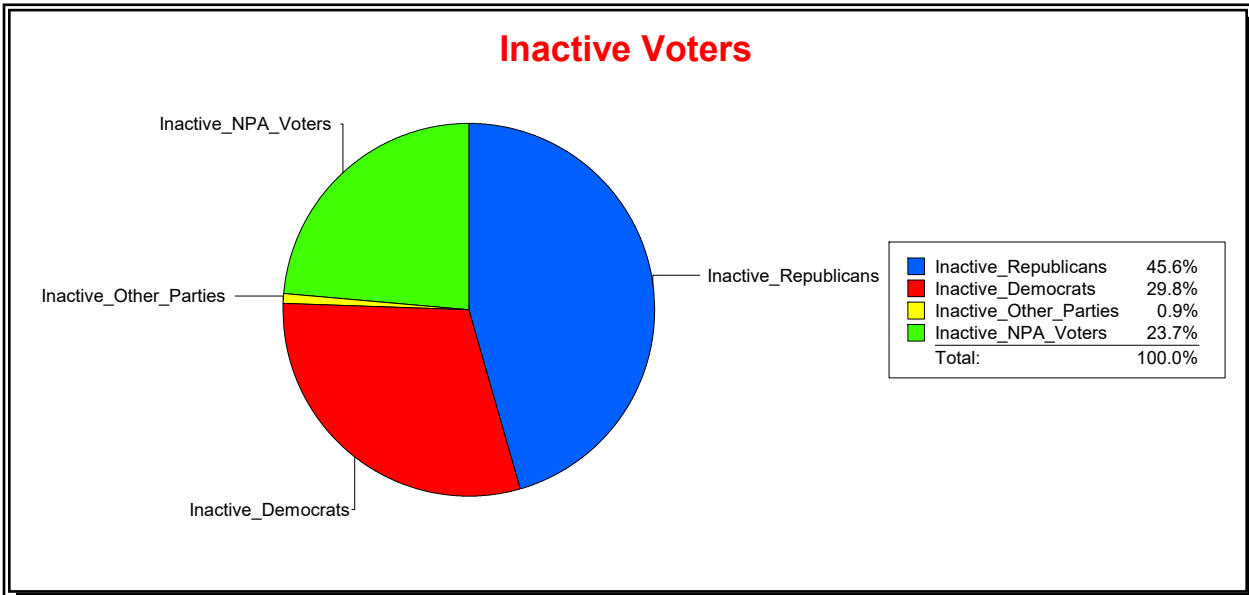

Ron Turner

Supervisor of Elections

Sarasota County, FL

Date 5/2/2022

Time 08:26 AM

Graphs of District Registration

Active Registered Voters

Inactive Voters

District	Total	Dems	Reps	NonP	Other	Total	Dems	Reps	NonP	Other
LONGBOAT KEY BEACH A	1,872	530	905	399	38	114	34	52	27	1