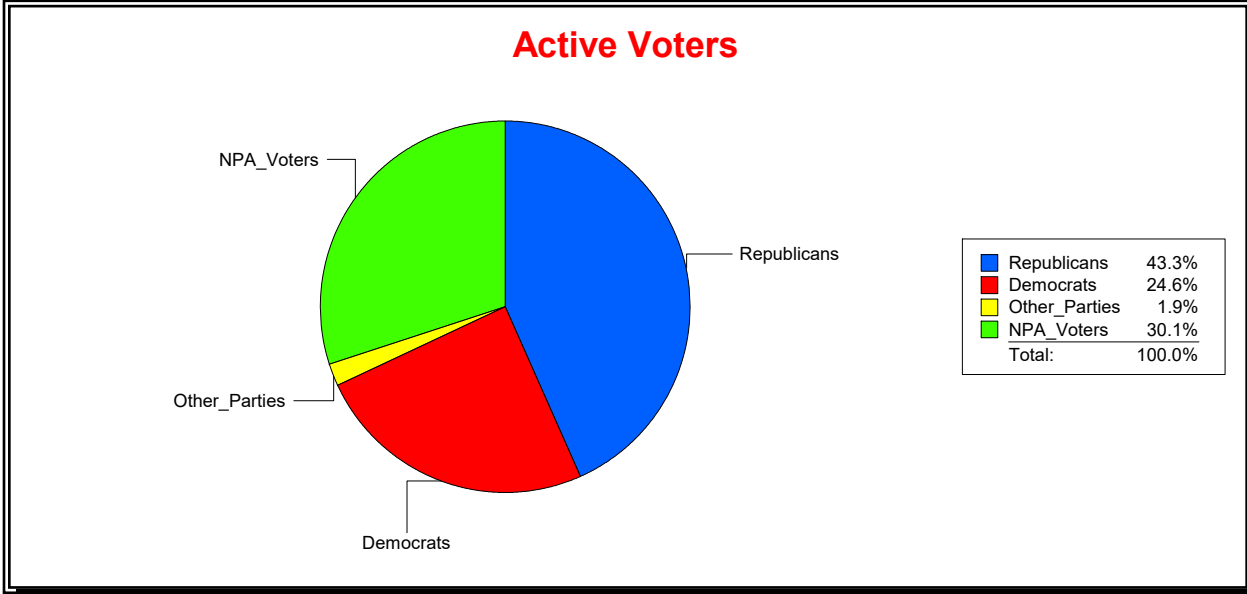

Ron Turner

Supervisor of Elections

Sarasota County, FL

Date 5/2/2022

Time 08:26 AM

Graphs of District Registration

Active Registered Voters

Inactive Voters

<u>District</u>	<u>Total</u>	<u>Dems</u>	<u>Reps</u>	<u>NonP</u>	<u>Other</u>	<u>Total</u>	<u>Dems</u>	<u>Reps</u>	<u>NonP</u>	<u>Other</u>
NORTH PORT DIST 1	10,634	2,619	4,605	3,203	207	568	140	214	204	10