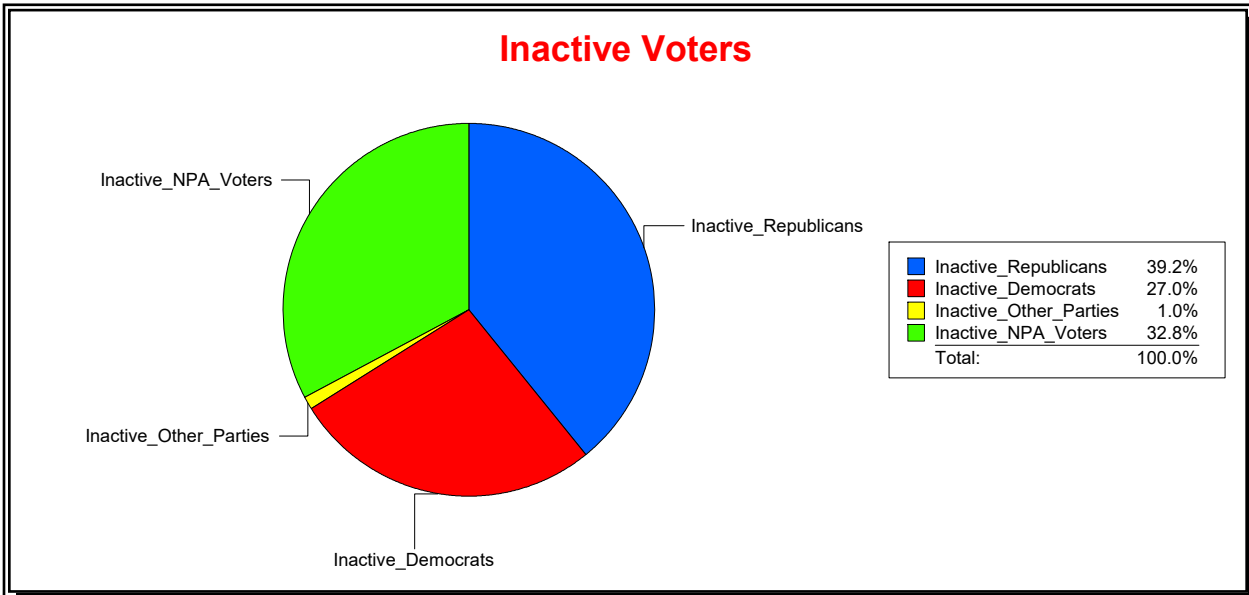

Ron Turner

Supervisor of Elections

Sarasota County, FL

Date 5/2/2022

Time 08:26 AM

Graphs of District Registration

Active Registered Voters

Inactive Voters

District	Total	Dems	Reps	NonP	Other	Total	Dems	Reps	NonP	Other
STATE HOUSE DIST 74	161,078	40,391	73,598	44,240	2,849	8,887	2,402	3,481	2,917	87