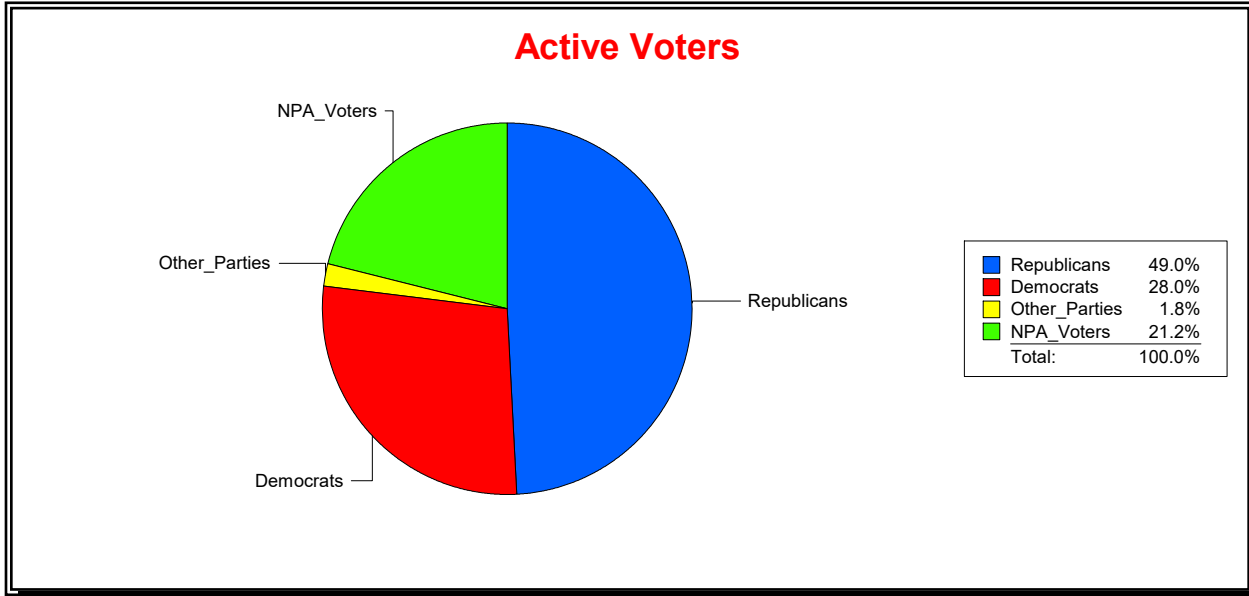

Ron Turner

Supervisor of Elections

Sarasota County, FL

Date 5/2/2022

Time 08:26 AM

Graphs of District Registration

Active Registered Voters

Inactive Voters

<u>District</u>	<u>Total</u>	<u>Dems</u>	<u>Reps</u>	<u>NonP</u>	<u>Other</u>	<u>Total</u>	<u>Dems</u>	<u>Reps</u>	<u>NonP</u>	<u>Other</u>
LONGBOAT KEY DIST	4,785	1,339	2,346	1,016	84	238	72	109	56	1