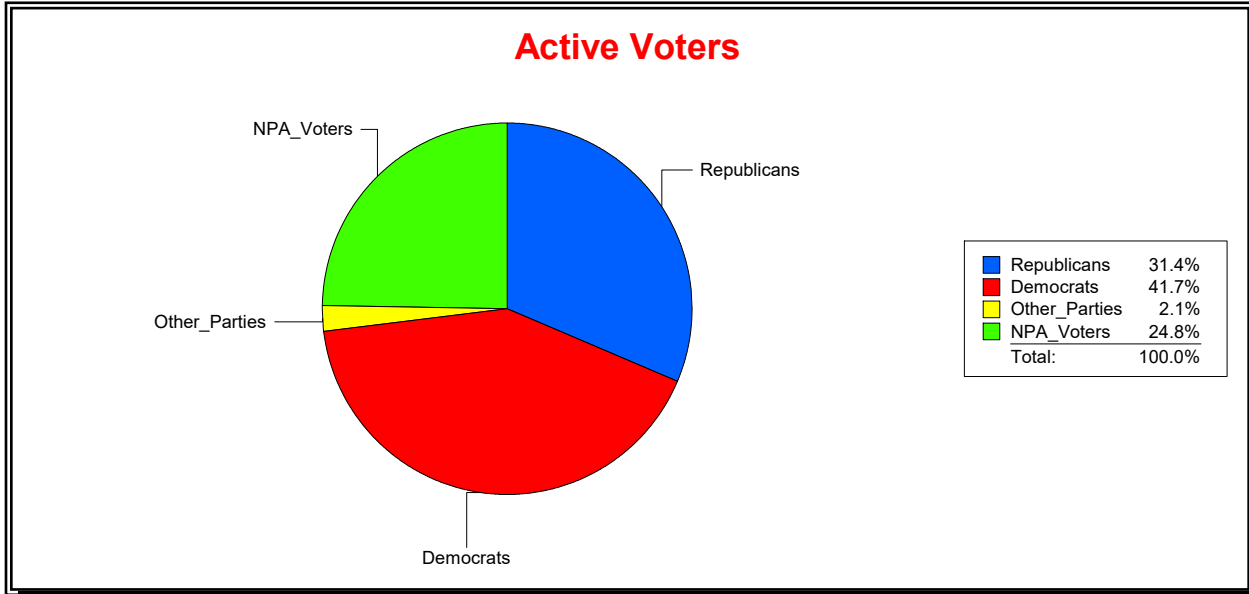

Ron Turner

Supervisor of Elections

Sarasota County, FL

Date 5/2/2022

Time 08:26 AM

Graphs of District Registration

Active Registered Voters

Inactive Voters

District	Total	Dems	Reps	NonP	Other	Total	Dems	Reps	NonP	Other
SARASOTA	39,714	16,553	12,488	9,840	833	2,875	1,182	758	894	41