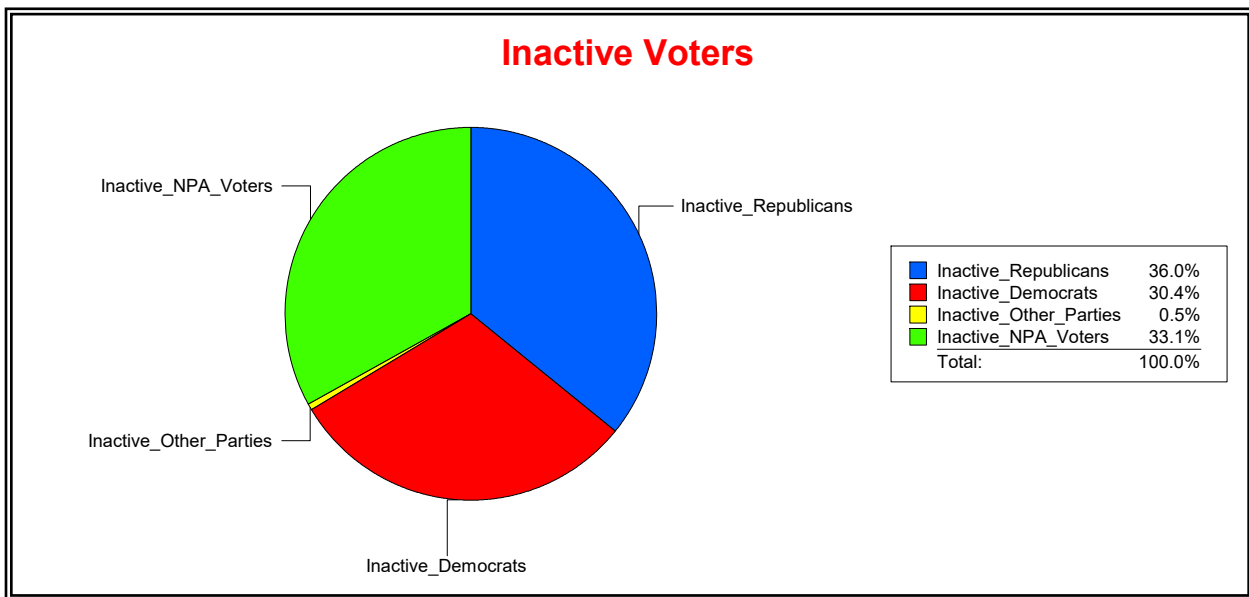

Ron Turner

Supervisor of Elections

Sarasota County, FL

Date 5/2/2022

Time 08:26 AM

Graphs of District Registration

Active Registered Voters

Inactive Voters

<u>District</u>	<u>Total</u>	<u>Dems</u>	<u>Reps</u>	<u>NonP</u>	<u>Other</u>	<u>Total</u>	<u>Dems</u>	<u>Reps</u>	<u>NonP</u>	<u>Other</u>
NORTH PORT DIST 4	9,270	2,478	4,040	2,601	151	559	170	201	185	3