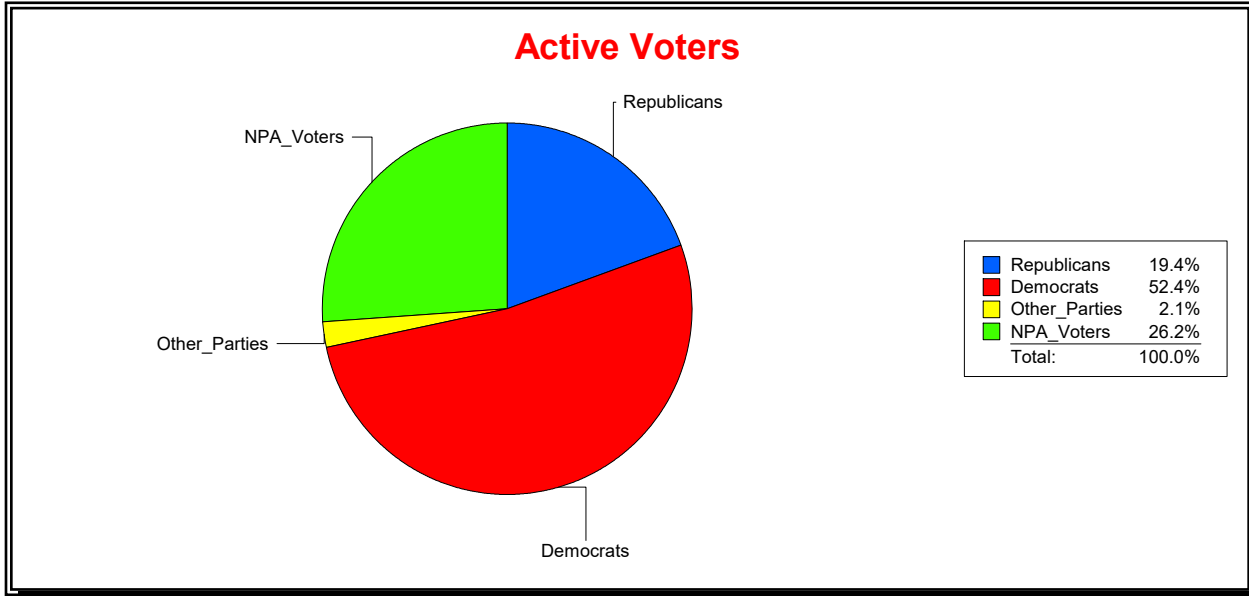

Ron Turner

Supervisor of Elections

Sarasota County, FL

Date 5/2/2022

Time 08:26 AM

Graphs of District Registration

Active Registered Voters

Inactive Voters

District	Total	Dems	Reps	NonP	Other	Total	Dems	Reps	NonP	Other
SARASOTA 1	11,375	5,957	2,204	2,975	239	1,000	493	171	323	13