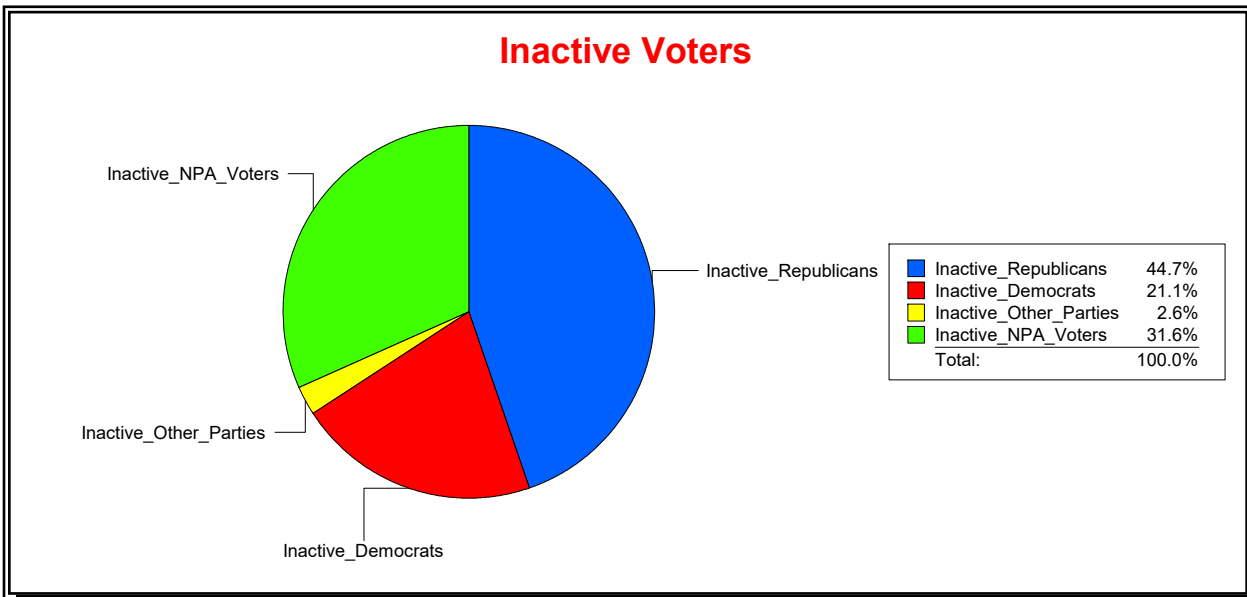

Date 5/2/2022

Time 08:26 AM

Graphs of District Registration

Active Registered Voters

Inactive Voters

District	Total	Dems	Reps	NonP	Other	Total	Dems	Reps	NonP	Other
BOBCAT TRAIL CDD	797	182	396	210	9	38	8	17	12	1