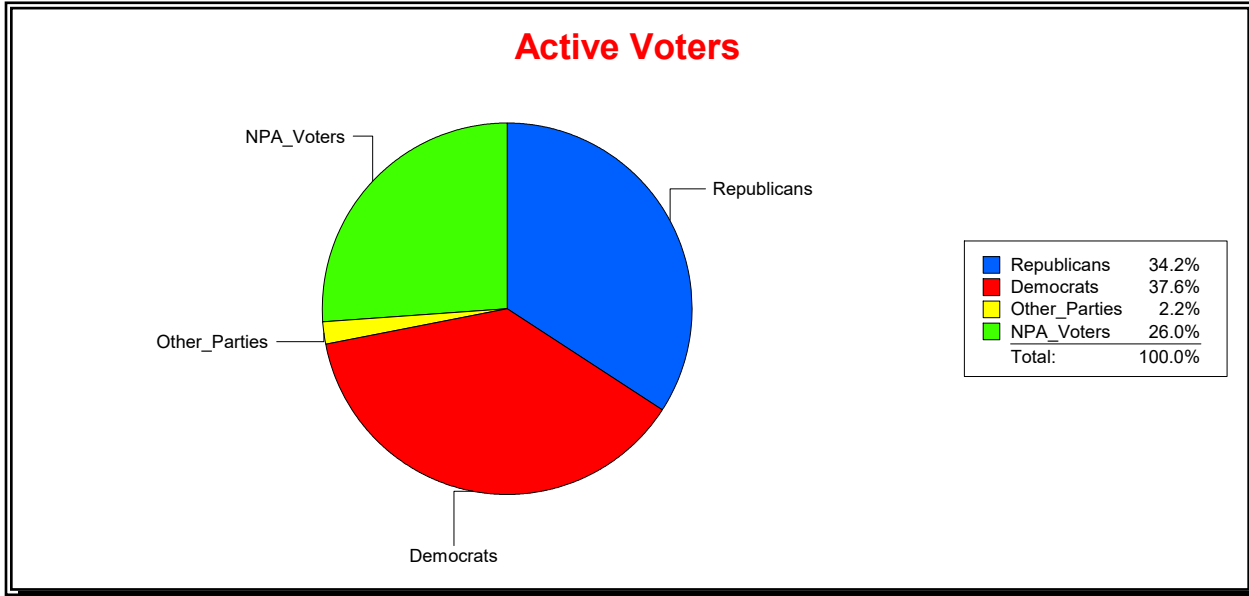

Ron Turner

Supervisor of Elections

Sarasota County, FL

Date 5/2/2022

Time 08:26 AM

Graphs of District Registration

Active Registered Voters

Inactive Voters

District	Total	Dems	Reps	NonP	Other	Total	Dems	Reps	NonP	Other
SARASOTA 3	11,154	4,194	3,816	2,898	246	819	292	236	277	14