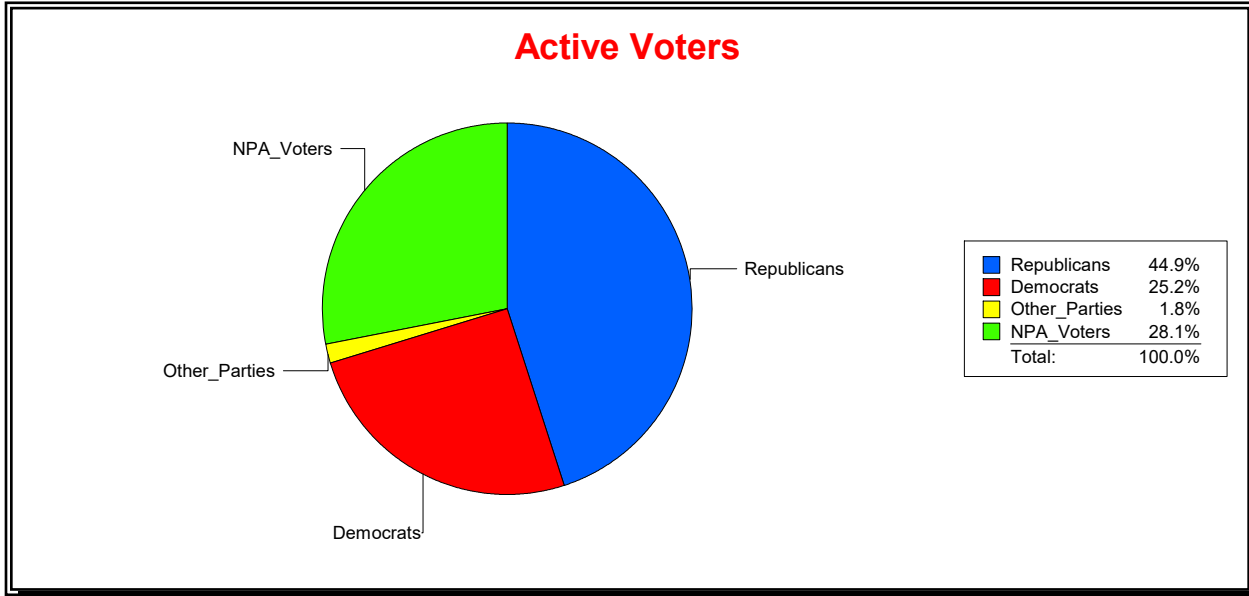

District	Total	Dems	Reps	NonP	Other	Total	Dems	Reps	NonP	Other
HOSPITAL BOARD SOUTH	125,897	31,716	56,589	35,317	2,275	7,078	1,893	2,725	2,386	74

Ron Turner

Supervisor of Elections

Sarasota County, FL

Date 5/2/2022