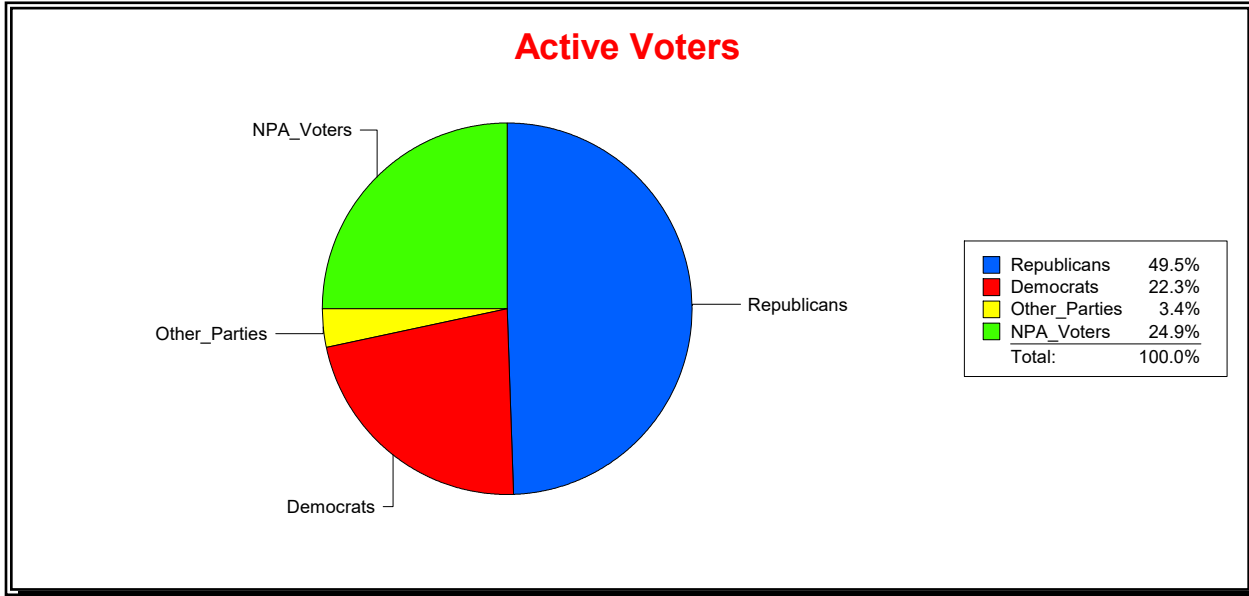

District	Total	Dems	Reps	NonP	Other	Total	Dems	Reps	NonP	Other
LAKWOOD RANCH CDD	1,567	349	775	390	53	10	2	4	4	0

Ron Turner

Supervisor of Elections

Sarasota County, FL

Date 5/2/2022

Time 08:26 AM

Graphs of District Registration