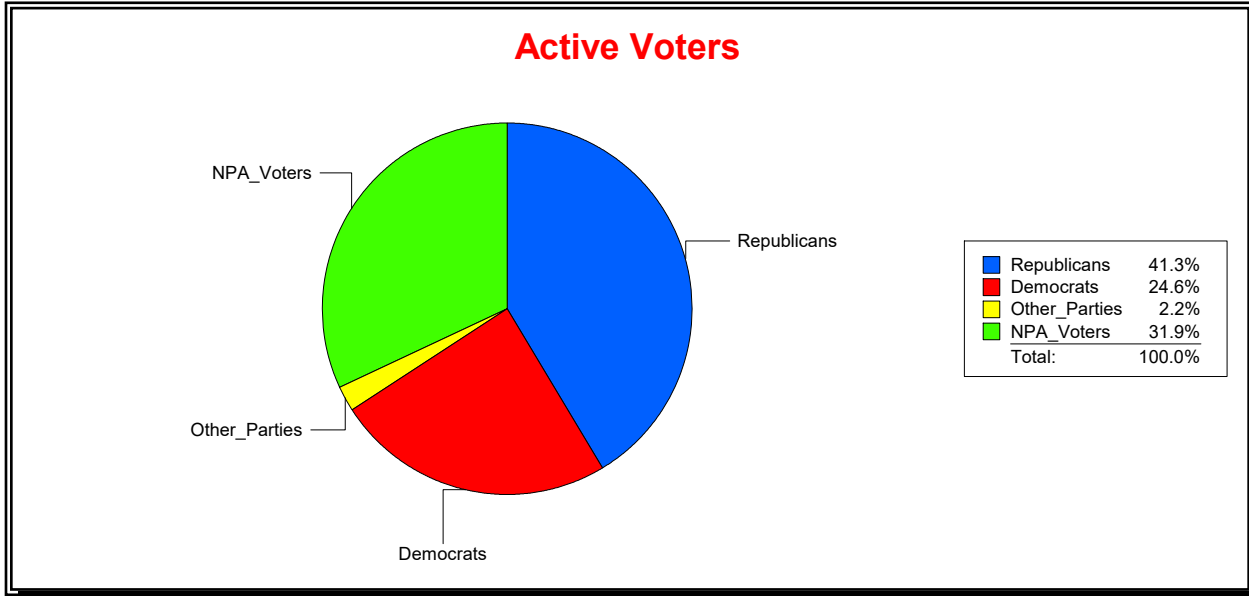

Ron Turner

Supervisor of Elections

Sarasota County, FL

Date 5/2/2022

Time 08:26 AM

Graphs of District Registration

Active Registered Voters

Inactive Voters

<u>District</u>	<u>Total</u>	<u>Dems</u>	<u>Reps</u>	<u>NonP</u>	<u>Other</u>	<u>Total</u>	<u>Dems</u>	<u>Reps</u>	<u>NonP</u>	<u>Other</u>
NORTH PORT DIST 3	10,439	2,568	4,314	3,329	228	758	186	262	306	4