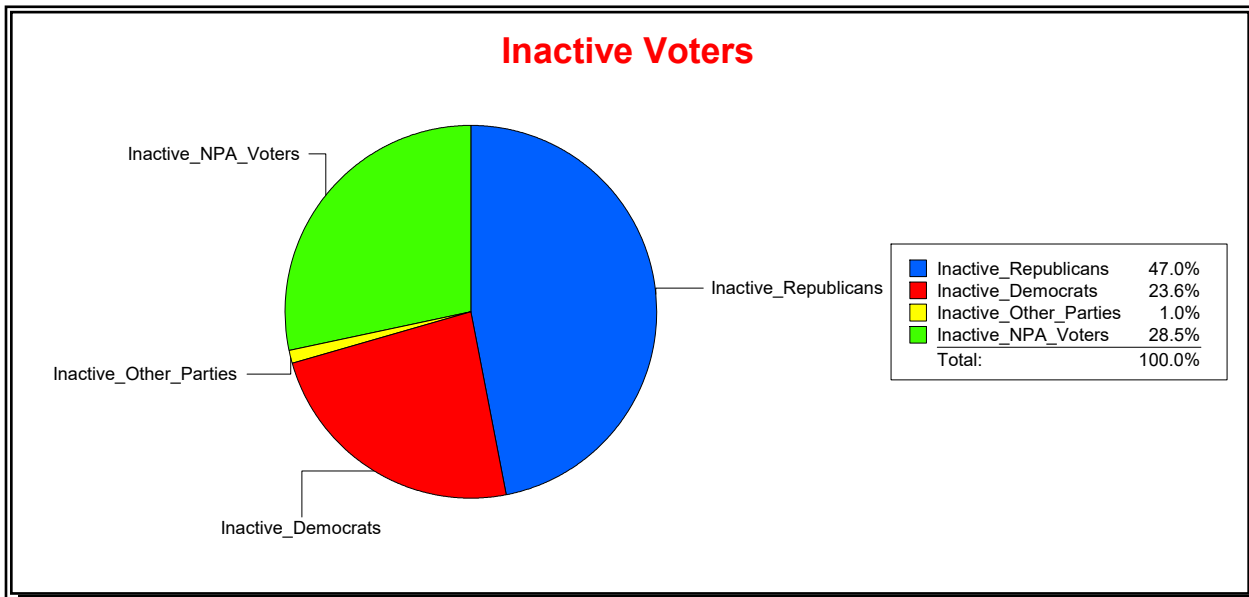

Ron Turner

Supervisor of Elections

Sarasota County, FL

Date 5/2/2022

Time 08:26 AM

Graphs of District Registration

Active Registered Voters

Inactive Voters

District	Total	Dems	Reps	NonP	Other	Total	Dems	Reps	NonP	Other
STATE HOUSE DIST 73	25,141	5,740	13,060	5,823	518	924	218	434	263	9