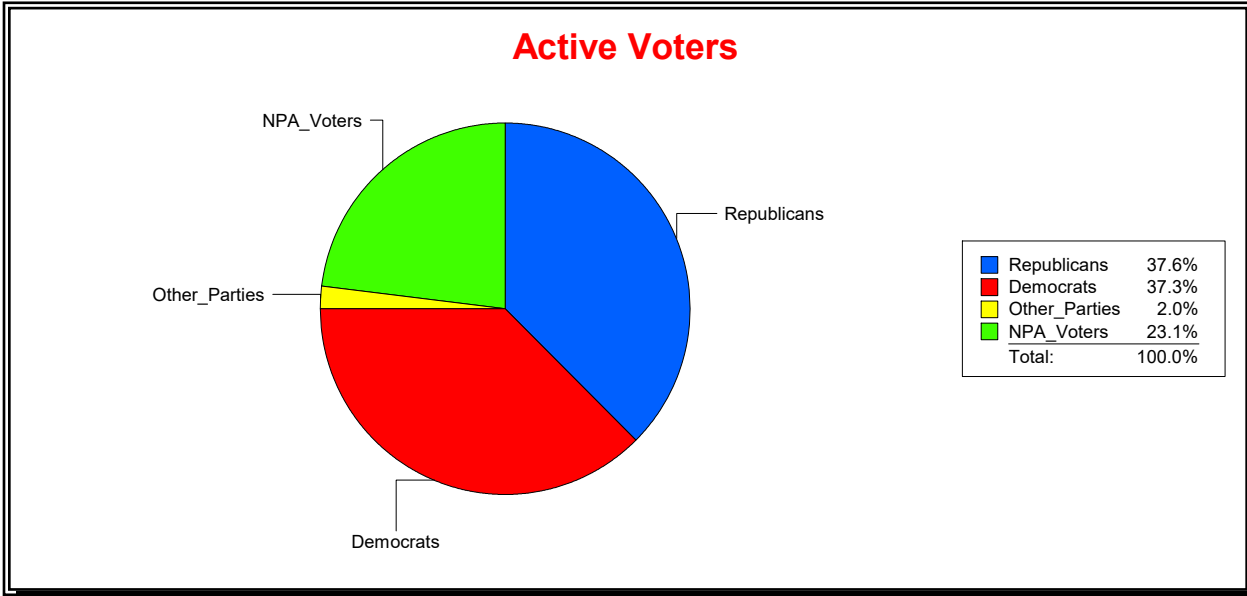

Ron Turner

Supervisor of Elections

Sarasota County, FL

Date 5/2/2022

Time 08:26 AM

Graphs of District Registration

Active Registered Voters

Inactive Voters

District	Total	Dems	Reps	NonP	Other	Total	Dems	Reps	NonP	Other
SARASOTA DIST 2	17,185	6,402	6,468	3,967	348	1,056	397	351	294	14