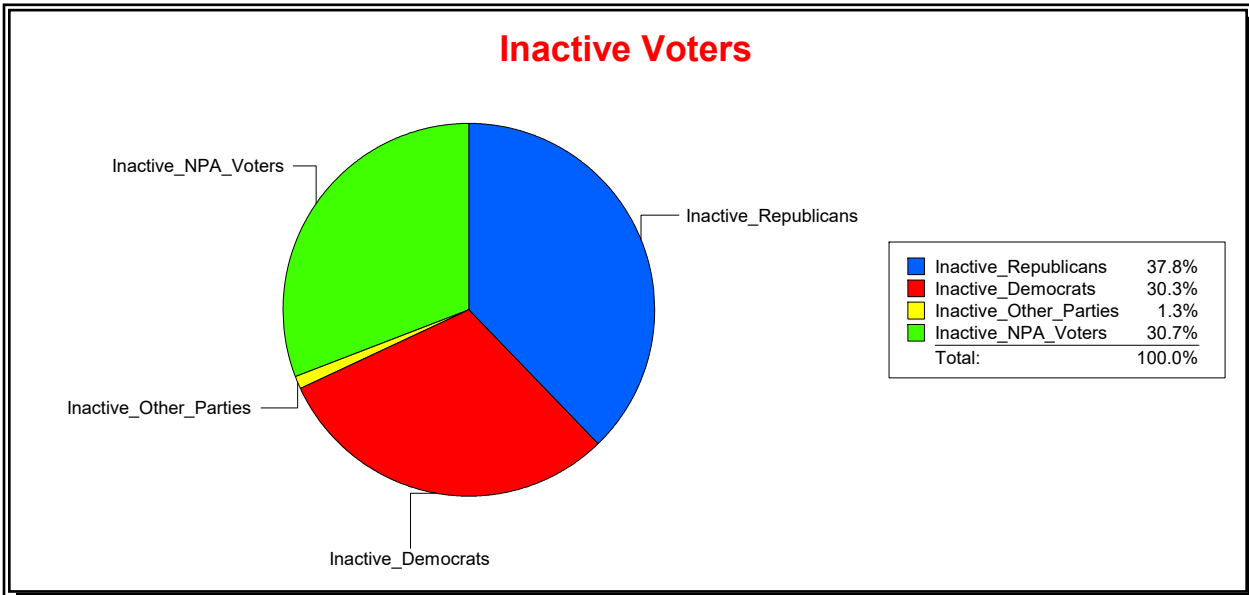

Ron Turner

Supervisor of Elections

Sarasota County, FL

Date 5/2/2022

Time 08:26 AM

Graphs of District Registration

Active Registered Voters

Inactive Voters

District	Total	Dems	Reps	NonP	Other	Total	Dems	Reps	NonP	Other
CNTY COMM DIST 4	73,112	21,054	32,570	18,105	1,383	3,665	1,109	1,384	1,125	47