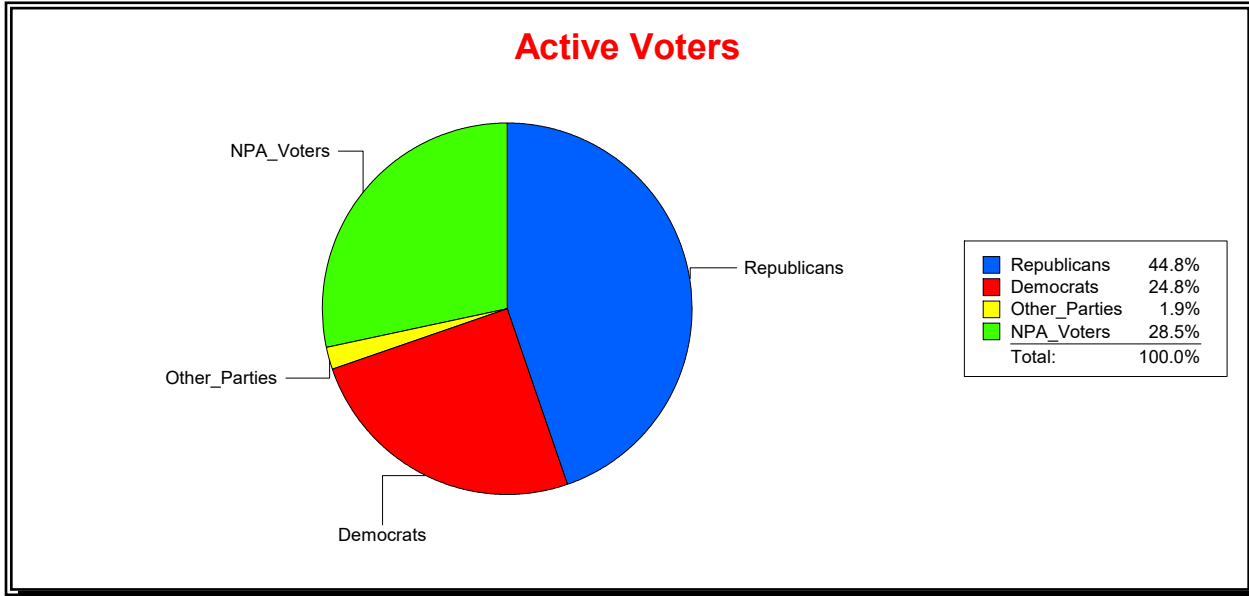

Ron Turner

Supervisor of Elections

Sarasota County, FL

Date 5/2/2022

Time 08:26 AM

Graphs of District Registration

District	Active Registered Voters					Inactive Voters				
	Total	Dems	Reps	NonP	Other	Total	Dems	Reps	NonP	Other
NORTH PORT 5	16,586	4,109	7,435	4,722	320	875	264	296	307	8