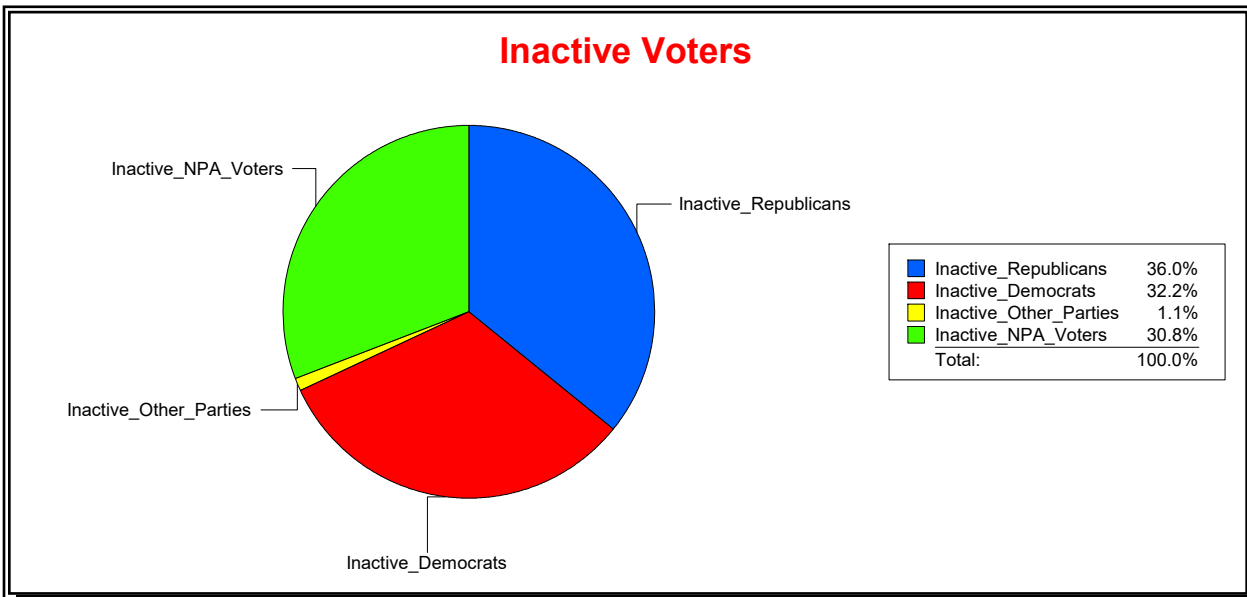

Ron Turner

Supervisor of Elections

Sarasota County, FL

Date 5/2/2022

Time 08:26 AM

Graphs of District Registration

Active Registered Voters

Inactive Voters

District	Total	Dems	Reps	NonP	Other	Total	Dems	Reps	NonP	Other
SCHOOL DIST 4	60,341	19,753	24,793	14,609	1,186	3,592	1,155	1,292	1,106	39