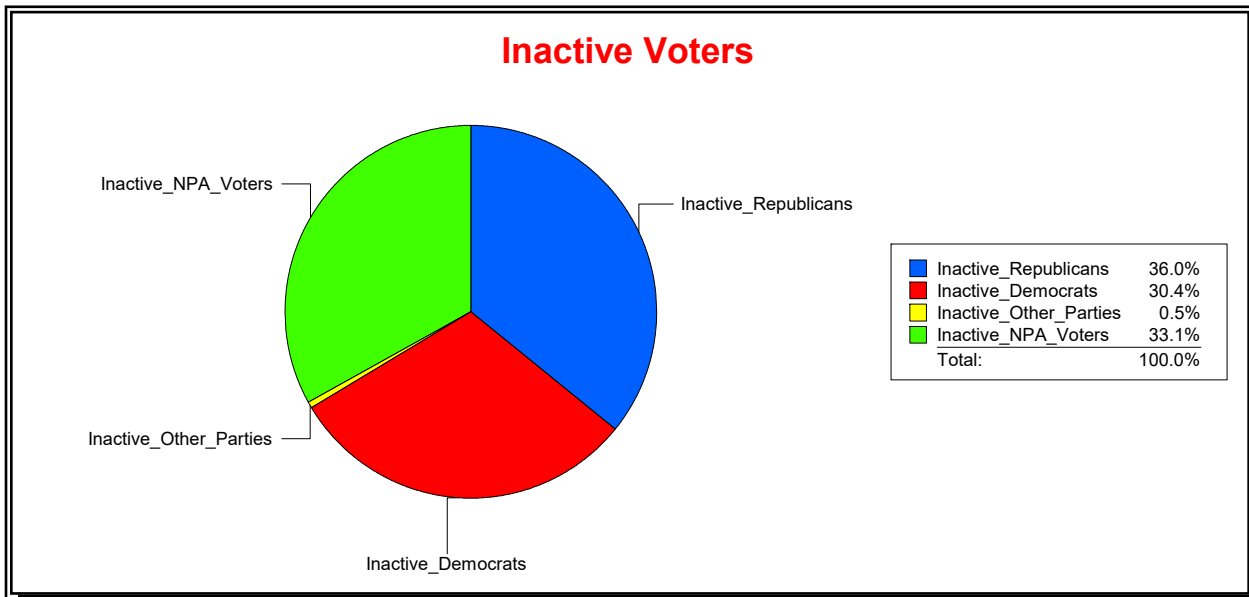

Ron Turner

Supervisor of Elections

Sarasota County, FL

Date 5/2/2022

Time 08:26 AM

Graphs of District Registration

Active Registered Voters

Inactive Voters

District	Total	Dems	Reps	NonP	Other	Total	Dems	Reps	NonP	Other
NORTH PORT 4	9,270	2,478	4,040	2,601	151	559	170	201	185	3