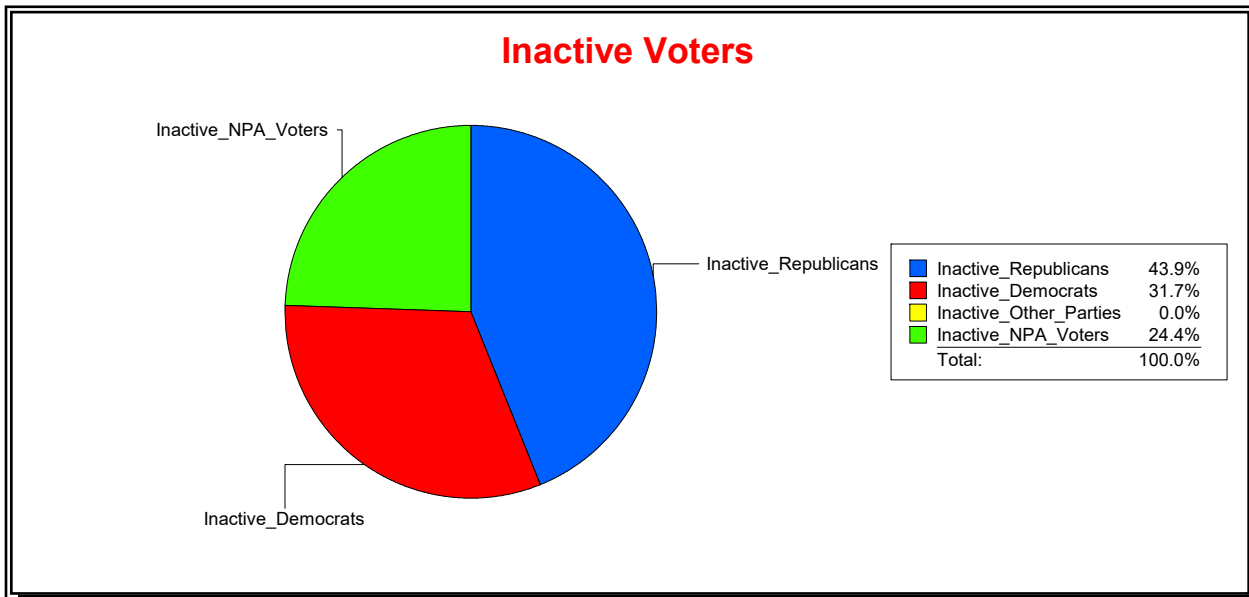

District	Total	Dems	Reps	NonP	Other	Total	Dems	Reps	NonP	Other
LBK DISTRICT 2	1,355	460	587	285	23	82	26	36	20	0

Ron Turner

Supervisor of Elections

Sarasota County, FL

Date 5/2/2022

Time 08:26 AM

Graphs of District Registration