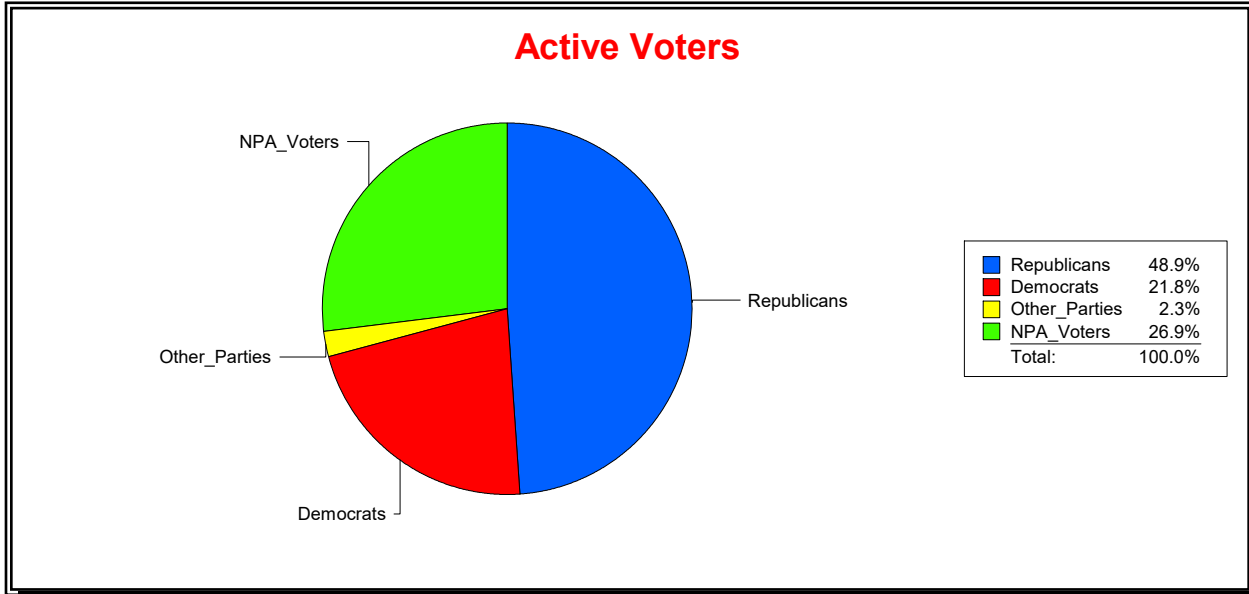

Ron Turner

Supervisor of Elections

Sarasota County, FL

Date 5/2/2022

Time 08:26 AM

Graphs of District Registration

Active Registered Voters

Inactive Voters

District	Total	Dems	Reps	NonP	Other	Total	Dems	Reps	NonP	Other
WOODLANDS CDD	1,498	327	733	403	35	31	7	16	8	0