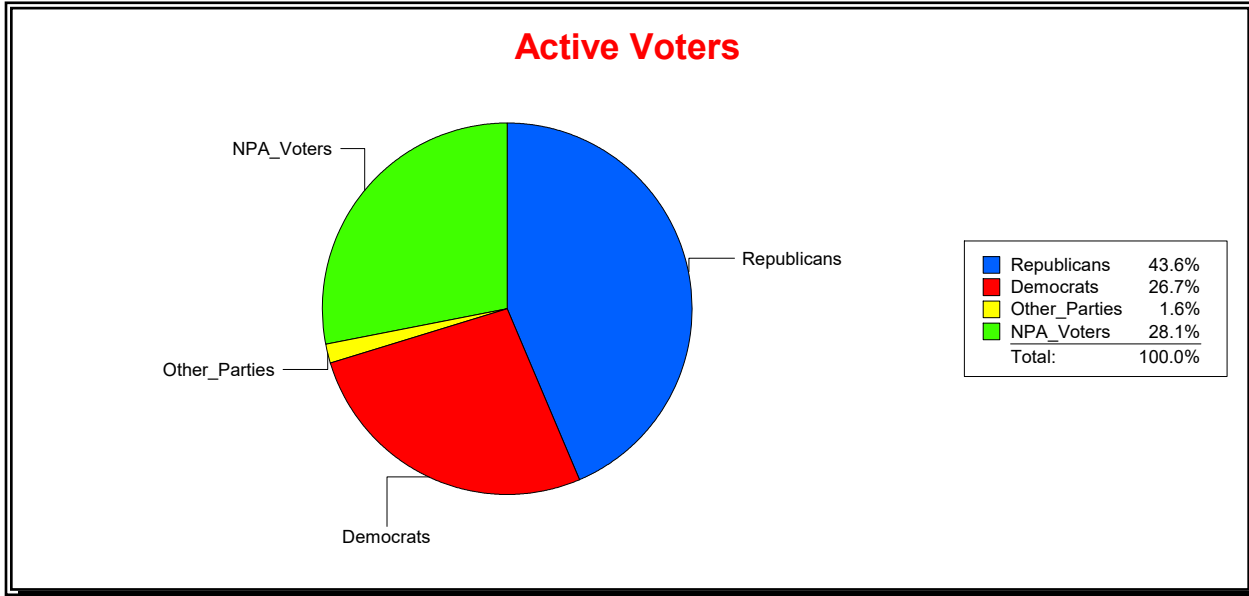

Ron Turner

Supervisor of Elections

Sarasota County, FL

Date 5/2/2022

Time 08:26 AM

Graphs of District Registration

Active Registered Voters

Inactive Voters

District	Total	Dems	Reps	NonP	Other	Total	Dems	Reps	NonP	Other
NORTH PORT 4	9,270	2,478	4,040	2,601	151	559	170	201	185	3