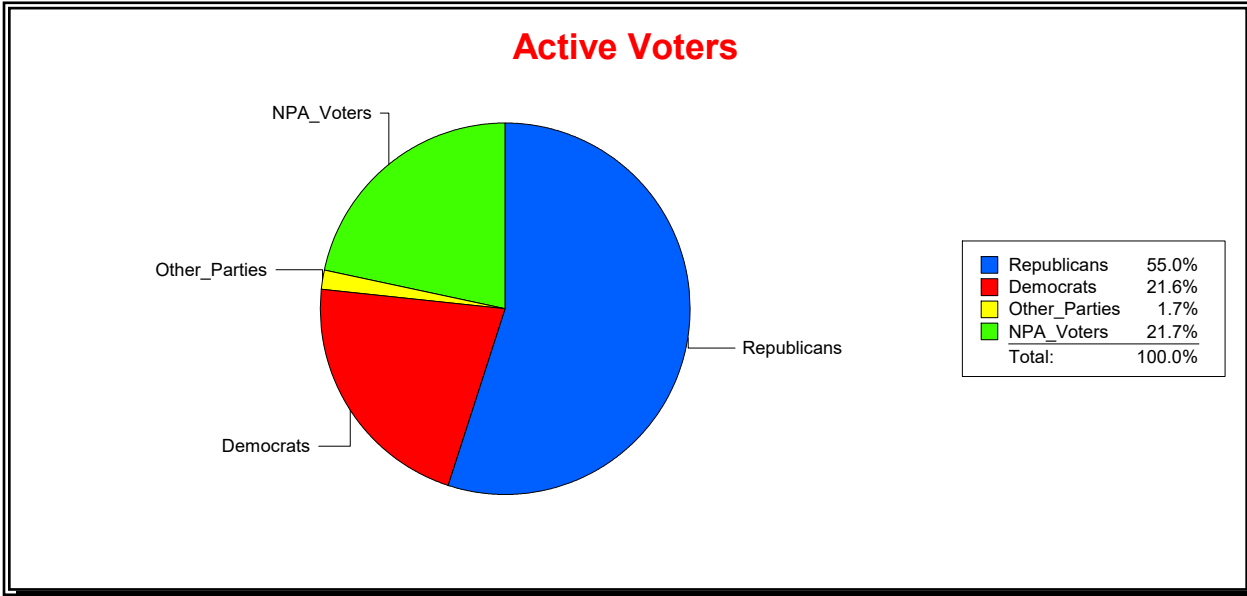

Date 5/2/2022

Time 08:26 AM

Graphs of District Registration

Active Registered Voters

Inactive Voters

District	Total	Dems	Reps	NonP	Other	Total	Dems	Reps	NonP	Other
SARASOTA NATIONAL CDD	1,749	378	962	379	30	23	3	9	8	3