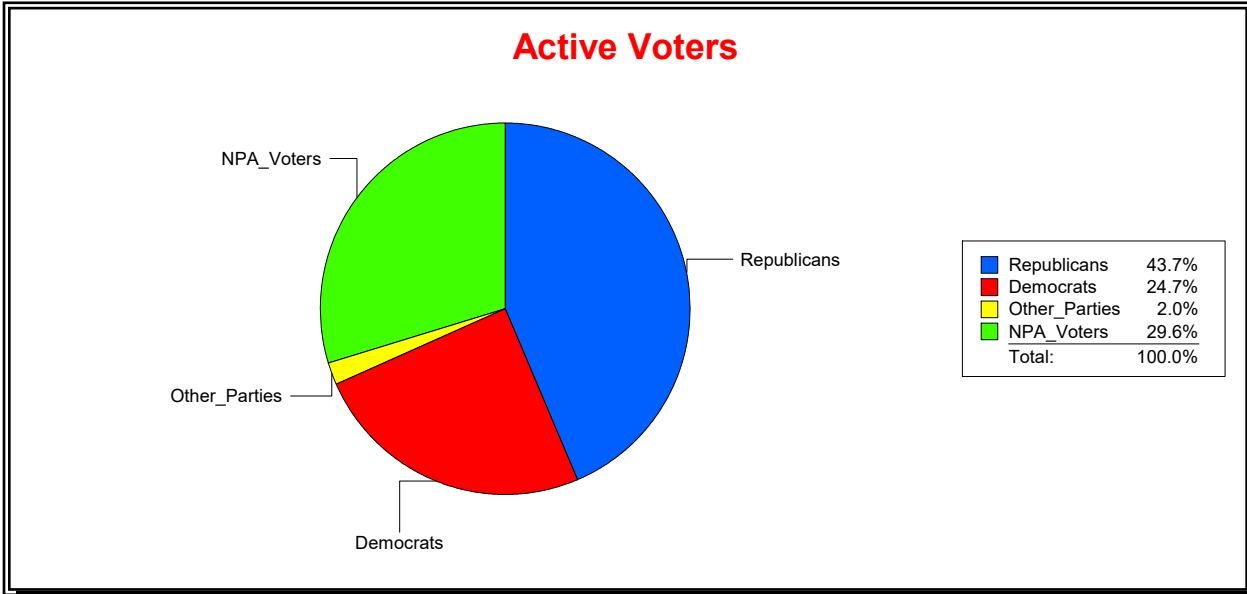

Ron Turner

Supervisor of Elections

Sarasota County, FL

Date 5/2/2022

Time 08:26 AM

Graphs of District Registration

Active Registered Voters

Inactive Voters

<u>District</u>	<u>Total</u>	<u>Dems</u>	<u>Reps</u>	<u>NonP</u>	<u>Other</u>	<u>Total</u>	<u>Dems</u>	<u>Reps</u>	<u>NonP</u>	<u>Other</u>
NORTH PORT	59,270	14,619	25,909	17,572	1,170	3,420	923	1,222	1,239	36