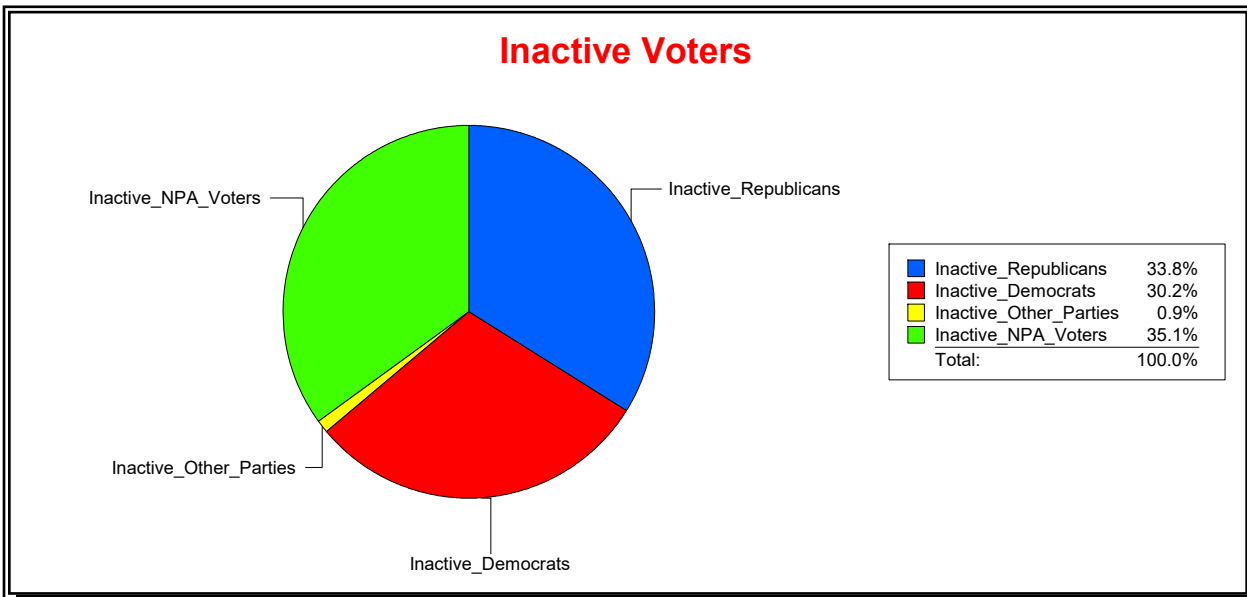

Ron Turner

Supervisor of Elections

Sarasota County, FL

Date 5/2/2022

Time 08:26 AM

Graphs of District Registration

Active Registered Voters

Inactive Voters

District	Total	Dems	Reps	NonP	Other	Total	Dems	Reps	NonP	Other
NORTH PORT DIST 5	16,586	4,109	7,435	4,722	320	875	264	296	307	8