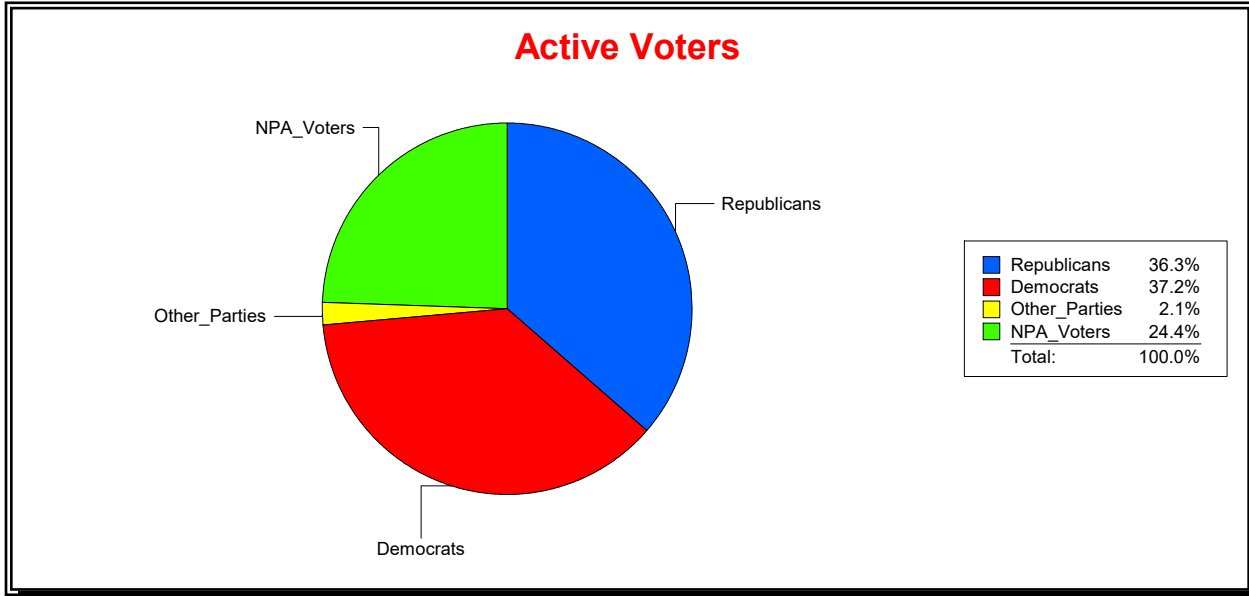

Ron Turner

Supervisor of Elections

Sarasota County, FL

Date 5/2/2022

Time 08:26 AM

Graphs of District Registration

Active Registered Voters

Inactive Voters

<u>District</u>	<u>Total</u>	<u>Dems</u>	<u>Reps</u>	<u>NonP</u>	<u>Other</u>	<u>Total</u>	<u>Dems</u>	<u>Reps</u>	<u>NonP</u>	<u>Other</u>
SCHOOL DIST 1	70,269	26,128	25,507	17,176	1,458	4,336	1,638	1,328	1,314	56