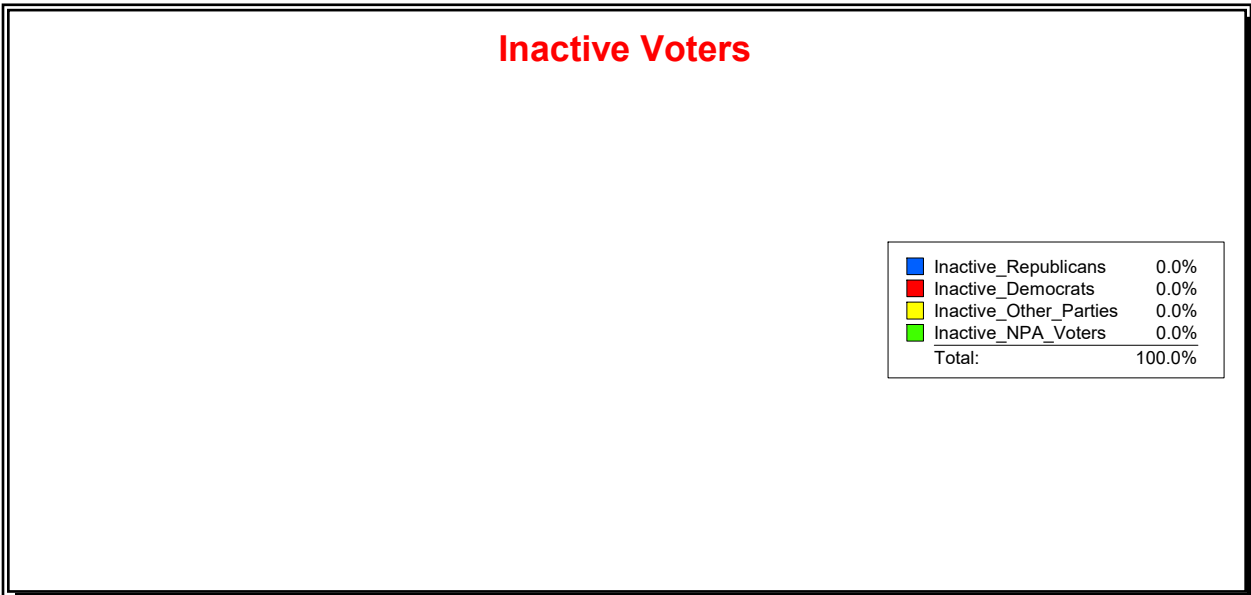

Ron Turner

Supervisor of Elections

Sarasota County, FL

Date 5/2/2022

Time 08:26 AM

Graphs of District Registration

Active Registered Voters

Inactive Voters

<u>District</u>	<u>Total</u>	<u>Dems</u>	<u>Reps</u>	<u>NonP</u>	<u>Other</u>	<u>Total</u>	<u>Dems</u>	<u>Reps</u>	<u>NonP</u>	<u>Other</u>
VENICE	0	0	0	0	0	0	0	0	0	0