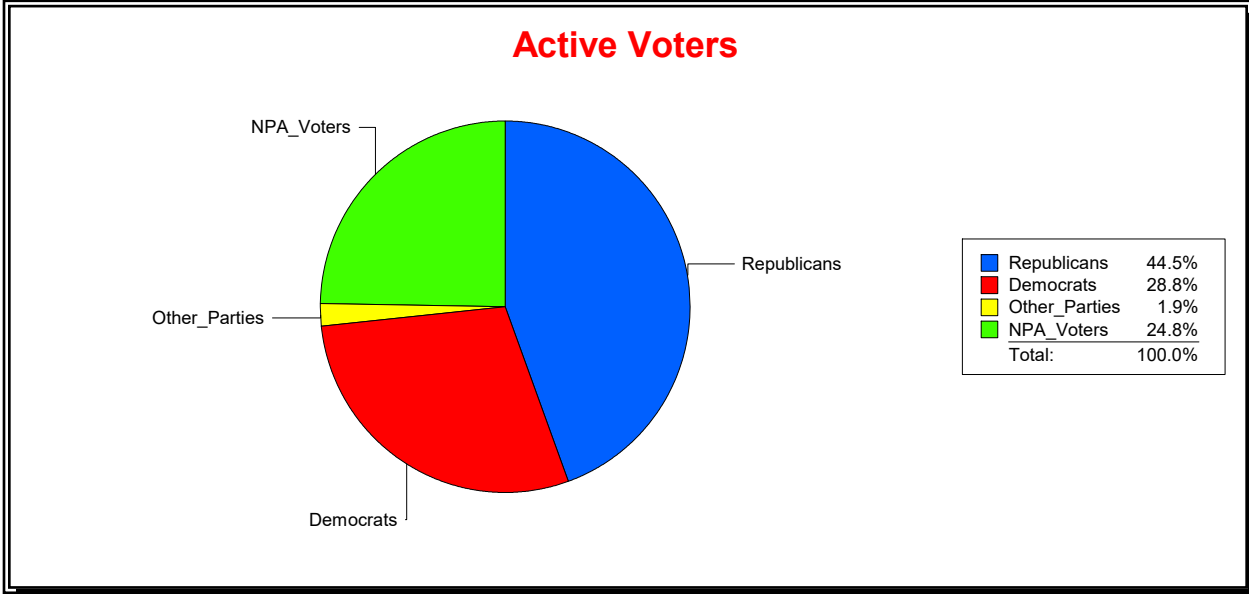

Ron Turner

Supervisor of Elections

Sarasota County, FL

Date 5/2/2022

Time 08:26 AM

Graphs of District Registration

Active Registered Voters

Inactive Voters

District	Total	Dems	Reps	NonP	Other	Total	Dems	Reps	NonP	Other
CNTY COMM DIST 4	73,112	21,054	32,570	18,105	1,383	3,665	1,109	1,384	1,125	47