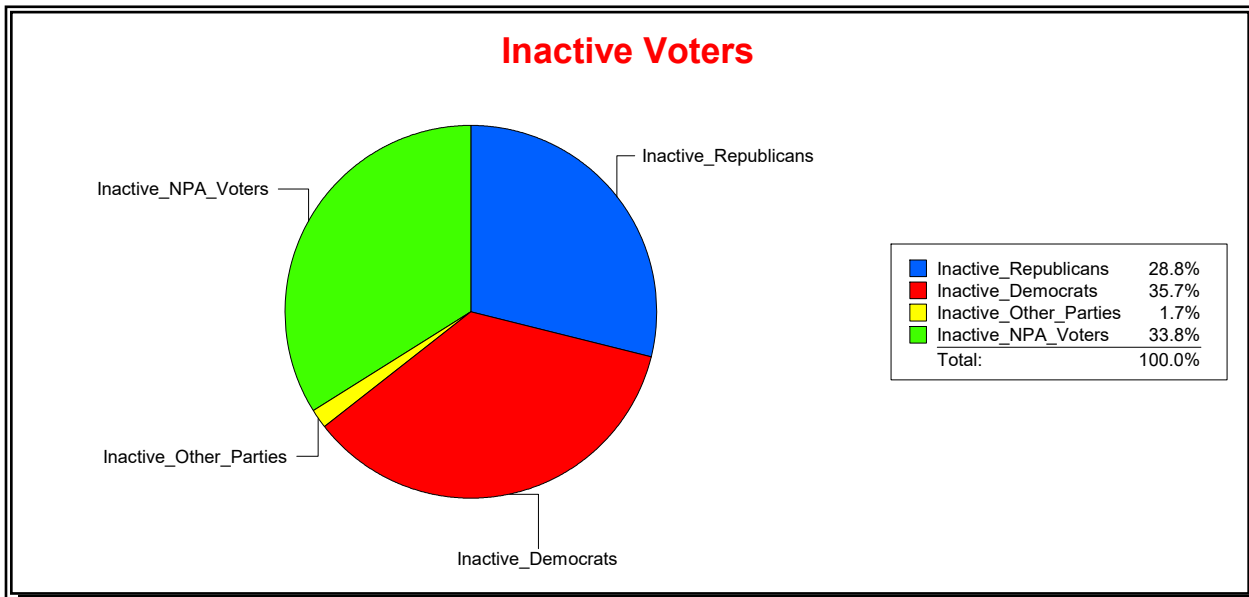

Ron Turner

Supervisor of Elections

Sarasota County, FL

Date 5/2/2022

Time 08:26 AM

Graphs of District Registration

Active Registered Voters

Inactive Voters

District	Total	Dems	Reps	NonP	Other	Total	Dems	Reps	NonP	Other
SARASOTA 3	11,154	4,194	3,816	2,898	246	819	292	236	277	14