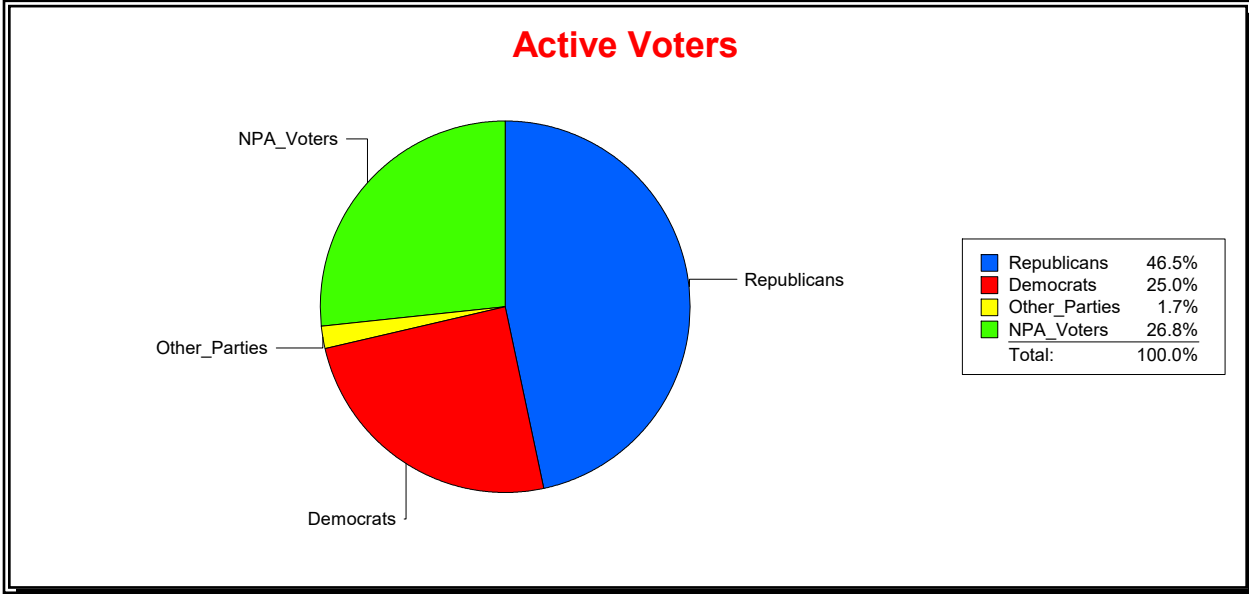

Ron Turner

Supervisor of Elections

Sarasota County, FL

Date 5/2/2022

Time 08:26 AM

Graphs of District Registration

Active Registered Voters

Inactive Voters

District	Total	Dems	Reps	NonP	Other	Total	Dems	Reps	NonP	Other
ENGLEWOOD WATER DIST	14,828	3,705	6,900	3,969	254	720	203	261	247	9