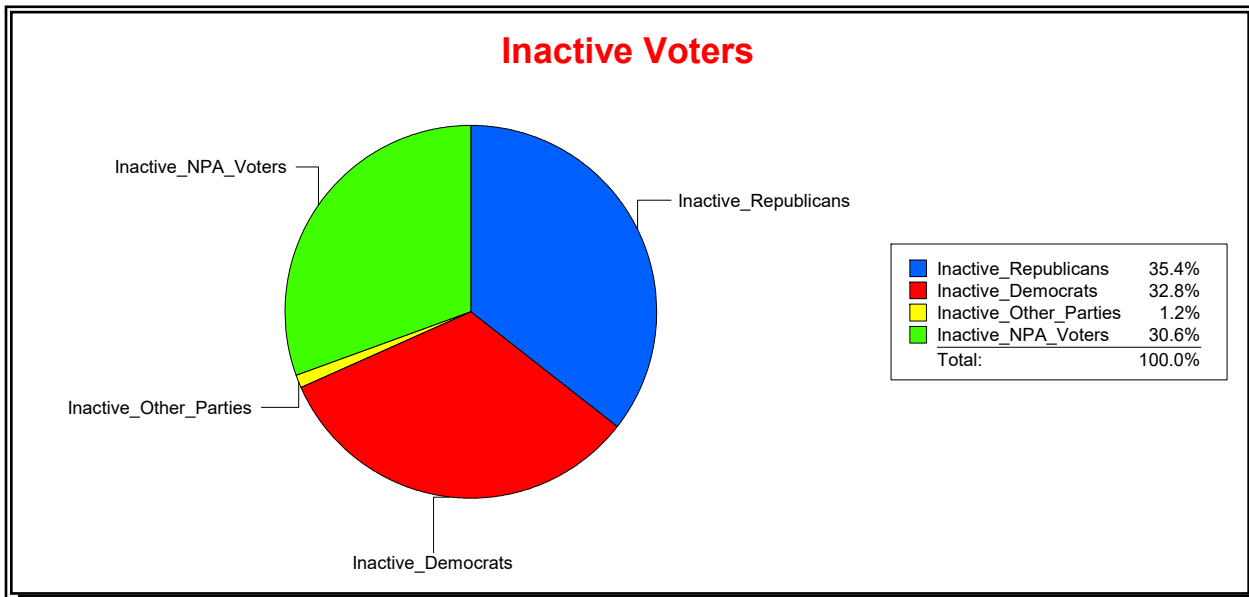

Ron Turner

Supervisor of Elections

Sarasota County, FL

Date 5/2/2022

Time 08:26 AM

Graphs of District Registration

Active Registered Voters

Inactive Voters

District	Total	Dems	Reps	NonP	Other	Total	Dems	Reps	NonP	Other
STATE HOUSE DIST 72	133,960	43,105	54,759	33,430	2,666	7,573	2,485	2,683	2,314	91