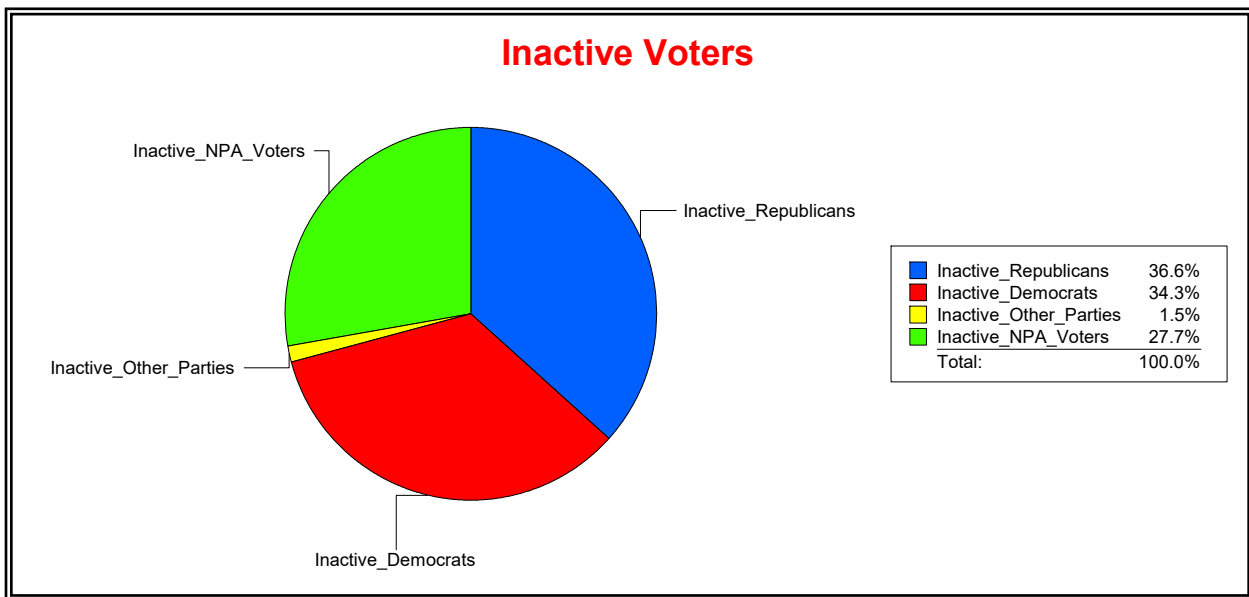

Ron Turner

Supervisor of Elections

Sarasota County, FL

Date 5/2/2022

Time 08:26 AM

Graphs of District Registration

Active Registered Voters

Inactive Voters

District	Total	Dems	Reps	NonP	Other	Total	Dems	Reps	NonP	Other
STATE HOUSE DIST 71	20,931	7,307	8,501	4,714	409	1,197	410	438	331	18