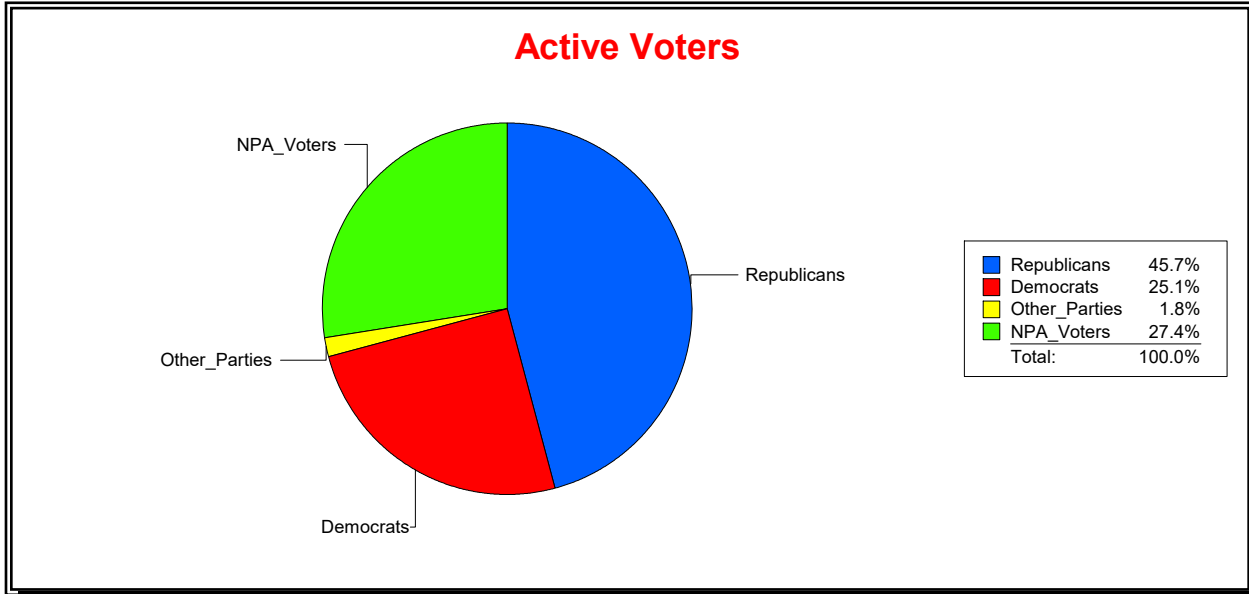

Ron Turner

Supervisor of Elections

Sarasota County, FL

Date 5/2/2022

Time 08:26 AM

Graphs of District Registration

Active Registered Voters

Inactive Voters

District	Total	Dems	Reps	NonP	Other	Total	Dems	Reps	NonP	Other
17TH CONGRESS DIST	166,942	41,949	76,315	45,717	2,961	9,175	2,484	3,593	3,007	91