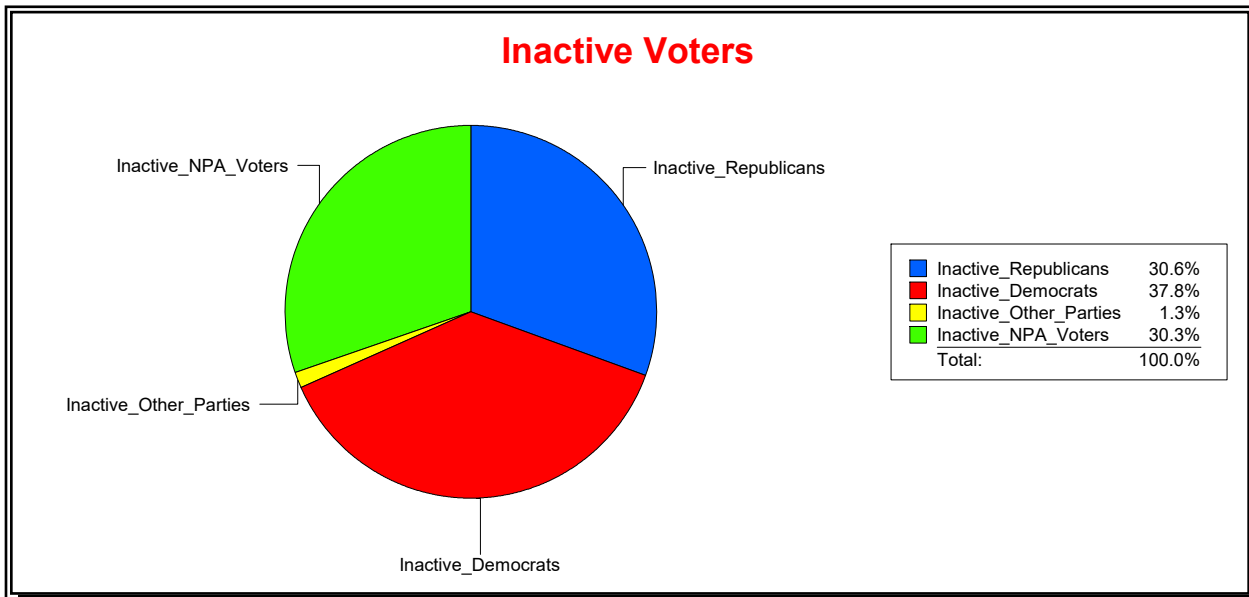

Ron Turner

Supervisor of Elections

Sarasota County, FL

Date 5/2/2022

Time 08:26 AM

Graphs of District Registration

Active Registered Voters

Inactive Voters

<u>District</u>	<u>Total</u>	<u>Dems</u>	<u>Reps</u>	<u>NonP</u>	<u>Other</u>	<u>Total</u>	<u>Dems</u>	<u>Reps</u>	<u>NonP</u>	<u>Other</u>
SCHOOL DIST 1	70,269	26,128	25,507	17,176	1,458	4,336	1,638	1,328	1,314	56