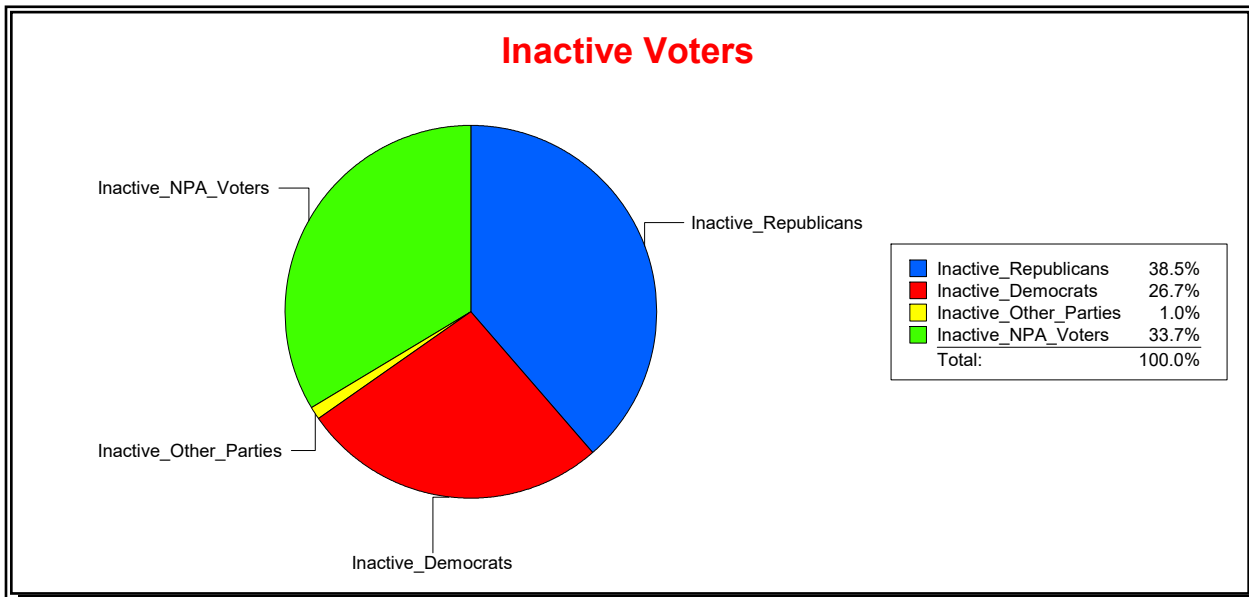

Ron Turner

Supervisor of Elections

Sarasota County, FL

Date 5/2/2022

Time 08:26 AM

Graphs of District Registration

Active Registered Voters

Inactive Voters

District	Total	Dems	Reps	NonP	Other	Total	Dems	Reps	NonP	Other
HOSPITAL BOARD SOUTH	125,897	31,716	56,589	35,317	2,275	7,078	1,893	2,725	2,386	74