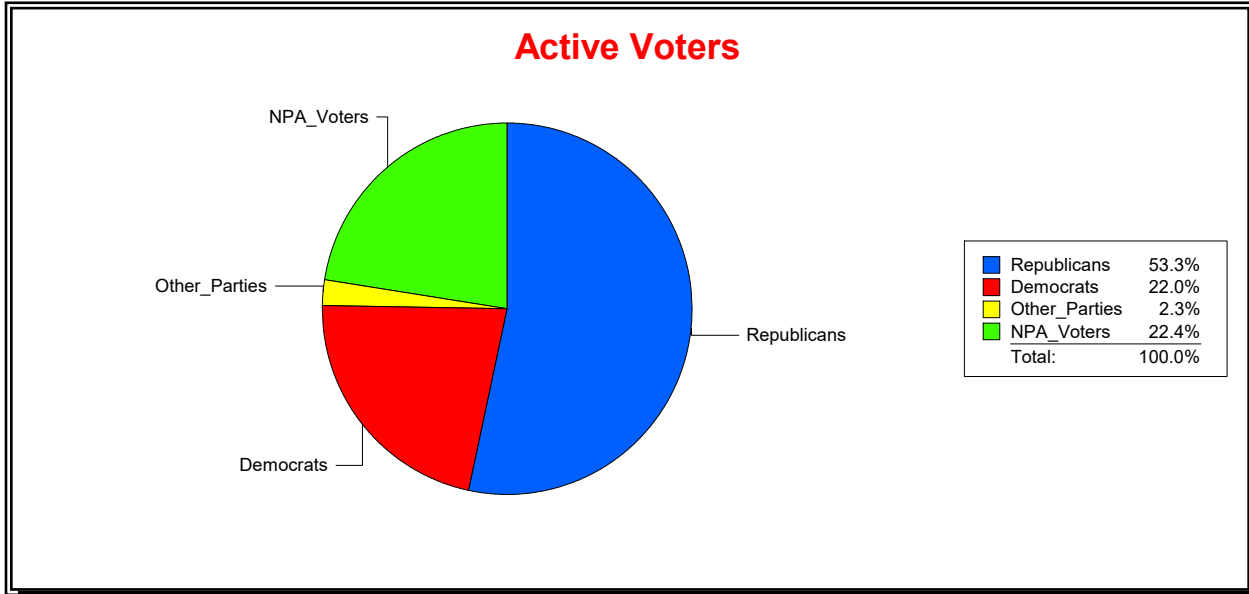

Ron Turner

Supervisor of Elections

Sarasota County, FL

Date 5/2/2022

Time 08:26 AM

Graphs of District Registration

Active Registered Voters

Inactive Voters

<u>District</u>	<u>Total</u>	<u>Dems</u>	<u>Reps</u>	<u>NonP</u>	<u>Other</u>	<u>Total</u>	<u>Dems</u>	<u>Reps</u>	<u>NonP</u>	<u>Other</u>
LONGBOAT KEY 1	1,494	328	797	335	34	71	19	36	15	1