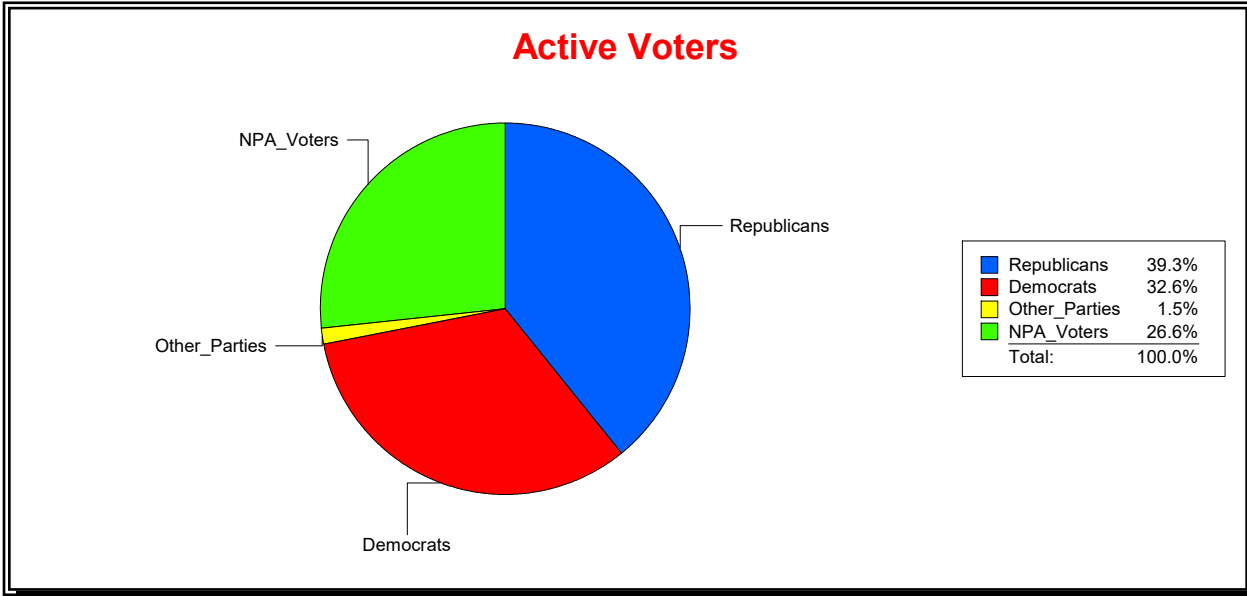

Ron Turner

Supervisor of Elections

Sarasota County, FL

Date 5/2/2022

Time 08:26 AM

Graphs of District Registration

Active Registered Voters

Inactive Voters

District	Total	Dems	Reps	NonP	Other	Total	Dems	Reps	NonP	Other
HLDY PK PK & REC DIST	616	201	242	164	9	40	17	13	10	0