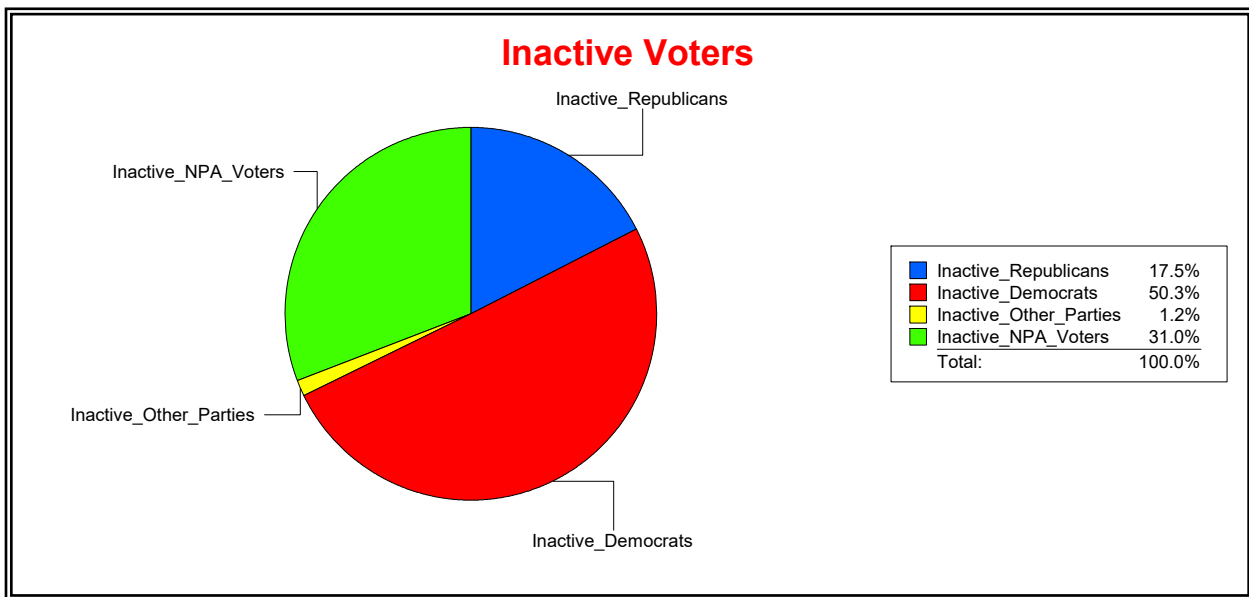

Ron Turner

Supervisor of Elections

Sarasota County, FL

Date 5/2/2022

Time 08:26 AM

Graphs of District Registration

Active Registered Voters

Inactive Voters

<u>District</u>	<u>Total</u>	<u>Dems</u>	<u>Reps</u>	<u>NonP</u>	<u>Other</u>	<u>Total</u>	<u>Dems</u>	<u>Reps</u>	<u>NonP</u>	<u>Other</u>
STATE HOUSE DIST 70	12,363	6,774	2,317	3,056	216	1,021	514	179	316	12