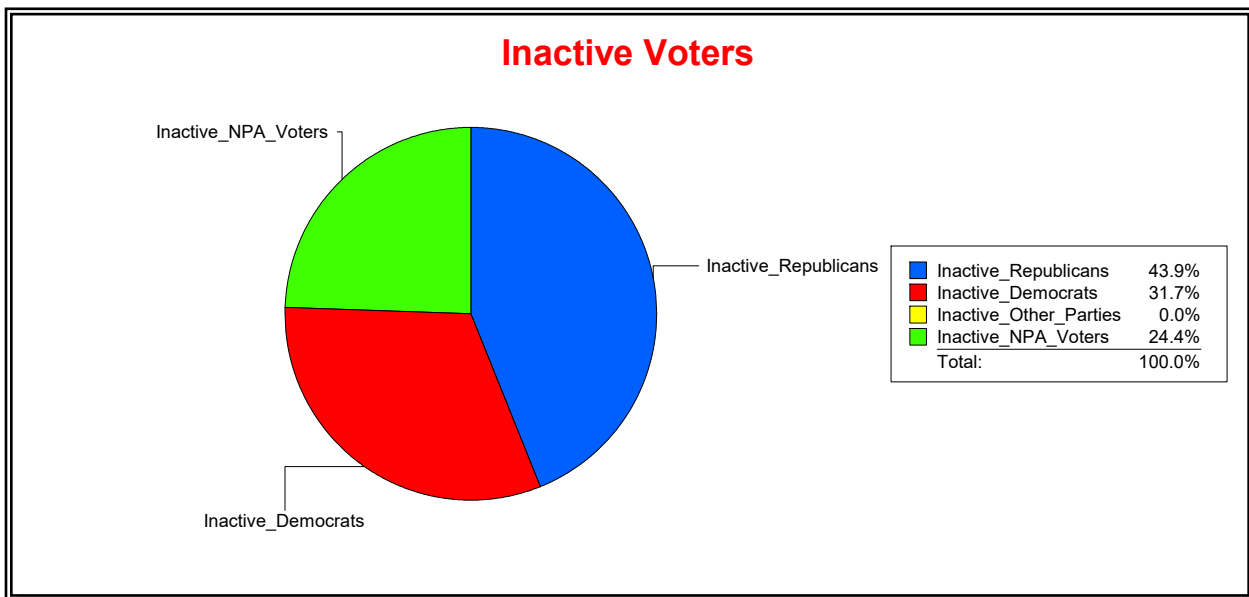

Ron Turner

Supervisor of Elections

Sarasota County, FL

Date 5/2/2022

Time 08:26 AM

Graphs of District Registration

Active Registered Voters

Inactive Voters

District	Total	Dems	Reps	NonP	Other	Total	Dems	Reps	NonP	Other
LONGBOAT KEY 2	1,355	460	587	285	23	82	26	36	20	0