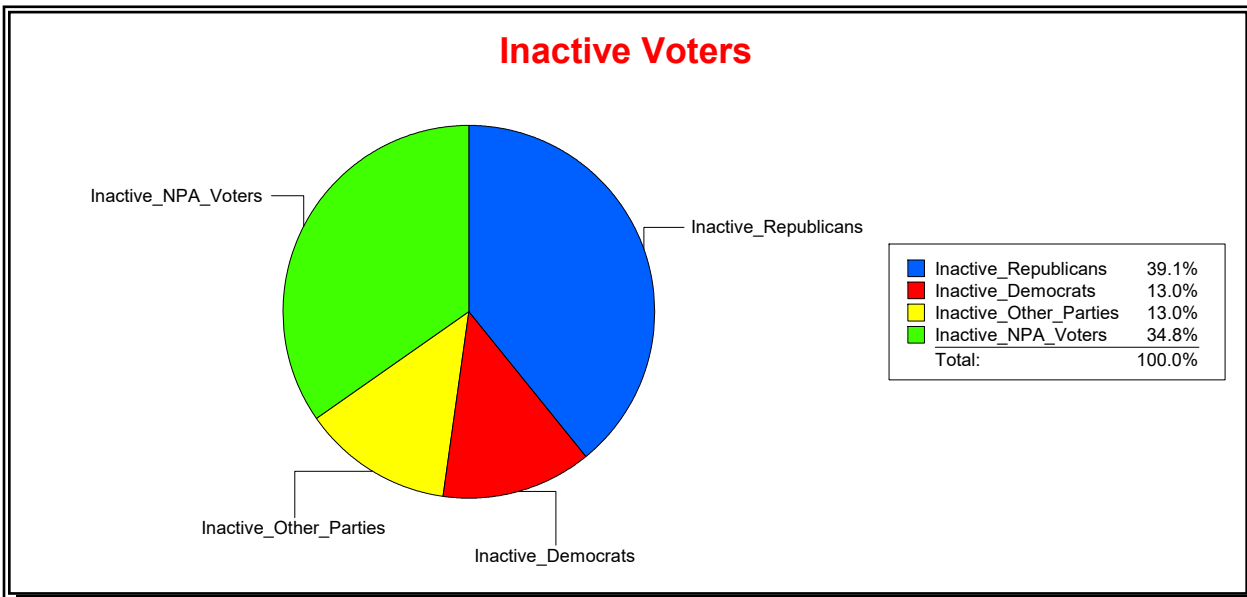

Date 5/2/2022

Time 08:26 AM

Graphs of District Registration

Active Registered Voters

Inactive Voters

District	Total	Dems	Reps	NonP	Other	Total	Dems	Reps	NonP	Other
SARASOTA NATIONAL CDD	1,749	378	962	379	30	23	3	9	8	3