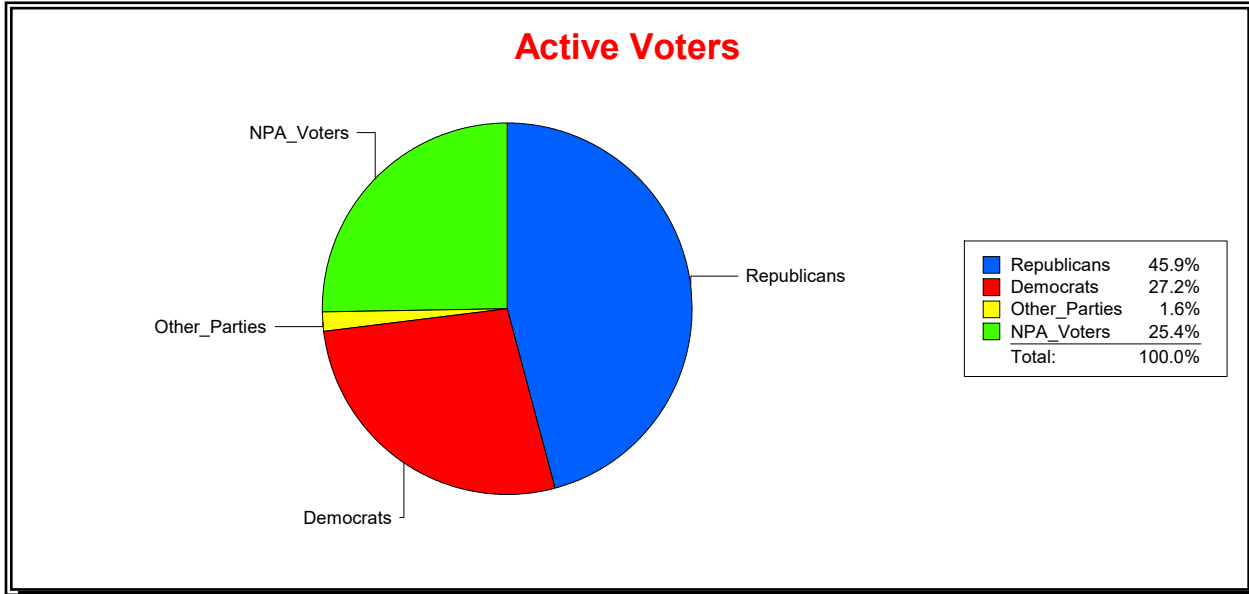

District	Total	Dems	Reps	NonP	Other	Total	Dems	Reps	NonP	Other
VENICE	22,449	6,109	10,294	5,692	354	1,277	351	542	377	7

Ron Turner

Supervisor of Elections

Sarasota County, FL

Date 5/2/2022

Time 08:26 AM

Graphs of District Registration