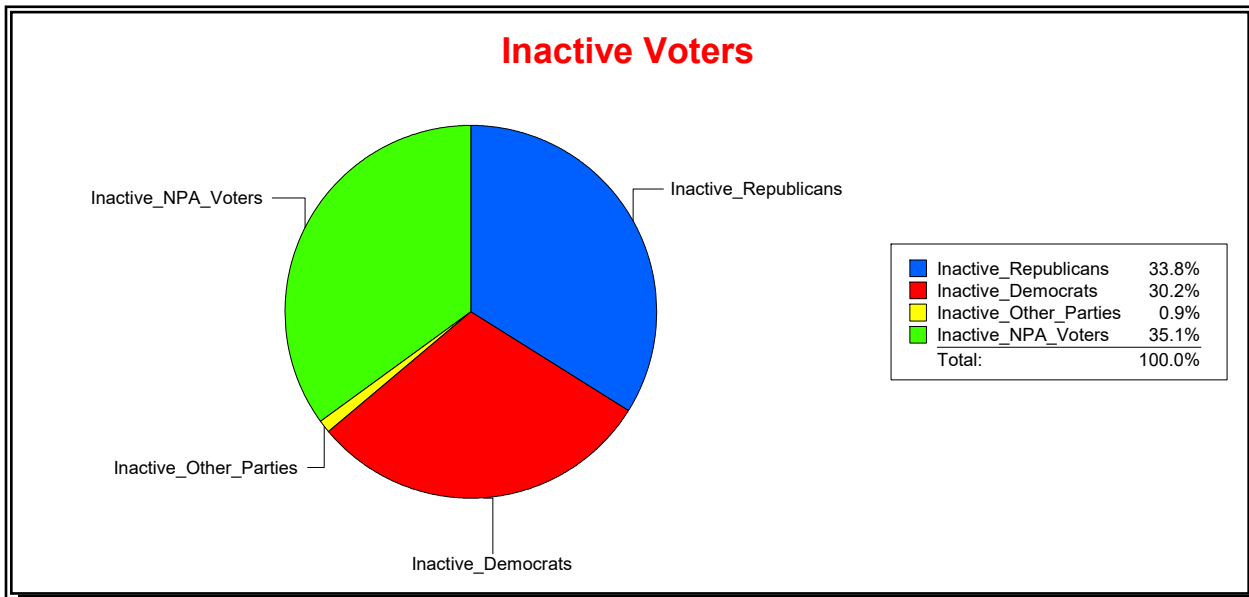

Ron Turner

Supervisor of Elections

Sarasota County, FL

Date 5/2/2022

Time 08:26 AM

Graphs of District Registration

District	Active Registered Voters					Inactive Voters				
	Total	Dems	Reps	NonP	Other	Total	Dems	Reps	NonP	Other
NORTH PORT 5	16,586	4,109	7,435	4,722	320	875	264	296	307	8