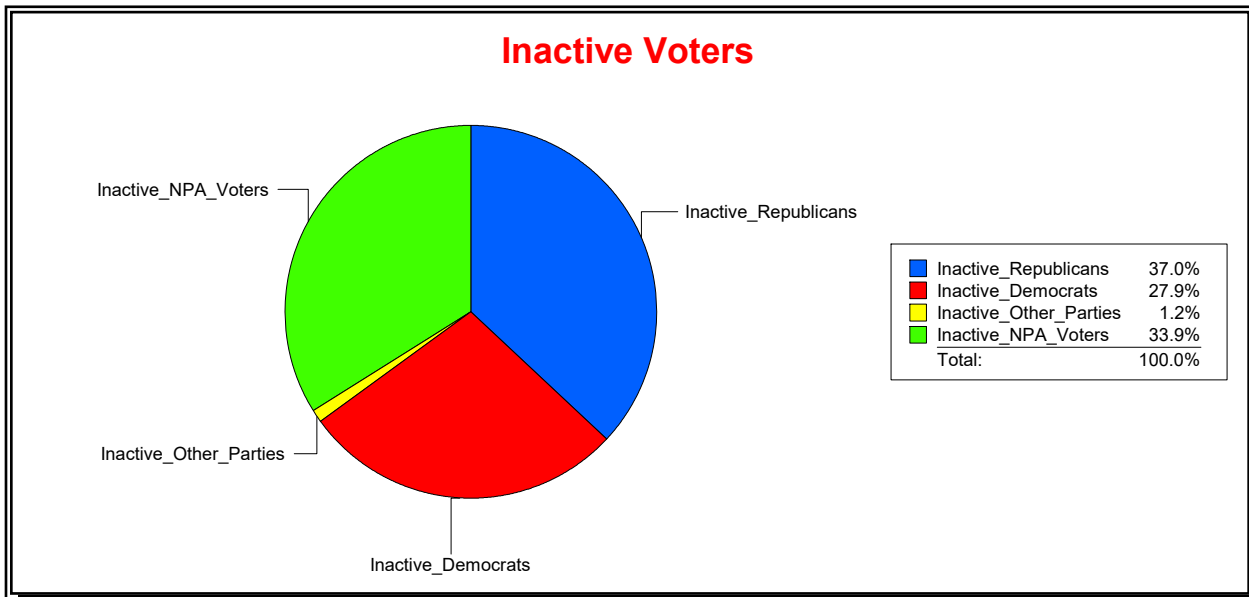

District	Total	Dems	Reps	NonP	Other	Total	Dems	Reps	NonP	Other
ENGLEWOOD FIRE DIST	13,904	3,461	6,473	3,737	233	673	188	249	228	8

Ron Turner

Supervisor of Elections

Sarasota County, FL

Date 5/2/2022

Time 08:26 AM