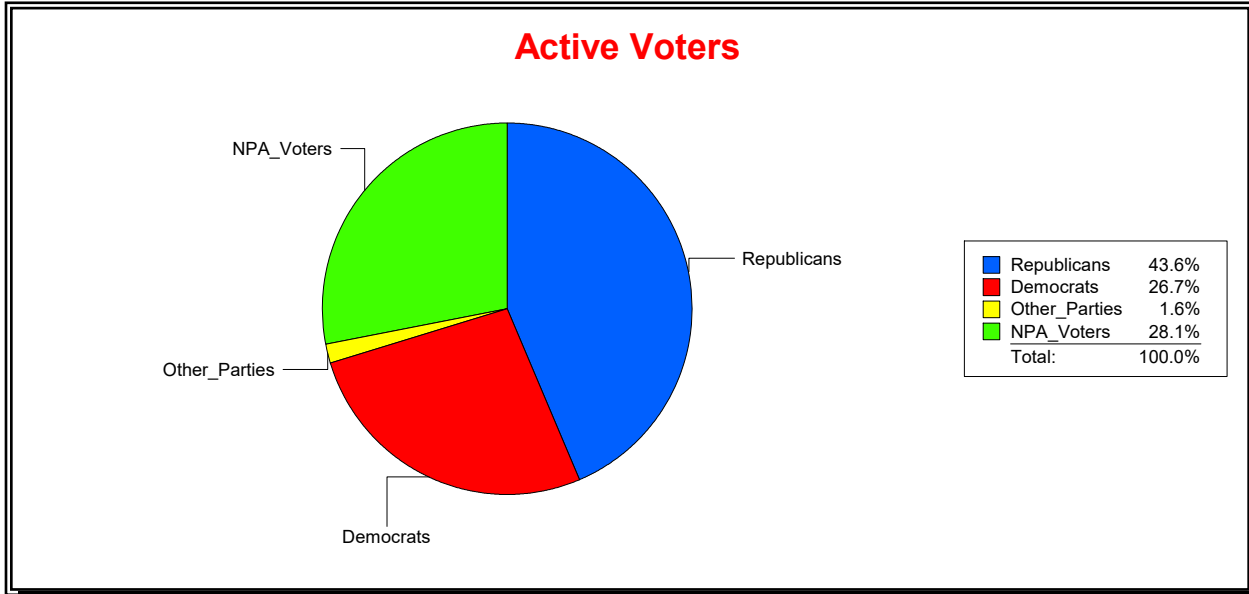

Ron Turner

Supervisor of Elections

Sarasota County, FL

Date 5/2/2022

Time 08:26 AM

Graphs of District Registration

Active Registered Voters

Inactive Voters

<u>District</u>	<u>Total</u>	<u>Dems</u>	<u>Reps</u>	<u>NonP</u>	<u>Other</u>	<u>Total</u>	<u>Dems</u>	<u>Reps</u>	<u>NonP</u>	<u>Other</u>
NORTH PORT DIST 4	9,270	2,478	4,040	2,601	151	559	170	201	185	3