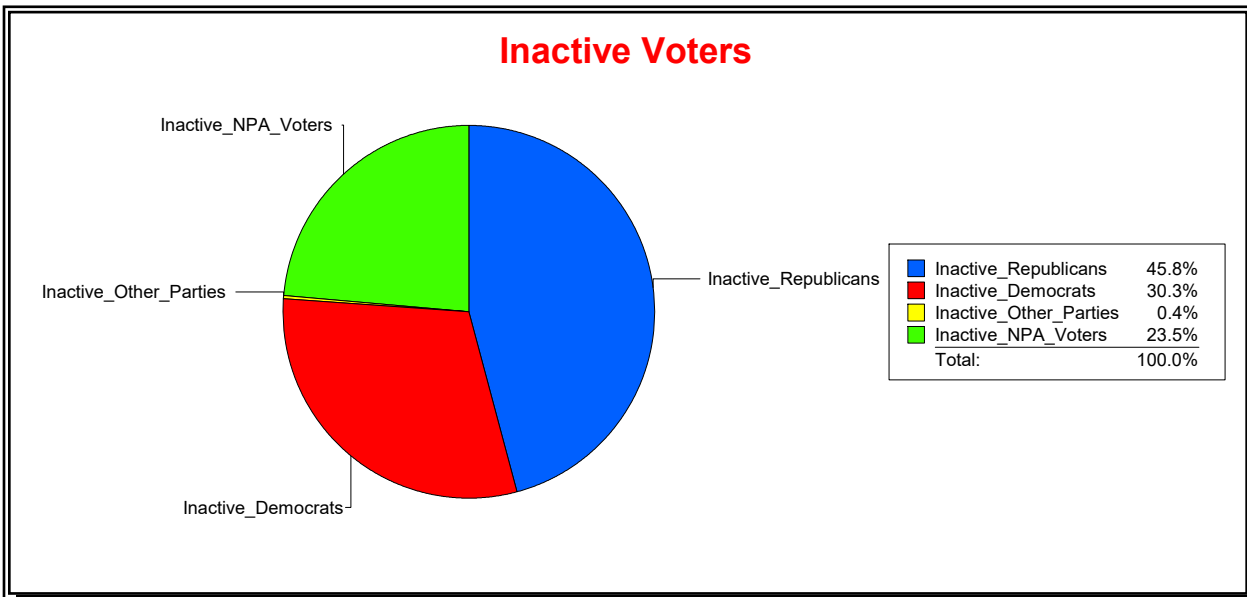

Ron Turner

Supervisor of Elections

Sarasota County, FL

Date 5/2/2022

Time 08:26 AM

Graphs of District Registration

Active Registered Voters

Inactive Voters

<u>District</u>	<u>Total</u>	<u>Dems</u>	<u>Reps</u>	<u>NonP</u>	<u>Other</u>	<u>Total</u>	<u>Dems</u>	<u>Reps</u>	<u>NonP</u>	<u>Other</u>
LONGBOAT KEY	4,785	1,339	2,346	1,016	84	238	72	109	56	1