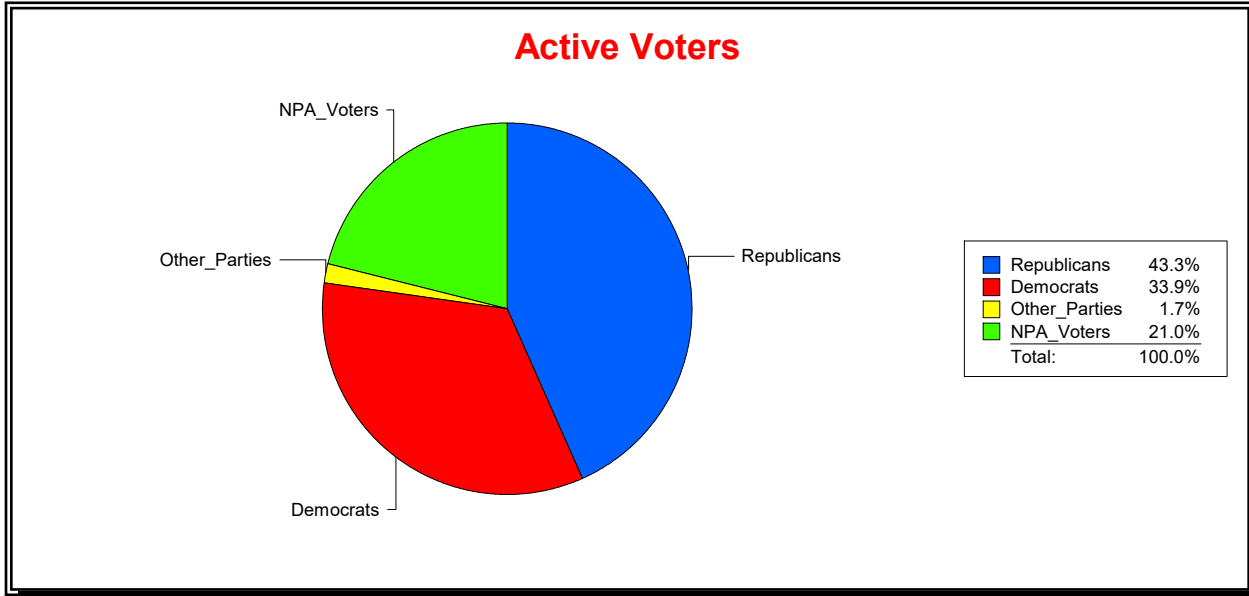

District	Total	Dems	Reps	NonP	Other	Total	Dems	Reps	NonP	Other
LBK DISTRICT 2	1,355	460	587	285	23	82	26	36	20	0

Ron Turner

Supervisor of Elections

Sarasota County, FL

Date 5/2/2022

Time 08:26 AM

Graphs of District Registration