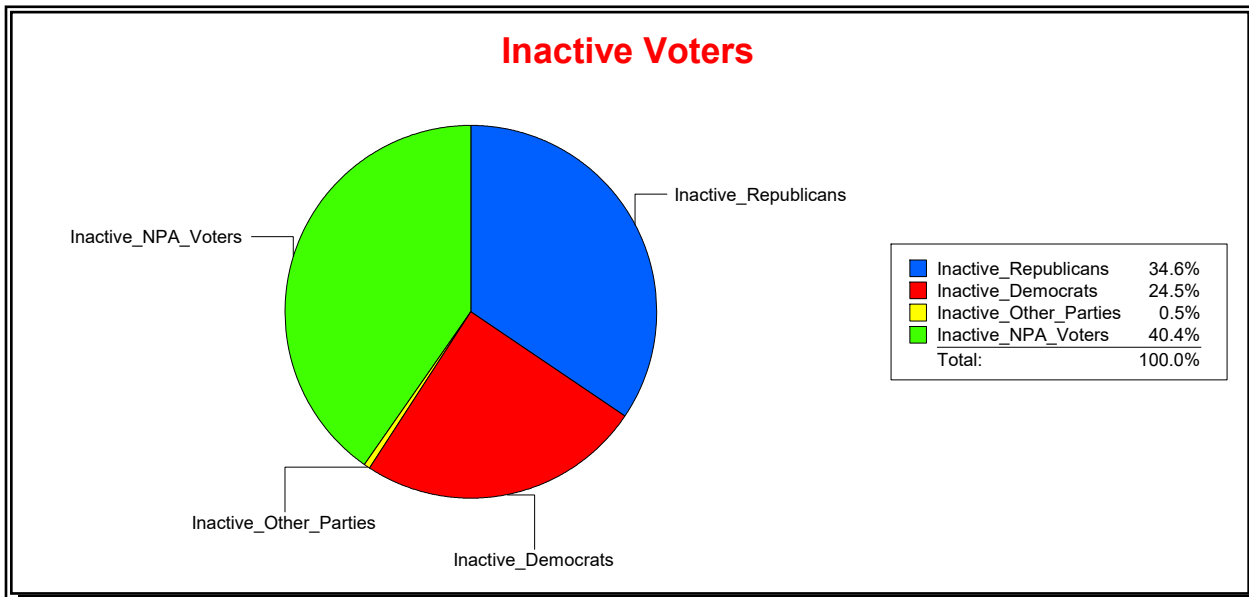

Ron Turner

Supervisor of Elections

Sarasota County, FL

Date 5/2/2022

Time 08:26 AM

Graphs of District Registration

Active Registered Voters

Inactive Voters

<u>District</u>	<u>Total</u>	<u>Dems</u>	<u>Reps</u>	<u>NonP</u>	<u>Other</u>	<u>Total</u>	<u>Dems</u>	<u>Reps</u>	<u>NonP</u>	<u>Other</u>
NORTH PORT DIST 3	10,439	2,568	4,314	3,329	228	758	186	262	306	4