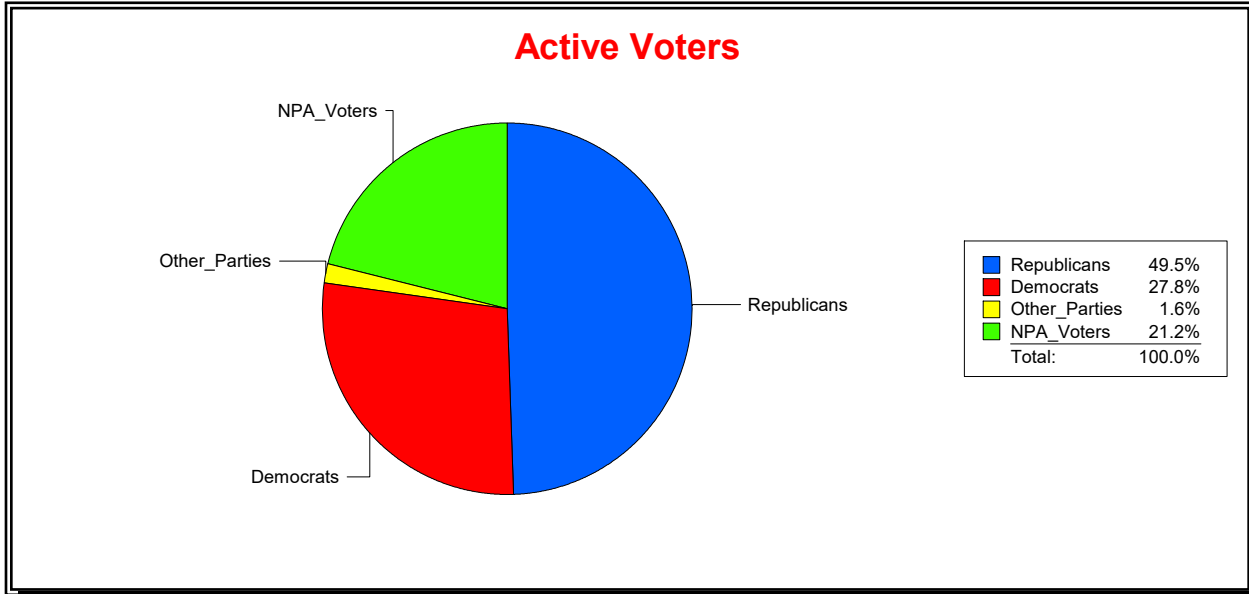

Ron Turner

Supervisor of Elections

Sarasota County, FL

Date 5/2/2022

Time 08:26 AM

Graphs of District Registration

Active Registered Voters

Inactive Voters

District	Total	Dems	Reps	NonP	Other	Total	Dems	Reps	NonP	Other
LONGBOAT KEY BEACH B	2,913	809	1,441	617	46	124	38	57	29	0