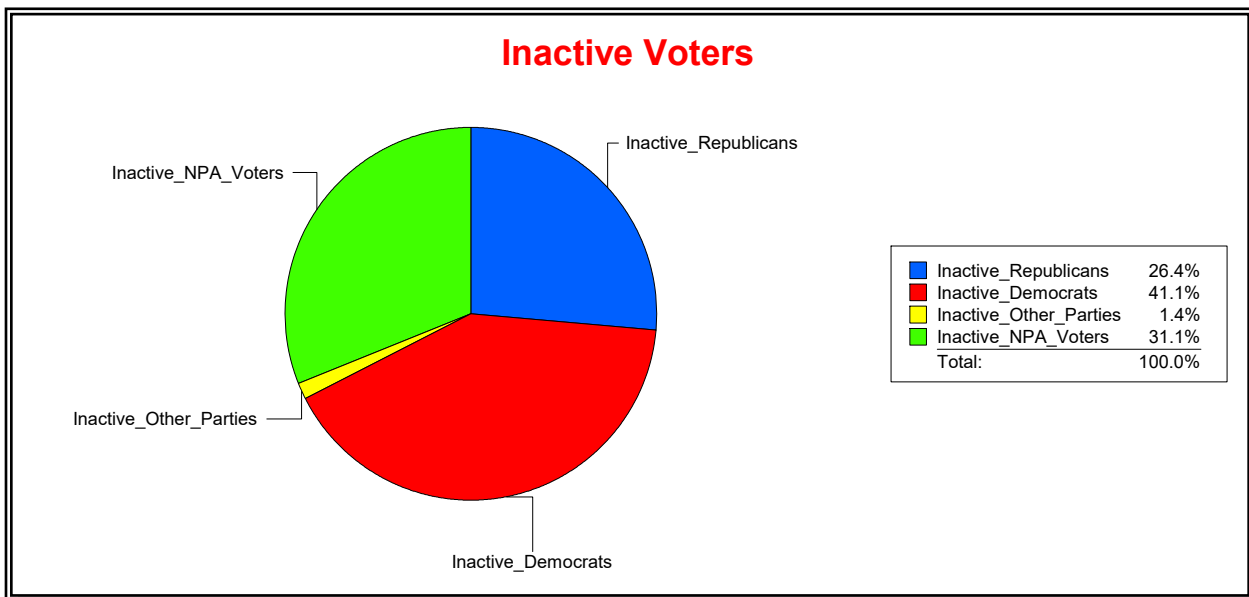

Ron Turner

Supervisor of Elections

Sarasota County, FL

Date 5/2/2022

Time 08:26 AM

Graphs of District Registration

Active Registered Voters

Inactive Voters

District	Total	Dems	Reps	NonP	Other	Total	Dems	Reps	NonP	Other
SARASOTA	39,714	16,553	12,488	9,840	833	2,875	1,182	758	894	41