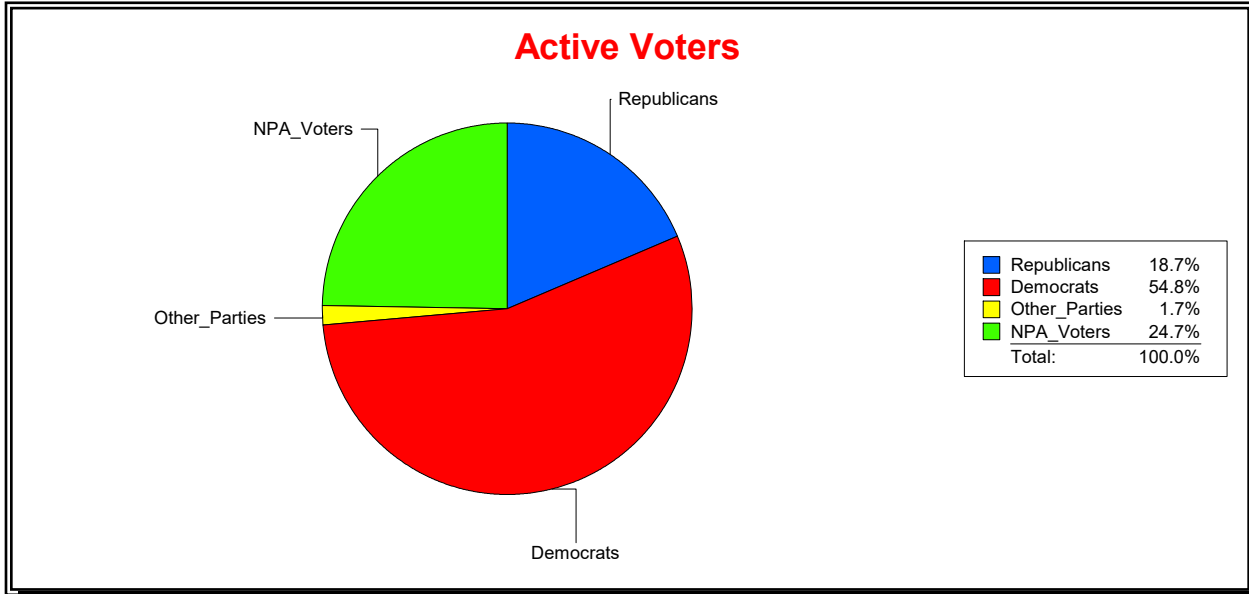

Ron Turner

Supervisor of Elections

Sarasota County, FL

Date 5/2/2022

Time 08:26 AM

Graphs of District Registration

Active Registered Voters

Inactive Voters

<u>District</u>	<u>Total</u>	<u>Dems</u>	<u>Reps</u>	<u>NonP</u>	<u>Other</u>	<u>Total</u>	<u>Dems</u>	<u>Reps</u>	<u>NonP</u>	<u>Other</u>
STATE HOUSE DIST 70	12,363	6,774	2,317	3,056	216	1,021	514	179	316	12