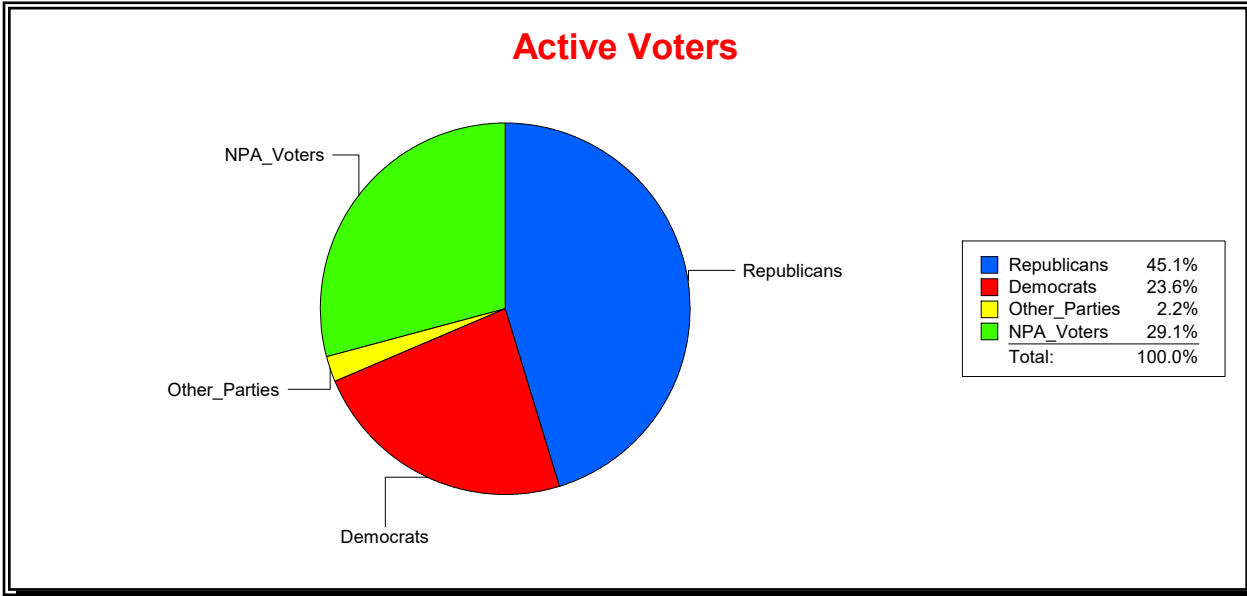

Ron Turner

Supervisor of Elections

Sarasota County, FL

Date 5/2/2022

Time 08:26 AM

Graphs of District Registration

Active Registered Voters

Inactive Voters

District	Total	Dems	Reps	NonP	Other	Total	Dems	Reps	NonP	Other
STONEYBROOK CDD	1,832	432	827	533	40	95	33	35	26	1