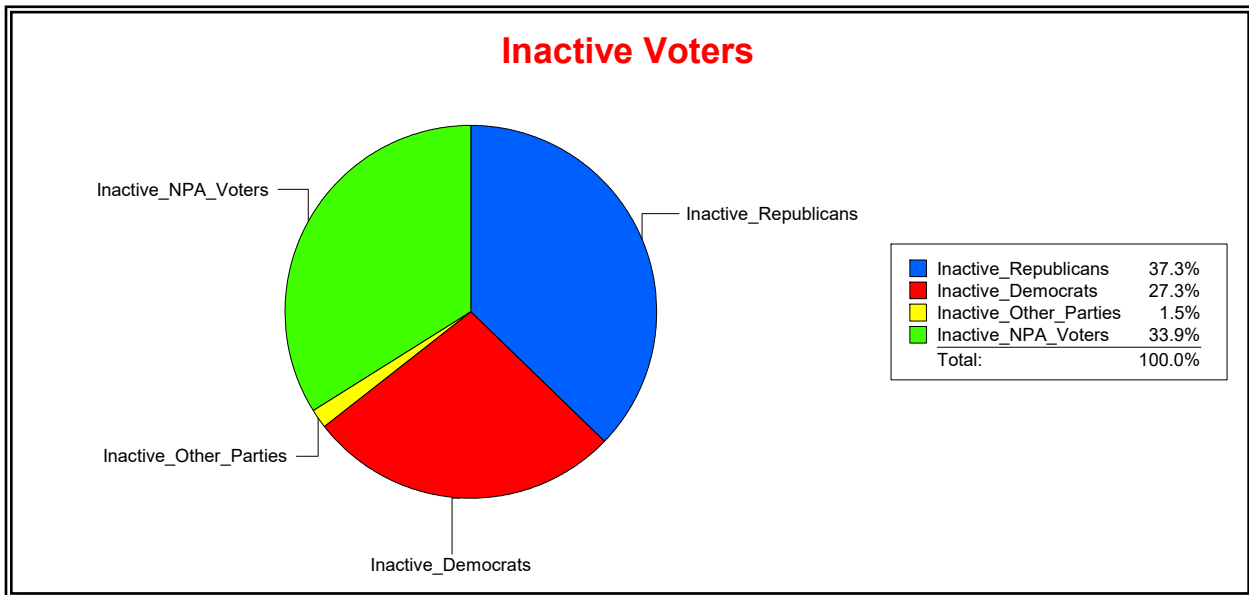

Ron Turner

Supervisor of Elections

Sarasota County, FL

Date 5/1/2023

Time 08:21 AM

Graphs of District Registration

Active Registered Voters

Inactive Voters

District	Total	Dems	Reps	NonP	Other	Total	Dems	Reps	NonP	Other
CNTY COMM DIST 5	71,953	16,977	32,633	20,945	1,398	3,334	910	1,243	1,130	51