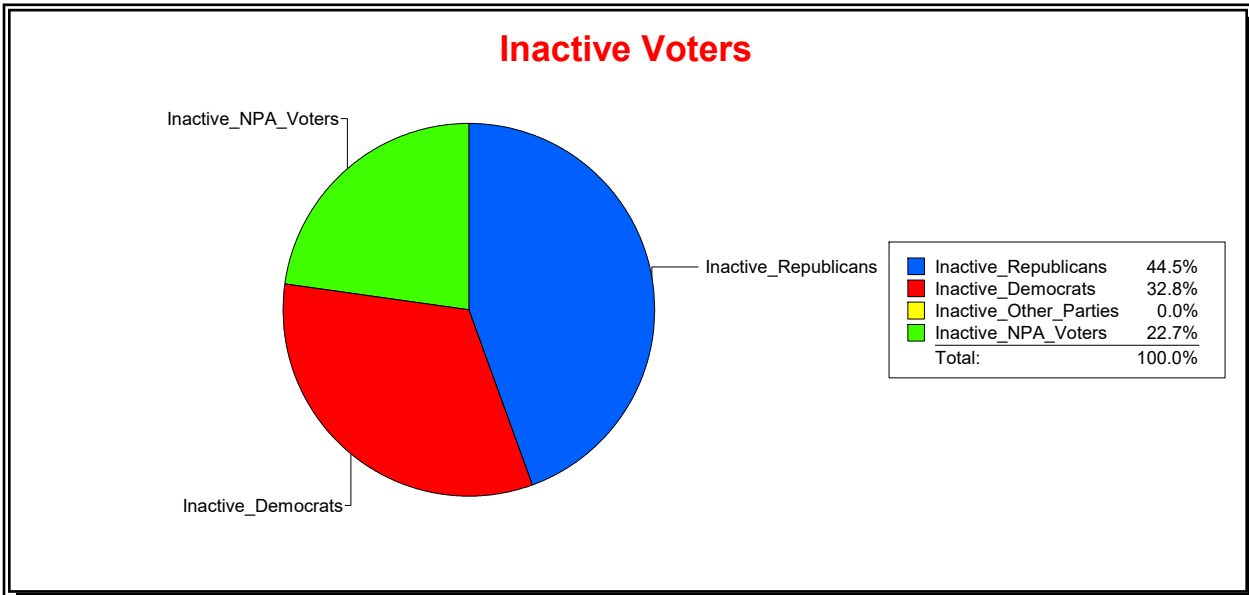

Ron Turner

Supervisor of Elections

Sarasota County, FL

Date 5/1/2023

Time 08:21 AM

Graphs of District Registration

Active Registered Voters

Inactive Voters

District	Total	Dems	Reps	NonP	Other	Total	Dems	Reps	NonP	Other
LONGBOAT KEY BEACH B	2,885	769	1,427	639	50	128	42	57	29	0