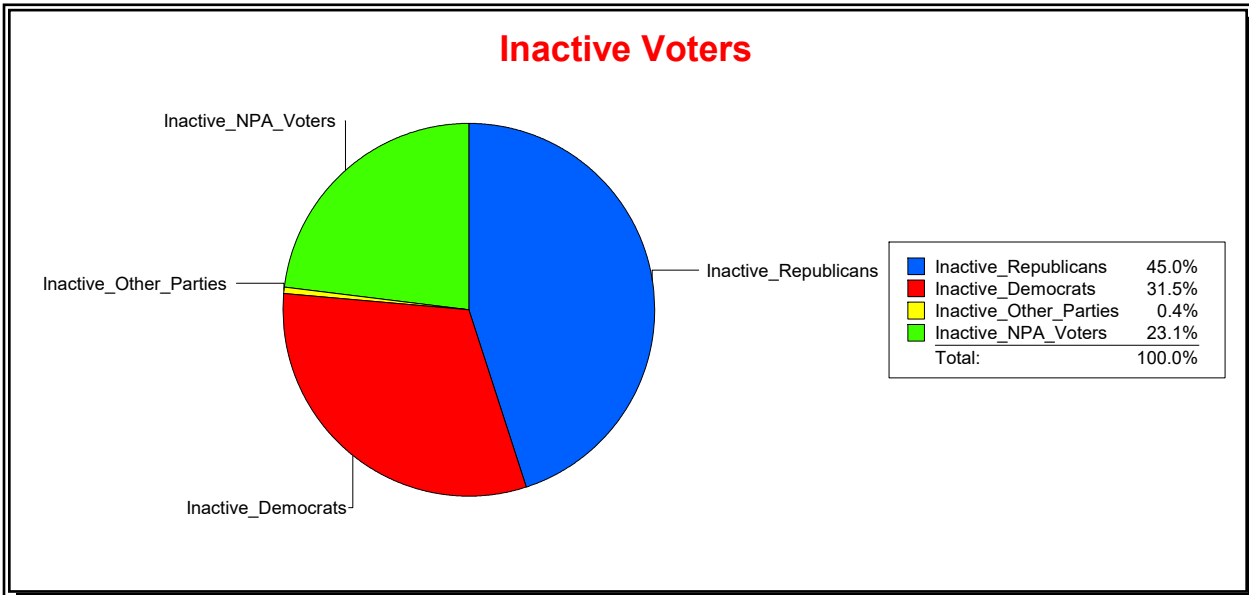

Ron Turner

Supervisor of Elections

Sarasota County, FL

Date 5/1/2023

Time 08:21 AM

Graphs of District Registration

Active Registered Voters

Inactive Voters

District	Total	Dems	Reps	NonP	Other	Total	Dems	Reps	NonP	Other
LONGBOAT KEY	4,748	1,295	2,327	1,034	92	238	75	107	55	1