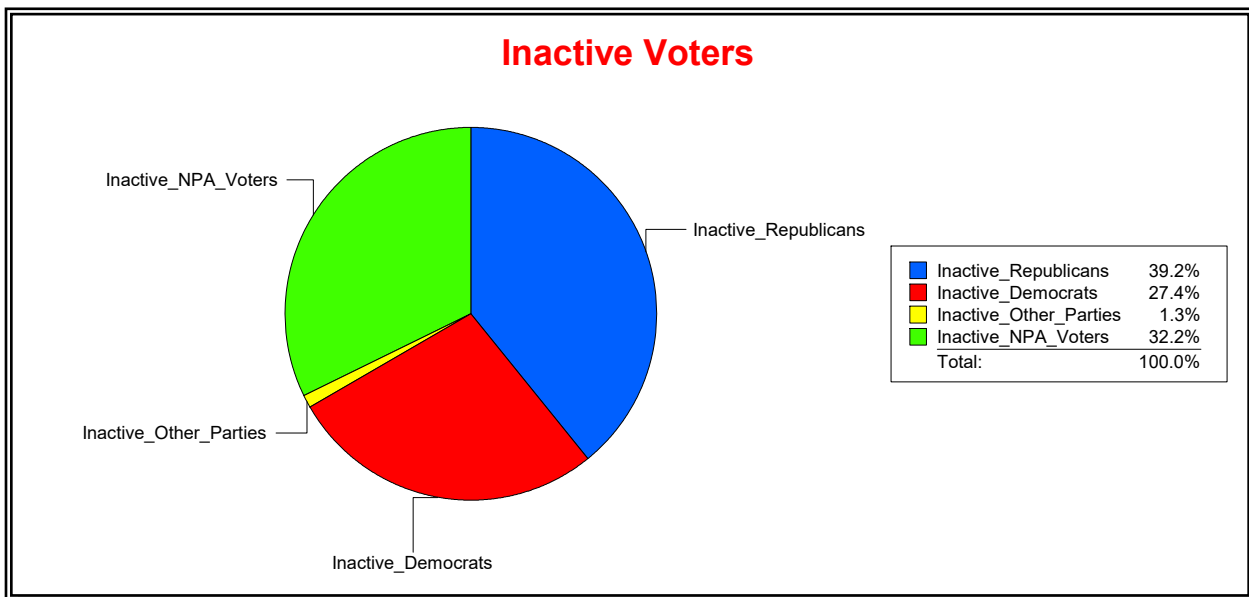

Ron Turner

Supervisor of Elections

Sarasota County, FL

Date 5/1/2023

Time 08:21 AM

Graphs of District Registration

Active Registered Voters

Inactive Voters

District	Total	Dems	Reps	NonP	Other	Total	Dems	Reps	NonP	Other
SOIL AND WATER DIST 3	75,742	18,651	35,481	20,300	1,310	3,379	926	1,323	1,087	43