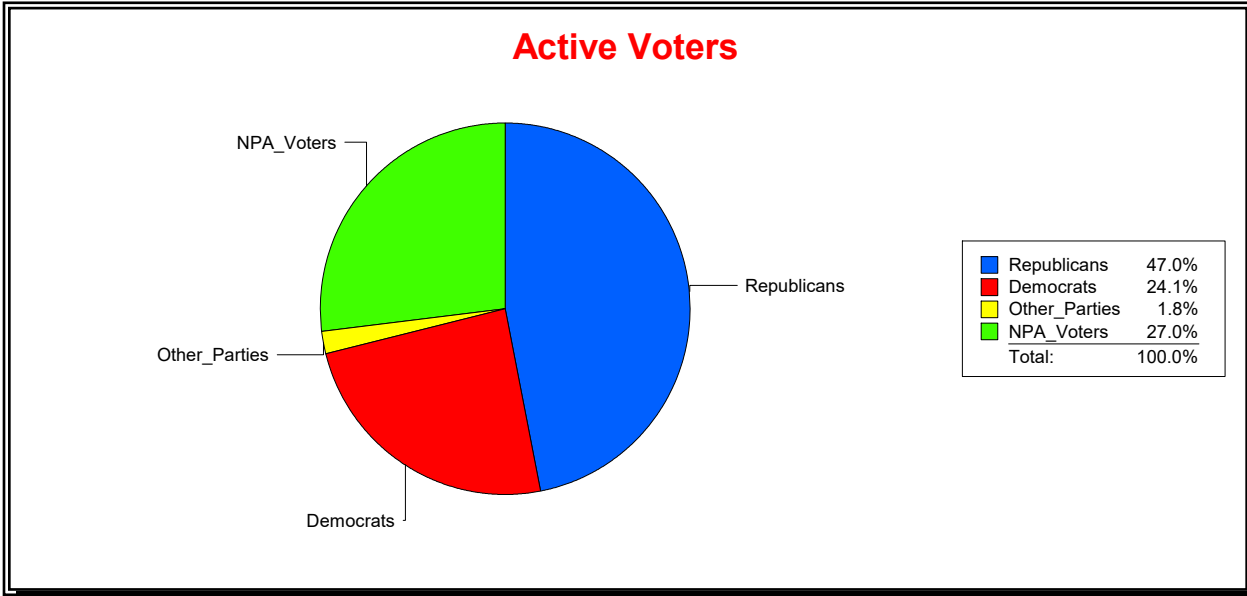

Ron Turner

Supervisor of Elections

Sarasota County, FL

Date 5/1/2023

Time 08:21 AM

Graphs of District Registration

Active Registered Voters

Inactive Voters

District	Total	Dems	Reps	NonP	Other	Total	Dems	Reps	NonP	Other
STATE HOUSE DIST 75	59,104	14,248	27,807	15,973	1,076	2,582	731	1,010	815	26