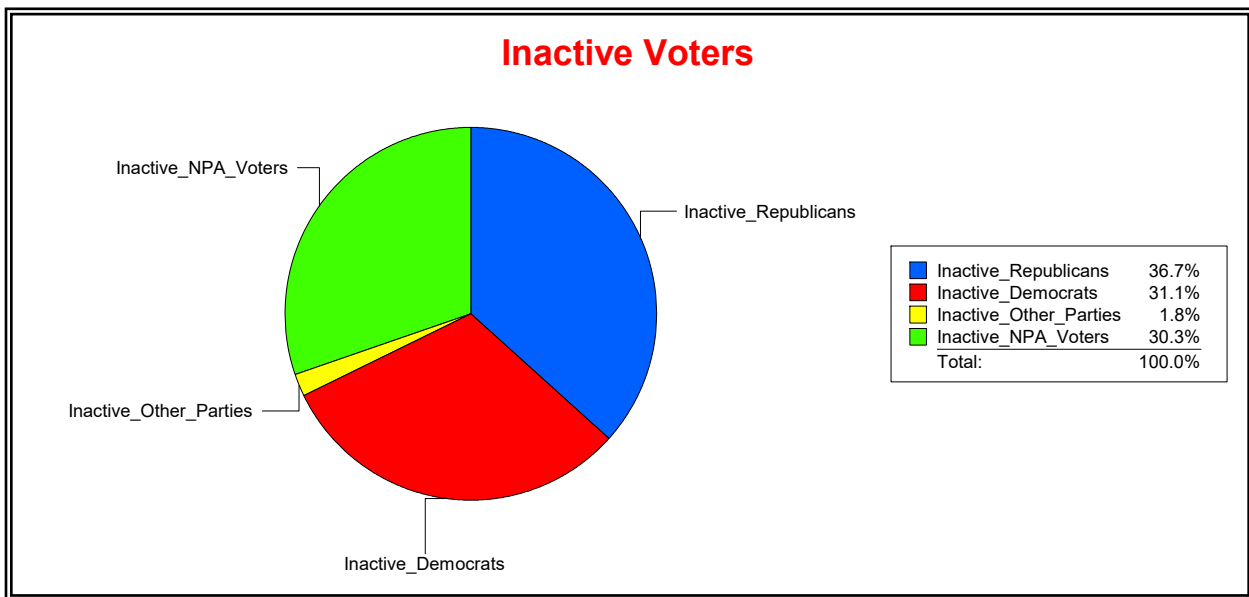

Ron Turner

Supervisor of Elections

Sarasota County, FL

Date 5/1/2023

Time 08:21 AM

Graphs of District Registration

Active Registered Voters

Inactive Voters

<u>District</u>	<u>Total</u>	<u>Dems</u>	<u>Reps</u>	<u>NonP</u>	<u>Other</u>	<u>Total</u>	<u>Dems</u>	<u>Reps</u>	<u>NonP</u>	<u>Other</u>
CNTY COMM DIST 4	74,173	20,596	33,477	18,637	1,463	3,615	1,126	1,326	1,097	66