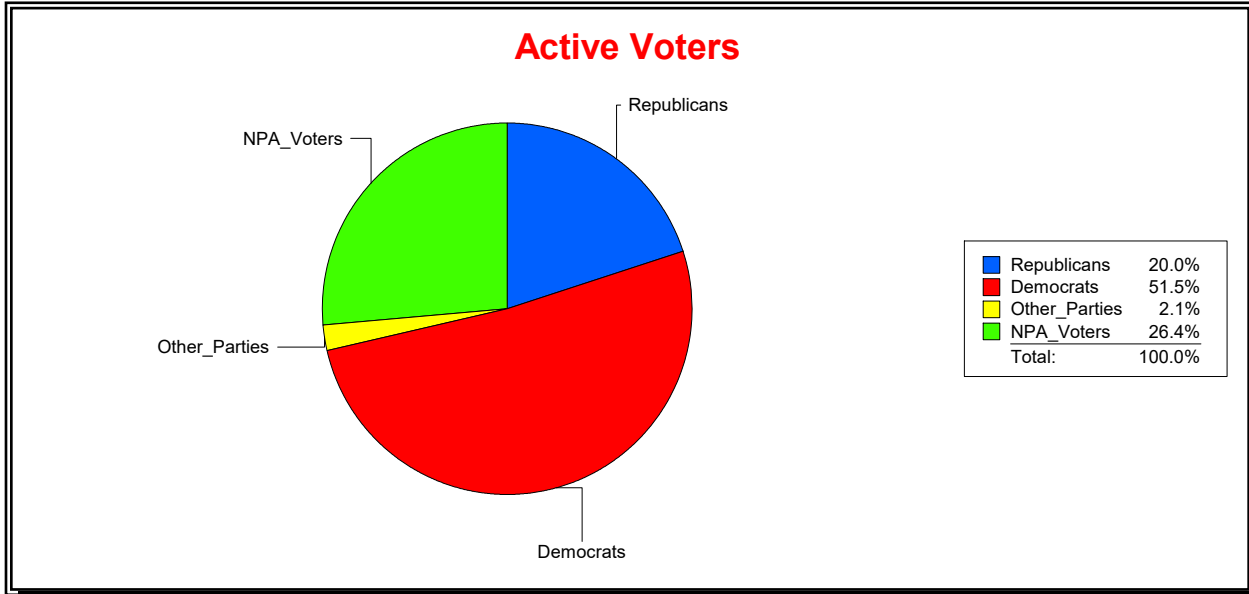

Supervisor of Elections

Sarasota County, FL

Date 5/1/2023

Time 08:21 AM

**Graphs of District Registration**

**Active Registered Voters**

**Inactive Voters**

District	Total	Dems	Reps	NonP	Other	Total	Dems	Reps	NonP	Other
<b>SARASOTA DIST 1</b>	11,140	5,732	2,233	2,938	237	1,164	580	206	360	18