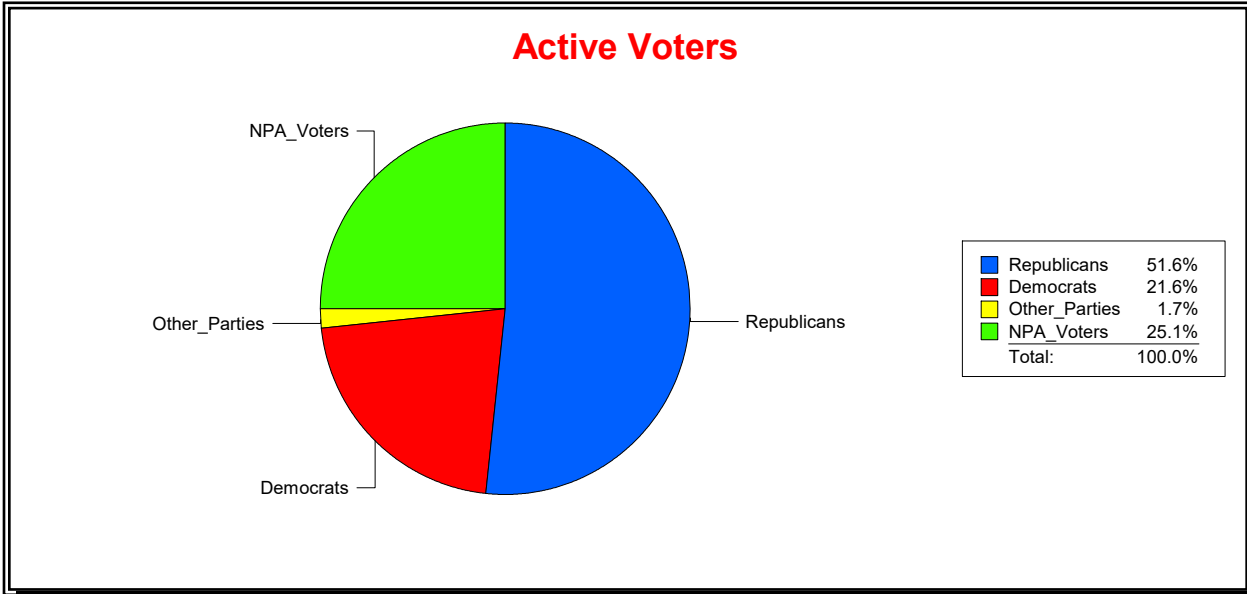

District	Total	Dems	Reps	NonP	Other	Total	Dems	Reps	NonP	Other
<b>WEST VILLAGES CDD</b>	8,034	1,735	4,147	2,015	137	140	40	52	47	1

**Ron Turner**

Supervisor of Elections

Sarasota County, FL

Date 5/1/2023

Time 08:21 AM