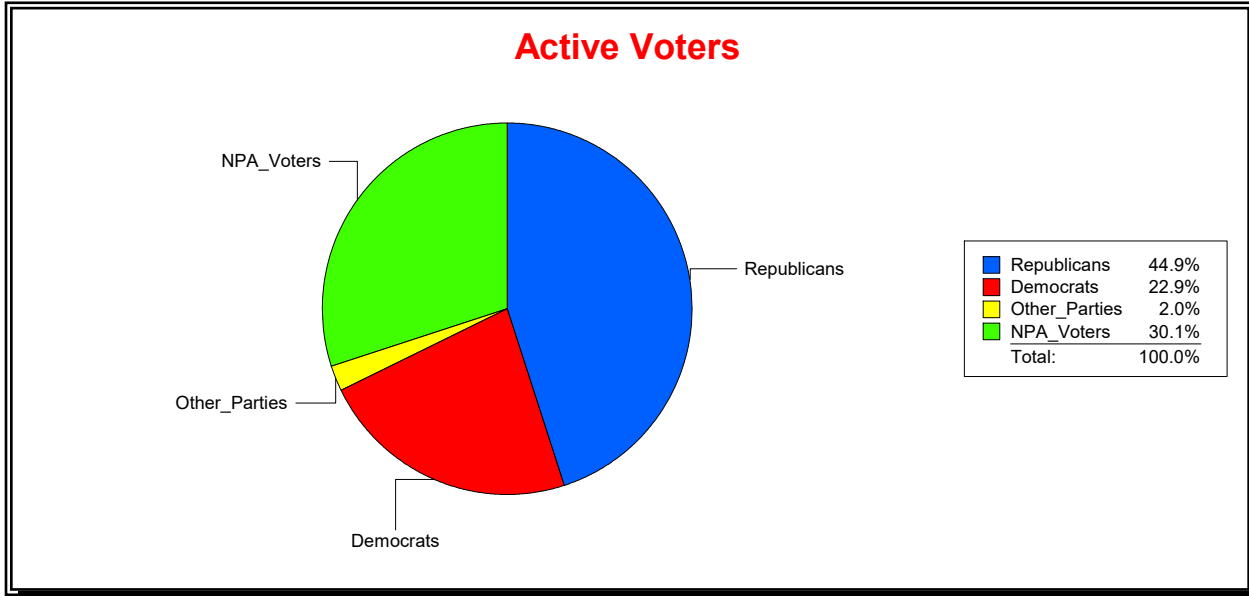

Ron Turner

Supervisor of Elections

Sarasota County, FL

Date 5/1/2023

Time 08:21 AM

Graphs of District Registration

Active Registered Voters

Inactive Voters

<u>District</u>	<u>Total</u>	<u>Dems</u>	<u>Reps</u>	<u>NonP</u>	<u>Other</u>	<u>Total</u>	<u>Dems</u>	<u>Reps</u>	<u>NonP</u>	<u>Other</u>
NORTH PORT 1	11,025	2,528	4,955	3,319	223	445	118	155	161	11