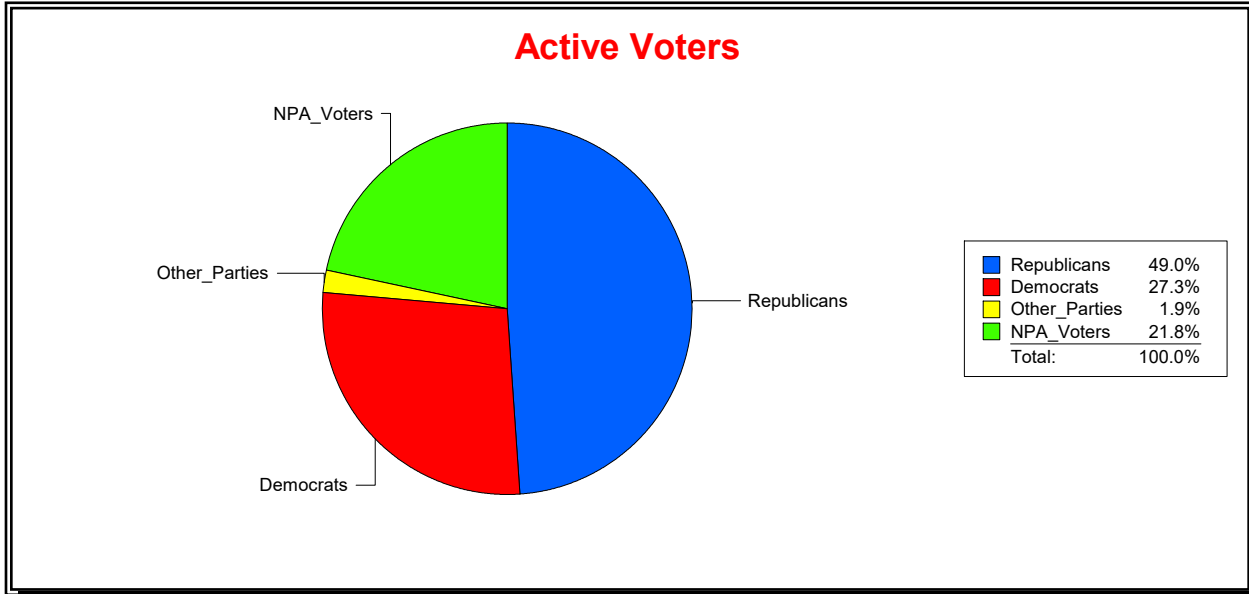

Ron Turner

Supervisor of Elections

Sarasota County, FL

Date 5/1/2023

Time 08:21 AM

Graphs of District Registration

Active Registered Voters

Inactive Voters

District	Total	Dems	Reps	NonP	Other	Total	Dems	Reps	NonP	Other
LONGBOAT KEY	4,748	1,295	2,327	1,034	92	238	75	107	55	1