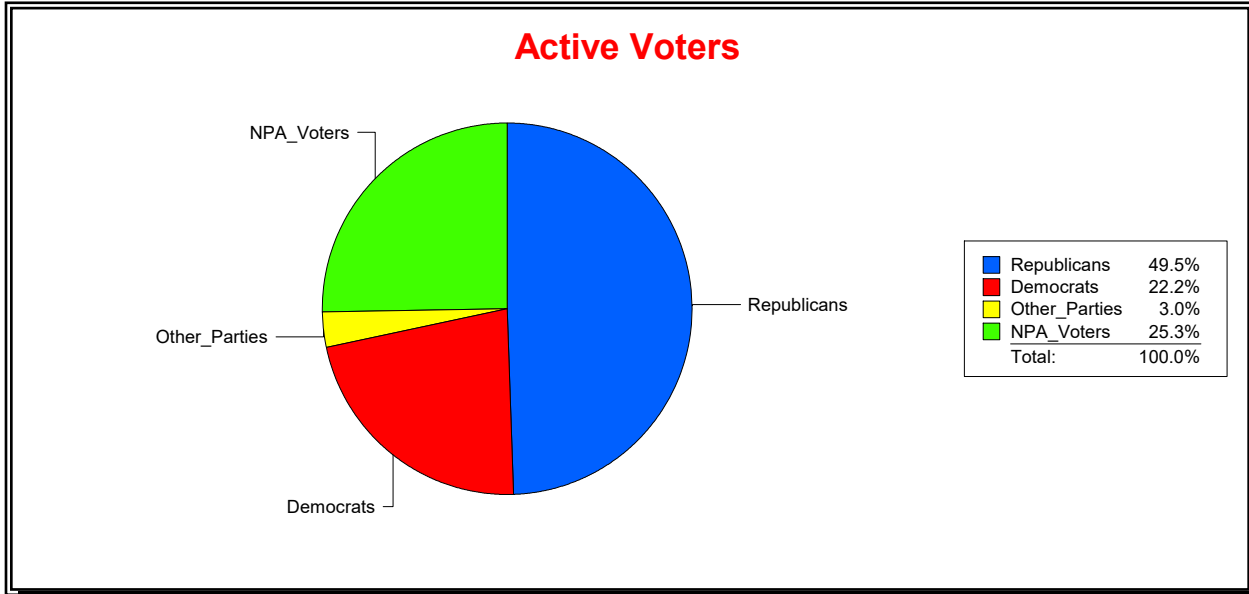

Date 5/1/2023

Time 08:21 AM

Graphs of District Registration

Active Registered Voters

Inactive Voters

District	Total	Dems	Reps	NonP	Other	Total	Dems	Reps	NonP	Other
LAKWOOD RANCH CDD	1,881	418	931	476	56	50	15	18	14	3