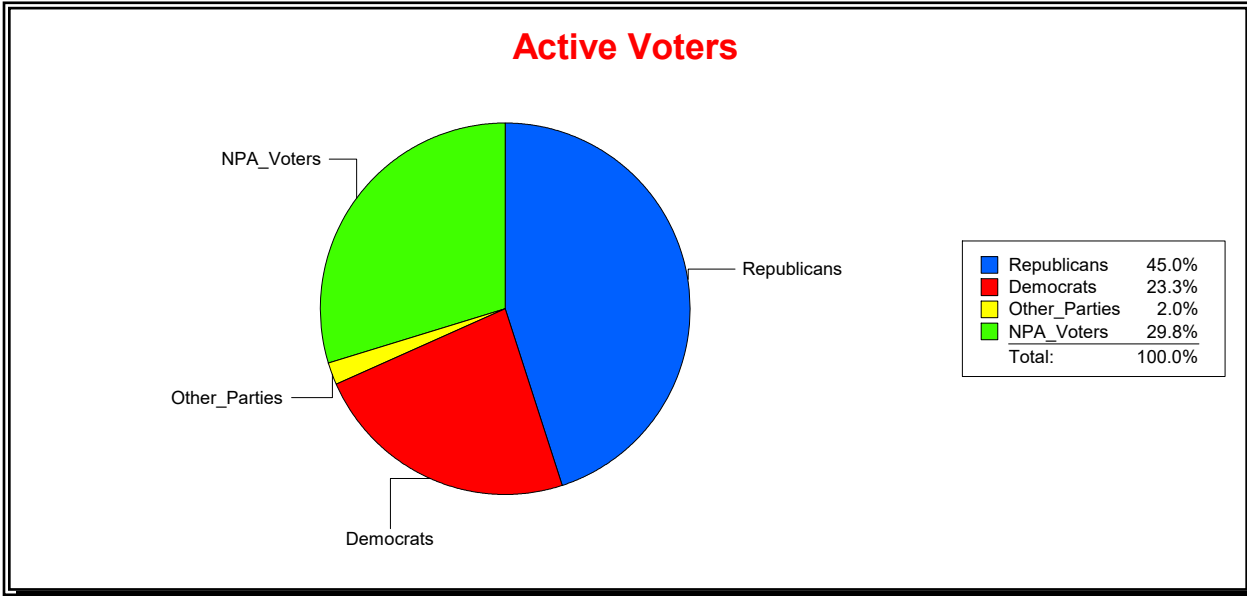

Supervisor of Elections

Sarasota County, FL

Date 5/1/2023

Time 08:21 AM

**Graphs of District Registration**

**Active Registered Voters**

**Inactive Voters**

<u>District</u>	<u>Total</u>	<u>Dems</u>	<u>Reps</u>	<u>NonP</u>	<u>Other</u>	<u>Total</u>	<u>Dems</u>	<u>Reps</u>	<u>NonP</u>	<u>Other</u>
<b>NORTH PORT</b>	61,683	14,364	27,739	18,353	1,227	2,610	702	933	931	44