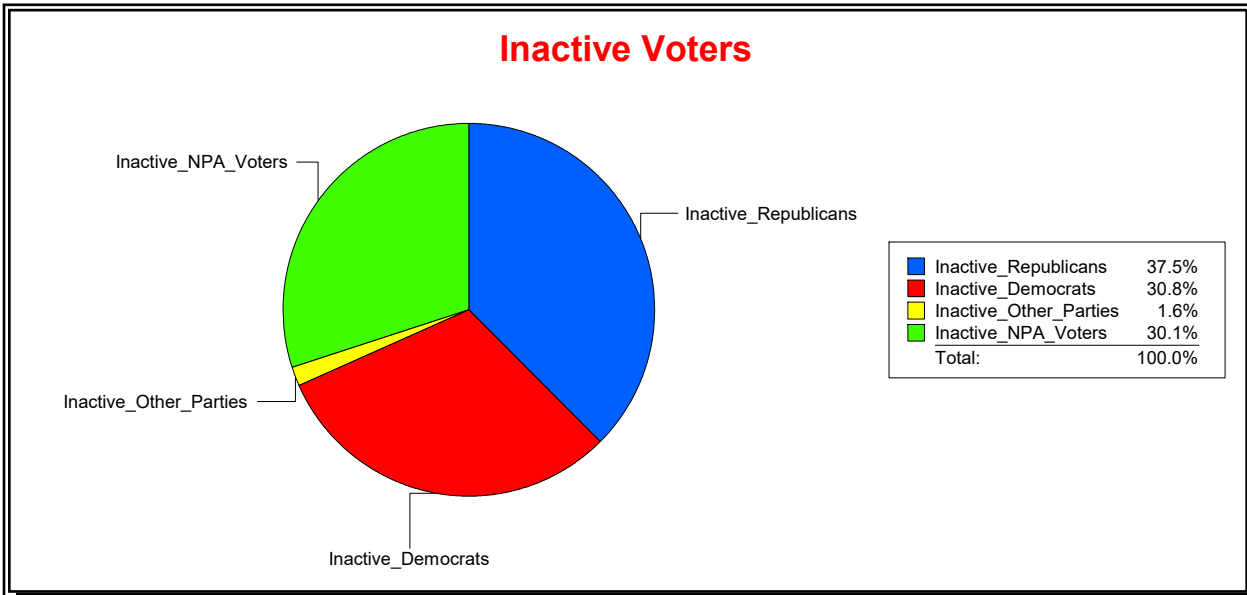

Ron Turner

Supervisor of Elections

Sarasota County, FL

Date 5/1/2023

Time 08:21 AM

Graphs of District Registration

Active Registered Voters

Inactive Voters

<u>District</u>	<u>Total</u>	<u>Dems</u>	<u>Reps</u>	<u>NonP</u>	<u>Other</u>	<u>Total</u>	<u>Dems</u>	<u>Reps</u>	<u>NonP</u>	<u>Other</u>
HOSPITAL BOARD CENTRAL	121,707	34,003	54,915	30,484	2,305	5,947	1,832	2,231	1,790	94