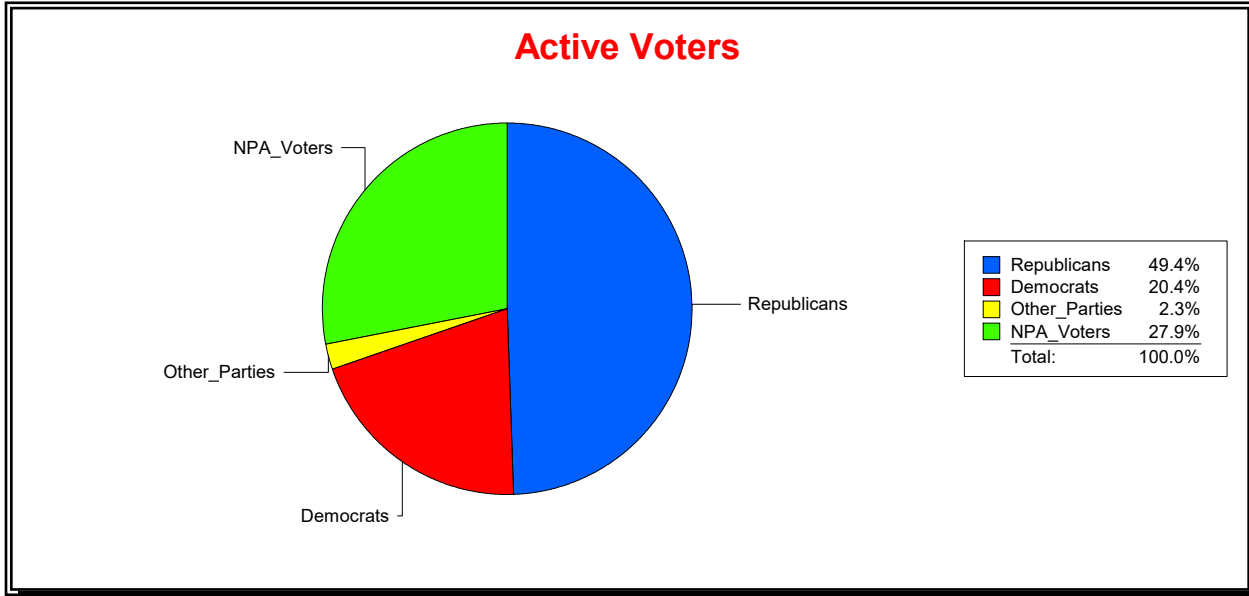

Date 5/1/2023

Time 08:21 AM

**Graphs of District Registration**

**Active Registered Voters**

**Inactive Voters**

District	Total	Dems	Reps	NonP	Other	Total	Dems	Reps	NonP	Other
<b>WOODLANDS CDD</b>	1,669	340	825	466	38	30	12	11	7	0