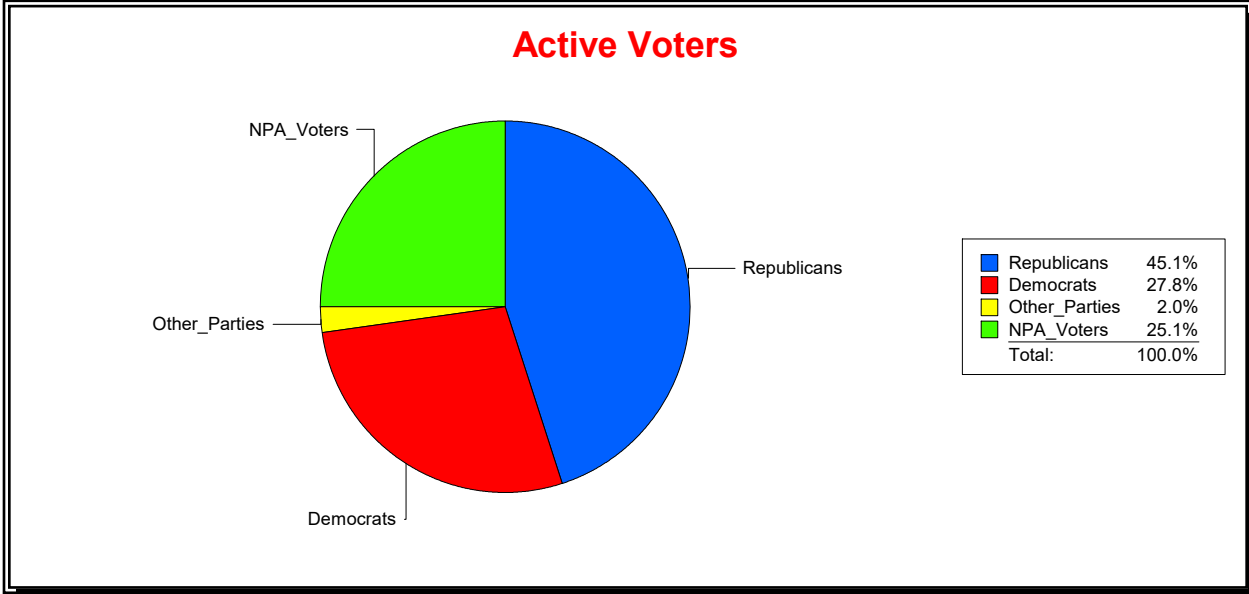

Ron Turner

Supervisor of Elections

Sarasota County, FL

Date 5/1/2023

Time 08:21 AM

Graphs of District Registration

Active Registered Voters

Inactive Voters

District	Total	Dems	Reps	NonP	Other	Total	Dems	Reps	NonP	Other
SOIL AND WATER DIST 4	74,173	20,596	33,477	18,637	1,463	3,615	1,126	1,326	1,097	66