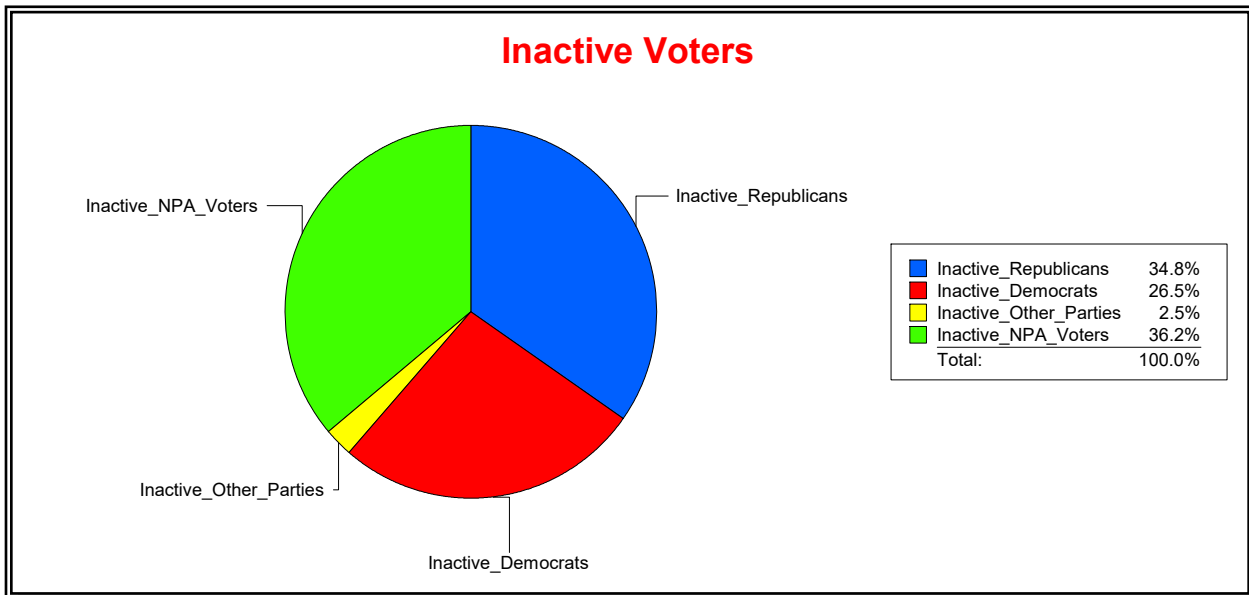

Ron Turner

Supervisor of Elections

Sarasota County, FL

Date 5/1/2023

Time 08:21 AM

Graphs of District Registration

Active Registered Voters

Inactive Voters

<u>District</u>	<u>Total</u>	<u>Dems</u>	<u>Reps</u>	<u>NonP</u>	<u>Other</u>	<u>Total</u>	<u>Dems</u>	<u>Reps</u>	<u>NonP</u>	<u>Other</u>
NORTH PORT DIST 1	11,025	2,528	4,955	3,319	223	445	118	155	161	11