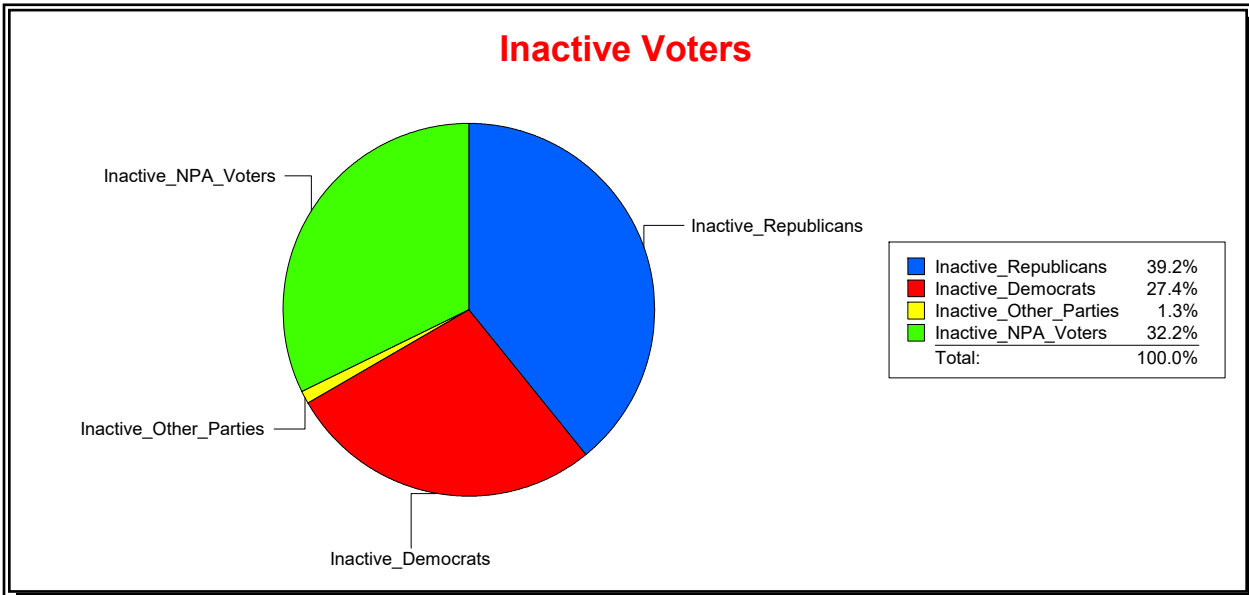

Ron Turner

Supervisor of Elections

Sarasota County, FL

Date 5/1/2023

Time 08:21 AM

Graphs of District Registration

Active Registered Voters

Inactive Voters

District	Total	Dems	Reps	NonP	Other	Total	Dems	Reps	NonP	Other
CNTY COMM DIST 3	75,742	18,651	35,481	20,300	1,310	3,379	926	1,323	1,087	43