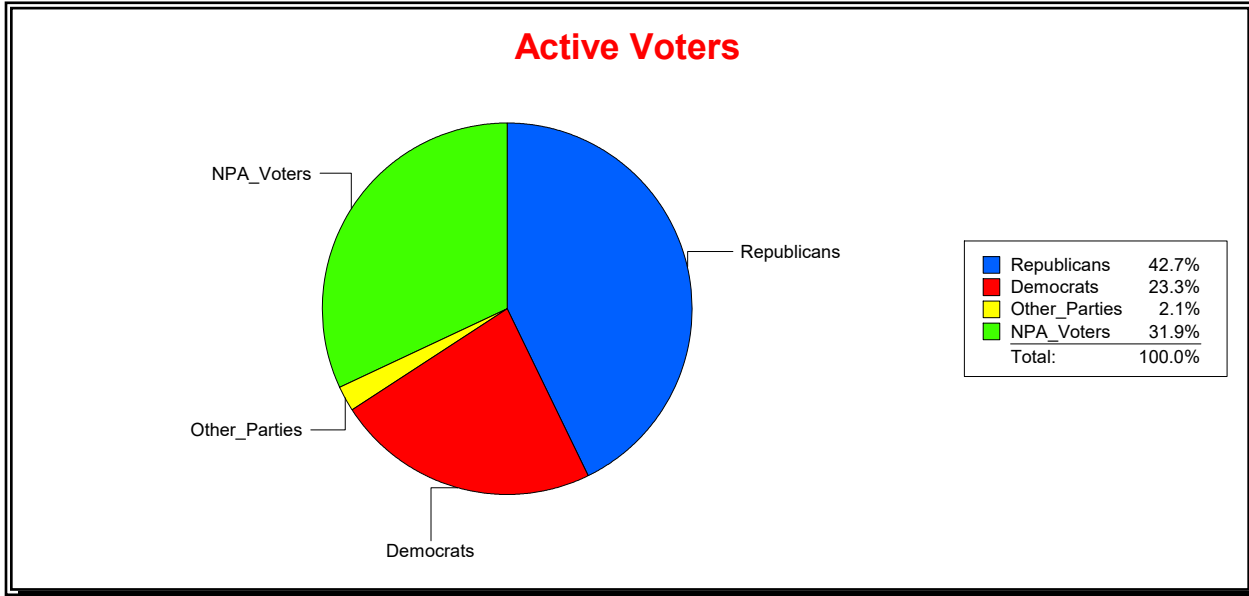

Ron Turner

Supervisor of Elections

Sarasota County, FL

Date 5/1/2023

Time 08:21 AM

Graphs of District Registration

District	Active Registered Voters					Inactive Voters				
	Total	Dems	Reps	NonP	Other	Total	Dems	Reps	NonP	Other
NORTH PORT 3	10,740	2,498	4,586	3,428	228	535	126	198	208	3