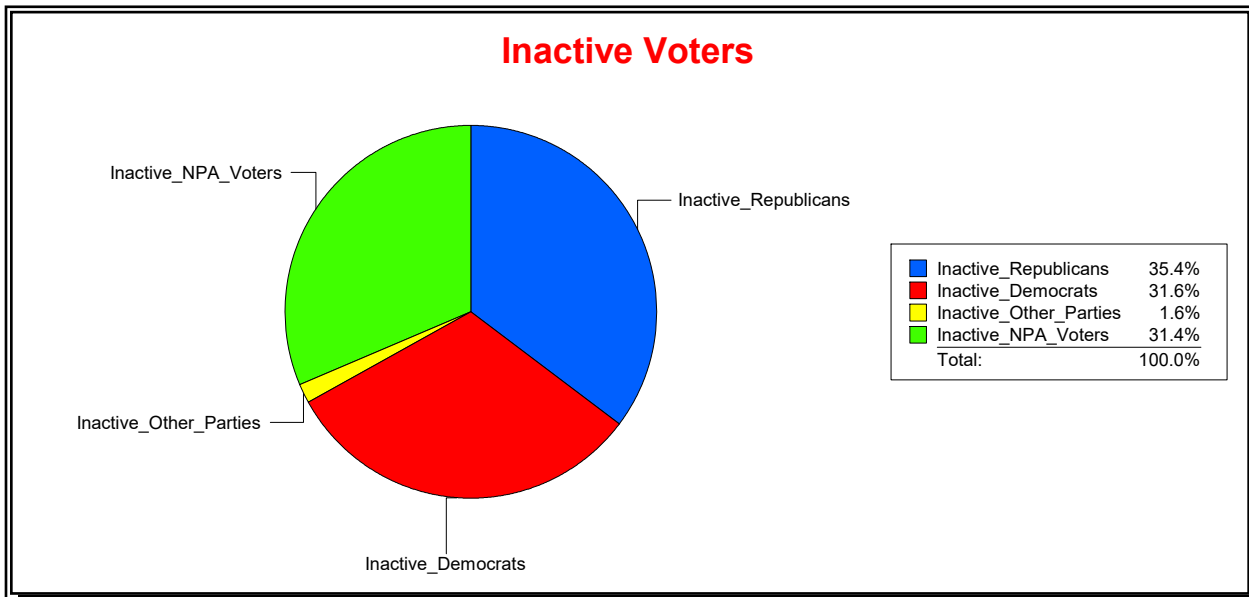

Ron Turner

Supervisor of Elections

Sarasota County, FL

Date 5/1/2023

Time 08:21 AM

Graphs of District Registration

Active Registered Voters

Inactive Voters

District	Total	Dems	Reps	NonP	Other	Total	Dems	Reps	NonP	Other
COUNTYWIDE	358,459	100,646	157,037	93,809	6,967	18,062	5,706	6,396	5,671	289

**Ron Turner**

Supervisor of Elections

Sarasota County, FL

Date 5/1/2023