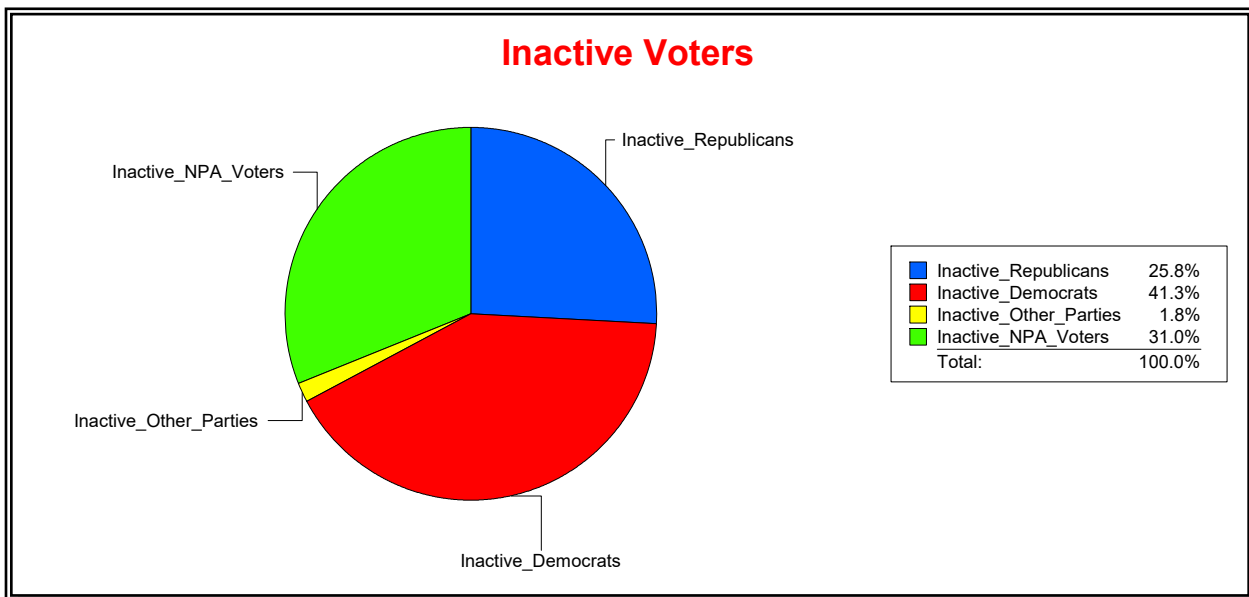

Ron Turner

Supervisor of Elections

Sarasota County, FL

Date 5/1/2023

Time 08:21 AM

Graphs of District Registration

Active Registered Voters

Inactive Voters

<u>District</u>	<u>Total</u>	<u>Dems</u>	<u>Reps</u>	<u>NonP</u>	<u>Other</u>	<u>Total</u>	<u>Dems</u>	<u>Reps</u>	<u>NonP</u>	<u>Other</u>
SARASOTA	39,215	15,923	12,468	10,005	819	3,050	1,260	788	946	56