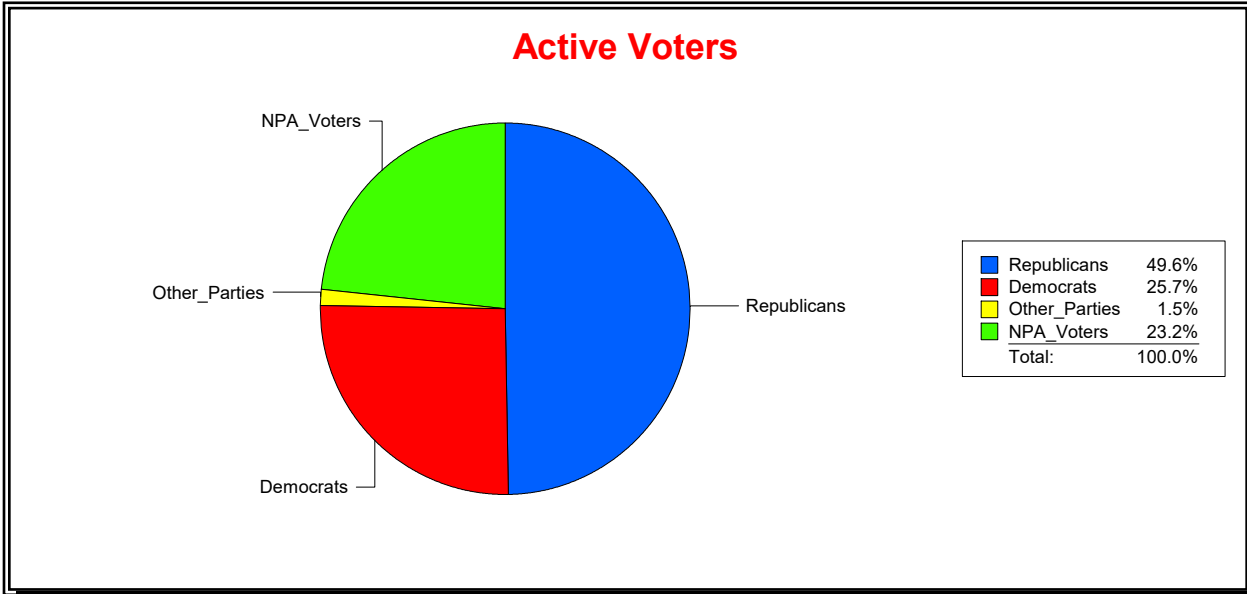

Active Registered Voters

Inactive Voters

District	Total	Dems	Reps	NonP	Other	Total	Dems	Reps	NonP	Other
VENETIAN CDD	1,972	506	979	458	29	51	14	25	12	0

**Ron Turner**

Supervisor of Elections

Sarasota County, FL