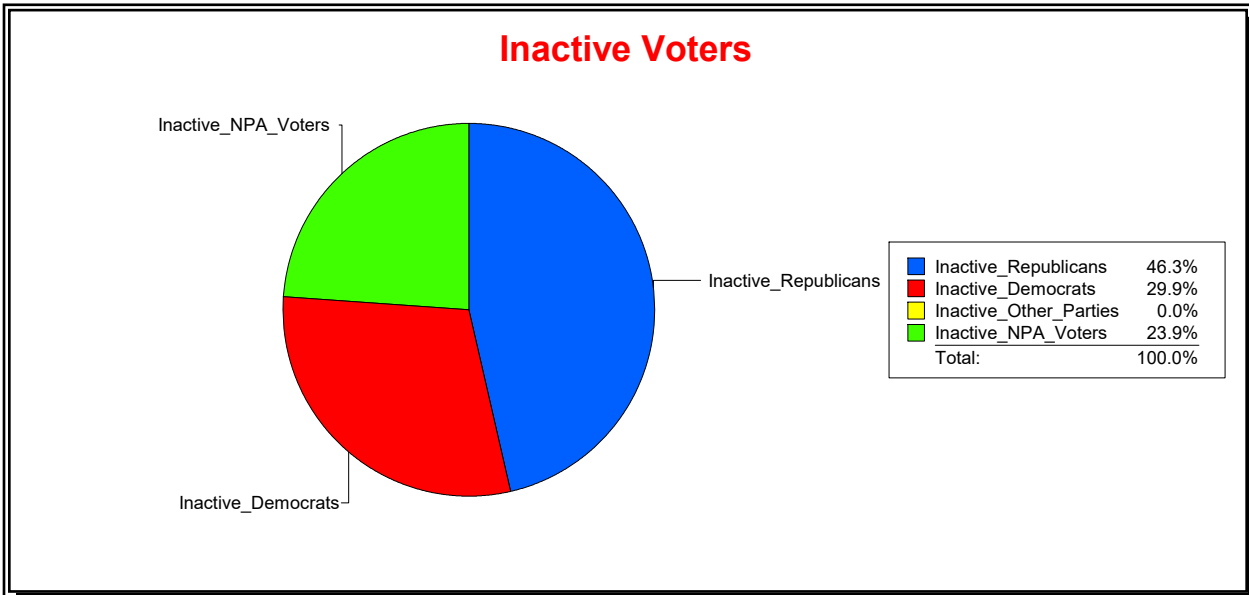

Date 5/1/2023

Time 08:21 AM

Graphs of District Registration

Active Registered Voters

Inactive Voters

District	Total	Dems	Reps	NonP	Other	Total	Dems	Reps	NonP	Other
LONGBOAT KEY 3	1,509	414	751	323	21	67	20	31	16	0