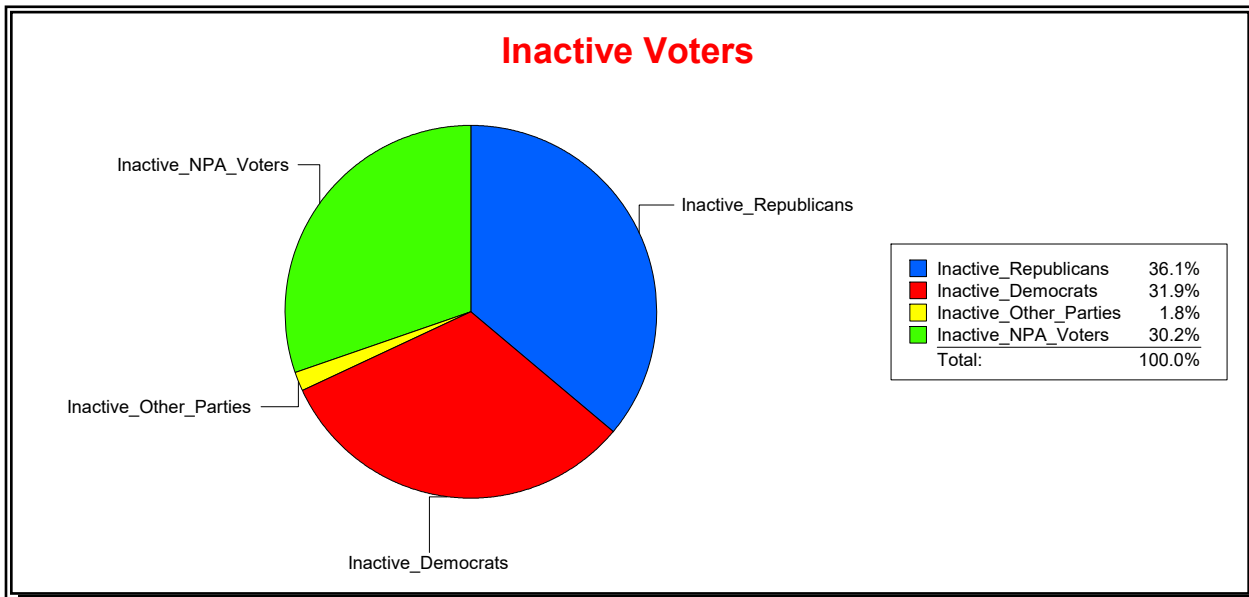

Ron Turner

Supervisor of Elections

Sarasota County, FL

Date 5/1/2023

Time 08:21 AM

Graphs of District Registration

Active Registered Voters

Inactive Voters

District	Total	Dems	Reps	NonP	Other	Total	Dems	Reps	NonP	Other
SCHOOL DIST 4	69,250	21,114	29,538	17,258	1,340	3,660	1,168	1,321	1,106	65