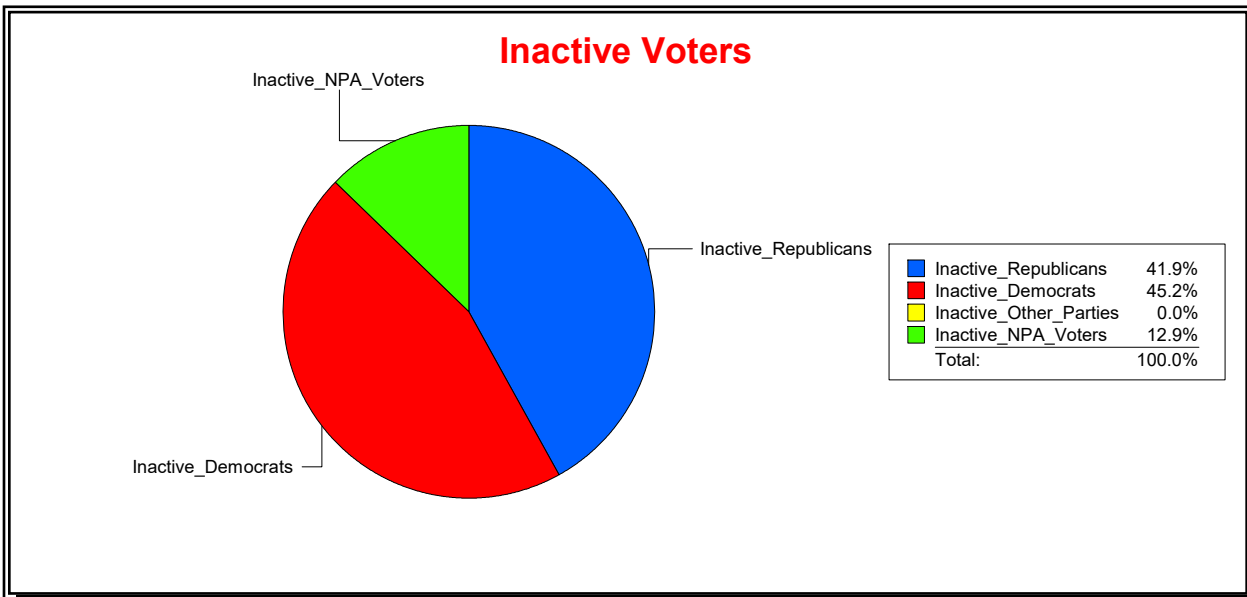

Ron Turner

Supervisor of Elections

Sarasota County, FL

Date 5/1/2023

Time 08:21 AM

Graphs of District Registration

Active Registered Voters

Inactive Voters

District	Total	Dems	Reps	NonP	Other	Total	Dems	Reps	NonP	Other
TRI-PAR PK & REC DIST	561	165	267	122	7	31	14	13	4	0