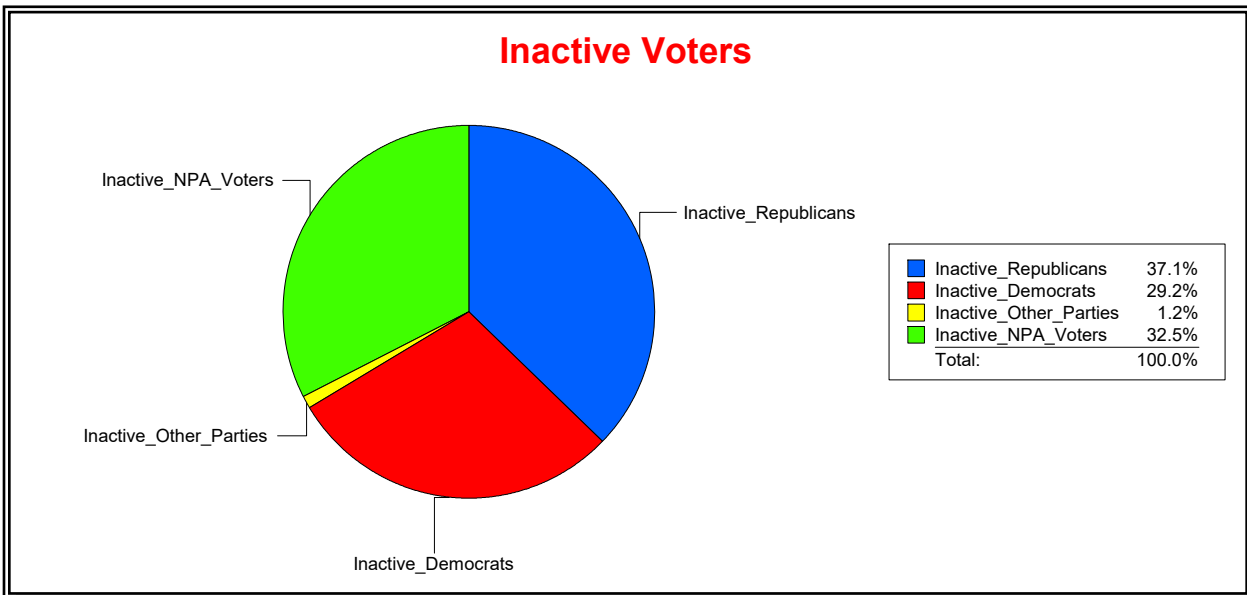

Sarasota County, FL

Date 5/1/2023

Time 08:21 AM

Graphs of District Registration

Active Registered Voters

Inactive Voters

District	Total	Dems	Reps	NonP	Other	Total	Dems	Reps	NonP	Other
ENGLEWOOD WATER DIST	15,075	3,601	7,203	3,992	279	679	198	252	221	8