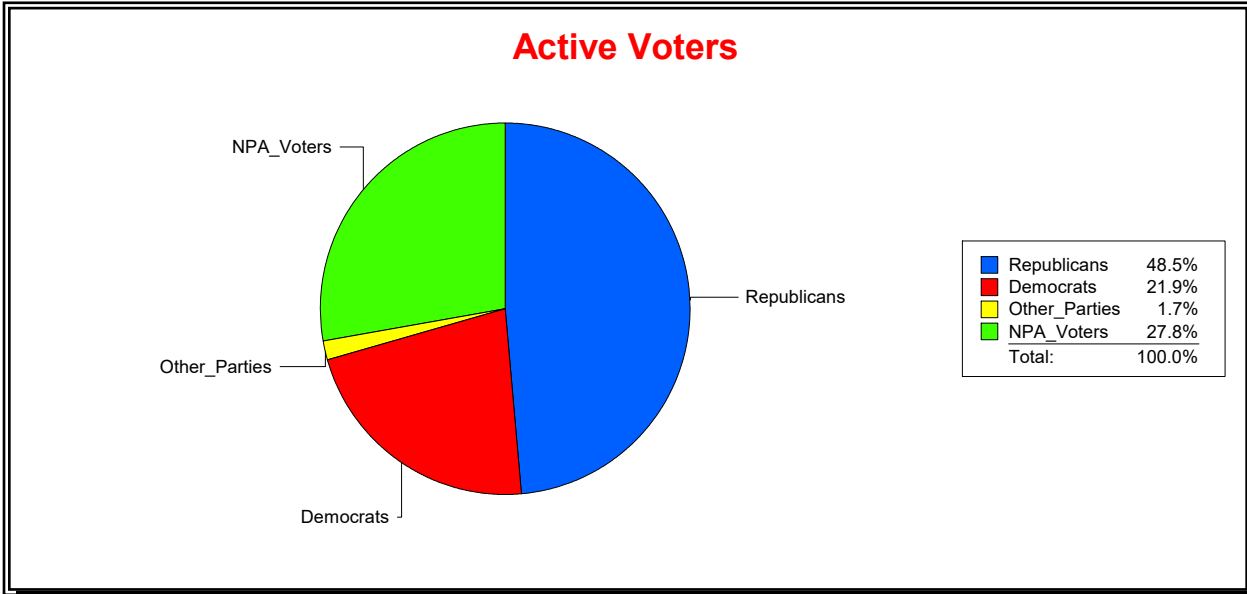

Ron Turner

Supervisor of Elections

Sarasota County, FL

Date 5/1/2023

Time 08:21 AM

Graphs of District Registration

Active Registered Voters

Inactive Voters

District	Total	Dems	Reps	NonP	Other	Total	Dems	Reps	NonP	Other
LAKESIDE PLANT CDD	927	203	450	258	16	46	11	14	20	1