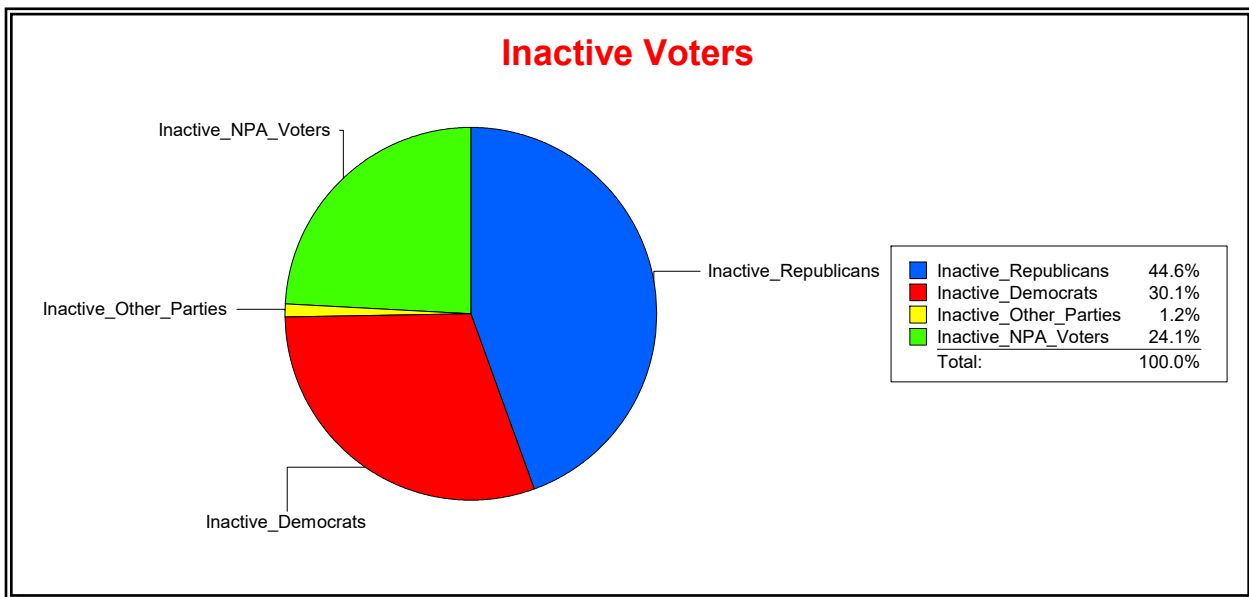

Ron Turner

Supervisor of Elections

Sarasota County, FL

Date 5/1/2023

Time 08:21 AM

Graphs of District Registration

Active Registered Voters

Inactive Voters

District	Total	Dems	Reps	NonP	Other	Total	Dems	Reps	NonP	Other
LBK DISTRICT 1	1,483	318	800	325	40	83	25	37	20	1