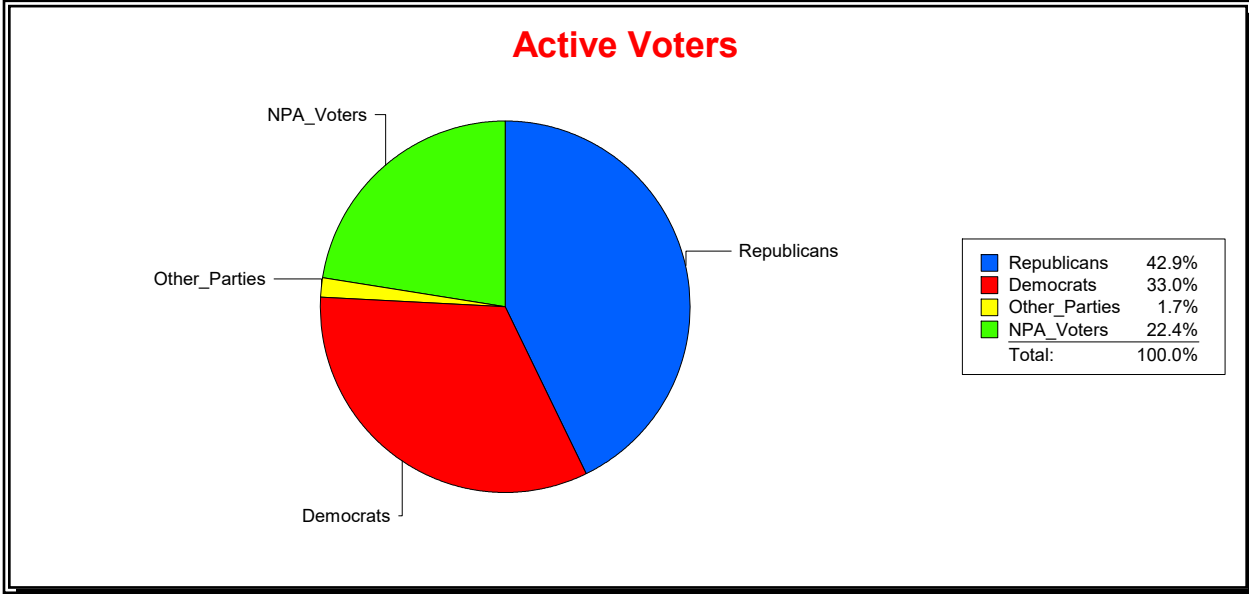

Sarasota County, FL

Date 5/1/2023

Time 08:21 AM

Graphs of District Registration

Active Registered Voters

Inactive Voters

District	Total	Dems	Reps	NonP	Other	Total	Dems	Reps	NonP	Other
LBK DISTRICT 2	1,345	444	577	301	23	65	21	31	13	0