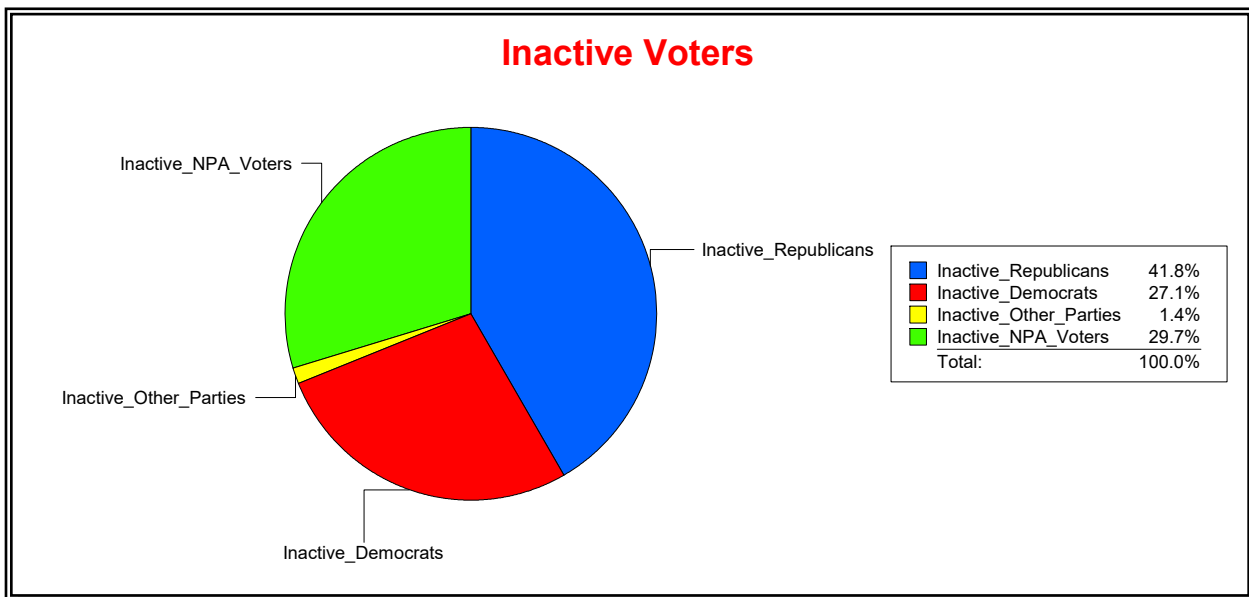

District	Total	Dems	Reps	NonP	Other	Total	Dems	Reps	NonP	Other
VENICE	23,129	6,030	10,847	5,879	373	1,072	291	448	318	15

**Ron Turner**

Supervisor of Elections

Sarasota County, FL

Date 5/1/2023

Time 08:21 AM