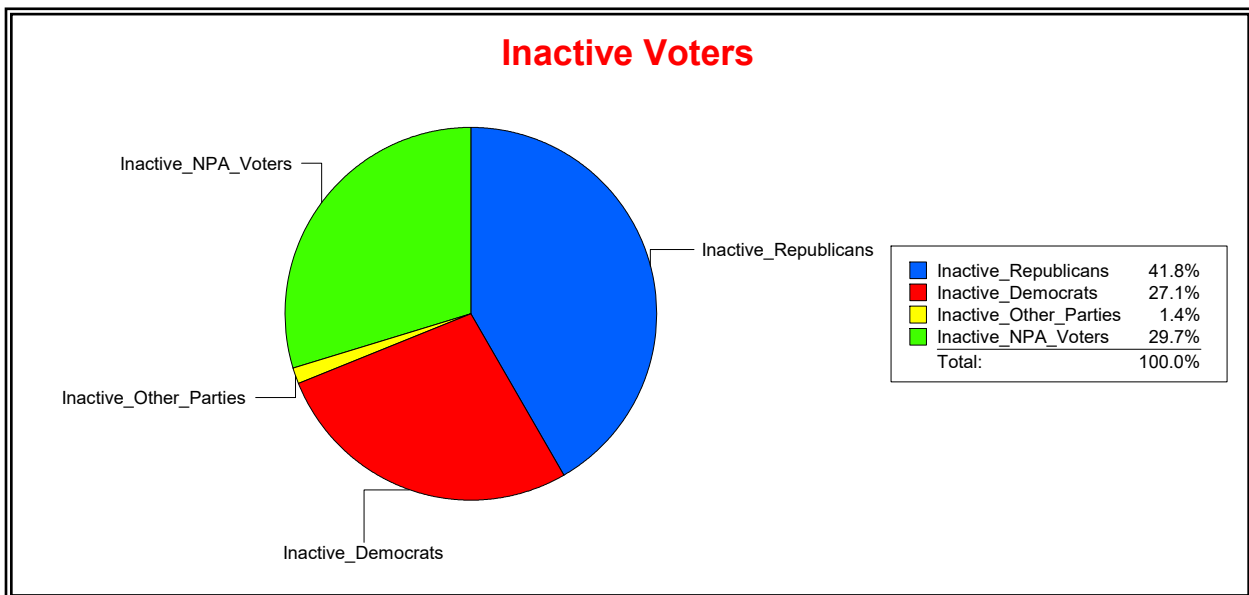

District	Total	Dems	Reps	NonP	Other	Total	Dems	Reps	NonP	Other
VENICE 1	23,129	6,030	10,847	5,879	373	1,072	291	448	318	15

**Ron Turner**

**Supervisor of Elections**

Sarasota County, FL

Date 5/1/2023

Time 08:21 AM