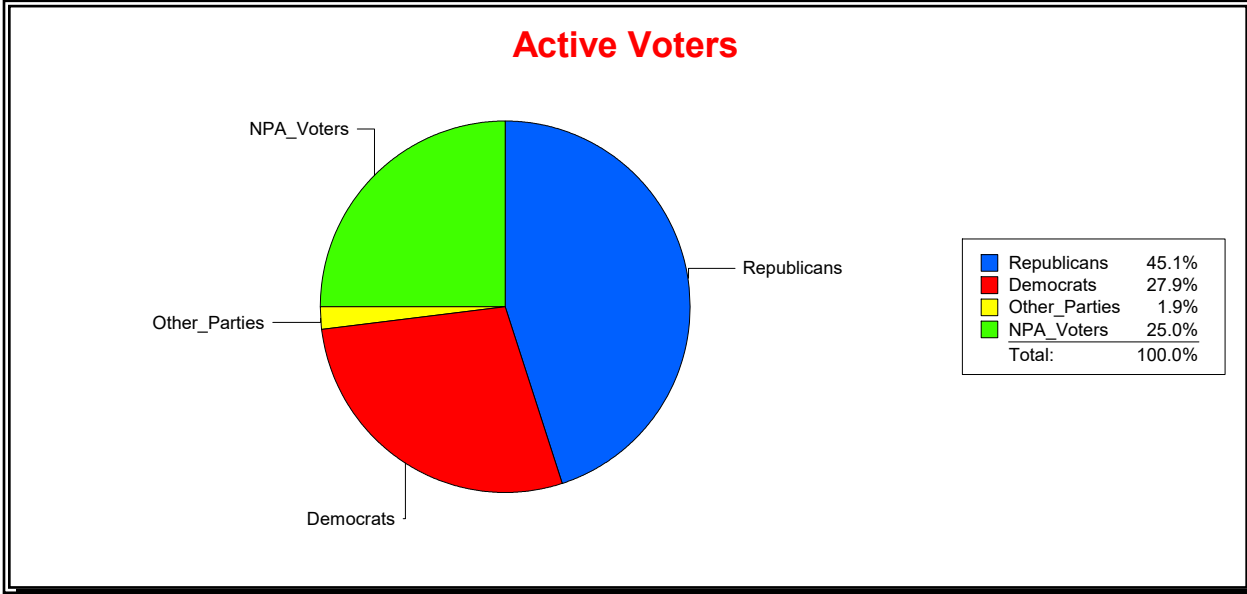

Ron Turner

Supervisor of Elections

Sarasota County, FL

Date 5/1/2023

Time 08:21 AM

Graphs of District Registration

Active Registered Voters

Inactive Voters

<u>District</u>	<u>Total</u>	<u>Dems</u>	<u>Reps</u>	<u>NonP</u>	<u>Other</u>	<u>Total</u>	<u>Dems</u>	<u>Reps</u>	<u>NonP</u>	<u>Other</u>
HOSPITAL BOARD CENTRAL	121,707	34,003	54,915	30,484	2,305	5,947	1,832	2,231	1,790	94