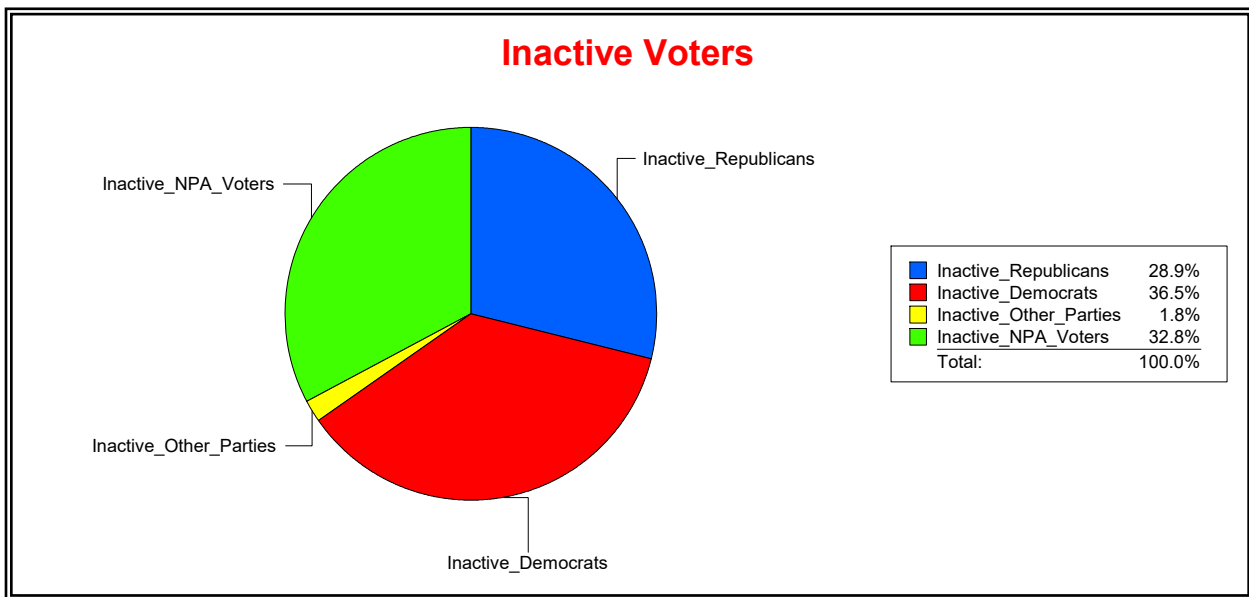

Ron Turner

Supervisor of Elections

Sarasota County, FL

Date 5/1/2023

Time 08:21 AM

Graphs of District Registration

Active Registered Voters

Inactive Voters

<u>District</u>	<u>Total</u>	<u>Dems</u>	<u>Reps</u>	<u>NonP</u>	<u>Other</u>	<u>Total</u>	<u>Dems</u>	<u>Reps</u>	<u>NonP</u>	<u>Other</u>
SARASOTA 3	11,098	4,043	3,847	2,959	249	823	300	238	270	15