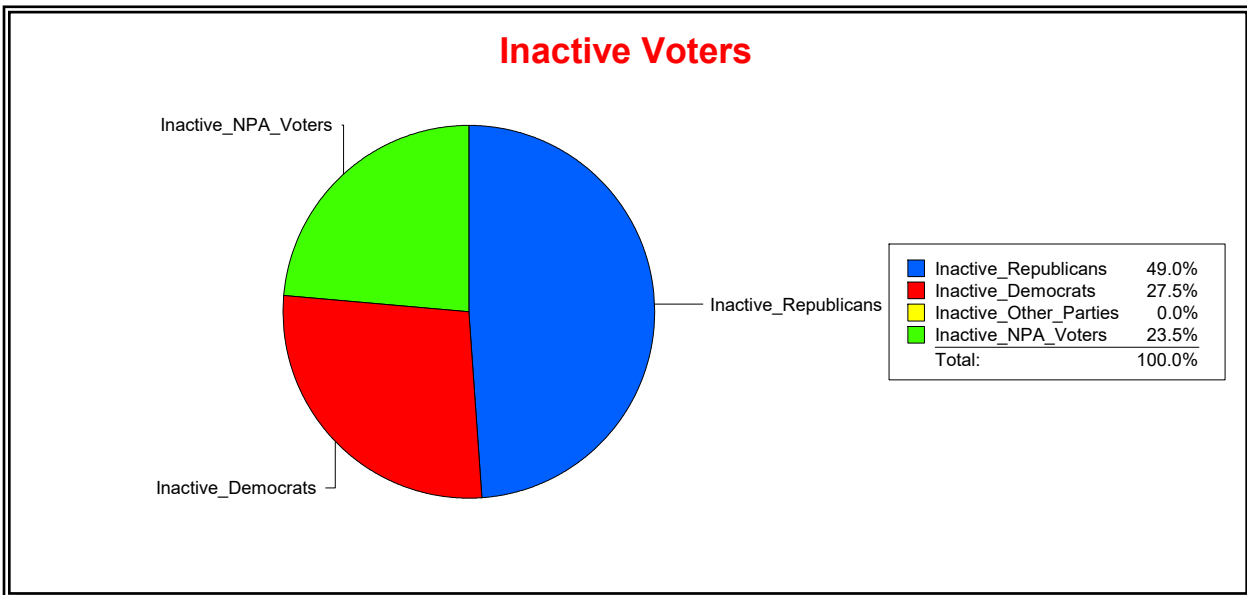

Active Registered Voters

Inactive Voters

District	Total	Dems	Reps	NonP	Other	Total	Dems	Reps	NonP	Other
VENETIAN CDD	1,972	506	979	458	29	51	14	25	12	0

**Ron Turner**

Supervisor of Elections

Sarasota County, FL