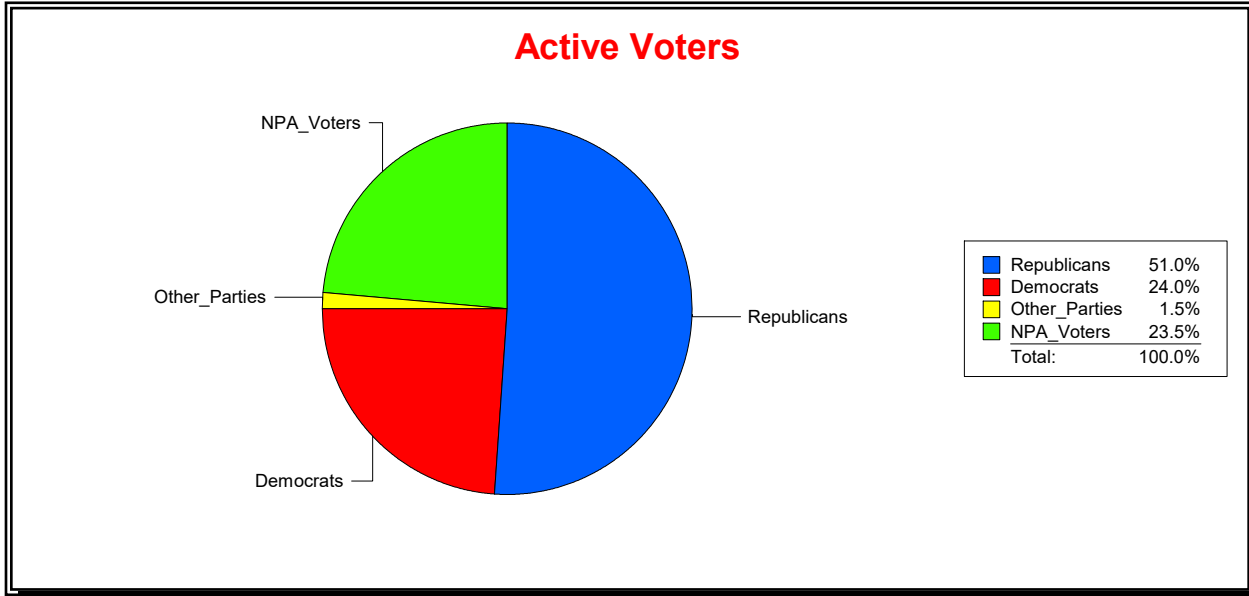

**Graphs of District Registration**

**Active Registered Voters**

**Inactive Voters**

District	Total	Dems	Reps	NonP	Other	Total	Dems	Reps	NonP	Other
<b>BLACKBURN CREEK</b>	2,404	577	1,226	566	35	48	10	22	15	1