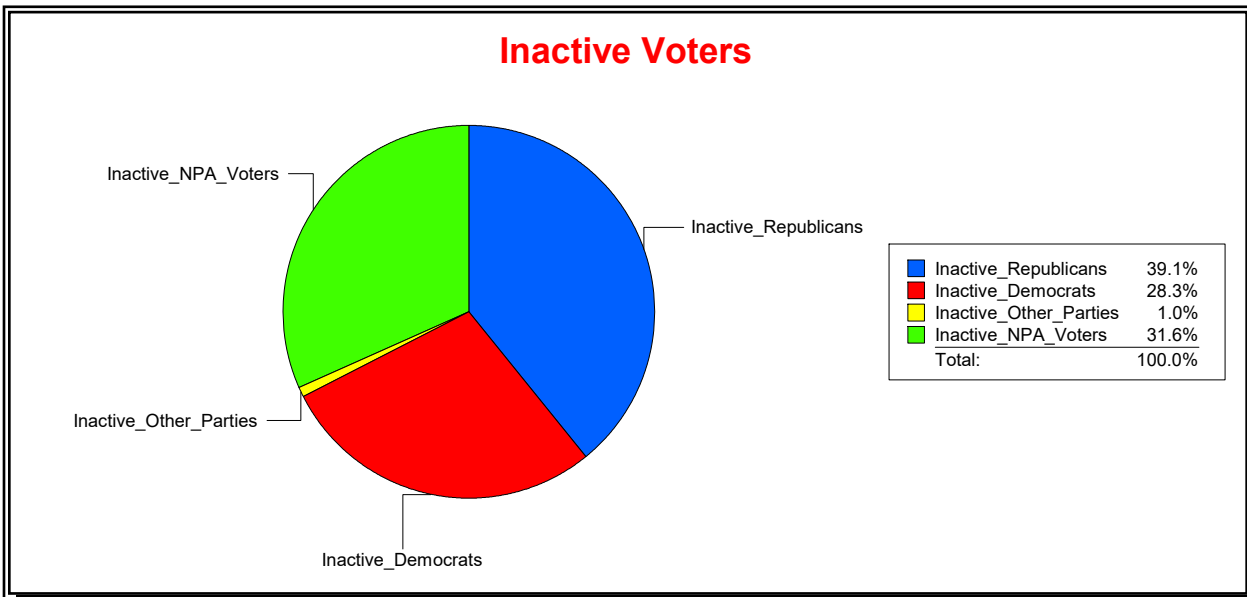

Ron Turner

Supervisor of Elections

Sarasota County, FL

Date 5/1/2023

Time 08:21 AM

Graphs of District Registration

Active Registered Voters

Inactive Voters

District	Total	Dems	Reps	NonP	Other	Total	Dems	Reps	NonP	Other
STATE HOUSE DIST 75	59,104	14,248	27,807	15,973	1,076	2,582	731	1,010	815	26