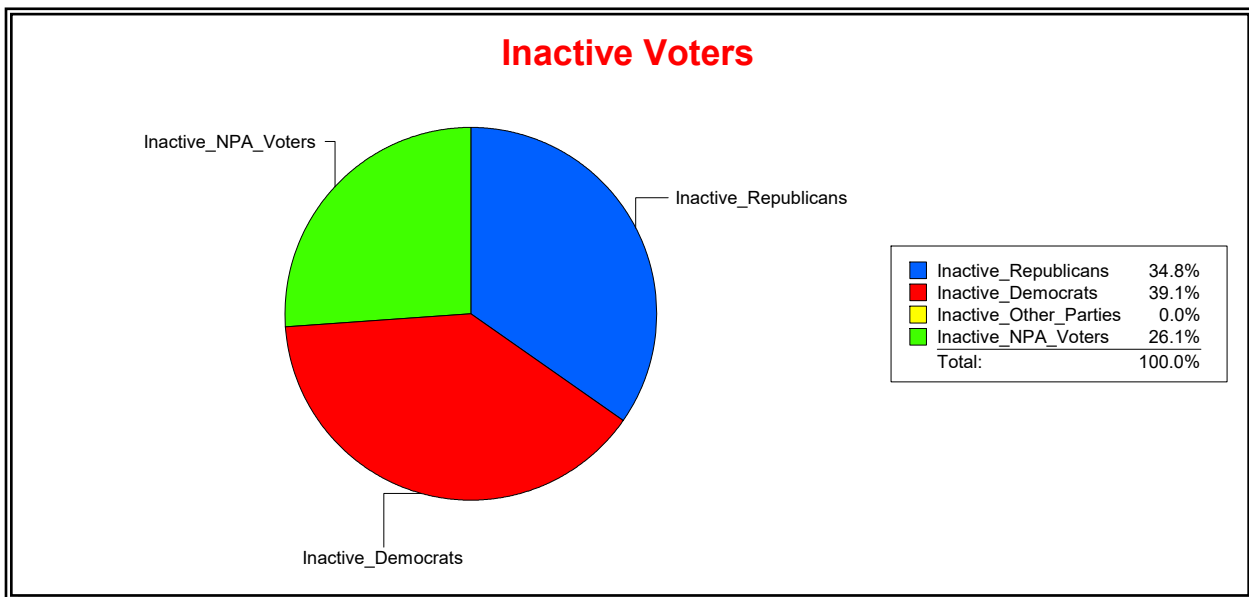

District	Total	Dems	Reps	NonP	Other	Total	Dems	Reps	NonP	Other
LONGBOAT KEY 4	411	119	199	85	8	23	9	8	6	0

**Ron Turner**

Supervisor of Elections

Sarasota County, FL

Date 5/1/2023

Time 08:21 AM

**Graphs of District Registration**