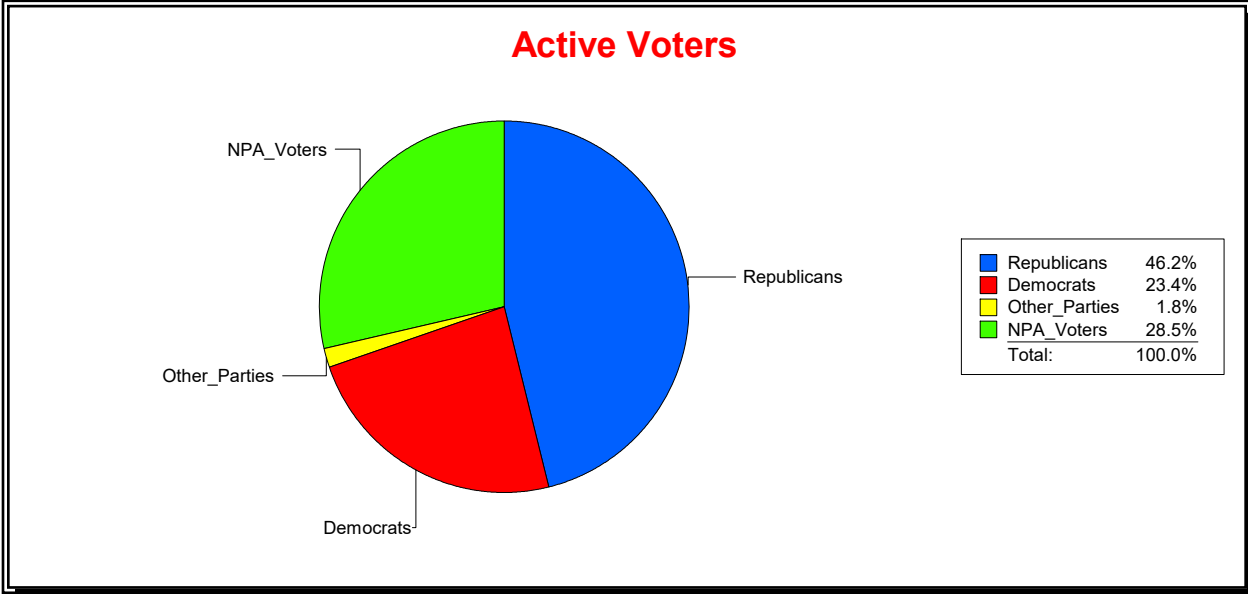

Ron Turner

Supervisor of Elections

Sarasota County, FL

Date 5/1/2023

Time 08:21 AM

Graphs of District Registration

Active Registered Voters

Inactive Voters

District	Total	Dems	Reps	NonP	Other	Total	Dems	Reps	NonP	Other
NORTH PORT DIST 5	17,541	4,108	8,112	4,998	323	652	195	213	235	9