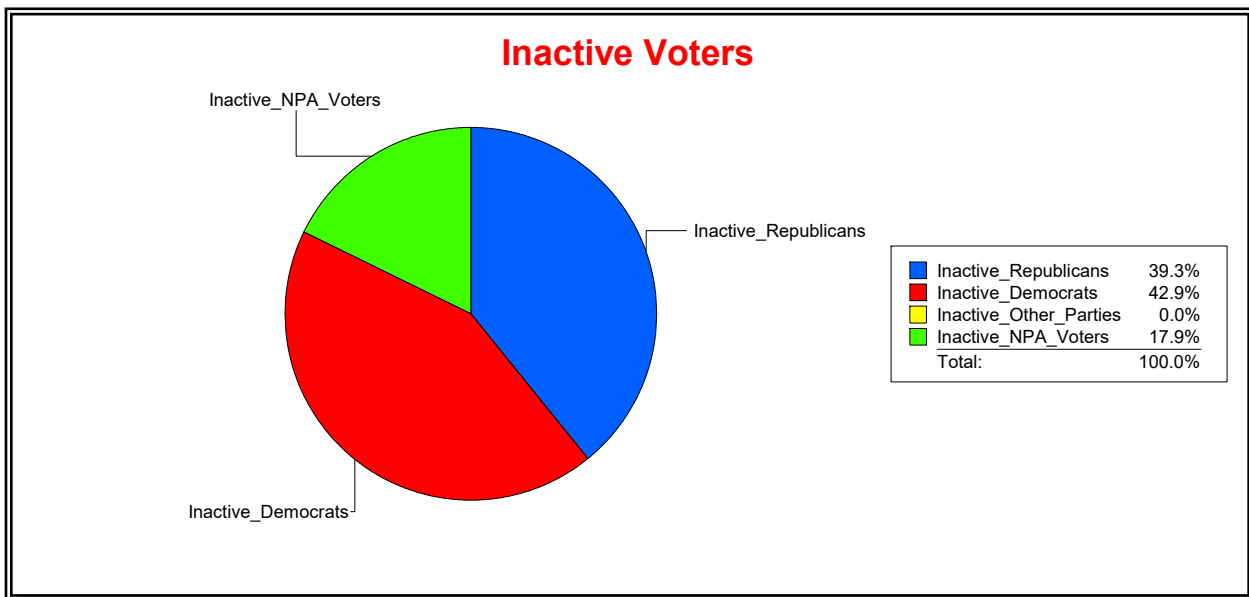

Ron Turner

Supervisor of Elections

Sarasota County, FL

Date 5/1/2023

Time 08:21 AM

Graphs of District Registration

Active Registered Voters

Inactive Voters

District	Total	Dems	Reps	NonP	Other	Total	Dems	Reps	NonP	Other
HLDY PK PK & REC DIST	600	180	238	172	10	28	12	11	5	0