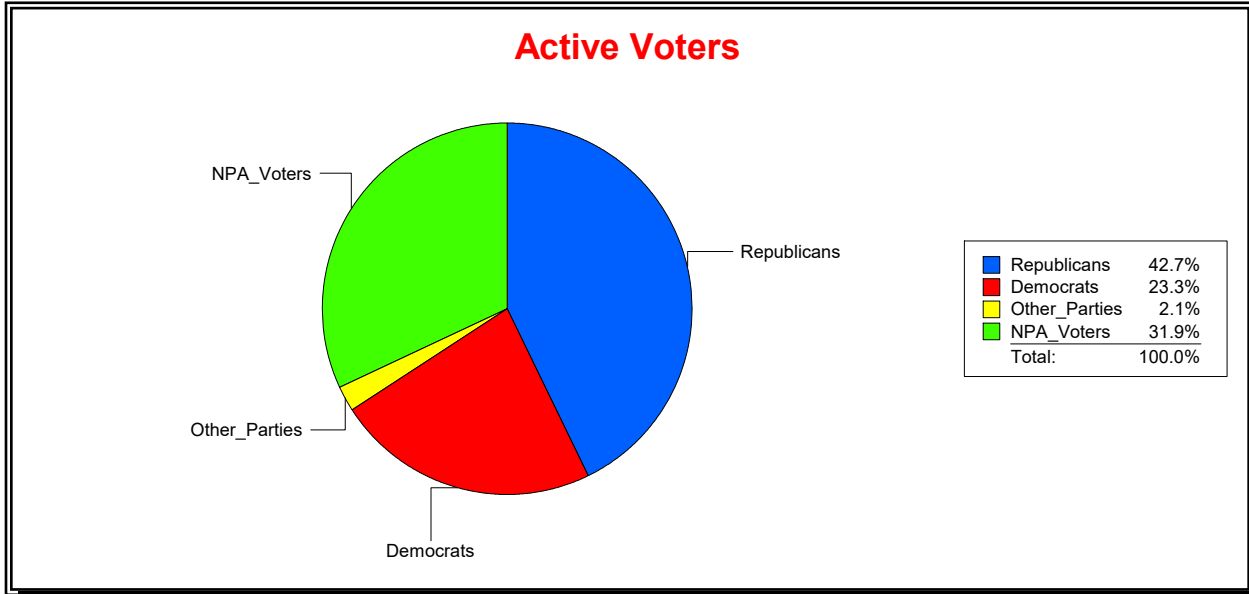

Ron Turner

Supervisor of Elections

Sarasota County, FL

Date 5/1/2023

Time 08:21 AM

Graphs of District Registration

Active Registered Voters

Inactive Voters

<u>District</u>	<u>Total</u>	<u>Dems</u>	<u>Reps</u>	<u>NonP</u>	<u>Other</u>	<u>Total</u>	<u>Dems</u>	<u>Reps</u>	<u>NonP</u>	<u>Other</u>
NORTH PORT DIST 3	10,740	2,498	4,586	3,428	228	535	126	198	208	3