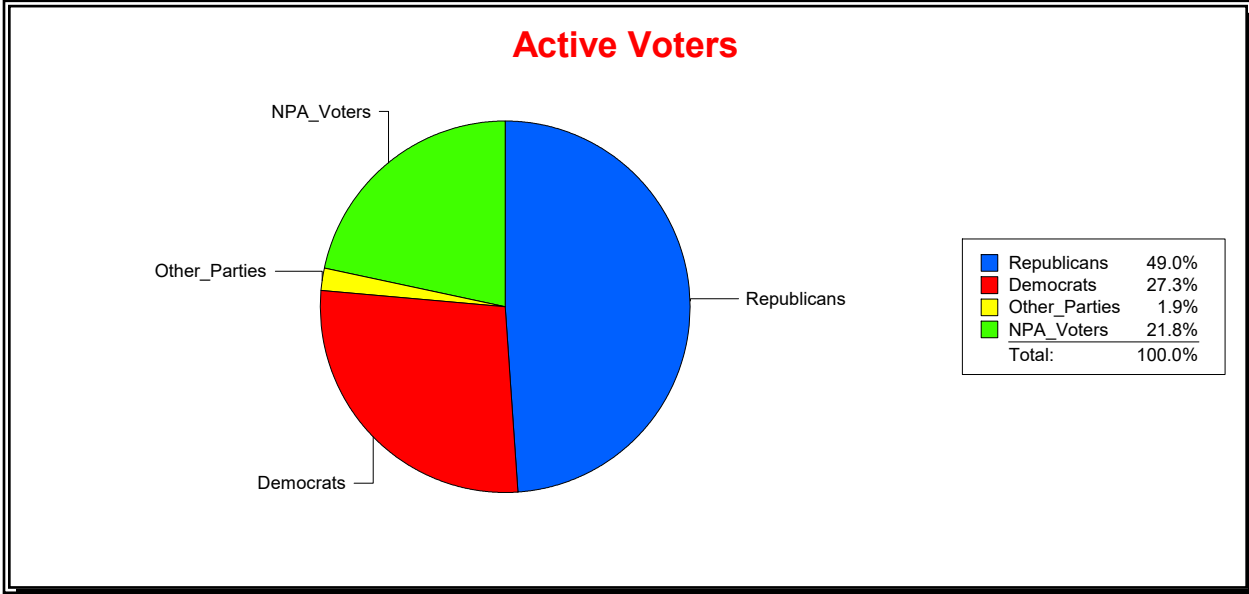

Ron Turner

Supervisor of Elections

Sarasota County, FL

Date 5/1/2023

Time 08:21 AM

Graphs of District Registration

Active Registered Voters

Inactive Voters

District	Total	Dems	Reps	NonP	Other	Total	Dems	Reps	NonP	Other
LONGBOAT KEY	4,748	1,295	2,327	1,034	92	238	75	107	55	1