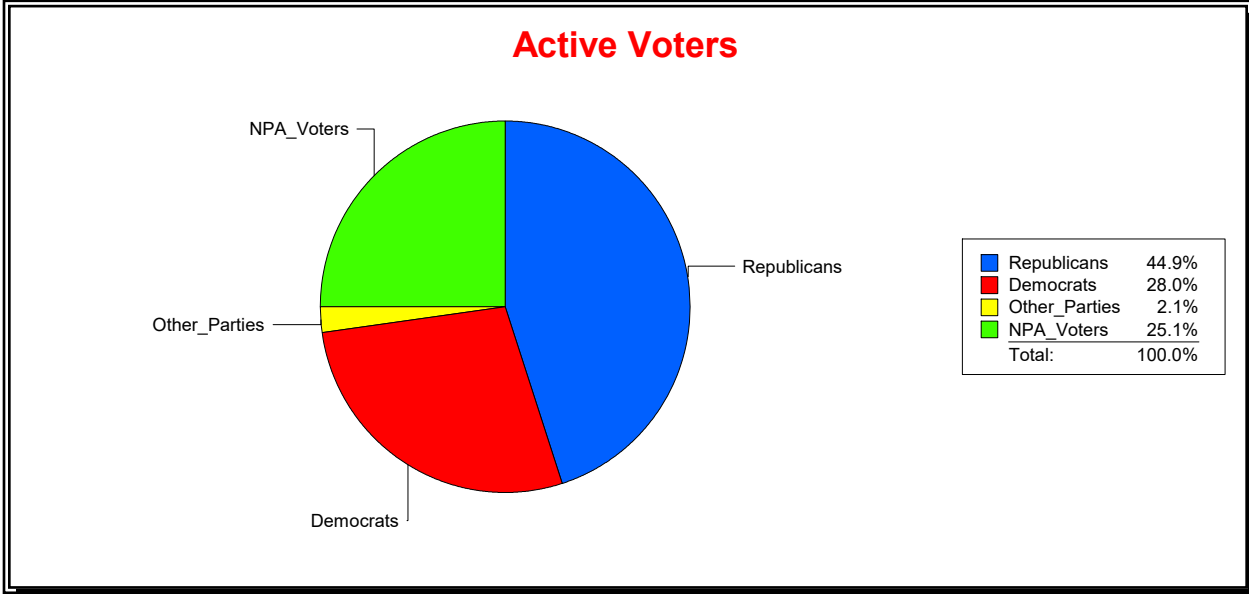

Ron Turner

Supervisor of Elections

Sarasota County, FL

Date 5/1/2023

Time 08:21 AM

Graphs of District Registration

Active Registered Voters

Inactive Voters

District	Total	Dems	Reps	NonP	Other	Total	Dems	Reps	NonP	Other
SOIL AND WATER DIST 1	70,608	19,735	31,676	17,700	1,497	3,201	1,023	1,166	953	59