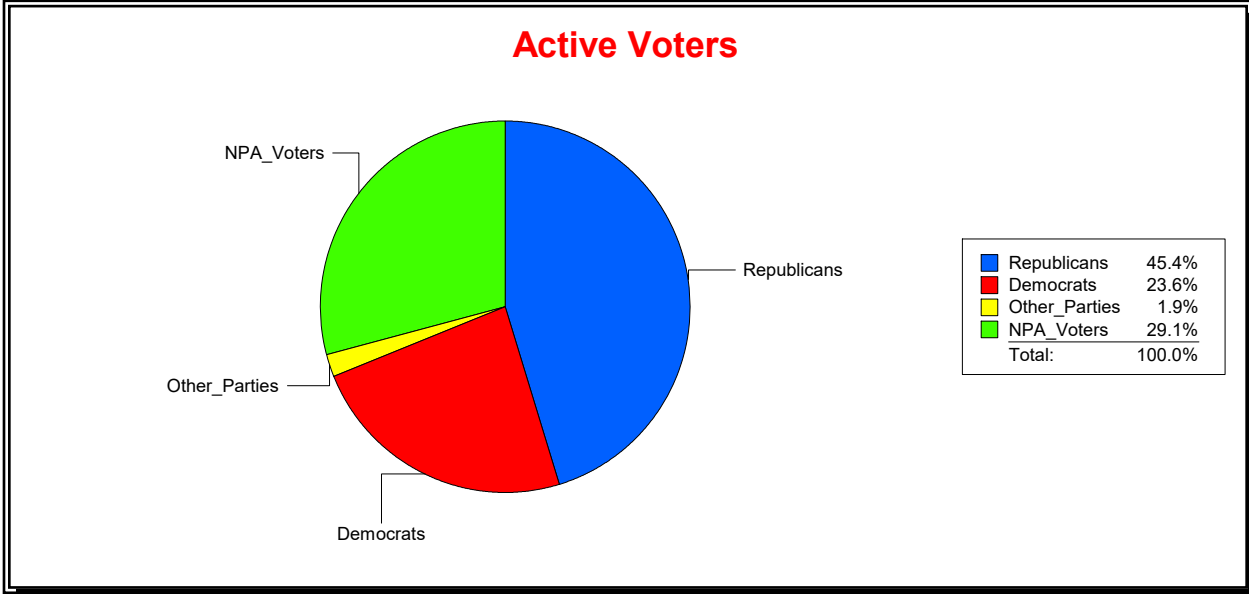

Ron Turner

Supervisor of Elections

Sarasota County, FL

Date 5/1/2023

Time 08:21 AM

Graphs of District Registration

Active Registered Voters

Inactive Voters

District	Total	Dems	Reps	NonP	Other	Total	Dems	Reps	NonP	Other
SOIL AND WATER DIST 5	71,953	16,977	32,633	20,945	1,398	3,334	910	1,243	1,130	51