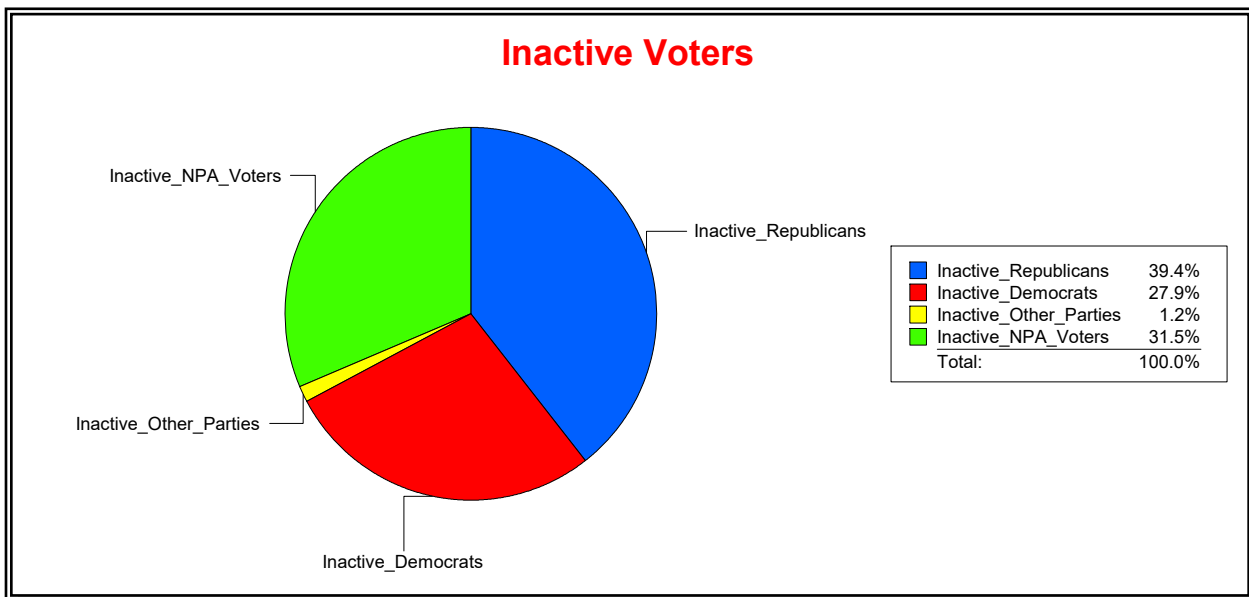

Ron Turner

Supervisor of Elections

Sarasota County, FL

Date 5/1/2023

Time 08:21 AM

Graphs of District Registration

Active Registered Voters

Inactive Voters

District	Total	Dems	Reps	NonP	Other	Total	Dems	Reps	NonP	Other
SCHOOL DIST 5	75,657	18,447	35,699	20,203	1,308	3,347	934	1,318	1,055	40