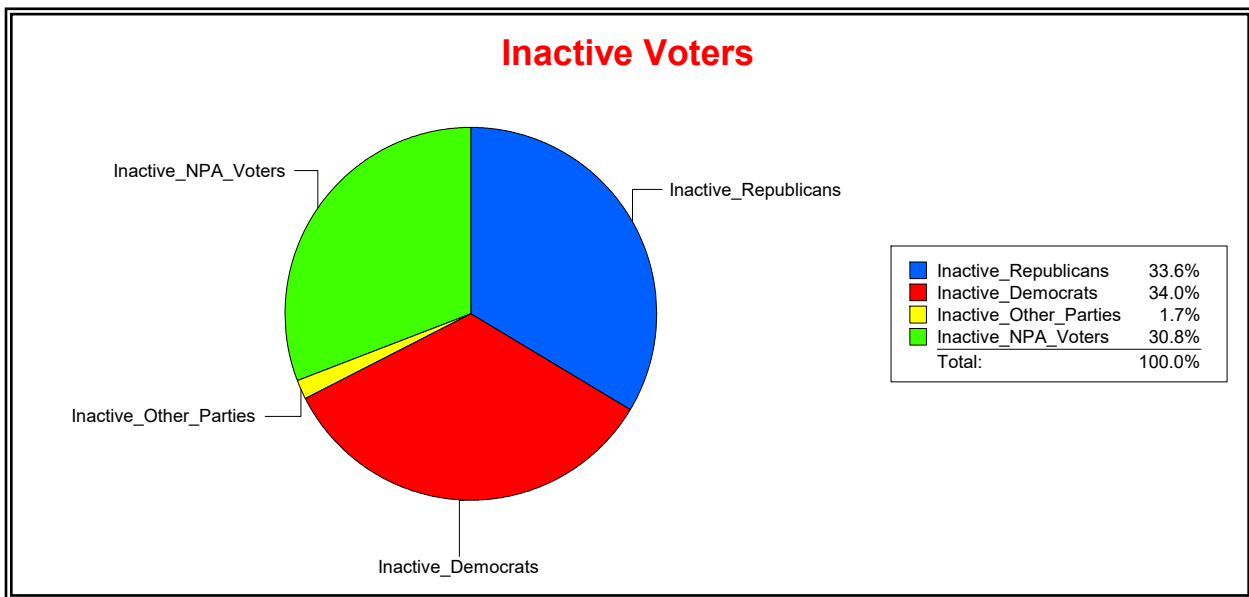

Date 5/1/2023

Time 08:21 AM

Graphs of District Registration

Active Registered Voters

Inactive Voters

District	Total	Dems	Reps	NonP	Other	Total	Dems	Reps	NonP	Other
STATE HOUSE DIST 73	148,334	46,927	61,298	37,240	2,869	8,760	2,976	2,941	2,698	145