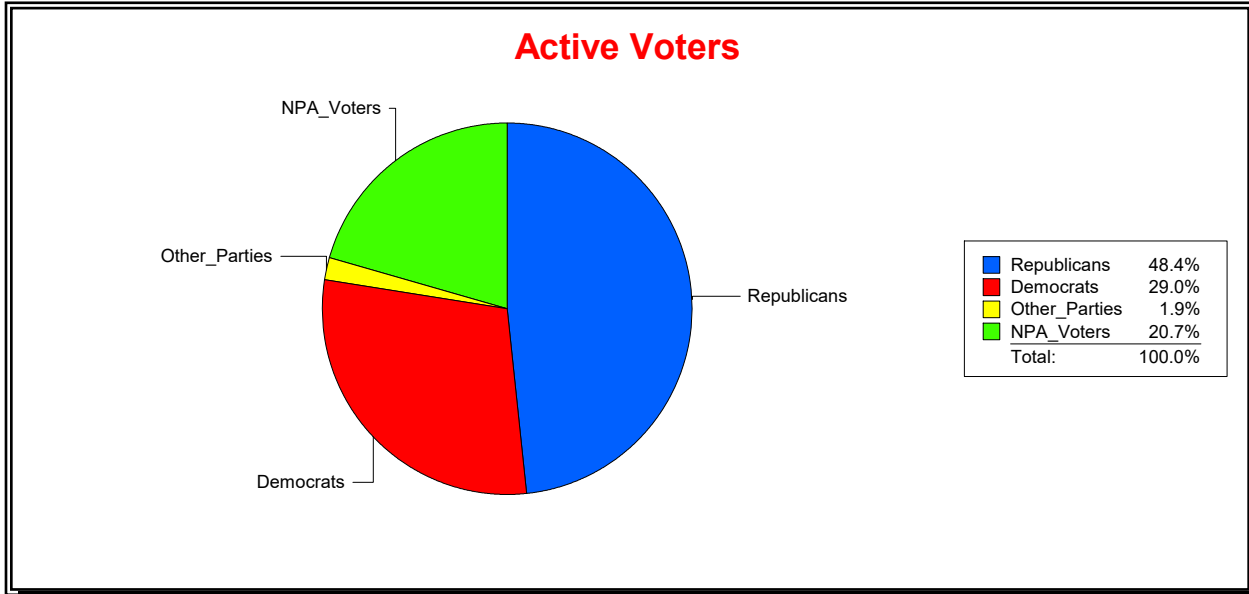

Ron Turner

Supervisor of Elections

Sarasota County, FL

Date 5/1/2023

Time 08:21 AM

Graphs of District Registration

Active Registered Voters

Inactive Voters

District	Total	Dems	Reps	NonP	Other	Total	Dems	Reps	NonP	Other
LONGBOAT KEY 4	411	119	199	85	8	23	9	8	6	0