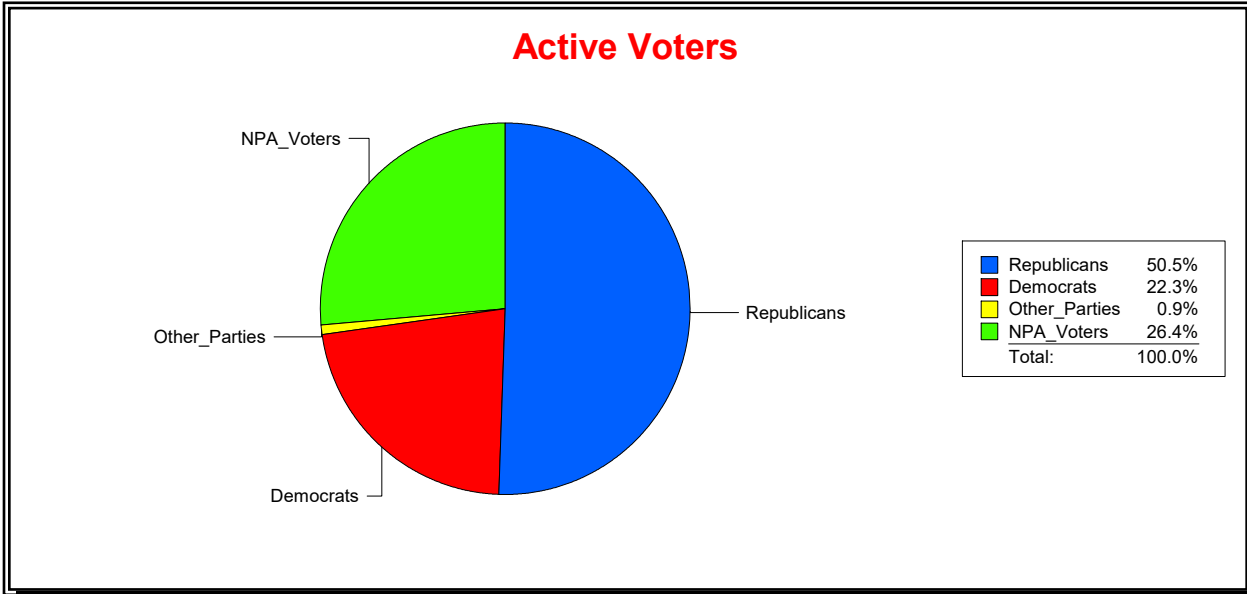

Ron Turner

Supervisor of Elections

Sarasota County, FL

Date 5/1/2023

Time 08:21 AM

Graphs of District Registration

Active Registered Voters

Inactive Voters

District	Total	Dems	Reps	NonP	Other	Total	Dems	Reps	NonP	Other
BOBCAT TRAIL CDD	812	181	410	214	7	31	9	17	4	1