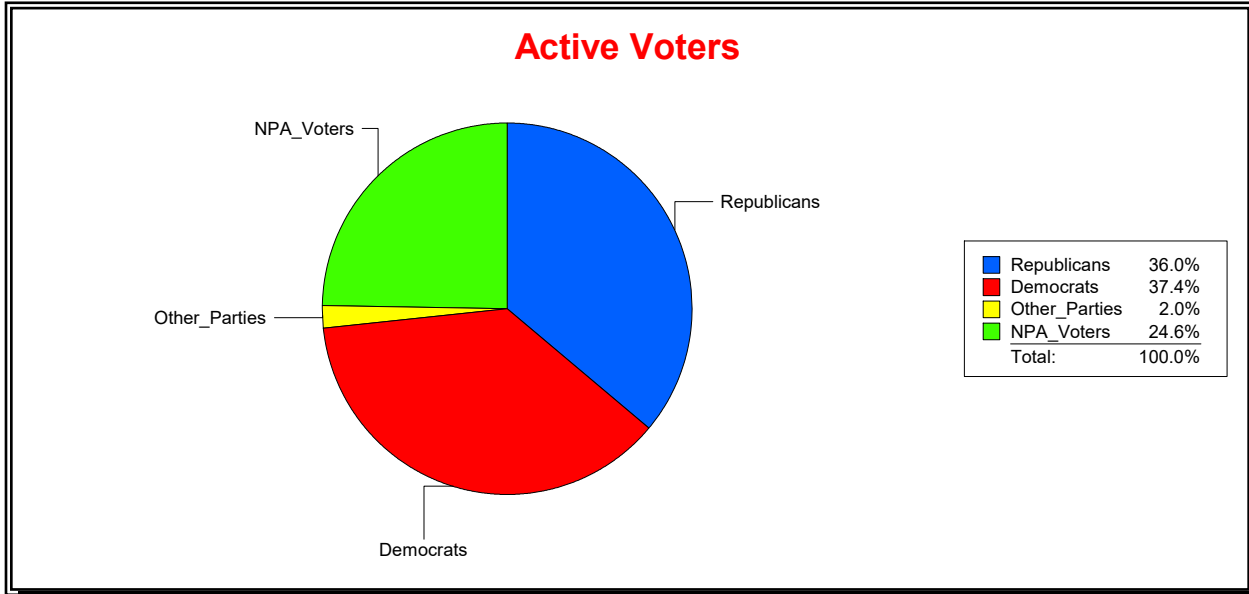

Date 5/1/2023

Time 08:21 AM

Graphs of District Registration

Active Registered Voters

Inactive Voters

District	Total	Dems	Reps	NonP	Other	Total	Dems	Reps	NonP	Other
SOIL AND WATER DIST 2	65,983	24,687	23,770	16,227	1,299	4,533	1,721	1,338	1,404	70