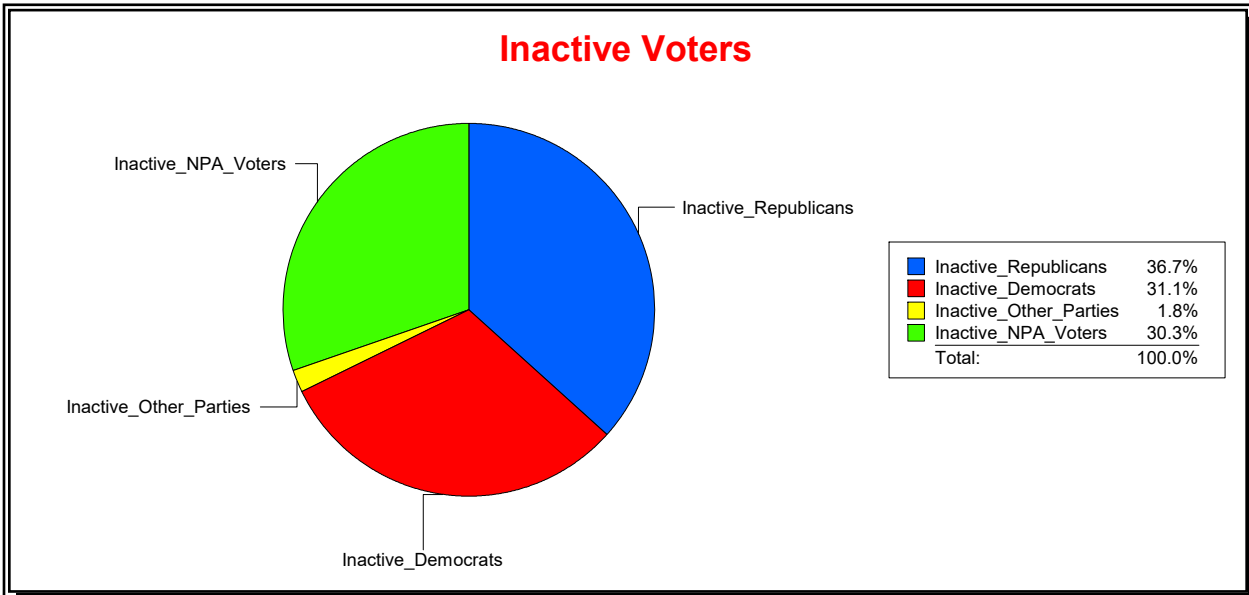

Ron Turner

Supervisor of Elections

Sarasota County, FL

Date 5/1/2023

Time 08:21 AM

Graphs of District Registration

Active Registered Voters

Inactive Voters

District	Total	Dems	Reps	NonP	Other	Total	Dems	Reps	NonP	Other
SOIL AND WATER DIST 4	74,173	20,596	33,477	18,637	1,463	3,615	1,126	1,326	1,097	66