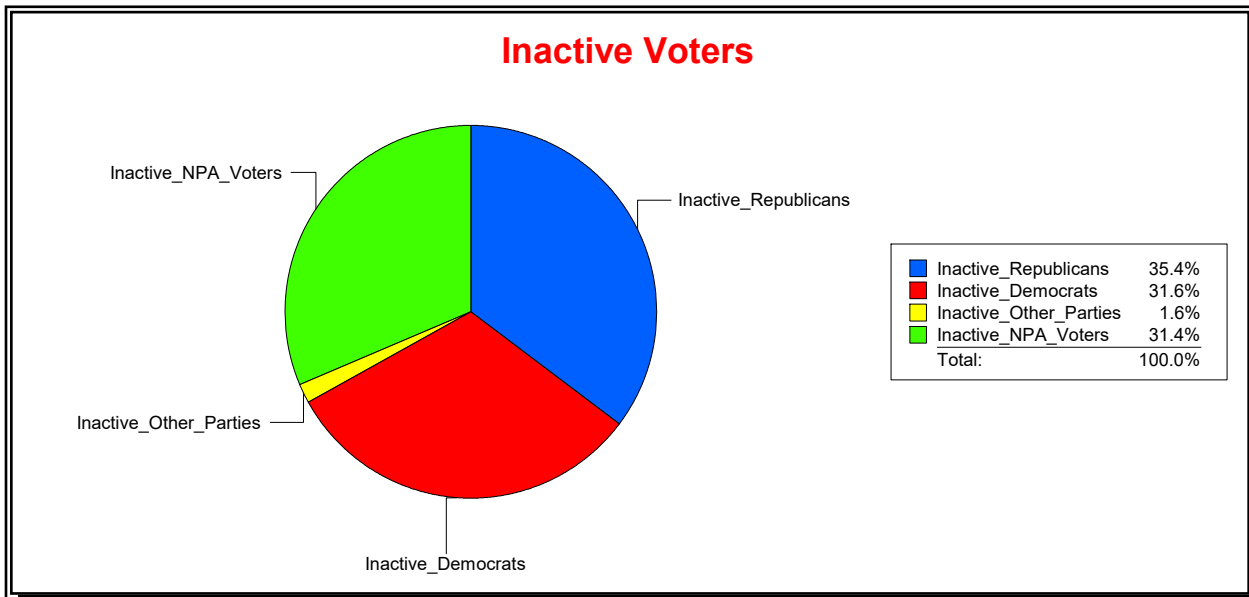

Time 08:21 AM

Graphs of District Registration

Active Registered Voters

Inactive Voters

District	Total	Dems	Reps	NonP	Other	Total	Dems	Reps	NonP	Other
17TH CONGRESS DIST	358,459	100,646	157,037	93,809	6,967	18,062	5,706	6,396	5,671	289