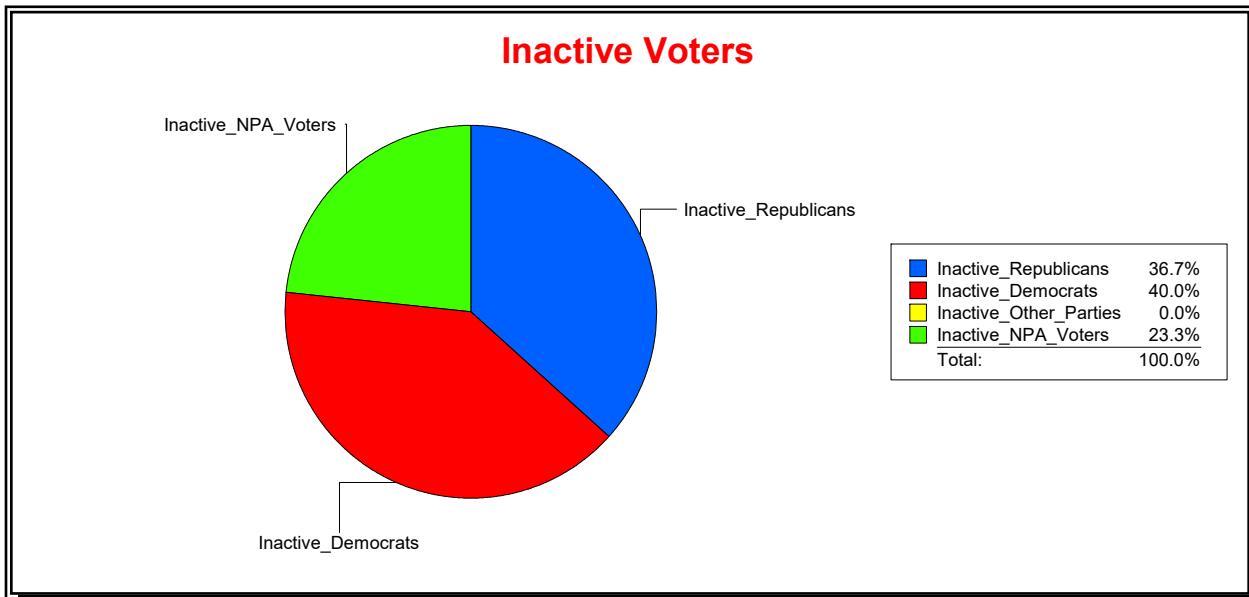

Date 5/1/2023

Time 08:21 AM

**Graphs of District Registration**

**Active Registered Voters**

**Inactive Voters**

District	Total	Dems	Reps	NonP	Other	Total	Dems	Reps	NonP	Other
<b>WOODLANDS CDD</b>	1,669	340	825	466	38	30	12	11	7	0