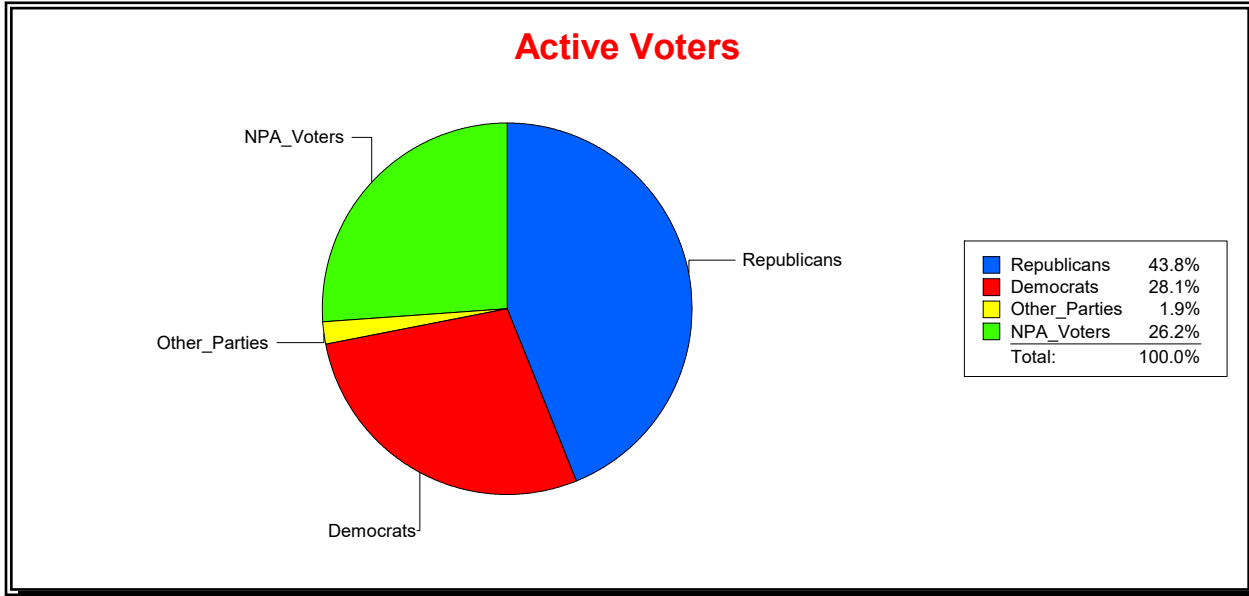

Time 08:21 AM

Graphs of District Registration

Active Registered Voters

Inactive Voters

District	Total	Dems	Reps	NonP	Other	Total	Dems	Reps	NonP	Other
17TH CONGRESS DIST	358,459	100,646	157,037	93,809	6,967	18,062	5,706	6,396	5,671	289