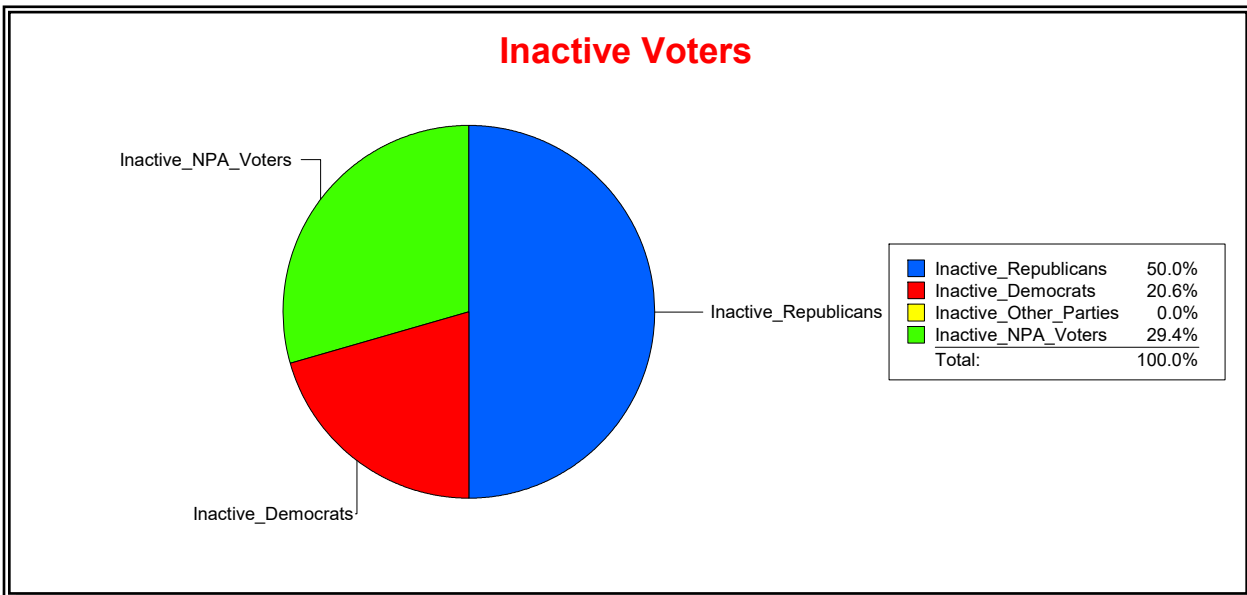

Ron Turner

Supervisor of Elections

Sarasota County, FL

Date 5/1/2023

Time 08:21 AM

Graphs of District Registration

Active Registered Voters

Inactive Voters

<u>District</u>	<u>Total</u>	<u>Dems</u>	<u>Reps</u>	<u>NonP</u>	<u>Other</u>	<u>Total</u>	<u>Dems</u>	<u>Reps</u>	<u>NonP</u>	<u>Other</u>
GOLDEN GATE POINT	380	106	177	91	6	34	7	17	10	0