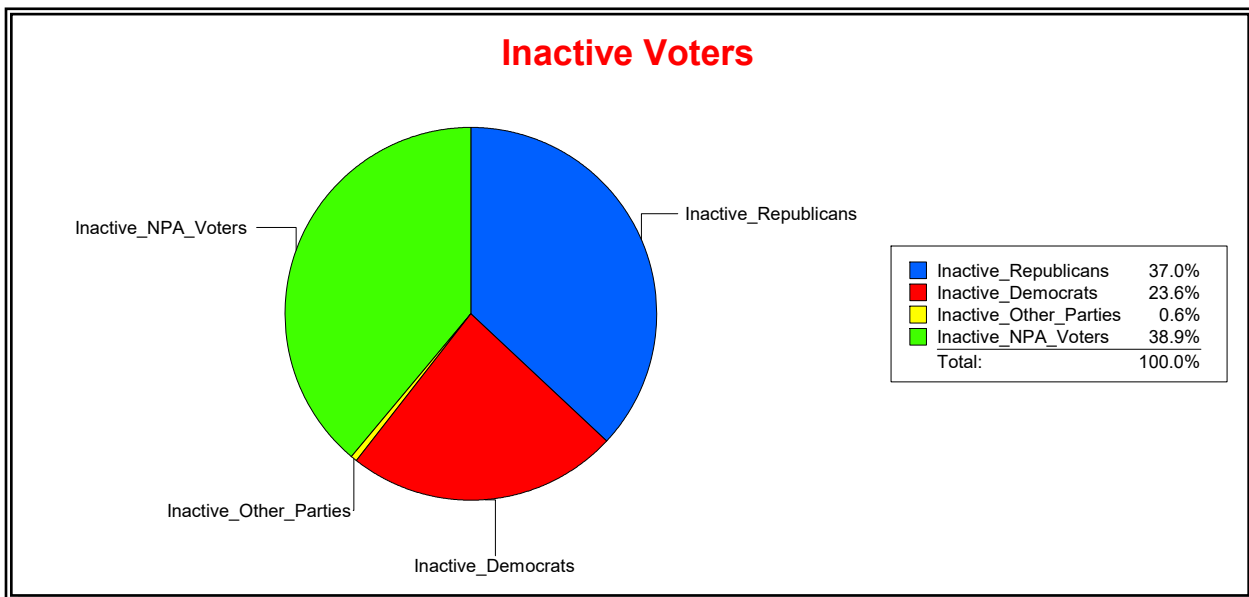

Ron Turner

Supervisor of Elections

Sarasota County, FL

Date 5/1/2023

Time 08:21 AM

Graphs of District Registration

Active Registered Voters

Inactive Voters

<u>District</u>	<u>Total</u>	<u>Dems</u>	<u>Reps</u>	<u>NonP</u>	<u>Other</u>	<u>Total</u>	<u>Dems</u>	<u>Reps</u>	<u>NonP</u>	<u>Other</u>
NORTH PORT DIST 3	10,740	2,498	4,586	3,428	228	535	126	198	208	3