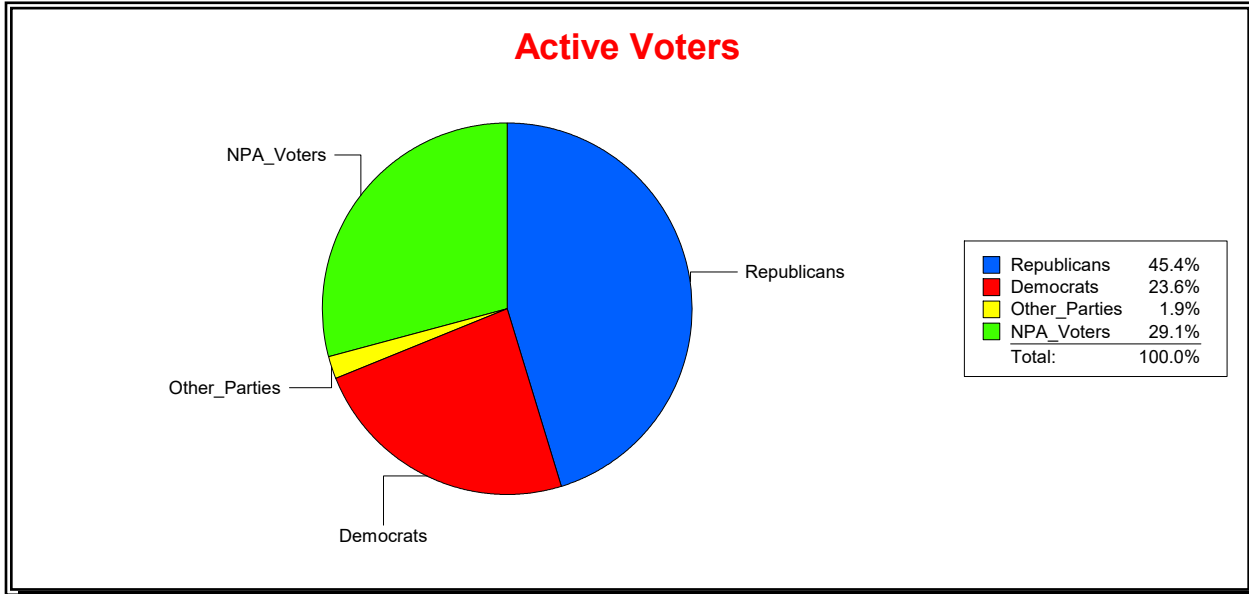

Ron Turner

Supervisor of Elections

Sarasota County, FL

Date 5/1/2023

Time 08:21 AM

Graphs of District Registration

Active Registered Voters

Inactive Voters

District	Total	Dems	Reps	NonP	Other	Total	Dems	Reps	NonP	Other
CNTY COMM DIST 5	71,953	16,977	32,633	20,945	1,398	3,334	910	1,243	1,130	51