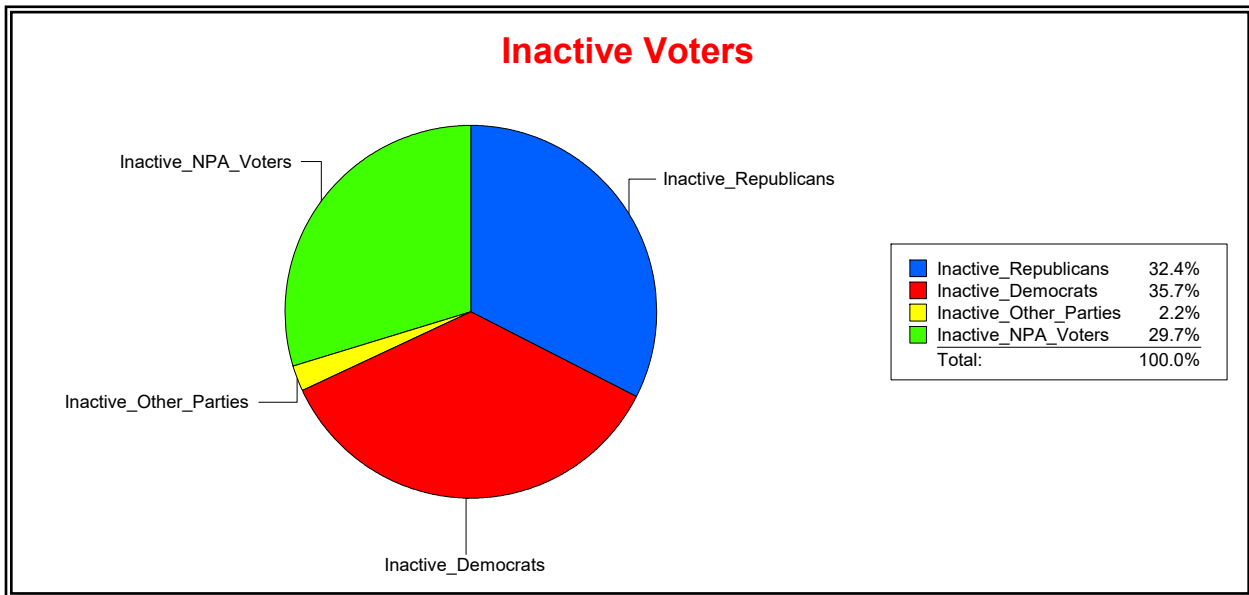

District	Total	Dems	Reps	NonP	Other	Total	Dems	Reps	NonP	Other
SARASOTA 2	16,977	6,148	6,388	4,108	333	1,063	380	344	316	23

**Ron Turner**

Supervisor of Elections

Sarasota County, FL

Date 5/1/2023

Time 08:21 AM