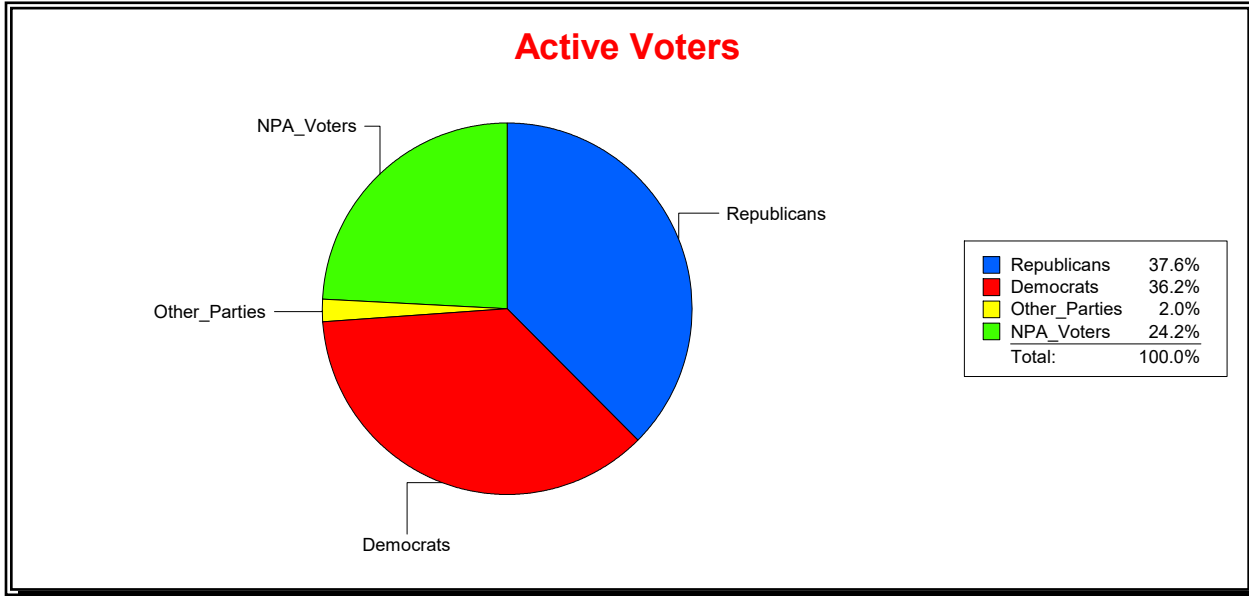

Ron Turner

Supervisor of Elections

Sarasota County, FL

Date 5/1/2023

Time 08:21 AM

Graphs of District Registration

Active Registered Voters

Inactive Voters

District	Total	Dems	Reps	NonP	Other	Total	Dems	Reps	NonP	Other
SARASOTA DIST 2	16,977	6,148	6,388	4,108	333	1,063	380	344	316	23