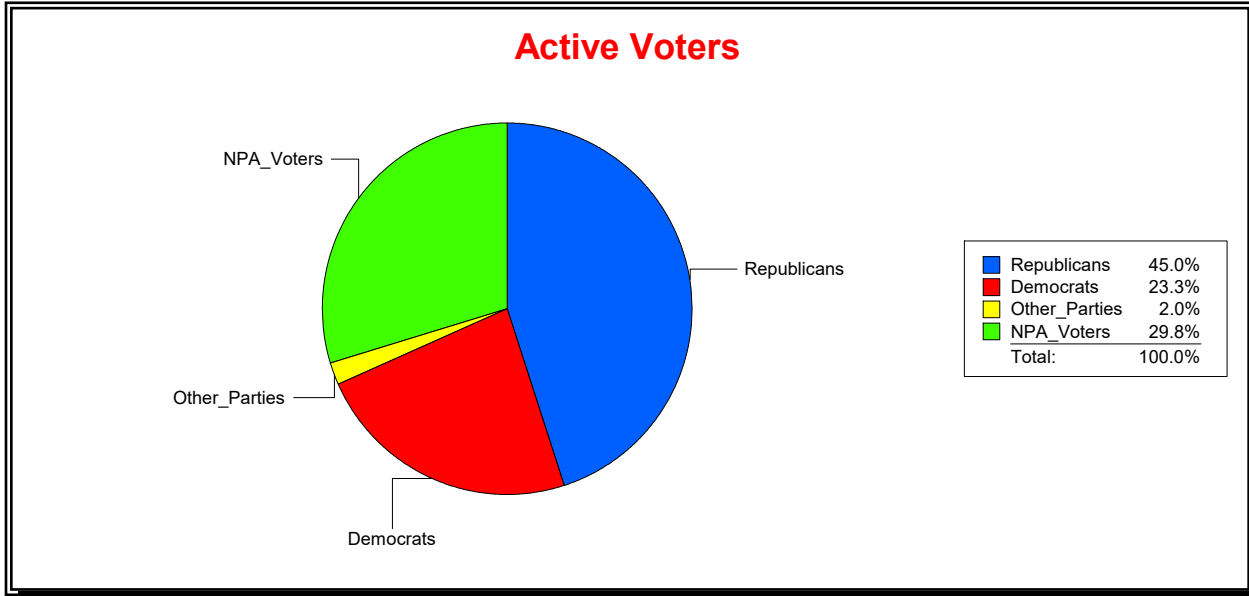

Ron Turner

Supervisor of Elections

Sarasota County, FL

Date 5/1/2023

Time 08:21 AM

Graphs of District Registration

Active Registered Voters

Inactive Voters

District	Total	Dems	Reps	NonP	Other	Total	Dems	Reps	NonP	Other
NORTH PORT	61,683	14,364	27,739	18,353	1,227	2,610	702	933	931	44