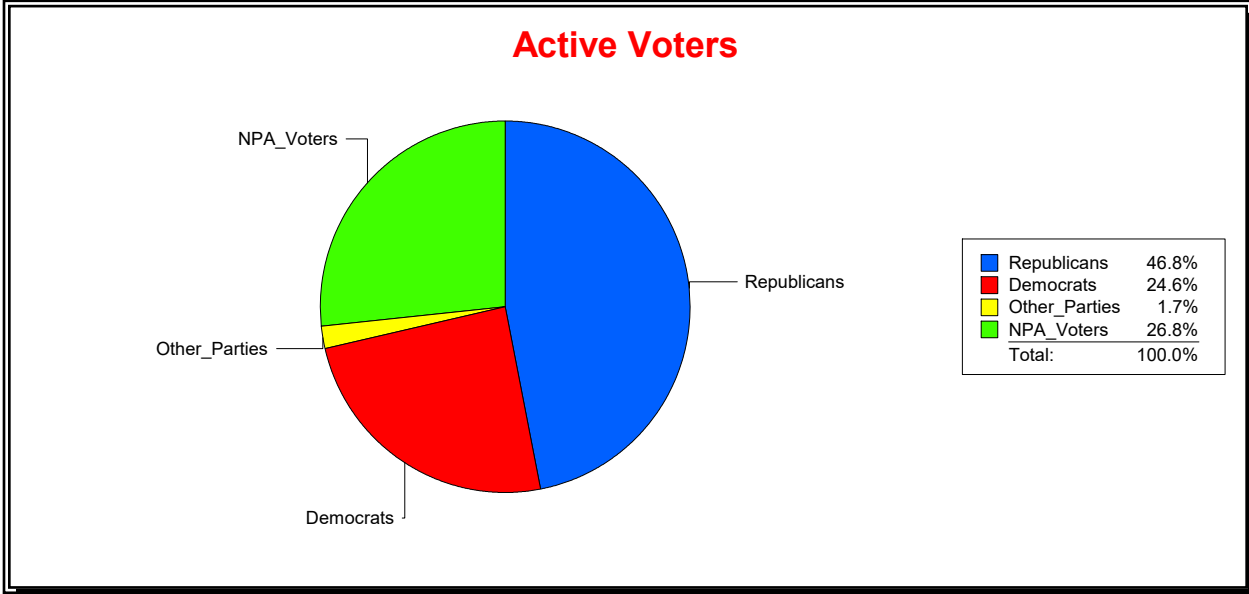

Ron Turner

Supervisor of Elections

Sarasota County, FL

Date 5/1/2023

Time 08:21 AM

Graphs of District Registration

Active Registered Voters

Inactive Voters

District	Total	Dems	Reps	NonP	Other	Total	Dems	Reps	NonP	Other
CNTY COMM DIST 3	75,742	18,651	35,481	20,300	1,310	3,379	926	1,323	1,087	43