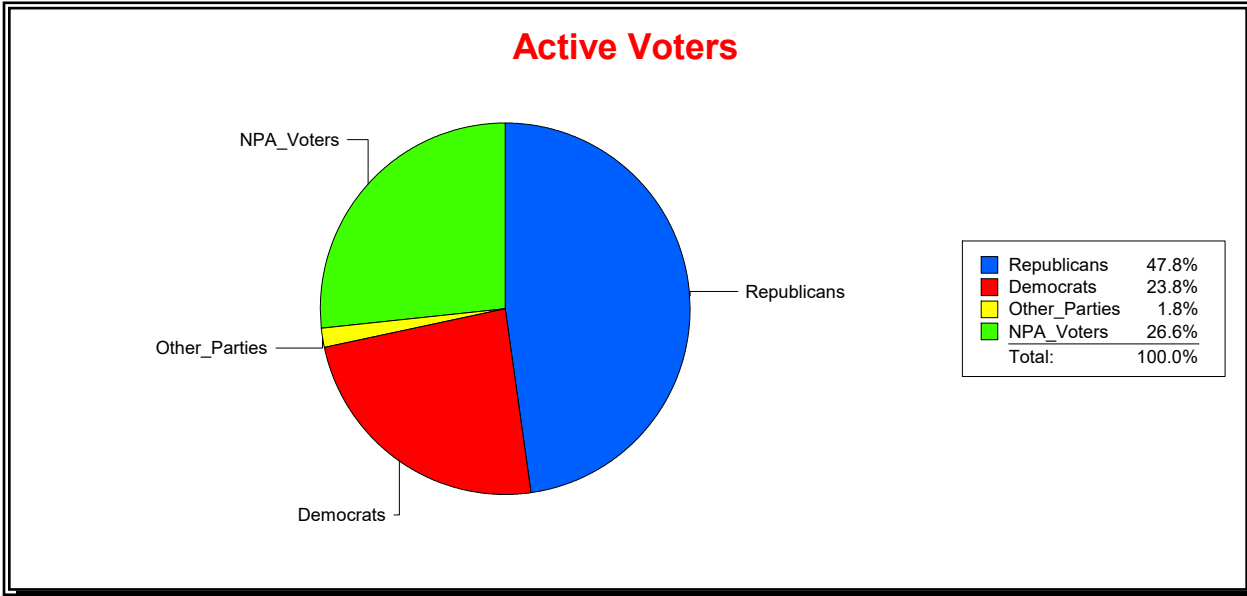

Ron Turner

Supervisor of Elections

Sarasota County, FL

Date 5/1/2023

Time 08:21 AM

Graphs of District Registration

Active Registered Voters

Inactive Voters

District	Total	Dems	Reps	NonP	Other	Total	Dems	Reps	NonP	Other
ENGLEWOOD FIRE DIST	14,151	3,362	6,769	3,762	258	642	182	246	207	7