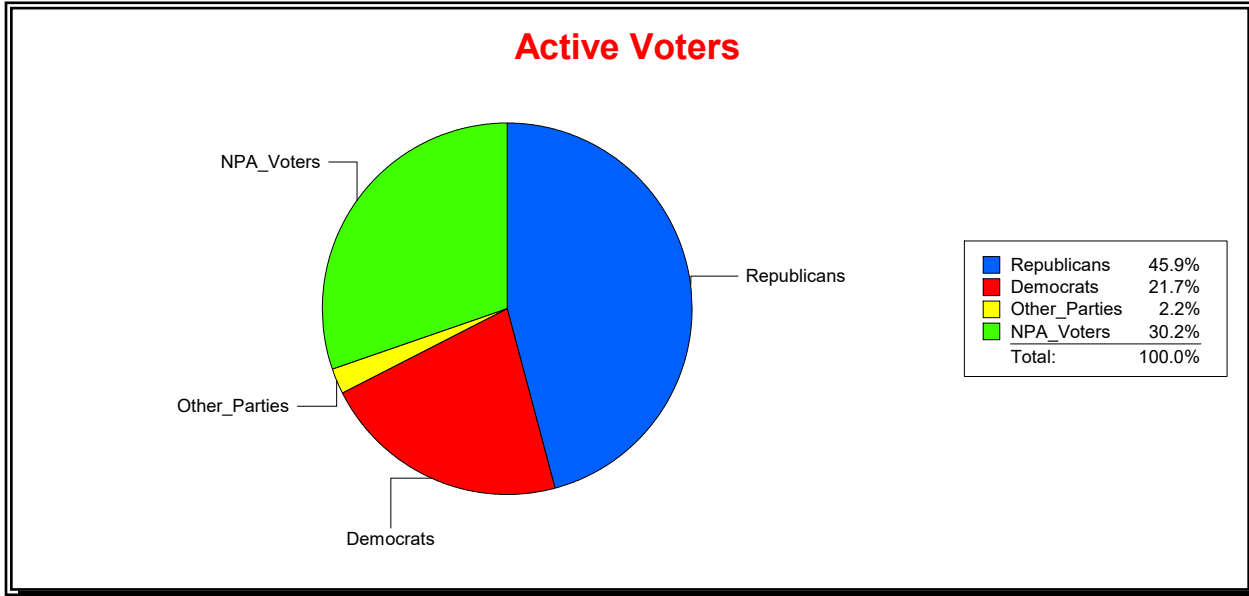

Ron Turner

Supervisor of Elections

Sarasota County, FL

Date 5/1/2023

Time 08:21 AM

Graphs of District Registration

Active Registered Voters

Inactive Voters

District	Total	Dems	Reps	NonP	Other	Total	Dems	Reps	NonP	Other
NORTH PORT DIST 2	13,042	2,832	5,980	3,942	288	578	147	220	198	13