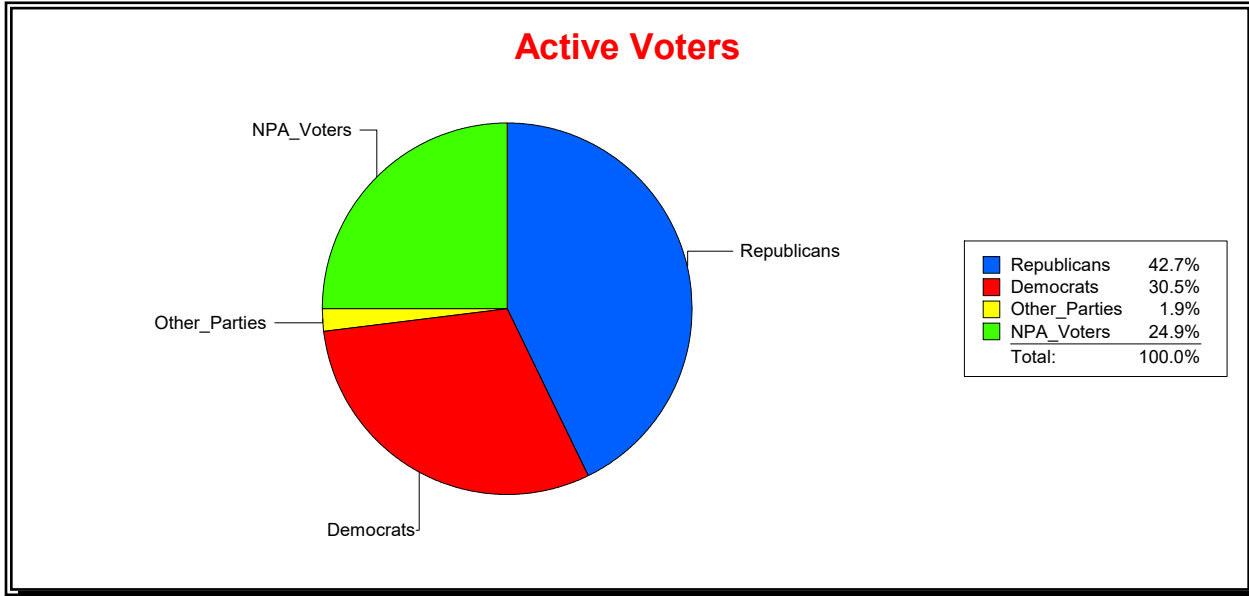

Ron Turner

Supervisor of Elections

Sarasota County, FL

Date 5/1/2023

Time 08:21 AM

Graphs of District Registration

Active Registered Voters

Inactive Voters

District	Total	Dems	Reps	NonP	Other	Total	Dems	Reps	NonP	Other
SCHOOL DIST 4	69,250	21,114	29,538	17,258	1,340	3,660	1,168	1,321	1,106	65