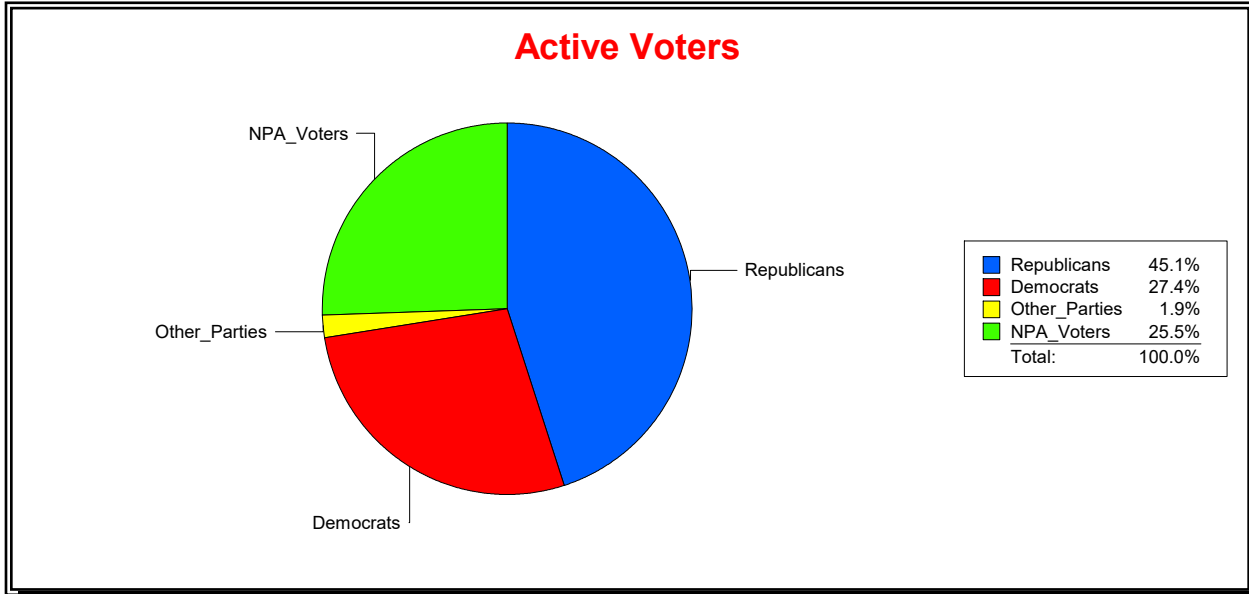

Ron Turner

Supervisor of Elections

Sarasota County, FL

Date 5/1/2023

Time 08:21 AM

Graphs of District Registration

Active Registered Voters

Inactive Voters

District	Total	Dems	Reps	NonP	Other	Total	Dems	Reps	NonP	Other
COUNTY	229,684	63,034	103,656	58,538	4,456	11,092	3,378	4,120	3,421	173