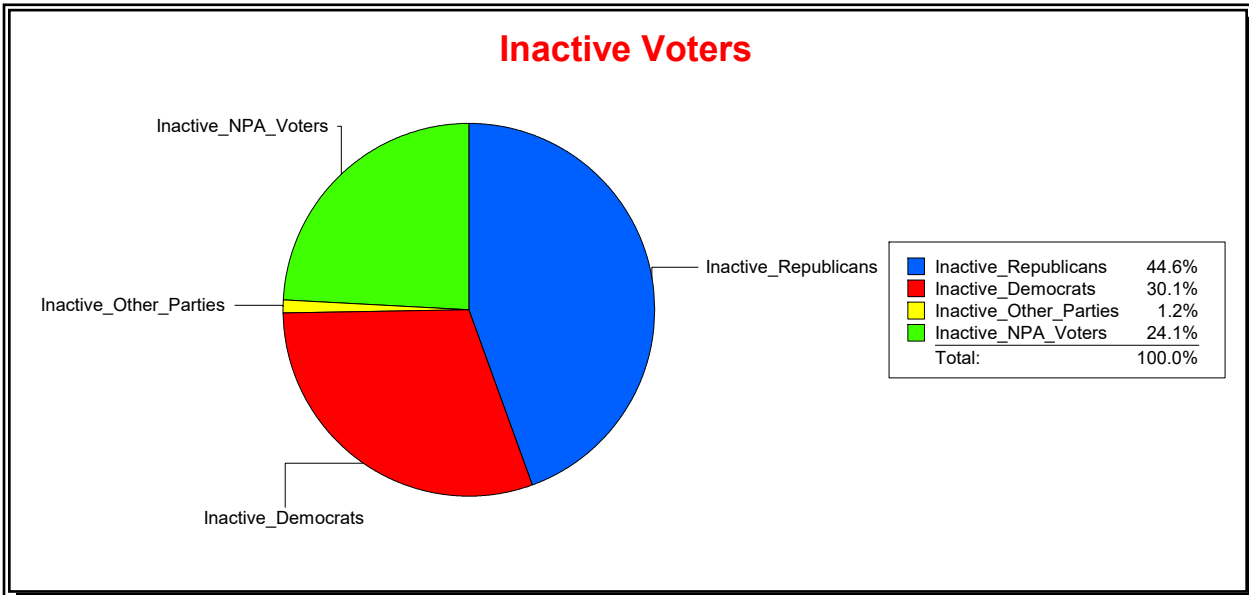

Ron Turner

Supervisor of Elections

Sarasota County, FL

Date 5/1/2023

Time 08:21 AM

Graphs of District Registration

Active Registered Voters

Inactive Voters

District	Total	Dems	Reps	NonP	Other	Total	Dems	Reps	NonP	Other
LONGBOAT KEY 1	1,483	318	800	325	40	83	25	37	20	1