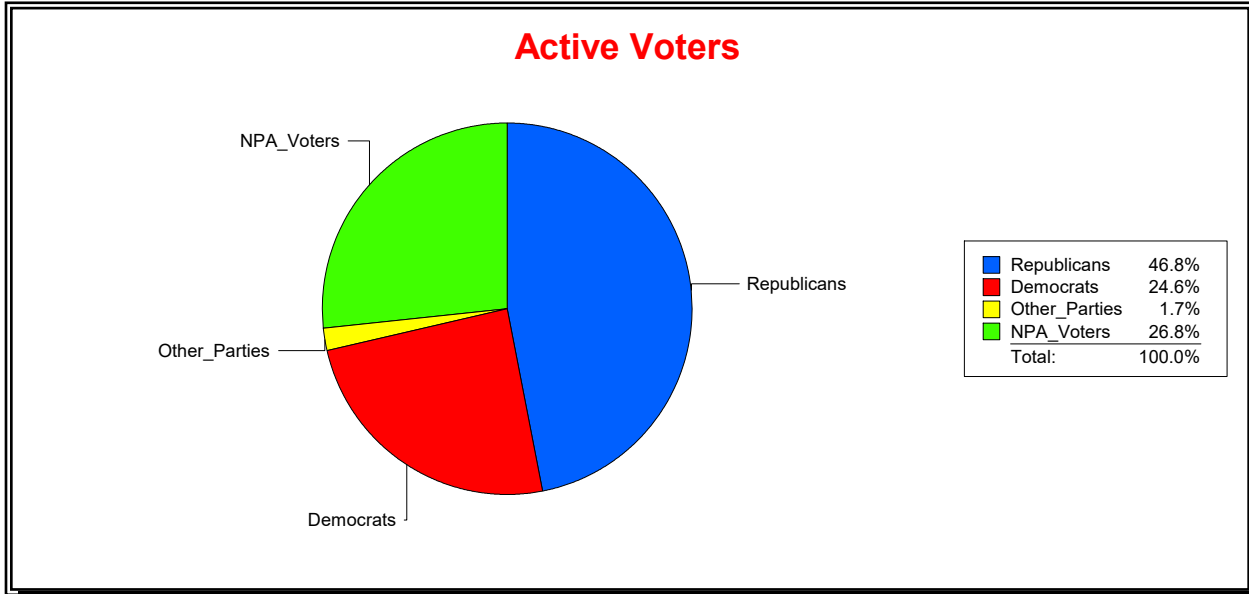

Ron Turner

Supervisor of Elections

Sarasota County, FL

Date 5/1/2023

Time 08:21 AM

Graphs of District Registration

Active Registered Voters

Inactive Voters

District	Total	Dems	Reps	NonP	Other	Total	Dems	Reps	NonP	Other
SOIL AND WATER DIST 3	75,742	18,651	35,481	20,300	1,310	3,379	926	1,323	1,087	43