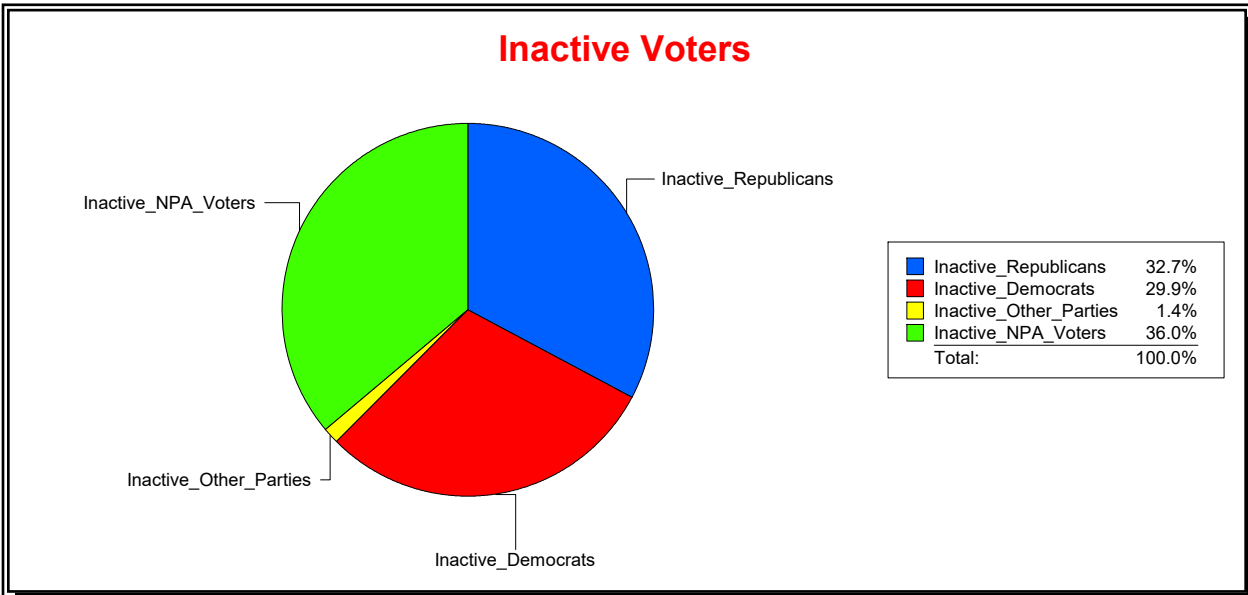

Ron Turner

Supervisor of Elections

Sarasota County, FL

Date 5/1/2023

Time 08:21 AM

Graphs of District Registration

Active Registered Voters

Inactive Voters

District	Total	Dems	Reps	NonP	Other	Total	Dems	Reps	NonP	Other
NORTH PORT DIST 5	17,541	4,108	8,112	4,998	323	652	195	213	235	9