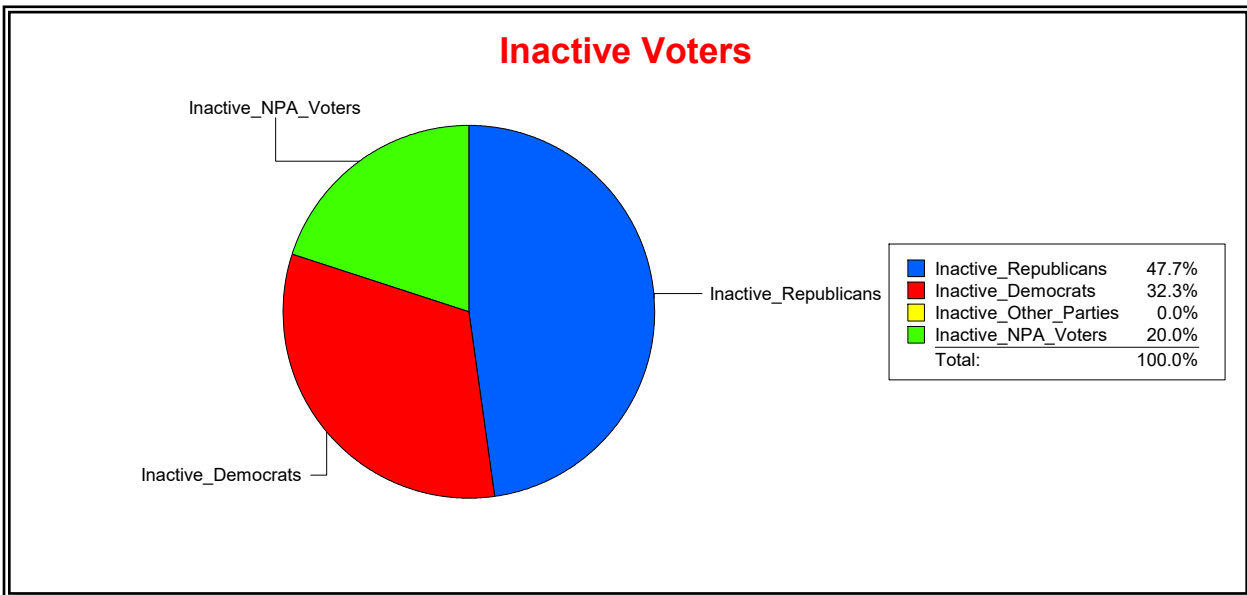

Ron Turner

Supervisor of Elections

Sarasota County, FL

Date 5/1/2023

Time 08:21 AM

Graphs of District Registration

Active Registered Voters

Inactive Voters

District	Total	Dems	Reps	NonP	Other	Total	Dems	Reps	NonP	Other
LONGBOAT KEY 2	1,345	444	577	301	23	65	21	31	13	0