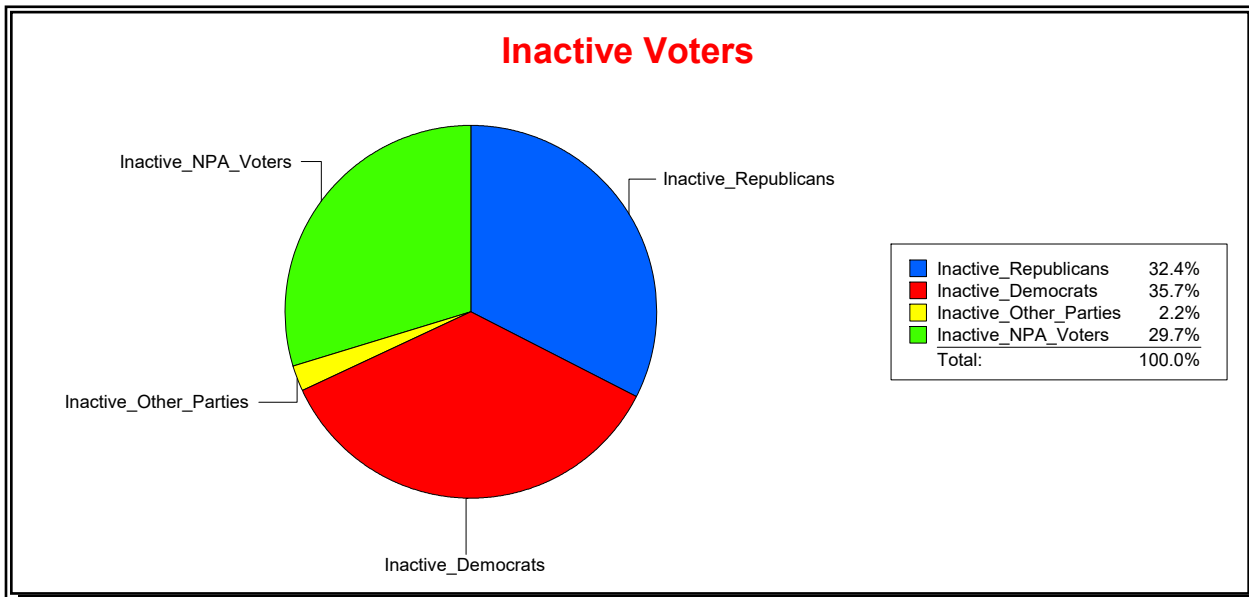

Ron Turner

Supervisor of Elections

Sarasota County, FL

Date 5/1/2023

Time 08:21 AM

Graphs of District Registration

Active Registered Voters

Inactive Voters

District	Total	Dems	Reps	NonP	Other	Total	Dems	Reps	NonP	Other
SARASOTA DIST 2	16,977	6,148	6,388	4,108	333	1,063	380	344	316	23