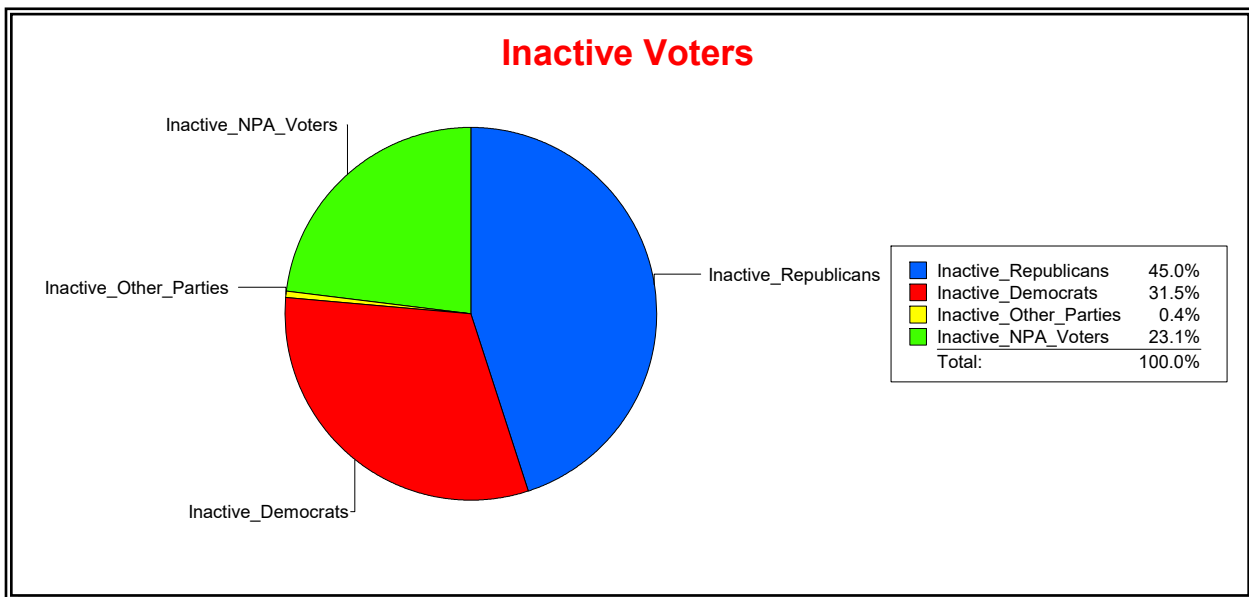

Ron Turner

Supervisor of Elections

Sarasota County, FL

Date 5/1/2023

Time 08:21 AM

Graphs of District Registration

Active Registered Voters

Inactive Voters

District	Total	Dems	Reps	NonP	Other	Total	Dems	Reps	NonP	Other
LONGBOAT KEY	4,748	1,295	2,327	1,034	92	238	75	107	55	1