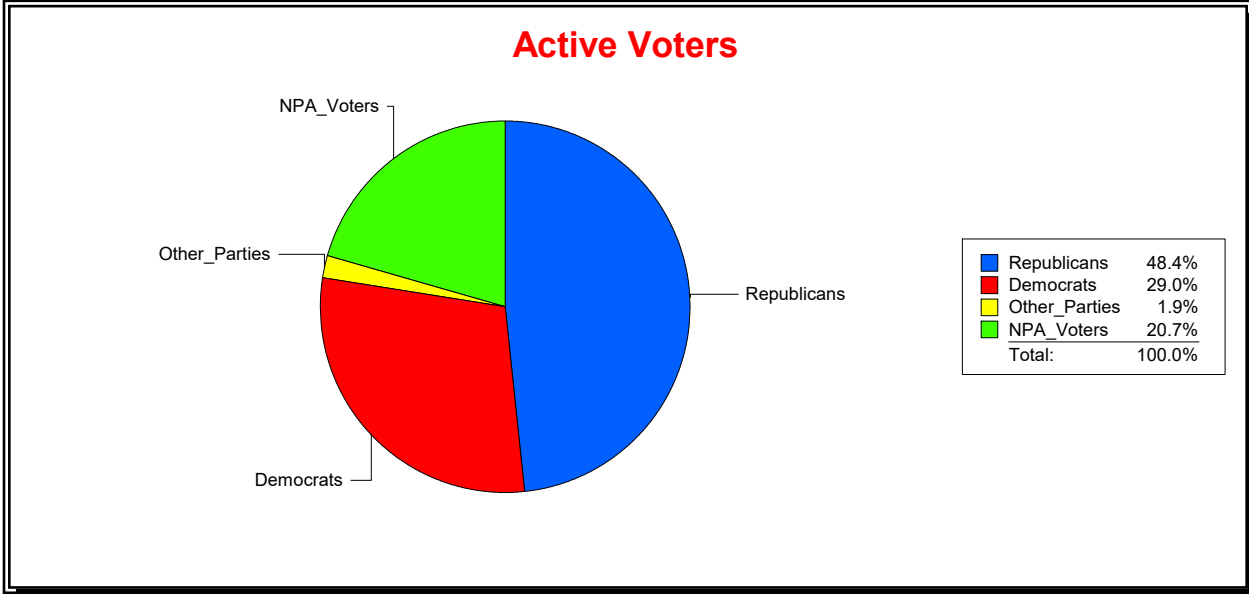

Ron Turner

Supervisor of Elections

Sarasota County, FL

Date 5/1/2023

Time 08:21 AM

Graphs of District Registration

Active Registered Voters

Inactive Voters

District	Total	Dems	Reps	NonP	Other	Total	Dems	Reps	NonP	Other
LBK DISTRICT 4	411	119	199	85	8	23	9	8	6	0