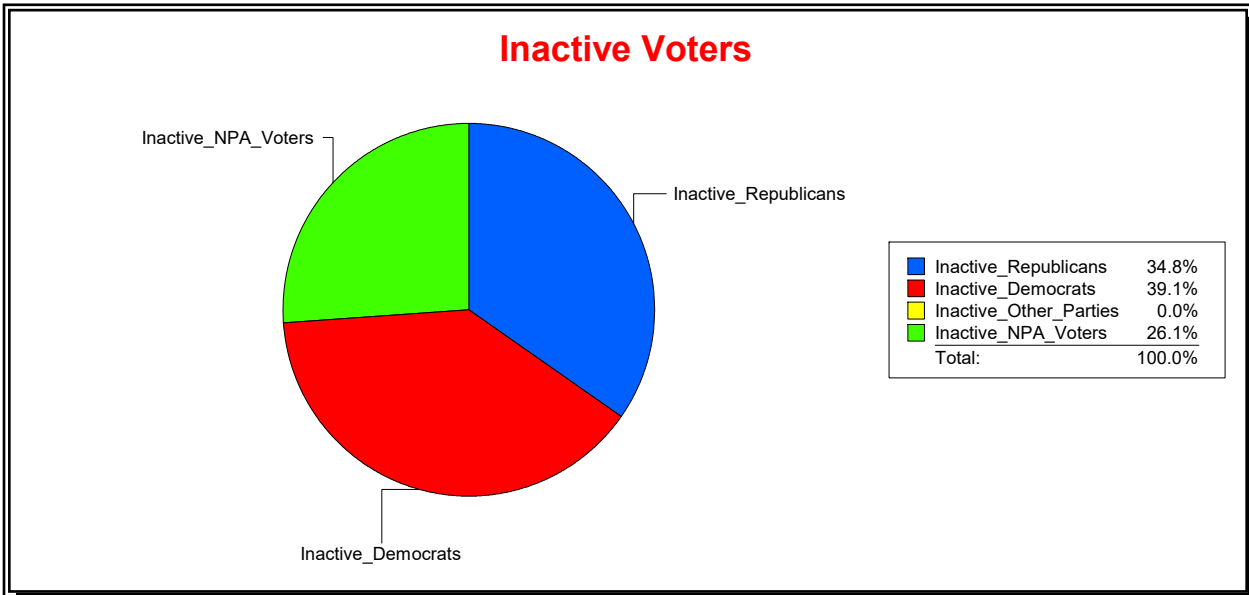

Ron Turner

Supervisor of Elections

Sarasota County, FL

Date 5/1/2023

Time 08:21 AM

Graphs of District Registration

Active Registered Voters

Inactive Voters

District	Total	Dems	Reps	NonP	Other	Total	Dems	Reps	NonP	Other
LBK DISTRICT 4	411	119	199	85	8	23	9	8	6	0