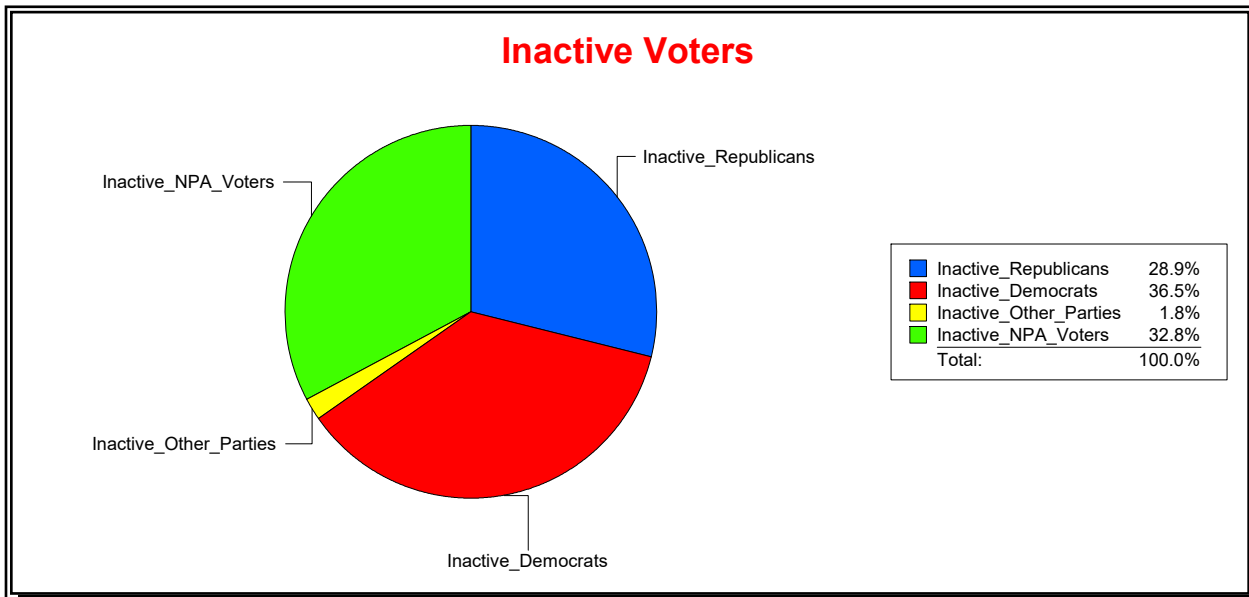

Ron Turner

Supervisor of Elections

Sarasota County, FL

Date 5/1/2023

Time 08:21 AM

Graphs of District Registration

Active Registered Voters

Inactive Voters

District	Total	Dems	Reps	NonP	Other	Total	Dems	Reps	NonP	Other
SARASOTA DIST 3	11,098	4,043	3,847	2,959	249	823	300	238	270	15