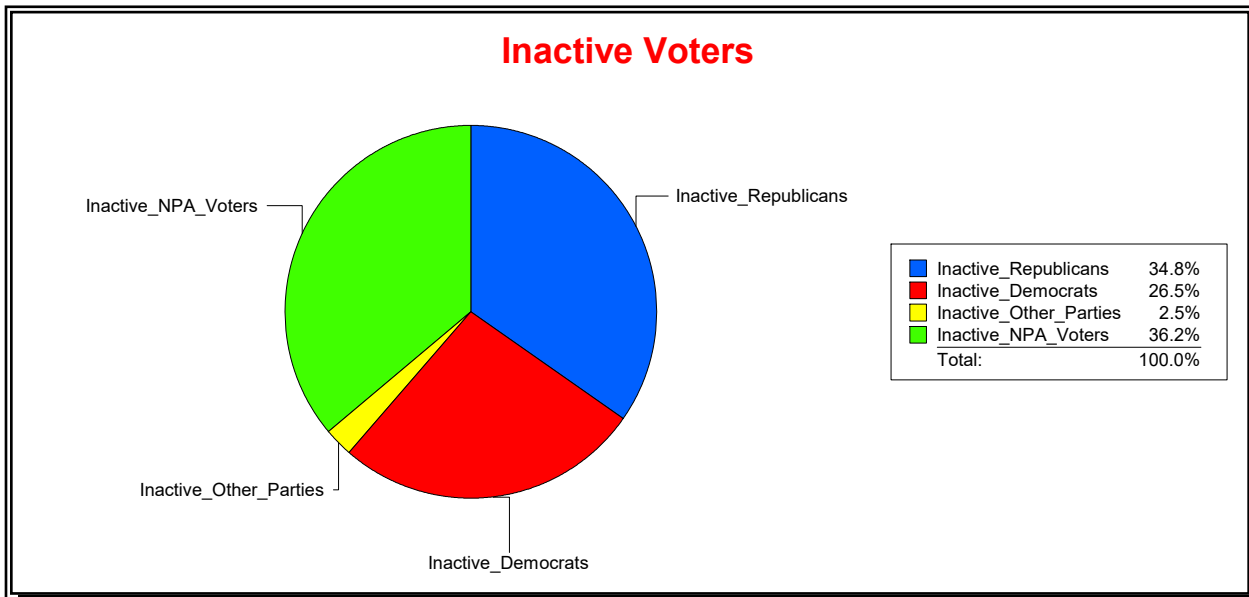

Ron Turner

Supervisor of Elections

Sarasota County, FL

Date 5/1/2023

Time 08:21 AM

Graphs of District Registration

Active Registered Voters

Inactive Voters

<u>District</u>	<u>Total</u>	<u>Dems</u>	<u>Reps</u>	<u>NonP</u>	<u>Other</u>	<u>Total</u>	<u>Dems</u>	<u>Reps</u>	<u>NonP</u>	<u>Other</u>
NORTH PORT 1	11,025	2,528	4,955	3,319	223	445	118	155	161	11