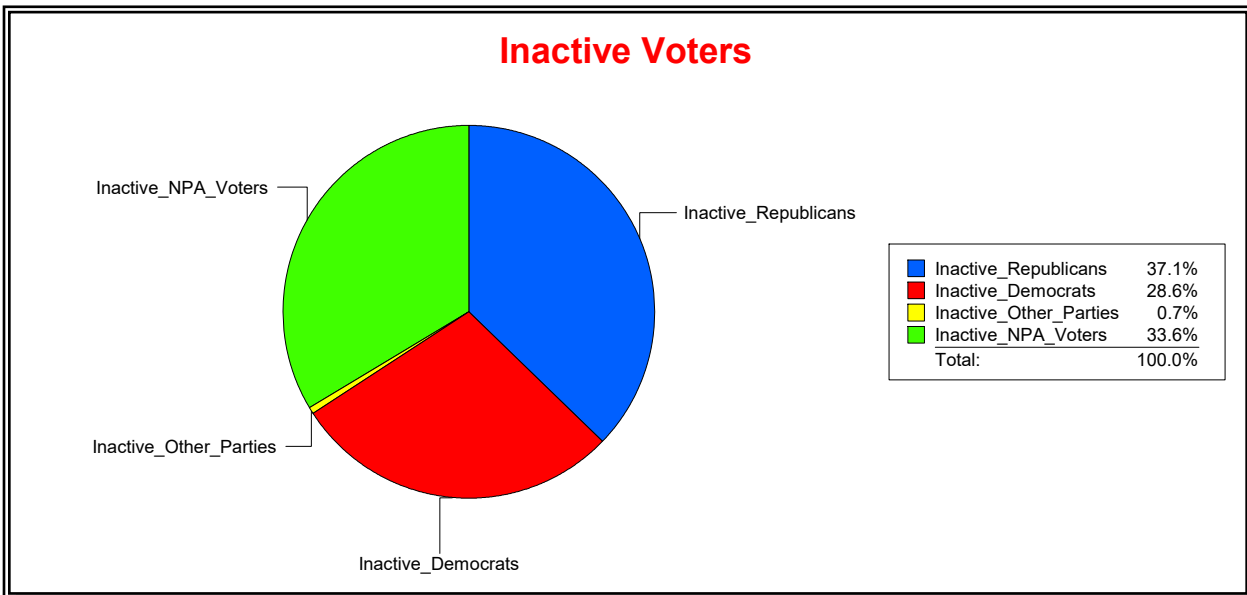

District	Total	Dems	Reps	NonP	Other	Total	Dems	Reps	NonP	Other
<b>WEST VILLAGES CDD</b>	8,034	1,735	4,147	2,015	137	140	40	52	47	1

**Ron Turner**

Supervisor of Elections

Sarasota County, FL

Date 5/1/2023

Time 08:21 AM