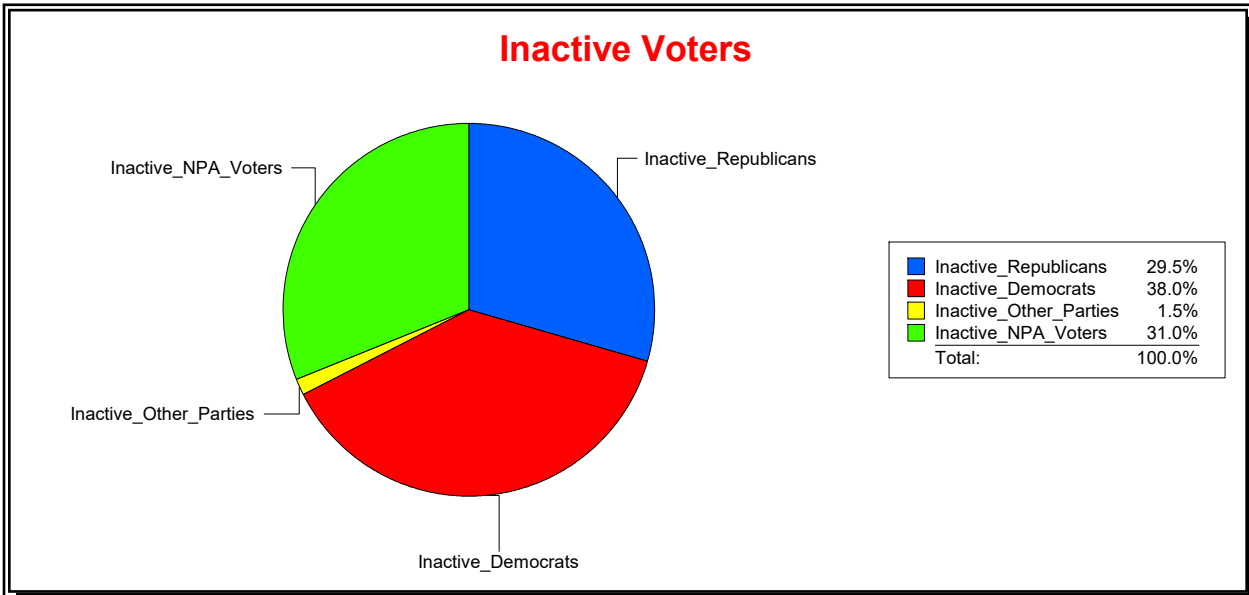

Ron Turner

Supervisor of Elections

Sarasota County, FL

Date 5/1/2023

Time 08:21 AM

Graphs of District Registration

Active Registered Voters

Inactive Voters

District	Total	Dems	Reps	NonP	Other	Total	Dems	Reps	NonP	Other
CNTY COMM DIST 2	65,983	24,687	23,770	16,227	1,299	4,533	1,721	1,338	1,404	70