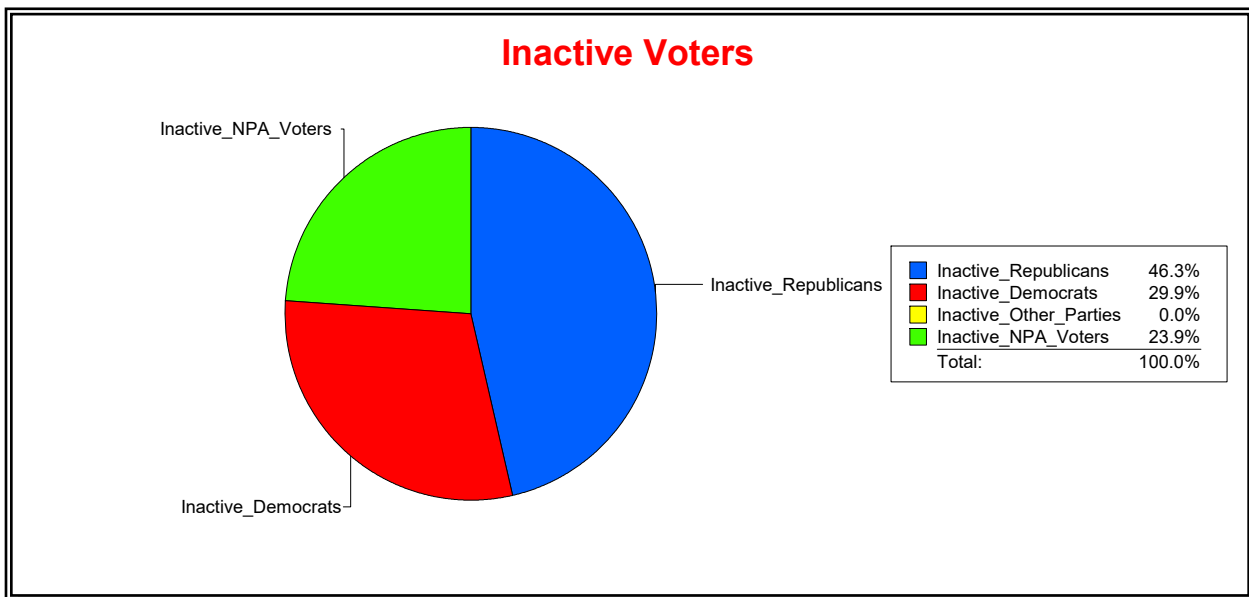

Ron Turner

Supervisor of Elections

Sarasota County, FL

Date 5/1/2023

Time 08:21 AM

Graphs of District Registration

Active Registered Voters

Inactive Voters

District	Total	Dems	Reps	NonP	Other	Total	Dems	Reps	NonP	Other
LBK DISTRICT 3	1,509	414	751	323	21	67	20	31	16	0