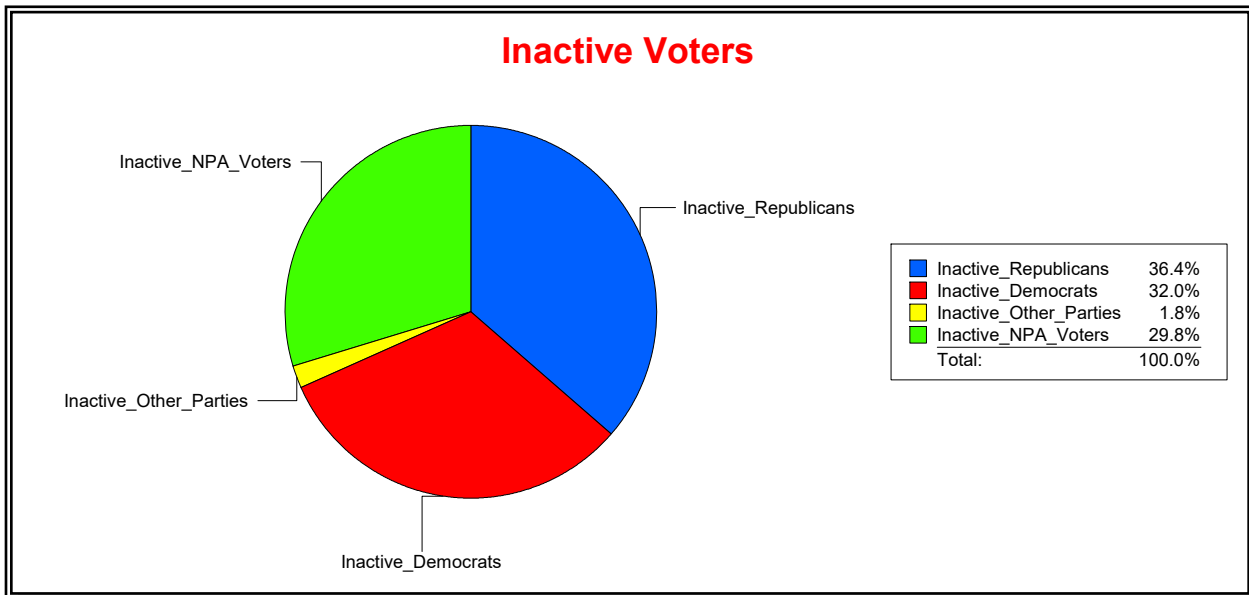

Ron Turner

Supervisor of Elections

Sarasota County, FL

Date 5/1/2023

Time 08:21 AM

Graphs of District Registration

Active Registered Voters

Inactive Voters

<u>District</u>	<u>Total</u>	<u>Dems</u>	<u>Reps</u>	<u>NonP</u>	<u>Other</u>	<u>Total</u>	<u>Dems</u>	<u>Reps</u>	<u>NonP</u>	<u>Other</u>
CNTY COMM DIST 1	70,608	19,735	31,676	17,700	1,497	3,201	1,023	1,166	953	59