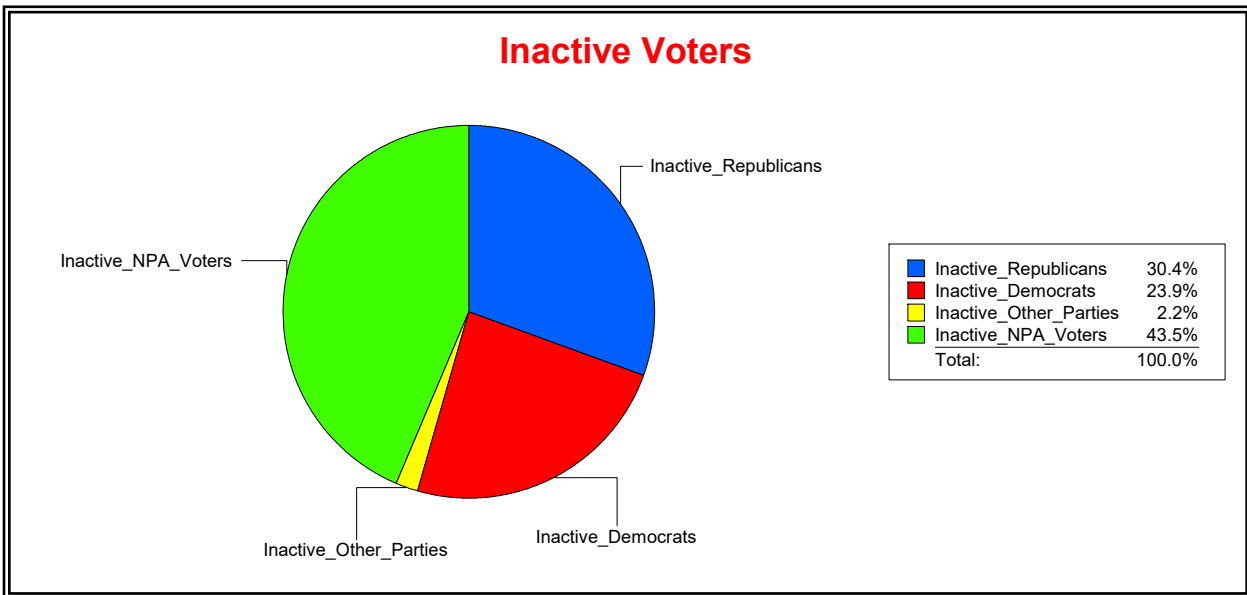

Ron Turner

Supervisor of Elections

Sarasota County, FL

Date 5/1/2023

Time 08:21 AM

Graphs of District Registration

Active Registered Voters

Inactive Voters

District	Total	Dems	Reps	NonP	Other	Total	Dems	Reps	NonP	Other
LAKESIDE PLANT CDD	927	203	450	258	16	46	11	14	20	1