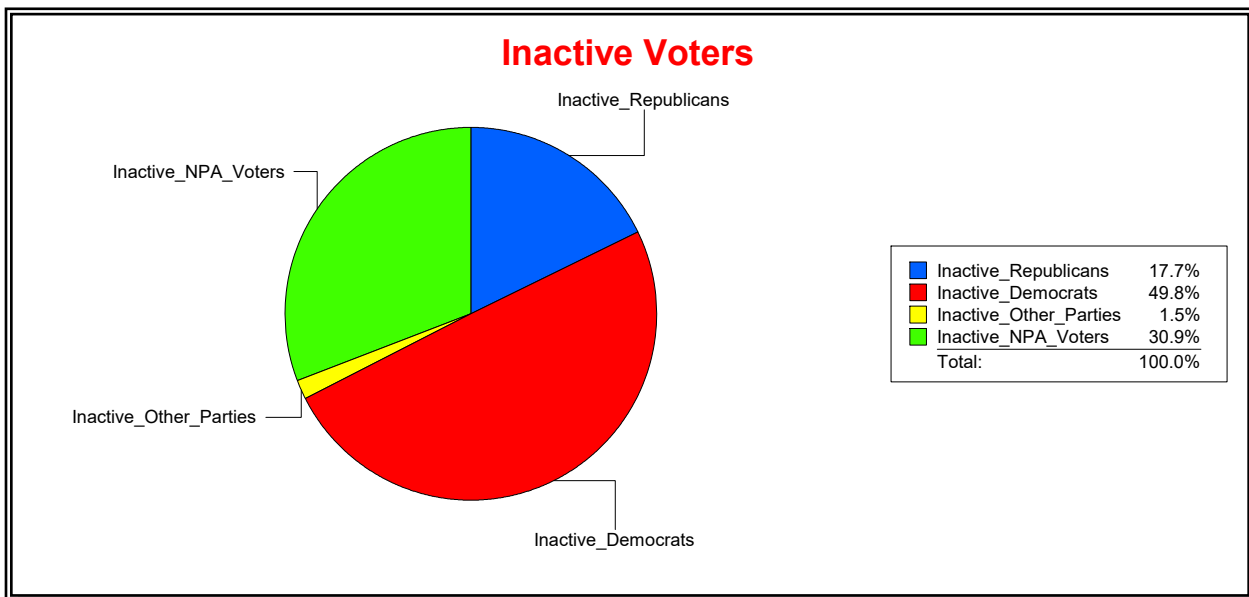

Supervisor of Elections

Sarasota County, FL

Date 5/1/2023

Time 08:21 AM

**Graphs of District Registration**

**Active Registered Voters**

**Inactive Voters**

District	Total	Dems	Reps	NonP	Other	Total	Dems	Reps	NonP	Other
<b>SARASOTA DIST 1</b>	11,140	5,732	2,233	2,938	237	1,164	580	206	360	18