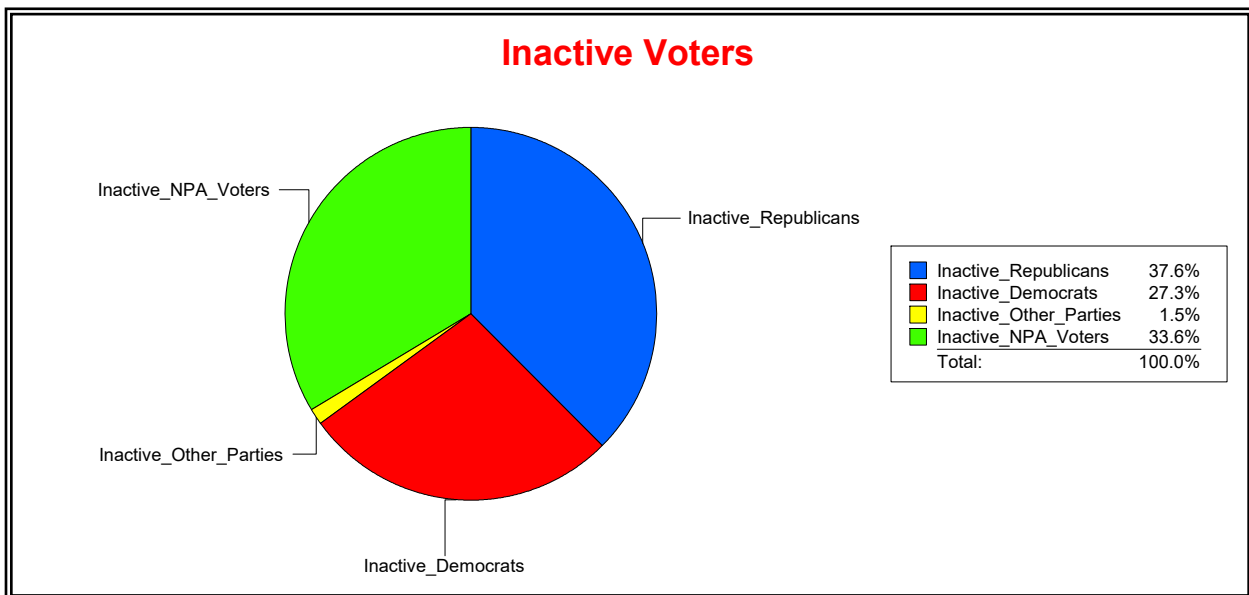

Ron Turner

Supervisor of Elections

Sarasota County, FL

Date 5/1/2023

Time 08:21 AM

Graphs of District Registration

Active Registered Voters

Inactive Voters

District	Total	Dems	Reps	NonP	Other	Total	Dems	Reps	NonP	Other
HOSPITAL BOARD SOUTH	128,832	30,881	59,215	36,325	2,411	5,837	1,593	2,196	1,963	85