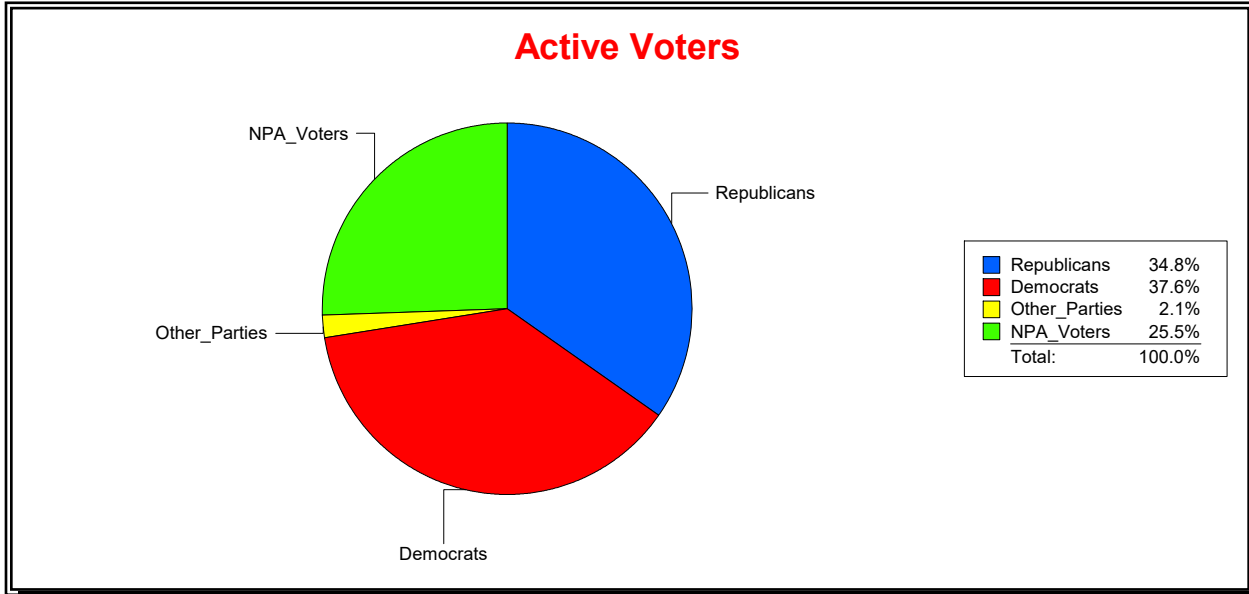

Ron Turner

Supervisor of Elections

Sarasota County, FL

Date 5/1/2023

Time 08:21 AM

Graphs of District Registration

Active Registered Voters

Inactive Voters

District	Total	Dems	Reps	NonP	Other	Total	Dems	Reps	NonP	Other
SCHOOL DIST 1	64,811	24,344	22,561	16,517	1,389	4,374	1,729	1,217	1,349	79