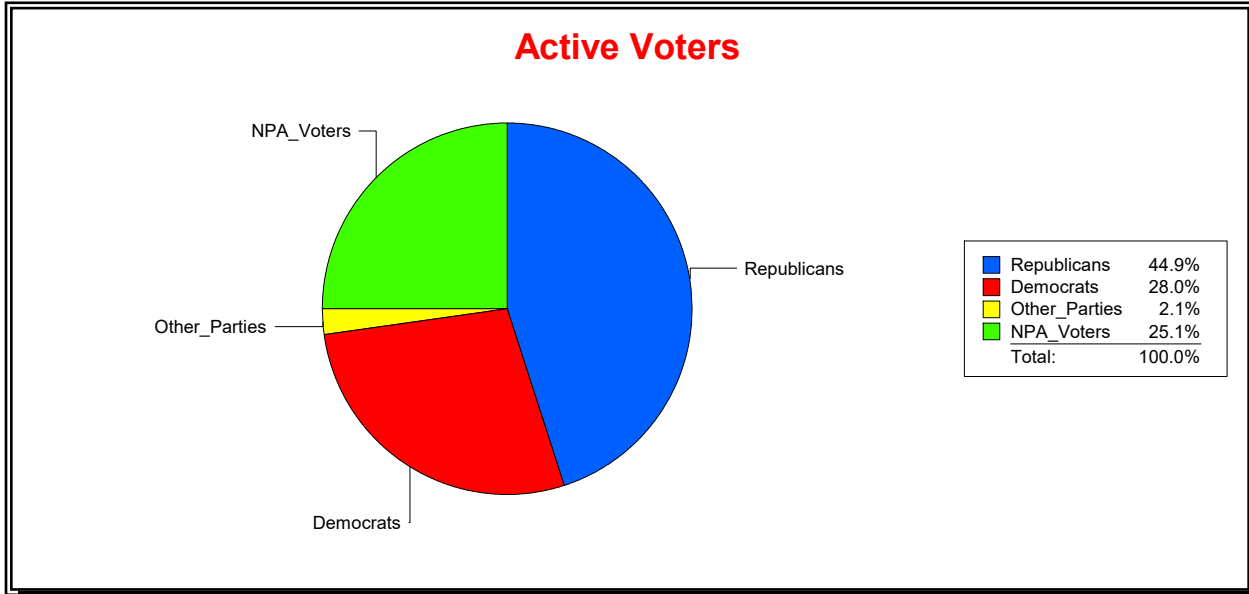

Ron Turner

Supervisor of Elections

Sarasota County, FL

Date 5/1/2023

Time 08:21 AM

Graphs of District Registration

Active Registered Voters

Inactive Voters

<u>District</u>	<u>Total</u>	<u>Dems</u>	<u>Reps</u>	<u>NonP</u>	<u>Other</u>	<u>Total</u>	<u>Dems</u>	<u>Reps</u>	<u>NonP</u>	<u>Other</u>
CNTY COMM DIST 1	70,608	19,735	31,676	17,700	1,497	3,201	1,023	1,166	953	59