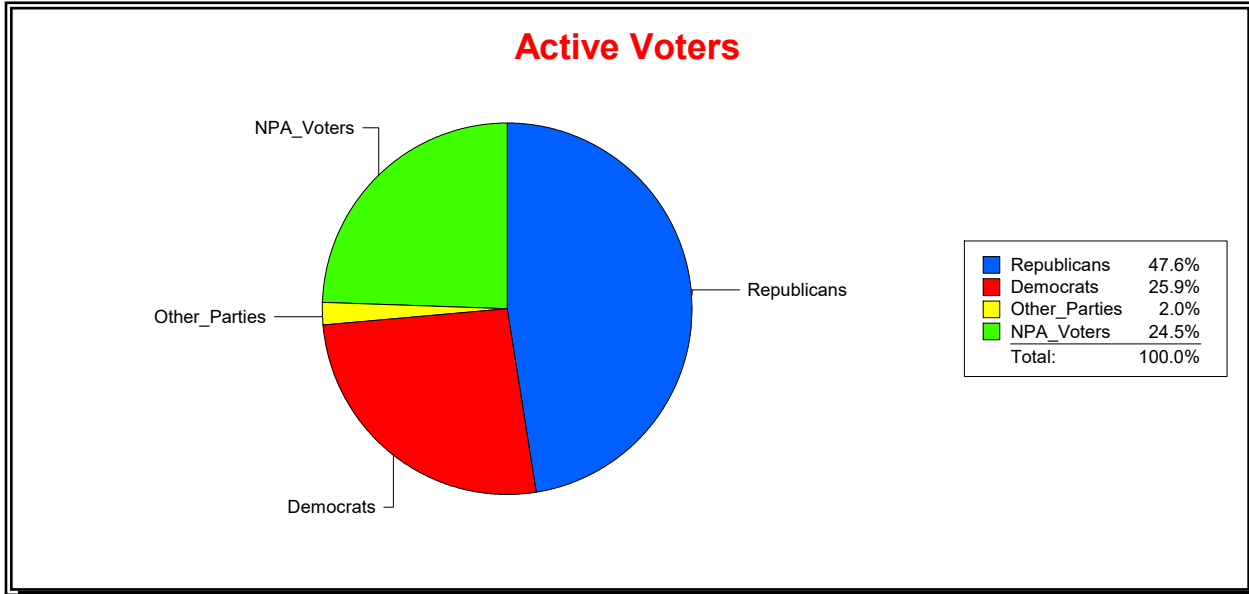

Ron Turner

Supervisor of Elections

Sarasota County, FL

Date 5/1/2023

Time 08:21 AM

Graphs of District Registration

Active Registered Voters

Inactive Voters

District	Total	Dems	Reps	NonP	Other	Total	Dems	Reps	NonP	Other
SCHOOL DIST 2	77,898	20,143	37,102	19,097	1,556	3,523	1,027	1,366	1,074	56