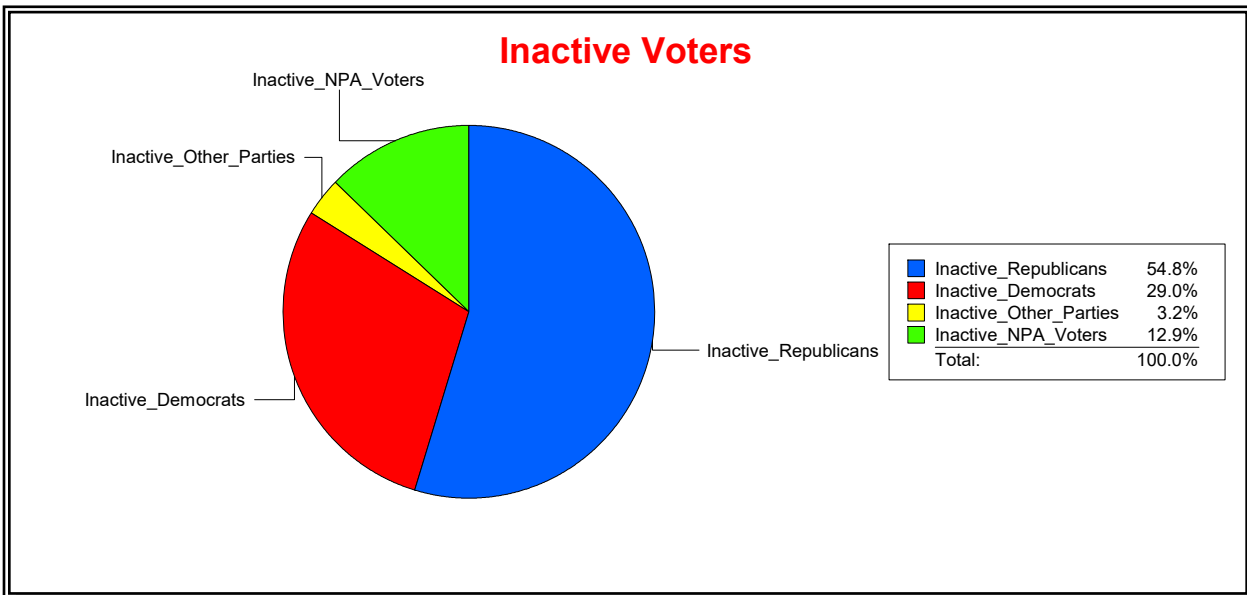

Ron Turner

Supervisor of Elections

Sarasota County, FL

Date 5/1/2023

Time 08:21 AM

Graphs of District Registration

Active Registered Voters

Inactive Voters

District	Total	Dems	Reps	NonP	Other	Total	Dems	Reps	NonP	Other
BOBCAT TRAIL CDD	812	181	410	214	7	31	9	17	4	1