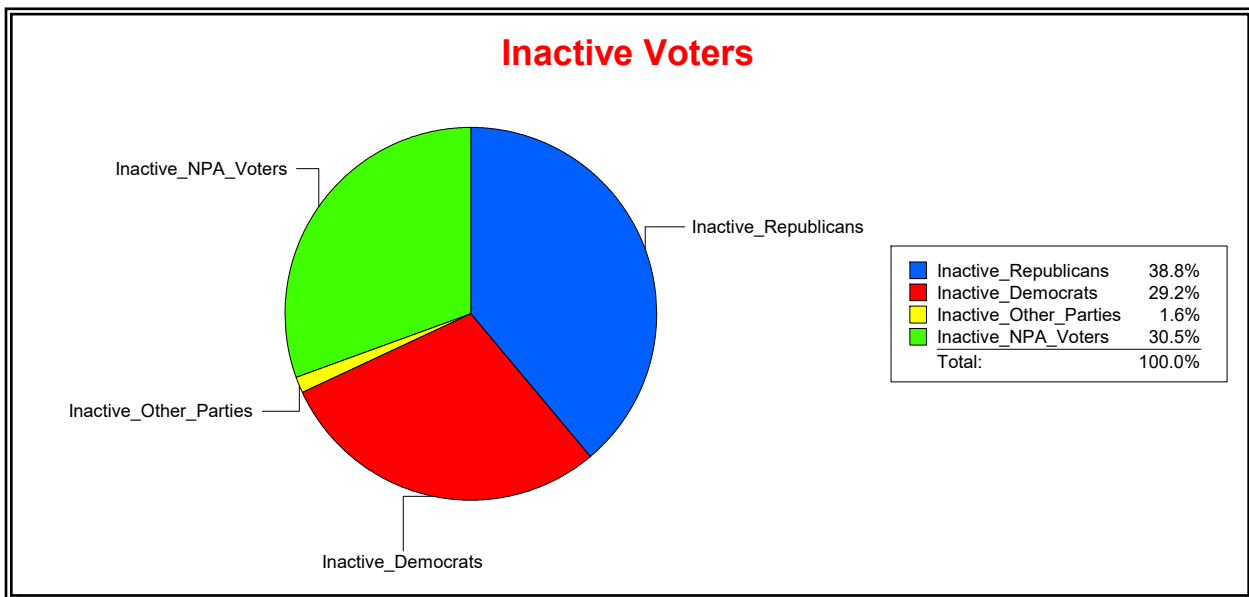

Ron Turner

Supervisor of Elections

Sarasota County, FL

Date 5/1/2023

Time 08:21 AM

Graphs of District Registration

Active Registered Voters

Inactive Voters

District	Total	Dems	Reps	NonP	Other	Total	Dems	Reps	NonP	Other
SCHOOL DIST 2	77,898	20,143	37,102	19,097	1,556	3,523	1,027	1,366	1,074	56