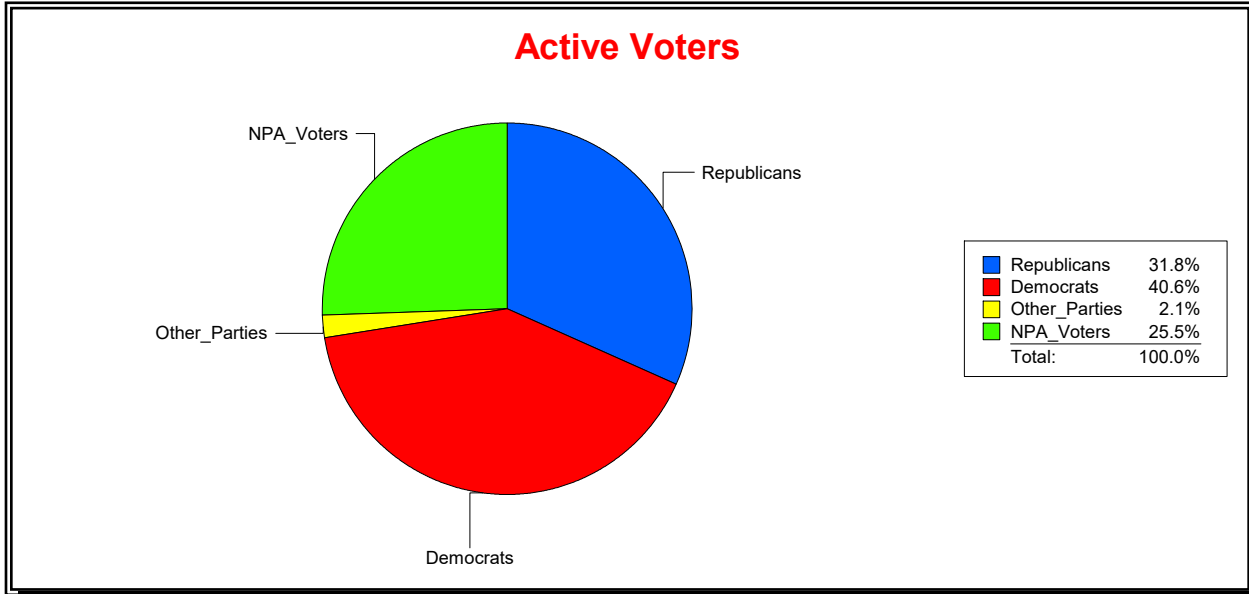

Ron Turner

Supervisor of Elections

Sarasota County, FL

Date 5/1/2023

Time 08:21 AM

Graphs of District Registration

Active Registered Voters

Inactive Voters

<u>District</u>	<u>Total</u>	<u>Dems</u>	<u>Reps</u>	<u>NonP</u>	<u>Other</u>	<u>Total</u>	<u>Dems</u>	<u>Reps</u>	<u>NonP</u>	<u>Other</u>
SARASOTA	39,215	15,923	12,468	10,005	819	3,050	1,260	788	946	56