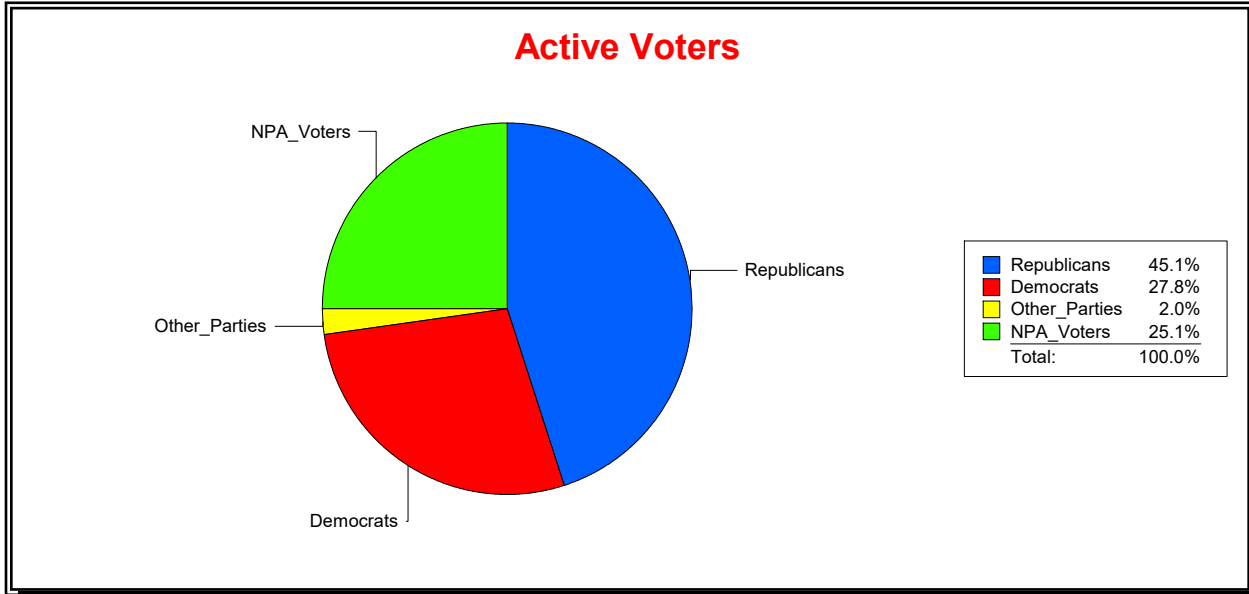

Ron Turner

Supervisor of Elections

Sarasota County, FL

Date 5/1/2023

Time 08:21 AM

Graphs of District Registration

Active Registered Voters

Inactive Voters

<u>District</u>	<u>Total</u>	<u>Dems</u>	<u>Reps</u>	<u>NonP</u>	<u>Other</u>	<u>Total</u>	<u>Dems</u>	<u>Reps</u>	<u>NonP</u>	<u>Other</u>
CNTY COMM DIST 4	74,173	20,596	33,477	18,637	1,463	3,615	1,126	1,326	1,097	66