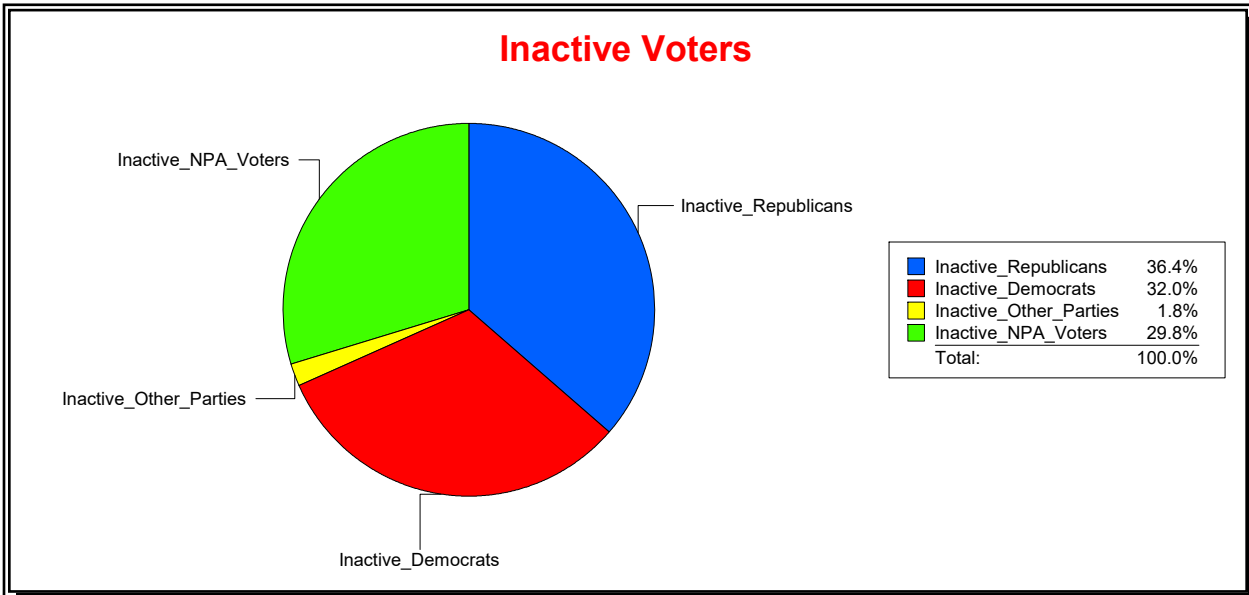

Ron Turner

Supervisor of Elections

Sarasota County, FL

Date 5/1/2023

Time 08:21 AM

Graphs of District Registration

Active Registered Voters

Inactive Voters

District	Total	Dems	Reps	NonP	Other	Total	Dems	Reps	NonP	Other
SOIL AND WATER DIST 1	70,608	19,735	31,676	17,700	1,497	3,201	1,023	1,166	953	59