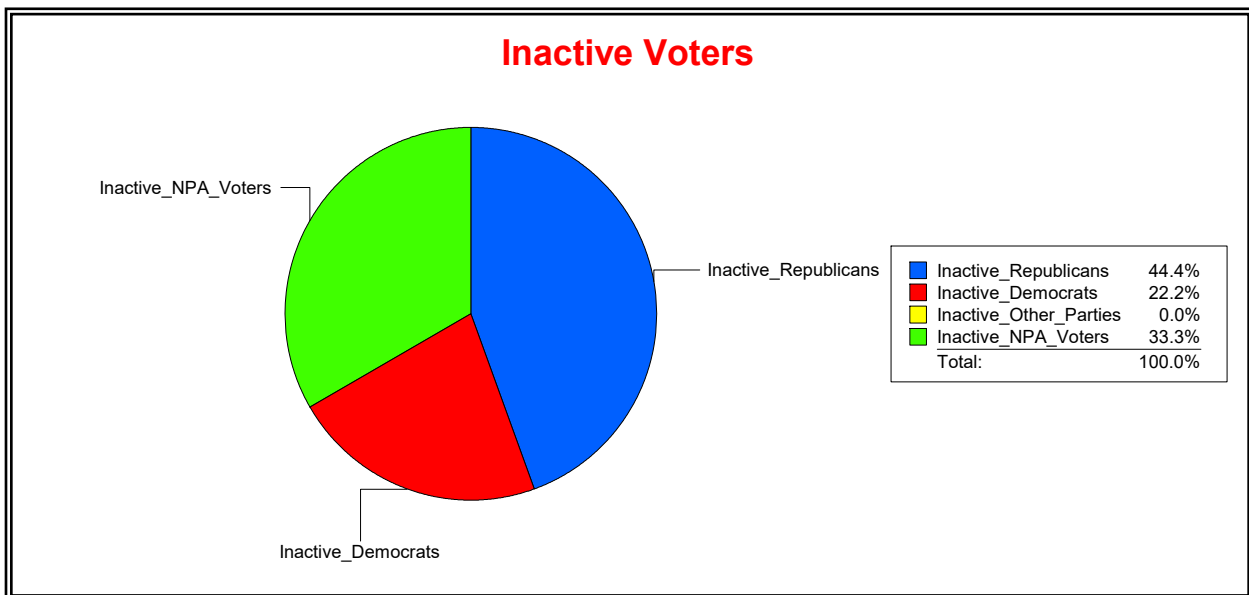

Date 5/1/2023

Time 08:21 AM

Graphs of District Registration

Active Registered Voters

Inactive Voters

District	Total	Dems	Reps	NonP	Other	Total	Dems	Reps	NonP	Other
TOSCANA ISLES CDD	1,077	181	629	253	14	9	2	4	3	0