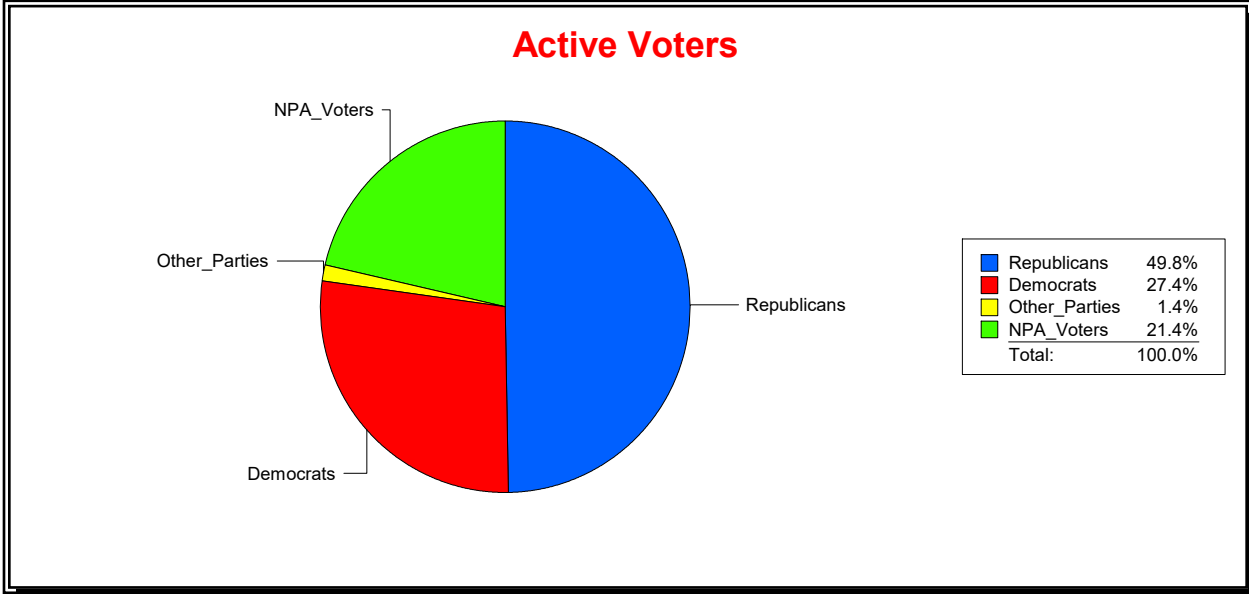

Date 5/1/2023

Time 08:21 AM

Graphs of District Registration

Active Registered Voters

Inactive Voters

District	Total	Dems	Reps	NonP	Other	Total	Dems	Reps	NonP	Other
LONGBOAT KEY 3	1,509	414	751	323	21	67	20	31	16	0