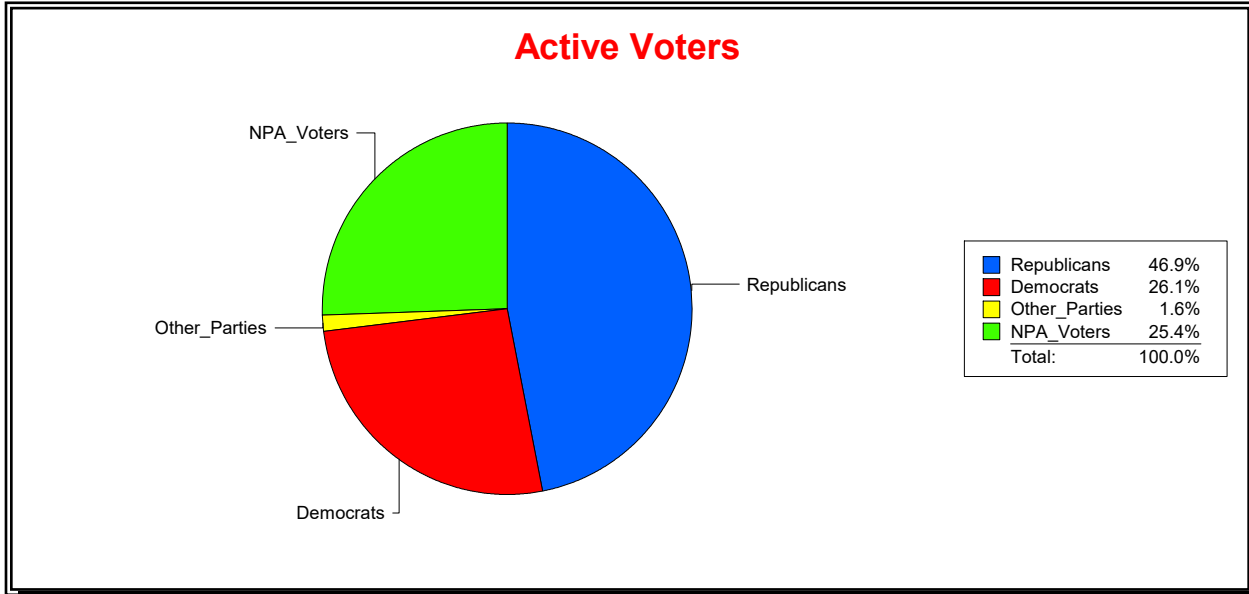

District	Total	Dems	Reps	NonP	Other	Total	Dems	Reps	NonP	Other
VENICE	23,129	6,030	10,847	5,879	373	1,072	291	448	318	15

**Ron Turner**

Supervisor of Elections

Sarasota County, FL

Date 5/1/2023

Time 08:21 AM