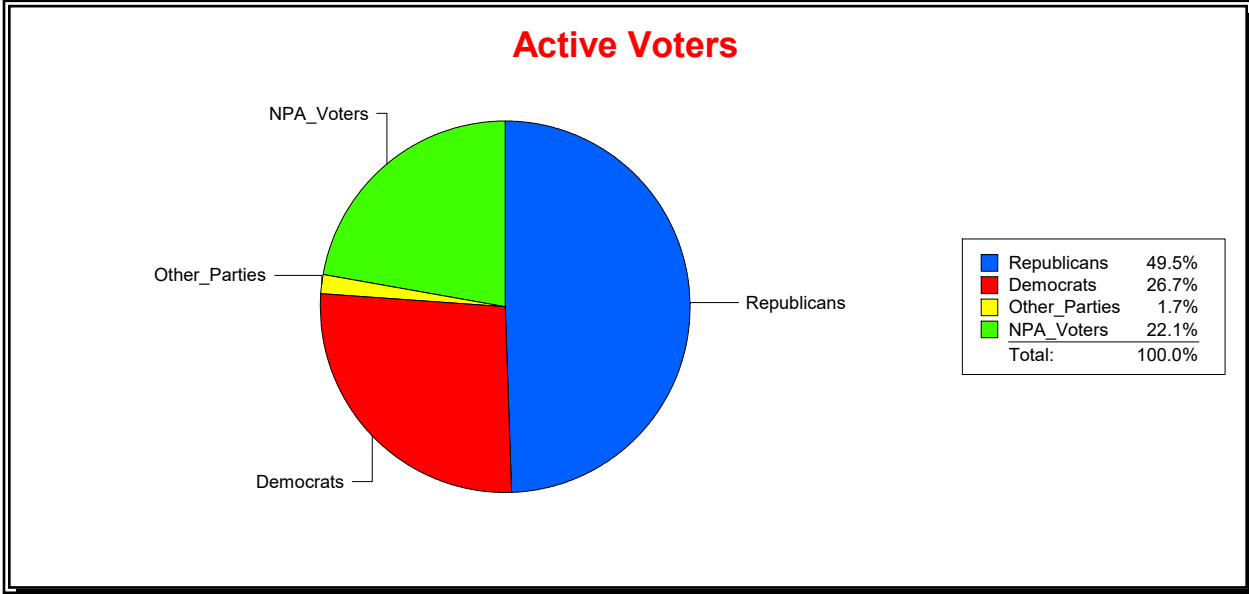

Ron Turner

Supervisor of Elections

Sarasota County, FL

Date 5/1/2023

Time 08:21 AM

Graphs of District Registration

Active Registered Voters

Inactive Voters

District	Total	Dems	Reps	NonP	Other	Total	Dems	Reps	NonP	Other
LONGBOAT KEY BEACH B	2,885	769	1,427	639	50	128	42	57	29	0