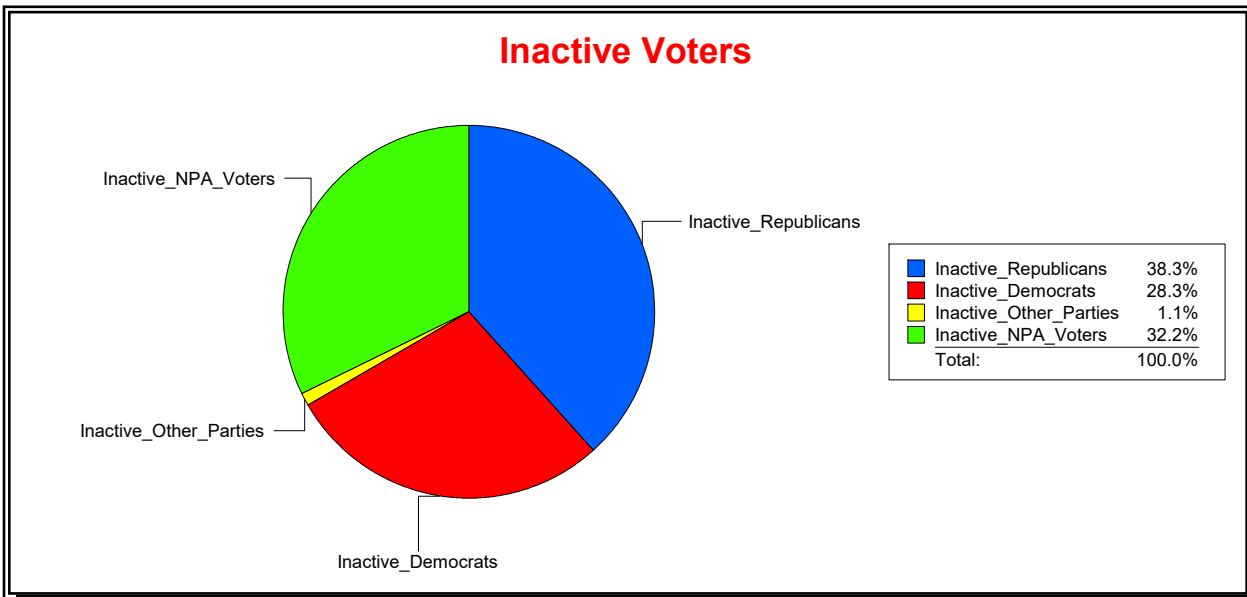

Ron Turner

Supervisor of Elections

Sarasota County, FL

Date 5/1/2023

Time 08:21 AM

Graphs of District Registration

Active Registered Voters

Inactive Voters

District	Total	Dems	Reps	NonP	Other	Total	Dems	Reps	NonP	Other
ENGLEWOOD FIRE DIST	14,151	3,362	6,769	3,762	258	642	182	246	207	7