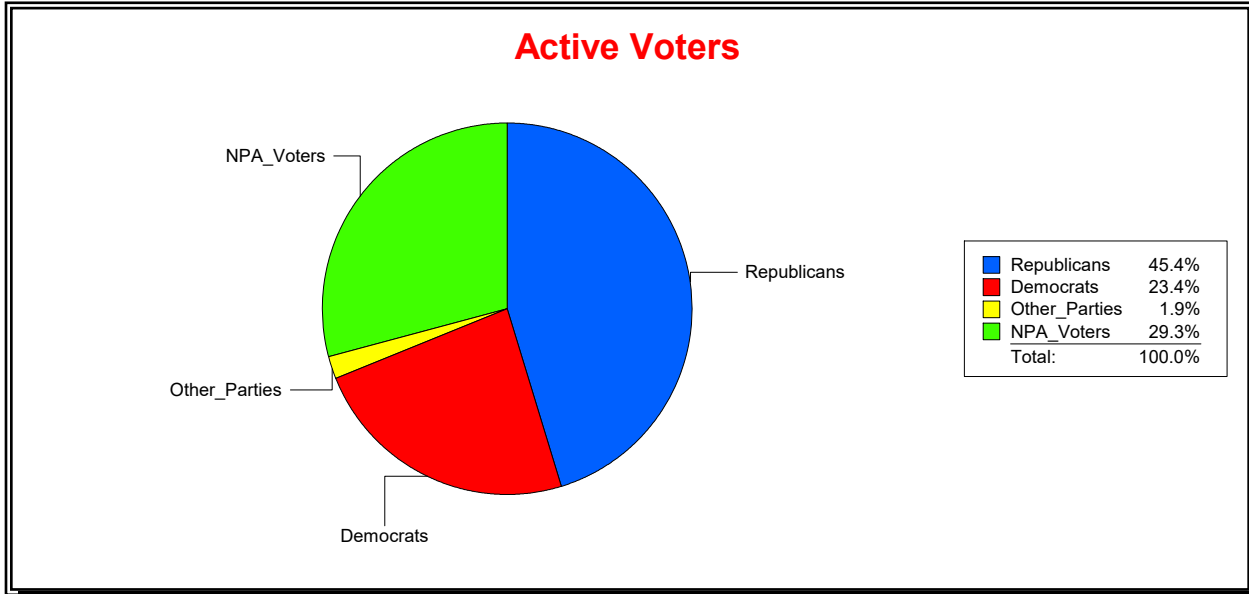

Ron Turner

Supervisor of Elections

Sarasota County, FL

Date 5/1/2023

Time 08:21 AM

Graphs of District Registration

Active Registered Voters

Inactive Voters

<u>District</u>	<u>Total</u>	<u>Dems</u>	<u>Reps</u>	<u>NonP</u>	<u>Other</u>	<u>Total</u>	<u>Dems</u>	<u>Reps</u>	<u>NonP</u>	<u>Other</u>
SCHOOL DIST 3	70,843	16,598	32,137	20,734	1,374	3,158	848	1,174	1,087	49