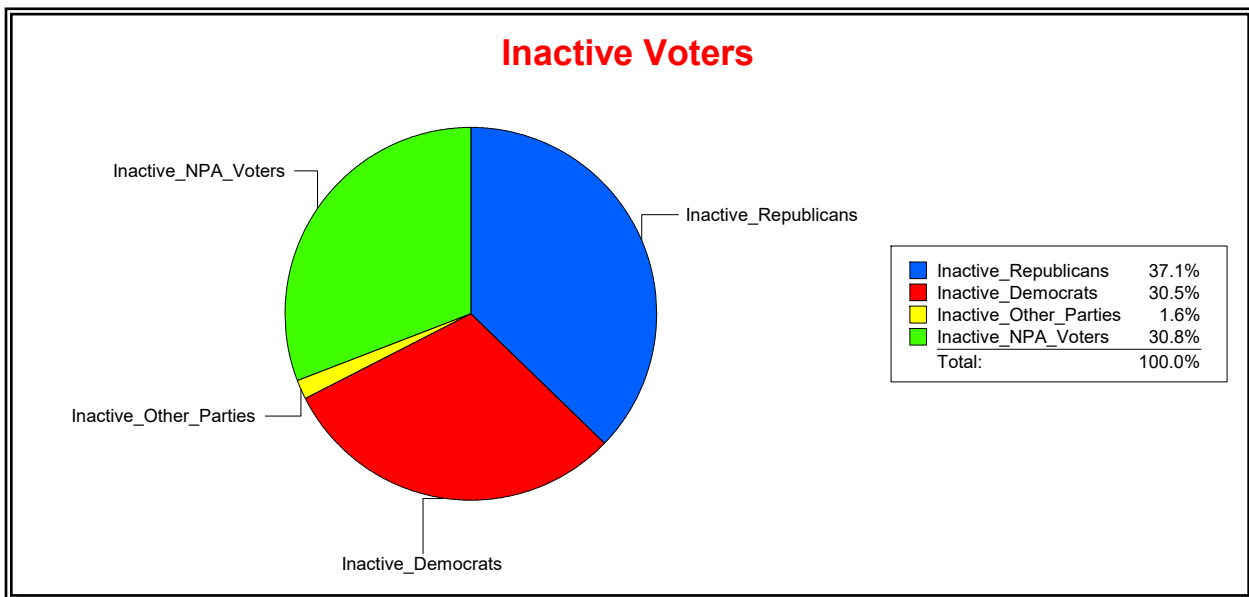

Ron Turner

Supervisor of Elections

Sarasota County, FL

Date 5/1/2023

Time 08:21 AM

Graphs of District Registration

Active Registered Voters

Inactive Voters

District	Total	Dems	Reps	NonP	Other	Total	Dems	Reps	NonP	Other
COUNTY	229,684	63,034	103,656	58,538	4,456	11,092	3,378	4,120	3,421	173