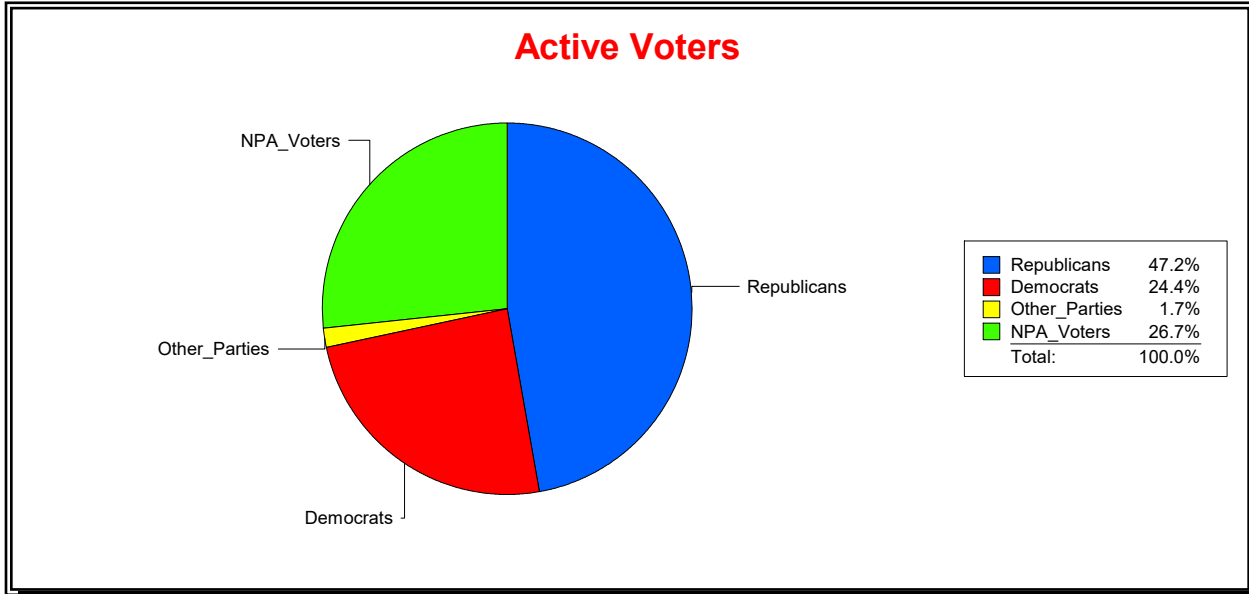

Ron Turner

Supervisor of Elections

Sarasota County, FL

Date 5/1/2023

Time 08:21 AM

Graphs of District Registration

Active Registered Voters

Inactive Voters

District	Total	Dems	Reps	NonP	Other	Total	Dems	Reps	NonP	Other
SCHOOL DIST 5	75,657	18,447	35,699	20,203	1,308	3,347	934	1,318	1,055	40