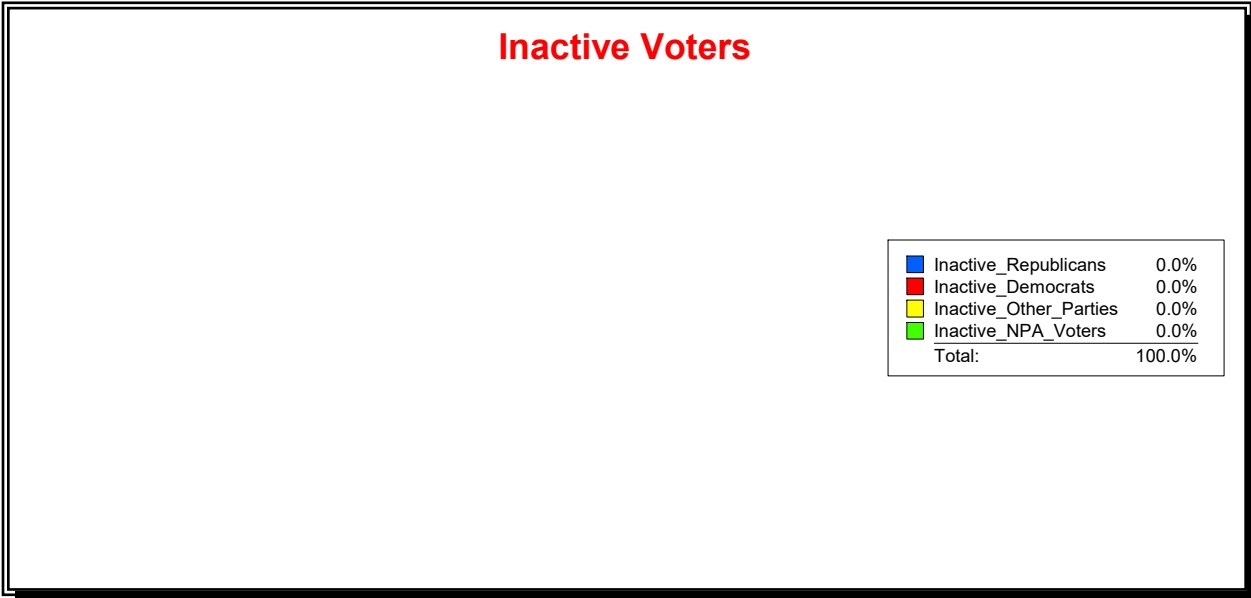

Ron Turner

Supervisor of Elections

Sarasota County, FL

Date 5/1/2023

Time 08:21 AM

Graphs of District Registration

Active Registered Voters

Inactive Voters

<u>District</u>	<u>Total</u>	<u>Dems</u>	<u>Reps</u>	<u>NonP</u>	<u>Other</u>	<u>Total</u>	<u>Dems</u>	<u>Reps</u>	<u>NonP</u>	<u>Other</u>
VENICE	0	0	0	0	0	0	0	0	0	0