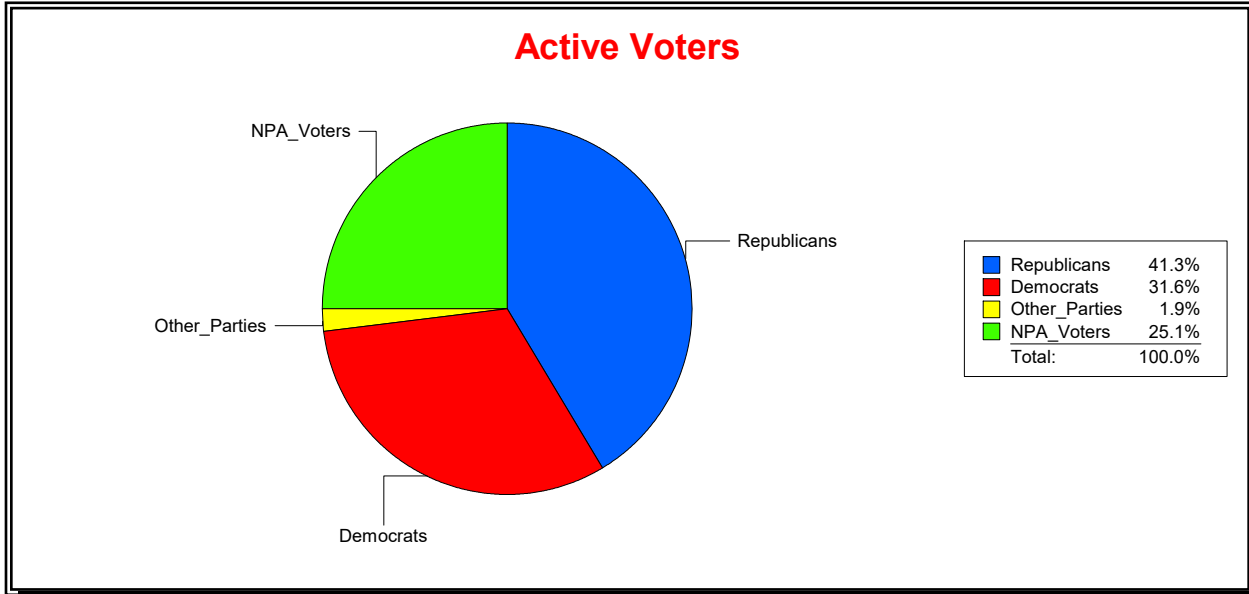

Date 5/1/2023

Time 08:21 AM

Graphs of District Registration

Active Registered Voters

Inactive Voters

District	Total	Dems	Reps	NonP	Other	Total	Dems	Reps	NonP	Other
STATE HOUSE DIST 73	148,334	46,927	61,298	37,240	2,869	8,760	2,976	2,941	2,698	145