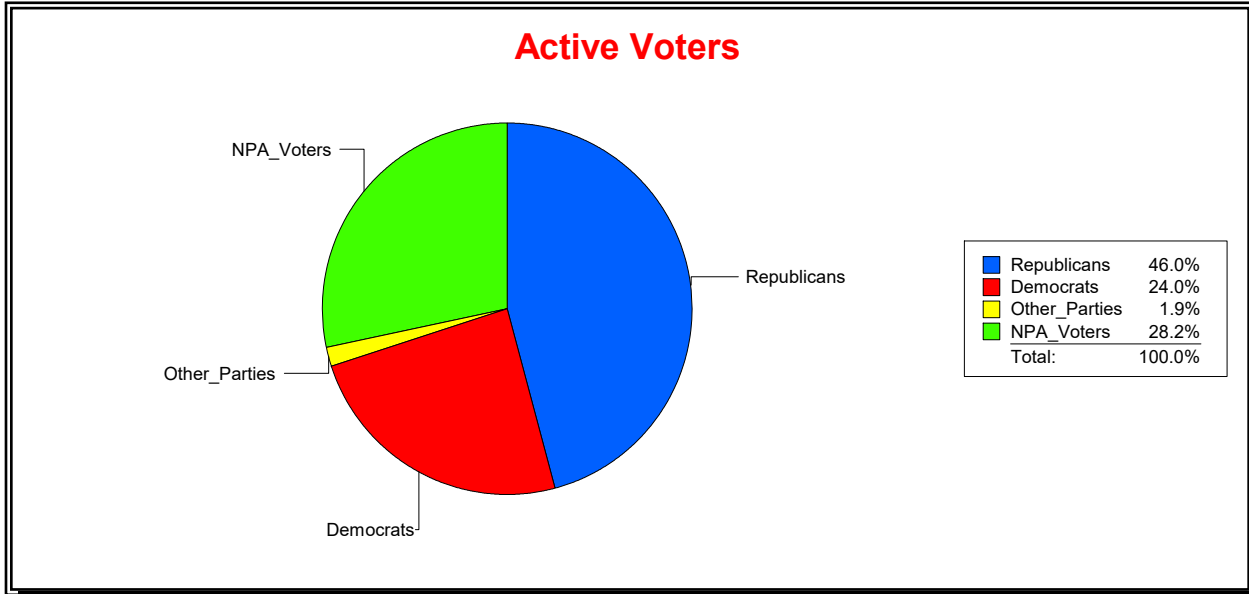

Ron Turner

Supervisor of Elections

Sarasota County, FL

Date 5/1/2023

Time 08:21 AM

Graphs of District Registration

Active Registered Voters

Inactive Voters

District	Total	Dems	Reps	NonP	Other	Total	Dems	Reps	NonP	Other
HOSPITAL BOARD SOUTH	128,832	30,881	59,215	36,325	2,411	5,837	1,593	2,196	1,963	85