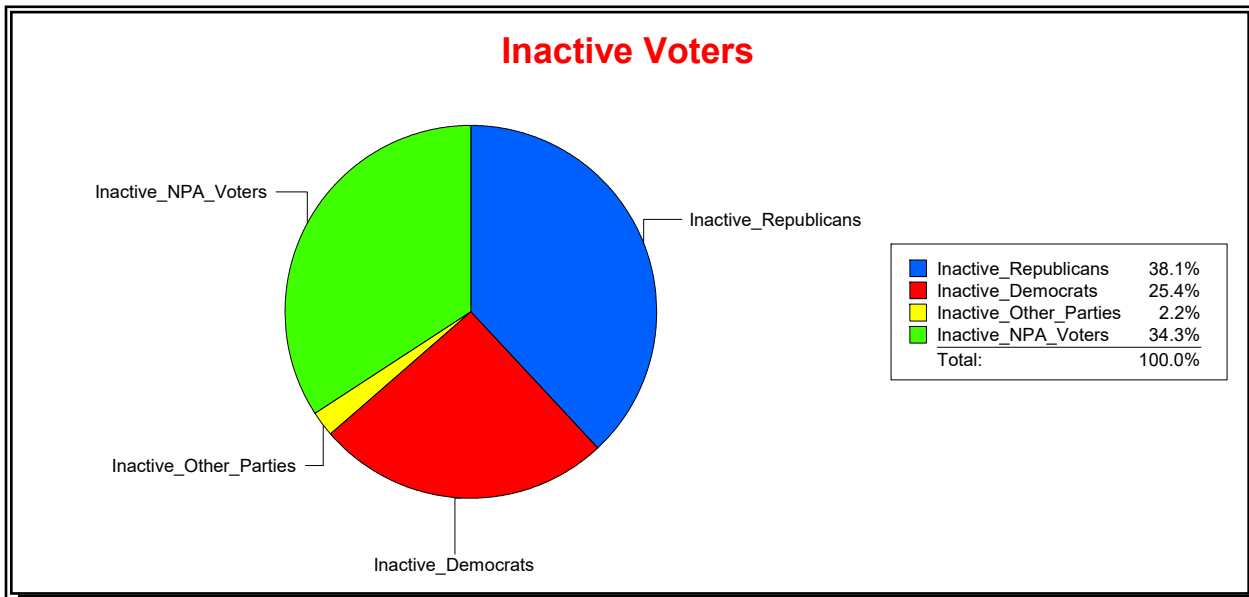

Ron Turner

Supervisor of Elections

Sarasota County, FL

Date 5/1/2023

Time 08:21 AM

Graphs of District Registration

Active Registered Voters

Inactive Voters

District	Total	Dems	Reps	NonP	Other	Total	Dems	Reps	NonP	Other
NORTH PORT DIST 2	13,042	2,832	5,980	3,942	288	578	147	220	198	13