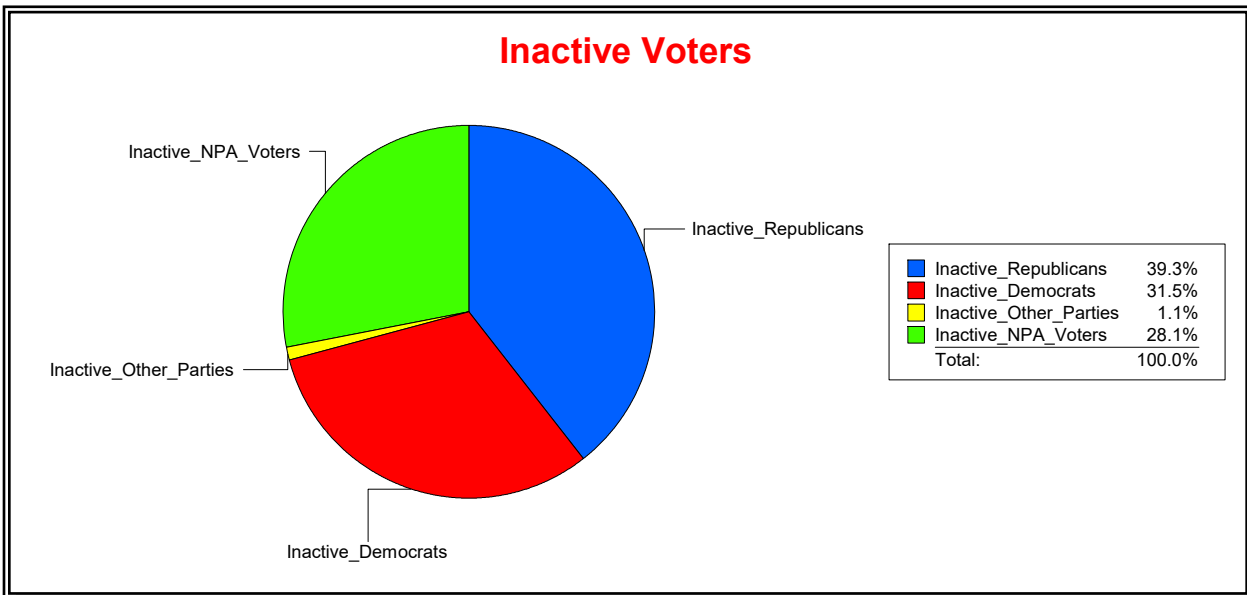

Ron Turner

Supervisor of Elections

Sarasota County, FL

Date 5/1/2023

Time 08:21 AM

Graphs of District Registration

Active Registered Voters

Inactive Voters

District	Total	Dems	Reps	NonP	Other	Total	Dems	Reps	NonP	Other
STONEYBROOK CDD	1,825	411	846	530	38	89	28	35	25	1