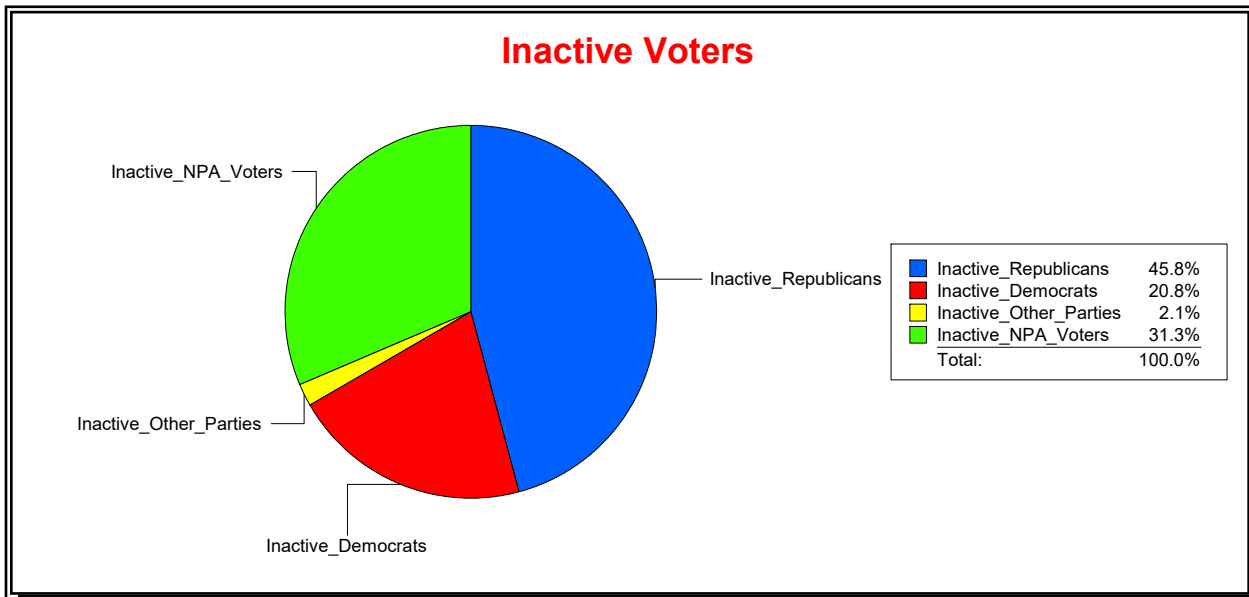

**Graphs of District Registration**

**Active Registered Voters**

**Inactive Voters**

District	Total	Dems	Reps	NonP	Other	Total	Dems	Reps	NonP	Other
<b>BLACKBURN CREEK</b>	2,404	577	1,226	566	35	48	10	22	15	1