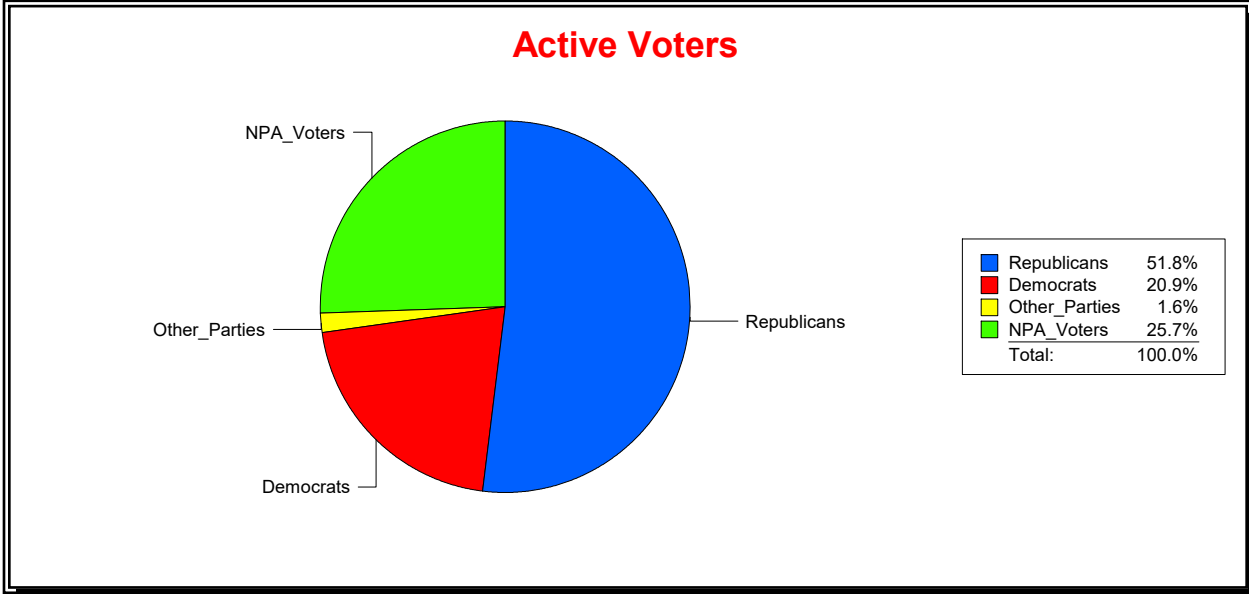

Ron Turner

Supervisor of Elections

Sarasota County, FL

Date 5/1/2023

Time 08:21 AM

Graphs of District Registration

Active Registered Voters

Inactive Voters

<u>District</u>	<u>Total</u>	<u>Dems</u>	<u>Reps</u>	<u>NonP</u>	<u>Other</u>	<u>Total</u>	<u>Dems</u>	<u>Reps</u>	<u>NonP</u>	<u>Other</u>
WINDWARD AT LWR CDD	191	40	99	49	3	0	0	0	0	0