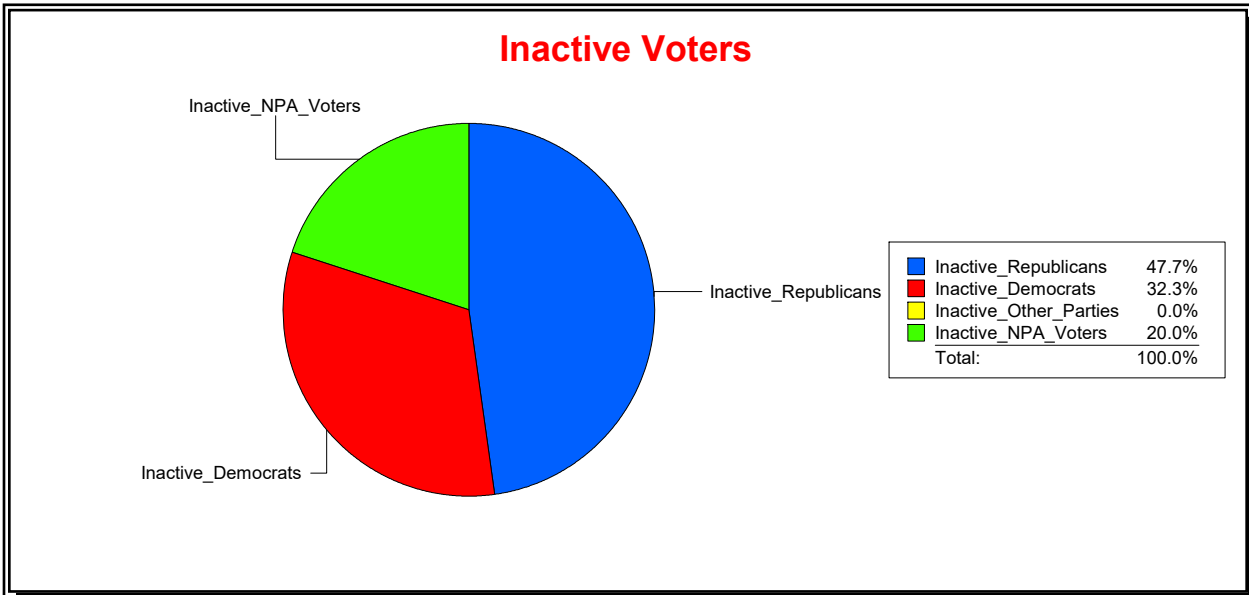

Sarasota County, FL

Date 5/1/2023

Time 08:21 AM

Graphs of District Registration

Active Registered Voters

Inactive Voters

District	Total	Dems	Reps	NonP	Other	Total	Dems	Reps	NonP	Other
LBK DISTRICT 2	1,345	444	577	301	23	65	21	31	13	0