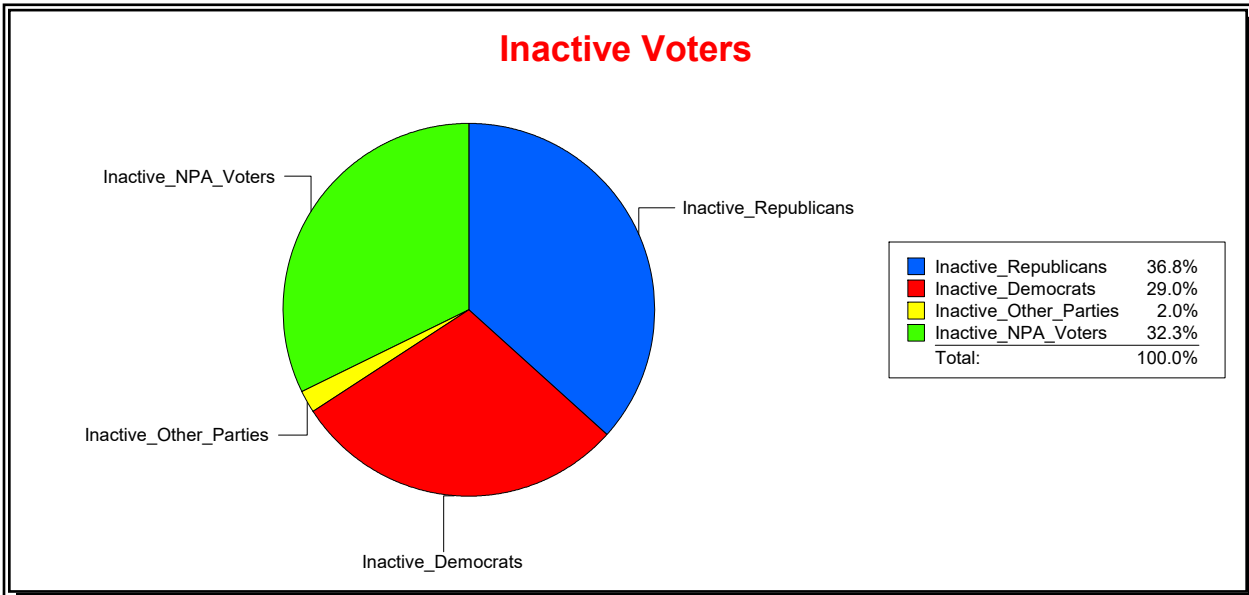

Ron Turner

Supervisor of Elections

Sarasota County, FL

Date 5/1/2023

Time 08:21 AM

Graphs of District Registration

Active Registered Voters

Inactive Voters

District	Total	Dems	Reps	NonP	Other	Total	Dems	Reps	NonP	Other
NORTH PORT 4	9,335	2,398	4,106	2,666	165	400	116	147	129	8