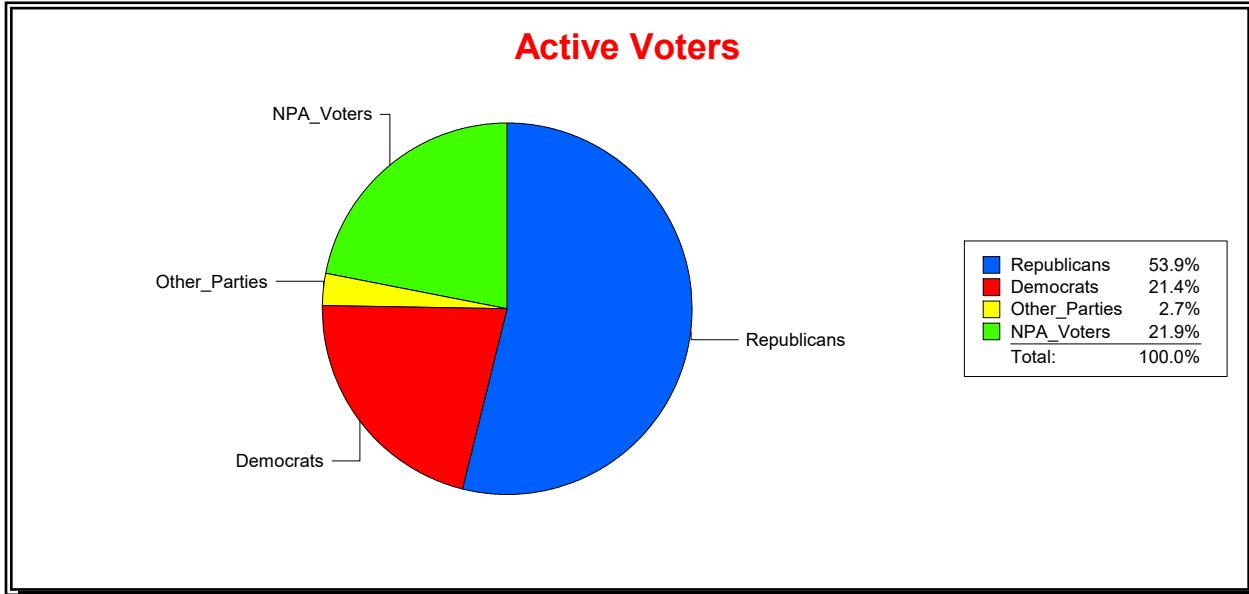

Ron Turner

Supervisor of Elections

Sarasota County, FL

Date 5/1/2023

Time 08:21 AM

Graphs of District Registration

Active Registered Voters

Inactive Voters

District	Total	Dems	Reps	NonP	Other	Total	Dems	Reps	NonP	Other
LBK DISTRICT 1	1,483	318	800	325	40	83	25	37	20	1