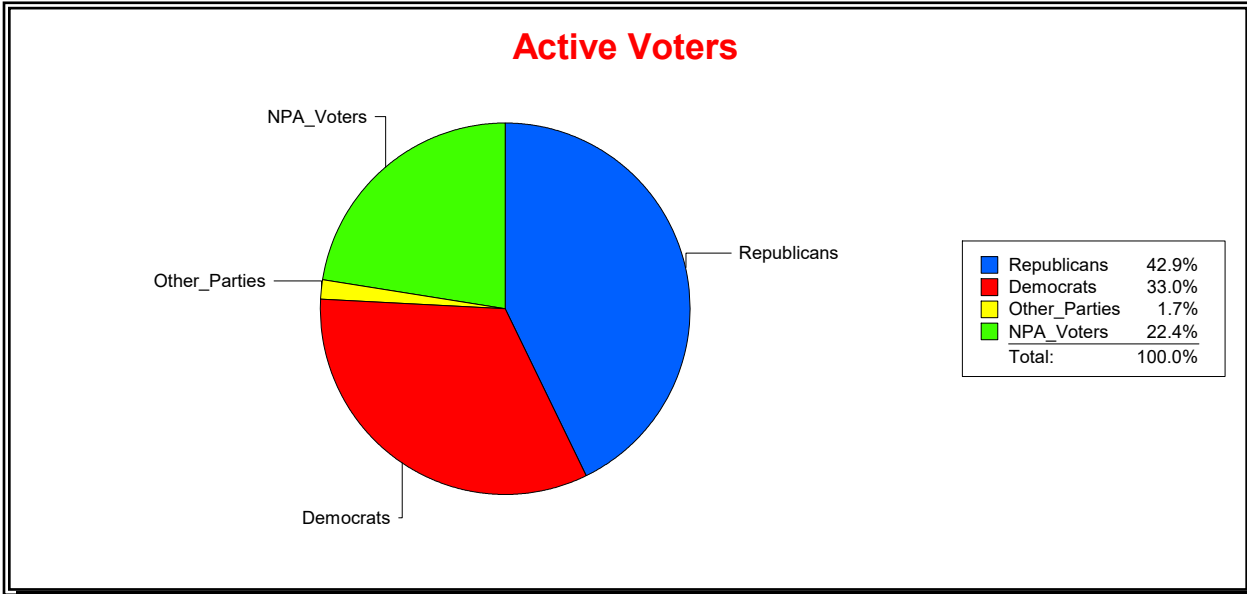

Ron Turner

Supervisor of Elections

Sarasota County, FL

Date 5/1/2023

Time 08:21 AM

Graphs of District Registration

Active Registered Voters

Inactive Voters

District	Total	Dems	Reps	NonP	Other	Total	Dems	Reps	NonP	Other
LONGBOAT KEY 2	1,345	444	577	301	23	65	21	31	13	0