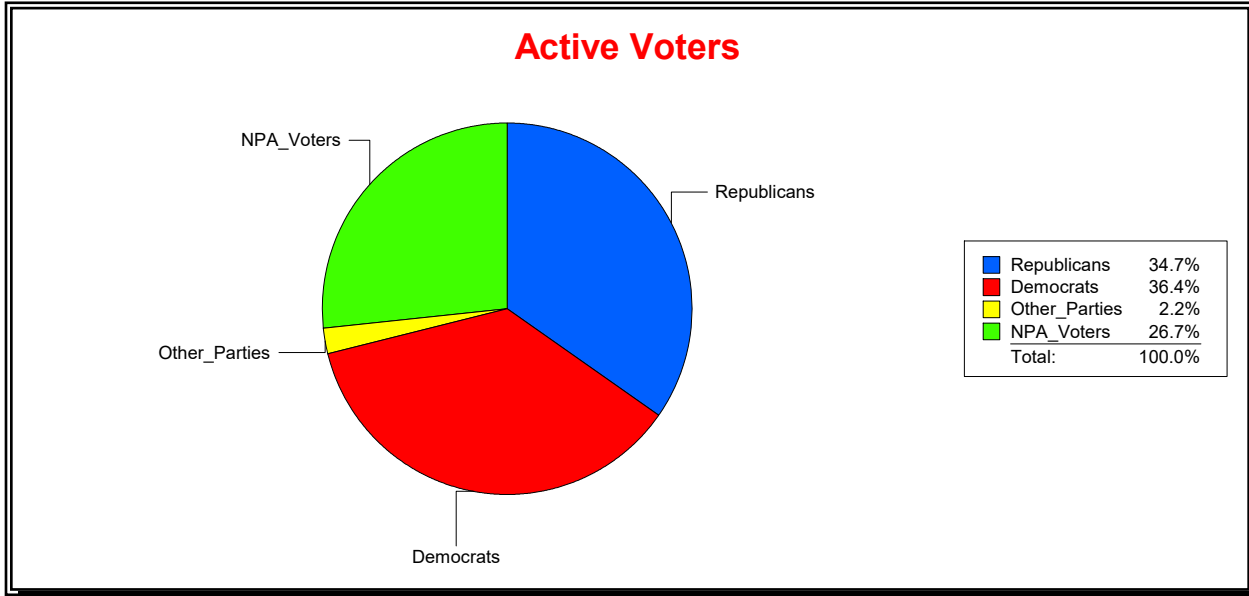

Ron Turner

Supervisor of Elections

Sarasota County, FL

Date 5/1/2023

Time 08:21 AM

Graphs of District Registration

Active Registered Voters

Inactive Voters

District	Total	Dems	Reps	NonP	Other	Total	Dems	Reps	NonP	Other
SARASOTA DIST 3	11,098	4,043	3,847	2,959	249	823	300	238	270	15