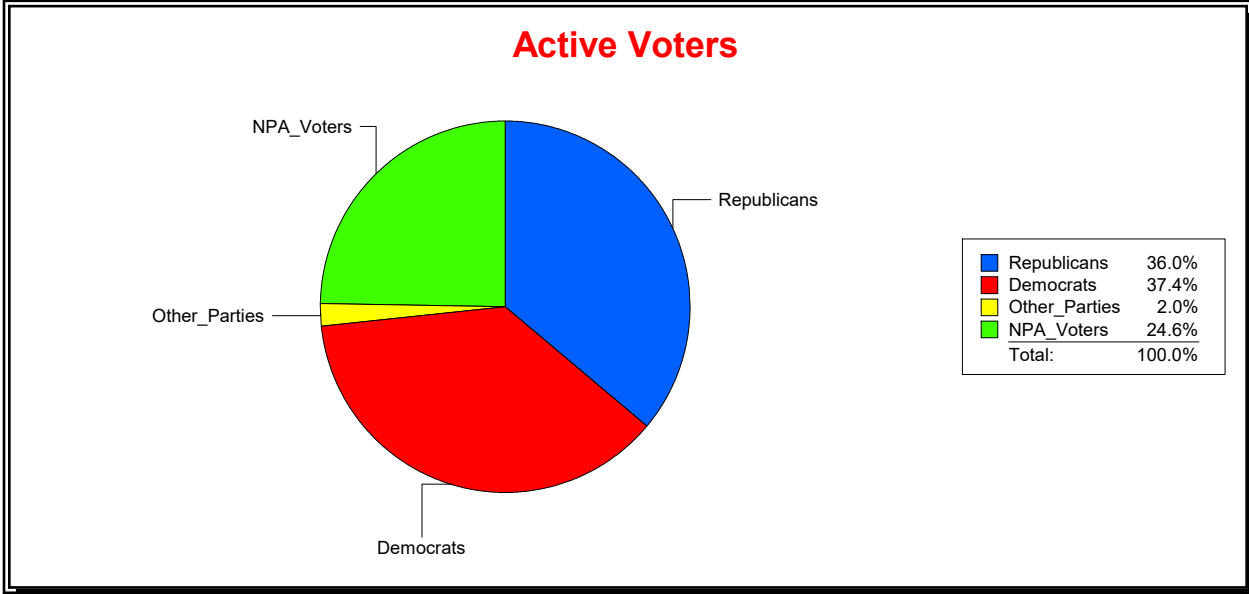

Ron Turner

Supervisor of Elections

Sarasota County, FL

Date 5/1/2023

Time 08:21 AM

Graphs of District Registration

Active Registered Voters

Inactive Voters

District	Total	Dems	Reps	NonP	Other	Total	Dems	Reps	NonP	Other
CNTY COMM DIST 2	65,983	24,687	23,770	16,227	1,299	4,533	1,721	1,338	1,404	70