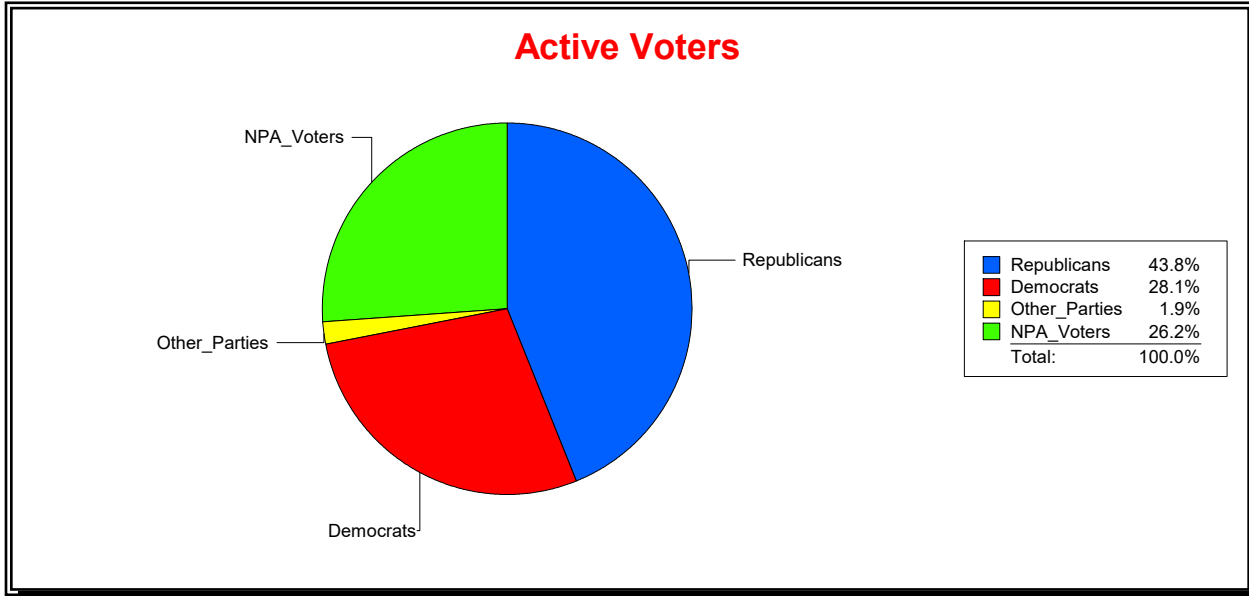

Ron Turner

Supervisor of Elections

Sarasota County, FL

Date 5/1/2023

Time 08:21 AM

Graphs of District Registration

Active Registered Voters

Inactive Voters

District	Total	Dems	Reps	NonP	Other	Total	Dems	Reps	NonP	Other
COUNTYWIDE	358,459	100,646	157,037	93,809	6,967	18,062	5,706	6,396	5,671	289

**Ron Turner**

Supervisor of Elections

Sarasota County, FL

Date 5/1/2023