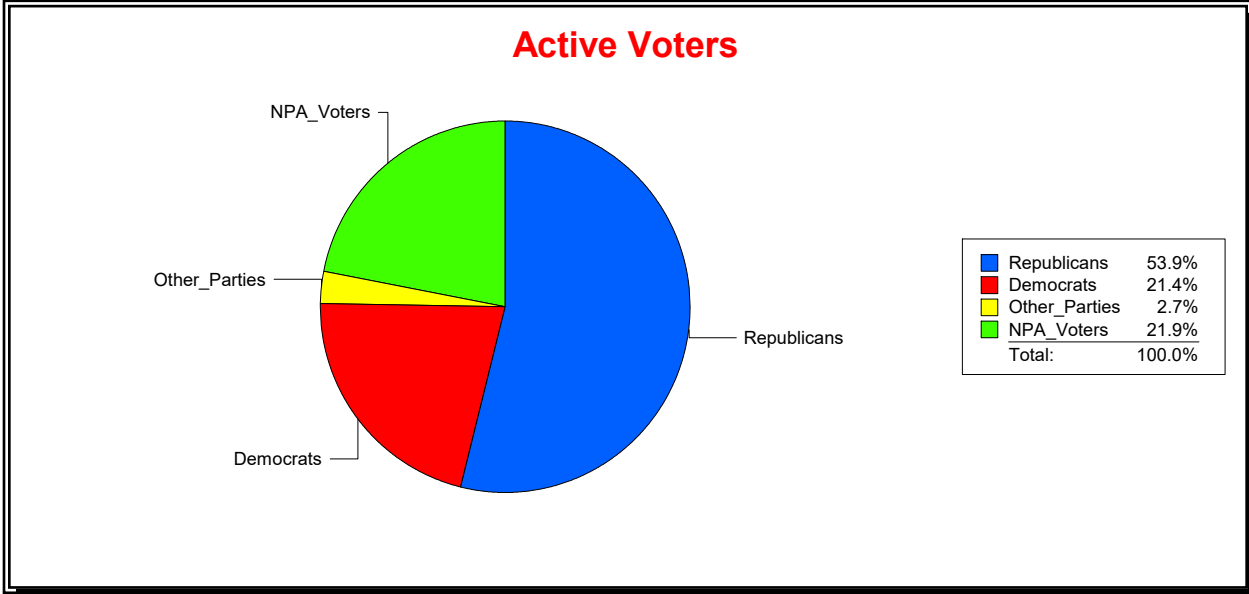

Ron Turner

Supervisor of Elections

Sarasota County, FL

Date 5/1/2023

Time 08:21 AM

Graphs of District Registration

Active Registered Voters

Inactive Voters

District	Total	Dems	Reps	NonP	Other	Total	Dems	Reps	NonP	Other
LONGBOAT KEY 1	1,483	318	800	325	40	83	25	37	20	1