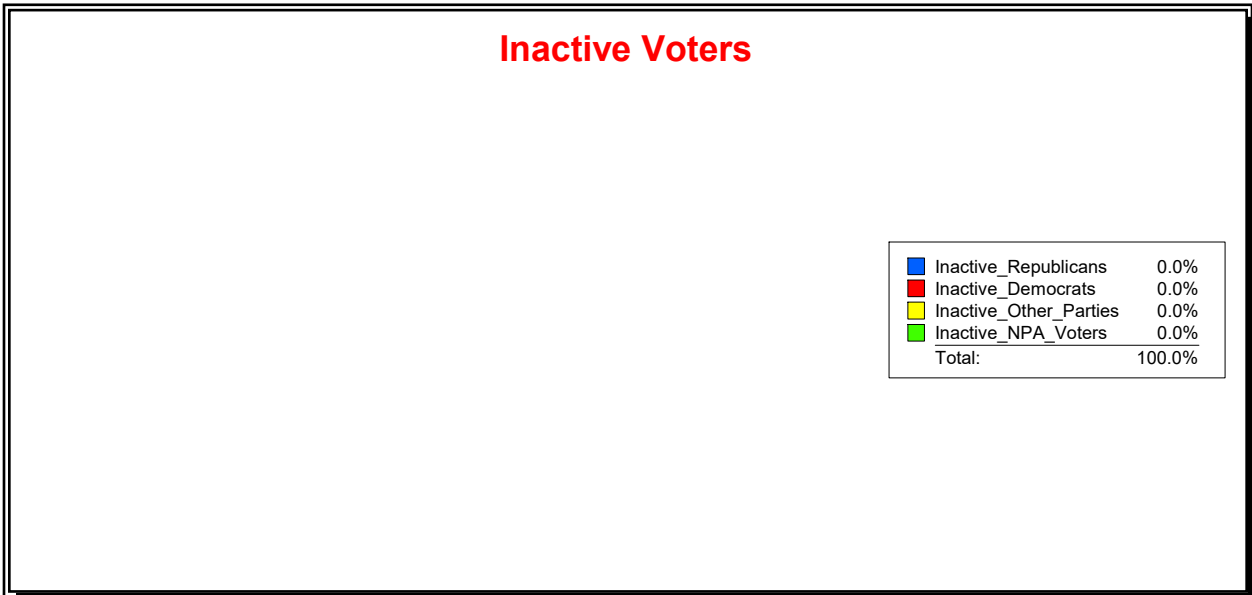

Ron Turner

Supervisor of Elections

Sarasota County, FL

Date 5/1/2023

Time 08:21 AM

Graphs of District Registration

Active Registered Voters

Inactive Voters

<u>District</u>	<u>Total</u>	<u>Dems</u>	<u>Reps</u>	<u>NonP</u>	<u>Other</u>	<u>Total</u>	<u>Dems</u>	<u>Reps</u>	<u>NonP</u>	<u>Other</u>
VENICE	0	0	0	0	0	0	0	0	0	0