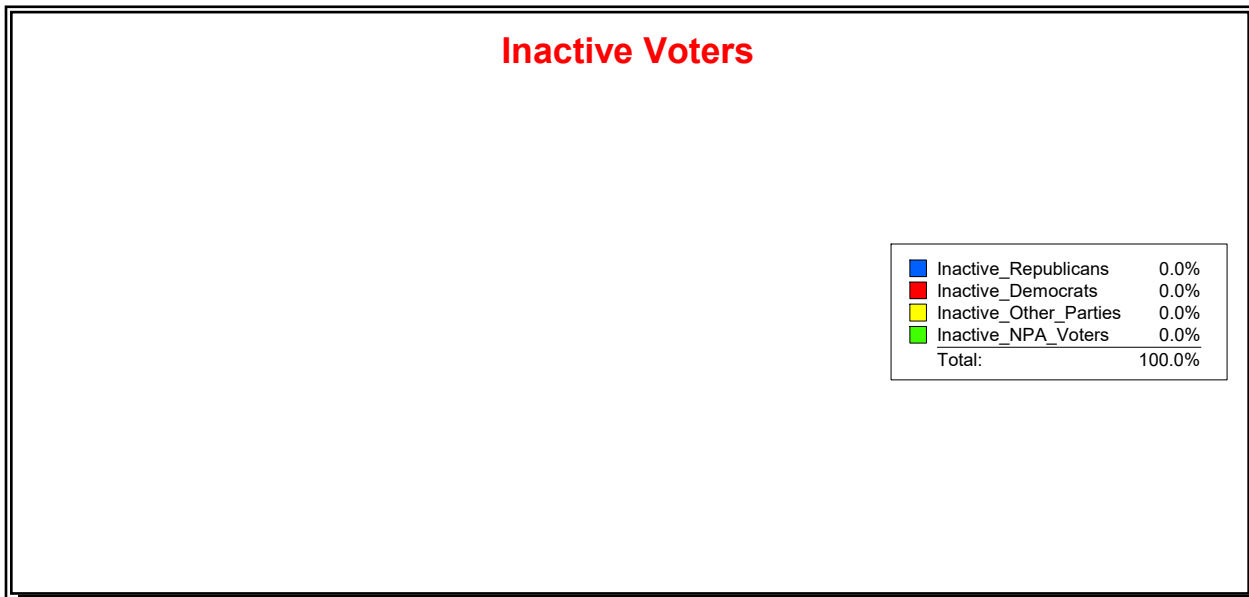

Ron Turner

Supervisor of Elections

Sarasota County, FL

Date 5/1/2023

Time 08:21 AM

Graphs of District Registration

Active Registered Voters

Inactive Voters

<u>District</u>	<u>Total</u>	<u>Dems</u>	<u>Reps</u>	<u>NonP</u>	<u>Other</u>	<u>Total</u>	<u>Dems</u>	<u>Reps</u>	<u>NonP</u>	<u>Other</u>
VENICE	0	0	0	0	0	0	0	0	0	0