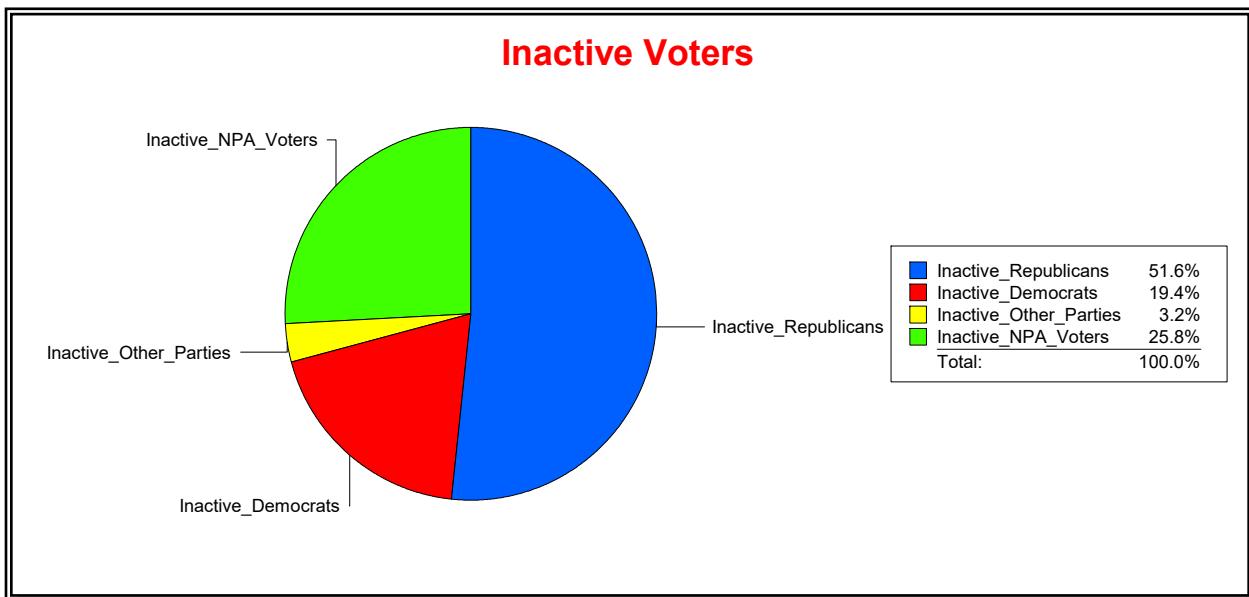

Ron Turner

Supervisor of Elections

Sarasota County, FL

Date 5/1/2023

Time 08:21 AM

Graphs of District Registration

Active Registered Voters

Inactive Voters

District	Total	Dems	Reps	NonP	Other	Total	Dems	Reps	NonP	Other
SARASOTA NATIONAL CDD	1,945	409	1,057	445	34	31	6	16	8	1