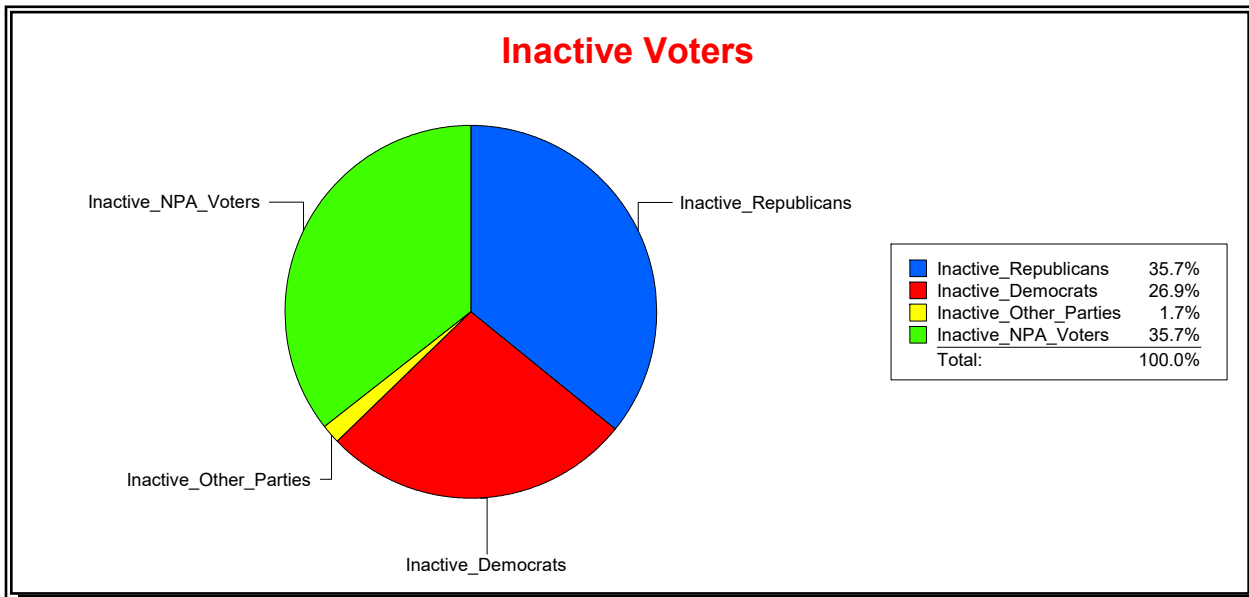

Ron Turner

Supervisor of Elections

Sarasota County, FL

Date 5/1/2023

Time 08:21 AM

Graphs of District Registration

Active Registered Voters

Inactive Voters

District	Total	Dems	Reps	NonP	Other	Total	Dems	Reps	NonP	Other
NORTH PORT	61,683	14,364	27,739	18,353	1,227	2,610	702	933	931	44