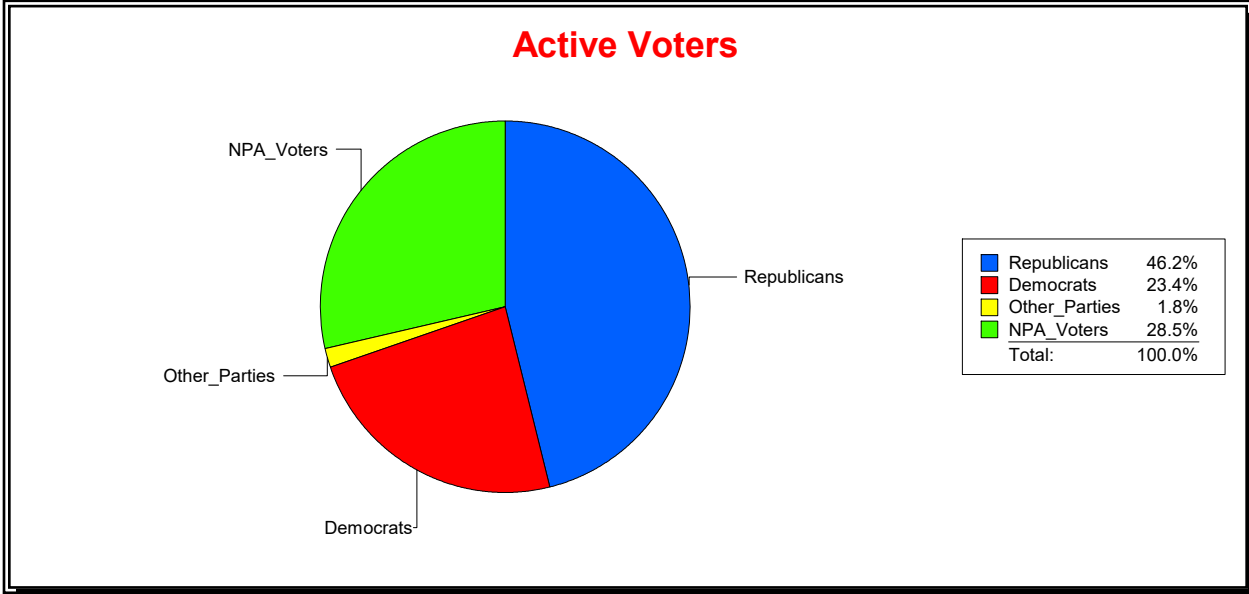

Ron Turner

Supervisor of Elections

Sarasota County, FL

Date 5/1/2023

Time 08:21 AM

Graphs of District Registration

Active Registered Voters

Inactive Voters

District	Total	Dems	Reps	NonP	Other	Total	Dems	Reps	NonP	Other
NORTH PORT 5	17,541	4,108	8,112	4,998	323	652	195	213	235	9