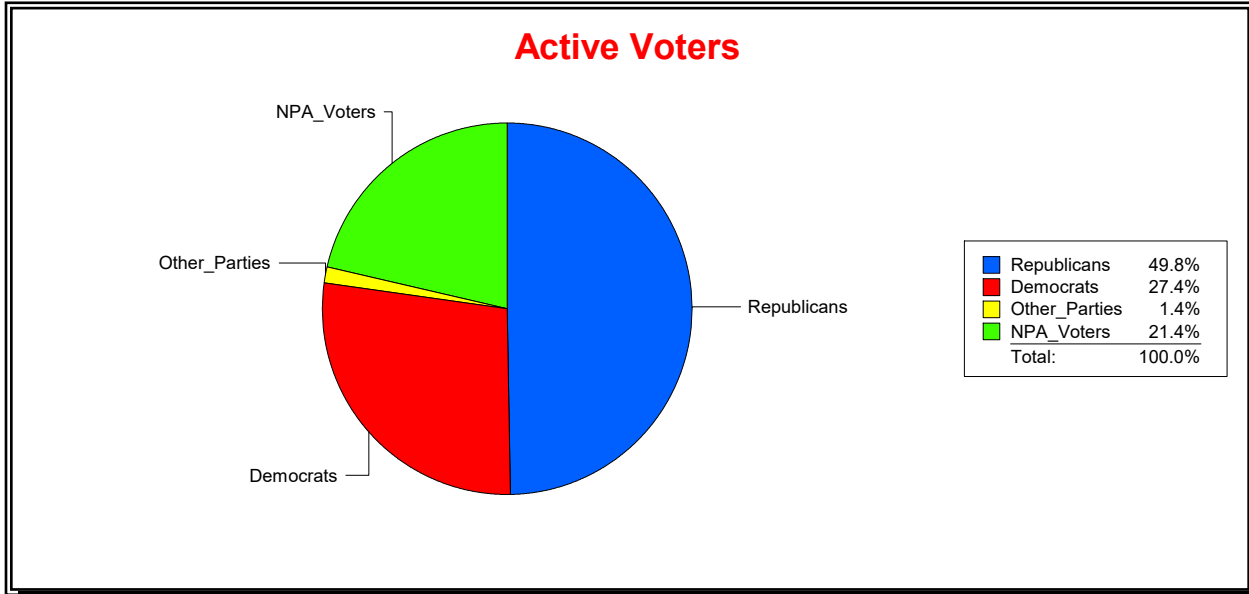

Ron Turner

Supervisor of Elections

Sarasota County, FL

Date 5/1/2023

Time 08:21 AM

Graphs of District Registration

Active Registered Voters

Inactive Voters

District	Total	Dems	Reps	NonP	Other	Total	Dems	Reps	NonP	Other
LBK DISTRICT 3	1,509	414	751	323	21	67	20	31	16	0