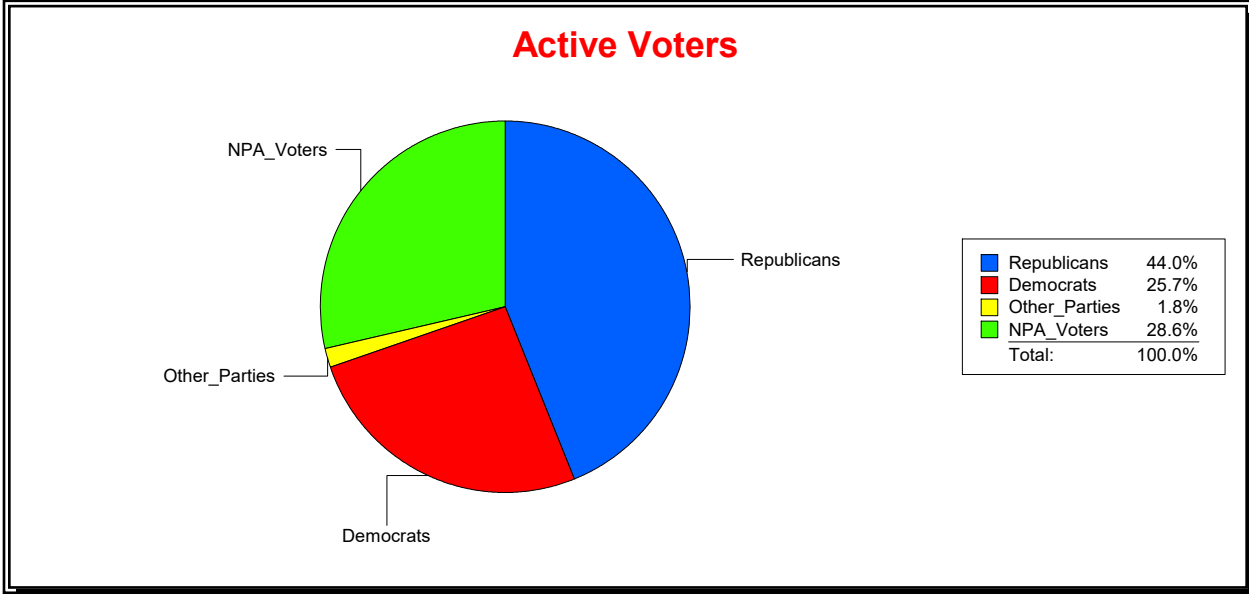

Ron Turner

Supervisor of Elections

Sarasota County, FL

Date 5/1/2023

Time 08:21 AM

Graphs of District Registration

Active Registered Voters

Inactive Voters

District	Total	Dems	Reps	NonP	Other	Total	Dems	Reps	NonP	Other
NORTH PORT 4	9,335	2,398	4,106	2,666	165	400	116	147	129	8