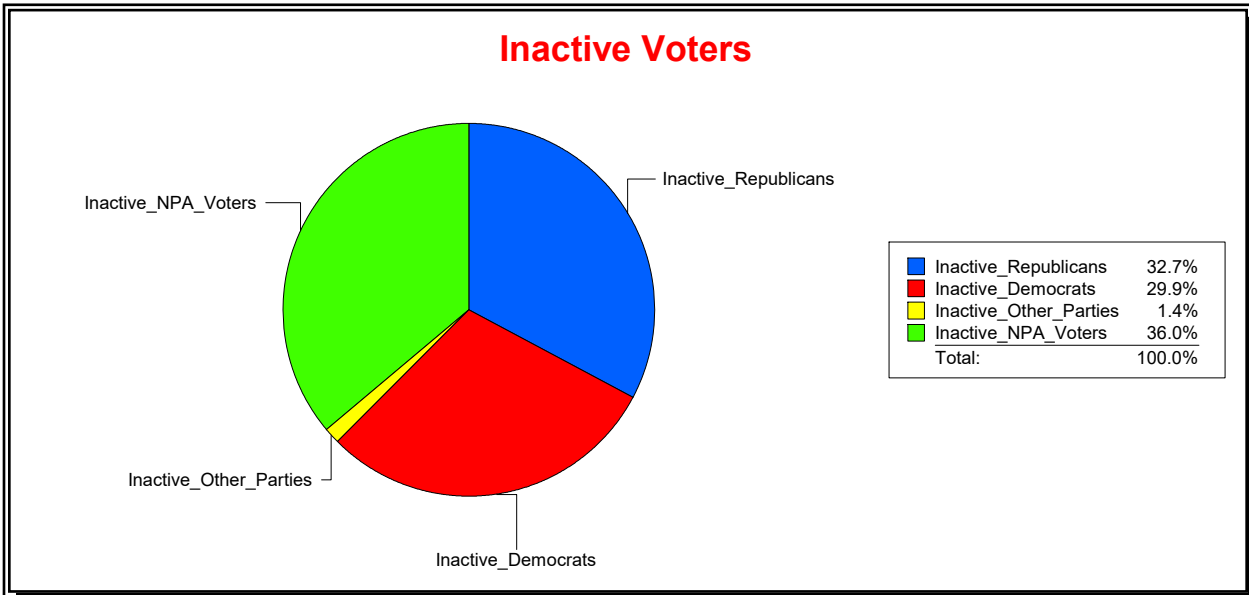

Ron Turner

Supervisor of Elections

Sarasota County, FL

Date 5/1/2023

Time 08:21 AM

Graphs of District Registration

Active Registered Voters

Inactive Voters

District	Total	Dems	Reps	NonP	Other	Total	Dems	Reps	NonP	Other
NORTH PORT 5	17,541	4,108	8,112	4,998	323	652	195	213	235	9