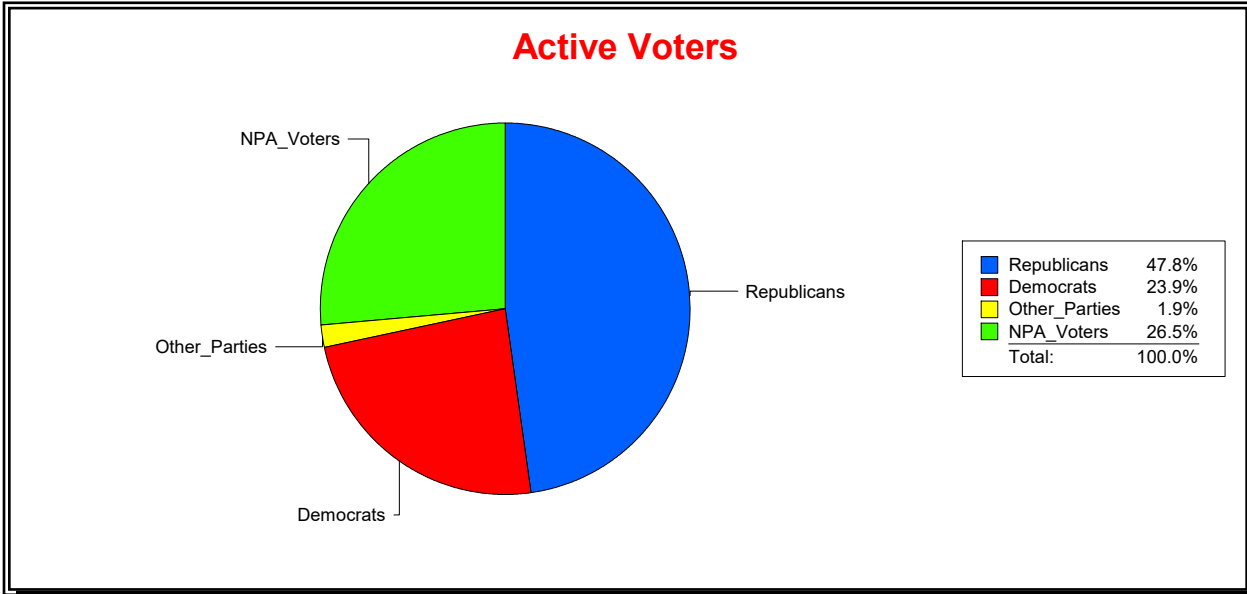

Sarasota County, FL

Date 5/1/2023

Time 08:21 AM

Graphs of District Registration

Active Registered Voters

Inactive Voters

District	Total	Dems	Reps	NonP	Other	Total	Dems	Reps	NonP	Other
ENGLEWOOD WATER DIST	15,075	3,601	7,203	3,992	279	679	198	252	221	8