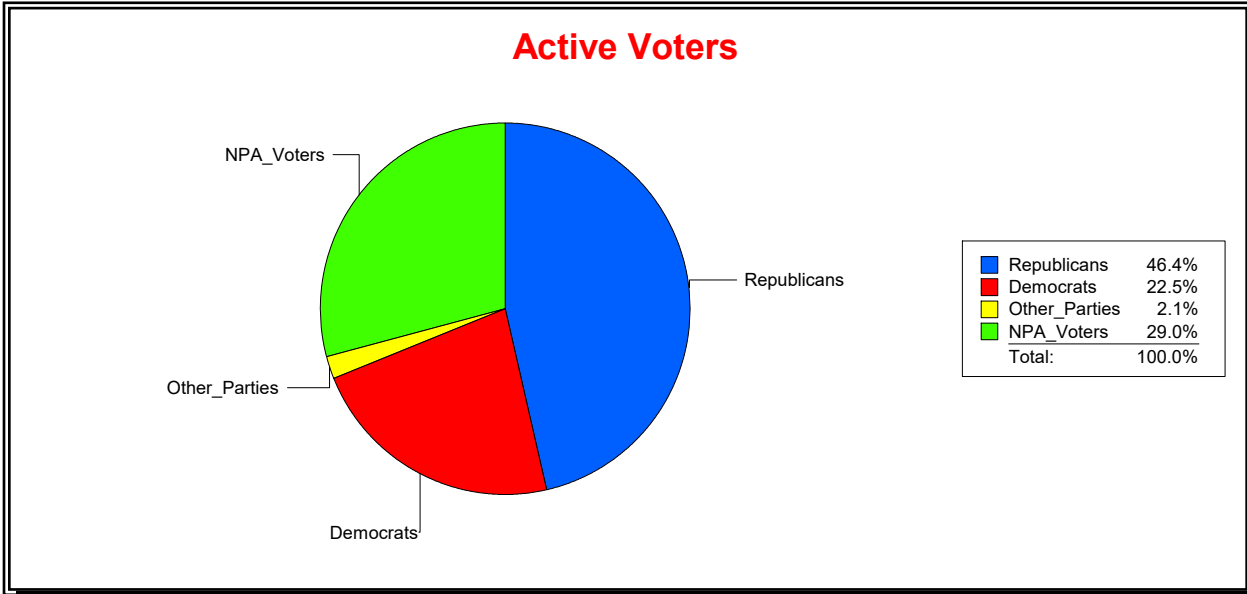

Ron Turner

Supervisor of Elections

Sarasota County, FL

Date 5/1/2023

Time 08:21 AM

Graphs of District Registration

Active Registered Voters

Inactive Voters

District	Total	Dems	Reps	NonP	Other	Total	Dems	Reps	NonP	Other
STONEYBROOK CDD	1,825	411	846	530	38	89	28	35	25	1