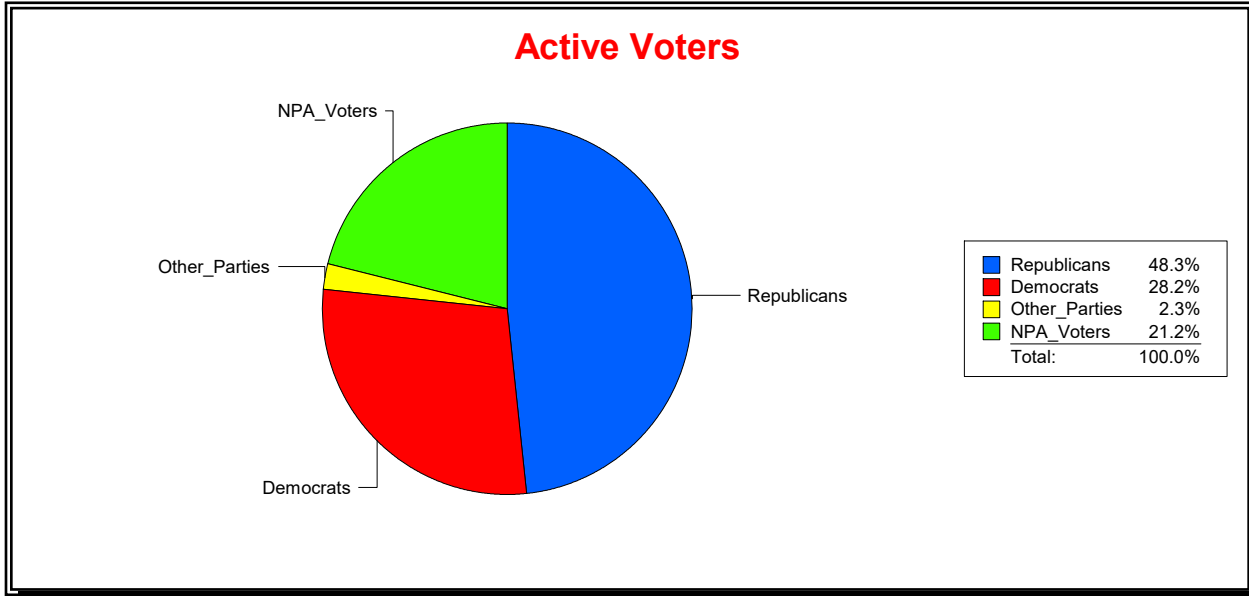

Ron Turner

Supervisor of Elections

Sarasota County, FL

Date 5/1/2023

Time 08:21 AM

Graphs of District Registration

Active Registered Voters

Inactive Voters

<u>District</u>	<u>Total</u>	<u>Dems</u>	<u>Reps</u>	<u>NonP</u>	<u>Other</u>	<u>Total</u>	<u>Dems</u>	<u>Reps</u>	<u>NonP</u>	<u>Other</u>
LONGBOAT KEY BEACH A	1,863	526	900	395	42	110	33	50	26	1