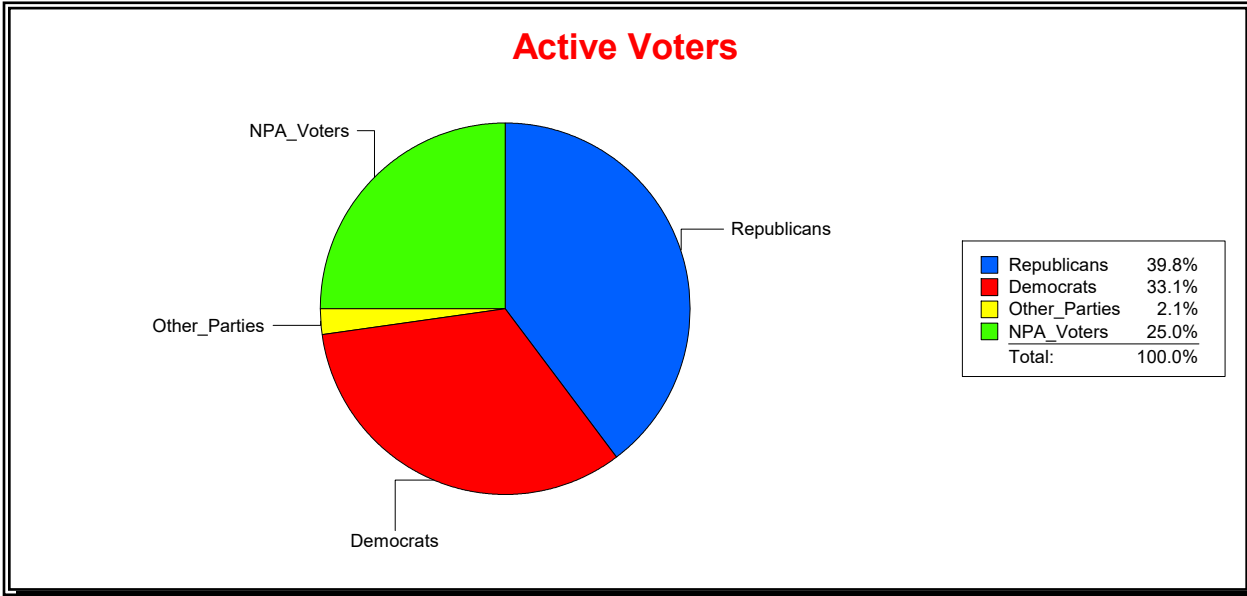

Ron Turner

Supervisor of Elections

Sarasota County, FL

Date 5/1/2023

Time 08:21 AM

Graphs of District Registration

Active Registered Voters

Inactive Voters

<u>District</u>	<u>Total</u>	<u>Dems</u>	<u>Reps</u>	<u>NonP</u>	<u>Other</u>	<u>Total</u>	<u>Dems</u>	<u>Reps</u>	<u>NonP</u>	<u>Other</u>
HOSPITAL BOARD NORTH	107,920	35,762	42,907	27,000	2,251	6,278	2,281	1,969	1,918	110