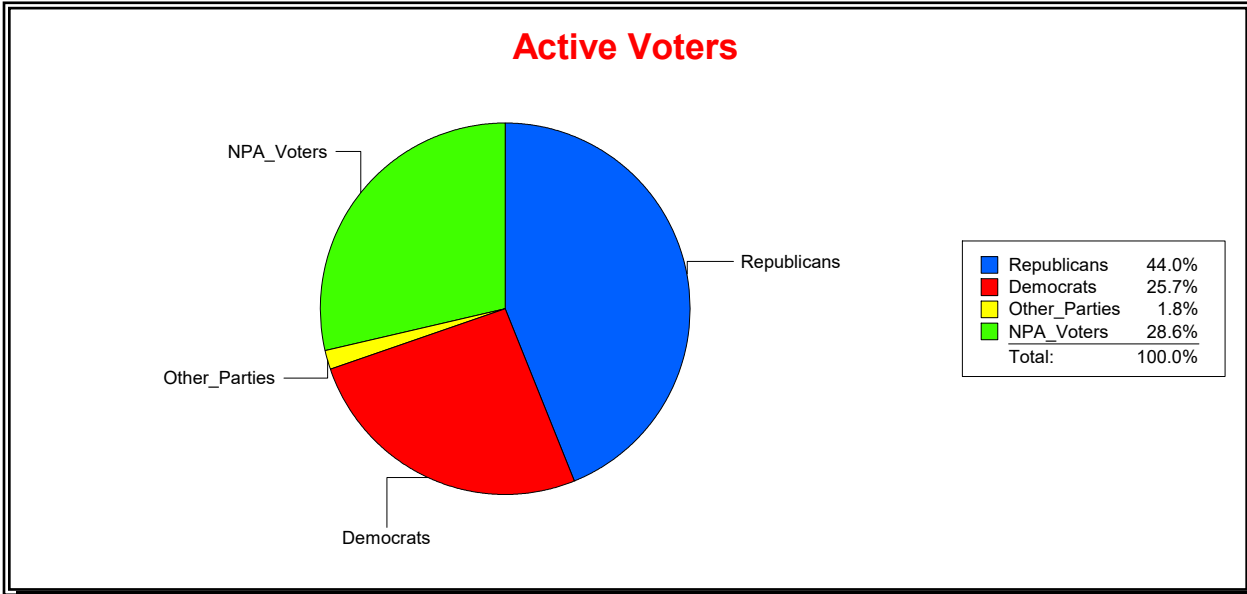

Ron Turner

Supervisor of Elections

Sarasota County, FL

Date 5/1/2023

Time 08:21 AM

Graphs of District Registration

Active Registered Voters

Inactive Voters

<u>District</u>	<u>Total</u>	<u>Dems</u>	<u>Reps</u>	<u>NonP</u>	<u>Other</u>	<u>Total</u>	<u>Dems</u>	<u>Reps</u>	<u>NonP</u>	<u>Other</u>
NORTH PORT DIST 4	9,335	2,398	4,106	2,666	165	400	116	147	129	8