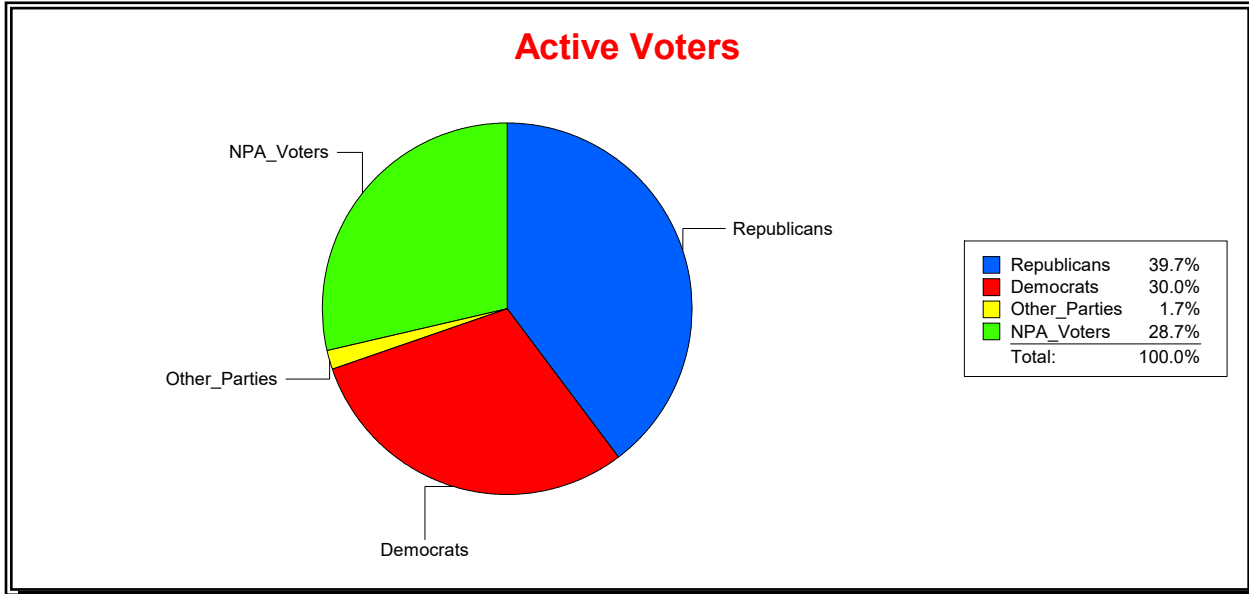

Ron Turner

Supervisor of Elections

Sarasota County, FL

Date 5/1/2023

Time 08:21 AM

Graphs of District Registration

Active Registered Voters

Inactive Voters

District	Total	Dems	Reps	NonP	Other	Total	Dems	Reps	NonP	Other
HLDY PK PK & REC DIST	600	180	238	172	10	28	12	11	5	0