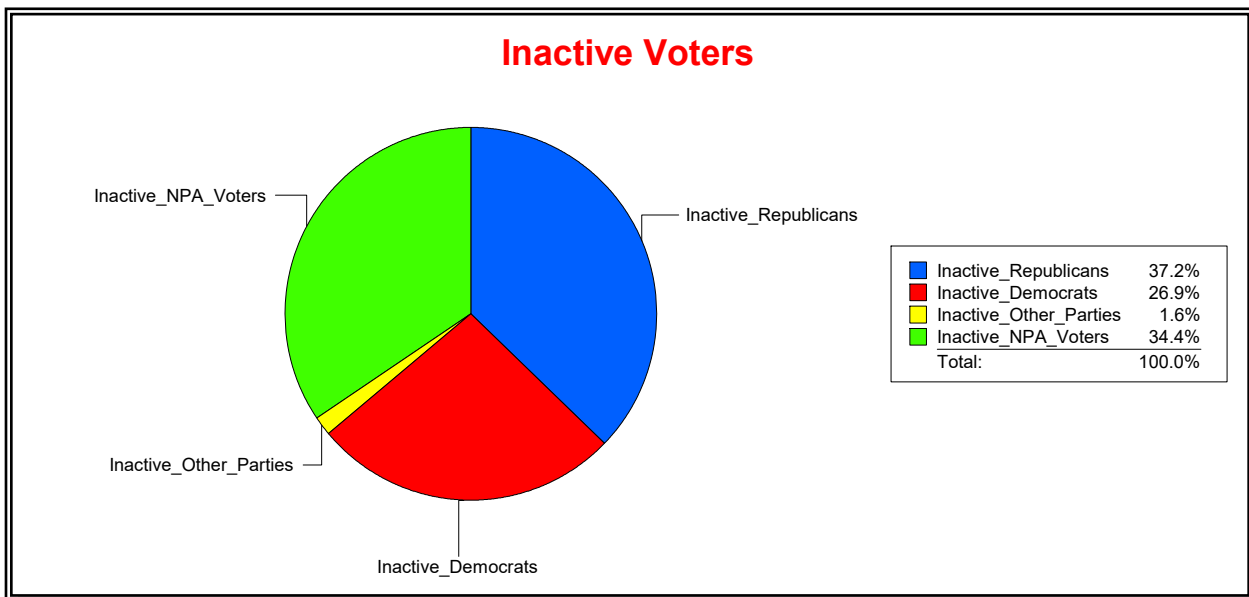

Ron Turner

Supervisor of Elections

Sarasota County, FL

Date 5/1/2023

Time 08:21 AM

Graphs of District Registration

Active Registered Voters

Inactive Voters

<u>District</u>	<u>Total</u>	<u>Dems</u>	<u>Reps</u>	<u>NonP</u>	<u>Other</u>	<u>Total</u>	<u>Dems</u>	<u>Reps</u>	<u>NonP</u>	<u>Other</u>
SCHOOL DIST 3	70,843	16,598	32,137	20,734	1,374	3,158	848	1,174	1,087	49