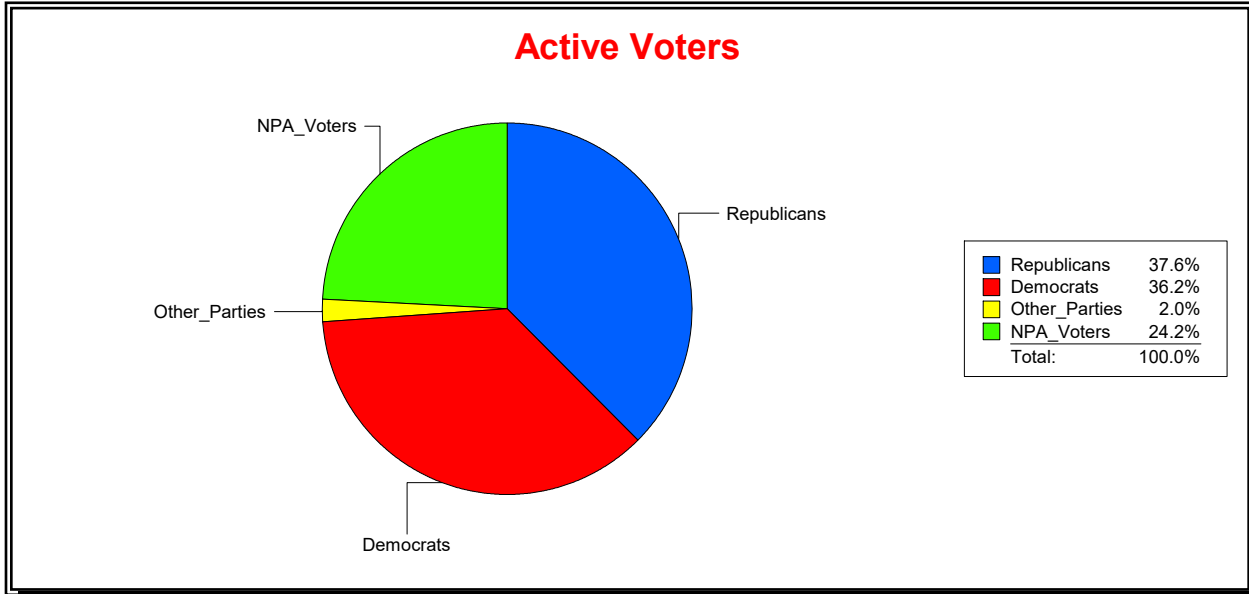

Ron Turner

Supervisor of Elections

Sarasota County, FL

Date 5/1/2023

Time 08:21 AM

Graphs of District Registration

Active Registered Voters

Inactive Voters

District	Total	Dems	Reps	NonP	Other	Total	Dems	Reps	NonP	Other
SARASOTA 2	16,977	6,148	6,388	4,108	333	1,063	380	344	316	23