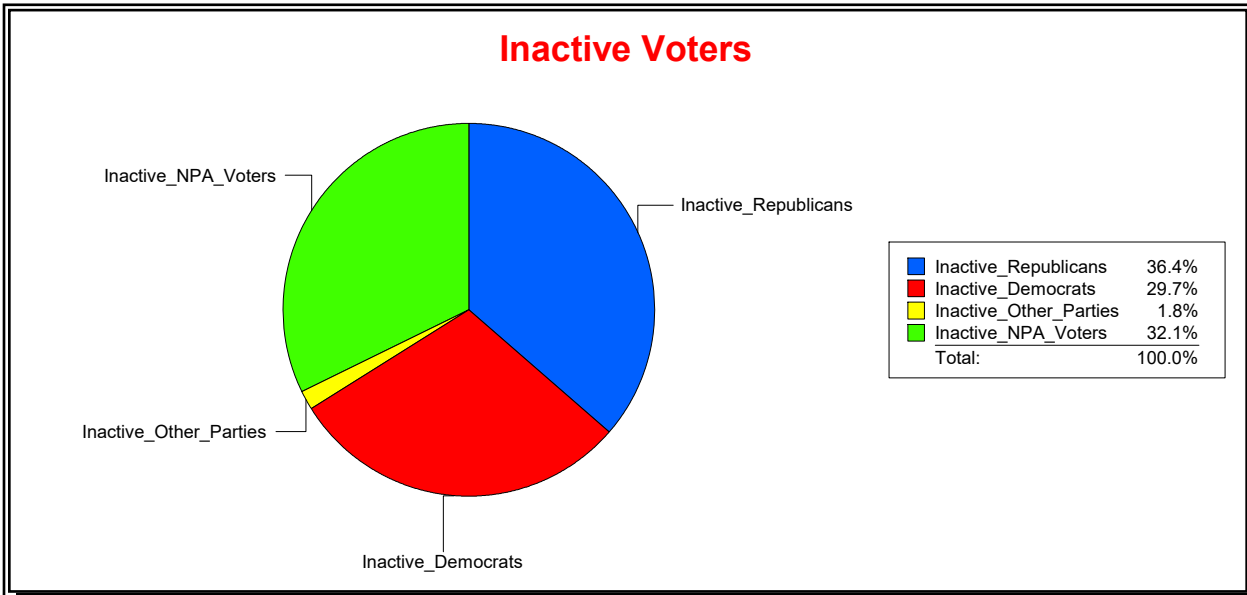

Ron Turner

Supervisor of Elections

Sarasota County, FL

Date 5/1/2023

Time 08:21 AM

Graphs of District Registration

Active Registered Voters

Inactive Voters

District	Total	Dems	Reps	NonP	Other	Total	Dems	Reps	NonP	Other
STATE HOUSE DIST 74	151,021	39,471	67,932	40,596	3,022	6,720	1,999	2,445	2,158	118