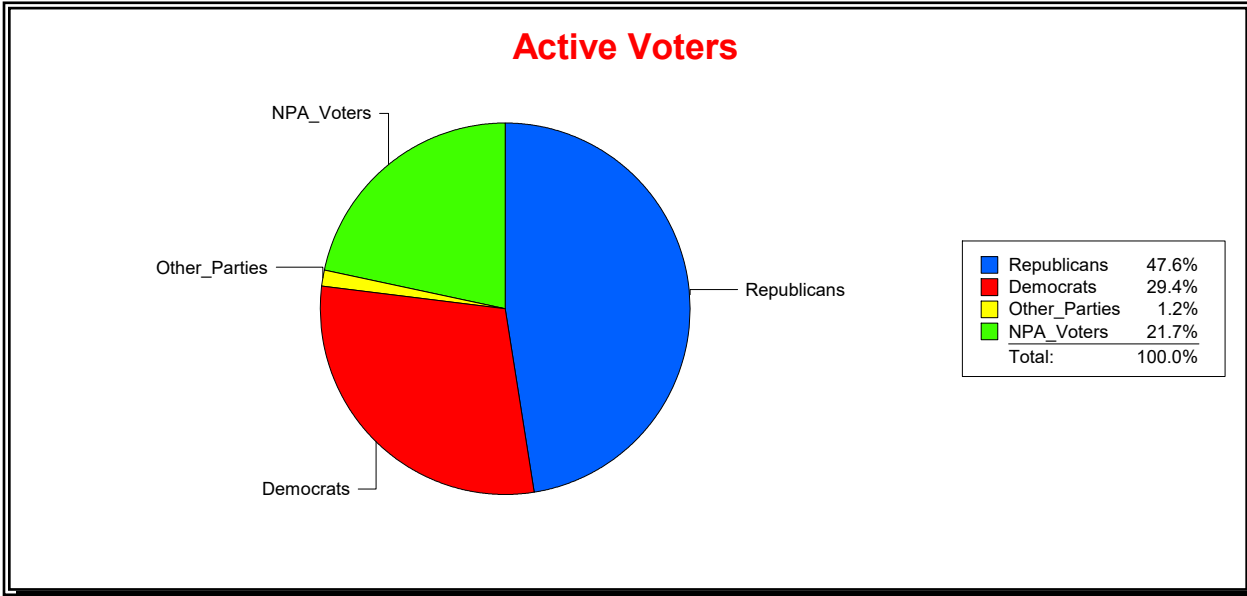

Ron Turner

Supervisor of Elections

Sarasota County, FL

Date 5/1/2023

Time 08:21 AM

Graphs of District Registration

Active Registered Voters

Inactive Voters

District	Total	Dems	Reps	NonP	Other	Total	Dems	Reps	NonP	Other
TRI-PAR PK & REC DIST	561	165	267	122	7	31	14	13	4	0