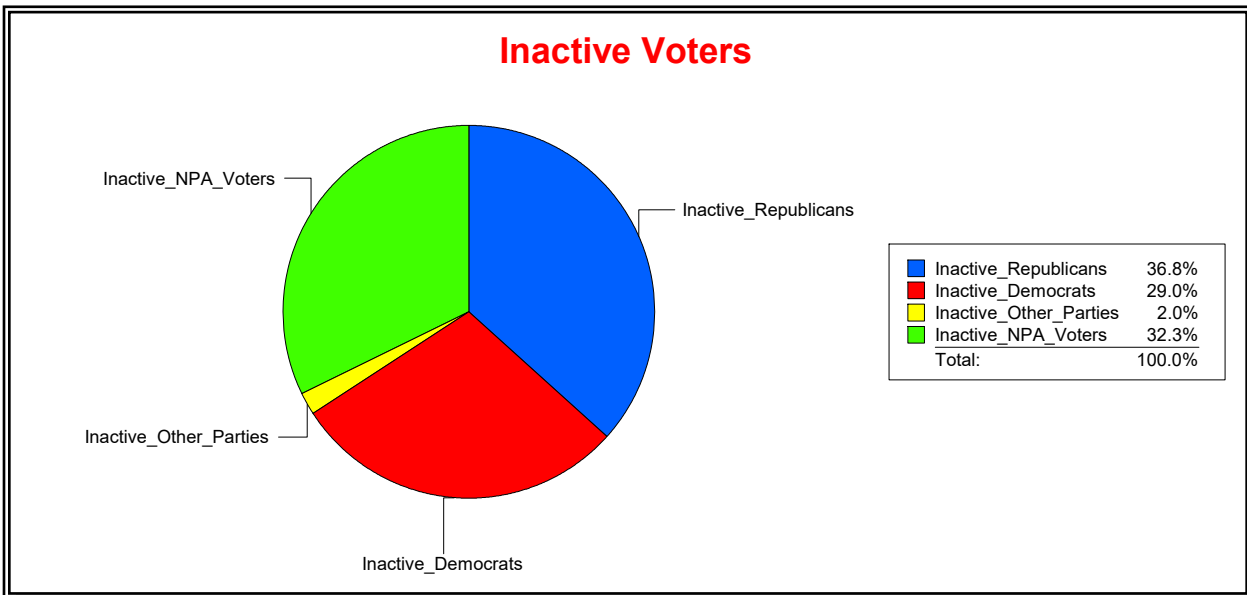

Ron Turner

Supervisor of Elections

Sarasota County, FL

Date 5/1/2023

Time 08:21 AM

Graphs of District Registration

Active Registered Voters

Inactive Voters

<u>District</u>	<u>Total</u>	<u>Dems</u>	<u>Reps</u>	<u>NonP</u>	<u>Other</u>	<u>Total</u>	<u>Dems</u>	<u>Reps</u>	<u>NonP</u>	<u>Other</u>
NORTH PORT DIST 4	9,335	2,398	4,106	2,666	165	400	116	147	129	8