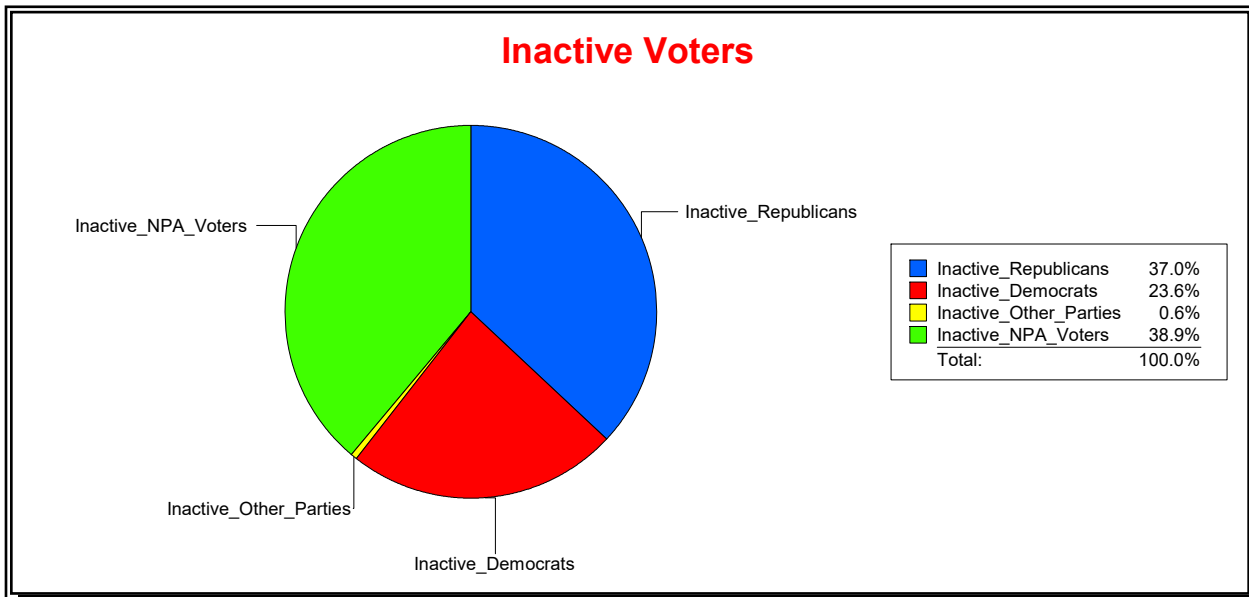

Ron Turner

Supervisor of Elections

Sarasota County, FL

Date 5/1/2023

Time 08:21 AM

Graphs of District Registration

District	Active Registered Voters					Inactive Voters				
	Total	Dems	Reps	NonP	Other	Total	Dems	Reps	NonP	Other
NORTH PORT 3	10,740	2,498	4,586	3,428	228	535	126	198	208	3