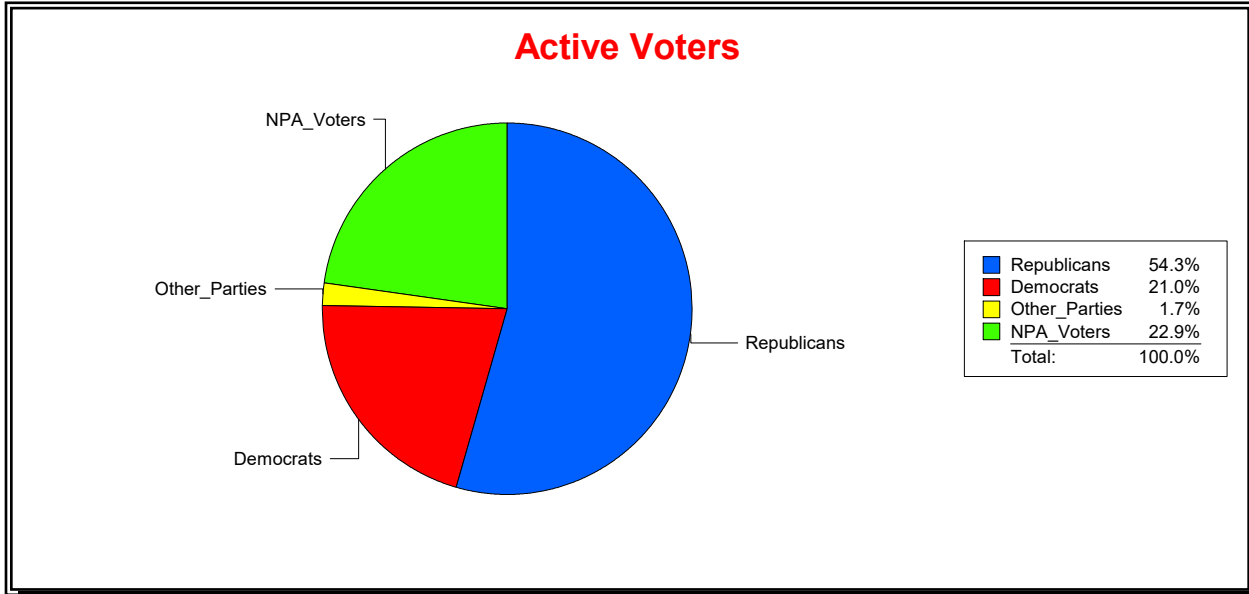

Ron Turner

Supervisor of Elections

Sarasota County, FL

Date 5/1/2023

Time 08:21 AM

Graphs of District Registration

Active Registered Voters

Inactive Voters

District	Total	Dems	Reps	NonP	Other	Total	Dems	Reps	NonP	Other
SARASOTA NATIONAL CDD	1,945	409	1,057	445	34	31	6	16	8	1