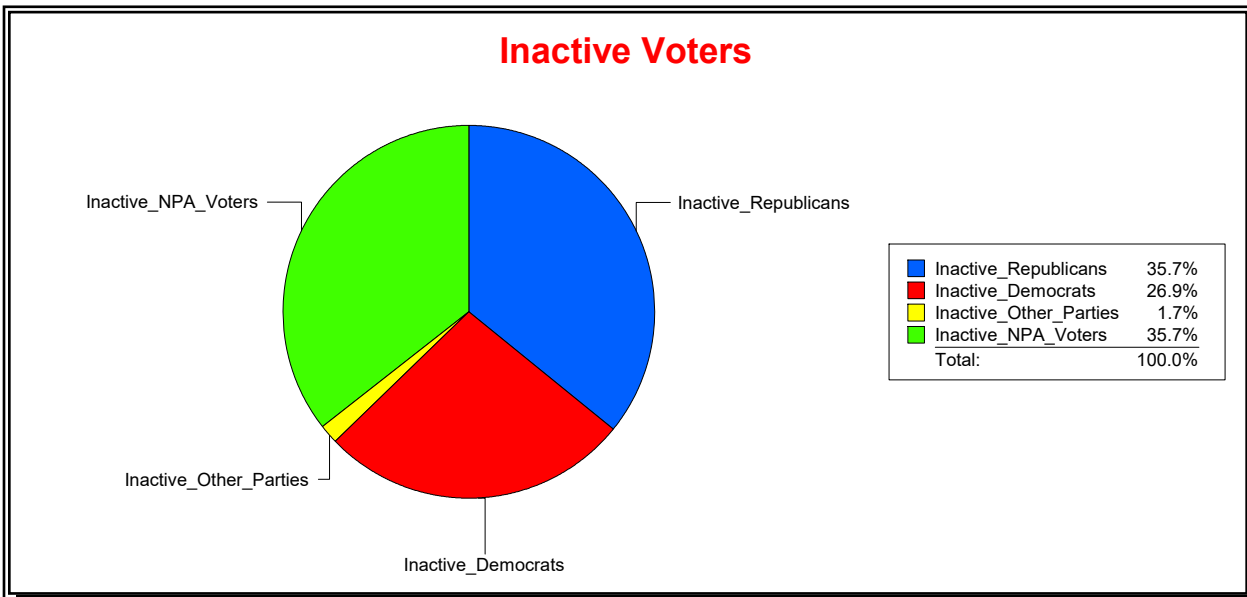

Supervisor of Elections

Sarasota County, FL

Date 5/1/2023

Time 08:21 AM

**Graphs of District Registration**

**Active Registered Voters**

**Inactive Voters**

<u>District</u>	<u>Total</u>	<u>Dems</u>	<u>Reps</u>	<u>NonP</u>	<u>Other</u>	<u>Total</u>	<u>Dems</u>	<u>Reps</u>	<u>NonP</u>	<u>Other</u>
<b>NORTH PORT</b>	61,683	14,364	27,739	18,353	1,227	2,610	702	933	931	44