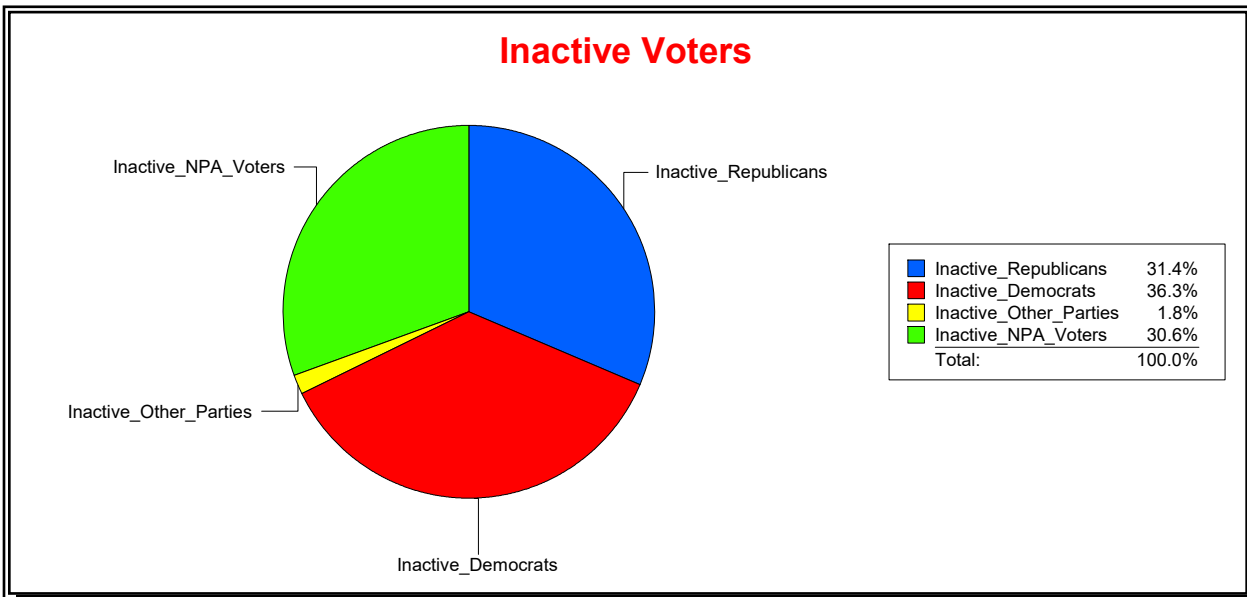

Ron Turner

Supervisor of Elections

Sarasota County, FL

Date 5/1/2023

Time 08:21 AM

Graphs of District Registration

Active Registered Voters

Inactive Voters

<u>District</u>	<u>Total</u>	<u>Dems</u>	<u>Reps</u>	<u>NonP</u>	<u>Other</u>	<u>Total</u>	<u>Dems</u>	<u>Reps</u>	<u>NonP</u>	<u>Other</u>
HOSPITAL BOARD NORTH	107,920	35,762	42,907	27,000	2,251	6,278	2,281	1,969	1,918	110