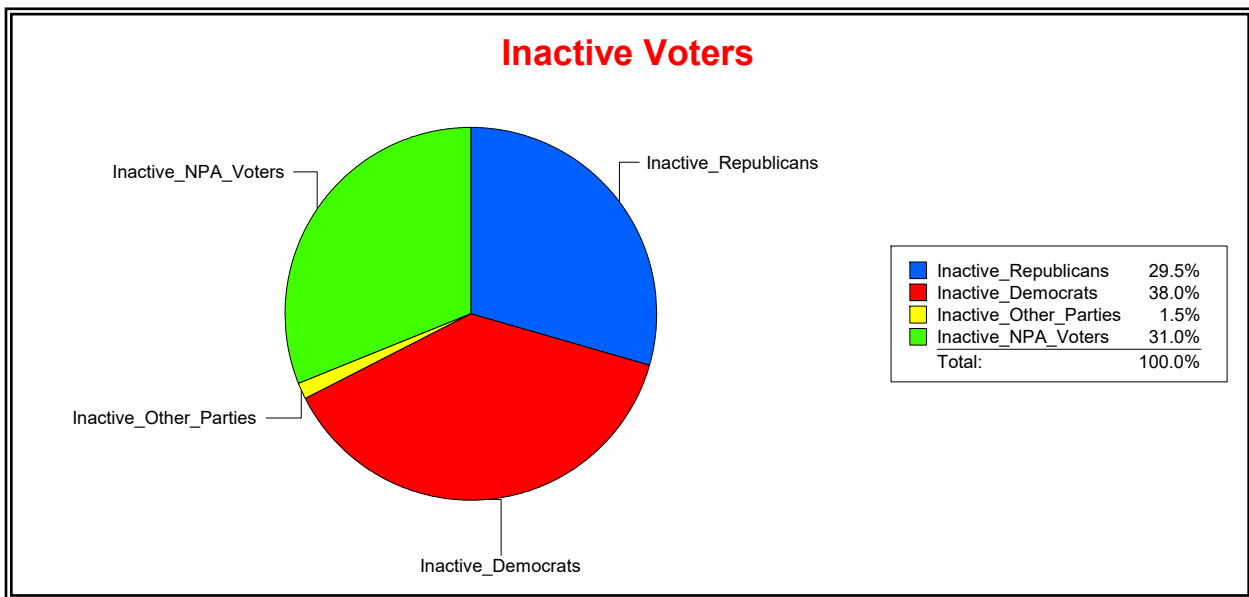

Date 5/1/2023

Time 08:21 AM

Graphs of District Registration

Active Registered Voters

Inactive Voters

District	Total	Dems	Reps	NonP	Other	Total	Dems	Reps	NonP	Other
SOIL AND WATER DIST 2	65,983	24,687	23,770	16,227	1,299	4,533	1,721	1,338	1,404	70