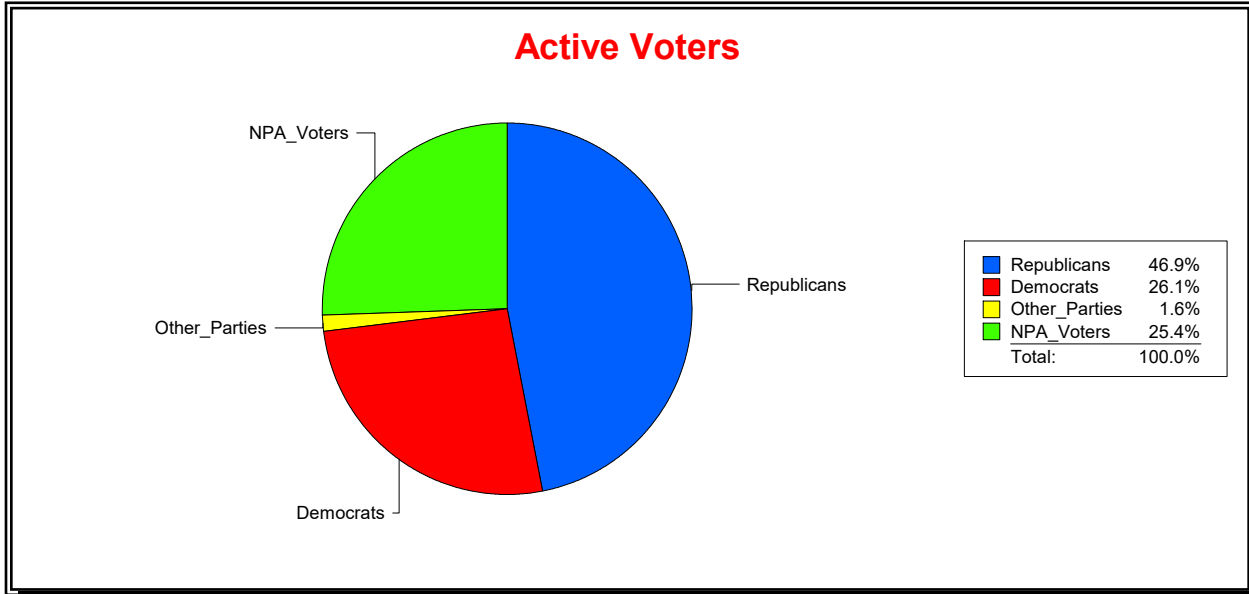

District	Total	Dems	Reps	NonP	Other	Total	Dems	Reps	NonP	Other
VENICE 1	23,129	6,030	10,847	5,879	373	1,072	291	448	318	15

**Ron Turner**

**Supervisor of Elections**

Sarasota County, FL

Date 5/1/2023

Time 08:21 AM