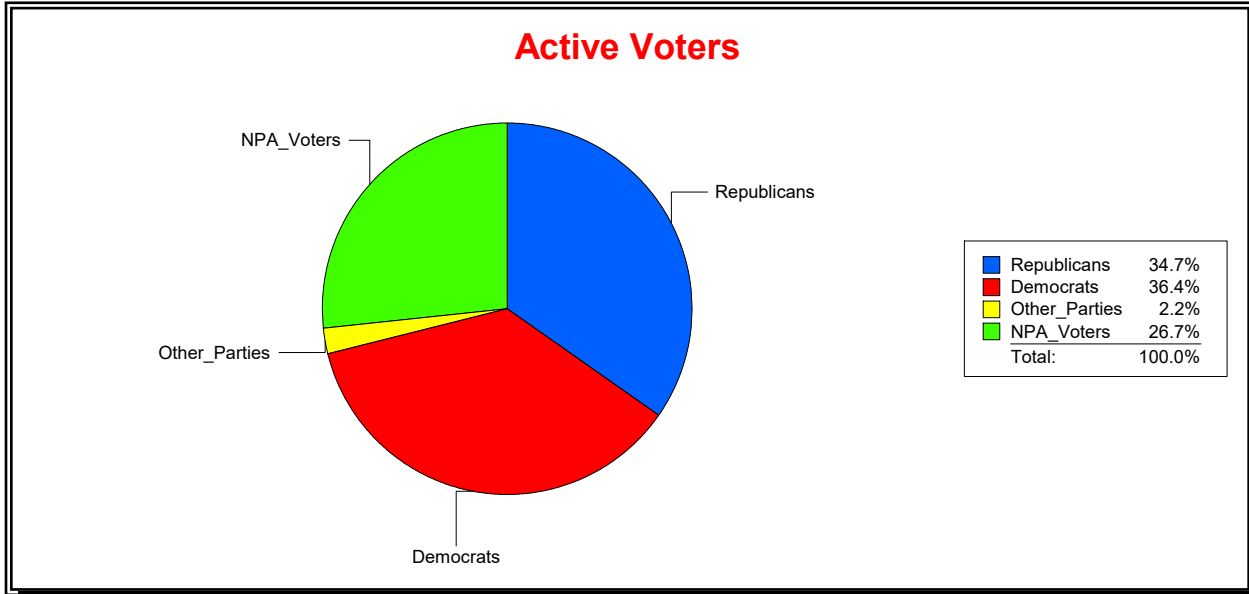

Ron Turner

Supervisor of Elections

Sarasota County, FL

Date 5/1/2023

Time 08:21 AM

Graphs of District Registration

Active Registered Voters

Inactive Voters

<u>District</u>	<u>Total</u>	<u>Dems</u>	<u>Reps</u>	<u>NonP</u>	<u>Other</u>	<u>Total</u>	<u>Dems</u>	<u>Reps</u>	<u>NonP</u>	<u>Other</u>
SARASOTA 3	11,098	4,043	3,847	2,959	249	823	300	238	270	15