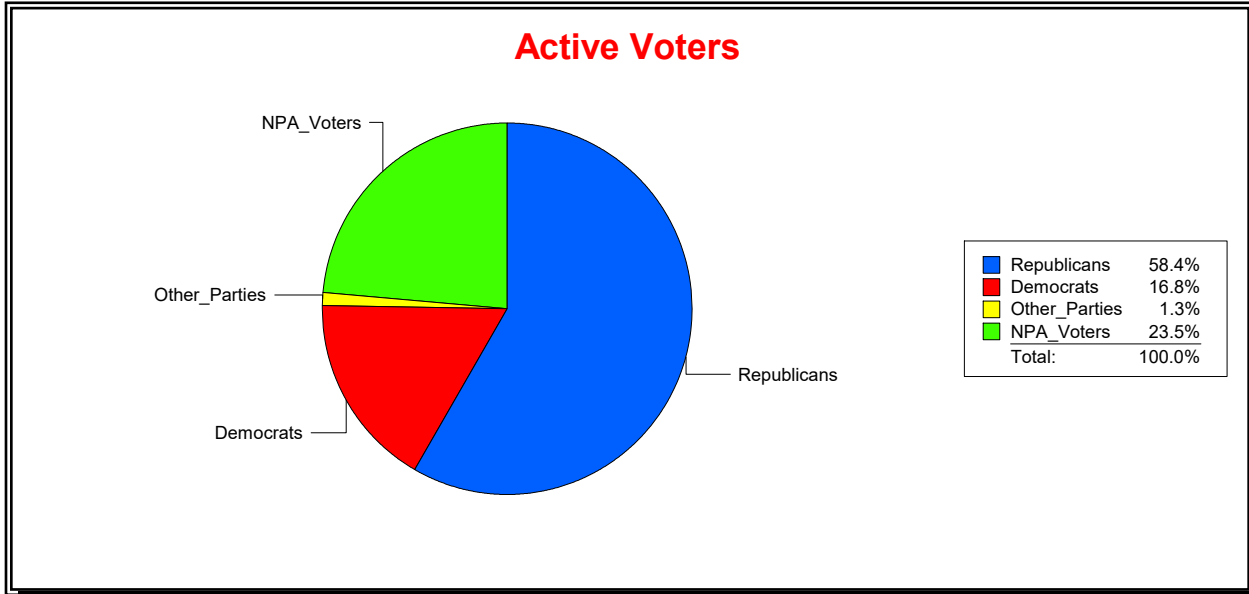

Date 5/1/2023

Time 08:21 AM

Graphs of District Registration

Active Registered Voters

Inactive Voters

District	Total	Dems	Reps	NonP	Other	Total	Dems	Reps	NonP	Other
TOSCANA ISLES CDD	1,077	181	629	253	14	9	2	4	3	0