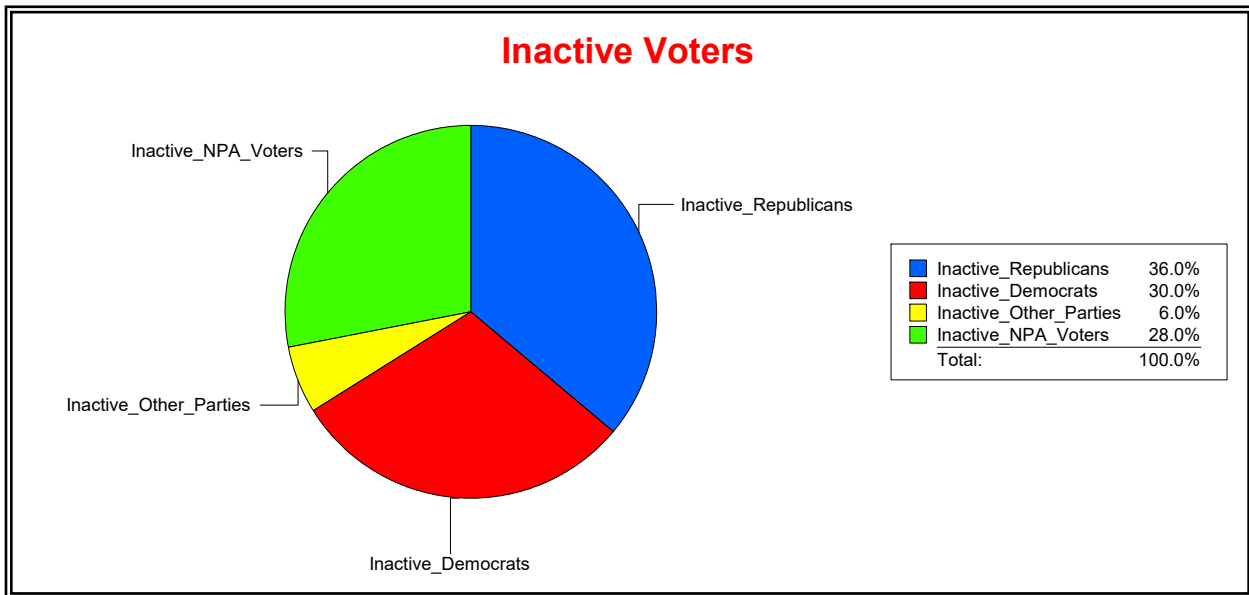

Date 5/1/2023

Time 08:21 AM

Graphs of District Registration

Active Registered Voters

Inactive Voters

District	Total	Dems	Reps	NonP	Other	Total	Dems	Reps	NonP	Other
LAKWOOD RANCH CDD	1,881	418	931	476	56	50	15	18	14	3