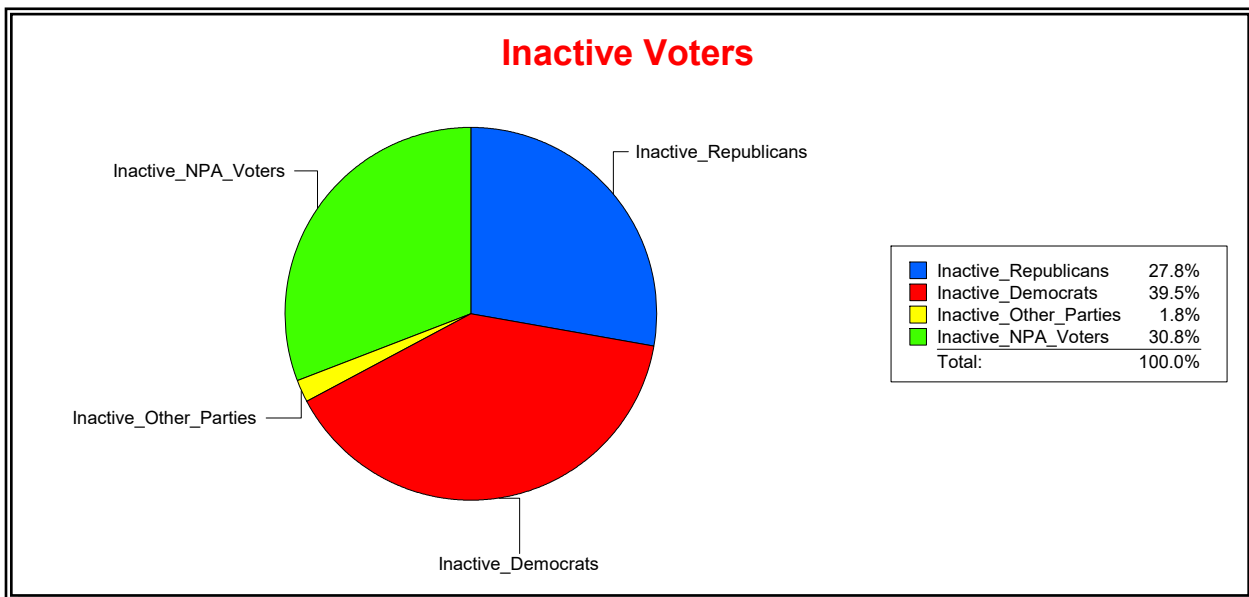

Ron Turner

Supervisor of Elections

Sarasota County, FL

Date 5/1/2023

Time 08:21 AM

Graphs of District Registration

Active Registered Voters

Inactive Voters

District	Total	Dems	Reps	NonP	Other	Total	Dems	Reps	NonP	Other
SCHOOL DIST 1	64,811	24,344	22,561	16,517	1,389	4,374	1,729	1,217	1,349	79