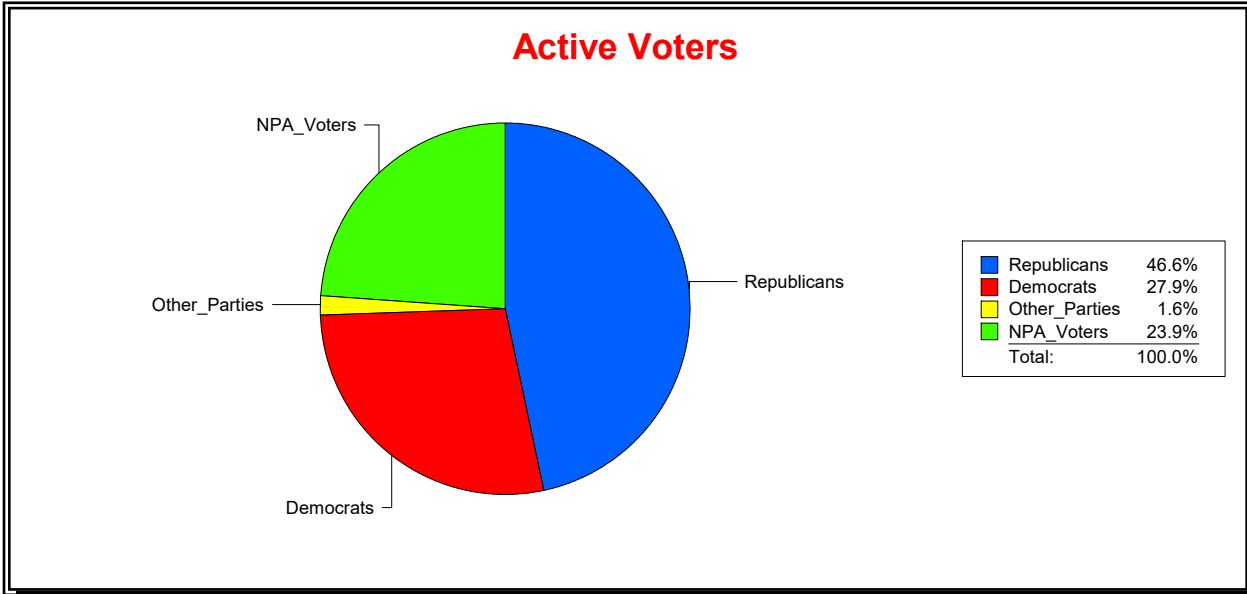

Ron Turner

Supervisor of Elections

Sarasota County, FL

Date 5/1/2023

Time 08:21 AM

Graphs of District Registration

Active Registered Voters

Inactive Voters

<u>District</u>	<u>Total</u>	<u>Dems</u>	<u>Reps</u>	<u>NonP</u>	<u>Other</u>	<u>Total</u>	<u>Dems</u>	<u>Reps</u>	<u>NonP</u>	<u>Other</u>
GOLDEN GATE POINT	380	106	177	91	6	34	7	17	10	0