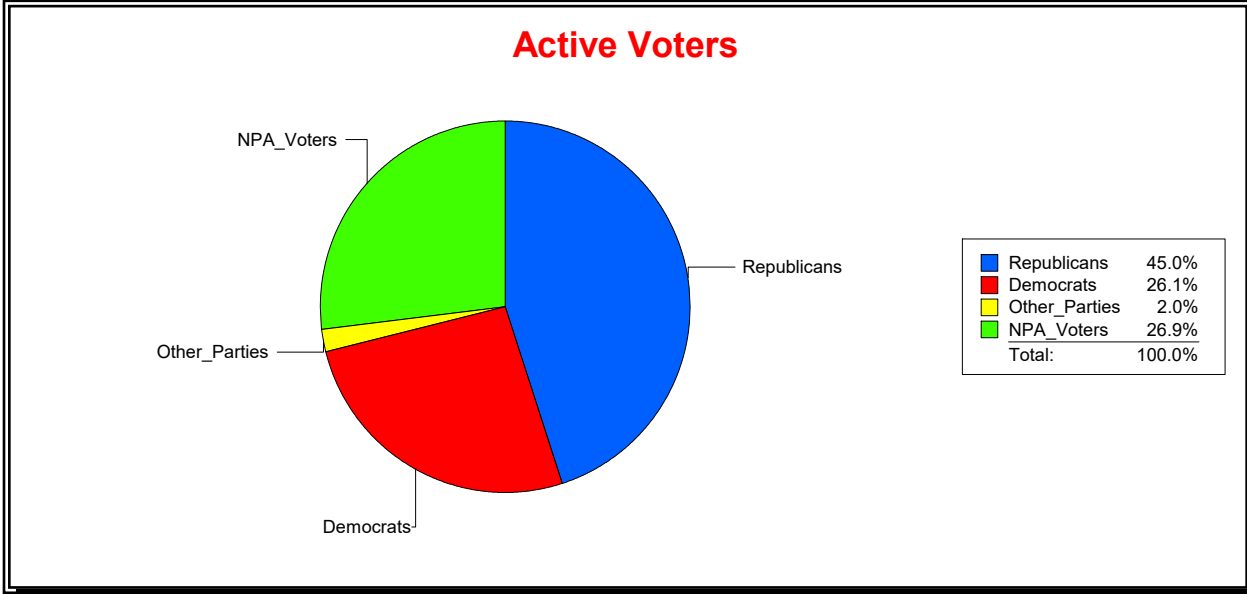

Ron Turner

Supervisor of Elections

Sarasota County, FL

Date 5/1/2023

Time 08:21 AM

Graphs of District Registration

Active Registered Voters

Inactive Voters

District	Total	Dems	Reps	NonP	Other	Total	Dems	Reps	NonP	Other
STATE HOUSE DIST 74	151,021	39,471	67,932	40,596	3,022	6,720	1,999	2,445	2,158	118