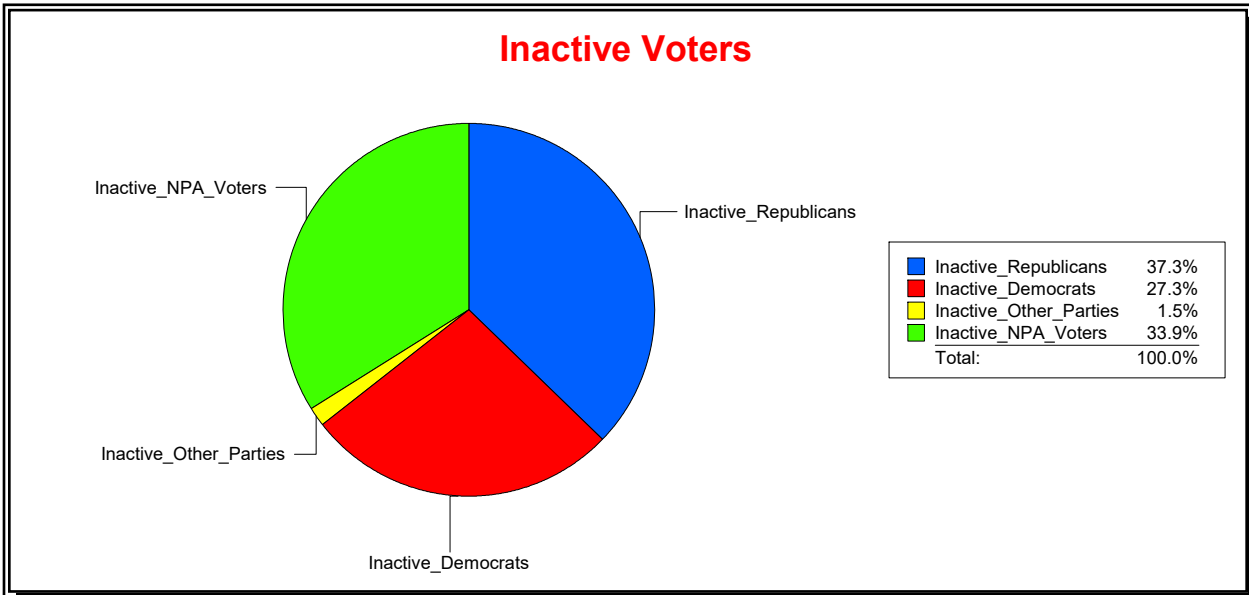

Ron Turner

Supervisor of Elections

Sarasota County, FL

Date 5/1/2023

Time 08:21 AM

Graphs of District Registration

Active Registered Voters

Inactive Voters

District	Total	Dems	Reps	NonP	Other	Total	Dems	Reps	NonP	Other
SOIL AND WATER DIST 5	71,953	16,977	32,633	20,945	1,398	3,334	910	1,243	1,130	51