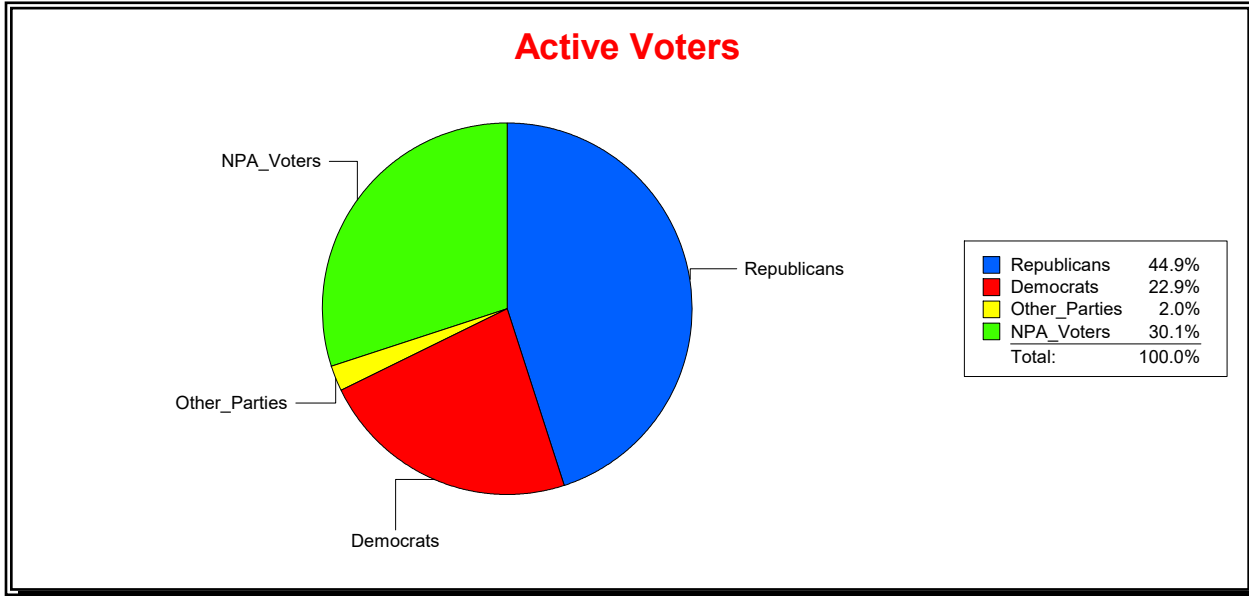

Ron Turner

Supervisor of Elections

Sarasota County, FL

Date 5/1/2023

Time 08:21 AM

Graphs of District Registration

Active Registered Voters

Inactive Voters

<u>District</u>	<u>Total</u>	<u>Dems</u>	<u>Reps</u>	<u>NonP</u>	<u>Other</u>	<u>Total</u>	<u>Dems</u>	<u>Reps</u>	<u>NonP</u>	<u>Other</u>
NORTH PORT DIST 1	11,025	2,528	4,955	3,319	223	445	118	155	161	11