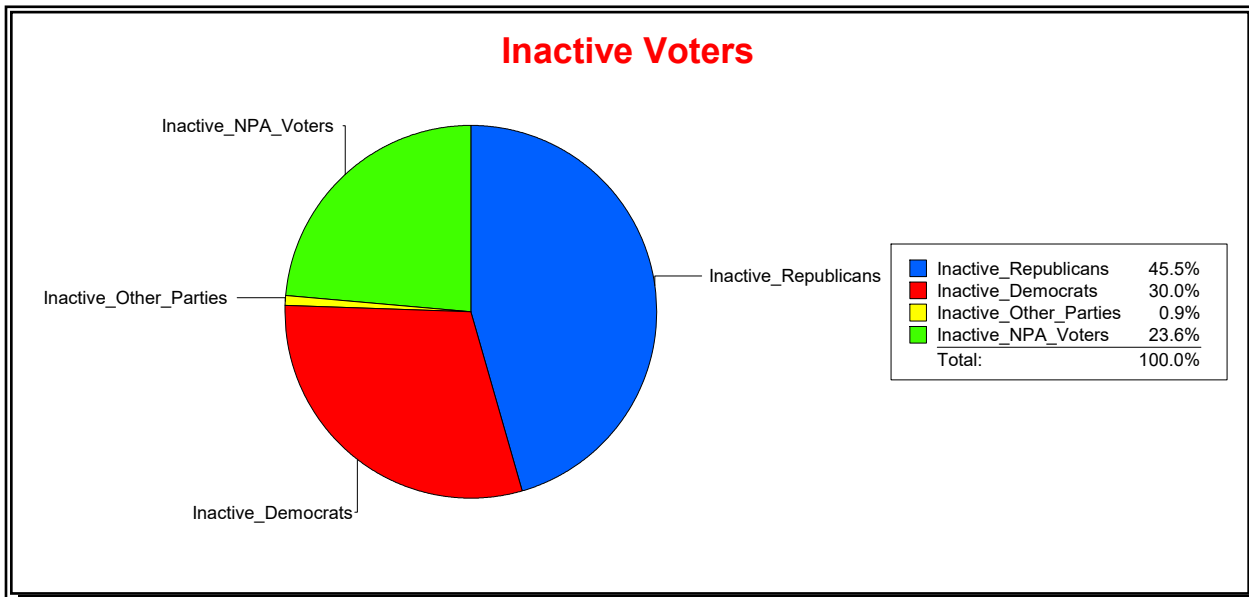

Ron Turner

Supervisor of Elections

Sarasota County, FL

Date 5/1/2023

Time 08:21 AM

Graphs of District Registration

Active Registered Voters

Inactive Voters

<u>District</u>	<u>Total</u>	<u>Dems</u>	<u>Reps</u>	<u>NonP</u>	<u>Other</u>	<u>Total</u>	<u>Dems</u>	<u>Reps</u>	<u>NonP</u>	<u>Other</u>
LONGBOAT KEY BEACH A	1,863	526	900	395	42	110	33	50	26	1