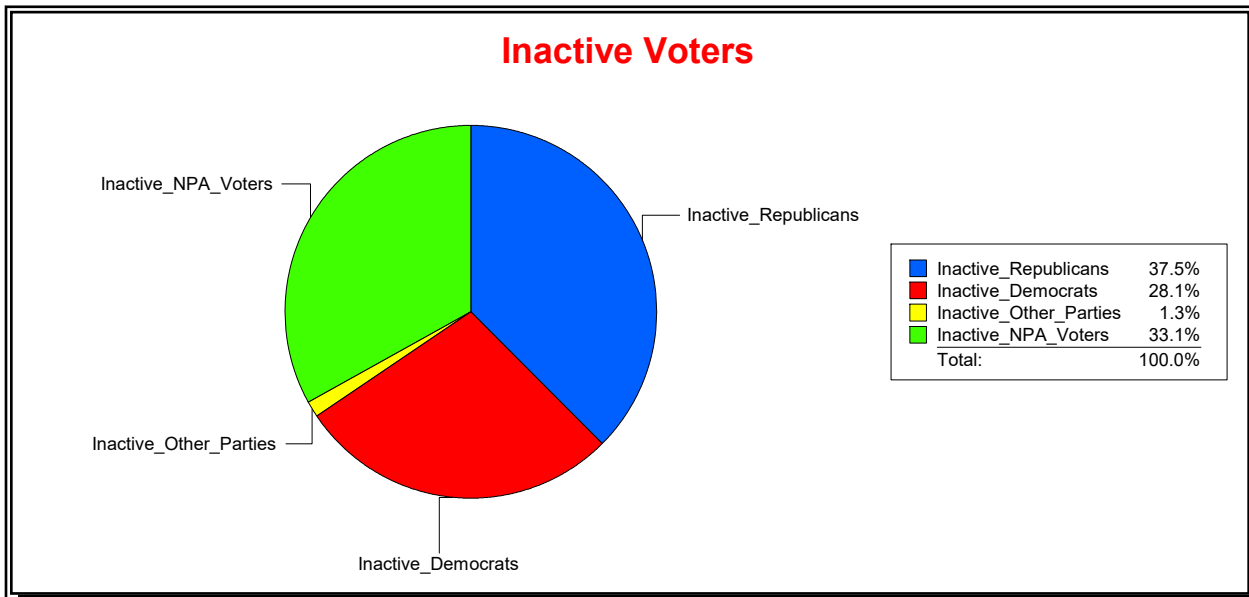

Ron Turner

Supervisor of Elections

Sarasota County, FL

Date 9/1/2022

Time 08:06 AM

Graphs of District Registration

Active Registered Voters

Inactive Voters

District	Total	Dems	Reps	NonP	Other	Total	Dems	Reps	NonP	Other
NORTH PORT DIST 4	9,224	2,432	4,054	2,583	155	707	199	265	234	9