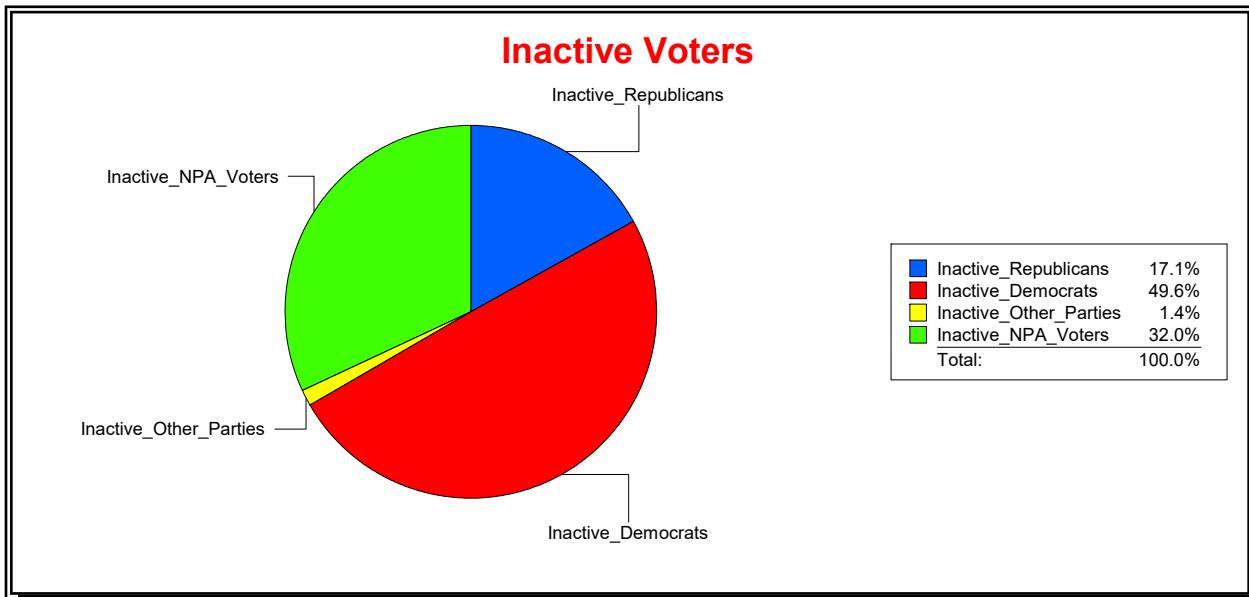

Ron Turner

Supervisor of Elections

Sarasota County, FL

Date 9/1/2022

Time 08:06 AM

Graphs of District Registration

Active Registered Voters

Inactive Voters

District	Total	Dems	Reps	NonP	Other	Total	Dems	Reps	NonP	Other
SARASOTA 1	11,144	5,816	2,202	2,897	229	1,358	673	232	434	19