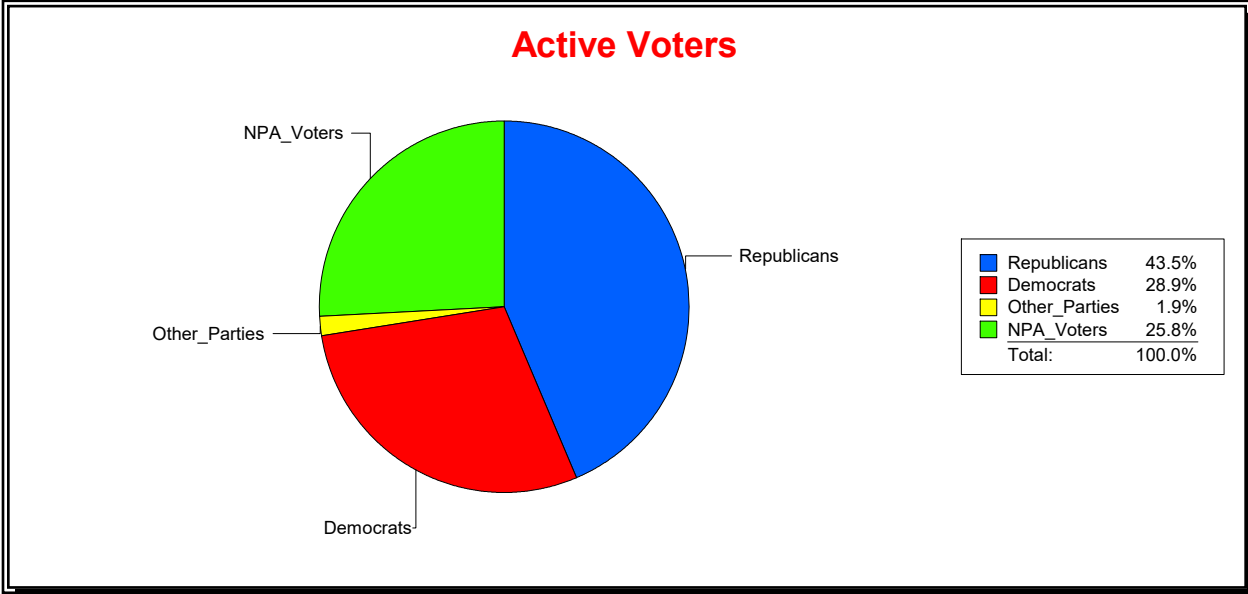

Time 08:06 AM

Graphs of District Registration

Active Registered Voters

Inactive Voters

<u>District</u>	<u>Total</u>	<u>Dems</u>	<u>Reps</u>	<u>NonP</u>	<u>Other</u>	<u>Total</u>	<u>Dems</u>	<u>Reps</u>	<u>NonP</u>	<u>Other</u>
STATE SENATE 22	351,519	101,418	152,959	90,601	6,541	25,918	8,008	9,568	8,013	329