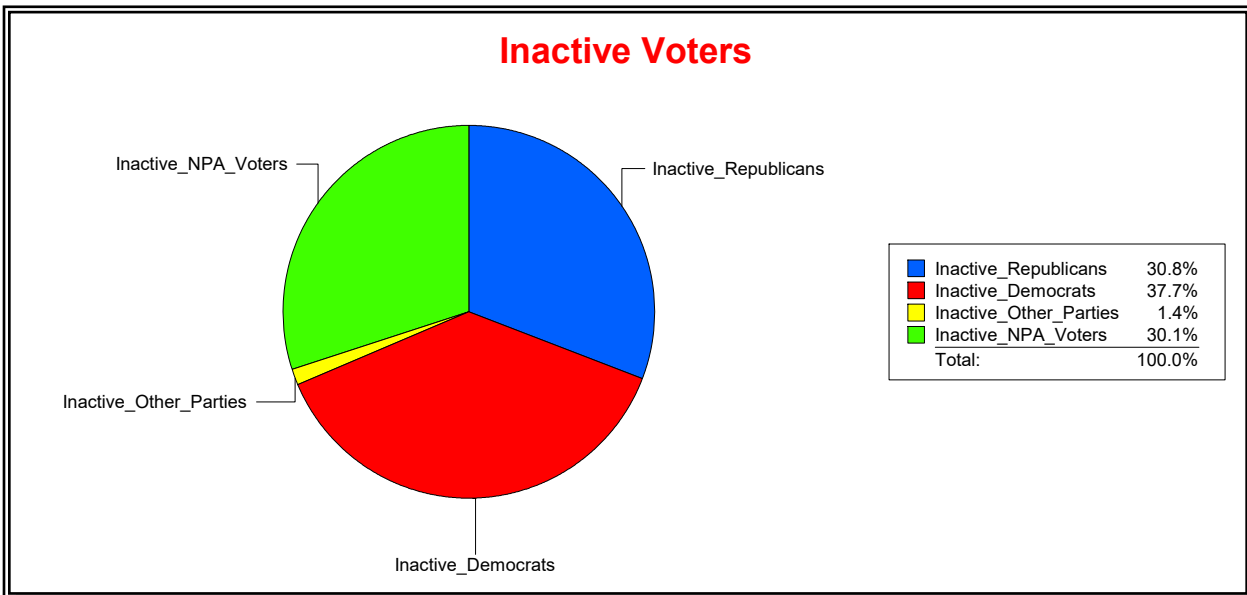

Ron Turner

Supervisor of Elections

Sarasota County, FL

Date 9/1/2022

Time 08:06 AM

Graphs of District Registration

Active Registered Voters

Inactive Voters

District	Total	Dems	Reps	NonP	Other	Total	Dems	Reps	NonP	Other
CNTY COMM DIST 2	65,518	25,016	23,499	15,757	1,246	5,954	2,246	1,834	1,793	81