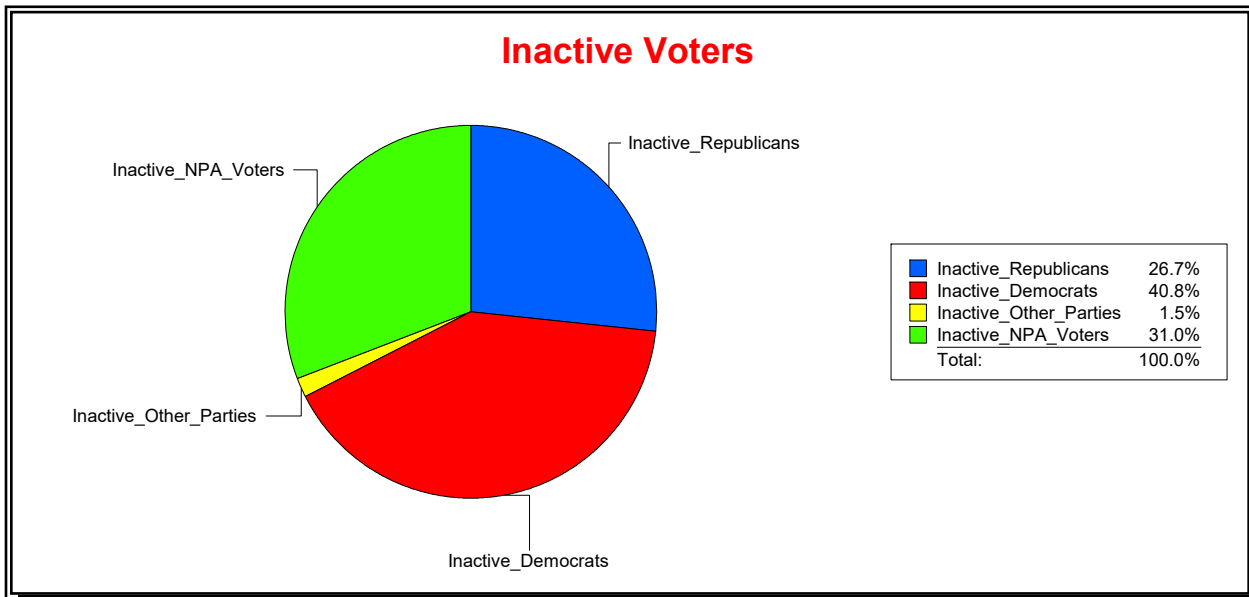

Ron Turner

Supervisor of Elections

Sarasota County, FL

Date 9/1/2022

Time 08:06 AM

Graphs of District Registration

Active Registered Voters

Inactive Voters

District	Total	Dems	Reps	NonP	Other	Total	Dems	Reps	NonP	Other
SARASOTA	38,933	16,144	12,343	9,656	790	3,949	1,611	1,054	1,223	61