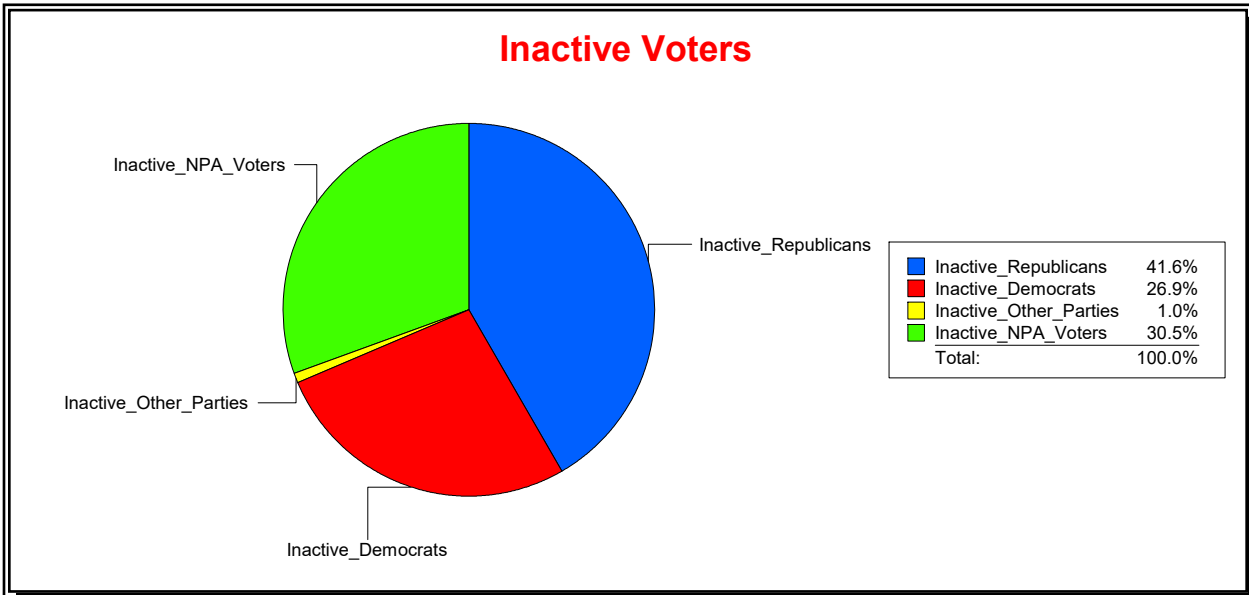

Ron Turner

Supervisor of Elections

Sarasota County, FL

Date 9/1/2022

Time 08:06 AM

Graphs of District Registration

Active Registered Voters

Inactive Voters

District	Total	Dems	Reps	NonP	Other	Total	Dems	Reps	NonP	Other
SCHOOL DIST 5	74,037	18,528	34,730	19,552	1,227	4,935	1,327	2,054	1,504	50