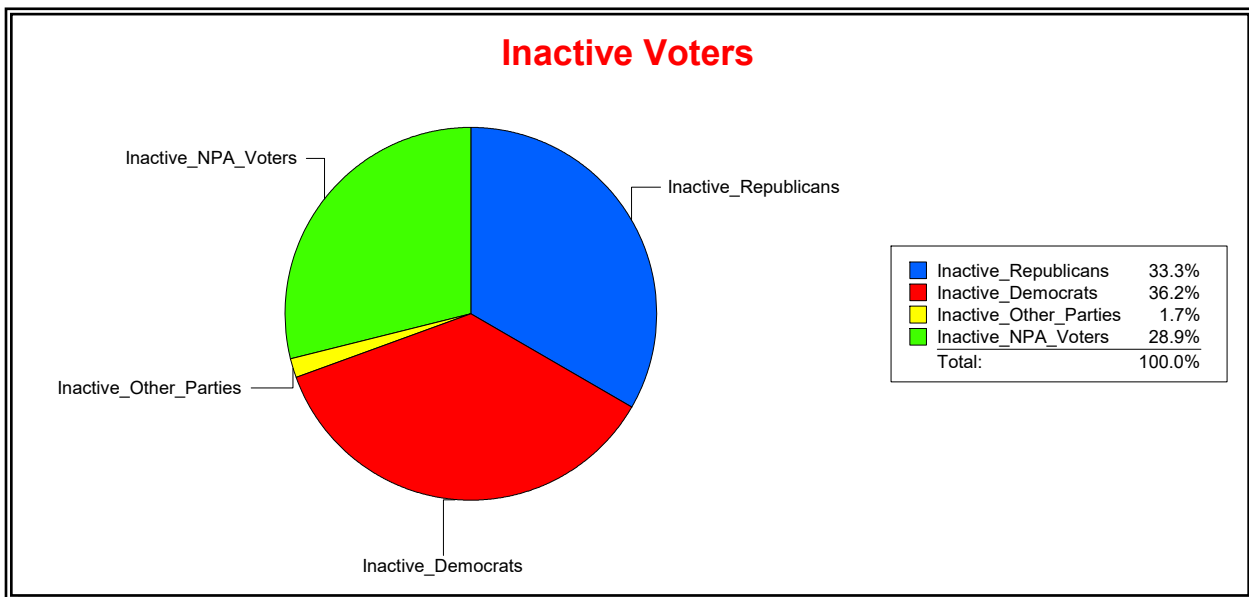

Ron Turner

Supervisor of Elections

Sarasota County, FL

Date 9/1/2022

Time 08:06 AM

Graphs of District Registration

Active Registered Voters

Inactive Voters

<u>District</u>	<u>Total</u>	<u>Dems</u>	<u>Reps</u>	<u>NonP</u>	<u>Other</u>	<u>Total</u>	<u>Dems</u>	<u>Reps</u>	<u>NonP</u>	<u>Other</u>
SARASOTA 2	16,799	6,248	6,316	3,904	331	1,479	535	492	427	25