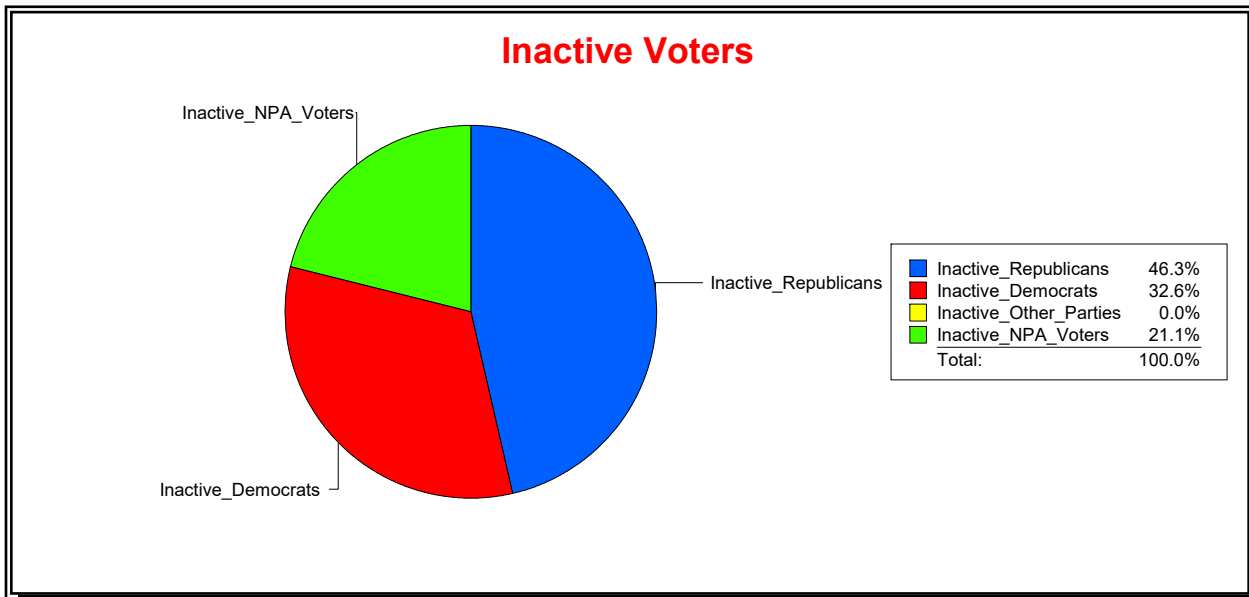

District	Total	Dems	Reps	NonP	Other	Total	Dems	Reps	NonP	Other
LBK DISTRICT 2	1,337	446	581	288	22	95	31	44	20	0

Ron Turner

Supervisor of Elections

Sarasota County, FL

Date 9/1/2022

Time 08:06 AM

Graphs of District Registration