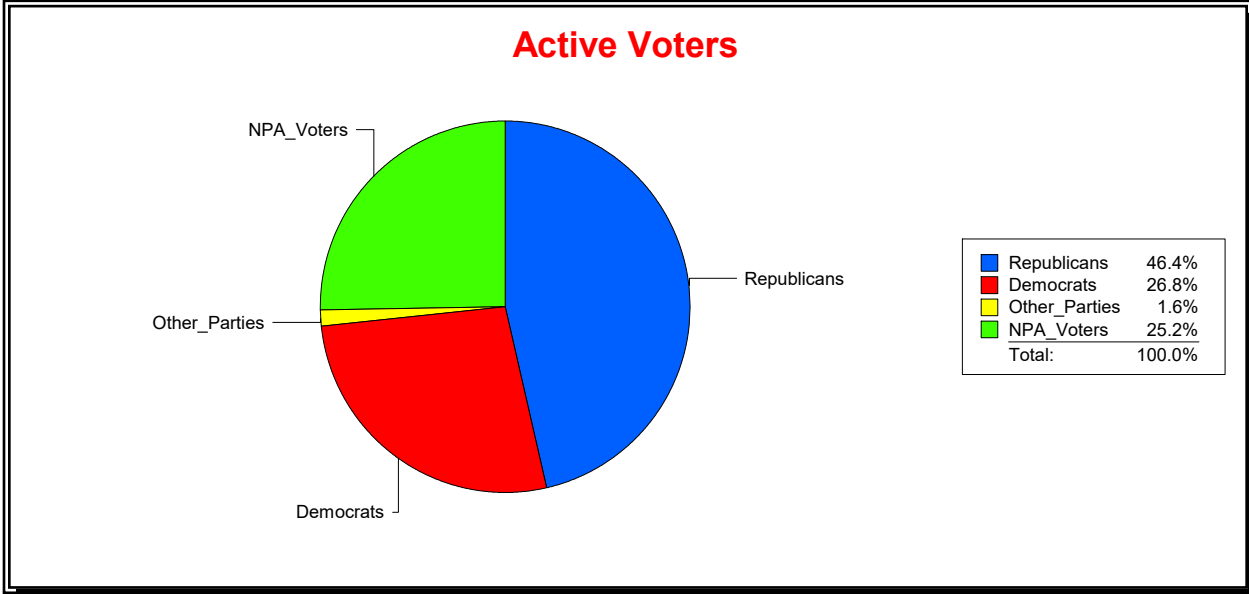

District	Total	Dems	Reps	NonP	Other	Total	Dems	Reps	NonP	Other
SARASOTA	38,933	16,144	12,343	9,656	790	3,949	1,611	1,054	1,223	61

Ron Turner

Supervisor of Elections

Sarasota County, FL

Date 9/1/2022

Time 08:06 AM

Graphs of District Registration

Active Registered Voters

Inactive Voters

District	Total	Dems	Reps	NonP	Other	Total	Dems	Reps	NonP	Other
VENICE	22,319	5,982	10,358	5,626	353	1,708	480	725	491	12

Ron Turner