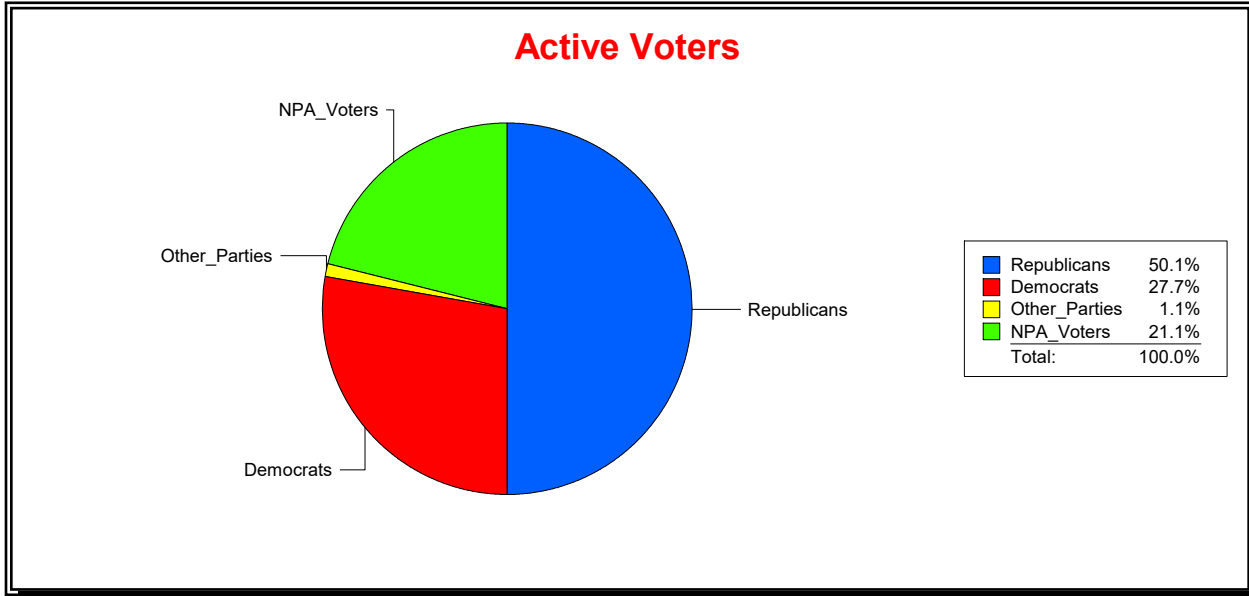

Ron Turner

Supervisor of Elections

Sarasota County, FL

Date 9/1/2022

Time 08:06 AM

Graphs of District Registration

Active Registered Voters

Inactive Voters

District	Total	Dems	Reps	NonP	Other	Total	Dems	Reps	NonP	Other
LBK DISTRICT 3	1,501	416	752	316	17	82	27	39	16	0