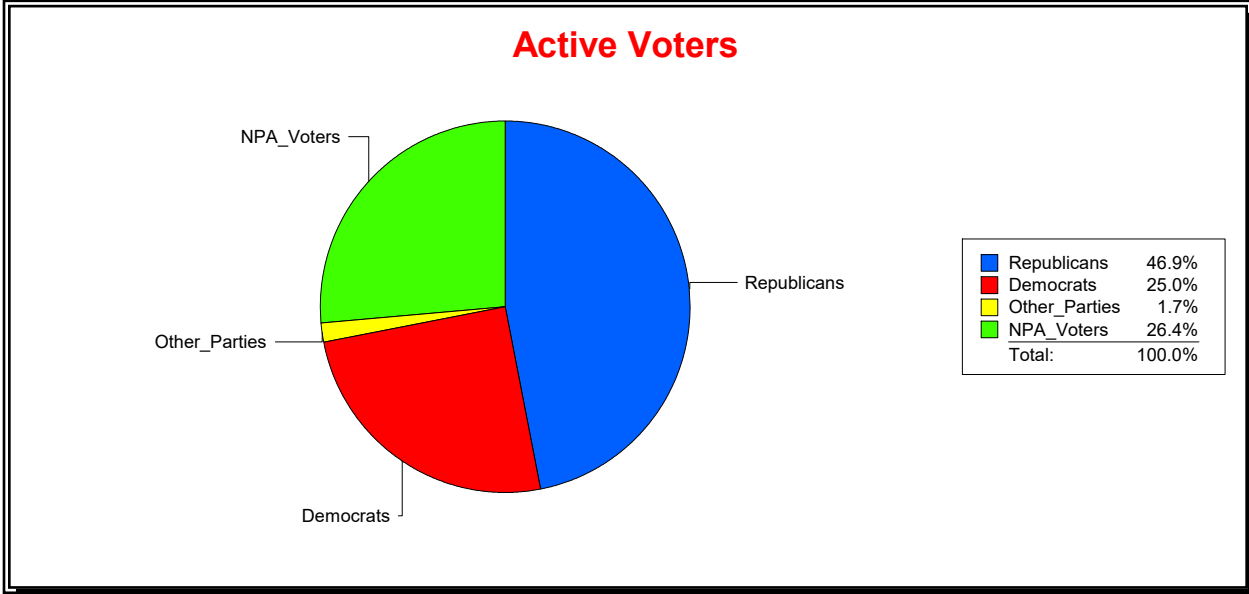

Ron Turner

Supervisor of Elections

Sarasota County, FL

Date 9/1/2022

Time 08:06 AM

Graphs of District Registration

Active Registered Voters

Inactive Voters

District	Total	Dems	Reps	NonP	Other	Total	Dems	Reps	NonP	Other
SCHOOL DIST 5	74,037	18,528	34,730	19,552	1,227	4,935	1,327	2,054	1,504	50