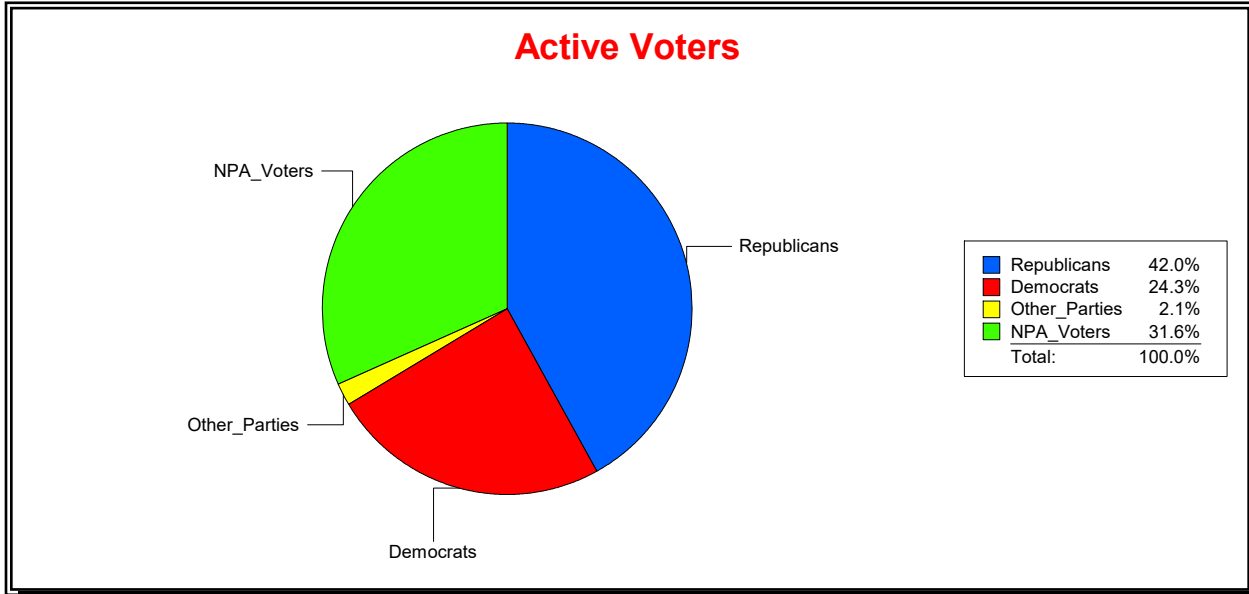

Supervisor of Elections

Sarasota County, FL

Date 9/1/2022

Time 08:06 AM

Graphs of District Registration

Active Registered Voters

Inactive Voters

District	Total	Dems	Reps	NonP	Other	Total	Dems	Reps	NonP	Other
NORTH PORT 3	10,485	2,546	4,408	3,311	220	888	214	319	349	6