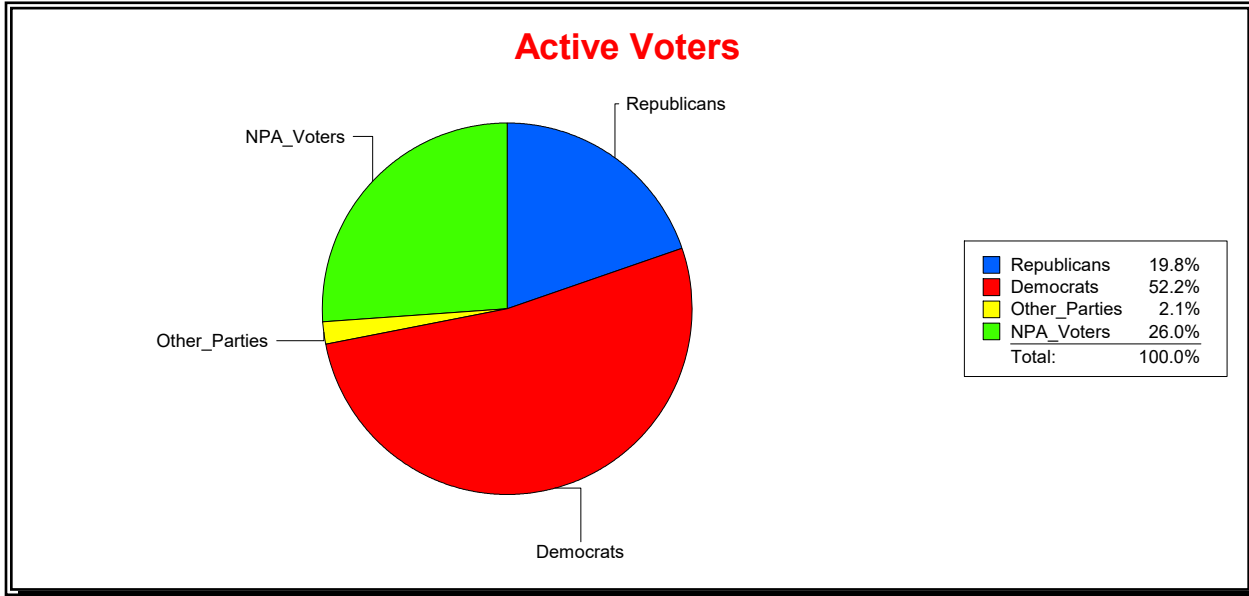

Ron Turner

Supervisor of Elections

Sarasota County, FL

Date 9/1/2022

Time 08:06 AM

Graphs of District Registration

Active Registered Voters

Inactive Voters

<u>District</u>	<u>Total</u>	<u>Dems</u>	<u>Reps</u>	<u>NonP</u>	<u>Other</u>	<u>Total</u>	<u>Dems</u>	<u>Reps</u>	<u>NonP</u>	<u>Other</u>
SARASOTA DIST 1	11,144	5,816	2,202	2,897	229	1,358	673	232	434	19