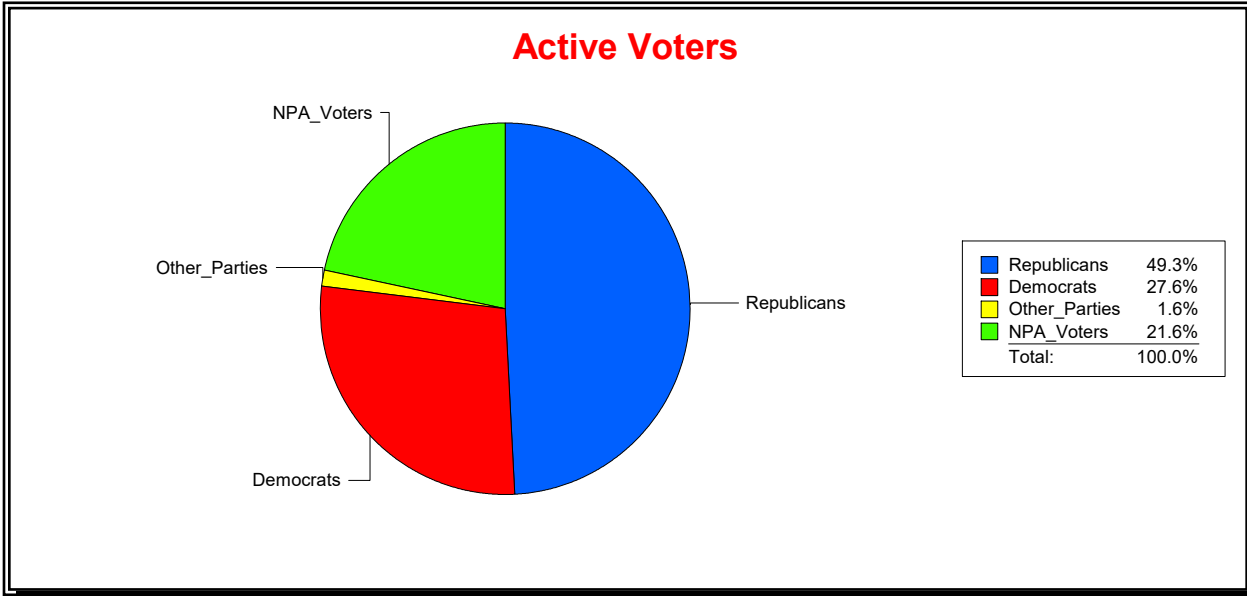

Ron Turner

Supervisor of Elections

Sarasota County, FL

Date 9/1/2022

Time 08:06 AM

Graphs of District Registration

Active Registered Voters

Inactive Voters

District	Total	Dems	Reps	NonP	Other	Total	Dems	Reps	NonP	Other
LONGBOAT KEY BEACH B	2,871	791	1,415	620	45	166	52	78	35	1