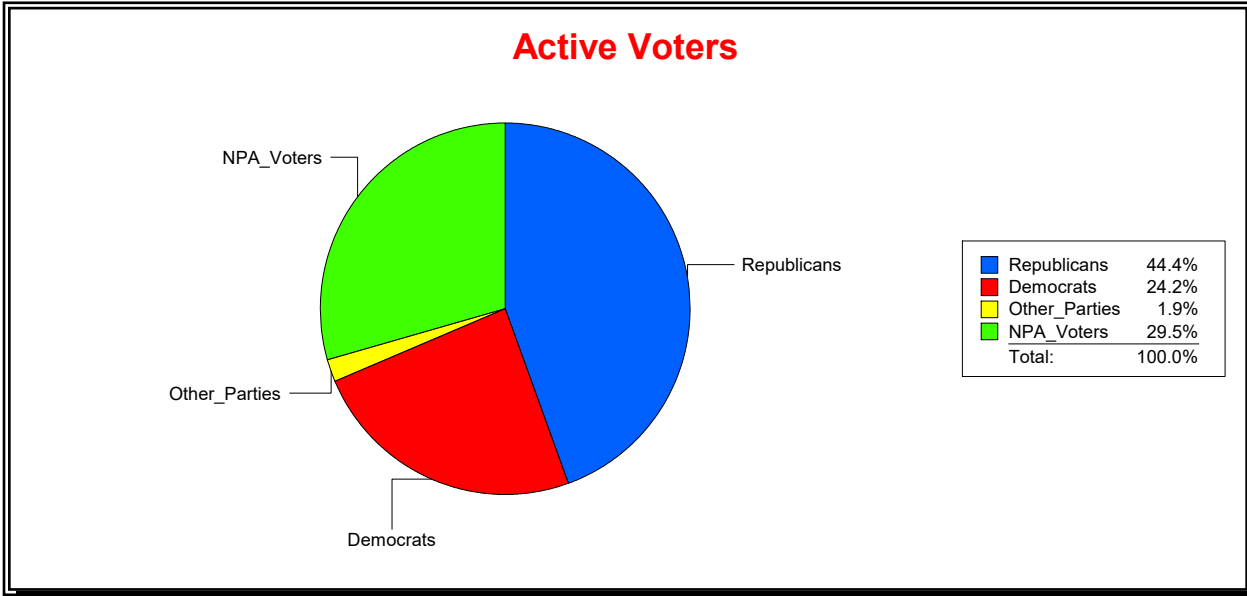

Ron Turner

Supervisor of Elections

Sarasota County, FL

Date 9/1/2022

Time 08:06 AM

Graphs of District Registration

Active Registered Voters

Inactive Voters

District	Total	Dems	Reps	NonP	Other	Total	Dems	Reps	NonP	Other
NORTH PORT	59,695	14,430	26,516	17,595	1,154	4,236	1,119	1,543	1,518	56