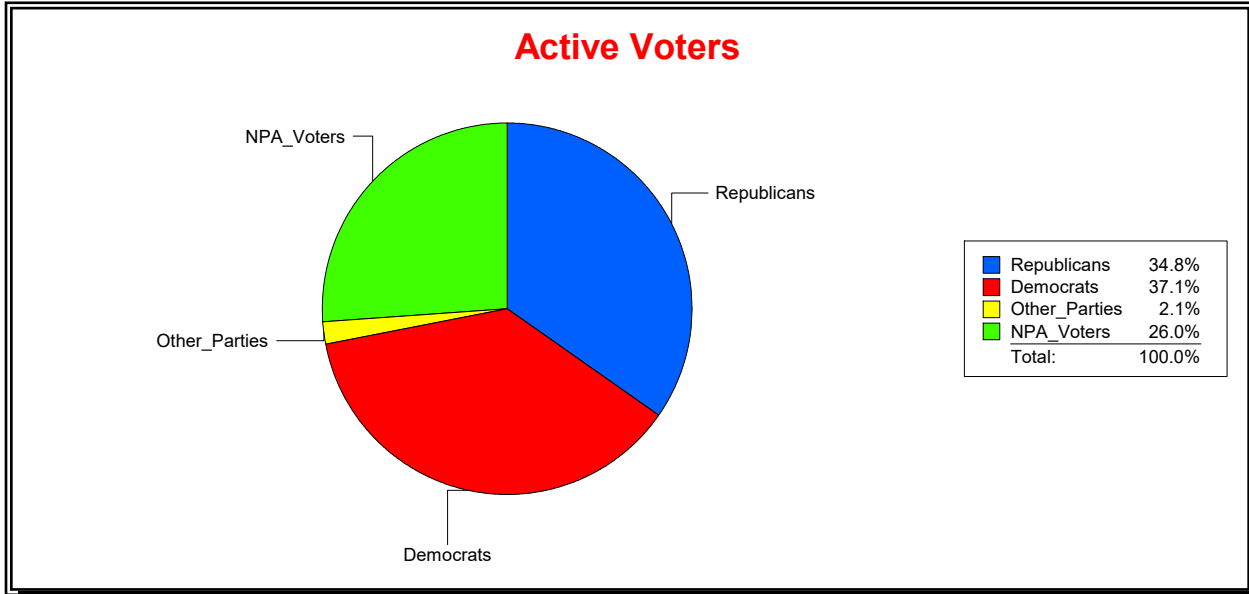

Ron Turner

Supervisor of Elections

Sarasota County, FL

Date 9/1/2022

Time 08:06 AM

Graphs of District Registration

Active Registered Voters

Inactive Voters

<u>District</u>	<u>Total</u>	<u>Dems</u>	<u>Reps</u>	<u>NonP</u>	<u>Other</u>	<u>Total</u>	<u>Dems</u>	<u>Reps</u>	<u>NonP</u>	<u>Other</u>
SARASOTA DIST 3	10,990	4,080	3,825	2,855	230	1,112	403	330	362	17