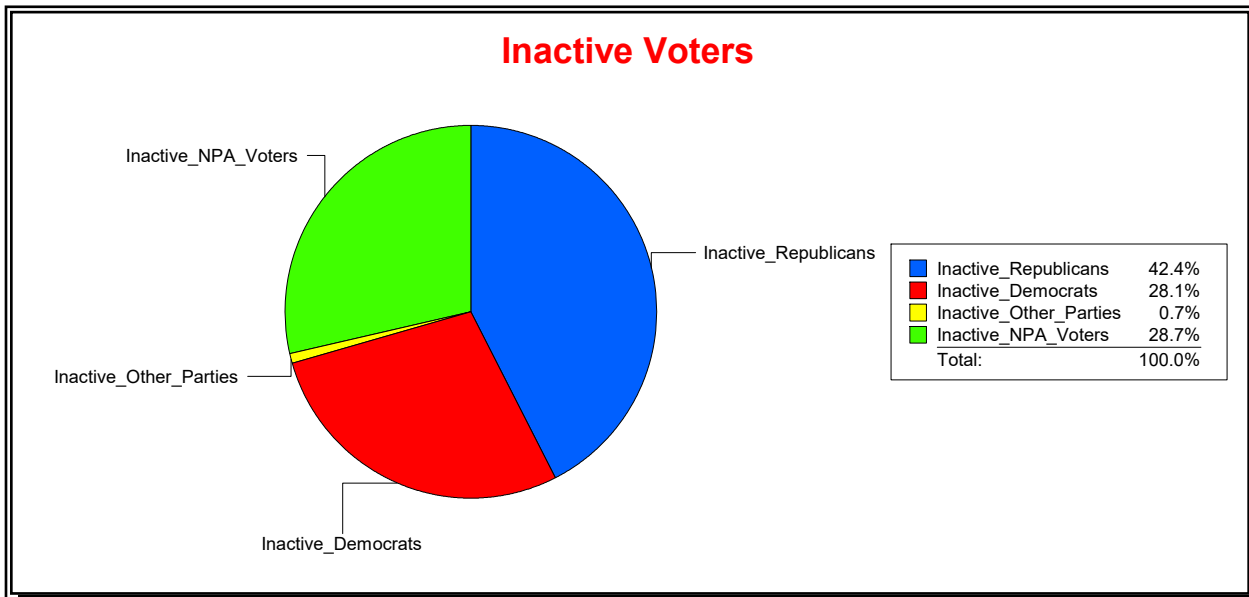

District	Total	Dems	Reps	NonP	Other	Total	Dems	Reps	NonP	Other
VENICE	22,319	5,982	10,358	5,626	353	1,708	480	725	491	12

Ron Turner

Supervisor of Elections

Sarasota County, FL

Date 9/1/2022

Time 08:06 AM

Graphs of District Registration