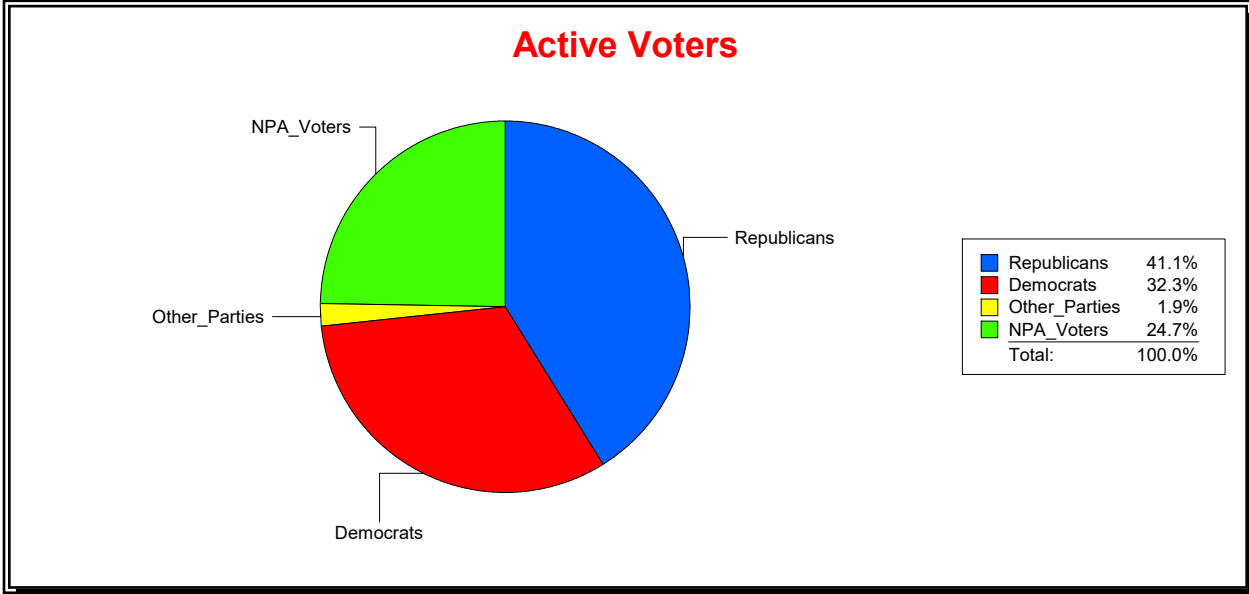

Ron Turner

Supervisor of Elections

Sarasota County, FL

Date 9/1/2022

Time 08:06 AM

Graphs of District Registration

Active Registered Voters

Inactive Voters

District	Total	Dems	Reps	NonP	Other	Total	Dems	Reps	NonP	Other
STATE HOUSE DIST 73	146,663	47,391	60,323	36,230	2,719	12,161	4,066	4,254	3,681	160