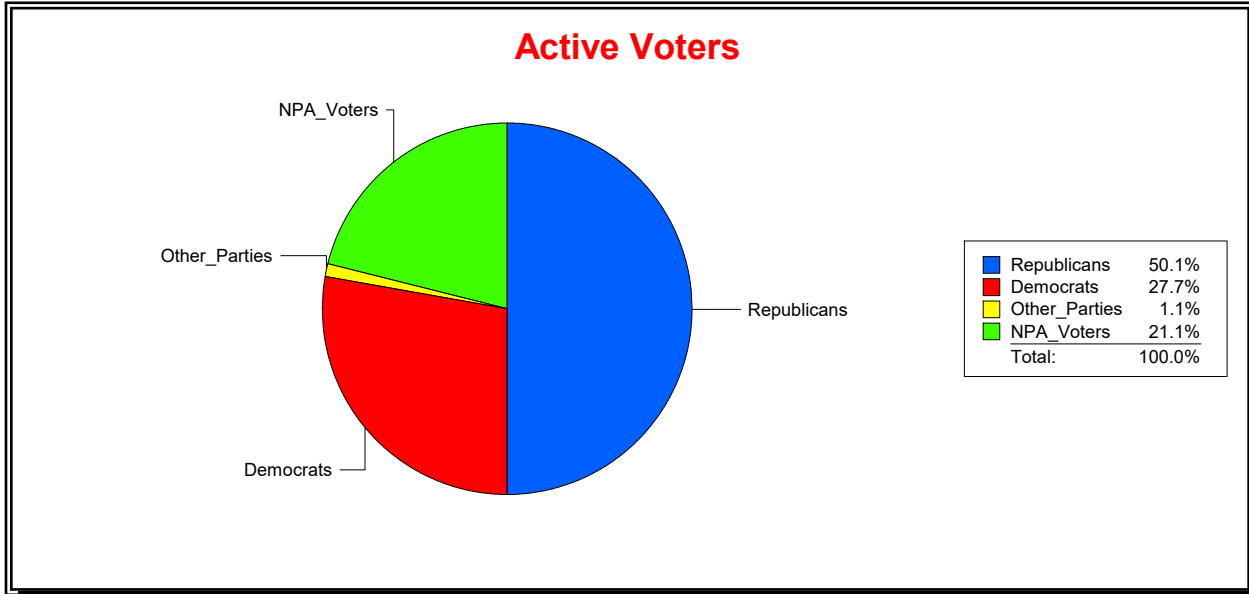

Ron Turner

Supervisor of Elections

Sarasota County, FL

Date 9/1/2022

Time 08:06 AM

Graphs of District Registration

Active Registered Voters

Inactive Voters

District	Total	Dems	Reps	NonP	Other	Total	Dems	Reps	NonP	Other
LONGBOAT KEY 3	1,501	416	752	316	17	82	27	39	16	0