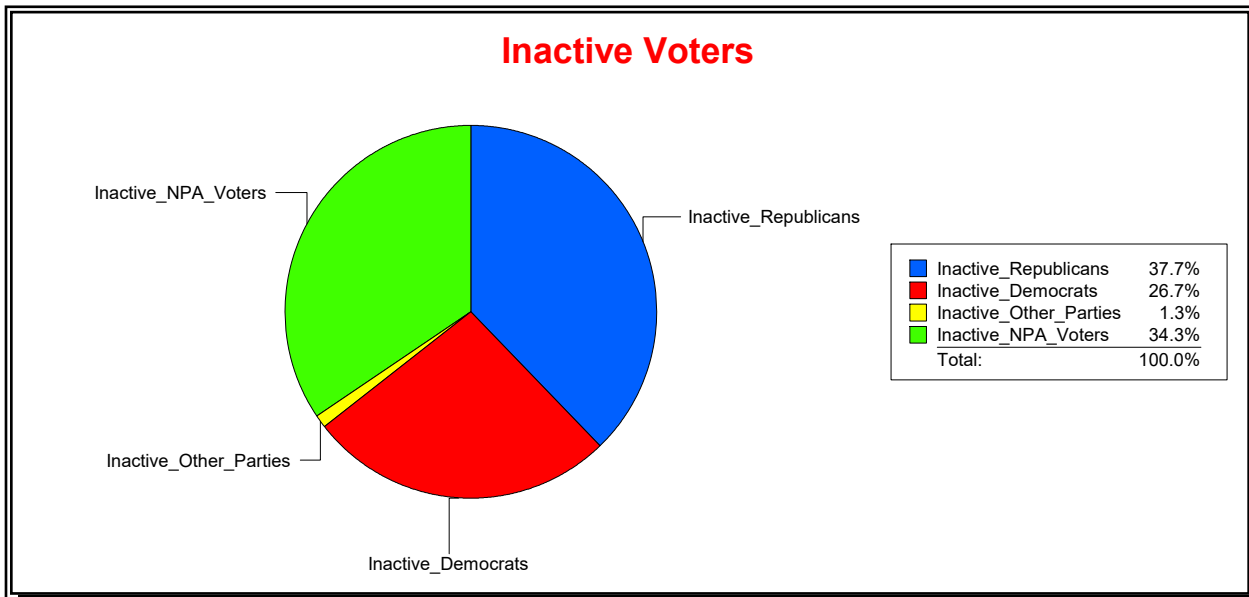

Ron Turner

Supervisor of Elections

Sarasota County, FL

Date 9/1/2022

Time 08:06 AM

Graphs of District Registration

Active Registered Voters

Inactive Voters

District	Total	Dems	Reps	NonP	Other	Total	Dems	Reps	NonP	Other
CNTY COMM DIST 5	70,119	17,103	31,499	20,221	1,296	5,259	1,403	1,984	1,806	66