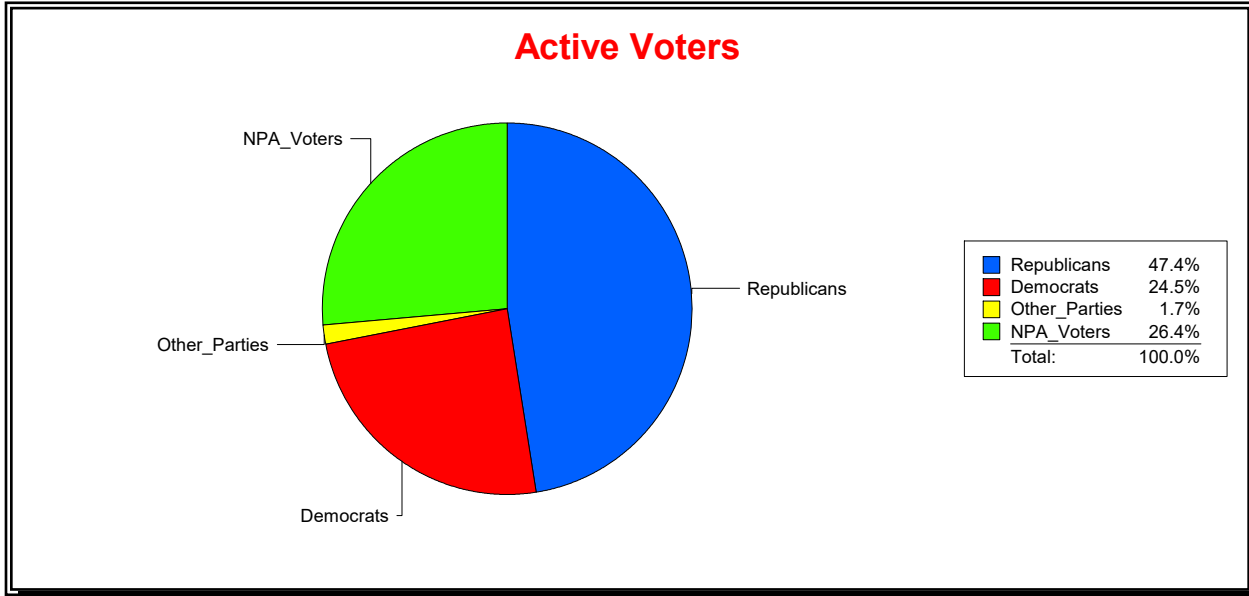

Ron Turner

Supervisor of Elections

Sarasota County, FL

Date 9/1/2022

Time 08:06 AM

Graphs of District Registration

Active Registered Voters

Inactive Voters

District	Total	Dems	Reps	NonP	Other	Total	Dems	Reps	NonP	Other
ENGLEWOOD WATER DIST	14,694	3,593	6,968	3,880	253	960	275	363	310	12