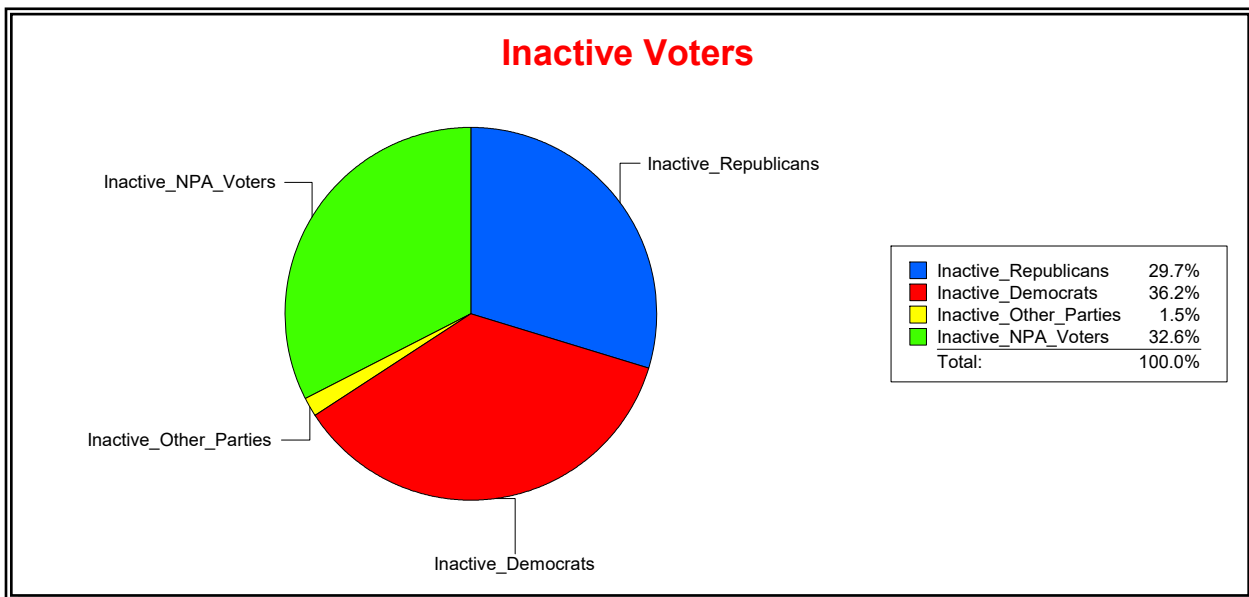

Ron Turner

Supervisor of Elections

Sarasota County, FL

Date 9/1/2022

Time 08:06 AM

Graphs of District Registration

Active Registered Voters

Inactive Voters

<u>District</u>	<u>Total</u>	<u>Dems</u>	<u>Reps</u>	<u>NonP</u>	<u>Other</u>	<u>Total</u>	<u>Dems</u>	<u>Reps</u>	<u>NonP</u>	<u>Other</u>
SARASOTA DIST 3	10,990	4,080	3,825	2,855	230	1,112	403	330	362	17