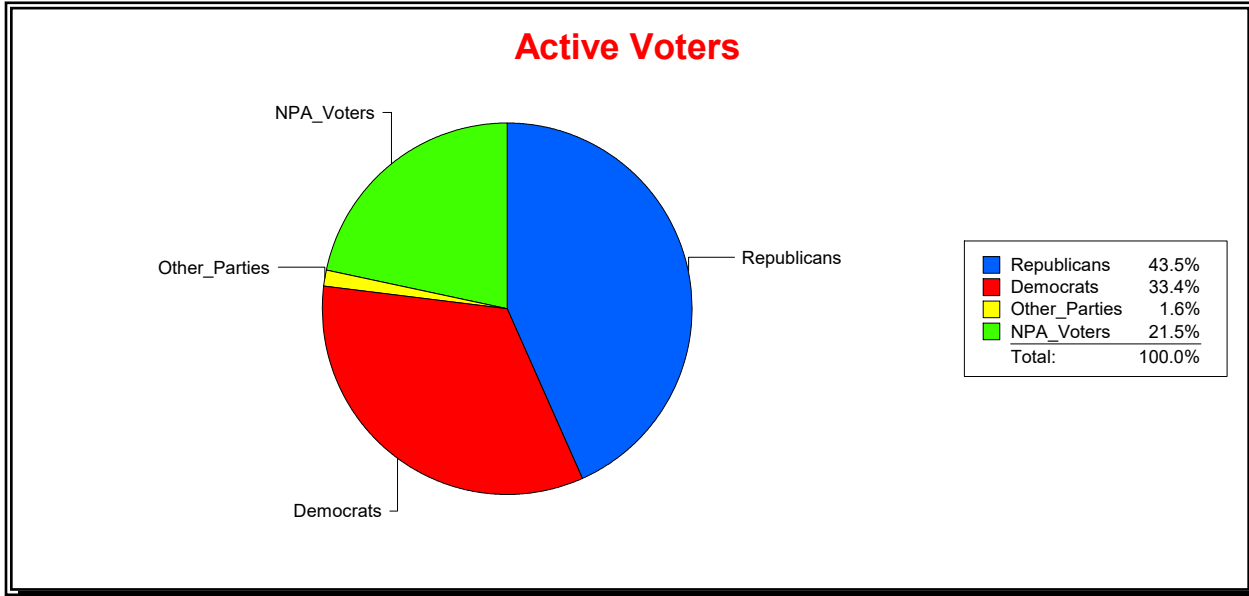

District	Total	Dems	Reps	NonP	Other	Total	Dems	Reps	NonP	Other
LONGBOAT KEY 2	1,337	446	581	288	22	95	31	44	20	0

Ron Turner

Supervisor of Elections

Sarasota County, FL

Date 9/1/2022

Time 08:06 AM

Graphs of District Registration