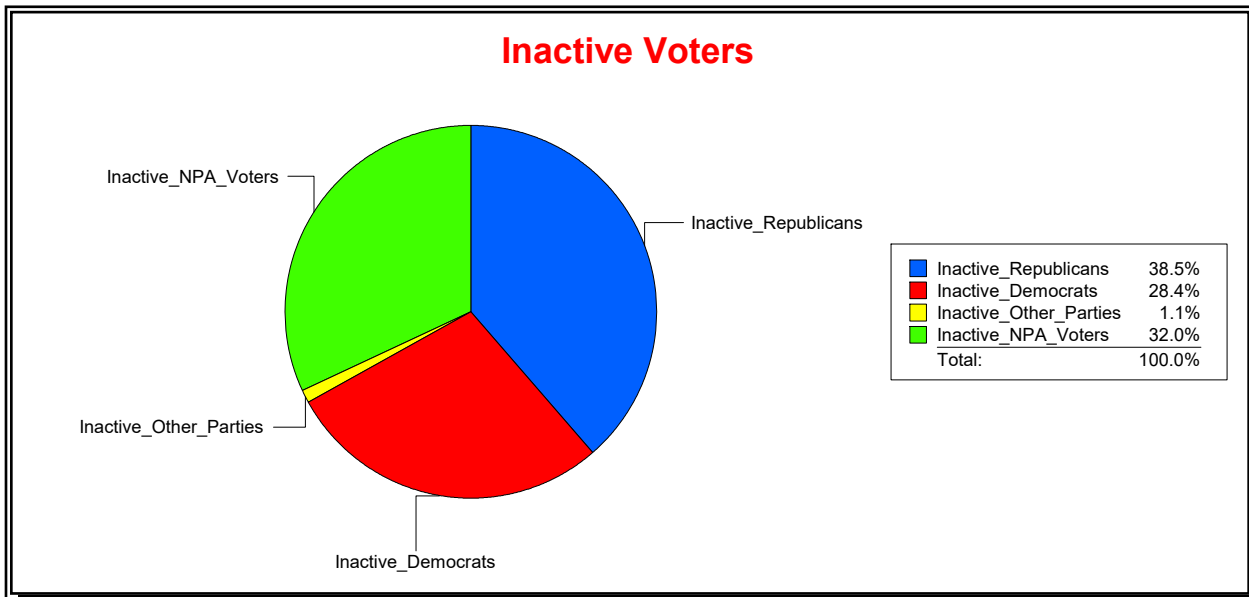

Date 9/1/2022

Time 08:06 AM

Graphs of District Registration

Active Registered Voters

Inactive Voters

District	Total	Dems	Reps	NonP	Other	Total	Dems	Reps	NonP	Other
ENGLEWOOD FIRE DIST	13,774	3,354	6,540	3,646	234	904	257	348	289	10