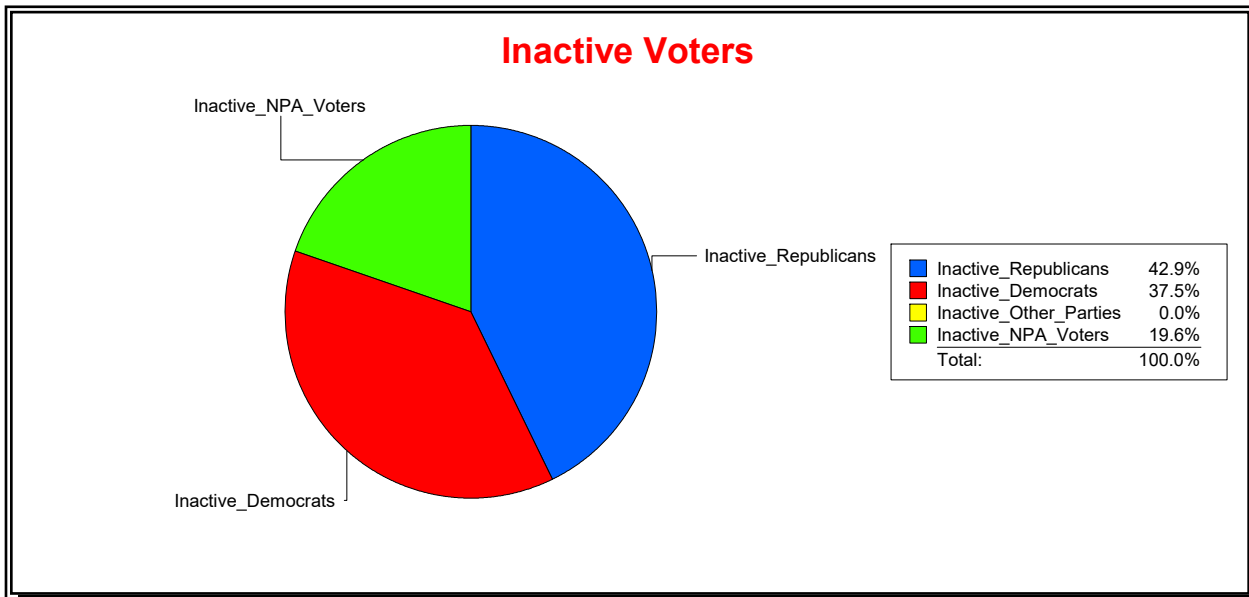

Ron Turner

Supervisor of Elections

Sarasota County, FL

Date 9/1/2022

Time 08:06 AM

Graphs of District Registration

Active Registered Voters

Inactive Voters

District	Total	Dems	Reps	NonP	Other	Total	Dems	Reps	NonP	Other
TRI-PAR PK & REC DIST	538	167	254	112	5	56	21	24	11	0