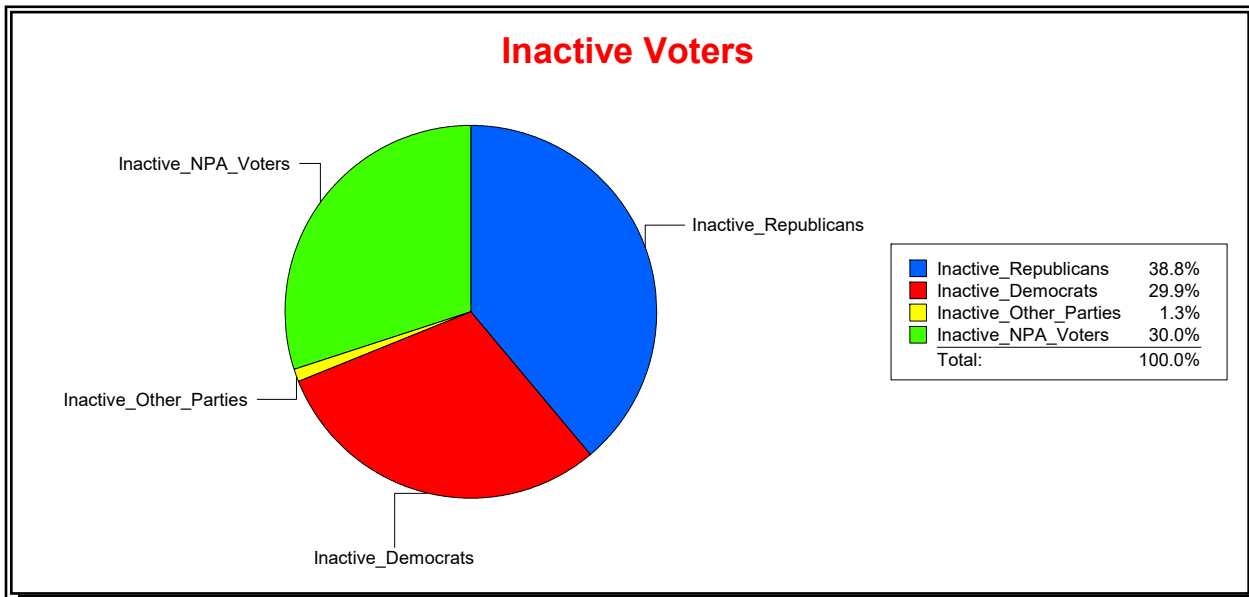

Ron Turner

Supervisor of Elections

Sarasota County, FL

Date 9/1/2022

Time 08:06 AM

Graphs of District Registration

Active Registered Voters

Inactive Voters

<u>District</u>	<u>Total</u>	<u>Dems</u>	<u>Reps</u>	<u>NonP</u>	<u>Other</u>	<u>Total</u>	<u>Dems</u>	<u>Reps</u>	<u>NonP</u>	<u>Other</u>
COUNTY	225,868	63,550	101,432	56,725	4,161	15,716	4,703	6,102	4,713	198