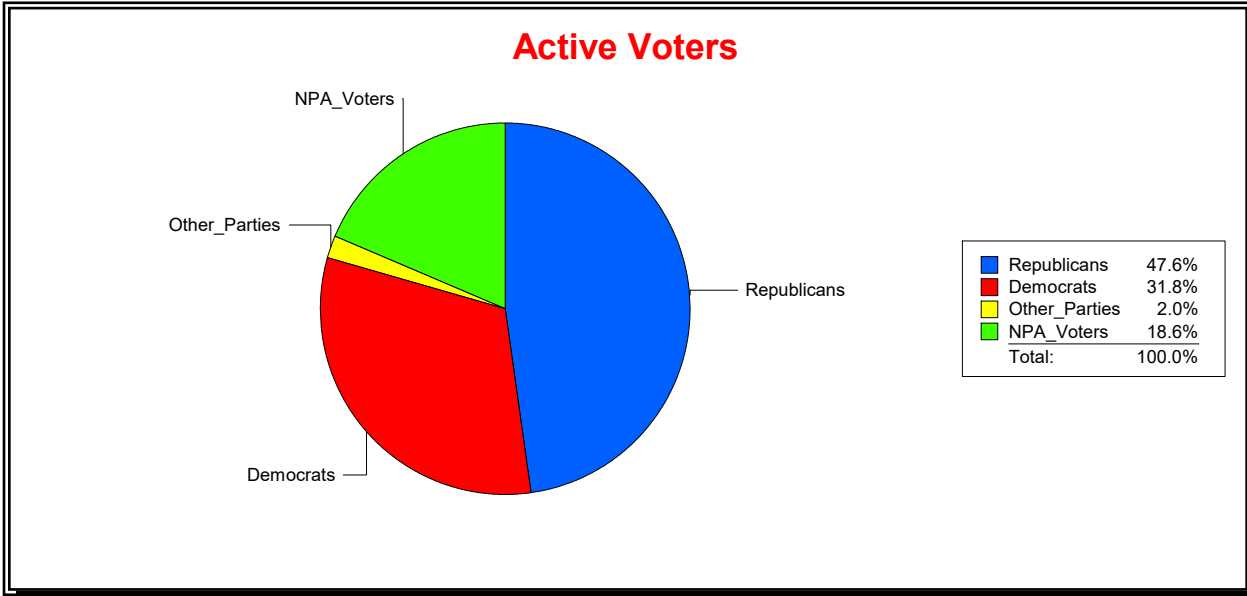

Date 9/1/2022

Time 08:06 AM

Graphs of District Registration

Active Registered Voters

Inactive Voters

District	Total	Dems	Reps	NonP	Other	Total	Dems	Reps	NonP	Other
LONGBOAT KEY 4	403	128	192	75	8	34	11	13	10	0