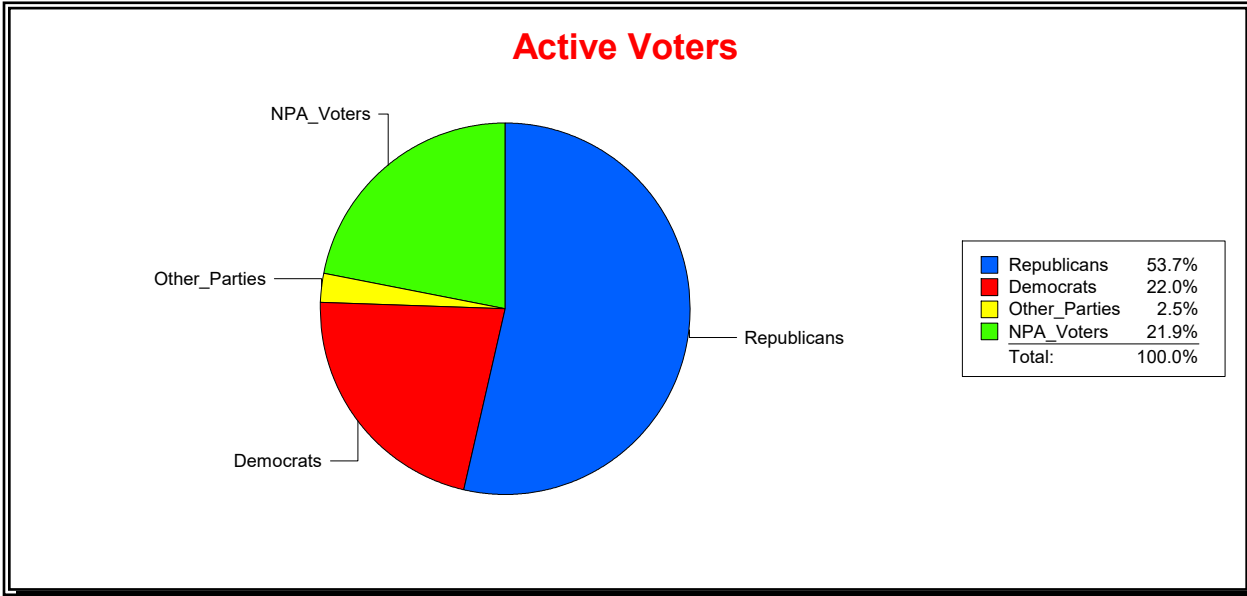

Ron Turner

Supervisor of Elections

Sarasota County, FL

Date 9/1/2022

Time 08:06 AM

Graphs of District Registration

Active Registered Voters

Inactive Voters

District	Total	Dems	Reps	NonP	Other	Total	Dems	Reps	NonP	Other
LONGBOAT KEY 1	1,463	322	785	320	36	98	26	48	22	2