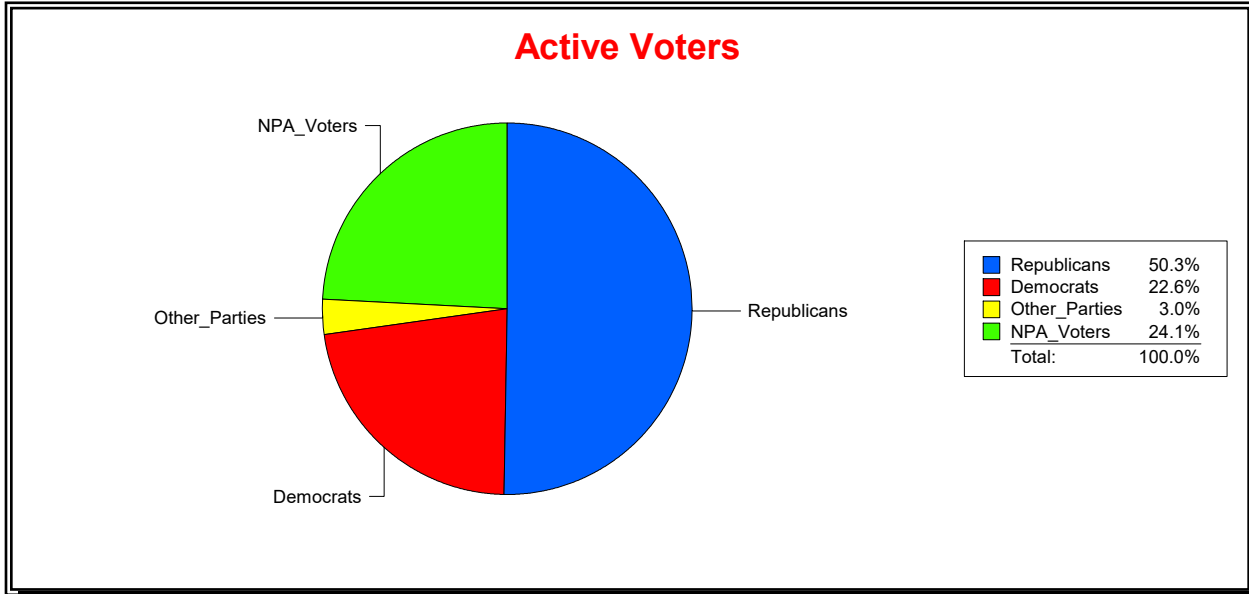

District	Total	Dems	Reps	NonP	Other	Total	Dems	Reps	NonP	Other
LAKWOOD RANCH CDD	1,668	377	839	402	50	38	12	15	10	1

Ron Turner

Supervisor of Elections

Sarasota County, FL

Date 9/1/2022

Time 08:06 AM

Graphs of District Registration