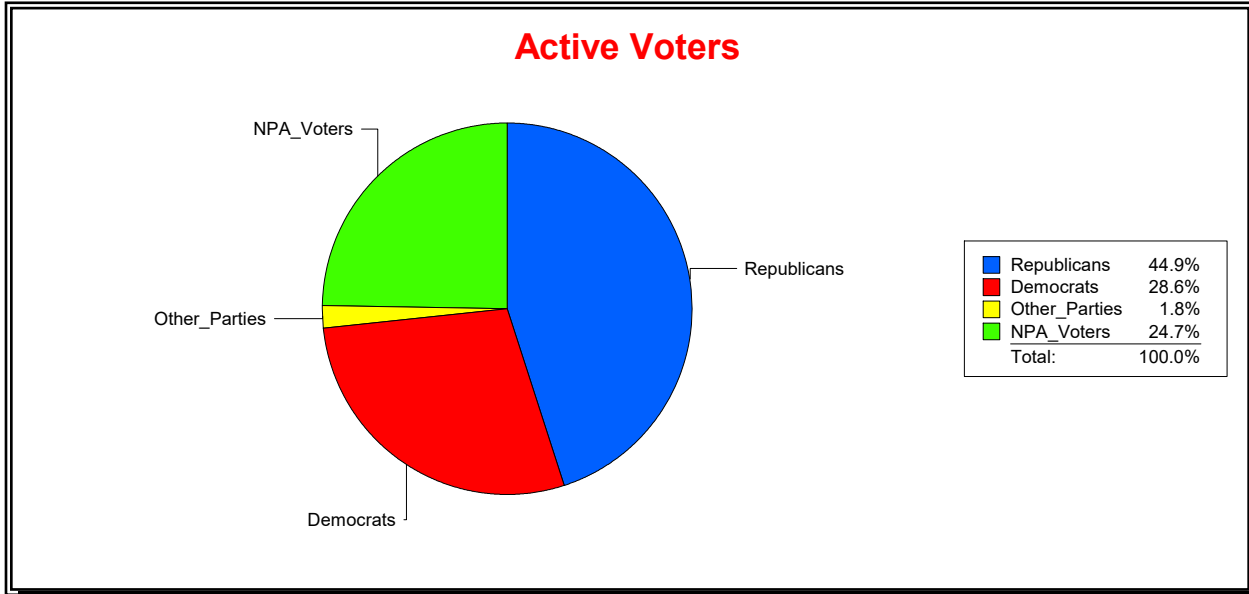

Ron Turner

Supervisor of Elections

Sarasota County, FL

Date 9/1/2022

Time 08:06 AM

Graphs of District Registration

Active Registered Voters

Inactive Voters

<u>District</u>	<u>Total</u>	<u>Dems</u>	<u>Reps</u>	<u>NonP</u>	<u>Other</u>	<u>Total</u>	<u>Dems</u>	<u>Reps</u>	<u>NonP</u>	<u>Other</u>
HOSPITAL BOARD CENTRAL	119,609	34,190	53,686	29,559	2,174	8,475	2,599	3,275	2,504	97