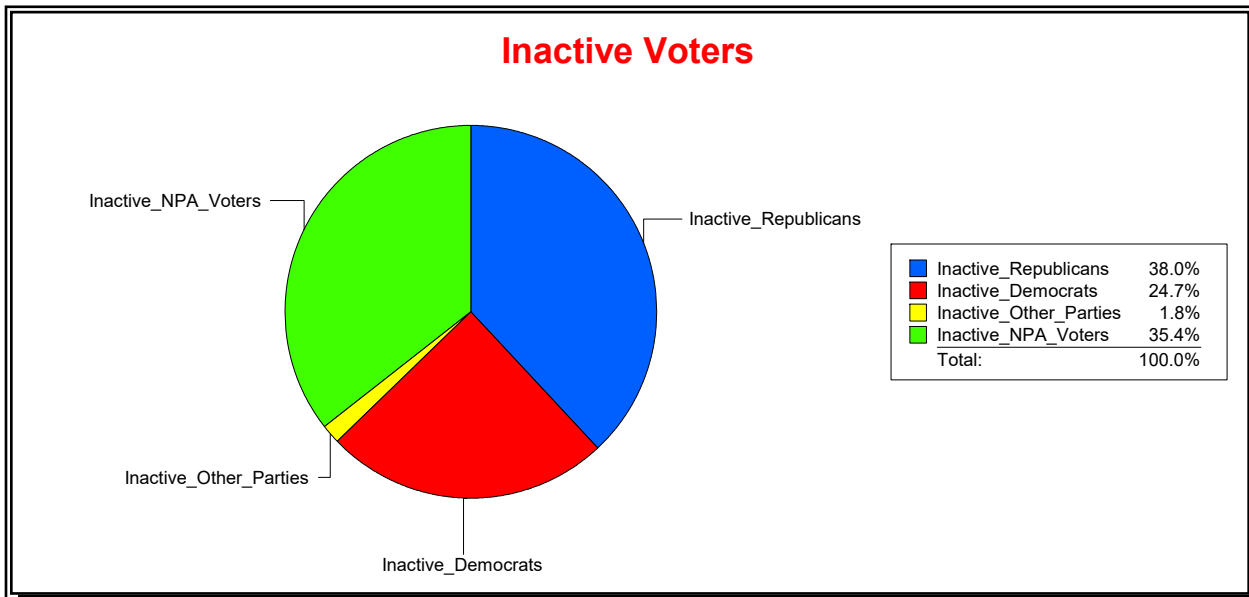

Ron Turner

Supervisor of Elections

Sarasota County, FL

Date 9/1/2022

Time 08:06 AM

Graphs of District Registration

Active Registered Voters

Inactive Voters

District	Total	Dems	Reps	NonP	Other	Total	Dems	Reps	NonP	Other
NORTH PORT 2	12,486	2,817	5,658	3,742	269	821	203	312	291	15