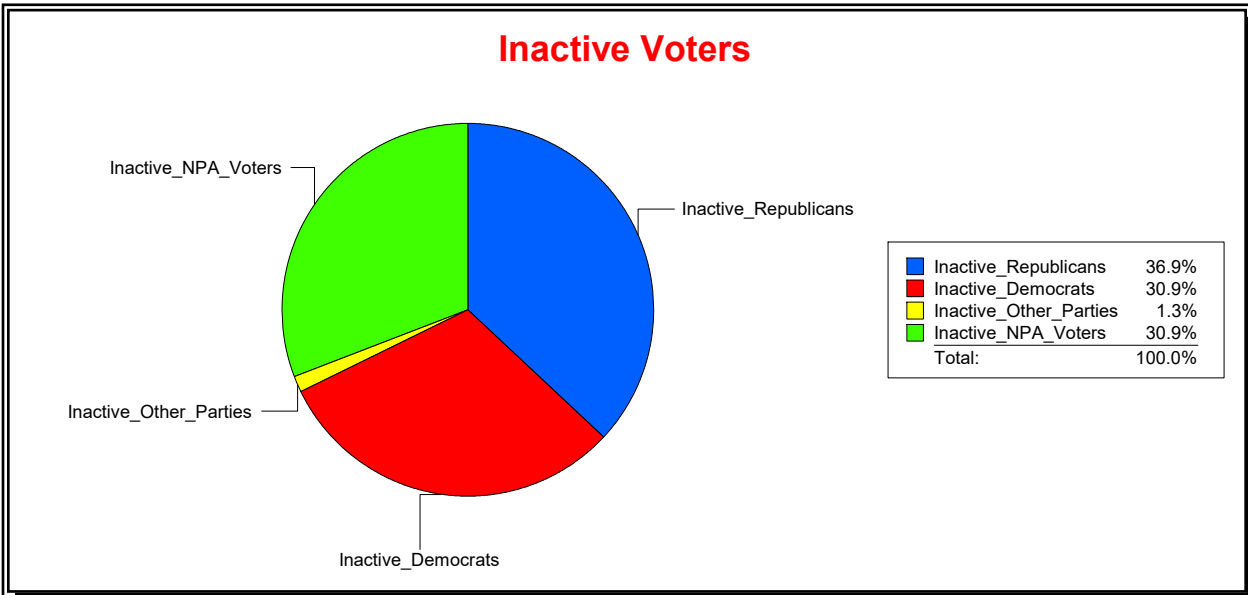

Time 08:06 AM

Graphs of District Registration

Active Registered Voters

Inactive Voters

<u>District</u>	<u>Total</u>	<u>Dems</u>	<u>Reps</u>	<u>NonP</u>	<u>Other</u>	<u>Total</u>	<u>Dems</u>	<u>Reps</u>	<u>NonP</u>	<u>Other</u>
STATE SENATE 22	351,519	101,418	152,959	90,601	6,541	25,918	8,008	9,568	8,013	329