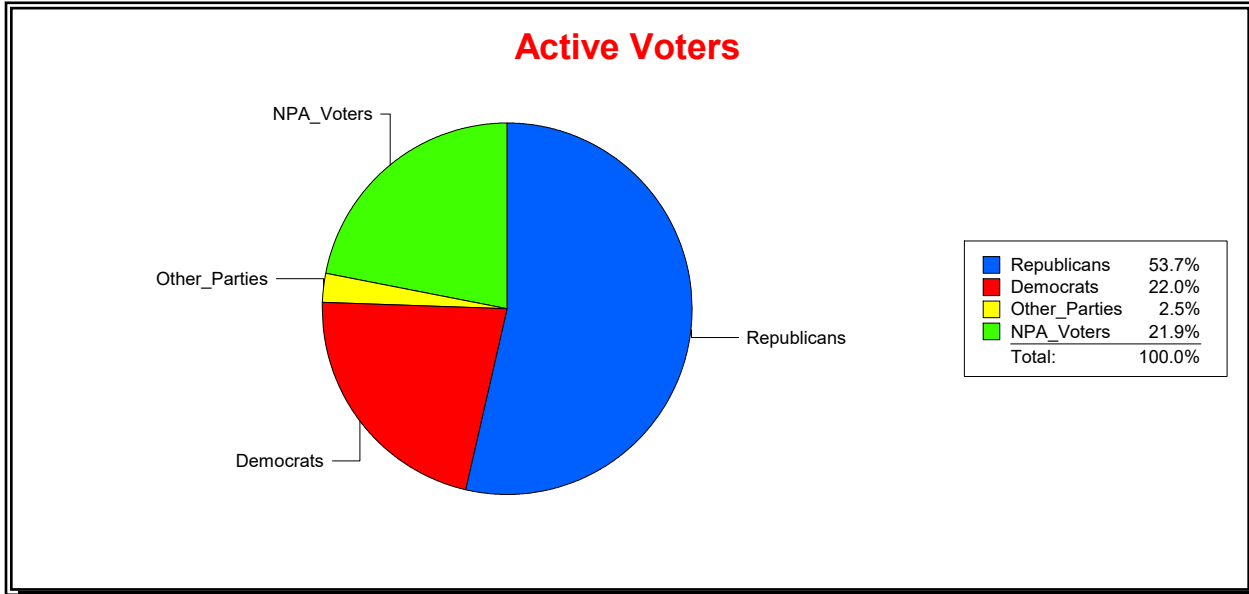

Supervisor of Elections

Sarasota County, FL

Date 9/1/2022

Time 08:06 AM

Graphs of District Registration

Active Registered Voters

Inactive Voters

District	Total	Dems	Reps	NonP	Other	Total	Dems	Reps	NonP	Other
LBK DISTRICT 1	1,463	322	785	320	36	98	26	48	22	2