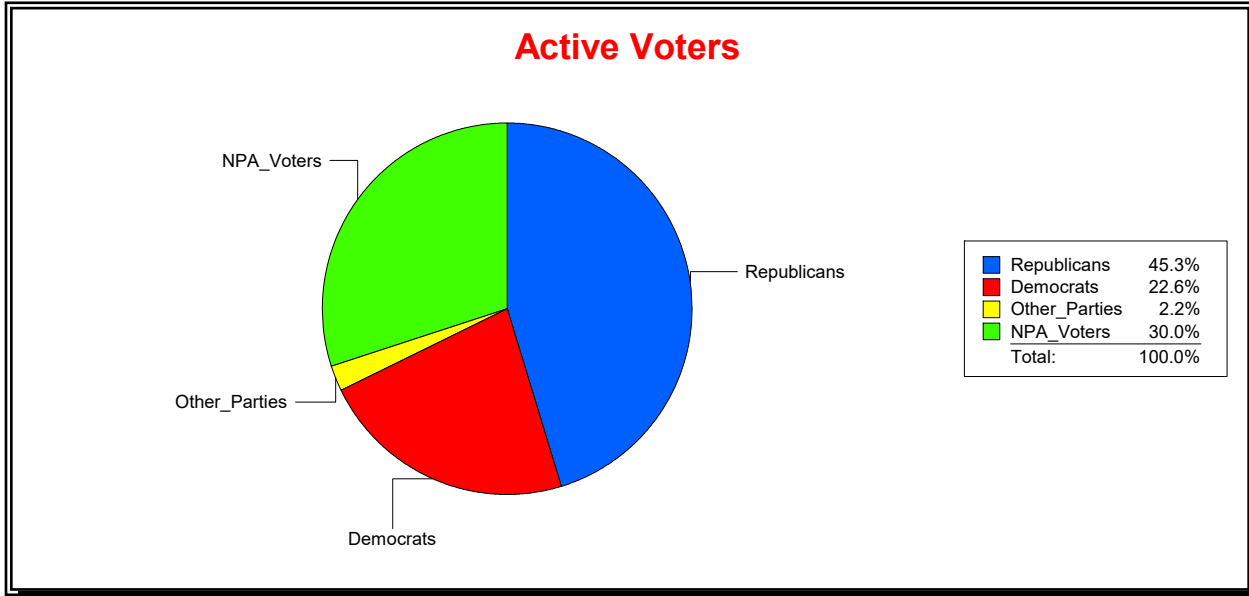

Ron Turner

Supervisor of Elections

Sarasota County, FL

Date 9/1/2022

Time 08:06 AM

Graphs of District Registration

Active Registered Voters

Inactive Voters

District	Total	Dems	Reps	NonP	Other	Total	Dems	Reps	NonP	Other
NORTH PORT DIST 2	12,486	2,817	5,658	3,742	269	821	203	312	291	15