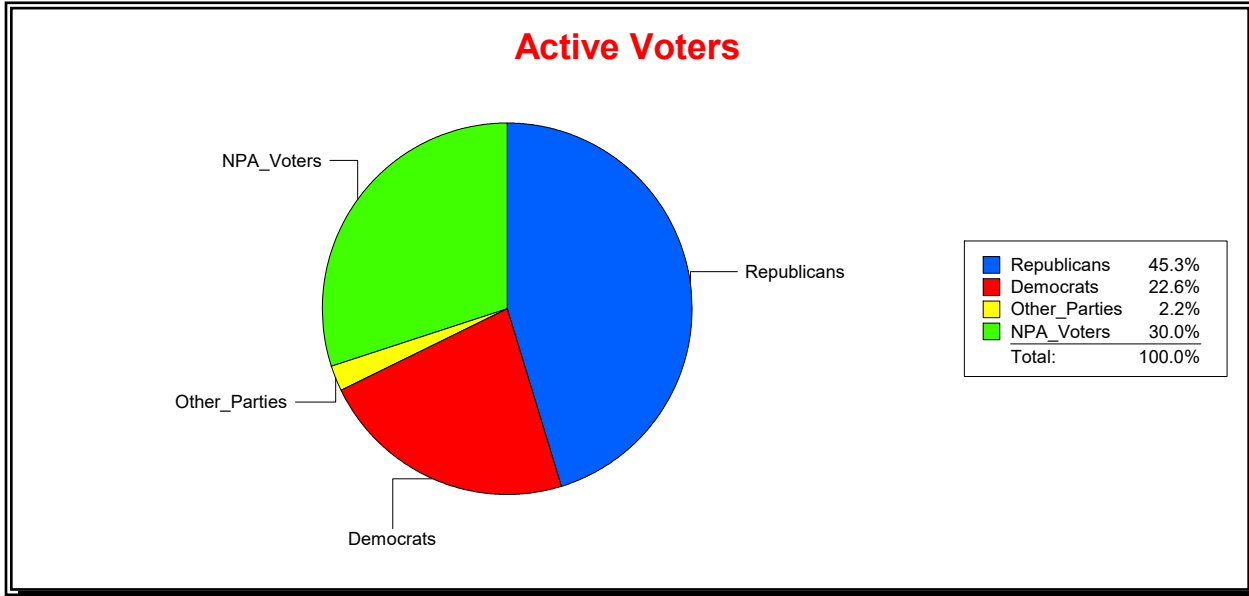

Ron Turner

Supervisor of Elections

Sarasota County, FL

Date 9/1/2022

Time 08:06 AM

Graphs of District Registration

Active Registered Voters

Inactive Voters

District	Total	Dems	Reps	NonP	Other	Total	Dems	Reps	NonP	Other
NORTH PORT 2	12,486	2,817	5,658	3,742	269	821	203	312	291	15