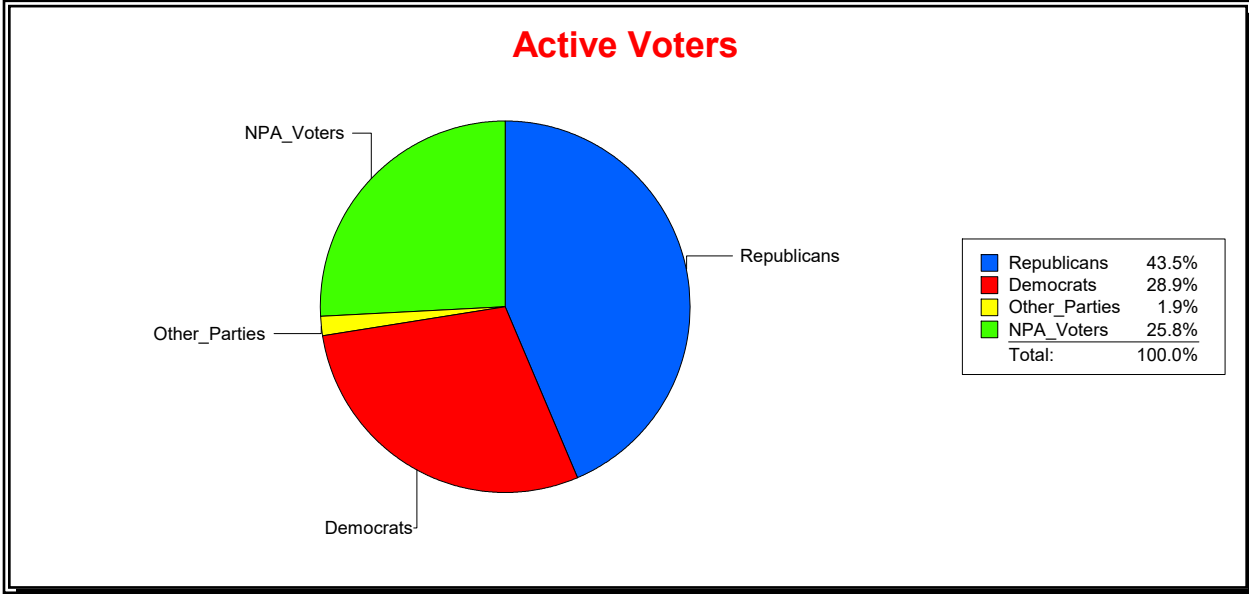

District	Total	Dems	Reps	NonP	Other	Total	Dems	Reps	NonP	Other
17TH CONGRESS DIST	351,519	101,418	152,959	90,601	6,541	25,918	8,008	9,568	8,013	329

Ron Turner

Supervisor of Elections

Sarasota County, FL

Date 9/1/2022