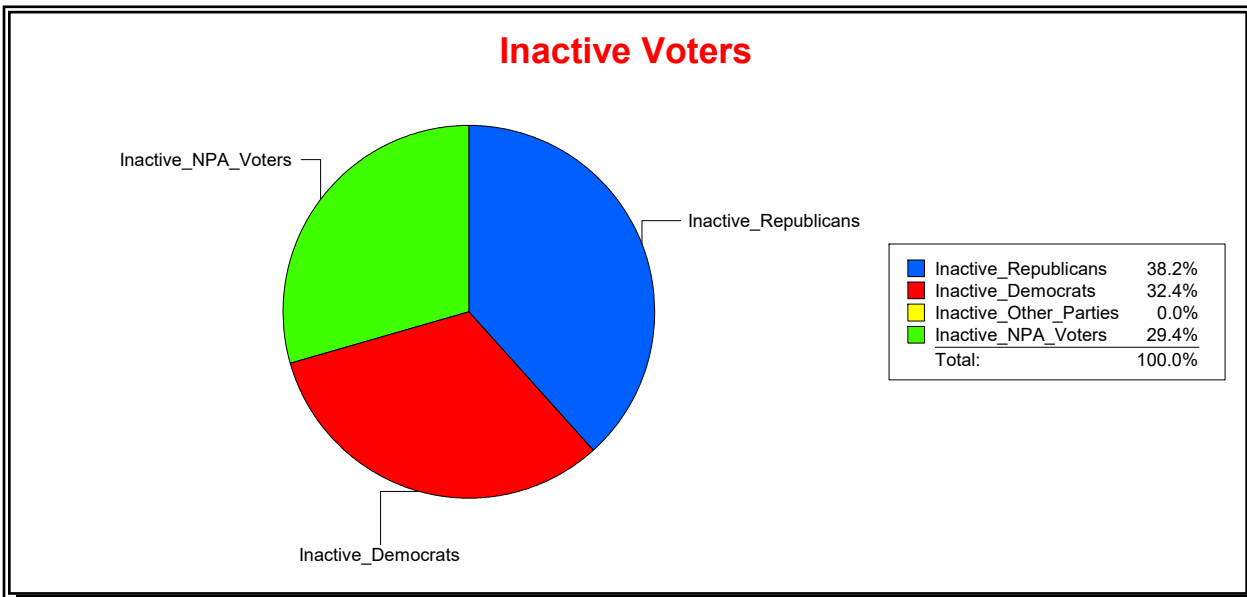

Date 9/1/2022

Time 08:06 AM

Graphs of District Registration

Active Registered Voters

Inactive Voters

District	Total	Dems	Reps	NonP	Other	Total	Dems	Reps	NonP	Other
LONGBOAT KEY 4	403	128	192	75	8	34	11	13	10	0