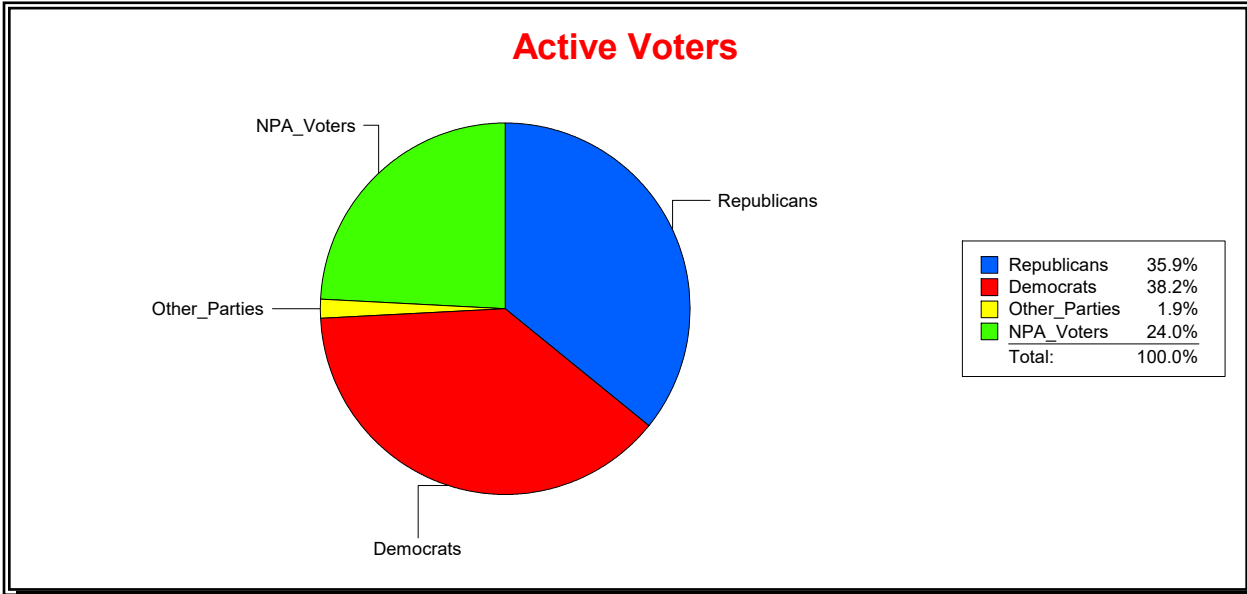

Ron Turner

Supervisor of Elections

Sarasota County, FL

Date 9/1/2022

Time 08:06 AM

Graphs of District Registration

Active Registered Voters

Inactive Voters

District	Total	Dems	Reps	NonP	Other	Total	Dems	Reps	NonP	Other
CNTY COMM DIST 2	65,518	25,016	23,499	15,757	1,246	5,954	2,246	1,834	1,793	81