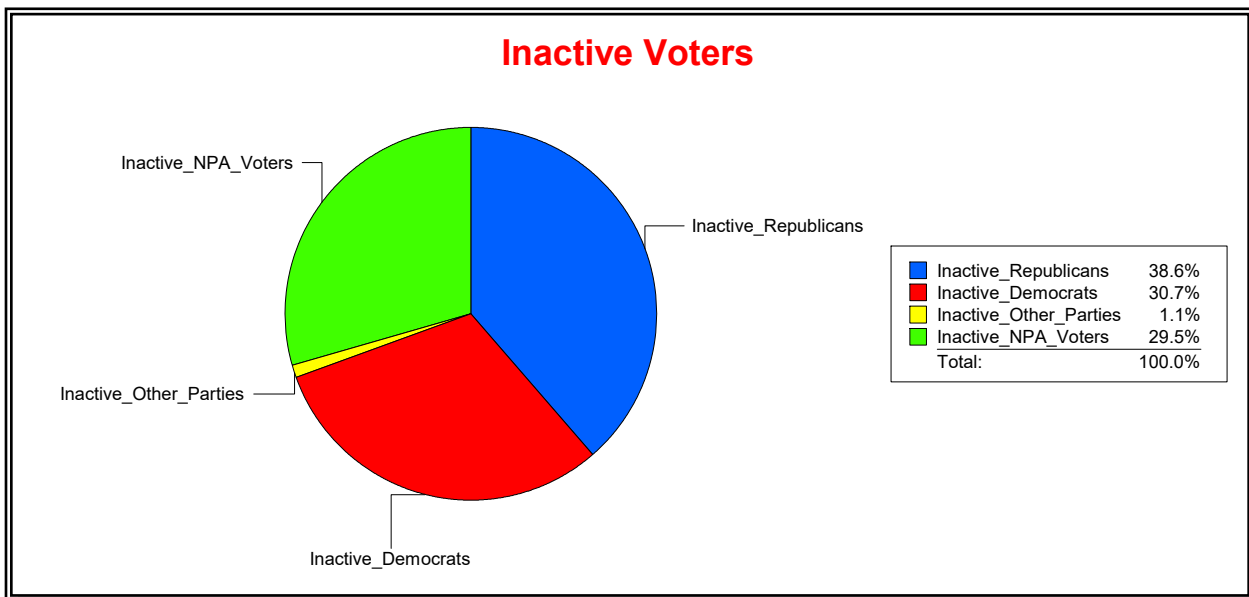

Ron Turner

Supervisor of Elections

Sarasota County, FL

Date 9/1/2022

Time 08:06 AM

Graphs of District Registration

Active Registered Voters

Inactive Voters

<u>District</u>	<u>Total</u>	<u>Dems</u>	<u>Reps</u>	<u>NonP</u>	<u>Other</u>	<u>Total</u>	<u>Dems</u>	<u>Reps</u>	<u>NonP</u>	<u>Other</u>
HOSPITAL BOARD CENTRAL	119,609	34,190	53,686	29,559	2,174	8,475	2,599	3,275	2,504	97