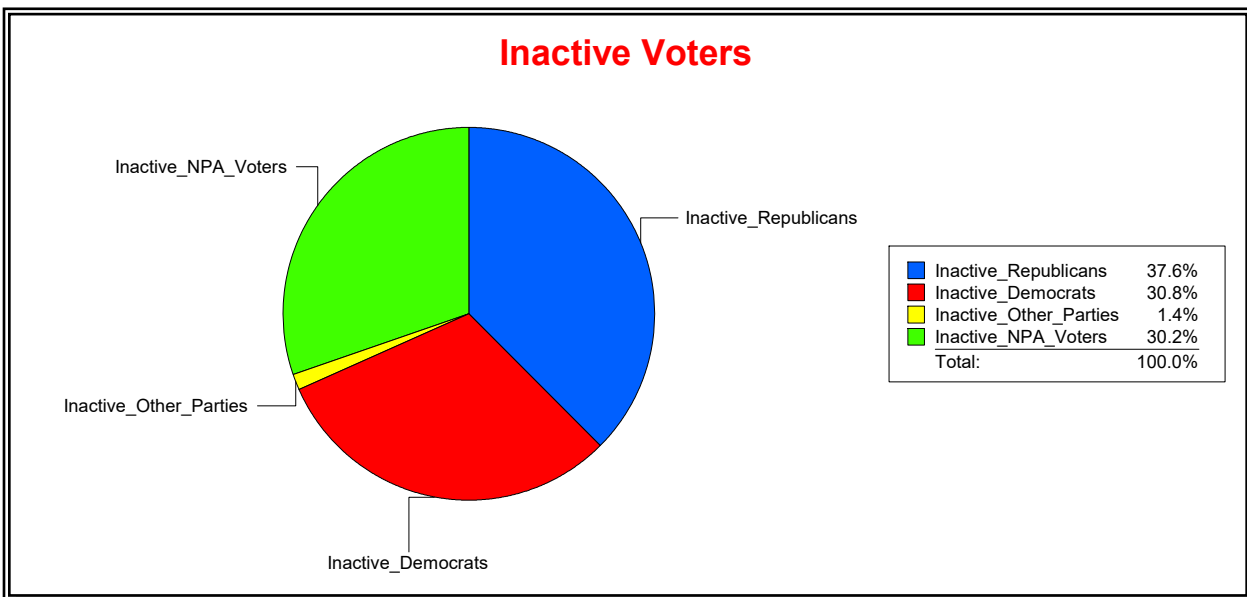

Ron Turner

Supervisor of Elections

Sarasota County, FL

Date 9/1/2022

Time 08:06 AM

Graphs of District Registration

Active Registered Voters

Inactive Voters

District	Total	Dems	Reps	NonP	Other	Total	Dems	Reps	NonP	Other
CNTY COMM DIST 4	72,742	20,639	32,689	18,042	1,372	5,010	1,544	1,882	1,513	71