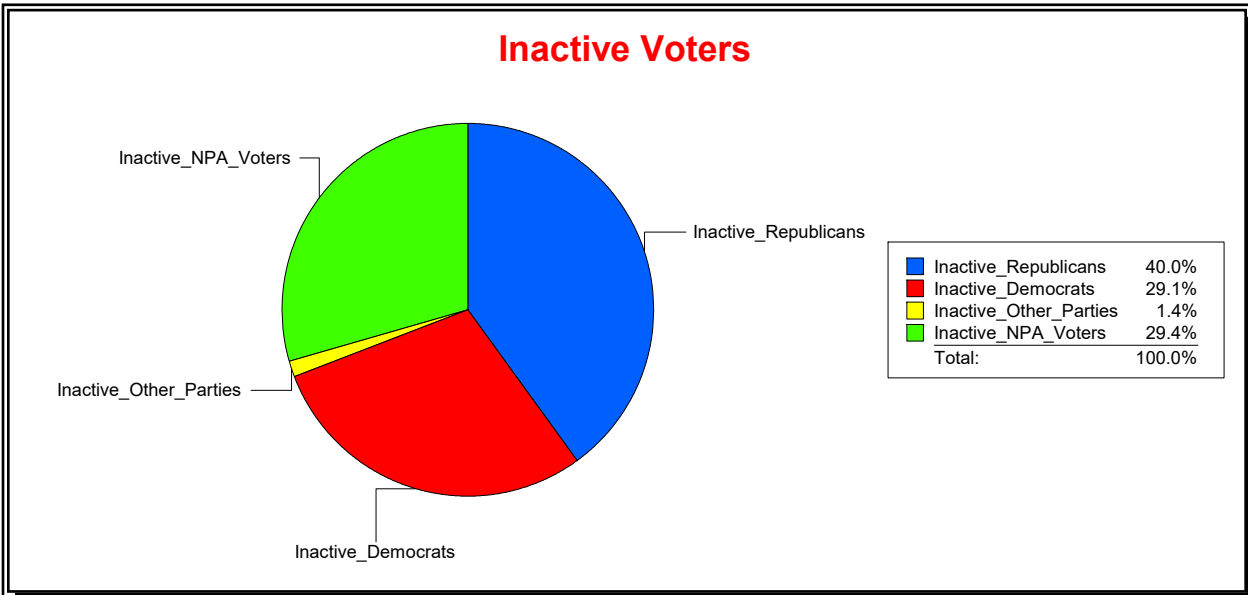

Ron Turner

Supervisor of Elections

Sarasota County, FL

Date 9/1/2022

Time 08:06 AM

Graphs of District Registration

Active Registered Voters

Inactive Voters

District	Total	Dems	Reps	NonP	Other	Total	Dems	Reps	NonP	Other
SCHOOL DIST 2	76,224	20,230	36,082	18,467	1,445	4,997	1,456	2,000	1,471	70