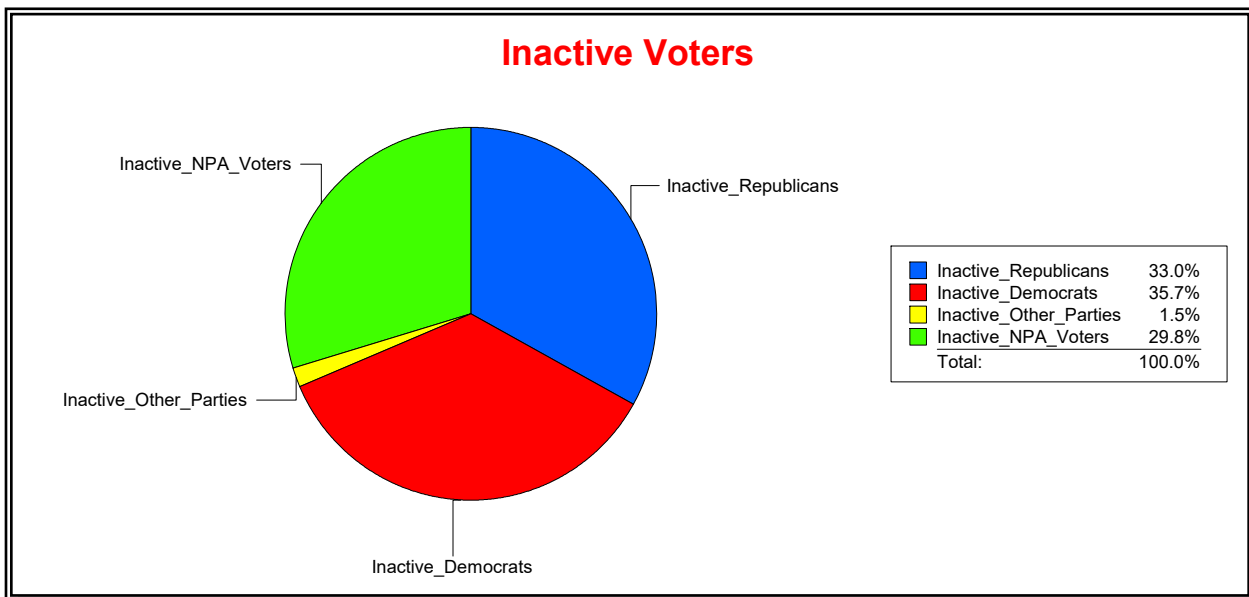

District	Total	Dems	Reps	NonP	Other	Total	Dems	Reps	NonP	Other
HOSPITAL BOARD NORTH	106,223	36,135	42,005	25,970	2,113	8,352	2,981	2,759	2,488	124

Ron Turner

Supervisor of Elections

Sarasota County, FL

Date 9/1/2022