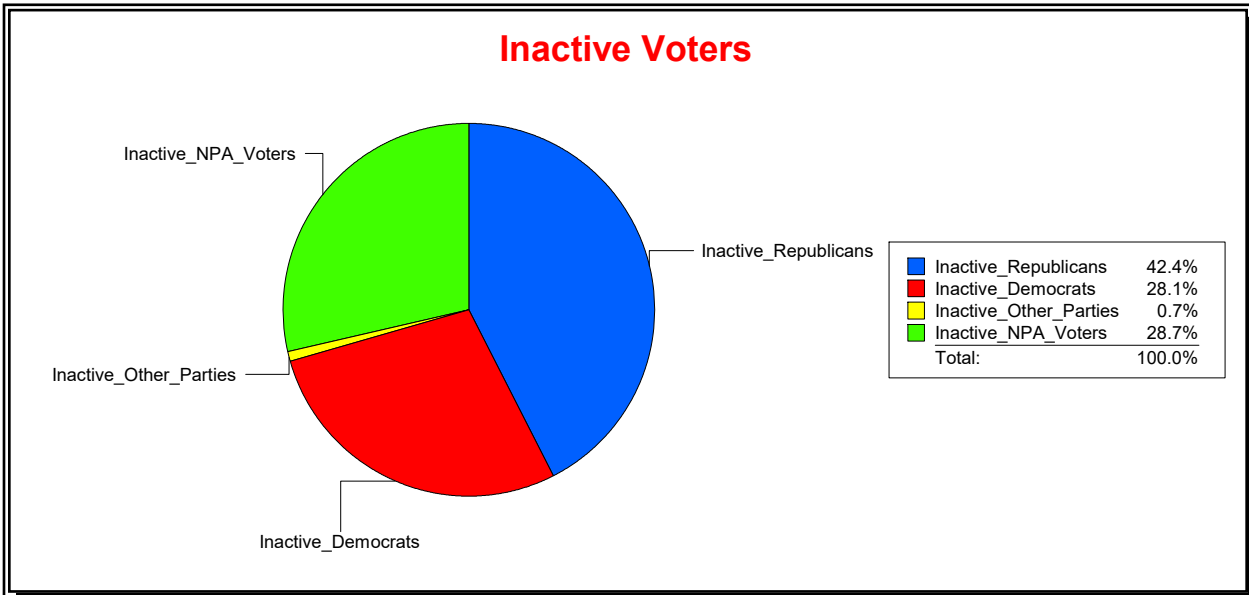

Ron Turner

Supervisor of Elections

Sarasota County, FL

Date 9/1/2022

Time 08:06 AM

Graphs of District Registration

Active Registered Voters

Inactive Voters

District	Total	Dems	Reps	NonP	Other	Total	Dems	Reps	NonP	Other
VENICE	22,319	5,982	10,358	5,626	353	1,708	480	725	491	12