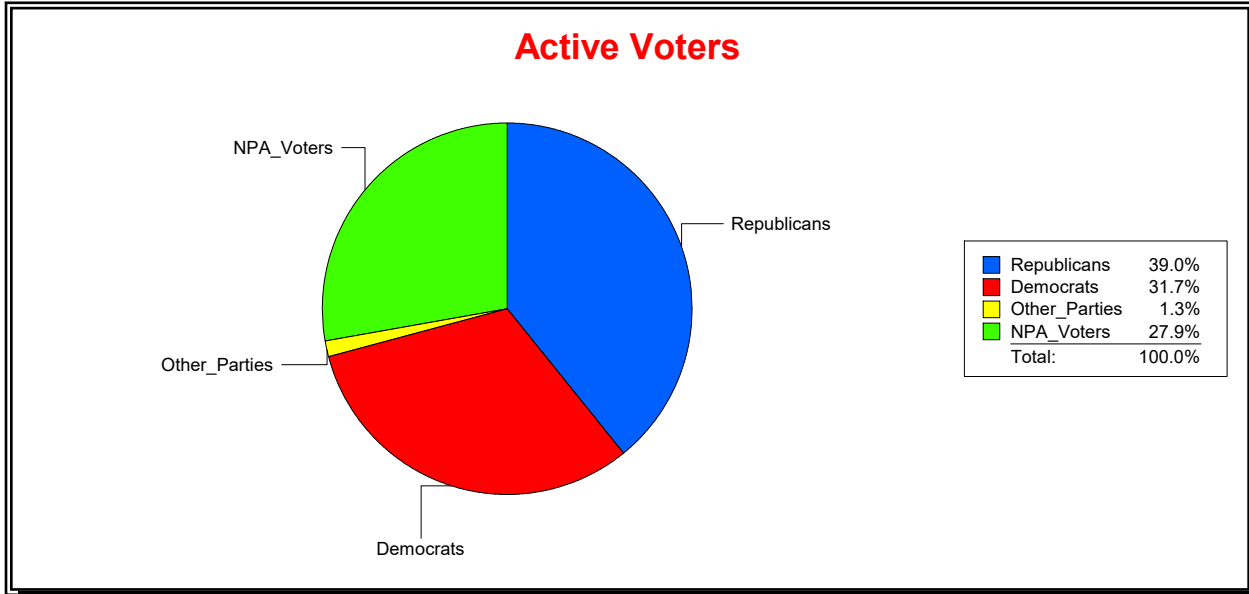

Ron Turner

Supervisor of Elections

Sarasota County, FL

Date 9/1/2022

Time 08:06 AM

Graphs of District Registration

Active Registered Voters

Inactive Voters

District	Total	Dems	Reps	NonP	Other	Total	Dems	Reps	NonP	Other
HLDY PK PK & REC DIST	602	191	235	168	8	49	21	18	10	0