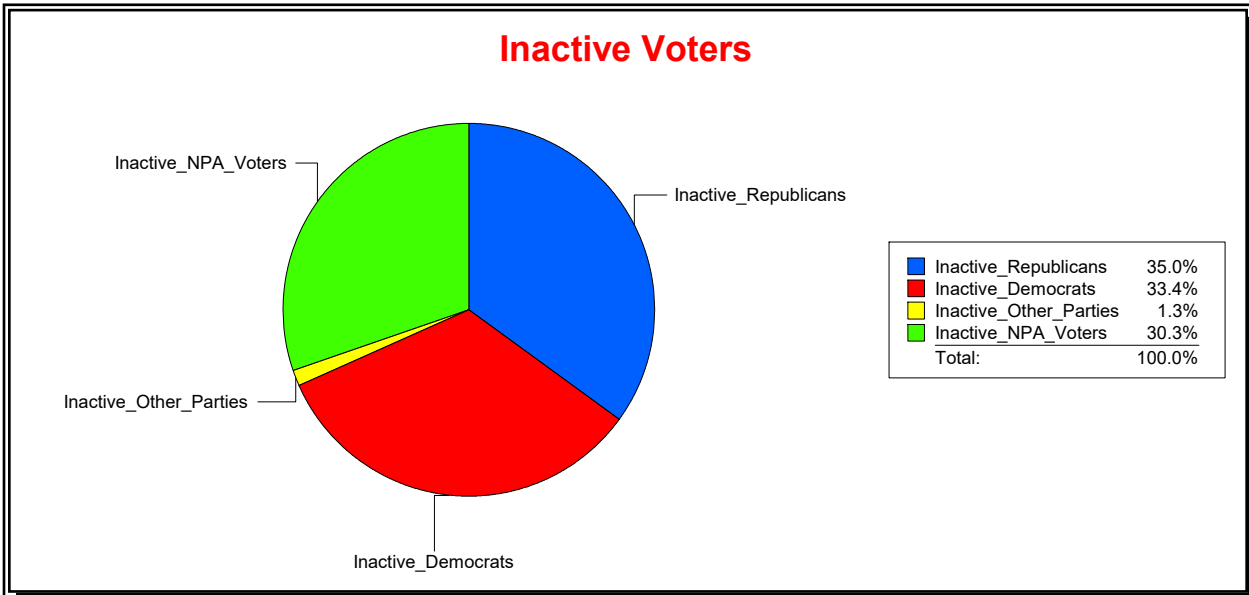

Ron Turner

Supervisor of Elections

Sarasota County, FL

Date 9/1/2022

Time 08:06 AM

Graphs of District Registration

Active Registered Voters

Inactive Voters

District	Total	Dems	Reps	NonP	Other	Total	Dems	Reps	NonP	Other
STATE HOUSE DIST 73	146,663	47,391	60,323	36,230	2,719	12,161	4,066	4,254	3,681	160