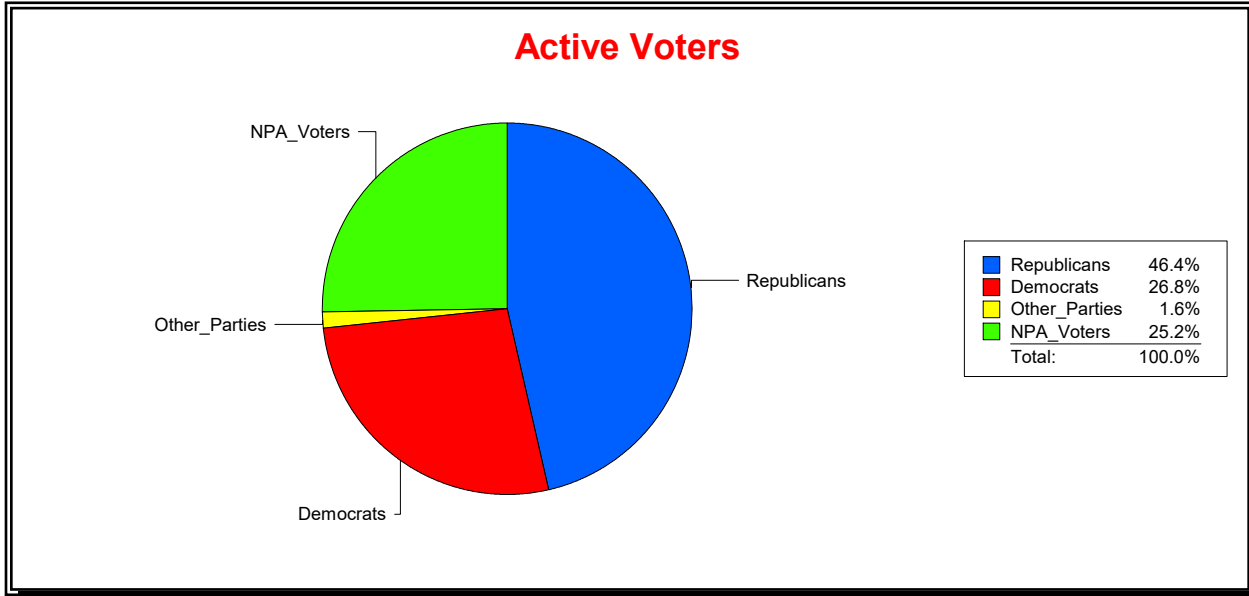

District	Total	Dems	Reps	NonP	Other	Total	Dems	Reps	NonP	Other
VENICE	22,319	5,982	10,358	5,626	353	1,708	480	725	491	12

Ron Turner

Supervisor of Elections

Sarasota County, FL

Date 9/1/2022

Time 08:06 AM

Graphs of District Registration