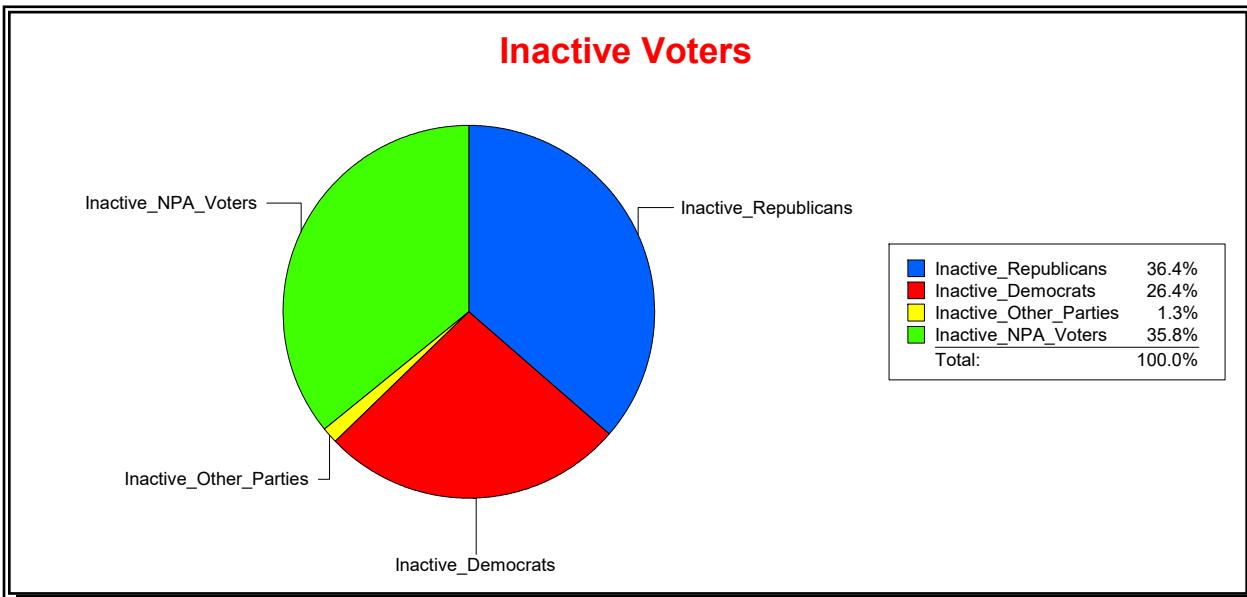

Ron Turner

Supervisor of Elections

Sarasota County, FL

Date 9/1/2022

Time 08:06 AM

Graphs of District Registration

Active Registered Voters

Inactive Voters

District	Total	Dems	Reps	NonP	Other	Total	Dems	Reps	NonP	Other
NORTH PORT	59,695	14,430	26,516	17,595	1,154	4,236	1,119	1,543	1,518	56