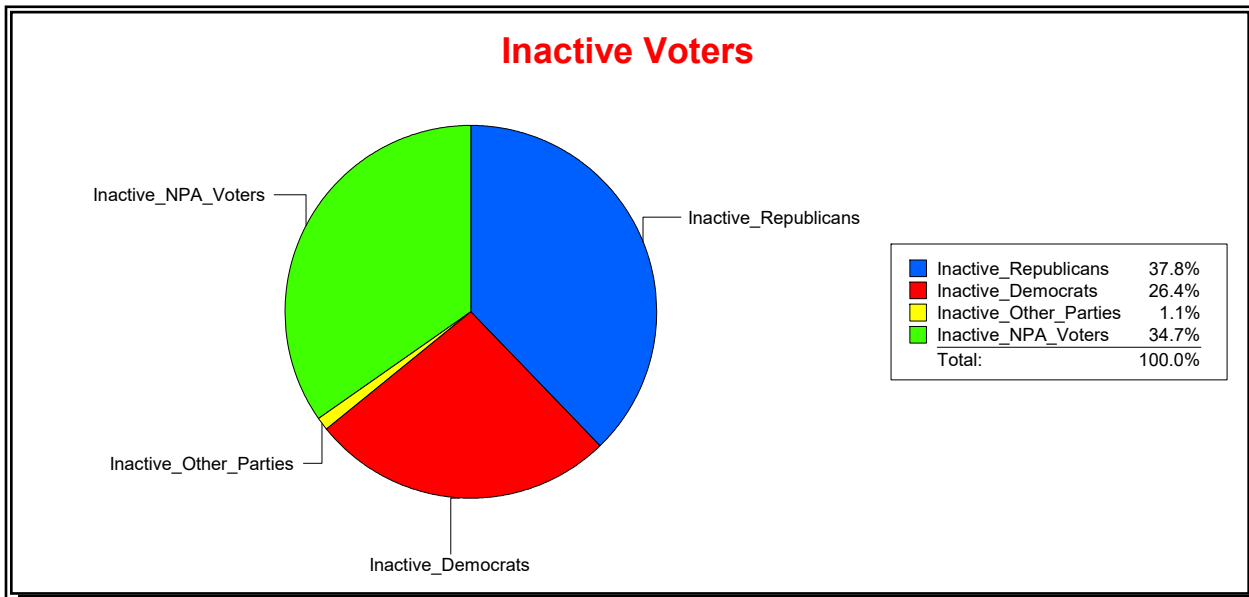

Ron Turner

Supervisor of Elections

Sarasota County, FL

Date 9/1/2022

Time 08:06 AM

Graphs of District Registration

Active Registered Voters

Inactive Voters

<u>District</u>	<u>Total</u>	<u>Dems</u>	<u>Reps</u>	<u>NonP</u>	<u>Other</u>	<u>Total</u>	<u>Dems</u>	<u>Reps</u>	<u>NonP</u>	<u>Other</u>
SCHOOL DIST 3	68,682	16,707	30,760	19,925	1,290	5,139	1,359	1,941	1,781	58