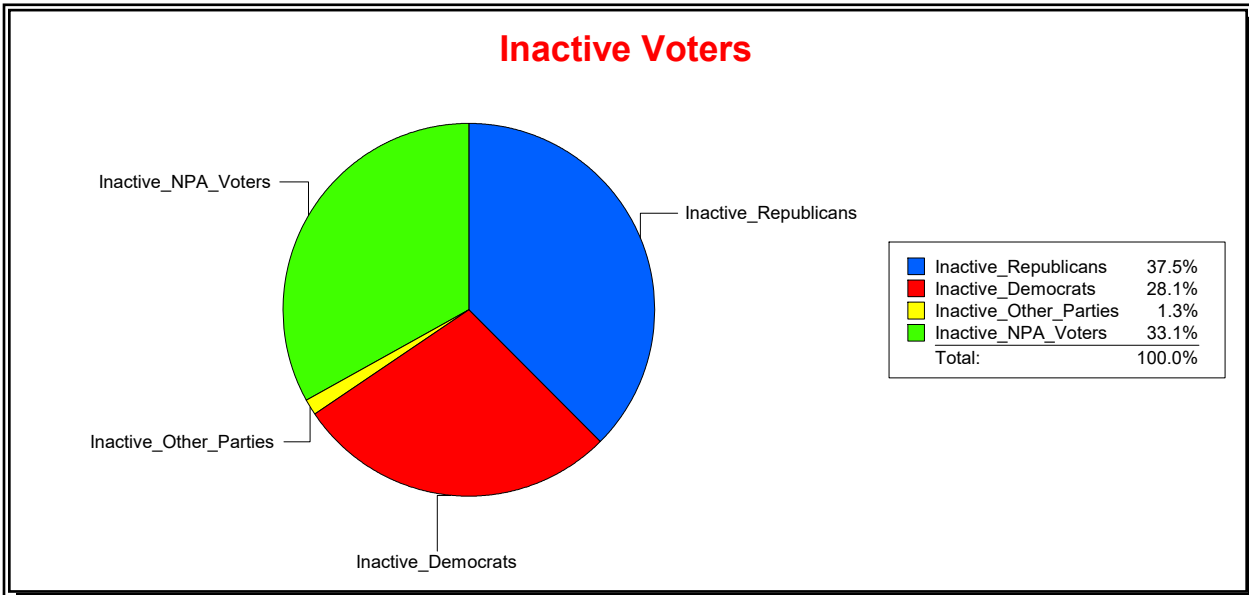

Ron Turner

Supervisor of Elections

Sarasota County, FL

Date 9/1/2022

Time 08:06 AM

Graphs of District Registration

Active Registered Voters

Inactive Voters

District	Total	Dems	Reps	NonP	Other	Total	Dems	Reps	NonP	Other
NORTH PORT 4	9,224	2,432	4,054	2,583	155	707	199	265	234	9