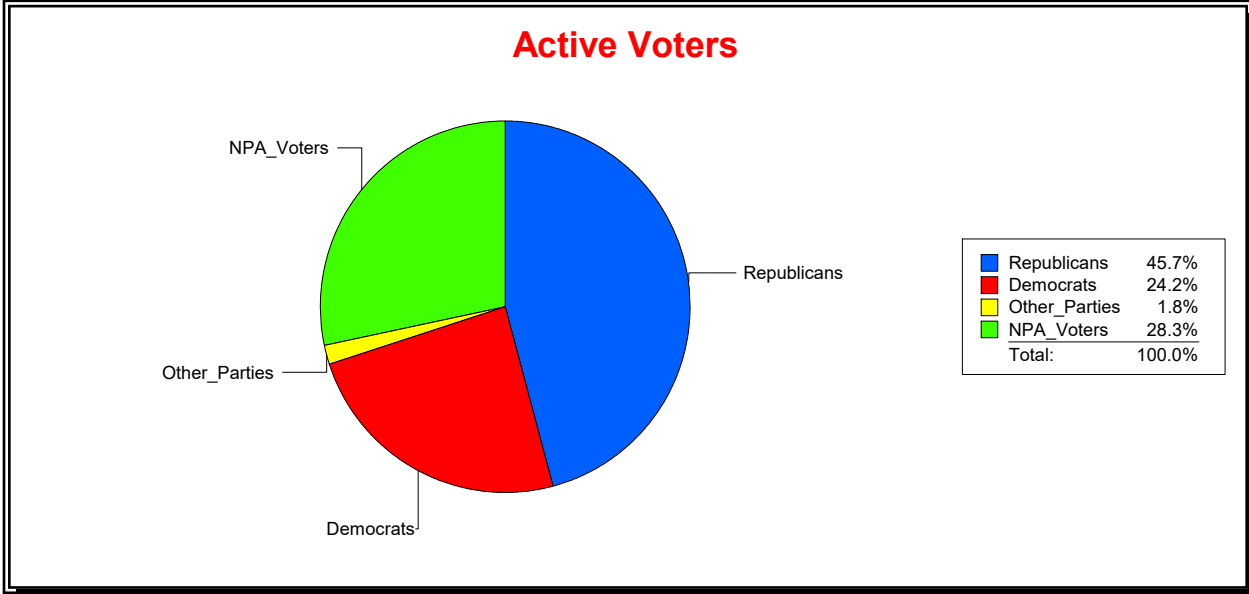

Ron Turner

Supervisor of Elections

Sarasota County, FL

Date 9/1/2022

Time 08:06 AM

Graphs of District Registration

Active Registered Voters

Inactive Voters

<u>District</u>	<u>Total</u>	<u>Dems</u>	<u>Reps</u>	<u>NonP</u>	<u>Other</u>	<u>Total</u>	<u>Dems</u>	<u>Reps</u>	<u>NonP</u>	<u>Other</u>
NORTH PORT DIST 5	16,822	4,066	7,692	4,758	306	1,094	330	376	376	12