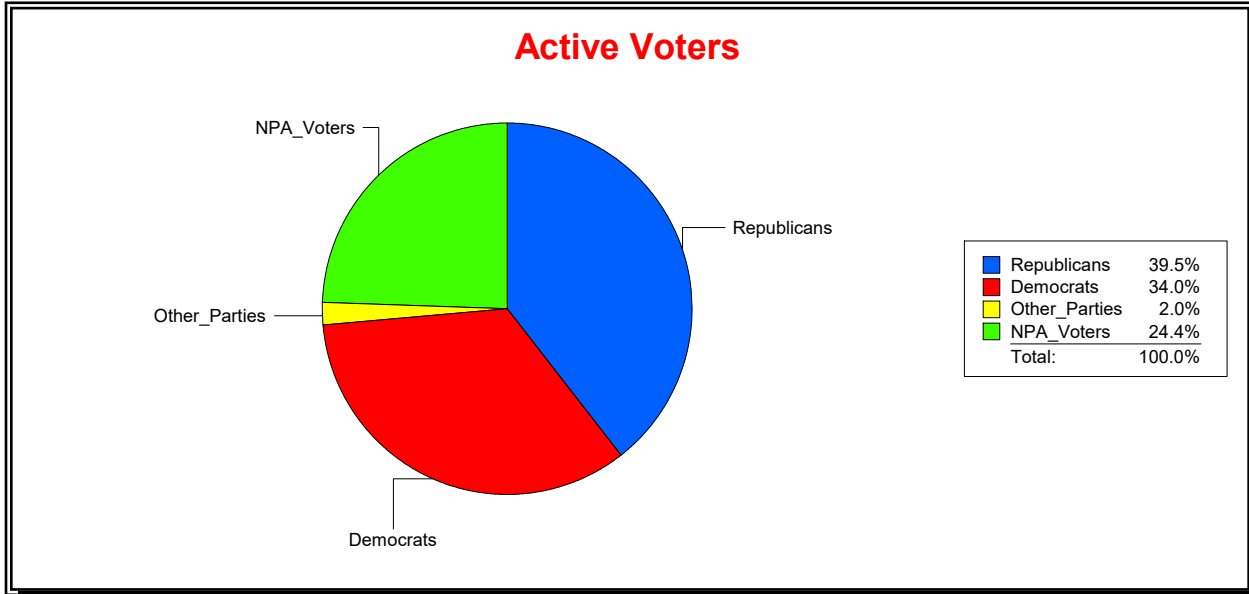

District	Total	Dems	Reps	NonP	Other	Total	Dems	Reps	NonP	Other
HOSPITAL BOARD NORTH	106,223	36,135	42,005	25,970	2,113	8,352	2,981	2,759	2,488	124

Ron Turner

Supervisor of Elections

Sarasota County, FL

Date 9/1/2022