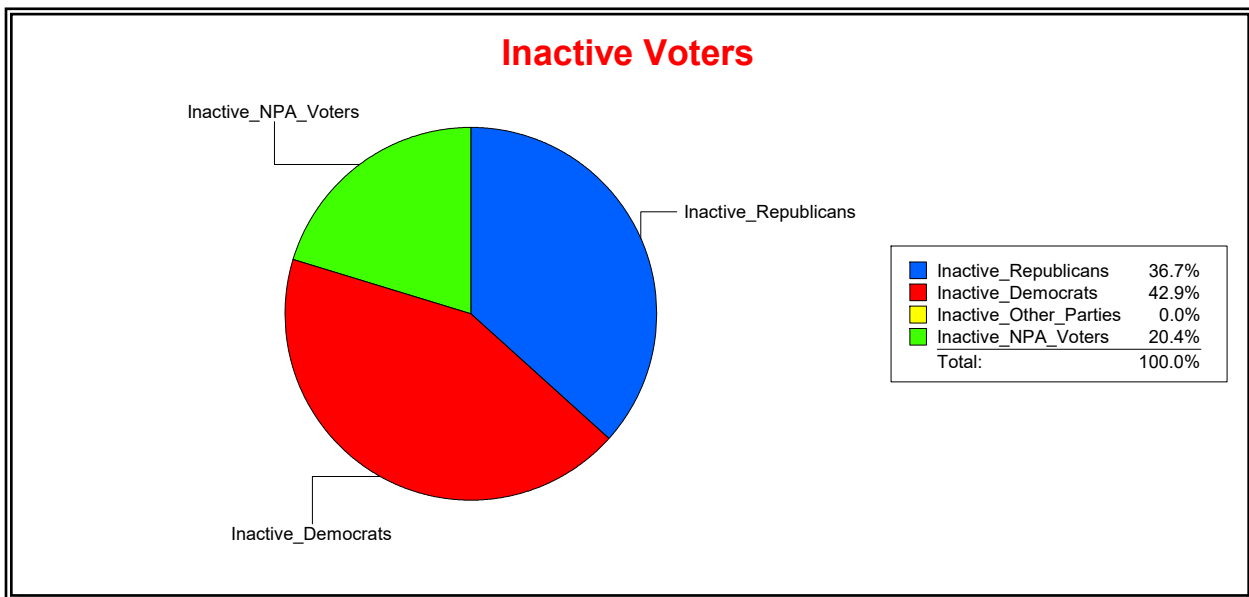

Ron Turner

Supervisor of Elections

Sarasota County, FL

Date 9/1/2022

Time 08:06 AM

Graphs of District Registration

Active Registered Voters

Inactive Voters

District	Total	Dems	Reps	NonP	Other	Total	Dems	Reps	NonP	Other
HLDY PK PK & REC DIST	602	191	235	168	8	49	21	18	10	0