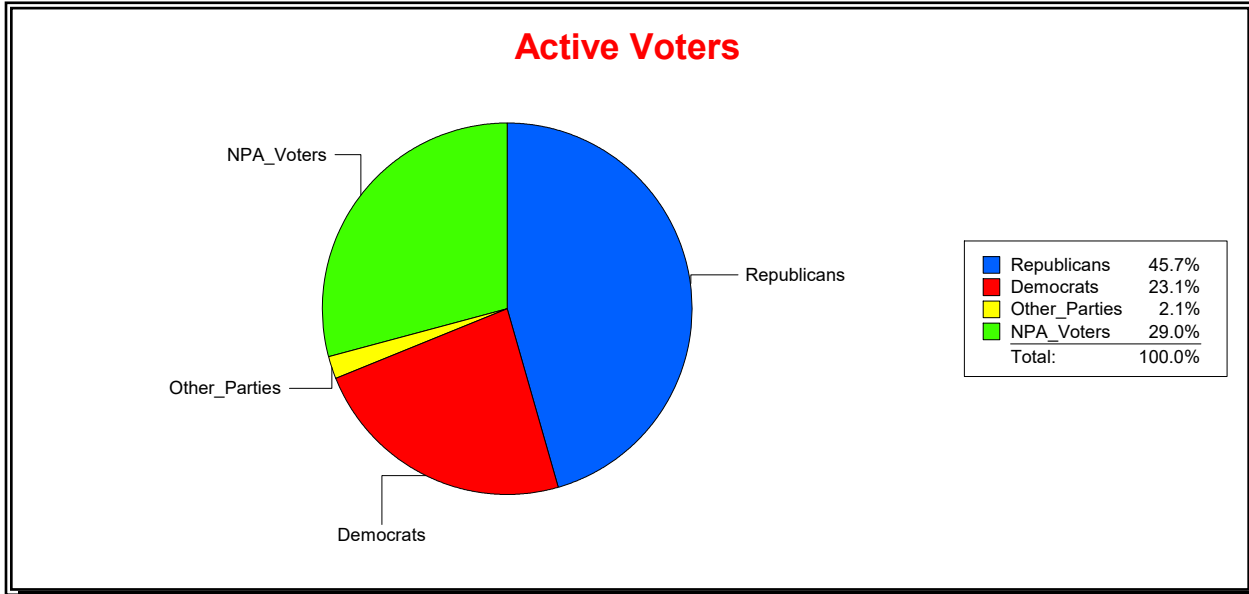

Ron Turner

Supervisor of Elections

Sarasota County, FL

Date 9/1/2022

Time 08:06 AM

Graphs of District Registration

Active Registered Voters

Inactive Voters

District	Total	Dems	Reps	NonP	Other	Total	Dems	Reps	NonP	Other
STONEYBROOK CDD	1,821	421	832	529	39	122	37	49	35	1