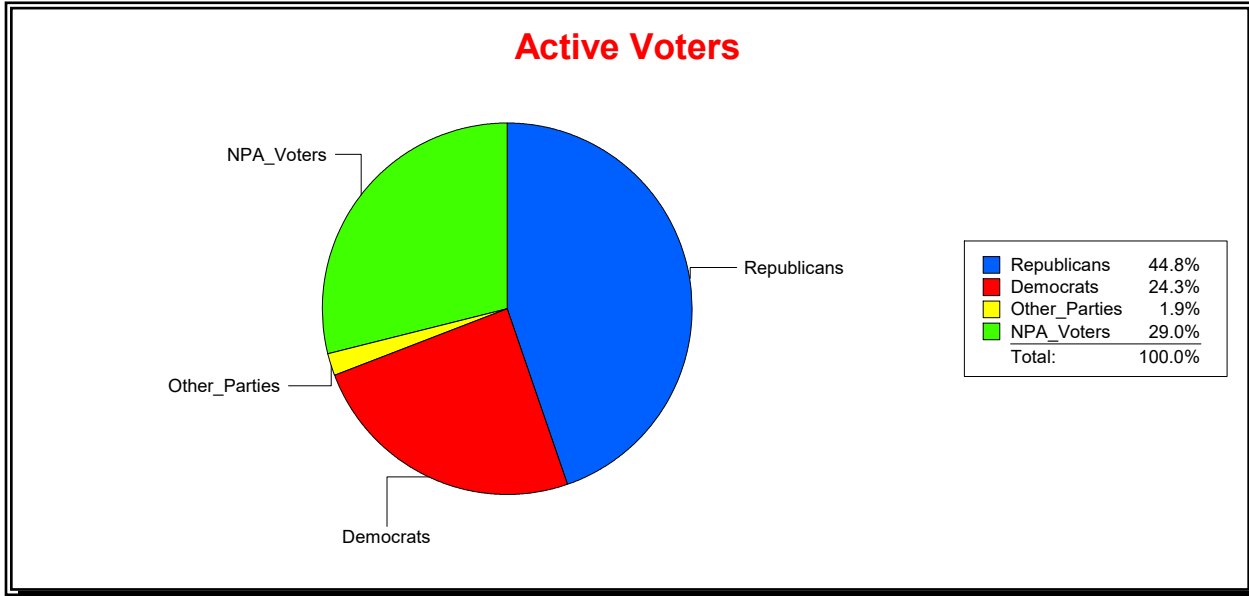

Ron Turner

Supervisor of Elections

Sarasota County, FL

Date 9/1/2022

Time 08:06 AM

Graphs of District Registration

Active Registered Voters

Inactive Voters

<u>District</u>	<u>Total</u>	<u>Dems</u>	<u>Reps</u>	<u>NonP</u>	<u>Other</u>	<u>Total</u>	<u>Dems</u>	<u>Reps</u>	<u>NonP</u>	<u>Other</u>
SCHOOL DIST 3	68,682	16,707	30,760	19,925	1,290	5,139	1,359	1,941	1,781	58