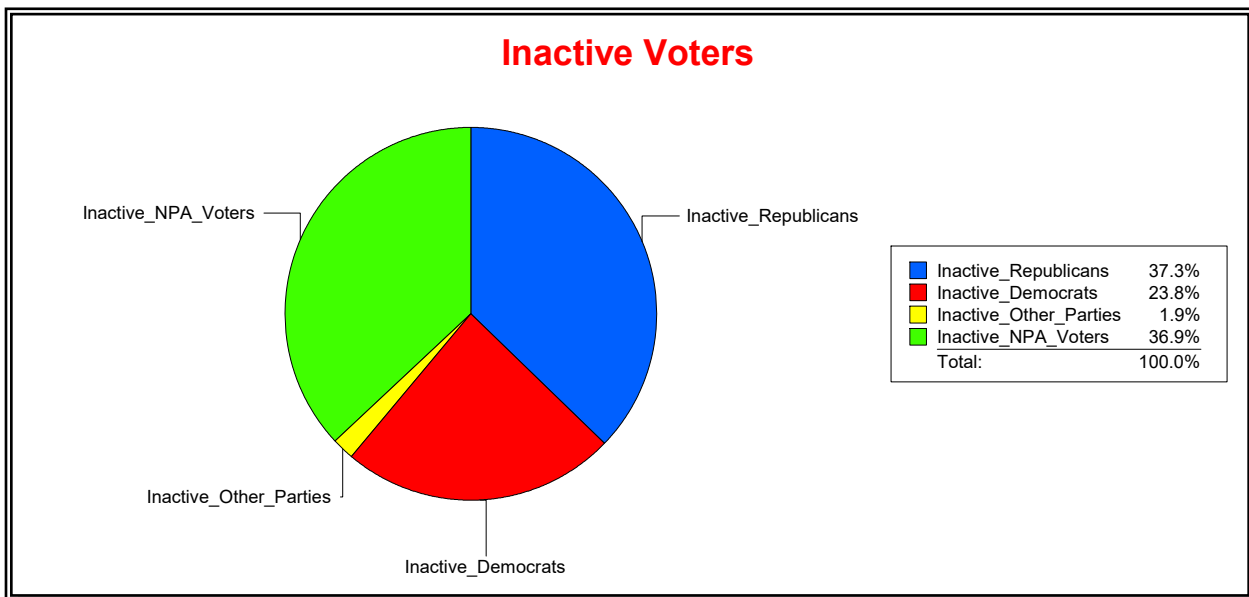

Sarasota County, FL

Date 9/1/2022

Time 08:06 AM

Graphs of District Registration

Active Registered Voters

Inactive Voters

District	Total	Dems	Reps	NonP	Other	Total	Dems	Reps	NonP	Other
NORTH PORT DIST 1	10,678	2,569	4,704	3,201	204	726	173	271	268	14