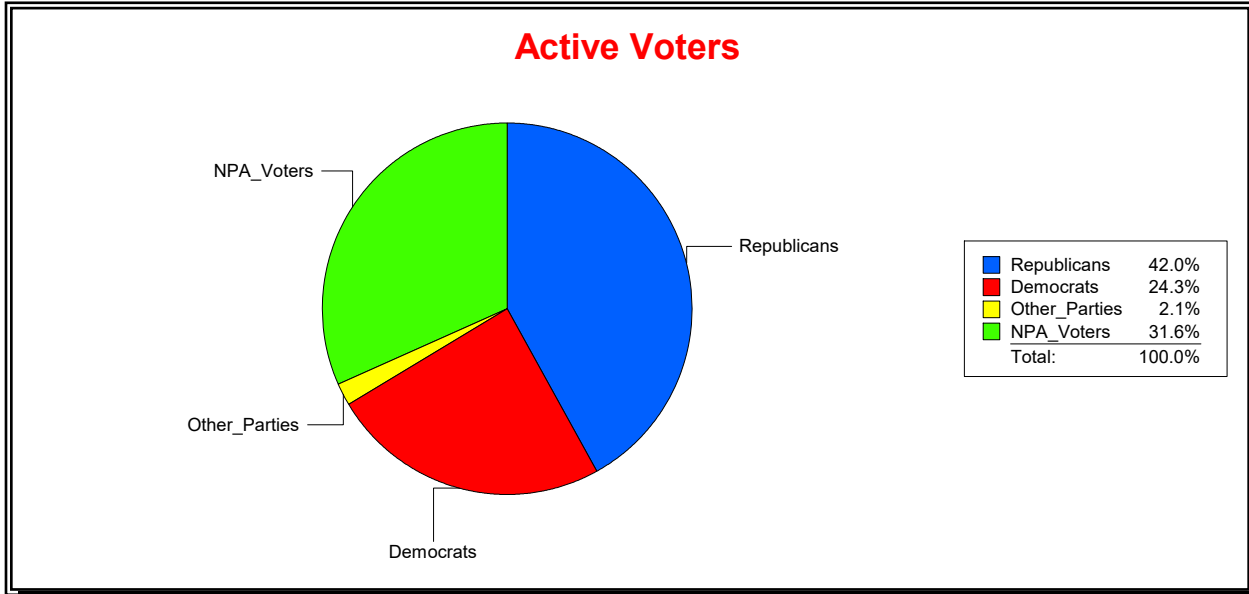

Ron Turner

Supervisor of Elections

Sarasota County, FL

Date 9/1/2022

Time 08:06 AM

Graphs of District Registration

Active Registered Voters

Inactive Voters

<u>District</u>	<u>Total</u>	<u>Dems</u>	<u>Reps</u>	<u>NonP</u>	<u>Other</u>	<u>Total</u>	<u>Dems</u>	<u>Reps</u>	<u>NonP</u>	<u>Other</u>
NORTH PORT DIST 3	10,485	2,546	4,408	3,311	220	888	214	319	349	6