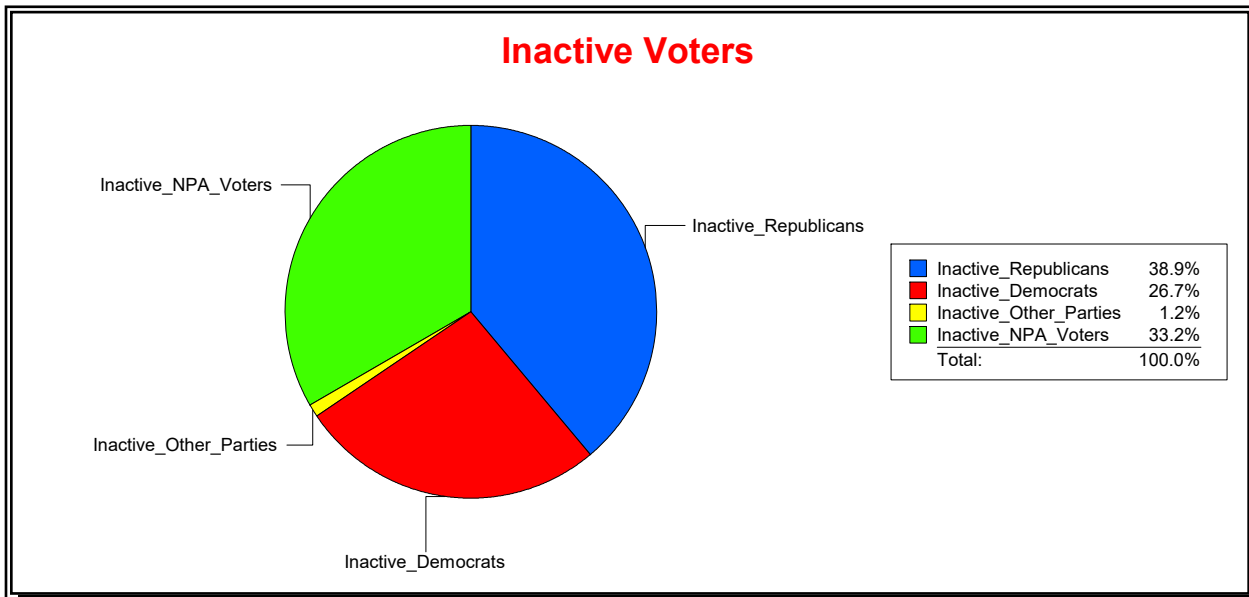

Ron Turner

Supervisor of Elections

Sarasota County, FL

Date 9/1/2022

Time 08:06 AM

Graphs of District Registration

Active Registered Voters

Inactive Voters

District	Total	Dems	Reps	NonP	Other	Total	Dems	Reps	NonP	Other
HOSPITAL BOARD SOUTH	125,687	31,093	57,268	35,072	2,254	9,091	2,428	3,534	3,021	108