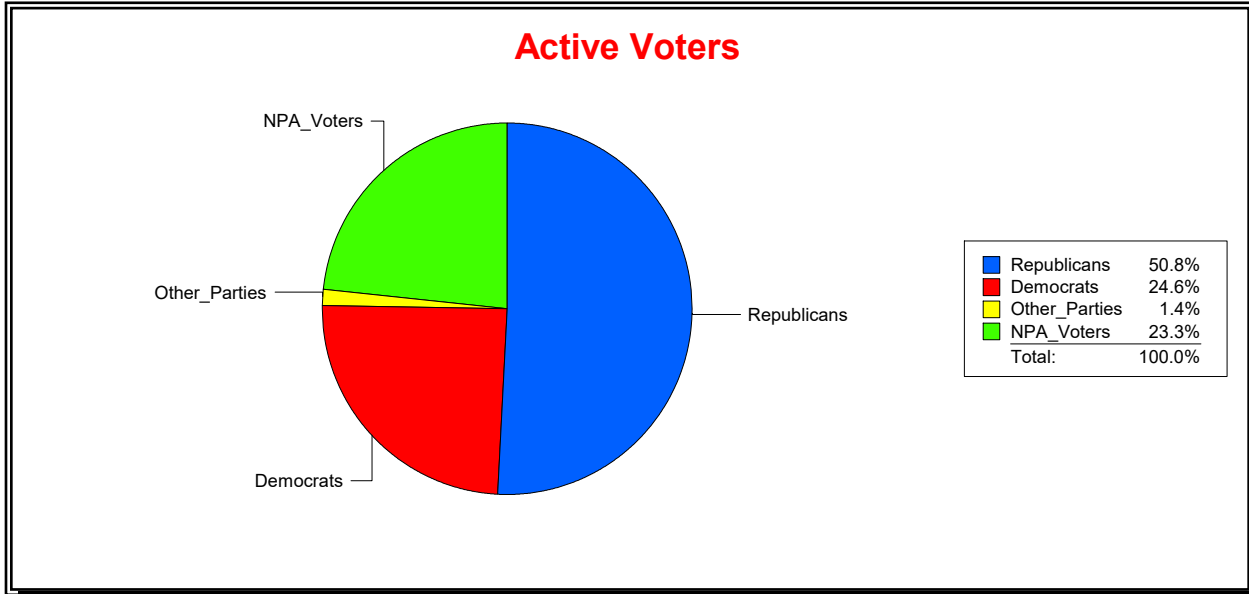

District	Total	Dems	Reps	NonP	Other	Total	Dems	Reps	NonP	Other
BLACKBURN CREEK	2,258	555	1,146	525	32	62	12	23	25	2

Ron Turner

Supervisor of Elections

Sarasota County, FL

Date 9/1/2022

Time 08:06 AM

Graphs of District Registration