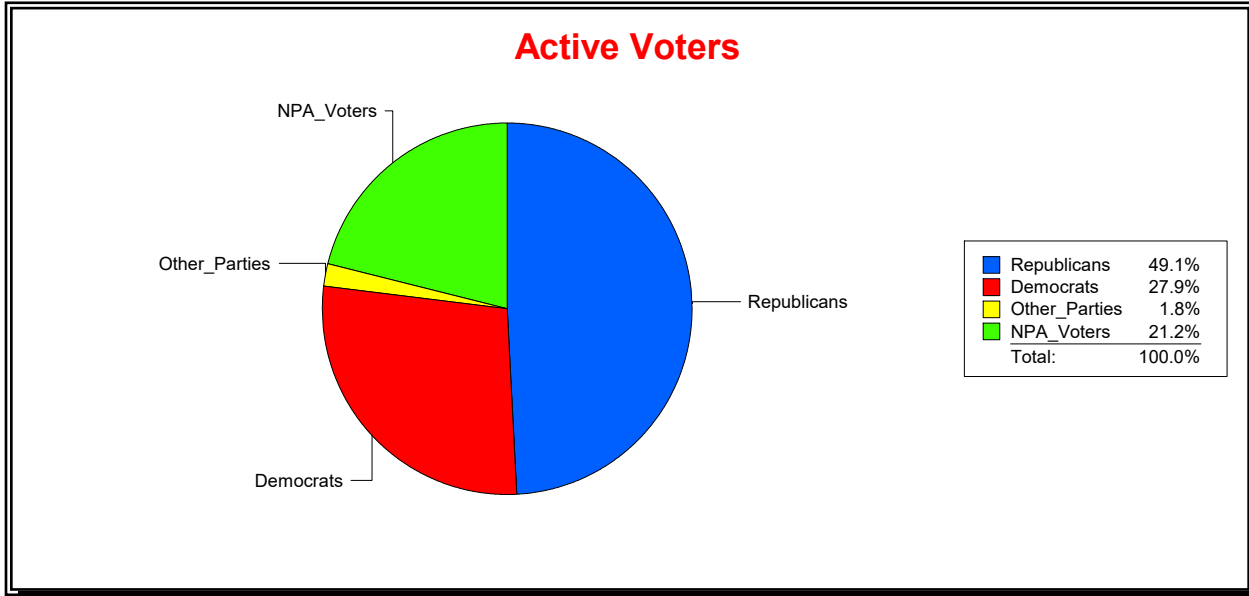

Ron Turner

Supervisor of Elections

Sarasota County, FL

Date 9/1/2022

Time 08:06 AM

Graphs of District Registration

Active Registered Voters

Inactive Voters

<u>District</u>	<u>Total</u>	<u>Dems</u>	<u>Reps</u>	<u>NonP</u>	<u>Other</u>	<u>Total</u>	<u>Dems</u>	<u>Reps</u>	<u>NonP</u>	<u>Other</u>
LONGBOAT KEY	4,704	1,312	2,310	999	83	309	95	144	68	2