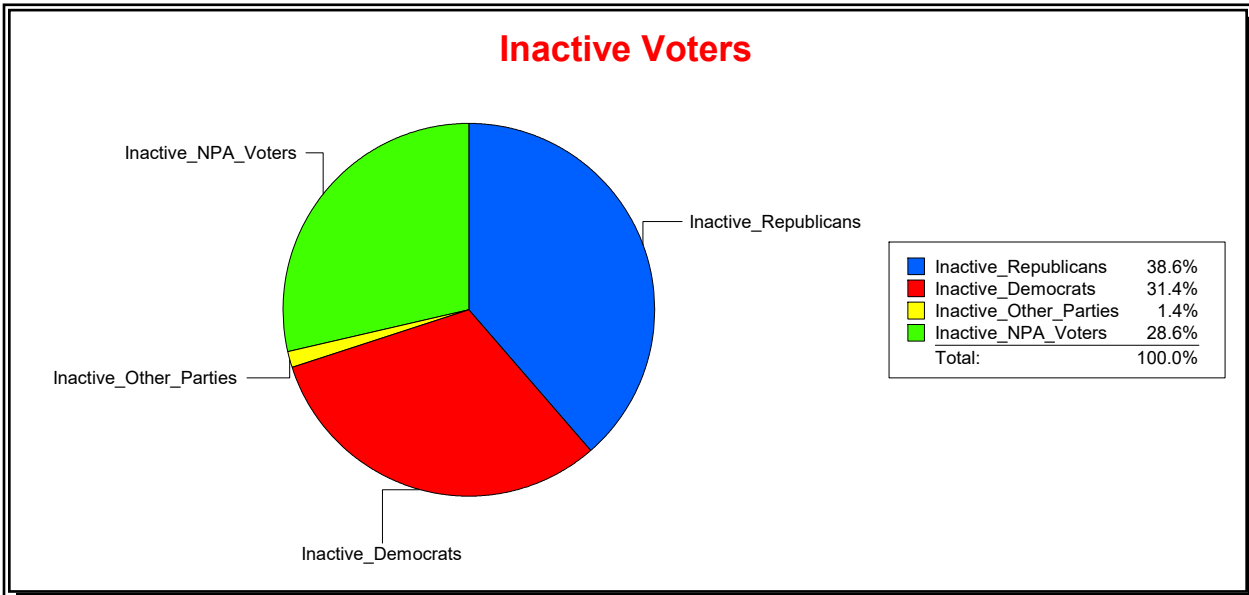

Ron Turner

Supervisor of Elections

Sarasota County, FL

Date 9/1/2022

Time 08:06 AM

Graphs of District Registration

Active Registered Voters

Inactive Voters

District	Total	Dems	Reps	NonP	Other	Total	Dems	Reps	NonP	Other
CNTY COMM DIST 1	69,249	19,908	30,985	16,966	1,390	4,531	1,421	1,750	1,297	63