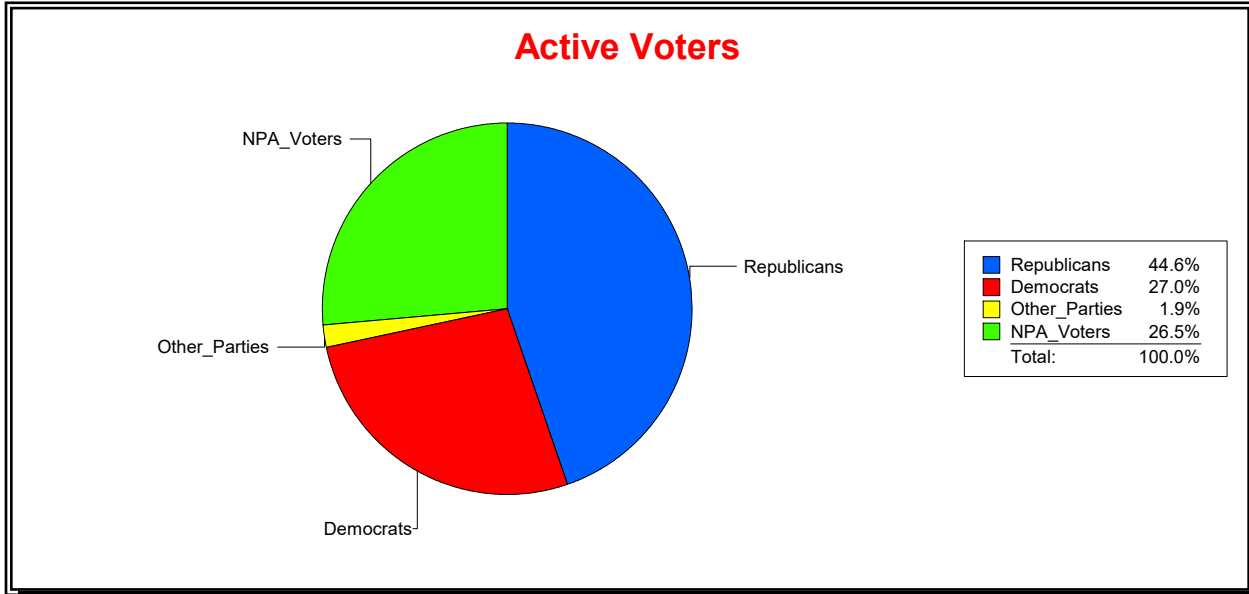

Ron Turner

Supervisor of Elections

Sarasota County, FL

Date 9/1/2022

Time 08:06 AM

Graphs of District Registration

Active Registered Voters

Inactive Voters

<u>District</u>	<u>Total</u>	<u>Dems</u>	<u>Reps</u>	<u>NonP</u>	<u>Other</u>	<u>Total</u>	<u>Dems</u>	<u>Reps</u>	<u>NonP</u>	<u>Other</u>
STATE HOUSE DIST 74	147,021	39,689	65,580	38,931	2,821	9,995	2,904	3,782	3,178	131