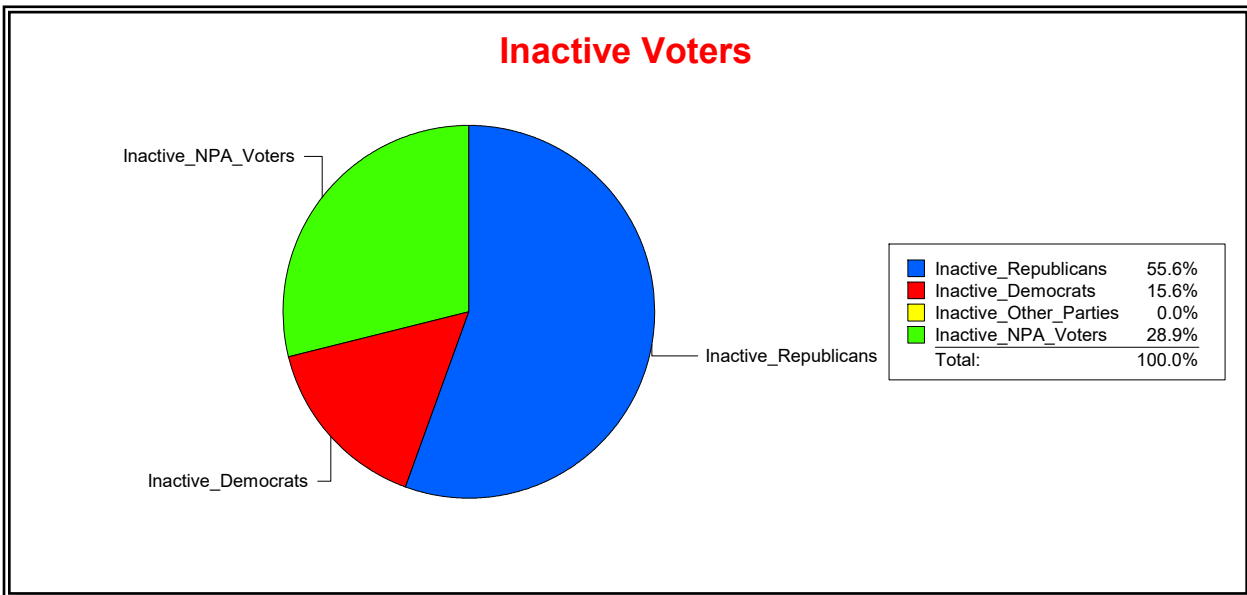

Supervisor of Elections

Sarasota County, FL

Date 9/1/2022

Time 08:06 AM

Graphs of District Registration

Active Registered Voters

Inactive Voters

<u>District</u>	<u>Total</u>	<u>Dems</u>	<u>Reps</u>	<u>NonP</u>	<u>Other</u>	<u>Total</u>	<u>Dems</u>	<u>Reps</u>	<u>NonP</u>	<u>Other</u>
GOLDEN GATE POINT	388	107	182	93	6	45	7	25	13	0