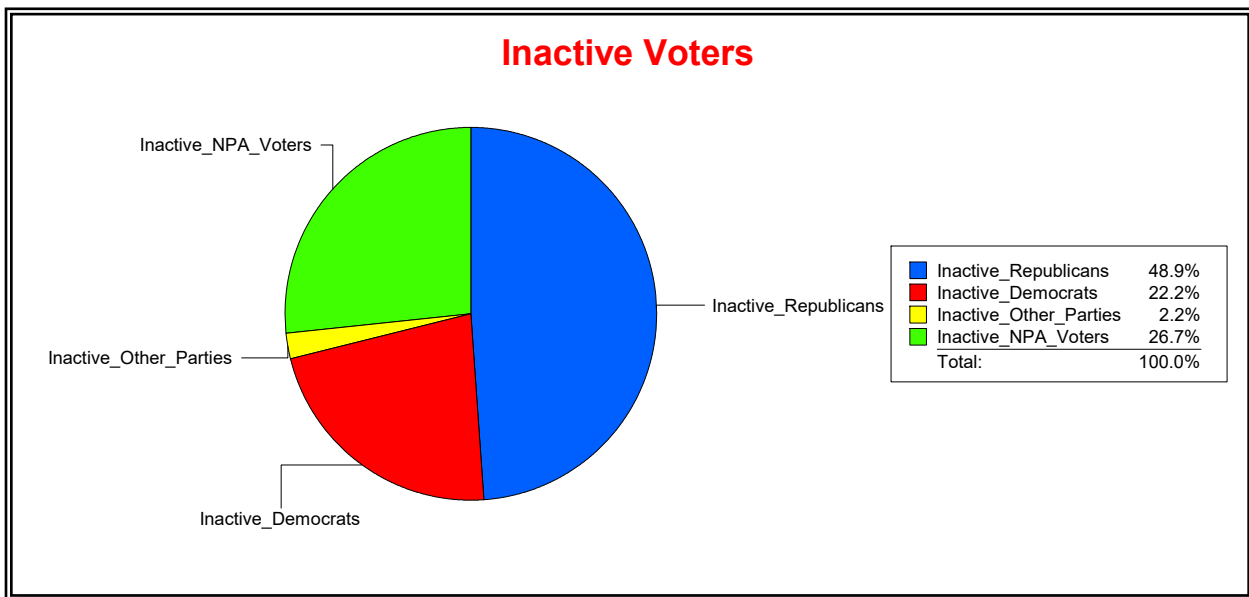

Ron Turner

Supervisor of Elections

Sarasota County, FL

Date 9/1/2022

Time 08:06 AM

Graphs of District Registration

Active Registered Voters

Inactive Voters

District	Total	Dems	Reps	NonP	Other	Total	Dems	Reps	NonP	Other
BOBCAT TRAIL CDD	800	182	400	211	7	45	10	22	12	1