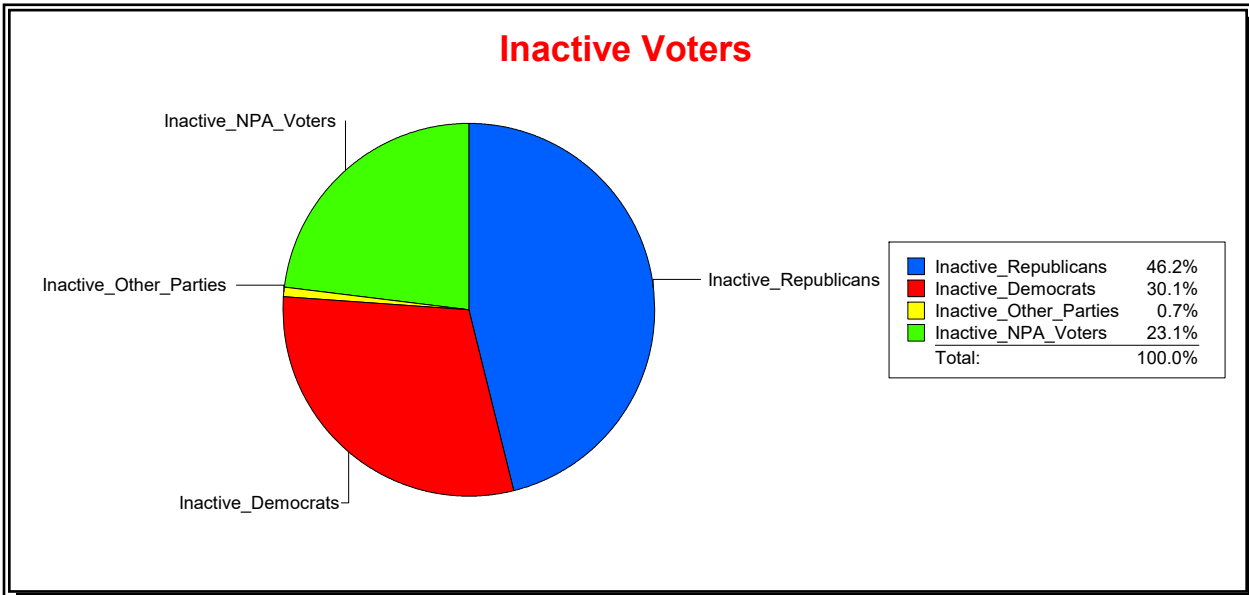

Ron Turner

Supervisor of Elections

Sarasota County, FL

Date 9/1/2022

Time 08:06 AM

Graphs of District Registration

Active Registered Voters

Inactive Voters

<u>District</u>	<u>Total</u>	<u>Dems</u>	<u>Reps</u>	<u>NonP</u>	<u>Other</u>	<u>Total</u>	<u>Dems</u>	<u>Reps</u>	<u>NonP</u>	<u>Other</u>
LONGBOAT KEY BEACH A	1,833	521	895	379	38	143	43	66	33	1