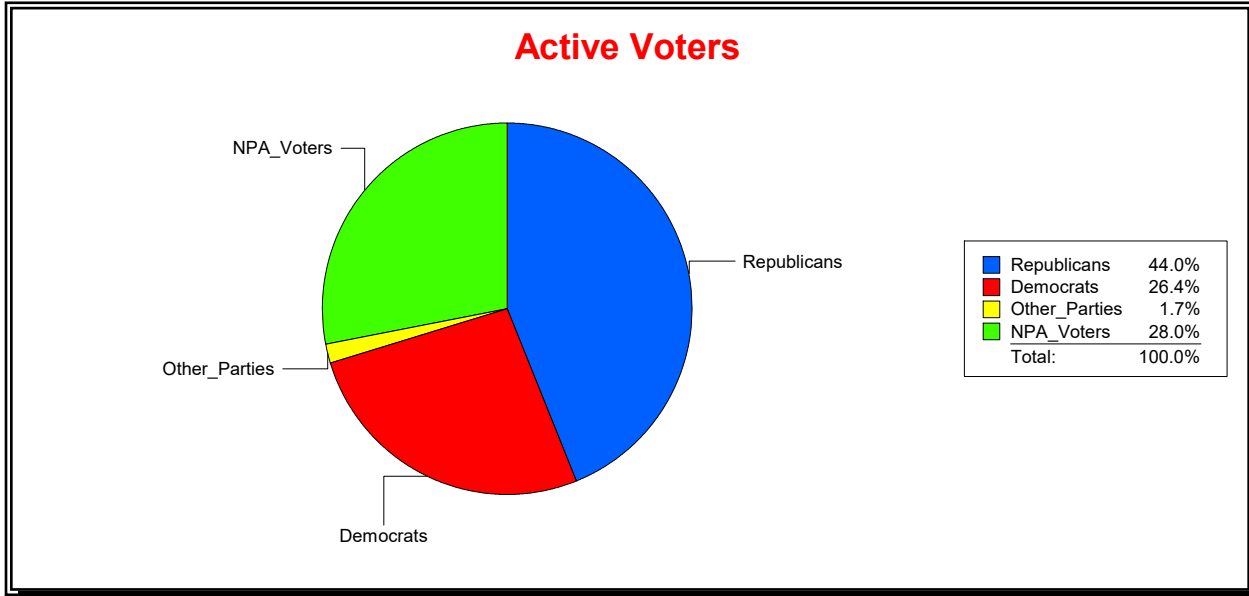

Ron Turner

Supervisor of Elections

Sarasota County, FL

Date 9/1/2022

Time 08:06 AM

Graphs of District Registration

Active Registered Voters

Inactive Voters

District	Total	Dems	Reps	NonP	Other	Total	Dems	Reps	NonP	Other
NORTH PORT DIST 4	9,224	2,432	4,054	2,583	155	707	199	265	234	9