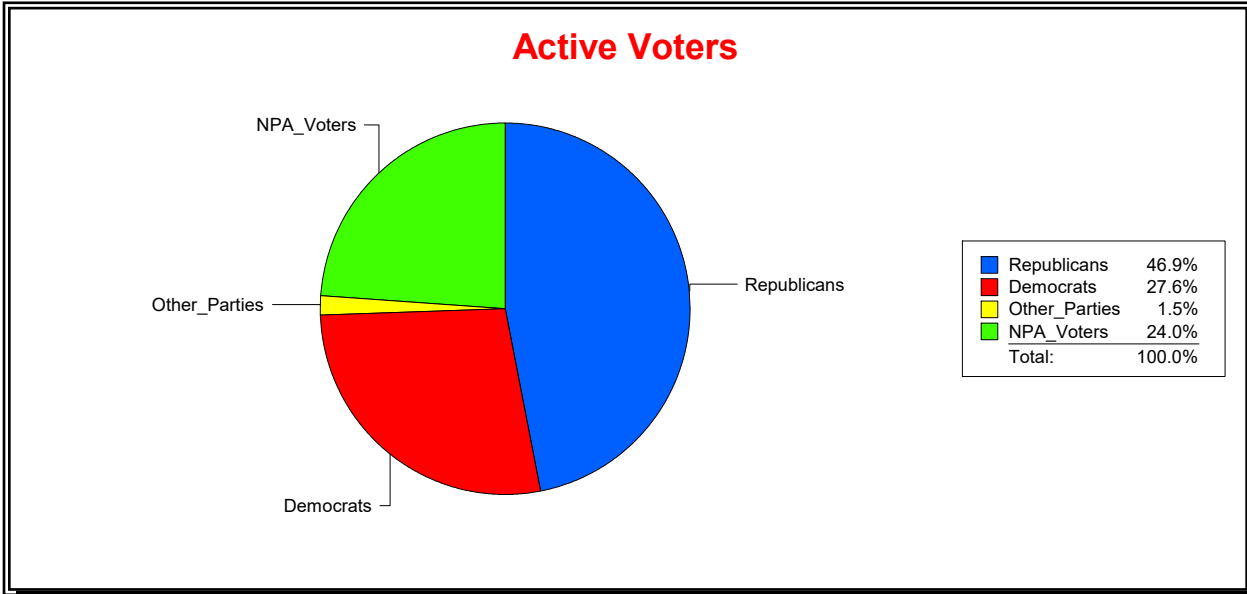

Ron Turner

Supervisor of Elections

Sarasota County, FL

Date 9/1/2022

Time 08:06 AM

Graphs of District Registration

Active Registered Voters

Inactive Voters

<u>District</u>	<u>Total</u>	<u>Dems</u>	<u>Reps</u>	<u>NonP</u>	<u>Other</u>	<u>Total</u>	<u>Dems</u>	<u>Reps</u>	<u>NonP</u>	<u>Other</u>
GOLDEN GATE POINT	388	107	182	93	6	45	7	25	13	0