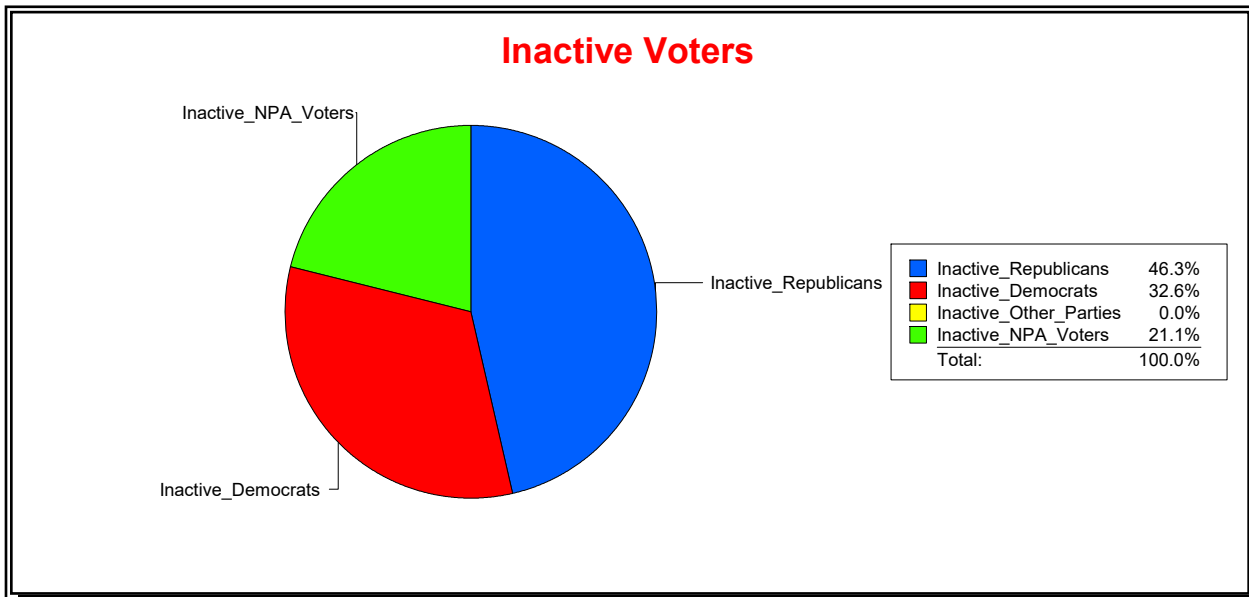

District	Total	Dems	Reps	NonP	Other	Total	Dems	Reps	NonP	Other
LONGBOAT KEY 2	1,337	446	581	288	22	95	31	44	20	0

Ron Turner

Supervisor of Elections

Sarasota County, FL

Date 9/1/2022

Time 08:06 AM

Graphs of District Registration