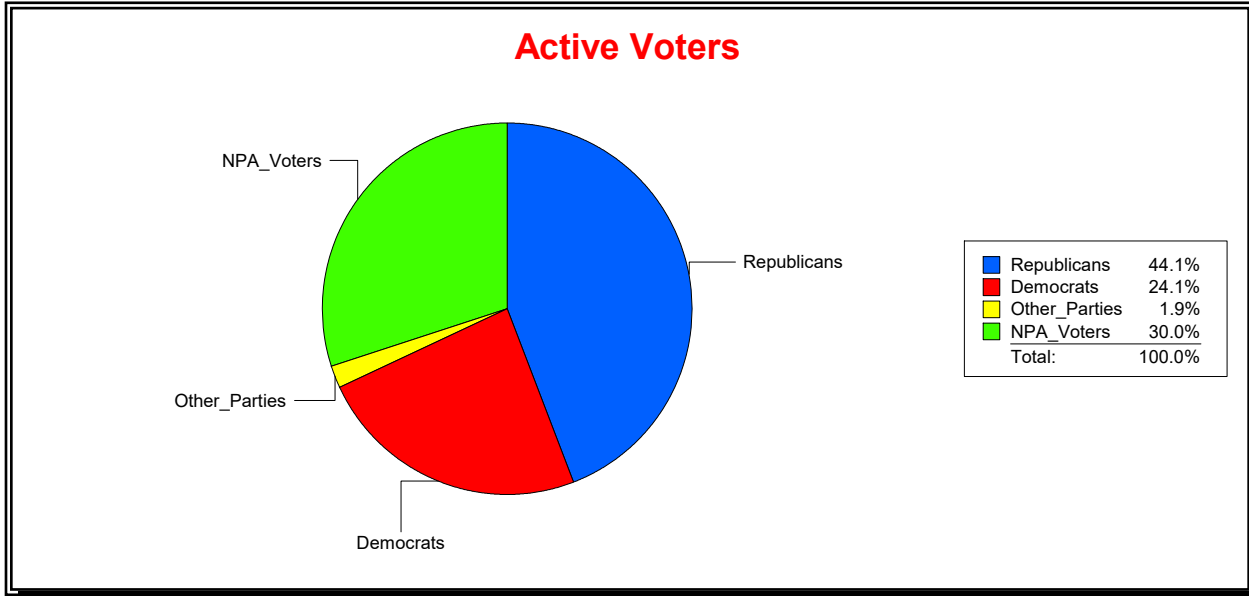

Ron Turner

Supervisor of Elections

Sarasota County, FL

Date 9/1/2022

Time 08:06 AM

Graphs of District Registration

Active Registered Voters

Inactive Voters

District	Total	Dems	Reps	NonP	Other	Total	Dems	Reps	NonP	Other
NORTH PORT 1	10,678	2,569	4,704	3,201	204	726	173	271	268	14