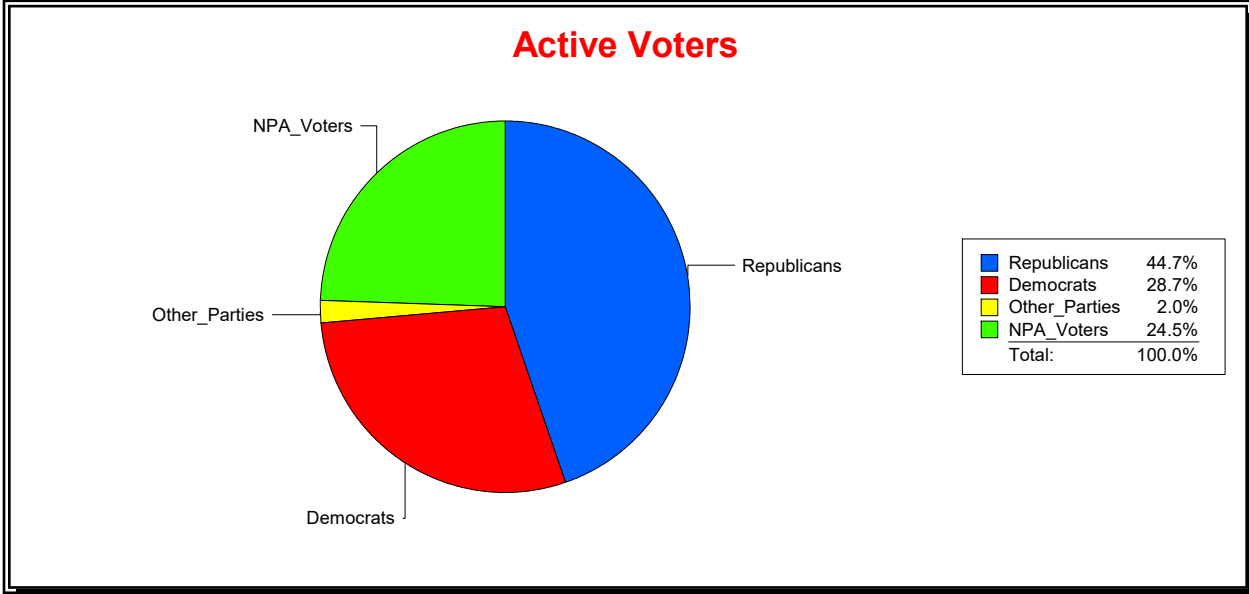

Ron Turner

Supervisor of Elections

Sarasota County, FL

Date 9/1/2022

Time 08:06 AM

Graphs of District Registration

Active Registered Voters

Inactive Voters

District	Total	Dems	Reps	NonP	Other	Total	Dems	Reps	NonP	Other
CNTY COMM DIST 1	69,249	19,908	30,985	16,966	1,390	4,531	1,421	1,750	1,297	63