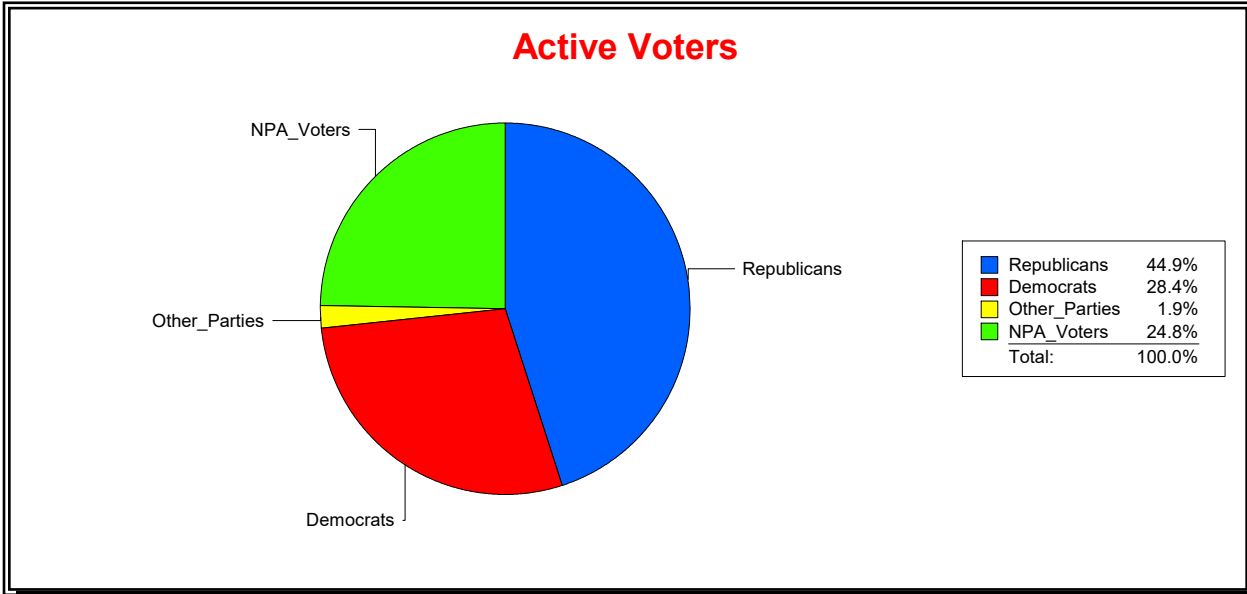

Ron Turner

Supervisor of Elections

Sarasota County, FL

Date 9/1/2022

Time 08:06 AM

Graphs of District Registration

Active Registered Voters

Inactive Voters

District	Total	Dems	Reps	NonP	Other	Total	Dems	Reps	NonP	Other
CNTY COMM DIST 4	72,742	20,639	32,689	18,042	1,372	5,010	1,544	1,882	1,513	71