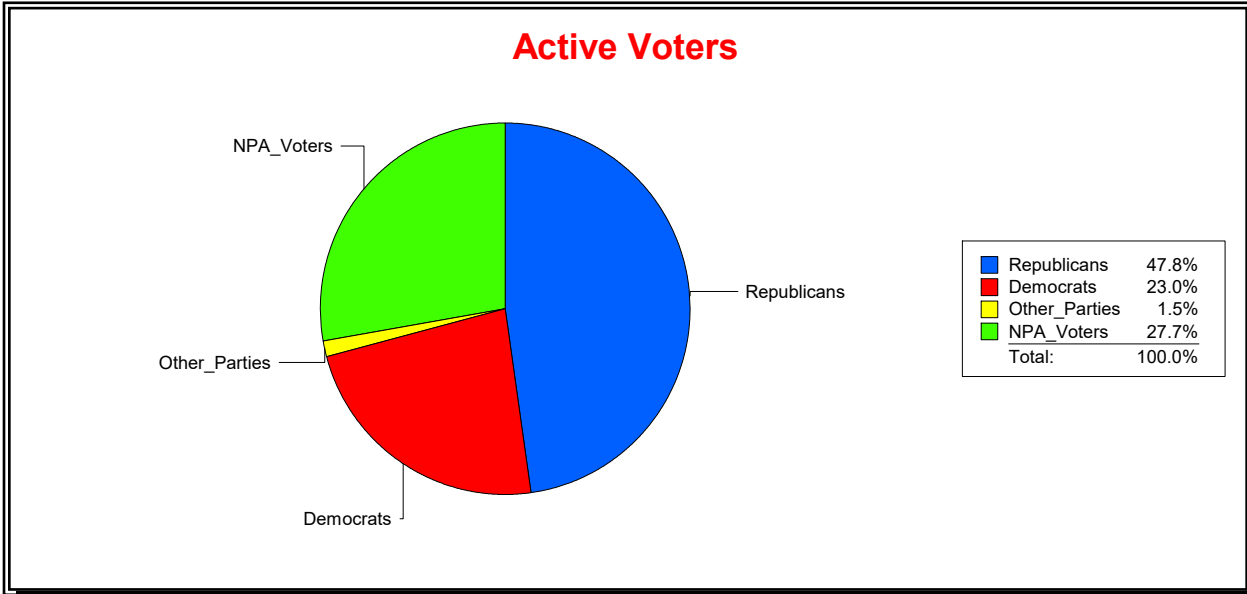

Sarasota County, FL

Date 9/1/2022

Time 08:06 AM

Graphs of District Registration

Active Registered Voters

Inactive Voters

District	Total	Dems	Reps	NonP	Other	Total	Dems	Reps	NonP	Other
LAKESIDE PLANT CDD	918	211	439	254	14	82	24	30	26	2