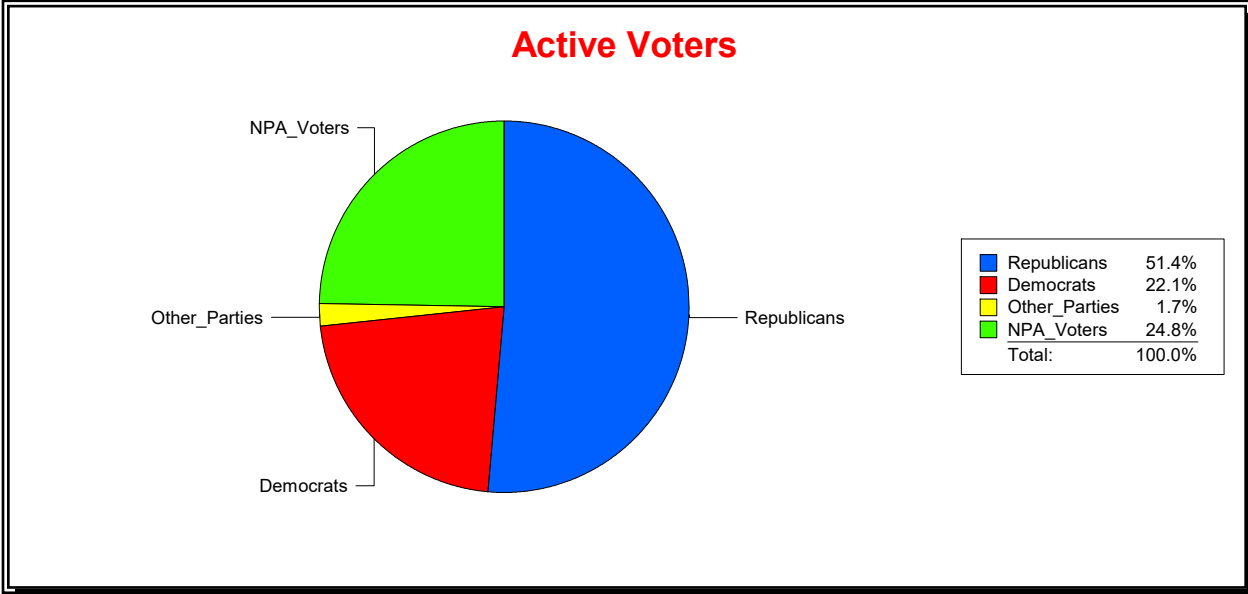

Ron Turner

Supervisor of Elections

Sarasota County, FL

Date 9/1/2022

Time 08:06 AM

Graphs of District Registration

Active Registered Voters

Inactive Voters

District	Total	Dems	Reps	NonP	Other	Total	Dems	Reps	NonP	Other
WEST VILLAGES CDD	7,584	1,676	3,896	1,882	130	211	54	89	65	3