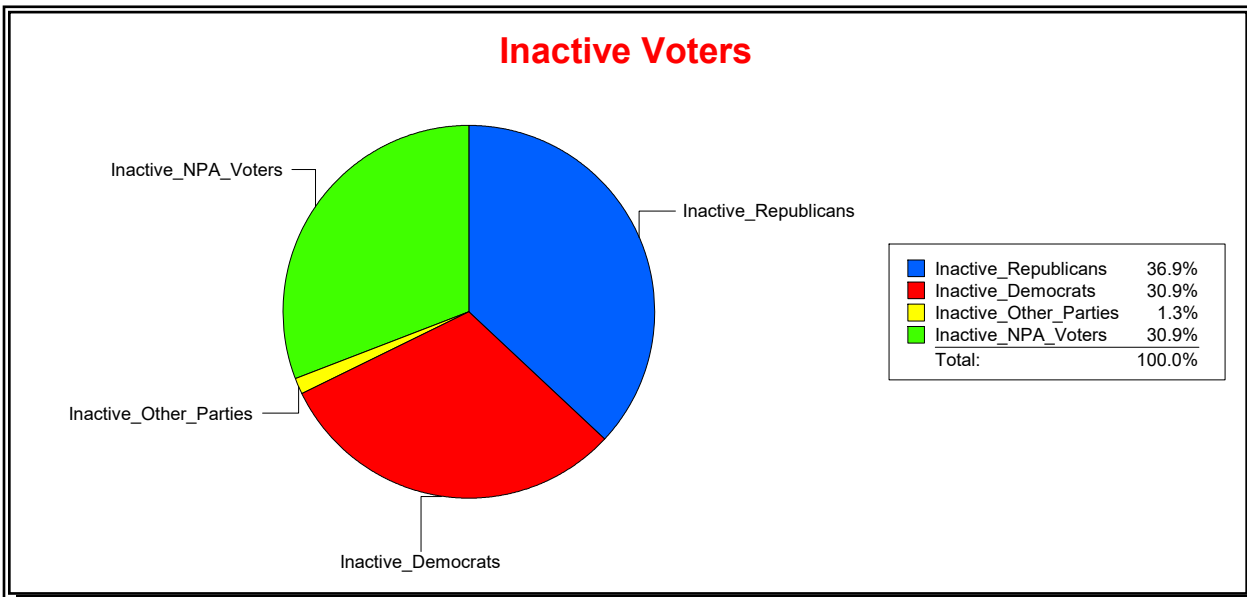

Ron Turner

Supervisor of Elections

Sarasota County, FL

Date 9/1/2022

Time 08:06 AM

Graphs of District Registration

Active Registered Voters

Inactive Voters

District	Total	Dems	Reps	NonP	Other	Total	Dems	Reps	NonP	Other
COUNTYWIDE	351,519	101,418	152,959	90,601	6,541	25,918	8,008	9,568	8,013	329