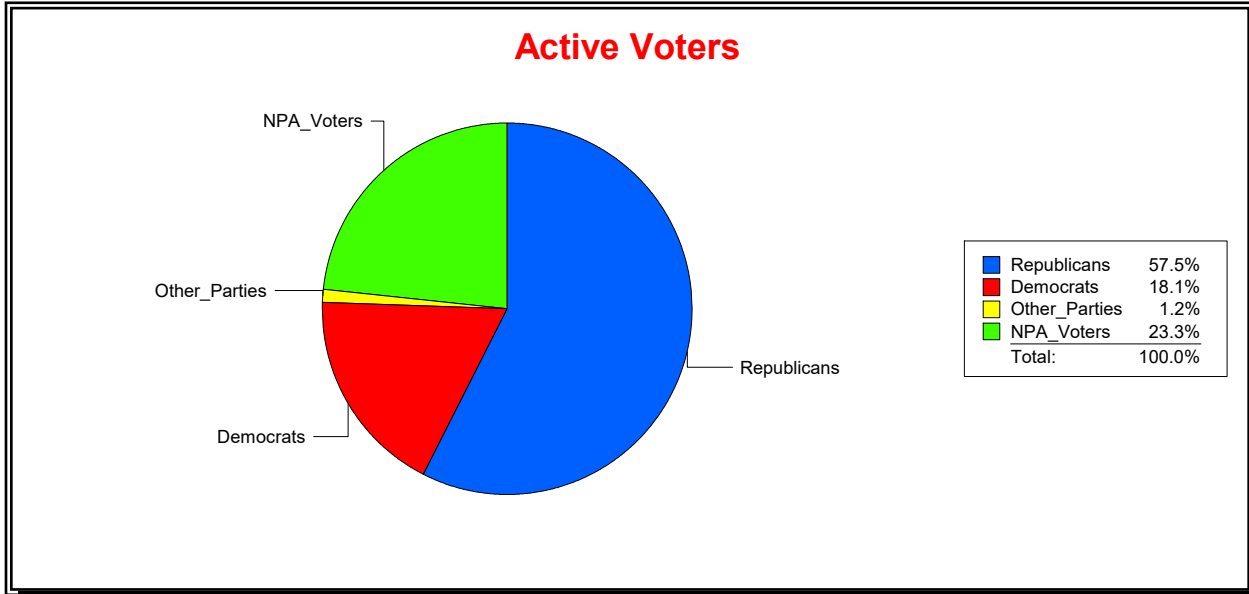

District	Total	Dems	Reps	NonP	Other	Total	Dems	Reps	NonP	Other
TOSCANA ISLES CDD	950	172	546	221	11	8	1	4	3	0

Ron Turner

Supervisor of Elections

Sarasota County, FL

Date 9/1/2022

Time 08:06 AM

Graphs of District Registration