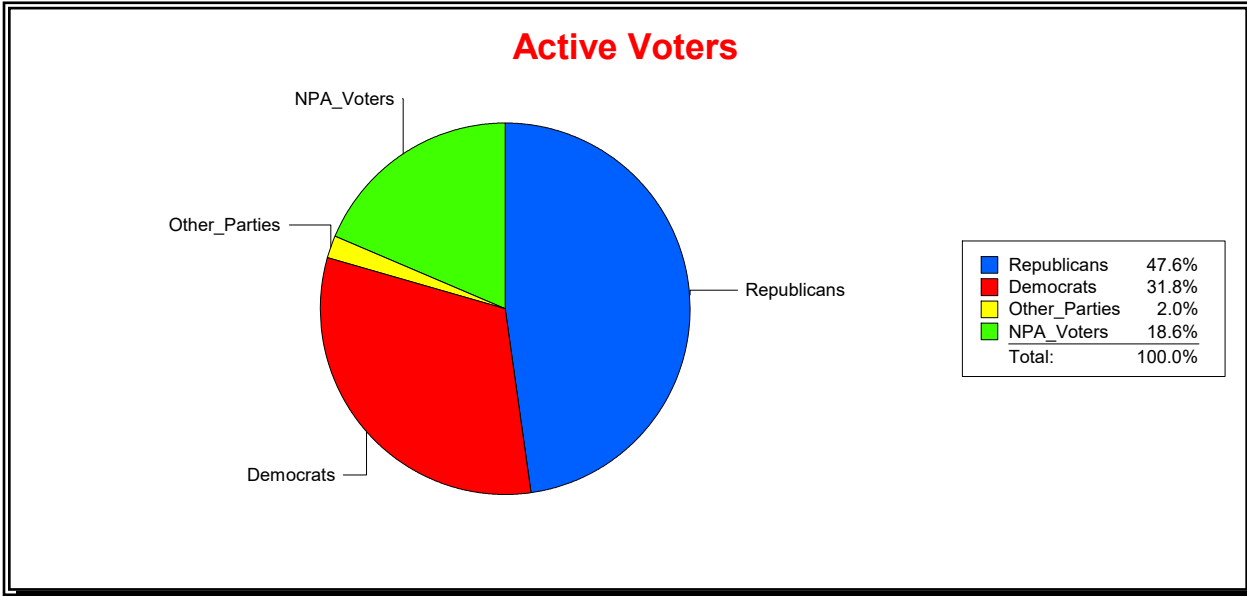

Date 9/1/2022

Time 08:06 AM

Graphs of District Registration

Active Registered Voters

Inactive Voters

District	Total	Dems	Reps	NonP	Other	Total	Dems	Reps	NonP	Other
LBK DISTRICT 4	403	128	192	75	8	34	11	13	10	0