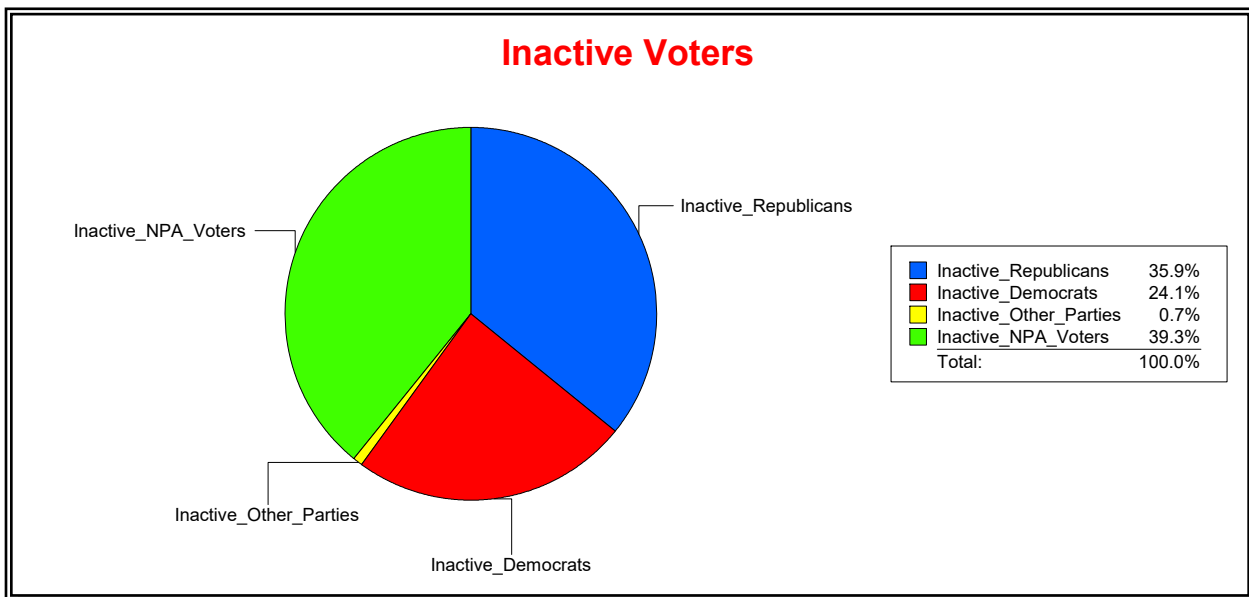

Ron Turner

Supervisor of Elections

Sarasota County, FL

Date 9/1/2022

Time 08:06 AM

Graphs of District Registration

Active Registered Voters

Inactive Voters

<u>District</u>	<u>Total</u>	<u>Dems</u>	<u>Reps</u>	<u>NonP</u>	<u>Other</u>	<u>Total</u>	<u>Dems</u>	<u>Reps</u>	<u>NonP</u>	<u>Other</u>
NORTH PORT DIST 3	10,485	2,546	4,408	3,311	220	888	214	319	349	6