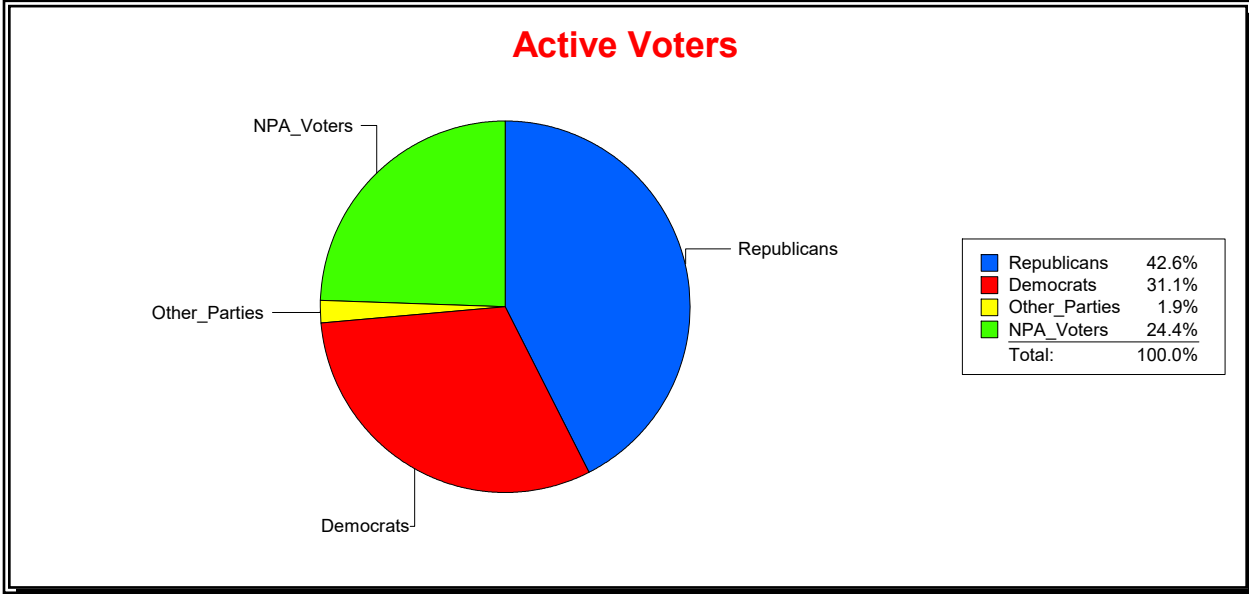

Ron Turner

Supervisor of Elections

Sarasota County, FL

Date 9/1/2022

Time 08:06 AM

Graphs of District Registration

Active Registered Voters

Inactive Voters

<u>District</u>	<u>Total</u>	<u>Dems</u>	<u>Reps</u>	<u>NonP</u>	<u>Other</u>	<u>Total</u>	<u>Dems</u>	<u>Reps</u>	<u>NonP</u>	<u>Other</u>
SCHOOL DIST 4	68,788	21,389	29,309	16,815	1,275	5,181	1,659	1,923	1,535	64