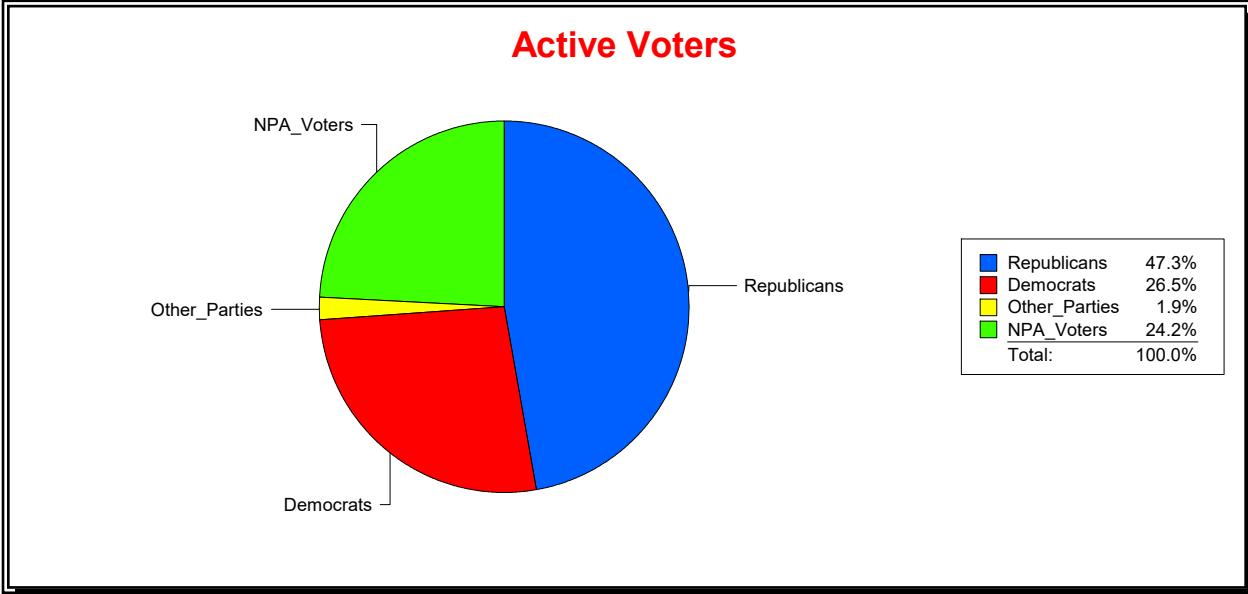

Ron Turner

Supervisor of Elections

Sarasota County, FL

Date 9/1/2022

Time 08:06 AM

Graphs of District Registration

Active Registered Voters

Inactive Voters

District	Total	Dems	Reps	NonP	Other	Total	Dems	Reps	NonP	Other
SCHOOL DIST 2	76,224	20,230	36,082	18,467	1,445	4,997	1,456	2,000	1,471	70