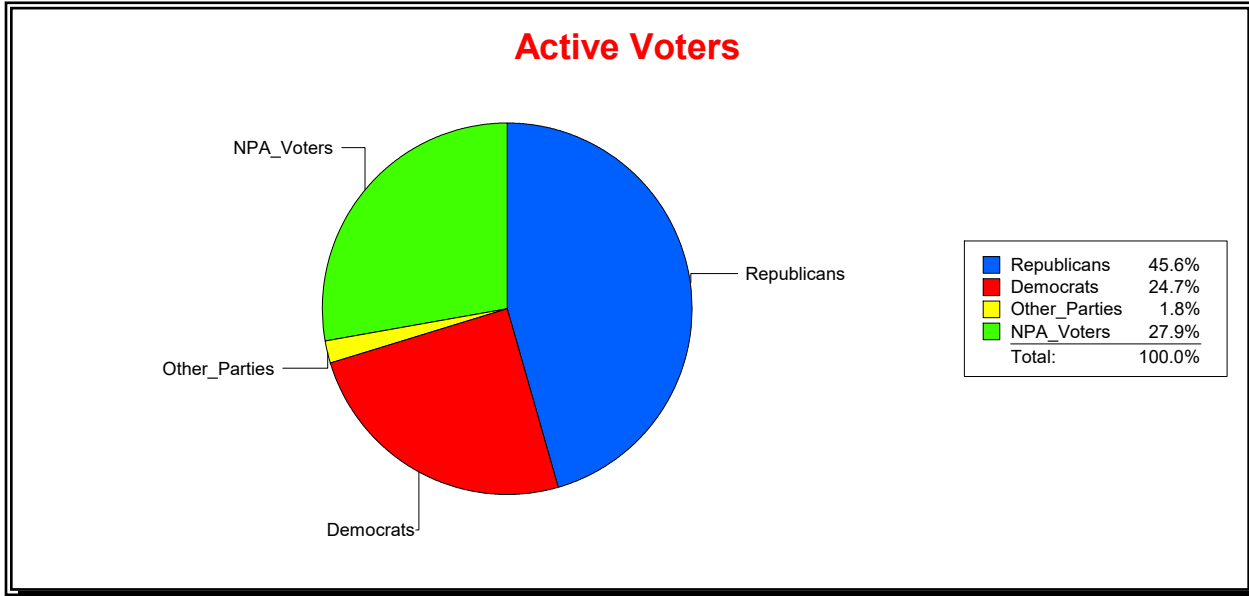

Ron Turner

Supervisor of Elections

Sarasota County, FL

Date 9/1/2022

Time 08:06 AM

Graphs of District Registration

Active Registered Voters

Inactive Voters

District	Total	Dems	Reps	NonP	Other	Total	Dems	Reps	NonP	Other
HOSPITAL BOARD SOUTH	125,687	31,093	57,268	35,072	2,254	9,091	2,428	3,534	3,021	108