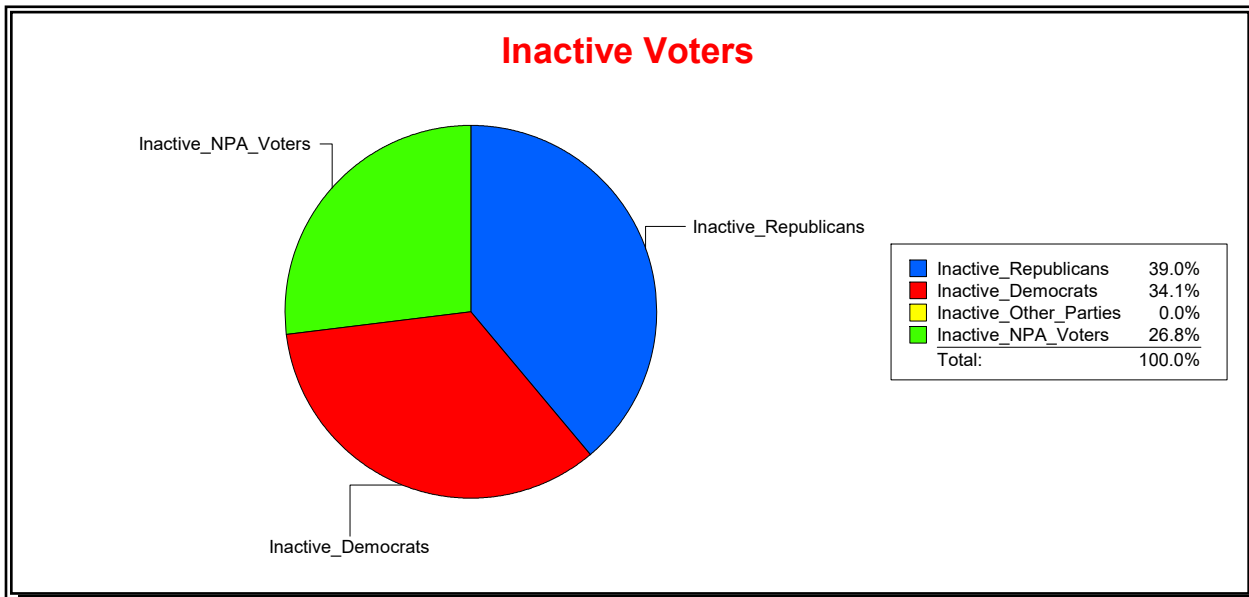

Ron Turner

Supervisor of Elections

Sarasota County, FL

Date 9/1/2022

Time 08:06 AM

Graphs of District Registration

Active Registered Voters

Inactive Voters

District	Total	Dems	Reps	NonP	Other	Total	Dems	Reps	NonP	Other
WOODLANDS CDD	1,523	323	750	413	37	41	14	16	11	0