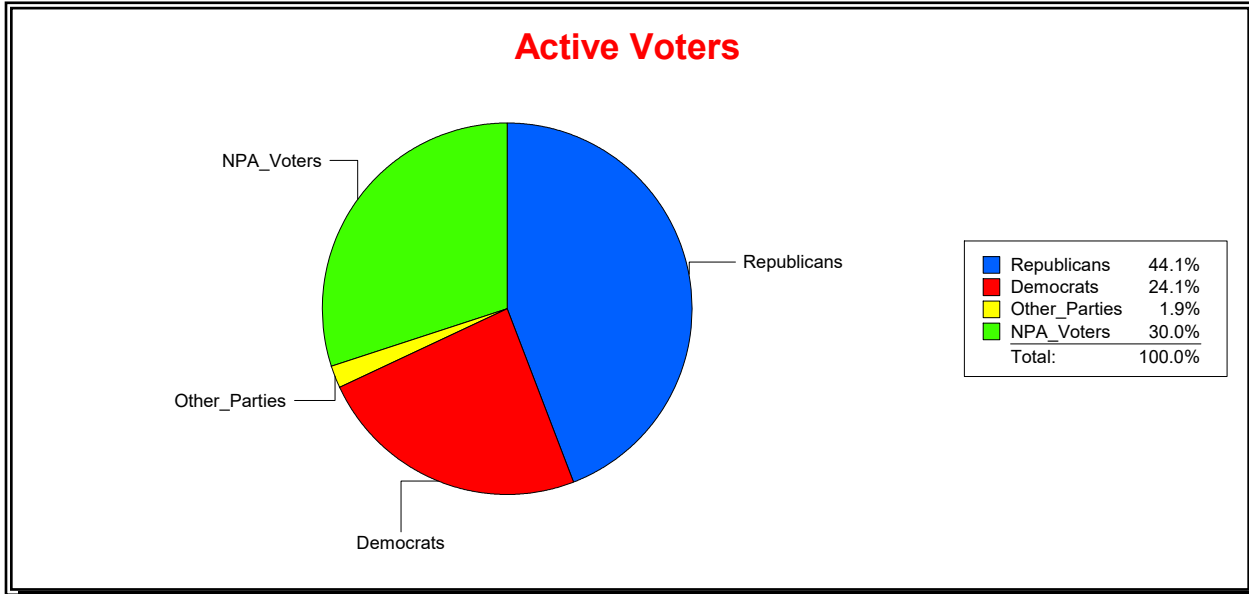

Sarasota County, FL

Date 9/1/2022

Time 08:06 AM

Graphs of District Registration

Active Registered Voters

Inactive Voters

District	Total	Dems	Reps	NonP	Other	Total	Dems	Reps	NonP	Other
NORTH PORT DIST 1	10,678	2,569	4,704	3,201	204	726	173	271	268	14