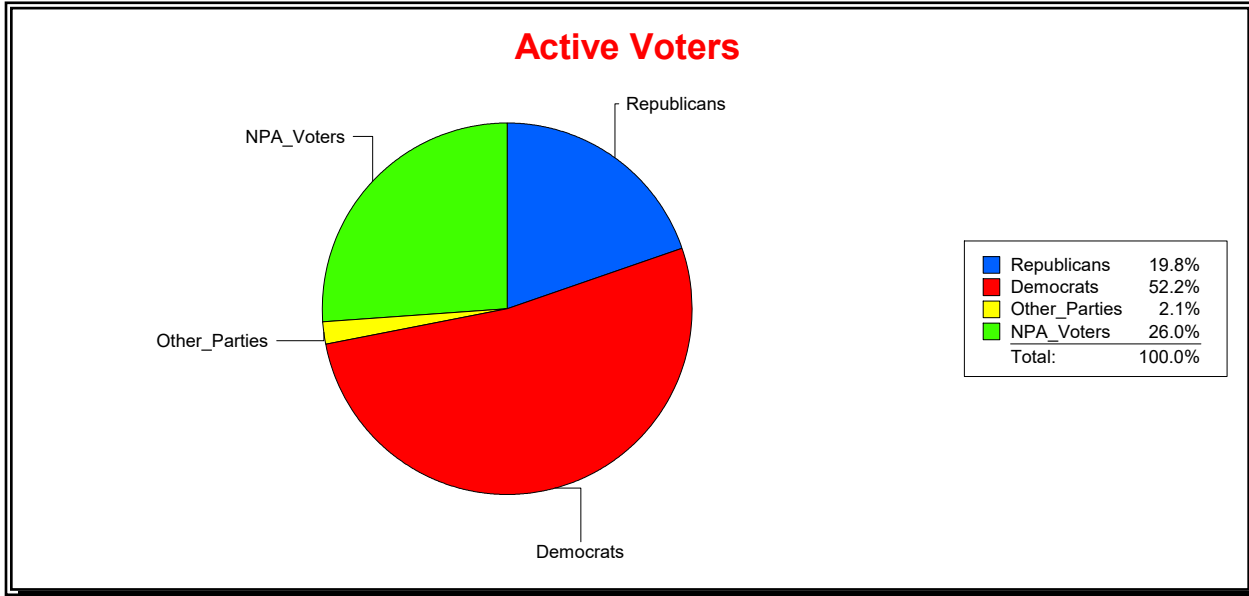

Ron Turner

Supervisor of Elections

Sarasota County, FL

Date 9/1/2022

Time 08:06 AM

Graphs of District Registration

Active Registered Voters

Inactive Voters

District	Total	Dems	Reps	NonP	Other	Total	Dems	Reps	NonP	Other
SARASOTA 1	11,144	5,816	2,202	2,897	229	1,358	673	232	434	19