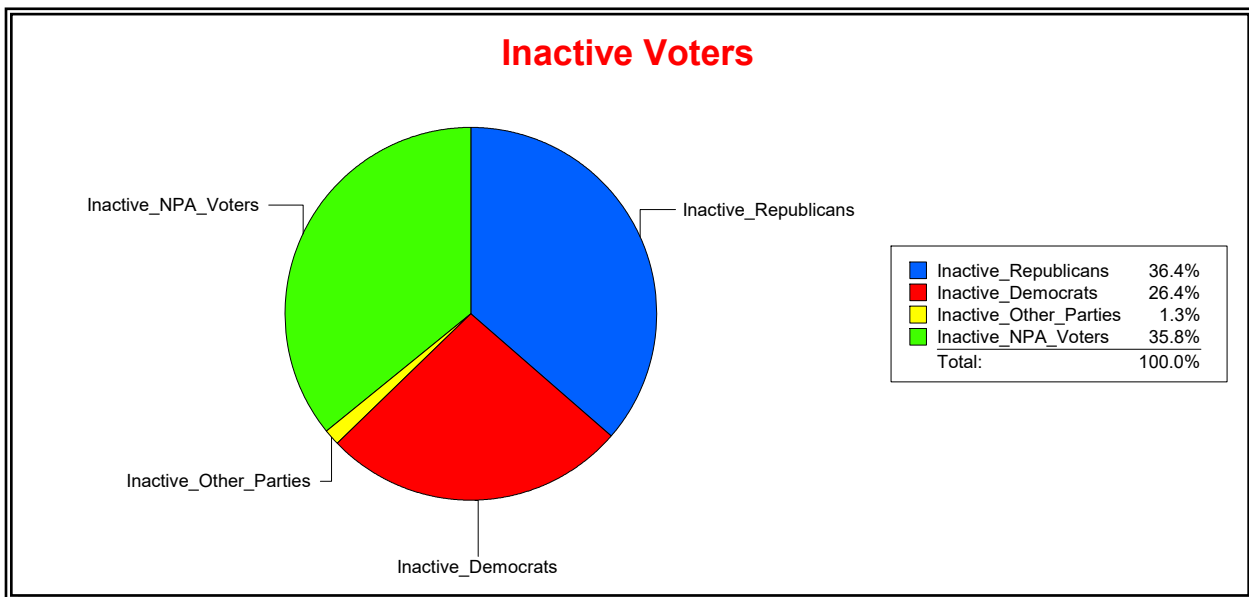

Supervisor of Elections

Sarasota County, FL

Date 9/1/2022

Time 08:06 AM

Graphs of District Registration

Active Registered Voters

Inactive Voters

<u>District</u>	<u>Total</u>	<u>Dems</u>	<u>Reps</u>	<u>NonP</u>	<u>Other</u>	<u>Total</u>	<u>Dems</u>	<u>Reps</u>	<u>NonP</u>	<u>Other</u>
NORTH PORT	59,695	14,430	26,516	17,595	1,154	4,236	1,119	1,543	1,518	56