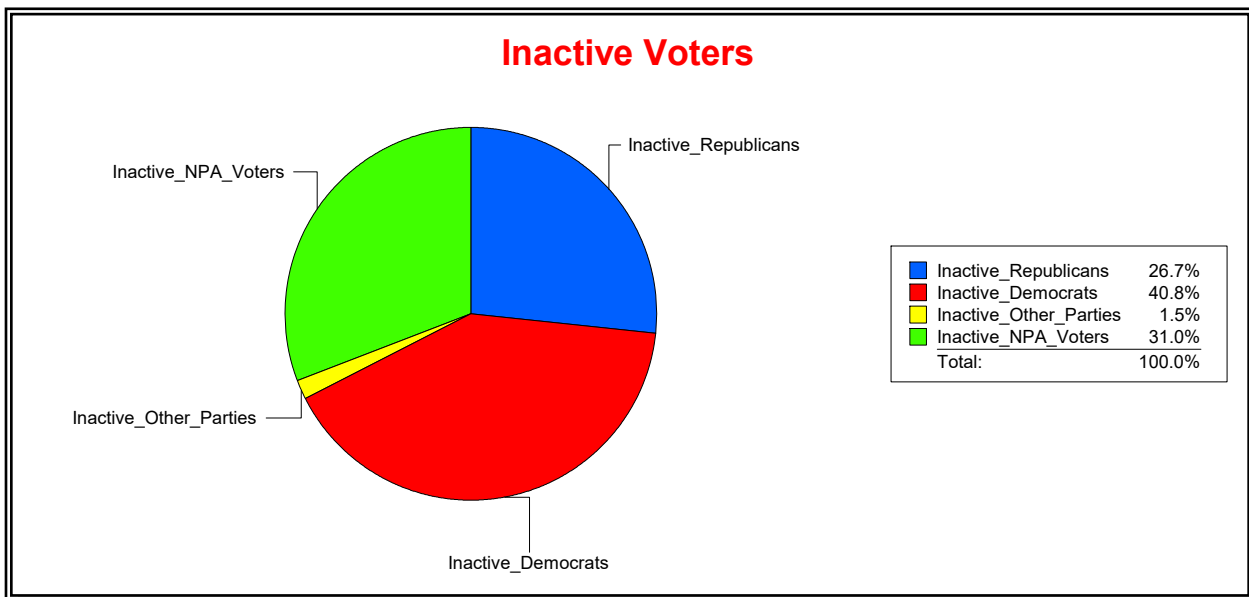

Ron Turner

Supervisor of Elections

Sarasota County, FL

Date 9/1/2022

Time 08:06 AM

Graphs of District Registration

Active Registered Voters

Inactive Voters

District	Total	Dems	Reps	NonP	Other	Total	Dems	Reps	NonP	Other
SARASOTA	38,933	16,144	12,343	9,656	790	3,949	1,611	1,054	1,223	61