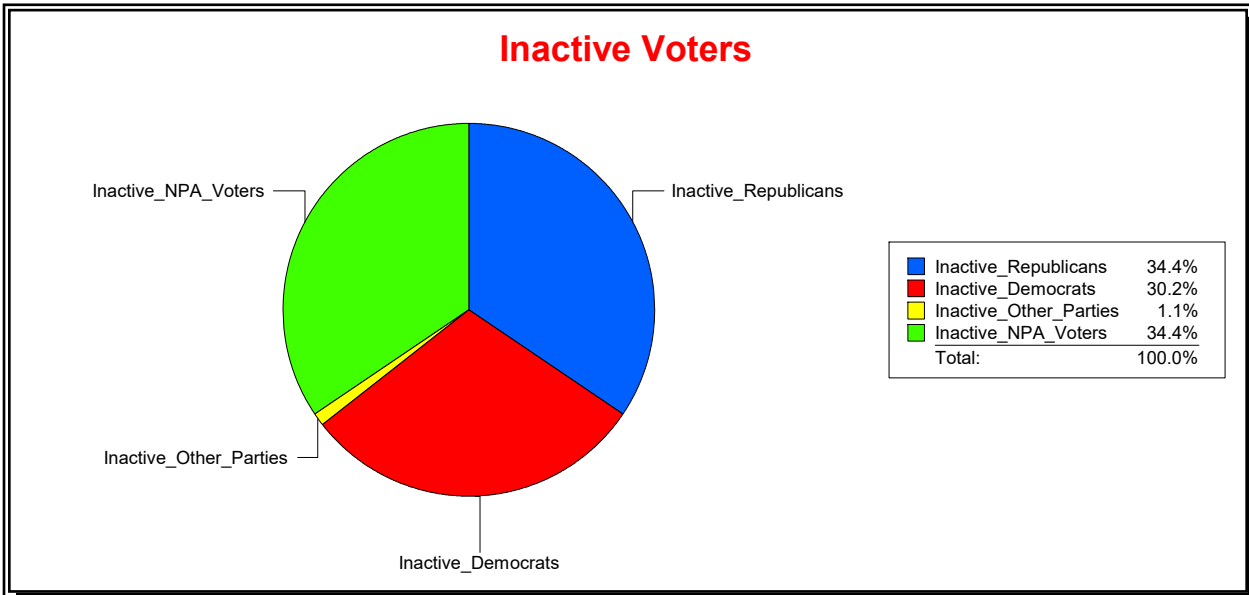

Ron Turner

Supervisor of Elections

Sarasota County, FL

Date 9/1/2022

Time 08:06 AM

Graphs of District Registration

Active Registered Voters

Inactive Voters

<u>District</u>	<u>Total</u>	<u>Dems</u>	<u>Reps</u>	<u>NonP</u>	<u>Other</u>	<u>Total</u>	<u>Dems</u>	<u>Reps</u>	<u>NonP</u>	<u>Other</u>
NORTH PORT DIST 5	16,822	4,066	7,692	4,758	306	1,094	330	376	376	12