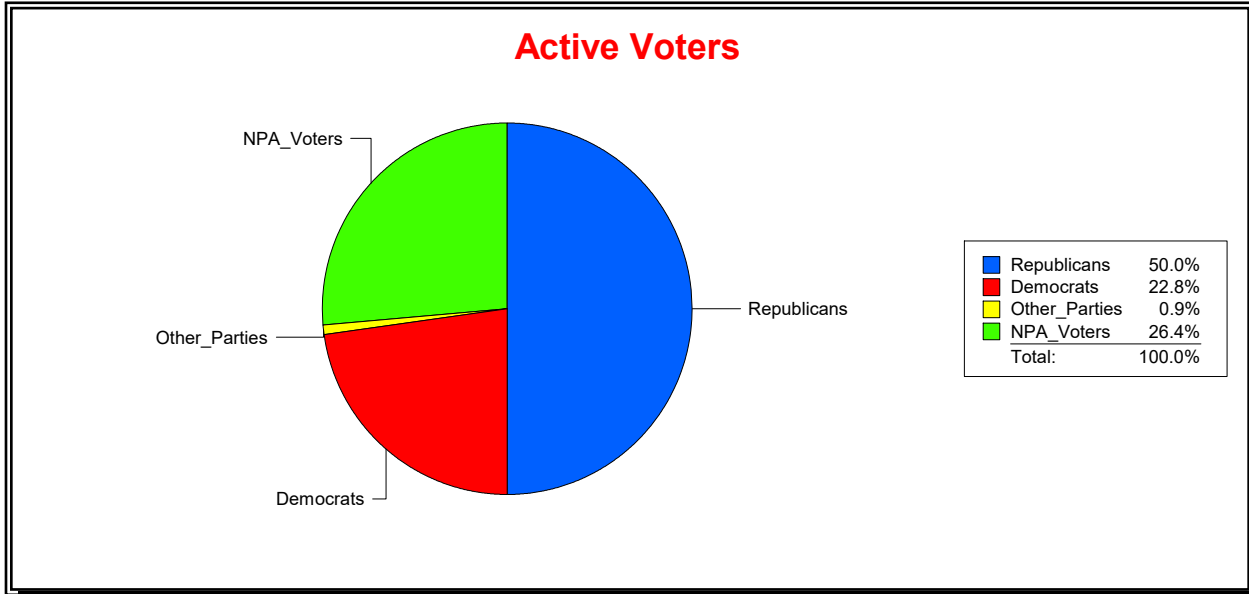

Ron Turner

Supervisor of Elections

Sarasota County, FL

Date 9/1/2022

Time 08:06 AM

Graphs of District Registration

Active Registered Voters

Inactive Voters

District	Total	Dems	Reps	NonP	Other	Total	Dems	Reps	NonP	Other
BOBCAT TRAIL CDD	800	182	400	211	7	45	10	22	12	1