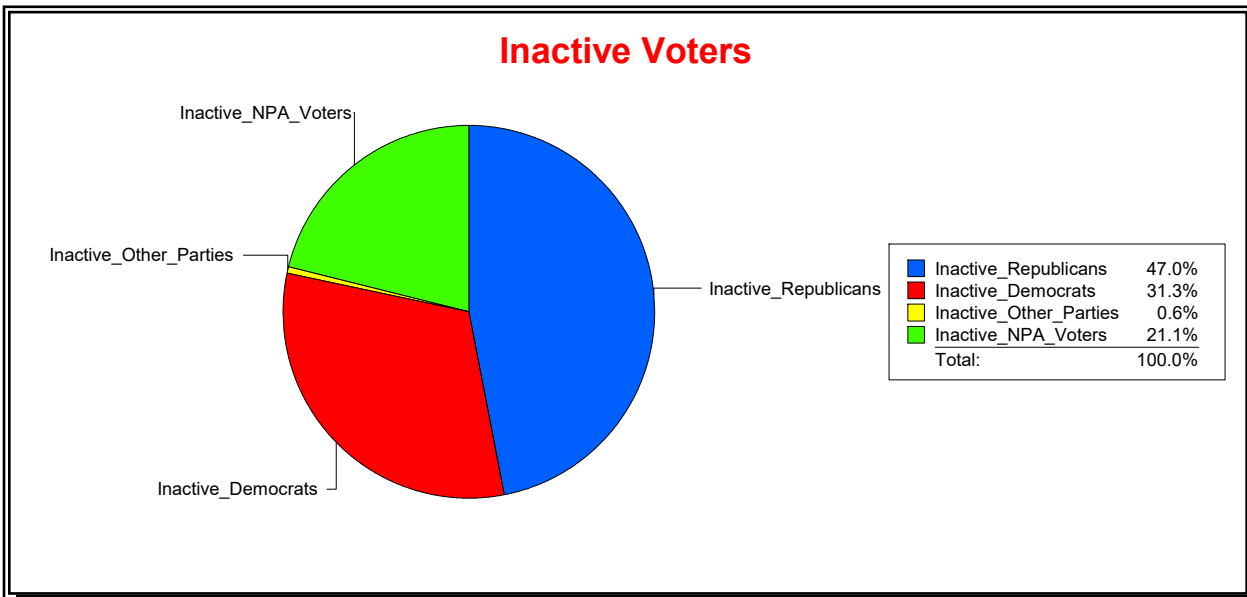

Ron Turner

Supervisor of Elections

Sarasota County, FL

Date 9/1/2022

Time 08:06 AM

Graphs of District Registration

Active Registered Voters

Inactive Voters

District	Total	Dems	Reps	NonP	Other	Total	Dems	Reps	NonP	Other
LONGBOAT KEY BEACH B	2,871	791	1,415	620	45	166	52	78	35	1