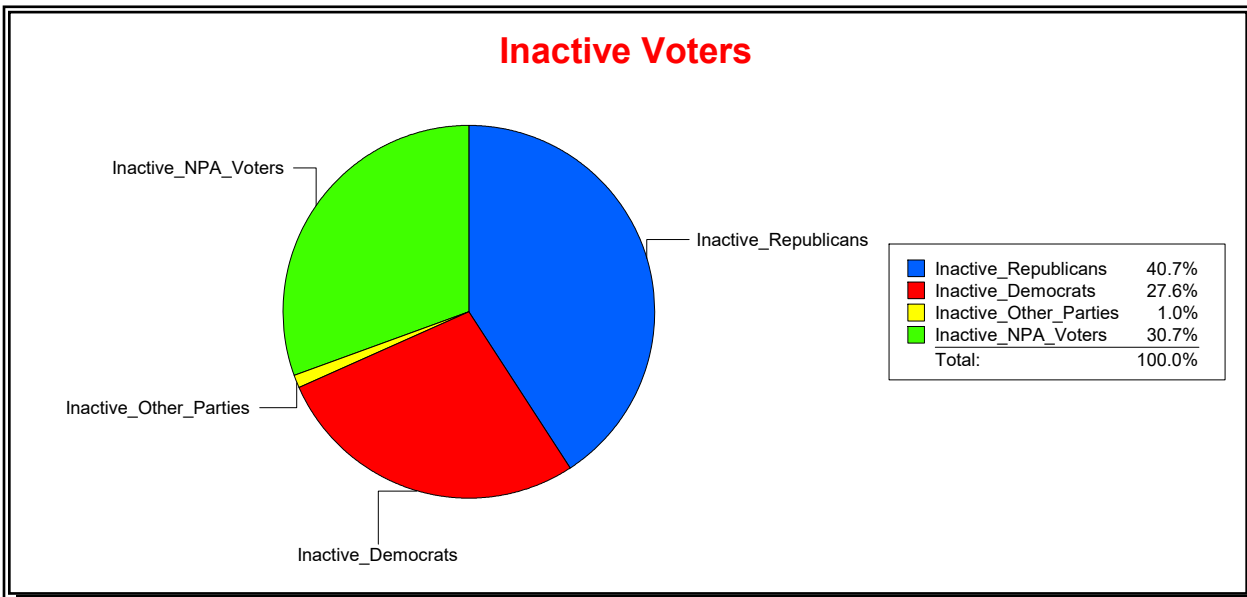

Ron Turner

Supervisor of Elections

Sarasota County, FL

Date 9/1/2022

Time 08:06 AM

Graphs of District Registration

Active Registered Voters

Inactive Voters

<u>District</u>	<u>Total</u>	<u>Dems</u>	<u>Reps</u>	<u>NonP</u>	<u>Other</u>	<u>Total</u>	<u>Dems</u>	<u>Reps</u>	<u>NonP</u>	<u>Other</u>
STATE HOUSE DIST 75	57,835	14,338	27,056	15,440	1,001	3,762	1,038	1,532	1,154	38