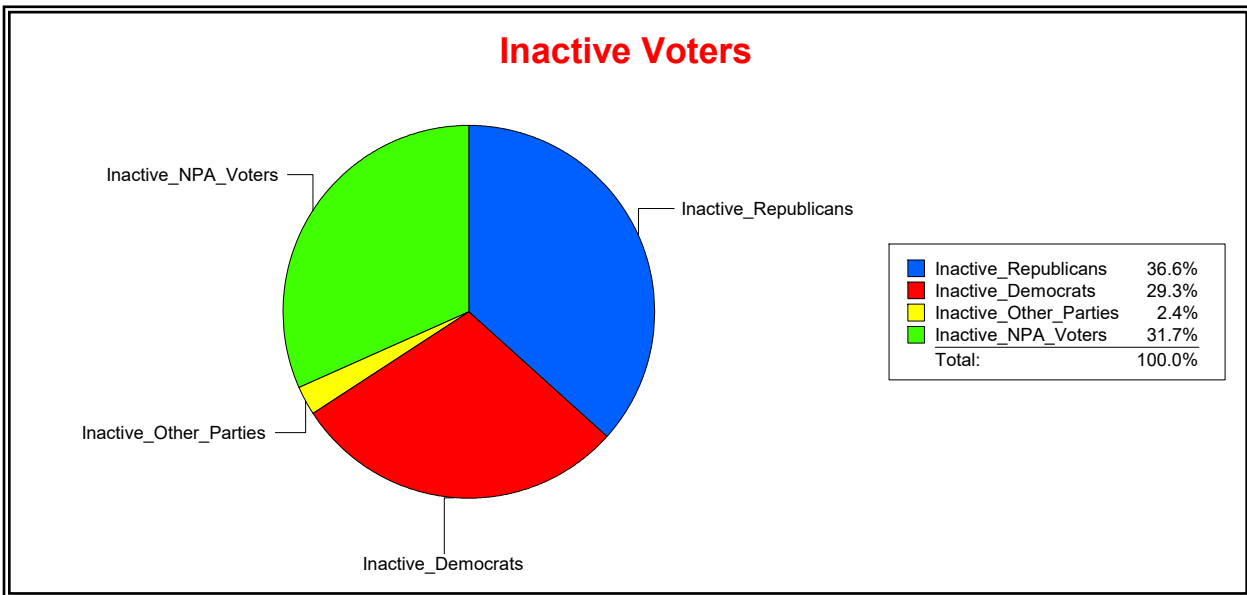

Sarasota County, FL

Date 9/1/2022

Time 08:06 AM

Graphs of District Registration

Active Registered Voters

Inactive Voters

District	Total	Dems	Reps	NonP	Other	Total	Dems	Reps	NonP	Other
LAKESIDE PLANT CDD	918	211	439	254	14	82	24	30	26	2