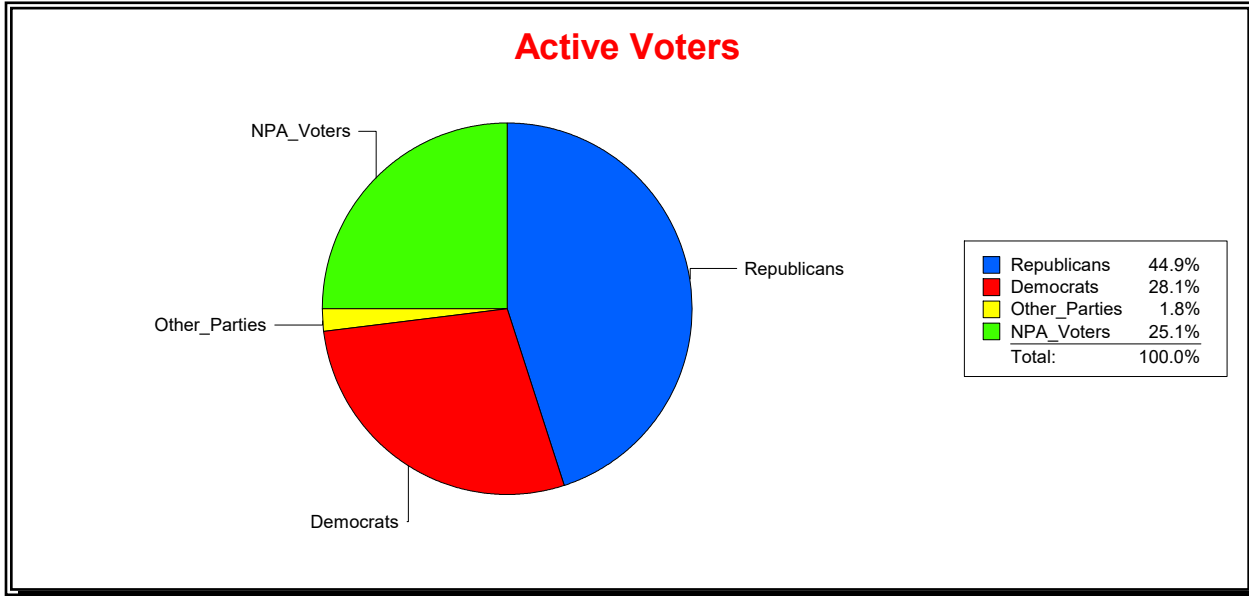

Ron Turner

Supervisor of Elections

Sarasota County, FL

Date 9/1/2022

Time 08:06 AM

Graphs of District Registration

Active Registered Voters

Inactive Voters

<u>District</u>	<u>Total</u>	<u>Dems</u>	<u>Reps</u>	<u>NonP</u>	<u>Other</u>	<u>Total</u>	<u>Dems</u>	<u>Reps</u>	<u>NonP</u>	<u>Other</u>
COUNTY	225,868	63,550	101,432	56,725	4,161	15,716	4,703	6,102	4,713	198