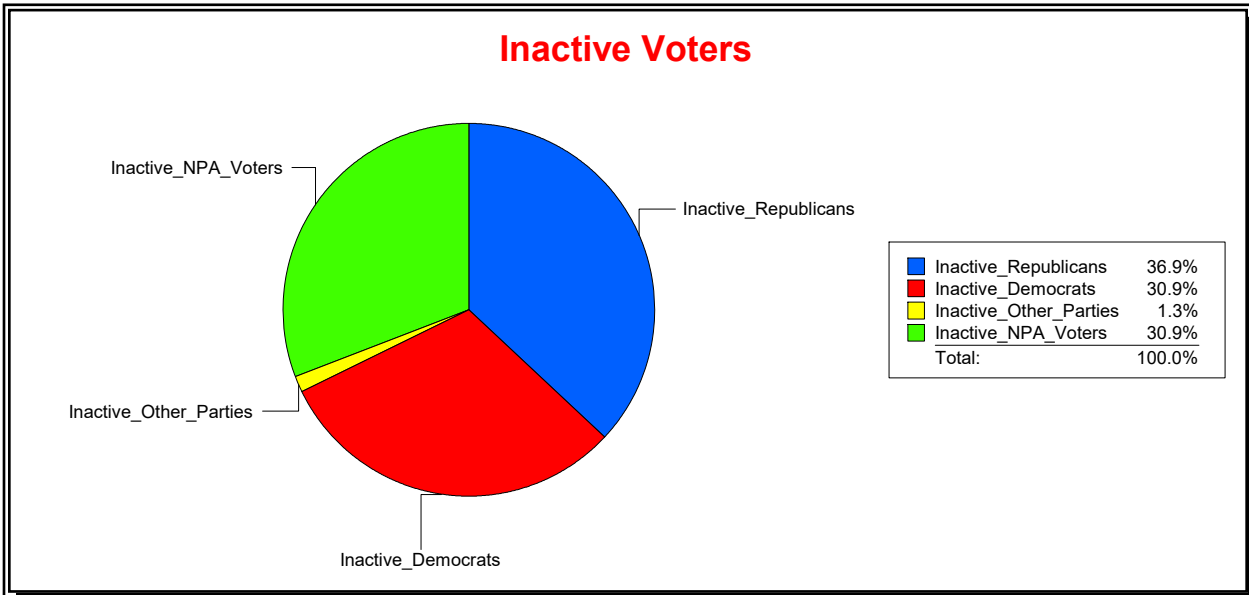

Ron Turner

Supervisor of Elections

Sarasota County, FL

Date 9/1/2022

Time 08:06 AM

Graphs of District Registration

Active Registered Voters

Inactive Voters

District	Total	Dems	Reps	NonP	Other	Total	Dems	Reps	NonP	Other
17TH CONGRESS DIST	351,519	101,418	152,959	90,601	6,541	25,918	8,008	9,568	8,013	329