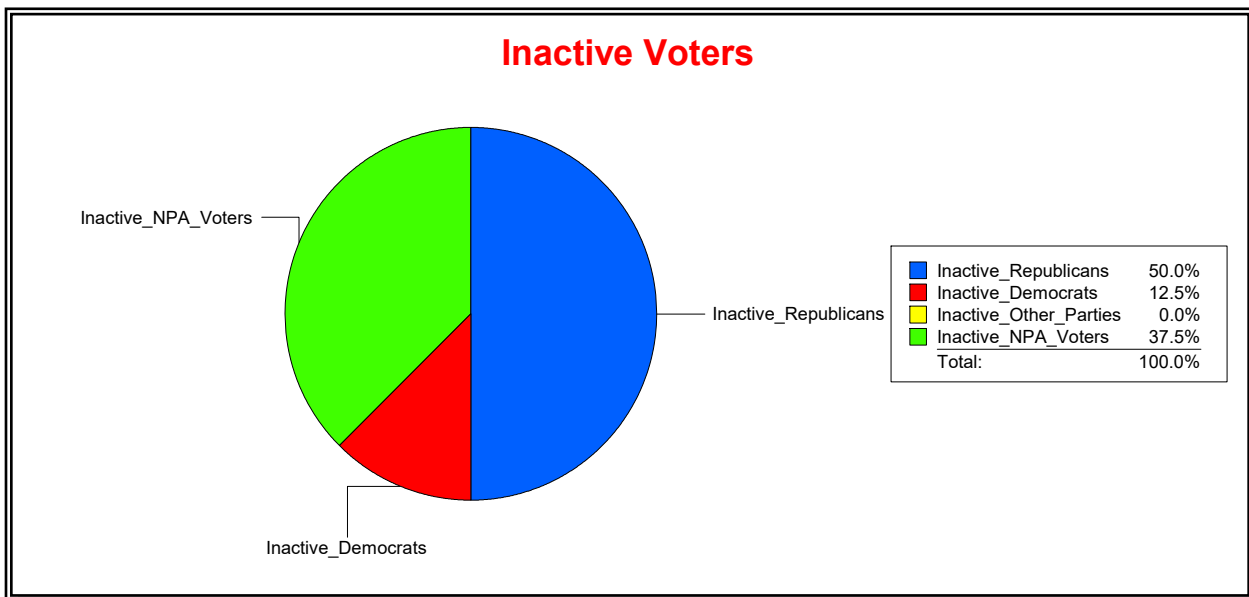

District	Total	Dems	Reps	NonP	Other	Total	Dems	Reps	NonP	Other
TOSCANA ISLES CDD	950	172	546	221	11	8	1	4	3	0

Ron Turner

Supervisor of Elections

Sarasota County, FL

Date 9/1/2022

Time 08:06 AM

Graphs of District Registration