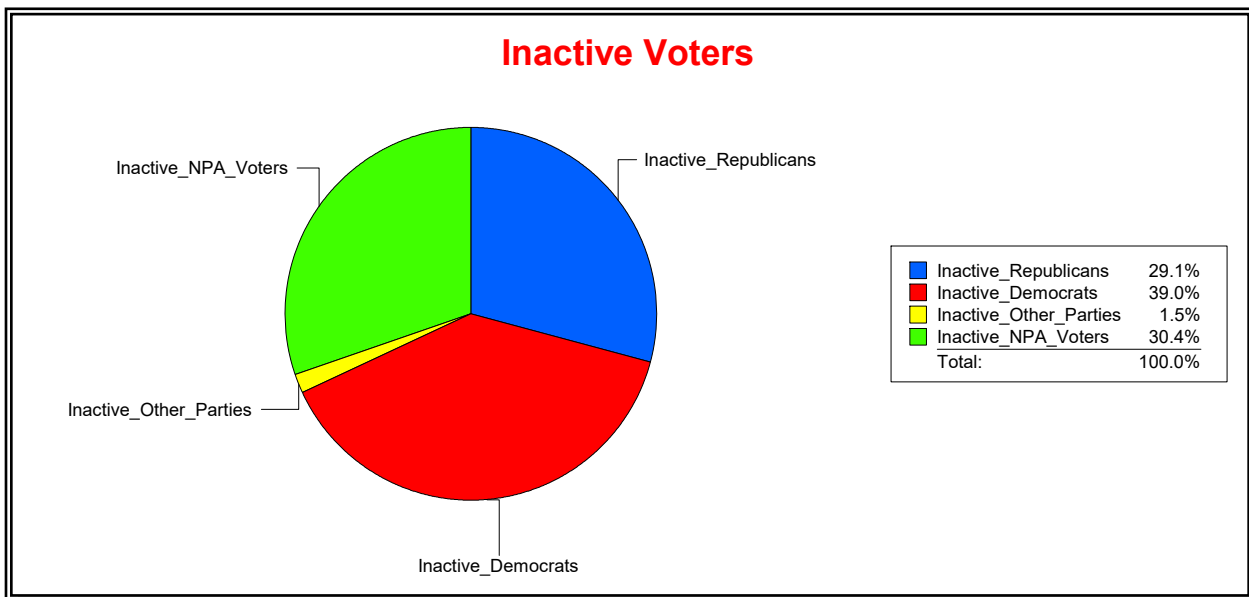

Ron Turner

Supervisor of Elections

Sarasota County, FL

Date 9/1/2022

Time 08:06 AM

Graphs of District Registration

Active Registered Voters

Inactive Voters

<u>District</u>	<u>Total</u>	<u>Dems</u>	<u>Reps</u>	<u>NonP</u>	<u>Other</u>	<u>Total</u>	<u>Dems</u>	<u>Reps</u>	<u>NonP</u>	<u>Other</u>
SCHOOL DIST 1	63,788	24,564	22,078	15,842	1,304	5,666	2,207	1,650	1,722	87