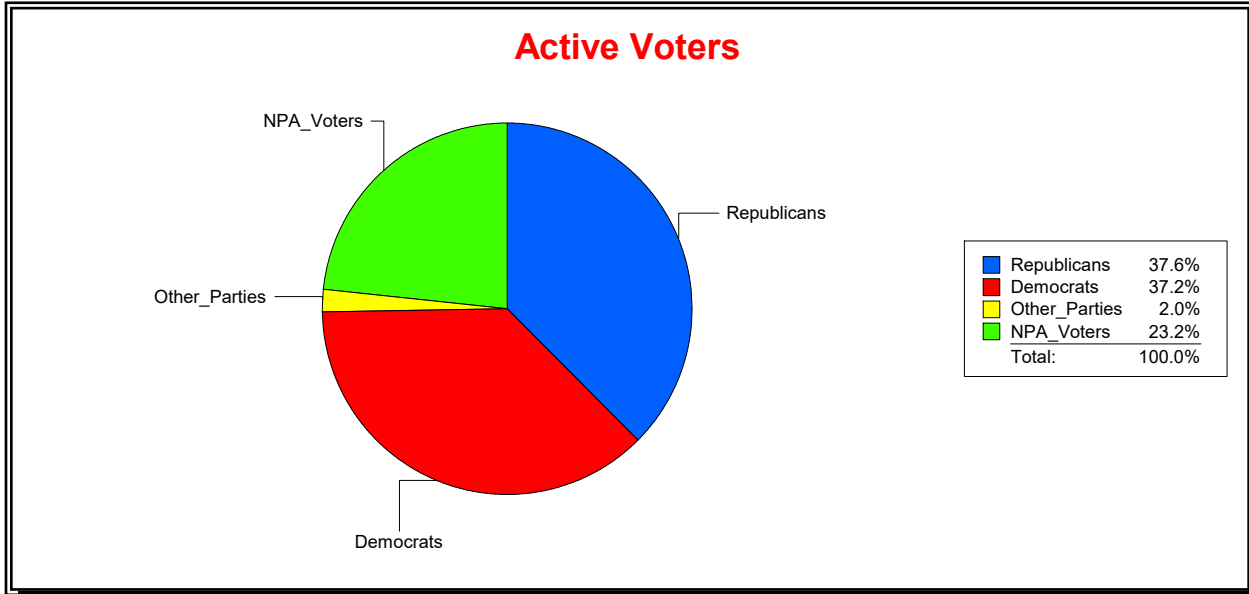

Ron Turner

Supervisor of Elections

Sarasota County, FL

Date 9/1/2022

Time 08:06 AM

Graphs of District Registration

Active Registered Voters

Inactive Voters

<u>District</u>	<u>Total</u>	<u>Dems</u>	<u>Reps</u>	<u>NonP</u>	<u>Other</u>	<u>Total</u>	<u>Dems</u>	<u>Reps</u>	<u>NonP</u>	<u>Other</u>
SARASOTA 2	16,799	6,248	6,316	3,904	331	1,479	535	492	427	25