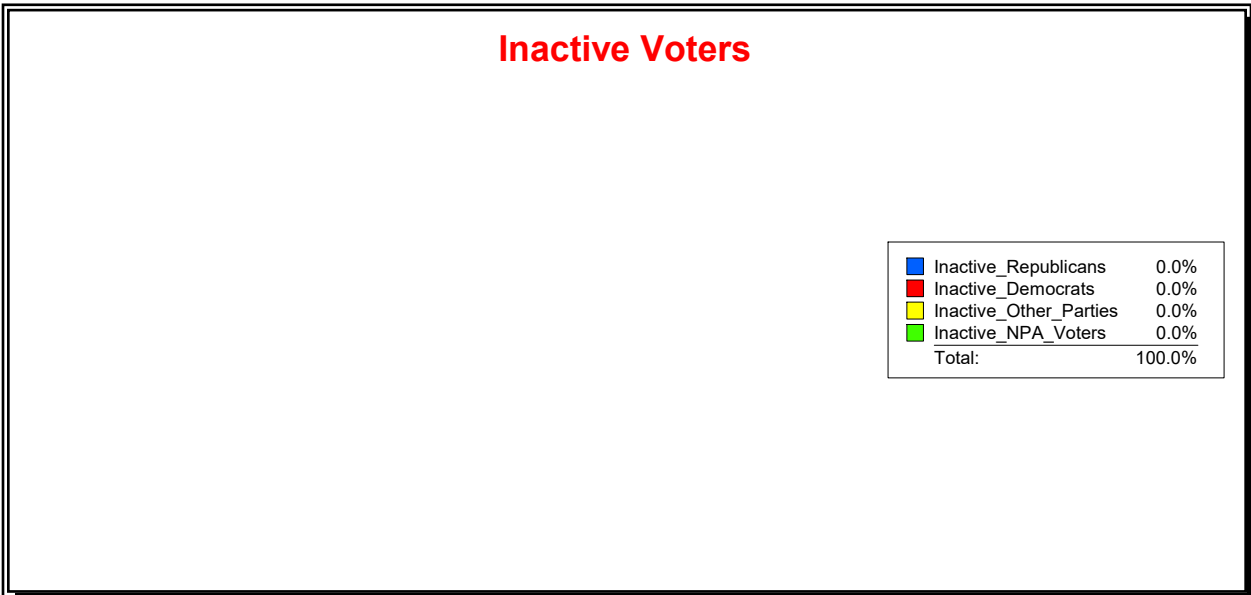

Ron Turner

Supervisor of Elections

Sarasota County, FL

Date 9/1/2022

Time 08:06 AM

Graphs of District Registration

Active Registered Voters

Inactive Voters

<u>District</u>	<u>Total</u>	<u>Dems</u>	<u>Reps</u>	<u>NonP</u>	<u>Other</u>	<u>Total</u>	<u>Dems</u>	<u>Reps</u>	<u>NonP</u>	<u>Other</u>
VENICE	0	0	0	0	0	0	0	0	0	0