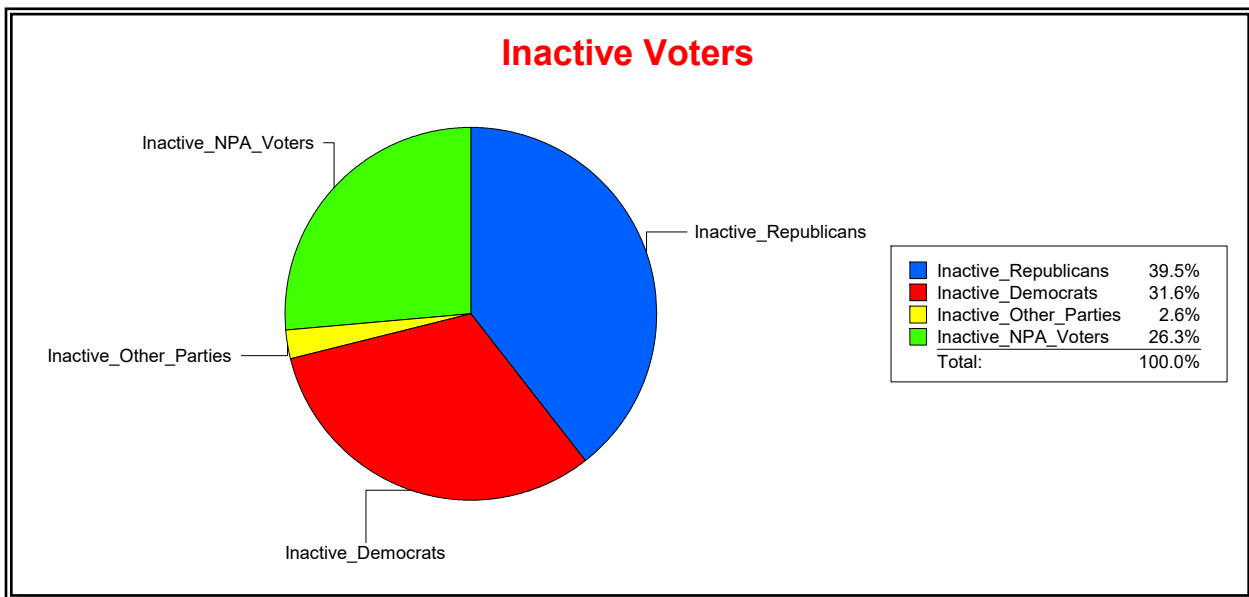

District	Total	Dems	Reps	NonP	Other	Total	Dems	Reps	NonP	Other
LAKWOOD RANCH CDD	1,668	377	839	402	50	38	12	15	10	1

Ron Turner

Supervisor of Elections

Sarasota County, FL

Date 9/1/2022

Time 08:06 AM

Graphs of District Registration