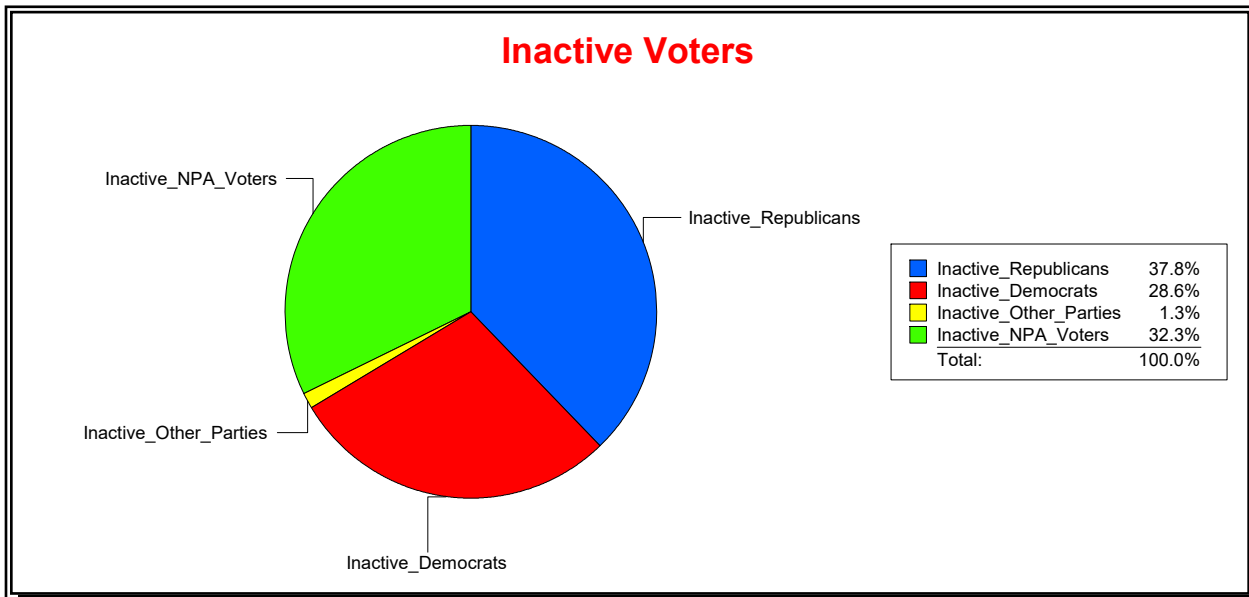

Ron Turner

Supervisor of Elections

Sarasota County, FL

Date 9/1/2022

Time 08:06 AM

Graphs of District Registration

Active Registered Voters

Inactive Voters

District	Total	Dems	Reps	NonP	Other	Total	Dems	Reps	NonP	Other
ENGLEWOOD WATER DIST	14,694	3,593	6,968	3,880	253	960	275	363	310	12