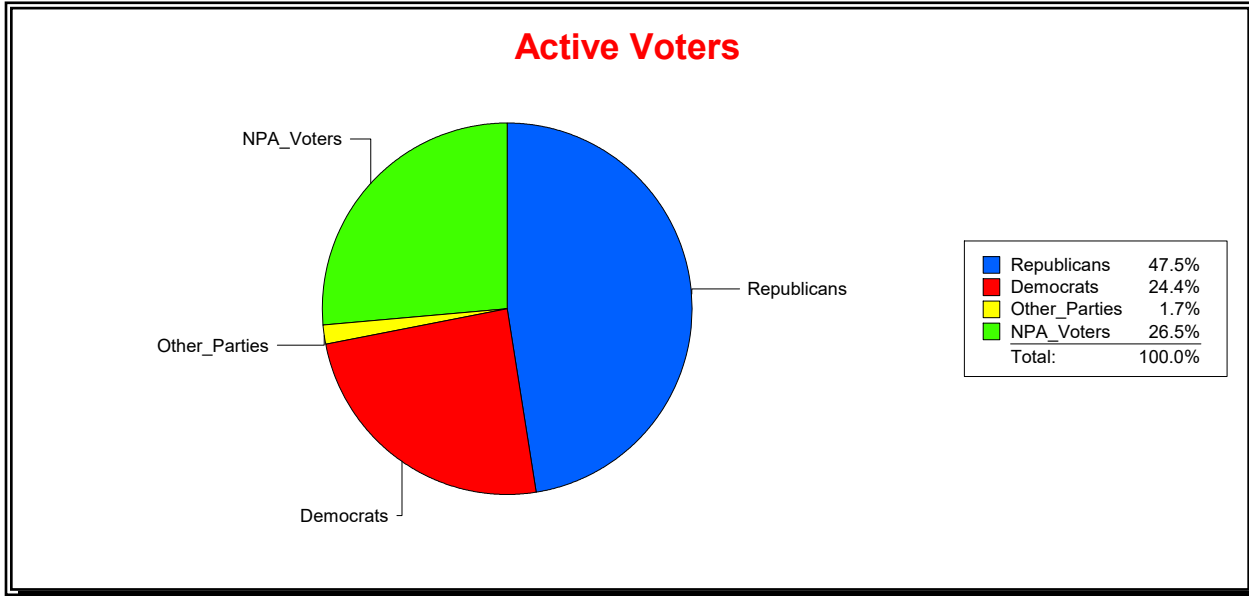

Date 9/1/2022

Time 08:06 AM

Graphs of District Registration

Active Registered Voters

Inactive Voters

District	Total	Dems	Reps	NonP	Other	Total	Dems	Reps	NonP	Other
ENGLEWOOD FIRE DIST	13,774	3,354	6,540	3,646	234	904	257	348	289	10