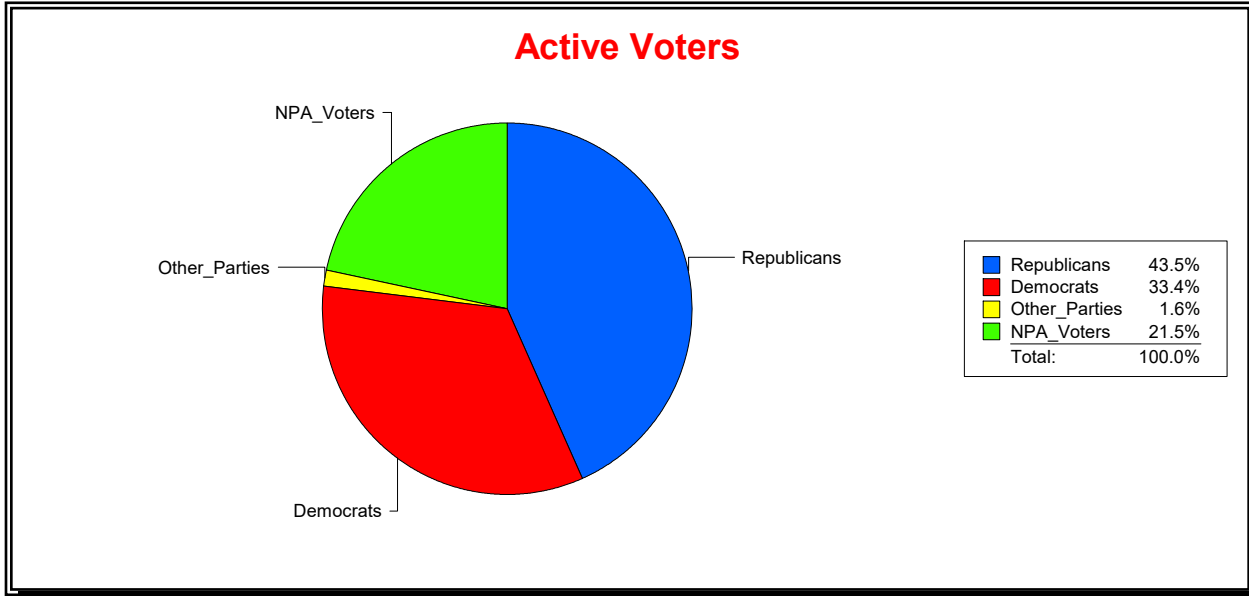

District	Total	Dems	Reps	NonP	Other	Total	Dems	Reps	NonP	Other
LBK DISTRICT 2	1,337	446	581	288	22	95	31	44	20	0

Ron Turner

Supervisor of Elections

Sarasota County, FL

Date 9/1/2022

Time 08:06 AM

Graphs of District Registration