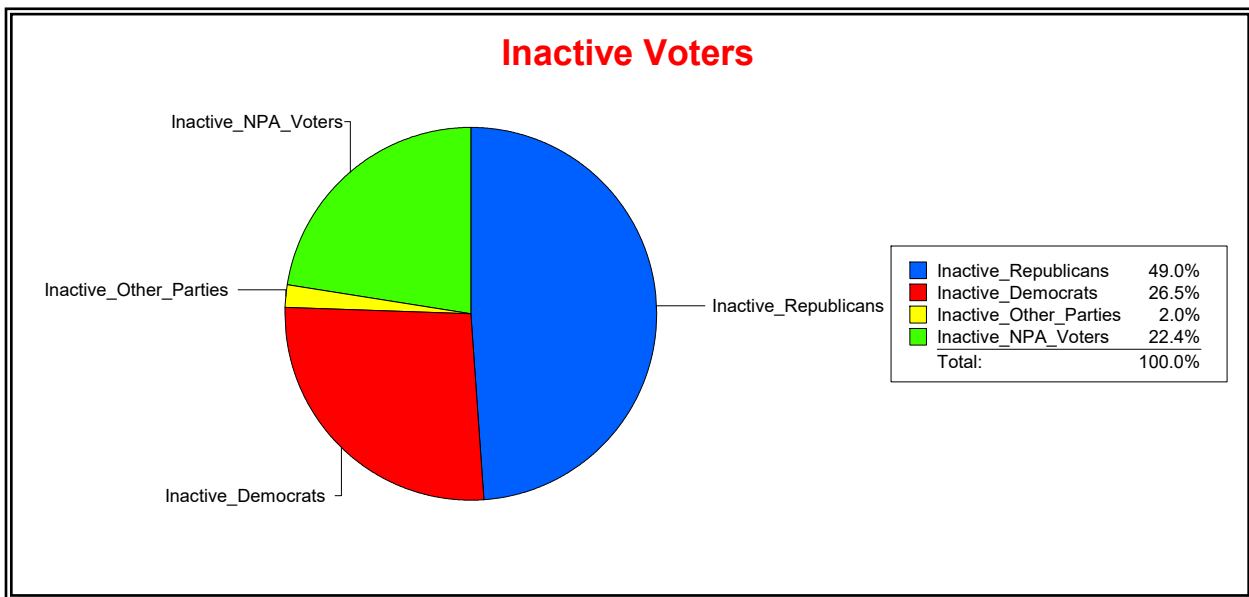

Supervisor of Elections

Sarasota County, FL

Date 9/1/2022

Time 08:06 AM

Graphs of District Registration

Active Registered Voters

Inactive Voters

District	Total	Dems	Reps	NonP	Other	Total	Dems	Reps	NonP	Other
LBK DISTRICT 1	1,463	322	785	320	36	98	26	48	22	2