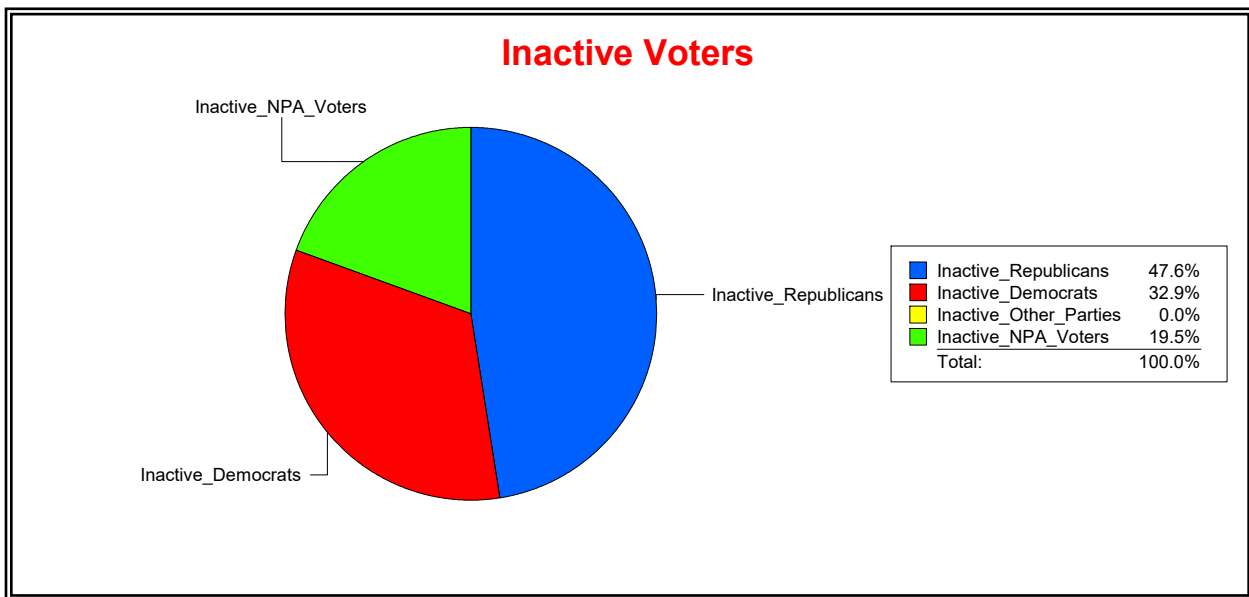

Ron Turner

Supervisor of Elections

Sarasota County, FL

Date 9/1/2022

Time 08:06 AM

Graphs of District Registration

Active Registered Voters

Inactive Voters

District	Total	Dems	Reps	NonP	Other	Total	Dems	Reps	NonP	Other
LONGBOAT KEY 3	1,501	416	752	316	17	82	27	39	16	0