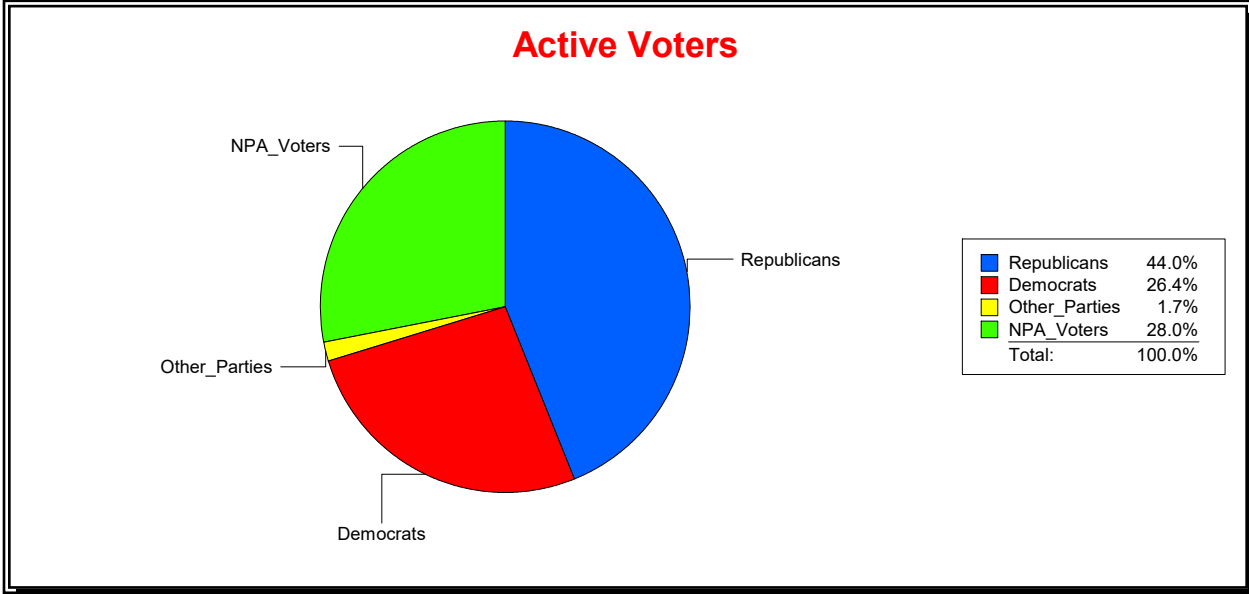

Ron Turner

Supervisor of Elections

Sarasota County, FL

Date 9/1/2022

Time 08:06 AM

Graphs of District Registration

Active Registered Voters

Inactive Voters

District	Total	Dems	Reps	NonP	Other	Total	Dems	Reps	NonP	Other
NORTH PORT 4	9,224	2,432	4,054	2,583	155	707	199	265	234	9