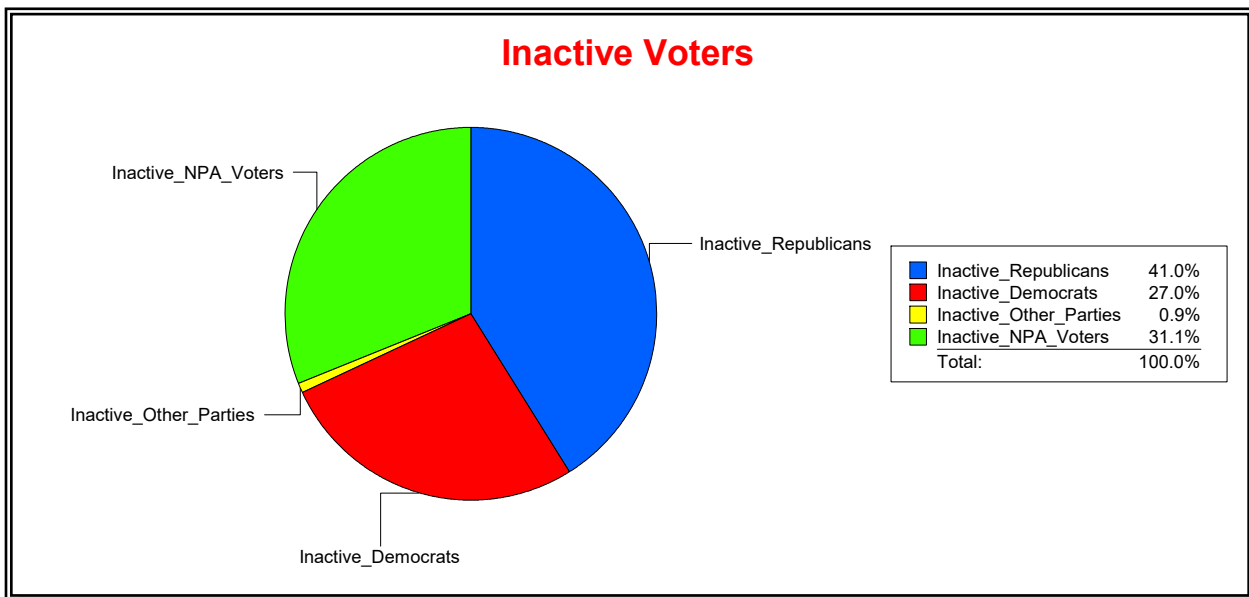

Ron Turner

Supervisor of Elections

Sarasota County, FL

Date 9/1/2022

Time 08:06 AM

Graphs of District Registration

Active Registered Voters

Inactive Voters

District	Total	Dems	Reps	NonP	Other	Total	Dems	Reps	NonP	Other
CNTY COMM DIST 3	73,891	18,752	34,287	19,615	1,237	5,164	1,394	2,118	1,604	48