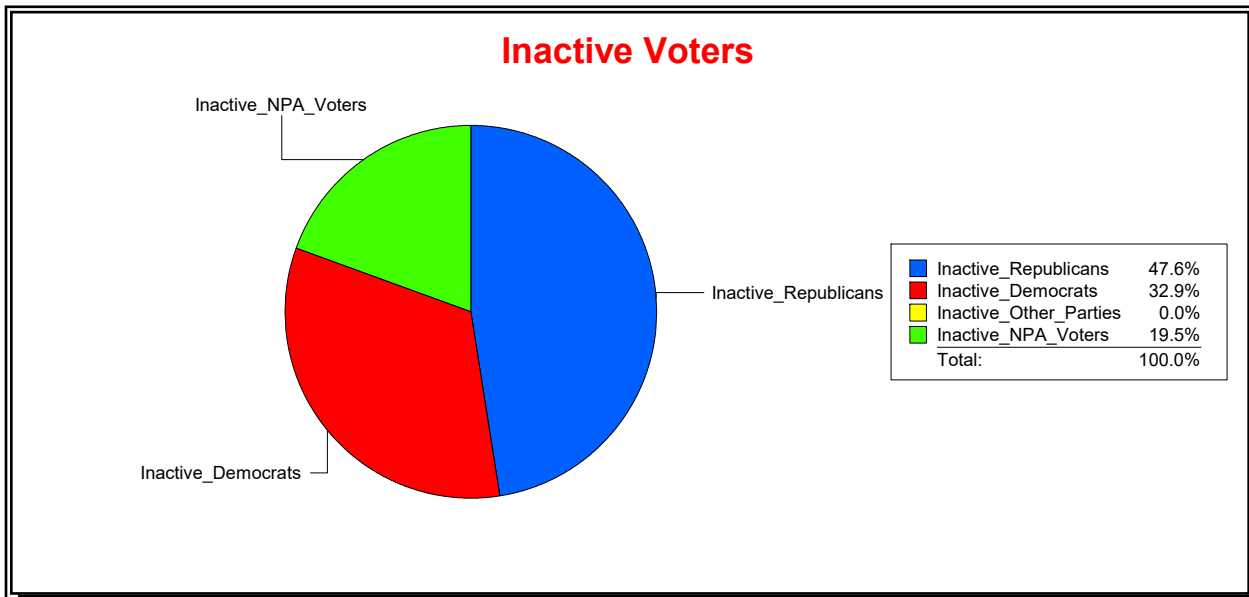

Ron Turner

Supervisor of Elections

Sarasota County, FL

Date 9/1/2022

Time 08:06 AM

Graphs of District Registration

Active Registered Voters

Inactive Voters

District	Total	Dems	Reps	NonP	Other	Total	Dems	Reps	NonP	Other
LBK DISTRICT 3	1,501	416	752	316	17	82	27	39	16	0