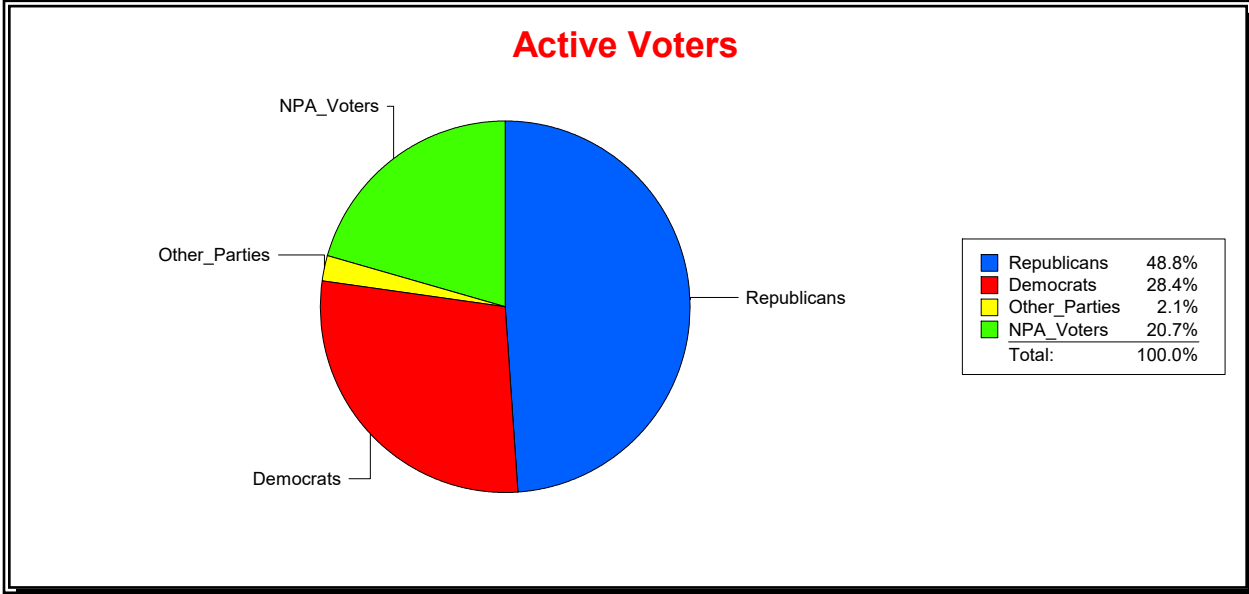

Ron Turner

Supervisor of Elections

Sarasota County, FL

Date 9/1/2022

Time 08:06 AM

Graphs of District Registration

Active Registered Voters

Inactive Voters

<u>District</u>	<u>Total</u>	<u>Dems</u>	<u>Reps</u>	<u>NonP</u>	<u>Other</u>	<u>Total</u>	<u>Dems</u>	<u>Reps</u>	<u>NonP</u>	<u>Other</u>
LONGBOAT KEY BEACH A	1,833	521	895	379	38	143	43	66	33	1