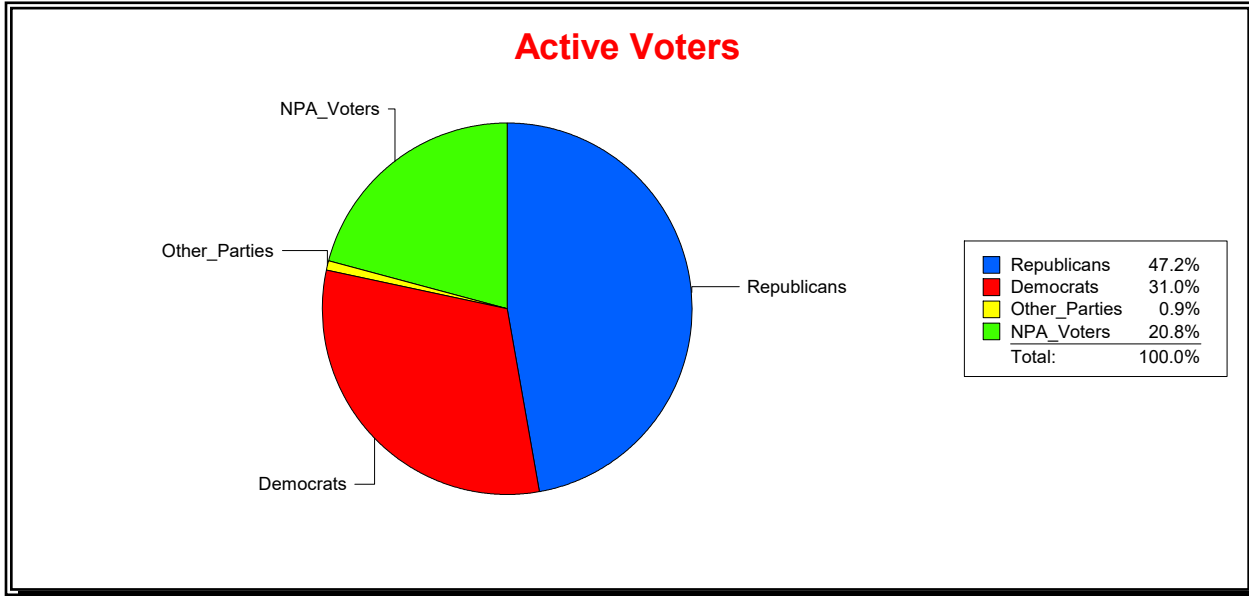

Ron Turner

Supervisor of Elections

Sarasota County, FL

Date 9/1/2022

Time 08:06 AM

Graphs of District Registration

Active Registered Voters

Inactive Voters

District	Total	Dems	Reps	NonP	Other	Total	Dems	Reps	NonP	Other
TRI-PAR PK & REC DIST	538	167	254	112	5	56	21	24	11	0