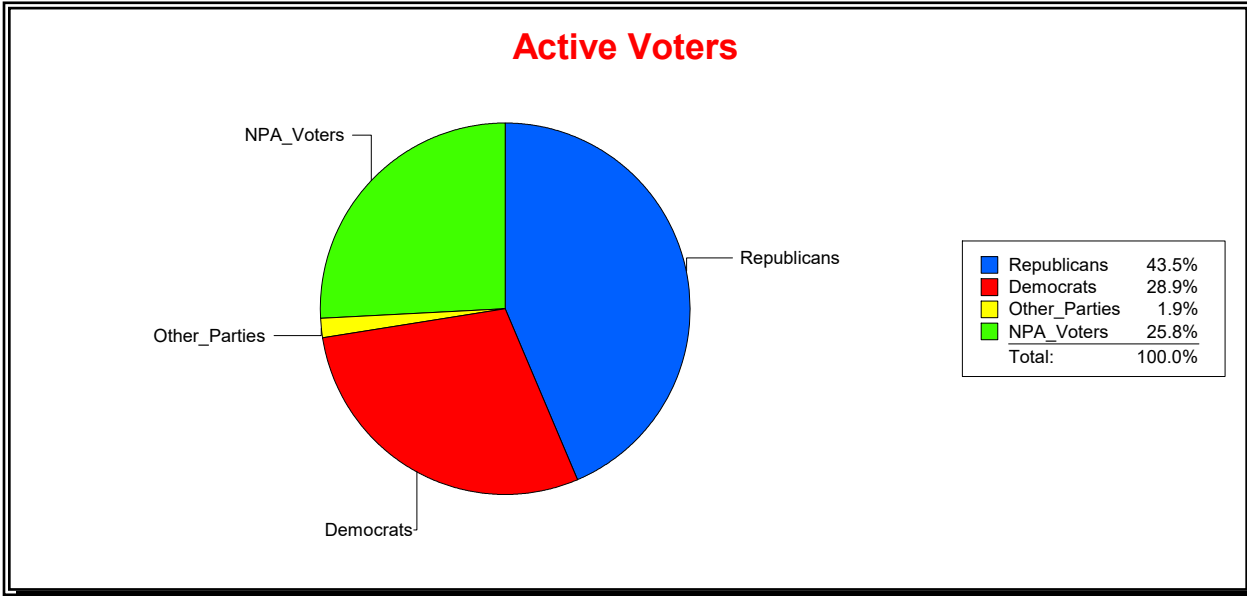

Ron Turner

Supervisor of Elections

Sarasota County, FL

Date 9/1/2022

Time 08:06 AM

Graphs of District Registration

Active Registered Voters

Inactive Voters

District	Total	Dems	Reps	NonP	Other	Total	Dems	Reps	NonP	Other
COUNTYWIDE	351,519	101,418	152,959	90,601	6,541	25,918	8,008	9,568	8,013	329

Ron Turner

Supervisor of Elections

Sarasota County, FL

Date 9/1/2022