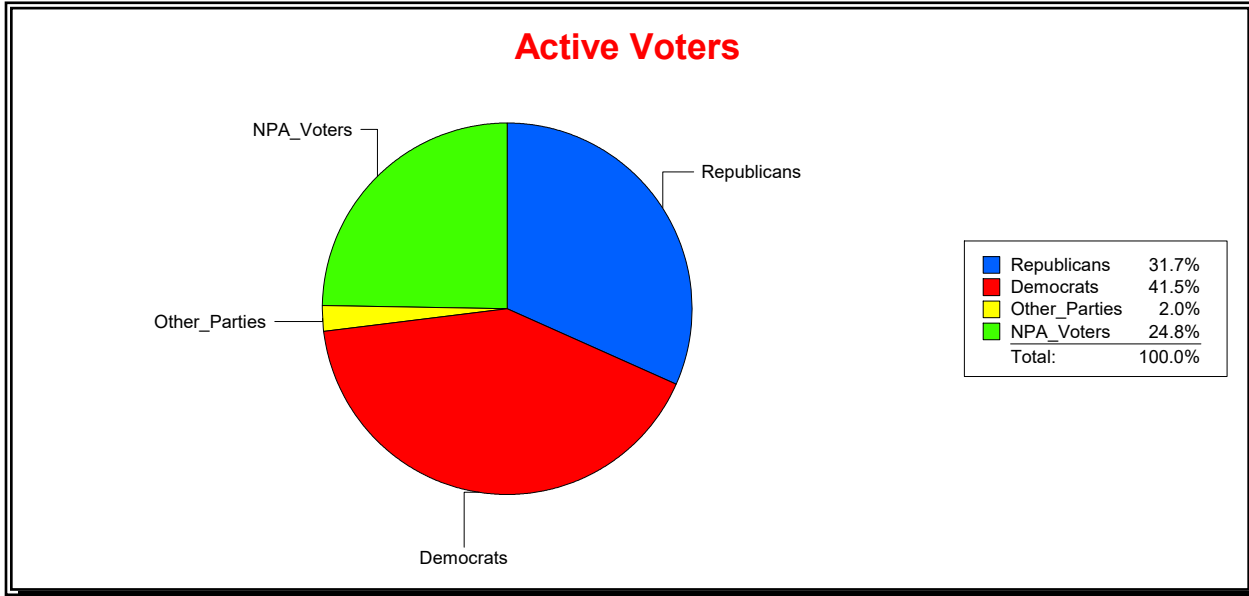

Ron Turner

Supervisor of Elections

Sarasota County, FL

Date 9/1/2022

Time 08:06 AM

Graphs of District Registration

Active Registered Voters

Inactive Voters

District	Total	Dems	Reps	NonP	Other	Total	Dems	Reps	NonP	Other
SARASOTA	38,933	16,144	12,343	9,656	790	3,949	1,611	1,054	1,223	61