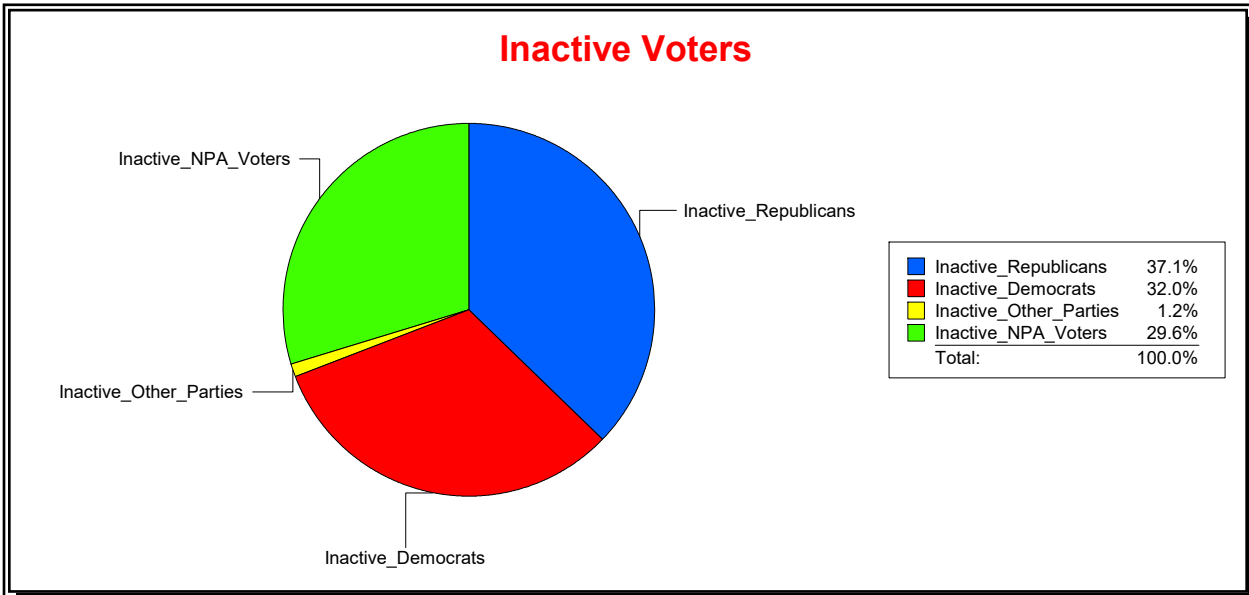

Ron Turner

Supervisor of Elections

Sarasota County, FL

Date 9/1/2022

Time 08:06 AM

Graphs of District Registration

Active Registered Voters

Inactive Voters

<u>District</u>	<u>Total</u>	<u>Dems</u>	<u>Reps</u>	<u>NonP</u>	<u>Other</u>	<u>Total</u>	<u>Dems</u>	<u>Reps</u>	<u>NonP</u>	<u>Other</u>
SCHOOL DIST 4	68,788	21,389	29,309	16,815	1,275	5,181	1,659	1,923	1,535	64