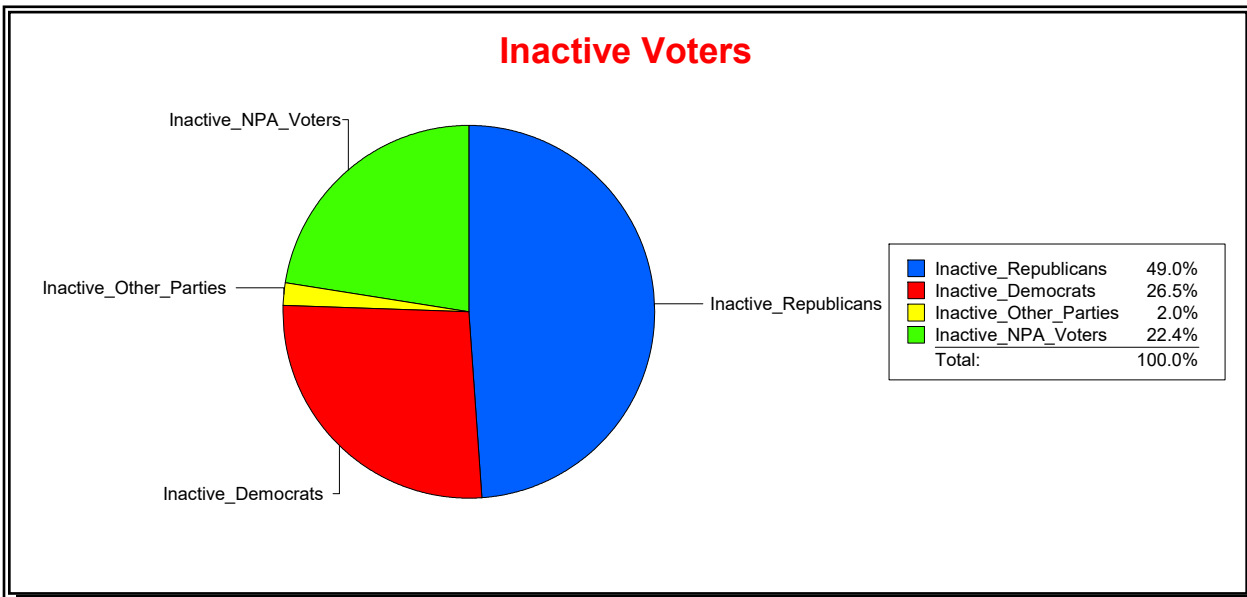

Ron Turner

Supervisor of Elections

Sarasota County, FL

Date 9/1/2022

Time 08:06 AM

Graphs of District Registration

Active Registered Voters

Inactive Voters

District	Total	Dems	Reps	NonP	Other	Total	Dems	Reps	NonP	Other
LONGBOAT KEY 1	1,463	322	785	320	36	98	26	48	22	2