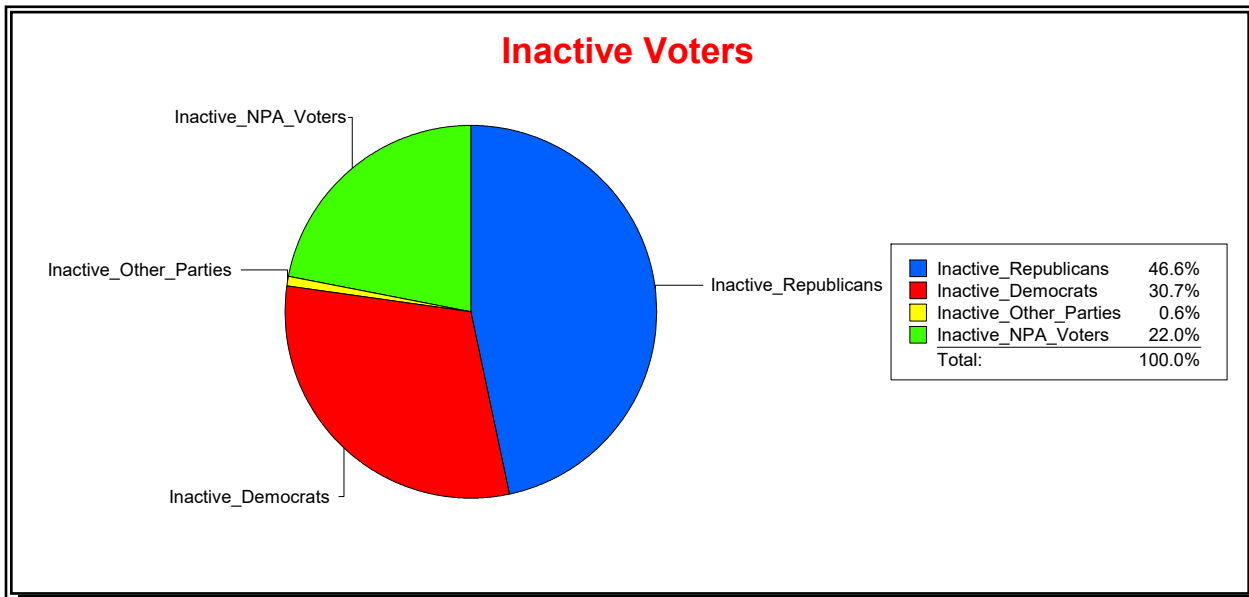

Ron Turner

Supervisor of Elections

Sarasota County, FL

Date 9/1/2022

Time 08:06 AM

Graphs of District Registration

Active Registered Voters

Inactive Voters

<u>District</u>	<u>Total</u>	<u>Dems</u>	<u>Reps</u>	<u>NonP</u>	<u>Other</u>	<u>Total</u>	<u>Dems</u>	<u>Reps</u>	<u>NonP</u>	<u>Other</u>
LONGBOAT KEY	4,704	1,312	2,310	999	83	309	95	144	68	2