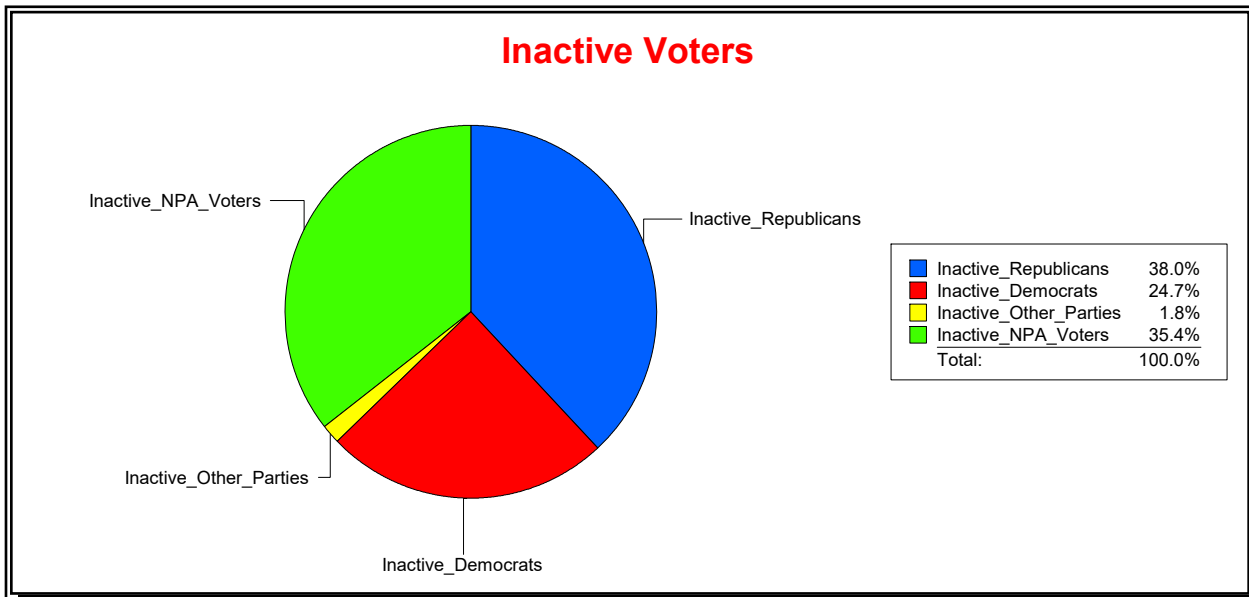

Ron Turner

Supervisor of Elections

Sarasota County, FL

Date 9/1/2022

Time 08:06 AM

Graphs of District Registration

Active Registered Voters

Inactive Voters

District	Total	Dems	Reps	NonP	Other	Total	Dems	Reps	NonP	Other
NORTH PORT DIST 2	12,486	2,817	5,658	3,742	269	821	203	312	291	15