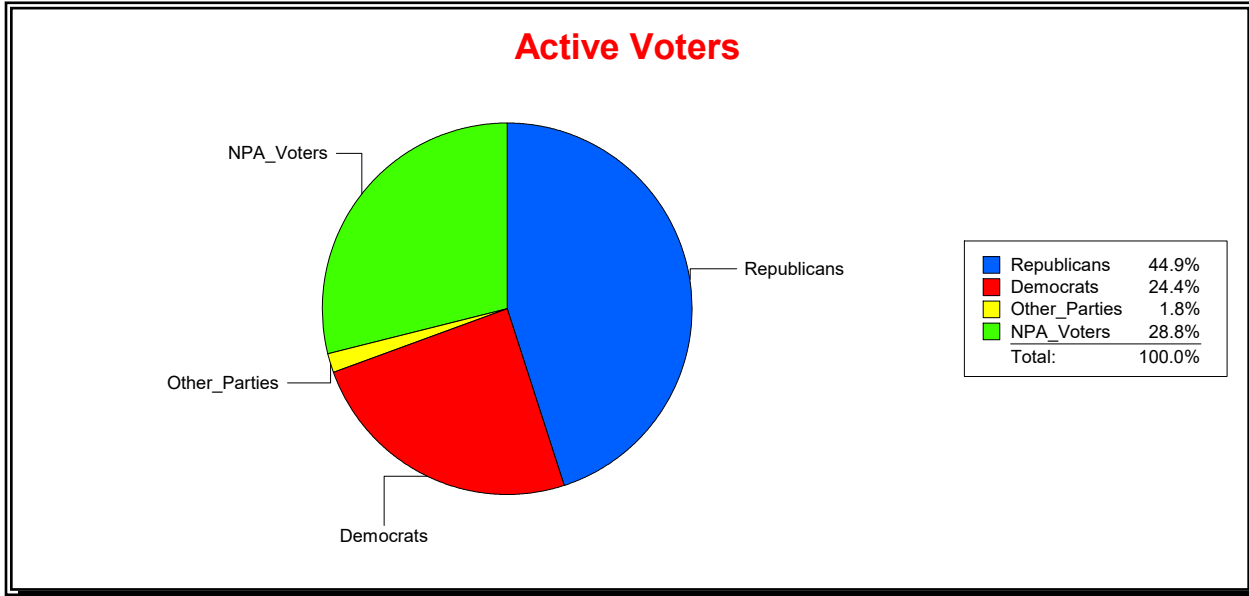

Ron Turner

Supervisor of Elections

Sarasota County, FL

Date 9/1/2022

Time 08:06 AM

Graphs of District Registration

Active Registered Voters

Inactive Voters

District	Total	Dems	Reps	NonP	Other	Total	Dems	Reps	NonP	Other
CNTY COMM DIST 5	70,119	17,103	31,499	20,221	1,296	5,259	1,403	1,984	1,806	66