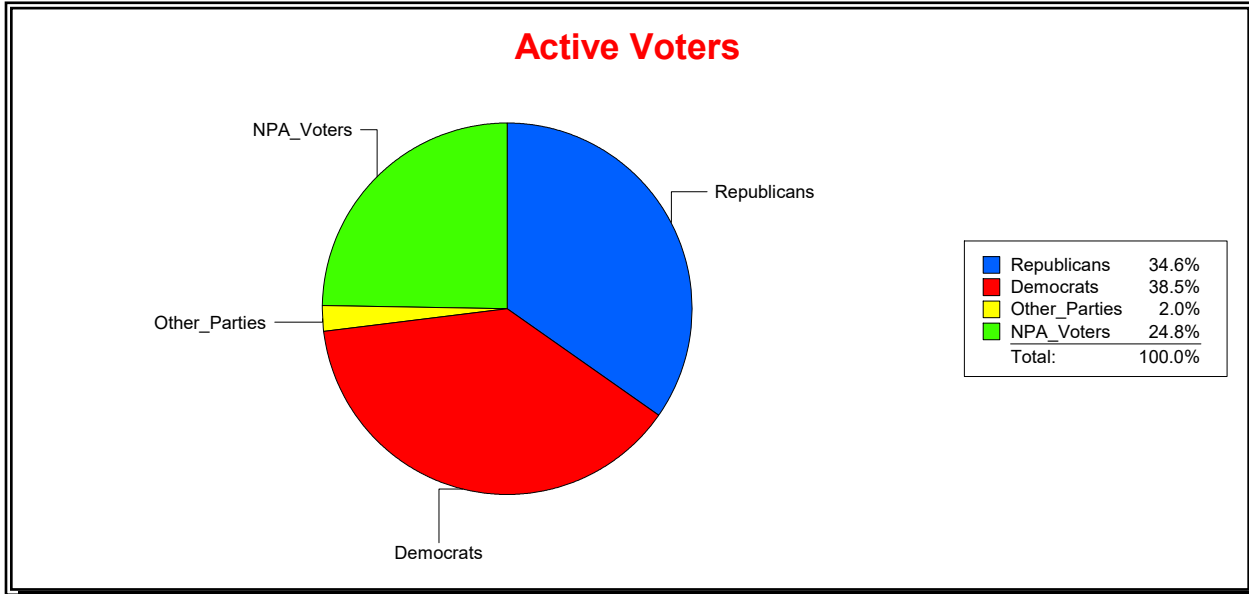

Ron Turner

Supervisor of Elections

Sarasota County, FL

Date 9/1/2022

Time 08:06 AM

Graphs of District Registration

Active Registered Voters

Inactive Voters

<u>District</u>	<u>Total</u>	<u>Dems</u>	<u>Reps</u>	<u>NonP</u>	<u>Other</u>	<u>Total</u>	<u>Dems</u>	<u>Reps</u>	<u>NonP</u>	<u>Other</u>
SCHOOL DIST 1	63,788	24,564	22,078	15,842	1,304	5,666	2,207	1,650	1,722	87