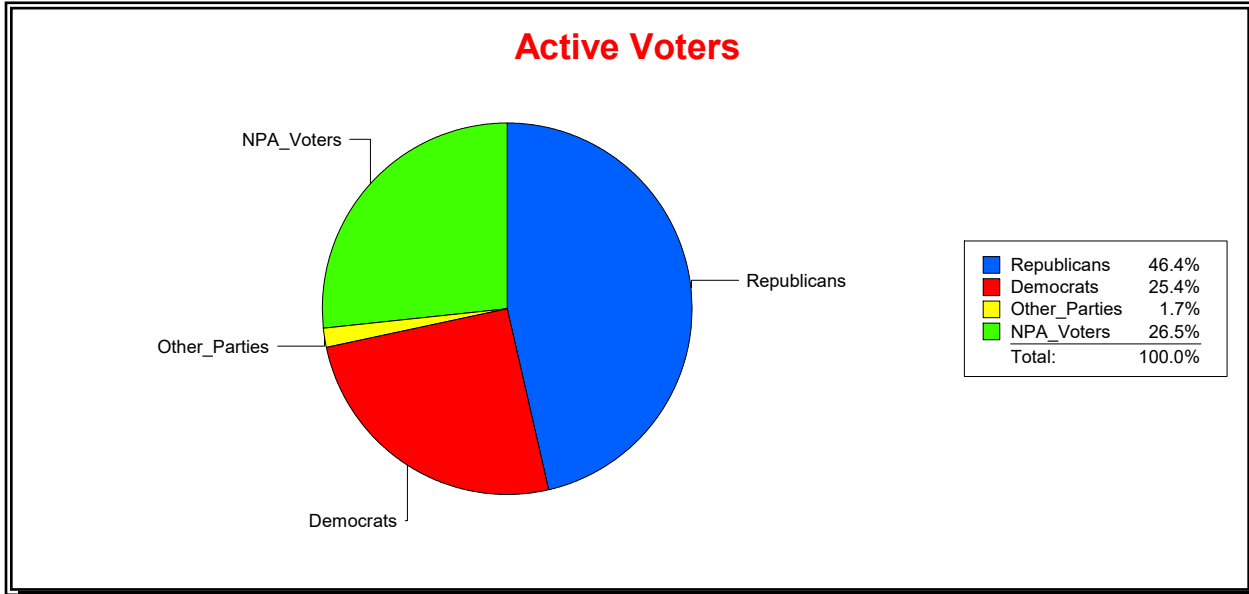

Ron Turner

Supervisor of Elections

Sarasota County, FL

Date 9/1/2022

Time 08:06 AM

Graphs of District Registration

Active Registered Voters

Inactive Voters

District	Total	Dems	Reps	NonP	Other	Total	Dems	Reps	NonP	Other
CNTY COMM DIST 3	73,891	18,752	34,287	19,615	1,237	5,164	1,394	2,118	1,604	48