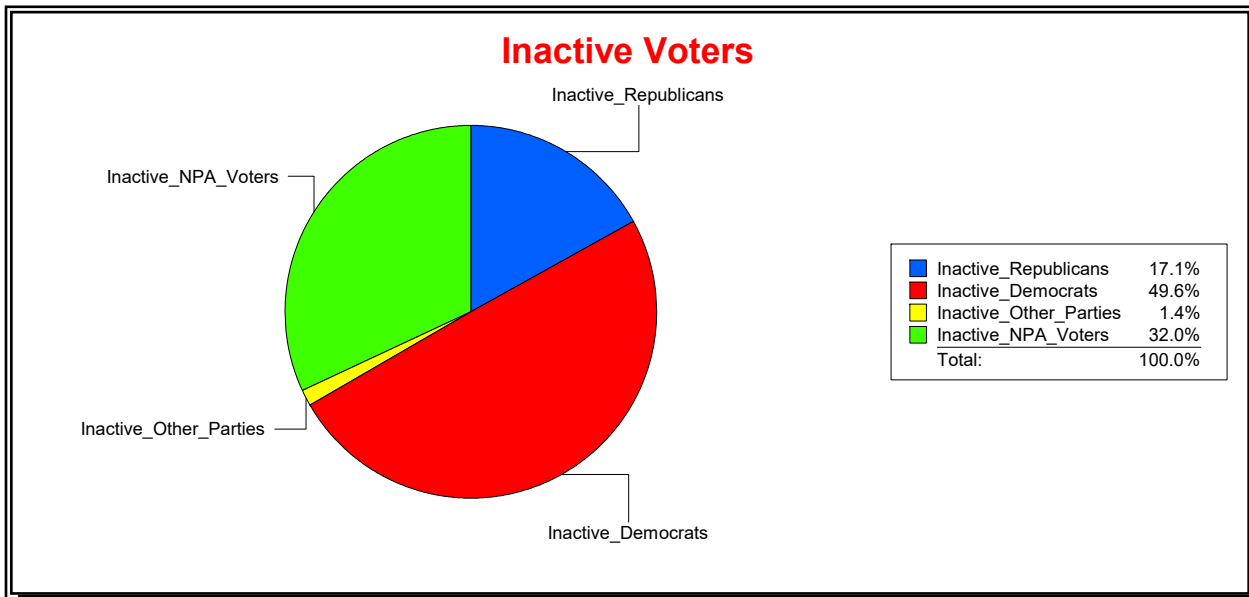

Ron Turner

Supervisor of Elections

Sarasota County, FL

Date 9/1/2022

Time 08:06 AM

Graphs of District Registration

Active Registered Voters

Inactive Voters

<u>District</u>	<u>Total</u>	<u>Dems</u>	<u>Reps</u>	<u>NonP</u>	<u>Other</u>	<u>Total</u>	<u>Dems</u>	<u>Reps</u>	<u>NonP</u>	<u>Other</u>
SARASOTA DIST 1	11,144	5,816	2,202	2,897	229	1,358	673	232	434	19