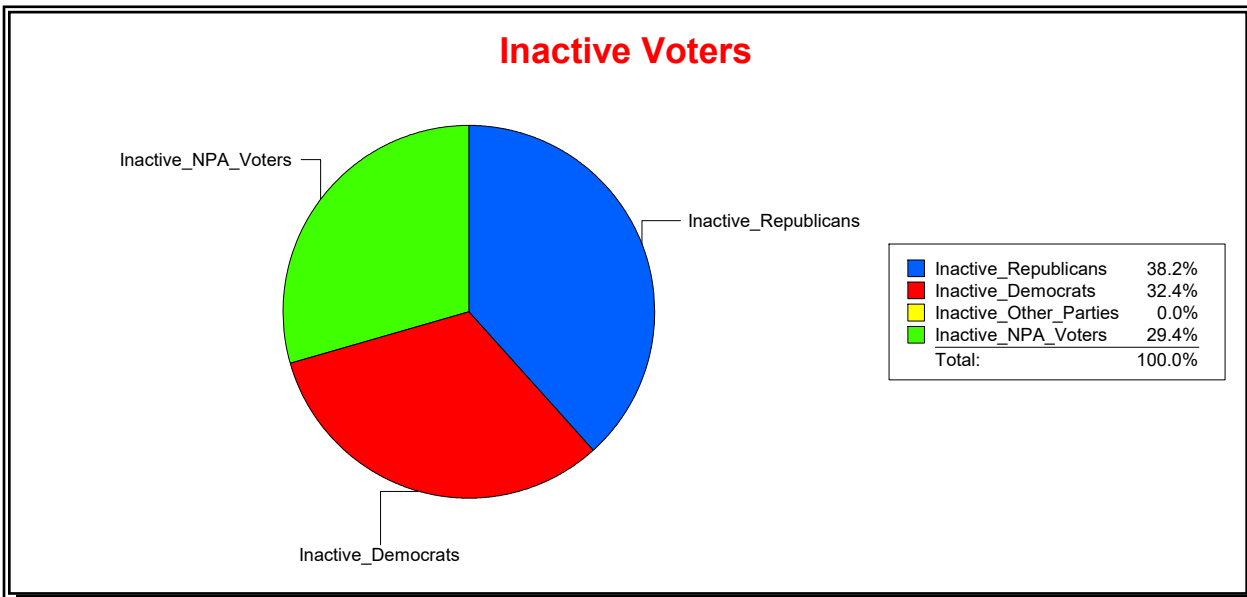

Date 9/1/2022

Time 08:06 AM

Graphs of District Registration

Active Registered Voters

Inactive Voters

District	Total	Dems	Reps	NonP	Other	Total	Dems	Reps	NonP	Other
LBK DISTRICT 4	403	128	192	75	8	34	11	13	10	0