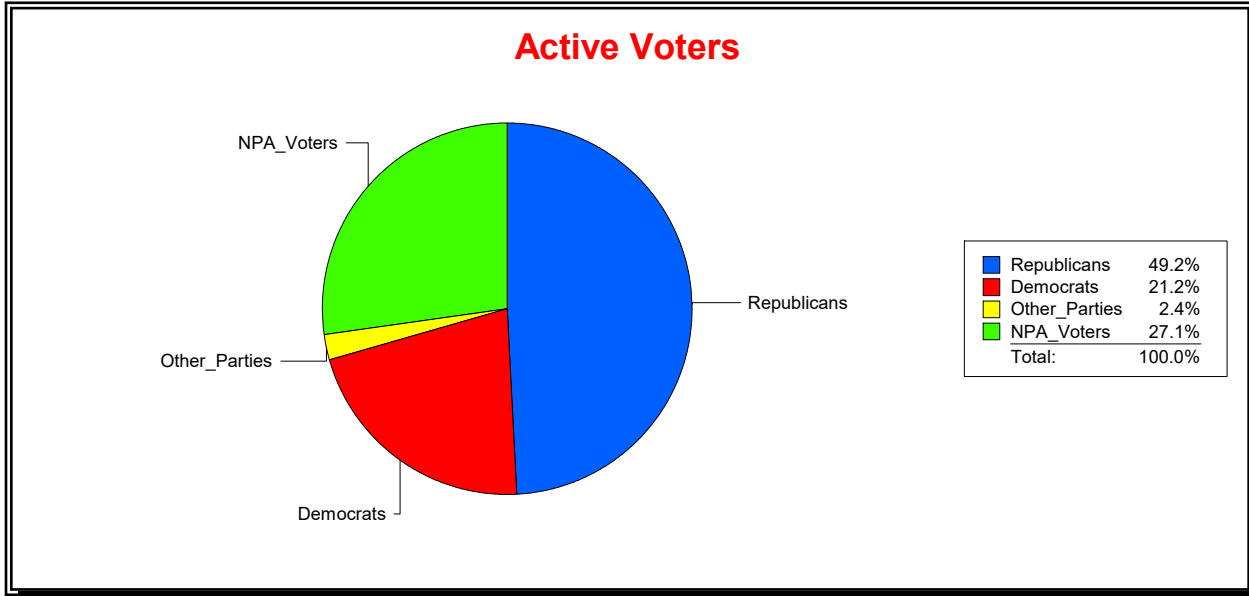

Ron Turner

Supervisor of Elections

Sarasota County, FL

Date 9/1/2022

Time 08:06 AM

Graphs of District Registration

Active Registered Voters

Inactive Voters

District	Total	Dems	Reps	NonP	Other	Total	Dems	Reps	NonP	Other
WOODLANDS CDD	1,523	323	750	413	37	41	14	16	11	0