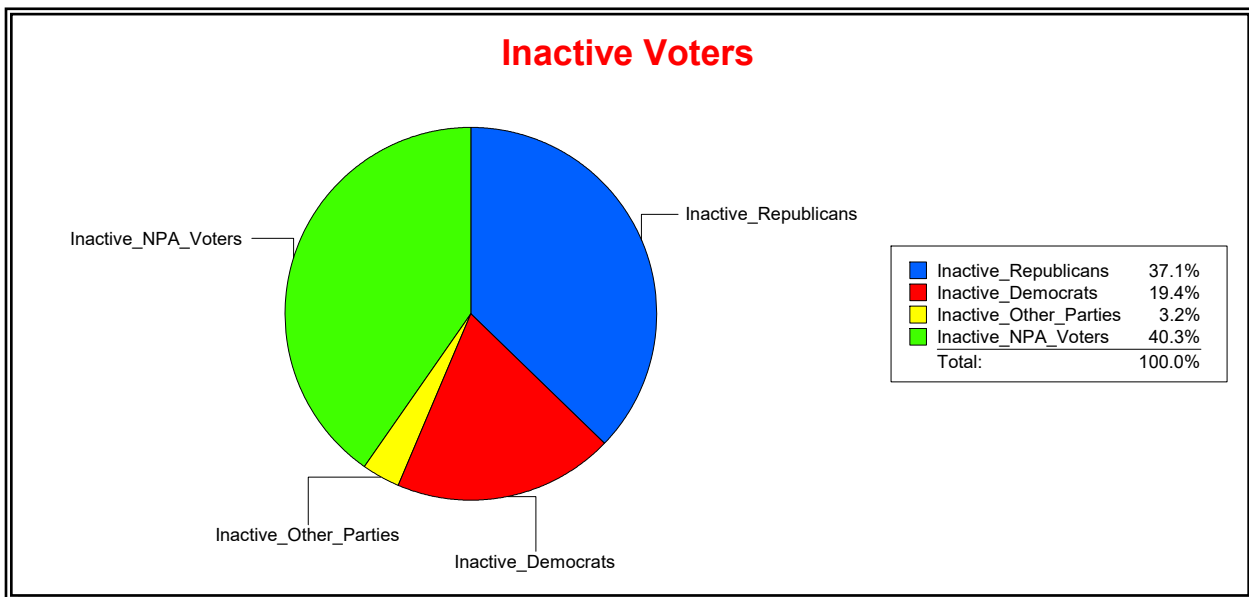

District	Total	Dems	Reps	NonP	Other	Total	Dems	Reps	NonP	Other
BLACKBURN CREEK	2,258	555	1,146	525	32	62	12	23	25	2

Ron Turner

Supervisor of Elections

Sarasota County, FL

Date 9/1/2022

Time 08:06 AM

Graphs of District Registration