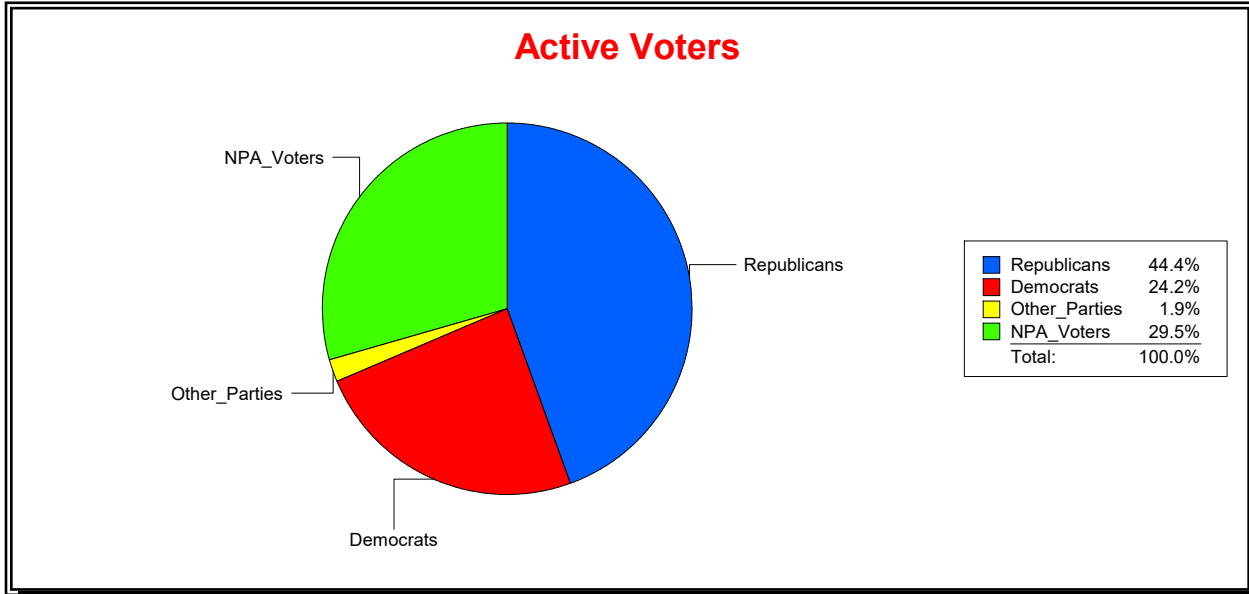

Supervisor of Elections

Sarasota County, FL

Date 9/1/2022

Time 08:06 AM

Graphs of District Registration

Active Registered Voters

Inactive Voters

<u>District</u>	<u>Total</u>	<u>Dems</u>	<u>Reps</u>	<u>NonP</u>	<u>Other</u>	<u>Total</u>	<u>Dems</u>	<u>Reps</u>	<u>NonP</u>	<u>Other</u>
NORTH PORT	59,695	14,430	26,516	17,595	1,154	4,236	1,119	1,543	1,518	56