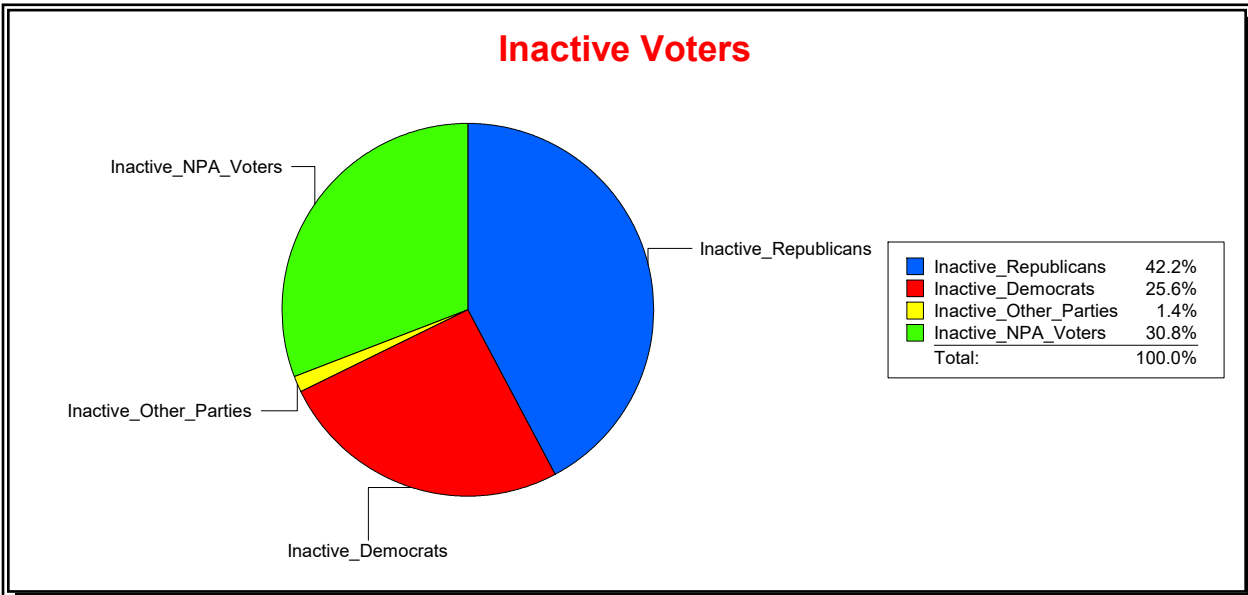

Ron Turner

Supervisor of Elections

Sarasota County, FL

Date 9/1/2022

Time 08:06 AM

Graphs of District Registration

Active Registered Voters

Inactive Voters

District	Total	Dems	Reps	NonP	Other	Total	Dems	Reps	NonP	Other
WEST VILLAGES CDD	7,584	1,676	3,896	1,882	130	211	54	89	65	3