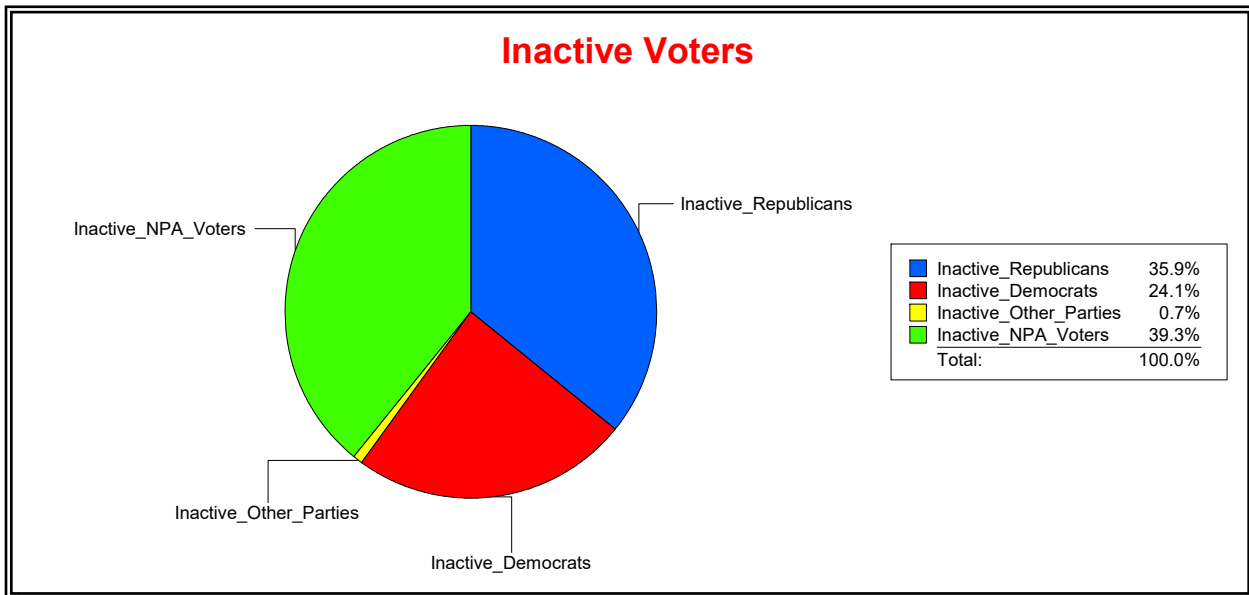

Supervisor of Elections

Sarasota County, FL

Date 9/1/2022

Time 08:06 AM

Graphs of District Registration

Active Registered Voters

Inactive Voters

District	Total	Dems	Reps	NonP	Other	Total	Dems	Reps	NonP	Other
NORTH PORT 3	10,485	2,546	4,408	3,311	220	888	214	319	349	6