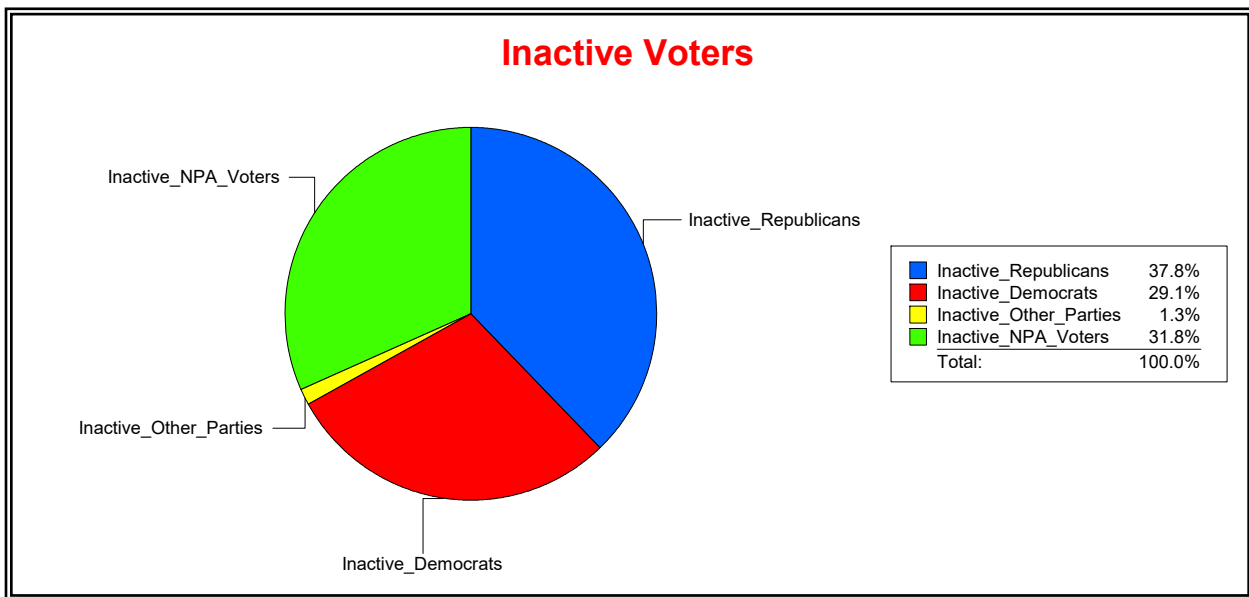

Ron Turner

Supervisor of Elections

Sarasota County, FL

Date 9/1/2022

Time 08:06 AM

Graphs of District Registration

Active Registered Voters

Inactive Voters

<u>District</u>	<u>Total</u>	<u>Dems</u>	<u>Reps</u>	<u>NonP</u>	<u>Other</u>	<u>Total</u>	<u>Dems</u>	<u>Reps</u>	<u>NonP</u>	<u>Other</u>
STATE HOUSE DIST 74	147,021	39,689	65,580	38,931	2,821	9,995	2,904	3,782	3,178	131