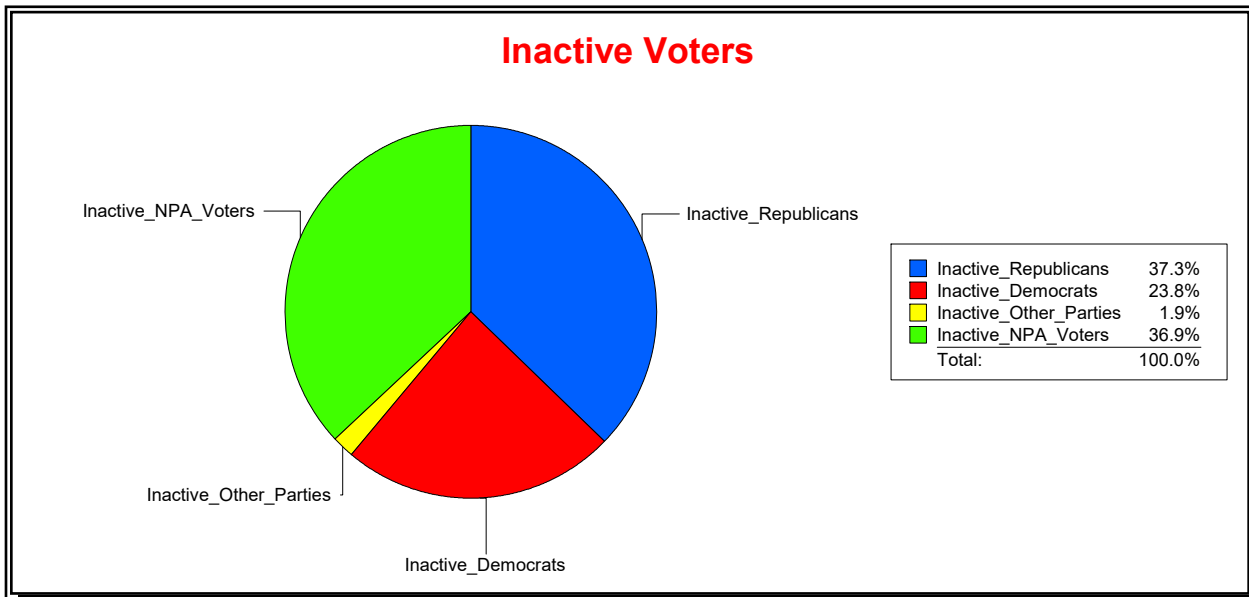

Ron Turner

Supervisor of Elections

Sarasota County, FL

Date 9/1/2022

Time 08:06 AM

Graphs of District Registration

Active Registered Voters

Inactive Voters

District	Total	Dems	Reps	NonP	Other	Total	Dems	Reps	NonP	Other
NORTH PORT 1	10,678	2,569	4,704	3,201	204	726	173	271	268	14