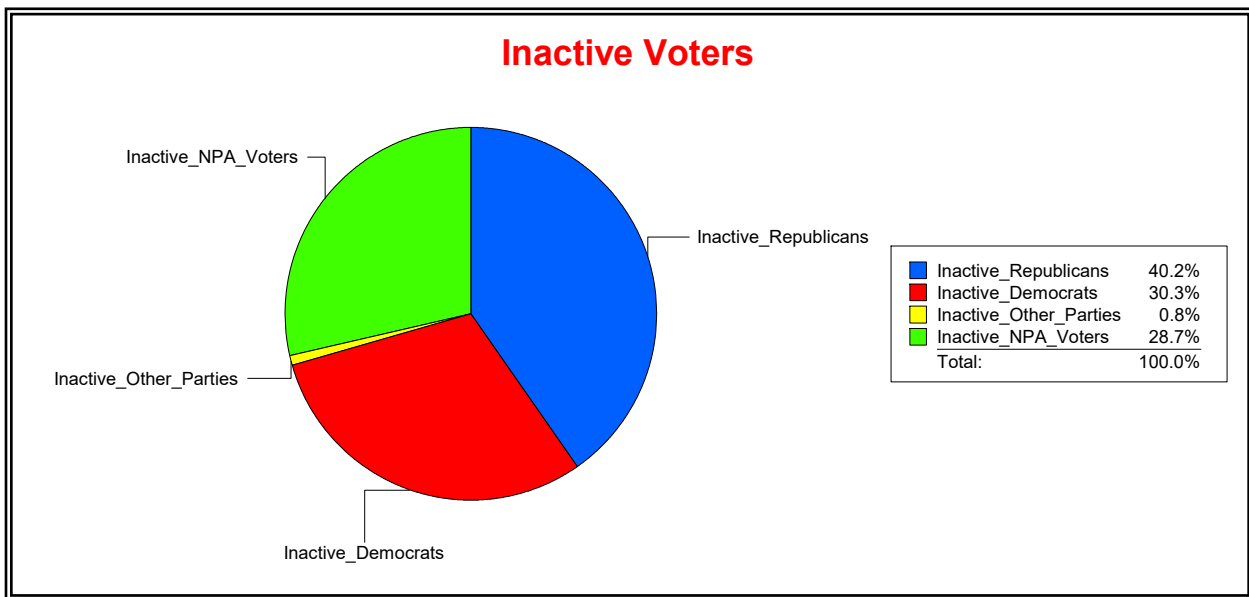

Ron Turner

Supervisor of Elections

Sarasota County, FL

Date 9/1/2022

Time 08:06 AM

Graphs of District Registration

Active Registered Voters

Inactive Voters

District	Total	Dems	Reps	NonP	Other	Total	Dems	Reps	NonP	Other
STONEYBROOK CDD	1,821	421	832	529	39	122	37	49	35	1