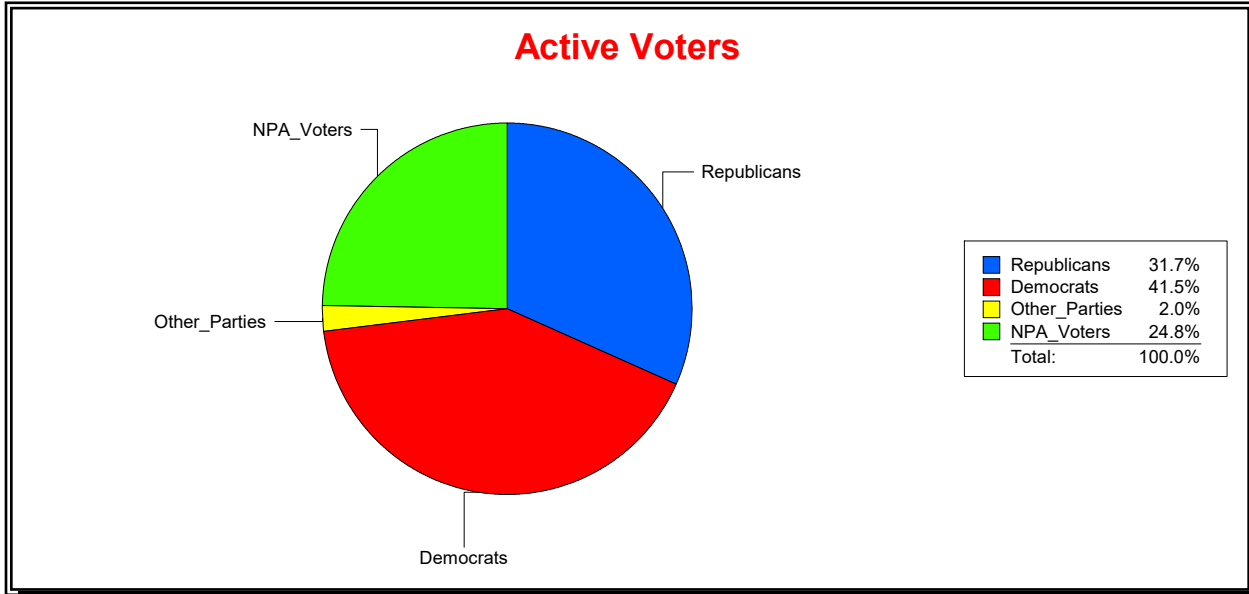

Ron Turner

Supervisor of Elections

Sarasota County, FL

Date 9/1/2022

Time 08:06 AM

Graphs of District Registration

Active Registered Voters

Inactive Voters

District	Total	Dems	Reps	NonP	Other	Total	Dems	Reps	NonP	Other
SARASOTA	38,933	16,144	12,343	9,656	790	3,949	1,611	1,054	1,223	61