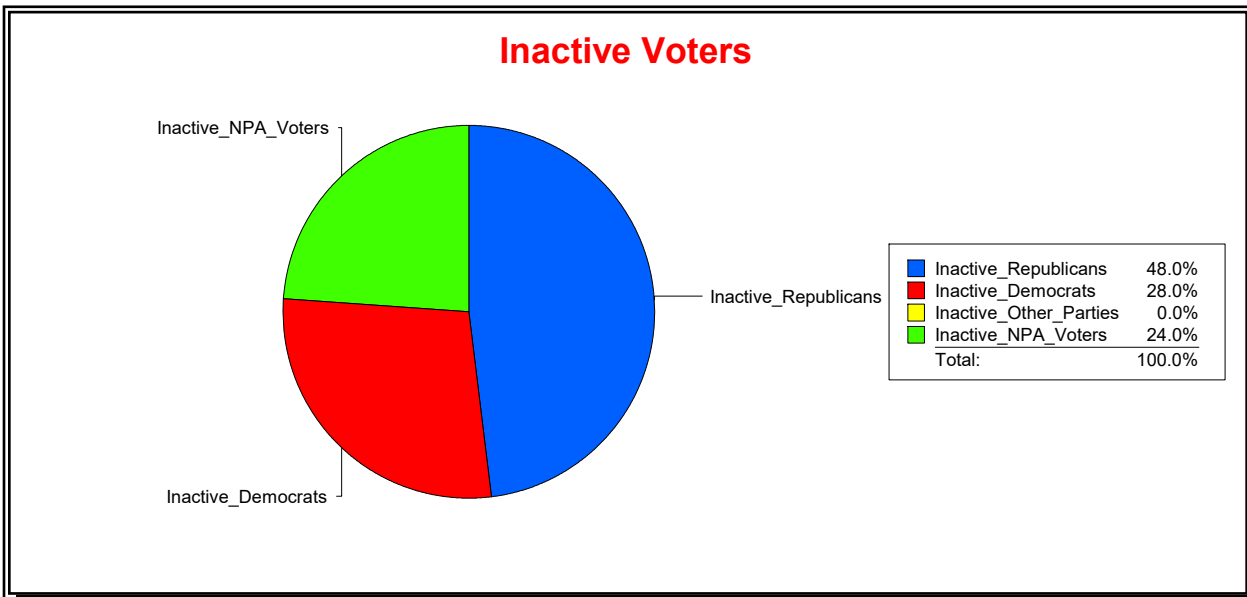

Active Registered Voters

Inactive Voters

District	Total	Dems	Reps	NonP	Other	Total	Dems	Reps	NonP	Other
VENETIAN CDD	1,954	499	970	457	28	50	14	24	12	0

Ron Turner

Supervisor of Elections

Sarasota County, FL