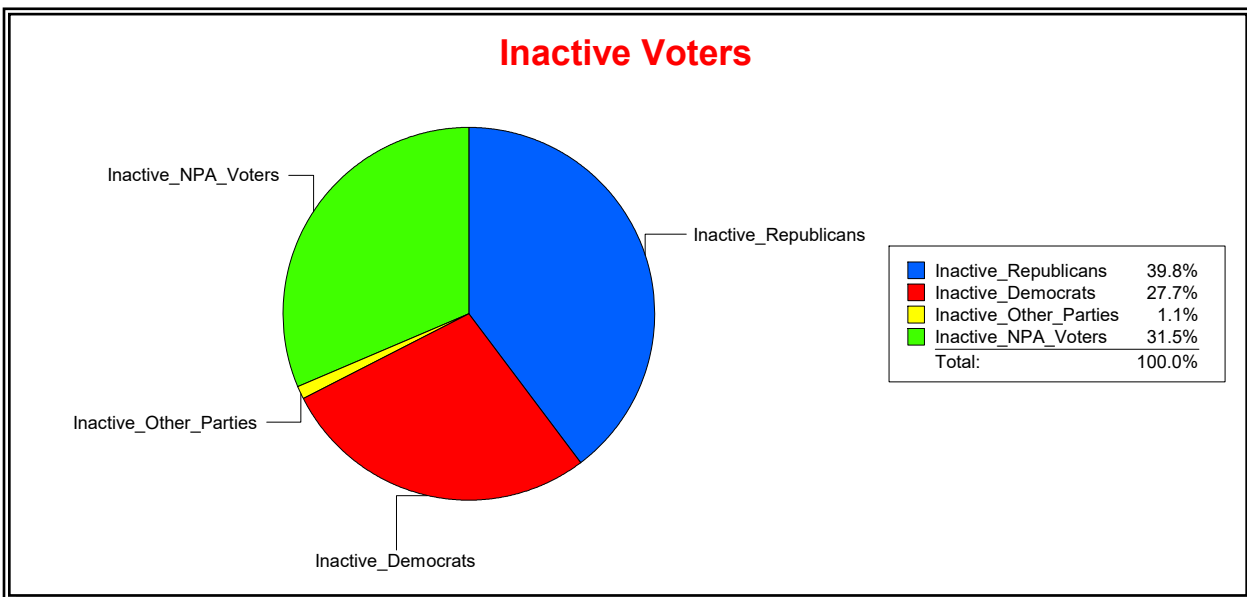

Ron Turner

Supervisor of Elections

Sarasota County, FL

Date 1/3/2023

Time 08:27 AM

Graphs of District Registration

Active Registered Voters

Inactive Voters

District	Total	Dems	Reps	NonP	Other	Total	Dems	Reps	NonP	Other
SCHOOL DIST 5	75,286	18,534	35,471	20,013	1,268	3,009	832	1,197	948	32