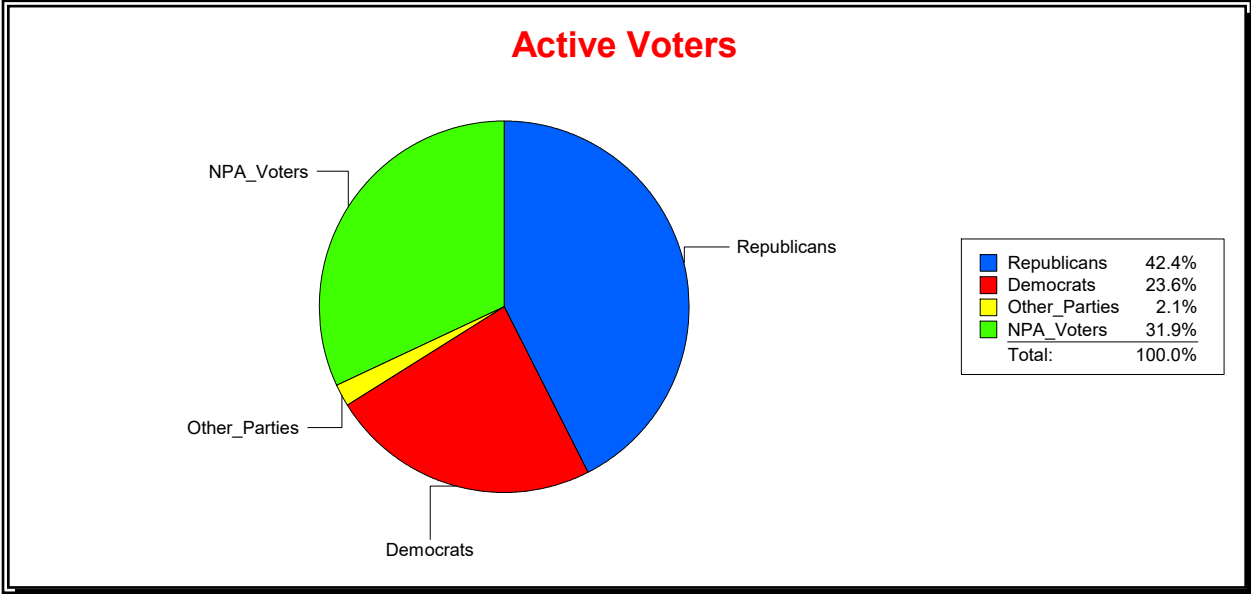

Ron Turner

Supervisor of Elections

Sarasota County, FL

Date 1/3/2023

Time 08:27 AM

Graphs of District Registration

Active Registered Voters

Inactive Voters

District	Total	Dems	Reps	NonP	Other	Total	Dems	Reps	NonP	Other
NORTH PORT 3	10,650	2,515	4,514	3,399	222	490	111	183	192	4