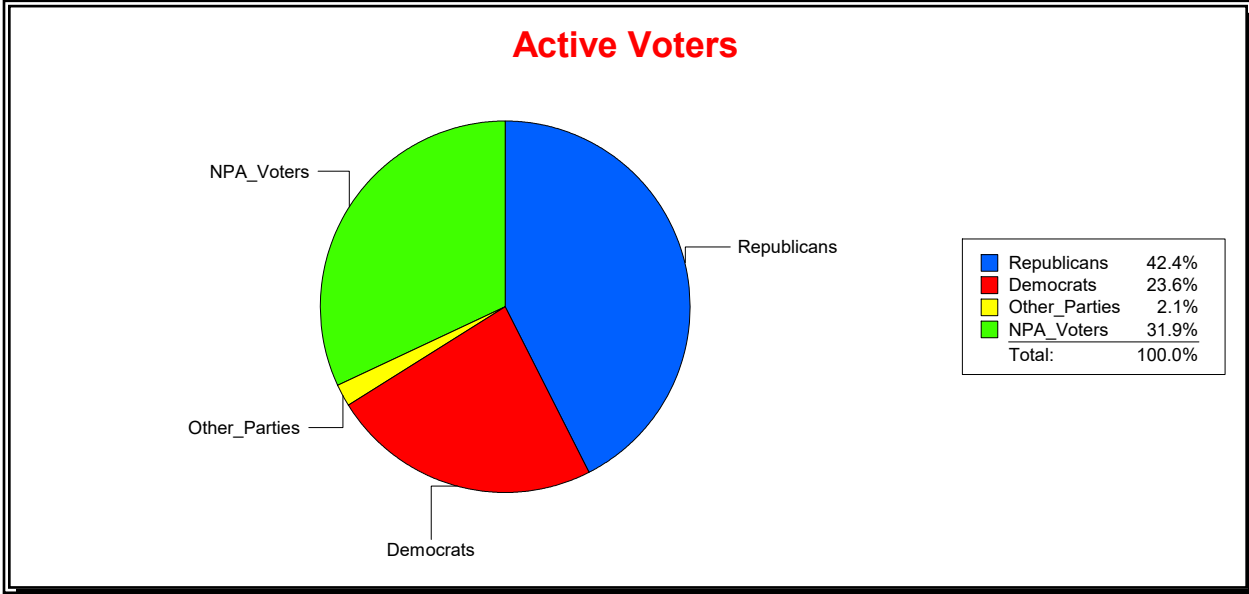

Ron Turner

Supervisor of Elections

Sarasota County, FL

Date 1/3/2023

Time 08:27 AM

Graphs of District Registration

Active Registered Voters

Inactive Voters

District	Total	Dems	Reps	NonP	Other	Total	Dems	Reps	NonP	Other
NORTH PORT DIST 3	10,650	2,515	4,514	3,399	222	490	111	183	192	4