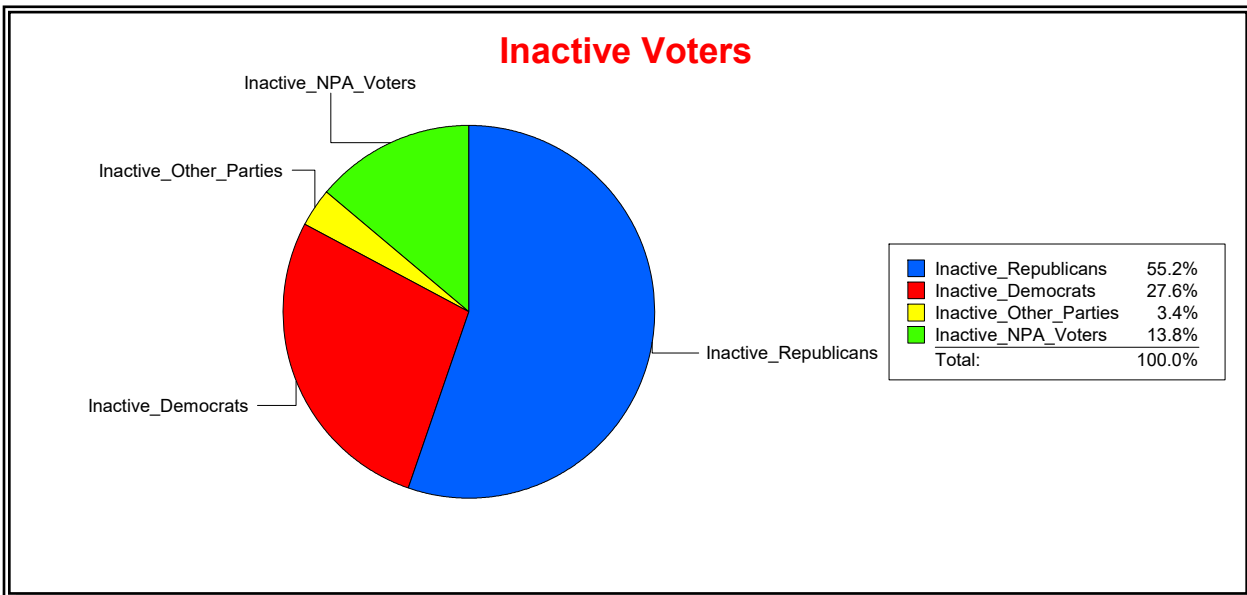

District	Total	Dems	Reps	NonP	Other	Total	Dems	Reps	NonP	Other
BOBCAT TRAIL CDD	810	183	410	210	7	29	8	16	4	1

Ron Turner

Supervisor of Elections

Sarasota County, FL

Date 1/3/2023

Time 08:27 AM

Graphs of District Registration