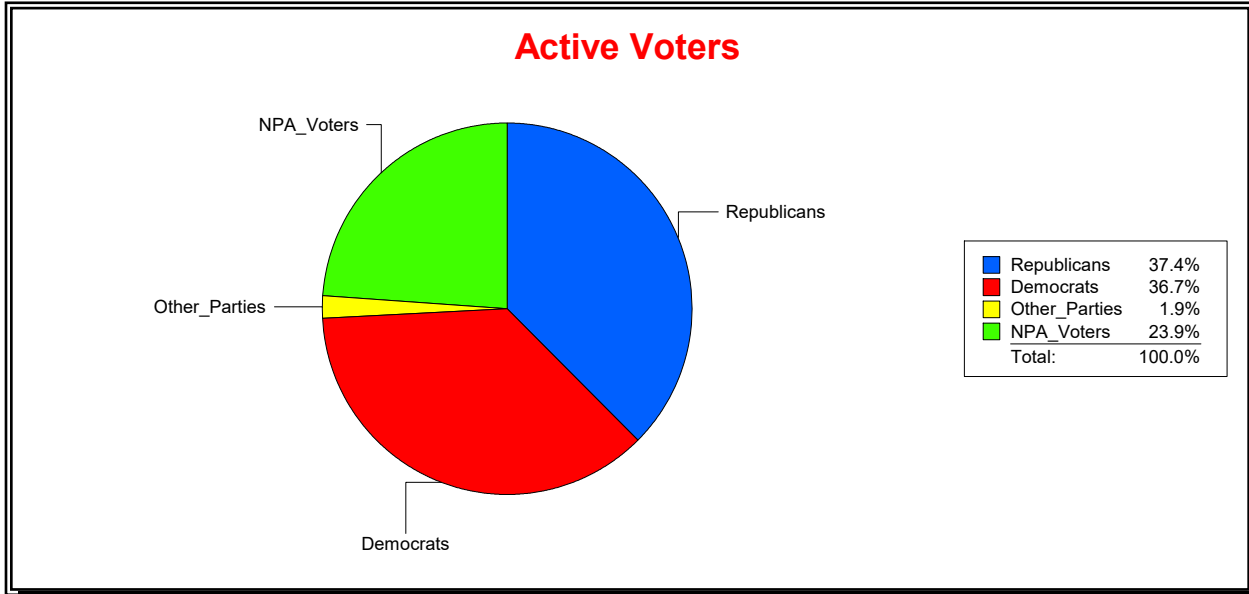

Ron Turner

Supervisor of Elections

Sarasota County, FL

Date 1/3/2023

Time 08:27 AM

Graphs of District Registration

Active Registered Voters

Inactive Voters

District	Total	Dems	Reps	NonP	Other	Total	Dems	Reps	NonP	Other
SARASOTA DIST 2	16,946	6,219	6,346	4,051	330	955	340	314	280	21