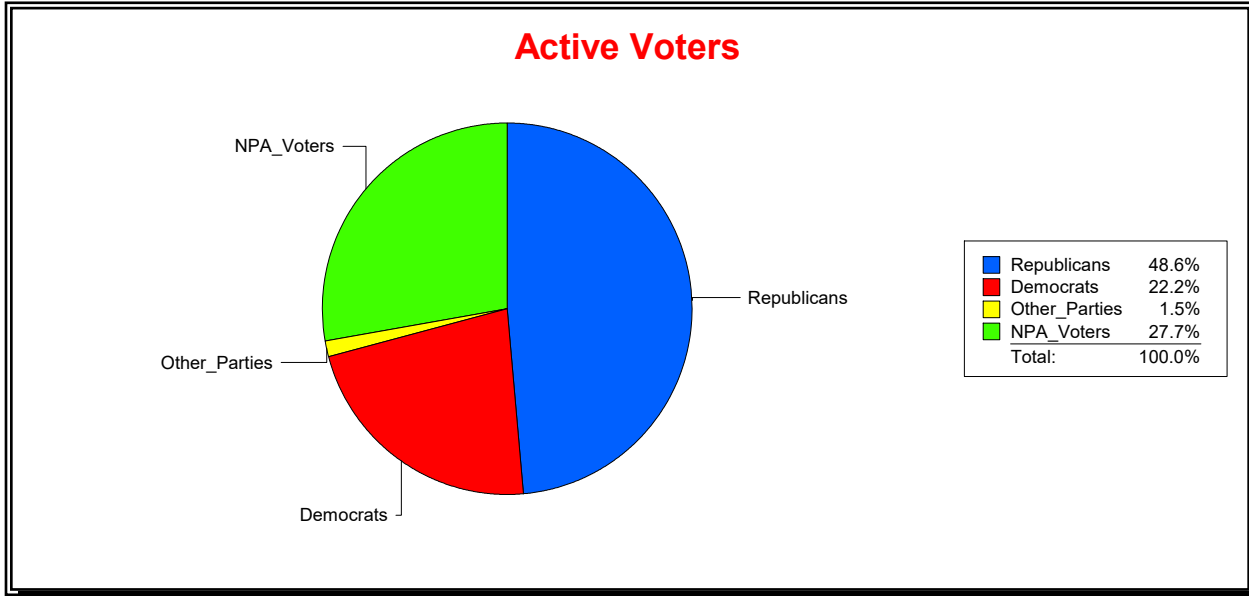

Ron Turner

Supervisor of Elections

Sarasota County, FL

Date 1/3/2023

Time 08:27 AM

Graphs of District Registration

Active Registered Voters

Inactive Voters

District	Total	Dems	Reps	NonP	Other	Total	Dems	Reps	NonP	Other
LAKESIDE PLANT CDD	932	207	453	258	14	40	11	12	16	1