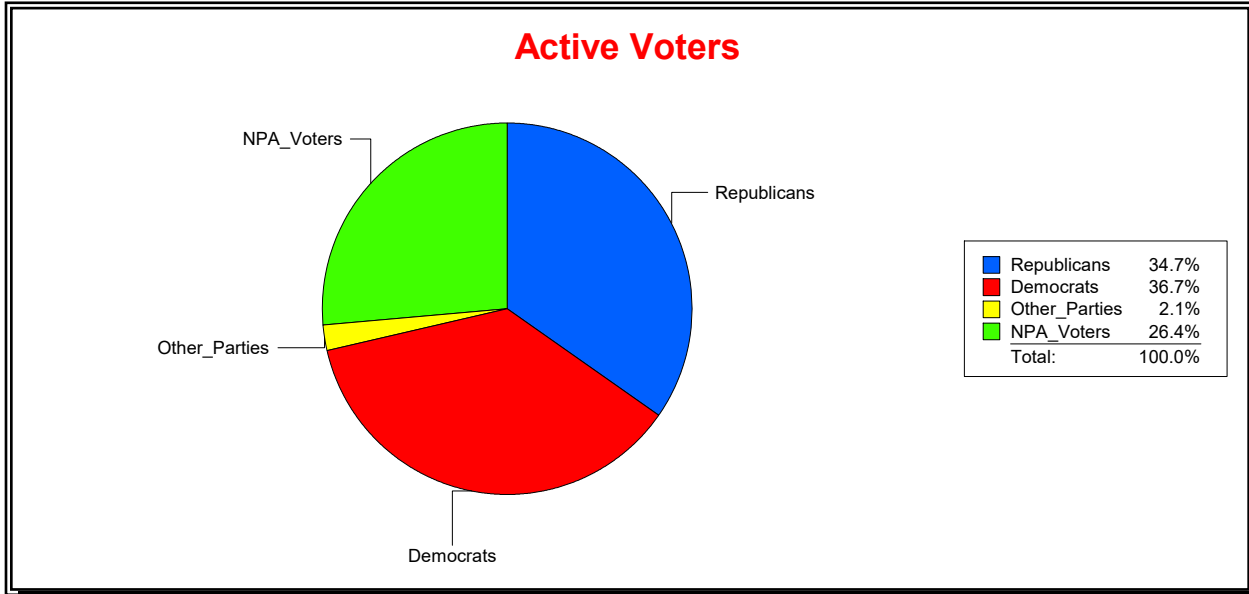

Supervisor of Elections

Sarasota County, FL

Date 1/3/2023

Time 08:27 AM

Graphs of District Registration

Active Registered Voters

Inactive Voters

District	Total	Dems	Reps	NonP	Other	Total	Dems	Reps	NonP	Other
SARASOTA DIST 3	11,080	4,071	3,847	2,929	233	709	261	205	231	12