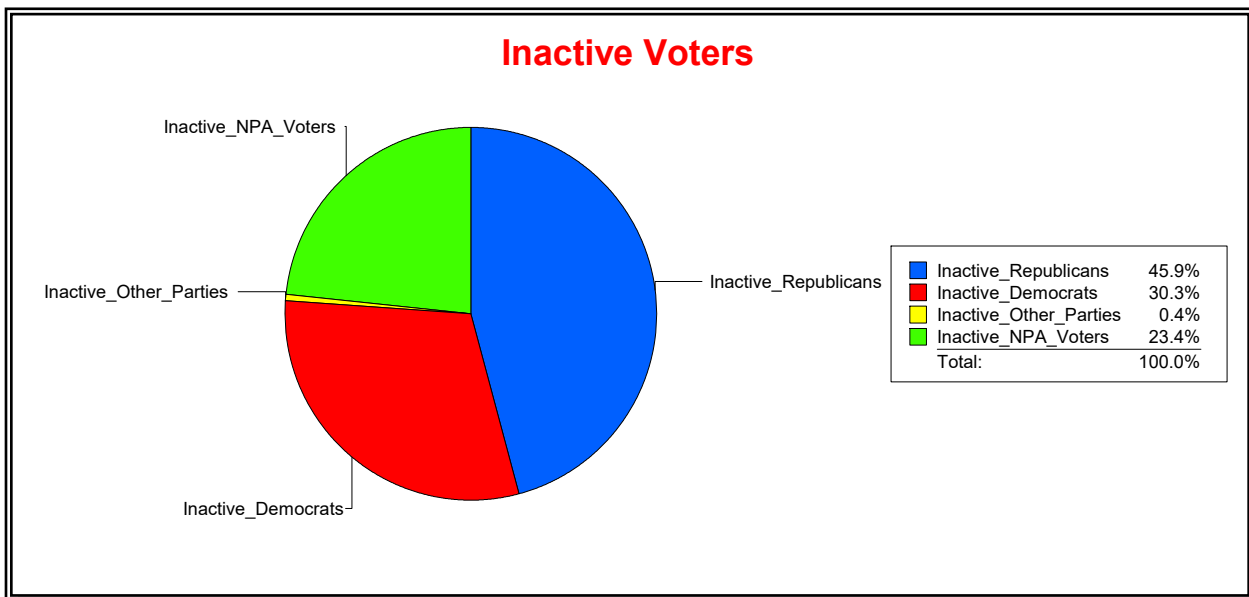

Ron Turner

Supervisor of Elections

Sarasota County, FL

Date 1/3/2023

Time 08:27 AM

Graphs of District Registration

Active Registered Voters

Inactive Voters

District	Total	Dems	Reps	NonP	Other	Total	Dems	Reps	NonP	Other
LONGBOAT KEY	4,747	1,313	2,325	1,023	86	231	70	106	54	1