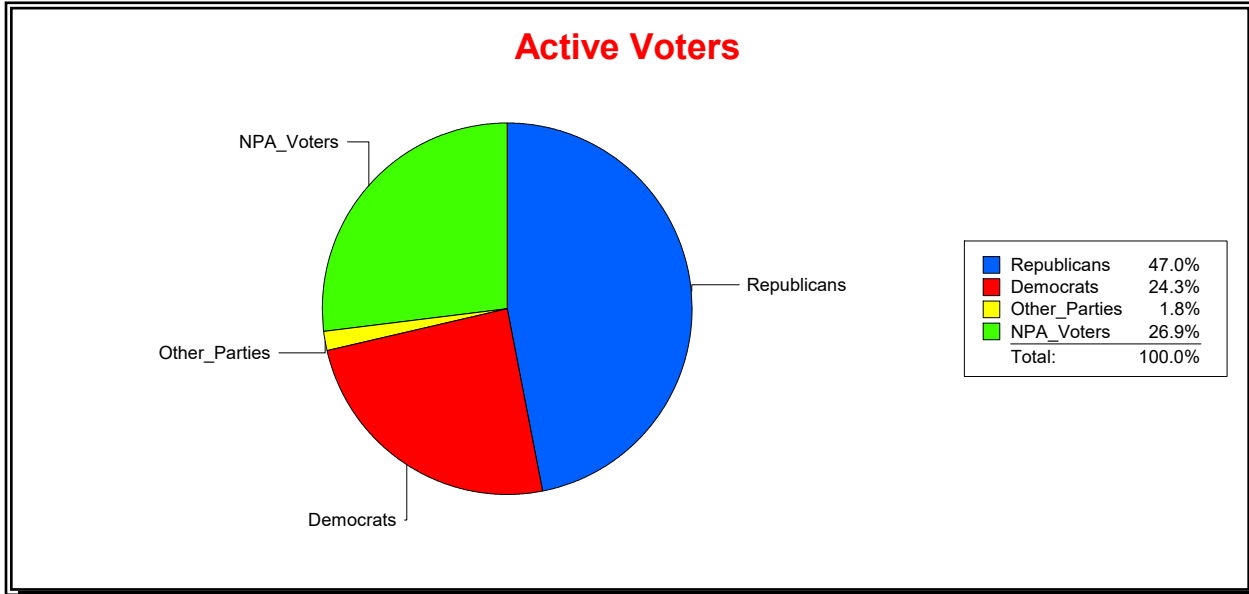

Ron Turner

Supervisor of Elections

Sarasota County, FL

Date 1/3/2023

Time 08:27 AM

Graphs of District Registration

Active Registered Voters

Inactive Voters

District	Total	Dems	Reps	NonP	Other	Total	Dems	Reps	NonP	Other
STATE HOUSE DIST 75	58,784	14,307	27,610	15,827	1,040	2,328	654	918	734	22