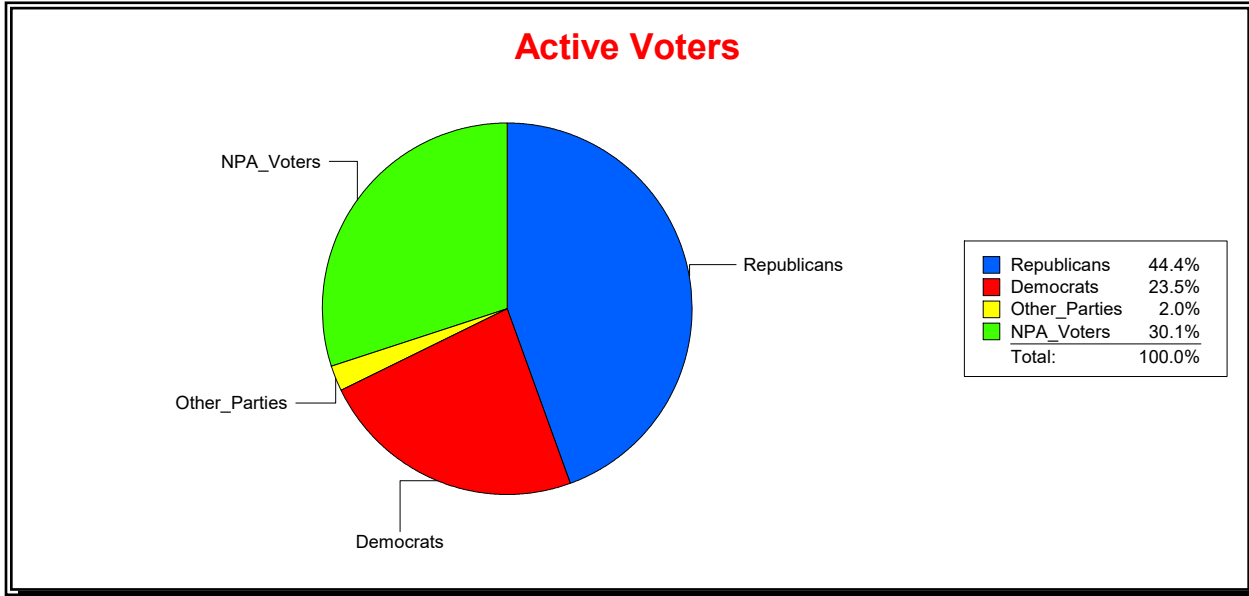

Ron Turner

Supervisor of Elections

Sarasota County, FL

Date 1/3/2023

Time 08:27 AM

Graphs of District Registration

Active Registered Voters

Inactive Voters

<u>District</u>	<u>Total</u>	<u>Dems</u>	<u>Reps</u>	<u>NonP</u>	<u>Other</u>	<u>Total</u>	<u>Dems</u>	<u>Reps</u>	<u>NonP</u>	<u>Other</u>
NORTH PORT DIST 1	10,865	2,554	4,823	3,273	215	411	105	144	151	11