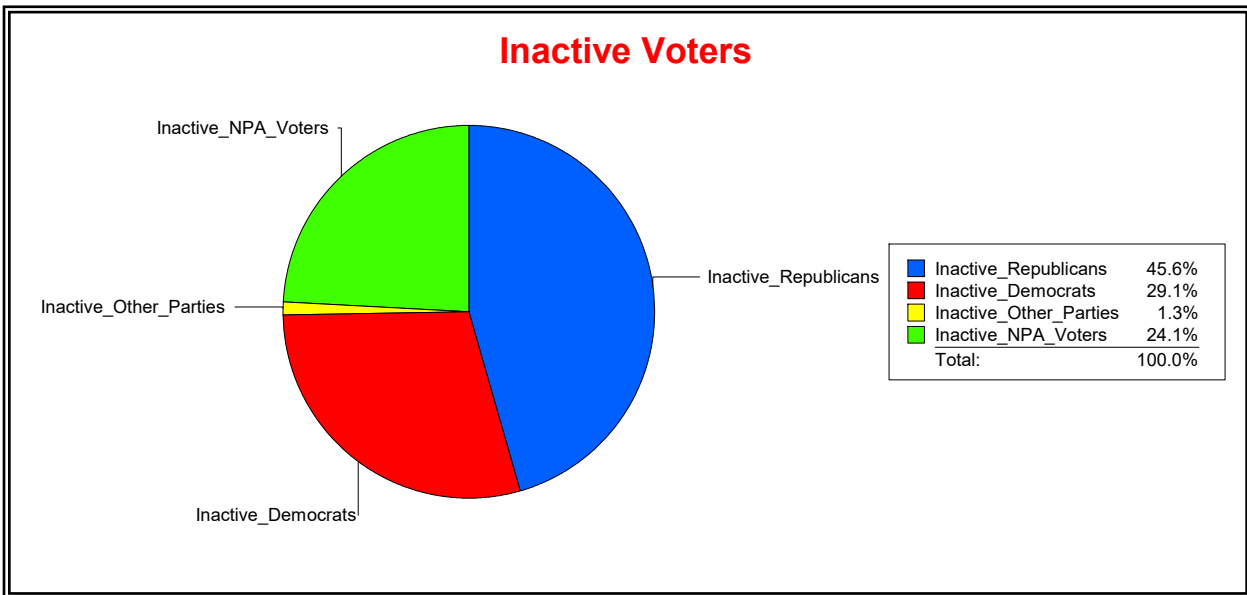

Ron Turner

Supervisor of Elections

Sarasota County, FL

Date 1/3/2023

Time 08:27 AM

Graphs of District Registration

Active Registered Voters

Inactive Voters

<u>District</u>	<u>Total</u>	<u>Dems</u>	<u>Reps</u>	<u>NonP</u>	<u>Other</u>	<u>Total</u>	<u>Dems</u>	<u>Reps</u>	<u>NonP</u>	<u>Other</u>
LONGBOAT KEY 1	1,488	328	796	326	38	79	23	36	19	1