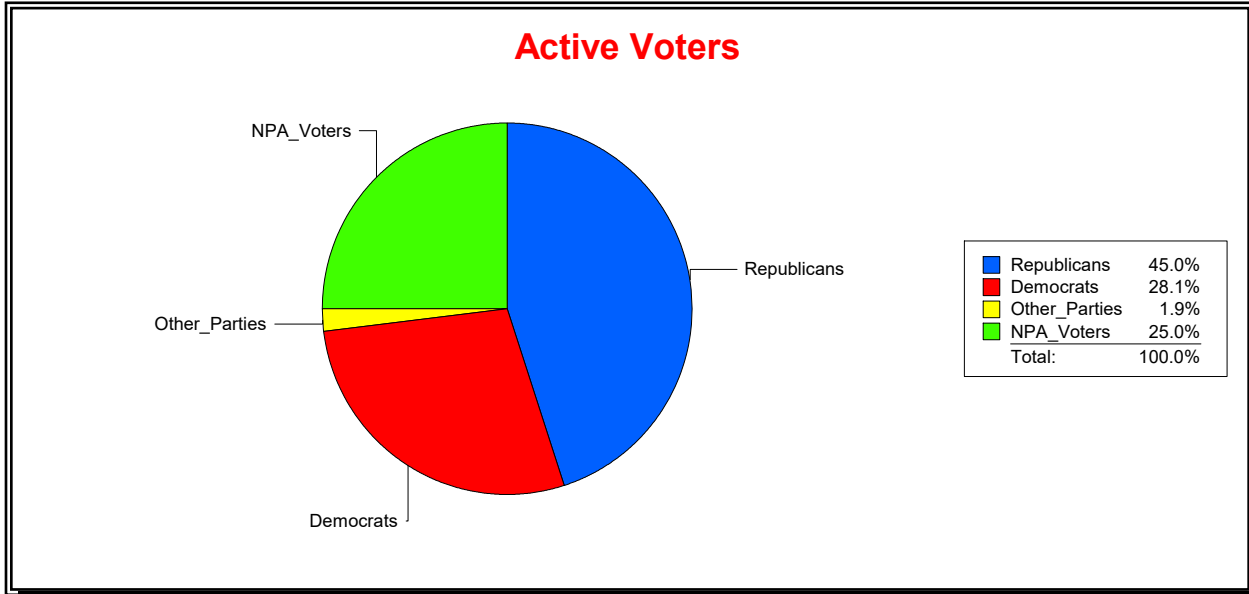

Ron Turner

Supervisor of Elections

Sarasota County, FL

Date 1/3/2023

Time 08:27 AM

Graphs of District Registration

Active Registered Voters

Inactive Voters

District	Total	Dems	Reps	NonP	Other	Total	Dems	Reps	NonP	Other
CNTY COMM DIST 4	73,880	20,729	33,250	18,484	1,417	3,231	1,004	1,207	967	53