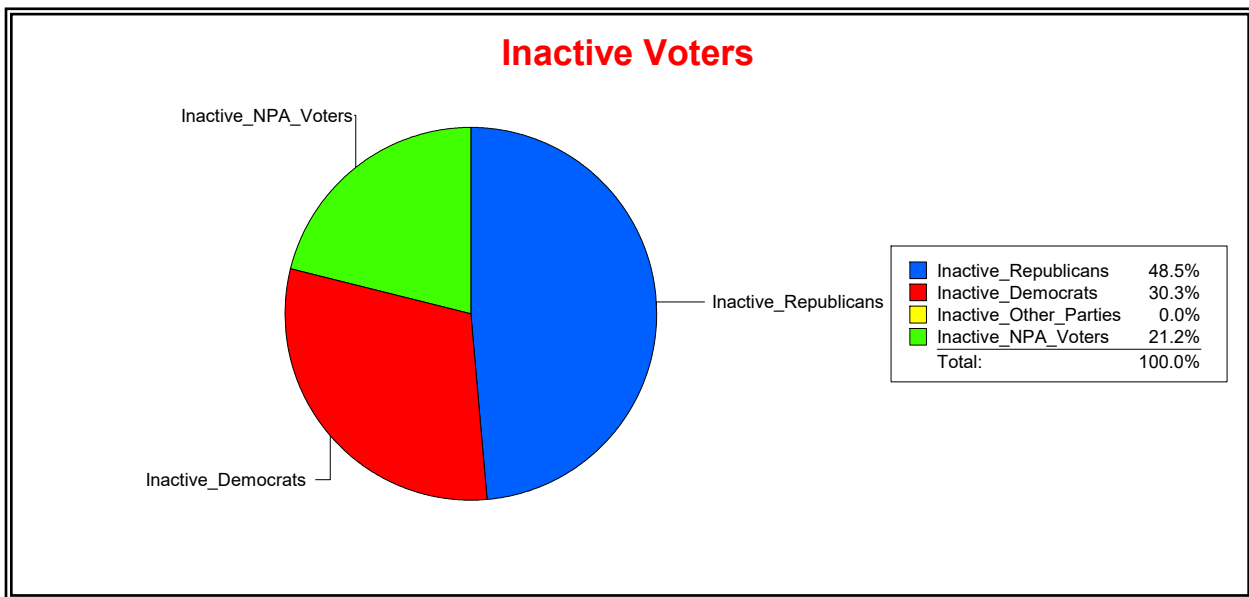

Ron Turner

Supervisor of Elections

Sarasota County, FL

Date 1/3/2023

Time 08:27 AM

Graphs of District Registration

Active Registered Voters

Inactive Voters

District	Total	Dems	Reps	NonP	Other	Total	Dems	Reps	NonP	Other
LONGBOAT KEY 2	1,340	445	583	290	22	66	20	32	14	0