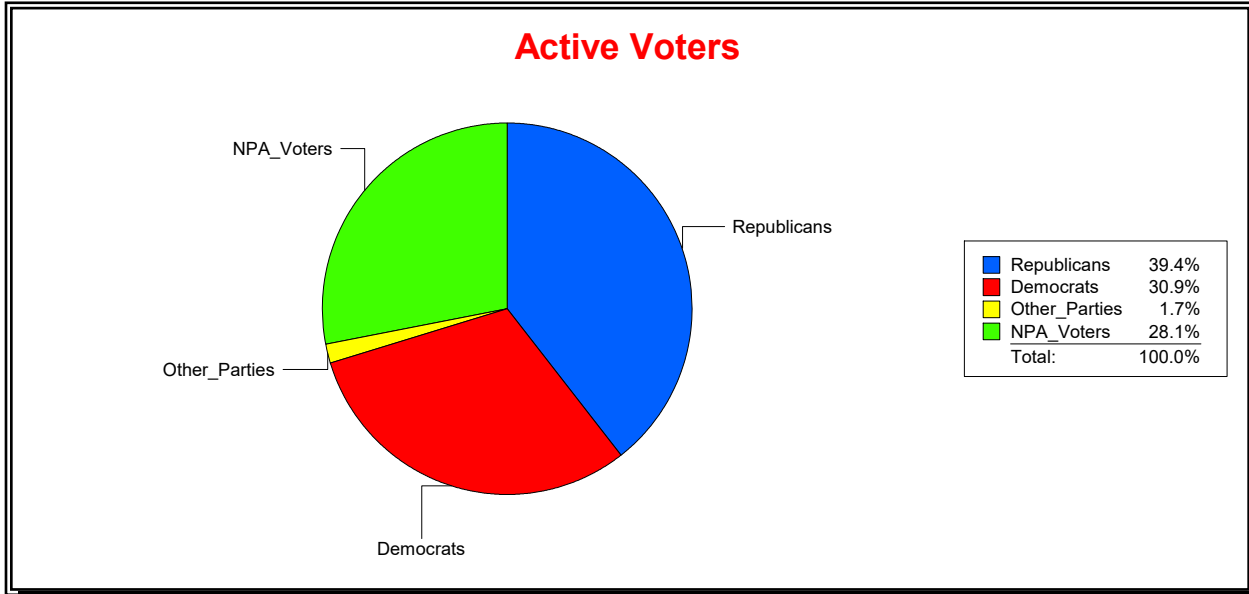

Ron Turner

Supervisor of Elections

Sarasota County, FL

Date 1/3/2023

Time 08:27 AM

Graphs of District Registration

Active Registered Voters

Inactive Voters

District	Total	Dems	Reps	NonP	Other	Total	Dems	Reps	NonP	Other
HLDY PK PK & REC DIST	606	187	239	170	10	25	11	11	3	0