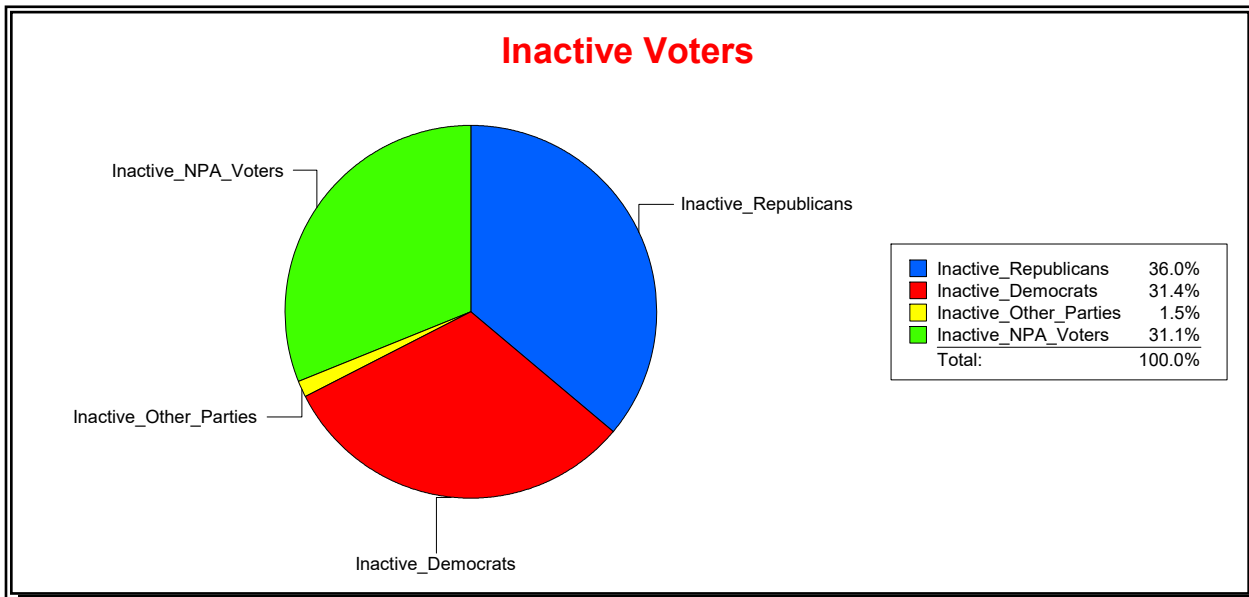

Ron Turner

Supervisor of Elections

Sarasota County, FL

Date 1/3/2023

Time 08:27 AM

Graphs of District Registration

Active Registered Voters

Inactive Voters

District	Total	Dems	Reps	NonP	Other	Total	Dems	Reps	NonP	Other
COUNTYWIDE	356,845	101,337	155,892	92,891	6,725	16,038	5,039	5,772	4,981	246

Ron Turner

Supervisor of Elections

Sarasota County, FL

Date 1/3/2023