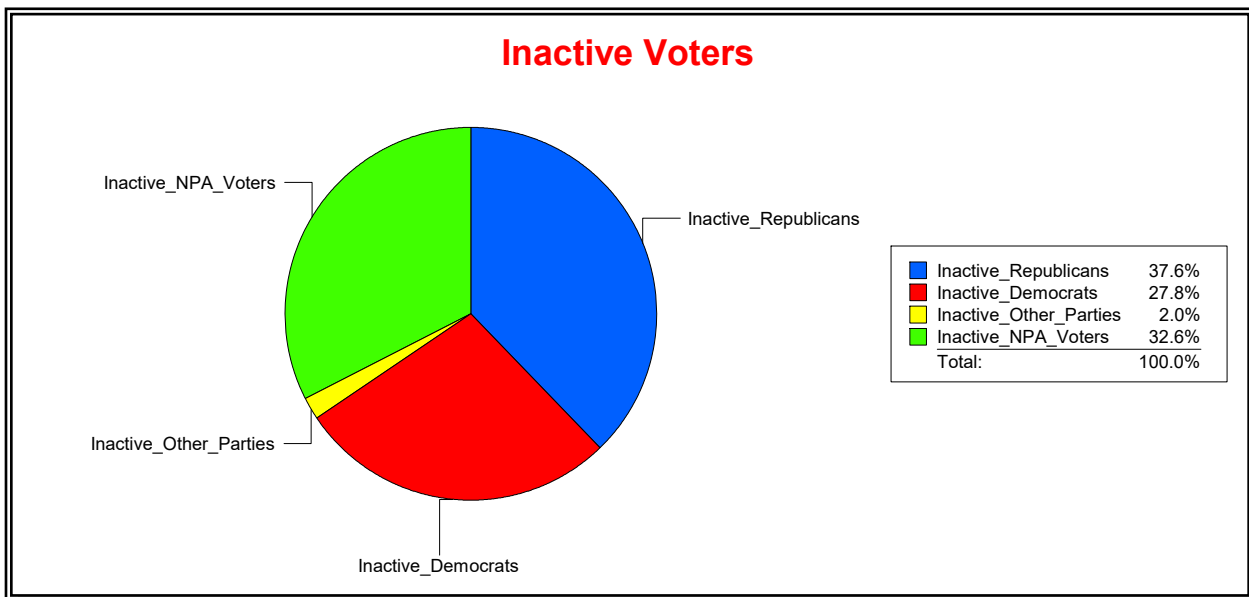

Supervisor of Elections

Sarasota County, FL

Date 1/3/2023

Time 08:27 AM

Graphs of District Registration

Active Registered Voters

Inactive Voters

District	Total	Dems	Reps	NonP	Other	Total	Dems	Reps	NonP	Other
NORTH PORT DIST 4	9,310	2,420	4,096	2,632	162	356	99	134	116	7