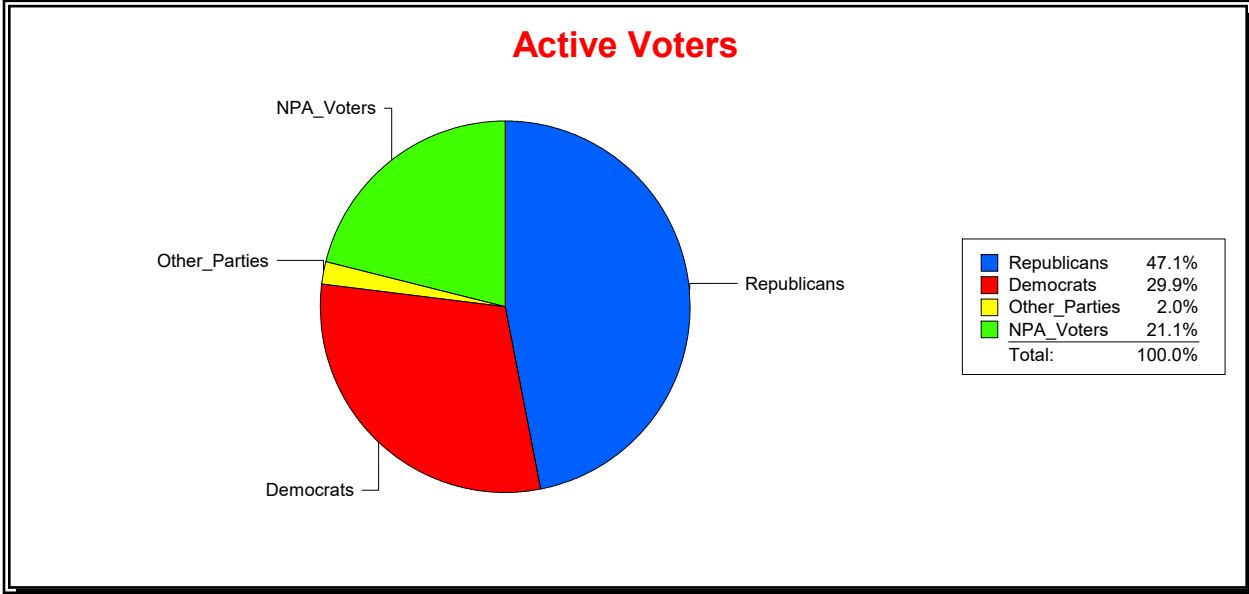

Date 1/3/2023

Time 08:27 AM

Graphs of District Registration

Active Registered Voters

Inactive Voters

District	Total	Dems	Reps	NonP	Other	Total	Dems	Reps	NonP	Other
LONGBOAT KEY 4	408	122	192	86	8	23	9	8	6	0