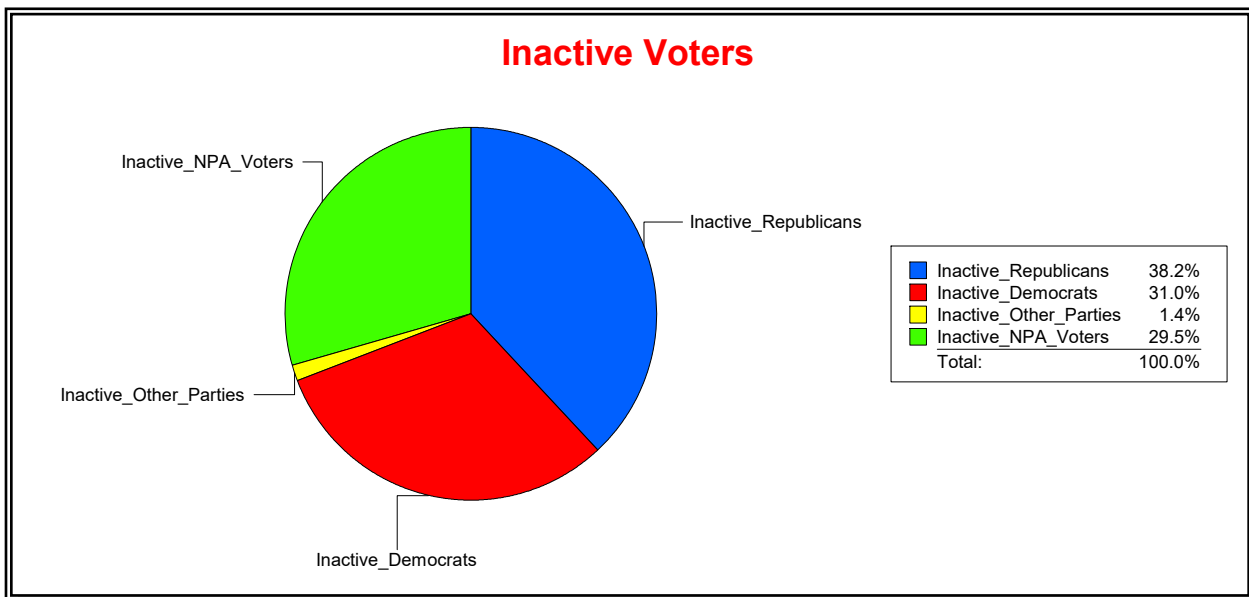

Ron Turner

Supervisor of Elections

Sarasota County, FL

Date 1/3/2023

Time 08:27 AM

Graphs of District Registration

Active Registered Voters

Inactive Voters

<u>District</u>	<u>Total</u>	<u>Dems</u>	<u>Reps</u>	<u>NonP</u>	<u>Other</u>	<u>Total</u>	<u>Dems</u>	<u>Reps</u>	<u>NonP</u>	<u>Other</u>
HOSPITAL BOARD CENTRAL	121,287	34,221	54,597	30,244	2,225	5,322	1,649	2,031	1,568	74