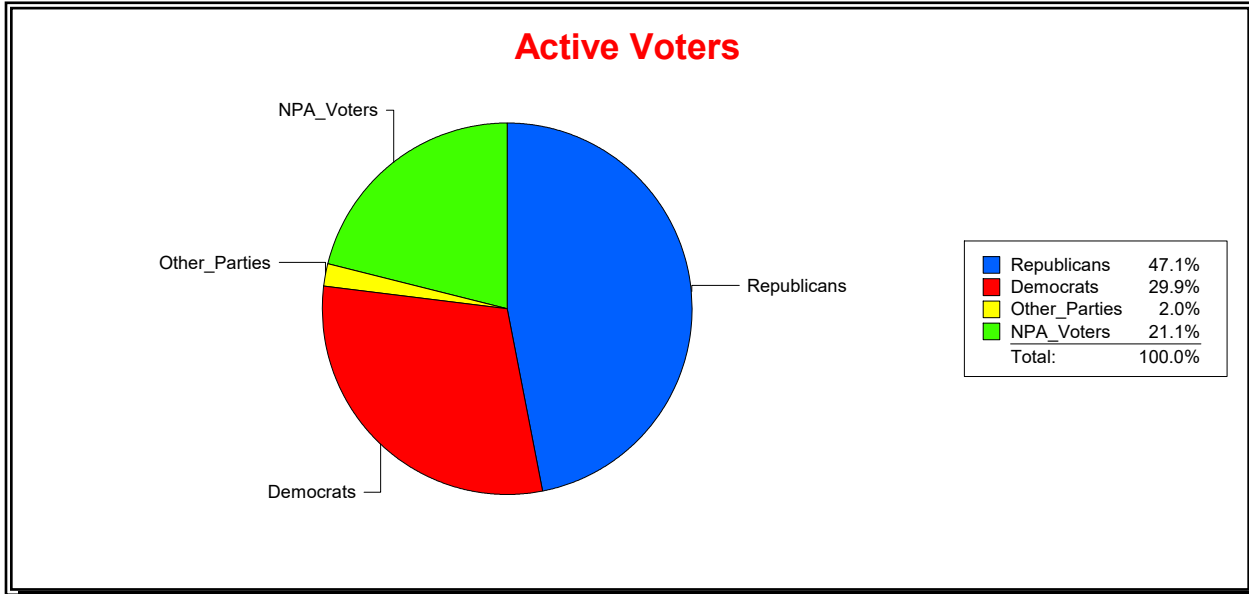

Date 1/3/2023

Time 08:27 AM

Graphs of District Registration

Active Registered Voters

Inactive Voters

District	Total	Dems	Reps	NonP	Other	Total	Dems	Reps	NonP	Other
LBK DISTRICT 4	408	122	192	86	8	23	9	8	6	0