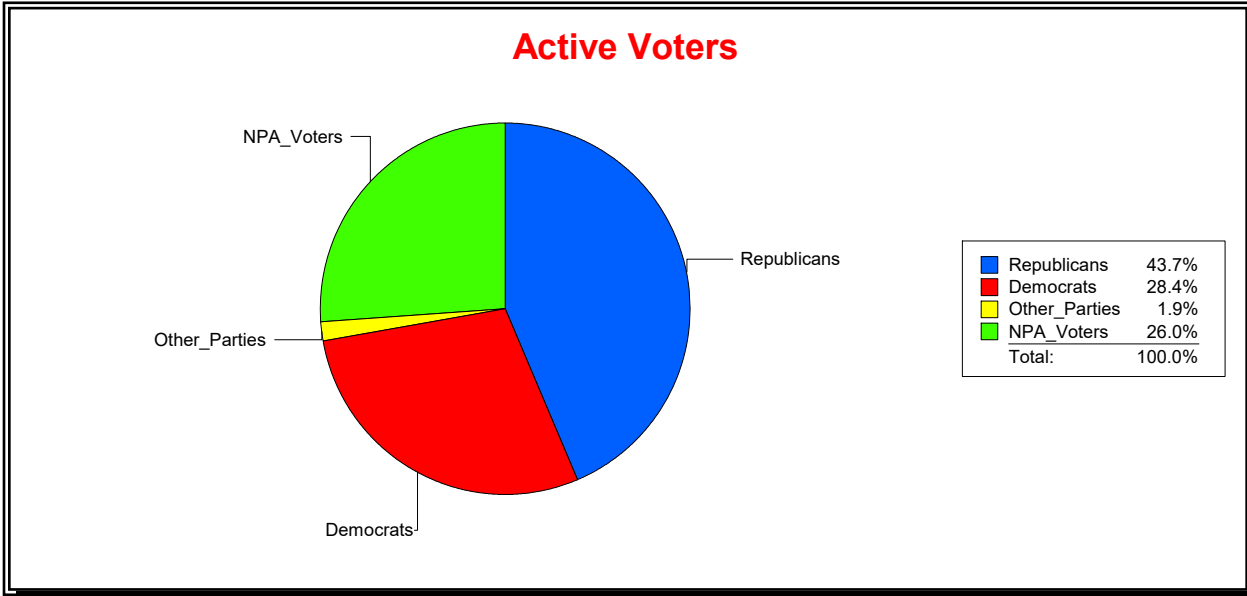

Graphs of District Registration

Active Registered Voters

Inactive Voters

District	Total	Dems	Reps	NonP	Other	Total	Dems	Reps	NonP	Other
STATE SENATE 22	356,845	101,337	155,892	92,891	6,725	16,038	5,039	5,772	4,981	246