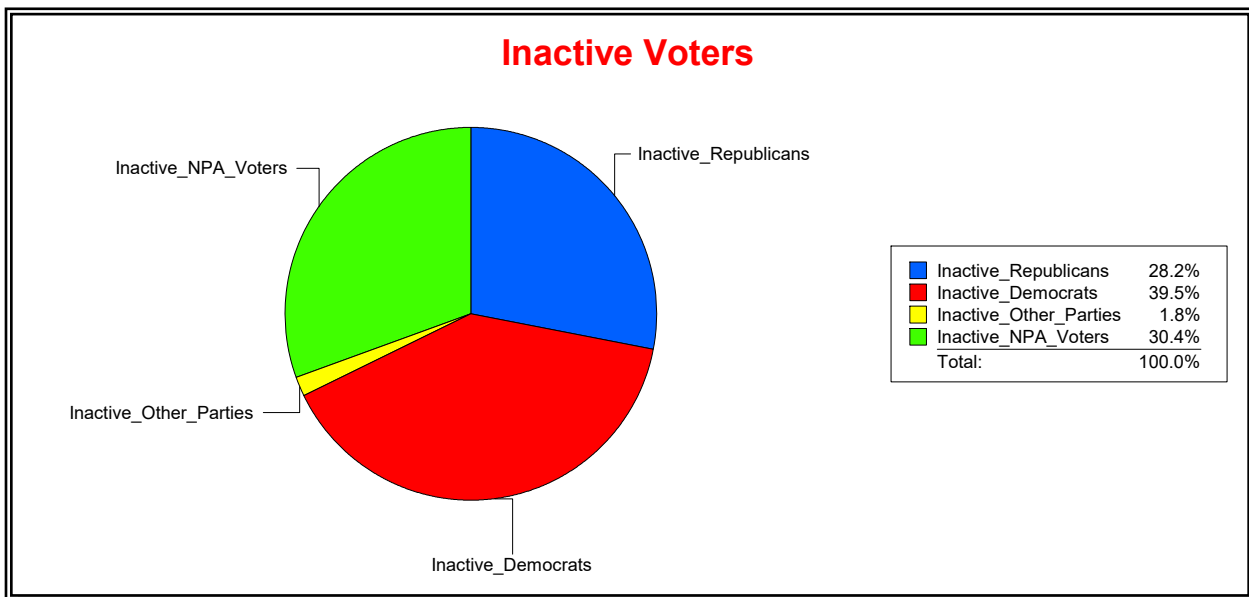

Ron Turner

Supervisor of Elections

Sarasota County, FL

Date 1/3/2023

Time 08:27 AM

Graphs of District Registration

Active Registered Voters

Inactive Voters

<u>District</u>	<u>Total</u>	<u>Dems</u>	<u>Reps</u>	<u>NonP</u>	<u>Other</u>	<u>Total</u>	<u>Dems</u>	<u>Reps</u>	<u>NonP</u>	<u>Other</u>
SCHOOL DIST 1	64,772	24,550	22,522	16,369	1,331	3,731	1,475	1,051	1,136	69