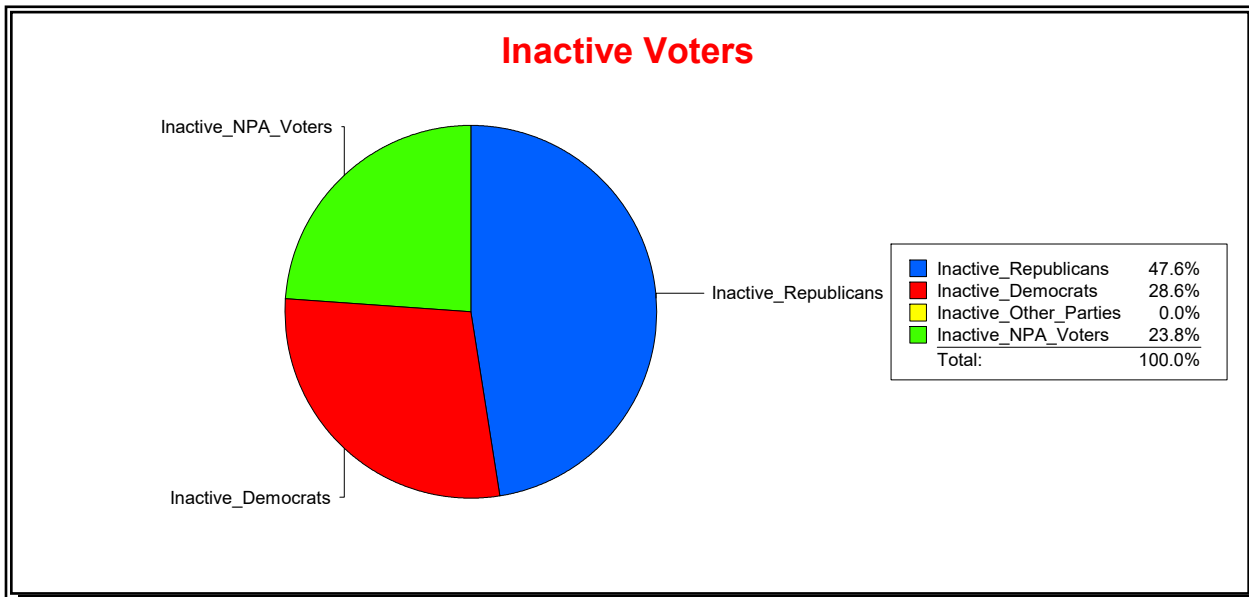

Ron Turner

Supervisor of Elections

Sarasota County, FL

Date 1/3/2023

Time 08:27 AM

Graphs of District Registration

Active Registered Voters

Inactive Voters

District	Total	Dems	Reps	NonP	Other	Total	Dems	Reps	NonP	Other
LONGBOAT KEY 3	1,511	418	754	321	18	63	18	30	15	0