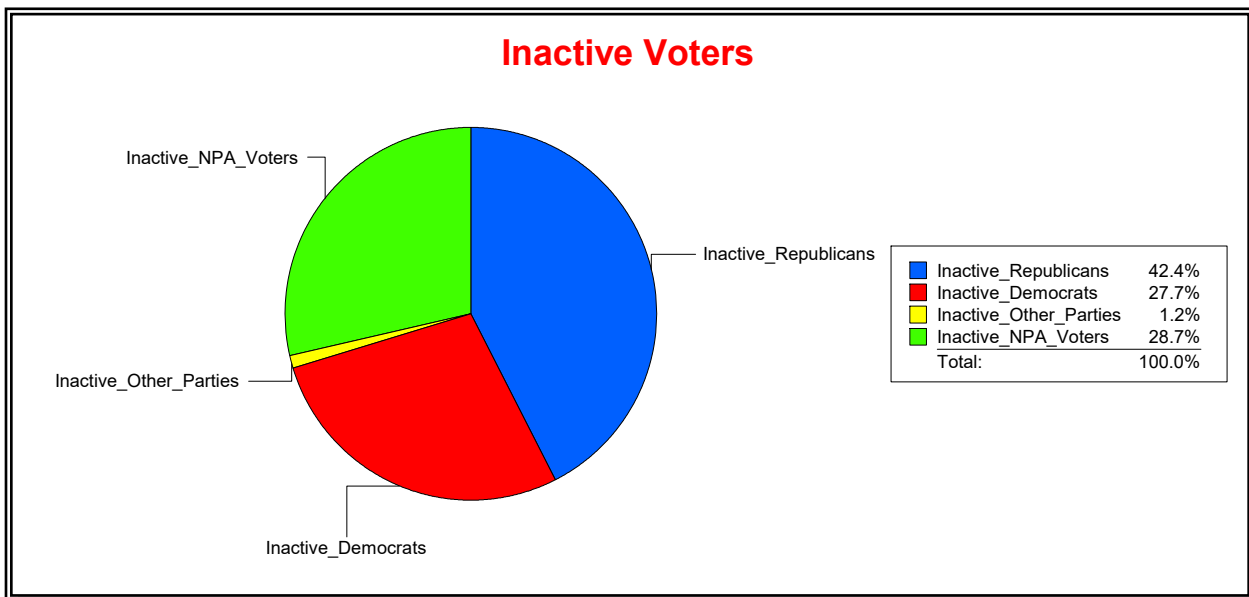

Ron Turner

Supervisor of Elections

Sarasota County, FL

Date 1/3/2023

Time 08:27 AM

Graphs of District Registration

Active Registered Voters

Inactive Voters

District	Total	Dems	Reps	NonP	Other	Total	Dems	Reps	NonP	Other
VENICE 1	22,886	6,027	10,718	5,789	352	941	261	399	270	11