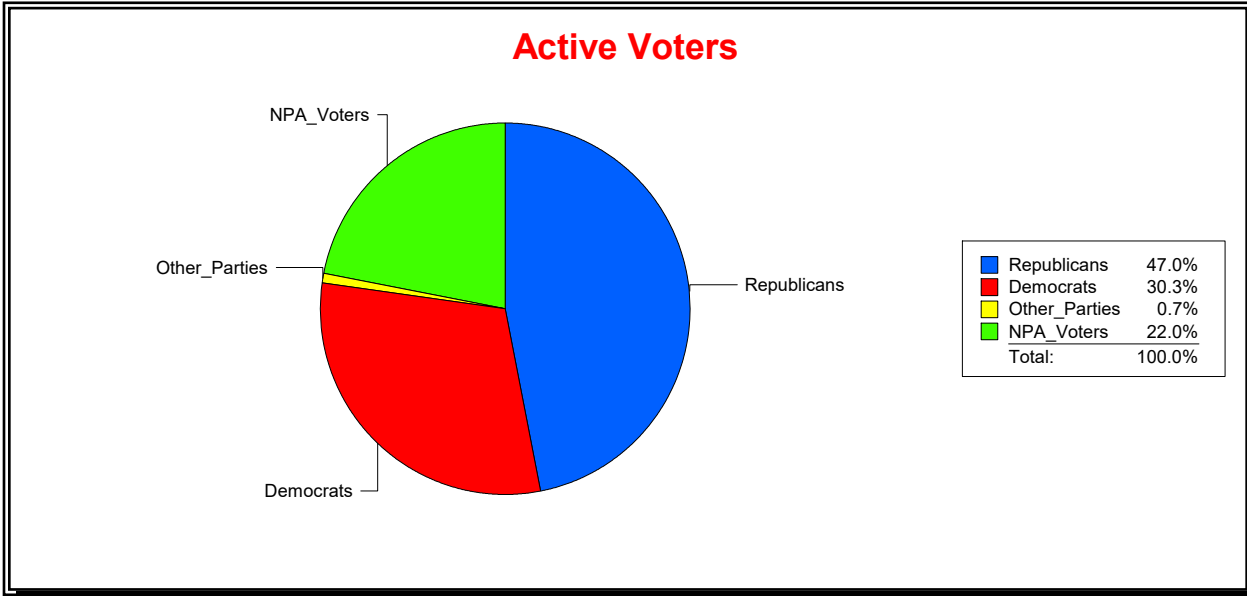

Ron Turner

Supervisor of Elections

Sarasota County, FL

Date 1/3/2023

Time 08:27 AM

Graphs of District Registration

Active Registered Voters

Inactive Voters

District	Total	Dems	Reps	NonP	Other	Total	Dems	Reps	NonP	Other
TRI-PAR PK & REC DIST	545	165	256	120	4	32	14	14	4	0