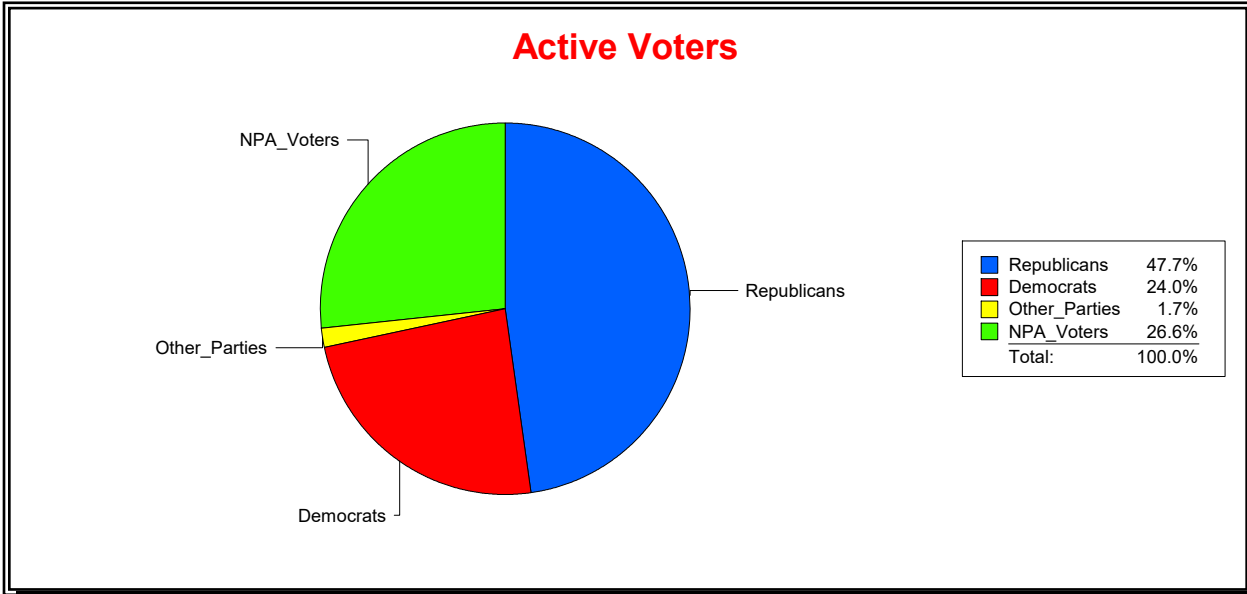

Ron Turner

Supervisor of Elections

Sarasota County, FL

Date 1/3/2023

Time 08:27 AM

Graphs of District Registration

Active Registered Voters

Inactive Voters

District	Total	Dems	Reps	NonP	Other	Total	Dems	Reps	NonP	Other
ENGLEWOOD FIRE DIST	14,049	3,366	6,703	3,738	242	582	165	224	187	6