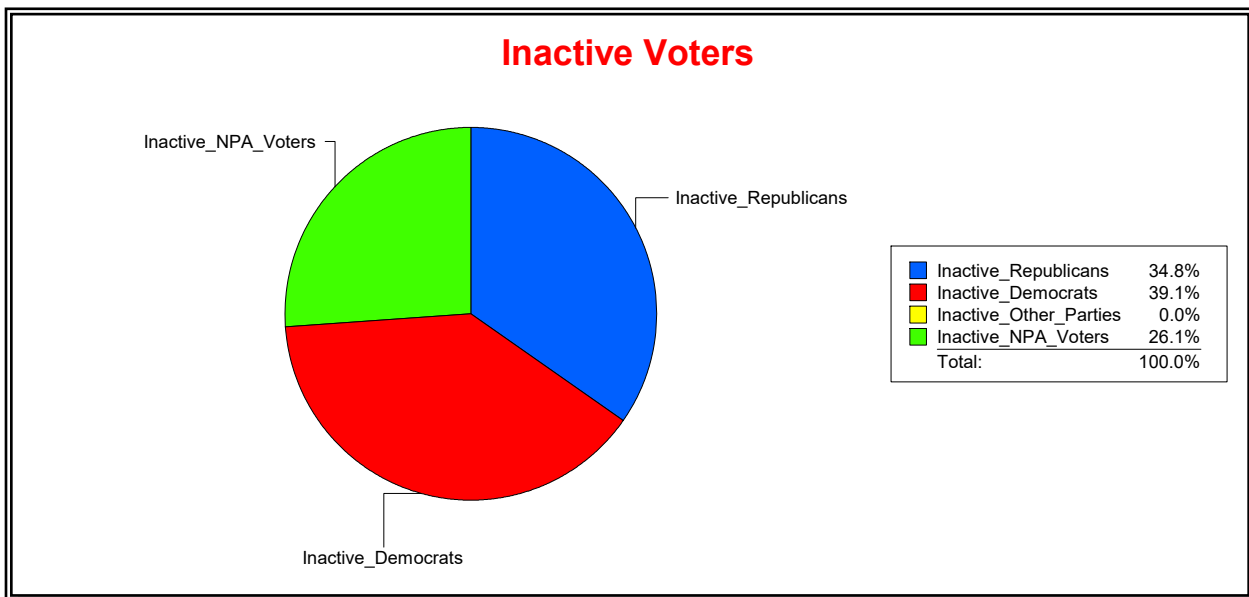

Date 1/3/2023

Time 08:27 AM

Graphs of District Registration

Active Registered Voters

Inactive Voters

District	Total	Dems	Reps	NonP	Other	Total	Dems	Reps	NonP	Other
LBK DISTRICT 4	408	122	192	86	8	23	9	8	6	0