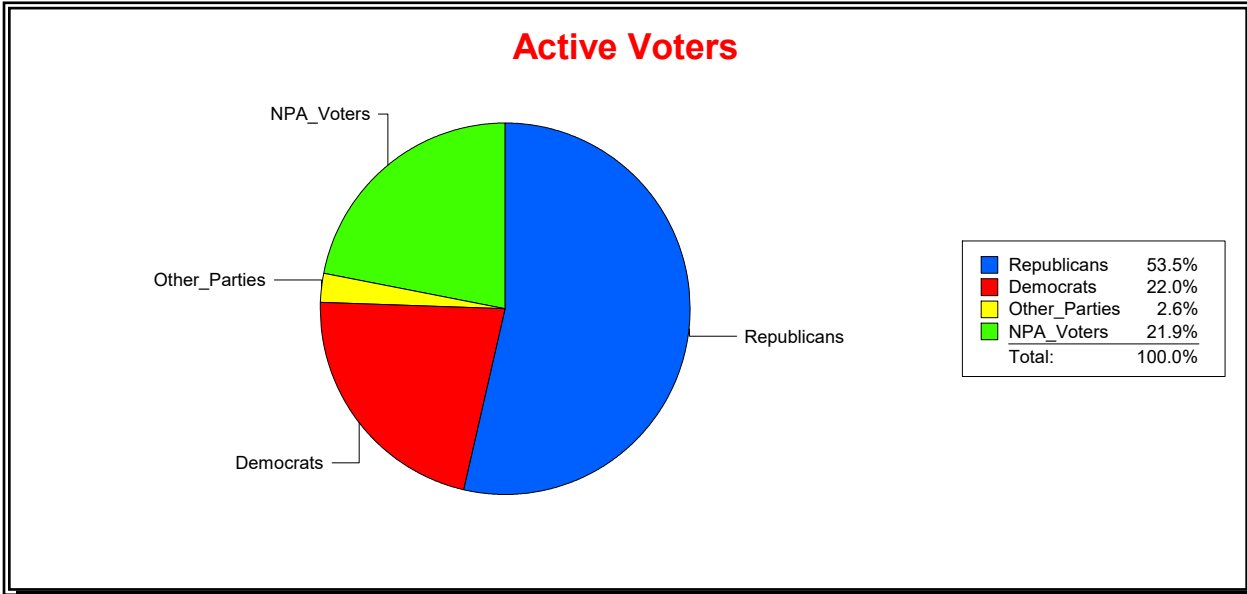

Ron Turner

Supervisor of Elections

Sarasota County, FL

Date 1/3/2023

Time 08:27 AM

Graphs of District Registration

Active Registered Voters

Inactive Voters

<u>District</u>	<u>Total</u>	<u>Dems</u>	<u>Reps</u>	<u>NonP</u>	<u>Other</u>	<u>Total</u>	<u>Dems</u>	<u>Reps</u>	<u>NonP</u>	<u>Other</u>
LONGBOAT KEY 1	1,488	328	796	326	38	79	23	36	19	1