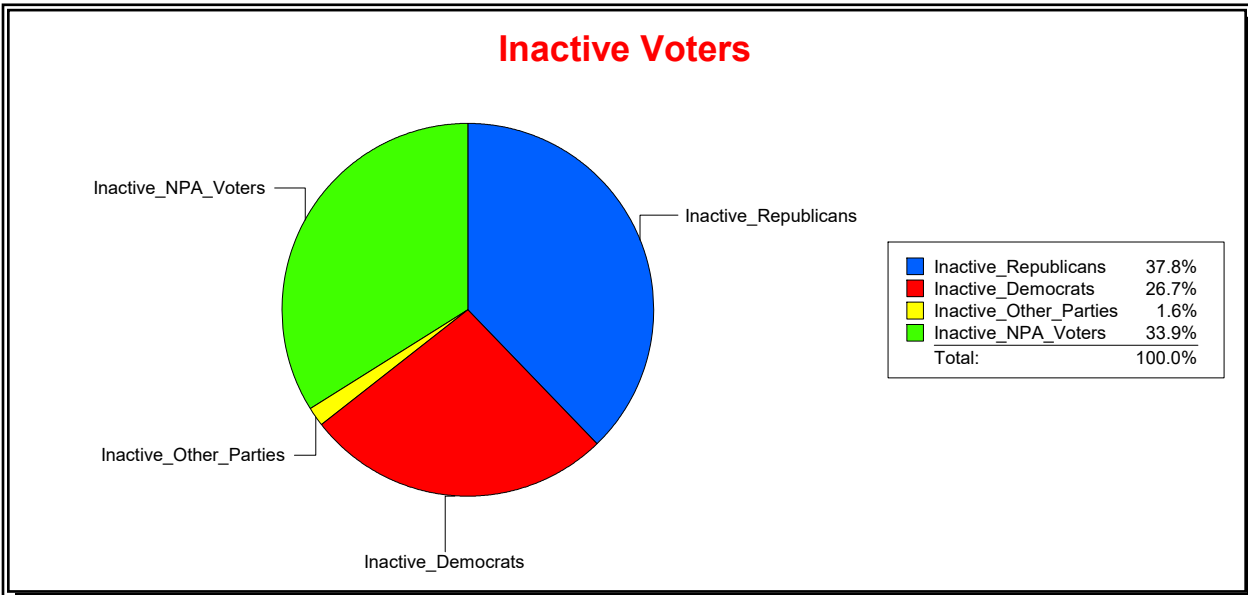

Ron Turner

Supervisor of Elections

Sarasota County, FL

Date 1/3/2023

Time 08:27 AM

Graphs of District Registration

Active Registered Voters

Inactive Voters

District	Total	Dems	Reps	NonP	Other	Total	Dems	Reps	NonP	Other
CNTY COMM DIST 5	71,327	17,076	32,218	20,694	1,339	3,017	806	1,139	1,024	48