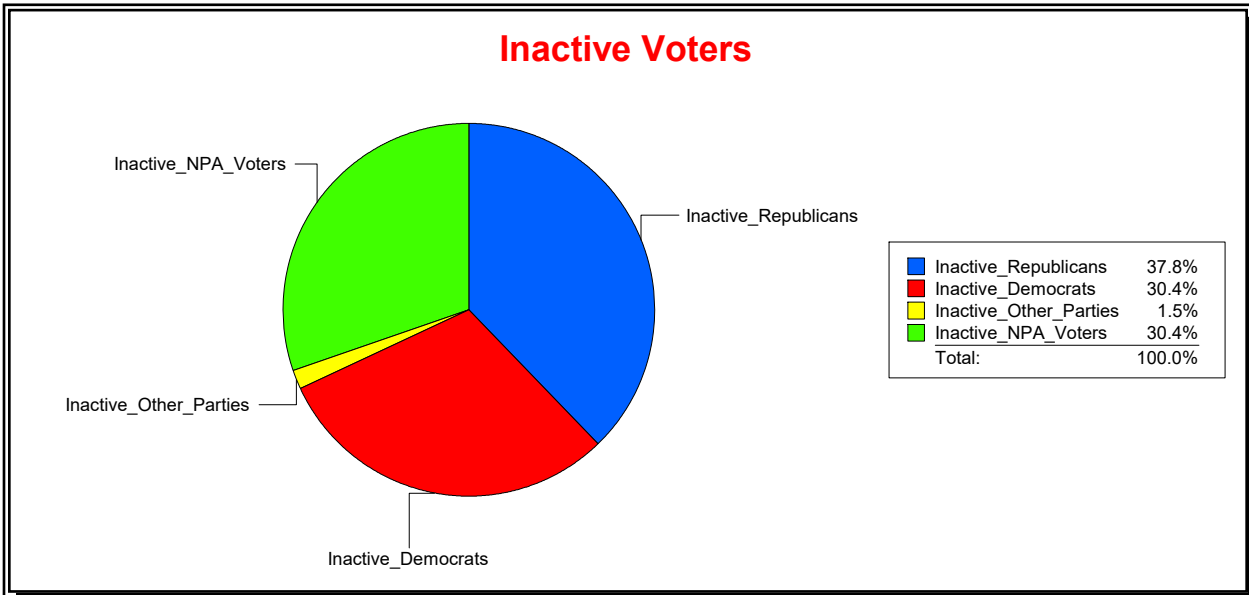

Ron Turner

Supervisor of Elections

Sarasota County, FL

Date 1/3/2023

Time 08:27 AM

Graphs of District Registration

Active Registered Voters

Inactive Voters

District	Total	Dems	Reps	NonP	Other	Total	Dems	Reps	NonP	Other
COUNTY	229,022	63,464	103,171	58,071	4,316	9,901	3,009	3,739	3,009	144