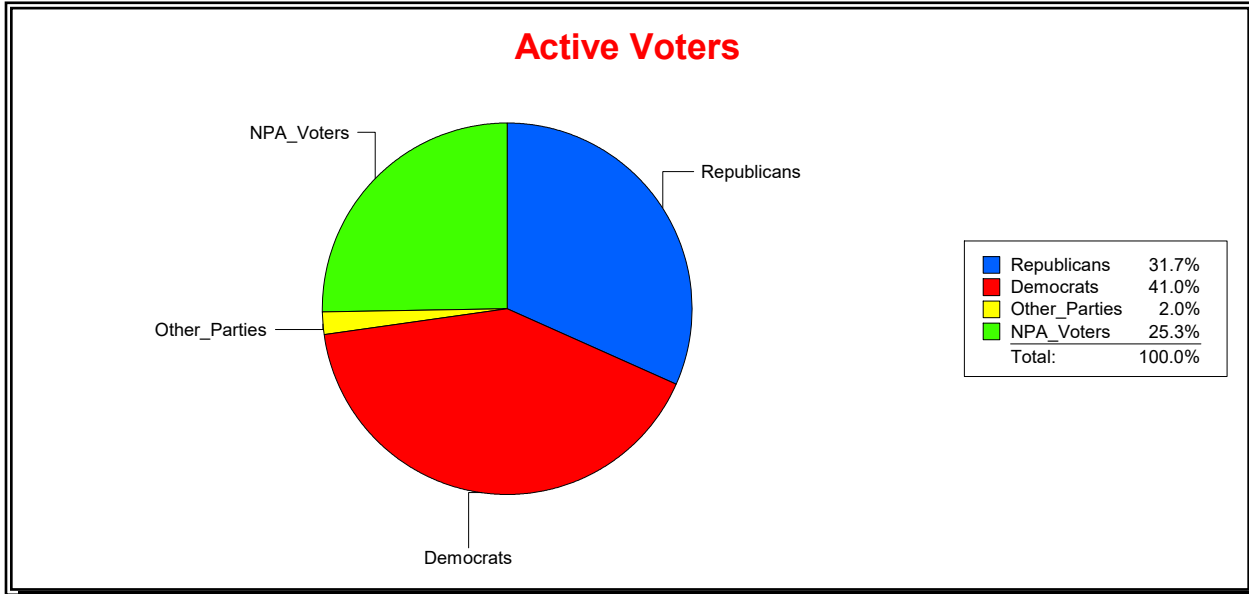

District	Total	Dems	Reps	NonP	Other	Total	Dems	Reps	NonP	Other
SARASOTA	39,326	16,124	12,459	9,951	792	2,611	1,075	686	802	48

Ron Turner

Supervisor of Elections

Sarasota County, FL

Date 1/3/2023

Time 08:27 AM