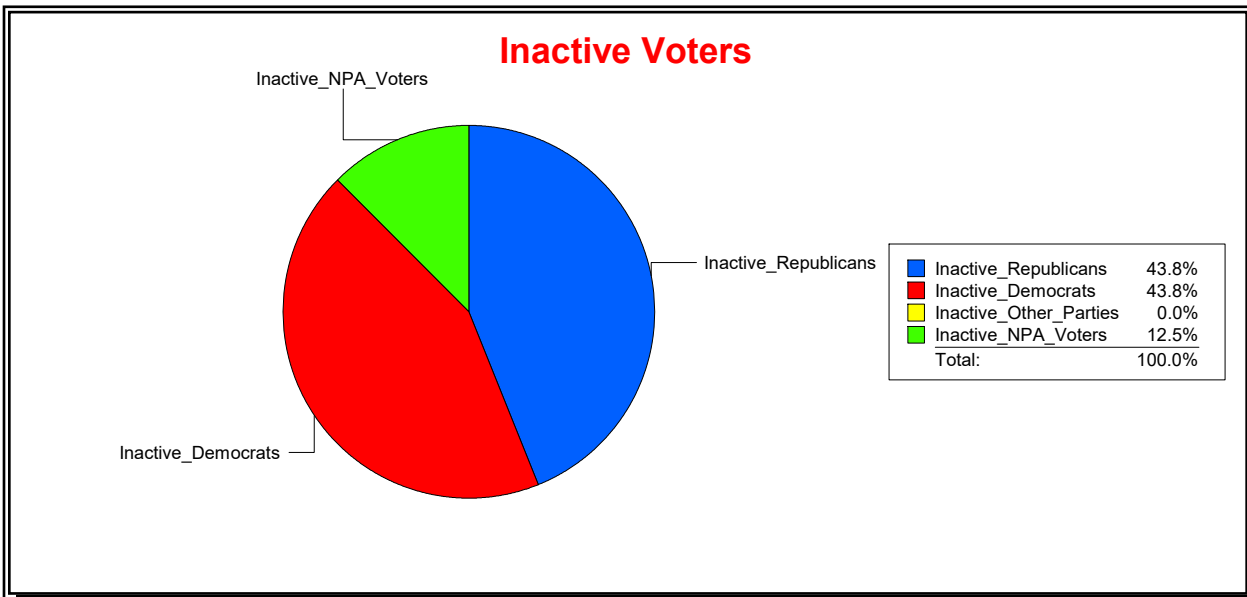

Ron Turner

Supervisor of Elections

Sarasota County, FL

Date 1/3/2023

Time 08:27 AM

Graphs of District Registration

Active Registered Voters

Inactive Voters

District	Total	Dems	Reps	NonP	Other	Total	Dems	Reps	NonP	Other
TRI-PAR PK & REC DIST	545	165	256	120	4	32	14	14	4	0