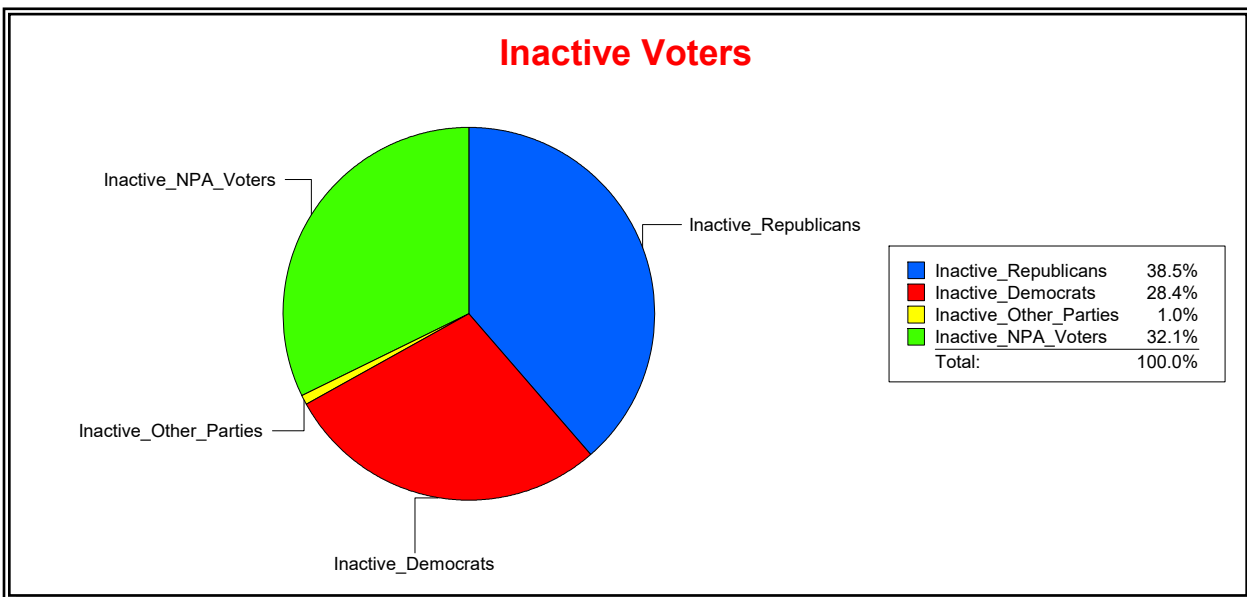

Ron Turner

Supervisor of Elections

Sarasota County, FL

Date 1/3/2023

Time 08:27 AM

Graphs of District Registration

Active Registered Voters

Inactive Voters

District	Total	Dems	Reps	NonP	Other	Total	Dems	Reps	NonP	Other
ENGLEWOOD FIRE DIST	14,049	3,366	6,703	3,738	242	582	165	224	187	6