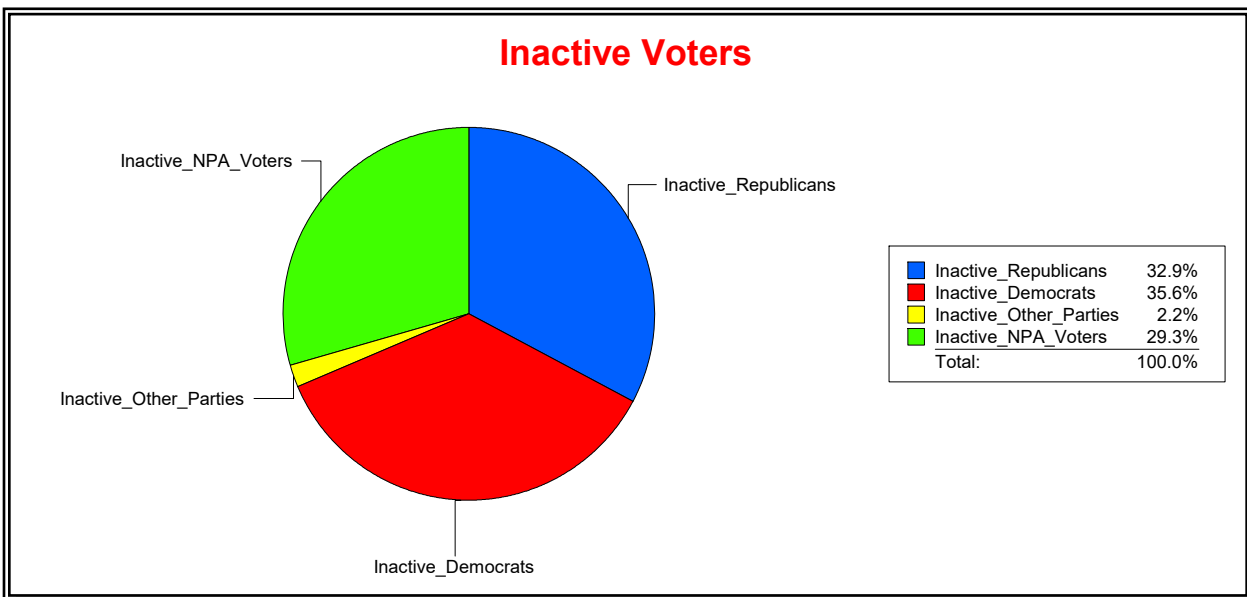

Ron Turner

Supervisor of Elections

Sarasota County, FL

Date 1/3/2023

Time 08:27 AM

Graphs of District Registration

Active Registered Voters

Inactive Voters

<u>District</u>	<u>Total</u>	<u>Dems</u>	<u>Reps</u>	<u>NonP</u>	<u>Other</u>	<u>Total</u>	<u>Dems</u>	<u>Reps</u>	<u>NonP</u>	<u>Other</u>
SARASOTA 2	16,946	6,219	6,346	4,051	330	955	340	314	280	21