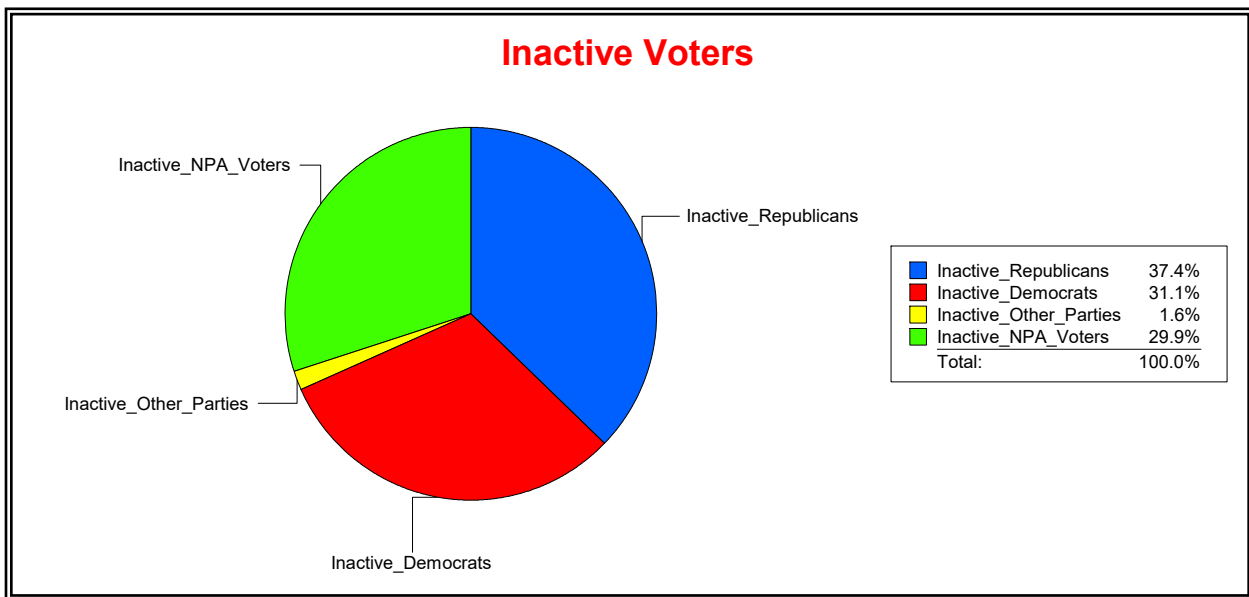

Ron Turner

Supervisor of Elections

Sarasota County, FL

Date 1/3/2023

Time 08:27 AM

Graphs of District Registration

Active Registered Voters

Inactive Voters

District	Total	Dems	Reps	NonP	Other	Total	Dems	Reps	NonP	Other
CNTY COMM DIST 4	73,880	20,729	33,250	18,484	1,417	3,231	1,004	1,207	967	53