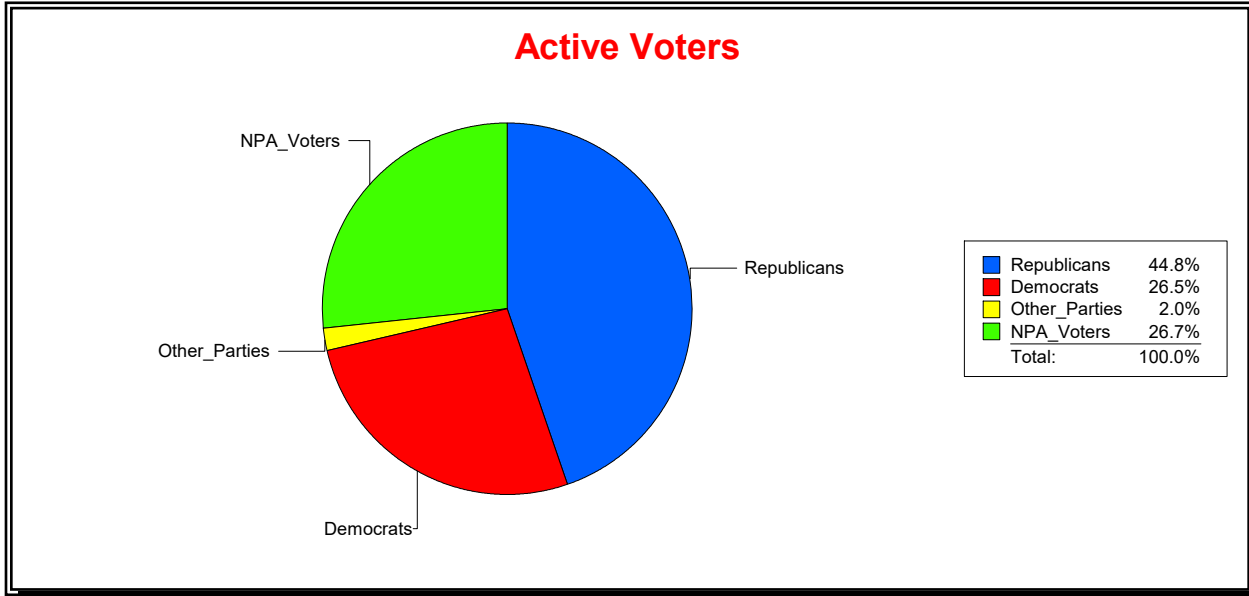

Ron Turner

Supervisor of Elections

Sarasota County, FL

Date 1/3/2023

Time 08:27 AM

Graphs of District Registration

Active Registered Voters

Inactive Voters

District	Total	Dems	Reps	NonP	Other	Total	Dems	Reps	NonP	Other
STATE HOUSE DIST 74	149,672	39,637	67,115	39,999	2,921	5,977	1,766	2,194	1,915	102