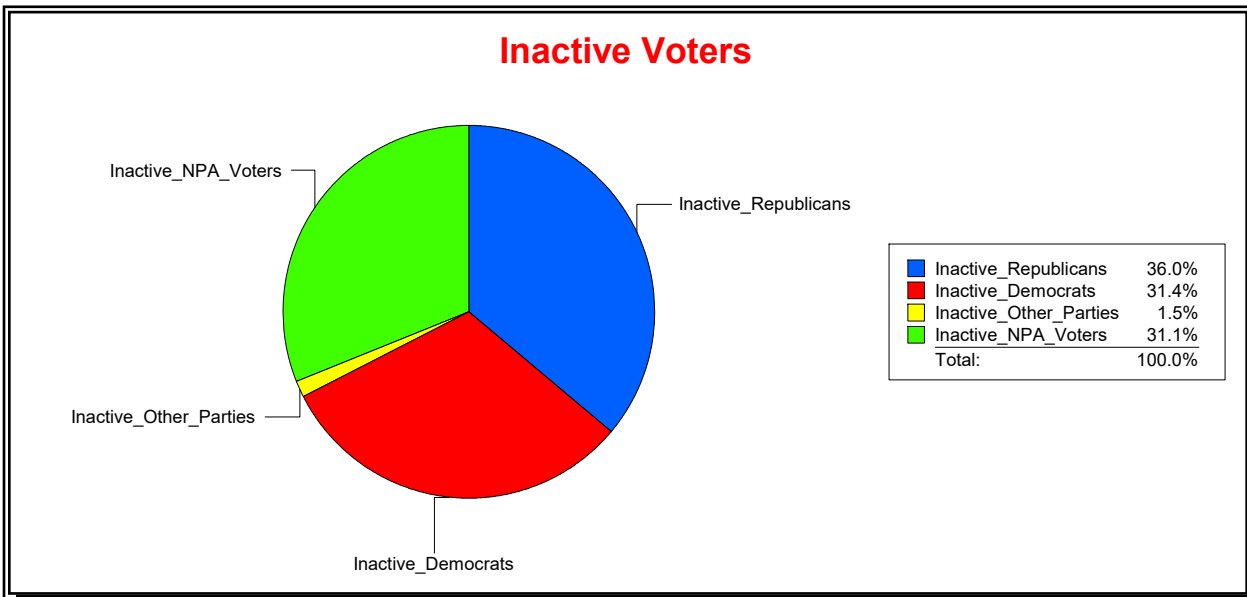

District	Total	Dems	Reps	NonP	Other	Total	Dems	Reps	NonP	Other
17TH CONGRESS DIST	356,845	101,337	155,892	92,891	6,725	16,038	5,039	5,772	4,981	246

Ron Turner

Supervisor of Elections

Sarasota County, FL

Date 1/3/2023