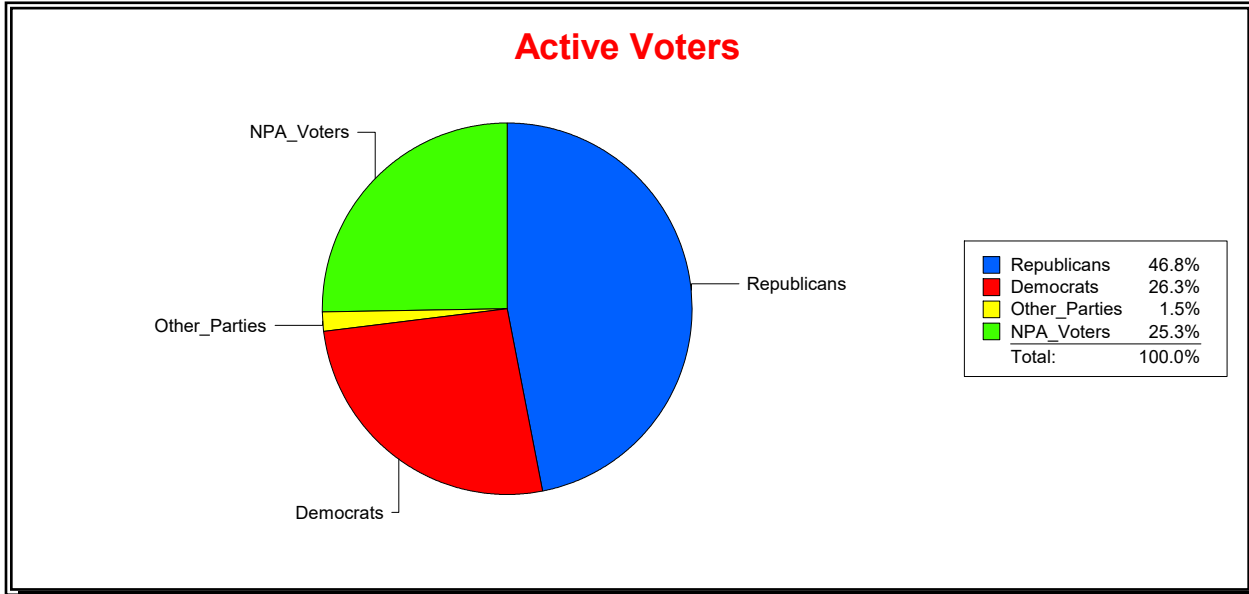

Ron Turner

Supervisor of Elections

Sarasota County, FL

Date 1/3/2023

Time 08:27 AM

Graphs of District Registration

Active Registered Voters

Inactive Voters

District	Total	Dems	Reps	NonP	Other	Total	Dems	Reps	NonP	Other
VENICE	22,886	6,027	10,718	5,789	352	941	261	399	270	11