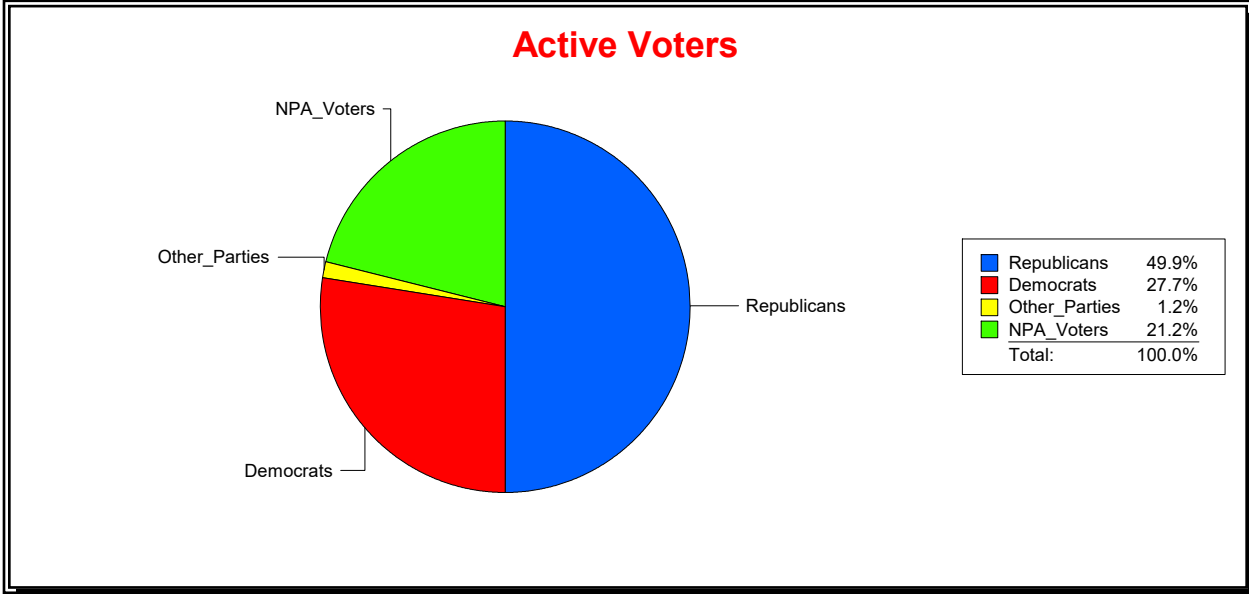

Ron Turner

Supervisor of Elections

Sarasota County, FL

Date 1/3/2023

Time 08:27 AM

Graphs of District Registration

Active Registered Voters

Inactive Voters

District	Total	Dems	Reps	NonP	Other	Total	Dems	Reps	NonP	Other
LBK DISTRICT 3	1,511	418	754	321	18	63	18	30	15	0