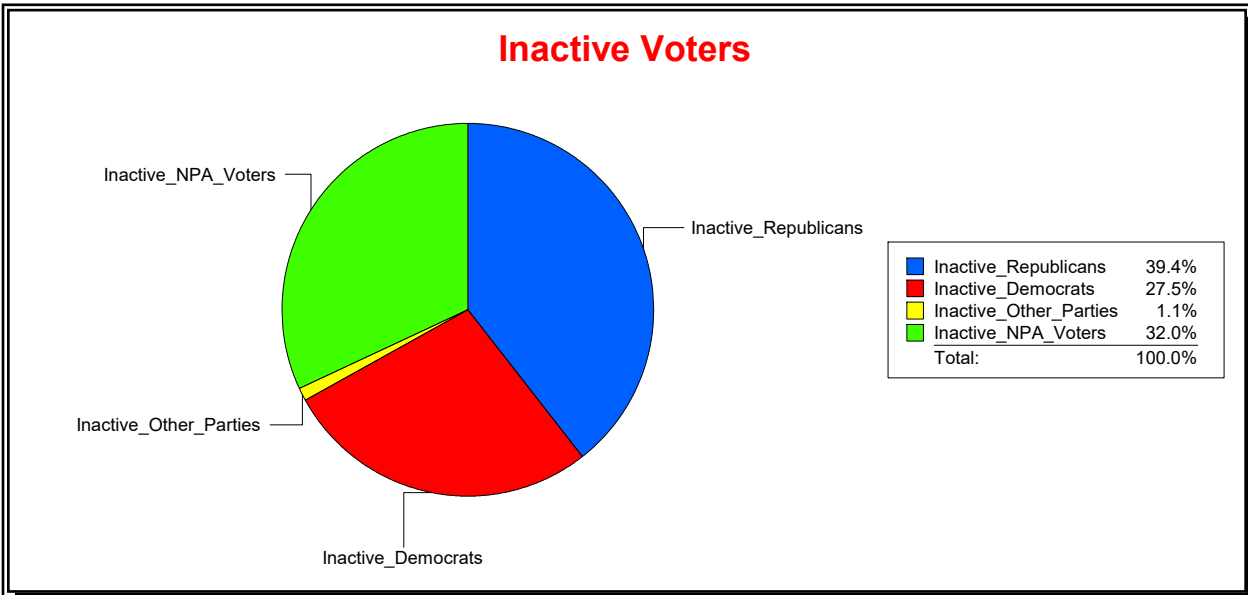

Ron Turner

Supervisor of Elections

Sarasota County, FL

Date 1/3/2023

Time 08:27 AM

Graphs of District Registration

Active Registered Voters

Inactive Voters

District	Total	Dems	Reps	NonP	Other	Total	Dems	Reps	NonP	Other
CNTY COMM DIST 3	75,270	18,742	35,162	20,104	1,262	3,014	828	1,189	963	34