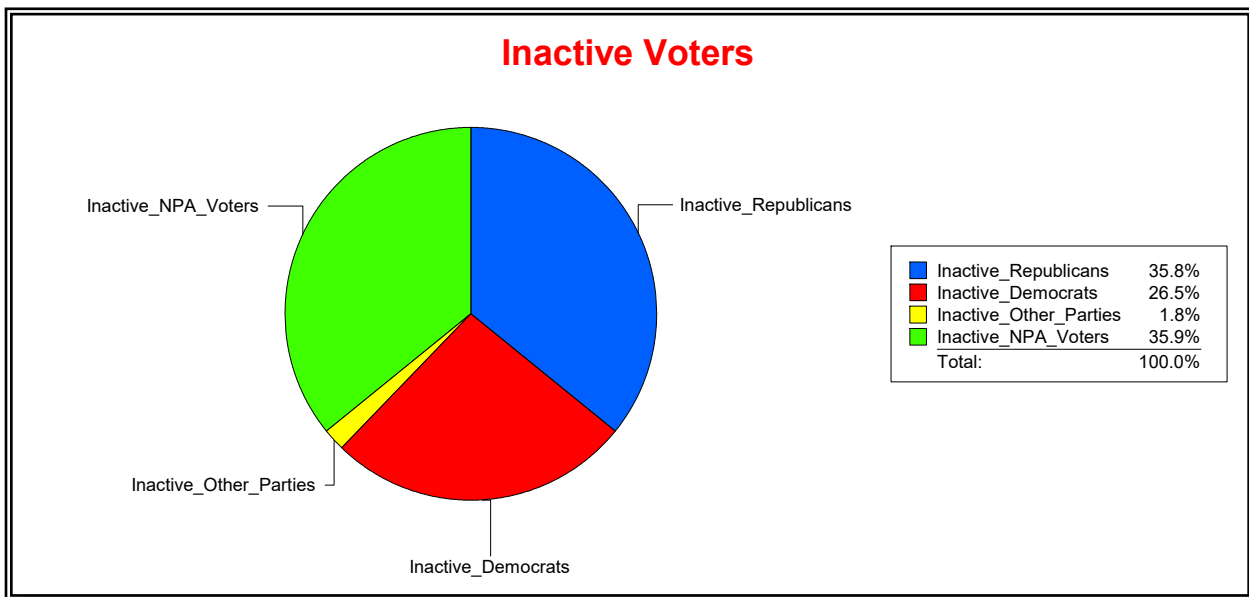

Ron Turner

Supervisor of Elections

Sarasota County, FL

Date 1/3/2023

Time 08:27 AM

Graphs of District Registration

Active Registered Voters

Inactive Voters

<u>District</u>	<u>Total</u>	<u>Dems</u>	<u>Reps</u>	<u>NonP</u>	<u>Other</u>	<u>Total</u>	<u>Dems</u>	<u>Reps</u>	<u>NonP</u>	<u>Other</u>
NORTH PORT	60,864	14,409	27,219	18,057	1,179	2,354	624	842	846	42