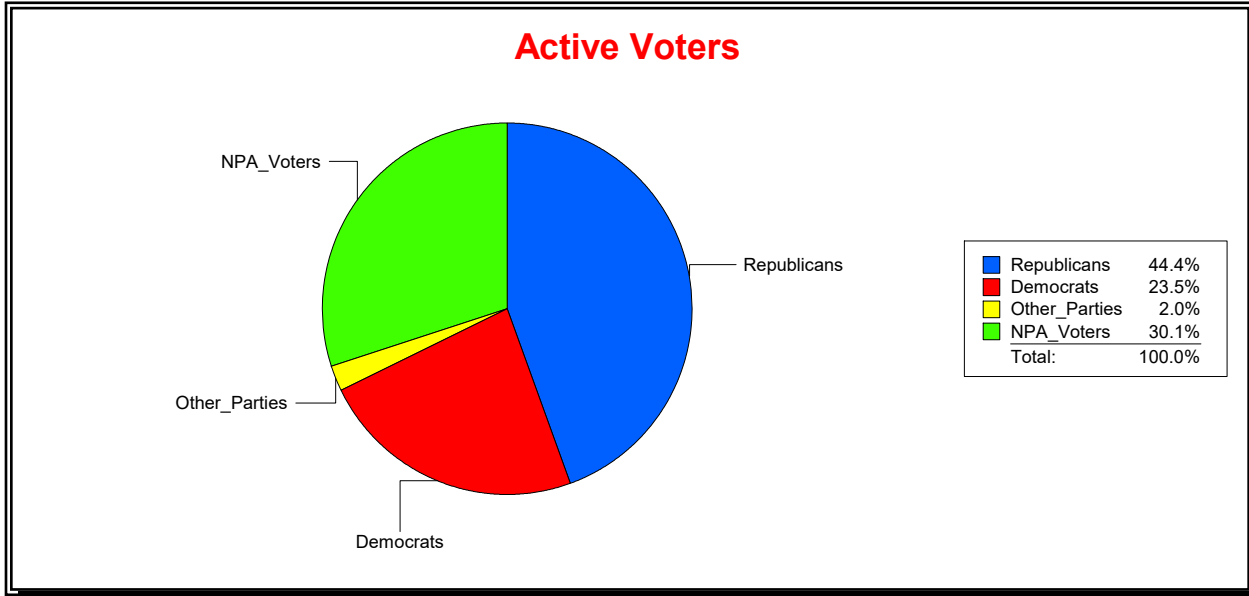

Ron Turner

Supervisor of Elections

Sarasota County, FL

Date 1/3/2023

Time 08:27 AM

Graphs of District Registration

Active Registered Voters

Inactive Voters

District	Total	Dems	Reps	NonP	Other	Total	Dems	Reps	NonP	Other
NORTH PORT 1	10,865	2,554	4,823	3,273	215	411	105	144	151	11