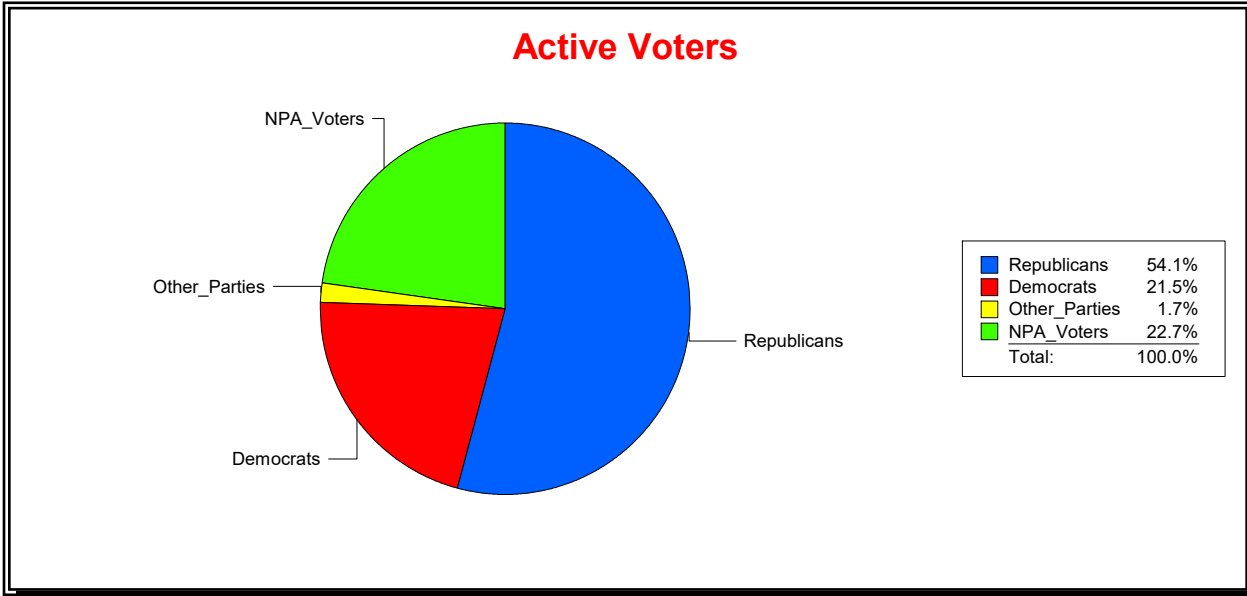

Ron Turner

Supervisor of Elections

Sarasota County, FL

Date 1/3/2023

Time 08:27 AM

Graphs of District Registration

Active Registered Voters

Inactive Voters

District	Total	Dems	Reps	NonP	Other	Total	Dems	Reps	NonP	Other
SARASOTA NATIONAL CDD	1,882	404	1,018	428	32	31	6	14	10	1