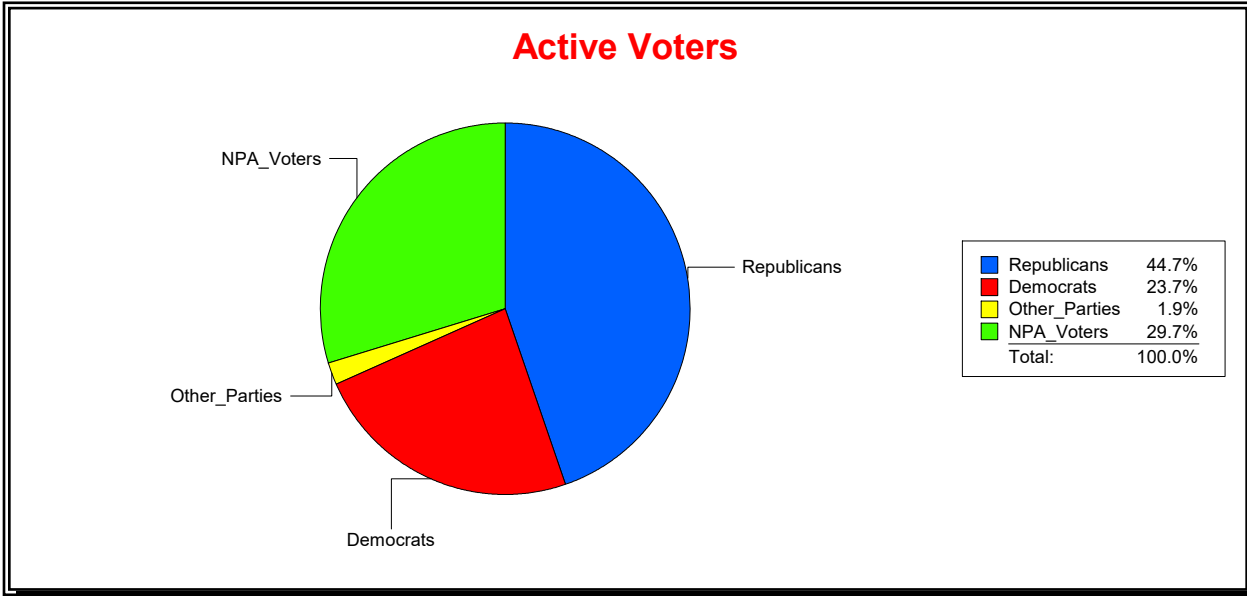

Supervisor of Elections

Sarasota County, FL

Date 1/3/2023

Time 08:27 AM

Graphs of District Registration

Active Registered Voters

Inactive Voters

<u>District</u>	<u>Total</u>	<u>Dems</u>	<u>Reps</u>	<u>NonP</u>	<u>Other</u>	<u>Total</u>	<u>Dems</u>	<u>Reps</u>	<u>NonP</u>	<u>Other</u>
NORTH PORT	60,864	14,409	27,219	18,057	1,179	2,354	624	842	846	42