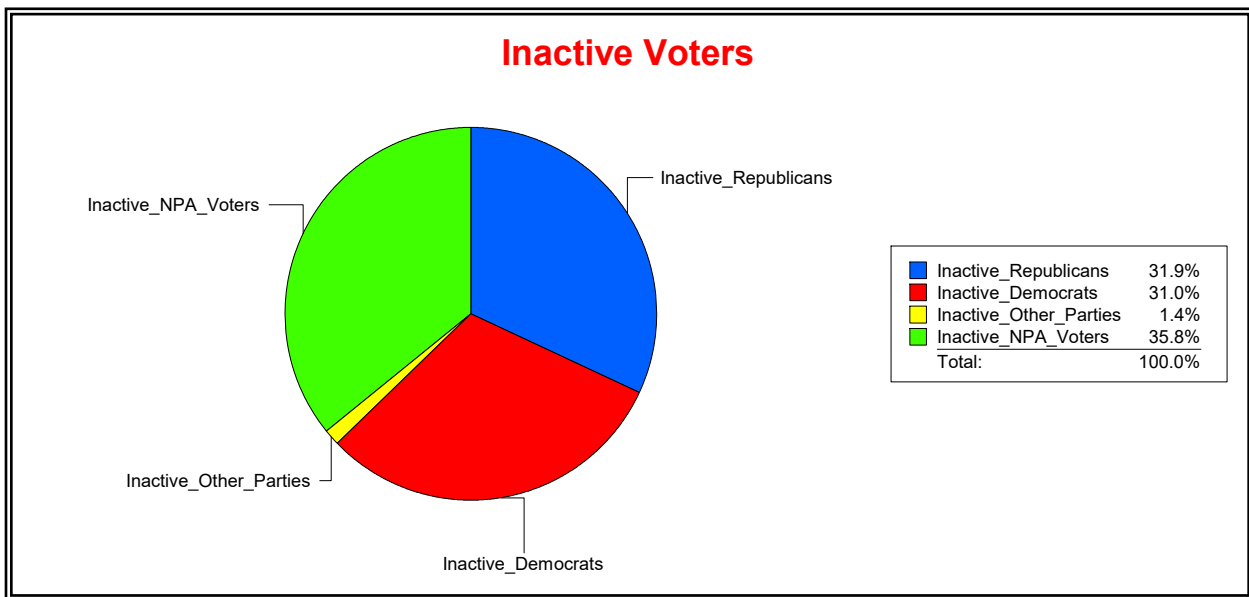

Ron Turner

Supervisor of Elections

Sarasota County, FL

Date 1/3/2023

Time 08:27 AM

Graphs of District Registration

Active Registered Voters

Inactive Voters

<u>District</u>	<u>Total</u>	<u>Dems</u>	<u>Reps</u>	<u>NonP</u>	<u>Other</u>	<u>Total</u>	<u>Dems</u>	<u>Reps</u>	<u>NonP</u>	<u>Other</u>
NORTH PORT DIST 5	17,222	4,085	7,949	4,882	306	587	182	187	210	8