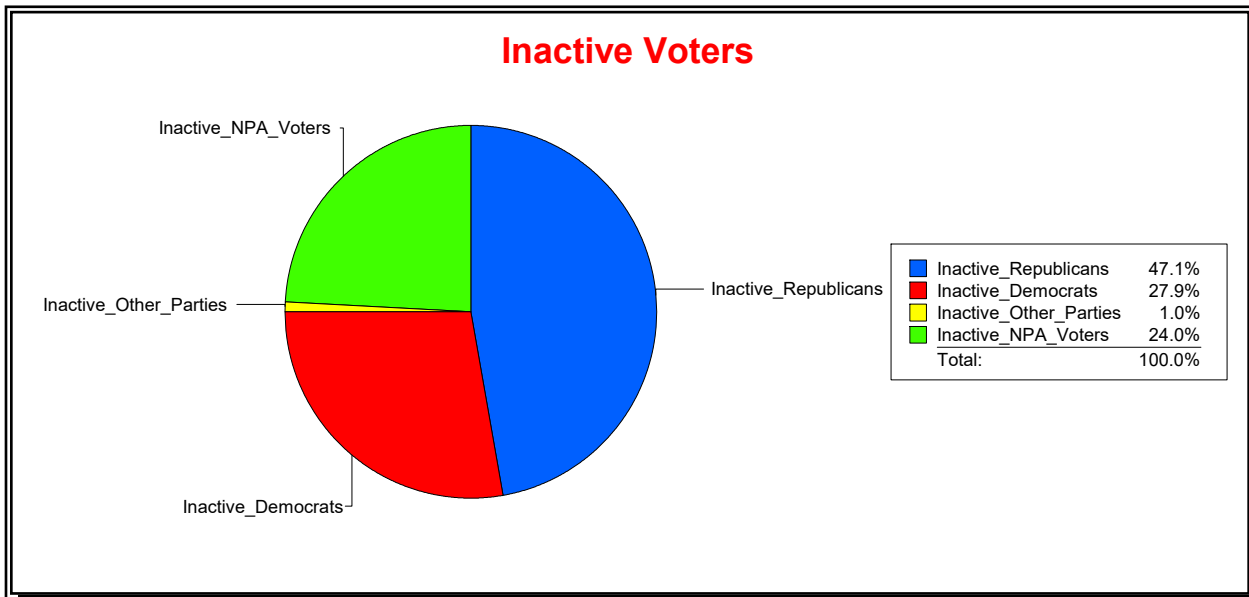

Ron Turner

Supervisor of Elections

Sarasota County, FL

Date 1/3/2023

Time 08:27 AM

Graphs of District Registration

Active Registered Voters

Inactive Voters

District	Total	Dems	Reps	NonP	Other	Total	Dems	Reps	NonP	Other
LONGBOAT KEY BEACH A	1,852	528	894	390	40	104	29	49	25	1