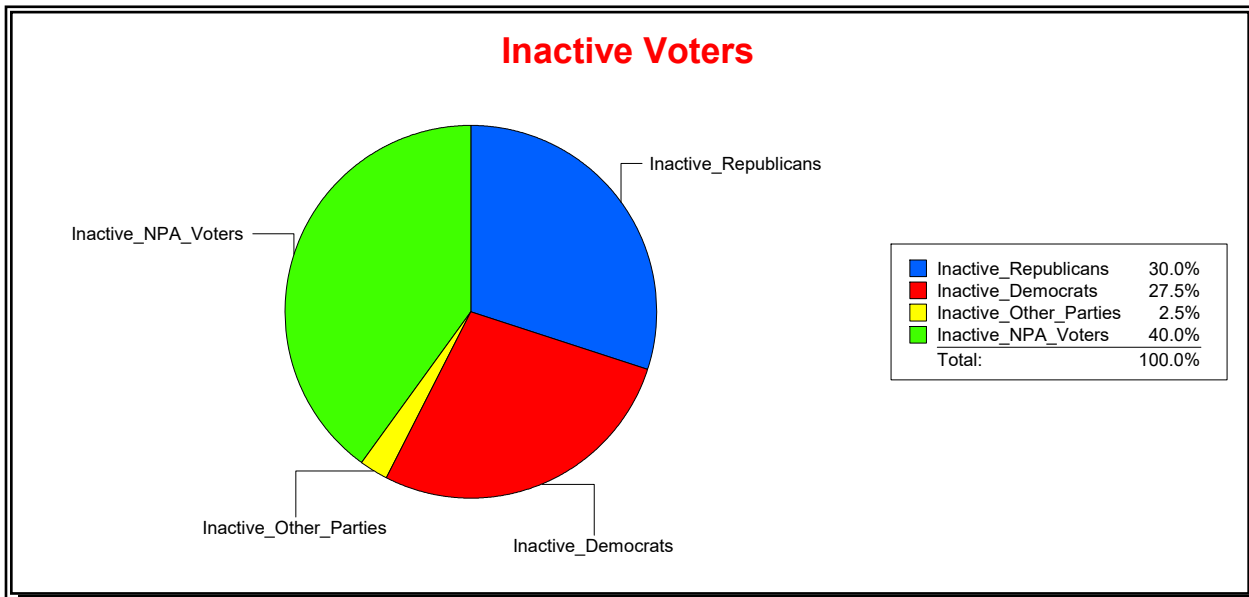

Ron Turner

Supervisor of Elections

Sarasota County, FL

Date 1/3/2023

Time 08:27 AM

Graphs of District Registration

Active Registered Voters

Inactive Voters

District	Total	Dems	Reps	NonP	Other	Total	Dems	Reps	NonP	Other
LAKESIDE PLANT CDD	932	207	453	258	14	40	11	12	16	1