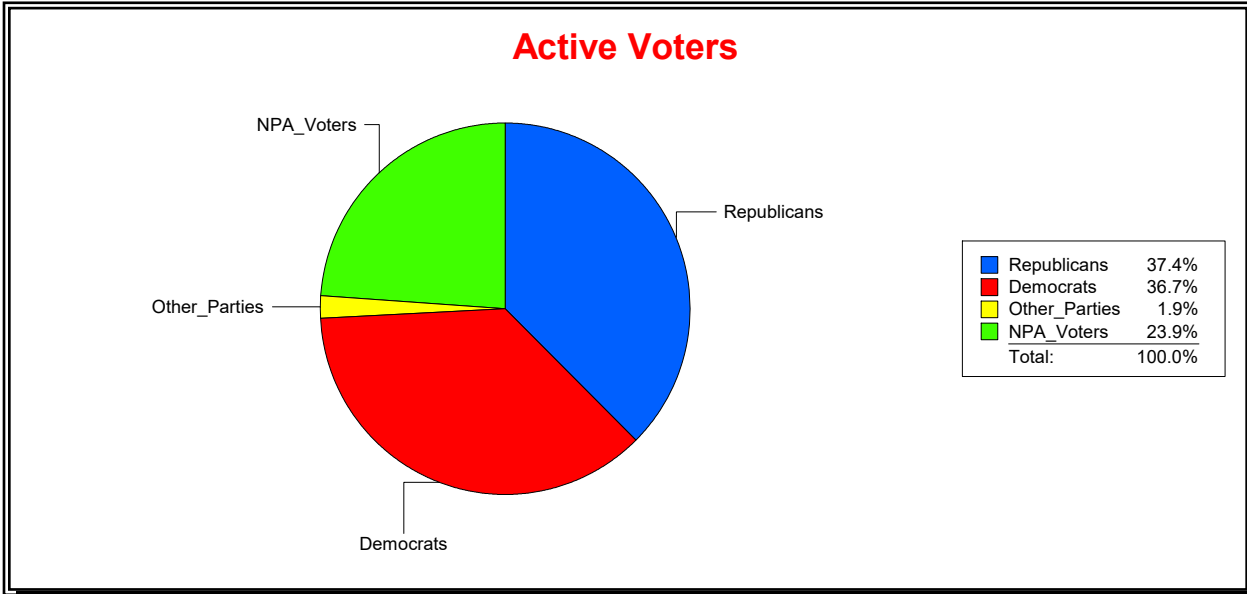

Ron Turner

Supervisor of Elections

Sarasota County, FL

Date 1/3/2023

Time 08:27 AM

Graphs of District Registration

Active Registered Voters

Inactive Voters

<u>District</u>	<u>Total</u>	<u>Dems</u>	<u>Reps</u>	<u>NonP</u>	<u>Other</u>	<u>Total</u>	<u>Dems</u>	<u>Reps</u>	<u>NonP</u>	<u>Other</u>
SARASOTA 2	16,946	6,219	6,346	4,051	330	955	340	314	280	21