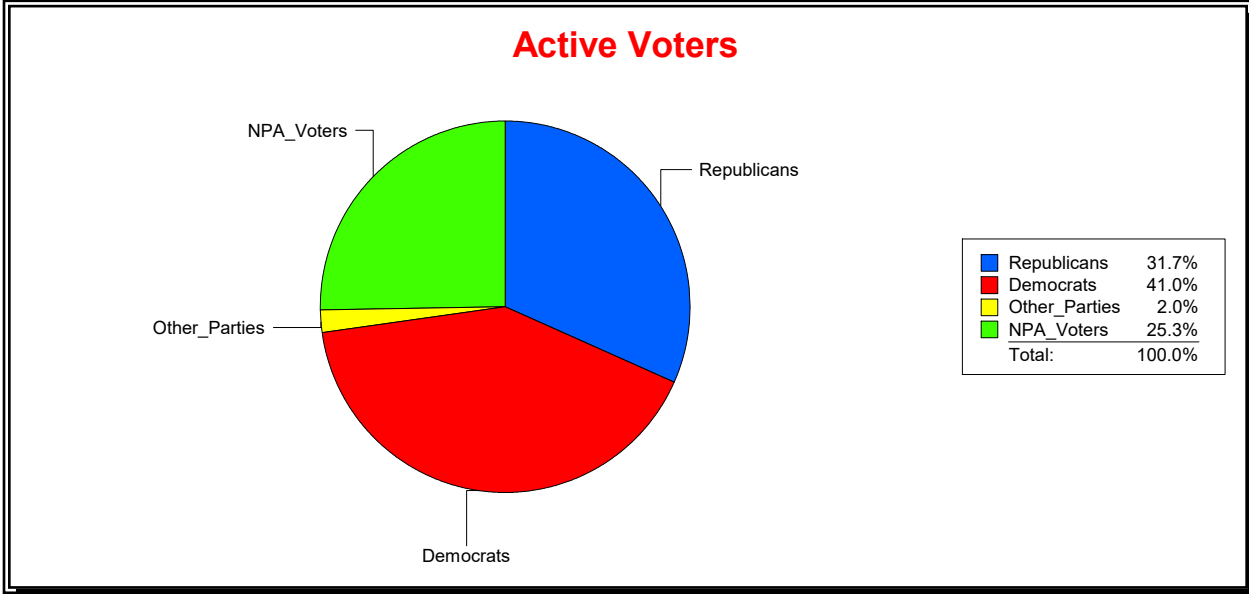

District	Total	Dems	Reps	NonP	Other	Total	Dems	Reps	NonP	Other
SARASOTA	39,326	16,124	12,459	9,951	792	2,611	1,075	686	802	48

Ron Turner

Supervisor of Elections

Sarasota County, FL

Date 1/3/2023

Time 08:27 AM