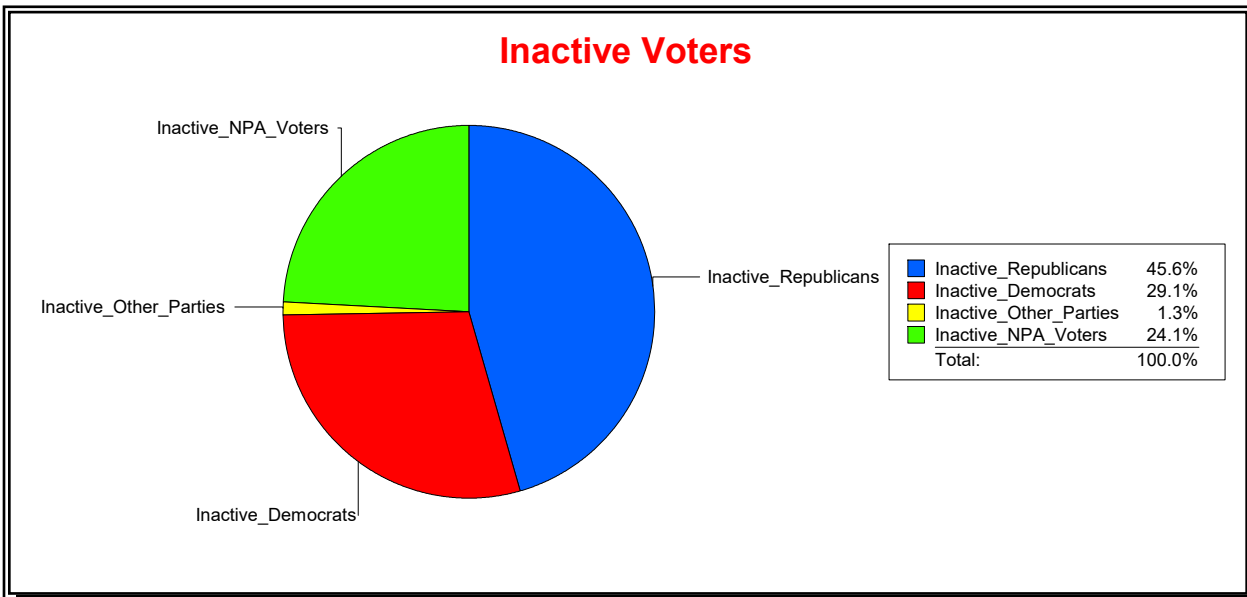

District	Total	Dems	Reps	NonP	Other	Total	Dems	Reps	NonP	Other
LONGBOAT KEY	4,747	1,313	2,325	1,023	86	231	70	106	54	1

Ron Turner

Supervisor of Elections

Sarasota County, FL

Date 1/3/2023

Time 08:27 AM

Graphs of District Registration

Active Registered Voters

Inactive Voters

<u>District</u>	<u>Total</u>	<u>Dems</u>	<u>Reps</u>	<u>NonP</u>	<u>Other</u>	<u>Total</u>	<u>Dems</u>	<u>Reps</u>	<u>NonP</u>	<u>Other</u>
LBK DISTRICT 1	1,488	328	796	326	38	79	23	36	19	1