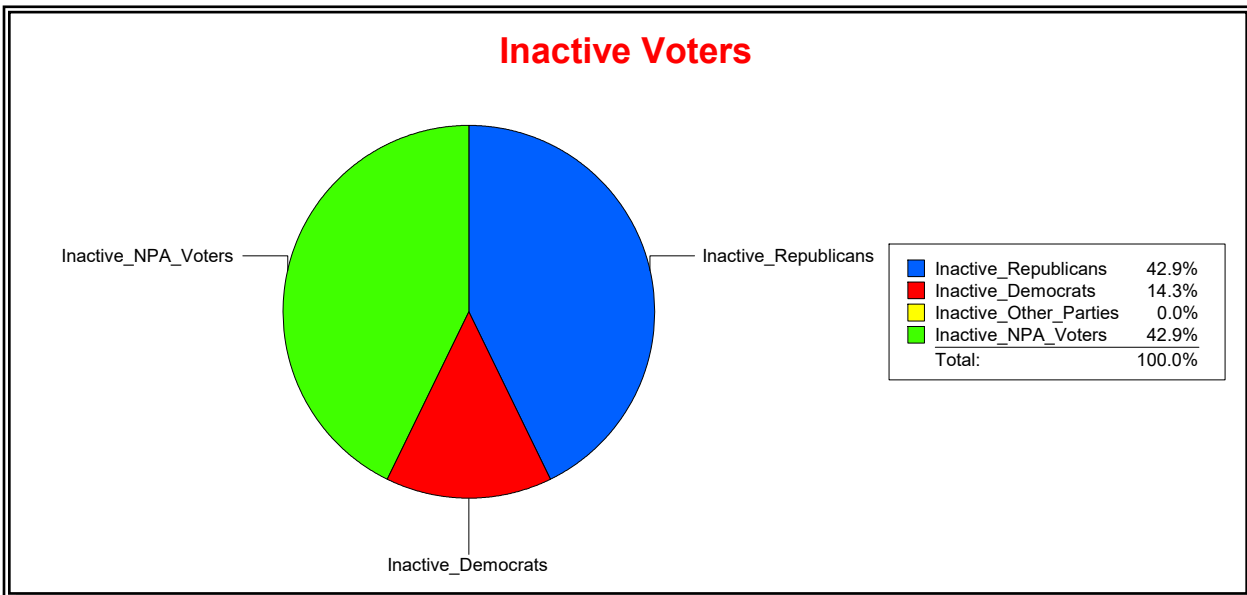

Date 1/3/2023

Time 08:27 AM

Graphs of District Registration

Active Registered Voters

Inactive Voters

District	Total	Dems	Reps	NonP	Other	Total	Dems	Reps	NonP	Other
TOSCANA ISLES CDD	1,012	178	586	236	12	7	1	3	3	0