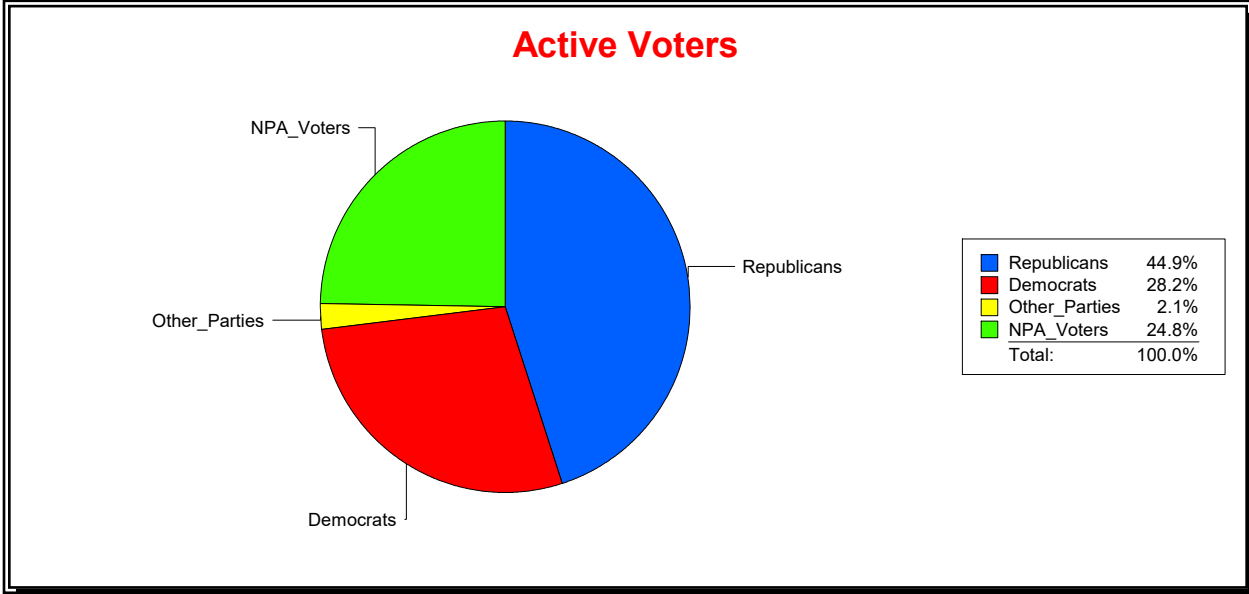

Ron Turner

Supervisor of Elections

Sarasota County, FL

Date 1/3/2023

Time 08:27 AM

Graphs of District Registration

Active Registered Voters

Inactive Voters

District	Total	Dems	Reps	NonP	Other	Total	Dems	Reps	NonP	Other
CNTY COMM DIST 1	70,261	19,839	31,533	17,441	1,448	2,819	901	1,036	833	49