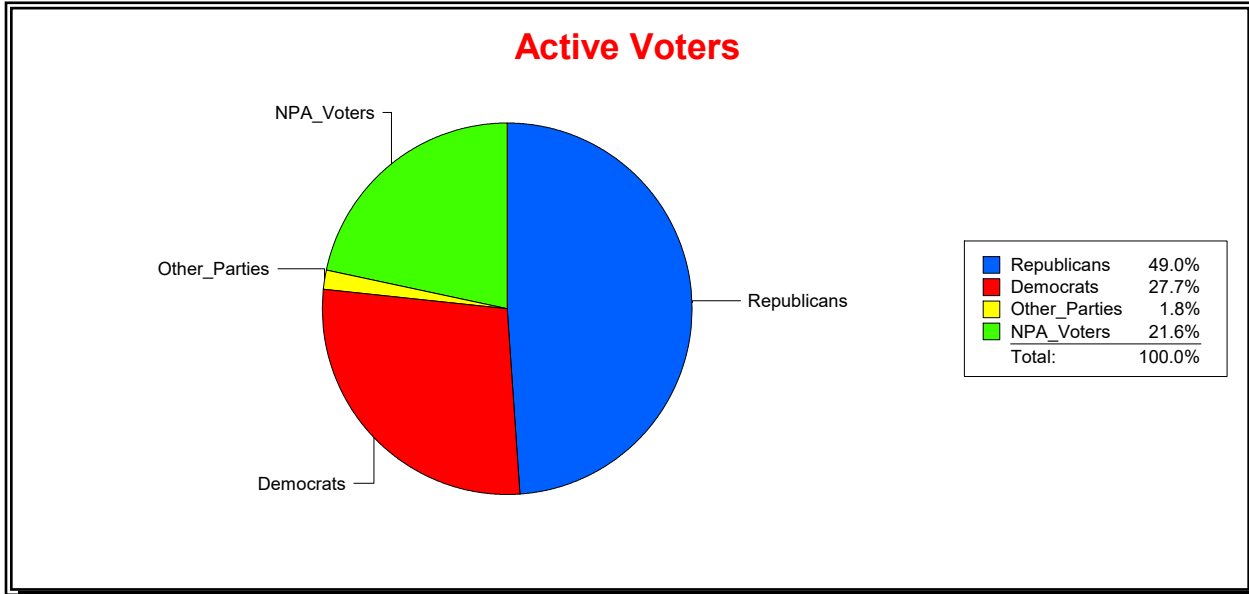

Ron Turner

Supervisor of Elections

Sarasota County, FL

Date 1/3/2023

Time 08:27 AM

Graphs of District Registration

Active Registered Voters

Inactive Voters

District	Total	Dems	Reps	NonP	Other	Total	Dems	Reps	NonP	Other
LONGBOAT KEY	4,747	1,313	2,325	1,023	86	231	70	106	54	1