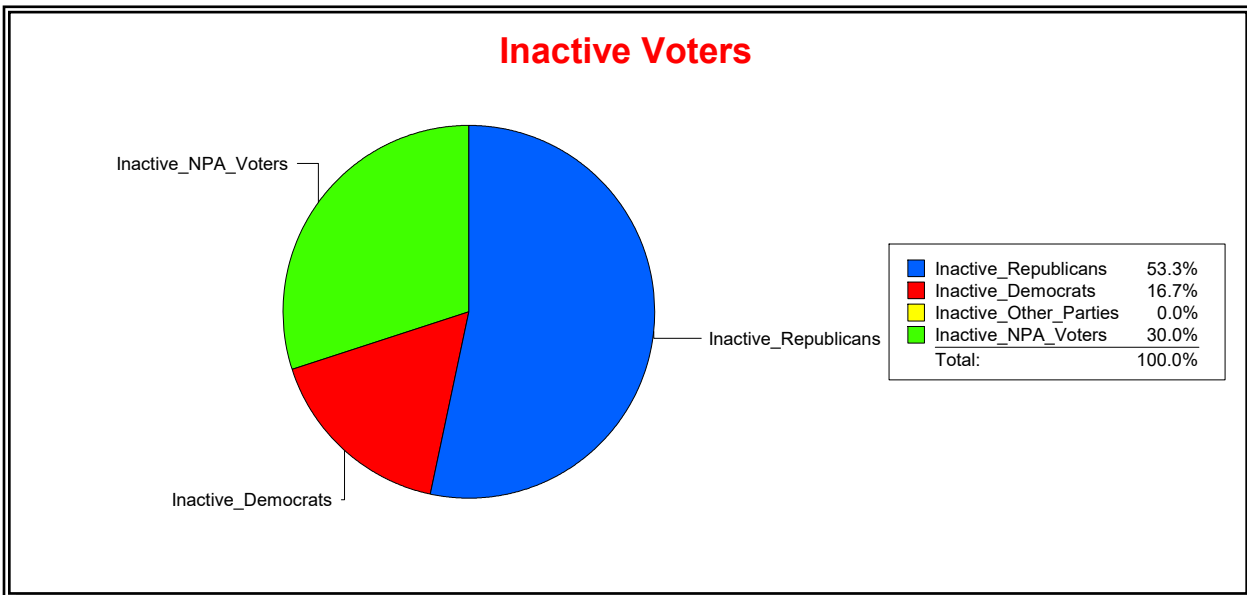

Ron Turner

Supervisor of Elections

Sarasota County, FL

Date 1/3/2023

Time 08:27 AM

Graphs of District Registration

Active Registered Voters

Inactive Voters

District	Total	Dems	Reps	NonP	Other	Total	Dems	Reps	NonP	Other
GOLDEN GATE POINT	379	103	178	92	6	30	5	16	9	0