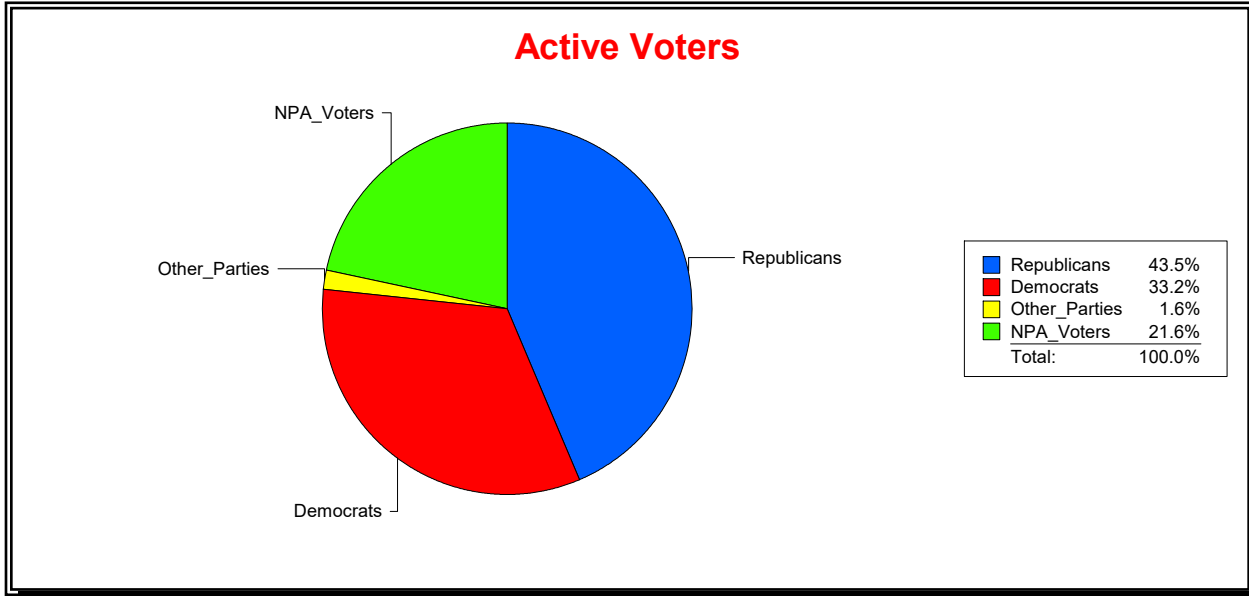

Ron Turner

Supervisor of Elections

Sarasota County, FL

Date 1/3/2023

Time 08:27 AM

Graphs of District Registration

Active Registered Voters

Inactive Voters

District	Total	Dems	Reps	NonP	Other	Total	Dems	Reps	NonP	Other
LBK DISTRICT 2	1,340	445	583	290	22	66	20	32	14	0