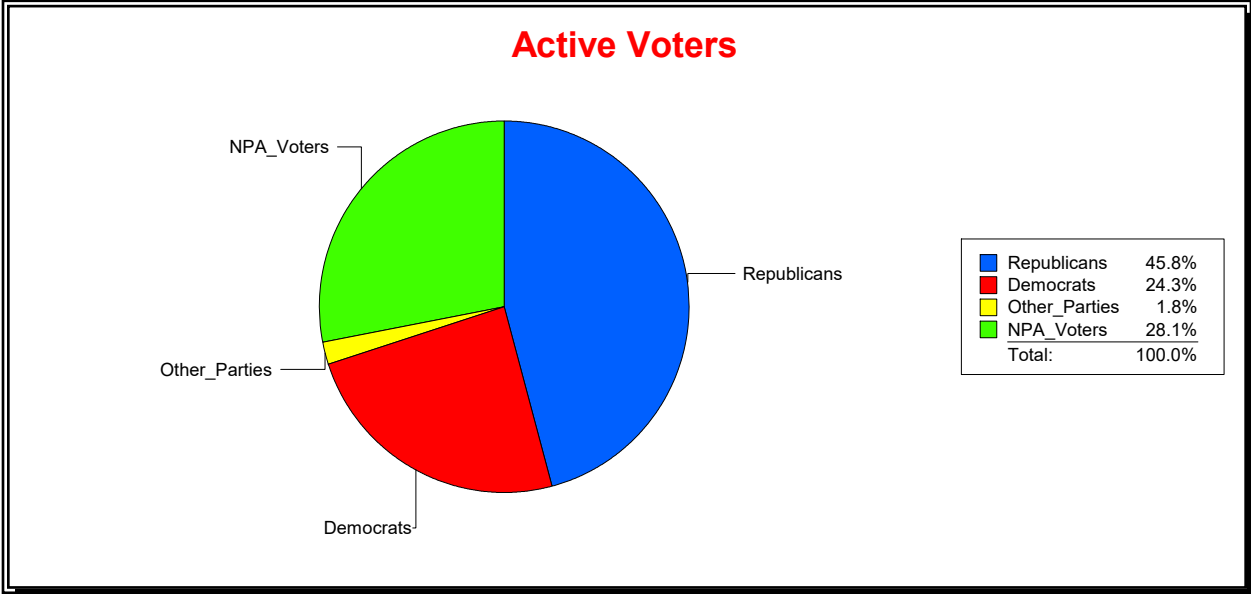

Ron Turner

Supervisor of Elections

Sarasota County, FL

Date 1/3/2023

Time 08:27 AM

Graphs of District Registration

Active Registered Voters

Inactive Voters

<u>District</u>	<u>Total</u>	<u>Dems</u>	<u>Reps</u>	<u>NonP</u>	<u>Other</u>	<u>Total</u>	<u>Dems</u>	<u>Reps</u>	<u>NonP</u>	<u>Other</u>
HOSPITAL BOARD SOUTH	127,852	31,057	58,547	35,924	2,324	5,257	1,413	1,998	1,770	76