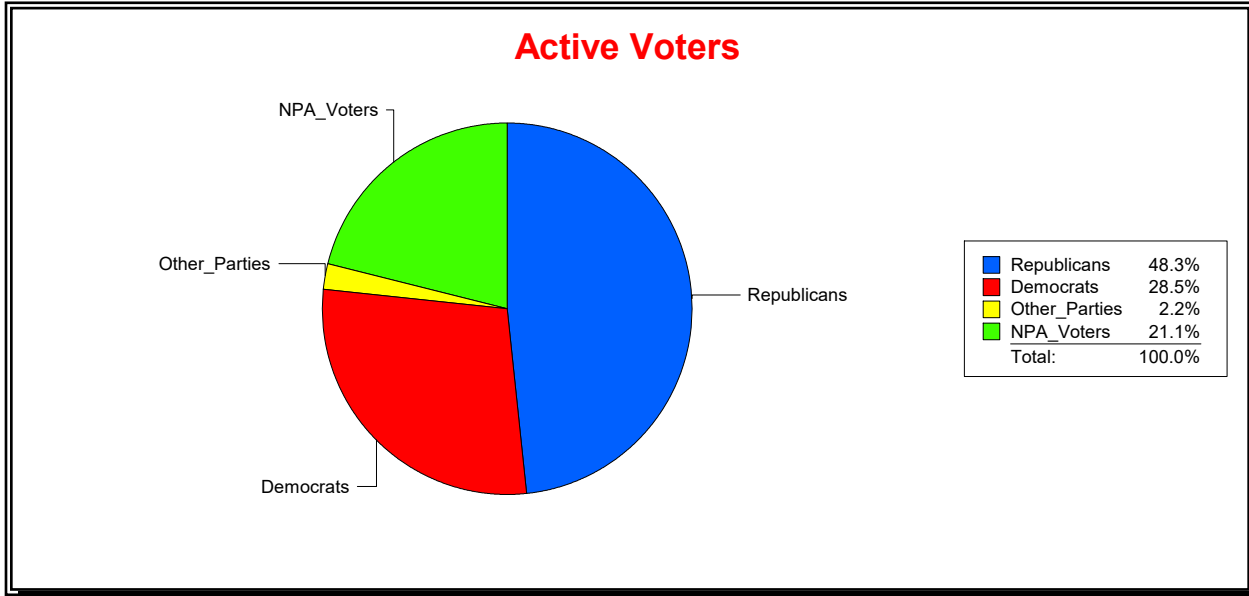

Ron Turner

Supervisor of Elections

Sarasota County, FL

Date 1/3/2023

Time 08:27 AM

Graphs of District Registration

Active Registered Voters

Inactive Voters

District	Total	Dems	Reps	NonP	Other	Total	Dems	Reps	NonP	Other
LONGBOAT KEY BEACH A	1,852	528	894	390	40	104	29	49	25	1