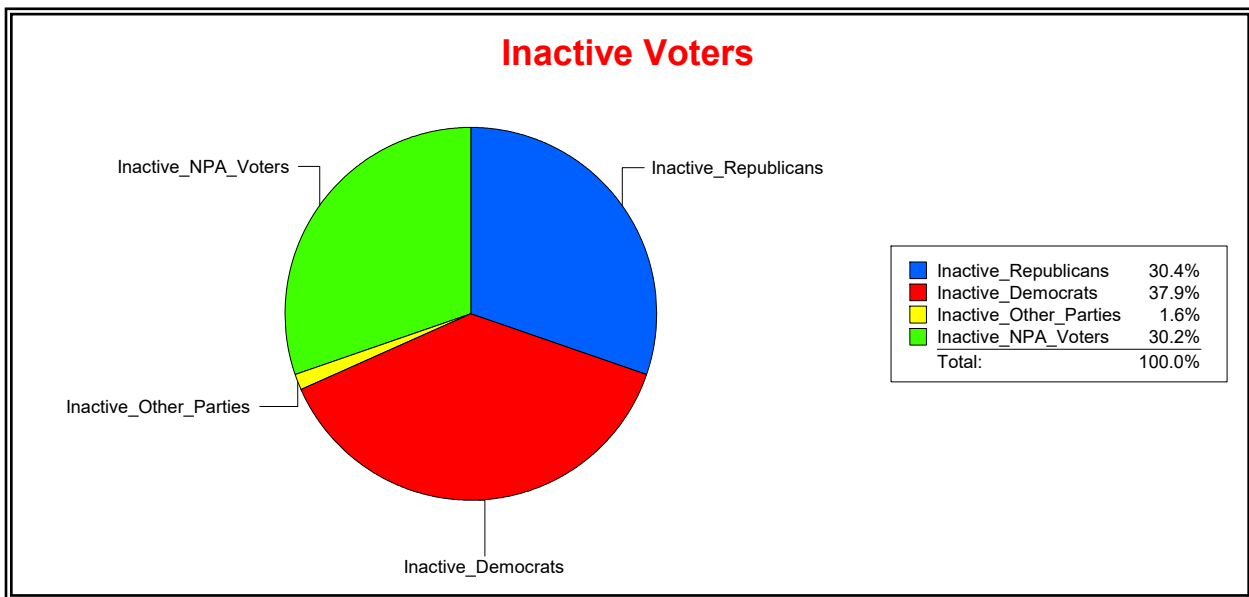

Ron Turner

Supervisor of Elections

Sarasota County, FL

Date 1/3/2023

Time 08:27 AM

Graphs of District Registration

Active Registered Voters

Inactive Voters

District	Total	Dems	Reps	NonP	Other	Total	Dems	Reps	NonP	Other
CNTY COMM DIST 2	66,107	24,951	23,729	16,168	1,259	3,957	1,500	1,201	1,194	62