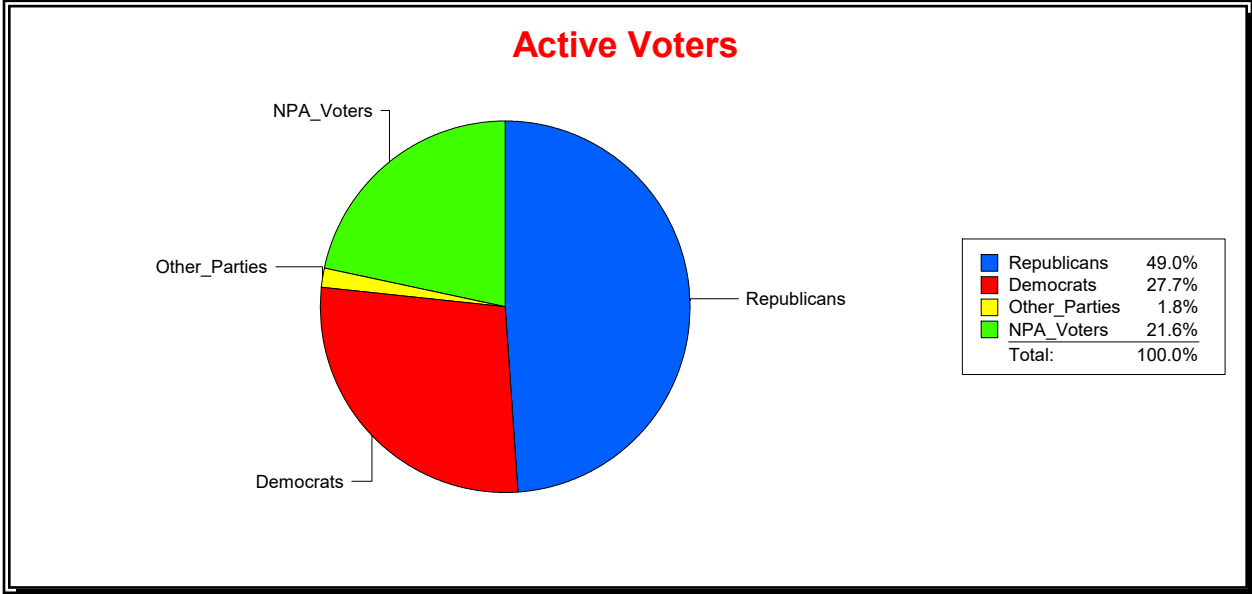

Ron Turner

Supervisor of Elections

Sarasota County, FL

Date 1/3/2023

Time 08:27 AM

Graphs of District Registration

Active Registered Voters

Inactive Voters

<u>District</u>	<u>Total</u>	<u>Dems</u>	<u>Reps</u>	<u>NonP</u>	<u>Other</u>	<u>Total</u>	<u>Dems</u>	<u>Reps</u>	<u>NonP</u>	<u>Other</u>
LONGBOAT KEY	4,747	1,313	2,325	1,023	86	231	70	106	54	1