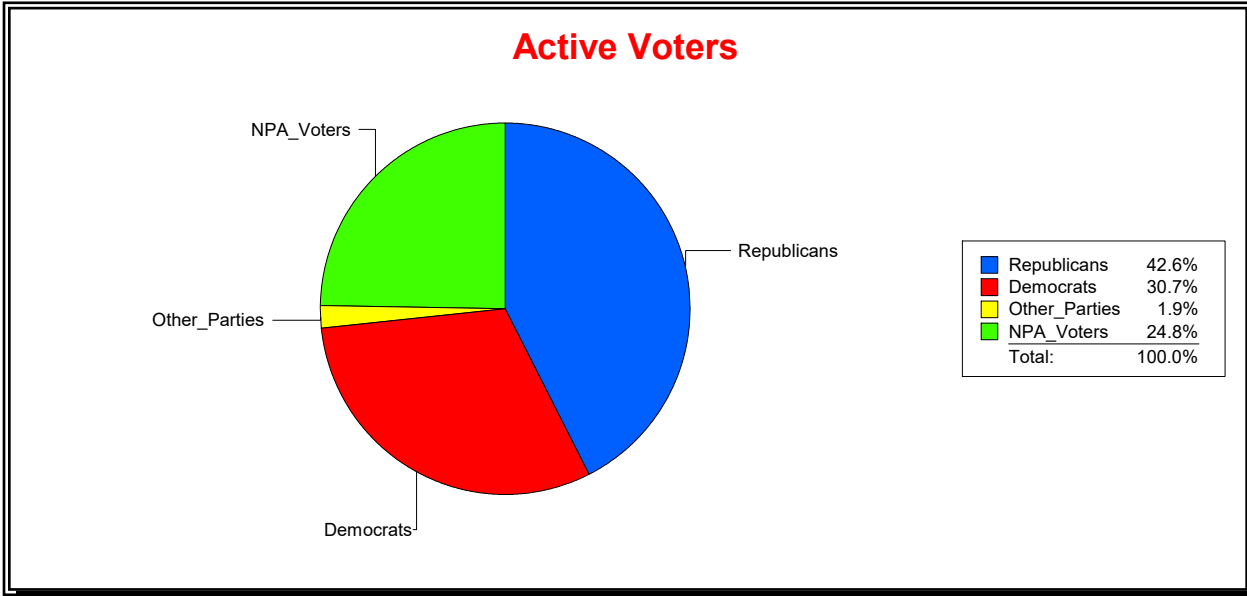

Ron Turner

Supervisor of Elections

Sarasota County, FL

Date 1/3/2023

Time 08:27 AM

Graphs of District Registration

District	Active Registered Voters					Inactive Voters				
	Total	Dems	Reps	NonP	Other	Total	Dems	Reps	NonP	Other
SCHOOL DIST 4	69,292	21,306	29,509	17,170	1,307	3,296	1,059	1,216	970	51