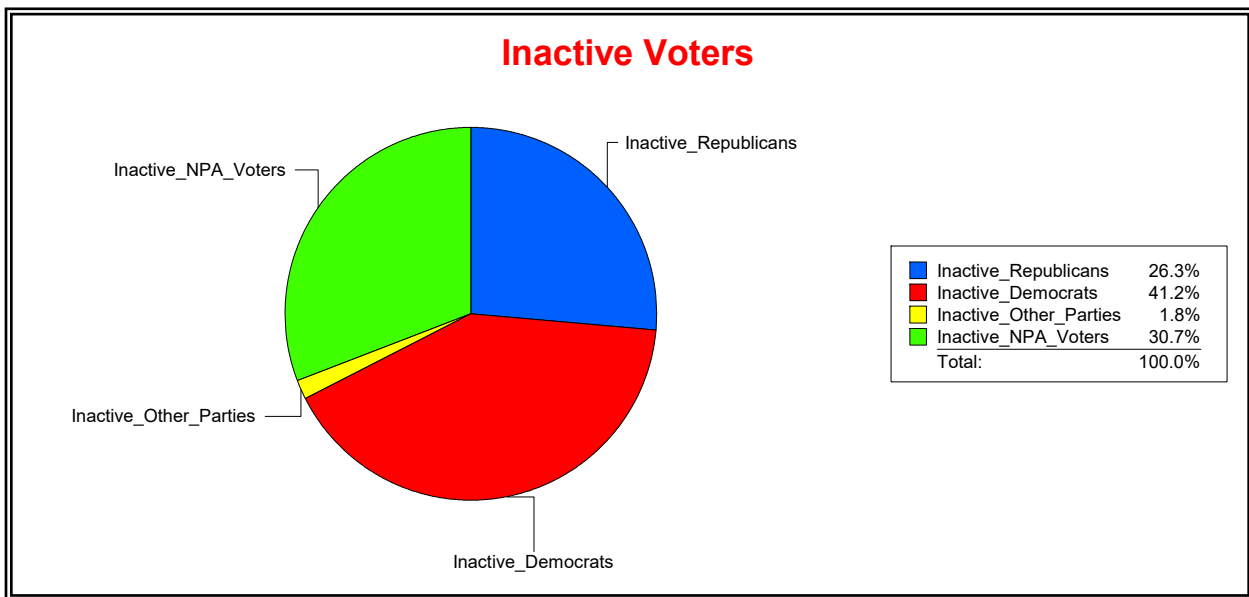

Ron Turner

Supervisor of Elections

Sarasota County, FL

Date 1/3/2023

Time 08:27 AM

Graphs of District Registration

Active Registered Voters

Inactive Voters

District	Total	Dems	Reps	NonP	Other	Total	Dems	Reps	NonP	Other
SARASOTA	39,326	16,124	12,459	9,951	792	2,611	1,075	686	802	48