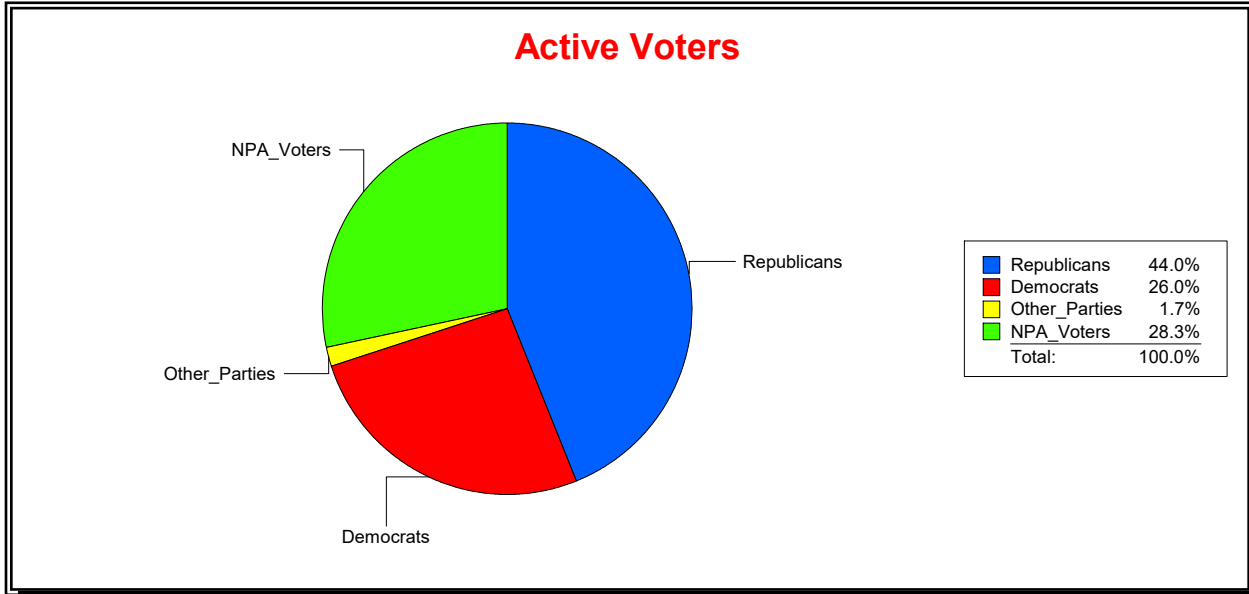

Supervisor of Elections

Sarasota County, FL

Date 1/3/2023

Time 08:27 AM

Graphs of District Registration

Active Registered Voters

Inactive Voters

District	Total	Dems	Reps	NonP	Other	Total	Dems	Reps	NonP	Other
NORTH PORT DIST 4	9,310	2,420	4,096	2,632	162	356	99	134	116	7