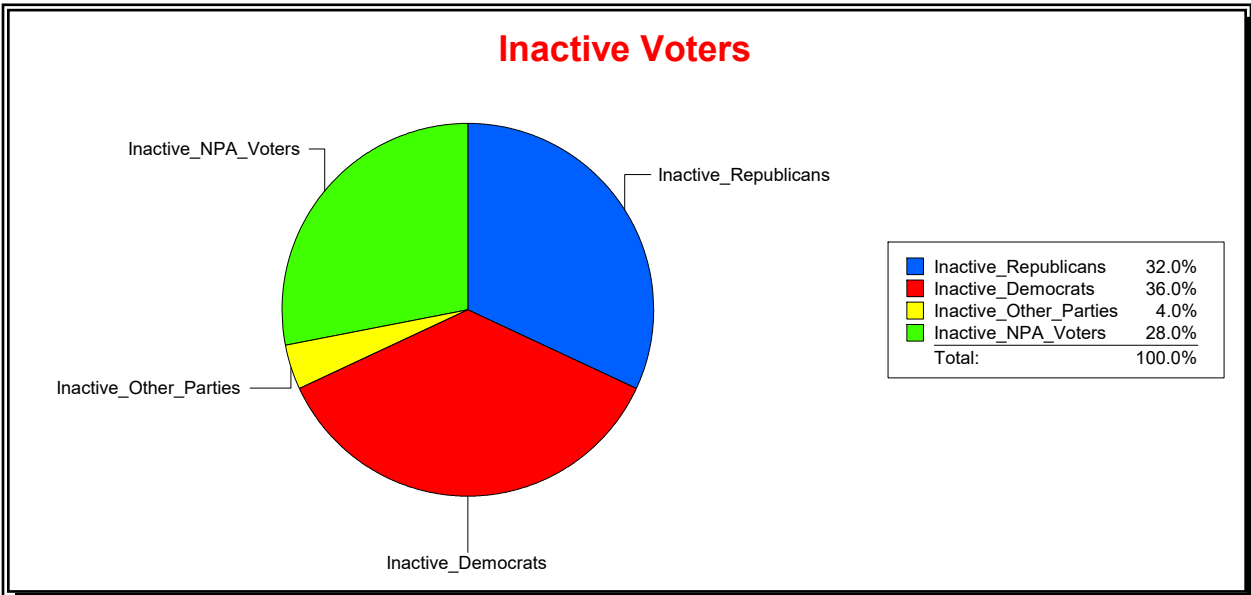

Date 1/3/2023

Time 08:27 AM

Graphs of District Registration

Active Registered Voters

Inactive Voters

District	Total	Dems	Reps	NonP	Other	Total	Dems	Reps	NonP	Other
LAKWOOD RANCH CDD	1,784	400	885	449	50	25	9	8	7	1