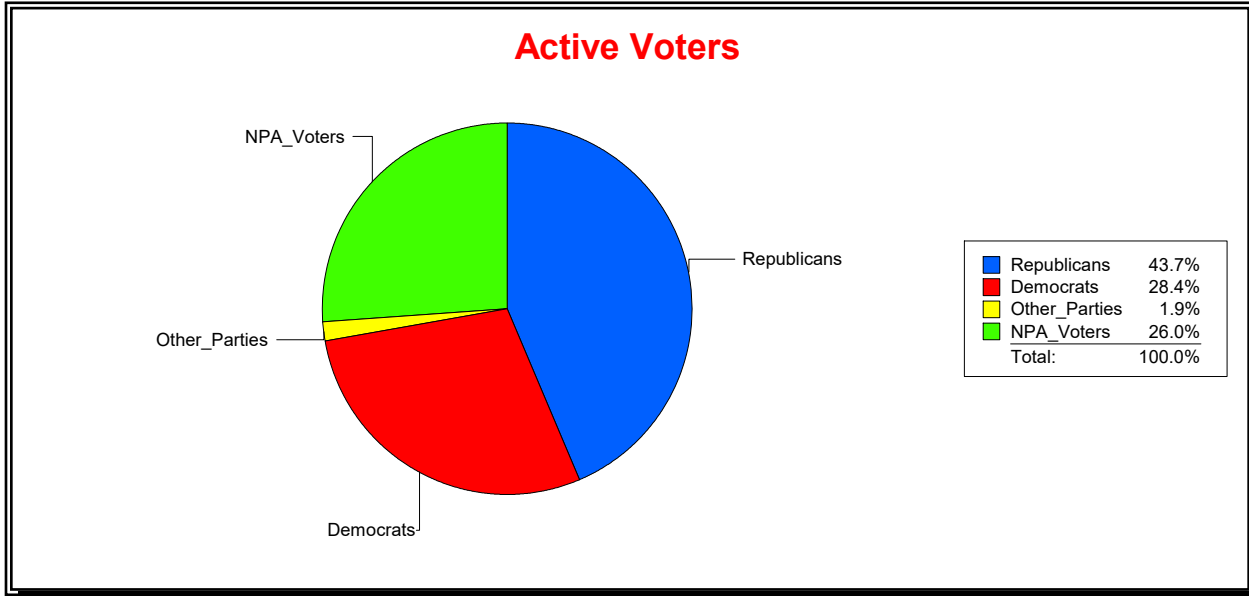

Ron Turner

Supervisor of Elections

Sarasota County, FL

Date 1/3/2023

Time 08:27 AM

Graphs of District Registration

Active Registered Voters

Inactive Voters

District	Total	Dems	Reps	NonP	Other	Total	Dems	Reps	NonP	Other
COUNTYWIDE	356,845	101,337	155,892	92,891	6,725	16,038	5,039	5,772	4,981	246

Ron Turner

Supervisor of Elections

Sarasota County, FL

Date 1/3/2023