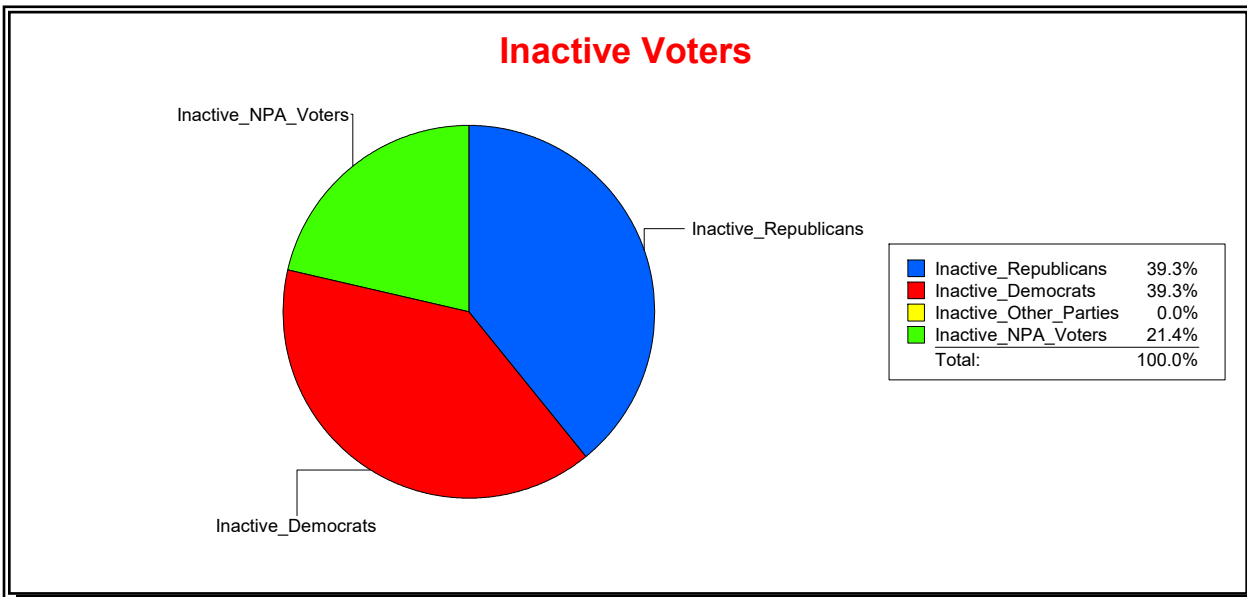

Date 1/3/2023

Time 08:27 AM

Graphs of District Registration

Active Registered Voters

Inactive Voters

District	Total	Dems	Reps	NonP	Other	Total	Dems	Reps	NonP	Other
WOODLANDS CDD	1,597	335	780	445	37	28	11	11	6	0