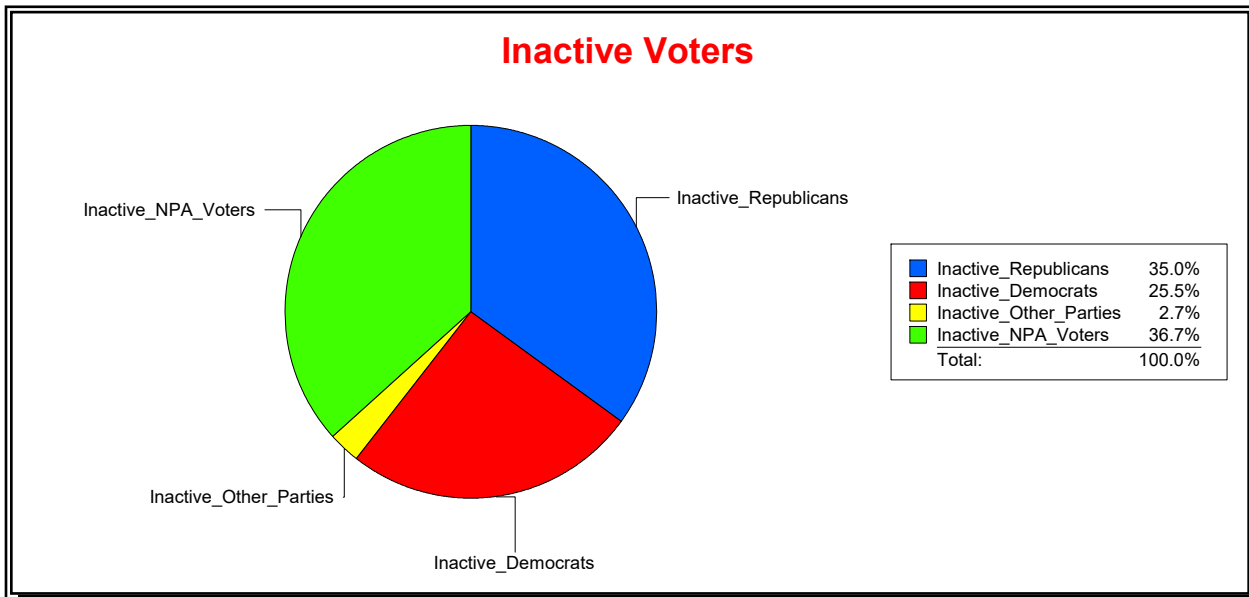

Ron Turner

Supervisor of Elections

Sarasota County, FL

Date 1/3/2023

Time 08:27 AM

Graphs of District Registration

Active Registered Voters

Inactive Voters

District	Total	Dems	Reps	NonP	Other	Total	Dems	Reps	NonP	Other
NORTH PORT 1	10,865	2,554	4,823	3,273	215	411	105	144	151	11