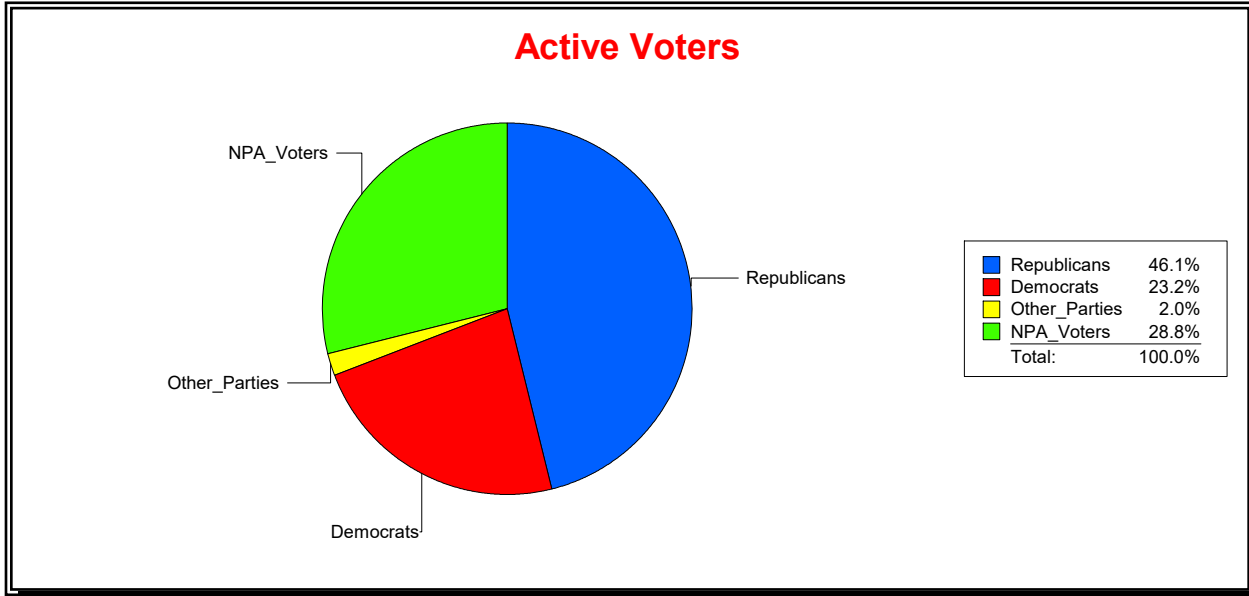

District	Total	Dems	Reps	NonP	Other	Total	Dems	Reps	NonP	Other
STONEYBROOK CDD	1,831	424	844	527	36	77	25	30	21	1

Ron Turner

Supervisor of Elections

Sarasota County, FL

Date 1/3/2023

Time 08:27 AM

Graphs of District Registration