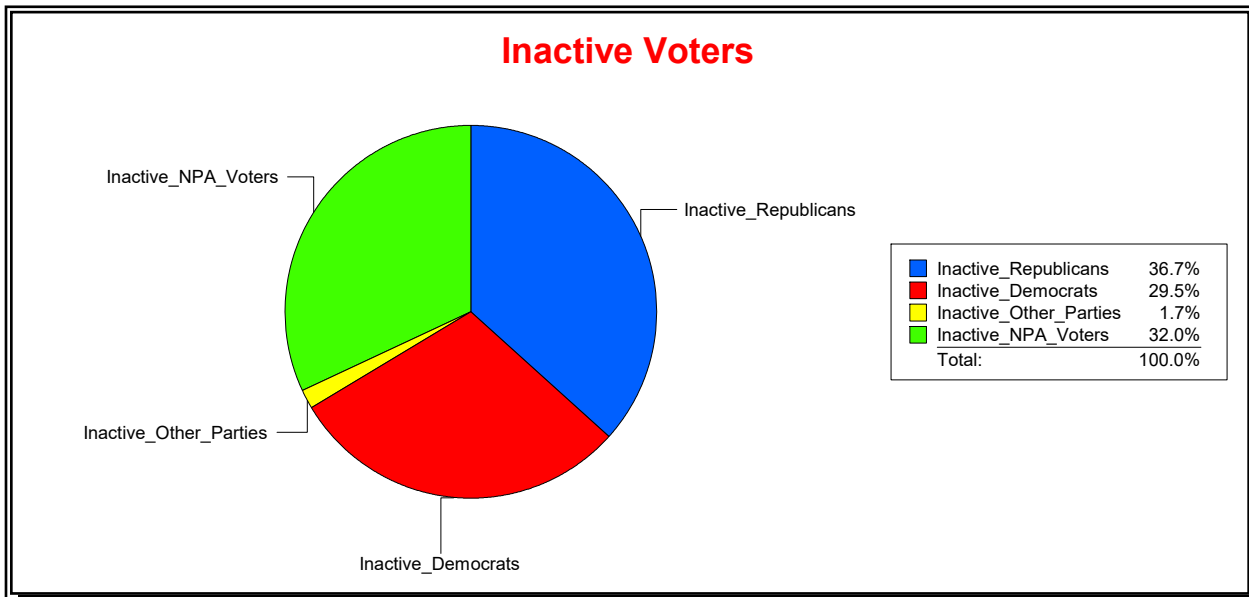

Ron Turner

Supervisor of Elections

Sarasota County, FL

Date 1/3/2023

Time 08:27 AM

Graphs of District Registration

Active Registered Voters

Inactive Voters

District	Total	Dems	Reps	NonP	Other	Total	Dems	Reps	NonP	Other
STATE HOUSE DIST 74	149,672	39,637	67,115	39,999	2,921	5,977	1,766	2,194	1,915	102