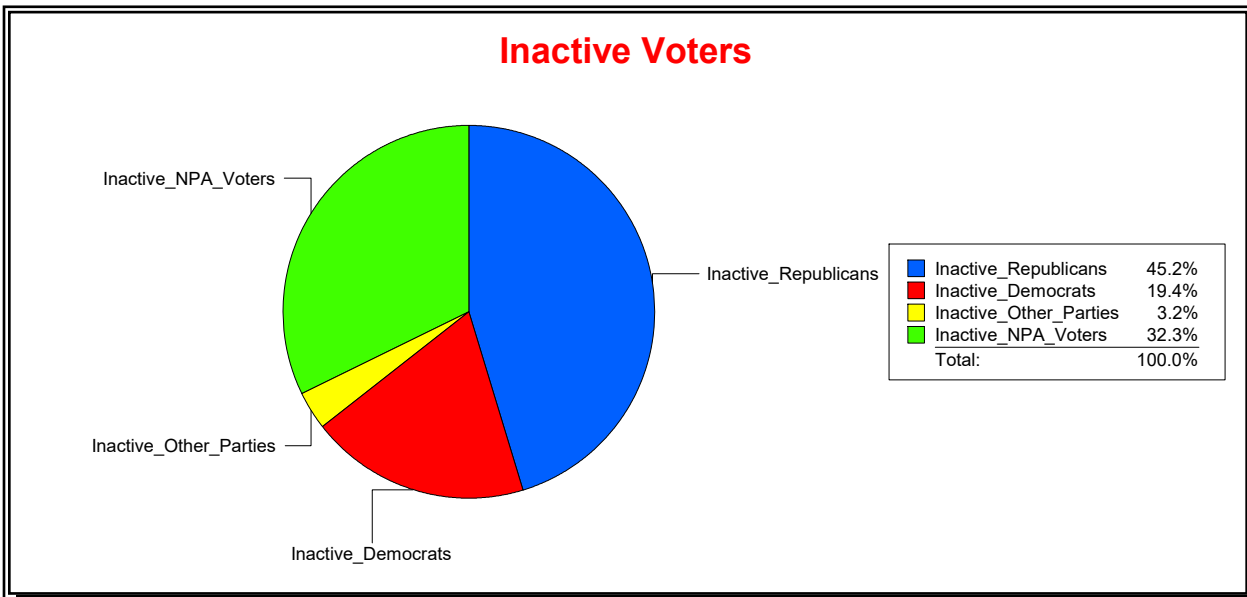

Ron Turner

Supervisor of Elections

Sarasota County, FL

Date 1/3/2023

Time 08:27 AM

Graphs of District Registration

Active Registered Voters

Inactive Voters

District	Total	Dems	Reps	NonP	Other	Total	Dems	Reps	NonP	Other
SARASOTA NATIONAL CDD	1,882	404	1,018	428	32	31	6	14	10	1