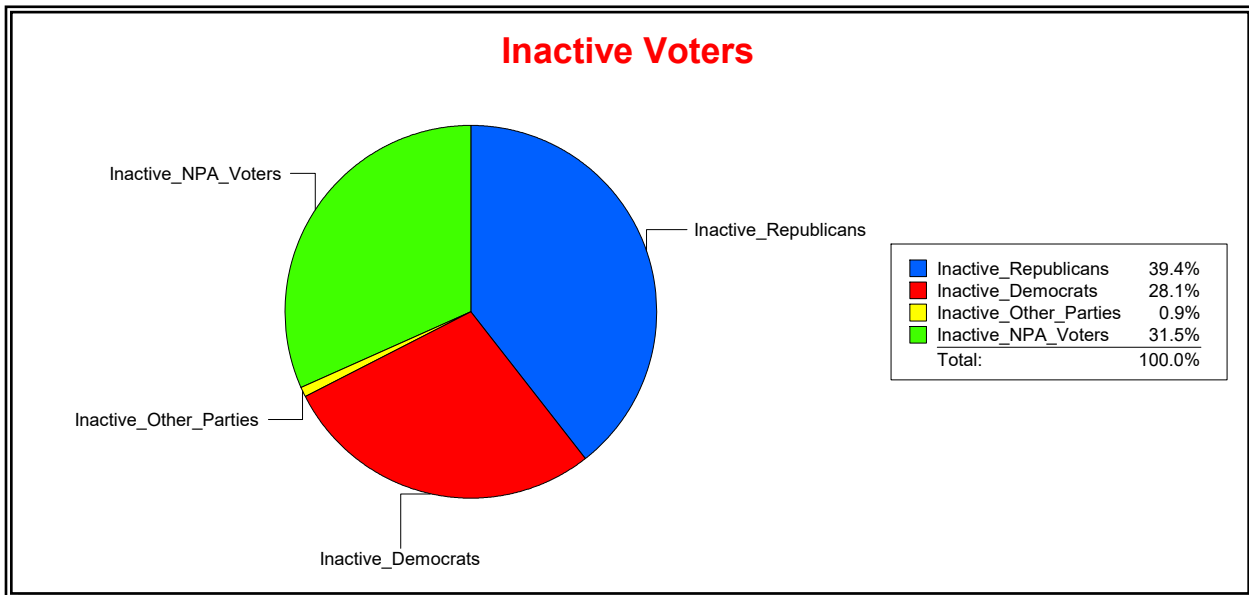

Ron Turner

Supervisor of Elections

Sarasota County, FL

Date 1/3/2023

Time 08:27 AM

Graphs of District Registration

Active Registered Voters

Inactive Voters

District	Total	Dems	Reps	NonP	Other	Total	Dems	Reps	NonP	Other
STATE HOUSE DIST 75	58,784	14,307	27,610	15,827	1,040	2,328	654	918	734	22