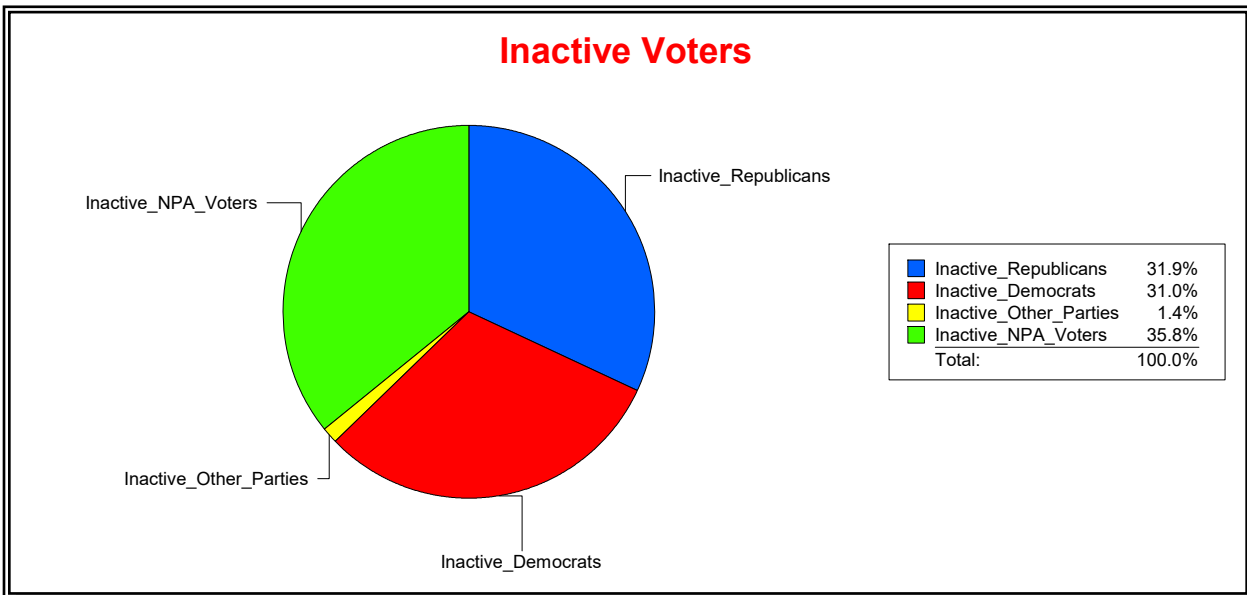

Ron Turner

Supervisor of Elections

Sarasota County, FL

Date 1/3/2023

Time 08:27 AM

Graphs of District Registration

District	Active Registered Voters					Inactive Voters				
	Total	Dems	Reps	NonP	Other	Total	Dems	Reps	NonP	Other
NORTH PORT 5	17,222	4,085	7,949	4,882	306	587	182	187	210	8