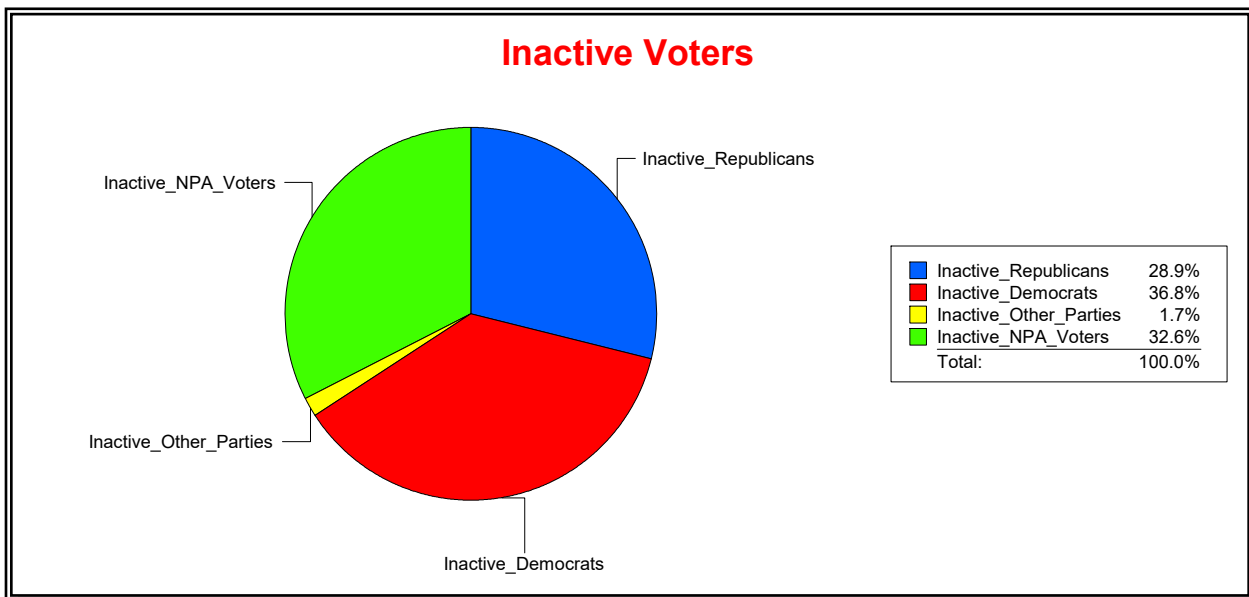

Ron Turner

Supervisor of Elections

Sarasota County, FL

Date 1/3/2023

Time 08:27 AM

Graphs of District Registration

Active Registered Voters

Inactive Voters

District	Total	Dems	Reps	NonP	Other	Total	Dems	Reps	NonP	Other
SARASOTA 3	11,080	4,071	3,847	2,929	233	709	261	205	231	12