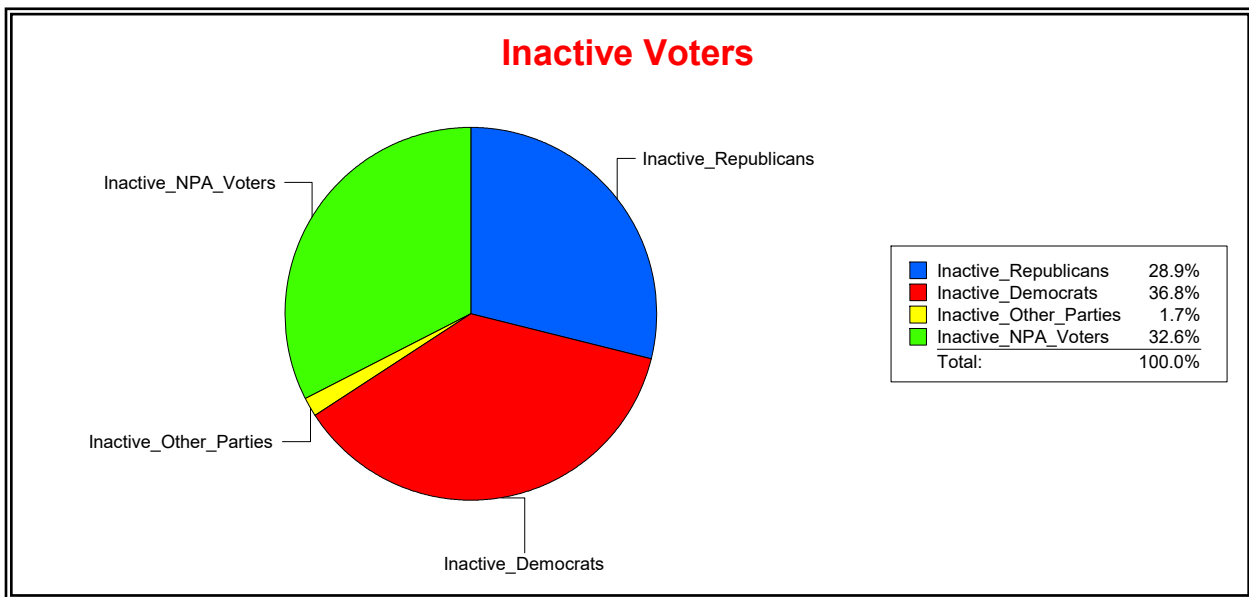

Supervisor of Elections

Sarasota County, FL

Date 1/3/2023

Time 08:27 AM

Graphs of District Registration

Active Registered Voters

Inactive Voters

District	Total	Dems	Reps	NonP	Other	Total	Dems	Reps	NonP	Other
SARASOTA DIST 3	11,080	4,071	3,847	2,929	233	709	261	205	231	12