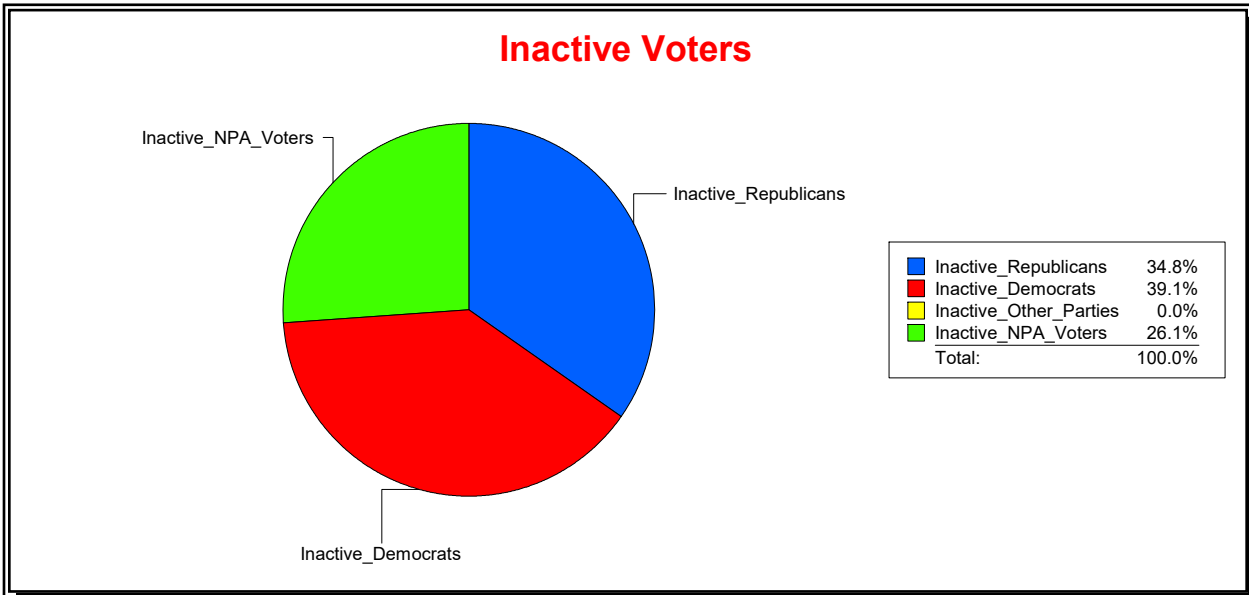

Date 1/3/2023

Time 08:27 AM

Graphs of District Registration

Active Registered Voters

Inactive Voters

District	Total	Dems	Reps	NonP	Other	Total	Dems	Reps	NonP	Other
LONGBOAT KEY 4	408	122	192	86	8	23	9	8	6	0