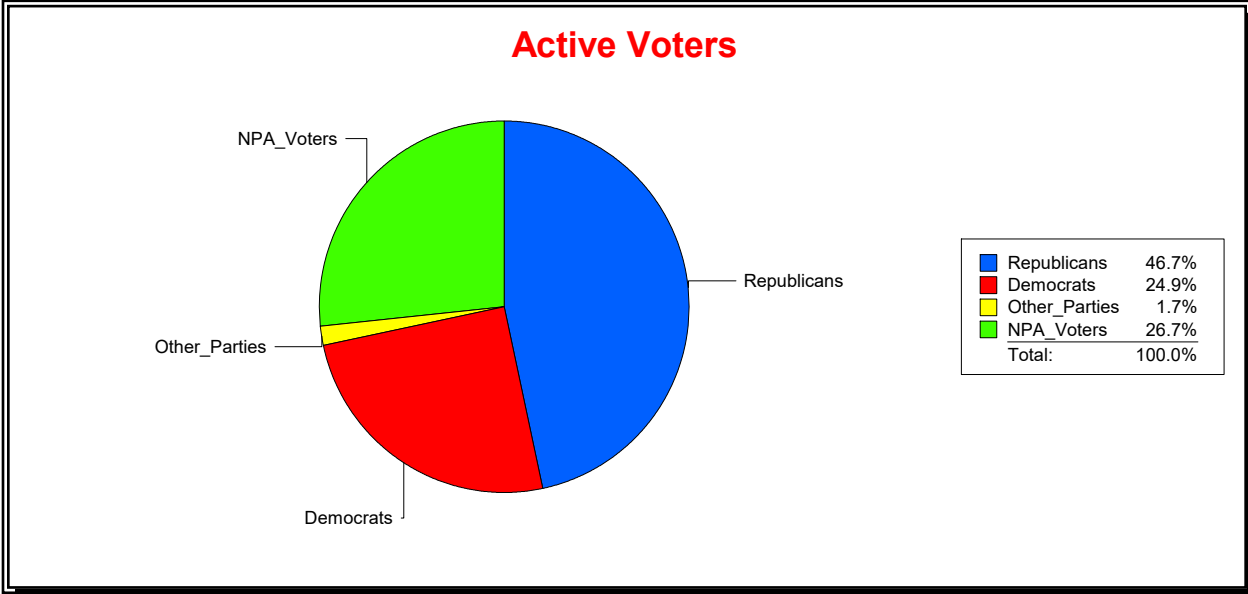

Ron Turner

Supervisor of Elections

Sarasota County, FL

Date 1/3/2023

Time 08:27 AM

Graphs of District Registration

Active Registered Voters

Inactive Voters

District	Total	Dems	Reps	NonP	Other	Total	Dems	Reps	NonP	Other
CNTY COMM DIST 3	75,270	18,742	35,162	20,104	1,262	3,014	828	1,189	963	34