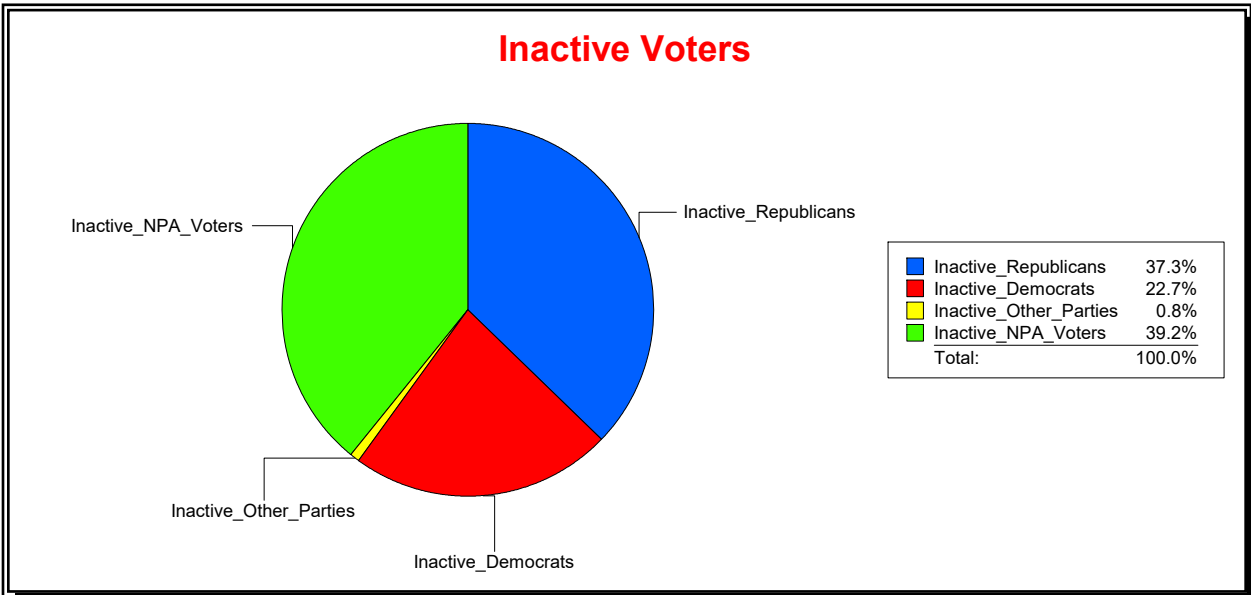

Ron Turner

Supervisor of Elections

Sarasota County, FL

Date 1/3/2023

Time 08:27 AM

Graphs of District Registration

Active Registered Voters

Inactive Voters

District	Total	Dems	Reps	NonP	Other	Total	Dems	Reps	NonP	Other
NORTH PORT 3	10,650	2,515	4,514	3,399	222	490	111	183	192	4