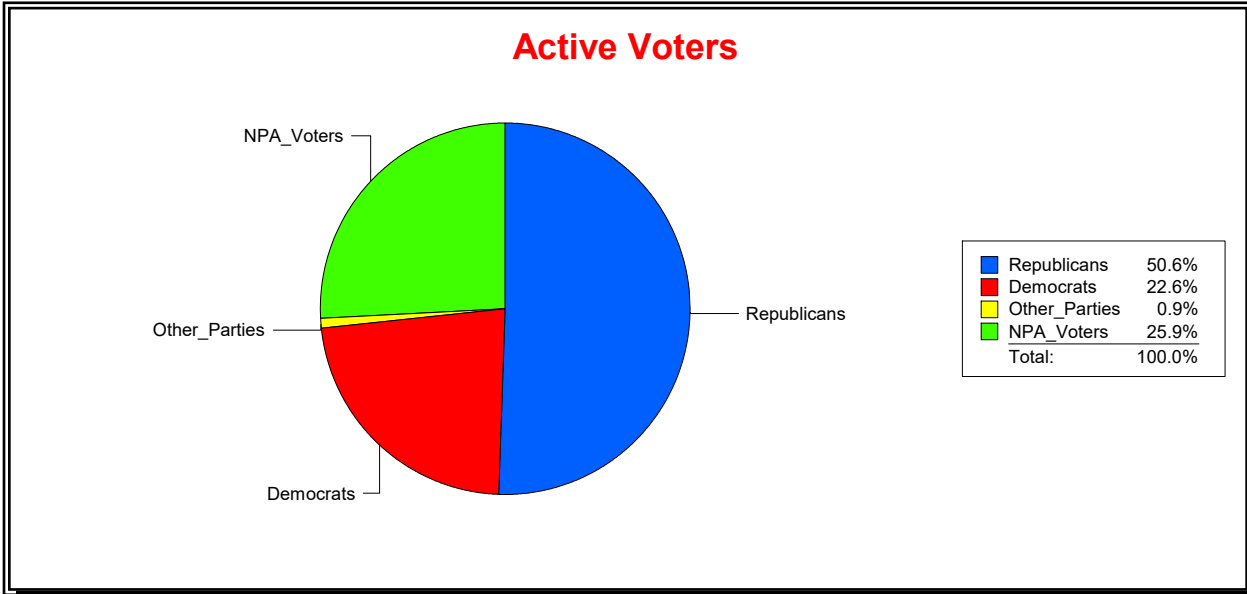

District	Total	Dems	Reps	NonP	Other	Total	Dems	Reps	NonP	Other
BOBCAT TRAIL CDD	810	183	410	210	7	29	8	16	4	1

Ron Turner

Supervisor of Elections

Sarasota County, FL

Date 1/3/2023

Time 08:27 AM

Graphs of District Registration