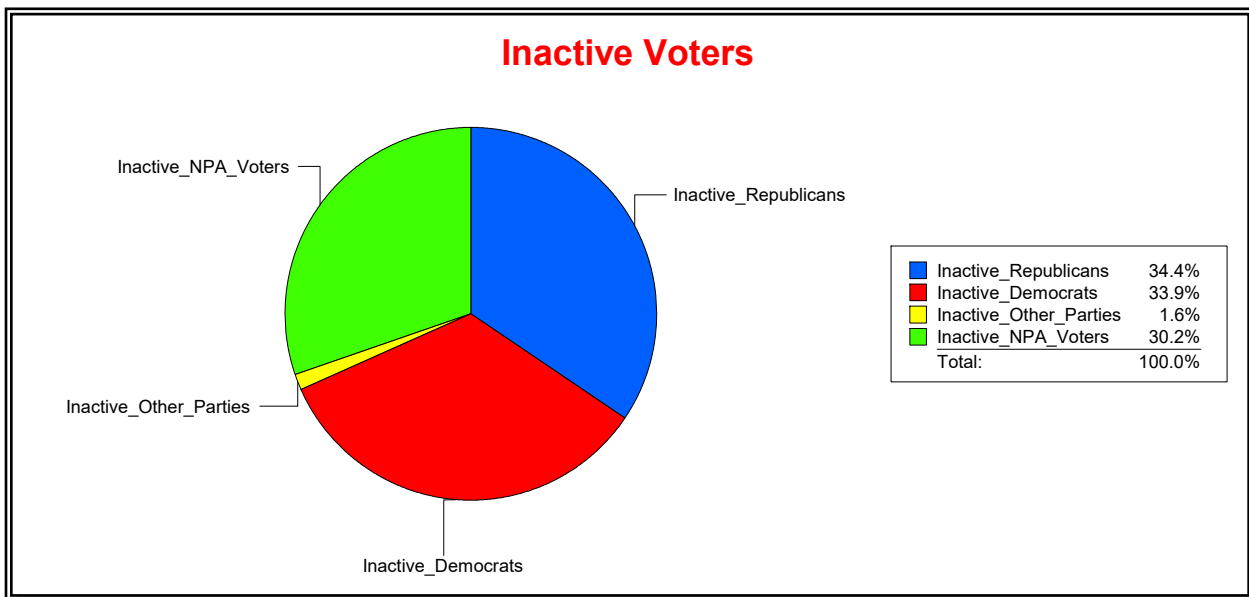

Ron Turner

Supervisor of Elections

Sarasota County, FL

Date 1/3/2023

Time 08:27 AM

Graphs of District Registration

Active Registered Voters

Inactive Voters

<u>District</u>	<u>Total</u>	<u>Dems</u>	<u>Reps</u>	<u>NonP</u>	<u>Other</u>	<u>Total</u>	<u>Dems</u>	<u>Reps</u>	<u>NonP</u>	<u>Other</u>
STATE HOUSE DIST 73	148,389	47,393	61,167	37,065	2,764	7,733	2,619	2,660	2,332	122