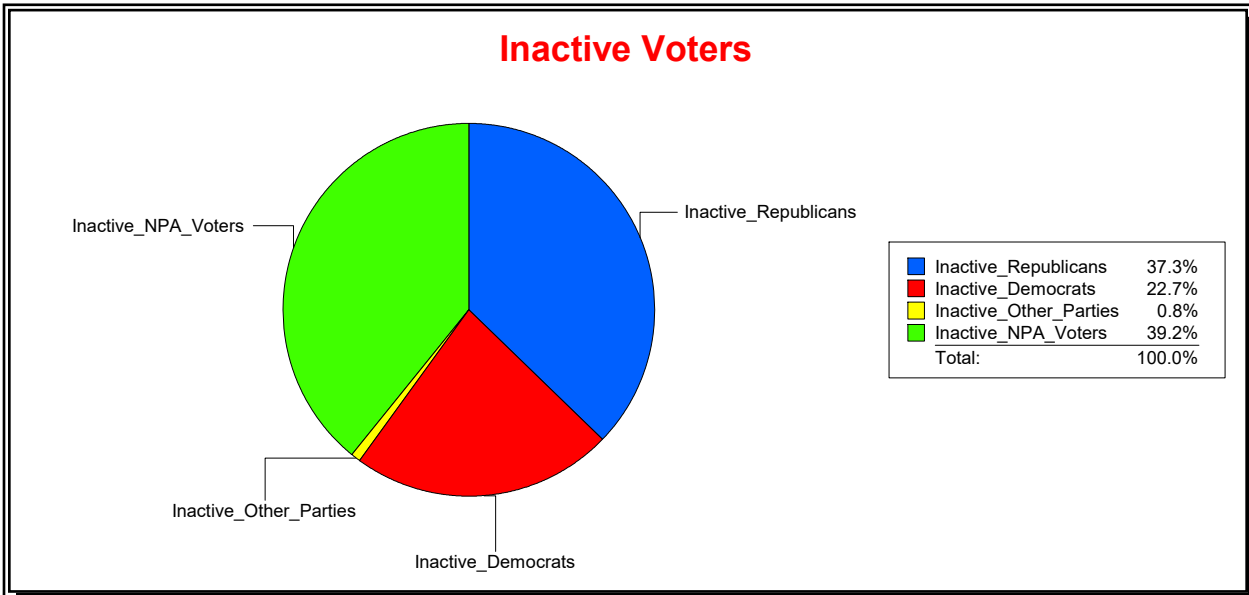

Ron Turner

Supervisor of Elections

Sarasota County, FL

Date 1/3/2023

Time 08:27 AM

Graphs of District Registration

Active Registered Voters

Inactive Voters

District	Total	Dems	Reps	NonP	Other	Total	Dems	Reps	NonP	Other
NORTH PORT DIST 3	10,650	2,515	4,514	3,399	222	490	111	183	192	4