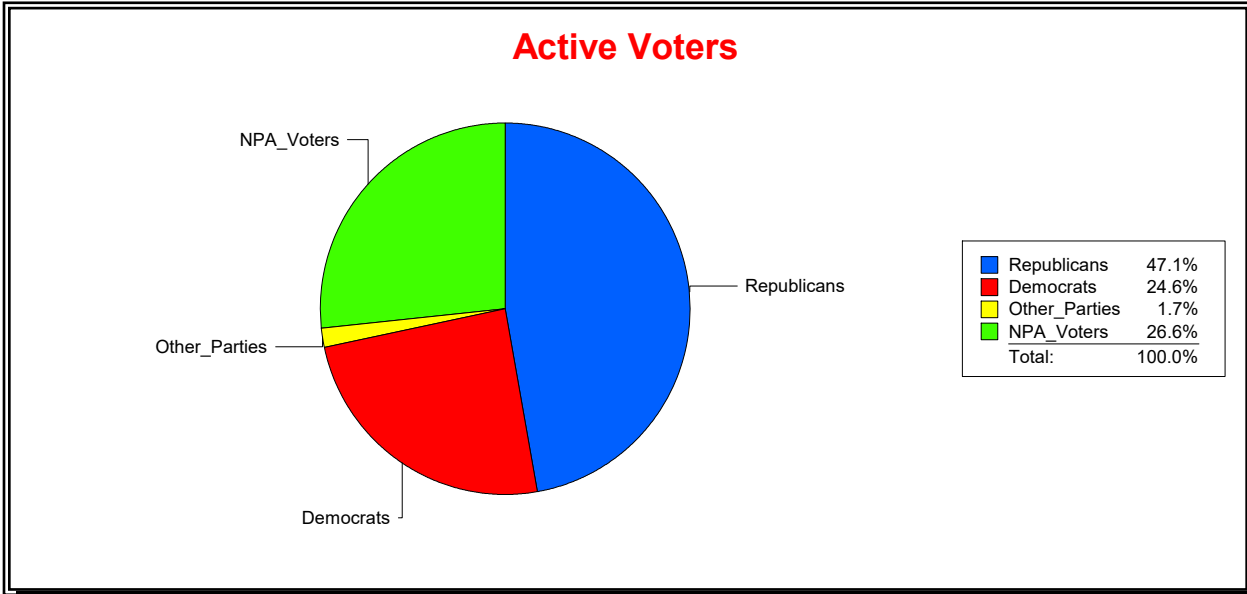

Ron Turner

Supervisor of Elections

Sarasota County, FL

Date 1/3/2023

Time 08:27 AM

Graphs of District Registration

Active Registered Voters

Inactive Voters

District	Total	Dems	Reps	NonP	Other	Total	Dems	Reps	NonP	Other
SCHOOL DIST 5	75,286	18,534	35,471	20,013	1,268	3,009	832	1,197	948	32