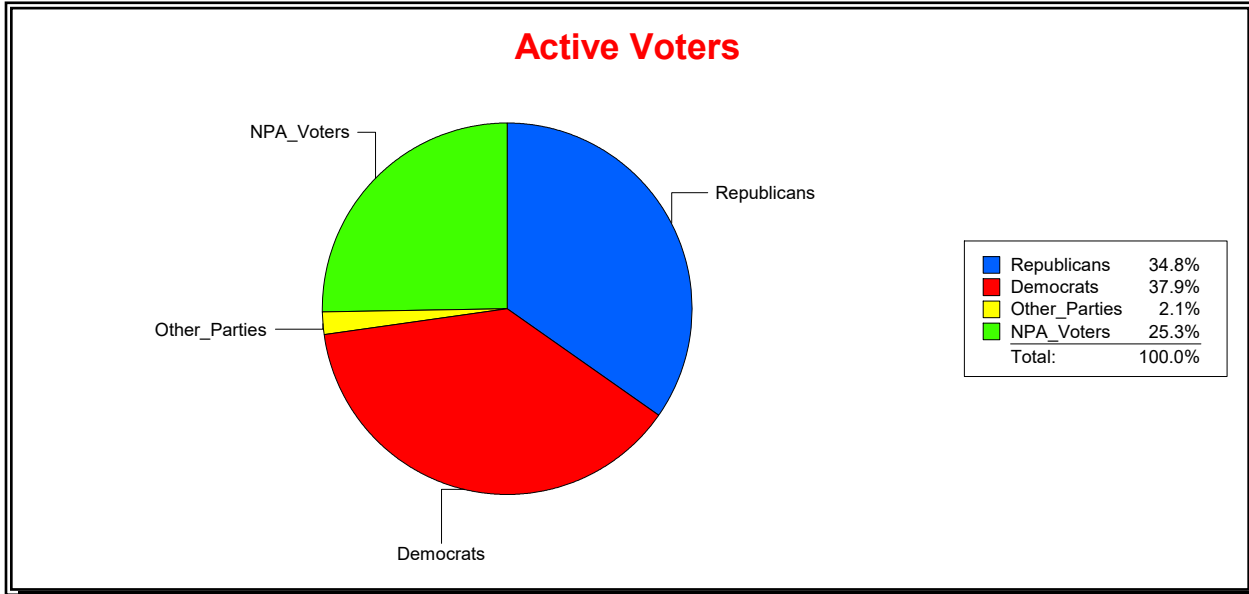

Ron Turner

Supervisor of Elections

Sarasota County, FL

Date 1/3/2023

Time 08:27 AM

Graphs of District Registration

Active Registered Voters

Inactive Voters

<u>District</u>	<u>Total</u>	<u>Dems</u>	<u>Reps</u>	<u>NonP</u>	<u>Other</u>	<u>Total</u>	<u>Dems</u>	<u>Reps</u>	<u>NonP</u>	<u>Other</u>
SCHOOL DIST 1	64,772	24,550	22,522	16,369	1,331	3,731	1,475	1,051	1,136	69