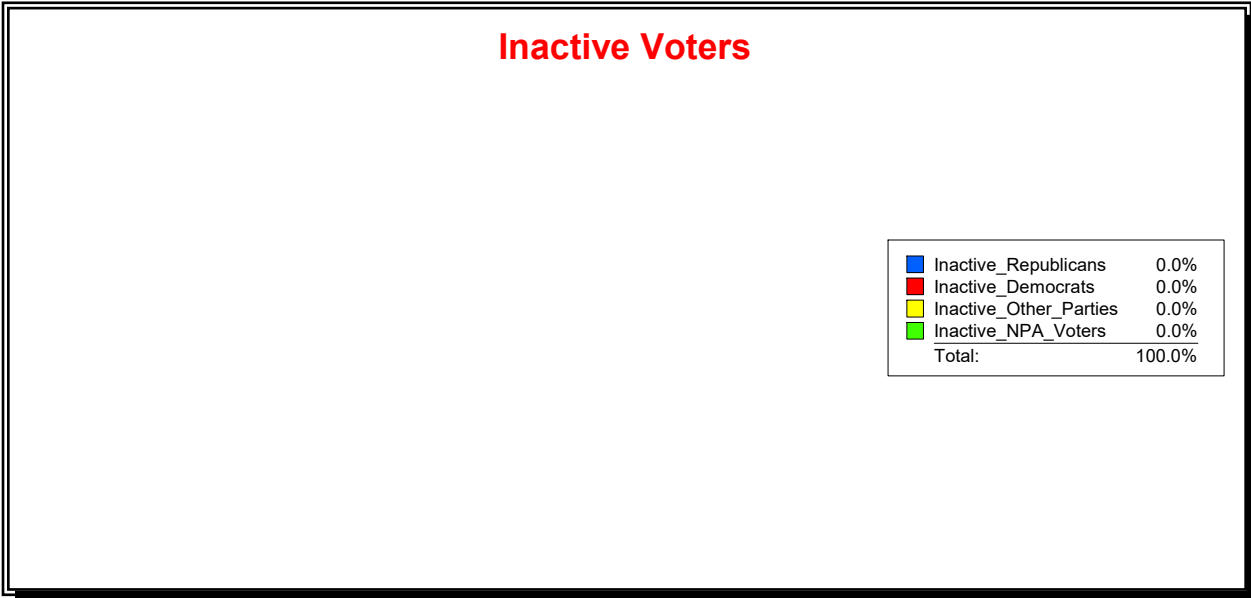

Ron Turner

Supervisor of Elections

Sarasota County, FL

Date 1/3/2023

Time 08:27 AM

Graphs of District Registration

Active Registered Voters

Inactive Voters

<u>District</u>	<u>Total</u>	<u>Dems</u>	<u>Reps</u>	<u>NonP</u>	<u>Other</u>	<u>Total</u>	<u>Dems</u>	<u>Reps</u>	<u>NonP</u>	<u>Other</u>
LBK DISTRICT 5	0	0	0	0	0	0	0	0	0	0