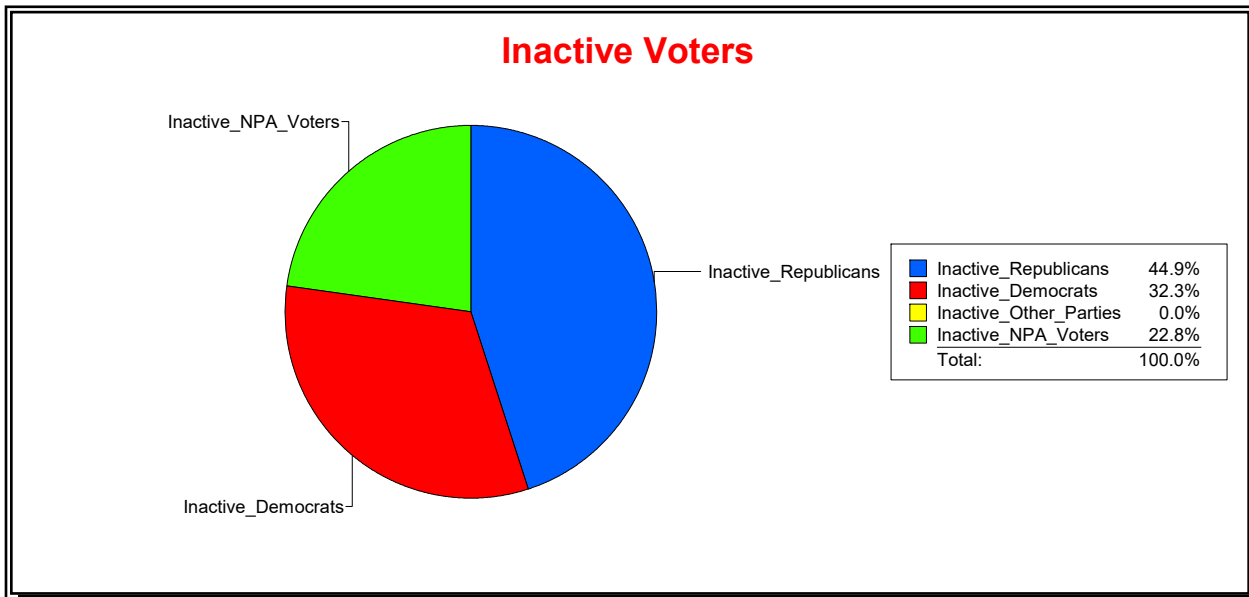

Ron Turner

Supervisor of Elections

Sarasota County, FL

Date 1/3/2023

Time 08:27 AM

Graphs of District Registration

Active Registered Voters

Inactive Voters

District	Total	Dems	Reps	NonP	Other	Total	Dems	Reps	NonP	Other
LONGBOAT KEY BEACH B	2,895	785	1,431	633	46	127	41	57	29	0