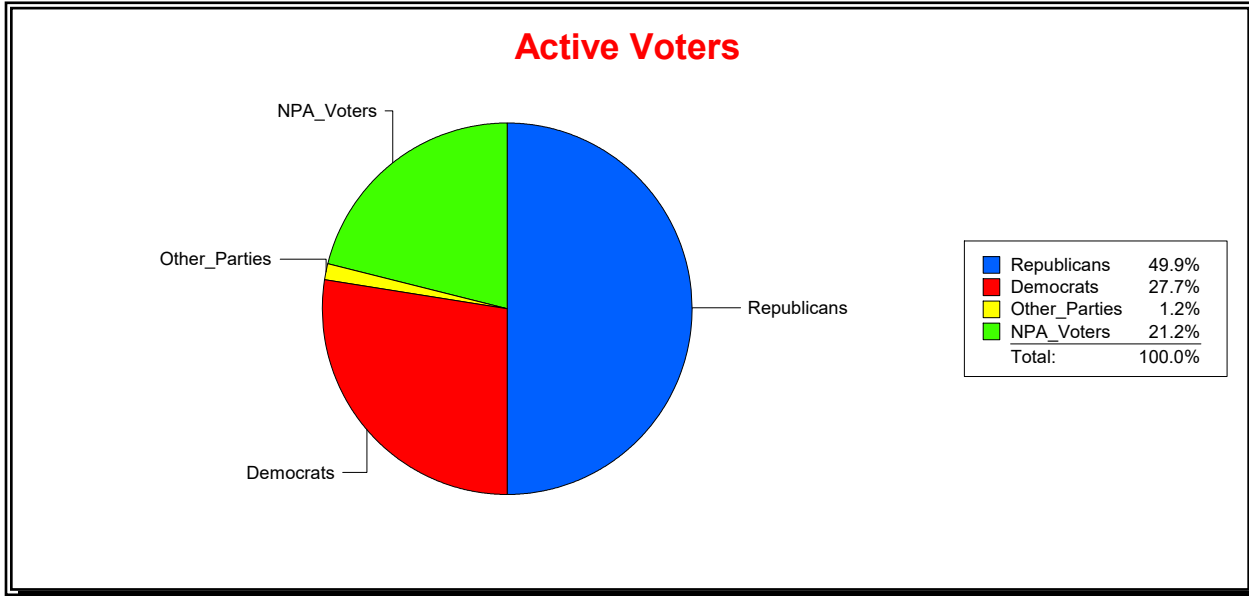

Ron Turner

Supervisor of Elections

Sarasota County, FL

Date 1/3/2023

Time 08:27 AM

Graphs of District Registration

Active Registered Voters

Inactive Voters

District	Total	Dems	Reps	NonP	Other	Total	Dems	Reps	NonP	Other
LONGBOAT KEY 3	1,511	418	754	321	18	63	18	30	15	0