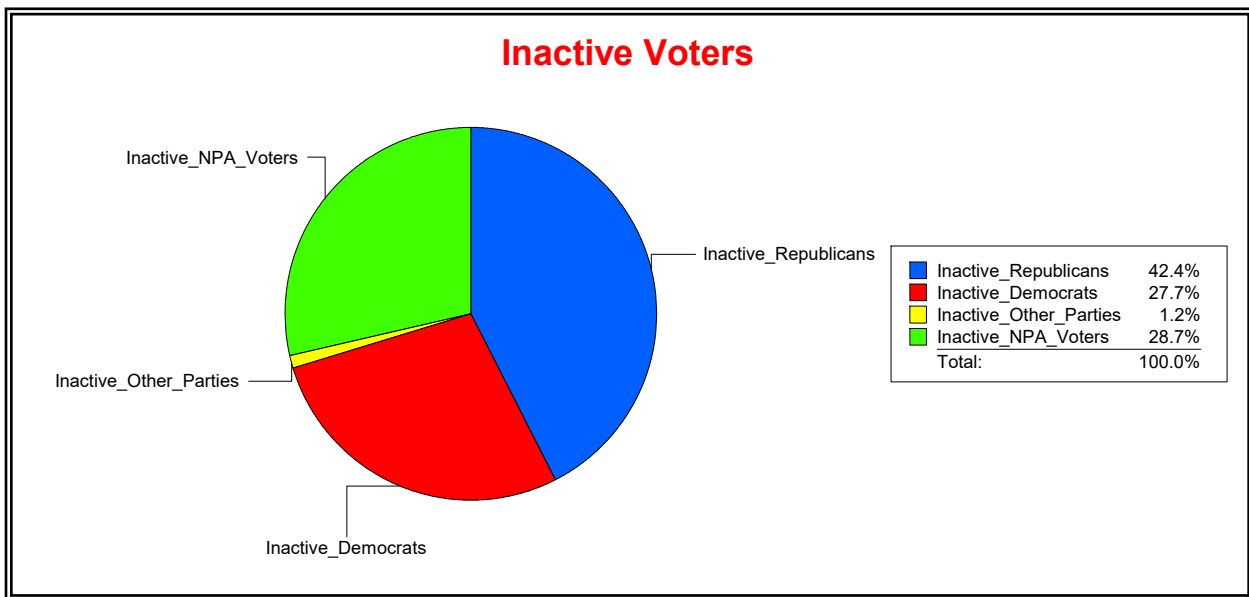

District	Total	Dems	Reps	NonP	Other	Total	Dems	Reps	NonP	Other
SARASOTA	39,326	16,124	12,459	9,951	792	2,611	1,075	686	802	48

Ron Turner

Supervisor of Elections

Sarasota County, FL

Date 1/3/2023

Time 08:27 AM

Graphs of District Registration

Active Registered Voters

Inactive Voters

District	Total	Dems	Reps	NonP	Other	Total	Dems	Reps	NonP	Other
VENICE	22,886	6,027	10,718	5,789	352	941	261	399	270	11

Ron Turner

Supervisor of Elections