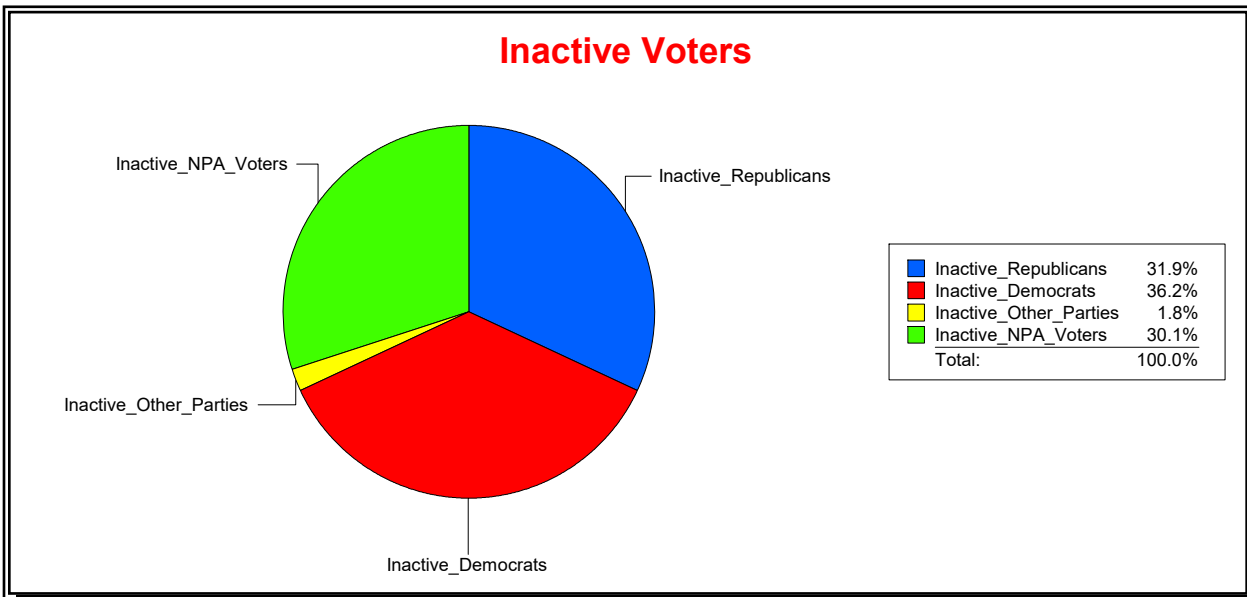

District	Total	Dems	Reps	NonP	Other	Total	Dems	Reps	NonP	Other
HOSPITAL BOARD NORTH	107,706	36,059	42,748	26,723	2,176	5,459	1,977	1,743	1,643	96

Ron Turner

Supervisor of Elections

Sarasota County, FL

Date 1/3/2023