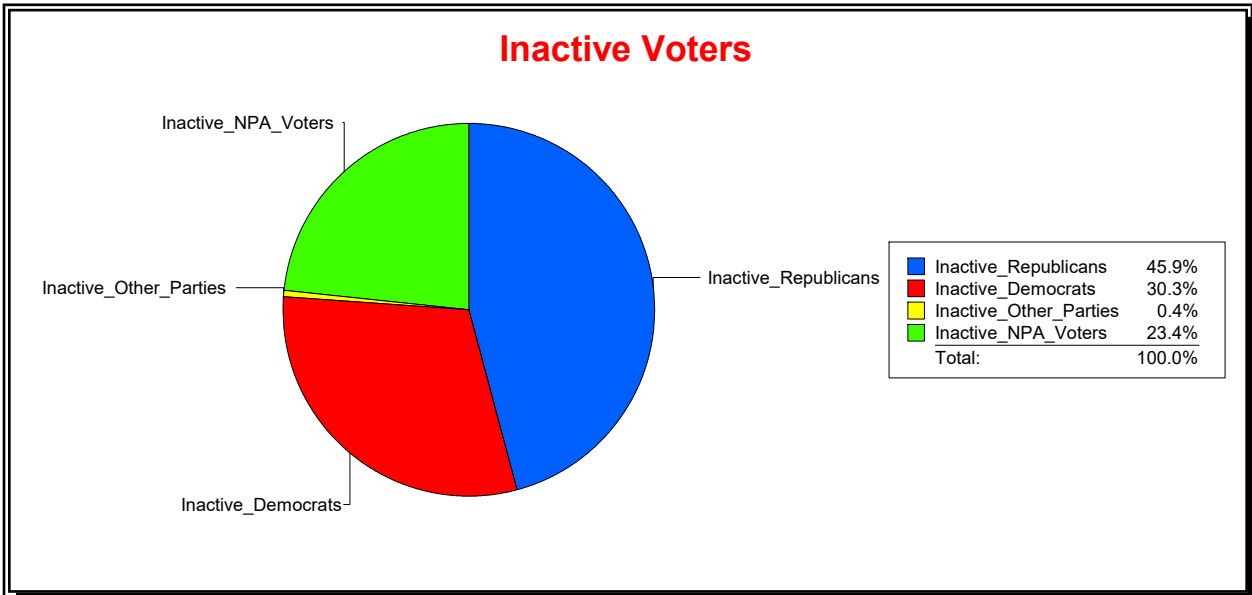

Ron Turner

Supervisor of Elections

Sarasota County, FL

Date 1/3/2023

Time 08:27 AM

Graphs of District Registration

Active Registered Voters

Inactive Voters

<u>District</u>	<u>Total</u>	<u>Dems</u>	<u>Reps</u>	<u>NonP</u>	<u>Other</u>	<u>Total</u>	<u>Dems</u>	<u>Reps</u>	<u>NonP</u>	<u>Other</u>
LONGBOAT KEY	4,747	1,313	2,325	1,023	86	231	70	106	54	1