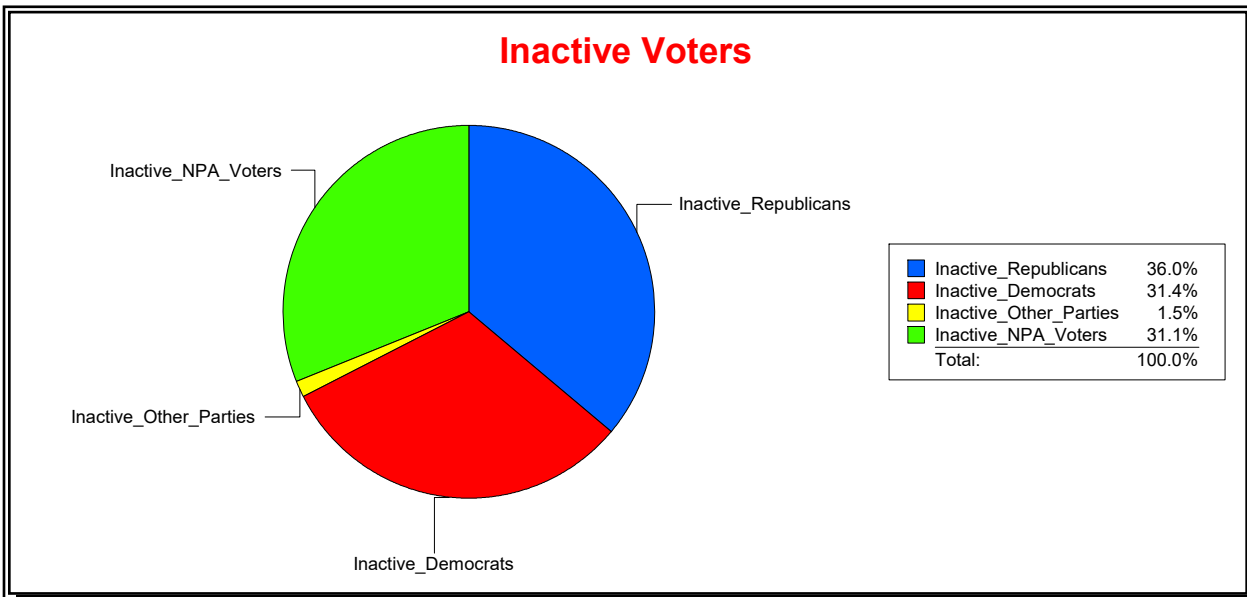

Graphs of District Registration

Active Registered Voters

Inactive Voters

District	Total	Dems	Reps	NonP	Other	Total	Dems	Reps	NonP	Other
STATE SENATE 22	356,845	101,337	155,892	92,891	6,725	16,038	5,039	5,772	4,981	246