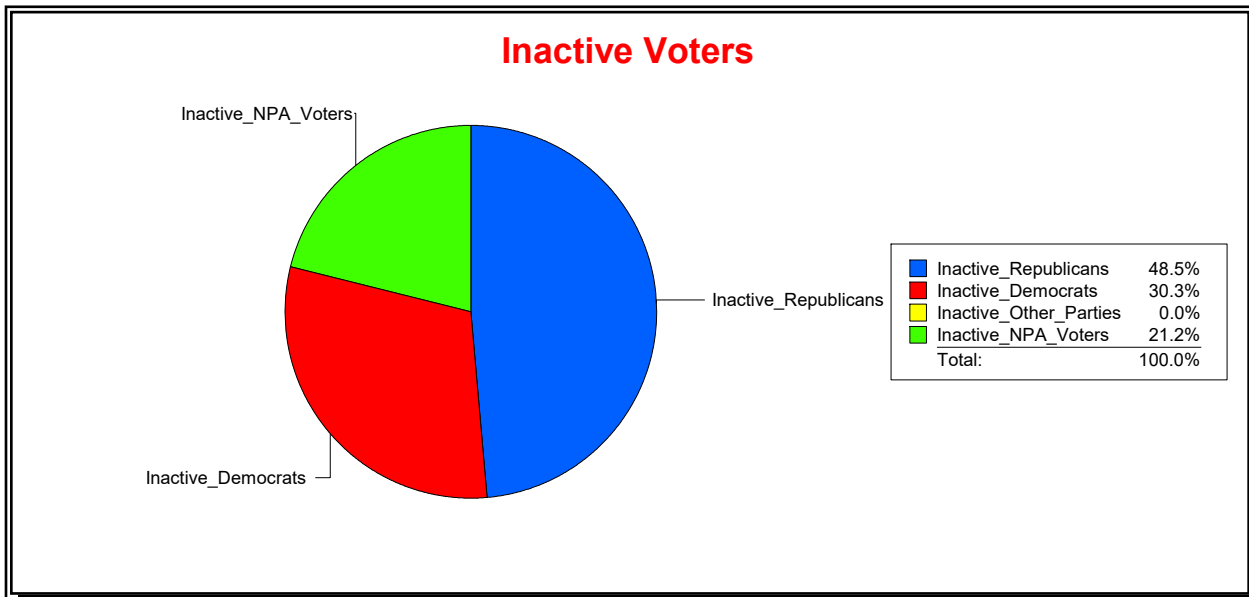

Ron Turner

Supervisor of Elections

Sarasota County, FL

Date 1/3/2023

Time 08:27 AM

Graphs of District Registration

Active Registered Voters

Inactive Voters

District	Total	Dems	Reps	NonP	Other	Total	Dems	Reps	NonP	Other
LBK DISTRICT 2	1,340	445	583	290	22	66	20	32	14	0