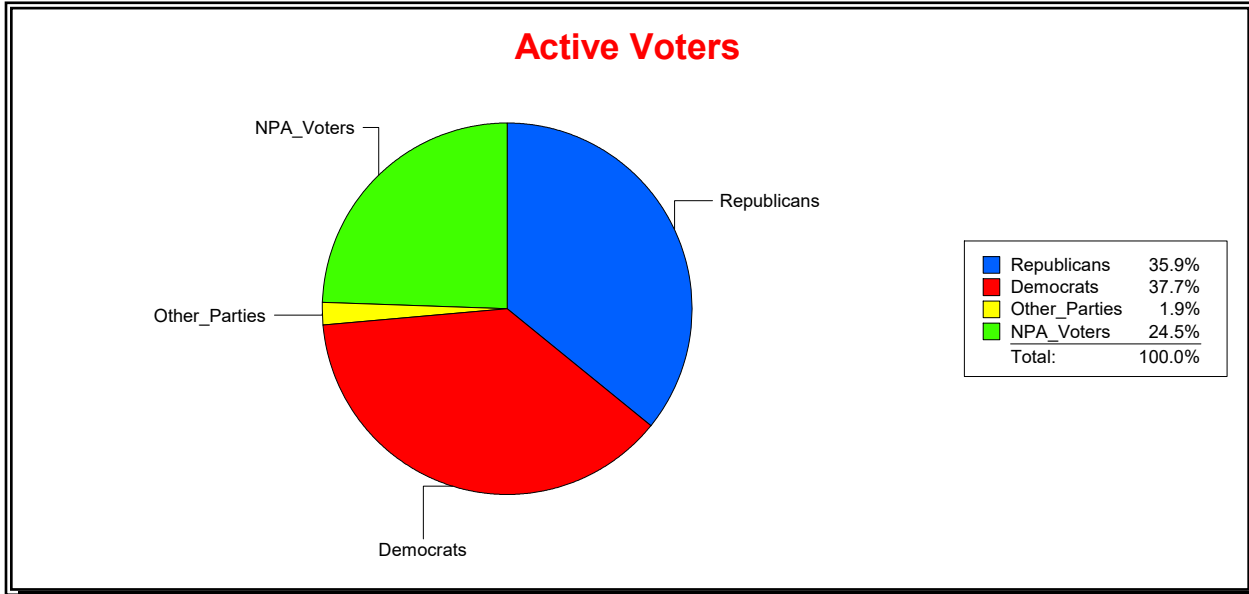

Ron Turner

Supervisor of Elections

Sarasota County, FL

Date 1/3/2023

Time 08:27 AM

Graphs of District Registration

Active Registered Voters

Inactive Voters

District	Total	Dems	Reps	NonP	Other	Total	Dems	Reps	NonP	Other
CNTY COMM DIST 2	66,107	24,951	23,729	16,168	1,259	3,957	1,500	1,201	1,194	62