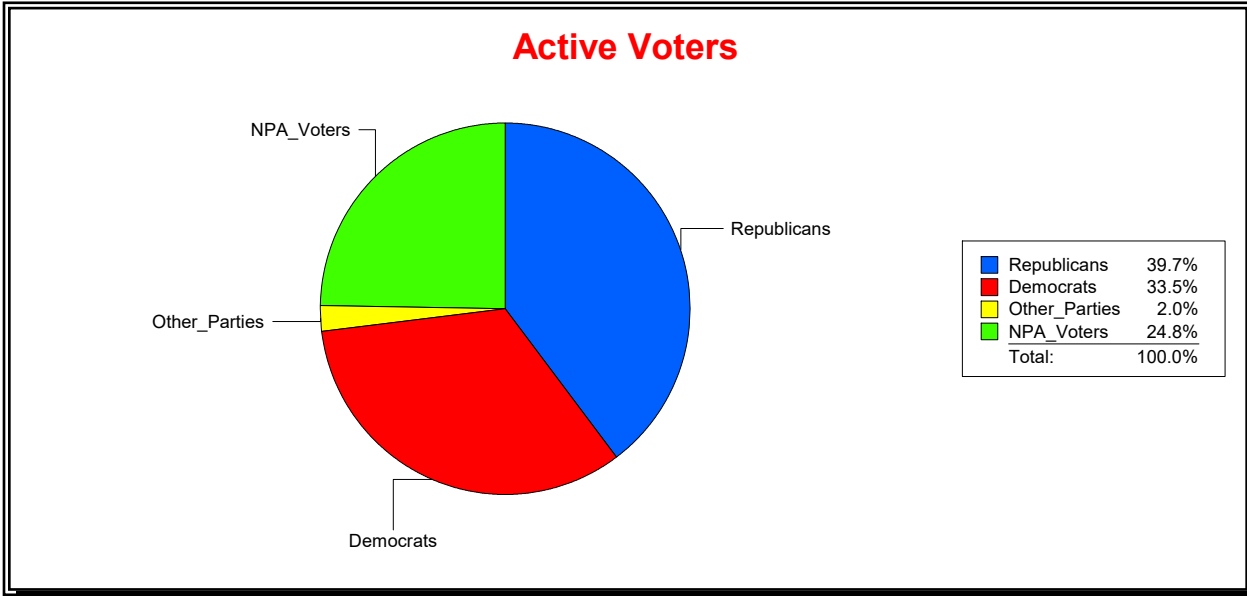

District	Total	Dems	Reps	NonP	Other	Total	Dems	Reps	NonP	Other
HOSPITAL BOARD NORTH	107,706	36,059	42,748	26,723	2,176	5,459	1,977	1,743	1,643	96

Ron Turner

Supervisor of Elections

Sarasota County, FL

Date 1/3/2023