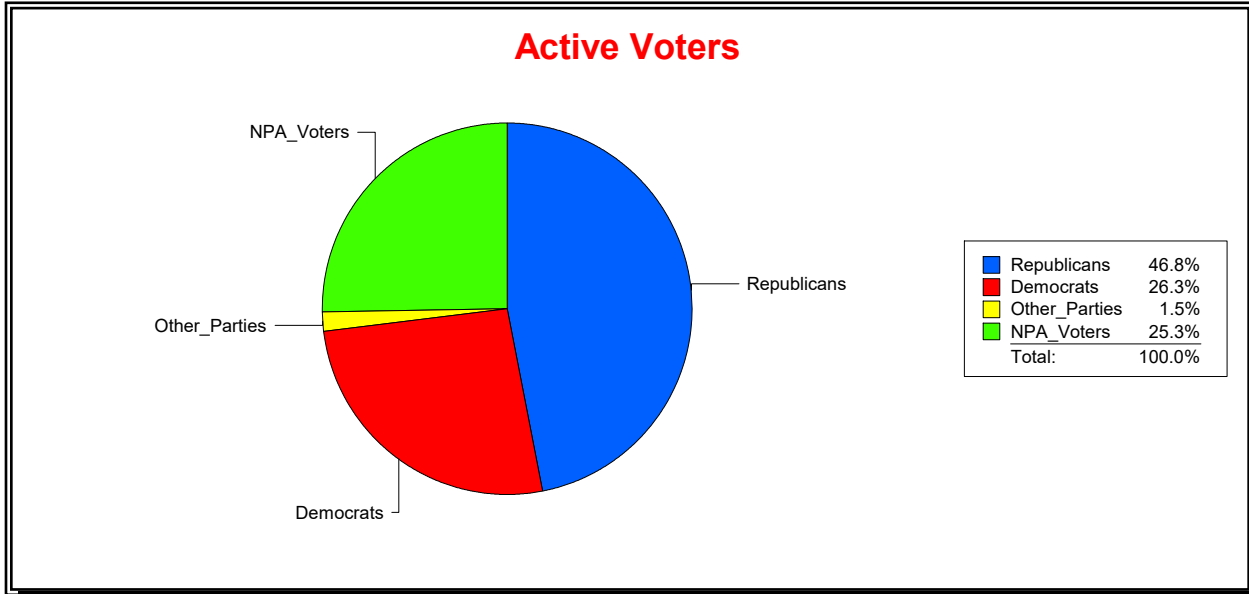

District	Total	Dems	Reps	NonP	Other	Total	Dems	Reps	NonP	Other
SARASOTA	39,326	16,124	12,459	9,951	792	2,611	1,075	686	802	48

Ron Turner

Supervisor of Elections

Sarasota County, FL

Date 1/3/2023

Time 08:27 AM

Graphs of District Registration

Active Registered Voters

Inactive Voters

District	Total	Dems	Reps	NonP	Other	Total	Dems	Reps	NonP	Other
VENICE	22,886	6,027	10,718	5,789	352	941	261	399	270	11

Ron Turner

Supervisor of Elections