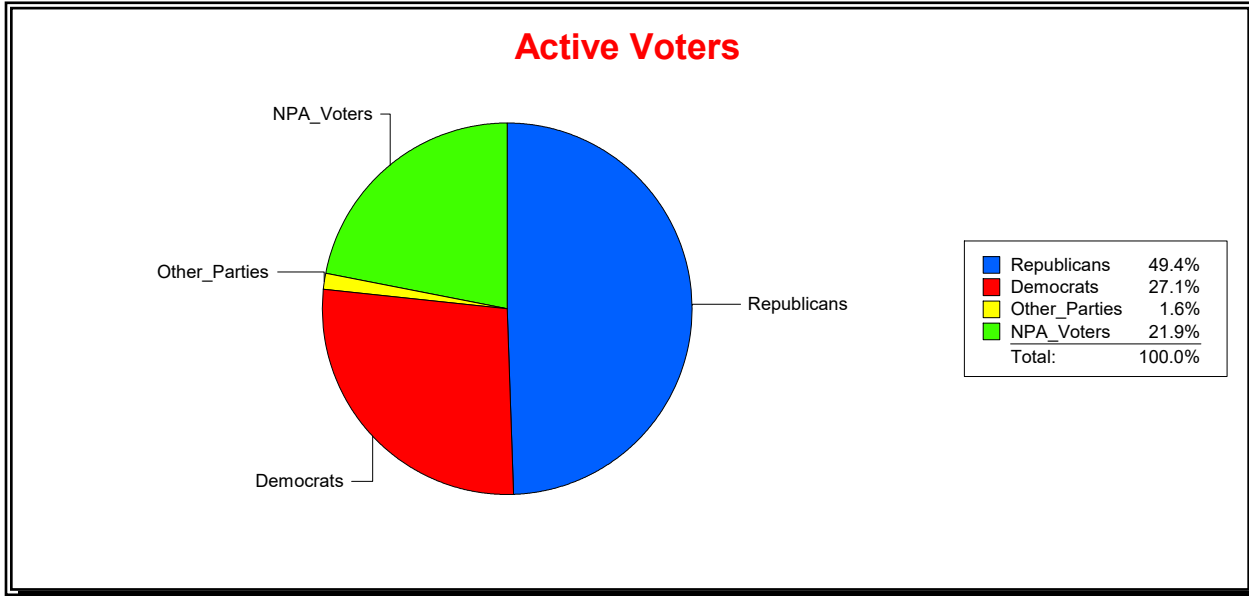

Ron Turner

Supervisor of Elections

Sarasota County, FL

Date 1/3/2023

Time 08:27 AM

Graphs of District Registration

Active Registered Voters

Inactive Voters

District	Total	Dems	Reps	NonP	Other	Total	Dems	Reps	NonP	Other
LONGBOAT KEY BEACH B	2,895	785	1,431	633	46	127	41	57	29	0