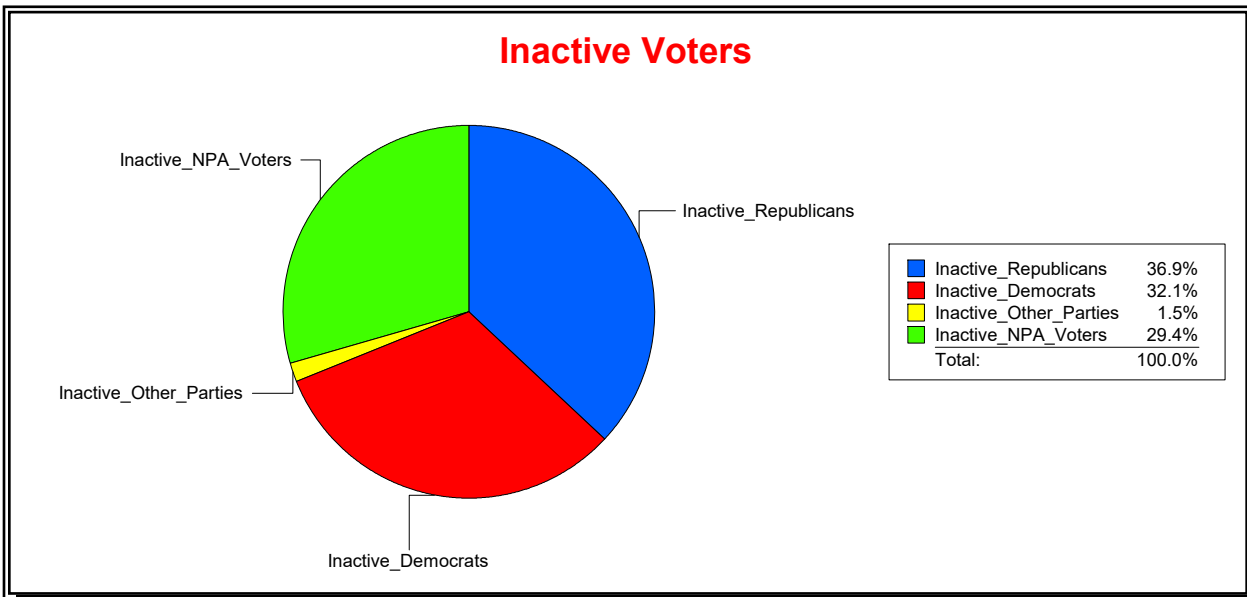

Ron Turner

Supervisor of Elections

Sarasota County, FL

Date 1/3/2023

Time 08:27 AM

Graphs of District Registration

District	Active Registered Voters					Inactive Voters				
	Total	Dems	Reps	NonP	Other	Total	Dems	Reps	NonP	Other
SCHOOL DIST 4	69,292	21,306	29,509	17,170	1,307	3,296	1,059	1,216	970	51