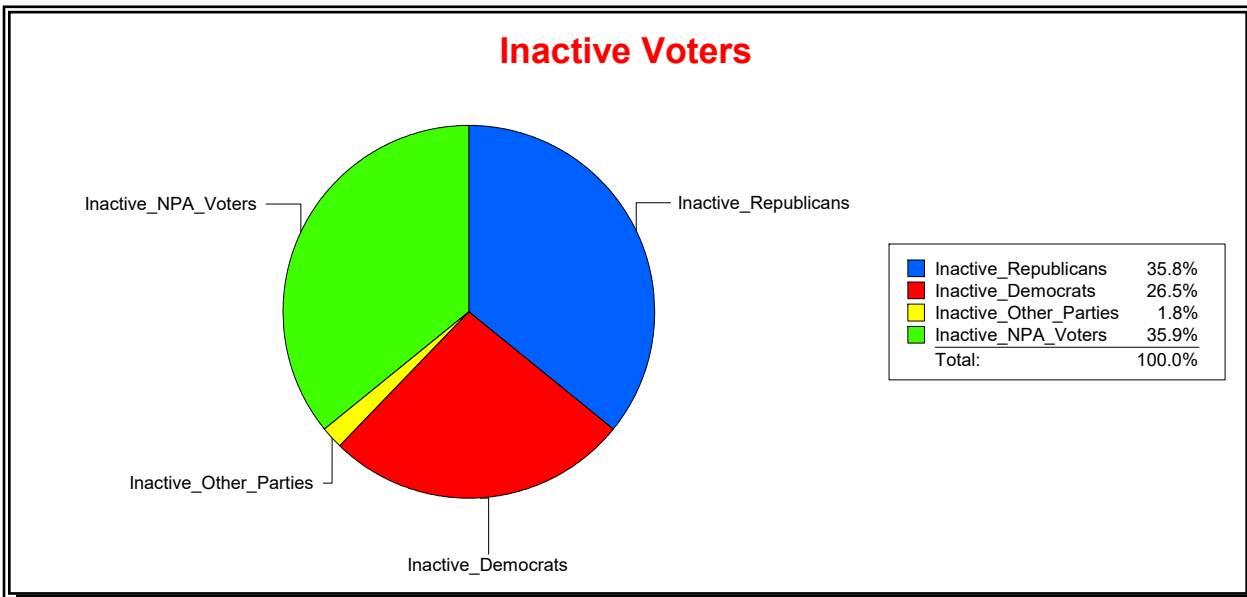

Supervisor of Elections

Sarasota County, FL

Date 1/3/2023

Time 08:27 AM

Graphs of District Registration

Active Registered Voters

Inactive Voters

<u>District</u>	<u>Total</u>	<u>Dems</u>	<u>Reps</u>	<u>NonP</u>	<u>Other</u>	<u>Total</u>	<u>Dems</u>	<u>Reps</u>	<u>NonP</u>	<u>Other</u>
NORTH PORT	60,864	14,409	27,219	18,057	1,179	2,354	624	842	846	42