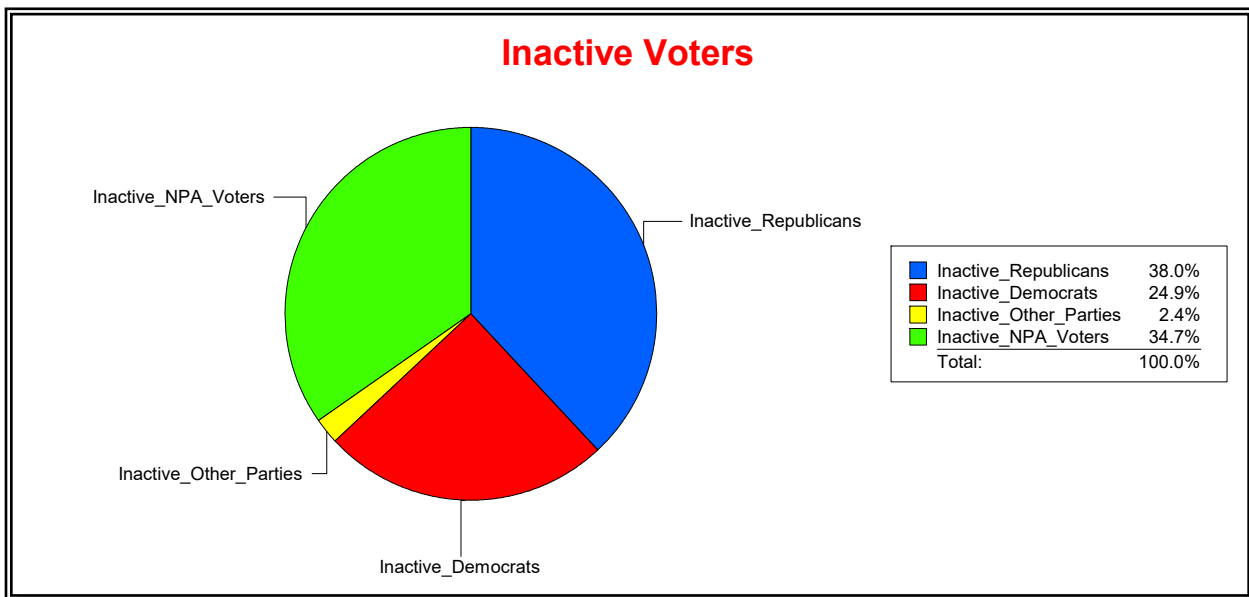

Ron Turner

Supervisor of Elections

Sarasota County, FL

Date 1/3/2023

Time 08:27 AM

Graphs of District Registration

Active Registered Voters

Inactive Voters

District	Total	Dems	Reps	NonP	Other	Total	Dems	Reps	NonP	Other
NORTH PORT DIST 2	12,817	2,835	5,837	3,871	274	510	127	194	177	12