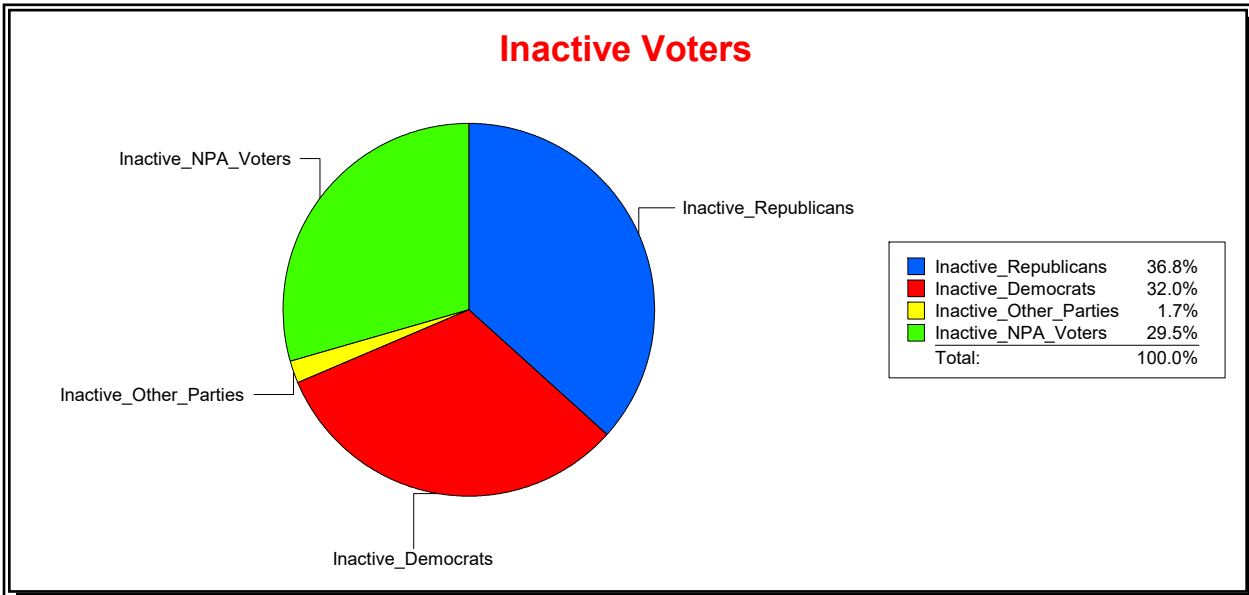

Ron Turner

Supervisor of Elections

Sarasota County, FL

Date 1/3/2023

Time 08:27 AM

Graphs of District Registration

Active Registered Voters

Inactive Voters

District	Total	Dems	Reps	NonP	Other	Total	Dems	Reps	NonP	Other
CNTY COMM DIST 1	70,261	19,839	31,533	17,441	1,448	2,819	901	1,036	833	49