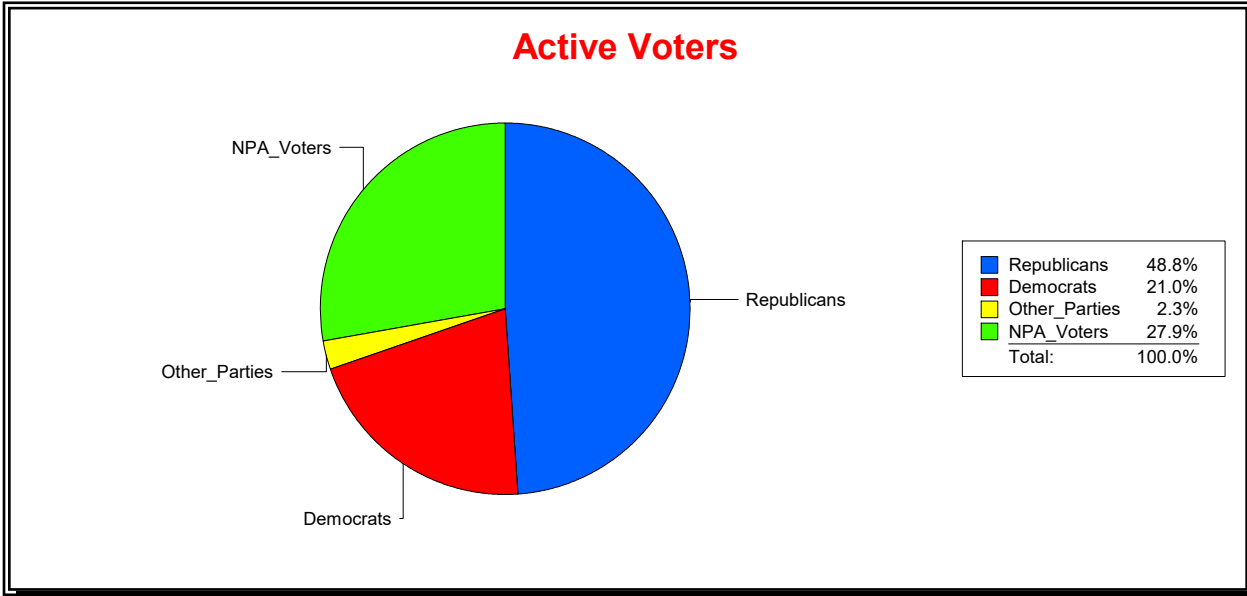

Date 1/3/2023

Time 08:27 AM

Graphs of District Registration

Active Registered Voters

Inactive Voters

District	Total	Dems	Reps	NonP	Other	Total	Dems	Reps	NonP	Other
WOODLANDS CDD	1,597	335	780	445	37	28	11	11	6	0