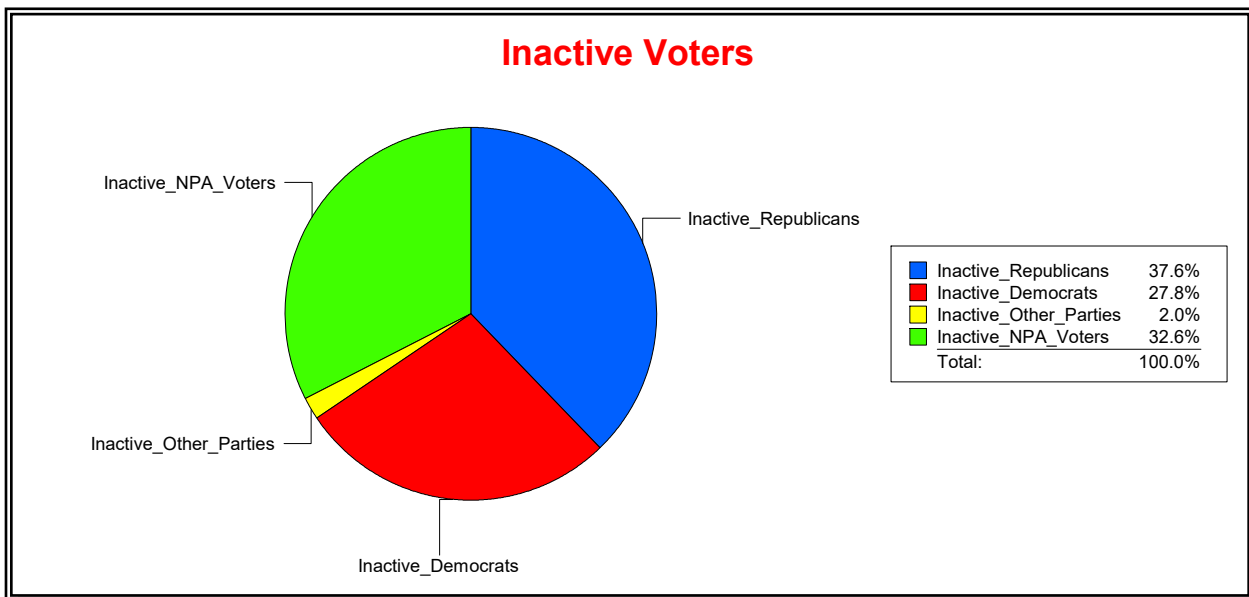

Ron Turner

Supervisor of Elections

Sarasota County, FL

Date 1/3/2023

Time 08:27 AM

Graphs of District Registration

Active Registered Voters

Inactive Voters

District	Total	Dems	Reps	NonP	Other	Total	Dems	Reps	NonP	Other
NORTH PORT 4	9,310	2,420	4,096	2,632	162	356	99	134	116	7