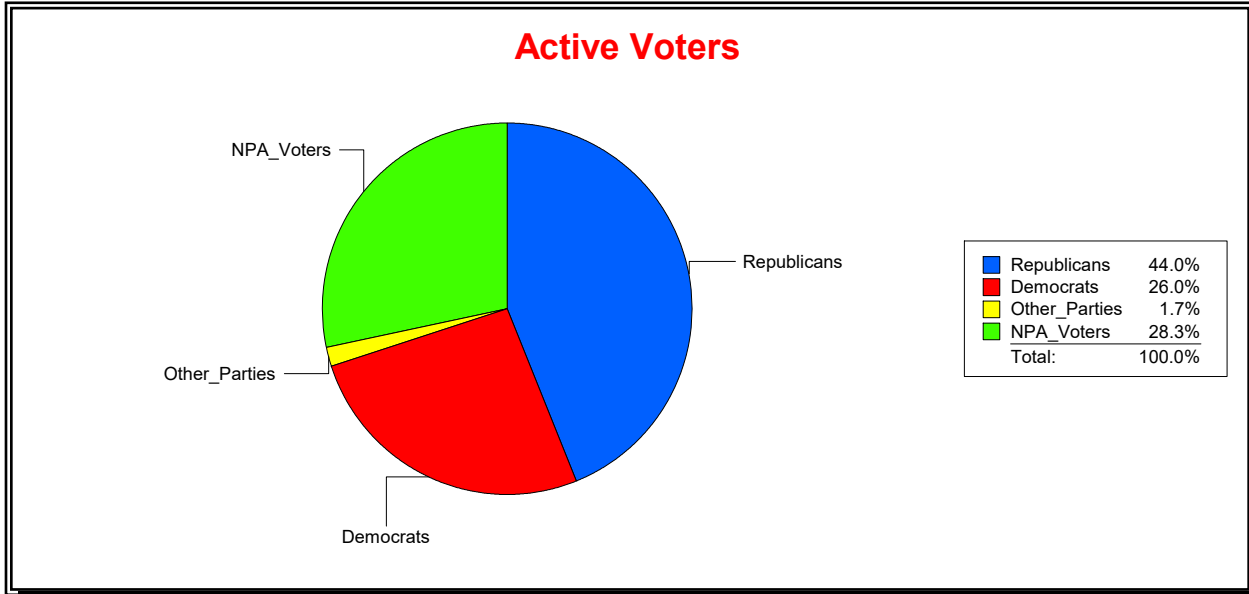

Ron Turner

Supervisor of Elections

Sarasota County, FL

Date 1/3/2023

Time 08:27 AM

Graphs of District Registration

Active Registered Voters

Inactive Voters

District	Total	Dems	Reps	NonP	Other	Total	Dems	Reps	NonP	Other
NORTH PORT 4	9,310	2,420	4,096	2,632	162	356	99	134	116	7