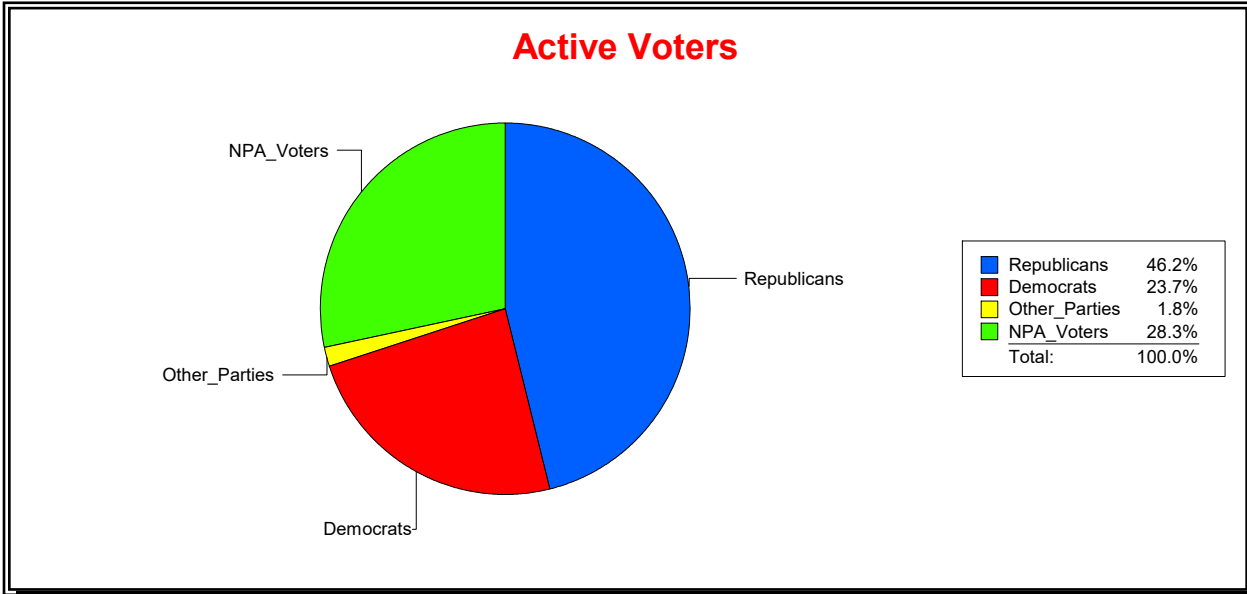

Ron Turner

Supervisor of Elections

Sarasota County, FL

Date 1/3/2023

Time 08:27 AM

Graphs of District Registration

District	Active Registered Voters					Inactive Voters				
	Total	Dems	Reps	NonP	Other	Total	Dems	Reps	NonP	Other
NORTH PORT 5	17,222	4,085	7,949	4,882	306	587	182	187	210	8