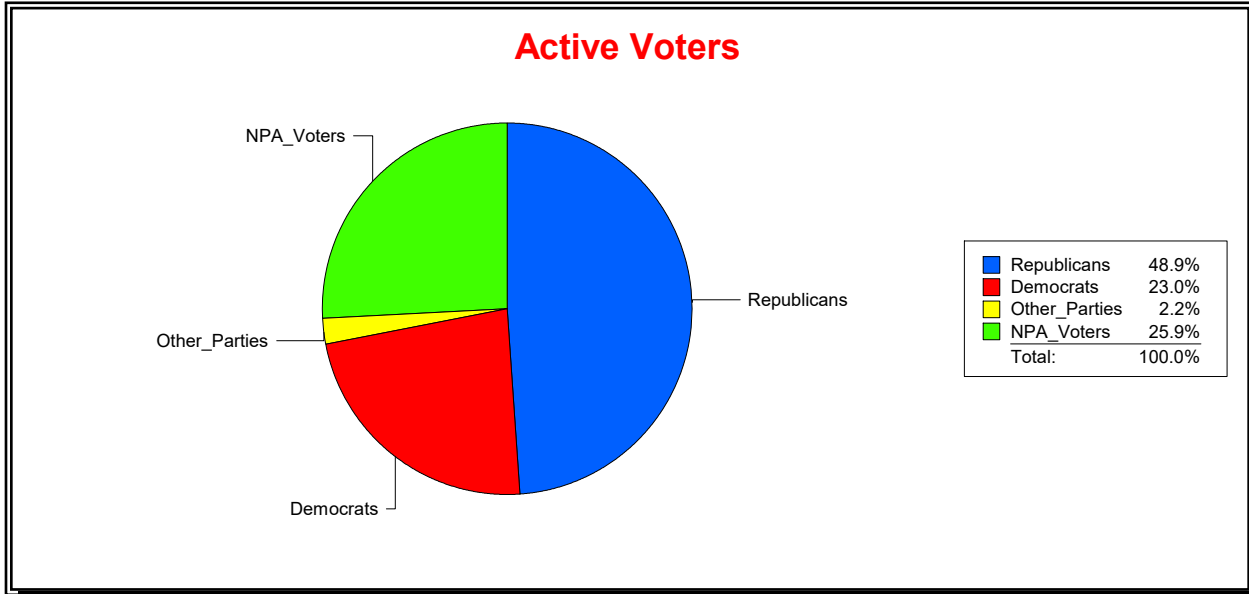

Ron Turner

Supervisor of Elections

Sarasota County, FL

Date 1/3/2023

Time 08:27 AM

Graphs of District Registration

Active Registered Voters

Inactive Voters

District	Total	Dems	Reps	NonP	Other	Total	Dems	Reps	NonP	Other
WINDWARD AT LWR CDD	135	31	66	35	3	0	0	0	0	0