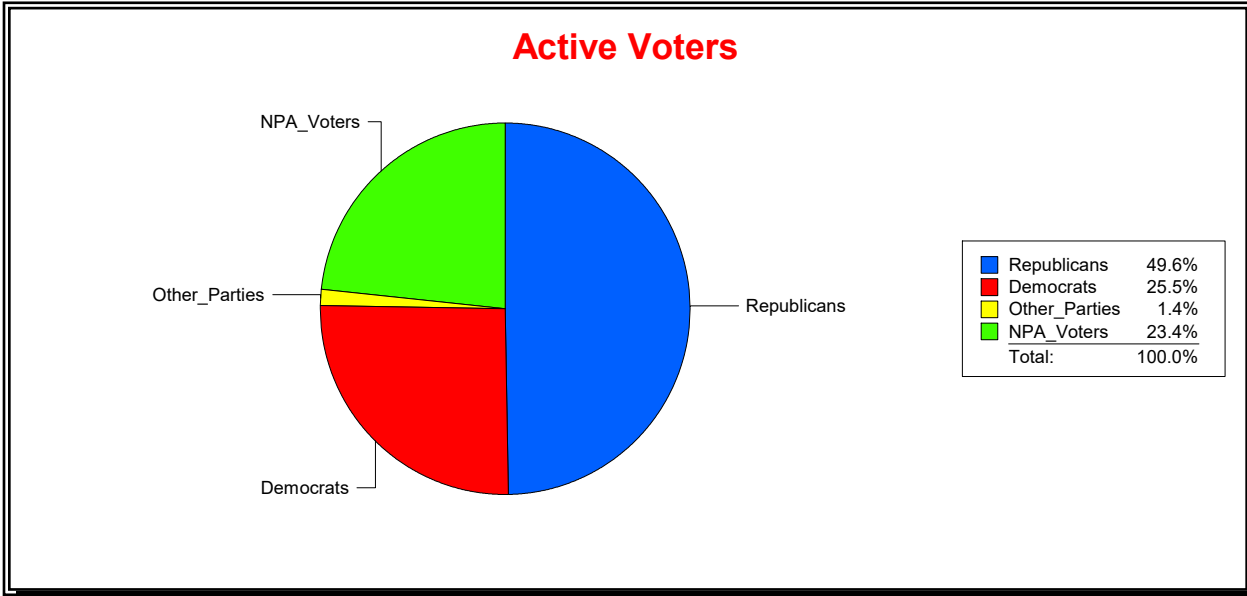

Active Registered Voters

Inactive Voters

District	Total	Dems	Reps	NonP	Other	Total	Dems	Reps	NonP	Other
VENETIAN CDD	1,954	499	970	457	28	50	14	24	12	0

Ron Turner

Supervisor of Elections

Sarasota County, FL