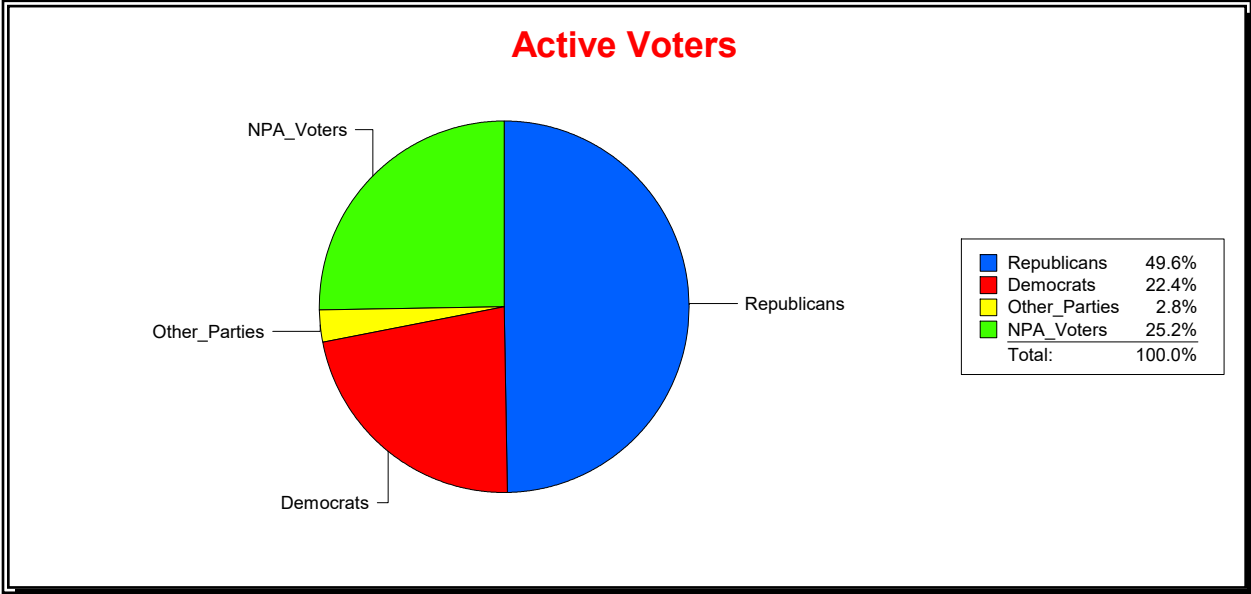

Date 1/3/2023

Time 08:27 AM

Graphs of District Registration

Active Registered Voters

Inactive Voters

District	Total	Dems	Reps	NonP	Other	Total	Dems	Reps	NonP	Other
LAKWOOD RANCH CDD	1,784	400	885	449	50	25	9	8	7	1