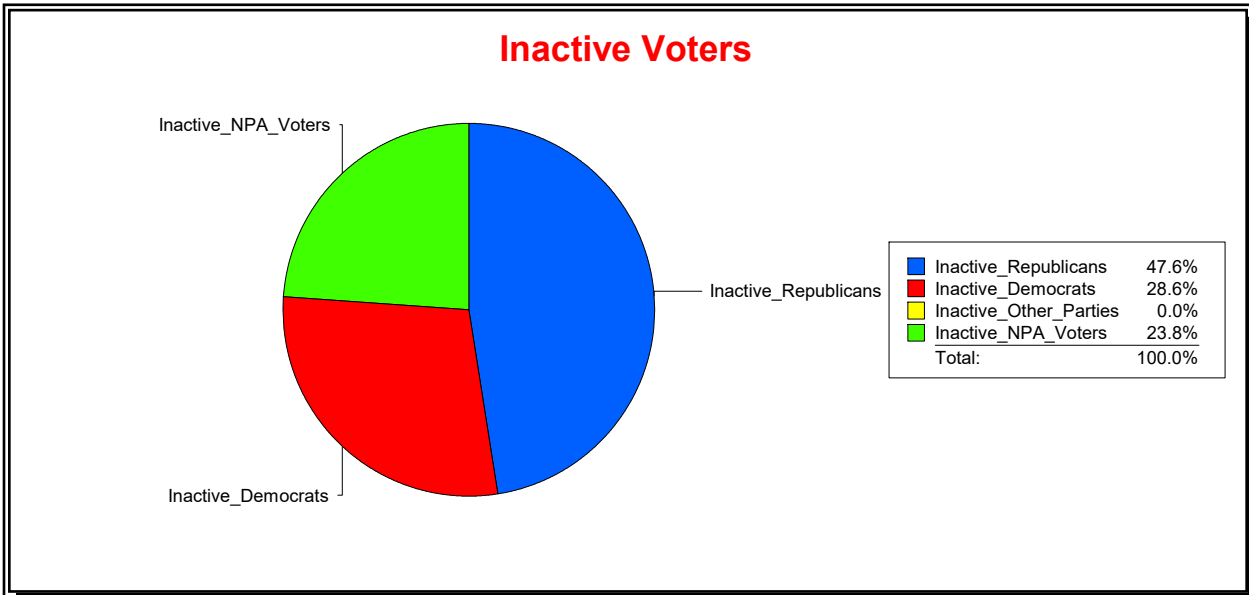

Ron Turner

Supervisor of Elections

Sarasota County, FL

Date 1/3/2023

Time 08:27 AM

Graphs of District Registration

Active Registered Voters

Inactive Voters

District	Total	Dems	Reps	NonP	Other	Total	Dems	Reps	NonP	Other
LBK DISTRICT 3	1,511	418	754	321	18	63	18	30	15	0