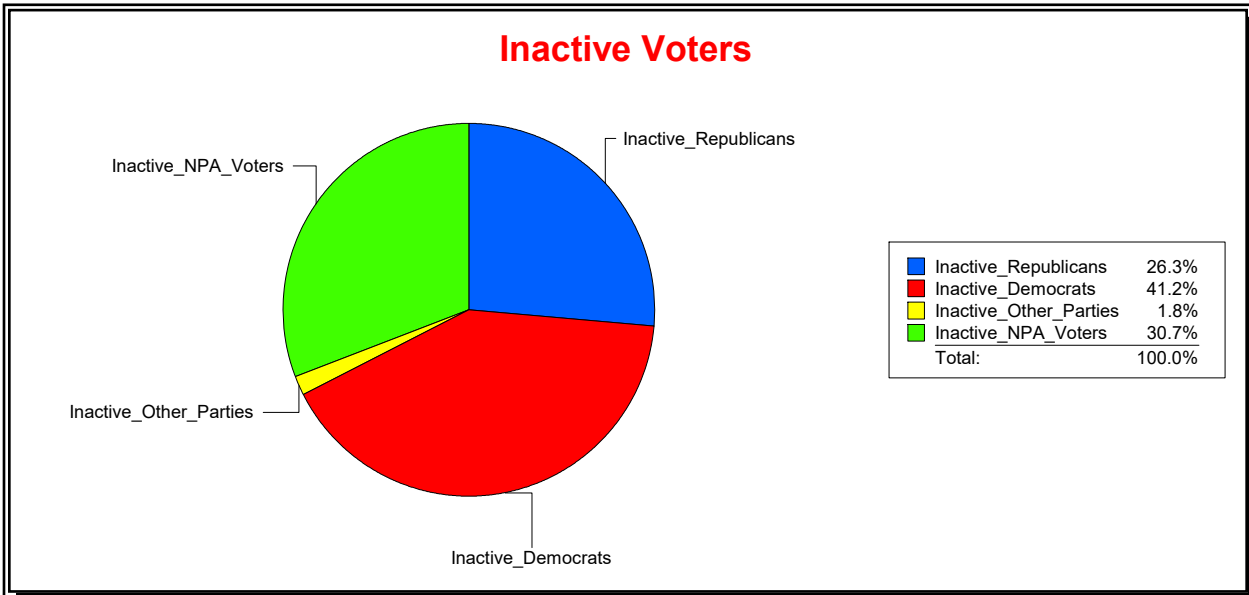

Ron Turner

Supervisor of Elections

Sarasota County, FL

Date 1/3/2023

Time 08:27 AM

Graphs of District Registration

Active Registered Voters

Inactive Voters

District	Total	Dems	Reps	NonP	Other	Total	Dems	Reps	NonP	Other
SARASOTA	39,326	16,124	12,459	9,951	792	2,611	1,075	686	802	48