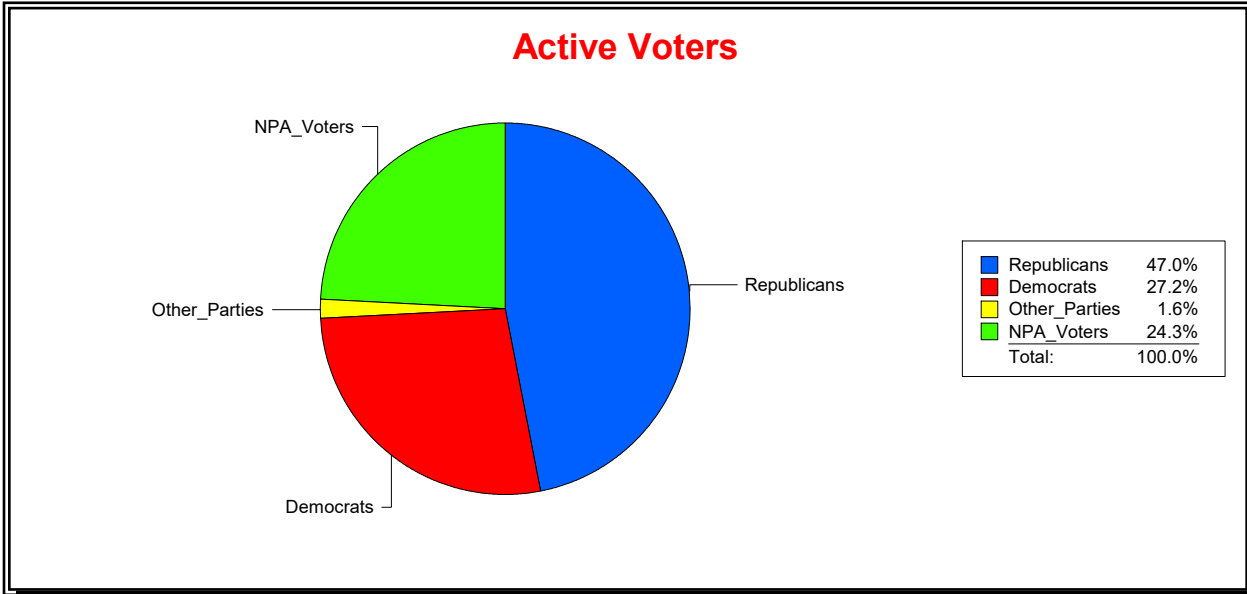

Graphs of District Registration

Active Registered Voters

Inactive Voters

District	Total	Dems	Reps	NonP	Other	Total	Dems	Reps	NonP	Other
VENICE	22,886	6,027	10,718	5,789	352	941	261	399	270	11

Ron Turner

Supervisor of Elections

Sarasota County, FL

Date 1/3/2023

Time 08:27 AM

Graphs of District Registration

Active Registered Voters

Inactive Voters

District	Total	Dems	Reps	NonP	Other	Total	Dems	Reps	NonP	Other
GOLDEN GATE POINT	379	103	178	92	6	30	5	16	9	0