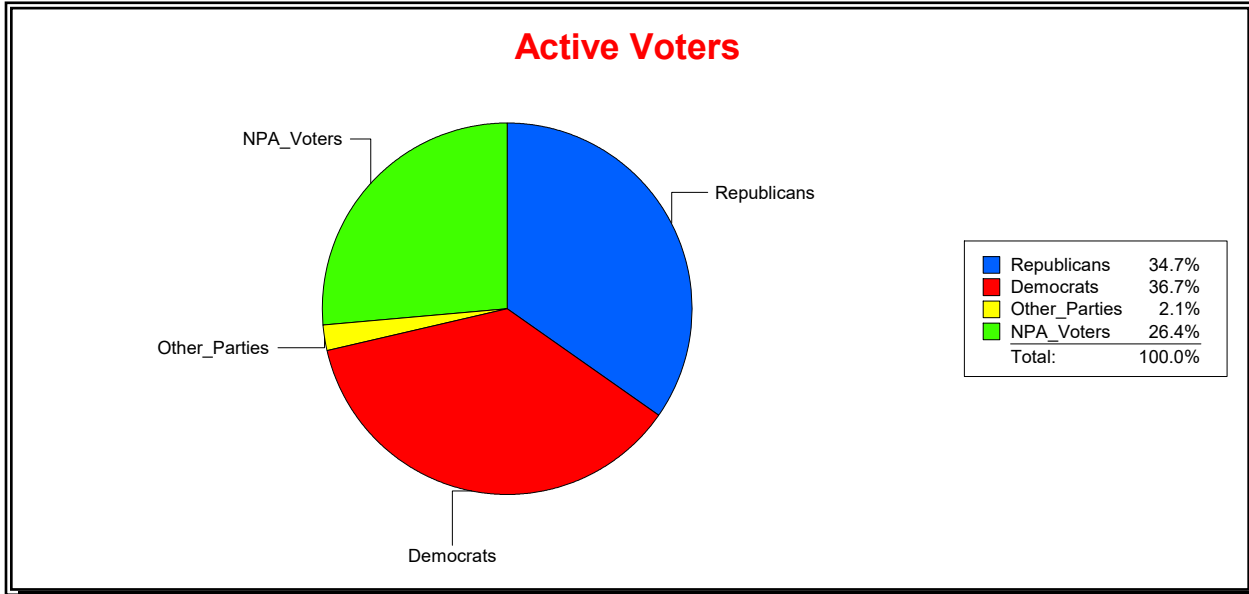

Ron Turner

Supervisor of Elections

Sarasota County, FL

Date 1/3/2023

Time 08:27 AM

Graphs of District Registration

Active Registered Voters

Inactive Voters

District	Total	Dems	Reps	NonP	Other	Total	Dems	Reps	NonP	Other
SARASOTA 3	11,080	4,071	3,847	2,929	233	709	261	205	231	12