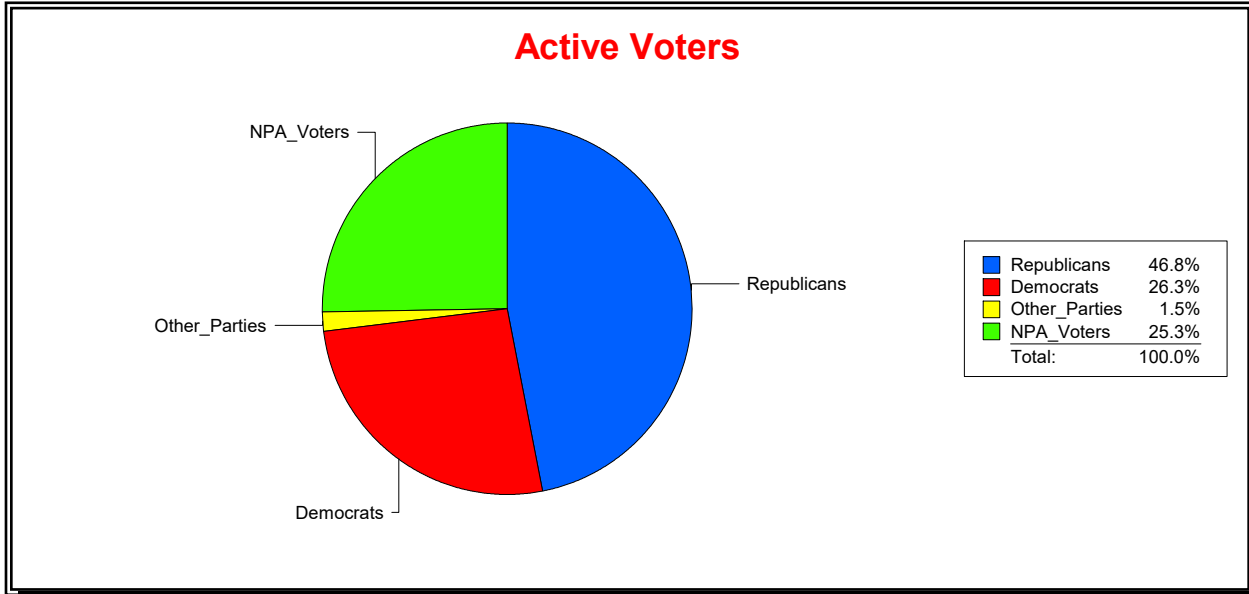

Ron Turner

Supervisor of Elections

Sarasota County, FL

Date 1/3/2023

Time 08:27 AM

Graphs of District Registration

Active Registered Voters

Inactive Voters

District	Total	Dems	Reps	NonP	Other	Total	Dems	Reps	NonP	Other
VENICE 1	22,886	6,027	10,718	5,789	352	941	261	399	270	11