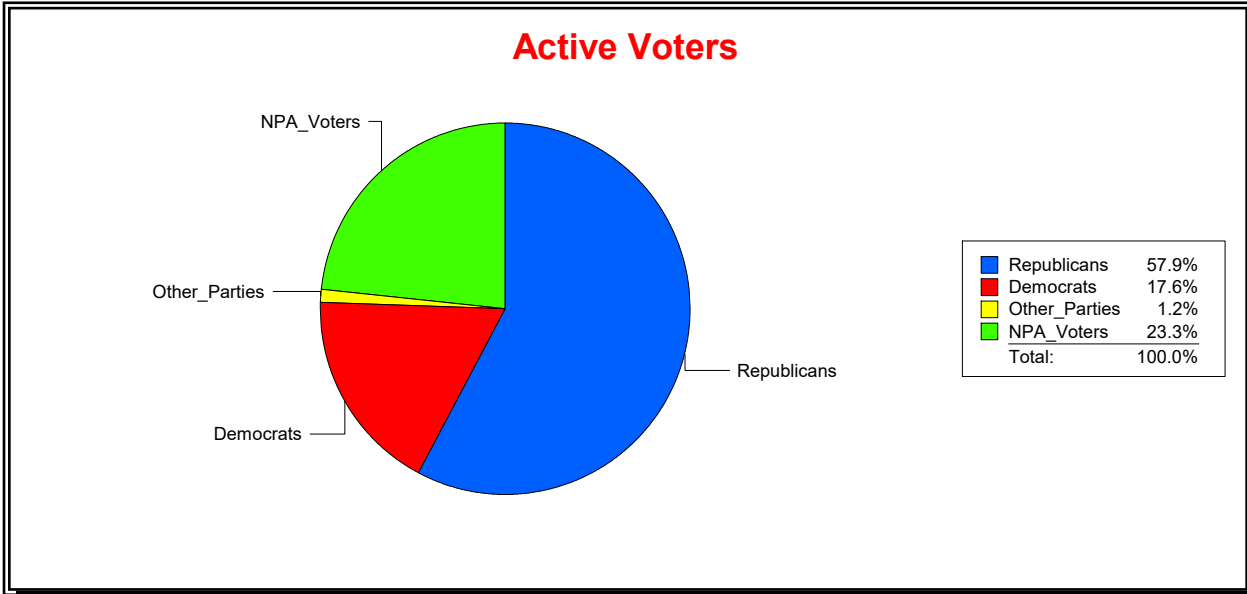

Date 1/3/2023

Time 08:27 AM

Graphs of District Registration

Active Registered Voters

Inactive Voters

District	Total	Dems	Reps	NonP	Other	Total	Dems	Reps	NonP	Other
TOSCANA ISLES CDD	1,012	178	586	236	12	7	1	3	3	0