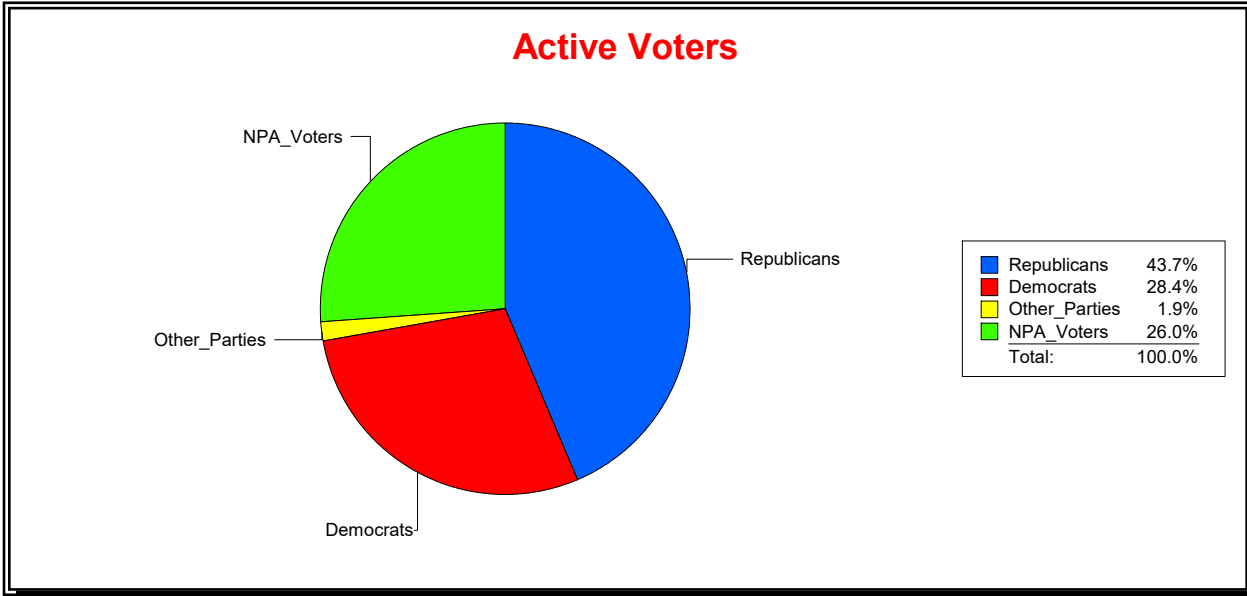

District	Total	Dems	Reps	NonP	Other	Total	Dems	Reps	NonP	Other
17TH CONGRESS DIST	356,845	101,337	155,892	92,891	6,725	16,038	5,039	5,772	4,981	246

Ron Turner

Supervisor of Elections

Sarasota County, FL

Date 1/3/2023