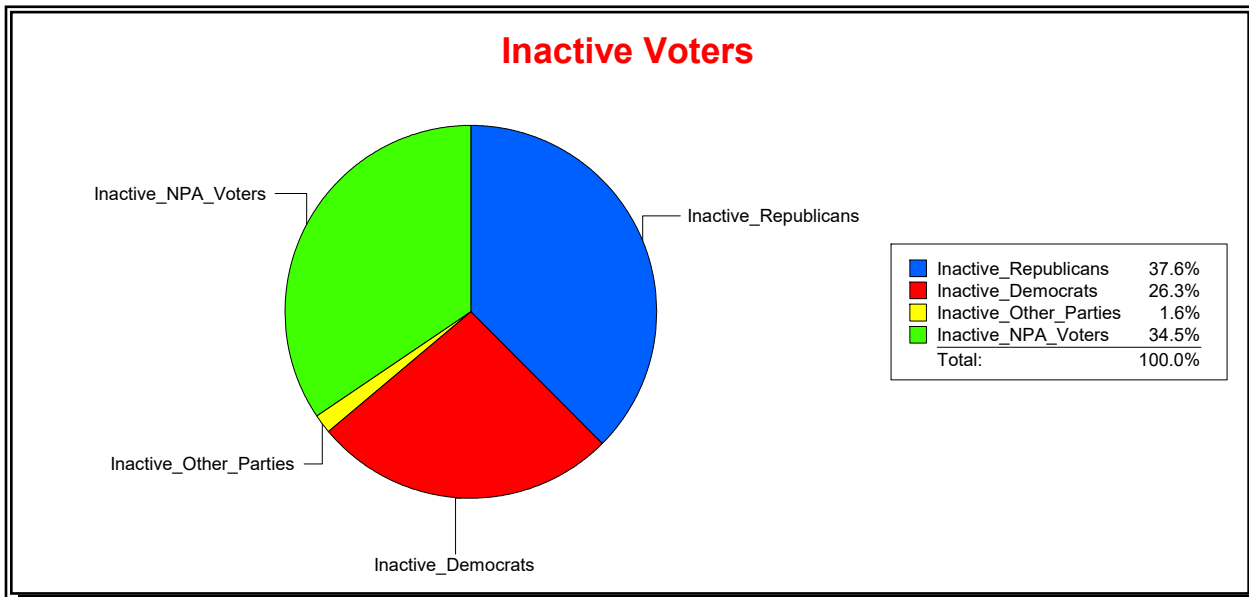

Ron Turner

Supervisor of Elections

Sarasota County, FL

Date 1/3/2023

Time 08:27 AM

Graphs of District Registration

Active Registered Voters

Inactive Voters

District	Total	Dems	Reps	NonP	Other	Total	Dems	Reps	NonP	Other
SCHOOL DIST 3	70,049	16,690	31,594	20,446	1,319	2,827	744	1,063	974	46