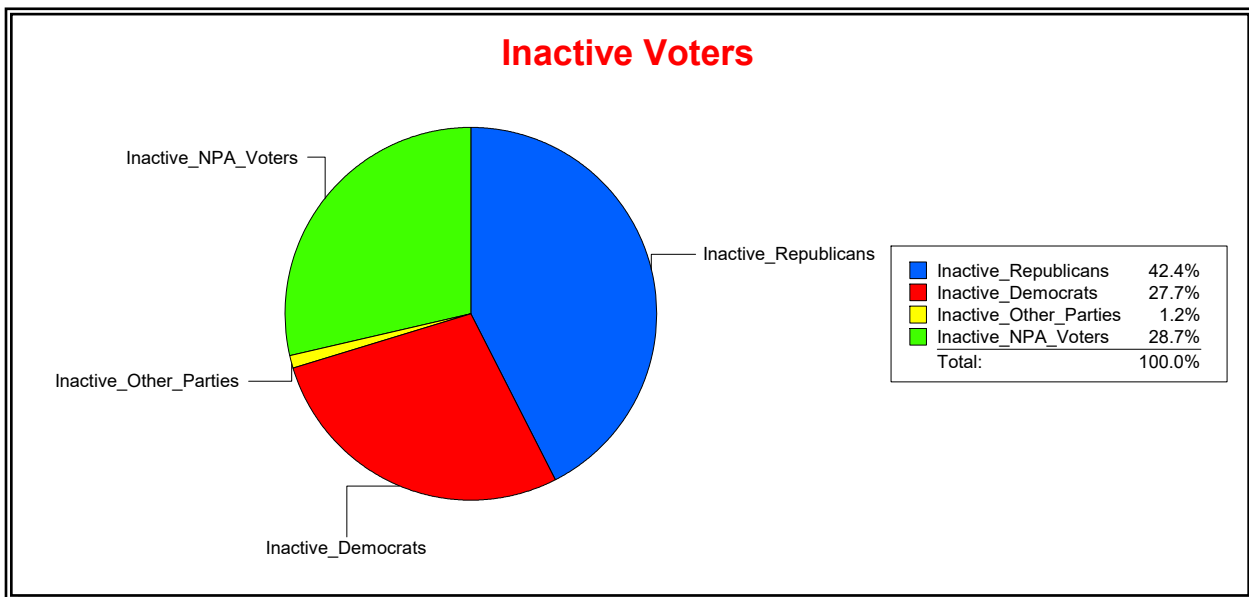

Ron Turner

Supervisor of Elections

Sarasota County, FL

Date 1/3/2023

Time 08:27 AM

Graphs of District Registration

Active Registered Voters

Inactive Voters

District	Total	Dems	Reps	NonP	Other	Total	Dems	Reps	NonP	Other
VENICE	22,886	6,027	10,718	5,789	352	941	261	399	270	11