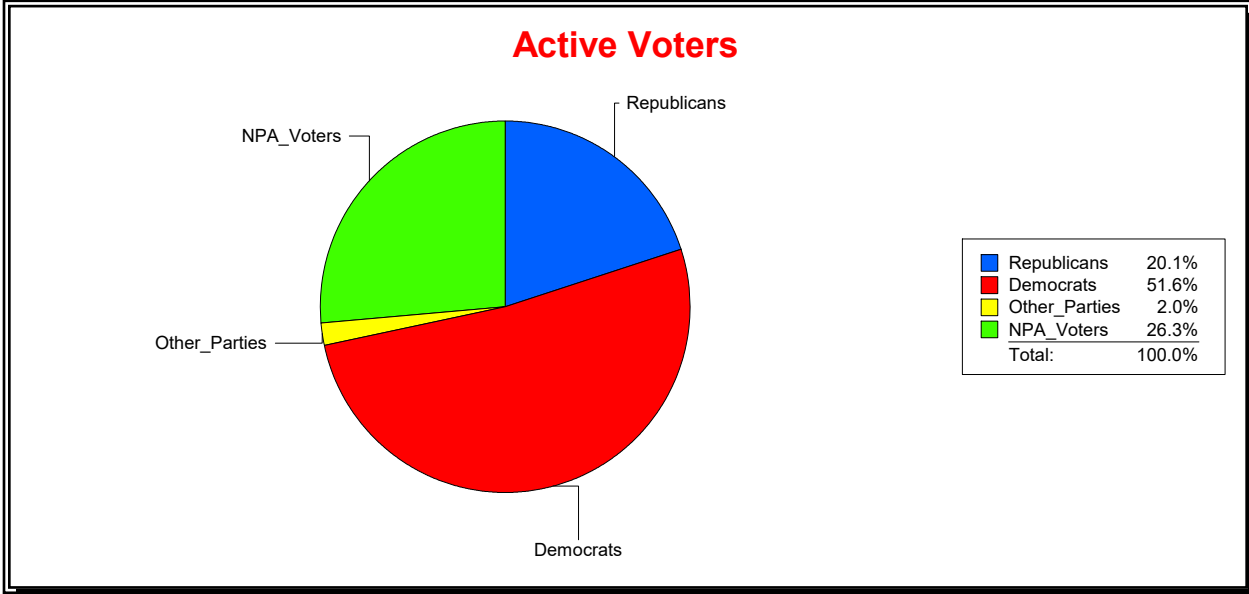

Ron Turner

Supervisor of Elections

Sarasota County, FL

Date 1/3/2023

Time 08:27 AM

Graphs of District Registration

Active Registered Voters

Inactive Voters

District	Total	Dems	Reps	NonP	Other	Total	Dems	Reps	NonP	Other
SARASOTA DIST 1	11,300	5,834	2,266	2,971	229	947	474	167	291	15