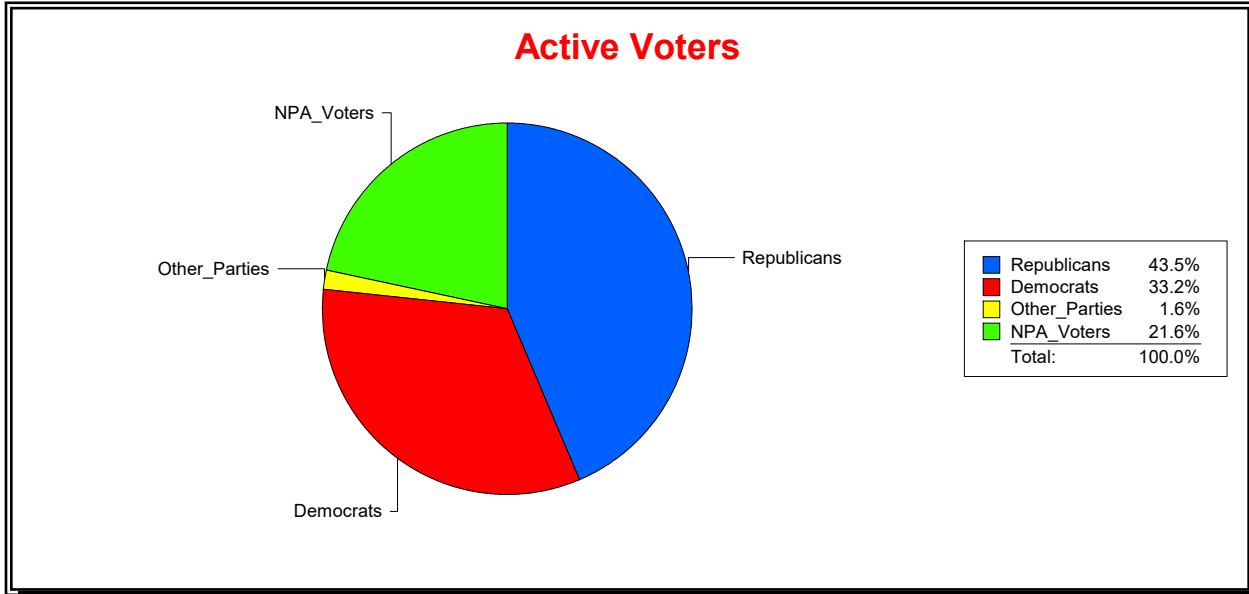

Ron Turner

Supervisor of Elections

Sarasota County, FL

Date 1/3/2023

Time 08:27 AM

Graphs of District Registration

Active Registered Voters

Inactive Voters

District	Total	Dems	Reps	NonP	Other	Total	Dems	Reps	NonP	Other
LONGBOAT KEY 2	1,340	445	583	290	22	66	20	32	14	0