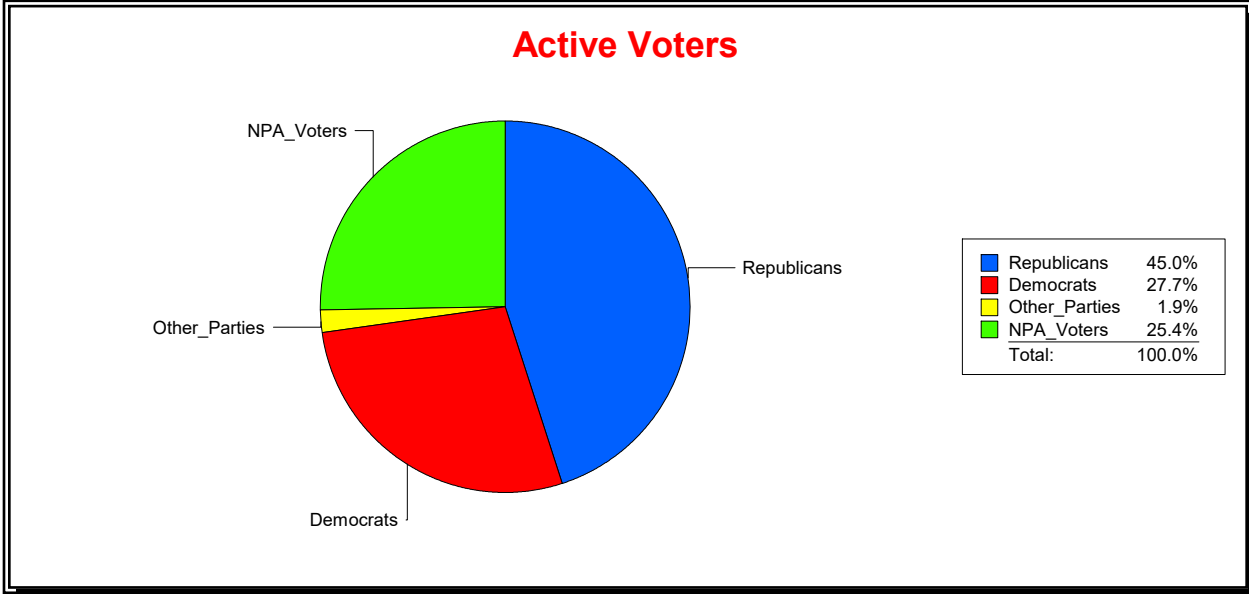

Ron Turner

Supervisor of Elections

Sarasota County, FL

Date 1/3/2023

Time 08:27 AM

Graphs of District Registration

Active Registered Voters

Inactive Voters

District	Total	Dems	Reps	NonP	Other	Total	Dems	Reps	NonP	Other
COUNTY	229,022	63,464	103,171	58,071	4,316	9,901	3,009	3,739	3,009	144