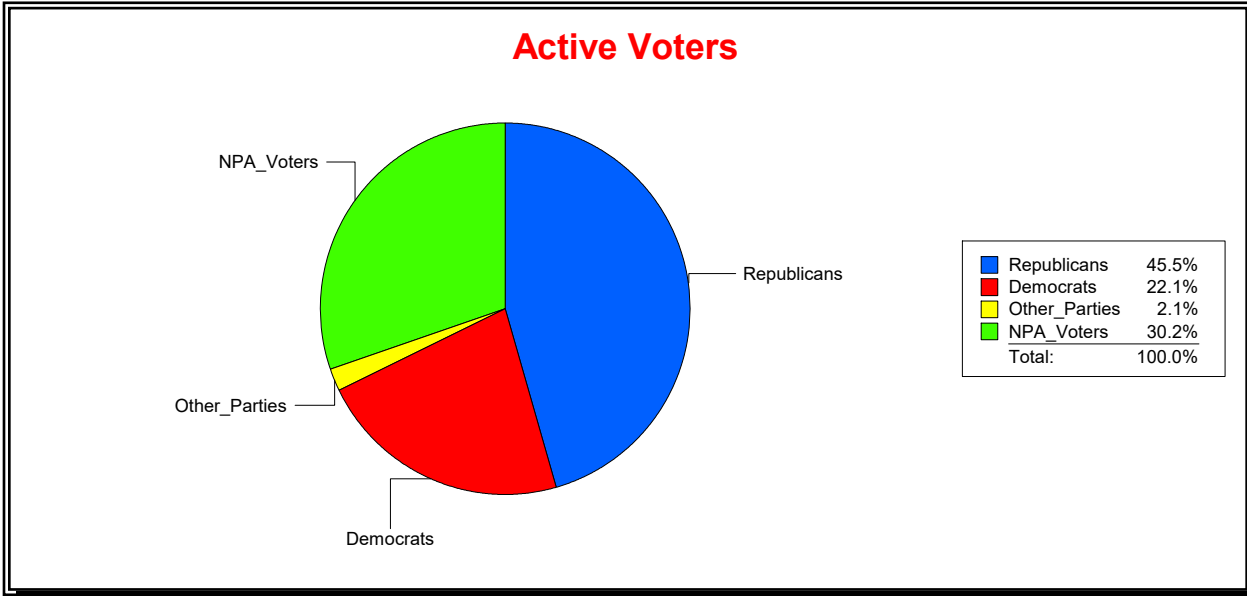

Ron Turner

Supervisor of Elections

Sarasota County, FL

Date 1/3/2023

Time 08:27 AM

Graphs of District Registration

Active Registered Voters

Inactive Voters

<u>District</u>	<u>Total</u>	<u>Dems</u>	<u>Reps</u>	<u>NonP</u>	<u>Other</u>	<u>Total</u>	<u>Dems</u>	<u>Reps</u>	<u>NonP</u>	<u>Other</u>
NORTH PORT 2	12,817	2,835	5,837	3,871	274	510	127	194	177	12