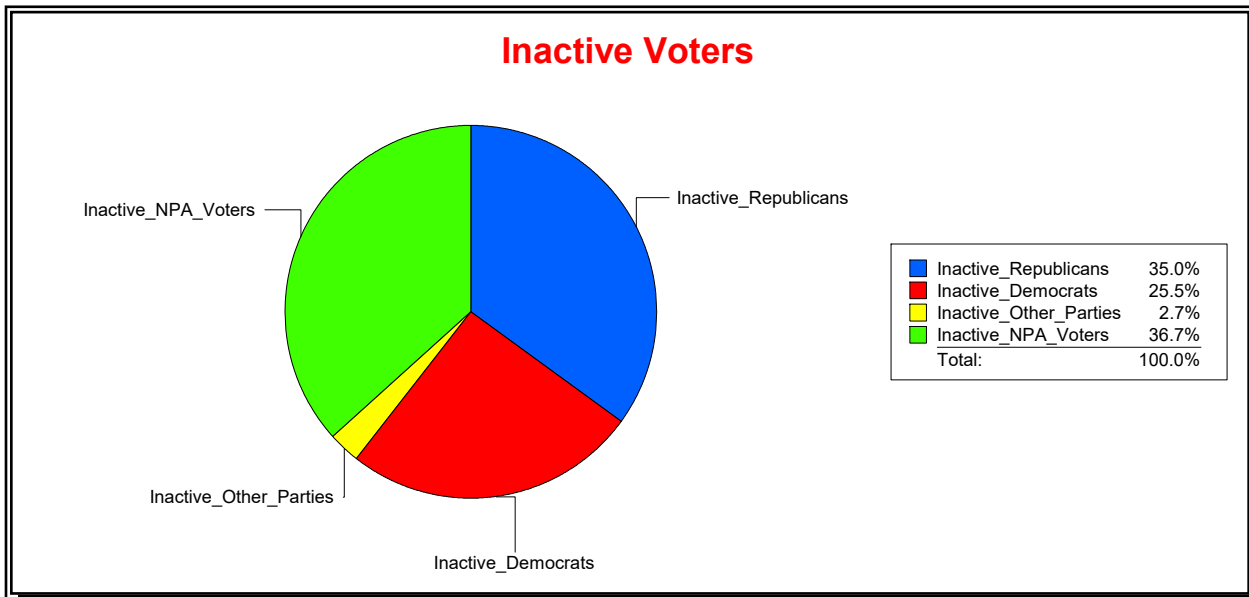

Ron Turner

Supervisor of Elections

Sarasota County, FL

Date 1/3/2023

Time 08:27 AM

Graphs of District Registration

Active Registered Voters

Inactive Voters

<u>District</u>	<u>Total</u>	<u>Dems</u>	<u>Reps</u>	<u>NonP</u>	<u>Other</u>	<u>Total</u>	<u>Dems</u>	<u>Reps</u>	<u>NonP</u>	<u>Other</u>
NORTH PORT DIST 1	10,865	2,554	4,823	3,273	215	411	105	144	151	11