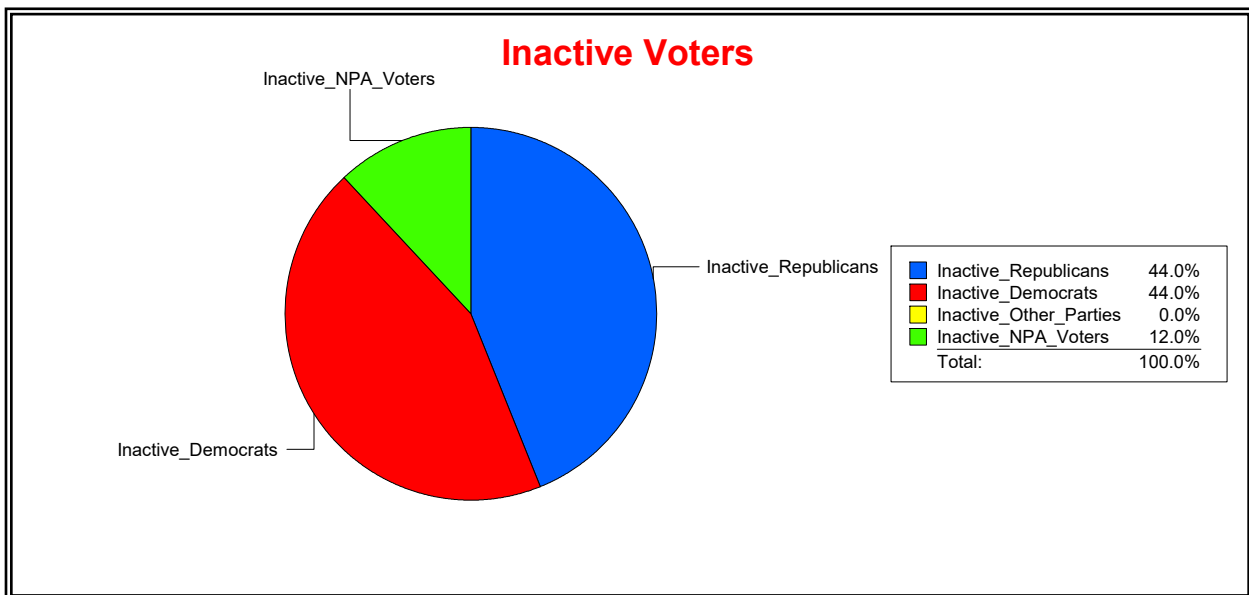

Ron Turner

Supervisor of Elections

Sarasota County, FL

Date 1/3/2023

Time 08:27 AM

Graphs of District Registration

Active Registered Voters

Inactive Voters

District	Total	Dems	Reps	NonP	Other	Total	Dems	Reps	NonP	Other
HLDY PK PK & REC DIST	606	187	239	170	10	25	11	11	3	0