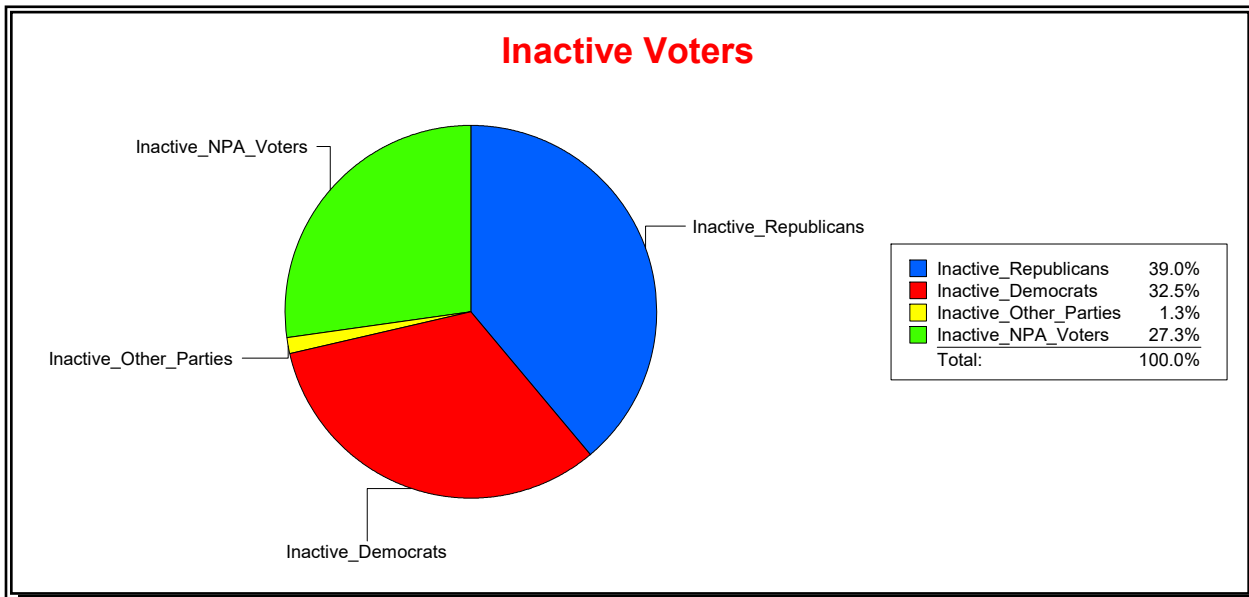

District	Total	Dems	Reps	NonP	Other	Total	Dems	Reps	NonP	Other
STONEYBROOK CDD	1,831	424	844	527	36	77	25	30	21	1

Ron Turner

Supervisor of Elections

Sarasota County, FL

Date 1/3/2023

Time 08:27 AM

Graphs of District Registration