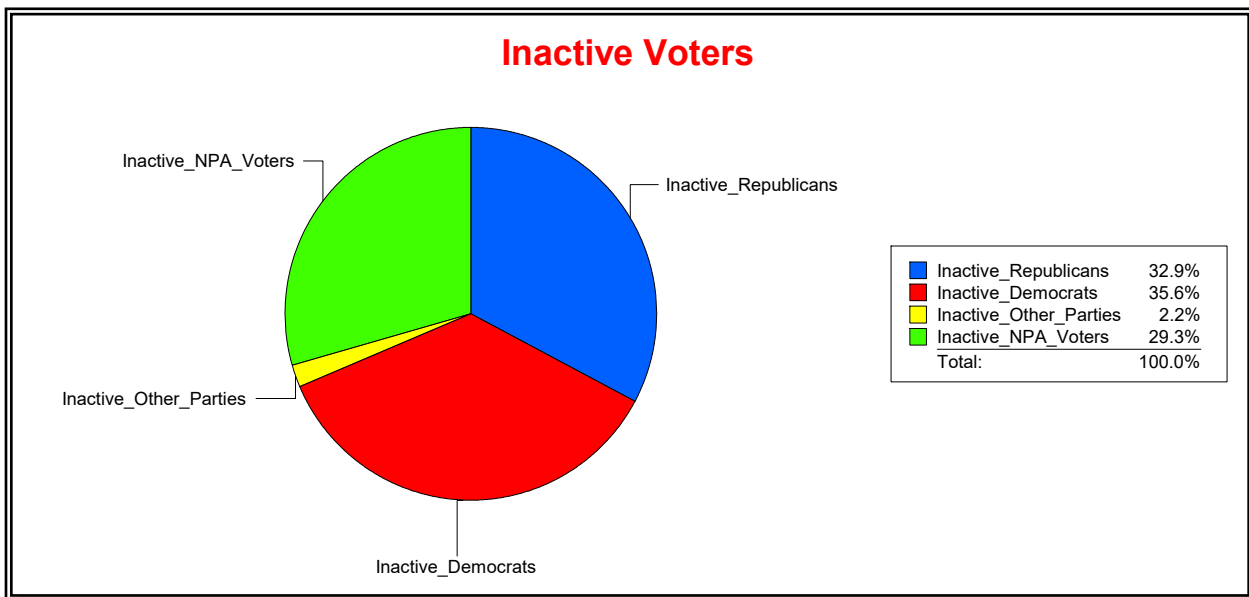

Ron Turner

Supervisor of Elections

Sarasota County, FL

Date 1/3/2023

Time 08:27 AM

Graphs of District Registration

Active Registered Voters

Inactive Voters

District	Total	Dems	Reps	NonP	Other	Total	Dems	Reps	NonP	Other
SARASOTA DIST 2	16,946	6,219	6,346	4,051	330	955	340	314	280	21