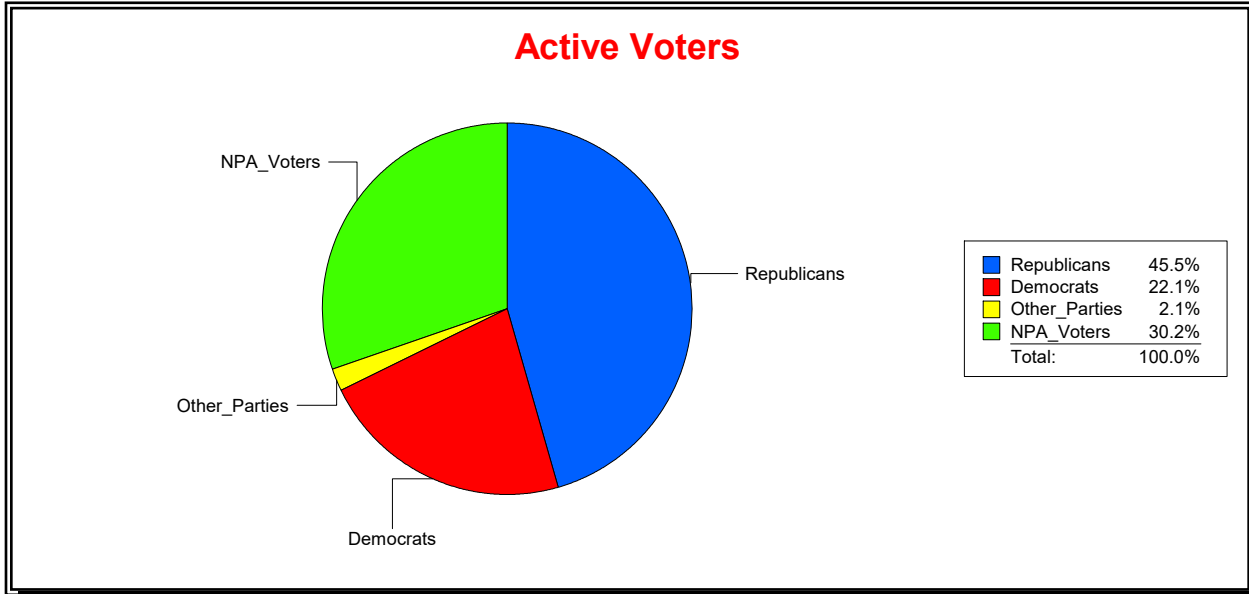

Ron Turner

Supervisor of Elections

Sarasota County, FL

Date 1/3/2023

Time 08:27 AM

Graphs of District Registration

Active Registered Voters

Inactive Voters

District	Total	Dems	Reps	NonP	Other	Total	Dems	Reps	NonP	Other
NORTH PORT DIST 2	12,817	2,835	5,837	3,871	274	510	127	194	177	12