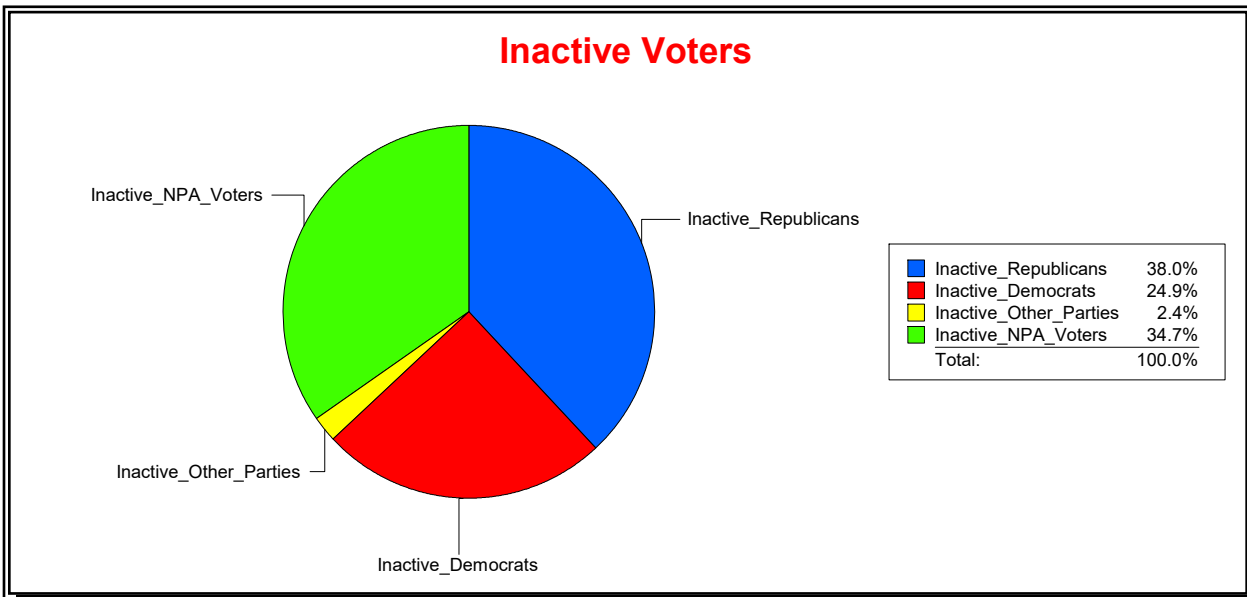

Ron Turner

Supervisor of Elections

Sarasota County, FL

Date 1/3/2023

Time 08:27 AM

Graphs of District Registration

Active Registered Voters

Inactive Voters

<u>District</u>	<u>Total</u>	<u>Dems</u>	<u>Reps</u>	<u>NonP</u>	<u>Other</u>	<u>Total</u>	<u>Dems</u>	<u>Reps</u>	<u>NonP</u>	<u>Other</u>
NORTH PORT 2	12,817	2,835	5,837	3,871	274	510	127	194	177	12