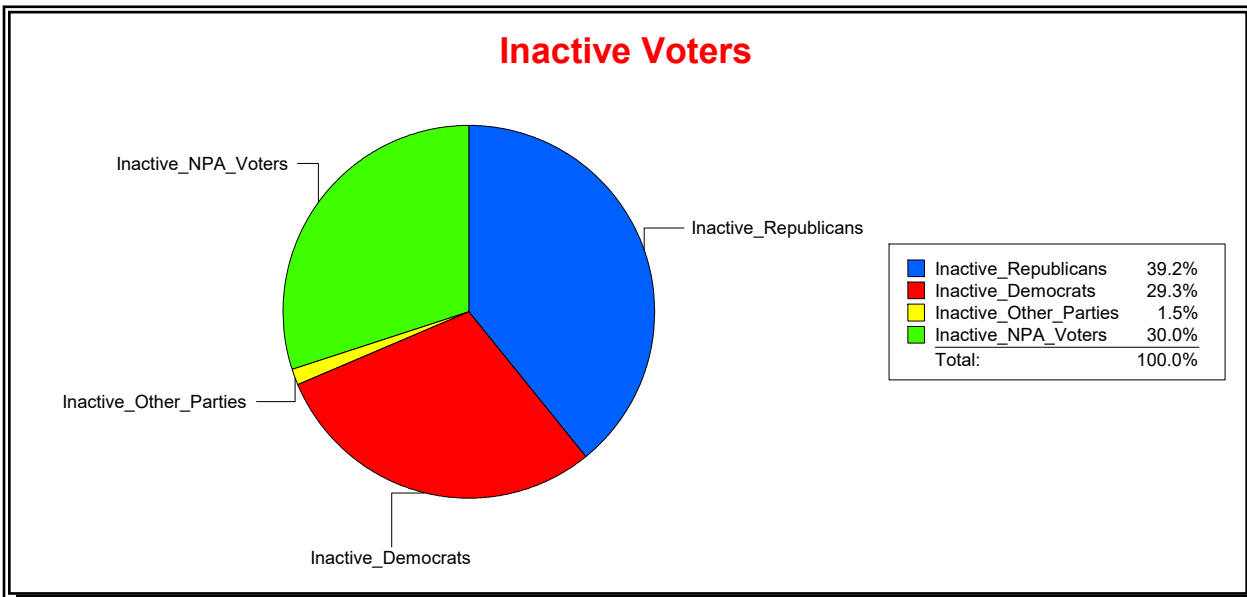

Ron Turner

Supervisor of Elections

Sarasota County, FL

Date 1/3/2023

Time 08:27 AM

Graphs of District Registration

Active Registered Voters

Inactive Voters

<u>District</u>	<u>Total</u>	<u>Dems</u>	<u>Reps</u>	<u>NonP</u>	<u>Other</u>	<u>Total</u>	<u>Dems</u>	<u>Reps</u>	<u>NonP</u>	<u>Other</u>
SCHOOL DIST 2	77,446	20,257	36,796	18,893	1,500	3,175	929	1,245	953	48