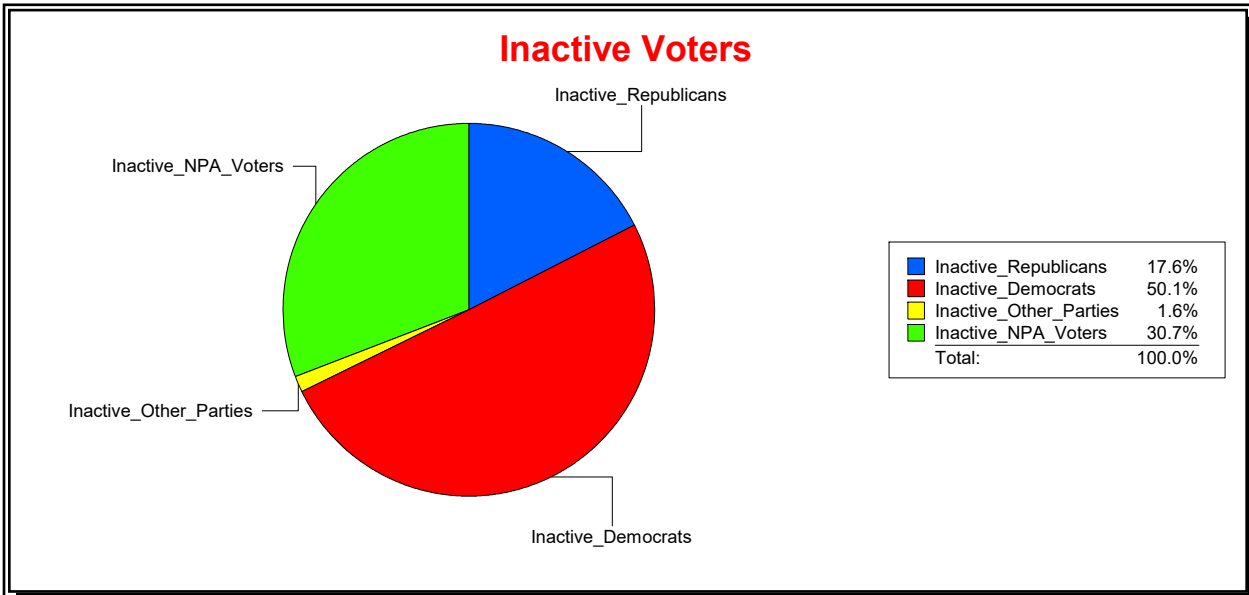

Ron Turner

Supervisor of Elections

Sarasota County, FL

Date 1/3/2023

Time 08:27 AM

Graphs of District Registration

Active Registered Voters

Inactive Voters

District	Total	Dems	Reps	NonP	Other	Total	Dems	Reps	NonP	Other
SARASOTA DIST 1	11,300	5,834	2,266	2,971	229	947	474	167	291	15