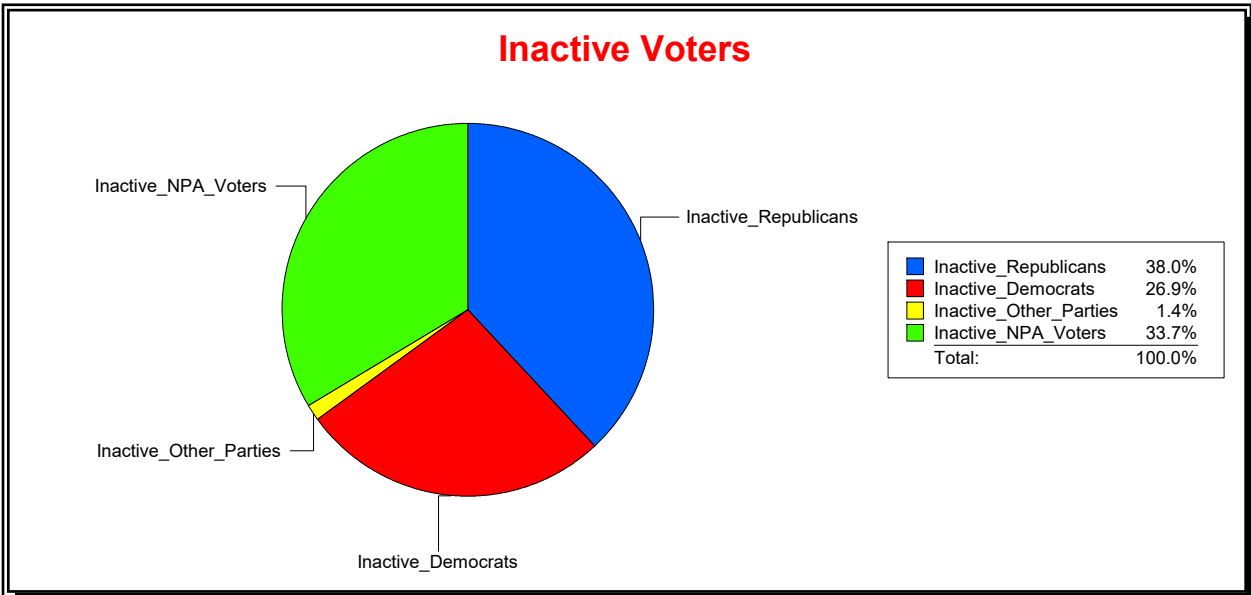

Ron Turner

Supervisor of Elections

Sarasota County, FL

Date 1/3/2023

Time 08:27 AM

Graphs of District Registration

Active Registered Voters

Inactive Voters

<u>District</u>	<u>Total</u>	<u>Dems</u>	<u>Reps</u>	<u>NonP</u>	<u>Other</u>	<u>Total</u>	<u>Dems</u>	<u>Reps</u>	<u>NonP</u>	<u>Other</u>
HOSPITAL BOARD SOUTH	127,852	31,057	58,547	35,924	2,324	5,257	1,413	1,998	1,770	76