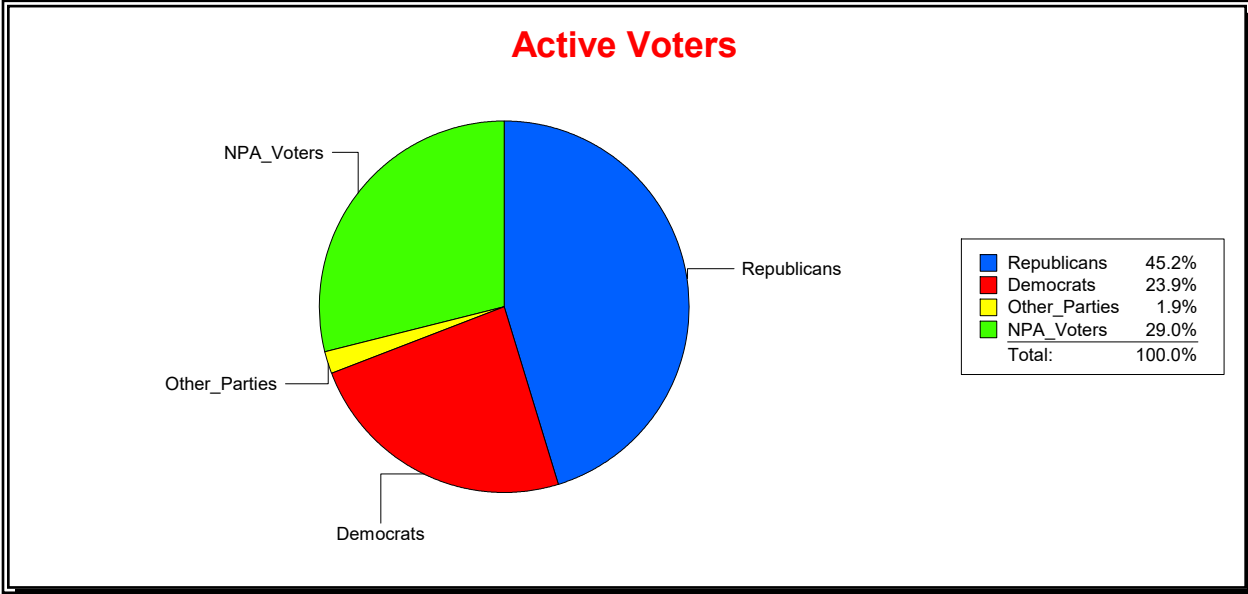

Ron Turner

Supervisor of Elections

Sarasota County, FL

Date 1/3/2023

Time 08:27 AM

Graphs of District Registration

Active Registered Voters

Inactive Voters

District	Total	Dems	Reps	NonP	Other	Total	Dems	Reps	NonP	Other
CNTY COMM DIST 5	71,327	17,076	32,218	20,694	1,339	3,017	806	1,139	1,024	48