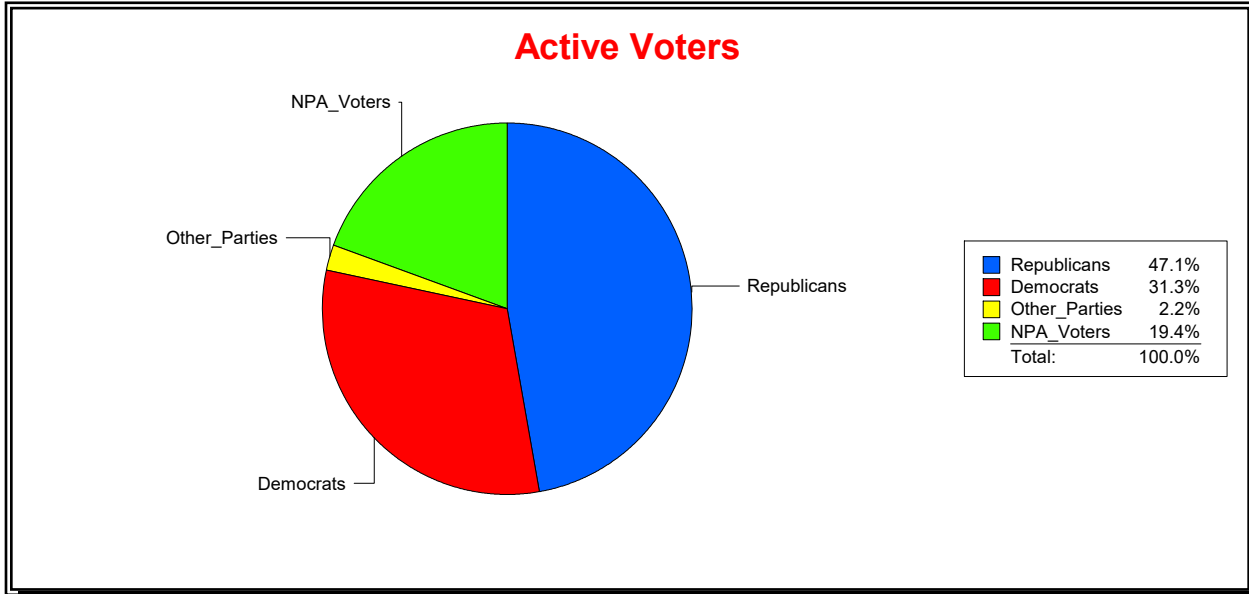

Date 1/3/2022

Time 08:16 AM

Graphs of District Registration

Active Registered Voters

Inactive Voters

District	Total	Dems	Reps	NonP	Other	Total	Dems	Reps	NonP	Other
LONGBOAT KEY 4	418	131	197	81	9	24	9	7	8	0