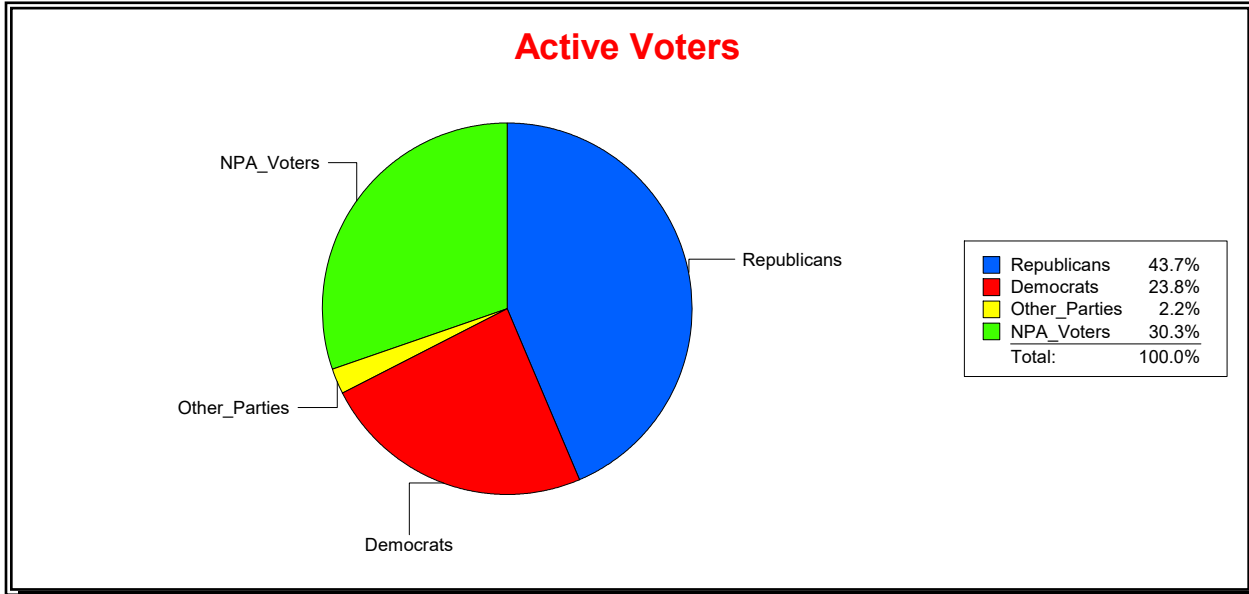

Ron Turner

Supervisor of Elections

Sarasota County, FL

Date 1/3/2022

Time 08:16 AM

Graphs of District Registration

Active Registered Voters

Inactive Voters

District	Total	Dems	Reps	NonP	Other	Total	Dems	Reps	NonP	Other
NORTH PORT 2	11,932	2,837	5,215	3,617	263	668	166	253	238	11