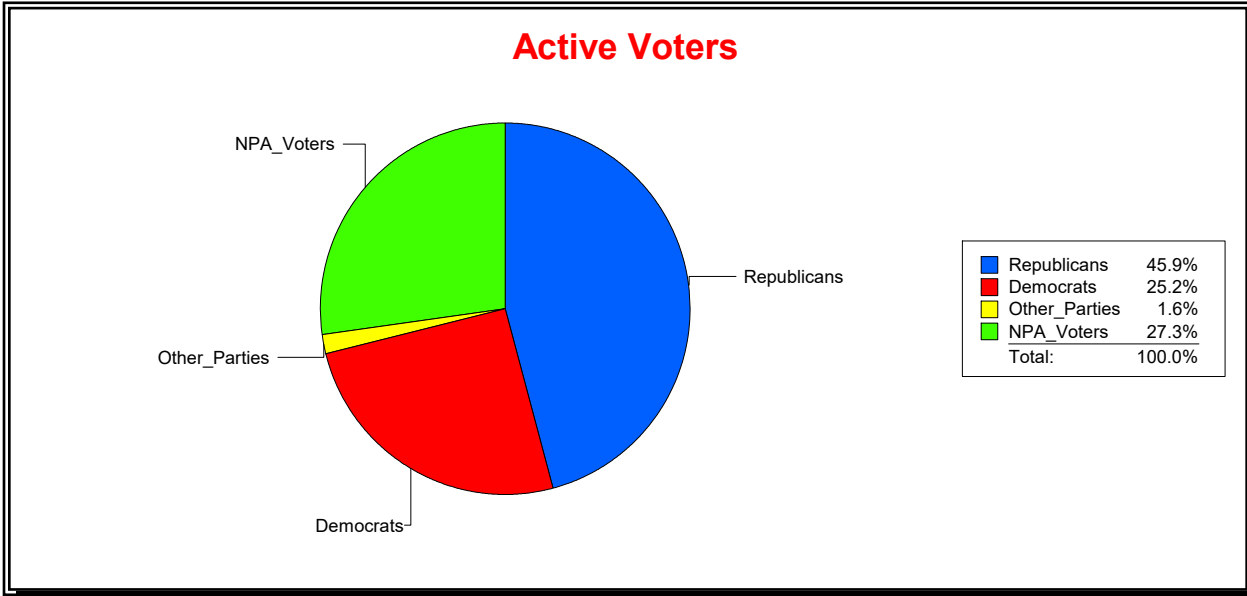

Sarasota County, FL

Date 1/3/2022

Time 08:16 AM

Graphs of District Registration

Active Registered Voters

Inactive Voters

District	Total	Dems	Reps	NonP	Other	Total	Dems	Reps	NonP	Other
LAKESIDE PLANT CDD	897	226	412	245	14	69	19	28	20	2