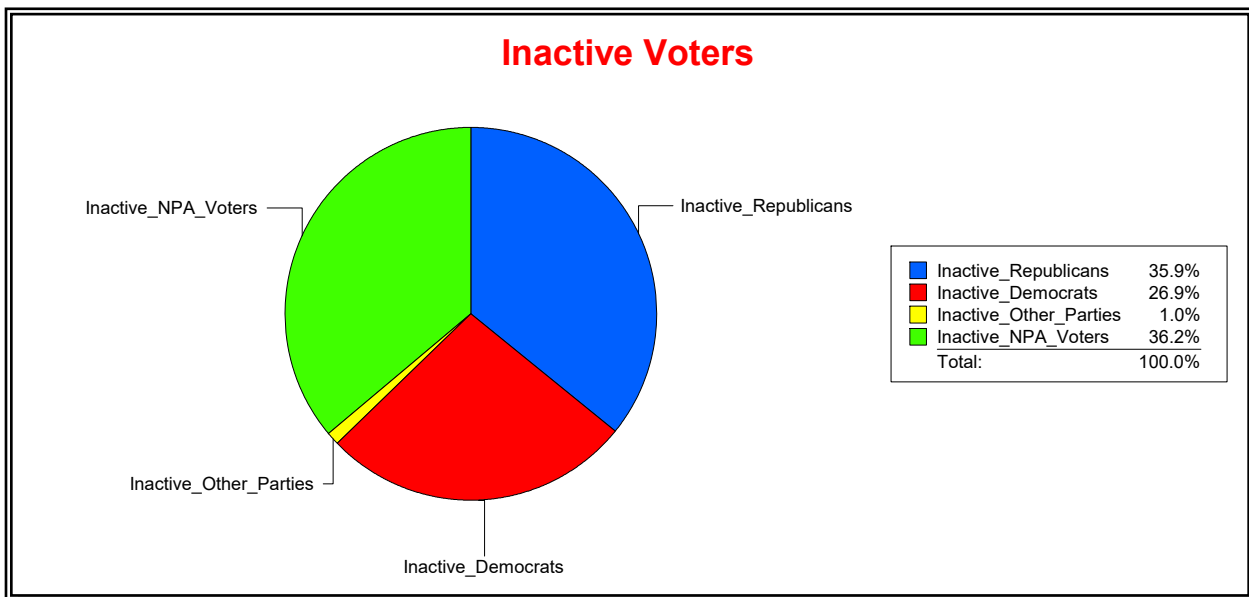

Ron Turner

Supervisor of Elections

Sarasota County, FL

Date 1/3/2022

Time 08:16 AM

Graphs of District Registration

Active Registered Voters

Inactive Voters

<u>District</u>	<u>Total</u>	<u>Dems</u>	<u>Reps</u>	<u>NonP</u>	<u>Other</u>	<u>Total</u>	<u>Dems</u>	<u>Reps</u>	<u>NonP</u>	<u>Other</u>
NORTH PORT	57,784	14,581	24,880	17,155	1,168	3,486	937	1,251	1,262	36