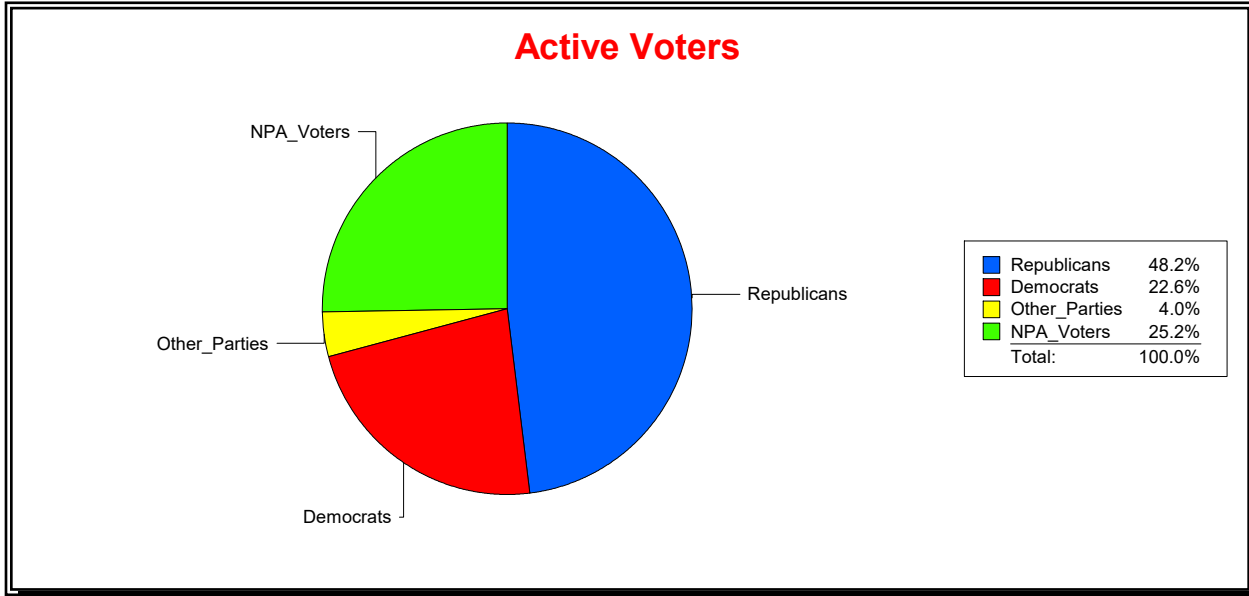

District	Total	Dems	Reps	NonP	Other	Total	Dems	Reps	NonP	Other
LAKWOOD RANCH CDD	1,445	327	696	364	58	10	2	4	4	0

Ron Turner

Supervisor of Elections

Sarasota County, FL

Date 1/3/2022

Time 08:16 AM

Graphs of District Registration