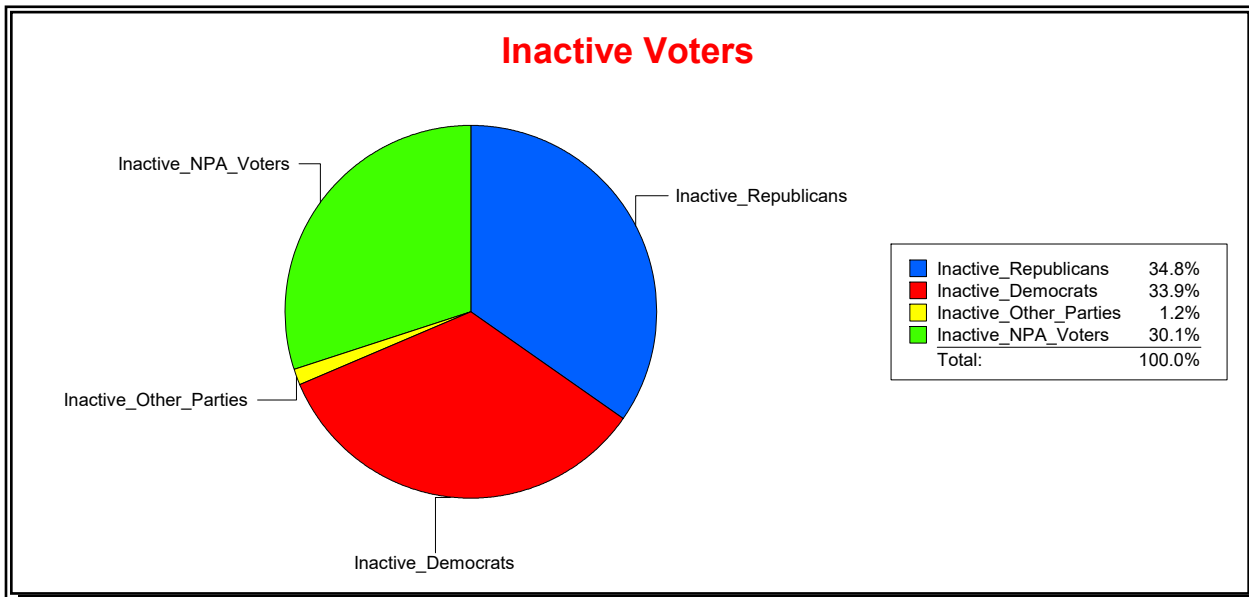

Time 08:16 AM

Graphs of District Registration

Active Registered Voters

Inactive Voters

District	Total	Dems	Reps	NonP	Other	Total	Dems	Reps	NonP	Other
16TH CONGRESS DIST	184,399	61,662	74,643	44,499	3,595	10,635	3,610	3,699	3,196	130