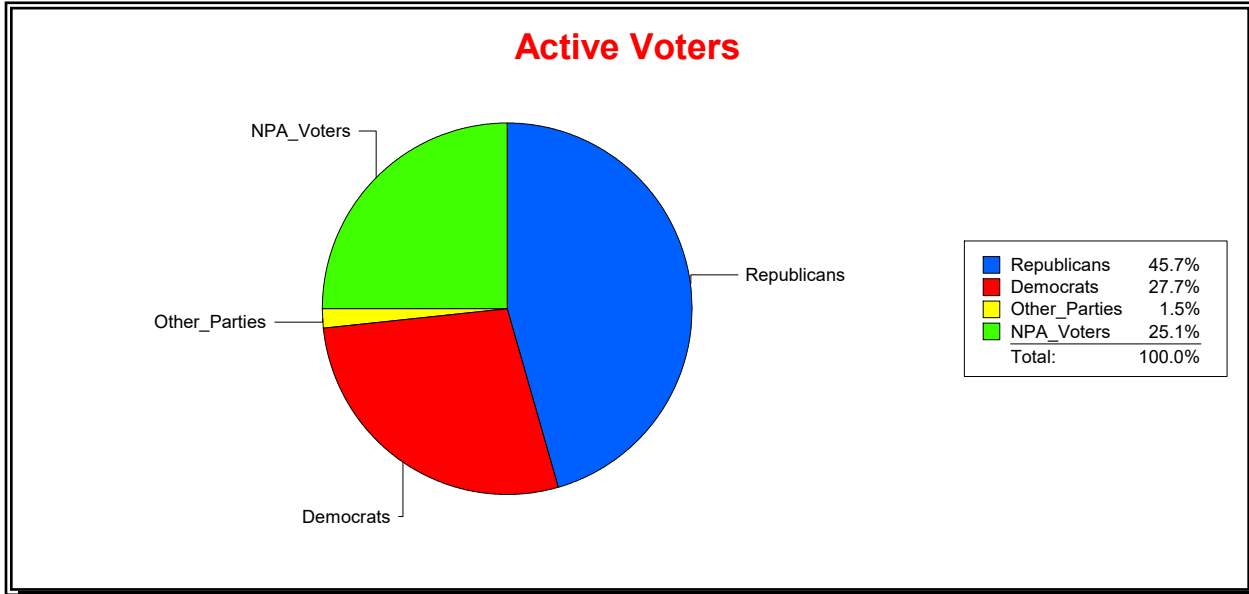

Supervisor of Elections

Sarasota County, FL

Date 1/3/2022

Time 08:16 AM

Graphs of District Registration

Active Registered Voters

Inactive Voters

<u>District</u>	<u>Total</u>	<u>Dems</u>	<u>Reps</u>	<u>NonP</u>	<u>Other</u>	<u>Total</u>	<u>Dems</u>	<u>Reps</u>	<u>NonP</u>	<u>Other</u>
VENICE 1	21,981	6,090	10,043	5,514	334	1,307	358	554	388	7