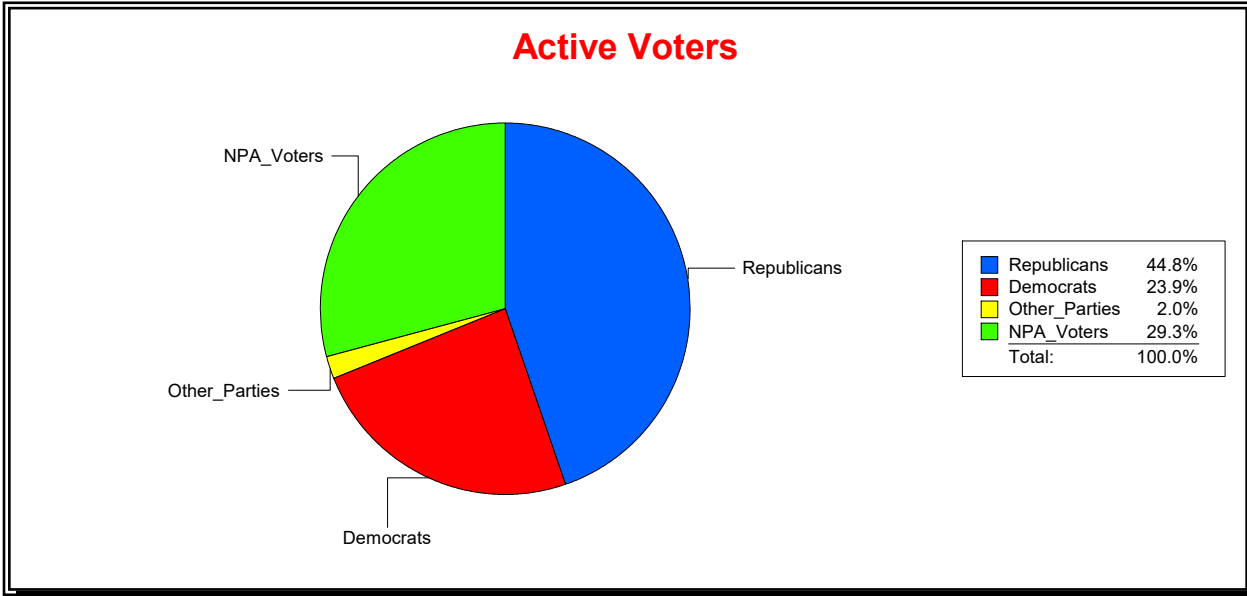

Ron Turner

Supervisor of Elections

Sarasota County, FL

Date 1/3/2022

Time 08:16 AM

Graphs of District Registration

Active Registered Voters

Inactive Voters

<u>District</u>	<u>Total</u>	<u>Dems</u>	<u>Reps</u>	<u>NonP</u>	<u>Other</u>	<u>Total</u>	<u>Dems</u>	<u>Reps</u>	<u>NonP</u>	<u>Other</u>
STONEYBROOK CDD	1,818	435	815	532	36	96	33	36	26	1