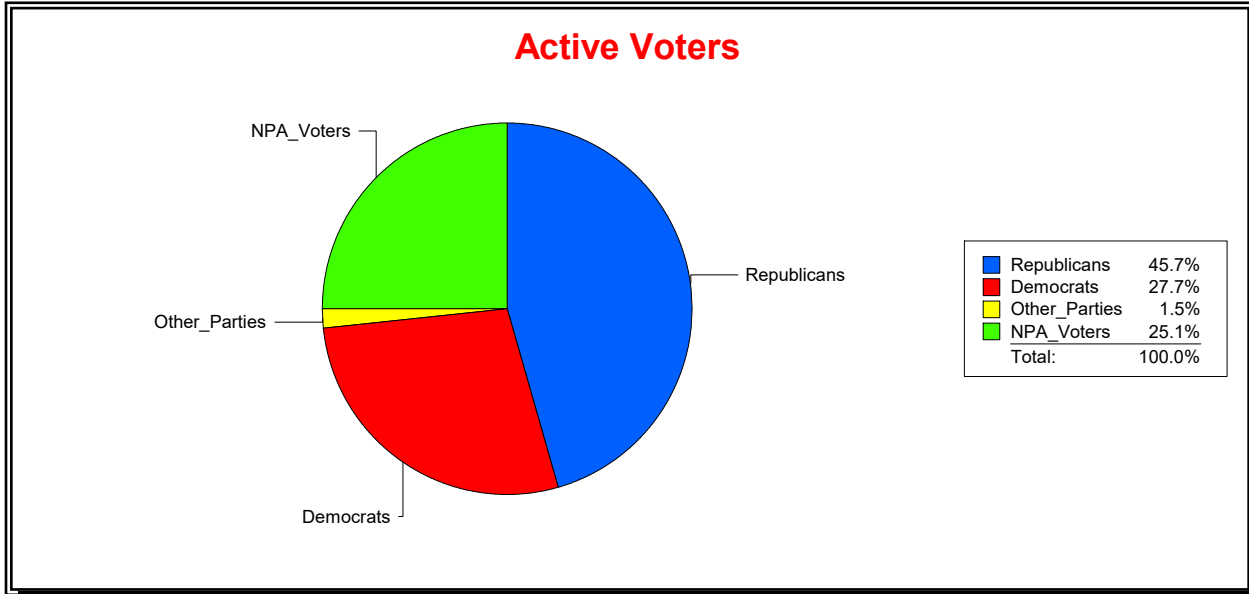

Ron Turner

Supervisor of Elections

Sarasota County, FL

Date 1/3/2022

Time 08:16 AM

Graphs of District Registration

Active Registered Voters

Inactive Voters

<u>District</u>	<u>Total</u>	<u>Dems</u>	<u>Reps</u>	<u>NonP</u>	<u>Other</u>	<u>Total</u>	<u>Dems</u>	<u>Reps</u>	<u>NonP</u>	<u>Other</u>
VENICE DIST5	21,981	6,090	10,043	5,514	334	1,307	358	554	388	7