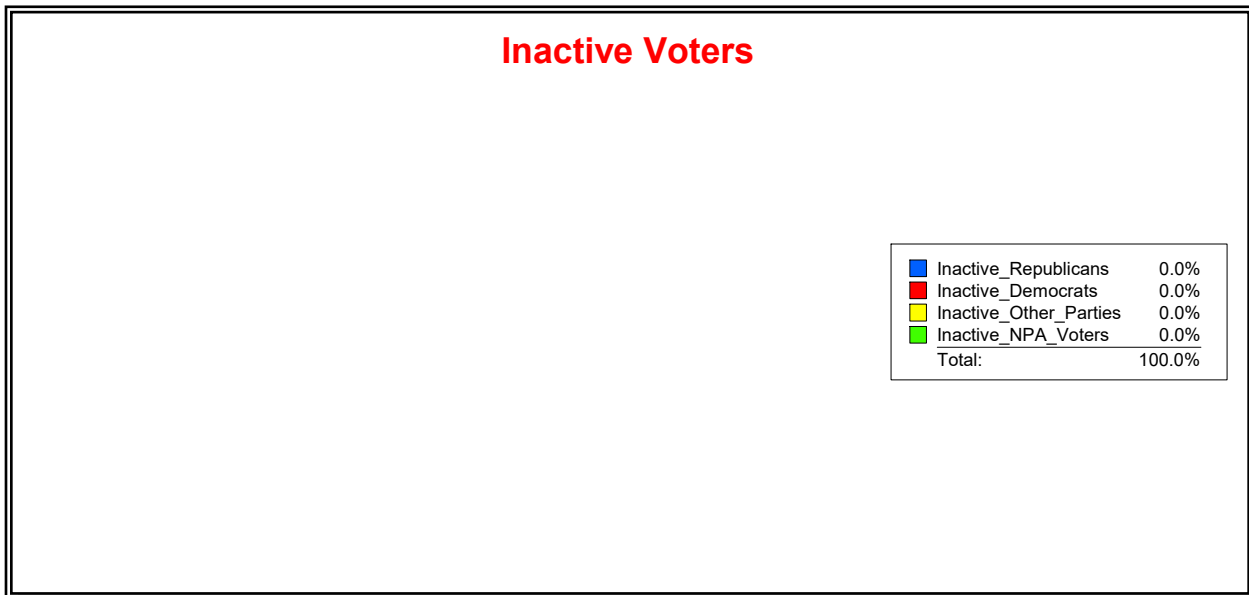

Ron Turner

Supervisor of Elections

Sarasota County, FL

Date 1/3/2022

Time 08:16 AM

Graphs of District Registration

Active Registered Voters

Inactive Voters

<u>District</u>	<u>Total</u>	<u>Dems</u>	<u>Reps</u>	<u>NonP</u>	<u>Other</u>	<u>Total</u>	<u>Dems</u>	<u>Reps</u>	<u>NonP</u>	<u>Other</u>
LBK DISTRICT 5	0	0	0	0	0	0	0	0	0	0