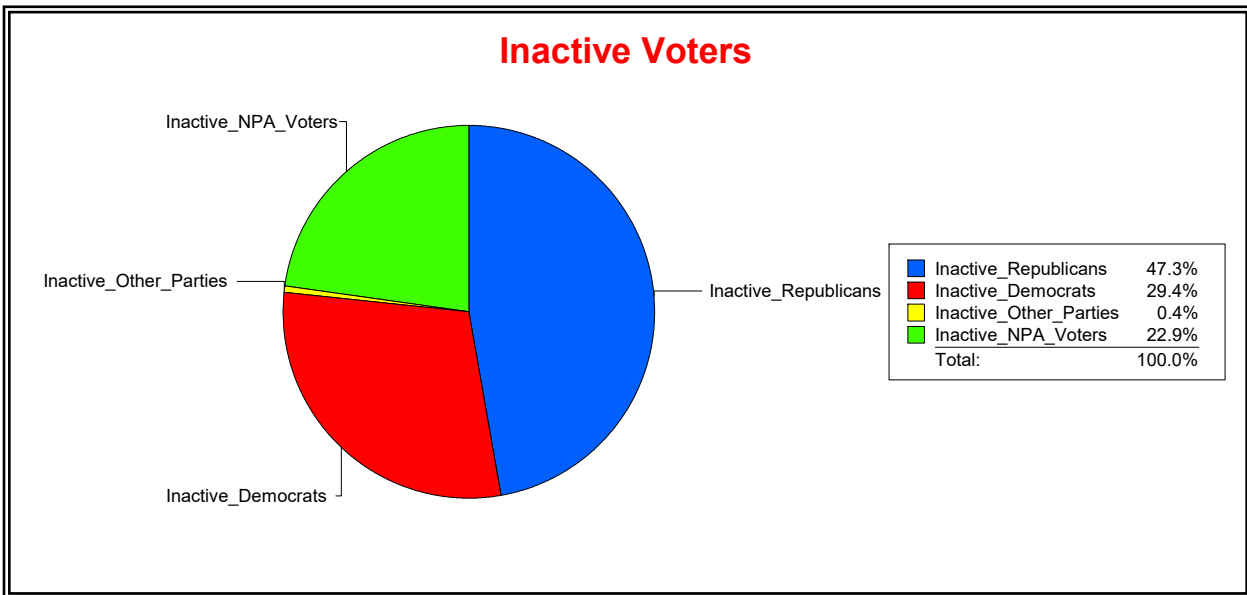

District	Total	Dems	Reps	NonP	Other	Total	Dems	Reps	NonP	Other
LONGBOAT KEY DIST	4,694	1,332	2,286	990	86	245	72	116	56	1

Ron Turner

Supervisor of Elections

Sarasota County, FL

Date 1/3/2022

Time 08:16 AM

Graphs of District Registration