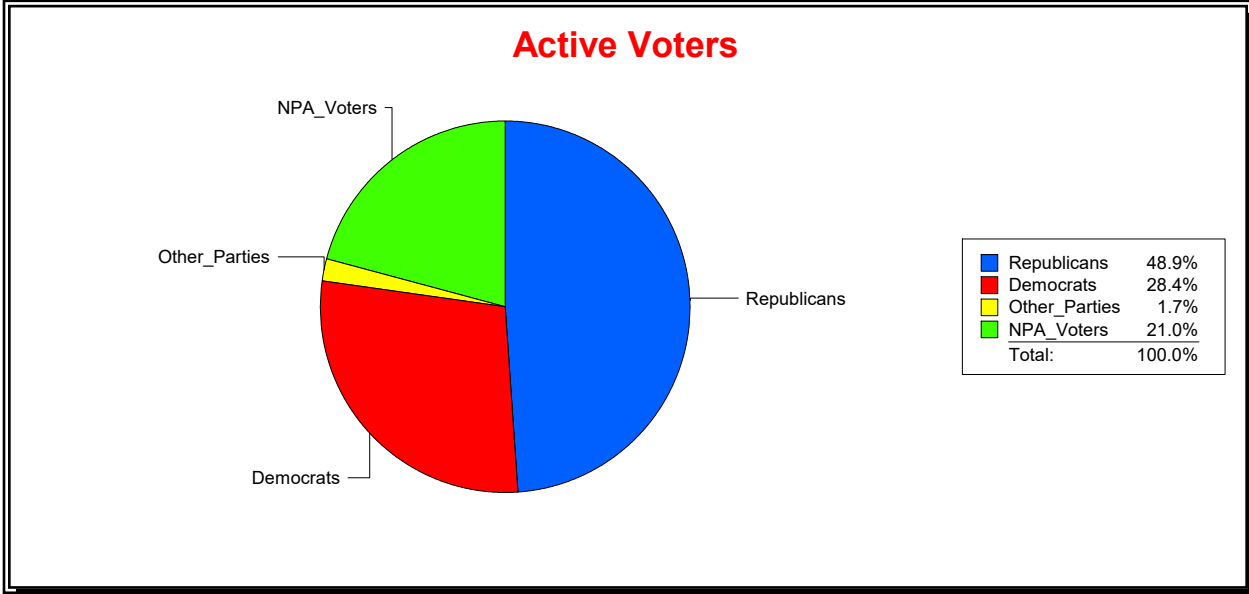

Ron Turner

Supervisor of Elections

Sarasota County, FL

Date 1/3/2022

Time 08:16 AM

Graphs of District Registration

Active Registered Voters

Inactive Voters

District	Total	Dems	Reps	NonP	Other	Total	Dems	Reps	NonP	Other
LONGBOAT KEY BEACH B	2,866	814	1,402	601	49	127	37	61	29	0