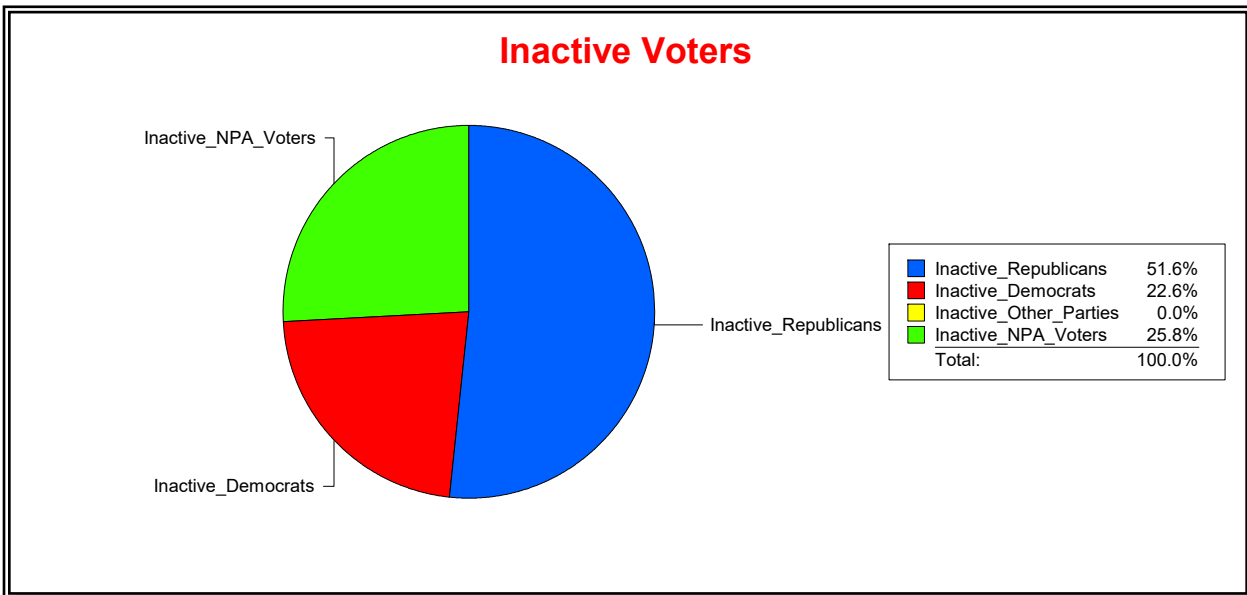

Date 1/3/2022

Time 08:16 AM

Graphs of District Registration

Active Registered Voters

Inactive Voters

District	Total	Dems	Reps	NonP	Other	Total	Dems	Reps	NonP	Other
WOODLANDS CDD	1,437	320	689	395	33	31	7	16	8	0