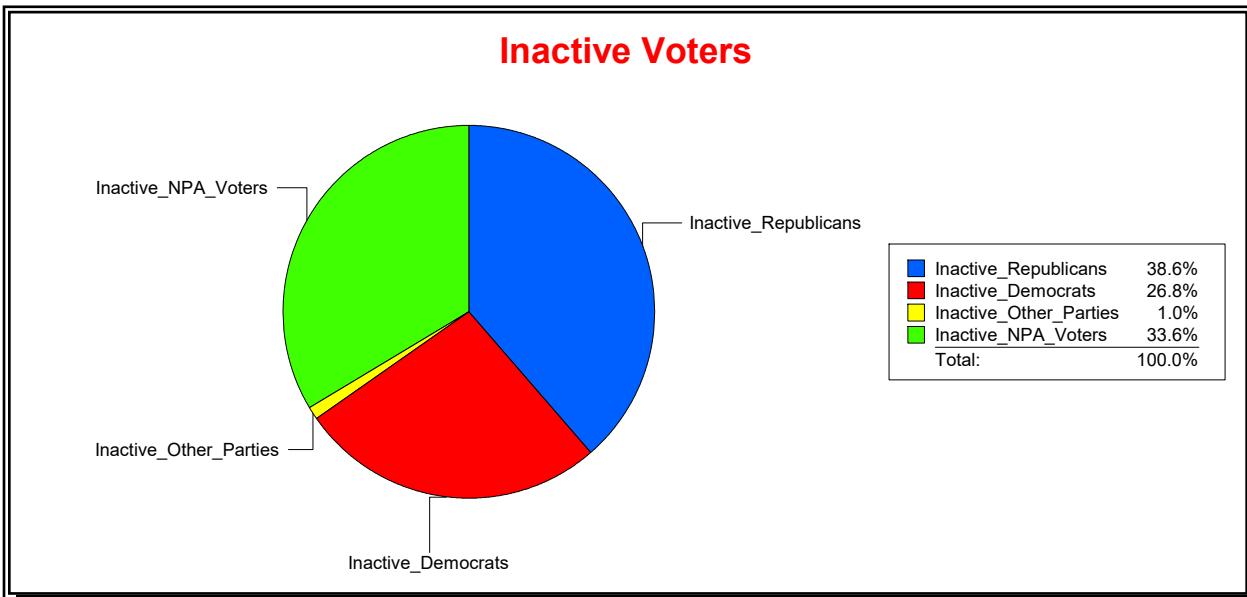

Ron Turner

Supervisor of Elections

Sarasota County, FL

Date 1/3/2022

Time 08:16 AM

Graphs of District Registration

Active Registered Voters

Inactive Voters

District	Total	Dems	Reps	NonP	Other	Total	Dems	Reps	NonP	Other
HOSPITAL BOARD SOUTH	123,657	31,798	55,070	34,544	2,245	7,237	1,938	2,790	2,434	75