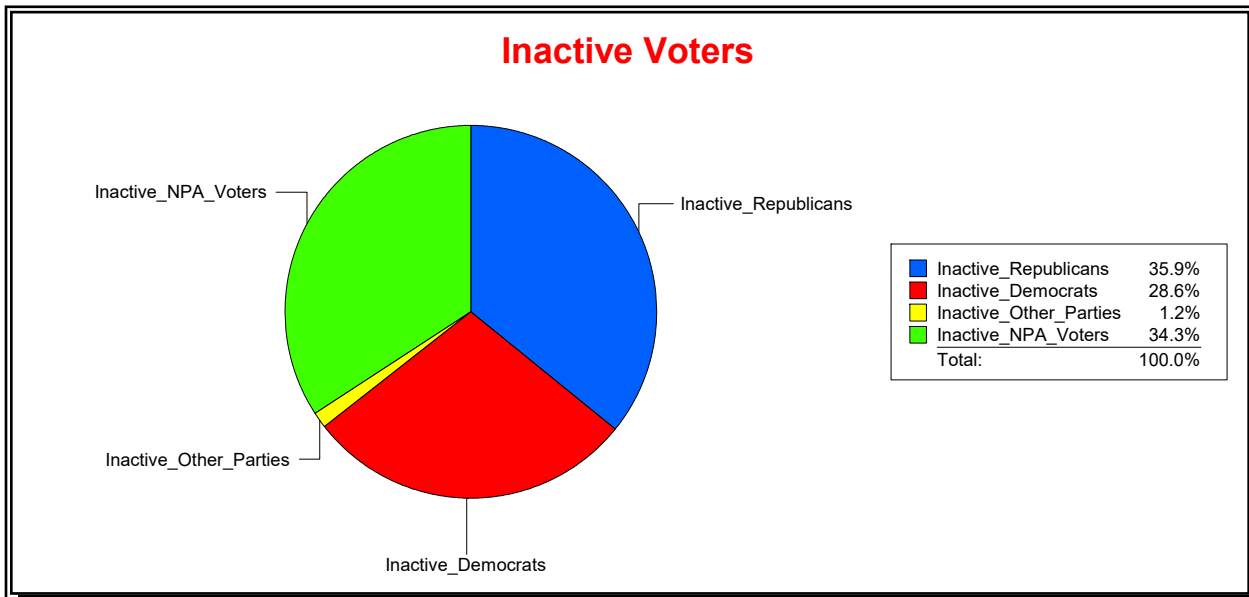

District	Total	Dems	Reps	NonP	Other	Total	Dems	Reps	NonP	Other
ENGLEWOOD WATER DIST	14,554	3,704	6,742	3,852	256	738	211	265	253	9

Ron Turner

Supervisor of Elections

Sarasota County, FL

Date 1/3/2022

Time 08:16 AM