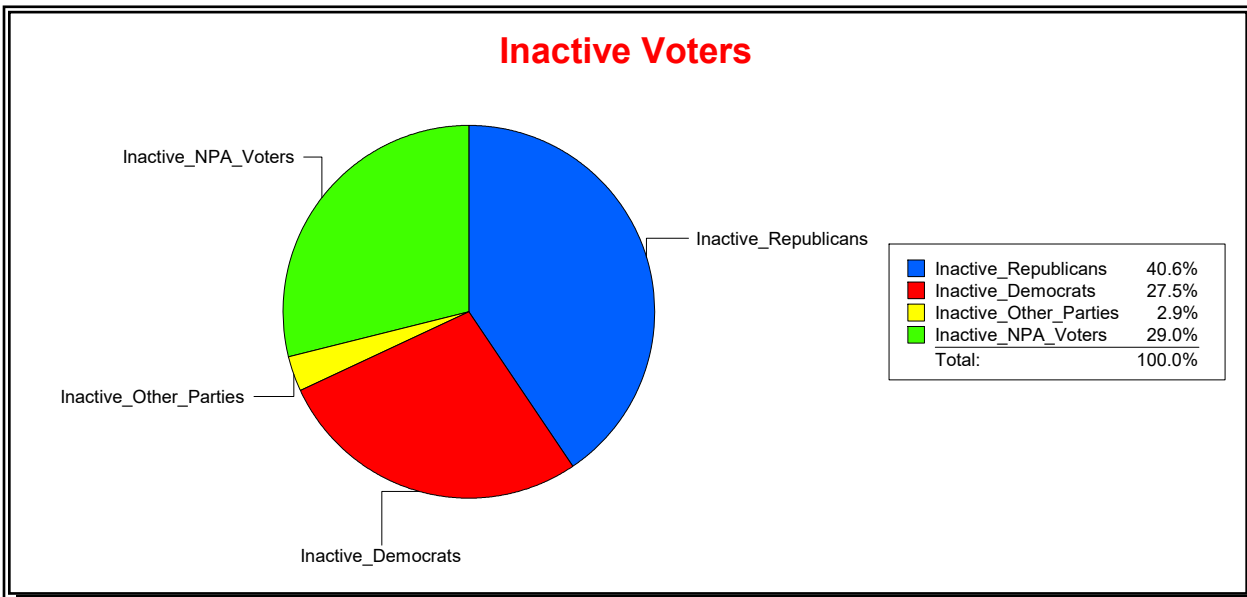

Sarasota County, FL

Date 1/3/2022

Time 08:16 AM

Graphs of District Registration

Active Registered Voters

Inactive Voters

District	Total	Dems	Reps	NonP	Other	Total	Dems	Reps	NonP	Other
LAKESIDE PLANT CDD	897	226	412	245	14	69	19	28	20	2