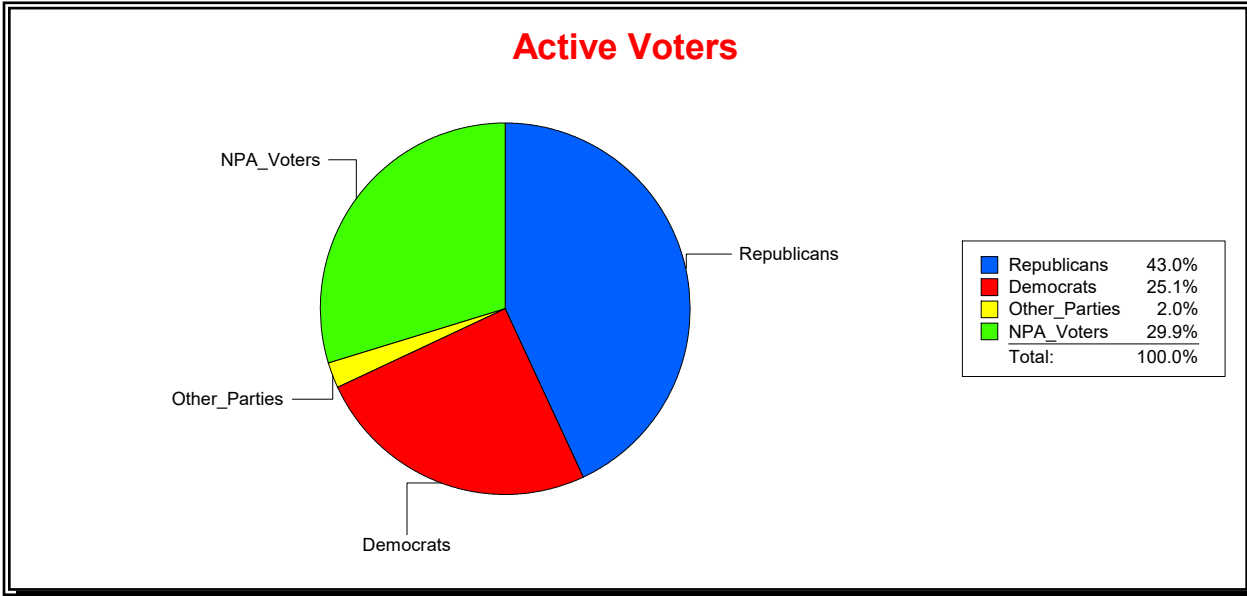

Sarasota County, FL

Date 1/3/2022

Time 08:16 AM

Graphs of District Registration

Active Registered Voters

Inactive Voters

District	Total	Dems	Reps	NonP	Other	Total	Dems	Reps	NonP	Other
NORTH PORT DIST 1	10,354	2,601	4,457	3,091	205	583	143	220	210	10