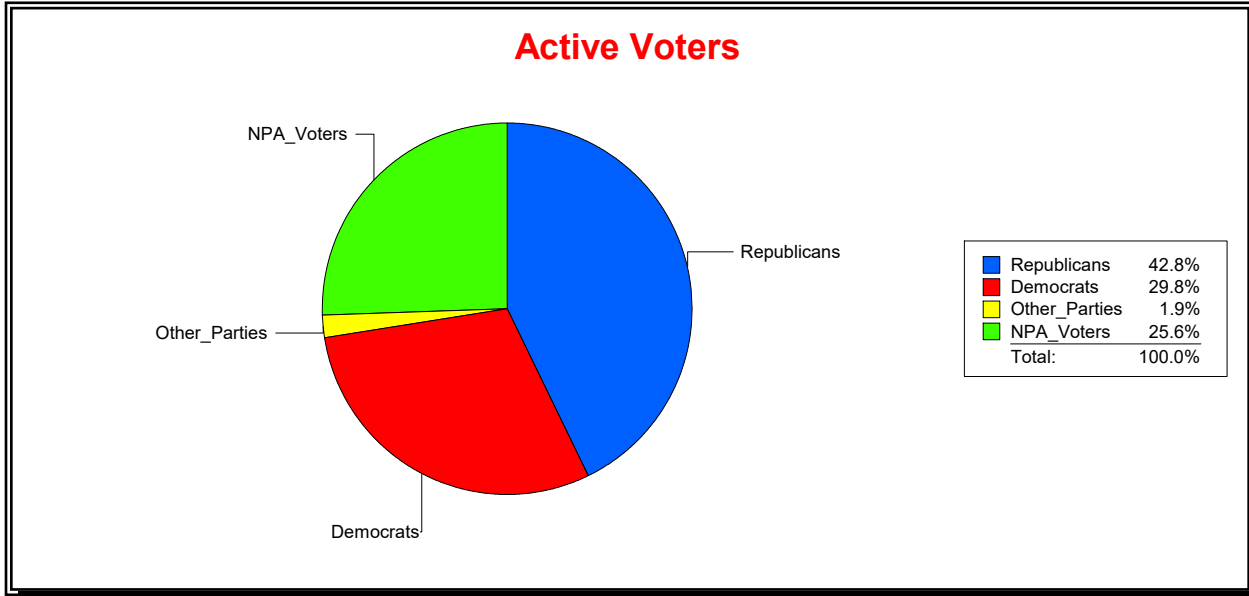

Ron Turner

Supervisor of Elections

Sarasota County, FL

Date 1/3/2022

Time 08:16 AM

Graphs of District Registration

Active Registered Voters

Inactive Voters

District	Total	Dems	Reps	NonP	Other	Total	Dems	Reps	NonP	Other
COUNTYWIDE	348,235	103,638	148,938	89,164	6,495	20,006	6,147	7,373	6,264	222

Ron Turner

Supervisor of Elections

Sarasota County, FL

Date 1/3/2022