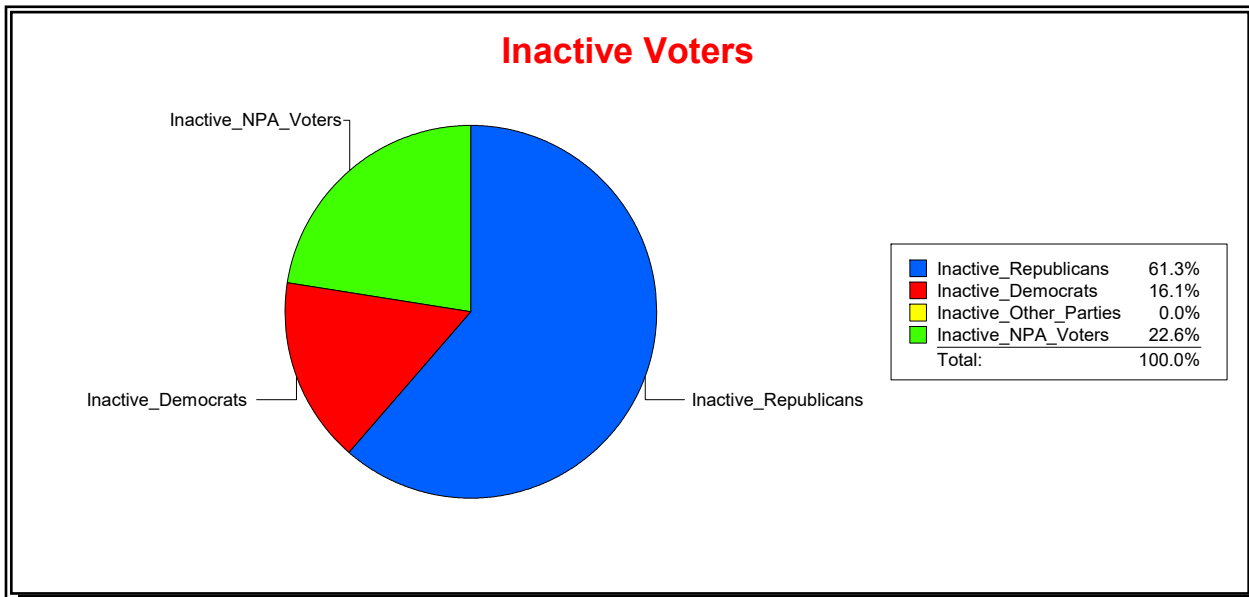

Ron Turner

Supervisor of Elections

Sarasota County, FL

Date 1/3/2022

Time 08:16 AM

Graphs of District Registration

Active Registered Voters

Inactive Voters

District	Total	Dems	Reps	NonP	Other	Total	Dems	Reps	NonP	Other
GOLDEN GATE POINT	402	113	185	98	6	31	5	19	7	0