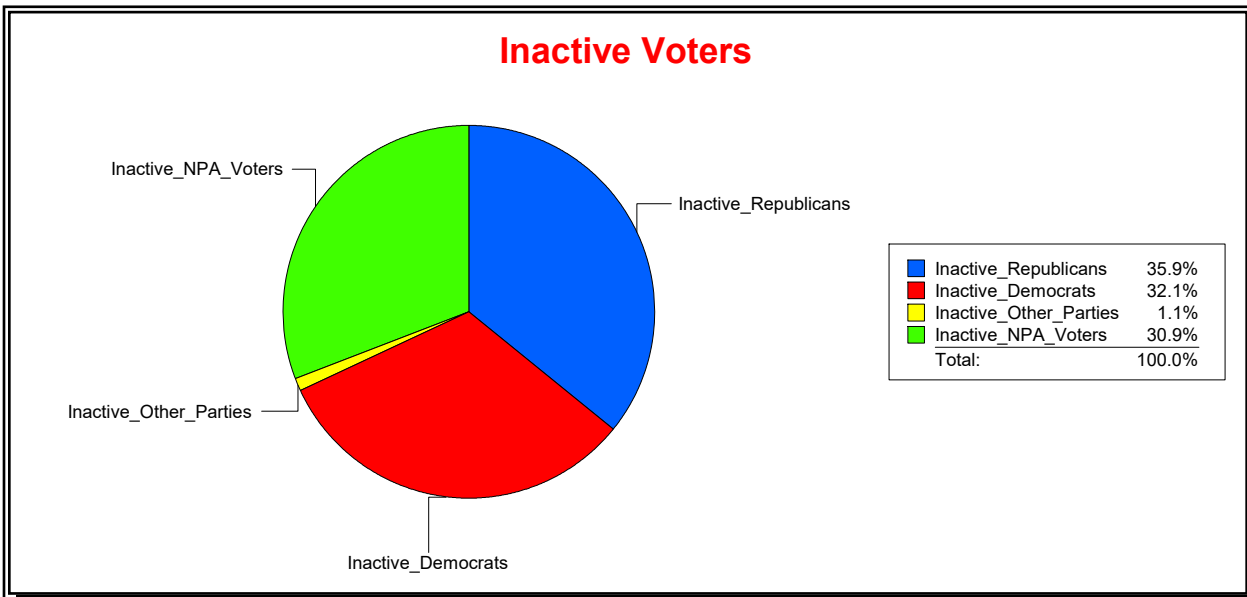

Ron Turner

Supervisor of Elections

Sarasota County, FL

Date 1/3/2022

Time 08:16 AM

Graphs of District Registration

Active Registered Voters

Inactive Voters

District	Total	Dems	Reps	NonP	Other	Total	Dems	Reps	NonP	Other
SCHOOL DIST 4	59,912	19,853	24,528	14,368	1,163	3,663	1,176	1,316	1,131	40