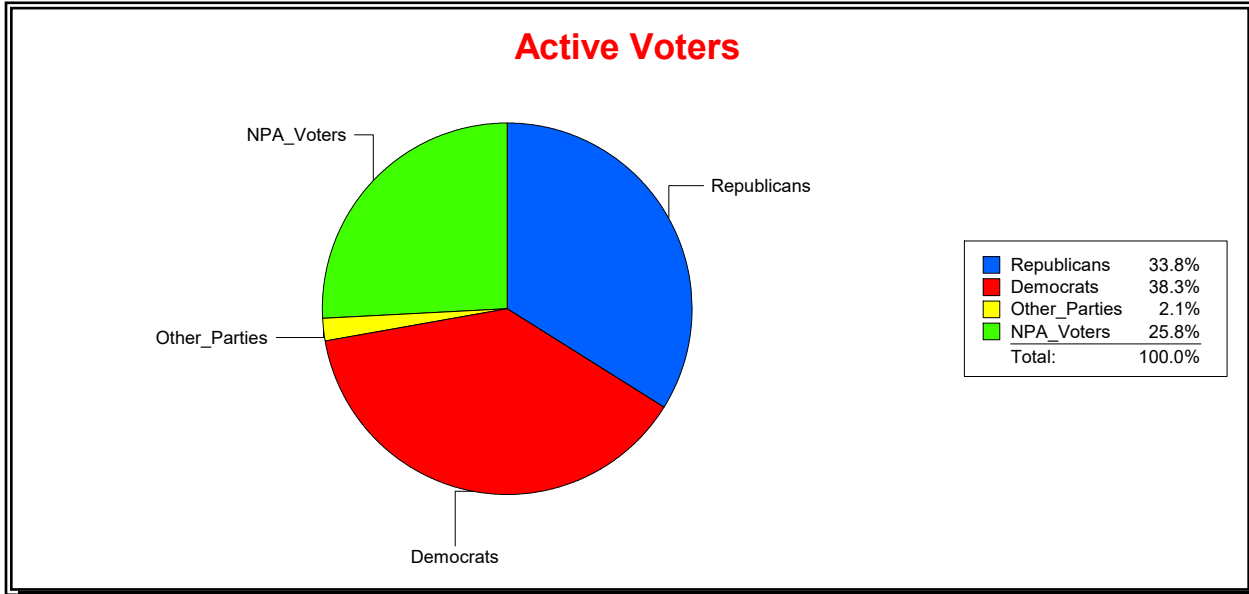

Ron Turner

Supervisor of Elections

Sarasota County, FL

Date 1/3/2022

Time 08:16 AM

Graphs of District Registration

Active Registered Voters

Inactive Voters

District	Total	Dems	Reps	NonP	Other	Total	Dems	Reps	NonP	Other
SARASOTA 3	11,072	4,246	3,738	2,853	235	833	296	240	283	14