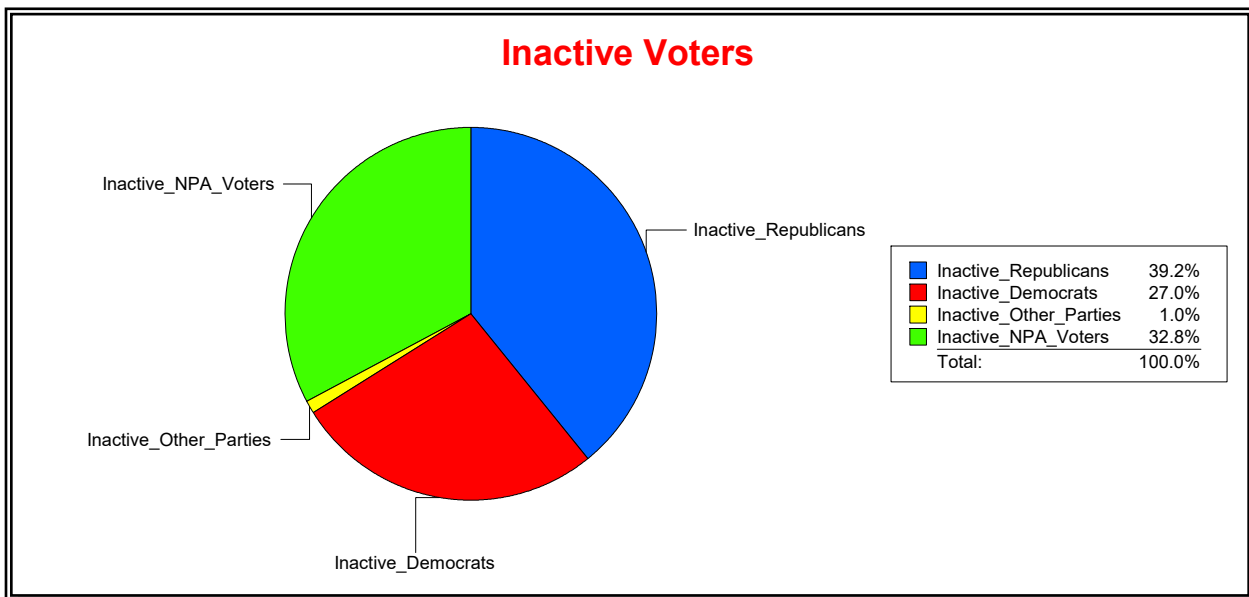

Ron Turner

Supervisor of Elections

Sarasota County, FL

Date 1/3/2022

Time 08:16 AM

Graphs of District Registration

Active Registered Voters

Inactive Voters

District	Total	Dems	Reps	NonP	Other	Total	Dems	Reps	NonP	Other
STATE HOUSE DIST 74	158,042	40,411	71,637	43,197	2,797	9,077	2,452	3,561	2,976	88