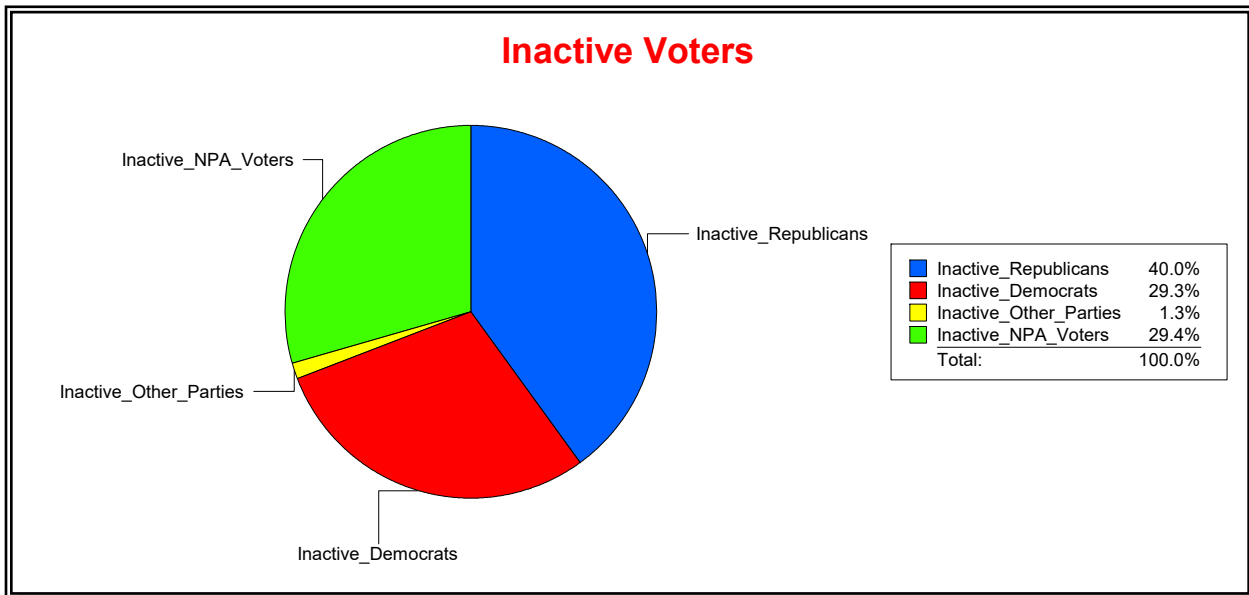

Ron Turner

Supervisor of Elections

Sarasota County, FL

Date 1/3/2022

Time 08:16 AM

Graphs of District Registration

Active Registered Voters

Inactive Voters

District	Total	Dems	Reps	NonP	Other	Total	Dems	Reps	NonP	Other
SCHOOL DIST 2	69,323	18,984	32,117	16,943	1,279	3,349	980	1,339	985	45