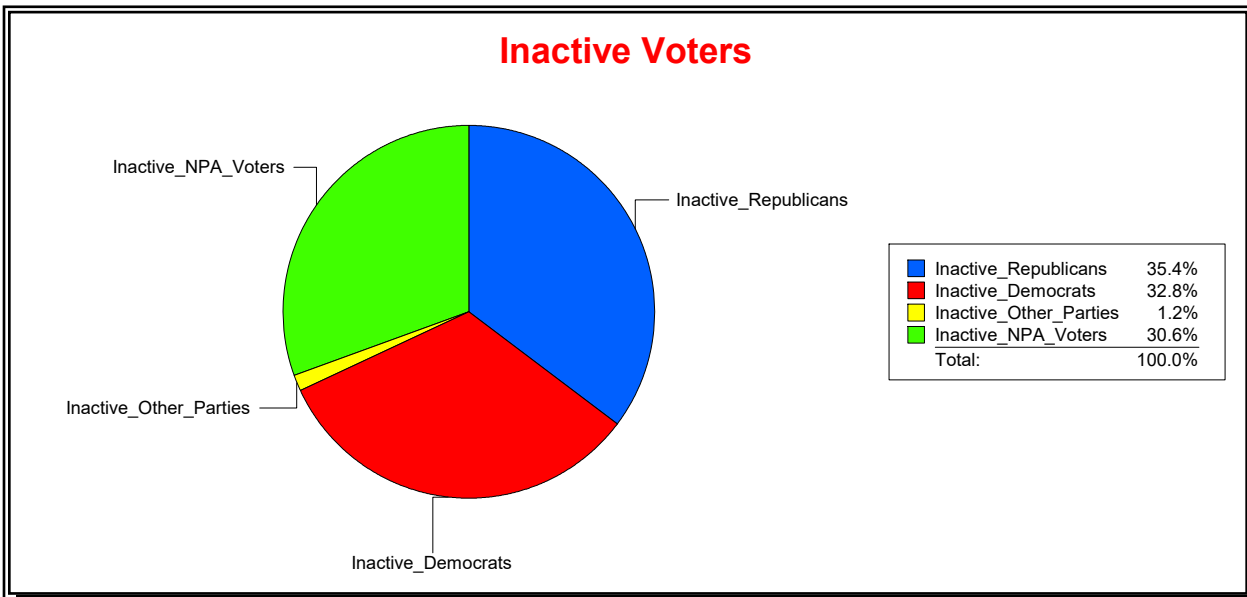

Ron Turner

Supervisor of Elections

Sarasota County, FL

Date 1/3/2022

Time 08:16 AM

Graphs of District Registration

Active Registered Voters

Inactive Voters

District	Total	Dems	Reps	NonP	Other	Total	Dems	Reps	NonP	Other
STATE HOUSE DIST 72	132,639	43,273	54,028	32,744	2,594	7,728	2,536	2,734	2,363	95