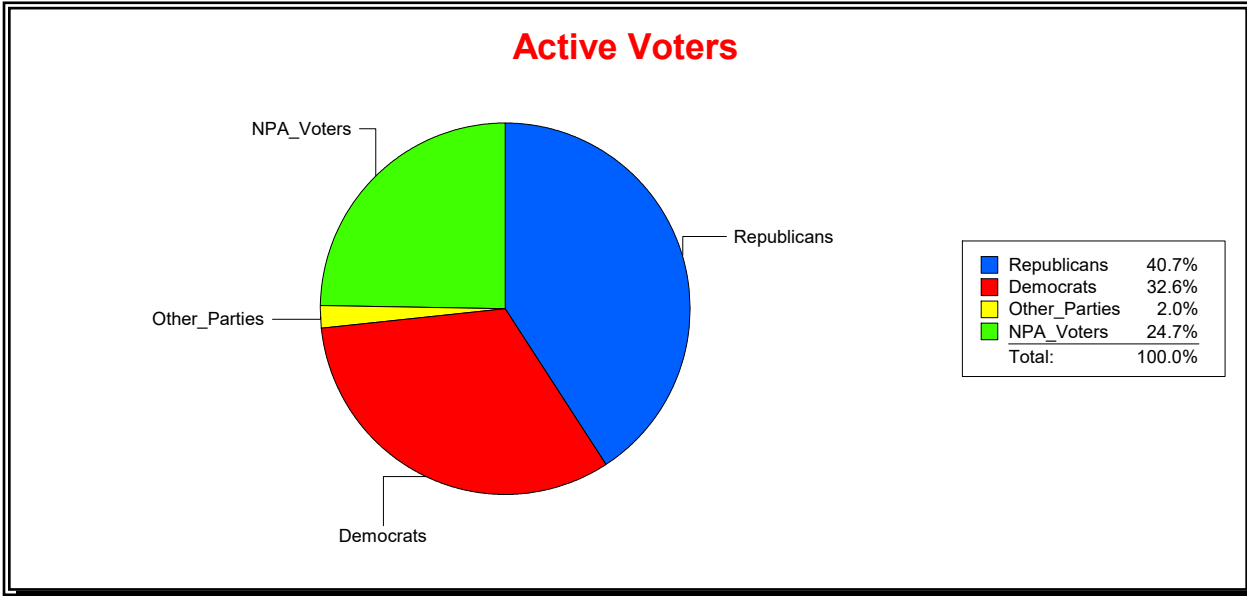

Ron Turner

Supervisor of Elections

Sarasota County, FL

Date 1/3/2022

Time 08:16 AM

Graphs of District Registration

Active Registered Voters

Inactive Voters

District	Total	Dems	Reps	NonP	Other	Total	Dems	Reps	NonP	Other
STATE HOUSE DIST 72	132,639	43,273	54,028	32,744	2,594	7,728	2,536	2,734	2,363	95