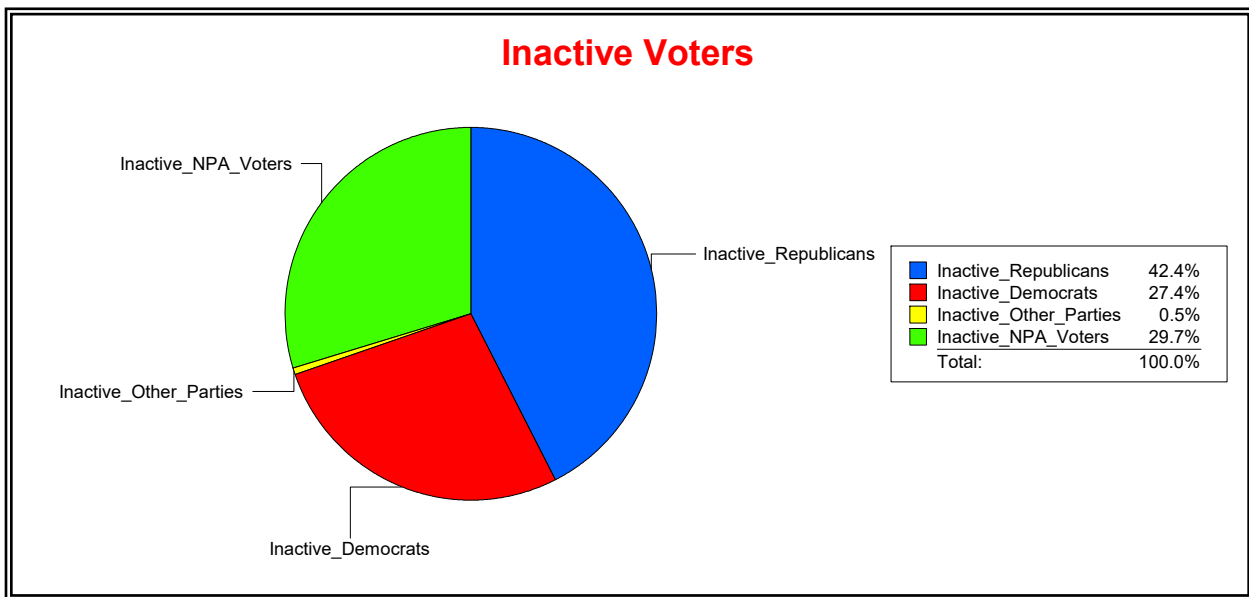

Supervisor of Elections

Sarasota County, FL

Date 1/3/2022

Time 08:16 AM

Graphs of District Registration

Active Registered Voters

Inactive Voters

<u>District</u>	<u>Total</u>	<u>Dems</u>	<u>Reps</u>	<u>NonP</u>	<u>Other</u>	<u>Total</u>	<u>Dems</u>	<u>Reps</u>	<u>NonP</u>	<u>Other</u>
VENICE 1	21,981	6,090	10,043	5,514	334	1,307	358	554	388	7