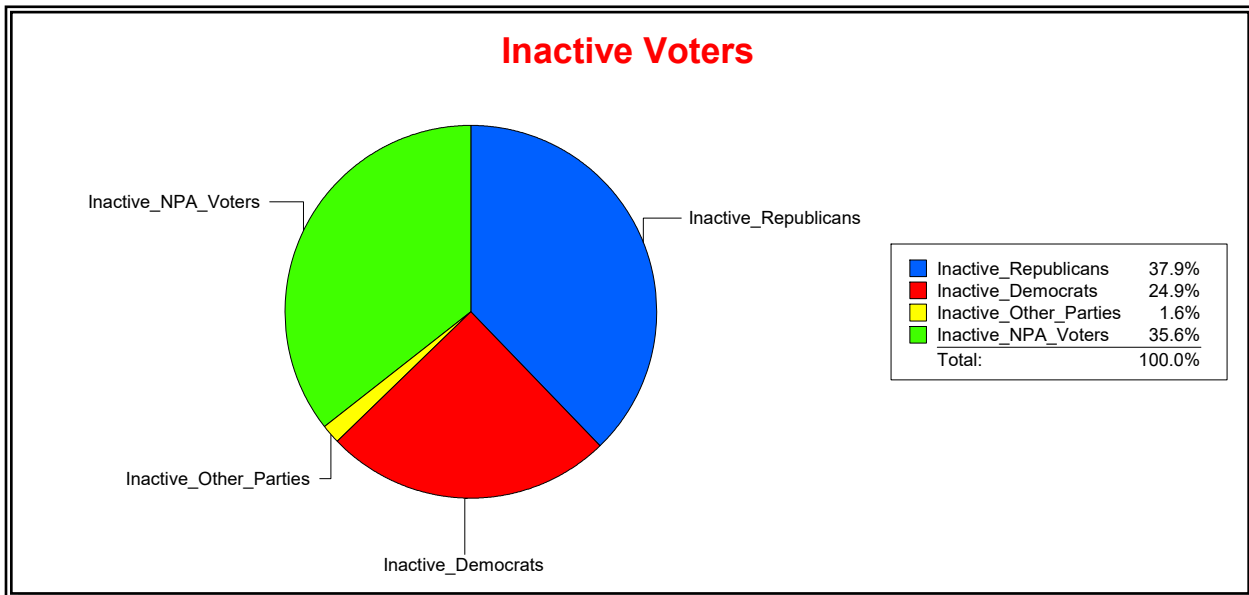

Ron Turner

Supervisor of Elections

Sarasota County, FL

Date 1/3/2022

Time 08:16 AM

Graphs of District Registration

Active Registered Voters

Inactive Voters

District	Total	Dems	Reps	NonP	Other	Total	Dems	Reps	NonP	Other
NORTH PORT 2	11,932	2,837	5,215	3,617	263	668	166	253	238	11