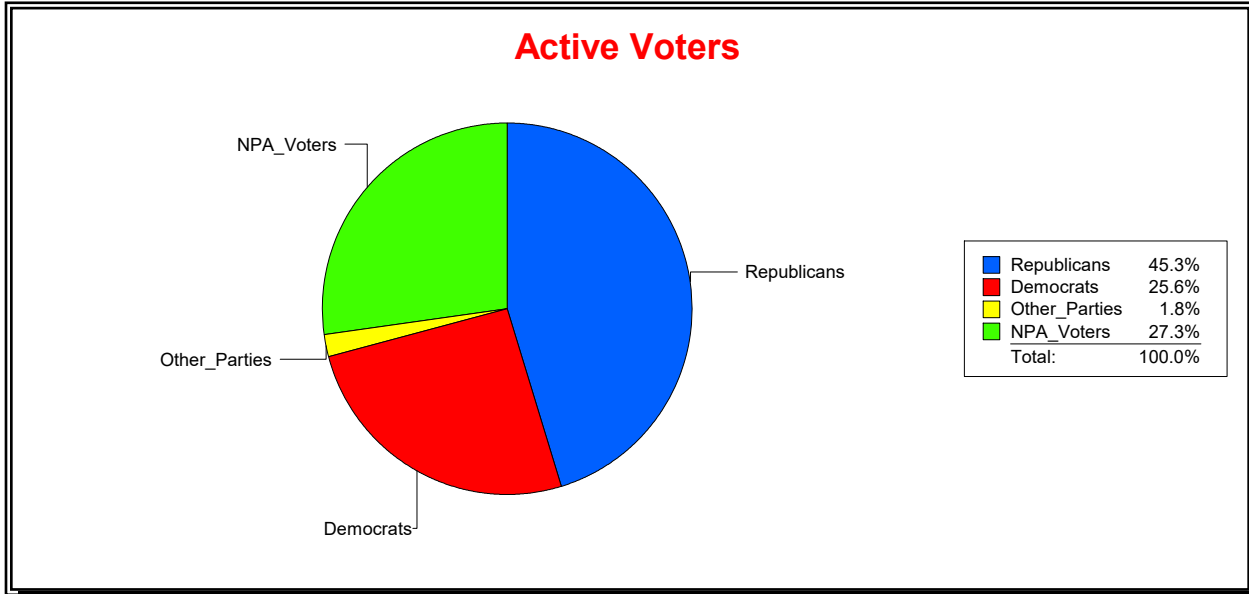

Ron Turner

Supervisor of Elections

Sarasota County, FL

Date 1/3/2022

Time 08:16 AM

Graphs of District Registration

Active Registered Voters

Inactive Voters

District	Total	Dems	Reps	NonP	Other	Total	Dems	Reps	NonP	Other
STATE HOUSE DIST 74	158,042	40,411	71,637	43,197	2,797	9,077	2,452	3,561	2,976	88