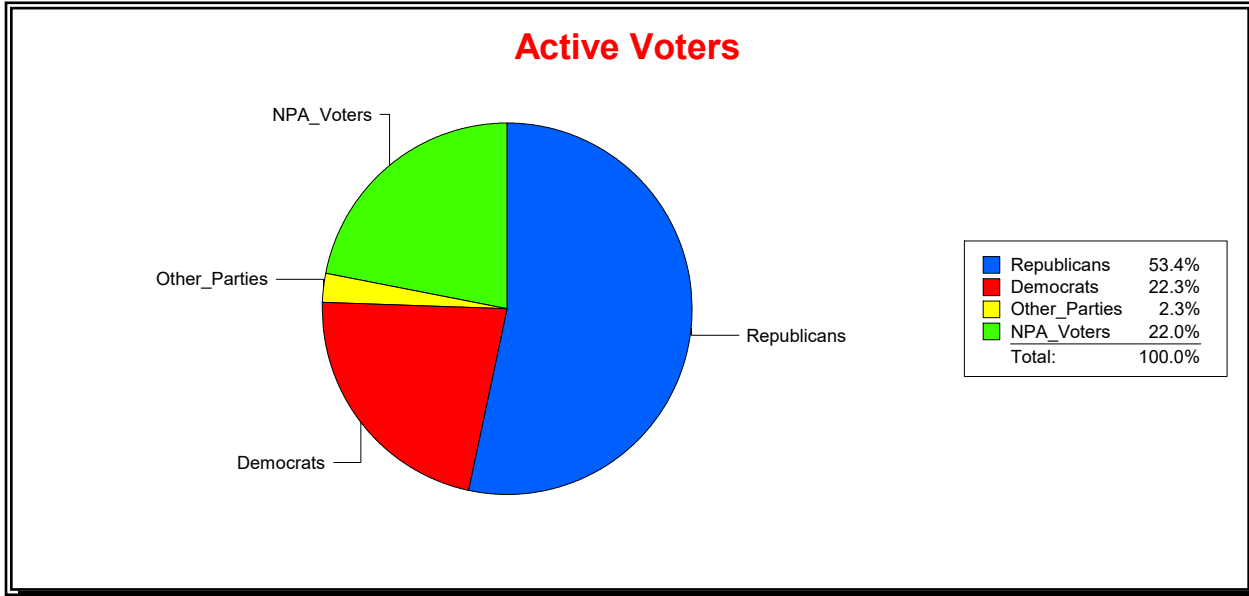

Ron Turner

Supervisor of Elections

Sarasota County, FL

Date 1/3/2022

Time 08:16 AM

Graphs of District Registration

Active Registered Voters

Inactive Voters

District	Total	Dems	Reps	NonP	Other	Total	Dems	Reps	NonP	Other
LONGBOAT KEY 1	1,448	323	773	318	34	76	20	40	15	1