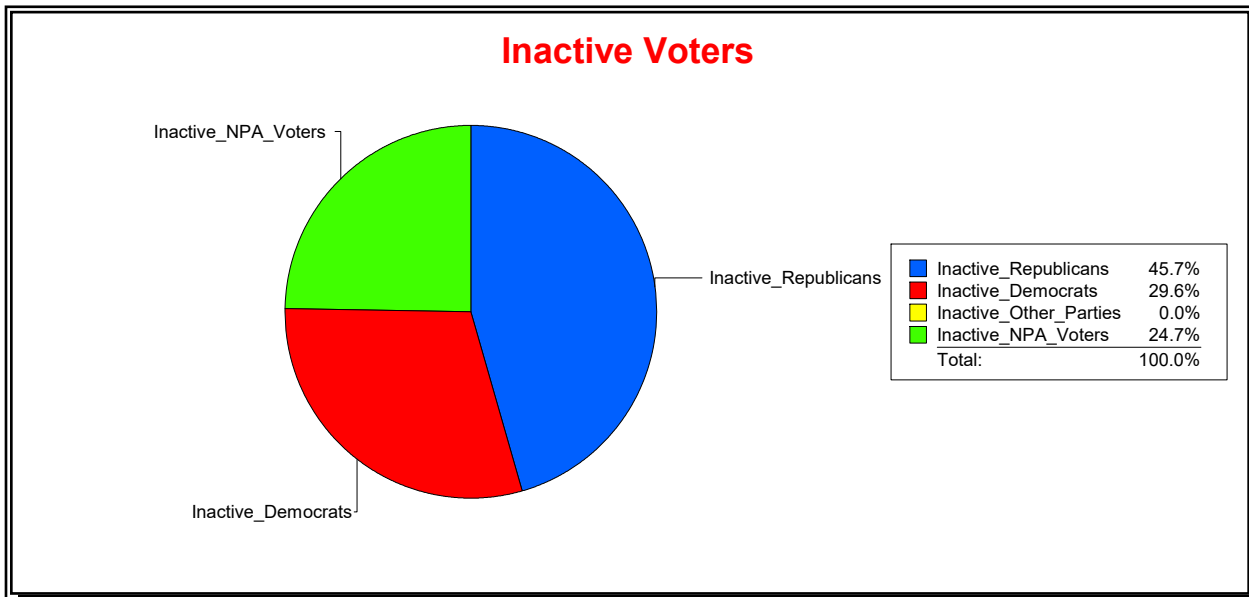

District	Total	Dems	Reps	NonP	Other	Total	Dems	Reps	NonP	Other
LBK DISTRICT 2	1,334	454	577	279	24	81	24	37	20	0

Ron Turner

Supervisor of Elections

Sarasota County, FL

Date 1/3/2022

Time 08:16 AM

Graphs of District Registration