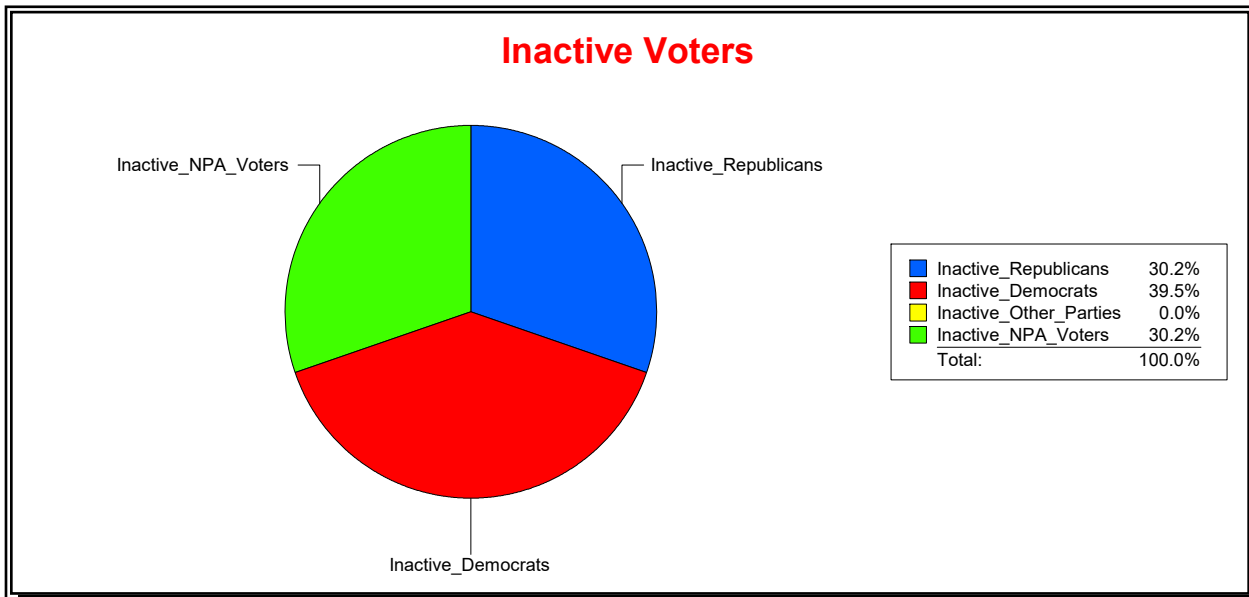

Ron Turner

Supervisor of Elections

Sarasota County, FL

Date 1/3/2022

Time 08:16 AM

Graphs of District Registration

Active Registered Voters

Inactive Voters

District	Total	Dems	Reps	NonP	Other	Total	Dems	Reps	NonP	Other
HLDY PK PK & REC DIST	589	195	227	160	7	43	17	13	13	0