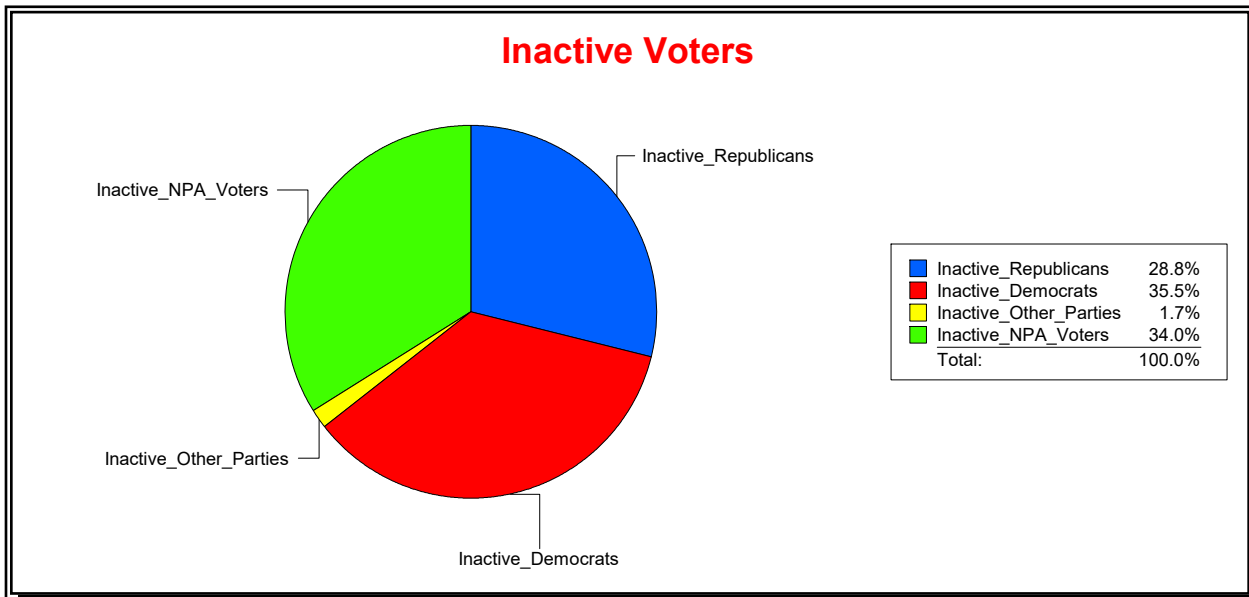

Ron Turner

Supervisor of Elections

Sarasota County, FL

Date 1/3/2022

Time 08:16 AM

Graphs of District Registration

Active Registered Voters

Inactive Voters

District	Total	Dems	Reps	NonP	Other	Total	Dems	Reps	NonP	Other
SARASOTA DIST 3	11,072	4,246	3,738	2,853	235	833	296	240	283	14