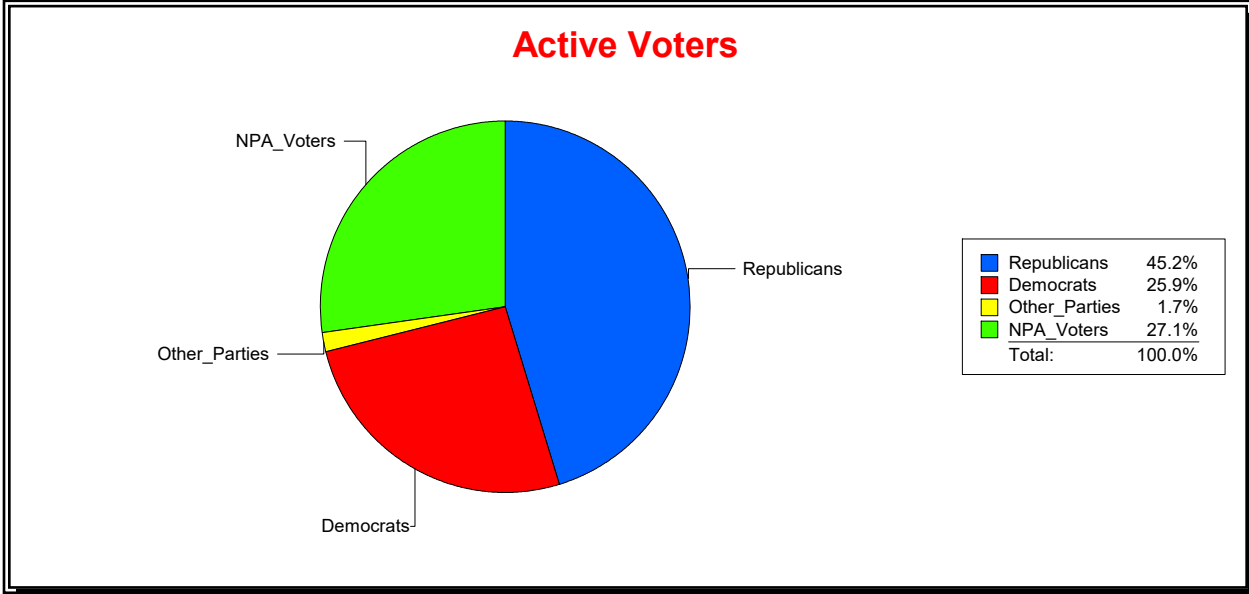

Ron Turner

Supervisor of Elections

Sarasota County, FL

Date 1/3/2022

Time 08:16 AM

Graphs of District Registration

Active Registered Voters

Inactive Voters

District	Total	Dems	Reps	NonP	Other	Total	Dems	Reps	NonP	Other
SCHOOL DIST 5	74,527	19,332	33,661	20,233	1,301	4,112	1,128	1,632	1,312	40