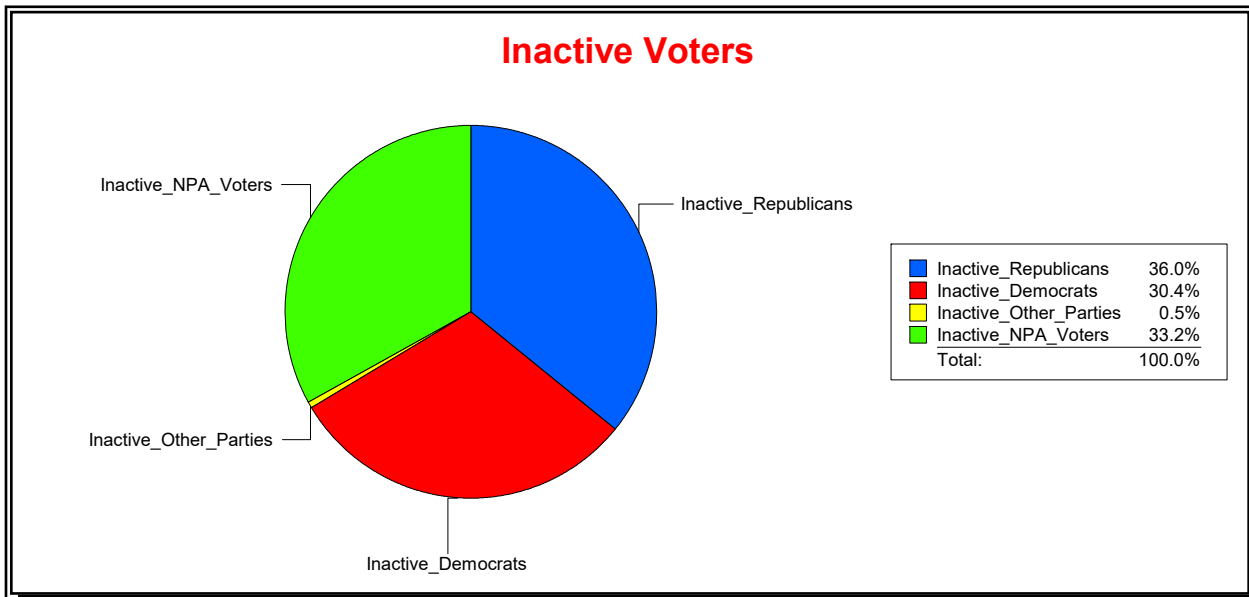

Ron Turner

Supervisor of Elections

Sarasota County, FL

Date 1/3/2022

Time 08:16 AM

Graphs of District Registration

Active Registered Voters

Inactive Voters

District	Total	Dems	Reps	NonP	Other	Total	Dems	Reps	NonP	Other
NORTH PORT 4	9,090	2,496	3,889	2,557	148	573	174	206	190	3