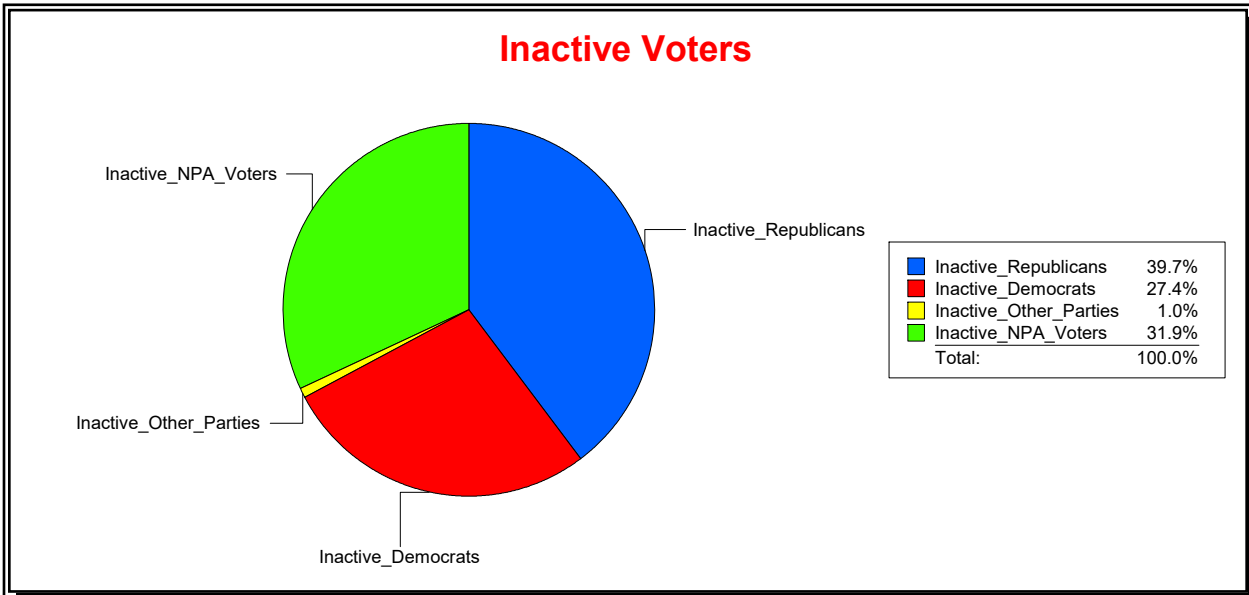

Ron Turner

Supervisor of Elections

Sarasota County, FL

Date 1/3/2022

Time 08:16 AM

Graphs of District Registration

Active Registered Voters

Inactive Voters

District	Total	Dems	Reps	NonP	Other	Total	Dems	Reps	NonP	Other
SCHOOL DIST 5	74,527	19,332	33,661	20,233	1,301	4,112	1,128	1,632	1,312	40