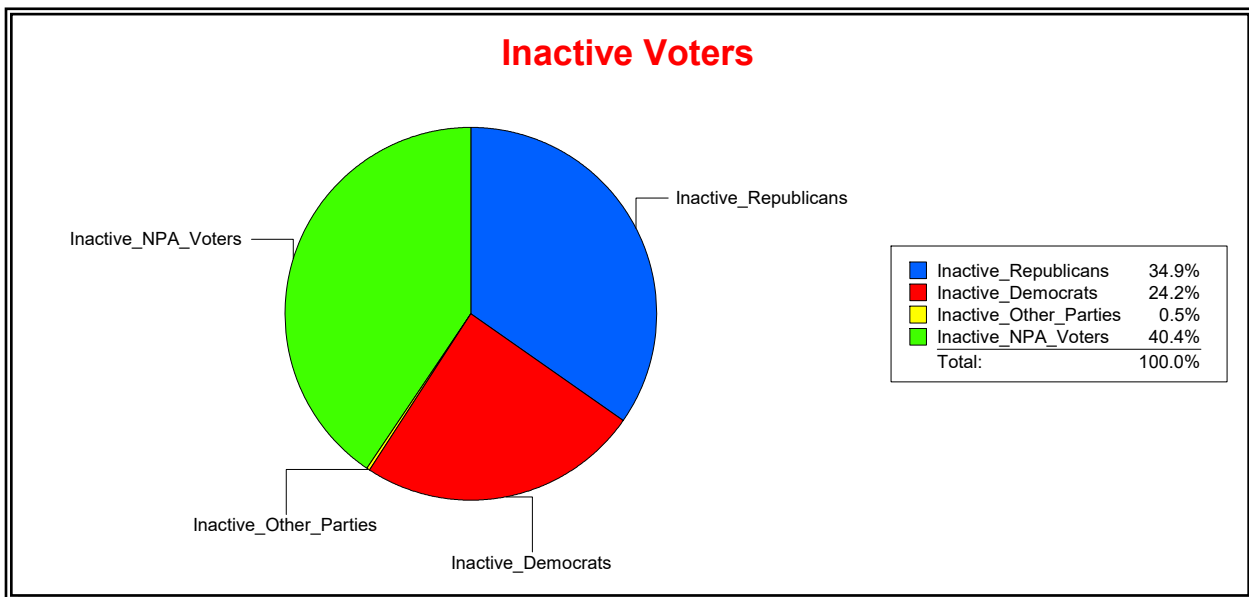

Ron Turner

Supervisor of Elections

Sarasota County, FL

Date 1/3/2022

Time 08:16 AM

Graphs of District Registration

Active Registered Voters

Inactive Voters

<u>District</u>	<u>Total</u>	<u>Dems</u>	<u>Reps</u>	<u>NonP</u>	<u>Other</u>	<u>Total</u>	<u>Dems</u>	<u>Reps</u>	<u>NonP</u>	<u>Other</u>
NORTH PORT 3	10,226	2,574	4,155	3,274	223	769	186	268	311	4