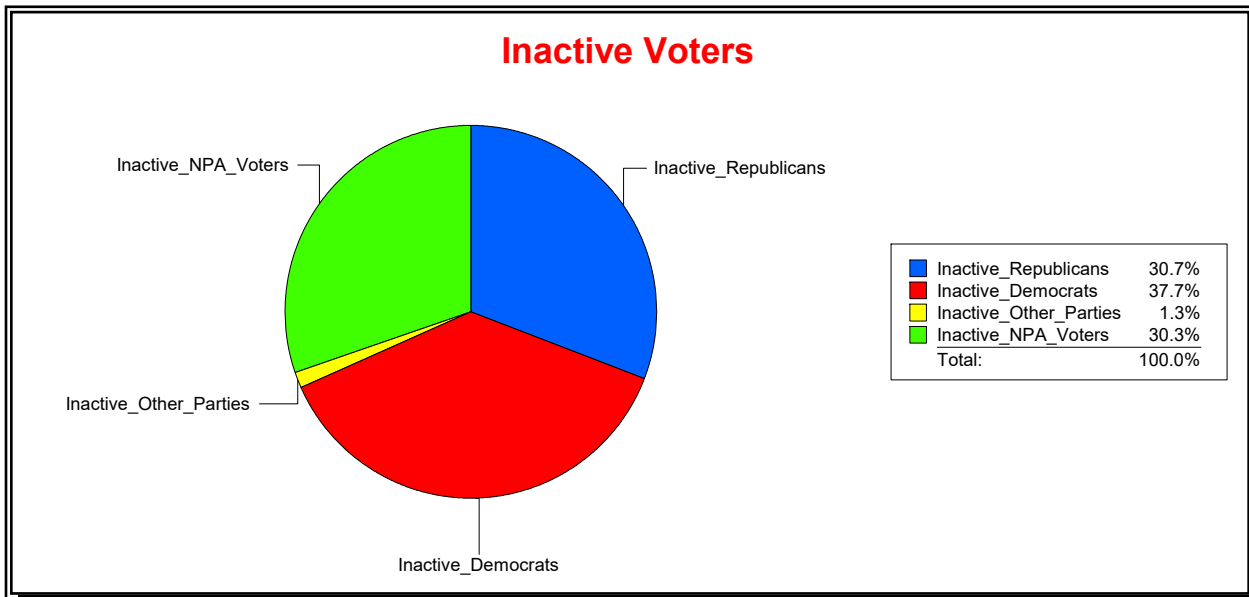

Ron Turner

Supervisor of Elections

Sarasota County, FL

Date 1/3/2022

Time 08:16 AM

Graphs of District Registration

Active Registered Voters

Inactive Voters

<u>District</u>	<u>Total</u>	<u>Dems</u>	<u>Reps</u>	<u>NonP</u>	<u>Other</u>	<u>Total</u>	<u>Dems</u>	<u>Reps</u>	<u>NonP</u>	<u>Other</u>
SCHOOL DIST 1	69,087	26,236	24,810	16,625	1,416	4,420	1,667	1,358	1,338	57