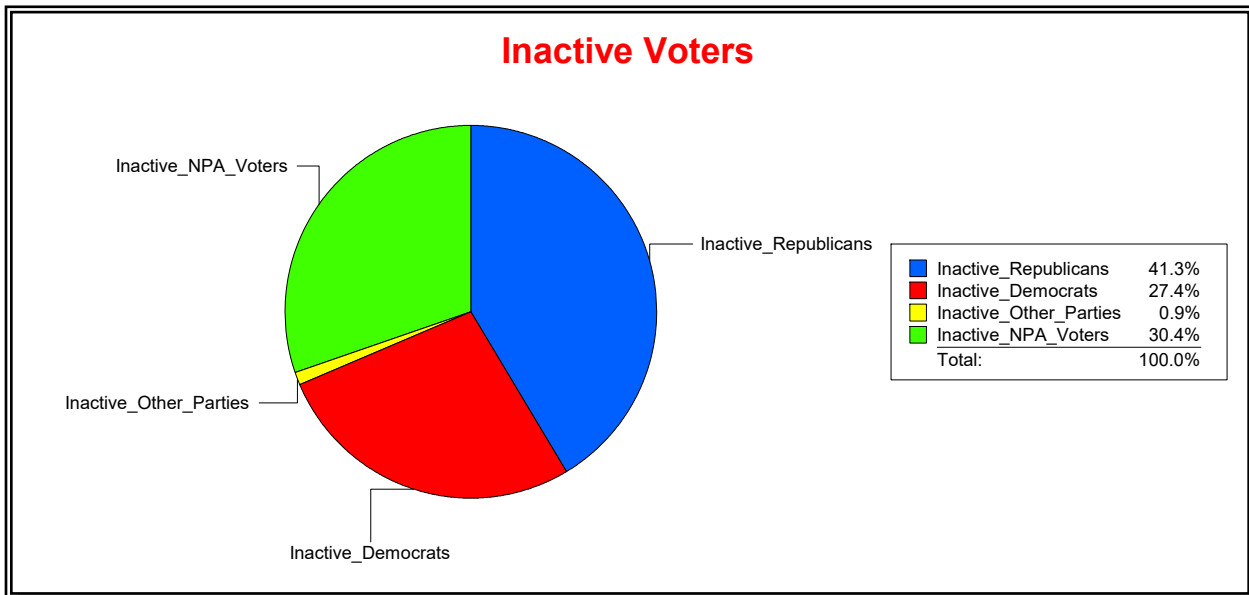

Ron Turner

Supervisor of Elections

Sarasota County, FL

Date 1/3/2022

Time 08:16 AM

Graphs of District Registration

Active Registered Voters

Inactive Voters

District	Total	Dems	Reps	NonP	Other	Total	Dems	Reps	NonP	Other
CNTY COMM DIST 3	78,073	20,354	35,804	20,609	1,306	4,171	1,141	1,724	1,268	38