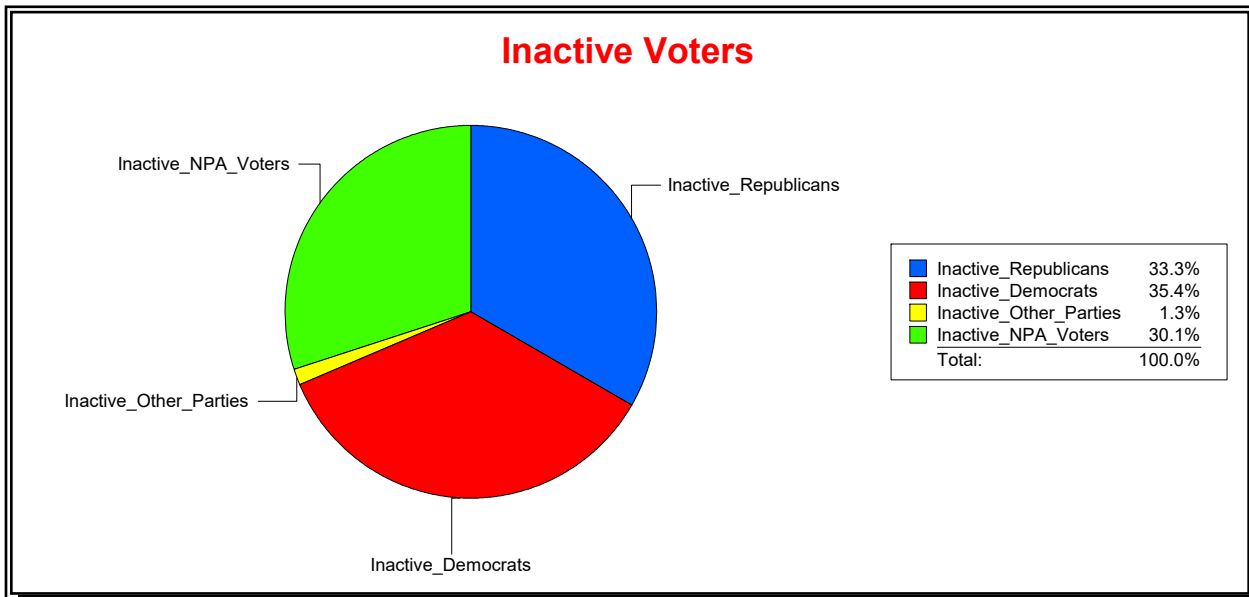

Ron Turner

Supervisor of Elections

Sarasota County, FL

Date 1/3/2022

Time 08:16 AM

Graphs of District Registration

Active Registered Voters

Inactive Voters

District	Total	Dems	Reps	NonP	Other	Total	Dems	Reps	NonP	Other
HOSPITAL BOARD NORTH	105,593	36,982	41,098	25,427	2,086	6,348	2,245	2,111	1,911	81