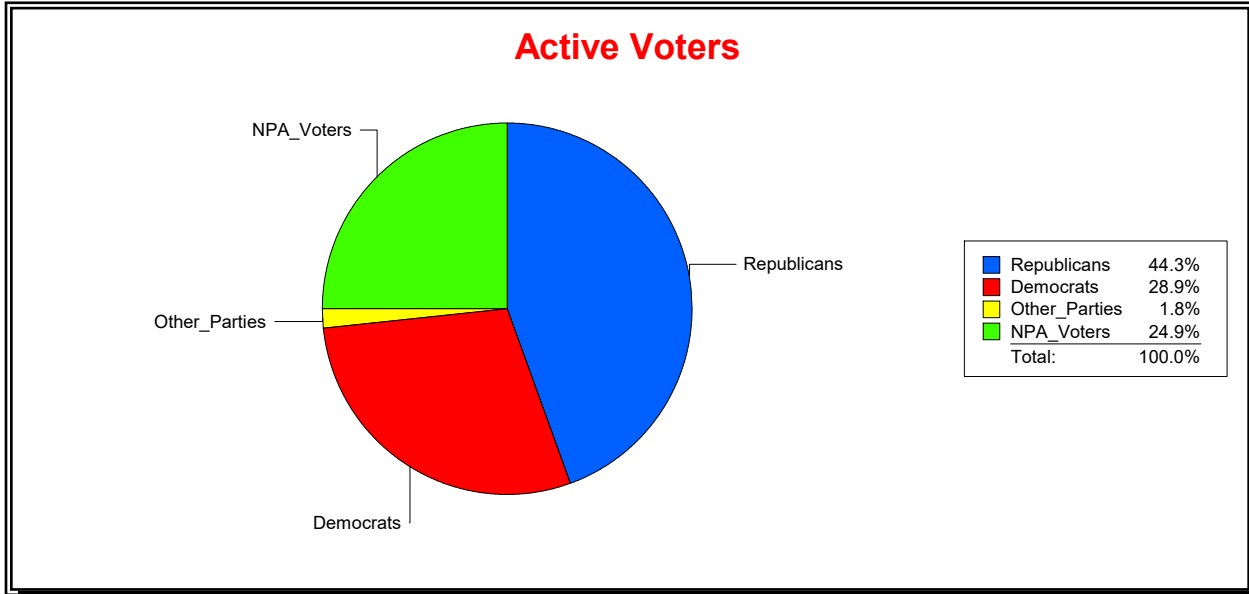

Ron Turner

Supervisor of Elections

Sarasota County, FL

Date 1/3/2022

Time 08:16 AM

Graphs of District Registration

Active Registered Voters

Inactive Voters

<u>District</u>	<u>Total</u>	<u>Dems</u>	<u>Reps</u>	<u>NonP</u>	<u>Other</u>	<u>Total</u>	<u>Dems</u>	<u>Reps</u>	<u>NonP</u>	<u>Other</u>
COUNTY	224,354	64,895	99,497	55,861	4,101	12,039	3,577	4,677	3,649	136