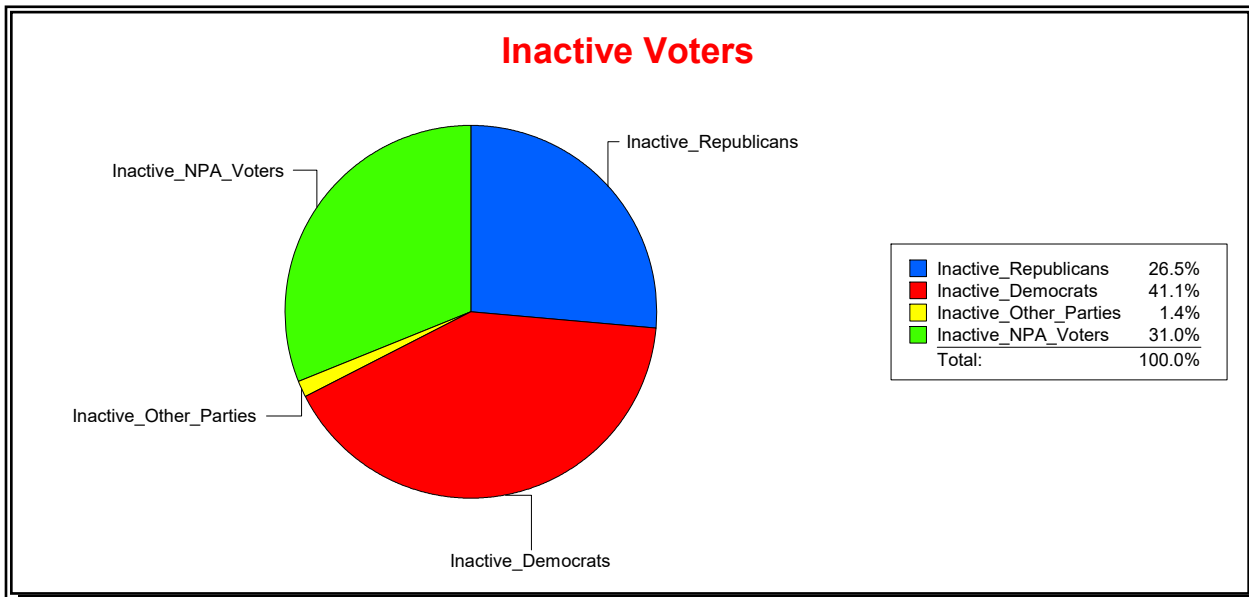

Ron Turner

Supervisor of Elections

Sarasota County, FL

Date 1/3/2022

Time 08:16 AM

Graphs of District Registration

Active Registered Voters

Inactive Voters

District	Total	Dems	Reps	NonP	Other	Total	Dems	Reps	NonP	Other
SARASOTA	39,422	16,740	12,232	9,644	806	2,929	1,203	775	909	42