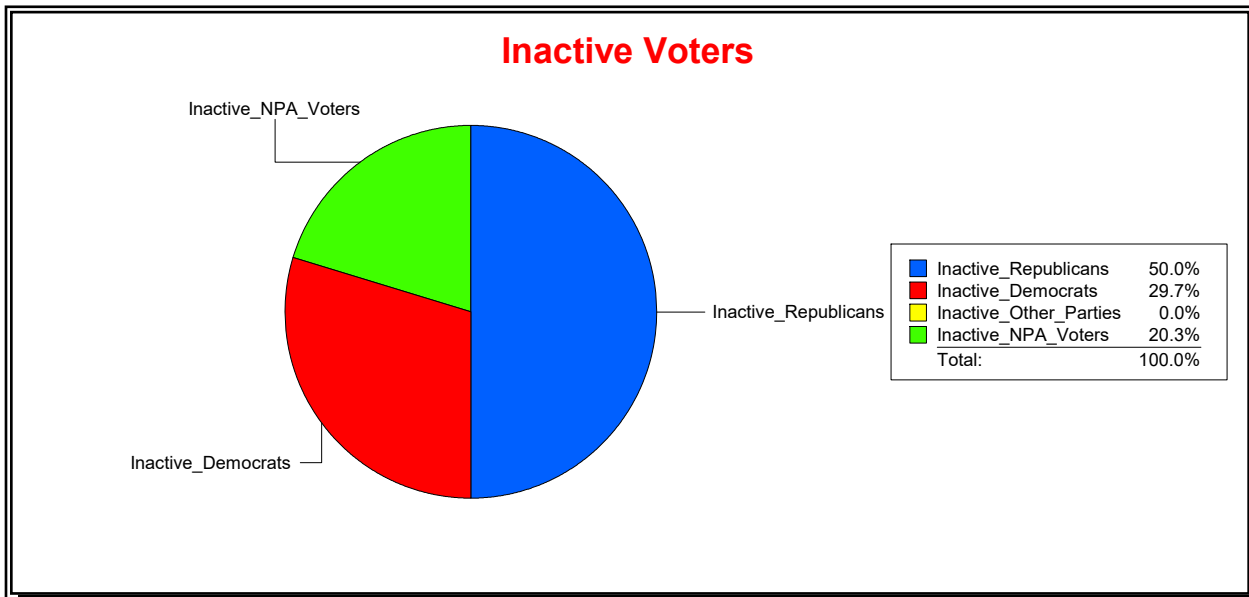

Ron Turner

Supervisor of Elections

Sarasota County, FL

Date 1/3/2022

Time 08:16 AM

Graphs of District Registration

Active Registered Voters

Inactive Voters

District	Total	Dems	Reps	NonP	Other	Total	Dems	Reps	NonP	Other
LONGBOAT KEY 3	1,494	424	739	312	19	64	19	32	13	0