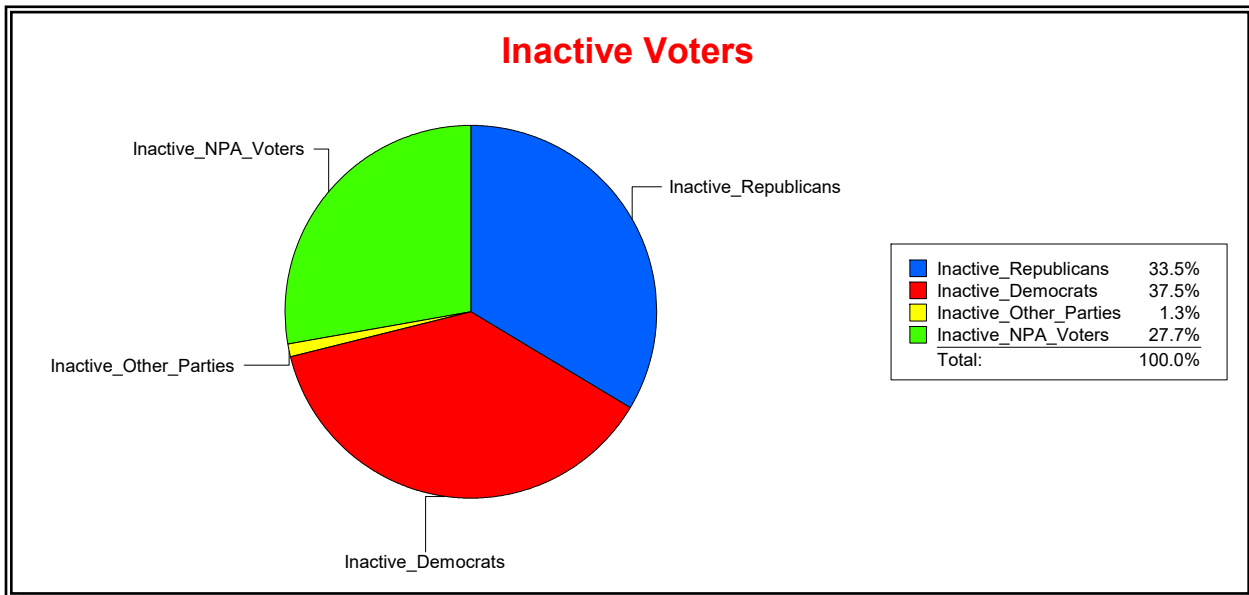

Ron Turner

Supervisor of Elections

Sarasota County, FL

Date 1/3/2022

Time 08:16 AM

Graphs of District Registration

Active Registered Voters

Inactive Voters

District	Total	Dems	Reps	NonP	Other	Total	Dems	Reps	NonP	Other
SARASOTA 2	17,026	6,453	6,364	3,870	339	1,075	403	360	298	14