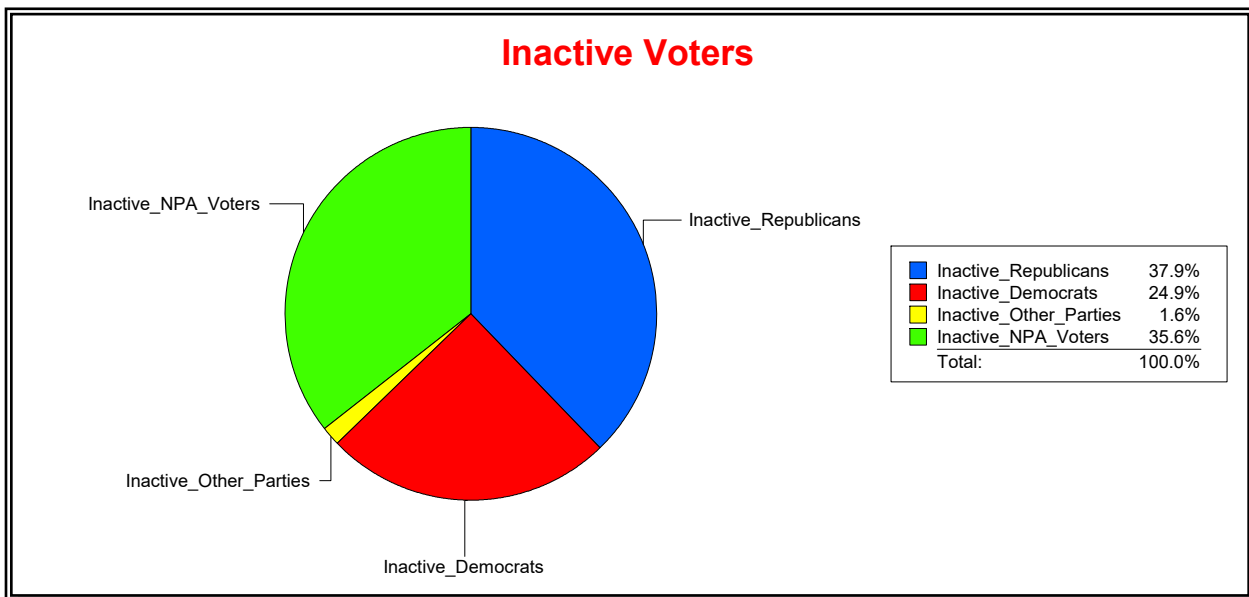

Ron Turner

Supervisor of Elections

Sarasota County, FL

Date 1/3/2022

Time 08:16 AM

Graphs of District Registration

Active Registered Voters

Inactive Voters

District	Total	Dems	Reps	NonP	Other	Total	Dems	Reps	NonP	Other
NORTH PORT DIST 2	11,932	2,837	5,215	3,617	263	668	166	253	238	11