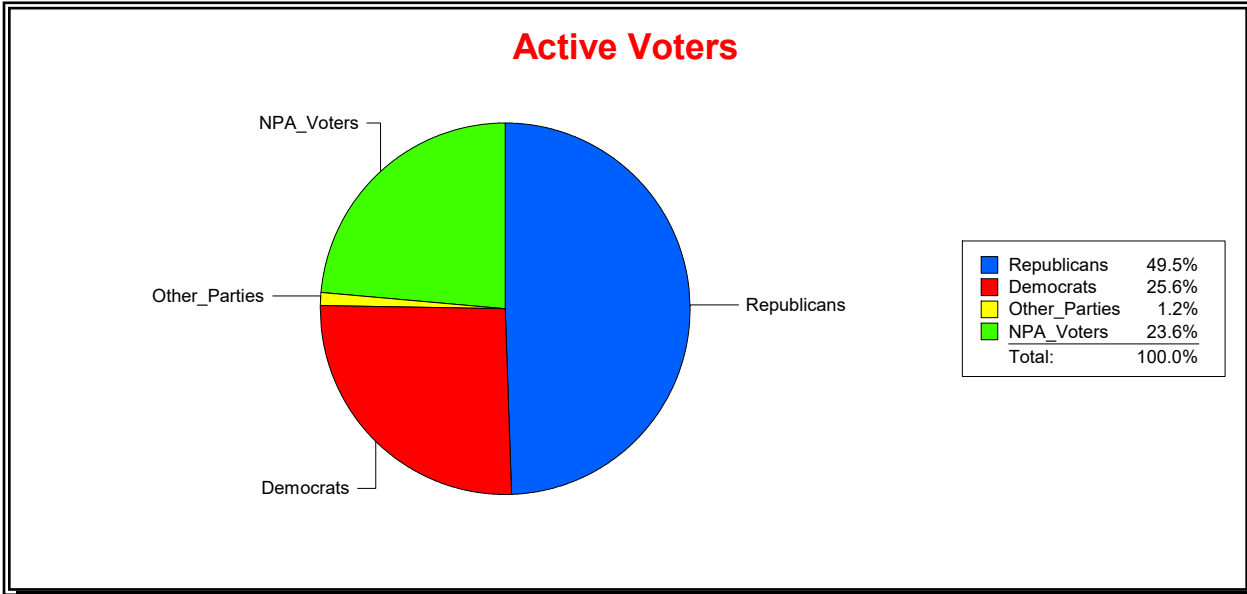

Active Registered Voters

Inactive Voters

District	Total	Dems	Reps	NonP	Other	Total	Dems	Reps	NonP	Other
VENETIAN CDD	1,942	498	962	458	24	69	22	31	16	0

Ron Turner

Supervisor of Elections

Sarasota County, FL