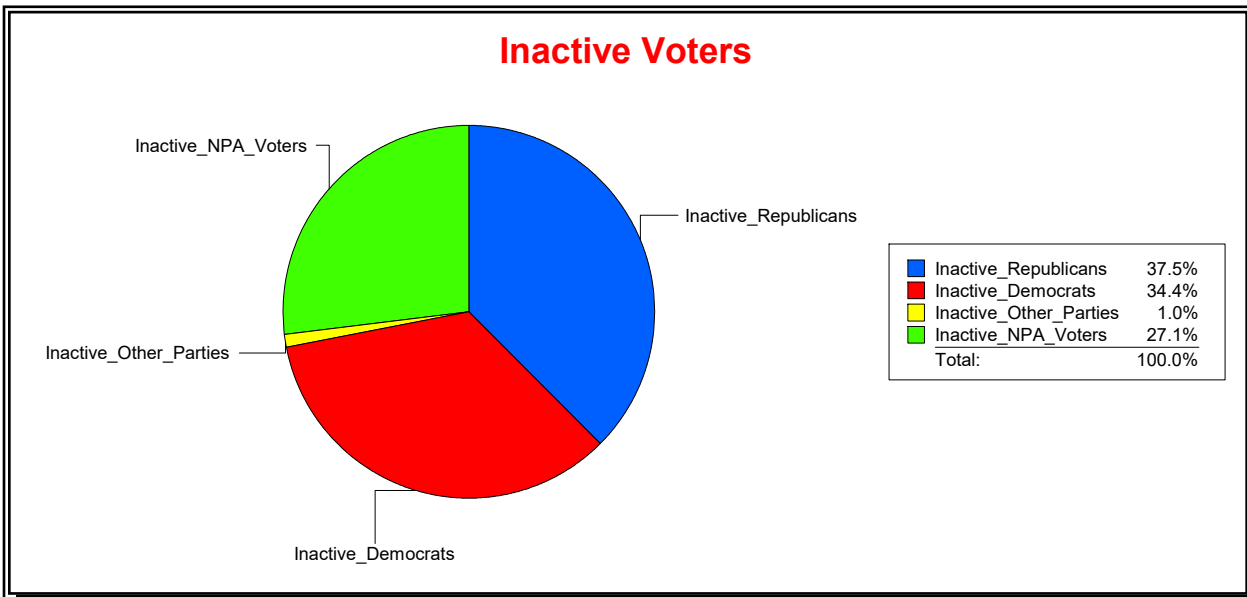

Ron Turner

Supervisor of Elections

Sarasota County, FL

Date 1/3/2022

Time 08:16 AM

Graphs of District Registration

Active Registered Voters

Inactive Voters

<u>District</u>	<u>Total</u>	<u>Dems</u>	<u>Reps</u>	<u>NonP</u>	<u>Other</u>	<u>Total</u>	<u>Dems</u>	<u>Reps</u>	<u>NonP</u>	<u>Other</u>
STONEYBROOK CDD	1,818	435	815	532	36	96	33	36	26	1