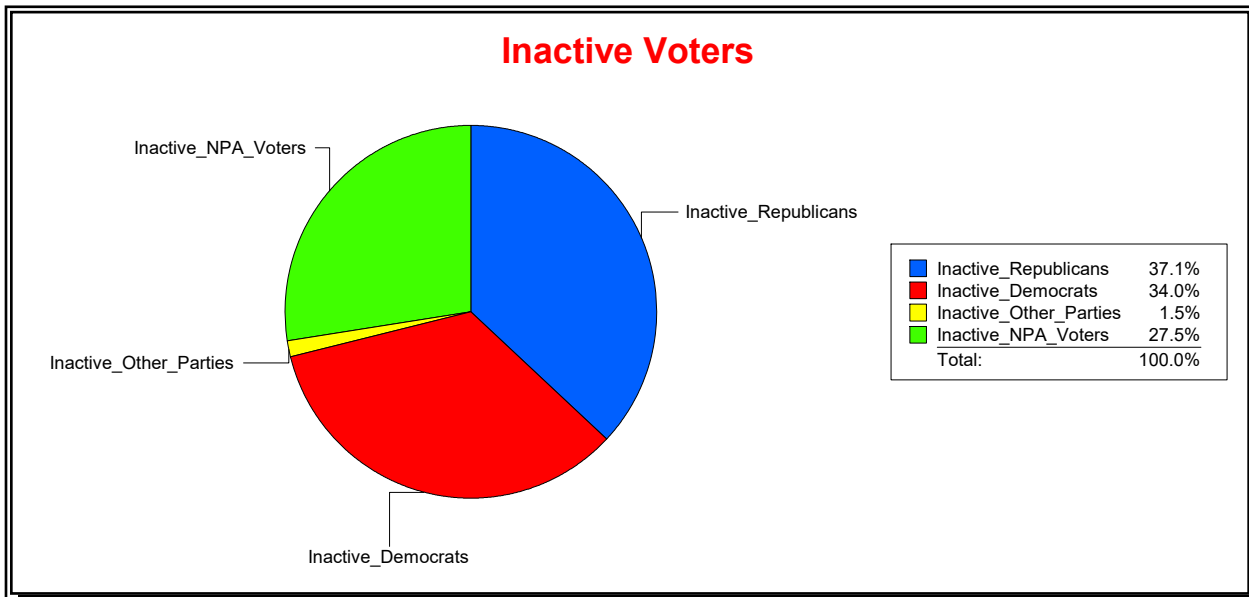

Ron Turner

Supervisor of Elections

Sarasota County, FL

Date 1/3/2022

Time 08:16 AM

Graphs of District Registration

Active Registered Voters

Inactive Voters

District	Total	Dems	Reps	NonP	Other	Total	Dems	Reps	NonP	Other
STATE HOUSE DIST 71	20,646	7,310	8,345	4,592	399	1,222	415	453	336	18