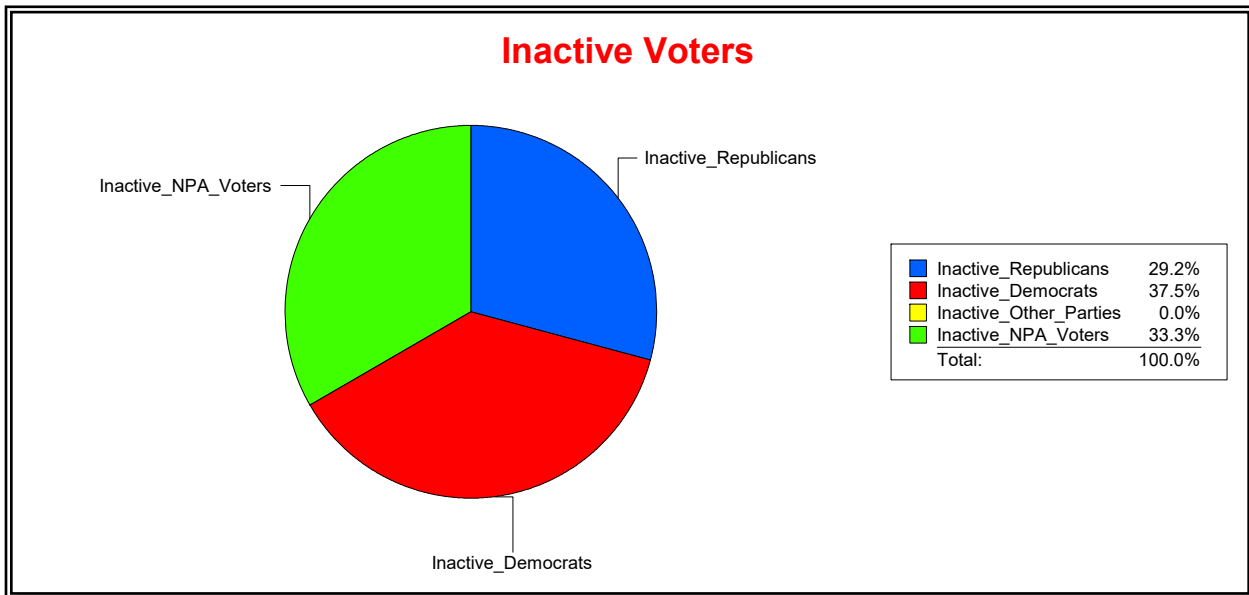

Date 1/3/2022

Time 08:16 AM

Graphs of District Registration

Active Registered Voters

Inactive Voters

District	Total	Dems	Reps	NonP	Other	Total	Dems	Reps	NonP	Other
LONGBOAT KEY 4	418	131	197	81	9	24	9	7	8	0