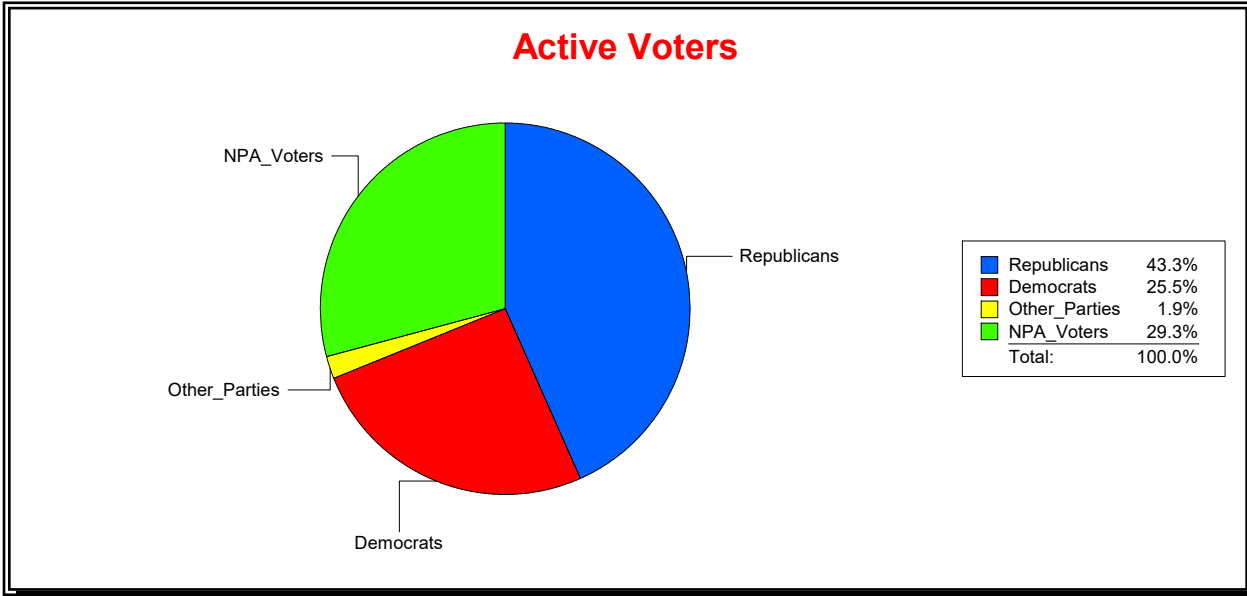

Ron Turner

Supervisor of Elections

Sarasota County, FL

Date 1/3/2022

Time 08:16 AM

Graphs of District Registration

Active Registered Voters

Inactive Voters

District	Total	Dems	Reps	NonP	Other	Total	Dems	Reps	NonP	Other
CNTY COMM DIST 5	63,687	16,238	27,593	18,639	1,217	4,076	1,091	1,487	1,458	40