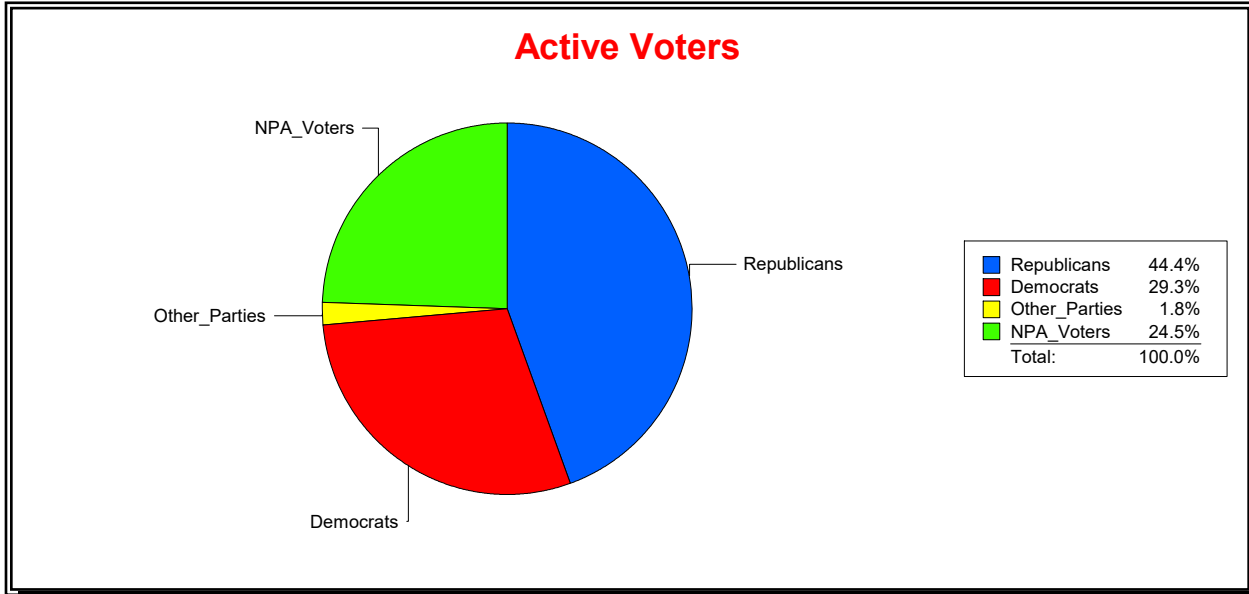

Ron Turner

Supervisor of Elections

Sarasota County, FL

Date 1/3/2022

Time 08:16 AM

Graphs of District Registration

Active Registered Voters

Inactive Voters

<u>District</u>	<u>Total</u>	<u>Dems</u>	<u>Reps</u>	<u>NonP</u>	<u>Other</u>	<u>Total</u>	<u>Dems</u>	<u>Reps</u>	<u>NonP</u>	<u>Other</u>
HOSPITAL BOARD CENTRAL	118,985	34,858	52,770	29,193	2,164	6,421	1,964	2,472	1,919	66