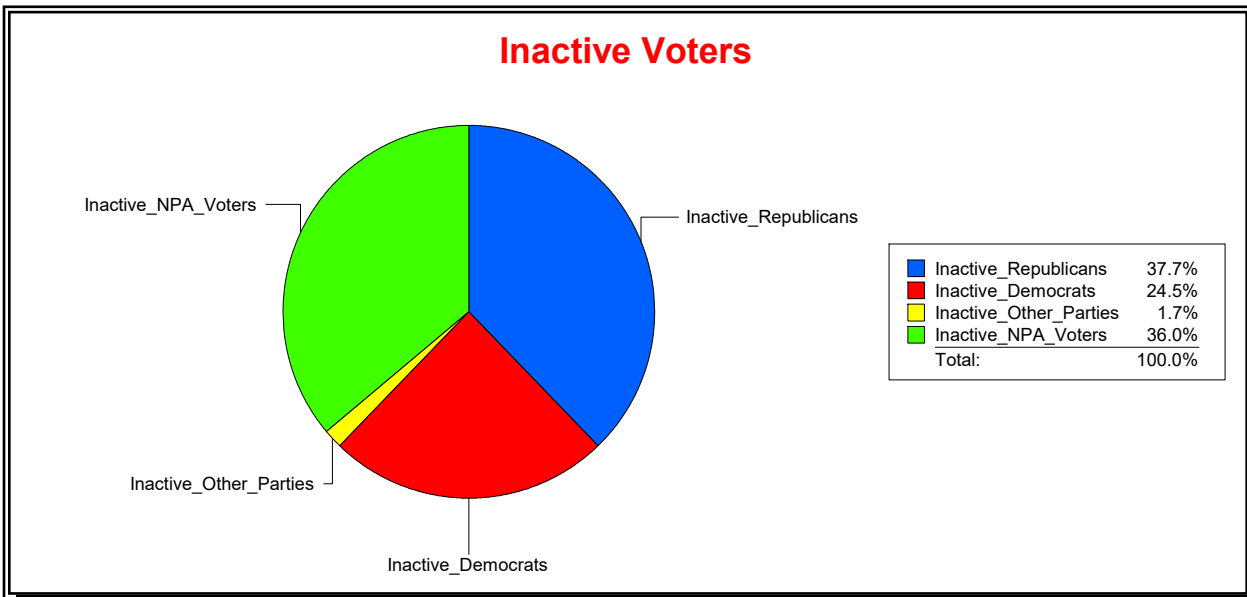

Ron Turner

Supervisor of Elections

Sarasota County, FL

Date 1/3/2022

Time 08:16 AM

Graphs of District Registration

Active Registered Voters

Inactive Voters

District	Total	Dems	Reps	NonP	Other	Total	Dems	Reps	NonP	Other
NORTH PORT 1	10,354	2,601	4,457	3,091	205	583	143	220	210	10