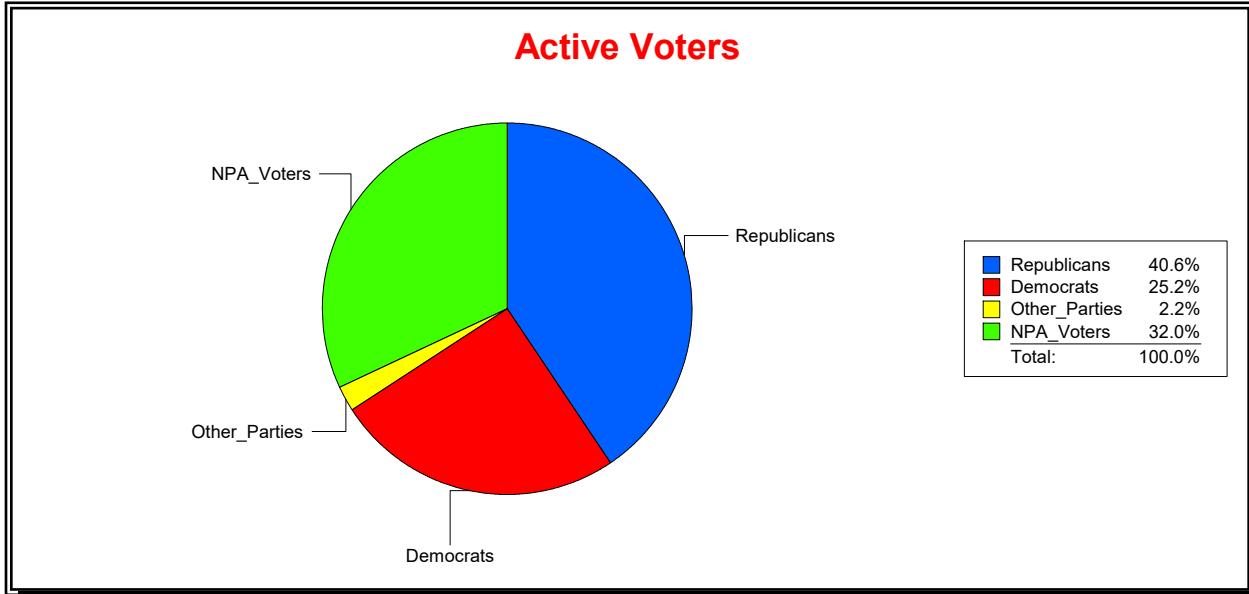

Ron Turner

Supervisor of Elections

Sarasota County, FL

Date 1/3/2022

Time 08:16 AM

Graphs of District Registration

Active Registered Voters

Inactive Voters

<u>District</u>	<u>Total</u>	<u>Dems</u>	<u>Reps</u>	<u>NonP</u>	<u>Other</u>	<u>Total</u>	<u>Dems</u>	<u>Reps</u>	<u>NonP</u>	<u>Other</u>
NORTH PORT 3	10,226	2,574	4,155	3,274	223	769	186	268	311	4