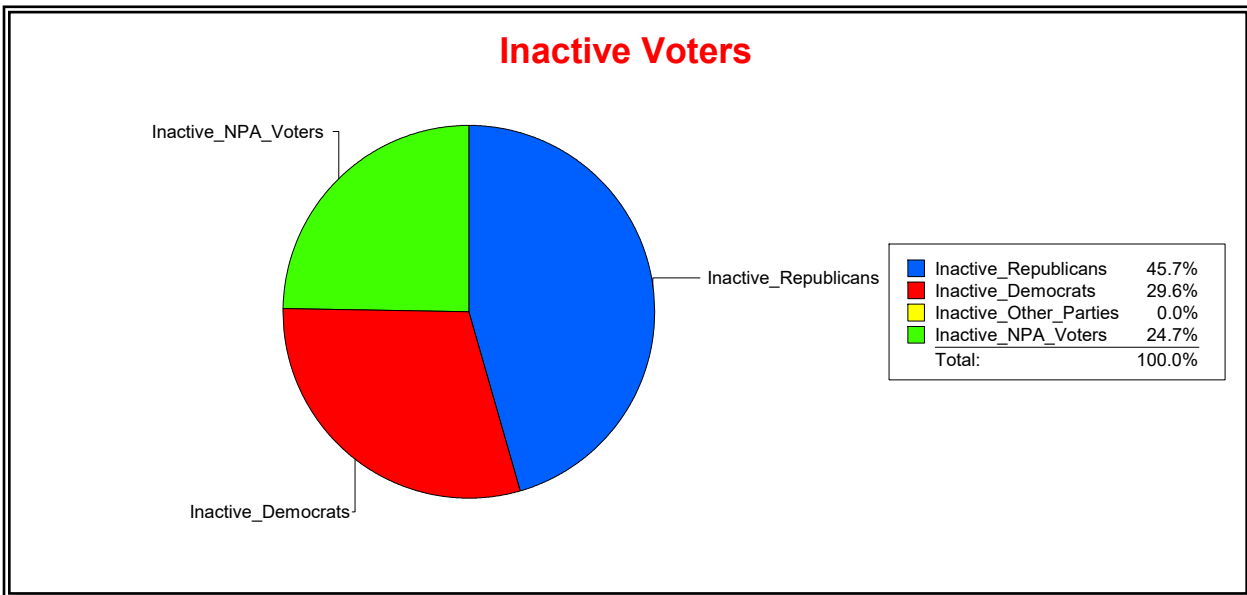

Ron Turner

Supervisor of Elections

Sarasota County, FL

Date 1/3/2022

Time 08:16 AM

Graphs of District Registration

Active Registered Voters

Inactive Voters

District	Total	Dems	Reps	NonP	Other	Total	Dems	Reps	NonP	Other
LONGBOAT KEY 2	1,334	454	577	279	24	81	24	37	20	0