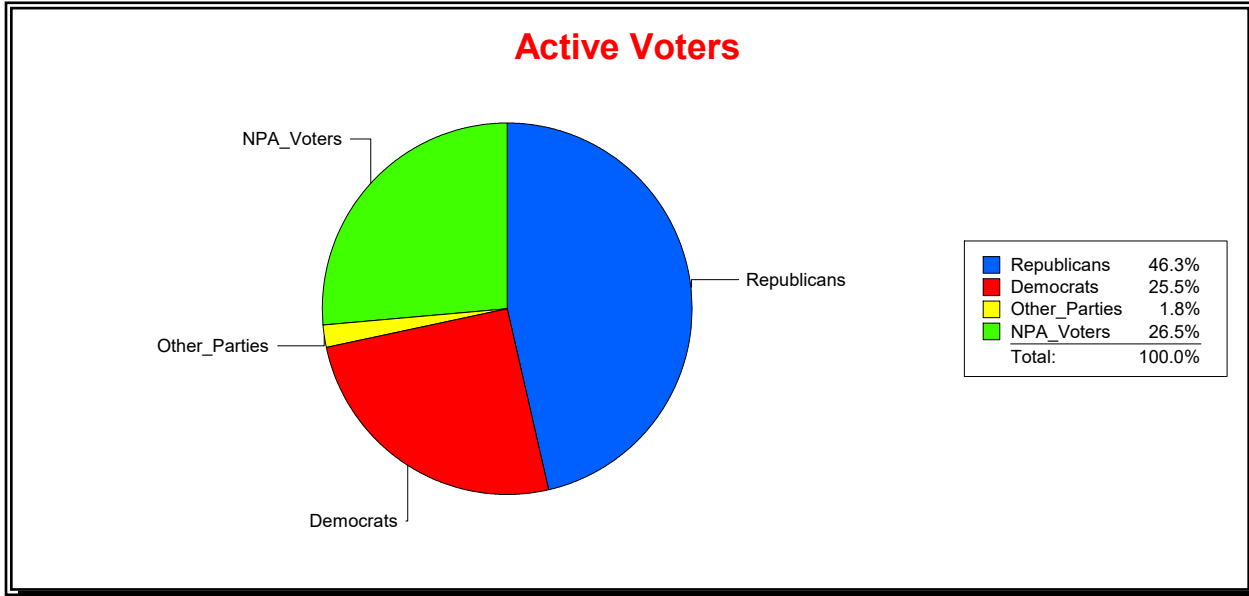

District	Total	Dems	Reps	NonP	Other	Total	Dems	Reps	NonP	Other
ENGLEWOOD WATER DIST	14,554	3,704	6,742	3,852	256	738	211	265	253	9

Ron Turner

Supervisor of Elections

Sarasota County, FL

Date 1/3/2022

Time 08:16 AM