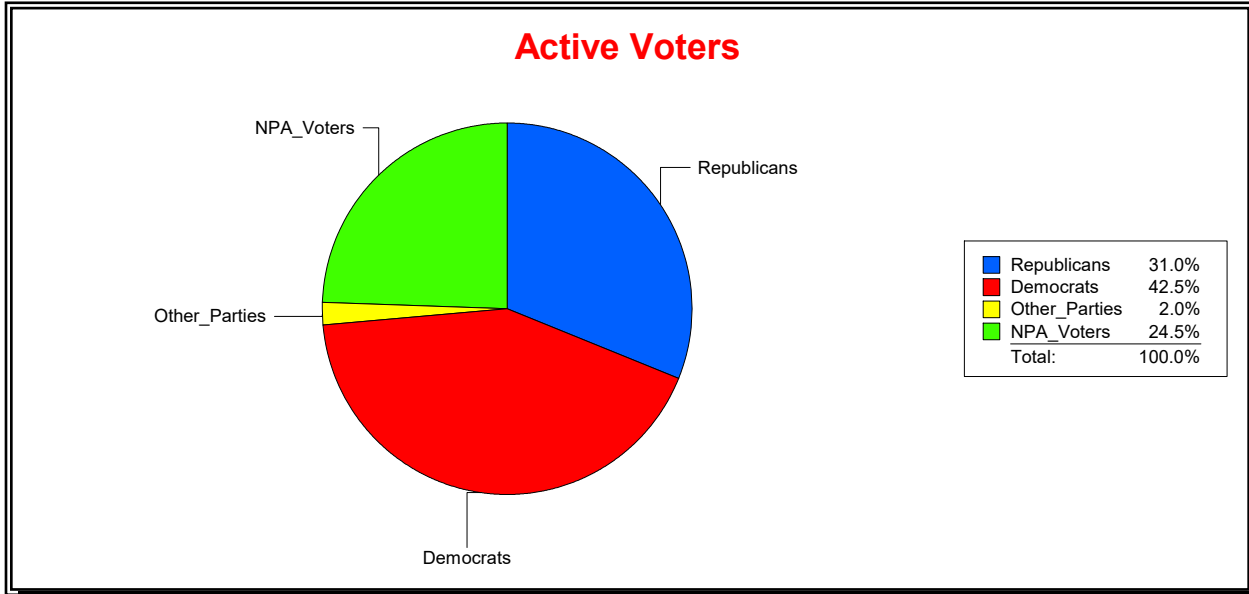

Ron Turner

Supervisor of Elections

Sarasota County, FL

Date 1/3/2022

Time 08:16 AM

Graphs of District Registration

Active Registered Voters

Inactive Voters

District	Total	Dems	Reps	NonP	Other	Total	Dems	Reps	NonP	Other
SARASOTA DIST1	39,422	16,740	12,232	9,644	806	2,929	1,203	775	909	42