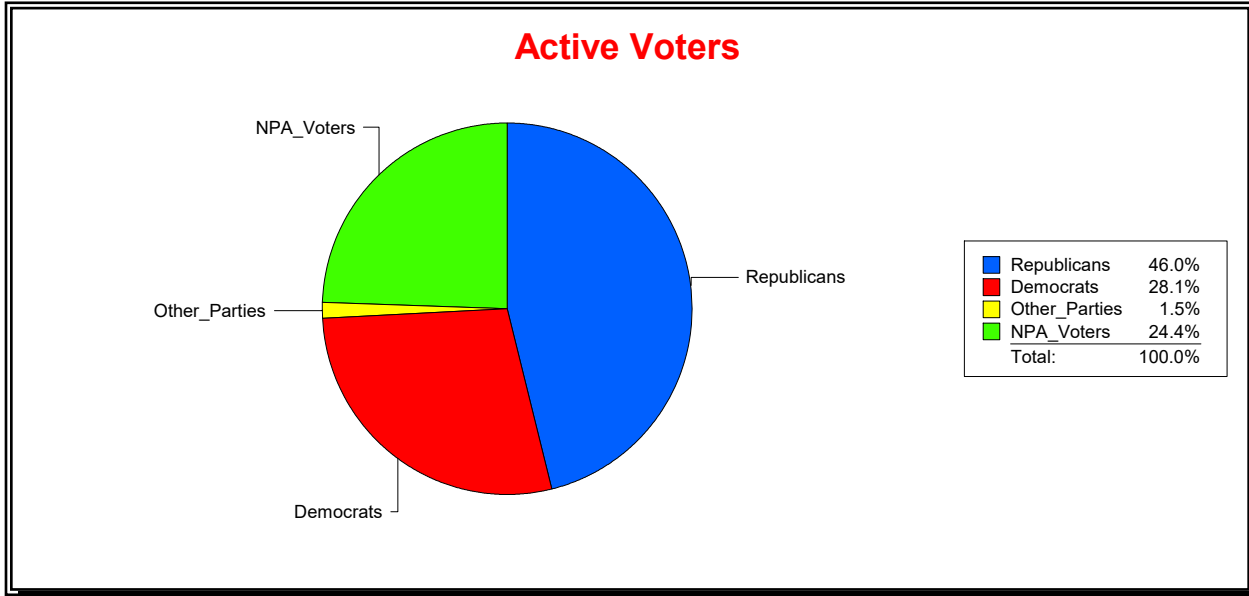

Ron Turner

Supervisor of Elections

Sarasota County, FL

Date 1/3/2022

Time 08:16 AM

Graphs of District Registration

Active Registered Voters

Inactive Voters

District	Total	Dems	Reps	NonP	Other	Total	Dems	Reps	NonP	Other
GOLDEN GATE POINT	402	113	185	98	6	31	5	19	7	0