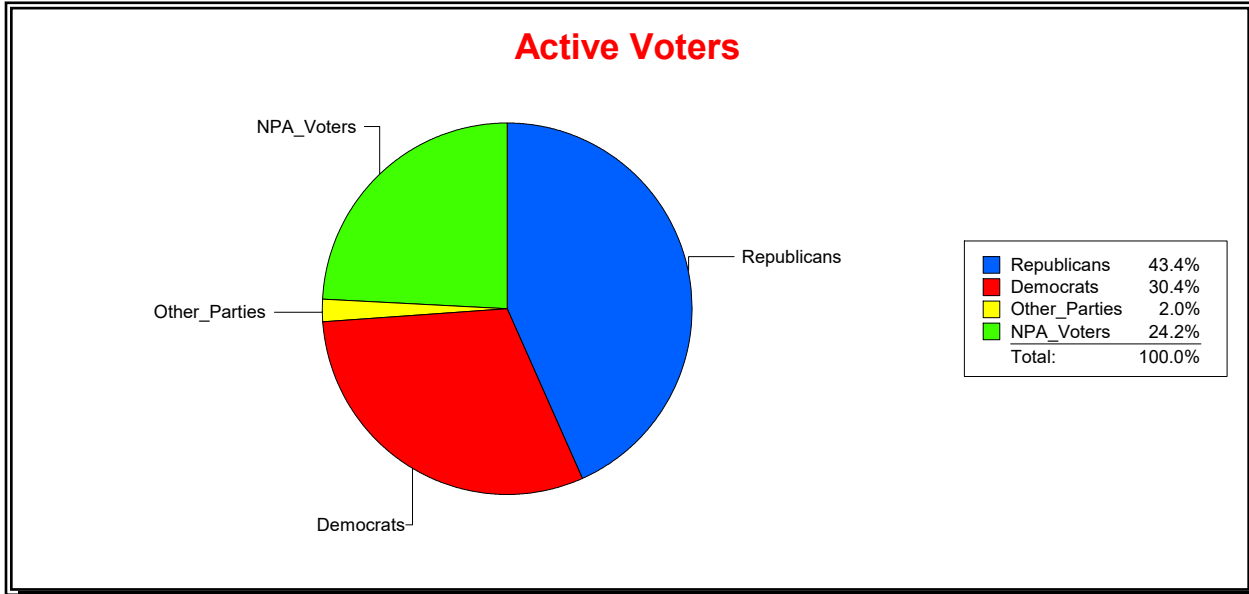

Ron Turner

Supervisor of Elections

Sarasota County, FL

Date 1/3/2022

Time 08:16 AM

Graphs of District Registration

Active Registered Voters

Inactive Voters

District	Total	Dems	Reps	NonP	Other	Total	Dems	Reps	NonP	Other
CNTY COMM DIST 1	71,712	21,810	31,097	17,374	1,431	3,848	1,207	1,473	1,128	40