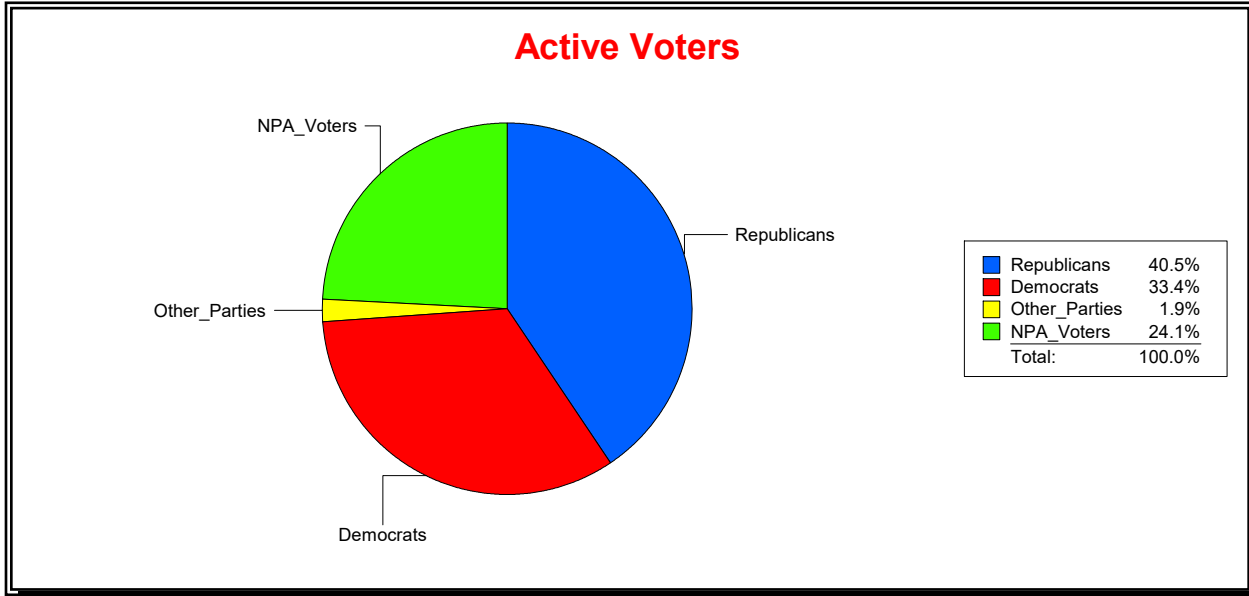

Time 08:16 AM

Graphs of District Registration

Active Registered Voters

Inactive Voters

District	Total	Dems	Reps	NonP	Other	Total	Dems	Reps	NonP	Other
16TH CONGRESS DIST	184,399	61,662	74,643	44,499	3,595	10,635	3,610	3,699	3,196	130