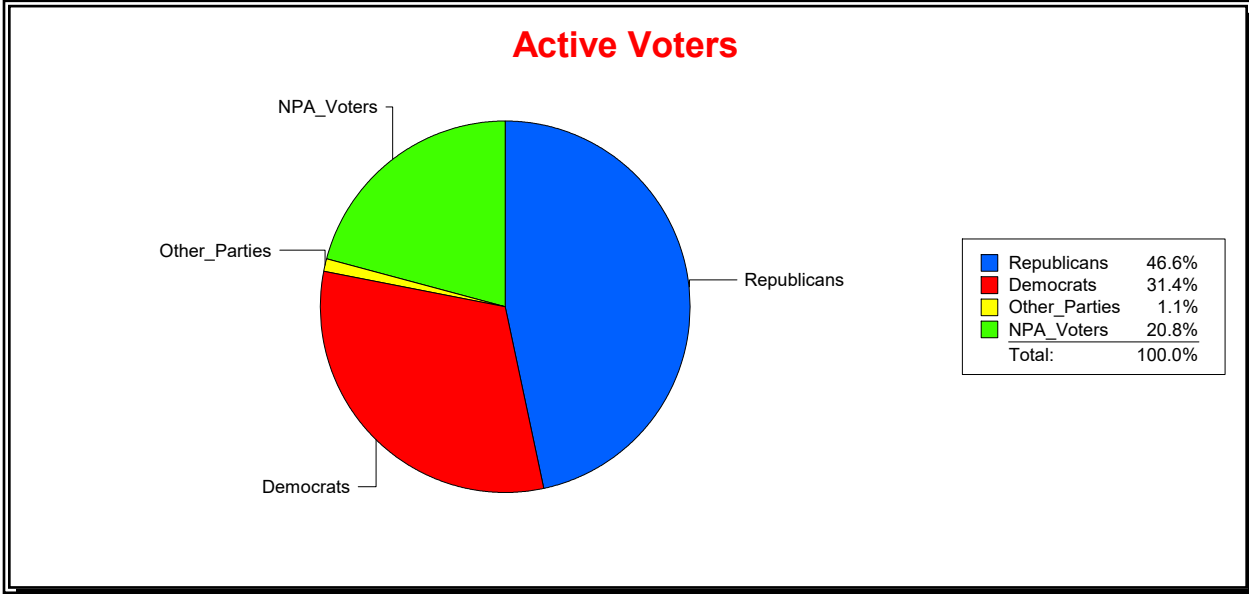

Ron Turner

Supervisor of Elections

Sarasota County, FL

Date 1/3/2022

Time 08:16 AM

Graphs of District Registration

Active Registered Voters

Inactive Voters

District	Total	Dems	Reps	NonP	Other	Total	Dems	Reps	NonP	Other
TR-PAR PK & REC DIST	528	166	246	110	6	46	16	20	10	0