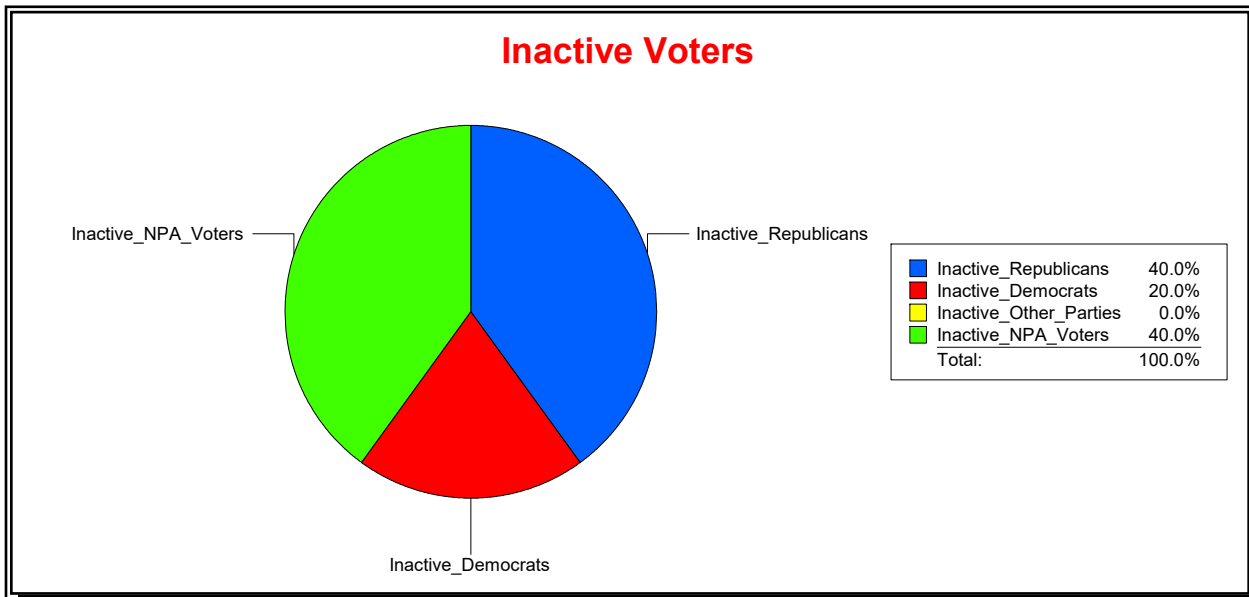

District	Total	Dems	Reps	NonP	Other	Total	Dems	Reps	NonP	Other
LAKWOOD RANCH CDD	1,445	327	696	364	58	10	2	4	4	0

Ron Turner

Supervisor of Elections

Sarasota County, FL

Date 1/3/2022

Time 08:16 AM

Graphs of District Registration