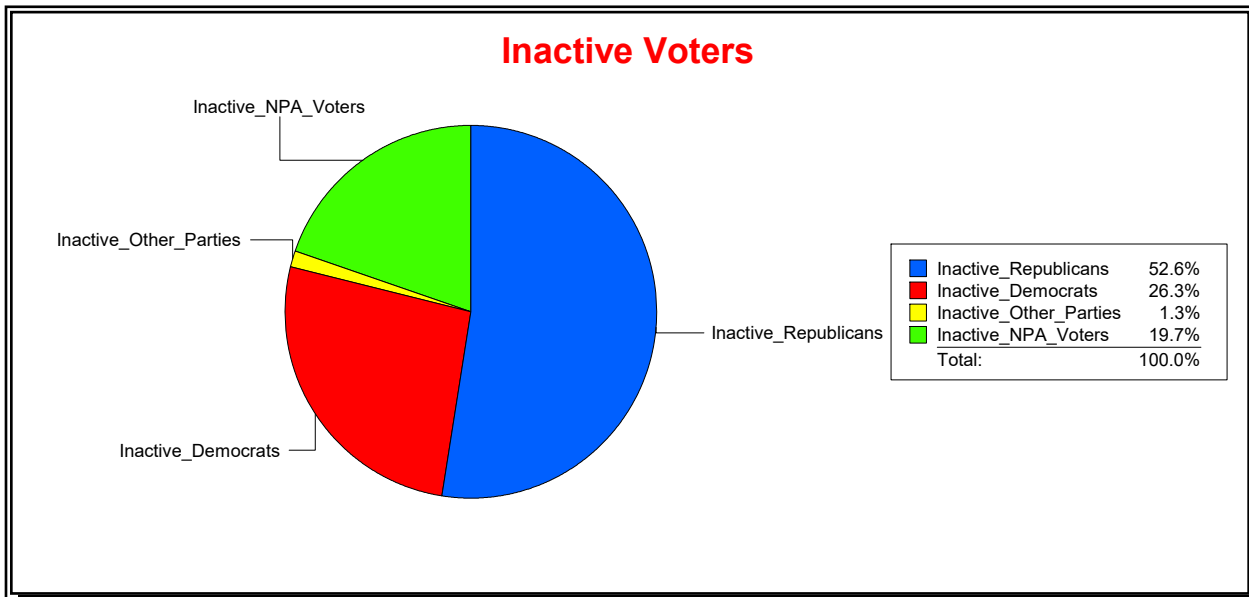

Supervisor of Elections

Sarasota County, FL

Date 1/3/2022

Time 08:16 AM

Graphs of District Registration

Active Registered Voters

Inactive Voters

District	Total	Dems	Reps	NonP	Other	Total	Dems	Reps	NonP	Other
LBK DISTRICT 1	1,448	323	773	318	34	76	20	40	15	1