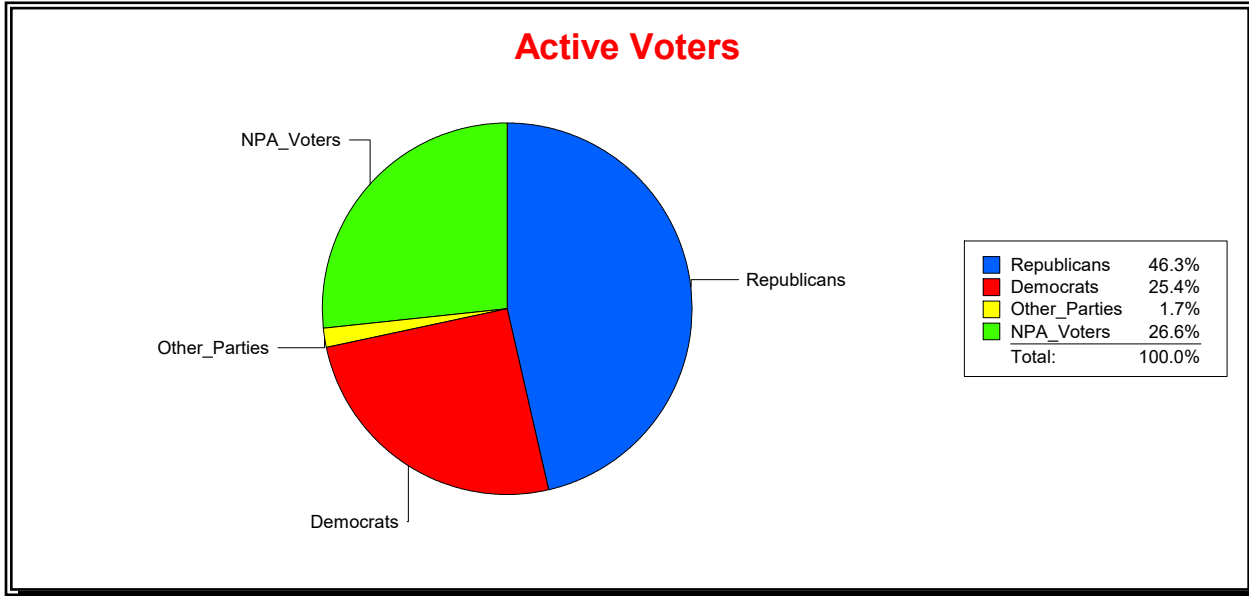

Sarasota County, FL

Date 1/3/2022

Time 08:16 AM

Graphs of District Registration

Active Registered Voters

Inactive Voters

District	Total	Dems	Reps	NonP	Other	Total	Dems	Reps	NonP	Other
ENGLEWOOD FIRE DIST	13,627	3,456	6,309	3,627	235	691	196	253	234	8