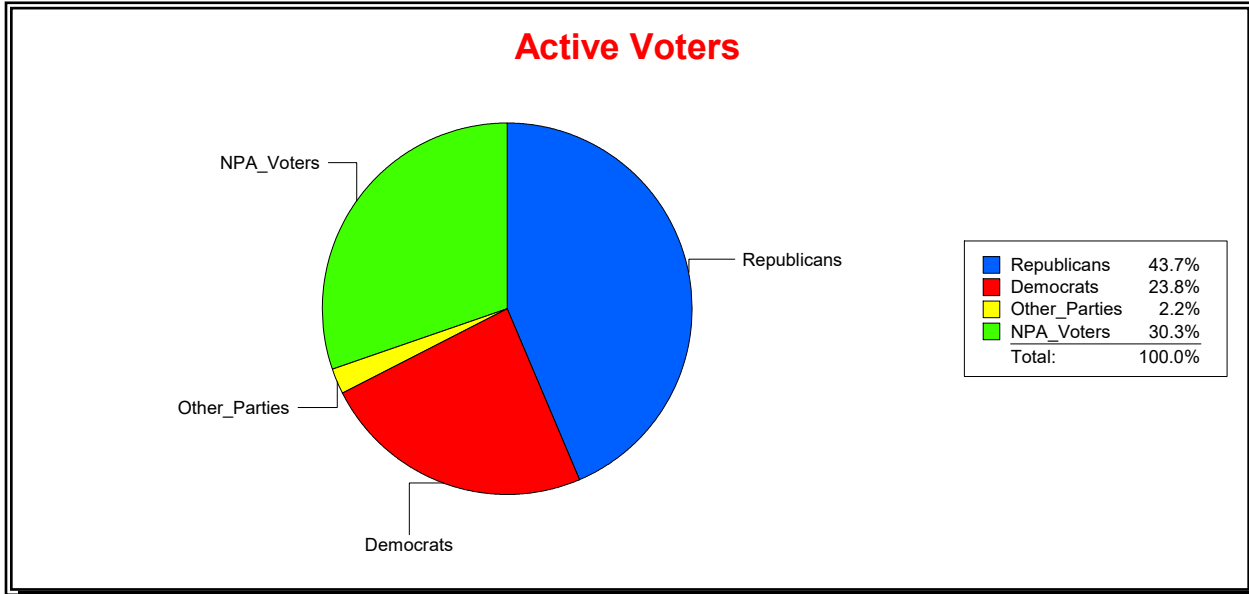

Ron Turner

Supervisor of Elections

Sarasota County, FL

Date 1/3/2022

Time 08:16 AM

Graphs of District Registration

Active Registered Voters

Inactive Voters

District	Total	Dems	Reps	NonP	Other	Total	Dems	Reps	NonP	Other
NORTH PORT DIST 2	11,932	2,837	5,215	3,617	263	668	166	253	238	11