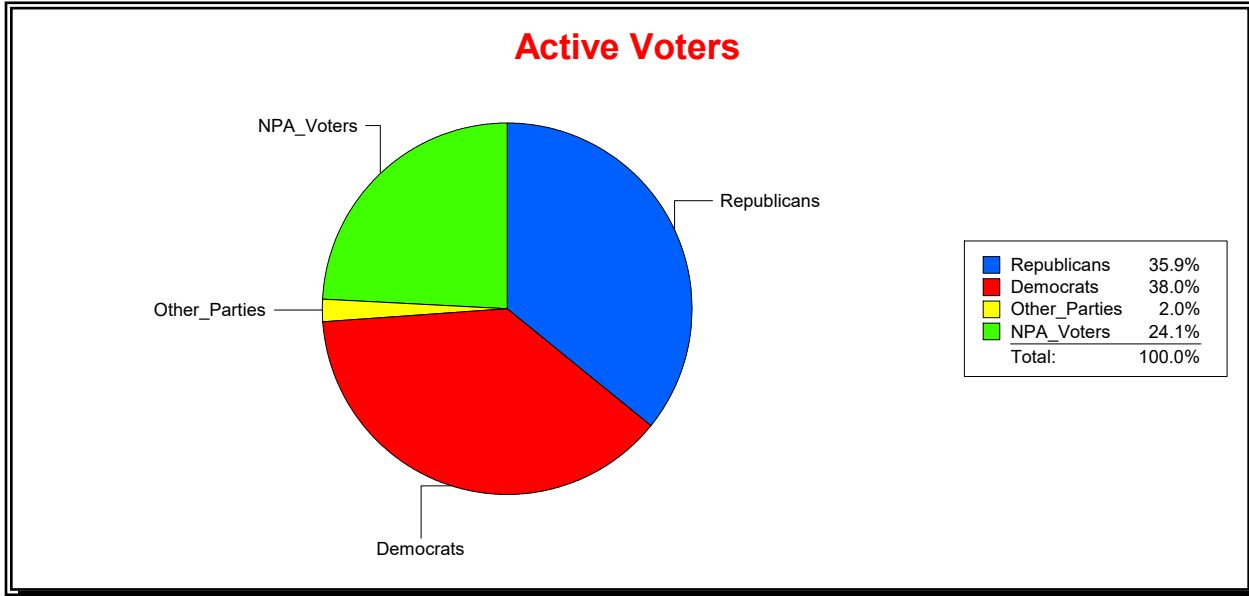

Ron Turner

Supervisor of Elections

Sarasota County, FL

Date 1/3/2022

Time 08:16 AM

Graphs of District Registration

Active Registered Voters

Inactive Voters

<u>District</u>	<u>Total</u>	<u>Dems</u>	<u>Reps</u>	<u>NonP</u>	<u>Other</u>	<u>Total</u>	<u>Dems</u>	<u>Reps</u>	<u>NonP</u>	<u>Other</u>
SCHOOL DIST 1	69,087	26,236	24,810	16,625	1,416	4,420	1,667	1,358	1,338	57