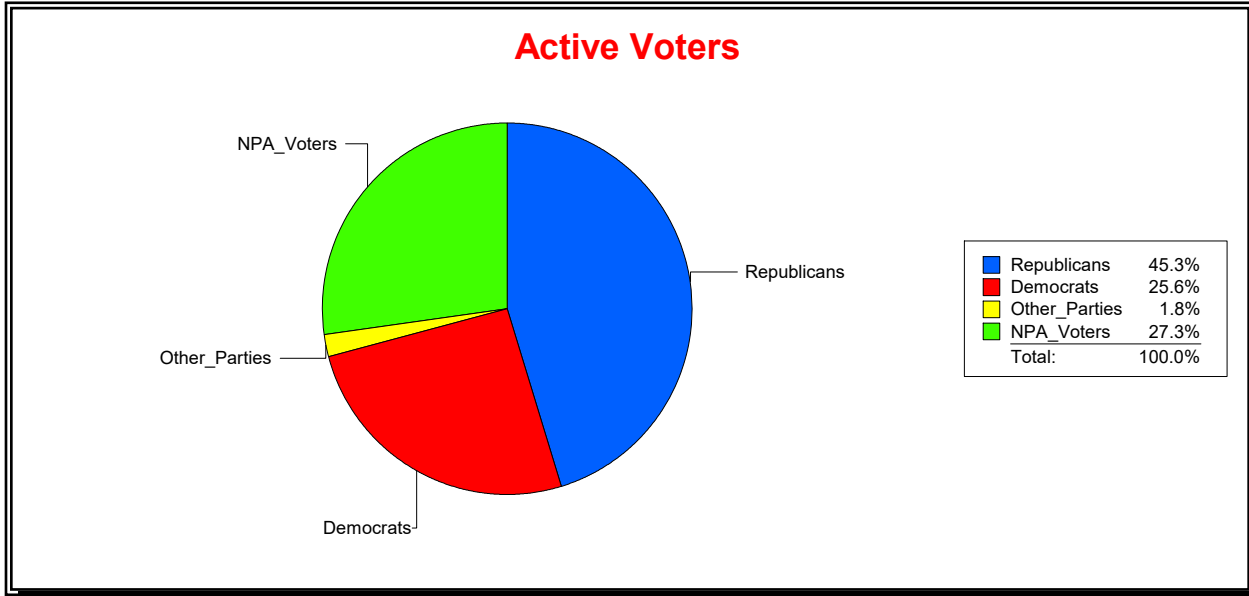

Ron Turner

Supervisor of Elections

Sarasota County, FL

Date 1/3/2022

Time 08:16 AM

Graphs of District Registration

Active Registered Voters

Inactive Voters

<u>District</u>	<u>Total</u>	<u>Dems</u>	<u>Reps</u>	<u>NonP</u>	<u>Other</u>	<u>Total</u>	<u>Dems</u>	<u>Reps</u>	<u>NonP</u>	<u>Other</u>
17TH CONGRESS DIST	163,836	41,976	74,295	44,665	2,900	9,371	2,537	3,674	3,068	92