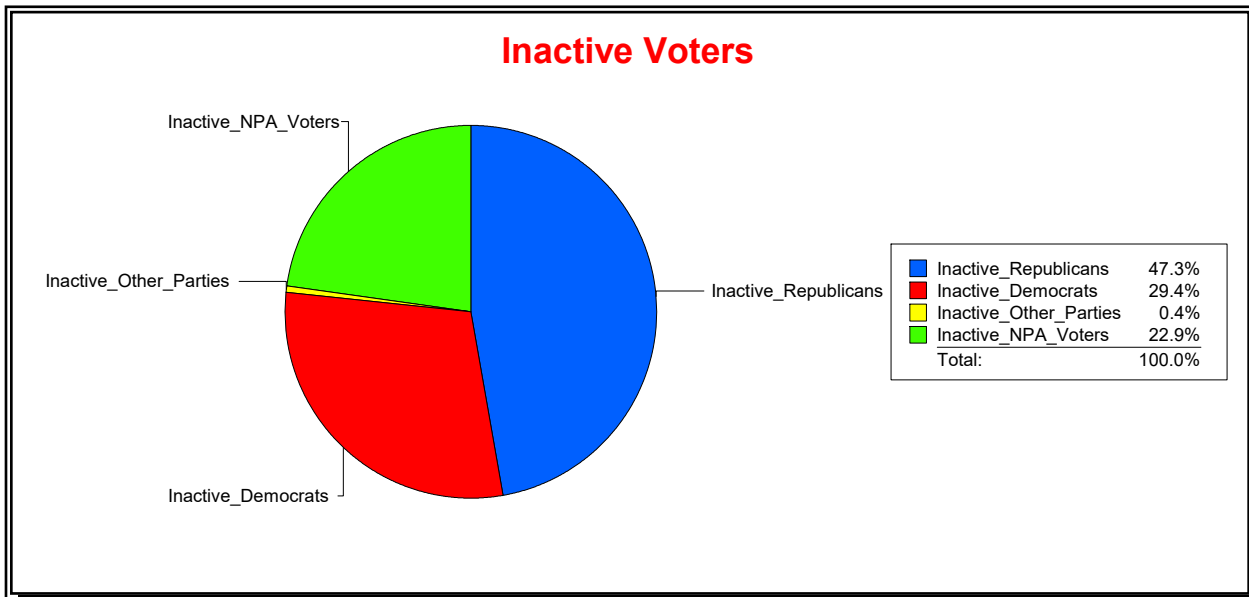

Ron Turner

Supervisor of Elections

Sarasota County, FL

Date 1/3/2022

Time 08:16 AM

Graphs of District Registration

Active Registered Voters

Inactive Voters

District	Total	Dems	Reps	NonP	Other	Total	Dems	Reps	NonP	Other
LONGBOAT KEY	4,694	1,332	2,286	990	86	245	72	116	56	1