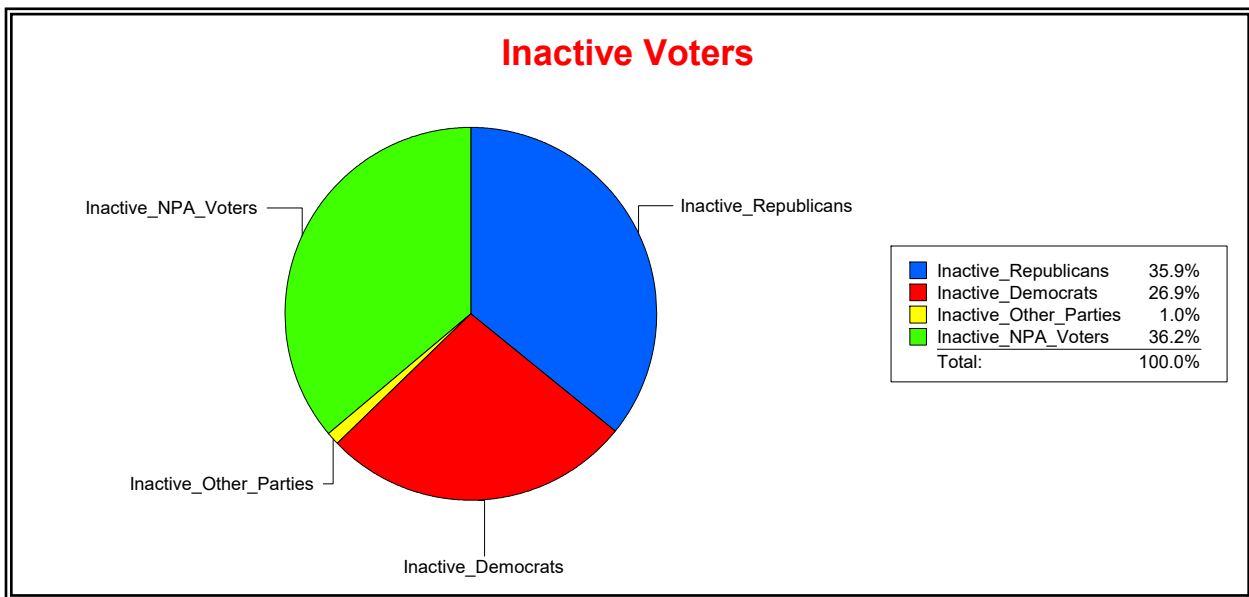

Ron Turner

Supervisor of Elections

Sarasota County, FL

Date 1/3/2022

Time 08:16 AM

Graphs of District Registration

Active Registered Voters

Inactive Voters

<u>District</u>	<u>Total</u>	<u>Dems</u>	<u>Reps</u>	<u>NonP</u>	<u>Other</u>	<u>Total</u>	<u>Dems</u>	<u>Reps</u>	<u>NonP</u>	<u>Other</u>
NORTH PORT DIST5	57,784	14,581	24,880	17,155	1,168	3,486	937	1,251	1,262	36