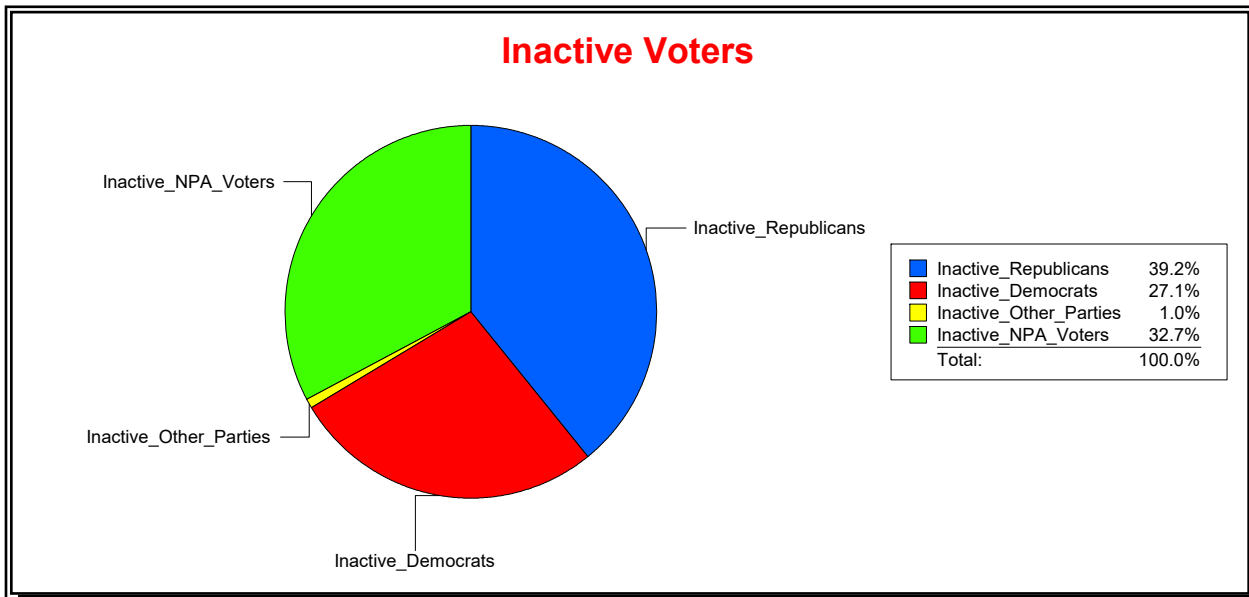

Ron Turner

Supervisor of Elections

Sarasota County, FL

Date 1/3/2022

Time 08:16 AM

Graphs of District Registration

Active Registered Voters

Inactive Voters

<u>District</u>	<u>Total</u>	<u>Dems</u>	<u>Reps</u>	<u>NonP</u>	<u>Other</u>	<u>Total</u>	<u>Dems</u>	<u>Reps</u>	<u>NonP</u>	<u>Other</u>
17TH CONGRESS DIST	163,836	41,976	74,295	44,665	2,900	9,371	2,537	3,674	3,068	92