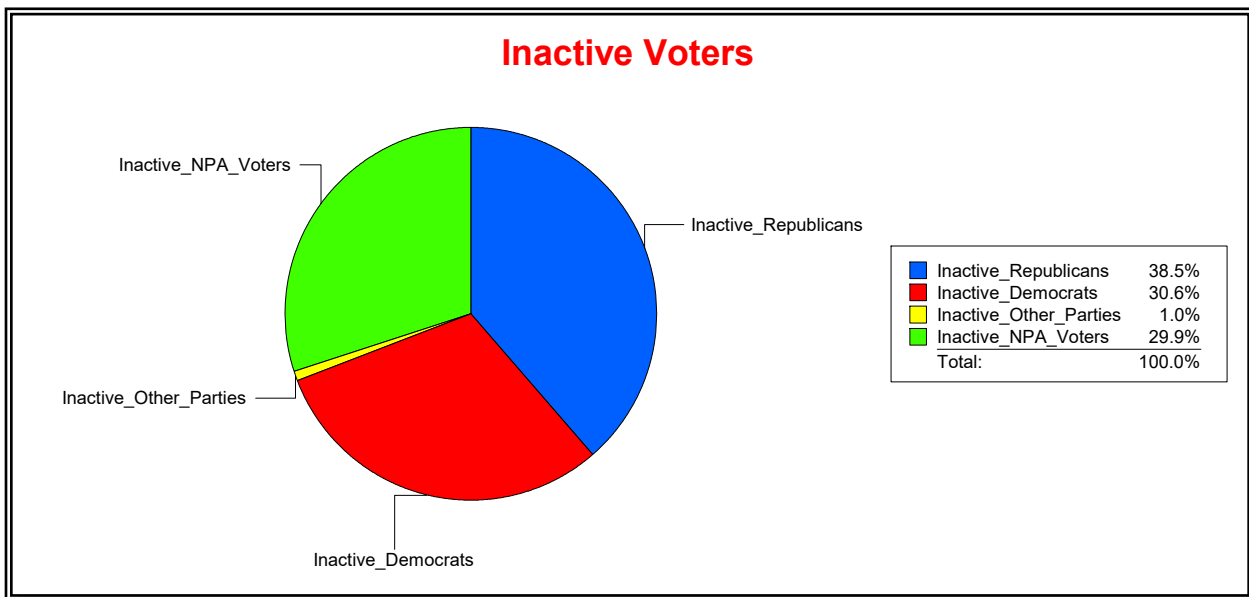

Ron Turner

Supervisor of Elections

Sarasota County, FL

Date 1/3/2022

Time 08:16 AM

Graphs of District Registration

Active Registered Voters

Inactive Voters

<u>District</u>	<u>Total</u>	<u>Dems</u>	<u>Reps</u>	<u>NonP</u>	<u>Other</u>	<u>Total</u>	<u>Dems</u>	<u>Reps</u>	<u>NonP</u>	<u>Other</u>
HOSPITAL BOARD CENTRAL	118,985	34,858	52,770	29,193	2,164	6,421	1,964	2,472	1,919	66