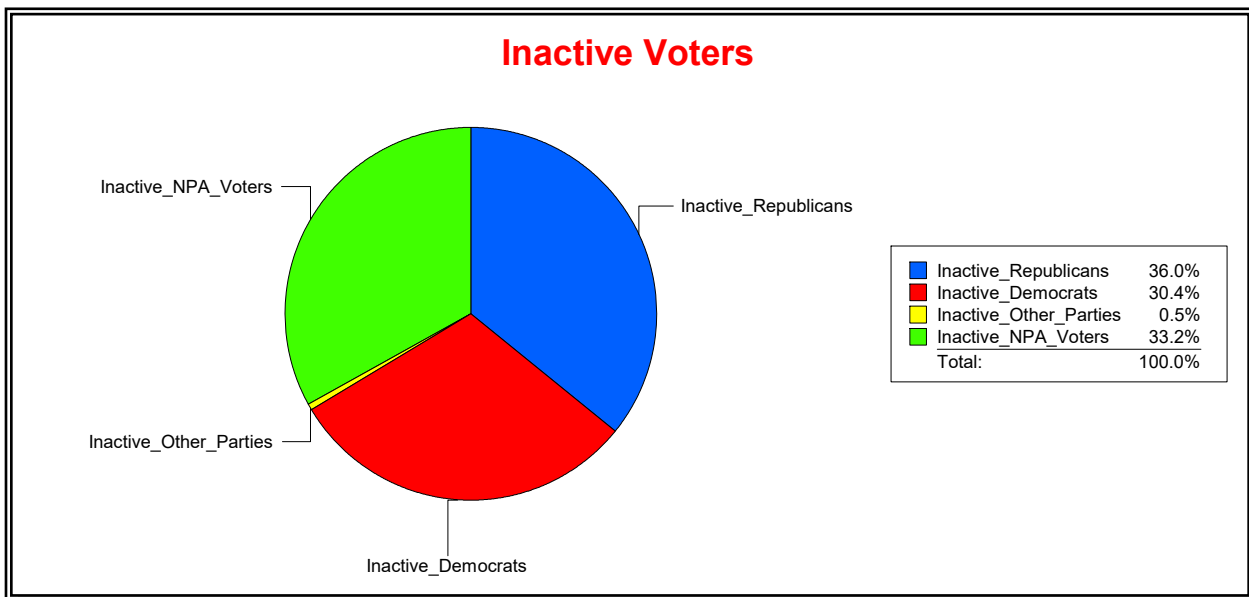

Supervisor of Elections

Sarasota County, FL

Date 1/3/2022

Time 08:16 AM

Graphs of District Registration

Active Registered Voters

Inactive Voters

<u>District</u>	<u>Total</u>	<u>Dems</u>	<u>Reps</u>	<u>NonP</u>	<u>Other</u>	<u>Total</u>	<u>Dems</u>	<u>Reps</u>	<u>NonP</u>	<u>Other</u>
NORTH PORT DIST 4	9,090	2,496	3,889	2,557	148	573	174	206	190	3