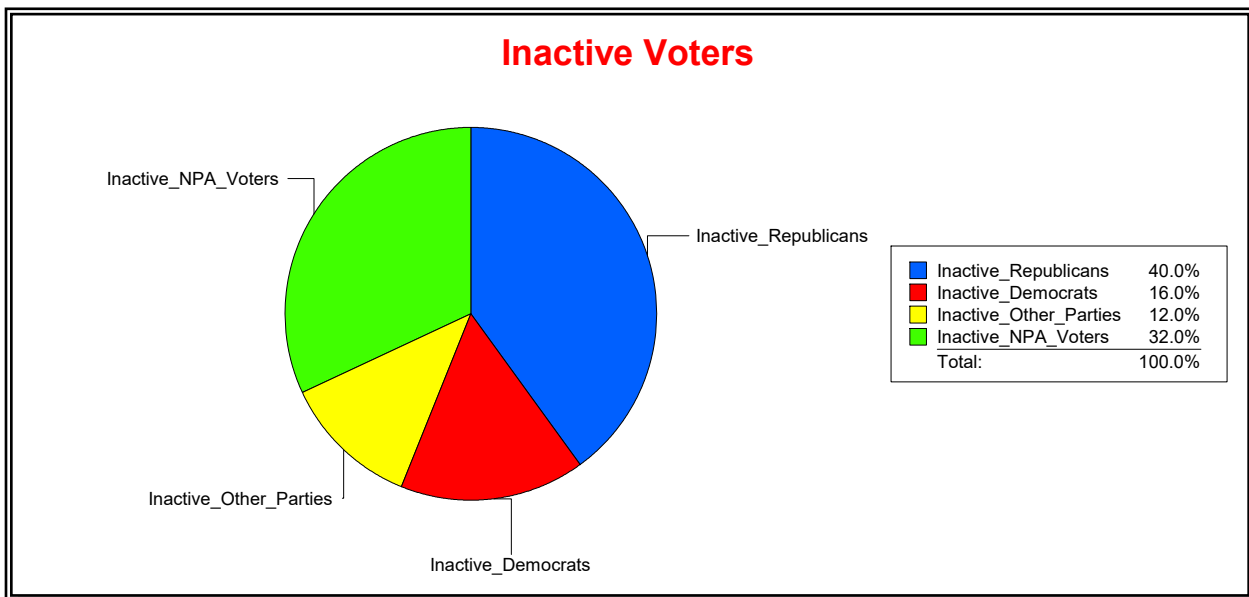

Ron Turner

Supervisor of Elections

Sarasota County, FL

Date 1/3/2022

Time 08:16 AM

Graphs of District Registration

Active Registered Voters

Inactive Voters

District	Total	Dems	Reps	NonP	Other	Total	Dems	Reps	NonP	Other
SARASOTA NATIONAL CDD	1,673	372	917	355	29	25	4	10	8	3