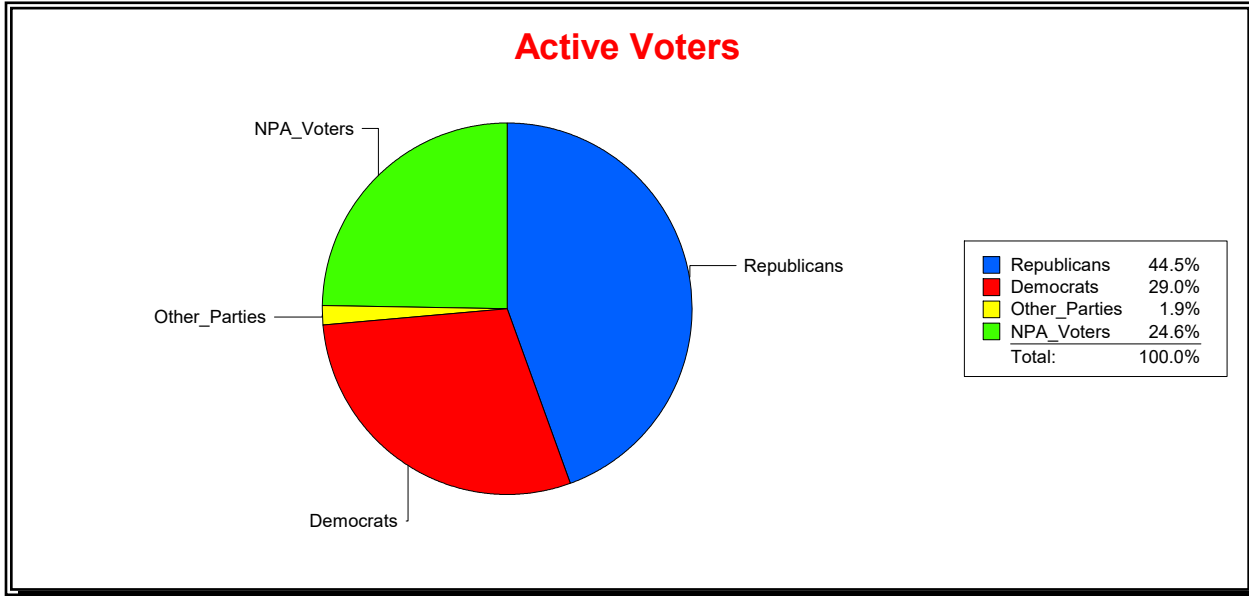

Ron Turner

Supervisor of Elections

Sarasota County, FL

Date 1/3/2022

Time 08:16 AM

Graphs of District Registration

Active Registered Voters

Inactive Voters

<u>District</u>	<u>Total</u>	<u>Dems</u>	<u>Reps</u>	<u>NonP</u>	<u>Other</u>	<u>Total</u>	<u>Dems</u>	<u>Reps</u>	<u>NonP</u>	<u>Other</u>
CNTY COMM DIST 4	73,376	21,289	32,674	18,041	1,372	3,789	1,141	1,428	1,169	51