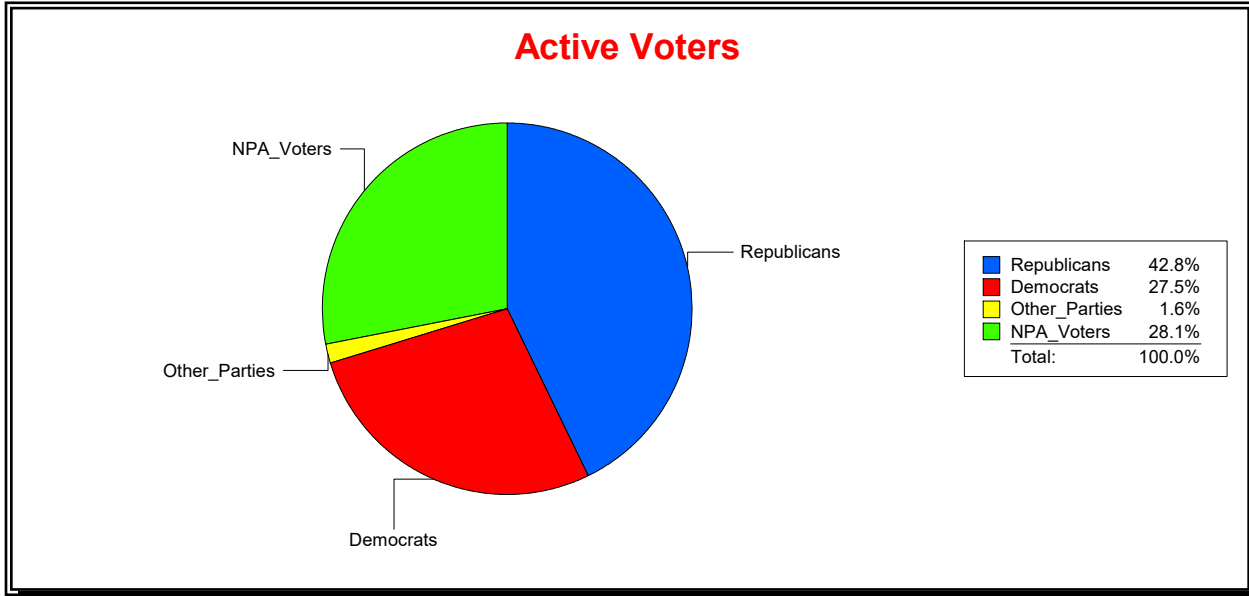

Ron Turner

Supervisor of Elections

Sarasota County, FL

Date 1/3/2022

Time 08:16 AM

Graphs of District Registration

Active Registered Voters

Inactive Voters

District	Total	Dems	Reps	NonP	Other	Total	Dems	Reps	NonP	Other
NORTH PORT 4	9,090	2,496	3,889	2,557	148	573	174	206	190	3