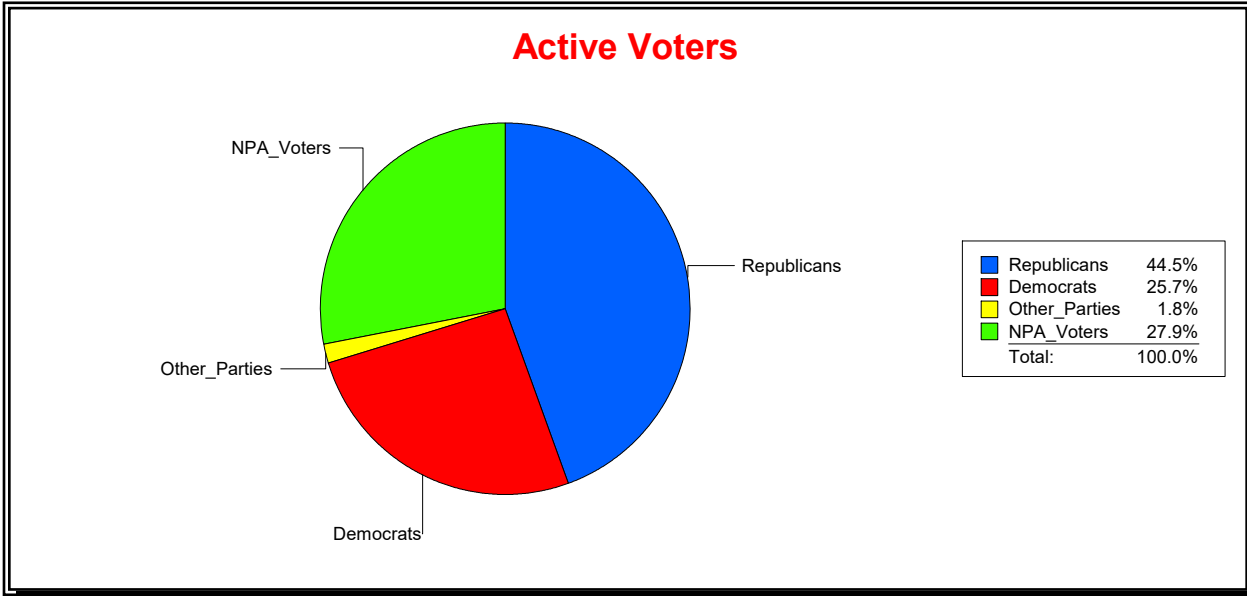

Ron Turner

Supervisor of Elections

Sarasota County, FL

Date 1/3/2022

Time 08:16 AM

Graphs of District Registration

Active Registered Voters

Inactive Voters

District	Total	Dems	Reps	NonP	Other	Total	Dems	Reps	NonP	Other
HOSPITAL BOARD SOUTH	123,657	31,798	55,070	34,544	2,245	7,237	1,938	2,790	2,434	75