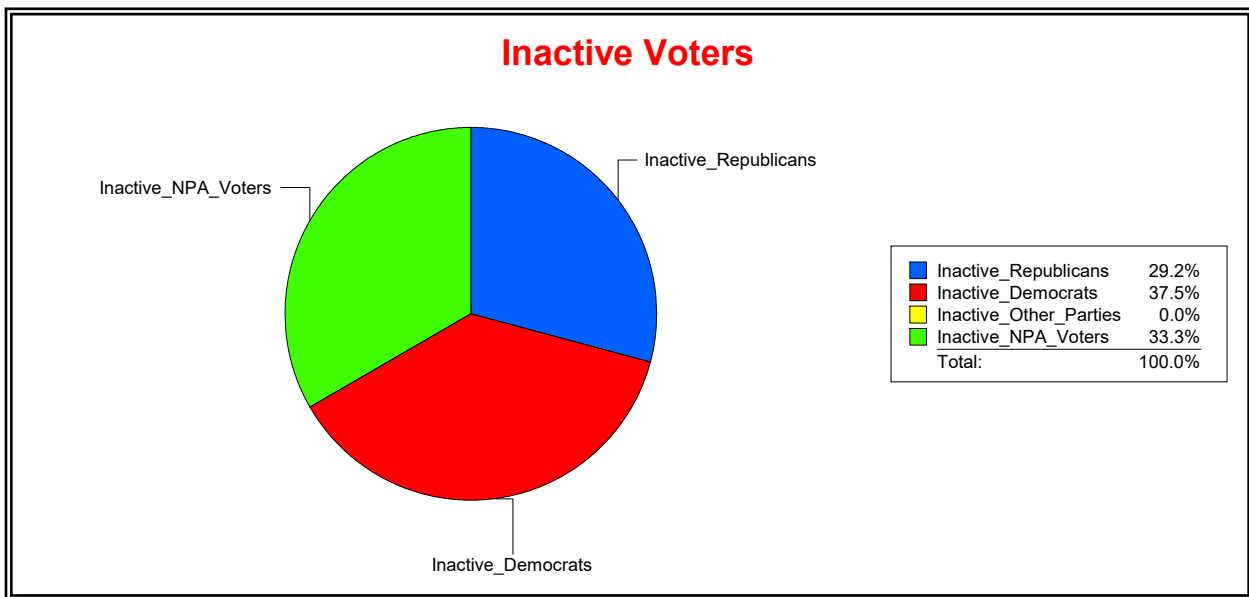

Date 1/3/2022

Time 08:16 AM

Graphs of District Registration

Active Registered Voters

Inactive Voters

District	Total	Dems	Reps	NonP	Other	Total	Dems	Reps	NonP	Other
LBK DISTRICT 4	418	131	197	81	9	24	9	7	8	0