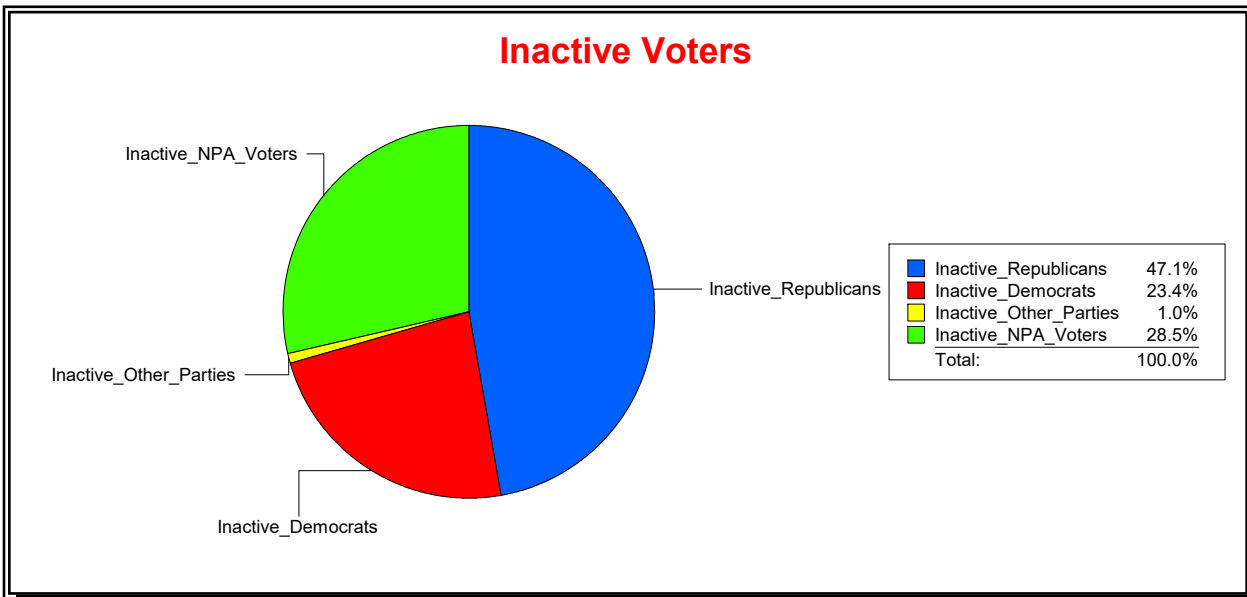

Ron Turner

Supervisor of Elections

Sarasota County, FL

Date 1/3/2022

Time 08:16 AM

Graphs of District Registration

Active Registered Voters

Inactive Voters

<u>District</u>	<u>Total</u>	<u>Dems</u>	<u>Reps</u>	<u>NonP</u>	<u>Other</u>	<u>Total</u>	<u>Dems</u>	<u>Reps</u>	<u>NonP</u>	<u>Other</u>
STATE HOUSE DIST 73	24,530	5,725	12,700	5,614	491	940	220	443	268	9