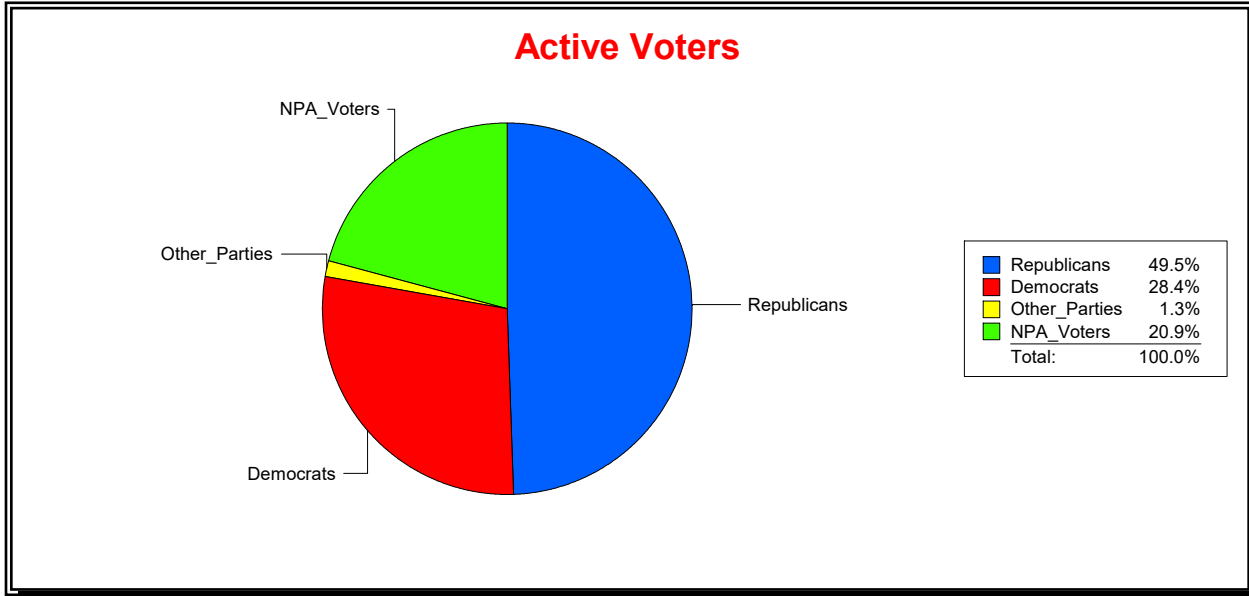

Ron Turner

Supervisor of Elections

Sarasota County, FL

Date 1/3/2022

Time 08:16 AM

Graphs of District Registration

Active Registered Voters

Inactive Voters

District	Total	Dems	Reps	NonP	Other	Total	Dems	Reps	NonP	Other
LONGBOAT KEY 3	1,494	424	739	312	19	64	19	32	13	0