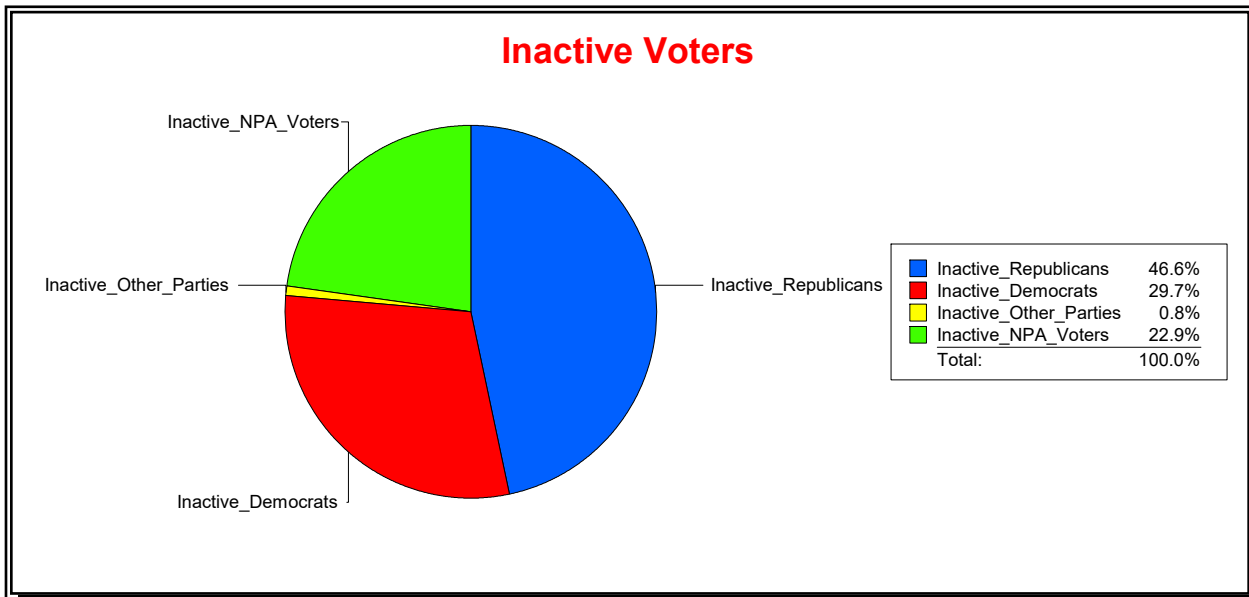

Ron Turner

Supervisor of Elections

Sarasota County, FL

Date 1/3/2022

Time 08:16 AM

Graphs of District Registration

Active Registered Voters

Inactive Voters

District	Total	Dems	Reps	NonP	Other	Total	Dems	Reps	NonP	Other
LONGBOAT KEY BEACH A	1,828	518	884	389	37	118	35	55	27	1