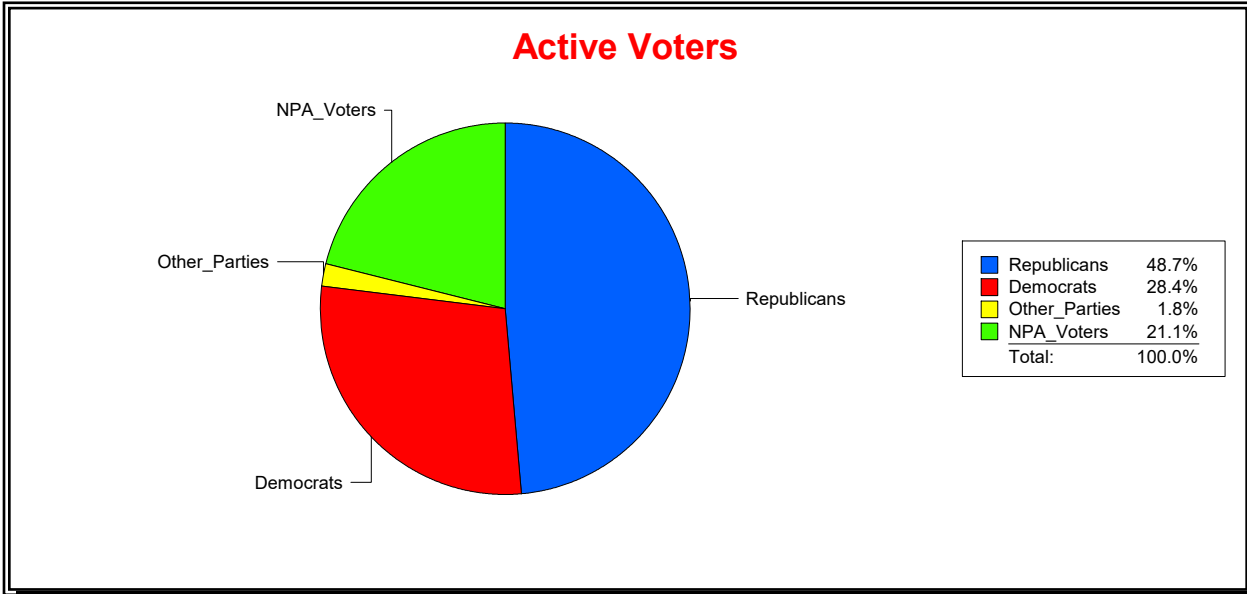

District	Total	Dems	Reps	NonP	Other	Total	Dems	Reps	NonP	Other
LONGBOAT KEY DIST	4,694	1,332	2,286	990	86	245	72	116	56	1

Ron Turner

Supervisor of Elections

Sarasota County, FL

Date 1/3/2022

Time 08:16 AM

Graphs of District Registration