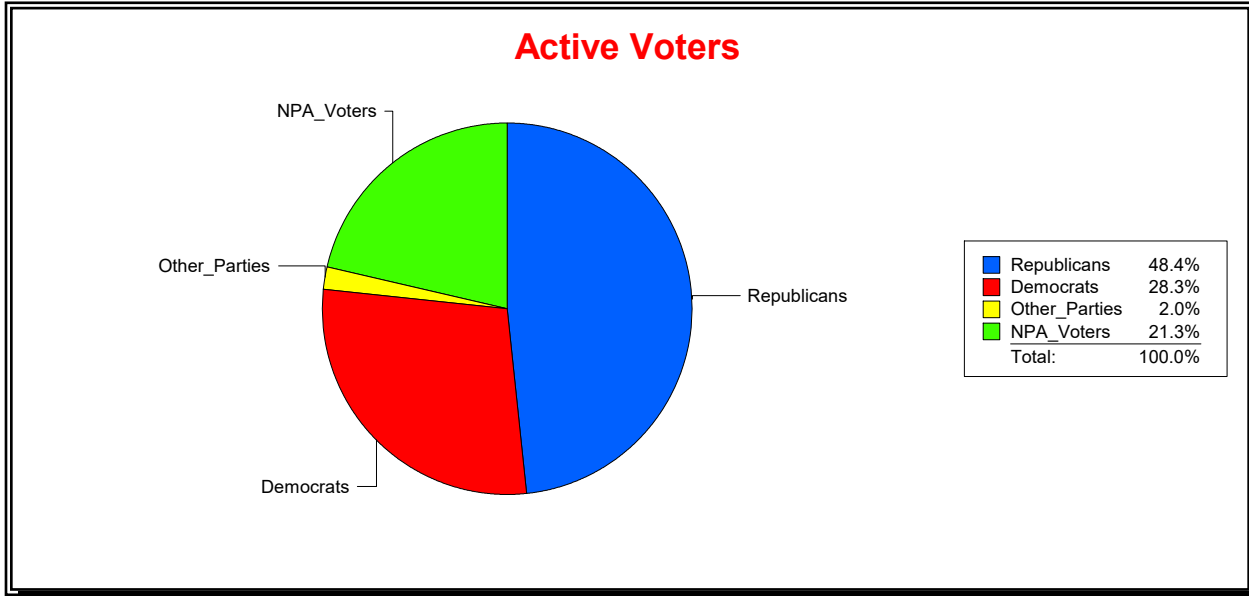

Ron Turner

Supervisor of Elections

Sarasota County, FL

Date 1/3/2022

Time 08:16 AM

Graphs of District Registration

Active Registered Voters

Inactive Voters

District	Total	Dems	Reps	NonP	Other	Total	Dems	Reps	NonP	Other
LONGBOAT KEY BEACH A	1,828	518	884	389	37	118	35	55	27	1