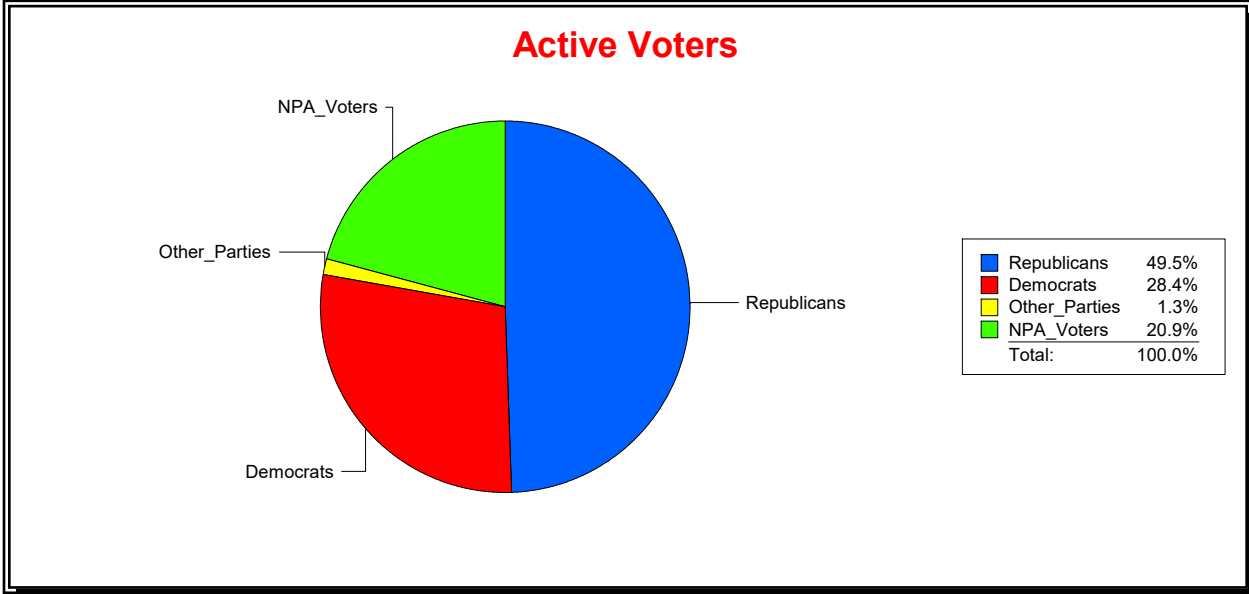

Ron Turner

Supervisor of Elections

Sarasota County, FL

Date 1/3/2022

Time 08:16 AM

Graphs of District Registration

Active Registered Voters

Inactive Voters

District	Total	Dems	Reps	NonP	Other	Total	Dems	Reps	NonP	Other
LBK DISTRICT 3	1,494	424	739	312	19	64	19	32	13	0