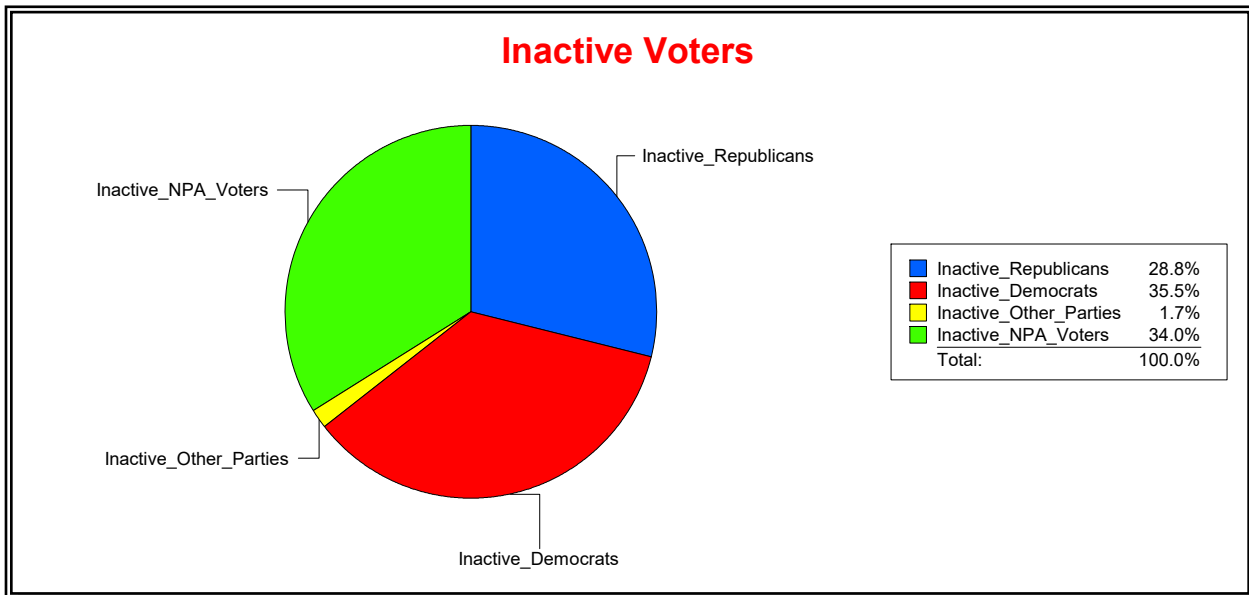

Ron Turner

Supervisor of Elections

Sarasota County, FL

Date 1/3/2022

Time 08:16 AM

Graphs of District Registration

Active Registered Voters

Inactive Voters

District	Total	Dems	Reps	NonP	Other	Total	Dems	Reps	NonP	Other
SARASOTA 3	11,072	4,246	3,738	2,853	235	833	296	240	283	14