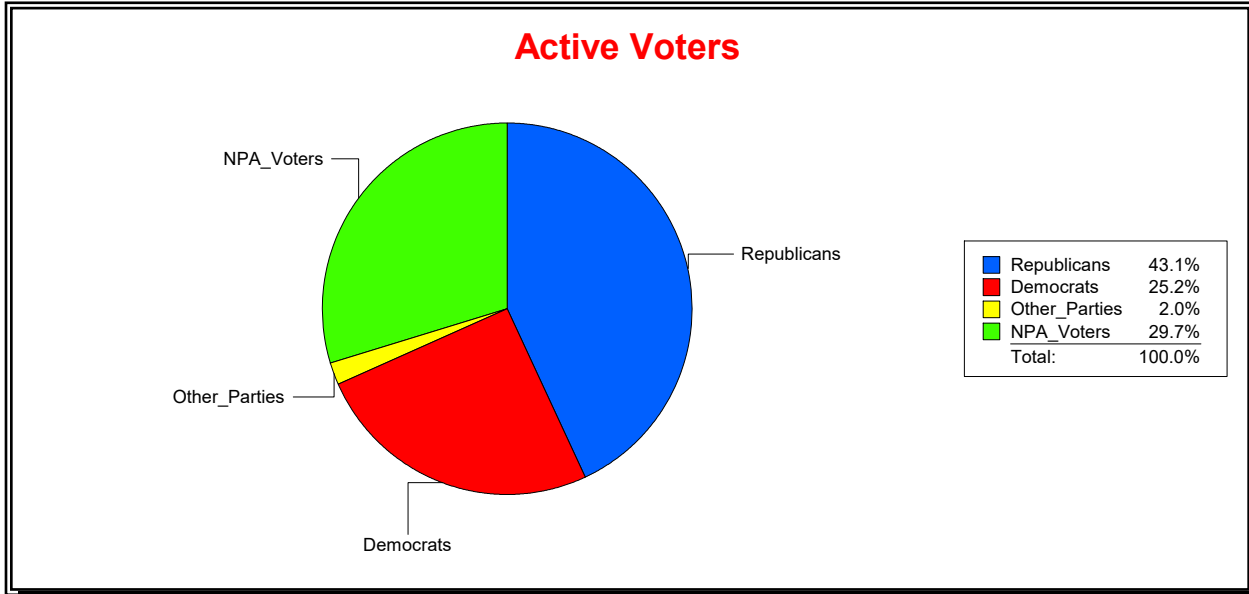

Ron Turner

Supervisor of Elections

Sarasota County, FL

Date 1/3/2022

Time 08:16 AM

Graphs of District Registration

Active Registered Voters

Inactive Voters

<u>District</u>	<u>Total</u>	<u>Dems</u>	<u>Reps</u>	<u>NonP</u>	<u>Other</u>	<u>Total</u>	<u>Dems</u>	<u>Reps</u>	<u>NonP</u>	<u>Other</u>
NORTH PORT DIST5	57,784	14,581	24,880	17,155	1,168	3,486	937	1,251	1,262	36