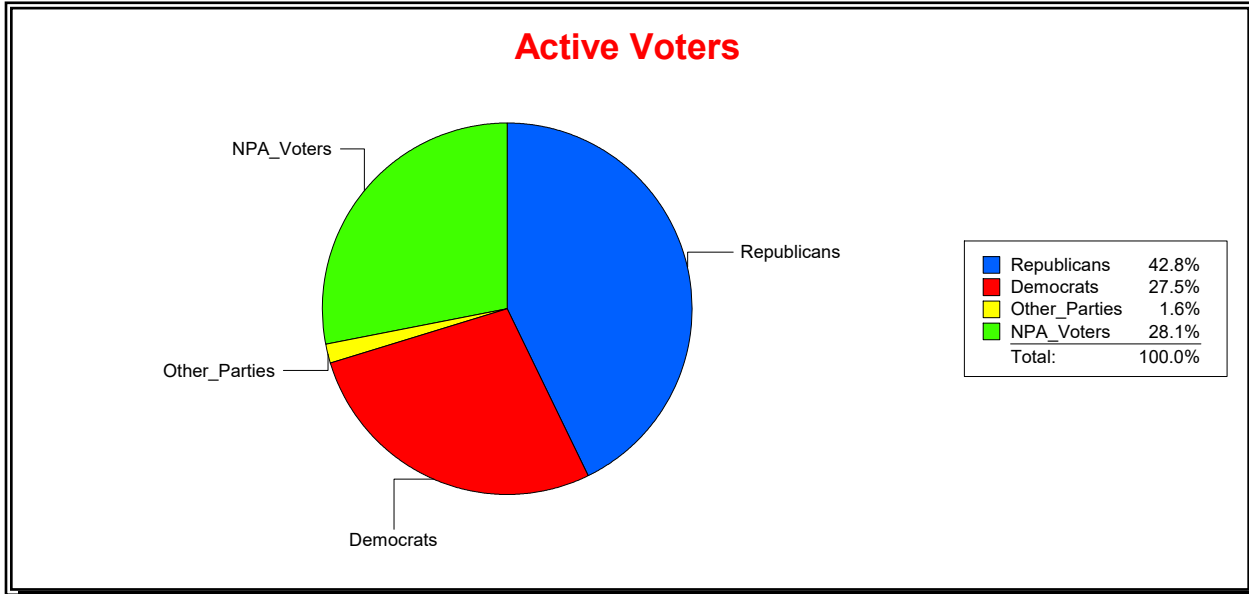

Ron Turner

Supervisor of Elections

Sarasota County, FL

Date 1/3/2022

Time 08:16 AM

Graphs of District Registration

Active Registered Voters

Inactive Voters

<u>District</u>	<u>Total</u>	<u>Dems</u>	<u>Reps</u>	<u>NonP</u>	<u>Other</u>	<u>Total</u>	<u>Dems</u>	<u>Reps</u>	<u>NonP</u>	<u>Other</u>
NORTH PORT DIST 4	9,090	2,496	3,889	2,557	148	573	174	206	190	3