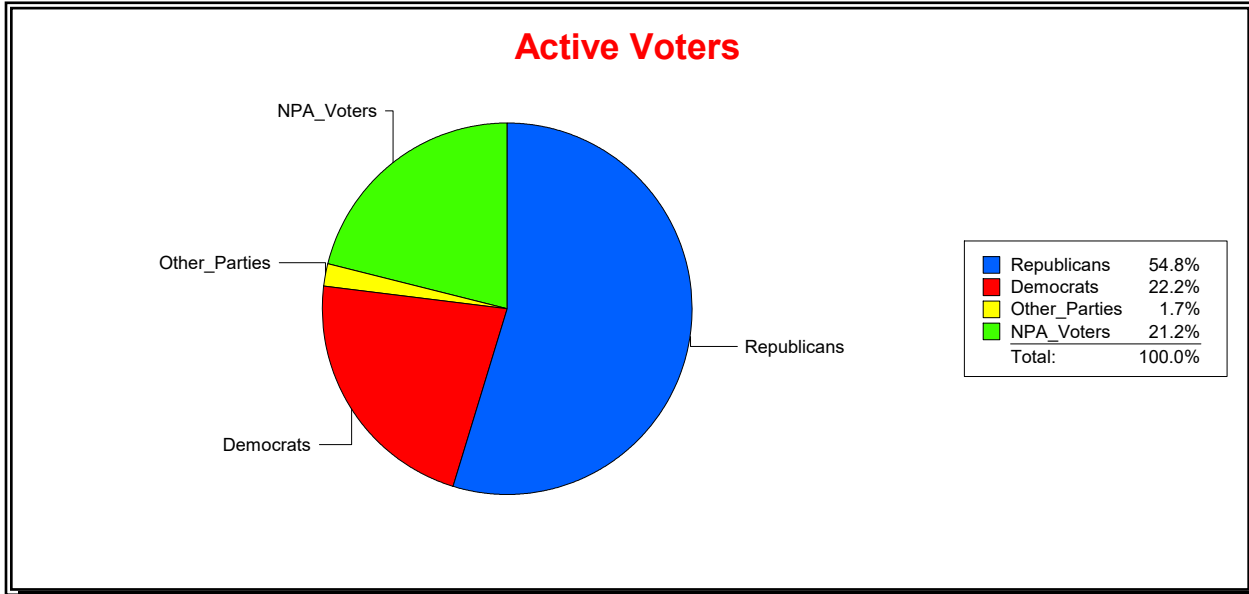

Ron Turner

Supervisor of Elections

Sarasota County, FL

Date 1/3/2022

Time 08:16 AM

Graphs of District Registration

Active Registered Voters

Inactive Voters

District	Total	Dems	Reps	NonP	Other	Total	Dems	Reps	NonP	Other
SARASOTA NATIONAL CDD	1,673	372	917	355	29	25	4	10	8	3