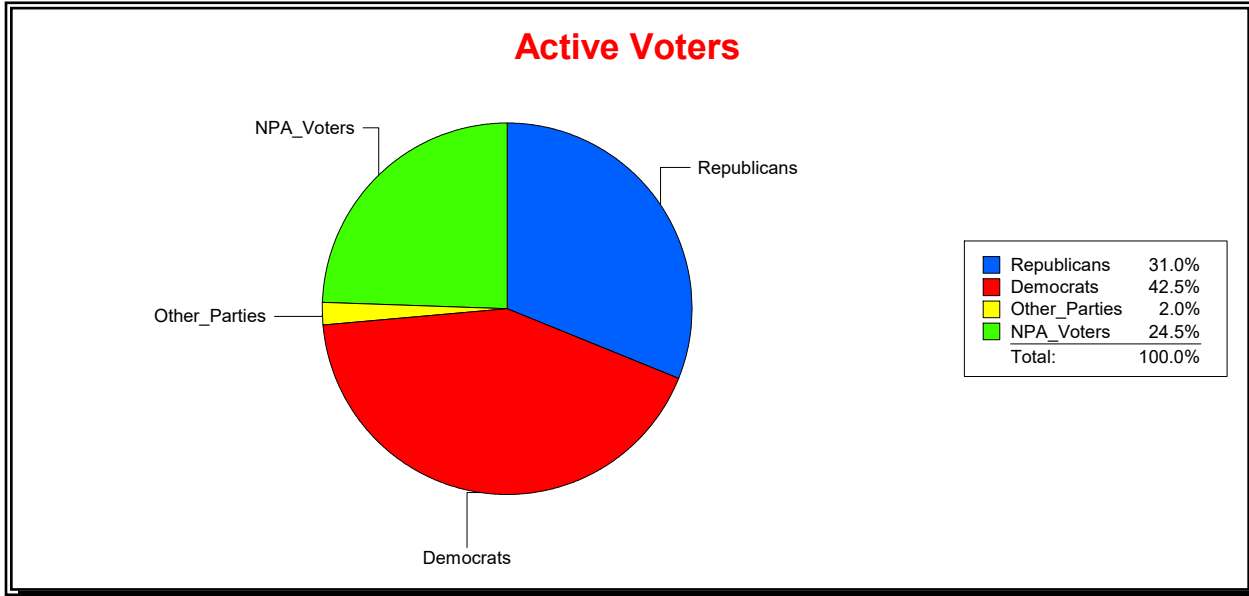

Graphs of District Registration

Active Registered Voters

Inactive Voters

District	Total	Dems	Reps	NonP	Other	Total	Dems	Reps	NonP	Other
SARASOTA	39,422	16,740	12,232	9,644	806	2,929	1,203	775	909	42

Ron Turner