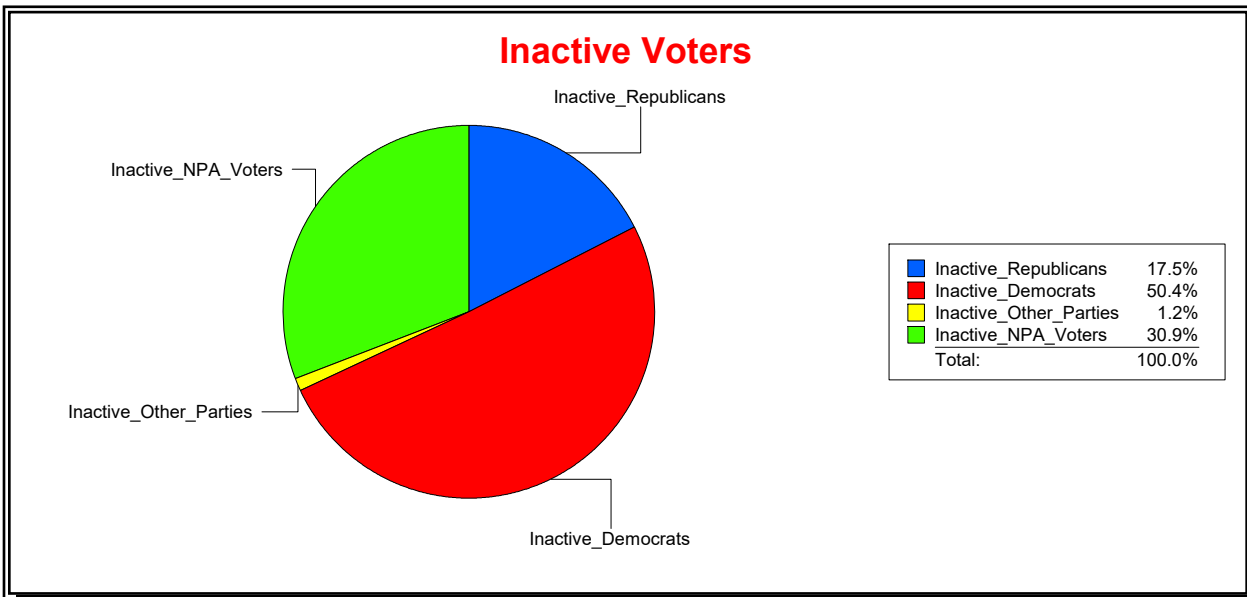

Ron Turner

Supervisor of Elections

Sarasota County, FL

Date 1/3/2022

Time 08:16 AM

Graphs of District Registration

Active Registered Voters

Inactive Voters

<u>District</u>	<u>Total</u>	<u>Dems</u>	<u>Reps</u>	<u>NonP</u>	<u>Other</u>	<u>Total</u>	<u>Dems</u>	<u>Reps</u>	<u>NonP</u>	<u>Other</u>
STATE HOUSE DIST 70	12,378	6,919	2,228	3,017	214	1,039	524	182	321	12