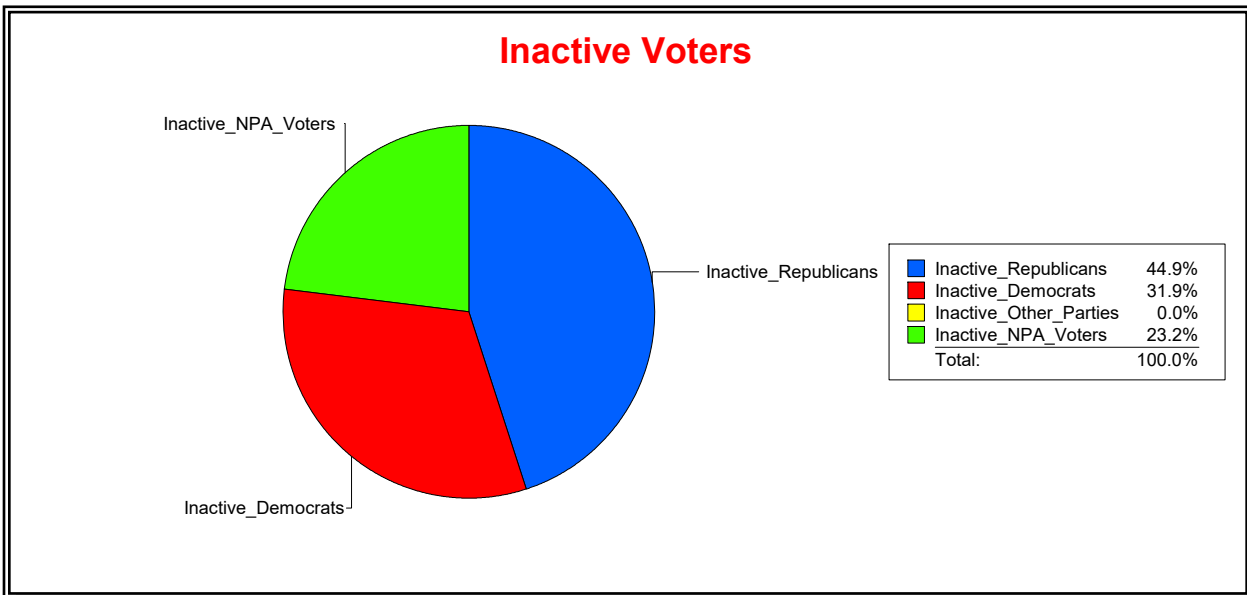

Active Registered Voters

Inactive Voters

District	Total	Dems	Reps	NonP	Other	Total	Dems	Reps	NonP	Other
VENETIAN CDD	1,942	498	962	458	24	69	22	31	16	0

Ron Turner

Supervisor of Elections

Sarasota County, FL