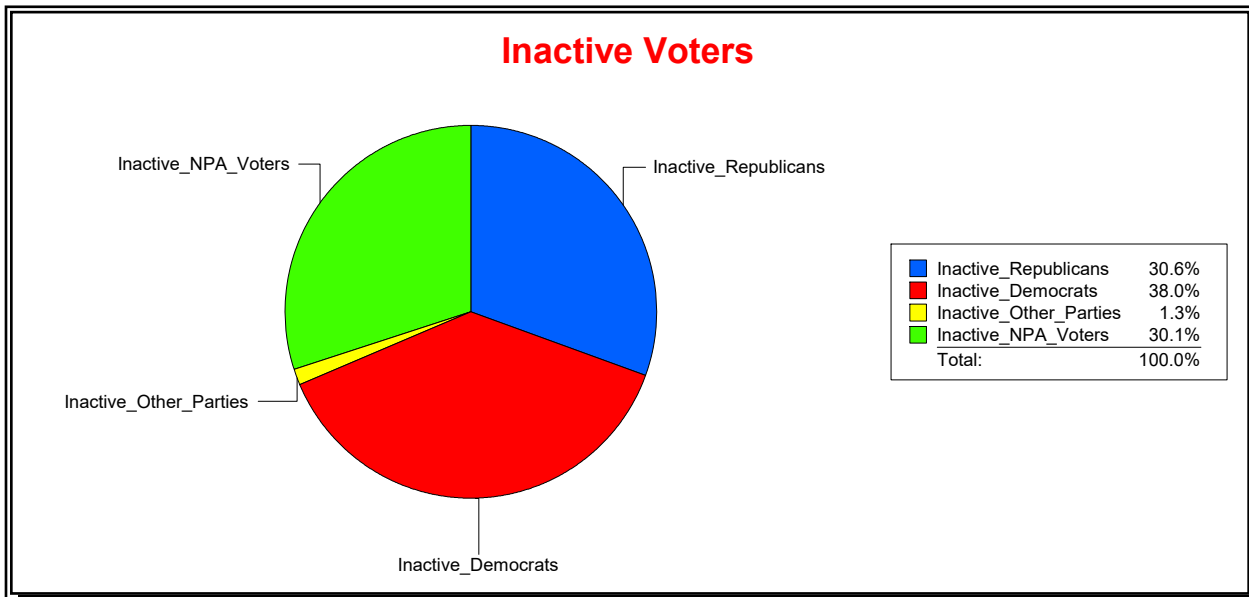

Ron Turner

Supervisor of Elections

Sarasota County, FL

Date 1/3/2022

Time 08:16 AM

Graphs of District Registration

Active Registered Voters

Inactive Voters

District	Total	Dems	Reps	NonP	Other	Total	Dems	Reps	NonP	Other
CNTY COMM DIST 2	61,387	23,947	21,770	14,501	1,169	4,122	1,567	1,261	1,241	53