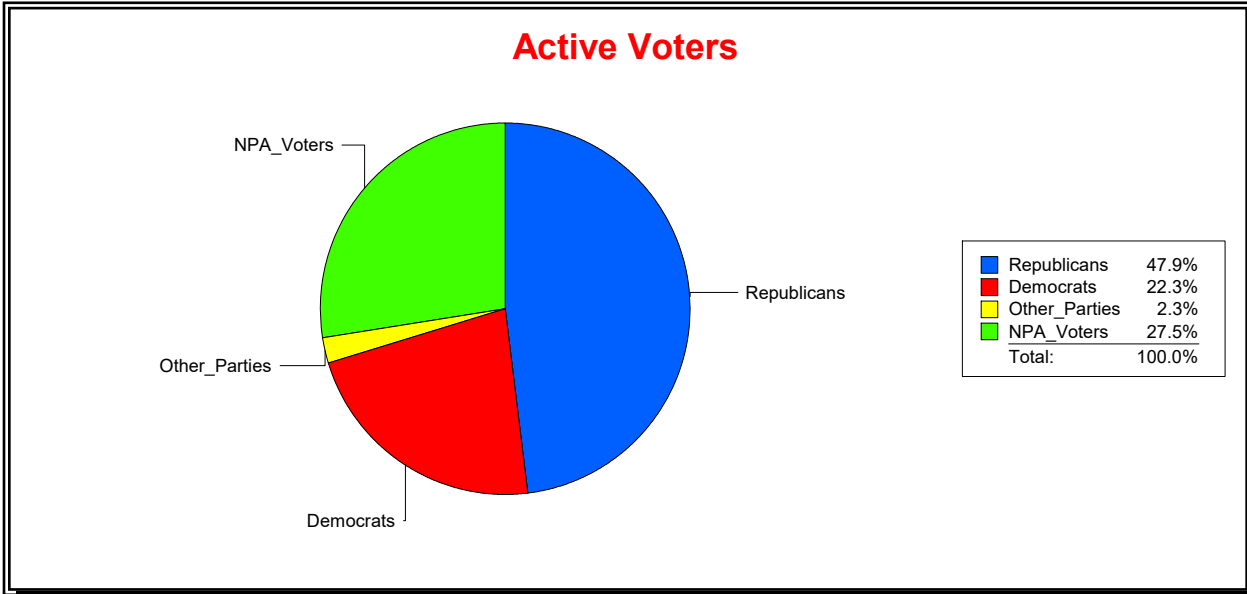

Date 1/3/2022

Time 08:16 AM

Graphs of District Registration

Active Registered Voters

Inactive Voters

District	Total	Dems	Reps	NonP	Other	Total	Dems	Reps	NonP	Other
WOODLANDS CDD	1,437	320	689	395	33	31	7	16	8	0