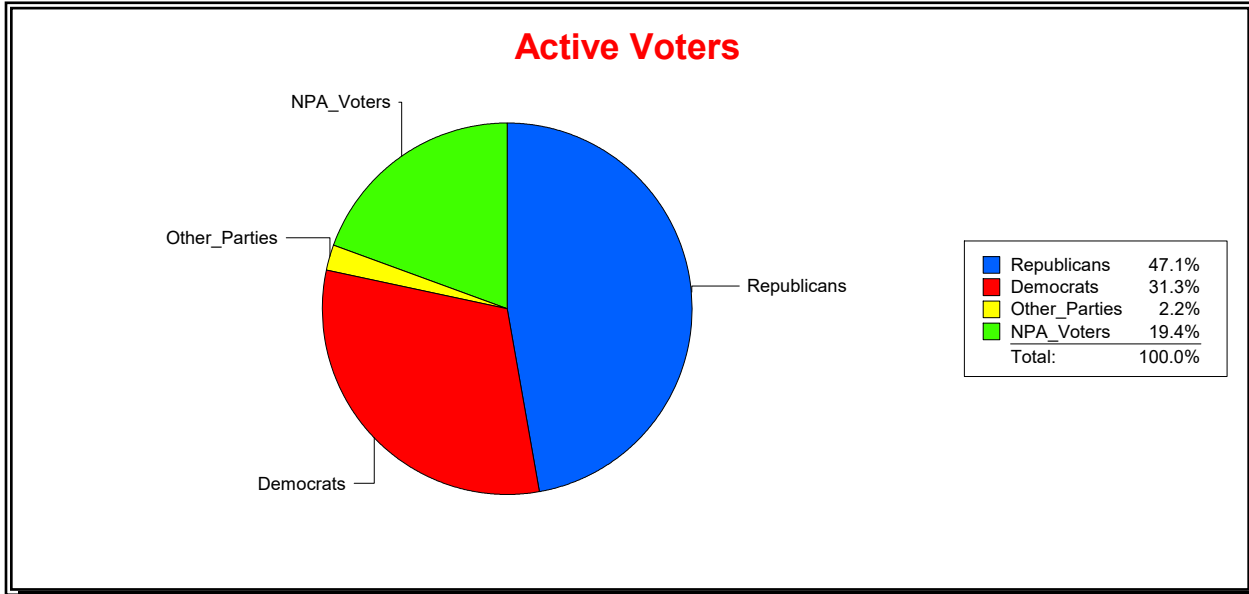

Date 1/3/2022

Time 08:16 AM

Graphs of District Registration

Active Registered Voters

Inactive Voters

District	Total	Dems	Reps	NonP	Other	Total	Dems	Reps	NonP	Other
LBK DISTRICT 4	418	131	197	81	9	24	9	7	8	0