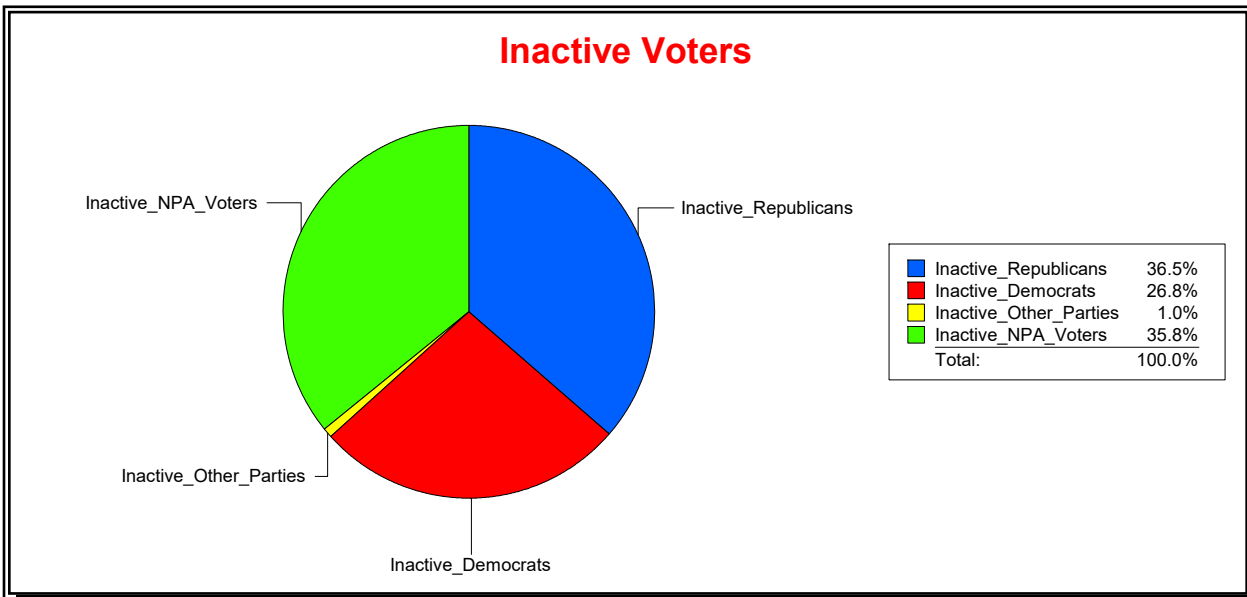

Ron Turner

Supervisor of Elections

Sarasota County, FL

Date 1/3/2022

Time 08:16 AM

Graphs of District Registration

Active Registered Voters

Inactive Voters

District	Total	Dems	Reps	NonP	Other	Total	Dems	Reps	NonP	Other
CNTY COMM DIST 5	63,687	16,238	27,593	18,639	1,217	4,076	1,091	1,487	1,458	40