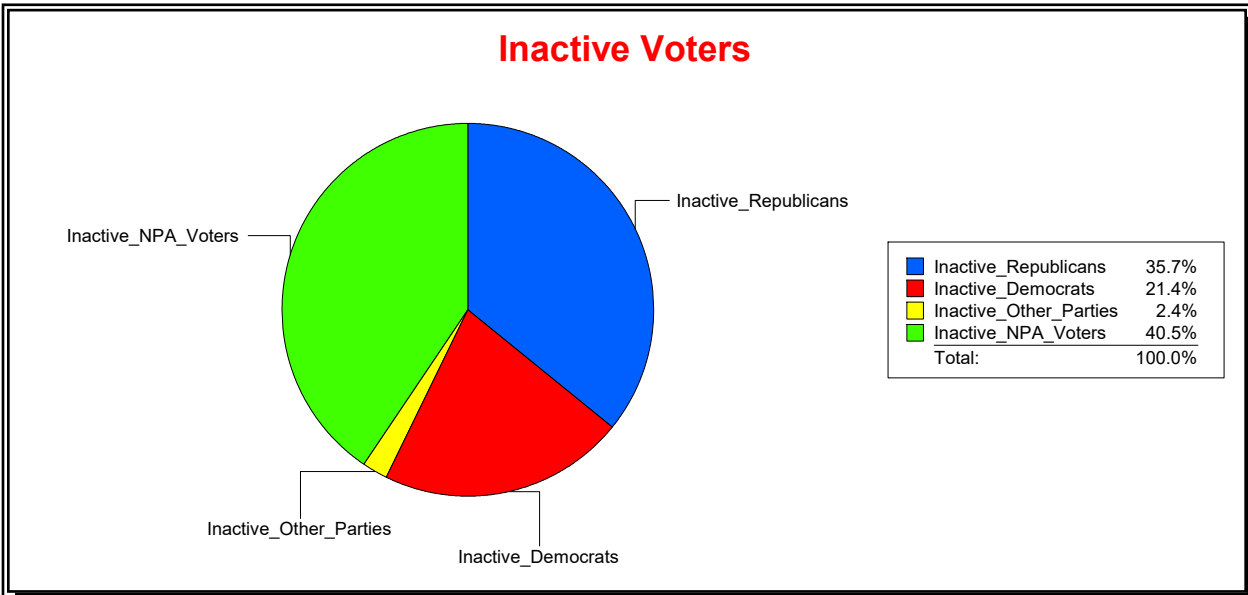

Date 1/3/2022

Time 08:16 AM

Graphs of District Registration

Active Registered Voters

Inactive Voters

District	Total	Dems	Reps	NonP	Other	Total	Dems	Reps	NonP	Other
BLACKBURN CREEK	2,029	548	968	480	33	42	9	15	17	1