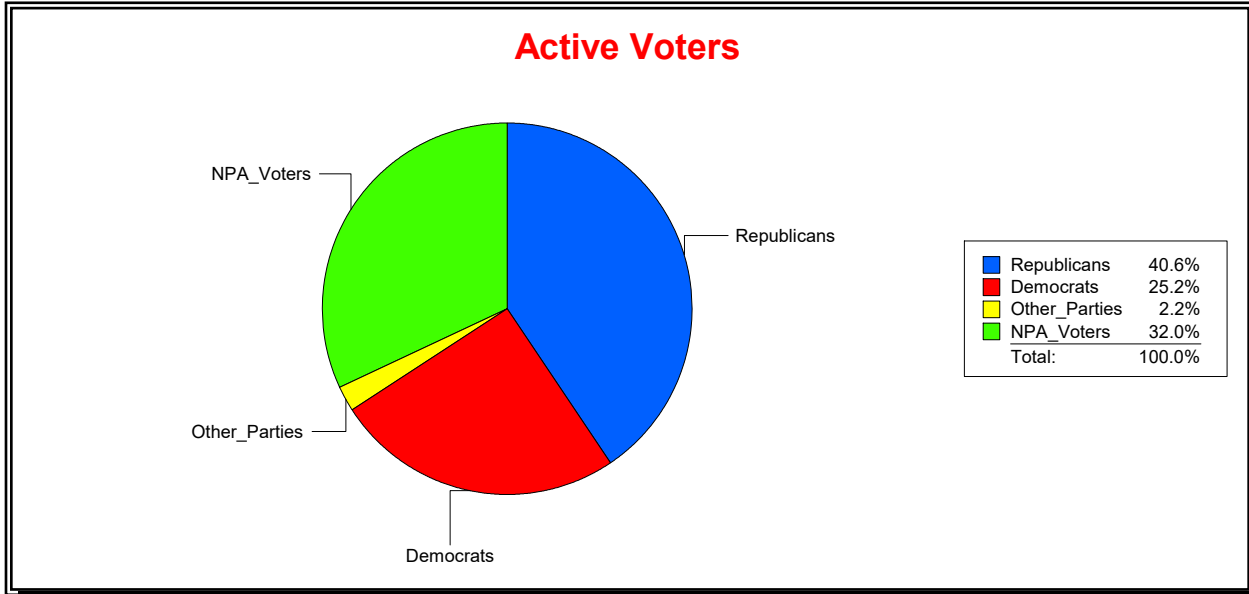

Ron Turner

Supervisor of Elections

Sarasota County, FL

Date 1/3/2022

Time 08:16 AM

Graphs of District Registration

Active Registered Voters

Inactive Voters

District	Total	Dems	Reps	NonP	Other	Total	Dems	Reps	NonP	Other
NORTH PORT DIST 3	10,226	2,574	4,155	3,274	223	769	186	268	311	4