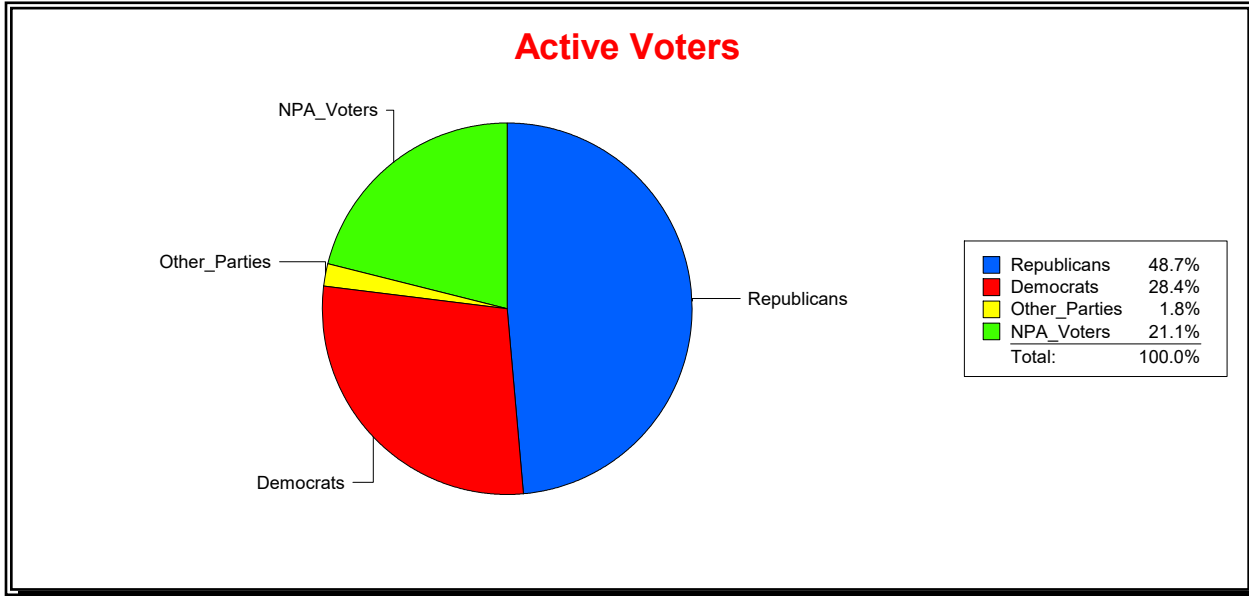

Ron Turner

Supervisor of Elections

Sarasota County, FL

Date 1/3/2022

Time 08:16 AM

Graphs of District Registration

Active Registered Voters

Inactive Voters

District	Total	Dems	Reps	NonP	Other	Total	Dems	Reps	NonP	Other
LONGBOAT KEY	4,694	1,332	2,286	990	86	245	72	116	56	1