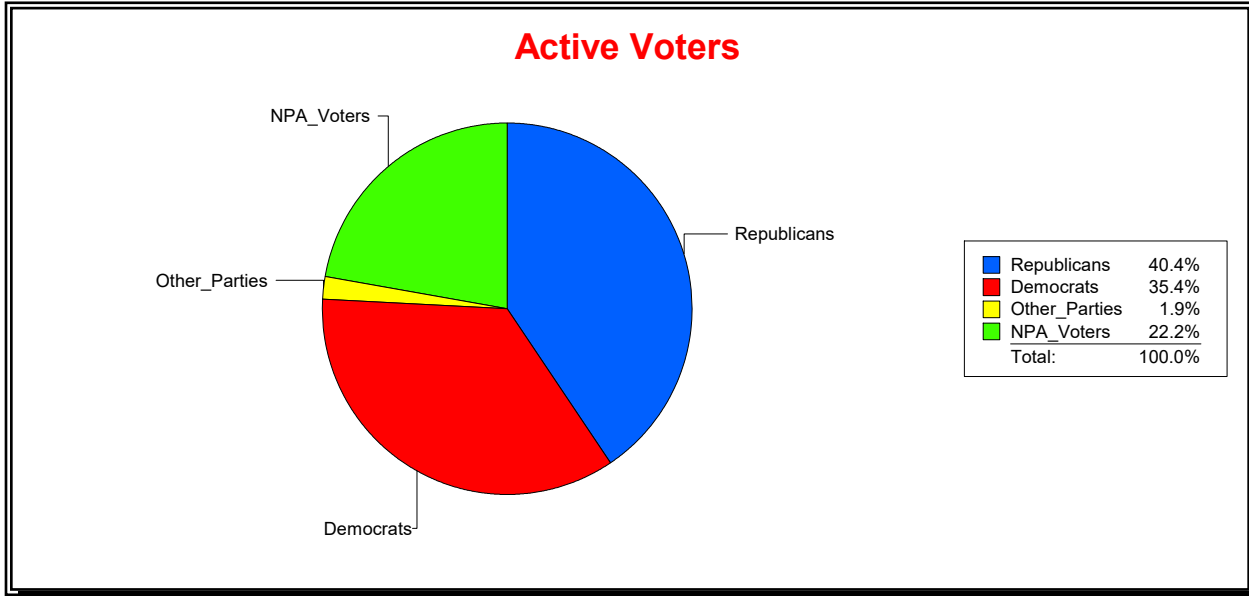

Ron Turner

Supervisor of Elections

Sarasota County, FL

Date 1/3/2022

Time 08:16 AM

Graphs of District Registration

Active Registered Voters

Inactive Voters

District	Total	Dems	Reps	NonP	Other	Total	Dems	Reps	NonP	Other
STATE HOUSE DIST 71	20,646	7,310	8,345	4,592	399	1,222	415	453	336	18