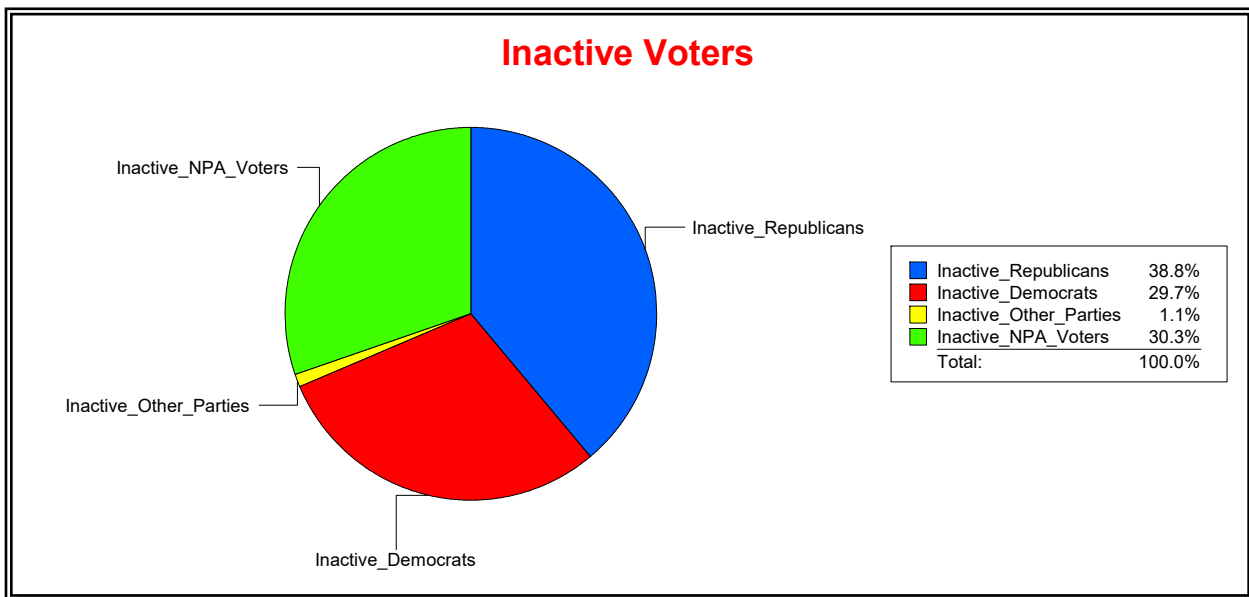

Ron Turner

Supervisor of Elections

Sarasota County, FL

Date 1/3/2022

Time 08:16 AM

Graphs of District Registration

Active Registered Voters

Inactive Voters

<u>District</u>	<u>Total</u>	<u>Dems</u>	<u>Reps</u>	<u>NonP</u>	<u>Other</u>	<u>Total</u>	<u>Dems</u>	<u>Reps</u>	<u>NonP</u>	<u>Other</u>
COUNTY	224,354	64,895	99,497	55,861	4,101	12,039	3,577	4,677	3,649	136