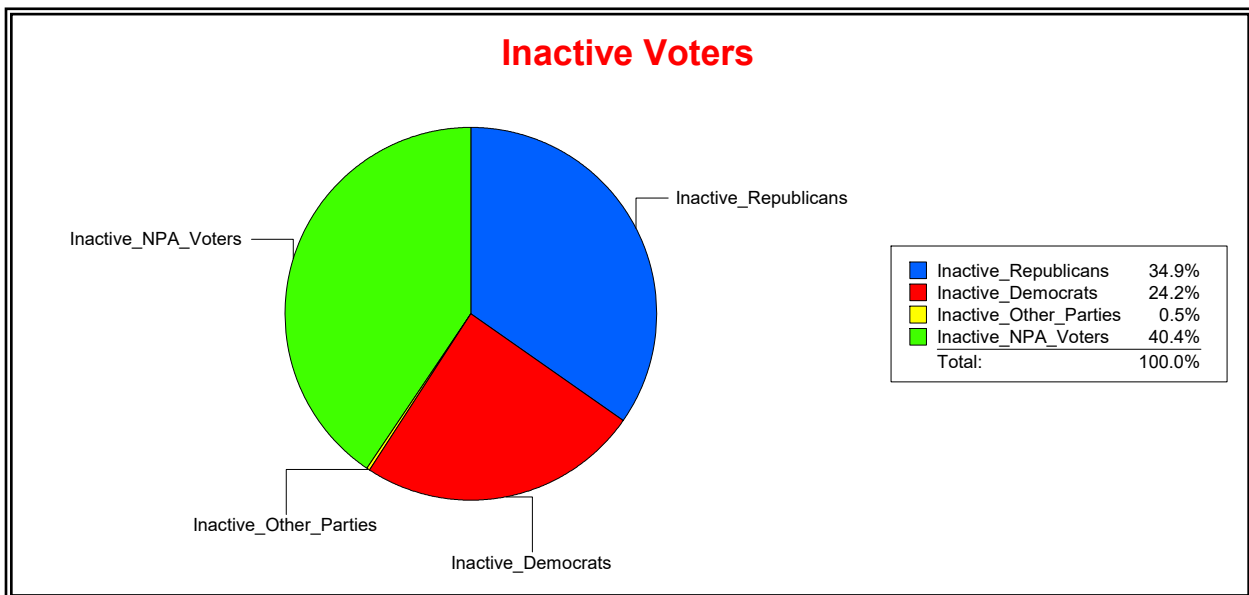

Ron Turner

Supervisor of Elections

Sarasota County, FL

Date 1/3/2022

Time 08:16 AM

Graphs of District Registration

Active Registered Voters

Inactive Voters

District	Total	Dems	Reps	NonP	Other	Total	Dems	Reps	NonP	Other
NORTH PORT DIST 3	10,226	2,574	4,155	3,274	223	769	186	268	311	4