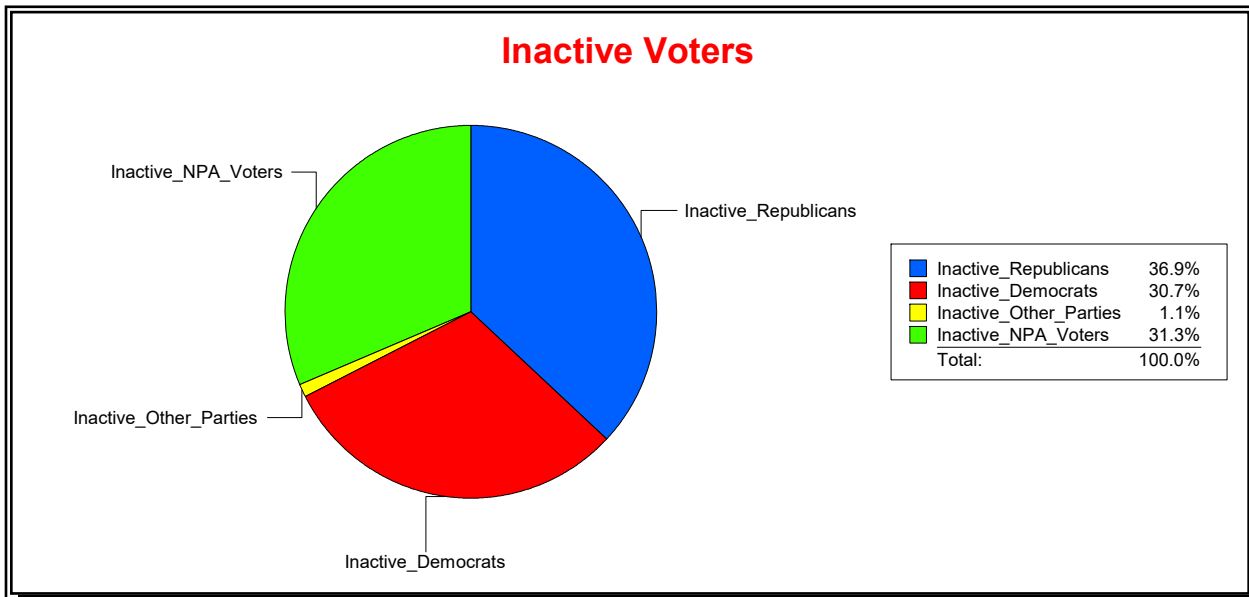

Ron Turner

Supervisor of Elections

Sarasota County, FL

Date 1/3/2022

Time 08:16 AM

Graphs of District Registration

Active Registered Voters

Inactive Voters

District	Total	Dems	Reps	NonP	Other	Total	Dems	Reps	NonP	Other
COUNTYWIDE	348,235	103,638	148,938	89,164	6,495	20,006	6,147	7,373	6,264	222

Ron Turner

Supervisor of Elections

Sarasota County, FL

Date 1/3/2022