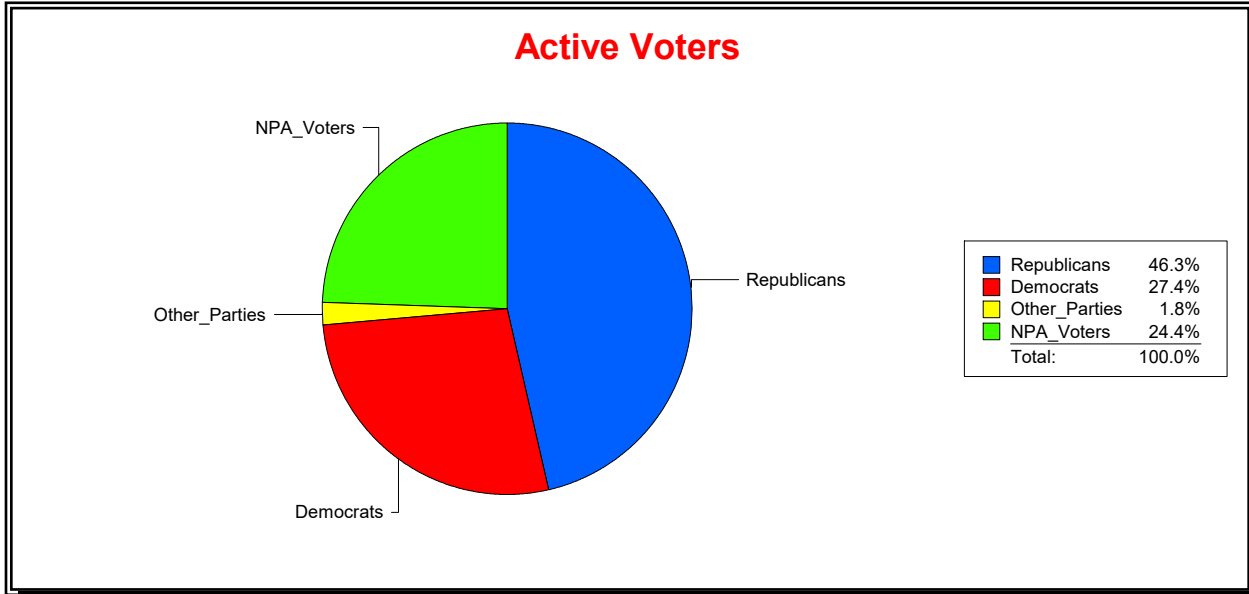

Ron Turner

Supervisor of Elections

Sarasota County, FL

Date 1/3/2022

Time 08:16 AM

Graphs of District Registration

Active Registered Voters

Inactive Voters

District	Total	Dems	Reps	NonP	Other	Total	Dems	Reps	NonP	Other
SCHOOL DIST 2	69,323	18,984	32,117	16,943	1,279	3,349	980	1,339	985	45