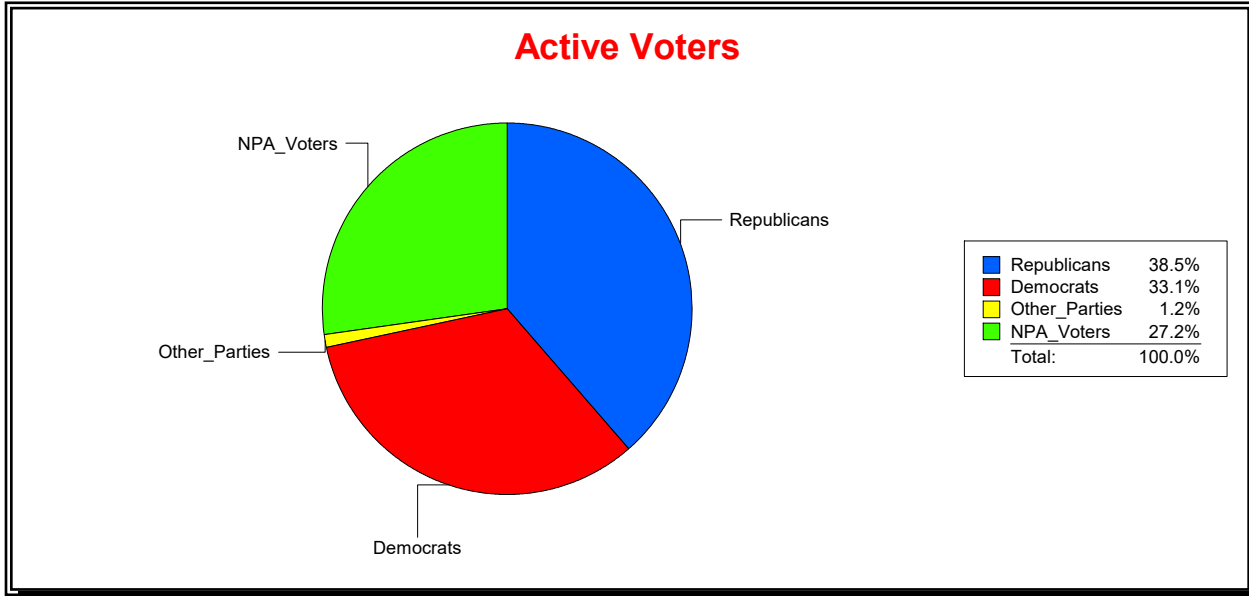

Ron Turner

Supervisor of Elections

Sarasota County, FL

Date 1/3/2022

Time 08:16 AM

Graphs of District Registration

Active Registered Voters

Inactive Voters

District	Total	Dems	Reps	NonP	Other	Total	Dems	Reps	NonP	Other
HLDY PK PK & REC DIST	589	195	227	160	7	43	17	13	13	0