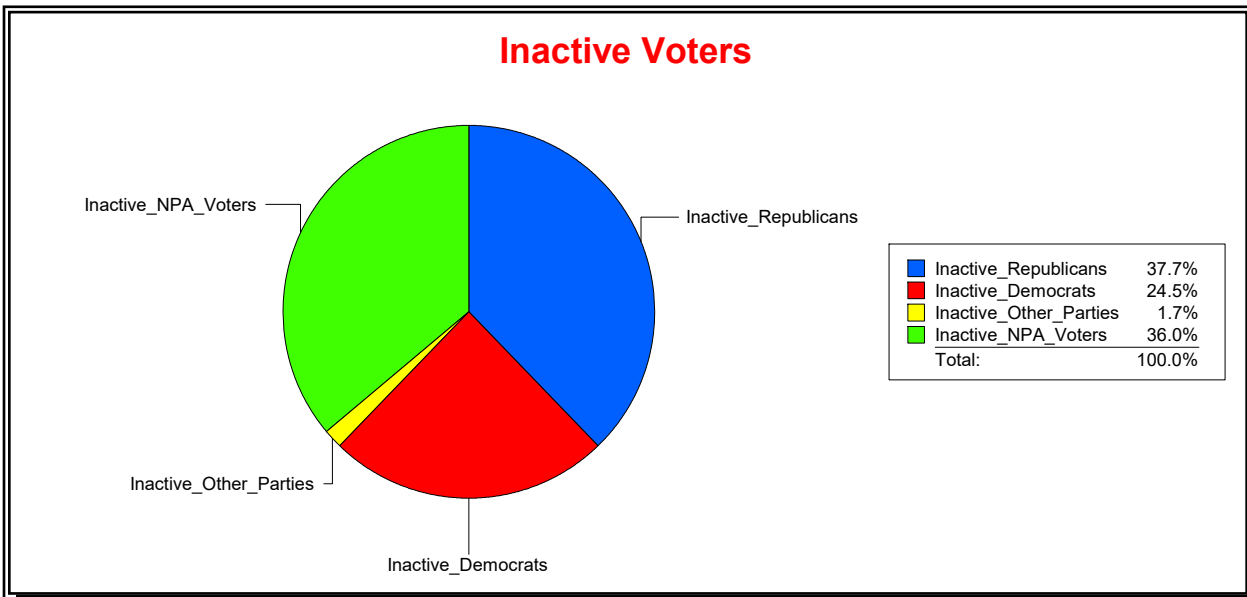

Ron Turner

Supervisor of Elections

Sarasota County, FL

Date 1/3/2022

Time 08:16 AM

Graphs of District Registration

Active Registered Voters

Inactive Voters

District	Total	Dems	Reps	NonP	Other	Total	Dems	Reps	NonP	Other
NORTH PORT DIST 1	10,354	2,601	4,457	3,091	205	583	143	220	210	10