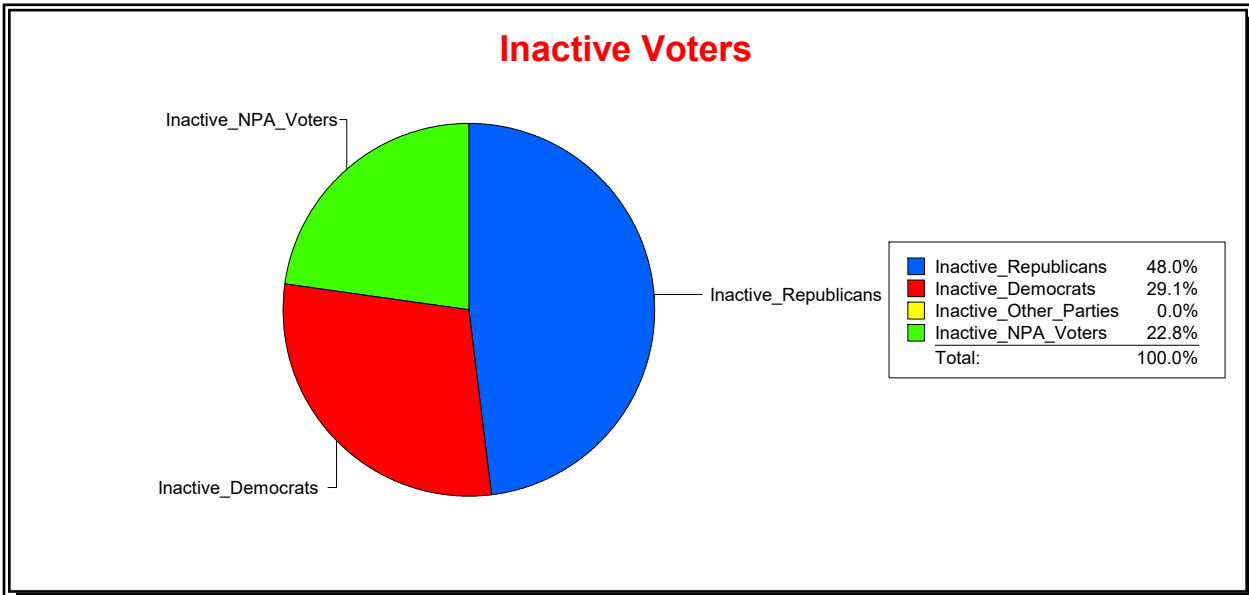

Ron Turner

Supervisor of Elections

Sarasota County, FL

Date 1/3/2022

Time 08:16 AM

Graphs of District Registration

Active Registered Voters

Inactive Voters

District	Total	Dems	Reps	NonP	Other	Total	Dems	Reps	NonP	Other
LONGBOAT KEY BEACH B	2,866	814	1,402	601	49	127	37	61	29	0