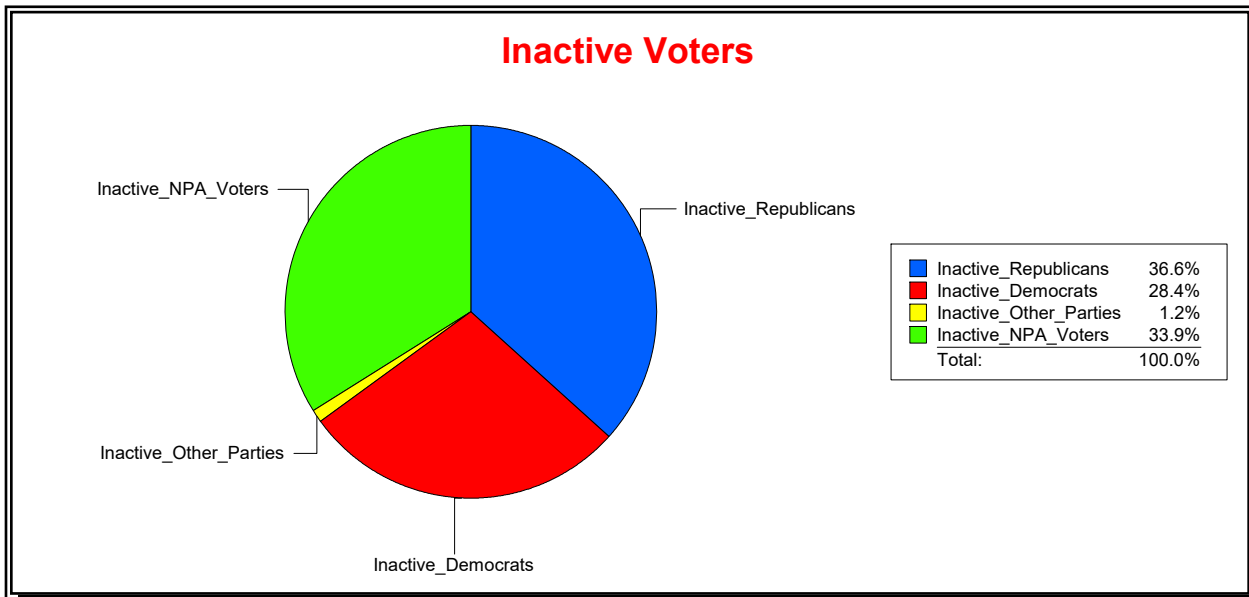

Sarasota County, FL

Date 1/3/2022

Time 08:16 AM

Graphs of District Registration

Active Registered Voters

Inactive Voters

District	Total	Dems	Reps	NonP	Other	Total	Dems	Reps	NonP	Other
ENGLEWOOD FIRE DIST	13,627	3,456	6,309	3,627	235	691	196	253	234	8