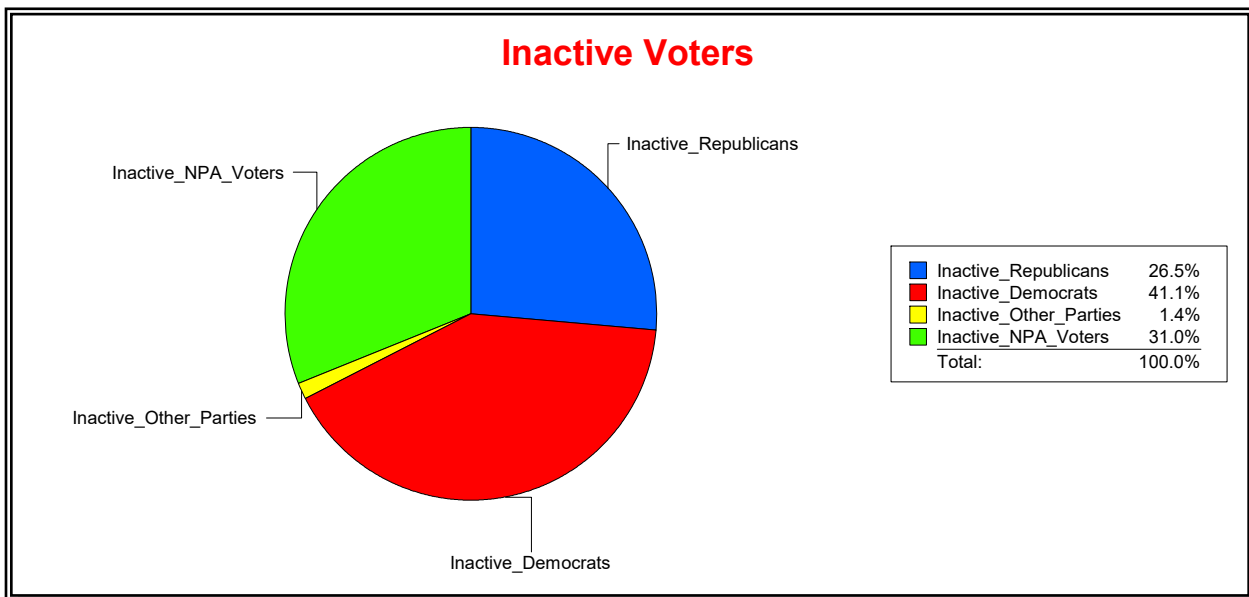

Ron Turner

Supervisor of Elections

Sarasota County, FL

Date 1/3/2022

Time 08:16 AM

Graphs of District Registration

Active Registered Voters

Inactive Voters

District	Total	Dems	Reps	NonP	Other	Total	Dems	Reps	NonP	Other
SARASOTA DIST1	39,422	16,740	12,232	9,644	806	2,929	1,203	775	909	42