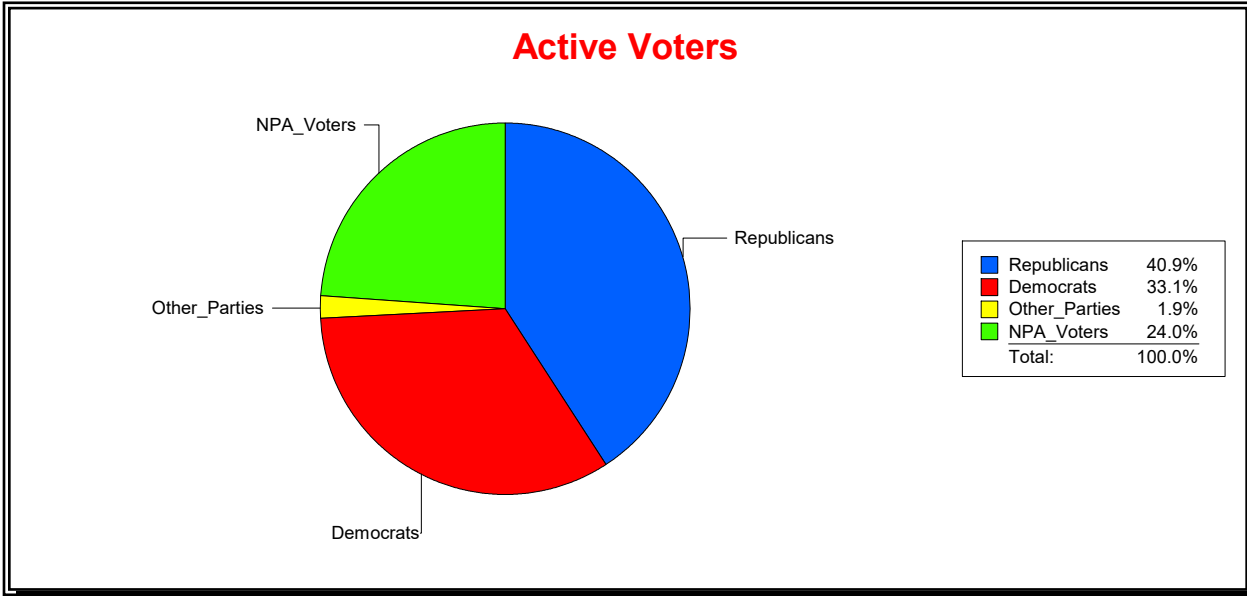

Ron Turner

Supervisor of Elections

Sarasota County, FL

Date 1/3/2022

Time 08:16 AM

Graphs of District Registration

Active Registered Voters

Inactive Voters

District	Total	Dems	Reps	NonP	Other	Total	Dems	Reps	NonP	Other
SCHOOL DIST 4	59,912	19,853	24,528	14,368	1,163	3,663	1,176	1,316	1,131	40