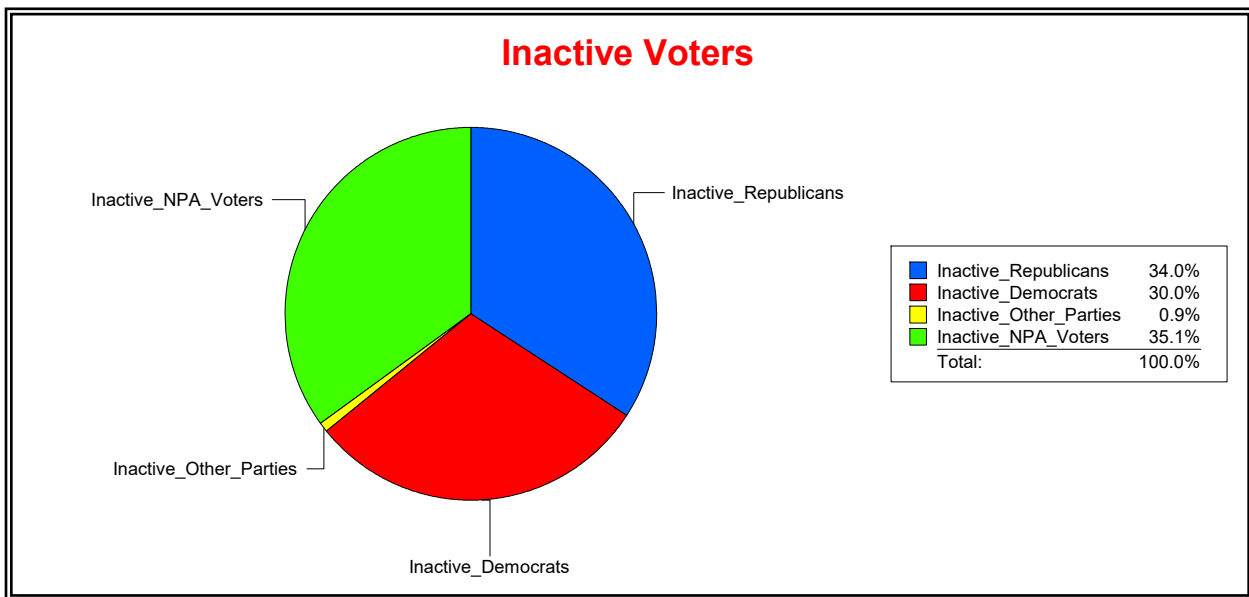

Ron Turner

Supervisor of Elections

Sarasota County, FL

Date 1/3/2022

Time 08:16 AM

Graphs of District Registration

Active Registered Voters

Inactive Voters

<u>District</u>	<u>Total</u>	<u>Dems</u>	<u>Reps</u>	<u>NonP</u>	<u>Other</u>	<u>Total</u>	<u>Dems</u>	<u>Reps</u>	<u>NonP</u>	<u>Other</u>
NORTH PORT DIST 5	16,182	4,073	7,164	4,616	329	893	268	304	313	8