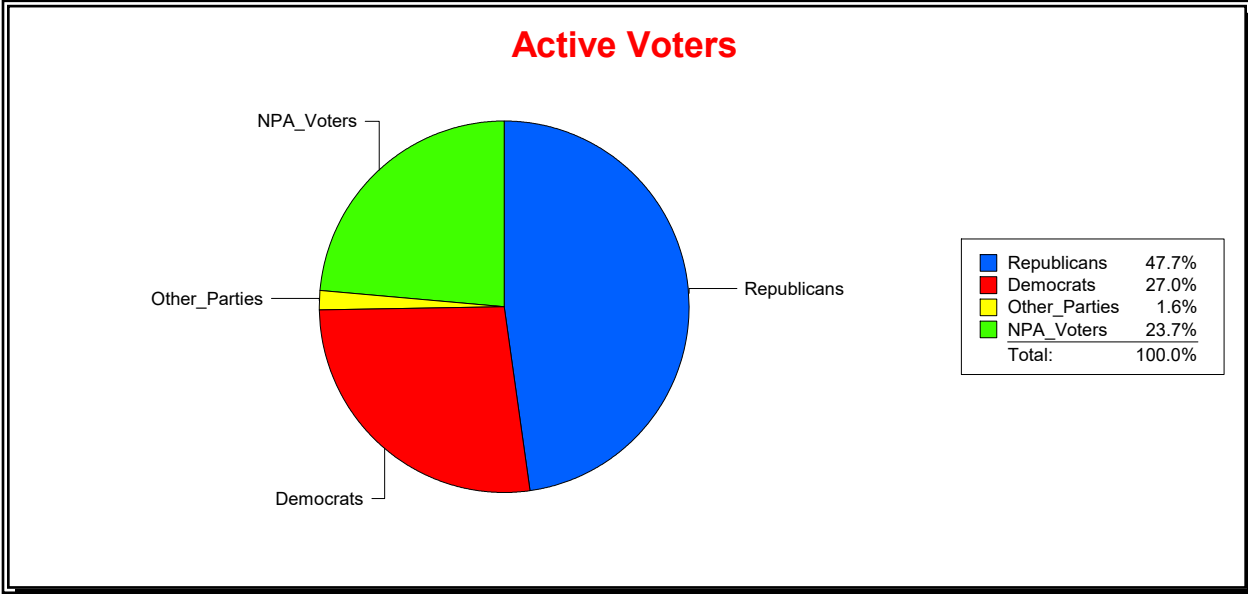

Date 1/3/2022

Time 08:16 AM

Graphs of District Registration

Active Registered Voters

Inactive Voters

District	Total	Dems	Reps	NonP	Other	Total	Dems	Reps	NonP	Other
BLACKBURN CREEK	2,029	548	968	480	33	42	9	15	17	1