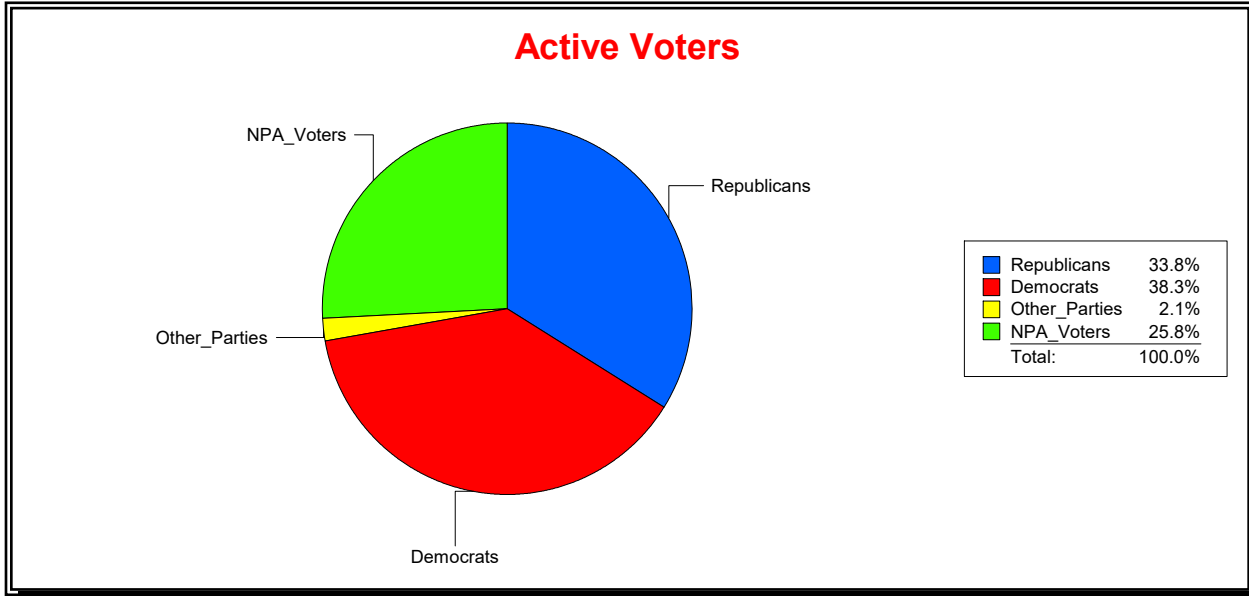

Ron Turner

Supervisor of Elections

Sarasota County, FL

Date 1/3/2022

Time 08:16 AM

Graphs of District Registration

Active Registered Voters

Inactive Voters

District	Total	Dems	Reps	NonP	Other	Total	Dems	Reps	NonP	Other
SARASOTA DIST 3	11,072	4,246	3,738	2,853	235	833	296	240	283	14