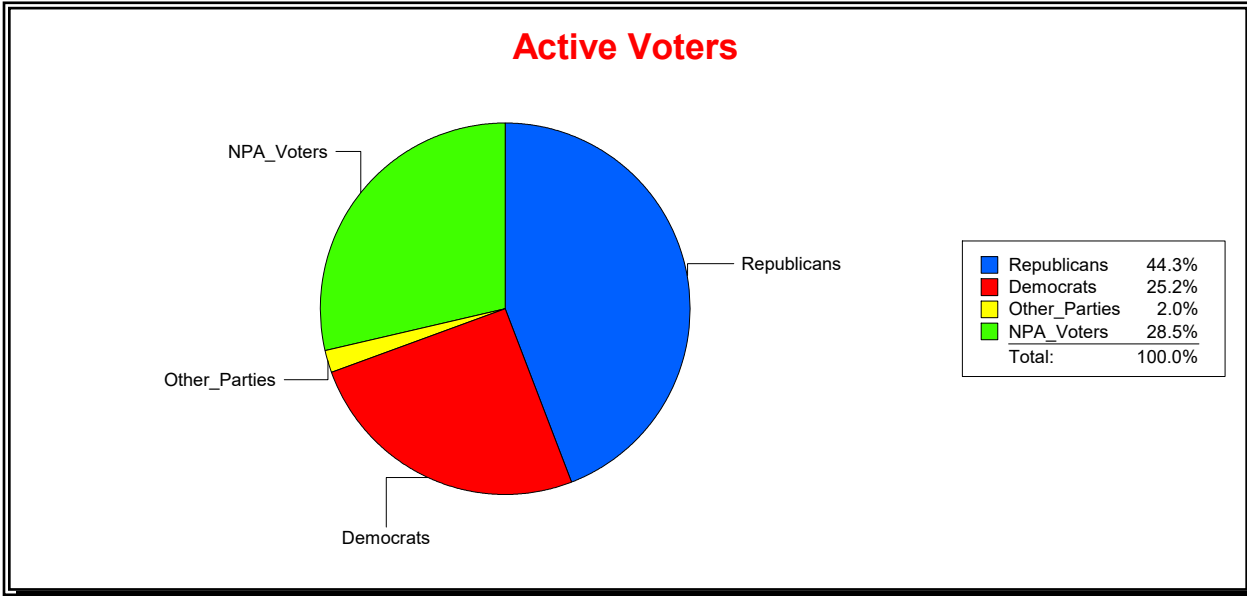

Ron Turner

Supervisor of Elections

Sarasota County, FL

Date 1/3/2022

Time 08:16 AM

Graphs of District Registration

Active Registered Voters

Inactive Voters

<u>District</u>	<u>Total</u>	<u>Dems</u>	<u>Reps</u>	<u>NonP</u>	<u>Other</u>	<u>Total</u>	<u>Dems</u>	<u>Reps</u>	<u>NonP</u>	<u>Other</u>
NORTH PORT 5	16,182	4,073	7,164	4,616	329	893	268	304	313	8