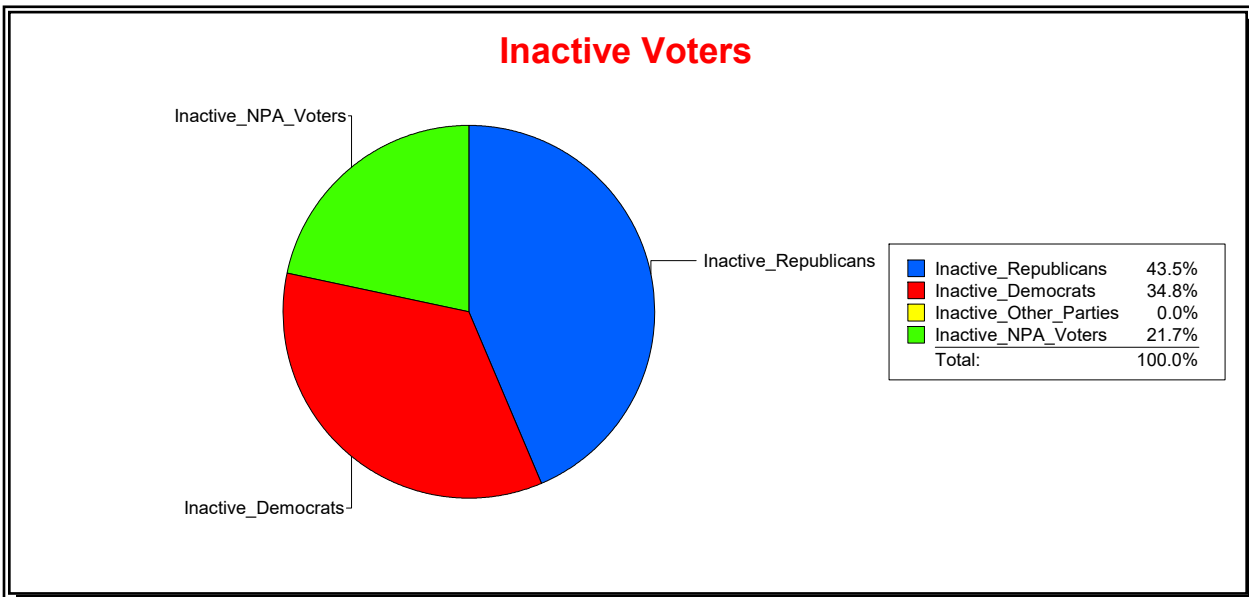

Ron Turner

Supervisor of Elections

Sarasota County, FL

Date 1/3/2022

Time 08:16 AM

Graphs of District Registration

Active Registered Voters

Inactive Voters

District	Total	Dems	Reps	NonP	Other	Total	Dems	Reps	NonP	Other
TR-PAR PK & REC DIST	528	166	246	110	6	46	16	20	10	0