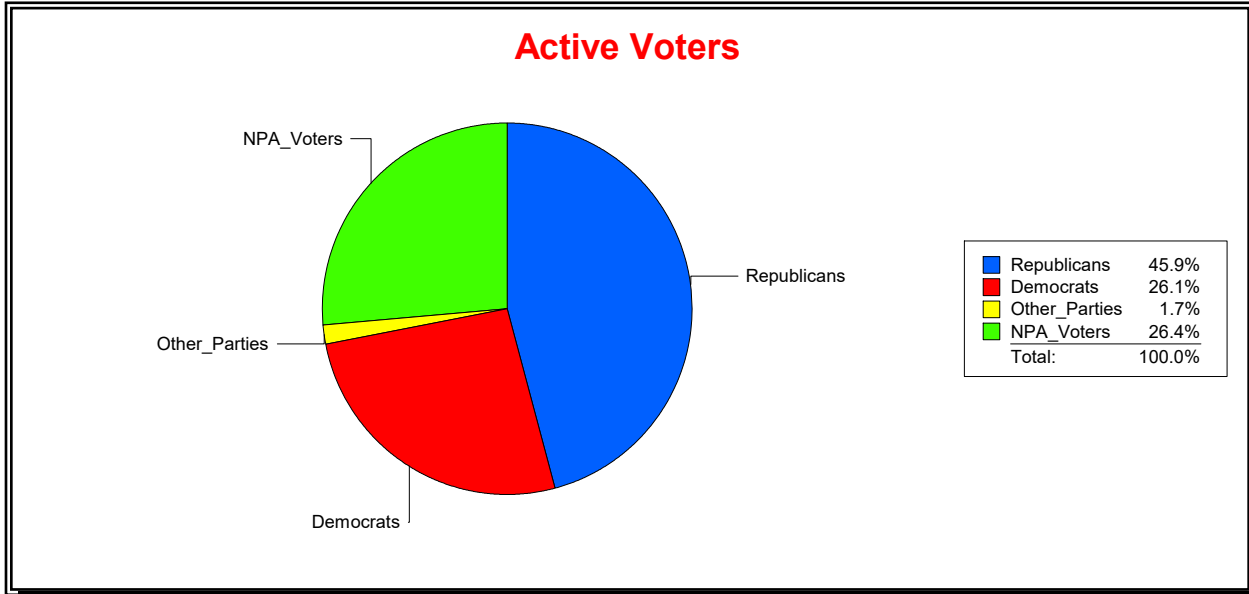

Ron Turner

Supervisor of Elections

Sarasota County, FL

Date 1/3/2022

Time 08:16 AM

Graphs of District Registration

Active Registered Voters

Inactive Voters

District	Total	Dems	Reps	NonP	Other	Total	Dems	Reps	NonP	Other
CNTY COMM DIST 3	78,073	20,354	35,804	20,609	1,306	4,171	1,141	1,724	1,268	38