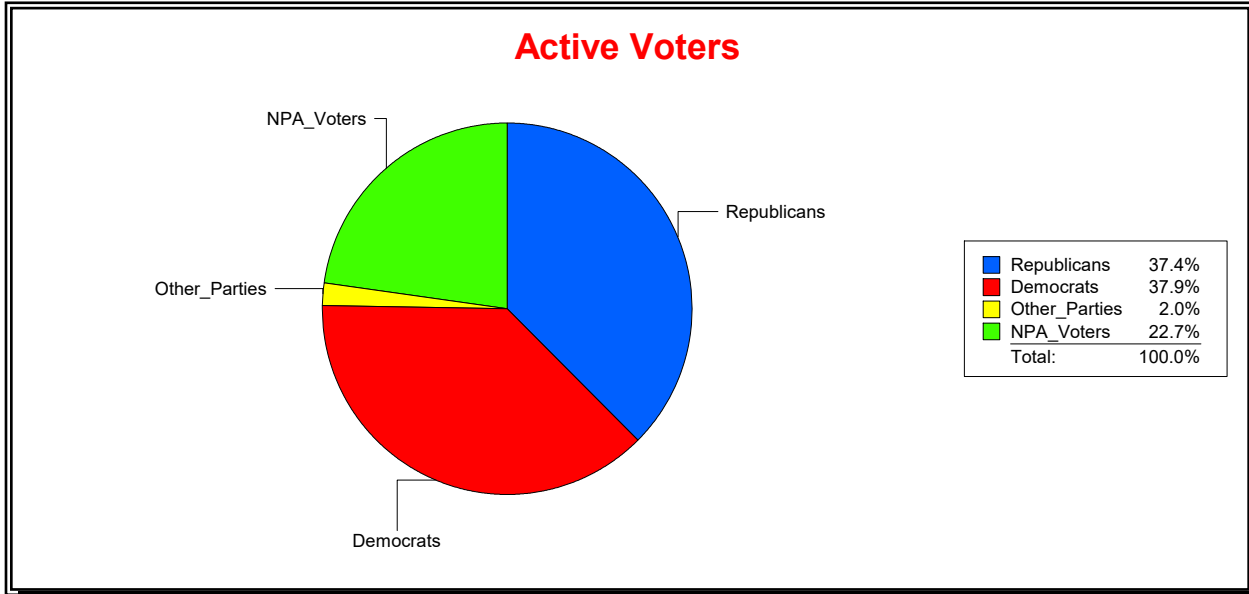

Ron Turner

Supervisor of Elections

Sarasota County, FL

Date 1/3/2022

Time 08:16 AM

Graphs of District Registration

Active Registered Voters

Inactive Voters

District	Total	Dems	Reps	NonP	Other	Total	Dems	Reps	NonP	Other
SARASOTA 2	17,026	6,453	6,364	3,870	339	1,075	403	360	298	14