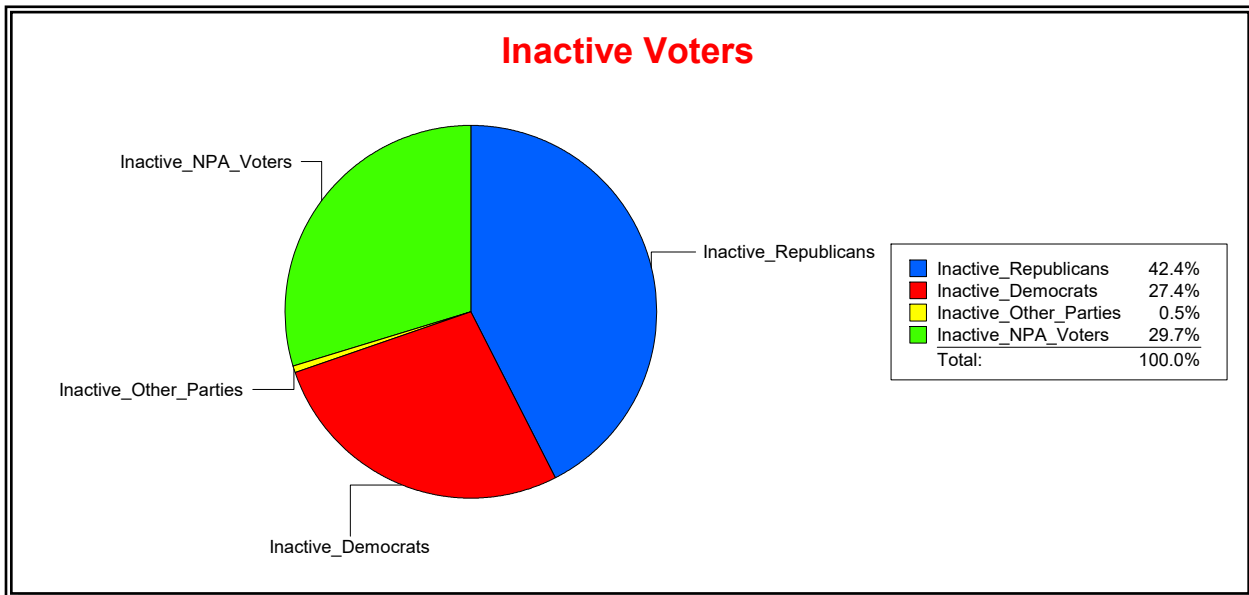

Ron Turner

Supervisor of Elections

Sarasota County, FL

Date 1/3/2022

Time 08:16 AM

Graphs of District Registration

Active Registered Voters

Inactive Voters

<u>District</u>	<u>Total</u>	<u>Dems</u>	<u>Reps</u>	<u>NonP</u>	<u>Other</u>	<u>Total</u>	<u>Dems</u>	<u>Reps</u>	<u>NonP</u>	<u>Other</u>
VENICE DIST5	21,981	6,090	10,043	5,514	334	1,307	358	554	388	7