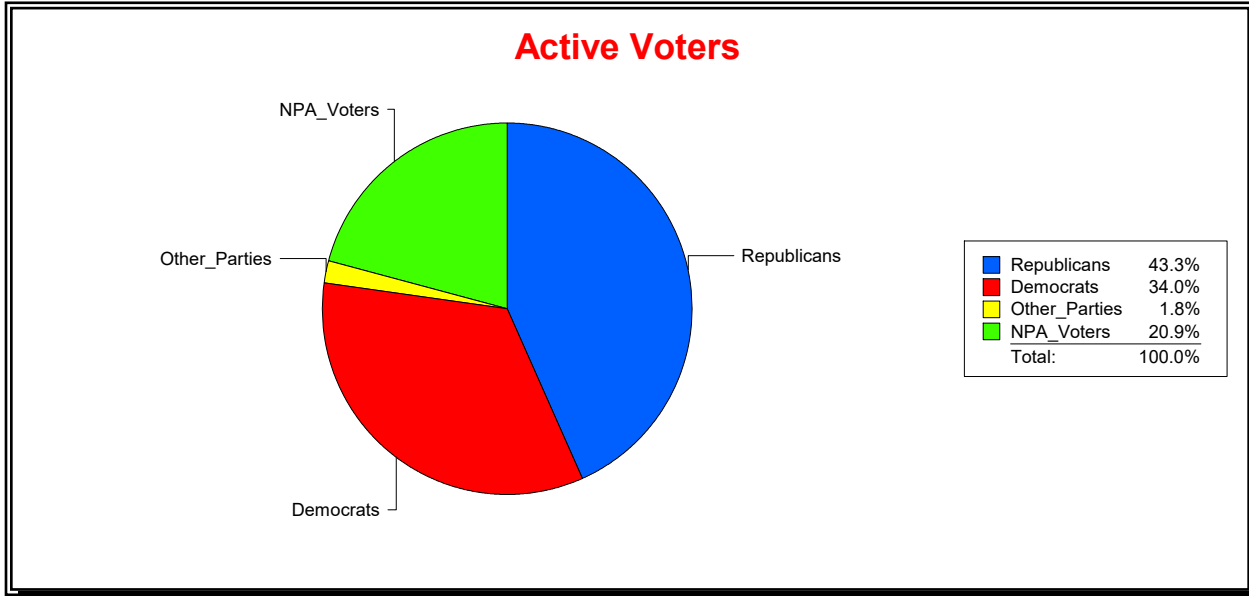

District	Total	Dems	Reps	NonP	Other	Total	Dems	Reps	NonP	Other
LBK DISTRICT 2	1,334	454	577	279	24	81	24	37	20	0

Ron Turner

Supervisor of Elections

Sarasota County, FL

Date 1/3/2022

Time 08:16 AM

Graphs of District Registration