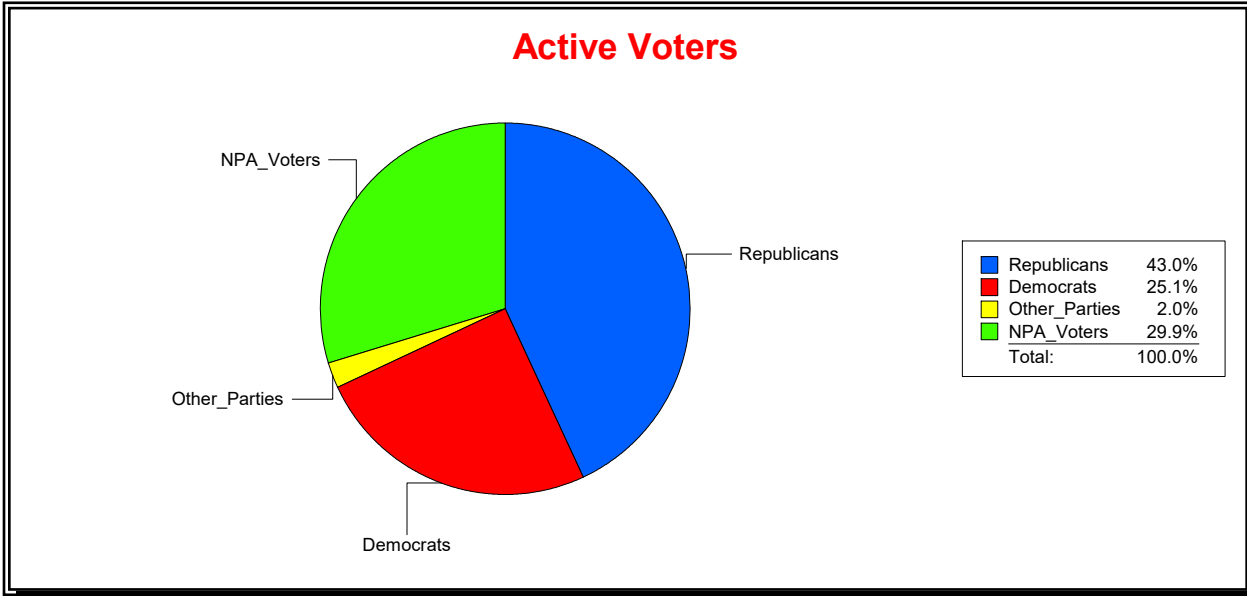

Ron Turner

Supervisor of Elections

Sarasota County, FL

Date 1/3/2022

Time 08:16 AM

Graphs of District Registration

Active Registered Voters

Inactive Voters

District	Total	Dems	Reps	NonP	Other	Total	Dems	Reps	NonP	Other
NORTH PORT 1	10,354	2,601	4,457	3,091	205	583	143	220	210	10