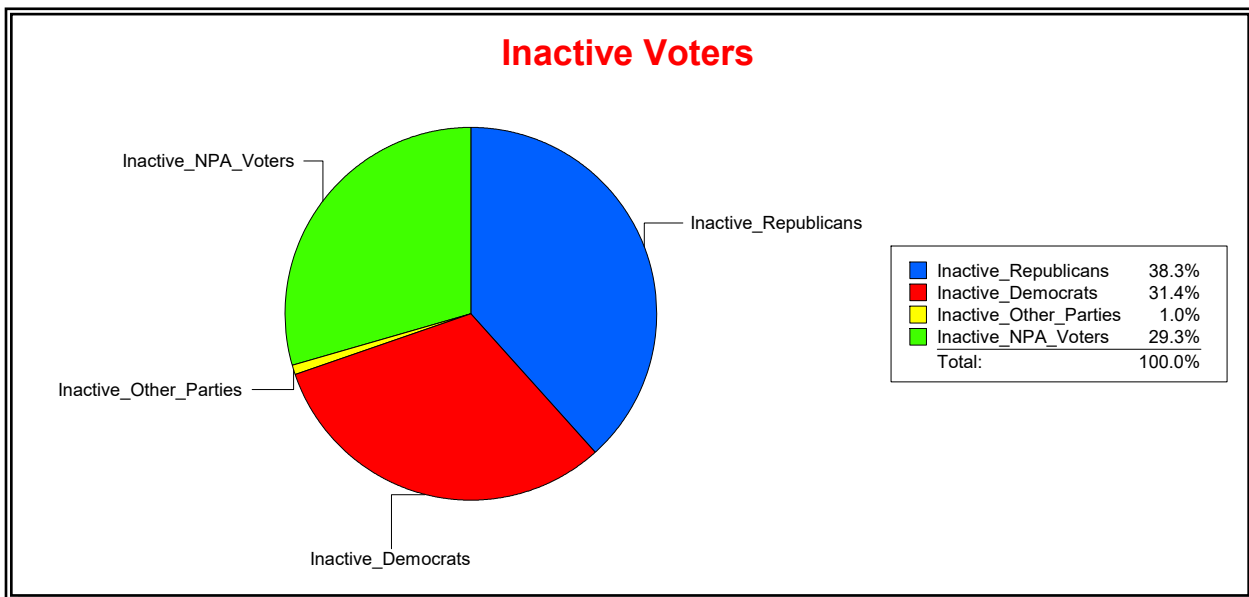

Ron Turner

Supervisor of Elections

Sarasota County, FL

Date 1/3/2022

Time 08:16 AM

Graphs of District Registration

Active Registered Voters

Inactive Voters

District	Total	Dems	Reps	NonP	Other	Total	Dems	Reps	NonP	Other
CNTY COMM DIST 1	71,712	21,810	31,097	17,374	1,431	3,848	1,207	1,473	1,128	40