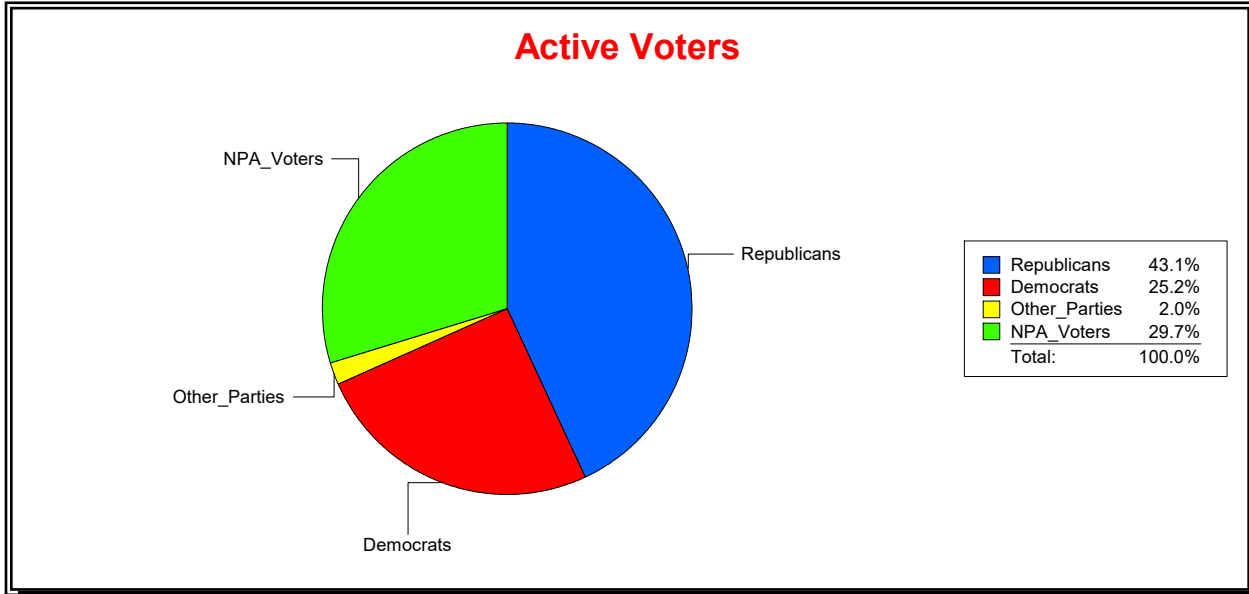

Ron Turner

Supervisor of Elections

Sarasota County, FL

Date 1/3/2022

Time 08:16 AM

Graphs of District Registration

Active Registered Voters

Inactive Voters

<u>District</u>	<u>Total</u>	<u>Dems</u>	<u>Reps</u>	<u>NonP</u>	<u>Other</u>	<u>Total</u>	<u>Dems</u>	<u>Reps</u>	<u>NonP</u>	<u>Other</u>
NORTH PORT	57,784	14,581	24,880	17,155	1,168	3,486	937	1,251	1,262	36