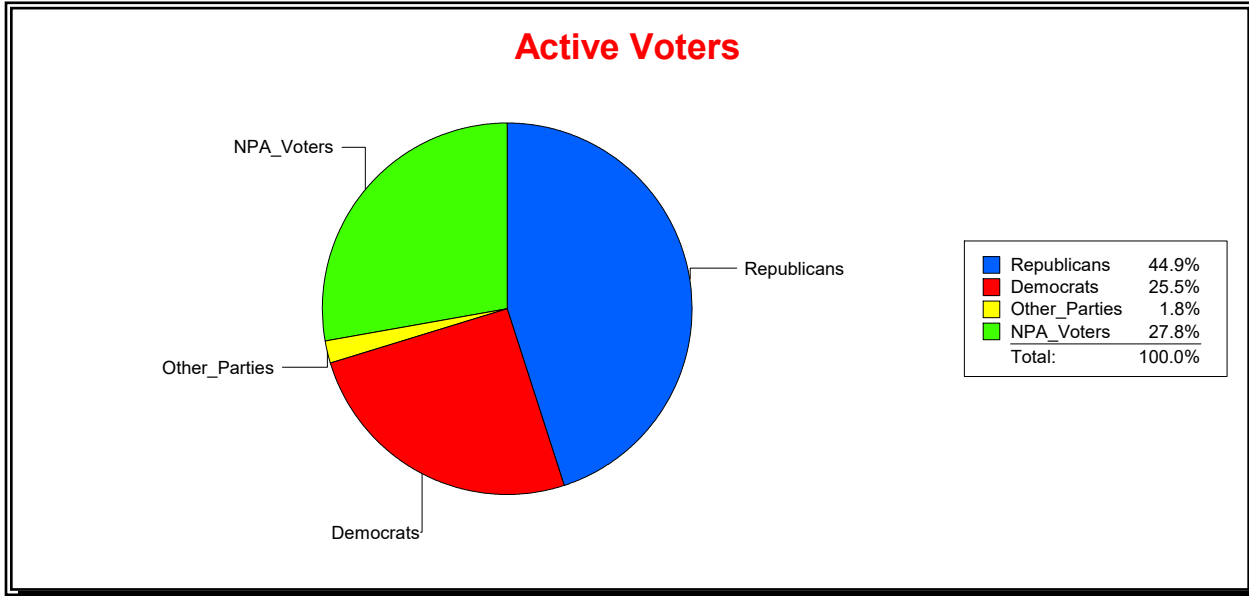

Ron Turner

Supervisor of Elections

Sarasota County, FL

Date 1/3/2022

Time 08:16 AM

Graphs of District Registration

Active Registered Voters

Inactive Voters

<u>District</u>	<u>Total</u>	<u>Dems</u>	<u>Reps</u>	<u>NonP</u>	<u>Other</u>	<u>Total</u>	<u>Dems</u>	<u>Reps</u>	<u>NonP</u>	<u>Other</u>
SCHOOL DIST 3	75,386	19,233	33,822	20,995	1,336	4,462	1,196	1,728	1,498	40