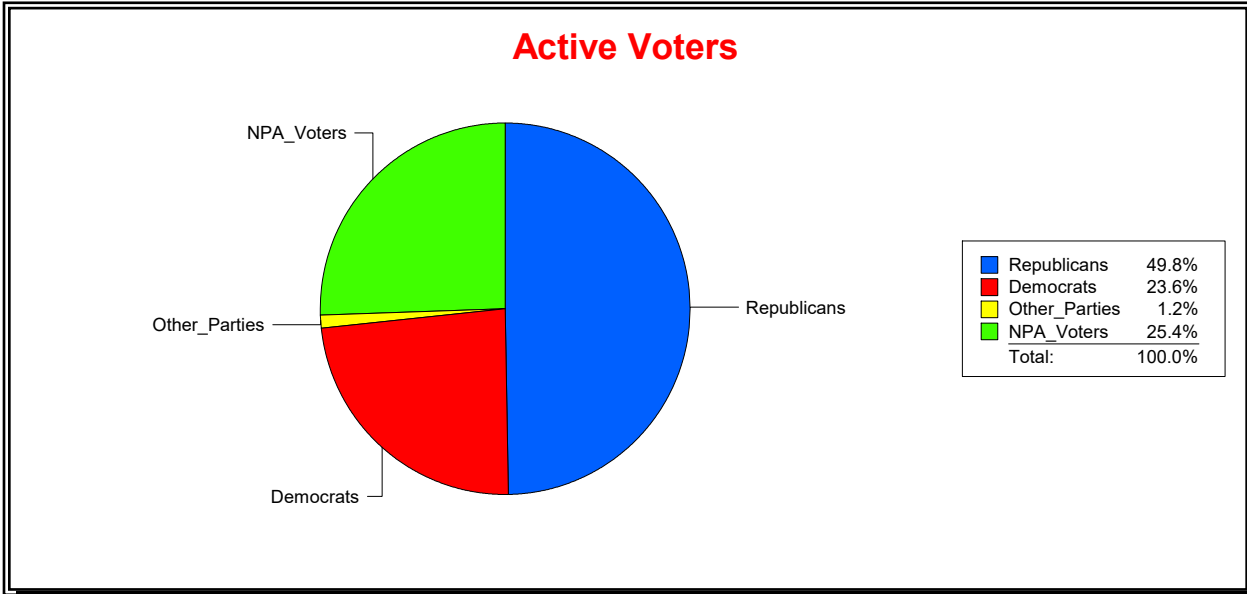

Ron Turner

Supervisor of Elections

Sarasota County, FL

Date 1/3/2022

Time 08:16 AM

Graphs of District Registration

Active Registered Voters

Inactive Voters

<u>District</u>	<u>Total</u>	<u>Dems</u>	<u>Reps</u>	<u>NonP</u>	<u>Other</u>	<u>Total</u>	<u>Dems</u>	<u>Reps</u>	<u>NonP</u>	<u>Other</u>
BOBCAT TRAIL CDD	771	182	384	196	9	39	8	18	12	1