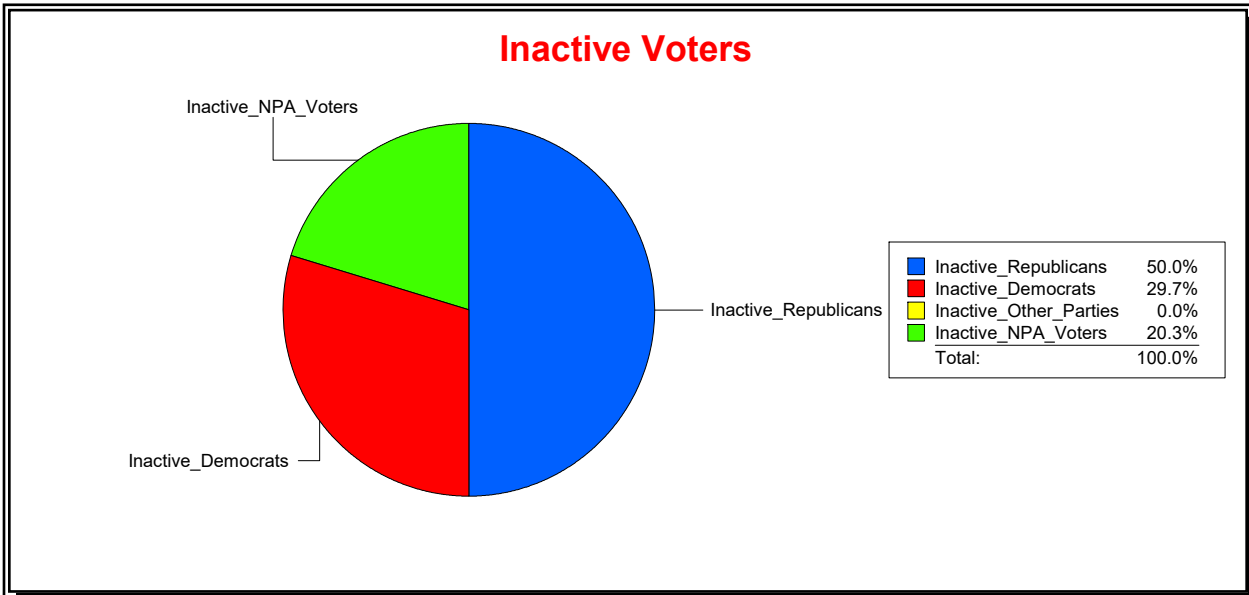

Ron Turner

Supervisor of Elections

Sarasota County, FL

Date 1/3/2022

Time 08:16 AM

Graphs of District Registration

Active Registered Voters

Inactive Voters

District	Total	Dems	Reps	NonP	Other	Total	Dems	Reps	NonP	Other
LBK DISTRICT 3	1,494	424	739	312	19	64	19	32	13	0