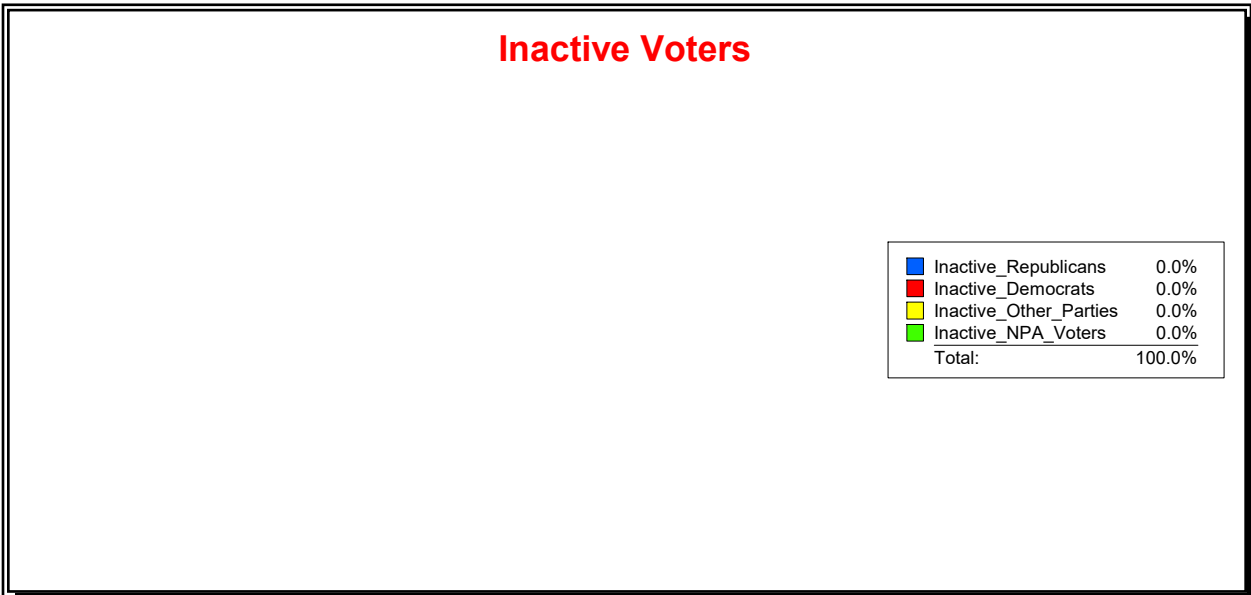

Ron Turner

Supervisor of Elections

Sarasota County, FL

Date 1/3/2022

Time 08:16 AM

Graphs of District Registration

Active Registered Voters

Inactive Voters

<u>District</u>	<u>Total</u>	<u>Dems</u>	<u>Reps</u>	<u>NonP</u>	<u>Other</u>	<u>Total</u>	<u>Dems</u>	<u>Reps</u>	<u>NonP</u>	<u>Other</u>
VENICE	0	0	0	0	0	0	0	0	0	0