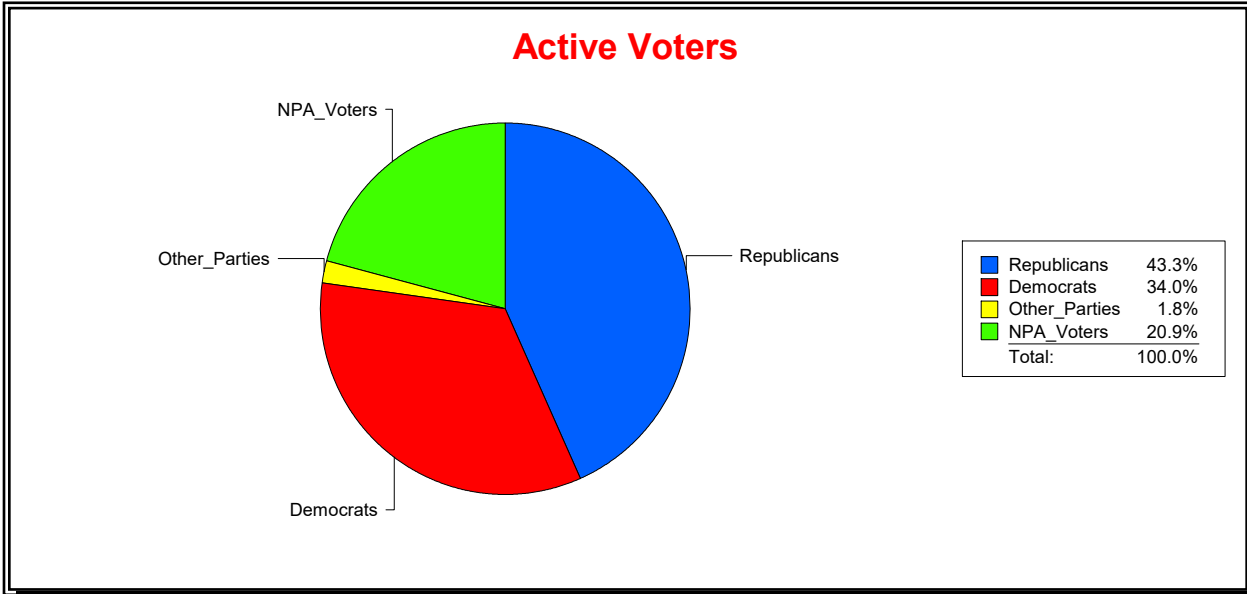

Ron Turner

Supervisor of Elections

Sarasota County, FL

Date 1/3/2022

Time 08:16 AM

Graphs of District Registration

Active Registered Voters

Inactive Voters

District	Total	Dems	Reps	NonP	Other	Total	Dems	Reps	NonP	Other
LONGBOAT KEY 2	1,334	454	577	279	24	81	24	37	20	0