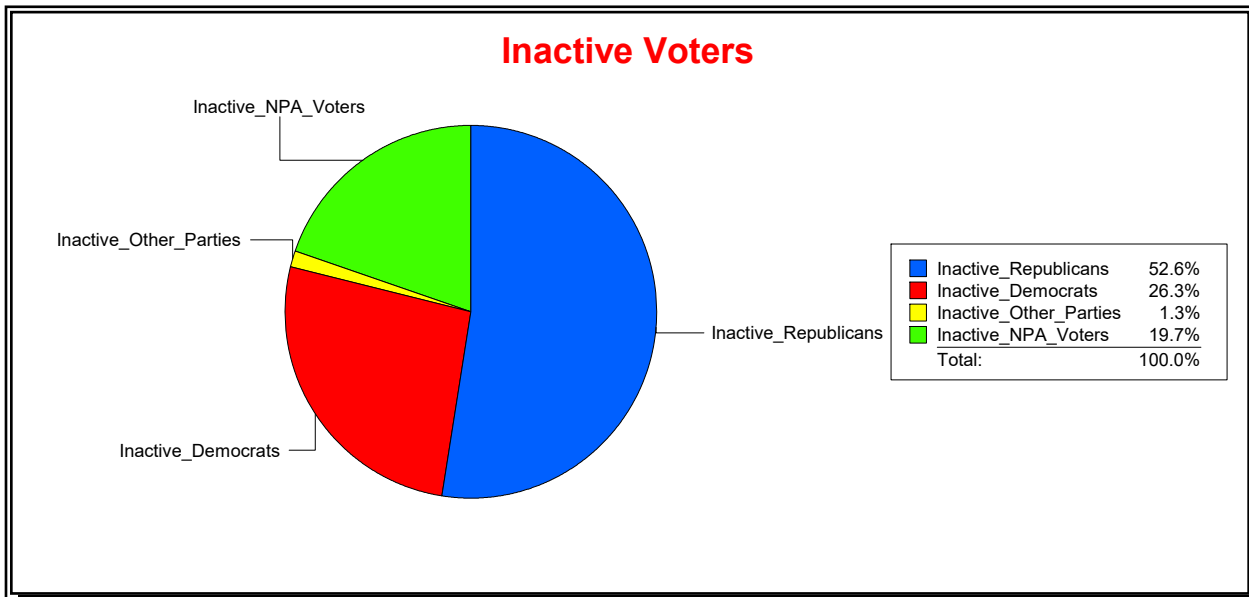

Ron Turner

Supervisor of Elections

Sarasota County, FL

Date 1/3/2022

Time 08:16 AM

Graphs of District Registration

Active Registered Voters

Inactive Voters

District	Total	Dems	Reps	NonP	Other	Total	Dems	Reps	NonP	Other
LONGBOAT KEY 1	1,448	323	773	318	34	76	20	40	15	1