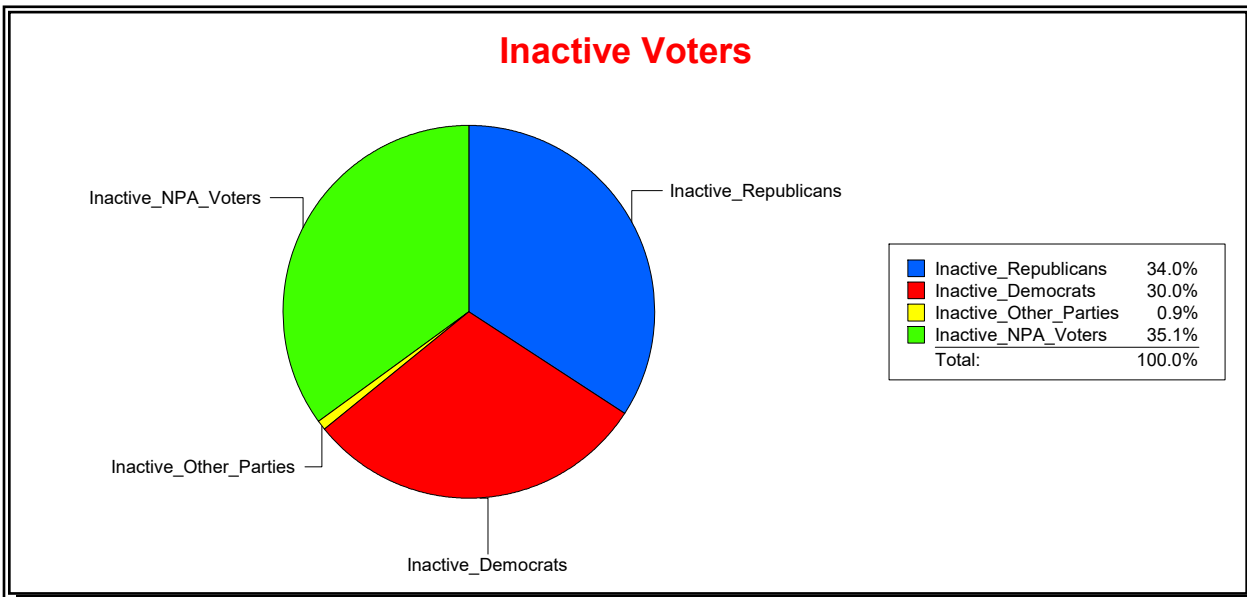

Ron Turner

Supervisor of Elections

Sarasota County, FL

Date 1/3/2022

Time 08:16 AM

Graphs of District Registration

Active Registered Voters

Inactive Voters

<u>District</u>	<u>Total</u>	<u>Dems</u>	<u>Reps</u>	<u>NonP</u>	<u>Other</u>	<u>Total</u>	<u>Dems</u>	<u>Reps</u>	<u>NonP</u>	<u>Other</u>
NORTH PORT 5	16,182	4,073	7,164	4,616	329	893	268	304	313	8