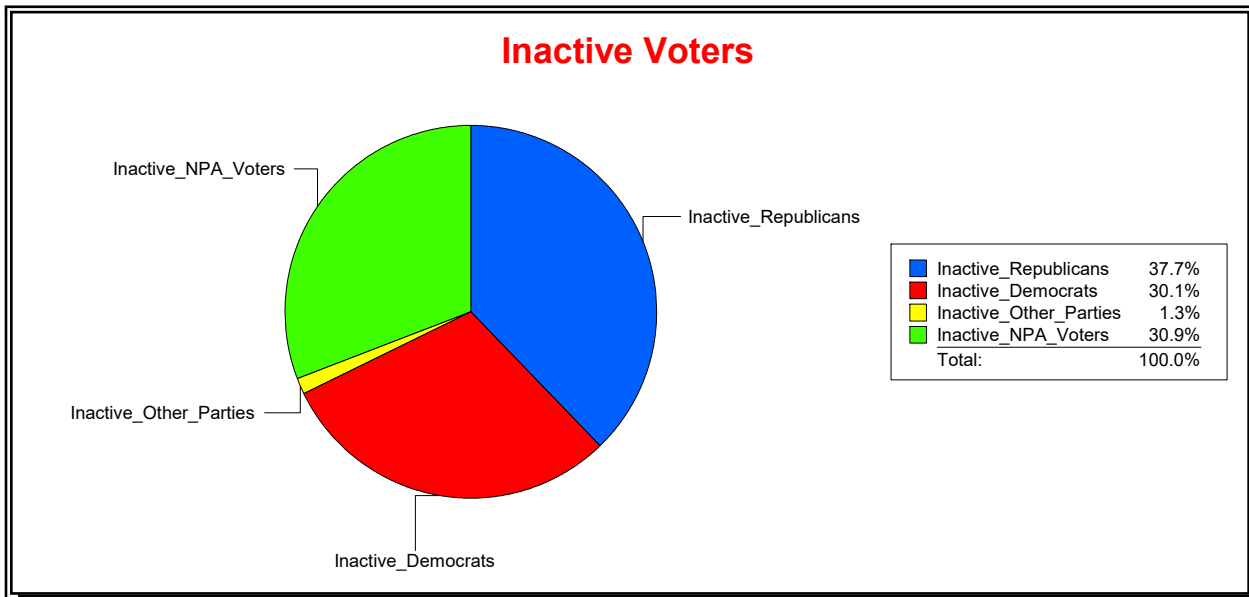

Ron Turner

Supervisor of Elections

Sarasota County, FL

Date 1/3/2022

Time 08:16 AM

Graphs of District Registration

Active Registered Voters

Inactive Voters

<u>District</u>	<u>Total</u>	<u>Dems</u>	<u>Reps</u>	<u>NonP</u>	<u>Other</u>	<u>Total</u>	<u>Dems</u>	<u>Reps</u>	<u>NonP</u>	<u>Other</u>
CNTY COMM DIST 4	73,376	21,289	32,674	18,041	1,372	3,789	1,141	1,428	1,169	51