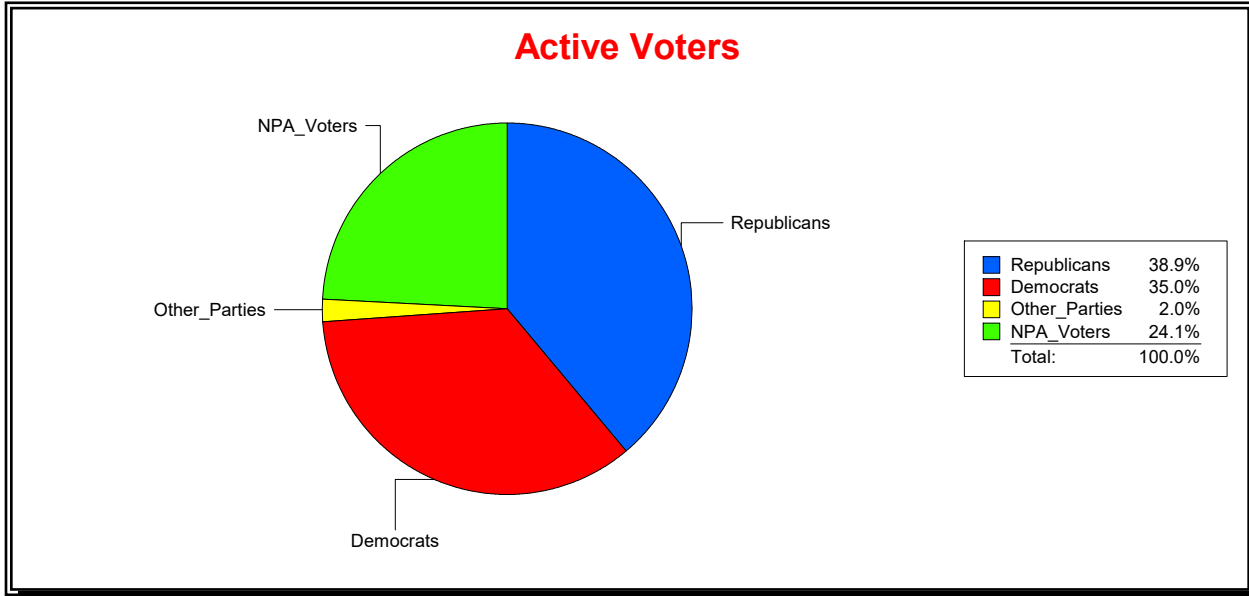

District	Total	Dems	Reps	NonP	Other	Total	Dems	Reps	NonP	Other
HOSPITAL BOARD NORTH	105,593	36,982	41,098	25,427	2,086	6,348	2,245	2,111	1,911	81

Ron Turner

Supervisor of Elections

Sarasota County, FL

Date 1/3/2022