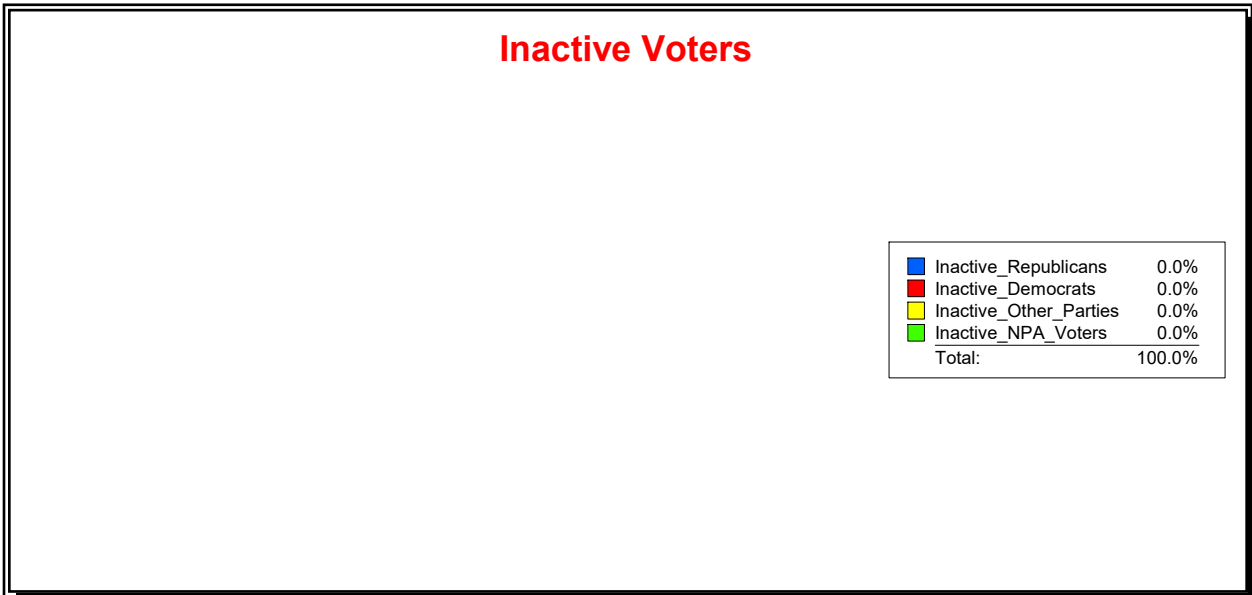

Ron Turner

Supervisor of Elections

Sarasota County, FL

Date 1/3/2022

Time 08:16 AM

Graphs of District Registration

Active Registered Voters

Inactive Voters

<u>District</u>	<u>Total</u>	<u>Dems</u>	<u>Reps</u>	<u>NonP</u>	<u>Other</u>	<u>Total</u>	<u>Dems</u>	<u>Reps</u>	<u>NonP</u>	<u>Other</u>
VENICE	0	0	0	0	0	0	0	0	0	0