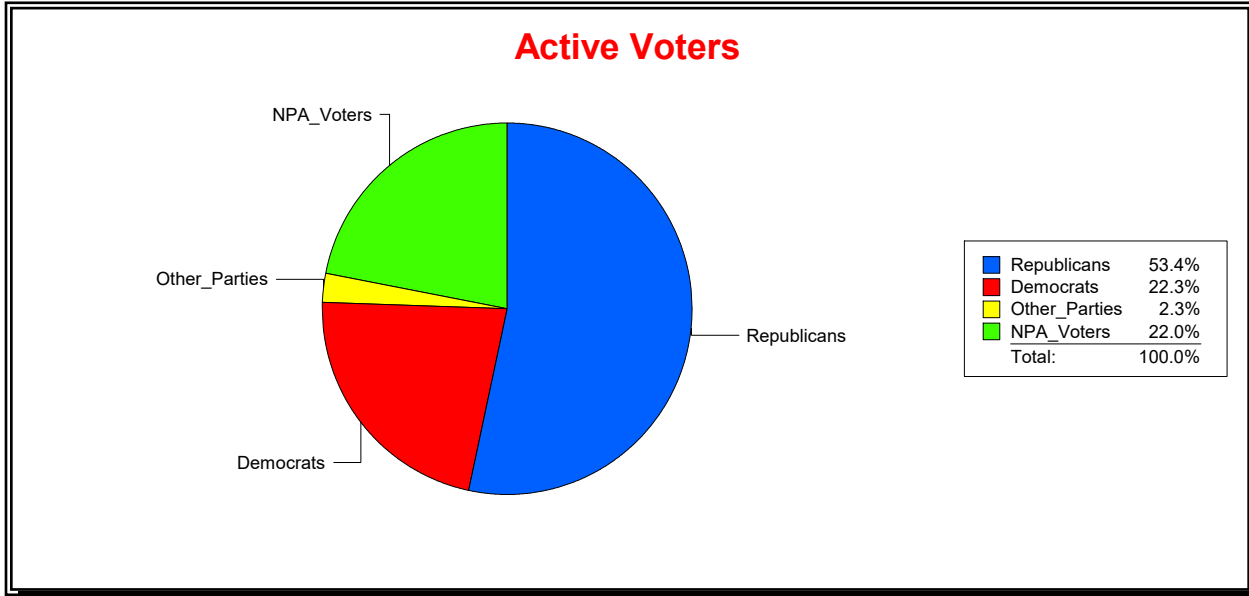

Supervisor of Elections

Sarasota County, FL

Date 1/3/2022

Time 08:16 AM

Graphs of District Registration

Active Registered Voters

Inactive Voters

District	Total	Dems	Reps	NonP	Other	Total	Dems	Reps	NonP	Other
LBK DISTRICT 1	1,448	323	773	318	34	76	20	40	15	1