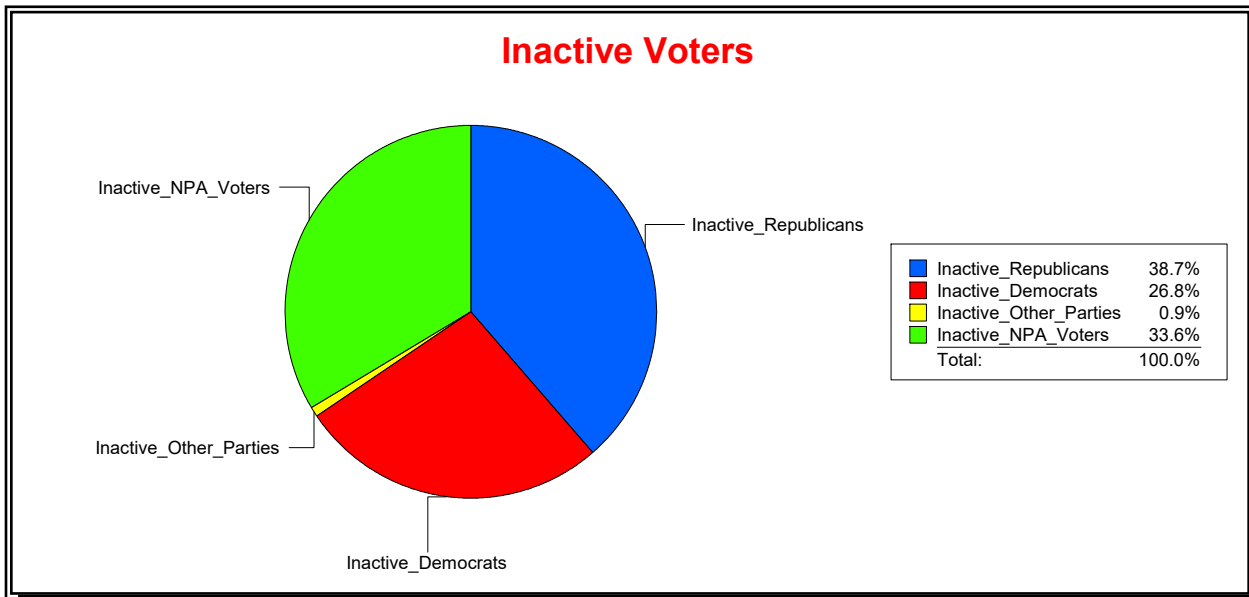

Ron Turner

Supervisor of Elections

Sarasota County, FL

Date 1/3/2022

Time 08:16 AM

Graphs of District Registration

Active Registered Voters

Inactive Voters

<u>District</u>	<u>Total</u>	<u>Dems</u>	<u>Reps</u>	<u>NonP</u>	<u>Other</u>	<u>Total</u>	<u>Dems</u>	<u>Reps</u>	<u>NonP</u>	<u>Other</u>
SCHOOL DIST 3	75,386	19,233	33,822	20,995	1,336	4,462	1,196	1,728	1,498	40