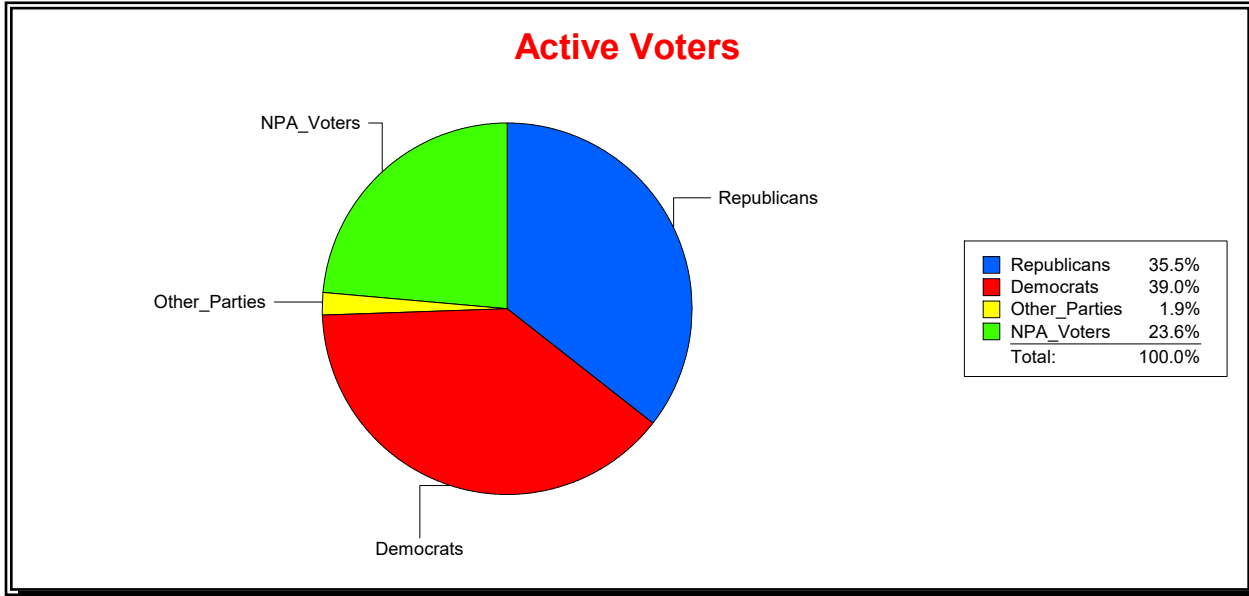

Ron Turner

Supervisor of Elections

Sarasota County, FL

Date 1/3/2022

Time 08:16 AM

Graphs of District Registration

Active Registered Voters

Inactive Voters

District	Total	Dems	Reps	NonP	Other	Total	Dems	Reps	NonP	Other
CNTY COMM DIST 2	61,387	23,947	21,770	14,501	1,169	4,122	1,567	1,261	1,241	53