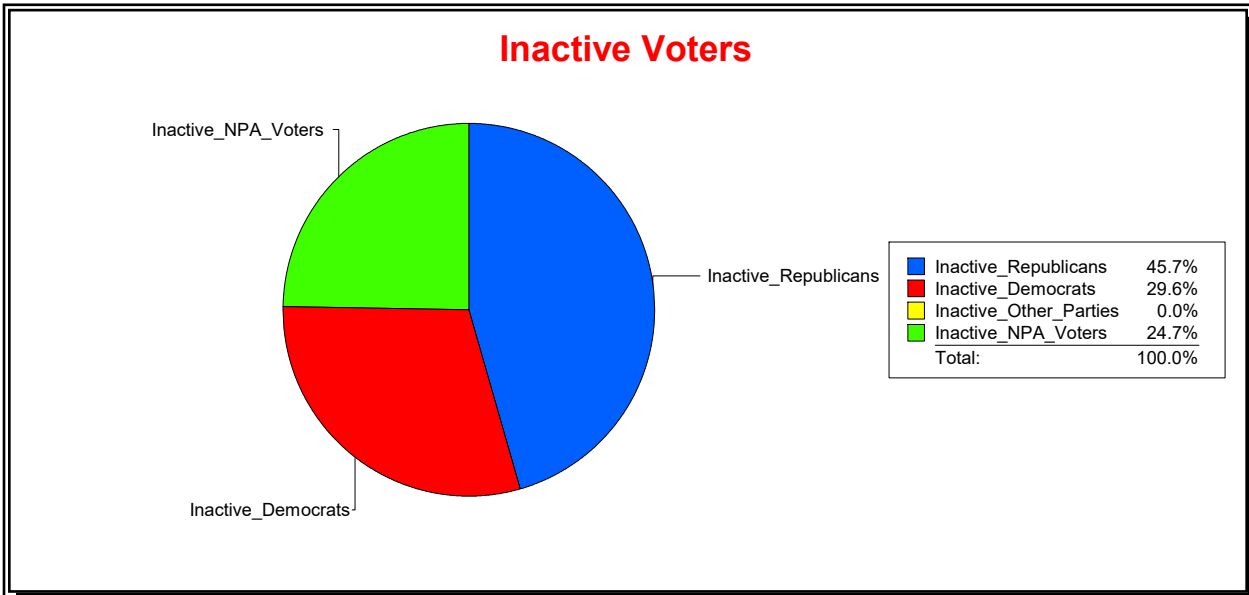

District	Total	Dems	Reps	NonP	Other	Total	Dems	Reps	NonP	Other
LBK DISTRICT 2	1,352	462	585	282	23	81	24	37	20	0

Ron Turner

Supervisor of Elections

Sarasota County, FL

Date 3/1/2022

Time 08:16 AM

Graphs of District Registration