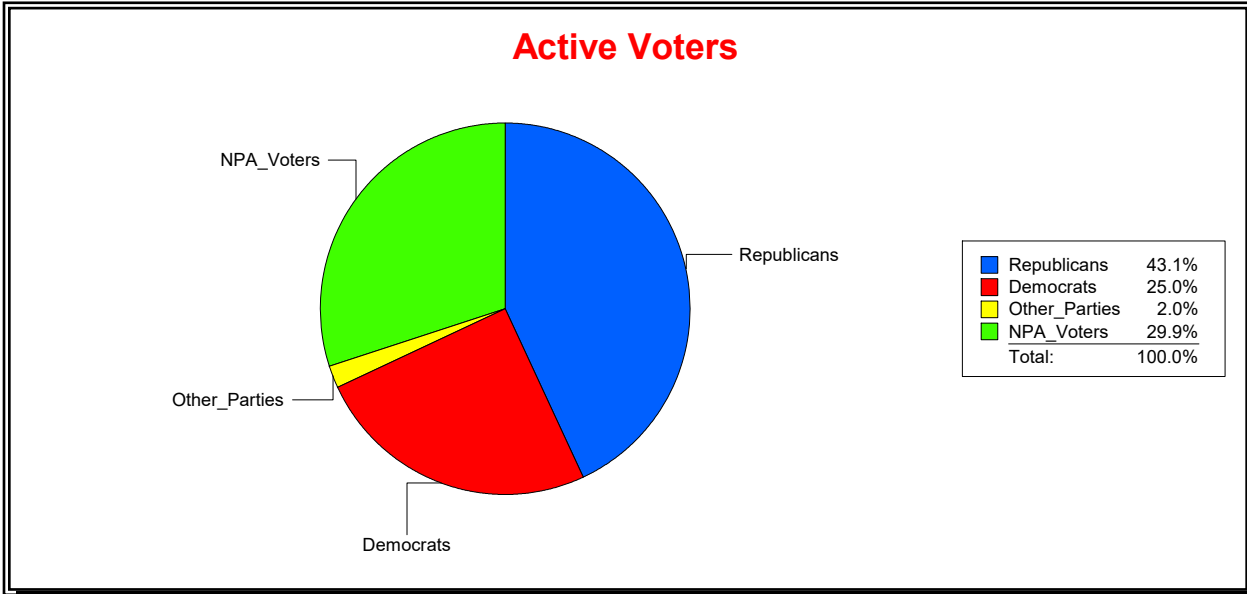

Ron Turner

Supervisor of Elections

Sarasota County, FL

Date 3/1/2022

Time 08:16 AM

Graphs of District Registration

Active Registered Voters

Inactive Voters

<u>District</u>	<u>Total</u>	<u>Dems</u>	<u>Reps</u>	<u>NonP</u>	<u>Other</u>	<u>Total</u>	<u>Dems</u>	<u>Reps</u>	<u>NonP</u>	<u>Other</u>
NORTH PORT DIST 1	10,450	2,614	4,504	3,126	206	576	140	218	208	10