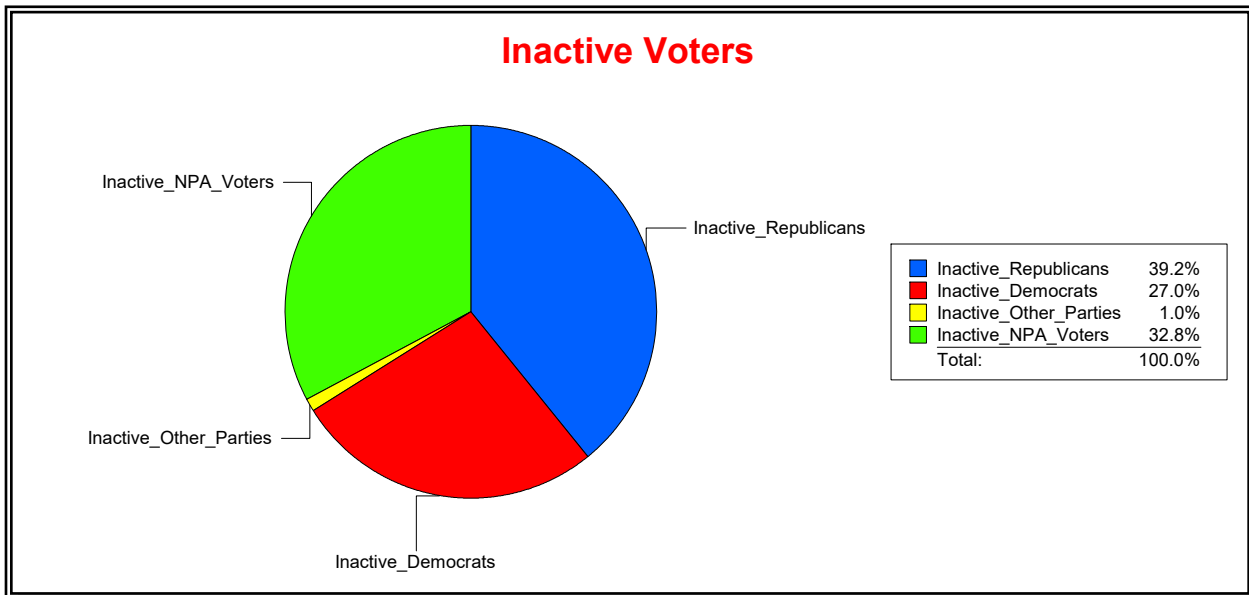

Ron Turner

Supervisor of Elections

Sarasota County, FL

Date 3/1/2022

Time 08:16 AM

Graphs of District Registration

Active Registered Voters

Inactive Voters

<u>District</u>	<u>Total</u>	<u>Dems</u>	<u>Reps</u>	<u>NonP</u>	<u>Other</u>	<u>Total</u>	<u>Dems</u>	<u>Reps</u>	<u>NonP</u>	<u>Other</u>
STATE HOUSE DIST 74	159,342	40,377	72,586	43,532	2,847	8,976	2,421	3,520	2,948	87