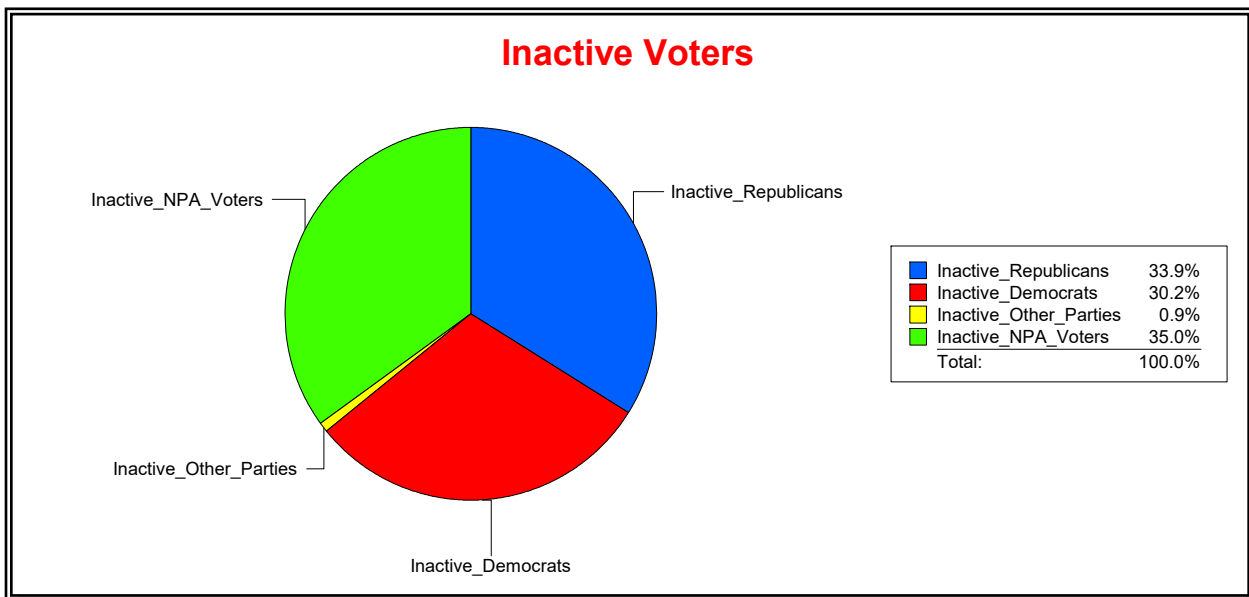

Ron Turner

Supervisor of Elections

Sarasota County, FL

Date 3/1/2022

Time 08:16 AM

Graphs of District Registration

Active Registered Voters

Inactive Voters

District	Total	Dems	Reps	NonP	Other	Total	Dems	Reps	NonP	Other
NORTH PORT 5	16,366	4,078	7,322	4,638	328	885	267	300	310	8