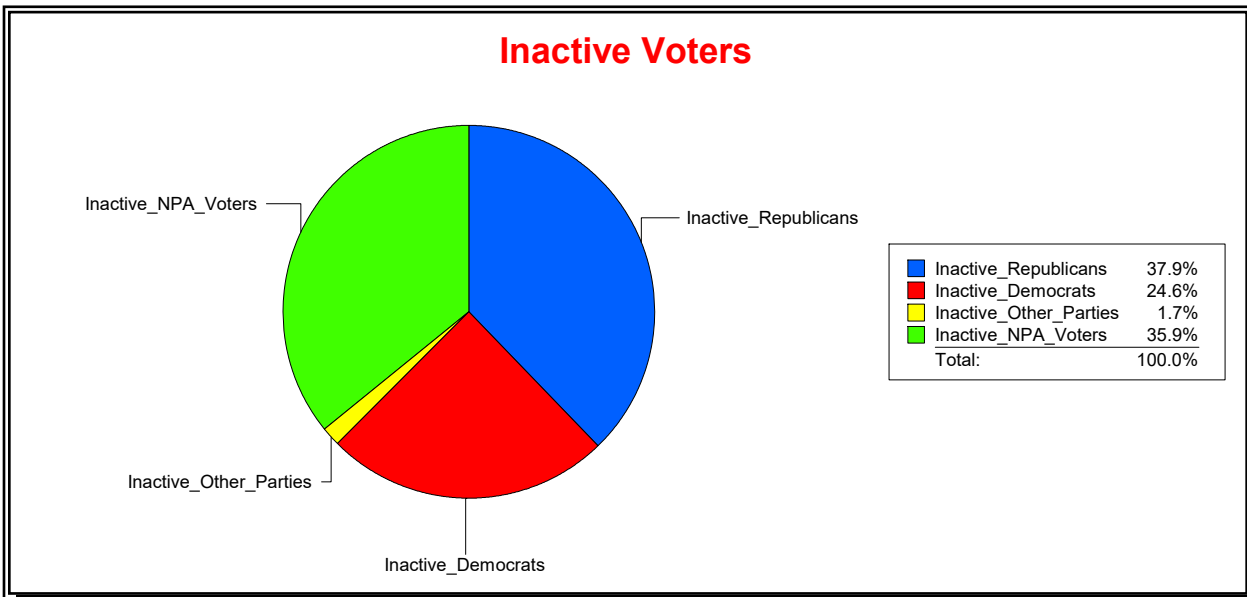

Ron Turner

Supervisor of Elections

Sarasota County, FL

Date 3/1/2022

Time 08:16 AM

Graphs of District Registration

Active Registered Voters

Inactive Voters

<u>District</u>	<u>Total</u>	<u>Dems</u>	<u>Reps</u>	<u>NonP</u>	<u>Other</u>	<u>Total</u>	<u>Dems</u>	<u>Reps</u>	<u>NonP</u>	<u>Other</u>
NORTH PORT DIST 2	12,143	2,849	5,378	3,651	265	663	163	251	238	11