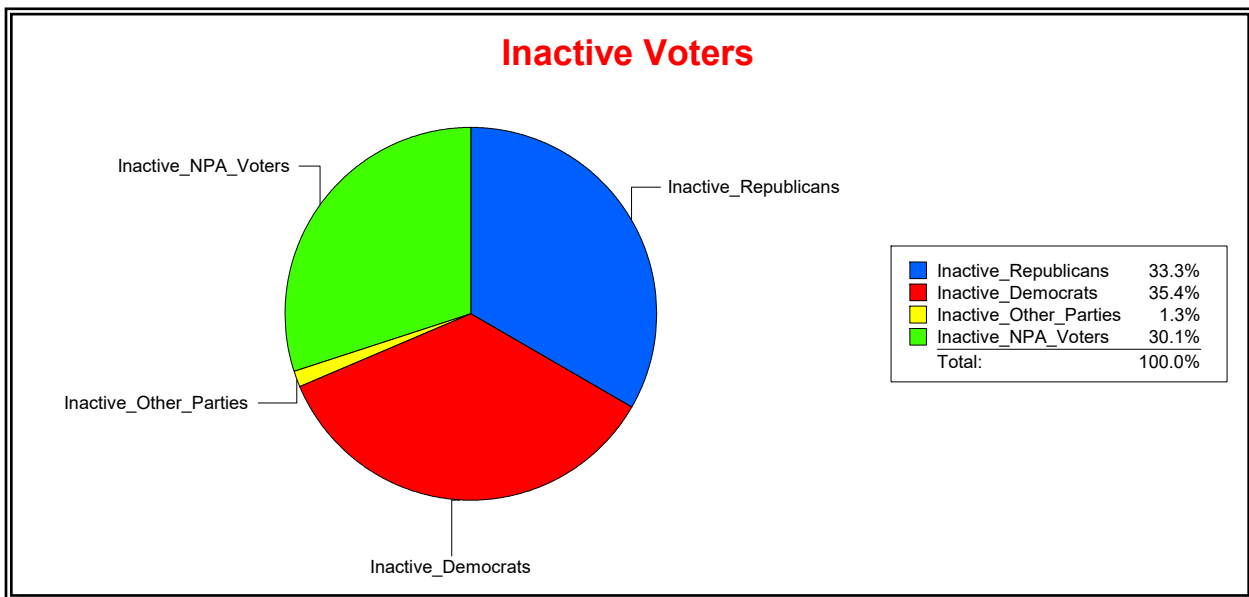

Sarasota County, FL

Date 3/1/2022

Time 08:16 AM

Graphs of District Registration

Active Registered Voters

Inactive Voters

District	Total	Dems	Reps	NonP	Other	Total	Dems	Reps	NonP	Other
HOSPITAL BOARD NORTH	105,830	36,671	41,404	25,644	2,111	6,276	2,221	2,087	1,888	80