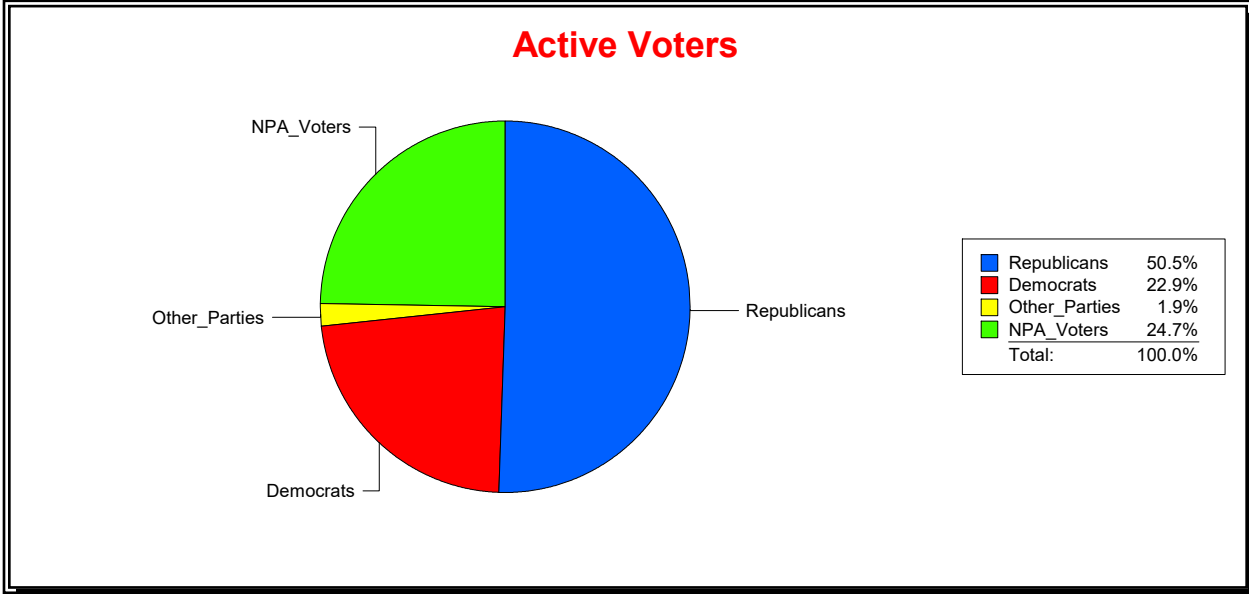

Ron Turner

Supervisor of Elections

Sarasota County, FL

Date 3/1/2022

Time 08:16 AM

Graphs of District Registration

Active Registered Voters

Inactive Voters

District	Total	Dems	Reps	NonP	Other	Total	Dems	Reps	NonP	Other
WEST VILLAGES CDD	7,234	1,655	3,654	1,789	136	147	33	65	46	3