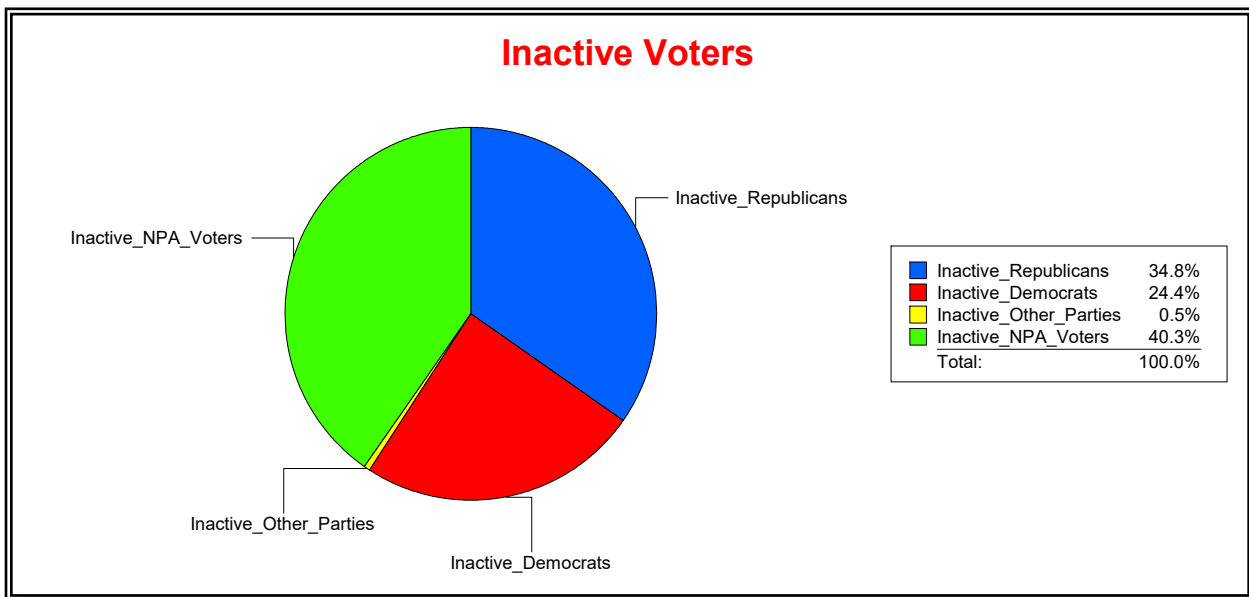

Ron Turner

Supervisor of Elections

Sarasota County, FL

Date 3/1/2022

Time 08:16 AM

Graphs of District Registration

Active Registered Voters

Inactive Voters

<u>District</u>	<u>Total</u>	<u>Dems</u>	<u>Reps</u>	<u>NonP</u>	<u>Other</u>	<u>Total</u>	<u>Dems</u>	<u>Reps</u>	<u>NonP</u>	<u>Other</u>
NORTH PORT DIST 3	10,315	2,564	4,234	3,286	231	762	186	265	307	4