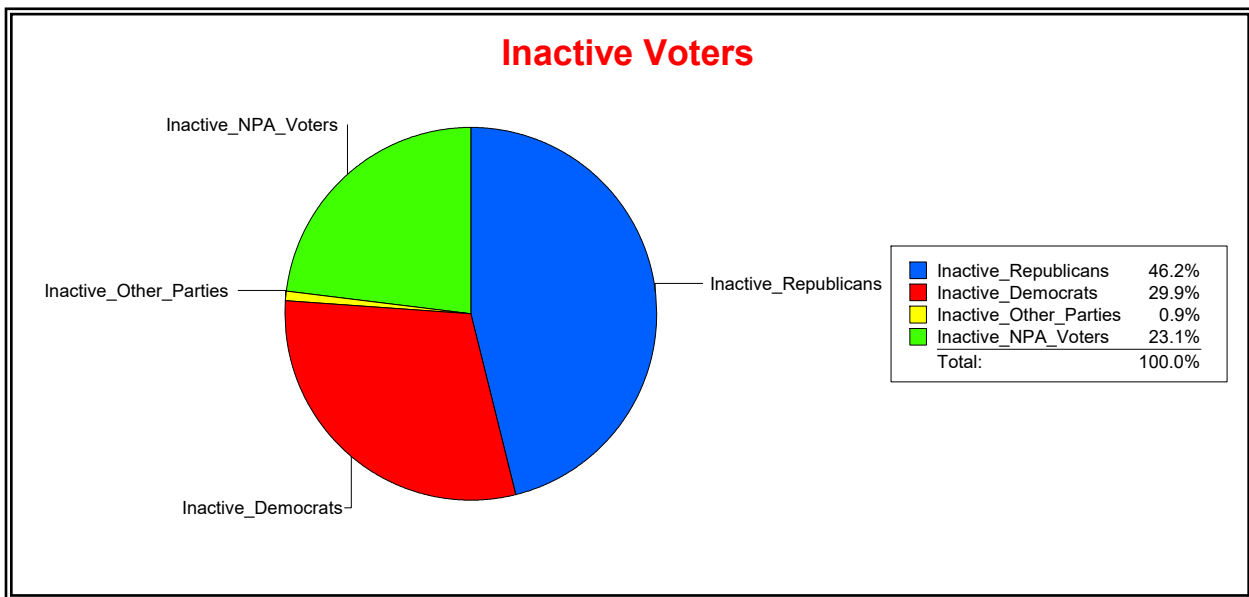

Ron Turner

Supervisor of Elections

Sarasota County, FL

Date 3/1/2022

Time 08:16 AM

Graphs of District Registration

Active Registered Voters

Inactive Voters

District	Total	Dems	Reps	NonP	Other	Total	Dems	Reps	NonP	Other
LONGBOAT KEY BEACH A	1,850	526	894	393	37	117	35	54	27	1