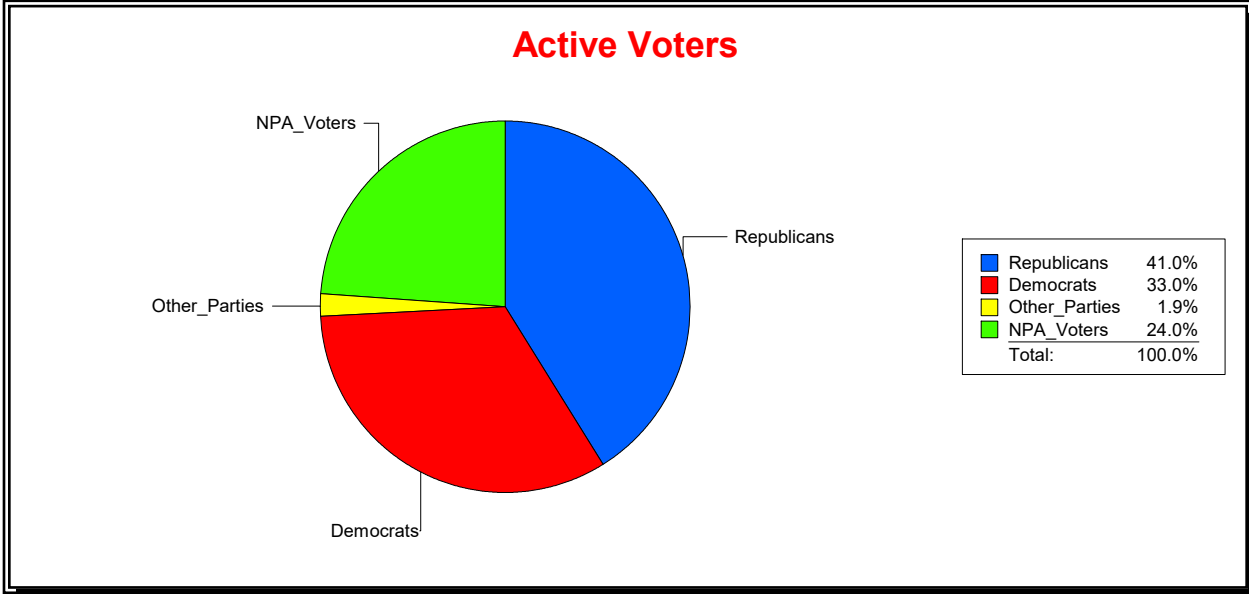

Ron Turner

Supervisor of Elections

Sarasota County, FL

Date 3/1/2022

Time 08:16 AM

Graphs of District Registration

Active Registered Voters

Inactive Voters

District	Total	Dems	Reps	NonP	Other	Total	Dems	Reps	NonP	Other
SCHOOL DIST 4	59,947	19,787	24,608	14,385	1,167	3,622	1,164	1,307	1,112	39