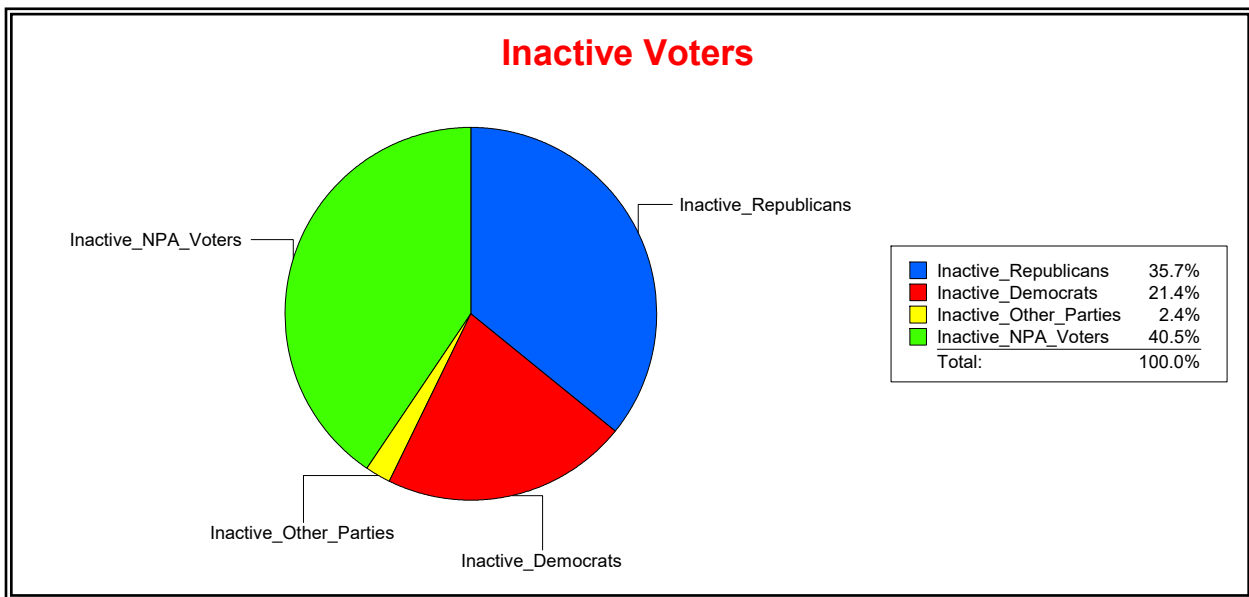

Active Registered Voters

Inactive Voters

District	Total	Dems	Reps	NonP	Other	Total	Dems	Reps	NonP	Other
BLACKBURN CREEK	2,048	546	979	491	32	42	9	15	17	1

Ron Turner

Supervisor of Elections

Sarasota County, FL