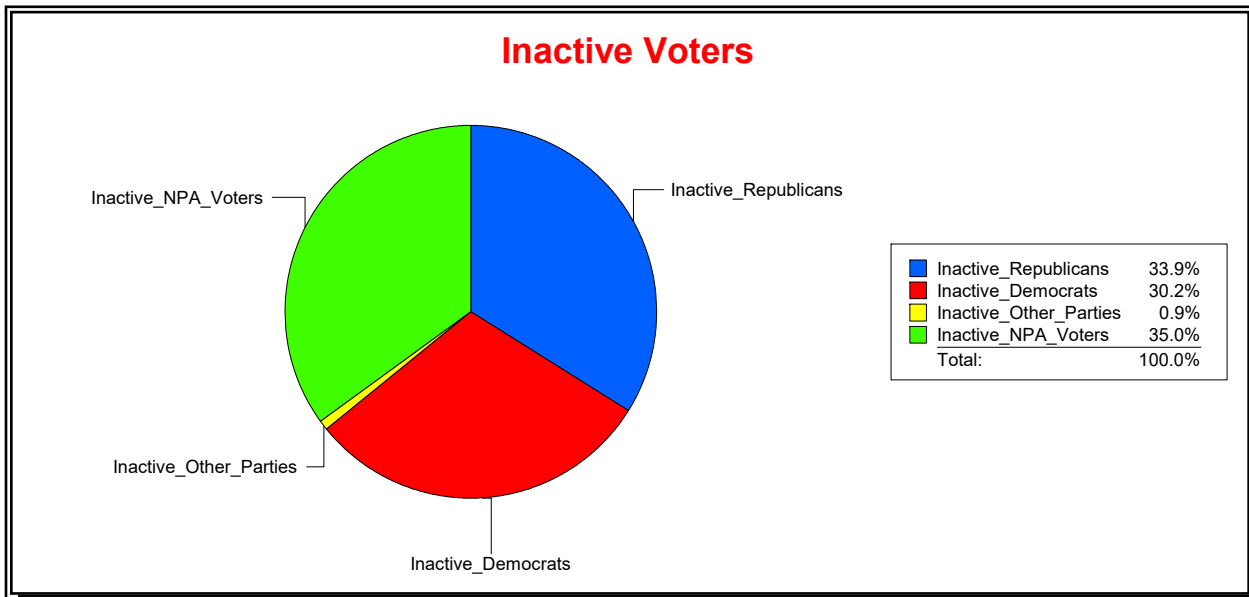

Ron Turner

Supervisor of Elections

Sarasota County, FL

Date 3/1/2022

Time 08:16 AM

Graphs of District Registration

Active Registered Voters

Inactive Voters

District	Total	Dems	Reps	NonP	Other	Total	Dems	Reps	NonP	Other
NORTH PORT DIST 5	16,366	4,078	7,322	4,638	328	885	267	300	310	8