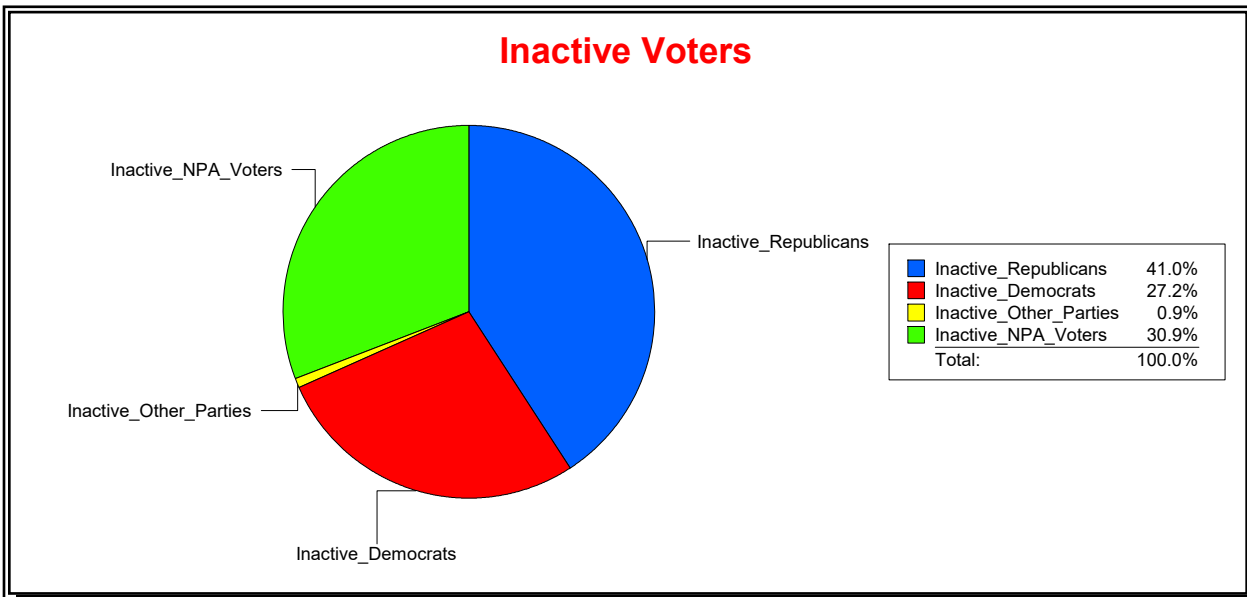

Ron Turner

Supervisor of Elections

Sarasota County, FL

Date 3/1/2022

Time 08:16 AM

Graphs of District Registration

Active Registered Voters

Inactive Voters

District	Total	Dems	Reps	NonP	Other	Total	Dems	Reps	NonP	Other
CNTY COMM DIST 3	73,486	19,103	33,626	19,515	1,242	3,937	1,072	1,613	1,218	34