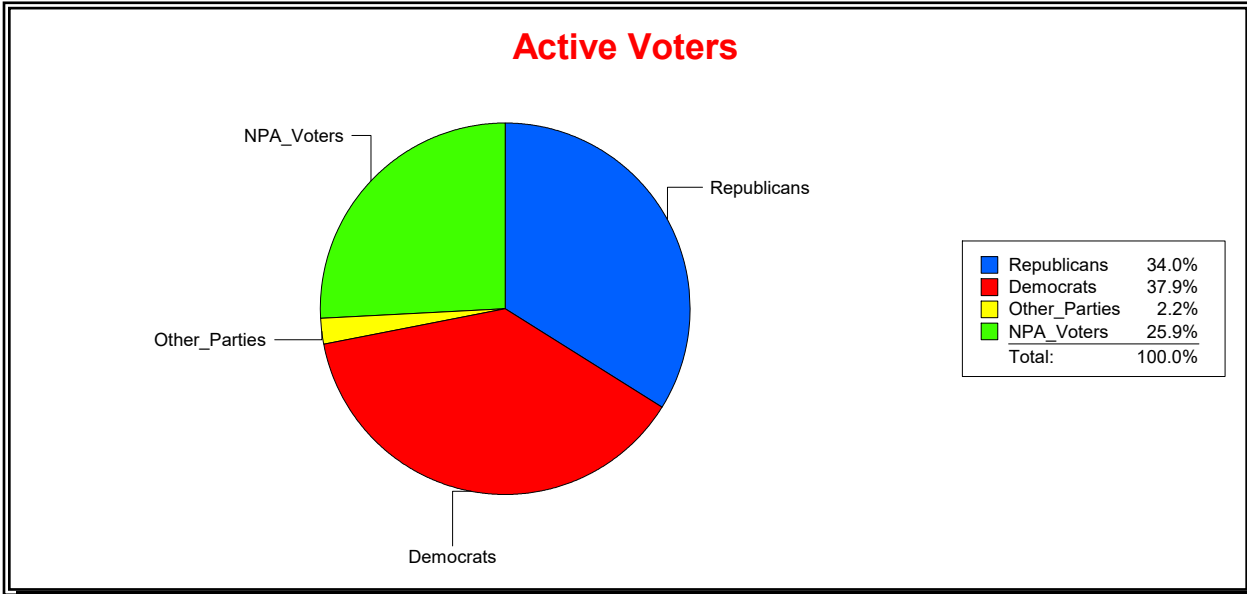

Ron Turner

Supervisor of Elections

Sarasota County, FL

Date 3/1/2022

Time 08:16 AM

Graphs of District Registration

Active Registered Voters

Inactive Voters

<u>District</u>	<u>Total</u>	<u>Dems</u>	<u>Reps</u>	<u>NonP</u>	<u>Other</u>	<u>Total</u>	<u>Dems</u>	<u>Reps</u>	<u>NonP</u>	<u>Other</u>
SARASOTA 3	11,078	4,204	3,765	2,866	243	825	293	239	279	14