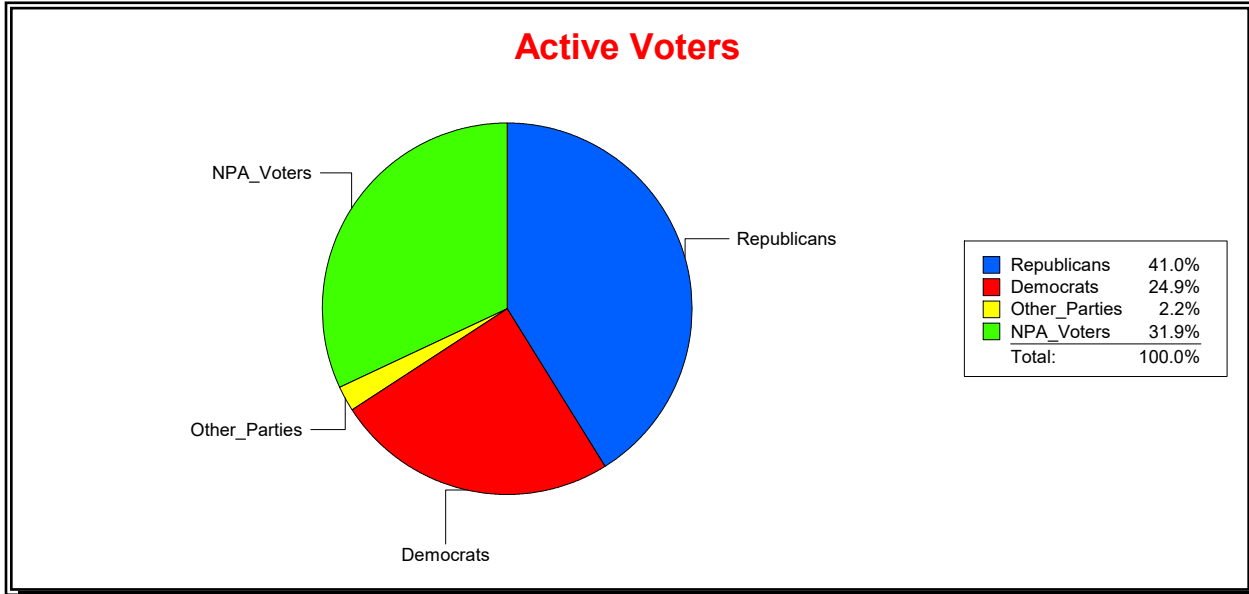

Ron Turner

Supervisor of Elections

Sarasota County, FL

Date 3/1/2022

Time 08:16 AM

Graphs of District Registration

Active Registered Voters

Inactive Voters

<u>District</u>	<u>Total</u>	<u>Dems</u>	<u>Reps</u>	<u>NonP</u>	<u>Other</u>	<u>Total</u>	<u>Dems</u>	<u>Reps</u>	<u>NonP</u>	<u>Other</u>
NORTH PORT DIST 3	10,315	2,564	4,234	3,286	231	762	186	265	307	4