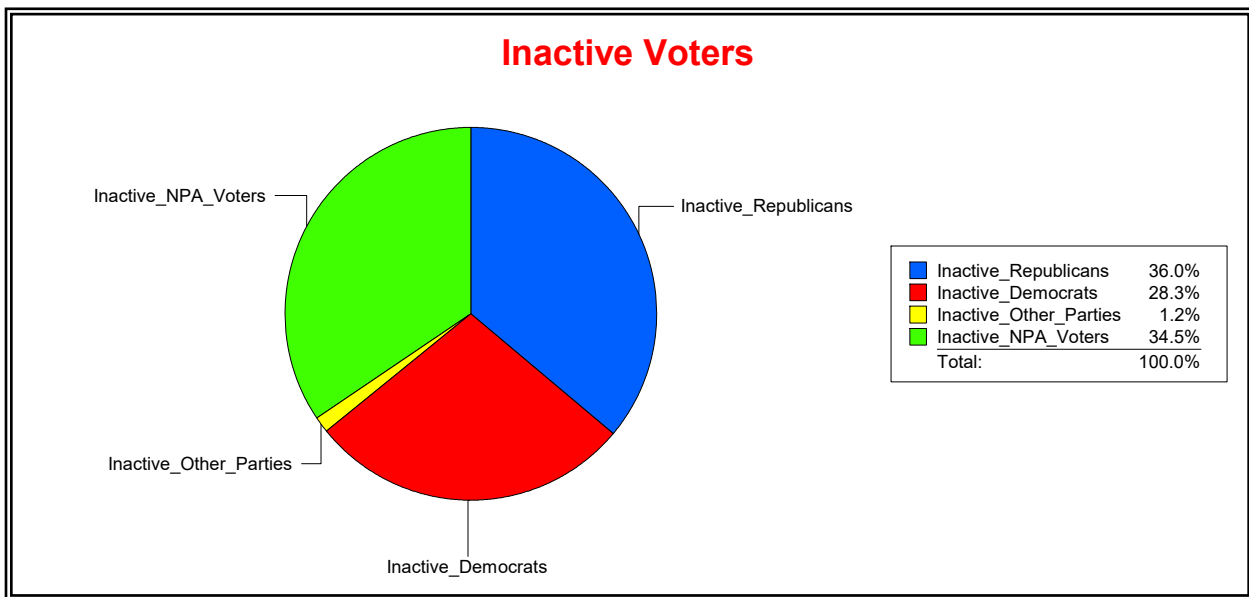

Ron Turner

Supervisor of Elections

Sarasota County, FL

Date 3/1/2022

Time 08:16 AM

Graphs of District Registration

Active Registered Voters

Inactive Voters

District	Total	Dems	Reps	NonP	Other	Total	Dems	Reps	NonP	Other
ENGLEWOOD WATER DIST	14,716	3,711	6,829	3,919	257	731	207	263	252	9