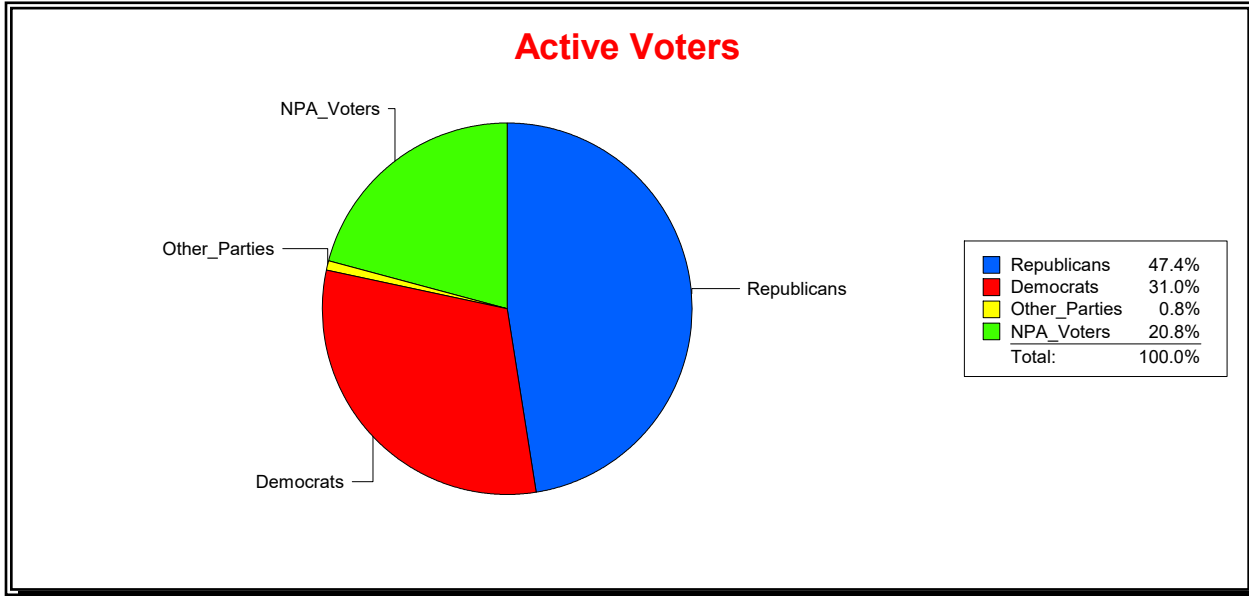

Ron Turner

Supervisor of Elections

Sarasota County, FL

Date 3/1/2022

Time 08:16 AM

Graphs of District Registration

Active Registered Voters

Inactive Voters

District	Total	Dems	Reps	NonP	Other	Total	Dems	Reps	NonP	Other
TR-PAR PK & REC DIST	529	164	251	110	4	46	16	20	10	0