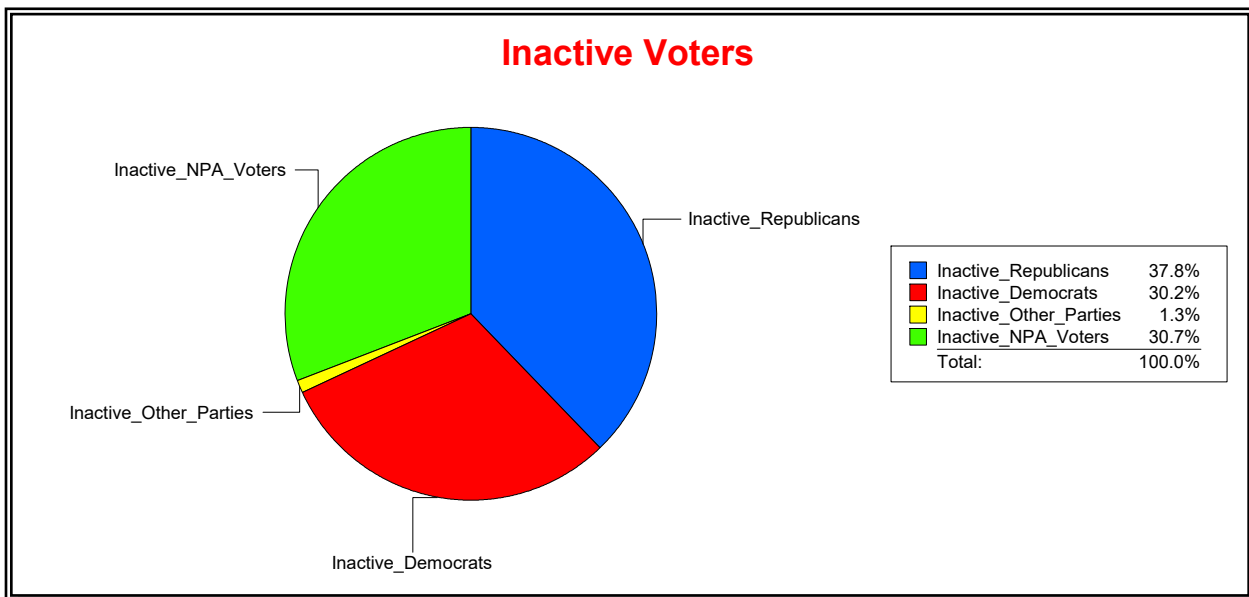

Ron Turner

Supervisor of Elections

Sarasota County, FL

Date 3/1/2022

Time 08:16 AM

Graphs of District Registration

Active Registered Voters

Inactive Voters

District	Total	Dems	Reps	NonP	Other	Total	Dems	Reps	NonP	Other
CNTY COMM DIST 4	72,484	21,067	32,231	17,821	1,365	3,690	1,116	1,393	1,133	48