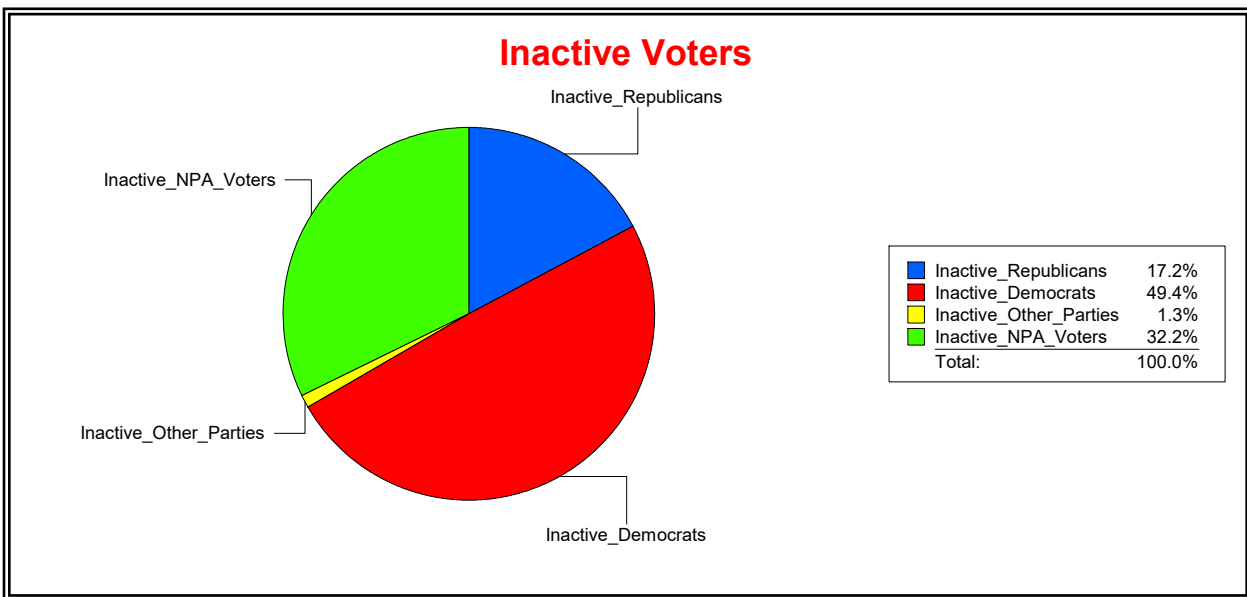

Ron Turner

Supervisor of Elections

Sarasota County, FL

Date 3/1/2022

Time 08:16 AM

Graphs of District Registration

Active Registered Voters

Inactive Voters

District	Total	Dems	Reps	NonP	Other	Total	Dems	Reps	NonP	Other
SARASOTA DIST 1	11,256	5,943	2,164	2,915	234	1,007	497	173	324	13