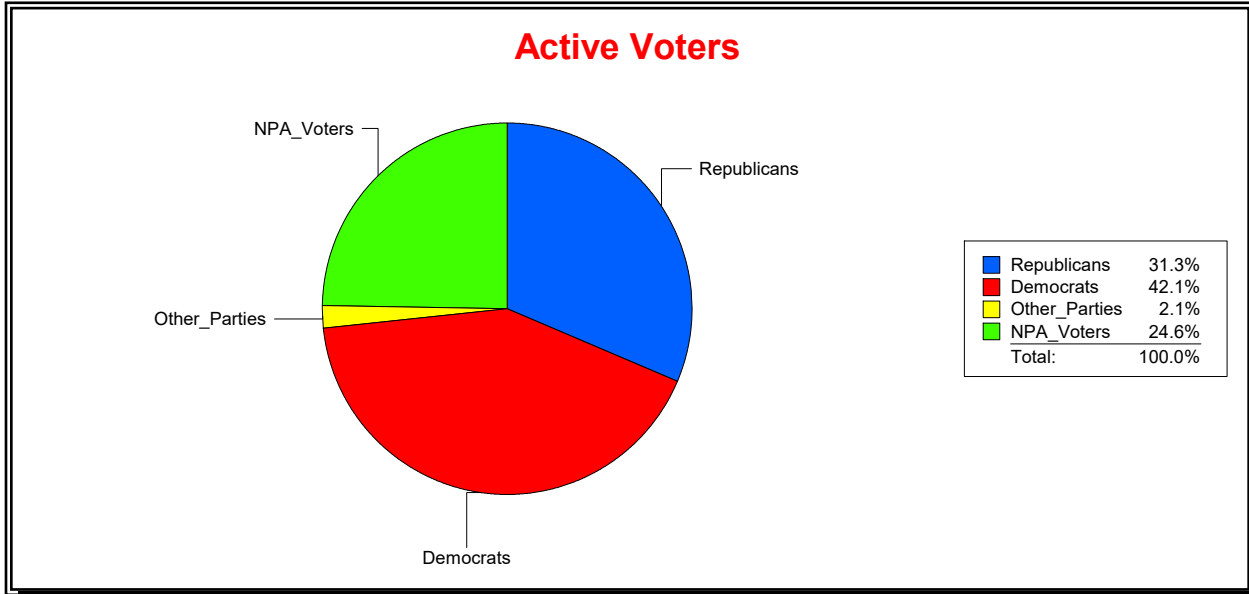

Sarasota County, FL

Date 3/1/2022

Time 08:16 AM

Graphs of District Registration

Active Registered Voters

Inactive Voters

District	Total	Dems	Reps	NonP	Other	Total	Dems	Reps	NonP	Other
SARASOTA DIST1	39,378	16,559	12,307	9,691	821	2,895	1,188	767	899	41

<u>District</u>	<u>Total</u>	<u>Dems</u>	<u>Reps</u>	<u>NonP</u>	<u>Other</u>	<u>Total</u>	<u>Dems</u>	<u>Reps</u>	<u>NonP</u>	<u>Other</u>
VENICE DIST	22,189	6,101	10,172	5,569	347	1,292	354	546	385	7