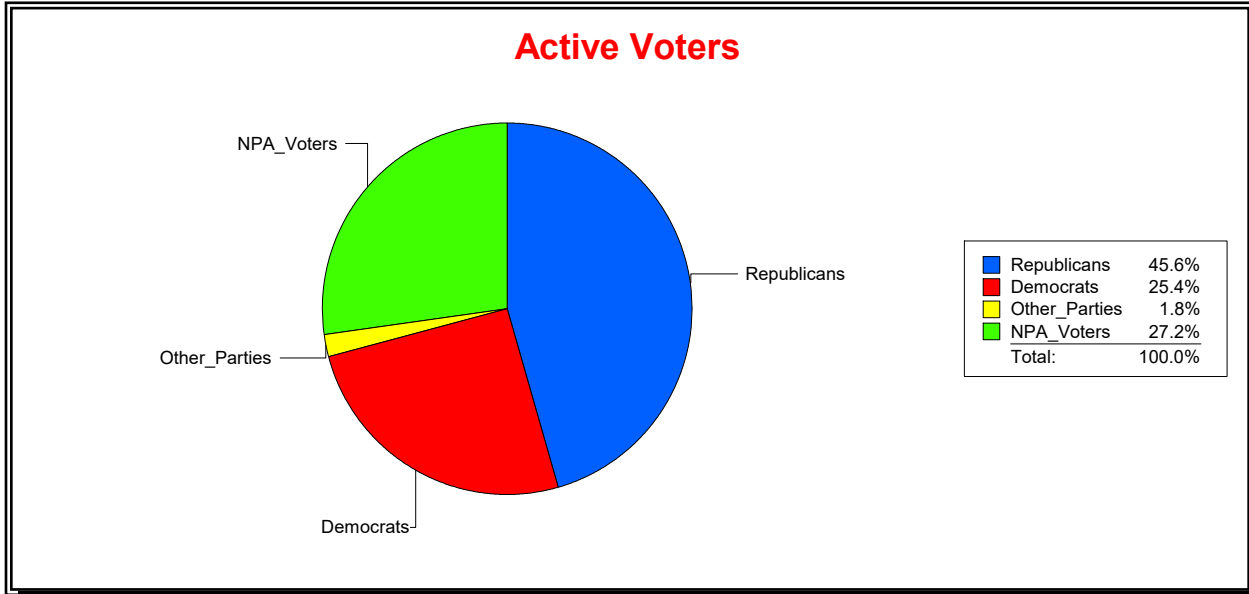

District	Total	Dems	Reps	NonP	Other	Total	Dems	Reps	NonP	Other
17TH CONGRESS DIST	165,144	41,927	75,263	44,995	2,959	9,267	2,504	3,633	3,039	91

Ron Turner

Supervisor of Elections

Sarasota County, FL

Date 3/1/2022