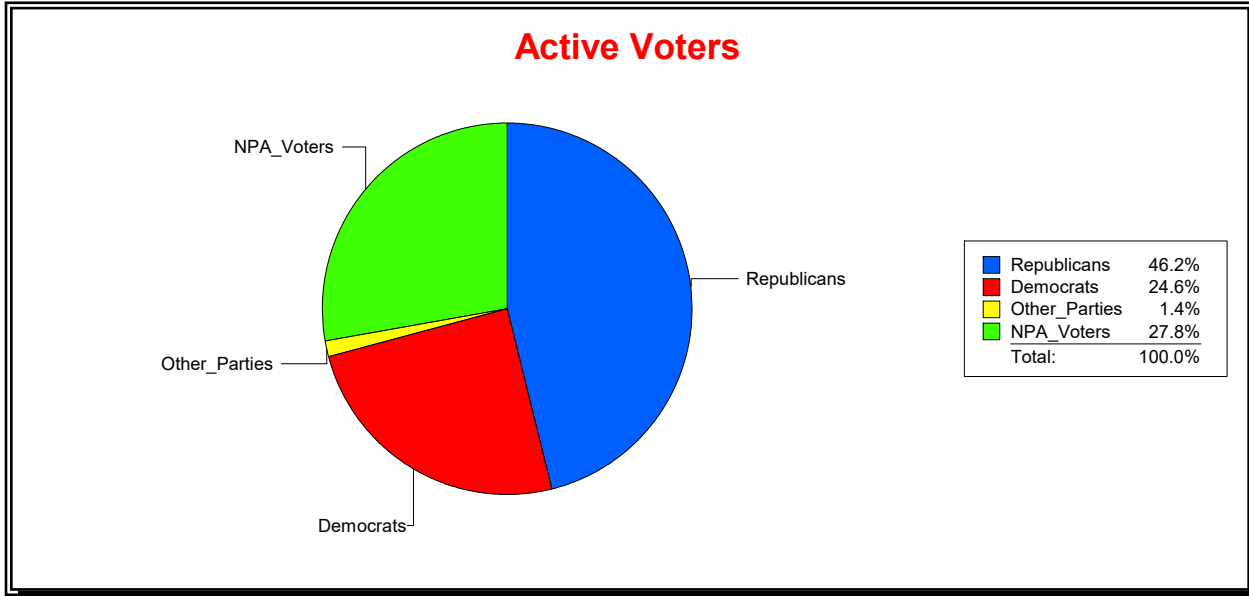

Supervisor of Elections

Sarasota County, FL

Date 3/1/2022

Time 08:16 AM

Graphs of District Registration

Active Registered Voters

Inactive Voters

<u>District</u>	<u>Total</u>	<u>Dems</u>	<u>Reps</u>	<u>NonP</u>	<u>Other</u>	<u>Total</u>	<u>Dems</u>	<u>Reps</u>	<u>NonP</u>	<u>Other</u>
LAKESIDE PLANT CDD	907	223	419	252	13	69	19	28	20	2