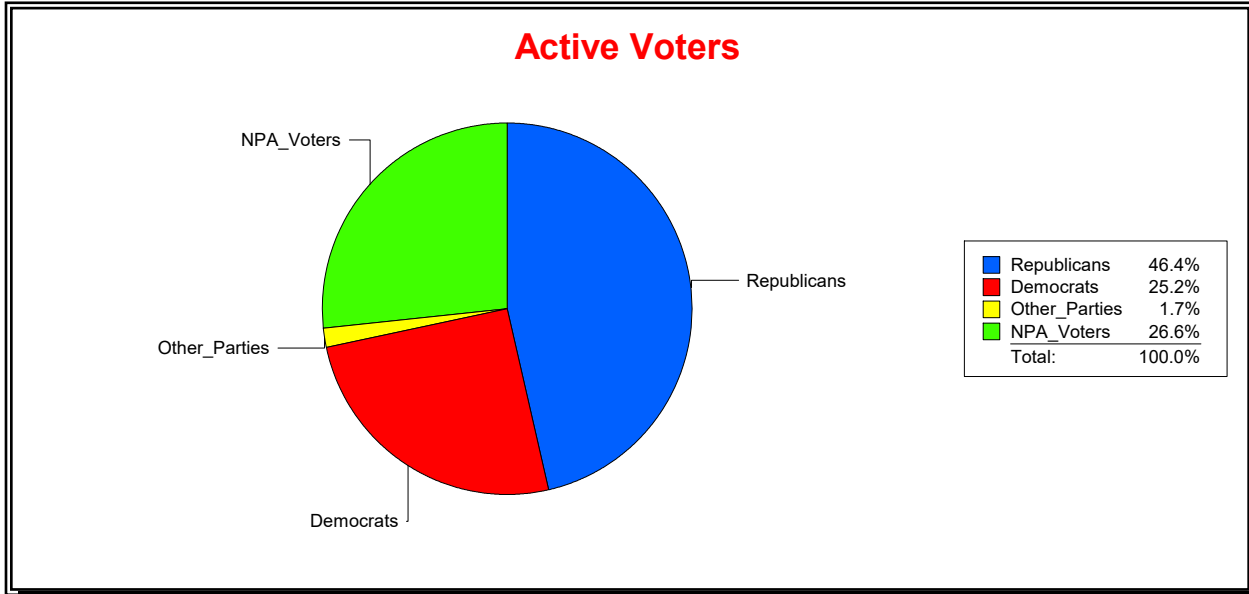

Ron Turner

Supervisor of Elections

Sarasota County, FL

Date 3/1/2022

Time 08:16 AM

Graphs of District Registration

Active Registered Voters

Inactive Voters

District	Total	Dems	Reps	NonP	Other	Total	Dems	Reps	NonP	Other
ENGLEWOOD WATER DIST	14,716	3,711	6,829	3,919	257	731	207	263	252	9