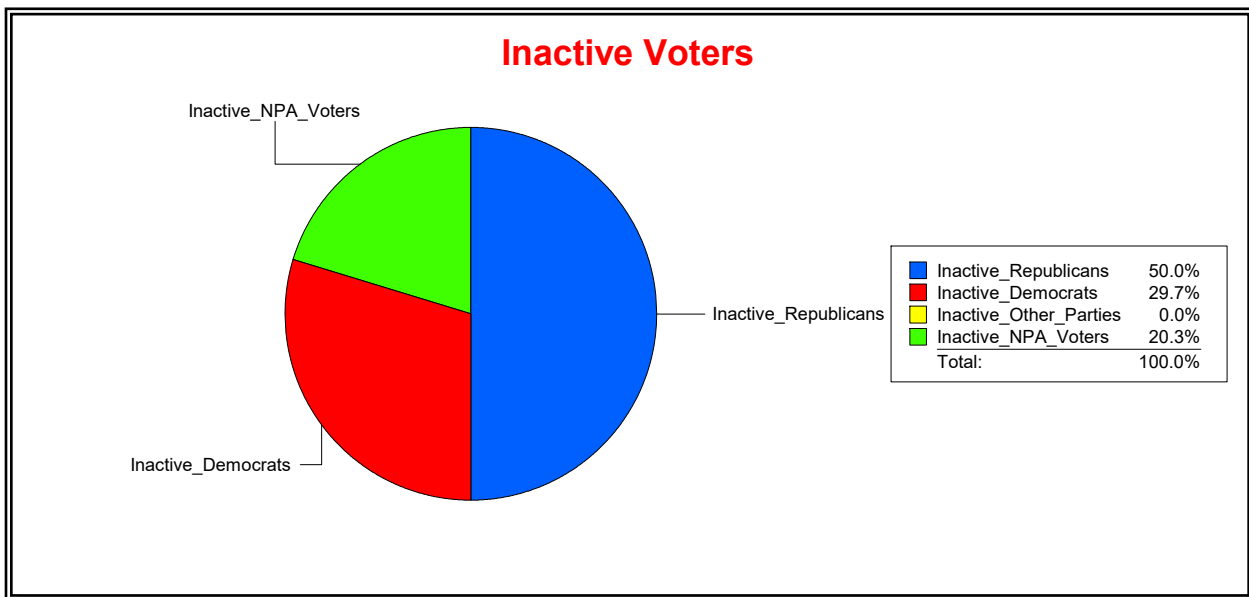

Ron Turner

Supervisor of Elections

Sarasota County, FL

Date 3/1/2022

Time 08:16 AM

Graphs of District Registration

Active Registered Voters

Inactive Voters

District	Total	Dems	Reps	NonP	Other	Total	Dems	Reps	NonP	Other
LBK DISTRICT 3	1,493	423	742	308	20	64	19	32	13	0