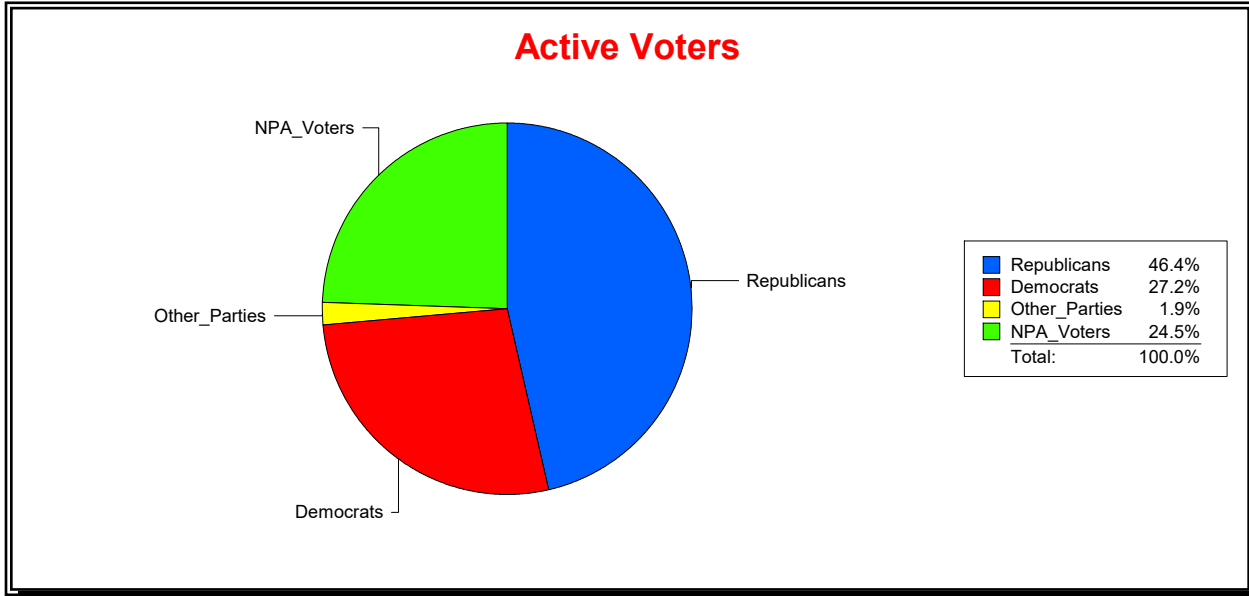

Ron Turner

Supervisor of Elections

Sarasota County, FL

Date 3/1/2022

Time 08:16 AM

Graphs of District Registration

Active Registered Voters

Inactive Voters

District	Total	Dems	Reps	NonP	Other	Total	Dems	Reps	NonP	Other
SCHOOL DIST 2	69,616	18,915	32,323	17,063	1,315	3,297	968	1,318	968	43