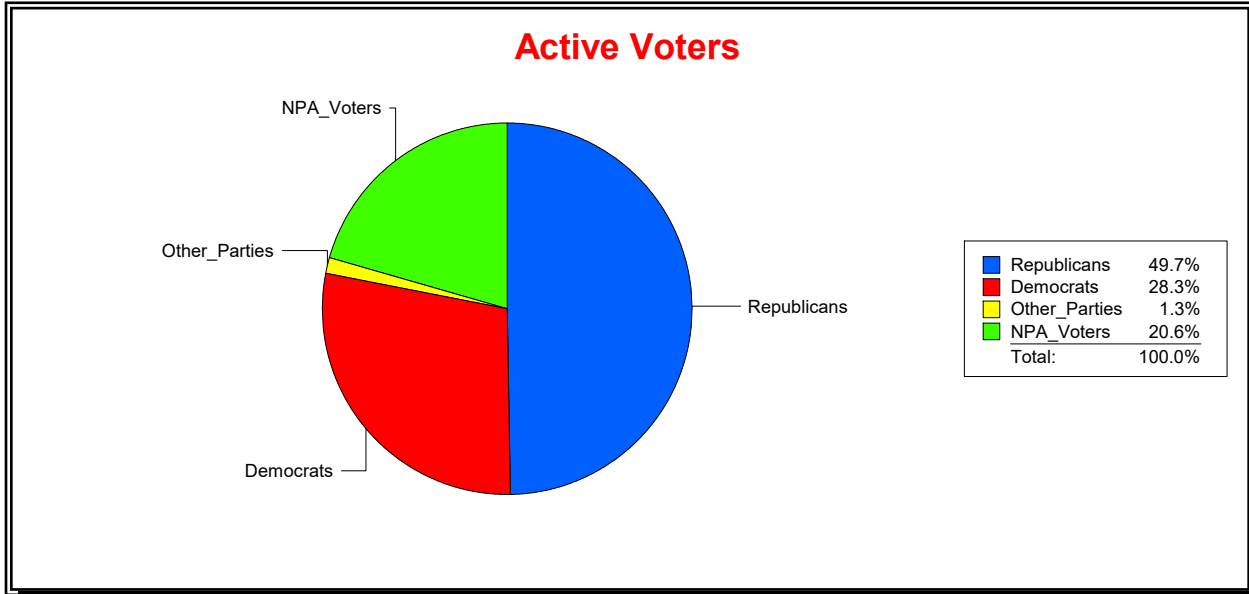

Ron Turner

Supervisor of Elections

Sarasota County, FL

Date 3/1/2022

Time 08:16 AM

Graphs of District Registration

Active Registered Voters

Inactive Voters

District	Total	Dems	Reps	NonP	Other	Total	Dems	Reps	NonP	Other
LBK DISTRICT 3	1,493	423	742	308	20	64	19	32	13	0