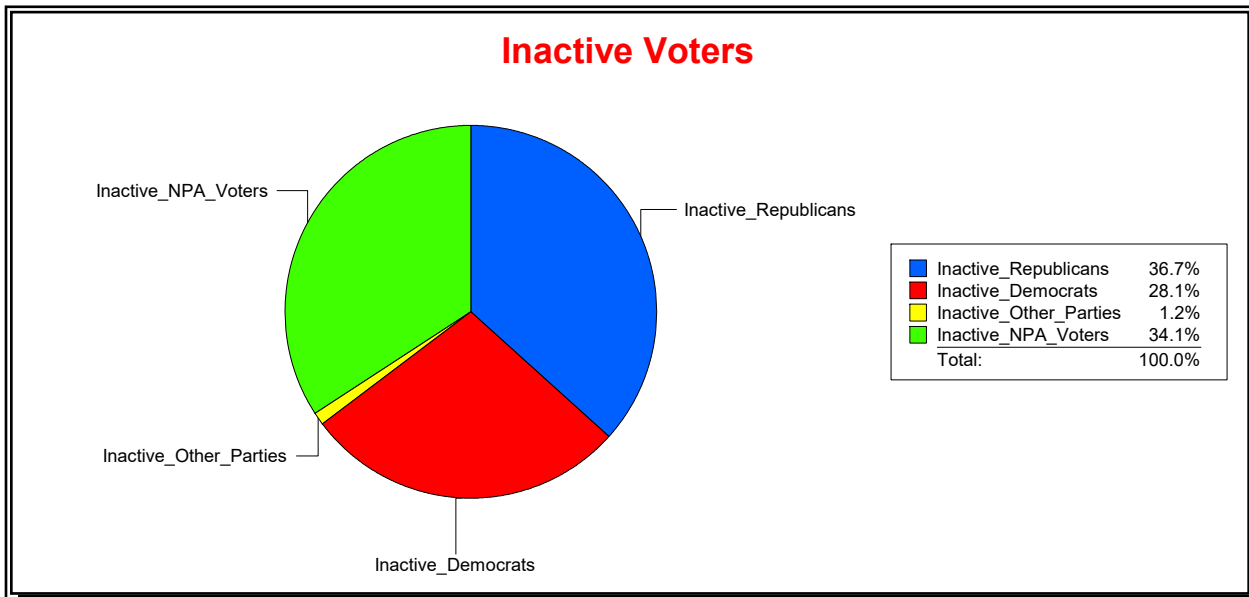

District	Total	Dems	Reps	NonP	Other	Total	Dems	Reps	NonP	Other
ENGLEWOOD FIRE DIST	13,793	3,464	6,403	3,691	235	684	192	251	233	8

Ron Turner

Supervisor of Elections

Sarasota County, FL

Date 3/1/2022

Time 08:16 AM