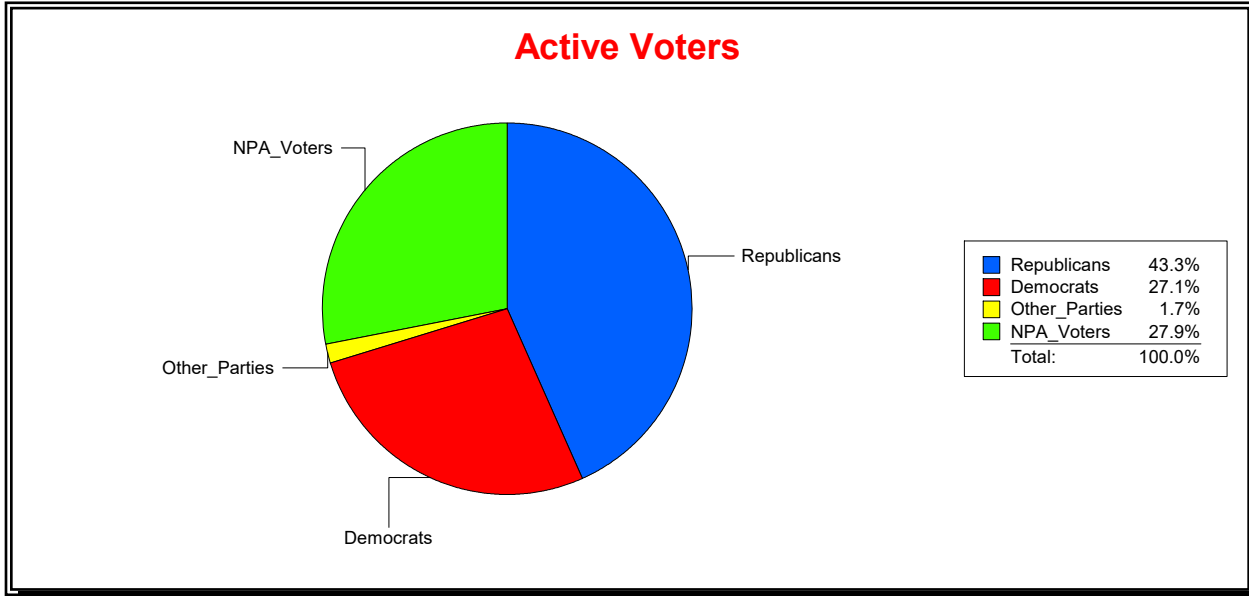

Ron Turner

Supervisor of Elections

Sarasota County, FL

Date 3/1/2022

Time 08:16 AM

Graphs of District Registration

Active Registered Voters

Inactive Voters

District	Total	Dems	Reps	NonP	Other	Total	Dems	Reps	NonP	Other
NORTH PORT 4	9,171	2,484	3,970	2,563	154	565	173	202	187	3