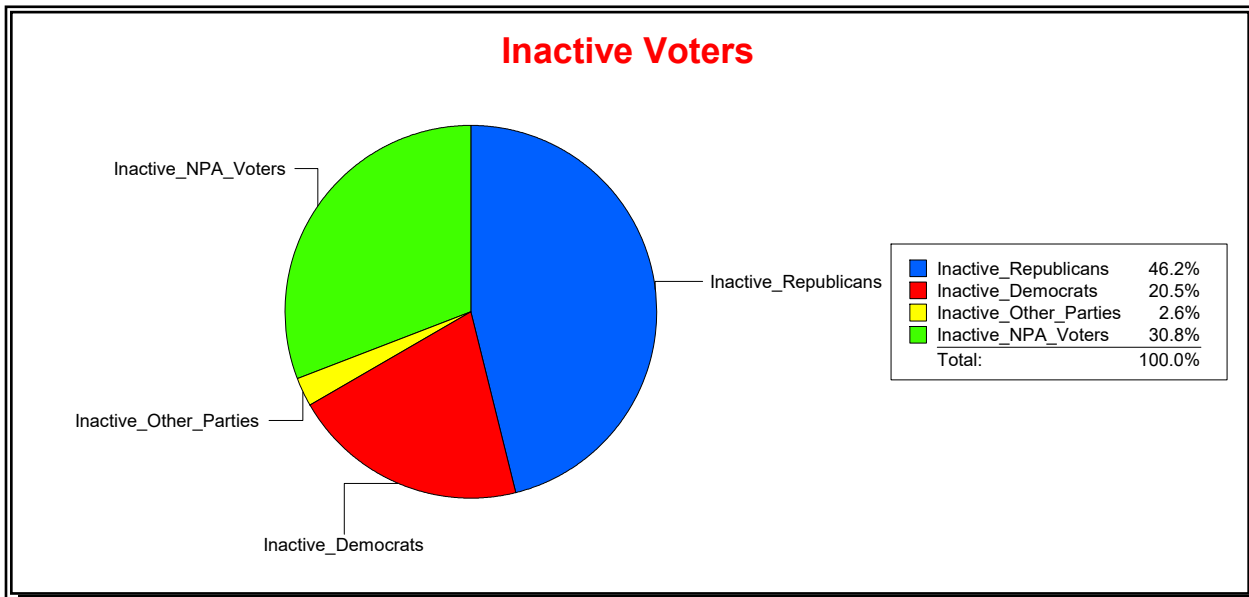

Date 3/1/2022

Time 08:16 AM

Graphs of District Registration

Active Registered Voters

Inactive Voters

District	Total	Dems	Reps	NonP	Other	Total	Dems	Reps	NonP	Other
BOBCAT TRAIL CDD	789	185	393	202	9	39	8	18	12	1