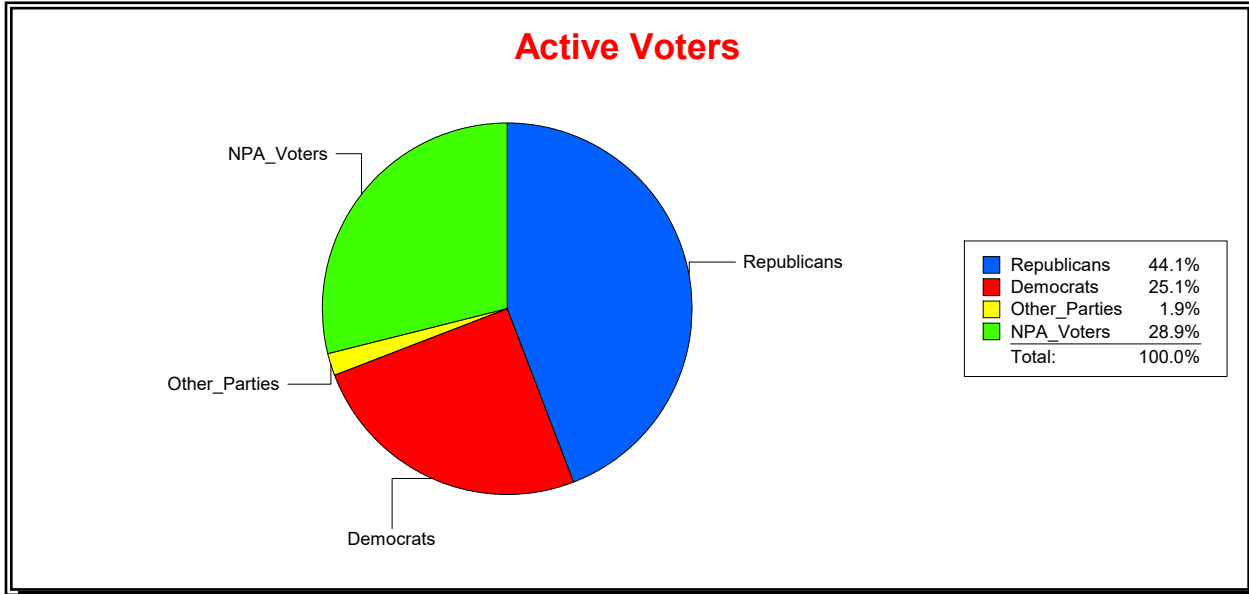

Ron Turner

Supervisor of Elections

Sarasota County, FL

Date 3/1/2022

Time 08:16 AM

Graphs of District Registration

Active Registered Voters

Inactive Voters

District	Total	Dems	Reps	NonP	Other	Total	Dems	Reps	NonP	Other
CNTY COMM DIST 5	69,352	17,430	30,566	20,031	1,325	4,226	1,132	1,564	1,486	44