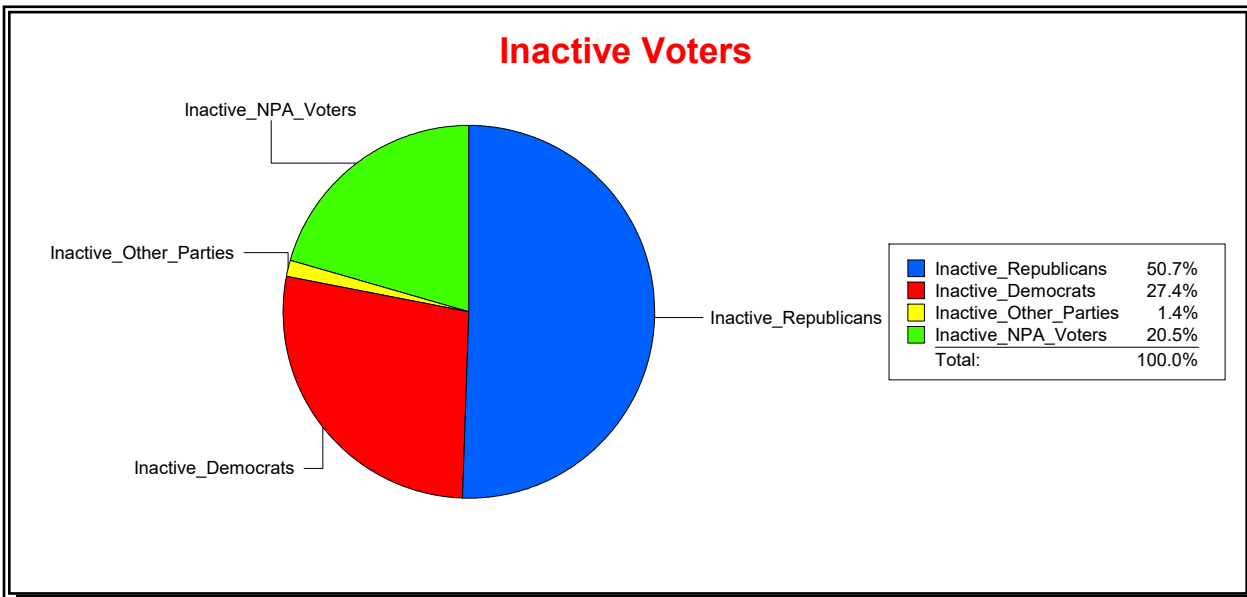

Ron Turner

Supervisor of Elections

Sarasota County, FL

Date 3/1/2022

Time 08:16 AM

Graphs of District Registration

Active Registered Voters

Inactive Voters

<u>District</u>	<u>Total</u>	<u>Dems</u>	<u>Reps</u>	<u>NonP</u>	<u>Other</u>	<u>Total</u>	<u>Dems</u>	<u>Reps</u>	<u>NonP</u>	<u>Other</u>
LONGBOAT KEY 1	1,469	321	788	325	35	73	20	37	15	1