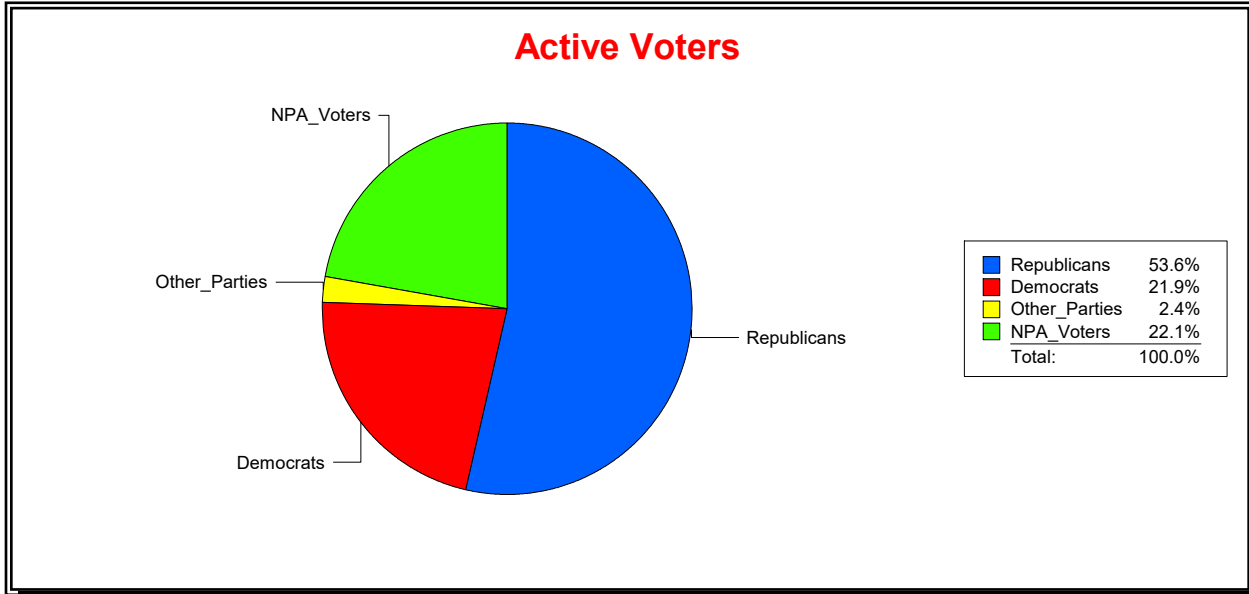

Supervisor of Elections

Sarasota County, FL

Date 3/1/2022

Time 08:16 AM

Graphs of District Registration

Active Registered Voters

Inactive Voters

<u>District</u>	<u>Total</u>	<u>Dems</u>	<u>Reps</u>	<u>NonP</u>	<u>Other</u>	<u>Total</u>	<u>Dems</u>	<u>Reps</u>	<u>NonP</u>	<u>Other</u>
LBK DISTRICT 1	1,469	321	788	325	35	73	20	37	15	1