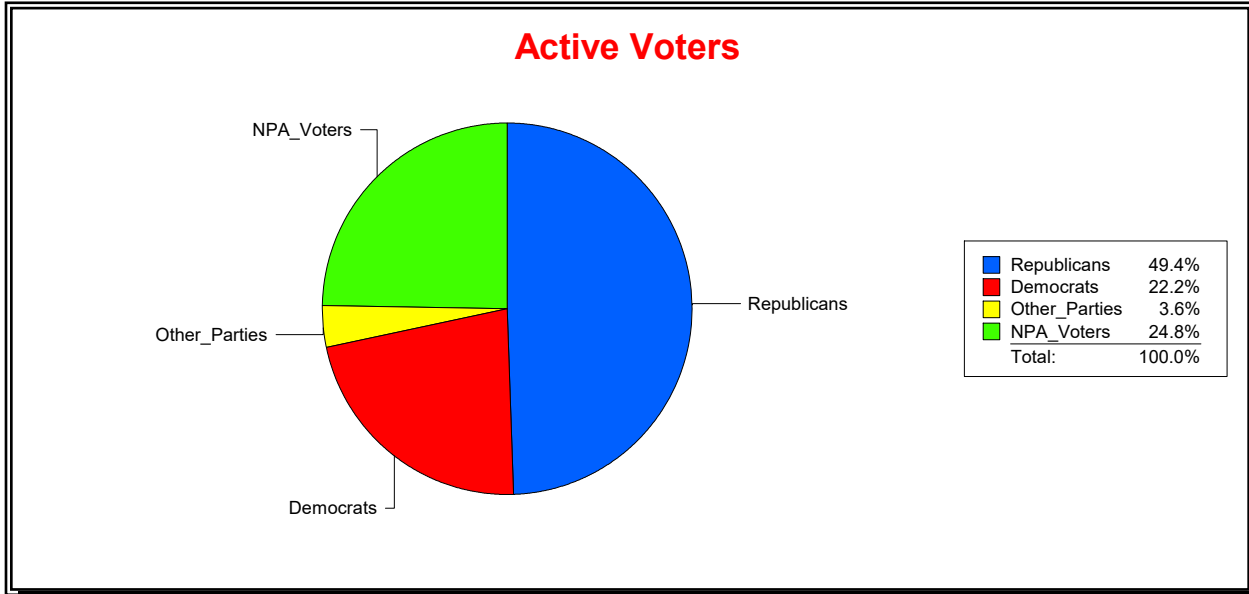

District	Total	Dems	Reps	NonP	Other	Total	Dems	Reps	NonP	Other
LAKWOOD RANCH CDD	1,497	332	739	372	54	10	2	4	4	0

Ron Turner

Supervisor of Elections

Sarasota County, FL

Date 3/1/2022

Time 08:16 AM

Graphs of District Registration