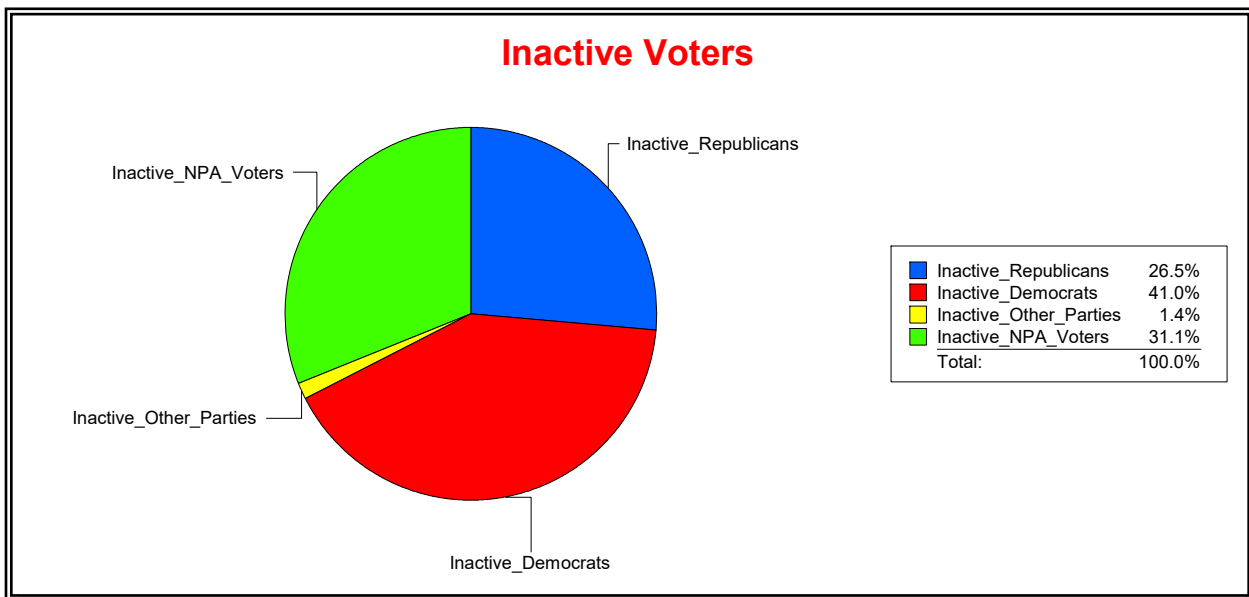

Sarasota County, FL

Date 3/1/2022

Time 08:16 AM

Graphs of District Registration

Active Registered Voters

Inactive Voters

District	Total	Dems	Reps	NonP	Other	Total	Dems	Reps	NonP	Other
SARASOTA DIST1	39,378	16,559	12,307	9,691	821	2,895	1,188	767	899	41