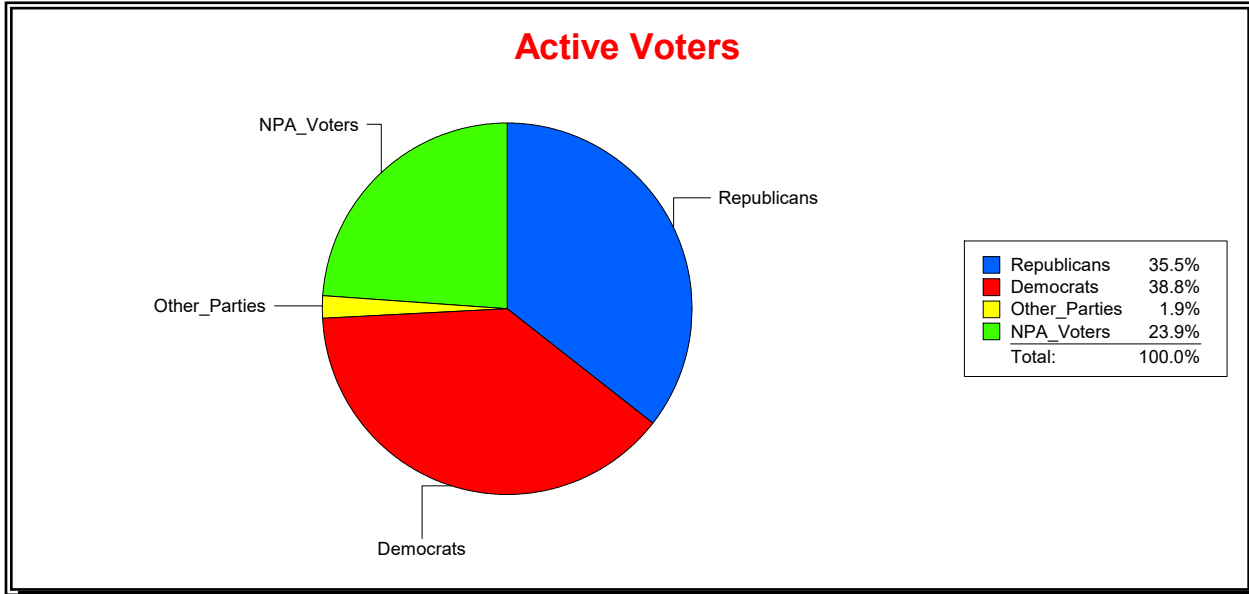

Ron Turner

Supervisor of Elections

Sarasota County, FL

Date 3/1/2022

Time 08:16 AM

Graphs of District Registration

Active Registered Voters

Inactive Voters

<u>District</u>	<u>Total</u>	<u>Dems</u>	<u>Reps</u>	<u>NonP</u>	<u>Other</u>	<u>Total</u>	<u>Dems</u>	<u>Reps</u>	<u>NonP</u>	<u>Other</u>
CNTY COMM DIST 2	66,154	25,636	23,461	15,786	1,271	4,417	1,671	1,350	1,338	58