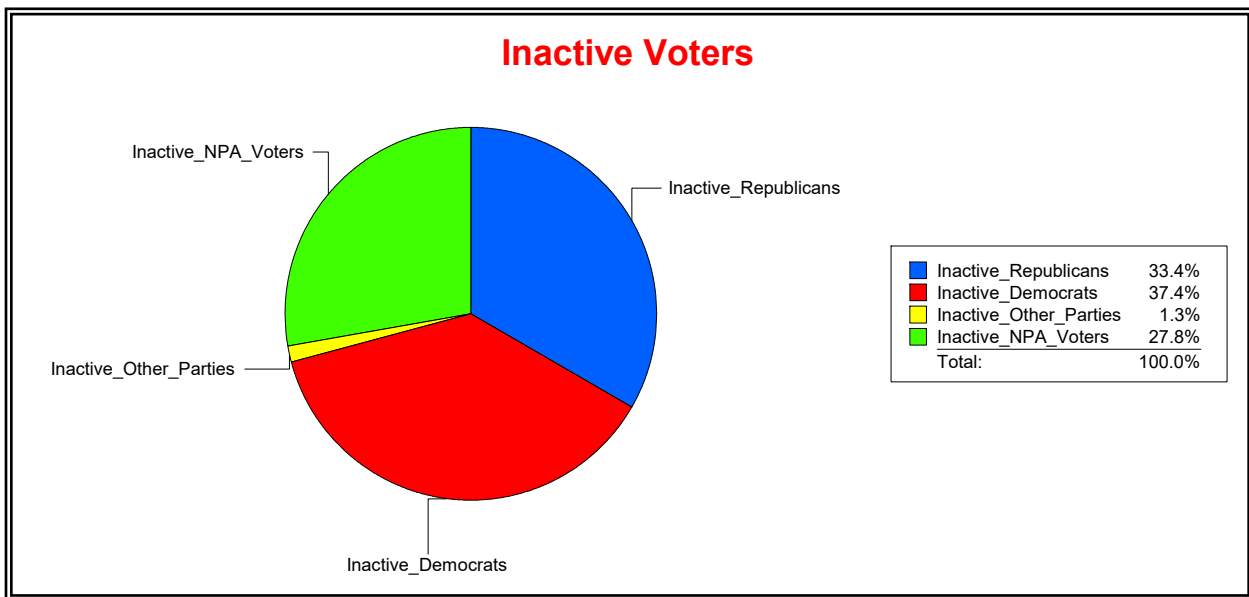

Ron Turner

Supervisor of Elections

Sarasota County, FL

Date 3/1/2022

Time 08:16 AM

Graphs of District Registration

Active Registered Voters

Inactive Voters

District	Total	Dems	Reps	NonP	Other	Total	Dems	Reps	NonP	Other
SARASOTA 2	17,044	6,412	6,378	3,910	344	1,063	398	355	296	14