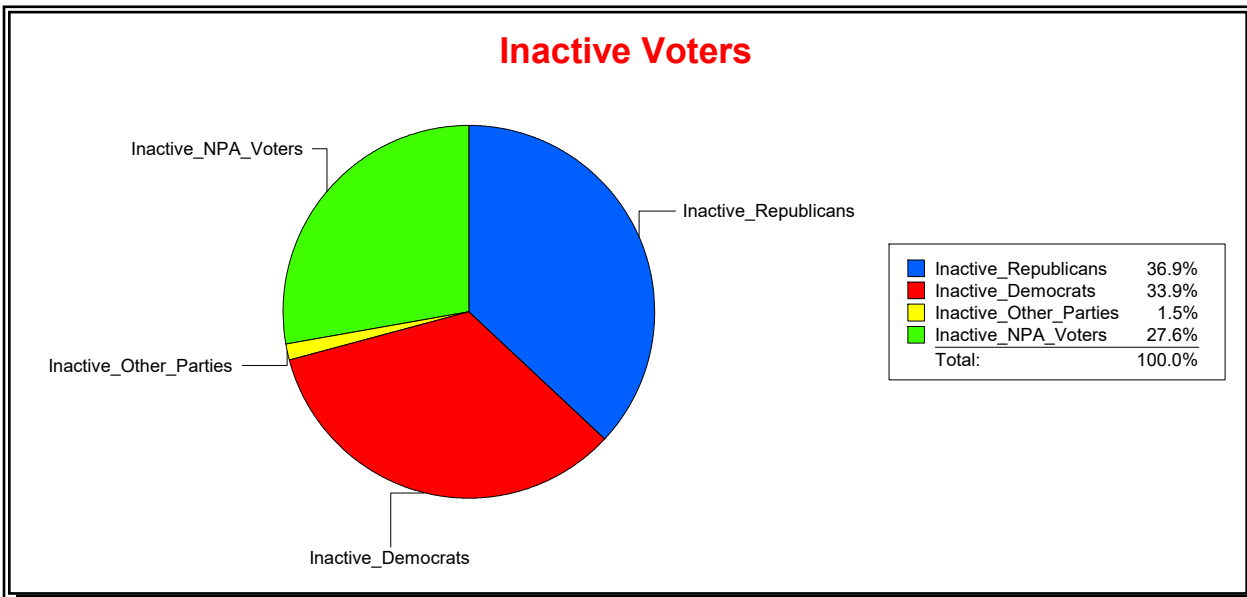

Ron Turner

Supervisor of Elections

Sarasota County, FL

Date 3/1/2022

Time 08:16 AM

Graphs of District Registration

Active Registered Voters

Inactive Voters

District	Total	Dems	Reps	NonP	Other	Total	Dems	Reps	NonP	Other
STATE HOUSE DIST 71	20,720	7,305	8,384	4,626	405	1,208	410	446	334	18