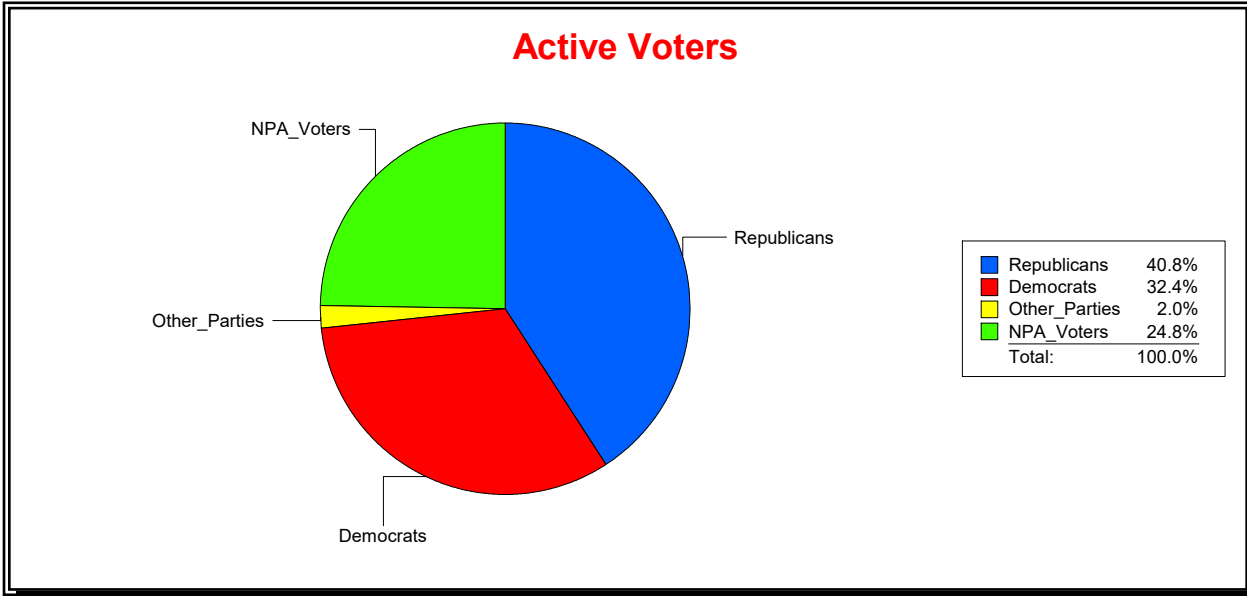

Ron Turner

Supervisor of Elections

Sarasota County, FL

Date 3/1/2022

Time 08:16 AM

Graphs of District Registration

Active Registered Voters

Inactive Voters

<u>District</u>	<u>Total</u>	<u>Dems</u>	<u>Reps</u>	<u>NonP</u>	<u>Other</u>	<u>Total</u>	<u>Dems</u>	<u>Reps</u>	<u>NonP</u>	<u>Other</u>
STATE HOUSE DIST 72	132,925	43,113	54,277	32,916	2,619	7,632	2,505	2,708	2,327	92