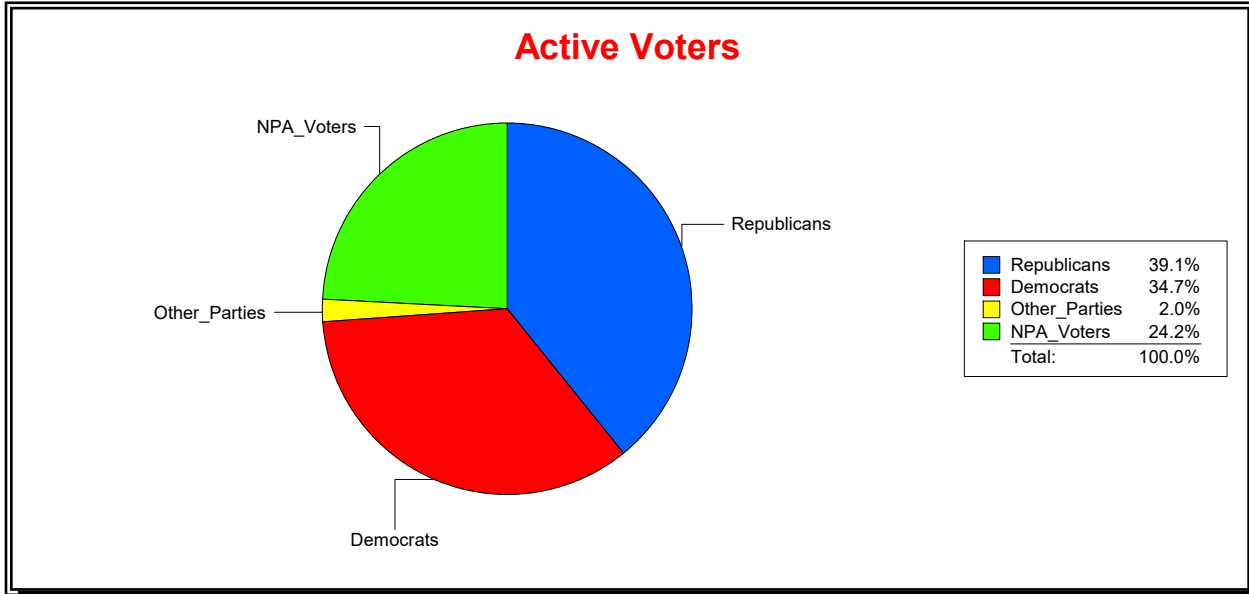

Sarasota County, FL

Date 3/1/2022

Time 08:16 AM

Graphs of District Registration

Active Registered Voters

Inactive Voters

District	Total	Dems	Reps	NonP	Other	Total	Dems	Reps	NonP	Other
HOSPITAL BOARD NORTH	105,830	36,671	41,404	25,644	2,111	6,276	2,221	2,087	1,888	80