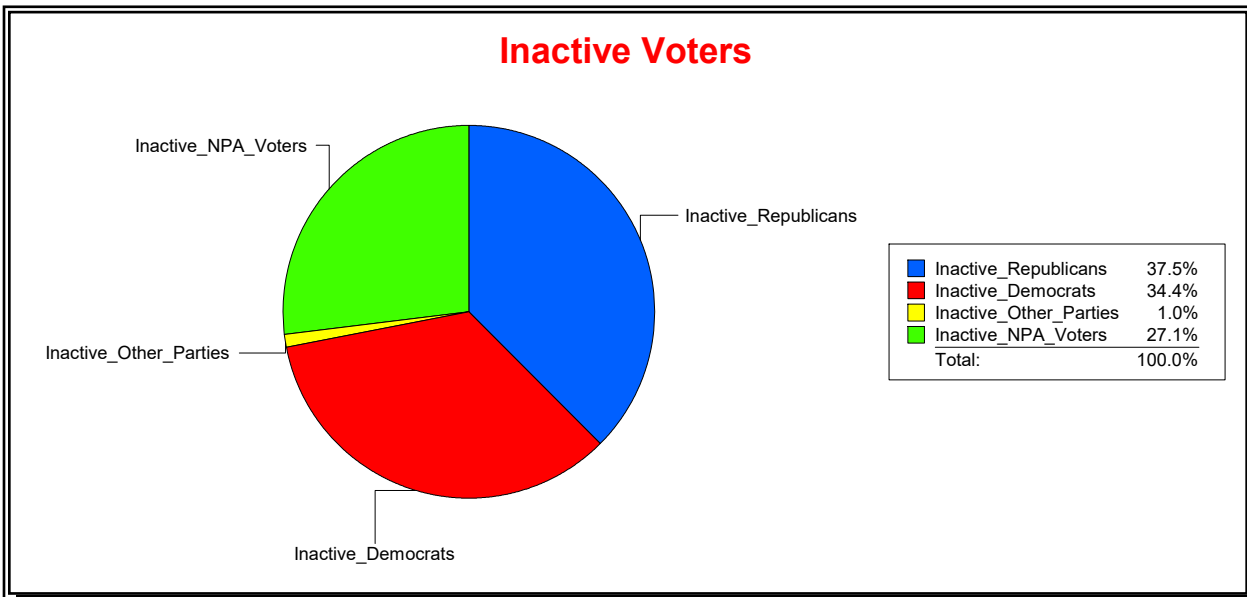

Ron Turner

Supervisor of Elections

Sarasota County, FL

Date 3/1/2022

Time 08:16 AM

Graphs of District Registration

Active Registered Voters

Inactive Voters

District	Total	Dems	Reps	NonP	Other	Total	Dems	Reps	NonP	Other
STONEYBROOK CDD	1,814	433	811	533	37	96	33	36	26	1