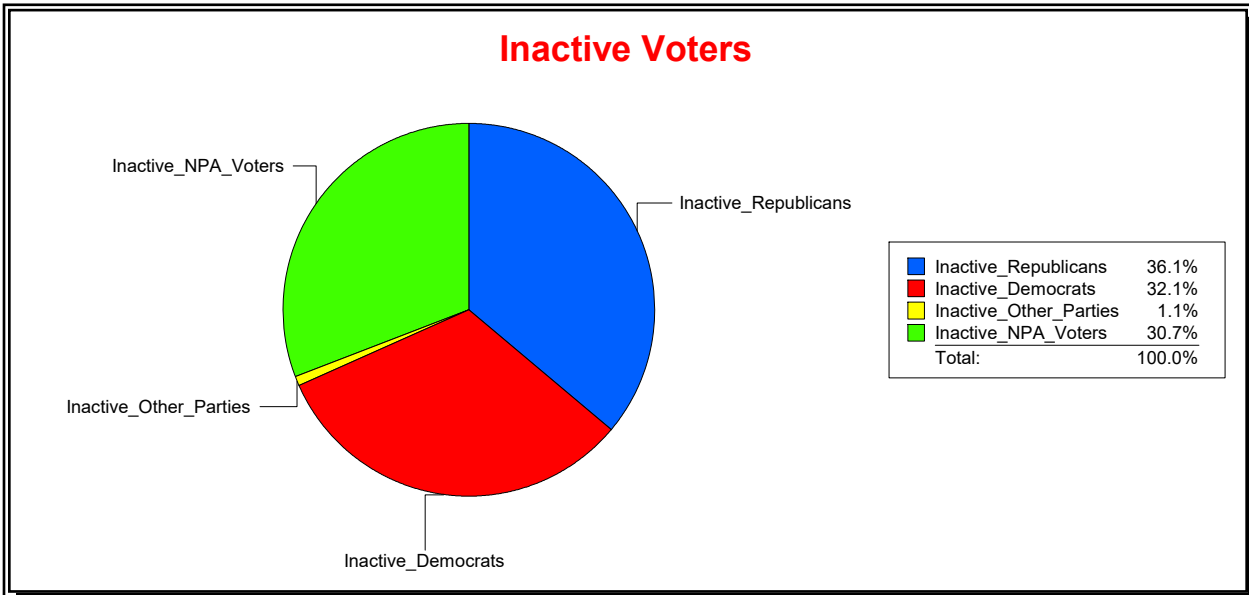

Ron Turner

Supervisor of Elections

Sarasota County, FL

Date 3/1/2022

Time 08:16 AM

Graphs of District Registration

Active Registered Voters

Inactive Voters

District	Total	Dems	Reps	NonP	Other	Total	Dems	Reps	NonP	Other
SCHOOL DIST 4	59,947	19,787	24,608	14,385	1,167	3,622	1,164	1,307	1,112	39