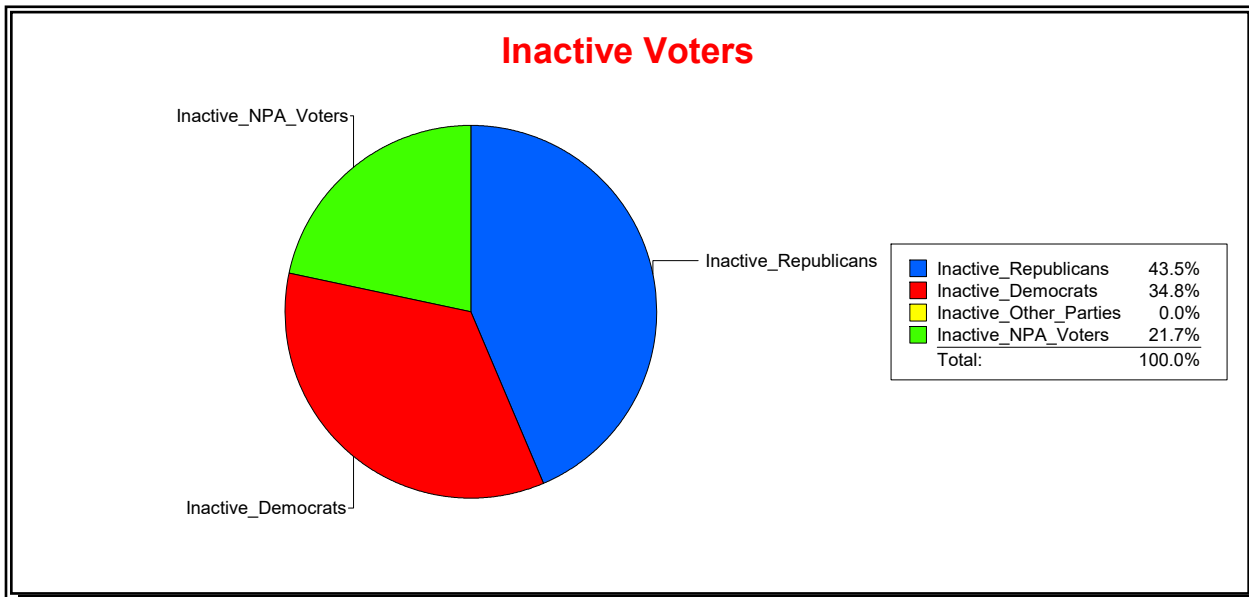

Ron Turner

Supervisor of Elections

Sarasota County, FL

Date 3/1/2022

Time 08:16 AM

Graphs of District Registration

Active Registered Voters

Inactive Voters

District	Total	Dems	Reps	NonP	Other	Total	Dems	Reps	NonP	Other
TR-PAR PK & REC DIST	529	164	251	110	4	46	16	20	10	0