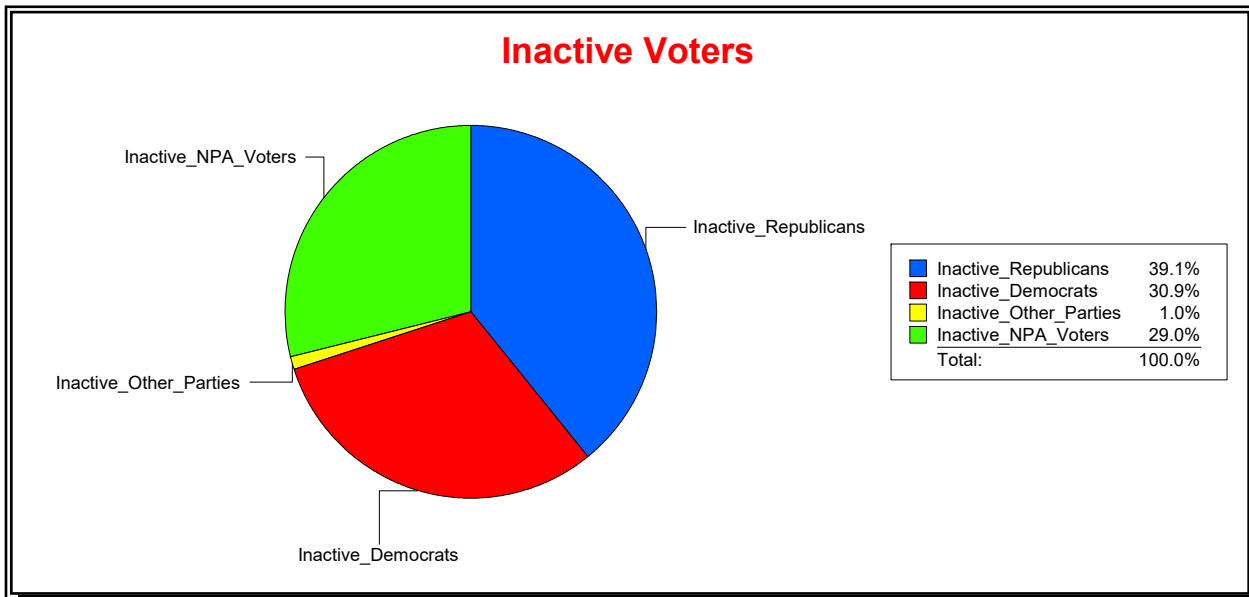

Ron Turner

Supervisor of Elections

Sarasota County, FL

Date 3/1/2022

Time 08:16 AM

Graphs of District Registration

Active Registered Voters

Inactive Voters

<u>District</u>	<u>Total</u>	<u>Dems</u>	<u>Reps</u>	<u>NonP</u>	<u>Other</u>	<u>Total</u>	<u>Dems</u>	<u>Reps</u>	<u>NonP</u>	<u>Other</u>
CNTY COMM DIST 1	68,520	20,015	30,492	16,629	1,384	3,504	1,083	1,371	1,016	34