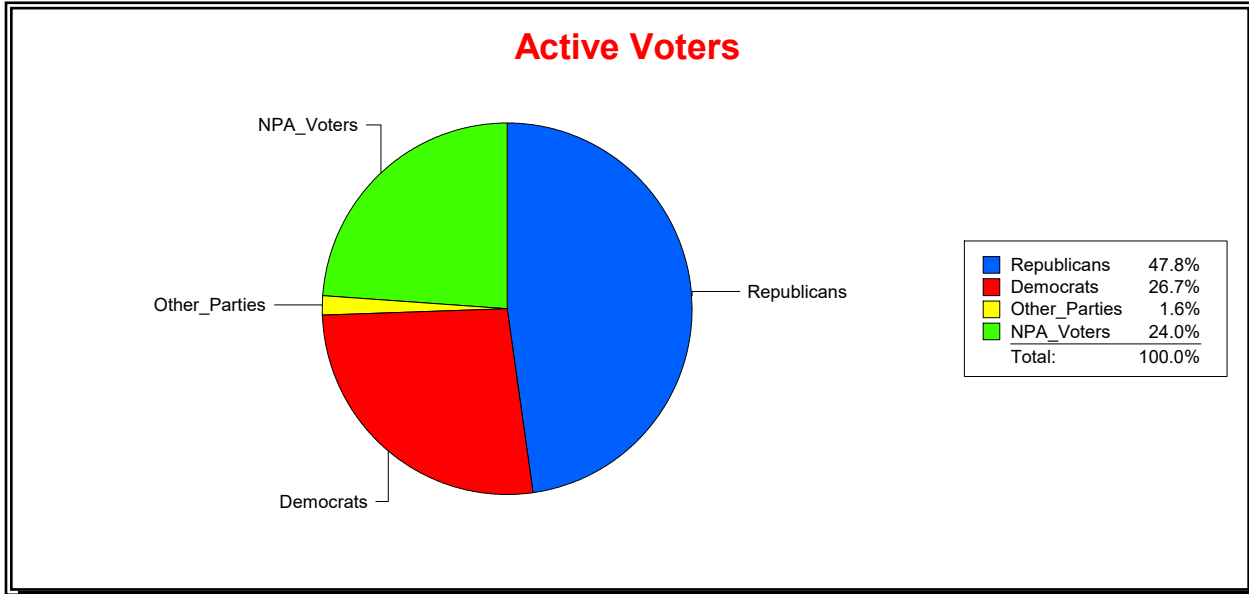

Active Registered Voters

Inactive Voters

District	Total	Dems	Reps	NonP	Other	Total	Dems	Reps	NonP	Other
BLACKBURN CREEK	2,048	546	979	491	32	42	9	15	17	1

Ron Turner

Supervisor of Elections

Sarasota County, FL