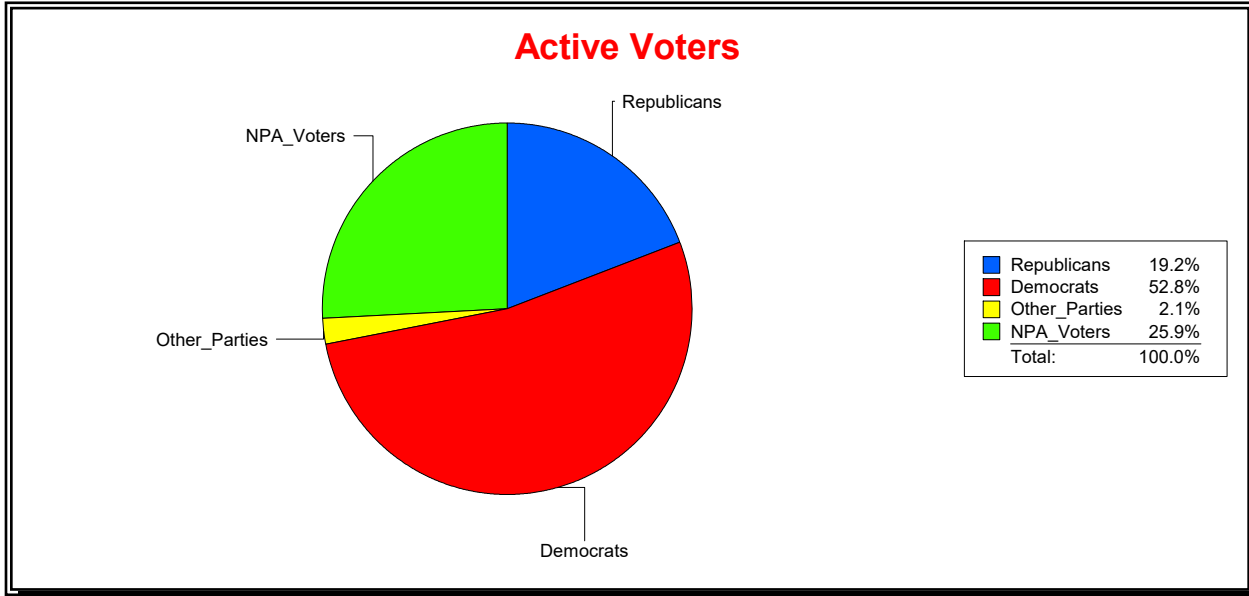

Ron Turner

Supervisor of Elections

Sarasota County, FL

Date 3/1/2022

Time 08:16 AM

Graphs of District Registration

Active Registered Voters

Inactive Voters

District	Total	Dems	Reps	NonP	Other	Total	Dems	Reps	NonP	Other
SARASOTA 1	11,256	5,943	2,164	2,915	234	1,007	497	173	324	13