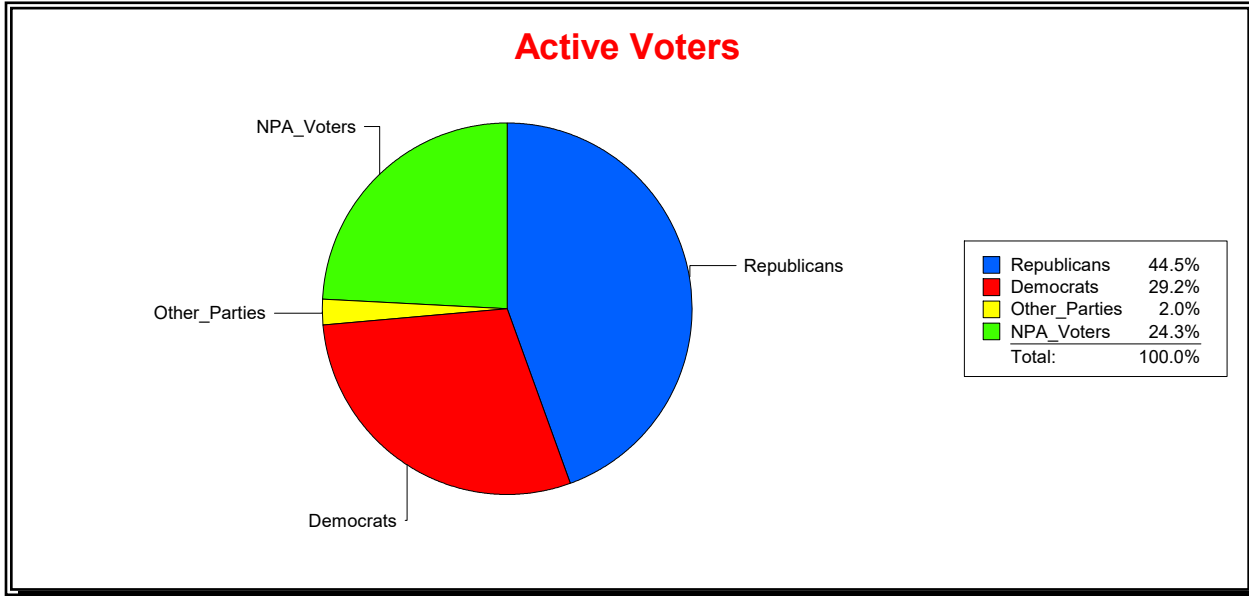

Ron Turner

Supervisor of Elections

Sarasota County, FL

Date 3/1/2022

Time 08:16 AM

Graphs of District Registration

Active Registered Voters

Inactive Voters

<u>District</u>	<u>Total</u>	<u>Dems</u>	<u>Reps</u>	<u>NonP</u>	<u>Other</u>	<u>Total</u>	<u>Dems</u>	<u>Reps</u>	<u>NonP</u>	<u>Other</u>
CNTY COMM DIST 1	68,520	20,015	30,492	16,629	1,384	3,504	1,083	1,371	1,016	34