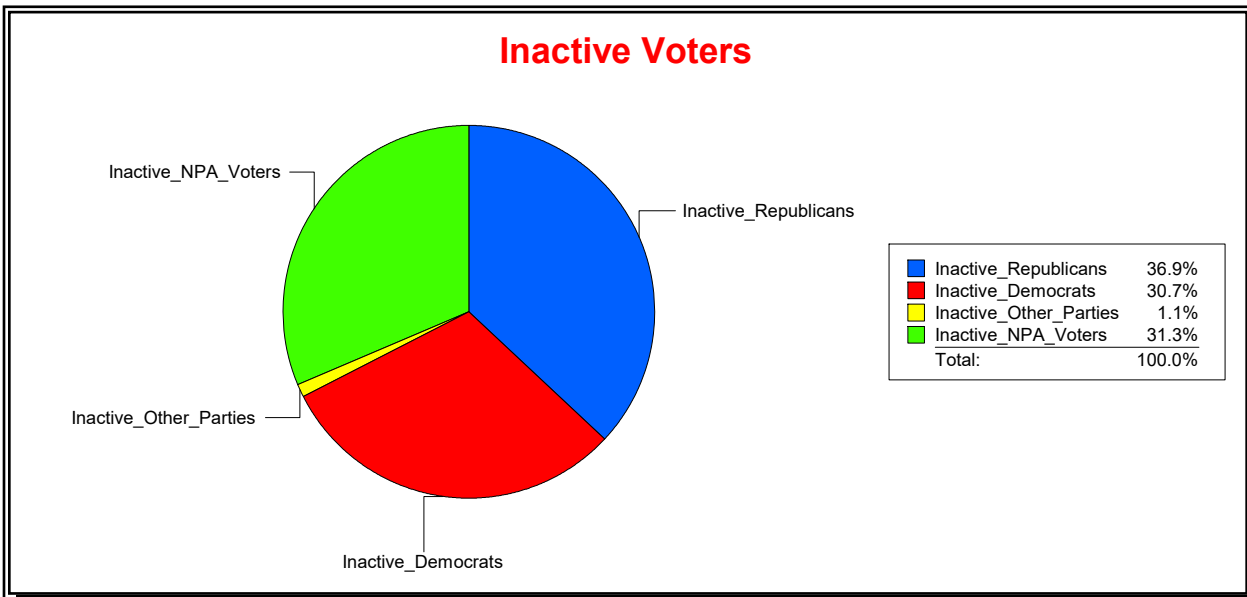

Ron Turner

Supervisor of Elections

Sarasota County, FL

Date 3/1/2022

Time 08:16 AM

Graphs of District Registration

Active Registered Voters

Inactive Voters

District	Total	Dems	Reps	NonP	Other	Total	Dems	Reps	NonP	Other
COUNTYWIDE	349,996	103,251	150,376	89,782	6,587	19,774	6,074	7,291	6,191	218

Ron Turner

Supervisor of Elections

Sarasota County, FL

Date 3/1/2022