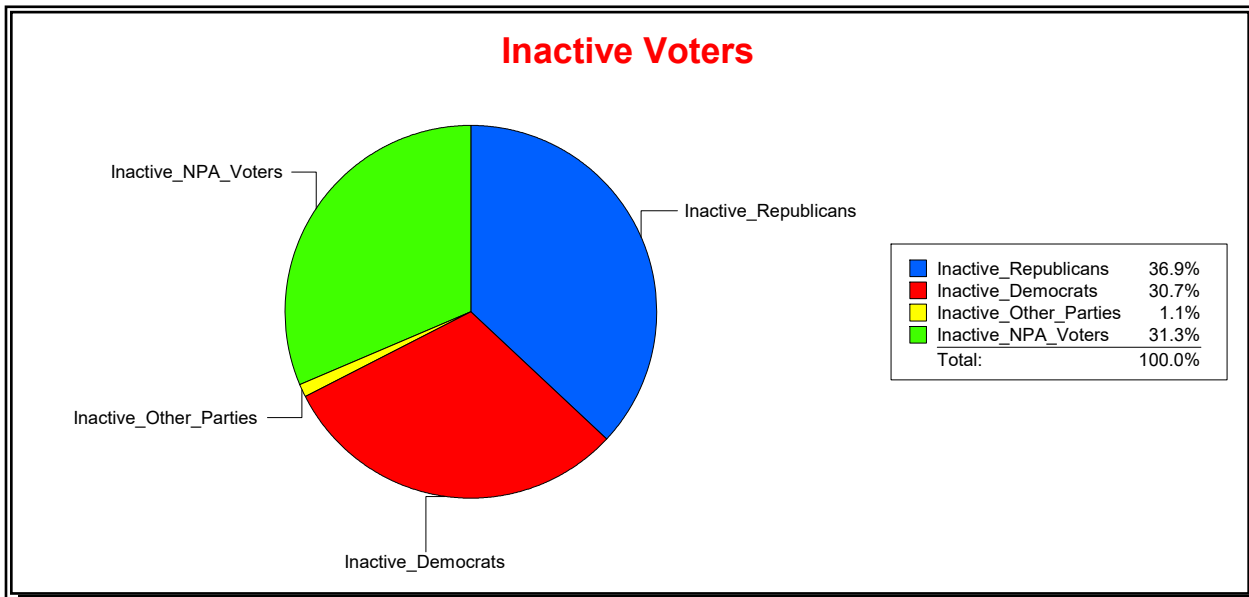

District	Total	Dems	Reps	NonP	Other	Total	Dems	Reps	NonP	Other
STATE SENATE 23	349,996	103,251	150,376	89,782	6,587	19,774	6,074	7,291	6,191	218

Ron Turner

Supervisor of Elections

Sarasota County, FL

Date 3/1/2022