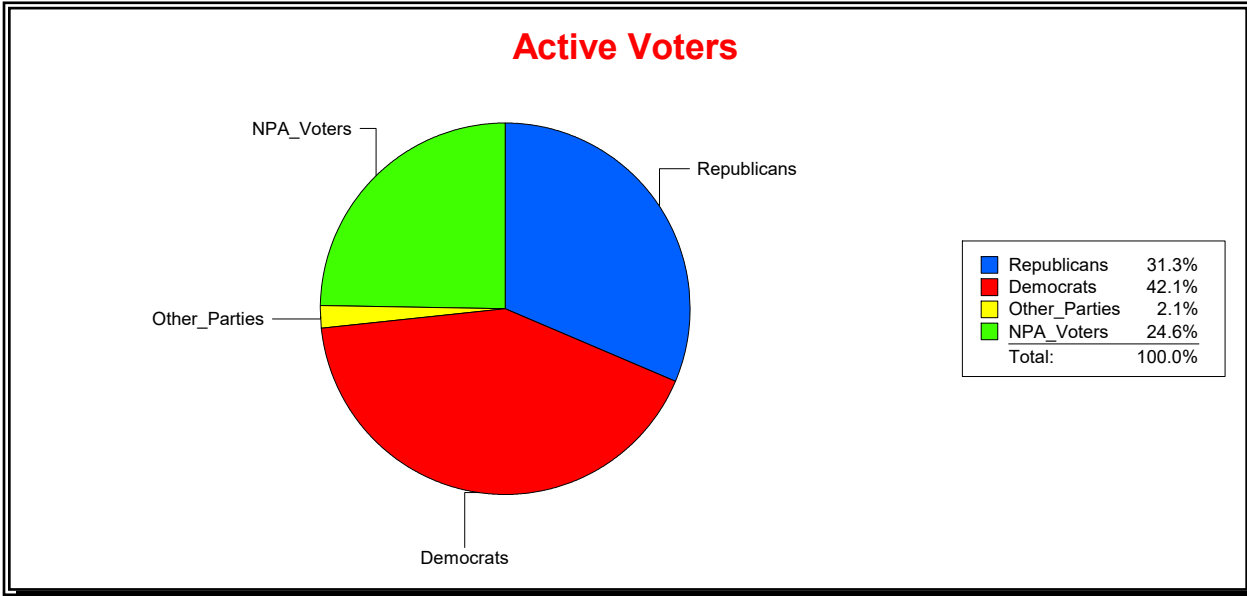

Ron Turner

Supervisor of Elections

Sarasota County, FL

Date 3/1/2022

Time 08:16 AM

Graphs of District Registration

Active Registered Voters

Inactive Voters

District	Total	Dems	Reps	NonP	Other	Total	Dems	Reps	NonP	Other
SARASOTA	39,378	16,559	12,307	9,691	821	2,895	1,188	767	899	41