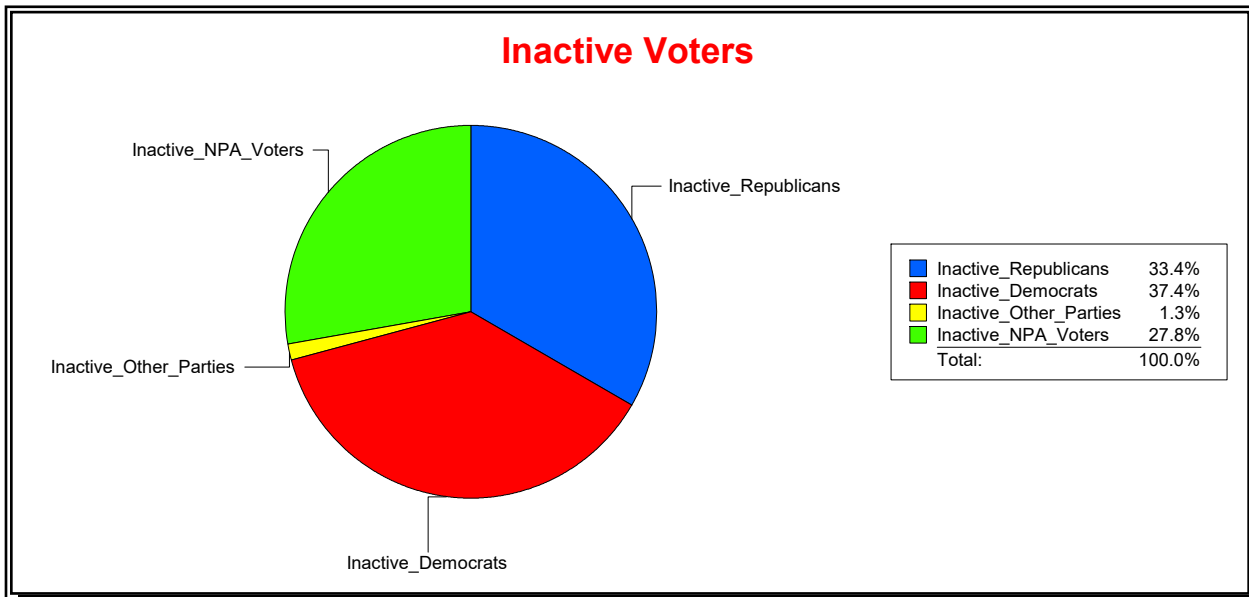

Ron Turner

Supervisor of Elections

Sarasota County, FL

Date 3/1/2022

Time 08:16 AM

Graphs of District Registration

Active Registered Voters

Inactive Voters

<u>District</u>	<u>Total</u>	<u>Dems</u>	<u>Reps</u>	<u>NonP</u>	<u>Other</u>	<u>Total</u>	<u>Dems</u>	<u>Reps</u>	<u>NonP</u>	<u>Other</u>
SARASOTA DIST 2	17,044	6,412	6,378	3,910	344	1,063	398	355	296	14