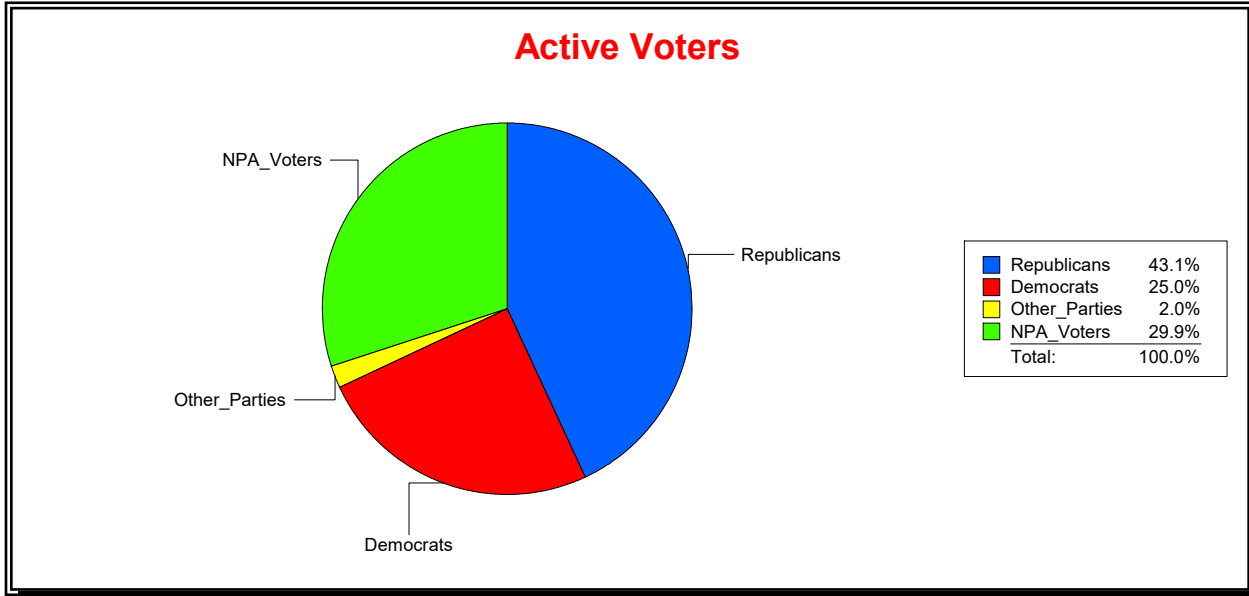

Ron Turner

Supervisor of Elections

Sarasota County, FL

Date 3/1/2022

Time 08:16 AM

Graphs of District Registration

District	Active Registered Voters					Inactive Voters				
	Total	Dems	Reps	NonP	Other	Total	Dems	Reps	NonP	Other
NORTH PORT 1	10,450	2,614	4,504	3,126	206	576	140	218	208	10