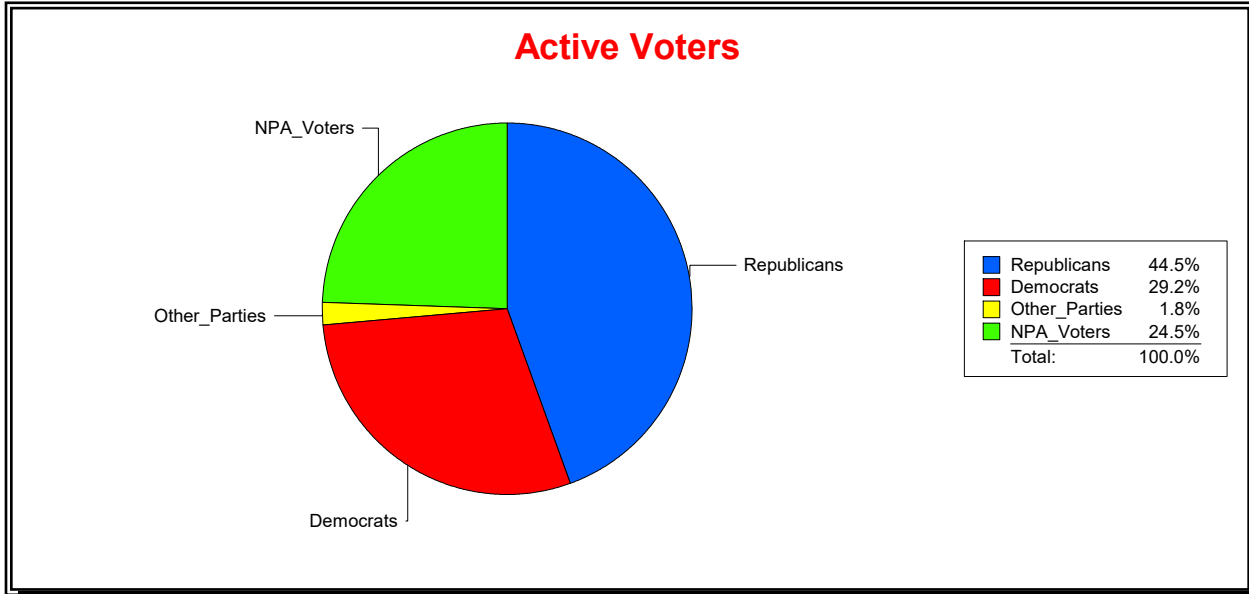

Ron Turner

Supervisor of Elections

Sarasota County, FL

Date 3/1/2022

Time 08:16 AM

Graphs of District Registration

Active Registered Voters

Inactive Voters

District	Total	Dems	Reps	NonP	Other	Total	Dems	Reps	NonP	Other
HOSPITAL BOARD CENTRAL	119,585	34,871	53,177	29,347	2,190	6,346	1,943	2,447	1,892	64