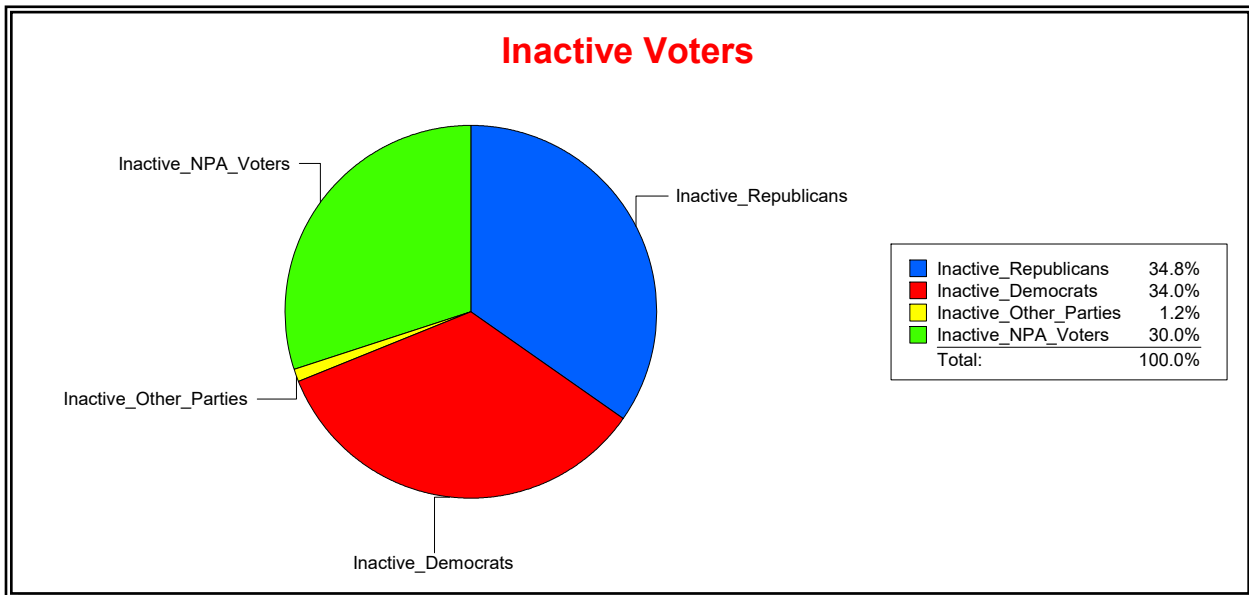

Ron Turner

Supervisor of Elections

Sarasota County, FL

Date 3/1/2022

Time 08:16 AM

Graphs of District Registration

Active Registered Voters

Inactive Voters

<u>District</u>	<u>Total</u>	<u>Dems</u>	<u>Reps</u>	<u>NonP</u>	<u>Other</u>	<u>Total</u>	<u>Dems</u>	<u>Reps</u>	<u>NonP</u>	<u>Other</u>
16TH CONGRESS DIST	184,852	61,324	75,113	44,787	3,628	10,507	3,570	3,658	3,152	127