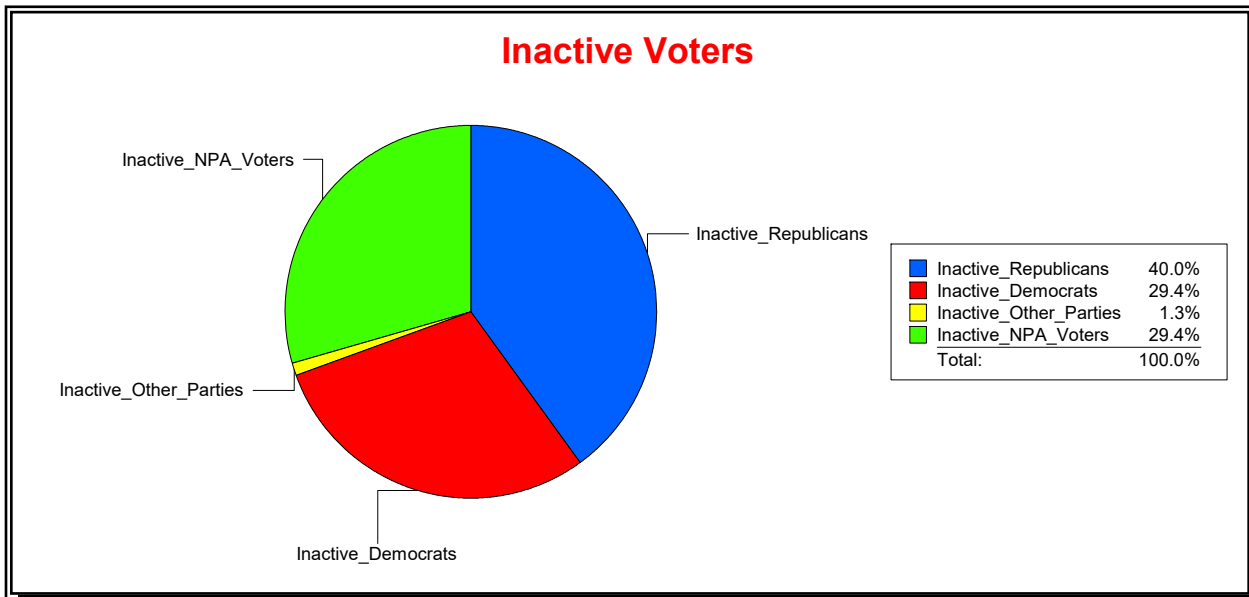

Ron Turner

Supervisor of Elections

Sarasota County, FL

Date 3/1/2022

Time 08:16 AM

Graphs of District Registration

Active Registered Voters

Inactive Voters

District	Total	Dems	Reps	NonP	Other	Total	Dems	Reps	NonP	Other
SCHOOL DIST 2	69,616	18,915	32,323	17,063	1,315	3,297	968	1,318	968	43