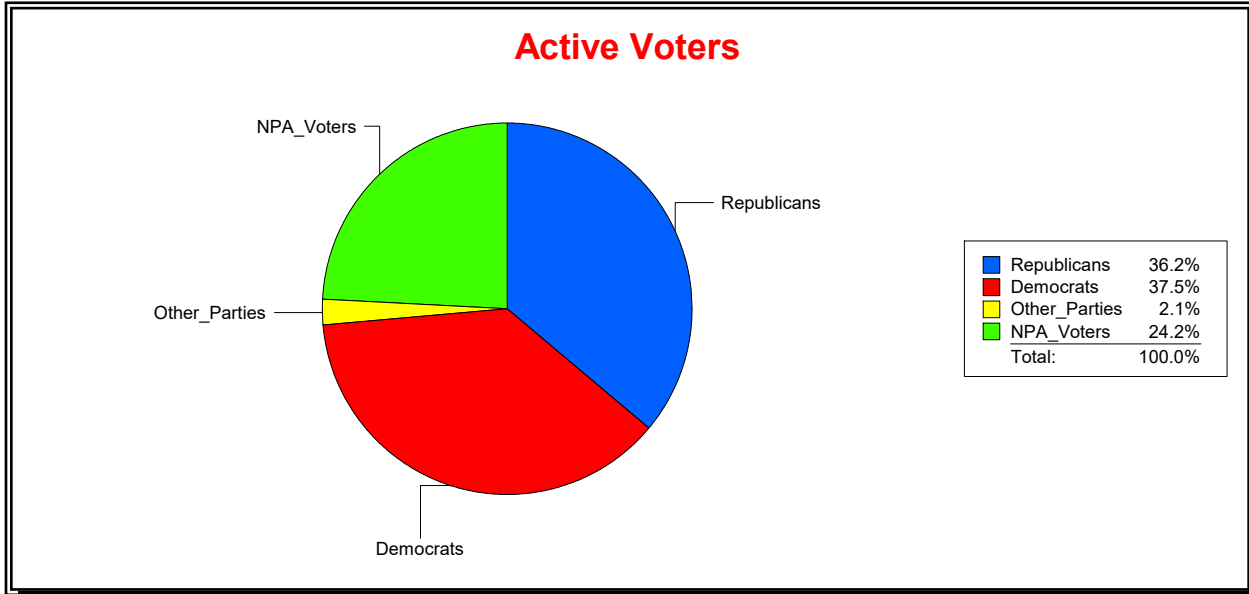

Ron Turner

Supervisor of Elections

Sarasota County, FL

Date 3/1/2022

Time 08:16 AM

Graphs of District Registration

Active Registered Voters

Inactive Voters

<u>District</u>	<u>Total</u>	<u>Dems</u>	<u>Reps</u>	<u>NonP</u>	<u>Other</u>	<u>Total</u>	<u>Dems</u>	<u>Reps</u>	<u>NonP</u>	<u>Other</u>
SCHOOL DIST 1	69,288	26,015	25,060	16,786	1,427	4,369	1,647	1,343	1,323	56