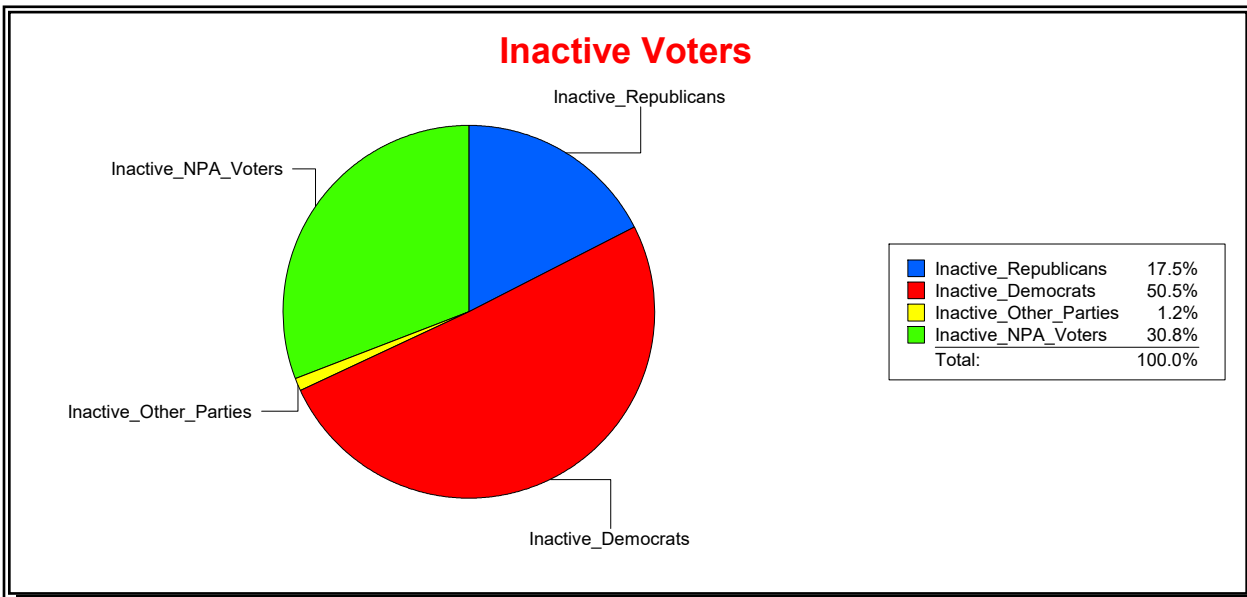

Ron Turner

Supervisor of Elections

Sarasota County, FL

Date 3/1/2022

Time 08:16 AM

Graphs of District Registration

Active Registered Voters

Inactive Voters

<u>District</u>	<u>Total</u>	<u>Dems</u>	<u>Reps</u>	<u>NonP</u>	<u>Other</u>	<u>Total</u>	<u>Dems</u>	<u>Reps</u>	<u>NonP</u>	<u>Other</u>
STATE HOUSE DIST 70	12,233	6,752	2,260	3,009	212	1,028	519	180	317	12