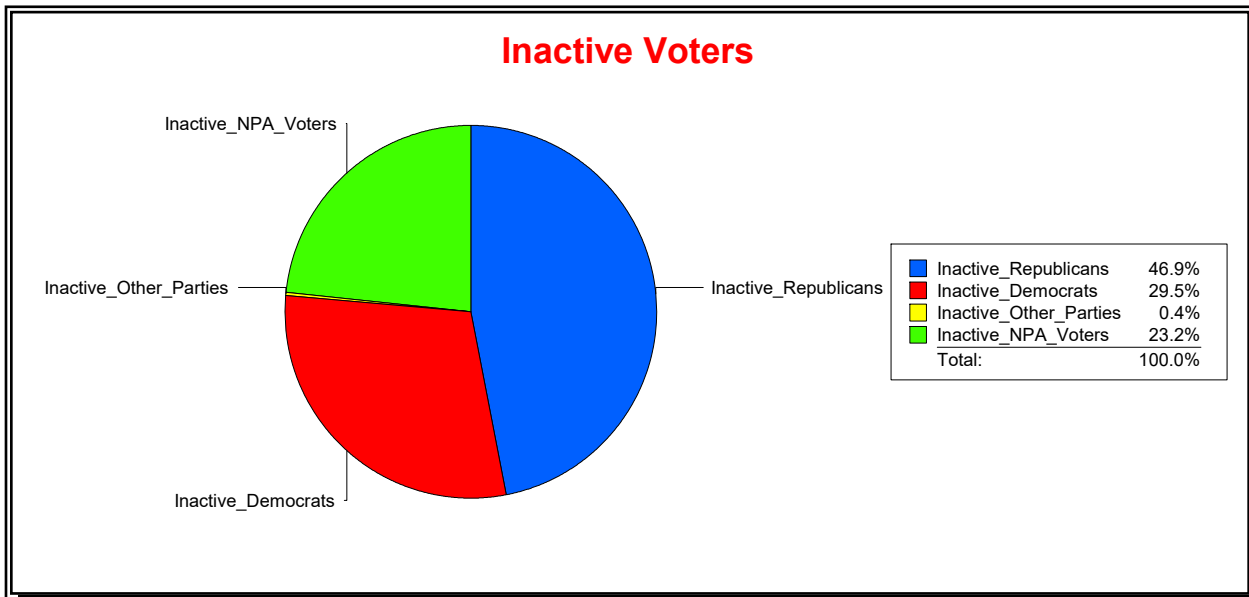

Ron Turner

Supervisor of Elections

Sarasota County, FL

Date 3/1/2022

Time 08:16 AM

Graphs of District Registration

Active Registered Voters

Inactive Voters

District	Total	Dems	Reps	NonP	Other	Total	Dems	Reps	NonP	Other
LONGBOAT KEY DIST	4,729	1,335	2,315	992	87	241	71	113	56	1