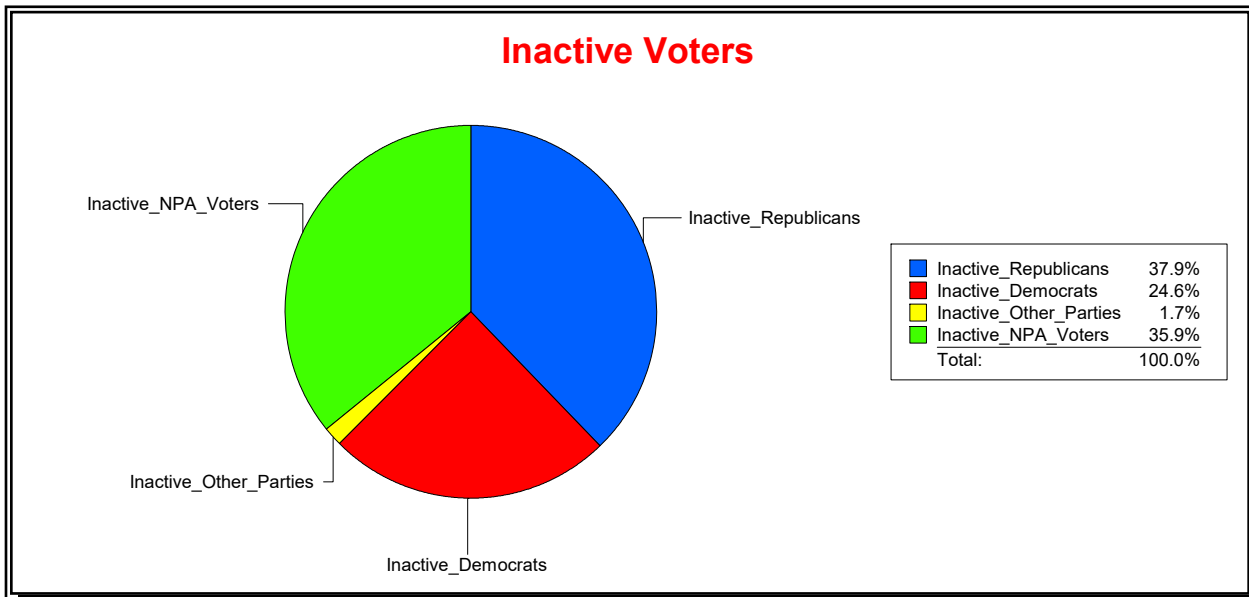

Ron Turner

Supervisor of Elections

Sarasota County, FL

Date 3/1/2022

Time 08:16 AM

Graphs of District Registration

District	Active Registered Voters					Inactive Voters				
	Total	Dems	Reps	NonP	Other	Total	Dems	Reps	NonP	Other
NORTH PORT 2	12,143	2,849	5,378	3,651	265	663	163	251	238	11