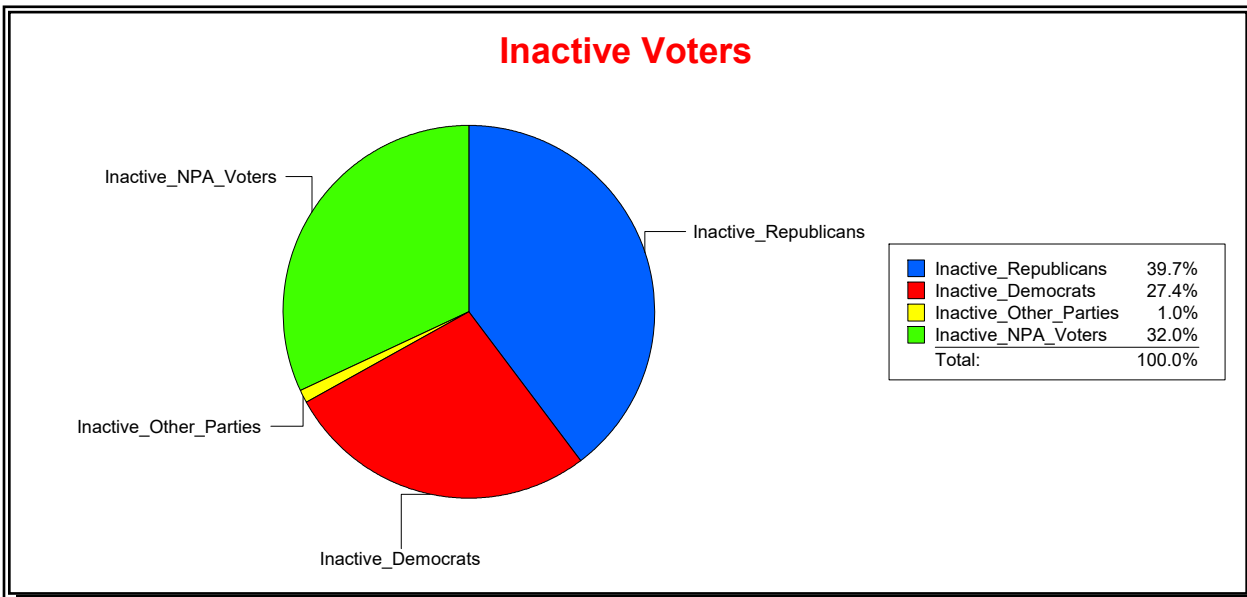

Ron Turner

Supervisor of Elections

Sarasota County, FL

Date 3/1/2022

Time 08:16 AM

Graphs of District Registration

Active Registered Voters

Inactive Voters

District	Total	Dems	Reps	NonP	Other	Total	Dems	Reps	NonP	Other
SCHOOL DIST 5	74,988	19,252	34,048	20,371	1,317	4,065	1,112	1,613	1,300	40