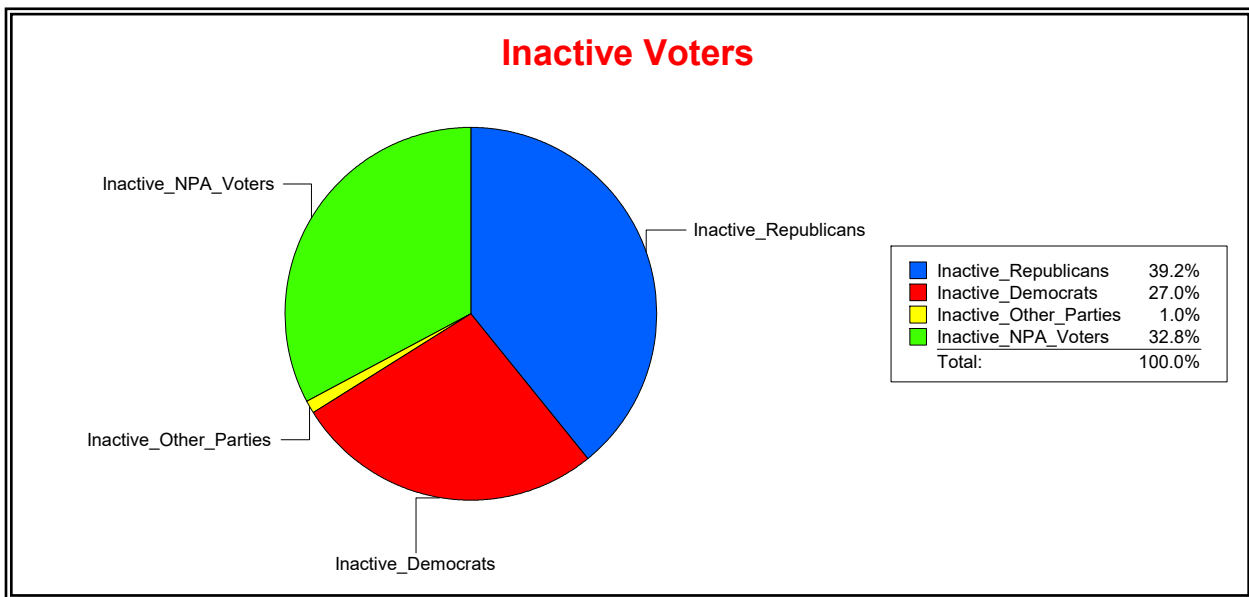

Ron Turner

Supervisor of Elections

Sarasota County, FL

Date 3/1/2022

Time 08:16 AM

Graphs of District Registration

Active Registered Voters

Inactive Voters

District	Total	Dems	Reps	NonP	Other	Total	Dems	Reps	NonP	Other
17TH CONGRESS DIST	165,144	41,927	75,263	44,995	2,959	9,267	2,504	3,633	3,039	91

Ron Turner

Supervisor of Elections

Sarasota County, FL

Date 3/1/2022