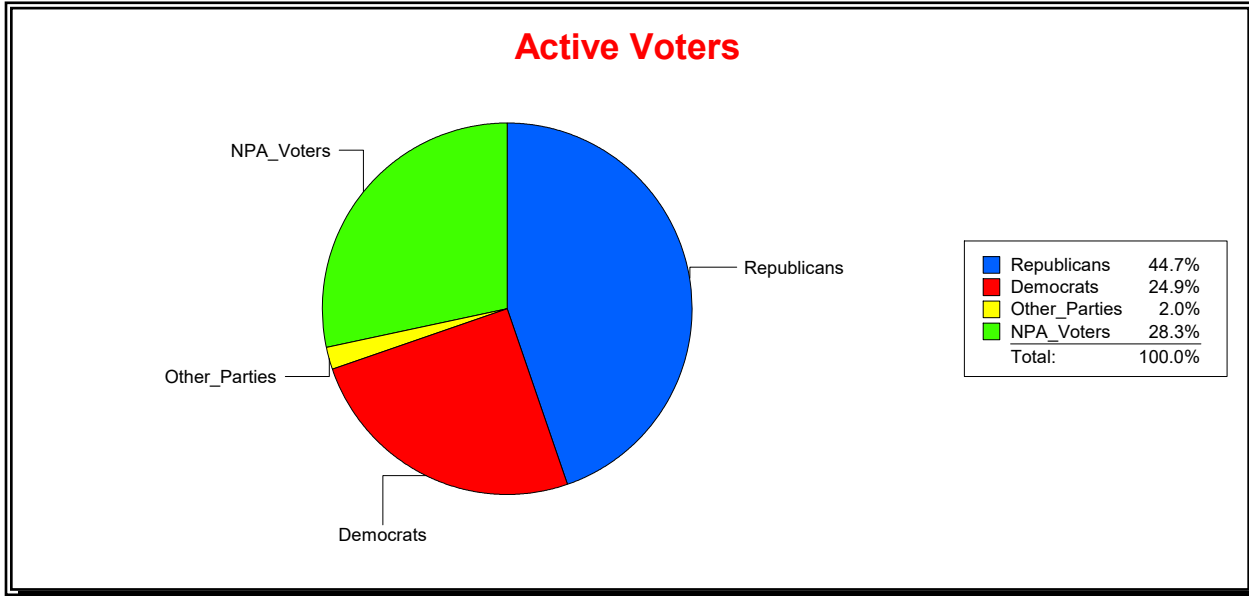

Ron Turner

Supervisor of Elections

Sarasota County, FL

Date 3/1/2022

Time 08:16 AM

Graphs of District Registration

Active Registered Voters

Inactive Voters

District	Total	Dems	Reps	NonP	Other	Total	Dems	Reps	NonP	Other
NORTH PORT DIST 5	16,366	4,078	7,322	4,638	328	885	267	300	310	8