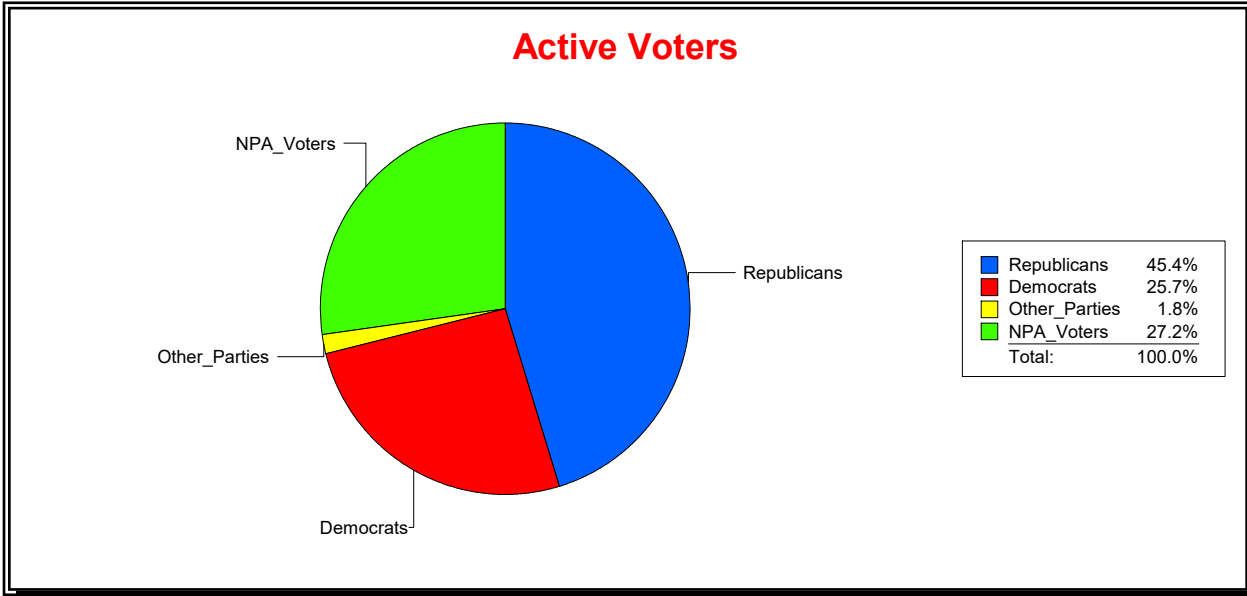

Ron Turner

Supervisor of Elections

Sarasota County, FL

Date 3/1/2022

Time 08:16 AM

Graphs of District Registration

Active Registered Voters

Inactive Voters

District	Total	Dems	Reps	NonP	Other	Total	Dems	Reps	NonP	Other
SCHOOL DIST 5	74,988	19,252	34,048	20,371	1,317	4,065	1,112	1,613	1,300	40