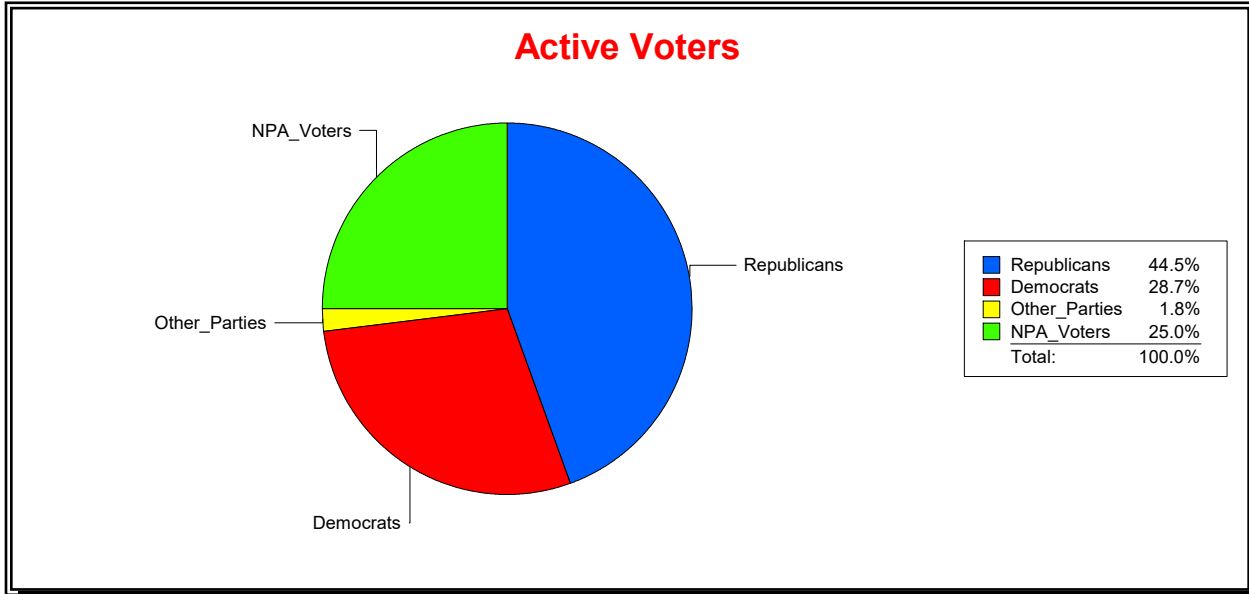

Ron Turner

Supervisor of Elections

Sarasota County, FL

Date 3/1/2022

Time 08:16 AM

Graphs of District Registration

Active Registered Voters

Inactive Voters

<u>District</u>	<u>Total</u>	<u>Dems</u>	<u>Reps</u>	<u>NonP</u>	<u>Other</u>	<u>Total</u>	<u>Dems</u>	<u>Reps</u>	<u>NonP</u>	<u>Other</u>
COUNTY	225,255	64,667	100,174	56,266	4,148	11,895	3,532	4,629	3,601	133