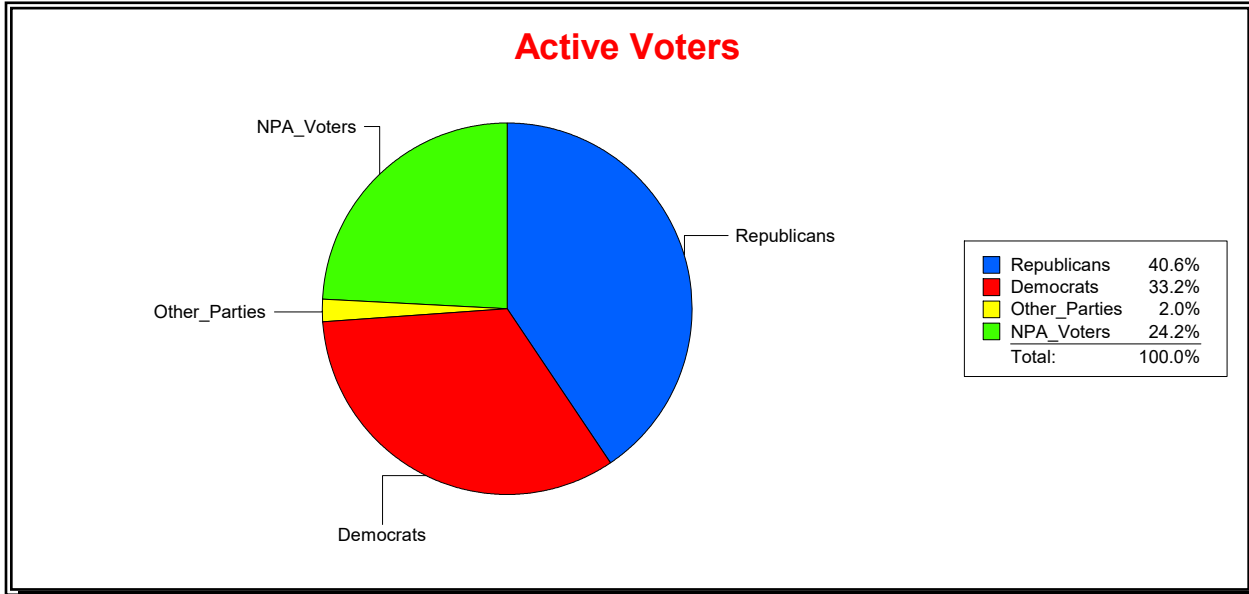

Ron Turner

Supervisor of Elections

Sarasota County, FL

Date 3/1/2022

Time 08:16 AM

Graphs of District Registration

Active Registered Voters

Inactive Voters

<u>District</u>	<u>Total</u>	<u>Dems</u>	<u>Reps</u>	<u>NonP</u>	<u>Other</u>	<u>Total</u>	<u>Dems</u>	<u>Reps</u>	<u>NonP</u>	<u>Other</u>
16TH CONGRESS DIST	184,852	61,324	75,113	44,787	3,628	10,507	3,570	3,658	3,152	127