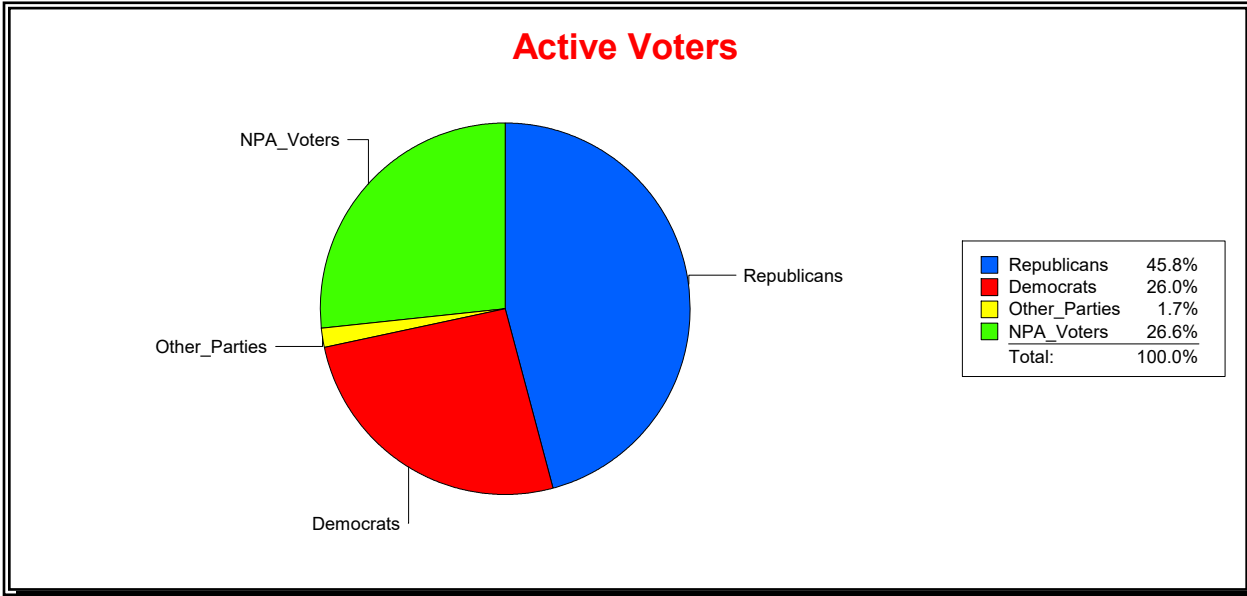

Ron Turner

Supervisor of Elections

Sarasota County, FL

Date 3/1/2022

Time 08:16 AM

Graphs of District Registration

Active Registered Voters

Inactive Voters

District	Total	Dems	Reps	NonP	Other	Total	Dems	Reps	NonP	Other
CNTY COMM DIST 3	73,486	19,103	33,626	19,515	1,242	3,937	1,072	1,613	1,218	34