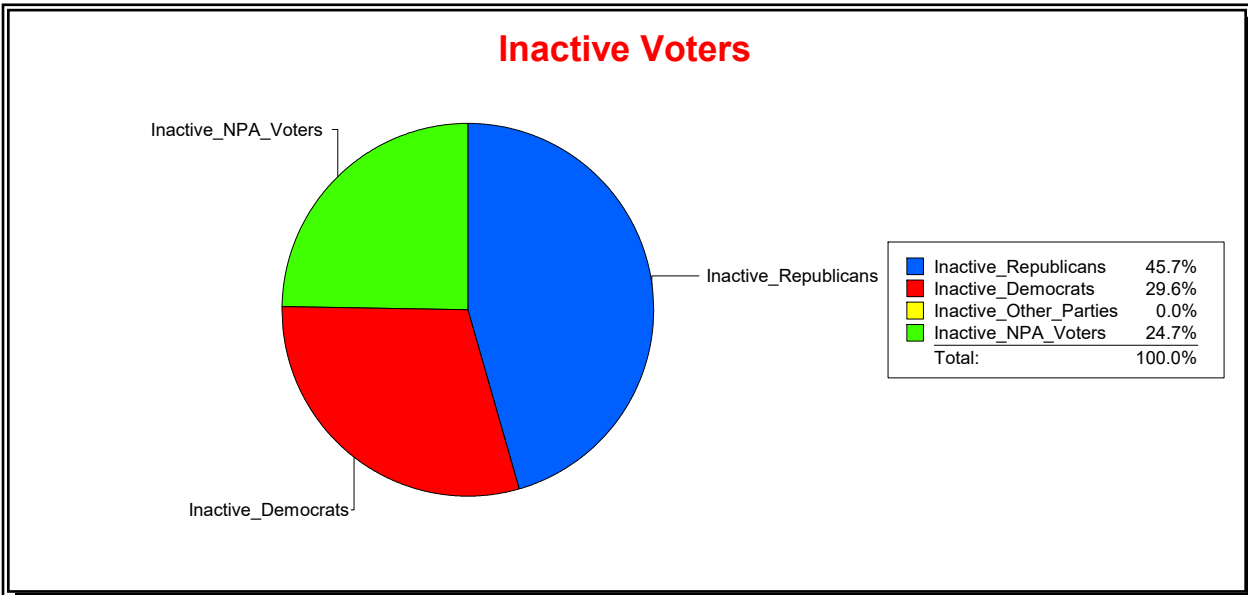

Sarasota County, FL

Date 3/1/2022

Time 08:16 AM

Graphs of District Registration

Active Registered Voters

Inactive Voters

District	Total	Dems	Reps	NonP	Other	Total	Dems	Reps	NonP	Other
LONGBOAT KEY 2	1,352	462	585	282	23	81	24	37	20	0