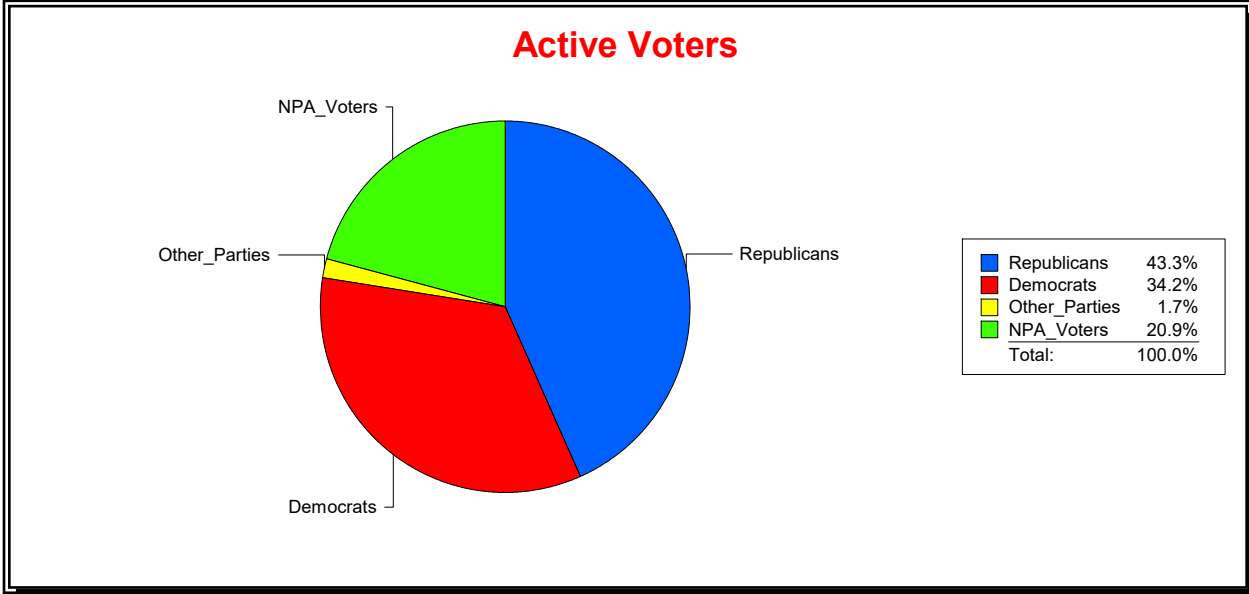

District	Total	Dems	Reps	NonP	Other	Total	Dems	Reps	NonP	Other
LBK DISTRICT 2	1,352	462	585	282	23	81	24	37	20	0

Ron Turner

Supervisor of Elections

Sarasota County, FL

Date 3/1/2022

Time 08:16 AM

Graphs of District Registration