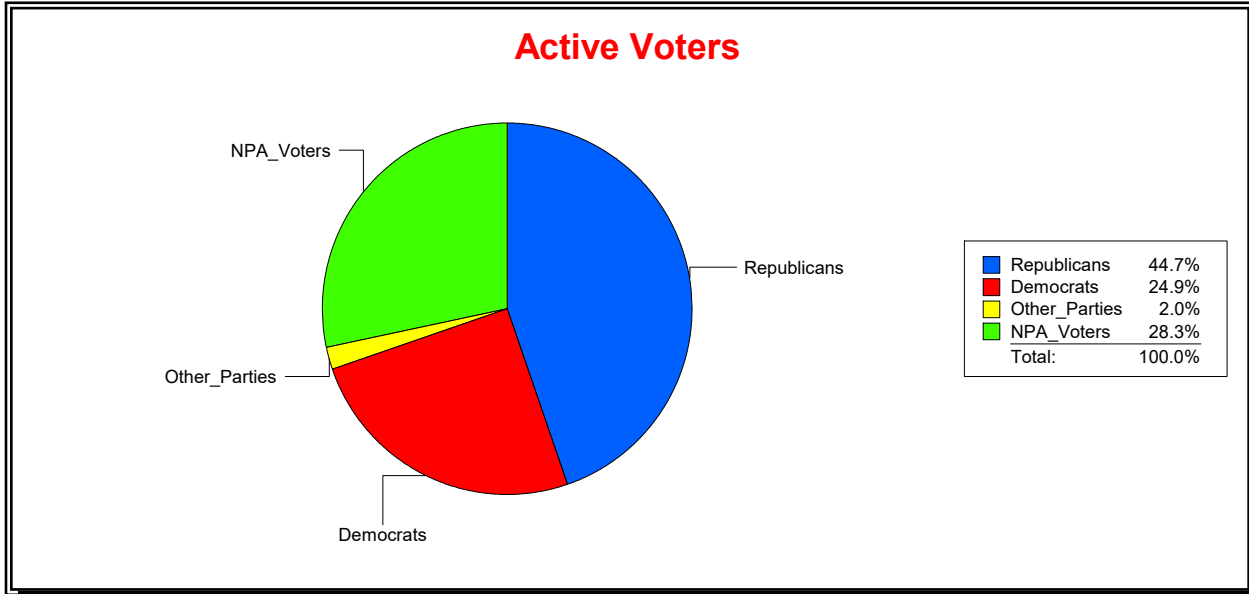

Ron Turner

Supervisor of Elections

Sarasota County, FL

Date 3/1/2022

Time 08:16 AM

Graphs of District Registration

Active Registered Voters

Inactive Voters

District	Total	Dems	Reps	NonP	Other	Total	Dems	Reps	NonP	Other
NORTH PORT 5	16,366	4,078	7,322	4,638	328	885	267	300	310	8