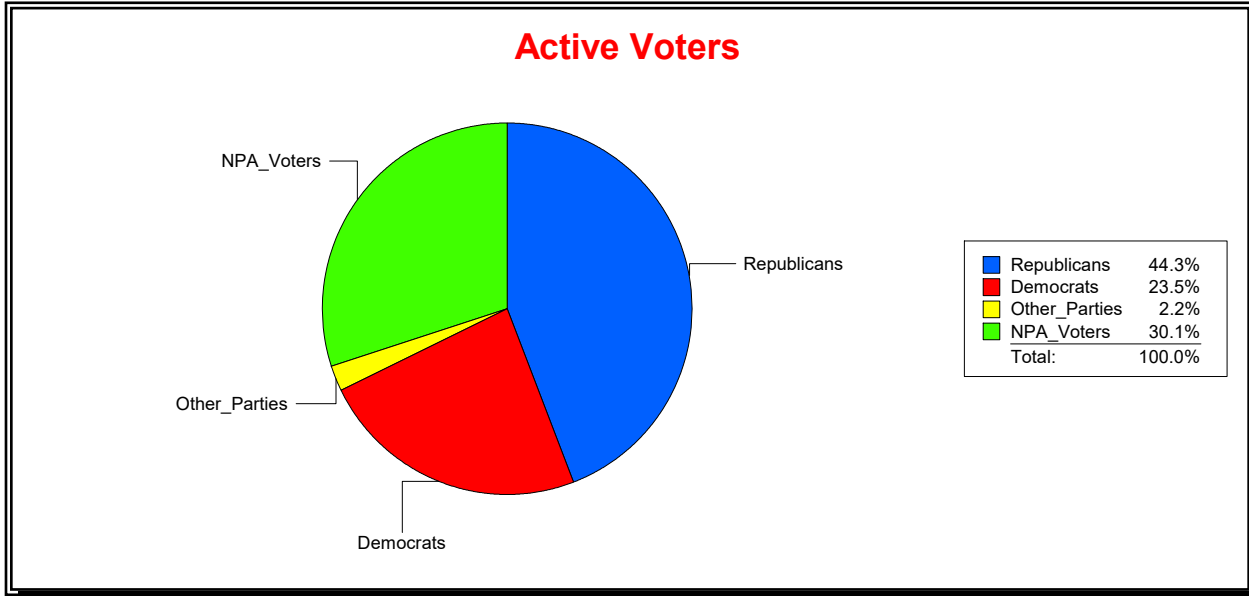

Ron Turner

Supervisor of Elections

Sarasota County, FL

Date 3/1/2022

Time 08:16 AM

Graphs of District Registration

District	Active Registered Voters					Inactive Voters				
	Total	Dems	Reps	NonP	Other	Total	Dems	Reps	NonP	Other
NORTH PORT 2	12,143	2,849	5,378	3,651	265	663	163	251	238	11