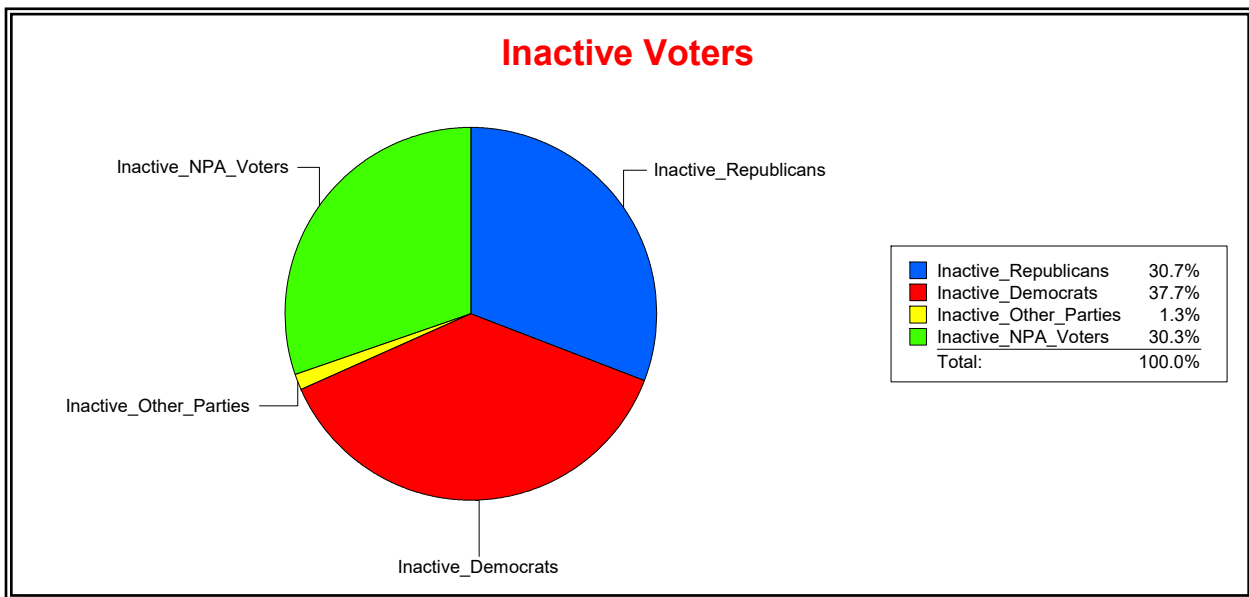

Ron Turner

Supervisor of Elections

Sarasota County, FL

Date 3/1/2022

Time 08:16 AM

Graphs of District Registration

Active Registered Voters

Inactive Voters

<u>District</u>	<u>Total</u>	<u>Dems</u>	<u>Reps</u>	<u>NonP</u>	<u>Other</u>	<u>Total</u>	<u>Dems</u>	<u>Reps</u>	<u>NonP</u>	<u>Other</u>
SCHOOL DIST 1	69,288	26,015	25,060	16,786	1,427	4,369	1,647	1,343	1,323	56