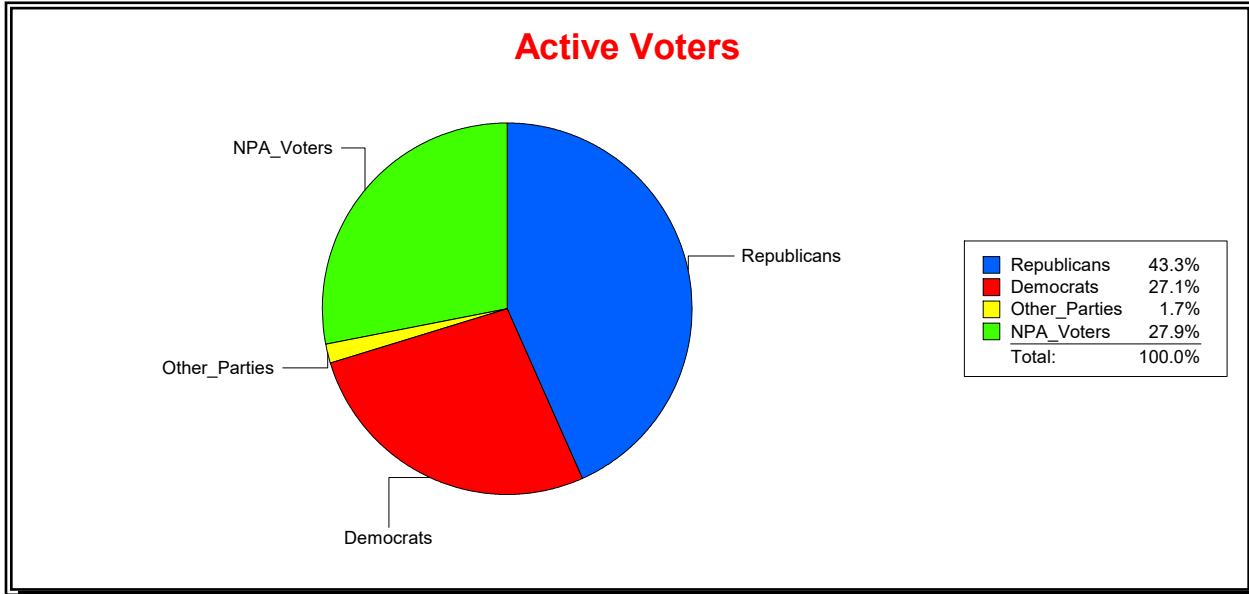

Ron Turner

Supervisor of Elections

Sarasota County, FL

Date 3/1/2022

Time 08:16 AM

Graphs of District Registration

Active Registered Voters

Inactive Voters

District	Total	Dems	Reps	NonP	Other	Total	Dems	Reps	NonP	Other
NORTH PORT DIST 4	9,171	2,484	3,970	2,563	154	565	173	202	187	3