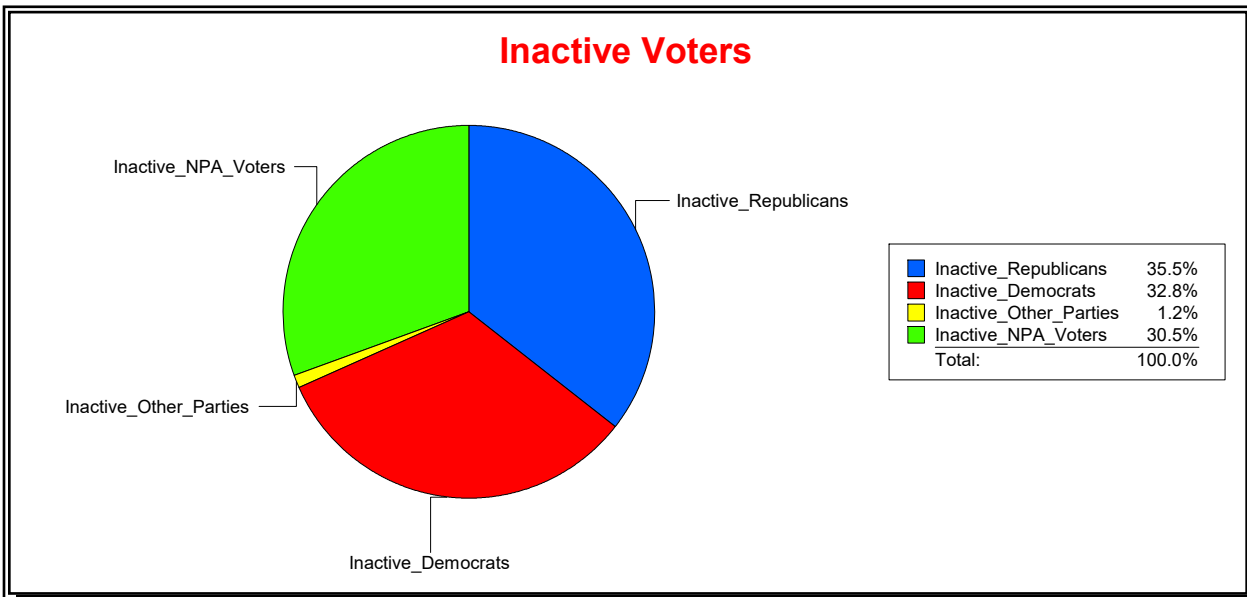

Ron Turner

Supervisor of Elections

Sarasota County, FL

Date 3/1/2022

Time 08:16 AM

Graphs of District Registration

Active Registered Voters

Inactive Voters

<u>District</u>	<u>Total</u>	<u>Dems</u>	<u>Reps</u>	<u>NonP</u>	<u>Other</u>	<u>Total</u>	<u>Dems</u>	<u>Reps</u>	<u>NonP</u>	<u>Other</u>
STATE HOUSE DIST 72	132,925	43,113	54,277	32,916	2,619	7,632	2,505	2,708	2,327	92