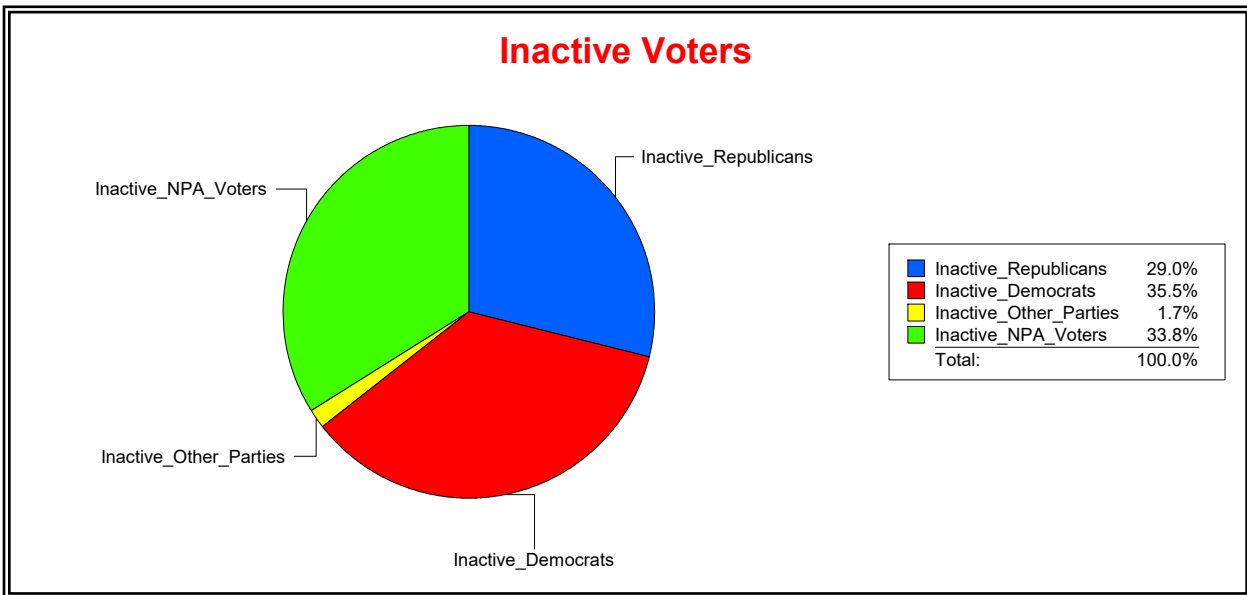

Ron Turner

Supervisor of Elections

Sarasota County, FL

Date 3/1/2022

Time 08:16 AM

Graphs of District Registration

Active Registered Voters

Inactive Voters

<u>District</u>	<u>Total</u>	<u>Dems</u>	<u>Reps</u>	<u>NonP</u>	<u>Other</u>	<u>Total</u>	<u>Dems</u>	<u>Reps</u>	<u>NonP</u>	<u>Other</u>
SARASOTA 3	11,078	4,204	3,765	2,866	243	825	293	239	279	14