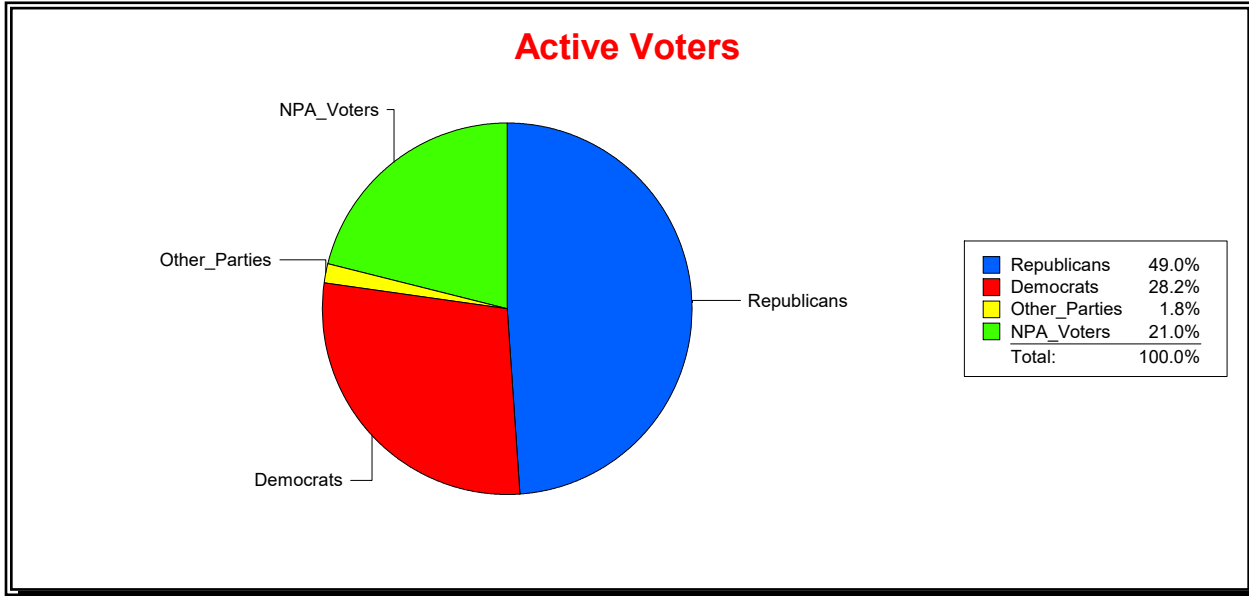

District	Total	Dems	Reps	NonP	Other	Total	Dems	Reps	NonP	Other
LONGBOAT KEY DIST	4,729	1,335	2,315	992	87	241	71	113	56	1

Ron Turner

Supervisor of Elections

Sarasota County, FL

Date 3/1/2022

Time 08:16 AM

Graphs of District Registration