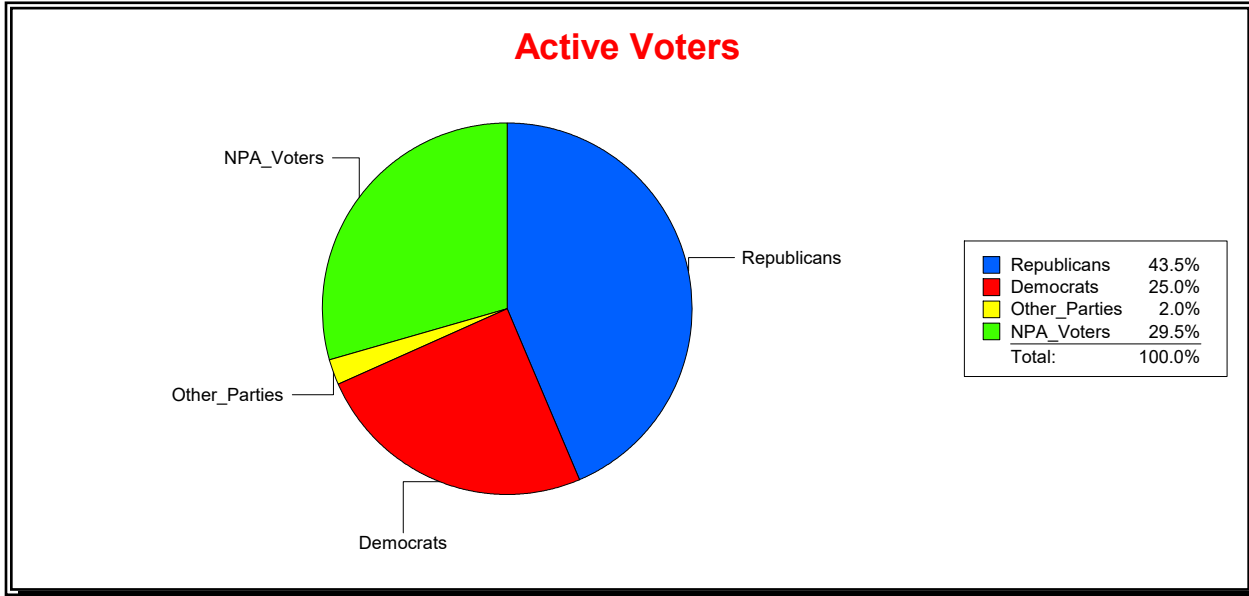

Supervisor of Elections

Sarasota County, FL

Date 3/1/2022

Time 08:16 AM

Graphs of District Registration

Active Registered Voters

Inactive Voters

<u>District</u>	<u>Total</u>	<u>Dems</u>	<u>Reps</u>	<u>NonP</u>	<u>Other</u>	<u>Total</u>	<u>Dems</u>	<u>Reps</u>	<u>NonP</u>	<u>Other</u>
NORTH PORT	58,445	14,589	25,408	17,264	1,184	3,451	929	1,236	1,250	36