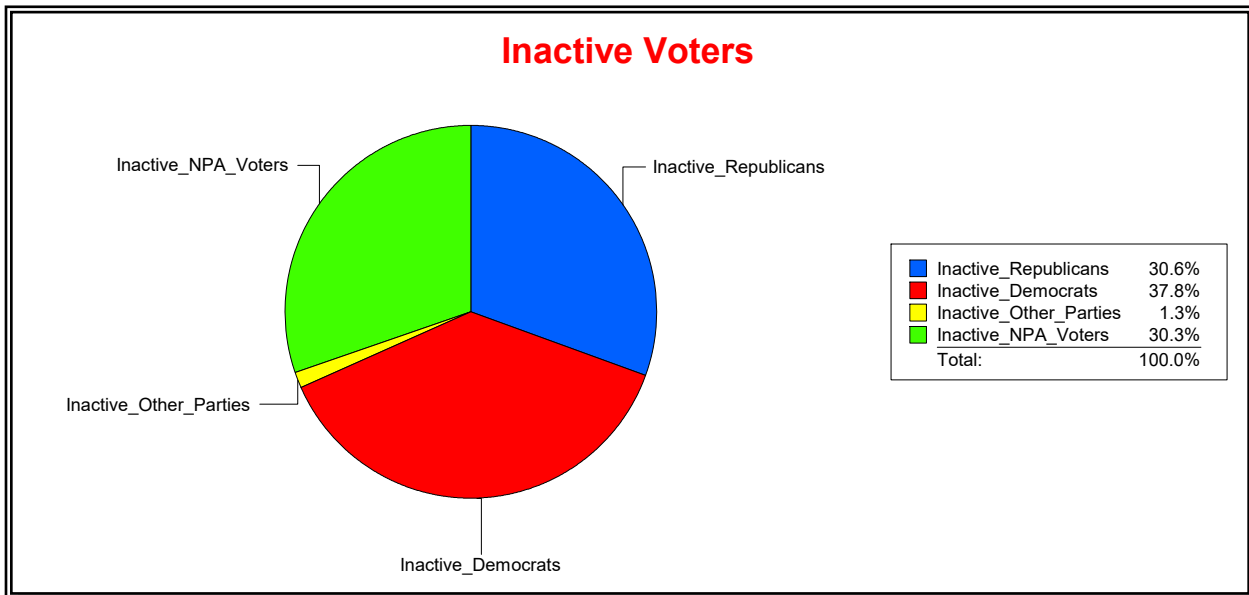

Ron Turner

Supervisor of Elections

Sarasota County, FL

Date 3/1/2022

Time 08:16 AM

Graphs of District Registration

Active Registered Voters

Inactive Voters

<u>District</u>	<u>Total</u>	<u>Dems</u>	<u>Reps</u>	<u>NonP</u>	<u>Other</u>	<u>Total</u>	<u>Dems</u>	<u>Reps</u>	<u>NonP</u>	<u>Other</u>
CNTY COMM DIST 2	66,154	25,636	23,461	15,786	1,271	4,417	1,671	1,350	1,338	58