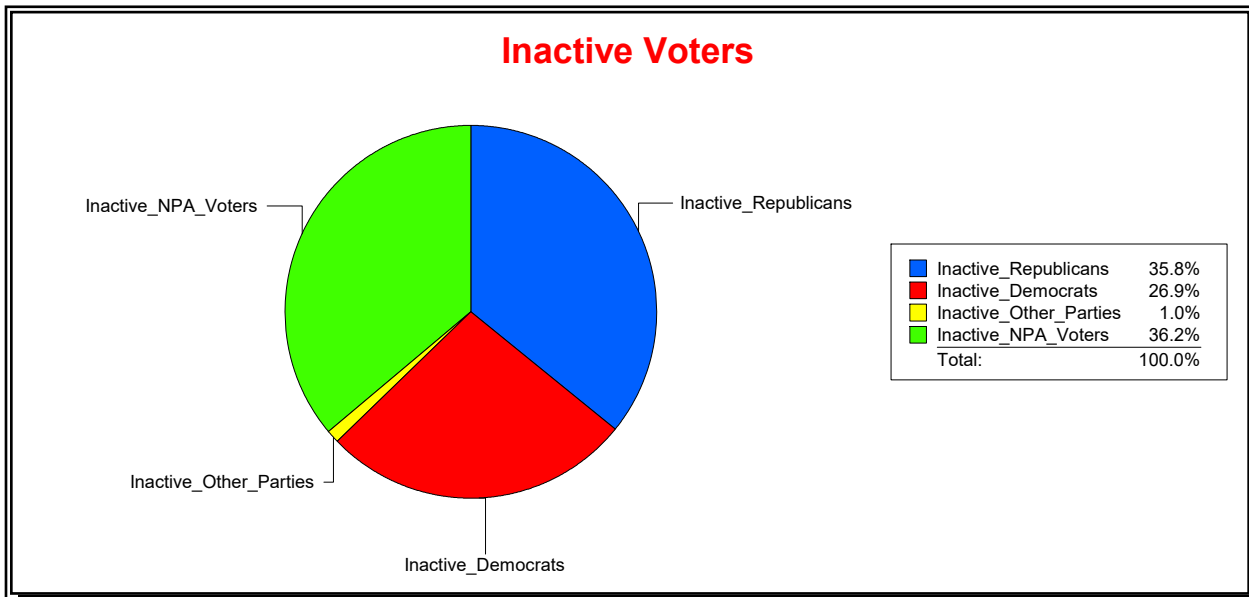

Supervisor of Elections

Sarasota County, FL

Date 3/1/2022

Time 08:16 AM

Graphs of District Registration

Active Registered Voters

Inactive Voters

<u>District</u>	<u>Total</u>	<u>Dems</u>	<u>Reps</u>	<u>NonP</u>	<u>Other</u>	<u>Total</u>	<u>Dems</u>	<u>Reps</u>	<u>NonP</u>	<u>Other</u>
NORTH PORT	58,445	14,589	25,408	17,264	1,184	3,451	929	1,236	1,250	36