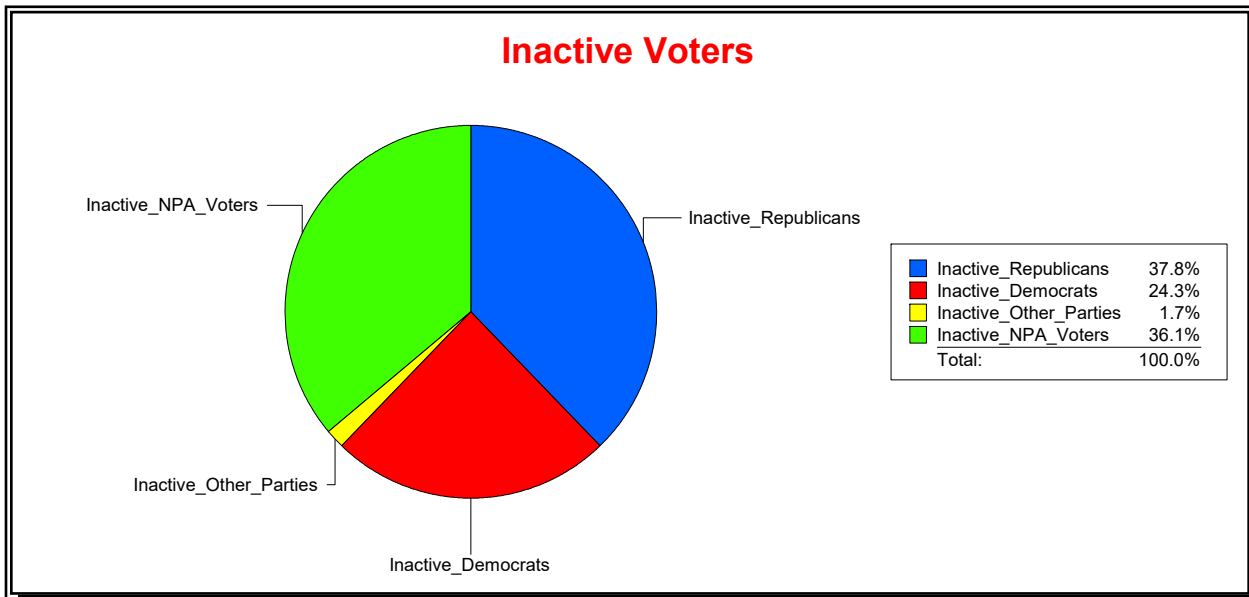

Ron Turner

Supervisor of Elections

Sarasota County, FL

Date 3/1/2022

Time 08:16 AM

Graphs of District Registration

District	Active Registered Voters					Inactive Voters				
	Total	Dems	Reps	NonP	Other	Total	Dems	Reps	NonP	Other
NORTH PORT 1	10,450	2,614	4,504	3,126	206	576	140	218	208	10