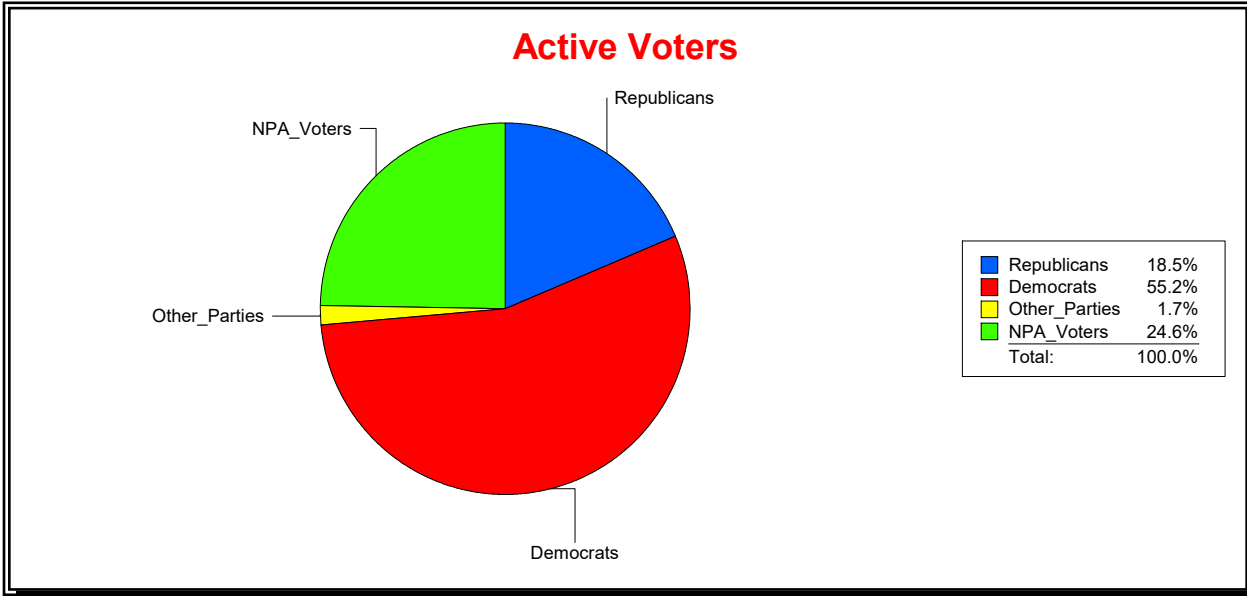

Ron Turner

Supervisor of Elections

Sarasota County, FL

Date 3/1/2022

Time 08:16 AM

Graphs of District Registration

Active Registered Voters

Inactive Voters

<u>District</u>	<u>Total</u>	<u>Dems</u>	<u>Reps</u>	<u>NonP</u>	<u>Other</u>	<u>Total</u>	<u>Dems</u>	<u>Reps</u>	<u>NonP</u>	<u>Other</u>
STATE HOUSE DIST 70	12,233	6,752	2,260	3,009	212	1,028	519	180	317	12