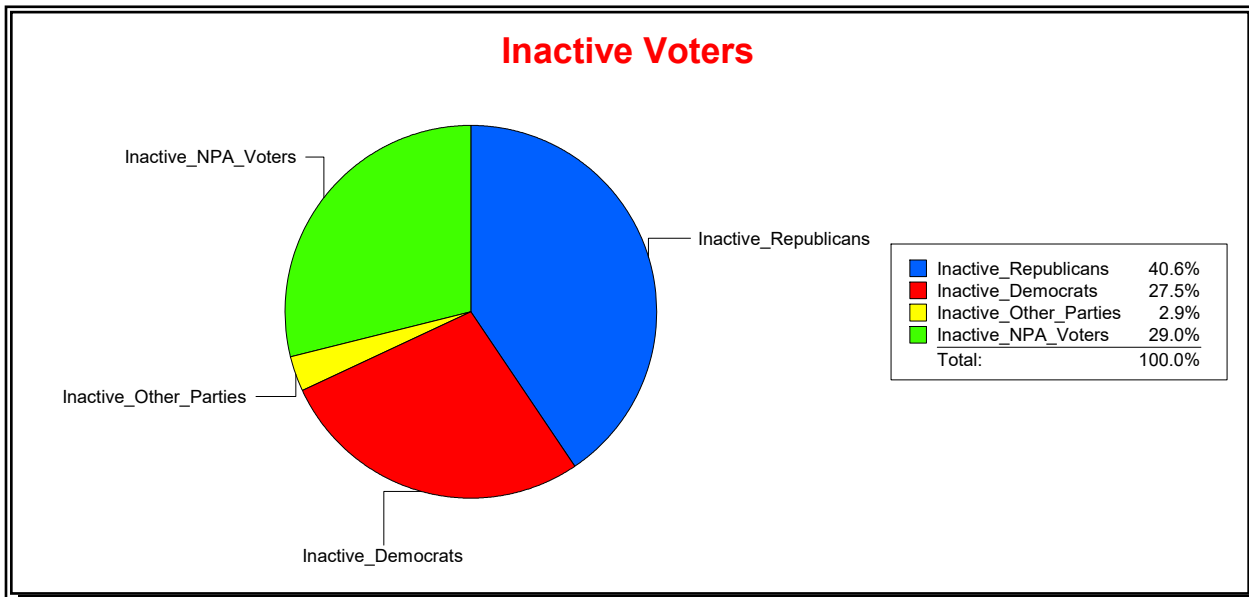

Supervisor of Elections

Sarasota County, FL

Date 3/1/2022

Time 08:16 AM

Graphs of District Registration

Active Registered Voters

Inactive Voters

<u>District</u>	<u>Total</u>	<u>Dems</u>	<u>Reps</u>	<u>NonP</u>	<u>Other</u>	<u>Total</u>	<u>Dems</u>	<u>Reps</u>	<u>NonP</u>	<u>Other</u>
LAKESIDE PLANT CDD	907	223	419	252	13	69	19	28	20	2