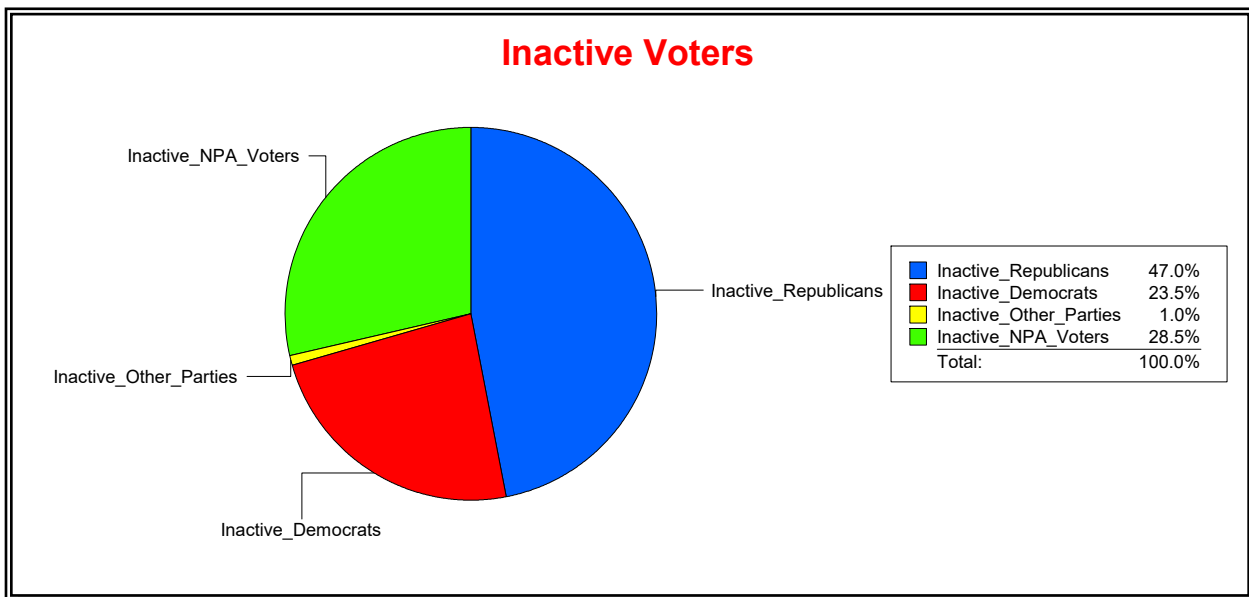

Ron Turner

Supervisor of Elections

Sarasota County, FL

Date 3/1/2022

Time 08:16 AM

Graphs of District Registration

Active Registered Voters

Inactive Voters

<u>District</u>	<u>Total</u>	<u>Dems</u>	<u>Reps</u>	<u>NonP</u>	<u>Other</u>	<u>Total</u>	<u>Dems</u>	<u>Reps</u>	<u>NonP</u>	<u>Other</u>
STATE HOUSE DIST 73	24,776	5,704	12,869	5,699	504	930	219	437	265	9