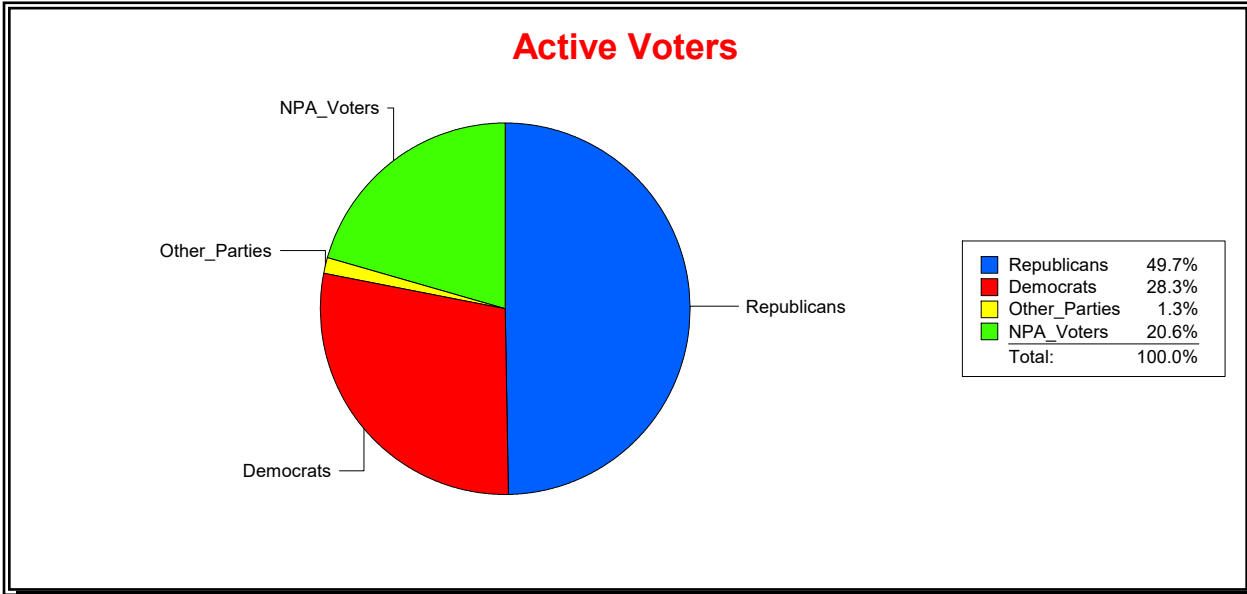

Ron Turner

Supervisor of Elections

Sarasota County, FL

Date 3/1/2022

Time 08:16 AM

Graphs of District Registration

Active Registered Voters

Inactive Voters

District	Total	Dems	Reps	NonP	Other	Total	Dems	Reps	NonP	Other
LONGBOAT KEY 3	1,493	423	742	308	20	64	19	32	13	0