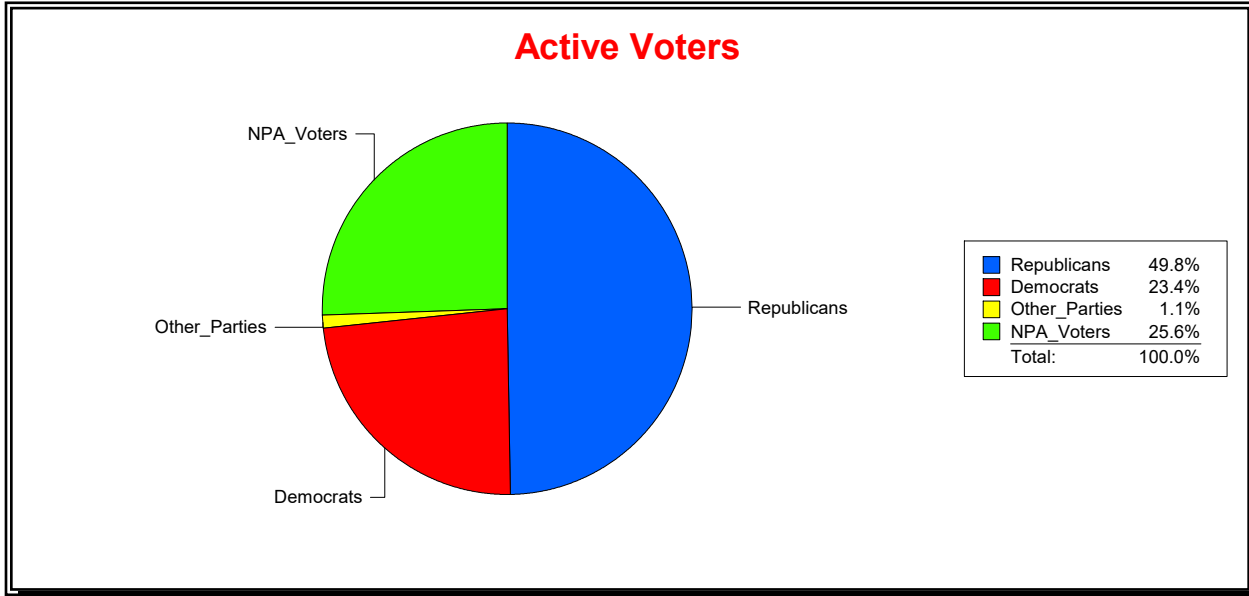

Date 3/1/2022

Time 08:16 AM

Graphs of District Registration

Active Registered Voters

Inactive Voters

District	Total	Dems	Reps	NonP	Other	Total	Dems	Reps	NonP	Other
BOBCAT TRAIL CDD	789	185	393	202	9	39	8	18	12	1