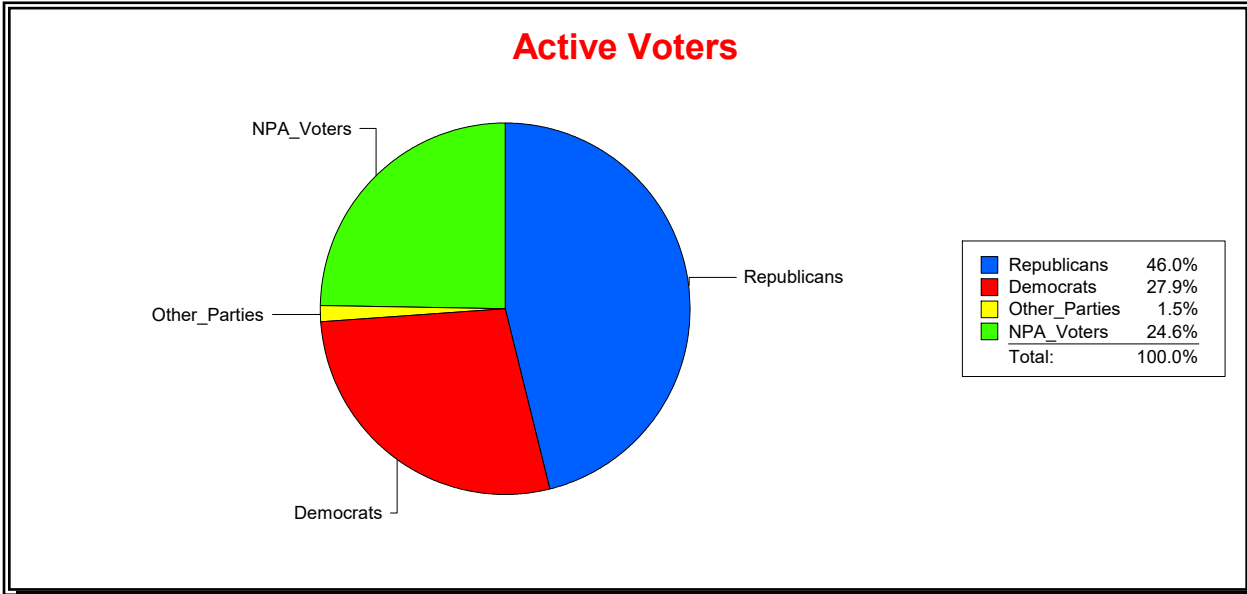

Ron Turner

Supervisor of Elections

Sarasota County, FL

Date 3/1/2022

Time 08:16 AM

Graphs of District Registration

Active Registered Voters

Inactive Voters

District	Total	Dems	Reps	NonP	Other	Total	Dems	Reps	NonP	Other
GOLDEN GATE POINT	402	112	185	99	6	31	5	19	7	0