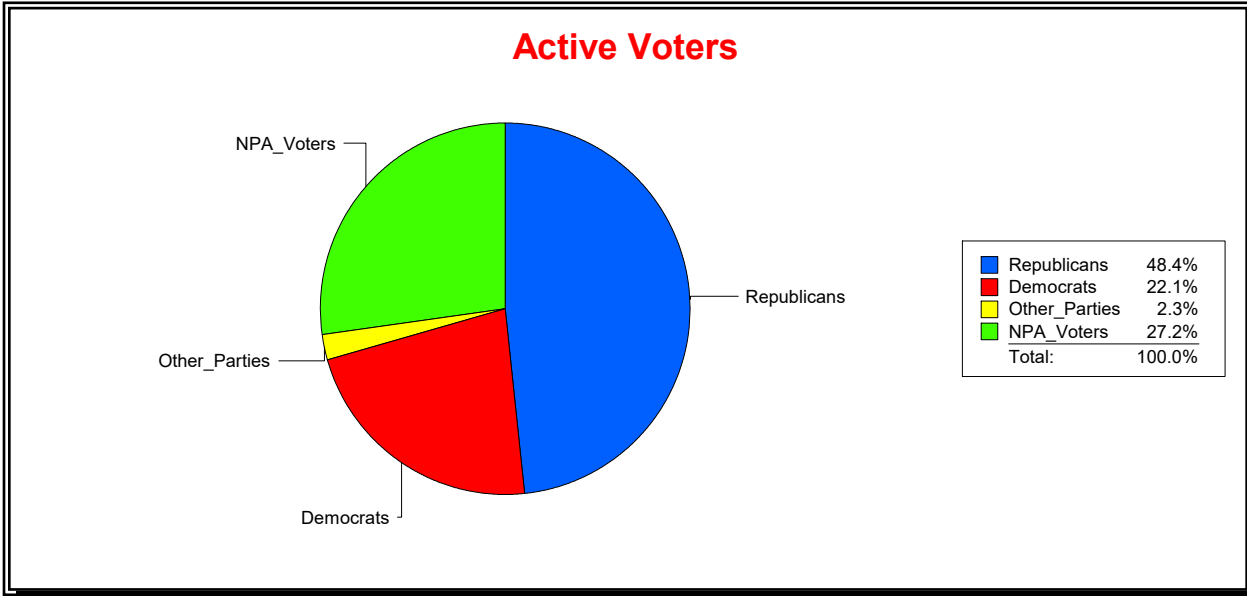

Sarasota County, FL

Date 3/1/2022

Time 08:16 AM

Graphs of District Registration

Active Registered Voters

Inactive Voters

District	Total	Dems	Reps	NonP	Other	Total	Dems	Reps	NonP	Other
WOODLANDS CDD	1,472	325	713	400	34	31	7	16	8	0