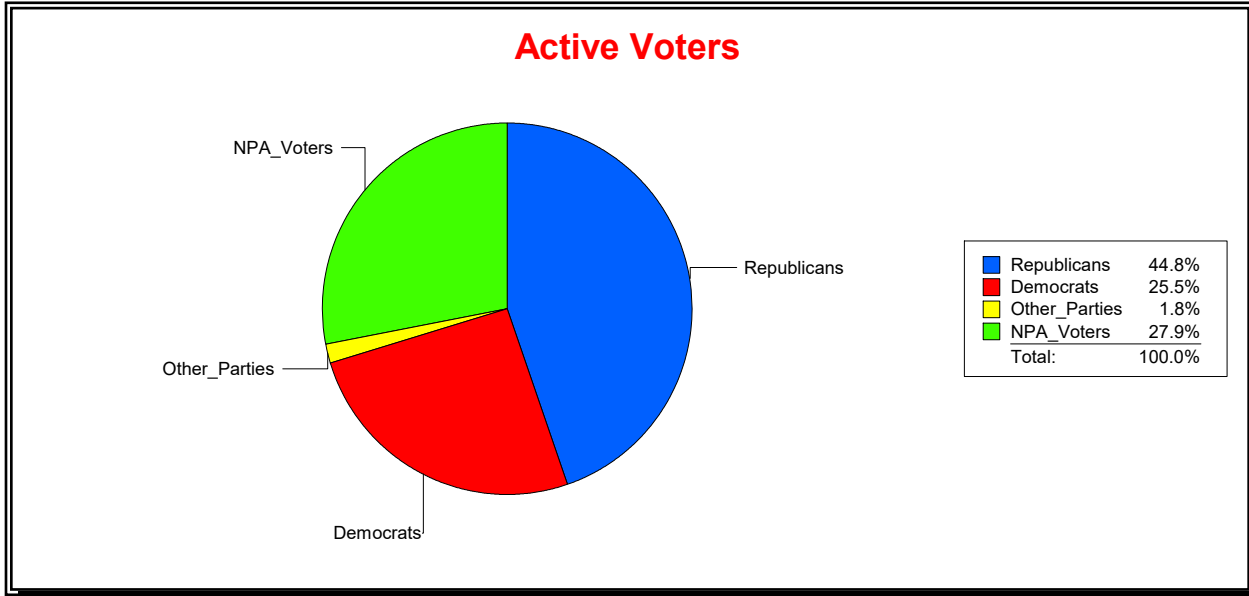

District	Total	Dems	Reps	NonP	Other	Total	Dems	Reps	NonP	Other
HOSPITAL BOARD SOUTH	124,581	31,709	55,795	34,791	2,286	7,152	1,910	2,757	2,411	74

Ron Turner

Supervisor of Elections

Sarasota County, FL

Date 3/1/2022