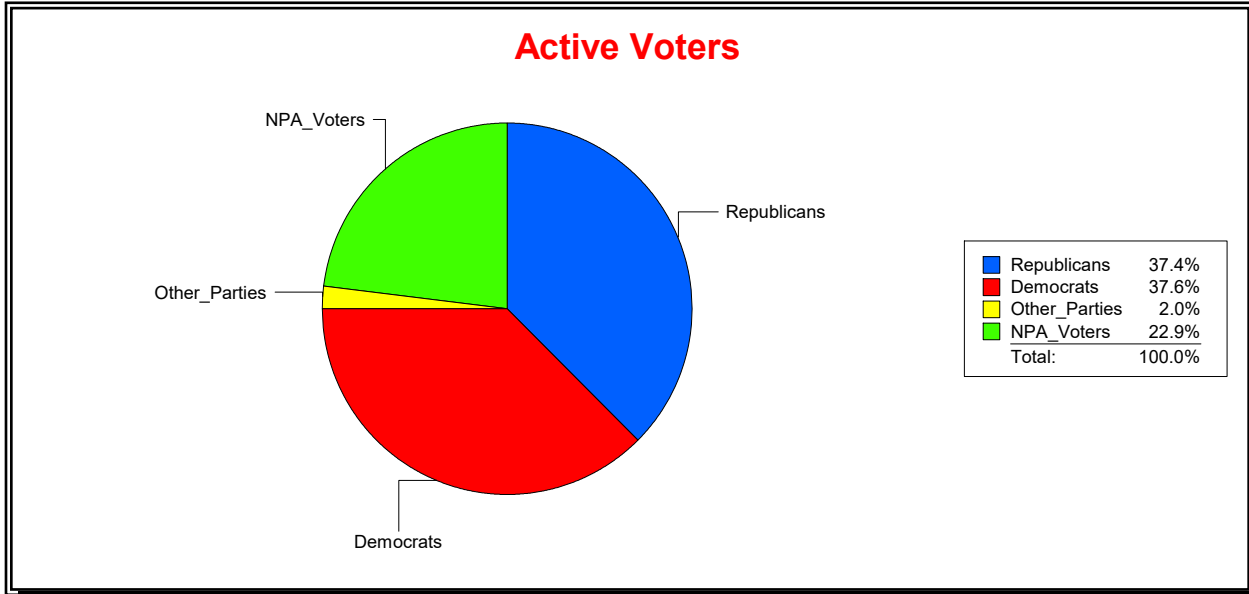

Ron Turner

Supervisor of Elections

Sarasota County, FL

Date 3/1/2022

Time 08:16 AM

Graphs of District Registration

Active Registered Voters

Inactive Voters

District	Total	Dems	Reps	NonP	Other	Total	Dems	Reps	NonP	Other
SARASOTA 2	17,044	6,412	6,378	3,910	344	1,063	398	355	296	14