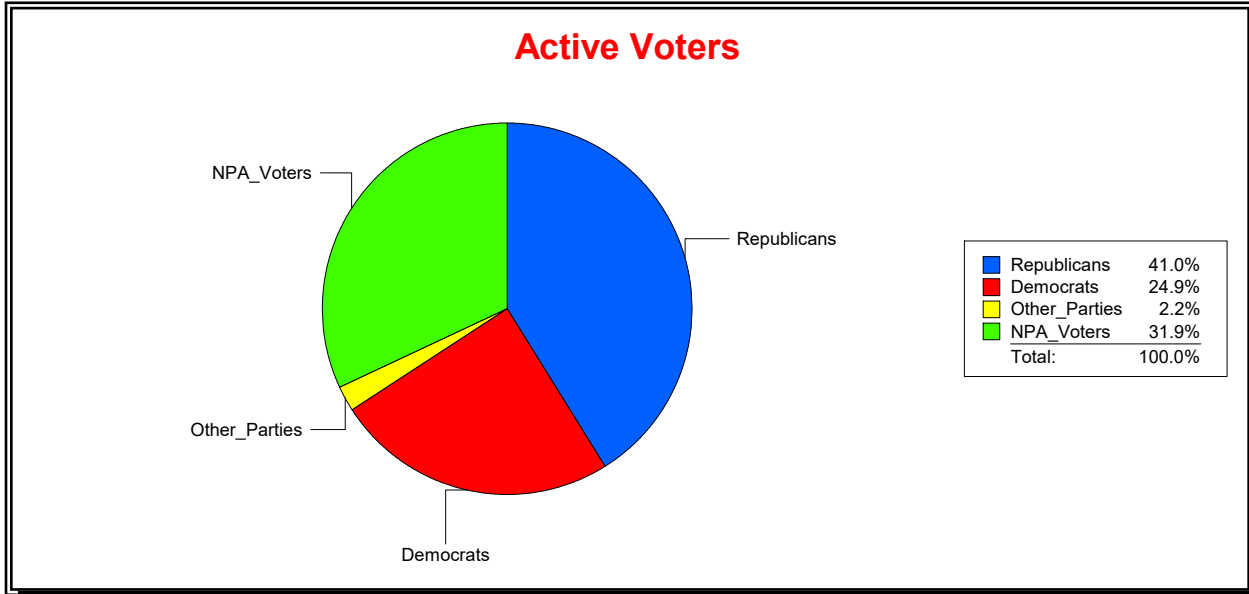

Ron Turner

Supervisor of Elections

Sarasota County, FL

Date 3/1/2022

Time 08:16 AM

Graphs of District Registration

Active Registered Voters

Inactive Voters

District	Total	Dems	Reps	NonP	Other	Total	Dems	Reps	NonP	Other
NORTH PORT 3	10,315	2,564	4,234	3,286	231	762	186	265	307	4