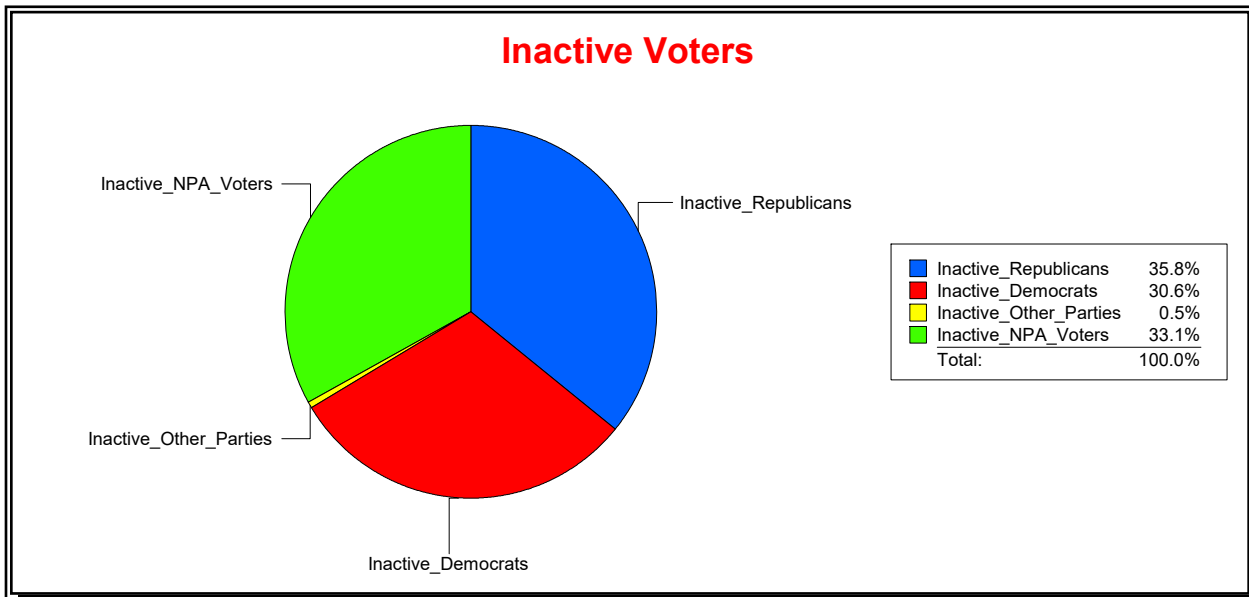

Ron Turner

Supervisor of Elections

Sarasota County, FL

Date 3/1/2022

Time 08:16 AM

Graphs of District Registration

Active Registered Voters

Inactive Voters

District	Total	Dems	Reps	NonP	Other	Total	Dems	Reps	NonP	Other
NORTH PORT 4	9,171	2,484	3,970	2,563	154	565	173	202	187	3