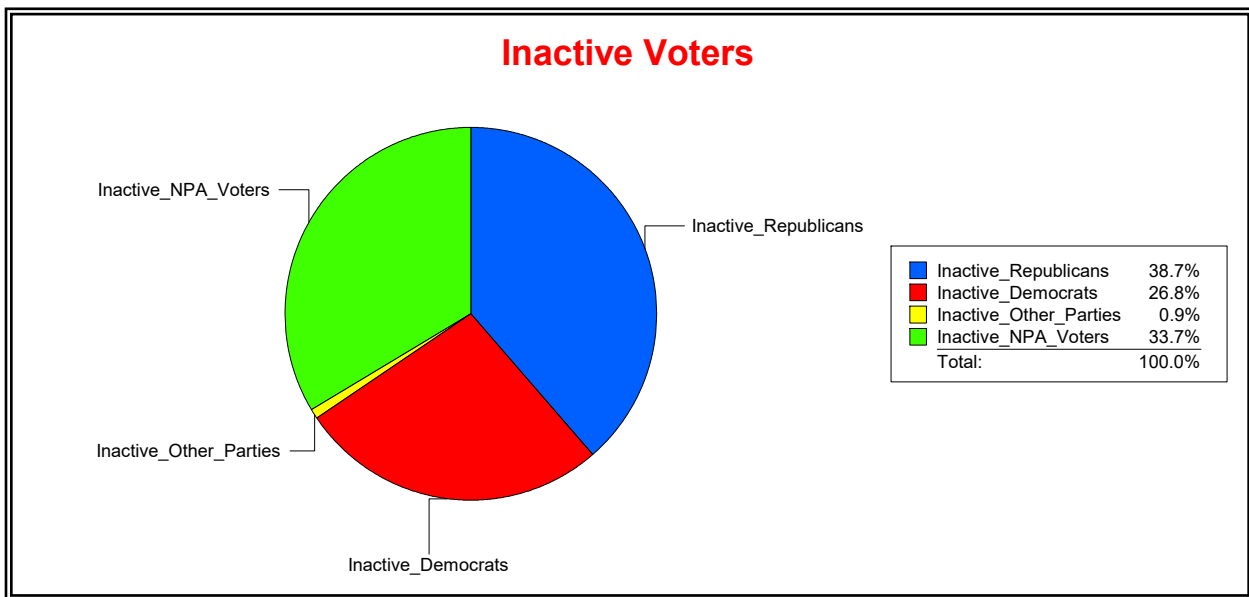

Ron Turner

Supervisor of Elections

Sarasota County, FL

Date 3/1/2022

Time 08:16 AM

Graphs of District Registration

Active Registered Voters

Inactive Voters

District	Total	Dems	Reps	NonP	Other	Total	Dems	Reps	NonP	Other
SCHOOL DIST 3	76,157	19,282	34,337	21,177	1,361	4,421	1,183	1,710	1,488	40