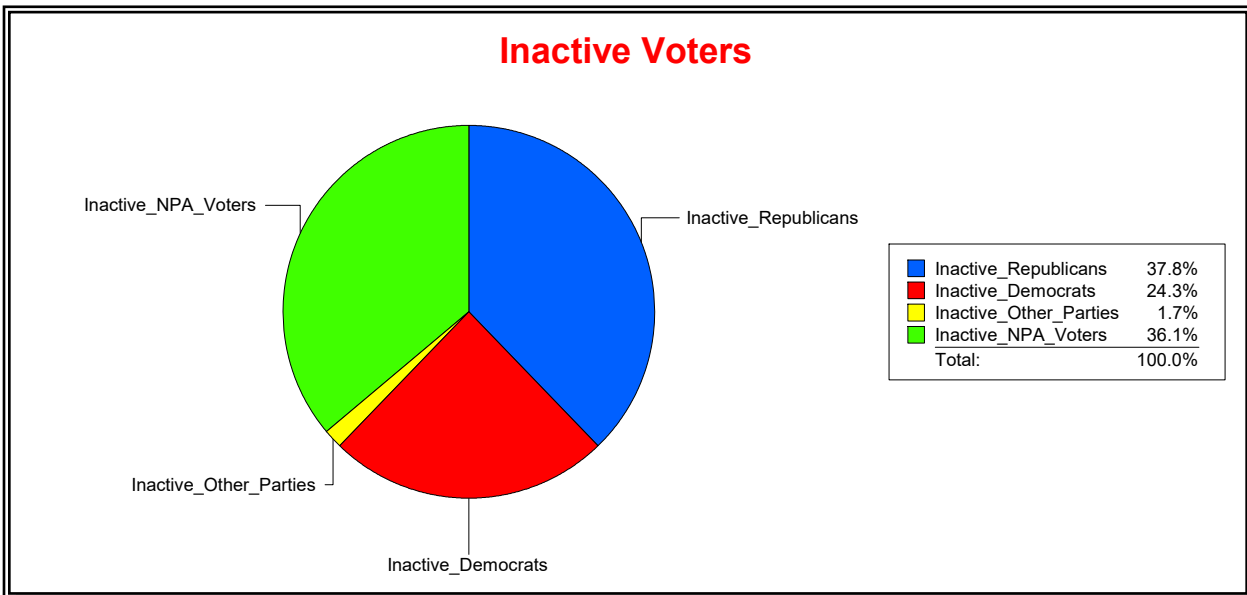

Ron Turner

Supervisor of Elections

Sarasota County, FL

Date 3/1/2022

Time 08:16 AM

Graphs of District Registration

Active Registered Voters

Inactive Voters

<u>District</u>	<u>Total</u>	<u>Dems</u>	<u>Reps</u>	<u>NonP</u>	<u>Other</u>	<u>Total</u>	<u>Dems</u>	<u>Reps</u>	<u>NonP</u>	<u>Other</u>
NORTH PORT DIST 1	10,450	2,614	4,504	3,126	206	576	140	218	208	10