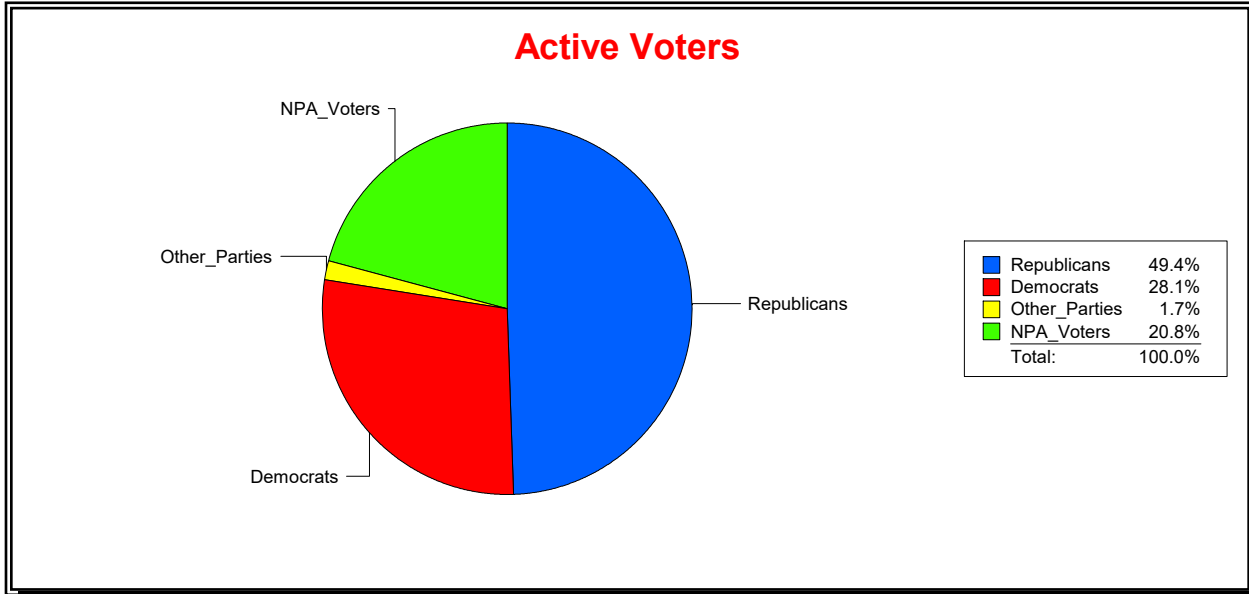

Ron Turner

Supervisor of Elections

Sarasota County, FL

Date 3/1/2022

Time 08:16 AM

Graphs of District Registration

Active Registered Voters

Inactive Voters

District	Total	Dems	Reps	NonP	Other	Total	Dems	Reps	NonP	Other
LONGBOAT KEY BEACH B	2,879	809	1,421	599	50	124	36	59	29	0