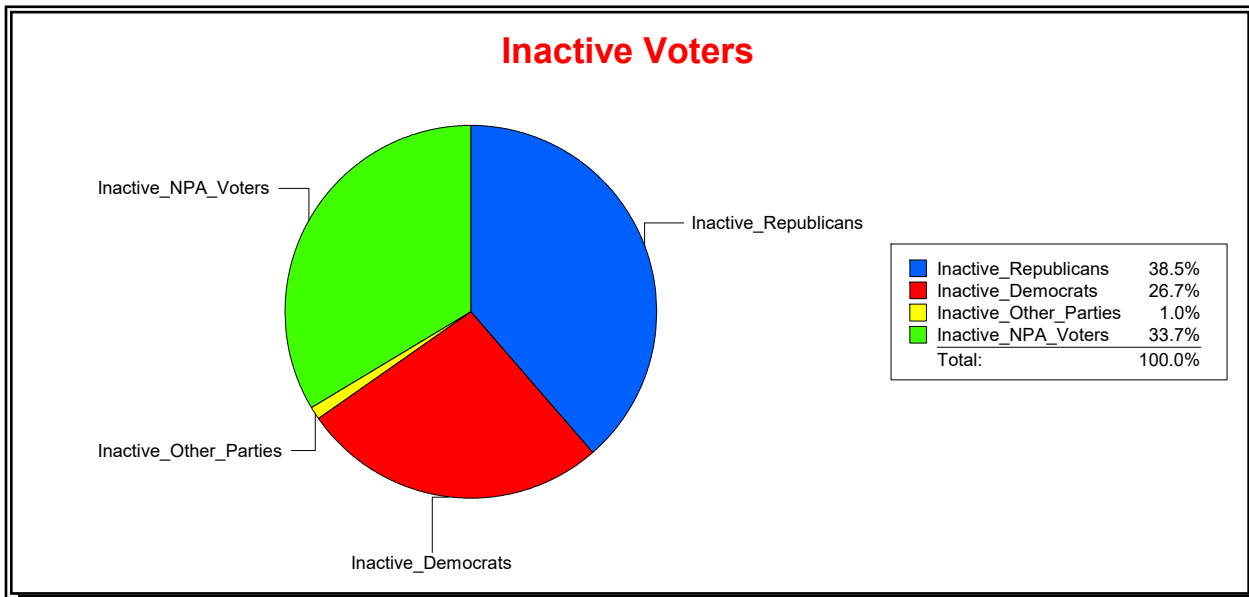

District	Total	Dems	Reps	NonP	Other	Total	Dems	Reps	NonP	Other
HOSPITAL BOARD SOUTH	124,581	31,709	55,795	34,791	2,286	7,152	1,910	2,757	2,411	74

Ron Turner

Supervisor of Elections

Sarasota County, FL

Date 3/1/2022