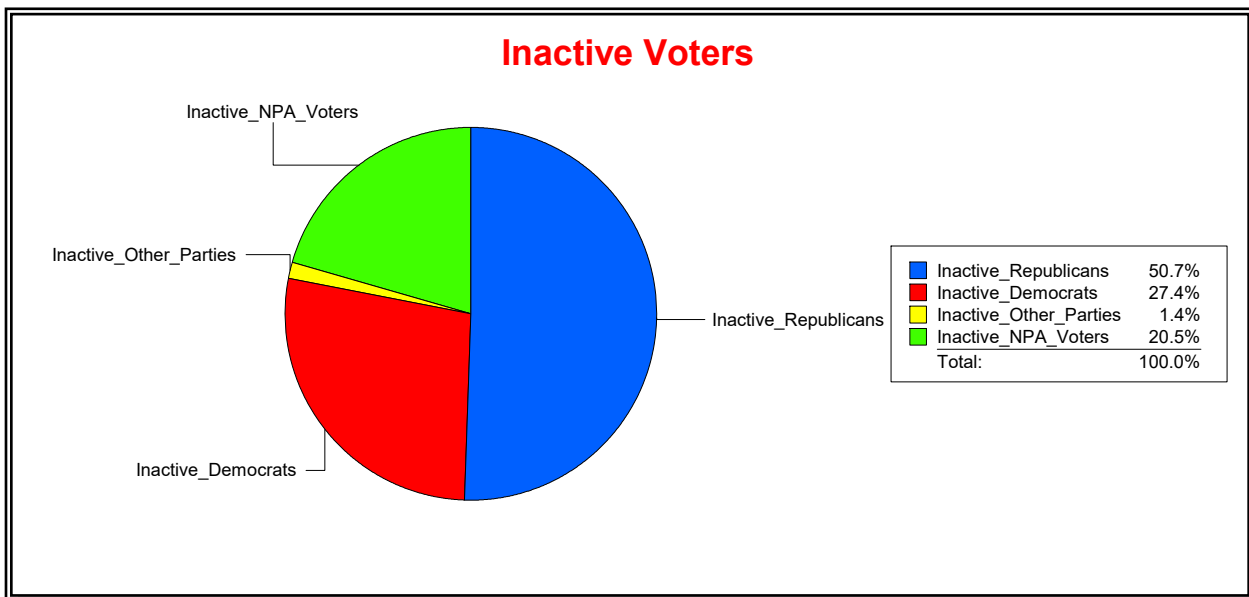

Supervisor of Elections

Sarasota County, FL

Date 3/1/2022

Time 08:16 AM

Graphs of District Registration

Active Registered Voters

Inactive Voters

<u>District</u>	<u>Total</u>	<u>Dems</u>	<u>Reps</u>	<u>NonP</u>	<u>Other</u>	<u>Total</u>	<u>Dems</u>	<u>Reps</u>	<u>NonP</u>	<u>Other</u>
LBK DISTRICT 1	1,469	321	788	325	35	73	20	37	15	1