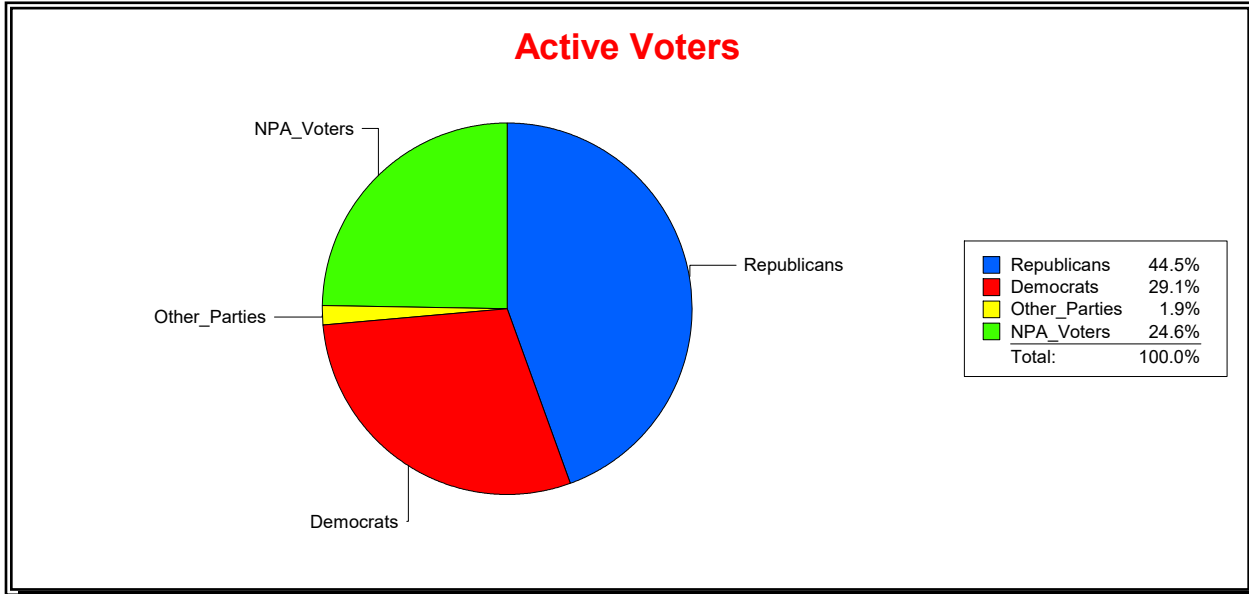

Ron Turner

Supervisor of Elections

Sarasota County, FL

Date 3/1/2022

Time 08:16 AM

Graphs of District Registration

Active Registered Voters

Inactive Voters

District	Total	Dems	Reps	NonP	Other	Total	Dems	Reps	NonP	Other
CNTY COMM DIST 4	72,484	21,067	32,231	17,821	1,365	3,690	1,116	1,393	1,133	48