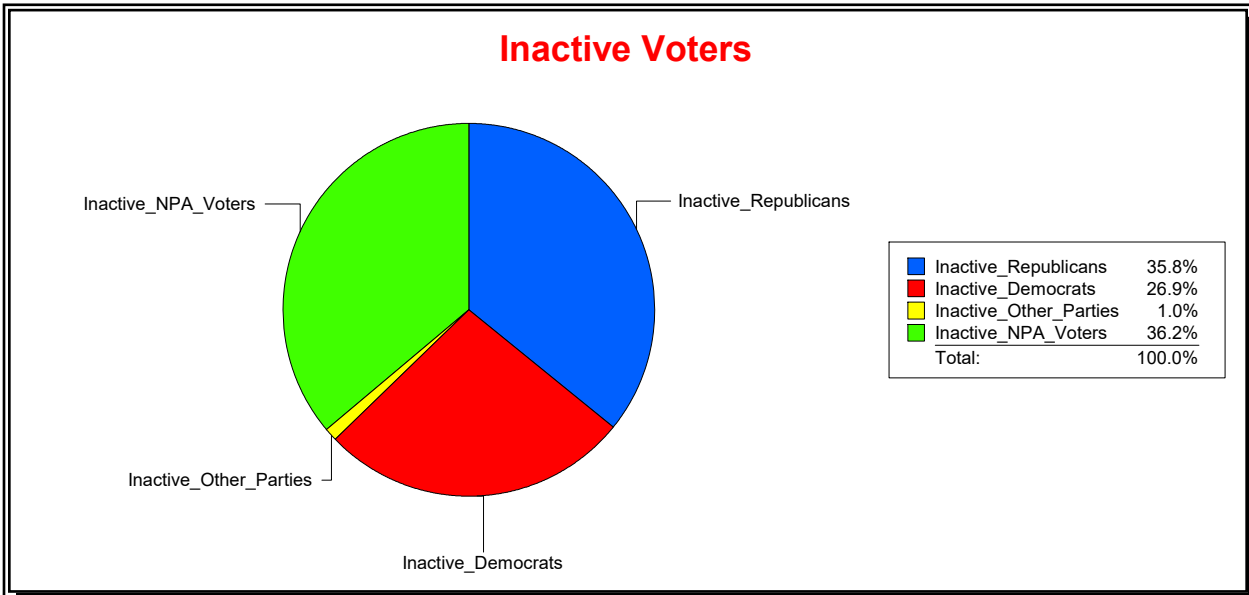

Ron Turner

Supervisor of Elections

Sarasota County, FL

Date 3/1/2022

Time 08:16 AM

Graphs of District Registration

Active Registered Voters

Inactive Voters

District	Total	Dems	Reps	NonP	Other	Total	Dems	Reps	NonP	Other
NORTH PORT DIST2	58,445	14,589	25,408	17,264	1,184	3,451	929	1,236	1,250	36