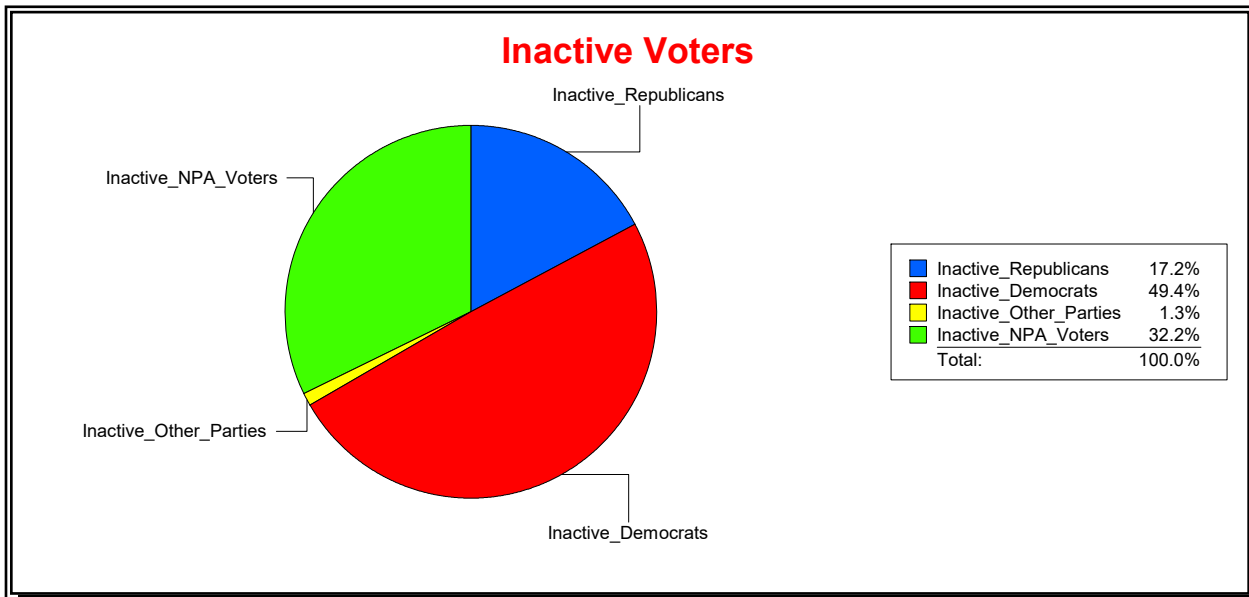

District	Total	Dems	Reps	NonP	Other	Total	Dems	Reps	NonP	Other
SARASOTA 1	11,256	5,943	2,164	2,915	234	1,007	497	173	324	13

Ron Turner

Supervisor of Elections

Sarasota County, FL

Date 3/1/2022

Time 08:16 AM