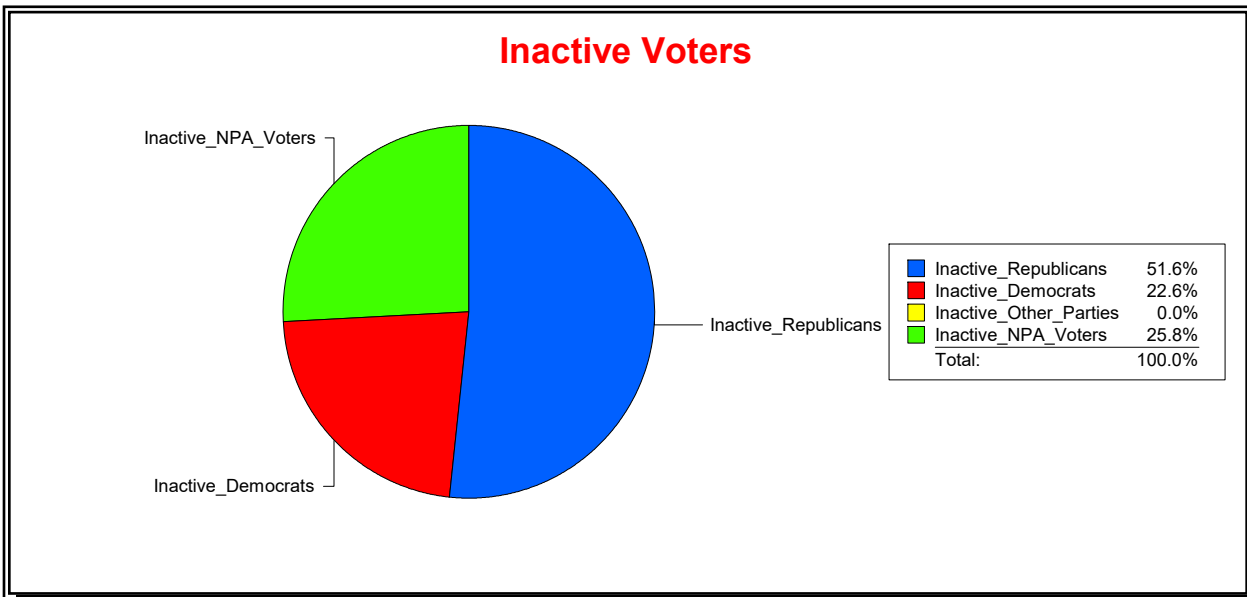

Ron Turner

Supervisor of Elections

Sarasota County, FL

Date 3/1/2022

Time 08:16 AM

Graphs of District Registration

Active Registered Voters

Inactive Voters

District	Total	Dems	Reps	NonP	Other	Total	Dems	Reps	NonP	Other
WOODLANDS CDD	1,472	325	713	400	34	31	7	16	8	0