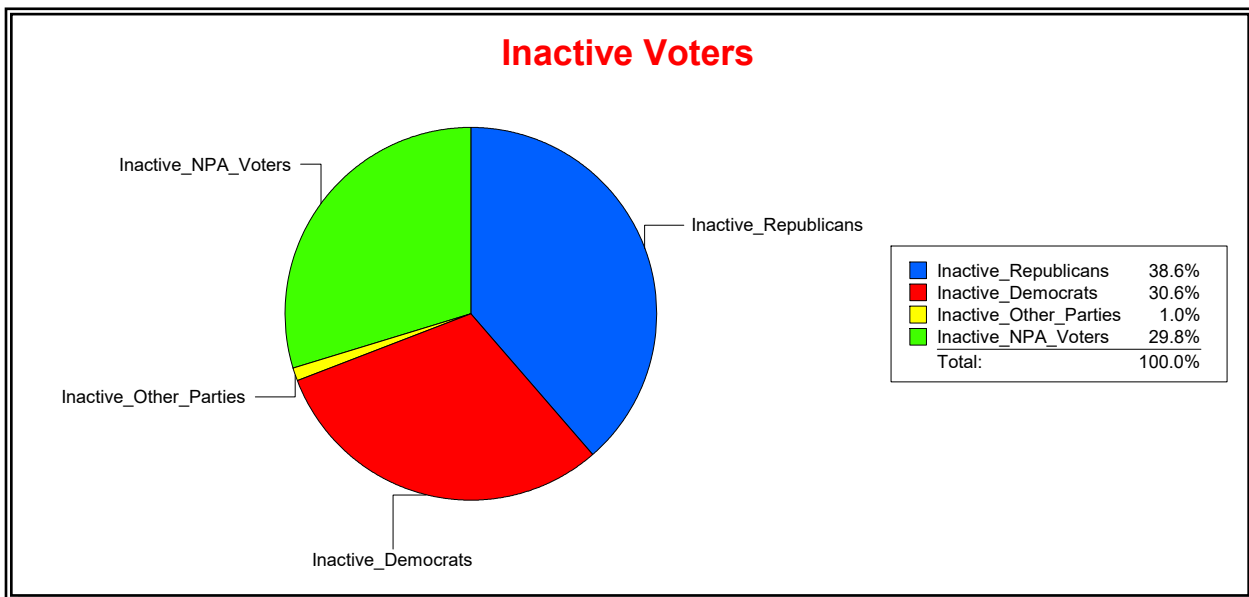

Ron Turner

Supervisor of Elections

Sarasota County, FL

Date 3/1/2022

Time 08:16 AM

Graphs of District Registration

Active Registered Voters

Inactive Voters

District	Total	Dems	Reps	NonP	Other	Total	Dems	Reps	NonP	Other
HOSPITAL BOARD CENTRAL	119,585	34,871	53,177	29,347	2,190	6,346	1,943	2,447	1,892	64