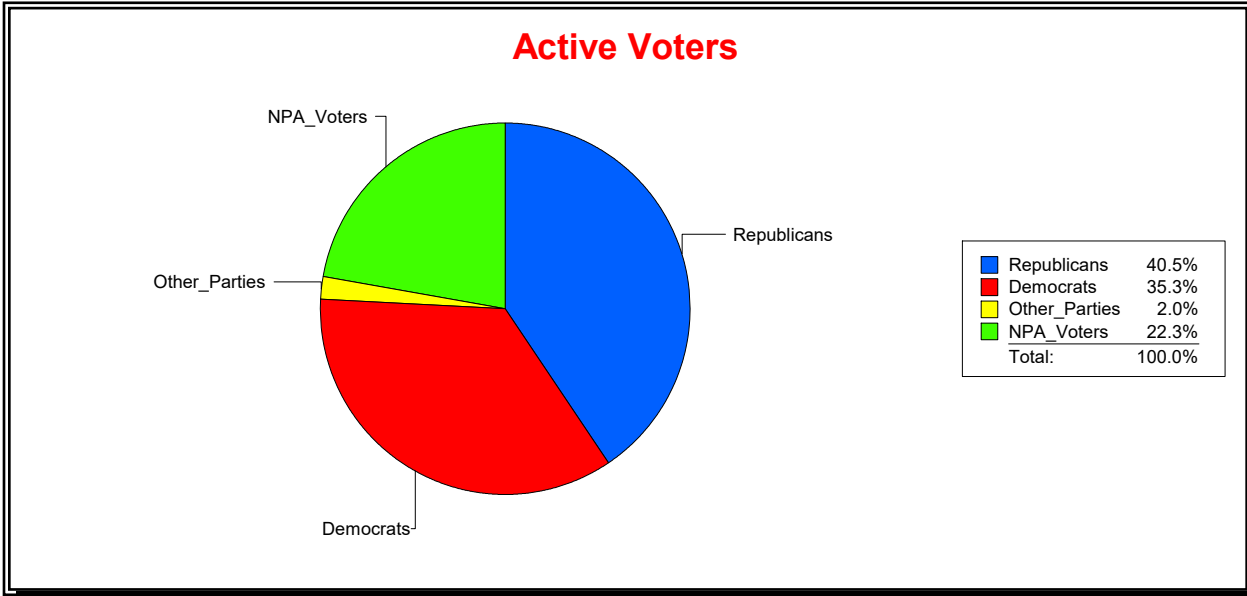

Ron Turner

Supervisor of Elections

Sarasota County, FL

Date 3/1/2022

Time 08:16 AM

Graphs of District Registration

Active Registered Voters

Inactive Voters

District	Total	Dems	Reps	NonP	Other	Total	Dems	Reps	NonP	Other
STATE HOUSE DIST 71	20,720	7,305	8,384	4,626	405	1,208	410	446	334	18