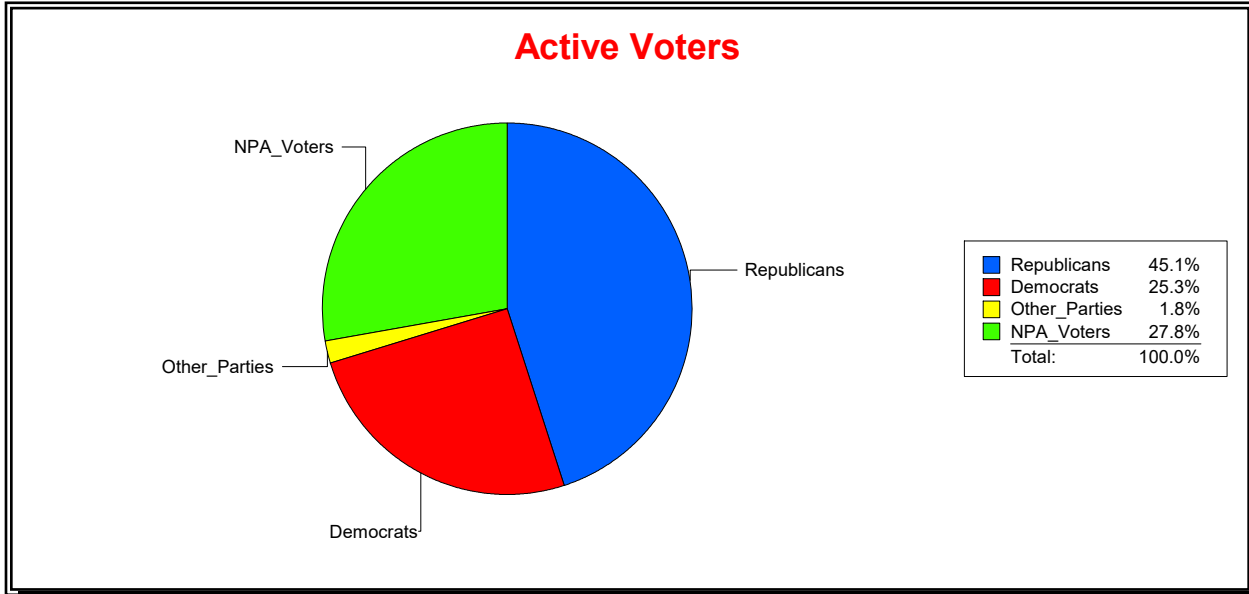

Ron Turner

Supervisor of Elections

Sarasota County, FL

Date 3/1/2022

Time 08:16 AM

Graphs of District Registration

Active Registered Voters

Inactive Voters

District	Total	Dems	Reps	NonP	Other	Total	Dems	Reps	NonP	Other
SCHOOL DIST 3	76,157	19,282	34,337	21,177	1,361	4,421	1,183	1,710	1,488	40