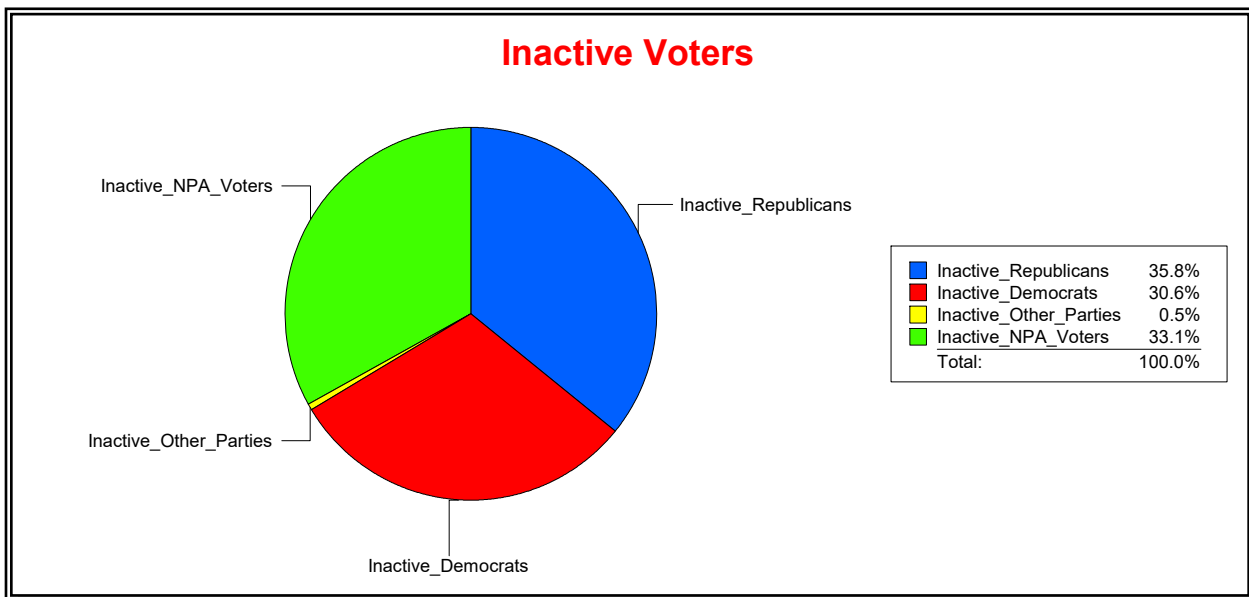

Ron Turner

Supervisor of Elections

Sarasota County, FL

Date 3/1/2022

Time 08:16 AM

Graphs of District Registration

Active Registered Voters

Inactive Voters

District	Total	Dems	Reps	NonP	Other	Total	Dems	Reps	NonP	Other
NORTH PORT DIST 4	9,171	2,484	3,970	2,563	154	565	173	202	187	3