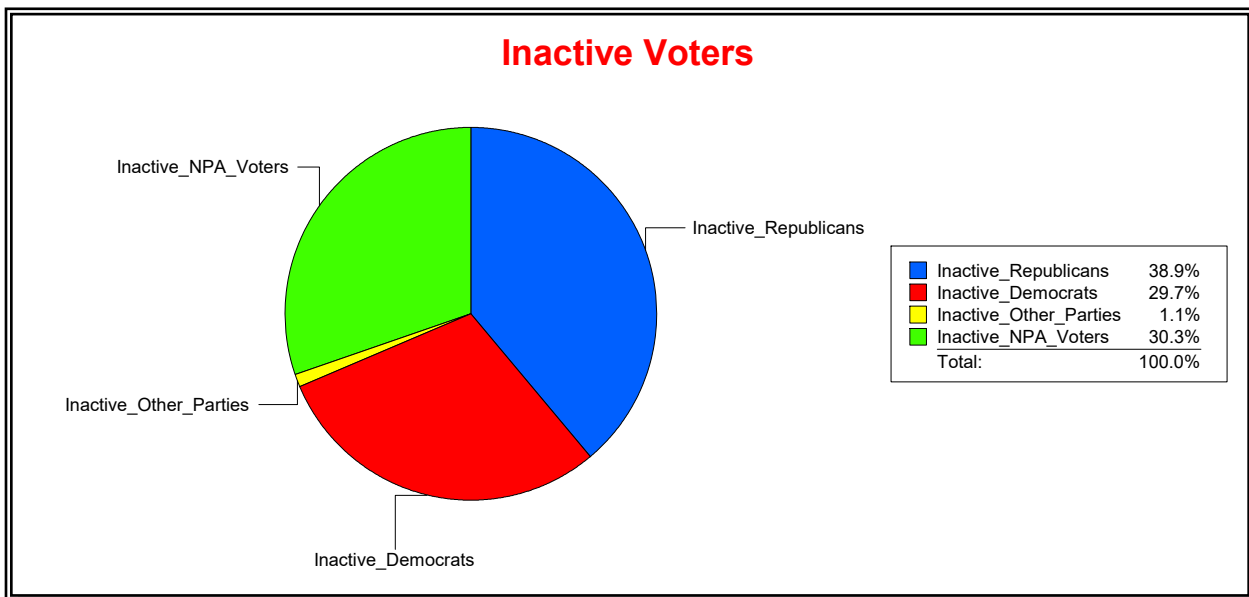

Ron Turner

Supervisor of Elections

Sarasota County, FL

Date 3/1/2022

Time 08:16 AM

Graphs of District Registration

Active Registered Voters

Inactive Voters

<u>District</u>	<u>Total</u>	<u>Dems</u>	<u>Reps</u>	<u>NonP</u>	<u>Other</u>	<u>Total</u>	<u>Dems</u>	<u>Reps</u>	<u>NonP</u>	<u>Other</u>
COUNTY	225,255	64,667	100,174	56,266	4,148	11,895	3,532	4,629	3,601	133