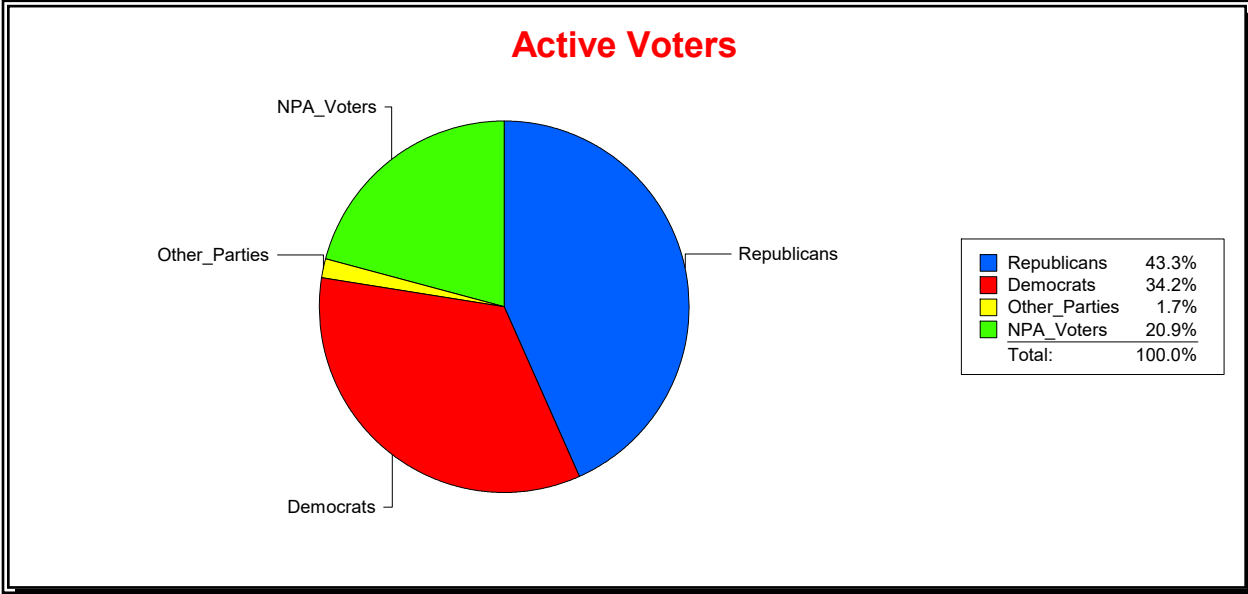

Sarasota County, FL

Date 3/1/2022

Time 08:16 AM

Graphs of District Registration

Active Registered Voters

Inactive Voters

District	Total	Dems	Reps	NonP	Other	Total	Dems	Reps	NonP	Other
LONGBOAT KEY 2	1,352	462	585	282	23	81	24	37	20	0