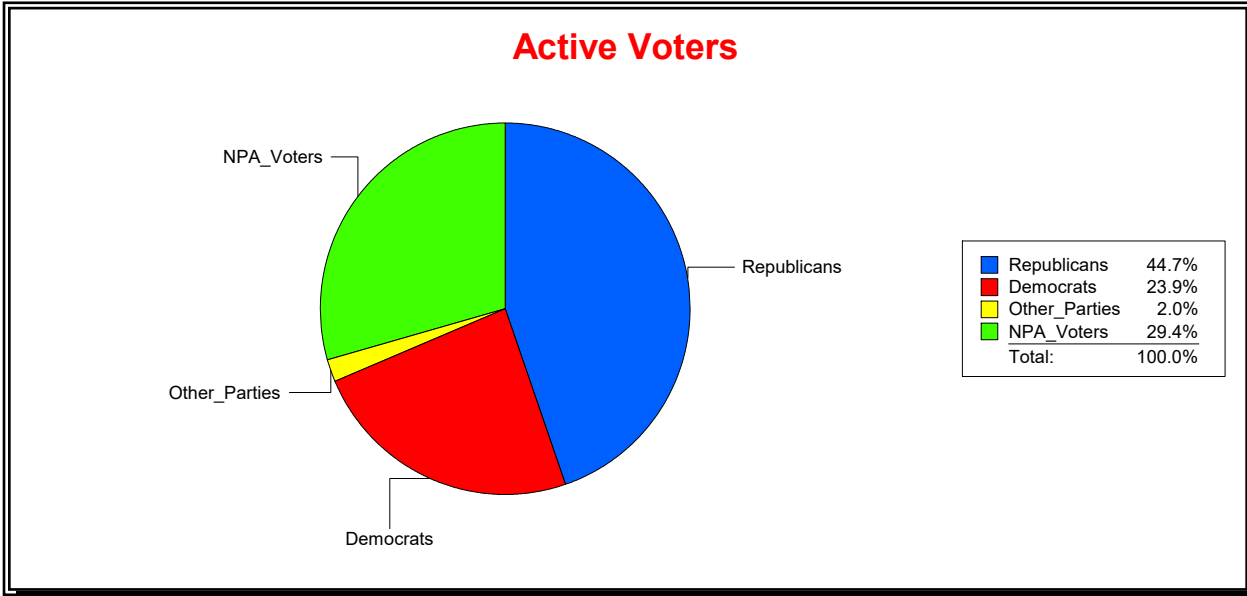

Ron Turner

Supervisor of Elections

Sarasota County, FL

Date 3/1/2022

Time 08:16 AM

Graphs of District Registration

Active Registered Voters

Inactive Voters

District	Total	Dems	Reps	NonP	Other	Total	Dems	Reps	NonP	Other
STONEYBROOK CDD	1,814	433	811	533	37	96	33	36	26	1