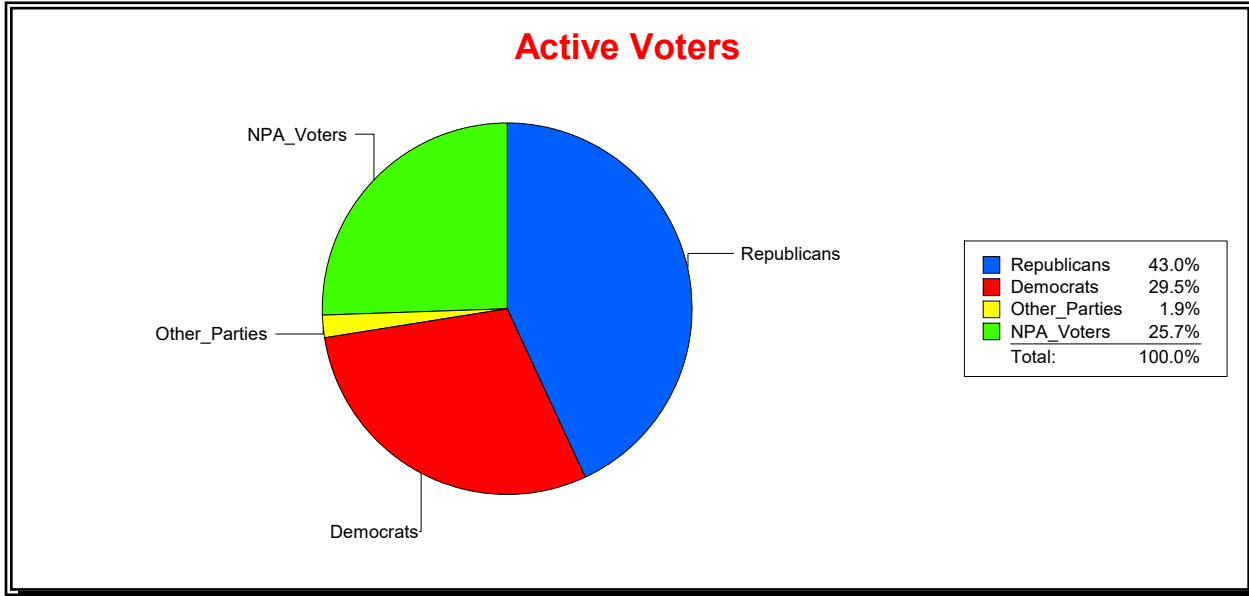

District	Total	Dems	Reps	NonP	Other	Total	Dems	Reps	NonP	Other
STATE SENATE 23	349,996	103,251	150,376	89,782	6,587	19,774	6,074	7,291	6,191	218

Ron Turner

Supervisor of Elections

Sarasota County, FL

Date 3/1/2022