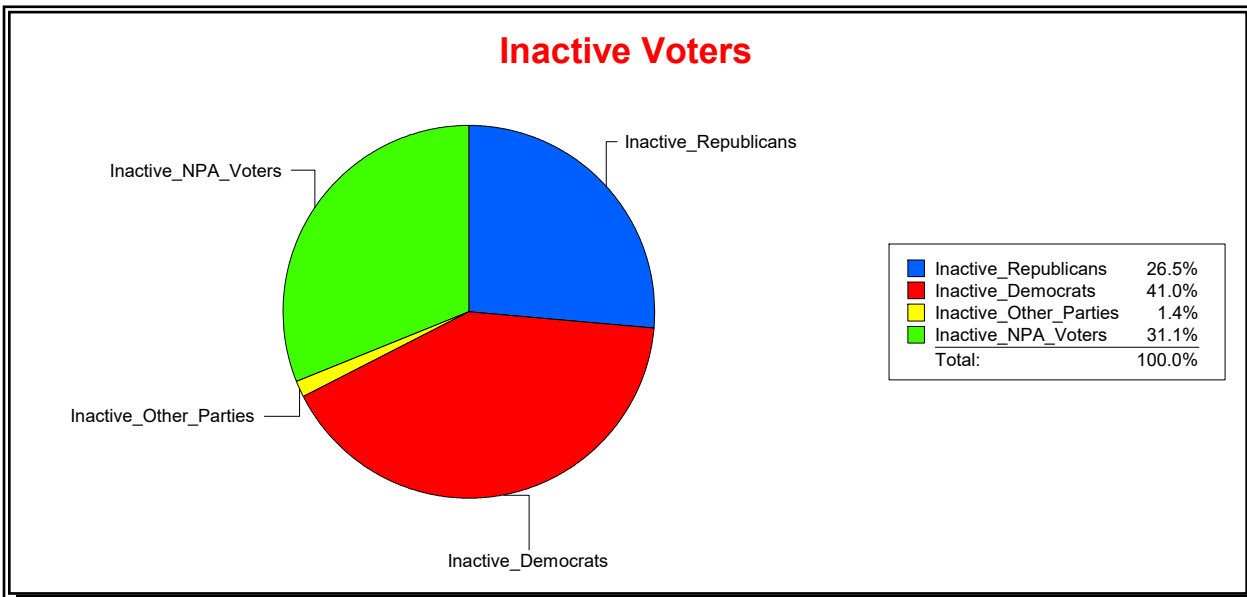

Ron Turner

Supervisor of Elections

Sarasota County, FL

Date 3/1/2022

Time 08:16 AM

Graphs of District Registration

Active Registered Voters

Inactive Voters

District	Total	Dems	Reps	NonP	Other	Total	Dems	Reps	NonP	Other
SARASOTA	39,378	16,559	12,307	9,691	821	2,895	1,188	767	899	41