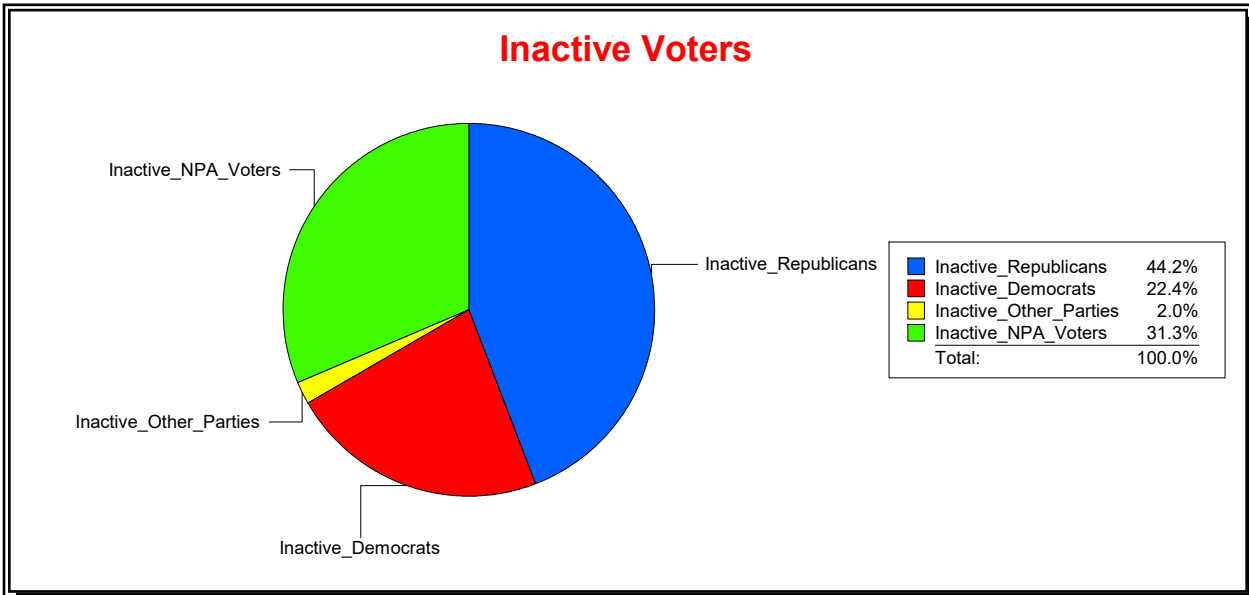

District	Total	Dems	Reps	NonP	Other	Total	Dems	Reps	NonP	Other
WEST VILLAGES CDD	7,234	1,655	3,654	1,789	136	147	33	65	46	3

Ron Turner

Supervisor of Elections

Sarasota County, FL

Date 3/1/2022

Time 08:16 AM