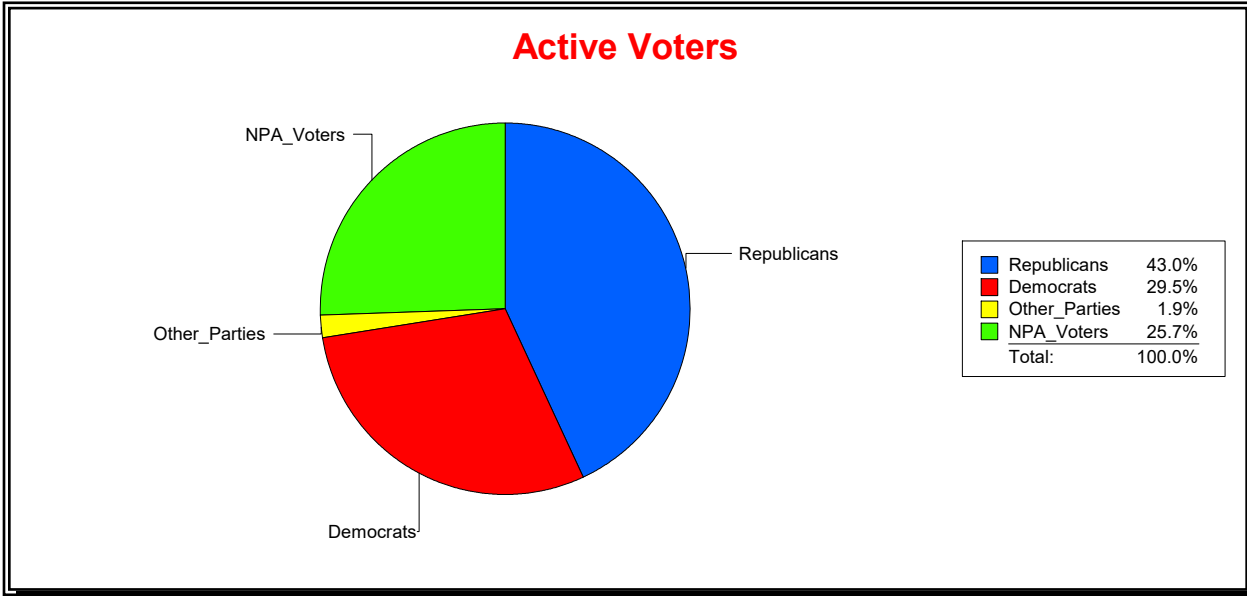

Ron Turner

Supervisor of Elections

Sarasota County, FL

Date 3/1/2022

Time 08:16 AM

Graphs of District Registration

Active Registered Voters

Inactive Voters

District	Total	Dems	Reps	NonP	Other	Total	Dems	Reps	NonP	Other
COUNTYWIDE	349,996	103,251	150,376	89,782	6,587	19,774	6,074	7,291	6,191	218