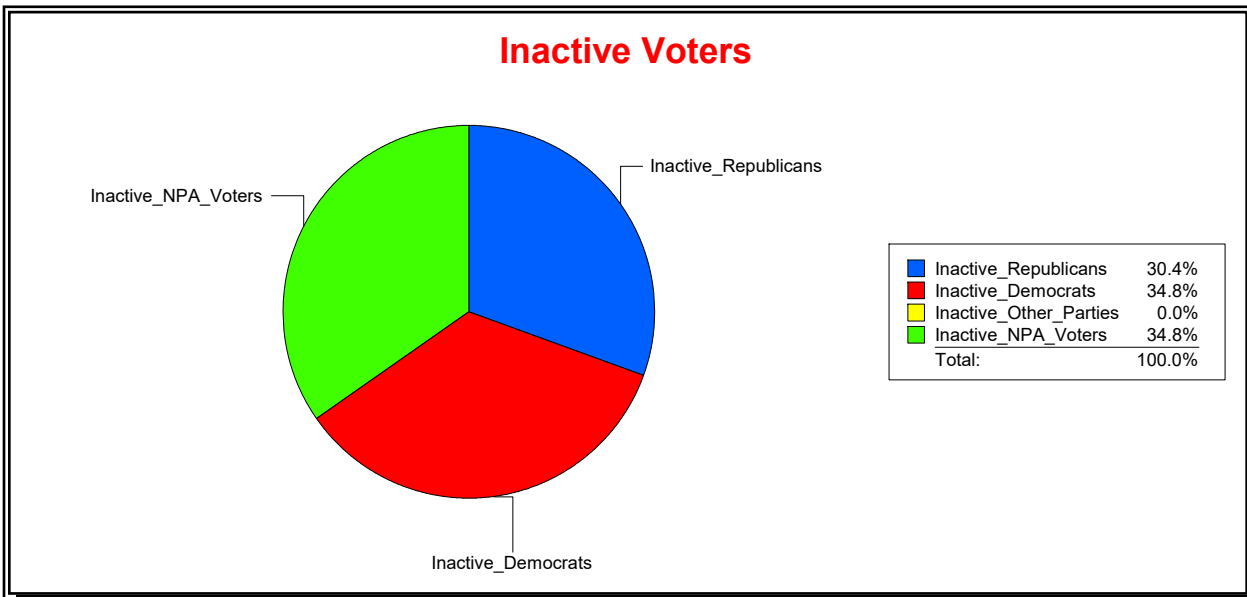

Ron Turner

Supervisor of Elections

Sarasota County, FL

Date 3/1/2022

Time 08:16 AM

Graphs of District Registration

Active Registered Voters

Inactive Voters

<u>District</u>	<u>Total</u>	<u>Dems</u>	<u>Reps</u>	<u>NonP</u>	<u>Other</u>	<u>Total</u>	<u>Dems</u>	<u>Reps</u>	<u>NonP</u>	<u>Other</u>
LONGBOAT KEY 4	415	129	200	77	9	23	8	7	8	0