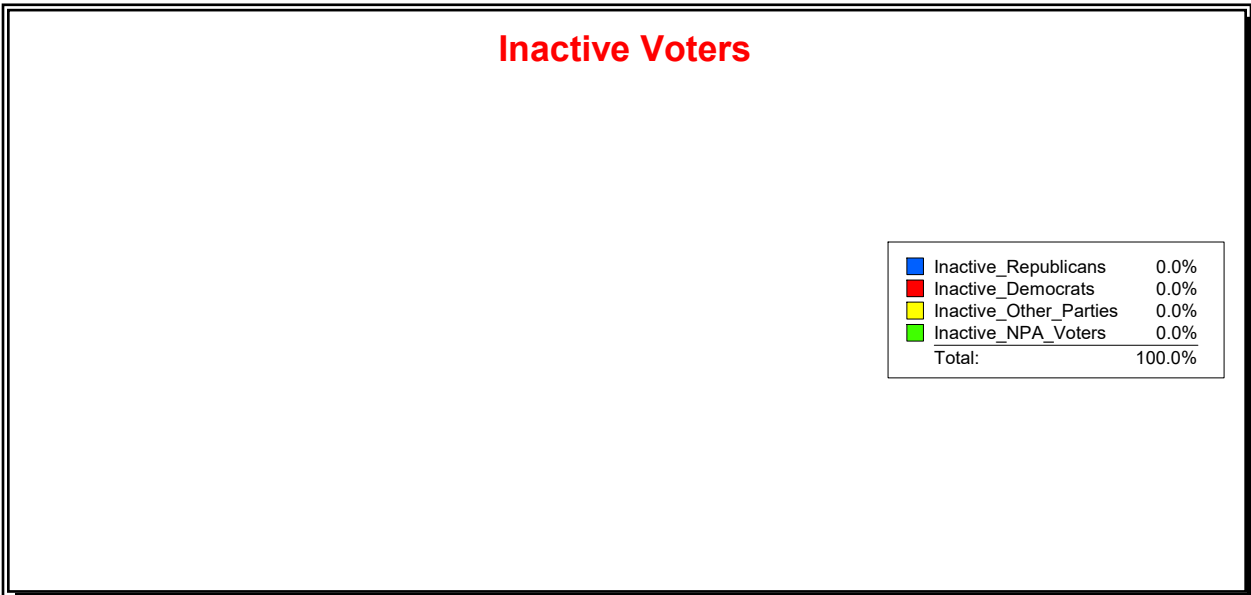

Ron Turner

Supervisor of Elections

Sarasota County, FL

Date 3/1/2022

Time 08:16 AM

Graphs of District Registration

Active Registered Voters

Inactive Voters

<u>District</u>	<u>Total</u>	<u>Dems</u>	<u>Reps</u>	<u>NonP</u>	<u>Other</u>	<u>Total</u>	<u>Dems</u>	<u>Reps</u>	<u>NonP</u>	<u>Other</u>
VENICE	0	0	0	0	0	0	0	0	0	0