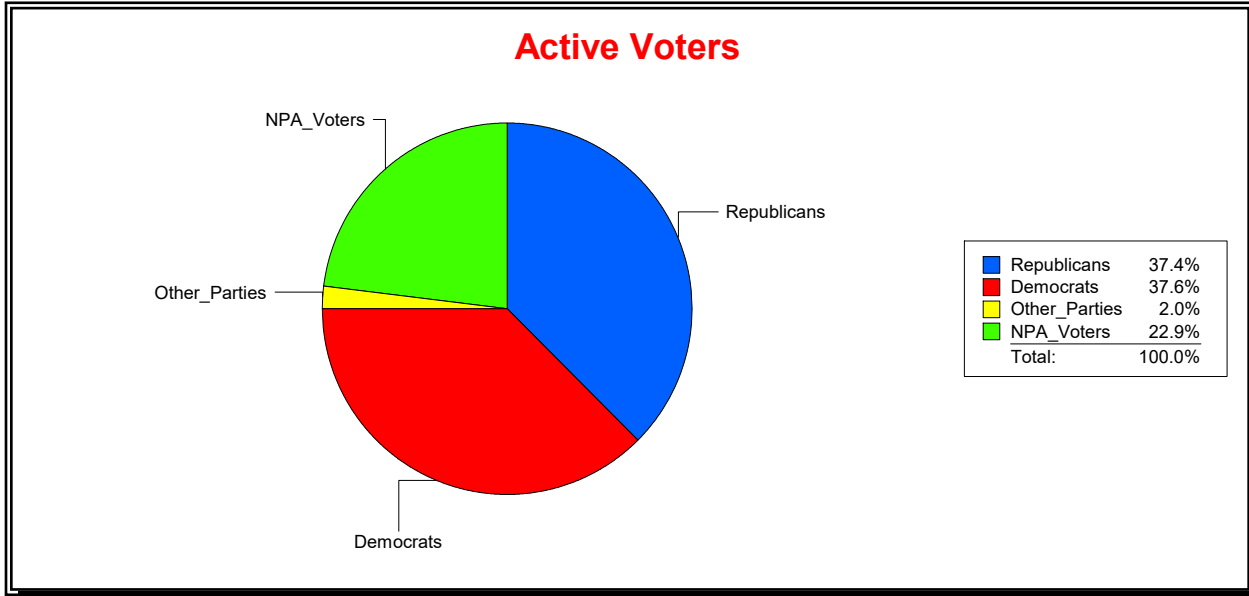

Ron Turner

Supervisor of Elections

Sarasota County, FL

Date 3/1/2022

Time 08:16 AM

Graphs of District Registration

Active Registered Voters

Inactive Voters

<u>District</u>	<u>Total</u>	<u>Dems</u>	<u>Reps</u>	<u>NonP</u>	<u>Other</u>	<u>Total</u>	<u>Dems</u>	<u>Reps</u>	<u>NonP</u>	<u>Other</u>
SARASOTA DIST 2	17,044	6,412	6,378	3,910	344	1,063	398	355	296	14