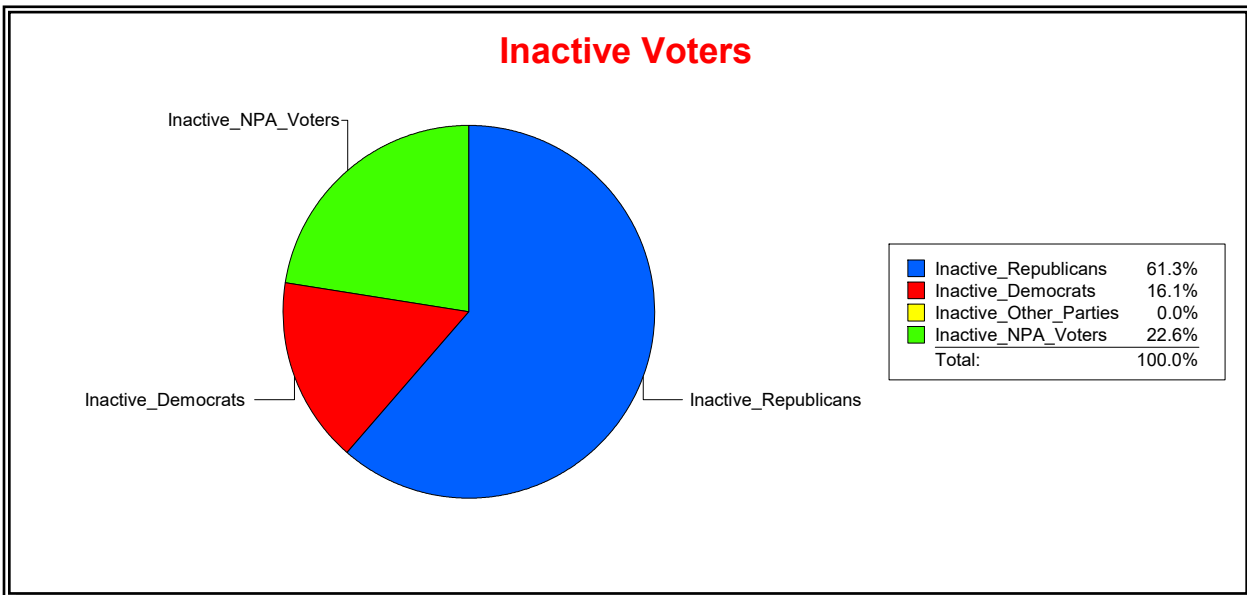

Ron Turner

Supervisor of Elections

Sarasota County, FL

Date 3/1/2022

Time 08:16 AM

Graphs of District Registration

Active Registered Voters

Inactive Voters

District	Total	Dems	Reps	NonP	Other	Total	Dems	Reps	NonP	Other
GOLDEN GATE POINT	402	112	185	99	6	31	5	19	7	0