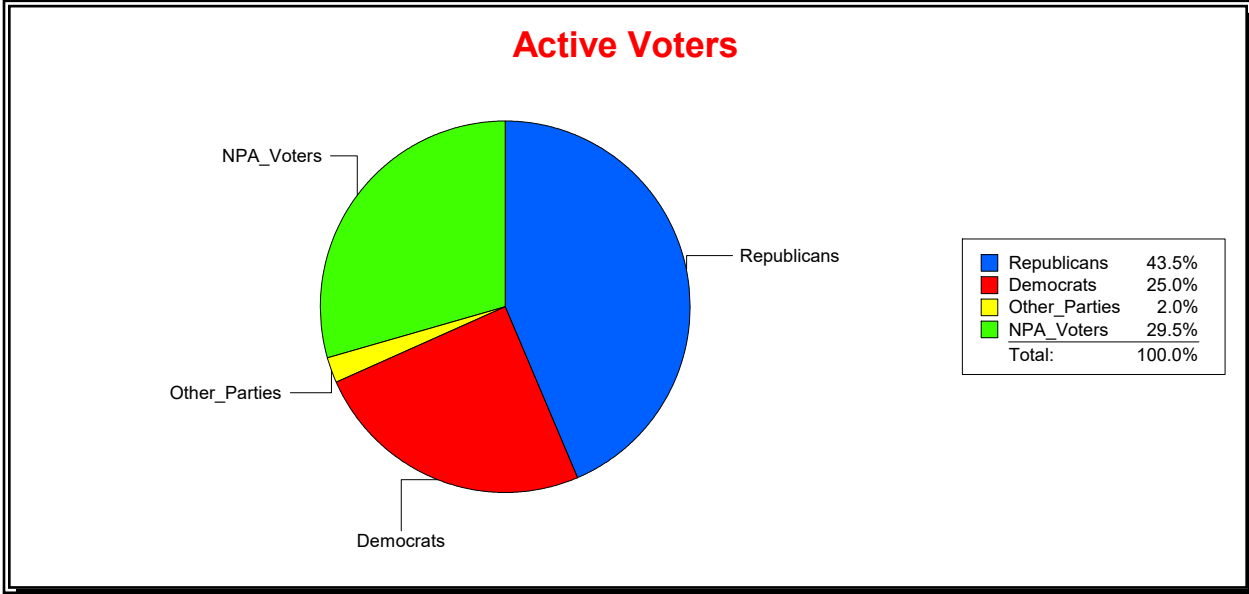

Ron Turner

Supervisor of Elections

Sarasota County, FL

Date 3/1/2022

Time 08:16 AM

Graphs of District Registration

Active Registered Voters

Inactive Voters

District	Total	Dems	Reps	NonP	Other	Total	Dems	Reps	NonP	Other
NORTH PORT DIST2	58,445	14,589	25,408	17,264	1,184	3,451	929	1,236	1,250	36