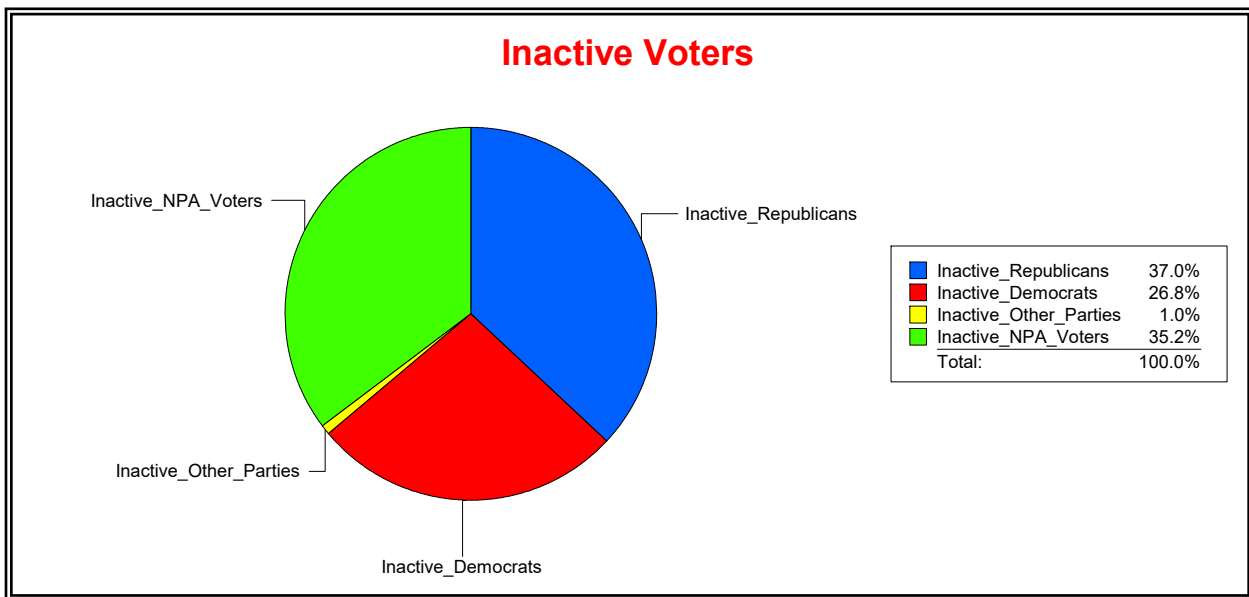

Ron Turner

Supervisor of Elections

Sarasota County, FL

Date 3/1/2022

Time 08:16 AM

Graphs of District Registration

Active Registered Voters

Inactive Voters

District	Total	Dems	Reps	NonP	Other	Total	Dems	Reps	NonP	Other
CNTY COMM DIST 5	69,352	17,430	30,566	20,031	1,325	4,226	1,132	1,564	1,486	44