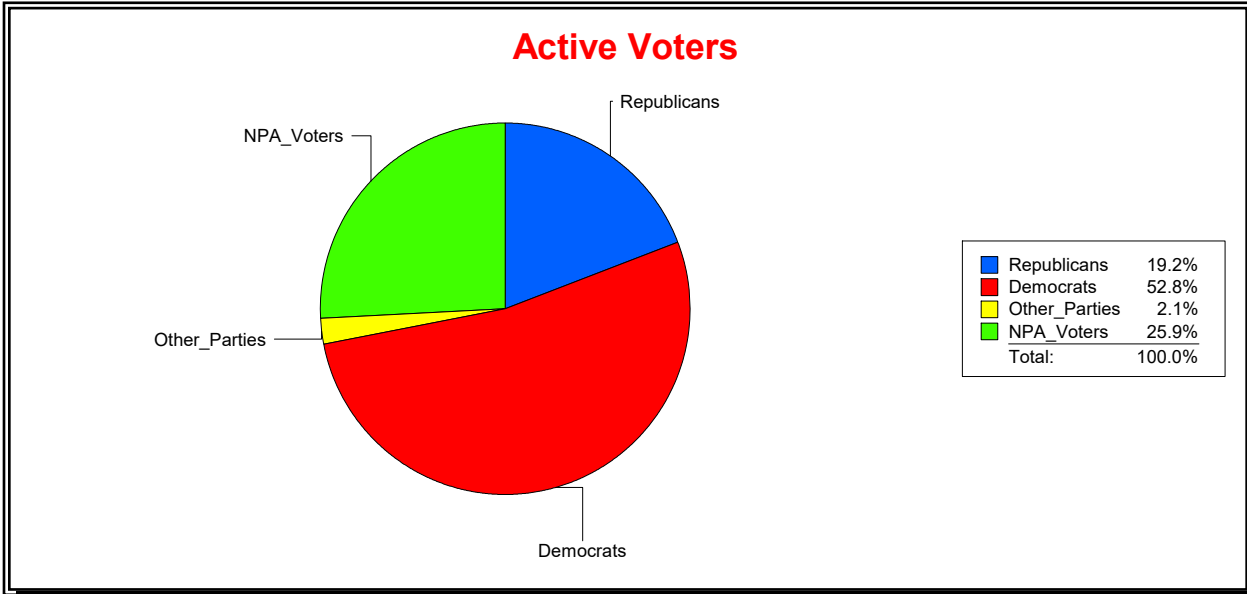

District	Total	Dems	Reps	NonP	Other	Total	Dems	Reps	NonP	Other
SARASOTA DIST 1	11,256	5,943	2,164	2,915	234	1,007	497	173	324	13

Ron Turner

Supervisor of Elections

Sarasota County, FL

Date 3/1/2022

Time 08:16 AM