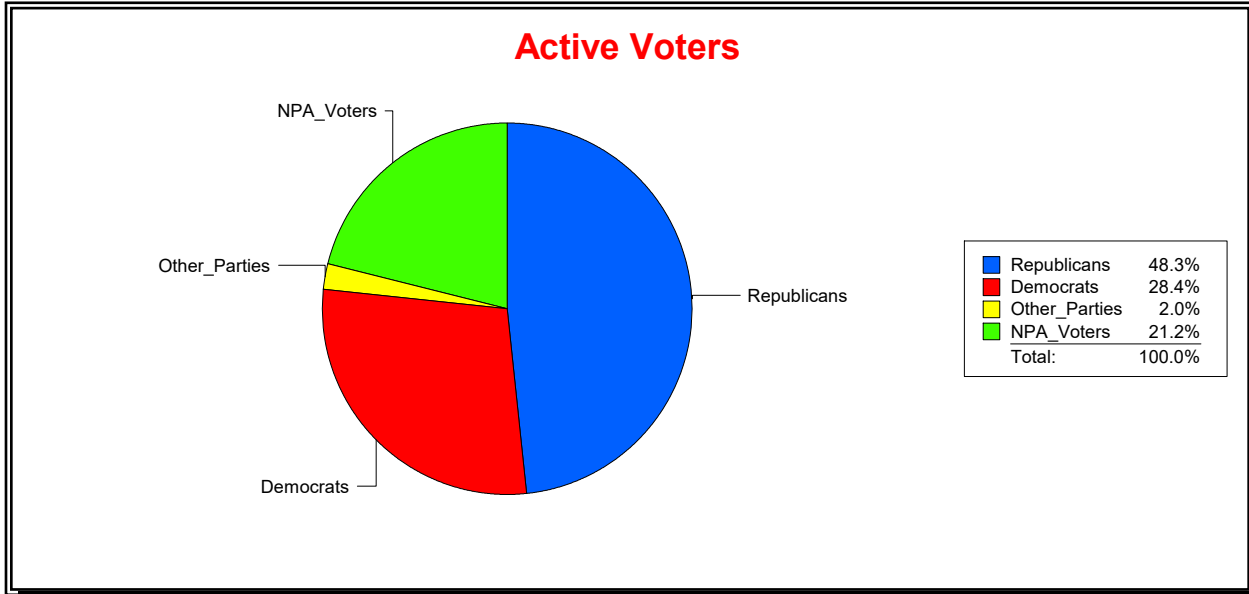

Ron Turner

Supervisor of Elections

Sarasota County, FL

Date 3/1/2022

Time 08:16 AM

Graphs of District Registration

Active Registered Voters

Inactive Voters

District	Total	Dems	Reps	NonP	Other	Total	Dems	Reps	NonP	Other
LONGBOAT KEY BEACH A	1,850	526	894	393	37	117	35	54	27	1