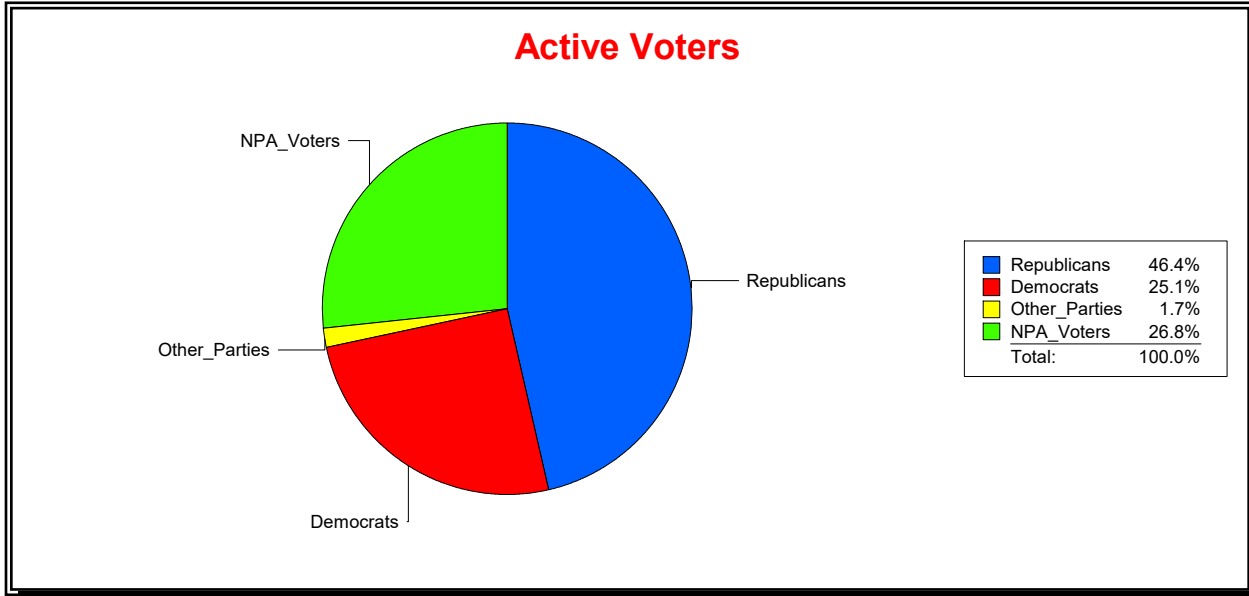

Ron Turner

Supervisor of Elections

Sarasota County, FL

Date 3/1/2022

Time 08:16 AM

Graphs of District Registration

Active Registered Voters

Inactive Voters

District	Total	Dems	Reps	NonP	Other	Total	Dems	Reps	NonP	Other
ENGLEWOOD FIRE DIST	13,793	3,464	6,403	3,691	235	684	192	251	233	8