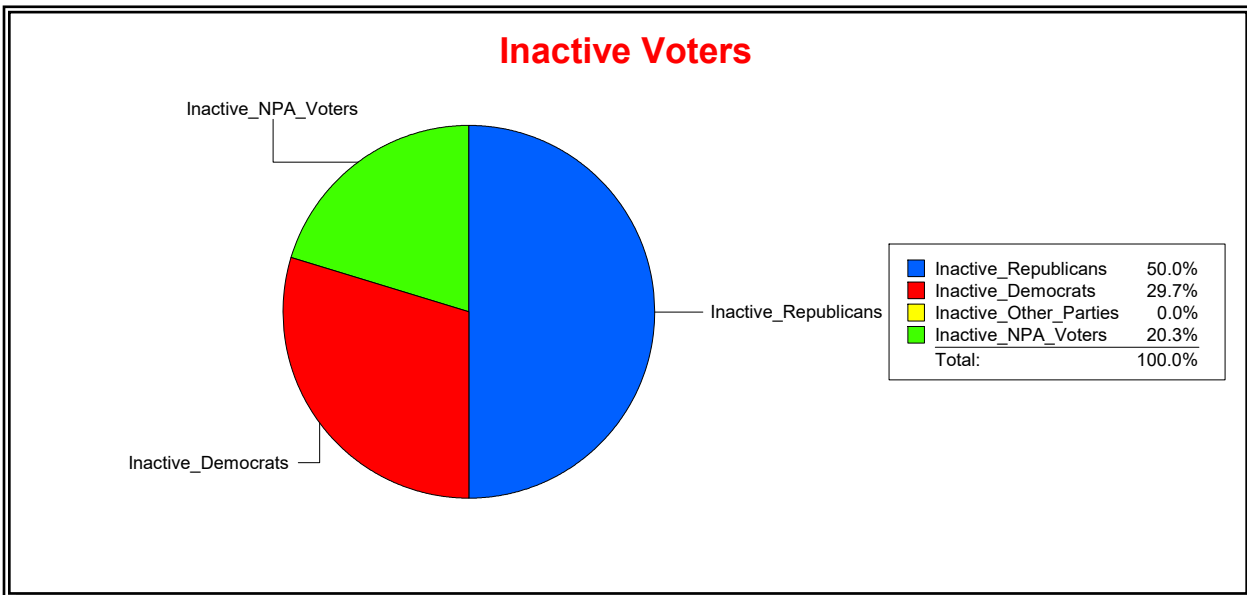

Ron Turner

Supervisor of Elections

Sarasota County, FL

Date 3/1/2022

Time 08:16 AM

Graphs of District Registration

Active Registered Voters

Inactive Voters

District	Total	Dems	Reps	NonP	Other	Total	Dems	Reps	NonP	Other
LONGBOAT KEY 3	1,493	423	742	308	20	64	19	32	13	0