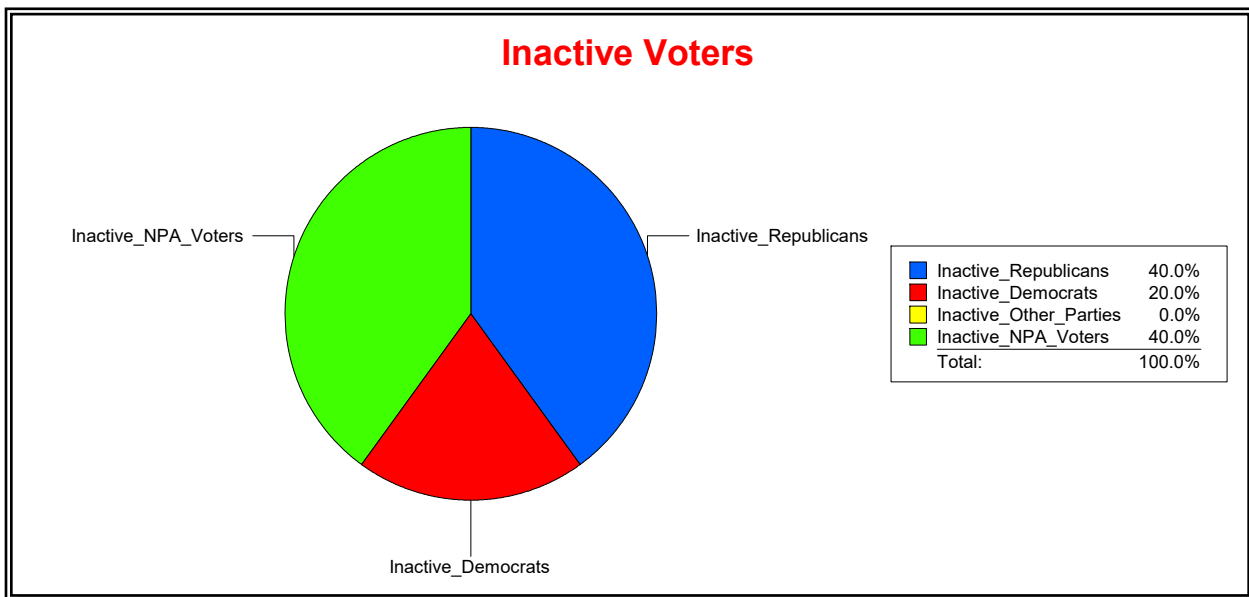

District	Total	Dems	Reps	NonP	Other	Total	Dems	Reps	NonP	Other
LAKWOOD RANCH CDD	1,497	332	739	372	54	10	2	4	4	0

Ron Turner

Supervisor of Elections

Sarasota County, FL

Date 3/1/2022

Time 08:16 AM

Graphs of District Registration