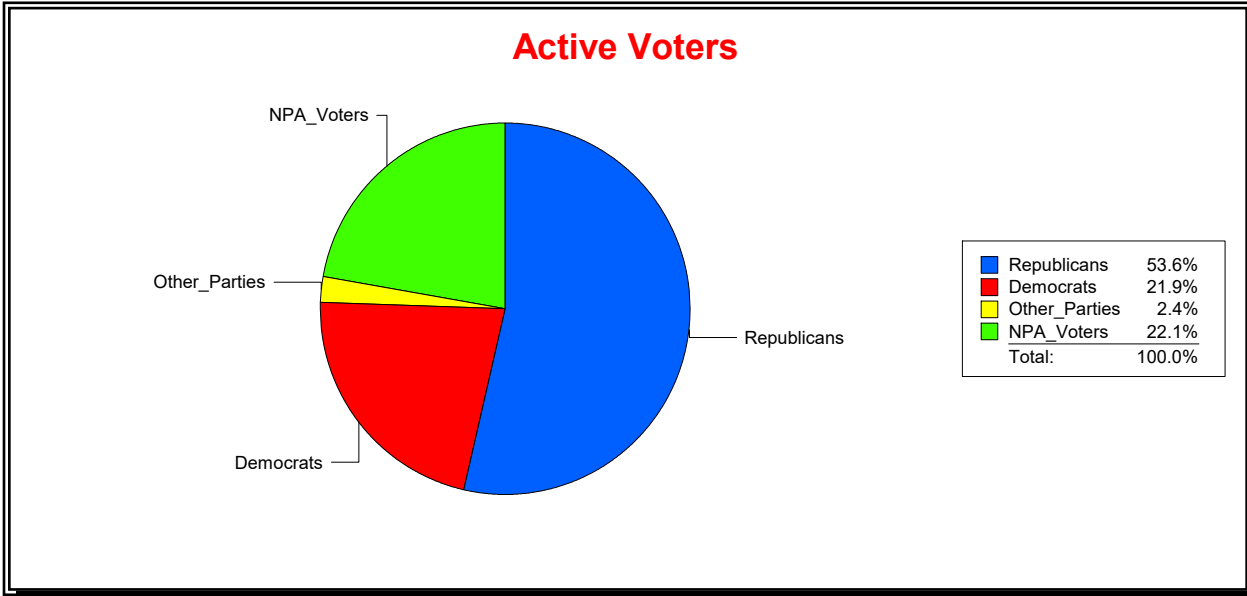

Ron Turner

Supervisor of Elections

Sarasota County, FL

Date 3/1/2022

Time 08:16 AM

Graphs of District Registration

Active Registered Voters

Inactive Voters

<u>District</u>	<u>Total</u>	<u>Dems</u>	<u>Reps</u>	<u>NonP</u>	<u>Other</u>	<u>Total</u>	<u>Dems</u>	<u>Reps</u>	<u>NonP</u>	<u>Other</u>
LONGBOAT KEY 1	1,469	321	788	325	35	73	20	37	15	1