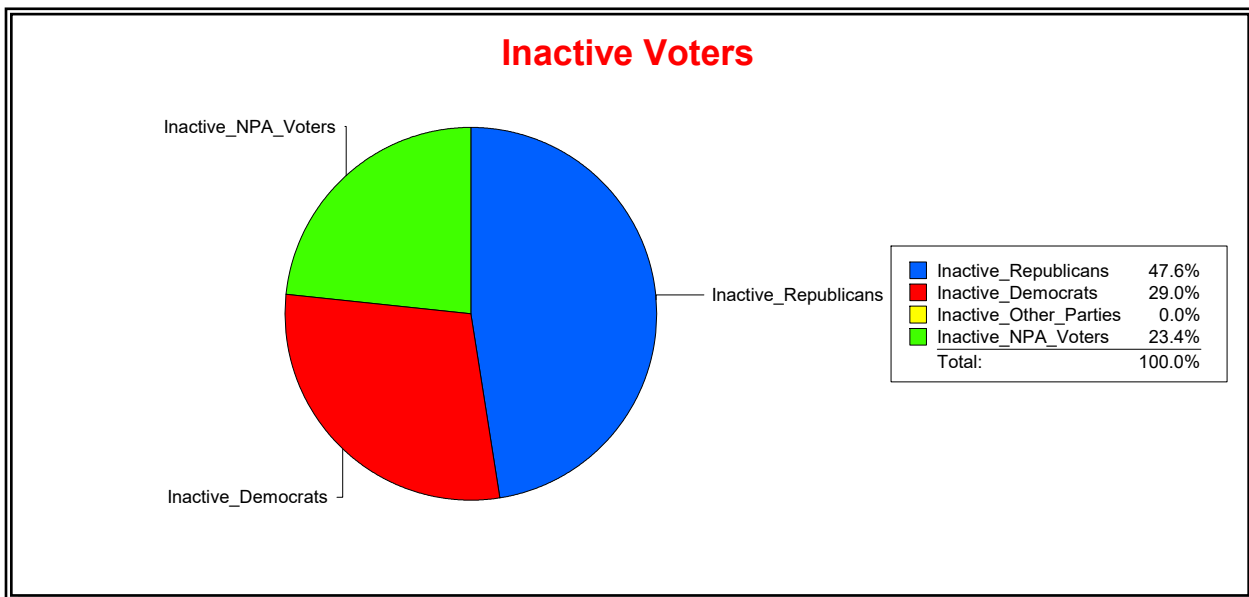

Ron Turner

Supervisor of Elections

Sarasota County, FL

Date 3/1/2022

Time 08:16 AM

Graphs of District Registration

Active Registered Voters

Inactive Voters

District	Total	Dems	Reps	NonP	Other	Total	Dems	Reps	NonP	Other
LONGBOAT KEY BEACH B	2,879	809	1,421	599	50	124	36	59	29	0