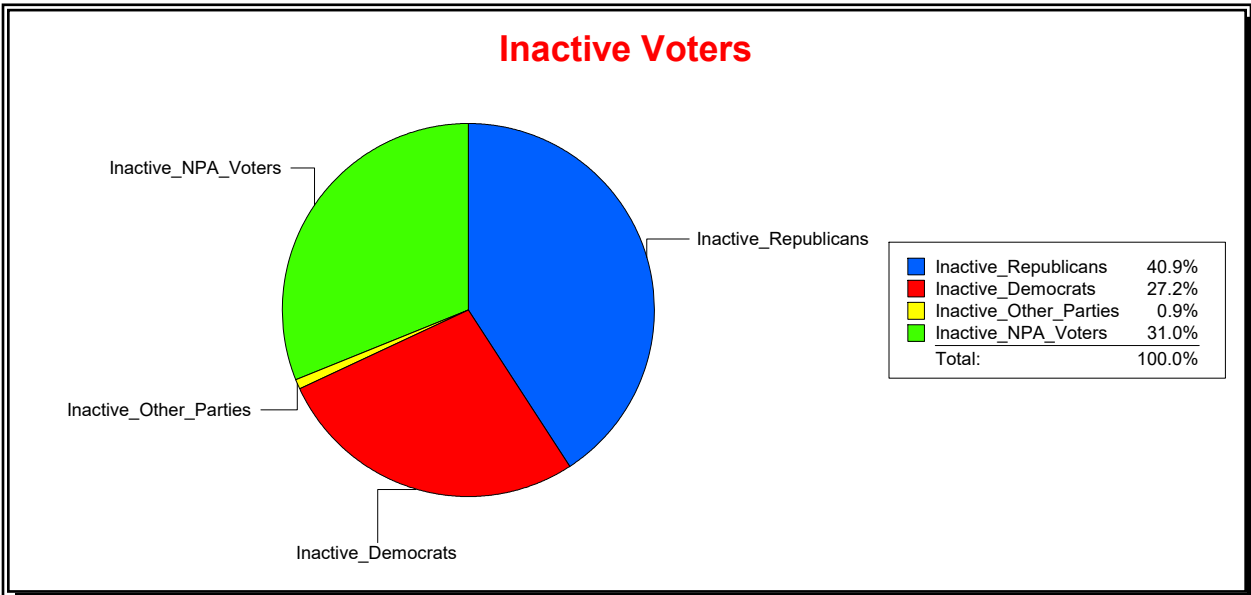

Ron Turner

Supervisor of Elections

Sarasota County, FL

Date 2/1/2022

Time 09:13 AM

Graphs of District Registration

Active Registered Voters

Inactive Voters

District	Total	Dems	Reps	NonP	Other	Total	Dems	Reps	NonP	Other
CNTY COMM DIST 3	73,537	19,202	33,590	19,509	1,236	3,955	1,077	1,618	1,226	34