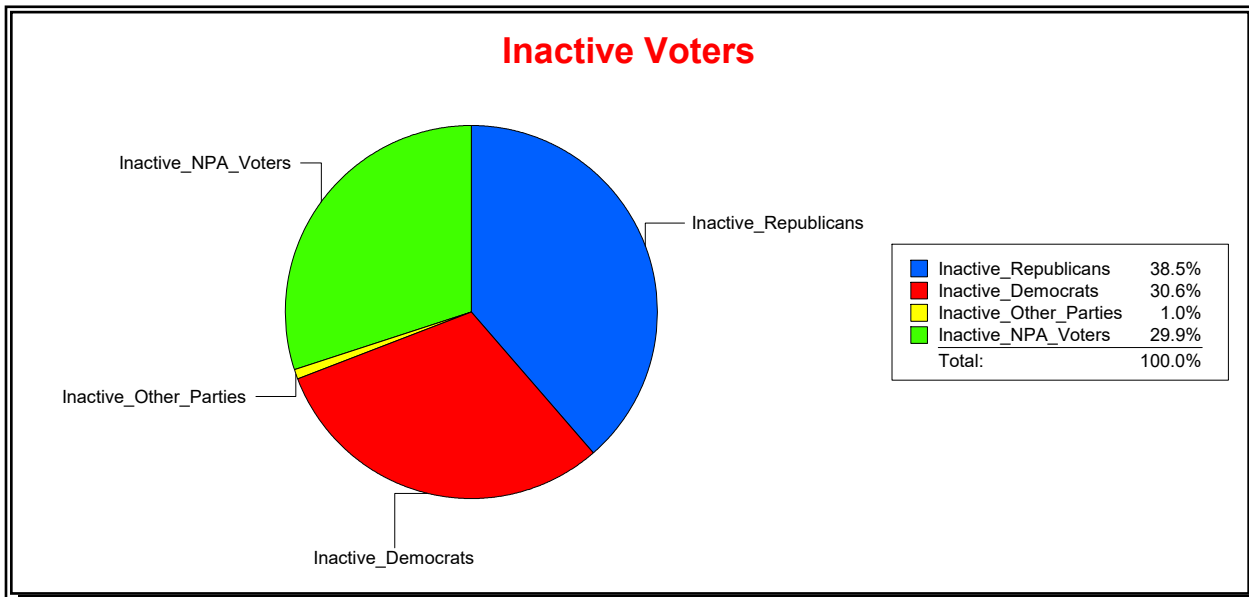

Ron Turner

Supervisor of Elections

Sarasota County, FL

Date 2/1/2022

Time 09:13 AM

Graphs of District Registration

Active Registered Voters

Inactive Voters

District	Total	Dems	Reps	NonP	Other	Total	Dems	Reps	NonP	Other
HOSPITAL BOARD CENTRAL	119,619	34,912	53,147	29,372	2,188	6,371	1,948	2,454	1,904	65