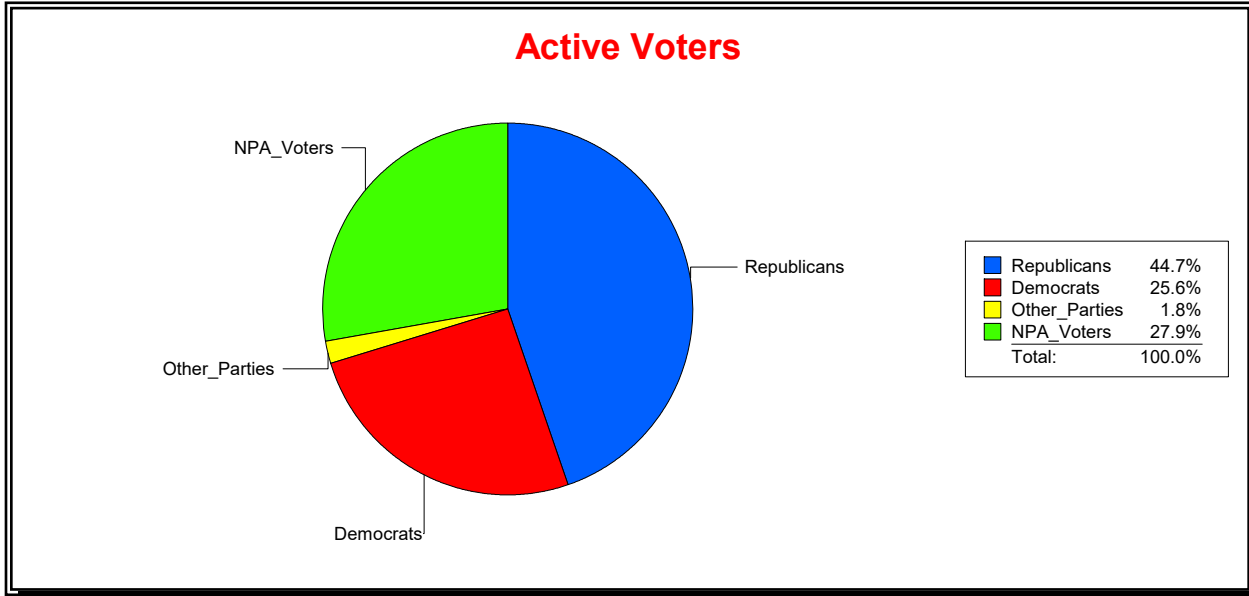

District	Total	Dems	Reps	NonP	Other	Total	Dems	Reps	NonP	Other
HOSPITAL BOARD SOUTH	124,260	31,783	55,523	34,683	2,271	7,184	1,920	2,767	2,422	75

Ron Turner

Supervisor of Elections

Sarasota County, FL

Date 2/1/2022