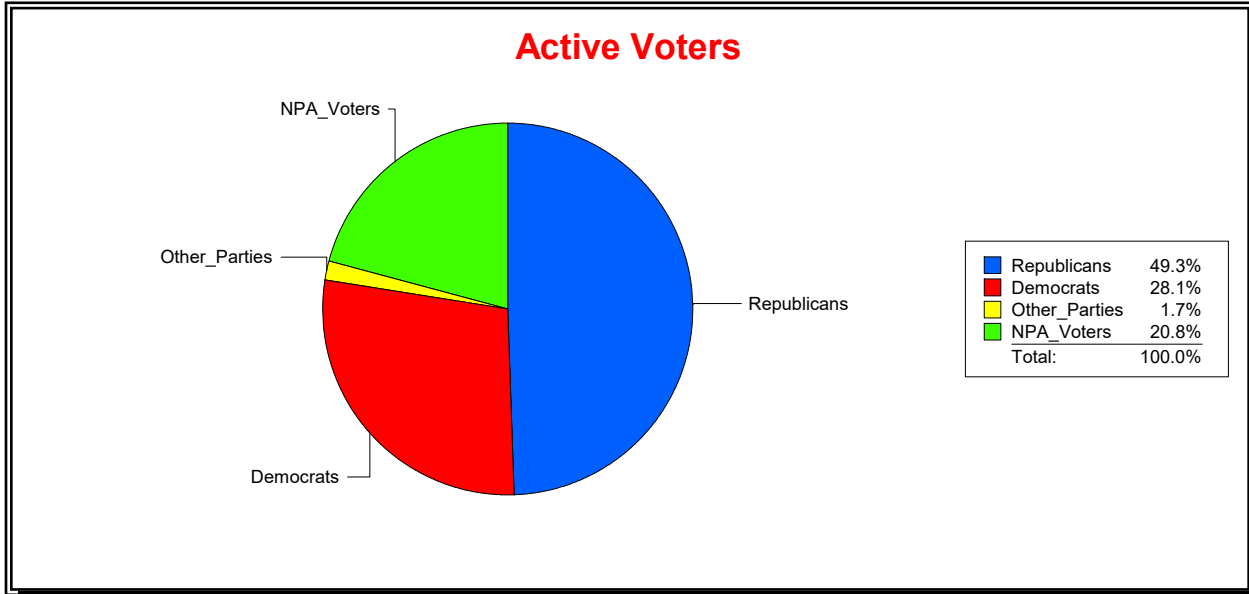

Ron Turner

Supervisor of Elections

Sarasota County, FL

Date 2/1/2022

Time 09:13 AM

Graphs of District Registration

Active Registered Voters

Inactive Voters

District	Total	Dems	Reps	NonP	Other	Total	Dems	Reps	NonP	Other
LONGBOAT KEY BEACH B	2,878	810	1,419	600	49	126	37	60	29	0