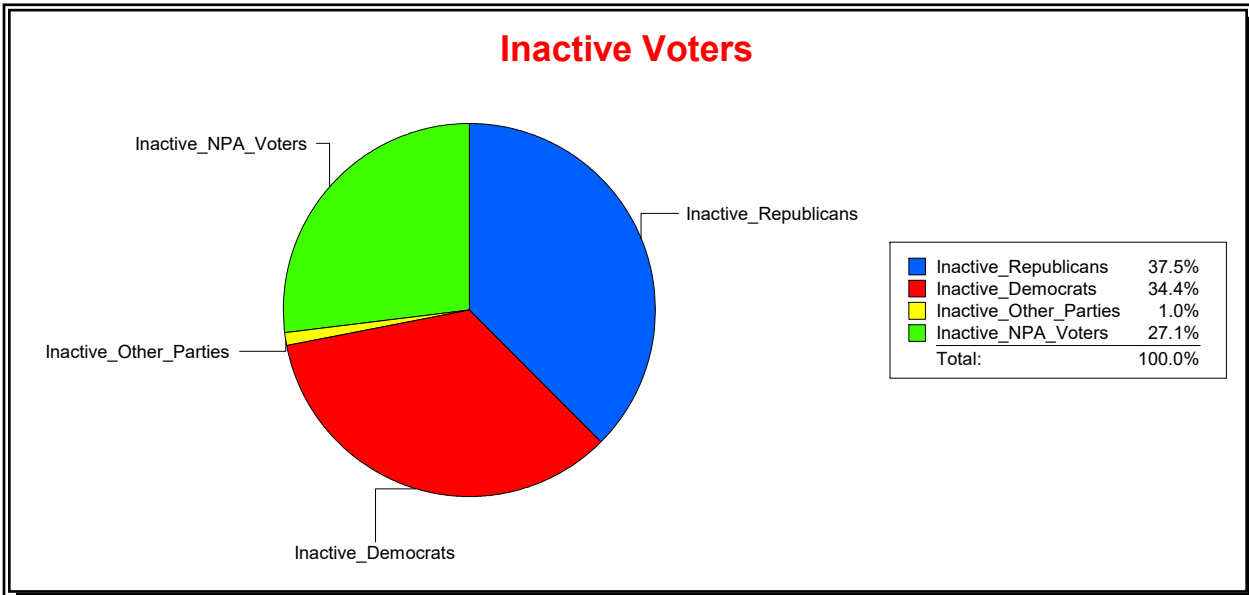

District	Total	Dems	Reps	NonP	Other	Total	Dems	Reps	NonP	Other
STONEYBROOK CDD	1,833	434	826	536	37	96	33	36	26	1

Ron Turner

Supervisor of Elections

Sarasota County, FL

Date 2/1/2022

Time 09:13 AM

Graphs of District Registration