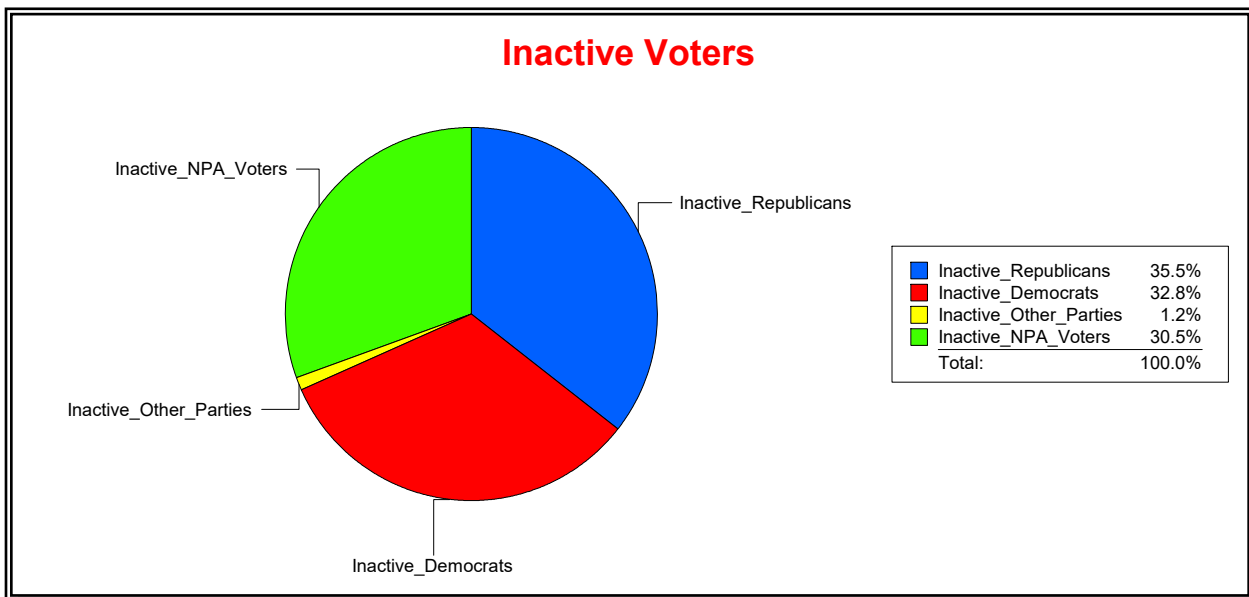

Ron Turner

Supervisor of Elections

Sarasota County, FL

Date 2/1/2022

Time 09:13 AM

Graphs of District Registration

Active Registered Voters

Inactive Voters

<u>District</u>	<u>Total</u>	<u>Dems</u>	<u>Reps</u>	<u>NonP</u>	<u>Other</u>	<u>Total</u>	<u>Dems</u>	<u>Reps</u>	<u>NonP</u>	<u>Other</u>
STATE HOUSE DIST 72	133,331	43,340	54,328	33,041	2,622	7,664	2,513	2,718	2,340	93