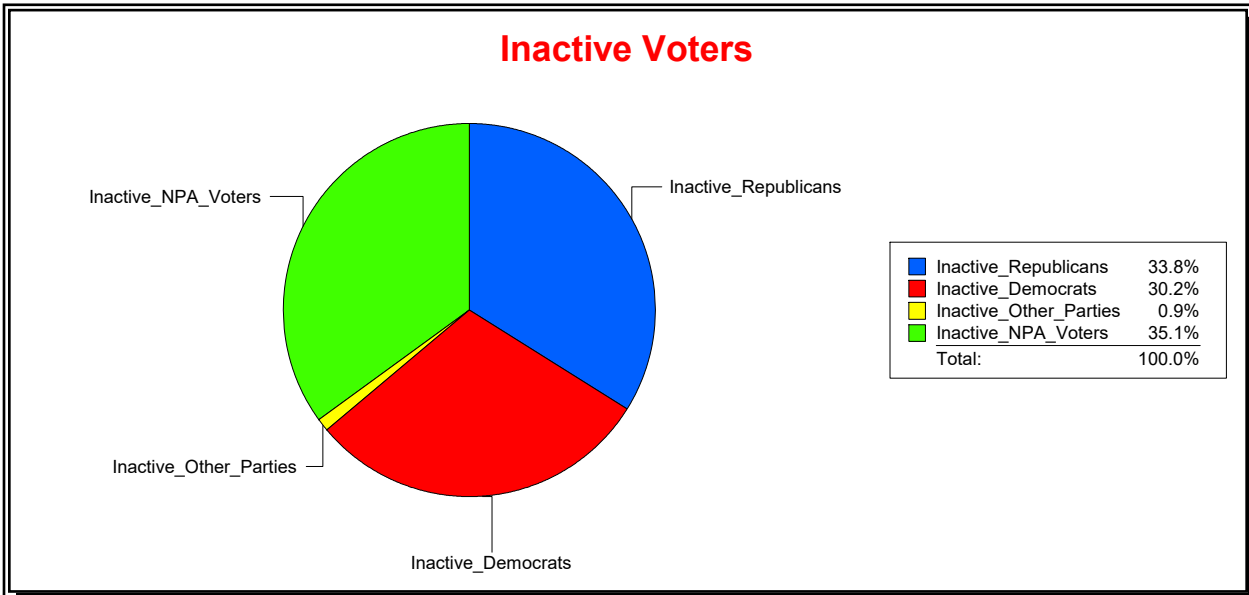

Ron Turner

Supervisor of Elections

Sarasota County, FL

Date 2/1/2022

Time 09:13 AM

Graphs of District Registration

Active Registered Voters

Inactive Voters

District	Total	Dems	Reps	NonP	Other	Total	Dems	Reps	NonP	Other
NORTH PORT DIST 5	16,286	4,074	7,269	4,615	328	888	268	300	312	8