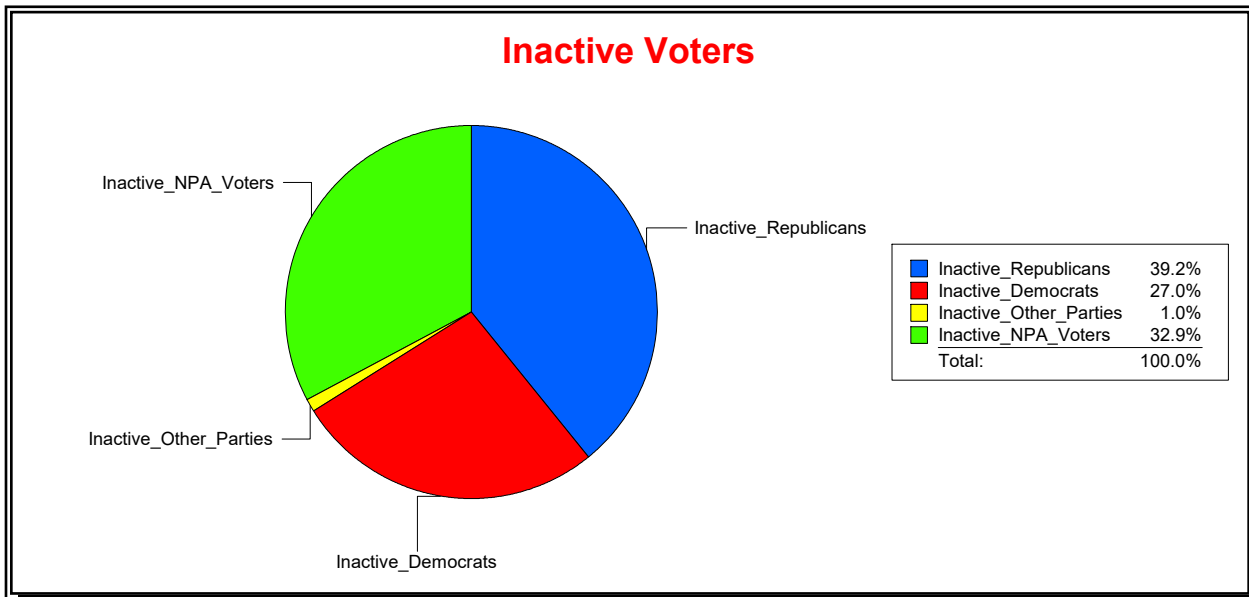

Ron Turner

Supervisor of Elections

Sarasota County, FL

Date 2/1/2022

Time 09:13 AM

Graphs of District Registration

Active Registered Voters

Inactive Voters

District	Total	Dems	Reps	NonP	Other	Total	Dems	Reps	NonP	Other
STATE HOUSE DIST 74	158,961	40,445	72,268	43,419	2,829	9,017	2,432	3,533	2,964	88