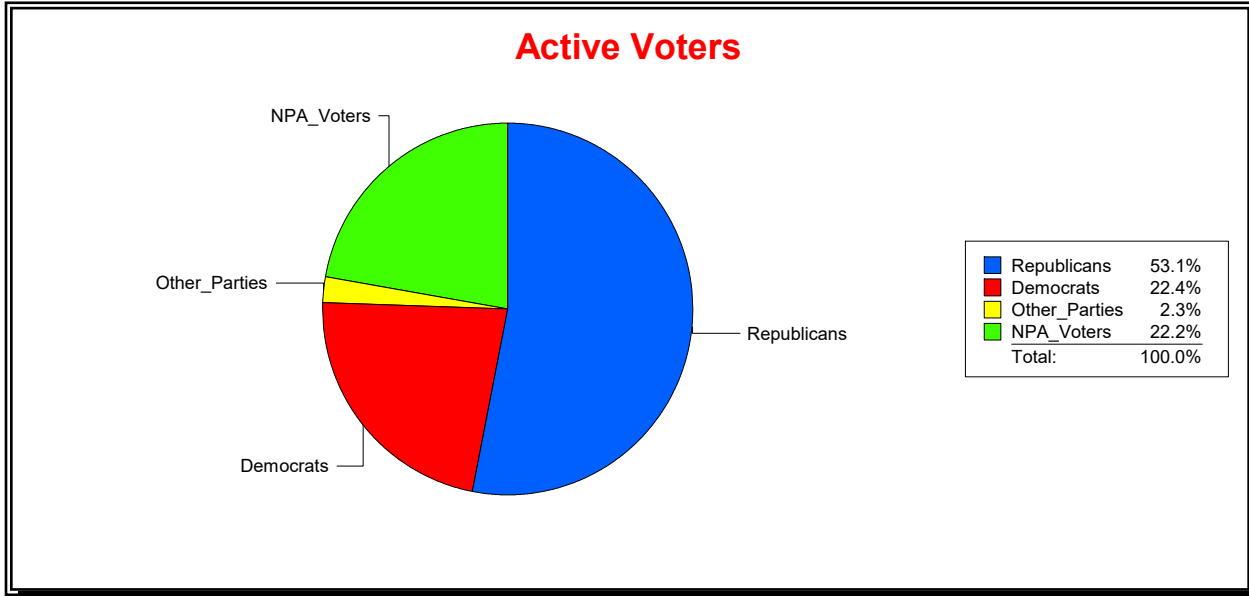

Supervisor of Elections

Sarasota County, FL

Date 2/1/2022

Time 09:13 AM

Graphs of District Registration

Active Registered Voters

Inactive Voters

District	Total	Dems	Reps	NonP	Other	Total	Dems	Reps	NonP	Other
LBK DISTRICT 1	1,460	327	775	324	34	74	20	38	15	1