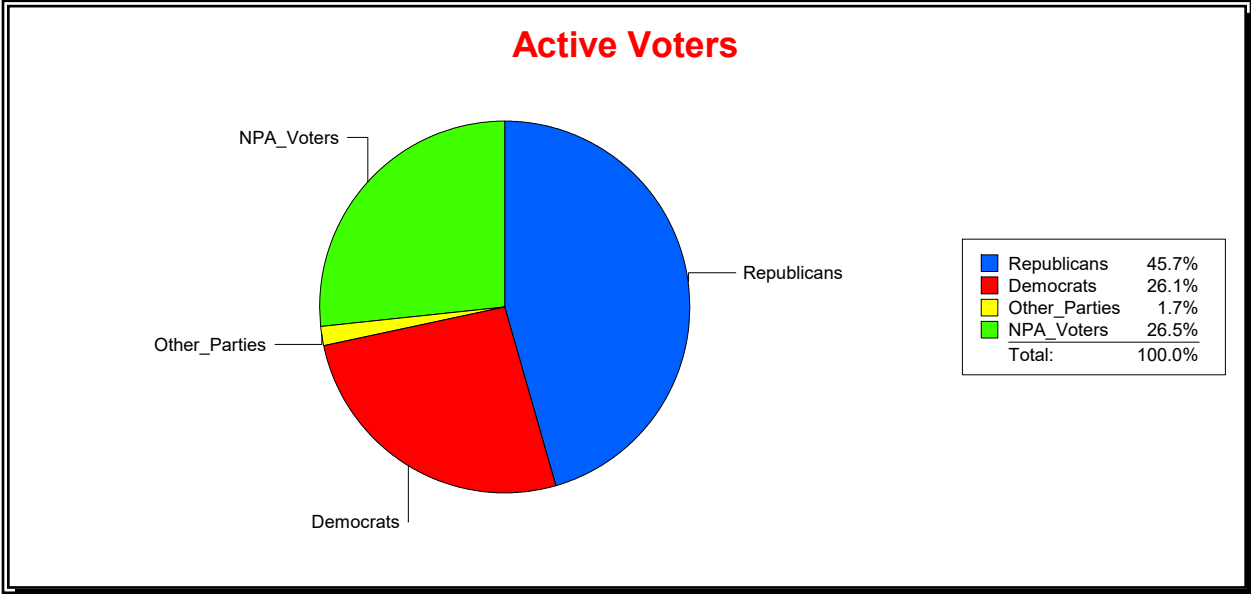

Ron Turner

Supervisor of Elections

Sarasota County, FL

Date 2/1/2022

Time 09:13 AM

Graphs of District Registration

Active Registered Voters

Inactive Voters

District	Total	Dems	Reps	NonP	Other	Total	Dems	Reps	NonP	Other
CNTY COMM DIST 3	73,537	19,202	33,590	19,509	1,236	3,955	1,077	1,618	1,226	34