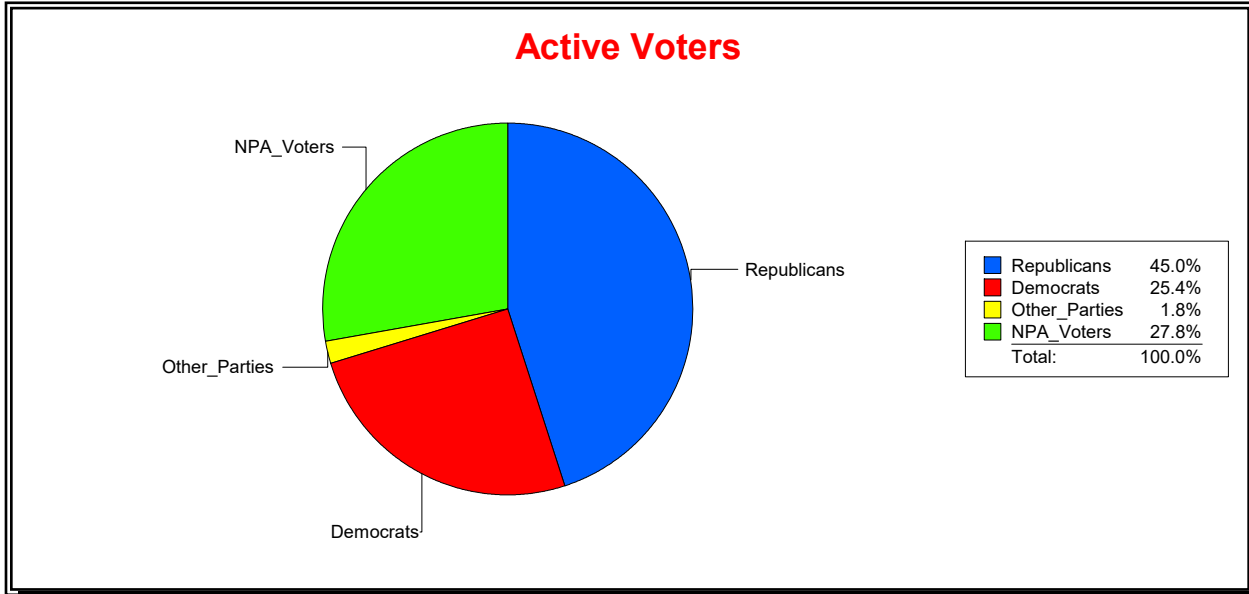

Ron Turner

Supervisor of Elections

Sarasota County, FL

Date 2/1/2022

Time 09:13 AM

Graphs of District Registration

Active Registered Voters

Inactive Voters

District	Total	Dems	Reps	NonP	Other	Total	Dems	Reps	NonP	Other
SCHOOL DIST 3	75,878	19,286	34,131	21,107	1,354	4,437	1,187	1,717	1,493	40