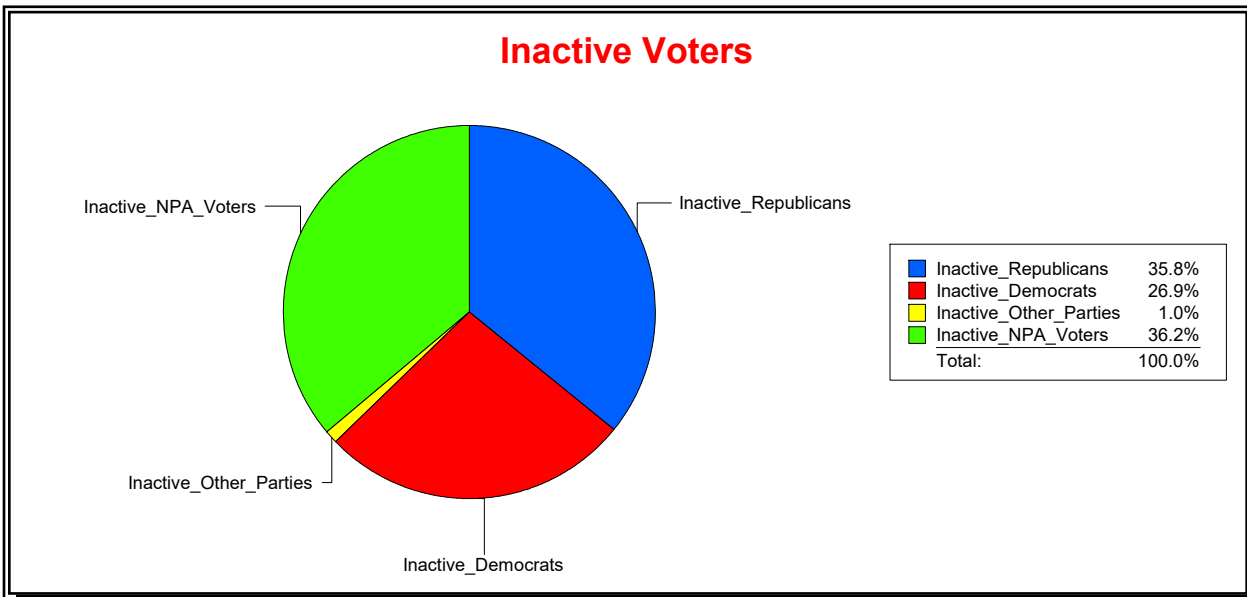

Supervisor of Elections

Sarasota County, FL

Date 2/1/2022

Time 09:13 AM

Graphs of District Registration

Active Registered Voters

Inactive Voters

<u>District</u>	<u>Total</u>	<u>Dems</u>	<u>Reps</u>	<u>NonP</u>	<u>Other</u>	<u>Total</u>	<u>Dems</u>	<u>Reps</u>	<u>NonP</u>	<u>Other</u>
NORTH PORT	58,050	14,554	25,149	17,170	1,177	3,464	933	1,240	1,255	36