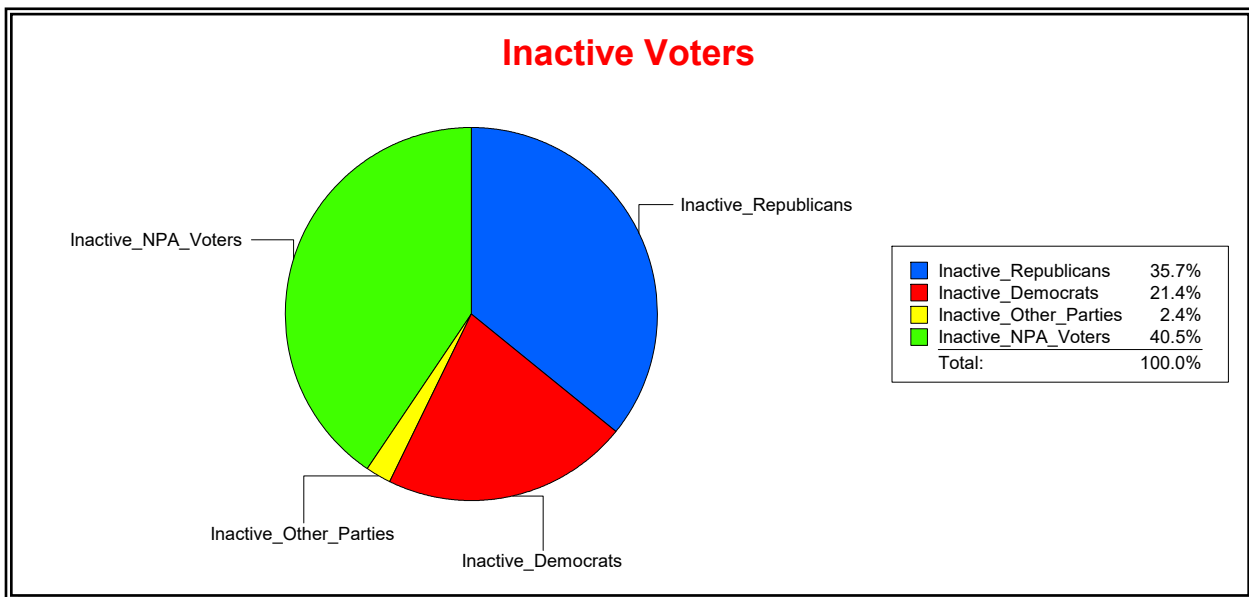

Date 2/1/2022

Time 09:13 AM

Graphs of District Registration

Active Registered Voters

Inactive Voters

District	Total	Dems	Reps	NonP	Other	Total	Dems	Reps	NonP	Other
BLACKBURN CREEK	2,041	549	972	487	33	42	9	15	17	1