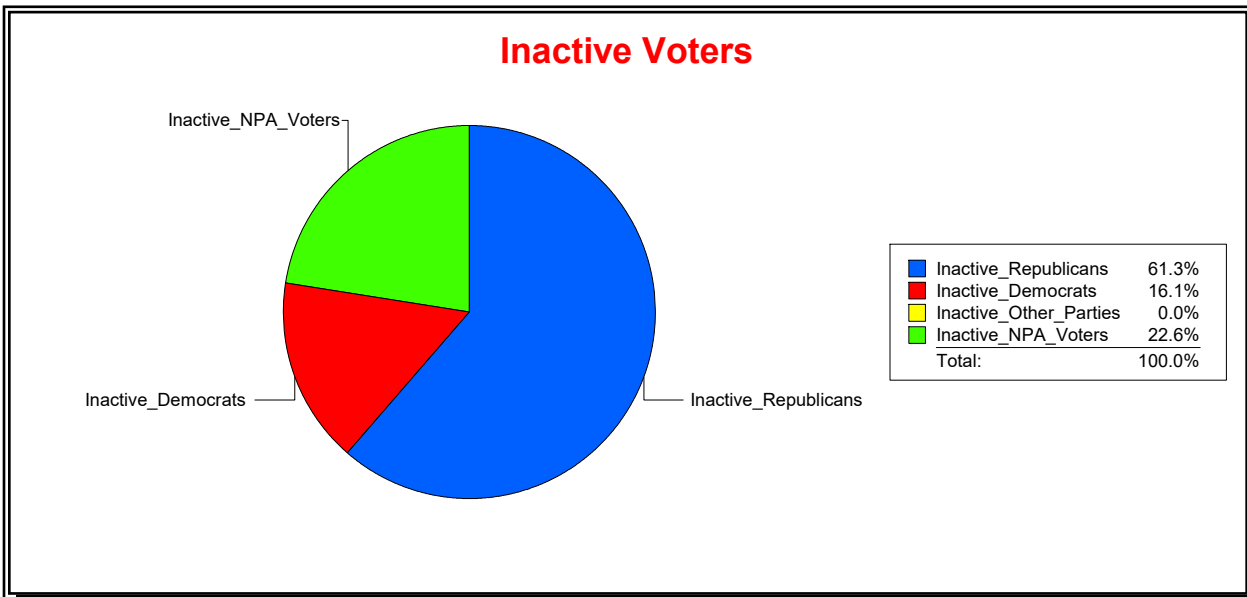

Supervisor of Elections

Sarasota County, FL

Date 2/1/2022

Time 09:13 AM

Graphs of District Registration

Active Registered Voters

Inactive Voters

District	Total	Dems	Reps	NonP	Other	Total	Dems	Reps	NonP	Other
GOLDEN GATE POINT	407	113	189	99	6	31	5	19	7	0