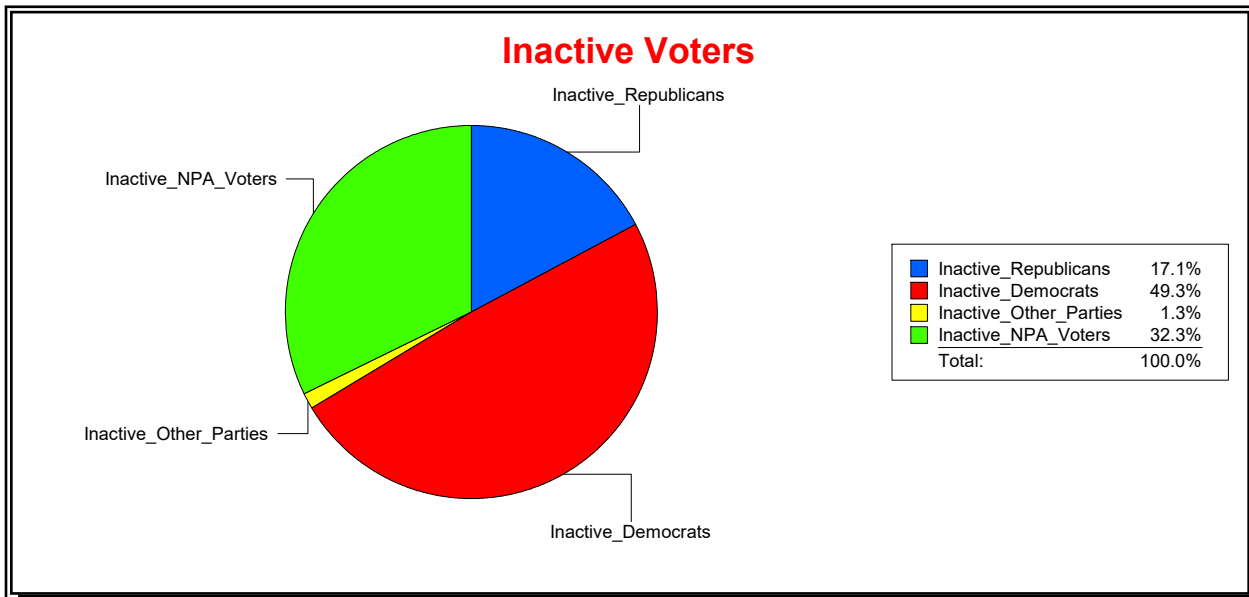

Ron Turner

Supervisor of Elections

Sarasota County, FL

Date 2/1/2022

Time 09:13 AM

Graphs of District Registration

Active Registered Voters

Inactive Voters

District	Total	Dems	Reps	NonP	Other	Total	Dems	Reps	NonP	Other
SARASOTA 1	11,355	6,022	2,152	2,947	234	1,012	499	173	327	13