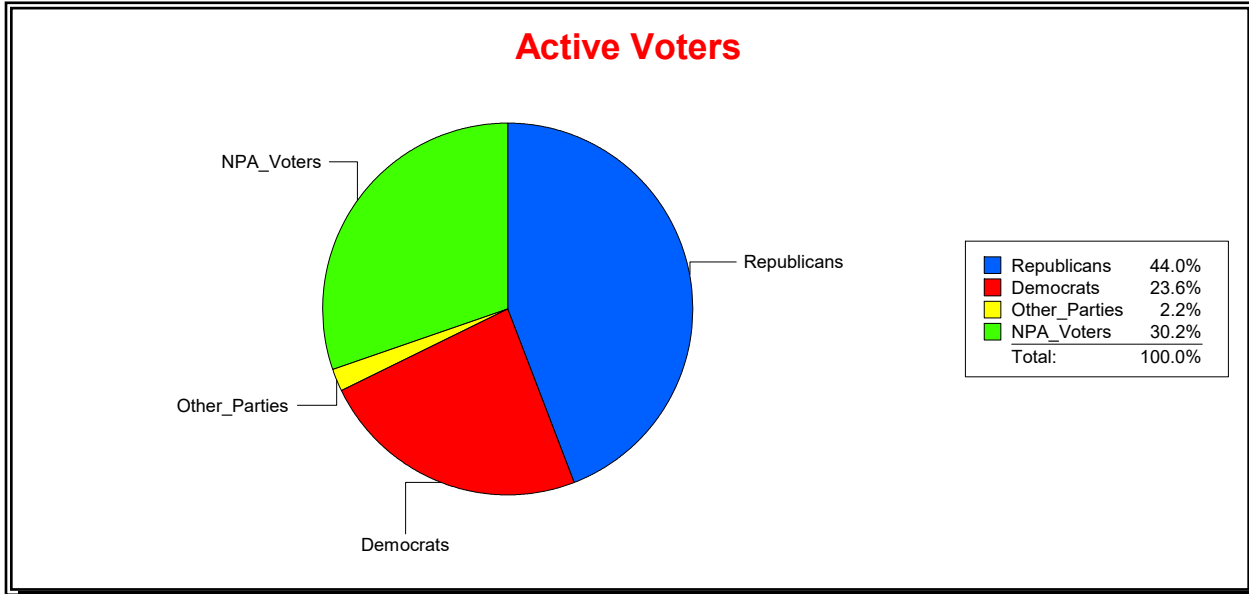

Ron Turner

Supervisor of Elections

Sarasota County, FL

Date 2/1/2022

Time 09:13 AM

Graphs of District Registration

Active Registered Voters

Inactive Voters

District	Total	Dems	Reps	NonP	Other	Total	Dems	Reps	NonP	Other
NORTH PORT DIST 2	12,040	2,843	5,302	3,631	264	666	165	252	238	11