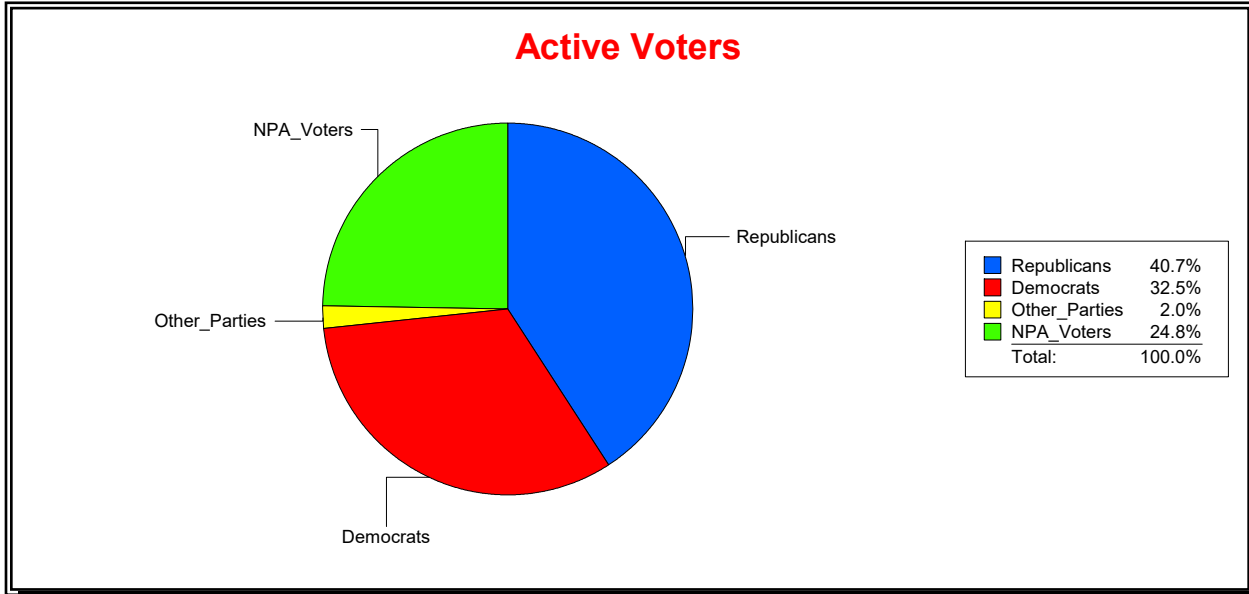

Ron Turner

Supervisor of Elections

Sarasota County, FL

Date 2/1/2022

Time 09:13 AM

Graphs of District Registration

Active Registered Voters

Inactive Voters

<u>District</u>	<u>Total</u>	<u>Dems</u>	<u>Reps</u>	<u>NonP</u>	<u>Other</u>	<u>Total</u>	<u>Dems</u>	<u>Reps</u>	<u>NonP</u>	<u>Other</u>
STATE HOUSE DIST 72	133,331	43,340	54,328	33,041	2,622	7,664	2,513	2,718	2,340	93