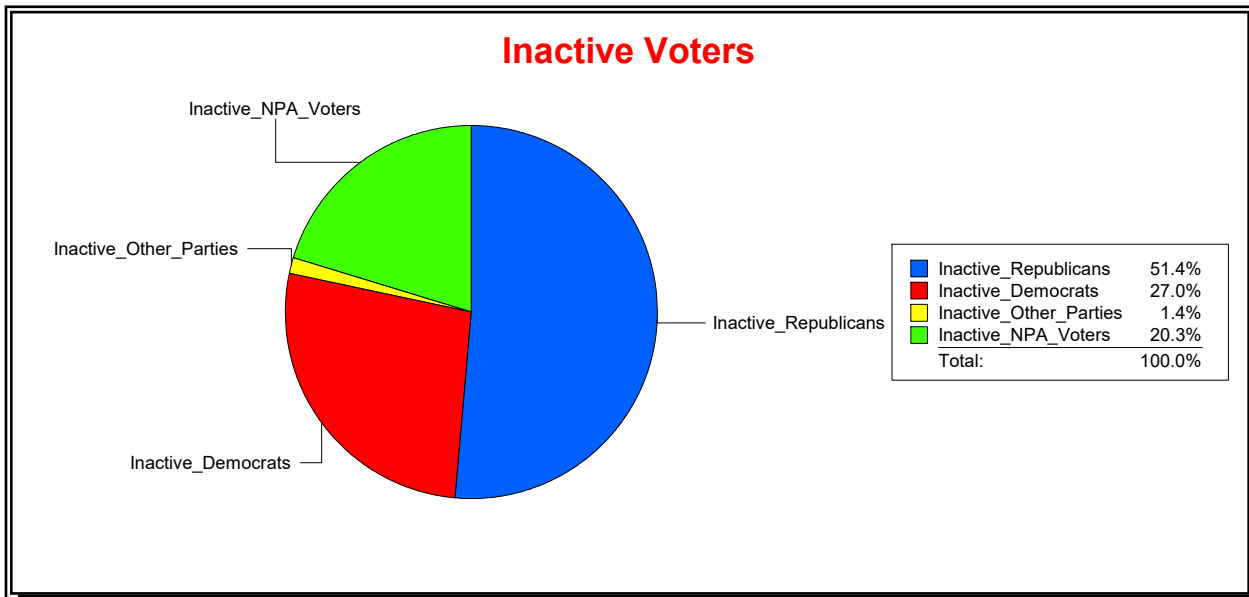

Supervisor of Elections

Sarasota County, FL

Date 2/1/2022

Time 09:13 AM

Graphs of District Registration

Active Registered Voters

Inactive Voters

District	Total	Dems	Reps	NonP	Other	Total	Dems	Reps	NonP	Other
LBK DISTRICT 1	1,460	327	775	324	34	74	20	38	15	1