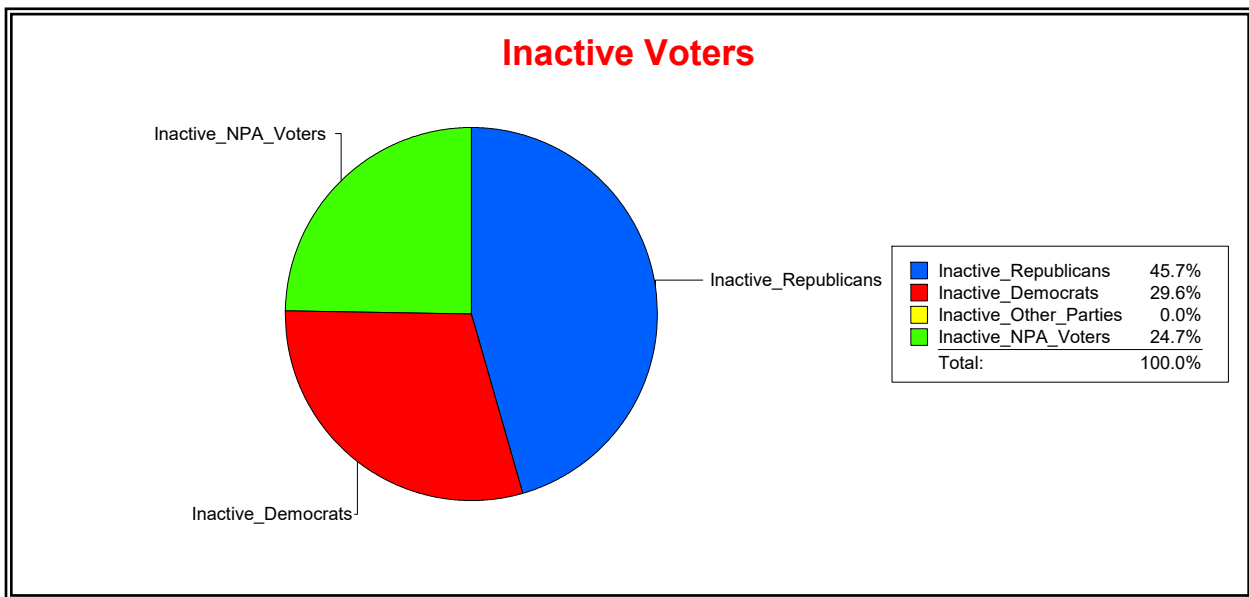

District	Total	Dems	Reps	NonP	Other	Total	Dems	Reps	NonP	Other
LBK DISTRICT 2	1,342	457	583	279	23	81	24	37	20	0

Ron Turner

Supervisor of Elections

Sarasota County, FL

Date 2/1/2022

Time 09:13 AM

Graphs of District Registration