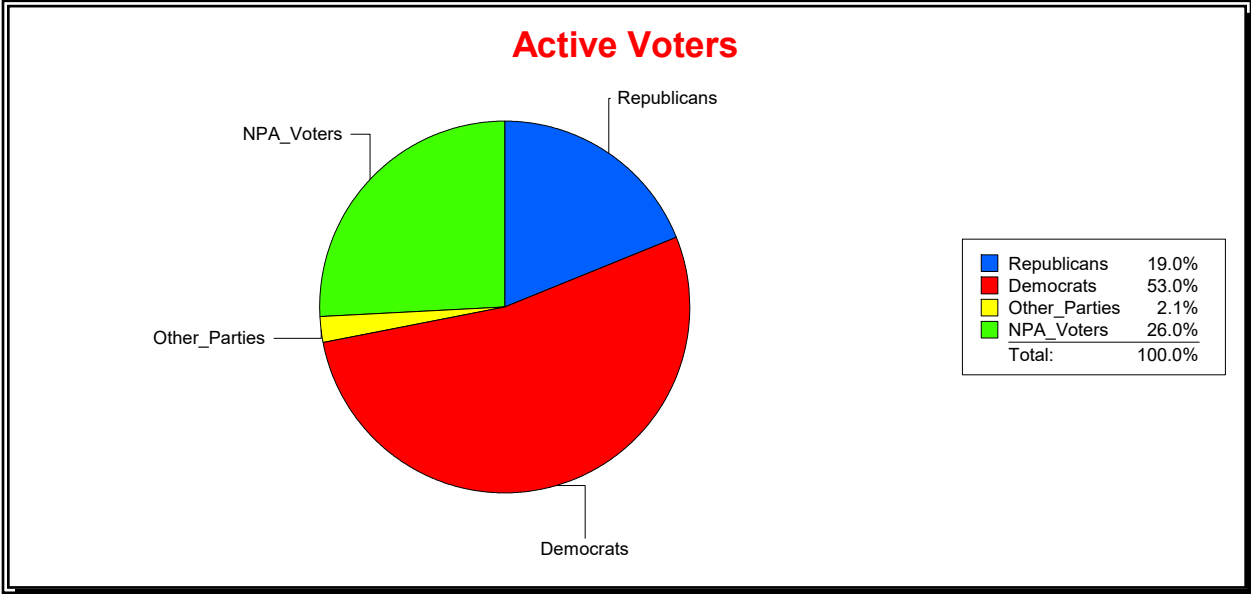

Ron Turner

Supervisor of Elections

Sarasota County, FL

Date 2/1/2022

Time 09:13 AM

Graphs of District Registration

Active Registered Voters

Inactive Voters

District	Total	Dems	Reps	NonP	Other	Total	Dems	Reps	NonP	Other
SARASOTA DIST 1	11,355	6,022	2,152	2,947	234	1,012	499	173	327	13