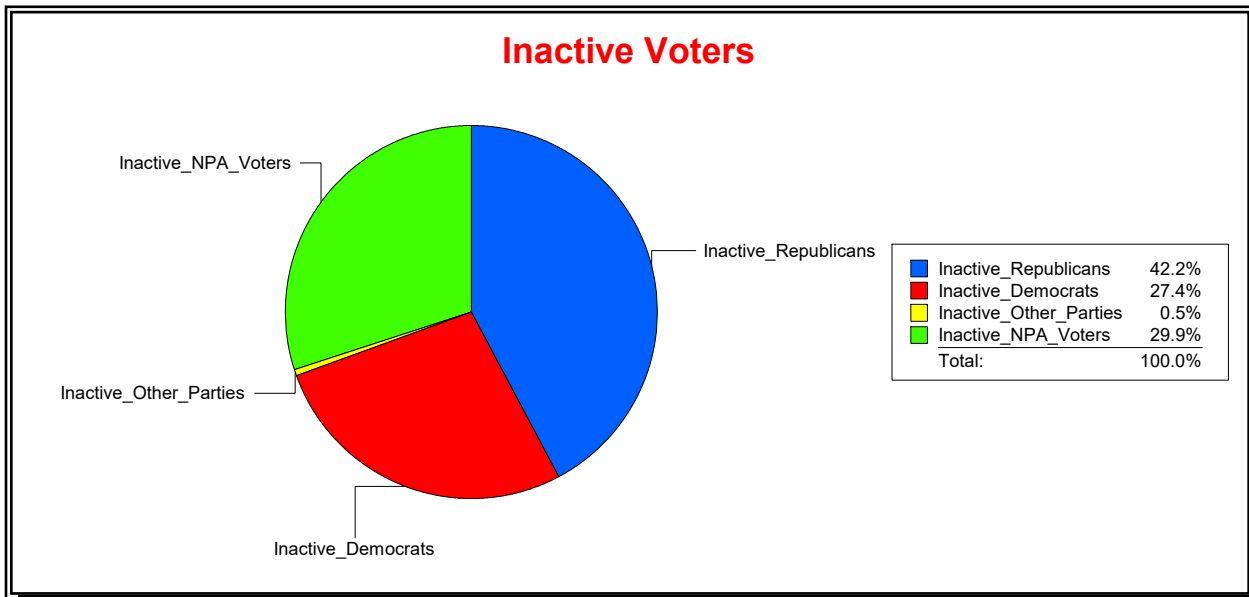

Ron Turner

Supervisor of Elections

Sarasota County, FL

Date 2/1/2022

Time 09:13 AM

Graphs of District Registration

Active Registered Voters

Inactive Voters

District	Total	Dems	Reps	NonP	Other	Total	Dems	Reps	NonP	Other
VENICE DIST5	22,133	6,121	10,134	5,541	337	1,297	355	547	388	7