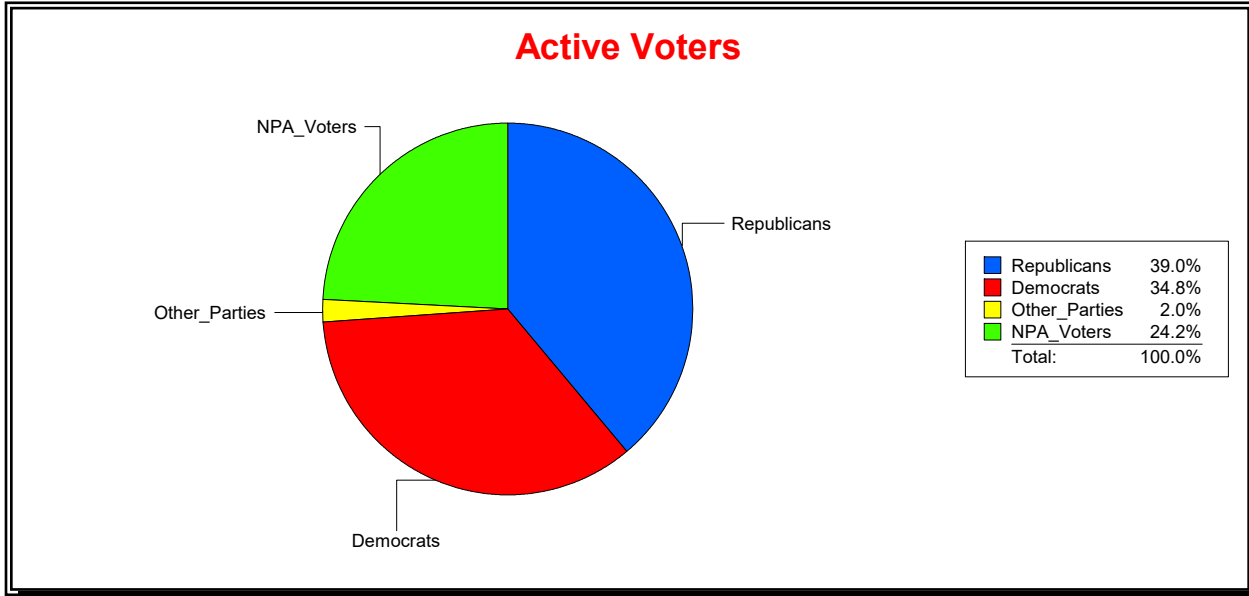

Ron Turner

Supervisor of Elections

Sarasota County, FL

Date 2/1/2022

Time 09:13 AM

Graphs of District Registration

Active Registered Voters

Inactive Voters

District	Total	Dems	Reps	NonP	Other	Total	Dems	Reps	NonP	Other
HOSPITAL BOARD NORTH	106,126	36,961	41,355	25,713	2,097	6,305	2,228	2,098	1,899	80