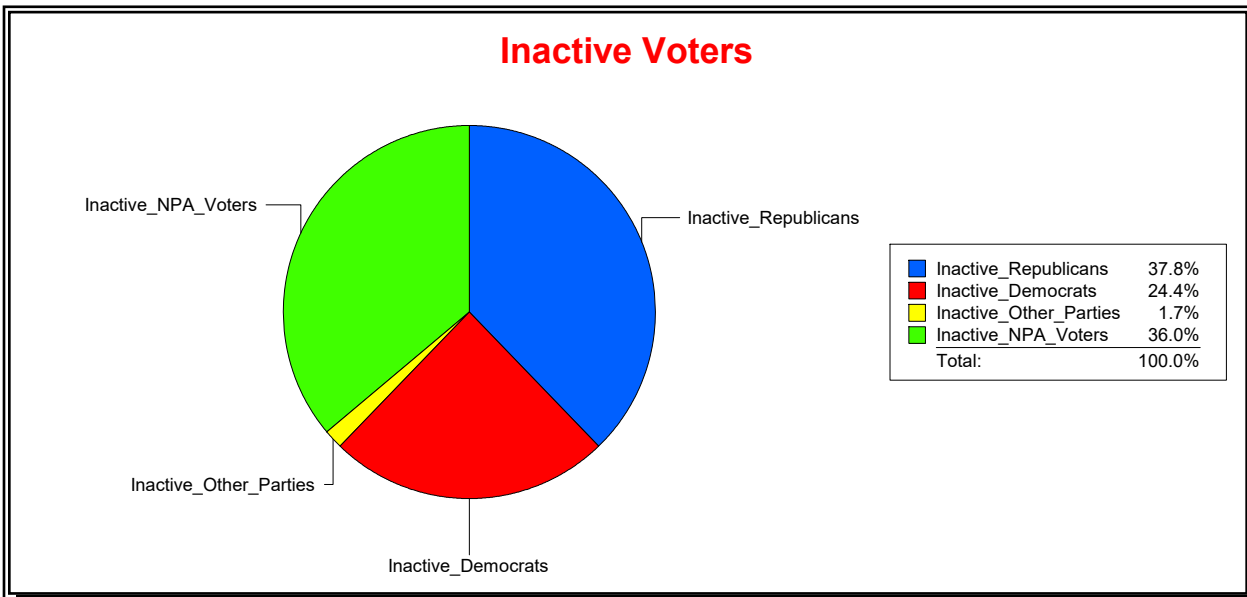

Ron Turner

Supervisor of Elections

Sarasota County, FL

Date 2/1/2022

Time 09:13 AM

Graphs of District Registration

Active Registered Voters

Inactive Voters

District	Total	Dems	Reps	NonP	Other	Total	Dems	Reps	NonP	Other
NORTH PORT DIST 1	10,350	2,597	4,452	3,096	205	577	141	218	208	10