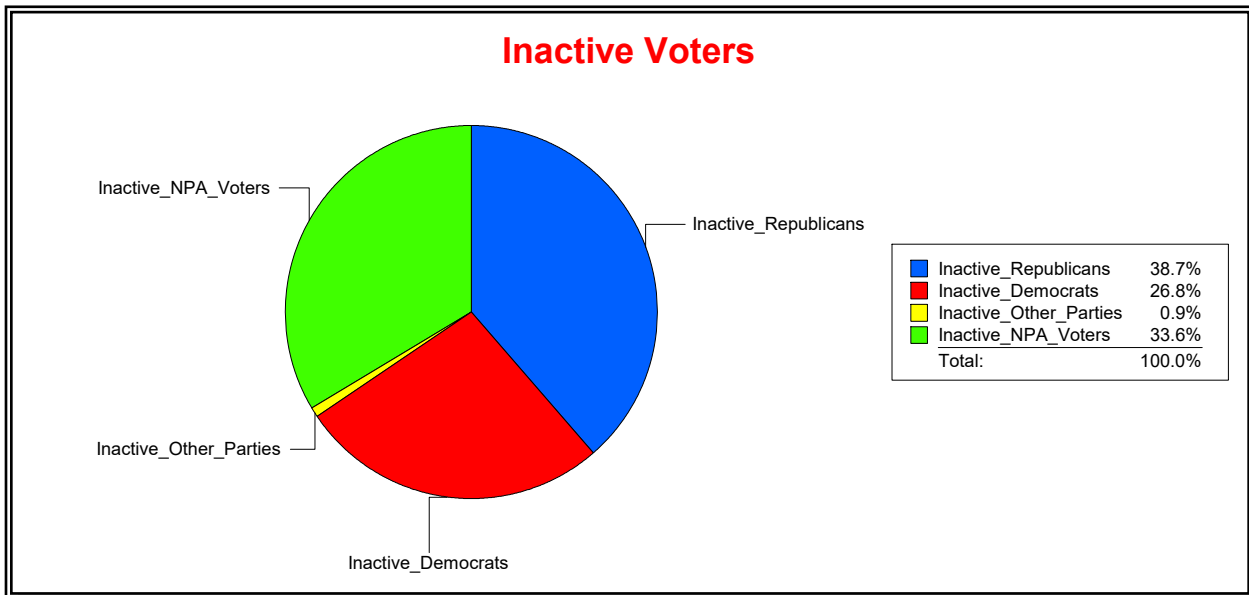

Ron Turner

Supervisor of Elections

Sarasota County, FL

Date 2/1/2022

Time 09:13 AM

Graphs of District Registration

Active Registered Voters

Inactive Voters

District	Total	Dems	Reps	NonP	Other	Total	Dems	Reps	NonP	Other
SCHOOL DIST 3	75,878	19,286	34,131	21,107	1,354	4,437	1,187	1,717	1,493	40