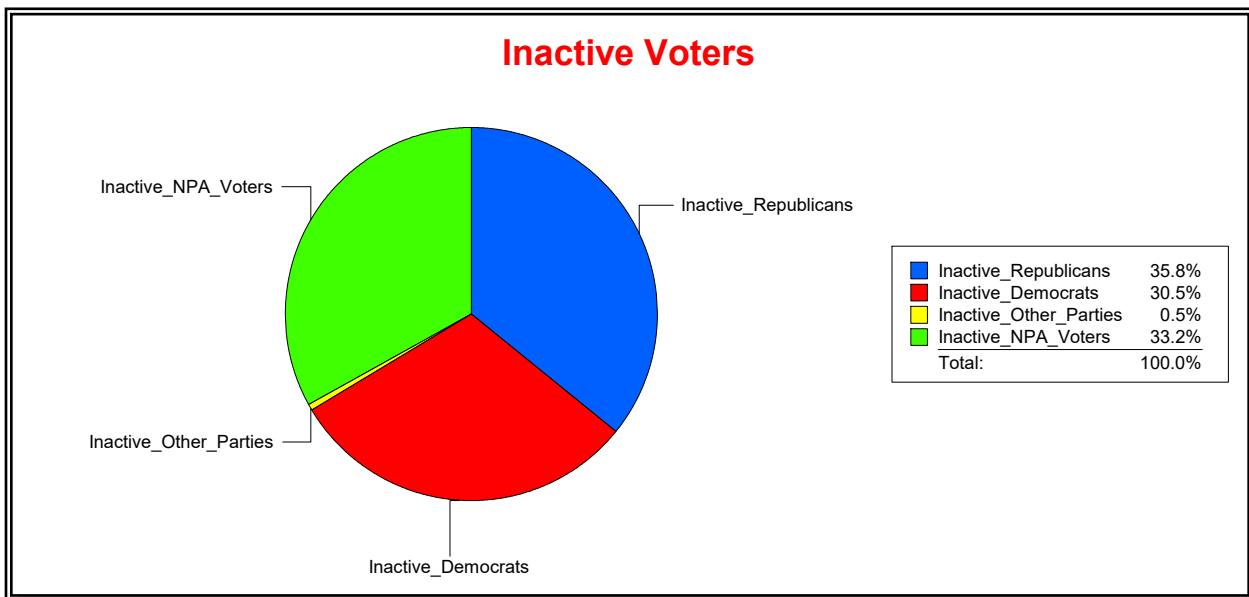

Ron Turner

Supervisor of Elections

Sarasota County, FL

Date 2/1/2022

Time 09:13 AM

Graphs of District Registration

Active Registered Voters

Inactive Voters

District	Total	Dems	Reps	NonP	Other	Total	Dems	Reps	NonP	Other
NORTH PORT 4	9,100	2,478	3,924	2,548	150	567	173	203	188	3