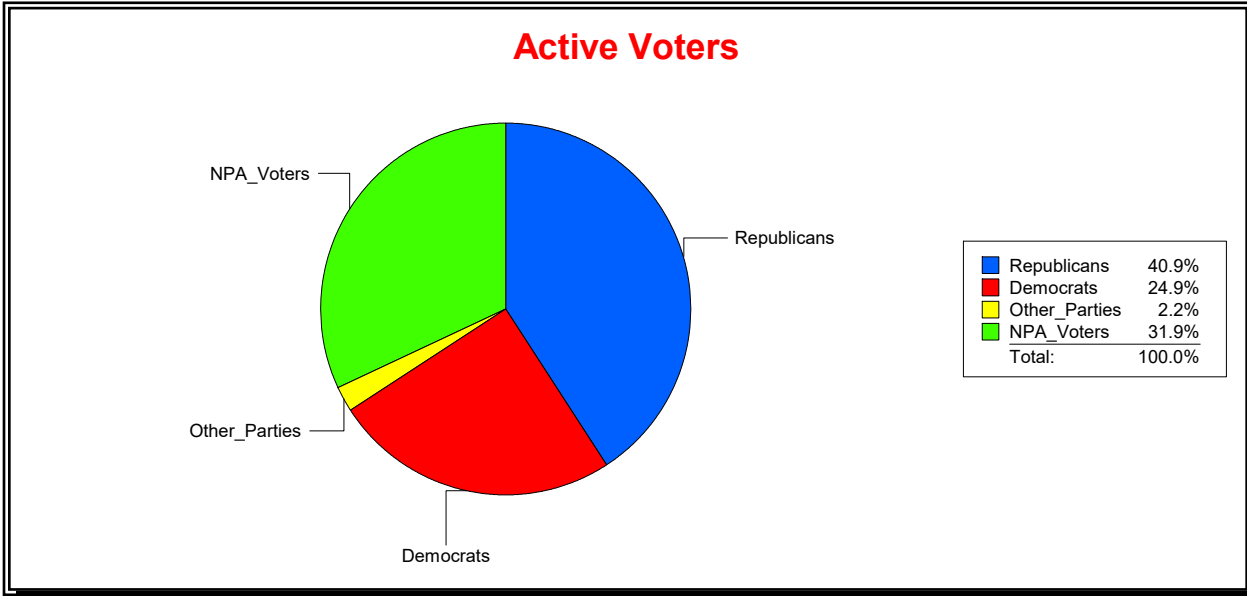

Ron Turner

Supervisor of Elections

Sarasota County, FL

Date 2/1/2022

Time 09:13 AM

Graphs of District Registration

Active Registered Voters

Inactive Voters

<u>District</u>	<u>Total</u>	<u>Dems</u>	<u>Reps</u>	<u>NonP</u>	<u>Other</u>	<u>Total</u>	<u>Dems</u>	<u>Reps</u>	<u>NonP</u>	<u>Other</u>
NORTH PORT DIST 3	10,274	2,562	4,202	3,280	230	766	186	267	309	4