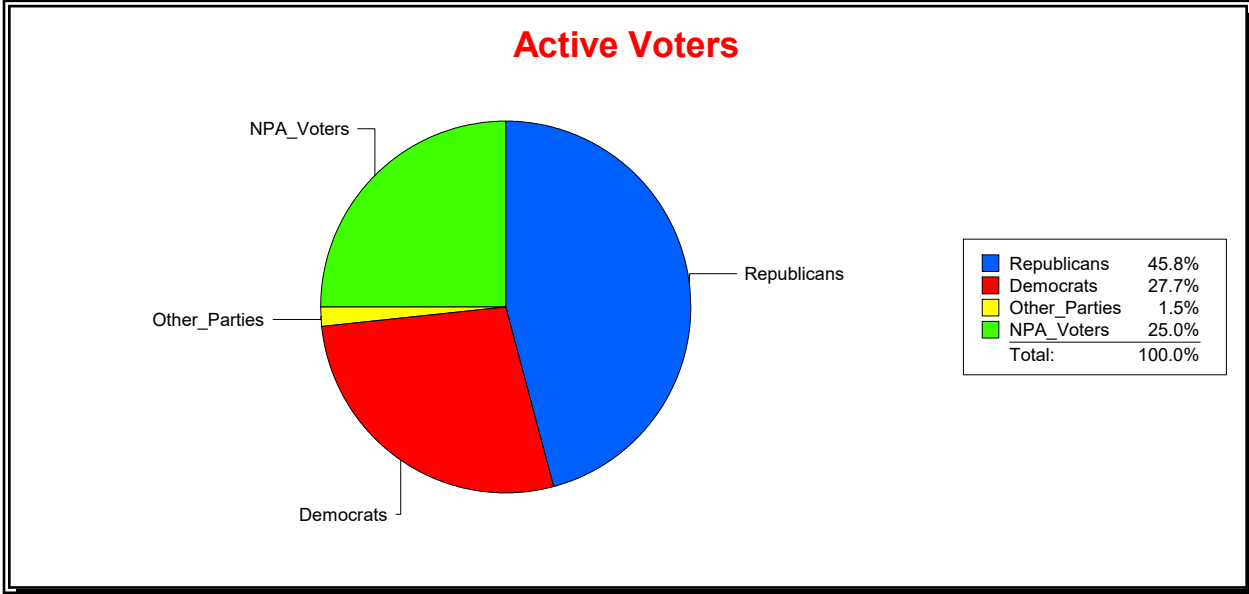

District	Total	Dems	Reps	NonP	Other	Total	Dems	Reps	NonP	Other
VENICE 1	22,133	6,121	10,134	5,541	337	1,297	355	547	388	7

Ron Turner

Supervisor of Elections

Sarasota County, FL

Date 2/1/2022

Time 09:13 AM

Graphs of District Registration