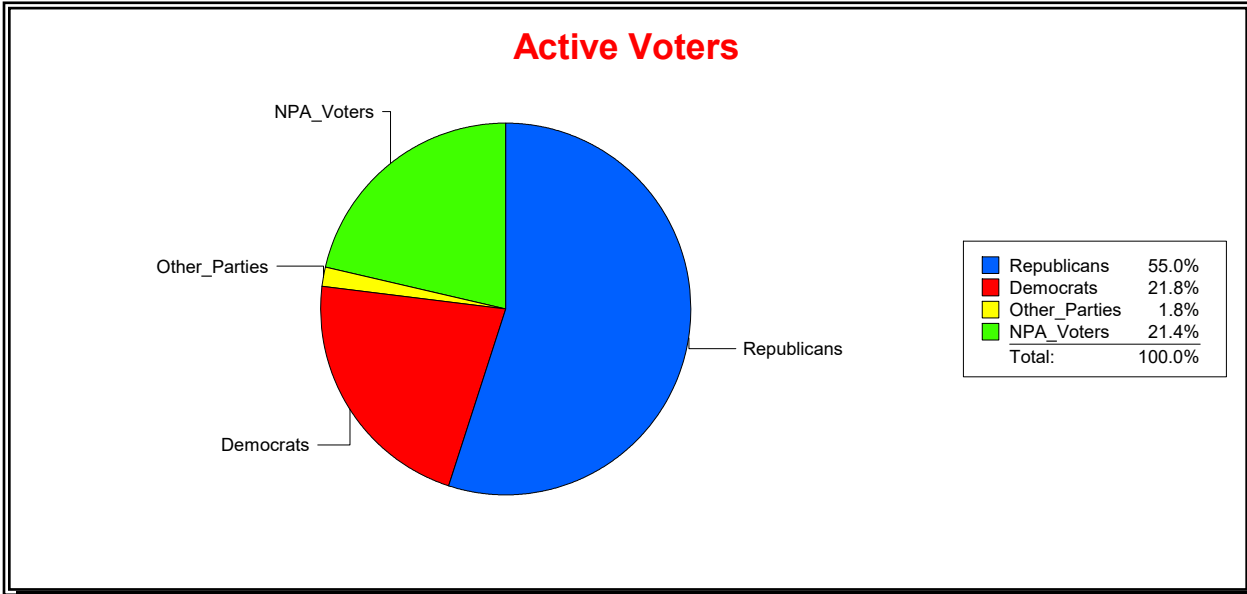

Ron Turner

Supervisor of Elections

Sarasota County, FL

Date 2/1/2022

Time 09:13 AM

Graphs of District Registration

Active Registered Voters

Inactive Voters

District	Total	Dems	Reps	NonP	Other	Total	Dems	Reps	NonP	Other
SARASOTA NATIONAL CDD	1,701	371	936	364	30	24	3	10	8	3