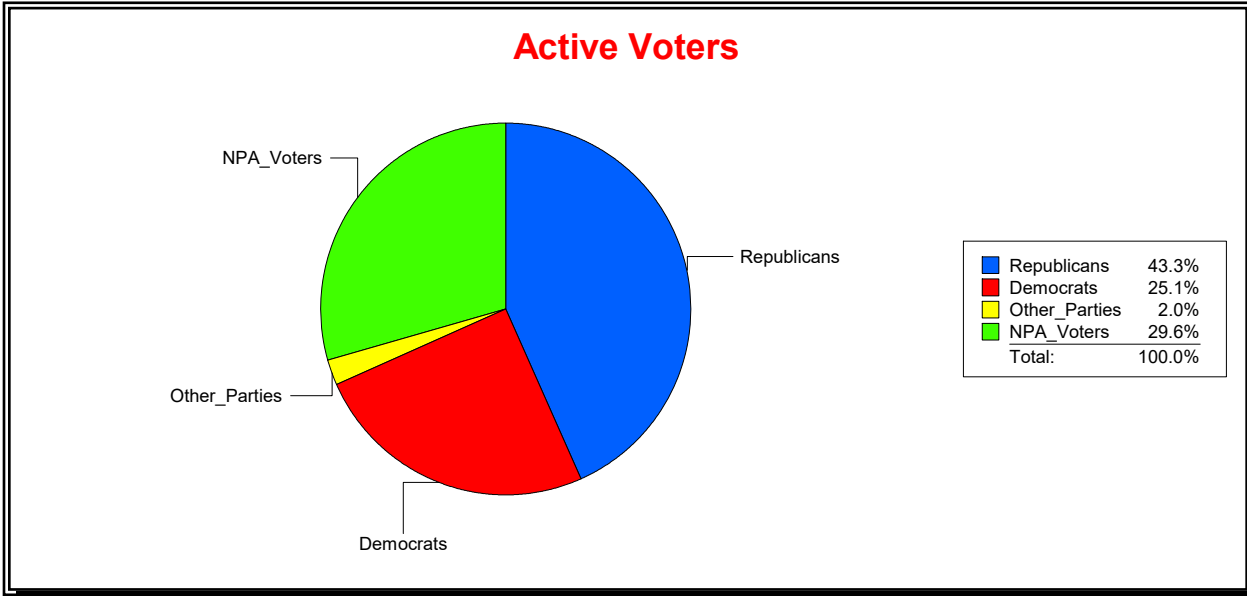

Supervisor of Elections

Sarasota County, FL

Date 2/1/2022

Time 09:13 AM

Graphs of District Registration

Active Registered Voters

Inactive Voters

<u>District</u>	<u>Total</u>	<u>Dems</u>	<u>Reps</u>	<u>NonP</u>	<u>Other</u>	<u>Total</u>	<u>Dems</u>	<u>Reps</u>	<u>NonP</u>	<u>Other</u>
NORTH PORT DIST5	58,050	14,554	25,149	17,170	1,177	3,464	933	1,240	1,255	36