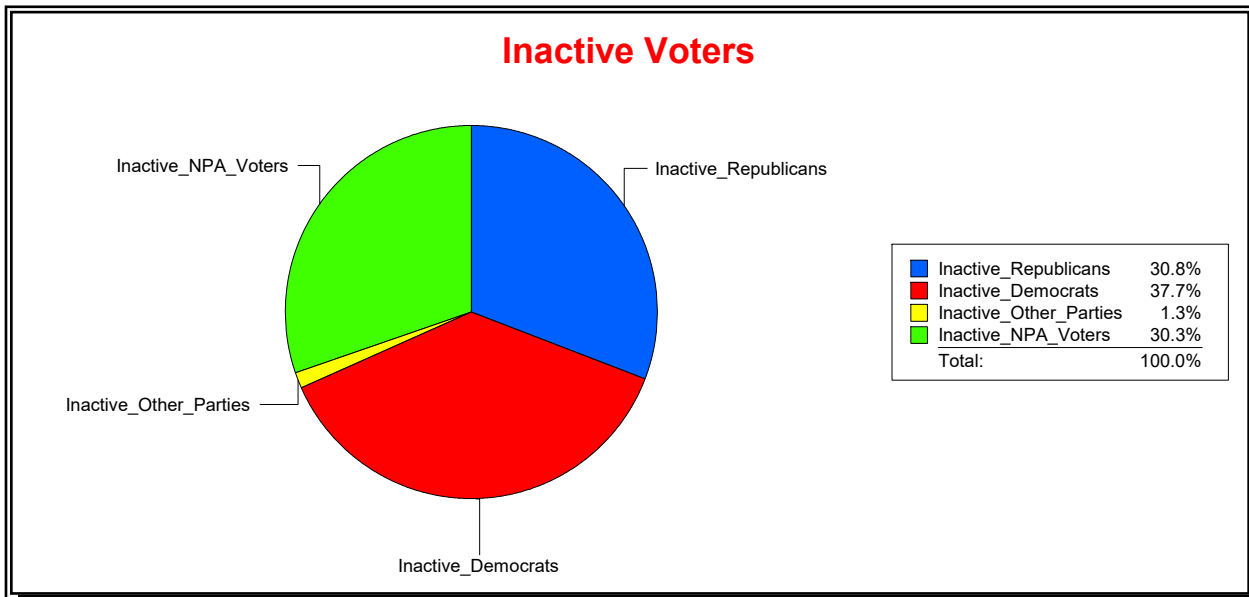

Ron Turner

Supervisor of Elections

Sarasota County, FL

Date 2/1/2022

Time 09:13 AM

Graphs of District Registration

District	Active Registered Voters					Inactive Voters				
	Total	Dems	Reps	NonP	Other	Total	Dems	Reps	NonP	Other
SCHOOL DIST 1	69,485	26,238	25,009	16,818	1,420	4,389	1,653	1,350	1,330	56