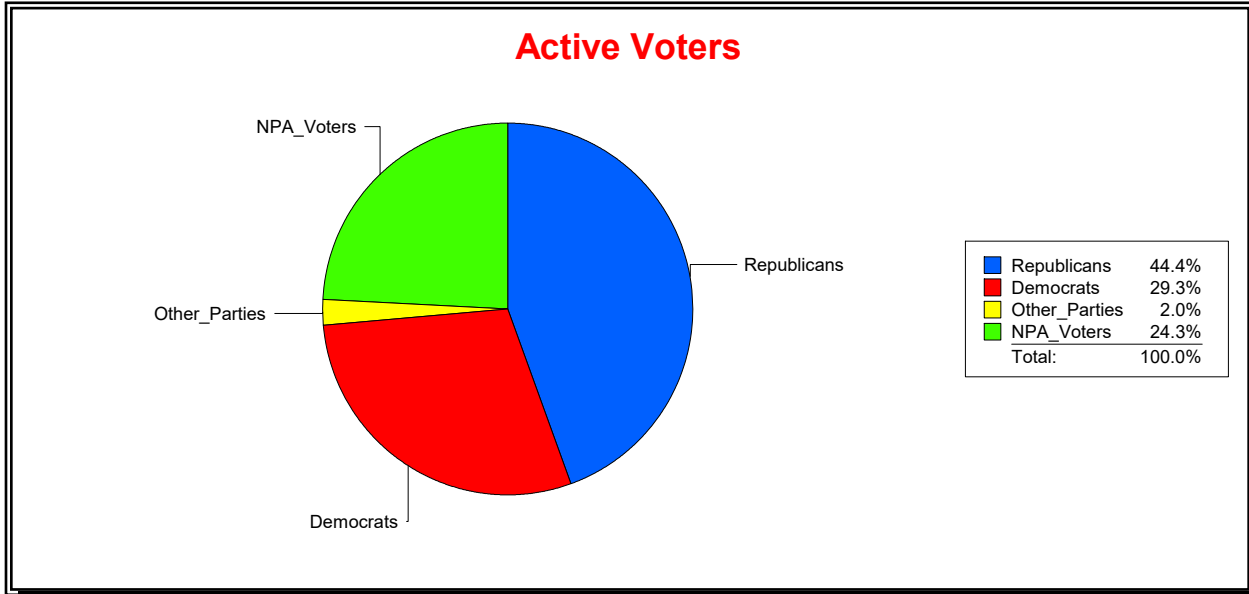

Ron Turner

Supervisor of Elections

Sarasota County, FL

Date 2/1/2022

Time 09:13 AM

Graphs of District Registration

Active Registered Voters

Inactive Voters

District	Total	Dems	Reps	NonP	Other	Total	Dems	Reps	NonP	Other
CNTY COMM DIST 1	68,729	20,169	30,495	16,686	1,379	3,518	1,085	1,379	1,020	34