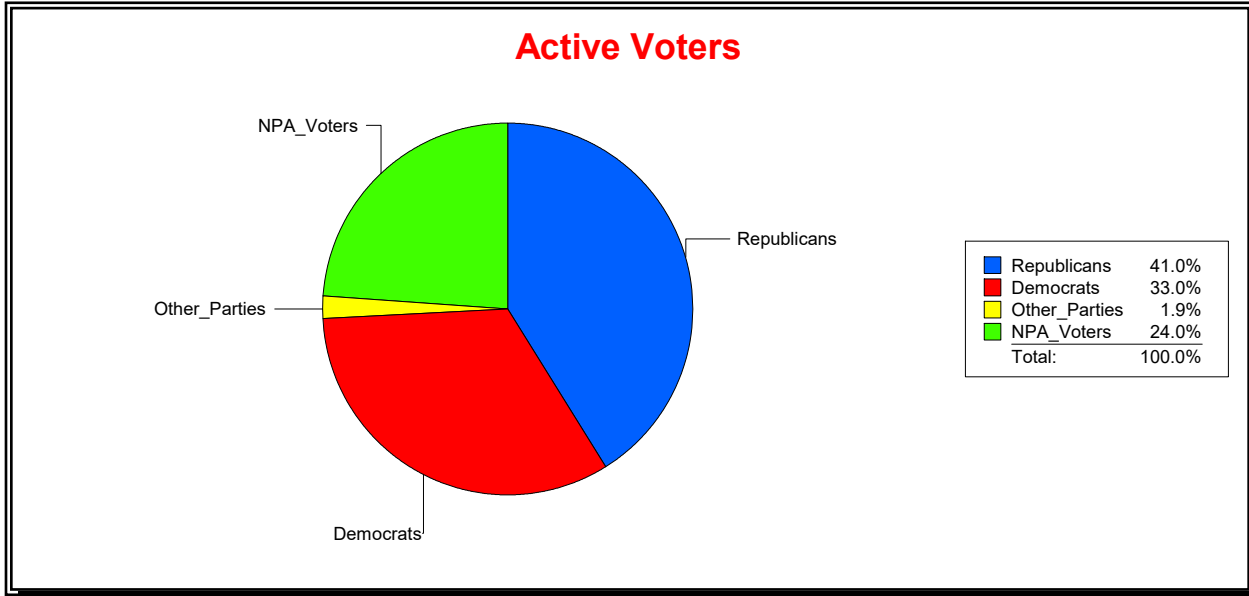

Ron Turner

Supervisor of Elections

Sarasota County, FL

Date 2/1/2022

Time 09:13 AM

Graphs of District Registration

Active Registered Voters

Inactive Voters

District	Total	Dems	Reps	NonP	Other	Total	Dems	Reps	NonP	Other
SCHOOL DIST 4	60,097	19,842	24,653	14,438	1,164	3,636	1,168	1,308	1,120	40