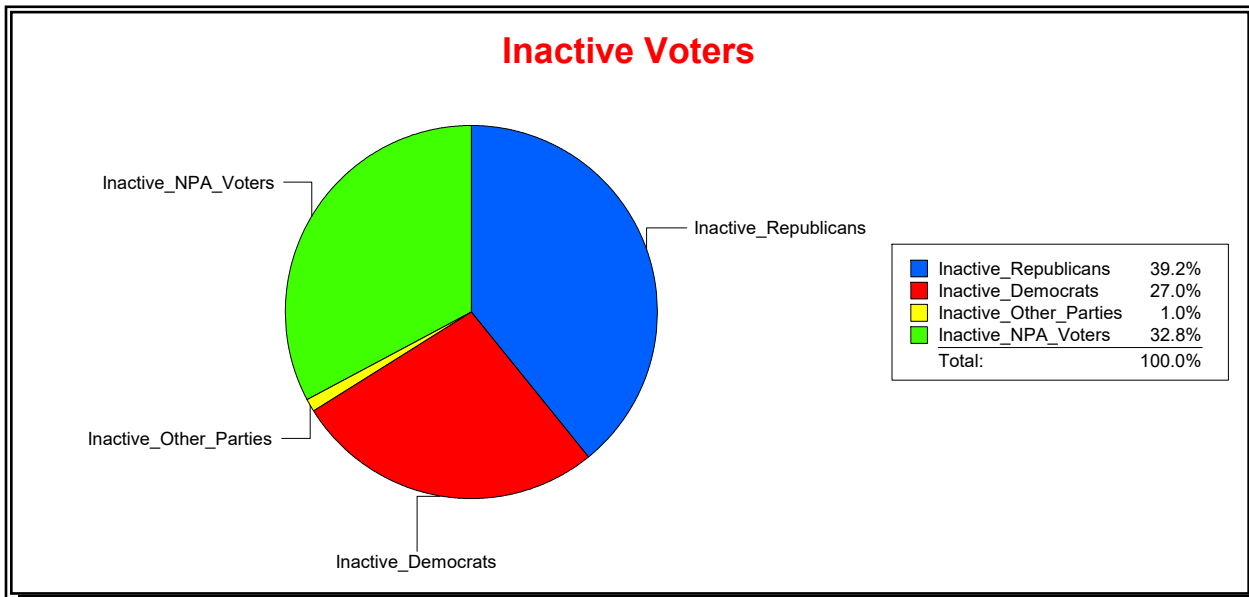

Ron Turner

Supervisor of Elections

Sarasota County, FL

Date 2/1/2022

Time 09:13 AM

Graphs of District Registration

Active Registered Voters

Inactive Voters

<u>District</u>	<u>Total</u>	<u>Dems</u>	<u>Reps</u>	<u>NonP</u>	<u>Other</u>	<u>Total</u>	<u>Dems</u>	<u>Reps</u>	<u>NonP</u>	<u>Other</u>
17TH CONGRESS DIST	164,742	41,999	74,935	44,873	2,935	9,308	2,515	3,646	3,055	92