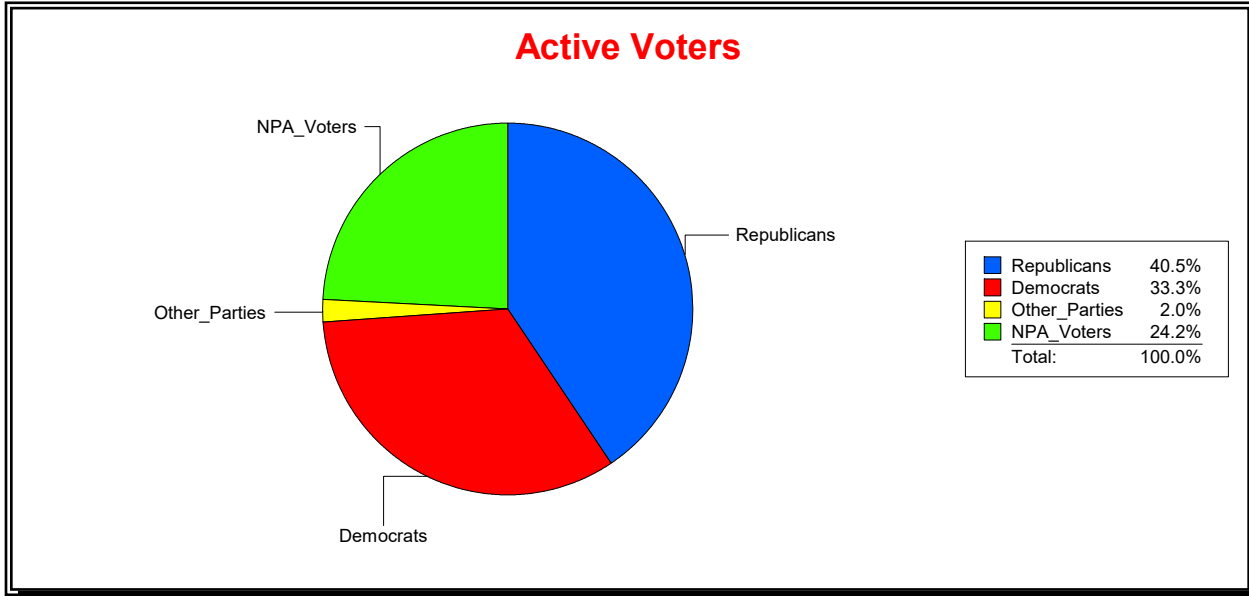

Time 09:13 AM

Graphs of District Registration

Active Registered Voters

Inactive Voters

District	Total	Dems	Reps	NonP	Other	Total	Dems	Reps	NonP	Other
16TH CONGRESS DIST	185,263	61,657	75,090	44,895	3,621	10,552	3,581	3,673	3,170	128