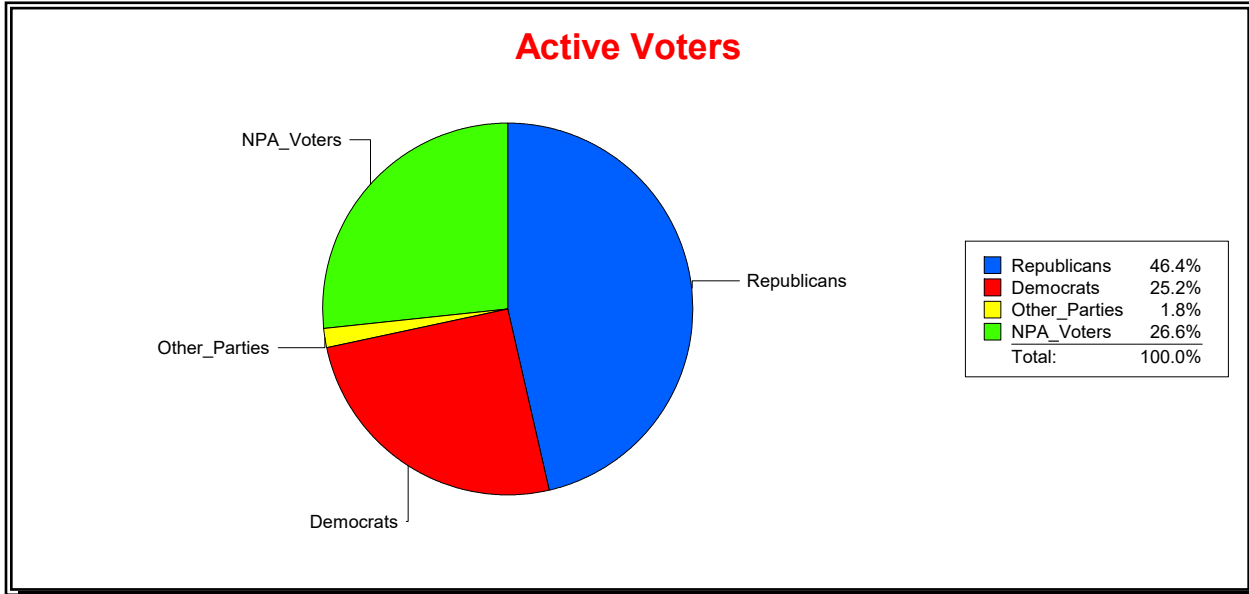

Sarasota County, FL

Date 2/1/2022

Time 09:13 AM

Graphs of District Registration

Active Registered Voters

Inactive Voters

District	Total	Dems	Reps	NonP	Other	Total	Dems	Reps	NonP	Other
ENGLEWOOD WATER DIST	14,663	3,698	6,809	3,899	257	735	210	263	253	9