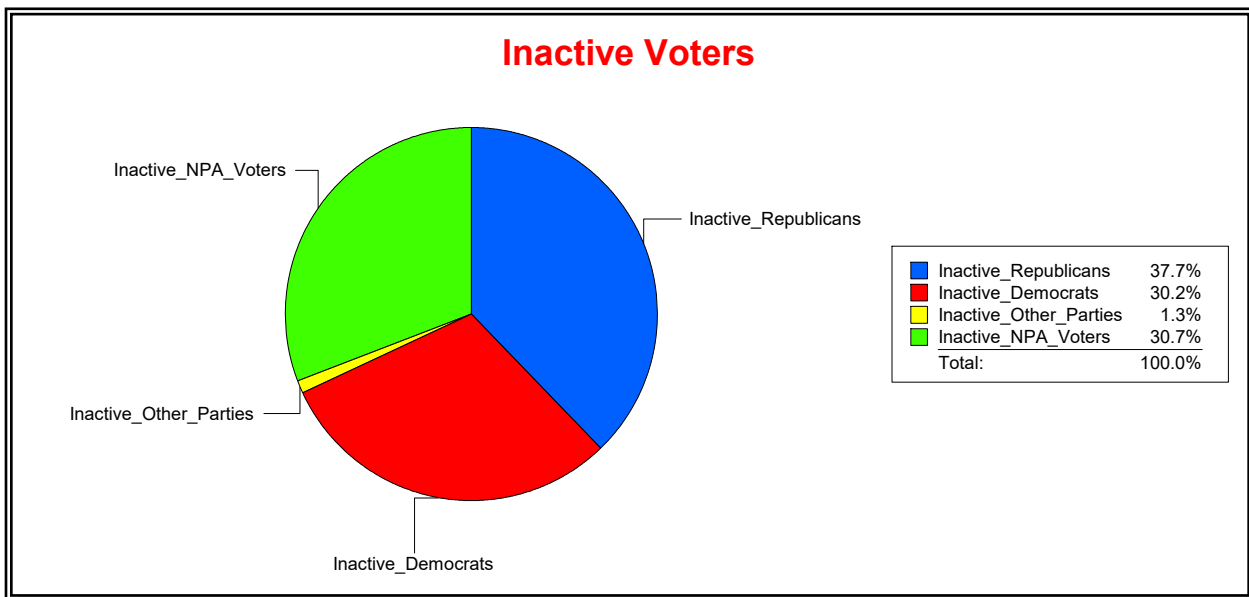

Ron Turner

Supervisor of Elections

Sarasota County, FL

Date 2/1/2022

Time 09:13 AM

Graphs of District Registration

Active Registered Voters

Inactive Voters

District	Total	Dems	Reps	NonP	Other	Total	Dems	Reps	NonP	Other
CNTY COMM DIST 4	72,404	21,060	32,145	17,839	1,360	3,706	1,119	1,398	1,139	50