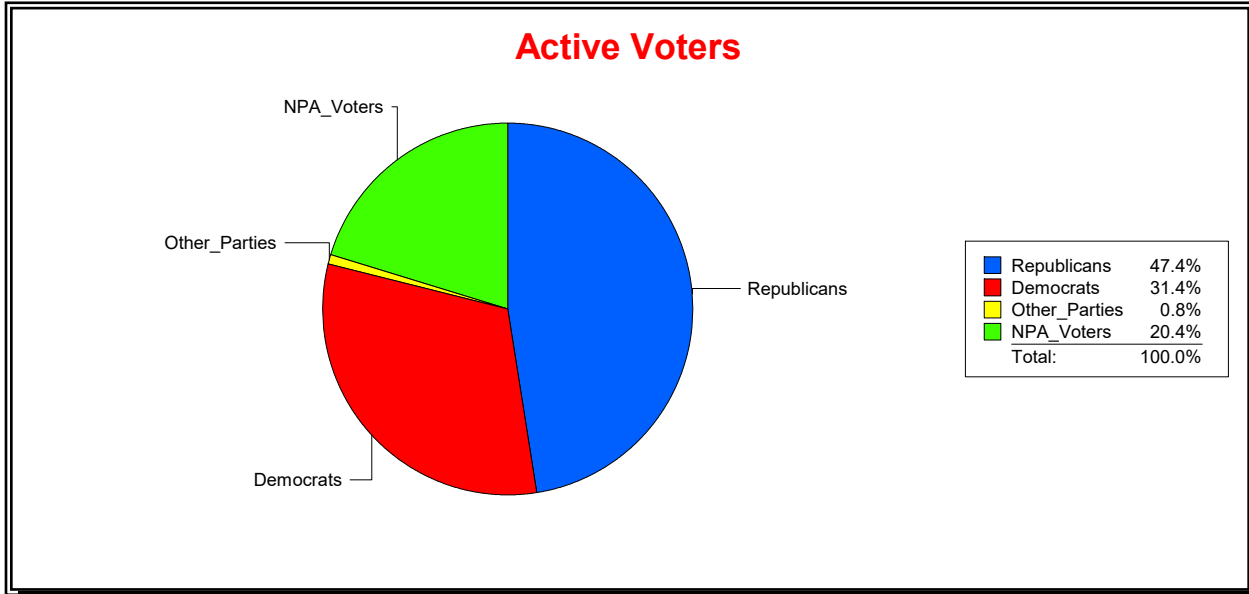

Ron Turner

Supervisor of Elections

Sarasota County, FL

Date 2/1/2022

Time 09:13 AM

Graphs of District Registration

Active Registered Voters

Inactive Voters

District	Total	Dems	Reps	NonP	Other	Total	Dems	Reps	NonP	Other
TR-PAR PK & REC DIST	525	165	249	107	4	46	16	20	10	0