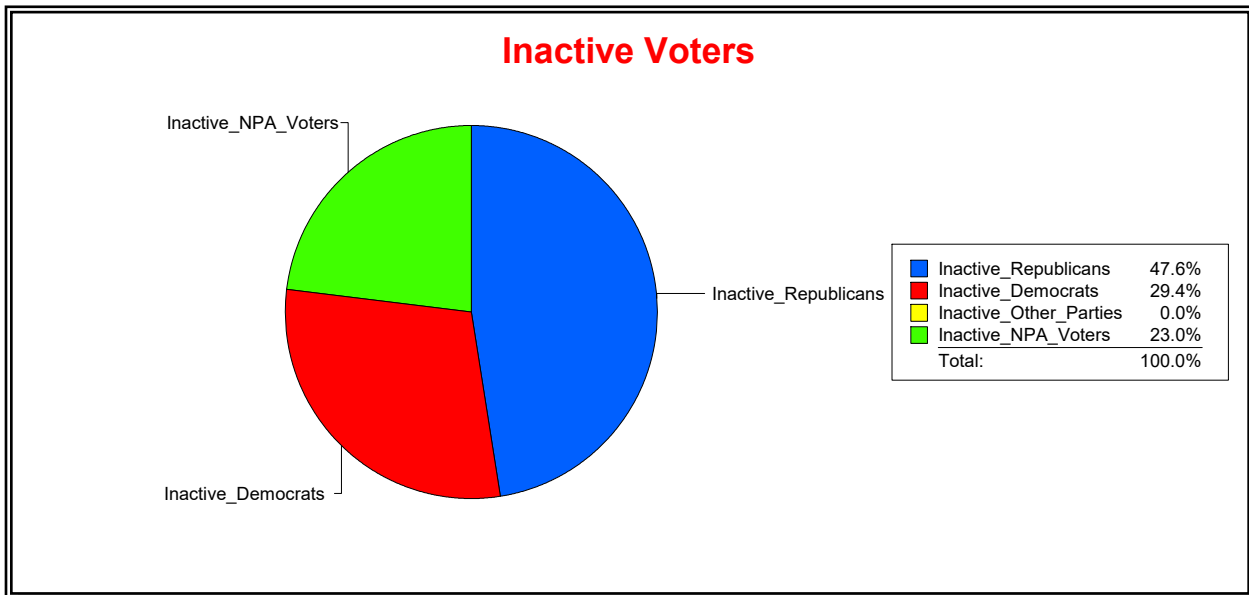

Ron Turner

Supervisor of Elections

Sarasota County, FL

Date 2/1/2022

Time 09:13 AM

Graphs of District Registration

Active Registered Voters

Inactive Voters

District	Total	Dems	Reps	NonP	Other	Total	Dems	Reps	NonP	Other
LONGBOAT KEY BEACH B	2,878	810	1,419	600	49	126	37	60	29	0