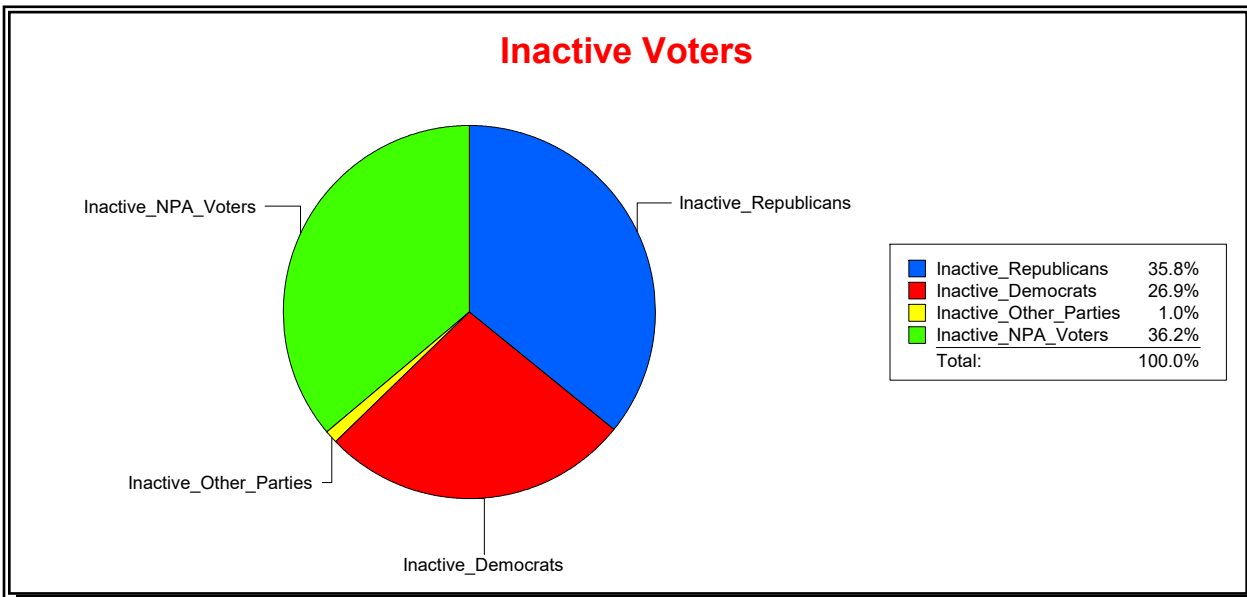

Supervisor of Elections

Sarasota County, FL

Date 2/1/2022

Time 09:13 AM

Graphs of District Registration

Active Registered Voters

Inactive Voters

<u>District</u>	<u>Total</u>	<u>Dems</u>	<u>Reps</u>	<u>NonP</u>	<u>Other</u>	<u>Total</u>	<u>Dems</u>	<u>Reps</u>	<u>NonP</u>	<u>Other</u>
NORTH PORT DIST5	58,050	14,554	25,149	17,170	1,177	3,464	933	1,240	1,255	36