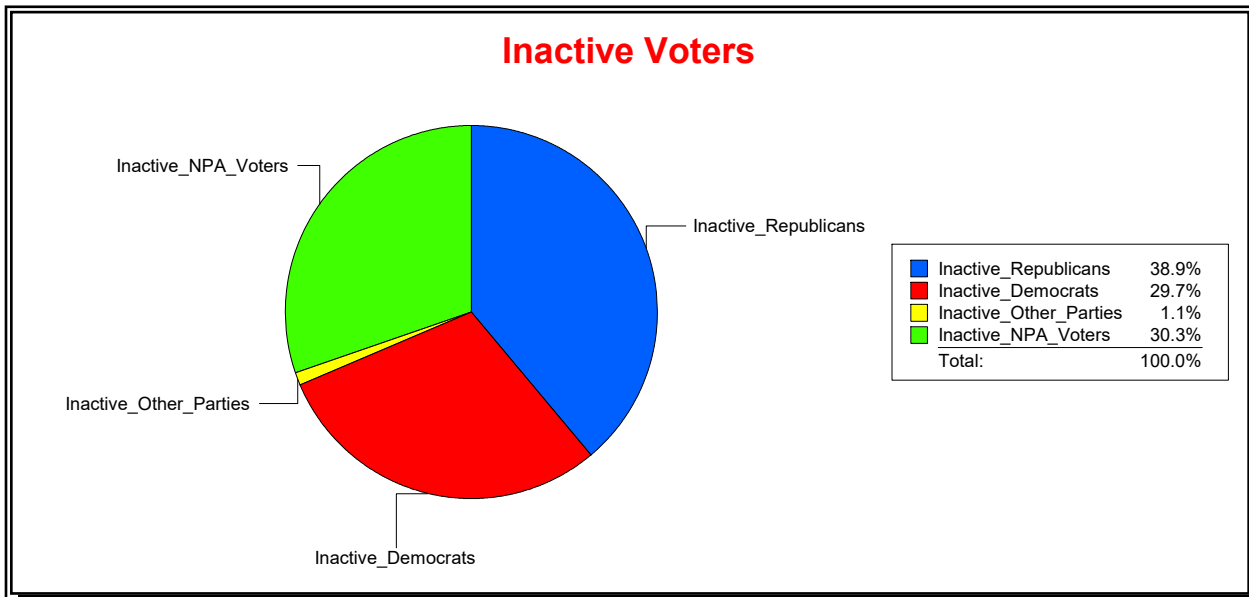

Ron Turner

Supervisor of Elections

Sarasota County, FL

Date 2/1/2022

Time 09:13 AM

Graphs of District Registration

Active Registered Voters

Inactive Voters

<u>District</u>	<u>Total</u>	<u>Dems</u>	<u>Reps</u>	<u>NonP</u>	<u>Other</u>	<u>Total</u>	<u>Dems</u>	<u>Reps</u>	<u>NonP</u>	<u>Other</u>
COUNTY	225,503	64,919	100,128	56,320	4,136	11,946	3,543	4,647	3,621	135