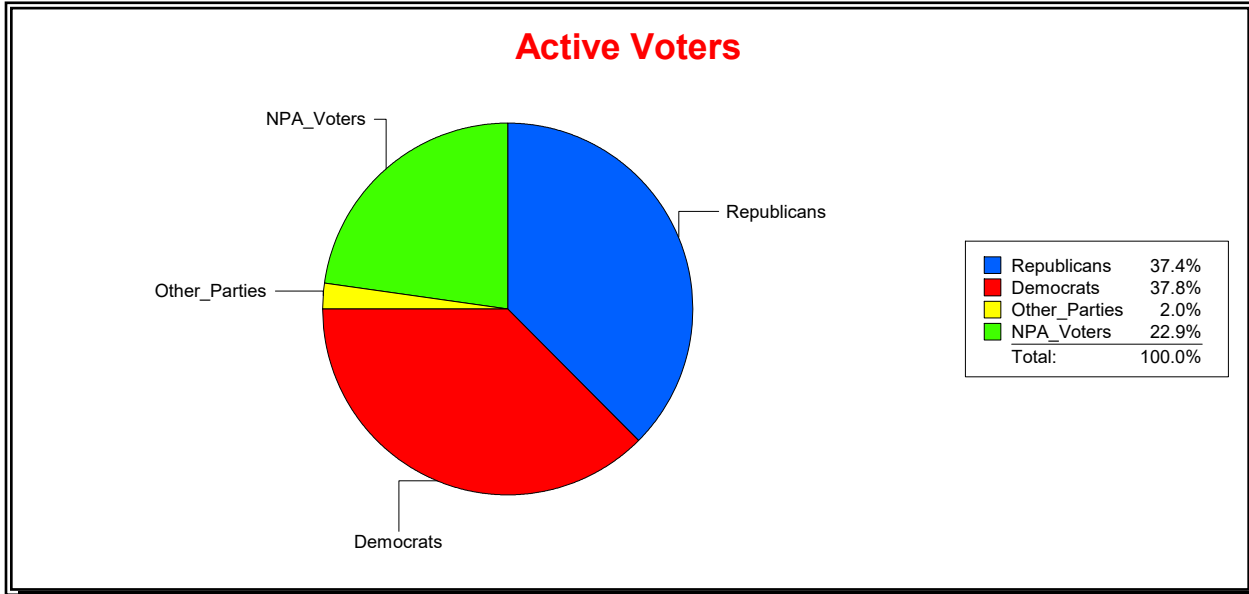

District	Total	Dems	Reps	NonP	Other	Total	Dems	Reps	NonP	Other
SARASOTA 2	17,098	6,457	6,389	3,908	344	1,069	400	358	297	14

Ron Turner

Supervisor of Elections

Sarasota County, FL

Date 2/1/2022

Time 09:13 AM