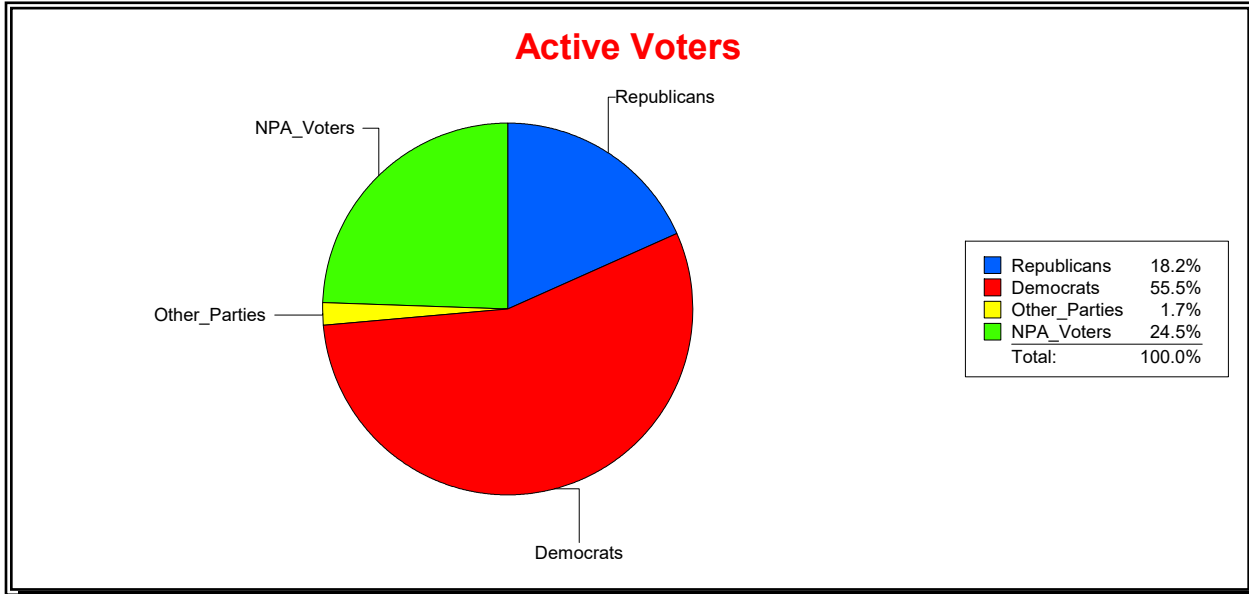

Ron Turner

Supervisor of Elections

Sarasota County, FL

Date 2/1/2022

Time 09:13 AM

Graphs of District Registration

Active Registered Voters

Inactive Voters

<u>District</u>	<u>Total</u>	<u>Dems</u>	<u>Reps</u>	<u>NonP</u>	<u>Other</u>	<u>Total</u>	<u>Dems</u>	<u>Reps</u>	<u>NonP</u>	<u>Other</u>
STATE HOUSE DIST 70	12,322	6,843	2,244	3,024	211	1,030	519	180	319	12