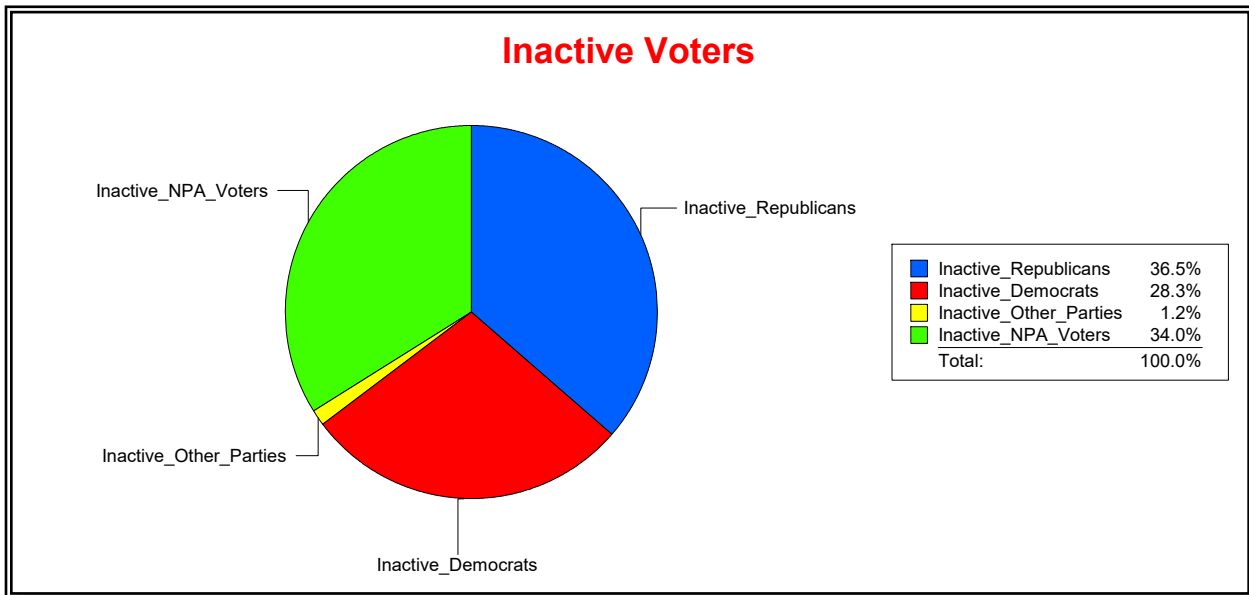

Ron Turner

Supervisor of Elections

Sarasota County, FL

Date 2/1/2022

Time 09:13 AM

Graphs of District Registration

Active Registered Voters

Inactive Voters

District	Total	Dems	Reps	NonP	Other	Total	Dems	Reps	NonP	Other
ENGLEWOOD FIRE DIST	13,735	3,452	6,379	3,669	235	688	195	251	234	8