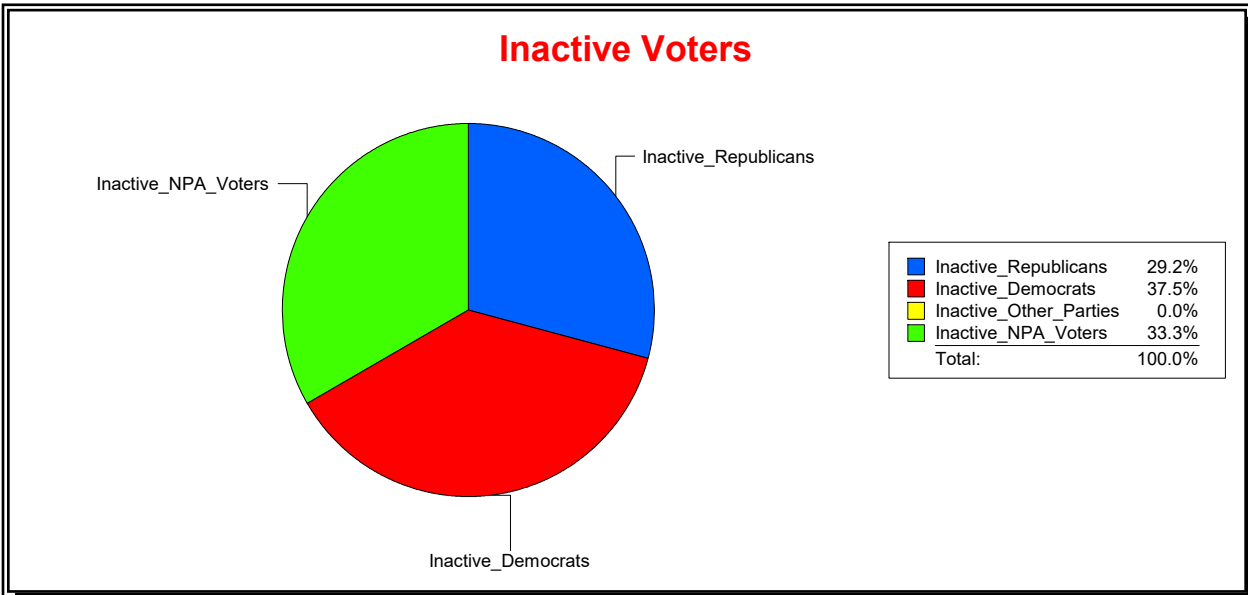

Date 2/1/2022

Time 09:13 AM

Graphs of District Registration

Active Registered Voters

Inactive Voters

District	Total	Dems	Reps	NonP	Other	Total	Dems	Reps	NonP	Other
LONGBOAT KEY 4	419	130	200	80	9	24	9	7	8	0