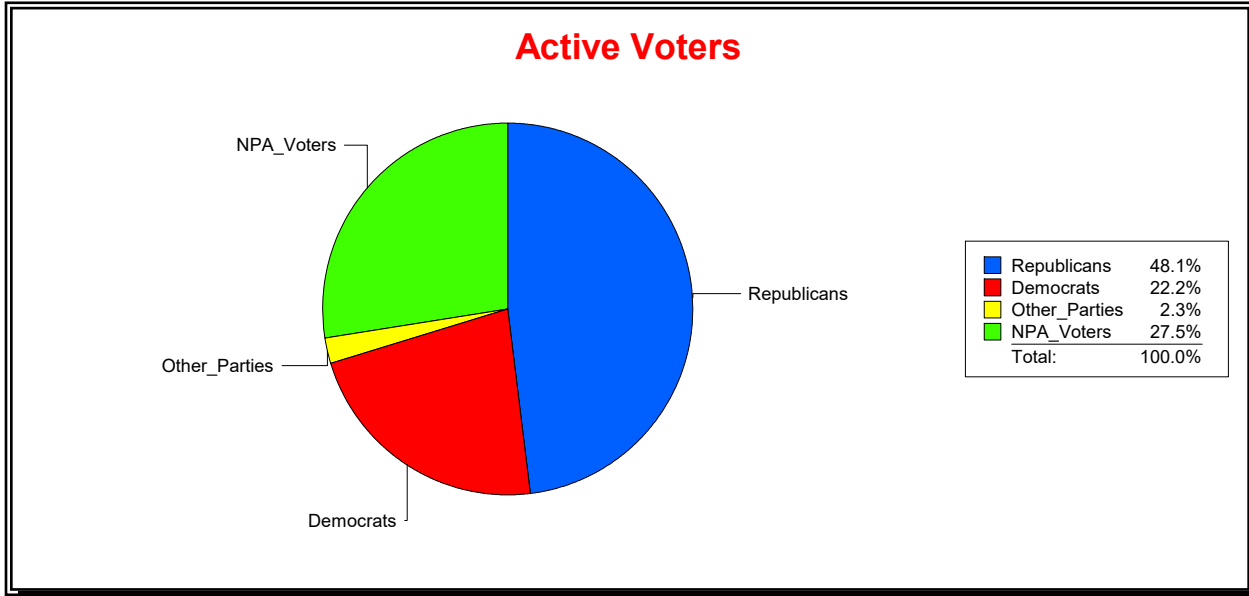

Ron Turner

Supervisor of Elections

Sarasota County, FL

Date 2/1/2022

Time 09:13 AM

Graphs of District Registration

Active Registered Voters

Inactive Voters

<u>District</u>	<u>Total</u>	<u>Dems</u>	<u>Reps</u>	<u>NonP</u>	<u>Other</u>	<u>Total</u>	<u>Dems</u>	<u>Reps</u>	<u>NonP</u>	<u>Other</u>
WOODLANDS CDD	1,452	322	698	399	33	31	7	16	8	0