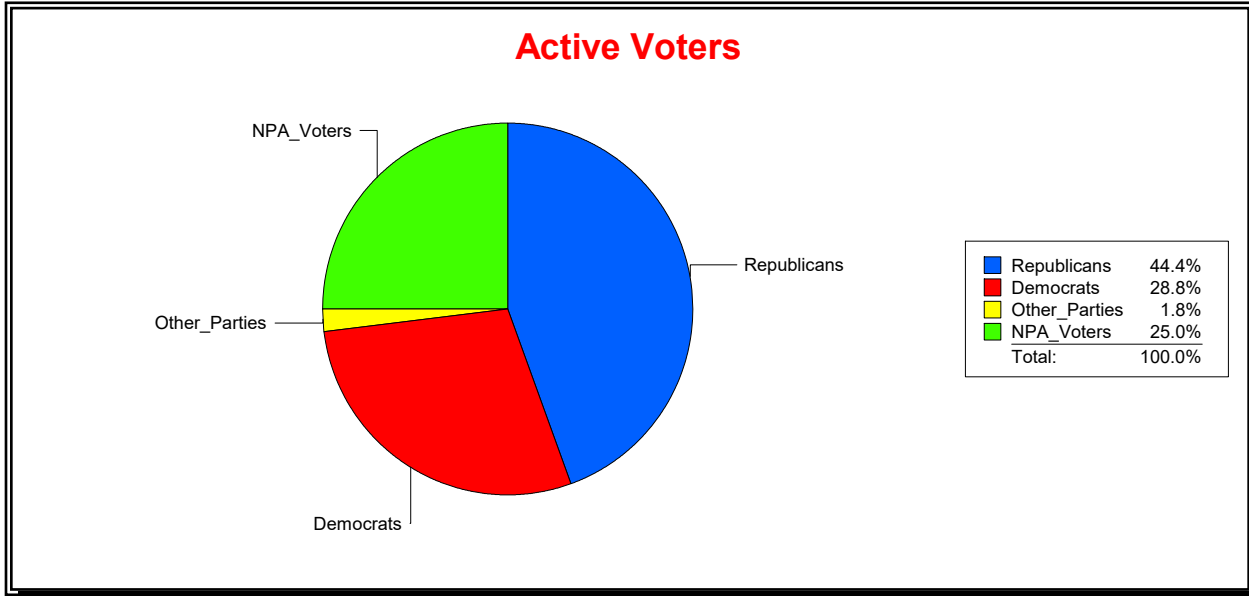

Ron Turner

Supervisor of Elections

Sarasota County, FL

Date 2/1/2022

Time 09:13 AM

Graphs of District Registration

Active Registered Voters

Inactive Voters

<u>District</u>	<u>Total</u>	<u>Dems</u>	<u>Reps</u>	<u>NonP</u>	<u>Other</u>	<u>Total</u>	<u>Dems</u>	<u>Reps</u>	<u>NonP</u>	<u>Other</u>
COUNTY	225,503	64,919	100,128	56,320	4,136	11,946	3,543	4,647	3,621	135