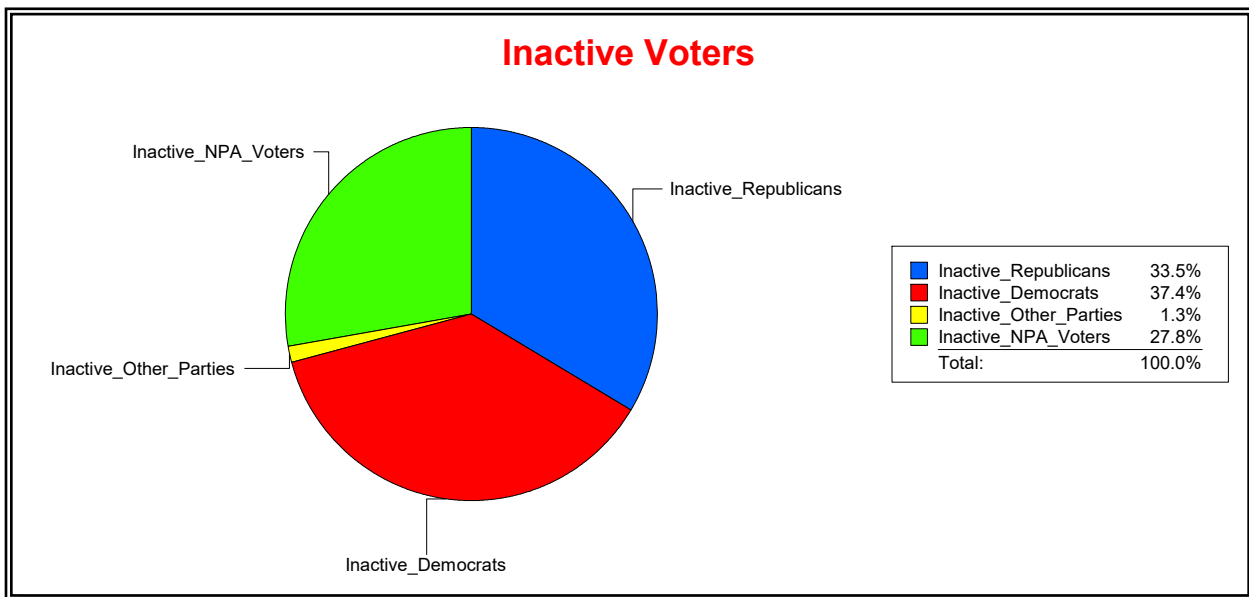

District	Total	Dems	Reps	NonP	Other	Total	Dems	Reps	NonP	Other
SARASOTA 2	17,098	6,457	6,389	3,908	344	1,069	400	358	297	14

Ron Turner

Supervisor of Elections

Sarasota County, FL

Date 2/1/2022

Time 09:13 AM