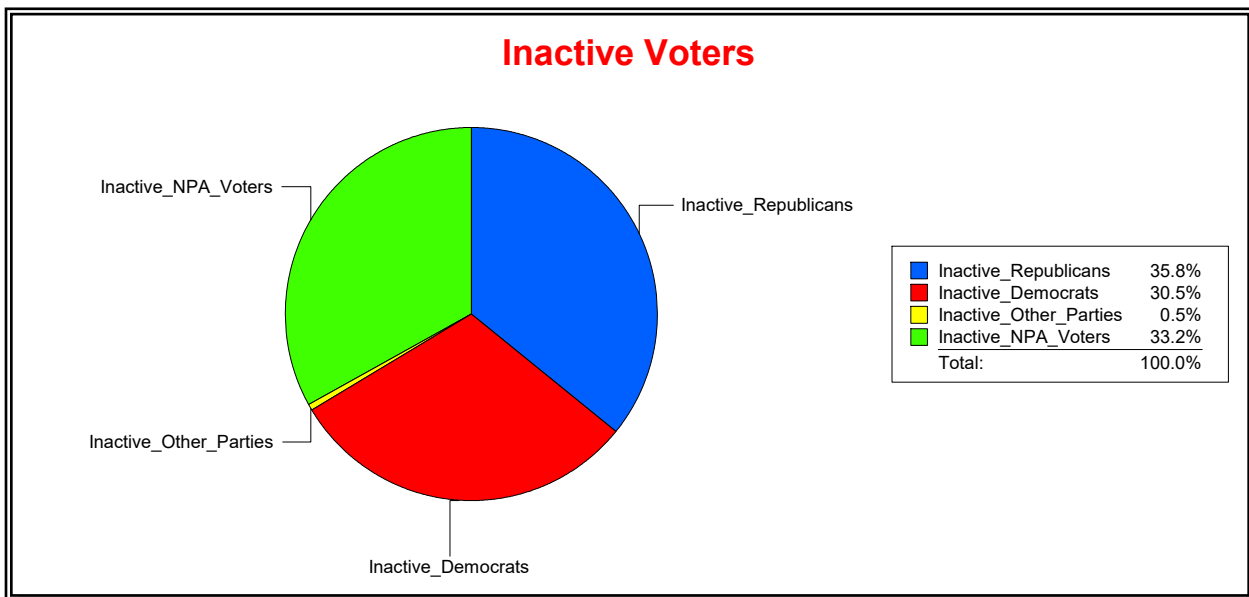

Ron Turner

Supervisor of Elections

Sarasota County, FL

Date 2/1/2022

Time 09:13 AM

Graphs of District Registration

Active Registered Voters

Inactive Voters

District	Total	Dems	Reps	NonP	Other	Total	Dems	Reps	NonP	Other
NORTH PORT DIST 4	9,100	2,478	3,924	2,548	150	567	173	203	188	3