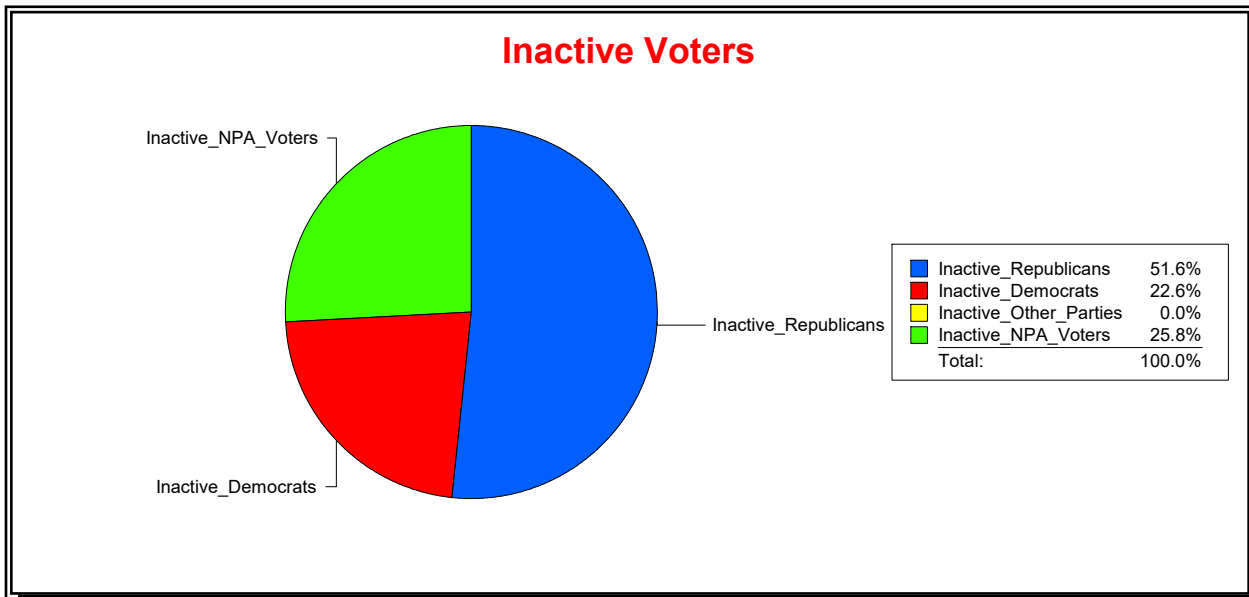

Ron Turner

Supervisor of Elections

Sarasota County, FL

Date 2/1/2022

Time 09:13 AM

Graphs of District Registration

Active Registered Voters

Inactive Voters

<u>District</u>	<u>Total</u>	<u>Dems</u>	<u>Reps</u>	<u>NonP</u>	<u>Other</u>	<u>Total</u>	<u>Dems</u>	<u>Reps</u>	<u>NonP</u>	<u>Other</u>
WOODLANDS CDD	1,452	322	698	399	33	31	7	16	8	0