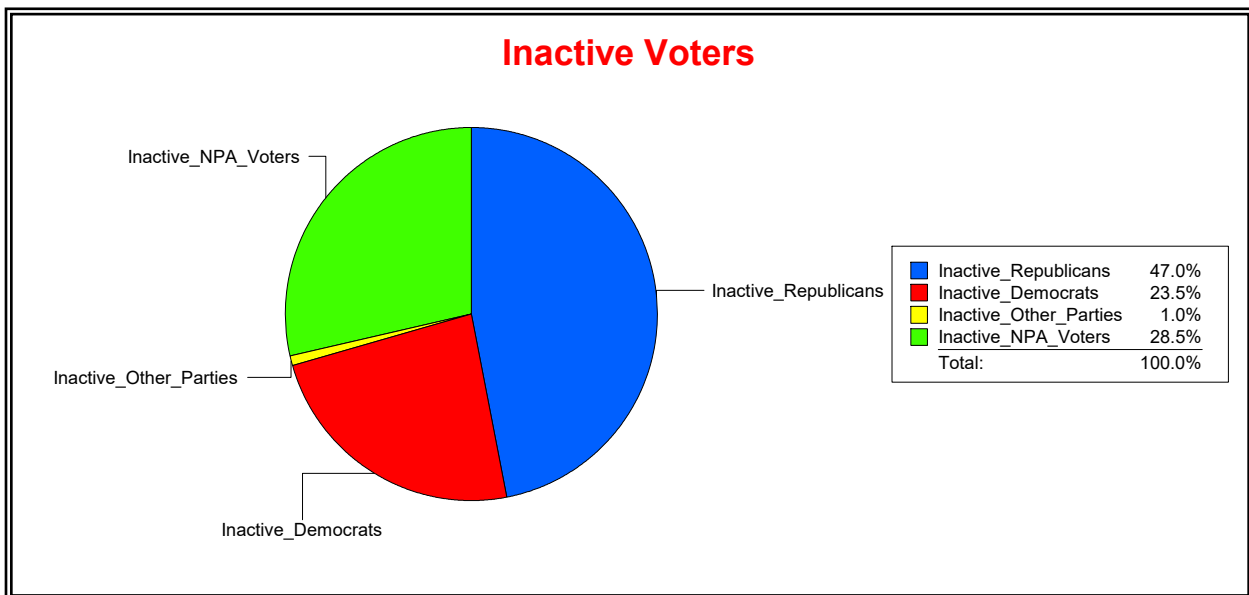

Ron Turner

Supervisor of Elections

Sarasota County, FL

Date 2/1/2022

Time 09:13 AM

Graphs of District Registration

Active Registered Voters

Inactive Voters

<u>District</u>	<u>Total</u>	<u>Dems</u>	<u>Reps</u>	<u>NonP</u>	<u>Other</u>	<u>Total</u>	<u>Dems</u>	<u>Reps</u>	<u>NonP</u>	<u>Other</u>
STATE HOUSE DIST 73	24,636	5,701	12,787	5,657	491	932	219	438	266	9