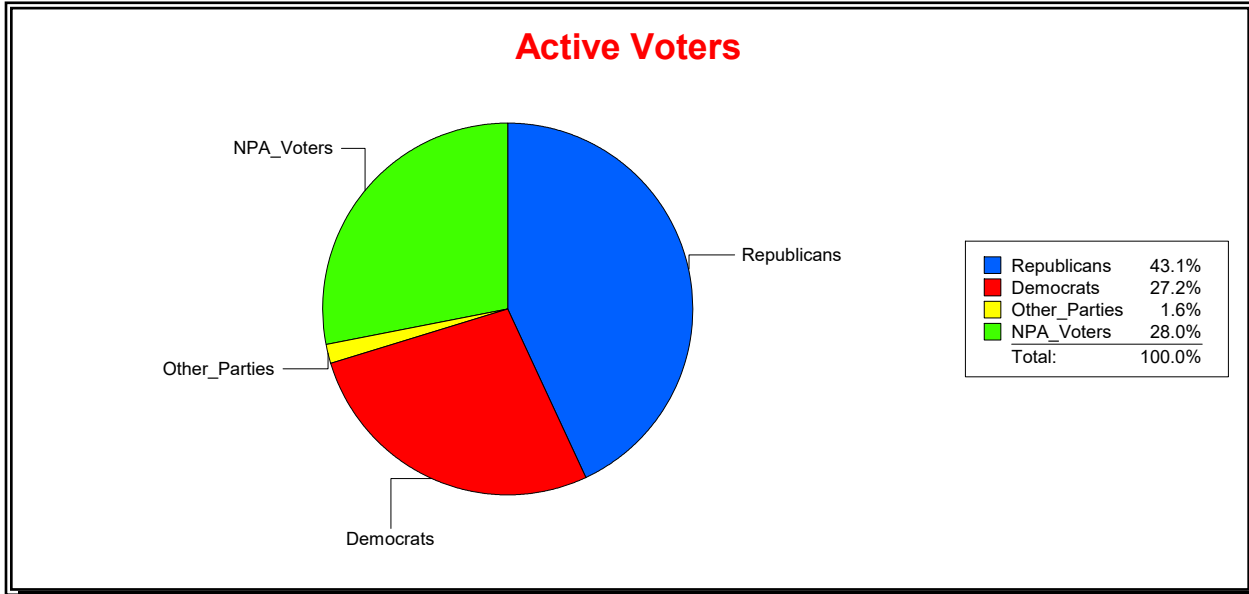

Ron Turner

Supervisor of Elections

Sarasota County, FL

Date 2/1/2022

Time 09:13 AM

Graphs of District Registration

Active Registered Voters

Inactive Voters

District	Total	Dems	Reps	NonP	Other	Total	Dems	Reps	NonP	Other
NORTH PORT DIST 4	9,100	2,478	3,924	2,548	150	567	173	203	188	3