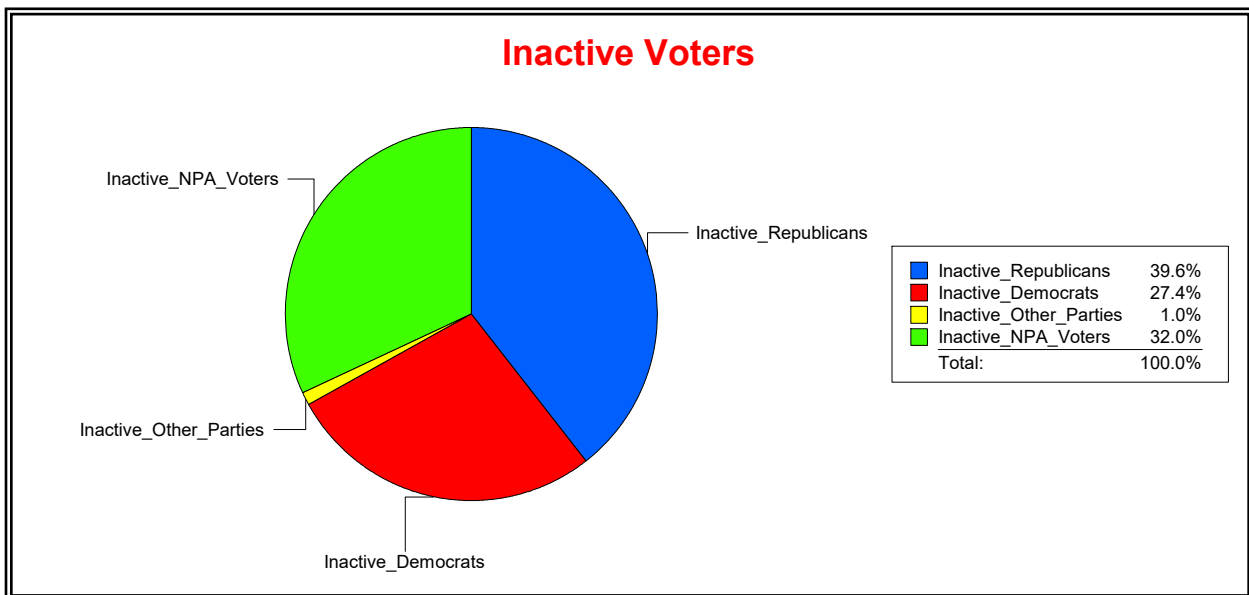

Ron Turner

Supervisor of Elections

Sarasota County, FL

Date 2/1/2022

Time 09:13 AM

Graphs of District Registration

Active Registered Voters

Inactive Voters

<u>District</u>	<u>Total</u>	<u>Dems</u>	<u>Reps</u>	<u>NonP</u>	<u>Other</u>	<u>Total</u>	<u>Dems</u>	<u>Reps</u>	<u>NonP</u>	<u>Other</u>
SCHOOL DIST 5	74,898	19,311	33,952	20,323	1,312	4,082	1,119	1,615	1,308	40