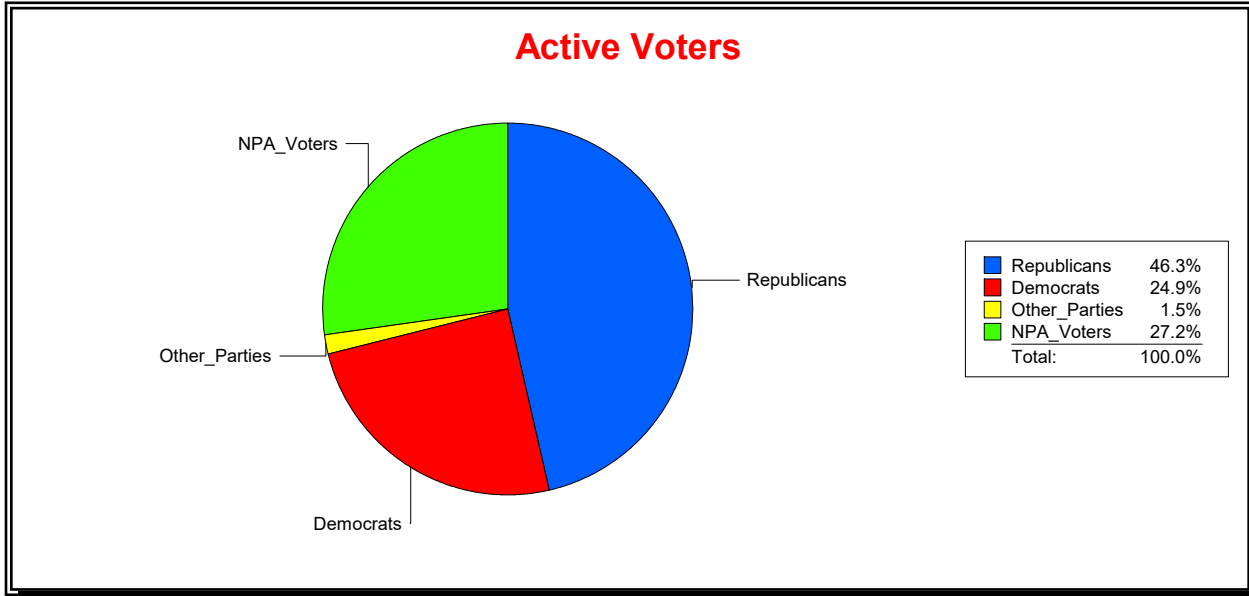

Ron Turner

Supervisor of Elections

Sarasota County, FL

Date 2/1/2022

Time 09:13 AM

Graphs of District Registration

Active Registered Voters

Inactive Voters

District	Total	Dems	Reps	NonP	Other	Total	Dems	Reps	NonP	Other
LAKESIDE PLANT CDD	904	225	419	246	14	69	19	28	20	2