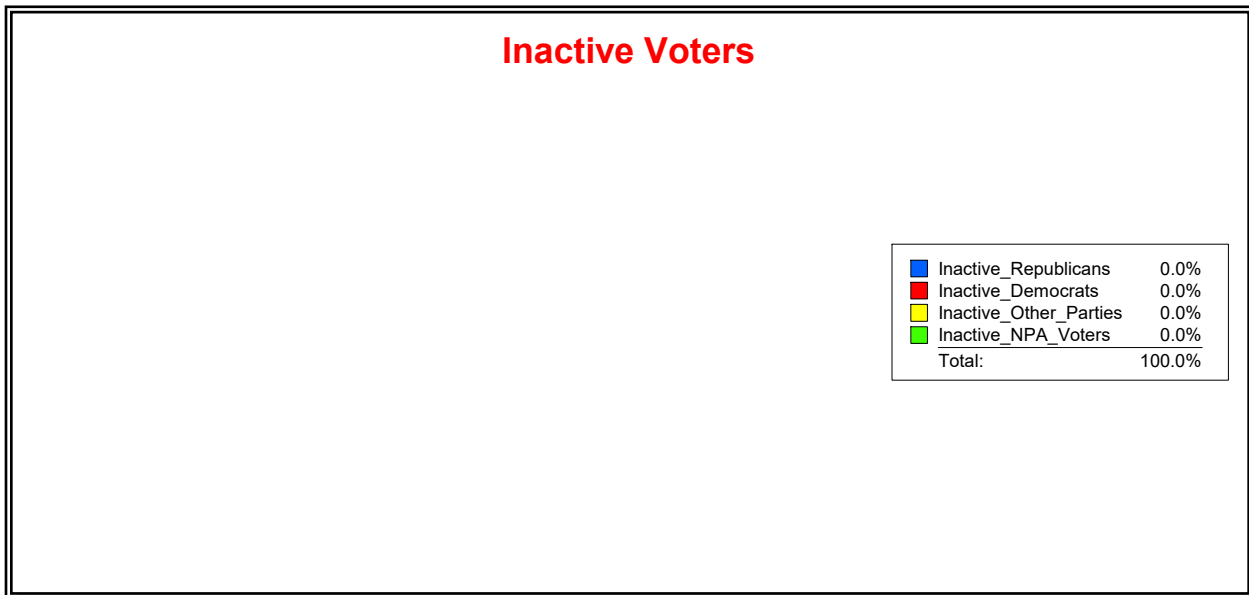

Ron Turner

Supervisor of Elections

Sarasota County, FL

Date 2/1/2022

Time 09:13 AM

Graphs of District Registration

Active Registered Voters

Inactive Voters

<u>District</u>	<u>Total</u>	<u>Dems</u>	<u>Reps</u>	<u>NonP</u>	<u>Other</u>	<u>Total</u>	<u>Dems</u>	<u>Reps</u>	<u>NonP</u>	<u>Other</u>
LBK DISTRICT 5	0	0	0	0	0	0	0	0	0	0