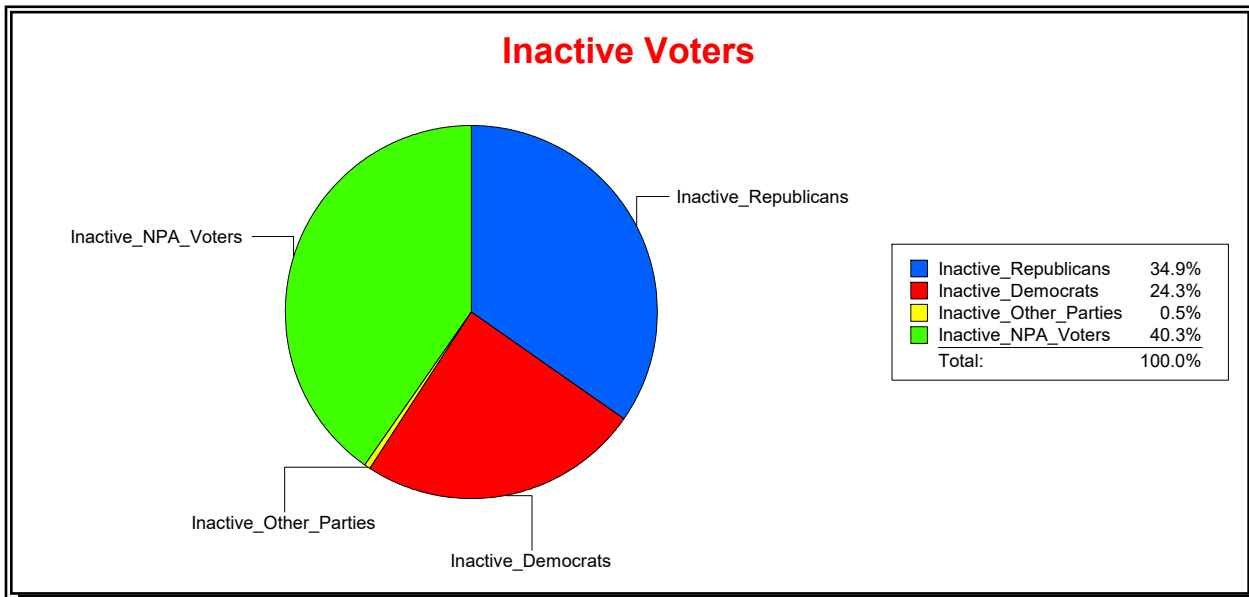

Ron Turner

Supervisor of Elections

Sarasota County, FL

Date 2/1/2022

Time 09:13 AM

Graphs of District Registration

Active Registered Voters

Inactive Voters

<u>District</u>	<u>Total</u>	<u>Dems</u>	<u>Reps</u>	<u>NonP</u>	<u>Other</u>	<u>Total</u>	<u>Dems</u>	<u>Reps</u>	<u>NonP</u>	<u>Other</u>
NORTH PORT 3	10,274	2,562	4,202	3,280	230	766	186	267	309	4