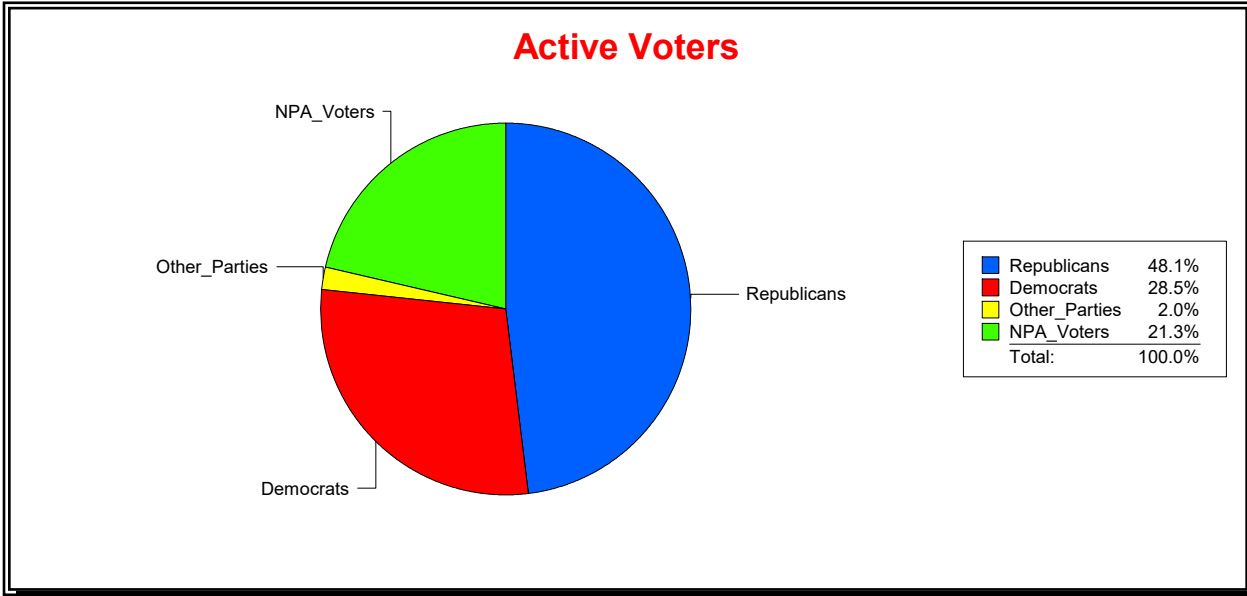

Ron Turner

Supervisor of Elections

Sarasota County, FL

Date 2/1/2022

Time 09:13 AM

Graphs of District Registration

Active Registered Voters

Inactive Voters

District	Total	Dems	Reps	NonP	Other	Total	Dems	Reps	NonP	Other
LONGBOAT KEY BEACH A	1,843	526	887	393	37	117	35	54	27	1