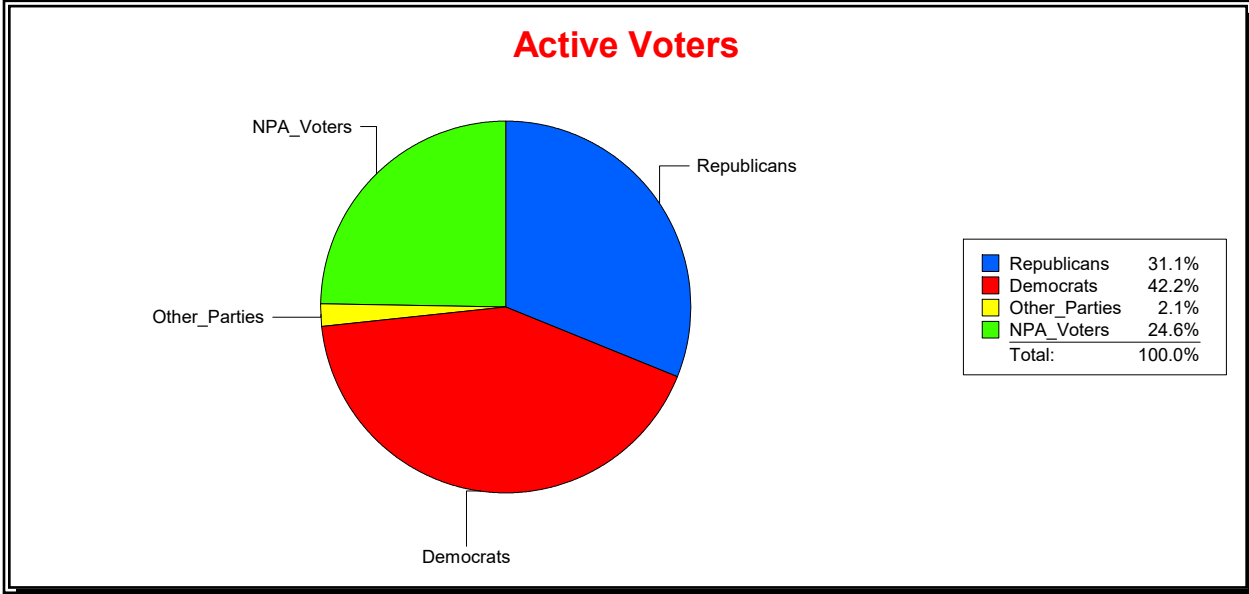

Graphs of District Registration

Active Registered Voters

Inactive Voters

District	Total	Dems	Reps	NonP	Other	Total	Dems	Reps	NonP	Other
SARASOTA	39,598	16,726	12,308	9,744	820	2,910	1,193	771	905	41

Ron Turner