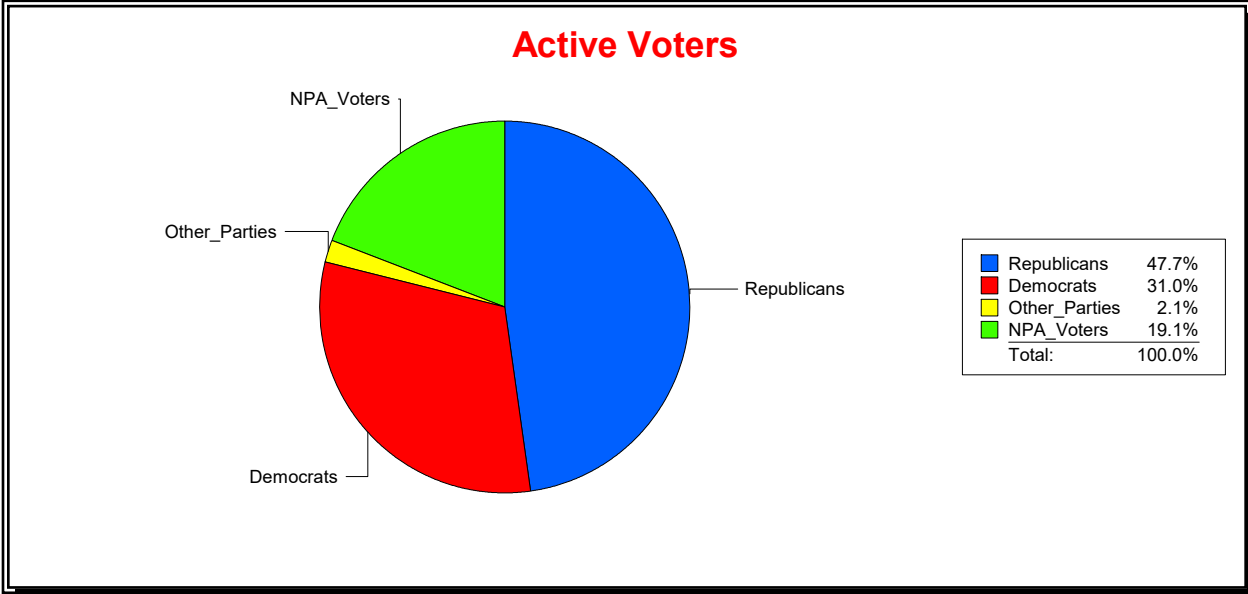

Date 2/1/2022

Time 09:13 AM

Graphs of District Registration

Active Registered Voters

Inactive Voters

District	Total	Dems	Reps	NonP	Other	Total	Dems	Reps	NonP	Other
LONGBOAT KEY 4	419	130	200	80	9	24	9	7	8	0