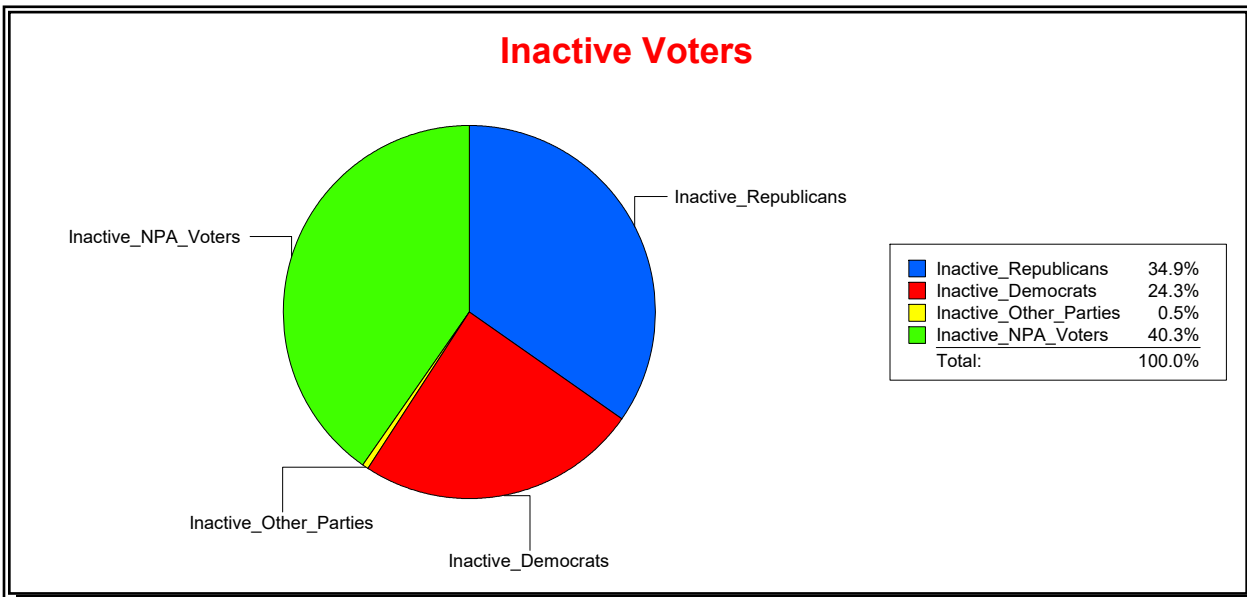

Supervisor of Elections

Sarasota County, FL

Date 2/1/2022

Time 09:13 AM

Graphs of District Registration

Active Registered Voters

Inactive Voters

<u>District</u>	<u>Total</u>	<u>Dems</u>	<u>Reps</u>	<u>NonP</u>	<u>Other</u>	<u>Total</u>	<u>Dems</u>	<u>Reps</u>	<u>NonP</u>	<u>Other</u>
NORTH PORT DIST 3	10,274	2,562	4,202	3,280	230	766	186	267	309	4