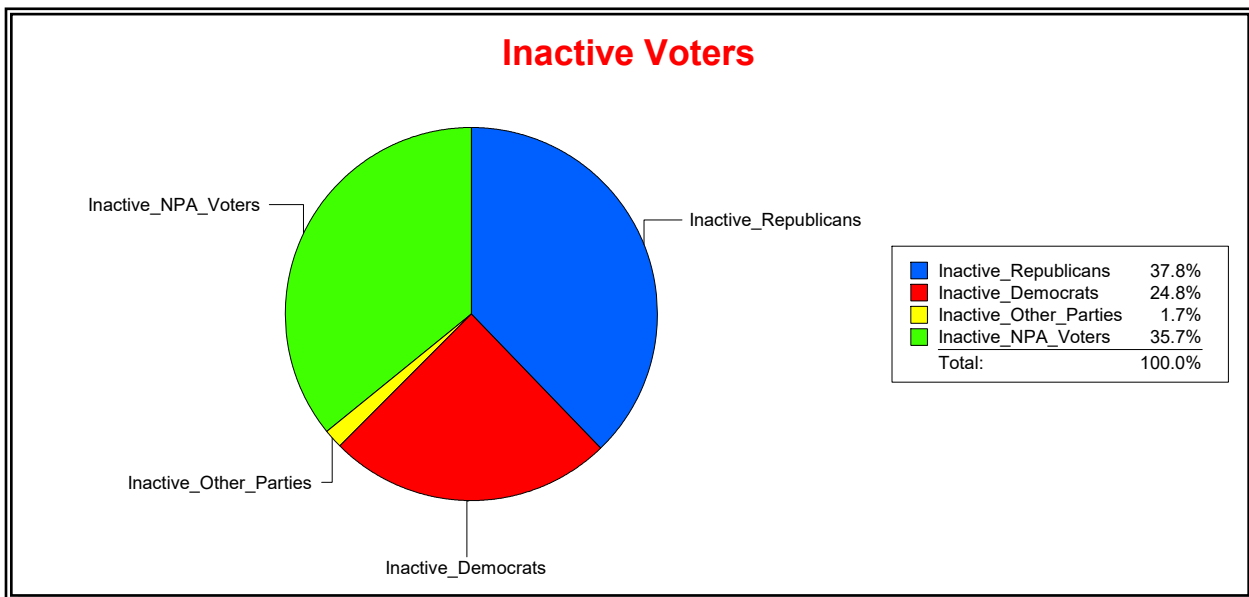

Ron Turner

Supervisor of Elections

Sarasota County, FL

Date 2/1/2022

Time 09:13 AM

Graphs of District Registration

Active Registered Voters

Inactive Voters

District	Total	Dems	Reps	NonP	Other	Total	Dems	Reps	NonP	Other
NORTH PORT DIST 2	12,040	2,843	5,302	3,631	264	666	165	252	238	11