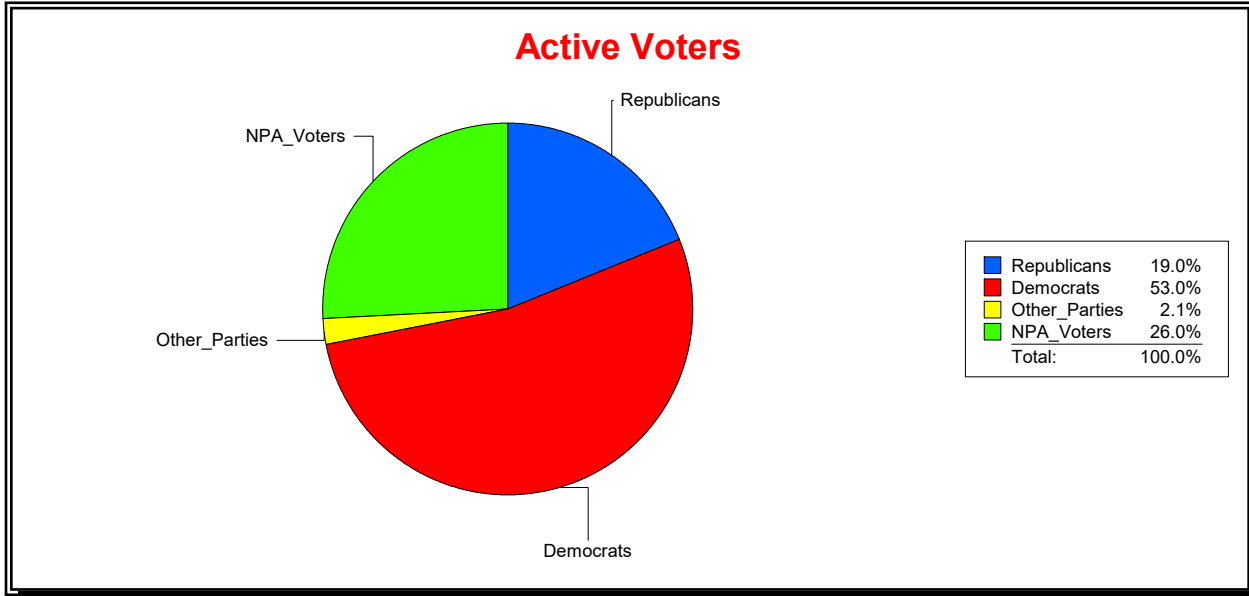

Ron Turner

Supervisor of Elections

Sarasota County, FL

Date 2/1/2022

Time 09:13 AM

Graphs of District Registration

Active Registered Voters

Inactive Voters

District	Total	Dems	Reps	NonP	Other	Total	Dems	Reps	NonP	Other
SARASOTA 1	11,355	6,022	2,152	2,947	234	1,012	499	173	327	13