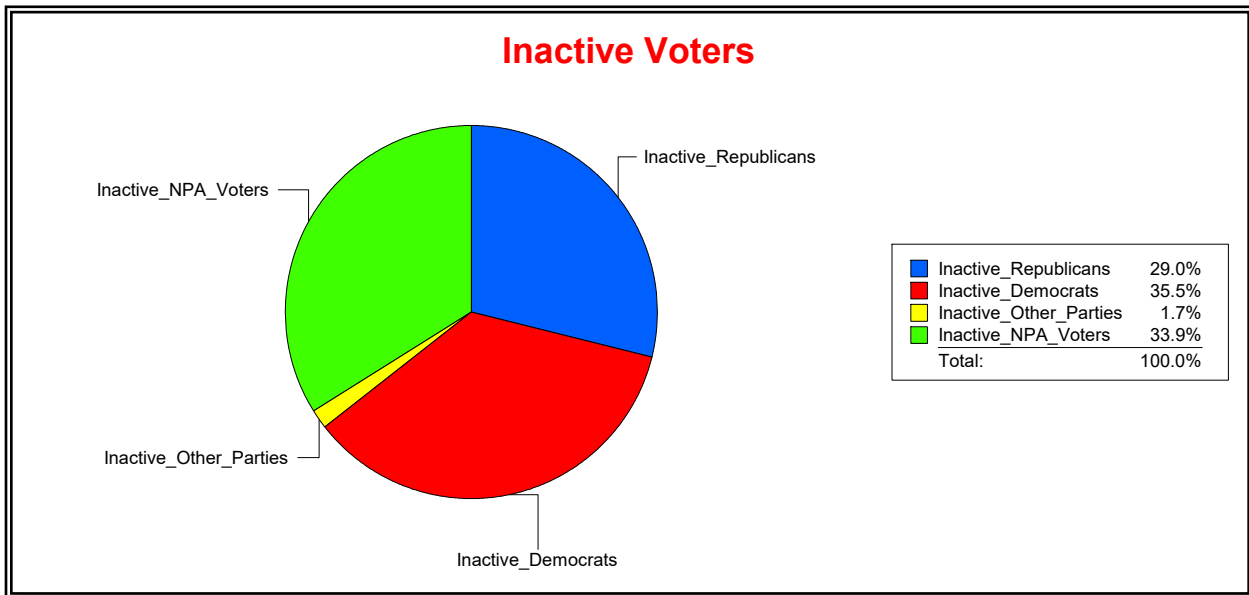

Ron Turner

Supervisor of Elections

Sarasota County, FL

Date 2/1/2022

Time 09:13 AM

Graphs of District Registration

Active Registered Voters

Inactive Voters

District	Total	Dems	Reps	NonP	Other	Total	Dems	Reps	NonP	Other
SARASOTA DIST 3	11,145	4,247	3,767	2,889	242	829	294	240	281	14