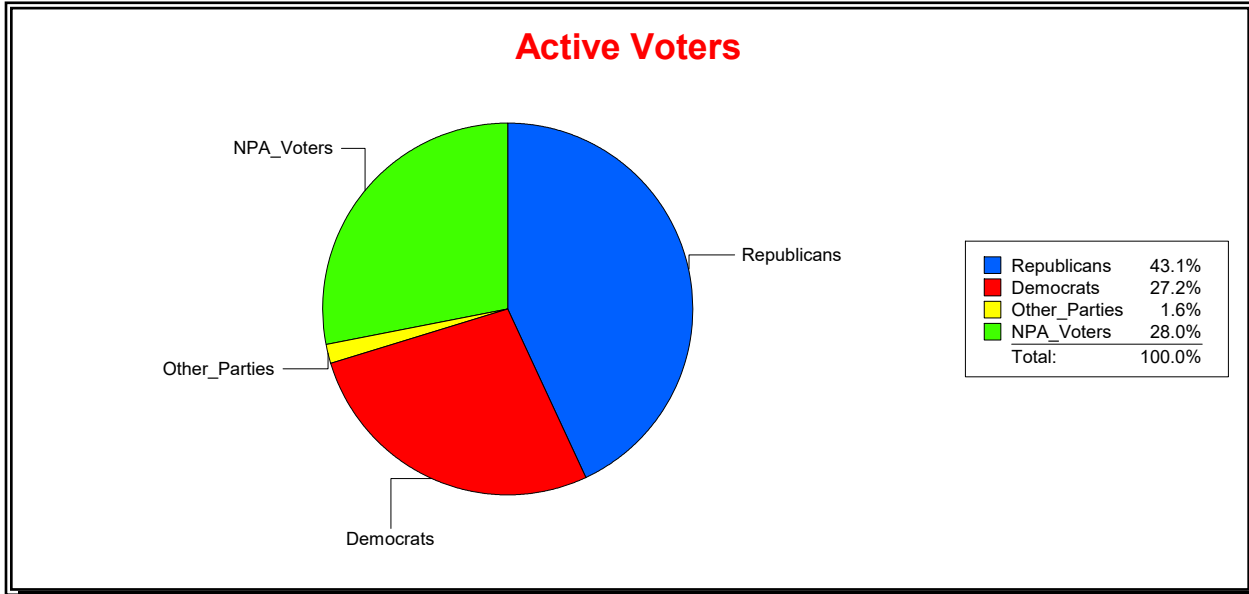

Ron Turner

Supervisor of Elections

Sarasota County, FL

Date 2/1/2022

Time 09:13 AM

Graphs of District Registration

Active Registered Voters

Inactive Voters

District	Total	Dems	Reps	NonP	Other	Total	Dems	Reps	NonP	Other
NORTH PORT 4	9,100	2,478	3,924	2,548	150	567	173	203	188	3