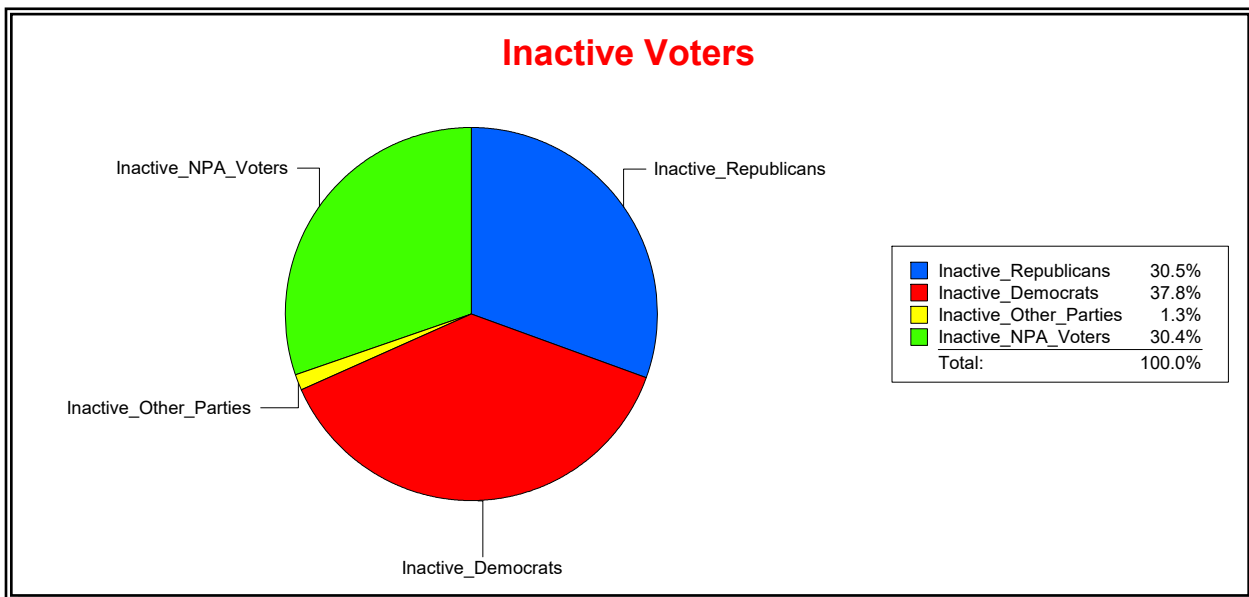

Ron Turner

Supervisor of Elections

Sarasota County, FL

Date 2/1/2022

Time 09:13 AM

Graphs of District Registration

Active Registered Voters

Inactive Voters

<u>District</u>	<u>Total</u>	<u>Dems</u>	<u>Reps</u>	<u>NonP</u>	<u>Other</u>	<u>Total</u>	<u>Dems</u>	<u>Reps</u>	<u>NonP</u>	<u>Other</u>
CNTY COMM DIST 2	66,346	25,825	23,447	15,809	1,265	4,440	1,677	1,356	1,349	58