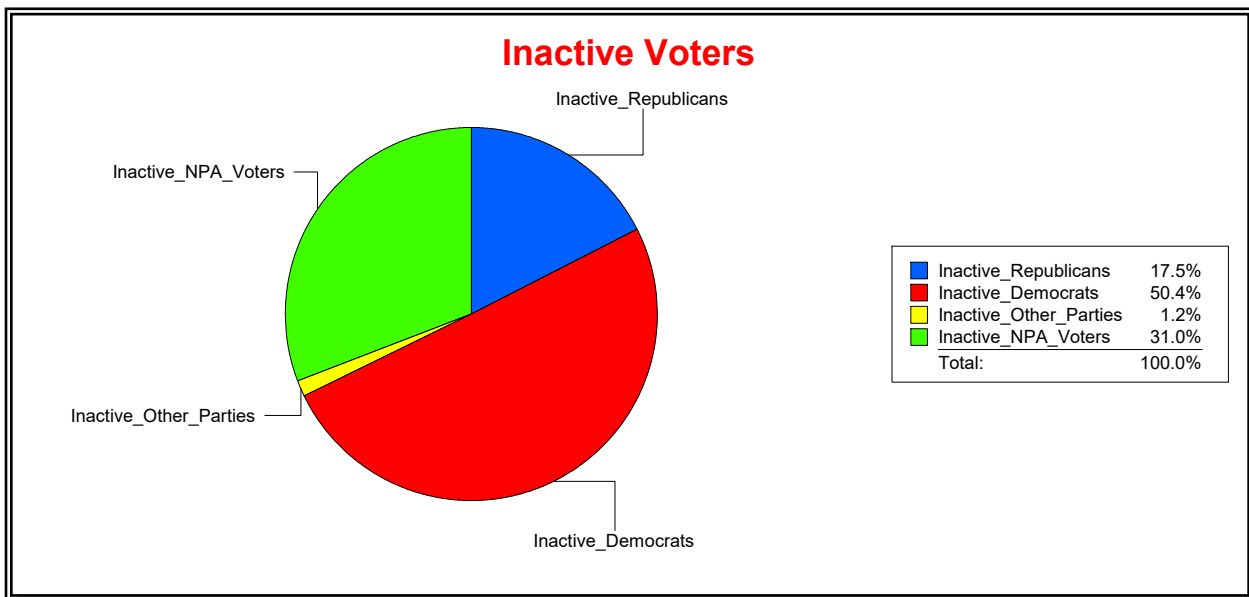

Ron Turner

Supervisor of Elections

Sarasota County, FL

Date 2/1/2022

Time 09:13 AM

Graphs of District Registration

Active Registered Voters

Inactive Voters

<u>District</u>	<u>Total</u>	<u>Dems</u>	<u>Reps</u>	<u>NonP</u>	<u>Other</u>	<u>Total</u>	<u>Dems</u>	<u>Reps</u>	<u>NonP</u>	<u>Other</u>
STATE HOUSE DIST 70	12,322	6,843	2,244	3,024	211	1,030	519	180	319	12