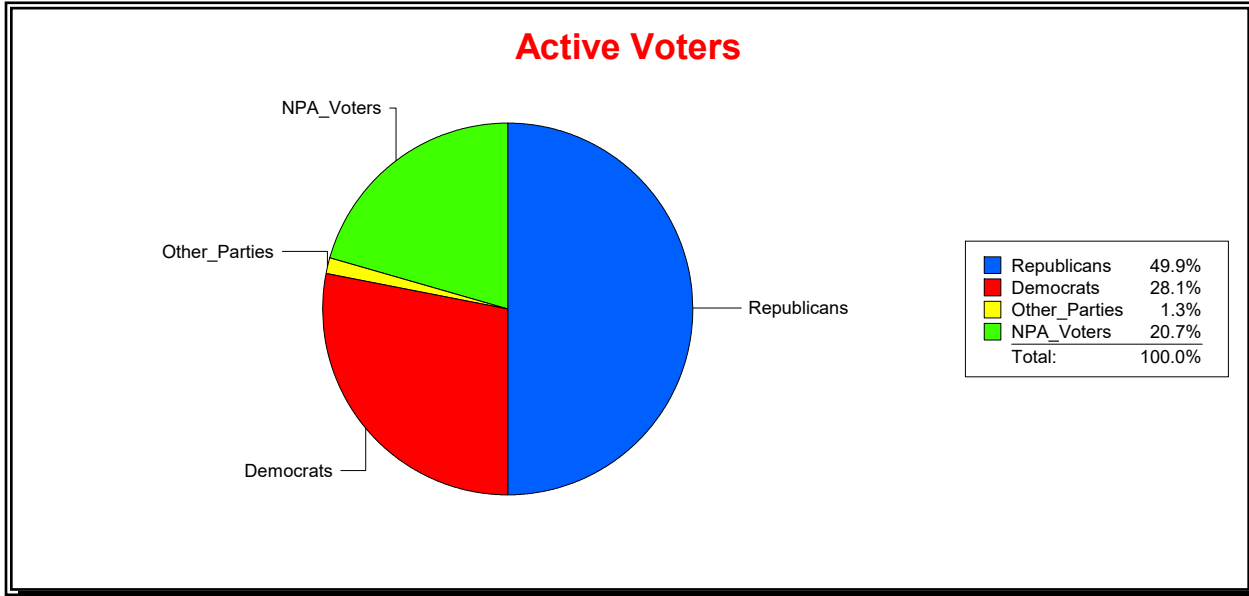

Ron Turner

Supervisor of Elections

Sarasota County, FL

Date 2/1/2022

Time 09:13 AM

Graphs of District Registration

Active Registered Voters

Inactive Voters

<u>District</u>	<u>Total</u>	<u>Dems</u>	<u>Reps</u>	<u>NonP</u>	<u>Other</u>	<u>Total</u>	<u>Dems</u>	<u>Reps</u>	<u>NonP</u>	<u>Other</u>
LBK DISTRICT 3	1,500	422	748	310	20	64	19	32	13	0