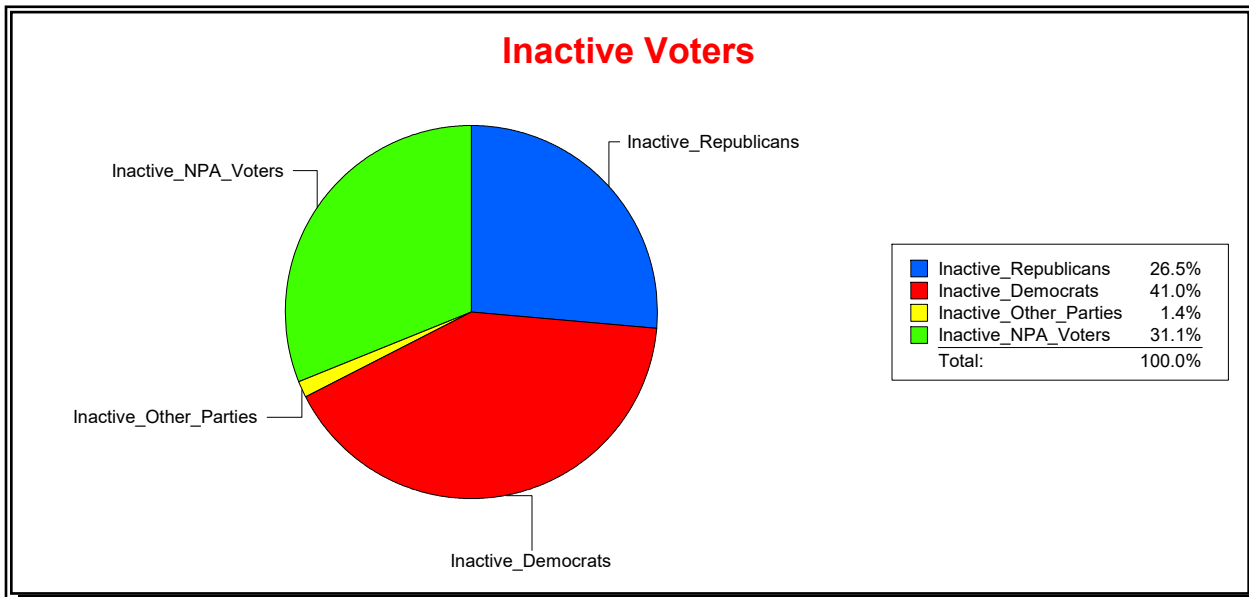

Ron Turner

Supervisor of Elections

Sarasota County, FL

Date 2/1/2022

Time 09:13 AM

Graphs of District Registration

Active Registered Voters

Inactive Voters

District	Total	Dems	Reps	NonP	Other	Total	Dems	Reps	NonP	Other
SARASOTA DIST5	39,598	16,726	12,308	9,744	820	2,910	1,193	771	905	41