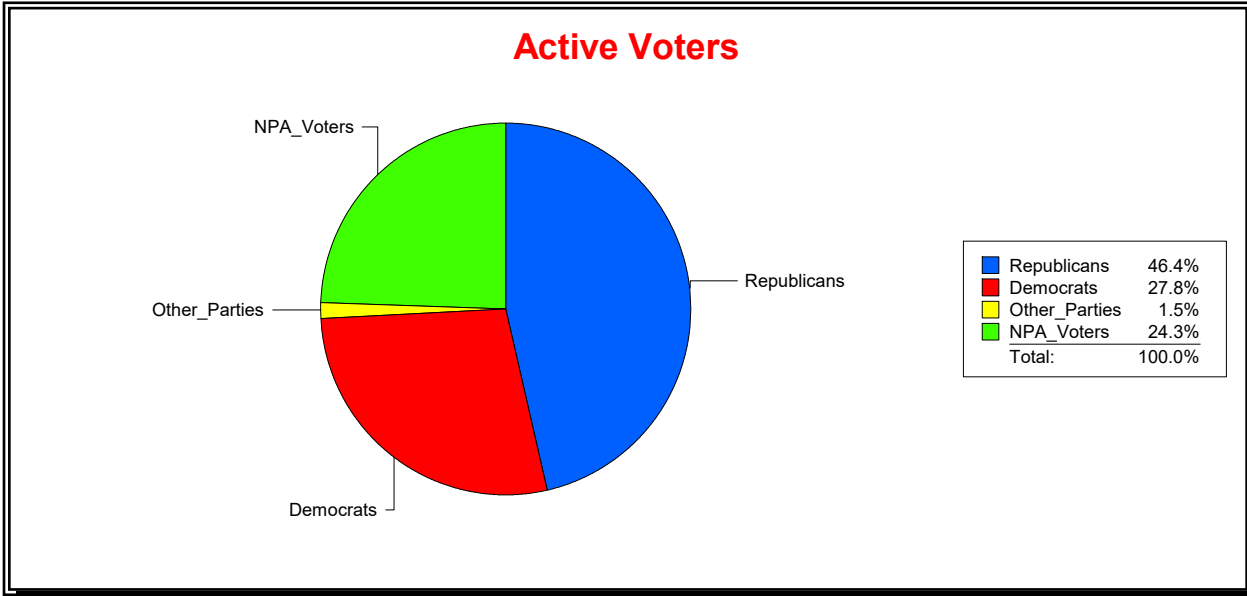

Supervisor of Elections

Sarasota County, FL

Date 2/1/2022

Time 09:13 AM

Graphs of District Registration

Active Registered Voters

Inactive Voters

District	Total	Dems	Reps	NonP	Other	Total	Dems	Reps	NonP	Other
GOLDEN GATE POINT	407	113	189	99	6	31	5	19	7	0