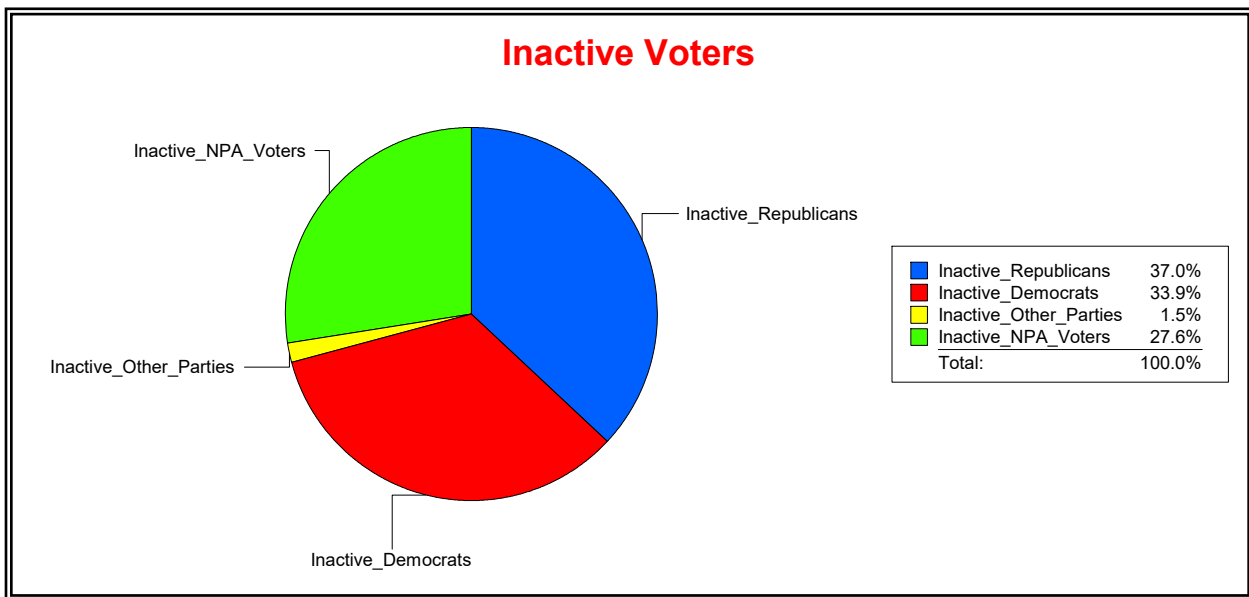

Ron Turner

Supervisor of Elections

Sarasota County, FL

Date 2/1/2022

Time 09:13 AM

Graphs of District Registration

Active Registered Voters

Inactive Voters

District	Total	Dems	Reps	NonP	Other	Total	Dems	Reps	NonP	Other
STATE HOUSE DIST 71	20,755	7,327	8,398	4,627	403	1,217	413	450	336	18