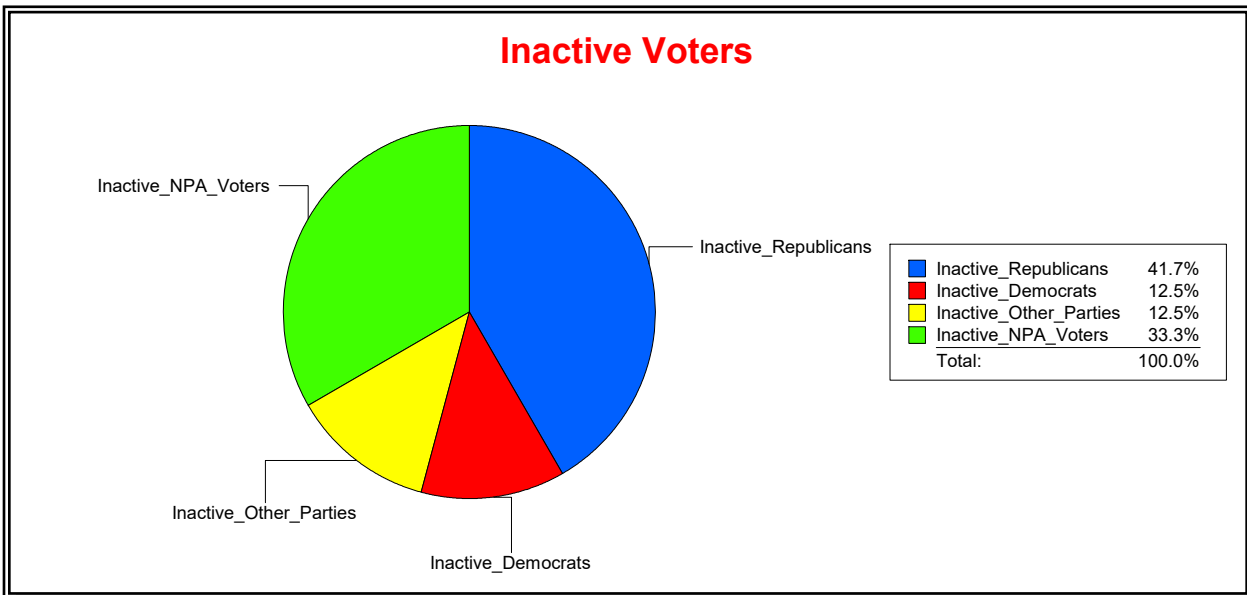

Ron Turner

Supervisor of Elections

Sarasota County, FL

Date 2/1/2022

Time 09:13 AM

Graphs of District Registration

Active Registered Voters

Inactive Voters

District	Total	Dems	Reps	NonP	Other	Total	Dems	Reps	NonP	Other
SARASOTA NATIONAL CDD	1,701	371	936	364	30	24	3	10	8	3