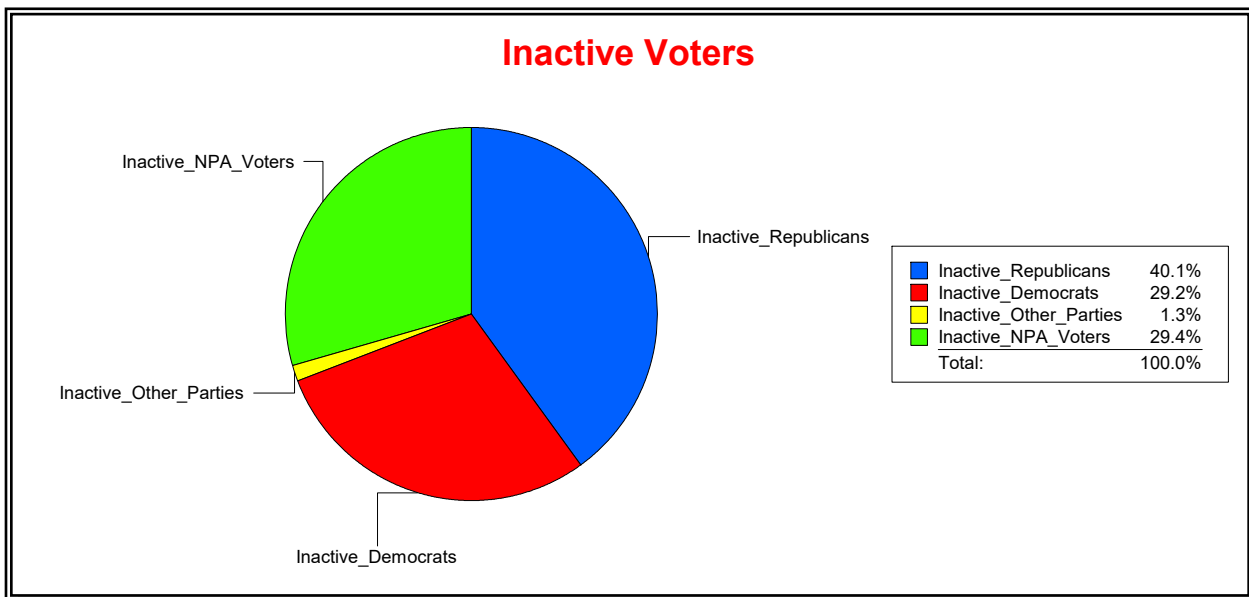

Ron Turner

Supervisor of Elections

Sarasota County, FL

Date 2/1/2022

Time 09:13 AM

Graphs of District Registration

Active Registered Voters

Inactive Voters

District	Total	Dems	Reps	NonP	Other	Total	Dems	Reps	NonP	Other
SCHOOL DIST 2	69,647	18,979	32,280	17,082	1,306	3,316	969	1,329	974	44