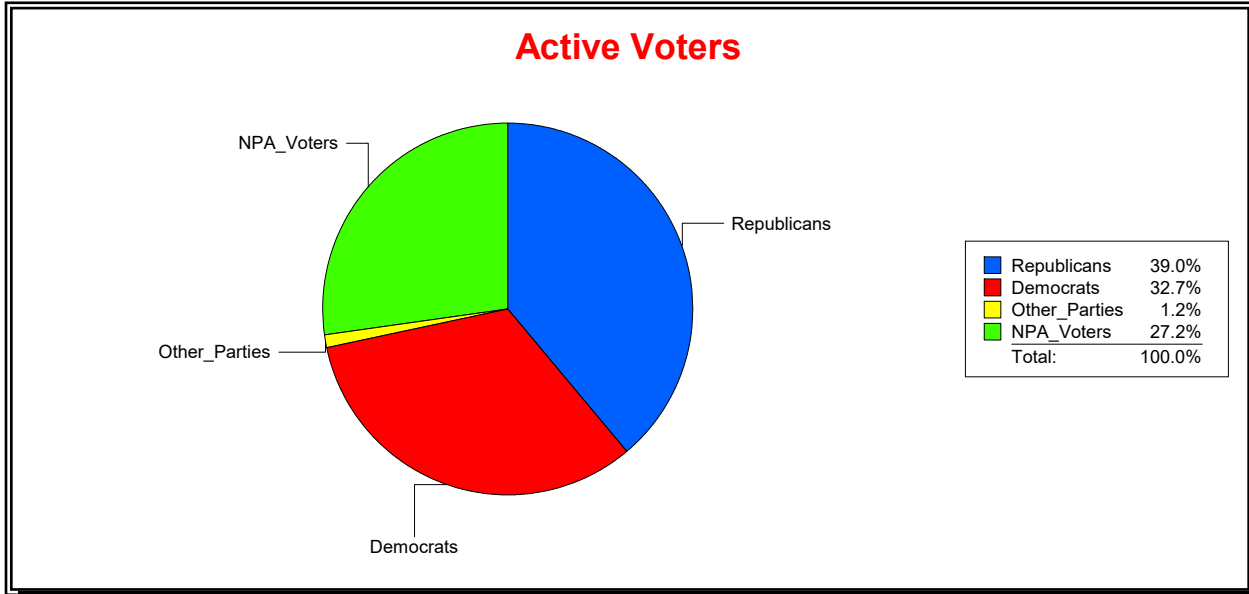

Ron Turner

Supervisor of Elections

Sarasota County, FL

Date 2/1/2022

Time 09:13 AM

Graphs of District Registration

Active Registered Voters

Inactive Voters

District	Total	Dems	Reps	NonP	Other	Total	Dems	Reps	NonP	Other
HLDY PK PK & REC DIST	593	194	231	161	7	42	17	13	12	0