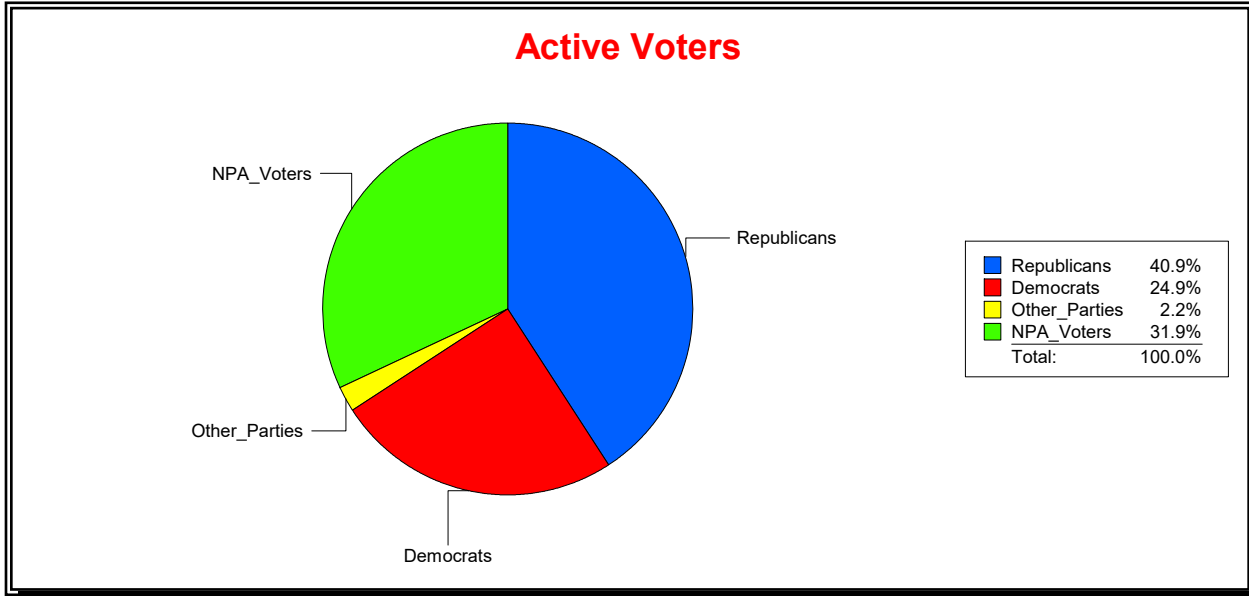

Ron Turner

Supervisor of Elections

Sarasota County, FL

Date 2/1/2022

Time 09:13 AM

Graphs of District Registration

Active Registered Voters

Inactive Voters

<u>District</u>	<u>Total</u>	<u>Dems</u>	<u>Reps</u>	<u>NonP</u>	<u>Other</u>	<u>Total</u>	<u>Dems</u>	<u>Reps</u>	<u>NonP</u>	<u>Other</u>
NORTH PORT 3	10,274	2,562	4,202	3,280	230	766	186	267	309	4