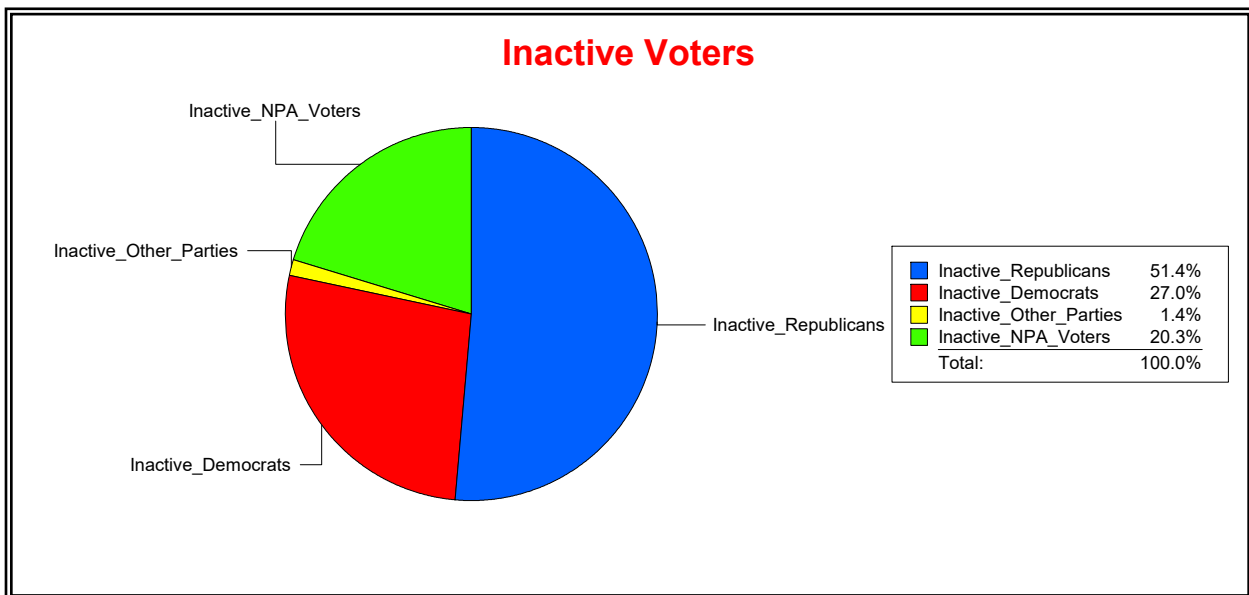

Ron Turner

Supervisor of Elections

Sarasota County, FL

Date 2/1/2022

Time 09:13 AM

Graphs of District Registration

Active Registered Voters

Inactive Voters

District	Total	Dems	Reps	NonP	Other	Total	Dems	Reps	NonP	Other
LONGBOAT KEY 1	1,460	327	775	324	34	74	20	38	15	1