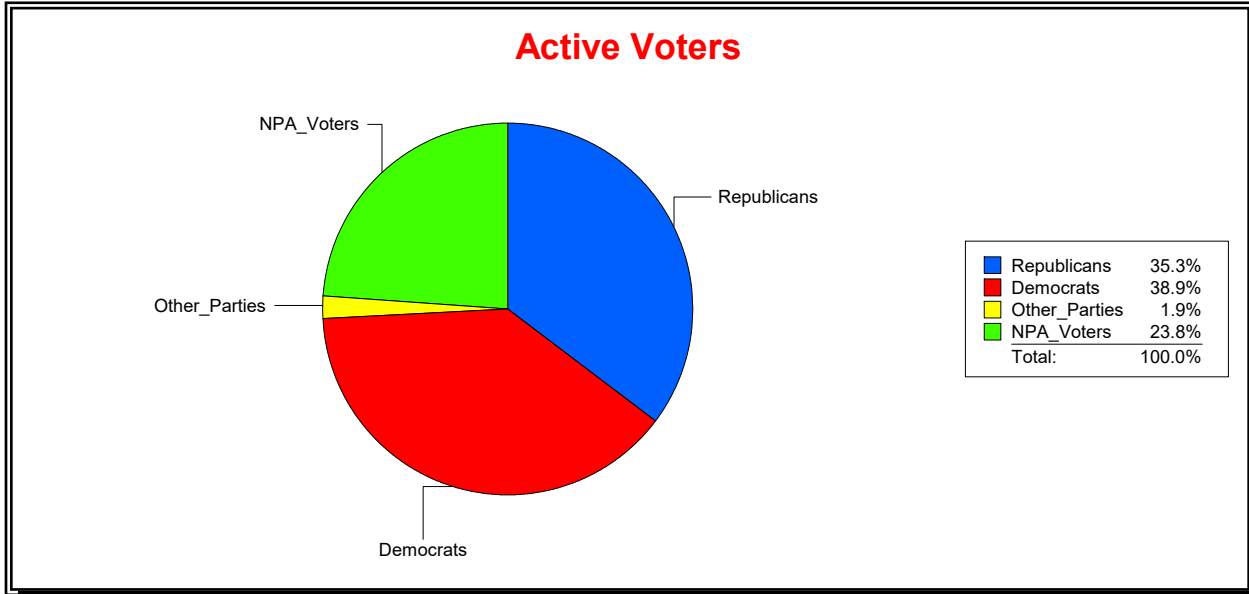

Ron Turner

Supervisor of Elections

Sarasota County, FL

Date 2/1/2022

Time 09:13 AM

Graphs of District Registration

Active Registered Voters

Inactive Voters

<u>District</u>	<u>Total</u>	<u>Dems</u>	<u>Reps</u>	<u>NonP</u>	<u>Other</u>	<u>Total</u>	<u>Dems</u>	<u>Reps</u>	<u>NonP</u>	<u>Other</u>
CNTY COMM DIST 2	66,346	25,825	23,447	15,809	1,265	4,440	1,677	1,356	1,349	58