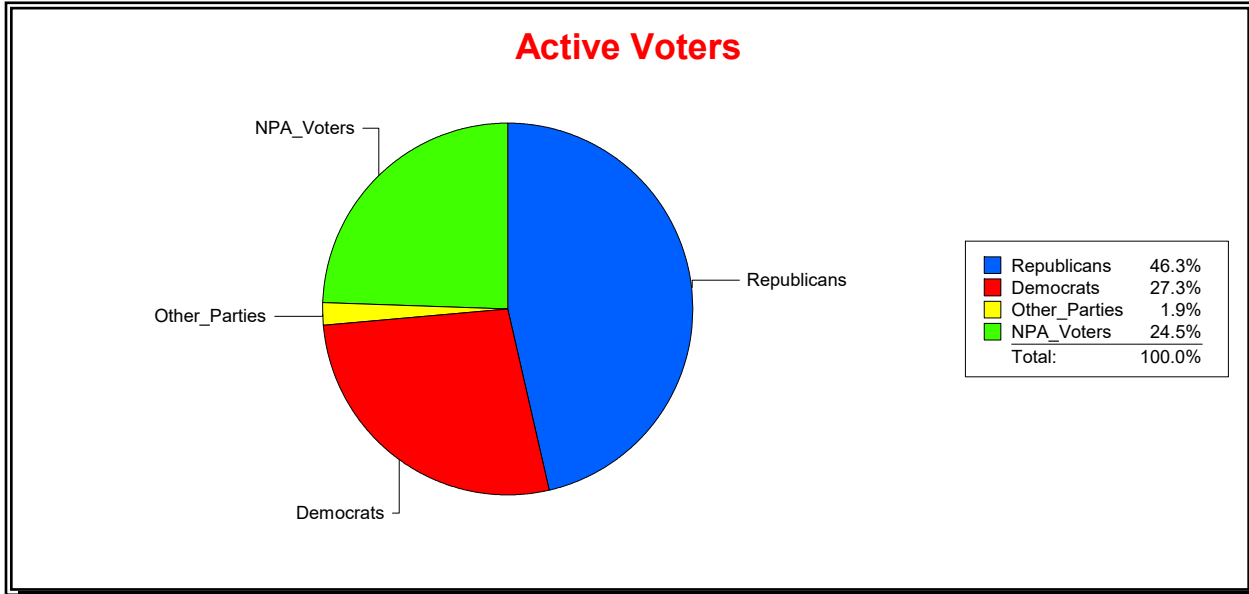

Ron Turner

Supervisor of Elections

Sarasota County, FL

Date 2/1/2022

Time 09:13 AM

Graphs of District Registration

Active Registered Voters

Inactive Voters

District	Total	Dems	Reps	NonP	Other	Total	Dems	Reps	NonP	Other
SCHOOL DIST 2	69,647	18,979	32,280	17,082	1,306	3,316	969	1,329	974	44