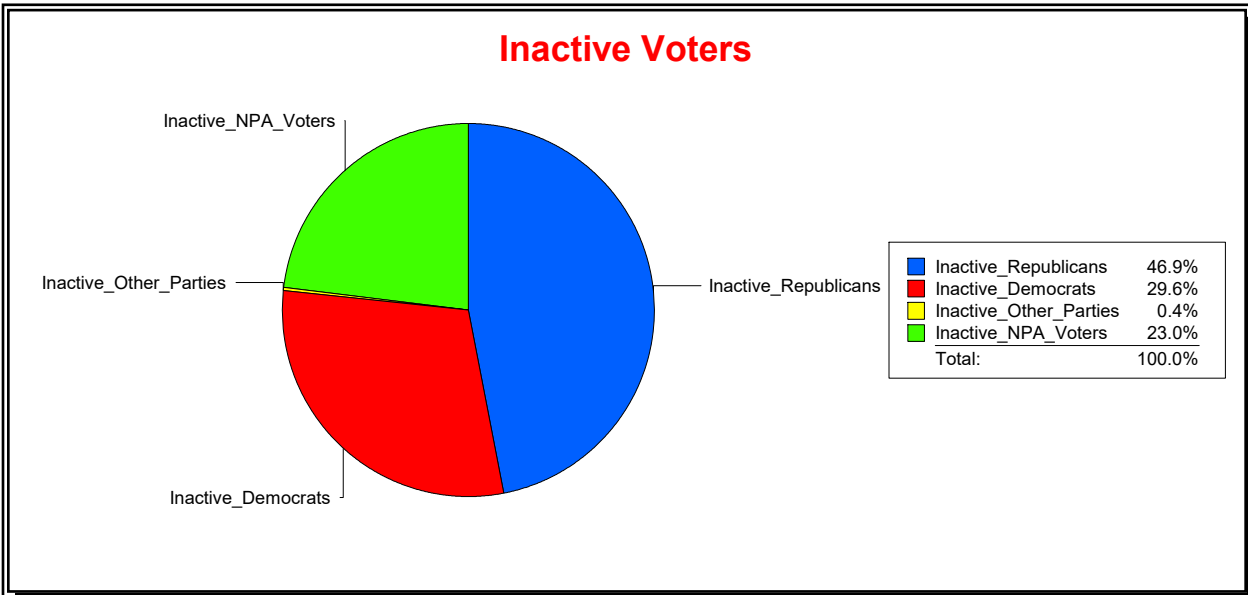

Ron Turner

Supervisor of Elections

Sarasota County, FL

Date 2/1/2022

Time 09:13 AM

Graphs of District Registration

Active Registered Voters

Inactive Voters

District	Total	Dems	Reps	NonP	Other	Total	Dems	Reps	NonP	Other
LONGBOAT KEY	4,721	1,336	2,306	993	86	243	72	114	56	1