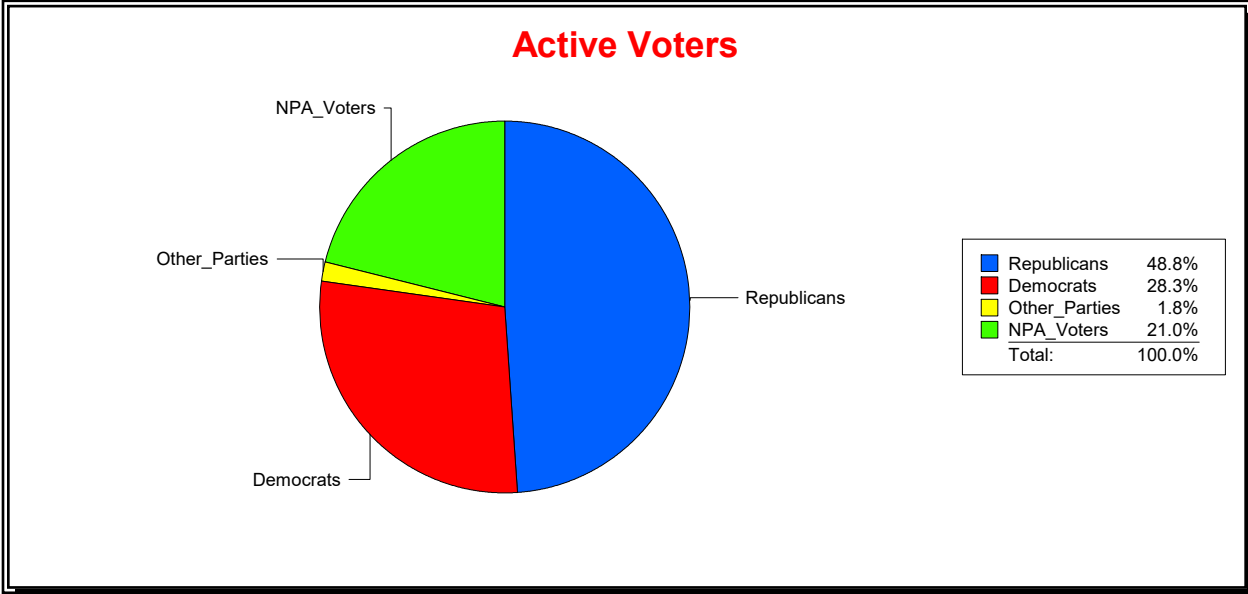

Ron Turner

Supervisor of Elections

Sarasota County, FL

Date 2/1/2022

Time 09:13 AM

Graphs of District Registration

Active Registered Voters

Inactive Voters

District	Total	Dems	Reps	NonP	Other	Total	Dems	Reps	NonP	Other
LONGBOAT KEY	4,721	1,336	2,306	993	86	243	72	114	56	1