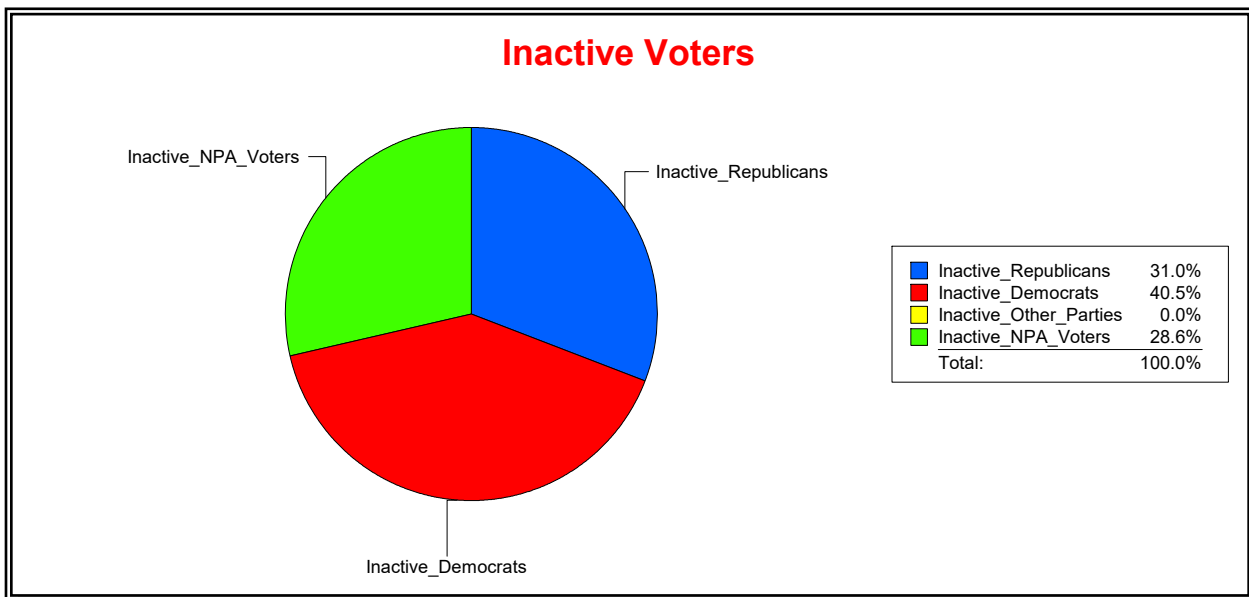

Ron Turner

Supervisor of Elections

Sarasota County, FL

Date 2/1/2022

Time 09:13 AM

Graphs of District Registration

Active Registered Voters

Inactive Voters

District	Total	Dems	Reps	NonP	Other	Total	Dems	Reps	NonP	Other
HLDY PK PK & REC DIST	593	194	231	161	7	42	17	13	12	0