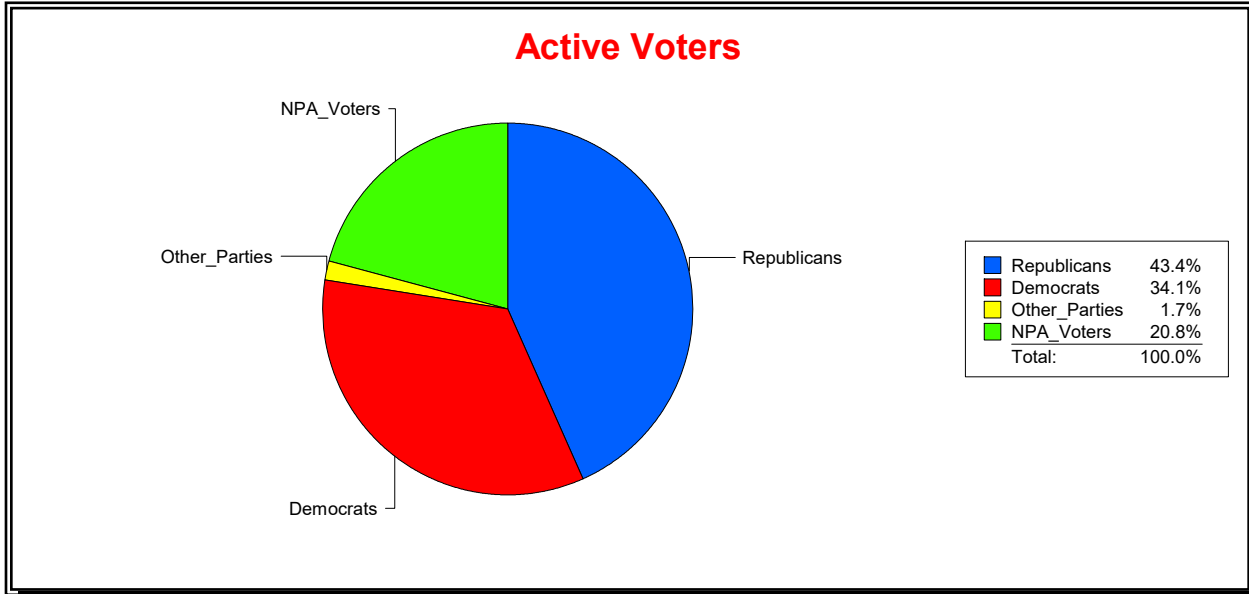

District	Total	Dems	Reps	NonP	Other	Total	Dems	Reps	NonP	Other
LBK DISTRICT 2	1,342	457	583	279	23	81	24	37	20	0

Ron Turner

Supervisor of Elections

Sarasota County, FL

Date 2/1/2022

Time 09:13 AM

Graphs of District Registration