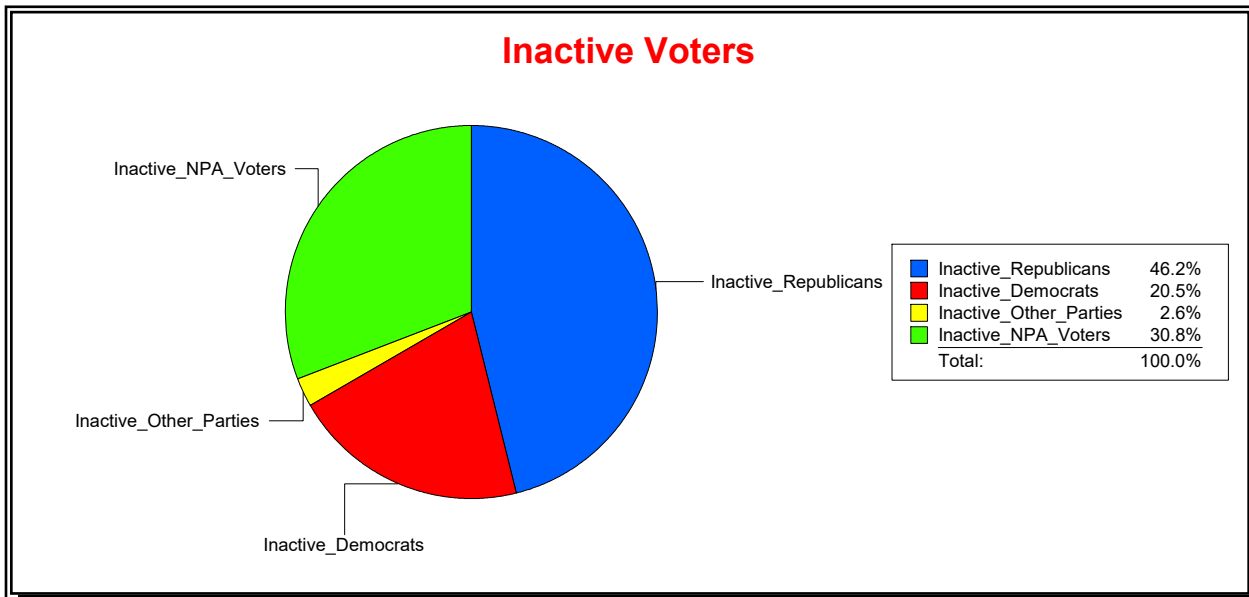

Ron Turner

Supervisor of Elections

Sarasota County, FL

Date 2/1/2022

Time 09:13 AM

Graphs of District Registration

Active Registered Voters

Inactive Voters

District	Total	Dems	Reps	NonP	Other	Total	Dems	Reps	NonP	Other
BOBCAT TRAIL CDD	778	182	387	200	9	39	8	18	12	1