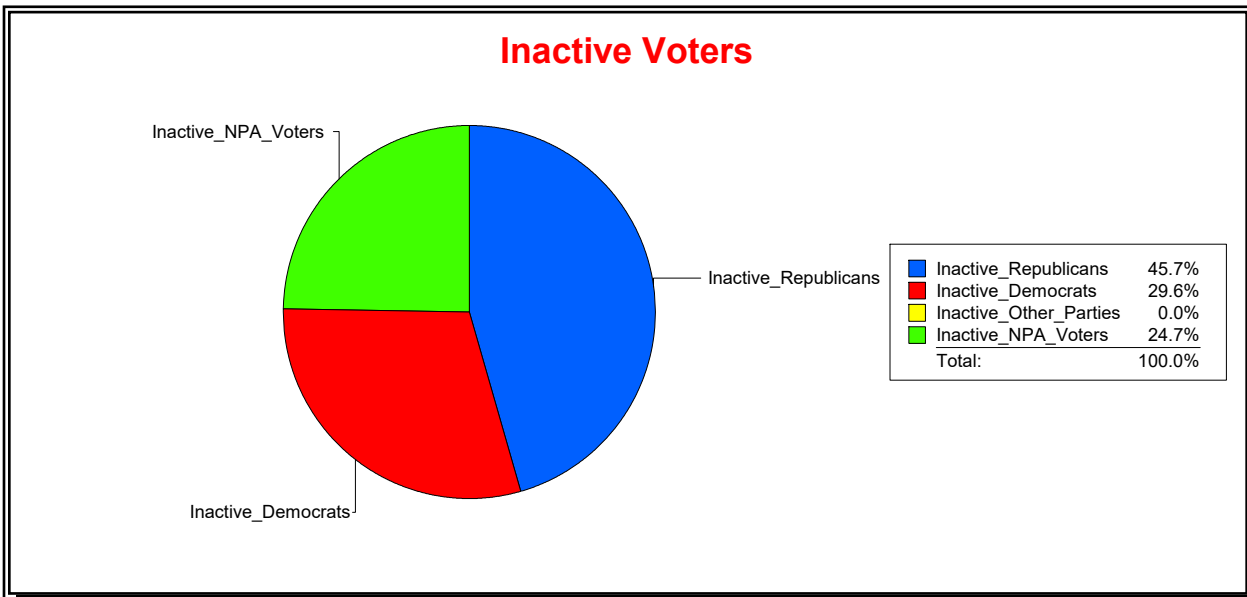

Ron Turner

Supervisor of Elections

Sarasota County, FL

Date 2/1/2022

Time 09:13 AM

Graphs of District Registration

Active Registered Voters

Inactive Voters

District	Total	Dems	Reps	NonP	Other	Total	Dems	Reps	NonP	Other
LONGBOAT KEY 2	1,342	457	583	279	23	81	24	37	20	0