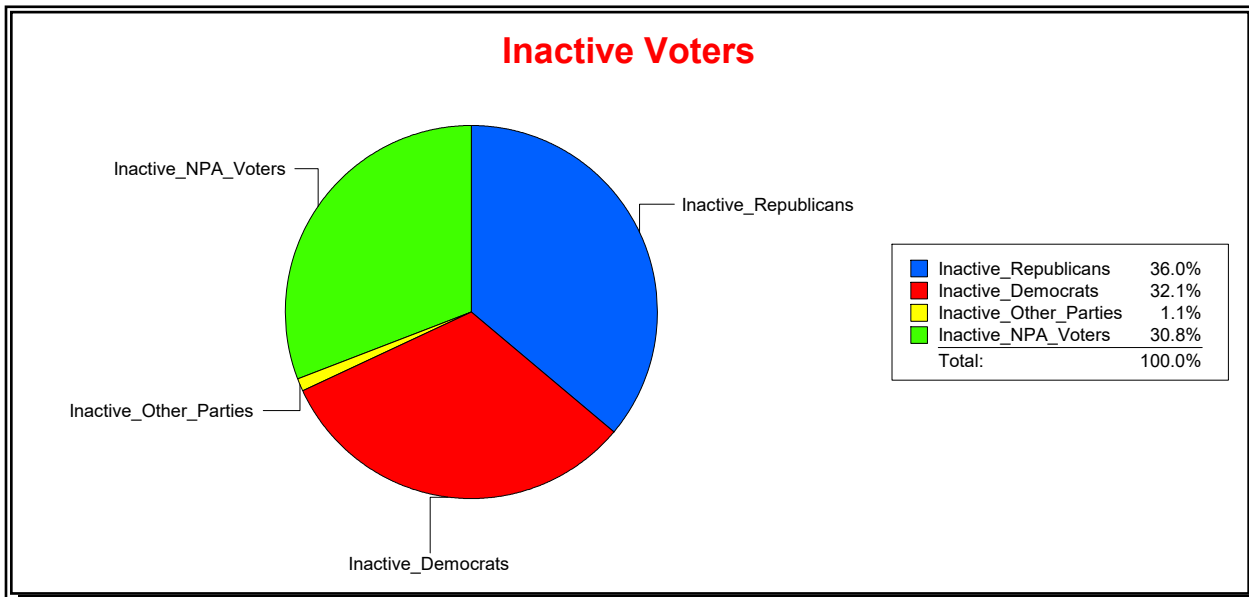

Ron Turner

Supervisor of Elections

Sarasota County, FL

Date 2/1/2022

Time 09:13 AM

Graphs of District Registration

Active Registered Voters

Inactive Voters

District	Total	Dems	Reps	NonP	Other	Total	Dems	Reps	NonP	Other
SCHOOL DIST 4	60,097	19,842	24,653	14,438	1,164	3,636	1,168	1,308	1,120	40