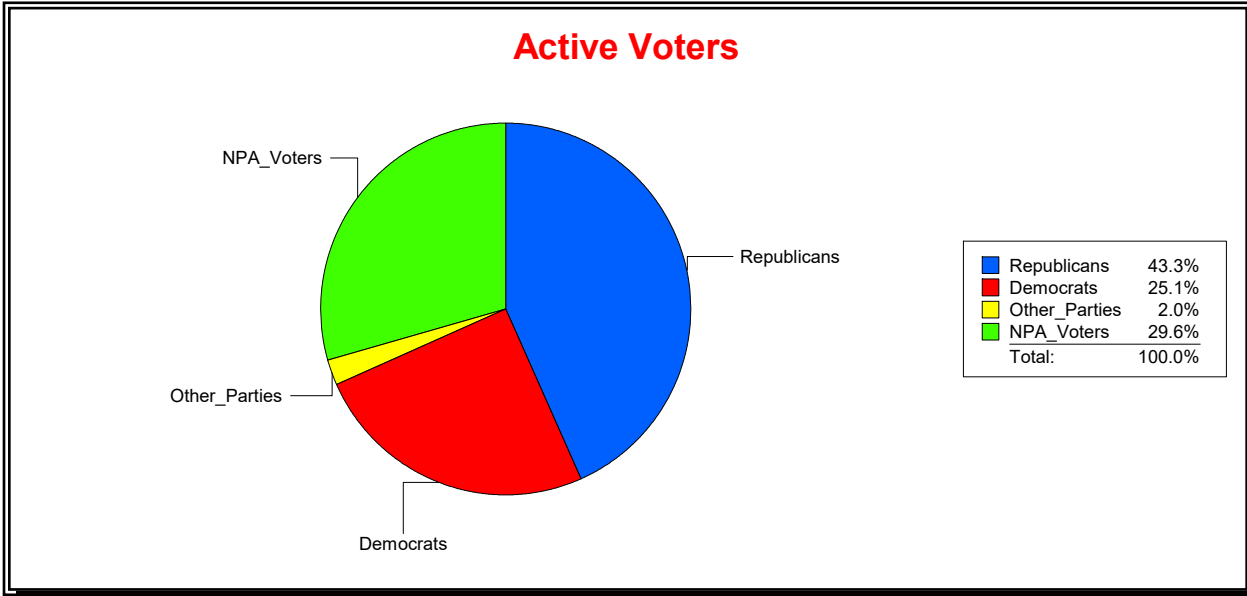

Ron Turner

Supervisor of Elections

Sarasota County, FL

Date 2/1/2022

Time 09:13 AM

Graphs of District Registration

Active Registered Voters

Inactive Voters

<u>District</u>	<u>Total</u>	<u>Dems</u>	<u>Reps</u>	<u>NonP</u>	<u>Other</u>	<u>Total</u>	<u>Dems</u>	<u>Reps</u>	<u>NonP</u>	<u>Other</u>
NORTH PORT	58,050	14,554	25,149	17,170	1,177	3,464	933	1,240	1,255	36