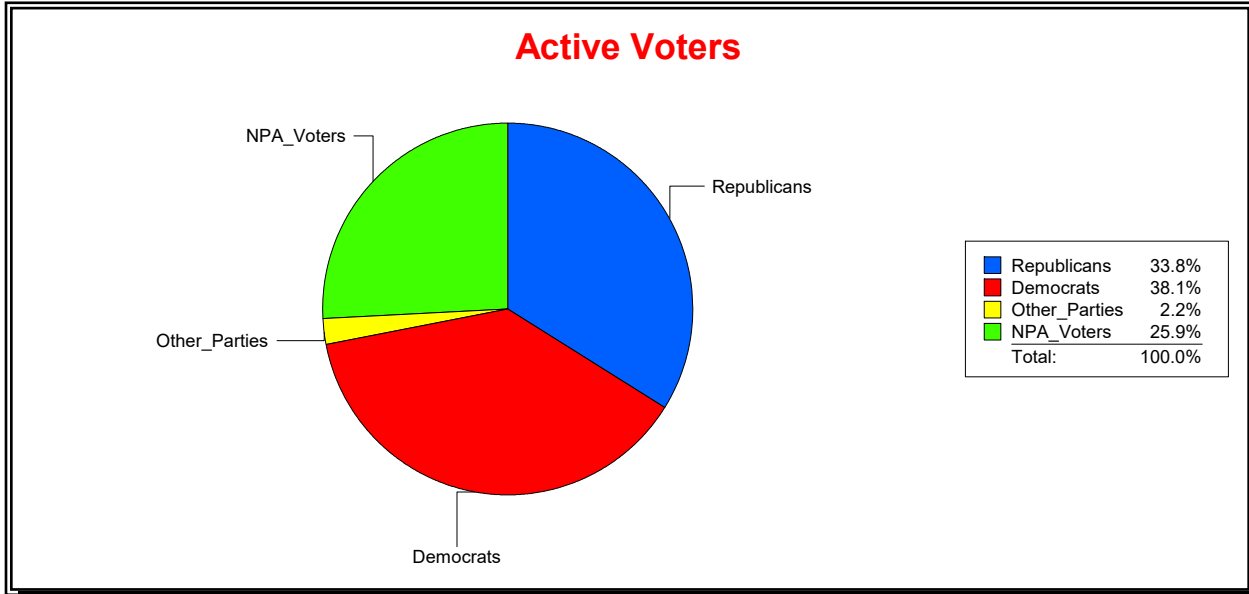

Ron Turner

Supervisor of Elections

Sarasota County, FL

Date 2/1/2022

Time 09:13 AM

Graphs of District Registration

Active Registered Voters

Inactive Voters

District	Total	Dems	Reps	NonP	Other	Total	Dems	Reps	NonP	Other
SARASOTA DIST 3	11,145	4,247	3,767	2,889	242	829	294	240	281	14