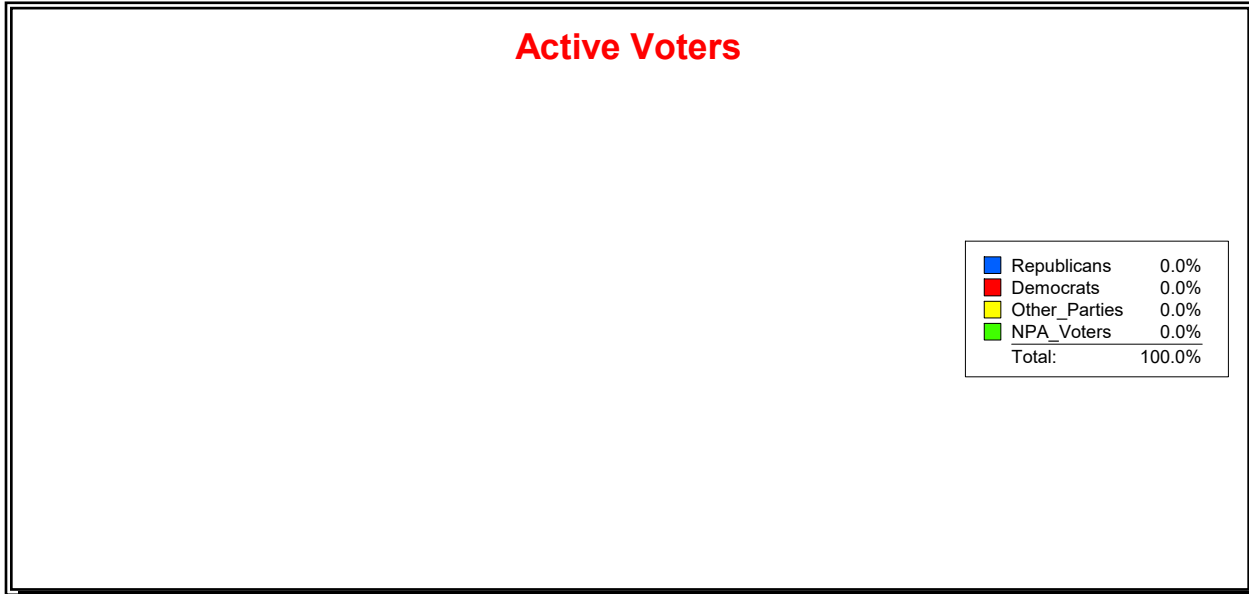

Ron Turner

Supervisor of Elections

Sarasota County, FL

Date 2/1/2022

Time 09:13 AM

Graphs of District Registration

Active Registered Voters

Inactive Voters

<u>District</u>	<u>Total</u>	<u>Dems</u>	<u>Reps</u>	<u>NonP</u>	<u>Other</u>	<u>Total</u>	<u>Dems</u>	<u>Reps</u>	<u>NonP</u>	<u>Other</u>
VENICE	0	0	0	0	0	0	0	0	0	0