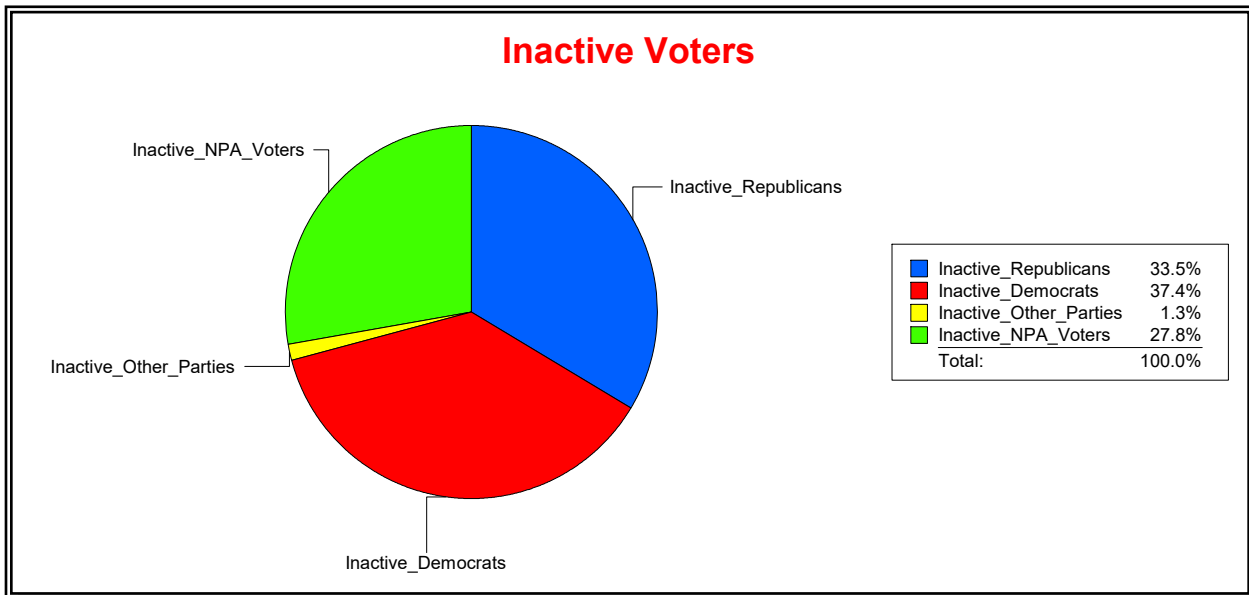

Ron Turner

Supervisor of Elections

Sarasota County, FL

Date 2/1/2022

Time 09:13 AM

Graphs of District Registration

Active Registered Voters

Inactive Voters

<u>District</u>	<u>Total</u>	<u>Dems</u>	<u>Reps</u>	<u>NonP</u>	<u>Other</u>	<u>Total</u>	<u>Dems</u>	<u>Reps</u>	<u>NonP</u>	<u>Other</u>
SARASOTA DIST 2	17,098	6,457	6,389	3,908	344	1,069	400	358	297	14