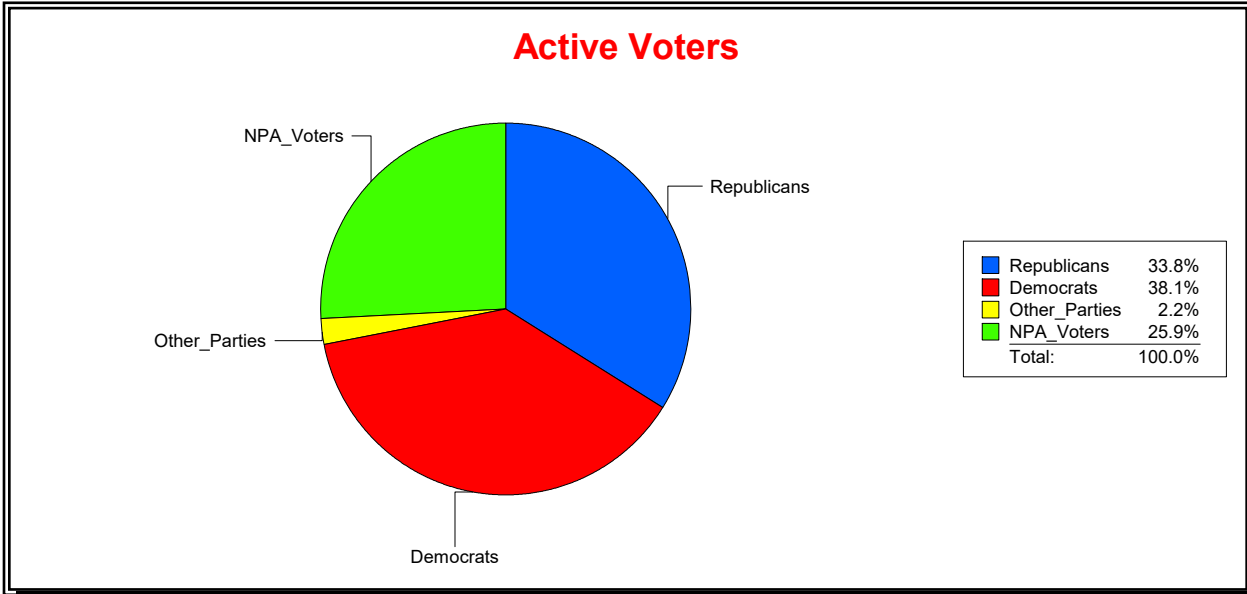

Ron Turner

Supervisor of Elections

Sarasota County, FL

Date 2/1/2022

Time 09:13 AM

Graphs of District Registration

Active Registered Voters

Inactive Voters

<u>District</u>	<u>Total</u>	<u>Dems</u>	<u>Reps</u>	<u>NonP</u>	<u>Other</u>	<u>Total</u>	<u>Dems</u>	<u>Reps</u>	<u>NonP</u>	<u>Other</u>
SARASOTA 3	11,145	4,247	3,767	2,889	242	829	294	240	281	14