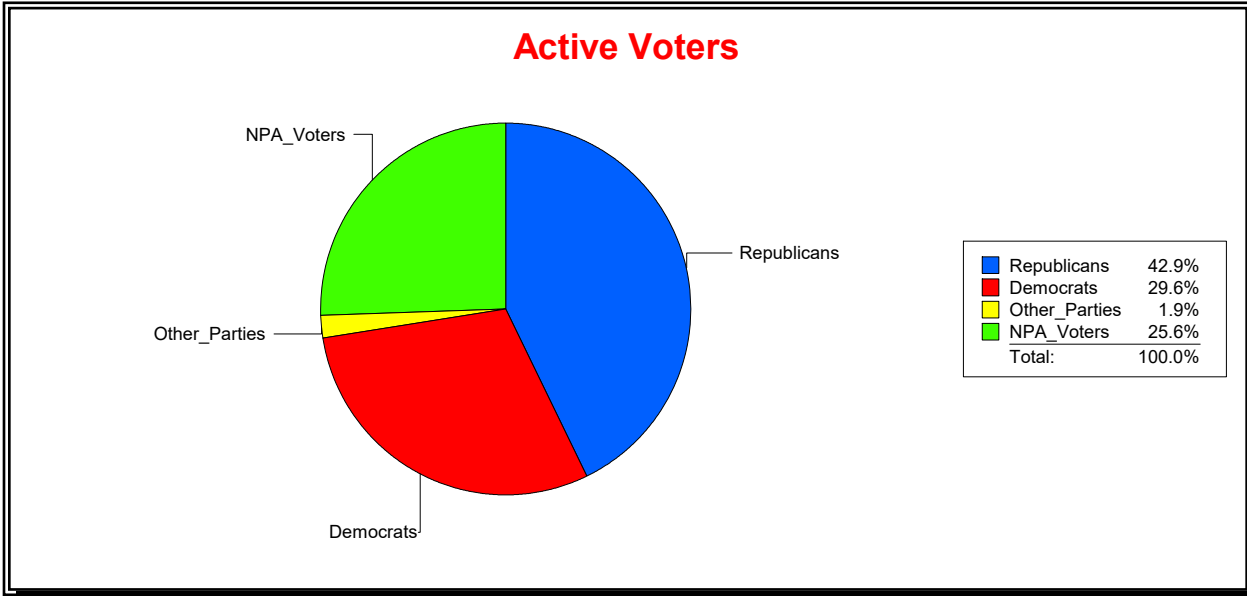

Ron Turner

Supervisor of Elections

Sarasota County, FL

Date 2/1/2022

Time 09:13 AM

Graphs of District Registration

Active Registered Voters

Inactive Voters

<u>District</u>	<u>Total</u>	<u>Dems</u>	<u>Reps</u>	<u>NonP</u>	<u>Other</u>	<u>Total</u>	<u>Dems</u>	<u>Reps</u>	<u>NonP</u>	<u>Other</u>
COUNTYWIDE	350,005	103,656	150,025	89,768	6,556	19,860	6,096	7,319	6,225	220