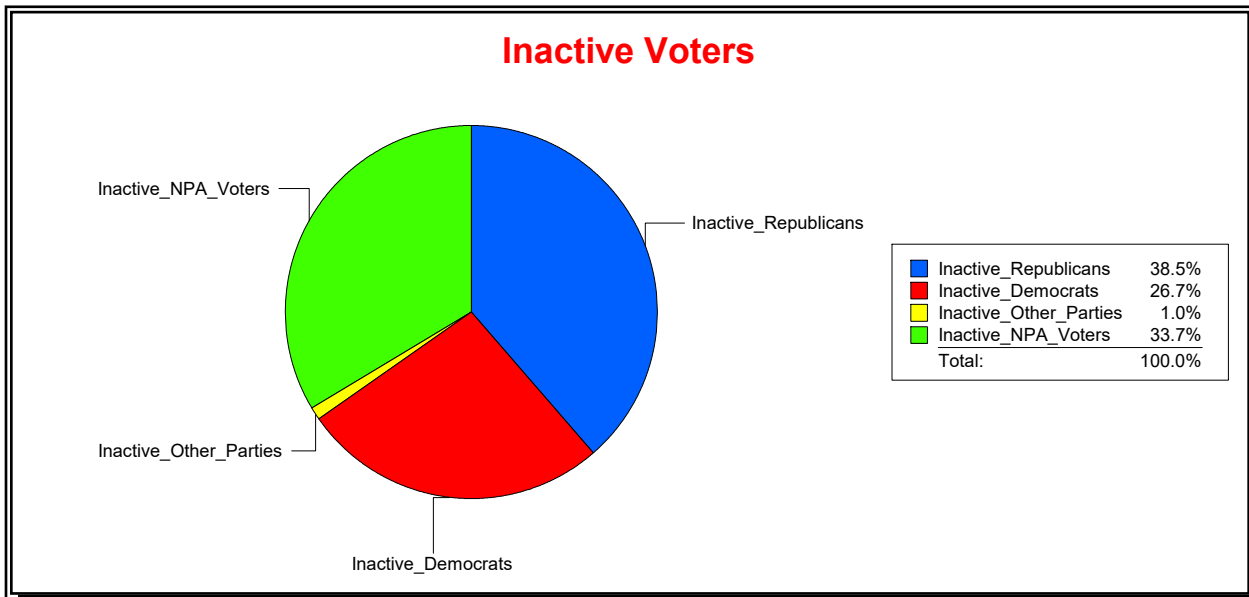

Ron Turner

Supervisor of Elections

Sarasota County, FL

Date 2/1/2022

Time 09:13 AM

Graphs of District Registration

Active Registered Voters

Inactive Voters

District	Total	Dems	Reps	NonP	Other	Total	Dems	Reps	NonP	Other
HOSPITAL BOARD SOUTH	124,260	31,783	55,523	34,683	2,271	7,184	1,920	2,767	2,422	75