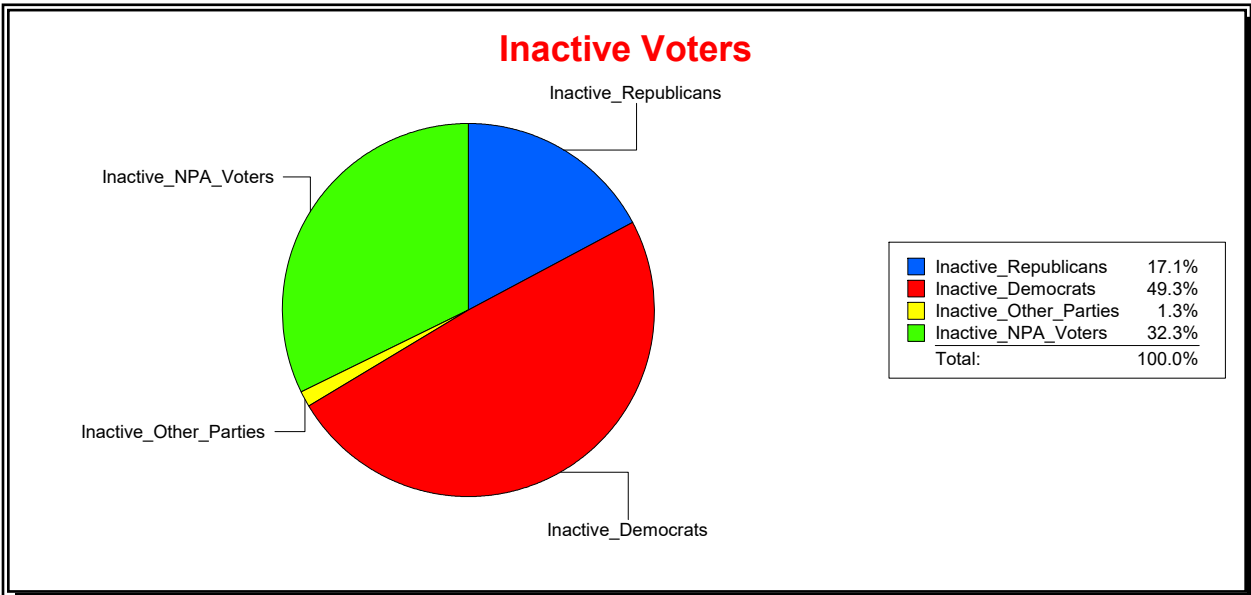

Ron Turner

Supervisor of Elections

Sarasota County, FL

Date 2/1/2022

Time 09:13 AM

Graphs of District Registration

Active Registered Voters

Inactive Voters

District	Total	Dems	Reps	NonP	Other	Total	Dems	Reps	NonP	Other
SARASOTA DIST 1	11,355	6,022	2,152	2,947	234	1,012	499	173	327	13