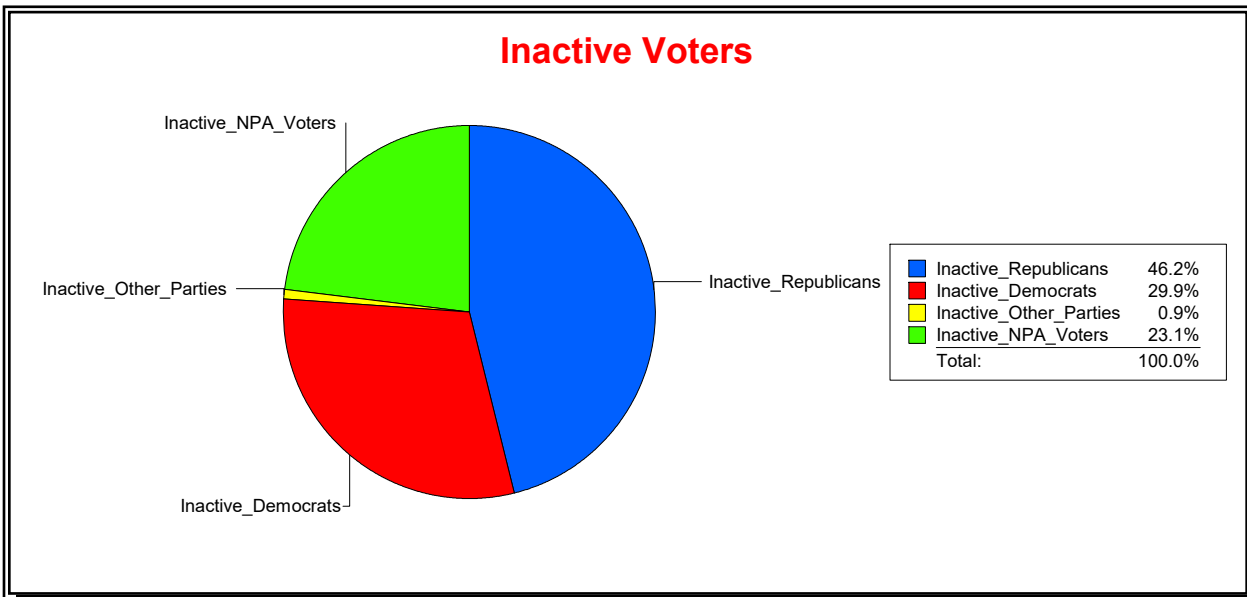

Ron Turner

Supervisor of Elections

Sarasota County, FL

Date 2/1/2022

Time 09:13 AM

Graphs of District Registration

Active Registered Voters

Inactive Voters

District	Total	Dems	Reps	NonP	Other	Total	Dems	Reps	NonP	Other
LONGBOAT KEY BEACH A	1,843	526	887	393	37	117	35	54	27	1