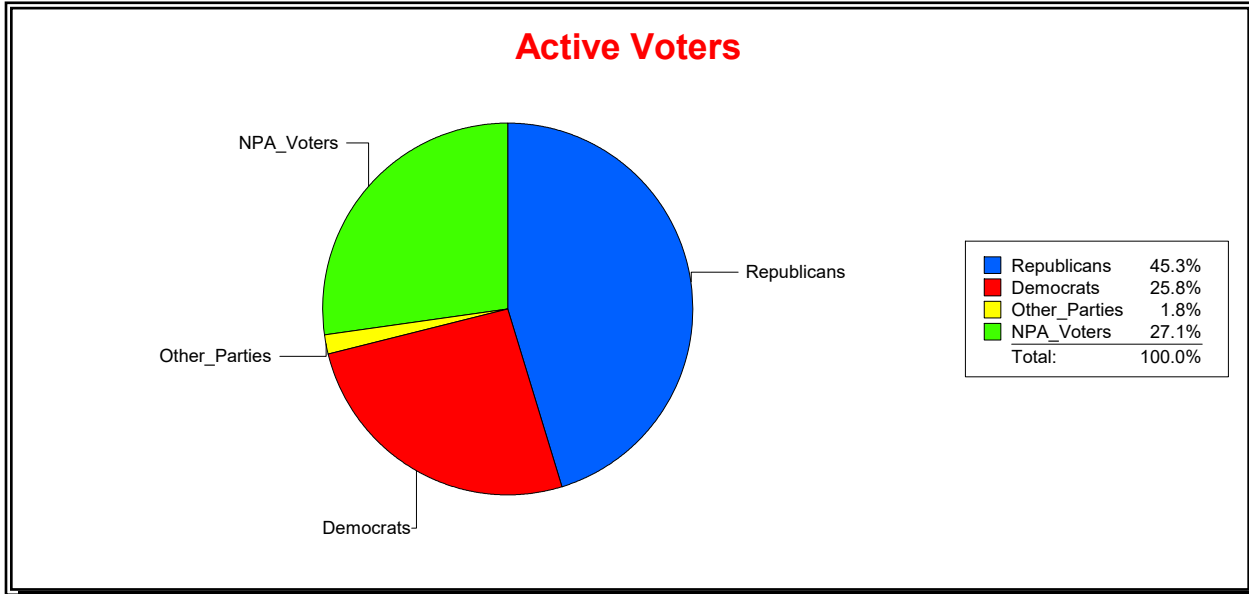

Ron Turner

Supervisor of Elections

Sarasota County, FL

Date 2/1/2022

Time 09:13 AM

Graphs of District Registration

Active Registered Voters

Inactive Voters

<u>District</u>	<u>Total</u>	<u>Dems</u>	<u>Reps</u>	<u>NonP</u>	<u>Other</u>	<u>Total</u>	<u>Dems</u>	<u>Reps</u>	<u>NonP</u>	<u>Other</u>
SCHOOL DIST 5	74,898	19,311	33,952	20,323	1,312	4,082	1,119	1,615	1,308	40