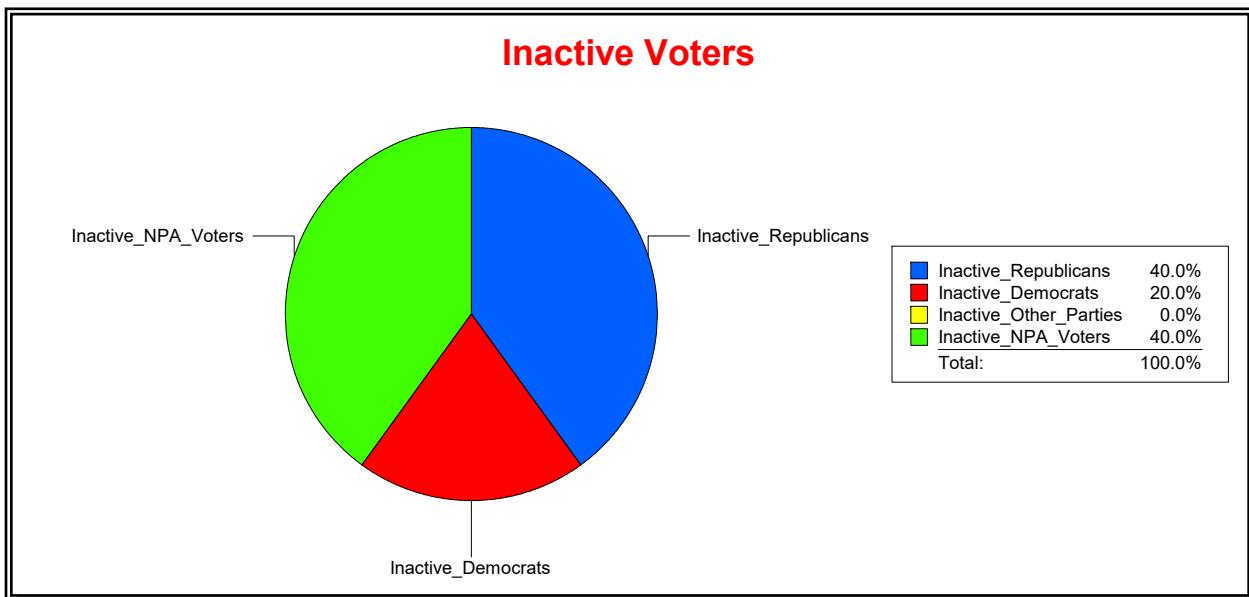

Date 2/1/2022

Time 09:13 AM

Graphs of District Registration

Active Registered Voters

Inactive Voters

District	Total	Dems	Reps	NonP	Other	Total	Dems	Reps	NonP	Other
LAKWOOD RANCH CDD	1,475	325	728	367	55	10	2	4	4	0