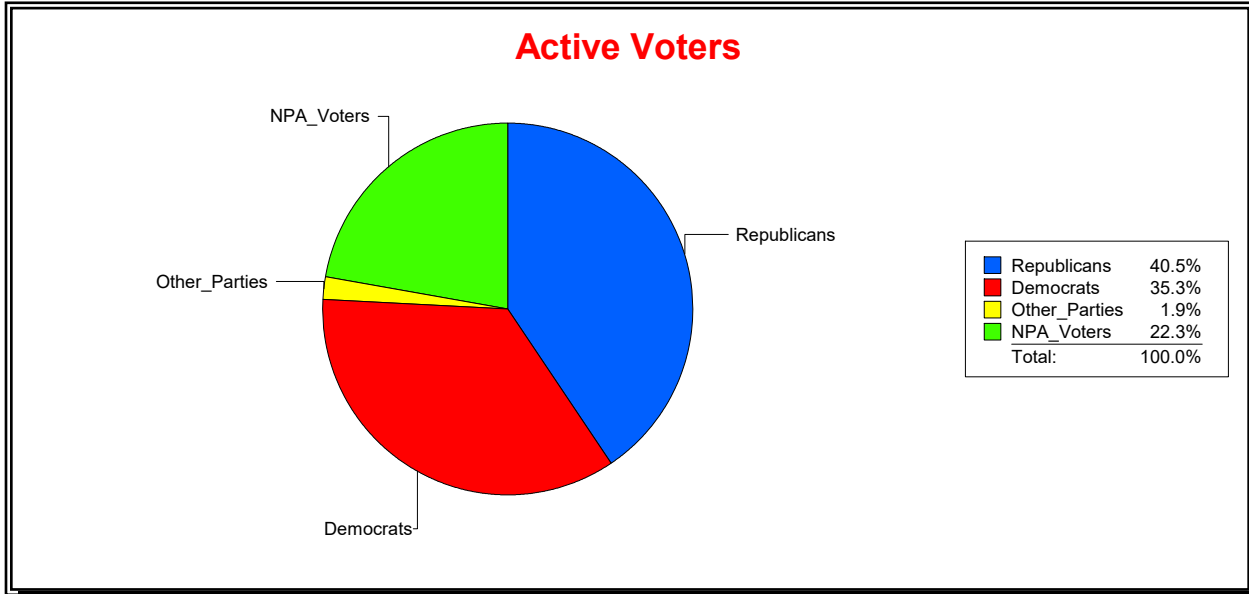

Ron Turner

Supervisor of Elections

Sarasota County, FL

Date 2/1/2022

Time 09:13 AM

Graphs of District Registration

Active Registered Voters

Inactive Voters

District	Total	Dems	Reps	NonP	Other	Total	Dems	Reps	NonP	Other
STATE HOUSE DIST 71	20,755	7,327	8,398	4,627	403	1,217	413	450	336	18