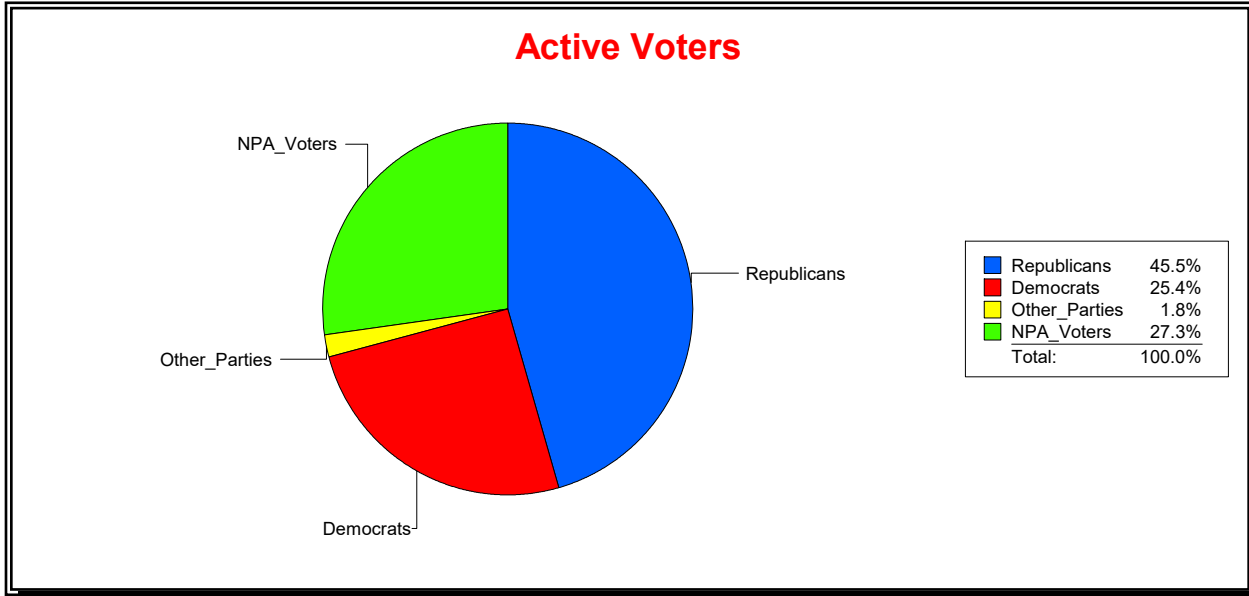

Ron Turner

Supervisor of Elections

Sarasota County, FL

Date 2/1/2022

Time 09:13 AM

Graphs of District Registration

Active Registered Voters

Inactive Voters

District	Total	Dems	Reps	NonP	Other	Total	Dems	Reps	NonP	Other
STATE HOUSE DIST 74	158,961	40,445	72,268	43,419	2,829	9,017	2,432	3,533	2,964	88