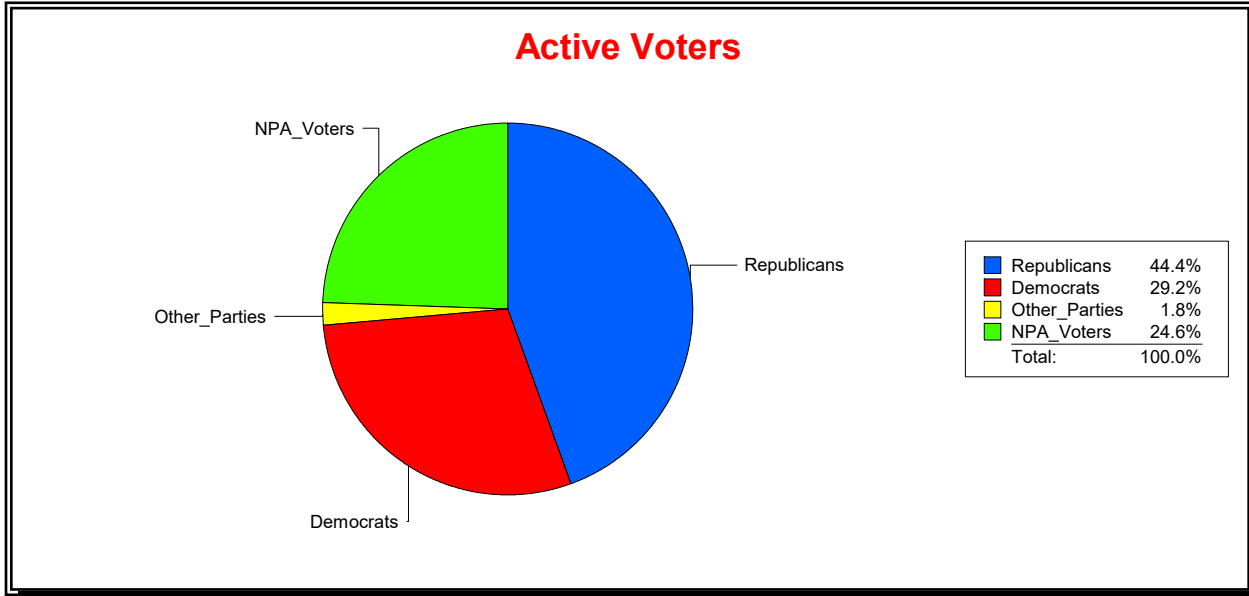

District	Total	Dems	Reps	NonP	Other	Total	Dems	Reps	NonP	Other
HOSPITAL BOARD CENTRAL	119,619	34,912	53,147	29,372	2,188	6,371	1,948	2,454	1,904	65

Ron Turner

Supervisor of Elections

Sarasota County, FL

Date 2/1/2022