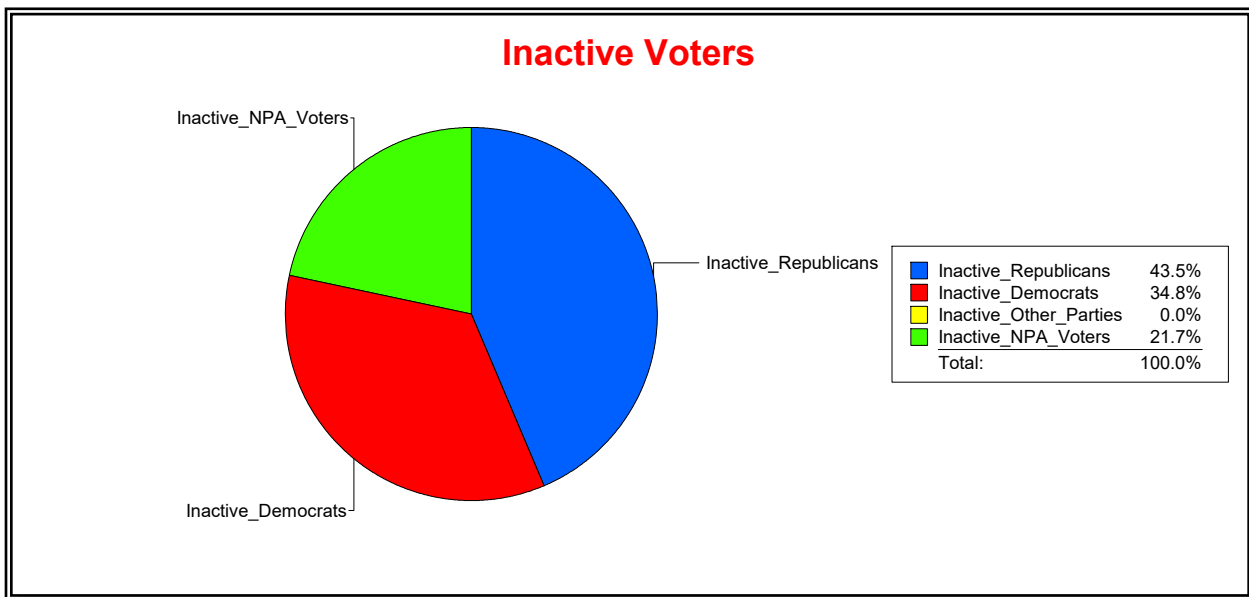

Ron Turner

Supervisor of Elections

Sarasota County, FL

Date 2/1/2022

Time 09:13 AM

Graphs of District Registration

Active Registered Voters

Inactive Voters

District	Total	Dems	Reps	NonP	Other	Total	Dems	Reps	NonP	Other
TR-PAR PK & REC DIST	525	165	249	107	4	46	16	20	10	0