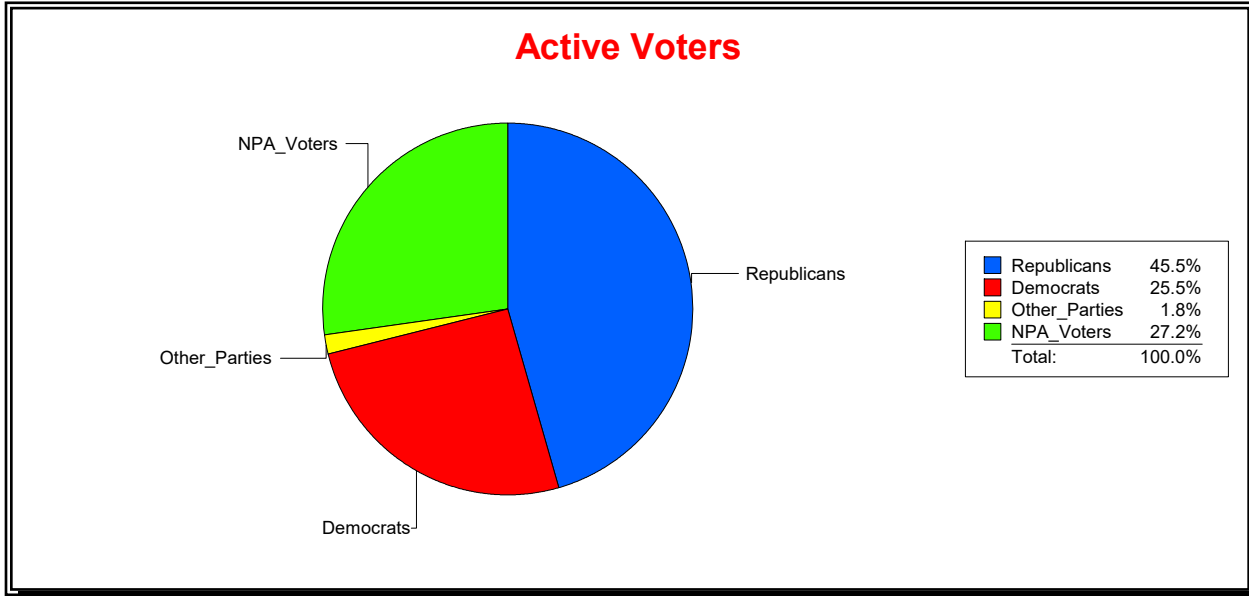

Ron Turner

Supervisor of Elections

Sarasota County, FL

Date 2/1/2022

Time 09:13 AM

Graphs of District Registration

Active Registered Voters

Inactive Voters

<u>District</u>	<u>Total</u>	<u>Dems</u>	<u>Reps</u>	<u>NonP</u>	<u>Other</u>	<u>Total</u>	<u>Dems</u>	<u>Reps</u>	<u>NonP</u>	<u>Other</u>
17TH CONGRESS DIST	164,742	41,999	74,935	44,873	2,935	9,308	2,515	3,646	3,055	92