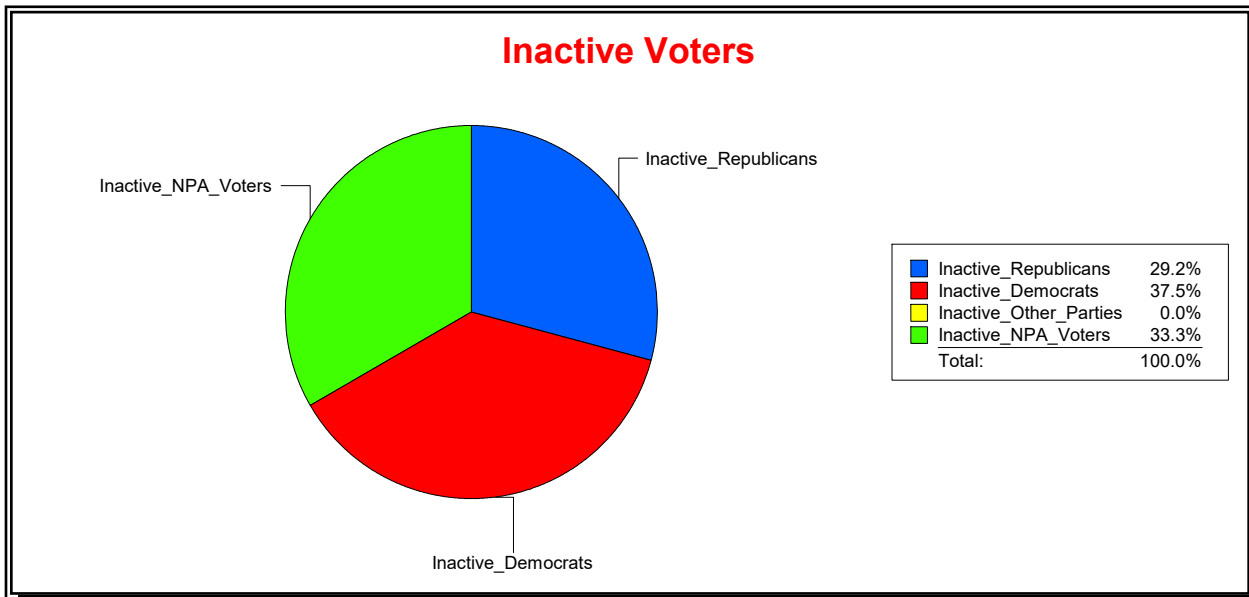

Ron Turner

Supervisor of Elections

Sarasota County, FL

Date 2/1/2022

Time 09:13 AM

Graphs of District Registration

Active Registered Voters

Inactive Voters

District	Total	Dems	Reps	NonP	Other	Total	Dems	Reps	NonP	Other
LBK DISTRICT 4	419	130	200	80	9	24	9	7	8	0