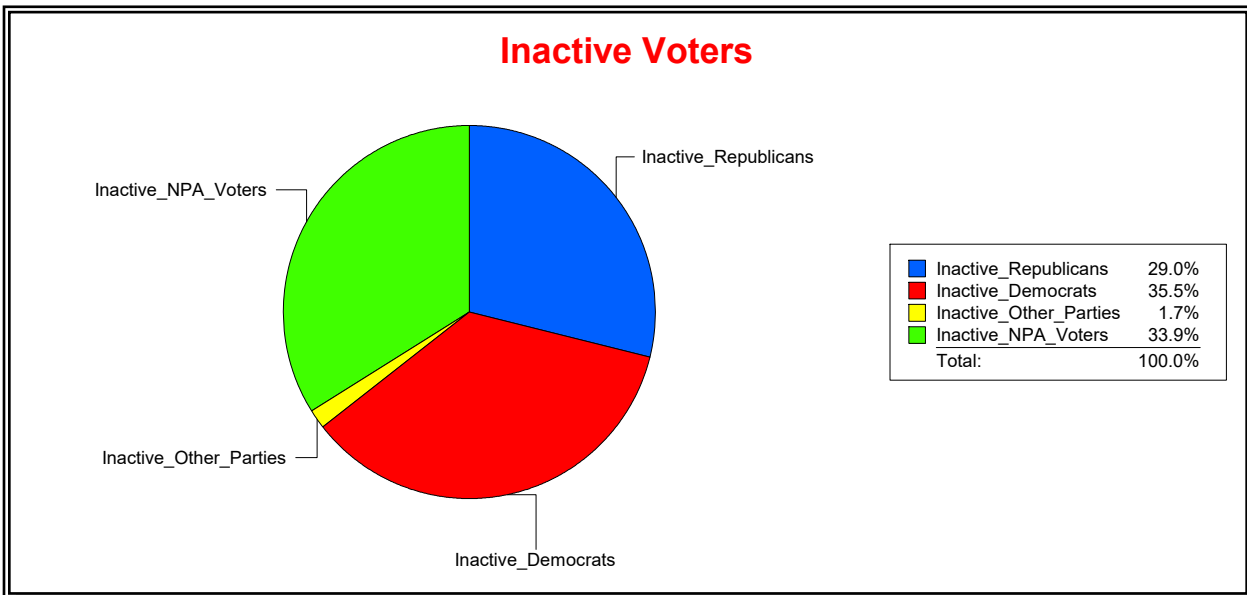

Ron Turner

Supervisor of Elections

Sarasota County, FL

Date 2/1/2022

Time 09:13 AM

Graphs of District Registration

Active Registered Voters

Inactive Voters

<u>District</u>	<u>Total</u>	<u>Dems</u>	<u>Reps</u>	<u>NonP</u>	<u>Other</u>	<u>Total</u>	<u>Dems</u>	<u>Reps</u>	<u>NonP</u>	<u>Other</u>
SARASOTA 3	11,145	4,247	3,767	2,889	242	829	294	240	281	14