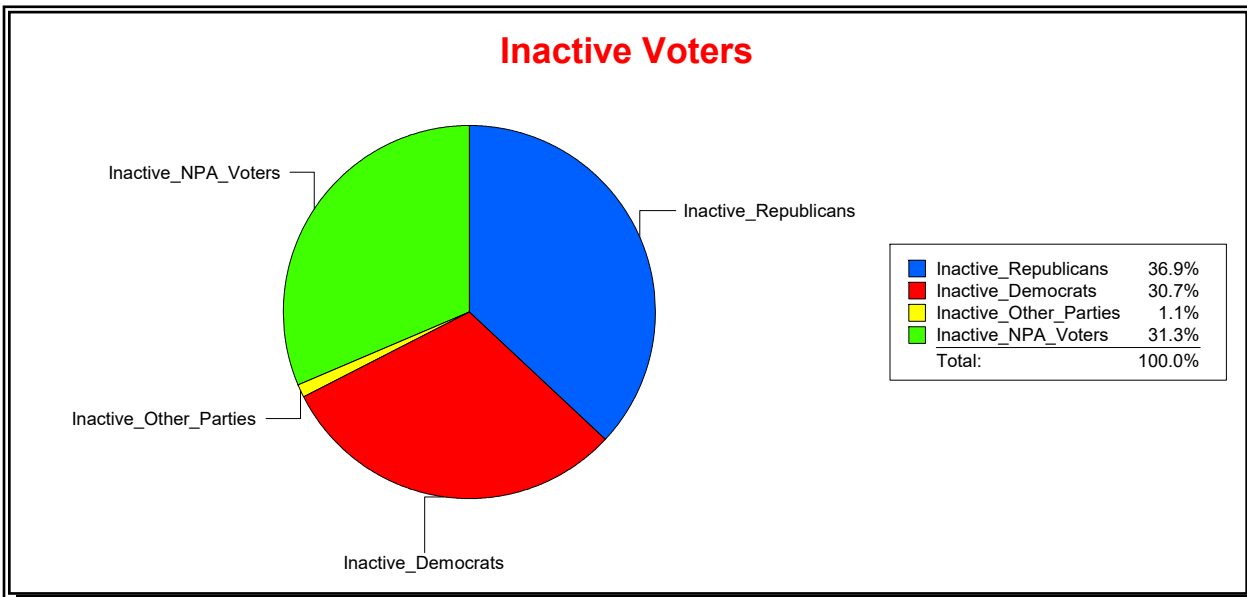

Ron Turner

Supervisor of Elections

Sarasota County, FL

Date 2/1/2022

Time 09:13 AM

Graphs of District Registration

Active Registered Voters

Inactive Voters

<u>District</u>	<u>Total</u>	<u>Dems</u>	<u>Reps</u>	<u>NonP</u>	<u>Other</u>	<u>Total</u>	<u>Dems</u>	<u>Reps</u>	<u>NonP</u>	<u>Other</u>
COUNTYWIDE	350,005	103,656	150,025	89,768	6,556	19,860	6,096	7,319	6,225	220