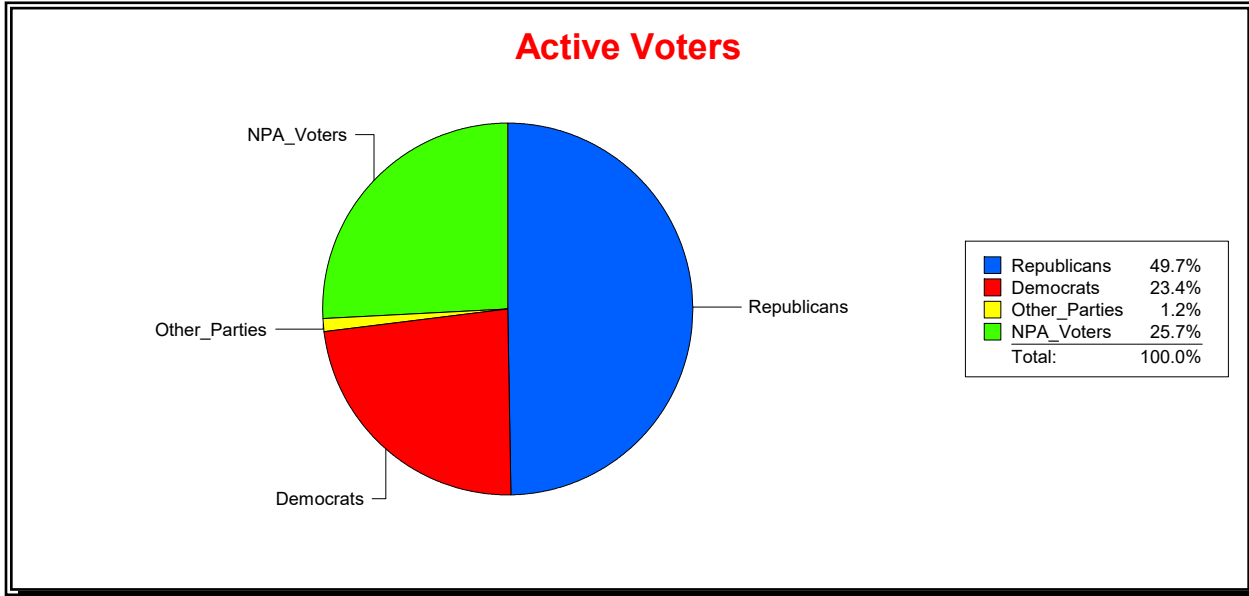

Ron Turner

Supervisor of Elections

Sarasota County, FL

Date 2/1/2022

Time 09:13 AM

Graphs of District Registration

Active Registered Voters

Inactive Voters

District	Total	Dems	Reps	NonP	Other	Total	Dems	Reps	NonP	Other
BOBCAT TRAIL CDD	778	182	387	200	9	39	8	18	12	1