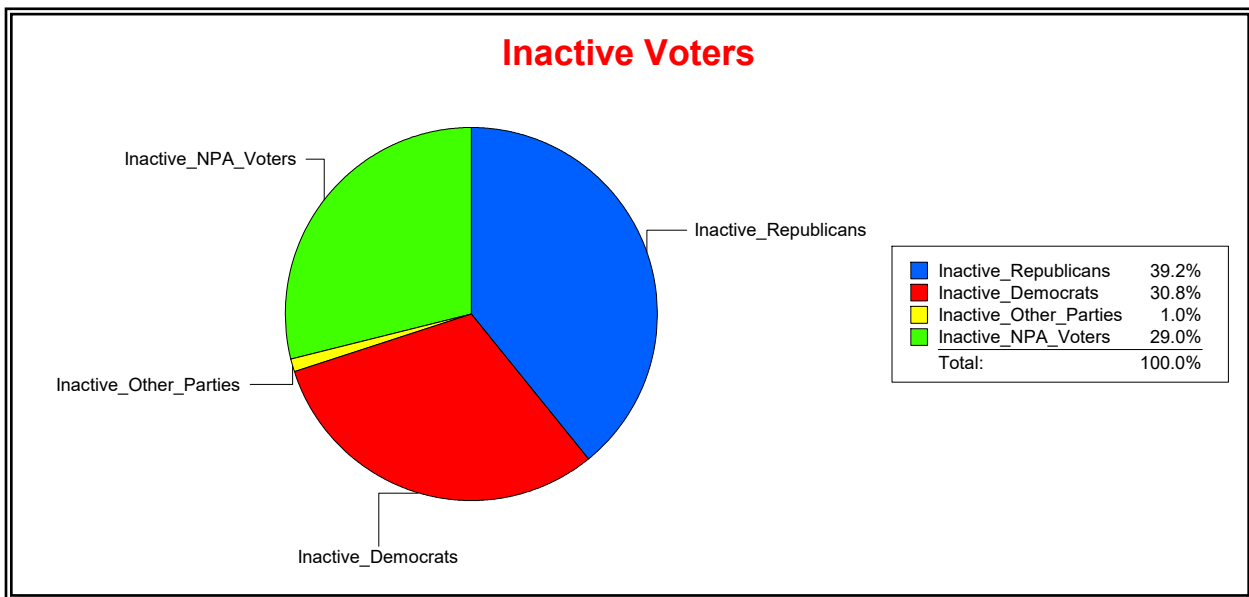

Ron Turner

Supervisor of Elections

Sarasota County, FL

Date 2/1/2022

Time 09:13 AM

Graphs of District Registration

Active Registered Voters

Inactive Voters

District	Total	Dems	Reps	NonP	Other	Total	Dems	Reps	NonP	Other
CNTY COMM DIST 1	68,729	20,169	30,495	16,686	1,379	3,518	1,085	1,379	1,020	34