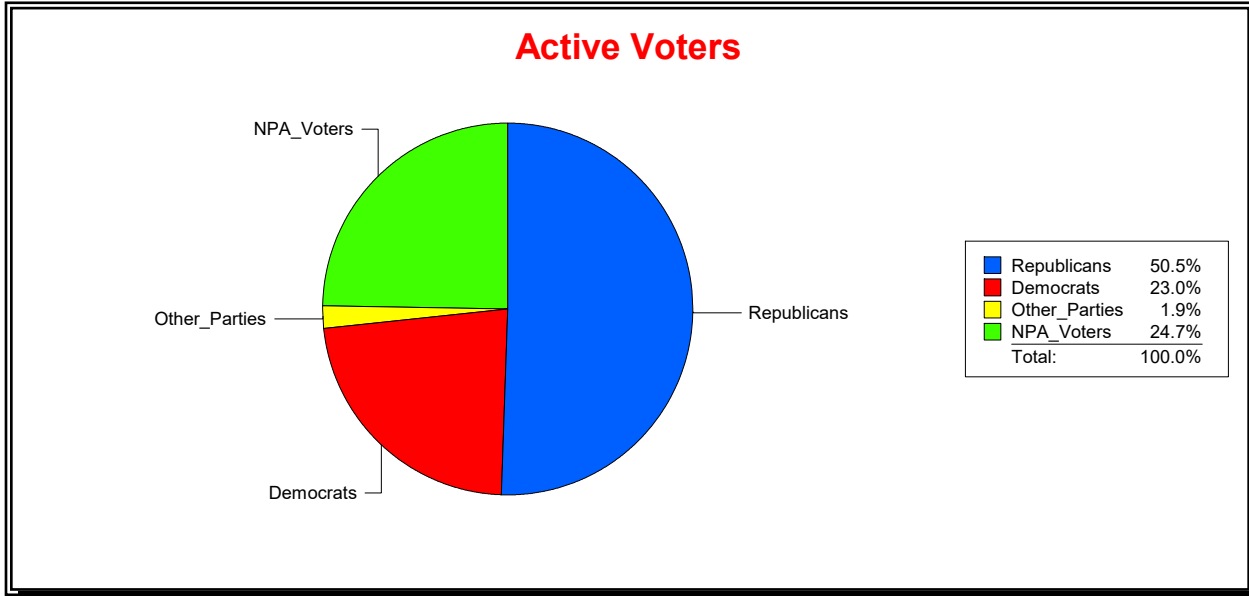

Ron Turner

Supervisor of Elections

Sarasota County, FL

Date 2/1/2022

Time 09:13 AM

Graphs of District Registration

Active Registered Voters

Inactive Voters

District	Total	Dems	Reps	NonP	Other	Total	Dems	Reps	NonP	Other
WEST VILLAGES CDD	7,184	1,649	3,627	1,775	133	149	34	65	47	3