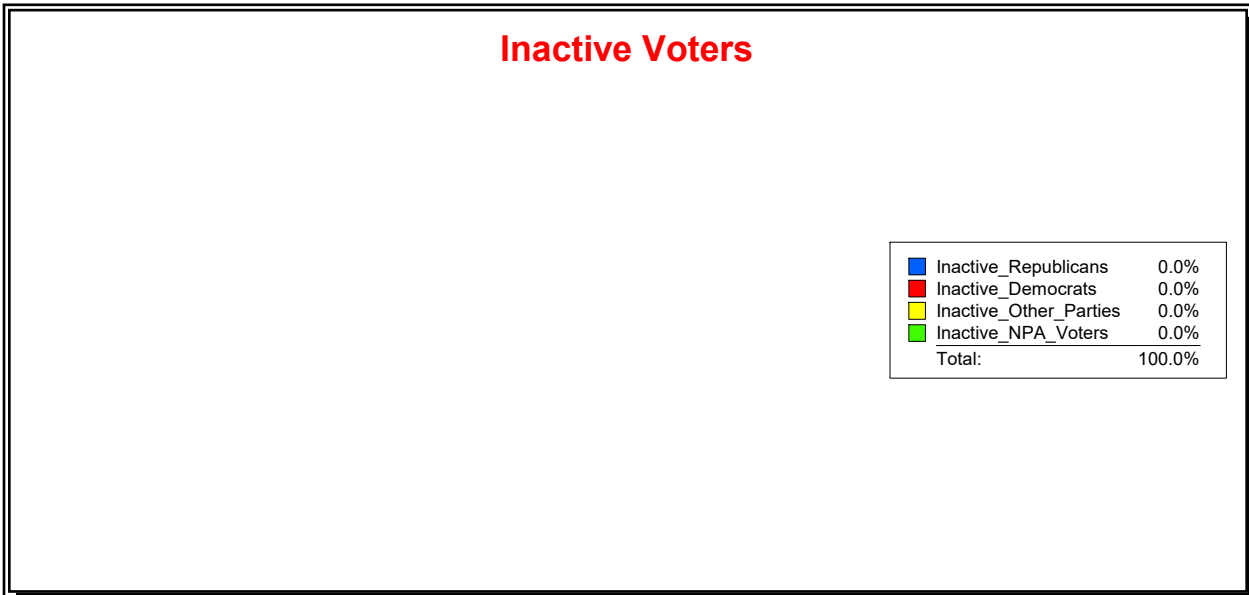

Ron Turner

Supervisor of Elections

Sarasota County, FL

Date 2/1/2022

Time 09:13 AM

Graphs of District Registration

Active Registered Voters

Inactive Voters

<u>District</u>	<u>Total</u>	<u>Dems</u>	<u>Reps</u>	<u>NonP</u>	<u>Other</u>	<u>Total</u>	<u>Dems</u>	<u>Reps</u>	<u>NonP</u>	<u>Other</u>
VENICE	0	0	0	0	0	0	0	0	0	0