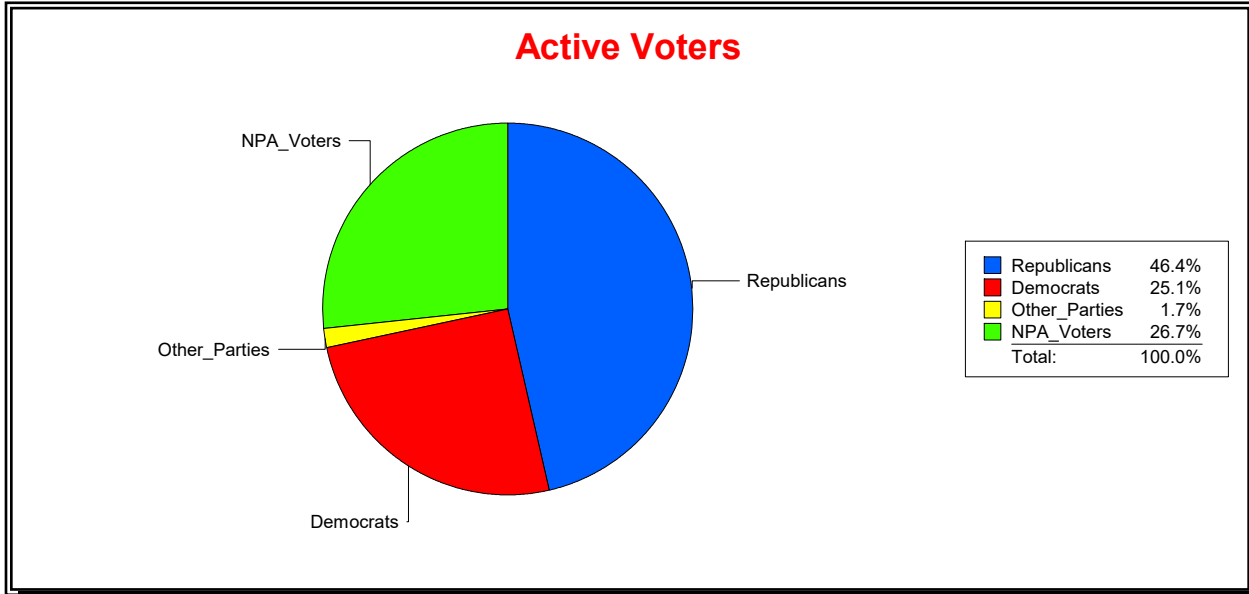

Ron Turner

Supervisor of Elections

Sarasota County, FL

Date 2/1/2022

Time 09:13 AM

Graphs of District Registration

Active Registered Voters

Inactive Voters

District	Total	Dems	Reps	NonP	Other	Total	Dems	Reps	NonP	Other
ENGLEWOOD FIRE DIST	13,735	3,452	6,379	3,669	235	688	195	251	234	8