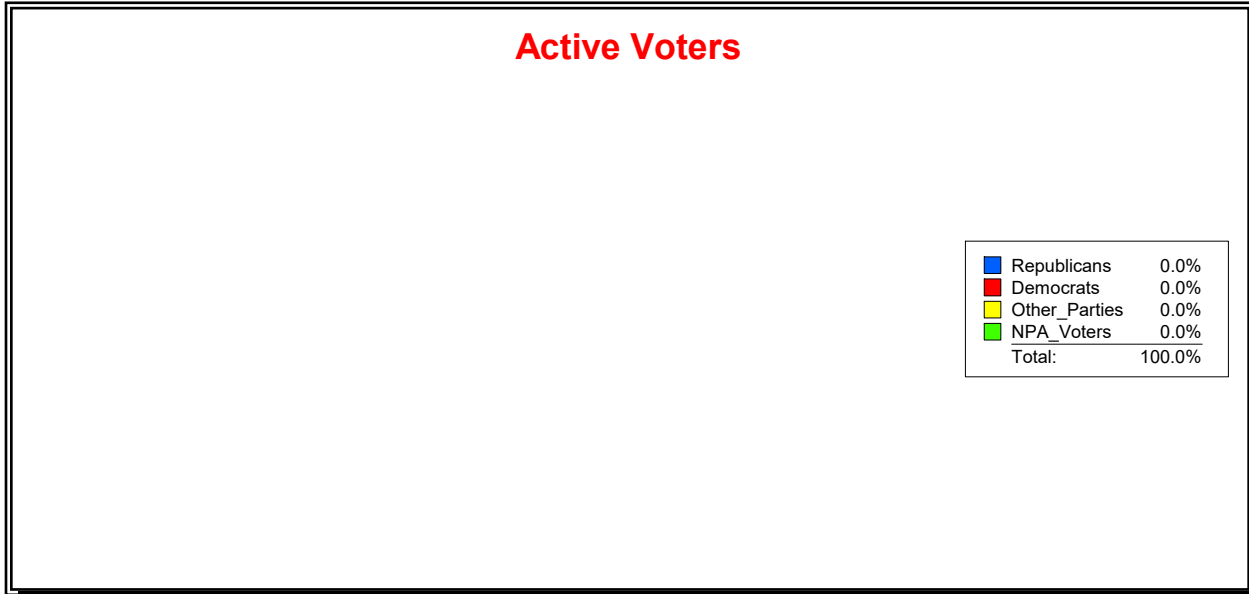

Ron Turner

Supervisor of Elections

Sarasota County, FL

Date 2/1/2022

Time 09:13 AM

Graphs of District Registration

Active Registered Voters

Inactive Voters

<u>District</u>	<u>Total</u>	<u>Dems</u>	<u>Reps</u>	<u>NonP</u>	<u>Other</u>	<u>Total</u>	<u>Dems</u>	<u>Reps</u>	<u>NonP</u>	<u>Other</u>
LBK DISTRICT 5	0	0	0	0	0	0	0	0	0	0