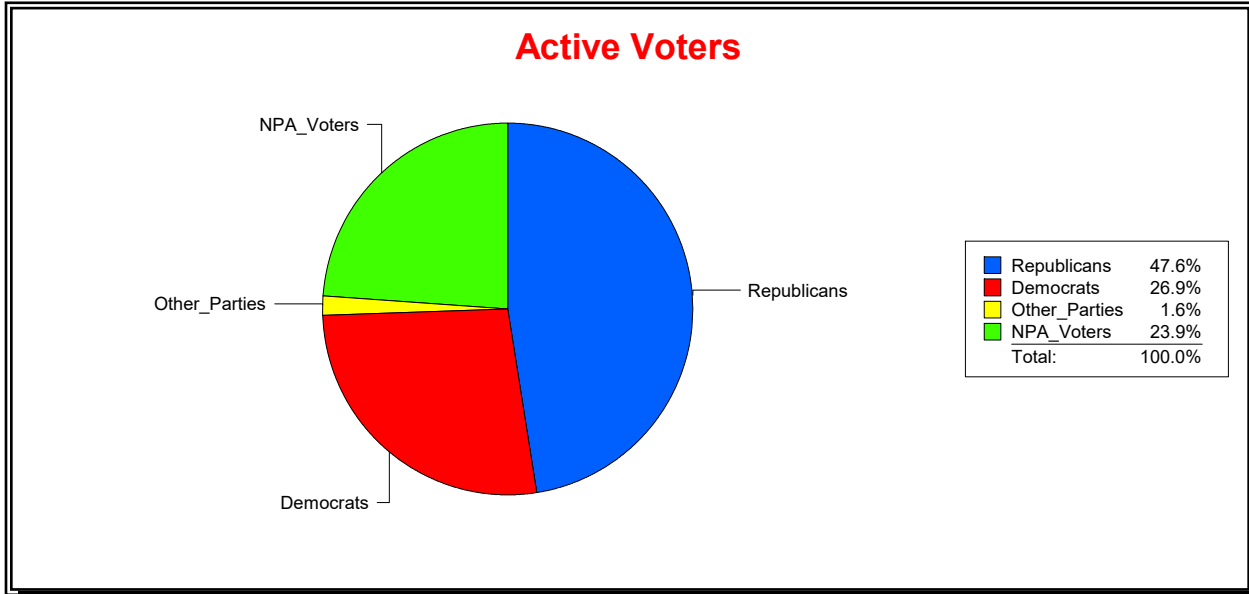

Date 2/1/2022

Time 09:13 AM

Graphs of District Registration

Active Registered Voters

Inactive Voters

District	Total	Dems	Reps	NonP	Other	Total	Dems	Reps	NonP	Other
BLACKBURN CREEK	2,041	549	972	487	33	42	9	15	17	1