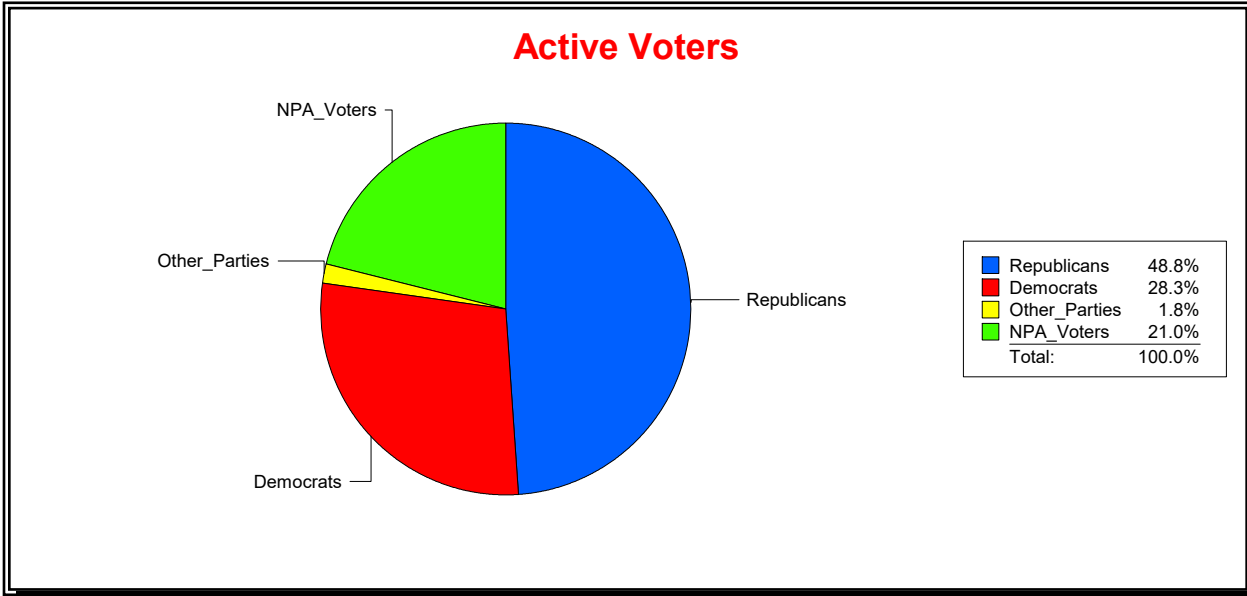

Ron Turner

Supervisor of Elections

Sarasota County, FL

Date 2/1/2022

Time 09:13 AM

Graphs of District Registration

Active Registered Voters

Inactive Voters

<u>District</u>	<u>Total</u>	<u>Dems</u>	<u>Reps</u>	<u>NonP</u>	<u>Other</u>	<u>Total</u>	<u>Dems</u>	<u>Reps</u>	<u>NonP</u>	<u>Other</u>
LONGBOAT KEY DIST	4,721	1,336	2,306	993	86	243	72	114	56	1