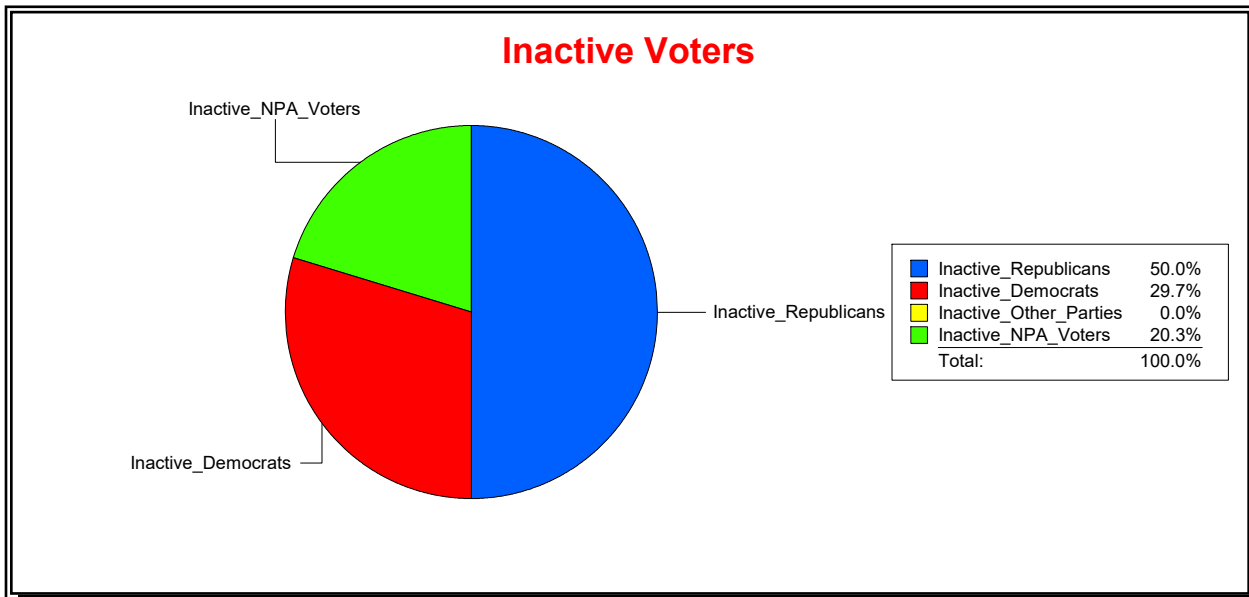

Ron Turner

Supervisor of Elections

Sarasota County, FL

Date 2/1/2022

Time 09:13 AM

Graphs of District Registration

Active Registered Voters

Inactive Voters

<u>District</u>	<u>Total</u>	<u>Dems</u>	<u>Reps</u>	<u>NonP</u>	<u>Other</u>	<u>Total</u>	<u>Dems</u>	<u>Reps</u>	<u>NonP</u>	<u>Other</u>
LBK DISTRICT 3	1,500	422	748	310	20	64	19	32	13	0