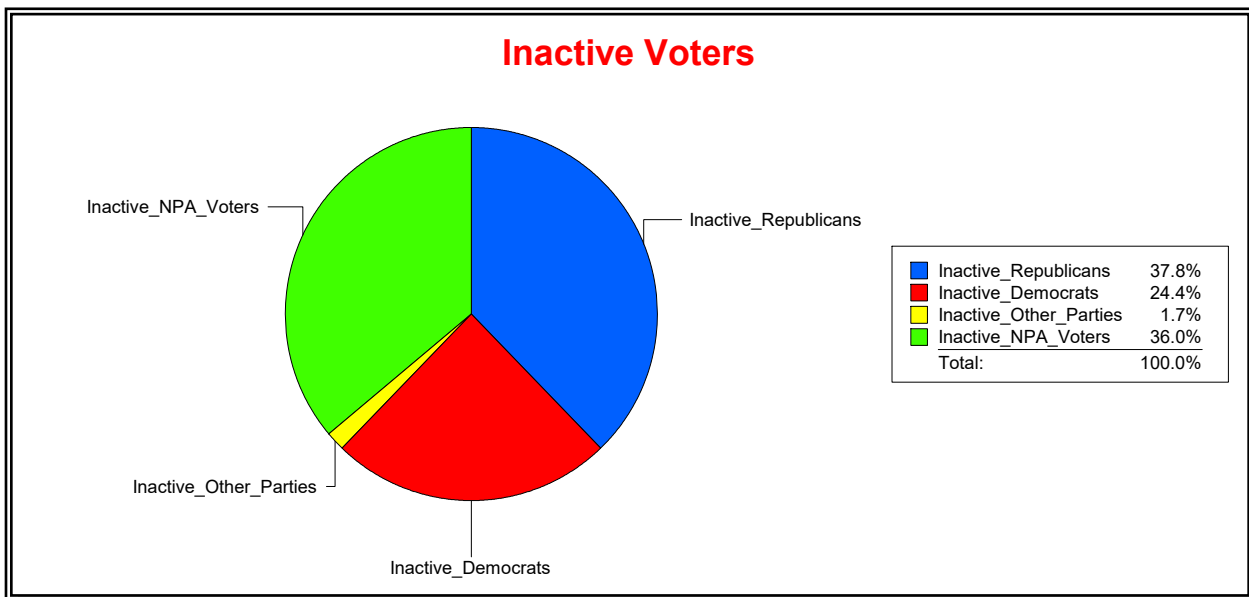

Ron Turner

Supervisor of Elections

Sarasota County, FL

Date 2/1/2022

Time 09:13 AM

Graphs of District Registration

District	Active Registered Voters					Inactive Voters				
	Total	Dems	Reps	NonP	Other	Total	Dems	Reps	NonP	Other
NORTH PORT 1	10,350	2,597	4,452	3,096	205	577	141	218	208	10