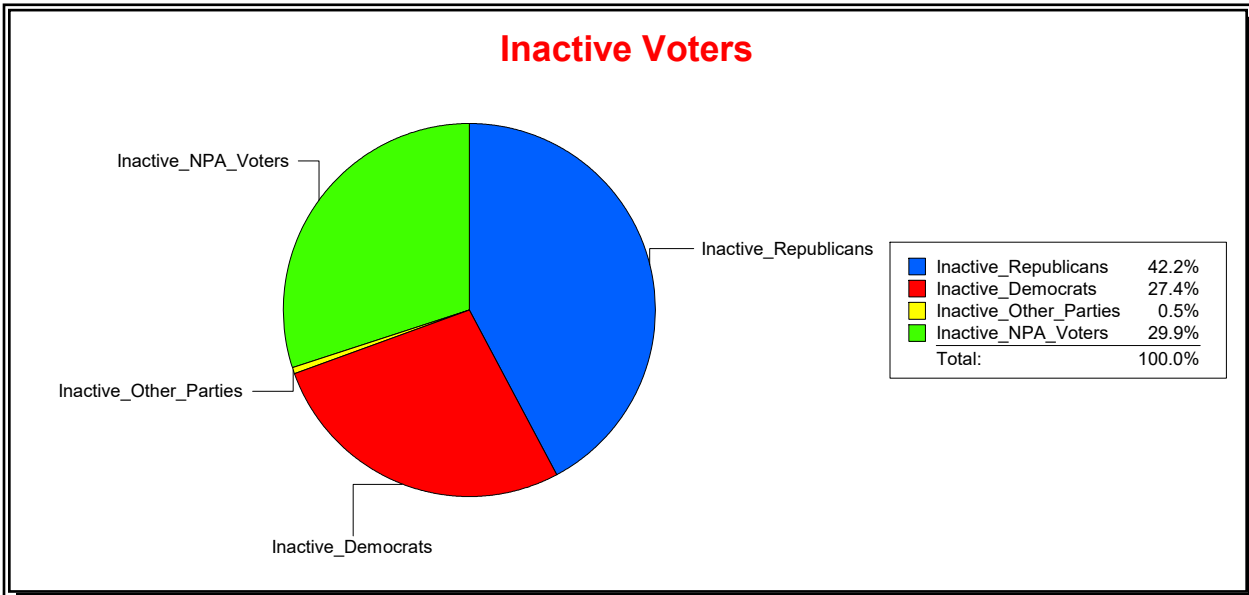

District	Total	Dems	Reps	NonP	Other	Total	Dems	Reps	NonP	Other
VENICE 1	22,133	6,121	10,134	5,541	337	1,297	355	547	388	7

Ron Turner

Supervisor of Elections

Sarasota County, FL

Date 2/1/2022

Time 09:13 AM

Graphs of District Registration