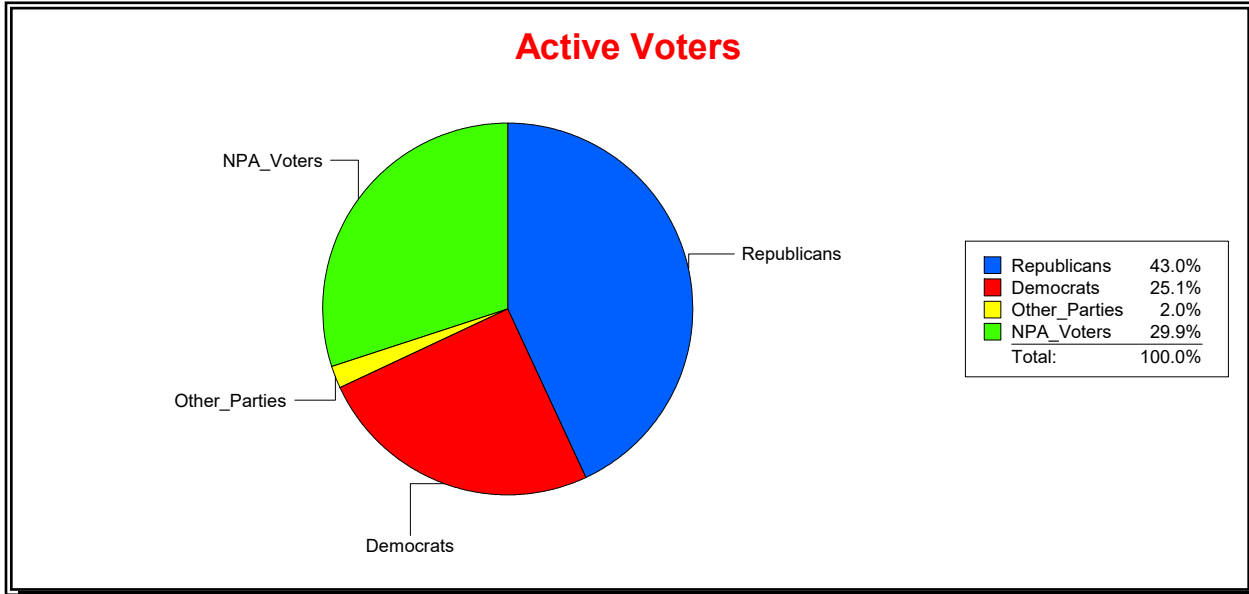

Ron Turner

Supervisor of Elections

Sarasota County, FL

Date 2/1/2022

Time 09:13 AM

Graphs of District Registration

District	Active Registered Voters					Inactive Voters				
	Total	Dems	Reps	NonP	Other	Total	Dems	Reps	NonP	Other
NORTH PORT 1	10,350	2,597	4,452	3,096	205	577	141	218	208	10