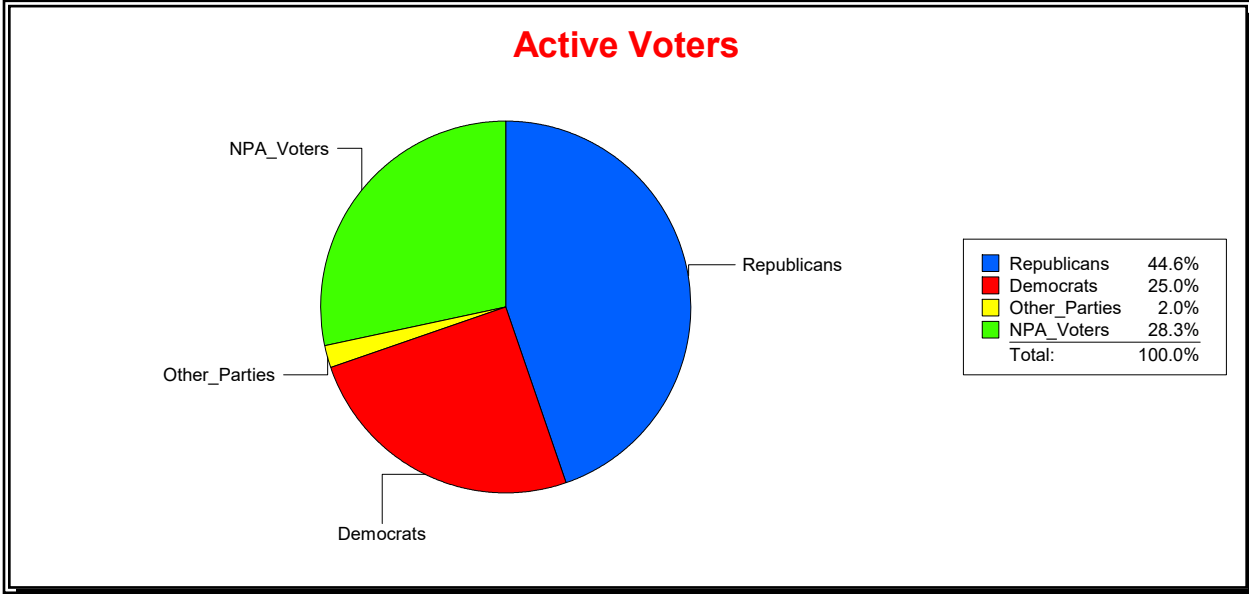

Ron Turner

Supervisor of Elections

Sarasota County, FL

Date 2/1/2022

Time 09:13 AM

Graphs of District Registration

Active Registered Voters

Inactive Voters

District	Total	Dems	Reps	NonP	Other	Total	Dems	Reps	NonP	Other
NORTH PORT DIST 5	16,286	4,074	7,269	4,615	328	888	268	300	312	8