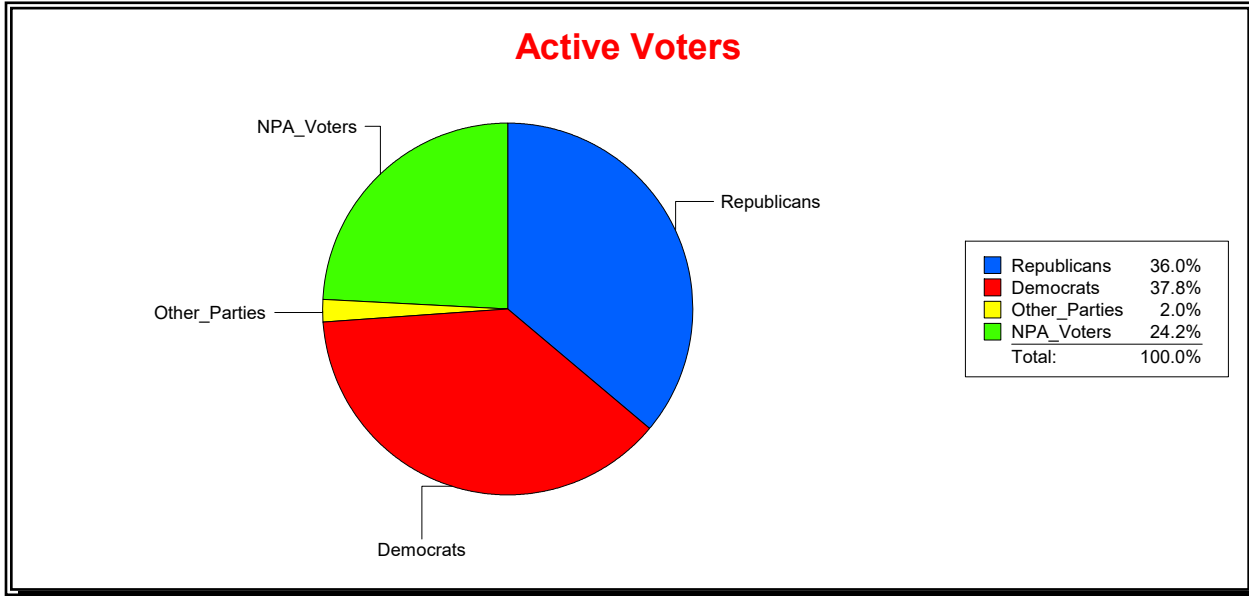

Ron Turner

Supervisor of Elections

Sarasota County, FL

Date 2/1/2022

Time 09:13 AM

Graphs of District Registration

District	Active Registered Voters					Inactive Voters				
	Total	Dems	Reps	NonP	Other	Total	Dems	Reps	NonP	Other
SCHOOL DIST 1	69,485	26,238	25,009	16,818	1,420	4,389	1,653	1,350	1,330	56