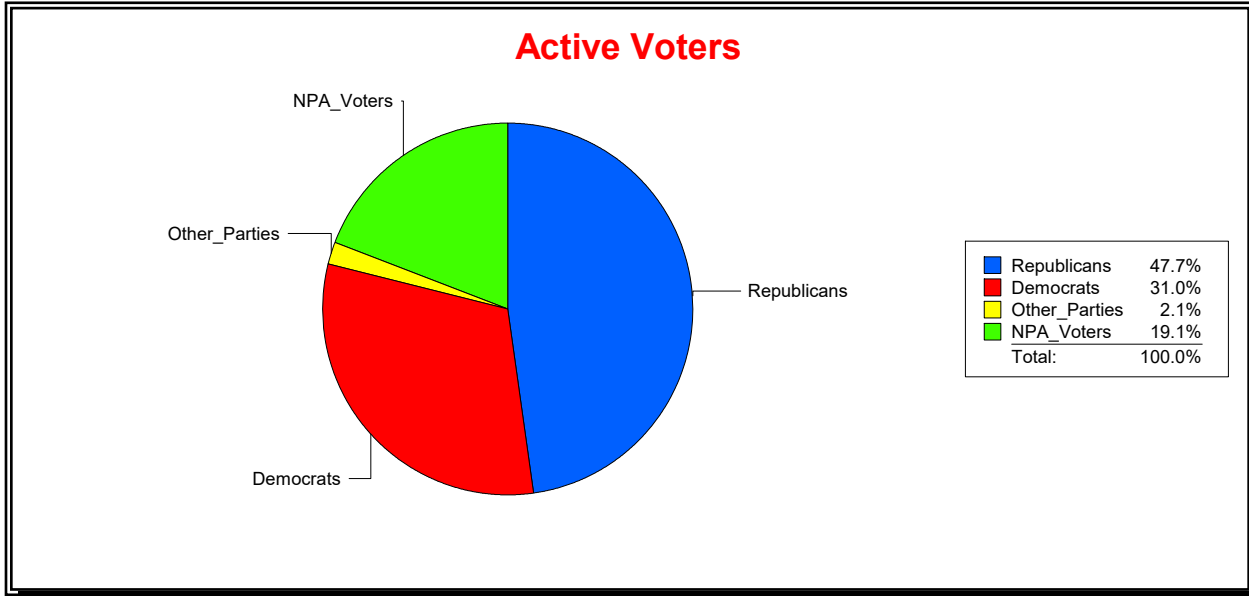

Ron Turner

Supervisor of Elections

Sarasota County, FL

Date 2/1/2022

Time 09:13 AM

Graphs of District Registration

Active Registered Voters

Inactive Voters

District	Total	Dems	Reps	NonP	Other	Total	Dems	Reps	NonP	Other
LBK DISTRICT 4	419	130	200	80	9	24	9	7	8	0