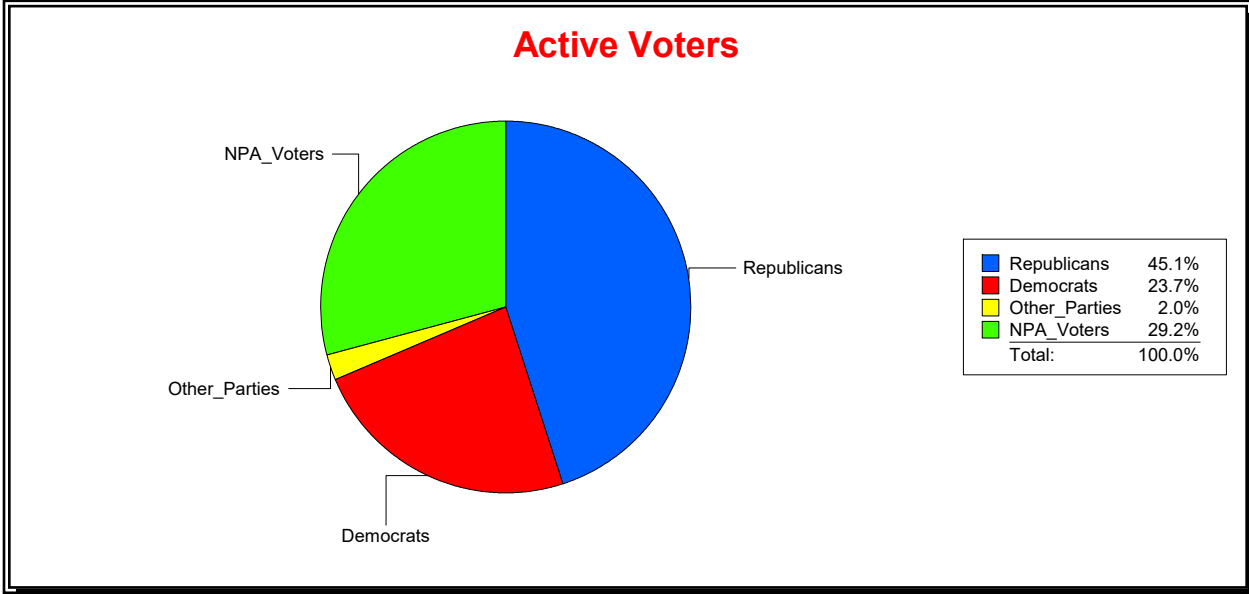

District	Total	Dems	Reps	NonP	Other	Total	Dems	Reps	NonP	Other
STONEYBROOK CDD	1,833	434	826	536	37	96	33	36	26	1

Ron Turner

Supervisor of Elections

Sarasota County, FL

Date 2/1/2022

Time 09:13 AM

Graphs of District Registration