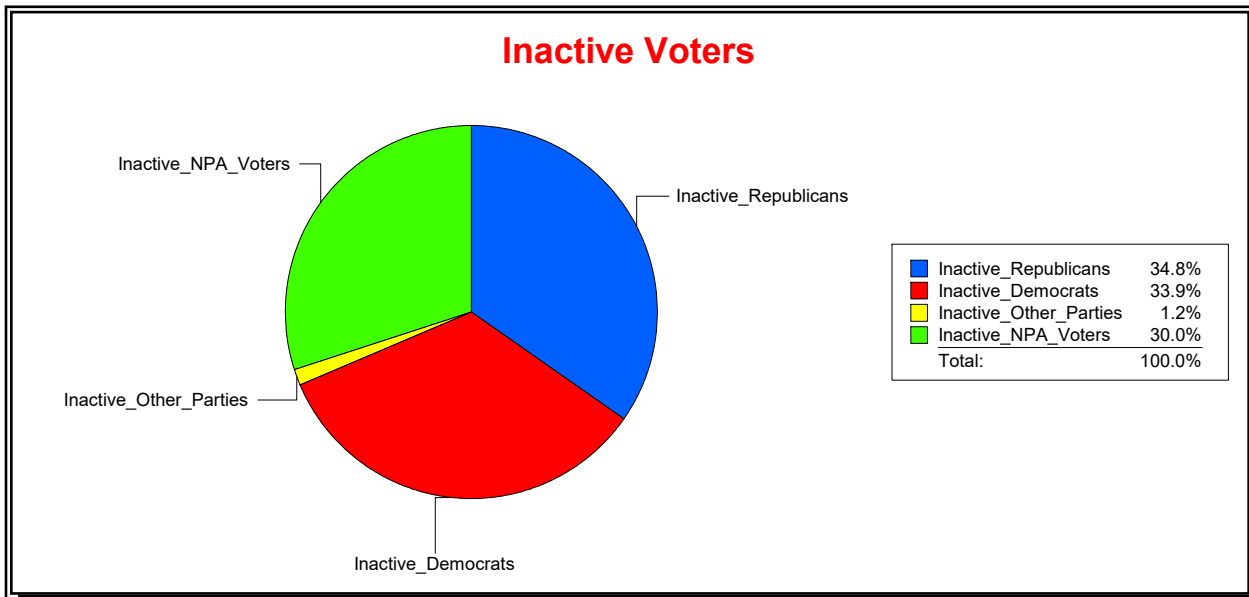

Time 09:13 AM

Graphs of District Registration

Active Registered Voters

Inactive Voters

District	Total	Dems	Reps	NonP	Other	Total	Dems	Reps	NonP	Other
16TH CONGRESS DIST	185,263	61,657	75,090	44,895	3,621	10,552	3,581	3,673	3,170	128