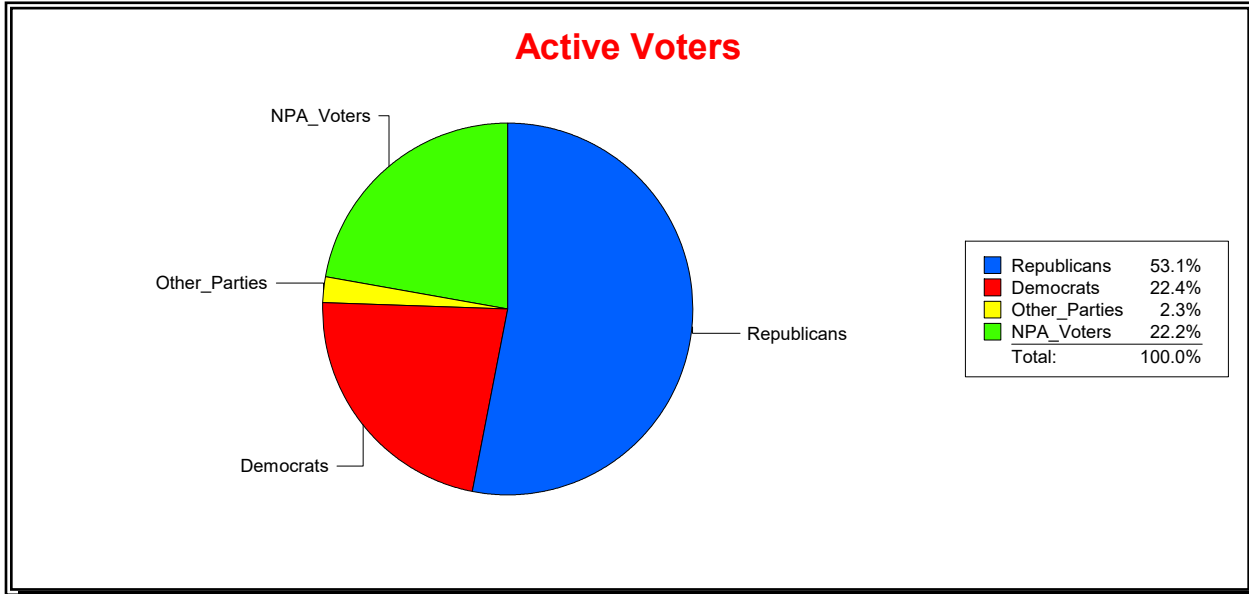

Ron Turner

Supervisor of Elections

Sarasota County, FL

Date 2/1/2022

Time 09:13 AM

Graphs of District Registration

Active Registered Voters

Inactive Voters

District	Total	Dems	Reps	NonP	Other	Total	Dems	Reps	NonP	Other
LONGBOAT KEY 1	1,460	327	775	324	34	74	20	38	15	1