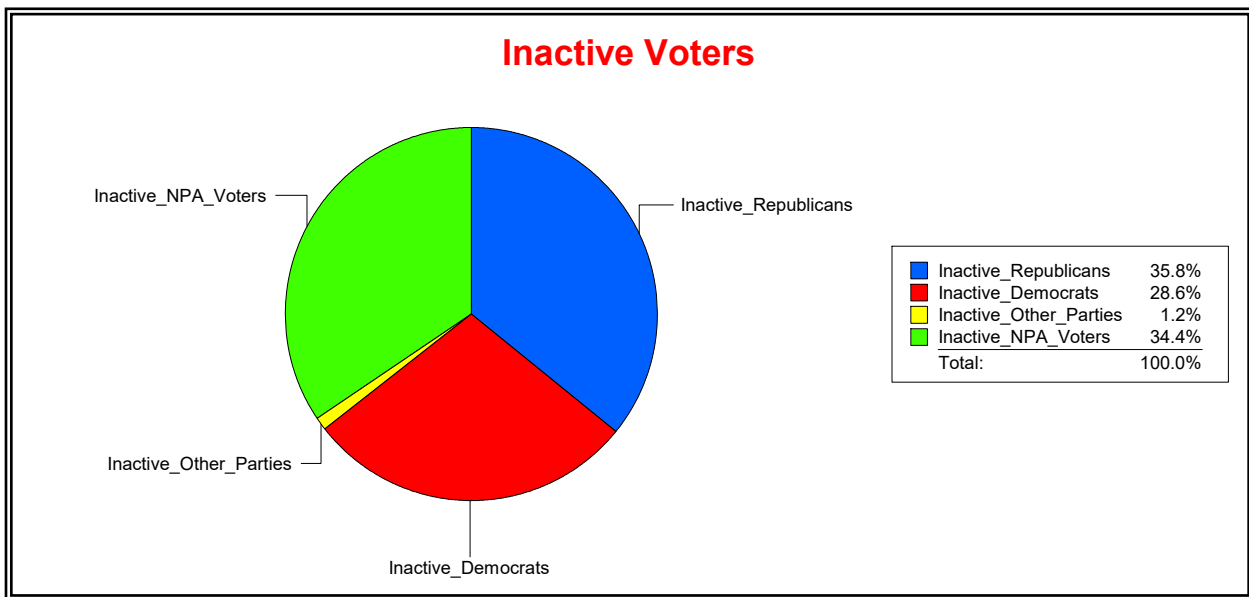

Sarasota County, FL

Date 2/1/2022

Time 09:13 AM

Graphs of District Registration

Active Registered Voters

Inactive Voters

District	Total	Dems	Reps	NonP	Other	Total	Dems	Reps	NonP	Other
ENGLEWOOD WATER DIST	14,663	3,698	6,809	3,899	257	735	210	263	253	9