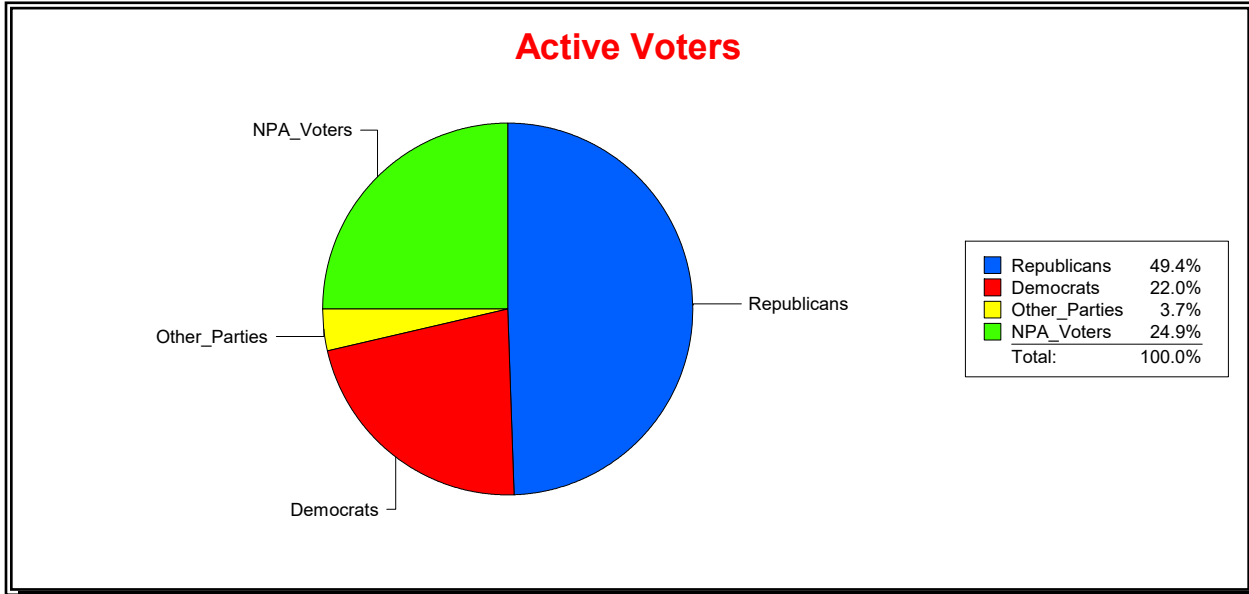

Date 2/1/2022

Time 09:13 AM

Graphs of District Registration

Active Registered Voters

Inactive Voters

District	Total	Dems	Reps	NonP	Other	Total	Dems	Reps	NonP	Other
LAKWOOD RANCH CDD	1,475	325	728	367	55	10	2	4	4	0