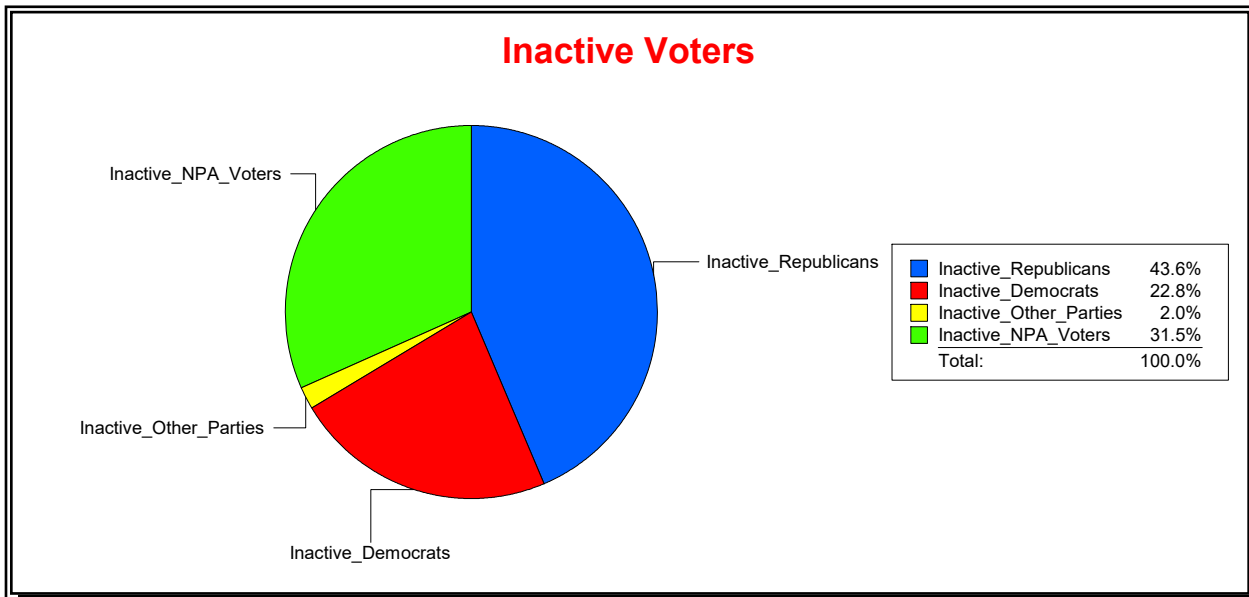

Ron Turner

Supervisor of Elections

Sarasota County, FL

Date 2/1/2022

Time 09:13 AM

Graphs of District Registration

Active Registered Voters

Inactive Voters

District	Total	Dems	Reps	NonP	Other	Total	Dems	Reps	NonP	Other
WEST VILLAGES CDD	7,184	1,649	3,627	1,775	133	149	34	65	47	3