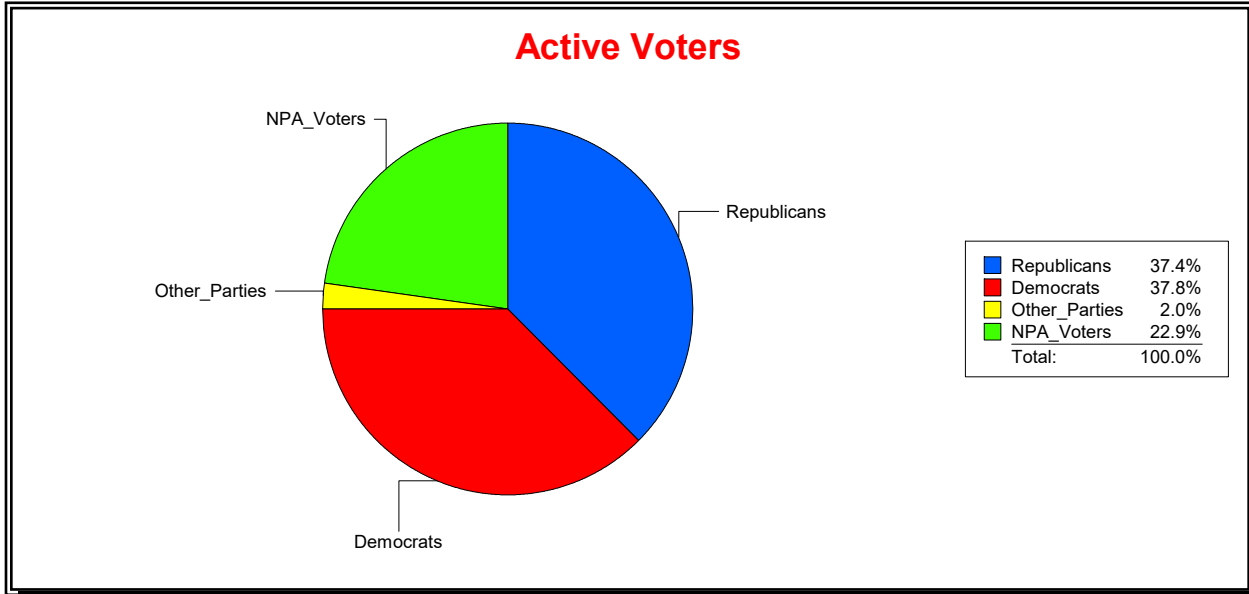

Ron Turner

Supervisor of Elections

Sarasota County, FL

Date 2/1/2022

Time 09:13 AM

Graphs of District Registration

Active Registered Voters

Inactive Voters

<u>District</u>	<u>Total</u>	<u>Dems</u>	<u>Reps</u>	<u>NonP</u>	<u>Other</u>	<u>Total</u>	<u>Dems</u>	<u>Reps</u>	<u>NonP</u>	<u>Other</u>
SARASOTA DIST 2	17,098	6,457	6,389	3,908	344	1,069	400	358	297	14