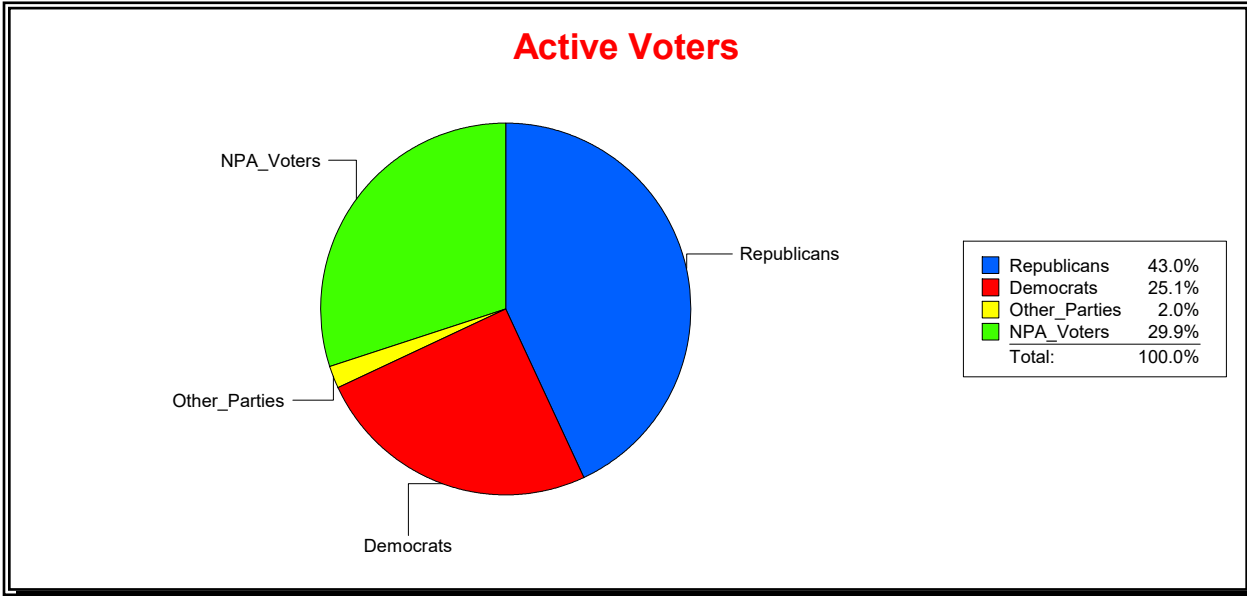

Ron Turner

Supervisor of Elections

Sarasota County, FL

Date 2/1/2022

Time 09:13 AM

Graphs of District Registration

Active Registered Voters

Inactive Voters

District	Total	Dems	Reps	NonP	Other	Total	Dems	Reps	NonP	Other
NORTH PORT DIST 1	10,350	2,597	4,452	3,096	205	577	141	218	208	10