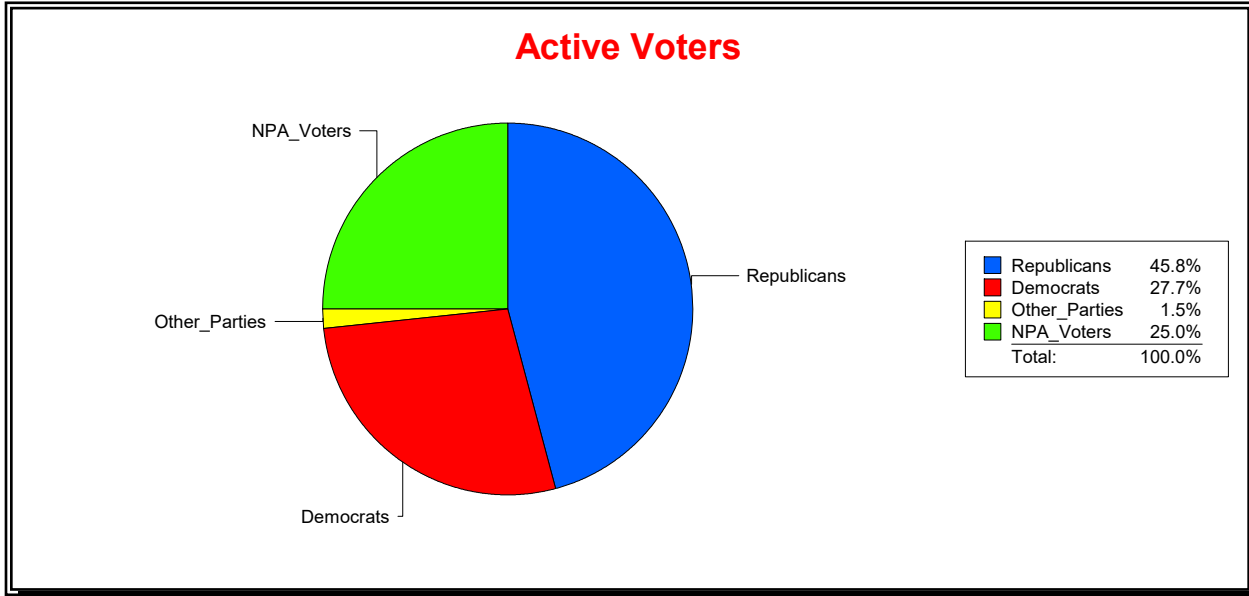

Ron Turner

Supervisor of Elections

Sarasota County, FL

Date 2/1/2022

Time 09:13 AM

Graphs of District Registration

Active Registered Voters

Inactive Voters

District	Total	Dems	Reps	NonP	Other	Total	Dems	Reps	NonP	Other
VENICE DIST5	22,133	6,121	10,134	5,541	337	1,297	355	547	388	7