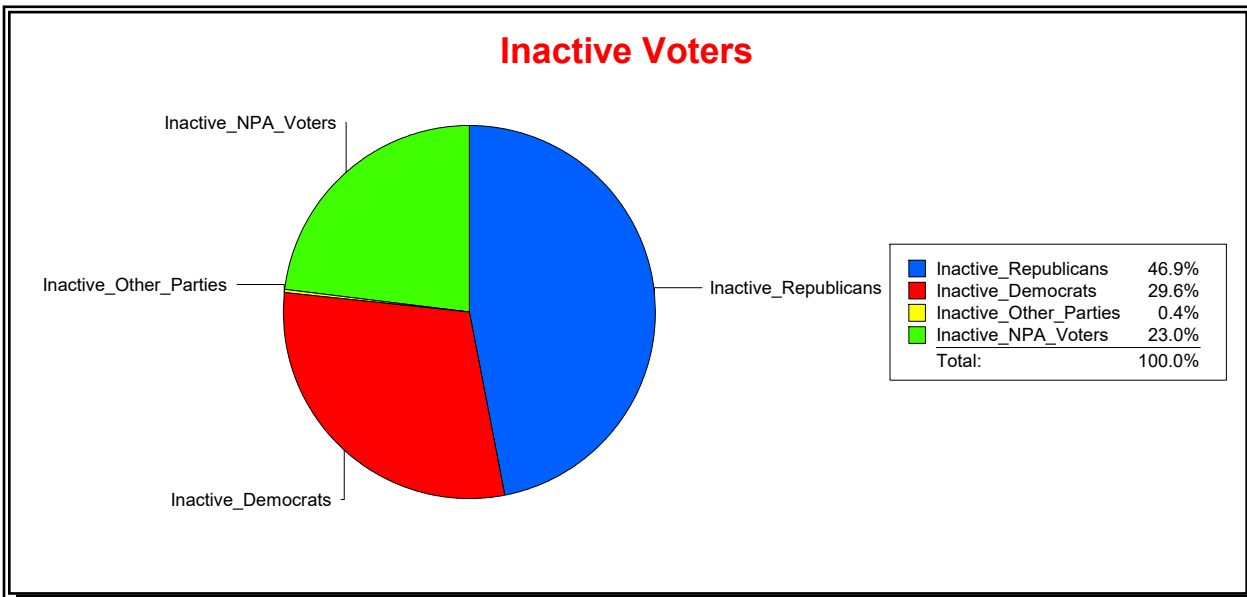

Ron Turner

Supervisor of Elections

Sarasota County, FL

Date 2/1/2022

Time 09:13 AM

Graphs of District Registration

Active Registered Voters

Inactive Voters

<u>District</u>	<u>Total</u>	<u>Dems</u>	<u>Reps</u>	<u>NonP</u>	<u>Other</u>	<u>Total</u>	<u>Dems</u>	<u>Reps</u>	<u>NonP</u>	<u>Other</u>
LONGBOAT KEY DIST	4,721	1,336	2,306	993	86	243	72	114	56	1