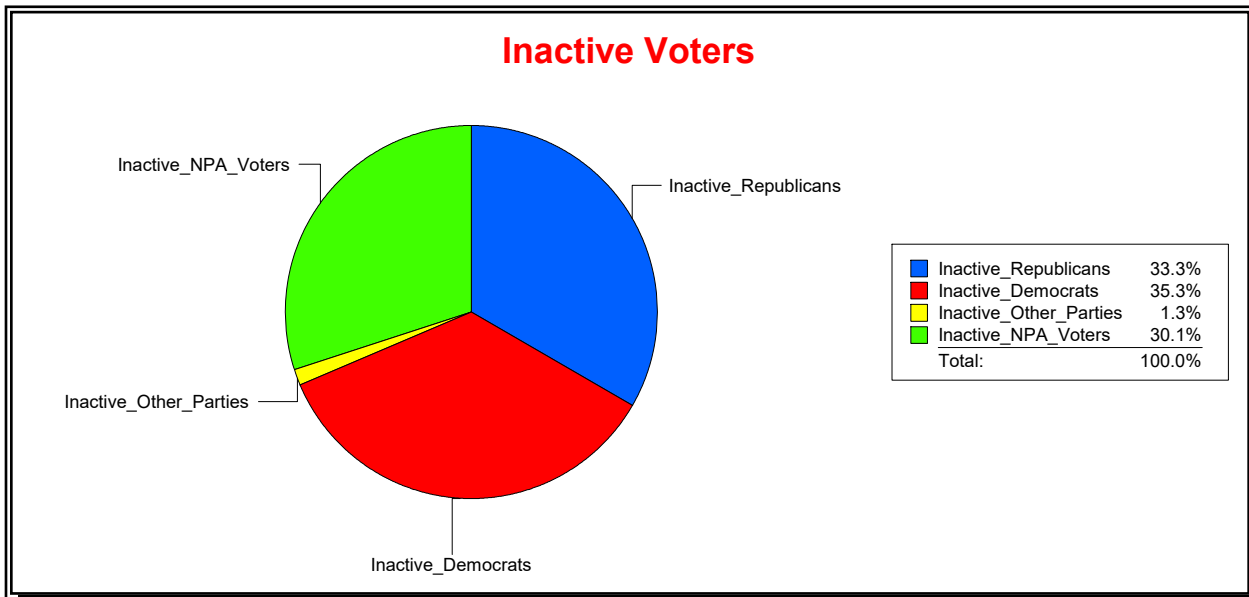

Ron Turner

Supervisor of Elections

Sarasota County, FL

Date 2/1/2022

Time 09:13 AM

Graphs of District Registration

Active Registered Voters

Inactive Voters

District	Total	Dems	Reps	NonP	Other	Total	Dems	Reps	NonP	Other
HOSPITAL BOARD NORTH	106,126	36,961	41,355	25,713	2,097	6,305	2,228	2,098	1,899	80