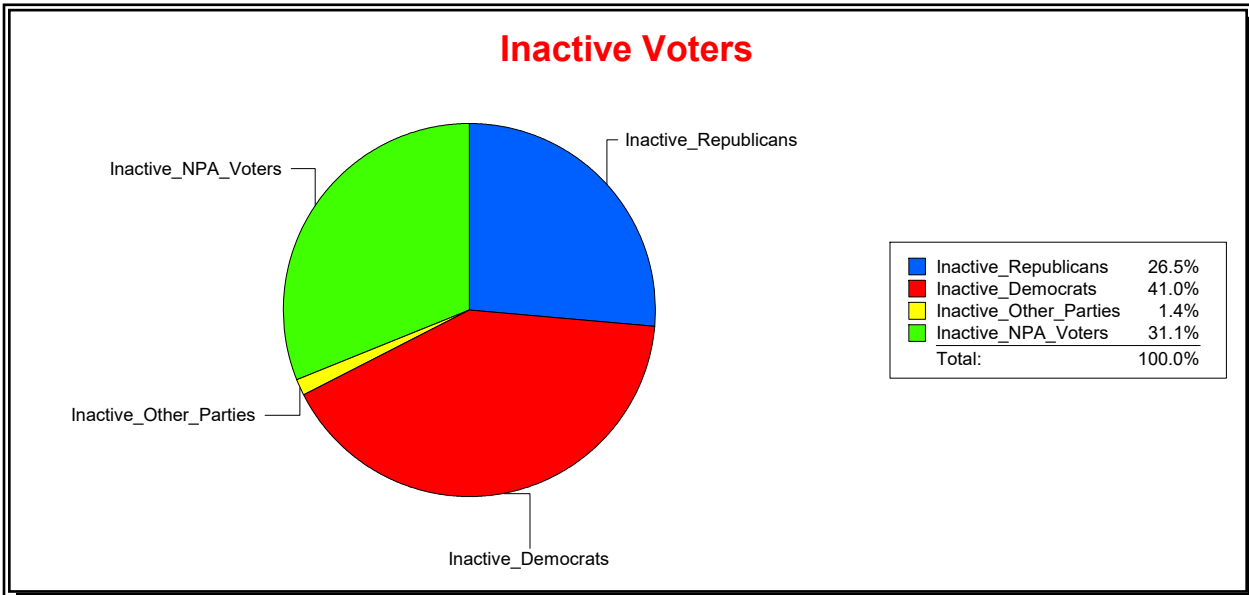

Graphs of District Registration

Active Registered Voters

Inactive Voters

District	Total	Dems	Reps	NonP	Other	Total	Dems	Reps	NonP	Other
SARASOTA	39,598	16,726	12,308	9,744	820	2,910	1,193	771	905	41

Ron Turner