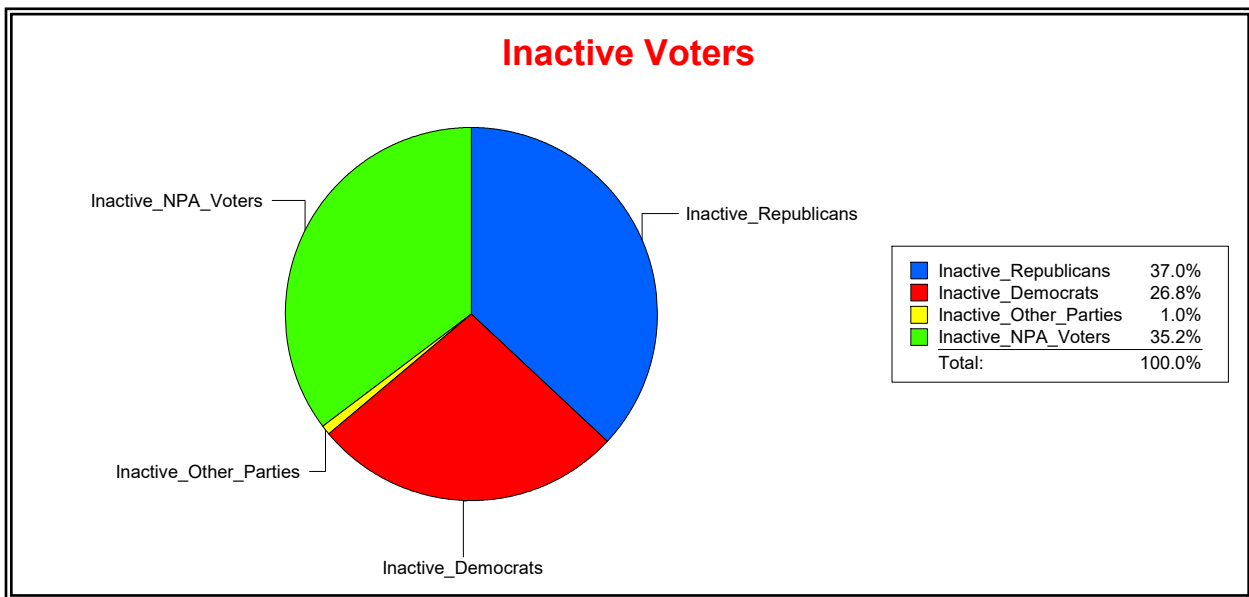

Ron Turner

Supervisor of Elections

Sarasota County, FL

Date 2/1/2022

Time 09:13 AM

Graphs of District Registration

Active Registered Voters

Inactive Voters

District	Total	Dems	Reps	NonP	Other	Total	Dems	Reps	NonP	Other
CNTY COMM DIST 5	68,989	17,400	30,348	19,925	1,316	4,241	1,138	1,568	1,491	44