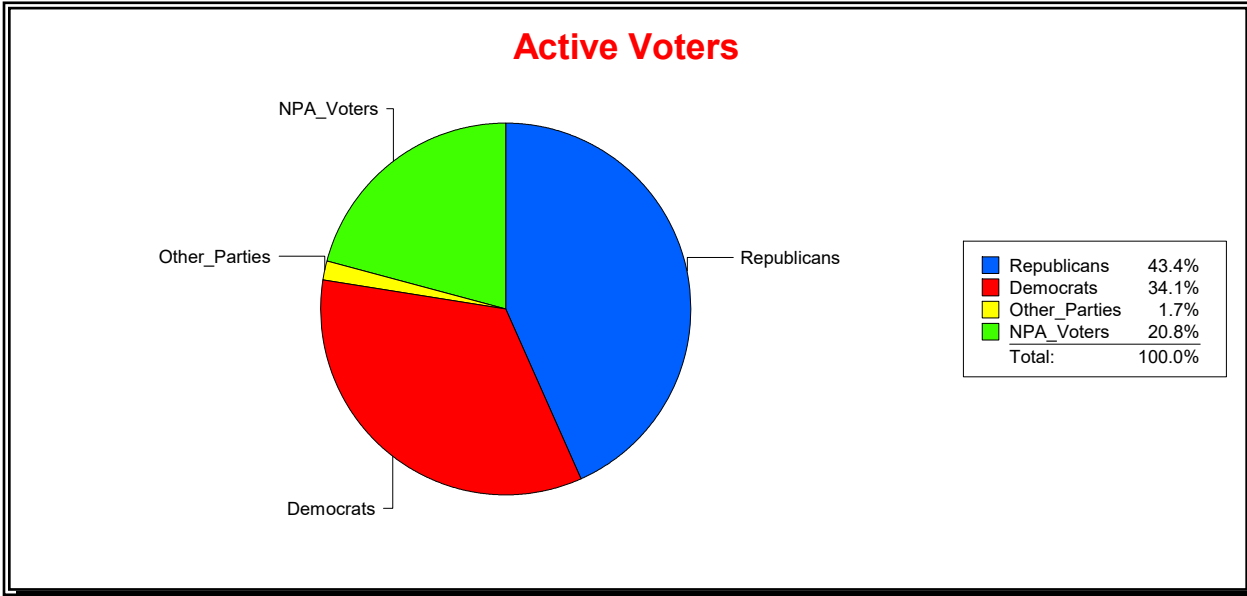

Ron Turner

Supervisor of Elections

Sarasota County, FL

Date 2/1/2022

Time 09:13 AM

Graphs of District Registration

Active Registered Voters

Inactive Voters

District	Total	Dems	Reps	NonP	Other	Total	Dems	Reps	NonP	Other
LONGBOAT KEY 2	1,342	457	583	279	23	81	24	37	20	0