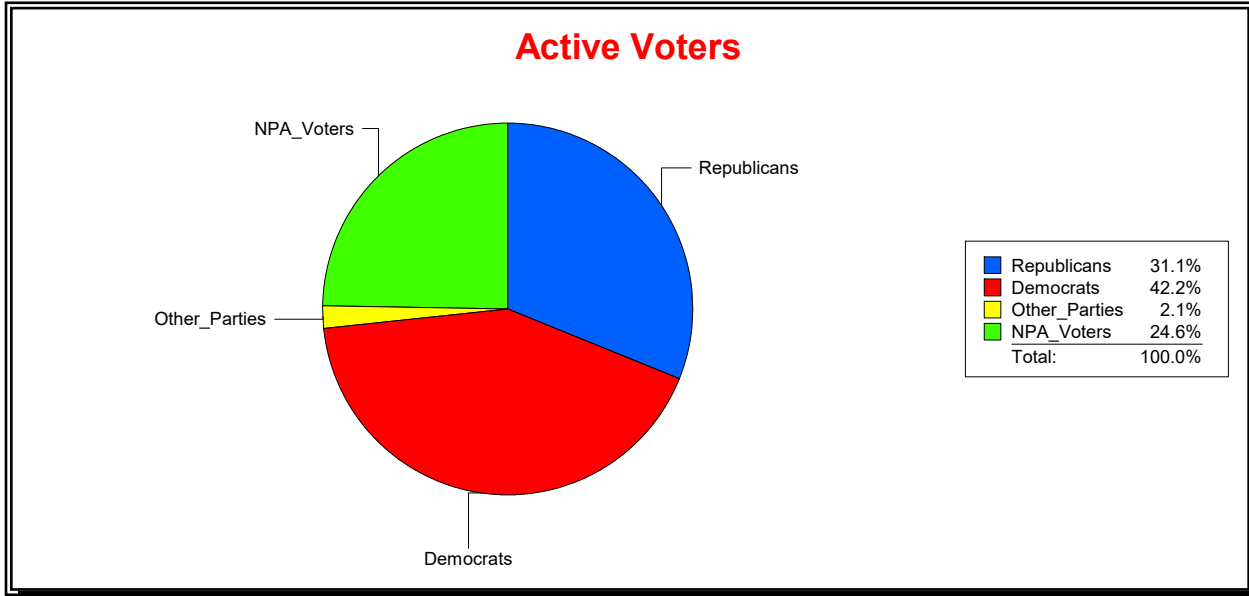

Ron Turner

Supervisor of Elections

Sarasota County, FL

Date 2/1/2022

Time 09:13 AM

Graphs of District Registration

Active Registered Voters

Inactive Voters

District	Total	Dems	Reps	NonP	Other	Total	Dems	Reps	NonP	Other
SARASOTA DIST5	39,598	16,726	12,308	9,744	820	2,910	1,193	771	905	41