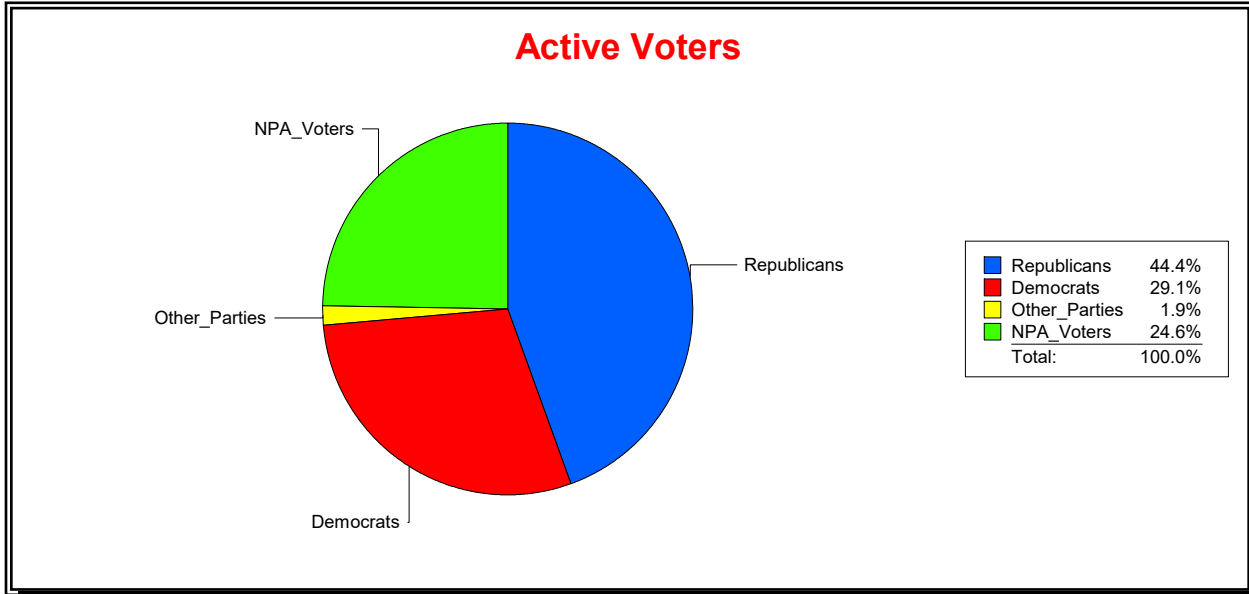

Ron Turner

Supervisor of Elections

Sarasota County, FL

Date 2/1/2022

Time 09:13 AM

Graphs of District Registration

Active Registered Voters

Inactive Voters

District	Total	Dems	Reps	NonP	Other	Total	Dems	Reps	NonP	Other
CNTY COMM DIST 4	72,404	21,060	32,145	17,839	1,360	3,706	1,119	1,398	1,139	50