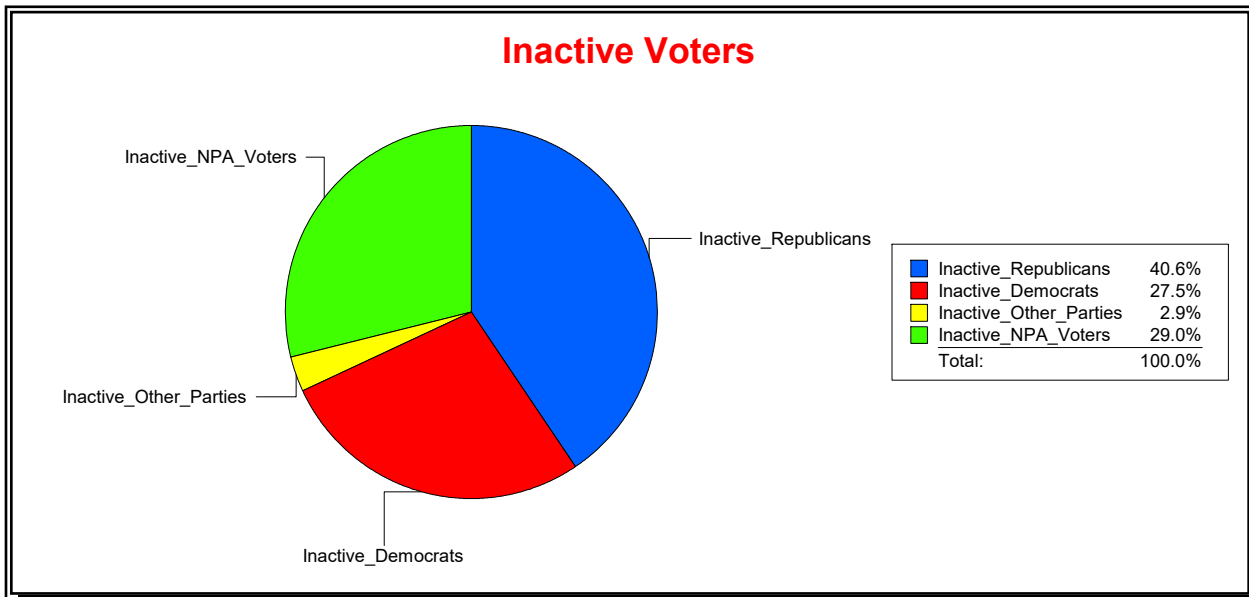

Ron Turner

Supervisor of Elections

Sarasota County, FL

Date 2/1/2022

Time 09:13 AM

Graphs of District Registration

Active Registered Voters

Inactive Voters

District	Total	Dems	Reps	NonP	Other	Total	Dems	Reps	NonP	Other
LAKESIDE PLANT CDD	904	225	419	246	14	69	19	28	20	2