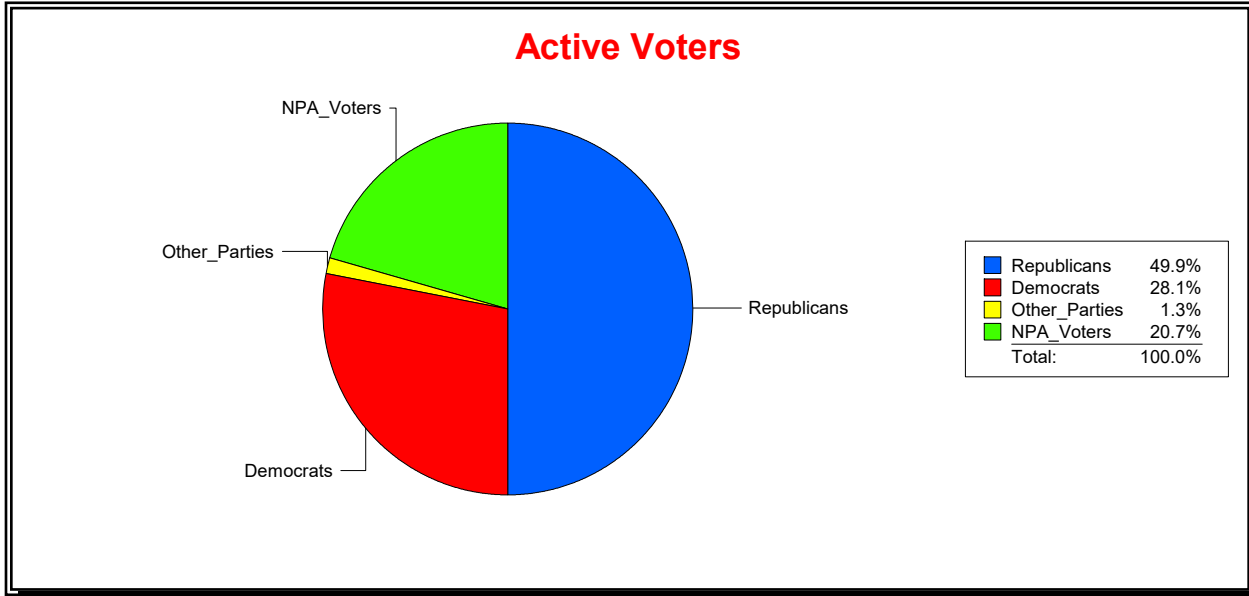

Ron Turner

Supervisor of Elections

Sarasota County, FL

Date 2/1/2022

Time 09:13 AM

Graphs of District Registration

Active Registered Voters

Inactive Voters

District	Total	Dems	Reps	NonP	Other	Total	Dems	Reps	NonP	Other
LONGBOAT KEY 3	1,500	422	748	310	20	64	19	32	13	0