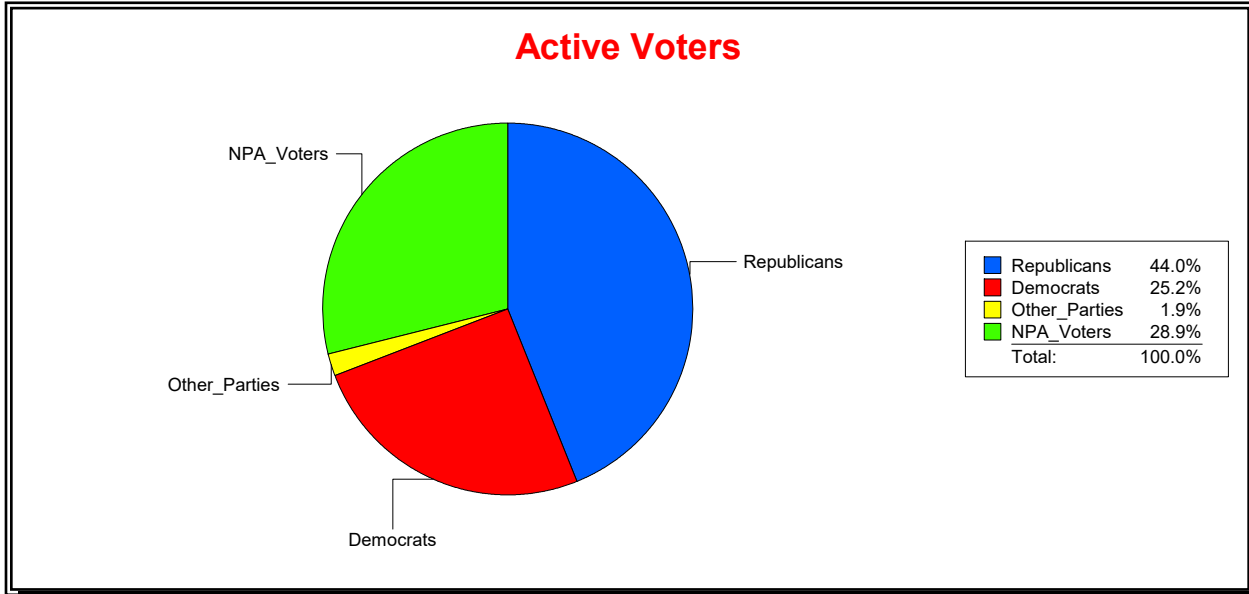

Ron Turner

Supervisor of Elections

Sarasota County, FL

Date 2/1/2022

Time 09:13 AM

Graphs of District Registration

Active Registered Voters

Inactive Voters

District	Total	Dems	Reps	NonP	Other	Total	Dems	Reps	NonP	Other
CNTY COMM DIST 5	68,989	17,400	30,348	19,925	1,316	4,241	1,138	1,568	1,491	44