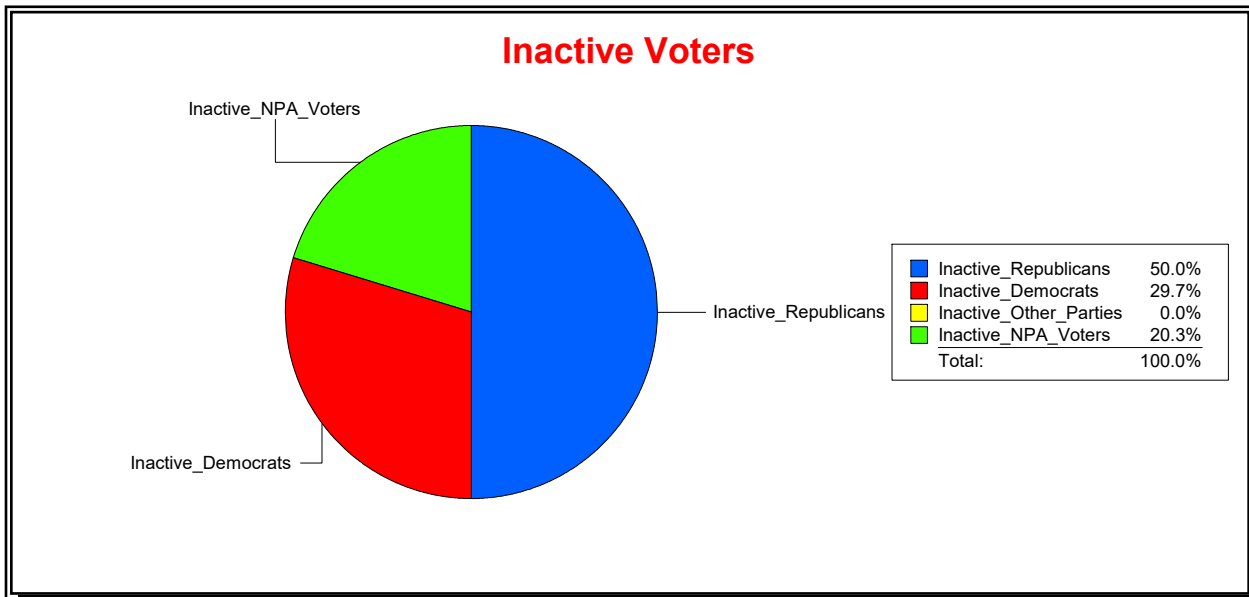

Ron Turner

Supervisor of Elections

Sarasota County, FL

Date 2/1/2022

Time 09:13 AM

Graphs of District Registration

Active Registered Voters

Inactive Voters

District	Total	Dems	Reps	NonP	Other	Total	Dems	Reps	NonP	Other
LONGBOAT KEY 3	1,500	422	748	310	20	64	19	32	13	0