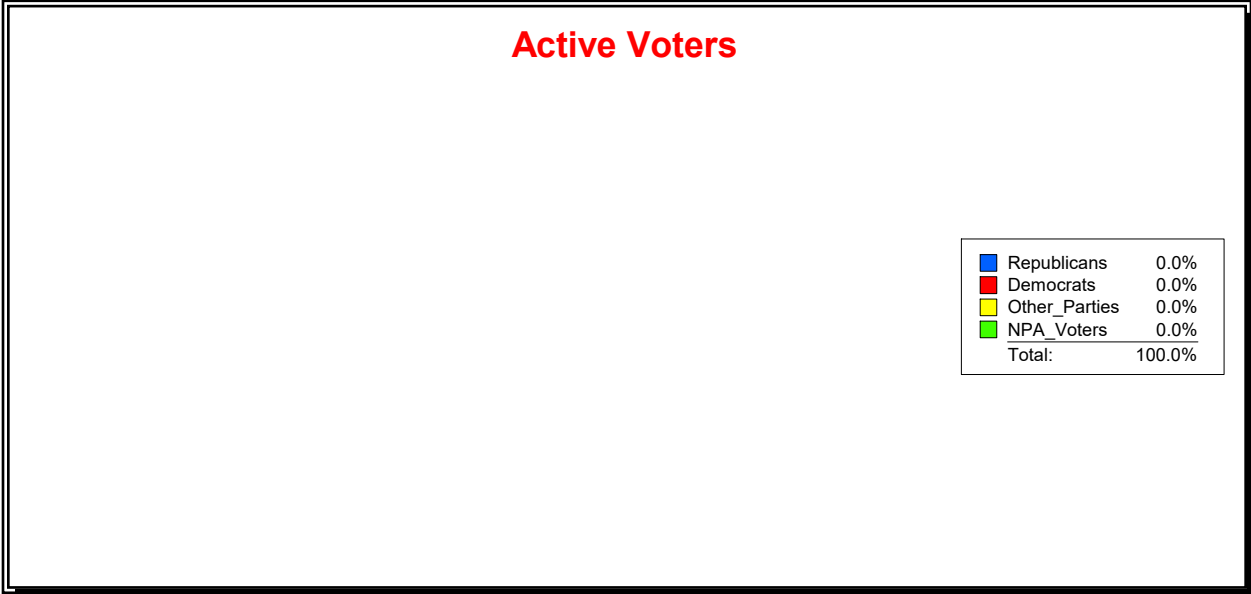

Ron Turner

Supervisor of Elections

Sarasota County, FL

Date 8/1/2022

Time 08:08 AM

Graphs of District Registration

Active Registered Voters

Inactive Voters

<u>District</u>	<u>Total</u>	<u>Dems</u>	<u>Reps</u>	<u>NonP</u>	<u>Other</u>	<u>Total</u>	<u>Dems</u>	<u>Reps</u>	<u>NonP</u>	<u>Other</u>
VENICE	0	0	0	0	0	0	0	0	0	0