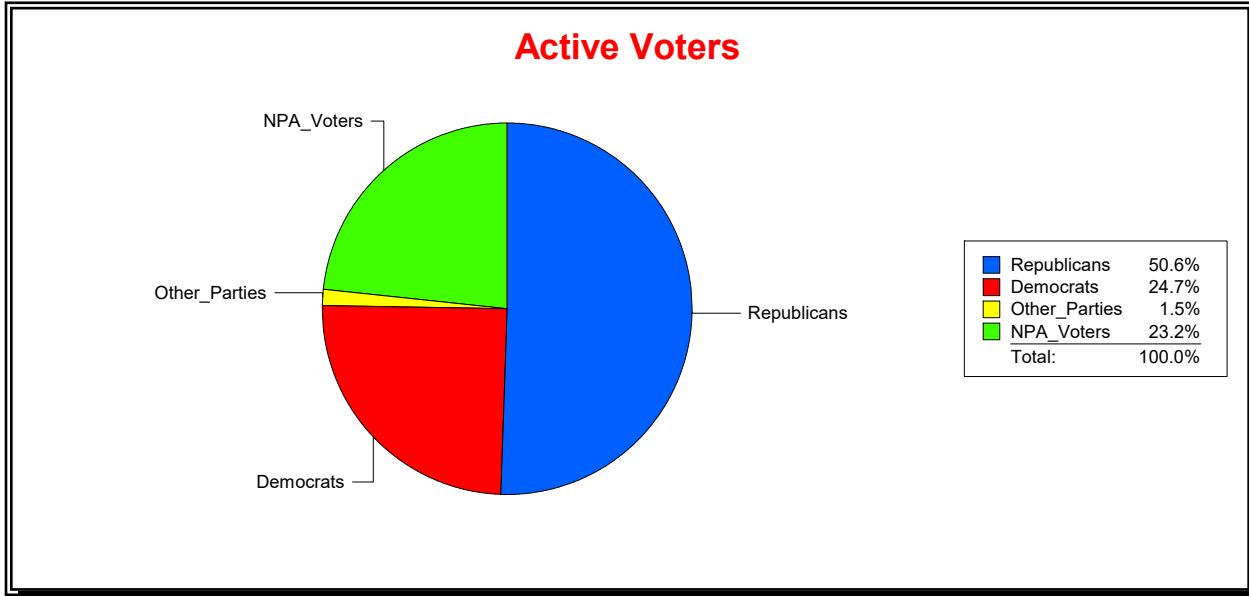

Active Registered Voters

Inactive Voters

District	Total	Dems	Reps	NonP	Other	Total	Dems	Reps	NonP	Other
BLACKBURN CREEK	2,241	554	1,133	521	33	65	12	25	26	2

**Ron Turner**

Supervisor of Elections

Sarasota County, FL