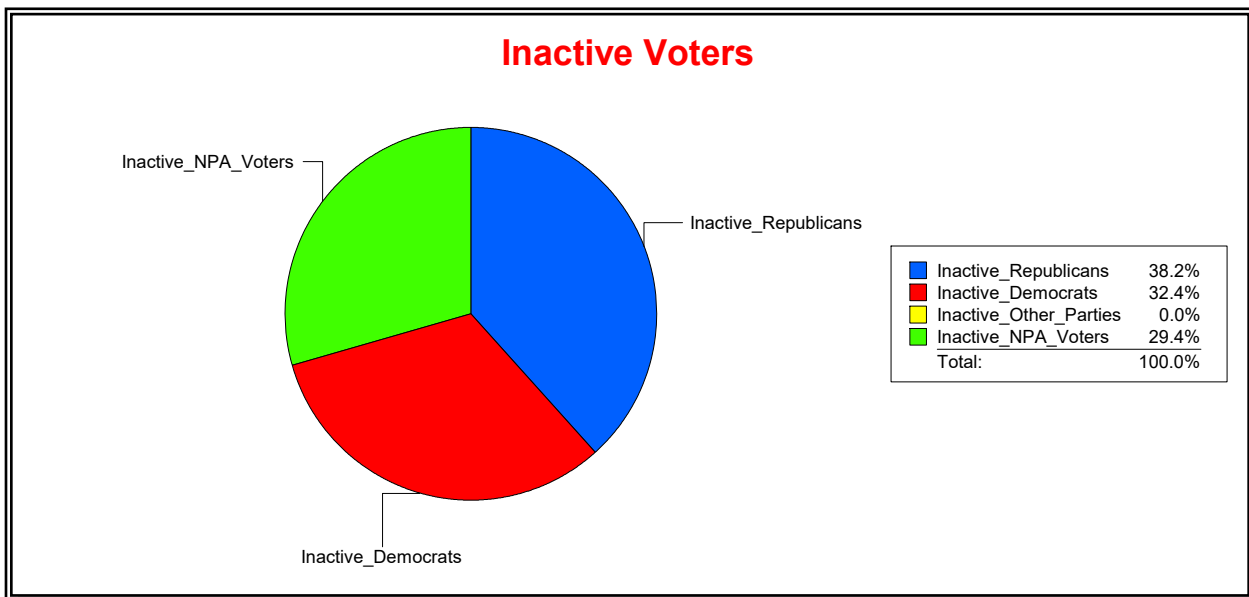

District	Total	Dems	Reps	NonP	Other	Total	Dems	Reps	NonP	Other
LONGBOAT KEY 4	405	129	194	74	8	34	11	13	10	0

Ron Turner

Supervisor of Elections

Sarasota County, FL

Date 8/1/2022

Time 08:08 AM

Graphs of District Registration