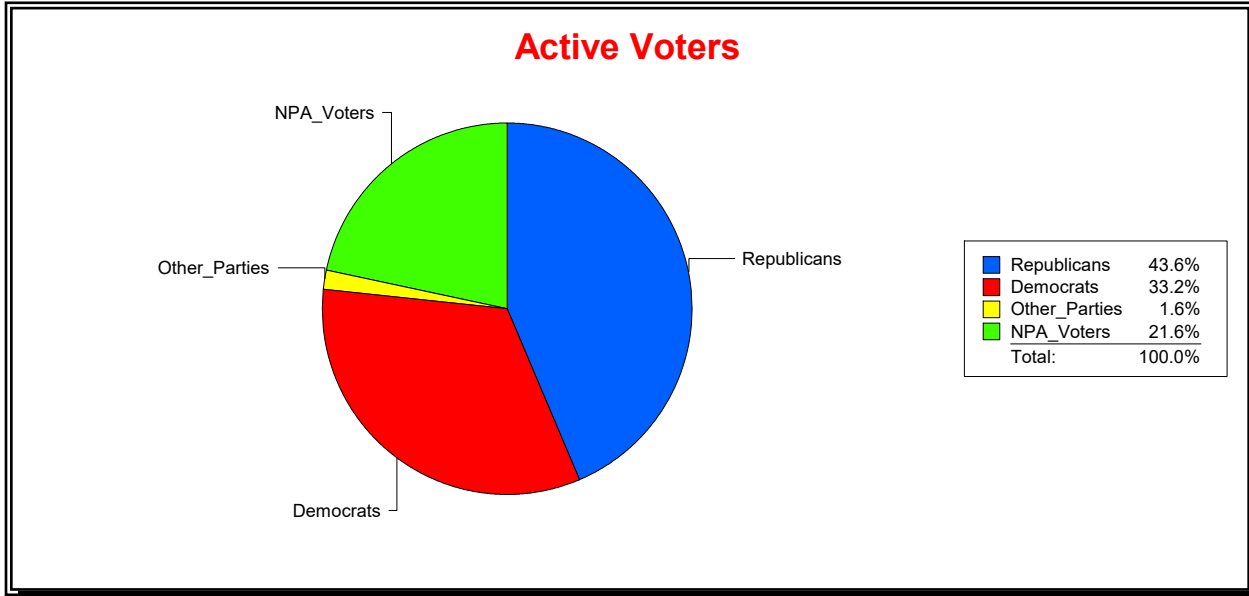

Ron Turner

Supervisor of Elections

Sarasota County, FL

Date 8/1/2022

Time 08:08 AM

Graphs of District Registration

Active Registered Voters

Inactive Voters

District	Total	Dems	Reps	NonP	Other	Total	Dems	Reps	NonP	Other
LONGBOAT KEY 2	1,339	444	584	289	22	97	31	46	20	0