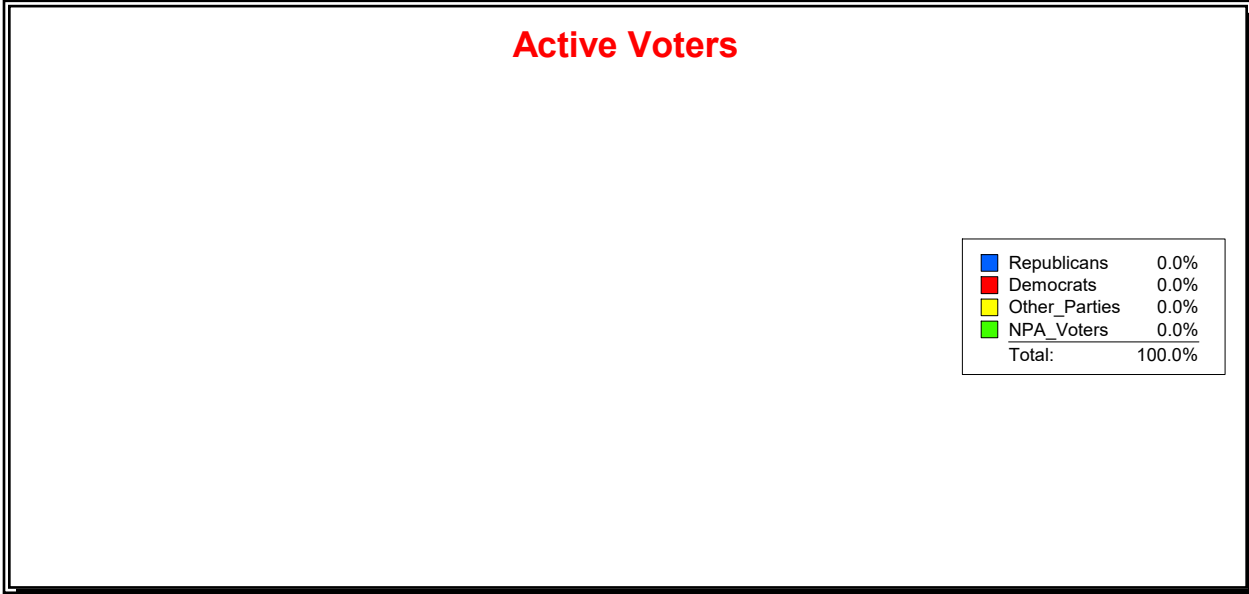

Ron Turner

Supervisor of Elections

Sarasota County, FL

Date 8/1/2022

Time 08:08 AM

Graphs of District Registration

Active Registered Voters

Inactive Voters

<u>District</u>	<u>Total</u>	<u>Dems</u>	<u>Reps</u>	<u>NonP</u>	<u>Other</u>	<u>Total</u>	<u>Dems</u>	<u>Reps</u>	<u>NonP</u>	<u>Other</u>
VENICE	0	0	0	0	0	0	0	0	0	0