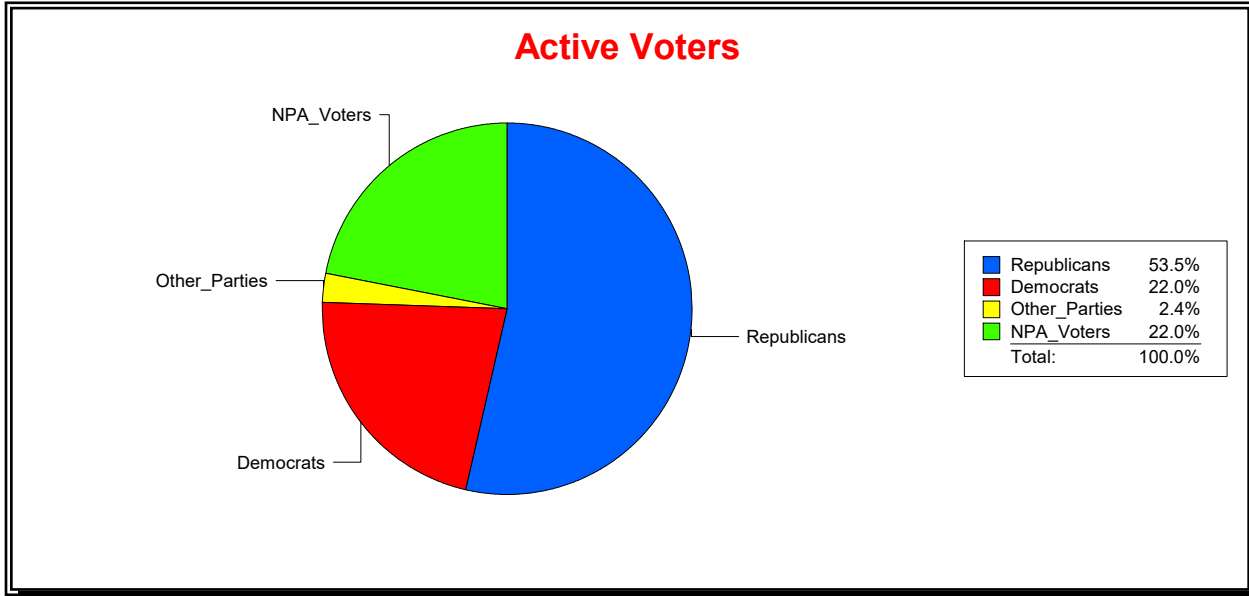

Supervisor of Elections

Sarasota County, FL

Date 8/1/2022

Time 08:08 AM

Graphs of District Registration

Active Registered Voters

Inactive Voters

District	Total	Dems	Reps	NonP	Other	Total	Dems	Reps	NonP	Other
LBK DISTRICT 1	1,453	320	778	320	35	99	27	48	22	2