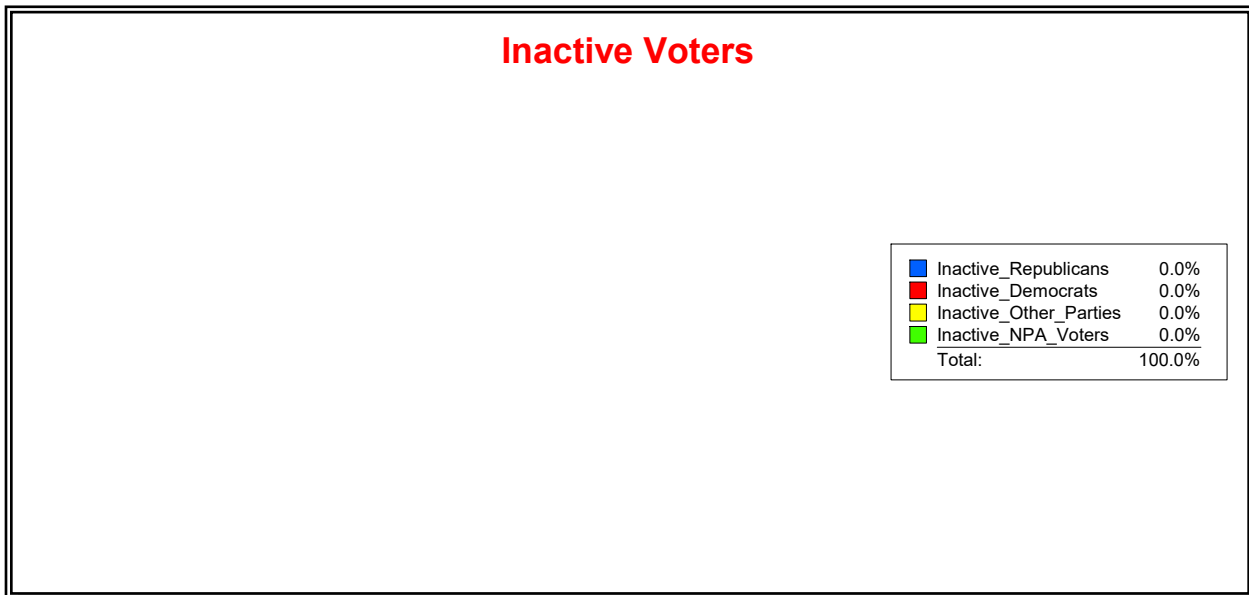

Ron Turner

Supervisor of Elections

Sarasota County, FL

Date 8/1/2022

Time 08:08 AM

Graphs of District Registration

Active Registered Voters

Inactive Voters

<u>District</u>	<u>Total</u>	<u>Dems</u>	<u>Reps</u>	<u>NonP</u>	<u>Other</u>	<u>Total</u>	<u>Dems</u>	<u>Reps</u>	<u>NonP</u>	<u>Other</u>
LBK DISTRICT 5	0	0	0	0	0	0	0	0	0	0