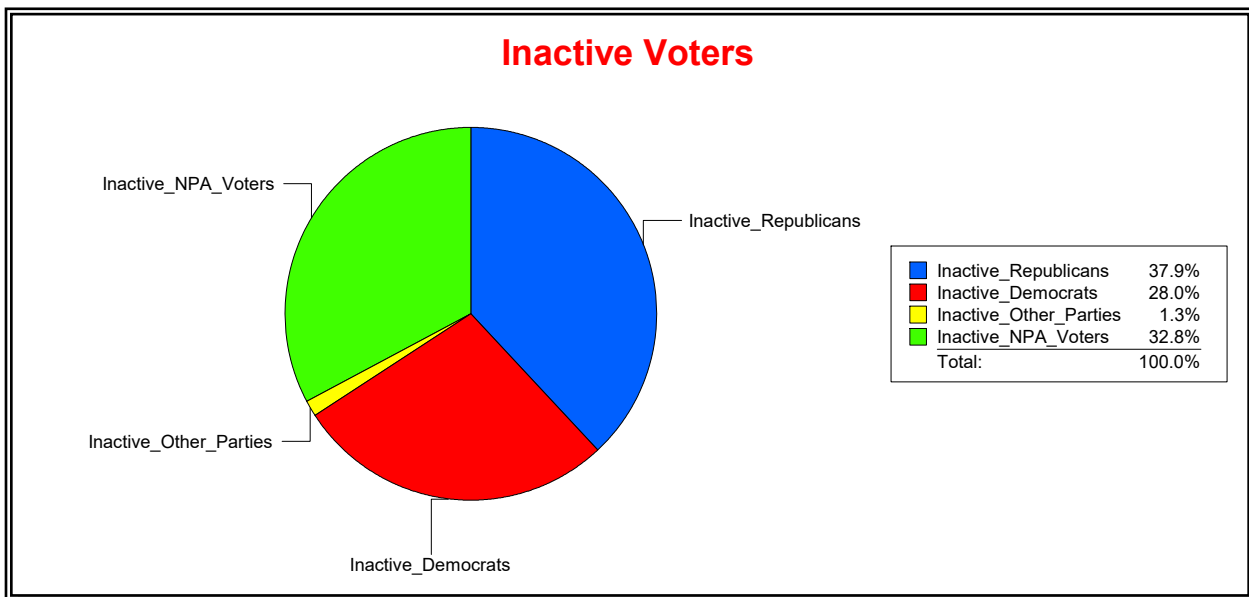

Ron Turner

Supervisor of Elections

Sarasota County, FL

Date 8/1/2022

Time 08:08 AM

Graphs of District Registration

Active Registered Voters

Inactive Voters

District	Total	Dems	Reps	NonP	Other	Total	Dems	Reps	NonP	Other
NORTH PORT 4	9,173	2,434	4,022	2,570	147	717	201	272	235	9