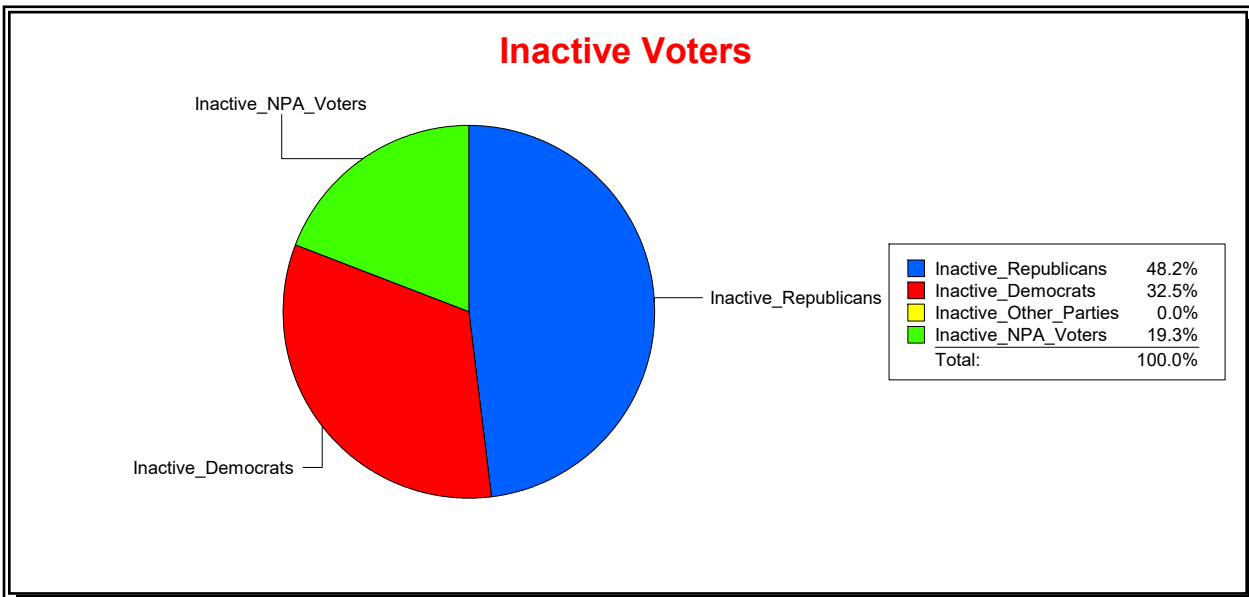

Date 8/1/2022

Time 08:08 AM

Graphs of District Registration

Active Registered Voters

Inactive Voters

District	Total	Dems	Reps	NonP	Other	Total	Dems	Reps	NonP	Other
LONGBOAT KEY 3	1,492	413	745	316	18	83	27	40	16	0