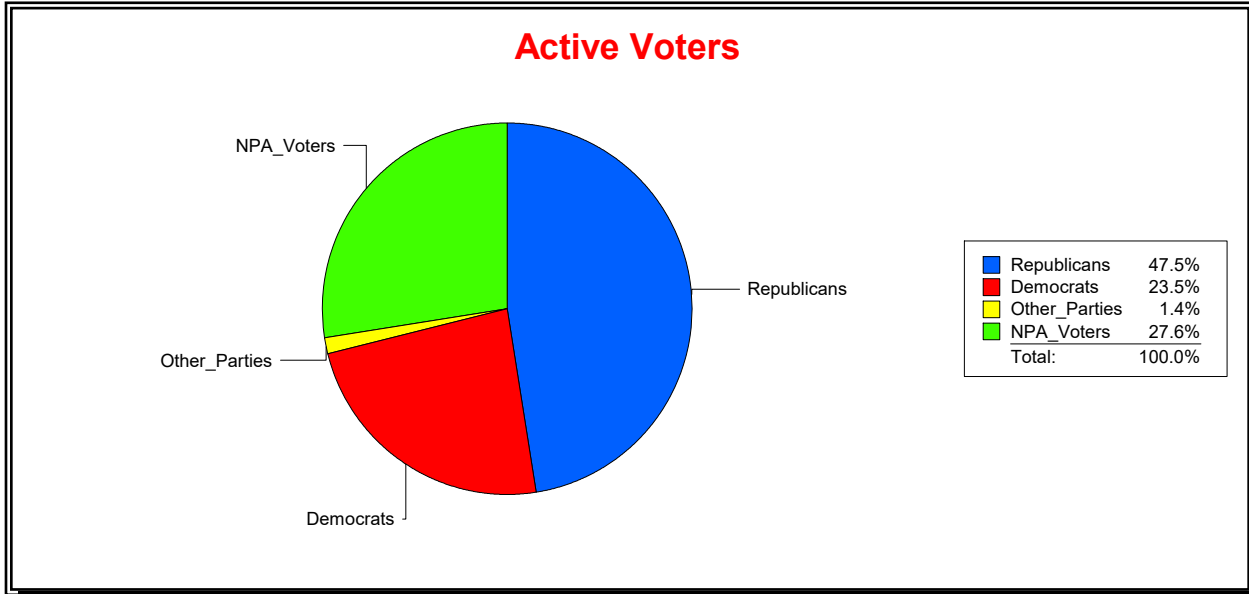

Ron Turner

Supervisor of Elections

Sarasota County, FL

Date 8/1/2022

Time 08:08 AM

Graphs of District Registration

Active Registered Voters

Inactive Voters

<u>District</u>	<u>Total</u>	<u>Dems</u>	<u>Reps</u>	<u>NonP</u>	<u>Other</u>	<u>Total</u>	<u>Dems</u>	<u>Reps</u>	<u>NonP</u>	<u>Other</u>
LAKESIDE PLANT CDD	907	213	431	250	13	84	24	32	26	2