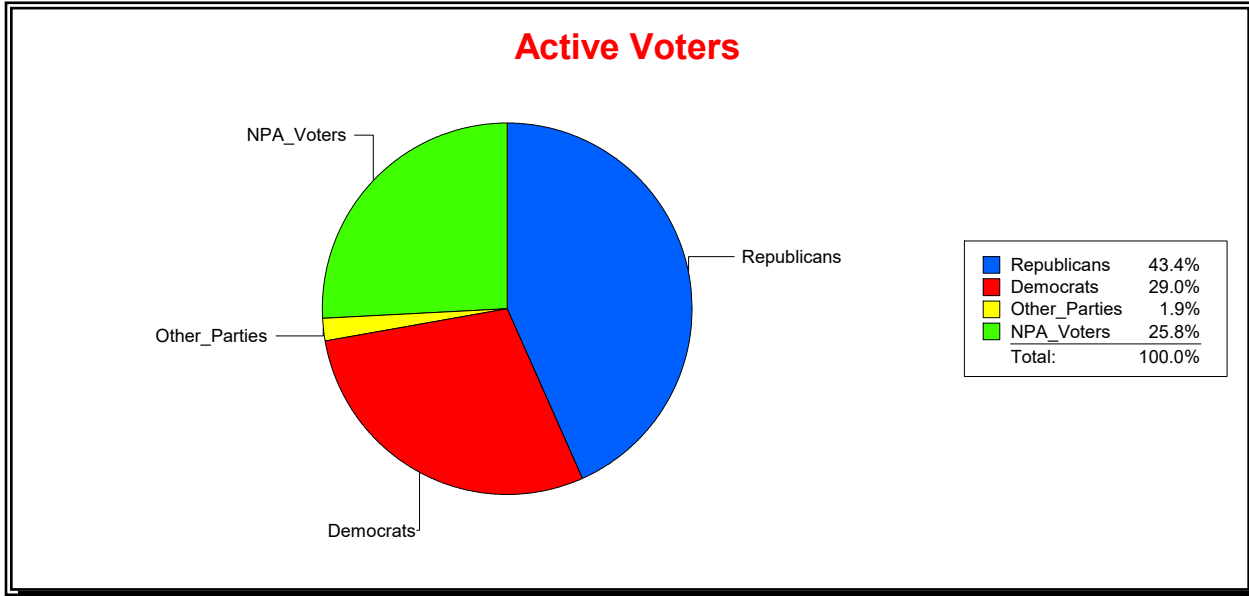

Time 08:08 AM

**Graphs of District Registration**

**Active Registered Voters**

**Inactive Voters**

District	Total	Dems	Reps	NonP	Other	Total	Dems	Reps	NonP	Other
<b>17TH CONGRESS DIST</b>	349,798	101,301	151,773	90,206	6,518	26,266	8,097	9,752	8,081	336