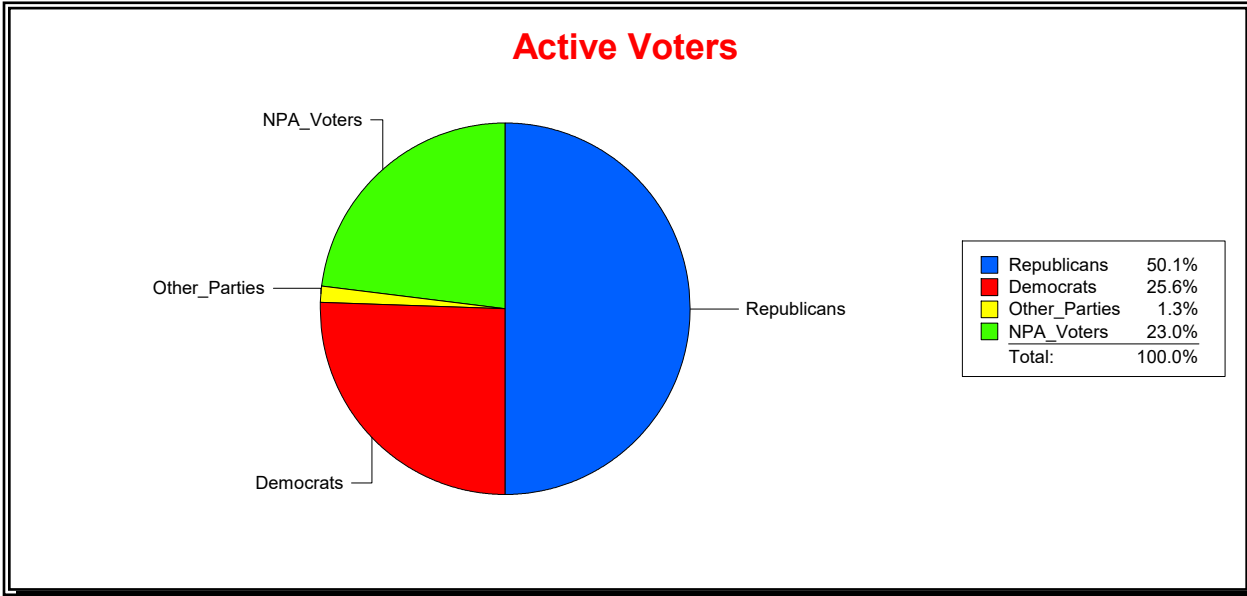

Date 8/1/2022

Time 08:08 AM

Graphs of District Registration

Active Registered Voters

Inactive Voters

District	Total	Dems	Reps	NonP	Other	Total	Dems	Reps	NonP	Other
VENETIAN CDD	1,928	493	965	444	26	94	32	45	17	0