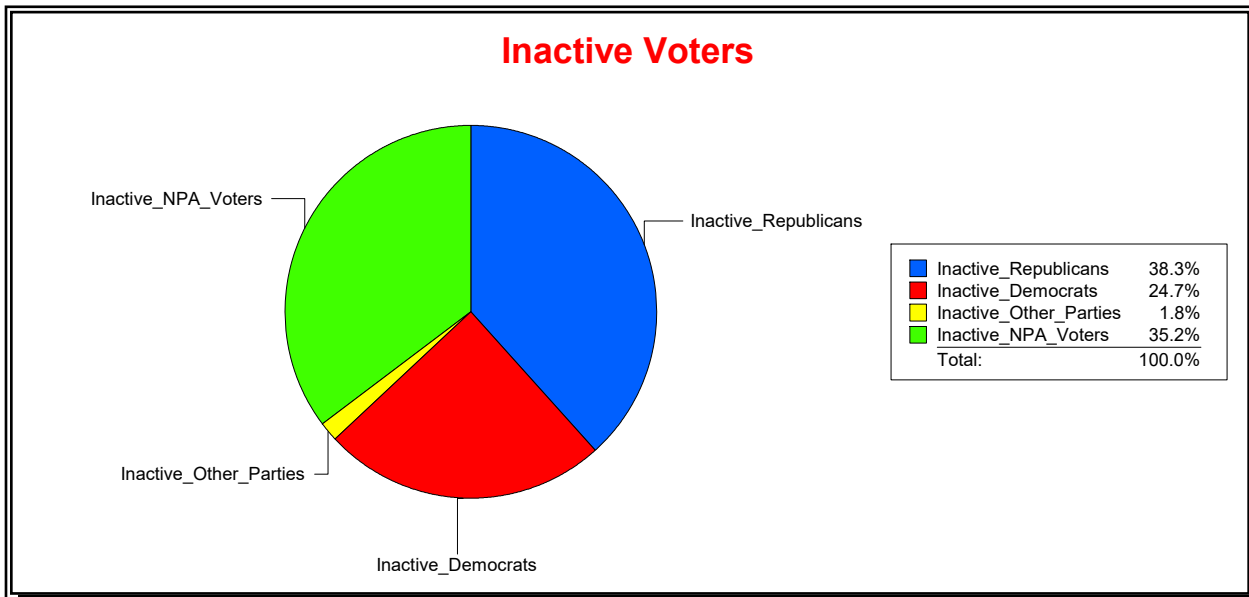

Ron Turner

Supervisor of Elections

Sarasota County, FL

Date 8/1/2022

Time 08:08 AM

Graphs of District Registration

Active Registered Voters

Inactive Voters

District	Total	Dems	Reps	NonP	Other	Total	Dems	Reps	NonP	Other
NORTH PORT DIST 2	12,383	2,828	5,590	3,698	267	833	206	319	293	15