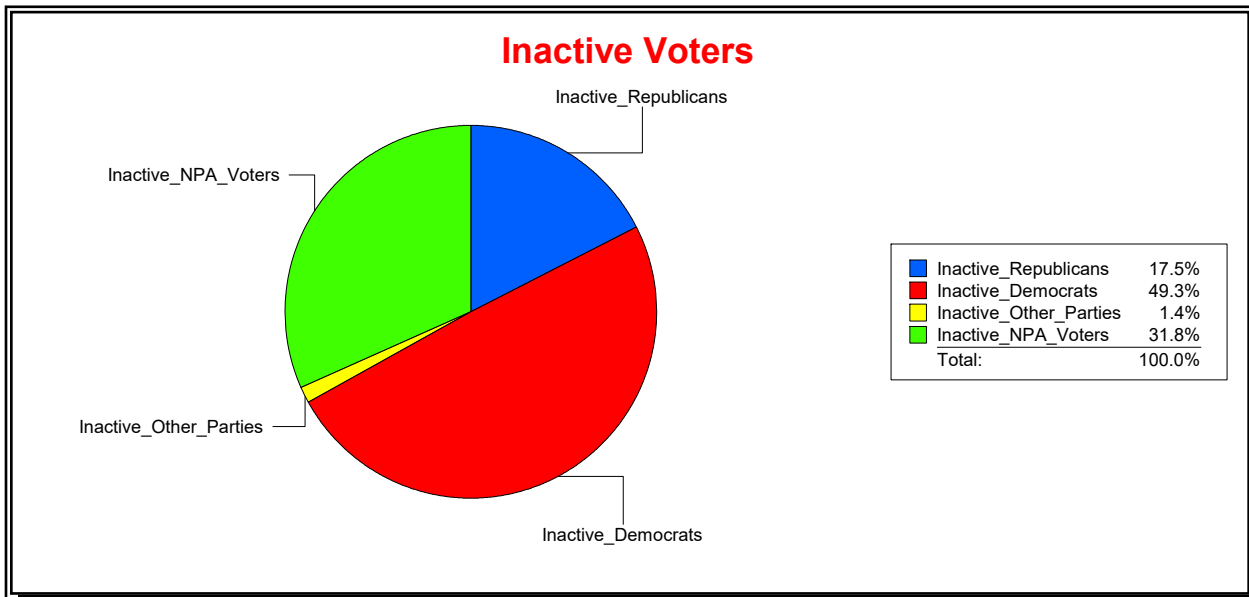

Ron Turner

Supervisor of Elections

Sarasota County, FL

Date 8/1/2022

Time 08:08 AM

Graphs of District Registration

Active Registered Voters

Inactive Voters

District	Total	Dems	Reps	NonP	Other	Total	Dems	Reps	NonP	Other
SARASOTA DIST 1	11,048	5,780	2,162	2,877	229	1,378	680	241	438	19