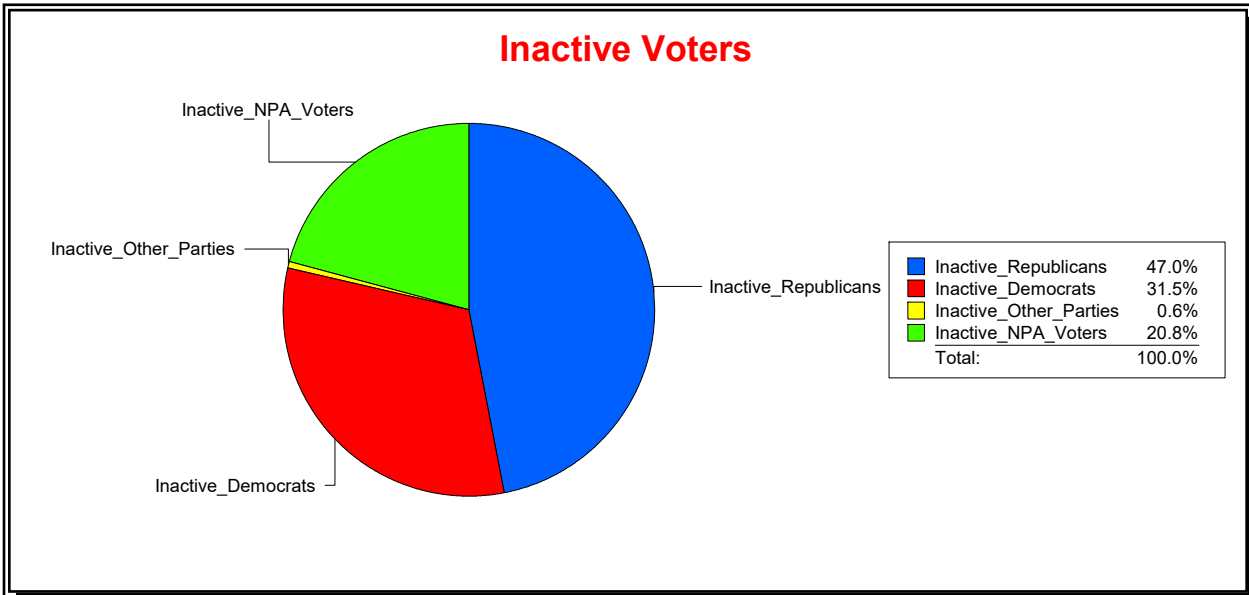

Ron Turner

Supervisor of Elections

Sarasota County, FL

Date 8/1/2022

Time 08:08 AM

Graphs of District Registration

Active Registered Voters

Inactive Voters

District	Total	Dems	Reps	NonP	Other	Total	Dems	Reps	NonP	Other
LONGBOAT KEY BEACH B	2,859	788	1,410	615	46	168	53	79	35	1