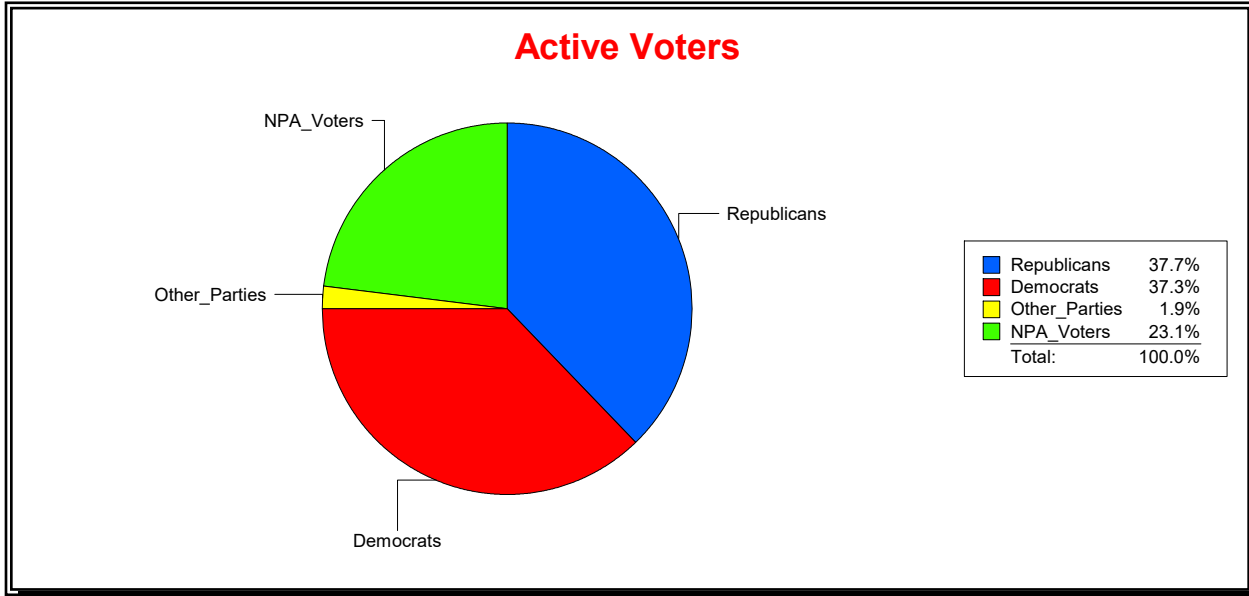

Ron Turner

Supervisor of Elections

Sarasota County, FL

Date 8/1/2022

Time 08:08 AM

Graphs of District Registration

Active Registered Voters

Inactive Voters

District	Total	Dems	Reps	NonP	Other	Total	Dems	Reps	NonP	Other
SARASOTA 2	16,765	6,250	6,313	3,877	325	1,498	542	500	431	25