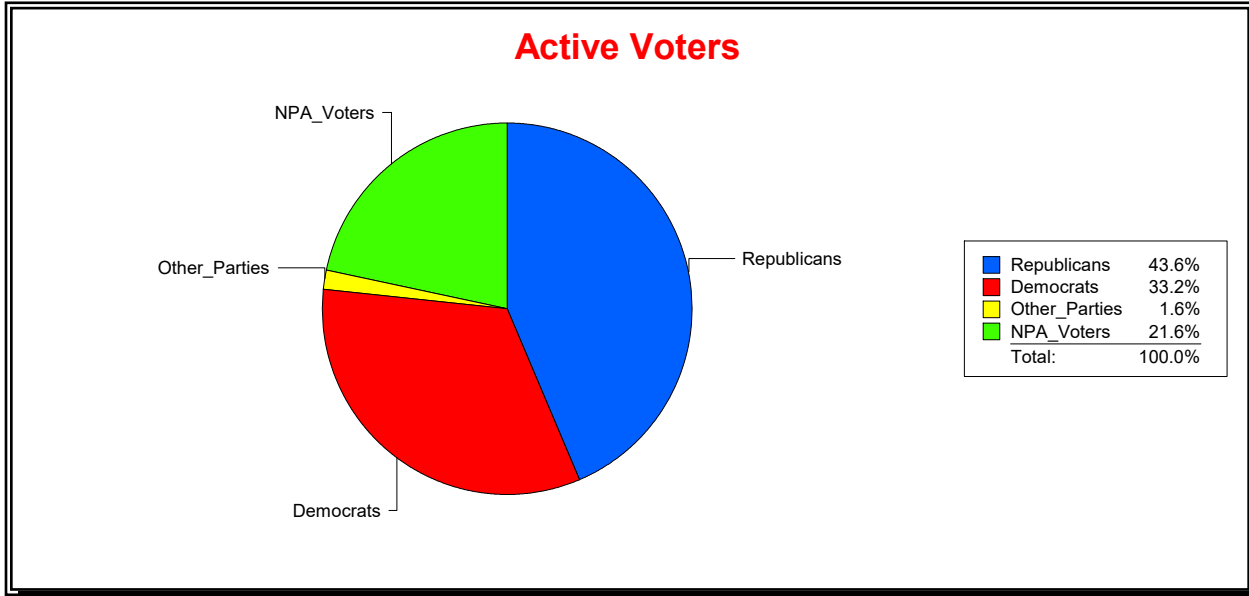

District	Total	Dems	Reps	NonP	Other	Total	Dems	Reps	NonP	Other
LBK DISTRICT 2	1,339	444	584	289	22	97	31	46	20	0

Ron Turner

Supervisor of Elections

Sarasota County, FL

Date 8/1/2022

Time 08:08 AM

Graphs of District Registration