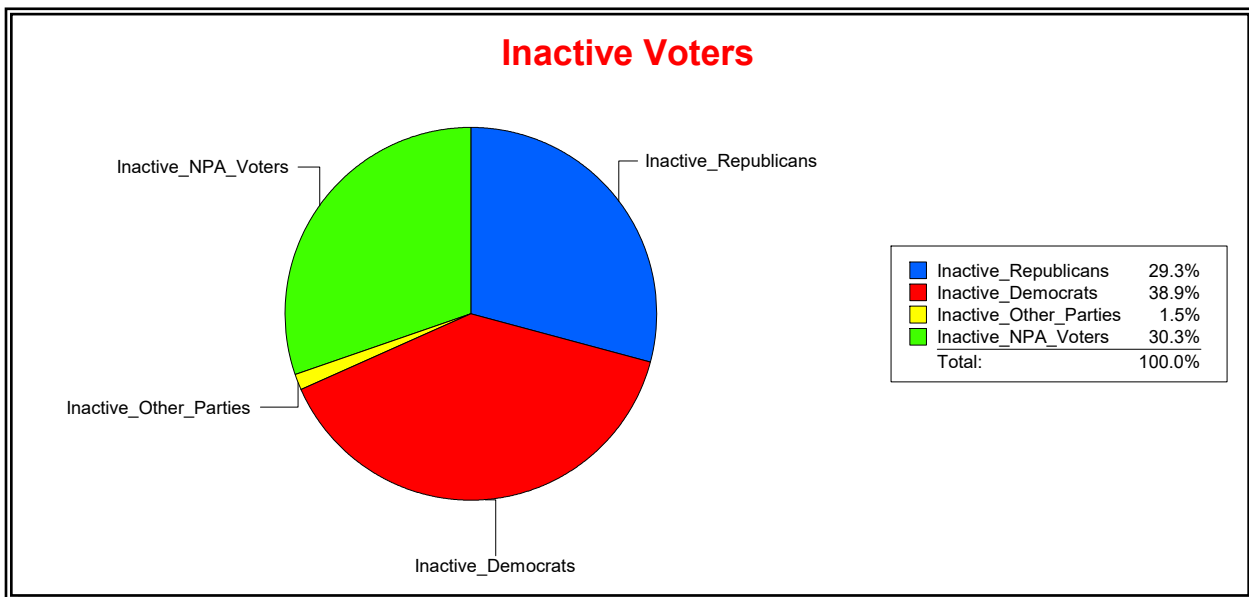

Ron Turner

Supervisor of Elections

Sarasota County, FL

Date 8/1/2022

Time 08:08 AM

Graphs of District Registration

Active Registered Voters

Inactive Voters

District	Total	Dems	Reps	NonP	Other	Total	Dems	Reps	NonP	Other
SCHOOL DIST 1	63,396	24,468	21,883	15,743	1,302	5,758	2,242	1,687	1,742	87