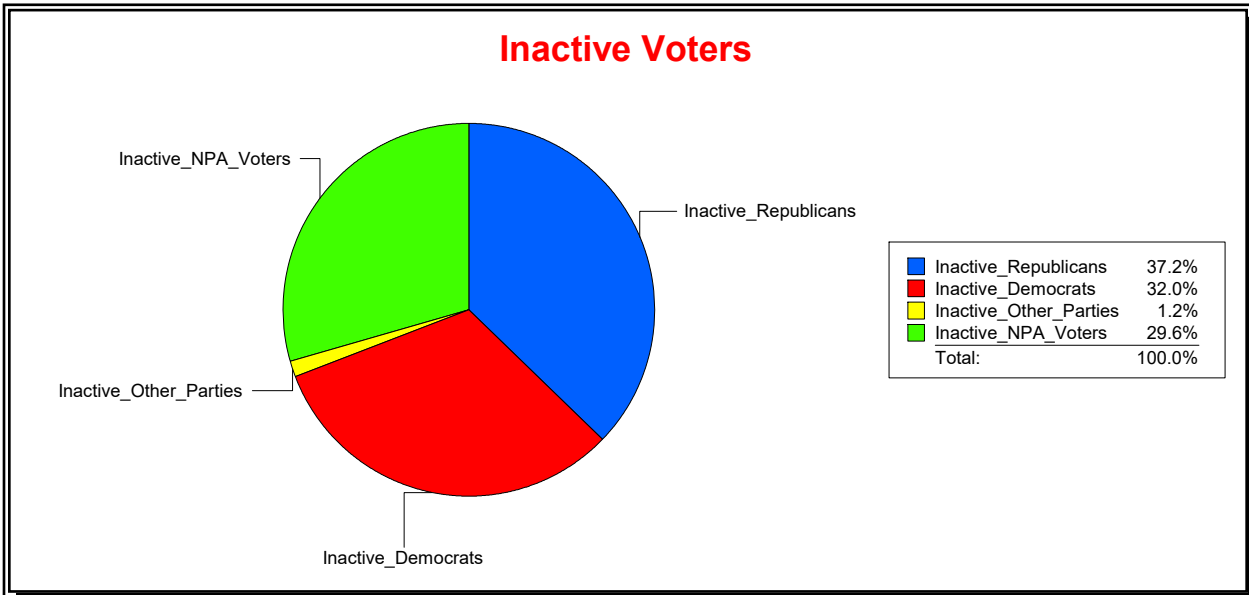

Ron Turner

Supervisor of Elections

Sarasota County, FL

Date 8/1/2022

Time 08:08 AM

Graphs of District Registration

Active Registered Voters

Inactive Voters

<u>District</u>	<u>Total</u>	<u>Dems</u>	<u>Reps</u>	<u>NonP</u>	<u>Other</u>	<u>Total</u>	<u>Dems</u>	<u>Reps</u>	<u>NonP</u>	<u>Other</u>
SCHOOL DIST 4	68,632	21,372	29,201	16,781	1,278	5,236	1,675	1,949	1,548	64