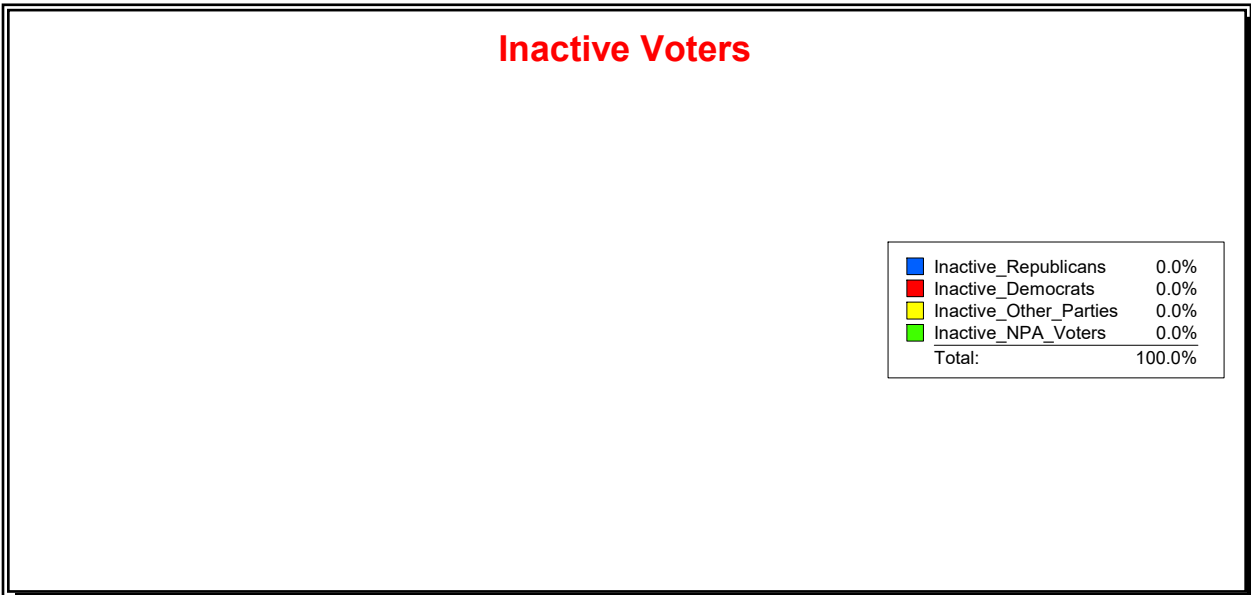

Ron Turner

Supervisor of Elections

Sarasota County, FL

Date 8/1/2022

Time 08:08 AM

Graphs of District Registration

Active Registered Voters

Inactive Voters

<u>District</u>	<u>Total</u>	<u>Dems</u>	<u>Reps</u>	<u>NonP</u>	<u>Other</u>	<u>Total</u>	<u>Dems</u>	<u>Reps</u>	<u>NonP</u>	<u>Other</u>
VENICE	0	0	0	0	0	0	0	0	0	0