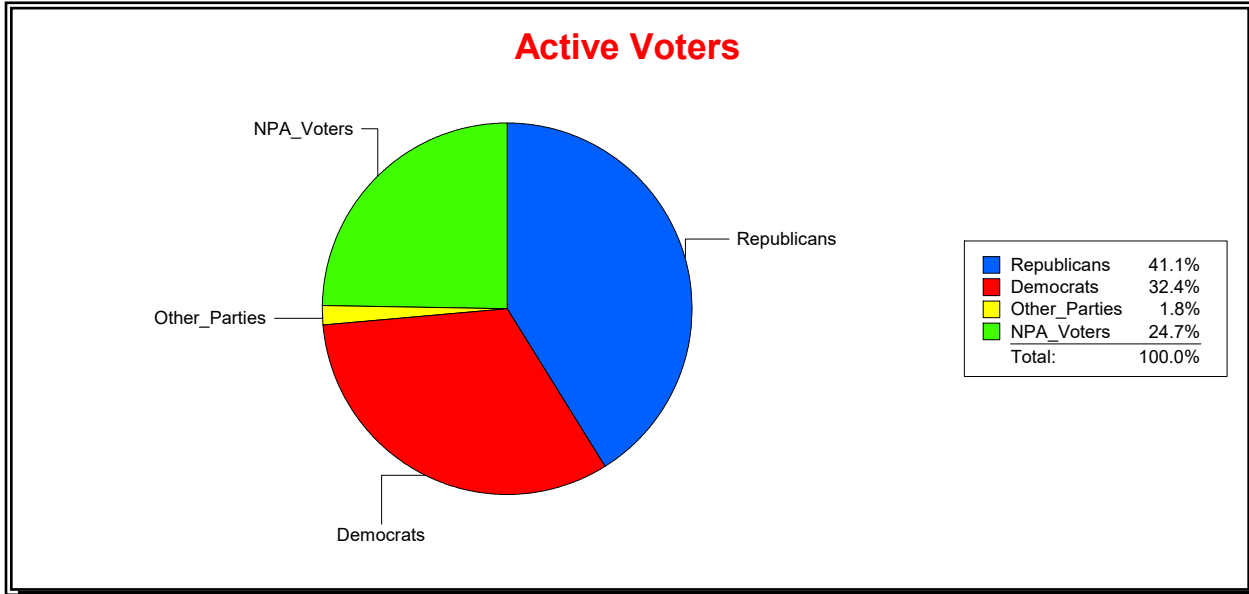

Ron Turner

Supervisor of Elections

Sarasota County, FL

Date 8/1/2022

Time 08:08 AM

Graphs of District Registration

Active Registered Voters

Inactive Voters

District	Total	Dems	Reps	NonP	Other	Total	Dems	Reps	NonP	Other
STATE HOUSE DIST 73	146,108	47,330	60,022	36,076	2,680	12,314	4,114	4,326	3,710	164