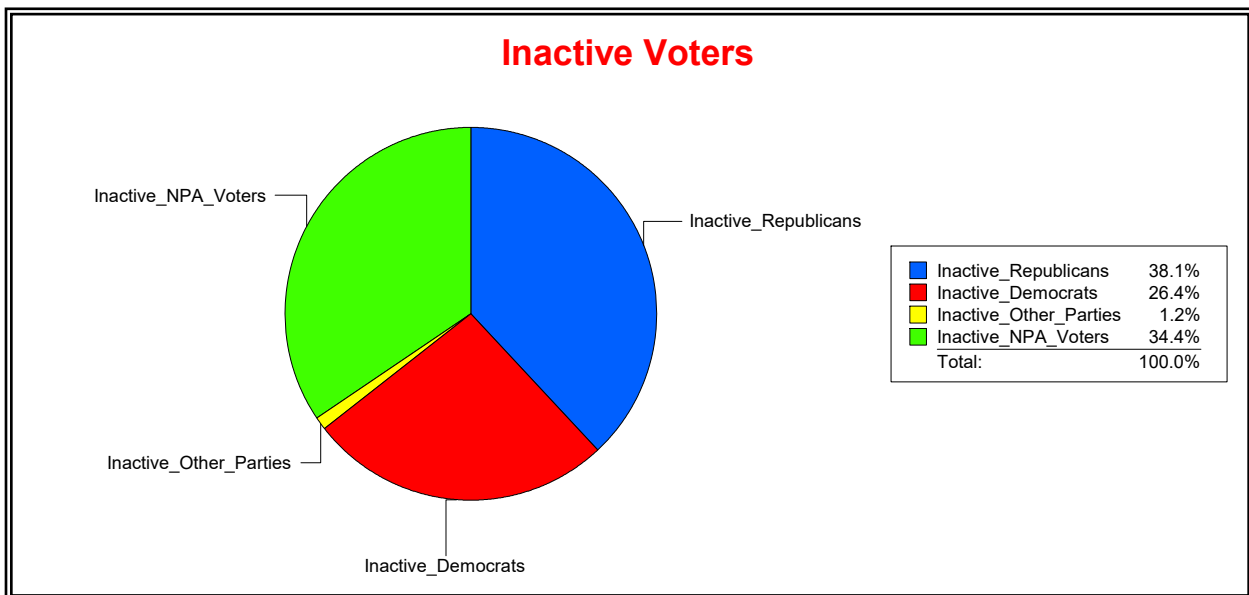

Ron Turner

Supervisor of Elections

Sarasota County, FL

Date 8/1/2022

Time 08:08 AM

Graphs of District Registration

Active Registered Voters

Inactive Voters

<u>District</u>	<u>Total</u>	<u>Dems</u>	<u>Reps</u>	<u>NonP</u>	<u>Other</u>	<u>Total</u>	<u>Dems</u>	<u>Reps</u>	<u>NonP</u>	<u>Other</u>
SCHOOL DIST 3	68,255	16,713	30,413	19,853	1,276	5,203	1,371	1,980	1,792	60