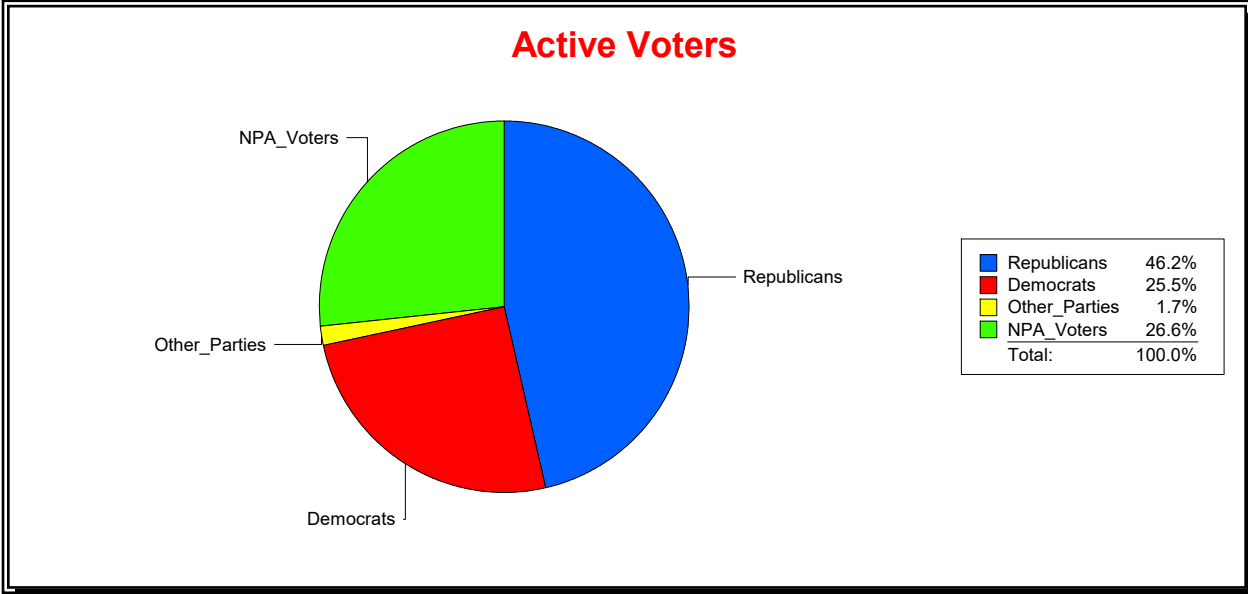

Ron Turner

Supervisor of Elections

Sarasota County, FL

Date 8/1/2022

Time 08:08 AM

Graphs of District Registration

Active Registered Voters

Inactive Voters

District	Total	Dems	Reps	NonP	Other	Total	Dems	Reps	NonP	Other
CNTY COMM DIST 3	73,544	18,757	34,014	19,530	1,243	5,223	1,405	2,150	1,617	51