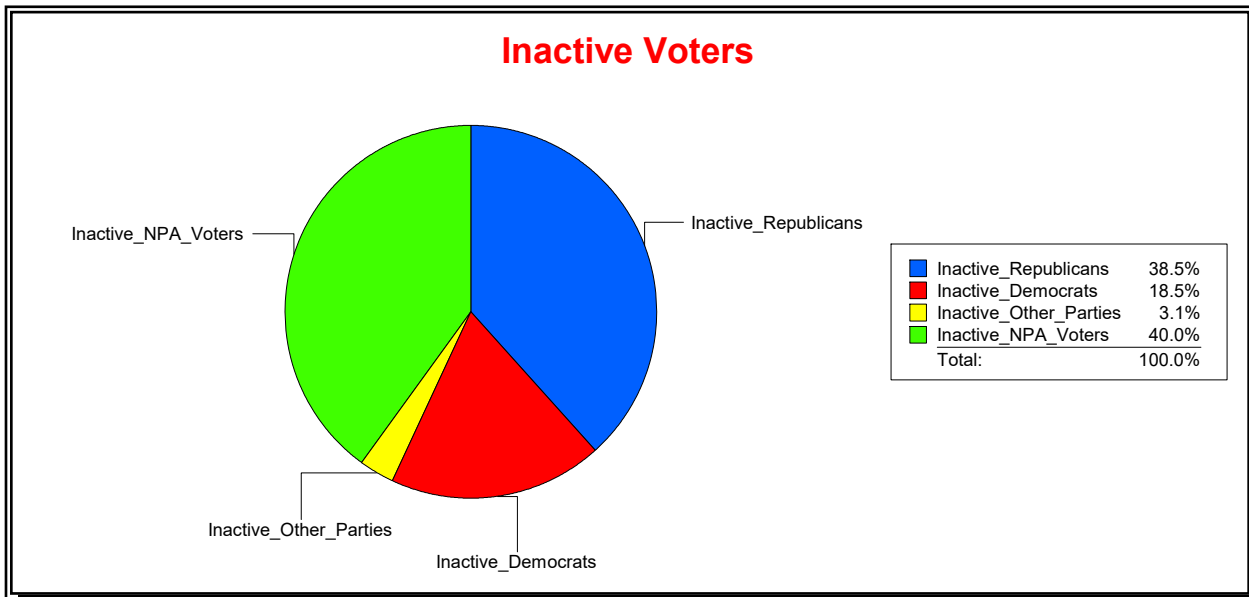

Active Registered Voters

Inactive Voters

District	Total	Dems	Reps	NonP	Other	Total	Dems	Reps	NonP	Other
BLACKBURN CREEK	2,241	554	1,133	521	33	65	12	25	26	2

**Ron Turner**

Supervisor of Elections

Sarasota County, FL