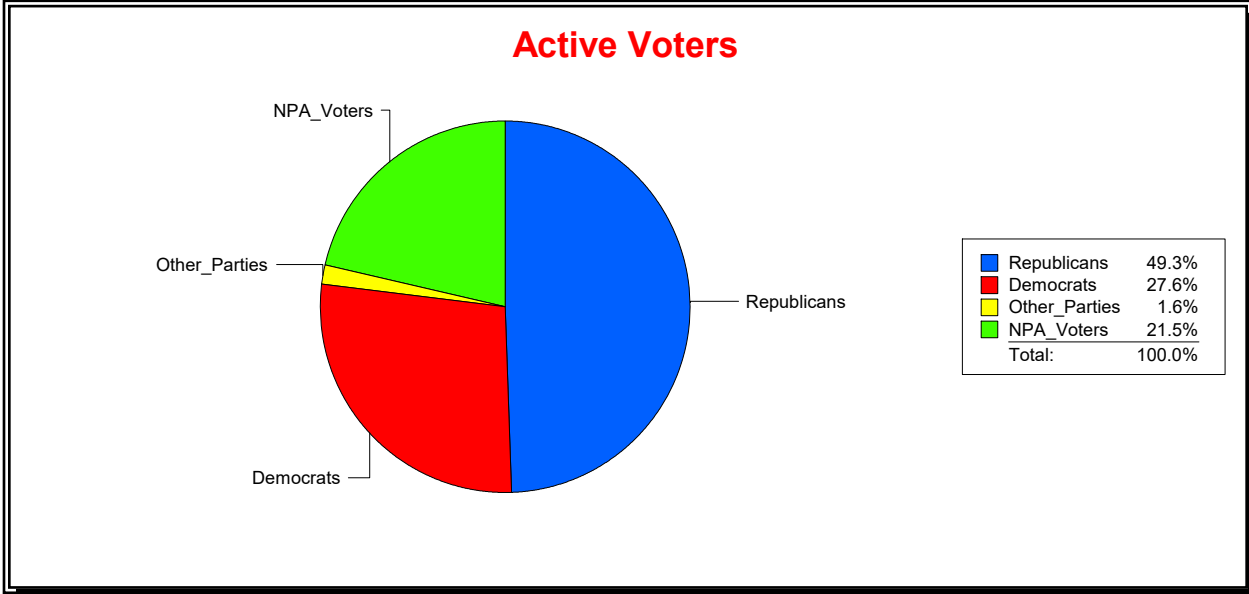

Ron Turner

Supervisor of Elections

Sarasota County, FL

Date 8/1/2022

Time 08:08 AM

Graphs of District Registration

Active Registered Voters

Inactive Voters

District	Total	Dems	Reps	NonP	Other	Total	Dems	Reps	NonP	Other
LONGBOAT KEY BEACH B	2,859	788	1,410	615	46	168	53	79	35	1