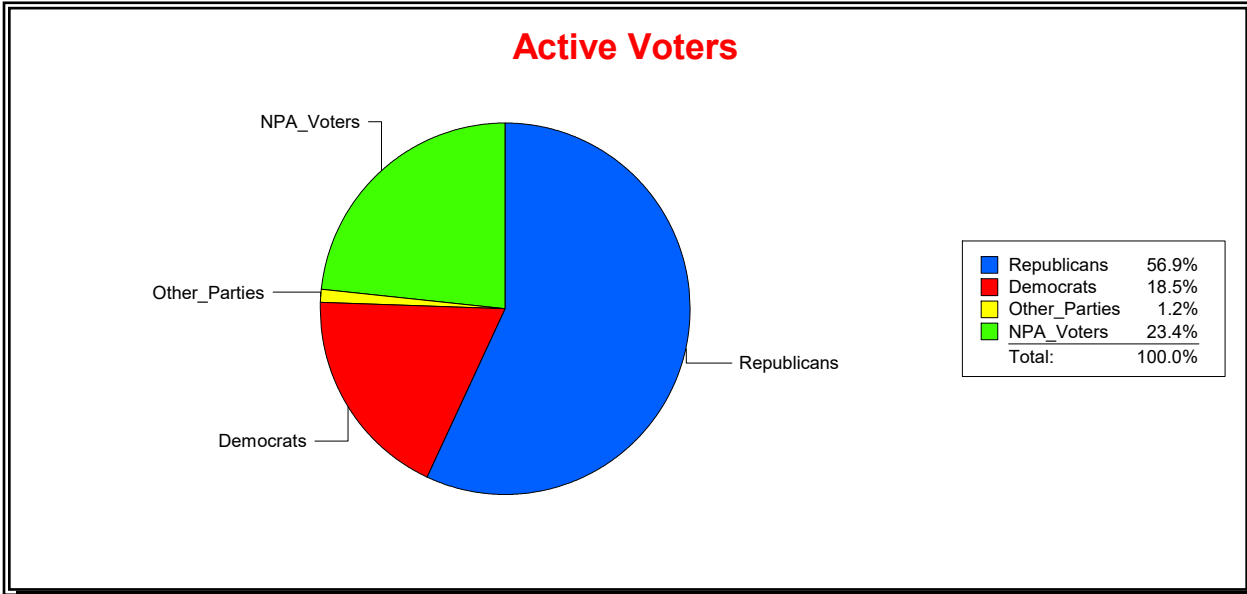

District	Total	Dems	Reps	NonP	Other	Total	Dems	Reps	NonP	Other
<b>TOSCANA ISLES CDD</b>	933	173	531	218	11	12	1	8	3	0

Ron Turner

Supervisor of Elections

Sarasota County, FL

Date 8/1/2022

Time 08:08 AM

Graphs of District Registration