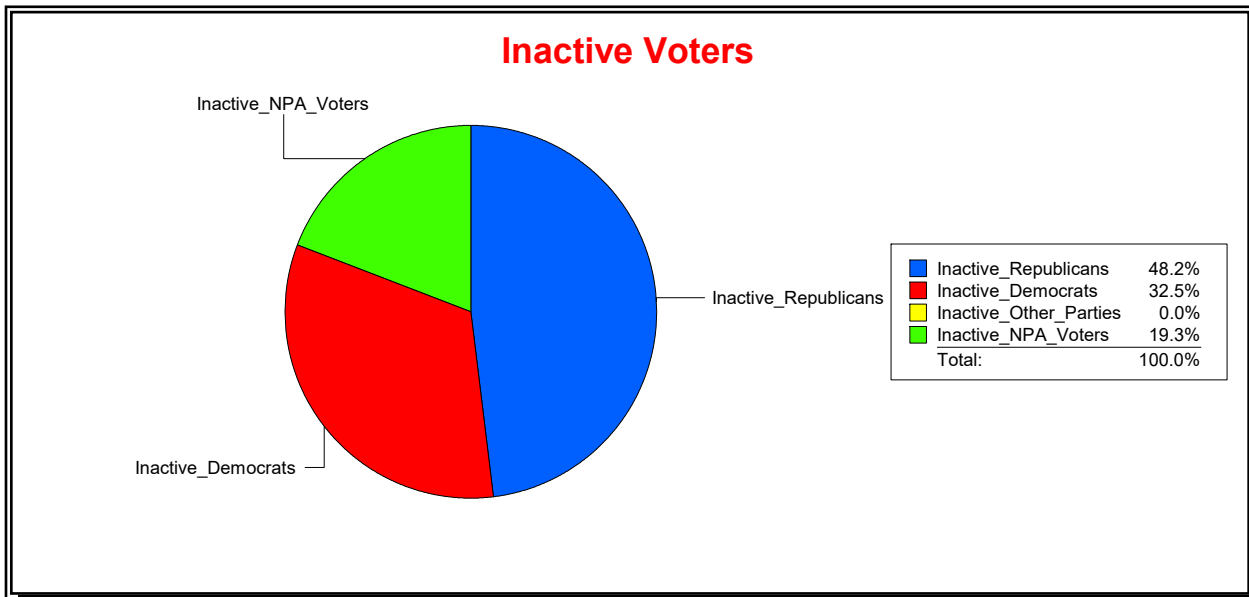

Ron Turner

Supervisor of Elections

Sarasota County, FL

Date 8/1/2022

Time 08:08 AM

Graphs of District Registration

Active Registered Voters

Inactive Voters

District	Total	Dems	Reps	NonP	Other	Total	Dems	Reps	NonP	Other
LBK DISTRICT 3	1,492	413	745	316	18	83	27	40	16	0