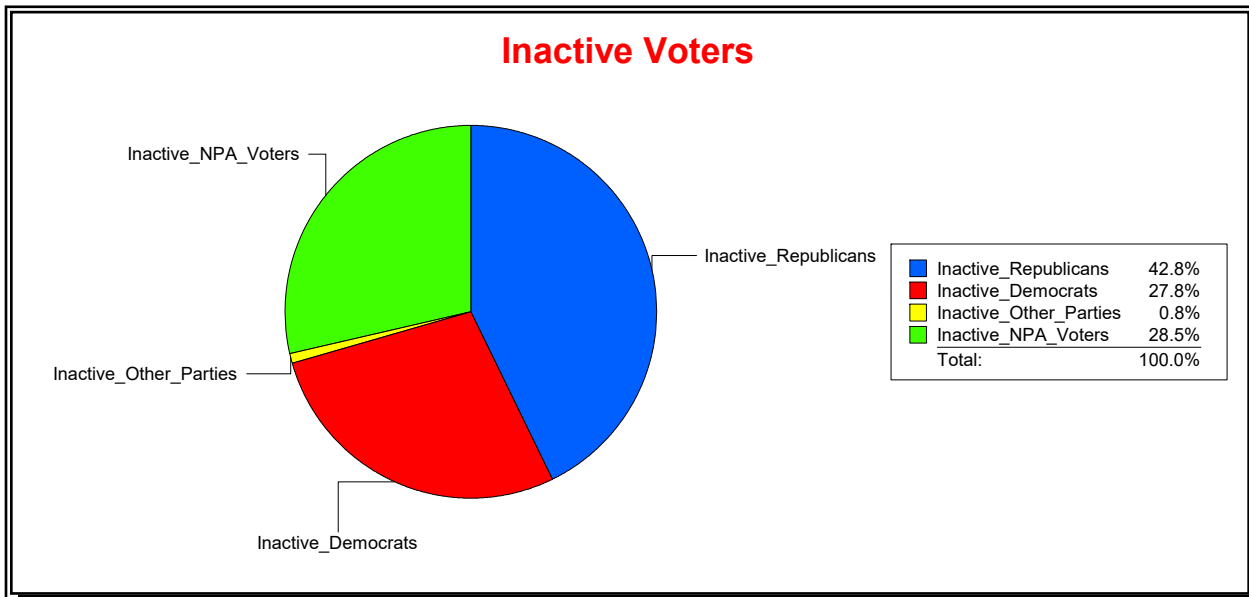

Supervisor of Elections

Sarasota County, FL

Date 8/1/2022

Time 08:08 AM

Graphs of District Registration

Active Registered Voters

Inactive Voters

District	Total	Dems	Reps	NonP	Other	Total	Dems	Reps	NonP	Other
VENICE 1	22,268	5,986	10,313	5,620	349	1,735	483	743	495	14