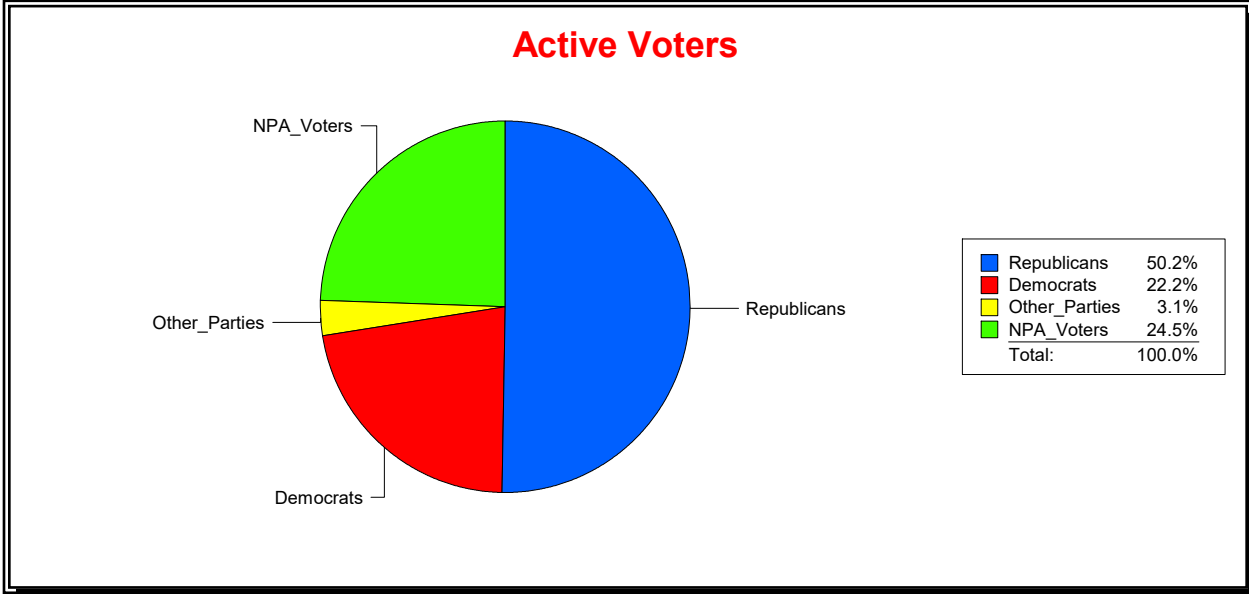

District	Total	Dems	Reps	NonP	Other	Total	Dems	Reps	NonP	Other
LAKWOOD RANCH CDD	1,623	361	815	397	50	44	15	17	11	1

Ron Turner

Supervisor of Elections

Sarasota County, FL

Date 8/1/2022

Time 08:08 AM

Graphs of District Registration