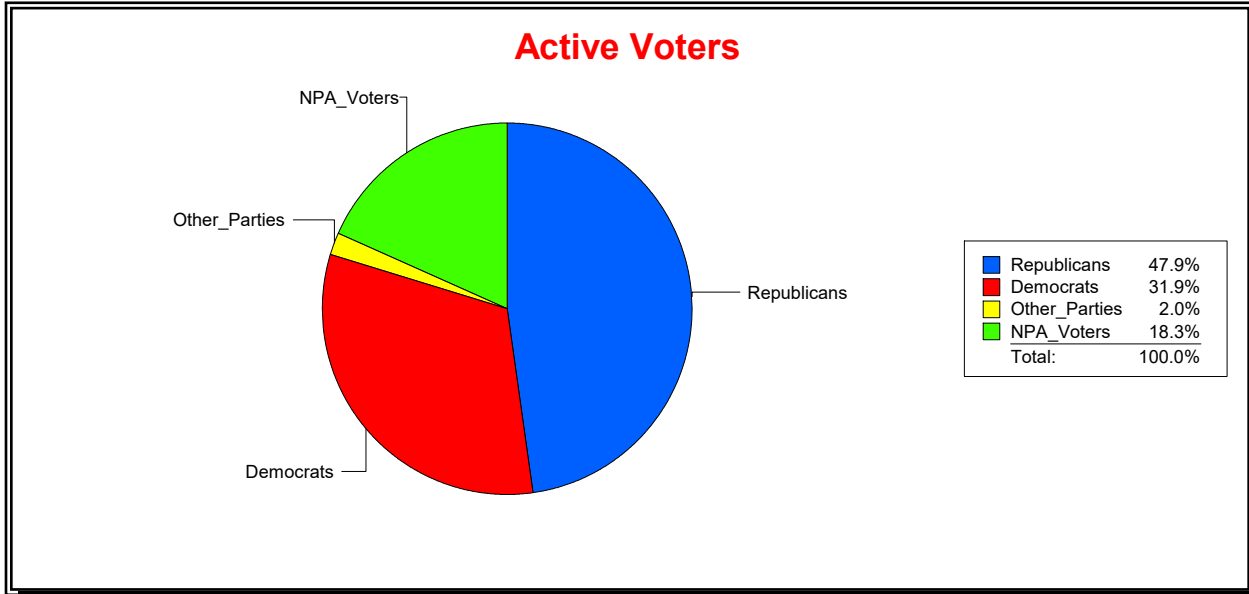

Ron Turner

Supervisor of Elections

Sarasota County, FL

Date 8/1/2022

Time 08:08 AM

Graphs of District Registration

Active Registered Voters

Inactive Voters

District	Total	Dems	Reps	NonP	Other	Total	Dems	Reps	NonP	Other
LONGBOAT KEY 4	405	129	194	74	8	34	11	13	10	0