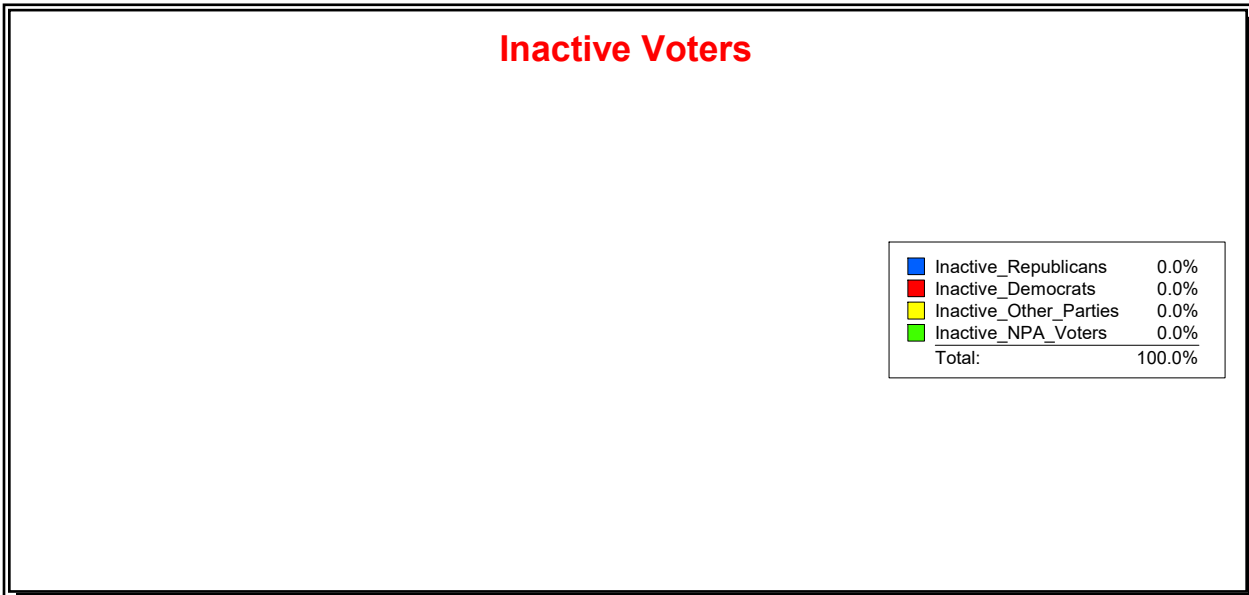

Ron Turner

Supervisor of Elections

Sarasota County, FL

Date 8/1/2022

Time 08:08 AM

Graphs of District Registration

Active Registered Voters

Inactive Voters

<u>District</u>	<u>Total</u>	<u>Dems</u>	<u>Reps</u>	<u>NonP</u>	<u>Other</u>	<u>Total</u>	<u>Dems</u>	<u>Reps</u>	<u>NonP</u>	<u>Other</u>
VENICE	0	0	0	0	0	0	0	0	0	0