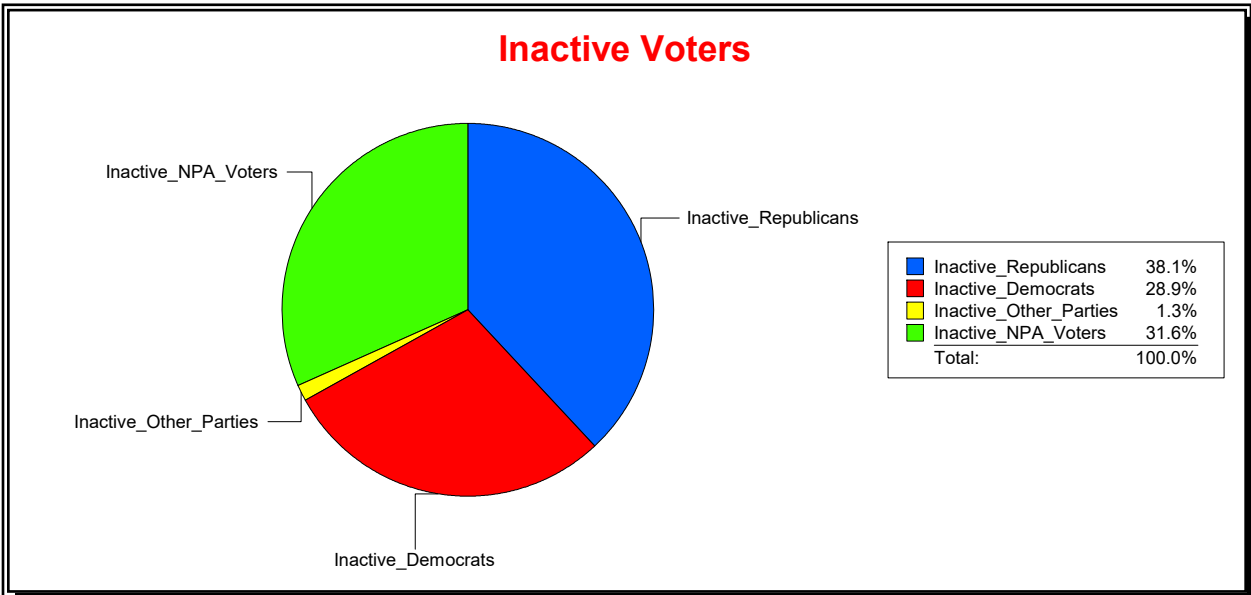

Ron Turner

Supervisor of Elections

Sarasota County, FL

Date 8/1/2022

Time 08:08 AM

Graphs of District Registration

Active Registered Voters

Inactive Voters

District	Total	Dems	Reps	NonP	Other	Total	Dems	Reps	NonP	Other
STATE HOUSE DIST 74	146,102	39,625	64,931	38,719	2,827	10,143	2,936	3,867	3,207	133