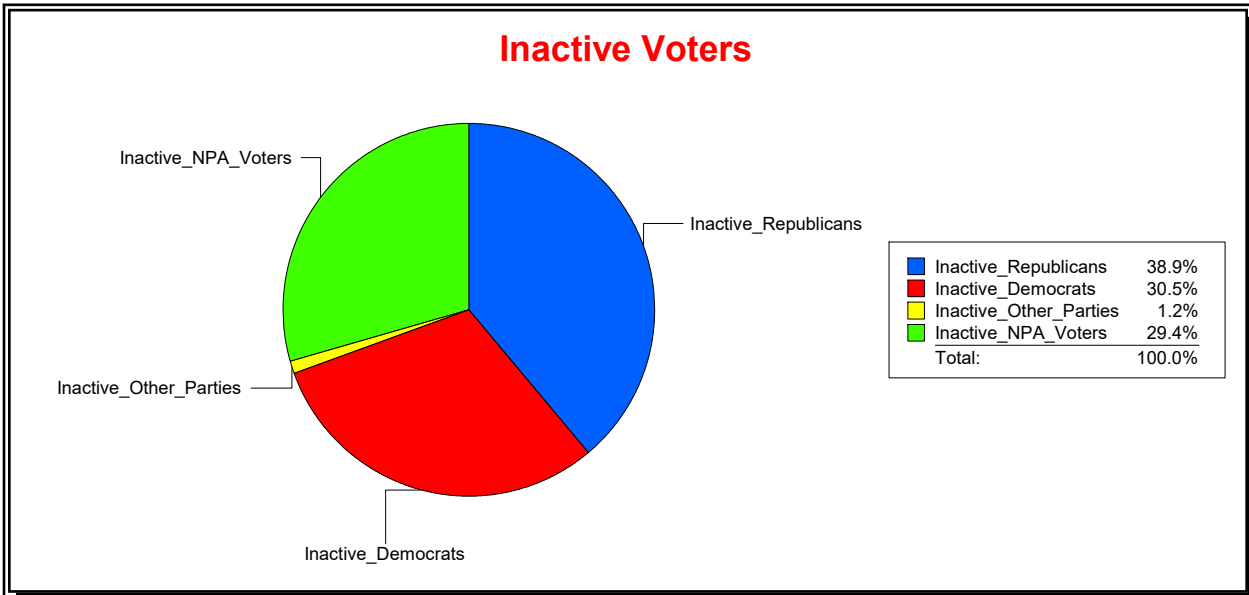

Ron Turner

Supervisor of Elections

Sarasota County, FL

Date 8/1/2022

Time 08:08 AM

Graphs of District Registration

Active Registered Voters

Inactive Voters

<u>District</u>	<u>Total</u>	<u>Dems</u>	<u>Reps</u>	<u>NonP</u>	<u>Other</u>	<u>Total</u>	<u>Dems</u>	<u>Reps</u>	<u>NonP</u>	<u>Other</u>
HOSPITAL BOARD CENTRAL	119,185	34,182	53,418	29,420	2,165	8,587	2,622	3,339	2,526	100