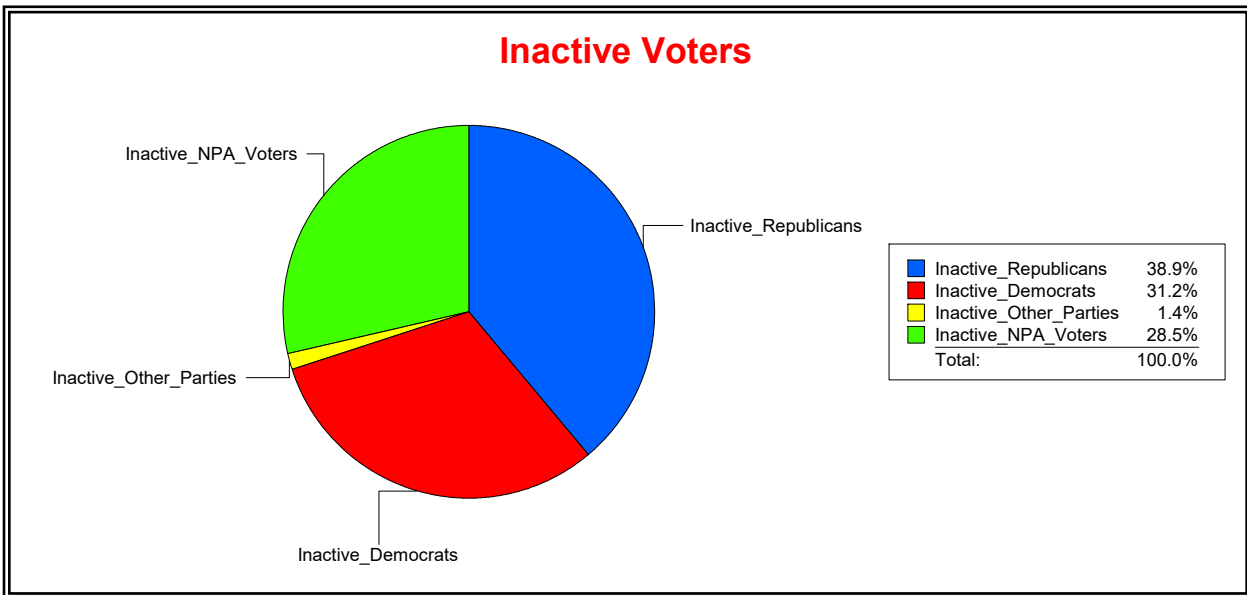

Ron Turner

Supervisor of Elections

Sarasota County, FL

Date 8/1/2022

Time 08:08 AM

Graphs of District Registration

Active Registered Voters

Inactive Voters

<u>District</u>	<u>Total</u>	<u>Dems</u>	<u>Reps</u>	<u>NonP</u>	<u>Other</u>	<u>Total</u>	<u>Dems</u>	<u>Reps</u>	<u>NonP</u>	<u>Other</u>
CNTY COMM DIST 1	68,845	19,838	30,731	16,883	1,393	4,605	1,439	1,790	1,312	64