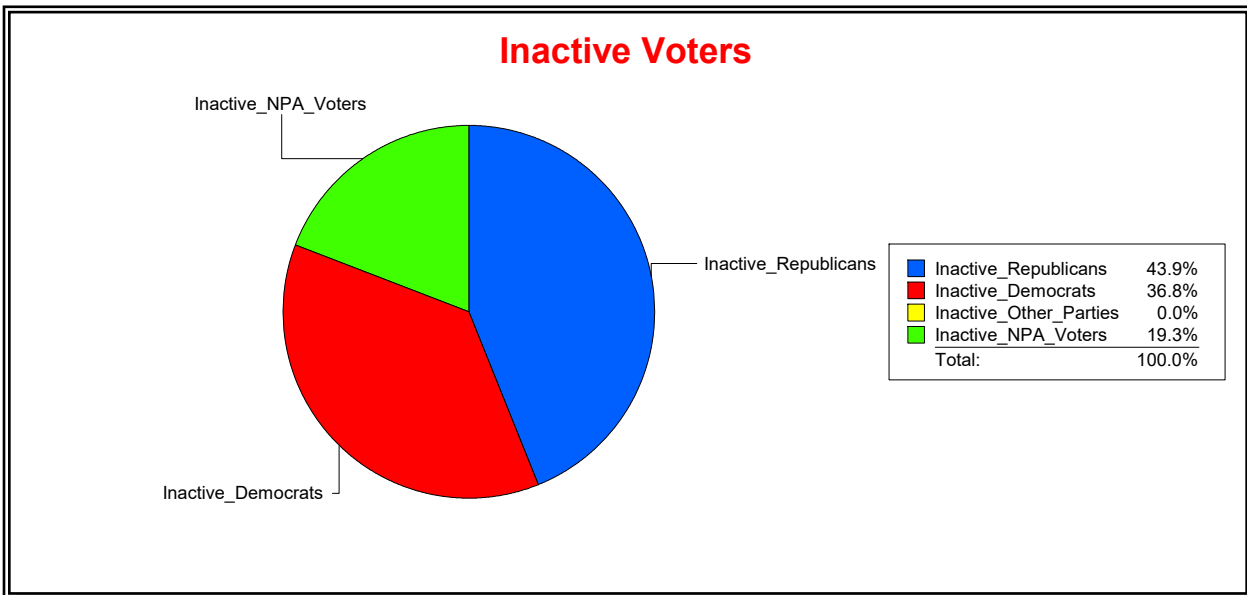

Ron Turner

Supervisor of Elections

Sarasota County, FL

Date 8/1/2022

Time 08:08 AM

Graphs of District Registration

Active Registered Voters

Inactive Voters

District	Total	Dems	Reps	NonP	Other	Total	Dems	Reps	NonP	Other
TRI-PAR PK & REC DIST	536	166	254	111	5	57	21	25	11	0