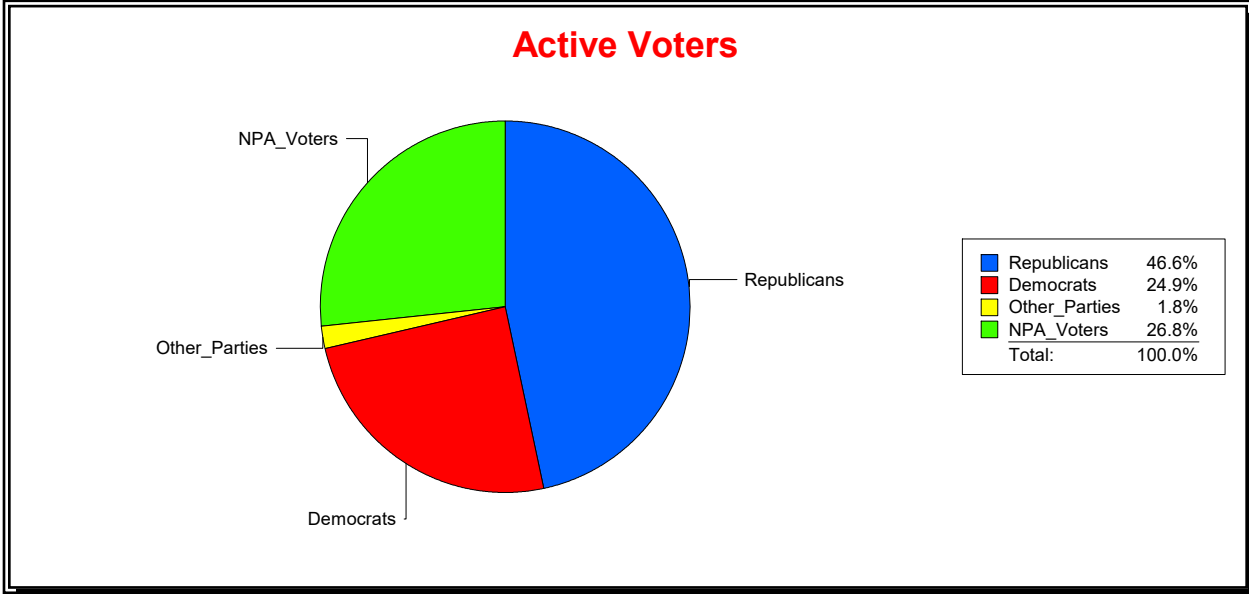

Ron Turner

Supervisor of Elections

Sarasota County, FL

Date 8/1/2022

Time 08:08 AM

Graphs of District Registration

Active Registered Voters

Inactive Voters

District	Total	Dems	Reps	NonP	Other	Total	Dems	Reps	NonP	Other
STATE HOUSE DIST 75	57,588	14,346	26,820	15,411	1,011	3,809	1,047	1,559	1,164	39