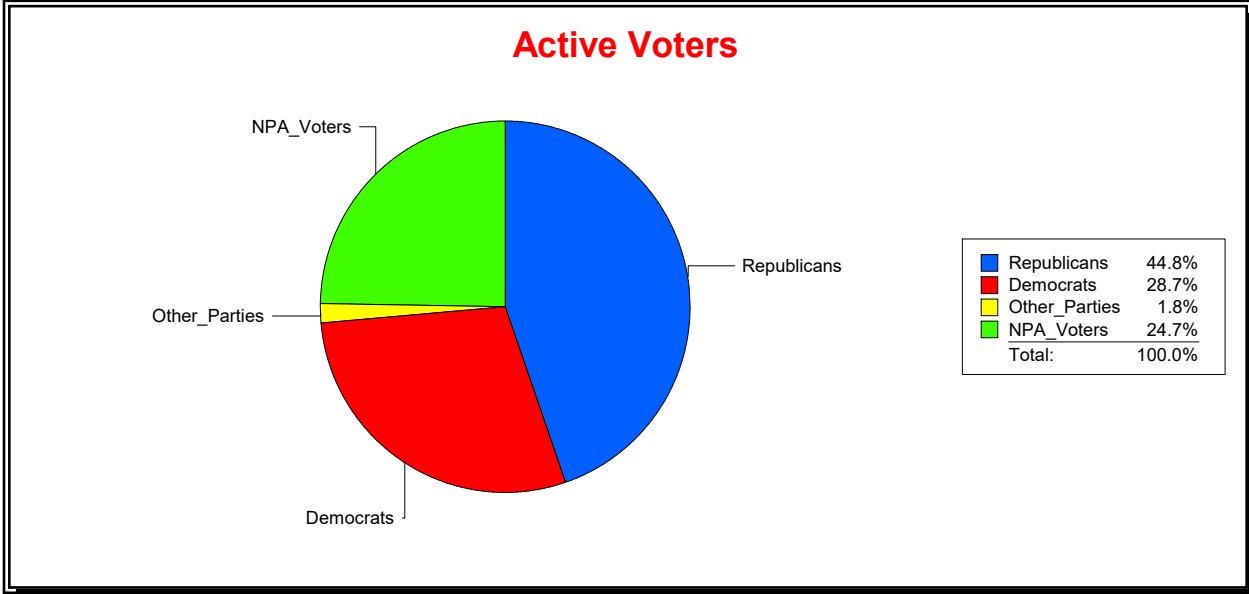

Ron Turner

Supervisor of Elections

Sarasota County, FL

Date 8/1/2022

Time 08:08 AM

Graphs of District Registration

Active Registered Voters

Inactive Voters

<u>District</u>	<u>Total</u>	<u>Dems</u>	<u>Reps</u>	<u>NonP</u>	<u>Other</u>	<u>Total</u>	<u>Dems</u>	<u>Reps</u>	<u>NonP</u>	<u>Other</u>
HOSPITAL BOARD CENTRAL	119,185	34,182	53,418	29,420	2,165	8,587	2,622	3,339	2,526	100