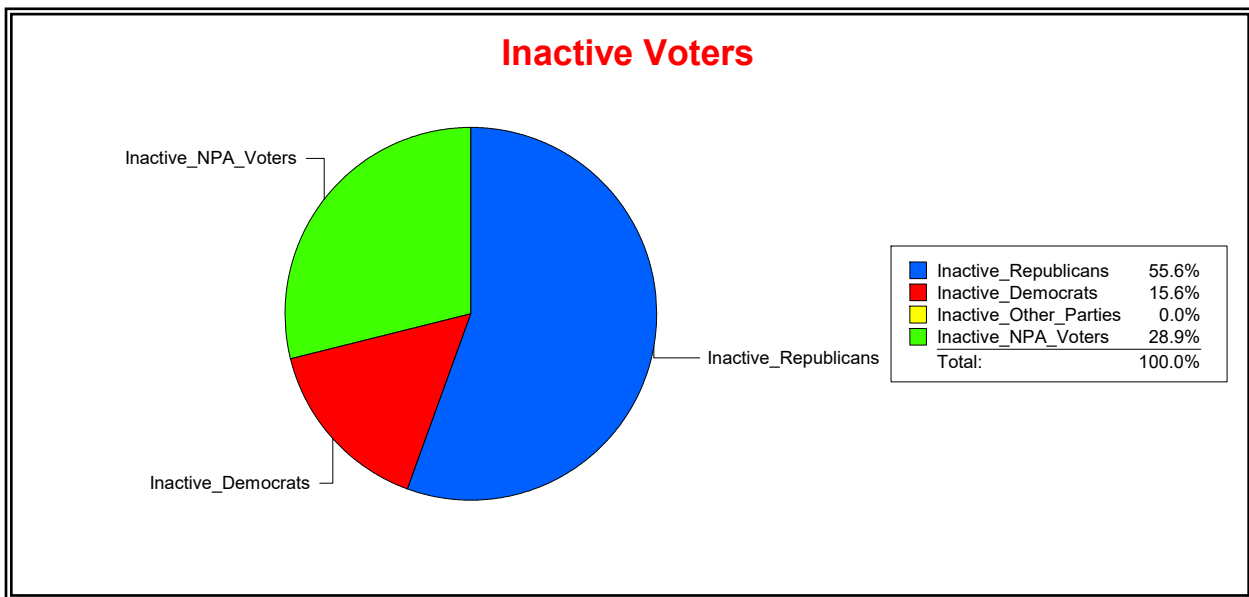

Ron Turner

Supervisor of Elections

Sarasota County, FL

Date 8/1/2022

Time 08:08 AM

Graphs of District Registration

Active Registered Voters

Inactive Voters

District	Total	Dems	Reps	NonP	Other	Total	Dems	Reps	NonP	Other
GOLDEN GATE POINT	394	110	183	95	6	45	7	25	13	0