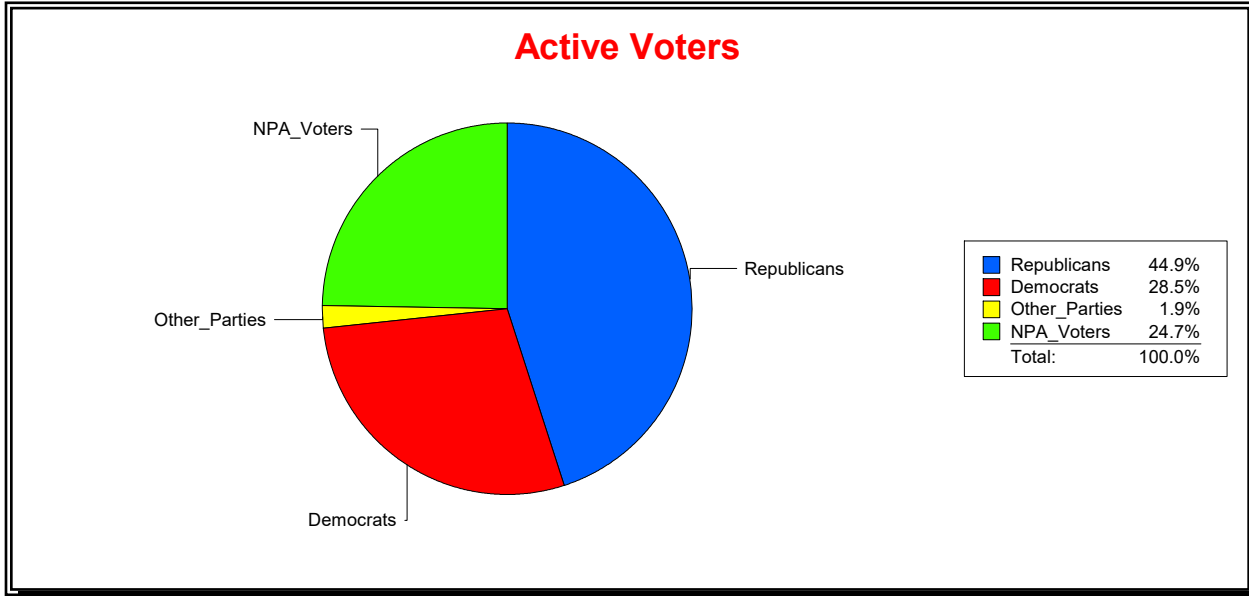

Ron Turner

Supervisor of Elections

Sarasota County, FL

Date 8/1/2022

Time 08:08 AM

Graphs of District Registration

Active Registered Voters

Inactive Voters

District	Total	Dems	Reps	NonP	Other	Total	Dems	Reps	NonP	Other
CNTY COMM DIST 4	72,410	20,640	32,492	17,921	1,357	5,086	1,557	1,927	1,529	73