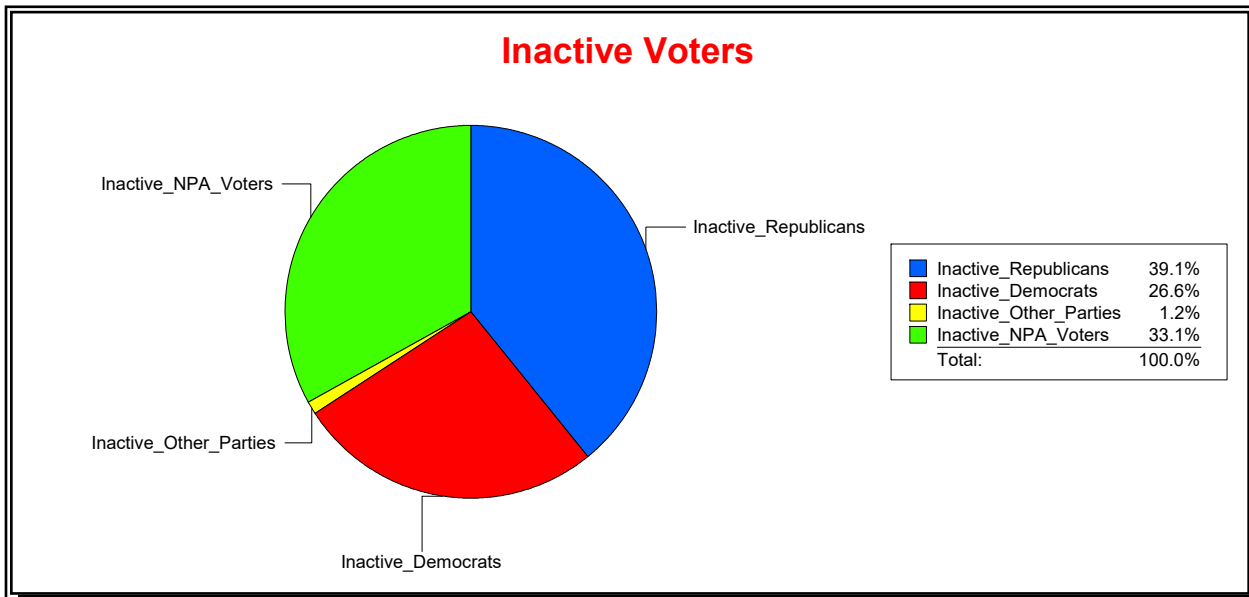

Ron Turner

Supervisor of Elections

Sarasota County, FL

Date 8/1/2022

Time 08:08 AM

Graphs of District Registration

Active Registered Voters

Inactive Voters

District	Total	Dems	Reps	NonP	Other	Total	Dems	Reps	NonP	Other
HOSPITAL BOARD SOUTH	125,003	31,114	56,695	34,943	2,251	9,198	2,451	3,595	3,041	111