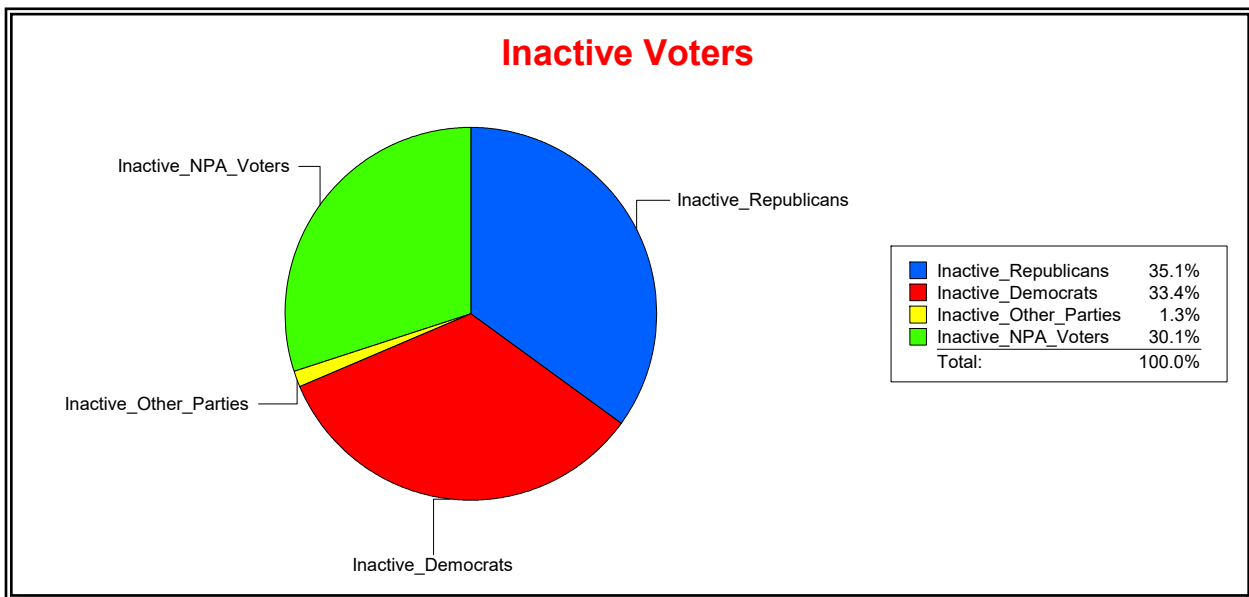

Ron Turner

Supervisor of Elections

Sarasota County, FL

Date 8/1/2022

Time 08:08 AM

Graphs of District Registration

Active Registered Voters

Inactive Voters

District	Total	Dems	Reps	NonP	Other	Total	Dems	Reps	NonP	Other
STATE HOUSE DIST 73	146,108	47,330	60,022	36,076	2,680	12,314	4,114	4,326	3,710	164