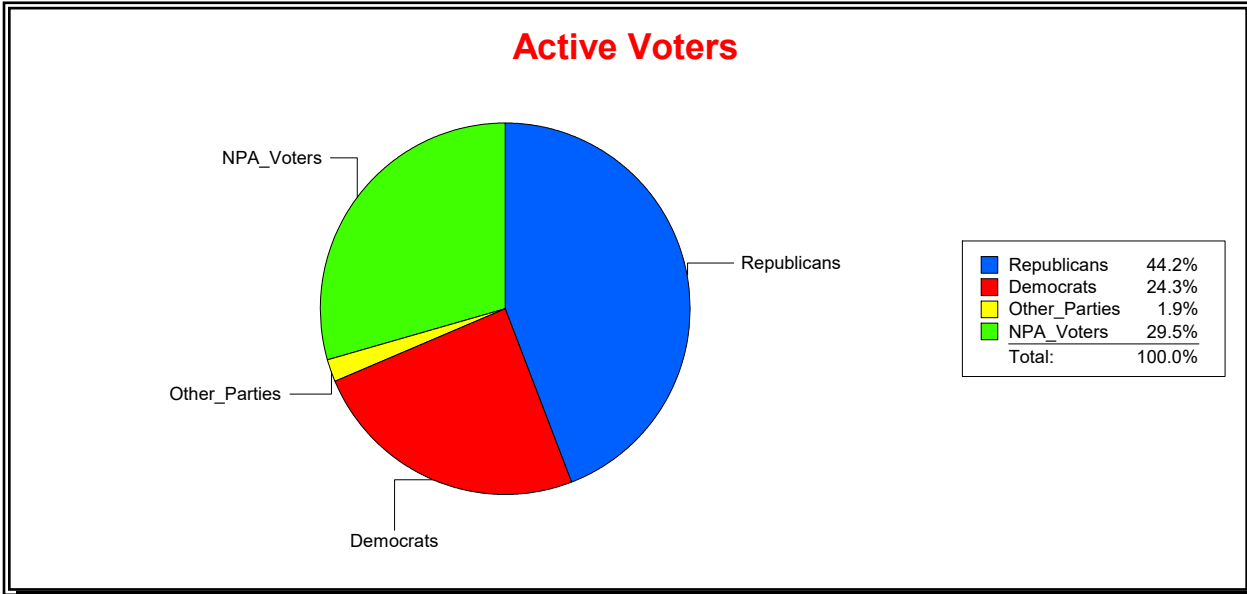

Ron Turner

Supervisor of Elections

Sarasota County, FL

Date 8/1/2022

Time 08:08 AM

Graphs of District Registration

Active Registered Voters

Inactive Voters

<u>District</u>	<u>Total</u>	<u>Dems</u>	<u>Reps</u>	<u>NonP</u>	<u>Other</u>	<u>Total</u>	<u>Dems</u>	<u>Reps</u>	<u>NonP</u>	<u>Other</u>
NORTH PORT	59,245	14,426	26,174	17,499	1,146	4,284	1,131	1,571	1,526	56