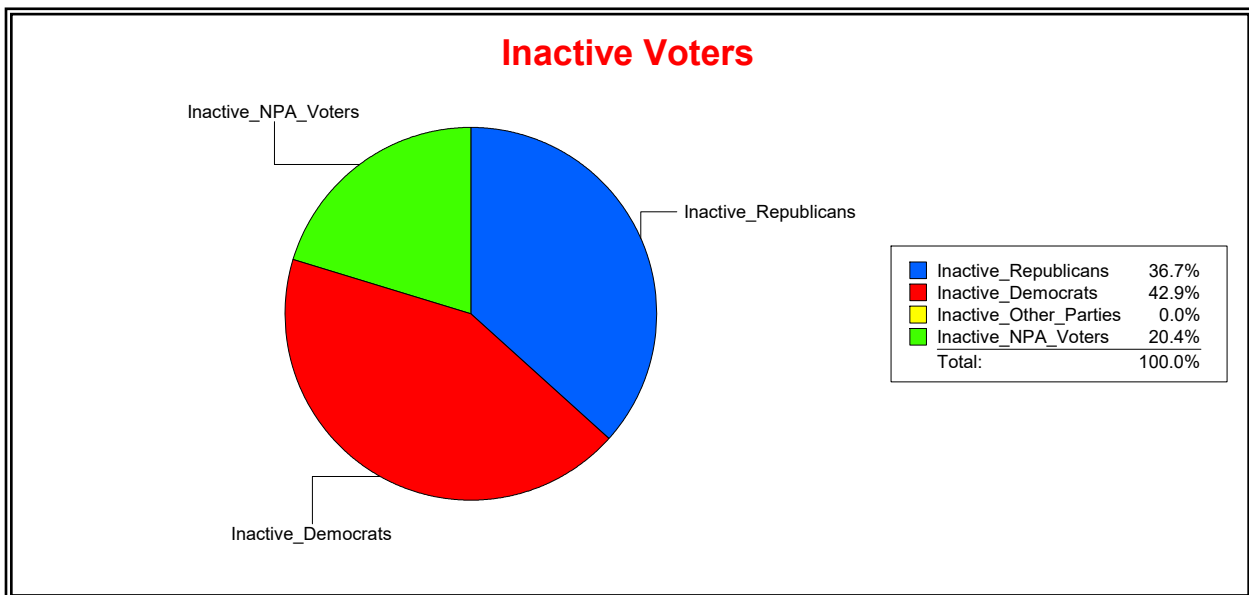

Ron Turner

Supervisor of Elections

Sarasota County, FL

Date 8/1/2022

Time 08:08 AM

Graphs of District Registration

Active Registered Voters

Inactive Voters

District	Total	Dems	Reps	NonP	Other	Total	Dems	Reps	NonP	Other
HLDY PK PK & REC DIST	600	192	233	168	7	49	21	18	10	0