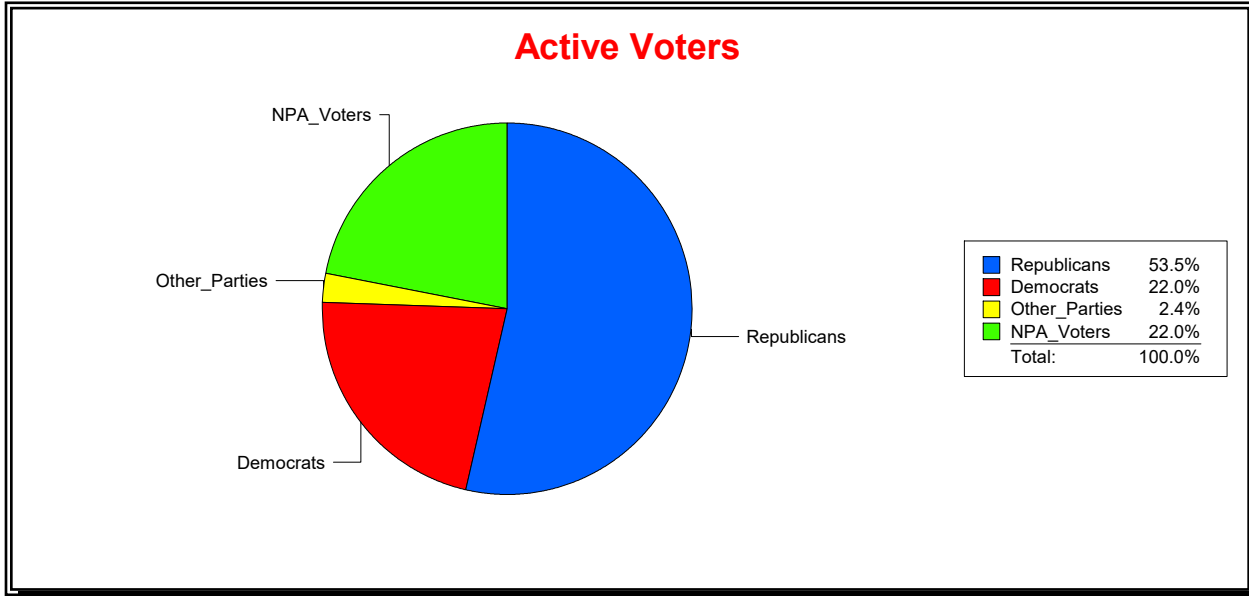

Ron Turner

Supervisor of Elections

Sarasota County, FL

Date 8/1/2022

Time 08:08 AM

Graphs of District Registration

Active Registered Voters

Inactive Voters

District	Total	Dems	Reps	NonP	Other	Total	Dems	Reps	NonP	Other
LONGBOAT KEY 1	1,453	320	778	320	35	99	27	48	22	2