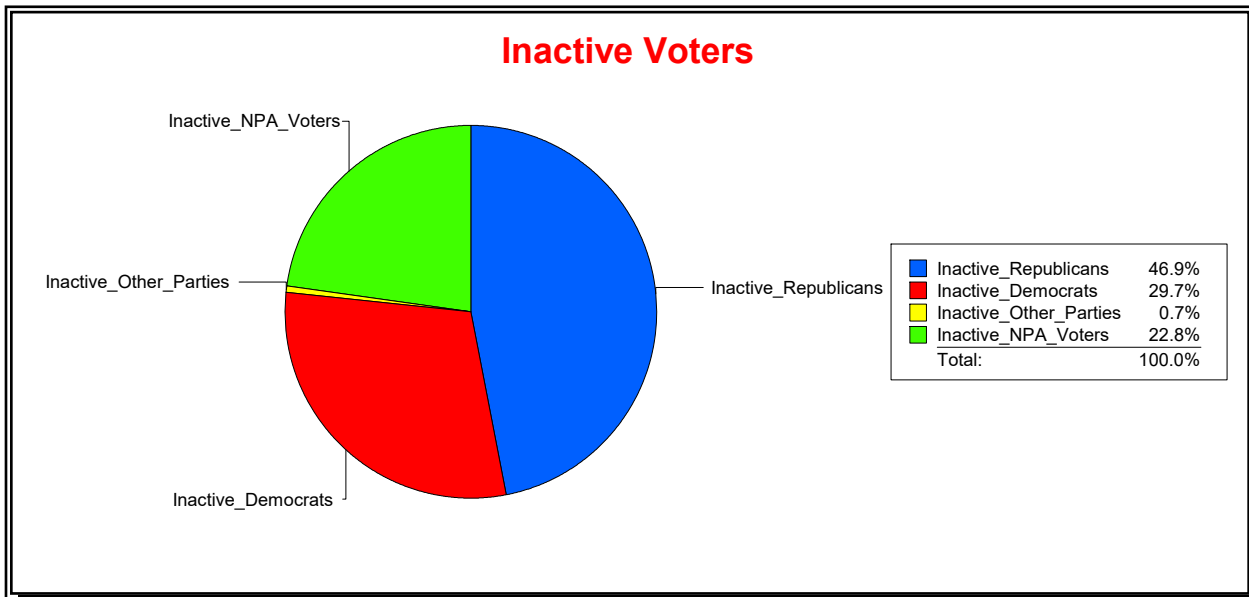

Ron Turner

Supervisor of Elections

Sarasota County, FL

Date 8/1/2022

Time 08:08 AM

Graphs of District Registration

Active Registered Voters

Inactive Voters

District	Total	Dems	Reps	NonP	Other	Total	Dems	Reps	NonP	Other
LONGBOAT KEY BEACH A	1,830	518	891	384	37	145	43	68	33	1