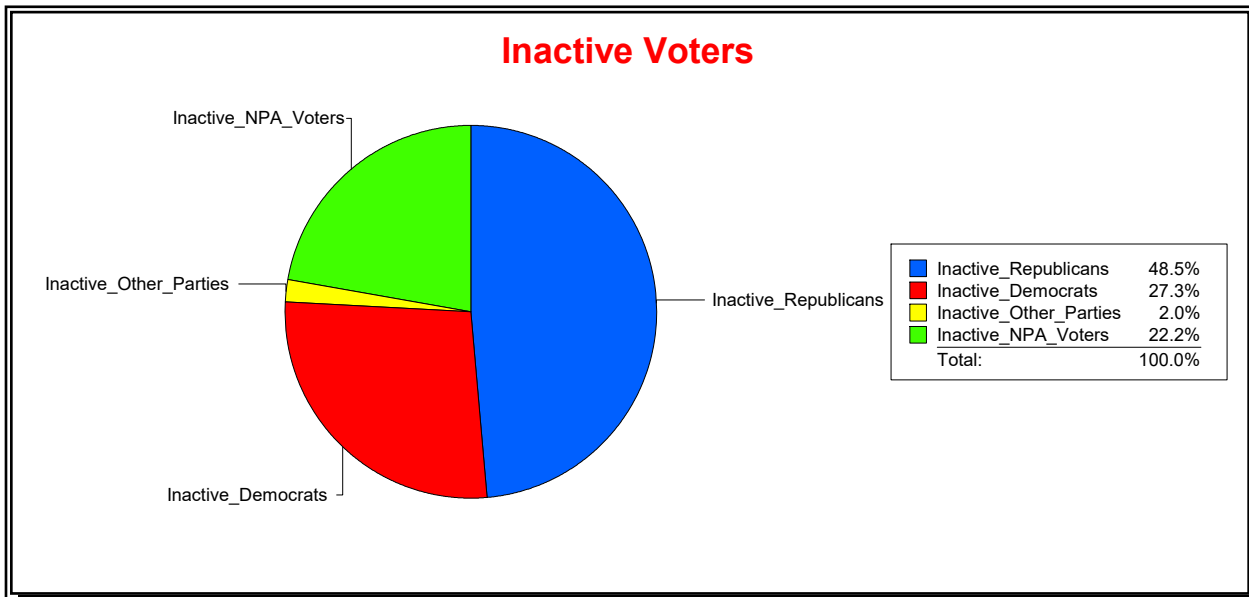

Ron Turner

Supervisor of Elections

Sarasota County, FL

Date 8/1/2022

Time 08:08 AM

Graphs of District Registration

Active Registered Voters

Inactive Voters

District	Total	Dems	Reps	NonP	Other	Total	Dems	Reps	NonP	Other
LONGBOAT KEY 1	1,453	320	778	320	35	99	27	48	22	2