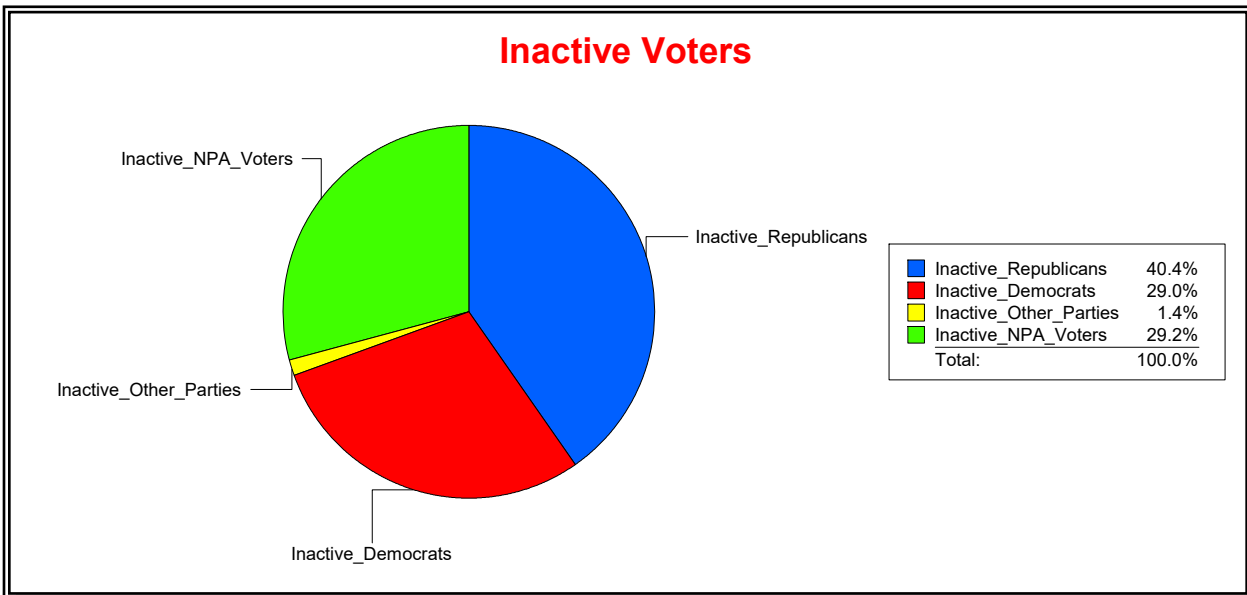

Ron Turner

Supervisor of Elections

Sarasota County, FL

Date 8/1/2022

Time 08:08 AM

Graphs of District Registration

Active Registered Voters

Inactive Voters

<u>District</u>	<u>Total</u>	<u>Dems</u>	<u>Reps</u>	<u>NonP</u>	<u>Other</u>	<u>Total</u>	<u>Dems</u>	<u>Reps</u>	<u>NonP</u>	<u>Other</u>
SCHOOL DIST 2	75,759	20,206	35,800	18,334	1,419	5,068	1,468	2,045	1,482	73