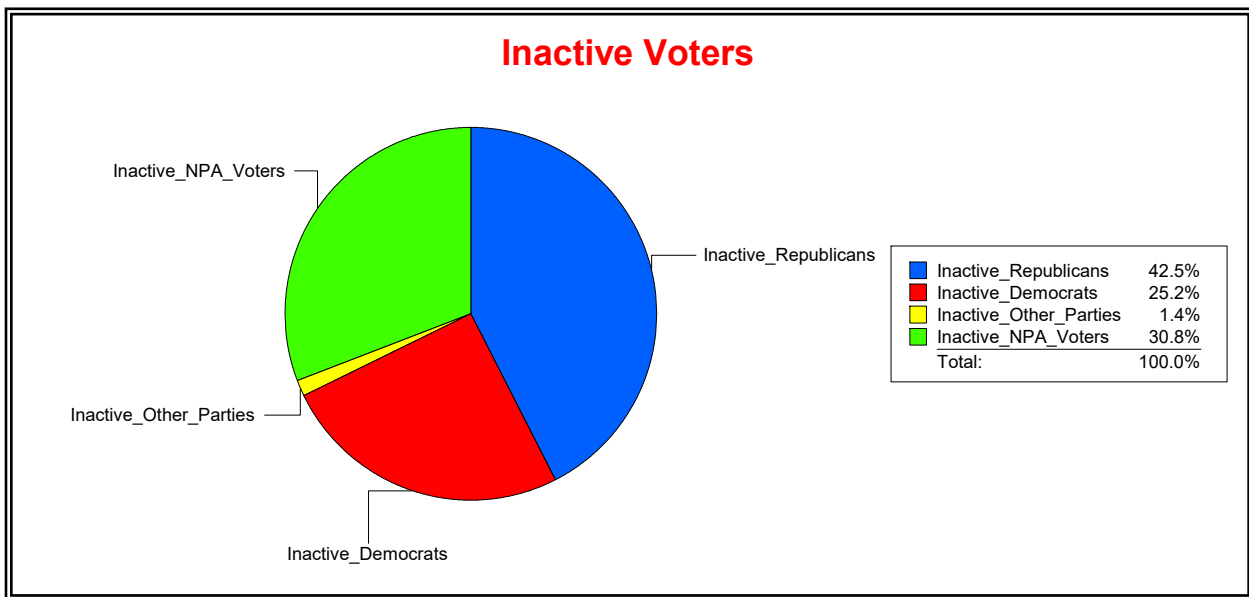

Ron Turner

Supervisor of Elections

Sarasota County, FL

Date 8/1/2022

Time 08:08 AM

Graphs of District Registration

Active Registered Voters

Inactive Voters

District	Total	Dems	Reps	NonP	Other	Total	Dems	Reps	NonP	Other
WEST VILLAGES CDD	7,484	1,666	3,837	1,848	133	214	54	91	66	3