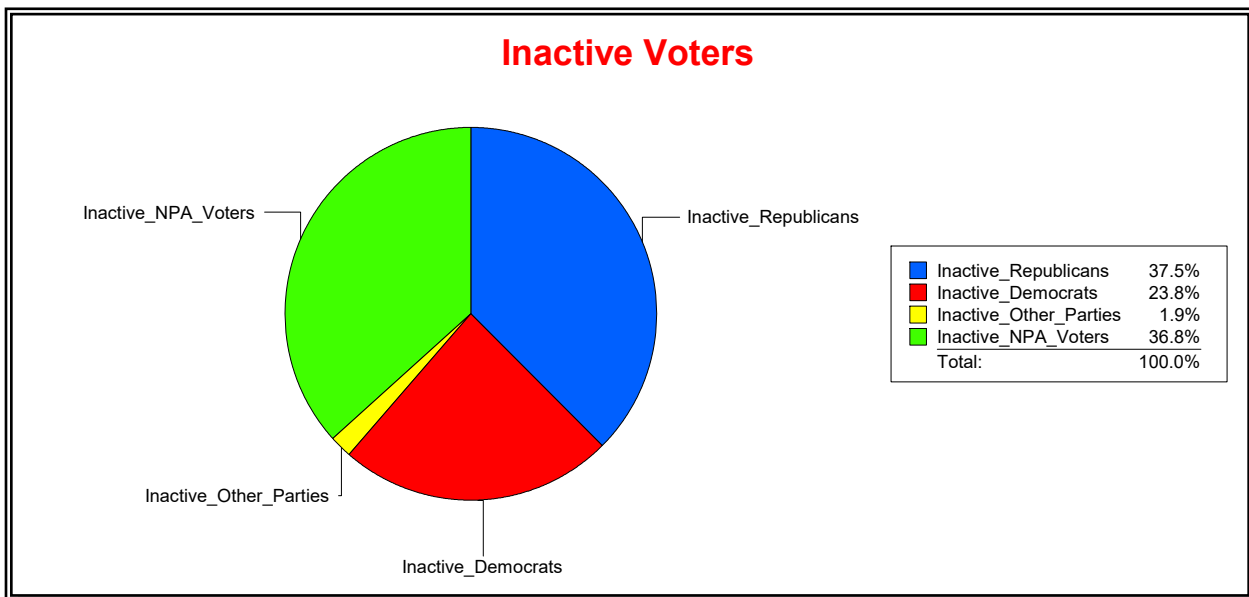

Sarasota County, FL

Date 8/1/2022

Time 08:08 AM

Graphs of District Registration

Active Registered Voters

Inactive Voters

District	Total	Dems	Reps	NonP	Other	Total	Dems	Reps	NonP	Other
NORTH PORT DIST 1	10,600	2,558	4,644	3,194	204	731	174	274	269	14