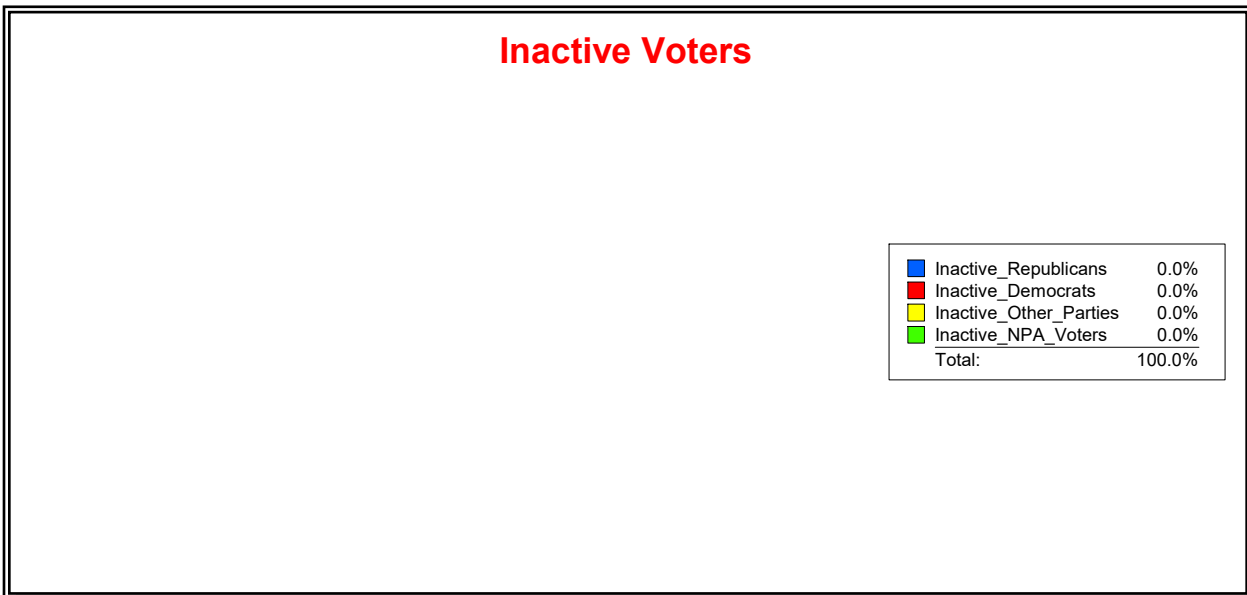

Ron Turner

Supervisor of Elections

Sarasota County, FL

Date 8/1/2022

Time 08:08 AM

Graphs of District Registration

Active Registered Voters

Inactive Voters

District	Total	Dems	Reps	NonP	Other	Total	Dems	Reps	NonP	Other
WINDWARD AT LWR CDD	99	22	47	29	1	0	0	0	0	0