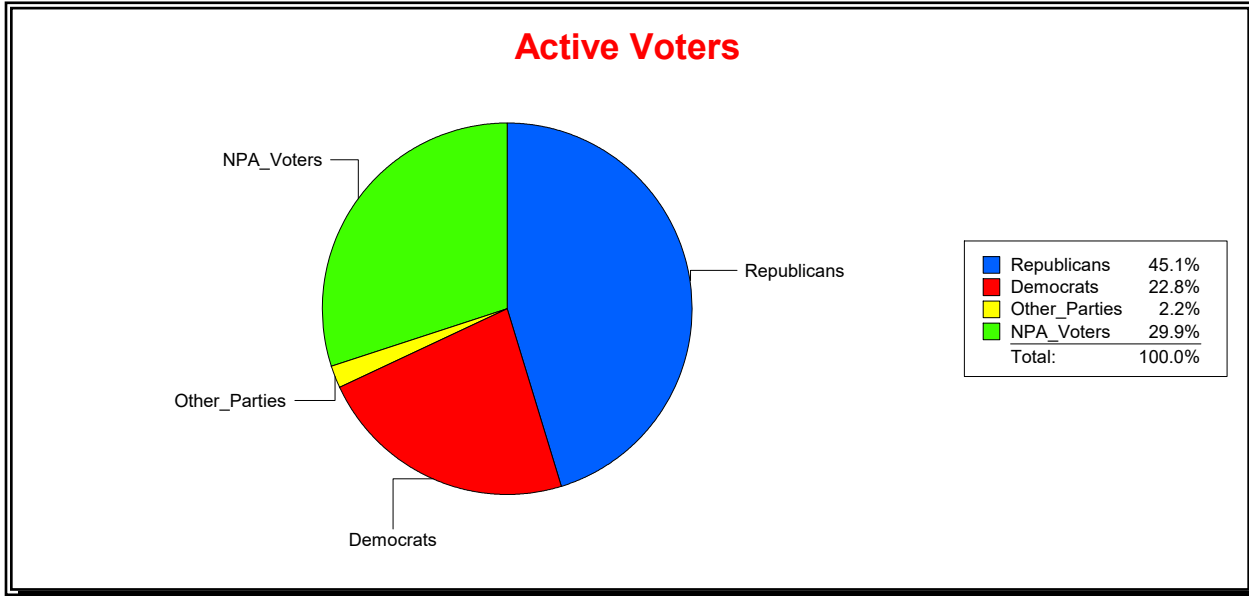

Ron Turner

Supervisor of Elections

Sarasota County, FL

Date 8/1/2022

Time 08:08 AM

Graphs of District Registration

Active Registered Voters

Inactive Voters

District	Total	Dems	Reps	NonP	Other	Total	Dems	Reps	NonP	Other
NORTH PORT DIST 2	12,383	2,828	5,590	3,698	267	833	206	319	293	15