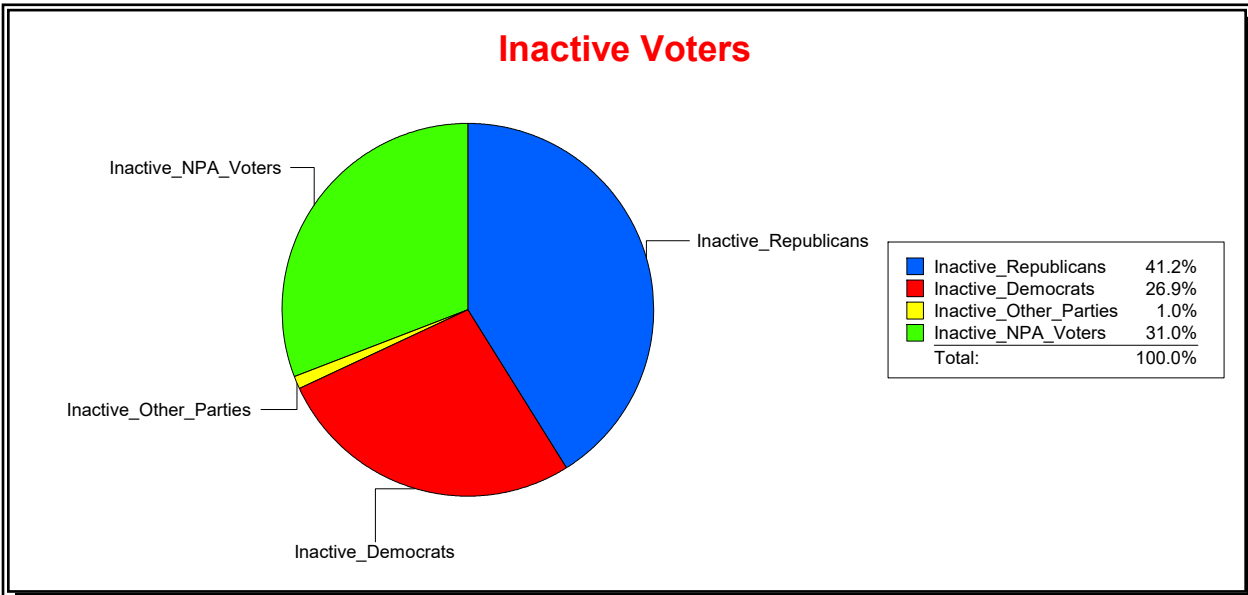

Ron Turner

Supervisor of Elections

Sarasota County, FL

Date 8/1/2022

Time 08:08 AM

Graphs of District Registration

Active Registered Voters

Inactive Voters

District	Total	Dems	Reps	NonP	Other	Total	Dems	Reps	NonP	Other
CNTY COMM DIST 3	73,544	18,757	34,014	19,530	1,243	5,223	1,405	2,150	1,617	51