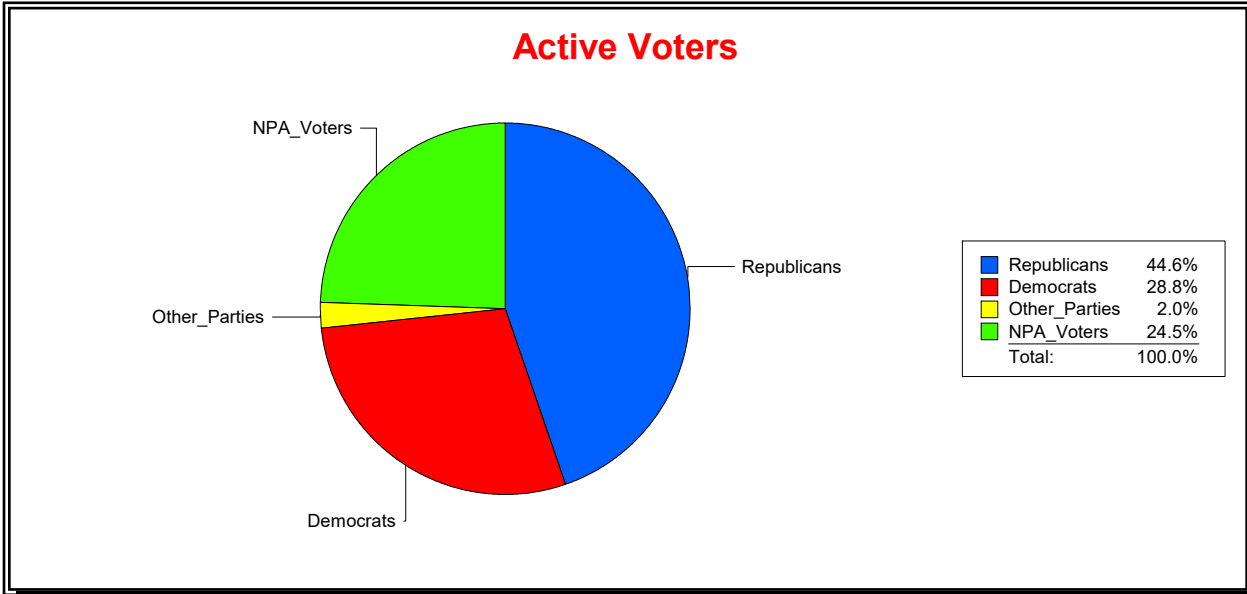

Ron Turner

Supervisor of Elections

Sarasota County, FL

Date 8/1/2022

Time 08:08 AM

Graphs of District Registration

Active Registered Voters

Inactive Voters

<u>District</u>	<u>Total</u>	<u>Dems</u>	<u>Reps</u>	<u>NonP</u>	<u>Other</u>	<u>Total</u>	<u>Dems</u>	<u>Reps</u>	<u>NonP</u>	<u>Other</u>
CNTY COMM DIST 1	68,845	19,838	30,731	16,883	1,393	4,605	1,439	1,790	1,312	64