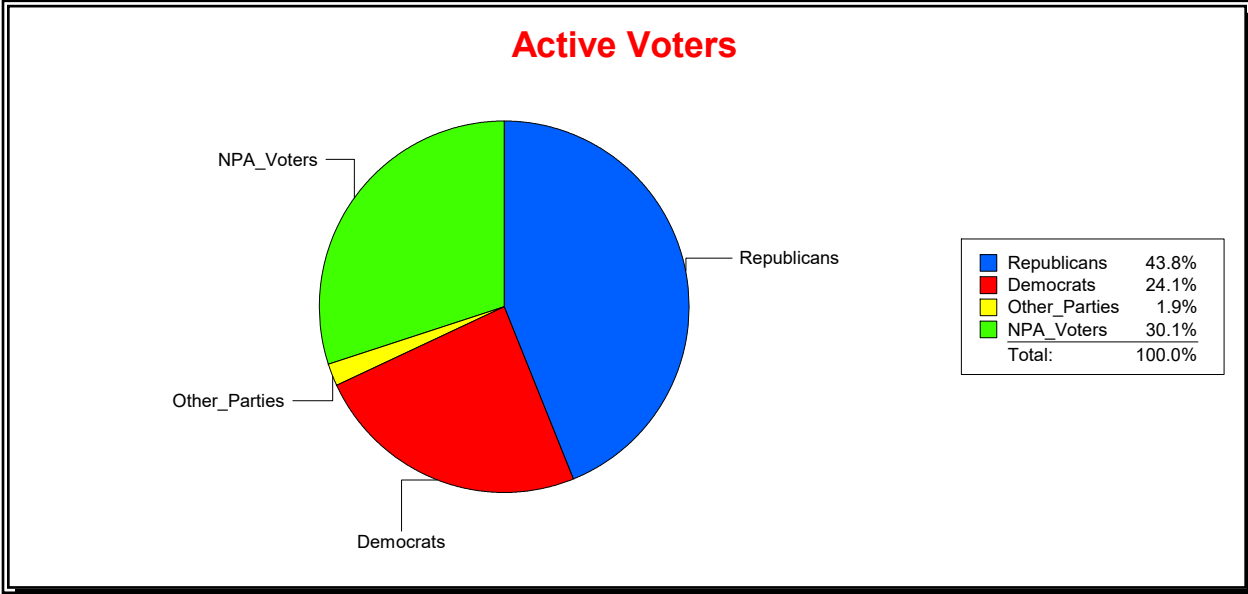

Ron Turner

Supervisor of Elections

Sarasota County, FL

Date 8/1/2022

Time 08:08 AM

Graphs of District Registration

Active Registered Voters

Inactive Voters

District	Total	Dems	Reps	NonP	Other	Total	Dems	Reps	NonP	Other
NORTH PORT 1	10,600	2,558	4,644	3,194	204	731	174	274	269	14