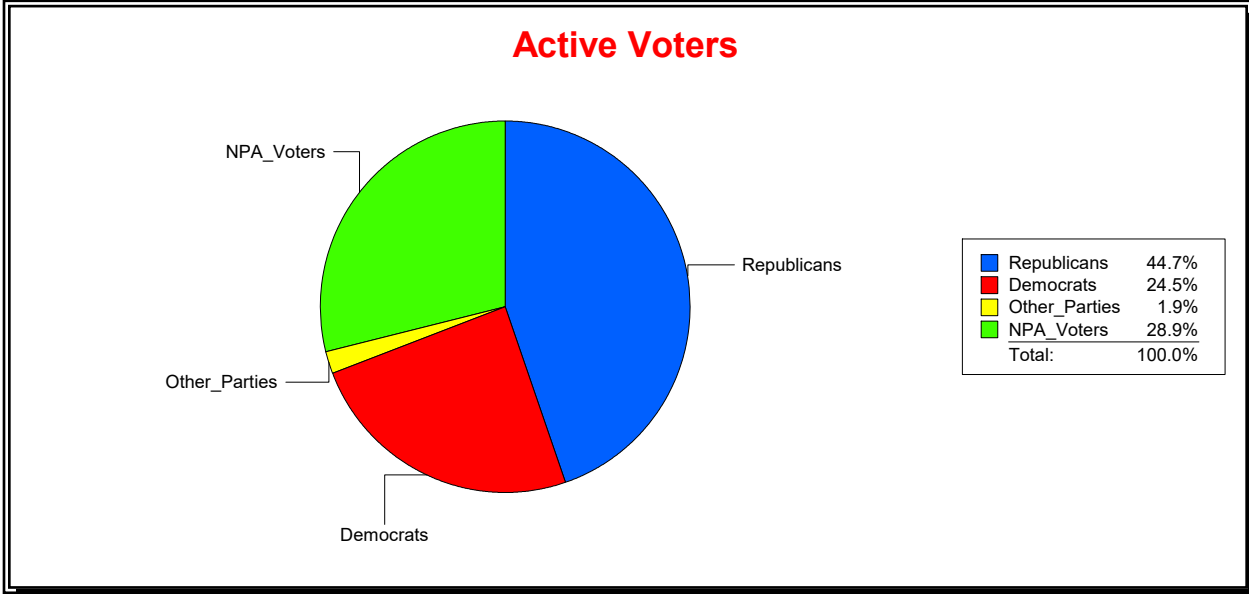

Ron Turner

Supervisor of Elections

Sarasota County, FL

Date 8/1/2022

Time 08:08 AM

Graphs of District Registration

Active Registered Voters

Inactive Voters

District	Total	Dems	Reps	NonP	Other	Total	Dems	Reps	NonP	Other
CNTY COMM DIST 5	69,757	17,122	31,174	20,170	1,291	5,322	1,418	2,022	1,815	67