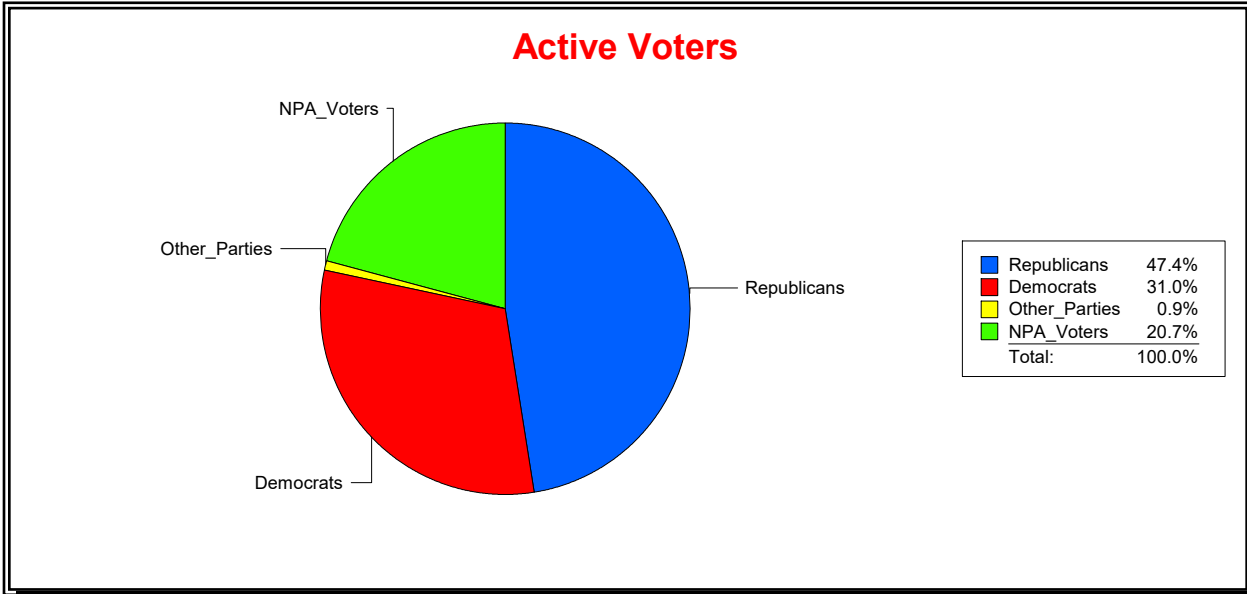

Ron Turner

Supervisor of Elections

Sarasota County, FL

Date 8/1/2022

Time 08:08 AM

Graphs of District Registration

Active Registered Voters

Inactive Voters

District	Total	Dems	Reps	NonP	Other	Total	Dems	Reps	NonP	Other
TRI-PAR PK & REC DIST	536	166	254	111	5	57	21	25	11	0