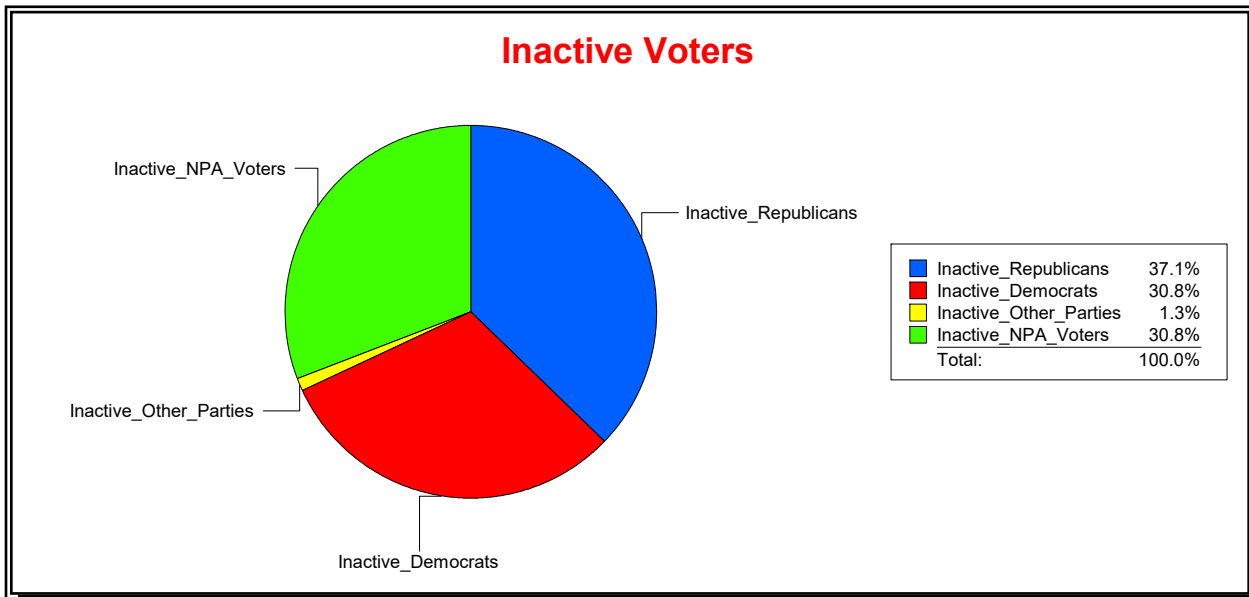

Ron Turner

Supervisor of Elections

Sarasota County, FL

Date 8/1/2022

Time 08:08 AM

Graphs of District Registration

Active Registered Voters

Inactive Voters

District	Total	Dems	Reps	NonP	Other	Total	Dems	Reps	NonP	Other
17TH CONGRESS DIST	349,798	101,301	151,773	90,206	6,518	26,266	8,097	9,752	8,081	336