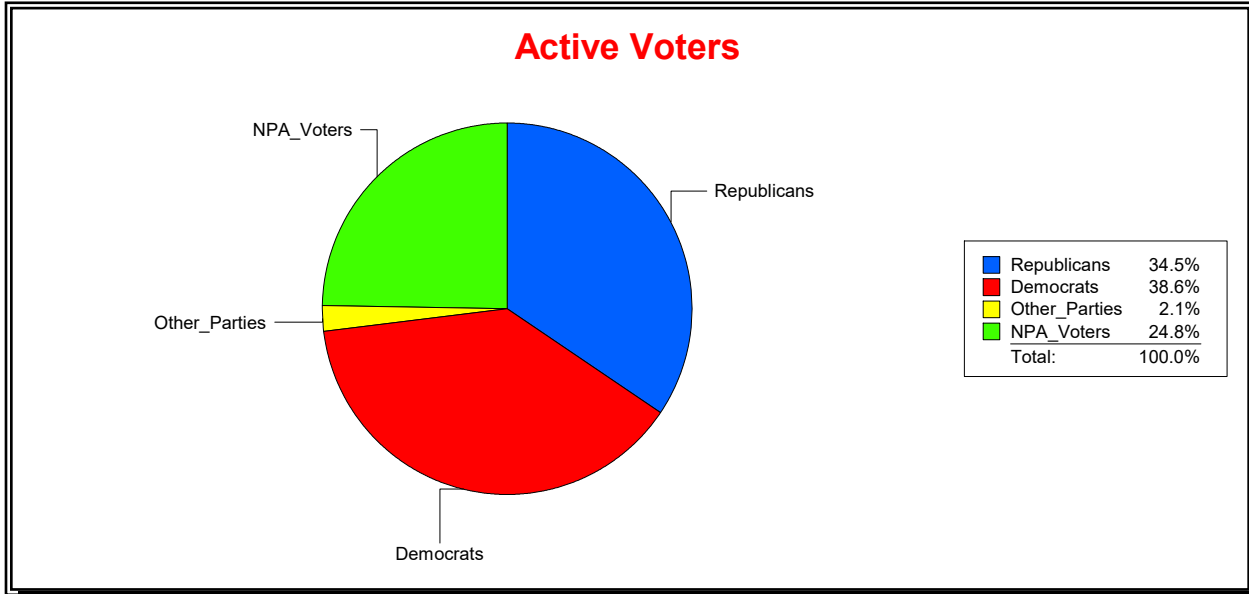

Ron Turner

Supervisor of Elections

Sarasota County, FL

Date 8/1/2022

Time 08:08 AM

Graphs of District Registration

Active Registered Voters

Inactive Voters

District	Total	Dems	Reps	NonP	Other	Total	Dems	Reps	NonP	Other
SCHOOL DIST 1	63,396	24,468	21,883	15,743	1,302	5,758	2,242	1,687	1,742	87