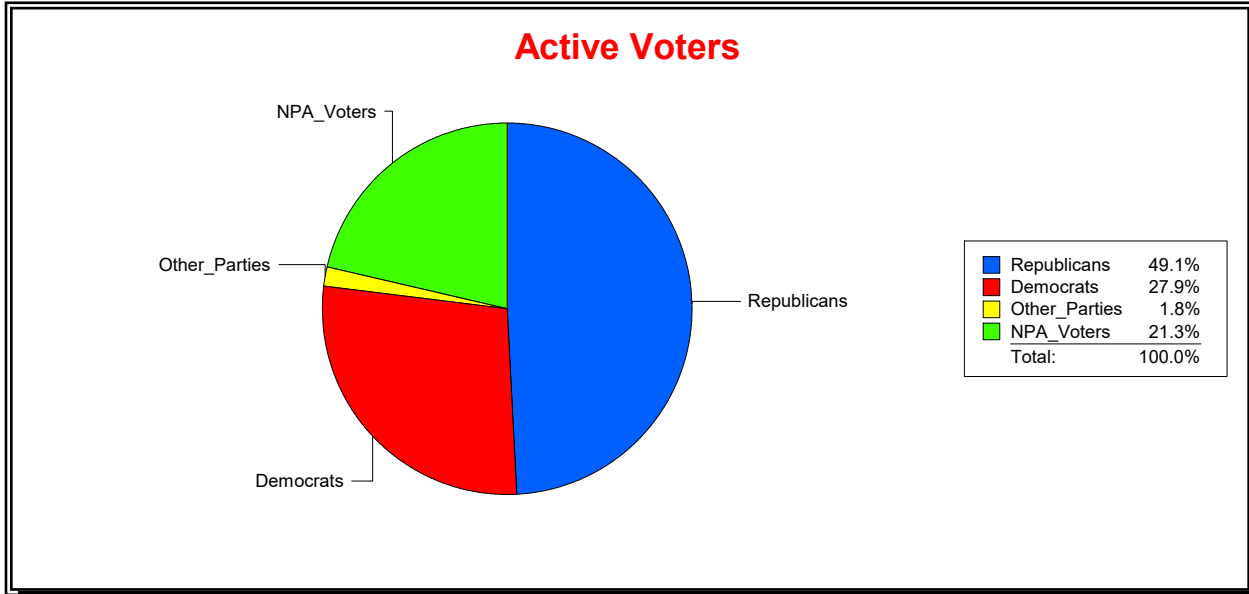

Ron Turner

Supervisor of Elections

Sarasota County, FL

Date 8/1/2022

Time 08:08 AM

Graphs of District Registration

Active Registered Voters

Inactive Voters

District	Total	Dems	Reps	NonP	Other	Total	Dems	Reps	NonP	Other
LONGBOAT KEY	4,689	1,306	2,301	999	83	313	96	147	68	2