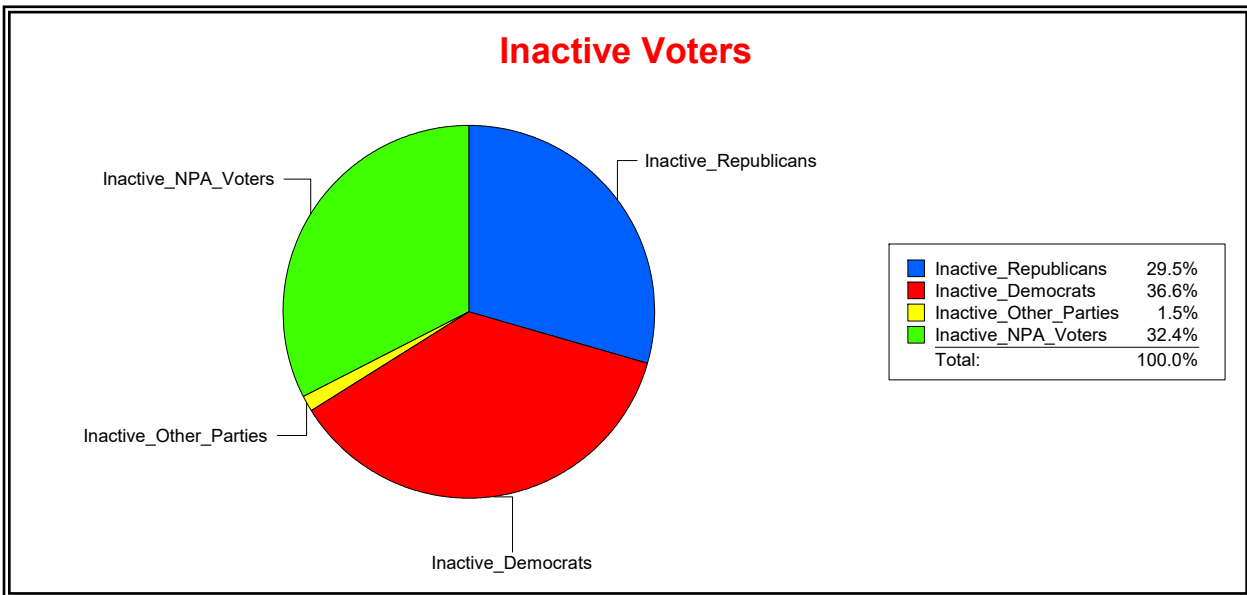

Graphs of District Registration

Active Registered Voters

Inactive Voters

District	Total	Dems	Reps	NonP	Other	Total	Dems	Reps	NonP	Other
SARASOTA 3	10,933	4,056	3,792	2,854	231	1,131	414	334	366	17

Ron Turner