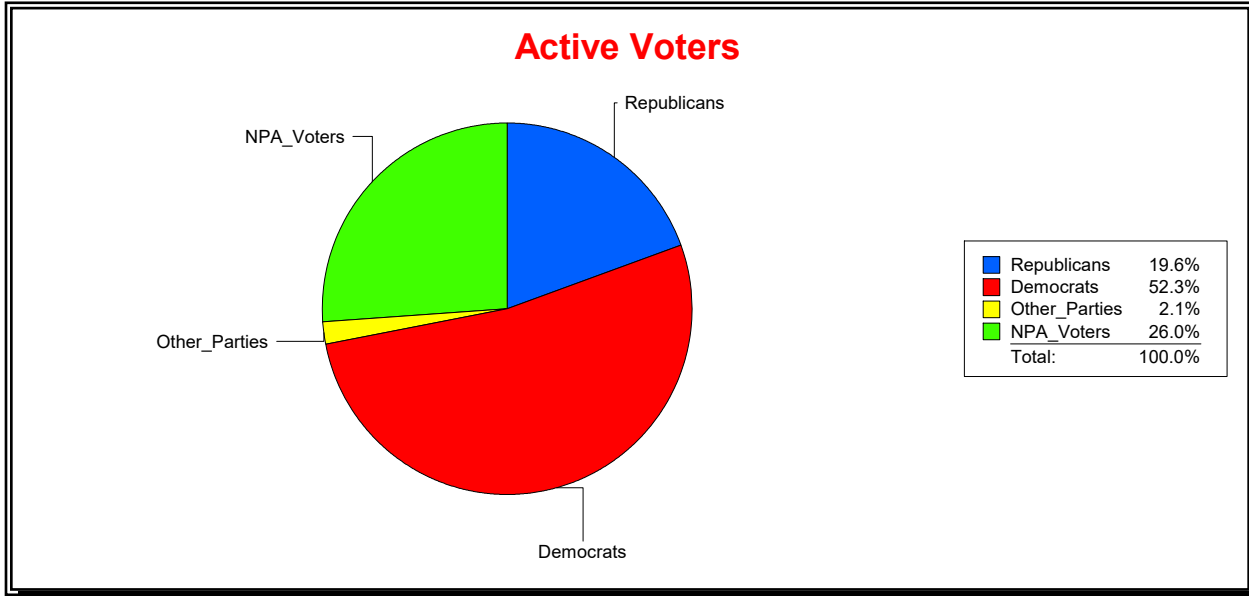

Ron Turner

Supervisor of Elections

Sarasota County, FL

Date 8/1/2022

Time 08:08 AM

Graphs of District Registration

Active Registered Voters

Inactive Voters

District	Total	Dems	Reps	NonP	Other	Total	Dems	Reps	NonP	Other
SARASOTA DIST 1	11,048	5,780	2,162	2,877	229	1,378	680	241	438	19