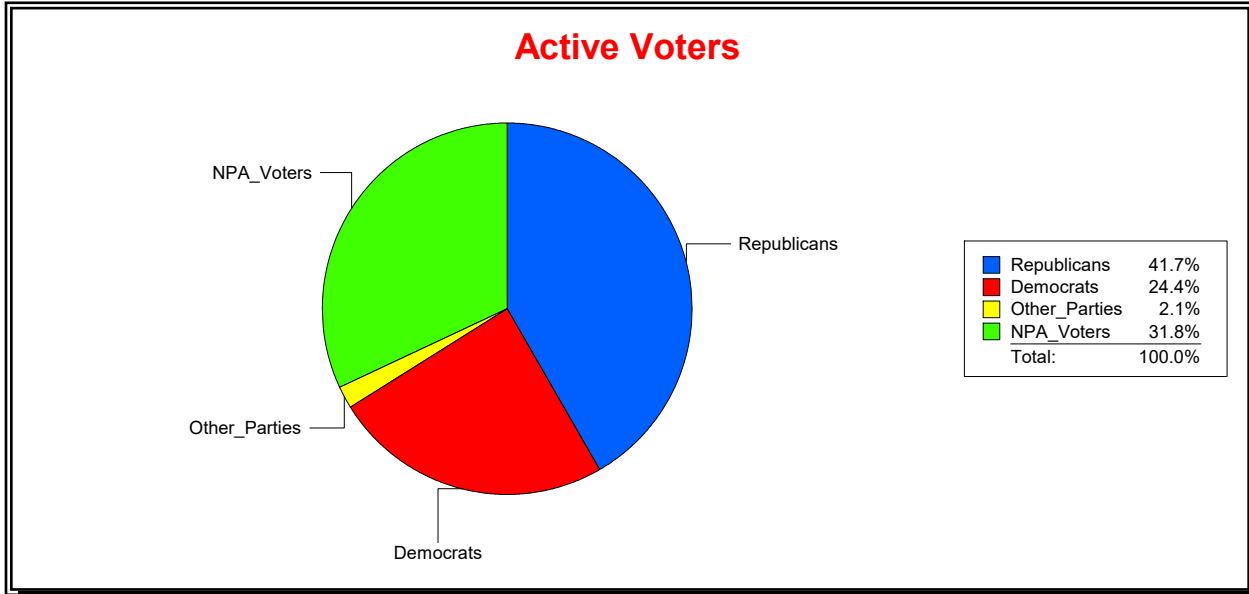

Ron Turner

Supervisor of Elections

Sarasota County, FL

Date 8/1/2022

Time 08:08 AM

Graphs of District Registration

Active Registered Voters

Inactive Voters

District	Total	Dems	Reps	NonP	Other	Total	Dems	Reps	NonP	Other
NORTH PORT DIST 3	10,406	2,536	4,342	3,310	218	900	218	324	352	6