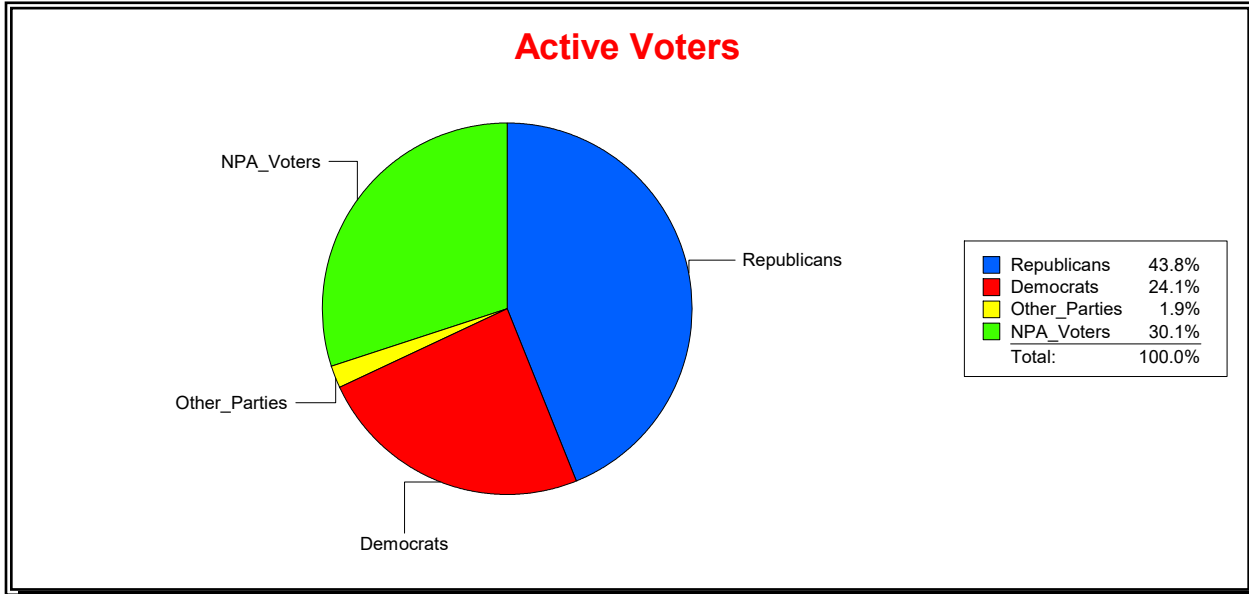

Sarasota County, FL

Date 8/1/2022

Time 08:08 AM

Graphs of District Registration

Active Registered Voters

Inactive Voters

District	Total	Dems	Reps	NonP	Other	Total	Dems	Reps	NonP	Other
NORTH PORT DIST 1	10,600	2,558	4,644	3,194	204	731	174	274	269	14