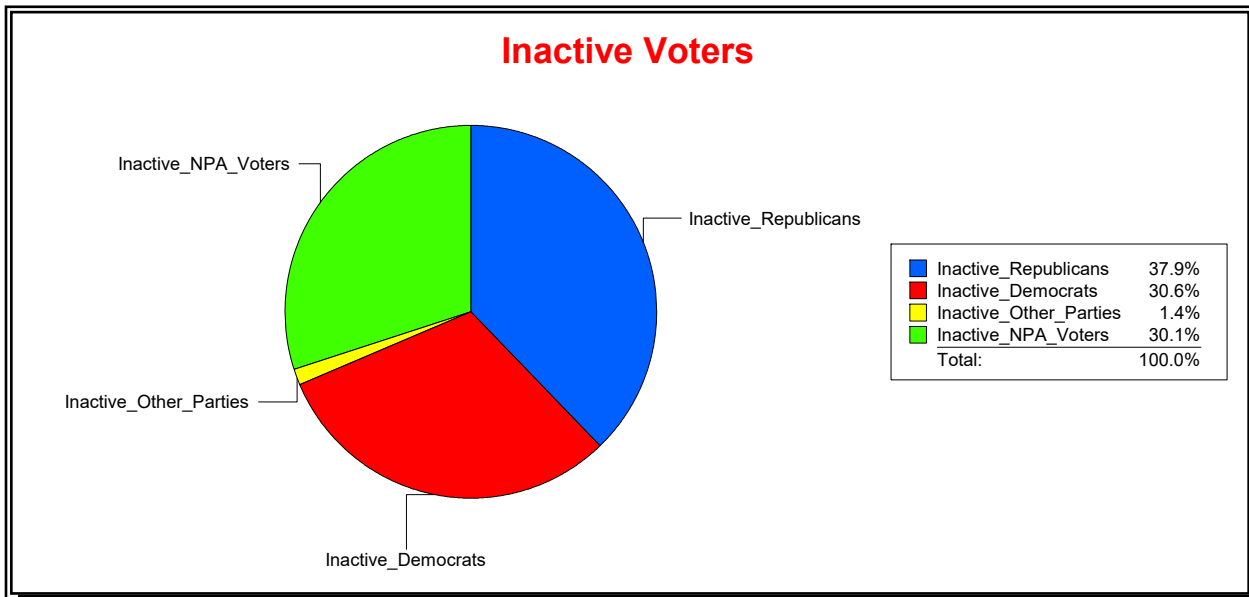

Ron Turner

Supervisor of Elections

Sarasota County, FL

Date 8/1/2022

Time 08:08 AM

Graphs of District Registration

Active Registered Voters

Inactive Voters

District	Total	Dems	Reps	NonP	Other	Total	Dems	Reps	NonP	Other
CNTY COMM DIST 4	72,410	20,640	32,492	17,921	1,357	5,086	1,557	1,927	1,529	73