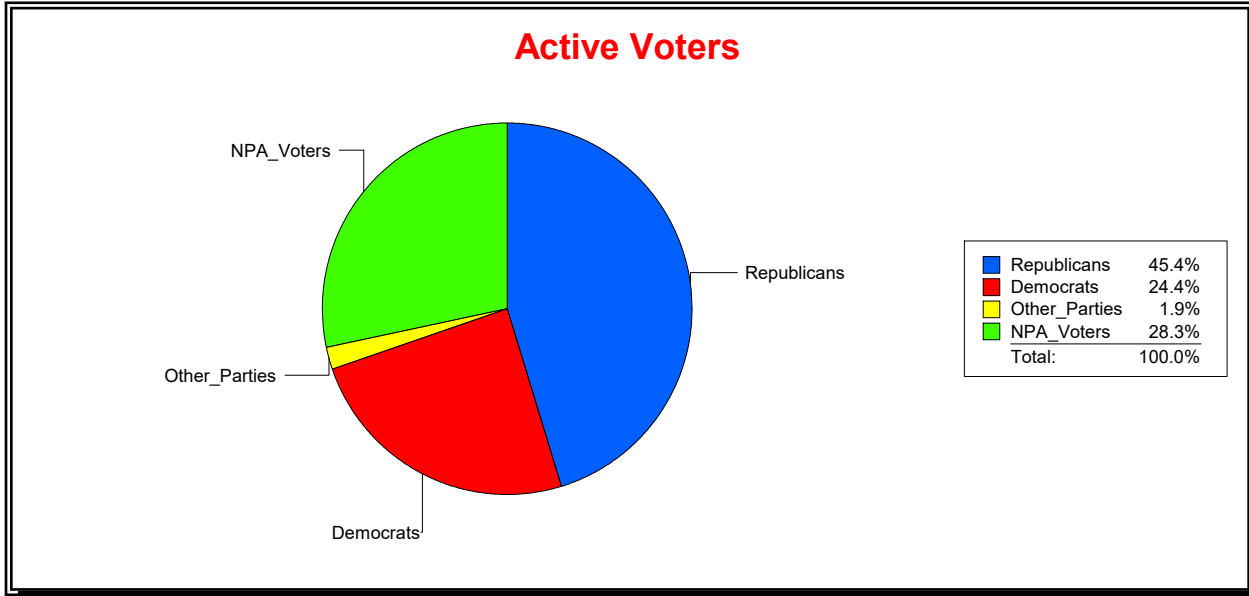

Ron Turner

Supervisor of Elections

Sarasota County, FL

Date 8/1/2022

Time 08:08 AM

Graphs of District Registration

Active Registered Voters

Inactive Voters

District	Total	Dems	Reps	NonP	Other	Total	Dems	Reps	NonP	Other
NORTH PORT DIST 5	16,683	4,070	7,576	4,727	310	1,103	332	382	377	12