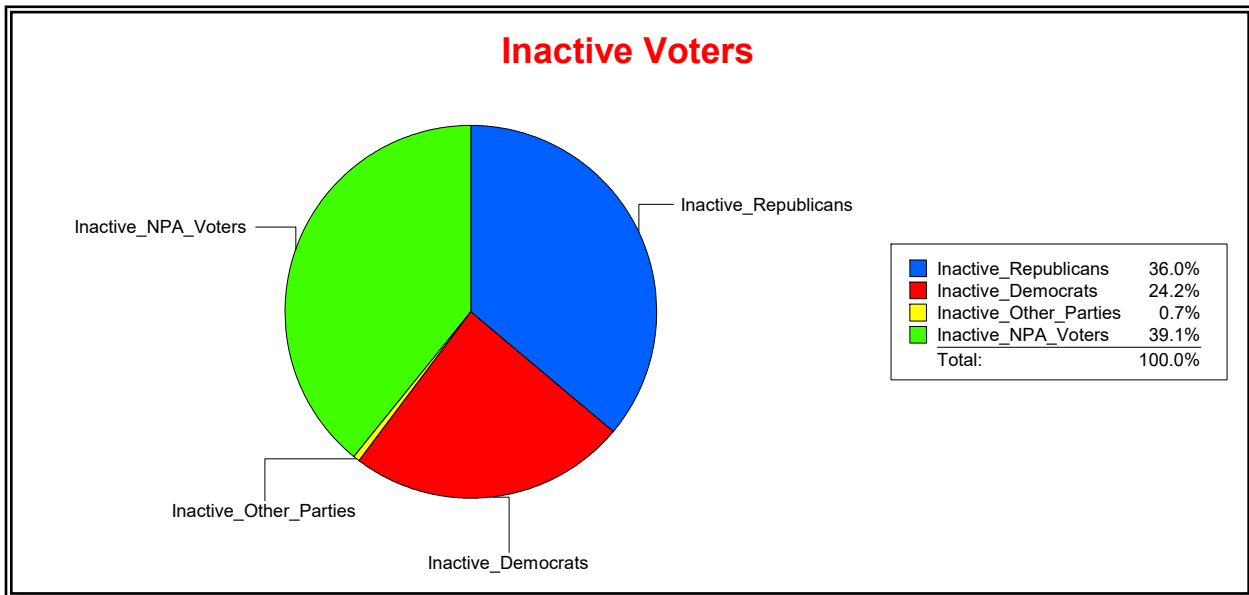

Ron Turner

Supervisor of Elections

Sarasota County, FL

Date 8/1/2022

Time 08:08 AM

Graphs of District Registration

Active Registered Voters

Inactive Voters

District	Total	Dems	Reps	NonP	Other	Total	Dems	Reps	NonP	Other
NORTH PORT DIST 3	10,406	2,536	4,342	3,310	218	900	218	324	352	6