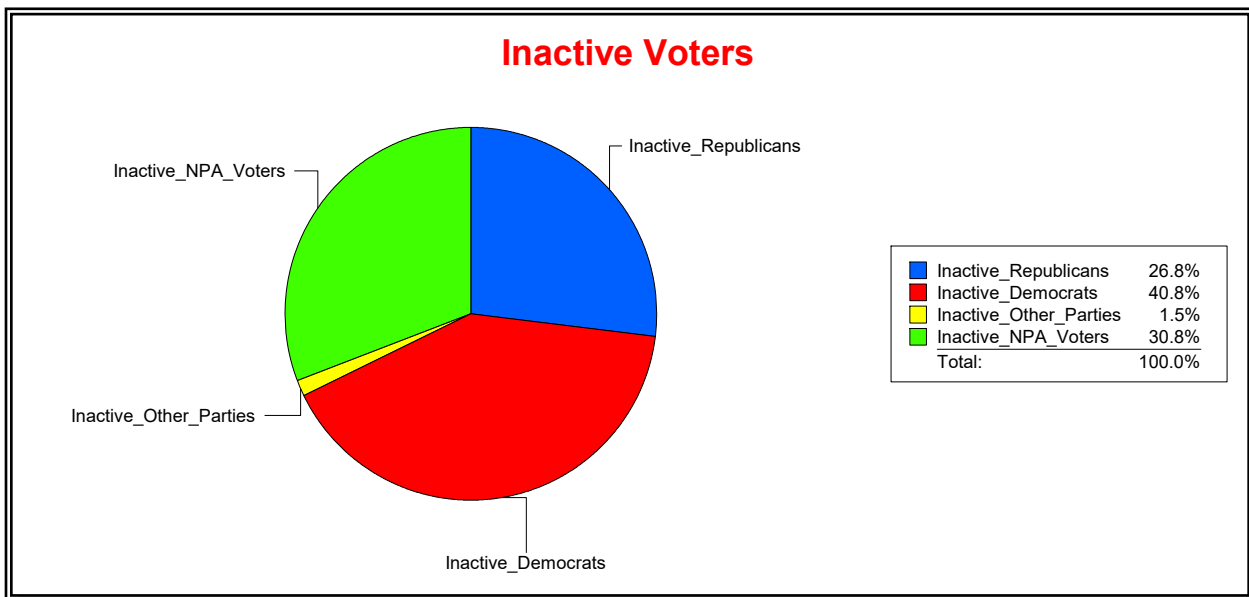

Ron Turner

Supervisor of Elections

Sarasota County, FL

Date 8/1/2022

Time 08:08 AM

Graphs of District Registration

Active Registered Voters

Inactive Voters

District	Total	Dems	Reps	NonP	Other	Total	Dems	Reps	NonP	Other
SARASOTA	38,746	16,086	12,267	9,608	785	4,007	1,636	1,075	1,235	61