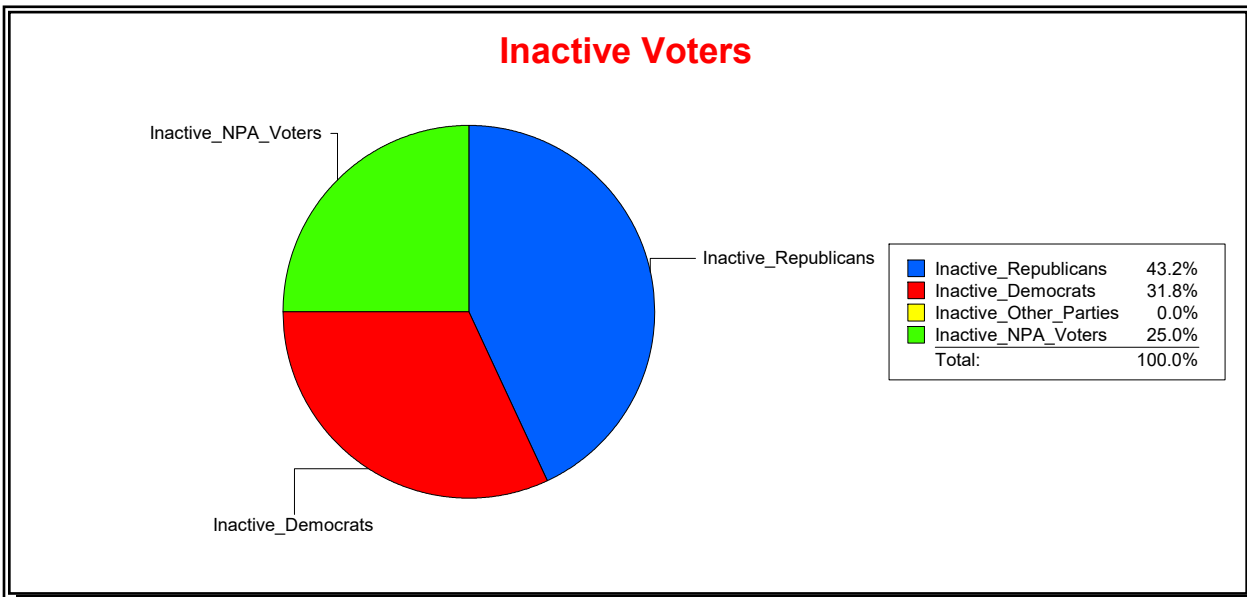

Ron Turner

Supervisor of Elections

Sarasota County, FL

Date 8/1/2022

Time 08:08 AM

Graphs of District Registration

Active Registered Voters

Inactive Voters

District	Total	Dems	Reps	NonP	Other	Total	Dems	Reps	NonP	Other
WOODLANDS CDD	1,519	322	749	410	38	44	14	19	11	0