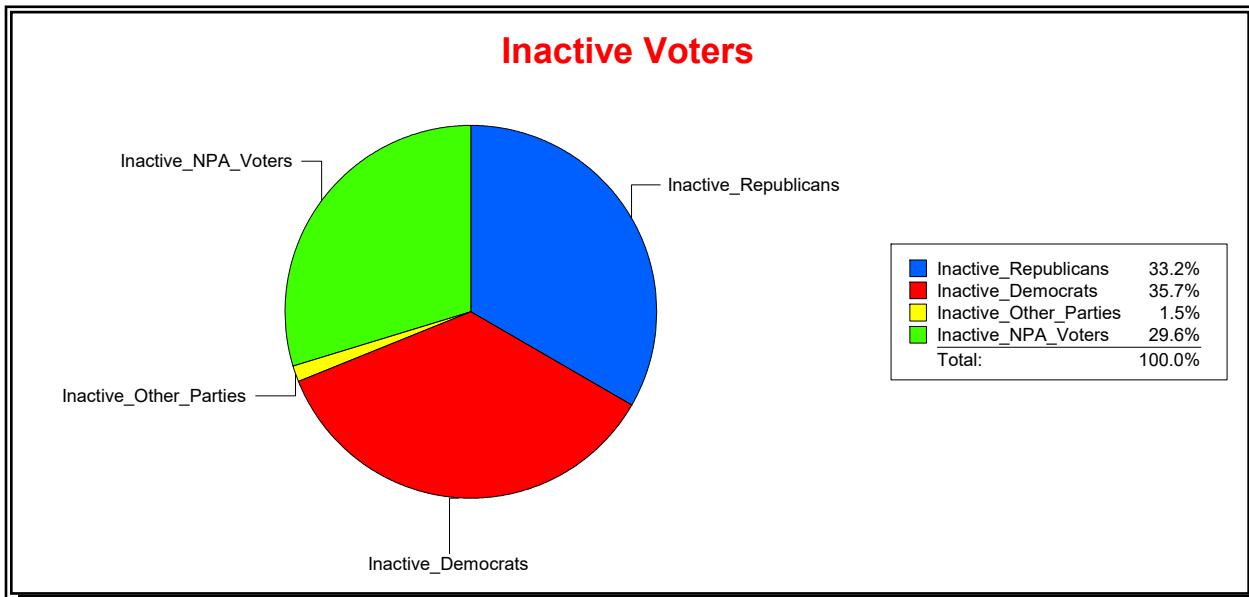

District	Total	Dems	Reps	NonP	Other	Total	Dems	Reps	NonP	Other
HOSPITAL BOARD NORTH	105,610	36,005	41,660	25,843	2,102	8,481	3,024	2,818	2,514	125

Ron Turner

Supervisor of Elections

Sarasota County, FL

Date 8/1/2022