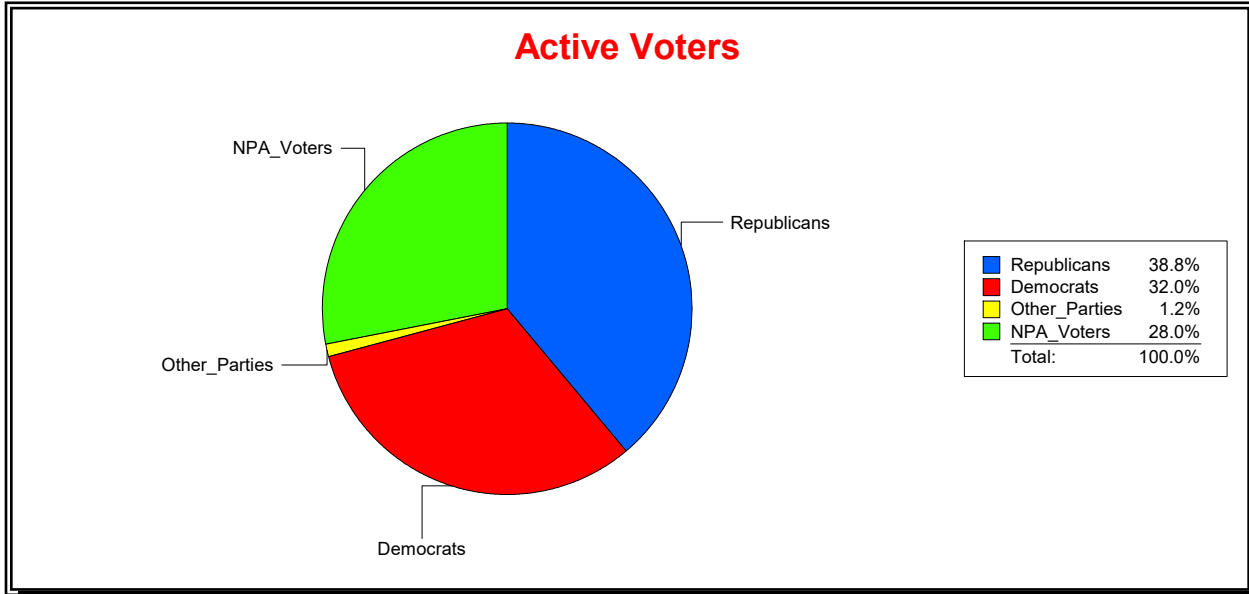

Ron Turner

Supervisor of Elections

Sarasota County, FL

Date 8/1/2022

Time 08:08 AM

Graphs of District Registration

Active Registered Voters

Inactive Voters

District	Total	Dems	Reps	NonP	Other	Total	Dems	Reps	NonP	Other
HLDY PK PK & REC DIST	600	192	233	168	7	49	21	18	10	0