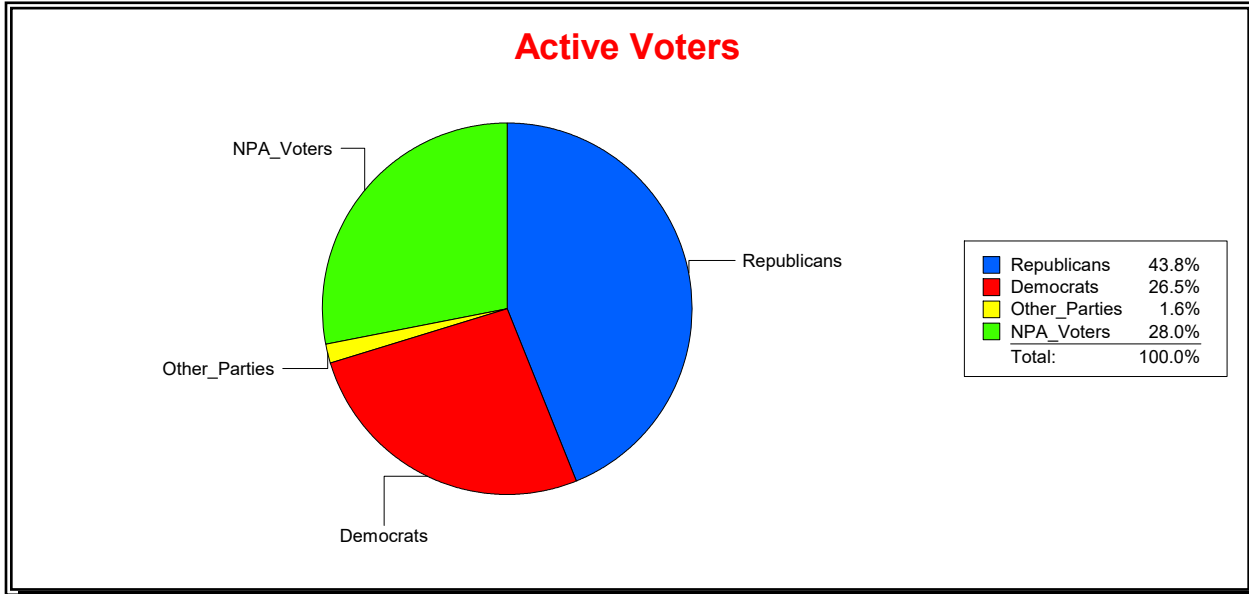

Ron Turner

Supervisor of Elections

Sarasota County, FL

Date 8/1/2022

Time 08:08 AM

Graphs of District Registration

Active Registered Voters

Inactive Voters

District	Total	Dems	Reps	NonP	Other	Total	Dems	Reps	NonP	Other
NORTH PORT 4	9,173	2,434	4,022	2,570	147	717	201	272	235	9