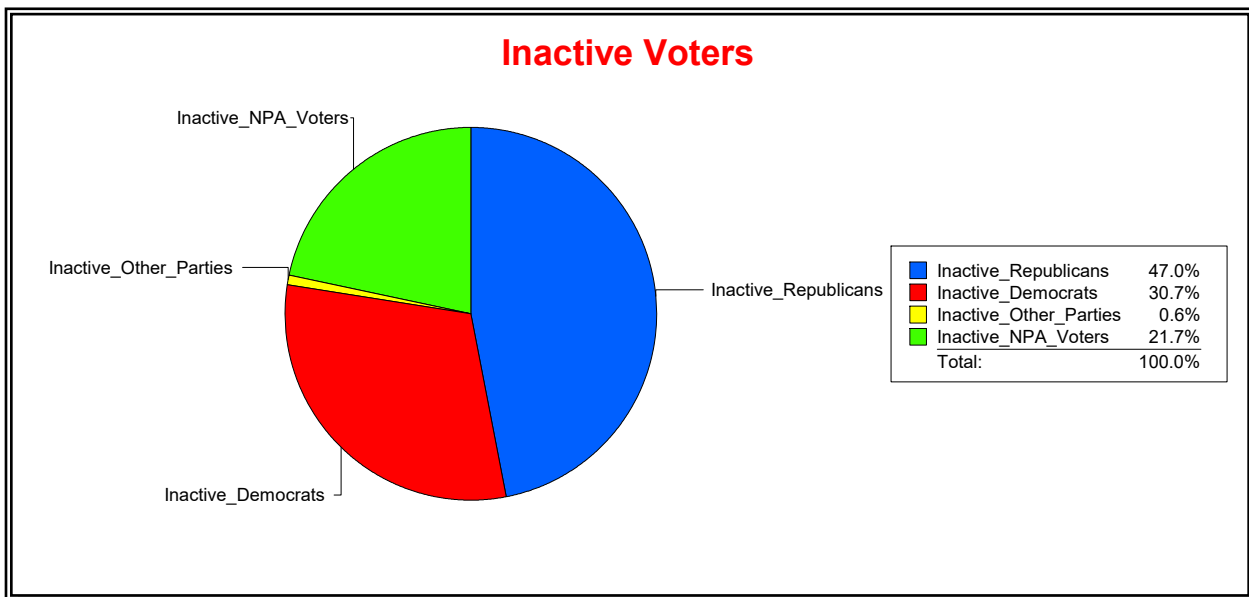

Ron Turner

Supervisor of Elections

Sarasota County, FL

Date 8/1/2022

Time 08:08 AM

Graphs of District Registration

Active Registered Voters

Inactive Voters

District	Total	Dems	Reps	NonP	Other	Total	Dems	Reps	NonP	Other
LONGBOAT KEY	4,689	1,306	2,301	999	83	313	96	147	68	2