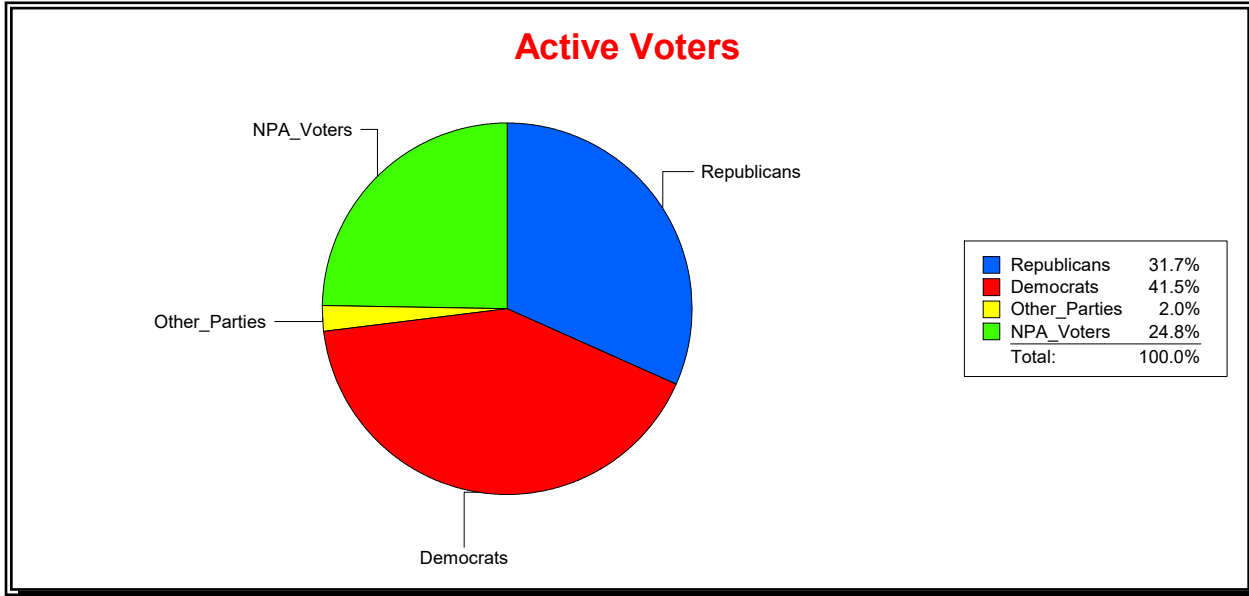

Ron Turner

Supervisor of Elections

Sarasota County, FL

Date 8/1/2022

Time 08:08 AM

Graphs of District Registration

Active Registered Voters

Inactive Voters

<u>District</u>	<u>Total</u>	<u>Dems</u>	<u>Reps</u>	<u>NonP</u>	<u>Other</u>	<u>Total</u>	<u>Dems</u>	<u>Reps</u>	<u>NonP</u>	<u>Other</u>
SARASOTA	38,746	16,086	12,267	9,608	785	4,007	1,636	1,075	1,235	61