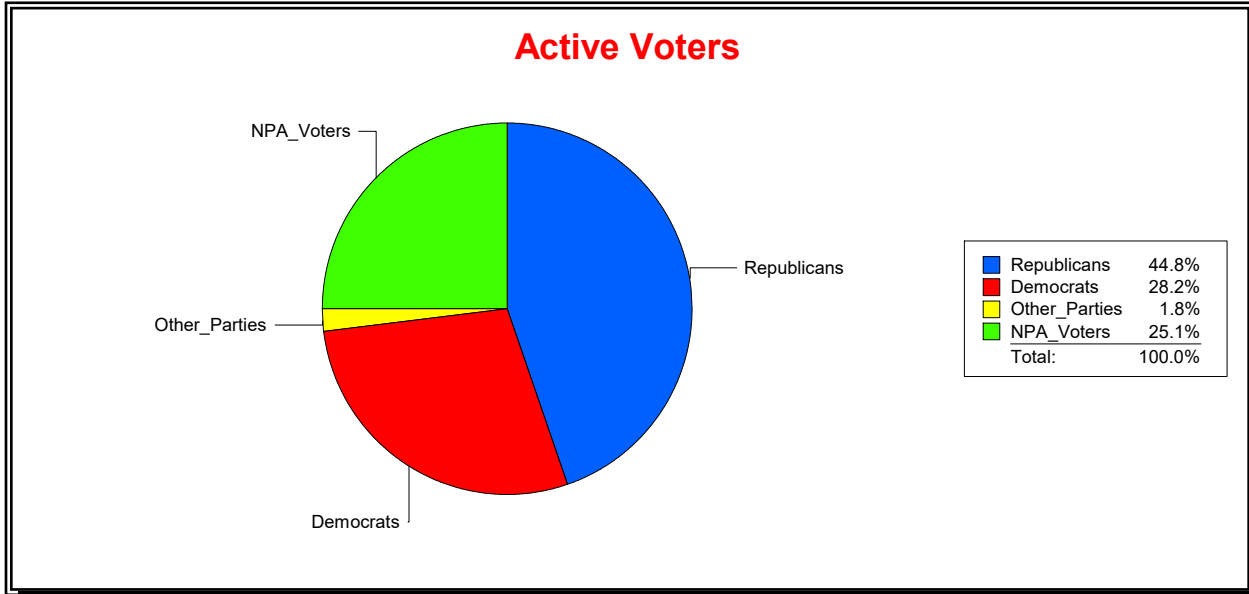

Ron Turner

Supervisor of Elections

Sarasota County, FL

Date 8/1/2022

Time 08:08 AM

Graphs of District Registration

Active Registered Voters

Inactive Voters

<u>District</u>	<u>Total</u>	<u>Dems</u>	<u>Reps</u>	<u>NonP</u>	<u>Other</u>	<u>Total</u>	<u>Dems</u>	<u>Reps</u>	<u>NonP</u>	<u>Other</u>
COUNTY	224,850	63,497	100,718	56,480	4,155	15,927	4,751	6,216	4,757	203