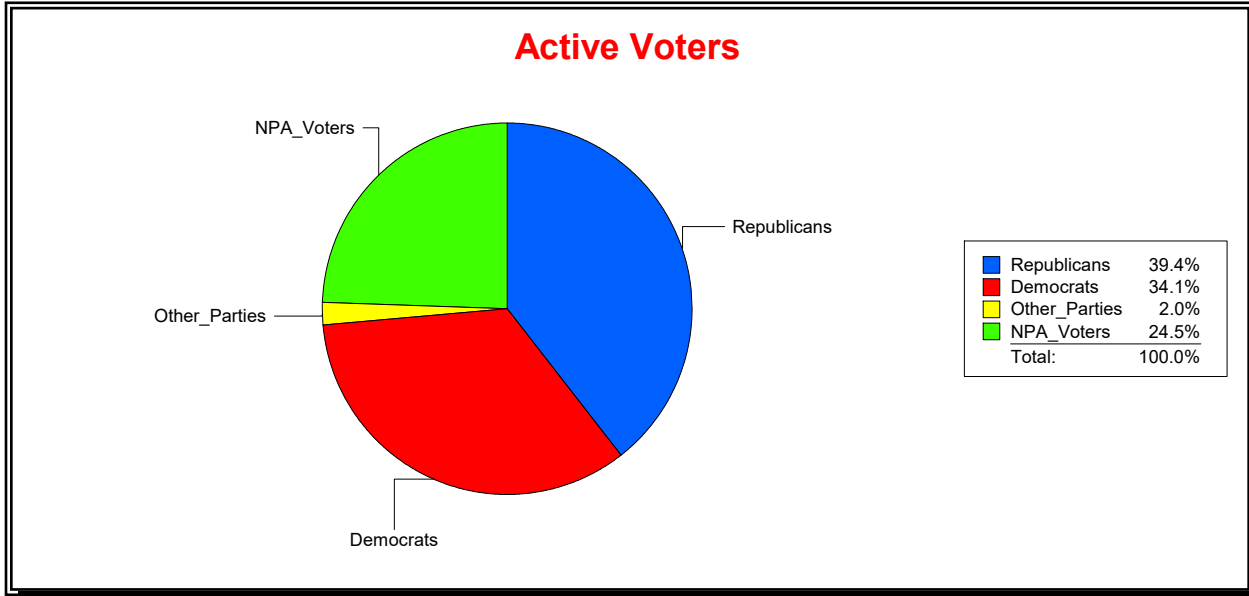

District	Total	Dems	Reps	NonP	Other	Total	Dems	Reps	NonP	Other
HOSPITAL BOARD NORTH	105,610	36,005	41,660	25,843	2,102	8,481	3,024	2,818	2,514	125

Ron Turner

Supervisor of Elections

Sarasota County, FL

Date 8/1/2022