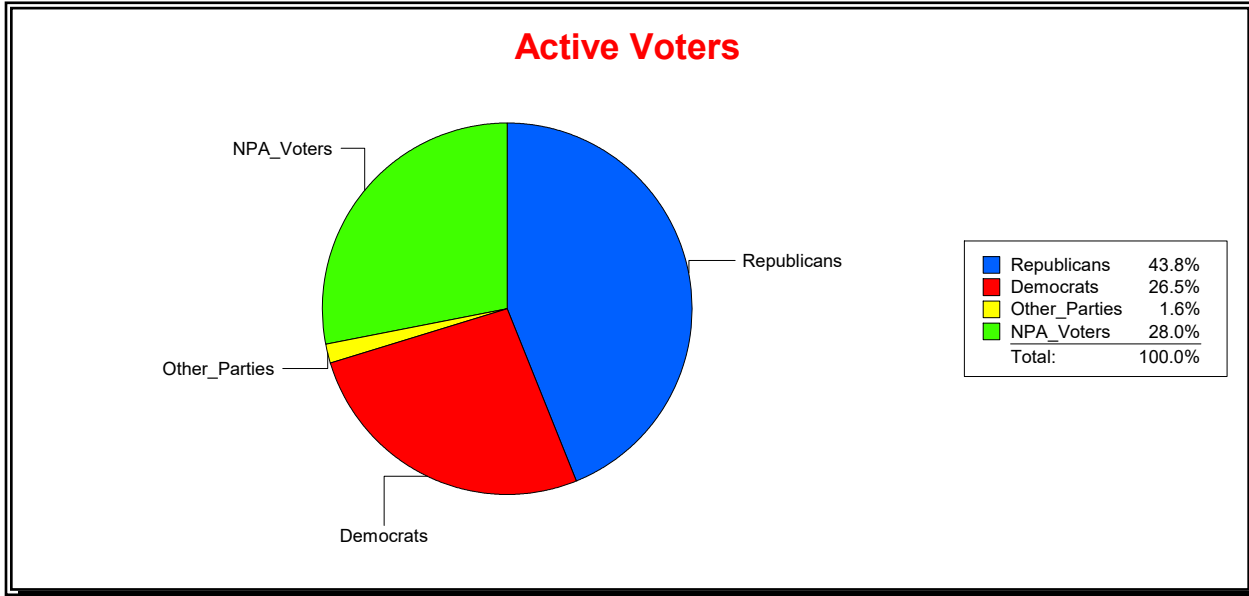

Ron Turner

Supervisor of Elections

Sarasota County, FL

Date 8/1/2022

Time 08:08 AM

Graphs of District Registration

Active Registered Voters

Inactive Voters

District	Total	Dems	Reps	NonP	Other	Total	Dems	Reps	NonP	Other
NORTH PORT DIST 4	9,173	2,434	4,022	2,570	147	717	201	272	235	9