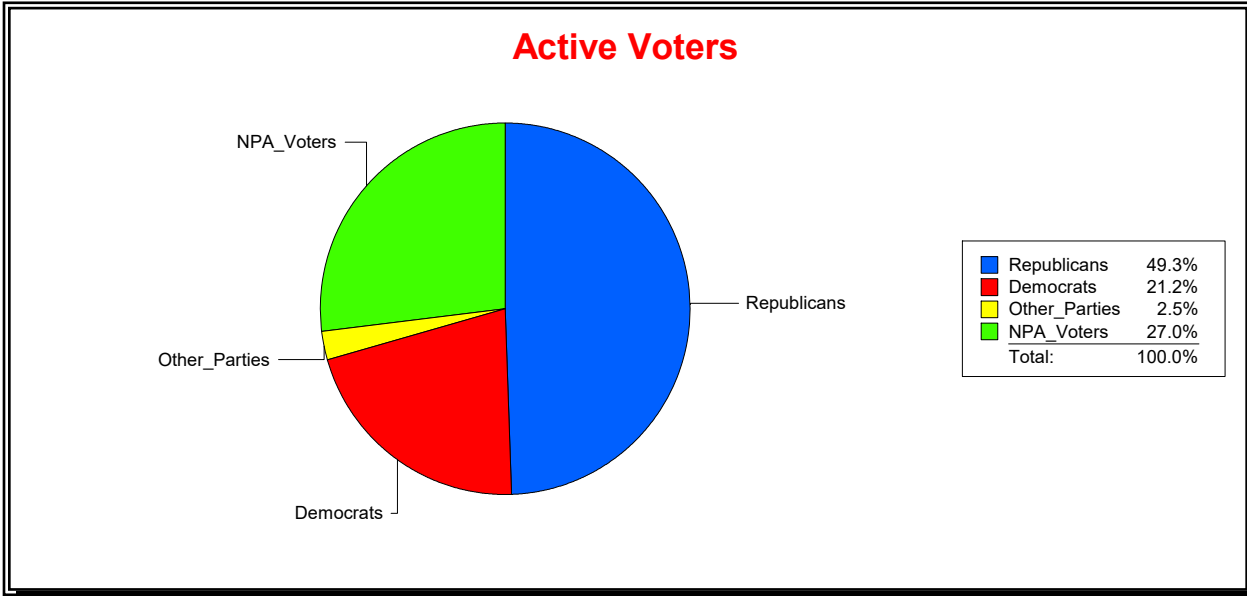

Ron Turner

Supervisor of Elections

Sarasota County, FL

Date 8/1/2022

Time 08:08 AM

Graphs of District Registration

Active Registered Voters

Inactive Voters

District	Total	Dems	Reps	NonP	Other	Total	Dems	Reps	NonP	Other
WOODLANDS CDD	1,519	322	749	410	38	44	14	19	11	0