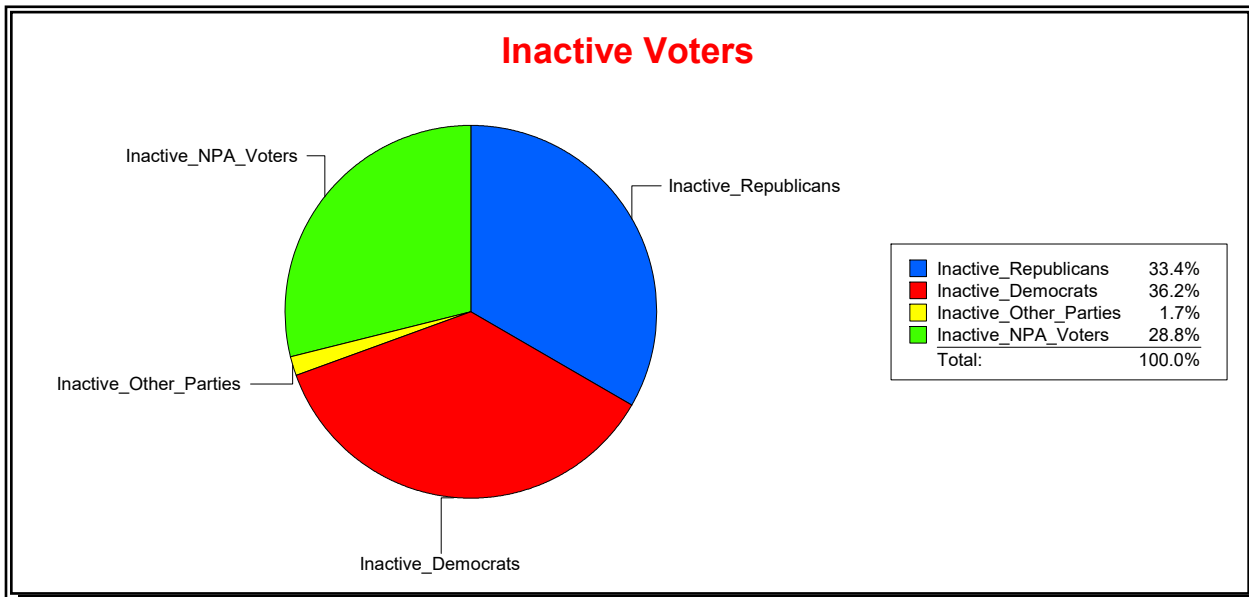

Ron Turner

Supervisor of Elections

Sarasota County, FL

Date 8/1/2022

Time 08:08 AM

Graphs of District Registration

Active Registered Voters

Inactive Voters

District	Total	Dems	Reps	NonP	Other	Total	Dems	Reps	NonP	Other
SARASOTA 2	16,765	6,250	6,313	3,877	325	1,498	542	500	431	25