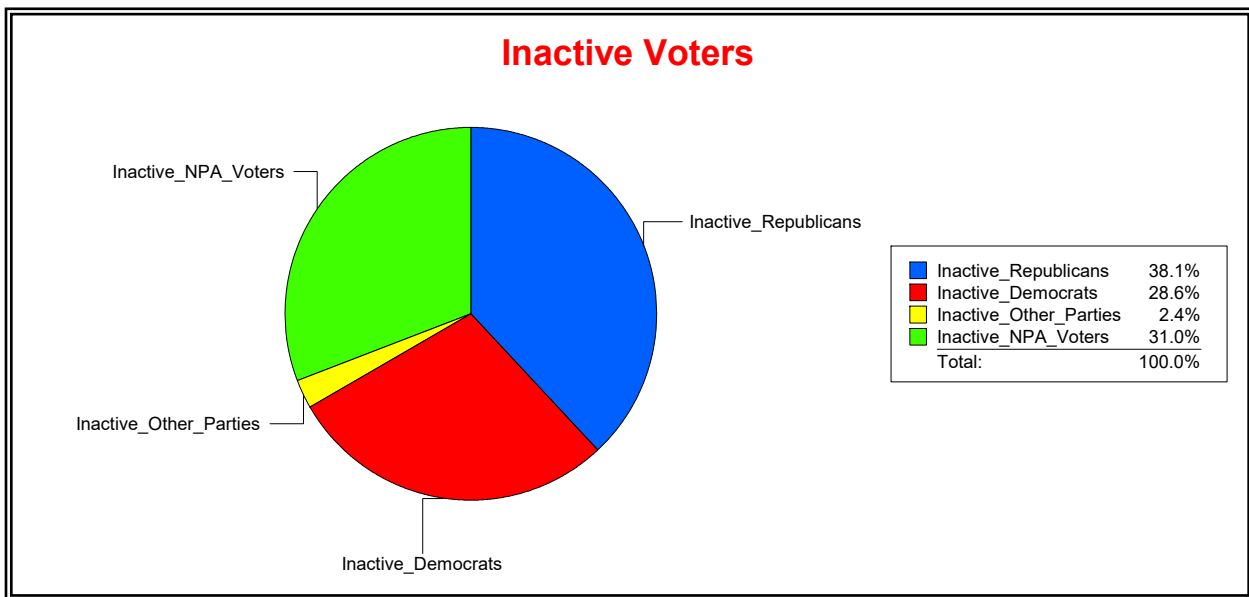

Ron Turner

Supervisor of Elections

Sarasota County, FL

Date 8/1/2022

Time 08:08 AM

Graphs of District Registration

Active Registered Voters

Inactive Voters

<u>District</u>	<u>Total</u>	<u>Dems</u>	<u>Reps</u>	<u>NonP</u>	<u>Other</u>	<u>Total</u>	<u>Dems</u>	<u>Reps</u>	<u>NonP</u>	<u>Other</u>
LAKESIDE PLANT CDD	907	213	431	250	13	84	24	32	26	2