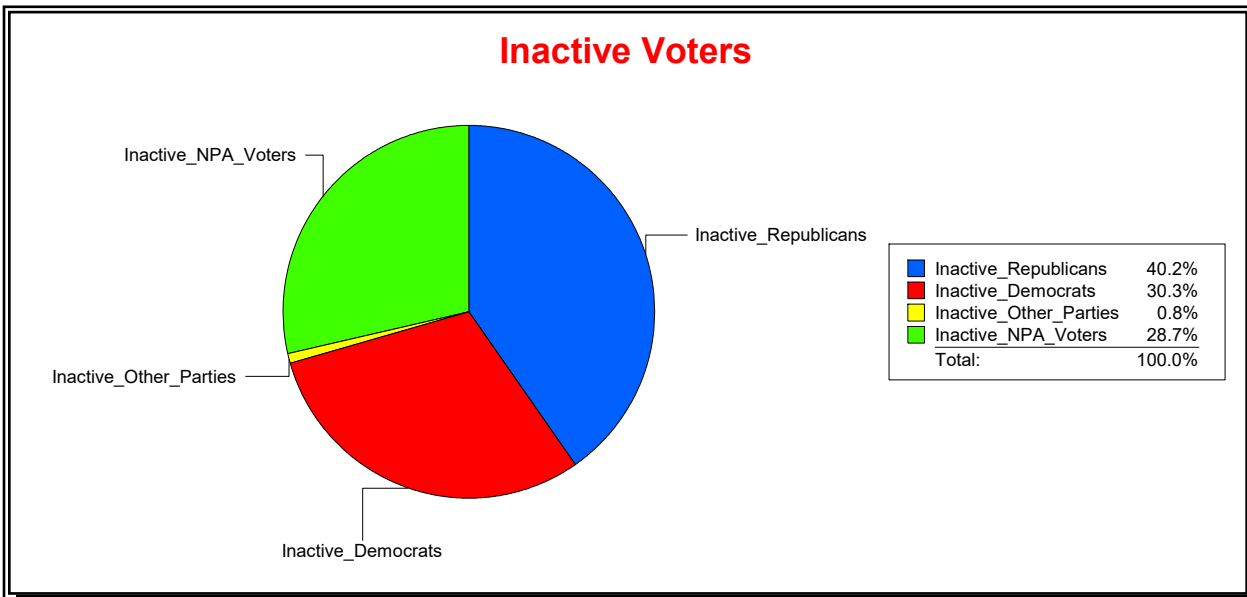

Ron Turner

Supervisor of Elections

Sarasota County, FL

Date 8/1/2022

Time 08:08 AM

Graphs of District Registration

Active Registered Voters

Inactive Voters

District	Total	Dems	Reps	NonP	Other	Total	Dems	Reps	NonP	Other
STONEYBROOK CDD	1,806	422	817	525	42	122	37	49	35	1