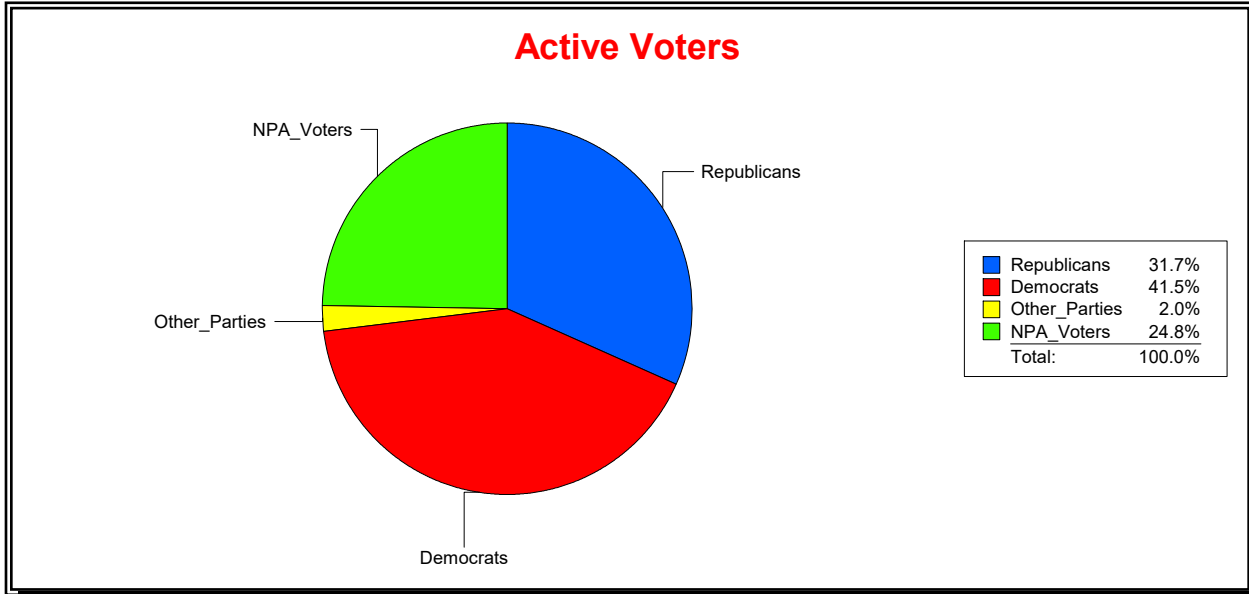

Ron Turner

Supervisor of Elections

Sarasota County, FL

Date 8/1/2022

Time 08:08 AM

Graphs of District Registration

Active Registered Voters

Inactive Voters

District	Total	Dems	Reps	NonP	Other	Total	Dems	Reps	NonP	Other
SARASOTA	38,746	16,086	12,267	9,608	785	4,007	1,636	1,075	1,235	61