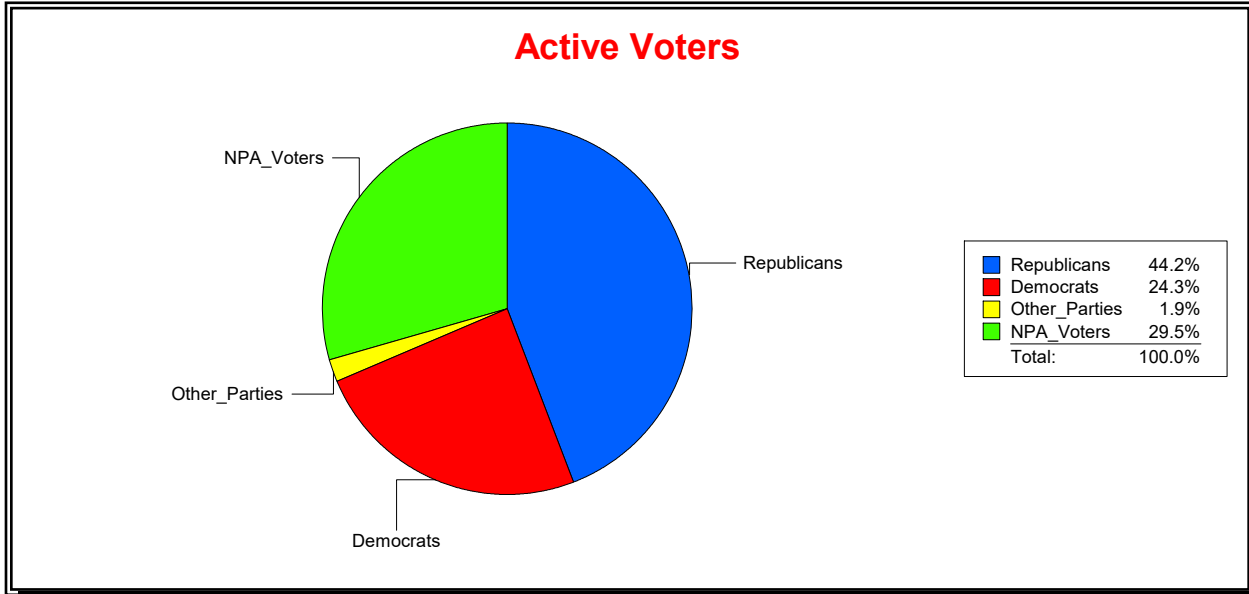

Ron Turner

Supervisor of Elections

Sarasota County, FL

Date 8/1/2022

Time 08:08 AM

Graphs of District Registration

Active Registered Voters

Inactive Voters

District	Total	Dems	Reps	NonP	Other	Total	Dems	Reps	NonP	Other
NORTH PORT	59,245	14,426	26,174	17,499	1,146	4,284	1,131	1,571	1,526	56