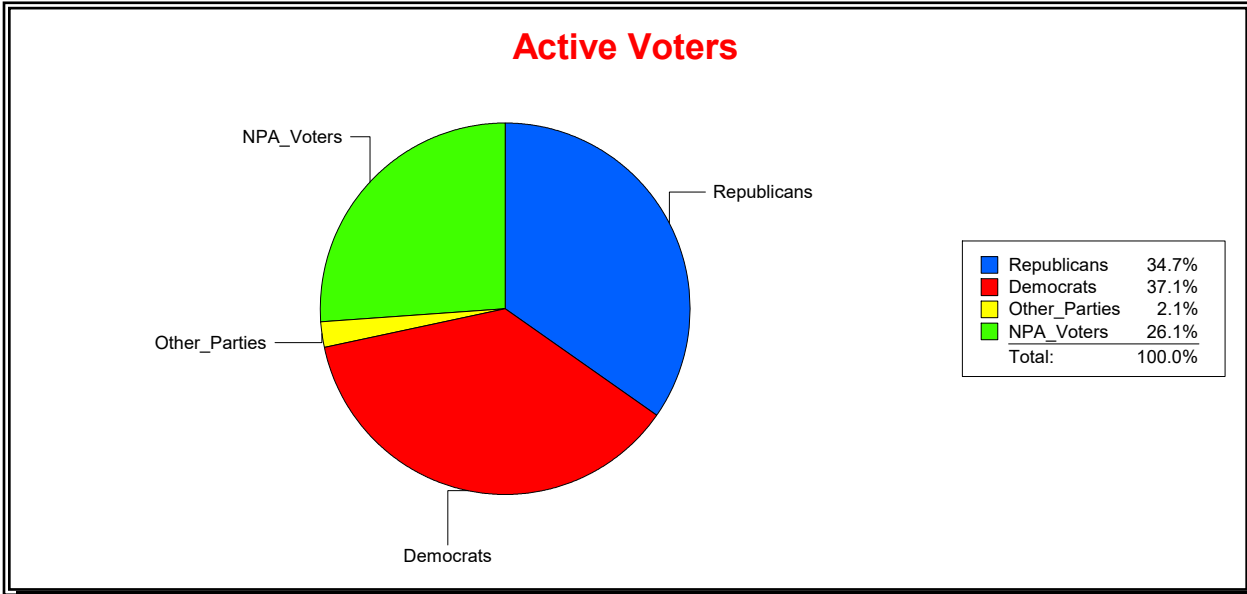

Graphs of District Registration

Active Registered Voters

Inactive Voters

District	Total	Dems	Reps	NonP	Other	Total	Dems	Reps	NonP	Other
SARASOTA 3	10,933	4,056	3,792	2,854	231	1,131	414	334	366	17

Ron Turner