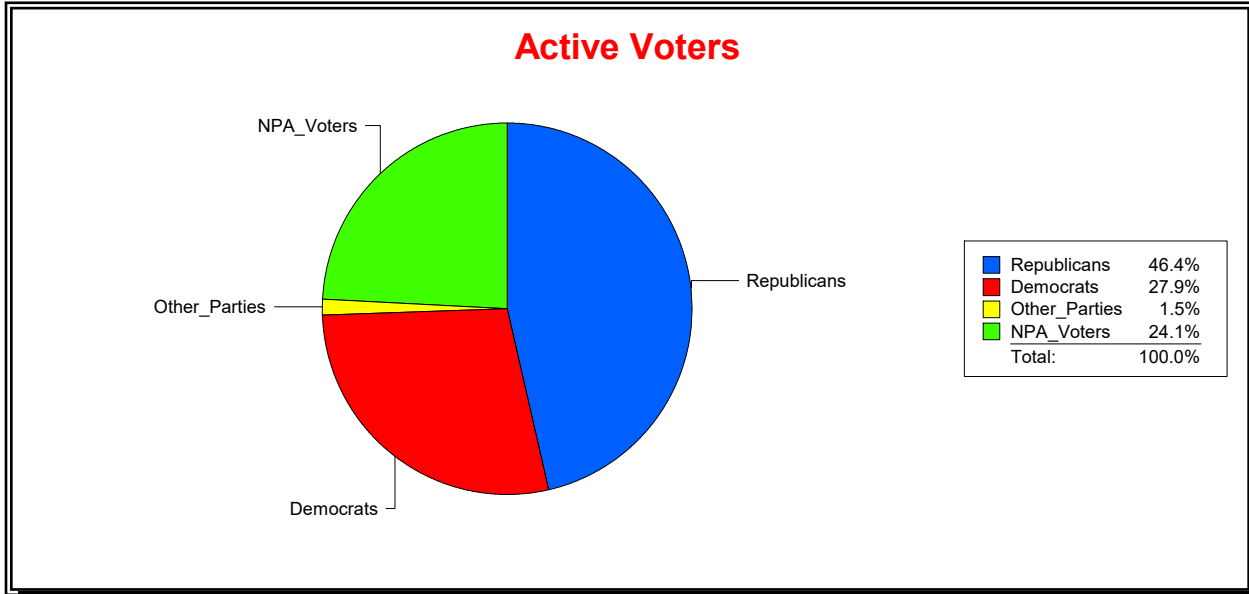

Ron Turner

Supervisor of Elections

Sarasota County, FL

Date 8/1/2022

Time 08:08 AM

Graphs of District Registration

Active Registered Voters

Inactive Voters

District	Total	Dems	Reps	NonP	Other	Total	Dems	Reps	NonP	Other
GOLDEN GATE POINT	394	110	183	95	6	45	7	25	13	0