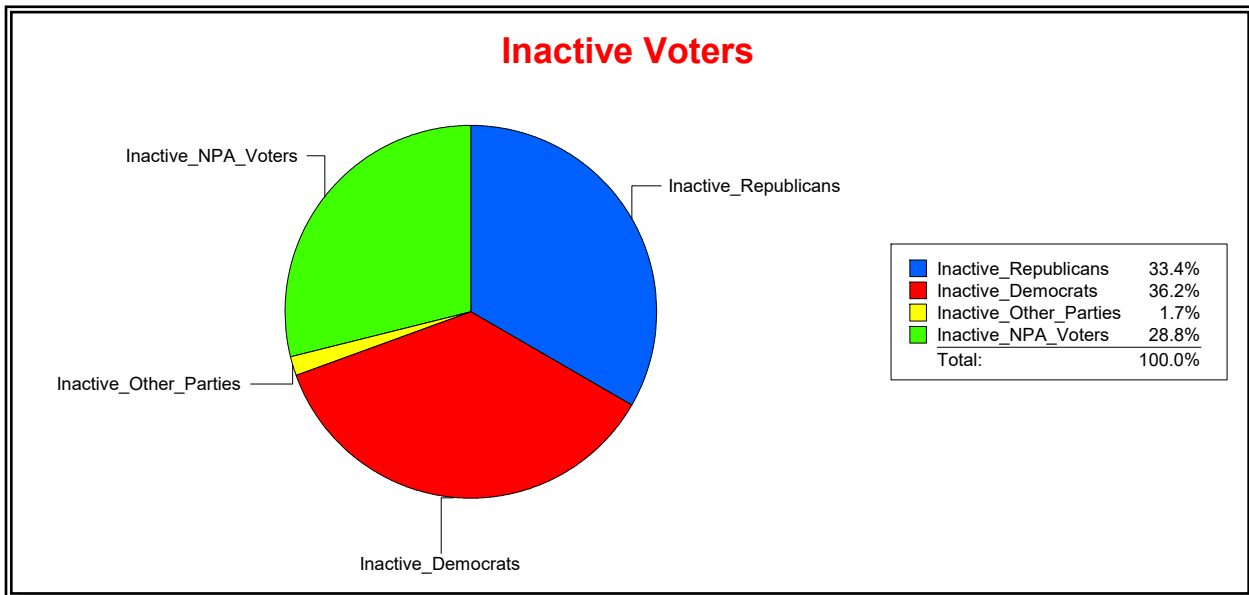

Supervisor of Elections

Sarasota County, FL

Date 8/1/2022

Time 08:08 AM

Graphs of District Registration

Active Registered Voters

Inactive Voters

District	Total	Dems	Reps	NonP	Other	Total	Dems	Reps	NonP	Other
SARASOTA DIST 2	16,765	6,250	6,313	3,877	325	1,498	542	500	431	25