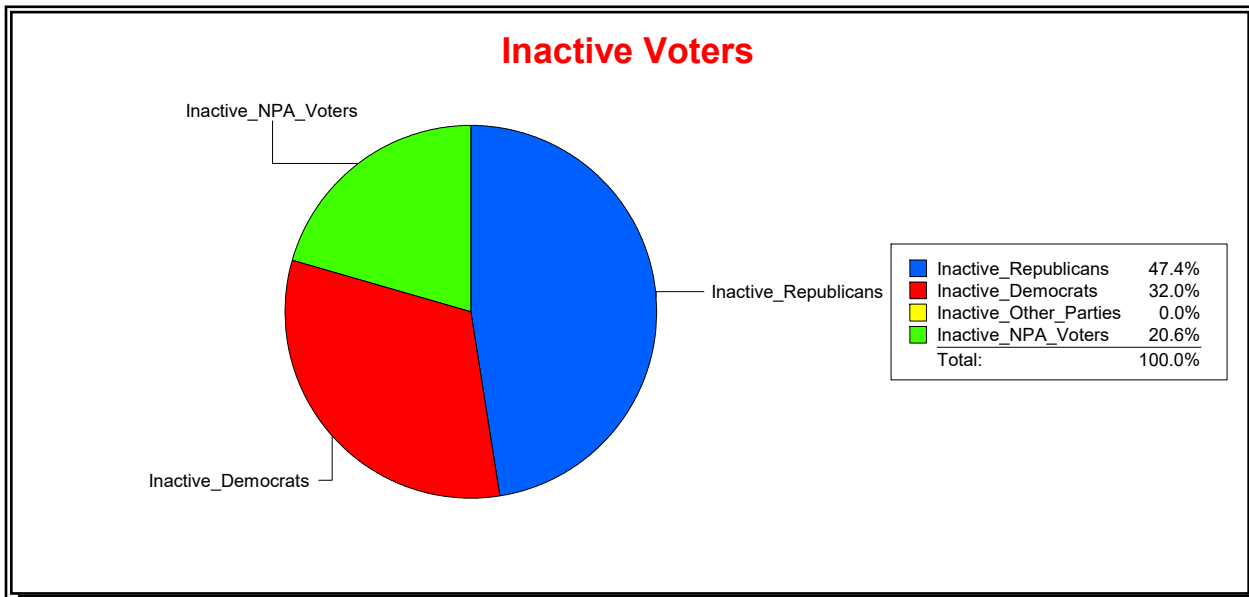

Ron Turner

Supervisor of Elections

Sarasota County, FL

Date 8/1/2022

Time 08:08 AM

Graphs of District Registration

Active Registered Voters

Inactive Voters

District	Total	Dems	Reps	NonP	Other	Total	Dems	Reps	NonP	Other
LONGBOAT KEY 2	1,339	444	584	289	22	97	31	46	20	0