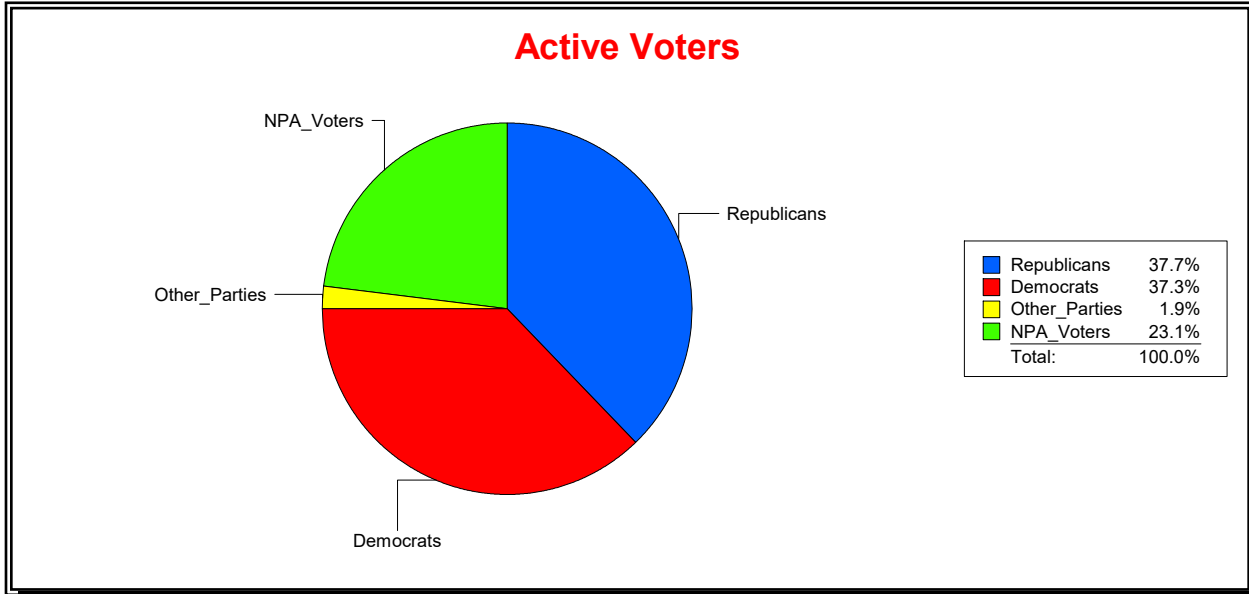

Supervisor of Elections

Sarasota County, FL

Date 8/1/2022

Time 08:08 AM

Graphs of District Registration

Active Registered Voters

Inactive Voters

District	Total	Dems	Reps	NonP	Other	Total	Dems	Reps	NonP	Other
SARASOTA DIST 2	16,765	6,250	6,313	3,877	325	1,498	542	500	431	25