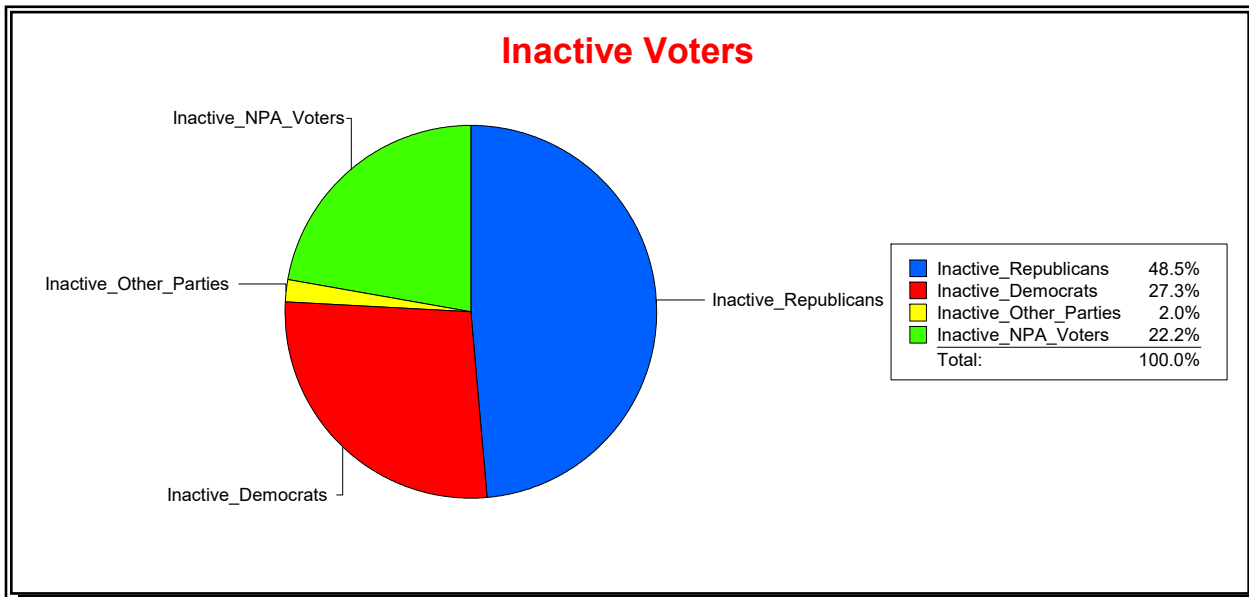

Supervisor of Elections

Sarasota County, FL

Date 8/1/2022

Time 08:08 AM

Graphs of District Registration

Active Registered Voters

Inactive Voters

District	Total	Dems	Reps	NonP	Other	Total	Dems	Reps	NonP	Other
LBK DISTRICT 1	1,453	320	778	320	35	99	27	48	22	2