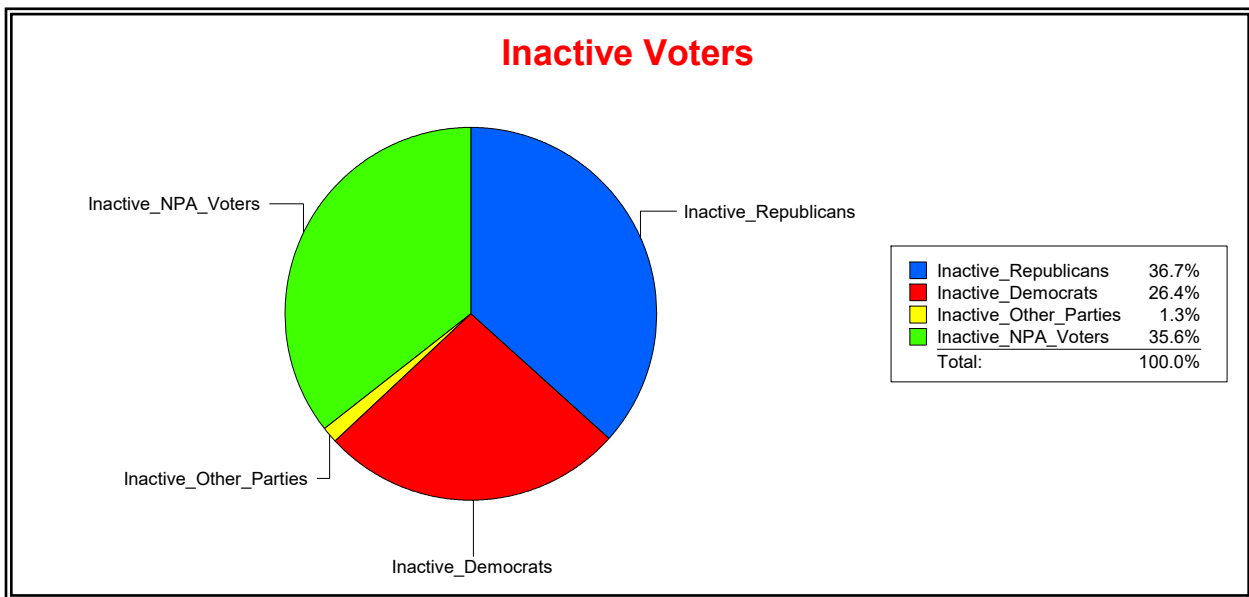

Ron Turner

Supervisor of Elections

Sarasota County, FL

Date 8/1/2022

Time 08:08 AM

Graphs of District Registration

Active Registered Voters

Inactive Voters

District	Total	Dems	Reps	NonP	Other	Total	Dems	Reps	NonP	Other
NORTH PORT	59,245	14,426	26,174	17,499	1,146	4,284	1,131	1,571	1,526	56