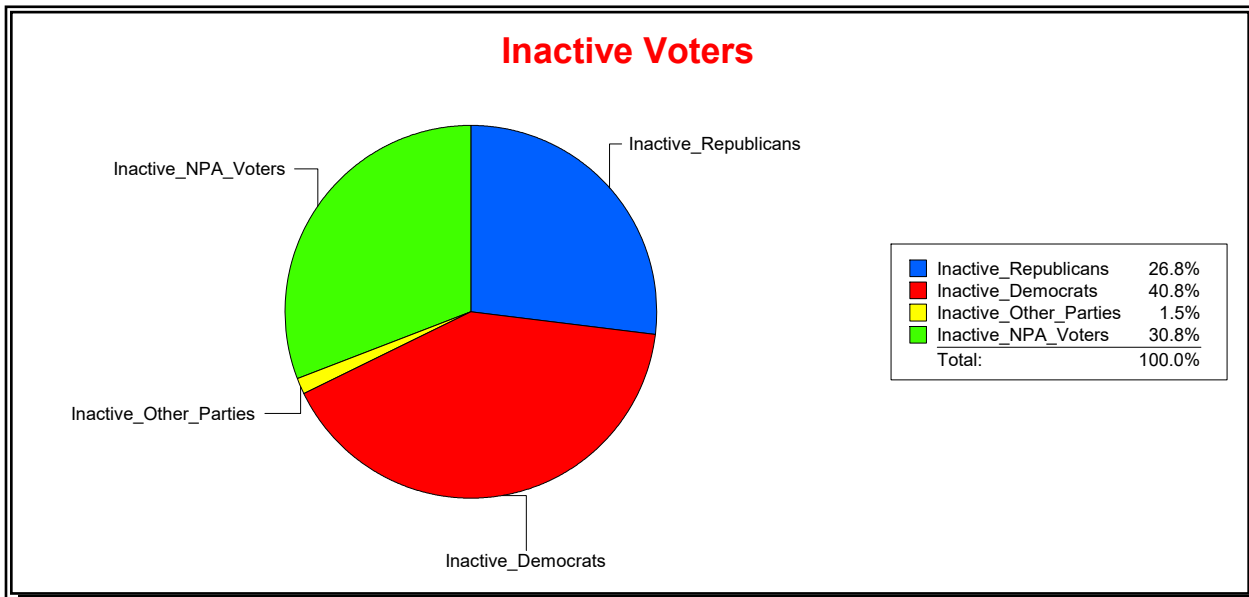

Ron Turner

Supervisor of Elections

Sarasota County, FL

Date 8/1/2022

Time 08:08 AM

Graphs of District Registration

Active Registered Voters

Inactive Voters

<u>District</u>	<u>Total</u>	<u>Dems</u>	<u>Reps</u>	<u>NonP</u>	<u>Other</u>	<u>Total</u>	<u>Dems</u>	<u>Reps</u>	<u>NonP</u>	<u>Other</u>
SARASOTA	38,746	16,086	12,267	9,608	785	4,007	1,636	1,075	1,235	61