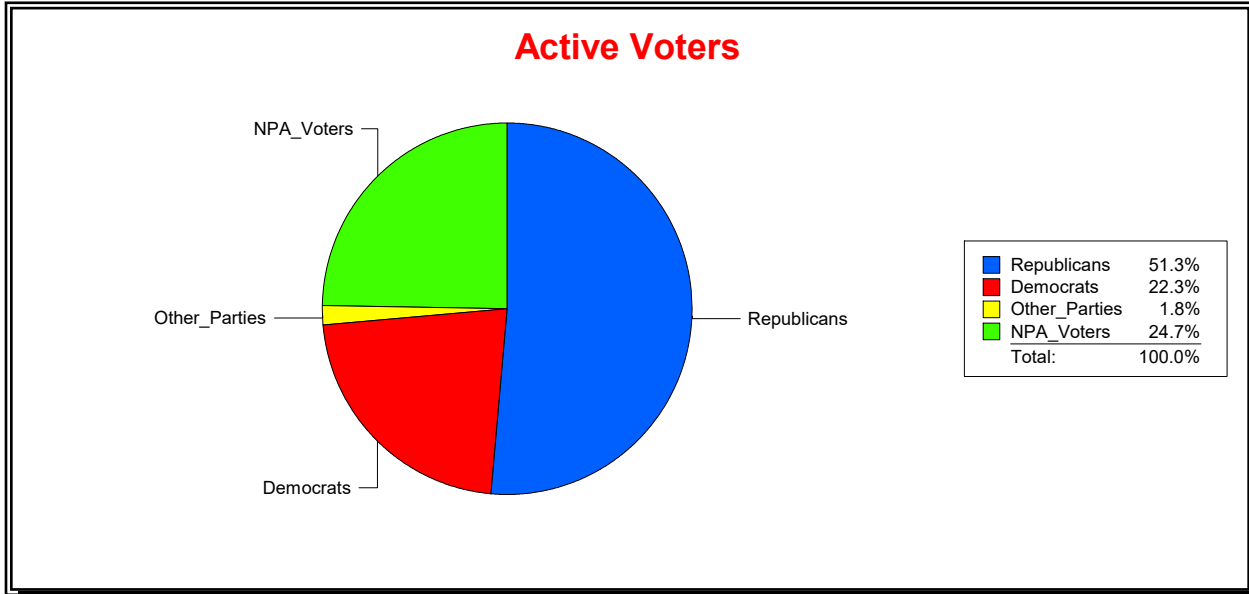

Ron Turner

Supervisor of Elections

Sarasota County, FL

Date 8/1/2022

Time 08:08 AM

Graphs of District Registration

Active Registered Voters

Inactive Voters

District	Total	Dems	Reps	NonP	Other	Total	Dems	Reps	NonP	Other
WEST VILLAGES CDD	7,484	1,666	3,837	1,848	133	214	54	91	66	3