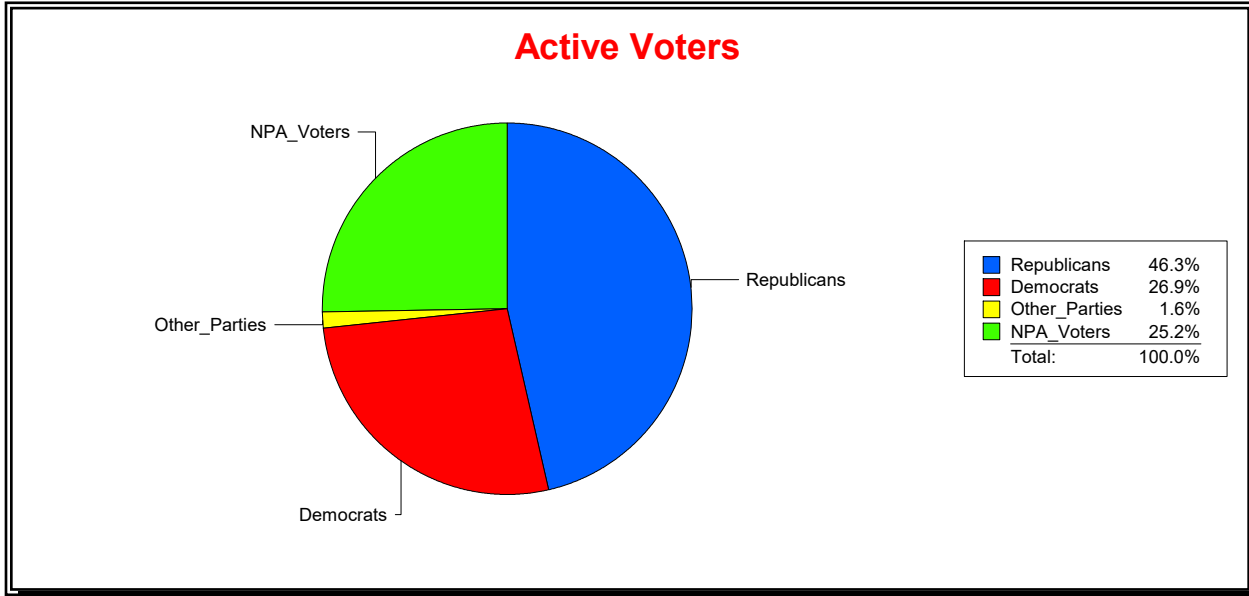

Supervisor of Elections

Sarasota County, FL

Date 8/1/2022

Time 08:08 AM

Graphs of District Registration

Active Registered Voters

Inactive Voters

District	Total	Dems	Reps	NonP	Other	Total	Dems	Reps	NonP	Other
VENICE 1	22,268	5,986	10,313	5,620	349	1,735	483	743	495	14