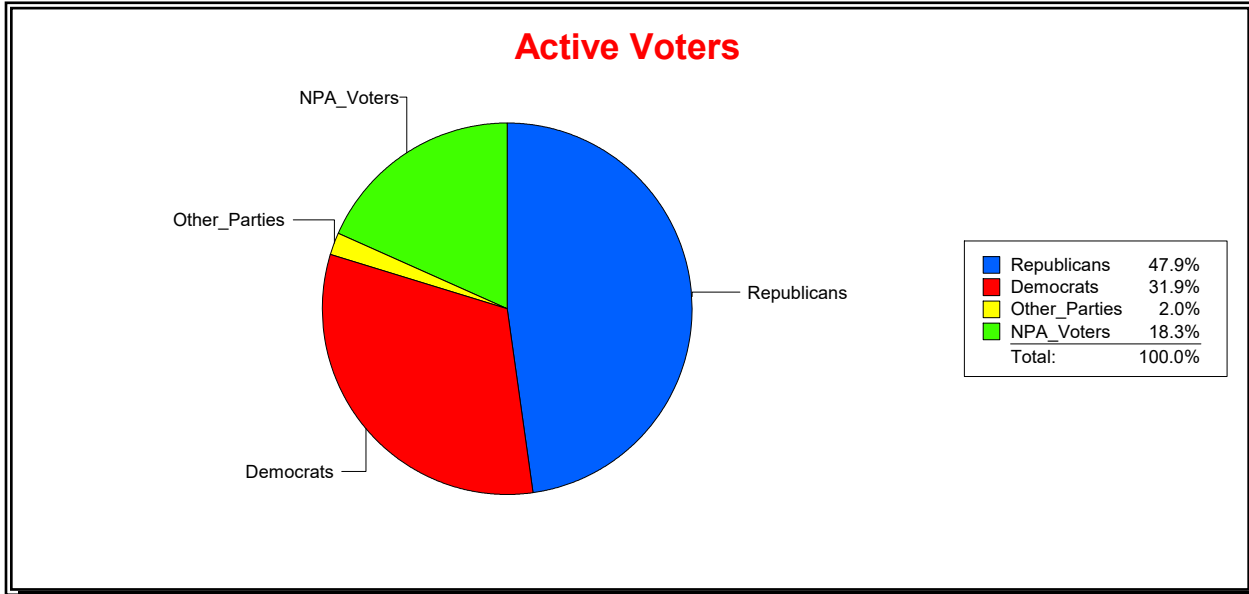

Date 8/1/2022

Time 08:08 AM

Graphs of District Registration

Active Registered Voters

Inactive Voters

District	Total	Dems	Reps	NonP	Other	Total	Dems	Reps	NonP	Other
LBK DISTRICT 4	405	129	194	74	8	34	11	13	10	0