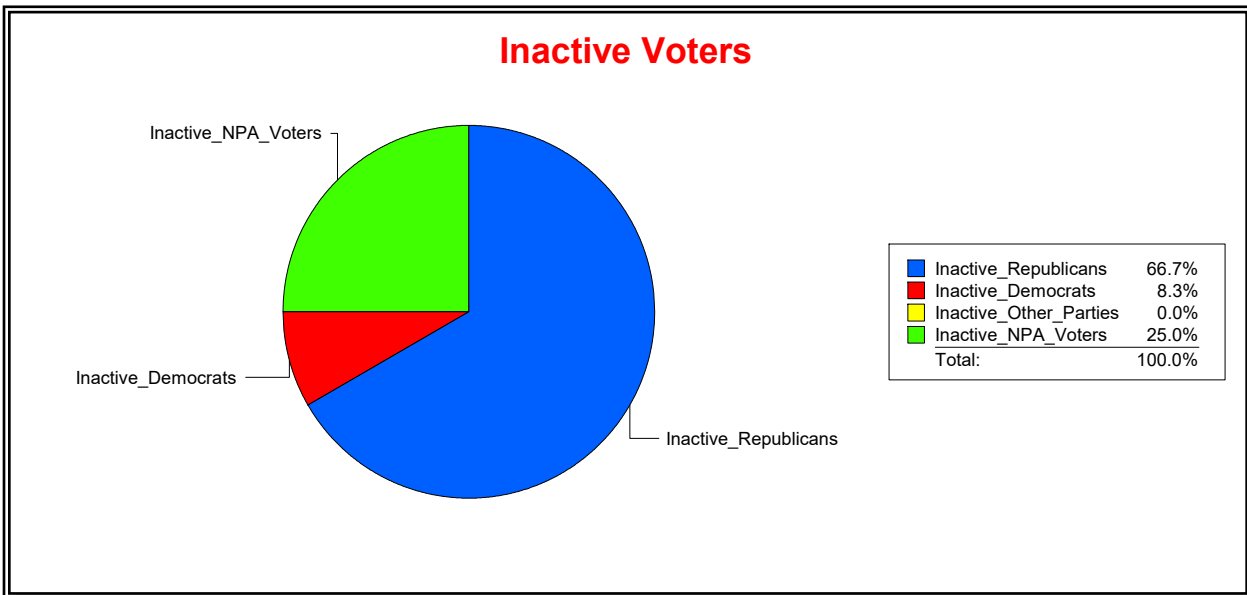

District	Total	Dems	Reps	NonP	Other	Total	Dems	Reps	NonP	Other
<b>TOSCANA ISLES CDD</b>	933	173	531	218	11	12	1	8	3	0

Ron Turner

Supervisor of Elections

Sarasota County, FL

Date 8/1/2022

Time 08:08 AM

Graphs of District Registration