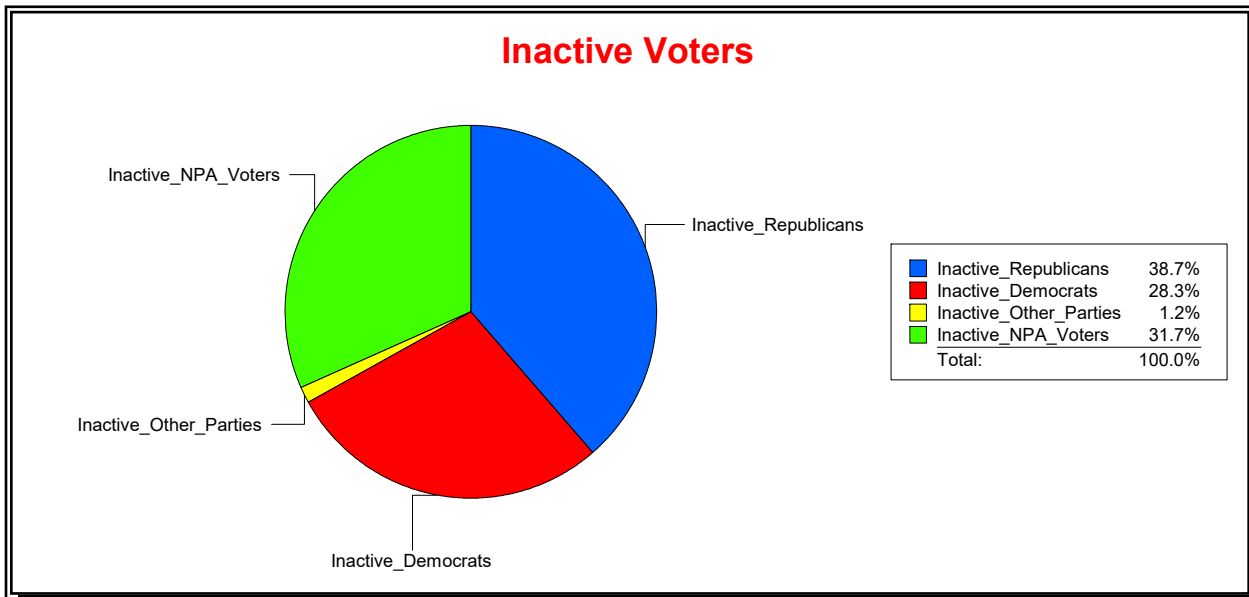

District	Total	Dems	Reps	NonP	Other	Total	Dems	Reps	NonP	Other
ENGLEWOOD FIRE DIST	13,729	3,362	6,472	3,660	235	914	259	354	290	11

Ron Turner

Supervisor of Elections

Sarasota County, FL

Date 8/1/2022

Time 08:08 AM