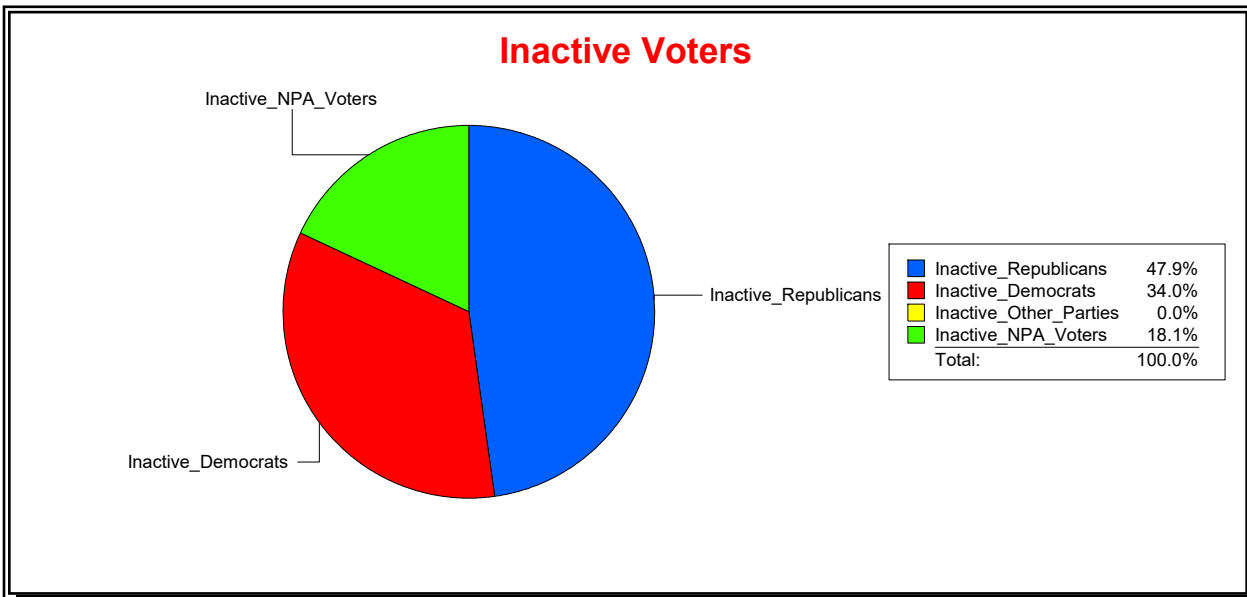

Date 8/1/2022

Time 08:08 AM

Graphs of District Registration

Active Registered Voters

Inactive Voters

District	Total	Dems	Reps	NonP	Other	Total	Dems	Reps	NonP	Other
VENETIAN CDD	1,928	493	965	444	26	94	32	45	17	0