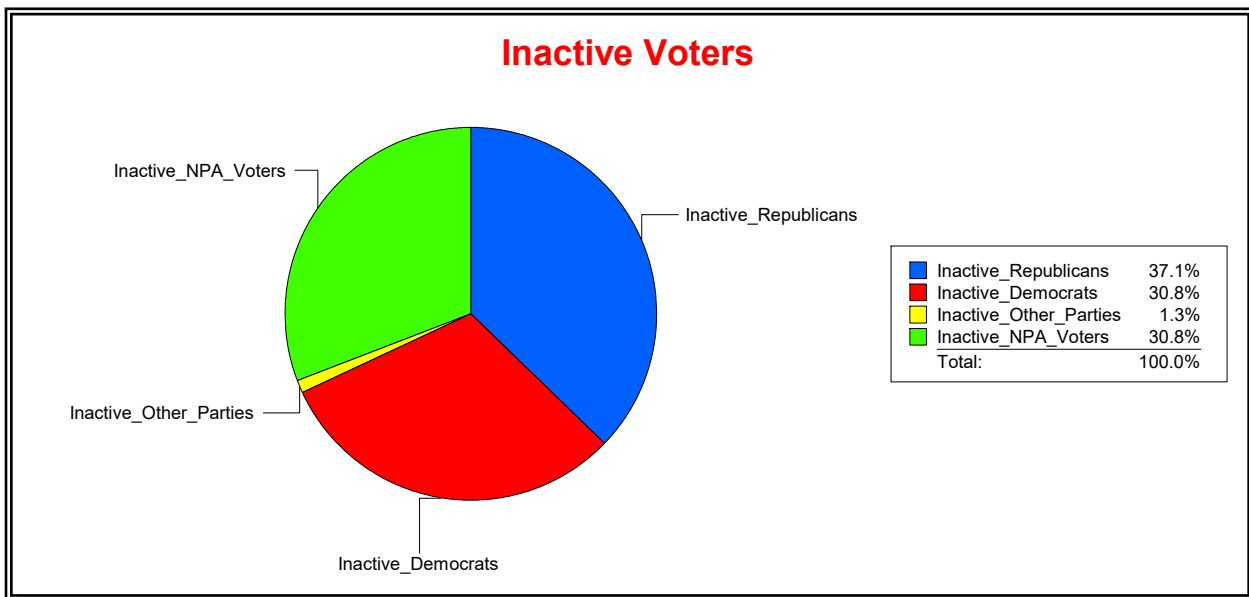

Ron Turner

Supervisor of Elections

Sarasota County, FL

Date 8/1/2022

Time 08:08 AM

Graphs of District Registration

Active Registered Voters

Inactive Voters

<u>District</u>	<u>Total</u>	<u>Dems</u>	<u>Reps</u>	<u>NonP</u>	<u>Other</u>	<u>Total</u>	<u>Dems</u>	<u>Reps</u>	<u>NonP</u>	<u>Other</u>
COUNTYWIDE	349,798	101,301	151,773	90,206	6,518	26,266	8,097	9,752	8,081	336