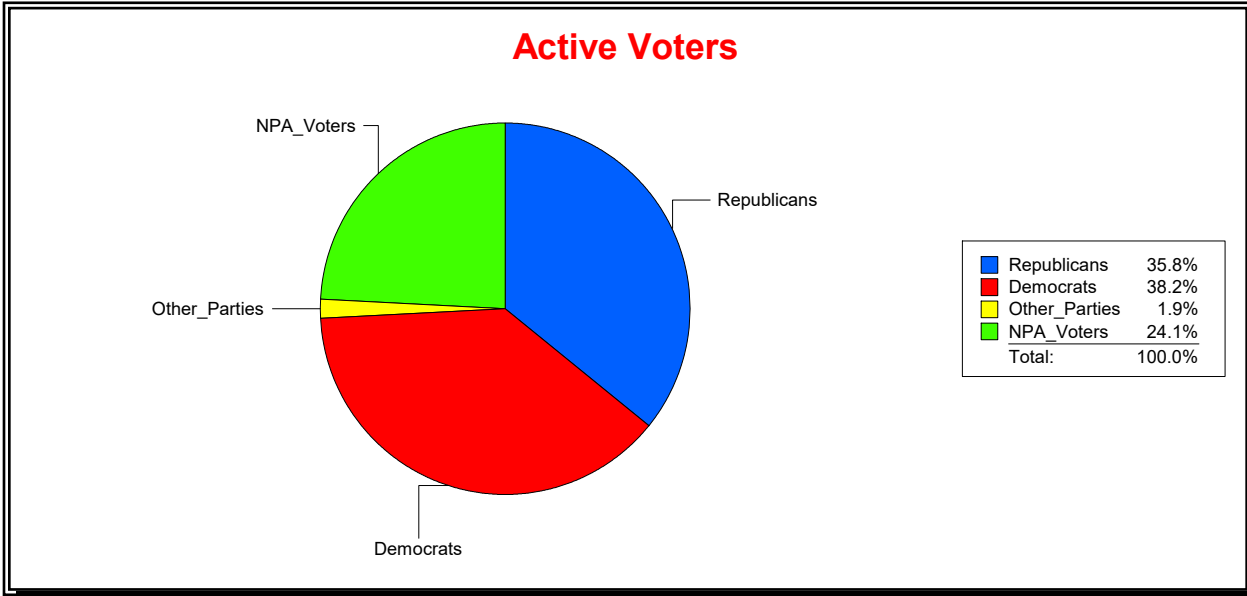

Ron Turner

Supervisor of Elections

Sarasota County, FL

Date 8/1/2022

Time 08:08 AM

Graphs of District Registration

Active Registered Voters

Inactive Voters

<u>District</u>	<u>Total</u>	<u>Dems</u>	<u>Reps</u>	<u>NonP</u>	<u>Other</u>	<u>Total</u>	<u>Dems</u>	<u>Reps</u>	<u>NonP</u>	<u>Other</u>
CNTY COMM DIST 2	65,242	24,944	23,362	15,702	1,234	6,030	2,278	1,863	1,808	81