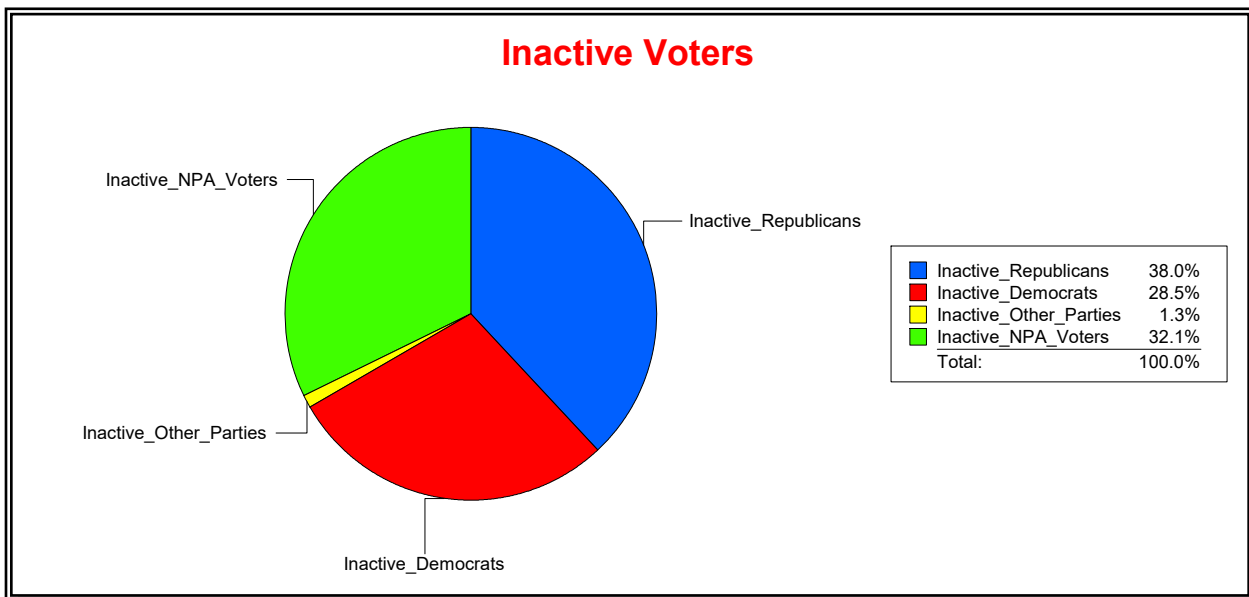

Ron Turner

Supervisor of Elections

Sarasota County, FL

Date 8/1/2022

Time 08:08 AM

Graphs of District Registration

Active Registered Voters

Inactive Voters

District	Total	Dems	Reps	NonP	Other	Total	Dems	Reps	NonP	Other
ENGLEWOOD WATER DIST	14,652	3,600	6,906	3,891	255	971	277	369	312	13