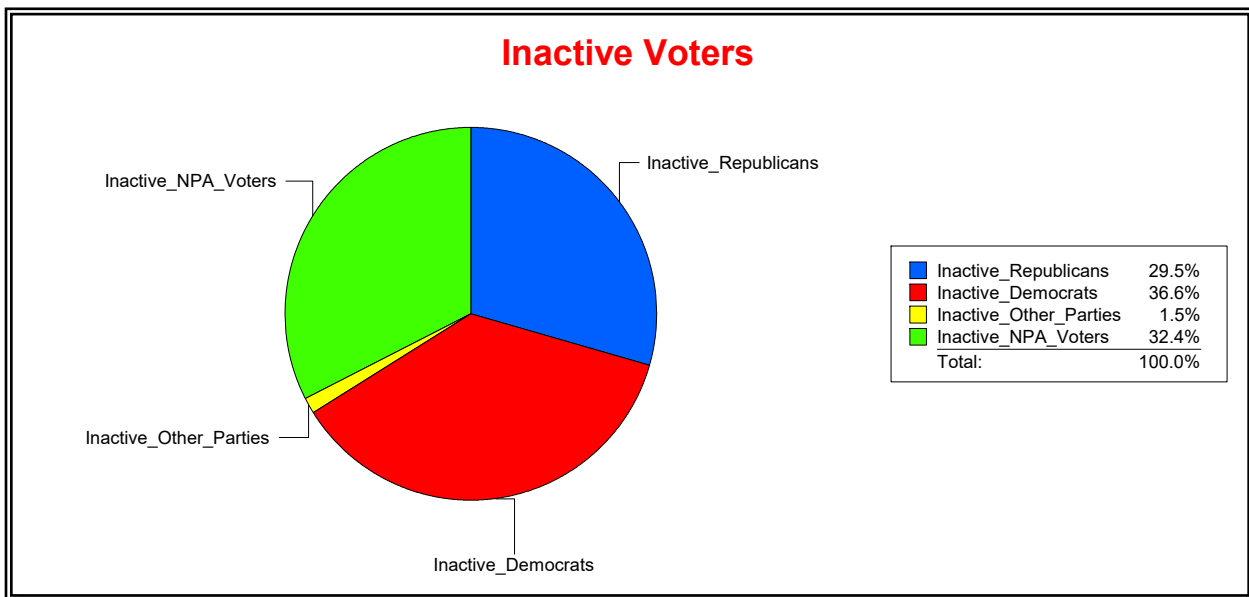

Ron Turner

Supervisor of Elections

Sarasota County, FL

Date 8/1/2022

Time 08:08 AM

Graphs of District Registration

Active Registered Voters

Inactive Voters

<u>District</u>	<u>Total</u>	<u>Dems</u>	<u>Reps</u>	<u>NonP</u>	<u>Other</u>	<u>Total</u>	<u>Dems</u>	<u>Reps</u>	<u>NonP</u>	<u>Other</u>
SARASOTA DIST 3	10,933	4,056	3,792	2,854	231	1,131	414	334	366	17