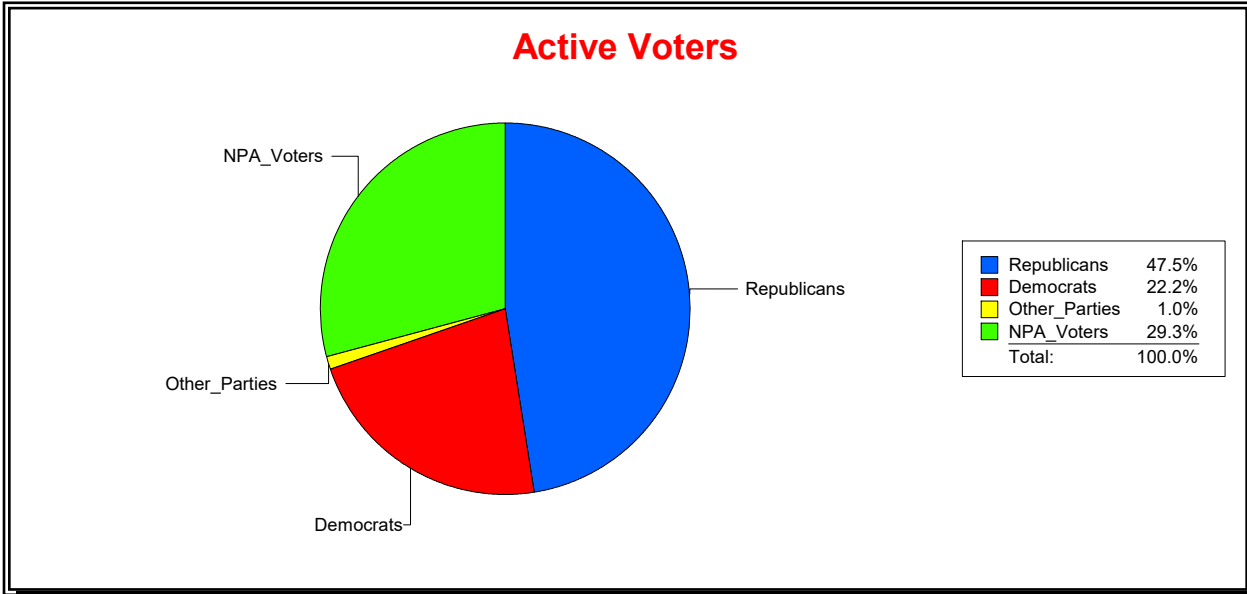

Ron Turner

Supervisor of Elections

Sarasota County, FL

Date 8/1/2022

Time 08:08 AM

Graphs of District Registration

Active Registered Voters

Inactive Voters

District	Total	Dems	Reps	NonP	Other	Total	Dems	Reps	NonP	Other
WINDWARD AT LWR CDD	99	22	47	29	1	0	0	0	0	0