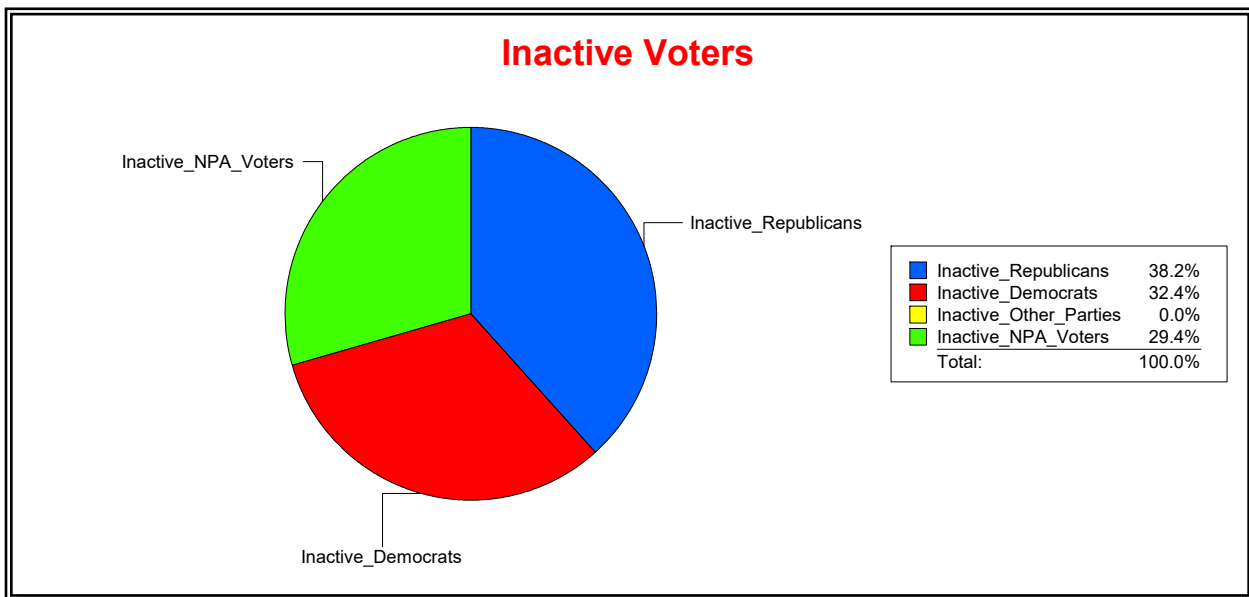

Date 8/1/2022

Time 08:08 AM

Graphs of District Registration

Active Registered Voters

Inactive Voters

District	Total	Dems	Reps	NonP	Other	Total	Dems	Reps	NonP	Other
LBK DISTRICT 4	405	129	194	74	8	34	11	13	10	0