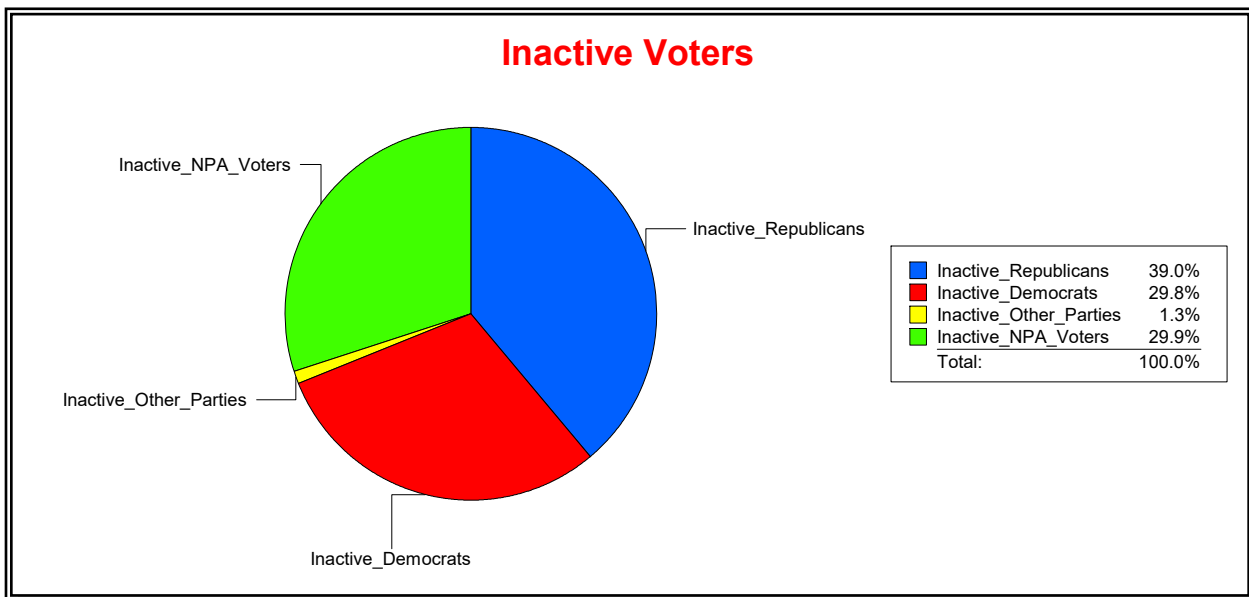

Ron Turner

Supervisor of Elections

Sarasota County, FL

Date 8/1/2022

Time 08:08 AM

Graphs of District Registration

Active Registered Voters

Inactive Voters

<u>District</u>	<u>Total</u>	<u>Dems</u>	<u>Reps</u>	<u>NonP</u>	<u>Other</u>	<u>Total</u>	<u>Dems</u>	<u>Reps</u>	<u>NonP</u>	<u>Other</u>
COUNTY	224,850	63,497	100,718	56,480	4,155	15,927	4,751	6,216	4,757	203