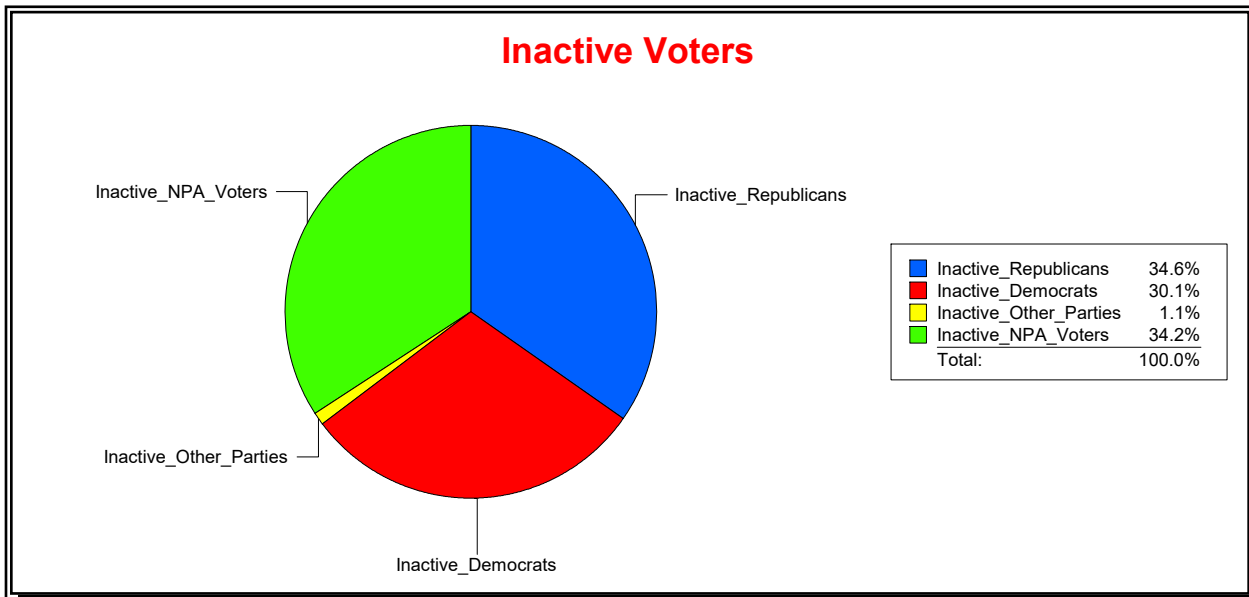

Ron Turner

Supervisor of Elections

Sarasota County, FL

Date 8/1/2022

Time 08:08 AM

Graphs of District Registration

Active Registered Voters

Inactive Voters

District	Total	Dems	Reps	NonP	Other	Total	Dems	Reps	NonP	Other
NORTH PORT DIST 5	16,683	4,070	7,576	4,727	310	1,103	332	382	377	12