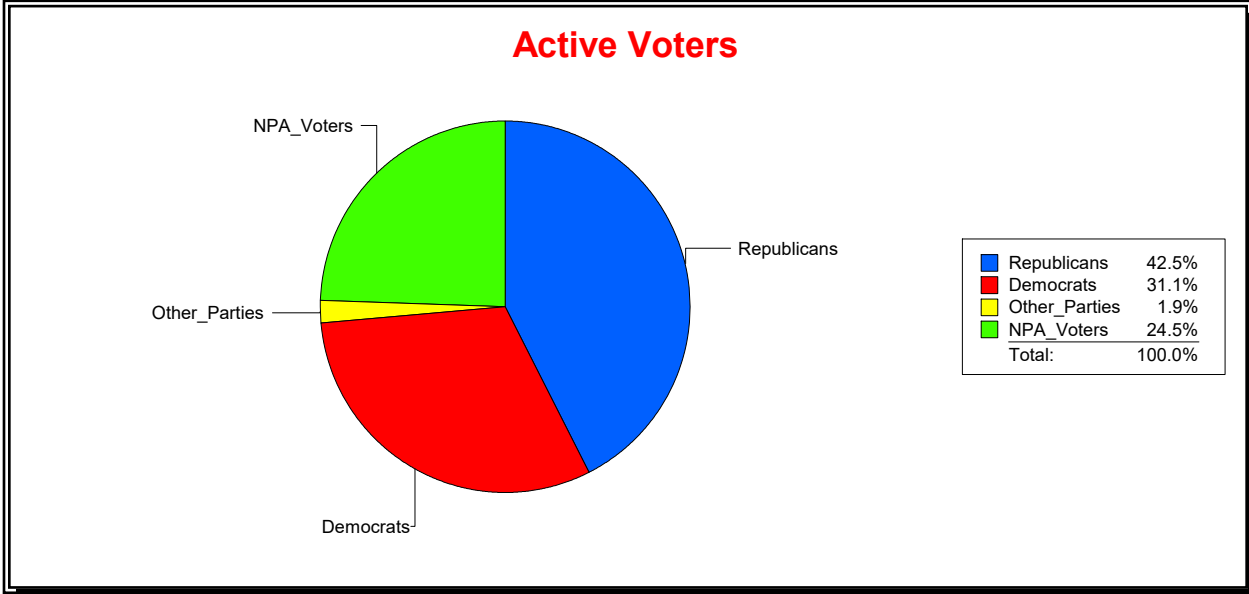

Ron Turner

Supervisor of Elections

Sarasota County, FL

Date 8/1/2022

Time 08:08 AM

Graphs of District Registration

Active Registered Voters

Inactive Voters

<u>District</u>	<u>Total</u>	<u>Dems</u>	<u>Reps</u>	<u>NonP</u>	<u>Other</u>	<u>Total</u>	<u>Dems</u>	<u>Reps</u>	<u>NonP</u>	<u>Other</u>
SCHOOL DIST 4	68,632	21,372	29,201	16,781	1,278	5,236	1,675	1,949	1,548	64