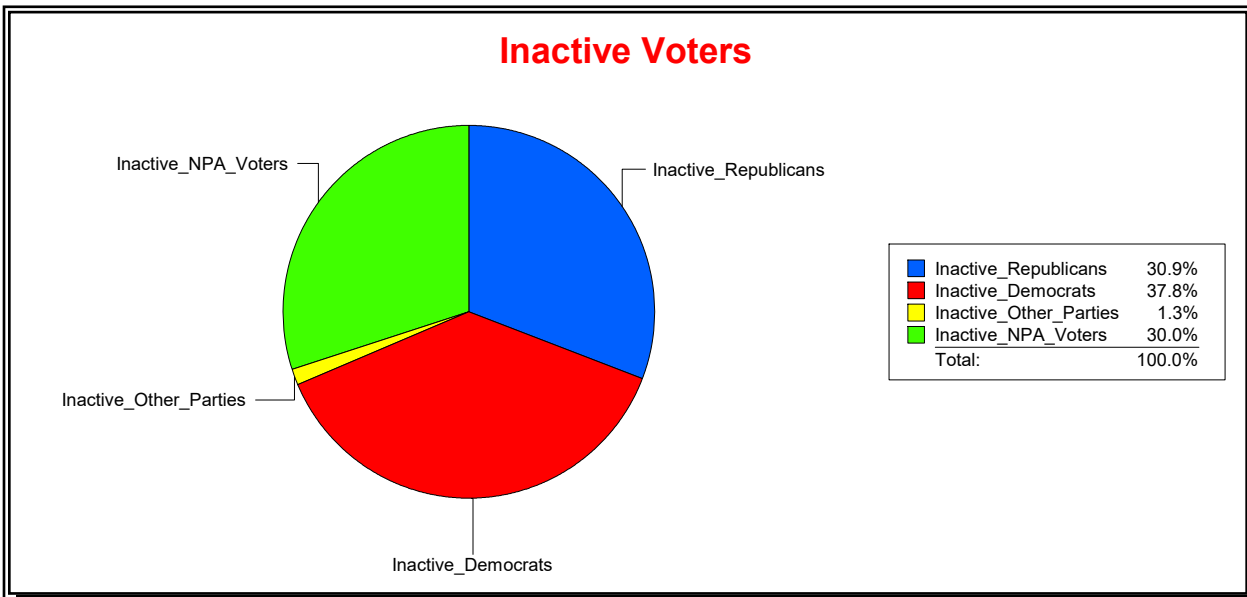

Ron Turner

Supervisor of Elections

Sarasota County, FL

Date 8/1/2022

Time 08:08 AM

Graphs of District Registration

Active Registered Voters

Inactive Voters

<u>District</u>	<u>Total</u>	<u>Dems</u>	<u>Reps</u>	<u>NonP</u>	<u>Other</u>	<u>Total</u>	<u>Dems</u>	<u>Reps</u>	<u>NonP</u>	<u>Other</u>
CNTY COMM DIST 2	65,242	24,944	23,362	15,702	1,234	6,030	2,278	1,863	1,808	81