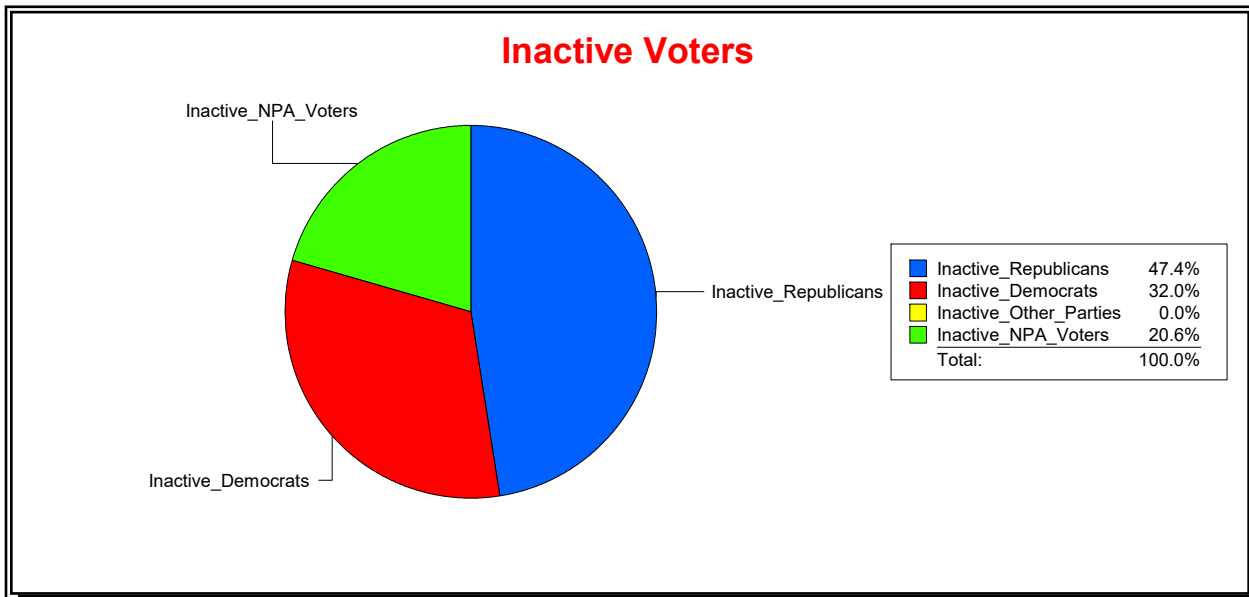

District	Total	Dems	Reps	NonP	Other	Total	Dems	Reps	NonP	Other
LBK DISTRICT 2	1,339	444	584	289	22	97	31	46	20	0

Ron Turner

Supervisor of Elections

Sarasota County, FL

Date 8/1/2022

Time 08:08 AM

Graphs of District Registration