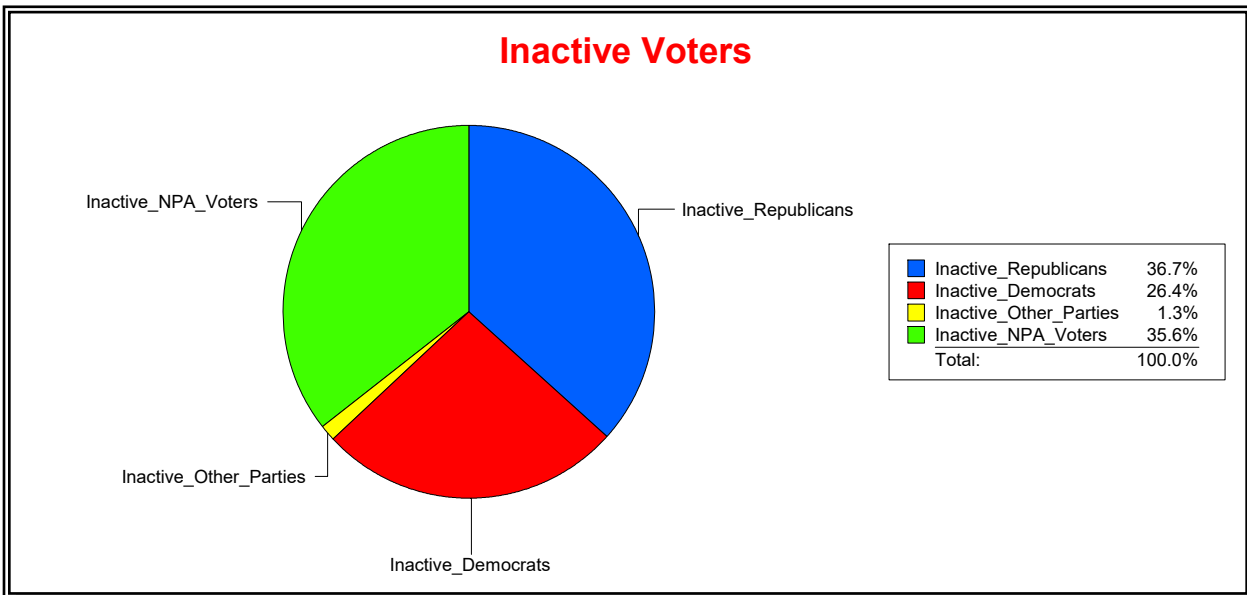

Ron Turner

Supervisor of Elections

Sarasota County, FL

Date 8/1/2022

Time 08:08 AM

Graphs of District Registration

Active Registered Voters

Inactive Voters

<u>District</u>	<u>Total</u>	<u>Dems</u>	<u>Reps</u>	<u>NonP</u>	<u>Other</u>	<u>Total</u>	<u>Dems</u>	<u>Reps</u>	<u>NonP</u>	<u>Other</u>
NORTH PORT	59,245	14,426	26,174	17,499	1,146	4,284	1,131	1,571	1,526	56