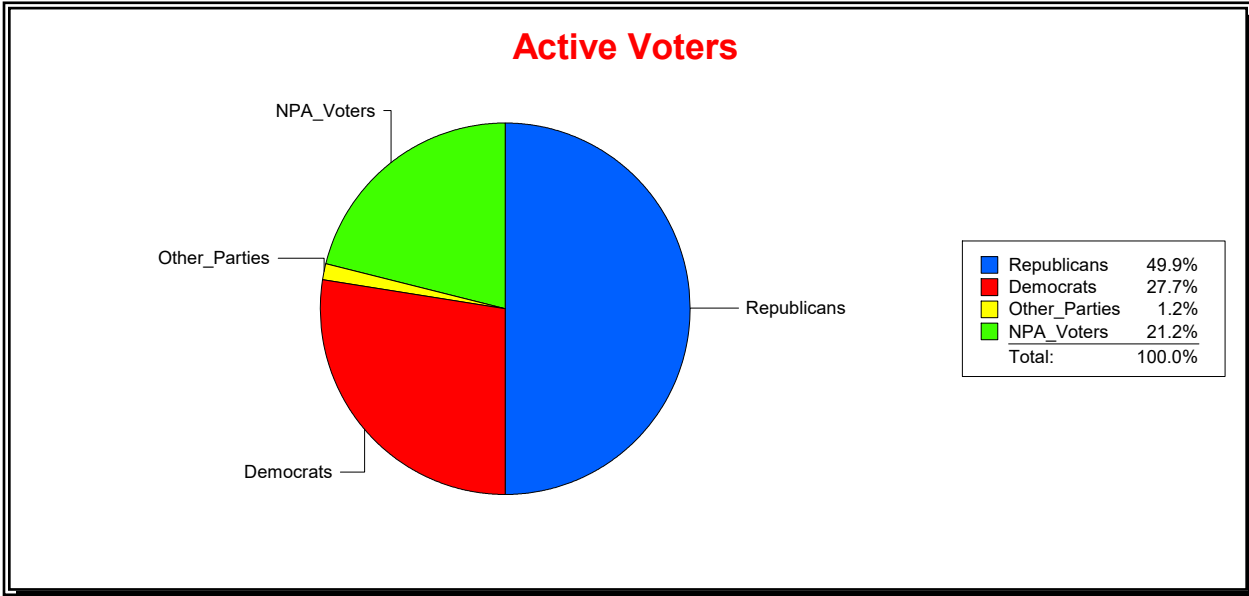

Date 8/1/2022

Time 08:08 AM

Graphs of District Registration

Active Registered Voters

Inactive Voters

District	Total	Dems	Reps	NonP	Other	Total	Dems	Reps	NonP	Other
LONGBOAT KEY 3	1,492	413	745	316	18	83	27	40	16	0