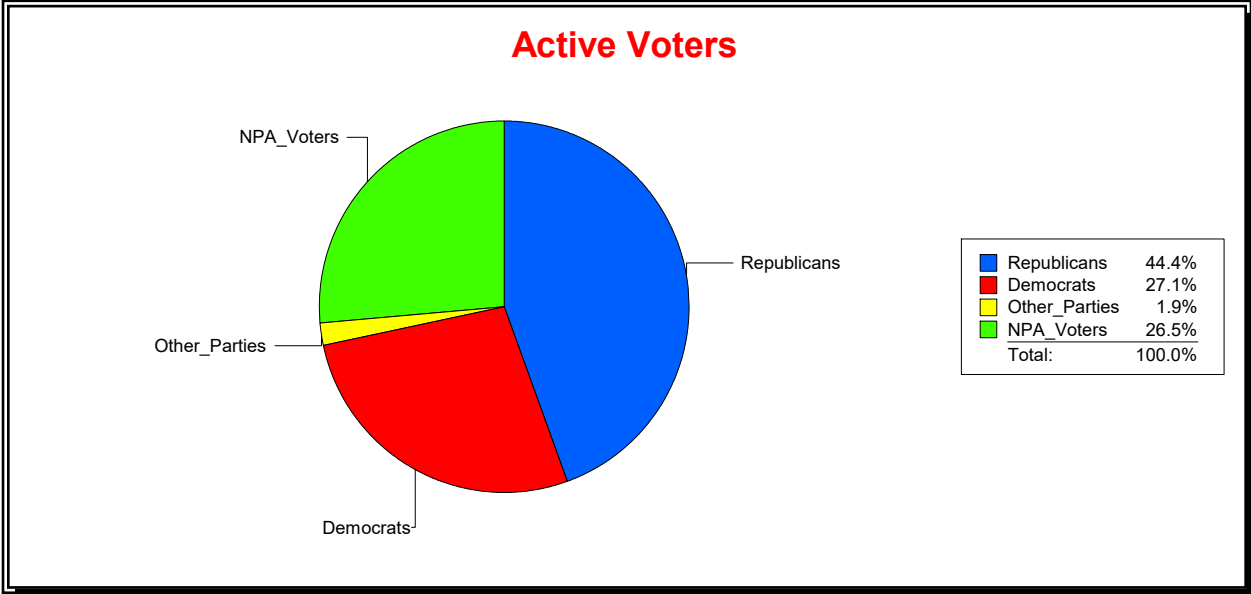

Ron Turner

Supervisor of Elections

Sarasota County, FL

Date 8/1/2022

Time 08:08 AM

Graphs of District Registration

Active Registered Voters

Inactive Voters

District	Total	Dems	Reps	NonP	Other	Total	Dems	Reps	NonP	Other
STATE HOUSE DIST 74	146,102	39,625	64,931	38,719	2,827	10,143	2,936	3,867	3,207	133