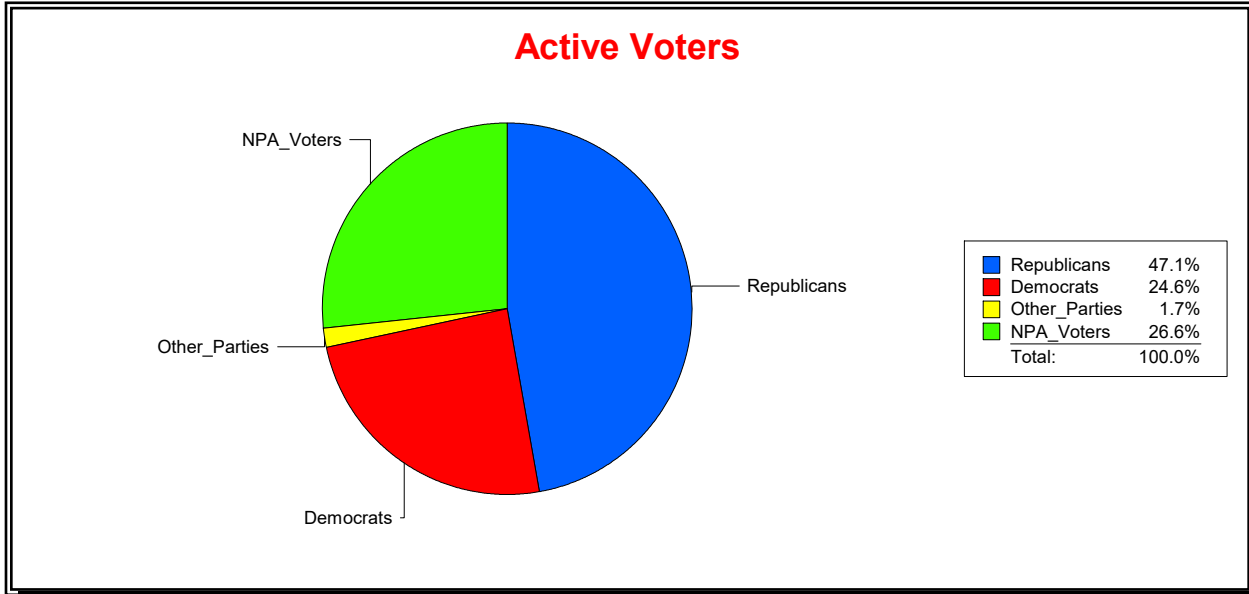

Ron Turner

Supervisor of Elections

Sarasota County, FL

Date 8/1/2022

Time 08:08 AM

Graphs of District Registration

Active Registered Voters

Inactive Voters

District	Total	Dems	Reps	NonP	Other	Total	Dems	Reps	NonP	Other
ENGLEWOOD WATER DIST	14,652	3,600	6,906	3,891	255	971	277	369	312	13