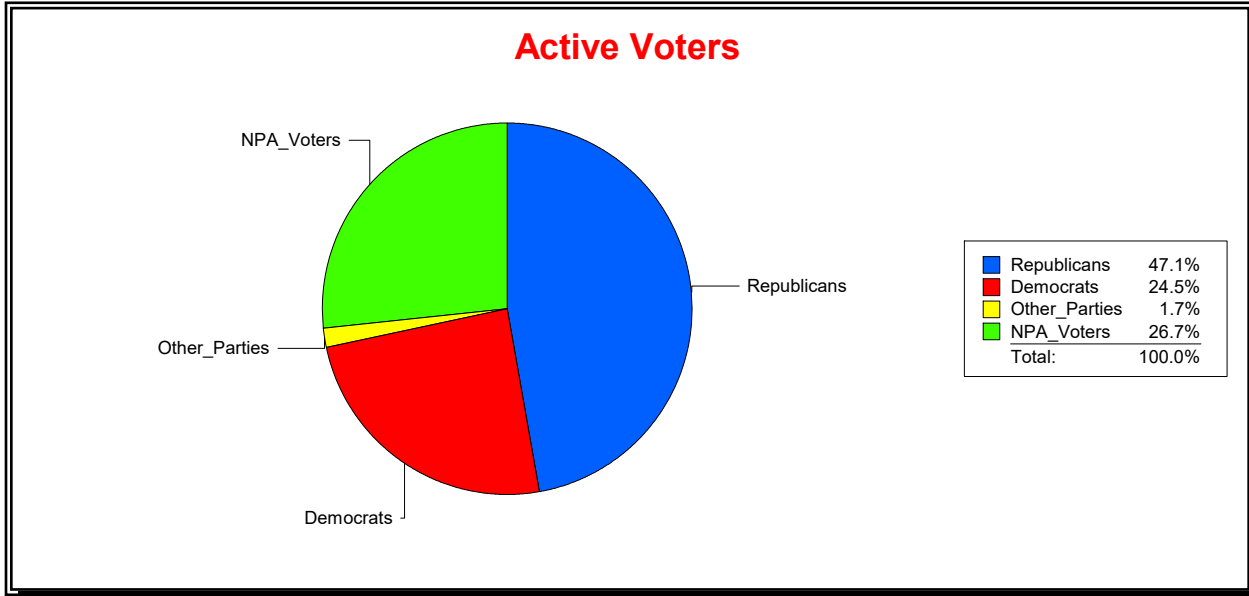

District	Total	Dems	Reps	NonP	Other	Total	Dems	Reps	NonP	Other
ENGLEWOOD FIRE DIST	13,729	3,362	6,472	3,660	235	914	259	354	290	11

Ron Turner

Supervisor of Elections

Sarasota County, FL

Date 8/1/2022

Time 08:08 AM