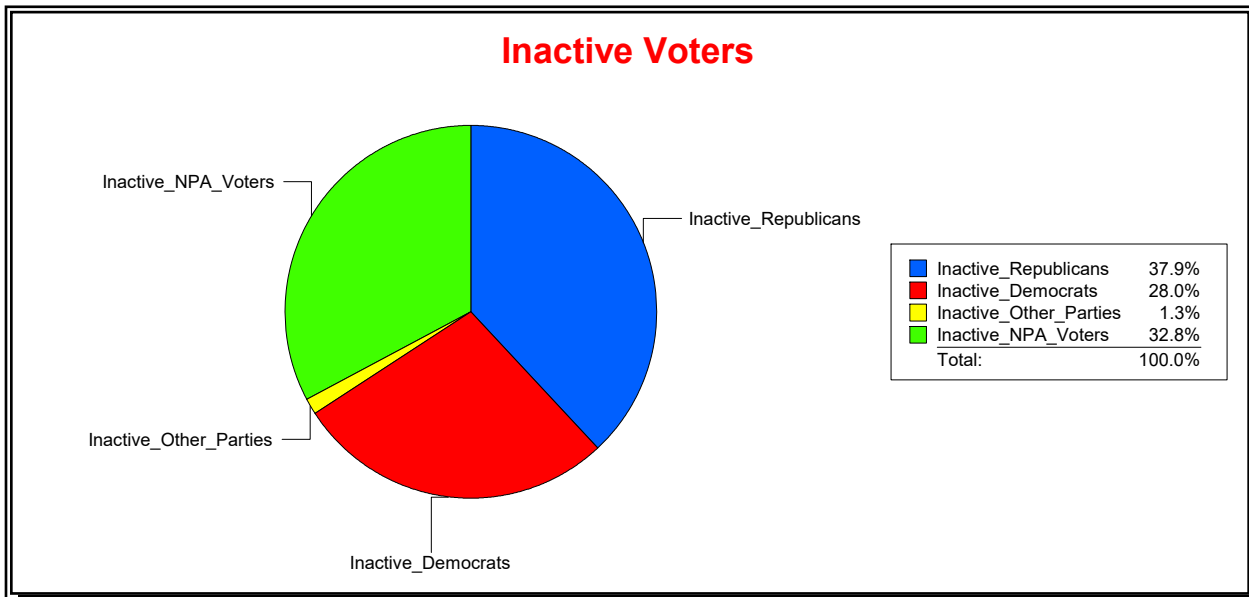

Ron Turner

Supervisor of Elections

Sarasota County, FL

Date 8/1/2022

Time 08:08 AM

Graphs of District Registration

Active Registered Voters

Inactive Voters

District	Total	Dems	Reps	NonP	Other	Total	Dems	Reps	NonP	Other
NORTH PORT DIST 4	9,173	2,434	4,022	2,570	147	717	201	272	235	9