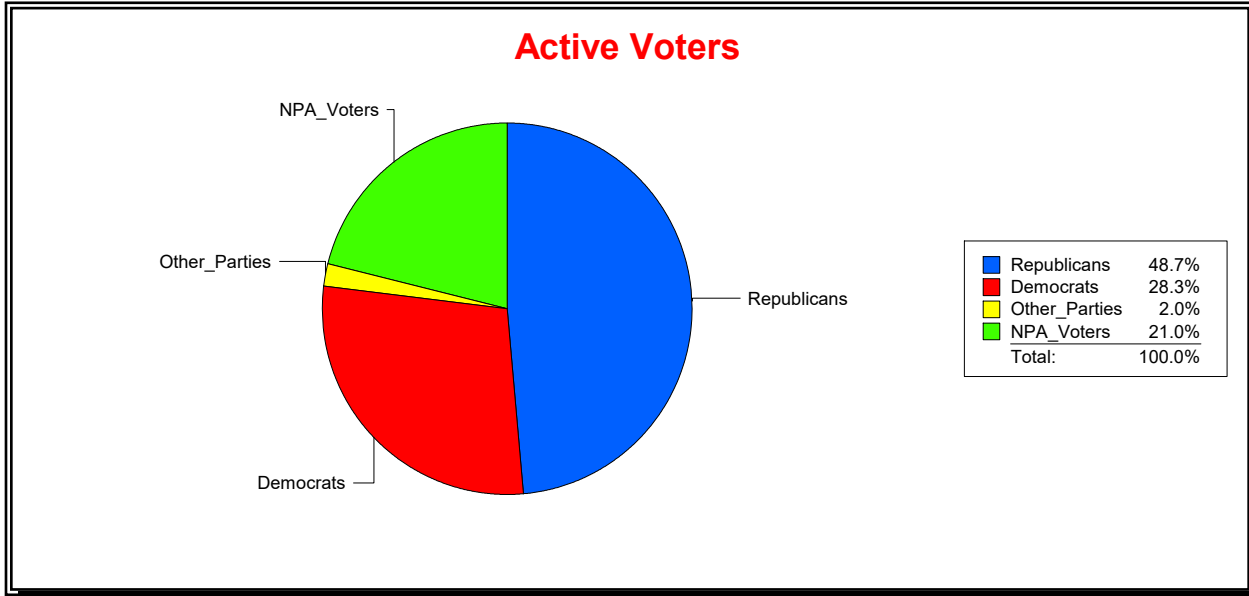

Ron Turner

Supervisor of Elections

Sarasota County, FL

Date 8/1/2022

Time 08:08 AM

Graphs of District Registration

Active Registered Voters

Inactive Voters

District	Total	Dems	Reps	NonP	Other	Total	Dems	Reps	NonP	Other
LONGBOAT KEY BEACH A	1,830	518	891	384	37	145	43	68	33	1