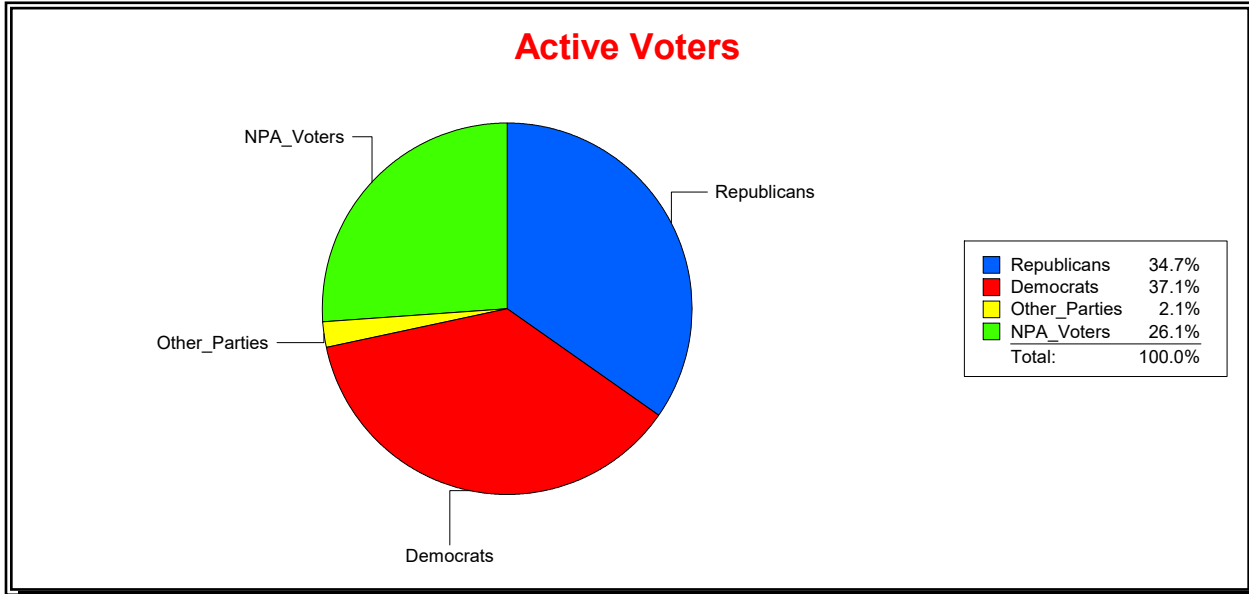

Ron Turner

Supervisor of Elections

Sarasota County, FL

Date 8/1/2022

Time 08:08 AM

Graphs of District Registration

Active Registered Voters

Inactive Voters

<u>District</u>	<u>Total</u>	<u>Dems</u>	<u>Reps</u>	<u>NonP</u>	<u>Other</u>	<u>Total</u>	<u>Dems</u>	<u>Reps</u>	<u>NonP</u>	<u>Other</u>
SARASOTA DIST 3	10,933	4,056	3,792	2,854	231	1,131	414	334	366	17