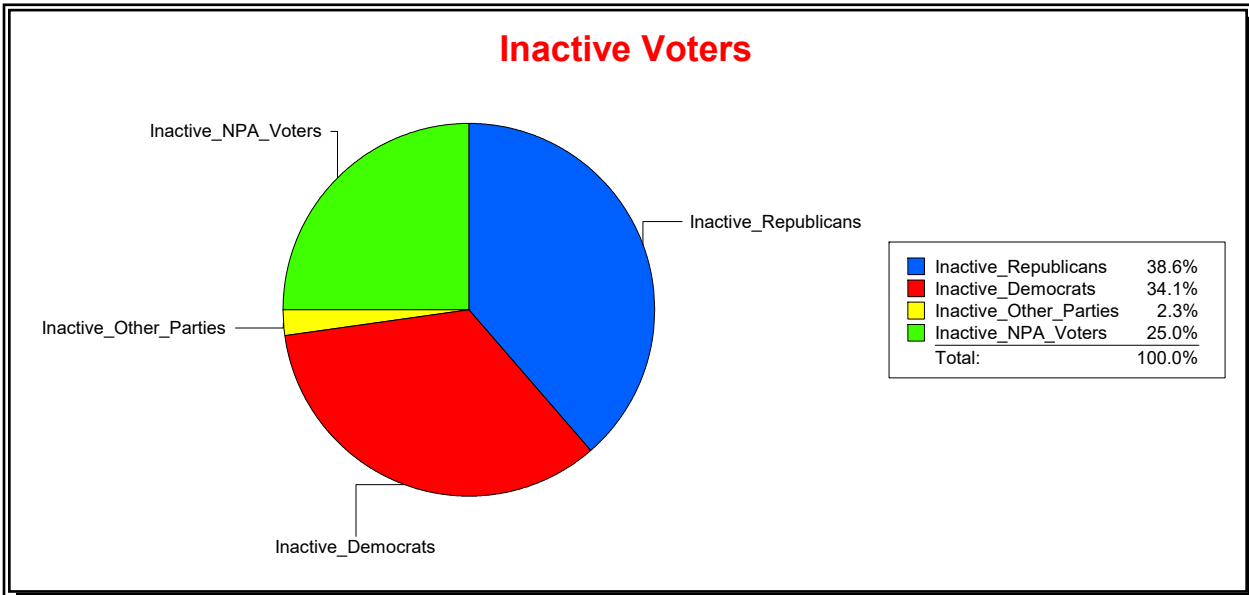

District	Total	Dems	Reps	NonP	Other	Total	Dems	Reps	NonP	Other
LAKWOOD RANCH CDD	1,623	361	815	397	50	44	15	17	11	1

Ron Turner

Supervisor of Elections

Sarasota County, FL

Date 8/1/2022

Time 08:08 AM

Graphs of District Registration