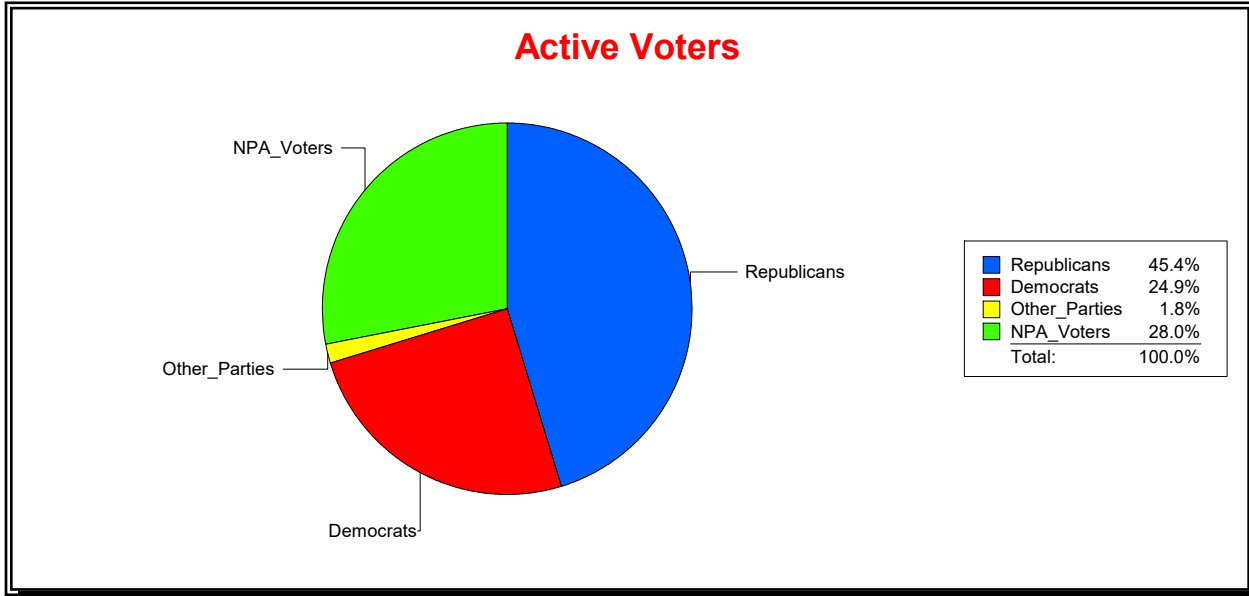

Ron Turner

Supervisor of Elections

Sarasota County, FL

Date 8/1/2022

Time 08:08 AM

Graphs of District Registration

Active Registered Voters

Inactive Voters

District	Total	Dems	Reps	NonP	Other	Total	Dems	Reps	NonP	Other
HOSPITAL BOARD SOUTH	125,003	31,114	56,695	34,943	2,251	9,198	2,451	3,595	3,041	111