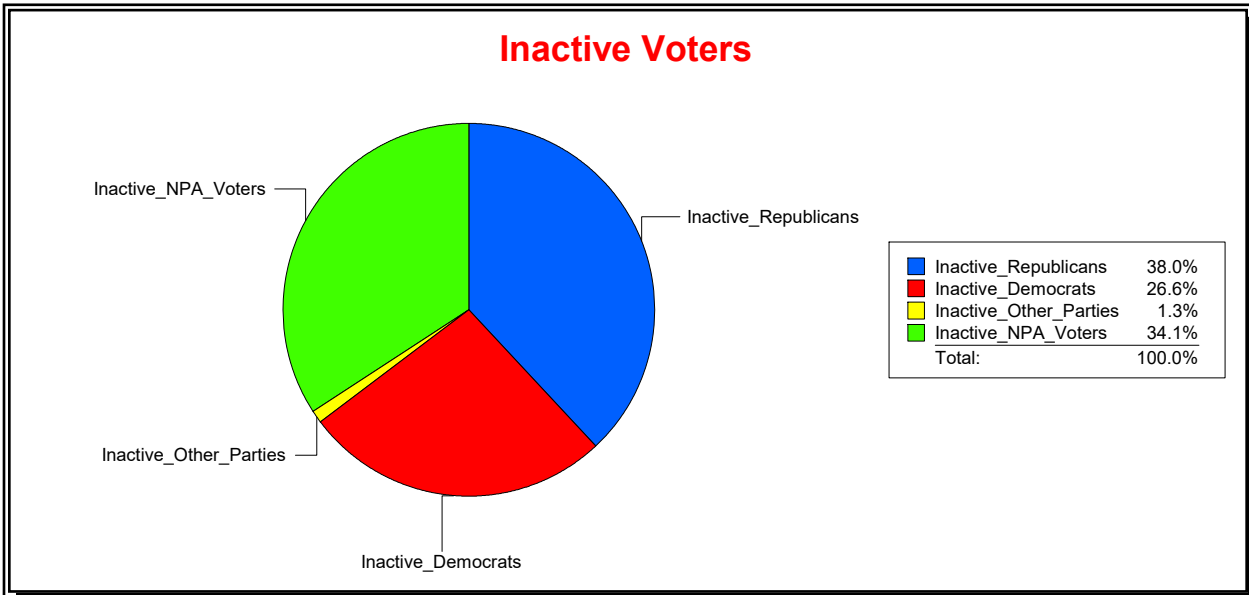

Ron Turner

Supervisor of Elections

Sarasota County, FL

Date 8/1/2022

Time 08:08 AM

Graphs of District Registration

Active Registered Voters

Inactive Voters

District	Total	Dems	Reps	NonP	Other	Total	Dems	Reps	NonP	Other
CNTY COMM DIST 5	69,757	17,122	31,174	20,170	1,291	5,322	1,418	2,022	1,815	67