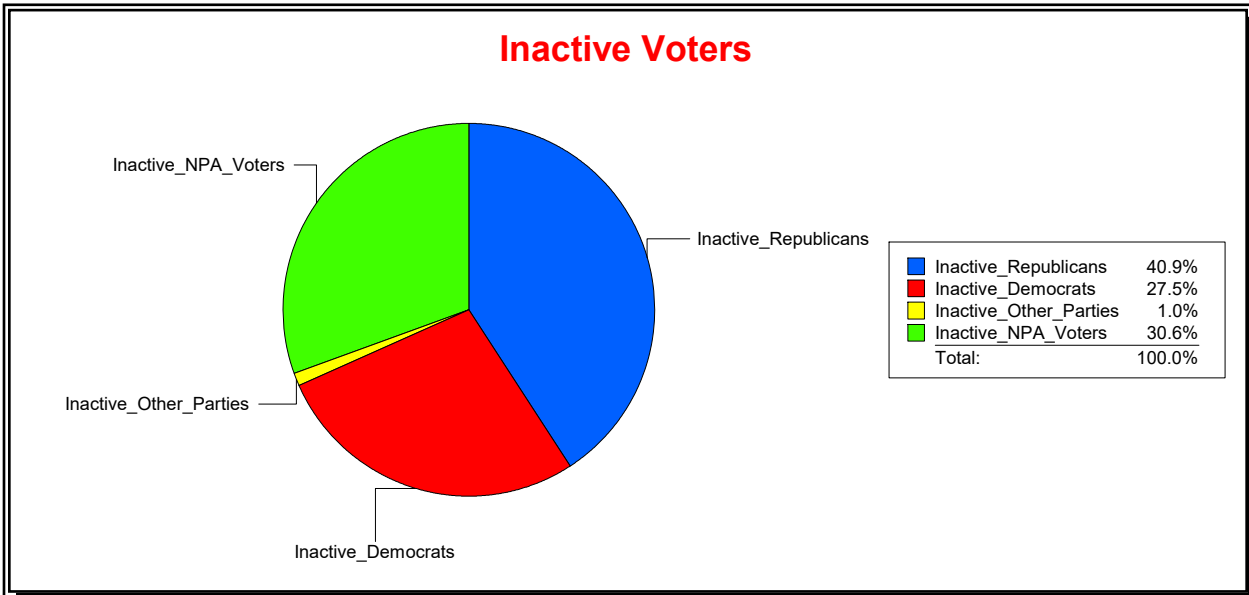

Ron Turner

Supervisor of Elections

Sarasota County, FL

Date 8/1/2022

Time 08:08 AM

Graphs of District Registration

Active Registered Voters

Inactive Voters

District	Total	Dems	Reps	NonP	Other	Total	Dems	Reps	NonP	Other
STATE HOUSE DIST 75	57,588	14,346	26,820	15,411	1,011	3,809	1,047	1,559	1,164	39