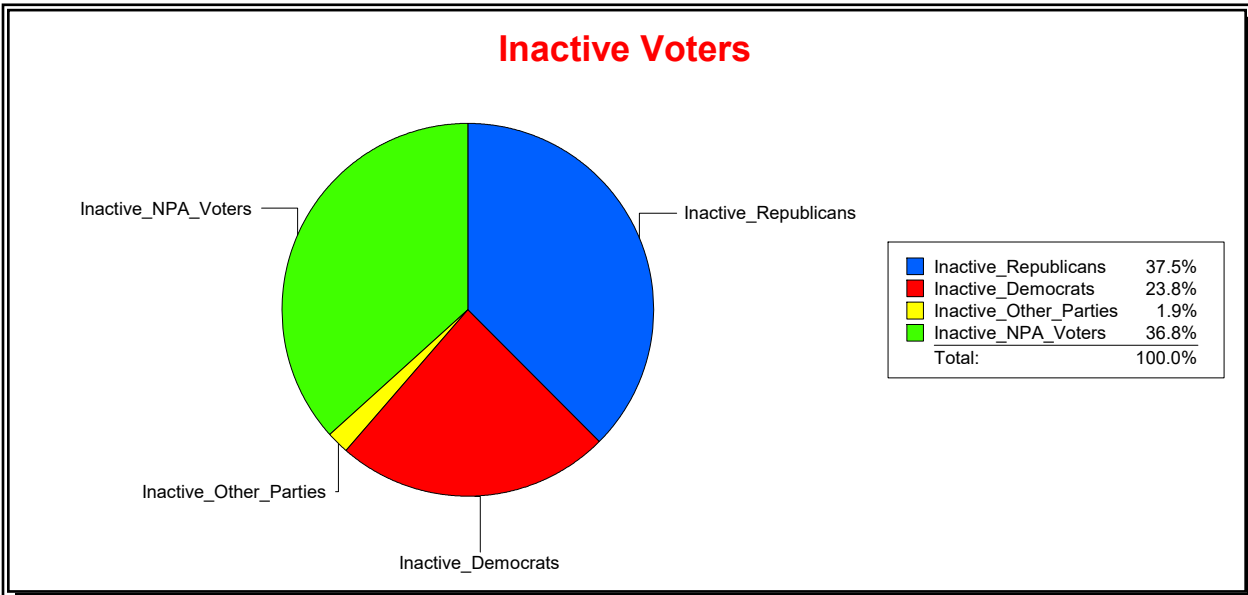

Ron Turner

Supervisor of Elections

Sarasota County, FL

Date 8/1/2022

Time 08:08 AM

Graphs of District Registration

Active Registered Voters

Inactive Voters

District	Total	Dems	Reps	NonP	Other	Total	Dems	Reps	NonP	Other
NORTH PORT 1	10,600	2,558	4,644	3,194	204	731	174	274	269	14