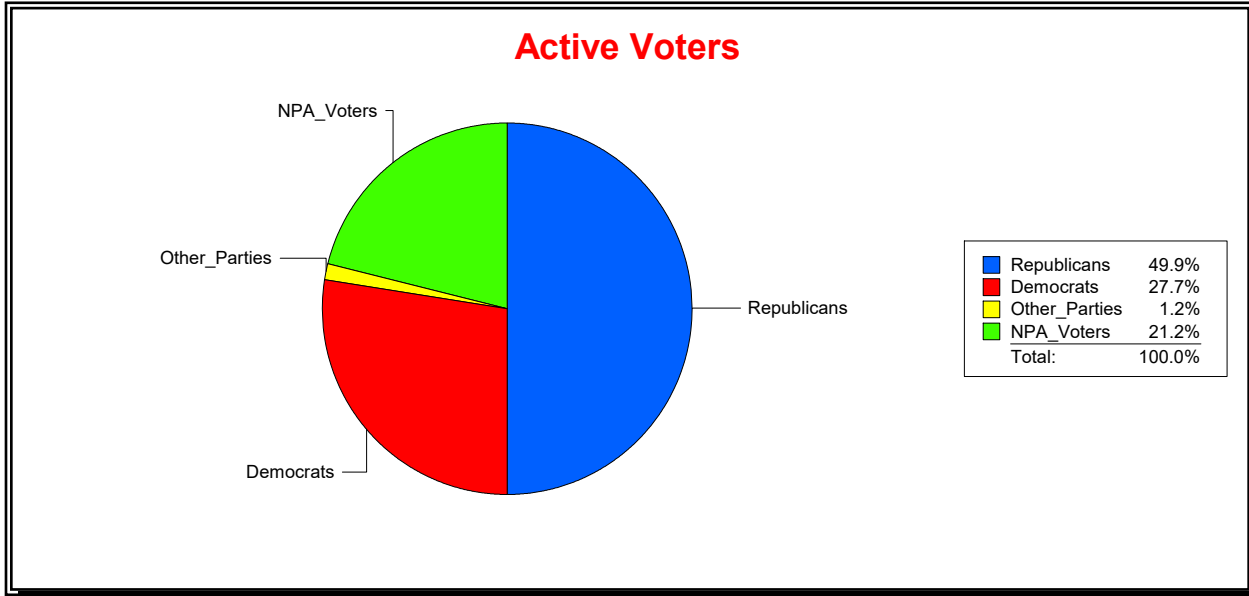

Ron Turner

Supervisor of Elections

Sarasota County, FL

Date 8/1/2022

Time 08:08 AM

Graphs of District Registration

Active Registered Voters

Inactive Voters

District	Total	Dems	Reps	NonP	Other	Total	Dems	Reps	NonP	Other
LBK DISTRICT 3	1,492	413	745	316	18	83	27	40	16	0