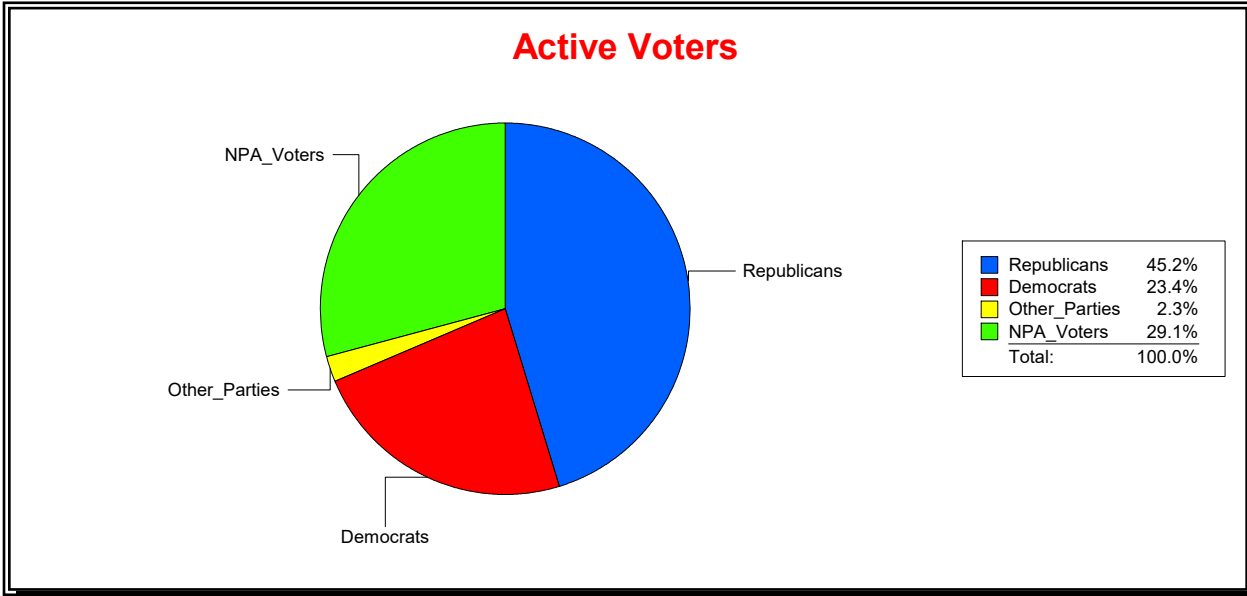

Ron Turner

Supervisor of Elections

Sarasota County, FL

Date 8/1/2022

Time 08:08 AM

Graphs of District Registration

Active Registered Voters

Inactive Voters

District	Total	Dems	Reps	NonP	Other	Total	Dems	Reps	NonP	Other
STONEYBROOK CDD	1,806	422	817	525	42	122	37	49	35	1