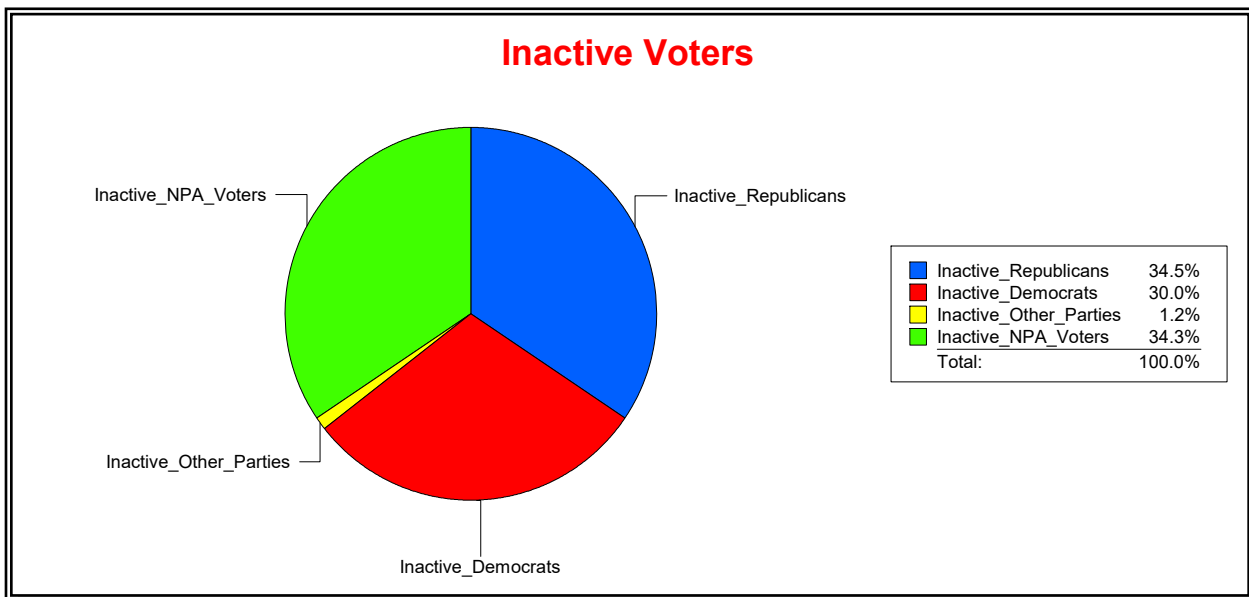

Ron Turner

Supervisor of Elections

Sarasota County, FL

Date 7/1/2022

Time 08:52 AM

Graphs of District Registration

Active Registered Voters

Inactive Voters

<u>District</u>	<u>Total</u>	<u>Dems</u>	<u>Reps</u>	<u>NonP</u>	<u>Other</u>	<u>Total</u>	<u>Dems</u>	<u>Reps</u>	<u>NonP</u>	<u>Other</u>
NORTH PORT DIST 5	16,509	4,057	7,449	4,691	312	1,115	334	385	383	13