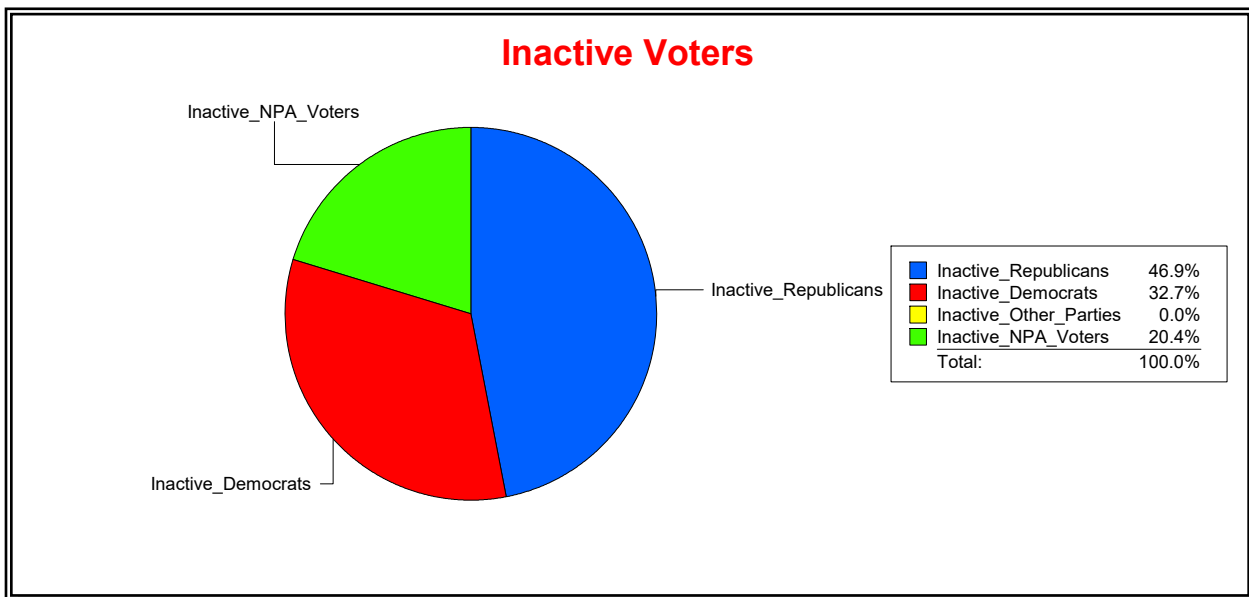

Date 7/1/2022

Time 08:52 AM

Graphs of District Registration

Active Registered Voters

Inactive Voters

District	Total	Dems	Reps	NonP	Other	Total	Dems	Reps	NonP	Other
LBK DISTRICT 2	1,337	442	582	290	23	98	32	46	20	0