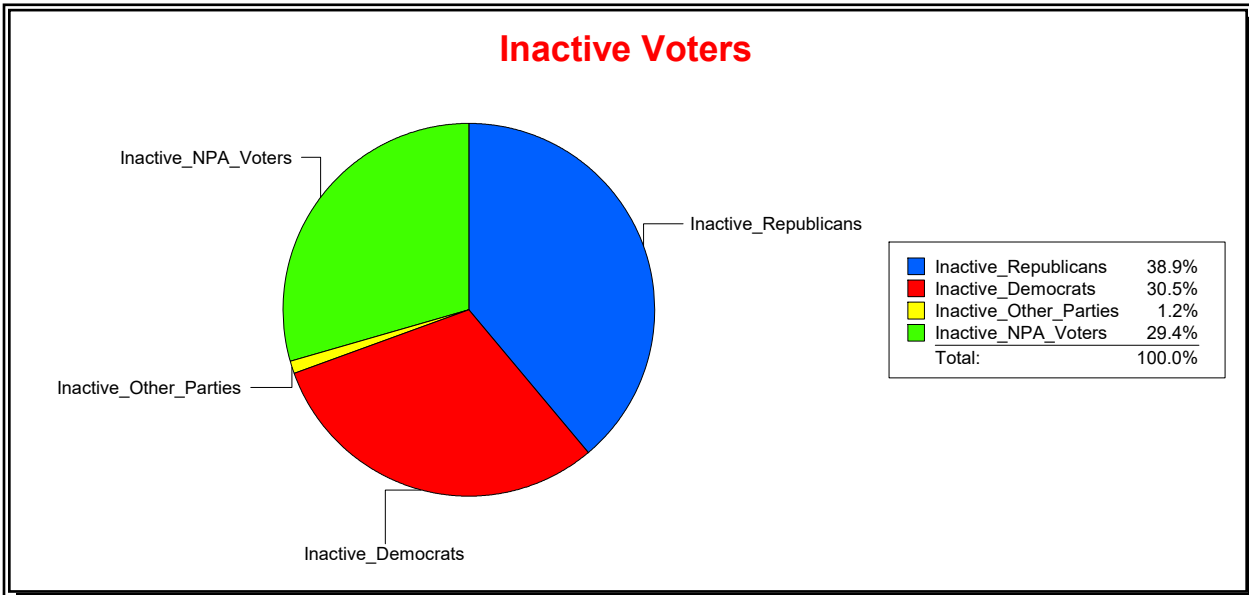

Ron Turner

Supervisor of Elections

Sarasota County, FL

Date 7/1/2022

Time 08:52 AM

Graphs of District Registration

Active Registered Voters

Inactive Voters

District	Total	Dems	Reps	NonP	Other	Total	Dems	Reps	NonP	Other
HOSPITAL BOARD CENTRAL	118,533	34,049	53,009	29,303	2,172	8,679	2,651	3,376	2,549	103