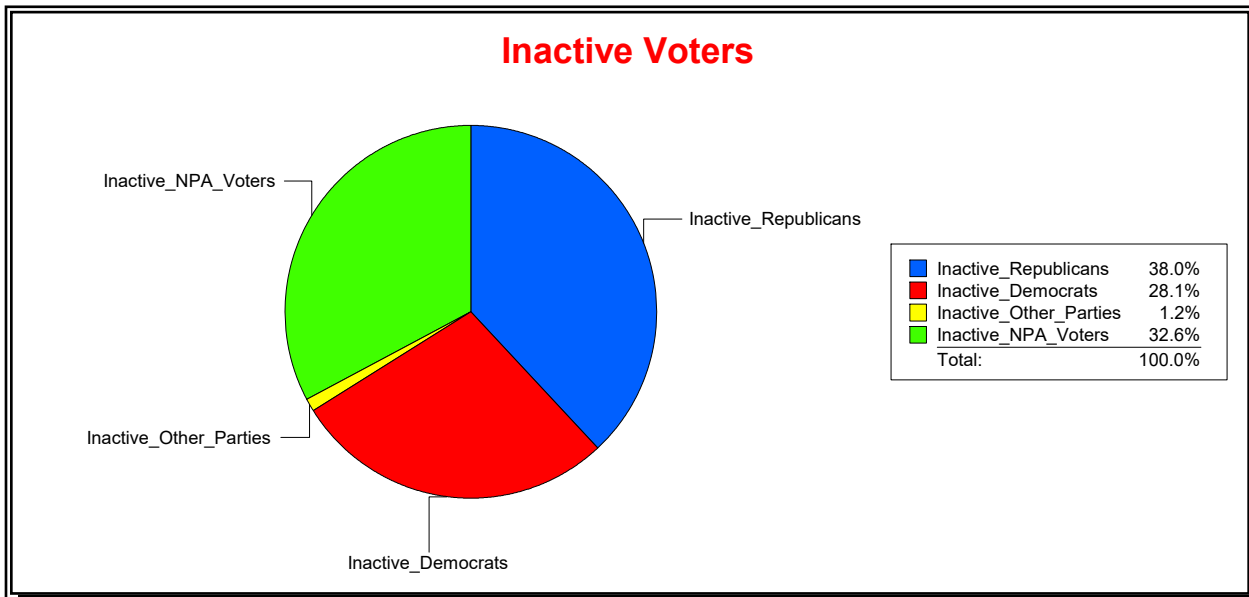

Ron Turner

Supervisor of Elections

Sarasota County, FL

Date 7/1/2022

Time 08:52 AM

Graphs of District Registration

District	Active Registered Voters					Inactive Voters				
	Total	Dems	Reps	NonP	Other	Total	Dems	Reps	NonP	Other
NORTH PORT 4	9,152	2,433	3,998	2,573	148	726	204	276	237	9