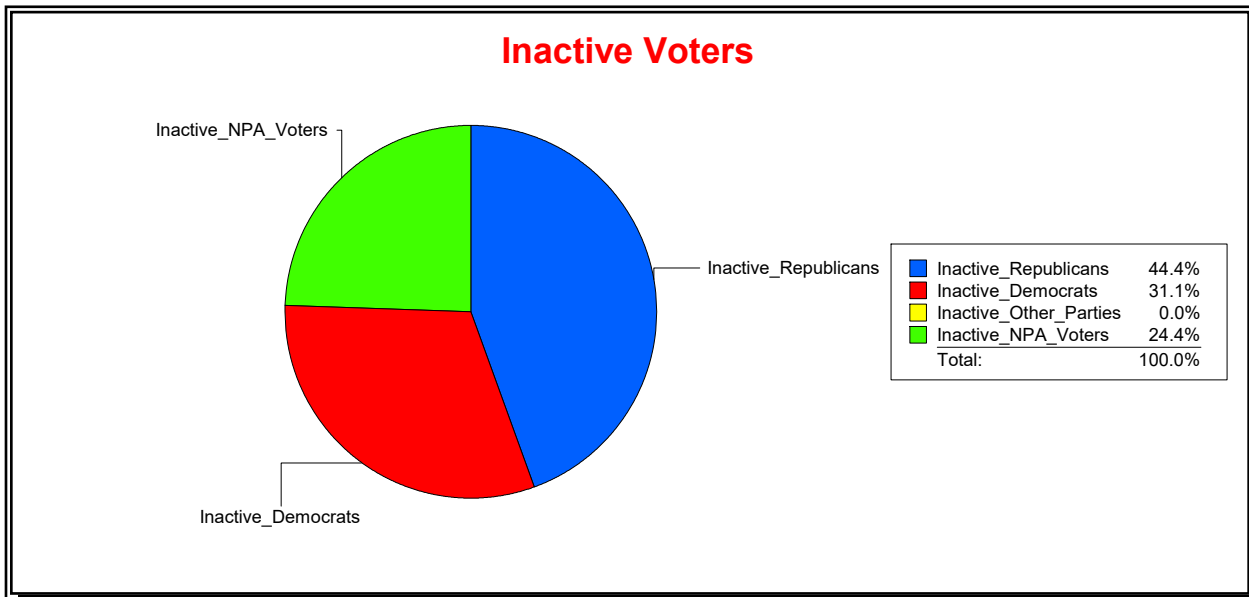

Date 7/1/2022

Time 08:52 AM

Graphs of District Registration

Active Registered Voters

Inactive Voters

District	Total	Dems	Reps	NonP	Other	Total	Dems	Reps	NonP	Other
WOODLANDS CDD	1,508	320	739	411	38	45	14	20	11	0