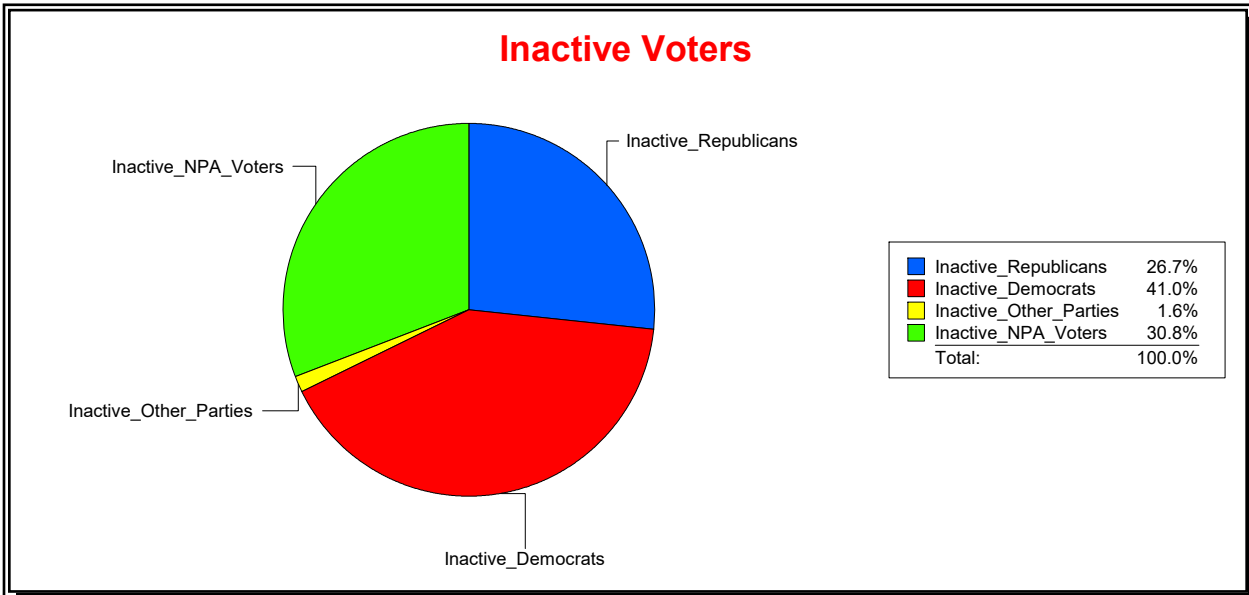

Sarasota County, FL

Date 7/1/2022

Time 08:52 AM

Graphs of District Registration

Active Registered Voters

Inactive Voters

District	Total	Dems	Reps	NonP	Other	Total	Dems	Reps	NonP	Other
SARASOTA	38,589	16,035	12,202	9,556	796	4,045	1,658	1,080	1,244	63