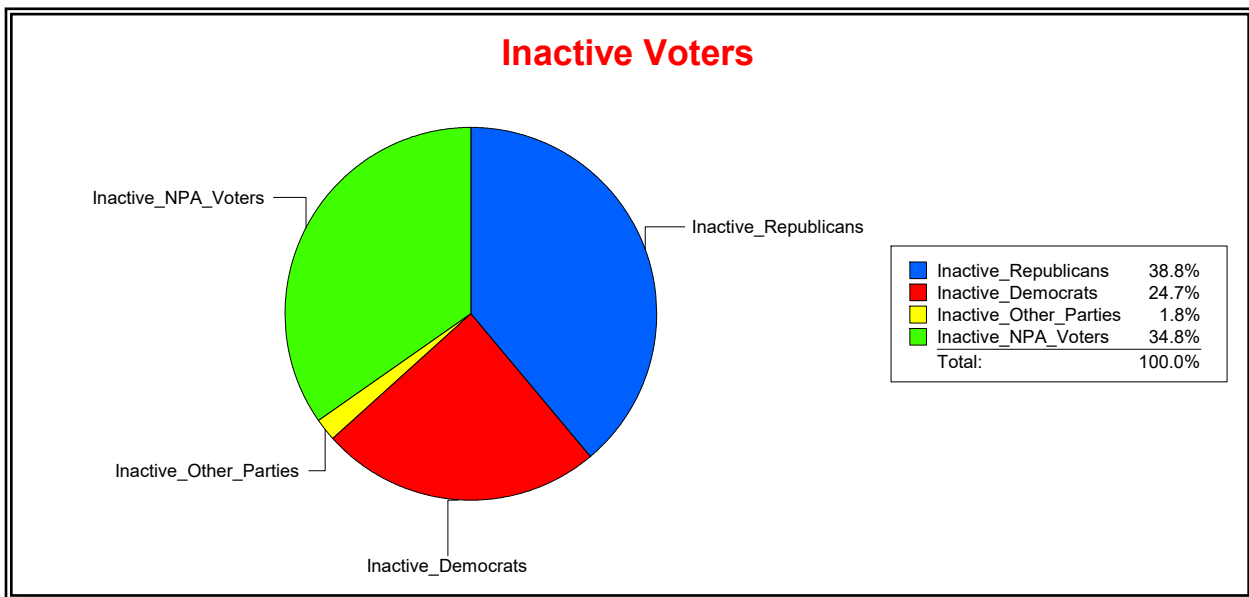

Ron Turner

Supervisor of Elections

Sarasota County, FL

Date 7/1/2022

Time 08:52 AM

Graphs of District Registration

Active Registered Voters

Inactive Voters

District	Total	Dems	Reps	NonP	Other	Total	Dems	Reps	NonP	Other
NORTH PORT 2	12,282	2,802	5,515	3,696	269	843	208	327	293	15