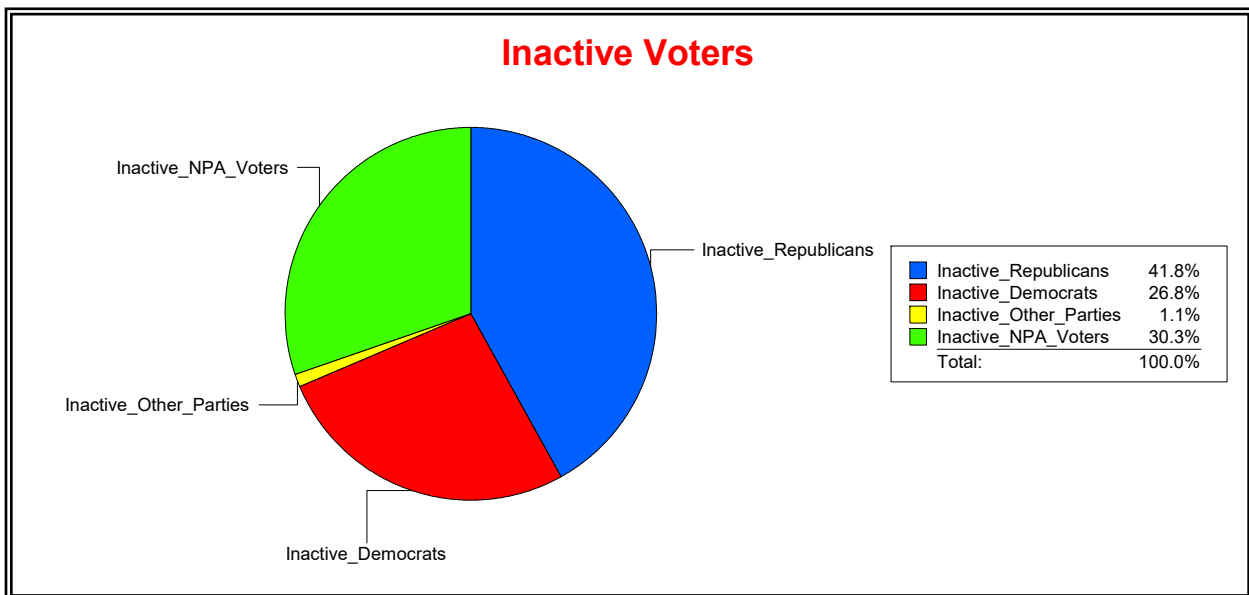

Ron Turner

Supervisor of Elections

Sarasota County, FL

Date 7/1/2022

Time 08:52 AM

Graphs of District Registration

Active Registered Voters

Inactive Voters

District	Total	Dems	Reps	NonP	Other	Total	Dems	Reps	NonP	Other
SCHOOL DIST 5	73,365	18,509	34,146	19,472	1,238	5,049	1,352	2,112	1,531	54