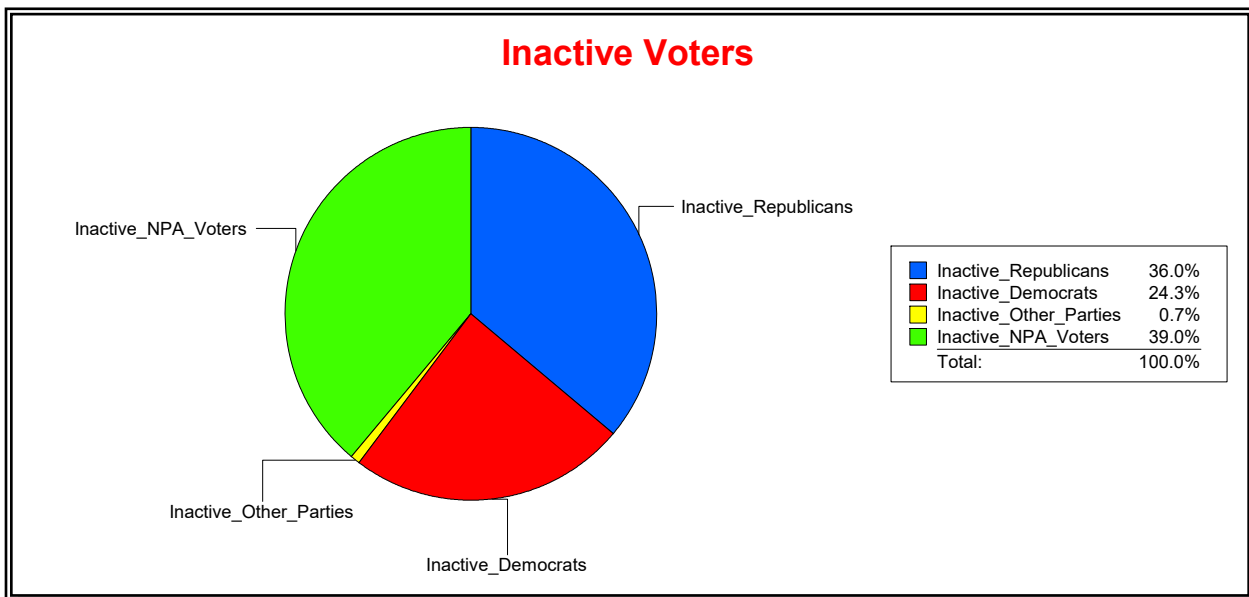

Supervisor of Elections

Sarasota County, FL

Date 7/1/2022

Time 08:52 AM

Graphs of District Registration

Active Registered Voters

Inactive Voters

District	Total	Dems	Reps	NonP	Other	Total	Dems	Reps	NonP	Other
NORTH PORT 3	10,350	2,525	4,296	3,309	220	908	221	327	354	6