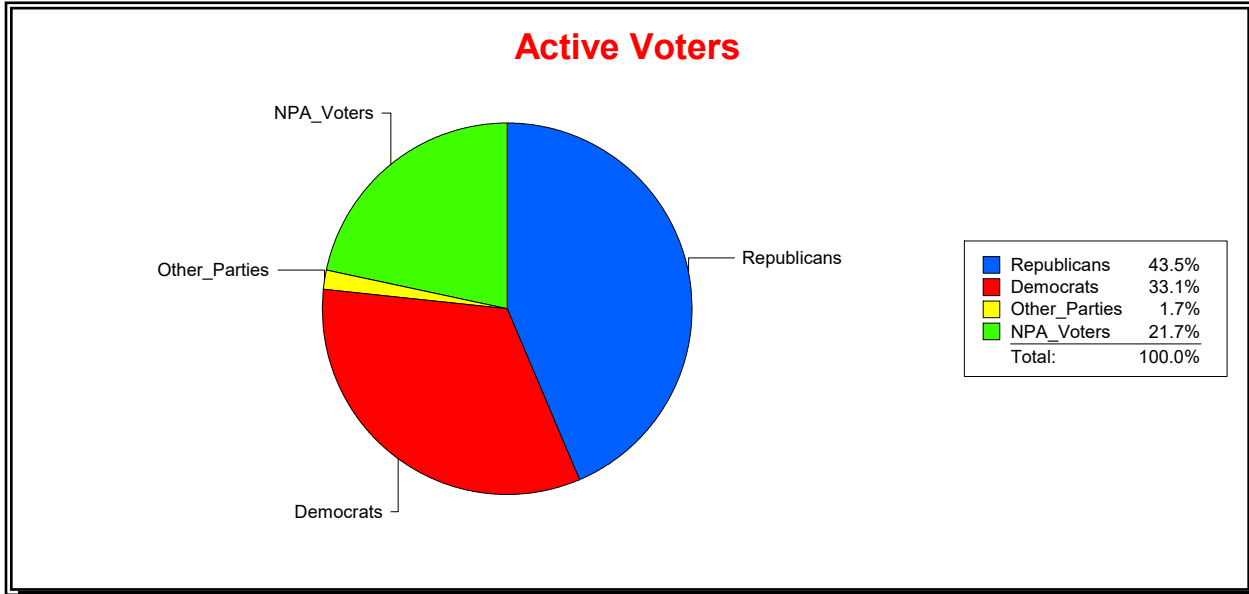

Date 7/1/2022

Time 08:52 AM

Graphs of District Registration

Active Registered Voters

Inactive Voters

District	Total	Dems	Reps	NonP	Other	Total	Dems	Reps	NonP	Other
LBK DISTRICT 2	1,337	442	582	290	23	98	32	46	20	0