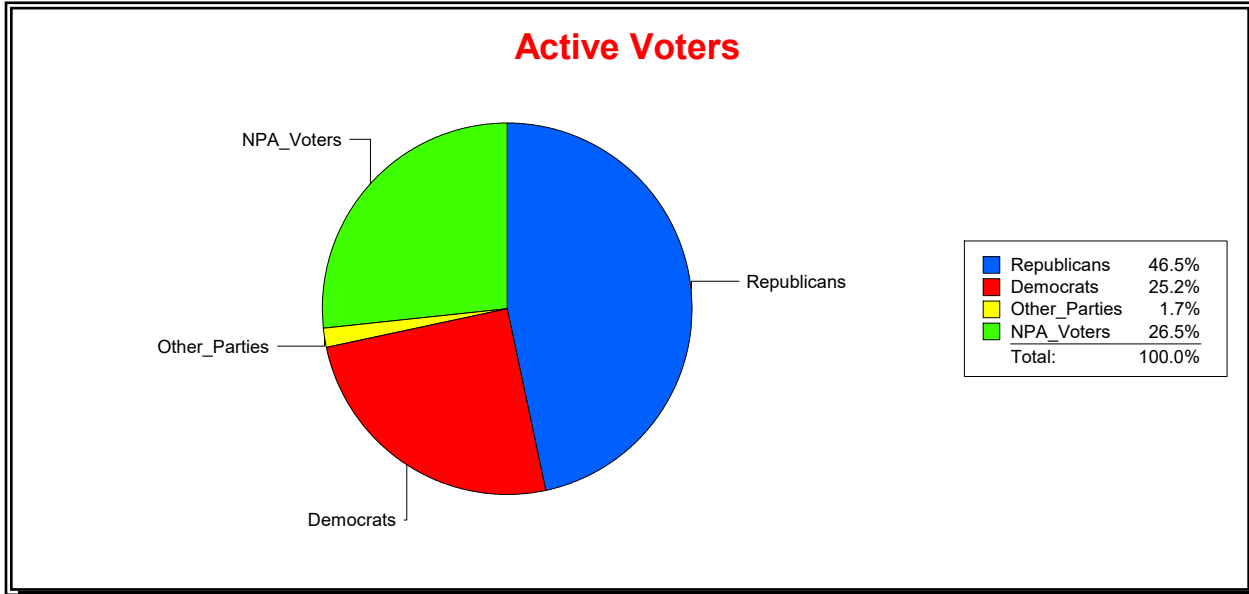

Ron Turner

Supervisor of Elections

Sarasota County, FL

Date 7/1/2022

Time 08:52 AM

Graphs of District Registration

Active Registered Voters

Inactive Voters

District	Total	Dems	Reps	NonP	Other	Total	Dems	Reps	NonP	Other
SCHOOL DIST 5	73,365	18,509	34,146	19,472	1,238	5,049	1,352	2,112	1,531	54