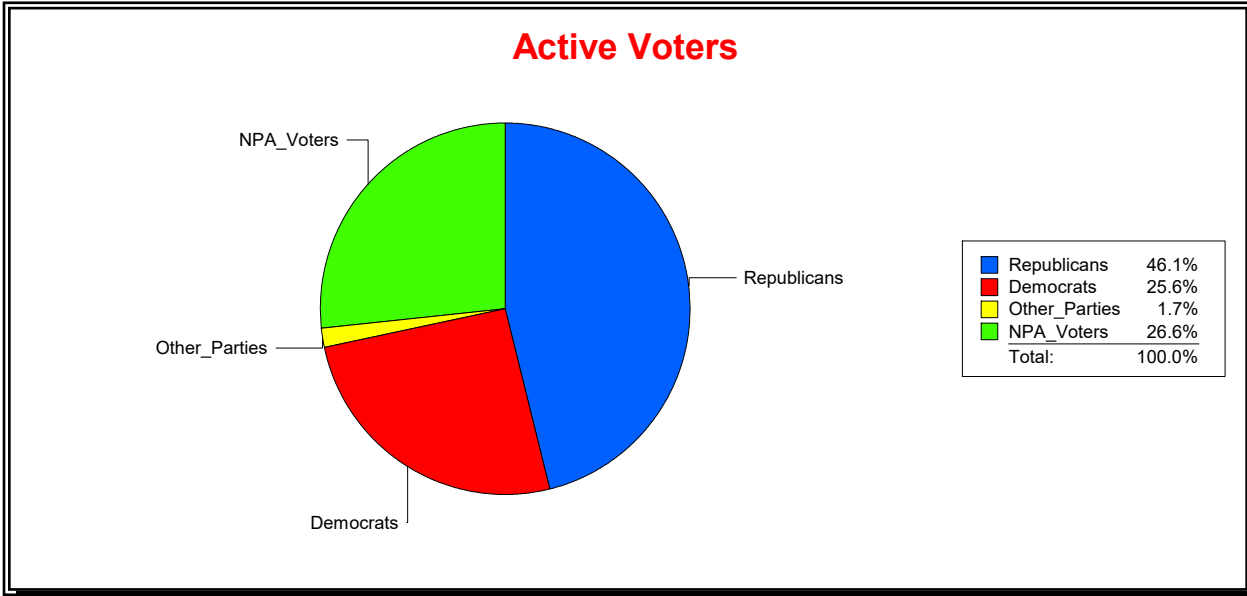

Ron Turner

Supervisor of Elections

Sarasota County, FL

Date 7/1/2022

Time 08:52 AM

Graphs of District Registration

Active Registered Voters

Inactive Voters

<u>District</u>	<u>Total</u>	<u>Dems</u>	<u>Reps</u>	<u>NonP</u>	<u>Other</u>	<u>Total</u>	<u>Dems</u>	<u>Reps</u>	<u>NonP</u>	<u>Other</u>
CNTY COMM DIST 3	73,121	18,711	33,684	19,483	1,243	5,282	1,422	2,170	1,637	53