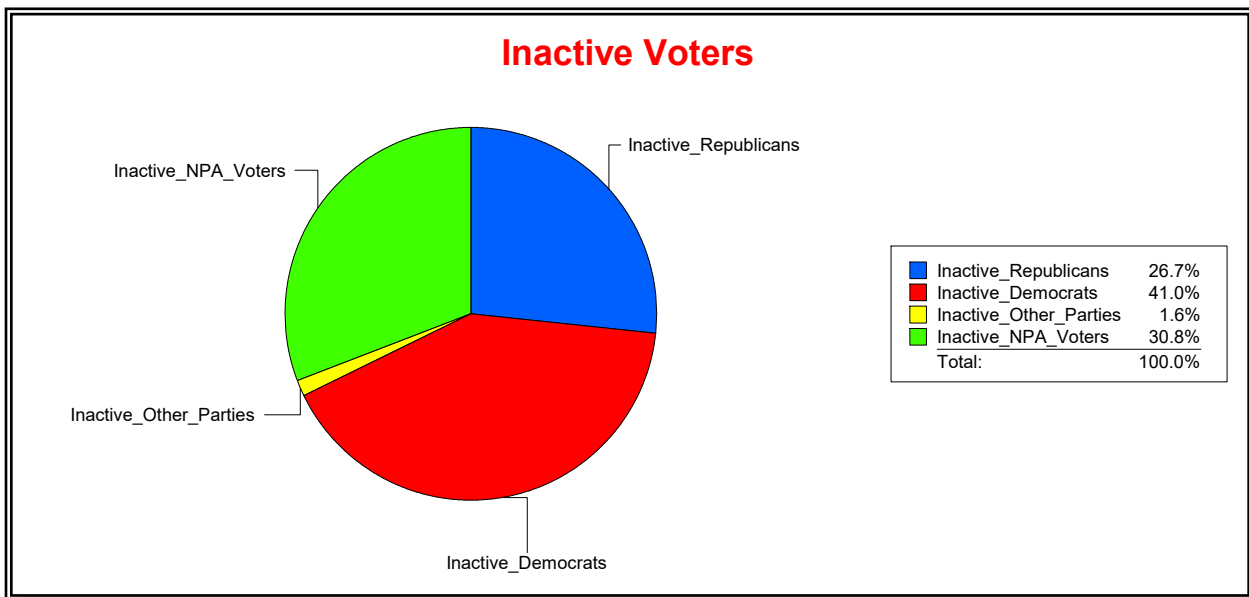

Supervisor of Elections

Sarasota County, FL

Date 7/1/2022

Time 08:52 AM

Graphs of District Registration

Active Registered Voters

Inactive Voters

District	Total	Dems	Reps	NonP	Other	Total	Dems	Reps	NonP	Other
SARASOTA	38,589	16,035	12,202	9,556	796	4,045	1,658	1,080	1,244	63