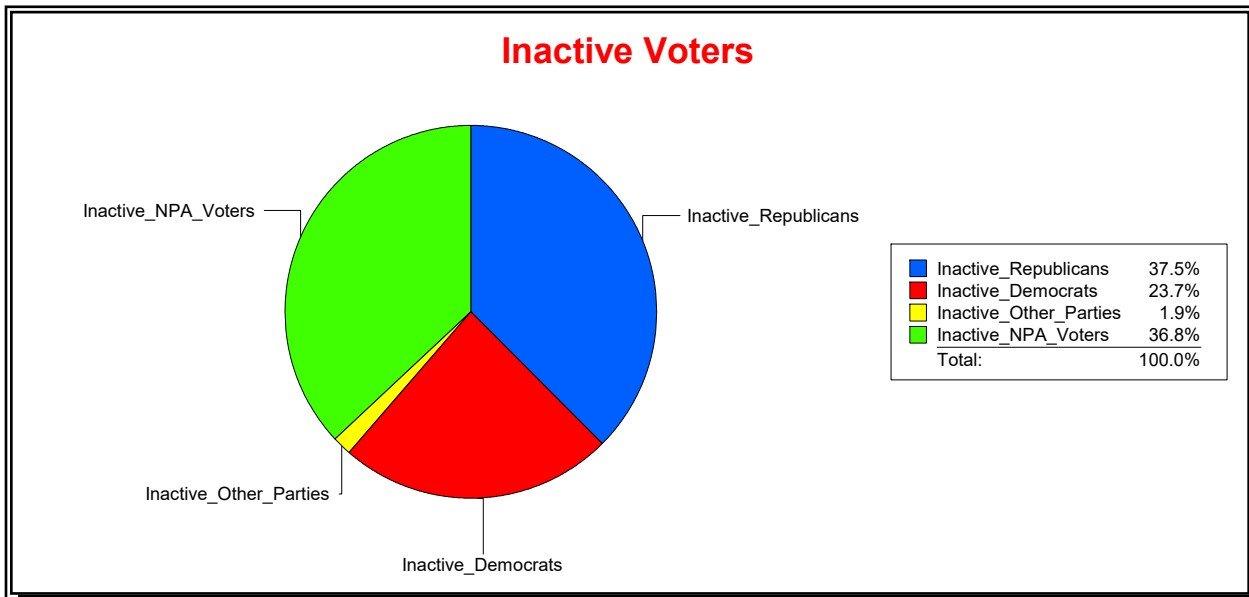

Ron Turner

Supervisor of Elections

Sarasota County, FL

Date 7/1/2022

Time 08:52 AM

Graphs of District Registration

Active Registered Voters

Inactive Voters

District	Total	Dems	Reps	NonP	Other	Total	Dems	Reps	NonP	Other
NORTH PORT DIST 1	10,521	2,558	4,590	3,171	202	733	174	275	270	14