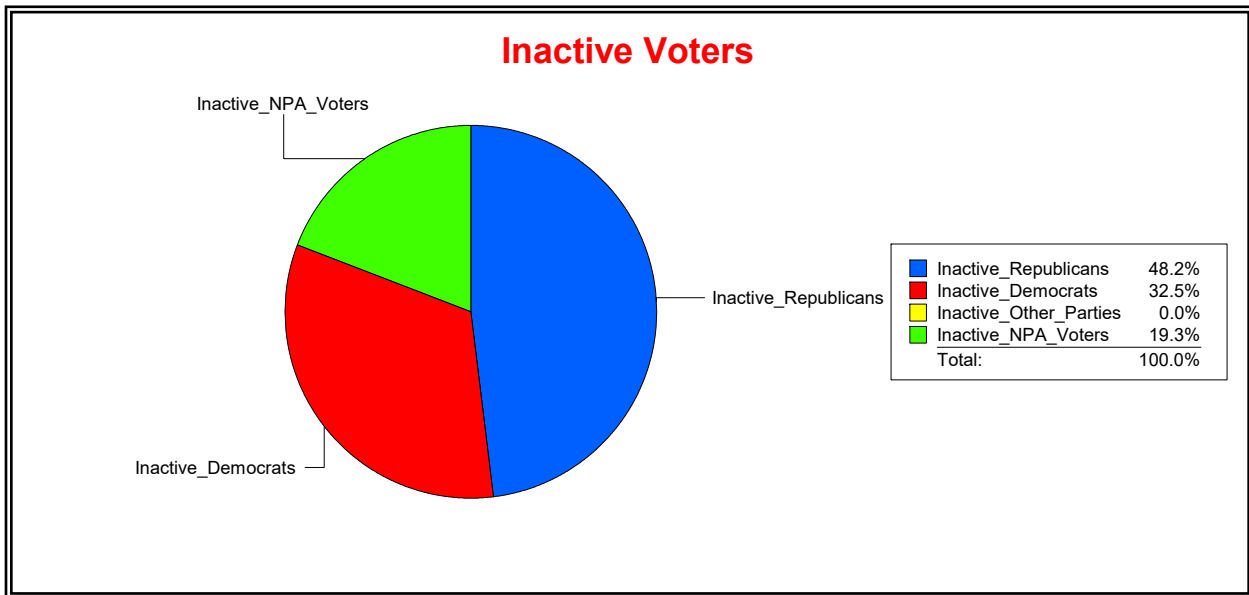

Ron Turner

Supervisor of Elections

Sarasota County, FL

Date 7/1/2022

Time 08:52 AM

Graphs of District Registration

Active Registered Voters

Inactive Voters

District	Total	Dems	Reps	NonP	Other	Total	Dems	Reps	NonP	Other
LONGBOAT KEY 3	1,491	413	741	319	18	83	27	40	16	0