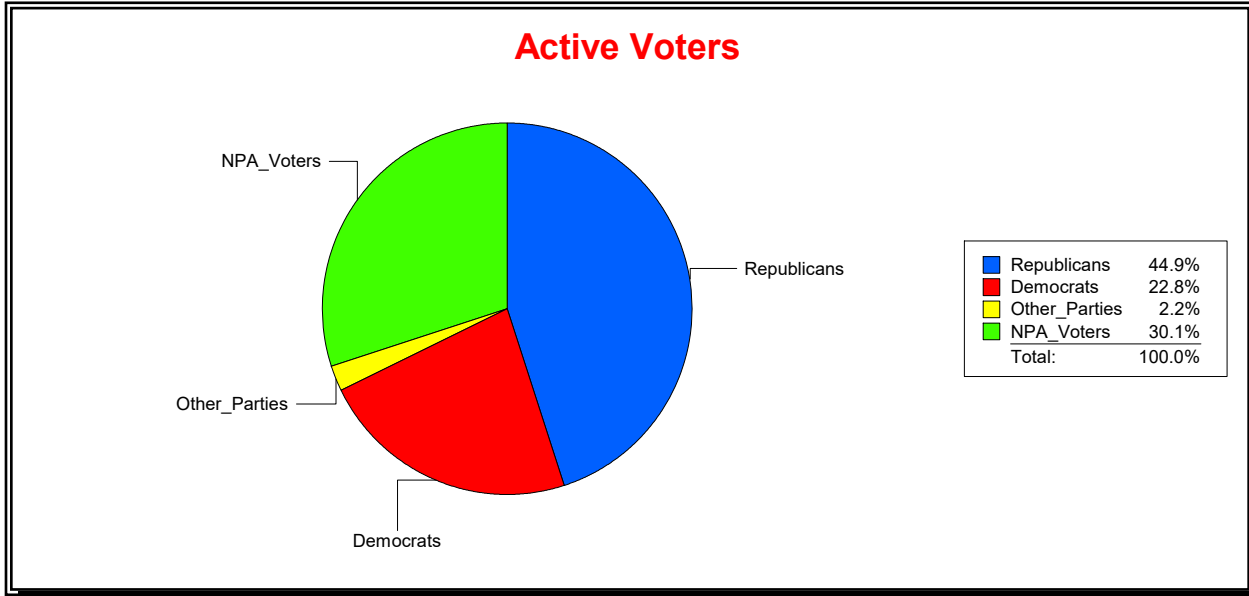

Ron Turner

Supervisor of Elections

Sarasota County, FL

Date 7/1/2022

Time 08:52 AM

Graphs of District Registration

Active Registered Voters

Inactive Voters

District	Total	Dems	Reps	NonP	Other	Total	Dems	Reps	NonP	Other
NORTH PORT DIST 2	12,282	2,802	5,515	3,696	269	843	208	327	293	15