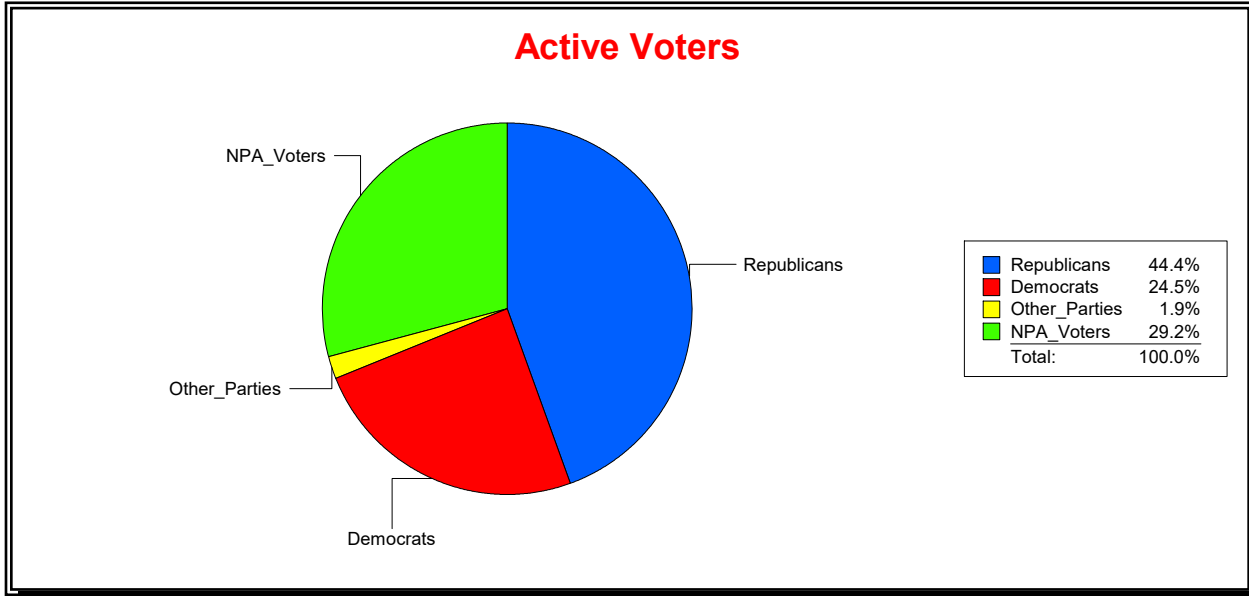

Ron Turner

Supervisor of Elections

Sarasota County, FL

Date 7/1/2022

Time 08:52 AM

Graphs of District Registration

Active Registered Voters

Inactive Voters

District	Total	Dems	Reps	NonP	Other	Total	Dems	Reps	NonP	Other
SCHOOL DIST 3	67,778	16,639	30,069	19,784	1,286	5,252	1,385	2,000	1,807	60