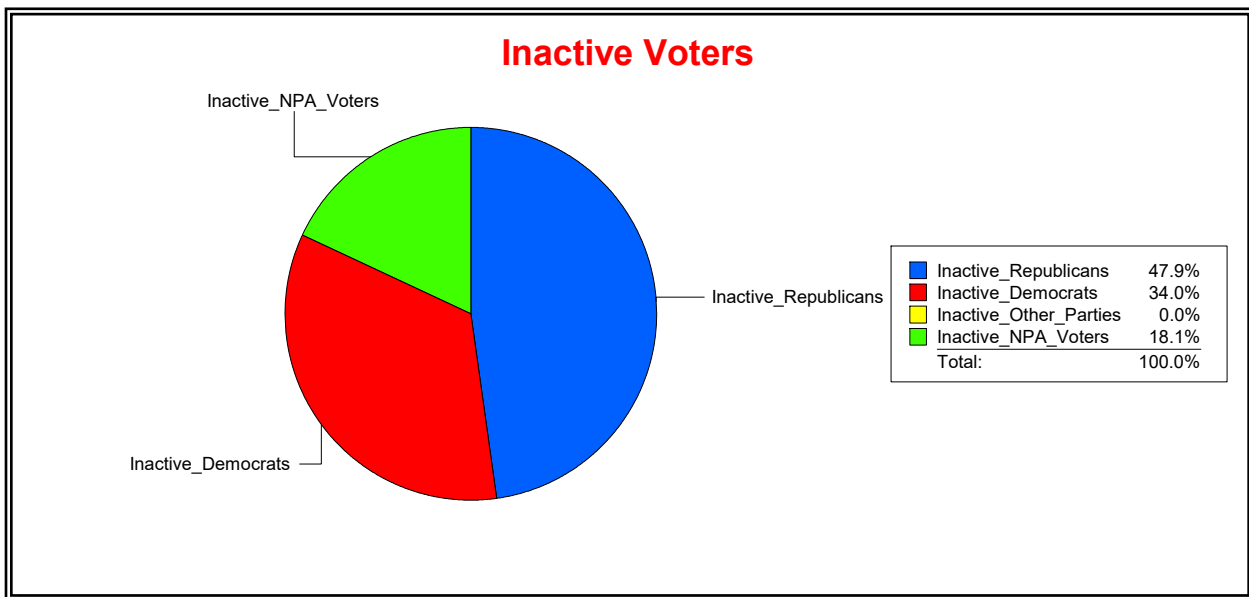

Active Registered Voters

Inactive Voters

District	Total	Dems	Reps	NonP	Other	Total	Dems	Reps	NonP	Other
VENETIAN CDD	1,919	490	958	445	26	94	32	45	17	0

Ron Turner

Supervisor of Elections

Sarasota County, FL