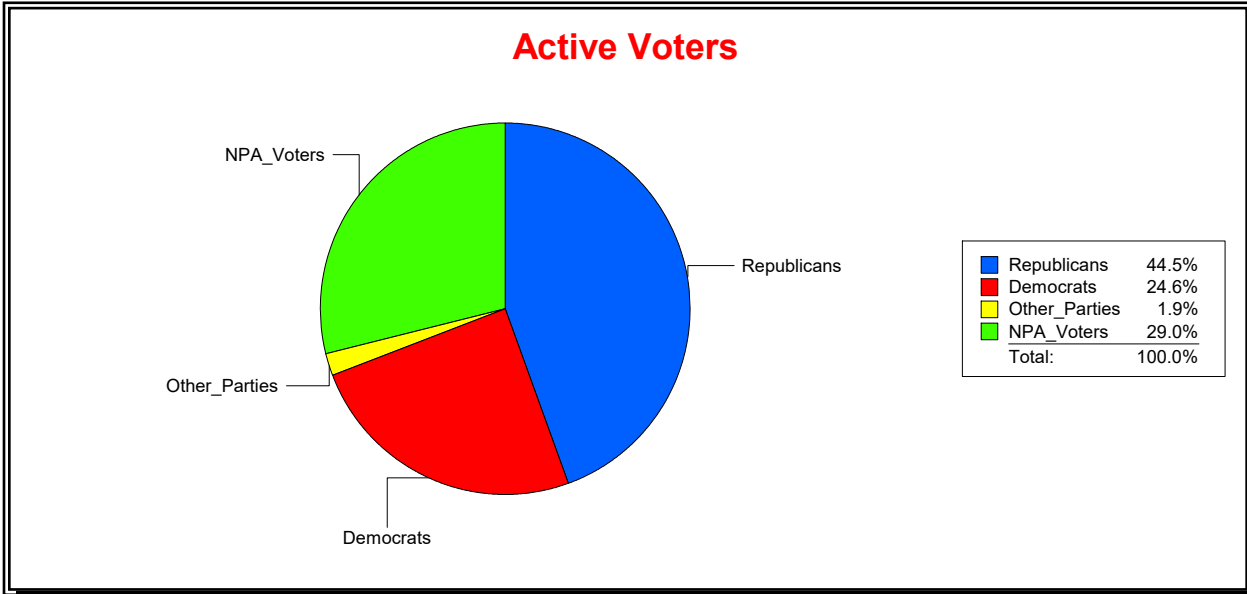

Ron Turner

Supervisor of Elections

Sarasota County, FL

Date 7/1/2022

Time 08:52 AM

Graphs of District Registration

Active Registered Voters

Inactive Voters

District	Total	Dems	Reps	NonP	Other	Total	Dems	Reps	NonP	Other
CNTY COMM DIST 5	69,350	17,064	30,862	20,129	1,295	5,369	1,428	2,047	1,827	67