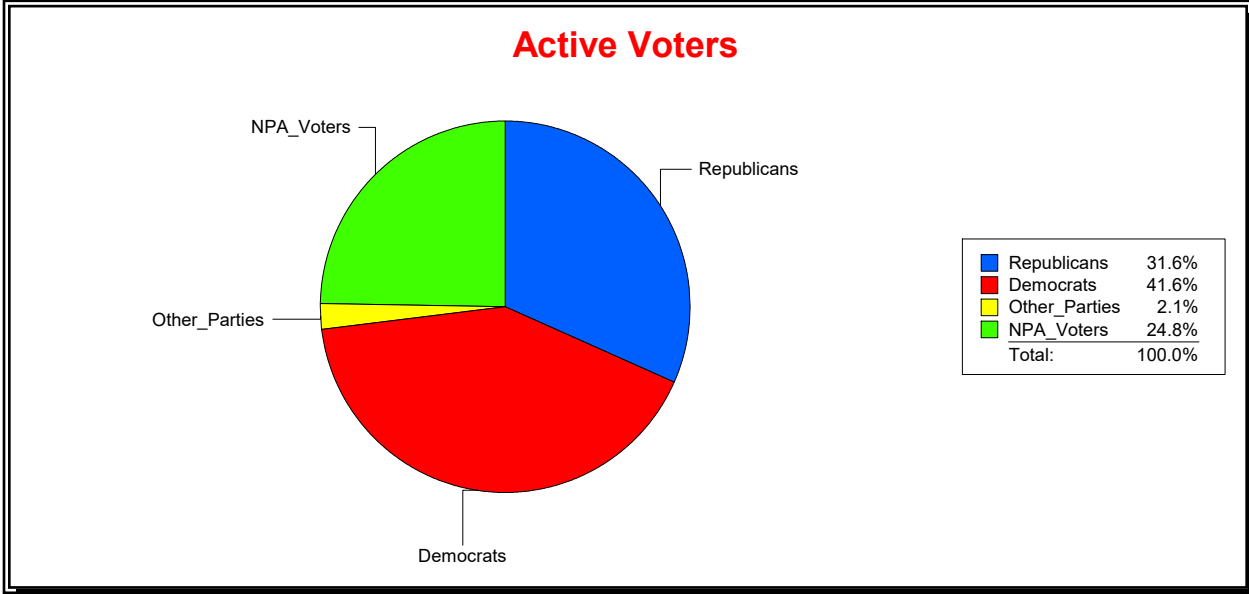

Sarasota County, FL

Date 7/1/2022

Time 08:52 AM

Graphs of District Registration

Active Registered Voters

Inactive Voters

District	Total	Dems	Reps	NonP	Other	Total	Dems	Reps	NonP	Other
SARASOTA	38,589	16,035	12,202	9,556	796	4,045	1,658	1,080	1,244	63