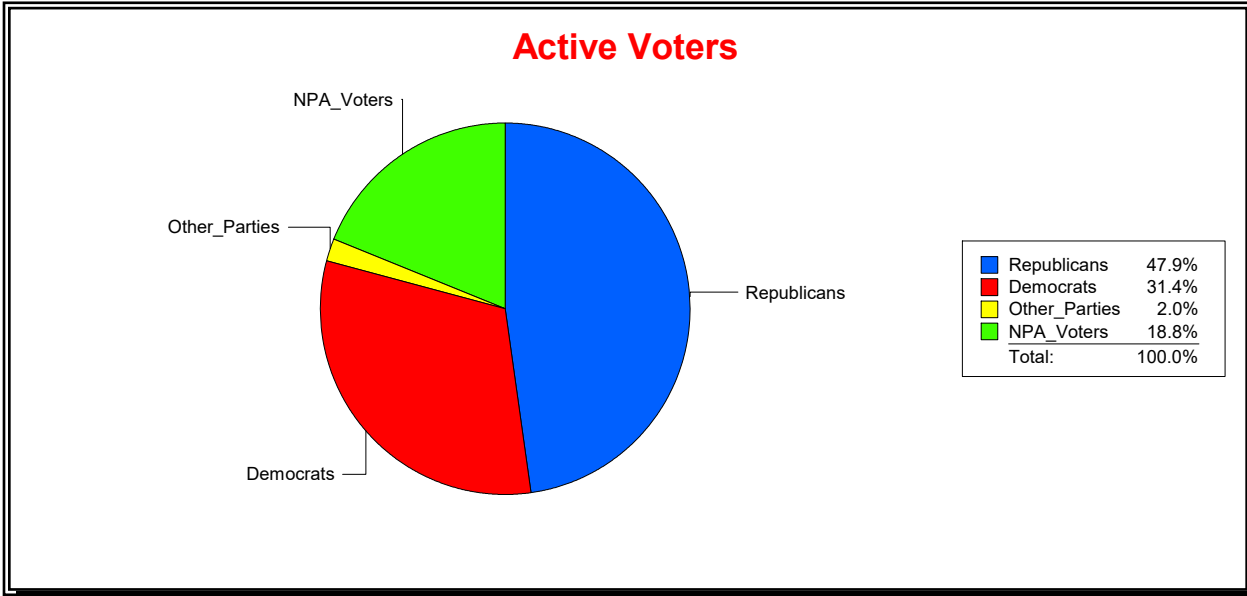

Ron Turner

Supervisor of Elections

Sarasota County, FL

Date 7/1/2022

Time 08:52 AM

Graphs of District Registration

Active Registered Voters

Inactive Voters

District	Total	Dems	Reps	NonP	Other	Total	Dems	Reps	NonP	Other
LBK DISTRICT 4	405	127	194	76	8	34	11	13	10	0