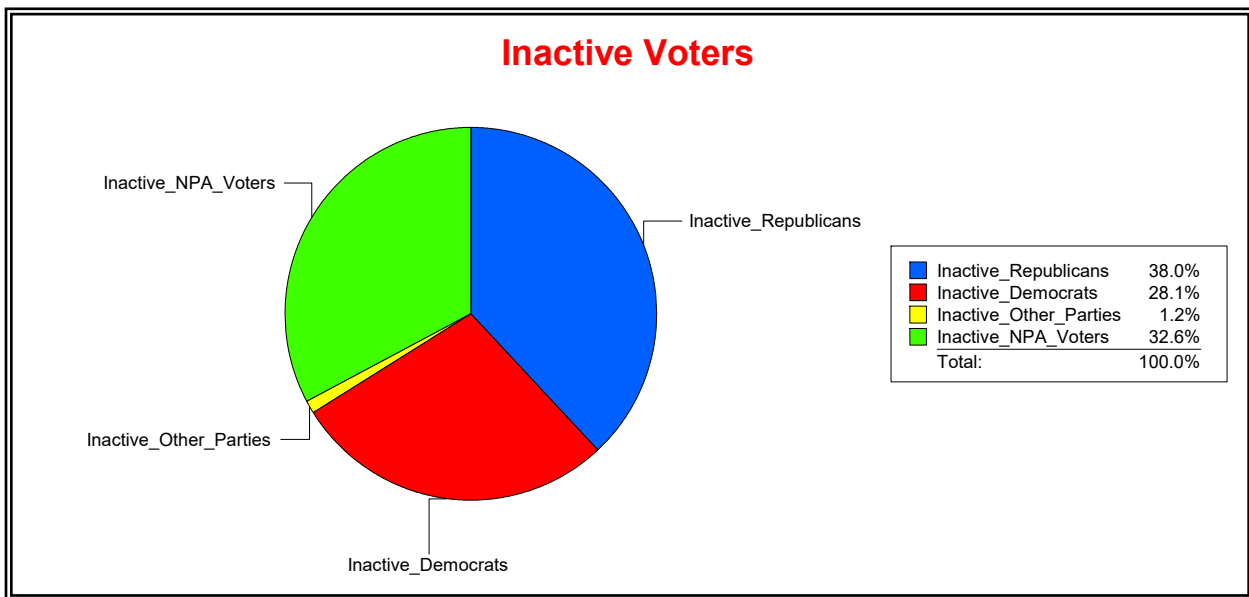

Ron Turner

Supervisor of Elections

Sarasota County, FL

Date 7/1/2022

Time 08:52 AM

Graphs of District Registration

Active Registered Voters

Inactive Voters

<u>District</u>	<u>Total</u>	<u>Dems</u>	<u>Reps</u>	<u>NonP</u>	<u>Other</u>	<u>Total</u>	<u>Dems</u>	<u>Reps</u>	<u>NonP</u>	<u>Other</u>
NORTH PORT DIST 4	9,152	2,433	3,998	2,573	148	726	204	276	237	9