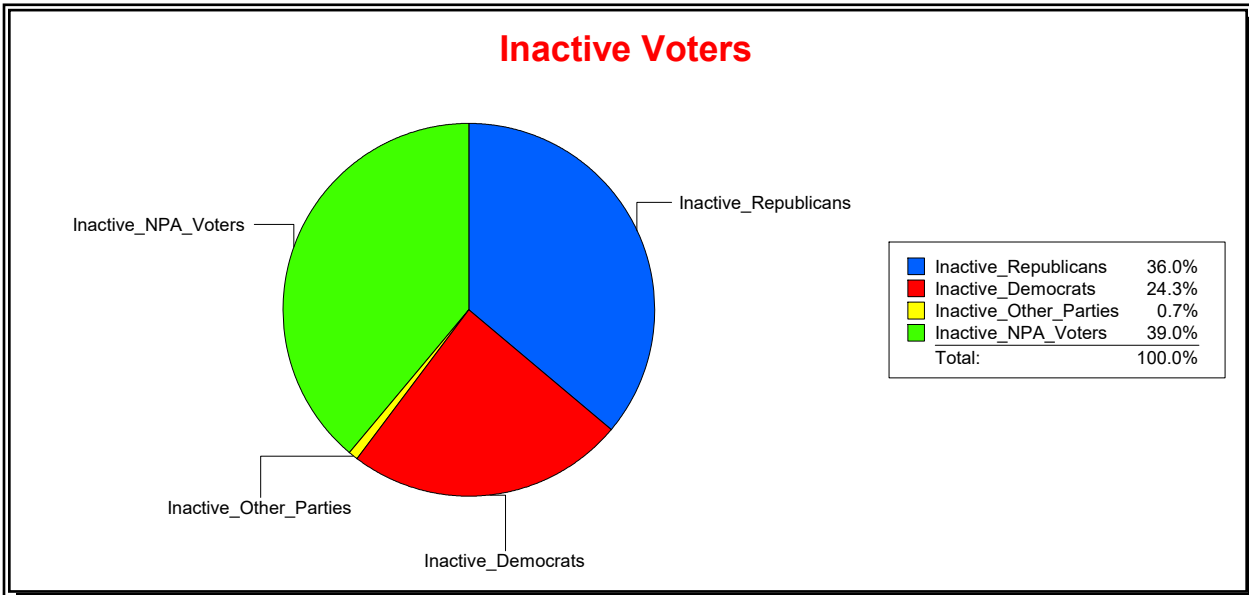

Supervisor of Elections

Sarasota County, FL

Date 7/1/2022

Time 08:52 AM

Graphs of District Registration

Active Registered Voters

Inactive Voters

District	Total	Dems	Reps	NonP	Other	Total	Dems	Reps	NonP	Other
NORTH PORT DIST 3	10,350	2,525	4,296	3,309	220	908	221	327	354	6