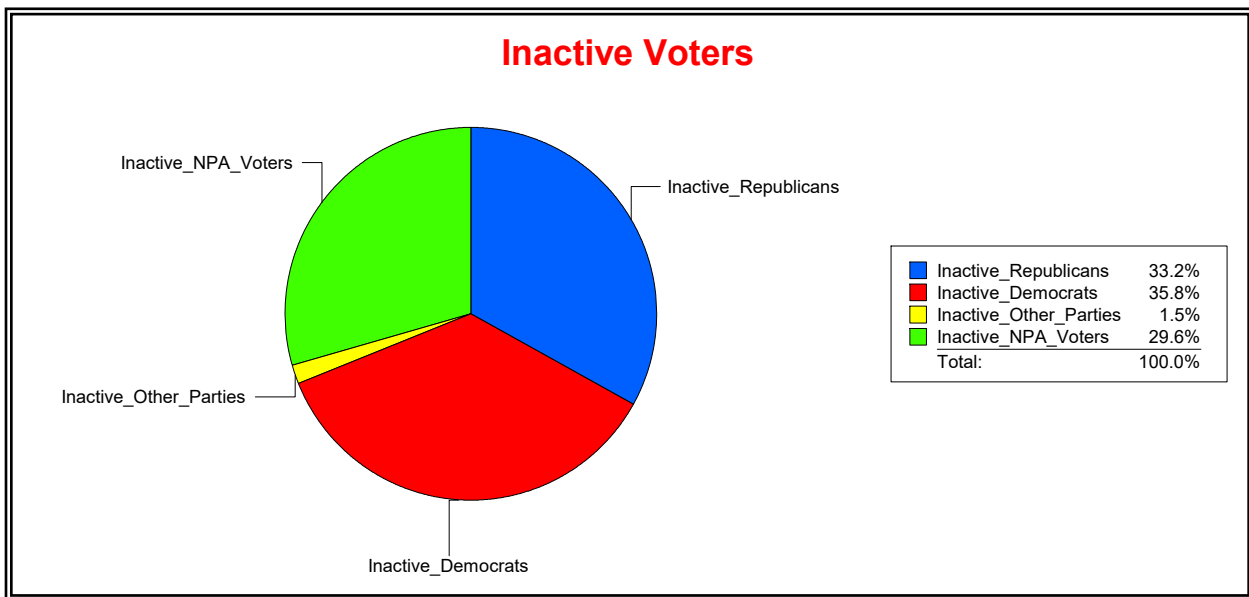

Date 7/1/2022

Time 08:52 AM

Graphs of District Registration

Active Registered Voters

Inactive Voters

<u>District</u>	<u>Total</u>	<u>Dems</u>	<u>Reps</u>	<u>NonP</u>	<u>Other</u>	<u>Total</u>	<u>Dems</u>	<u>Reps</u>	<u>NonP</u>	<u>Other</u>
HOSPITAL BOARD NORTH	105,029	35,861	41,329	25,735	2,104	8,567	3,064	2,843	2,534	126