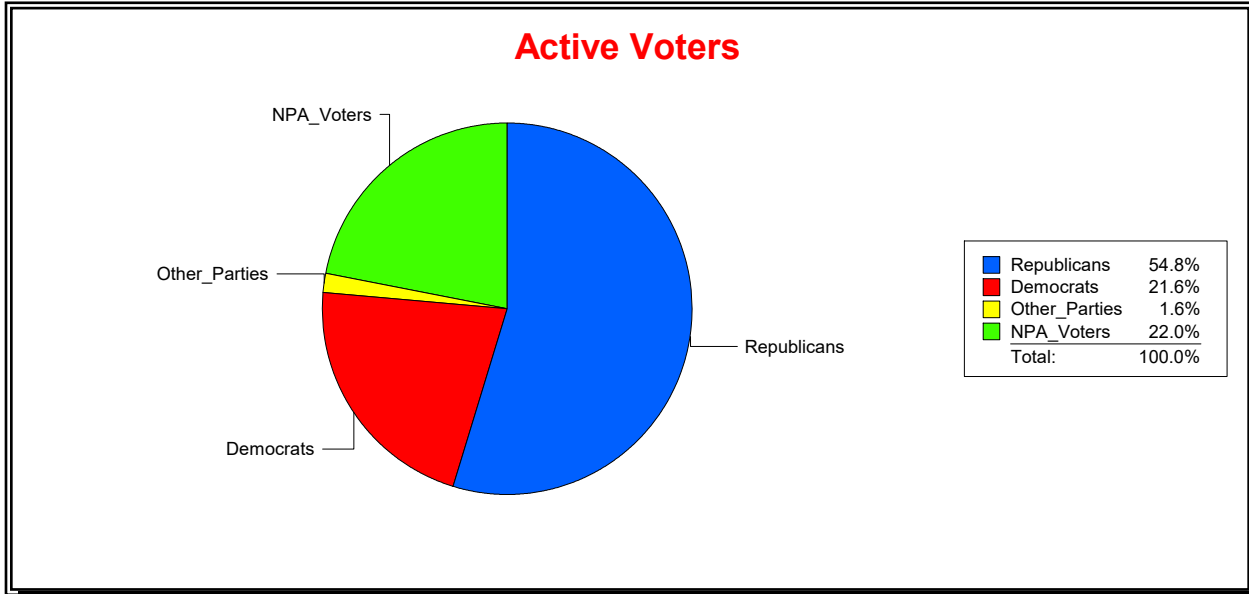

Ron Turner

Supervisor of Elections

Sarasota County, FL

Date 7/1/2022

Time 08:52 AM

Graphs of District Registration

Active Registered Voters

Inactive Voters

District	Total	Dems	Reps	NonP	Other	Total	Dems	Reps	NonP	Other
SARASOTA NATIONAL CDD	1,761	380	965	387	29	43	7	25	10	1