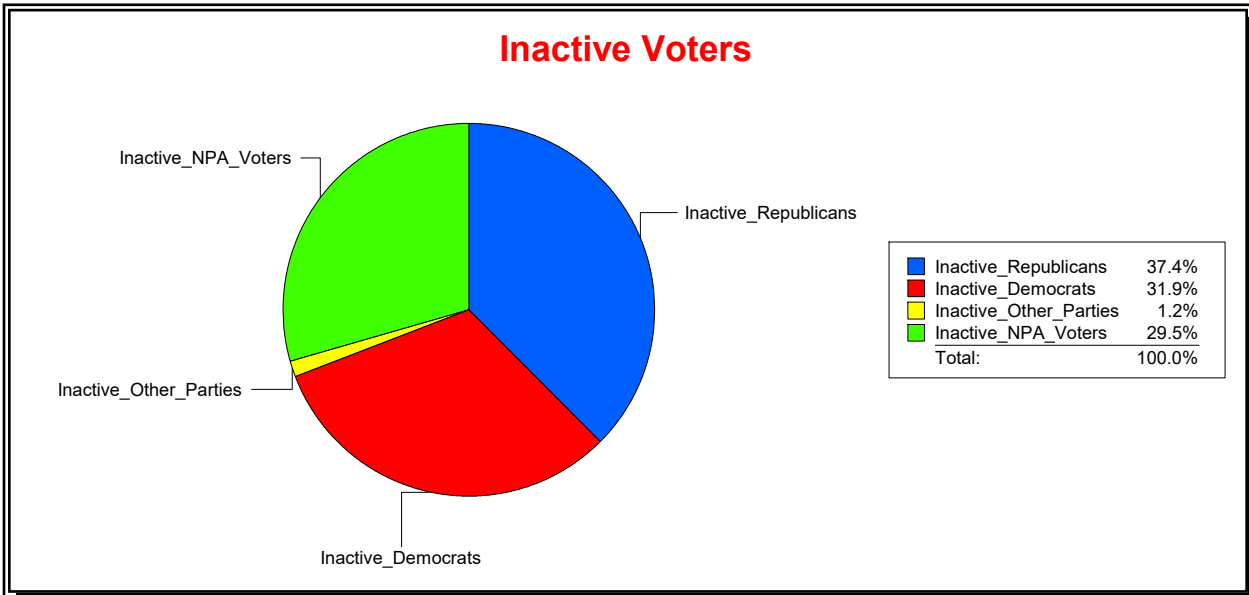

Ron Turner

Supervisor of Elections

Sarasota County, FL

Date 7/1/2022

Time 08:52 AM

Graphs of District Registration

Active Registered Voters

Inactive Voters

District	Total	Dems	Reps	NonP	Other	Total	Dems	Reps	NonP	Other
SCHOOL DIST 4	68,379	21,344	29,027	16,738	1,270	5,287	1,686	1,977	1,558	66