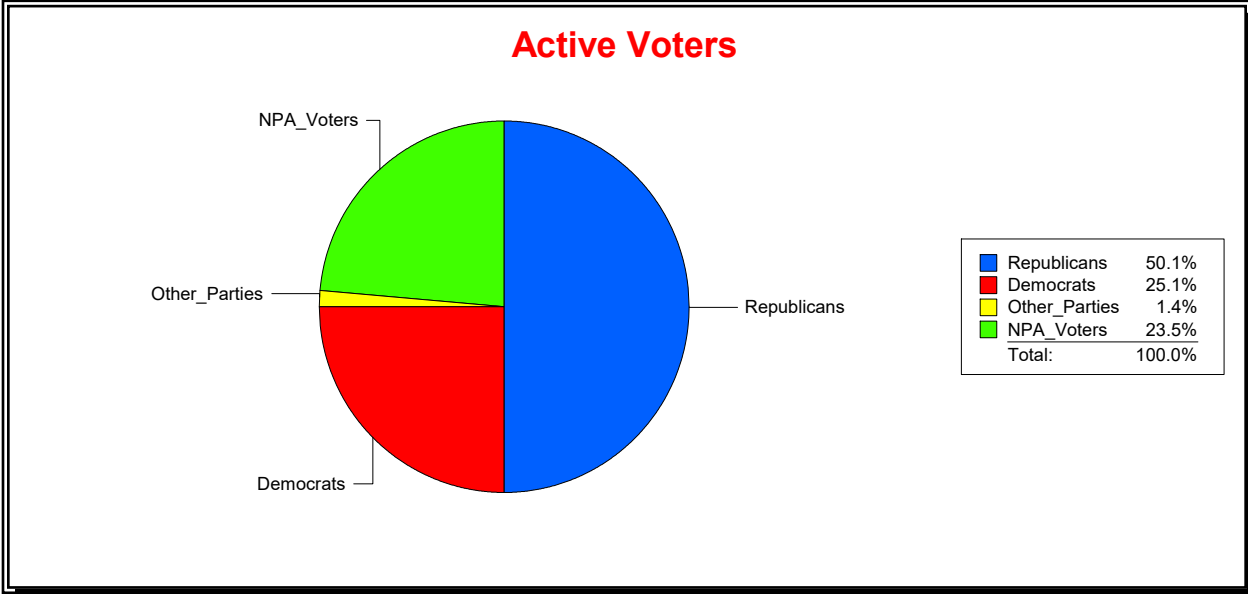

Active Registered Voters

Inactive Voters

District	Total	Dems	Reps	NonP	Other	Total	Dems	Reps	NonP	Other
BLACKBURN CREEK	2,227	558	1,115	523	31	66	13	25	26	2

Ron Turner

Supervisor of Elections

Sarasota County, FL