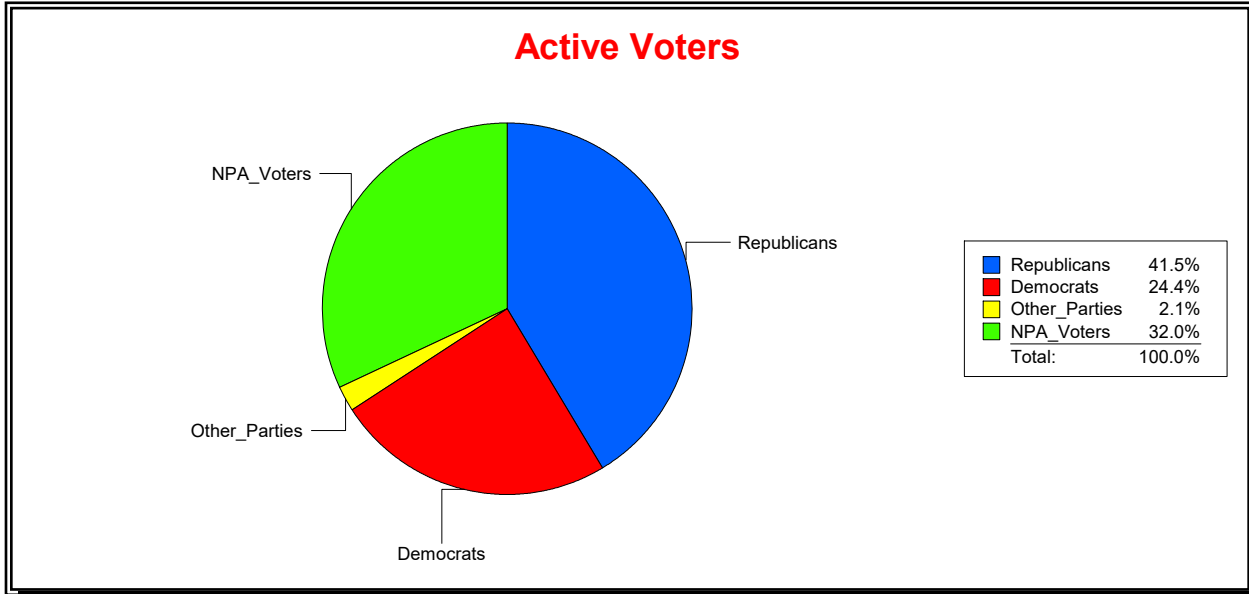

Ron Turner

Supervisor of Elections

Sarasota County, FL

Date 7/1/2022

Time 08:52 AM

Graphs of District Registration

Active Registered Voters

Inactive Voters

District	Total	Dems	Reps	NonP	Other	Total	Dems	Reps	NonP	Other
NORTH PORT 3	10,350	2,525	4,296	3,309	220	908	221	327	354	6