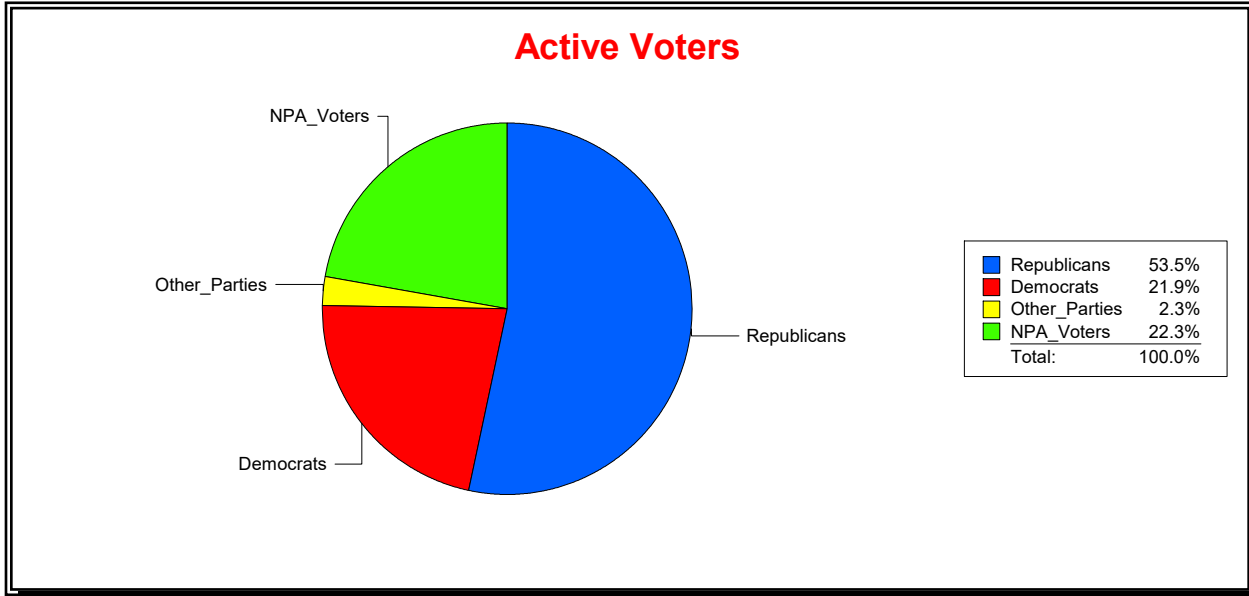

Date 7/1/2022

Time 08:52 AM

Graphs of District Registration

Active Registered Voters

Inactive Voters

District	Total	Dems	Reps	NonP	Other	Total	Dems	Reps	NonP	Other
LONGBOAT KEY 1	1,457	319	779	325	34	99	27	48	22	2