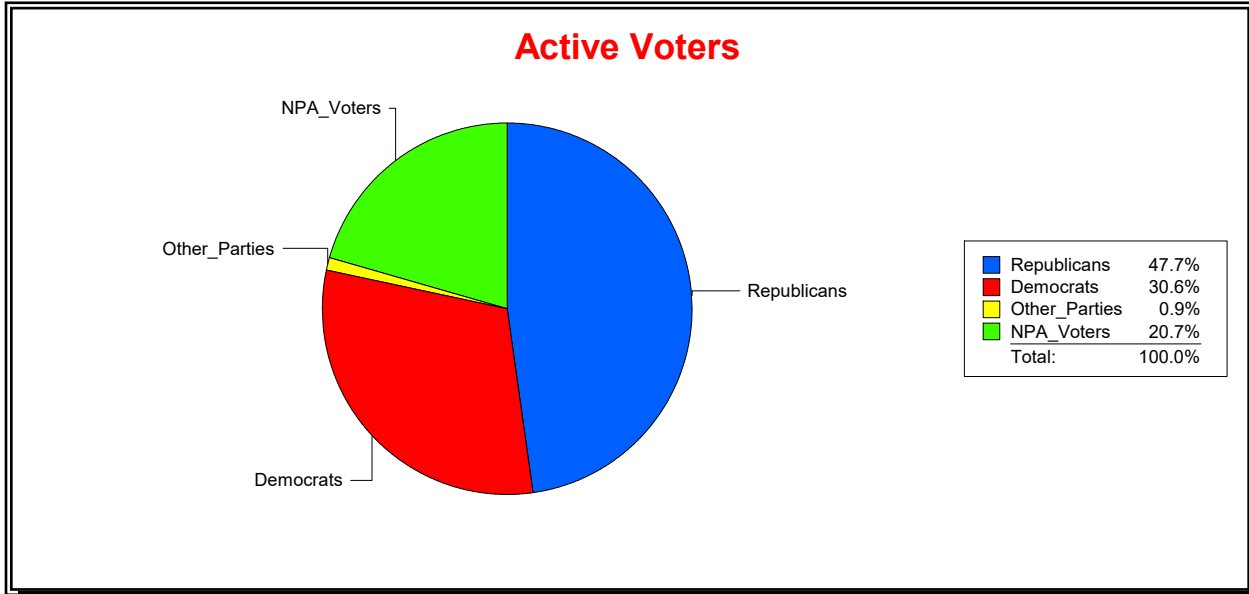

Ron Turner

Supervisor of Elections

Sarasota County, FL

Date 7/1/2022

Time 08:52 AM

Graphs of District Registration

Active Registered Voters

Inactive Voters

District	Total	Dems	Reps	NonP	Other	Total	Dems	Reps	NonP	Other
TR-PAR PK & REC DIST	532	163	254	110	5	57	21	25	11	0