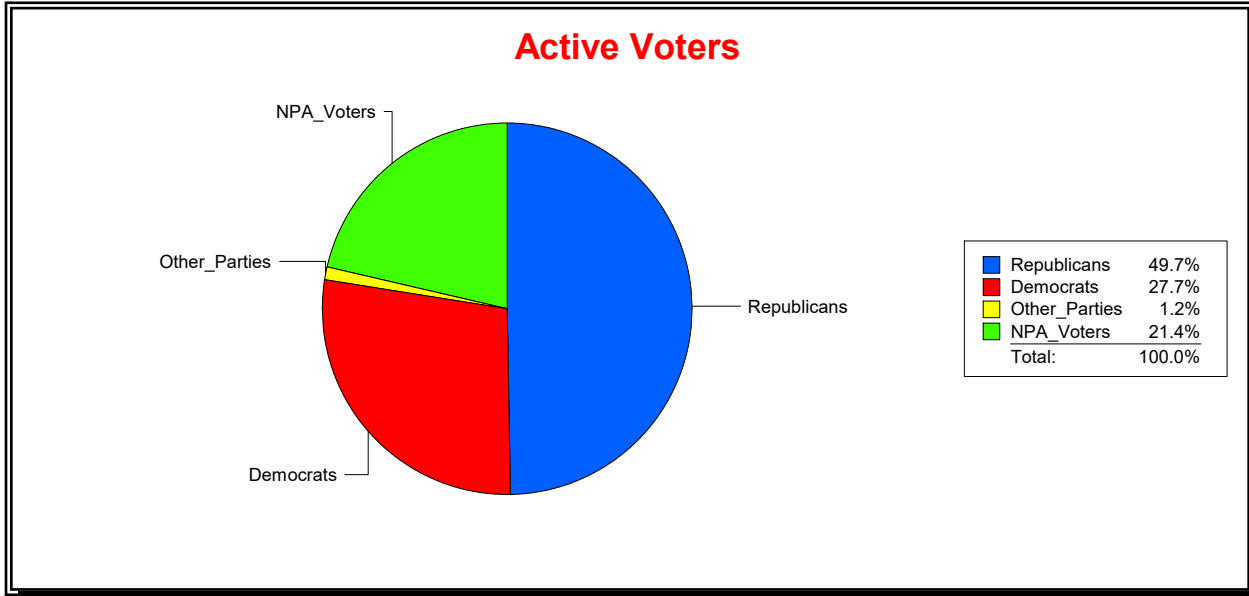

Ron Turner

Supervisor of Elections

Sarasota County, FL

Date 7/1/2022

Time 08:52 AM

Graphs of District Registration

Active Registered Voters

Inactive Voters

District	Total	Dems	Reps	NonP	Other	Total	Dems	Reps	NonP	Other
LBK DISTRICT 3	1,491	413	741	319	18	83	27	40	16	0