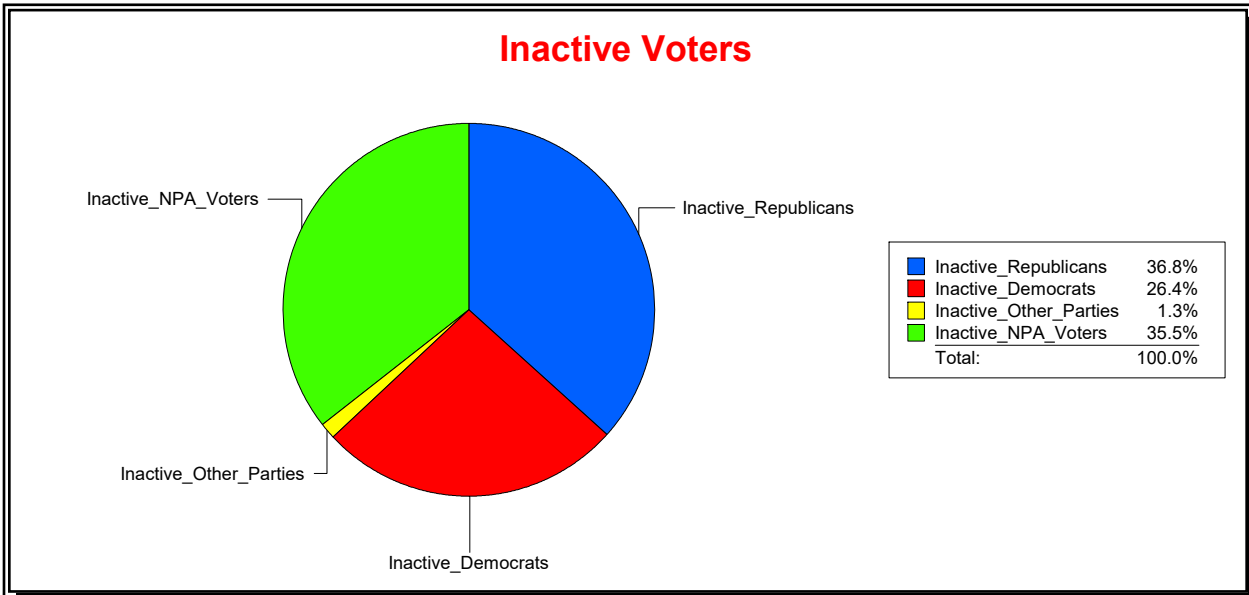

Ron Turner

Supervisor of Elections

Sarasota County, FL

Date 7/1/2022

Time 08:52 AM

Graphs of District Registration

Active Registered Voters

Inactive Voters

District	Total	Dems	Reps	NonP	Other	Total	Dems	Reps	NonP	Other
NORTH PORT	58,814	14,375	25,848	17,440	1,151	4,325	1,141	1,590	1,537	57