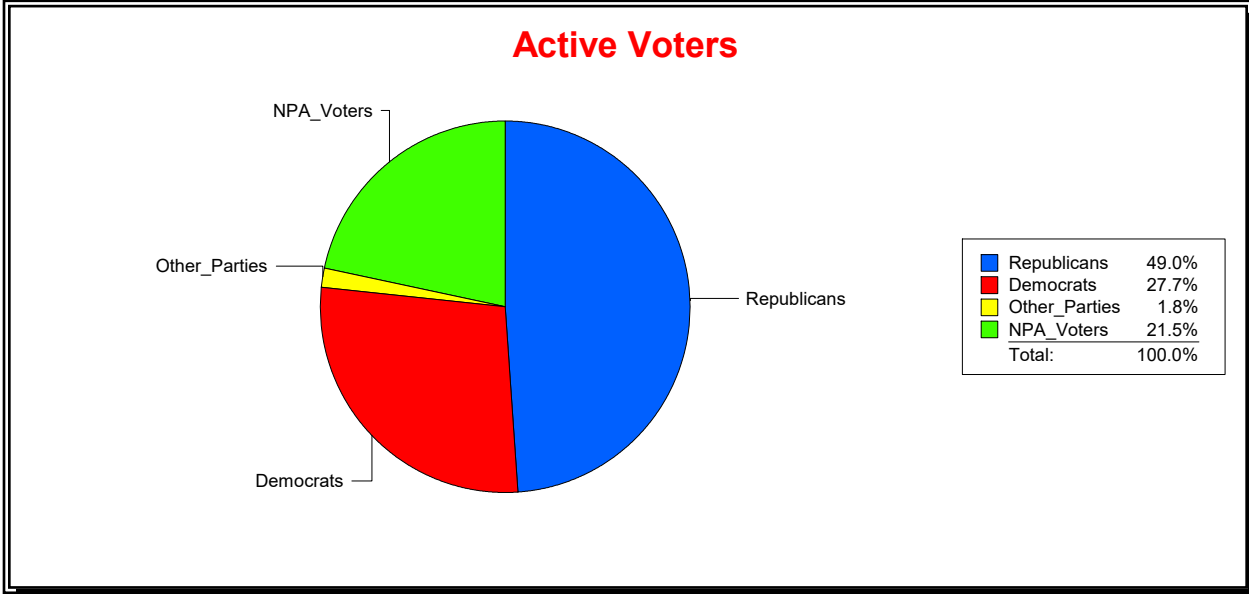

District	Total	Dems	Reps	NonP	Other	Total	Dems	Reps	NonP	Other
LONGBOAT KEY	4,690	1,301	2,296	1,010	83	314	97	147	68	2

Ron Turner

Supervisor of Elections

Sarasota County, FL

Date 7/1/2022

Time 08:52 AM

Graphs of District Registration