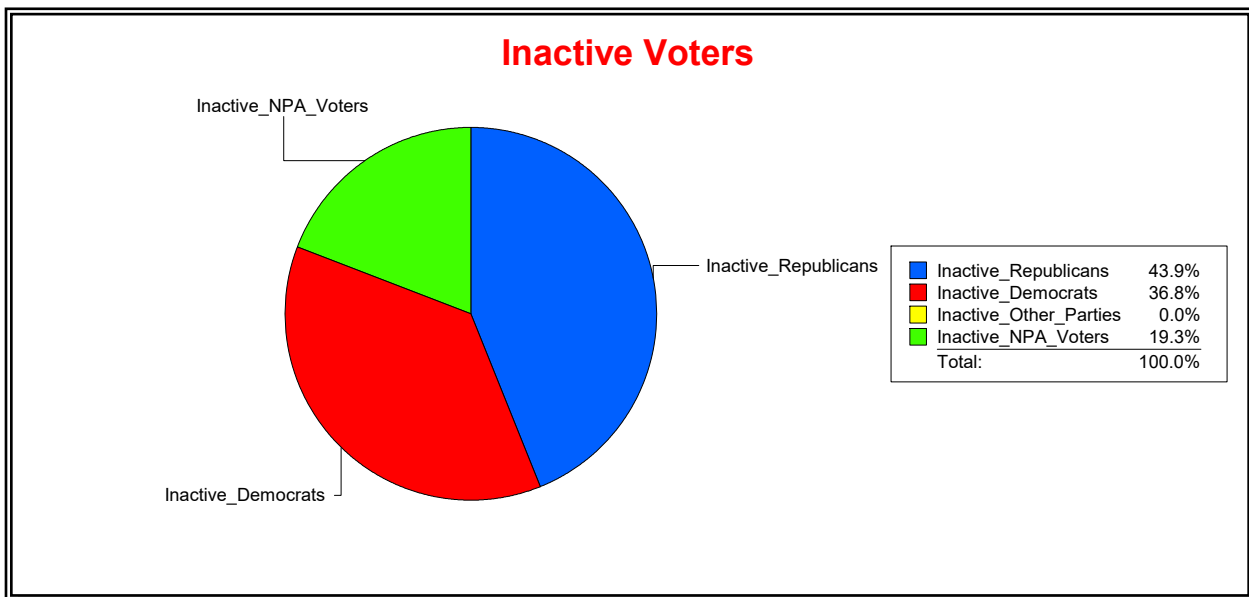

Ron Turner

Supervisor of Elections

Sarasota County, FL

Date 7/1/2022

Time 08:52 AM

Graphs of District Registration

Active Registered Voters

Inactive Voters

District	Total	Dems	Reps	NonP	Other	Total	Dems	Reps	NonP	Other
TR-PAR PK & REC DIST	532	163	254	110	5	57	21	25	11	0