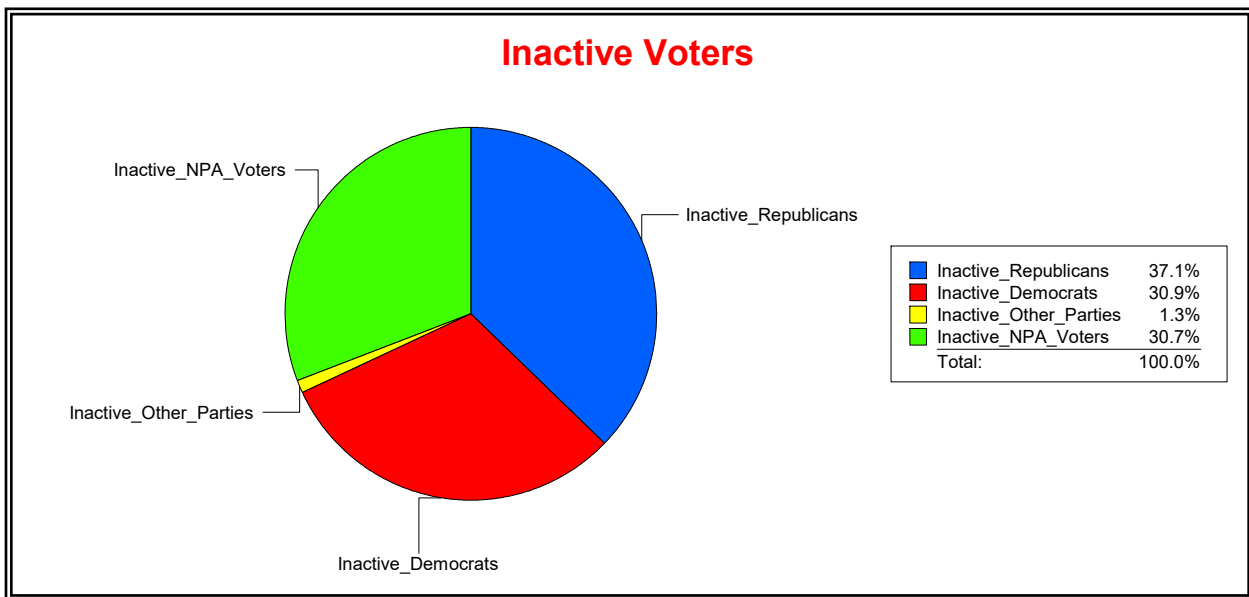

Ron Turner

Supervisor of Elections

Sarasota County, FL

Date 7/1/2022

Time 08:52 AM

Graphs of District Registration

Active Registered Voters

Inactive Voters

District	Total	Dems	Reps	NonP	Other	Total	Dems	Reps	NonP	Other
COUNTYWIDE	347,872	100,947	150,487	89,916	6,522	26,531	8,185	9,855	8,150	341