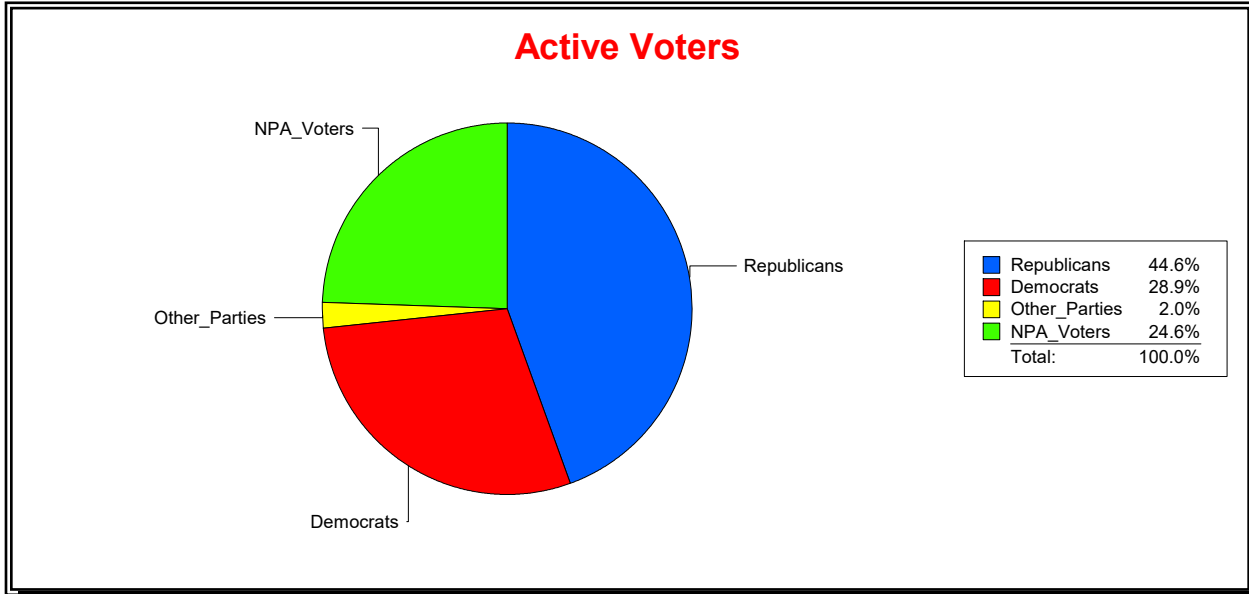

Ron Turner

Supervisor of Elections

Sarasota County, FL

Date 7/1/2022

Time 08:52 AM

Graphs of District Registration

Active Registered Voters

Inactive Voters

District	Total	Dems	Reps	NonP	Other	Total	Dems	Reps	NonP	Other
CNTY COMM DIST 1	68,423	19,746	30,484	16,806	1,387	4,650	1,452	1,814	1,320	64