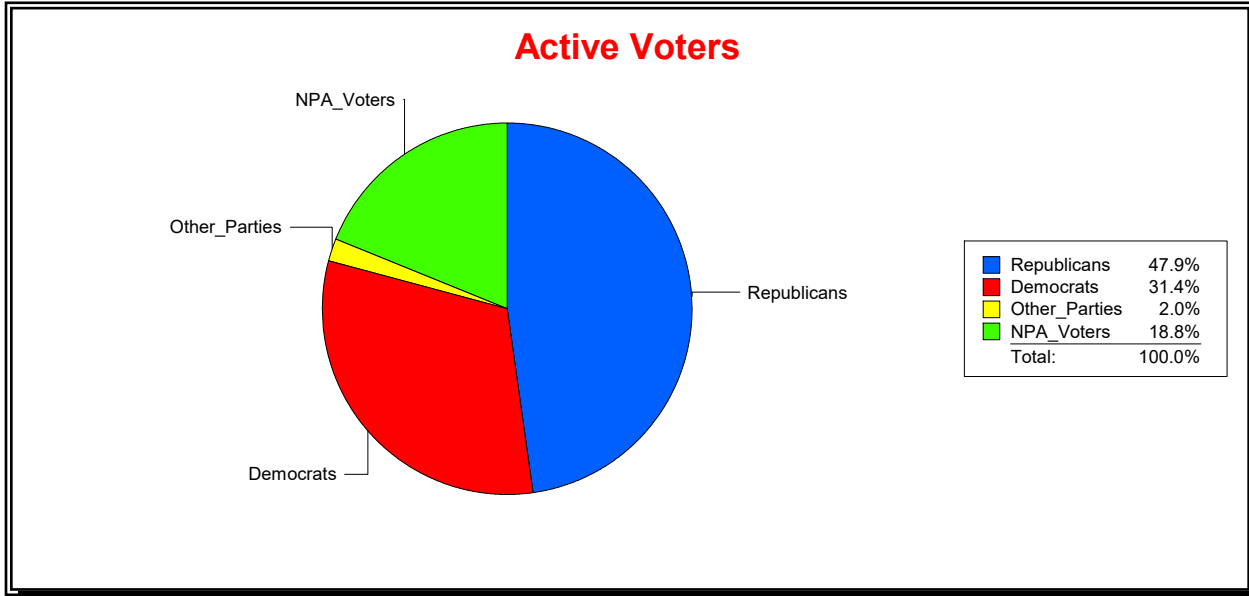

Date 7/1/2022

Time 08:52 AM

Graphs of District Registration

Active Registered Voters

Inactive Voters

District	Total	Dems	Reps	NonP	Other	Total	Dems	Reps	NonP	Other
LONGBOAT KEY 4	405	127	194	76	8	34	11	13	10	0