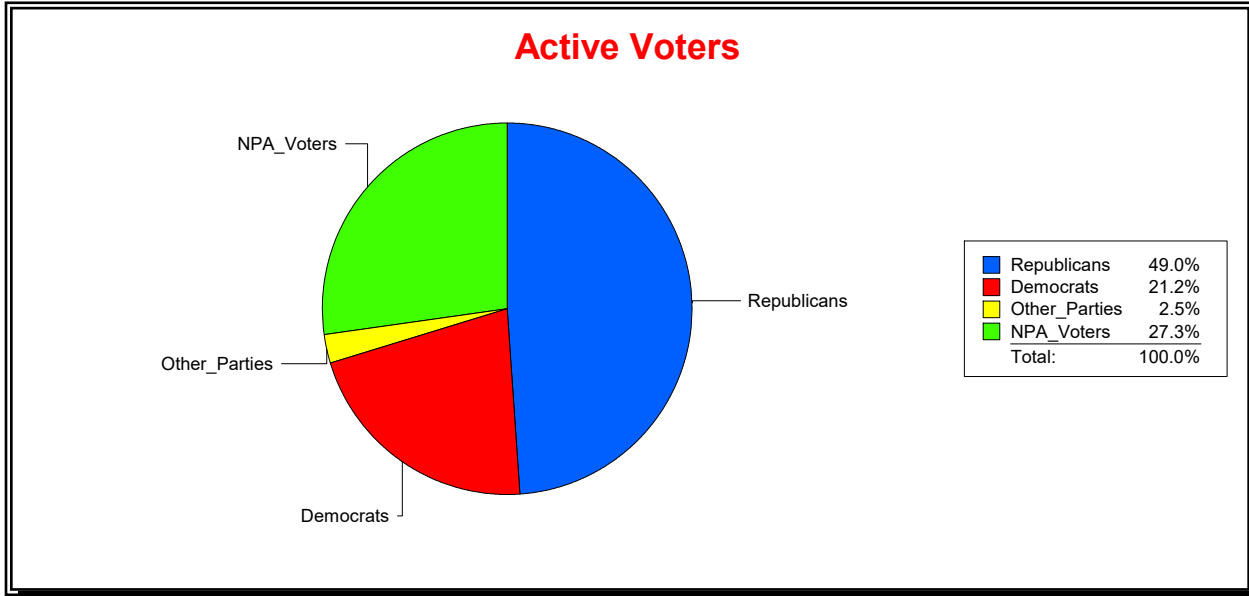

Date 7/1/2022

Time 08:52 AM

Graphs of District Registration

Active Registered Voters

Inactive Voters

District	Total	Dems	Reps	NonP	Other	Total	Dems	Reps	NonP	Other
WOODLANDS CDD	1,508	320	739	411	38	45	14	20	11	0