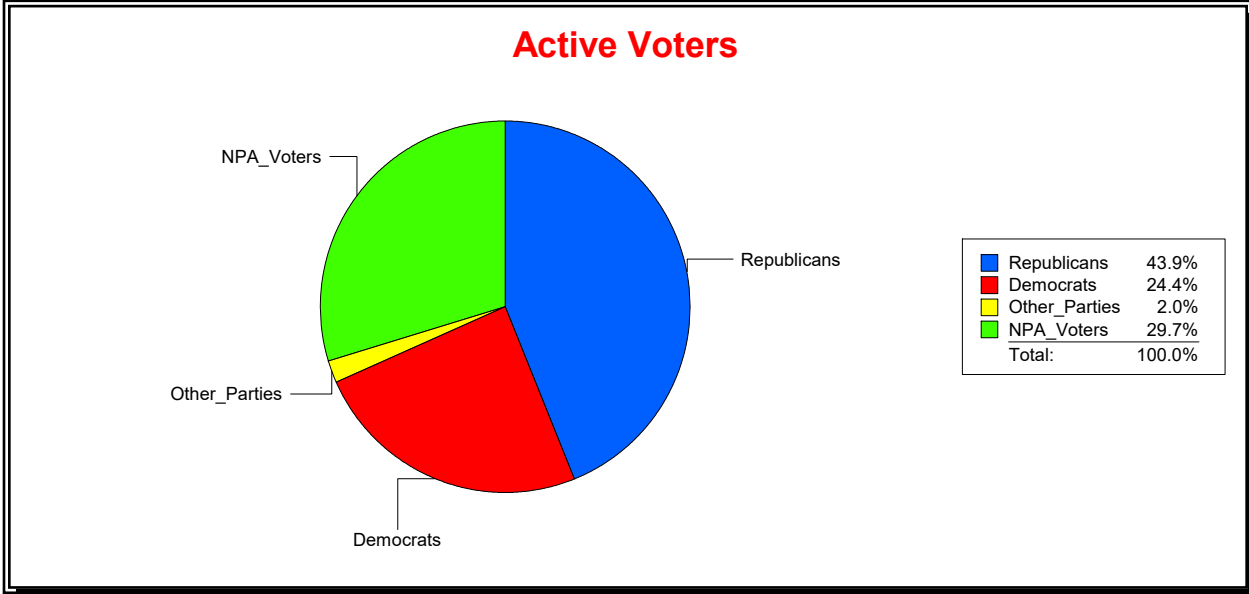

Ron Turner

Supervisor of Elections

Sarasota County, FL

Date 7/1/2022

Time 08:52 AM

Graphs of District Registration

Active Registered Voters

Inactive Voters

District	Total	Dems	Reps	NonP	Other	Total	Dems	Reps	NonP	Other
NORTH PORT	58,814	14,375	25,848	17,440	1,151	4,325	1,141	1,590	1,537	57