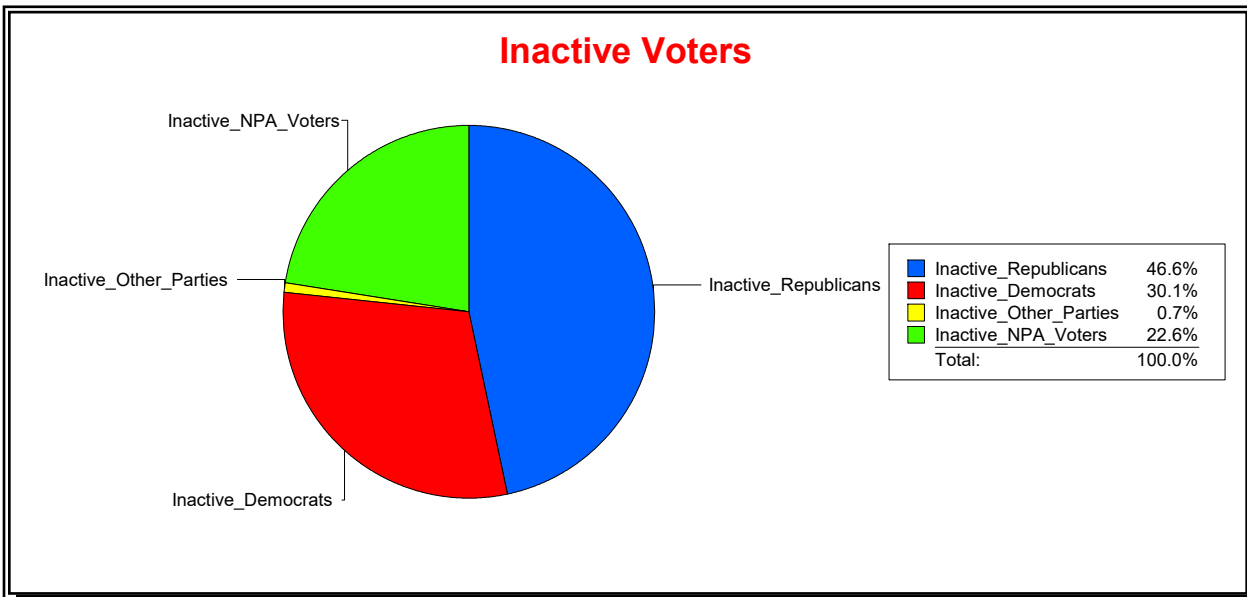

Ron Turner

Supervisor of Elections

Sarasota County, FL

Date 7/1/2022

Time 08:52 AM

Graphs of District Registration

Active Registered Voters

Inactive Voters

District	Total	Dems	Reps	NonP	Other	Total	Dems	Reps	NonP	Other
LONGBOAT KEY BEACH A	1,833	515	892	388	38	146	44	68	33	1