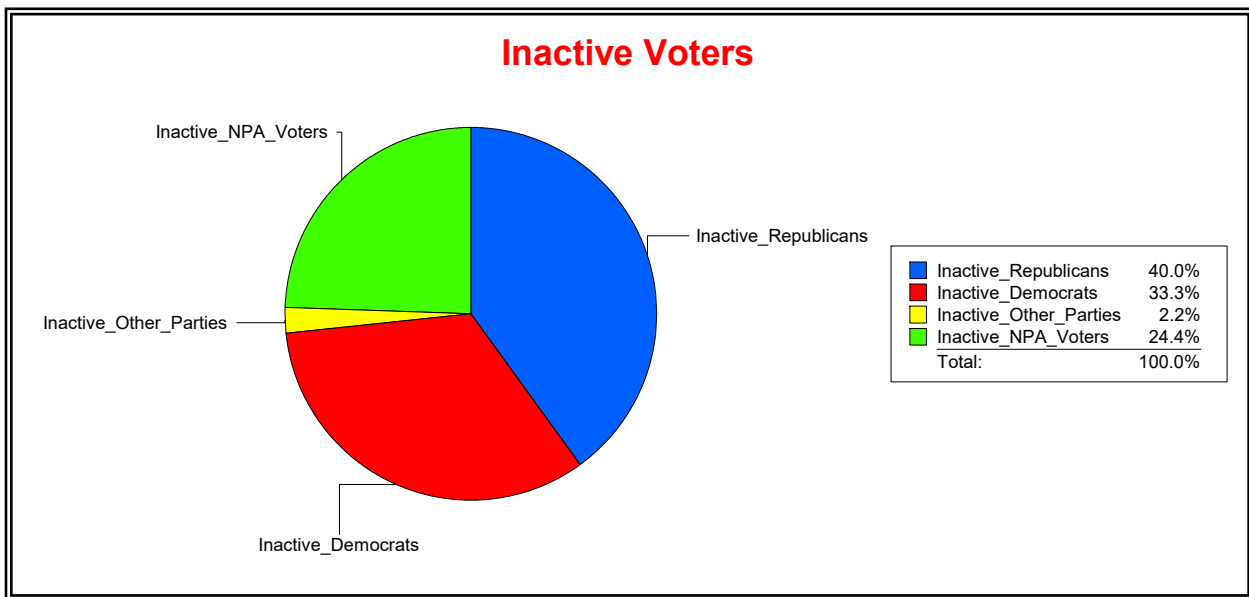

Date 7/1/2022

Time 08:52 AM

Graphs of District Registration

Active Registered Voters

Inactive Voters

District	Total	Dems	Reps	NonP	Other	Total	Dems	Reps	NonP	Other
LAKWOOD RANCH CDD	1,578	357	782	387	52	45	15	18	11	1