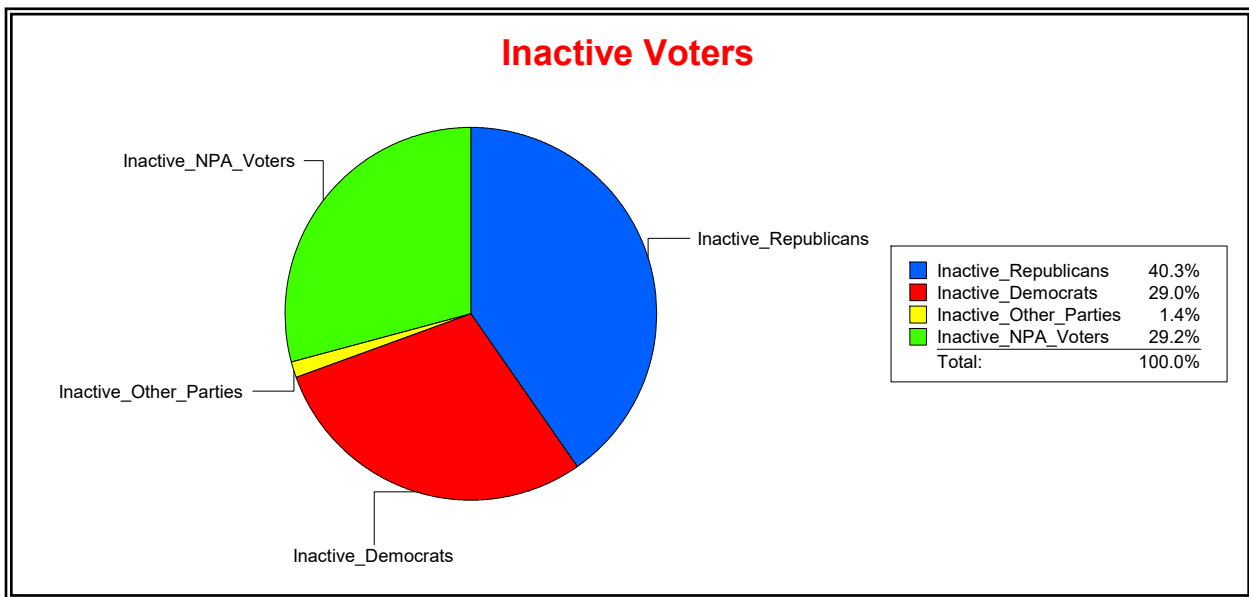

Ron Turner

Supervisor of Elections

Sarasota County, FL

Date 7/1/2022

Time 08:52 AM

Graphs of District Registration

Active Registered Voters

Inactive Voters

District	Total	Dems	Reps	NonP	Other	Total	Dems	Reps	NonP	Other
SCHOOL DIST 2	75,344	20,114	35,569	18,246	1,415	5,122	1,486	2,066	1,497	73