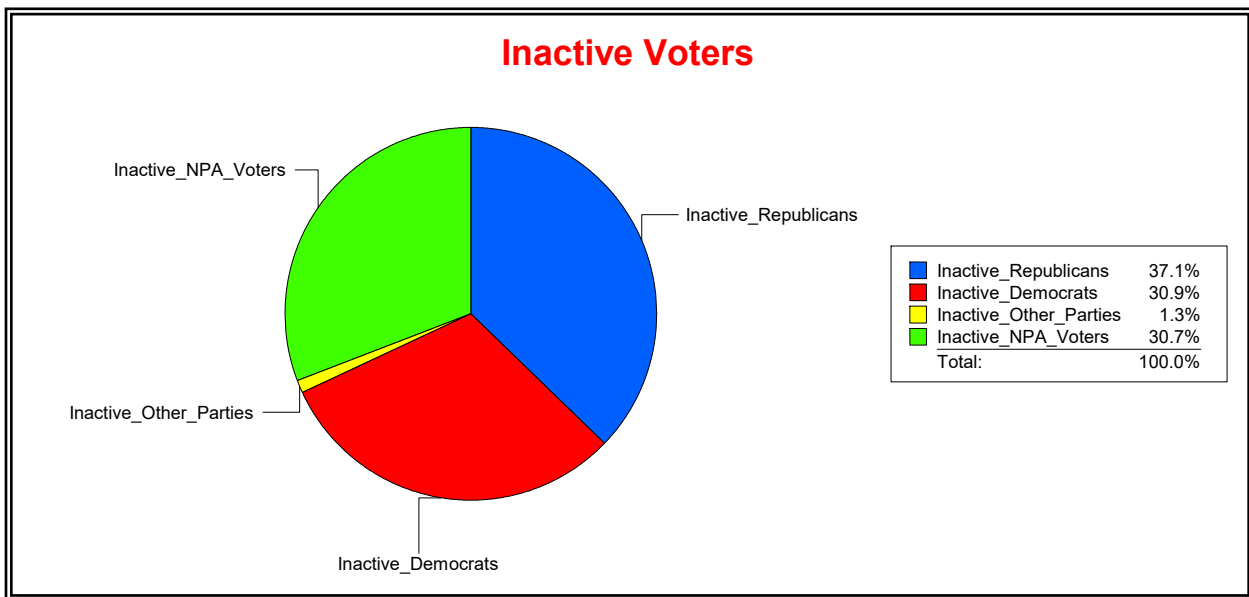

District	Total	Dems	Reps	NonP	Other	Total	Dems	Reps	NonP	Other
STATE SENATE 22	347,872	100,947	150,487	89,916	6,522	26,531	8,185	9,855	8,150	341

Ron Turner

Supervisor of Elections

Sarasota County, FL

Date 7/1/2022