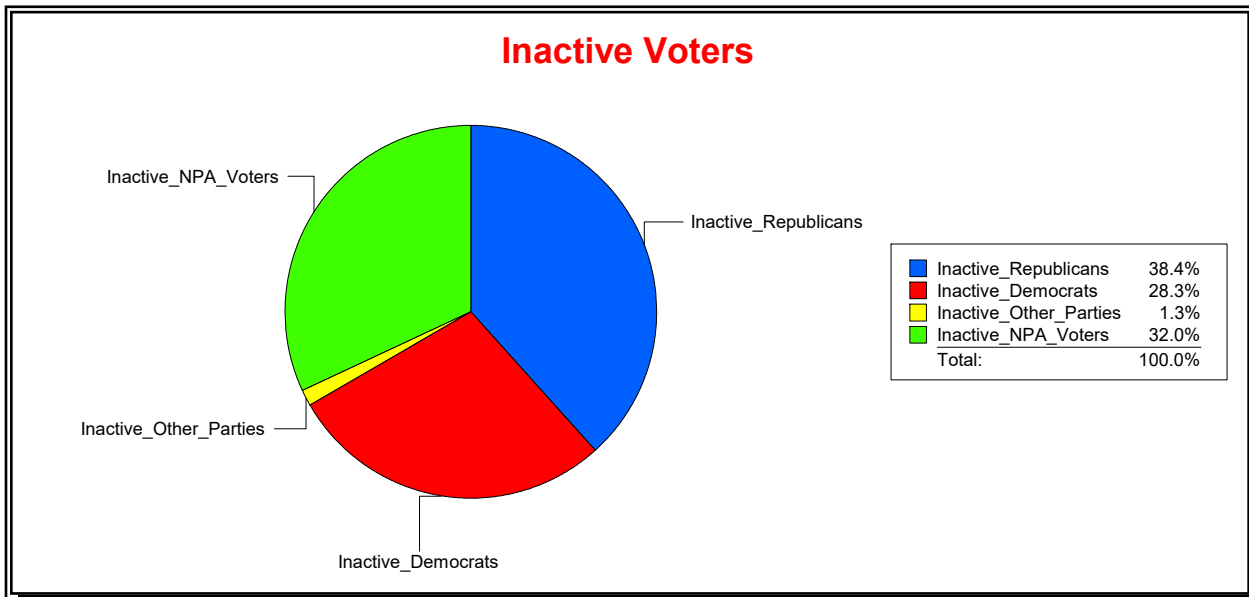

Ron Turner

Supervisor of Elections

Sarasota County, FL

Date 7/1/2022

Time 08:52 AM

Graphs of District Registration

Active Registered Voters

Inactive Voters

<u>District</u>	<u>Total</u>	<u>Dems</u>	<u>Reps</u>	<u>NonP</u>	<u>Other</u>	<u>Total</u>	<u>Dems</u>	<u>Reps</u>	<u>NonP</u>	<u>Other</u>
ENGLEWOOD WATER DIST	14,580	3,597	6,845	3,884	254	982	278	377	314	13