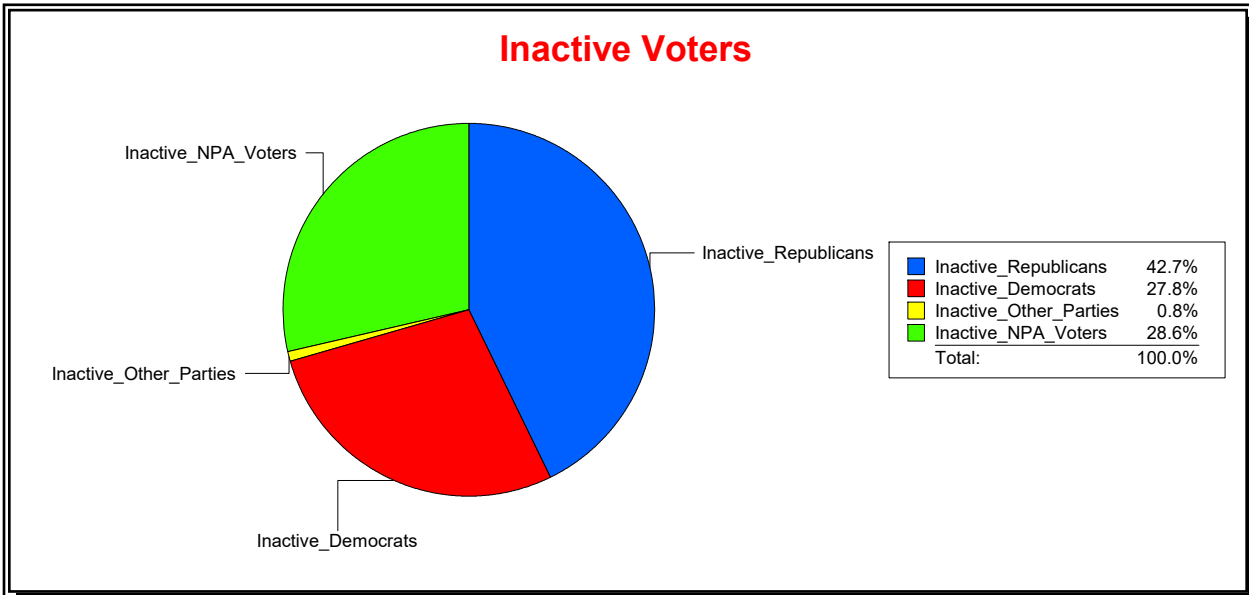

Ron Turner

Supervisor of Elections

Sarasota County, FL

Date 7/1/2022

Time 08:52 AM

Graphs of District Registration

Active Registered Voters

Inactive Voters

District	Total	Dems	Reps	NonP	Other	Total	Dems	Reps	NonP	Other
VENICE	22,102	5,972	10,203	5,578	349	1,760	490	752	504	14