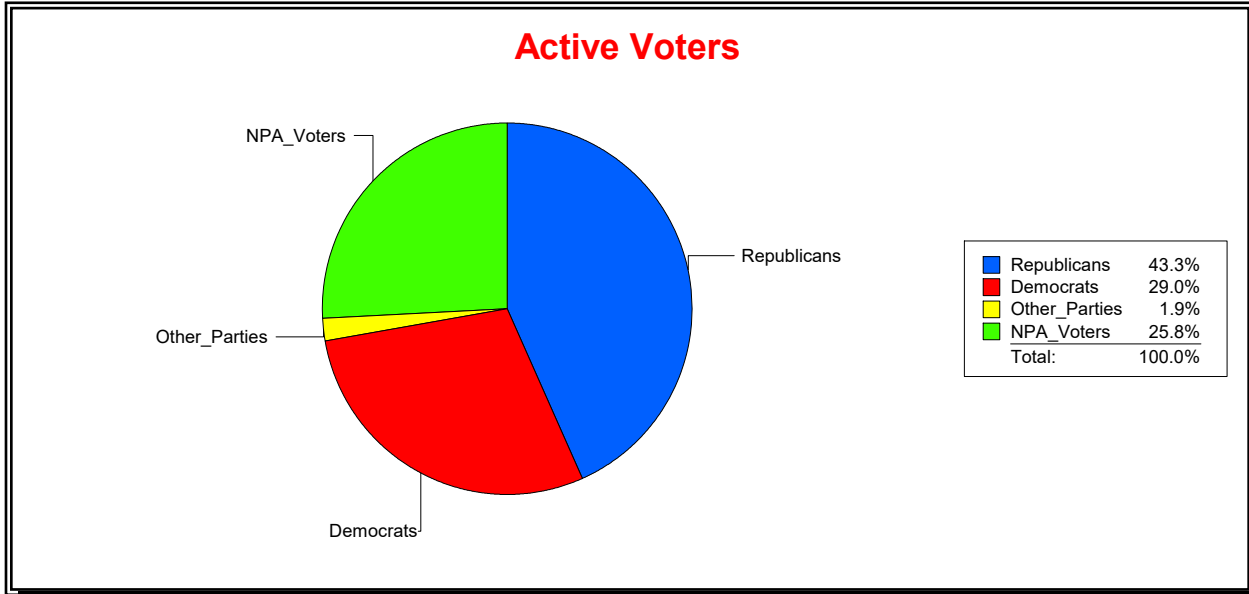

Ron Turner

Supervisor of Elections

Sarasota County, FL

Date 7/1/2022

Time 08:52 AM

Graphs of District Registration

Active Registered Voters

Inactive Voters

District	Total	Dems	Reps	NonP	Other	Total	Dems	Reps	NonP	Other
COUNTYWIDE	347,872	100,947	150,487	89,916	6,522	26,531	8,185	9,855	8,150	341

Ron Turner

Supervisor of Elections

Sarasota County, FL

Date 7/1/2022