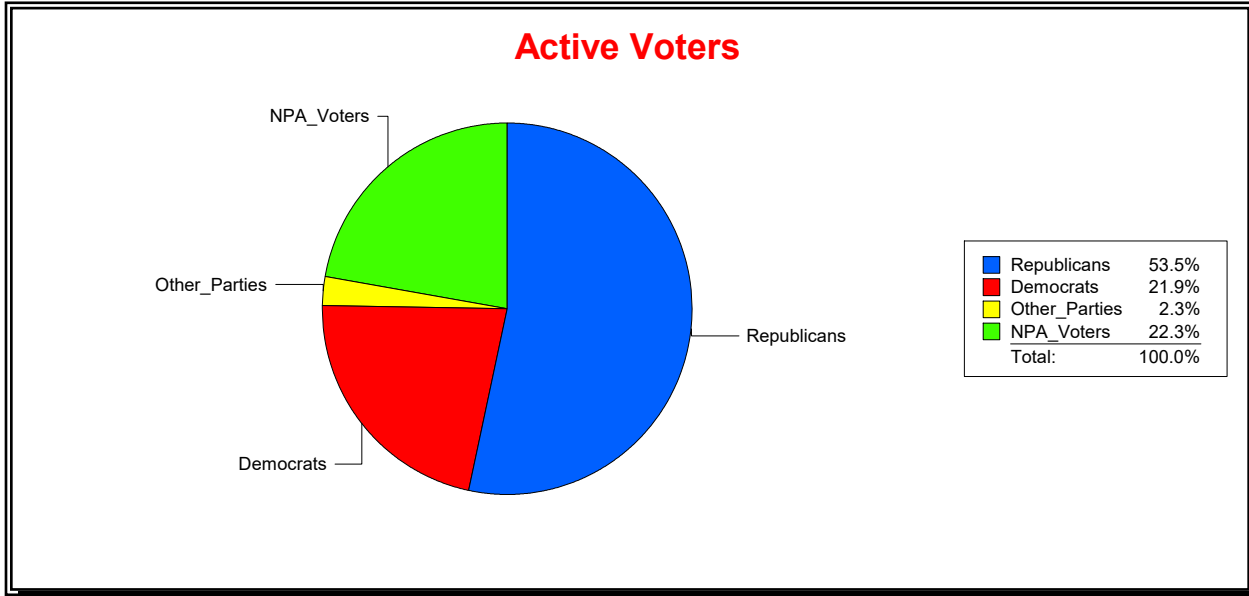

Ron Turner

Supervisor of Elections

Sarasota County, FL

Date 7/1/2022

Time 08:52 AM

Graphs of District Registration

Active Registered Voters

Inactive Voters

District	Total	Dems	Reps	NonP	Other	Total	Dems	Reps	NonP	Other
LBK DISTRICT 1	1,457	319	779	325	34	99	27	48	22	2