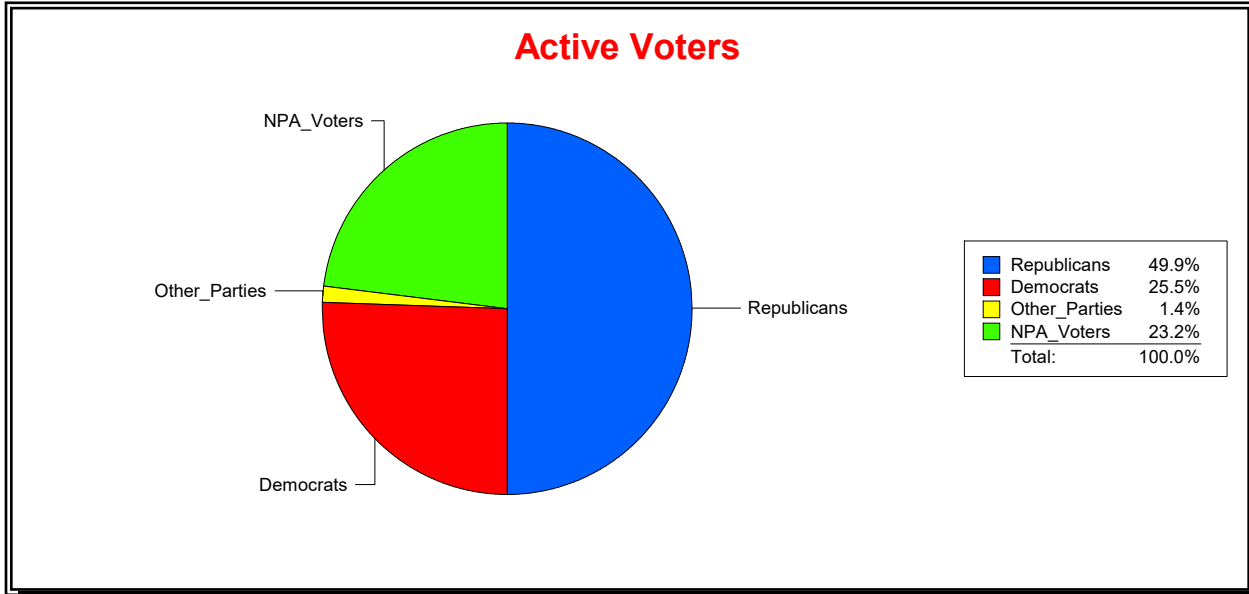

Active Registered Voters

Inactive Voters

District	Total	Dems	Reps	NonP	Other	Total	Dems	Reps	NonP	Other
VENETIAN CDD	1,919	490	958	445	26	94	32	45	17	0

Ron Turner

Supervisor of Elections

Sarasota County, FL