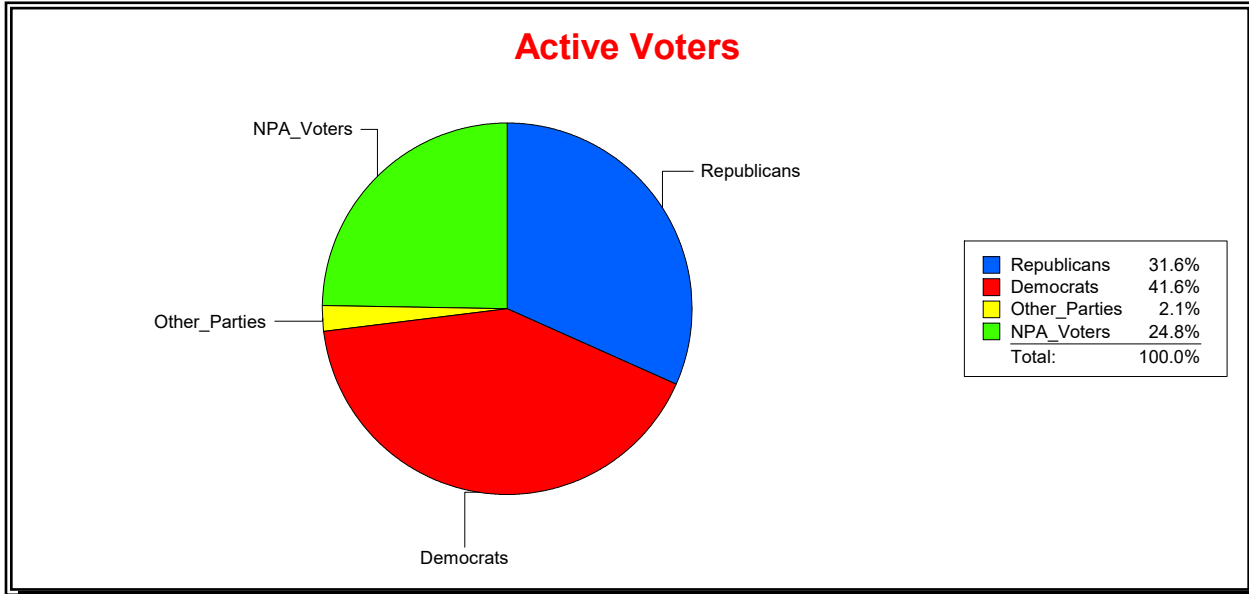

Supervisor of Elections

Sarasota County, FL

Date 7/1/2022

Time 08:52 AM

Graphs of District Registration

Active Registered Voters

Inactive Voters

District	Total	Dems	Reps	NonP	Other	Total	Dems	Reps	NonP	Other
SARASOTA	38,589	16,035	12,202	9,556	796	4,045	1,658	1,080	1,244	63