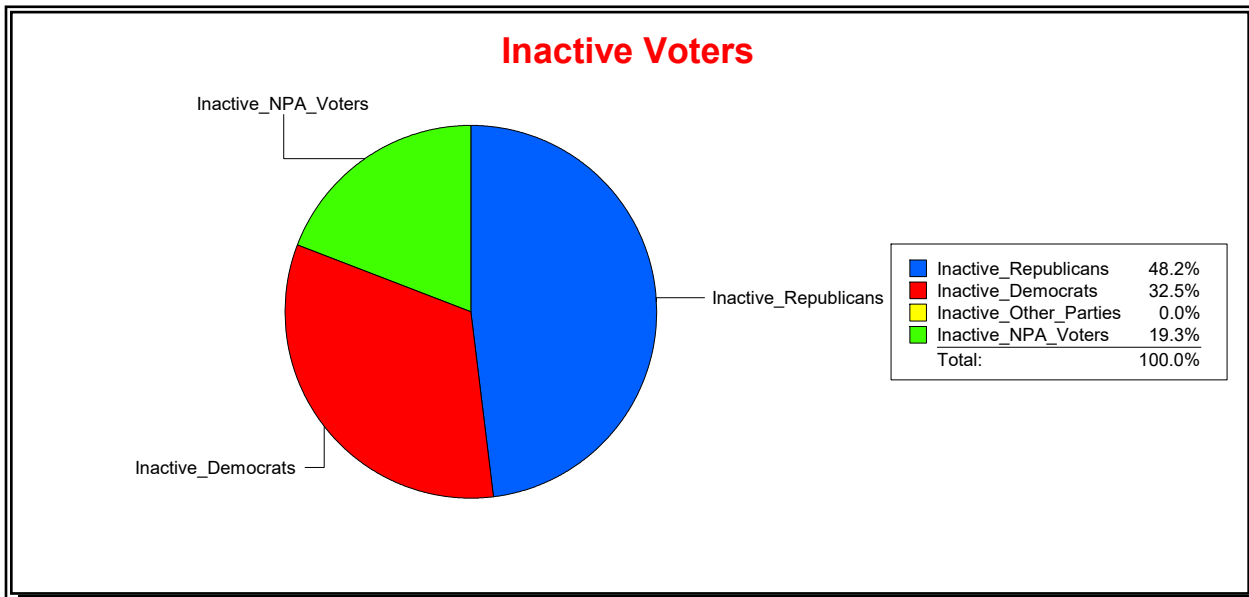

Ron Turner

Supervisor of Elections

Sarasota County, FL

Date 7/1/2022

Time 08:52 AM

Graphs of District Registration

Active Registered Voters

Inactive Voters

District	Total	Dems	Reps	NonP	Other	Total	Dems	Reps	NonP	Other
LBK DISTRICT 3	1,491	413	741	319	18	83	27	40	16	0