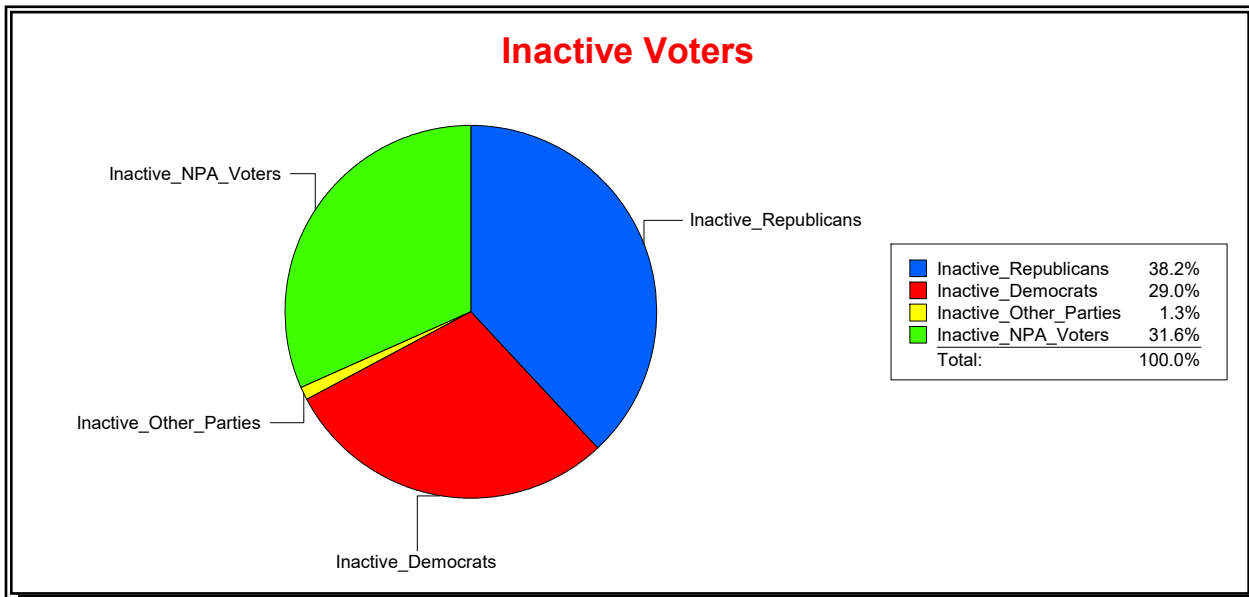

Ron Turner

Supervisor of Elections

Sarasota County, FL

Date 7/1/2022

Time 08:52 AM

Graphs of District Registration

Active Registered Voters

Inactive Voters

District	Total	Dems	Reps	NonP	Other	Total	Dems	Reps	NonP	Other
STATE HOUSE DIST 74	145,079	39,470	64,228	38,557	2,824	10,247	2,968	3,912	3,234	133