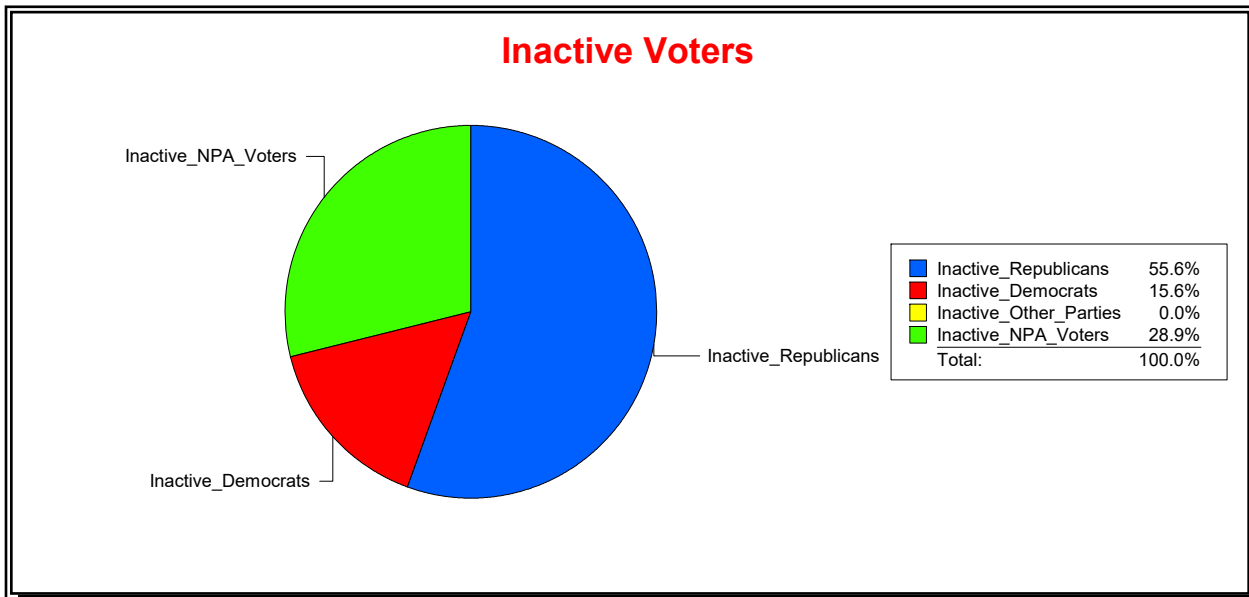

Ron Turner

Supervisor of Elections

Sarasota County, FL

Date 7/1/2022

Time 08:52 AM

Graphs of District Registration

Active Registered Voters

Inactive Voters

District	Total	Dems	Reps	NonP	Other	Total	Dems	Reps	NonP	Other
GOLDEN GATE POINT	400	113	185	96	6	45	7	25	13	0