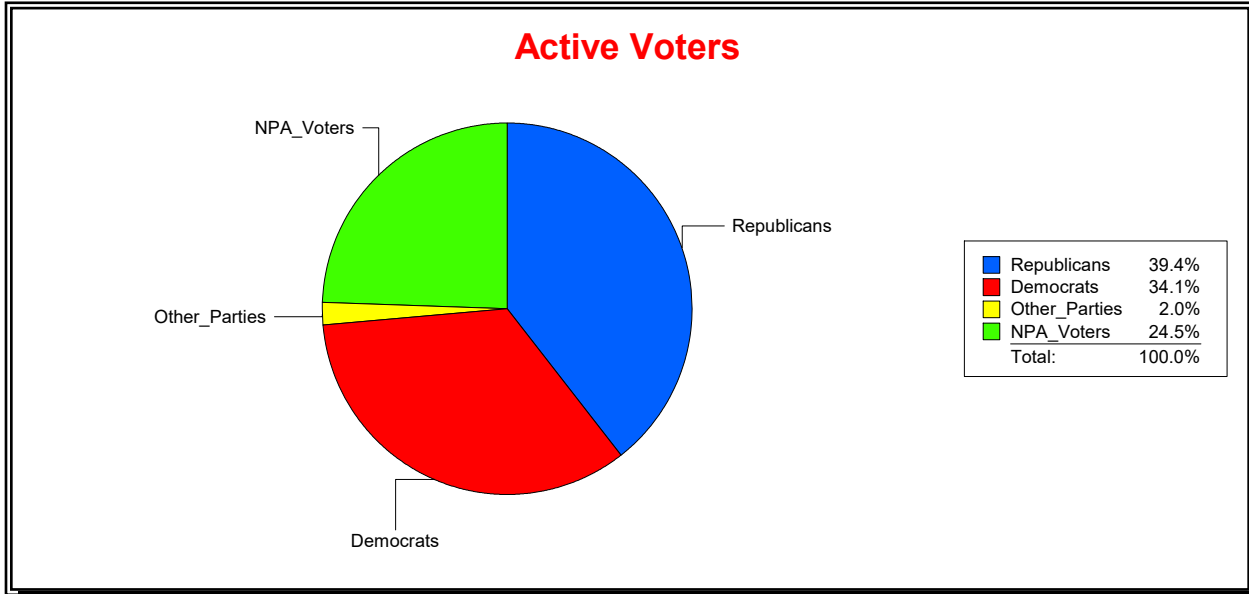

Date 7/1/2022

Time 08:52 AM

Graphs of District Registration

Active Registered Voters

Inactive Voters

<u>District</u>	<u>Total</u>	<u>Dems</u>	<u>Reps</u>	<u>NonP</u>	<u>Other</u>	<u>Total</u>	<u>Dems</u>	<u>Reps</u>	<u>NonP</u>	<u>Other</u>
HOSPITAL BOARD NORTH	105,029	35,861	41,329	25,735	2,104	8,567	3,064	2,843	2,534	126