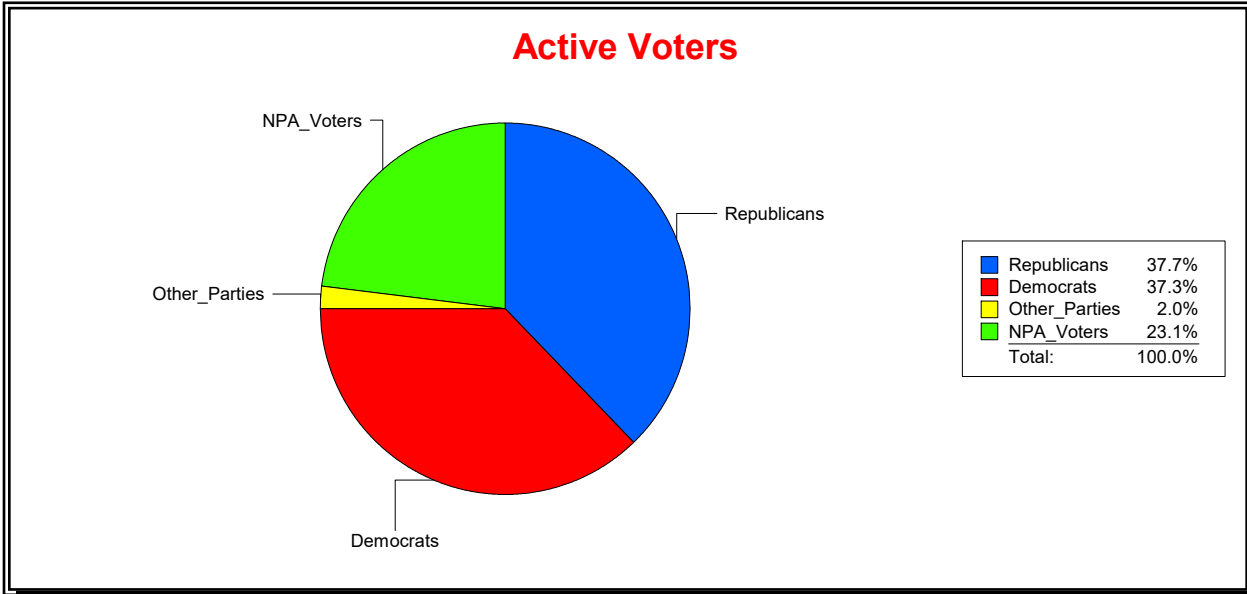

Ron Turner

Supervisor of Elections

Sarasota County, FL

Date 7/1/2022

Time 08:52 AM

Graphs of District Registration

Active Registered Voters

Inactive Voters

District	Total	Dems	Reps	NonP	Other	Total	Dems	Reps	NonP	Other
SARASOTA 2	16,723	6,234	6,301	3,861	327	1,515	549	505	434	27