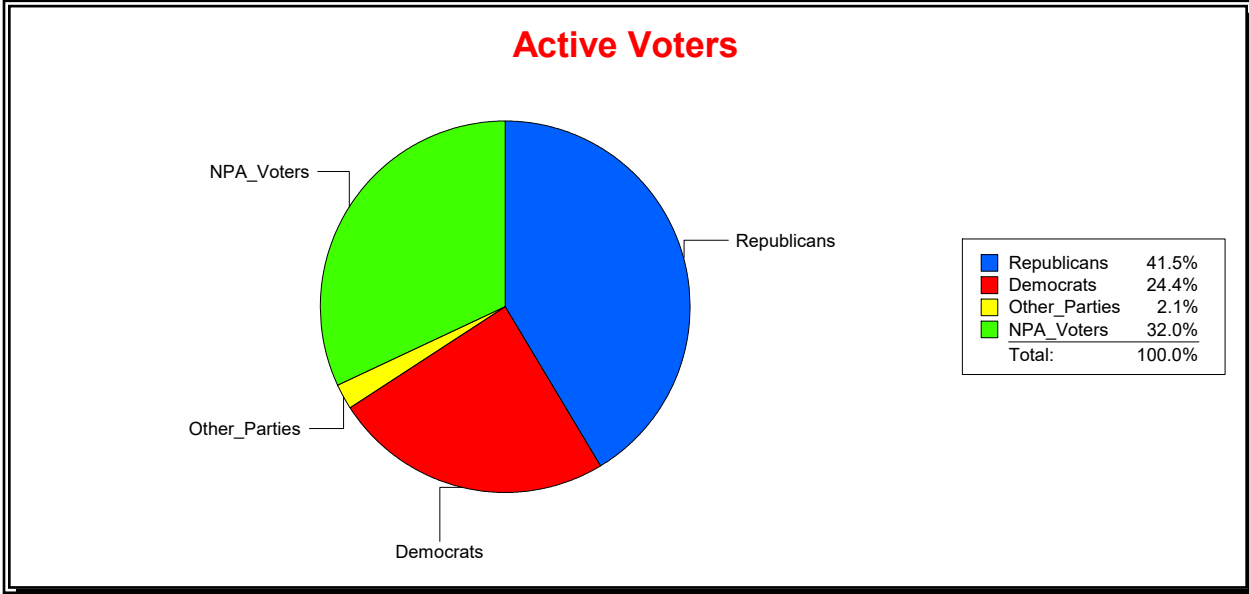

Supervisor of Elections

Sarasota County, FL

Date 7/1/2022

Time 08:52 AM

Graphs of District Registration

Active Registered Voters

Inactive Voters

District	Total	Dems	Reps	NonP	Other	Total	Dems	Reps	NonP	Other
NORTH PORT DIST 3	10,350	2,525	4,296	3,309	220	908	221	327	354	6