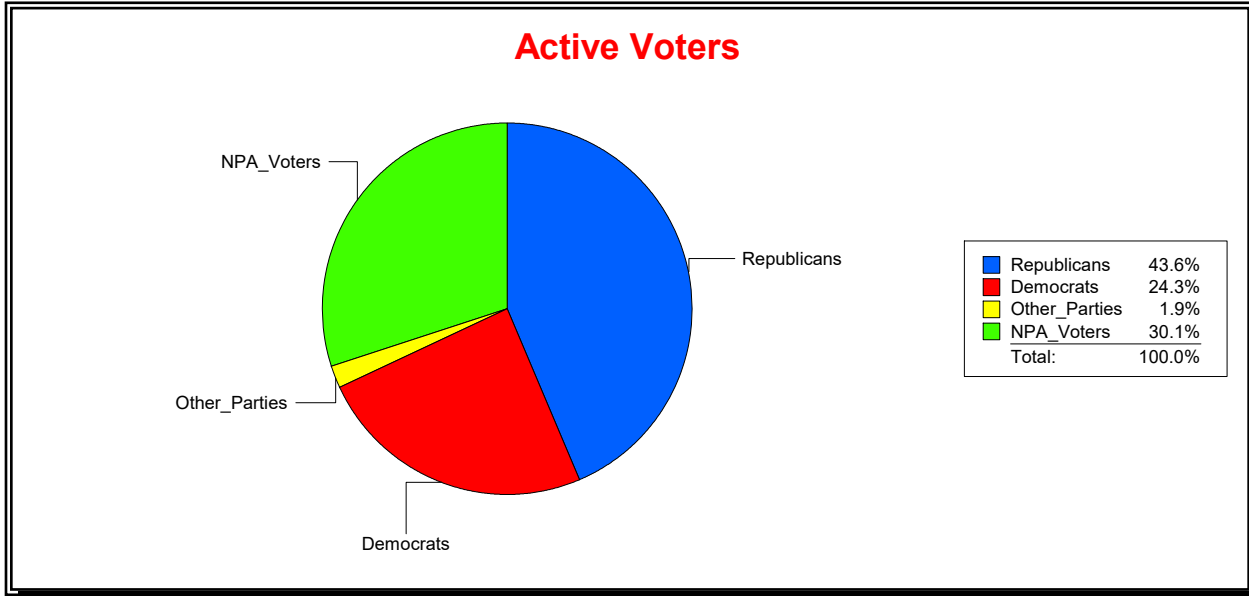

Ron Turner

Supervisor of Elections

Sarasota County, FL

Date 7/1/2022

Time 08:52 AM

Graphs of District Registration

Active Registered Voters

Inactive Voters

District	Total	Dems	Reps	NonP	Other	Total	Dems	Reps	NonP	Other
NORTH PORT DIST 1	10,521	2,558	4,590	3,171	202	733	174	275	270	14