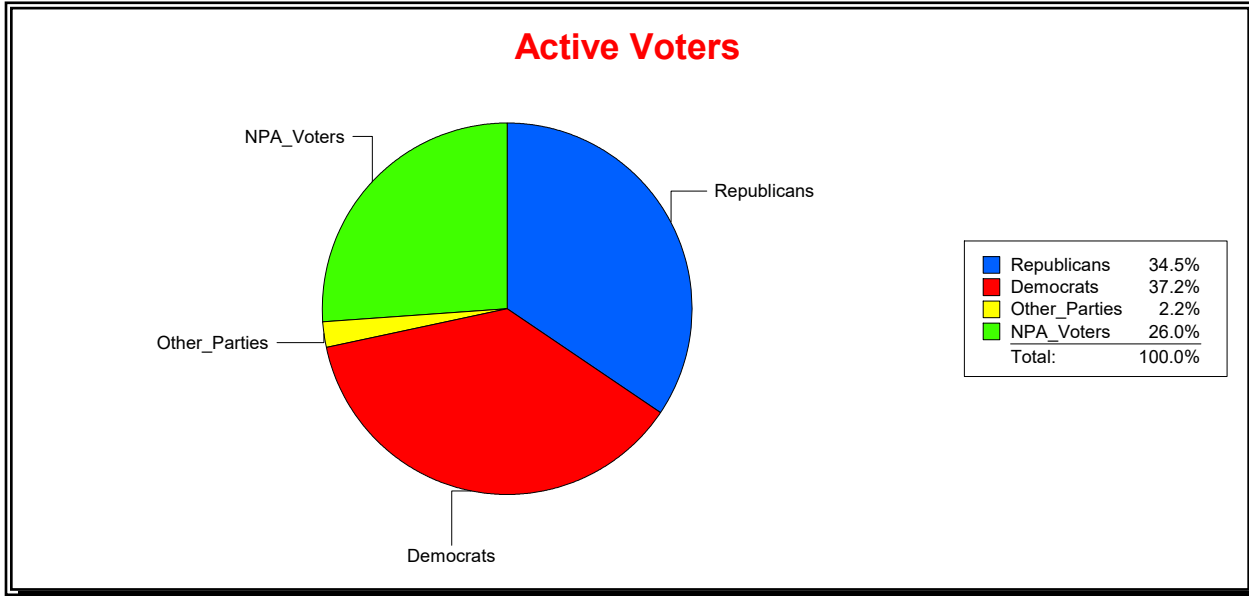

Ron Turner

Supervisor of Elections

Sarasota County, FL

Date 7/1/2022

Time 08:52 AM

Graphs of District Registration

Active Registered Voters

Inactive Voters

District	Total	Dems	Reps	NonP	Other	Total	Dems	Reps	NonP	Other
SARASOTA DIST 3	10,874	4,048	3,754	2,832	240	1,141	420	334	370	17