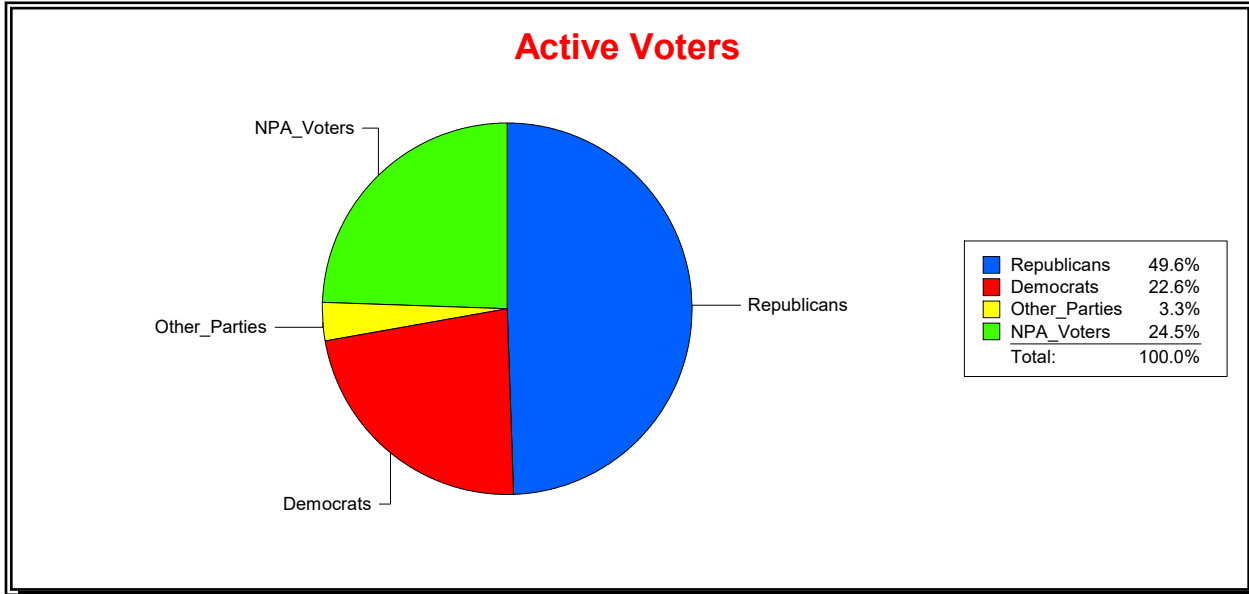

Date 7/1/2022

Time 08:52 AM

Graphs of District Registration

Active Registered Voters

Inactive Voters

District	Total	Dems	Reps	NonP	Other	Total	Dems	Reps	NonP	Other
LAKWOOD RANCH CDD	1,578	357	782	387	52	45	15	18	11	1