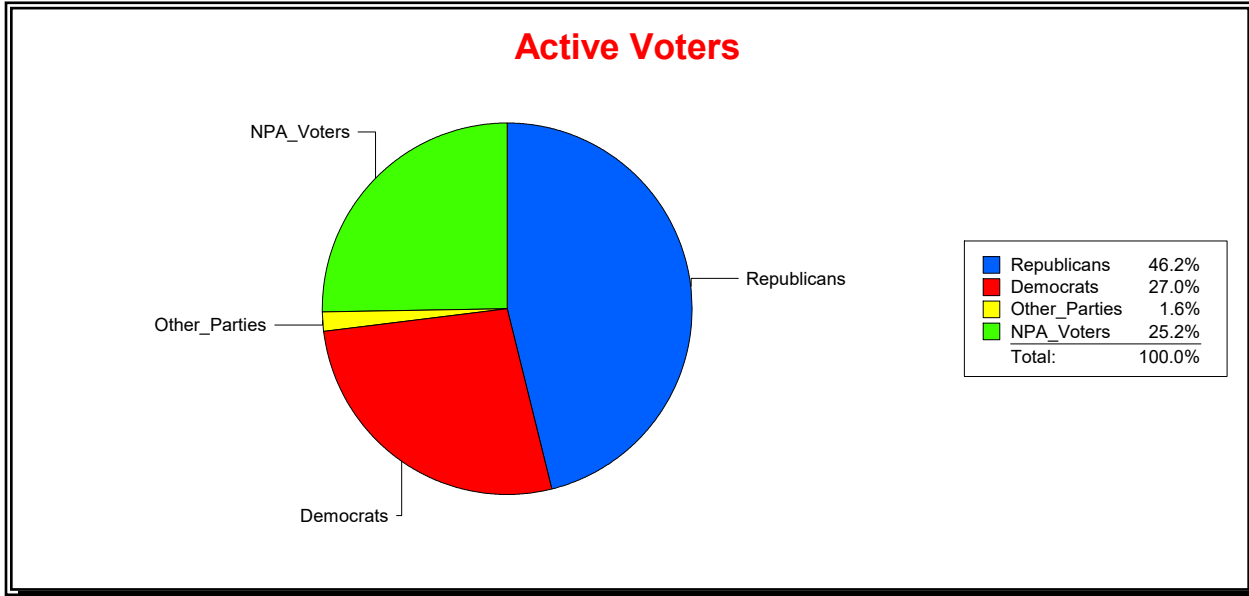

Ron Turner

Supervisor of Elections

Sarasota County, FL

Date 7/1/2022

Time 08:52 AM

Graphs of District Registration

Active Registered Voters

Inactive Voters

District	Total	Dems	Reps	NonP	Other	Total	Dems	Reps	NonP	Other
VENICE 1	22,102	5,972	10,203	5,578	349	1,760	490	752	504	14