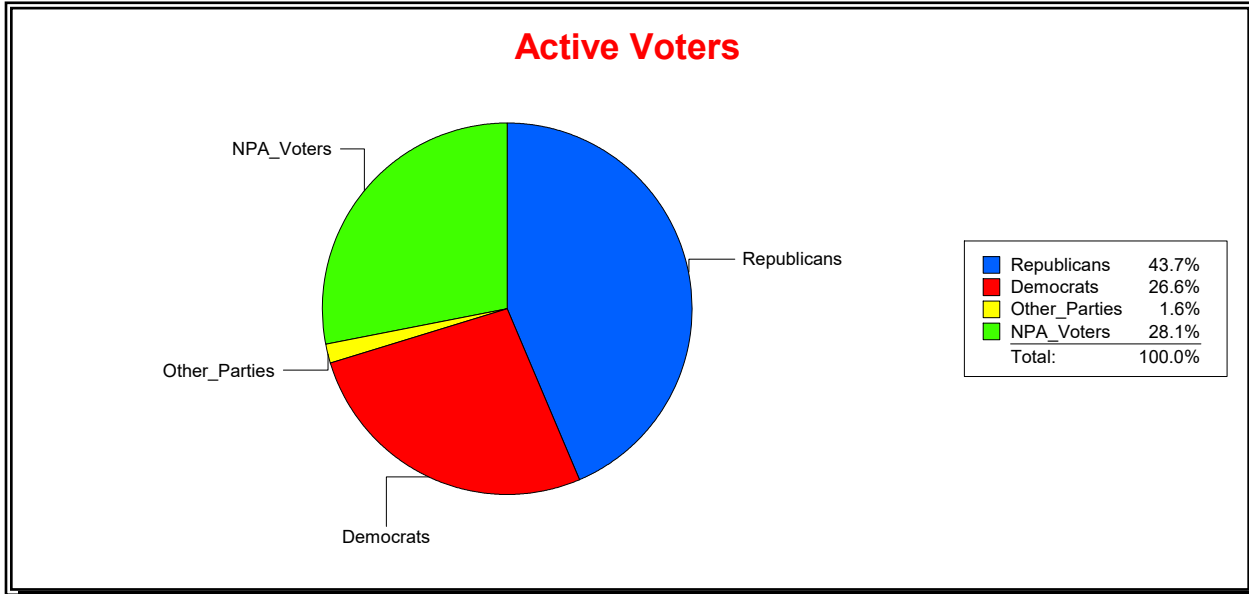

Ron Turner

Supervisor of Elections

Sarasota County, FL

Date 7/1/2022

Time 08:52 AM

Graphs of District Registration

Active Registered Voters

Inactive Voters

<u>District</u>	<u>Total</u>	<u>Dems</u>	<u>Reps</u>	<u>NonP</u>	<u>Other</u>	<u>Total</u>	<u>Dems</u>	<u>Reps</u>	<u>NonP</u>	<u>Other</u>
NORTH PORT DIST 4	9,152	2,433	3,998	2,573	148	726	204	276	237	9