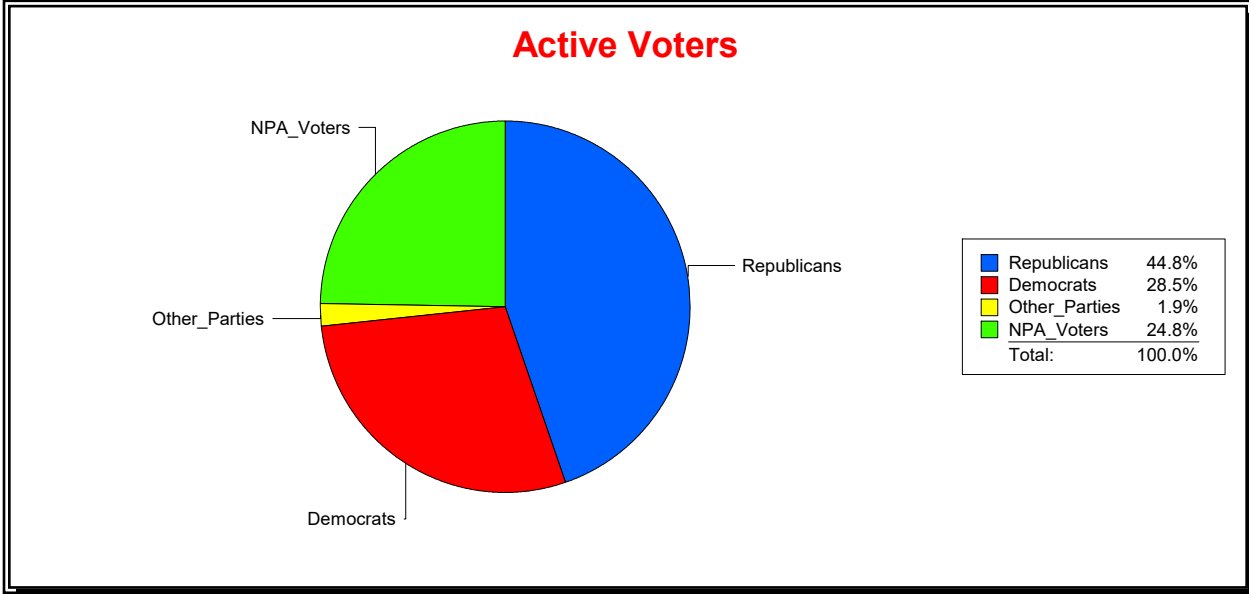

Ron Turner

Supervisor of Elections

Sarasota County, FL

Date 7/1/2022

Time 08:52 AM

Graphs of District Registration

Active Registered Voters

Inactive Voters

District	Total	Dems	Reps	NonP	Other	Total	Dems	Reps	NonP	Other
CNTY COMM DIST 4	71,983	20,549	32,225	17,857	1,352	5,138	1,574	1,948	1,542	74