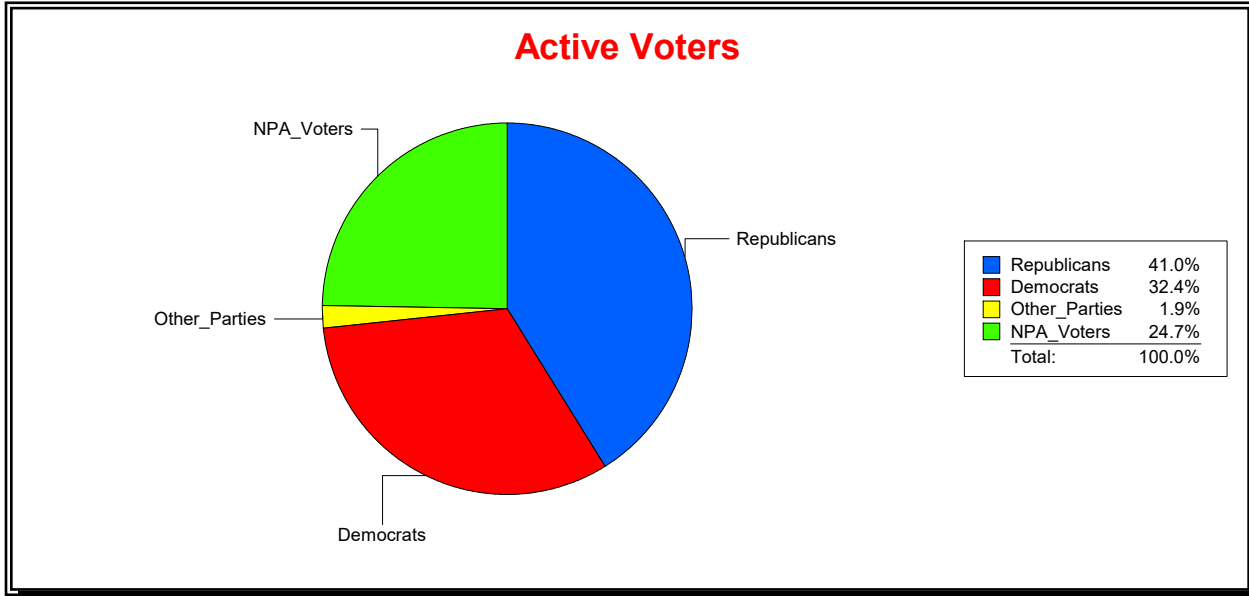

Ron Turner

Supervisor of Elections

Sarasota County, FL

Date 7/1/2022

Time 08:52 AM

Graphs of District Registration

Active Registered Voters

Inactive Voters

<u>District</u>	<u>Total</u>	<u>Dems</u>	<u>Reps</u>	<u>NonP</u>	<u>Other</u>	<u>Total</u>	<u>Dems</u>	<u>Reps</u>	<u>NonP</u>	<u>Other</u>
STATE HOUSE DIST 73	145,479	47,157	59,670	35,959	2,693	12,446	4,166	4,366	3,747	167