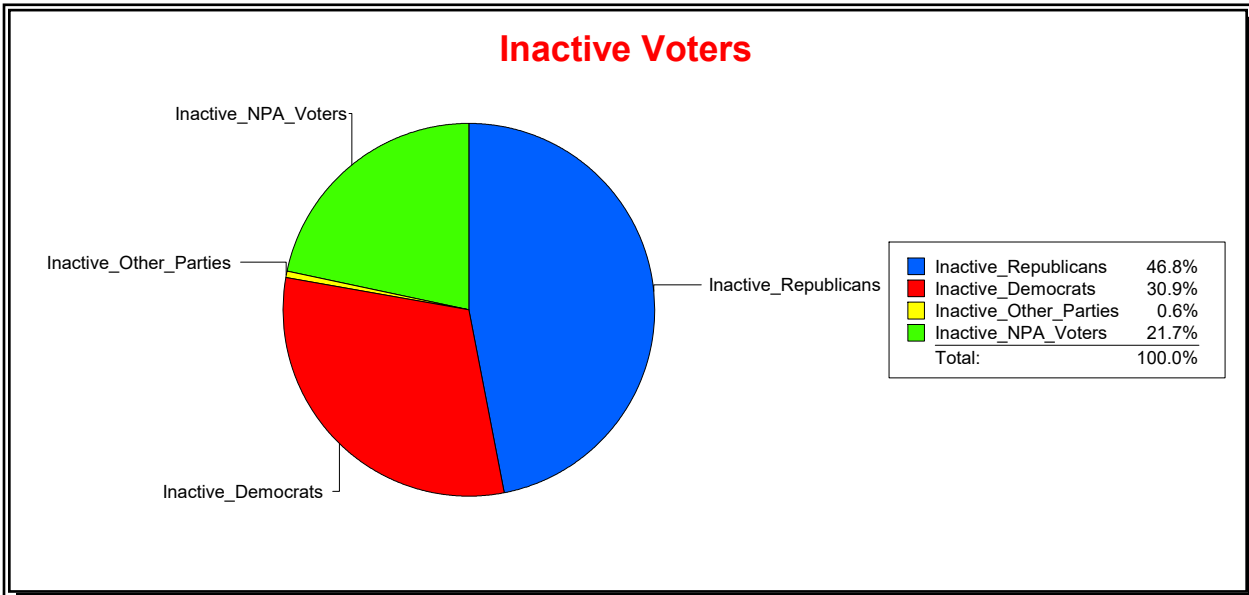

District	Total	Dems	Reps	NonP	Other	Total	Dems	Reps	NonP	Other
LONGBOAT KEY	4,690	1,301	2,296	1,010	83	314	97	147	68	2

Ron Turner

Supervisor of Elections

Sarasota County, FL

Date 7/1/2022

Time 08:52 AM

Graphs of District Registration