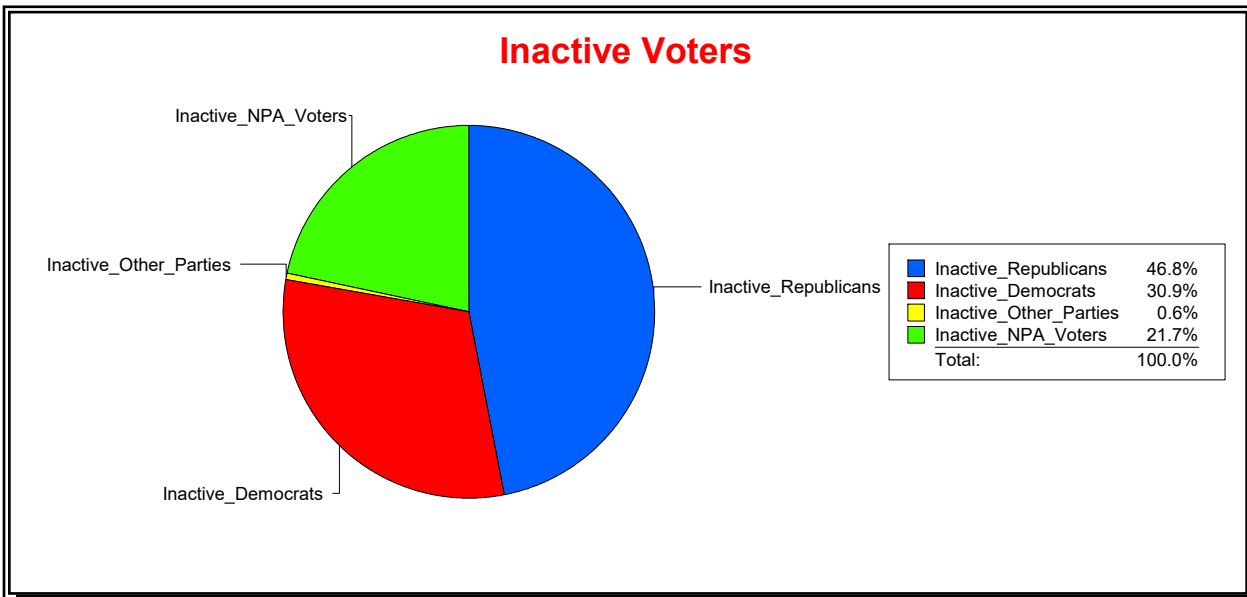

Ron Turner

Supervisor of Elections

Sarasota County, FL

Date 7/1/2022

Time 08:52 AM

Graphs of District Registration

Active Registered Voters

Inactive Voters

District	Total	Dems	Reps	NonP	Other	Total	Dems	Reps	NonP	Other
LONGBOAT KEY	4,690	1,301	2,296	1,010	83	314	97	147	68	2

Ron Turner

Supervisor of Elections

Sarasota County, FL

Date 7/1/2022

Time 08:52 AM

Graphs of District Registration