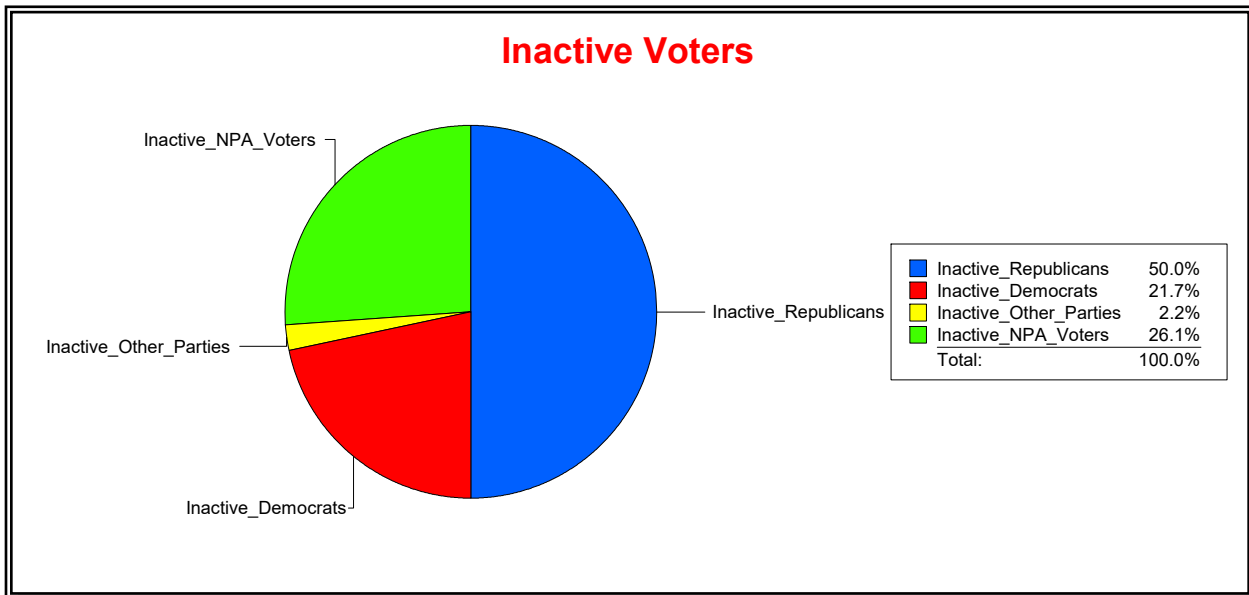

Date 7/1/2022

Time 08:52 AM

Graphs of District Registration

Active Registered Voters

Inactive Voters

District	Total	Dems	Reps	NonP	Other	Total	Dems	Reps	NonP	Other
BOBCAT TRAIL CDD	800	182	395	216	7	46	10	23	12	1