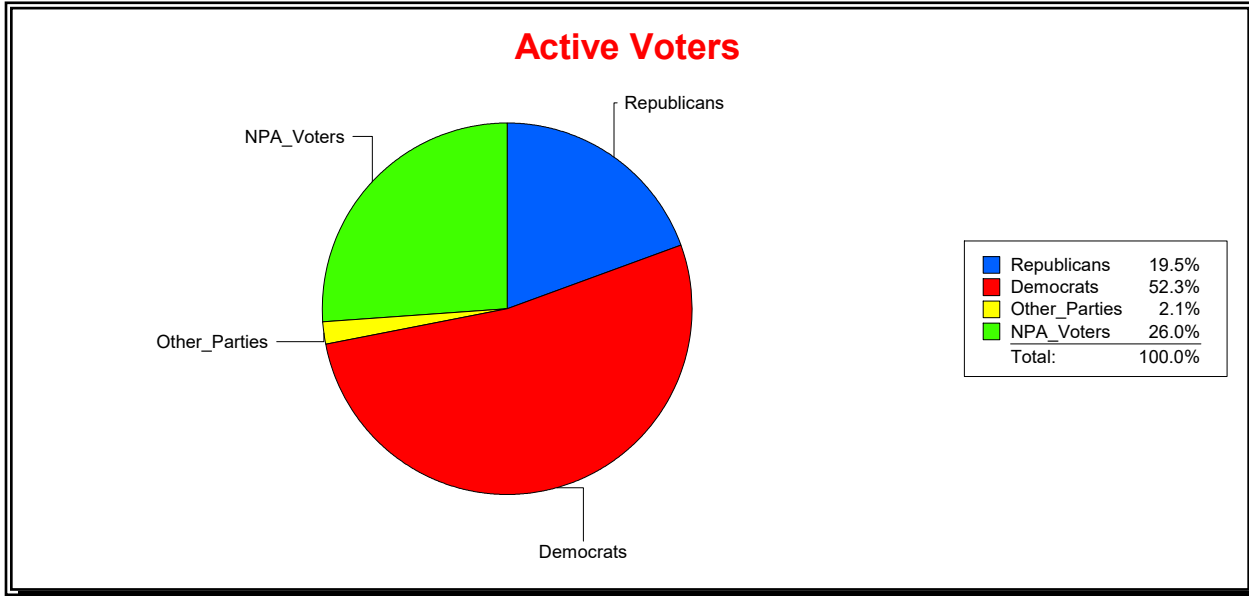

Graphs of District Registration

Active Registered Voters

Inactive Voters

District	Total	Dems	Reps	NonP	Other	Total	Dems	Reps	NonP	Other
SARASOTA 1	10,992	5,753	2,147	2,863	229	1,389	689	241	440	19

Ron Turner