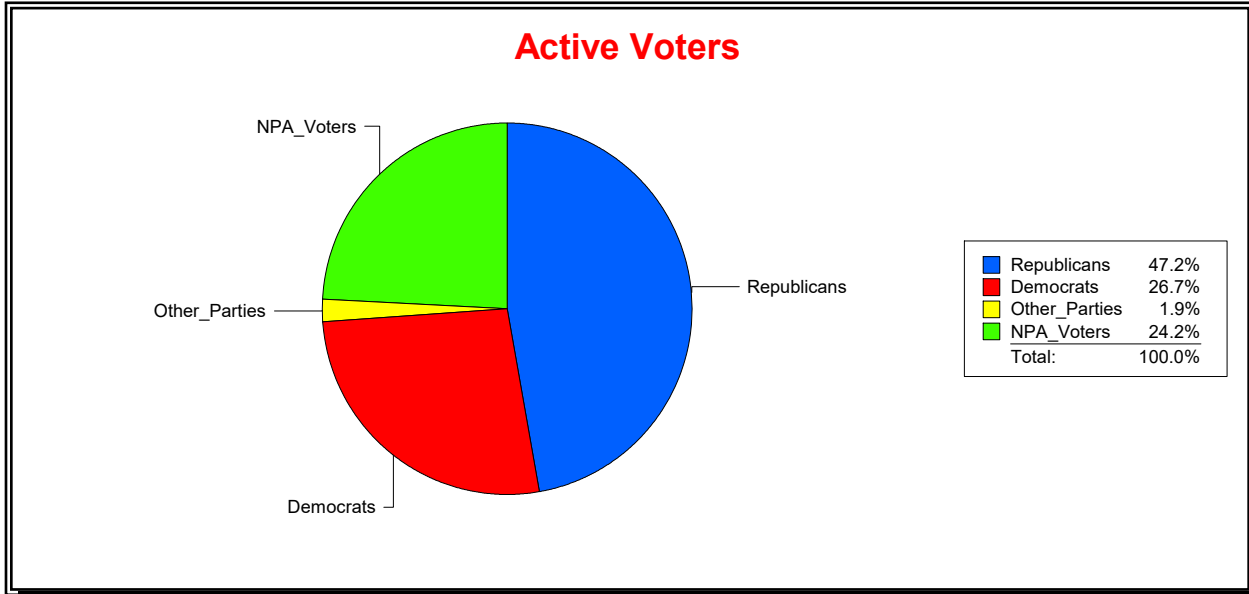

Ron Turner

Supervisor of Elections

Sarasota County, FL

Date 7/1/2022

Time 08:52 AM

Graphs of District Registration

Active Registered Voters

Inactive Voters

District	Total	Dems	Reps	NonP	Other	Total	Dems	Reps	NonP	Other
SCHOOL DIST 2	75,344	20,114	35,569	18,246	1,415	5,122	1,486	2,066	1,497	73