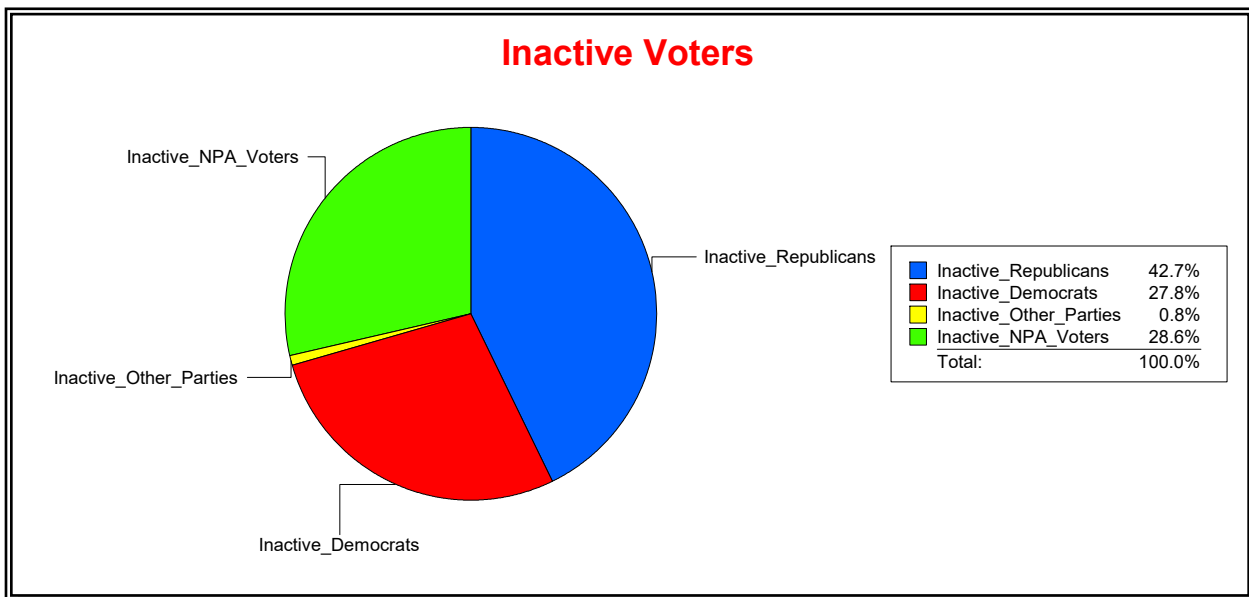

Ron Turner

Supervisor of Elections

Sarasota County, FL

Date 7/1/2022

Time 08:52 AM

Graphs of District Registration

Active Registered Voters

Inactive Voters

<u>District</u>	<u>Total</u>	<u>Dems</u>	<u>Reps</u>	<u>NonP</u>	<u>Other</u>	<u>Total</u>	<u>Dems</u>	<u>Reps</u>	<u>NonP</u>	<u>Other</u>
VENICE	22,102	5,972	10,203	5,578	349	1,760	490	752	504	14

Ron Turner