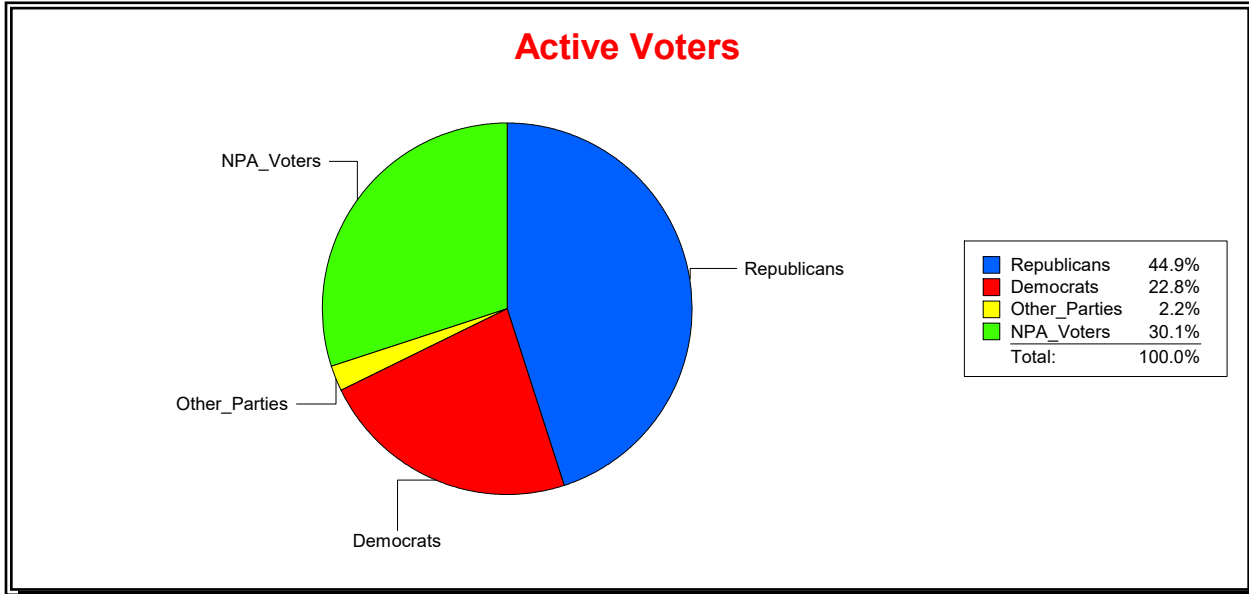

Ron Turner

Supervisor of Elections

Sarasota County, FL

Date 7/1/2022

Time 08:52 AM

Graphs of District Registration

Active Registered Voters

Inactive Voters

District	Total	Dems	Reps	NonP	Other	Total	Dems	Reps	NonP	Other
NORTH PORT 2	12,282	2,802	5,515	3,696	269	843	208	327	293	15