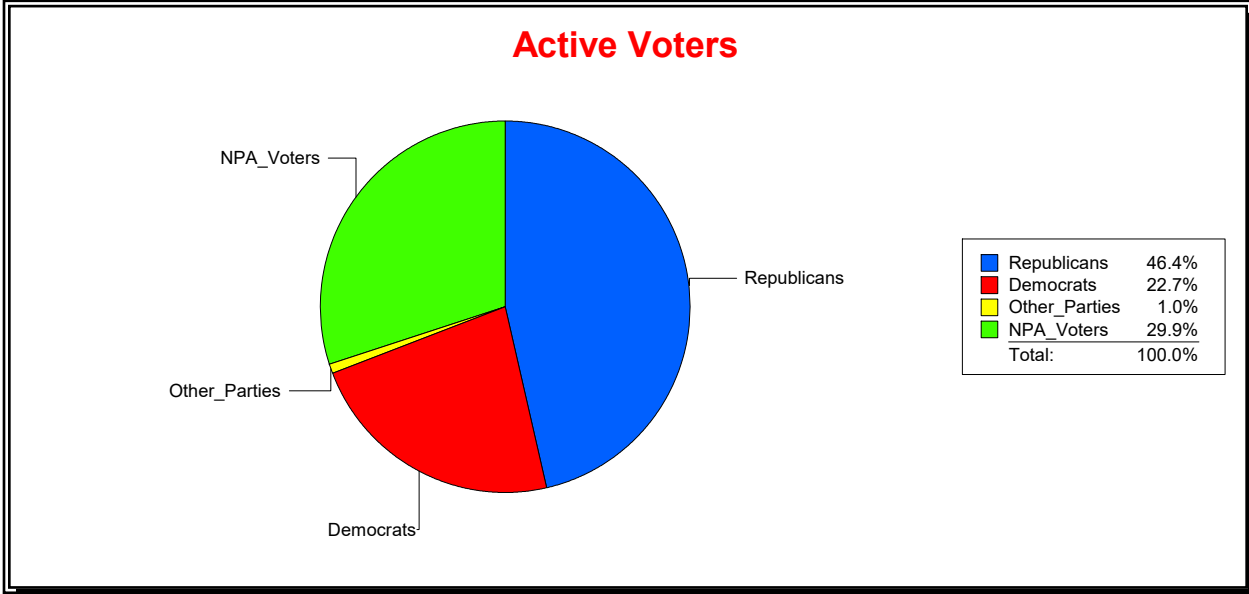

Ron Turner

Supervisor of Elections

Sarasota County, FL

Date 7/1/2022

Time 08:52 AM

Graphs of District Registration

Active Registered Voters

Inactive Voters

District	Total	Dems	Reps	NonP	Other	Total	Dems	Reps	NonP	Other
WINDWARD AT LWR CDD	97	22	45	29	1	0	0	0	0	0