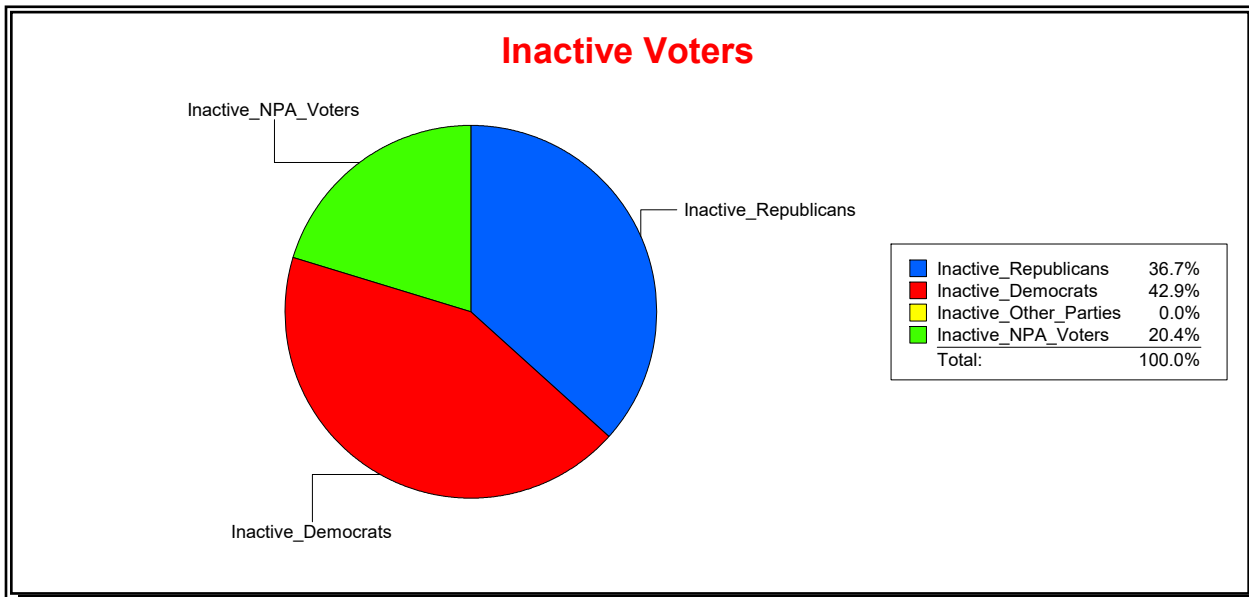

Ron Turner

Supervisor of Elections

Sarasota County, FL

Date 7/1/2022

Time 08:52 AM

Graphs of District Registration

Active Registered Voters

Inactive Voters

District	Total	Dems	Reps	NonP	Other	Total	Dems	Reps	NonP	Other
HLDY PK PK & REC DIST	606	193	238	168	7	49	21	18	10	0