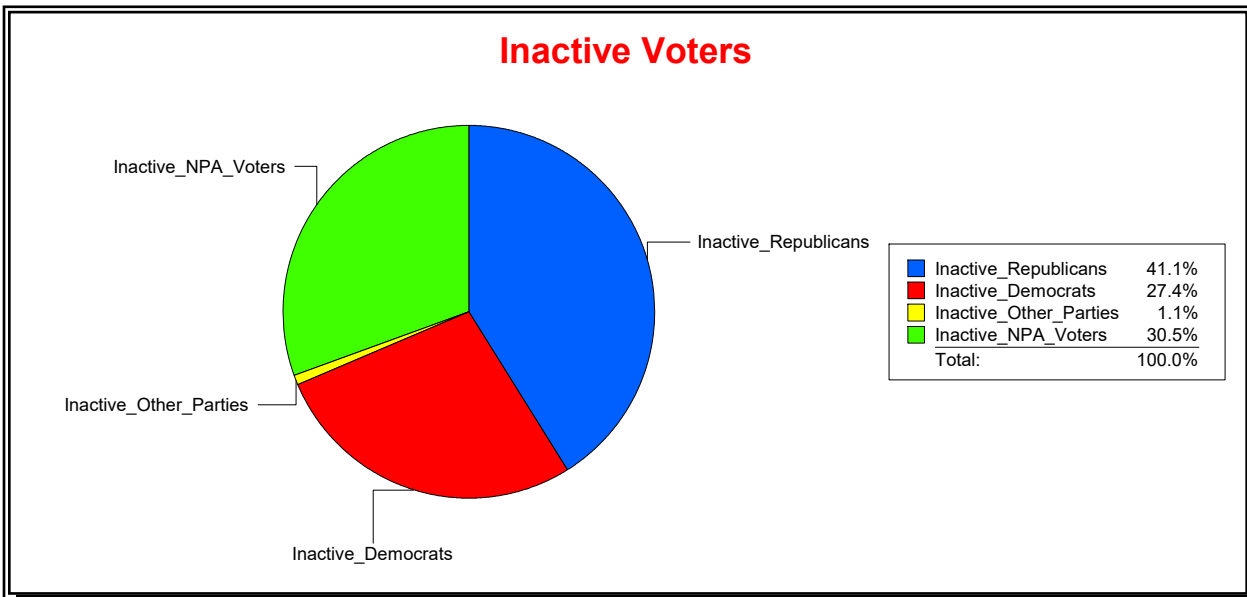

Ron Turner

Supervisor of Elections

Sarasota County, FL

Date 7/1/2022

Time 08:52 AM

Graphs of District Registration

Active Registered Voters

Inactive Voters

<u>District</u>	<u>Total</u>	<u>Dems</u>	<u>Reps</u>	<u>NonP</u>	<u>Other</u>	<u>Total</u>	<u>Dems</u>	<u>Reps</u>	<u>NonP</u>	<u>Other</u>
STATE HOUSE DIST 75	57,314	14,320	26,589	15,400	1,005	3,838	1,051	1,577	1,169	41