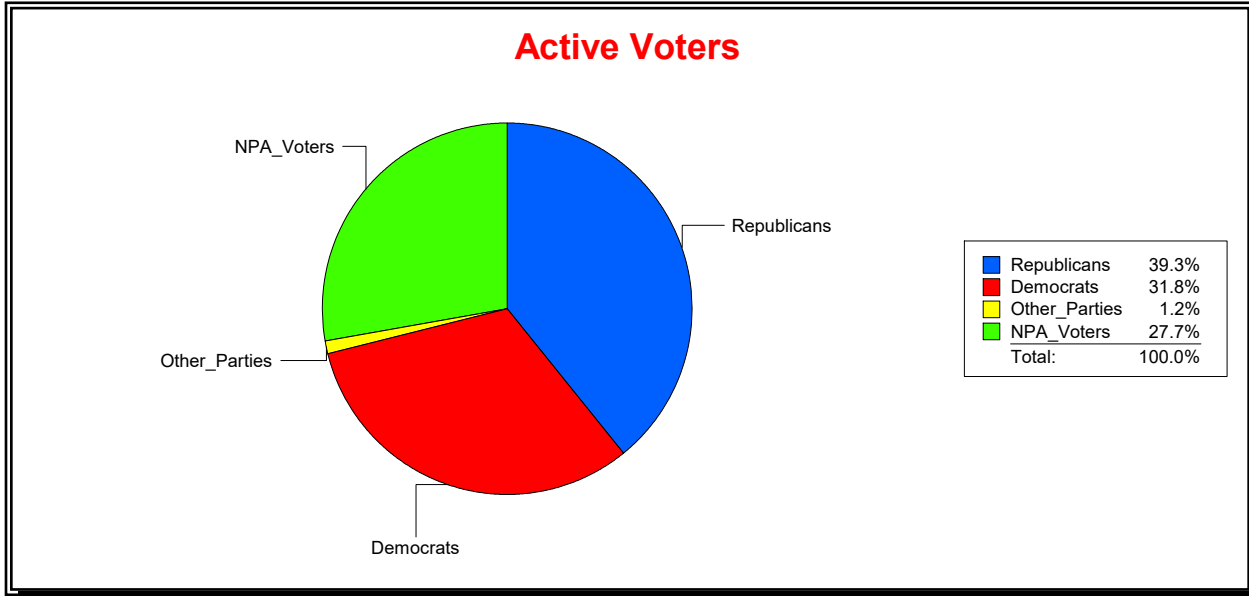

Ron Turner

Supervisor of Elections

Sarasota County, FL

Date 7/1/2022

Time 08:52 AM

Graphs of District Registration

Active Registered Voters

Inactive Voters

District	Total	Dems	Reps	NonP	Other	Total	Dems	Reps	NonP	Other
HLDY PK PK & REC DIST	606	193	238	168	7	49	21	18	10	0