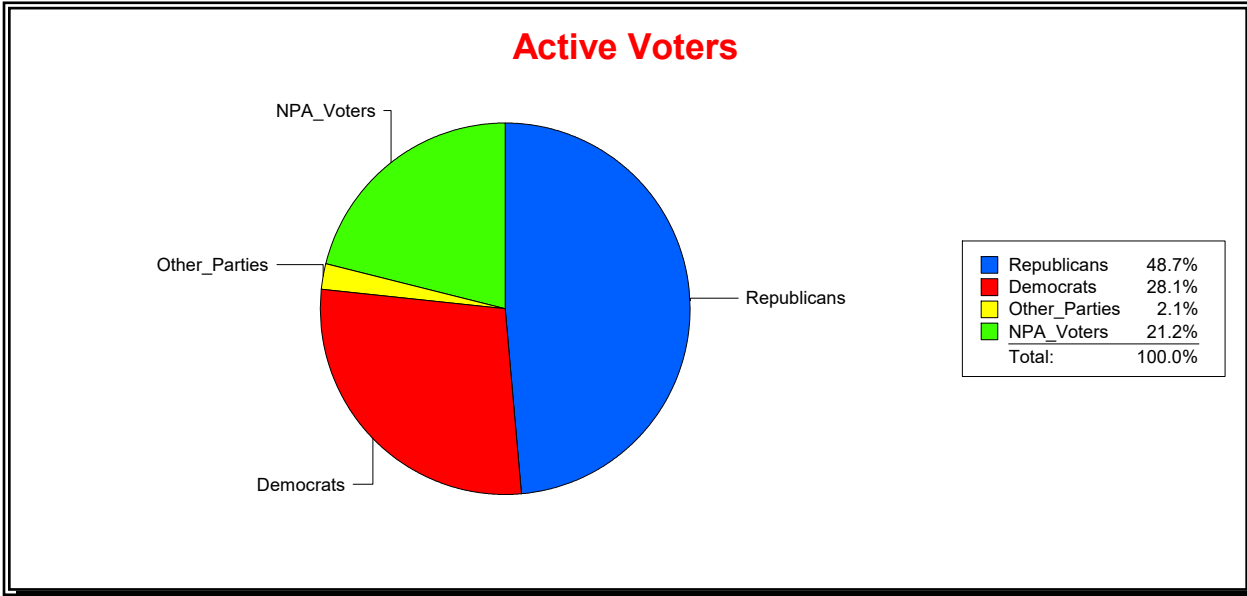

Ron Turner

Supervisor of Elections

Sarasota County, FL

Date 7/1/2022

Time 08:52 AM

Graphs of District Registration

Active Registered Voters

Inactive Voters

District	Total	Dems	Reps	NonP	Other	Total	Dems	Reps	NonP	Other
LONGBOAT KEY BEACH A	1,833	515	892	388	38	146	44	68	33	1