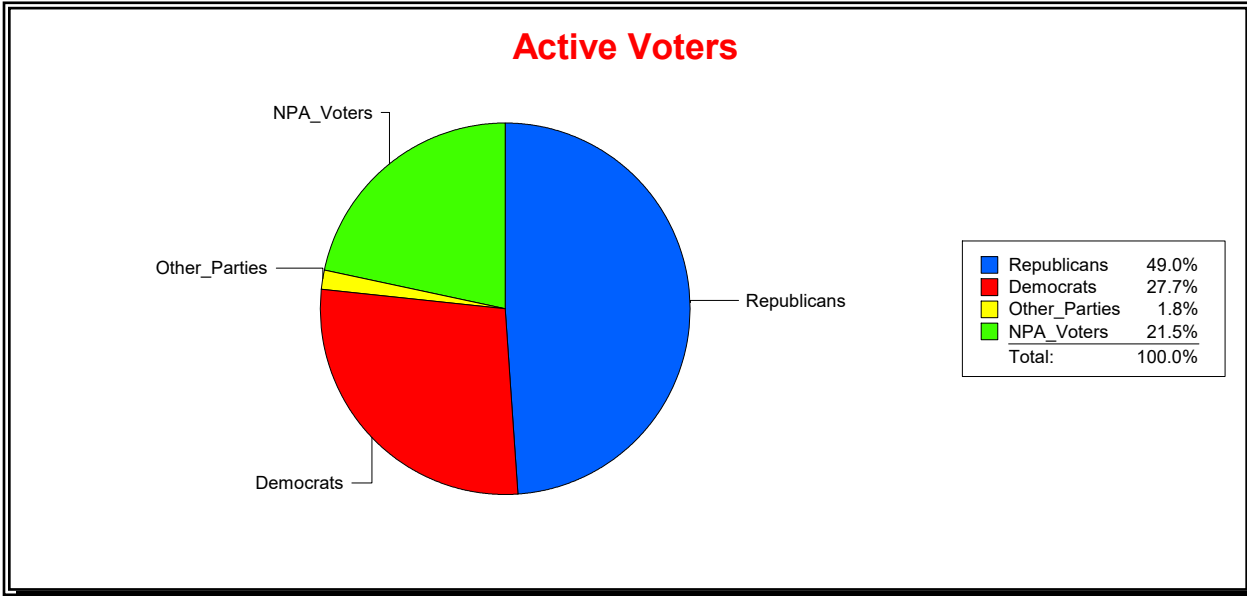

District	Total	Dems	Reps	NonP	Other	Total	Dems	Reps	NonP	Other
LONGBOAT KEY	4,690	1,301	2,296	1,010	83	314	97	147	68	2

Ron Turner

Supervisor of Elections

Sarasota County, FL

Date 7/1/2022

Time 08:52 AM

Graphs of District Registration