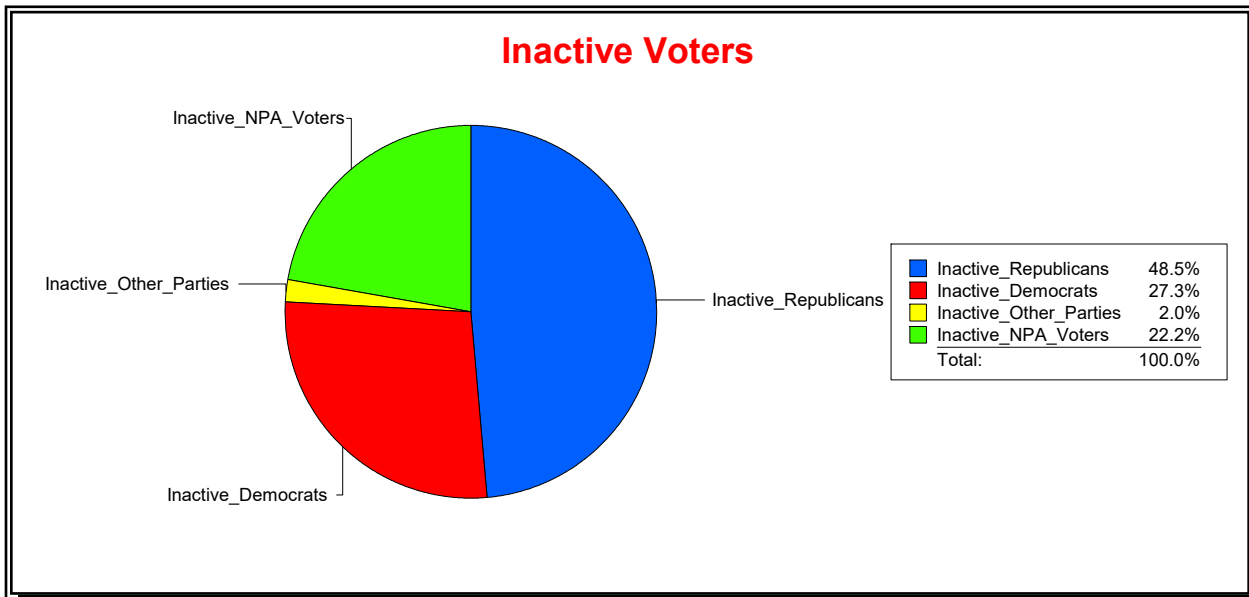

Ron Turner

Supervisor of Elections

Sarasota County, FL

Date 7/1/2022

Time 08:52 AM

Graphs of District Registration

Active Registered Voters

Inactive Voters

District	Total	Dems	Reps	NonP	Other	Total	Dems	Reps	NonP	Other
LBK DISTRICT 1	1,457	319	779	325	34	99	27	48	22	2