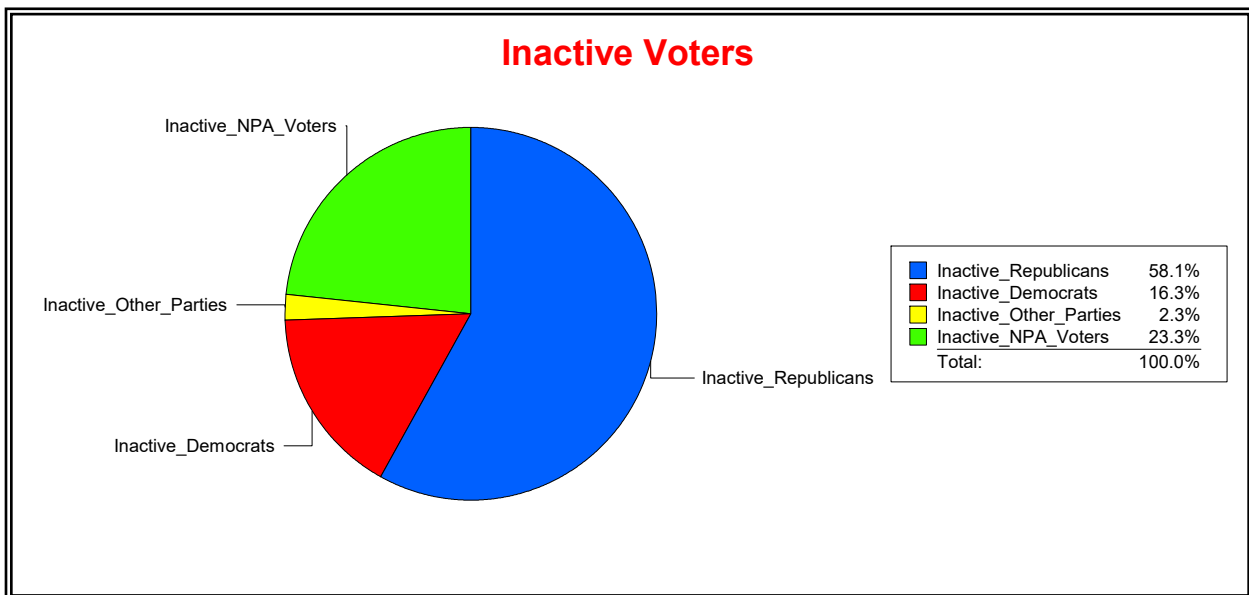

Ron Turner

Supervisor of Elections

Sarasota County, FL

Date 7/1/2022

Time 08:52 AM

Graphs of District Registration

Active Registered Voters

Inactive Voters

District	Total	Dems	Reps	NonP	Other	Total	Dems	Reps	NonP	Other
SARASOTA NATIONAL CDD	1,761	380	965	387	29	43	7	25	10	1