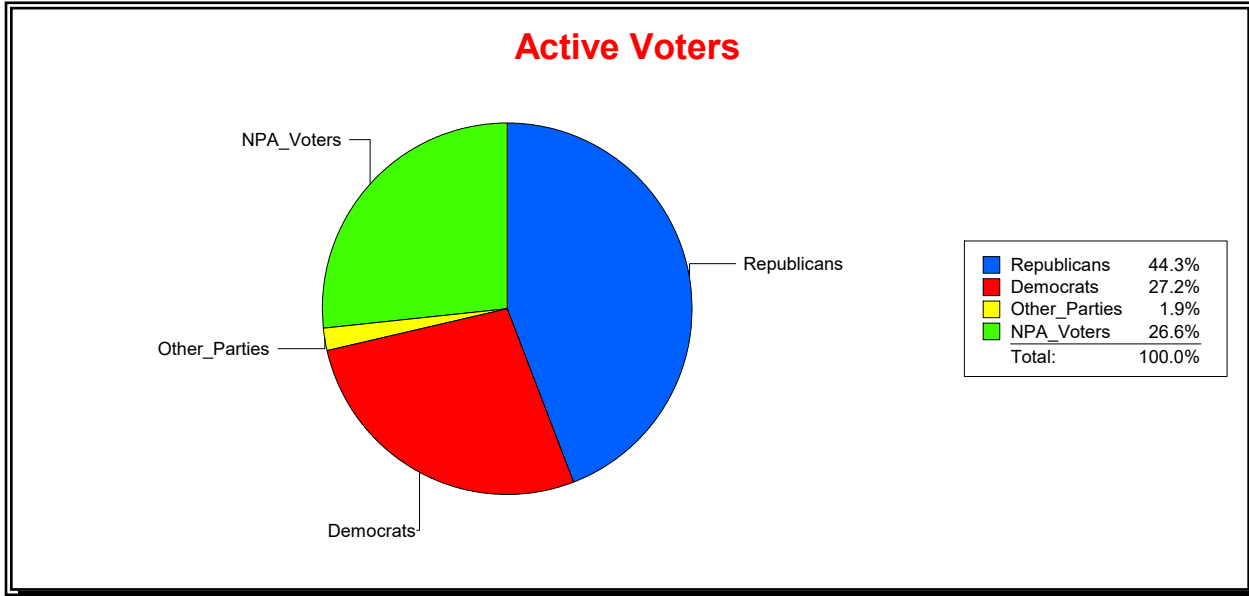

Ron Turner

Supervisor of Elections

Sarasota County, FL

Date 7/1/2022

Time 08:52 AM

Graphs of District Registration

Active Registered Voters

Inactive Voters

District	Total	Dems	Reps	NonP	Other	Total	Dems	Reps	NonP	Other
STATE HOUSE DIST 74	145,079	39,470	64,228	38,557	2,824	10,247	2,968	3,912	3,234	133