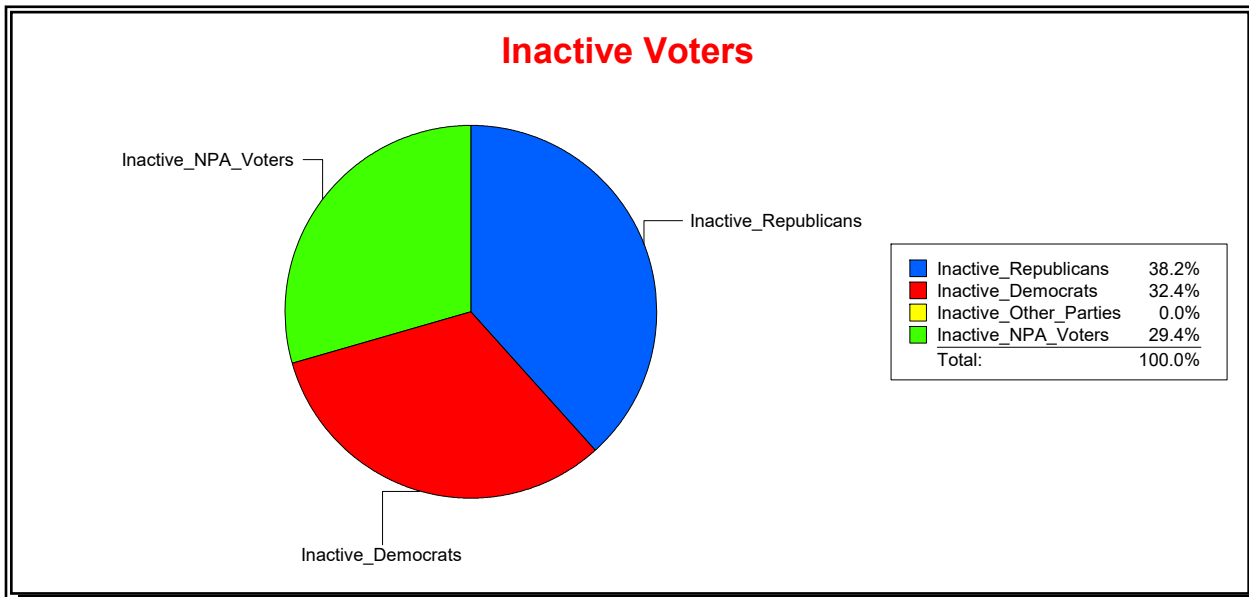

Date 7/1/2022

Time 08:52 AM

Graphs of District Registration

Active Registered Voters

Inactive Voters

District	Total	Dems	Reps	NonP	Other	Total	Dems	Reps	NonP	Other
LONGBOAT KEY 4	405	127	194	76	8	34	11	13	10	0