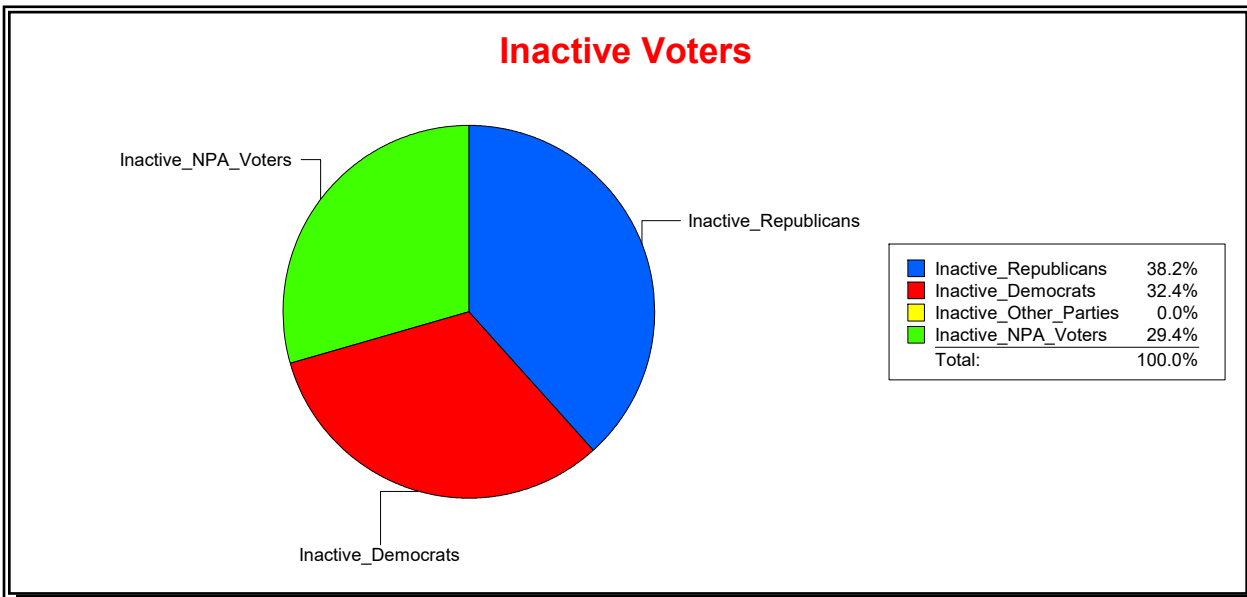

Ron Turner

Supervisor of Elections

Sarasota County, FL

Date 7/1/2022

Time 08:52 AM

Graphs of District Registration

Active Registered Voters

Inactive Voters

District	Total	Dems	Reps	NonP	Other	Total	Dems	Reps	NonP	Other
LBK DISTRICT 4	405	127	194	76	8	34	11	13	10	0