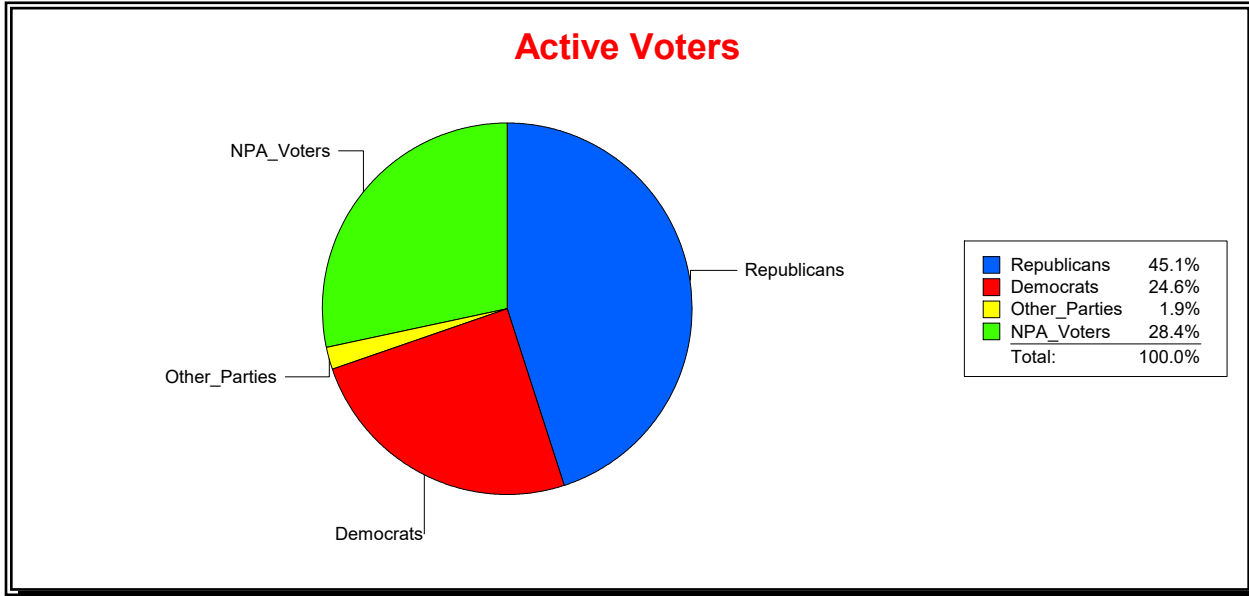

Ron Turner

Supervisor of Elections

Sarasota County, FL

Date 7/1/2022

Time 08:52 AM

Graphs of District Registration

Active Registered Voters

Inactive Voters

District	Total	Dems	Reps	NonP	Other	Total	Dems	Reps	NonP	Other
NORTH PORT 5	16,509	4,057	7,449	4,691	312	1,115	334	385	383	13