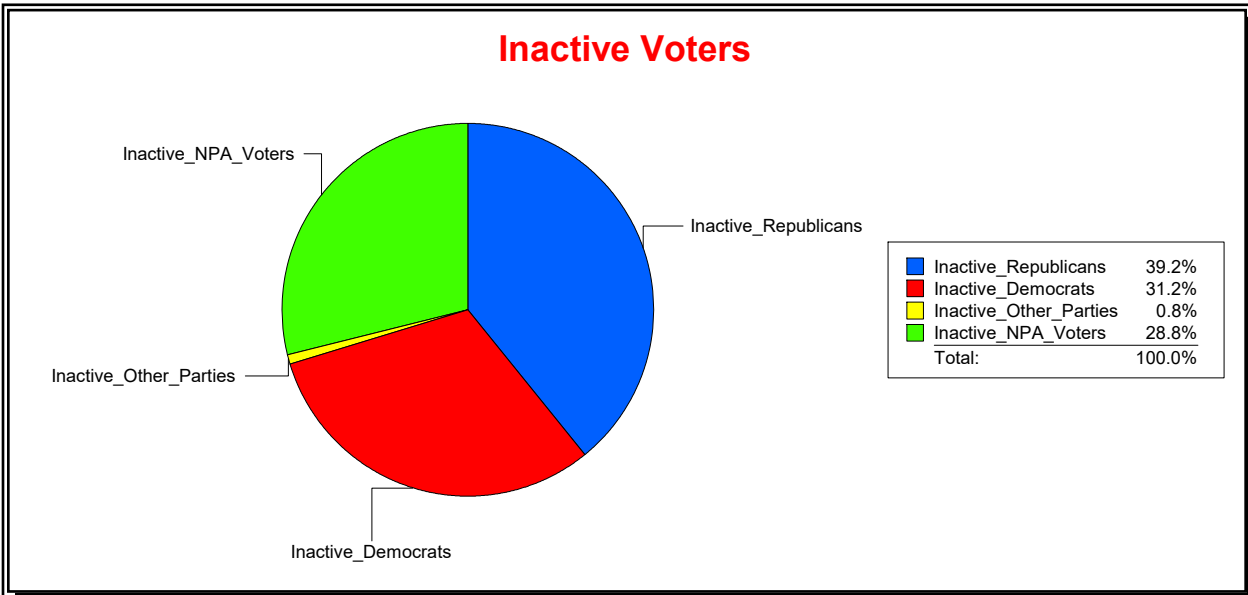

Ron Turner

Supervisor of Elections

Sarasota County, FL

Date 7/1/2022

Time 08:52 AM

Graphs of District Registration

Active Registered Voters

Inactive Voters

District	Total	Dems	Reps	NonP	Other	Total	Dems	Reps	NonP	Other
STONEYBROOK CDD	1,798	422	807	527	42	125	39	49	36	1