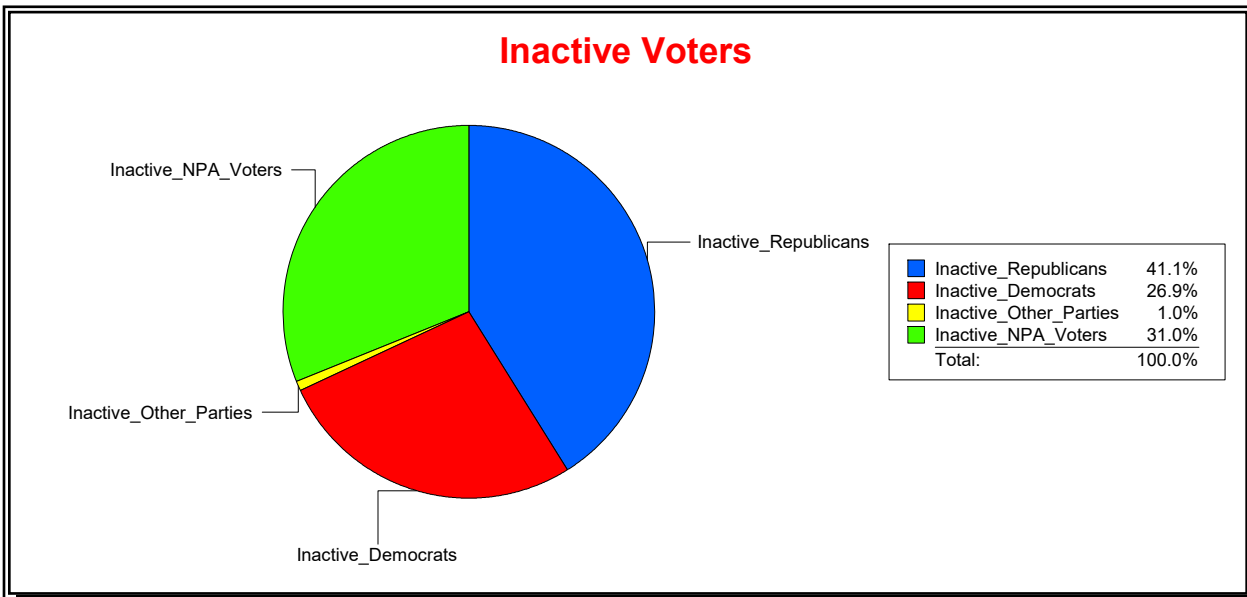

Ron Turner

Supervisor of Elections

Sarasota County, FL

Date 7/1/2022

Time 08:52 AM

Graphs of District Registration

Active Registered Voters

Inactive Voters

<u>District</u>	<u>Total</u>	<u>Dems</u>	<u>Reps</u>	<u>NonP</u>	<u>Other</u>	<u>Total</u>	<u>Dems</u>	<u>Reps</u>	<u>NonP</u>	<u>Other</u>
CNTY COMM DIST 3	73,121	18,711	33,684	19,483	1,243	5,282	1,422	2,170	1,637	53