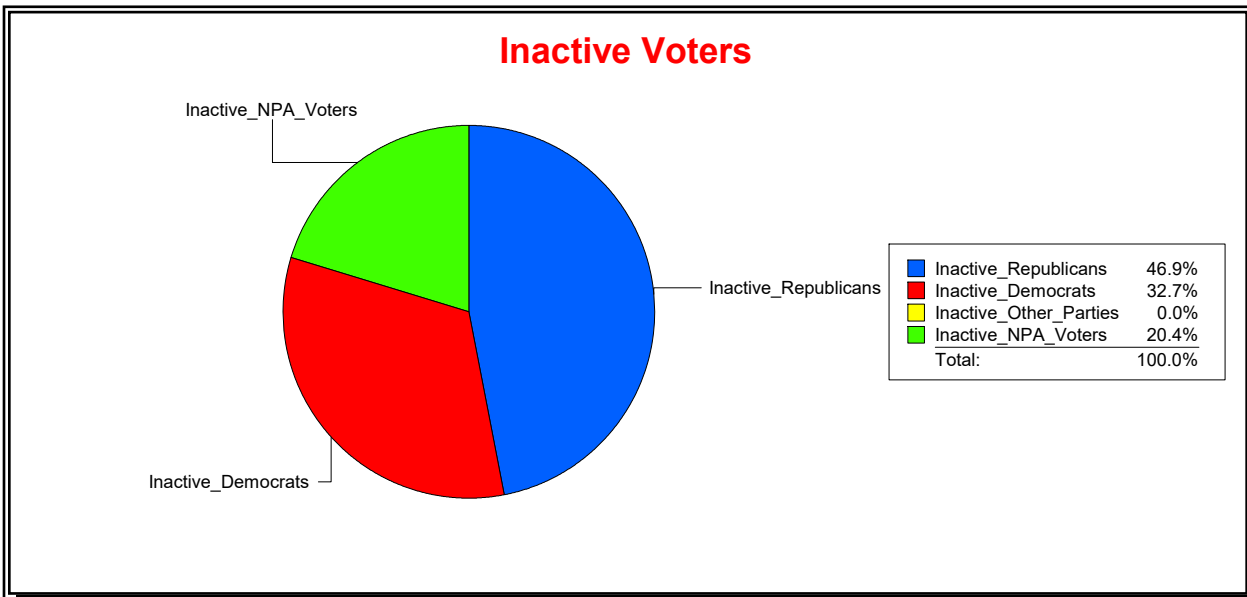

Ron Turner

Supervisor of Elections

Sarasota County, FL

Date 7/1/2022

Time 08:52 AM

Graphs of District Registration

Active Registered Voters

Inactive Voters

District	Total	Dems	Reps	NonP	Other	Total	Dems	Reps	NonP	Other
LONGBOAT KEY 2	1,337	442	582	290	23	98	32	46	20	0