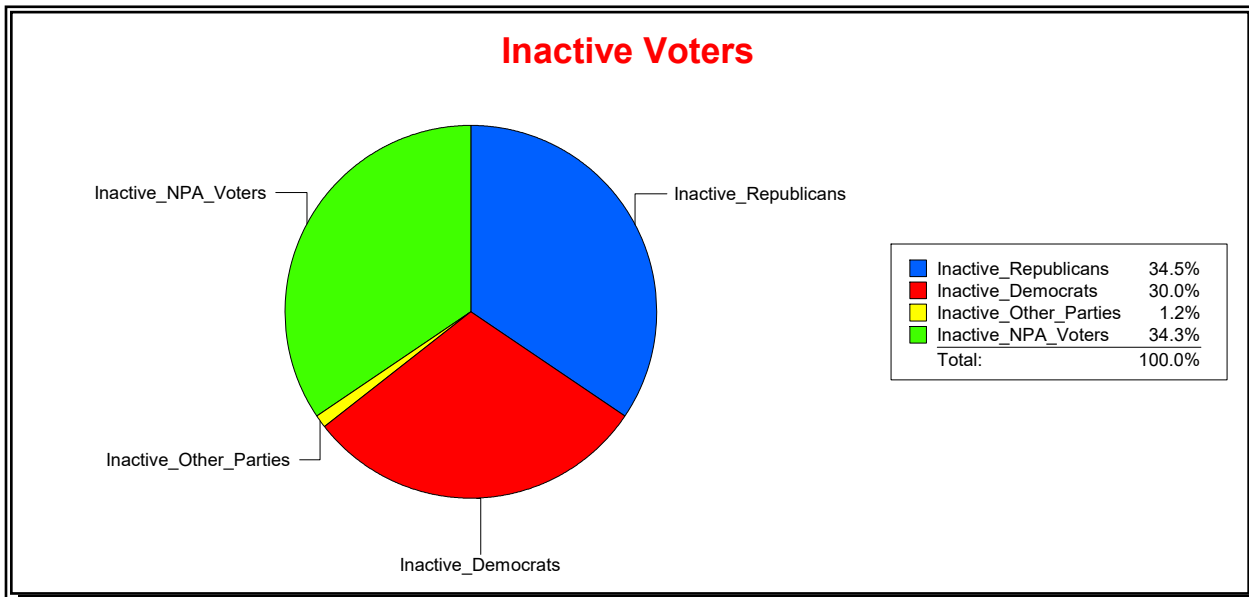

Ron Turner

Supervisor of Elections

Sarasota County, FL

Date 7/1/2022

Time 08:52 AM

Graphs of District Registration

Active Registered Voters

Inactive Voters

District	Total	Dems	Reps	NonP	Other	Total	Dems	Reps	NonP	Other
NORTH PORT 5	16,509	4,057	7,449	4,691	312	1,115	334	385	383	13