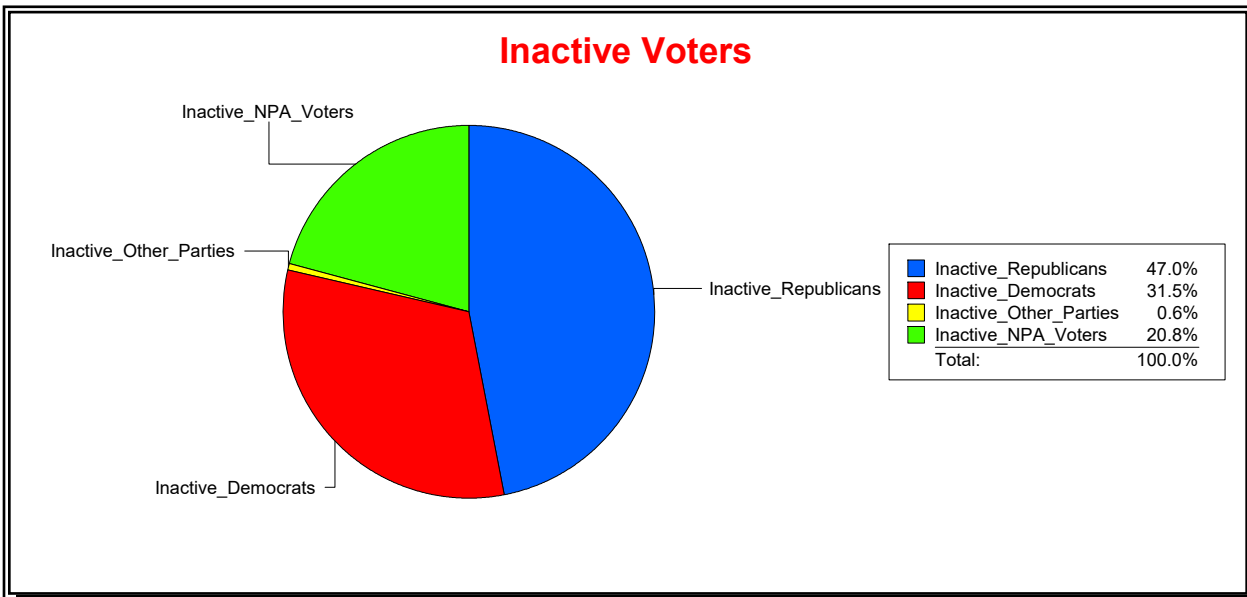

Ron Turner

Supervisor of Elections

Sarasota County, FL

Date 7/1/2022

Time 08:52 AM

Graphs of District Registration

Active Registered Voters

Inactive Voters

District	Total	Dems	Reps	NonP	Other	Total	Dems	Reps	NonP	Other
LONGBOAT KEY BEACH B	2,857	786	1,404	622	45	168	53	79	35	1