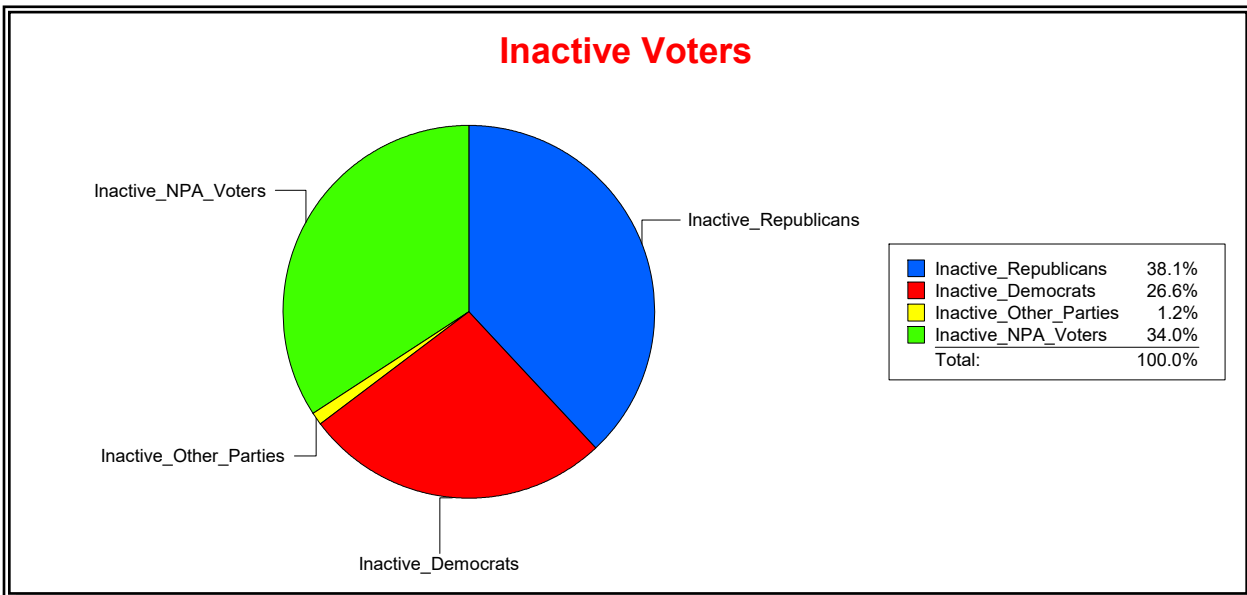

Ron Turner

Supervisor of Elections

Sarasota County, FL

Date 7/1/2022

Time 08:52 AM

Graphs of District Registration

Active Registered Voters

Inactive Voters

District	Total	Dems	Reps	NonP	Other	Total	Dems	Reps	NonP	Other
CNTY COMM DIST 5	69,350	17,064	30,862	20,129	1,295	5,369	1,428	2,047	1,827	67