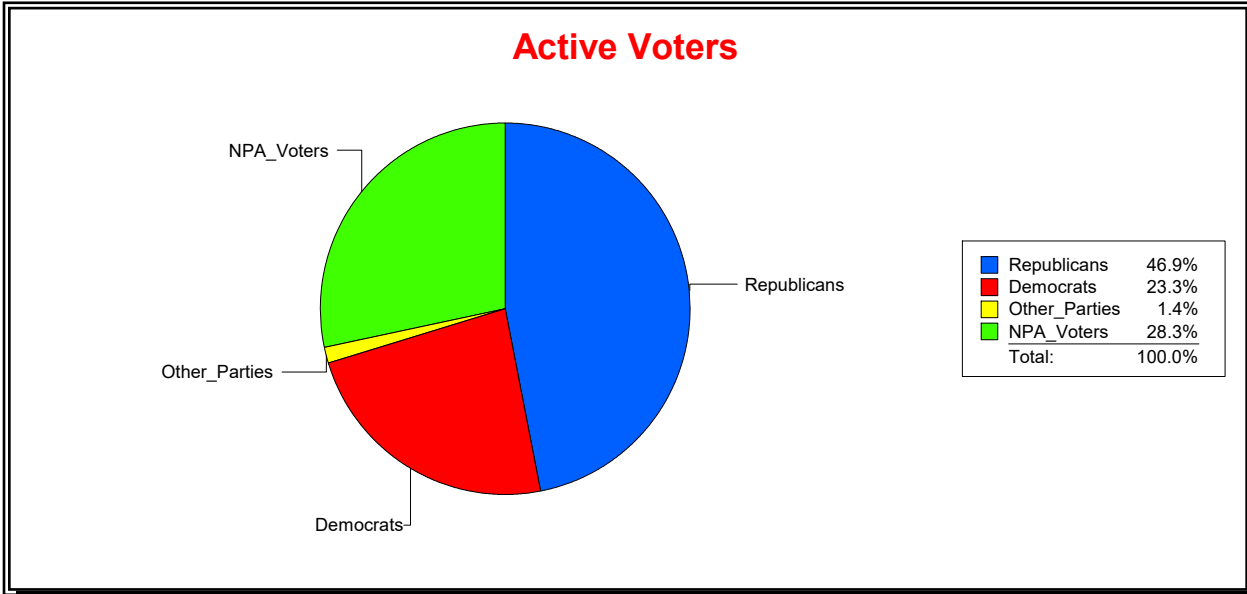

Ron Turner

Supervisor of Elections

Sarasota County, FL

Date 7/1/2022

Time 08:52 AM

Graphs of District Registration

Active Registered Voters

Inactive Voters

District	Total	Dems	Reps	NonP	Other	Total	Dems	Reps	NonP	Other
LAKESIDE PLANT CDD	900	210	422	255	13	85	24	33	26	2