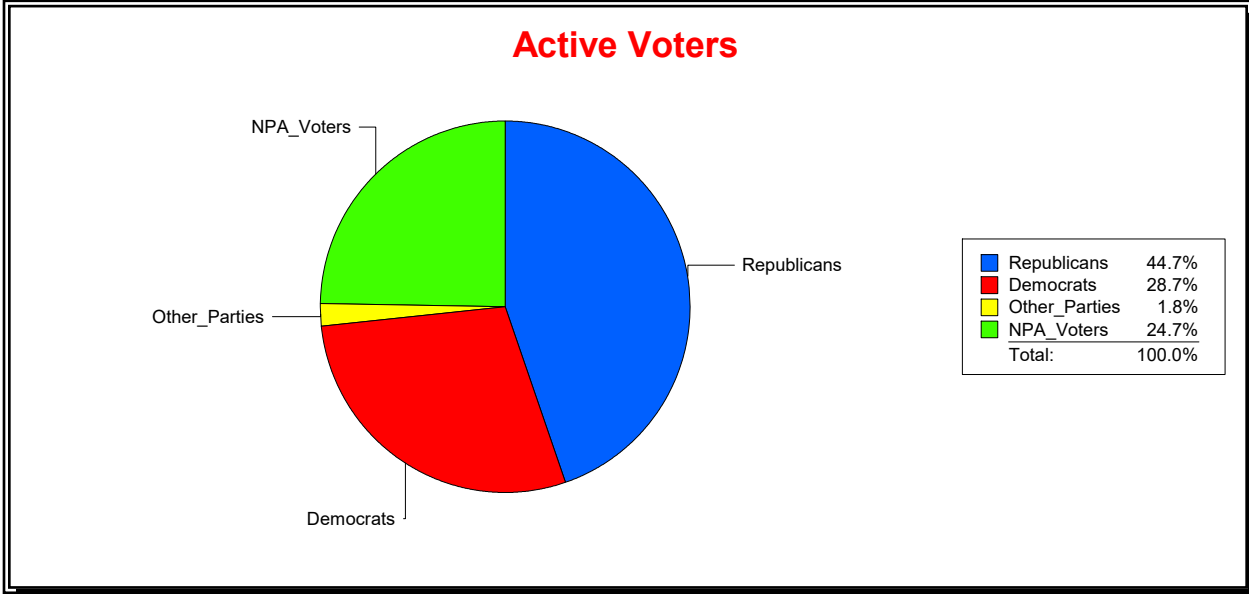

District	Total	Dems	Reps	NonP	Other	Total	Dems	Reps	NonP	Other
HOSPITAL BOARD CENTRAL	118,533	34,049	53,009	29,303	2,172	8,679	2,651	3,376	2,549	103

Ron Turner

Supervisor of Elections

Sarasota County, FL