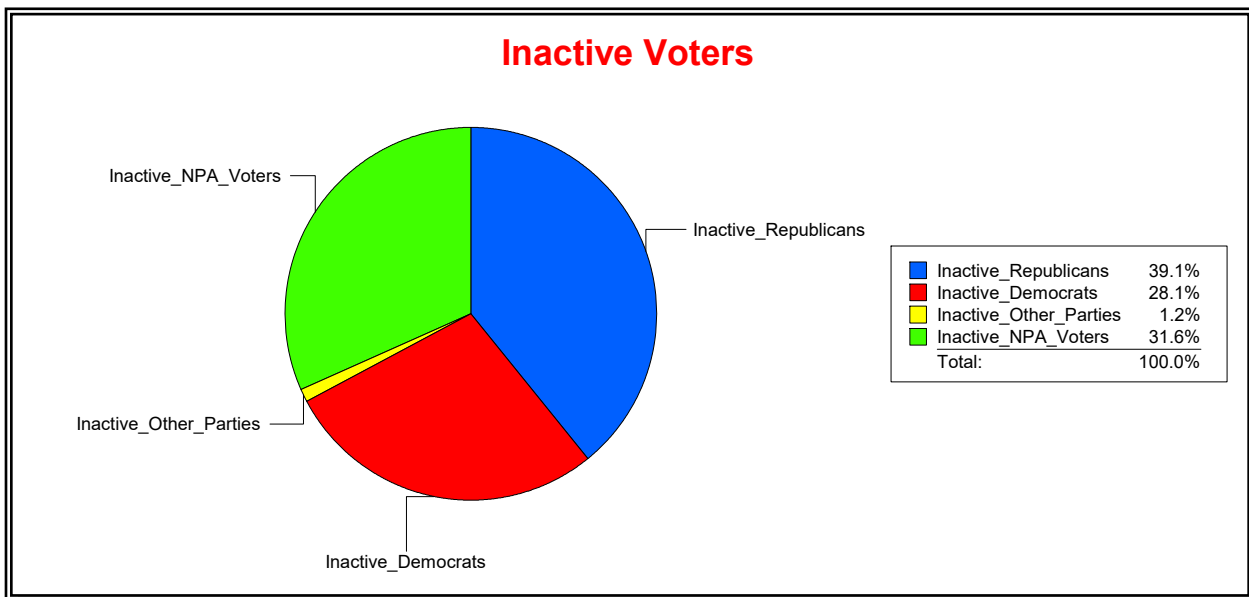

District	Total	Dems	Reps	NonP	Other	Total	Dems	Reps	NonP	Other
ENGLEWOOD FIRE DIST	13,663	3,358	6,415	3,656	234	925	260	362	292	11

Ron Turner

Supervisor of Elections

Sarasota County, FL

Date 7/1/2022

Time 08:52 AM