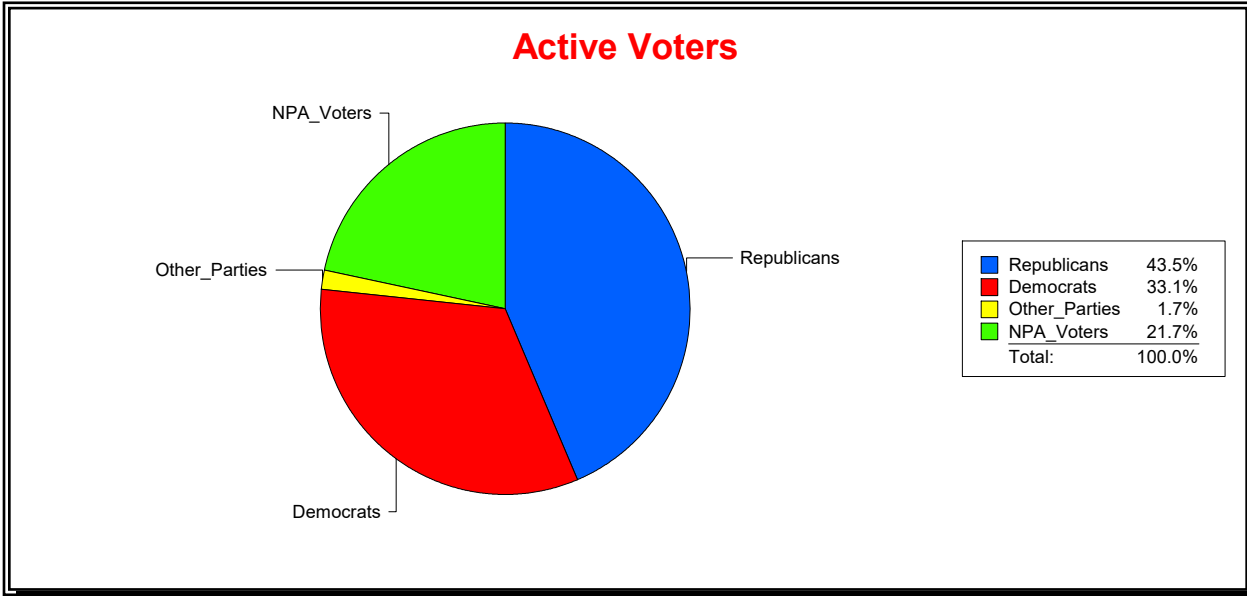

Ron Turner

Supervisor of Elections

Sarasota County, FL

Date 7/1/2022

Time 08:52 AM

Graphs of District Registration

Active Registered Voters

Inactive Voters

District	Total	Dems	Reps	NonP	Other	Total	Dems	Reps	NonP	Other
LONGBOAT KEY 2	1,337	442	582	290	23	98	32	46	20	0