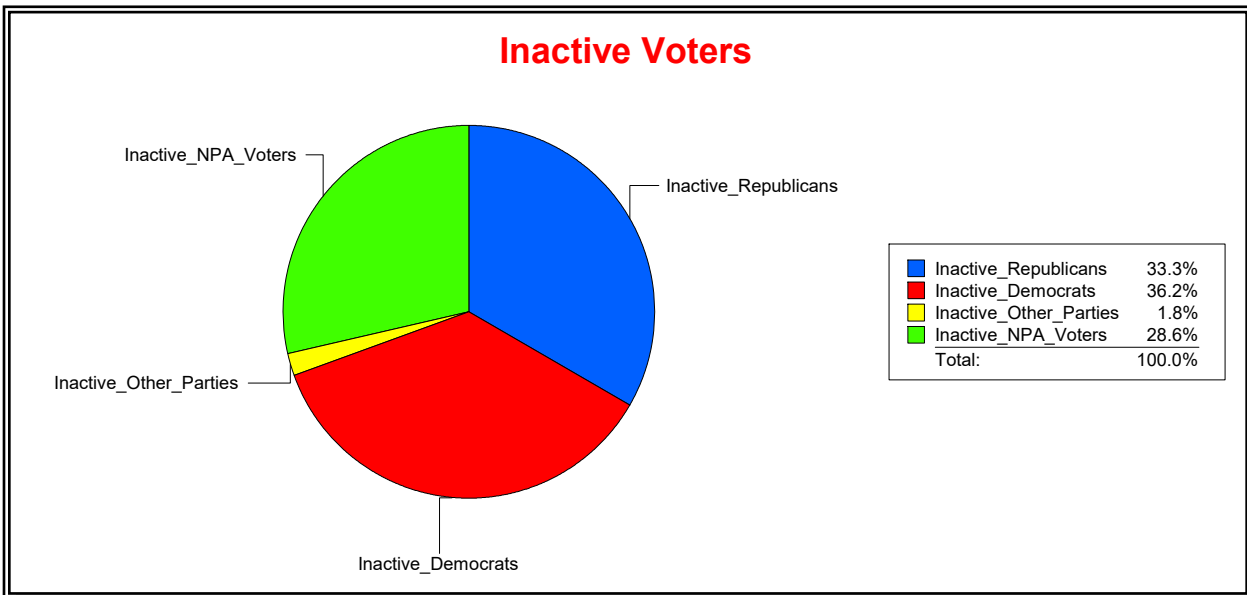

Ron Turner

Supervisor of Elections

Sarasota County, FL

Date 7/1/2022

Time 08:52 AM

Graphs of District Registration

Active Registered Voters

Inactive Voters

District	Total	Dems	Reps	NonP	Other	Total	Dems	Reps	NonP	Other
SARASOTA 2	16,723	6,234	6,301	3,861	327	1,515	549	505	434	27