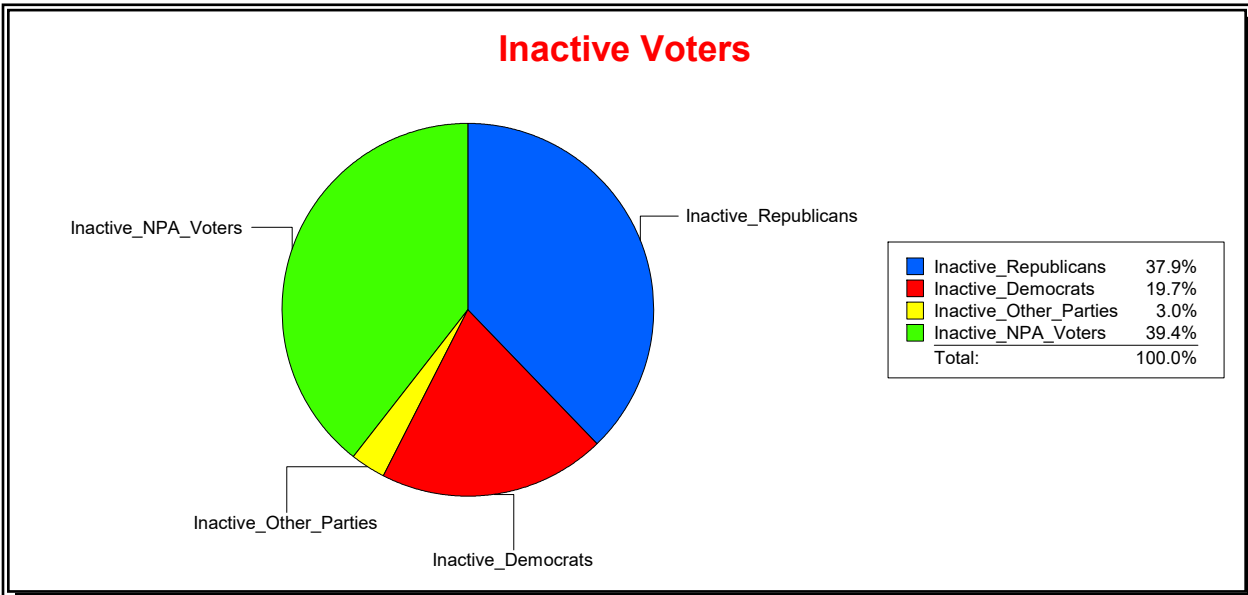

Active Registered Voters

Inactive Voters

District	Total	Dems	Reps	NonP	Other	Total	Dems	Reps	NonP	Other
BLACKBURN CREEK	2,227	558	1,115	523	31	66	13	25	26	2

Ron Turner

Supervisor of Elections

Sarasota County, FL