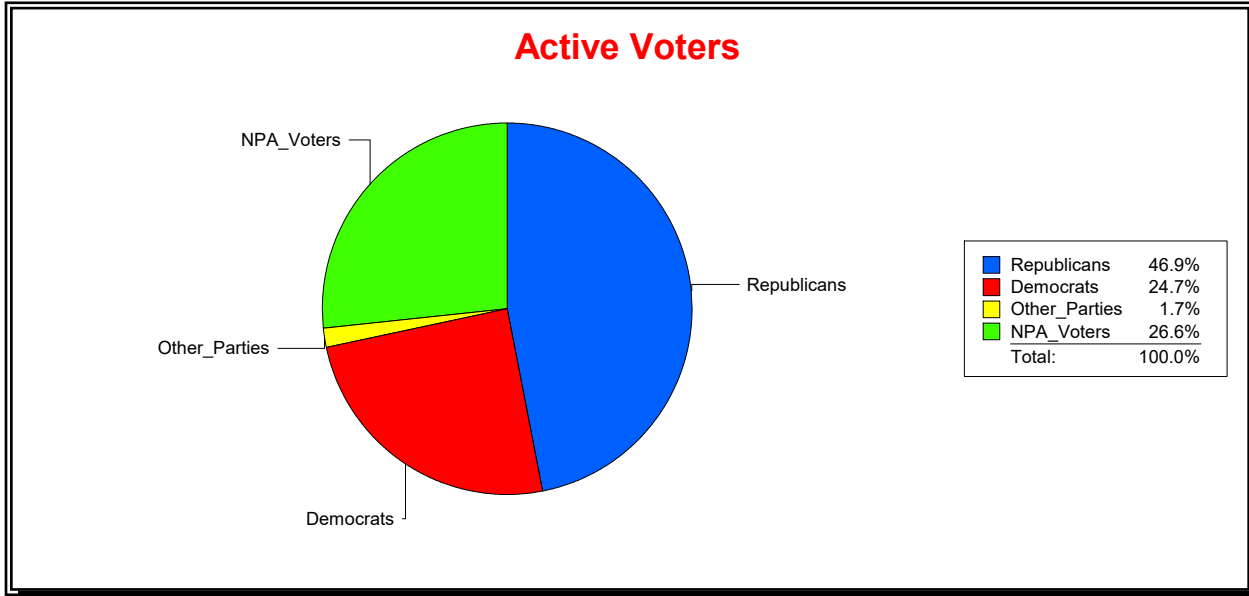

Ron Turner

Supervisor of Elections

Sarasota County, FL

Date 7/1/2022

Time 08:52 AM

Graphs of District Registration

Active Registered Voters

Inactive Voters

<u>District</u>	<u>Total</u>	<u>Dems</u>	<u>Reps</u>	<u>NonP</u>	<u>Other</u>	<u>Total</u>	<u>Dems</u>	<u>Reps</u>	<u>NonP</u>	<u>Other</u>
ENGLEWOOD WATER DIST	14,580	3,597	6,845	3,884	254	982	278	377	314	13