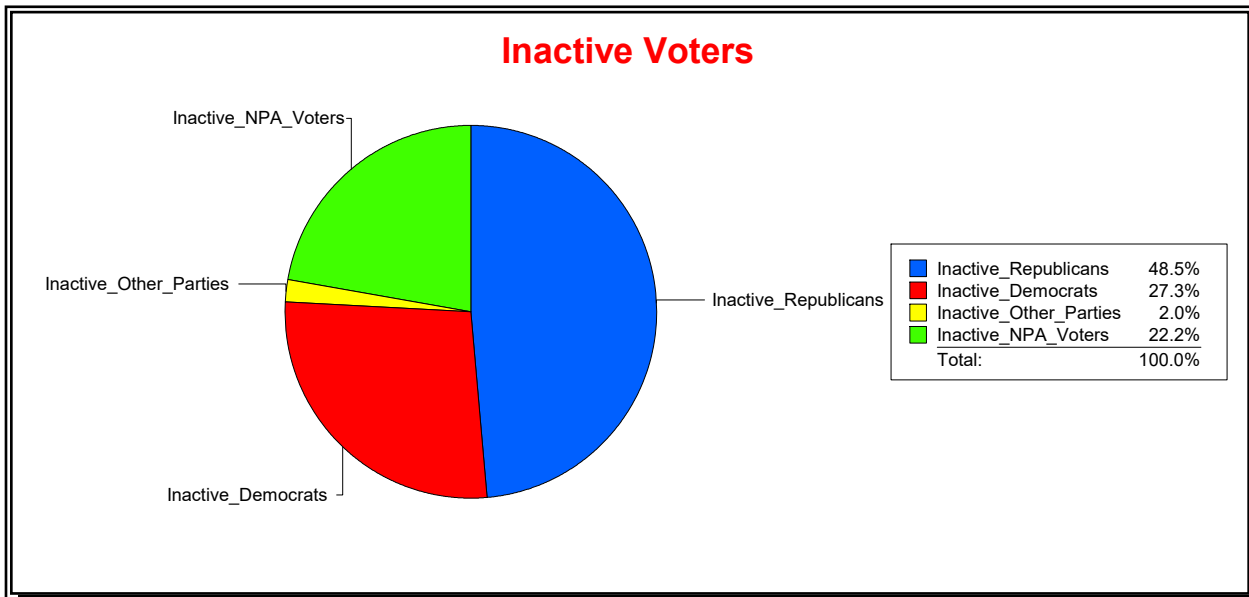

Ron Turner

Supervisor of Elections

Sarasota County, FL

Date 7/1/2022

Time 08:52 AM

Graphs of District Registration

Active Registered Voters

Inactive Voters

District	Total	Dems	Reps	NonP	Other	Total	Dems	Reps	NonP	Other
LONGBOAT KEY 1	1,457	319	779	325	34	99	27	48	22	2