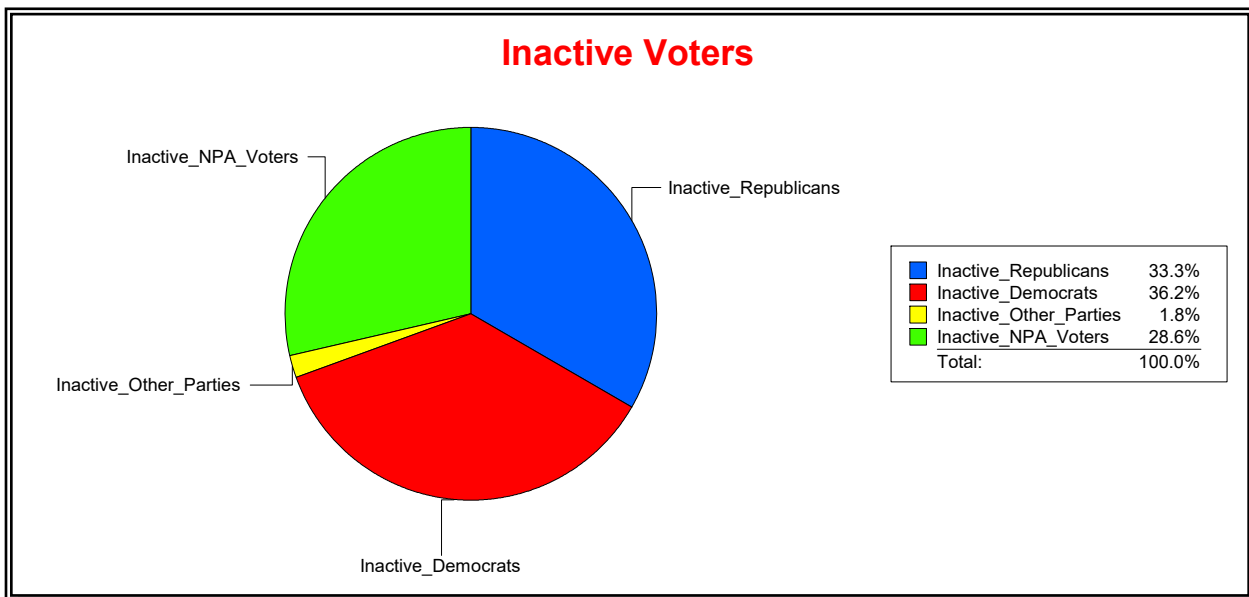

Ron Turner

Supervisor of Elections

Sarasota County, FL

Date 7/1/2022

Time 08:52 AM

Graphs of District Registration

Active Registered Voters

Inactive Voters

District	Total	Dems	Reps	NonP	Other	Total	Dems	Reps	NonP	Other
SARASOTA DIST 2	16,723	6,234	6,301	3,861	327	1,515	549	505	434	27