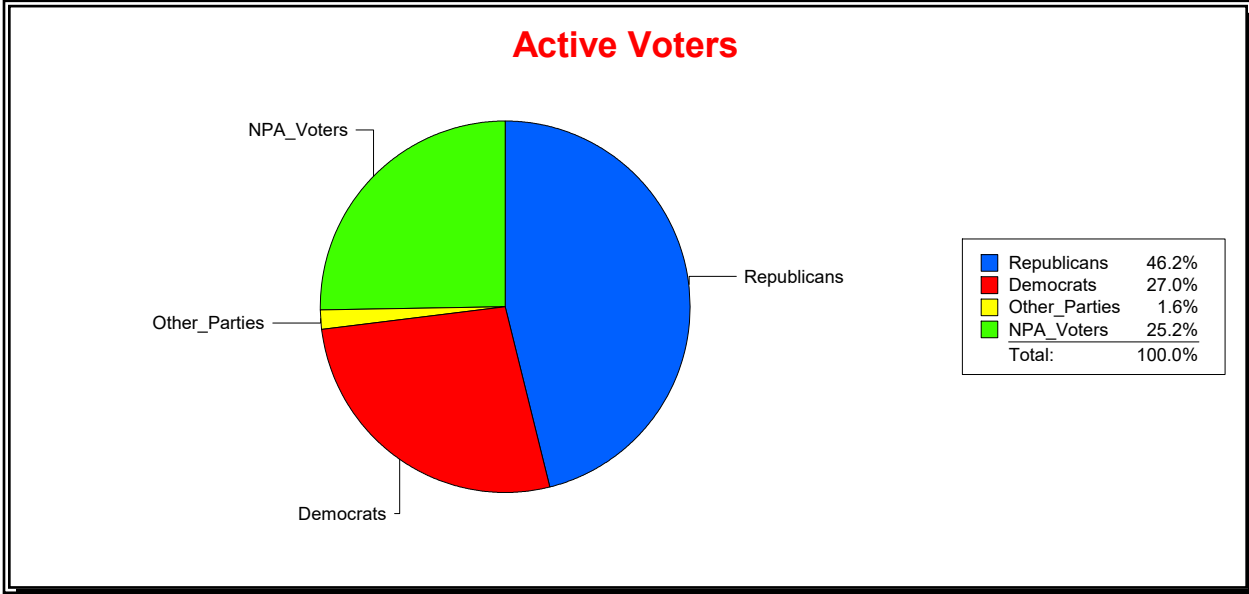

Ron Turner

Supervisor of Elections

Sarasota County, FL

Date 7/1/2022

Time 08:52 AM

Graphs of District Registration

Active Registered Voters

Inactive Voters

District	Total	Dems	Reps	NonP	Other	Total	Dems	Reps	NonP	Other
VENICE	22,102	5,972	10,203	5,578	349	1,760	490	752	504	14