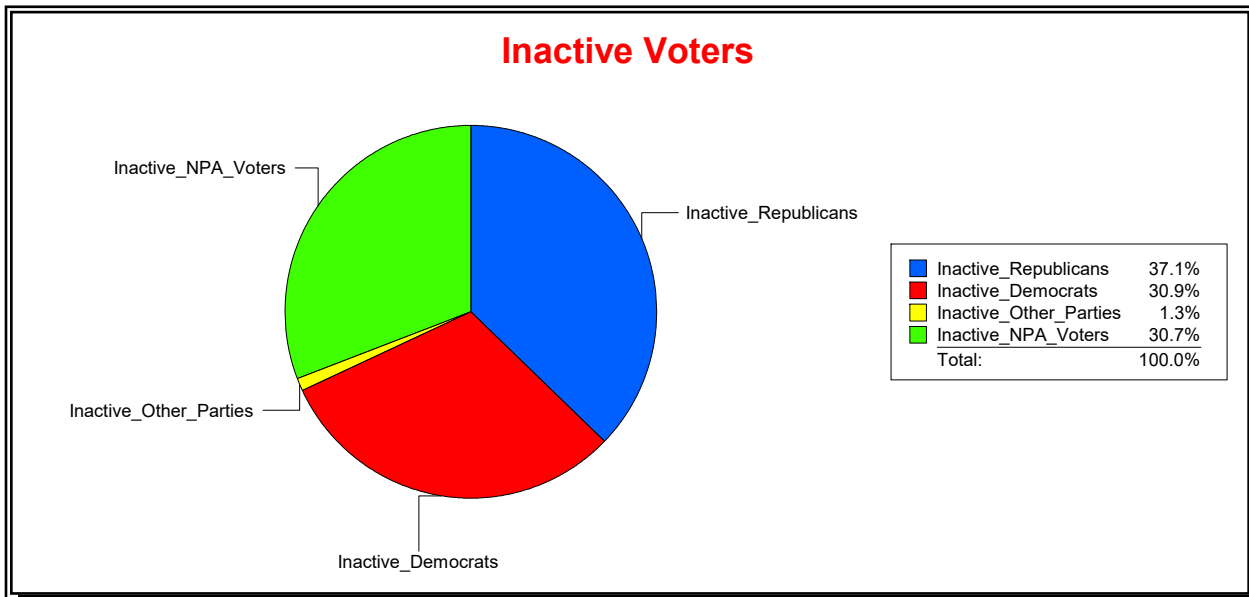

Ron Turner

Supervisor of Elections

Sarasota County, FL

Date 7/1/2022

Time 08:52 AM

Graphs of District Registration

Active Registered Voters

Inactive Voters

District	Total	Dems	Reps	NonP	Other	Total	Dems	Reps	NonP	Other
17TH CONGRESS DIST	347,872	100,947	150,487	89,916	6,522	26,531	8,185	9,855	8,150	341

Ron Turner

Supervisor of Elections

Sarasota County, FL

Date 7/1/2022