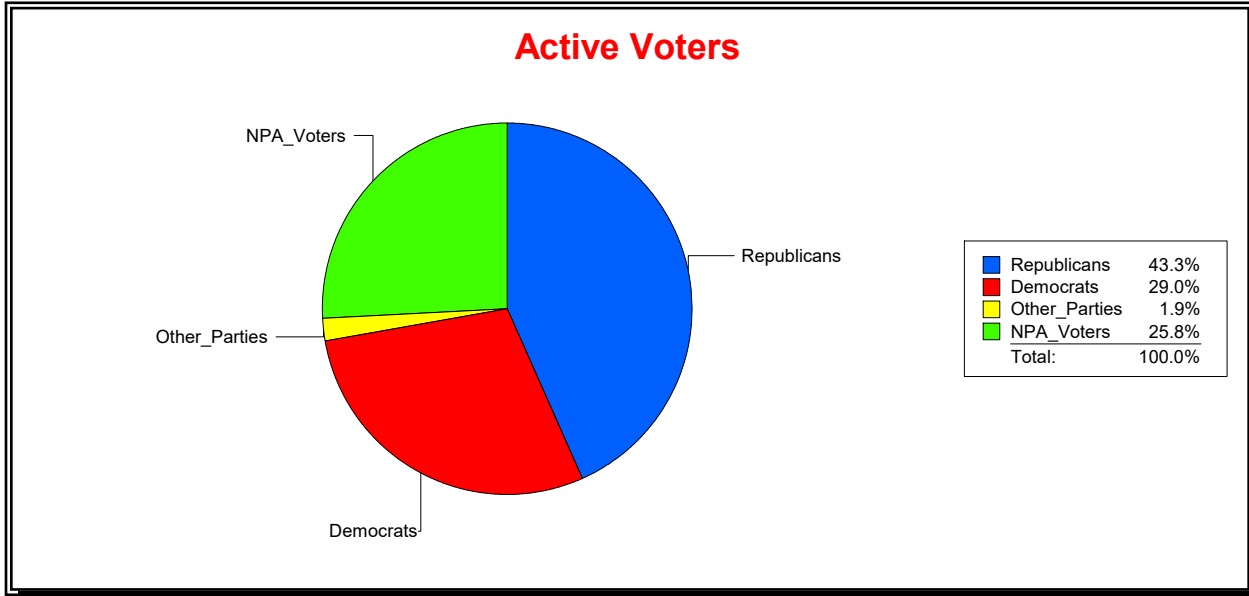

District	Total	Dems	Reps	NonP	Other	Total	Dems	Reps	NonP	Other
17TH CONGRESS DIST	347,872	100,947	150,487	89,916	6,522	26,531	8,185	9,855	8,150	341

Ron Turner

Supervisor of Elections

Sarasota County, FL

Date 7/1/2022