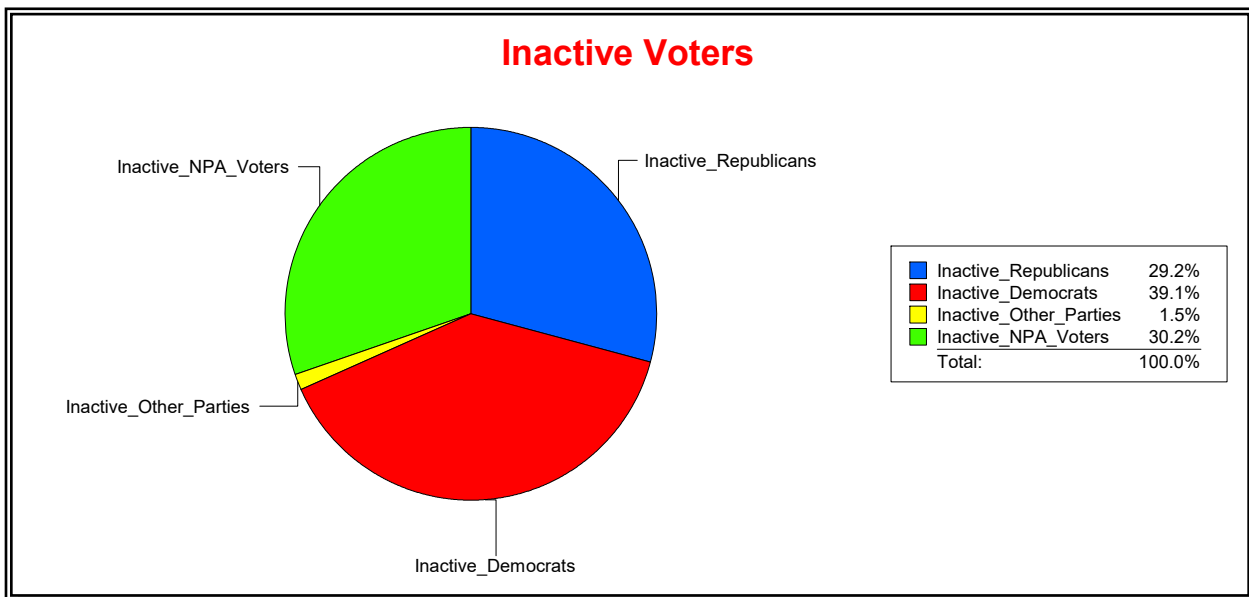

Ron Turner

Supervisor of Elections

Sarasota County, FL

Date 7/1/2022

Time 08:52 AM

Graphs of District Registration

Active Registered Voters

Inactive Voters

<u>District</u>	<u>Total</u>	<u>Dems</u>	<u>Reps</u>	<u>NonP</u>	<u>Other</u>	<u>Total</u>	<u>Dems</u>	<u>Reps</u>	<u>NonP</u>	<u>Other</u>
SCHOOL DIST 1	63,006	24,341	21,676	15,676	1,313	5,821	2,276	1,700	1,757	88