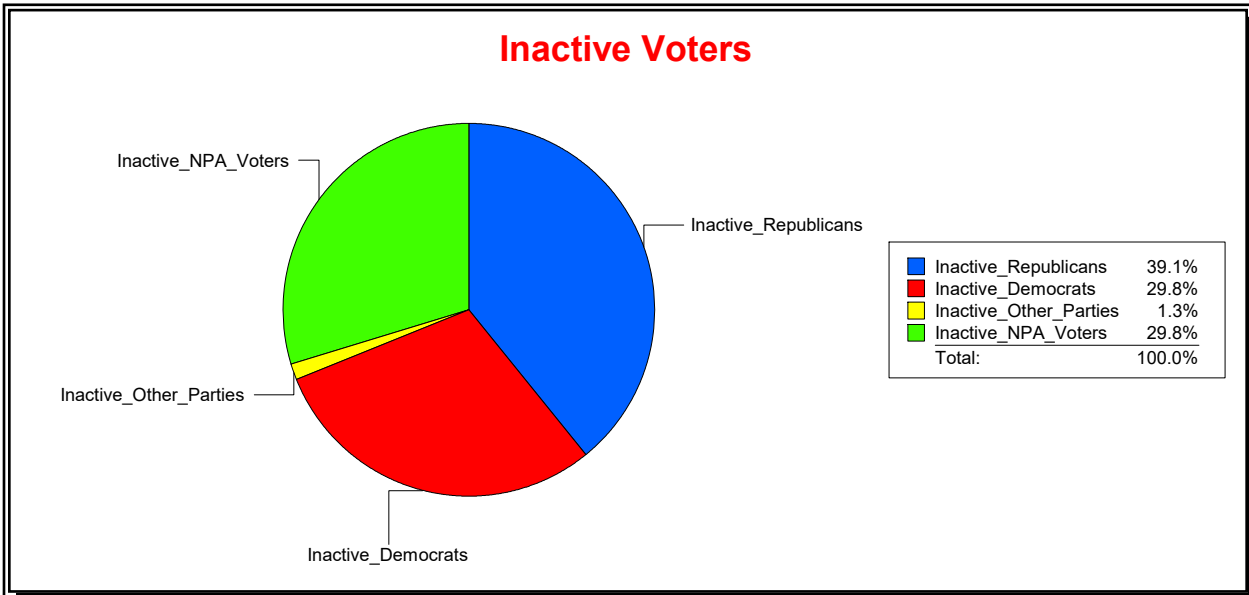

Ron Turner

Supervisor of Elections

Sarasota County, FL

Date 7/1/2022

Time 08:52 AM

Graphs of District Registration

Active Registered Voters

Inactive Voters

<u>District</u>	<u>Total</u>	<u>Dems</u>	<u>Reps</u>	<u>NonP</u>	<u>Other</u>	<u>Total</u>	<u>Dems</u>	<u>Reps</u>	<u>NonP</u>	<u>Other</u>
COUNTY	223,677	63,264	99,938	56,332	4,143	16,087	4,799	6,286	4,797	205