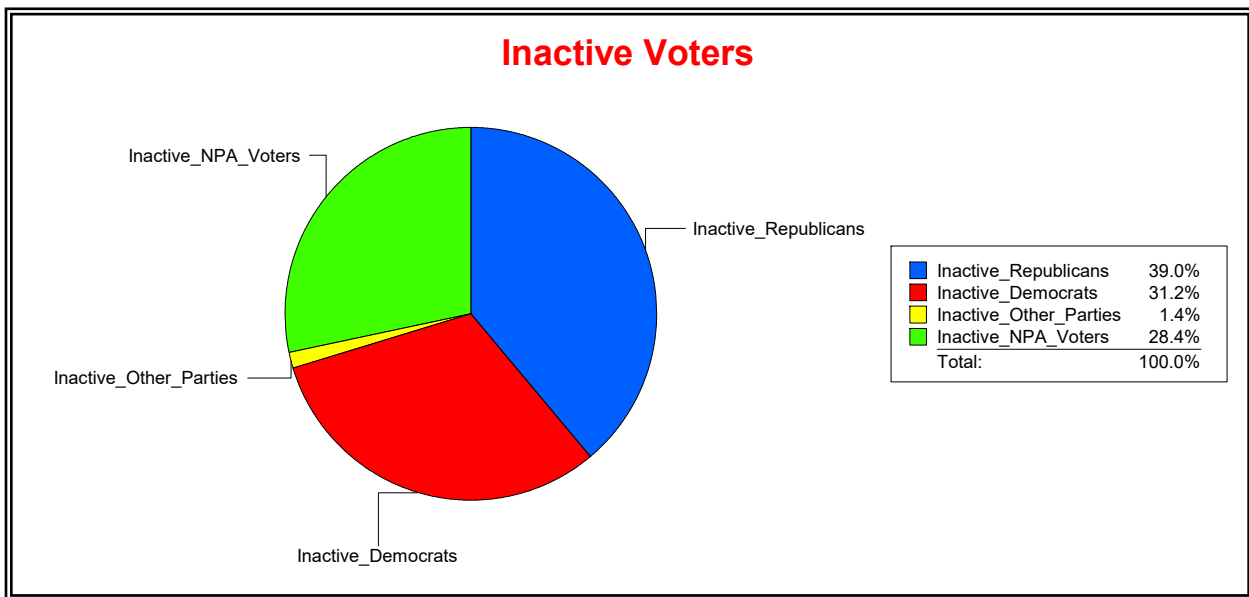

Ron Turner

Supervisor of Elections

Sarasota County, FL

Date 7/1/2022

Time 08:52 AM

Graphs of District Registration

Active Registered Voters

Inactive Voters

District	Total	Dems	Reps	NonP	Other	Total	Dems	Reps	NonP	Other
CNTY COMM DIST 1	68,423	19,746	30,484	16,806	1,387	4,650	1,452	1,814	1,320	64