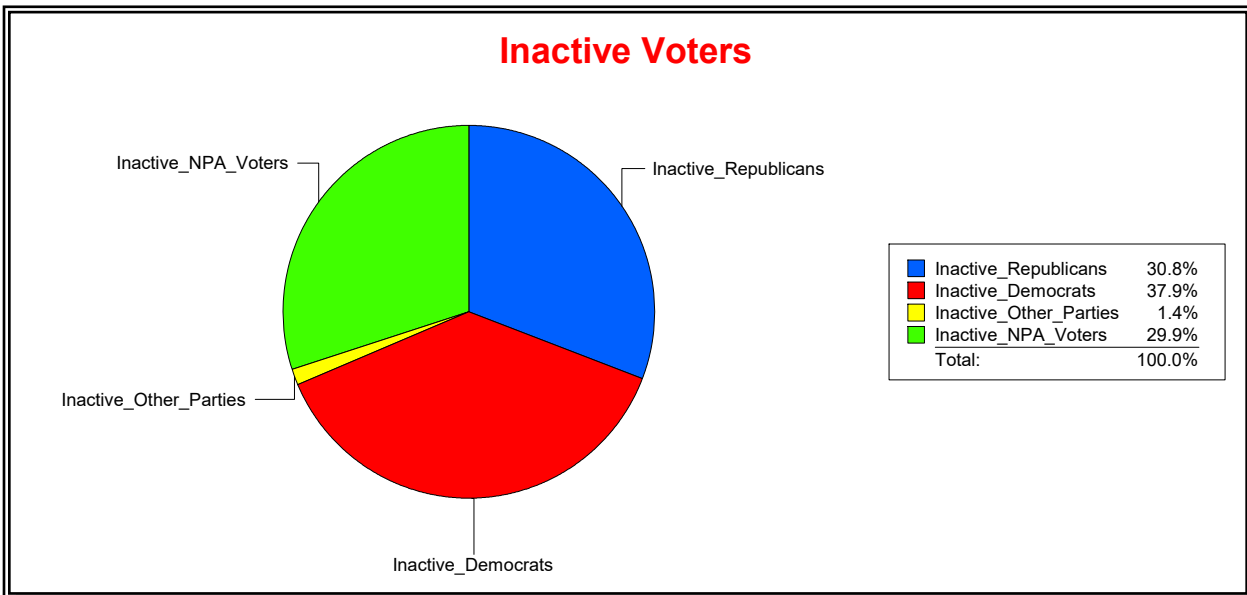

Ron Turner

Supervisor of Elections

Sarasota County, FL

Date 7/1/2022

Time 08:52 AM

Graphs of District Registration

Active Registered Voters

Inactive Voters

District	Total	Dems	Reps	NonP	Other	Total	Dems	Reps	NonP	Other
CNTY COMM DIST 2	64,995	24,877	23,232	15,641	1,245	6,092	2,309	1,876	1,824	83