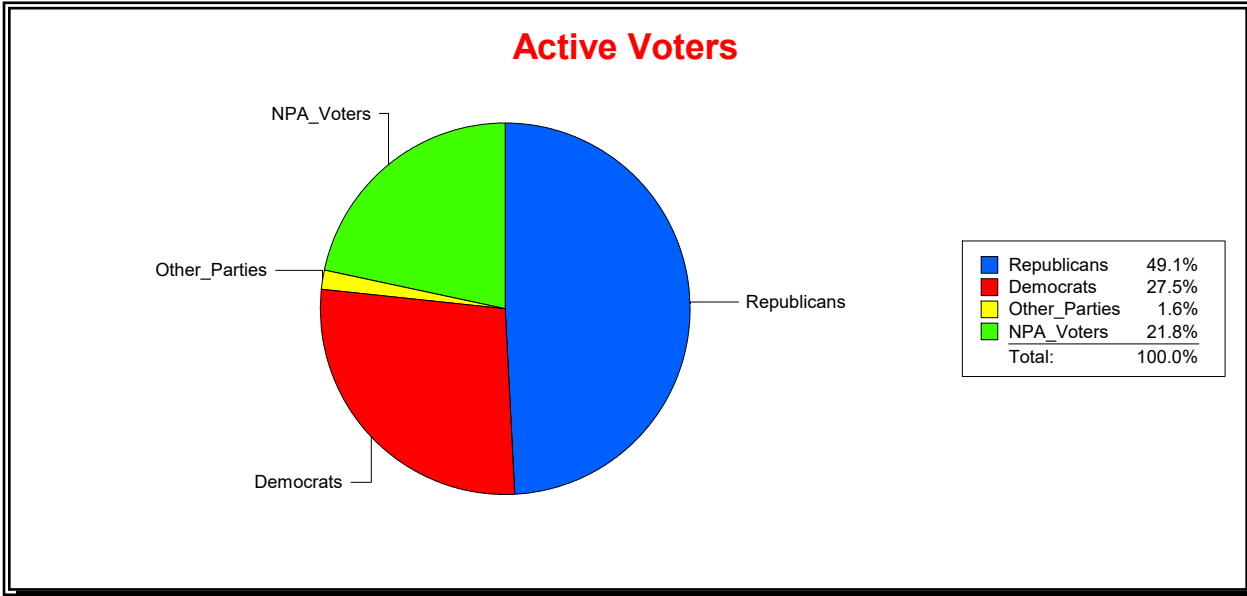

Ron Turner

Supervisor of Elections

Sarasota County, FL

Date 7/1/2022

Time 08:52 AM

Graphs of District Registration

Active Registered Voters

Inactive Voters

District	Total	Dems	Reps	NonP	Other	Total	Dems	Reps	NonP	Other
LONGBOAT KEY BEACH B	2,857	786	1,404	622	45	168	53	79	35	1