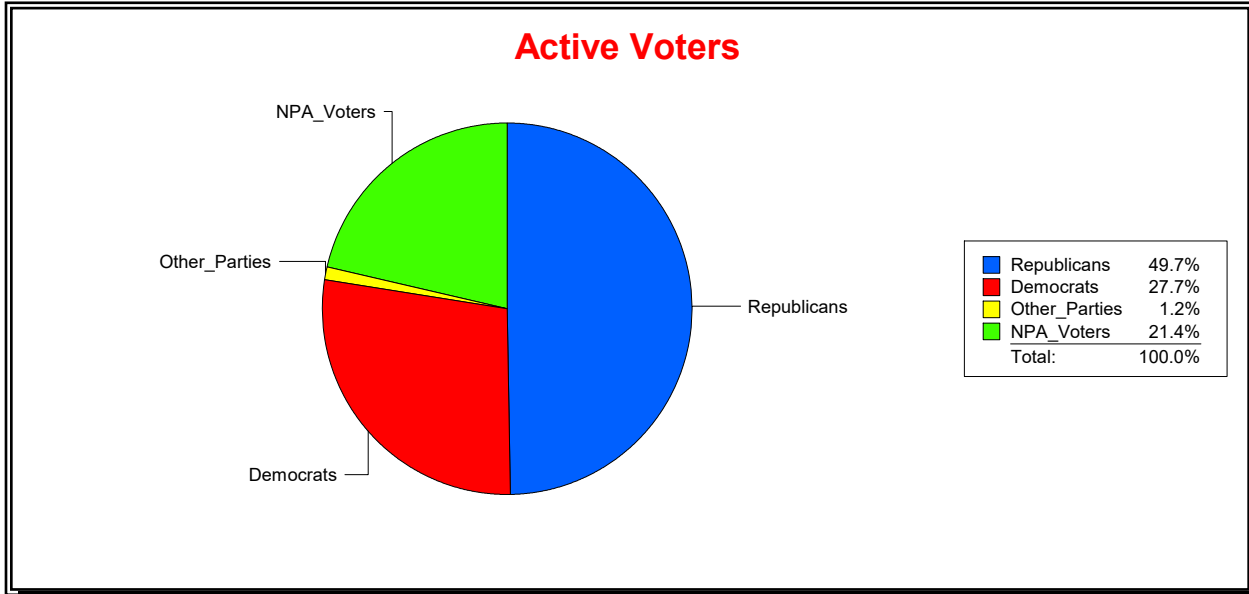

Ron Turner

Supervisor of Elections

Sarasota County, FL

Date 7/1/2022

Time 08:52 AM

Graphs of District Registration

Active Registered Voters

Inactive Voters

District	Total	Dems	Reps	NonP	Other	Total	Dems	Reps	NonP	Other
LONGBOAT KEY 3	1,491	413	741	319	18	83	27	40	16	0