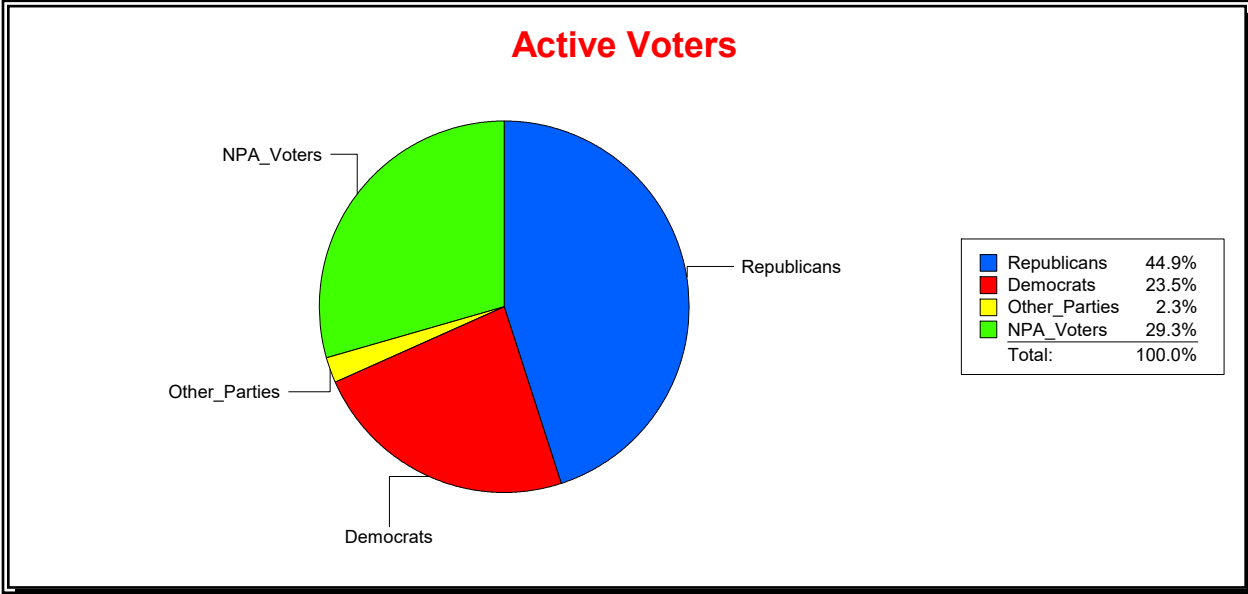

Ron Turner

Supervisor of Elections

Sarasota County, FL

Date 7/1/2022

Time 08:52 AM

Graphs of District Registration

Active Registered Voters

Inactive Voters

District	Total	Dems	Reps	NonP	Other	Total	Dems	Reps	NonP	Other
STONEYBROOK CDD	1,798	422	807	527	42	125	39	49	36	1