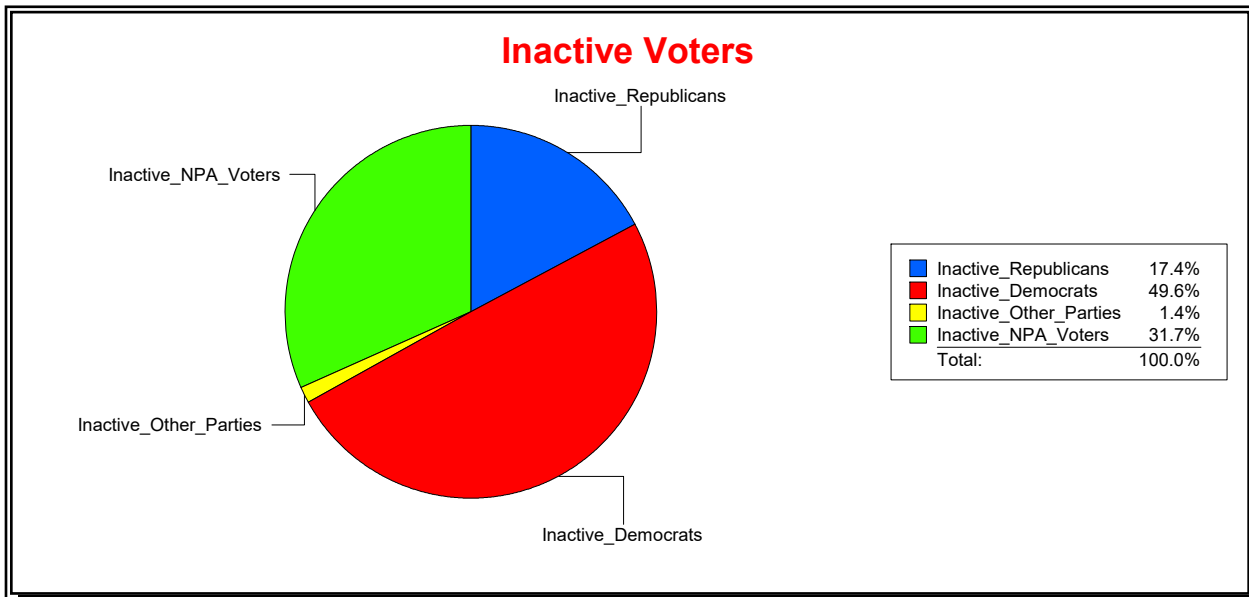

Graphs of District Registration

Active Registered Voters

Inactive Voters

District	Total	Dems	Reps	NonP	Other	Total	Dems	Reps	NonP	Other
SARASOTA 1	10,992	5,753	2,147	2,863	229	1,389	689	241	440	19

Ron Turner