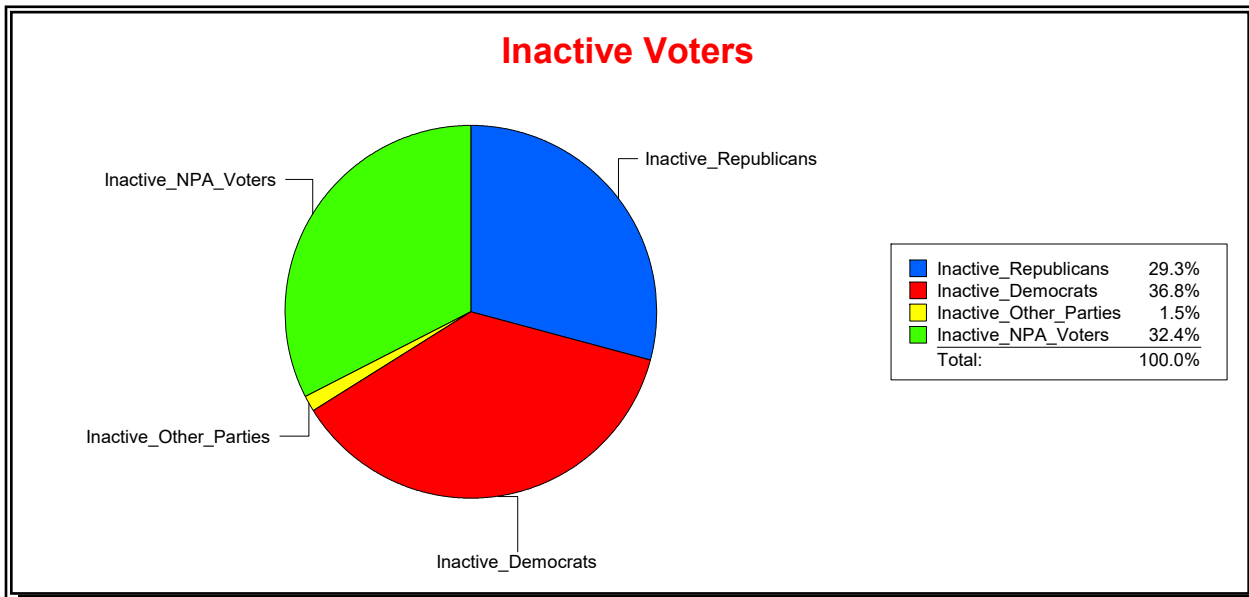

Ron Turner

Supervisor of Elections

Sarasota County, FL

Date 7/1/2022

Time 08:52 AM

Graphs of District Registration

Active Registered Voters

Inactive Voters

District	Total	Dems	Reps	NonP	Other	Total	Dems	Reps	NonP	Other
SARASOTA DIST 3	10,874	4,048	3,754	2,832	240	1,141	420	334	370	17