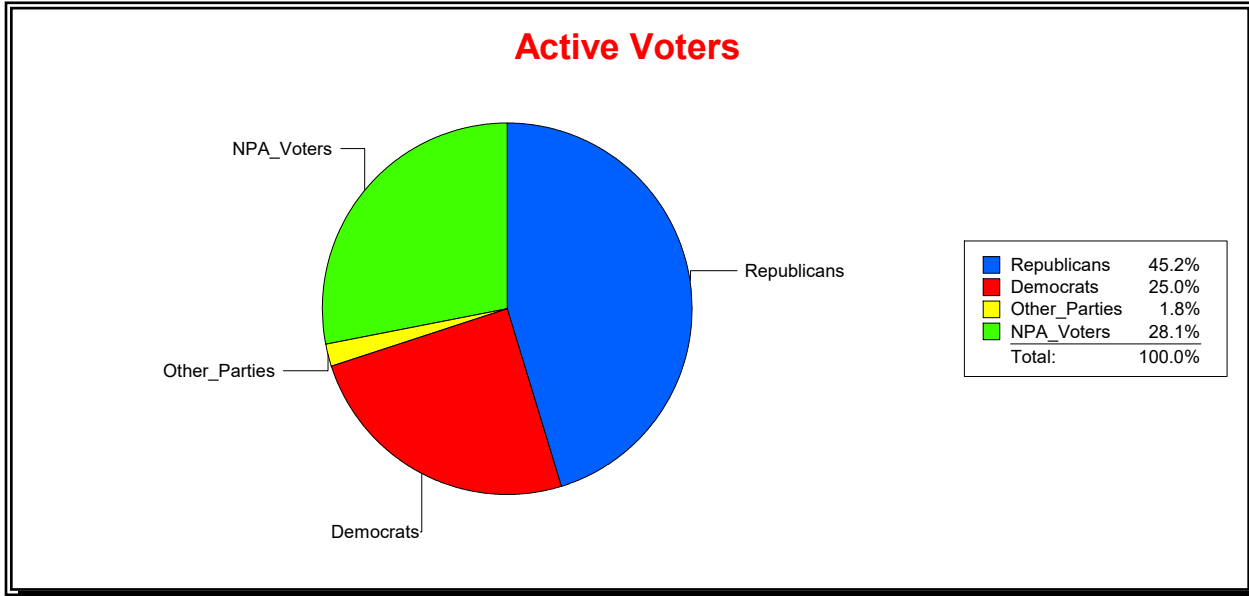

District	Total	Dems	Reps	NonP	Other	Total	Dems	Reps	NonP	Other
HOSPITAL BOARD SOUTH	124,310	31,037	56,149	34,878	2,246	9,285	2,470	3,636	3,067	112

Ron Turner

Supervisor of Elections

Sarasota County, FL

Date 7/1/2022