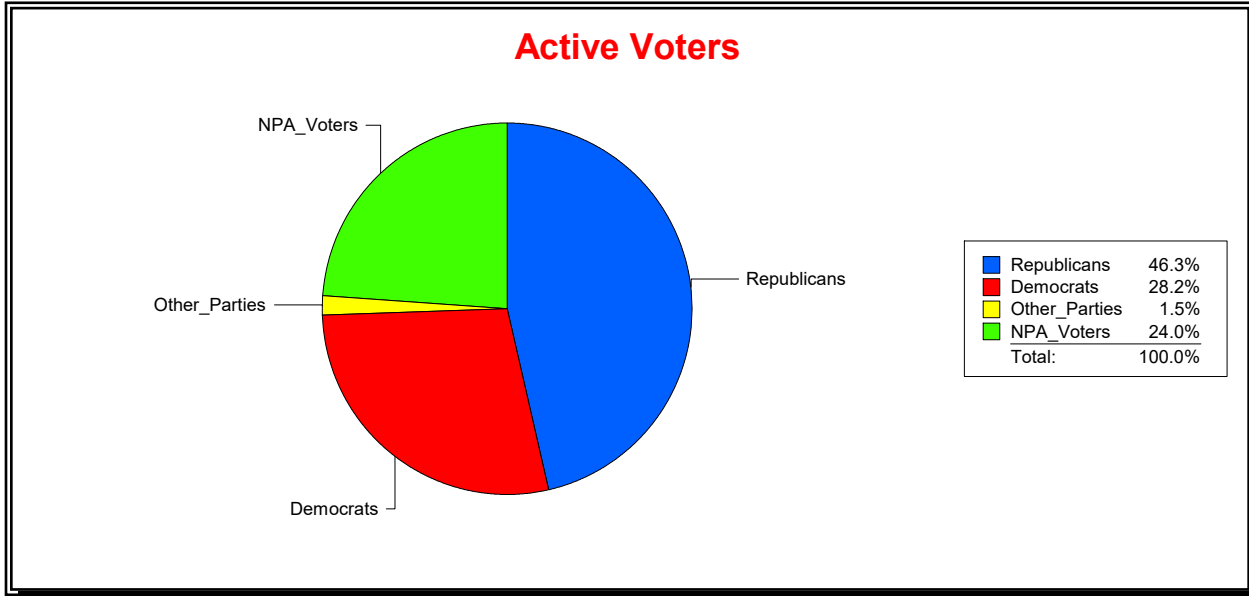

Ron Turner

Supervisor of Elections

Sarasota County, FL

Date 7/1/2022

Time 08:52 AM

Graphs of District Registration

Active Registered Voters

Inactive Voters

District	Total	Dems	Reps	NonP	Other	Total	Dems	Reps	NonP	Other
GOLDEN GATE POINT	400	113	185	96	6	45	7	25	13	0