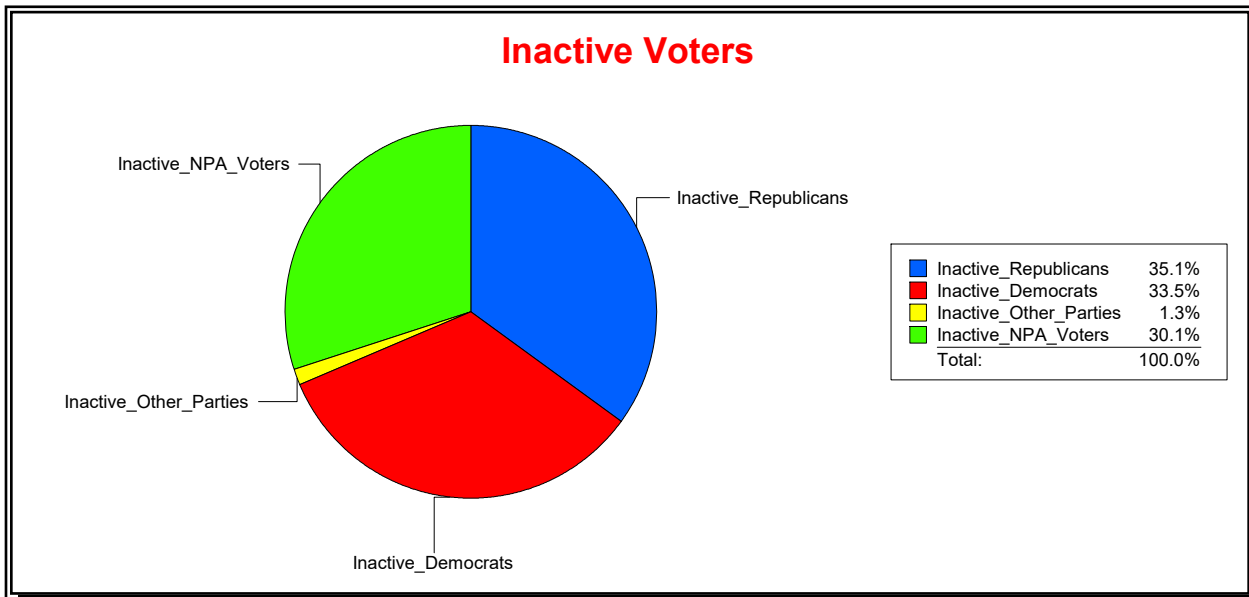

Ron Turner

Supervisor of Elections

Sarasota County, FL

Date 7/1/2022

Time 08:52 AM

Graphs of District Registration

Active Registered Voters

Inactive Voters

<u>District</u>	<u>Total</u>	<u>Dems</u>	<u>Reps</u>	<u>NonP</u>	<u>Other</u>	<u>Total</u>	<u>Dems</u>	<u>Reps</u>	<u>NonP</u>	<u>Other</u>
STATE HOUSE DIST 73	145,479	47,157	59,670	35,959	2,693	12,446	4,166	4,366	3,747	167