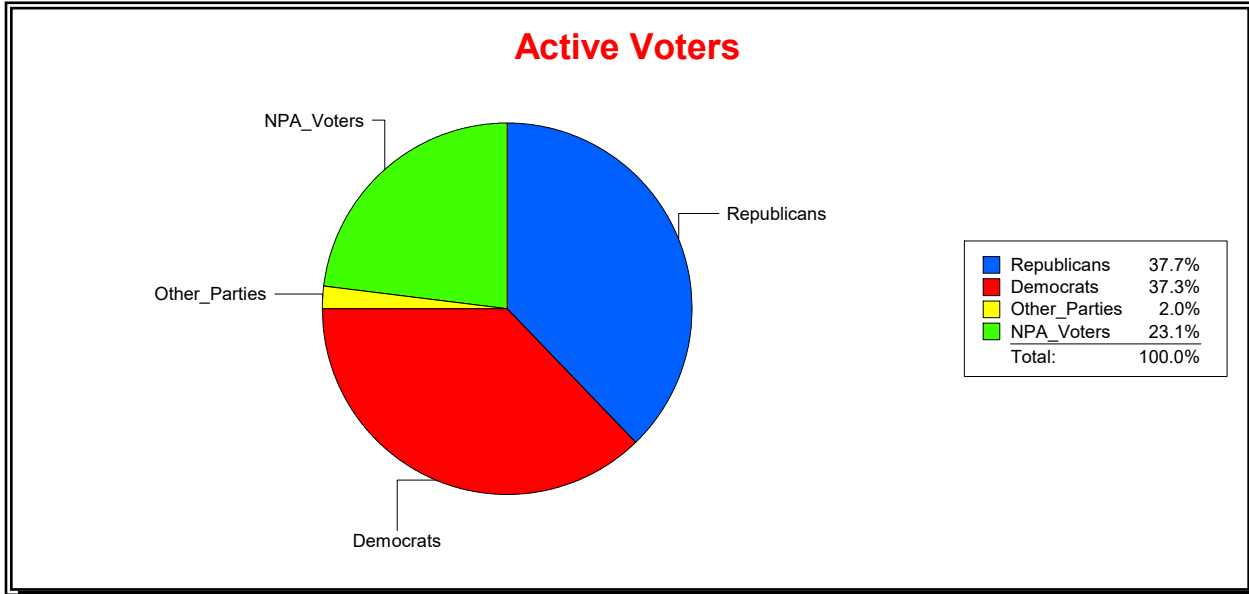

Ron Turner

Supervisor of Elections

Sarasota County, FL

Date 7/1/2022

Time 08:52 AM

Graphs of District Registration

Active Registered Voters

Inactive Voters

District	Total	Dems	Reps	NonP	Other	Total	Dems	Reps	NonP	Other
SARASOTA DIST 2	16,723	6,234	6,301	3,861	327	1,515	549	505	434	27