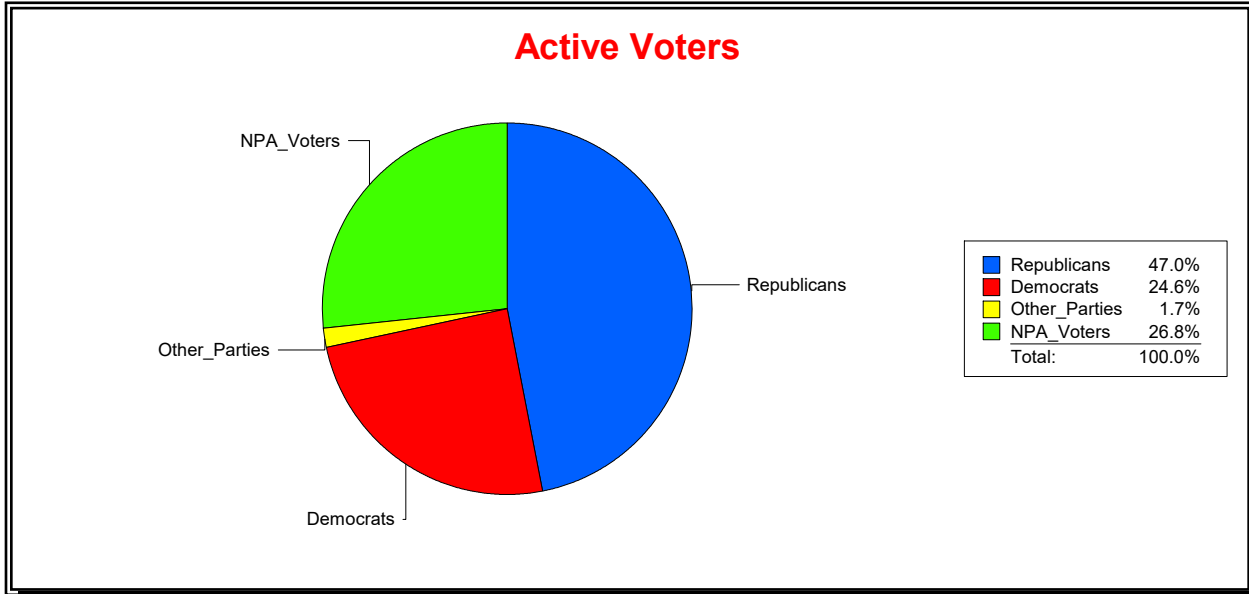

District	Total	Dems	Reps	NonP	Other	Total	Dems	Reps	NonP	Other
ENGLEWOOD FIRE DIST	13,663	3,358	6,415	3,656	234	925	260	362	292	11

Ron Turner

Supervisor of Elections

Sarasota County, FL

Date 7/1/2022

Time 08:52 AM