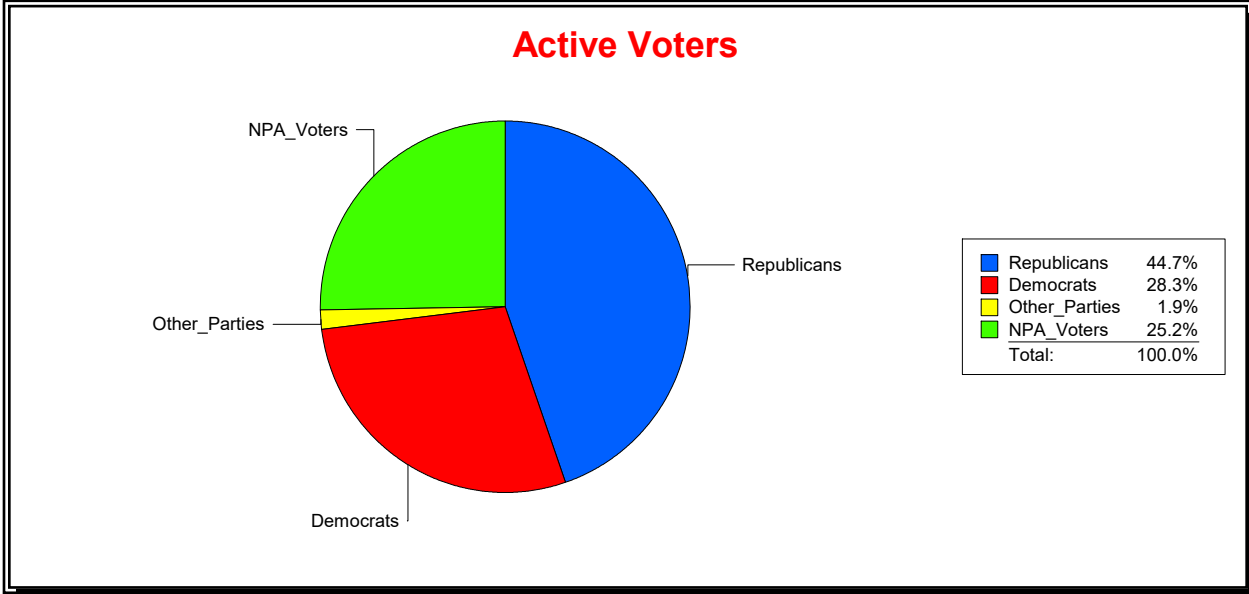

Ron Turner

Supervisor of Elections

Sarasota County, FL

Date 7/1/2022

Time 08:52 AM

Graphs of District Registration

Active Registered Voters

Inactive Voters

<u>District</u>	<u>Total</u>	<u>Dems</u>	<u>Reps</u>	<u>NonP</u>	<u>Other</u>	<u>Total</u>	<u>Dems</u>	<u>Reps</u>	<u>NonP</u>	<u>Other</u>
COUNTY	223,677	63,264	99,938	56,332	4,143	16,087	4,799	6,286	4,797	205