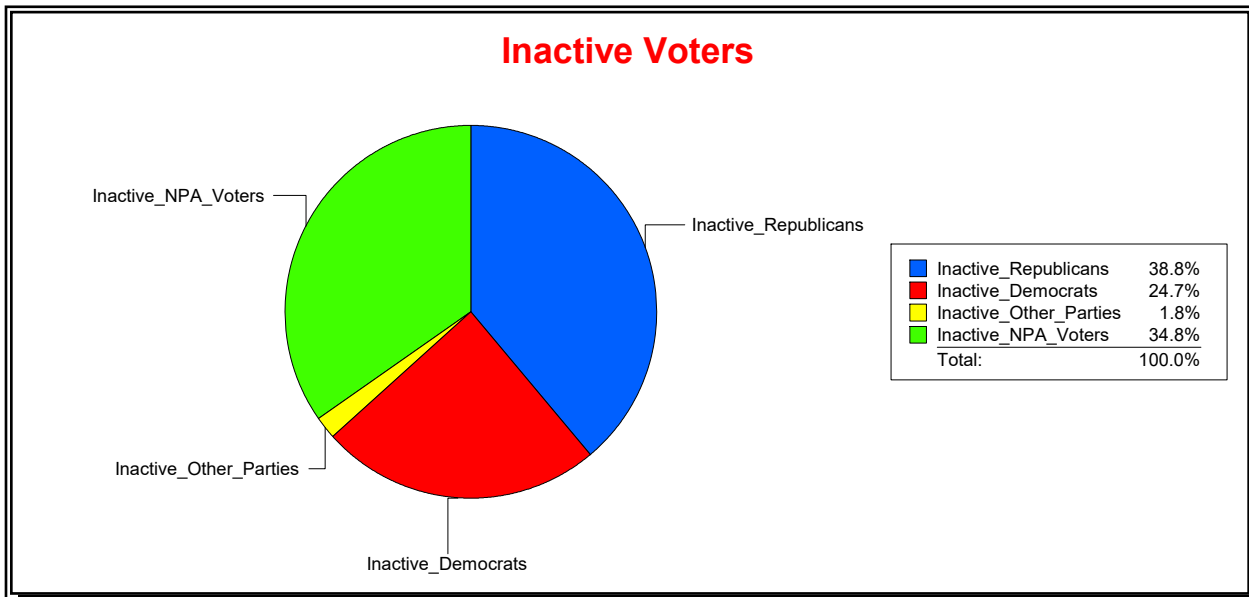

Ron Turner

Supervisor of Elections

Sarasota County, FL

Date 7/1/2022

Time 08:52 AM

Graphs of District Registration

Active Registered Voters

Inactive Voters

District	Total	Dems	Reps	NonP	Other	Total	Dems	Reps	NonP	Other
NORTH PORT DIST 2	12,282	2,802	5,515	3,696	269	843	208	327	293	15