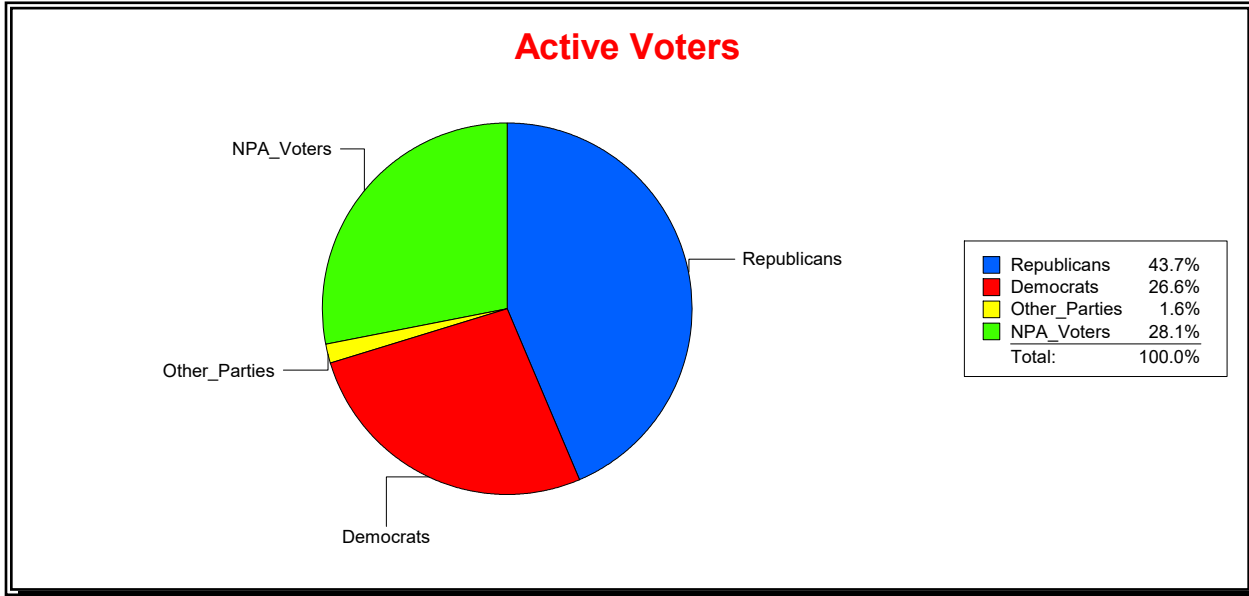

Ron Turner

Supervisor of Elections

Sarasota County, FL

Date 7/1/2022

Time 08:52 AM

Graphs of District Registration

District	Active Registered Voters					Inactive Voters				
	Total	Dems	Reps	NonP	Other	Total	Dems	Reps	NonP	Other
NORTH PORT 4	9,152	2,433	3,998	2,573	148	726	204	276	237	9