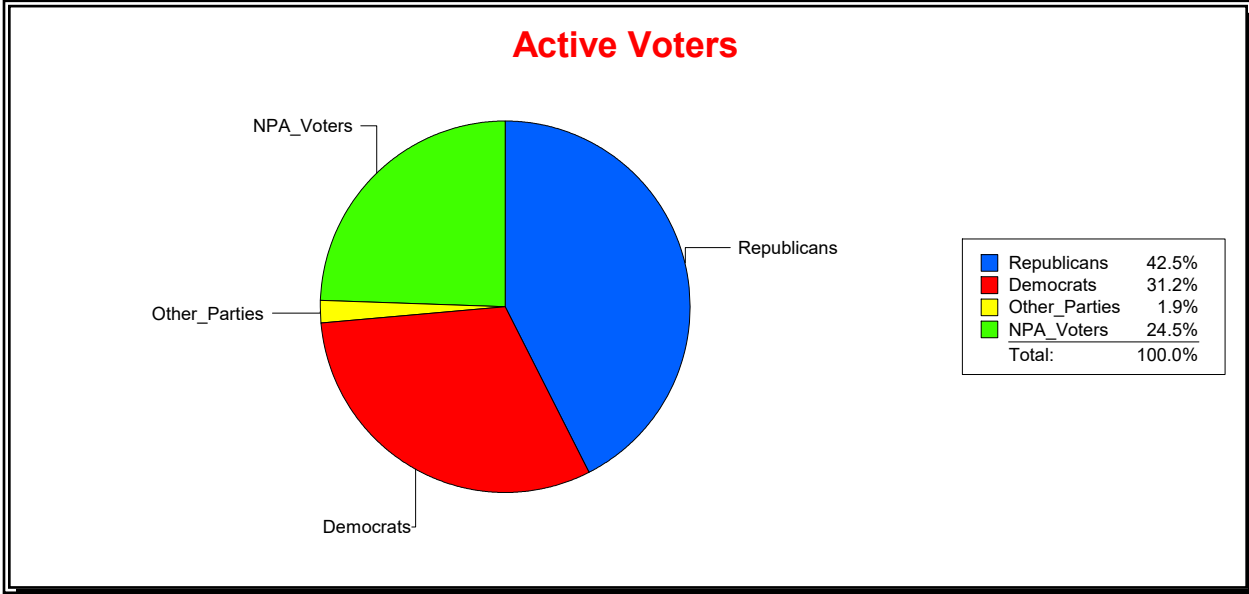

Ron Turner

Supervisor of Elections

Sarasota County, FL

Date 7/1/2022

Time 08:52 AM

Graphs of District Registration

Active Registered Voters

Inactive Voters

District	Total	Dems	Reps	NonP	Other	Total	Dems	Reps	NonP	Other
SCHOOL DIST 4	68,379	21,344	29,027	16,738	1,270	5,287	1,686	1,977	1,558	66