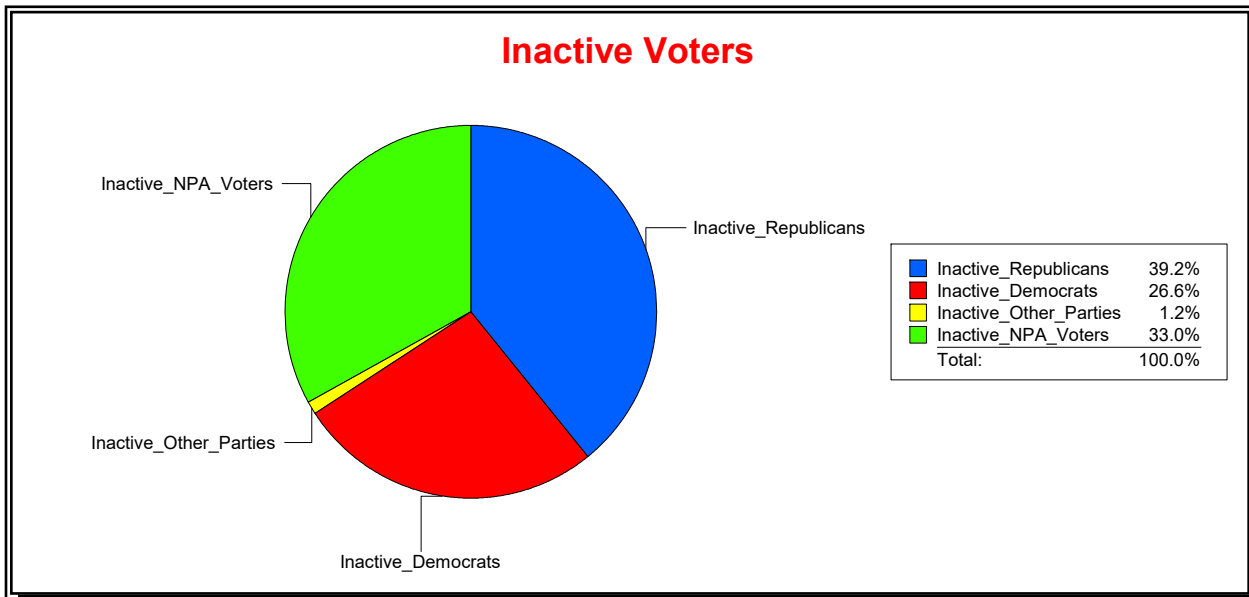

Ron Turner

Supervisor of Elections

Sarasota County, FL

Date 7/1/2022

Time 08:52 AM

Graphs of District Registration

Active Registered Voters

Inactive Voters

District	Total	Dems	Reps	NonP	Other	Total	Dems	Reps	NonP	Other
HOSPITAL BOARD SOUTH	124,310	31,037	56,149	34,878	2,246	9,285	2,470	3,636	3,067	112