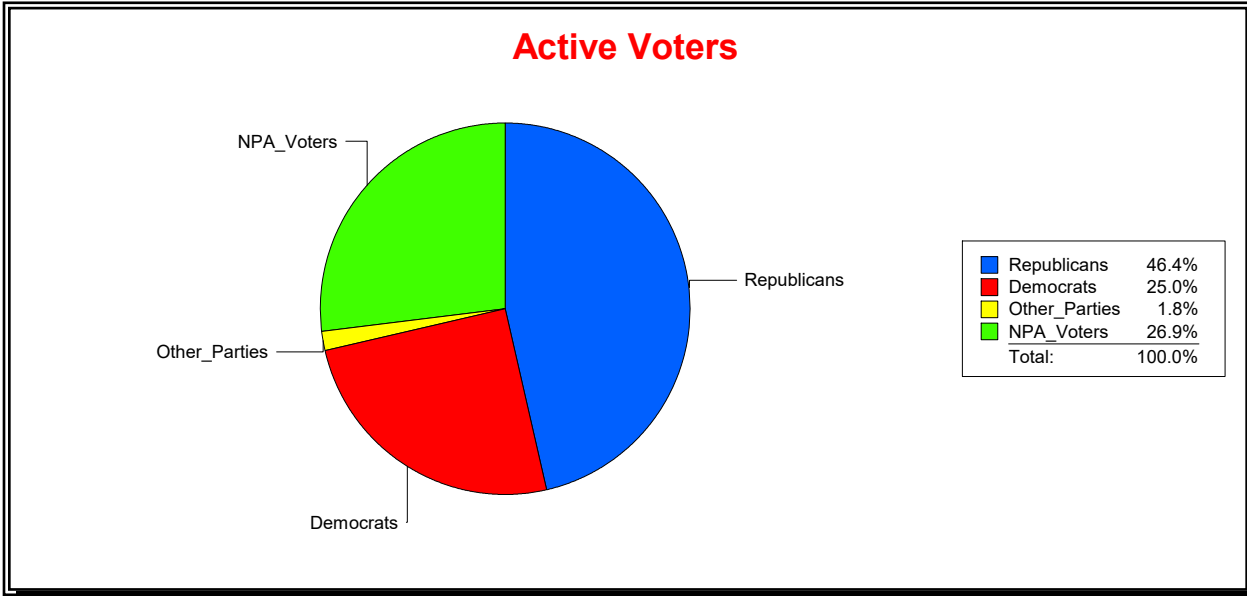

Ron Turner

Supervisor of Elections

Sarasota County, FL

Date 7/1/2022

Time 08:52 AM

Graphs of District Registration

Active Registered Voters

Inactive Voters

<u>District</u>	<u>Total</u>	<u>Dems</u>	<u>Reps</u>	<u>NonP</u>	<u>Other</u>	<u>Total</u>	<u>Dems</u>	<u>Reps</u>	<u>NonP</u>	<u>Other</u>
STATE HOUSE DIST 75	57,314	14,320	26,589	15,400	1,005	3,838	1,051	1,577	1,169	41