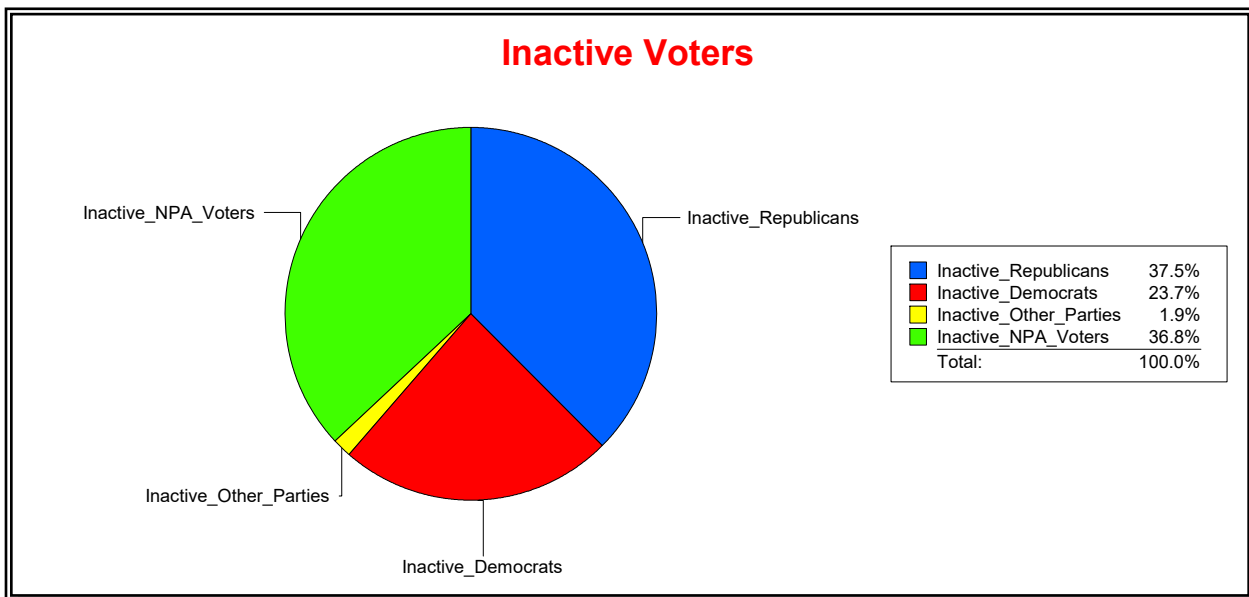

Ron Turner

Supervisor of Elections

Sarasota County, FL

Date 7/1/2022

Time 08:52 AM

Graphs of District Registration

Active Registered Voters

Inactive Voters

District	Total	Dems	Reps	NonP	Other	Total	Dems	Reps	NonP	Other
NORTH PORT 1	10,521	2,558	4,590	3,171	202	733	174	275	270	14