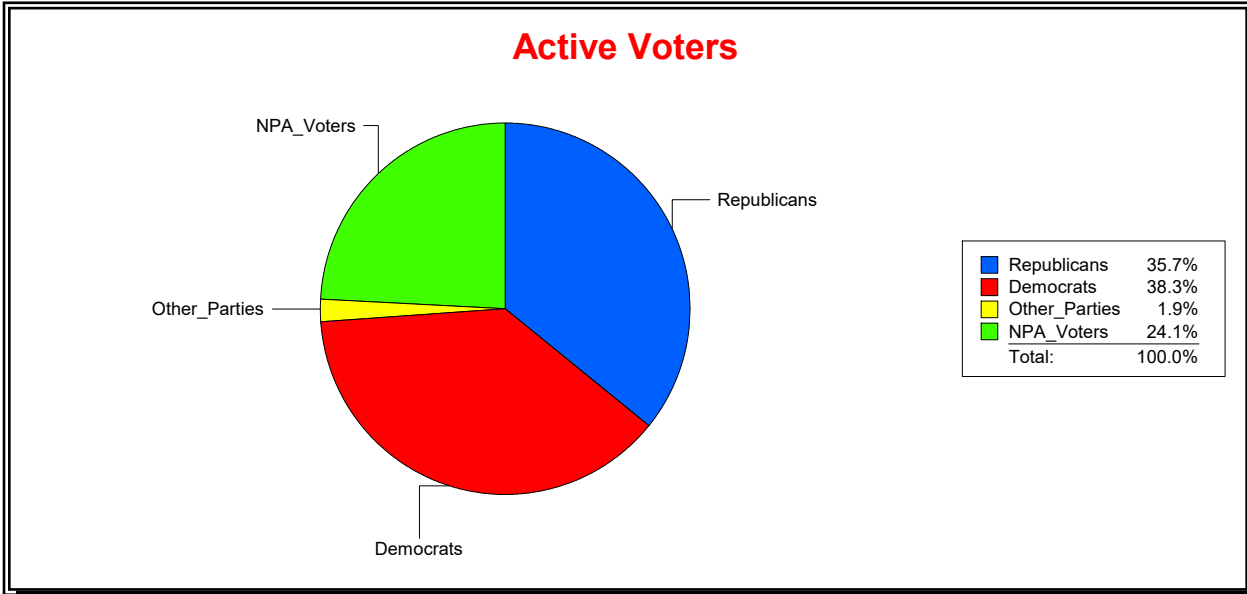

Ron Turner

Supervisor of Elections

Sarasota County, FL

Date 7/1/2022

Time 08:52 AM

Graphs of District Registration

Active Registered Voters

Inactive Voters

District	Total	Dems	Reps	NonP	Other	Total	Dems	Reps	NonP	Other
CNTY COMM DIST 2	64,995	24,877	23,232	15,641	1,245	6,092	2,309	1,876	1,824	83