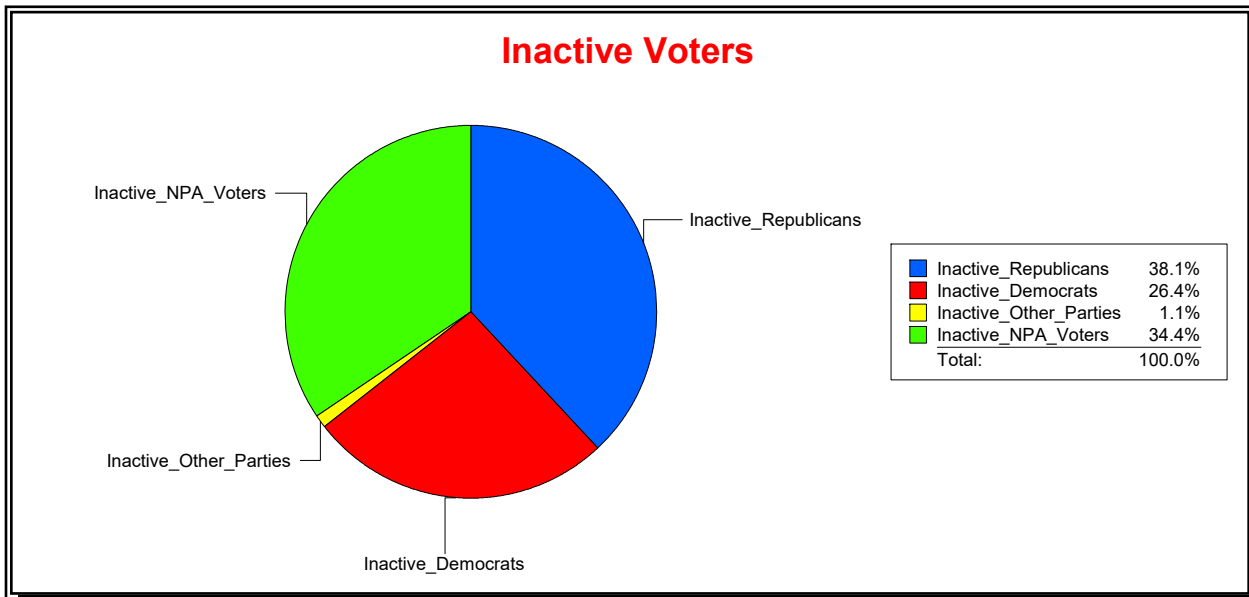

Ron Turner

Supervisor of Elections

Sarasota County, FL

Date 7/1/2022

Time 08:52 AM

Graphs of District Registration

Active Registered Voters

Inactive Voters

District	Total	Dems	Reps	NonP	Other	Total	Dems	Reps	NonP	Other
SCHOOL DIST 3	67,778	16,639	30,069	19,784	1,286	5,252	1,385	2,000	1,807	60