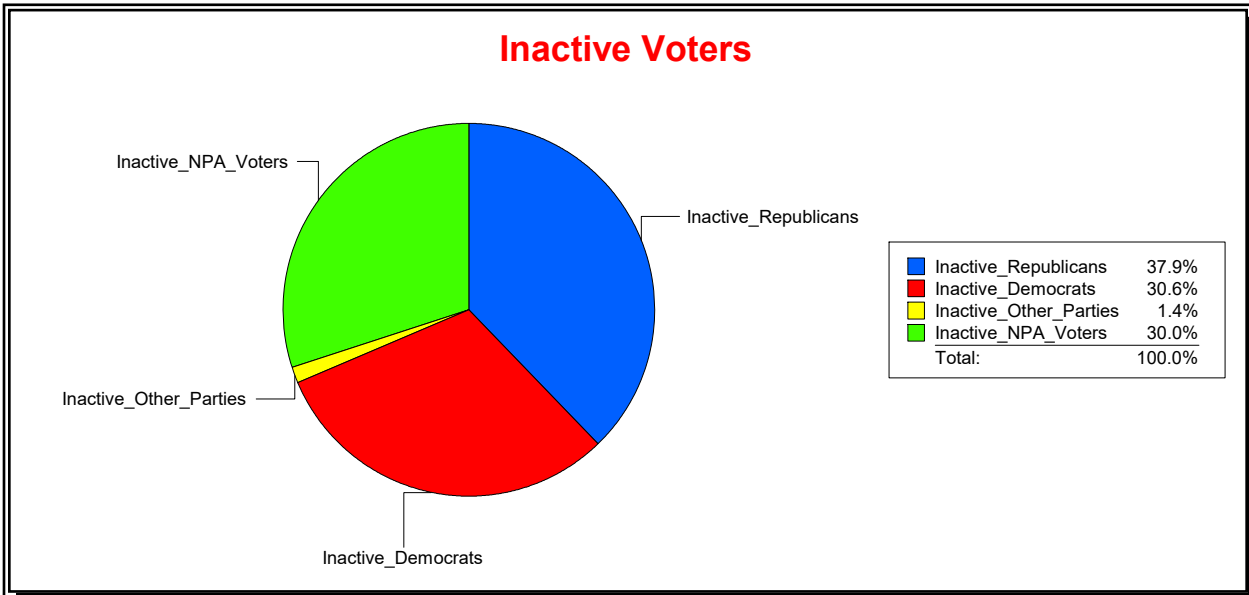

Ron Turner

Supervisor of Elections

Sarasota County, FL

Date 7/1/2022

Time 08:52 AM

Graphs of District Registration

Active Registered Voters

Inactive Voters

District	Total	Dems	Reps	NonP	Other	Total	Dems	Reps	NonP	Other
CNTY COMM DIST 4	71,983	20,549	32,225	17,857	1,352	5,138	1,574	1,948	1,542	74