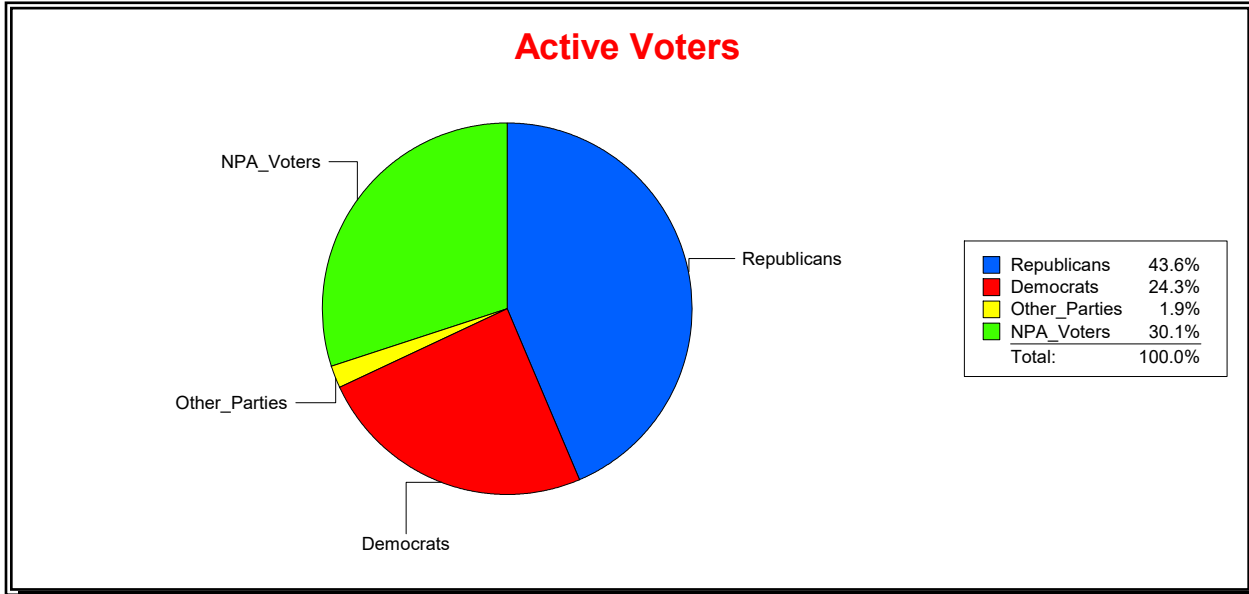

Ron Turner

Supervisor of Elections

Sarasota County, FL

Date 7/1/2022

Time 08:52 AM

Graphs of District Registration

Active Registered Voters

Inactive Voters

District	Total	Dems	Reps	NonP	Other	Total	Dems	Reps	NonP	Other
NORTH PORT 1	10,521	2,558	4,590	3,171	202	733	174	275	270	14