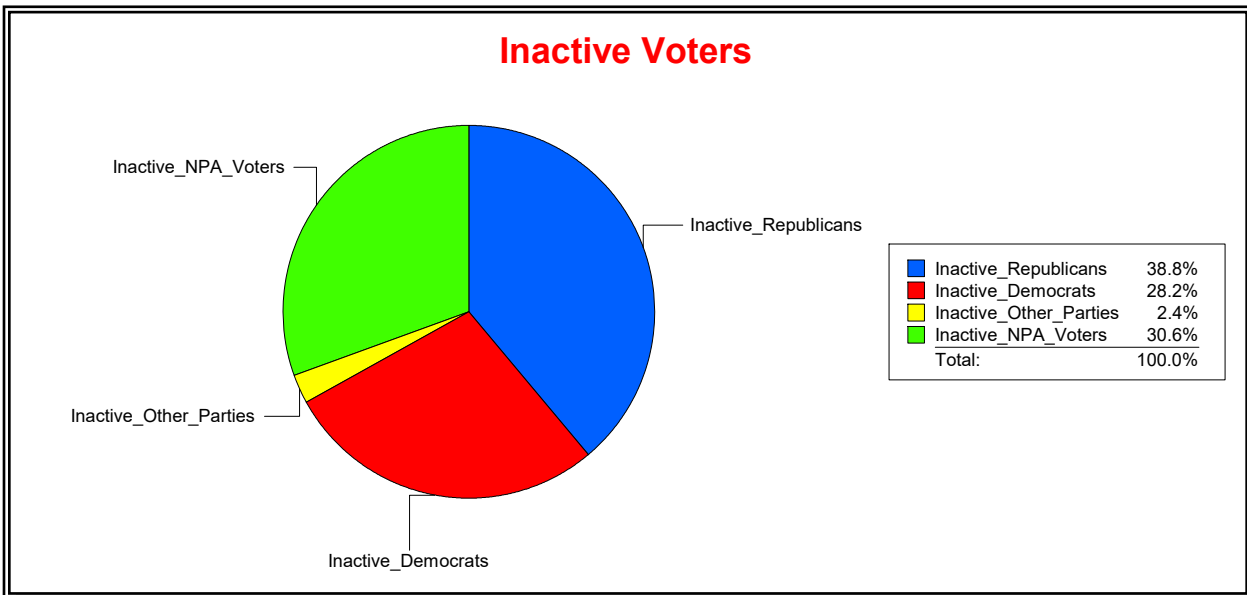

Ron Turner

Supervisor of Elections

Sarasota County, FL

Date 7/1/2022

Time 08:52 AM

Graphs of District Registration

Active Registered Voters

Inactive Voters

District	Total	Dems	Reps	NonP	Other	Total	Dems	Reps	NonP	Other
LAKESIDE PLANT CDD	900	210	422	255	13	85	24	33	26	2