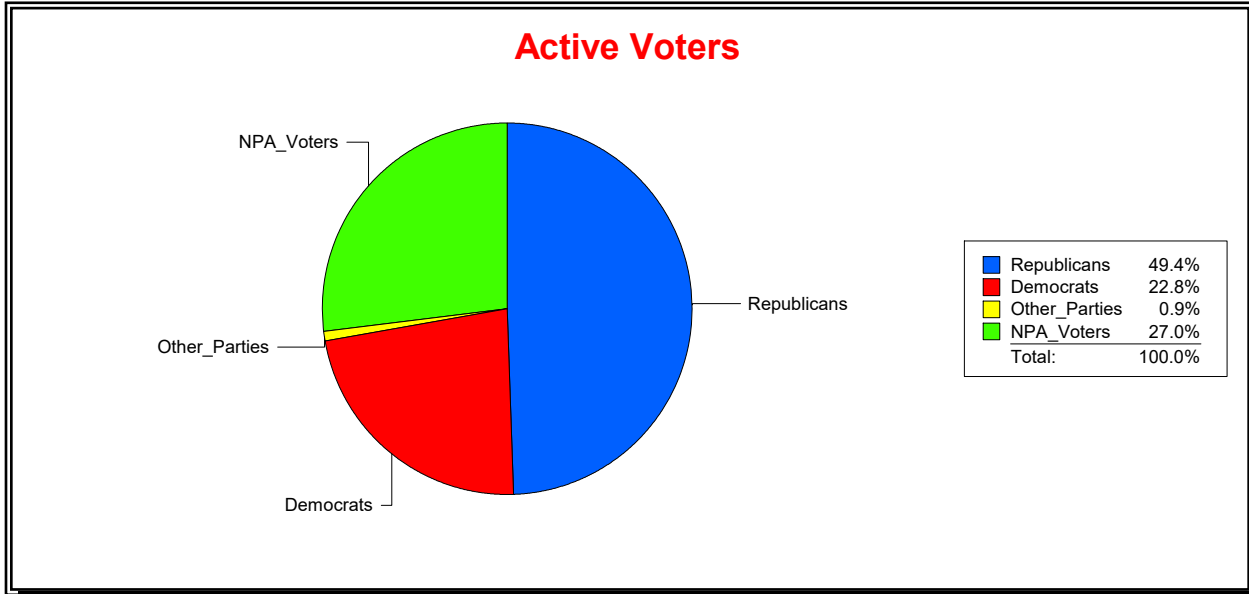

Date 7/1/2022

Time 08:52 AM

Graphs of District Registration

Active Registered Voters

Inactive Voters

District	Total	Dems	Reps	NonP	Other	Total	Dems	Reps	NonP	Other
BOBCAT TRAIL CDD	800	182	395	216	7	46	10	23	12	1