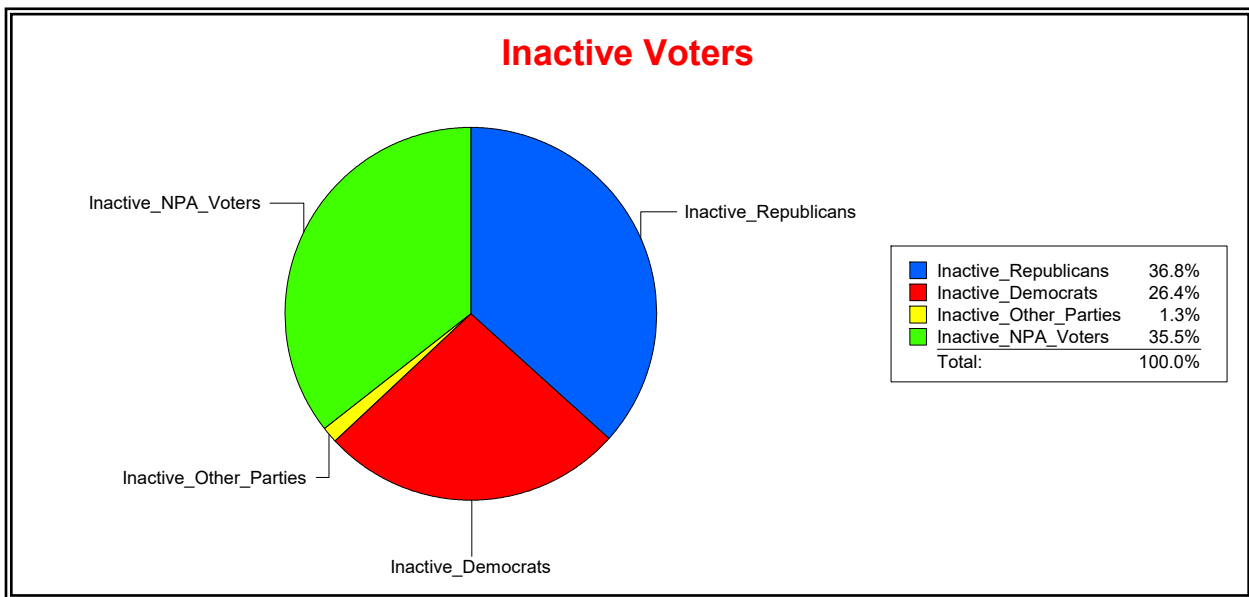

Ron Turner

Supervisor of Elections

Sarasota County, FL

Date 7/1/2022

Time 08:52 AM

Graphs of District Registration

Active Registered Voters

Inactive Voters

<u>District</u>	<u>Total</u>	<u>Dems</u>	<u>Reps</u>	<u>NonP</u>	<u>Other</u>	<u>Total</u>	<u>Dems</u>	<u>Reps</u>	<u>NonP</u>	<u>Other</u>
NORTH PORT	58,814	14,375	25,848	17,440	1,151	4,325	1,141	1,590	1,537	57