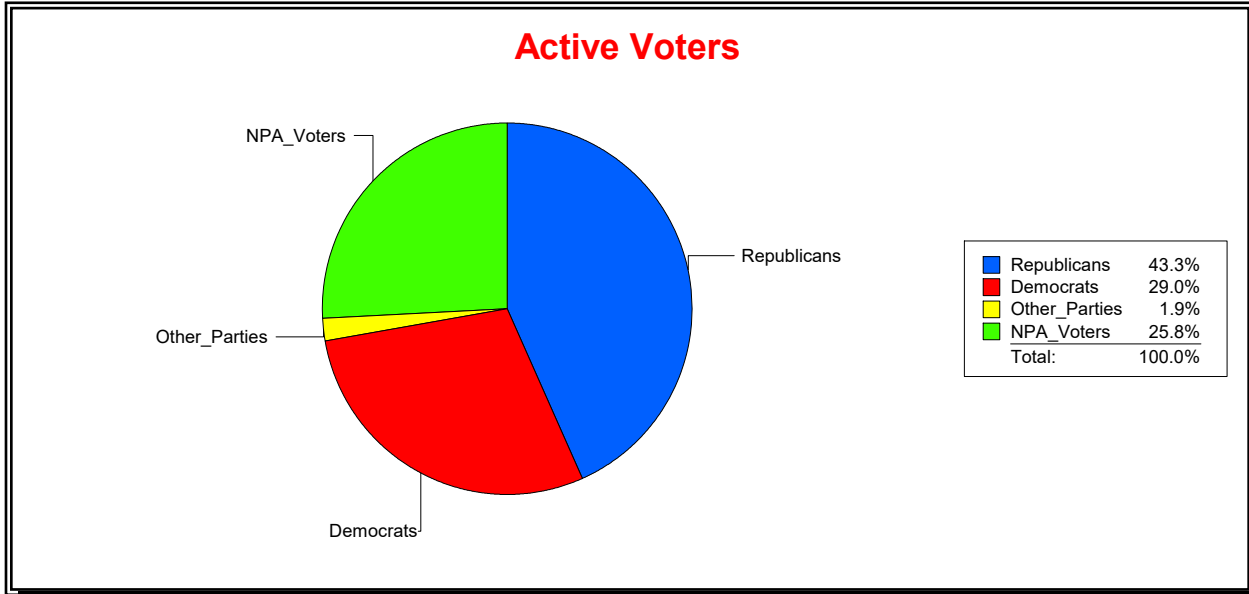

District	Total	Dems	Reps	NonP	Other	Total	Dems	Reps	NonP	Other
STATE SENATE 22	347,872	100,947	150,487	89,916	6,522	26,531	8,185	9,855	8,150	341

Ron Turner

Supervisor of Elections

Sarasota County, FL

Date 7/1/2022