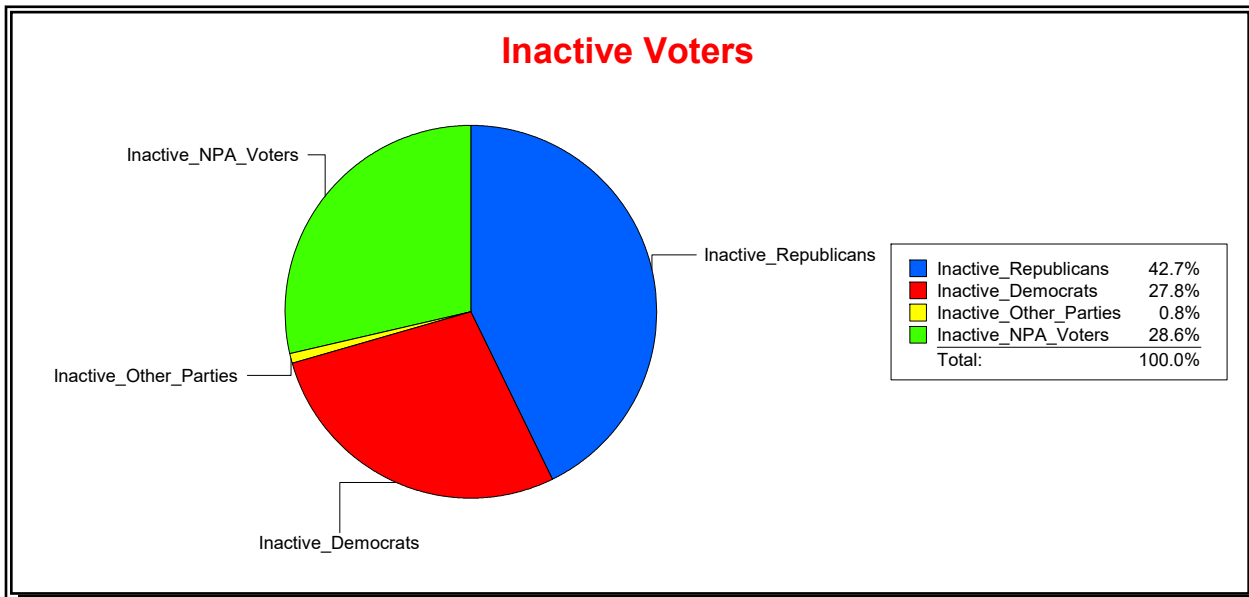

Ron Turner

Supervisor of Elections

Sarasota County, FL

Date 7/1/2022

Time 08:52 AM

Graphs of District Registration

Active Registered Voters

Inactive Voters

District	Total	Dems	Reps	NonP	Other	Total	Dems	Reps	NonP	Other
VENICE 1	22,102	5,972	10,203	5,578	349	1,760	490	752	504	14