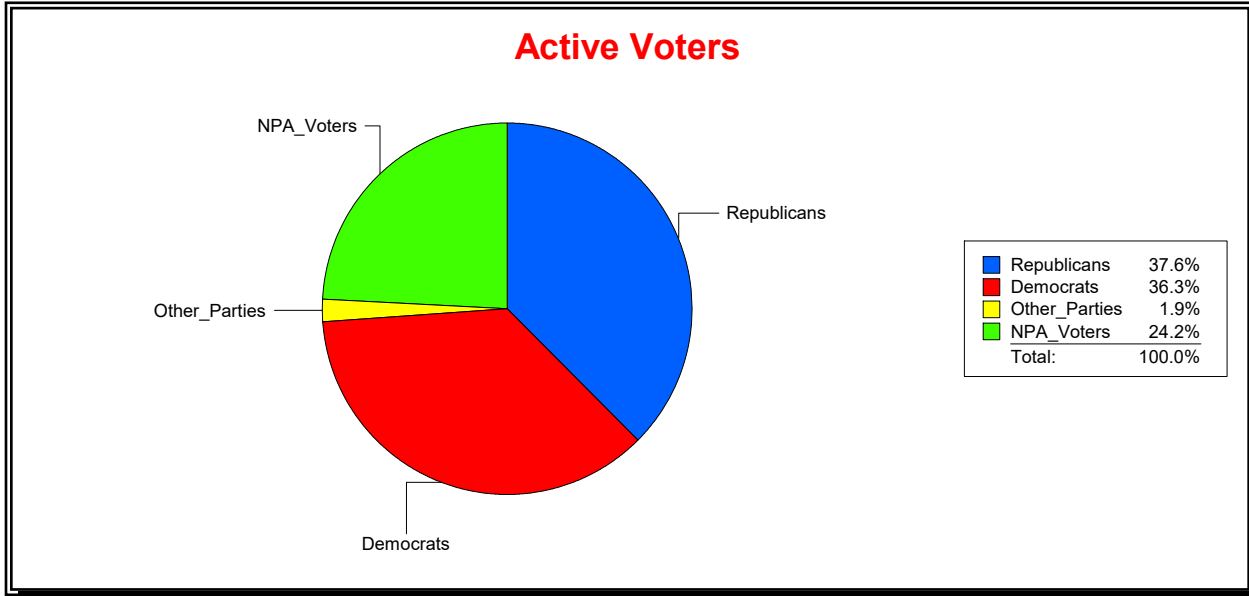

Ron Turner

Supervisor of Elections

Sarasota County, FL

Date 4/3/2023

Time 08:25 AM

Graphs of District Registration

Active Registered Voters

Inactive Voters

District	Total	Dems	Reps	NonP	Other	Total	Dems	Reps	NonP	Other
SARASOTA 2	16,942	6,157	6,370	4,092	323	1,062	381	343	315	23