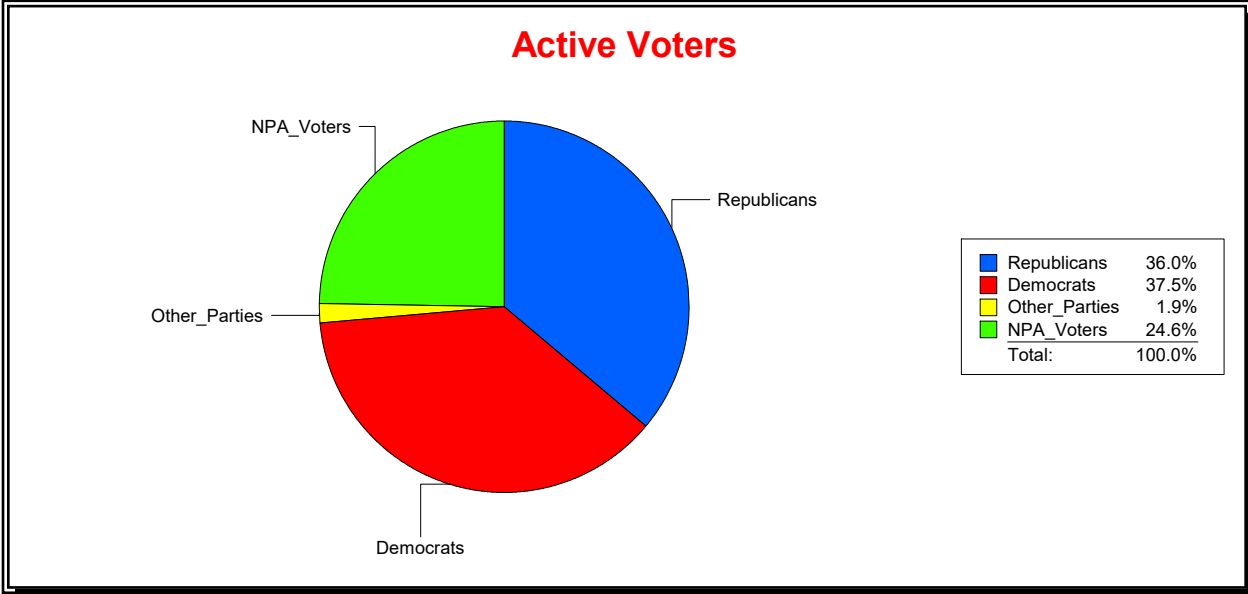

Ron Turner

Supervisor of Elections

Sarasota County, FL

Date 4/3/2023

Time 08:25 AM

Graphs of District Registration

Active Registered Voters

Inactive Voters

<u>District</u>	<u>Total</u>	<u>Dems</u>	<u>Reps</u>	<u>NonP</u>	<u>Other</u>	<u>Total</u>	<u>Dems</u>	<u>Reps</u>	<u>NonP</u>	<u>Other</u>
CNTY COMM DIST 2	65,853	24,677	23,713	16,193	1,270	4,526	1,722	1,336	1,398	70