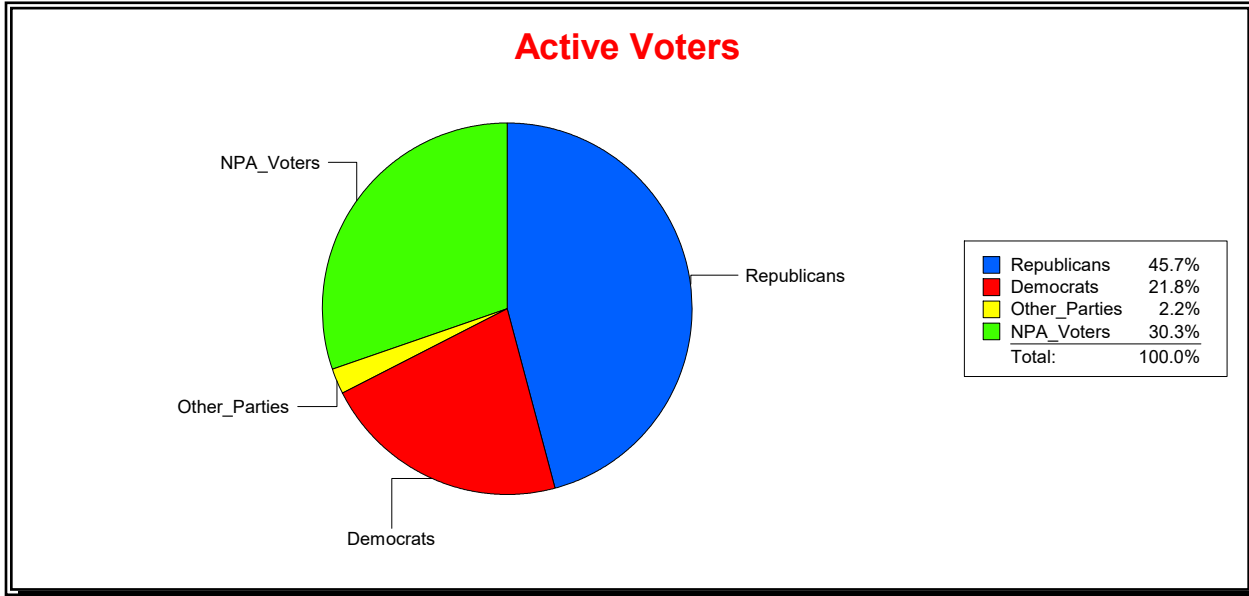

Ron Turner

Supervisor of Elections

Sarasota County, FL

Date 4/3/2023

Time 08:25 AM

Graphs of District Registration

Active Registered Voters

Inactive Voters

District	Total	Dems	Reps	NonP	Other	Total	Dems	Reps	NonP	Other
NORTH PORT 2	12,960	2,826	5,929	3,924	281	571	147	218	194	12