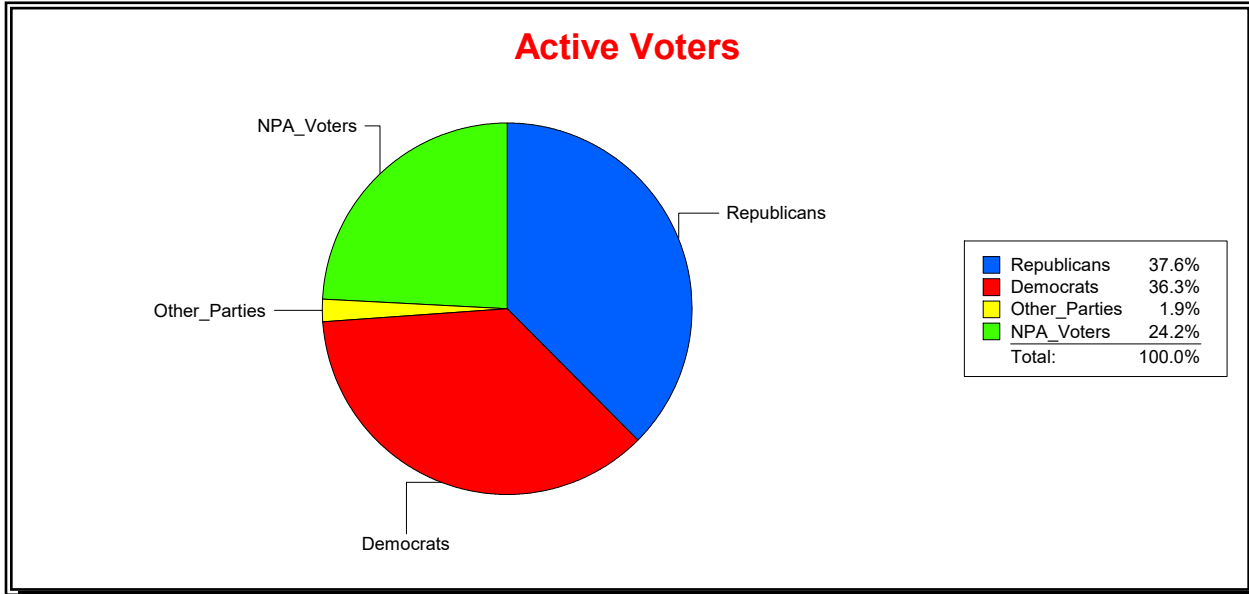

Ron Turner

Supervisor of Elections

Sarasota County, FL

Date 4/3/2023

Time 08:25 AM

Graphs of District Registration

Active Registered Voters

Inactive Voters

District	Total	Dems	Reps	NonP	Other	Total	Dems	Reps	NonP	Other
SARASOTA DIST 2	16,942	6,157	6,370	4,092	323	1,062	381	343	315	23