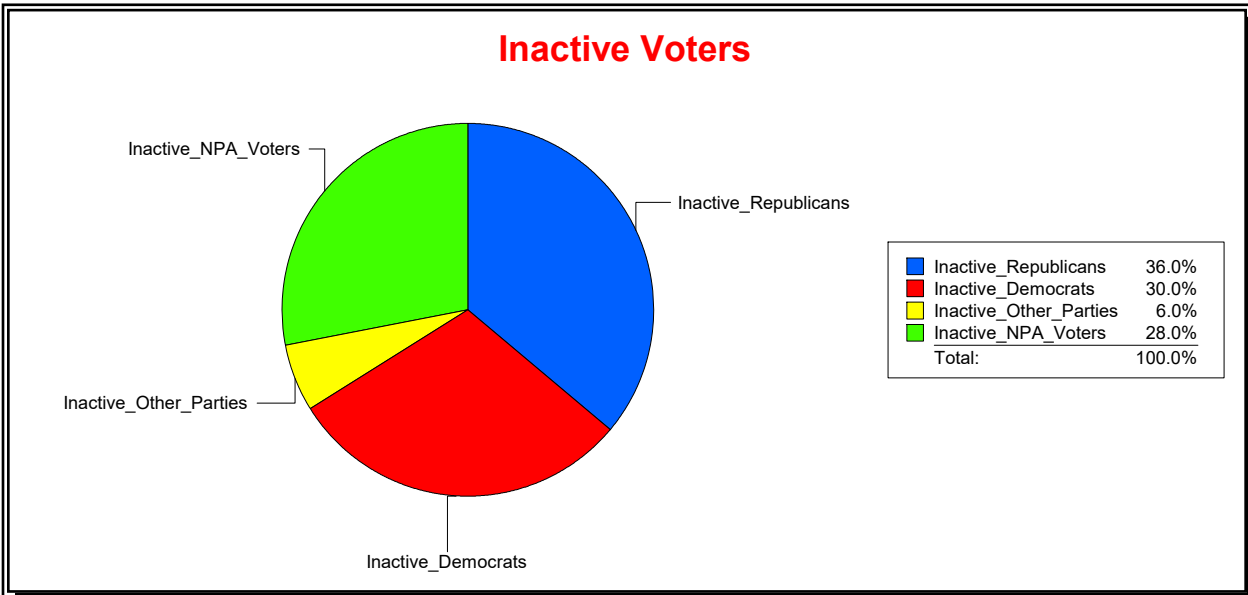

Date 4/3/2023

Time 08:25 AM

Graphs of District Registration

Active Registered Voters

Inactive Voters

District	Total	Dems	Reps	NonP	Other	Total	Dems	Reps	NonP	Other
LAKWOOD RANCH CDD	1,856	410	928	464	54	50	15	18	14	3