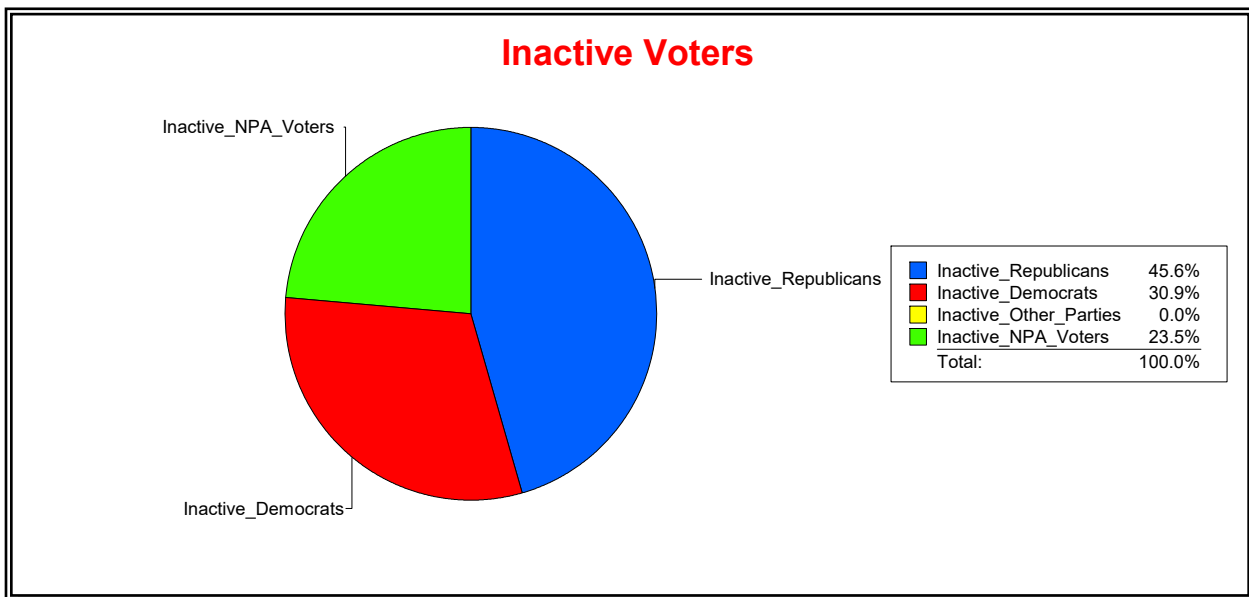

Ron Turner

Supervisor of Elections

Sarasota County, FL

Date 4/3/2023

Time 08:25 AM

Graphs of District Registration

Active Registered Voters

Inactive Voters

District	Total	Dems	Reps	NonP	Other	Total	Dems	Reps	NonP	Other
LONGBOAT KEY 3	1,511	416	753	323	19	68	21	31	16	0