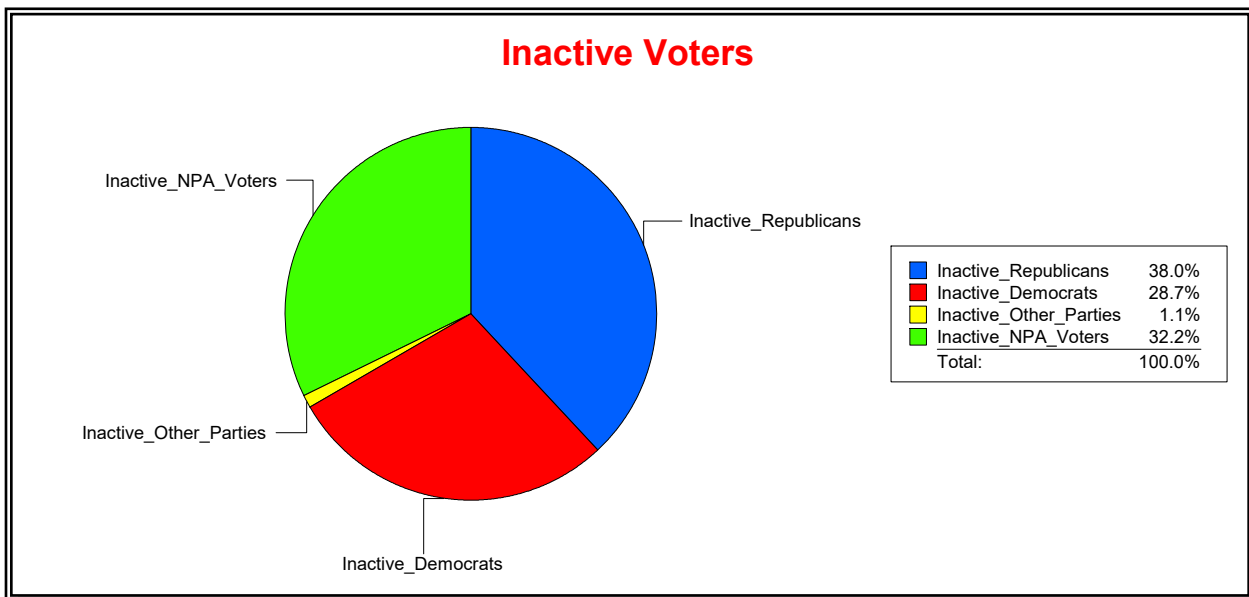

District	Total	Dems	Reps	NonP	Other	Total	Dems	Reps	NonP	Other
ENGLEWOOD FIRE DIST	14,104	3,351	6,747	3,755	251	642	184	244	207	7

Ron Turner

Supervisor of Elections

Sarasota County, FL

Date 4/3/2023

Time 08:25 AM