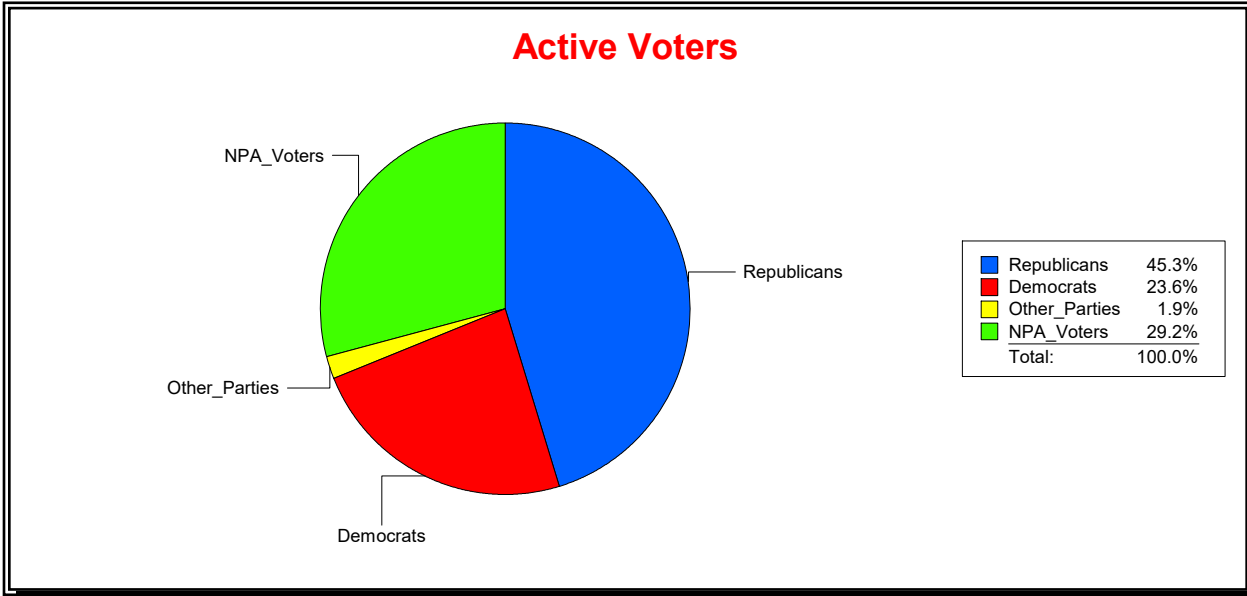

Ron Turner

Supervisor of Elections

Sarasota County, FL

Date 4/3/2023

Time 08:25 AM

Graphs of District Registration

Active Registered Voters

Inactive Voters

District	Total	Dems	Reps	NonP	Other	Total	Dems	Reps	NonP	Other
SOIL AND WATER DIST 5	71,709	16,936	32,505	20,904	1,364	3,311	908	1,233	1,120	50