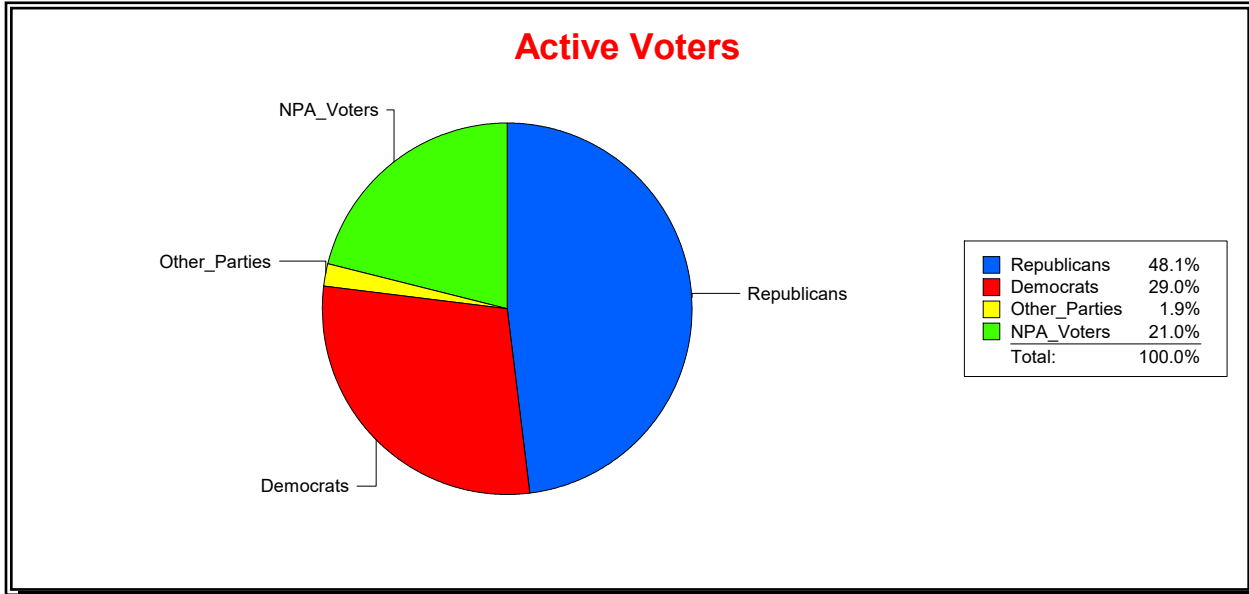

Date 4/3/2023

Time 08:25 AM

Graphs of District Registration

Active Registered Voters

Inactive Voters

District	Total	Dems	Reps	NonP	Other	Total	Dems	Reps	NonP	Other
LBK DISTRICT 4	414	120	199	87	8	23	9	8	6	0