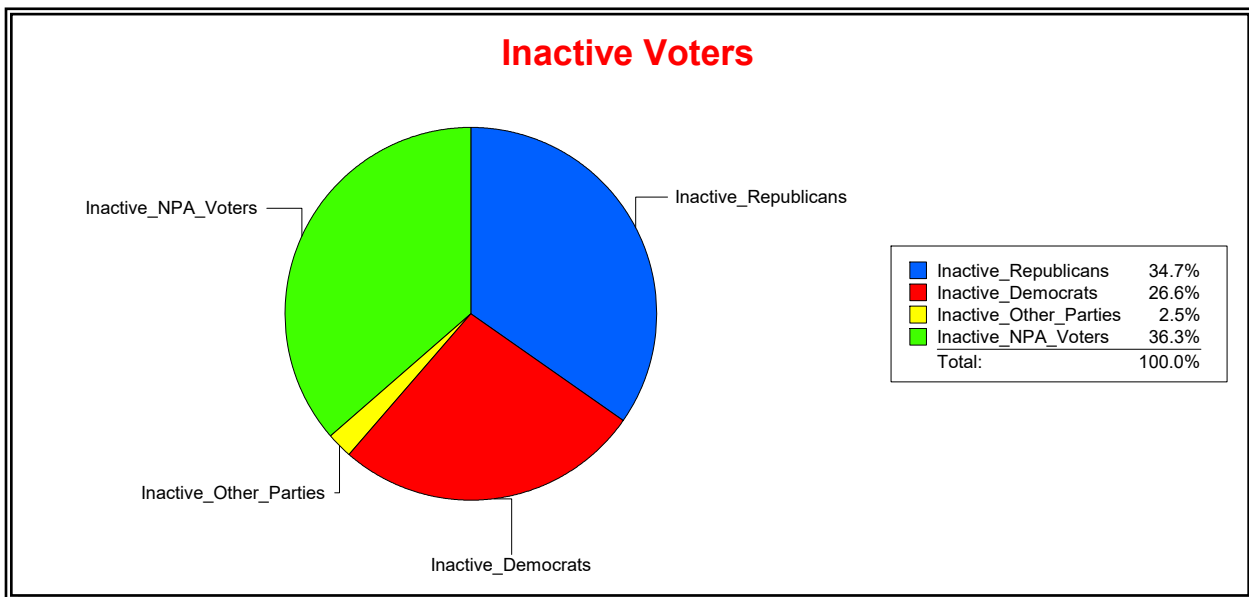

Sarasota County, FL

Date 4/3/2023

Time 08:25 AM

Graphs of District Registration

Active Registered Voters

Inactive Voters

District	Total	Dems	Reps	NonP	Other	Total	Dems	Reps	NonP	Other
NORTH PORT DIST 1	10,973	2,515	4,926	3,314	218	444	118	154	161	11