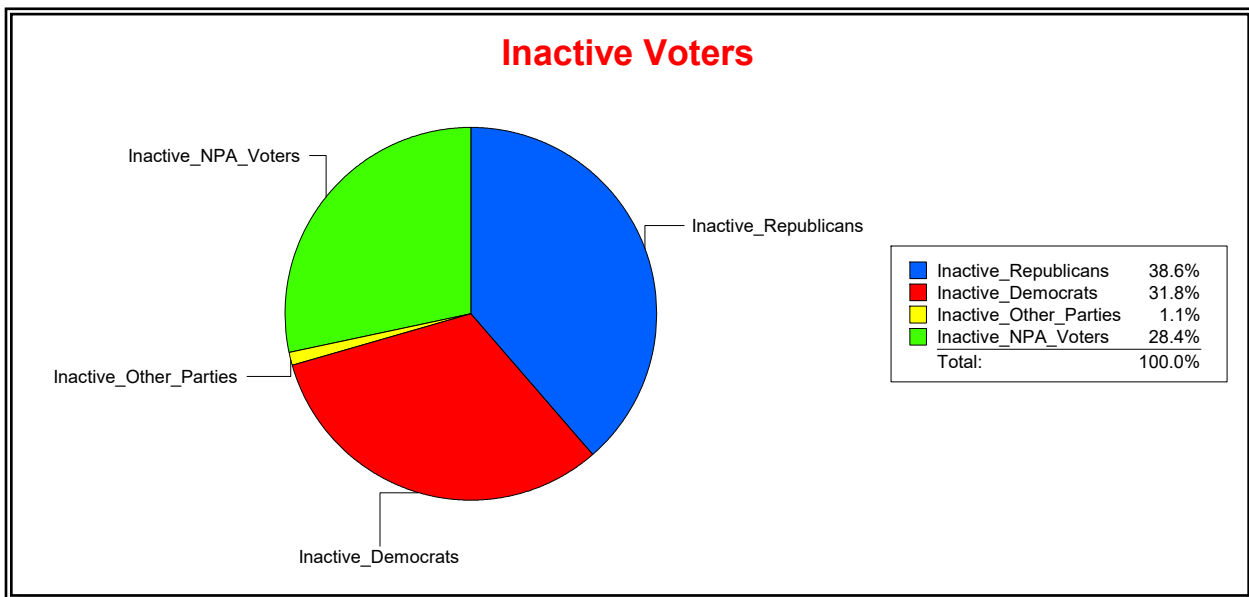

Ron Turner

Supervisor of Elections

Sarasota County, FL

Date 4/3/2023

Time 08:25 AM

Graphs of District Registration

Active Registered Voters

Inactive Voters

District	Total	Dems	Reps	NonP	Other	Total	Dems	Reps	NonP	Other
STONEYBROOK CDD	1,822	411	843	531	37	88	28	34	25	1