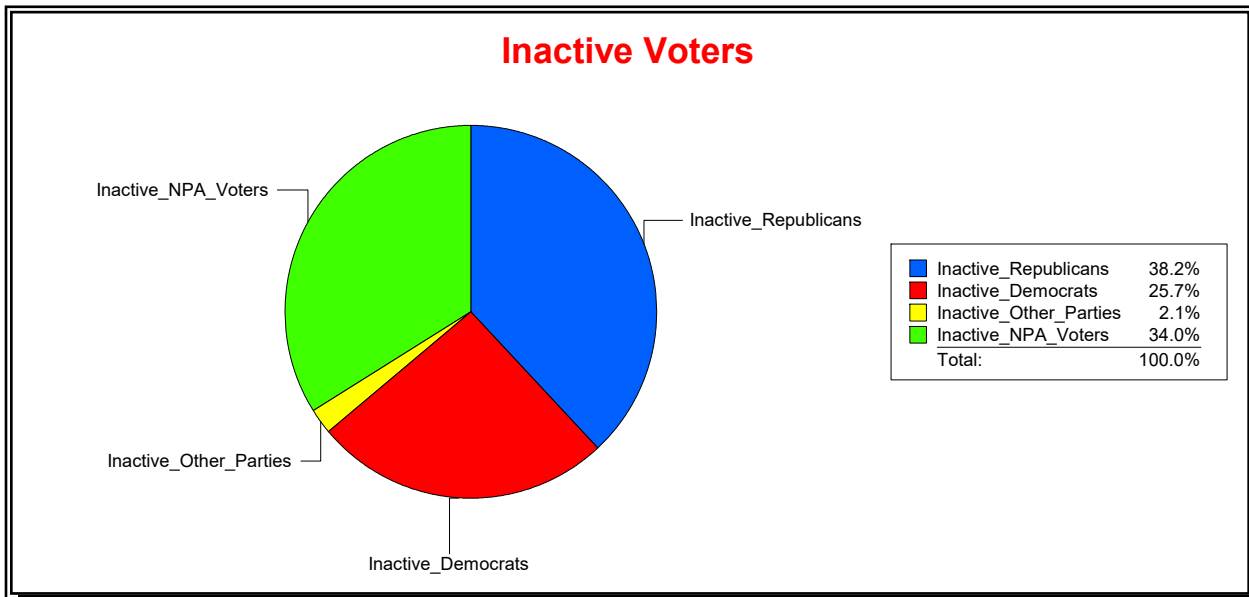

Ron Turner

Supervisor of Elections

Sarasota County, FL

Date 4/3/2023

Time 08:25 AM

Graphs of District Registration

Active Registered Voters

Inactive Voters

District	Total	Dems	Reps	NonP	Other	Total	Dems	Reps	NonP	Other
NORTH PORT 2	12,960	2,826	5,929	3,924	281	571	147	218	194	12