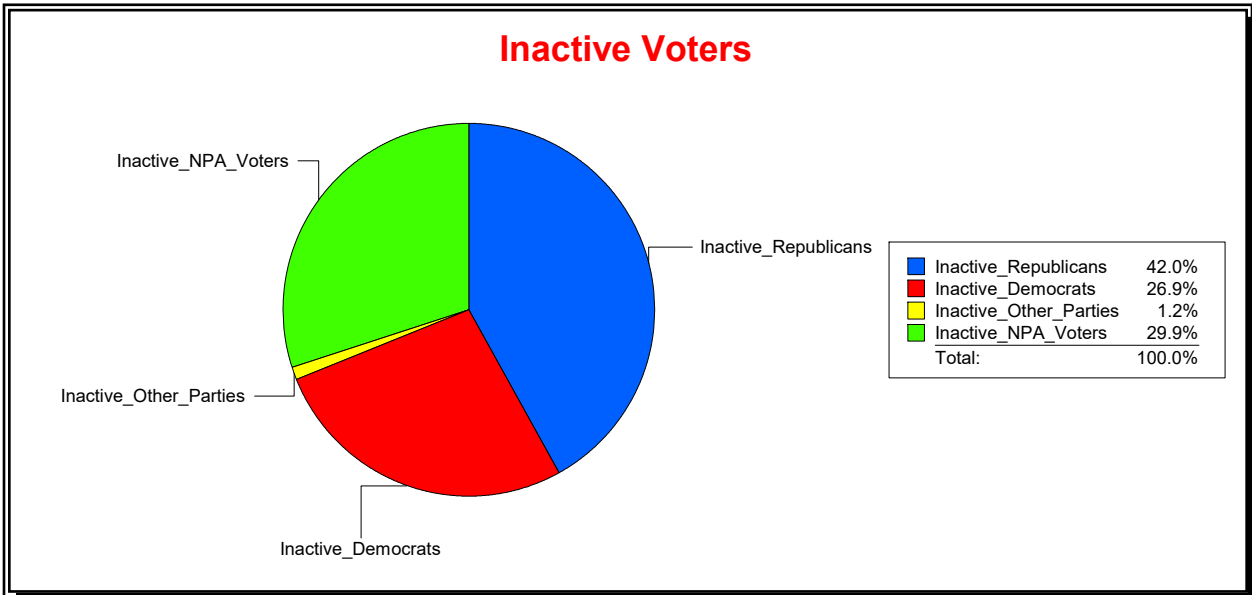

Ron Turner

Supervisor of Elections

Sarasota County, FL

Date 4/3/2023

Time 08:25 AM

Graphs of District Registration

Active Registered Voters

Inactive Voters

District	Total	Dems	Reps	NonP	Other	Total	Dems	Reps	NonP	Other
VENICE	23,054	6,013	10,809	5,867	365	1,053	283	442	315	13