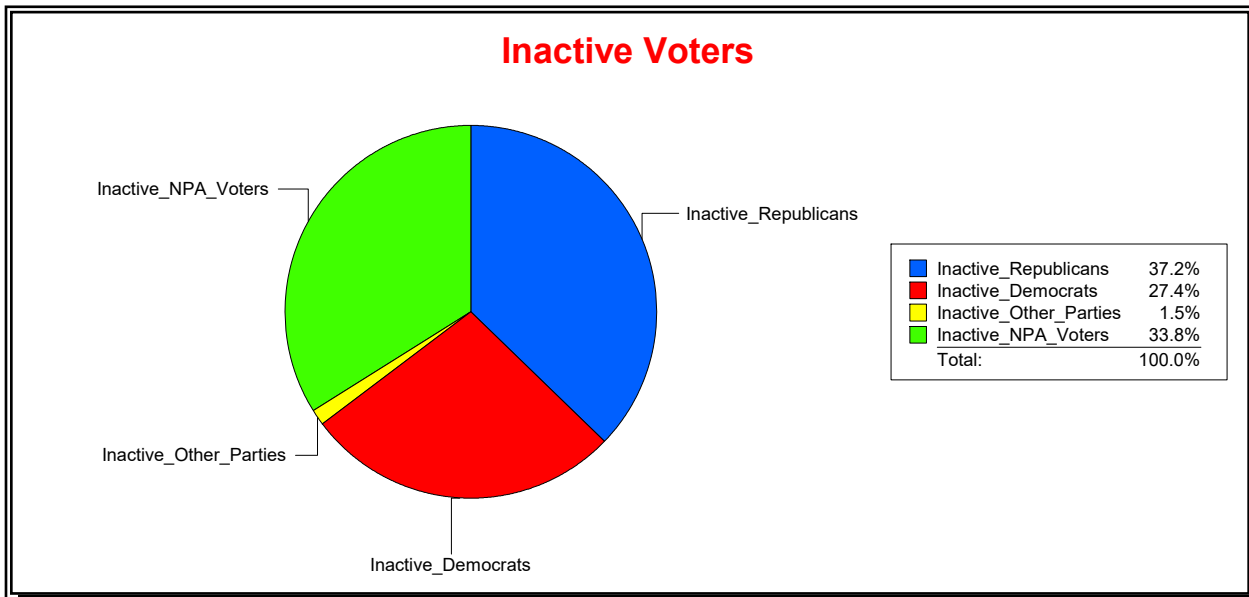

Ron Turner

Supervisor of Elections

Sarasota County, FL

Date 4/3/2023

Time 08:25 AM

Graphs of District Registration

Active Registered Voters

Inactive Voters

District	Total	Dems	Reps	NonP	Other	Total	Dems	Reps	NonP	Other
CNTY COMM DIST 5	71,709	16,936	32,505	20,904	1,364	3,311	908	1,233	1,120	50