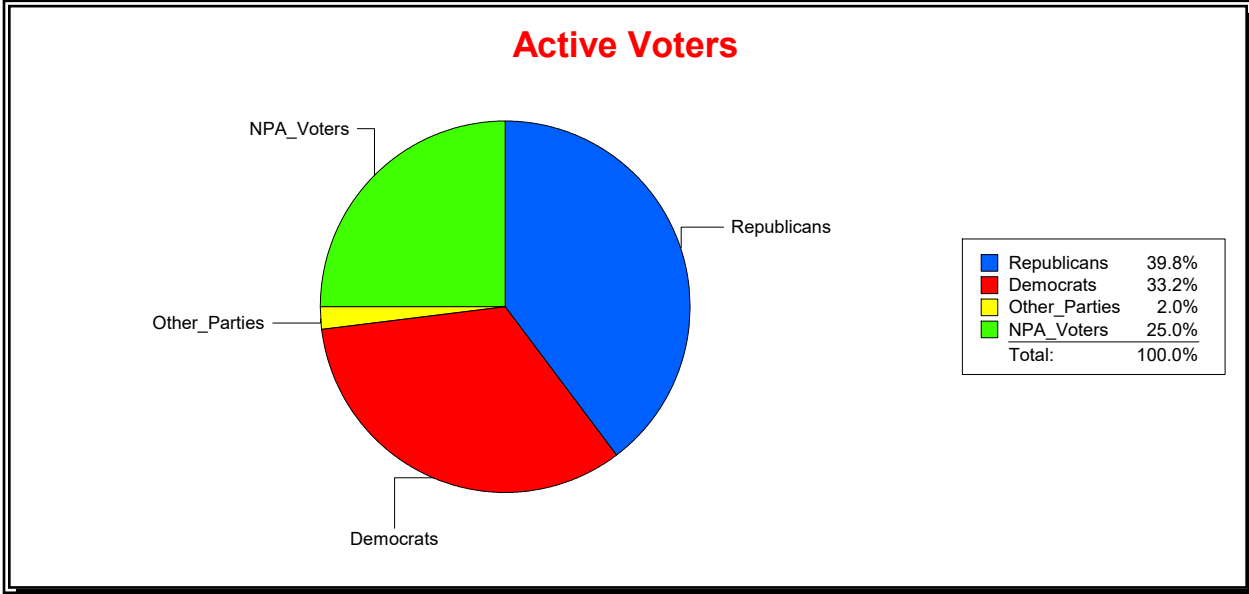

District	Total	Dems	Reps	NonP	Other	Total	Dems	Reps	NonP	Other
HOSPITAL BOARD NORTH	107,607	35,717	42,783	26,920	2,187	6,260	2,275	1,959	1,915	111

Ron Turner

Supervisor of Elections

Sarasota County, FL

Date 4/3/2023