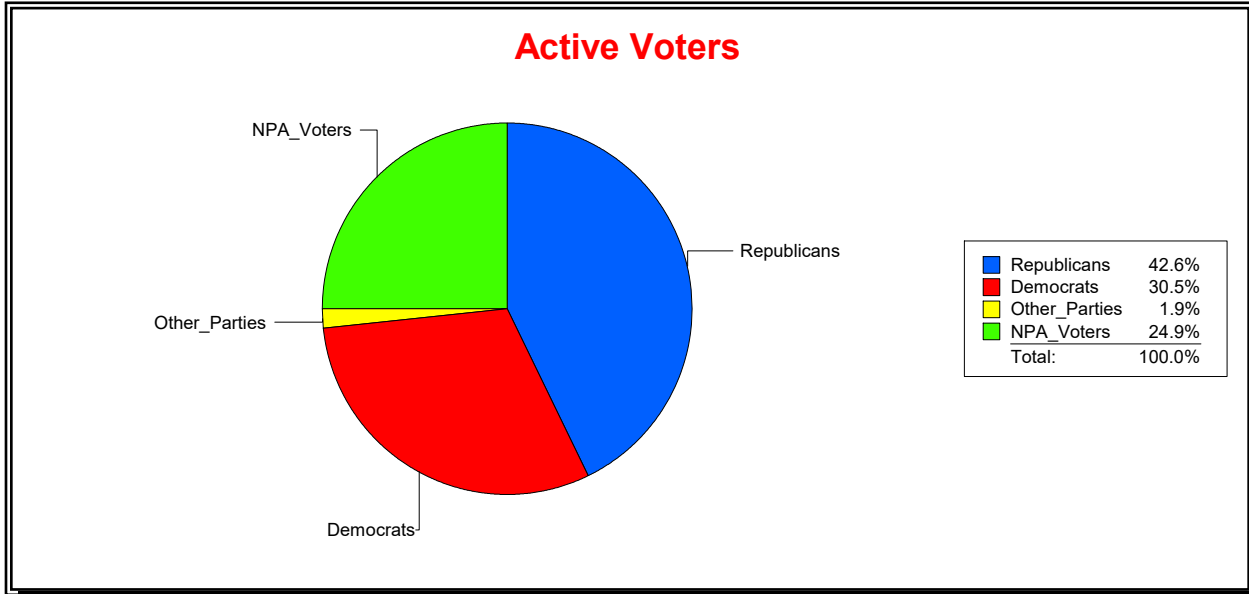

Ron Turner

Supervisor of Elections

Sarasota County, FL

Date 4/3/2023

Time 08:25 AM

Graphs of District Registration

Active Registered Voters

Inactive Voters

District	Total	Dems	Reps	NonP	Other	Total	Dems	Reps	NonP	Other
SCHOOL DIST 4	69,179	21,134	29,501	17,227	1,317	3,637	1,169	1,314	1,090	64