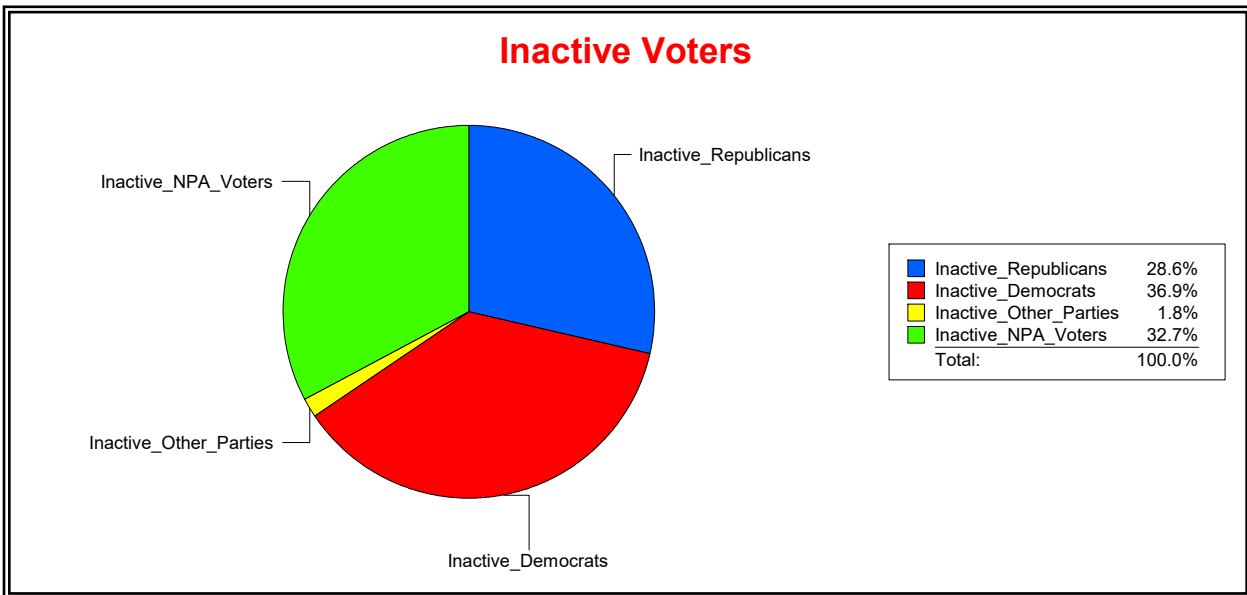

Ron Turner

Supervisor of Elections

Sarasota County, FL

Date 4/3/2023

Time 08:25 AM

Graphs of District Registration

Active Registered Voters

Inactive Voters

District	Total	Dems	Reps	NonP	Other	Total	Dems	Reps	NonP	Other
SARASOTA 3	11,061	4,033	3,840	2,949	239	819	302	234	268	15