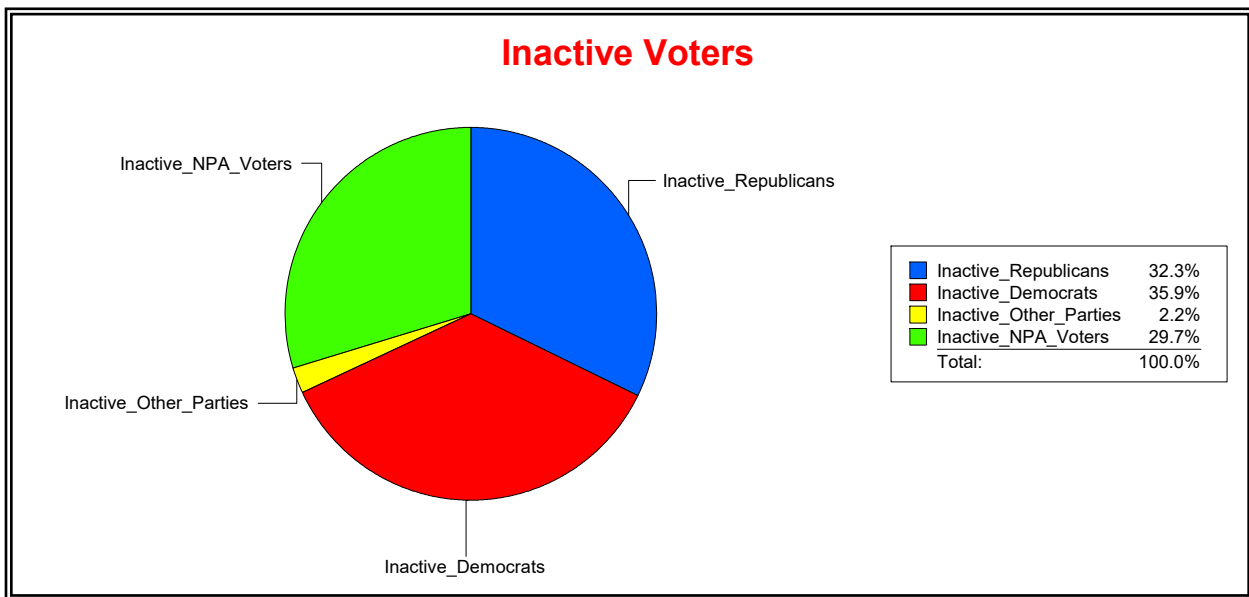

Ron Turner

Supervisor of Elections

Sarasota County, FL

Date 4/3/2023

Time 08:25 AM

Graphs of District Registration

Active Registered Voters

Inactive Voters

District	Total	Dems	Reps	NonP	Other	Total	Dems	Reps	NonP	Other
SARASOTA DIST 2	16,942	6,157	6,370	4,092	323	1,062	381	343	315	23