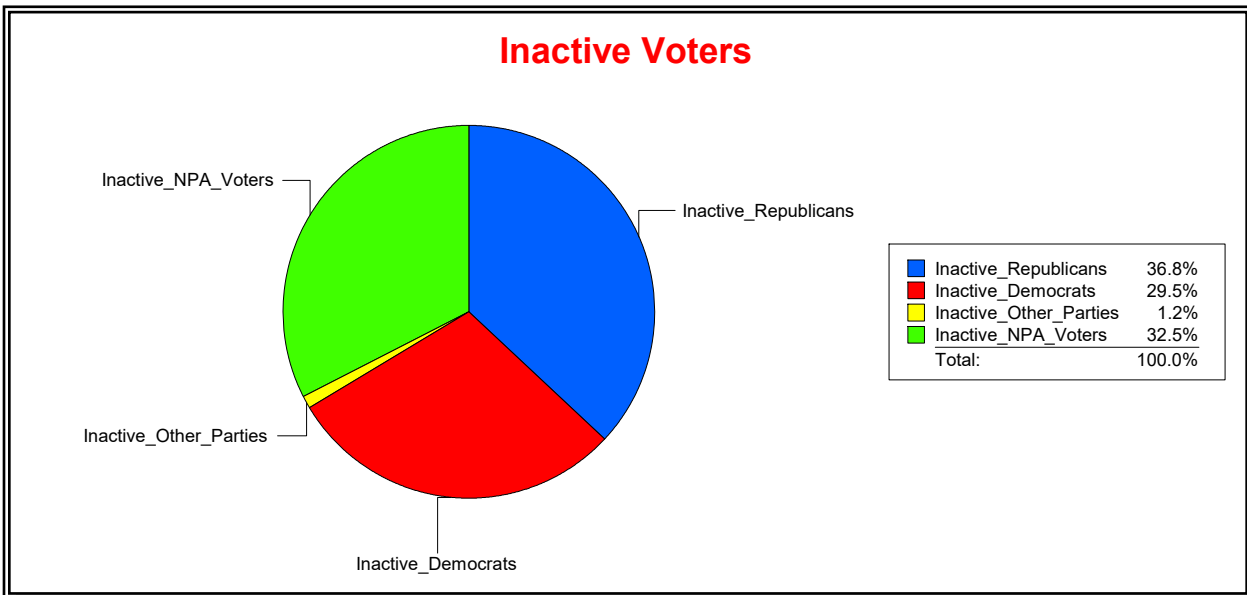

Ron Turner

Supervisor of Elections

Sarasota County, FL

Date 4/3/2023

Time 08:25 AM

Graphs of District Registration

Active Registered Voters

Inactive Voters

<u>District</u>	<u>Total</u>	<u>Dems</u>	<u>Reps</u>	<u>NonP</u>	<u>Other</u>	<u>Total</u>	<u>Dems</u>	<u>Reps</u>	<u>NonP</u>	<u>Other</u>
ENGLEWOOD WATER DIST	15,025	3,588	7,179	3,986	272	679	200	250	221	8