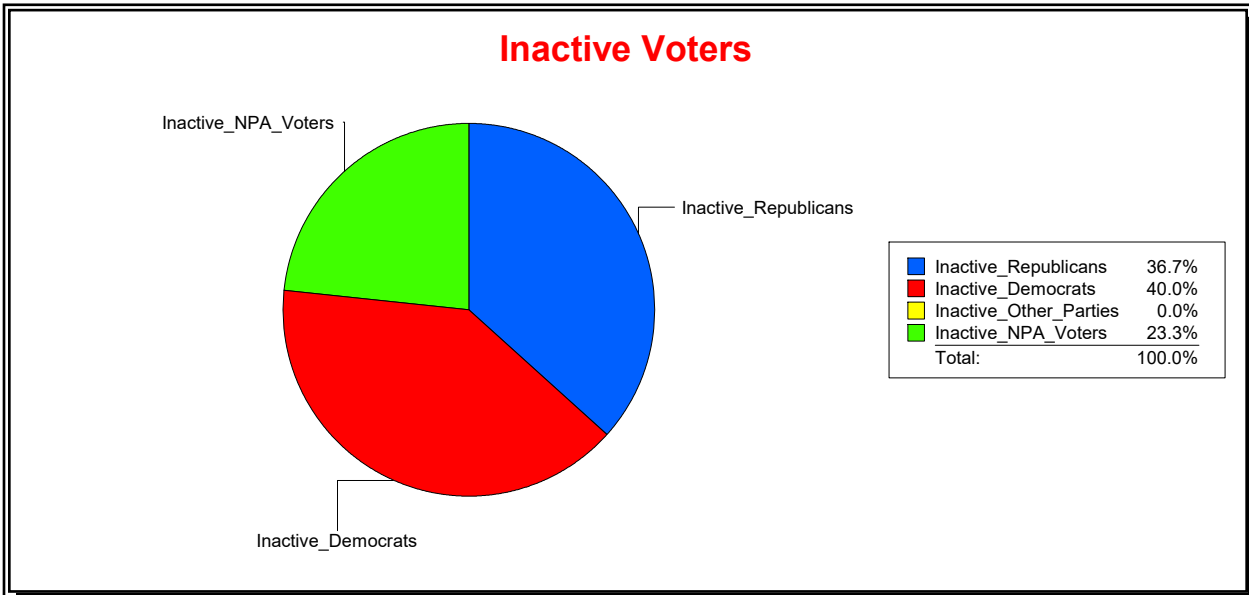

Date 4/3/2023

Time 08:25 AM

Graphs of District Registration

Active Registered Voters

Inactive Voters

District	Total	Dems	Reps	NonP	Other	Total	Dems	Reps	NonP	Other
WOODLANDS CDD	1,648	341	812	457	38	30	12	11	7	0