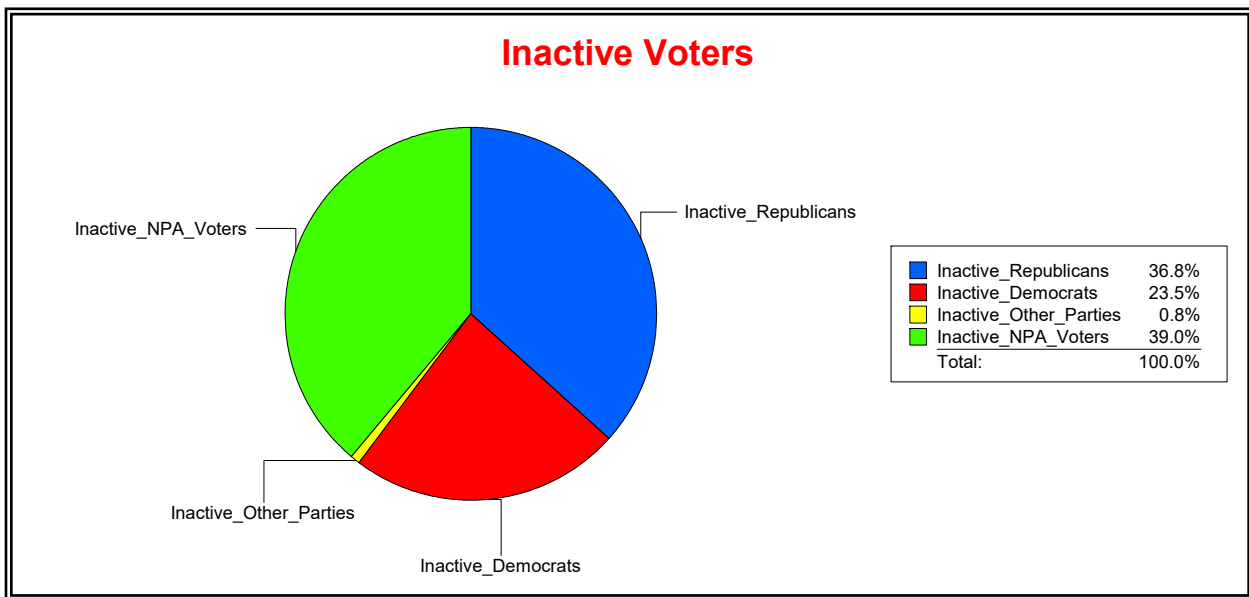

Ron Turner

Supervisor of Elections

Sarasota County, FL

Date 4/3/2023

Time 08:25 AM

Graphs of District Registration

Active Registered Voters

Inactive Voters

<u>District</u>	<u>Total</u>	<u>Dems</u>	<u>Reps</u>	<u>NonP</u>	<u>Other</u>	<u>Total</u>	<u>Dems</u>	<u>Reps</u>	<u>NonP</u>	<u>Other</u>
NORTH PORT DIST 3	10,719	2,491	4,573	3,432	223	533	125	196	208	4