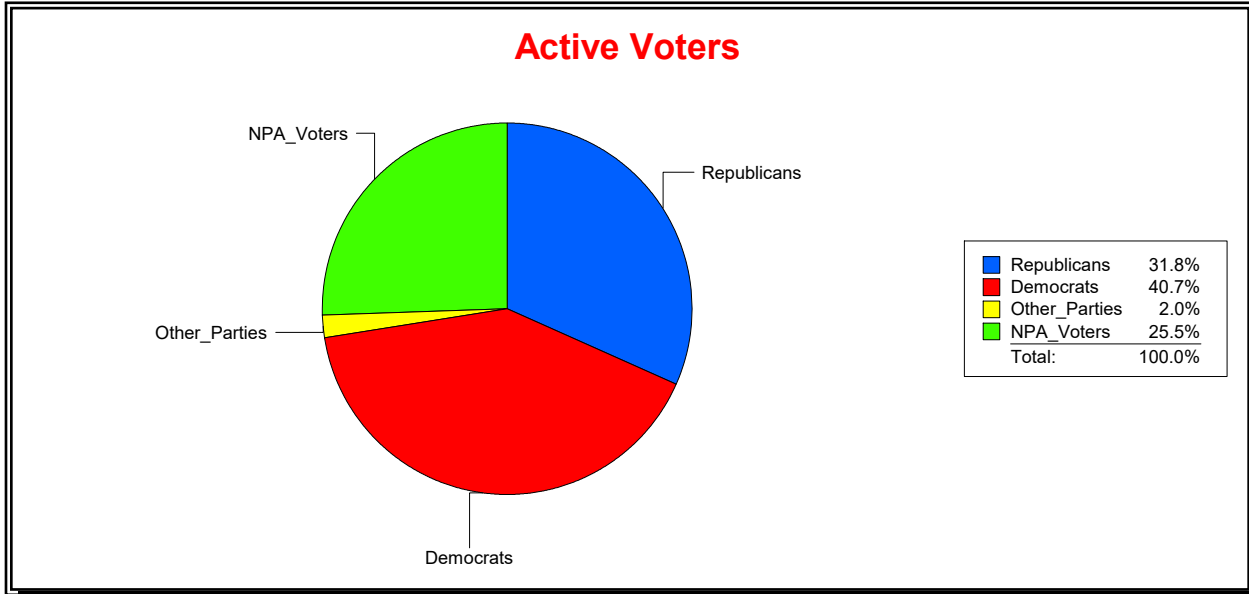

District	Total	Dems	Reps	NonP	Other	Total	Dems	Reps	NonP	Other
SARASOTA	39,128	15,922	12,436	9,974	796	3,044	1,261	783	944	56

Ron Turner

Supervisor of Elections

Sarasota County, FL

Date 4/3/2023

Time 08:25 AM