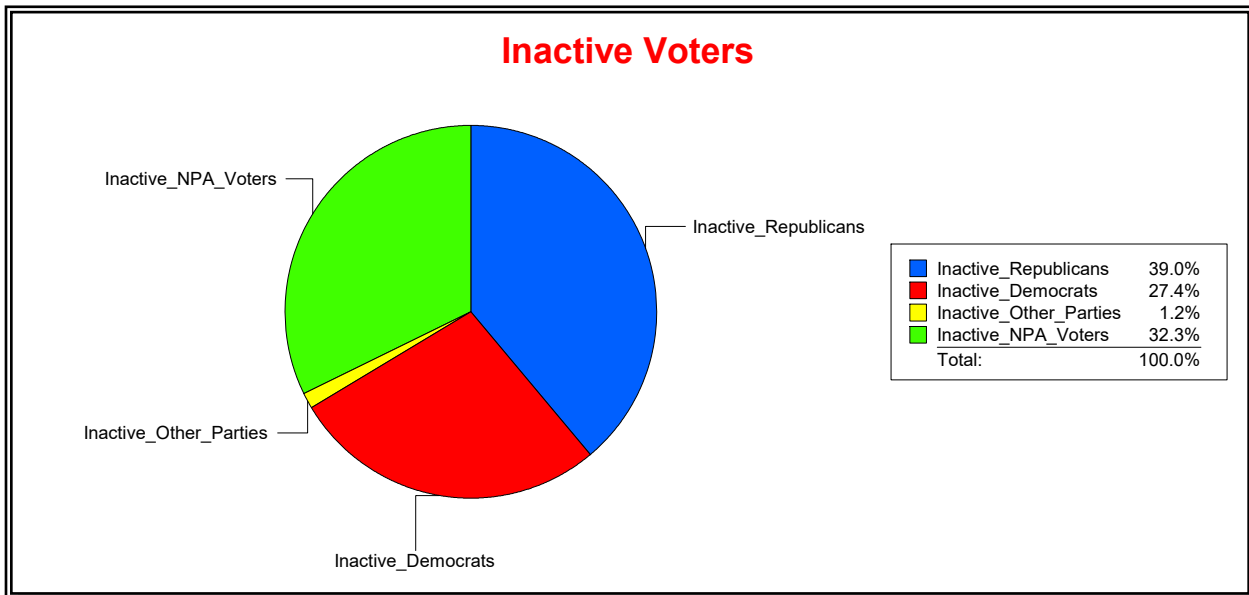

Ron Turner

Supervisor of Elections

Sarasota County, FL

Date 4/3/2023

Time 08:25 AM

Graphs of District Registration

Active Registered Voters

Inactive Voters

<u>District</u>	<u>Total</u>	<u>Dems</u>	<u>Reps</u>	<u>NonP</u>	<u>Other</u>	<u>Total</u>	<u>Dems</u>	<u>Reps</u>	<u>NonP</u>	<u>Other</u>
CNTY COMM DIST 3	75,597	18,641	35,395	20,280	1,281	3,348	919	1,306	1,083	40