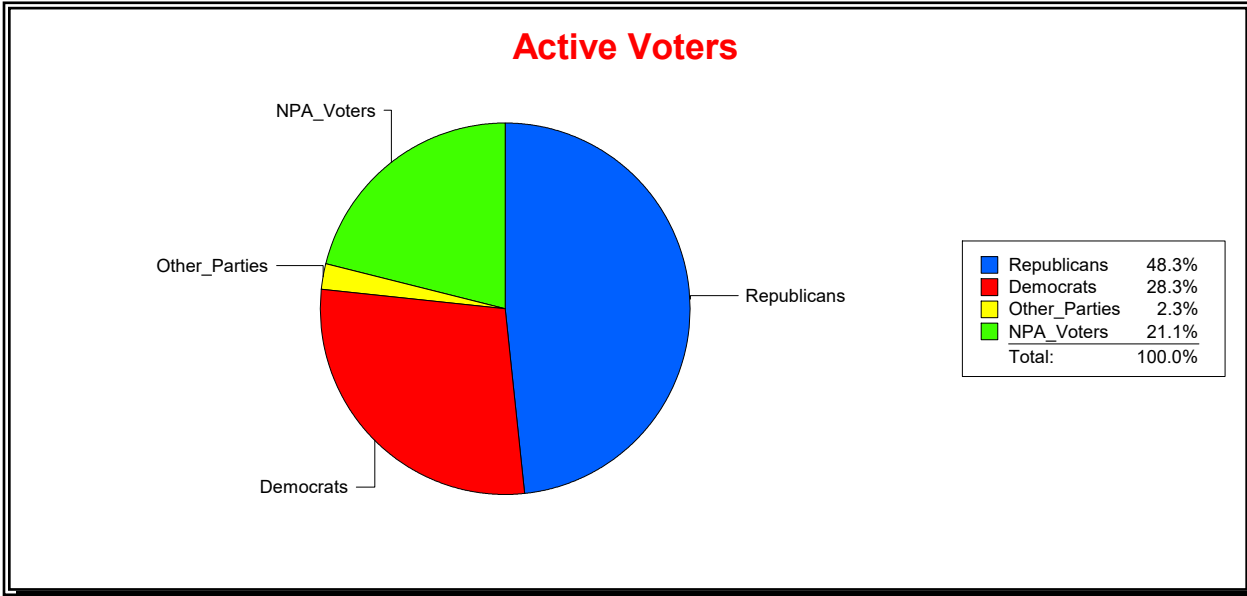

Ron Turner

Supervisor of Elections

Sarasota County, FL

Date 4/3/2023

Time 08:25 AM

Graphs of District Registration

Active Registered Voters

Inactive Voters

<u>District</u>	<u>Total</u>	<u>Dems</u>	<u>Reps</u>	<u>NonP</u>	<u>Other</u>	<u>Total</u>	<u>Dems</u>	<u>Reps</u>	<u>NonP</u>	<u>Other</u>
LONGBOAT KEY BEACH A	1,864	527	901	394	42	109	33	50	25	1