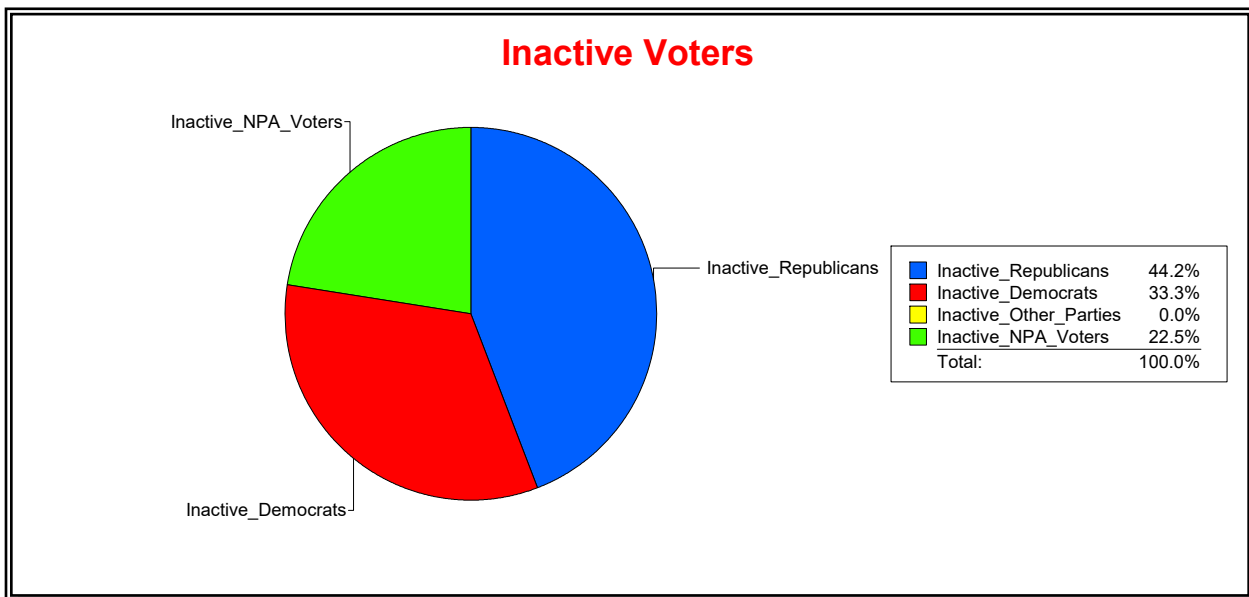

Ron Turner

Supervisor of Elections

Sarasota County, FL

Date 4/3/2023

Time 08:25 AM

Graphs of District Registration

Active Registered Voters

Inactive Voters

District	Total	Dems	Reps	NonP	Other	Total	Dems	Reps	NonP	Other
LONGBOAT KEY BEACH B	2,890	772	1,427	643	48	129	43	57	29	0