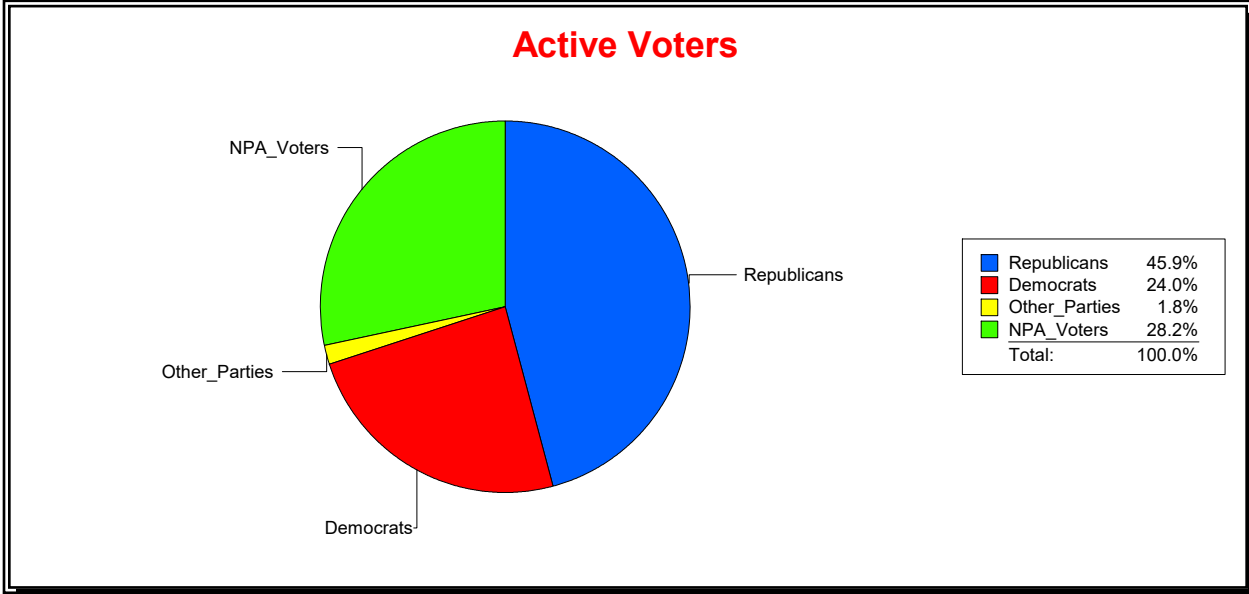

Ron Turner

Supervisor of Elections

Sarasota County, FL

Date 4/3/2023

Time 08:25 AM

Graphs of District Registration

Active Registered Voters

Inactive Voters

District	Total	Dems	Reps	NonP	Other	Total	Dems	Reps	NonP	Other
HOSPITAL BOARD SOUTH	128,482	30,843	59,018	36,264	2,357	5,786	1,586	2,169	1,948	83