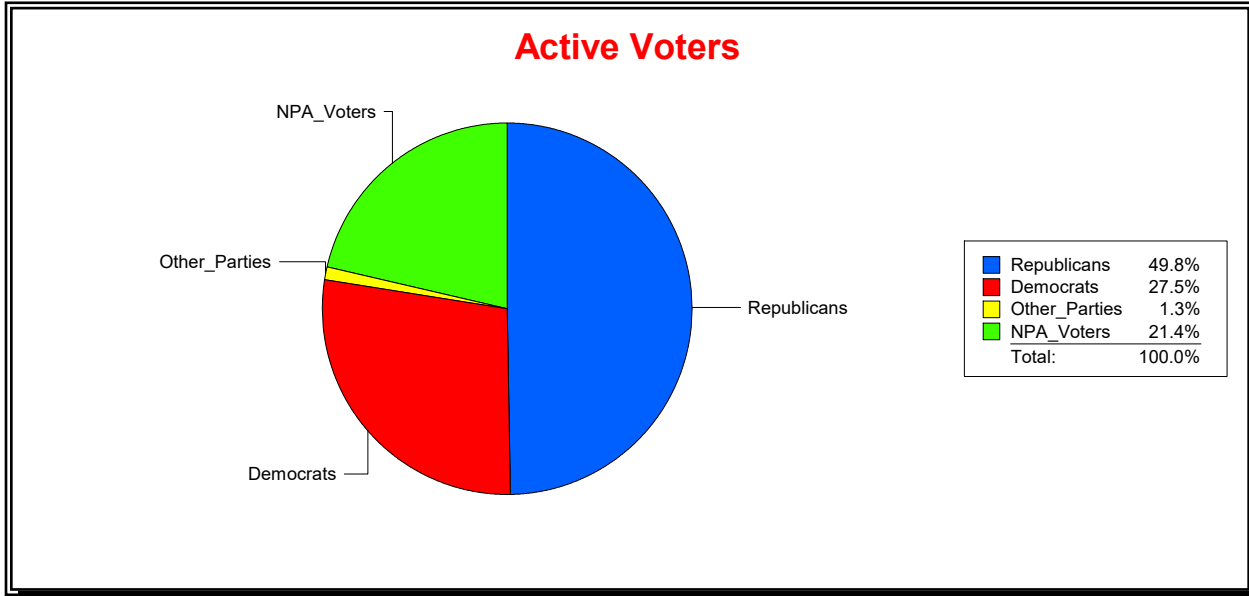

Ron Turner

Supervisor of Elections

Sarasota County, FL

Date 4/3/2023

Time 08:25 AM

Graphs of District Registration

Active Registered Voters

Inactive Voters

District	Total	Dems	Reps	NonP	Other	Total	Dems	Reps	NonP	Other
LBK DISTRICT 3	1,511	416	753	323	19	68	21	31	16	0