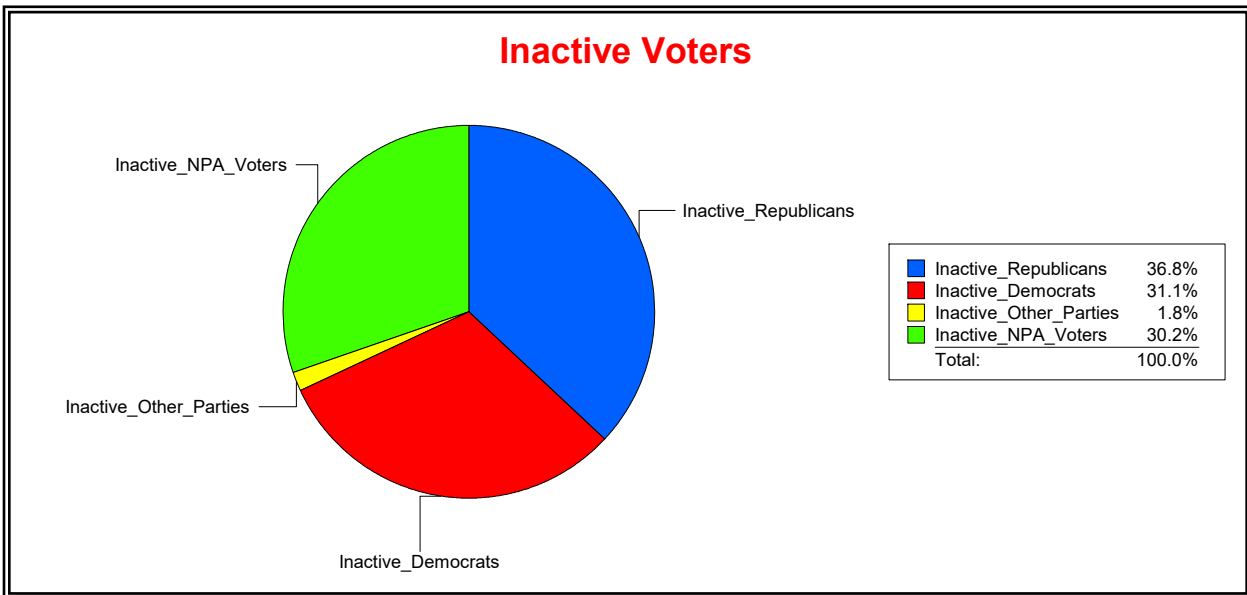

Ron Turner

Supervisor of Elections

Sarasota County, FL

Date 4/3/2023

Time 08:25 AM

Graphs of District Registration

Active Registered Voters

Inactive Voters

District	Total	Dems	Reps	NonP	Other	Total	Dems	Reps	NonP	Other
SOIL AND WATER DIST 4	73,960	20,578	33,362	18,600	1,420	3,588	1,117	1,322	1,084	65