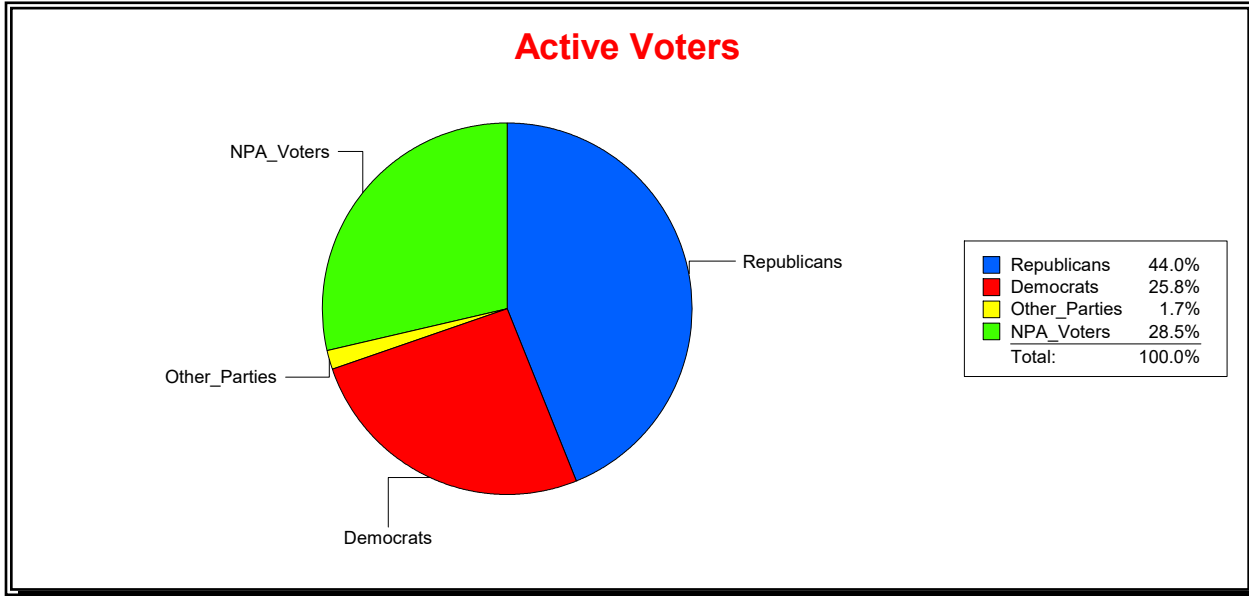

Ron Turner

Supervisor of Elections

Sarasota County, FL

Date 4/3/2023

Time 08:25 AM

Graphs of District Registration

Active Registered Voters

Inactive Voters

District	Total	Dems	Reps	NonP	Other	Total	Dems	Reps	NonP	Other
NORTH PORT DIST 4	9,319	2,403	4,097	2,657	162	395	114	148	126	7