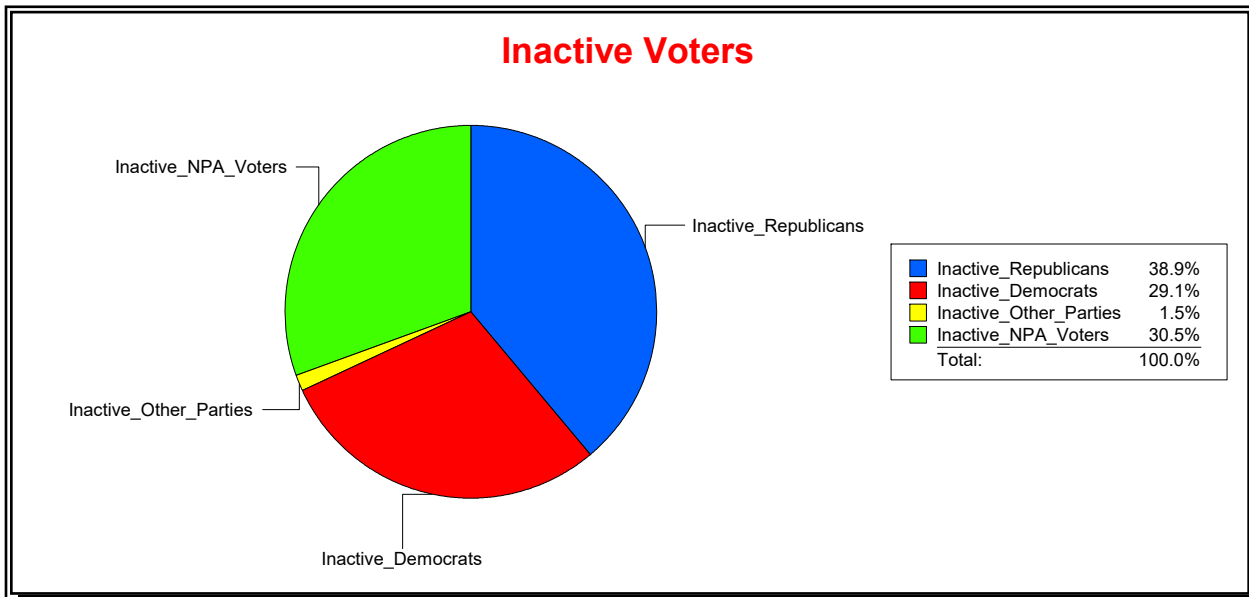

Ron Turner

Supervisor of Elections

Sarasota County, FL

Date 4/3/2023

Time 08:25 AM

Graphs of District Registration

Active Registered Voters

Inactive Voters

District	Total	Dems	Reps	NonP	Other	Total	Dems	Reps	NonP	Other
SCHOOL DIST 2	77,656	20,134	36,969	19,053	1,500	3,498	1,017	1,359	1,068	54