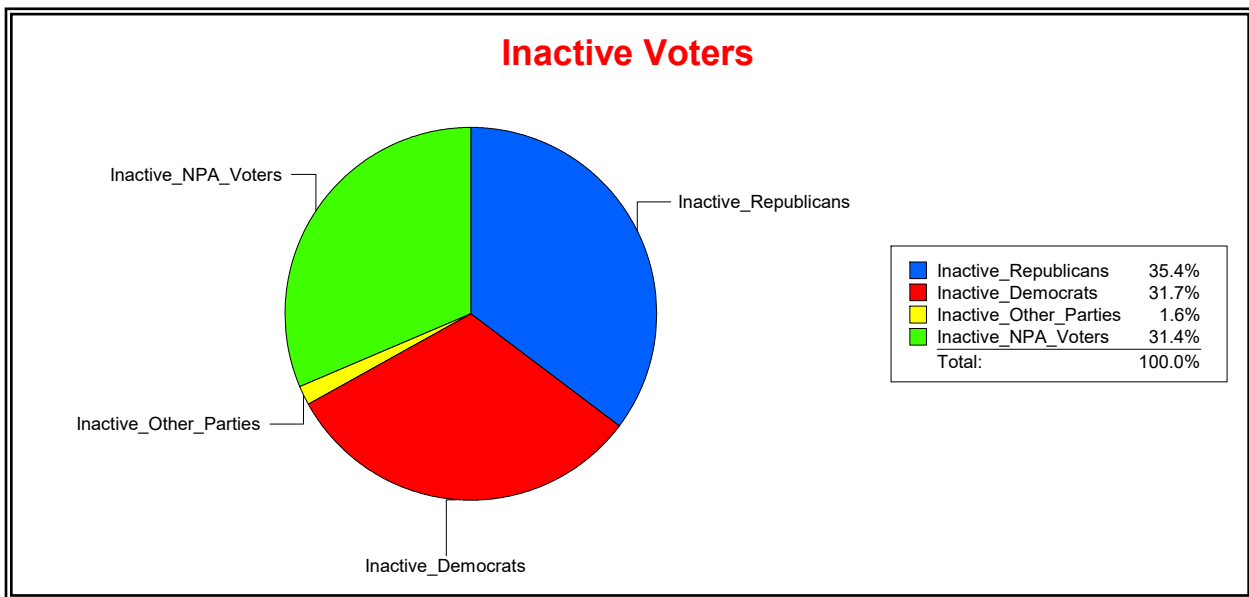

Ron Turner

Supervisor of Elections

Sarasota County, FL

Date 4/3/2023

Time 08:25 AM

Graphs of District Registration

Active Registered Voters

Inactive Voters

District	Total	Dems	Reps	NonP	Other	Total	Dems	Reps	NonP	Other
17TH CONGRESS DIST	357,505	100,534	156,569	93,615	6,787	17,952	5,682	6,352	5,634	284