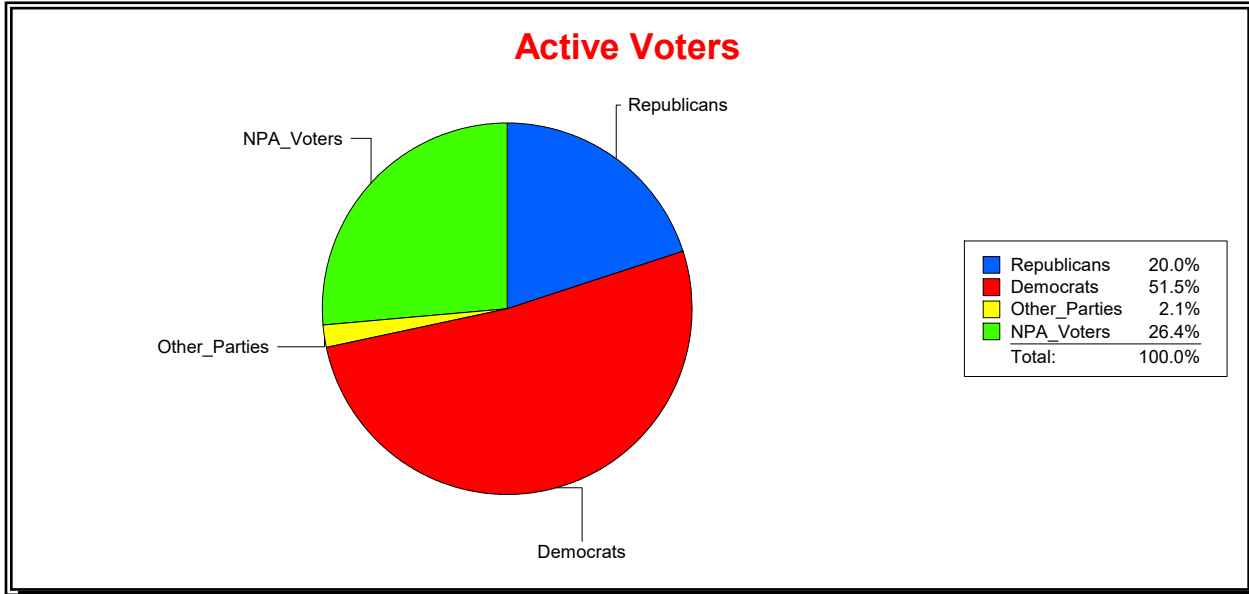

District	Total	Dems	Reps	NonP	Other	Total	Dems	Reps	NonP	Other
SARASOTA DIST 1	11,125	5,732	2,226	2,933	234	1,163	578	206	361	18

Ron Turner

Supervisor of Elections

Sarasota County, FL

Date 4/3/2023

Time 08:25 AM