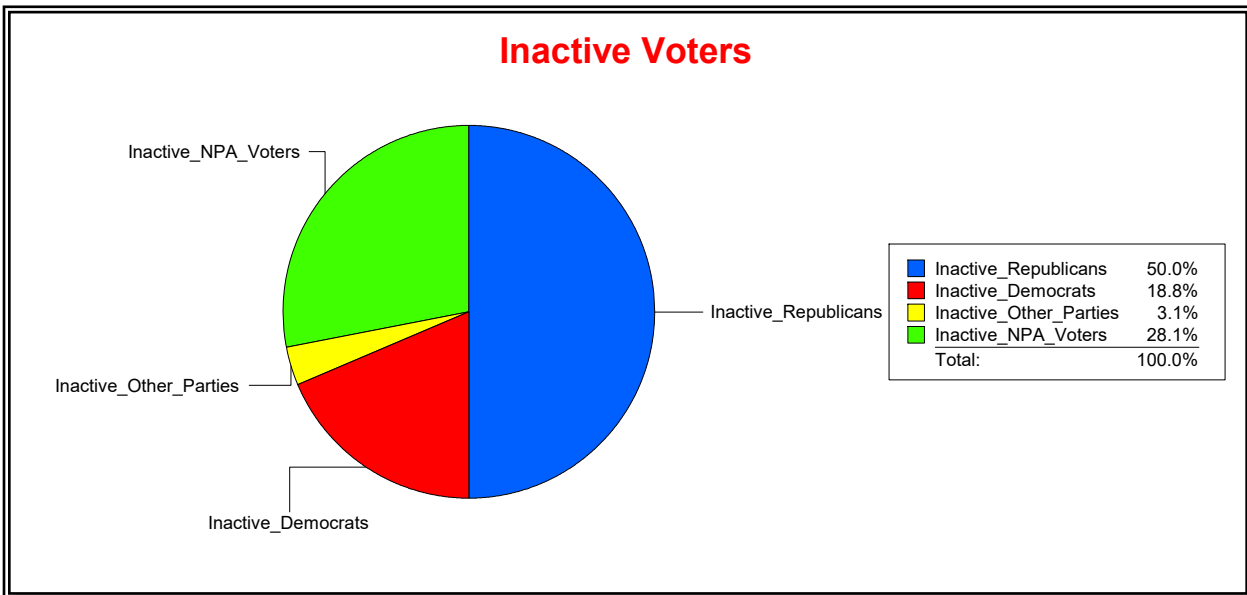

Ron Turner

Supervisor of Elections

Sarasota County, FL

Date 4/3/2023

Time 08:25 AM

Graphs of District Registration

Active Registered Voters

Inactive Voters

District	Total	Dems	Reps	NonP	Other	Total	Dems	Reps	NonP	Other
SARASOTA NATIONAL CDD	1,932	409	1,045	445	33	32	6	16	9	1