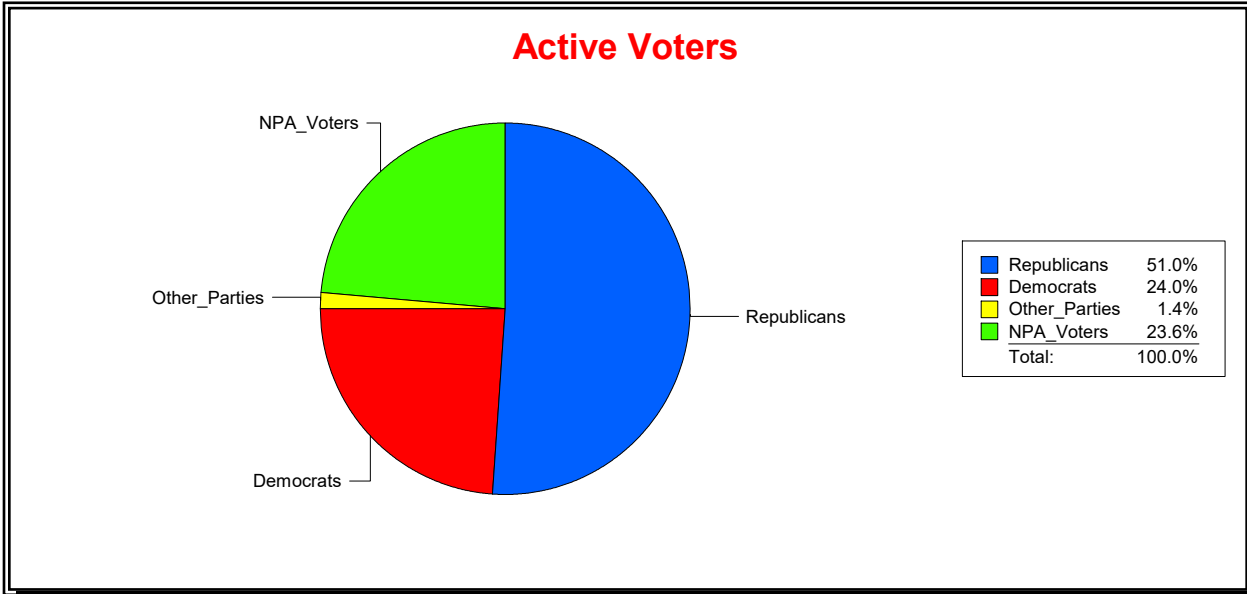

Active Registered Voters

Inactive Voters

District	Total	Dems	Reps	NonP	Other	Total	Dems	Reps	NonP	Other
BLACKBURN CREEK	2,391	575	1,219	564	33	47	10	21	15	1

Ron Turner

Supervisor of Elections

Sarasota County, FL