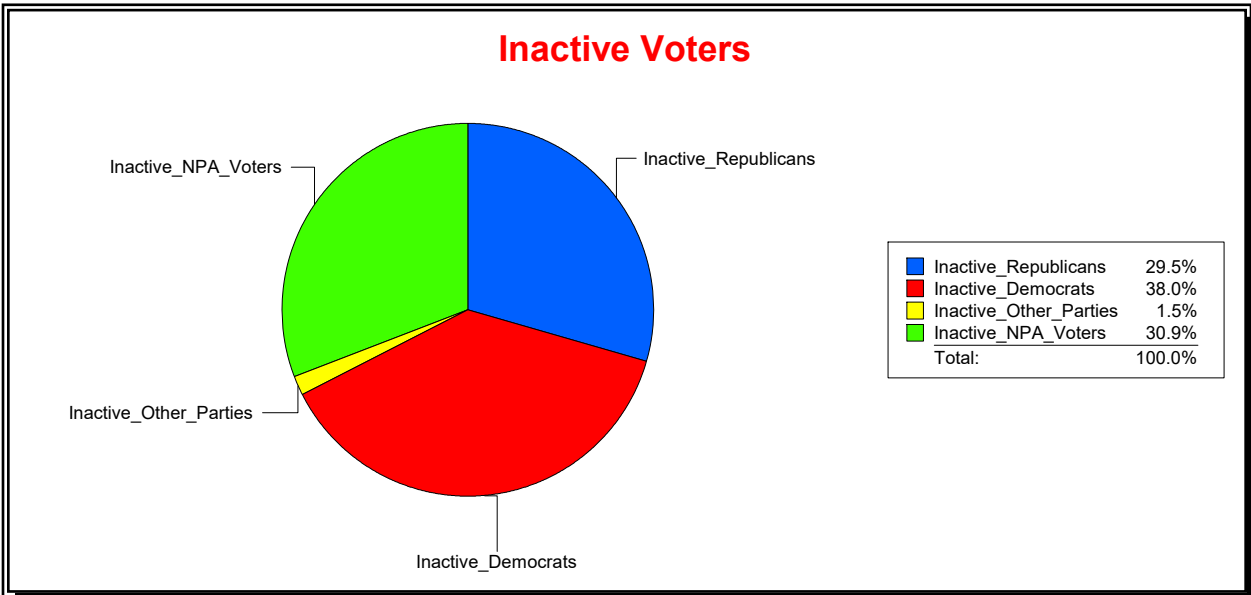

Ron Turner

Supervisor of Elections

Sarasota County, FL

Date 4/3/2023

Time 08:25 AM

Graphs of District Registration

Active Registered Voters

Inactive Voters

District	Total	Dems	Reps	NonP	Other	Total	Dems	Reps	NonP	Other
SOIL AND WATER DIST 2	65,853	24,677	23,713	16,193	1,270	4,526	1,722	1,336	1,398	70