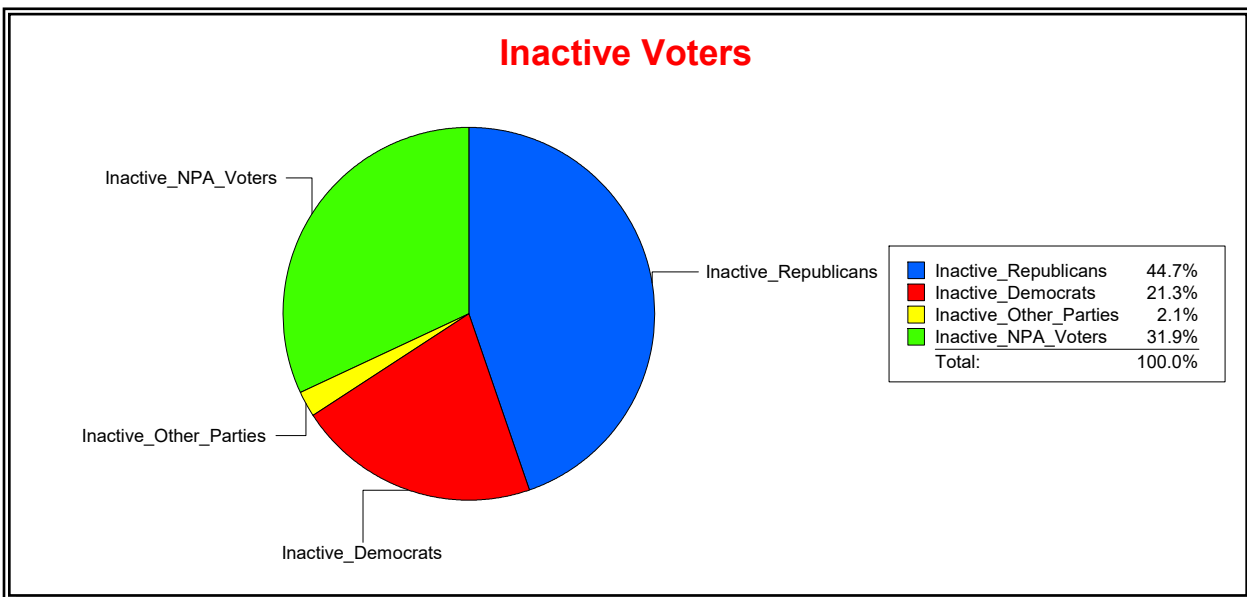

Active Registered Voters

Inactive Voters

District	Total	Dems	Reps	NonP	Other	Total	Dems	Reps	NonP	Other
BLACKBURN CREEK	2,391	575	1,219	564	33	47	10	21	15	1

Ron Turner

Supervisor of Elections

Sarasota County, FL