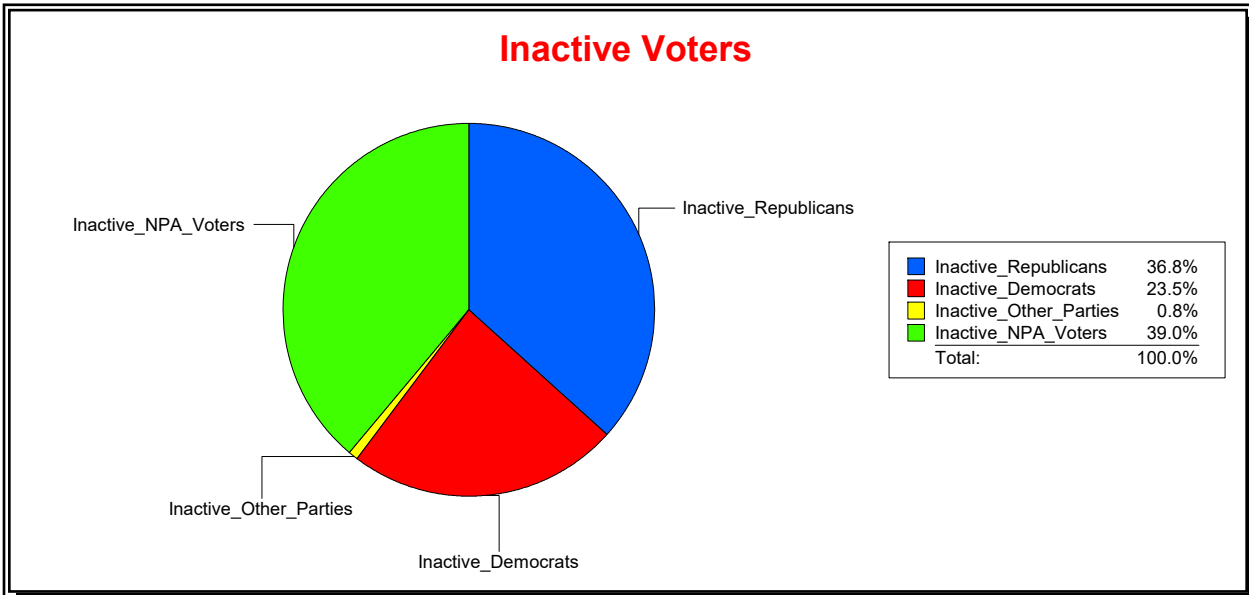

Ron Turner

Supervisor of Elections

Sarasota County, FL

Date 4/3/2023

Time 08:25 AM

Graphs of District Registration

Active Registered Voters

Inactive Voters

<u>District</u>	<u>Total</u>	<u>Dems</u>	<u>Reps</u>	<u>NonP</u>	<u>Other</u>	<u>Total</u>	<u>Dems</u>	<u>Reps</u>	<u>NonP</u>	<u>Other</u>
NORTH PORT 3	10,719	2,491	4,573	3,432	223	533	125	196	208	4