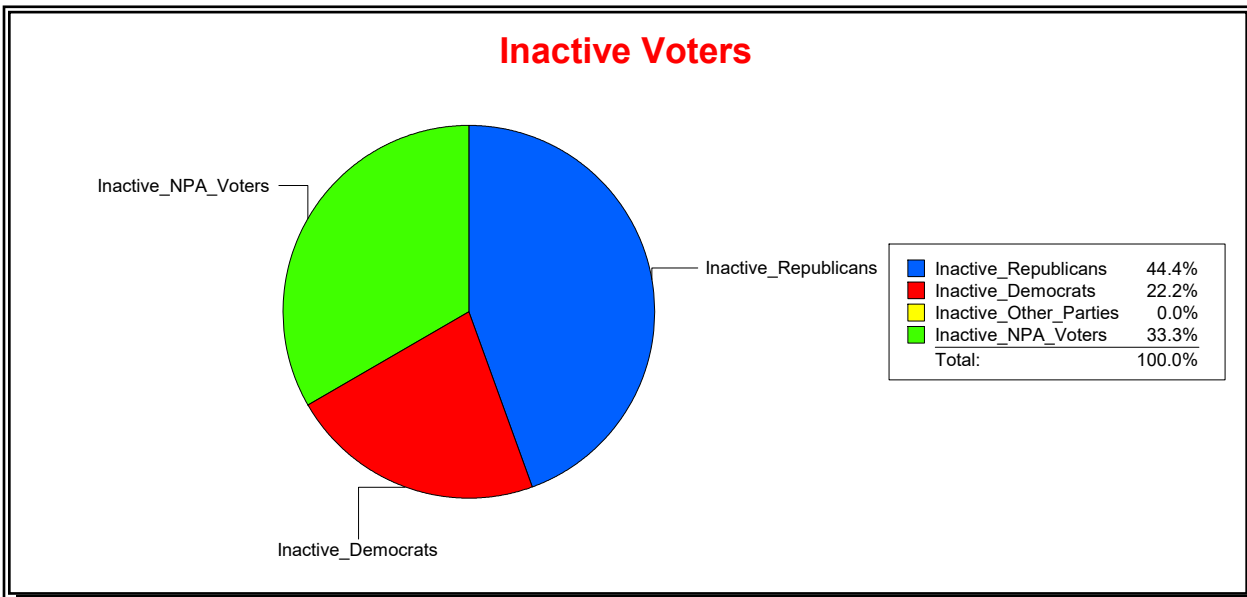

Date 4/3/2023

Time 08:25 AM

Graphs of District Registration

Active Registered Voters

Inactive Voters

District	Total	Dems	Reps	NonP	Other	Total	Dems	Reps	NonP	Other
TOSCANA ISLES CDD	1,062	182	616	250	14	9	2	4	3	0