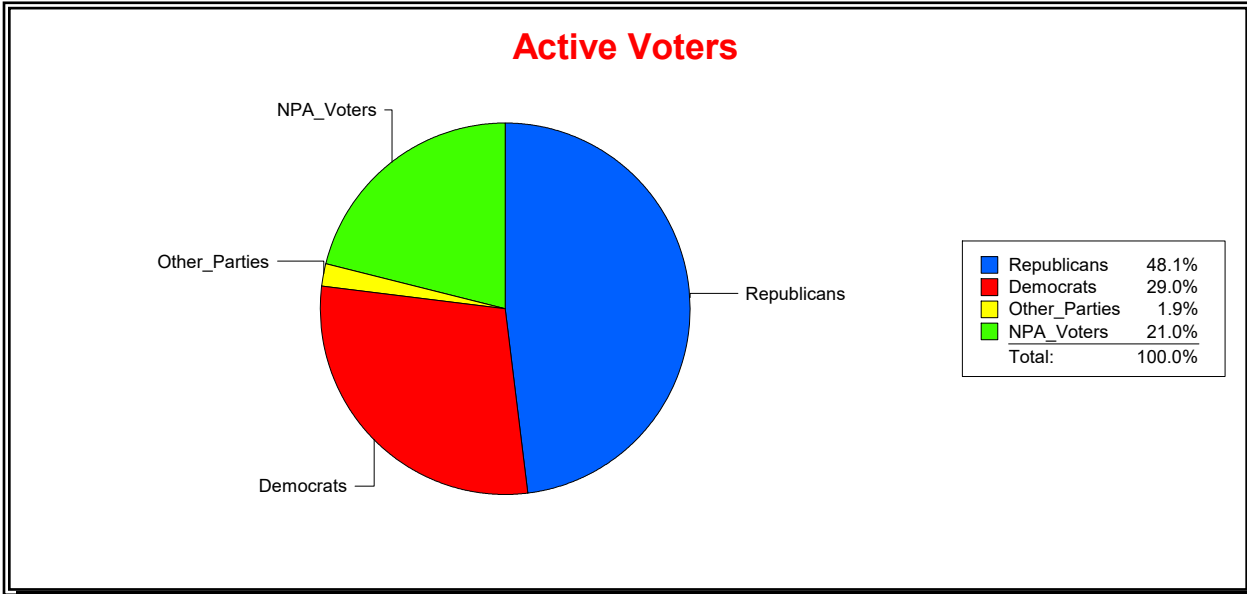

Ron Turner

Supervisor of Elections

Sarasota County, FL

Date 4/3/2023

Time 08:25 AM

Graphs of District Registration

Active Registered Voters

Inactive Voters

District	Total	Dems	Reps	NonP	Other	Total	Dems	Reps	NonP	Other
LONGBOAT KEY 4	414	120	199	87	8	23	9	8	6	0