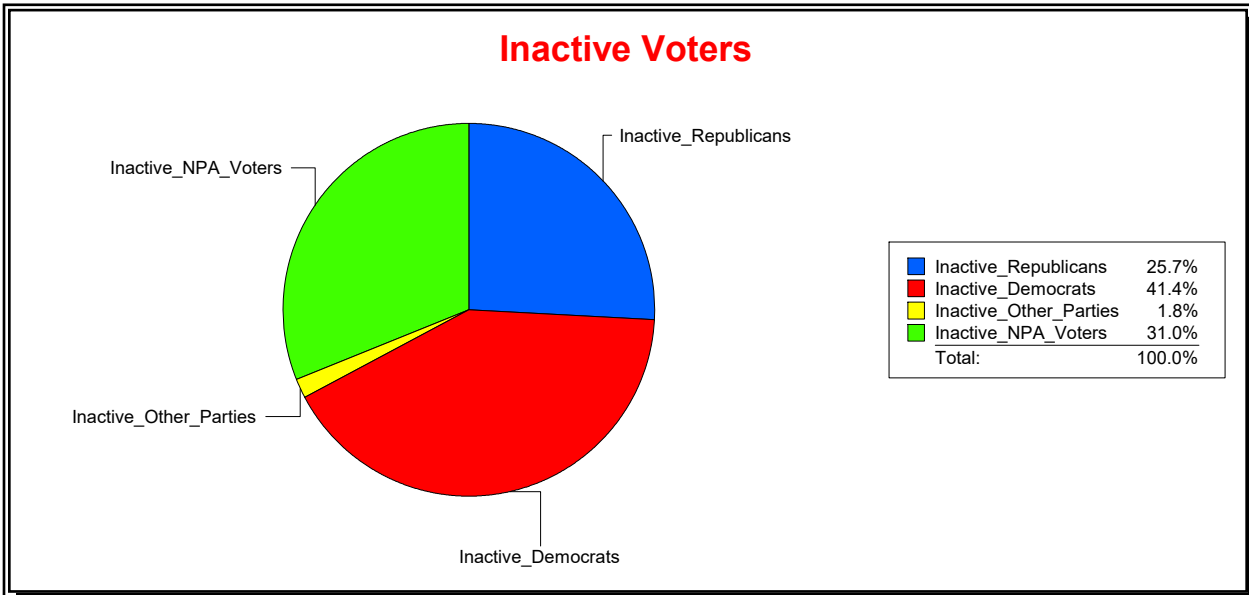

District	Total	Dems	Reps	NonP	Other	Total	Dems	Reps	NonP	Other
SARASOTA	39,128	15,922	12,436	9,974	796	3,044	1,261	783	944	56

Ron Turner

Supervisor of Elections

Sarasota County, FL

Date 4/3/2023

Time 08:25 AM