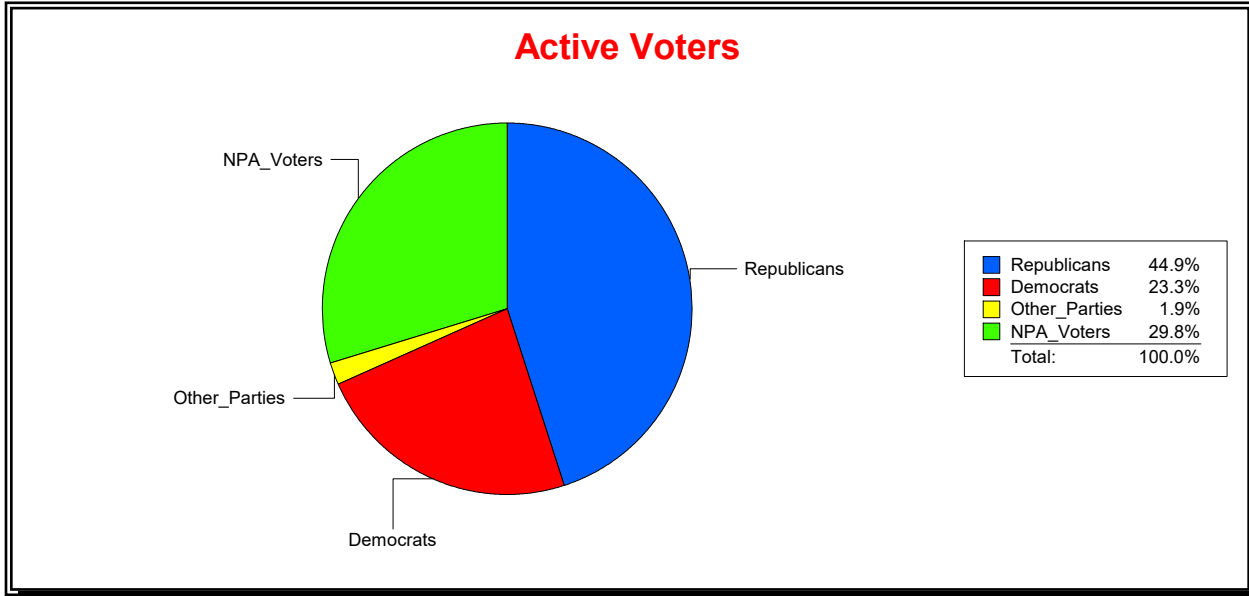

Supervisor of Elections

Sarasota County, FL

Date 4/3/2023

Time 08:25 AM

Graphs of District Registration

Active Registered Voters

Inactive Voters

District	Total	Dems	Reps	NonP	Other	Total	Dems	Reps	NonP	Other
NORTH PORT	61,433	14,333	27,593	18,312	1,195	2,590	702	922	923	43