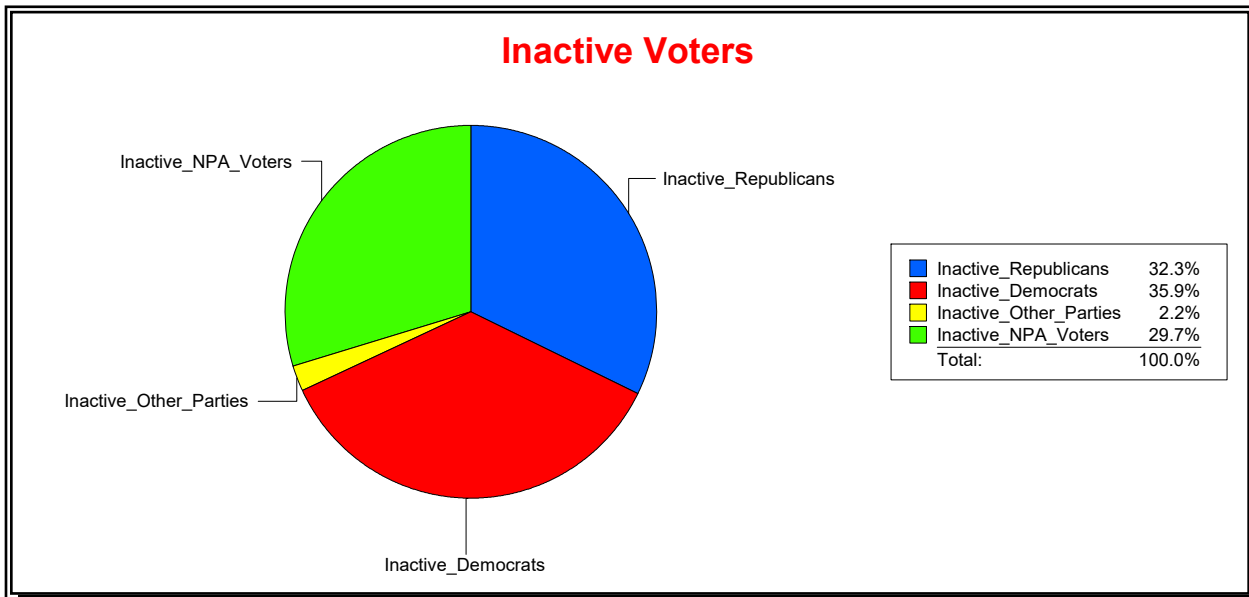

Ron Turner

Supervisor of Elections

Sarasota County, FL

Date 4/3/2023

Time 08:25 AM

Graphs of District Registration

Active Registered Voters

Inactive Voters

District	Total	Dems	Reps	NonP	Other	Total	Dems	Reps	NonP	Other
SARASOTA 2	16,942	6,157	6,370	4,092	323	1,062	381	343	315	23