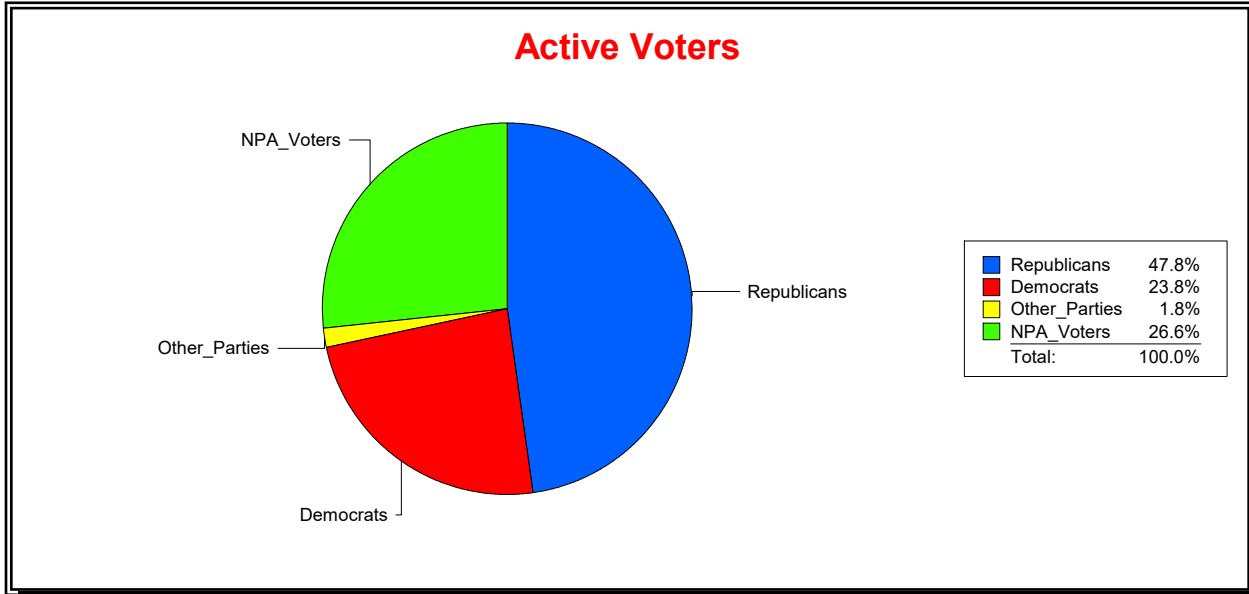

District	Total	Dems	Reps	NonP	Other	Total	Dems	Reps	NonP	Other
ENGLEWOOD FIRE DIST	14,104	3,351	6,747	3,755	251	642	184	244	207	7

Ron Turner

Supervisor of Elections

Sarasota County, FL

Date 4/3/2023

Time 08:25 AM