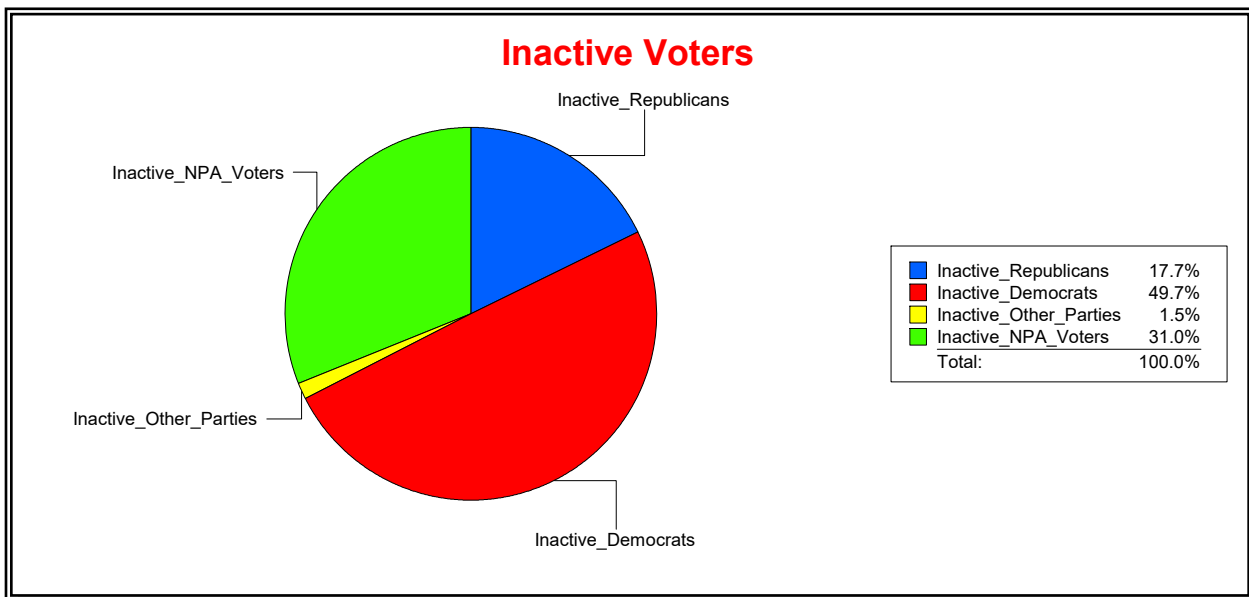

Ron Turner

Supervisor of Elections

Sarasota County, FL

Date 4/3/2023

Time 08:25 AM

Graphs of District Registration

Active Registered Voters

Inactive Voters

District	Total	Dems	Reps	NonP	Other	Total	Dems	Reps	NonP	Other
SARASOTA DIST 1	11,125	5,732	2,226	2,933	234	1,163	578	206	361	18