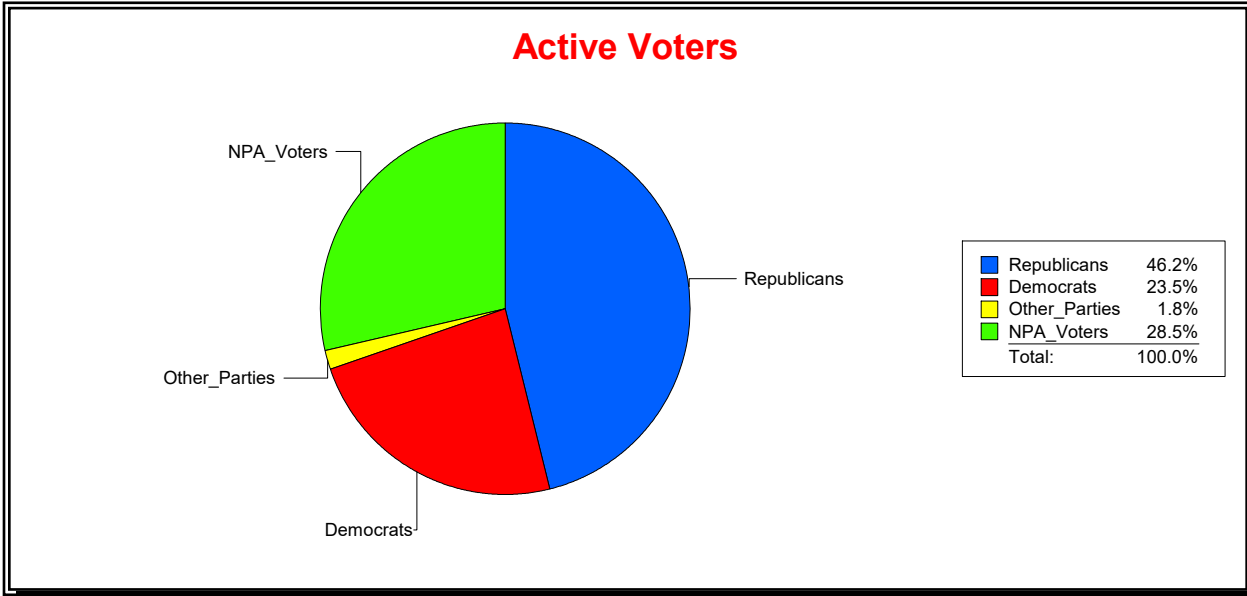

Ron Turner

Supervisor of Elections

Sarasota County, FL

Date 4/3/2023

Time 08:25 AM

Graphs of District Registration

Active Registered Voters

Inactive Voters

<u>District</u>	<u>Total</u>	<u>Dems</u>	<u>Reps</u>	<u>NonP</u>	<u>Other</u>	<u>Total</u>	<u>Dems</u>	<u>Reps</u>	<u>NonP</u>	<u>Other</u>
NORTH PORT 5	17,462	4,098	8,068	4,985	311	647	198	206	234	9