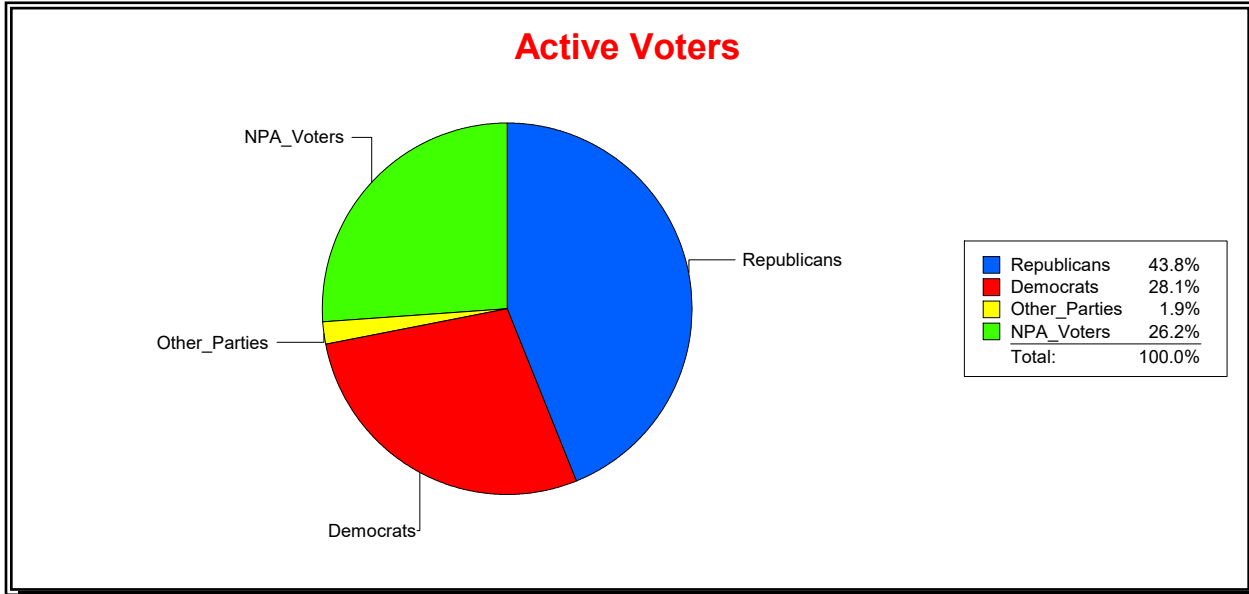

Ron Turner

Supervisor of Elections

Sarasota County, FL

Date 4/3/2023

Time 08:25 AM

Graphs of District Registration

Active Registered Voters

Inactive Voters

District	Total	Dems	Reps	NonP	Other	Total	Dems	Reps	NonP	Other
17TH CONGRESS DIST	357,505	100,534	156,569	93,615	6,787	17,952	5,682	6,352	5,634	284