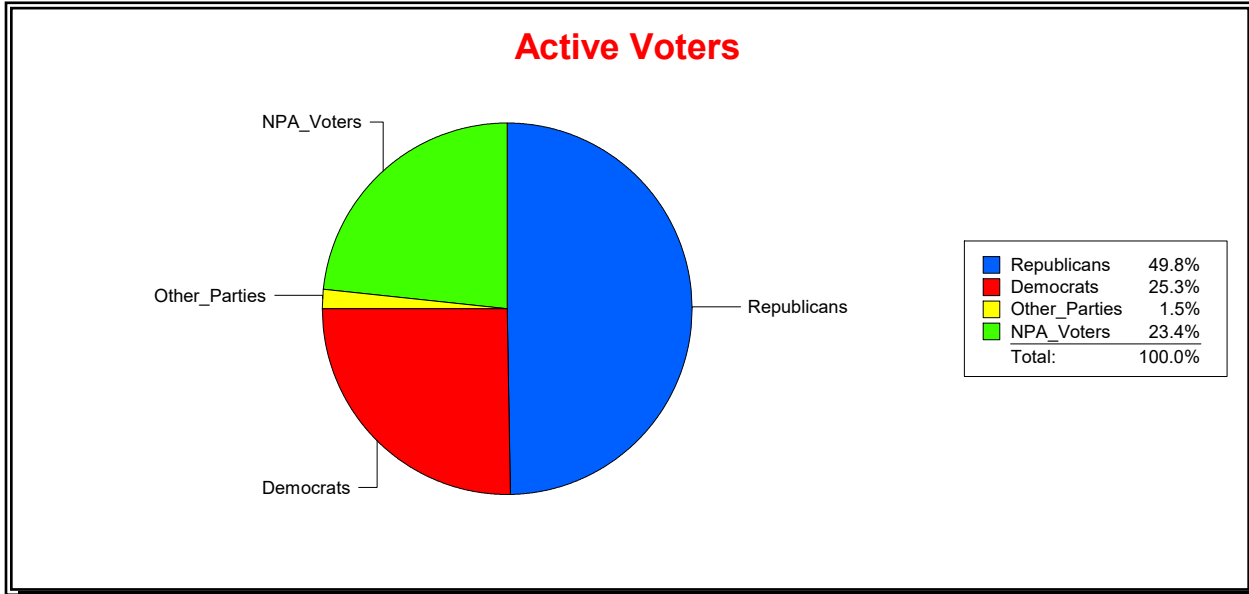

Active Registered Voters

Inactive Voters

District	Total	Dems	Reps	NonP	Other	Total	Dems	Reps	NonP	Other
VENETIAN CDD	1,977	501	984	463	29	51	14	25	12	0

Ron Turner

Supervisor of Elections

Sarasota County, FL