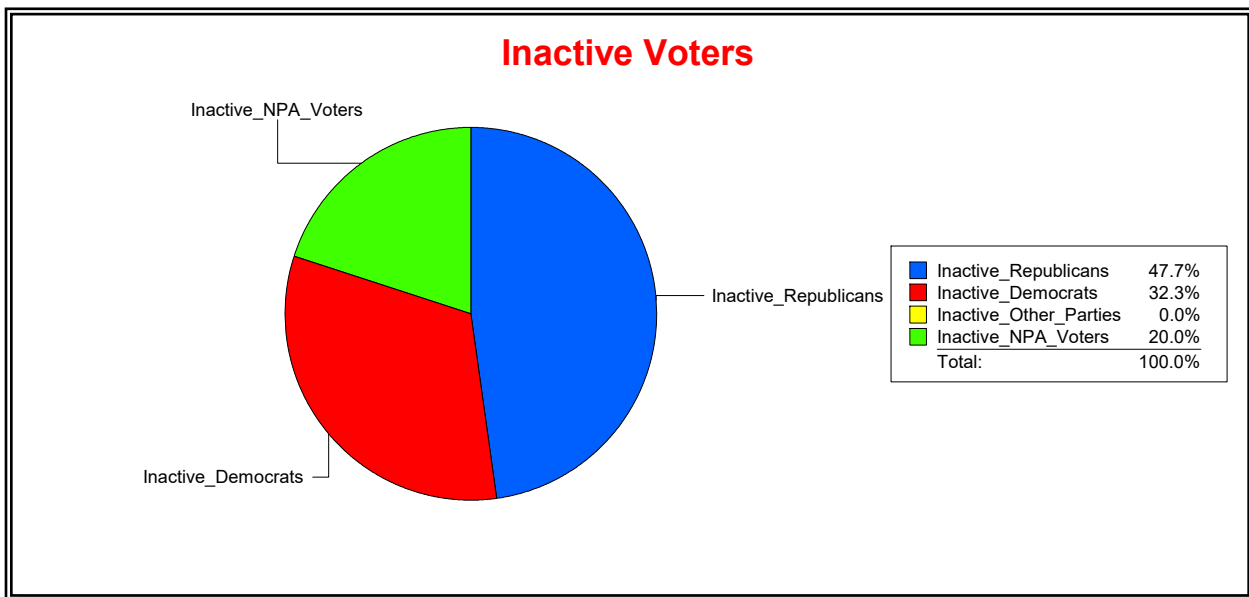

Ron Turner

Supervisor of Elections

Sarasota County, FL

Date 4/3/2023

Time 08:25 AM

Graphs of District Registration

Active Registered Voters

Inactive Voters

District	Total	Dems	Reps	NonP	Other	Total	Dems	Reps	NonP	Other
LBK DISTRICT 2	1,342	444	577	298	23	65	21	31	13	0