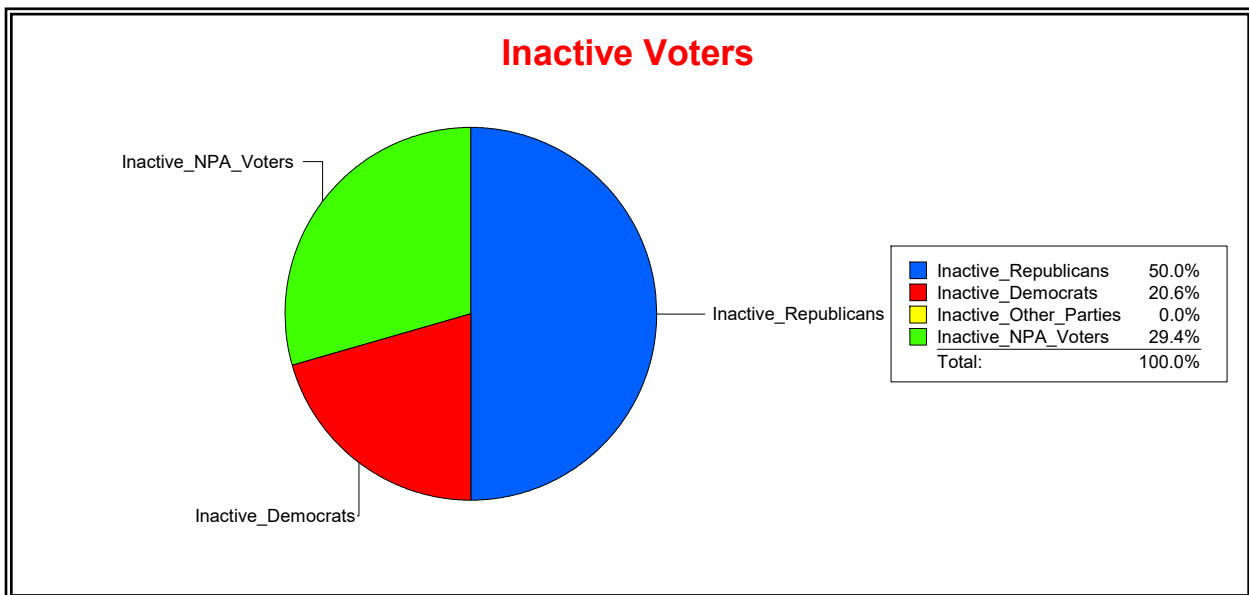

Ron Turner

Supervisor of Elections

Sarasota County, FL

Date 4/3/2023

Time 08:25 AM

Graphs of District Registration

Active Registered Voters

Inactive Voters

District	Total	Dems	Reps	NonP	Other	Total	Dems	Reps	NonP	Other
GOLDEN GATE POINT	381	105	177	93	6	34	7	17	10	0