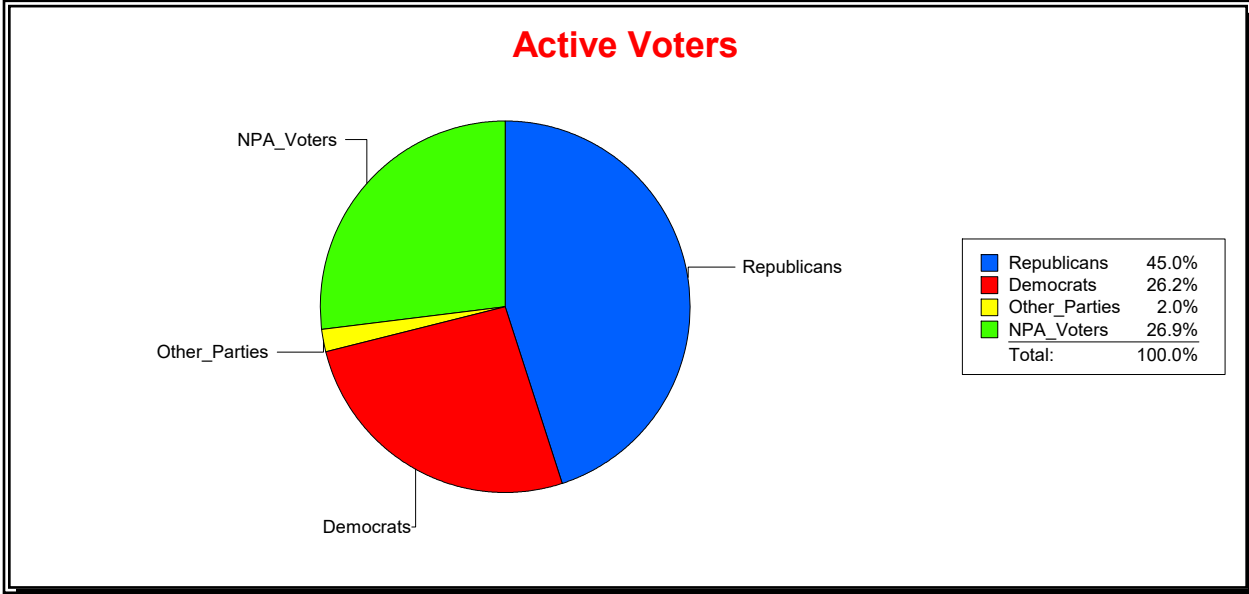

Ron Turner

Supervisor of Elections

Sarasota County, FL

Date 4/3/2023

Time 08:25 AM

Graphs of District Registration

Active Registered Voters

Inactive Voters

District	Total	Dems	Reps	NonP	Other	Total	Dems	Reps	NonP	Other
STATE HOUSE DIST 74	150,477	39,404	67,650	40,480	2,943	6,667	1,981	2,427	2,143	116