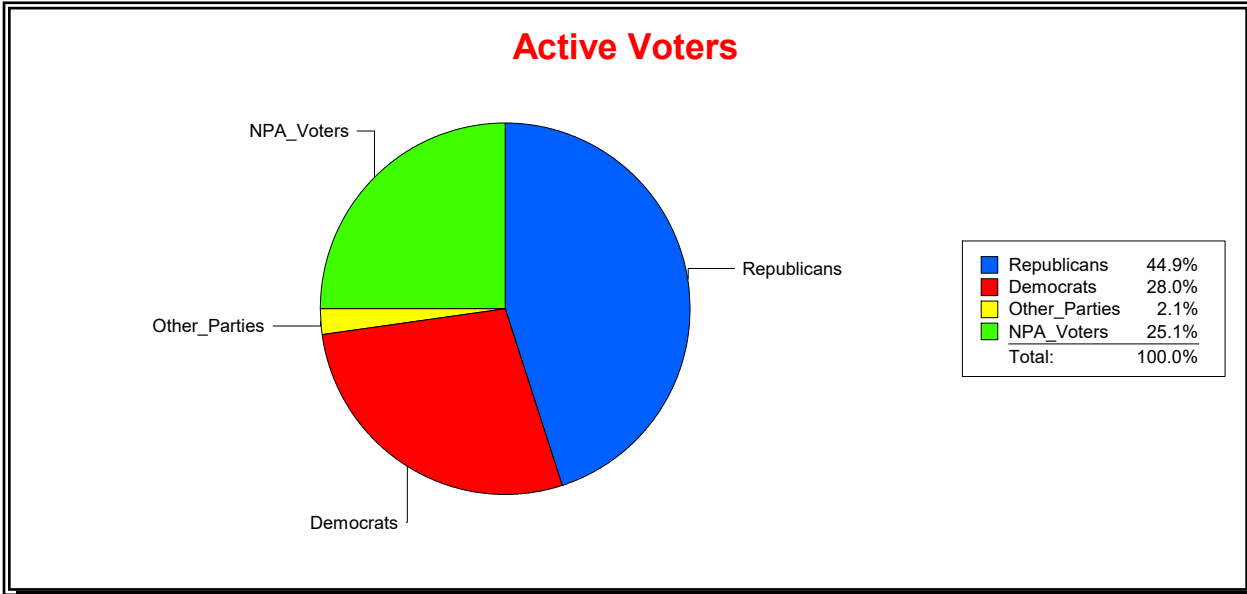

Ron Turner

Supervisor of Elections

Sarasota County, FL

Date 4/3/2023

Time 08:25 AM

Graphs of District Registration

Active Registered Voters

Inactive Voters

<u>District</u>	<u>Total</u>	<u>Dems</u>	<u>Reps</u>	<u>NonP</u>	<u>Other</u>	<u>Total</u>	<u>Dems</u>	<u>Reps</u>	<u>NonP</u>	<u>Other</u>
CNTY COMM DIST 1	70,386	19,702	31,594	17,638	1,452	3,179	1,016	1,155	949	59