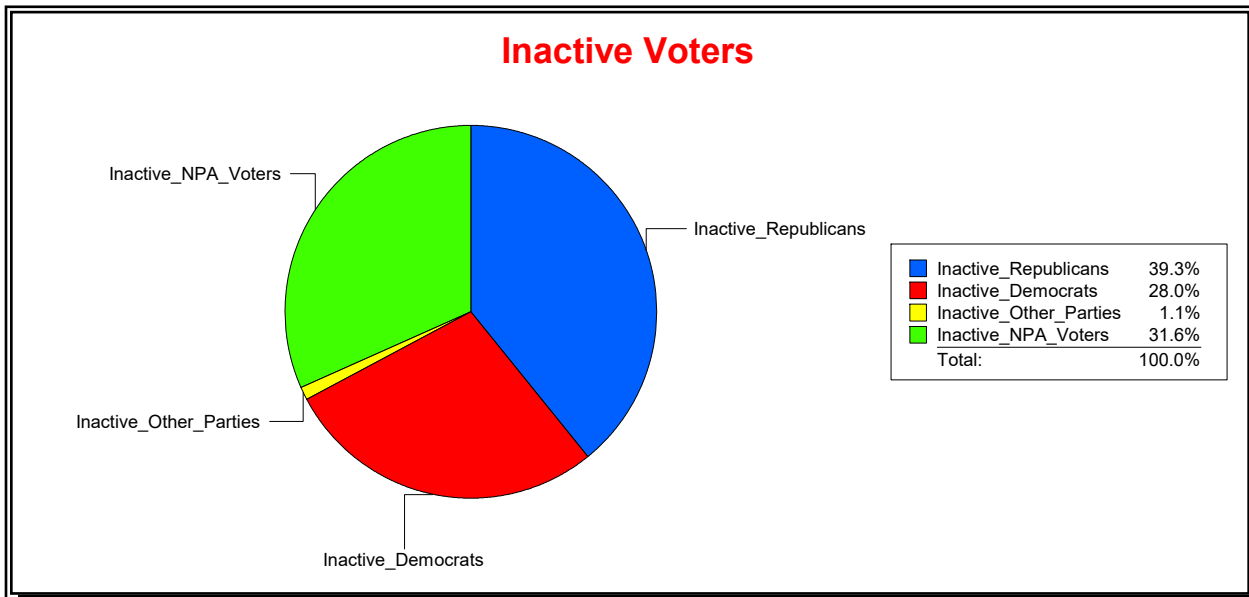

Ron Turner

Supervisor of Elections

Sarasota County, FL

Date 4/3/2023

Time 08:25 AM

Graphs of District Registration

Active Registered Voters

Inactive Voters

District	Total	Dems	Reps	NonP	Other	Total	Dems	Reps	NonP	Other
SCHOOL DIST 5	75,491	18,415	35,617	20,176	1,283	3,321	930	1,305	1,048	38