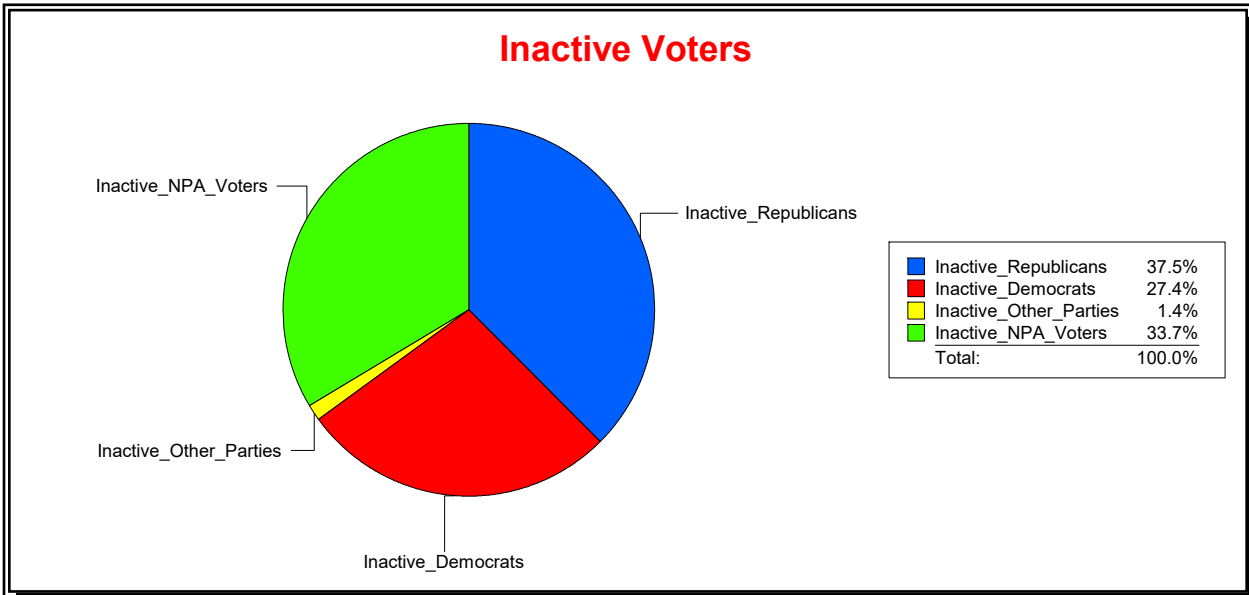

Ron Turner

Supervisor of Elections

Sarasota County, FL

Date 4/3/2023

Time 08:25 AM

Graphs of District Registration

Active Registered Voters

Inactive Voters

District	Total	Dems	Reps	NonP	Other	Total	Dems	Reps	NonP	Other
HOSPITAL BOARD SOUTH	128,482	30,843	59,018	36,264	2,357	5,786	1,586	2,169	1,948	83