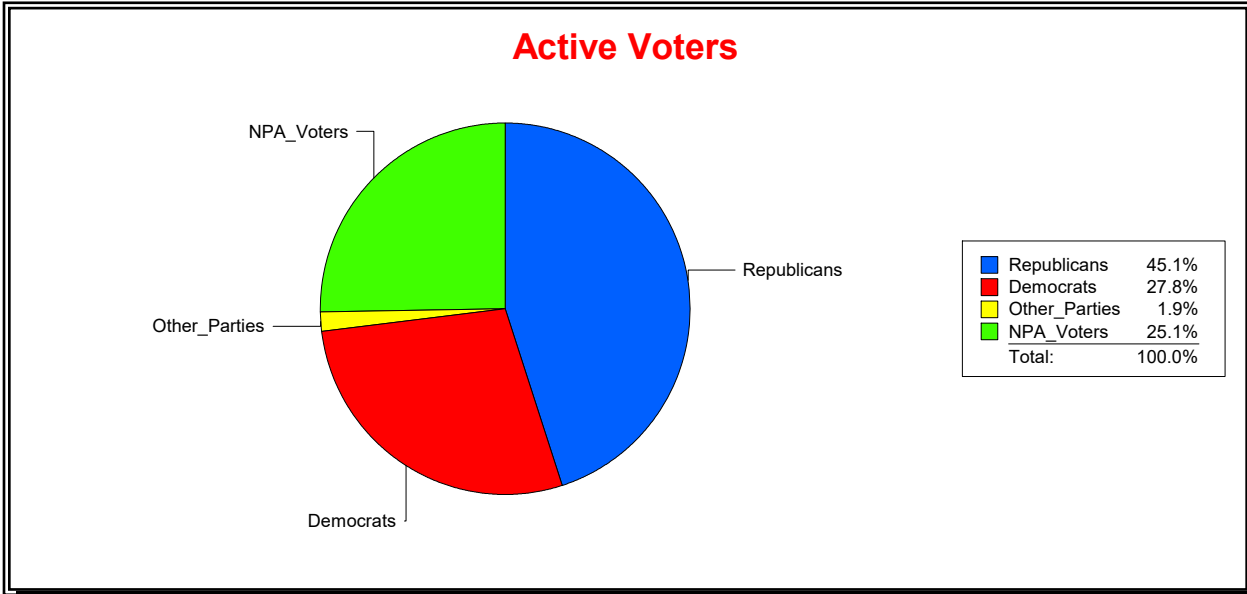

Ron Turner

Supervisor of Elections

Sarasota County, FL

Date 4/3/2023

Time 08:25 AM

Graphs of District Registration

Active Registered Voters

Inactive Voters

District	Total	Dems	Reps	NonP	Other	Total	Dems	Reps	NonP	Other
SOIL AND WATER DIST 4	73,960	20,578	33,362	18,600	1,420	3,588	1,117	1,322	1,084	65