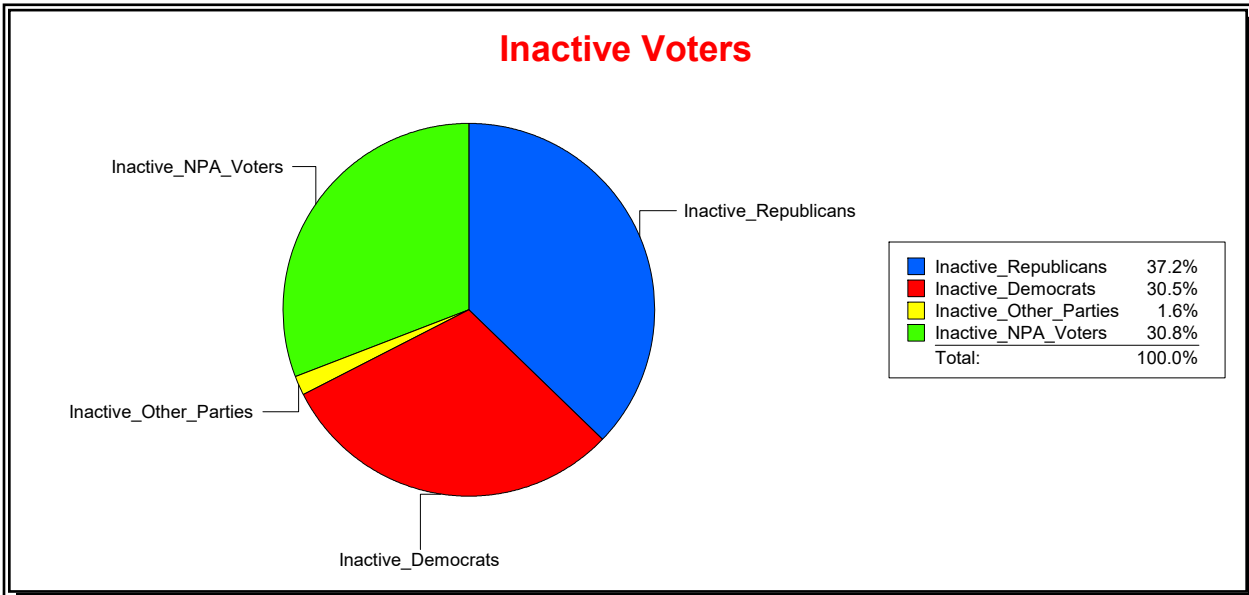

Ron Turner

Supervisor of Elections

Sarasota County, FL

Date 4/3/2023

Time 08:25 AM

Graphs of District Registration

Active Registered Voters

Inactive Voters

<u>District</u>	<u>Total</u>	<u>Dems</u>	<u>Reps</u>	<u>NonP</u>	<u>Other</u>	<u>Total</u>	<u>Dems</u>	<u>Reps</u>	<u>NonP</u>	<u>Other</u>
COUNTY	229,136	62,967	103,403	58,425	4,341	11,027	3,360	4,098	3,398	171