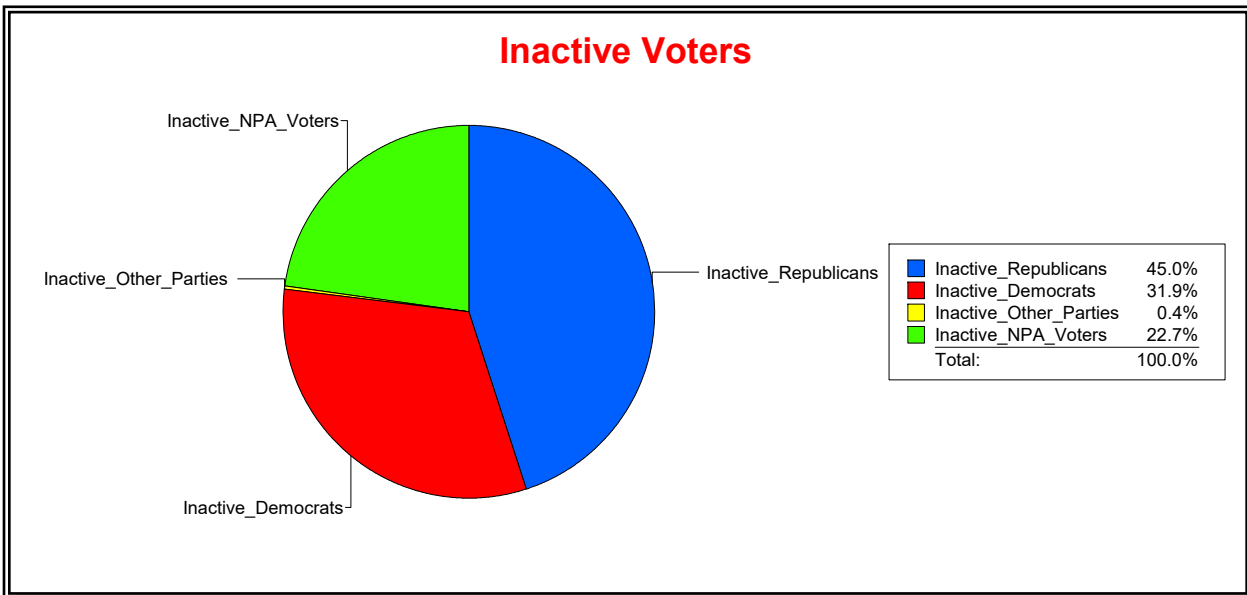

Ron Turner

Supervisor of Elections

Sarasota County, FL

Date 4/3/2023

Time 08:25 AM

Graphs of District Registration

Active Registered Voters

Inactive Voters

District	Total	Dems	Reps	NonP	Other	Total	Dems	Reps	NonP	Other
LONGBOAT KEY	4,754	1,299	2,328	1,037	90	238	76	107	54	1