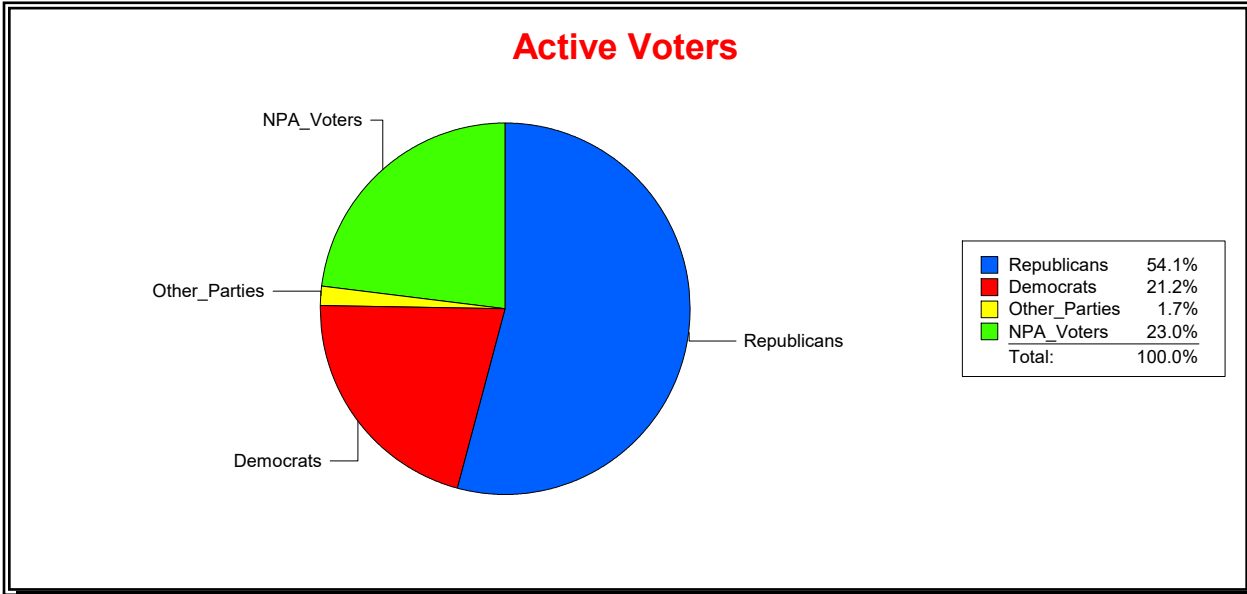

Ron Turner

Supervisor of Elections

Sarasota County, FL

Date 4/3/2023

Time 08:25 AM

Graphs of District Registration

Active Registered Voters

Inactive Voters

District	Total	Dems	Reps	NonP	Other	Total	Dems	Reps	NonP	Other
SARASOTA NATIONAL CDD	1,932	409	1,045	445	33	32	6	16	9	1