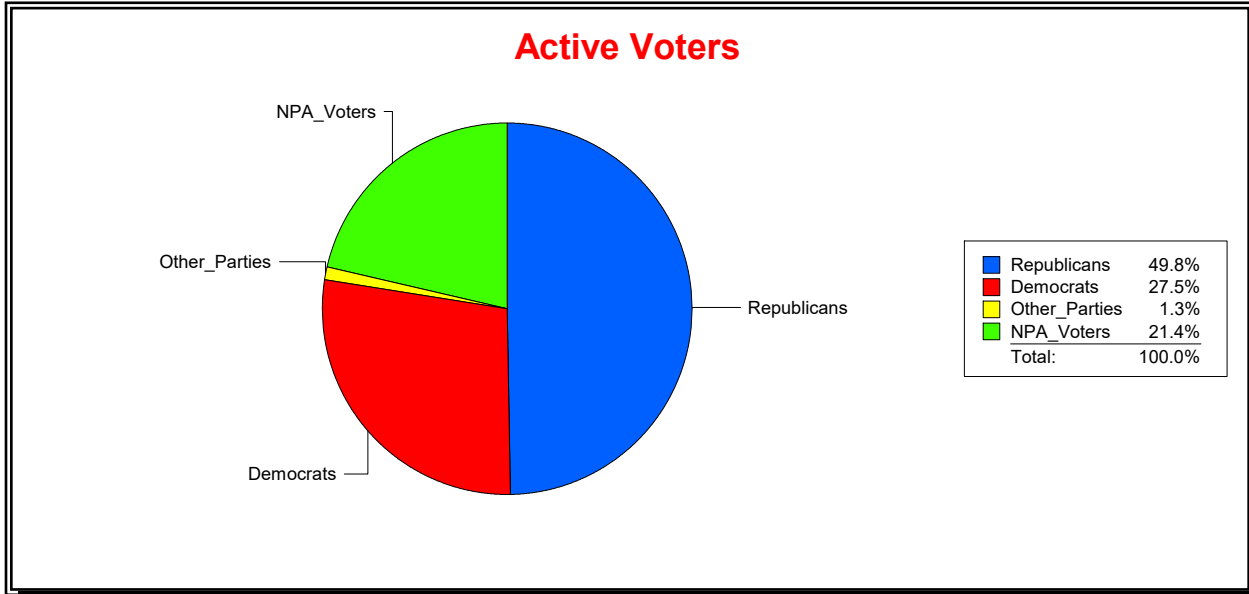

Ron Turner

Supervisor of Elections

Sarasota County, FL

Date 4/3/2023

Time 08:25 AM

Graphs of District Registration

Active Registered Voters

Inactive Voters

District	Total	Dems	Reps	NonP	Other	Total	Dems	Reps	NonP	Other
LONGBOAT KEY 3	1,511	416	753	323	19	68	21	31	16	0