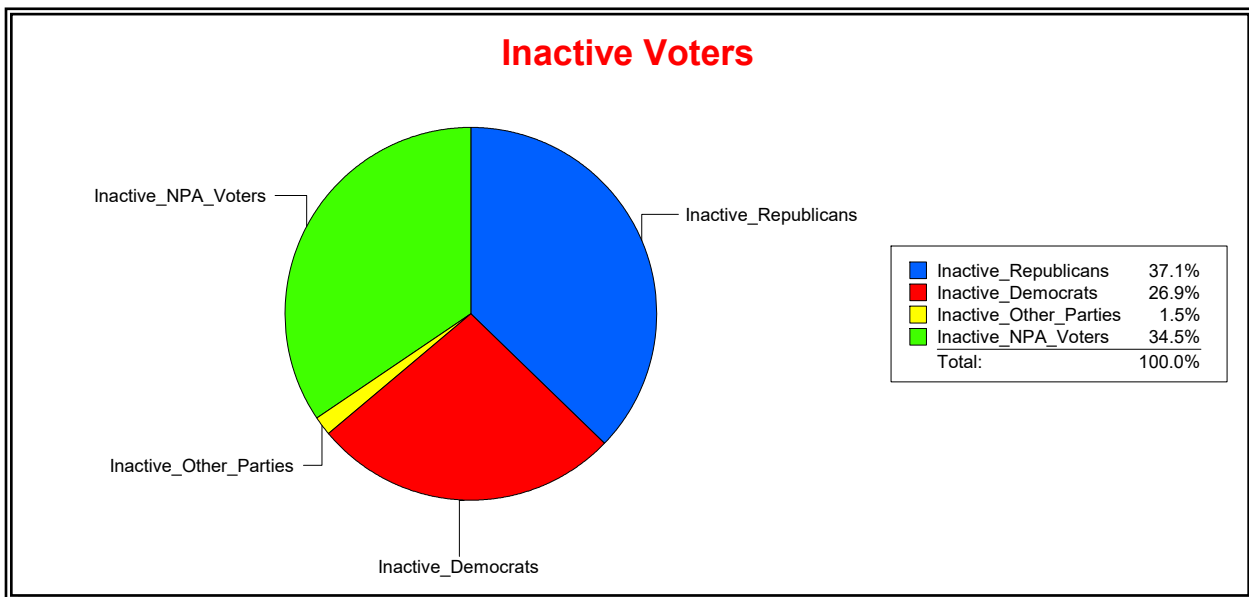

Ron Turner

Supervisor of Elections

Sarasota County, FL

Date 4/3/2023

Time 08:25 AM

Graphs of District Registration

Active Registered Voters

Inactive Voters

<u>District</u>	<u>Total</u>	<u>Dems</u>	<u>Reps</u>	<u>NonP</u>	<u>Other</u>	<u>Total</u>	<u>Dems</u>	<u>Reps</u>	<u>NonP</u>	<u>Other</u>
SCHOOL DIST 3	70,612	16,569	31,997	20,705	1,341	3,126	841	1,160	1,077	48