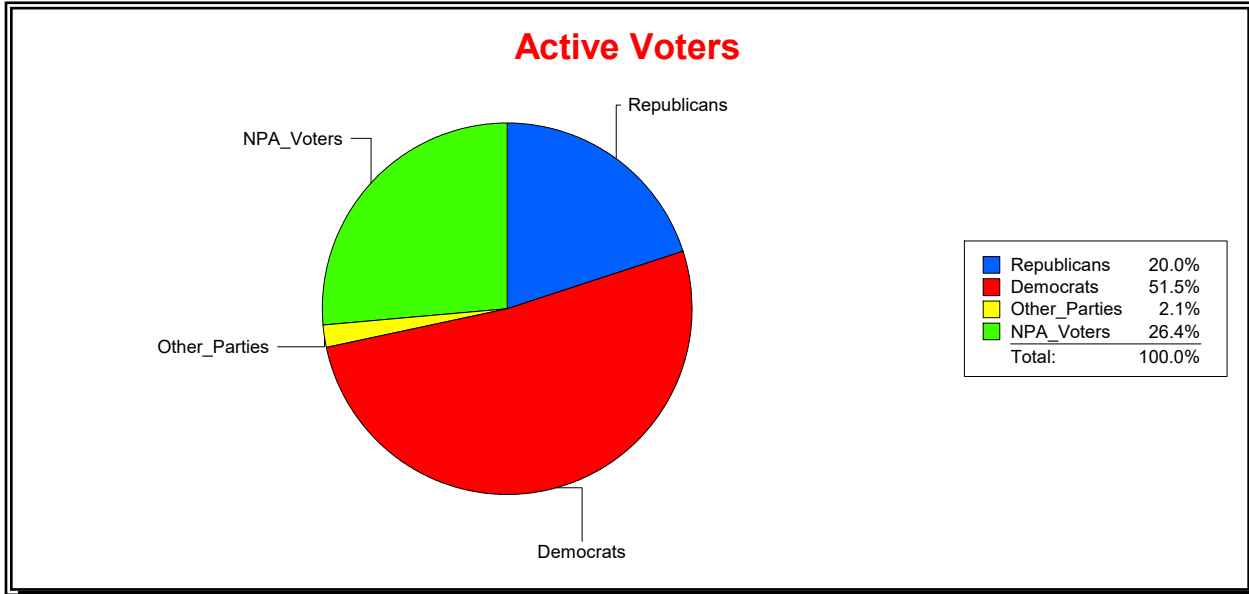

District	Total	Dems	Reps	NonP	Other	Total	Dems	Reps	NonP	Other
SARASOTA 1	11,125	5,732	2,226	2,933	234	1,163	578	206	361	18

Ron Turner

Supervisor of Elections

Sarasota County, FL

Date 4/3/2023

Time 08:25 AM