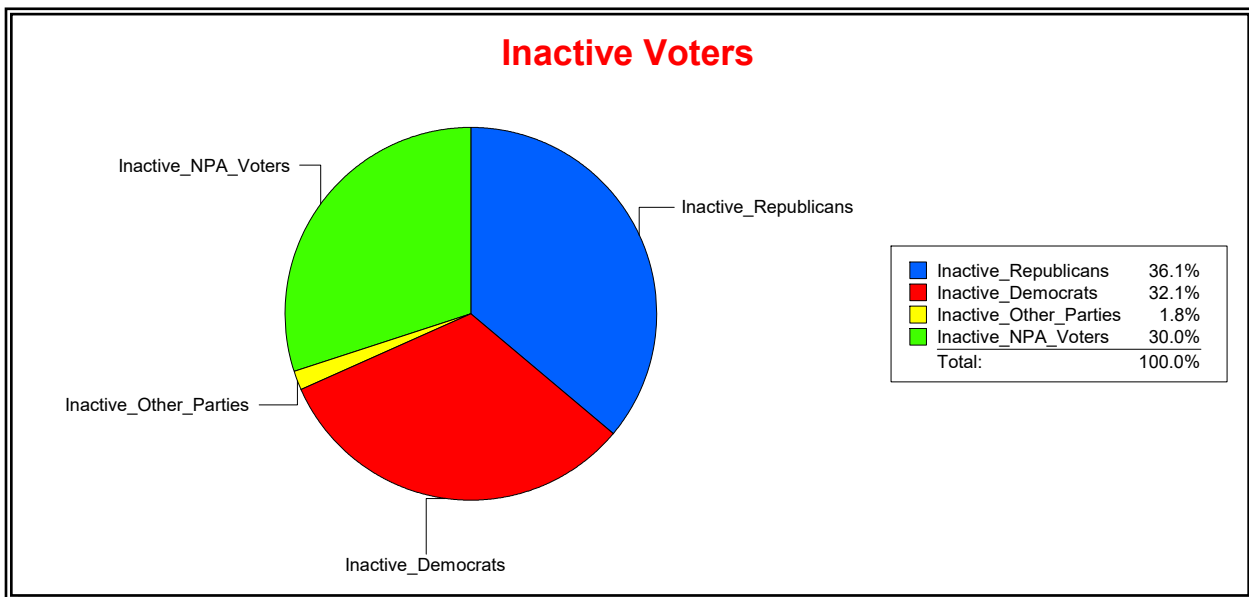

Ron Turner

Supervisor of Elections

Sarasota County, FL

Date 4/3/2023

Time 08:25 AM

Graphs of District Registration

Active Registered Voters

Inactive Voters

District	Total	Dems	Reps	NonP	Other	Total	Dems	Reps	NonP	Other
SCHOOL DIST 4	69,179	21,134	29,501	17,227	1,317	3,637	1,169	1,314	1,090	64