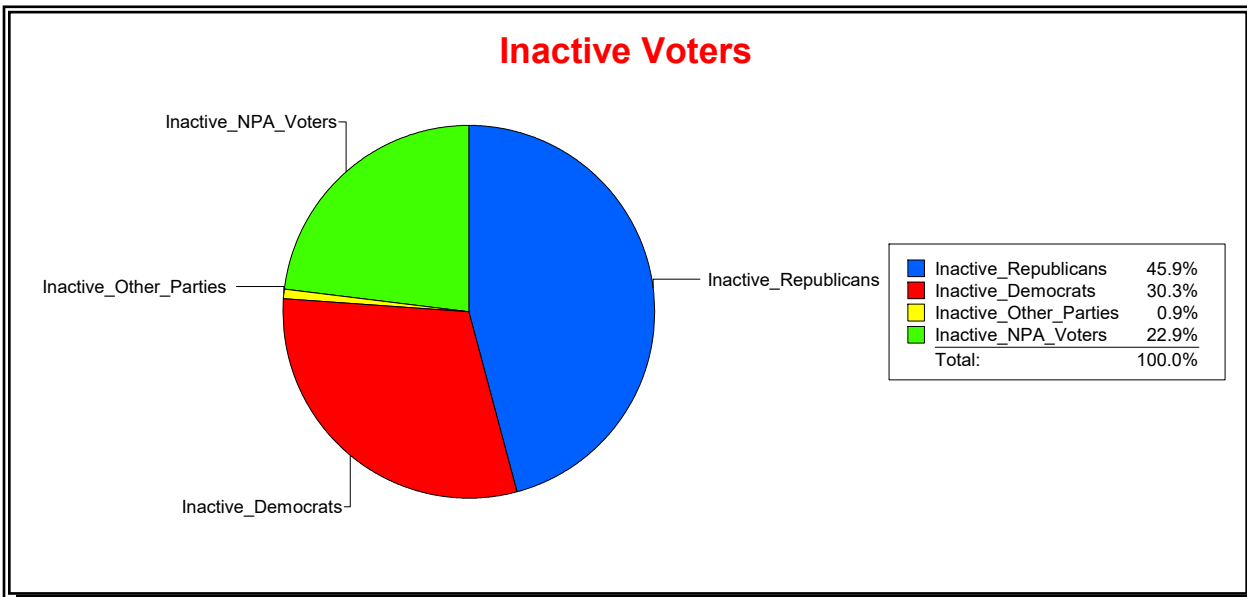

Ron Turner

Supervisor of Elections

Sarasota County, FL

Date 4/3/2023

Time 08:25 AM

Graphs of District Registration

Active Registered Voters

Inactive Voters

<u>District</u>	<u>Total</u>	<u>Dems</u>	<u>Reps</u>	<u>NonP</u>	<u>Other</u>	<u>Total</u>	<u>Dems</u>	<u>Reps</u>	<u>NonP</u>	<u>Other</u>
LONGBOAT KEY BEACH A	1,864	527	901	394	42	109	33	50	25	1