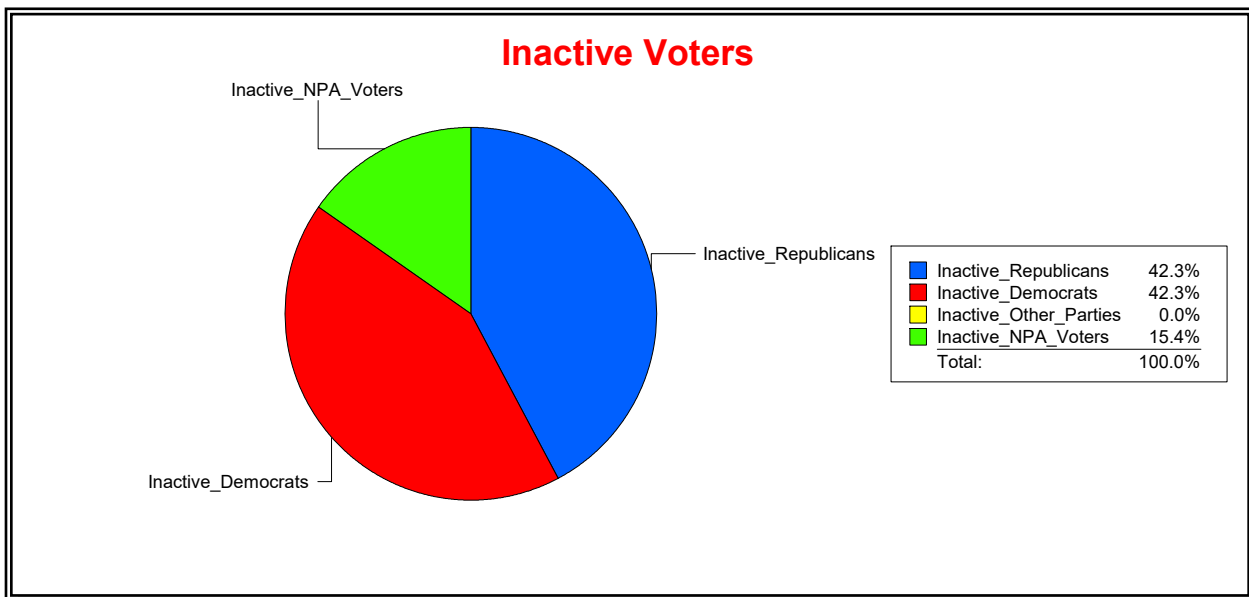

Ron Turner

Supervisor of Elections

Sarasota County, FL

Date 4/3/2023

Time 08:25 AM

Graphs of District Registration

Active Registered Voters

Inactive Voters

District	Total	Dems	Reps	NonP	Other	Total	Dems	Reps	NonP	Other
HLDY PK PK & REC DIST	599	180	237	172	10	26	11	11	4	0