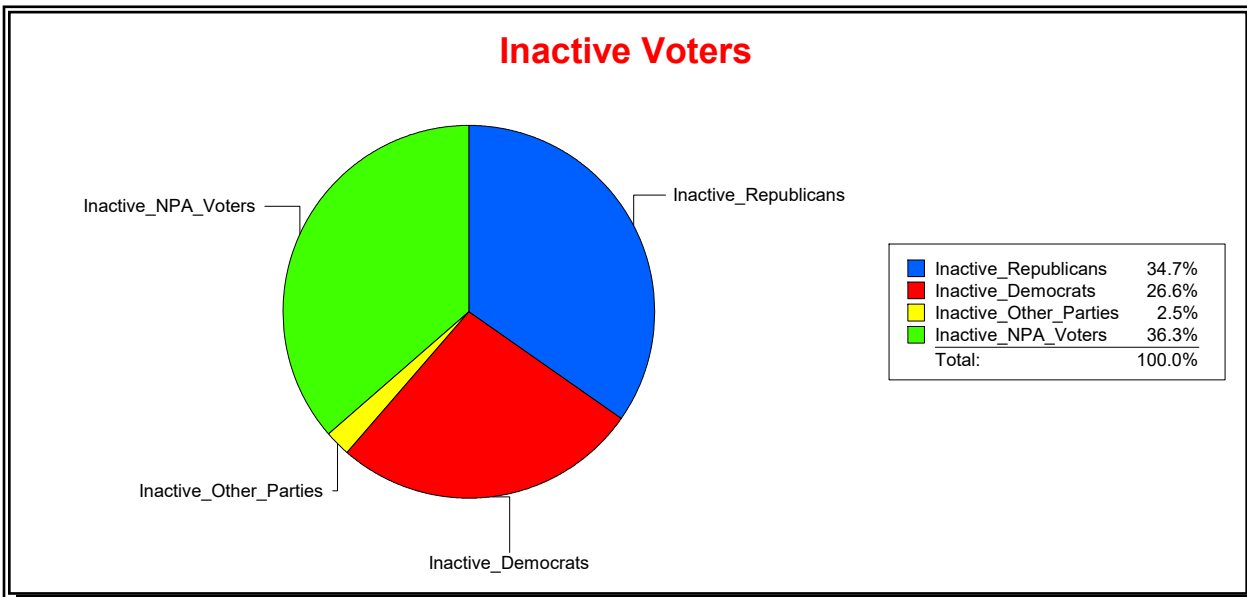

Ron Turner

Supervisor of Elections

Sarasota County, FL

Date 4/3/2023

Time 08:25 AM

Graphs of District Registration

District	Active Registered Voters					Inactive Voters				
	Total	Dems	Reps	NonP	Other	Total	Dems	Reps	NonP	Other
NORTH PORT 1	10,973	2,515	4,926	3,314	218	444	118	154	161	11