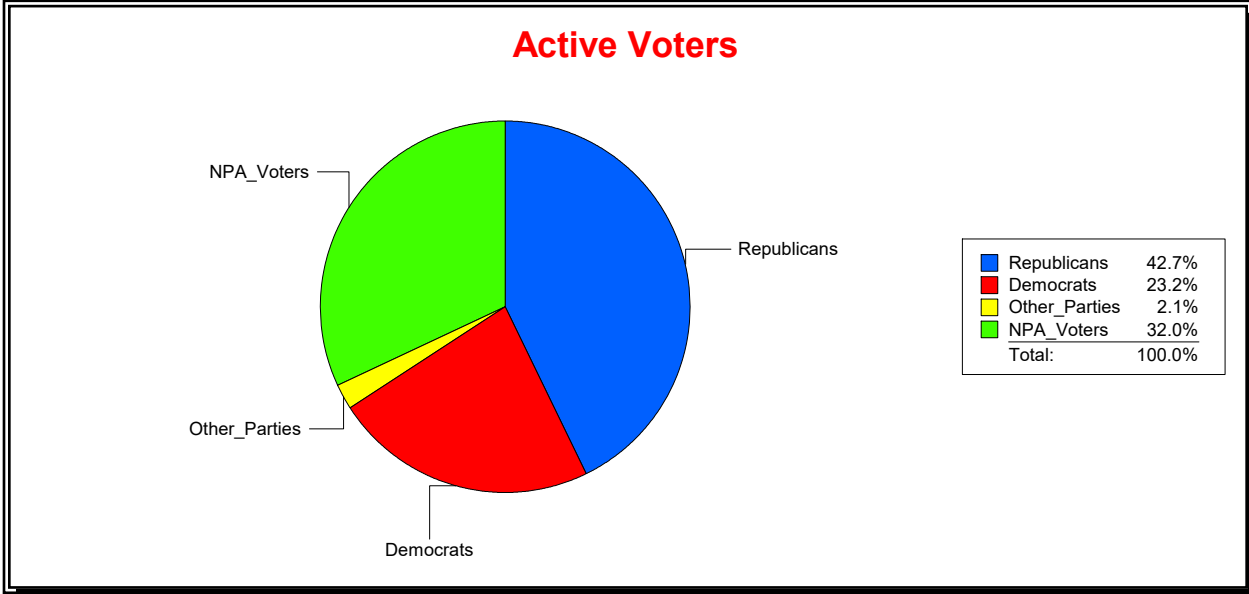

Ron Turner

Supervisor of Elections

Sarasota County, FL

Date 4/3/2023

Time 08:25 AM

Graphs of District Registration

Active Registered Voters

Inactive Voters

<u>District</u>	<u>Total</u>	<u>Dems</u>	<u>Reps</u>	<u>NonP</u>	<u>Other</u>	<u>Total</u>	<u>Dems</u>	<u>Reps</u>	<u>NonP</u>	<u>Other</u>
NORTH PORT 3	10,719	2,491	4,573	3,432	223	533	125	196	208	4