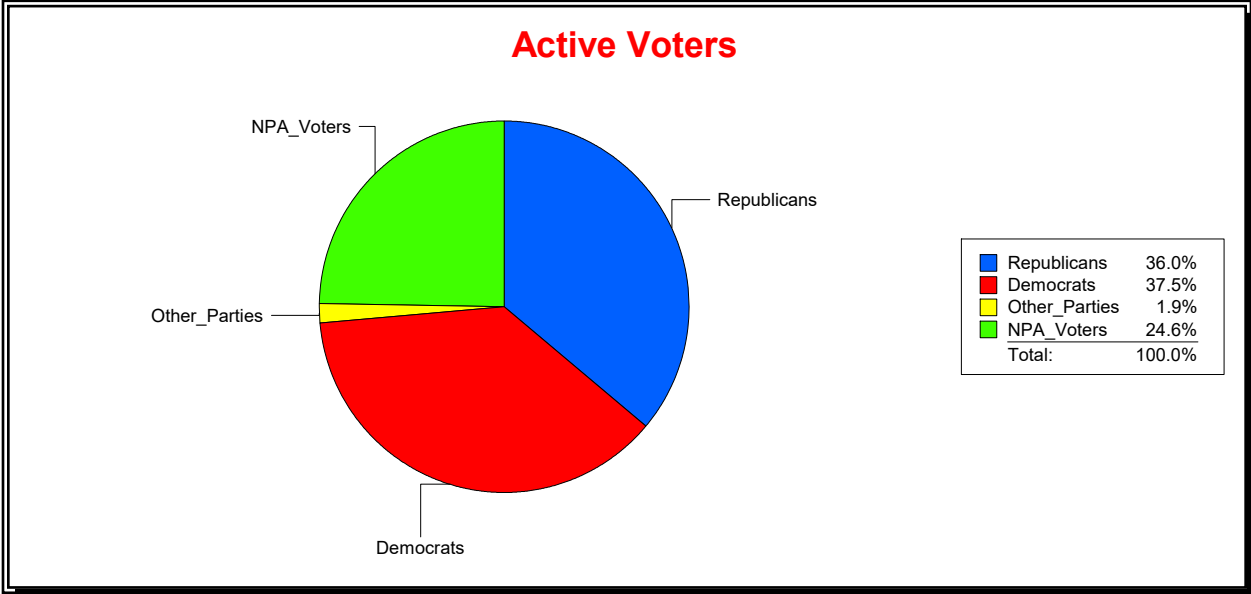

Ron Turner

Supervisor of Elections

Sarasota County, FL

Date 4/3/2023

Time 08:25 AM

Graphs of District Registration

Active Registered Voters

Inactive Voters

District	Total	Dems	Reps	NonP	Other	Total	Dems	Reps	NonP	Other
SOIL AND WATER DIST 2	65,853	24,677	23,713	16,193	1,270	4,526	1,722	1,336	1,398	70