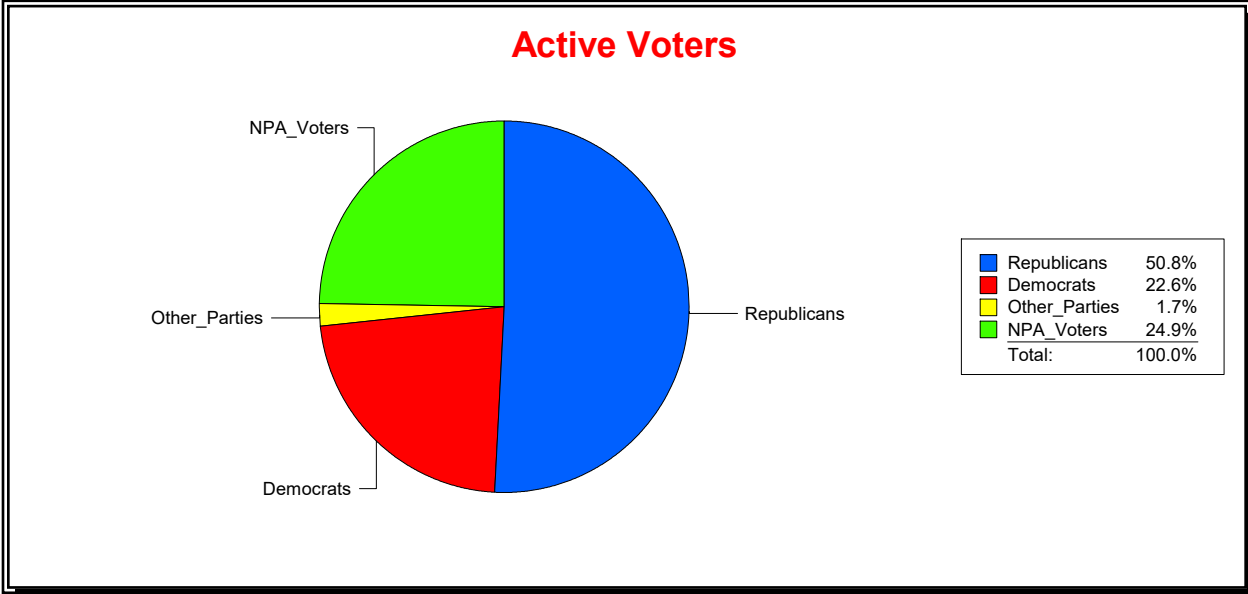

Ron Turner

Supervisor of Elections

Sarasota County, FL

Date 4/3/2023

Time 08:25 AM

Graphs of District Registration

Active Registered Voters

Inactive Voters

District	Total	Dems	Reps	NonP	Other	Total	Dems	Reps	NonP	Other
WINDWARD AT LWR CDD	177	40	90	44	3	0	0	0	0	0