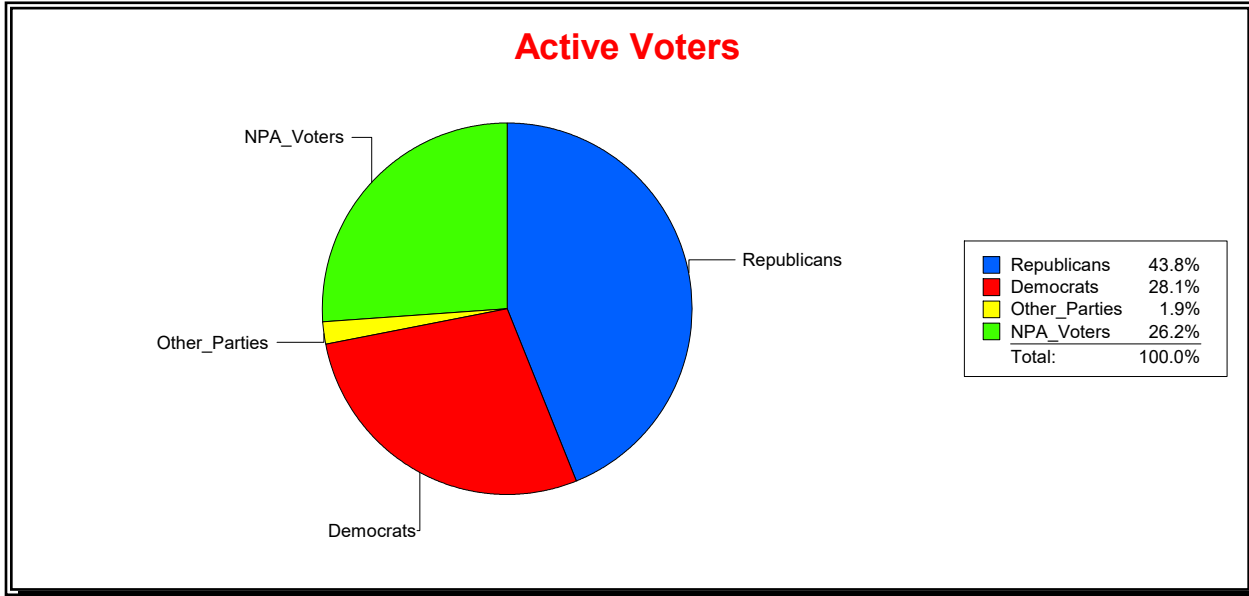

Ron Turner

Supervisor of Elections

Sarasota County, FL

Date 4/3/2023

Time 08:25 AM

Graphs of District Registration

Active Registered Voters

Inactive Voters

District	Total	Dems	Reps	NonP	Other	Total	Dems	Reps	NonP	Other
COUNTYWIDE	357,505	100,534	156,569	93,615	6,787	17,952	5,682	6,352	5,634	284

Ron Turner

Supervisor of Elections

Sarasota County, FL

Date 4/3/2023