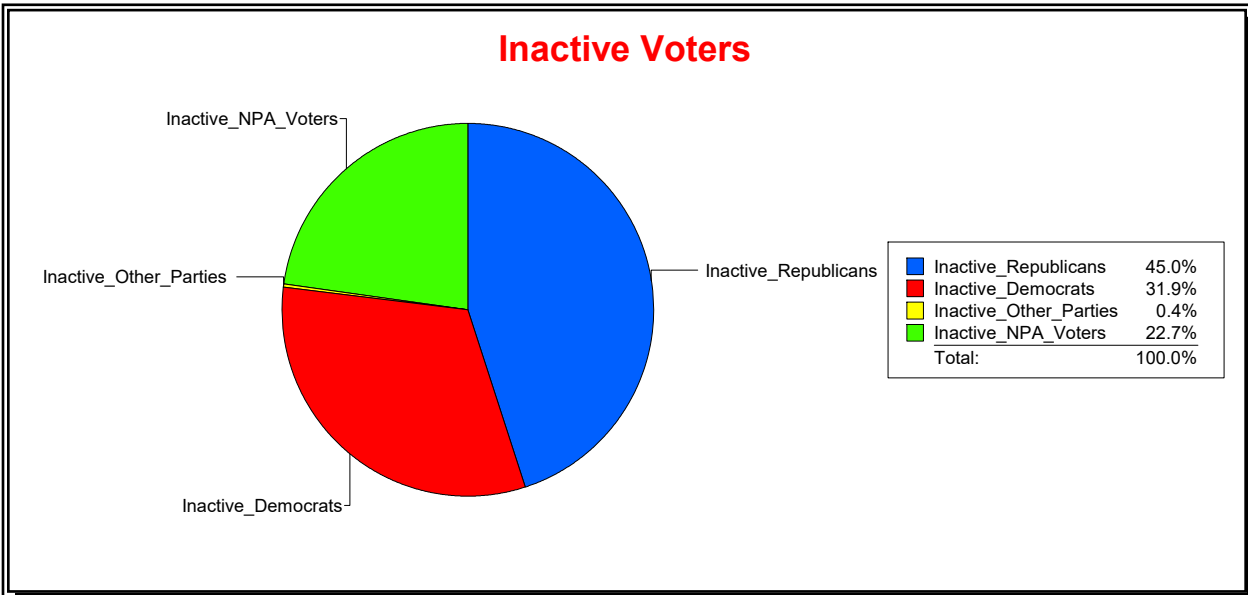

Ron Turner

Supervisor of Elections

Sarasota County, FL

Date 4/3/2023

Time 08:25 AM

Graphs of District Registration

Active Registered Voters

Inactive Voters

<u>District</u>	<u>Total</u>	<u>Dems</u>	<u>Reps</u>	<u>NonP</u>	<u>Other</u>	<u>Total</u>	<u>Dems</u>	<u>Reps</u>	<u>NonP</u>	<u>Other</u>
LONGBOAT KEY	4,754	1,299	2,328	1,037	90	238	76	107	54	1