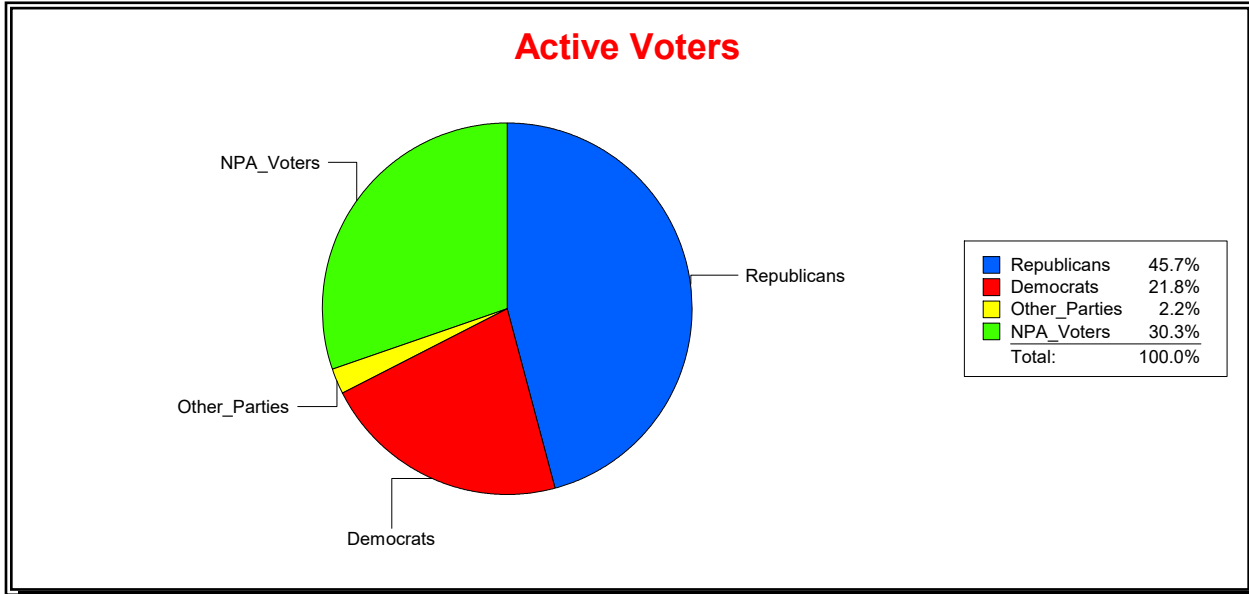

Ron Turner

Supervisor of Elections

Sarasota County, FL

Date 4/3/2023

Time 08:25 AM

Graphs of District Registration

Active Registered Voters

Inactive Voters

District	Total	Dems	Reps	NonP	Other	Total	Dems	Reps	NonP	Other
NORTH PORT DIST 2	12,960	2,826	5,929	3,924	281	571	147	218	194	12