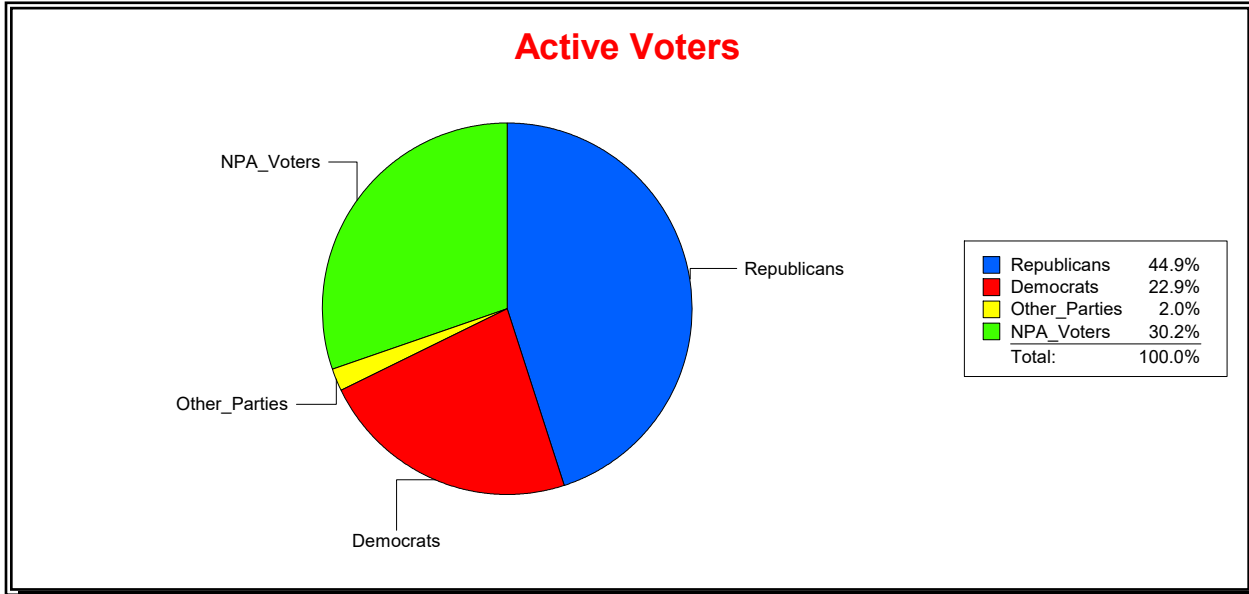

Sarasota County, FL

Date 4/3/2023

Time 08:25 AM

Graphs of District Registration

Active Registered Voters

Inactive Voters

District	Total	Dems	Reps	NonP	Other	Total	Dems	Reps	NonP	Other
NORTH PORT DIST 1	10,973	2,515	4,926	3,314	218	444	118	154	161	11