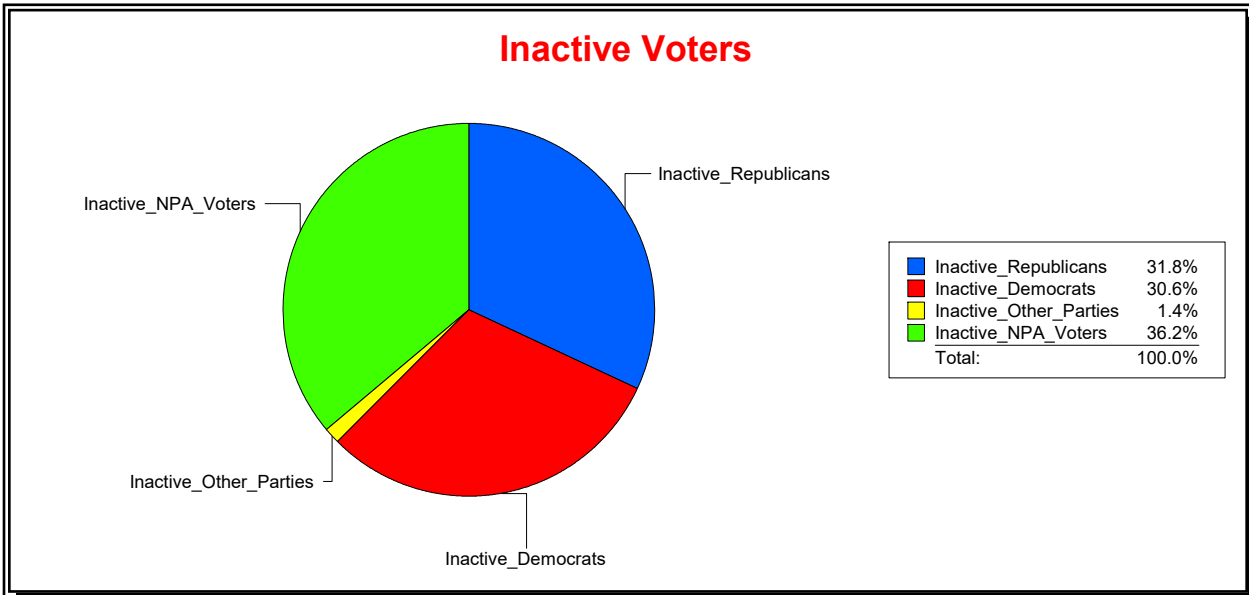

Ron Turner

Supervisor of Elections

Sarasota County, FL

Date 4/3/2023

Time 08:25 AM

Graphs of District Registration

Active Registered Voters

Inactive Voters

District	Total	Dems	Reps	NonP	Other	Total	Dems	Reps	NonP	Other
NORTH PORT DIST 5	17,462	4,098	8,068	4,985	311	647	198	206	234	9