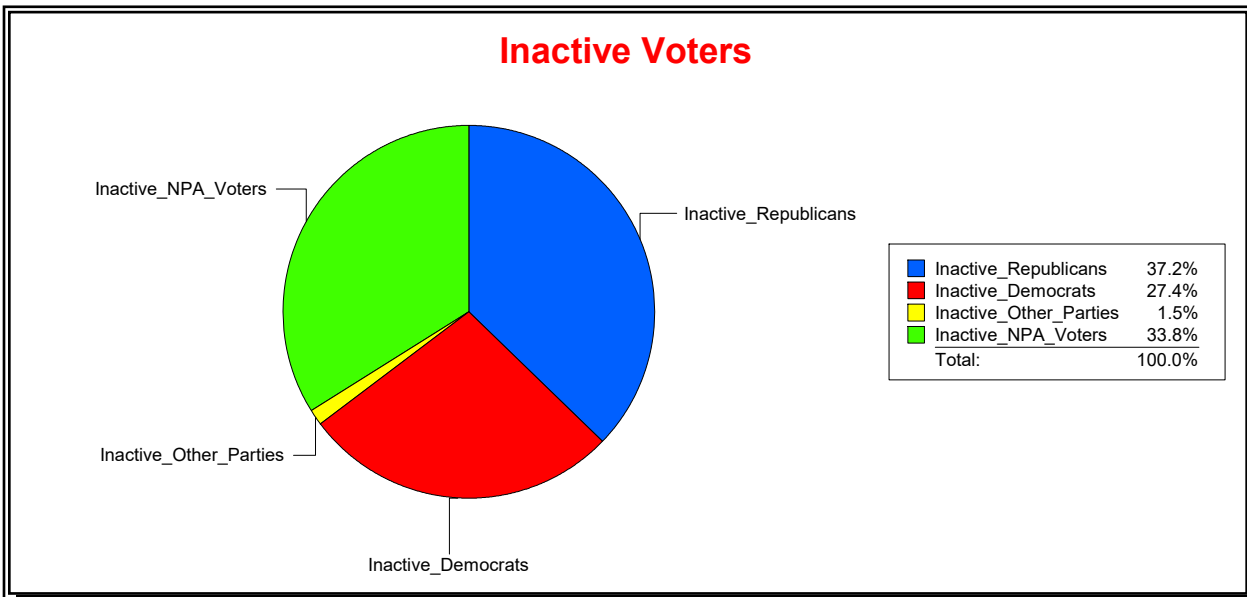

Ron Turner

Supervisor of Elections

Sarasota County, FL

Date 4/3/2023

Time 08:25 AM

Graphs of District Registration

Active Registered Voters

Inactive Voters

District	Total	Dems	Reps	NonP	Other	Total	Dems	Reps	NonP	Other
SOIL AND WATER DIST 5	71,709	16,936	32,505	20,904	1,364	3,311	908	1,233	1,120	50