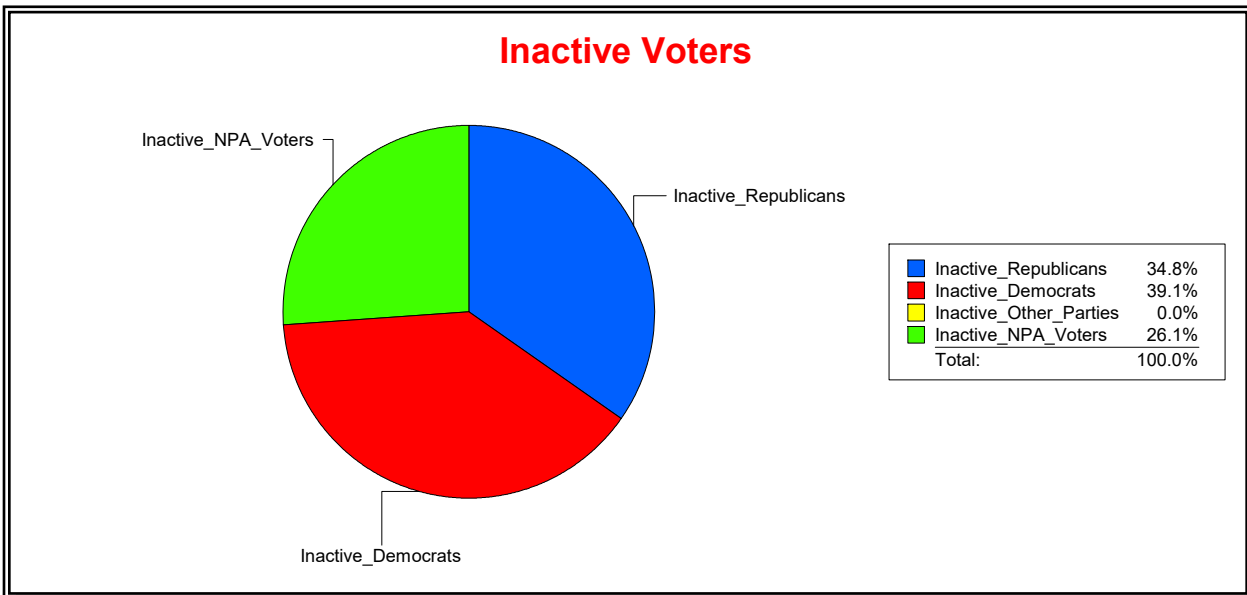

Ron Turner

Supervisor of Elections

Sarasota County, FL

Date 4/3/2023

Time 08:25 AM

Graphs of District Registration

Active Registered Voters

Inactive Voters

District	Total	Dems	Reps	NonP	Other	Total	Dems	Reps	NonP	Other
LONGBOAT KEY 4	414	120	199	87	8	23	9	8	6	0