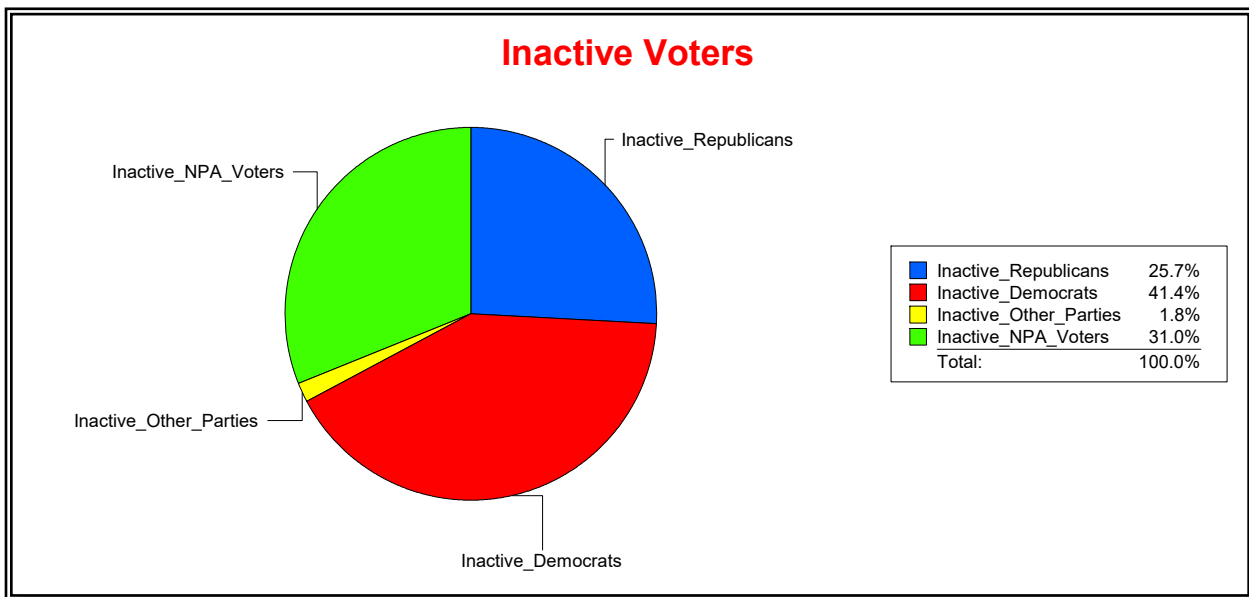

District	Total	Dems	Reps	NonP	Other	Total	Dems	Reps	NonP	Other
SARASOTA	39,128	15,922	12,436	9,974	796	3,044	1,261	783	944	56

Ron Turner

Supervisor of Elections

Sarasota County, FL

Date 4/3/2023

Time 08:25 AM