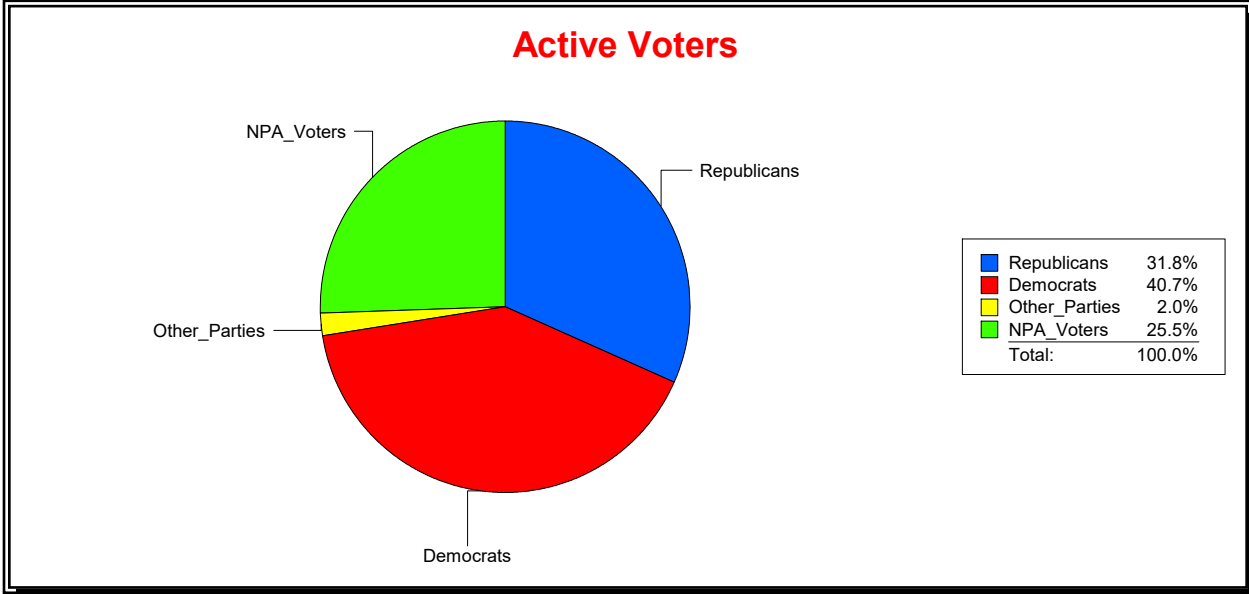

District	Total	Dems	Reps	NonP	Other	Total	Dems	Reps	NonP	Other
SARASOTA	39,128	15,922	12,436	9,974	796	3,044	1,261	783	944	56

Ron Turner

Supervisor of Elections

Sarasota County, FL

Date 4/3/2023

Time 08:25 AM