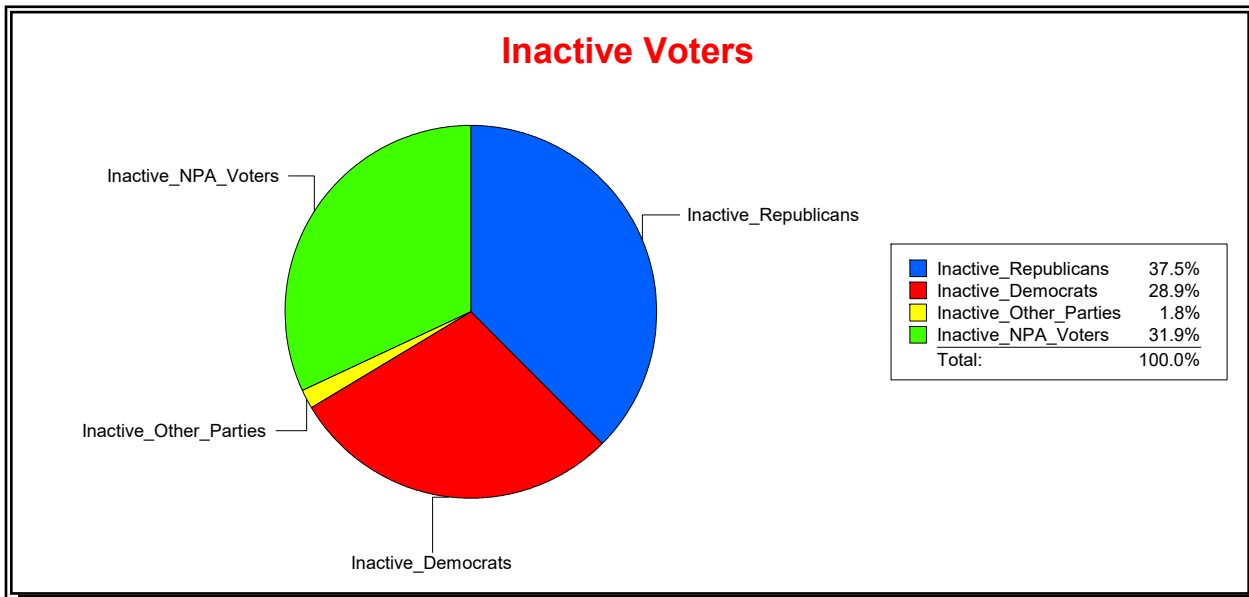

Ron Turner

Supervisor of Elections

Sarasota County, FL

Date 4/3/2023

Time 08:25 AM

Graphs of District Registration

Active Registered Voters

Inactive Voters

District	Total	Dems	Reps	NonP	Other	Total	Dems	Reps	NonP	Other
NORTH PORT DIST 4	9,319	2,403	4,097	2,657	162	395	114	148	126	7