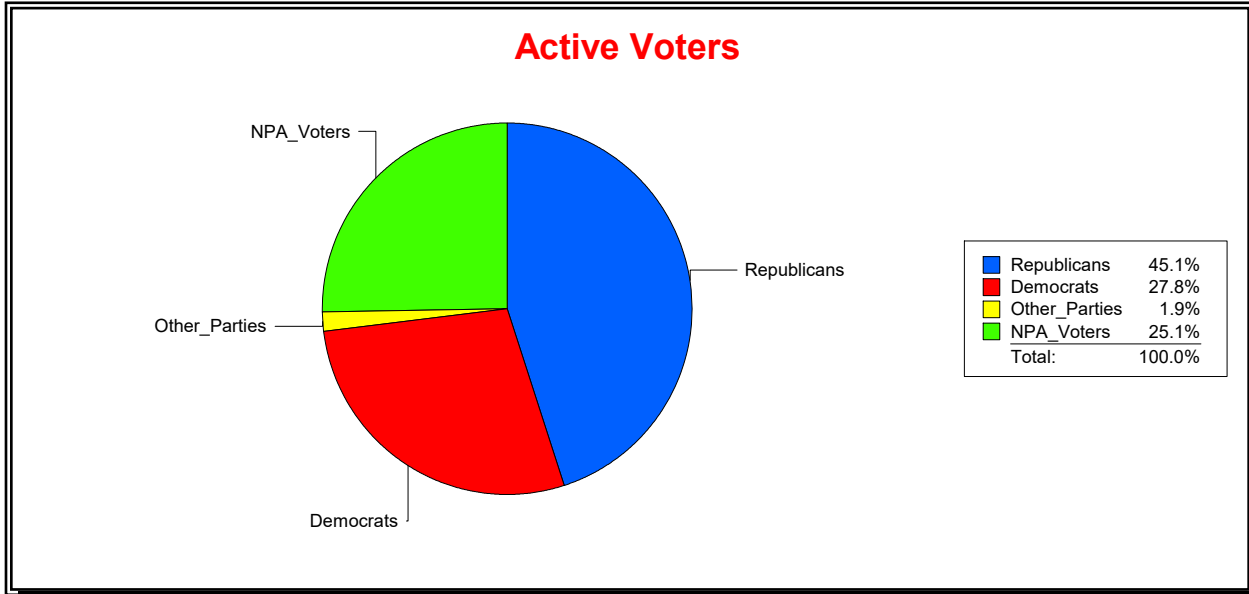

Ron Turner

Supervisor of Elections

Sarasota County, FL

Date 4/3/2023

Time 08:25 AM

Graphs of District Registration

Active Registered Voters

Inactive Voters

<u>District</u>	<u>Total</u>	<u>Dems</u>	<u>Reps</u>	<u>NonP</u>	<u>Other</u>	<u>Total</u>	<u>Dems</u>	<u>Reps</u>	<u>NonP</u>	<u>Other</u>
CNTY COMM DIST 4	73,960	20,578	33,362	18,600	1,420	3,588	1,117	1,322	1,084	65