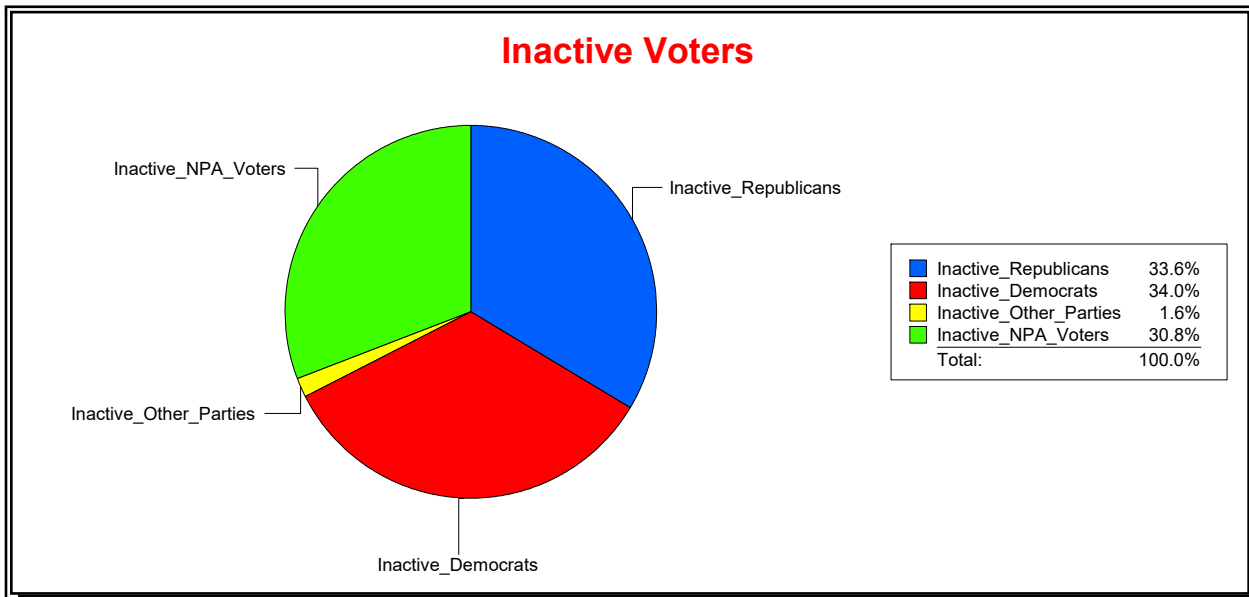

District	Total	Dems	Reps	NonP	Other	Total	Dems	Reps	NonP	Other
STATE HOUSE DIST 73	148,073	46,917	61,185	37,182	2,789	8,715	2,966	2,926	2,681	142

Ron Turner

Supervisor of Elections

Sarasota County, FL

Date 4/3/2023