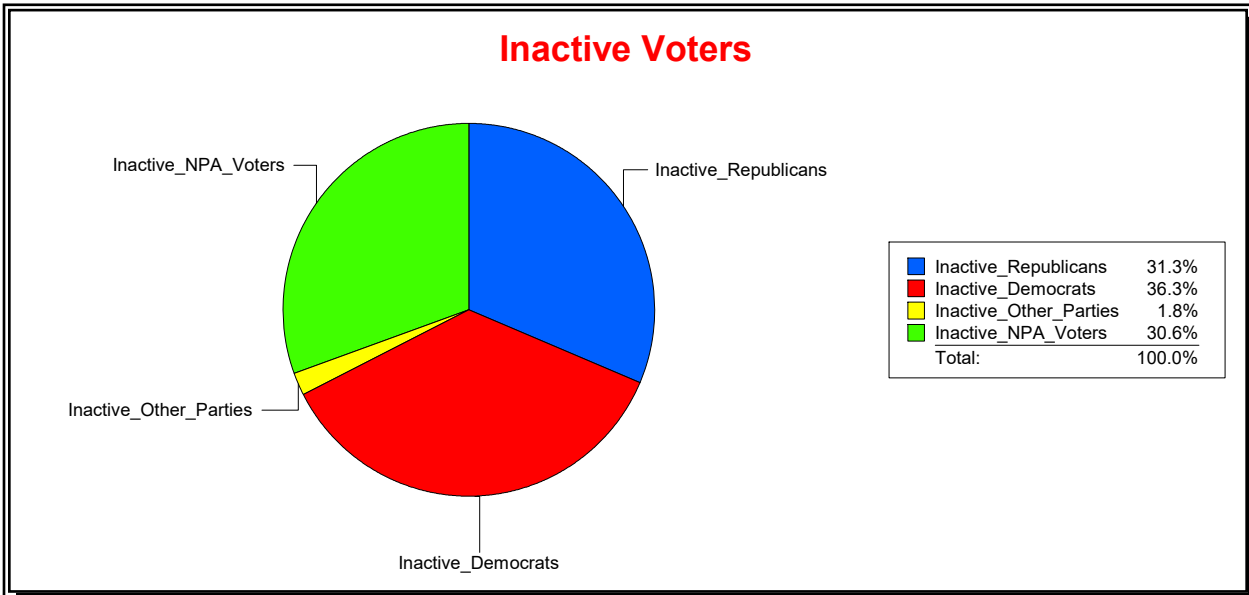

District	Total	Dems	Reps	NonP	Other	Total	Dems	Reps	NonP	Other
HOSPITAL BOARD NORTH	107,607	35,717	42,783	26,920	2,187	6,260	2,275	1,959	1,915	111

Ron Turner

Supervisor of Elections

Sarasota County, FL

Date 4/3/2023