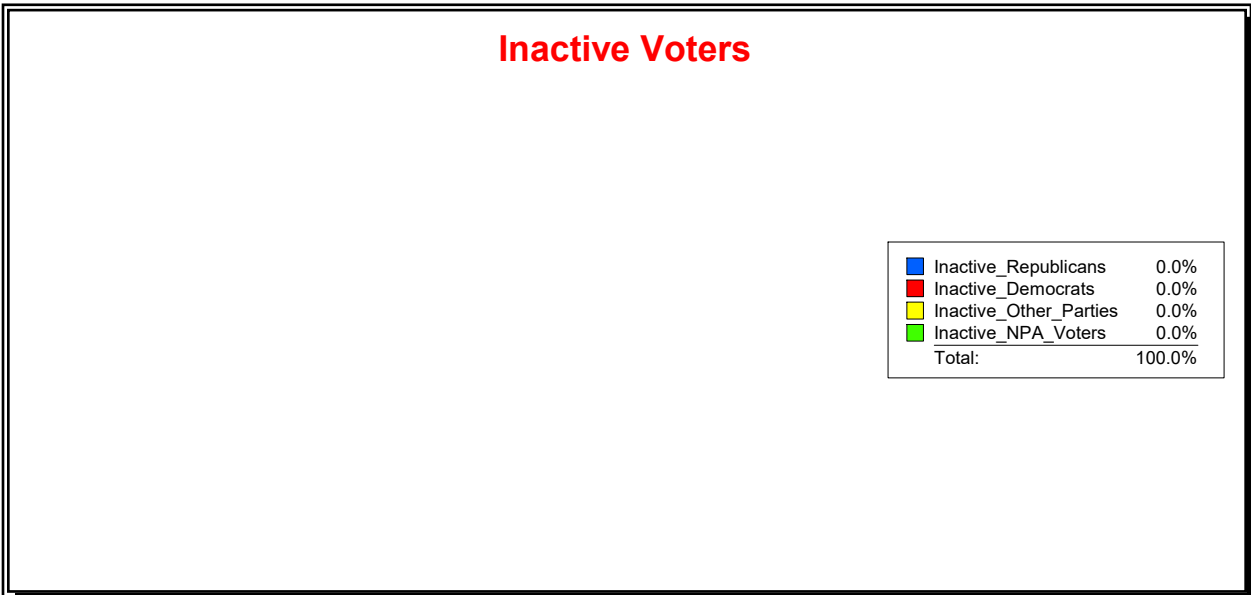

Ron Turner

Supervisor of Elections

Sarasota County, FL

Date 4/3/2023

Time 08:25 AM

Graphs of District Registration

Active Registered Voters

Inactive Voters

<u>District</u>	<u>Total</u>	<u>Dems</u>	<u>Reps</u>	<u>NonP</u>	<u>Other</u>	<u>Total</u>	<u>Dems</u>	<u>Reps</u>	<u>NonP</u>	<u>Other</u>
LBK DISTRICT 5	0	0	0	0	0	0	0	0	0	0