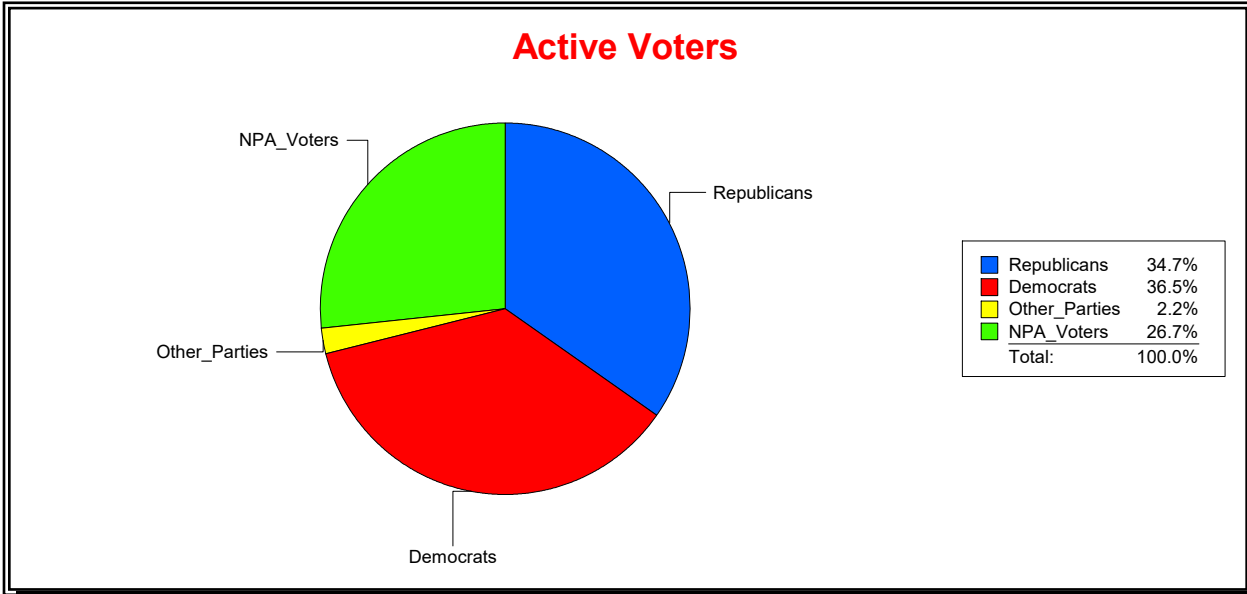

Ron Turner

Supervisor of Elections

Sarasota County, FL

Date 4/3/2023

Time 08:25 AM

Graphs of District Registration

Active Registered Voters

Inactive Voters

District	Total	Dems	Reps	NonP	Other	Total	Dems	Reps	NonP	Other
SARASOTA 3	11,061	4,033	3,840	2,949	239	819	302	234	268	15