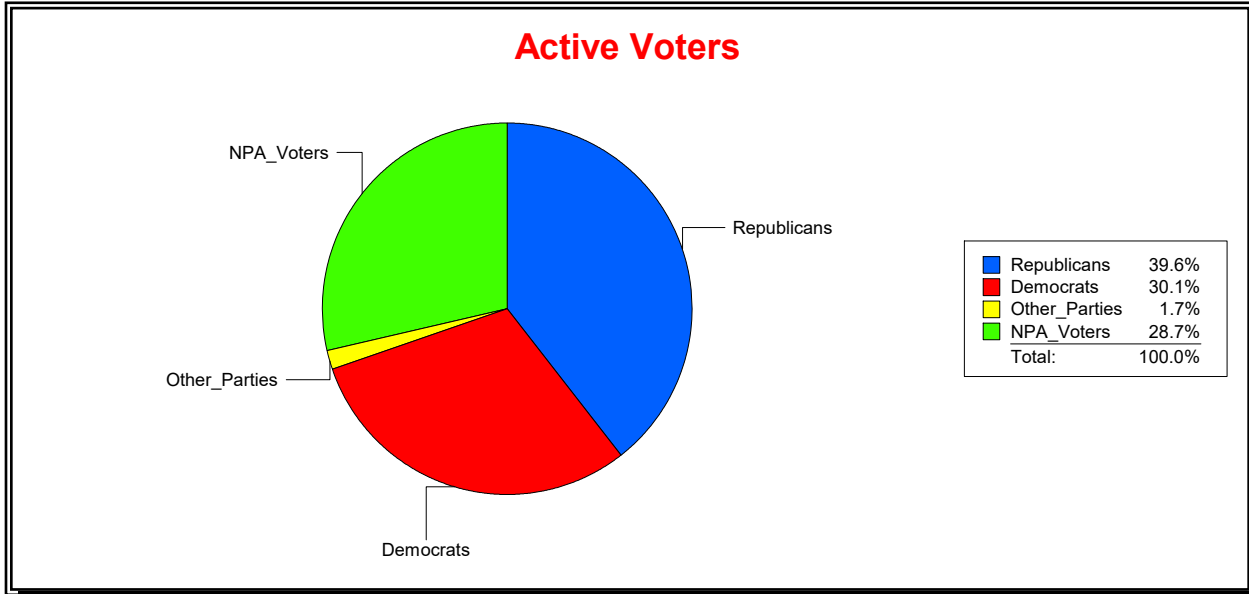

Ron Turner

Supervisor of Elections

Sarasota County, FL

Date 4/3/2023

Time 08:25 AM

Graphs of District Registration

Active Registered Voters

Inactive Voters

District	Total	Dems	Reps	NonP	Other	Total	Dems	Reps	NonP	Other
HLDY PK PK & REC DIST	599	180	237	172	10	26	11	11	4	0