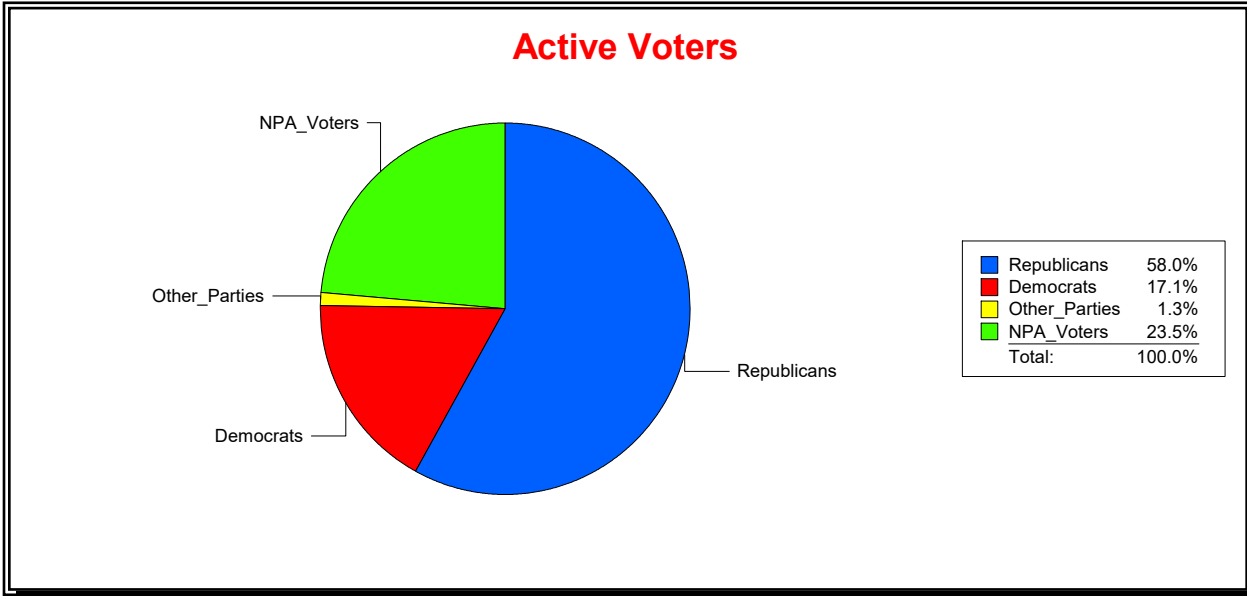

Date 4/3/2023

Time 08:25 AM

Graphs of District Registration

Active Registered Voters

Inactive Voters

District	Total	Dems	Reps	NonP	Other	Total	Dems	Reps	NonP	Other
TOSCANA ISLES CDD	1,062	182	616	250	14	9	2	4	3	0