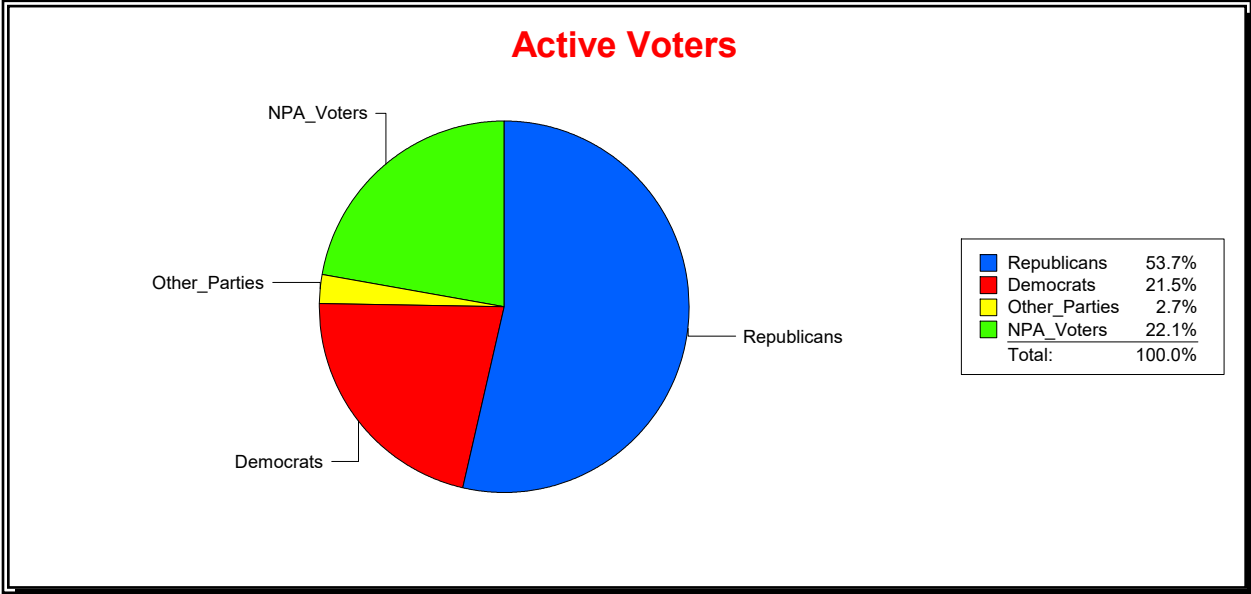

Ron Turner

Supervisor of Elections

Sarasota County, FL

Date 4/3/2023

Time 08:25 AM

Graphs of District Registration

Active Registered Voters

Inactive Voters

<u>District</u>	<u>Total</u>	<u>Dems</u>	<u>Reps</u>	<u>NonP</u>	<u>Other</u>	<u>Total</u>	<u>Dems</u>	<u>Reps</u>	<u>NonP</u>	<u>Other</u>
LONGBOAT KEY 1	1,487	319	799	329	40	82	25	37	19	1