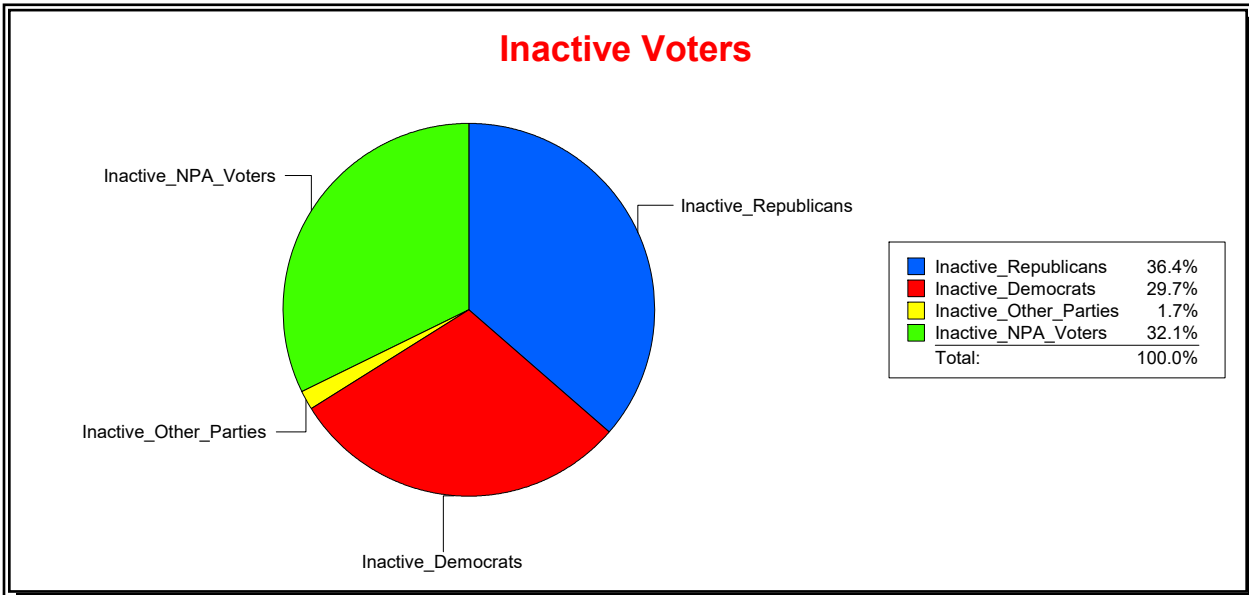

Ron Turner

Supervisor of Elections

Sarasota County, FL

Date 4/3/2023

Time 08:25 AM

Graphs of District Registration

Active Registered Voters

Inactive Voters

District	Total	Dems	Reps	NonP	Other	Total	Dems	Reps	NonP	Other
STATE HOUSE DIST 74	150,477	39,404	67,650	40,480	2,943	6,667	1,981	2,427	2,143	116