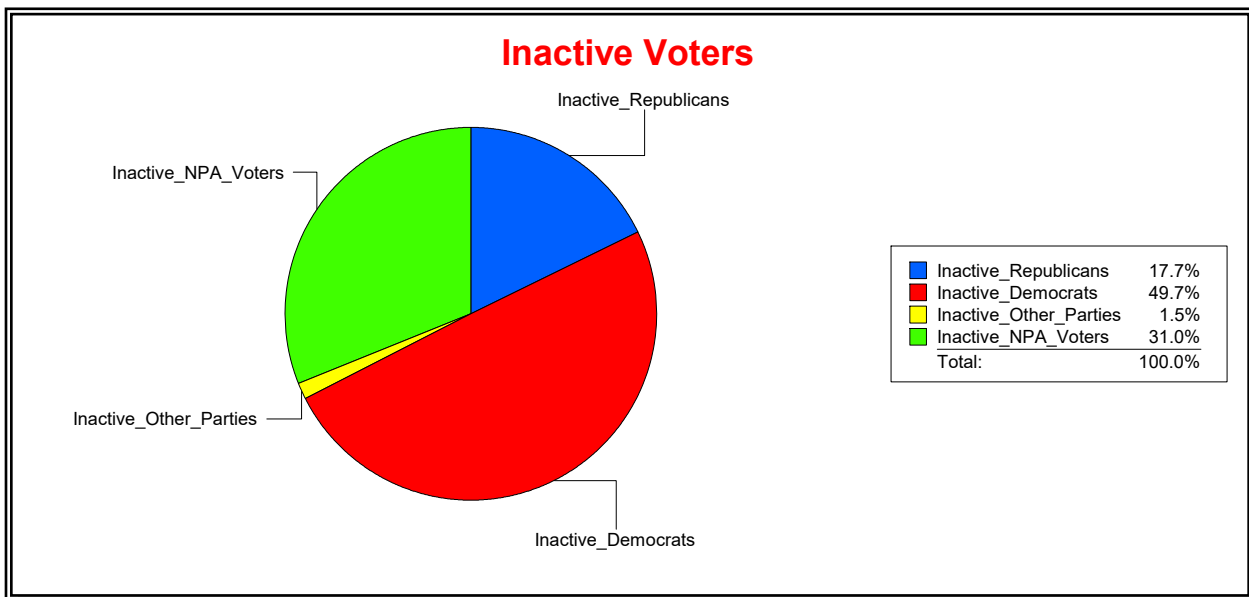

District	Total	Dems	Reps	NonP	Other	Total	Dems	Reps	NonP	Other
SARASOTA 1	11,125	5,732	2,226	2,933	234	1,163	578	206	361	18

Ron Turner

Supervisor of Elections

Sarasota County, FL

Date 4/3/2023

Time 08:25 AM