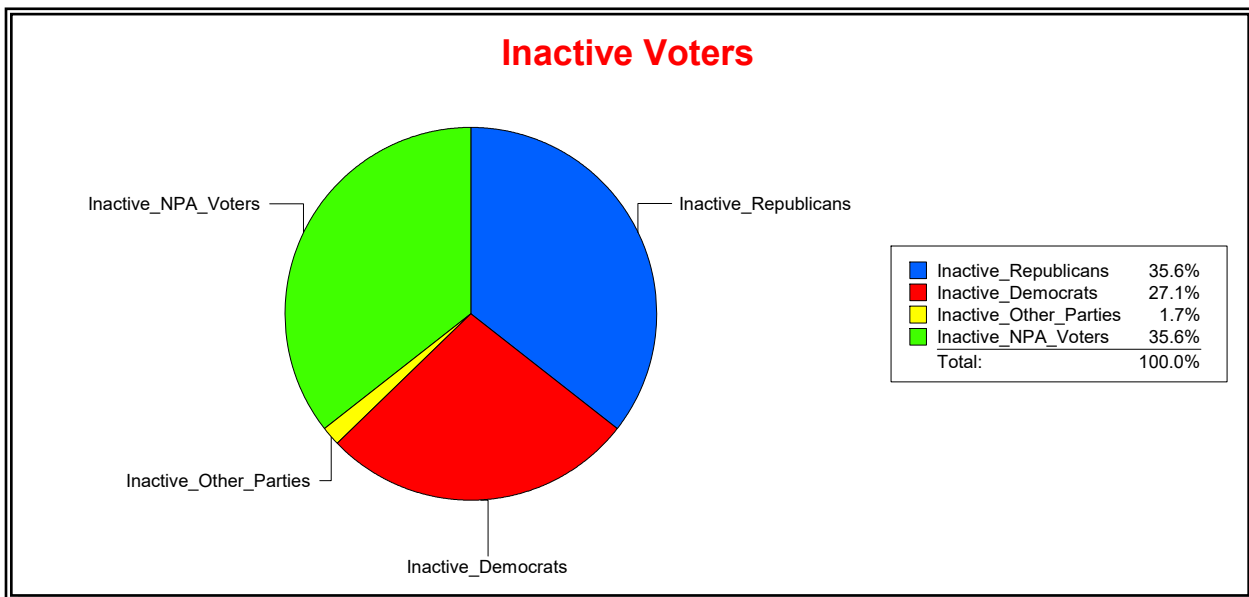

Supervisor of Elections

Sarasota County, FL

Date 4/3/2023

Time 08:25 AM

Graphs of District Registration

Active Registered Voters

Inactive Voters

<u>District</u>	<u>Total</u>	<u>Dems</u>	<u>Reps</u>	<u>NonP</u>	<u>Other</u>	<u>Total</u>	<u>Dems</u>	<u>Reps</u>	<u>NonP</u>	<u>Other</u>
NORTH PORT	61,433	14,333	27,593	18,312	1,195	2,590	702	922	923	43