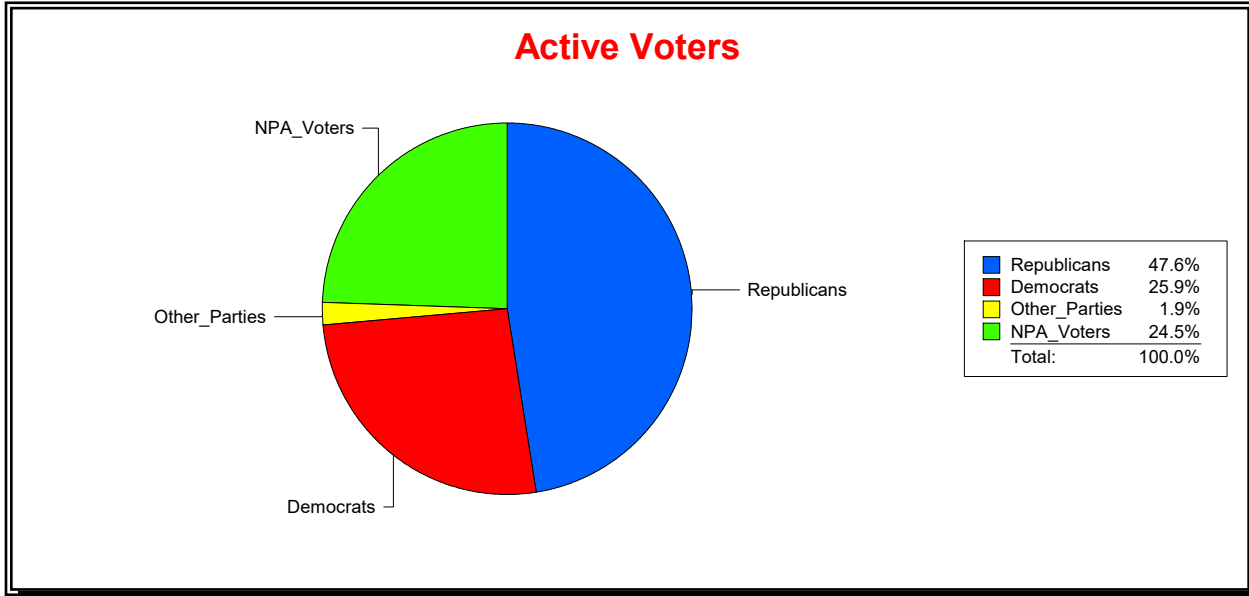

Ron Turner

Supervisor of Elections

Sarasota County, FL

Date 4/3/2023

Time 08:25 AM

Graphs of District Registration

Active Registered Voters

Inactive Voters

District	Total	Dems	Reps	NonP	Other	Total	Dems	Reps	NonP	Other
SCHOOL DIST 2	77,656	20,134	36,969	19,053	1,500	3,498	1,017	1,359	1,068	54