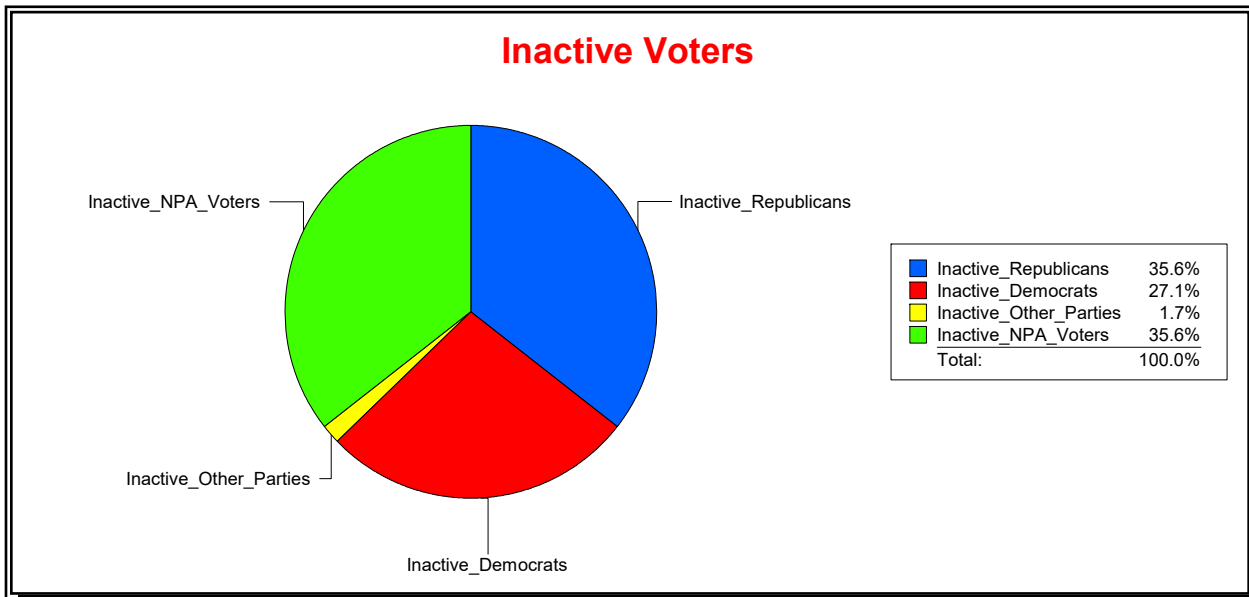

Supervisor of Elections

Sarasota County, FL

Date 4/3/2023

Time 08:25 AM

Graphs of District Registration

Active Registered Voters

Inactive Voters

District	Total	Dems	Reps	NonP	Other	Total	Dems	Reps	NonP	Other
NORTH PORT	61,433	14,333	27,593	18,312	1,195	2,590	702	922	923	43