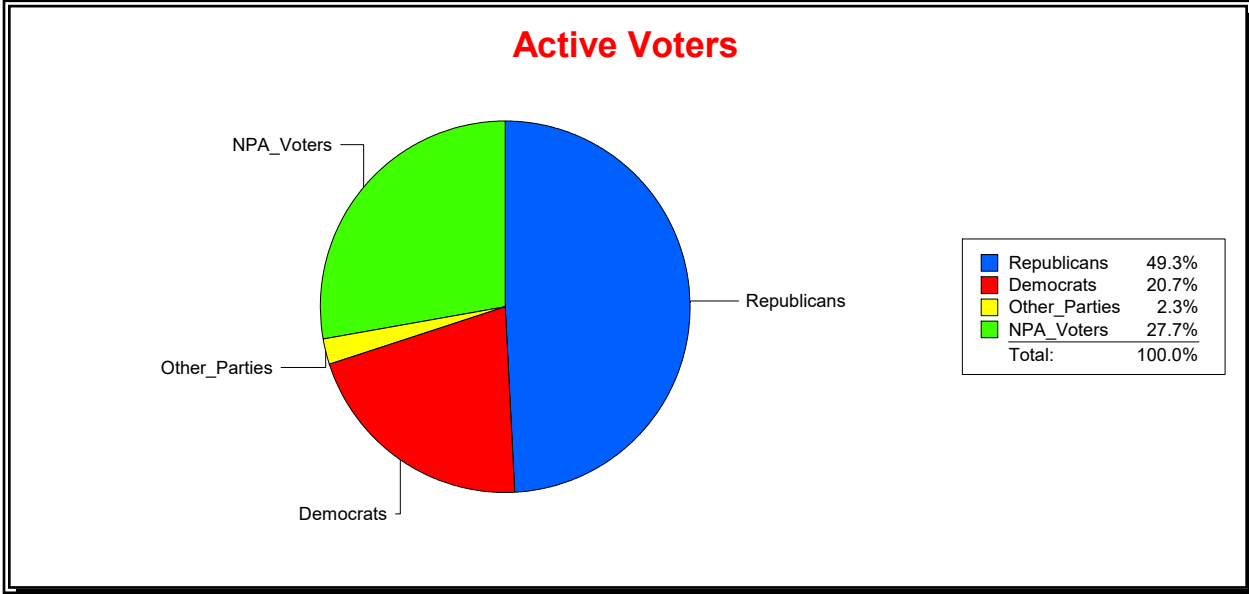

Date 4/3/2023

Time 08:25 AM

Graphs of District Registration

Active Registered Voters

Inactive Voters

District	Total	Dems	Reps	NonP	Other	Total	Dems	Reps	NonP	Other
WOODLANDS CDD	1,648	341	812	457	38	30	12	11	7	0