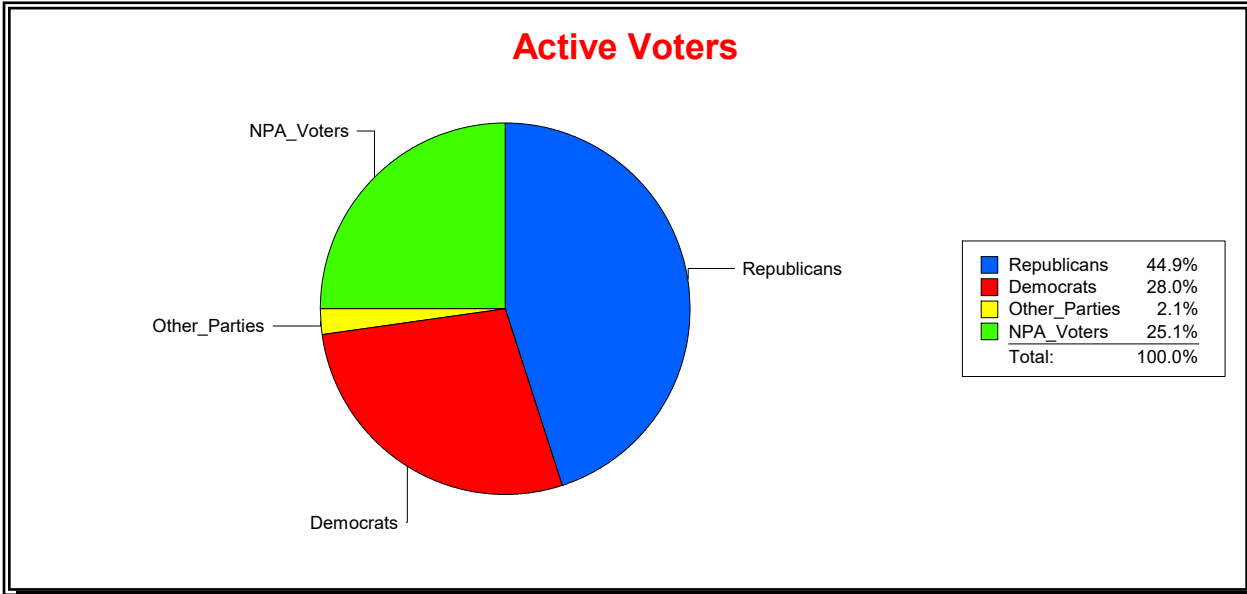

Ron Turner

Supervisor of Elections

Sarasota County, FL

Date 4/3/2023

Time 08:25 AM

Graphs of District Registration

Active Registered Voters

Inactive Voters

District	Total	Dems	Reps	NonP	Other	Total	Dems	Reps	NonP	Other
SOIL AND WATER DIST 1	70,386	19,702	31,594	17,638	1,452	3,179	1,016	1,155	949	59