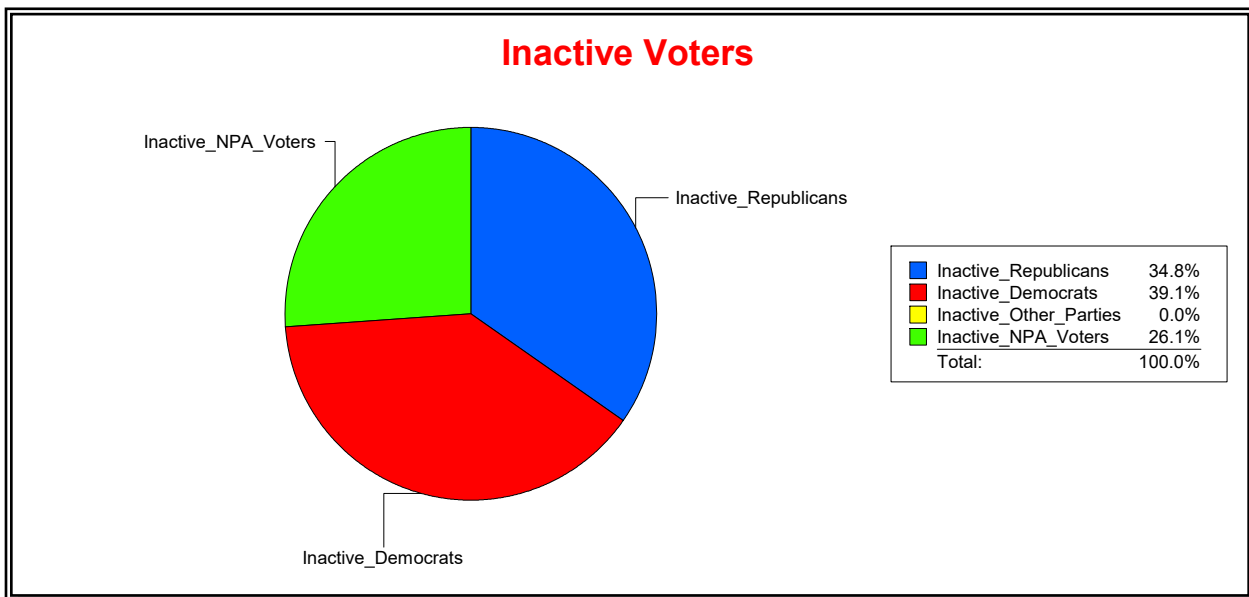

Date 4/3/2023

Time 08:25 AM

Graphs of District Registration

Active Registered Voters

Inactive Voters

District	Total	Dems	Reps	NonP	Other	Total	Dems	Reps	NonP	Other
LBK DISTRICT 4	414	120	199	87	8	23	9	8	6	0