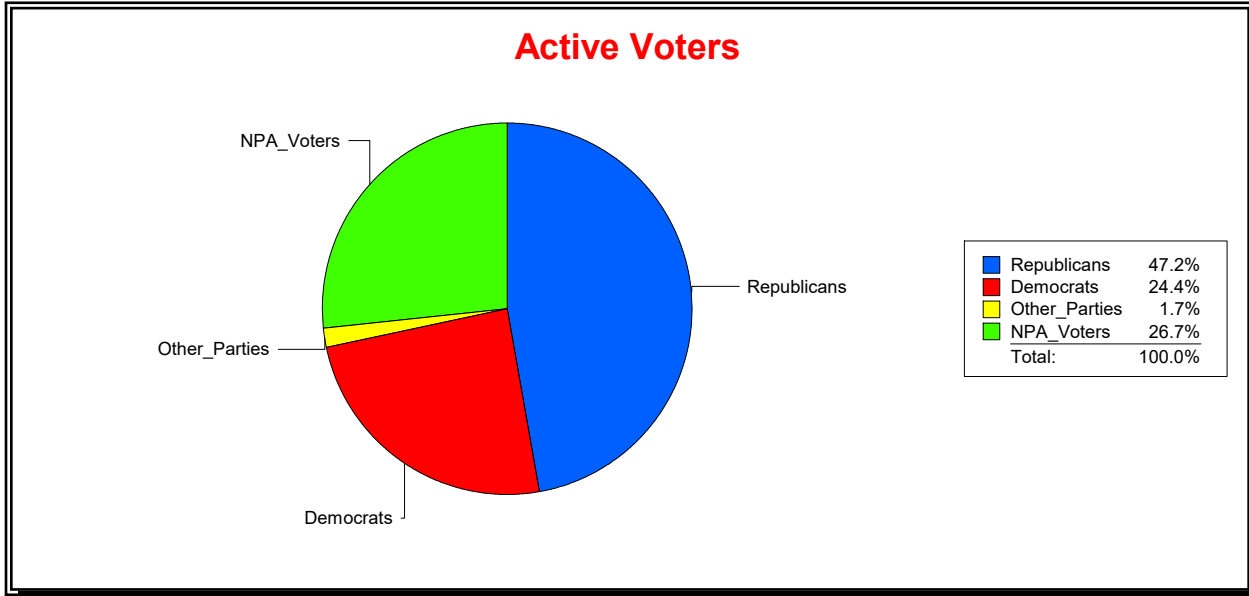

Ron Turner

Supervisor of Elections

Sarasota County, FL

Date 4/3/2023

Time 08:25 AM

Graphs of District Registration

Active Registered Voters

Inactive Voters

District	Total	Dems	Reps	NonP	Other	Total	Dems	Reps	NonP	Other
SCHOOL DIST 5	75,491	18,415	35,617	20,176	1,283	3,321	930	1,305	1,048	38