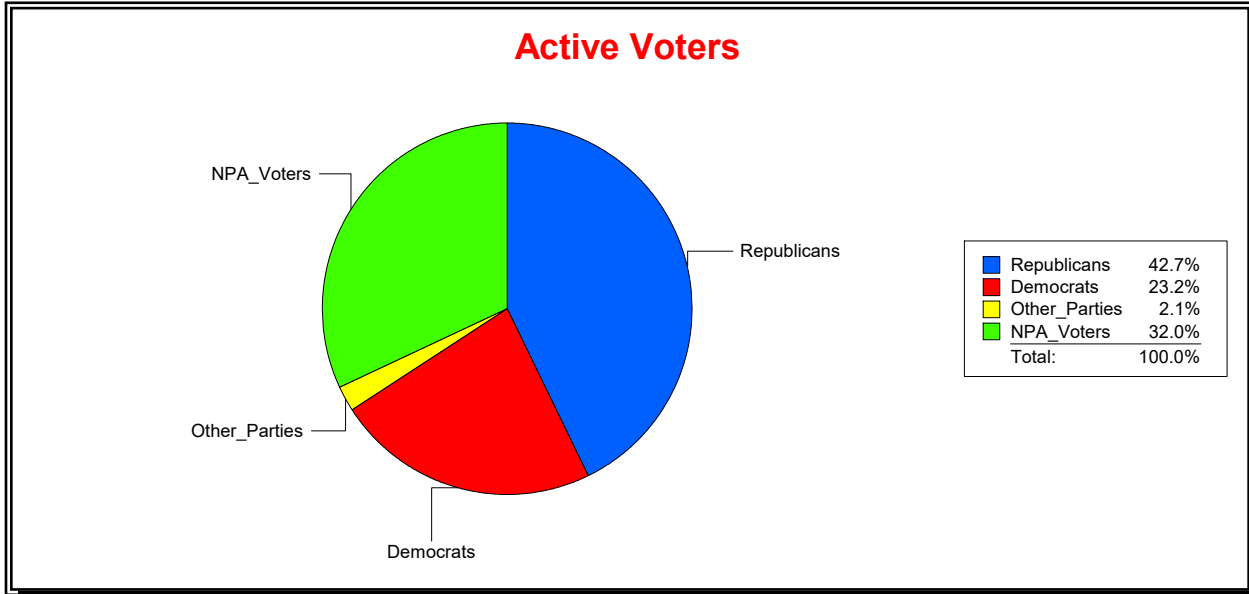

Ron Turner

Supervisor of Elections

Sarasota County, FL

Date 4/3/2023

Time 08:25 AM

Graphs of District Registration

Active Registered Voters

Inactive Voters

<u>District</u>	<u>Total</u>	<u>Dems</u>	<u>Reps</u>	<u>NonP</u>	<u>Other</u>	<u>Total</u>	<u>Dems</u>	<u>Reps</u>	<u>NonP</u>	<u>Other</u>
NORTH PORT DIST 3	10,719	2,491	4,573	3,432	223	533	125	196	208	4