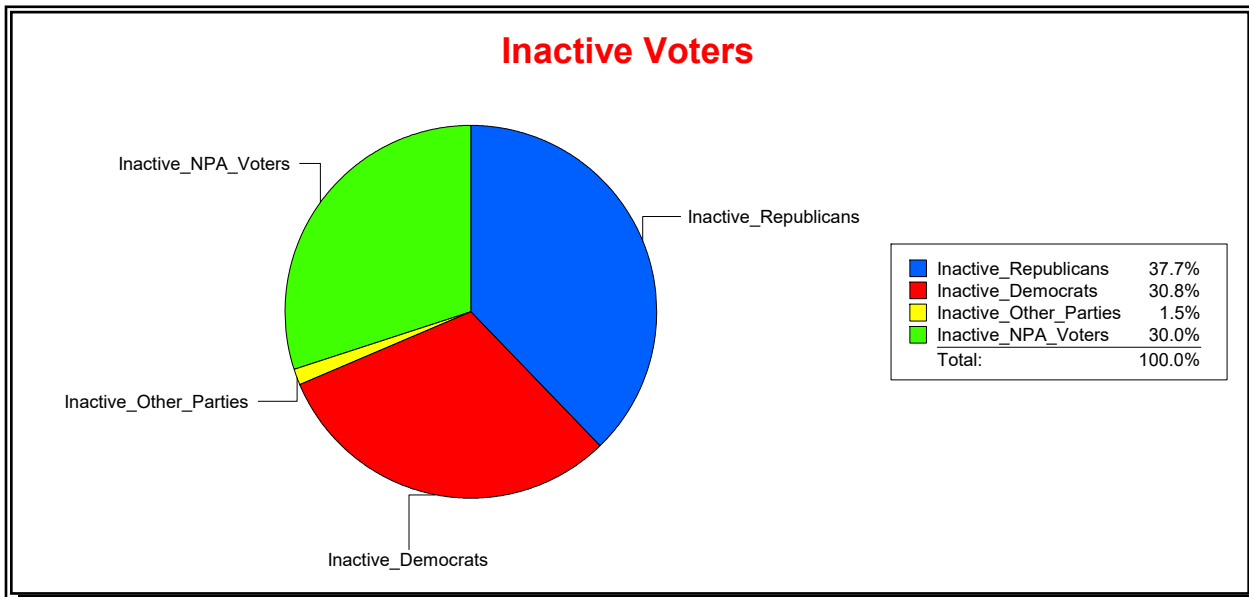

Ron Turner

Supervisor of Elections

Sarasota County, FL

Date 4/3/2023

Time 08:25 AM

Graphs of District Registration

Active Registered Voters

Inactive Voters

<u>District</u>	<u>Total</u>	<u>Dems</u>	<u>Reps</u>	<u>NonP</u>	<u>Other</u>	<u>Total</u>	<u>Dems</u>	<u>Reps</u>	<u>NonP</u>	<u>Other</u>
HOSPITAL BOARD CENTRAL	121,416	33,974	54,768	30,431	2,243	5,906	1,821	2,224	1,771	90