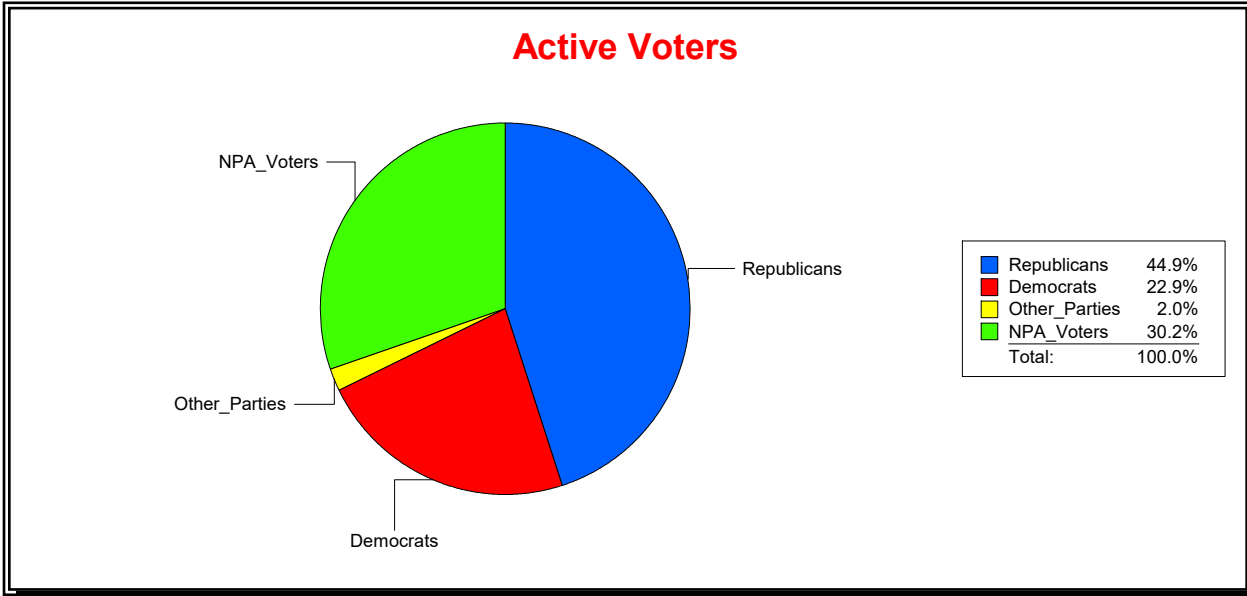

Ron Turner

Supervisor of Elections

Sarasota County, FL

Date 4/3/2023

Time 08:25 AM

Graphs of District Registration

District	Active Registered Voters					Inactive Voters				
	Total	Dems	Reps	NonP	Other	Total	Dems	Reps	NonP	Other
NORTH PORT 1	10,973	2,515	4,926	3,314	218	444	118	154	161	11