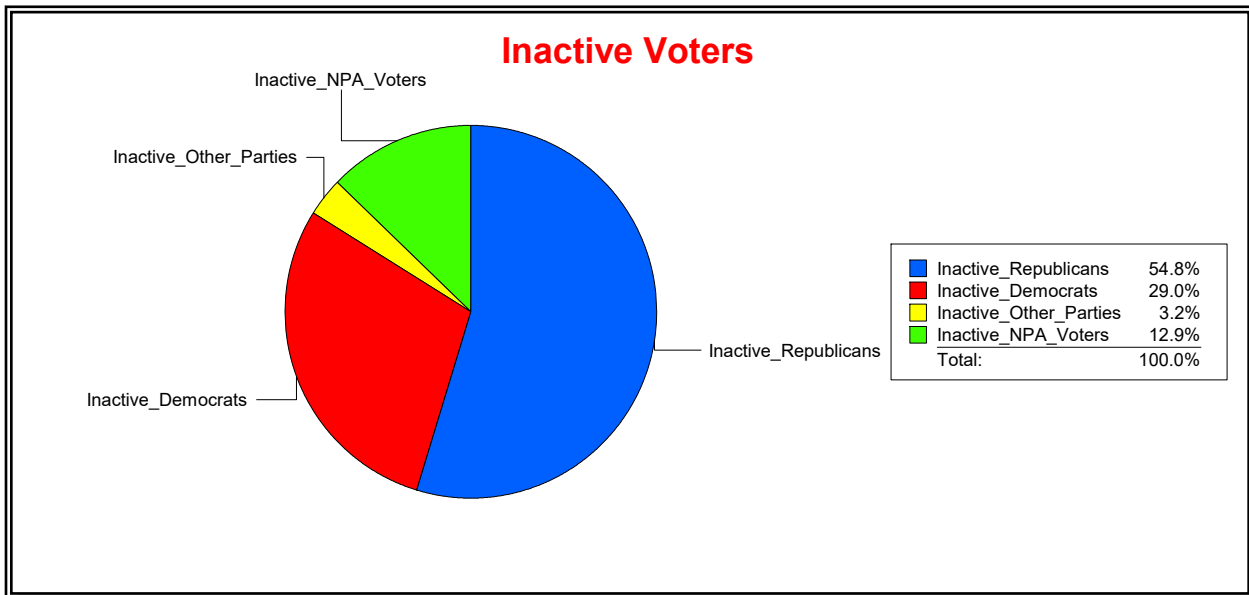

Ron Turner

Supervisor of Elections

Sarasota County, FL

Date 4/3/2023

Time 08:25 AM

Graphs of District Registration

Active Registered Voters

Inactive Voters

<u>District</u>	<u>Total</u>	<u>Dems</u>	<u>Reps</u>	<u>NonP</u>	<u>Other</u>	<u>Total</u>	<u>Dems</u>	<u>Reps</u>	<u>NonP</u>	<u>Other</u>
BOBCAT TRAIL CDD	812	181	410	214	7	31	9	17	4	1