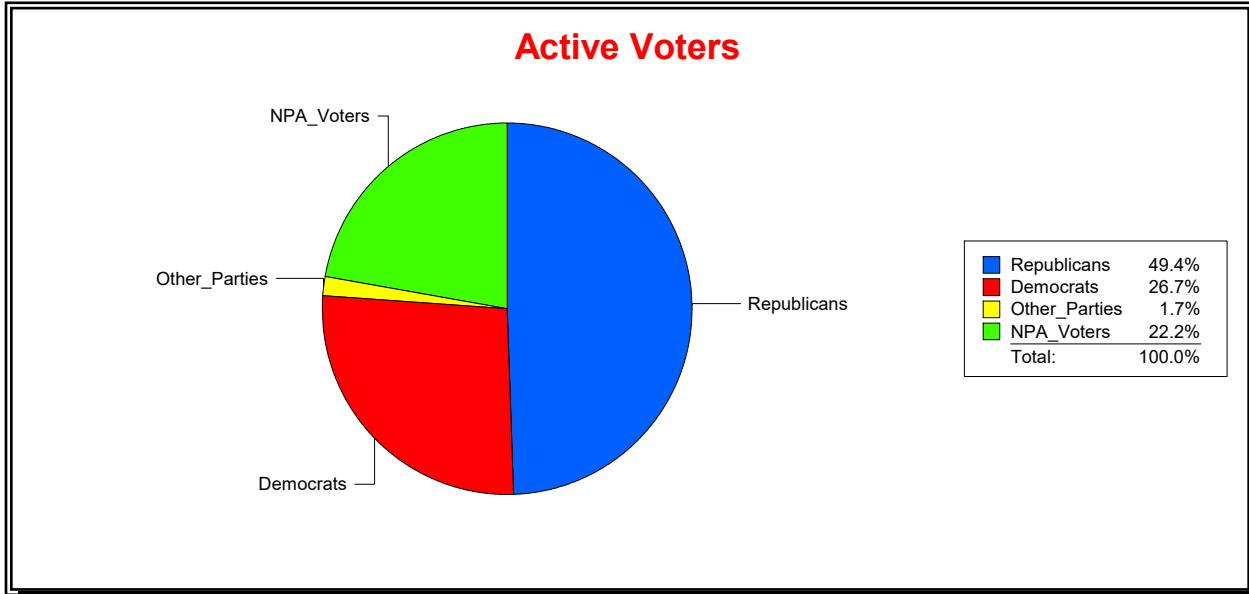

Ron Turner

Supervisor of Elections

Sarasota County, FL

Date 4/3/2023

Time 08:25 AM

Graphs of District Registration

Active Registered Voters

Inactive Voters

District	Total	Dems	Reps	NonP	Other	Total	Dems	Reps	NonP	Other
LONGBOAT KEY BEACH B	2,890	772	1,427	643	48	129	43	57	29	0