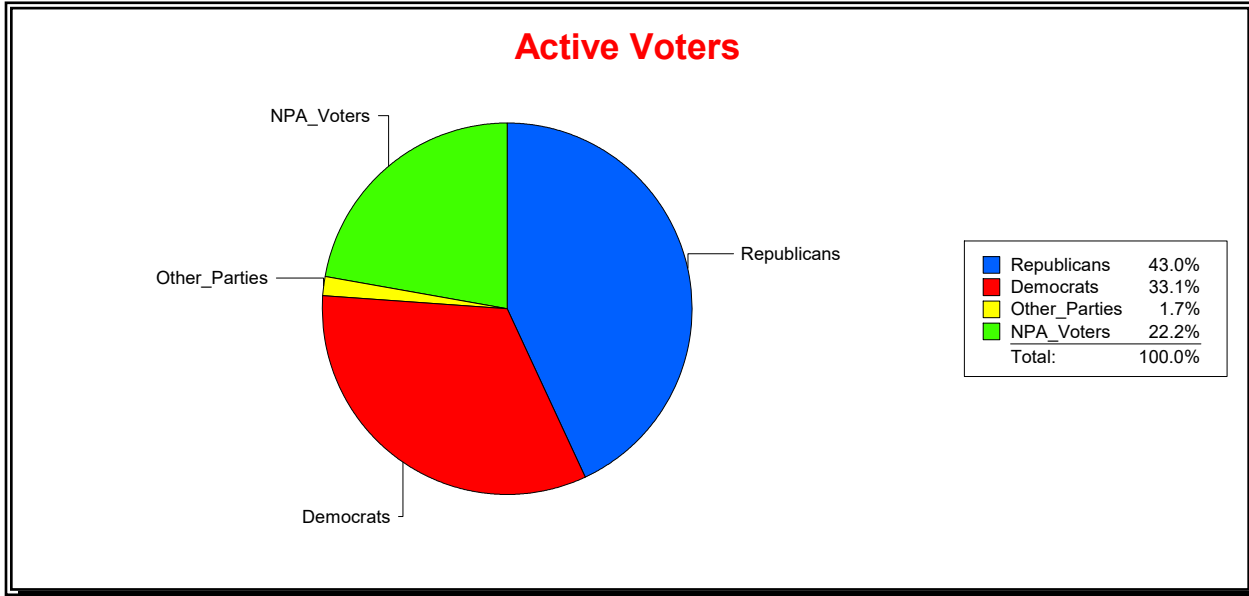

Sarasota County, FL

Date 4/3/2023

Time 08:25 AM

Graphs of District Registration

Active Registered Voters

Inactive Voters

District	Total	Dems	Reps	NonP	Other	Total	Dems	Reps	NonP	Other
LONGBOAT KEY 2	1,342	444	577	298	23	65	21	31	13	0