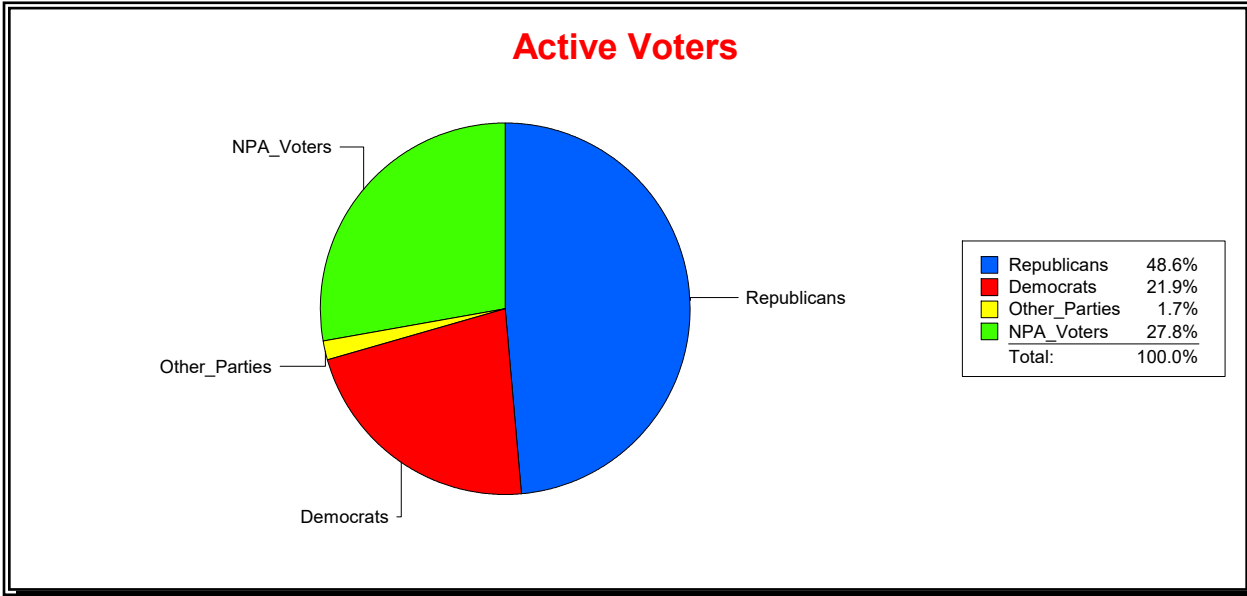

Ron Turner

Supervisor of Elections

Sarasota County, FL

Date 4/3/2023

Time 08:25 AM

Graphs of District Registration

Active Registered Voters

Inactive Voters

District	Total	Dems	Reps	NonP	Other	Total	Dems	Reps	NonP	Other
LAKESIDE PLANT CDD	924	202	449	257	16	46	11	14	20	1