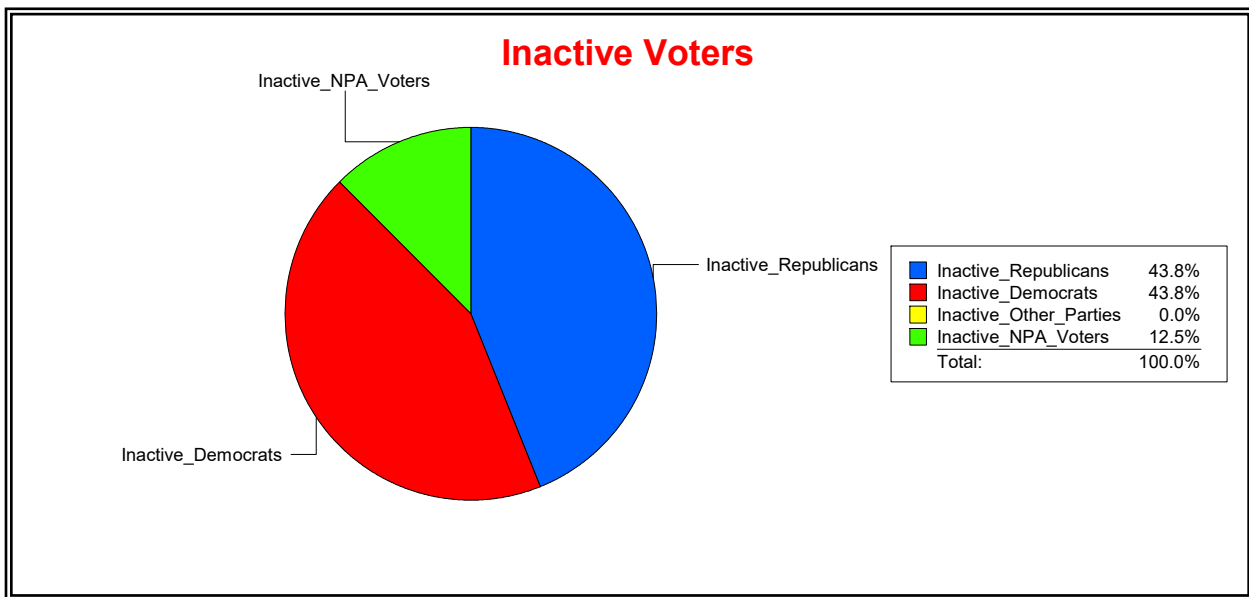

Ron Turner

Supervisor of Elections

Sarasota County, FL

Date 4/3/2023

Time 08:25 AM

Graphs of District Registration

Active Registered Voters

Inactive Voters

District	Total	Dems	Reps	NonP	Other	Total	Dems	Reps	NonP	Other
TRI-PAR PK & REC DIST	556	165	265	121	5	32	14	14	4	0