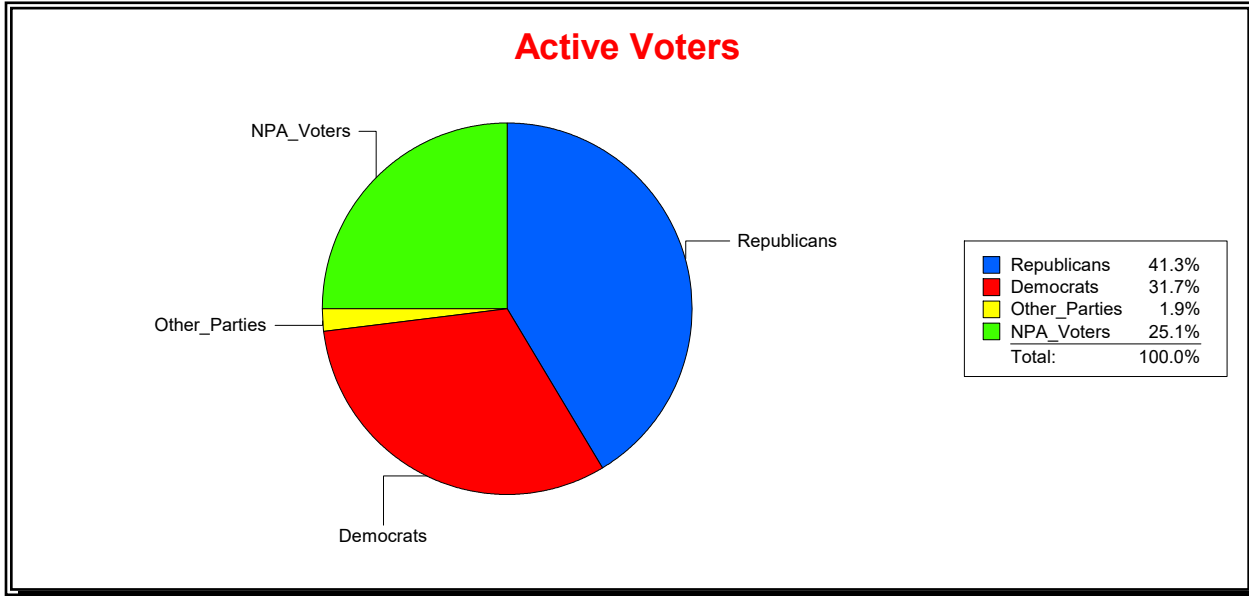

Ron Turner

Supervisor of Elections

Sarasota County, FL

Date 4/3/2023

Time 08:25 AM

Graphs of District Registration

Active Registered Voters

Inactive Voters

District	Total	Dems	Reps	NonP	Other	Total	Dems	Reps	NonP	Other
STATE HOUSE DIST 73	148,073	46,917	61,185	37,182	2,789	8,715	2,966	2,926	2,681	142