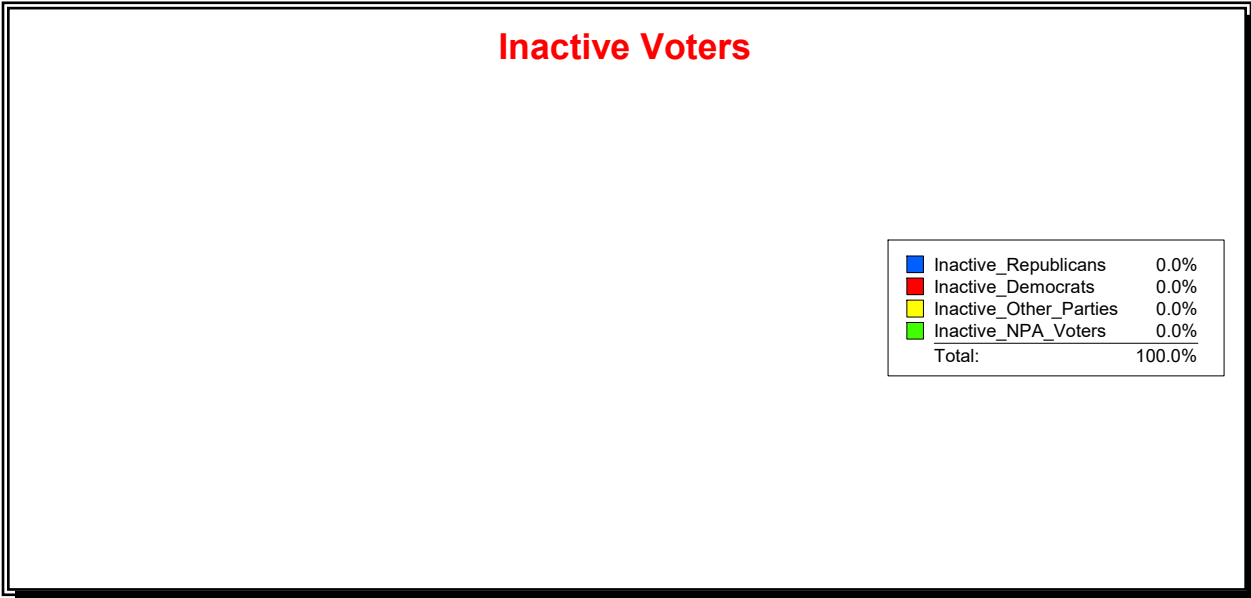

Ron Turner

Supervisor of Elections

Sarasota County, FL

Date 4/3/2023

Time 08:25 AM

Graphs of District Registration

Active Registered Voters

Inactive Voters

<u>District</u>	<u>Total</u>	<u>Dems</u>	<u>Reps</u>	<u>NonP</u>	<u>Other</u>	<u>Total</u>	<u>Dems</u>	<u>Reps</u>	<u>NonP</u>	<u>Other</u>
VENICE	0	0	0	0	0	0	0	0	0	0