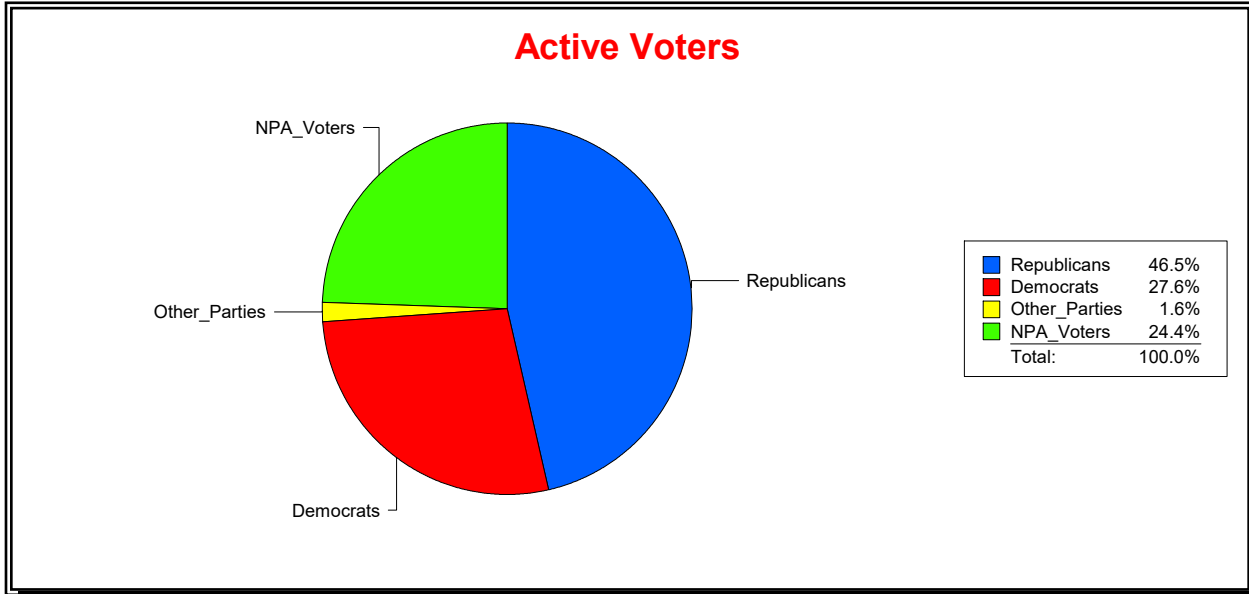

Ron Turner

Supervisor of Elections

Sarasota County, FL

Date 4/3/2023

Time 08:25 AM

Graphs of District Registration

Active Registered Voters

Inactive Voters

District	Total	Dems	Reps	NonP	Other	Total	Dems	Reps	NonP	Other
GOLDEN GATE POINT	381	105	177	93	6	34	7	17	10	0