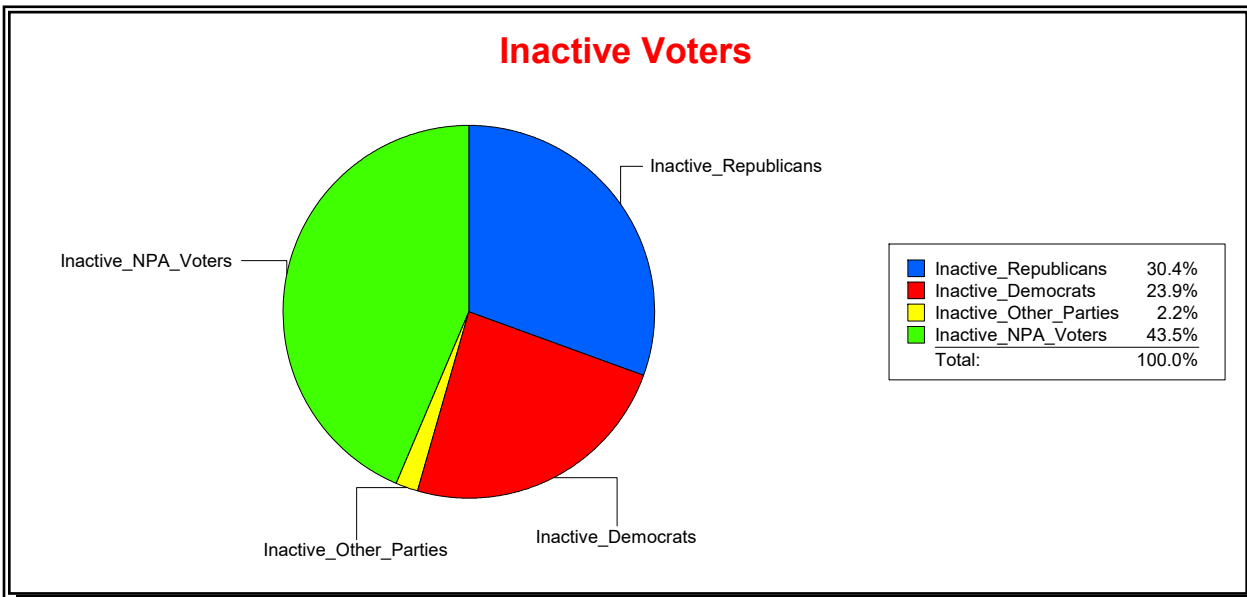

Ron Turner

Supervisor of Elections

Sarasota County, FL

Date 4/3/2023

Time 08:25 AM

Graphs of District Registration

Active Registered Voters

Inactive Voters

District	Total	Dems	Reps	NonP	Other	Total	Dems	Reps	NonP	Other
LAKESIDE PLANT CDD	924	202	449	257	16	46	11	14	20	1