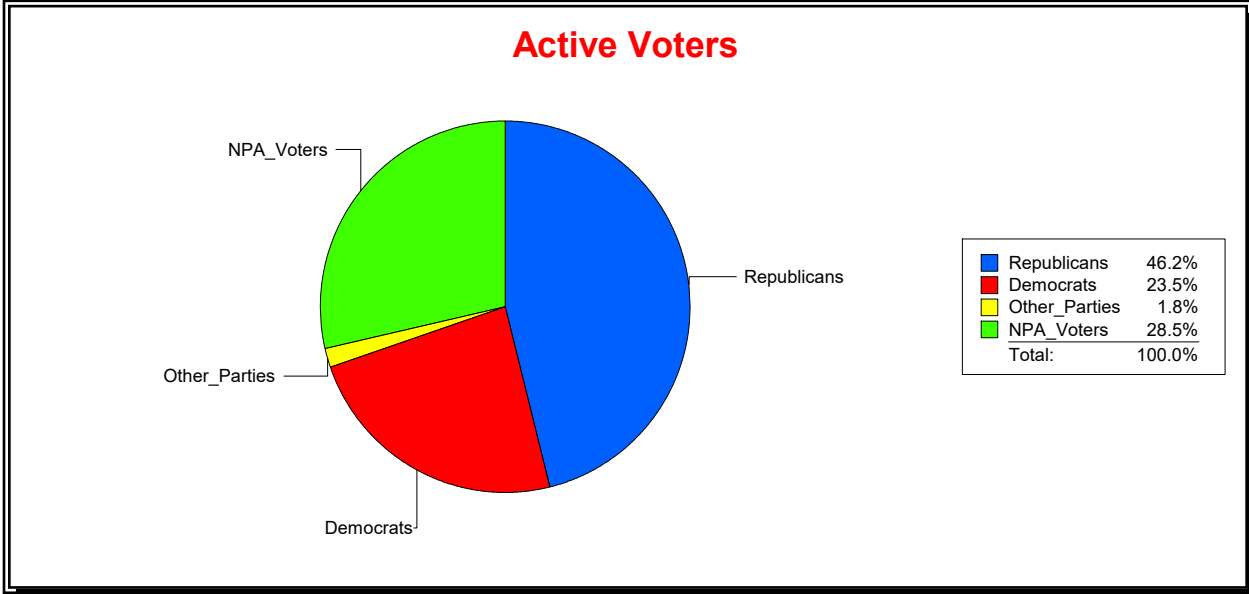

Ron Turner

Supervisor of Elections

Sarasota County, FL

Date 4/3/2023

Time 08:25 AM

Graphs of District Registration

Active Registered Voters

Inactive Voters

District	Total	Dems	Reps	NonP	Other	Total	Dems	Reps	NonP	Other
NORTH PORT DIST 5	17,462	4,098	8,068	4,985	311	647	198	206	234	9