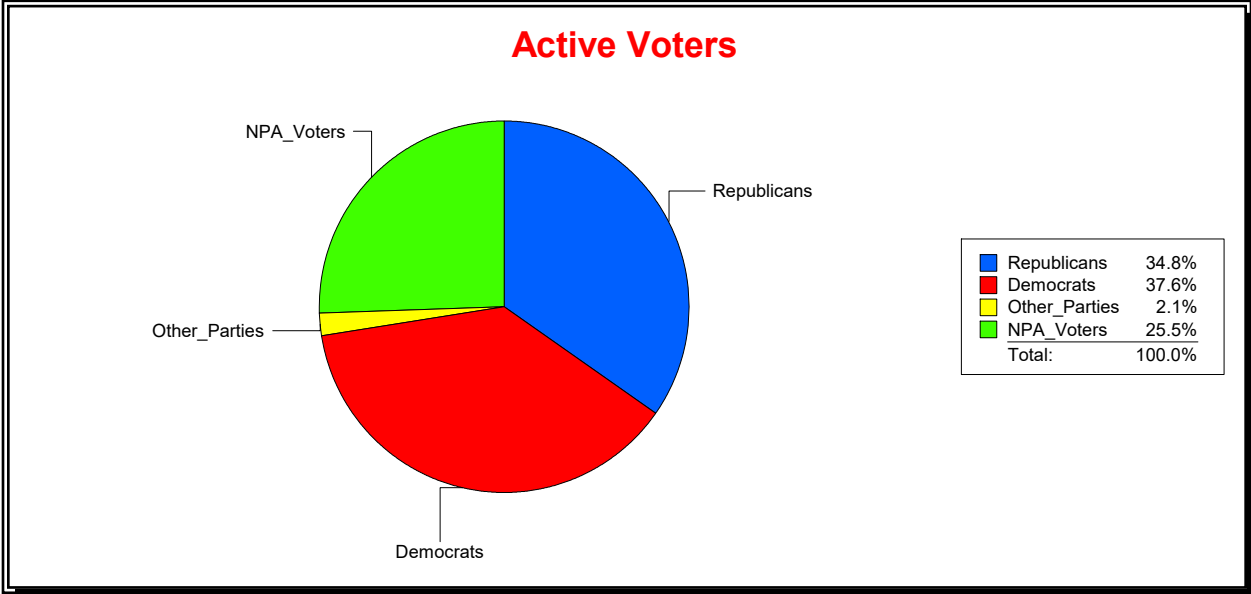

Ron Turner

Supervisor of Elections

Sarasota County, FL

Date 4/3/2023

Time 08:25 AM

Graphs of District Registration

Active Registered Voters

Inactive Voters

<u>District</u>	<u>Total</u>	<u>Dems</u>	<u>Reps</u>	<u>NonP</u>	<u>Other</u>	<u>Total</u>	<u>Dems</u>	<u>Reps</u>	<u>NonP</u>	<u>Other</u>
SCHOOL DIST 1	64,567	24,282	22,485	16,454	1,346	4,370	1,725	1,214	1,351	80