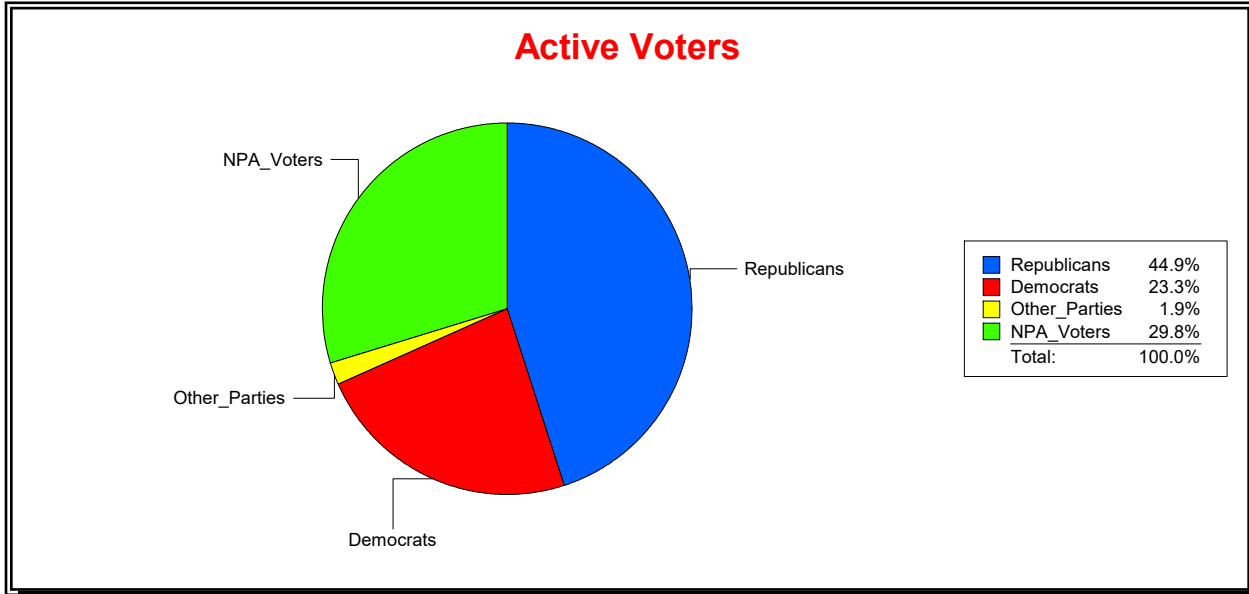

Supervisor of Elections

Sarasota County, FL

Date 4/3/2023

Time 08:25 AM

Graphs of District Registration

Active Registered Voters

Inactive Voters

<u>District</u>	<u>Total</u>	<u>Dems</u>	<u>Reps</u>	<u>NonP</u>	<u>Other</u>	<u>Total</u>	<u>Dems</u>	<u>Reps</u>	<u>NonP</u>	<u>Other</u>
NORTH PORT	61,433	14,333	27,593	18,312	1,195	2,590	702	922	923	43