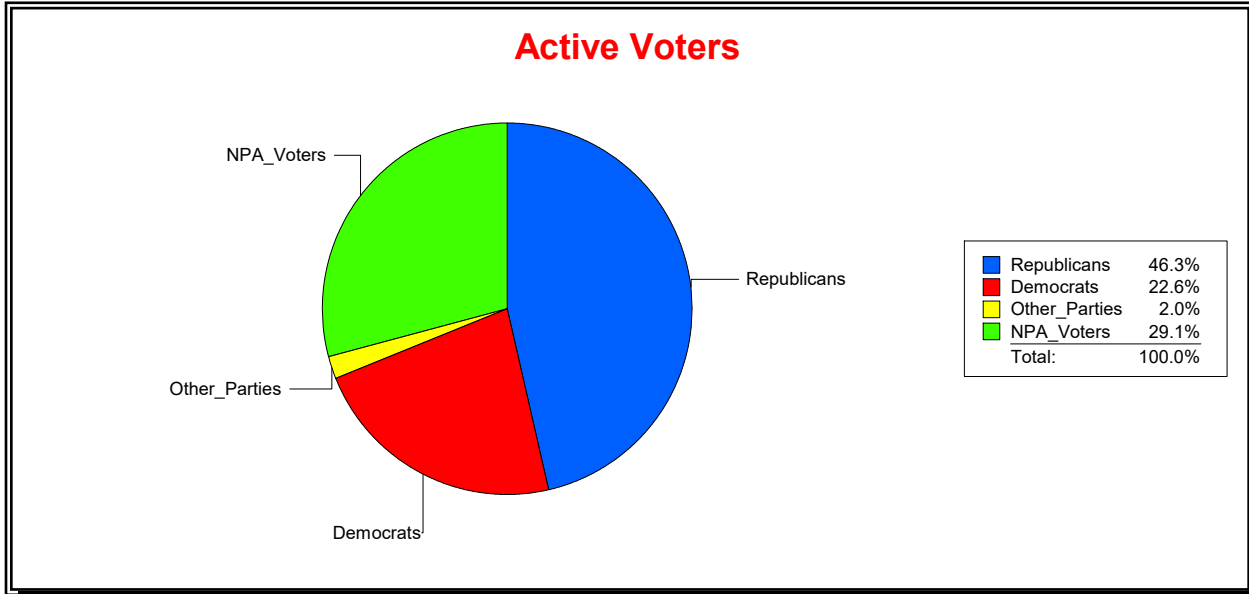

Ron Turner

Supervisor of Elections

Sarasota County, FL

Date 4/3/2023

Time 08:25 AM

Graphs of District Registration

Active Registered Voters

Inactive Voters

District	Total	Dems	Reps	NonP	Other	Total	Dems	Reps	NonP	Other
STONEYBROOK CDD	1,822	411	843	531	37	88	28	34	25	1