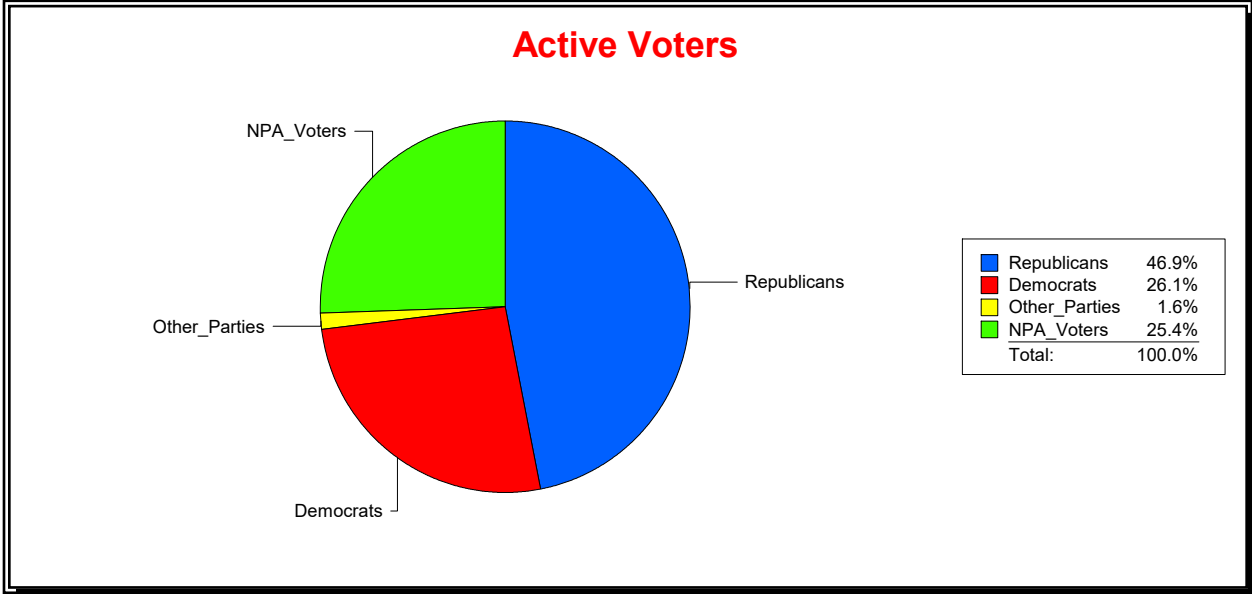

Graphs of District Registration

Active Registered Voters

Inactive Voters

District	Total	Dems	Reps	NonP	Other	Total	Dems	Reps	NonP	Other
VENICE	23,054	6,013	10,809	5,867	365	1,053	283	442	315	13

Ron Turner