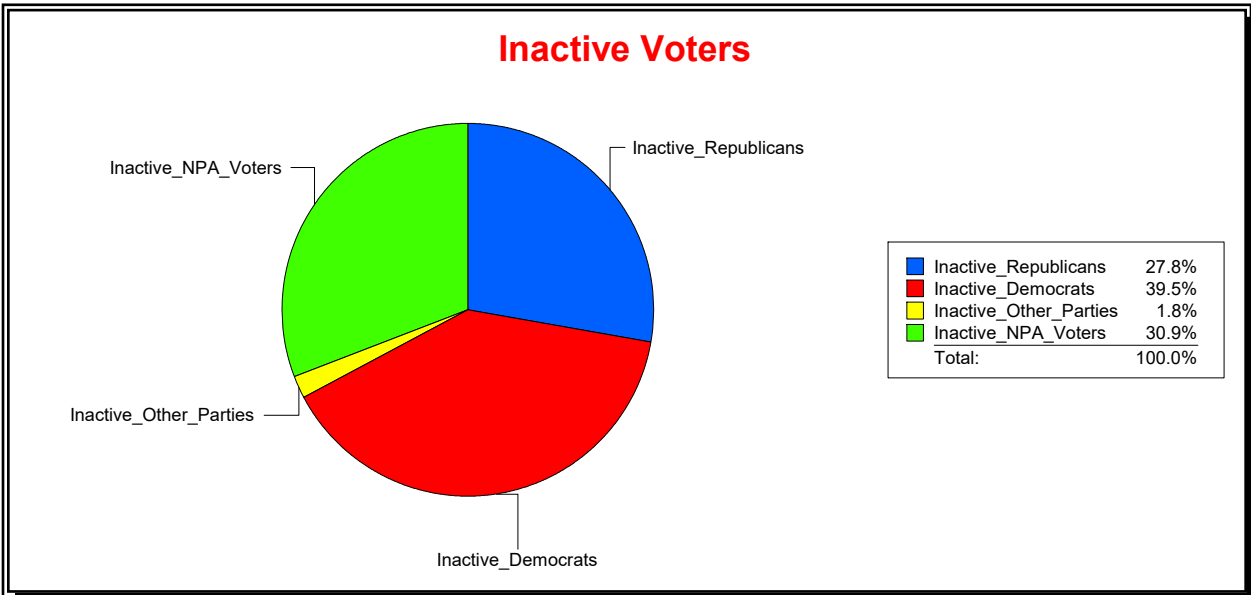

Ron Turner

Supervisor of Elections

Sarasota County, FL

Date 4/3/2023

Time 08:25 AM

Graphs of District Registration

Active Registered Voters

Inactive Voters

<u>District</u>	<u>Total</u>	<u>Dems</u>	<u>Reps</u>	<u>NonP</u>	<u>Other</u>	<u>Total</u>	<u>Dems</u>	<u>Reps</u>	<u>NonP</u>	<u>Other</u>
SCHOOL DIST 1	64,567	24,282	22,485	16,454	1,346	4,370	1,725	1,214	1,351	80