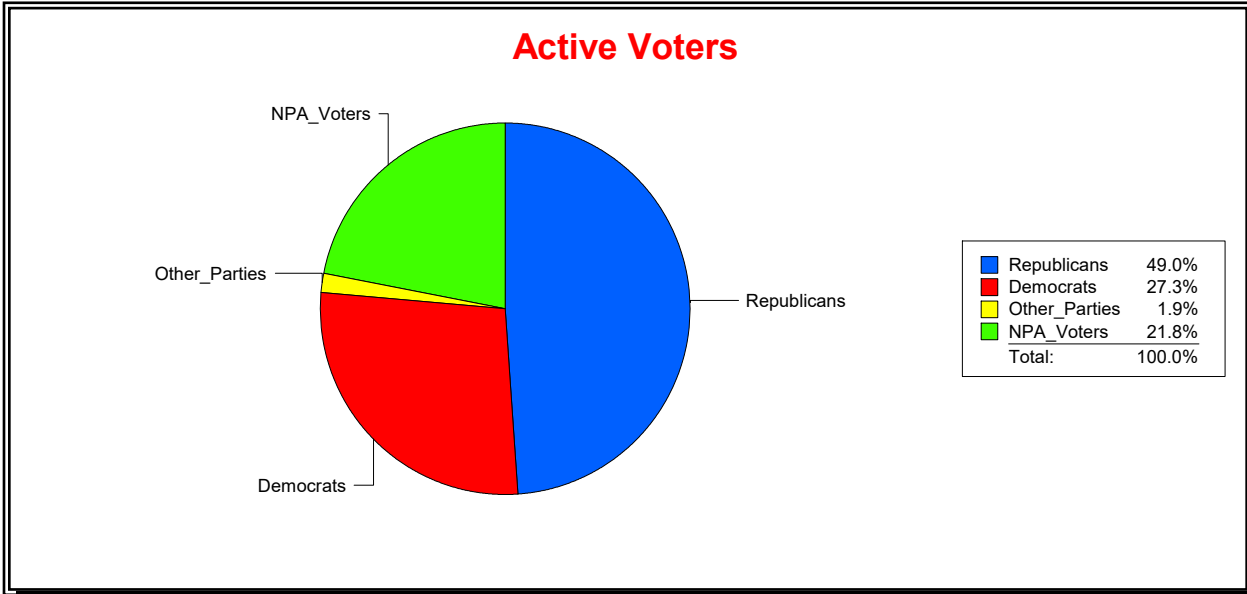

Ron Turner

Supervisor of Elections

Sarasota County, FL

Date 4/3/2023

Time 08:25 AM

Graphs of District Registration

Active Registered Voters

Inactive Voters

District	Total	Dems	Reps	NonP	Other	Total	Dems	Reps	NonP	Other
LONGBOAT KEY	4,754	1,299	2,328	1,037	90	238	76	107	54	1