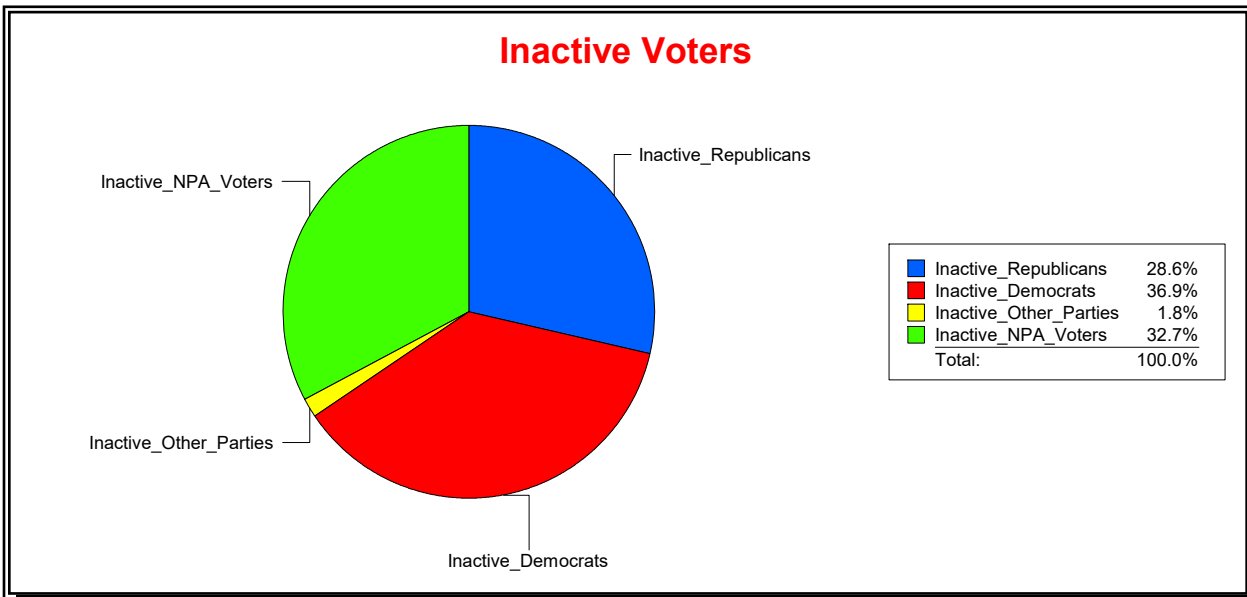

Ron Turner

Supervisor of Elections

Sarasota County, FL

Date 4/3/2023

Time 08:25 AM

Graphs of District Registration

Active Registered Voters

Inactive Voters

<u>District</u>	<u>Total</u>	<u>Dems</u>	<u>Reps</u>	<u>NonP</u>	<u>Other</u>	<u>Total</u>	<u>Dems</u>	<u>Reps</u>	<u>NonP</u>	<u>Other</u>
SARASOTA DIST 3	11,061	4,033	3,840	2,949	239	819	302	234	268	15