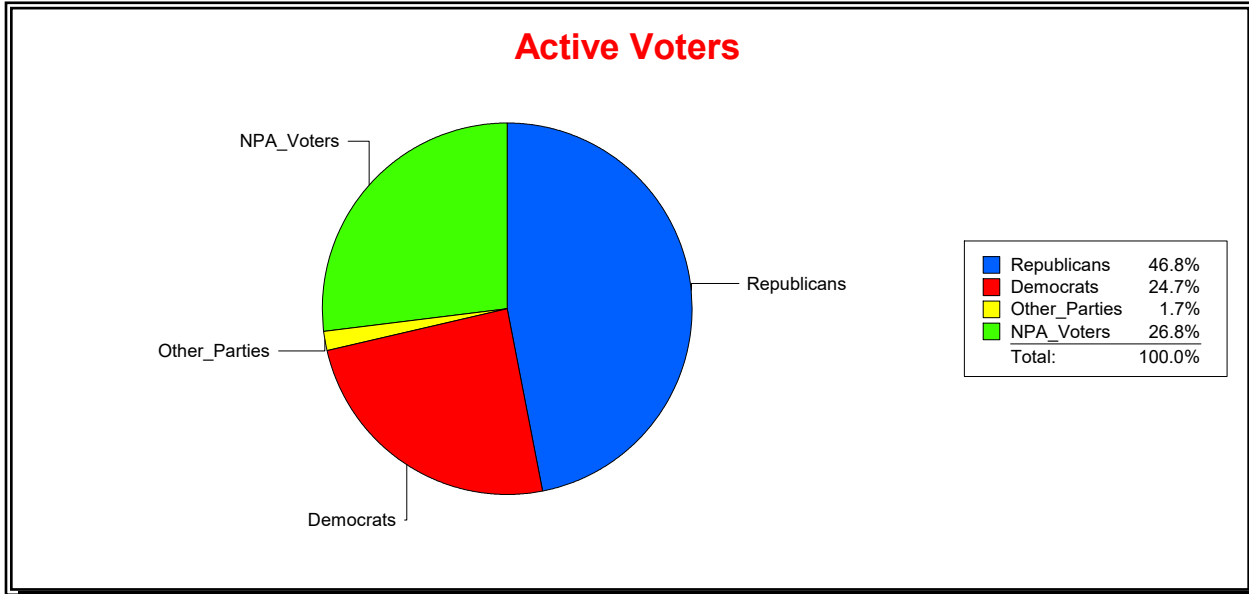

Ron Turner

Supervisor of Elections

Sarasota County, FL

Date 4/3/2023

Time 08:25 AM

Graphs of District Registration

Active Registered Voters

Inactive Voters

<u>District</u>	<u>Total</u>	<u>Dems</u>	<u>Reps</u>	<u>NonP</u>	<u>Other</u>	<u>Total</u>	<u>Dems</u>	<u>Reps</u>	<u>NonP</u>	<u>Other</u>
CNTY COMM DIST 3	75,597	18,641	35,395	20,280	1,281	3,348	919	1,306	1,083	40