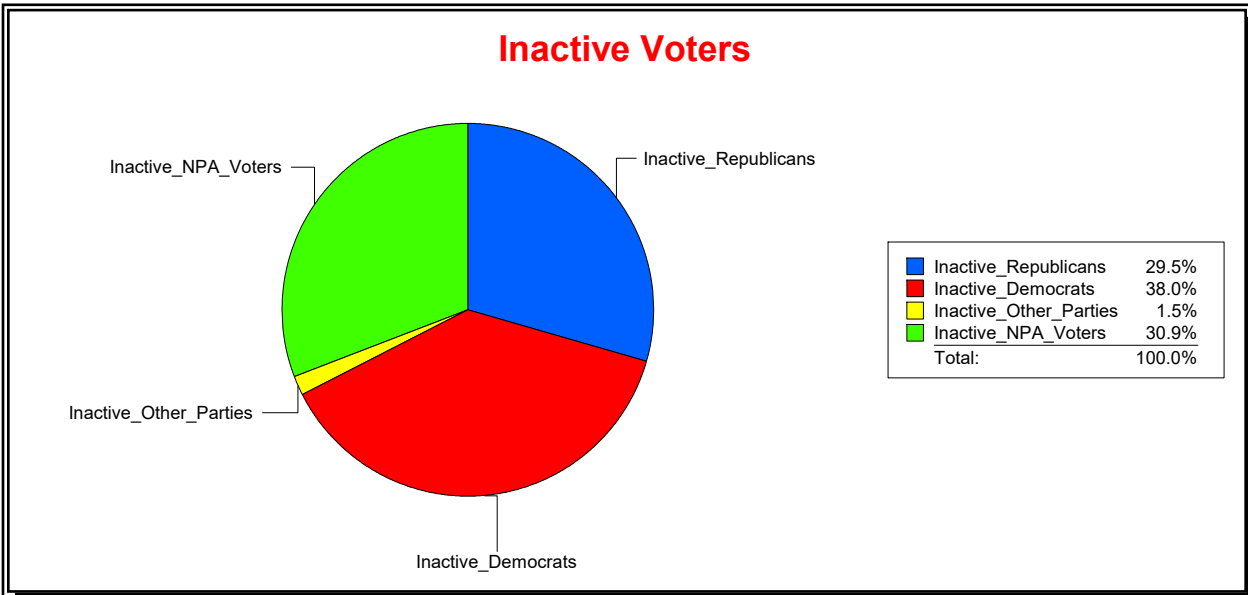

Ron Turner

Supervisor of Elections

Sarasota County, FL

Date 4/3/2023

Time 08:25 AM

Graphs of District Registration

Active Registered Voters

Inactive Voters

<u>District</u>	<u>Total</u>	<u>Dems</u>	<u>Reps</u>	<u>NonP</u>	<u>Other</u>	<u>Total</u>	<u>Dems</u>	<u>Reps</u>	<u>NonP</u>	<u>Other</u>
CNTY COMM DIST 2	65,853	24,677	23,713	16,193	1,270	4,526	1,722	1,336	1,398	70