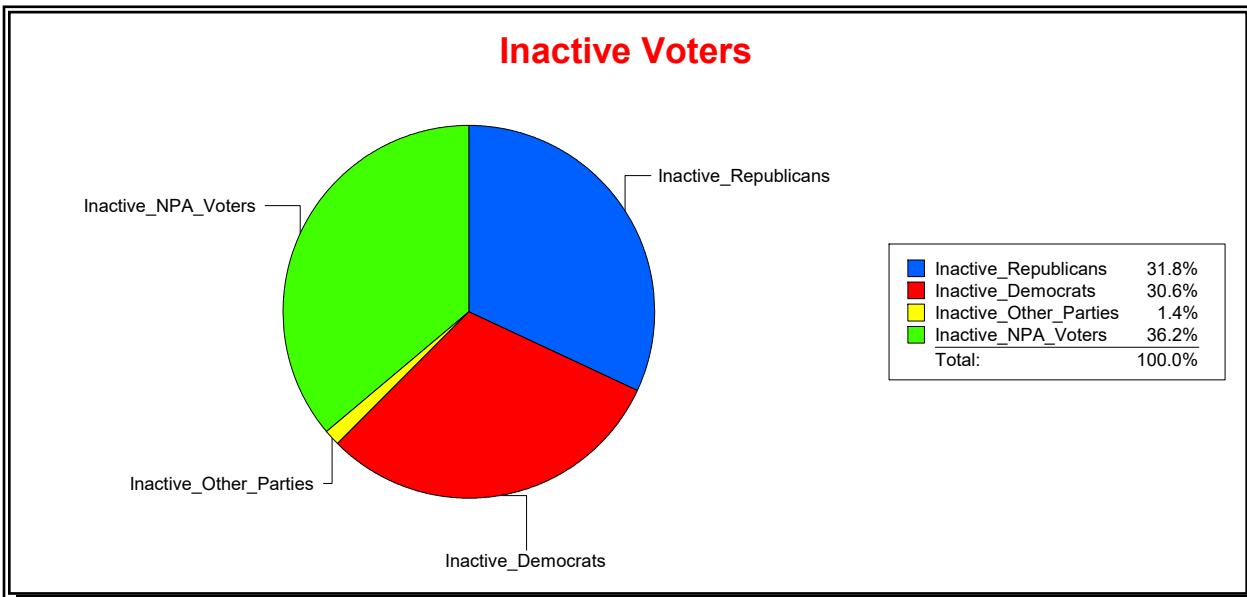

Ron Turner

Supervisor of Elections

Sarasota County, FL

Date 4/3/2023

Time 08:25 AM

Graphs of District Registration

Active Registered Voters

Inactive Voters

<u>District</u>	<u>Total</u>	<u>Dems</u>	<u>Reps</u>	<u>NonP</u>	<u>Other</u>	<u>Total</u>	<u>Dems</u>	<u>Reps</u>	<u>NonP</u>	<u>Other</u>
NORTH PORT 5	17,462	4,098	8,068	4,985	311	647	198	206	234	9