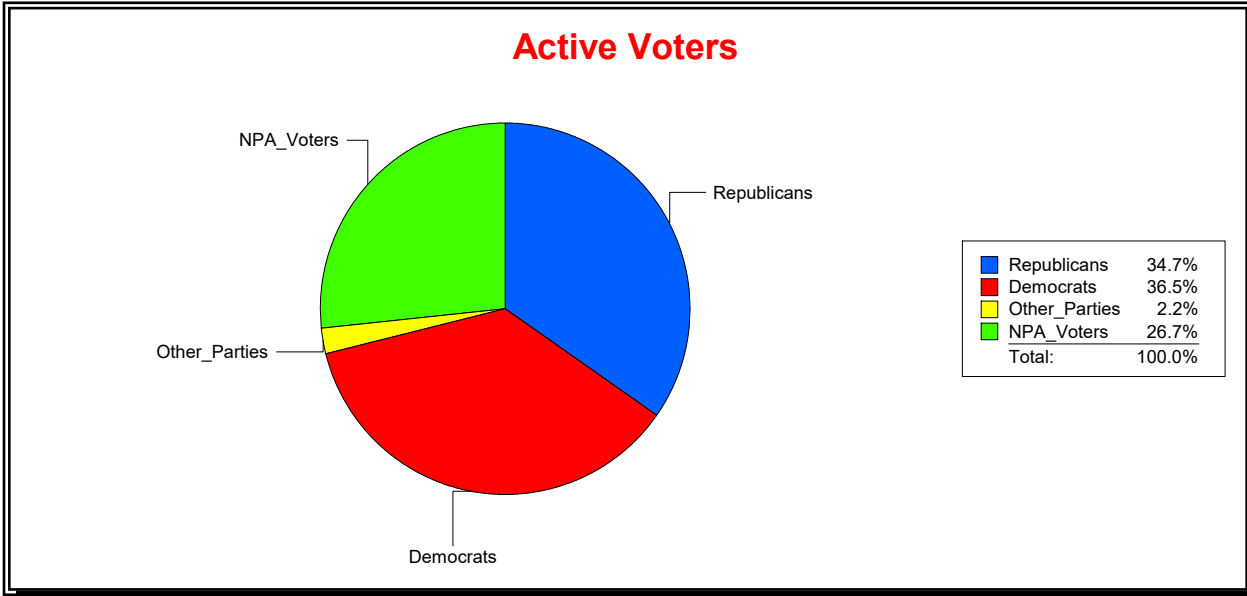

Ron Turner

Supervisor of Elections

Sarasota County, FL

Date 4/3/2023

Time 08:25 AM

Graphs of District Registration

Active Registered Voters

Inactive Voters

<u>District</u>	<u>Total</u>	<u>Dems</u>	<u>Reps</u>	<u>NonP</u>	<u>Other</u>	<u>Total</u>	<u>Dems</u>	<u>Reps</u>	<u>NonP</u>	<u>Other</u>
SARASOTA DIST 3	11,061	4,033	3,840	2,949	239	819	302	234	268	15