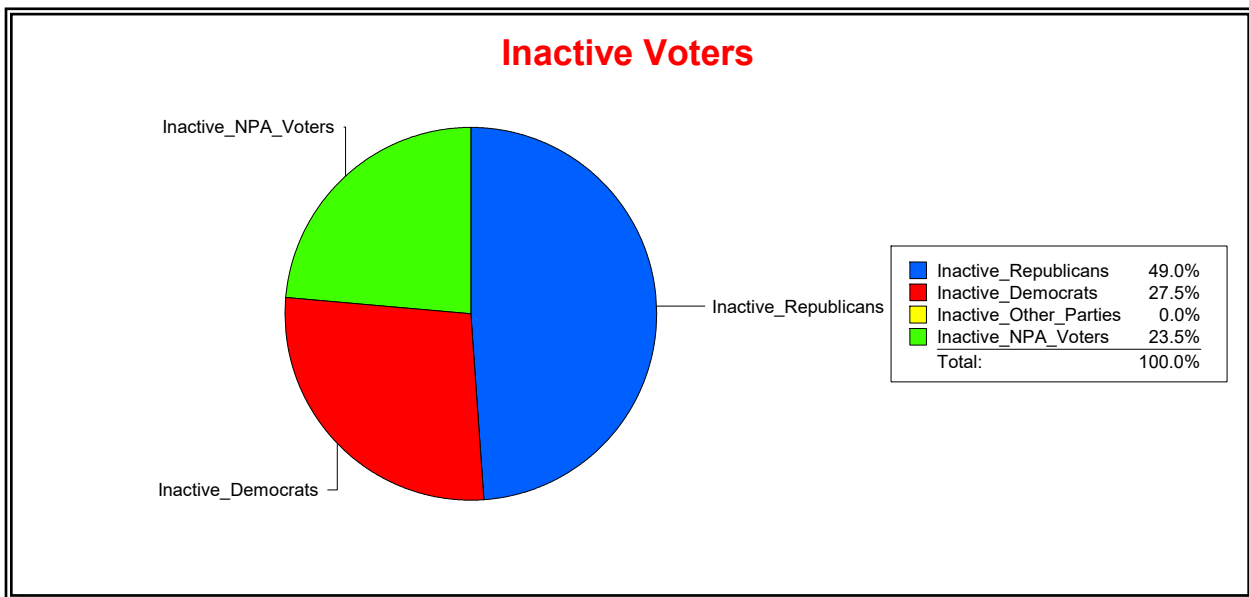

Active Registered Voters

Inactive Voters

District	Total	Dems	Reps	NonP	Other	Total	Dems	Reps	NonP	Other
VENETIAN CDD	1,977	501	984	463	29	51	14	25	12	0

Ron Turner

Supervisor of Elections

Sarasota County, FL