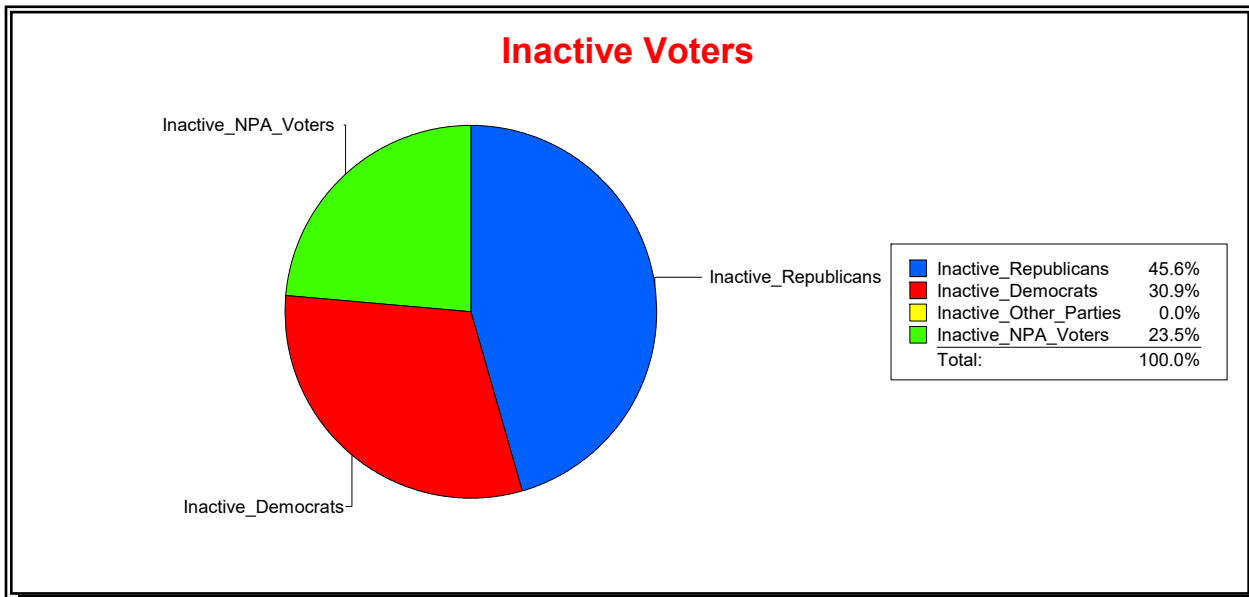

Ron Turner

Supervisor of Elections

Sarasota County, FL

Date 4/3/2023

Time 08:25 AM

Graphs of District Registration

Active Registered Voters

Inactive Voters

District	Total	Dems	Reps	NonP	Other	Total	Dems	Reps	NonP	Other
LBK DISTRICT 3	1,511	416	753	323	19	68	21	31	16	0