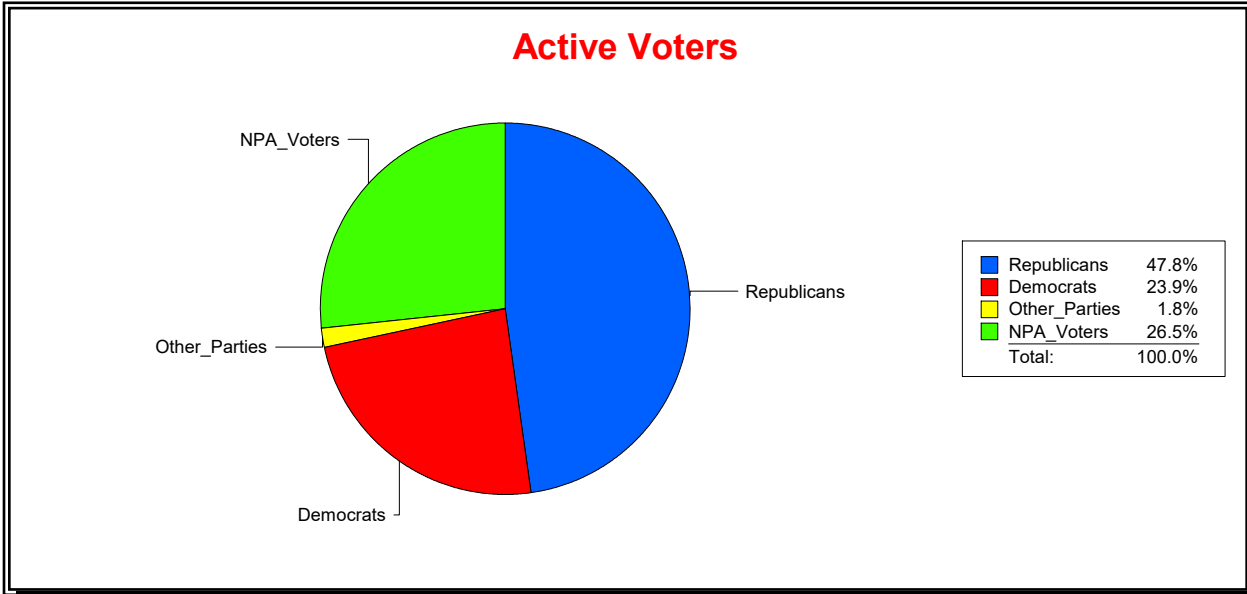

Ron Turner

Supervisor of Elections

Sarasota County, FL

Date 4/3/2023

Time 08:25 AM

Graphs of District Registration

Active Registered Voters

Inactive Voters

<u>District</u>	<u>Total</u>	<u>Dems</u>	<u>Reps</u>	<u>NonP</u>	<u>Other</u>	<u>Total</u>	<u>Dems</u>	<u>Reps</u>	<u>NonP</u>	<u>Other</u>
ENGLEWOOD WATER DIST	15,025	3,588	7,179	3,986	272	679	200	250	221	8