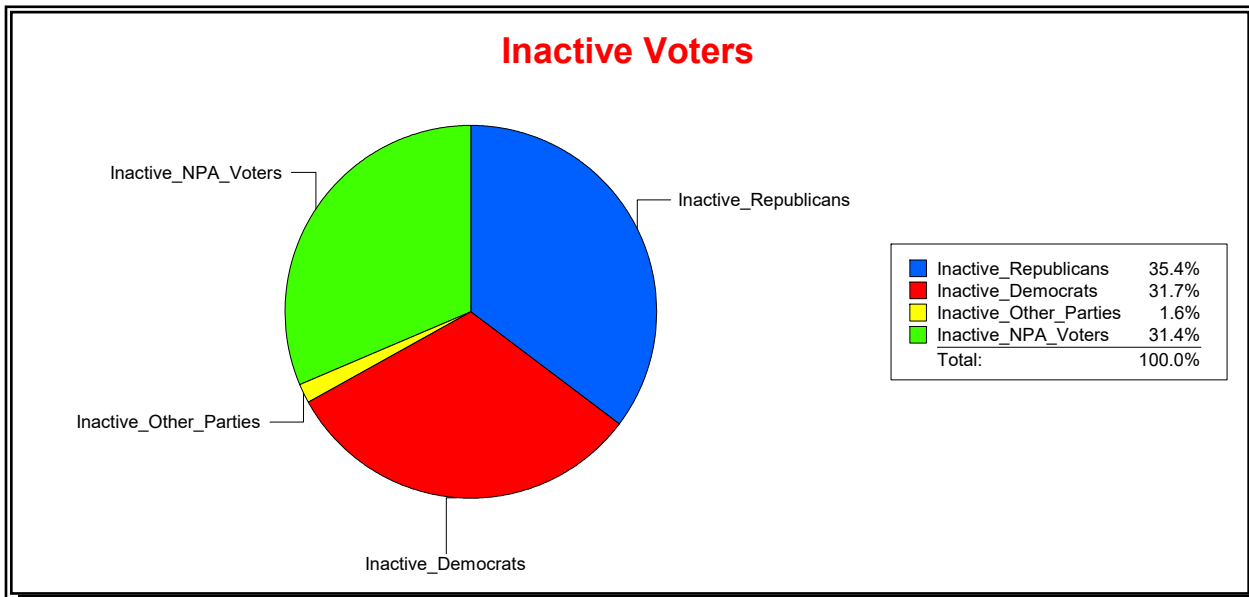

Ron Turner

Supervisor of Elections

Sarasota County, FL

Date 4/3/2023

Time 08:25 AM

Graphs of District Registration

Active Registered Voters

Inactive Voters

District	Total	Dems	Reps	NonP	Other	Total	Dems	Reps	NonP	Other
COUNTYWIDE	357,505	100,534	156,569	93,615	6,787	17,952	5,682	6,352	5,634	284

Ron Turner

Supervisor of Elections

Sarasota County, FL

Date 4/3/2023