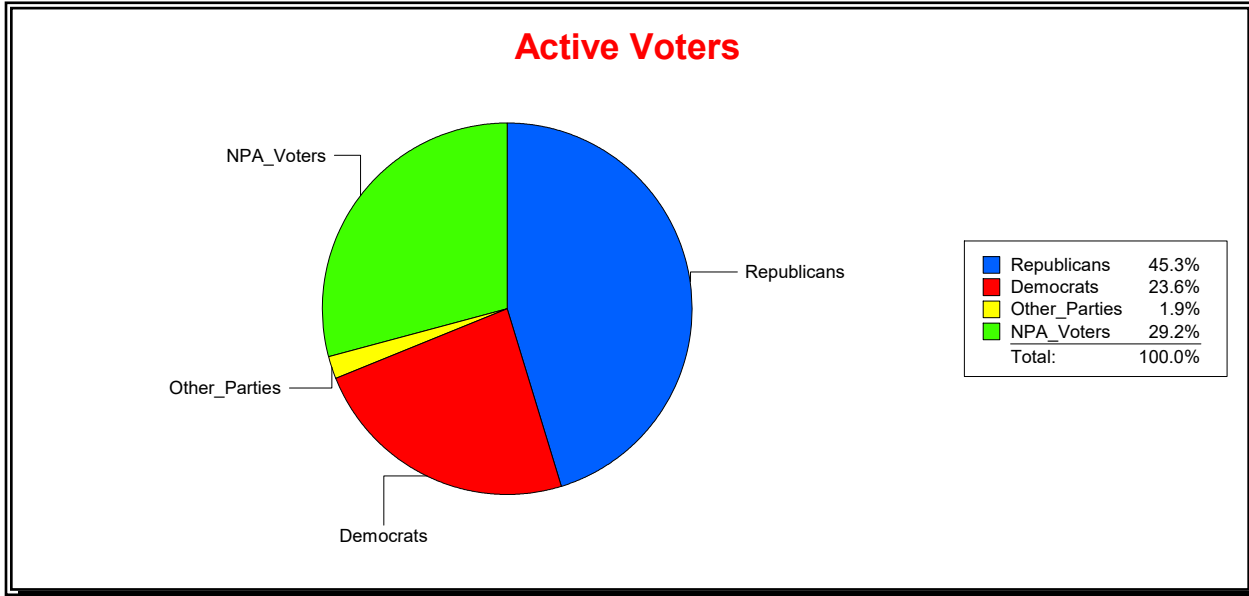

Ron Turner

Supervisor of Elections

Sarasota County, FL

Date 4/3/2023

Time 08:25 AM

Graphs of District Registration

Active Registered Voters

Inactive Voters

District	Total	Dems	Reps	NonP	Other	Total	Dems	Reps	NonP	Other
CNTY COMM DIST 5	71,709	16,936	32,505	20,904	1,364	3,311	908	1,233	1,120	50