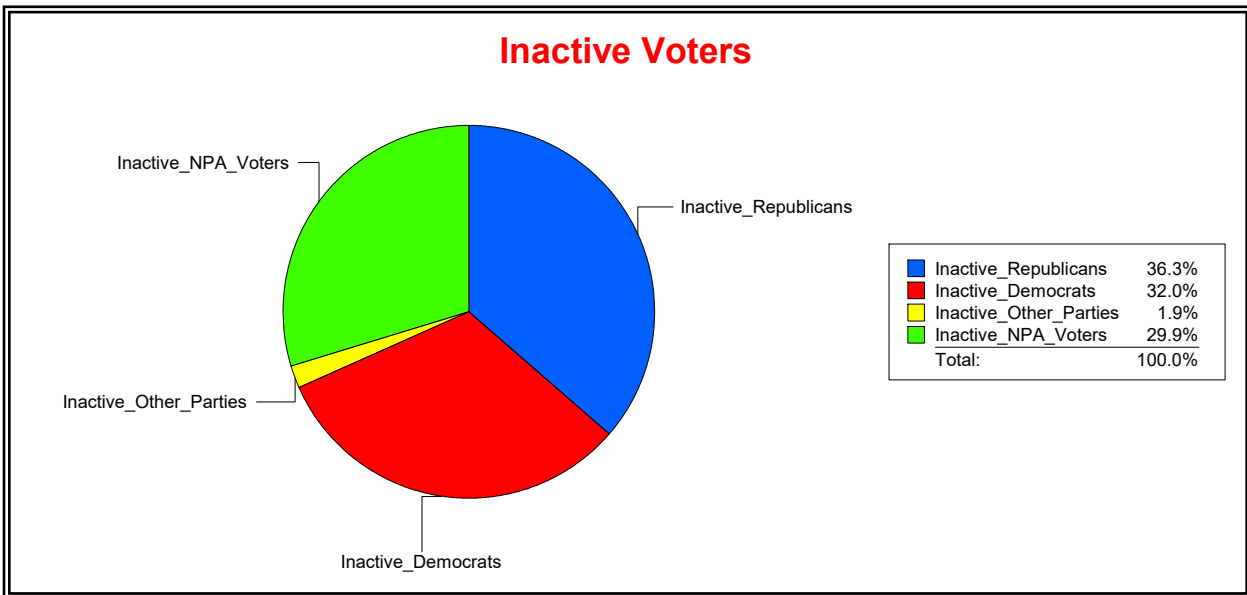

Ron Turner

Supervisor of Elections

Sarasota County, FL

Date 4/3/2023

Time 08:25 AM

Graphs of District Registration

Active Registered Voters

Inactive Voters

<u>District</u>	<u>Total</u>	<u>Dems</u>	<u>Reps</u>	<u>NonP</u>	<u>Other</u>	<u>Total</u>	<u>Dems</u>	<u>Reps</u>	<u>NonP</u>	<u>Other</u>
CNTY COMM DIST 1	70,386	19,702	31,594	17,638	1,452	3,179	1,016	1,155	949	59