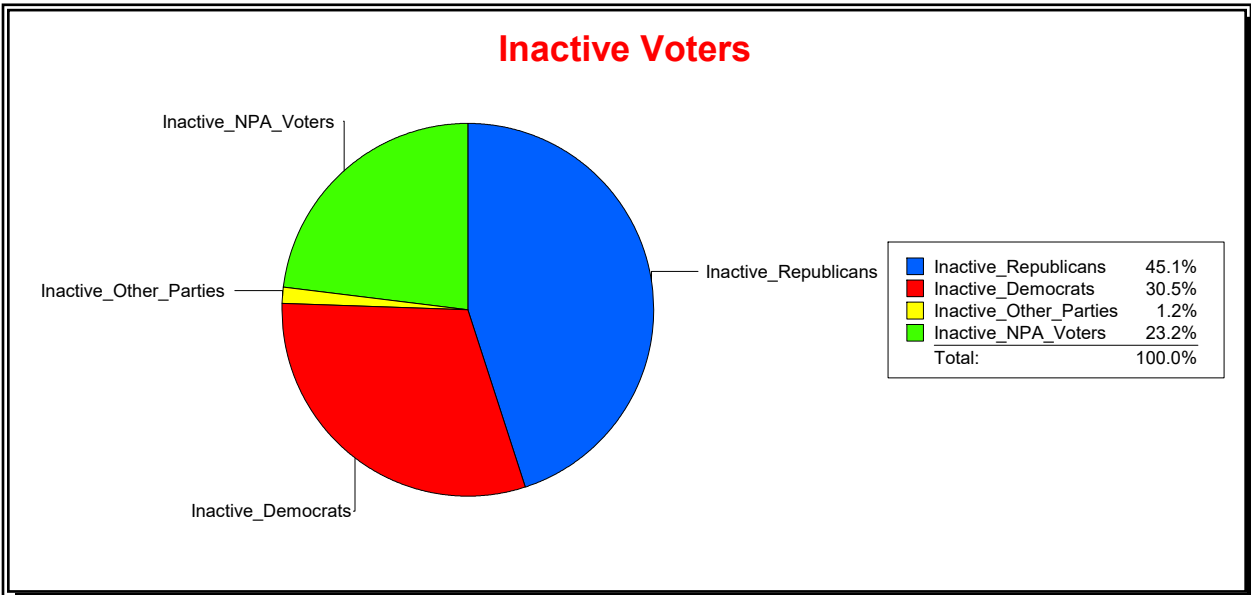

Ron Turner

Supervisor of Elections

Sarasota County, FL

Date 4/3/2023

Time 08:25 AM

Graphs of District Registration

Active Registered Voters

Inactive Voters

<u>District</u>	<u>Total</u>	<u>Dems</u>	<u>Reps</u>	<u>NonP</u>	<u>Other</u>	<u>Total</u>	<u>Dems</u>	<u>Reps</u>	<u>NonP</u>	<u>Other</u>
LONGBOAT KEY 1	1,487	319	799	329	40	82	25	37	19	1