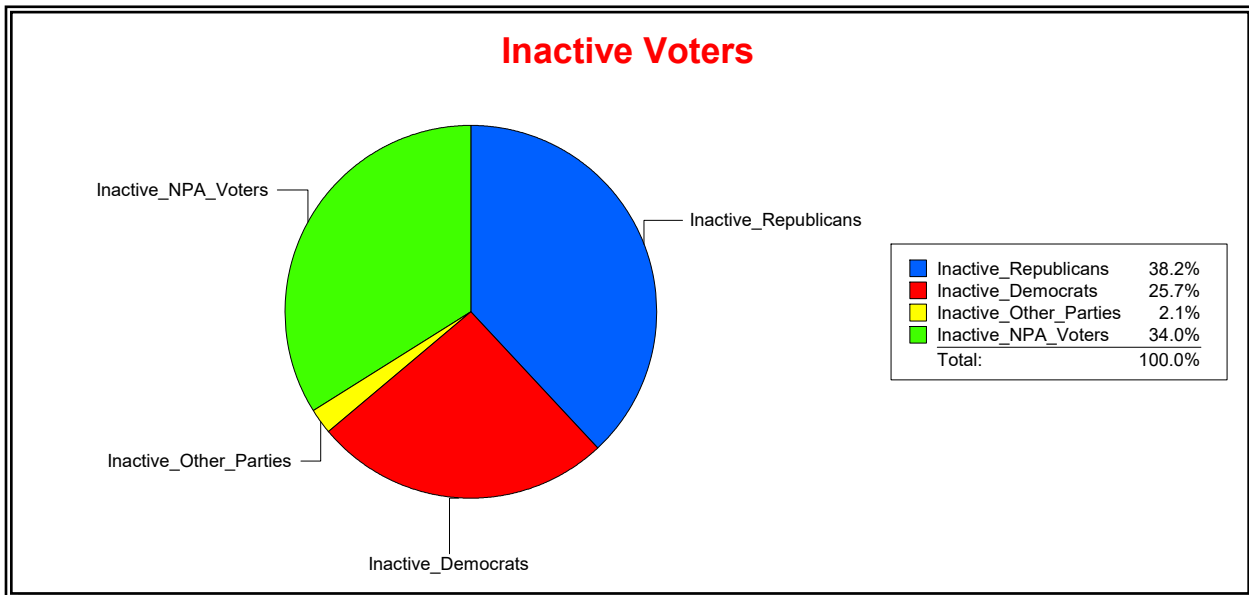

Ron Turner

Supervisor of Elections

Sarasota County, FL

Date 4/3/2023

Time 08:25 AM

Graphs of District Registration

Active Registered Voters

Inactive Voters

District	Total	Dems	Reps	NonP	Other	Total	Dems	Reps	NonP	Other
NORTH PORT DIST 2	12,960	2,826	5,929	3,924	281	571	147	218	194	12