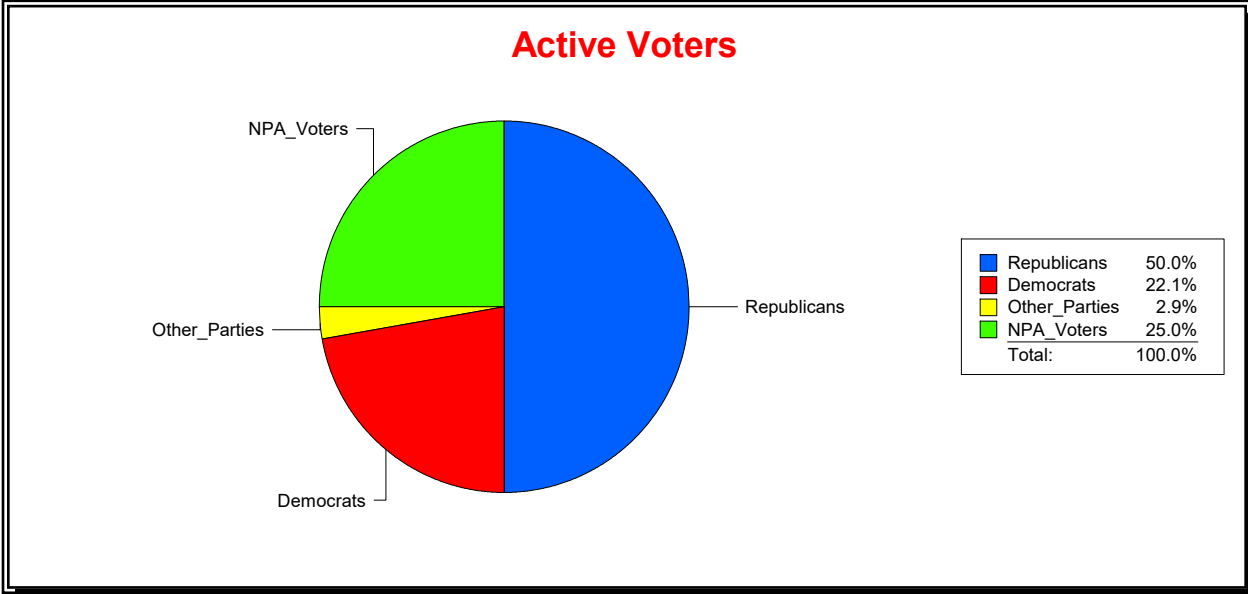

Date 4/3/2023

Time 08:25 AM

Graphs of District Registration

Active Registered Voters

Inactive Voters

District	Total	Dems	Reps	NonP	Other	Total	Dems	Reps	NonP	Other
LAKWOOD RANCH CDD	1,856	410	928	464	54	50	15	18	14	3