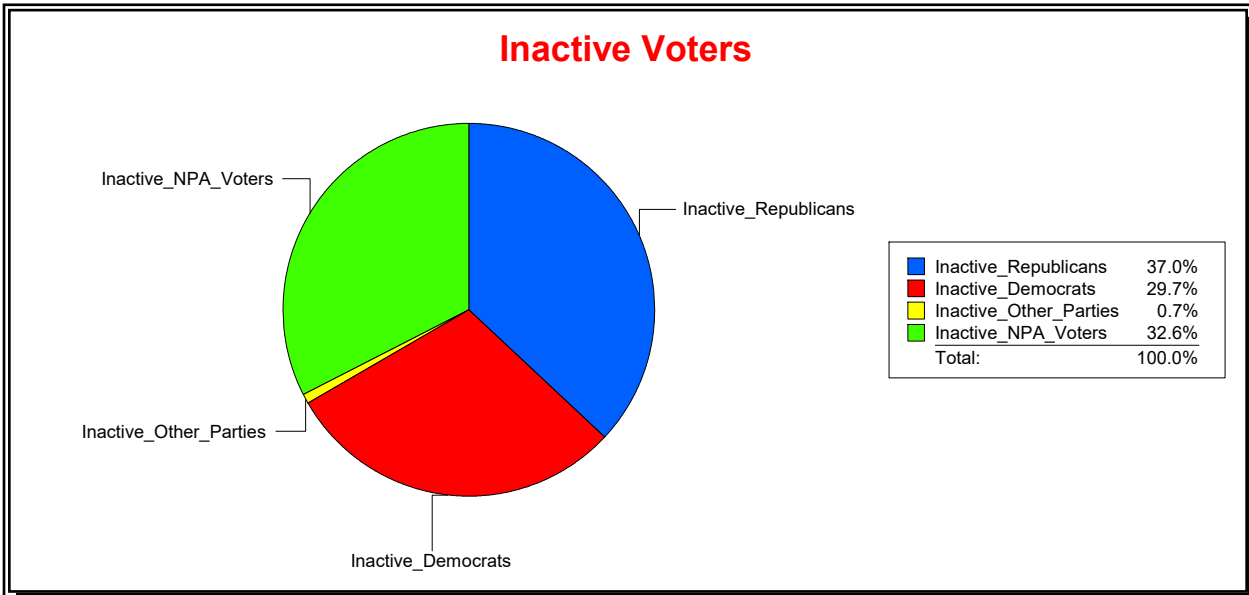

District	Total	Dems	Reps	NonP	Other	Total	Dems	Reps	NonP	Other
WEST VILLAGES CDD	7,975	1,723	4,111	2,009	132	138	41	51	45	1

Ron Turner

Supervisor of Elections

Sarasota County, FL

Date 4/3/2023

Time 08:25 AM