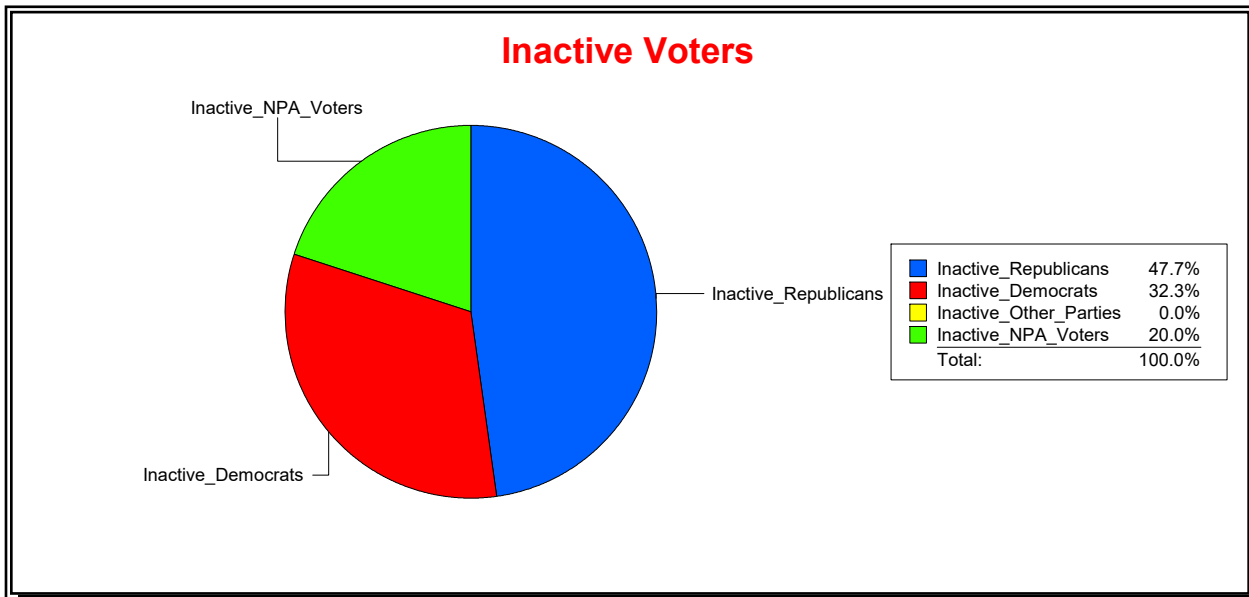

Sarasota County, FL

Date 4/3/2023

Time 08:25 AM

Graphs of District Registration

Active Registered Voters

Inactive Voters

District	Total	Dems	Reps	NonP	Other	Total	Dems	Reps	NonP	Other
LONGBOAT KEY 2	1,342	444	577	298	23	65	21	31	13	0