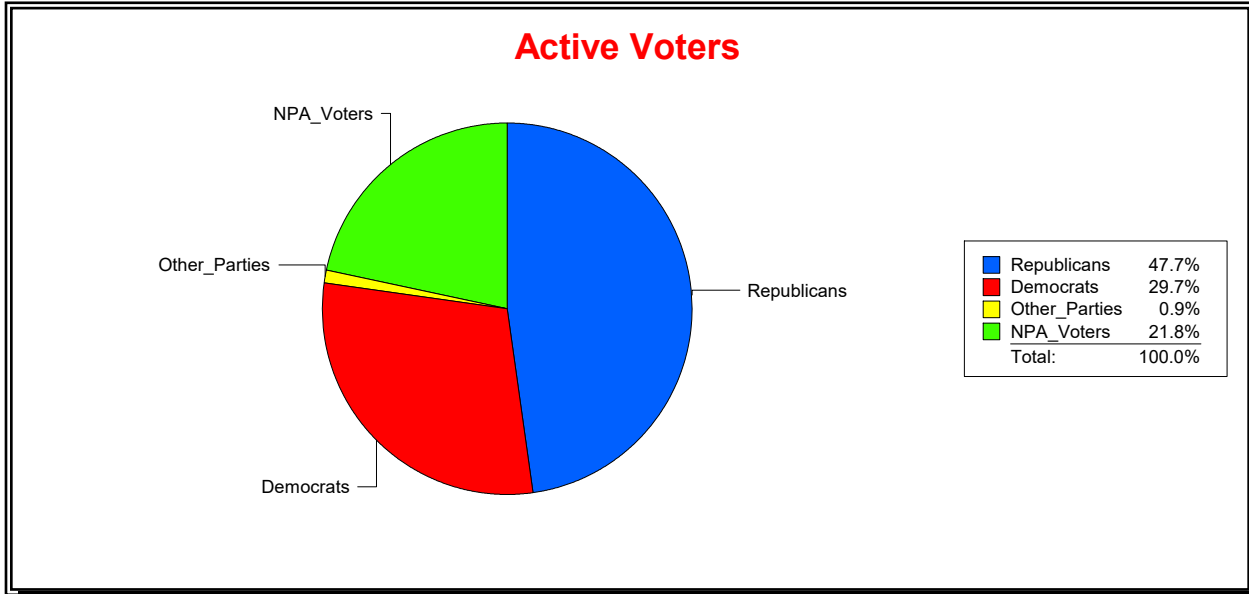

Ron Turner

Supervisor of Elections

Sarasota County, FL

Date 4/3/2023

Time 08:25 AM

Graphs of District Registration

Active Registered Voters

Inactive Voters

District	Total	Dems	Reps	NonP	Other	Total	Dems	Reps	NonP	Other
TRI-PAR PK & REC DIST	556	165	265	121	5	32	14	14	4	0