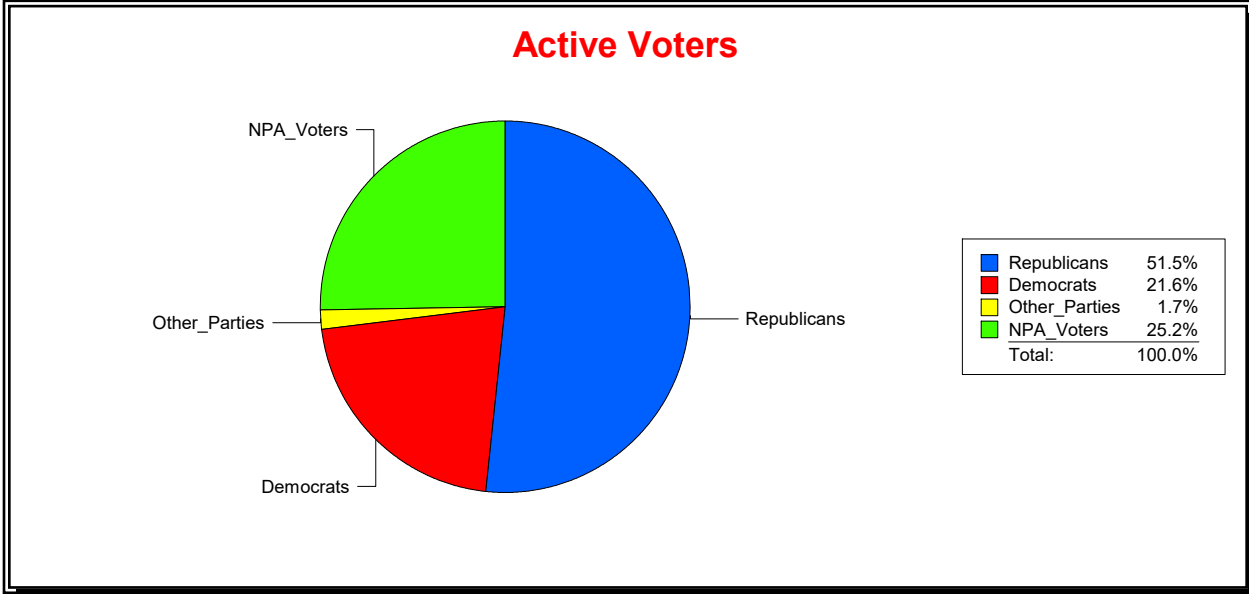

District	Total	Dems	Reps	NonP	Other	Total	Dems	Reps	NonP	Other
WEST VILLAGES CDD	7,975	1,723	4,111	2,009	132	138	41	51	45	1

Ron Turner

Supervisor of Elections

Sarasota County, FL

Date 4/3/2023

Time 08:25 AM