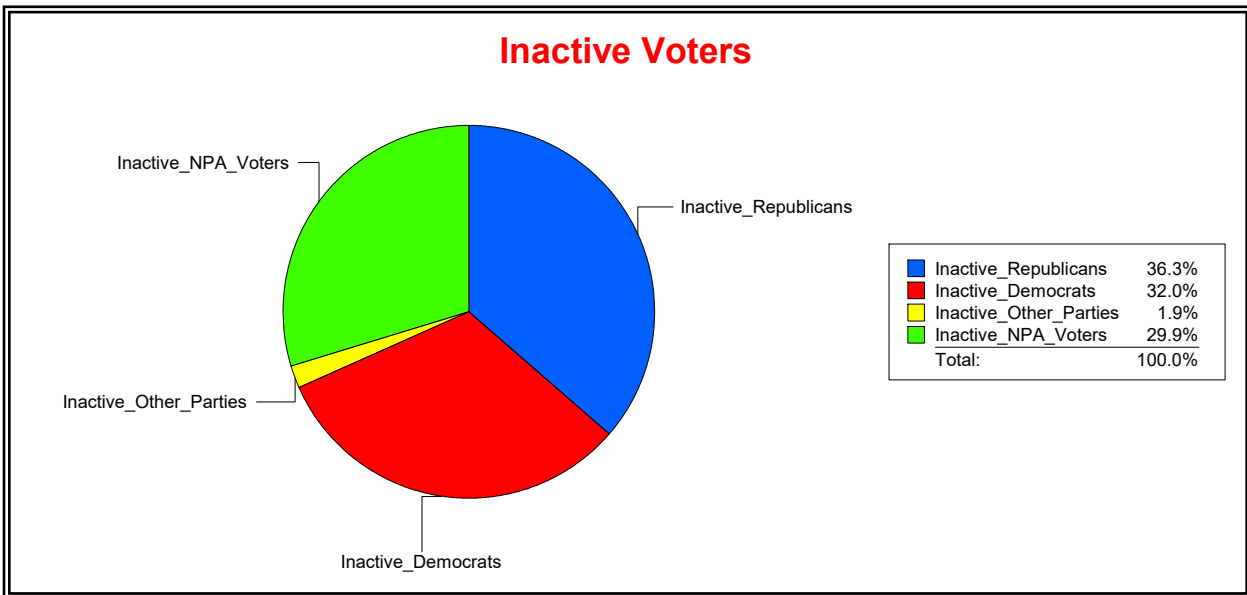

Ron Turner

Supervisor of Elections

Sarasota County, FL

Date 4/3/2023

Time 08:25 AM

Graphs of District Registration

Active Registered Voters

Inactive Voters

District	Total	Dems	Reps	NonP	Other	Total	Dems	Reps	NonP	Other
SOIL AND WATER DIST 1	70,386	19,702	31,594	17,638	1,452	3,179	1,016	1,155	949	59