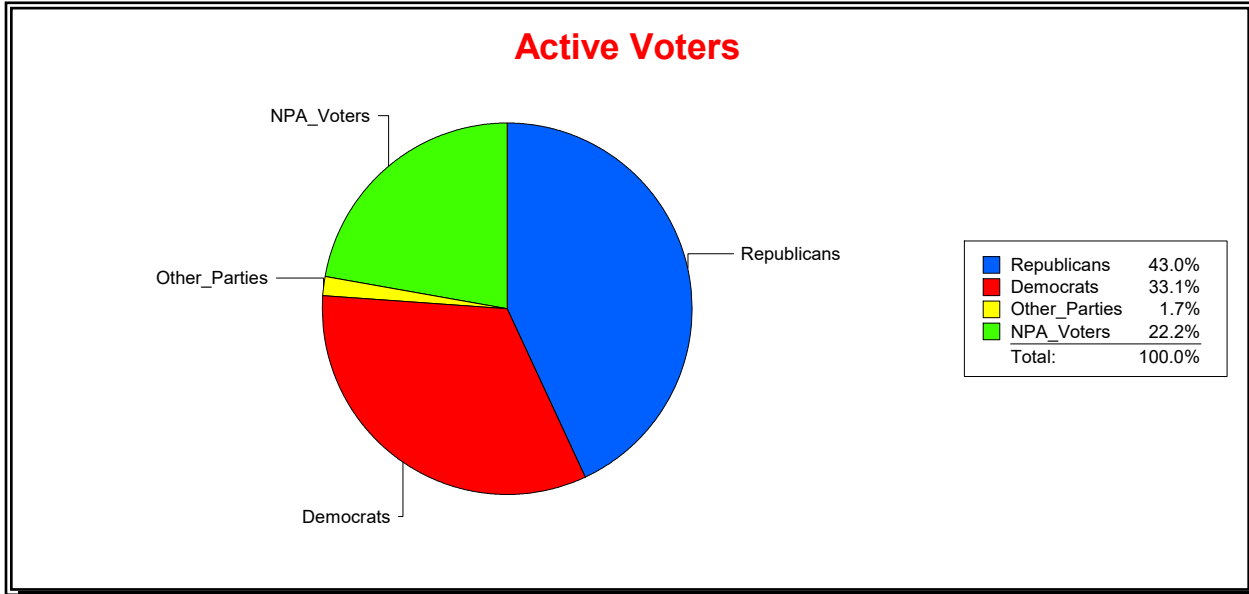

Ron Turner

Supervisor of Elections

Sarasota County, FL

Date 4/3/2023

Time 08:25 AM

Graphs of District Registration

Active Registered Voters

Inactive Voters

District	Total	Dems	Reps	NonP	Other	Total	Dems	Reps	NonP	Other
LBK DISTRICT 2	1,342	444	577	298	23	65	21	31	13	0