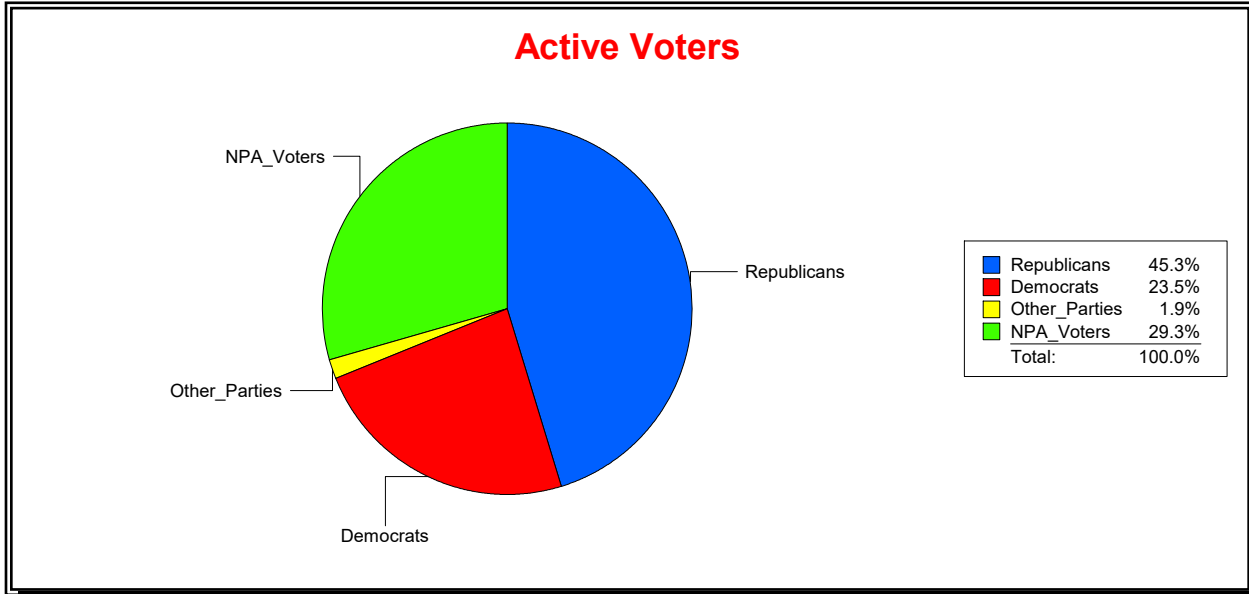

Ron Turner

Supervisor of Elections

Sarasota County, FL

Date 4/3/2023

Time 08:25 AM

Graphs of District Registration

Active Registered Voters

Inactive Voters

<u>District</u>	<u>Total</u>	<u>Dems</u>	<u>Reps</u>	<u>NonP</u>	<u>Other</u>	<u>Total</u>	<u>Dems</u>	<u>Reps</u>	<u>NonP</u>	<u>Other</u>
SCHOOL DIST 3	70,612	16,569	31,997	20,705	1,341	3,126	841	1,160	1,077	48