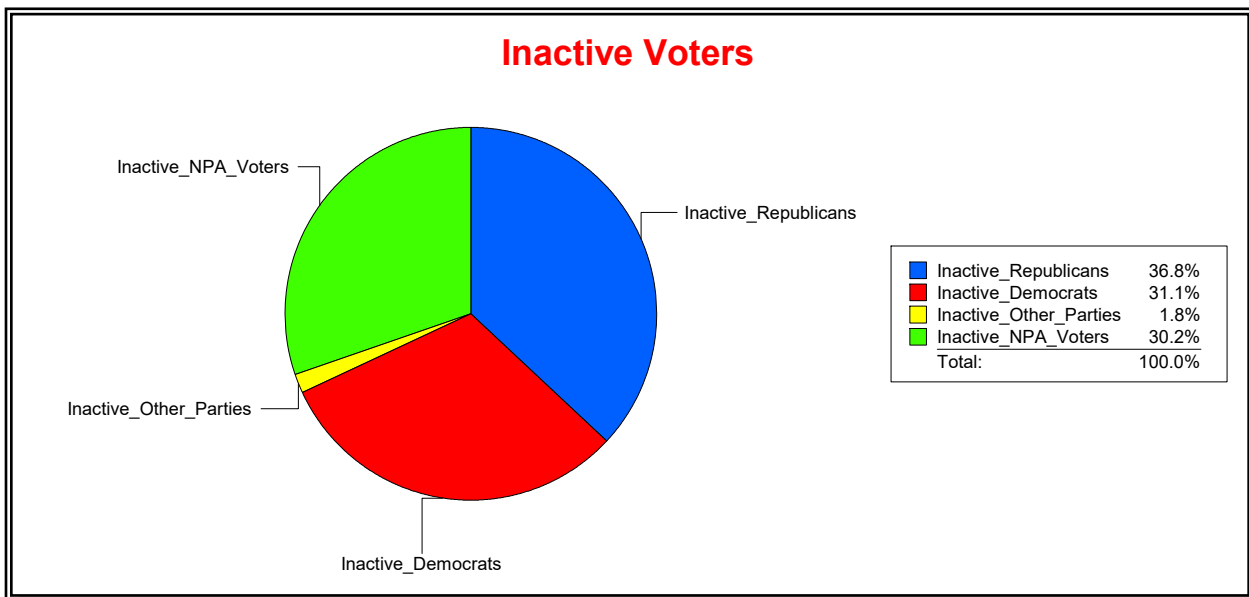

Ron Turner

Supervisor of Elections

Sarasota County, FL

Date 4/3/2023

Time 08:25 AM

Graphs of District Registration

Active Registered Voters

Inactive Voters

<u>District</u>	<u>Total</u>	<u>Dems</u>	<u>Reps</u>	<u>NonP</u>	<u>Other</u>	<u>Total</u>	<u>Dems</u>	<u>Reps</u>	<u>NonP</u>	<u>Other</u>
CNTY COMM DIST 4	73,960	20,578	33,362	18,600	1,420	3,588	1,117	1,322	1,084	65