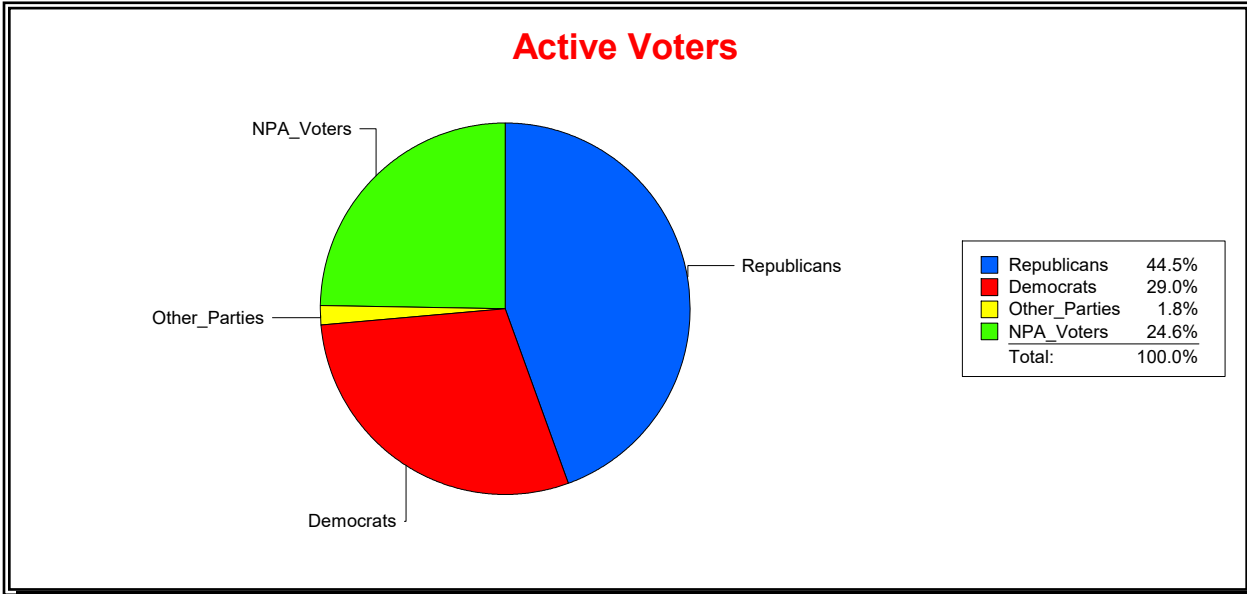

Supervisor of Elections

Sarasota County, FL

Date 4/1/2022

Time 07:59 AM

**Graphs of District Registration**

**Active Registered Voters**

**Inactive Voters**

District	Total	Dems	Reps	NonP	Other	Total	Dems	Reps	NonP	Other
<b>HOSPITAL BOARD CENTRAL</b>	120,082	34,816	53,458	29,595	2,213	6,322	1,939	2,435	1,885	63