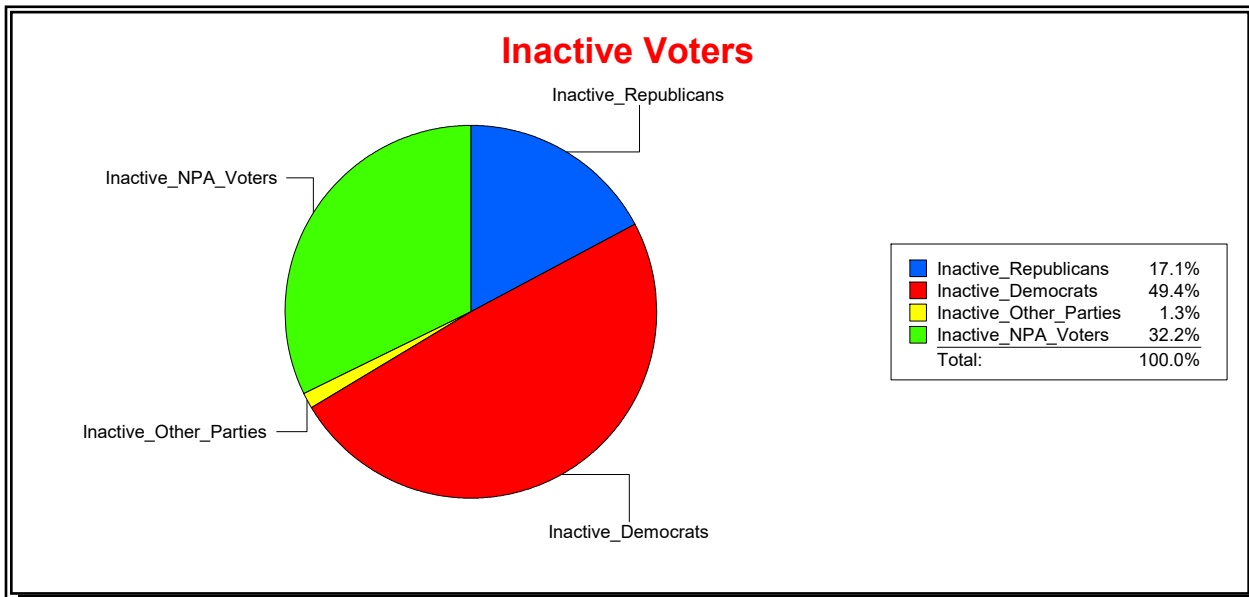

District	Total	Dems	Reps	NonP	Other	Total	Dems	Reps	NonP	Other
<b>SARASOTA 1</b>	11,352	5,952	2,203	2,959	238	1,003	495	172	323	13

**Ron Turner**

Supervisor of Elections

Sarasota County, FL

Date 4/1/2022

Time 07:59 AM