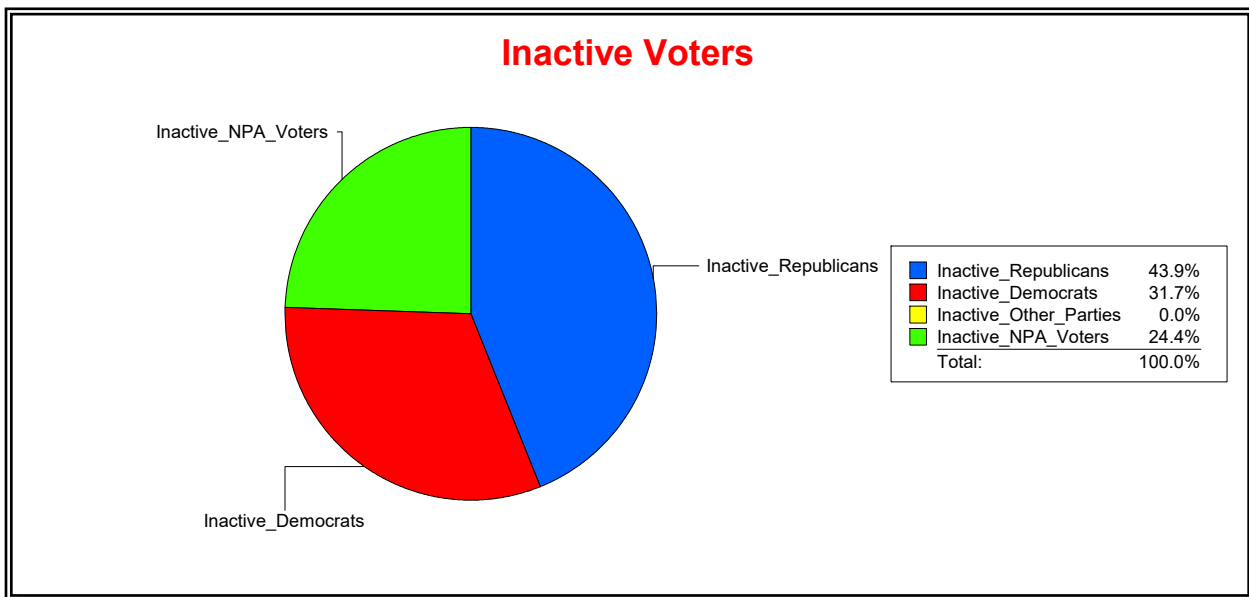

Ron Turner

Supervisor of Elections

Sarasota County, FL

Date 4/1/2022

Time 07:59 AM

Graphs of District Registration

Active Registered Voters

Inactive Voters

District	Total	Dems	Reps	NonP	Other	Total	Dems	Reps	NonP	Other
LBK DISTRICT 2	1,356	464	587	282	23	82	26	36	20	0