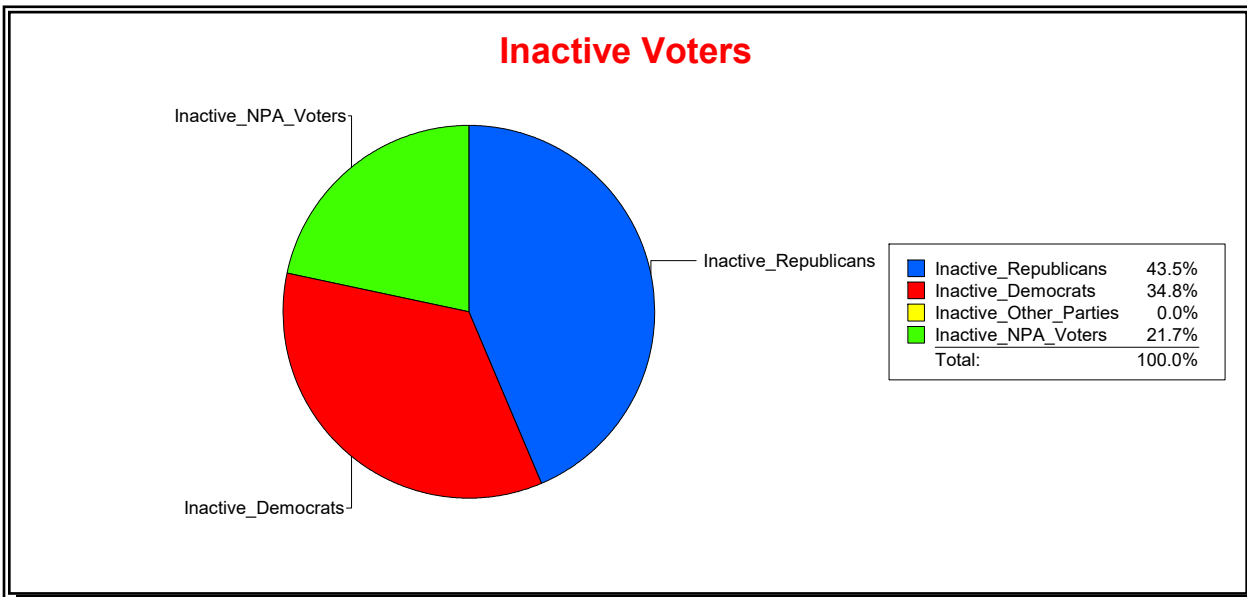

Ron Turner

Supervisor of Elections

Sarasota County, FL

Date 4/1/2022

Time 07:59 AM

Graphs of District Registration

Active Registered Voters

Inactive Voters

<u>District</u>	<u>Total</u>	<u>Dems</u>	<u>Reps</u>	<u>NonP</u>	<u>Other</u>	<u>Total</u>	<u>Dems</u>	<u>Reps</u>	<u>NonP</u>	<u>Other</u>
TR-PAR PK & REC DIST	540	168	257	110	5	46	16	20	10	0