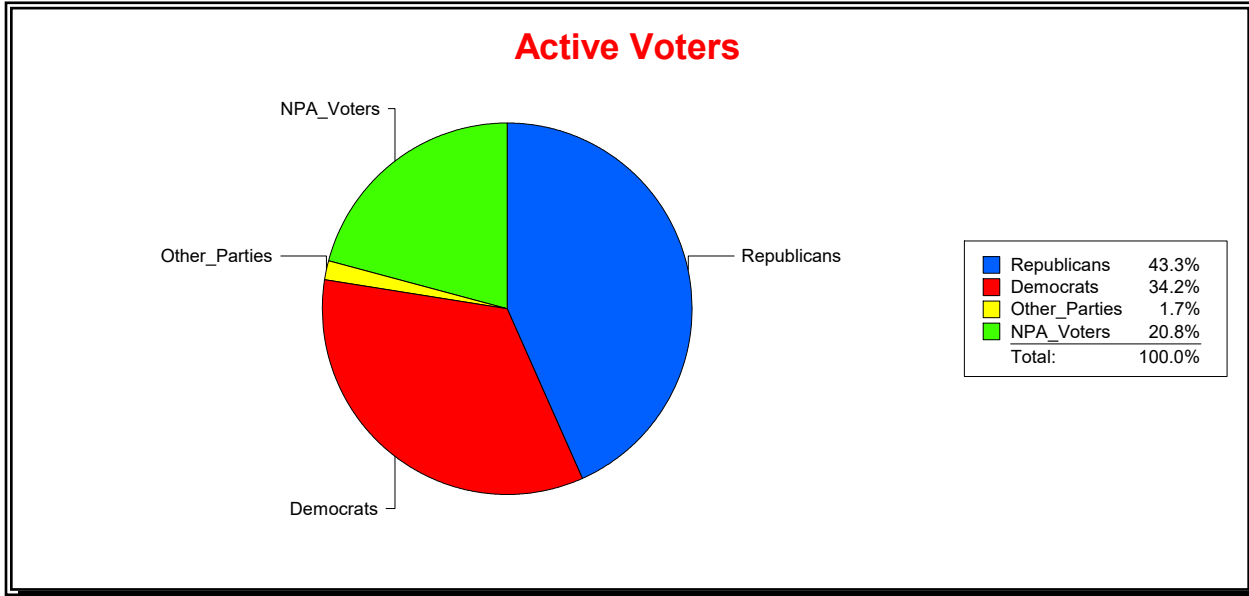

Ron Turner

Supervisor of Elections

Sarasota County, FL

Date 4/1/2022

Time 07:59 AM

Graphs of District Registration

Active Registered Voters

Inactive Voters

District	Total	Dems	Reps	NonP	Other	Total	Dems	Reps	NonP	Other
LONGBOAT KEY 2	1,356	464	587	282	23	82	26	36	20	0