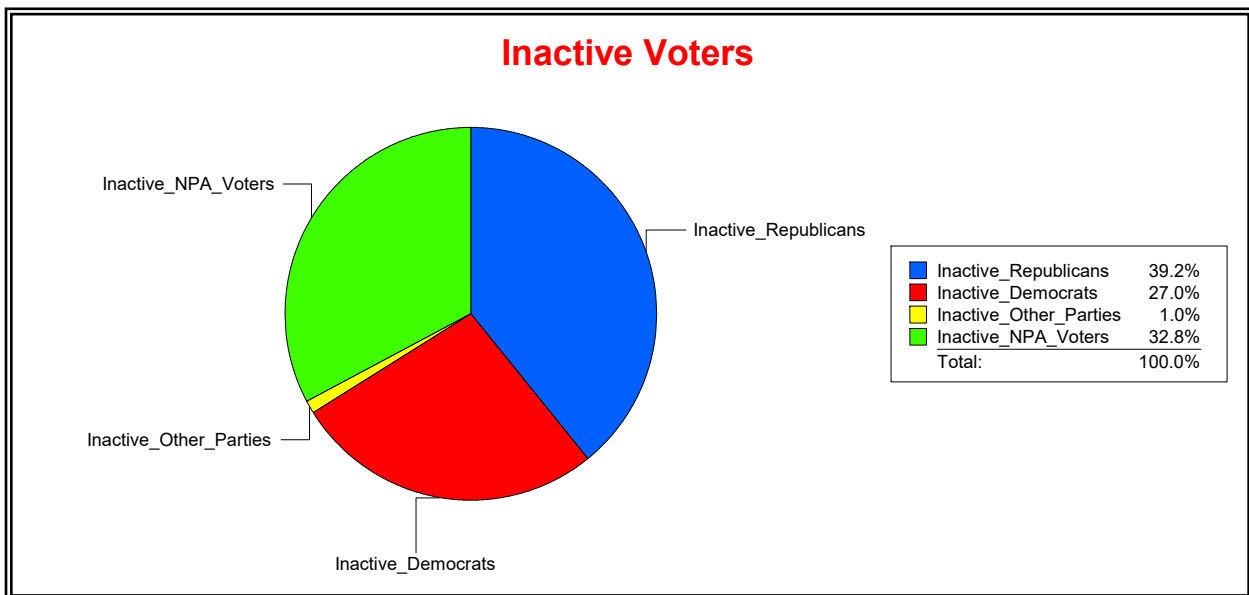

Ron Turner

Supervisor of Elections

Sarasota County, FL

Date 4/1/2022

Time 07:59 AM

Graphs of District Registration

Active Registered Voters

Inactive Voters

<u>District</u>	<u>Total</u>	<u>Dems</u>	<u>Reps</u>	<u>NonP</u>	<u>Other</u>	<u>Total</u>	<u>Dems</u>	<u>Reps</u>	<u>NonP</u>	<u>Other</u>
STATE HOUSE DIST 74	160,249	40,366	73,136	43,887	2,860	8,928	2,412	3,500	2,929	87