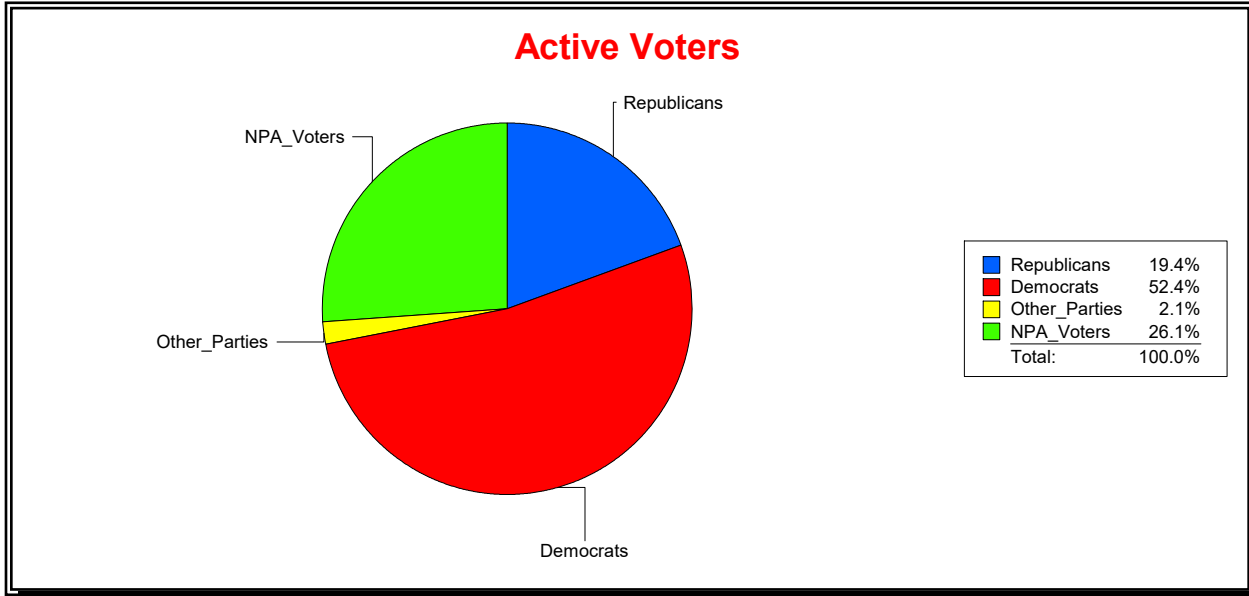

Ron Turner

Supervisor of Elections

Sarasota County, FL

Date 4/1/2022

Time 07:59 AM

Graphs of District Registration

Active Registered Voters

Inactive Voters

District	Total	Dems	Reps	NonP	Other	Total	Dems	Reps	NonP	Other
SARASOTA 1	11,352	5,952	2,203	2,959	238	1,003	495	172	323	13