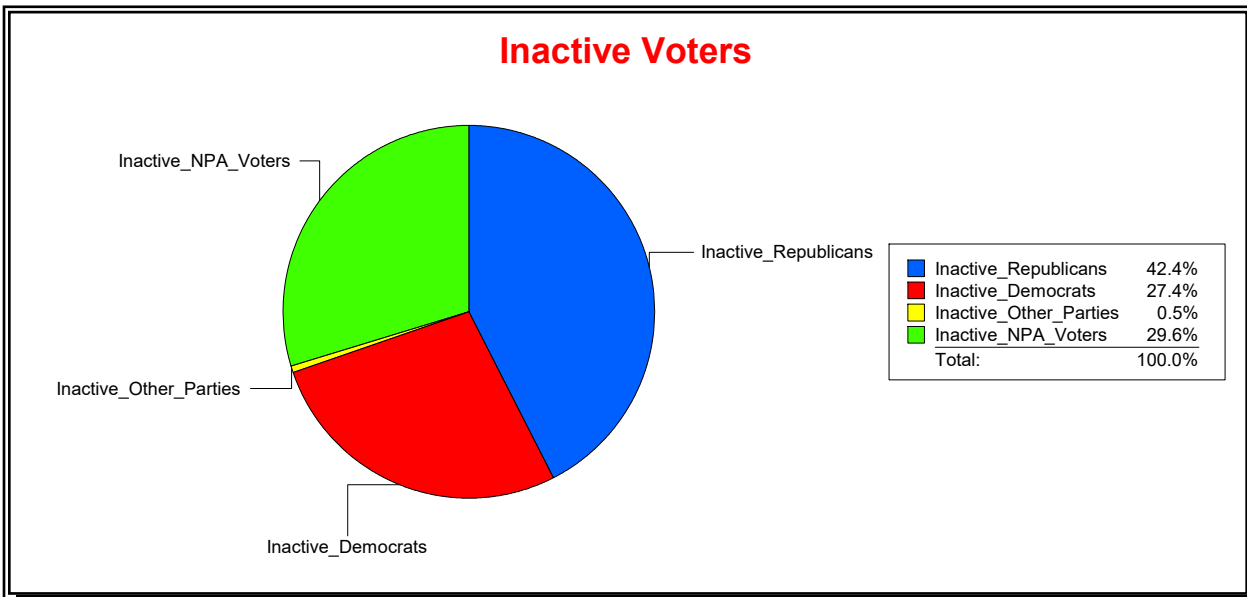

Ron Turner

Supervisor of Elections

Sarasota County, FL

Date 4/1/2022

Time 07:59 AM

Graphs of District Registration

Active Registered Voters

Inactive Voters

District	Total	Dems	Reps	NonP	Other	Total	Dems	Reps	NonP	Other
VENICE	22,297	6,094	10,214	5,634	355	1,283	352	544	380	7