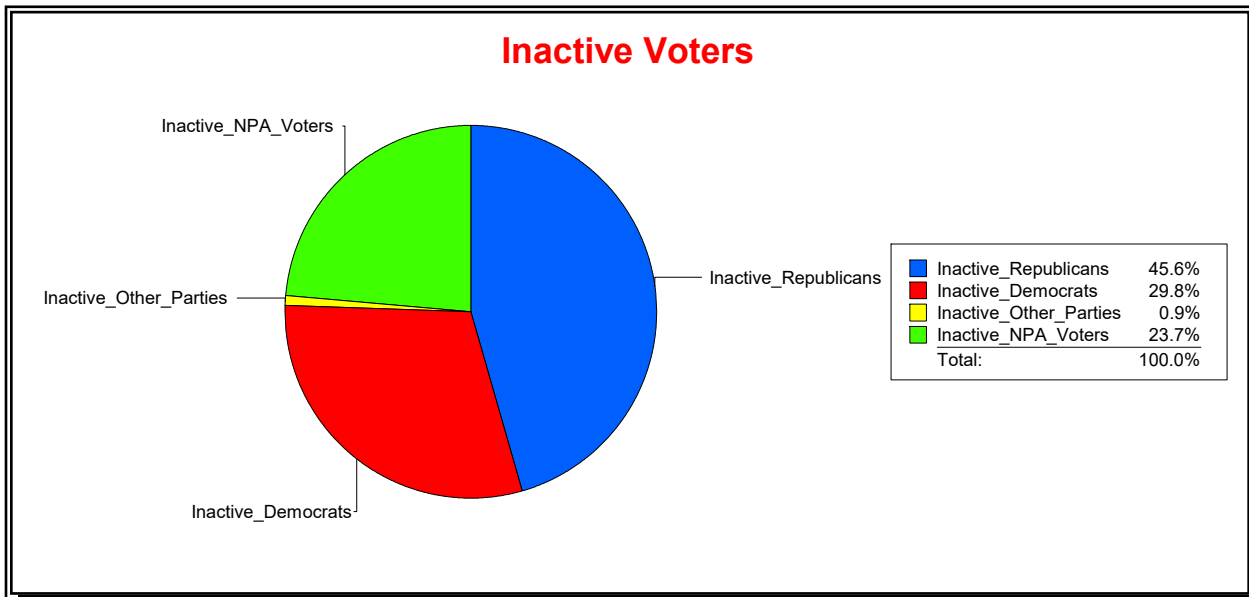

Ron Turner

Supervisor of Elections

Sarasota County, FL

Date 4/1/2022

Time 07:59 AM

Graphs of District Registration

Active Registered Voters

Inactive Voters

<u>District</u>	<u>Total</u>	<u>Dems</u>	<u>Reps</u>	<u>NonP</u>	<u>Other</u>	<u>Total</u>	<u>Dems</u>	<u>Reps</u>	<u>NonP</u>	<u>Other</u>
LONGBOAT KEY BEACH A	1,865	530	901	397	37	114	34	52	27	1