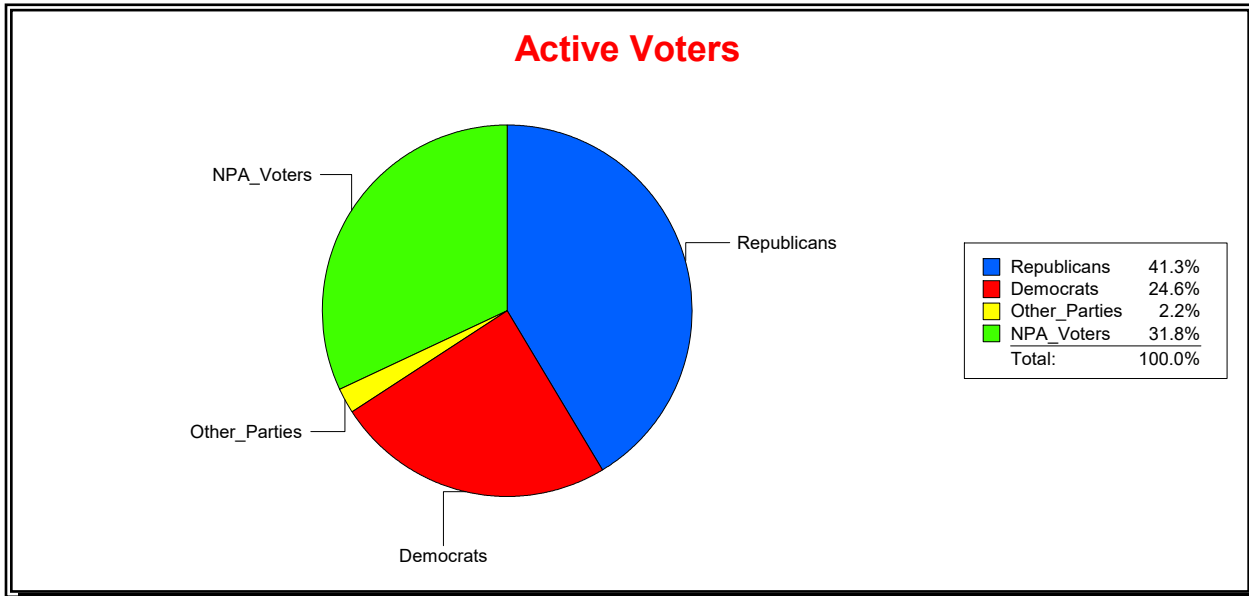

Ron Turner

Supervisor of Elections

Sarasota County, FL

Date 4/1/2022

Time 07:59 AM

Graphs of District Registration

Active Registered Voters

Inactive Voters

District	Total	Dems	Reps	NonP	Other	Total	Dems	Reps	NonP	Other
NORTH PORT DIST 3	10,388	2,560	4,288	3,308	232	760	186	263	307	4