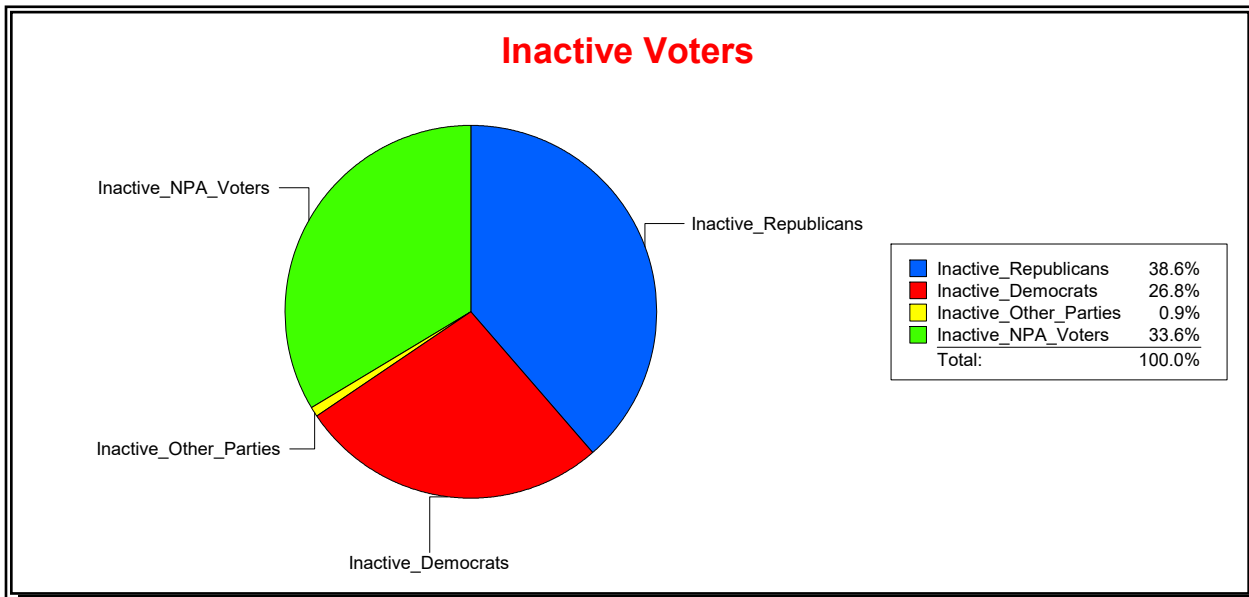

Ron Turner

Supervisor of Elections

Sarasota County, FL

Date 4/1/2022

Time 07:59 AM

Graphs of District Registration

Active Registered Voters

Inactive Voters

<u>District</u>	<u>Total</u>	<u>Dems</u>	<u>Reps</u>	<u>NonP</u>	<u>Other</u>	<u>Total</u>	<u>Dems</u>	<u>Reps</u>	<u>NonP</u>	<u>Other</u>
SCHOOL DIST 3	76,647	19,248	34,643	21,376	1,380	4,402	1,181	1,700	1,481	40