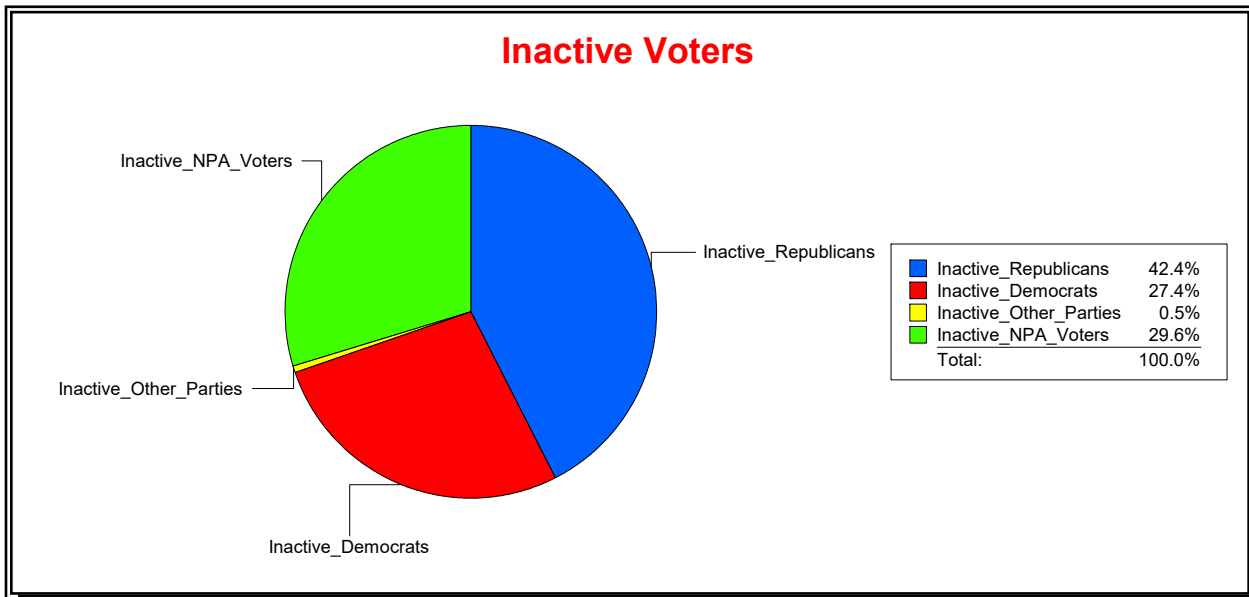

District	Total	Dems	Reps	NonP	Other	Total	Dems	Reps	NonP	Other
VENICE DIST5	22,297	6,094	10,214	5,634	355	1,283	352	544	380	7

Ron Turner

Supervisor of Elections

Sarasota County, FL

Date 4/1/2022

Time 07:59 AM