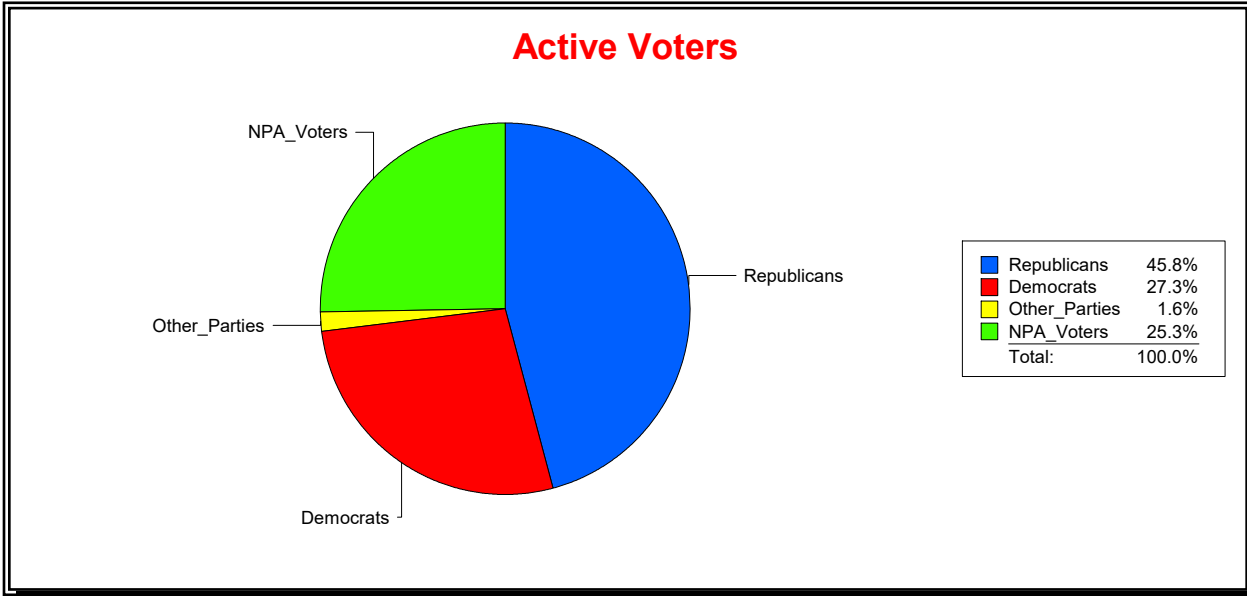

Ron Turner

Supervisor of Elections

Sarasota County, FL

Date 4/1/2022

Time 07:59 AM

Graphs of District Registration

Active Registered Voters

Inactive Voters

District	Total	Dems	Reps	NonP	Other	Total	Dems	Reps	NonP	Other
VENICE	22,297	6,094	10,214	5,634	355	1,283	352	544	380	7