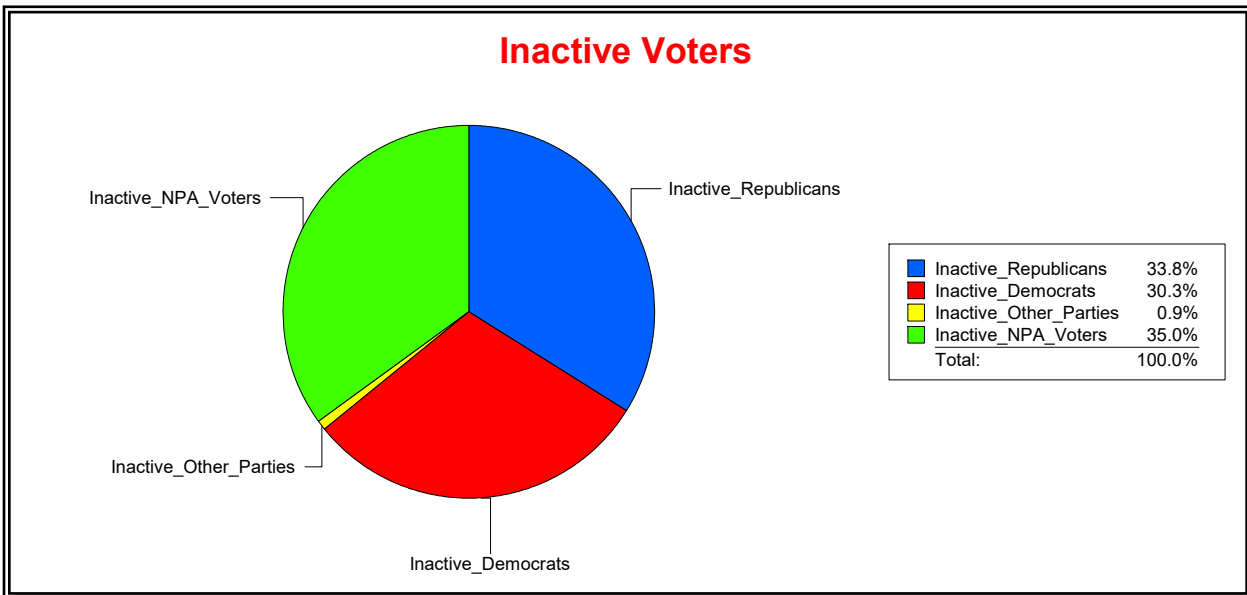

Ron Turner

Supervisor of Elections

Sarasota County, FL

Date 4/1/2022

Time 07:59 AM

Graphs of District Registration

Active Registered Voters

Inactive Voters

<u>District</u>	<u>Total</u>	<u>Dems</u>	<u>Reps</u>	<u>NonP</u>	<u>Other</u>	<u>Total</u>	<u>Dems</u>	<u>Reps</u>	<u>NonP</u>	<u>Other</u>
NORTH PORT DIST 5	16,506	4,104	7,394	4,685	323	879	266	297	308	8