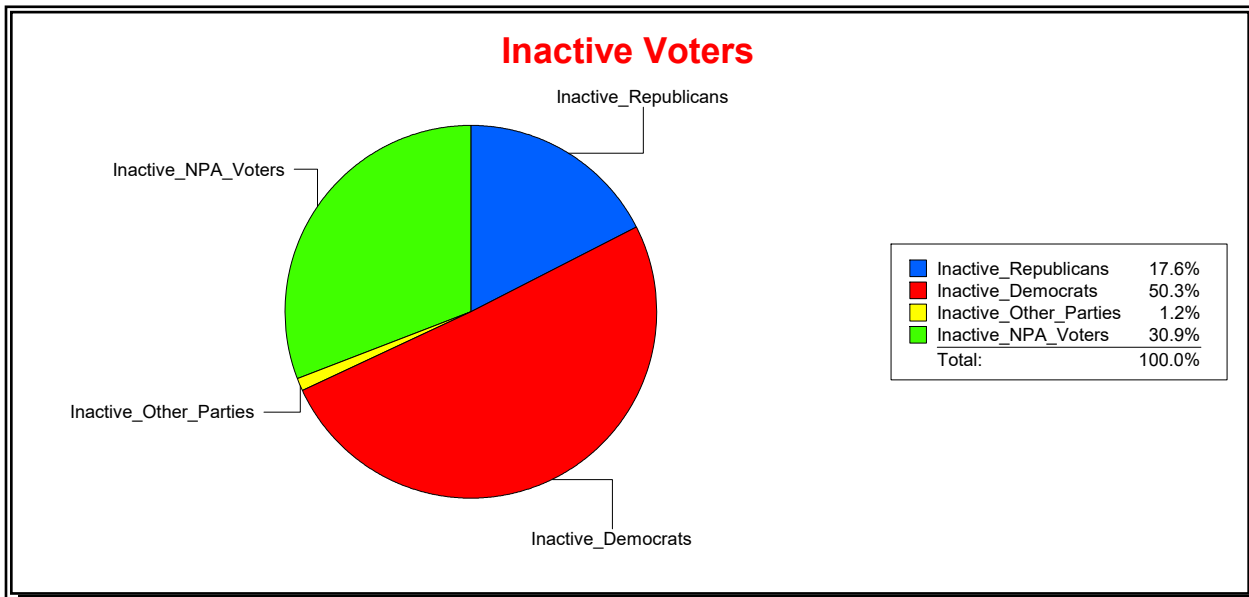

Ron Turner

Supervisor of Elections

Sarasota County, FL

Date 4/1/2022

Time 07:59 AM

Graphs of District Registration

Active Registered Voters

Inactive Voters

District	Total	Dems	Reps	NonP	Other	Total	Dems	Reps	NonP	Other
STATE HOUSE DIST 70	12,346	6,774	2,308	3,048	216	1,023	515	180	316	12