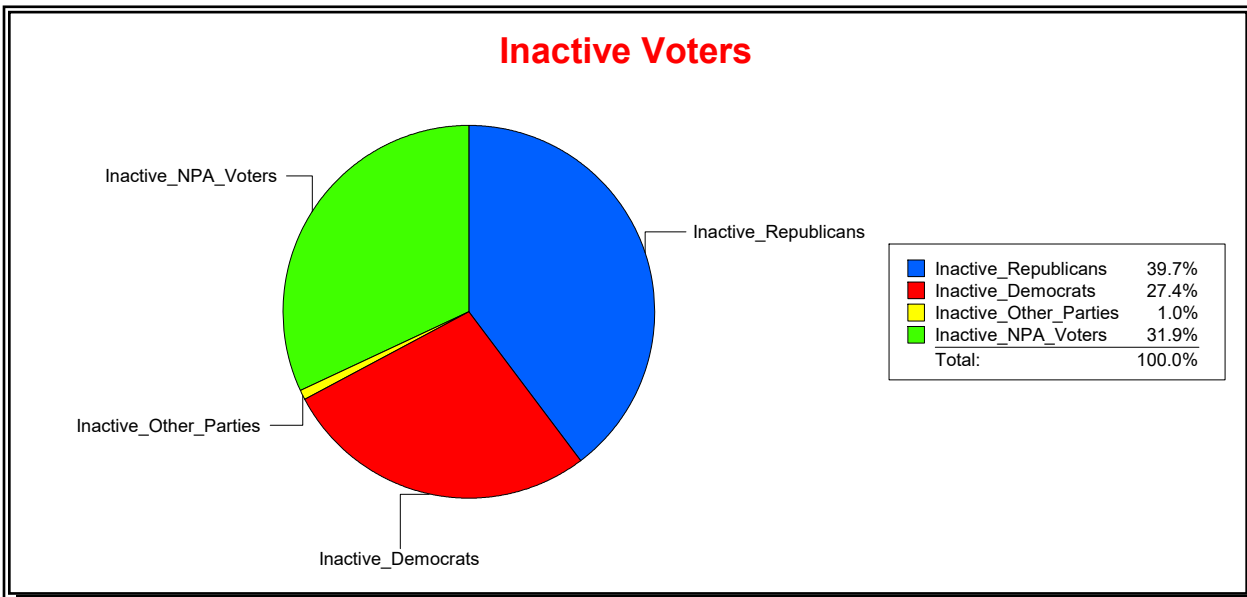

Ron Turner

Supervisor of Elections

Sarasota County, FL

Date 4/1/2022

Time 07:59 AM

Graphs of District Registration

Active Registered Voters

Inactive Voters

District	Total	Dems	Reps	NonP	Other	Total	Dems	Reps	NonP	Other
SCHOOL DIST 5	75,370	19,275	34,273	20,509	1,313	4,037	1,106	1,603	1,288	40