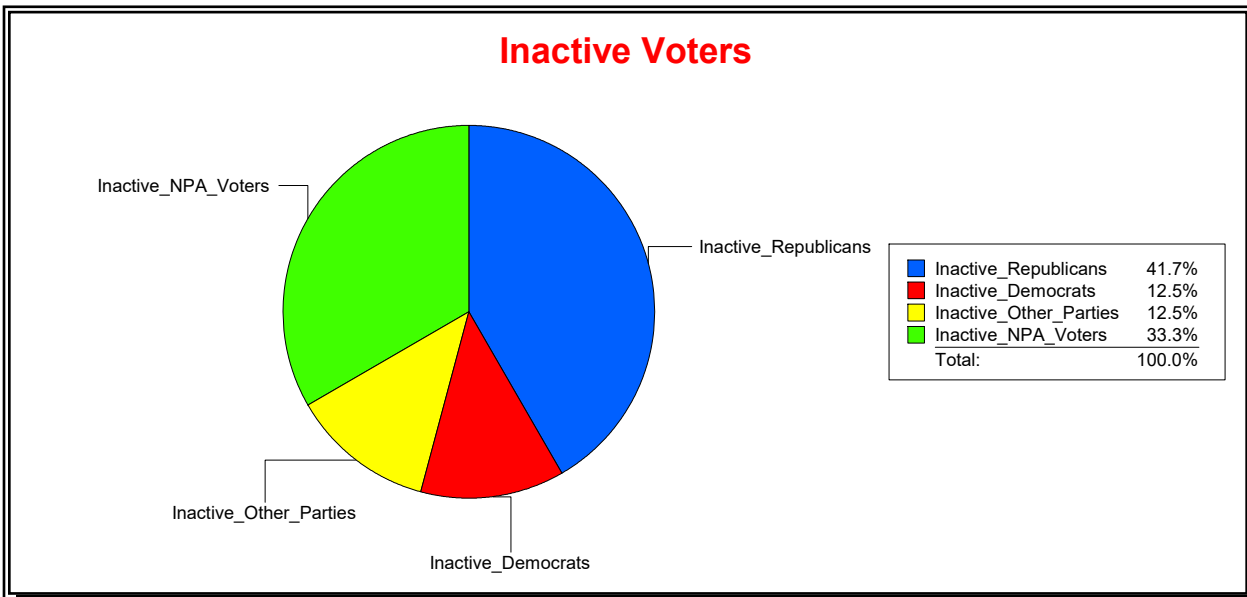

Ron Turner

Supervisor of Elections

Sarasota County, FL

Date 4/1/2022

Time 07:59 AM

Graphs of District Registration

Active Registered Voters

Inactive Voters

District	Total	Dems	Reps	NonP	Other	Total	Dems	Reps	NonP	Other
SARASOTA NATIONAL CDD	1,729	375	947	375	32	24	3	10	8	3