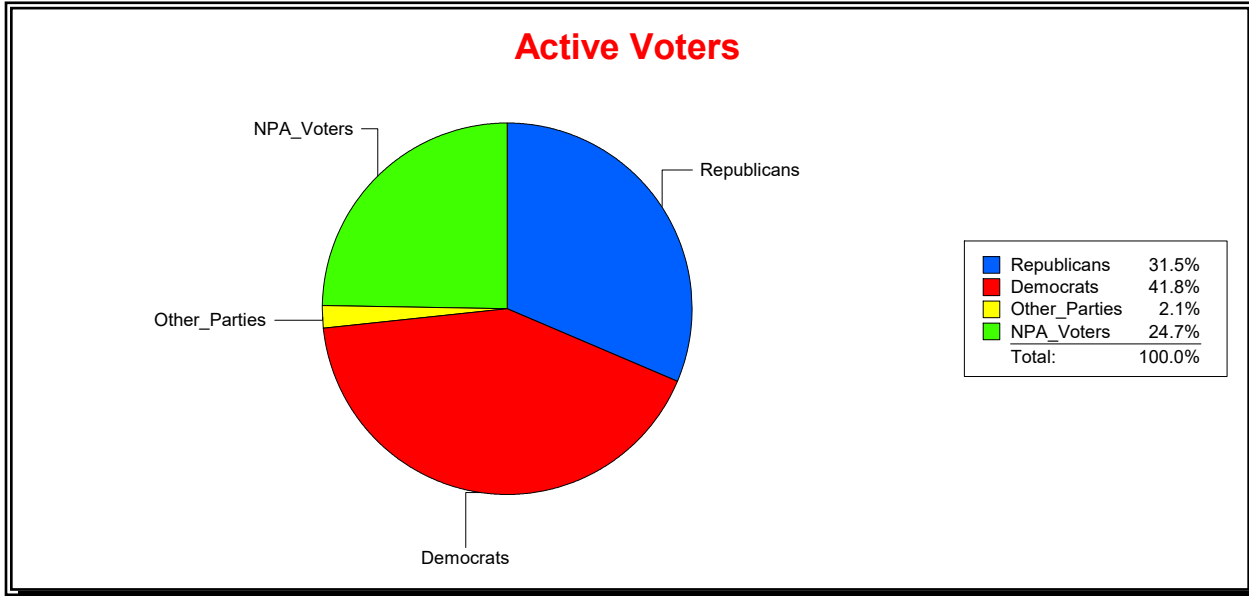

Ron Turner

Supervisor of Elections

Sarasota County, FL

Date 4/1/2022

Time 07:59 AM

Graphs of District Registration

Active Registered Voters

Inactive Voters

District	Total	Dems	Reps	NonP	Other	Total	Dems	Reps	NonP	Other
SARASOTA DIST5	39,614	16,545	12,461	9,776	832	2,882	1,185	760	896	41