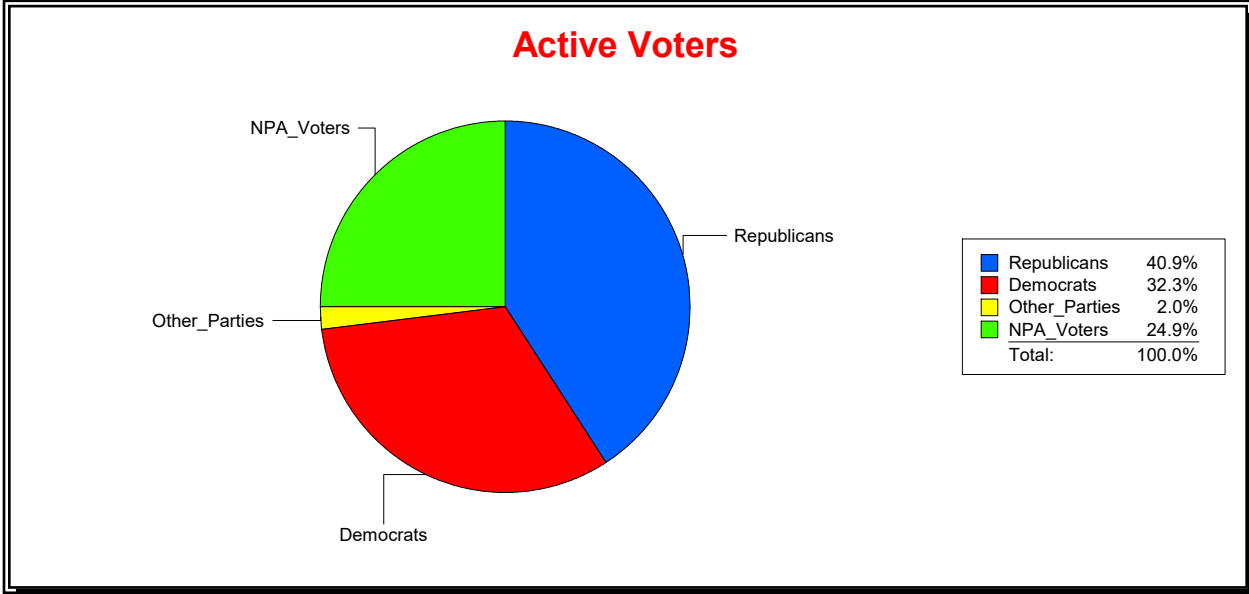

Ron Turner

Supervisor of Elections

Sarasota County, FL

Date 4/1/2022

Time 07:59 AM

Graphs of District Registration

Active Registered Voters

Inactive Voters

District	Total	Dems	Reps	NonP	Other	Total	Dems	Reps	NonP	Other
STATE HOUSE DIST 72	133,614	43,096	54,628	33,240	2,650	7,601	2,496	2,695	2,319	91