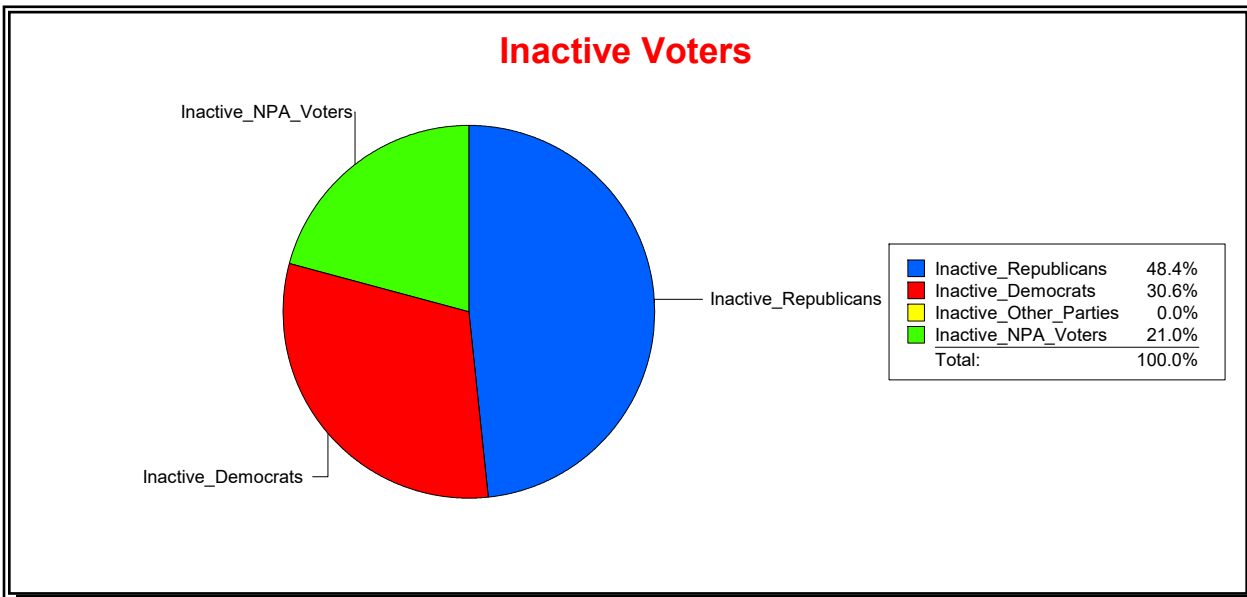

Ron Turner

Supervisor of Elections

Sarasota County, FL

Date 4/1/2022

Time 07:59 AM

Graphs of District Registration

Active Registered Voters

Inactive Voters

District	Total	Dems	Reps	NonP	Other	Total	Dems	Reps	NonP	Other
LBK DISTRICT 3	1,511	421	757	314	19	62	19	30	13	0