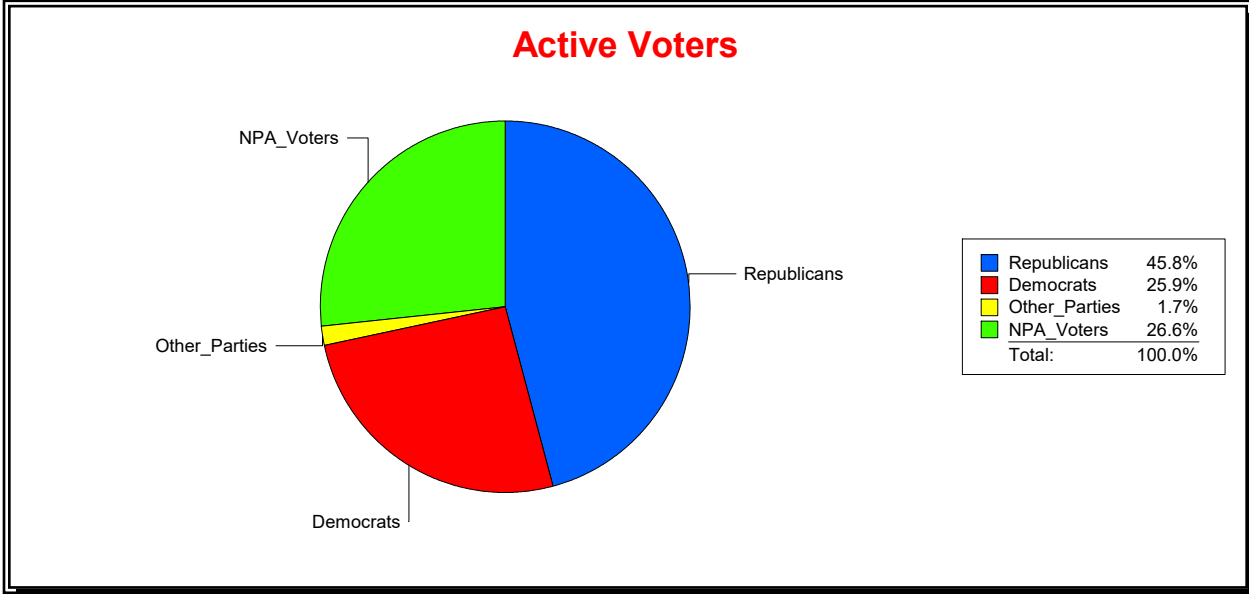

Ron Turner

Supervisor of Elections

Sarasota County, FL

Date 4/1/2022

Time 07:59 AM

Graphs of District Registration

Active Registered Voters

Inactive Voters

District	Total	Dems	Reps	NonP	Other	Total	Dems	Reps	NonP	Other
CNTY COMM DIST 3	73,864	19,099	33,837	19,672	1,256	3,910	1,068	1,602	1,206	34