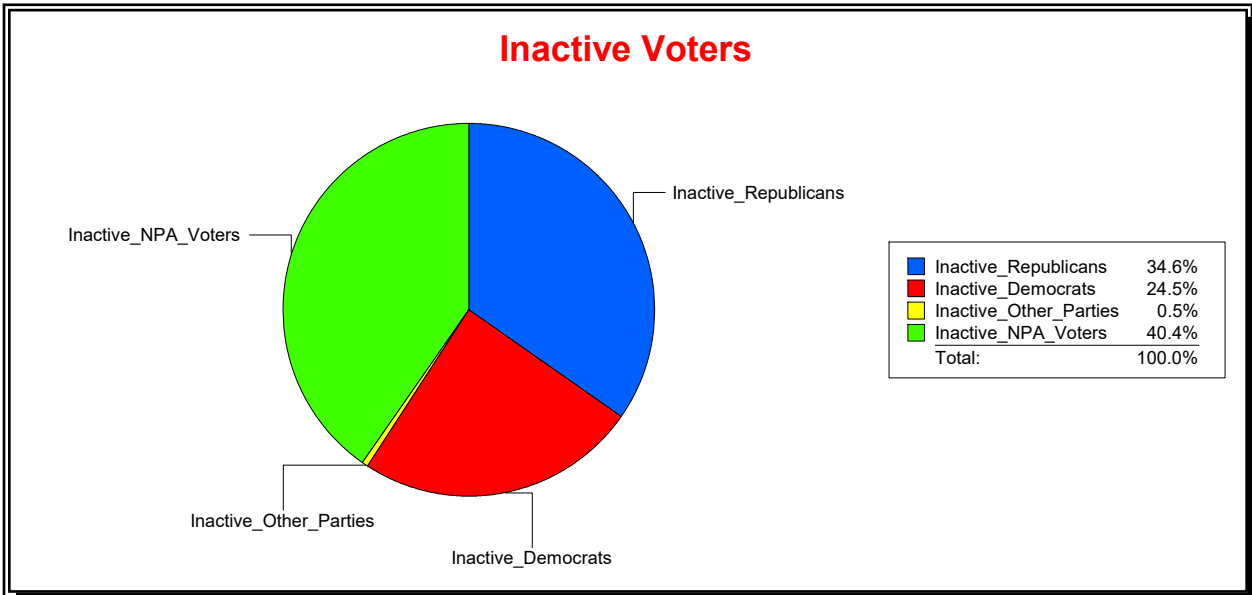

**Ron Turner**

Supervisor of Elections

Sarasota County, FL

Date 4/1/2022

Time 07:59 AM

**Graphs of District Registration**

District	Active Registered Voters					Inactive Voters				
	Total	Dems	Reps	NonP	Other	Total	Dems	Reps	NonP	Other
<b>NORTH PORT 3</b>	10,388	2,560	4,288	3,308	232	760	186	263	307	4