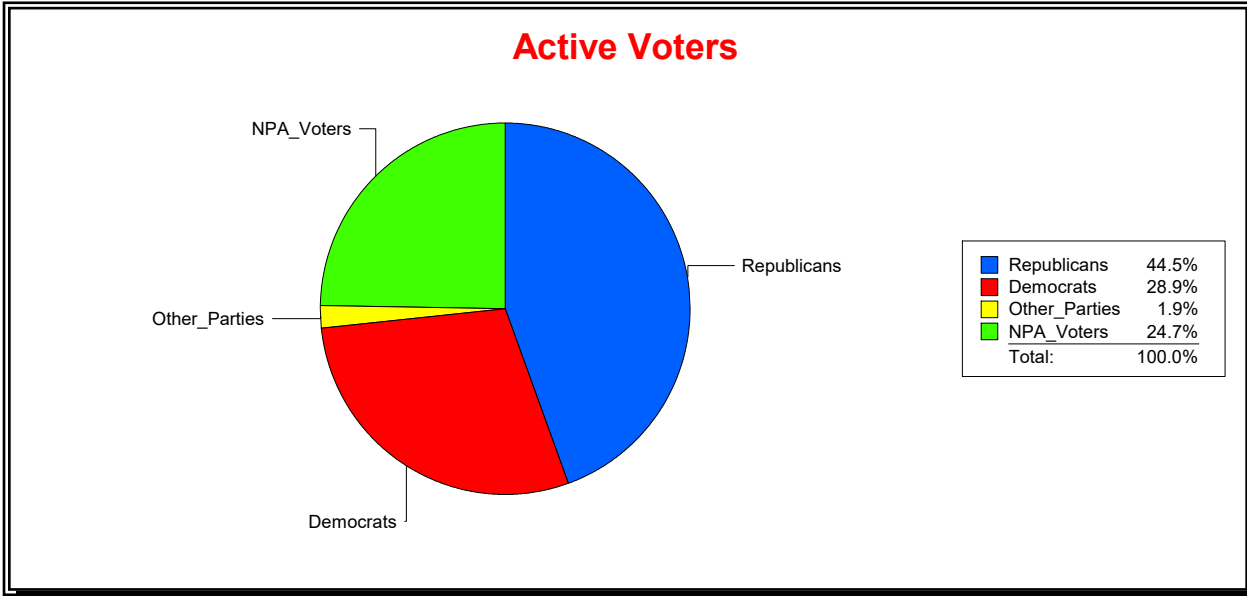

Ron Turner

Supervisor of Elections

Sarasota County, FL

Date 4/1/2022

Time 07:59 AM

Graphs of District Registration

Active Registered Voters

Inactive Voters

District	Total	Dems	Reps	NonP	Other	Total	Dems	Reps	NonP	Other
CNTY COMM DIST 4	72,803	21,035	32,425	17,964	1,379	3,679	1,114	1,388	1,130	47