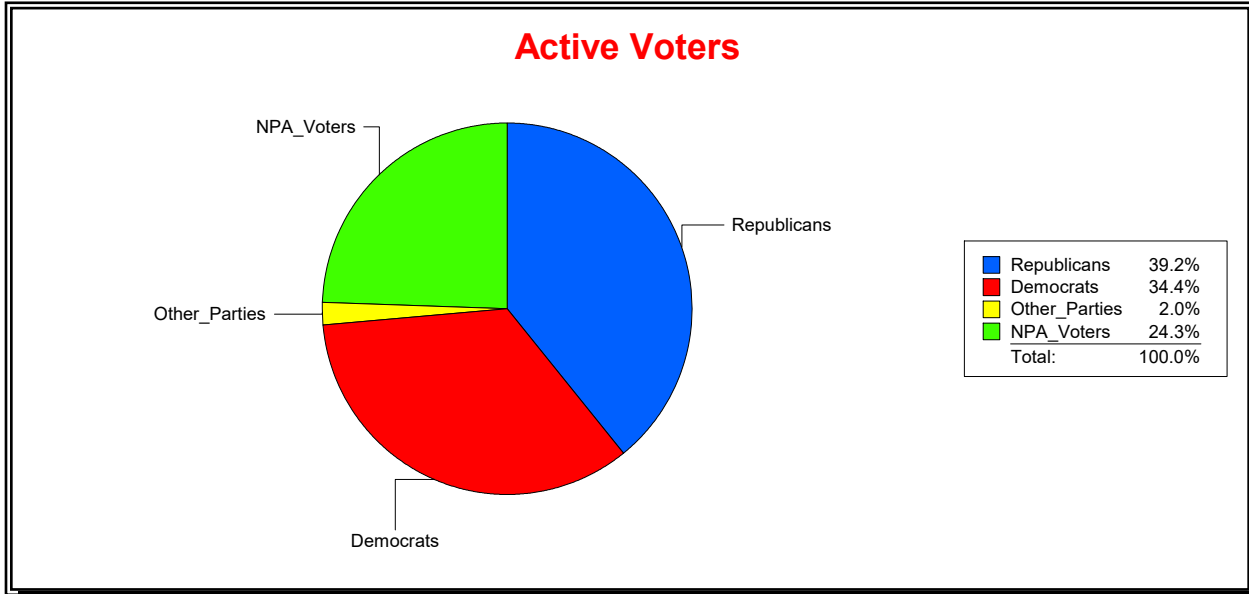

District	Total	Dems	Reps	NonP	Other	Total	Dems	Reps	NonP	Other
HOSPITAL BOARD NORTH	106,680	36,732	41,837	25,965	2,146	6,244	2,212	2,072	1,880	80

**Ron Turner**

Supervisor of Elections

Sarasota County, FL