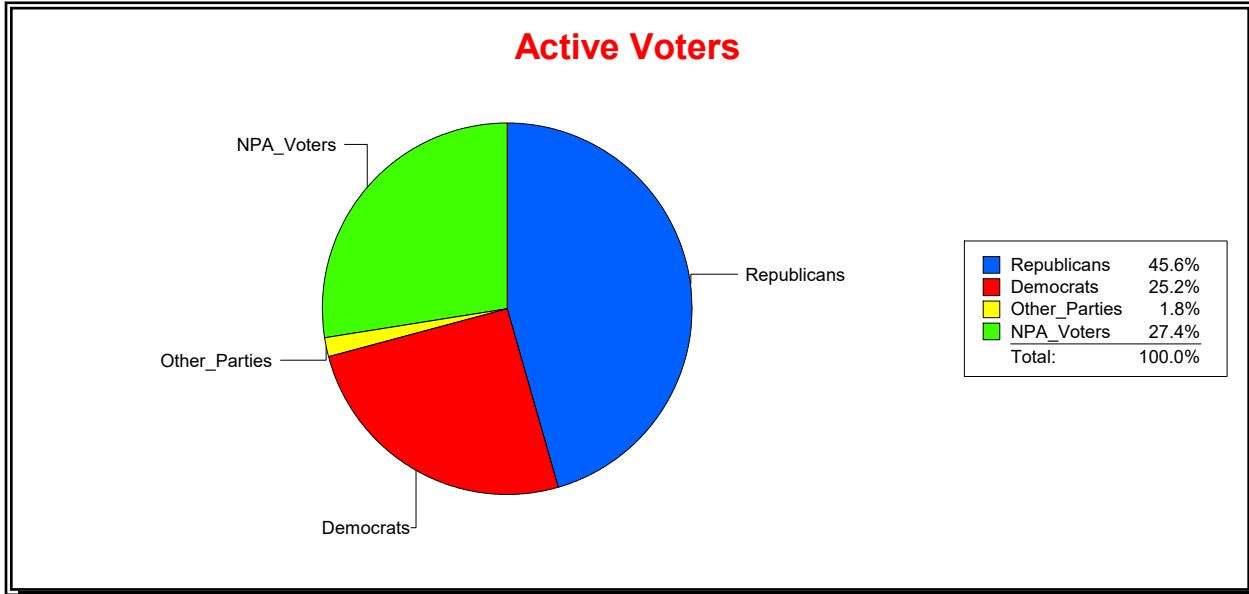

Ron Turner

Supervisor of Elections

Sarasota County, FL

Date 4/1/2022

Time 07:59 AM

Graphs of District Registration

Active Registered Voters

Inactive Voters

<u>District</u>	<u>Total</u>	<u>Dems</u>	<u>Reps</u>	<u>NonP</u>	<u>Other</u>	<u>Total</u>	<u>Dems</u>	<u>Reps</u>	<u>NonP</u>	<u>Other</u>
STATE HOUSE DIST 74	160,249	40,366	73,136	43,887	2,860	8,928	2,412	3,500	2,929	87