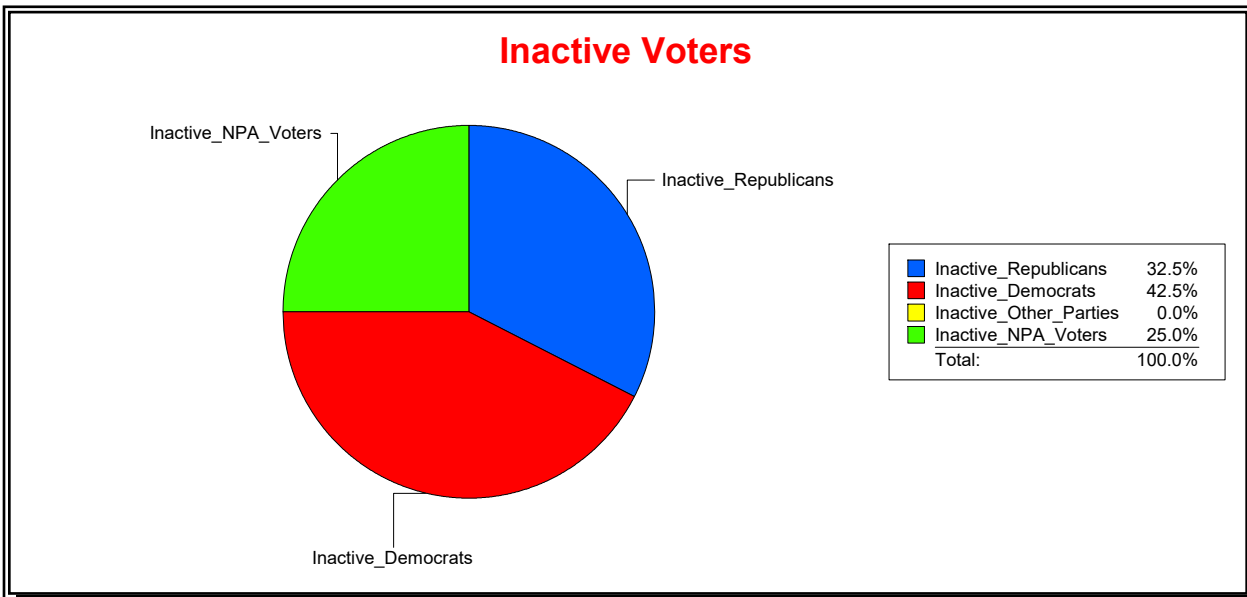

Ron Turner

Supervisor of Elections

Sarasota County, FL

Date 4/1/2022

Time 07:59 AM

Graphs of District Registration

Active Registered Voters

Inactive Voters

District	Total	Dems	Reps	NonP	Other	Total	Dems	Reps	NonP	Other
HLDY PK PK & REC DIST	607	196	239	163	9	40	17	13	10	0