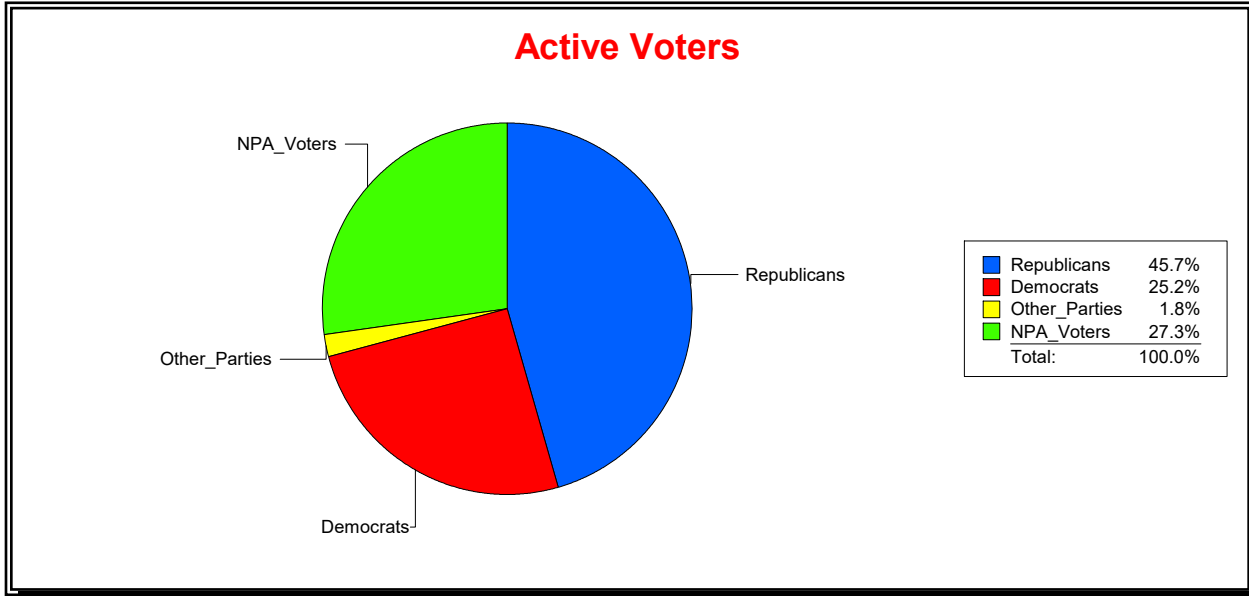

Ron Turner

Supervisor of Elections

Sarasota County, FL

Date 4/1/2022

Time 07:59 AM

Graphs of District Registration

Active Registered Voters

Inactive Voters

District	Total	Dems	Reps	NonP	Other	Total	Dems	Reps	NonP	Other
17TH CONGRESS DIST	166,079	41,911	75,836	45,360	2,972	9,218	2,495	3,613	3,019	91