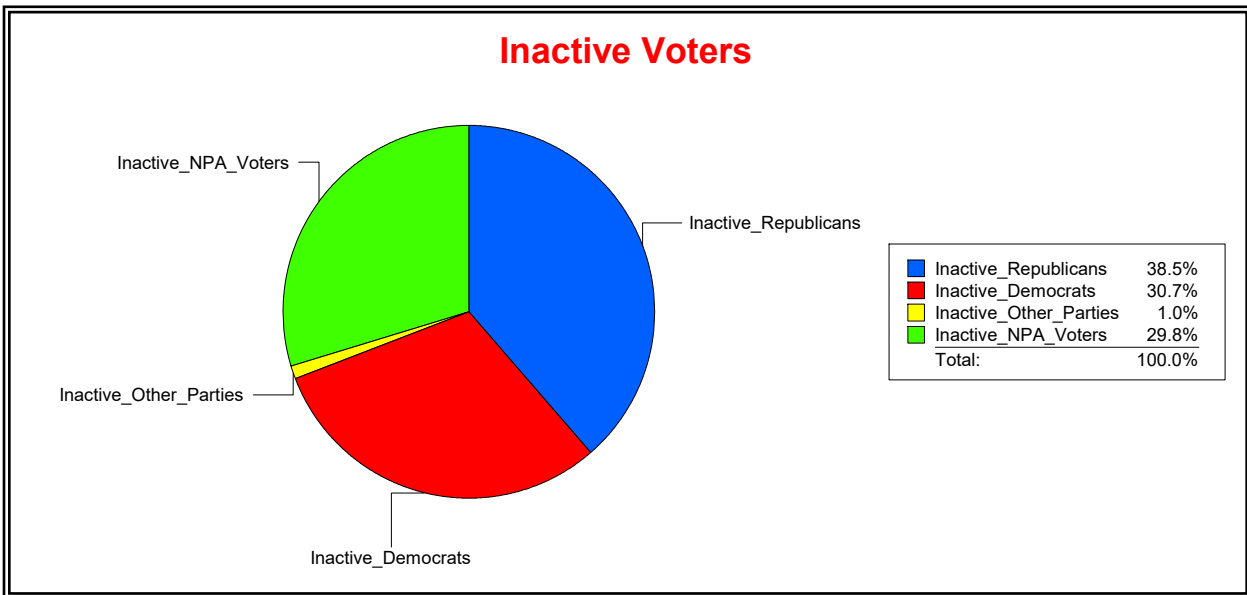

Supervisor of Elections

Sarasota County, FL

Date 4/1/2022

Time 07:59 AM

**Graphs of District Registration**

**Active Registered Voters**

**Inactive Voters**

District	Total	Dems	Reps	NonP	Other	Total	Dems	Reps	NonP	Other
<b>HOSPITAL BOARD CENTRAL</b>	120,082	34,816	53,458	29,595	2,213	6,322	1,939	2,435	1,885	63