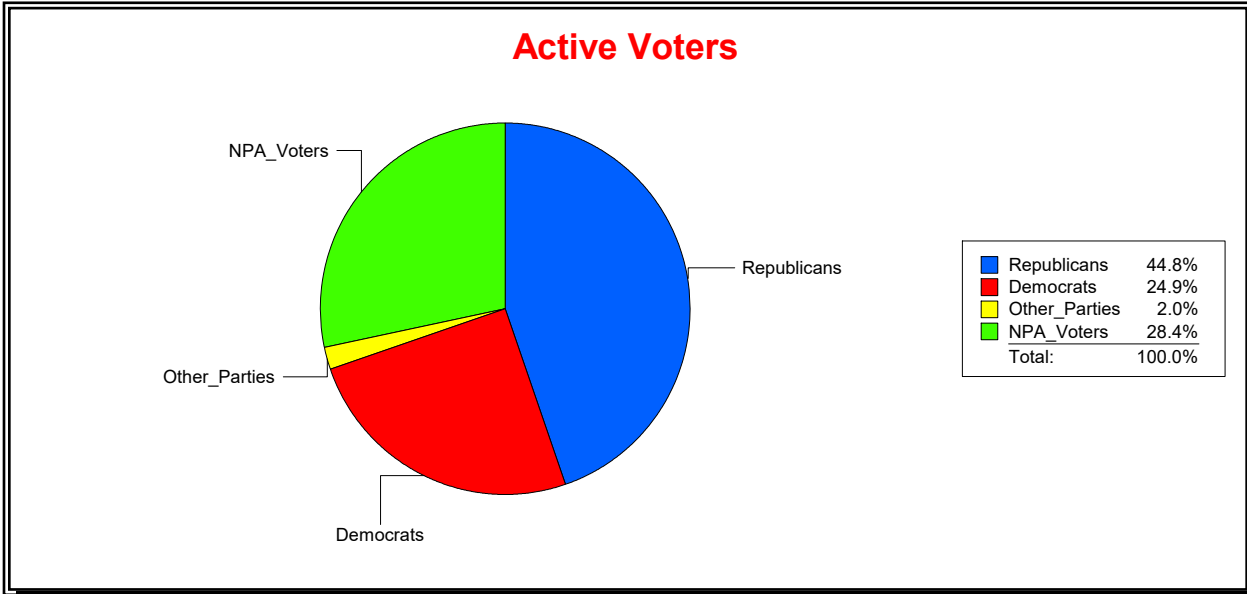

Ron Turner

Supervisor of Elections

Sarasota County, FL

Date 4/1/2022

Time 07:59 AM

Graphs of District Registration

Active Registered Voters

Inactive Voters

<u>District</u>	<u>Total</u>	<u>Dems</u>	<u>Reps</u>	<u>NonP</u>	<u>Other</u>	<u>Total</u>	<u>Dems</u>	<u>Reps</u>	<u>NonP</u>	<u>Other</u>
NORTH PORT DIST 5	16,506	4,104	7,394	4,685	323	879	266	297	308	8