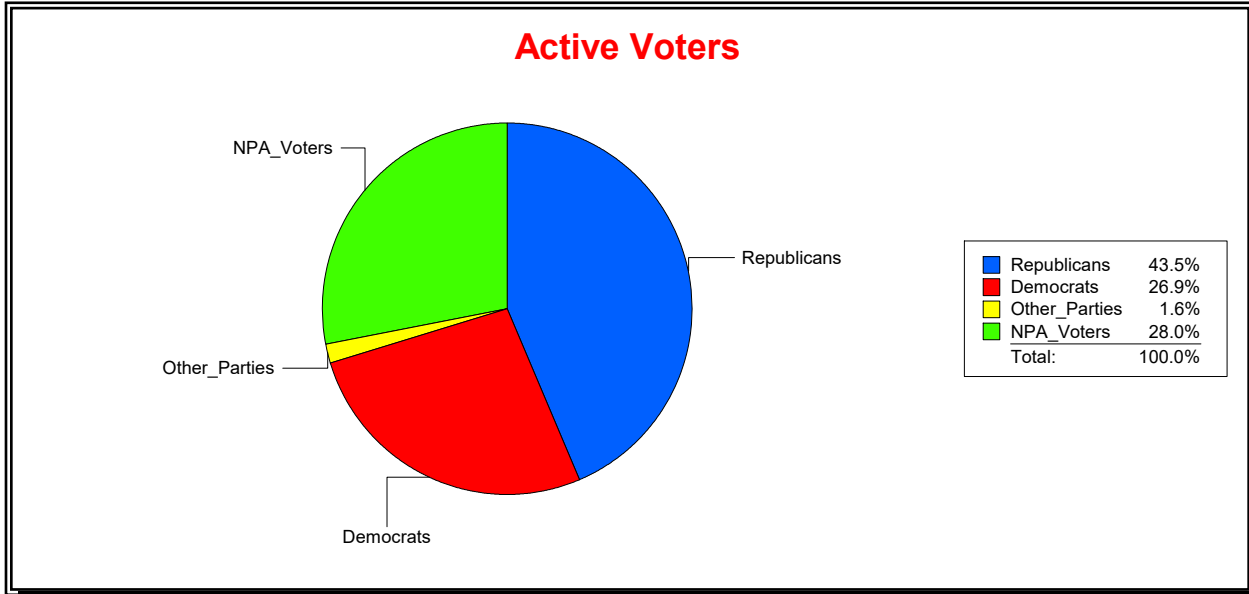

Ron Turner

Supervisor of Elections

Sarasota County, FL

Date 4/1/2022

Time 07:59 AM

Graphs of District Registration

Active Registered Voters

Inactive Voters

District	Total	Dems	Reps	NonP	Other	Total	Dems	Reps	NonP	Other
NORTH PORT DIST 4	9,231	2,483	4,014	2,582	152	564	173	202	186	3