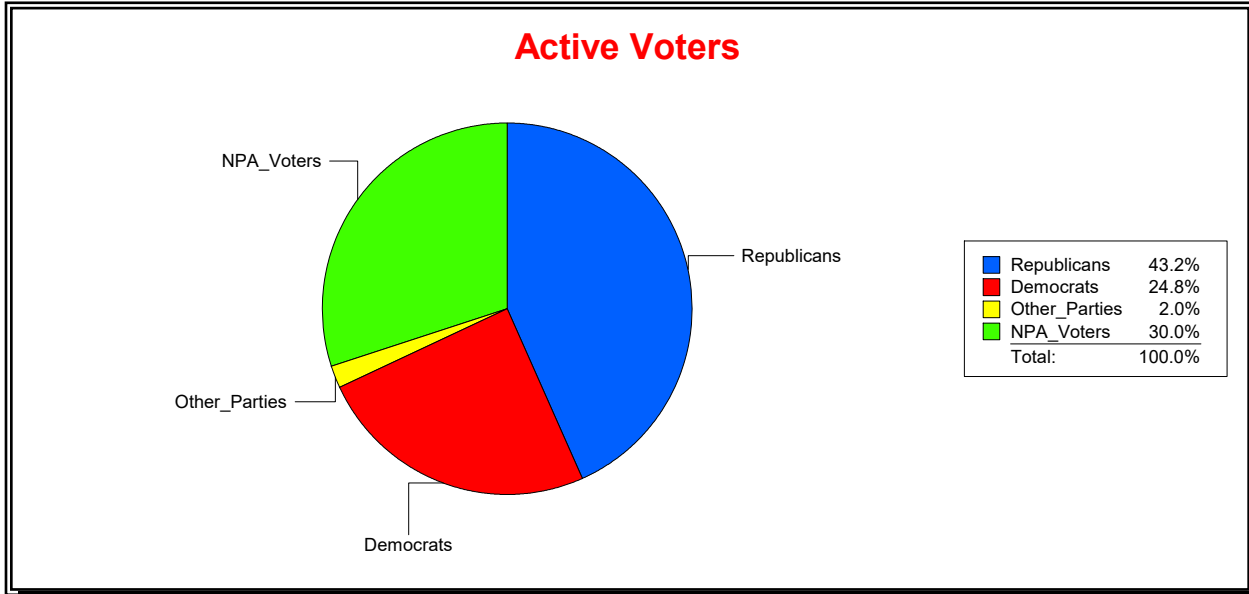

Sarasota County, FL

Date 4/1/2022

Time 07:59 AM

Graphs of District Registration

Active Registered Voters

Inactive Voters

District	Total	Dems	Reps	NonP	Other	Total	Dems	Reps	NonP	Other
NORTH PORT DIST 1	10,547	2,611	4,561	3,168	207	574	140	218	206	10