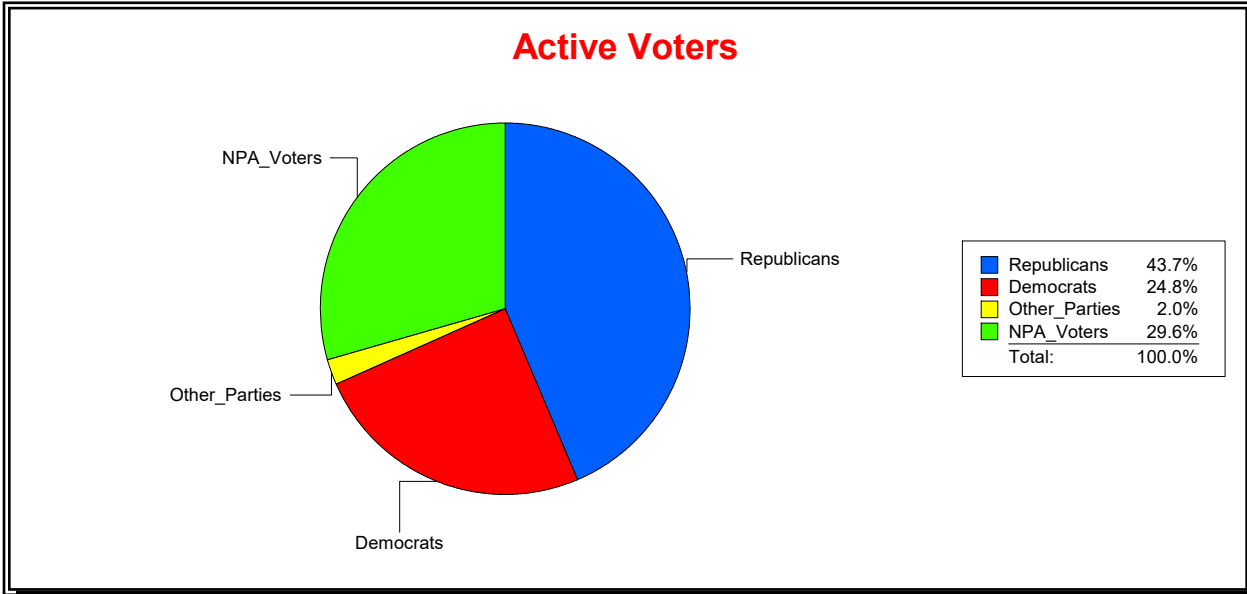

Ron Turner

Supervisor of Elections

Sarasota County, FL

Date 4/1/2022

Time 07:59 AM

Graphs of District Registration

Active Registered Voters

Inactive Voters

District	Total	Dems	Reps	NonP	Other	Total	Dems	Reps	NonP	Other
NORTH PORT DIST5	58,922	14,604	25,721	17,420	1,177	3,437	928	1,229	1,244	36