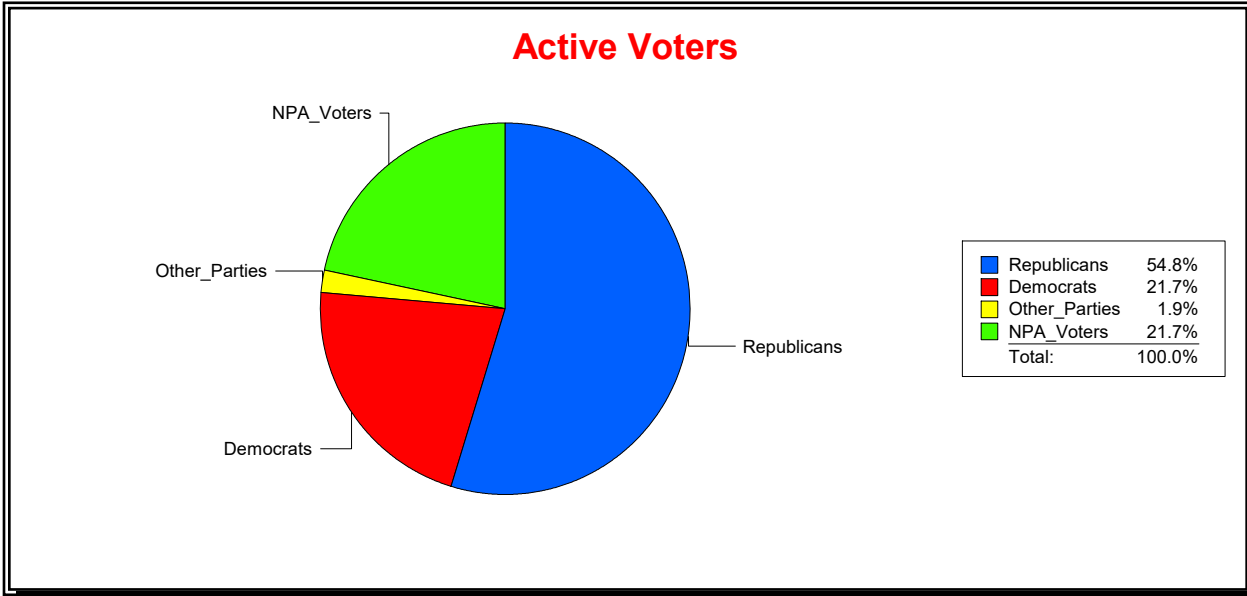

Ron Turner

Supervisor of Elections

Sarasota County, FL

Date 4/1/2022

Time 07:59 AM

Graphs of District Registration

Active Registered Voters

Inactive Voters

District	Total	Dems	Reps	NonP	Other	Total	Dems	Reps	NonP	Other
SARASOTA NATIONAL CDD	1,729	375	947	375	32	24	3	10	8	3