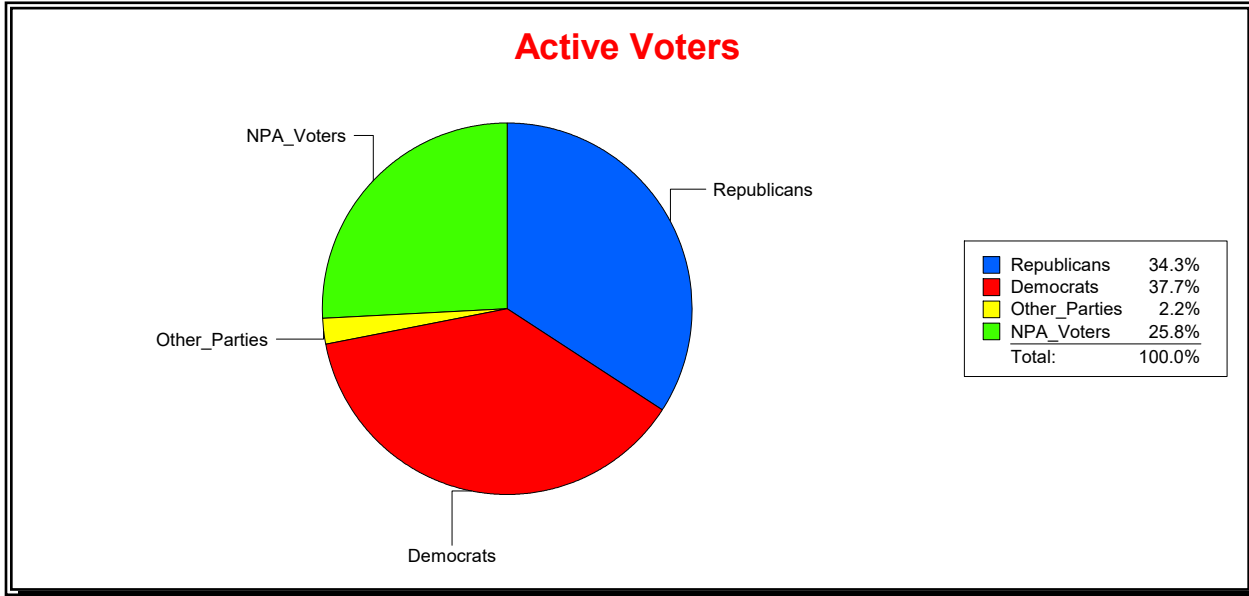

Ron Turner

Supervisor of Elections

Sarasota County, FL

Date 4/1/2022

Time 07:59 AM

Graphs of District Registration

Active Registered Voters

Inactive Voters

District	Total	Dems	Reps	NonP	Other	Total	Dems	Reps	NonP	Other
SARASOTA 3	11,124	4,193	3,811	2,873	247	821	292	237	278	14