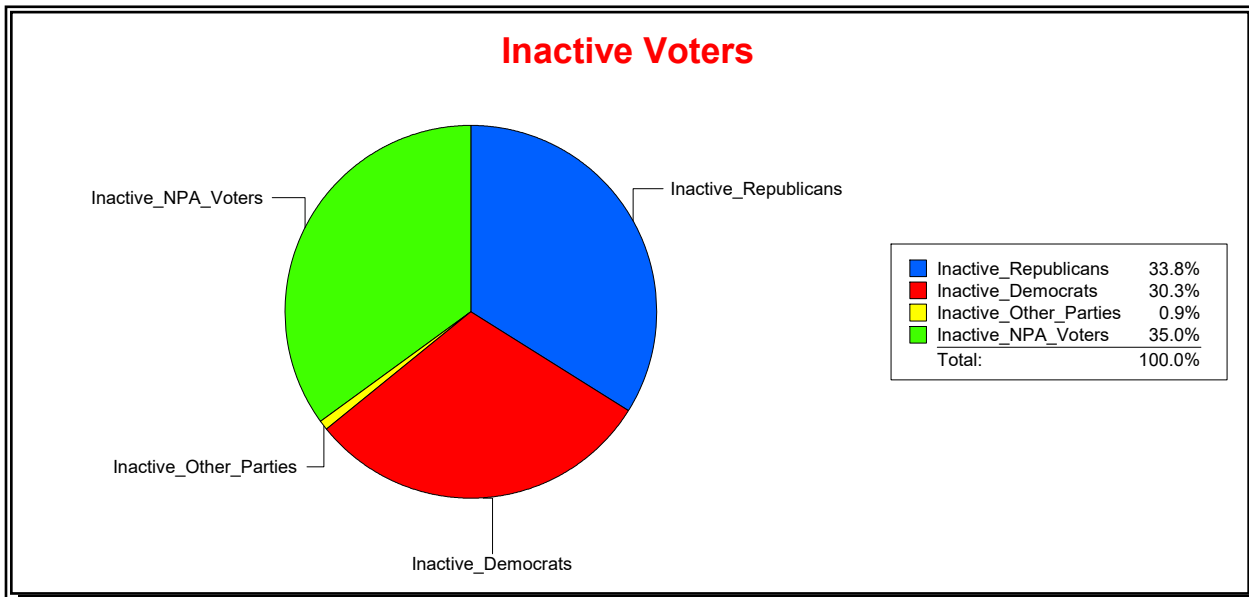

**Graphs of District Registration**

District	Active Registered Voters					Inactive Voters				
	Total	Dems	Reps	NonP	Other	Total	Dems	Reps	NonP	Other
<b>NORTH PORT 5</b>	16,506	4,104	7,394	4,685	323	879	266	297	308	8