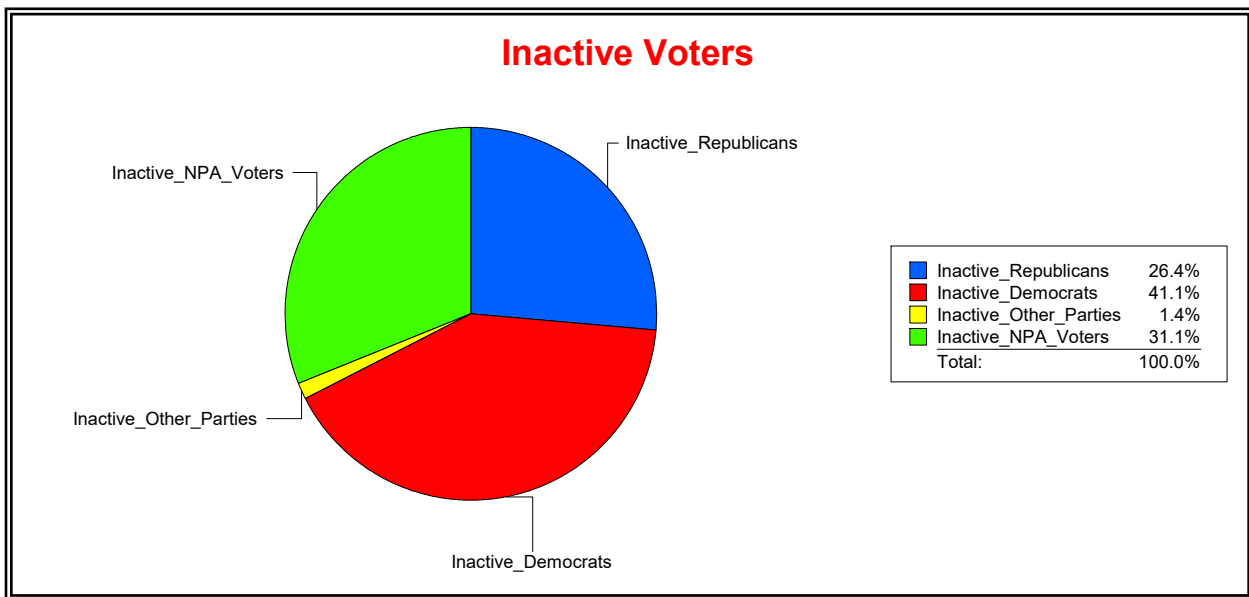

Ron Turner

Supervisor of Elections

Sarasota County, FL

Date 4/1/2022

Time 07:59 AM

Graphs of District Registration

Active Registered Voters

Inactive Voters

<u>District</u>	<u>Total</u>	<u>Dems</u>	<u>Reps</u>	<u>NonP</u>	<u>Other</u>	<u>Total</u>	<u>Dems</u>	<u>Reps</u>	<u>NonP</u>	<u>Other</u>
SARASOTA	39,614	16,545	12,461	9,776	832	2,882	1,185	760	896	41