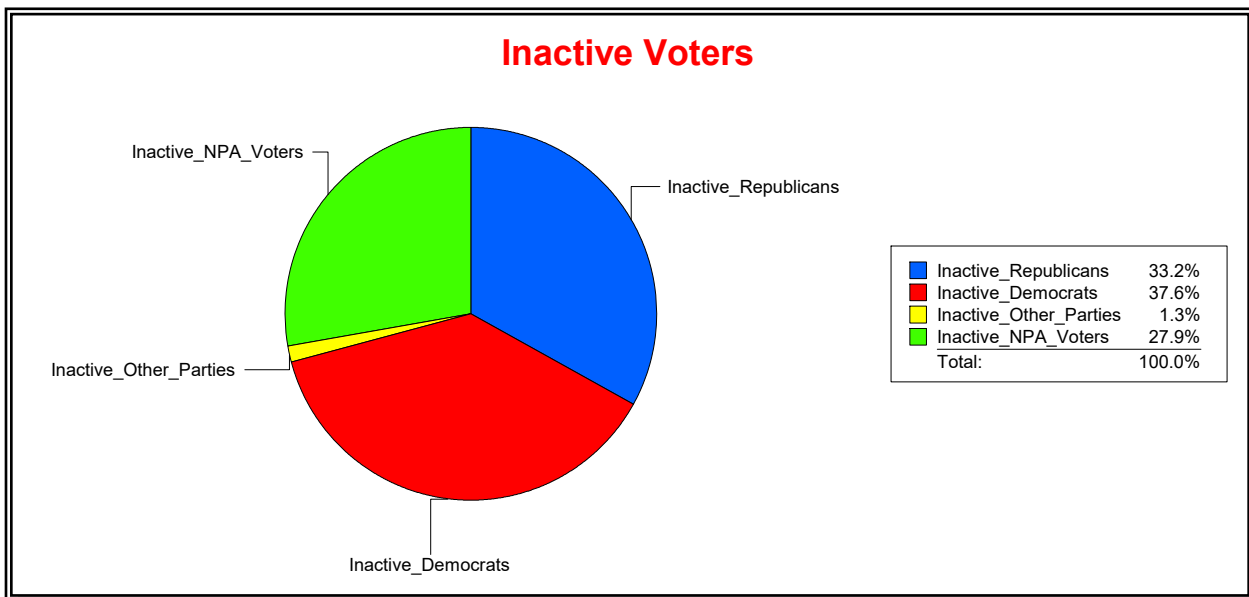

Ron Turner

Supervisor of Elections

Sarasota County, FL

Date 4/1/2022

Time 07:59 AM

Graphs of District Registration

Active Registered Voters

Inactive Voters

<u>District</u>	<u>Total</u>	<u>Dems</u>	<u>Reps</u>	<u>NonP</u>	<u>Other</u>	<u>Total</u>	<u>Dems</u>	<u>Reps</u>	<u>NonP</u>	<u>Other</u>
SARASOTA 2	17,138	6,400	6,447	3,944	347	1,058	398	351	295	14