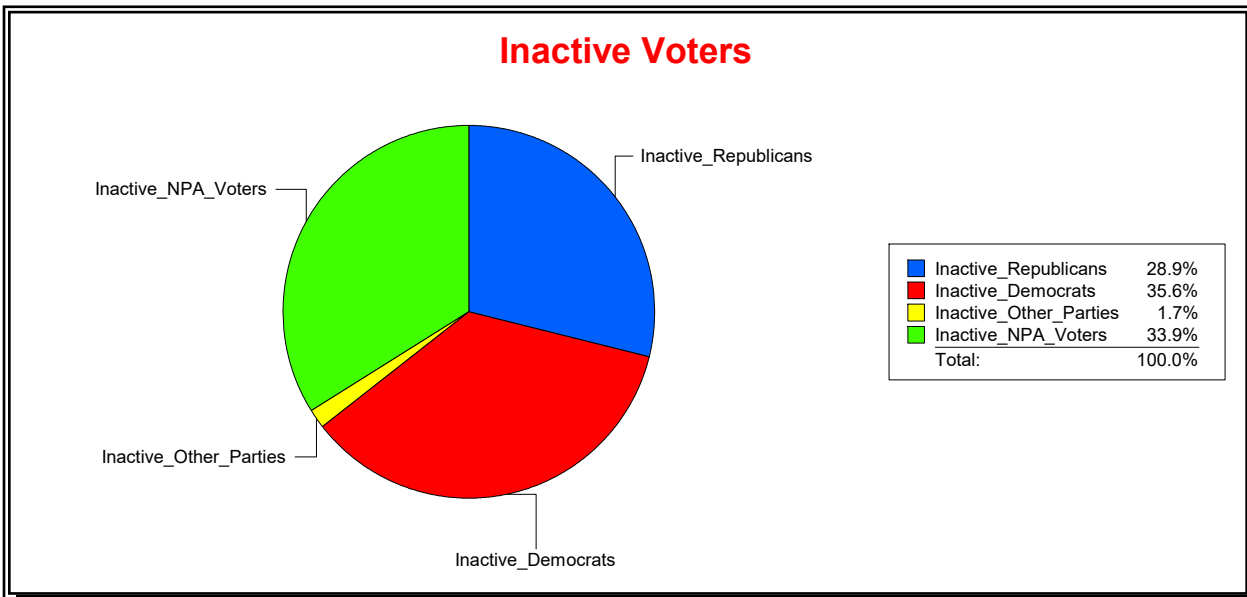

Ron Turner

Supervisor of Elections

Sarasota County, FL

Date 4/1/2022

Time 07:59 AM

Graphs of District Registration

Active Registered Voters

Inactive Voters

District	Total	Dems	Reps	NonP	Other	Total	Dems	Reps	NonP	Other
SARASOTA DIST 3	11,124	4,193	3,811	2,873	247	821	292	237	278	14