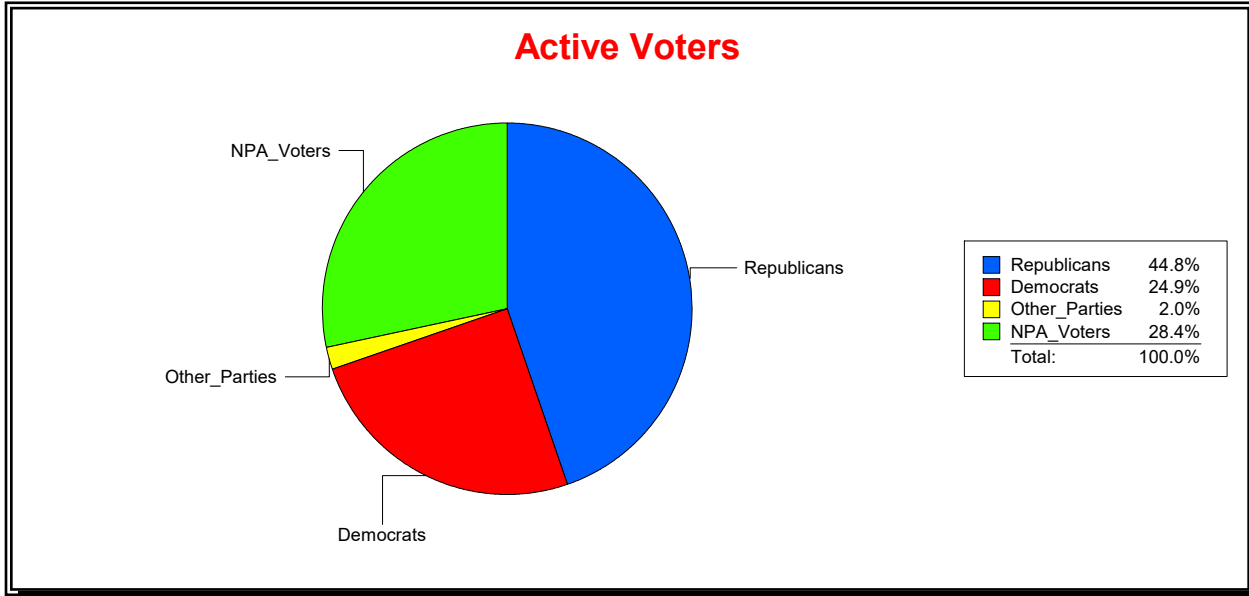

**Graphs of District Registration**

District	Active Registered Voters					Inactive Voters				
	Total	Dems	Reps	NonP	Other	Total	Dems	Reps	NonP	Other
<b>NORTH PORT 5</b>	16,506	4,104	7,394	4,685	323	879	266	297	308	8