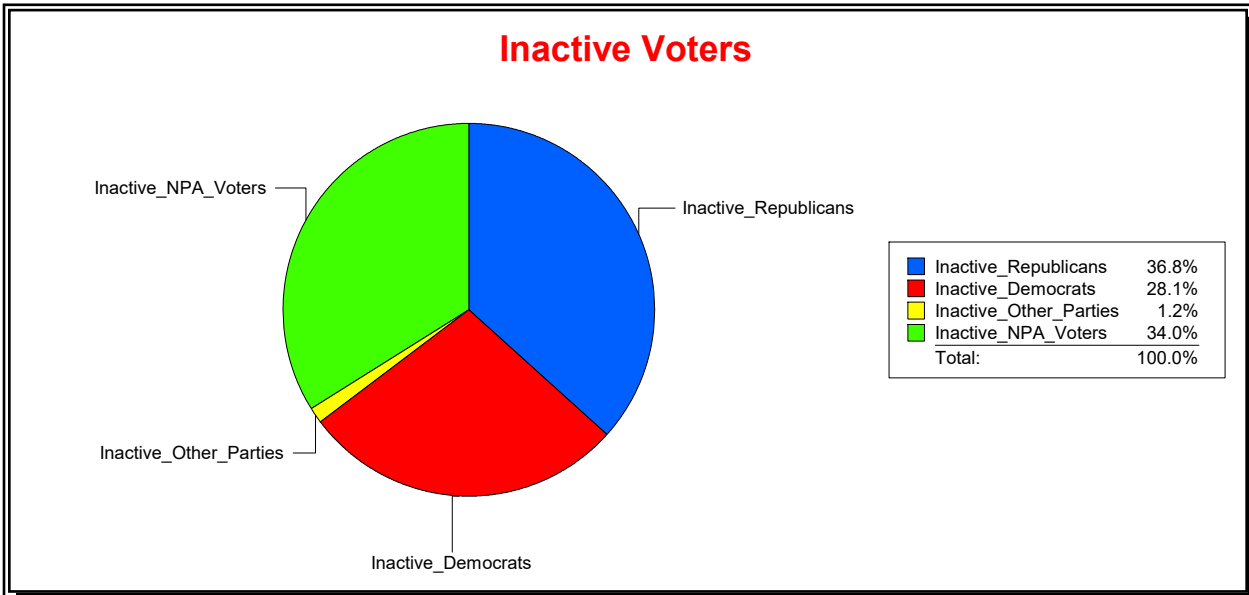

District	Total	Dems	Reps	NonP	Other	Total	Dems	Reps	NonP	Other
<b>ENGLEWOOD FIRE DIST</b>	13,850	3,472	6,431	3,711	236	677	190	249	230	8

Ron Turner

Supervisor of Elections

Sarasota County, FL

Date 4/1/2022