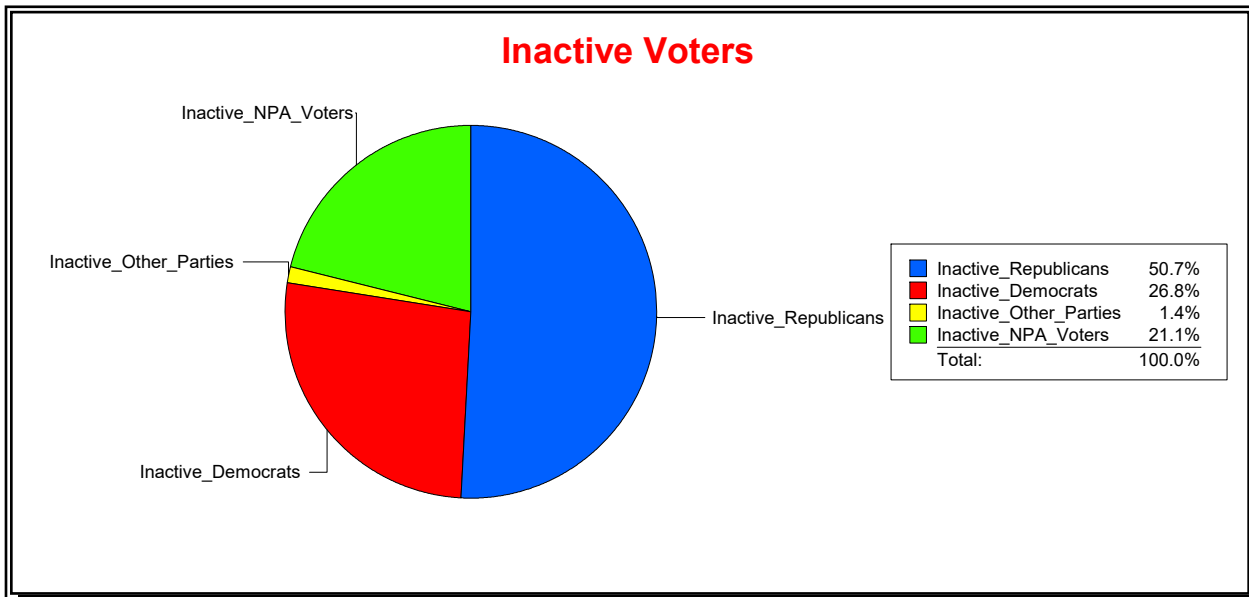

Ron Turner

Supervisor of Elections

Sarasota County, FL

Date 4/1/2022

Time 07:59 AM

Graphs of District Registration

Active Registered Voters

Inactive Voters

<u>District</u>	<u>Total</u>	<u>Dems</u>	<u>Reps</u>	<u>NonP</u>	<u>Other</u>	<u>Total</u>	<u>Dems</u>	<u>Reps</u>	<u>NonP</u>	<u>Other</u>
LONGBOAT KEY 1	1,484	322	794	334	34	71	19	36	15	1