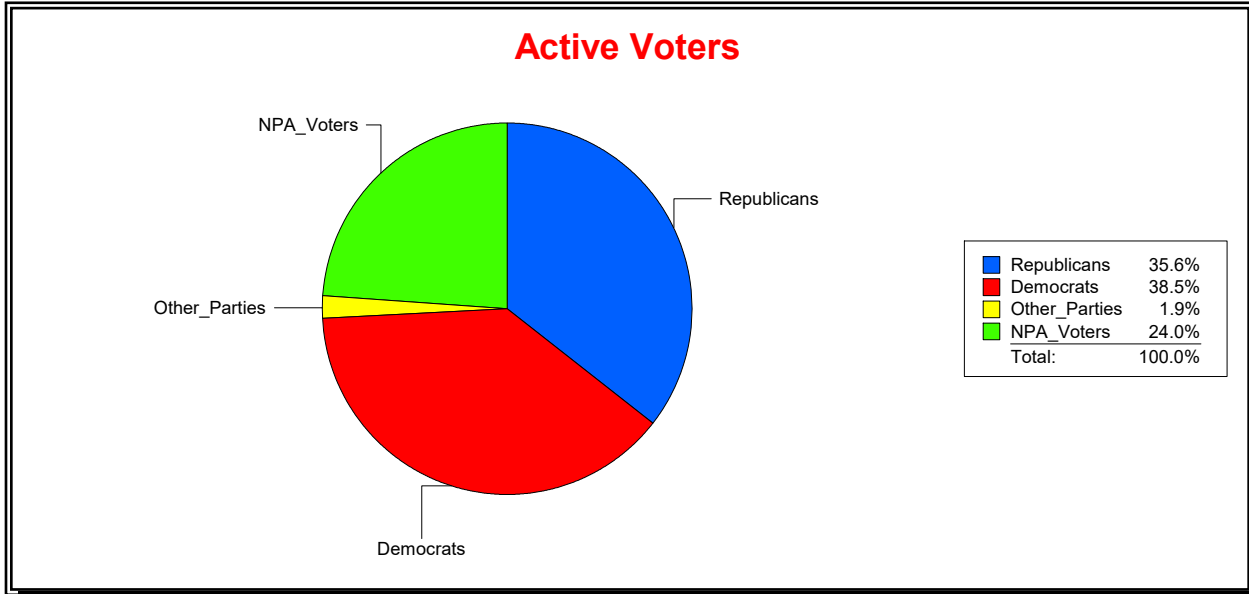

Ron Turner

Supervisor of Elections

Sarasota County, FL

Date 4/1/2022

Time 07:59 AM

Graphs of District Registration

Active Registered Voters

Inactive Voters

District	Total	Dems	Reps	NonP	Other	Total	Dems	Reps	NonP	Other
CNTY COMM DIST 2	66,586	25,632	23,708	15,961	1,285	4,395	1,666	1,338	1,333	58