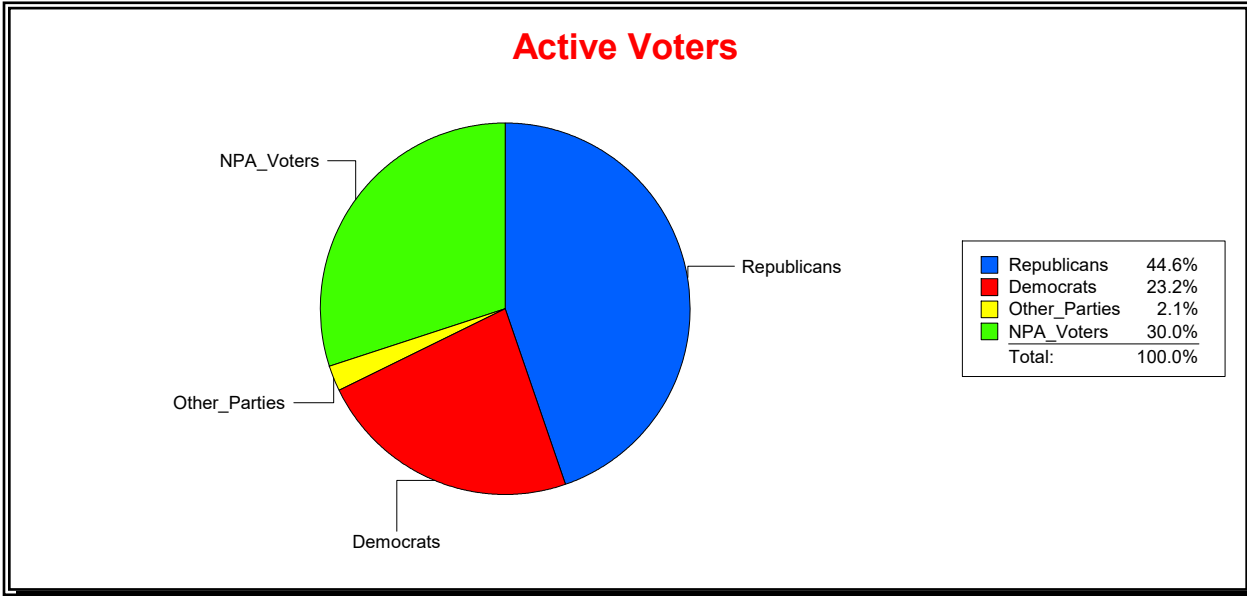

Ron Turner

Supervisor of Elections

Sarasota County, FL

Date 4/1/2022

Time 07:59 AM

Graphs of District Registration

Active Registered Voters

Inactive Voters

District	Total	Dems	Reps	NonP	Other	Total	Dems	Reps	NonP	Other
NORTH PORT DIST 2	12,250	2,846	5,464	3,677	263	660	163	249	237	11