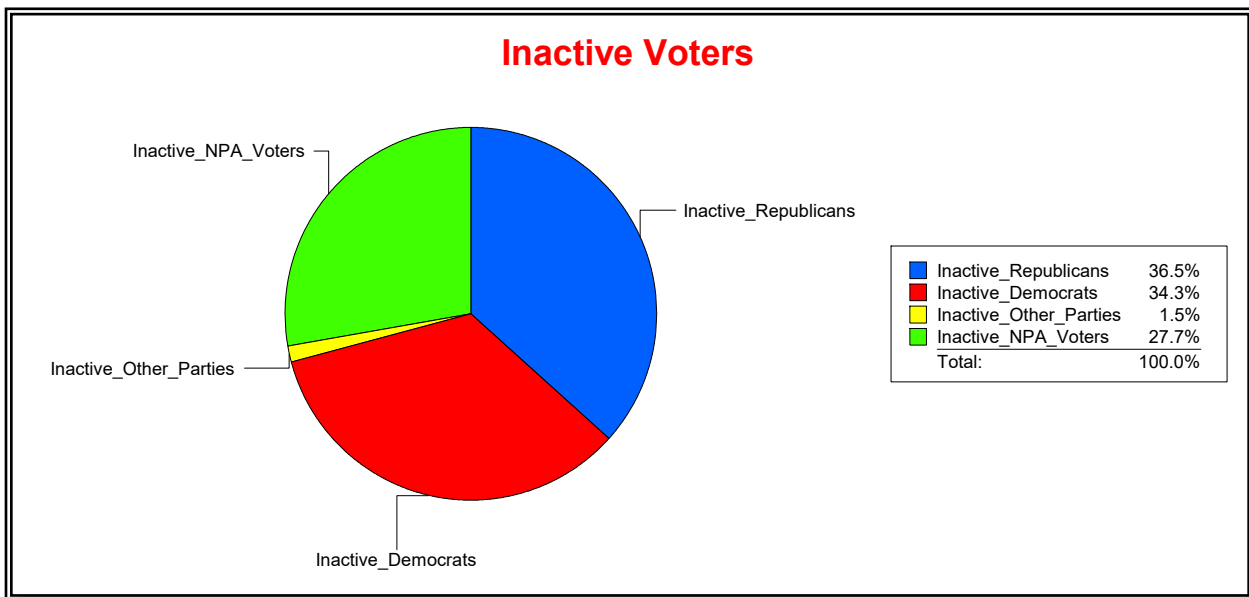

Ron Turner

Supervisor of Elections

Sarasota County, FL

Date 4/1/2022

Time 07:59 AM

Graphs of District Registration

Active Registered Voters

Inactive Voters

District	Total	Dems	Reps	NonP	Other	Total	Dems	Reps	NonP	Other
STATE HOUSE DIST 71	20,851	7,292	8,478	4,674	407	1,199	411	438	332	18