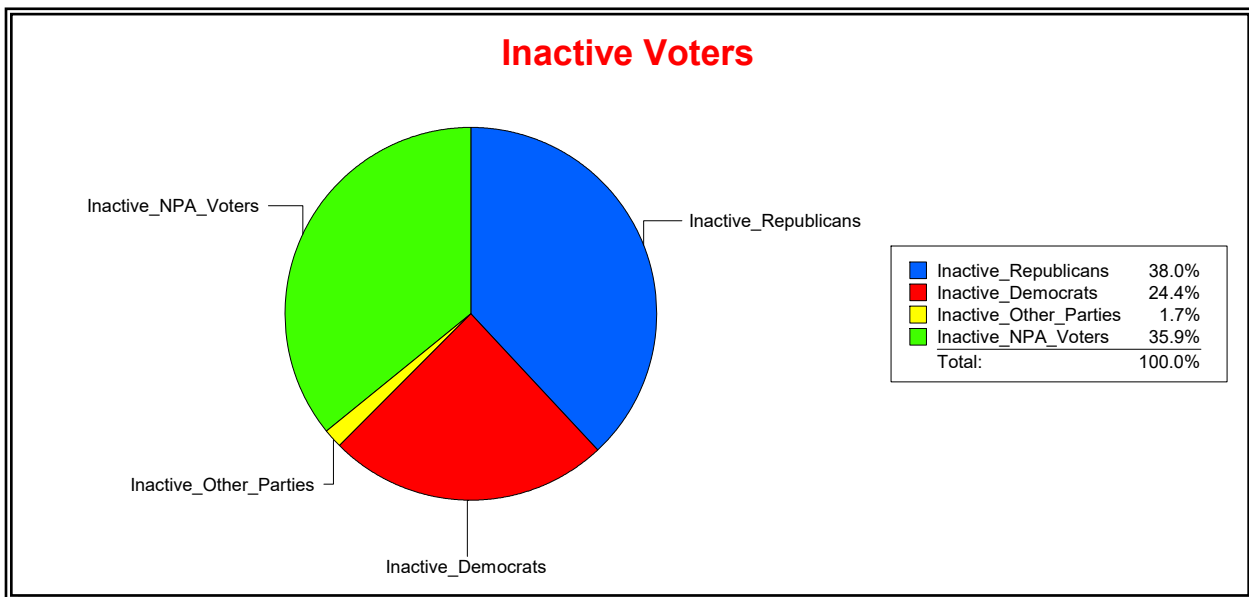

Sarasota County, FL

Date 4/1/2022

Time 07:59 AM

Graphs of District Registration

Active Registered Voters

Inactive Voters

District	Total	Dems	Reps	NonP	Other	Total	Dems	Reps	NonP	Other
NORTH PORT DIST 1	10,547	2,611	4,561	3,168	207	574	140	218	206	10