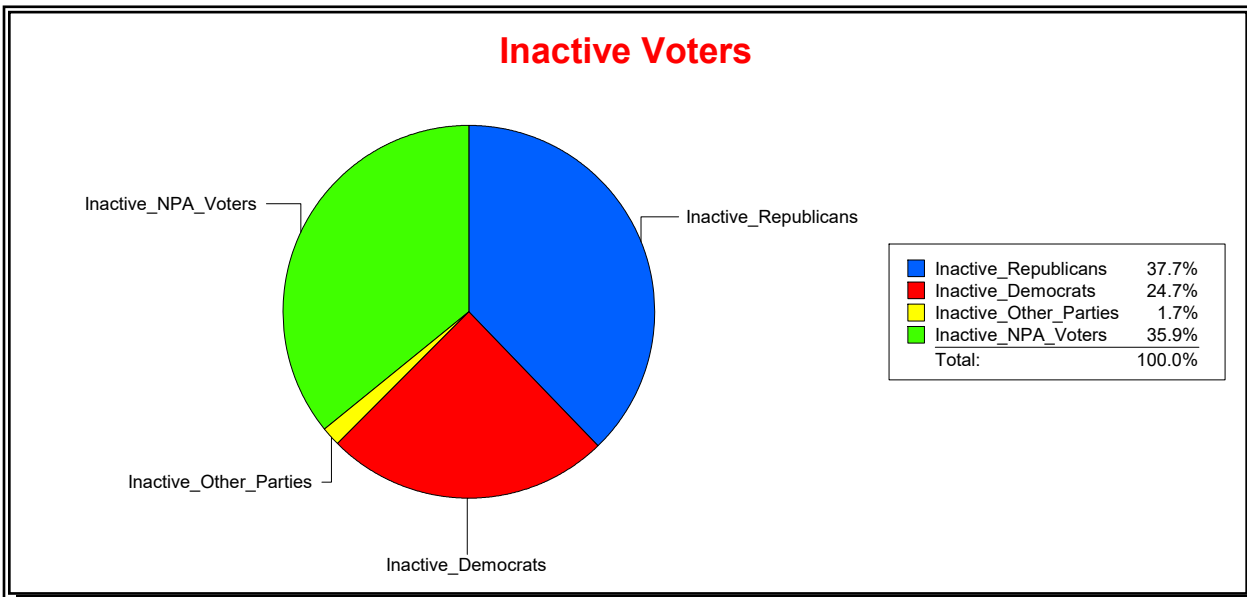

Ron Turner

Supervisor of Elections

Sarasota County, FL

Date 4/1/2022

Time 07:59 AM

Graphs of District Registration

Active Registered Voters

Inactive Voters

District	Total	Dems	Reps	NonP	Other	Total	Dems	Reps	NonP	Other
NORTH PORT DIST 2	12,250	2,846	5,464	3,677	263	660	163	249	237	11