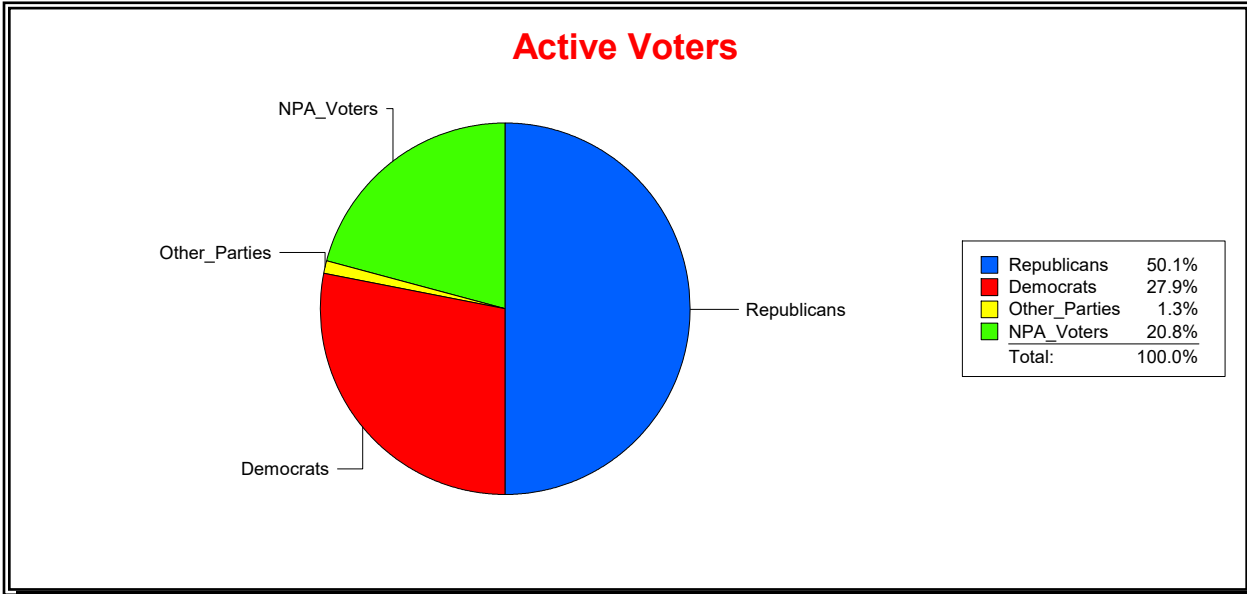

Ron Turner

Supervisor of Elections

Sarasota County, FL

Date 4/1/2022

Time 07:59 AM

Graphs of District Registration

Active Registered Voters

Inactive Voters

<u>District</u>	<u>Total</u>	<u>Dems</u>	<u>Reps</u>	<u>NonP</u>	<u>Other</u>	<u>Total</u>	<u>Dems</u>	<u>Reps</u>	<u>NonP</u>	<u>Other</u>
LONGBOAT KEY 3	1,511	421	757	314	19	62	19	30	13	0