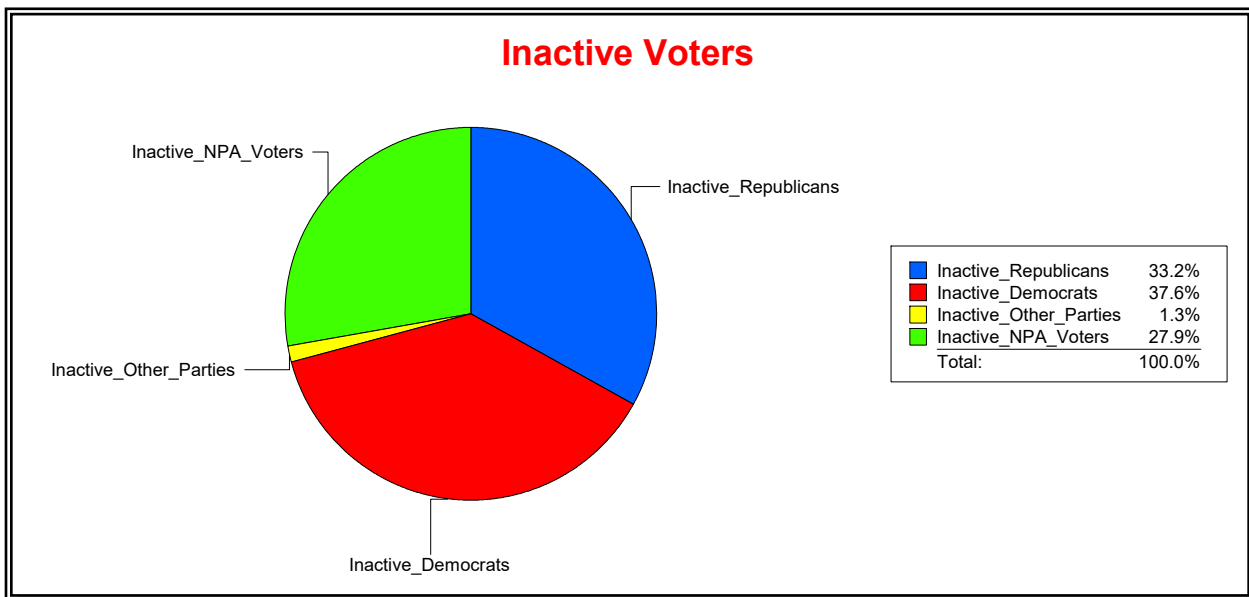

Supervisor of Elections

Sarasota County, FL

Date 4/1/2022

Time 07:59 AM

**Graphs of District Registration**

**Active Registered Voters**

**Inactive Voters**

<u>District</u>	<u>Total</u>	<u>Dems</u>	<u>Reps</u>	<u>NonP</u>	<u>Other</u>	<u>Total</u>	<u>Dems</u>	<u>Reps</u>	<u>NonP</u>	<u>Other</u>
<b>SARASOTA DIST 2</b>	17,138	6,400	6,447	3,944	347	1,058	398	351	295	14