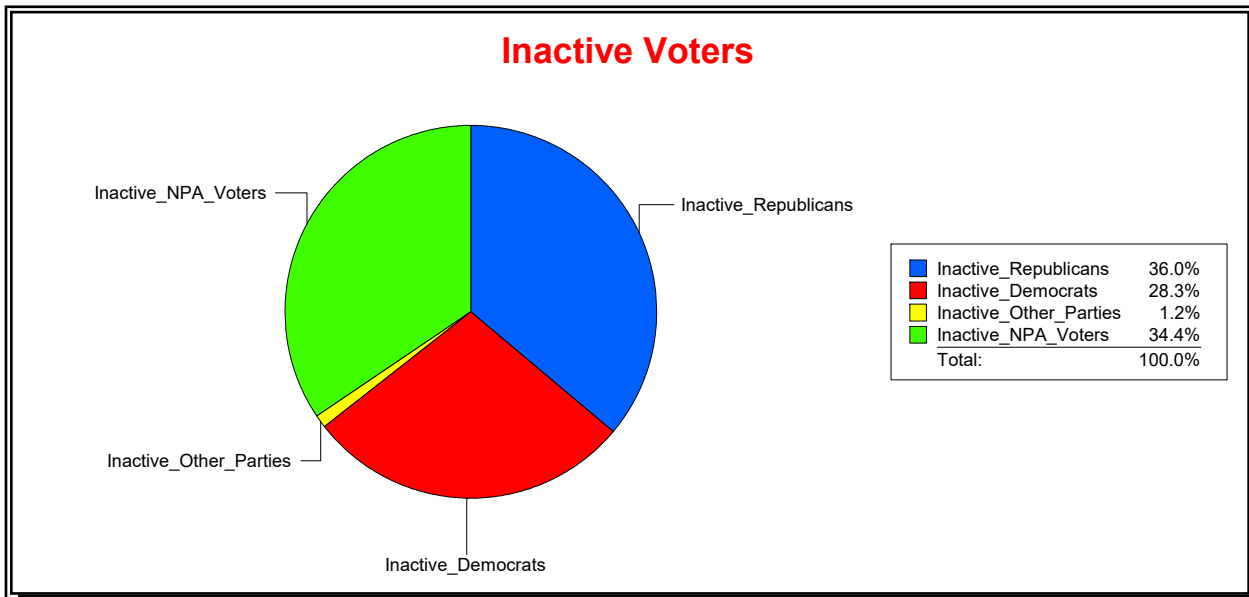

Ron Turner

Supervisor of Elections

Sarasota County, FL

Date 4/1/2022

Time 07:59 AM

Graphs of District Registration

Active Registered Voters

Inactive Voters

District	Total	Dems	Reps	NonP	Other	Total	Dems	Reps	NonP	Other
ENGLEWOOD WATER DIST	14,773	3,719	6,856	3,941	257	724	205	261	249	9