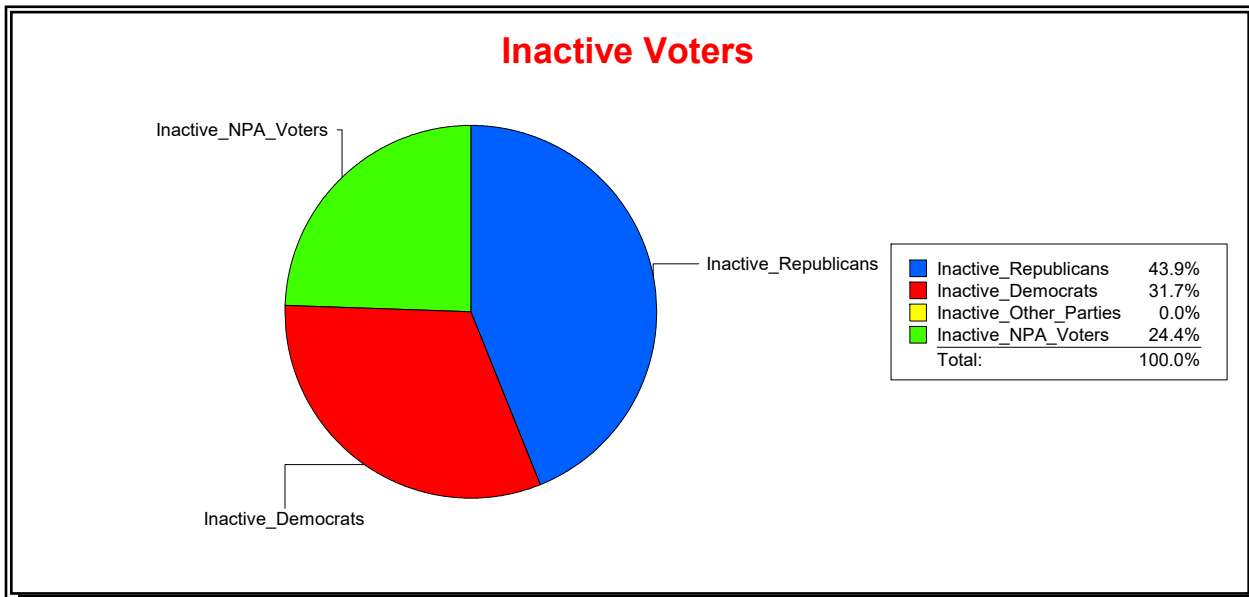

Ron Turner

Supervisor of Elections

Sarasota County, FL

Date 4/1/2022

Time 07:59 AM

Graphs of District Registration

Active Registered Voters

Inactive Voters

District	Total	Dems	Reps	NonP	Other	Total	Dems	Reps	NonP	Other
LONGBOAT KEY 2	1,356	464	587	282	23	82	26	36	20	0