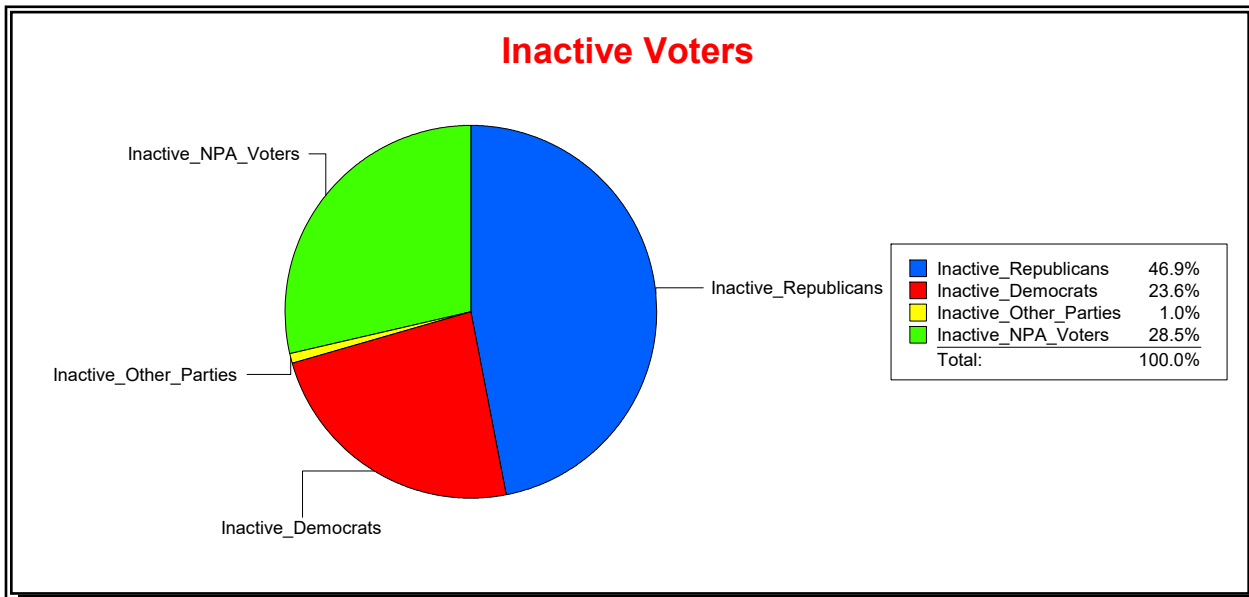

Ron Turner

Supervisor of Elections

Sarasota County, FL

Date 4/1/2022

Time 07:59 AM

Graphs of District Registration

Active Registered Voters

Inactive Voters

District	Total	Dems	Reps	NonP	Other	Total	Dems	Reps	NonP	Other
STATE HOUSE DIST 73	24,998	5,724	12,992	5,769	513	927	219	435	264	9