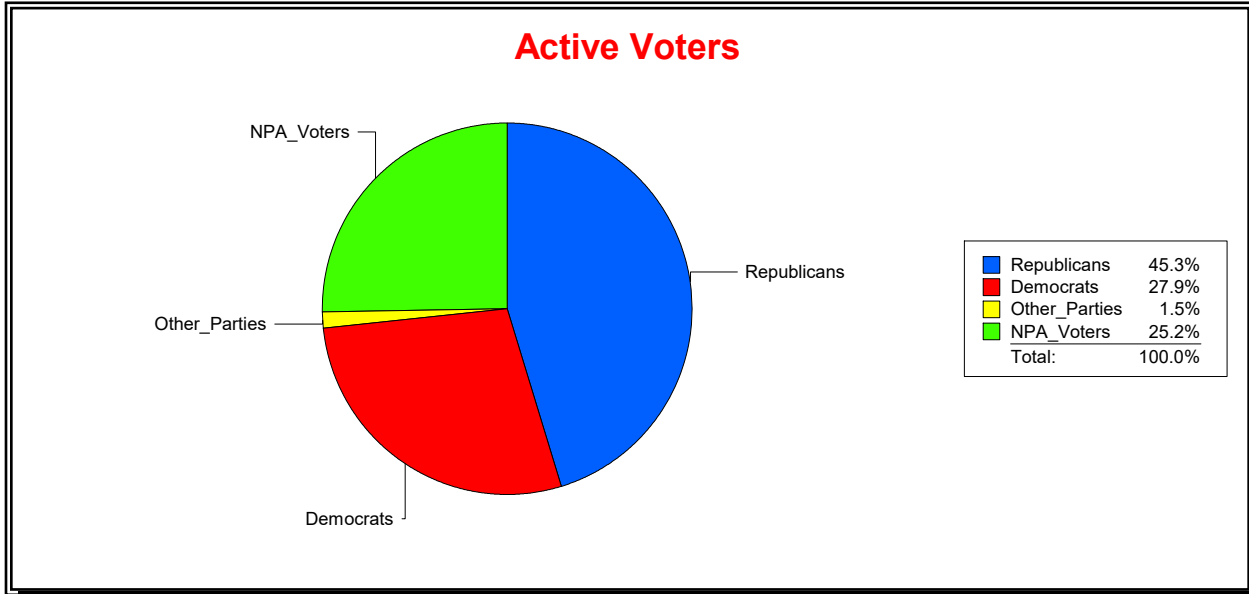

Ron Turner

Supervisor of Elections

Sarasota County, FL

Date 4/1/2022

Time 07:59 AM

Graphs of District Registration

Active Registered Voters

Inactive Voters

District	Total	Dems	Reps	NonP	Other	Total	Dems	Reps	NonP	Other
GOLDEN GATE POINT	408	114	185	103	6	31	5	19	7	0