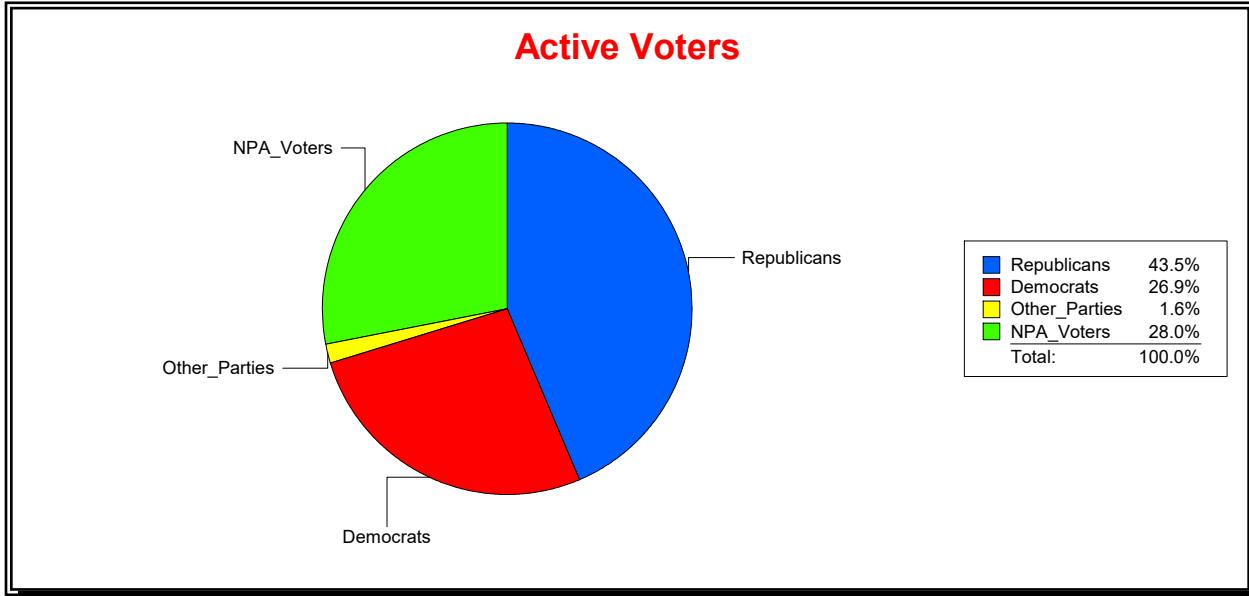

Ron Turner

Supervisor of Elections

Sarasota County, FL

Date 4/1/2022

Time 07:59 AM

Graphs of District Registration

Active Registered Voters

Inactive Voters

District	Total	Dems	Reps	NonP	Other	Total	Dems	Reps	NonP	Other
NORTH PORT 4	9,231	2,483	4,014	2,582	152	564	173	202	186	3