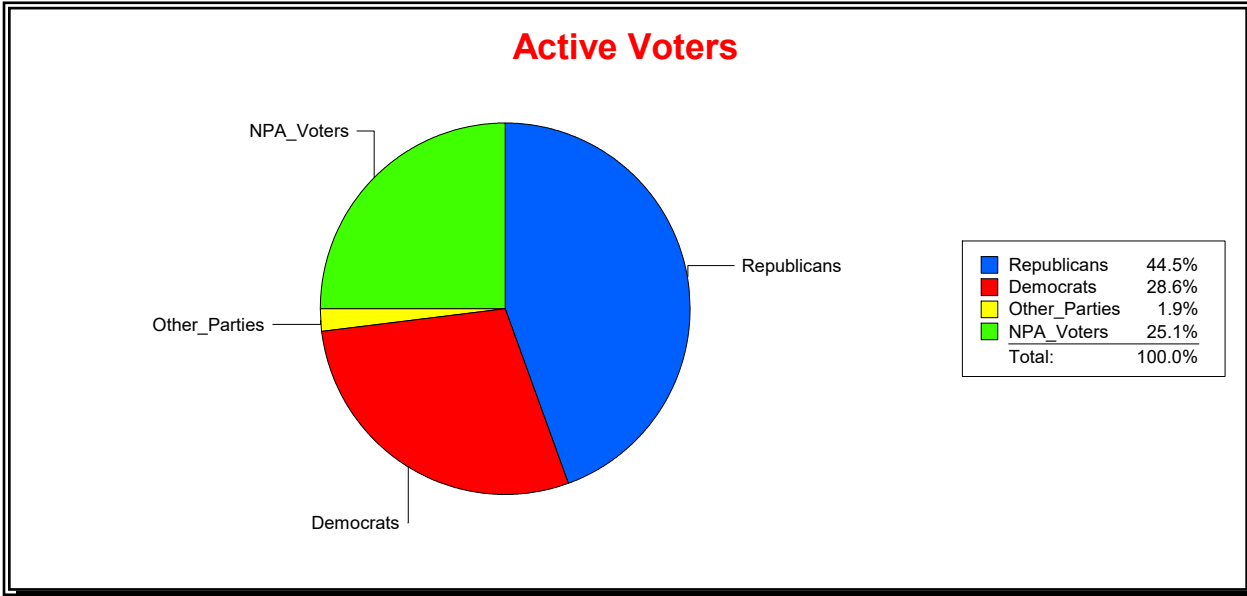

Ron Turner

Supervisor of Elections

Sarasota County, FL

Date 4/1/2022

Time 07:59 AM

Graphs of District Registration

Active Registered Voters

Inactive Voters

District	Total	Dems	Reps	NonP	Other	Total	Dems	Reps	NonP	Other
COUNTY	226,458	64,674	100,805	56,781	4,198	11,838	3,516	4,606	3,584	132