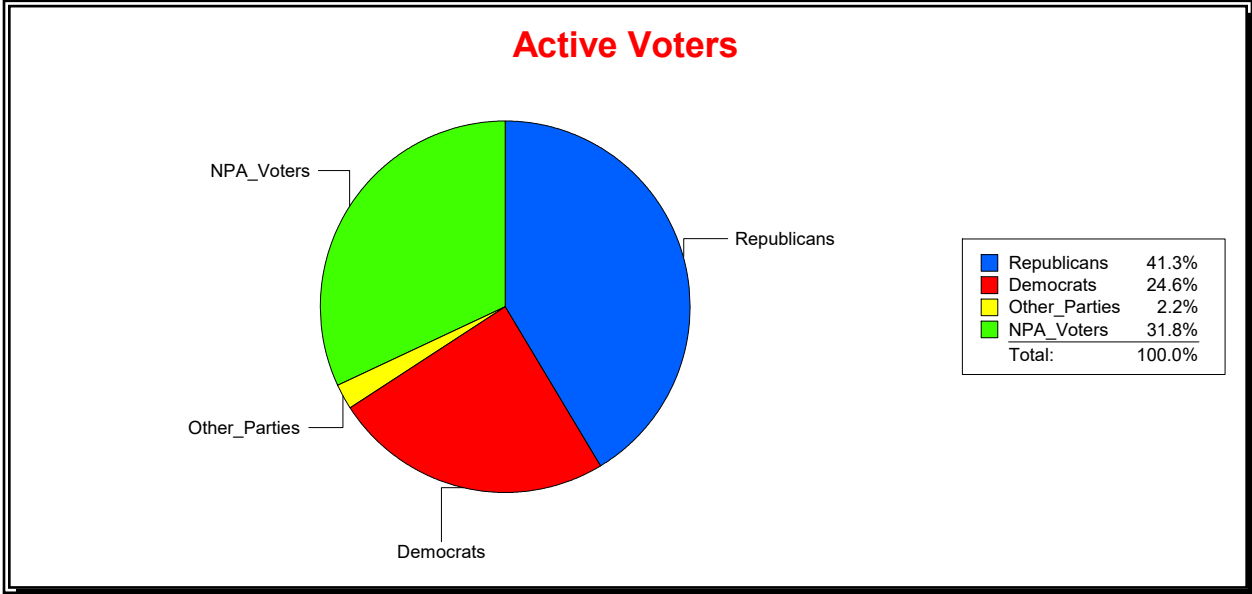

**Ron Turner**

Supervisor of Elections

Sarasota County, FL

Date 4/1/2022

Time 07:59 AM

**Graphs of District Registration**

District	Active Registered Voters					Inactive Voters				
	Total	Dems	Reps	NonP	Other	Total	Dems	Reps	NonP	Other
<b>NORTH PORT 3</b>	10,388	2,560	4,288	3,308	232	760	186	263	307	4