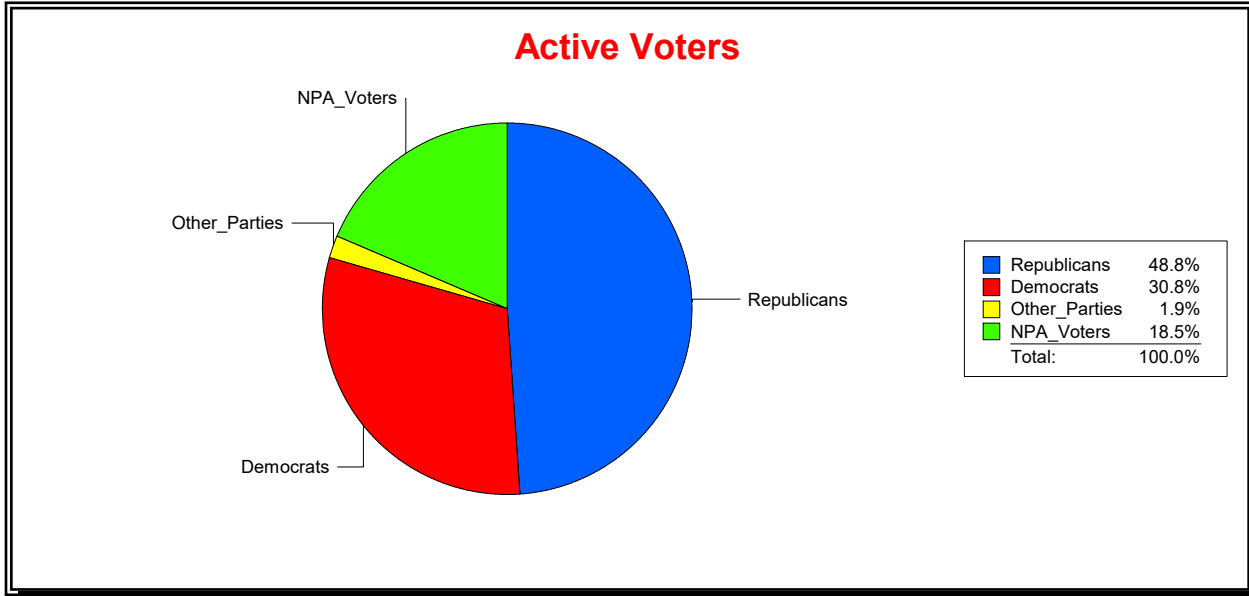

Ron Turner

Supervisor of Elections

Sarasota County, FL

Date 4/1/2022

Time 07:59 AM

Graphs of District Registration

Active Registered Voters

Inactive Voters

District	Total	Dems	Reps	NonP	Other	Total	Dems	Reps	NonP	Other
LONGBOAT KEY 4	416	128	203	77	8	23	8	7	8	0