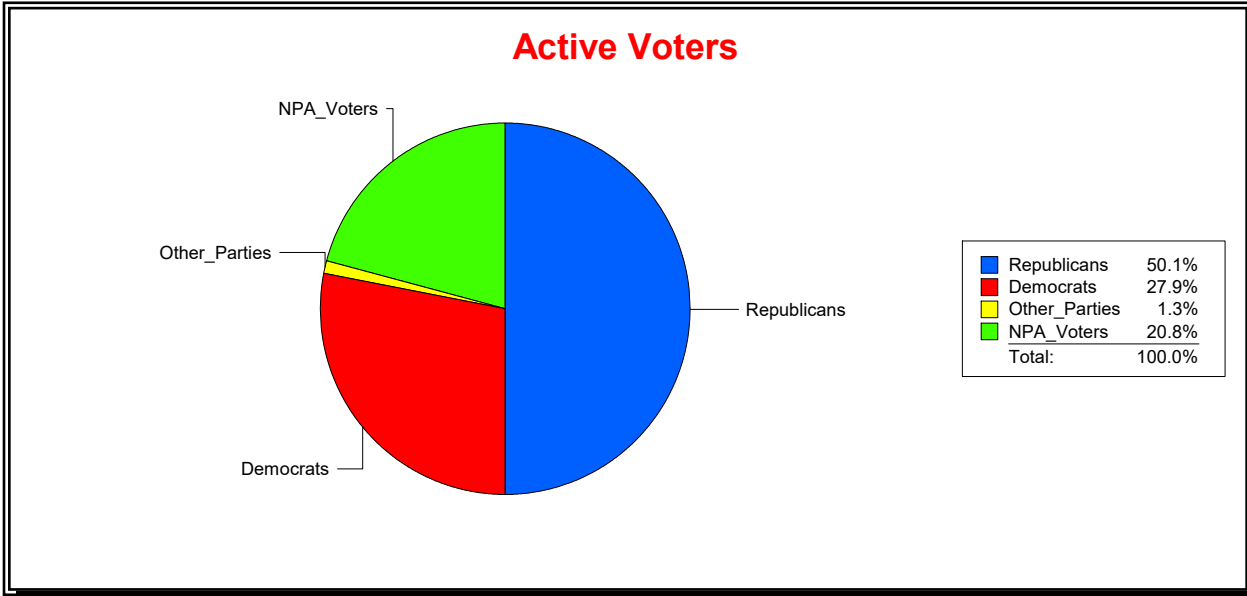

Ron Turner

Supervisor of Elections

Sarasota County, FL

Date 4/1/2022

Time 07:59 AM

Graphs of District Registration

Active Registered Voters

Inactive Voters

District	Total	Dems	Reps	NonP	Other	Total	Dems	Reps	NonP	Other
LBK DISTRICT 3	1,511	421	757	314	19	62	19	30	13	0