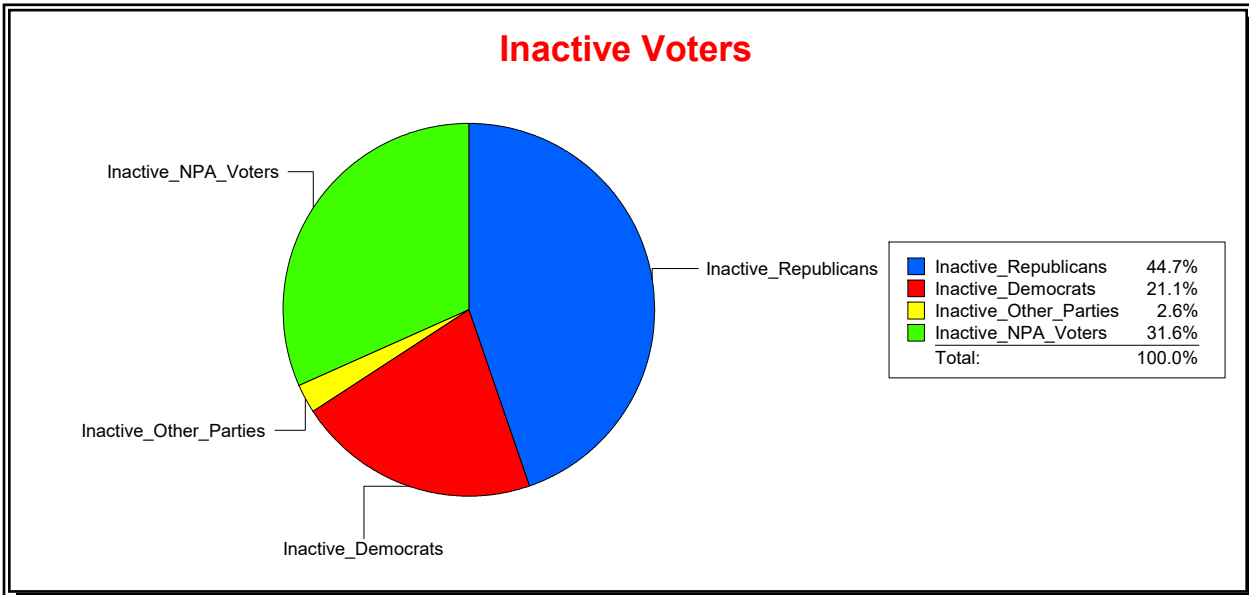

Date 4/1/2022

Time 07:59 AM

Graphs of District Registration

Active Registered Voters

Inactive Voters

District	Total	Dems	Reps	NonP	Other	Total	Dems	Reps	NonP	Other
<b>BOBCAT TRAIL CDD</b>	789	181	394	205	9	38	8	17	12	1