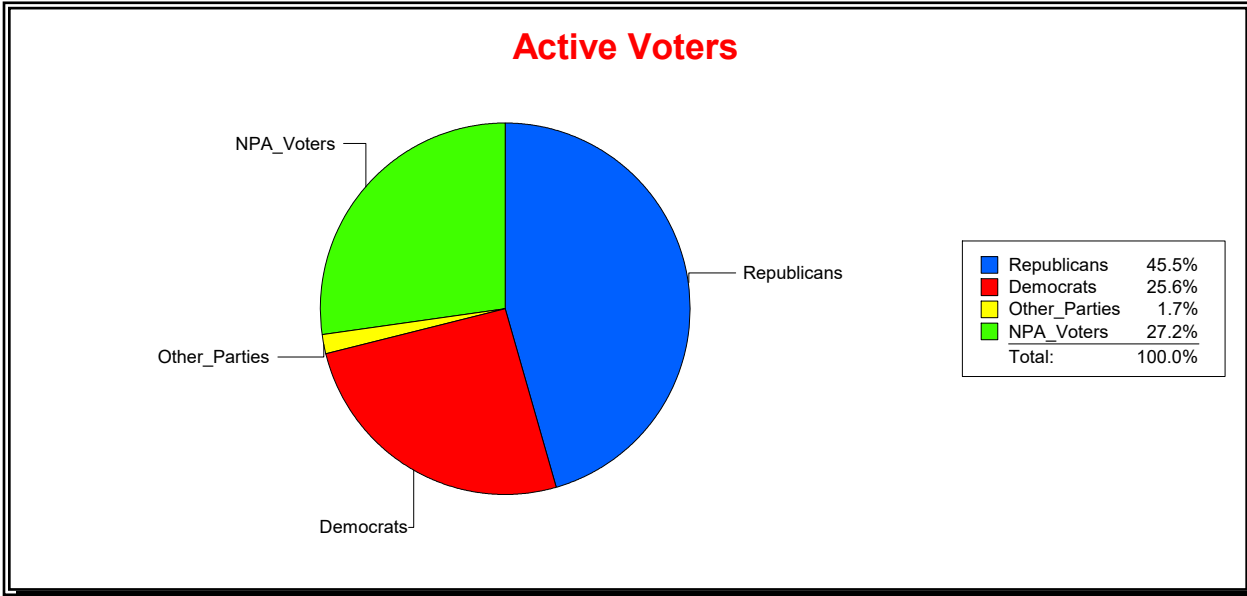

Ron Turner

Supervisor of Elections

Sarasota County, FL

Date 4/1/2022

Time 07:59 AM

Graphs of District Registration

Active Registered Voters

Inactive Voters

District	Total	Dems	Reps	NonP	Other	Total	Dems	Reps	NonP	Other
SCHOOL DIST 5	75,370	19,275	34,273	20,509	1,313	4,037	1,106	1,603	1,288	40