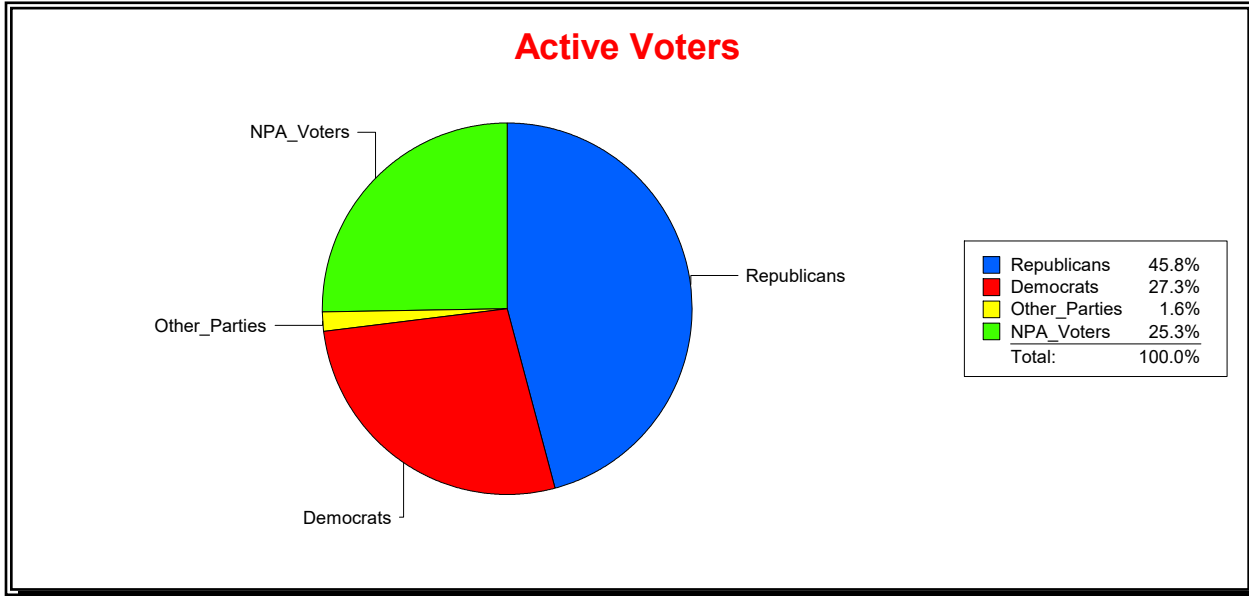

District	Total	Dems	Reps	NonP	Other	Total	Dems	Reps	NonP	Other
VENICE DIST5	22,297	6,094	10,214	5,634	355	1,283	352	544	380	7

Ron Turner

Supervisor of Elections

Sarasota County, FL

Date 4/1/2022

Time 07:59 AM