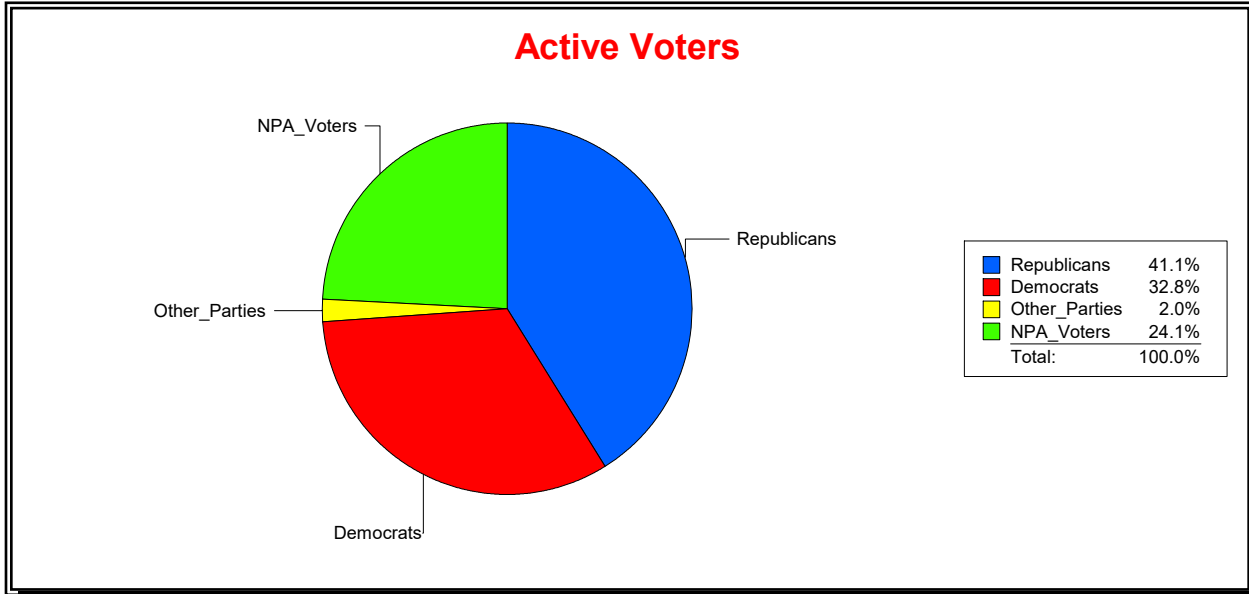

Ron Turner

Supervisor of Elections

Sarasota County, FL

Date 4/1/2022

Time 07:59 AM

Graphs of District Registration

Active Registered Voters

Inactive Voters

District	Total	Dems	Reps	NonP	Other	Total	Dems	Reps	NonP	Other
SCHOOL DIST 4	60,241	19,768	24,751	14,542	1,180	3,606	1,161	1,297	1,109	39