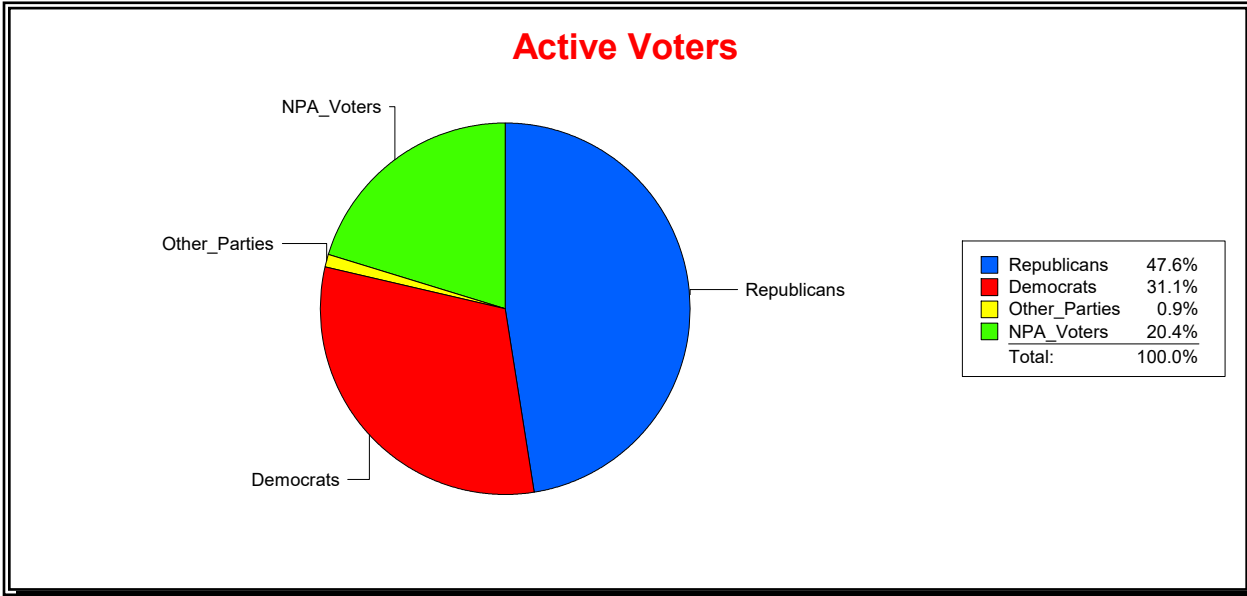

Ron Turner

Supervisor of Elections

Sarasota County, FL

Date 4/1/2022

Time 07:59 AM

Graphs of District Registration

Active Registered Voters

Inactive Voters

<u>District</u>	<u>Total</u>	<u>Dems</u>	<u>Reps</u>	<u>NonP</u>	<u>Other</u>	<u>Total</u>	<u>Dems</u>	<u>Reps</u>	<u>NonP</u>	<u>Other</u>
TR-PAR PK & REC DIST	540	168	257	110	5	46	16	20	10	0