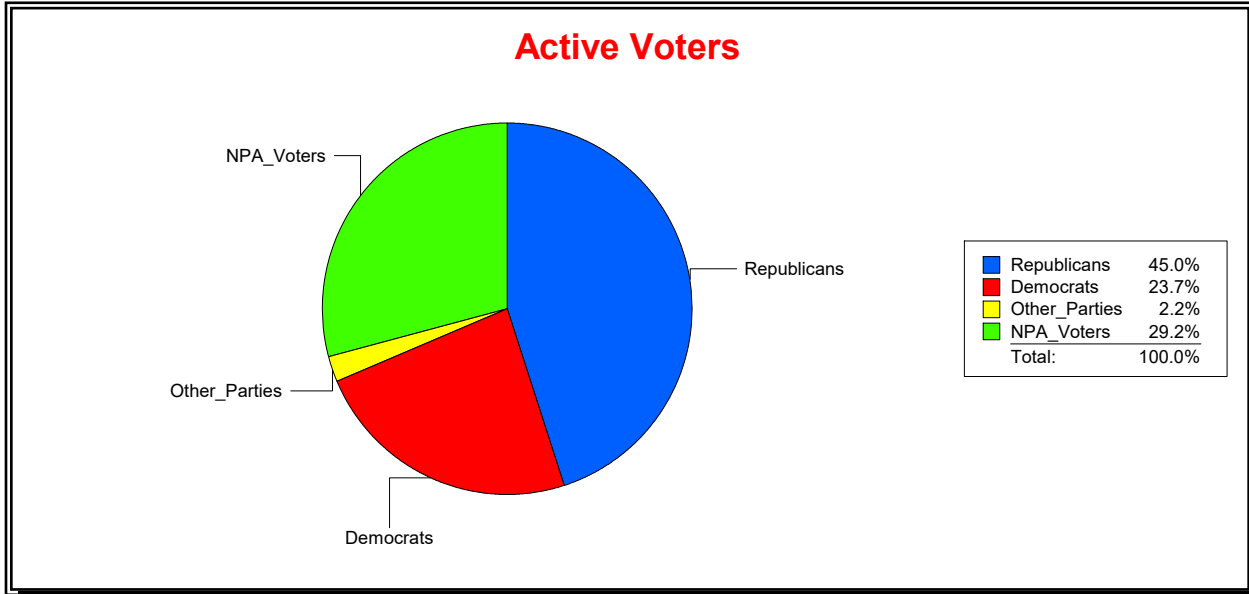

Ron Turner

Supervisor of Elections

Sarasota County, FL

Date 4/1/2022

Time 07:59 AM

Graphs of District Registration

Active Registered Voters

Inactive Voters

District	Total	Dems	Reps	NonP	Other	Total	Dems	Reps	NonP	Other
STONEYBROOK CDD	1,822	431	819	532	40	95	33	35	26	1