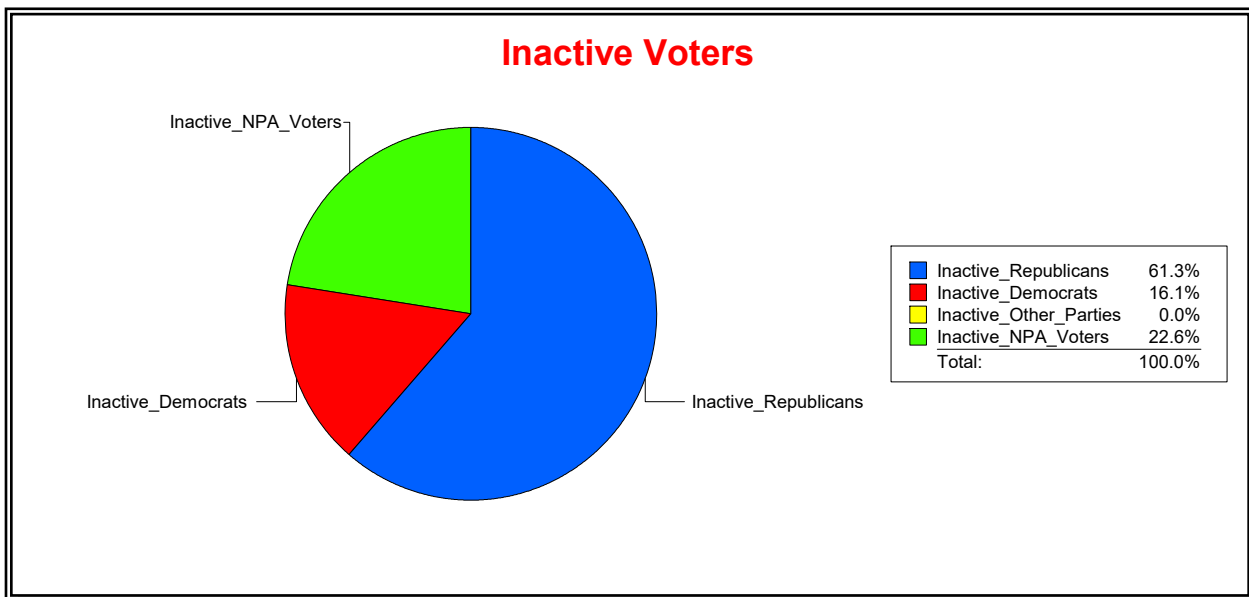

Ron Turner

Supervisor of Elections

Sarasota County, FL

Date 4/1/2022

Time 07:59 AM

Graphs of District Registration

Active Registered Voters

Inactive Voters

District	Total	Dems	Reps	NonP	Other	Total	Dems	Reps	NonP	Other
GOLDEN GATE POINT	408	114	185	103	6	31	5	19	7	0