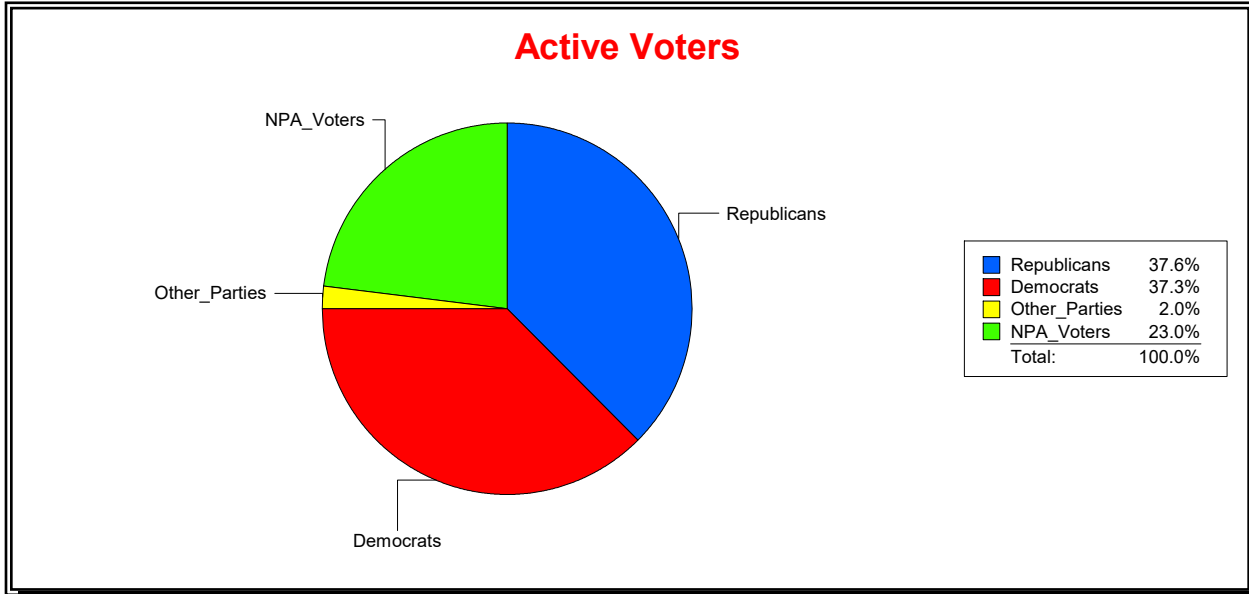

Supervisor of Elections

Sarasota County, FL

Date 4/1/2022

Time 07:59 AM

**Graphs of District Registration**

**Active Registered Voters**

**Inactive Voters**

<u>District</u>	<u>Total</u>	<u>Dems</u>	<u>Reps</u>	<u>NonP</u>	<u>Other</u>	<u>Total</u>	<u>Dems</u>	<u>Reps</u>	<u>NonP</u>	<u>Other</u>
<b>SARASOTA DIST 2</b>	17,138	6,400	6,447	3,944	347	1,058	398	351	295	14