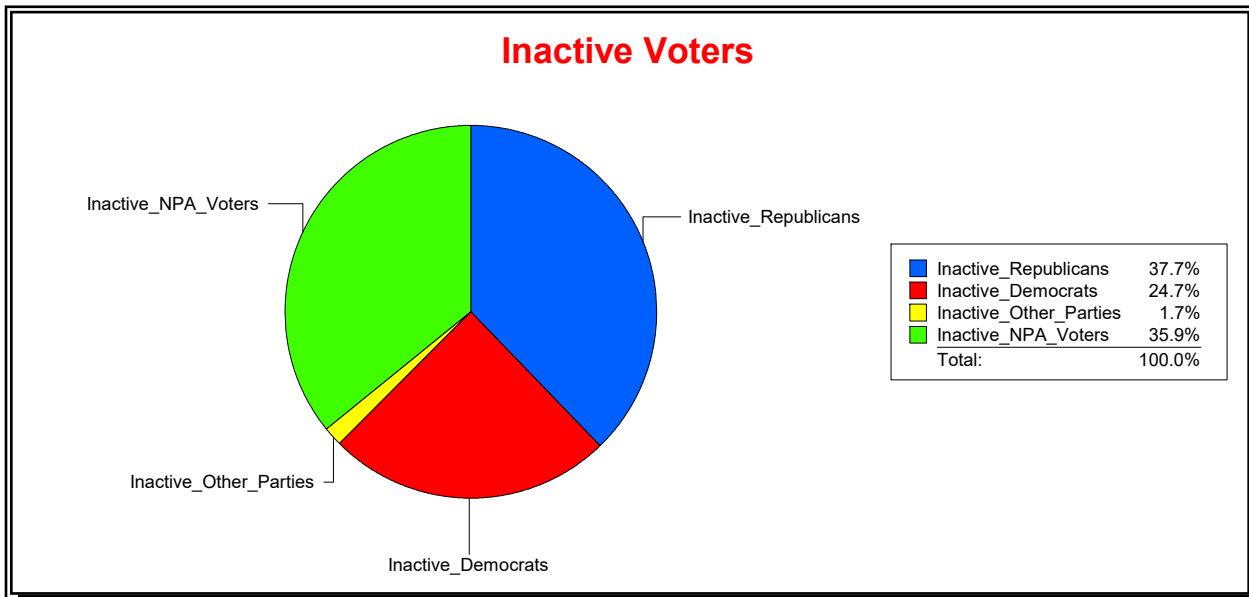

Ron Turner

Supervisor of Elections

Sarasota County, FL

Date 4/1/2022

Time 07:59 AM

Graphs of District Registration

District	Active Registered Voters					Inactive Voters				
	Total	Dems	Reps	NonP	Other	Total	Dems	Reps	NonP	Other
NORTH PORT 2	12,250	2,846	5,464	3,677	263	660	163	249	237	11