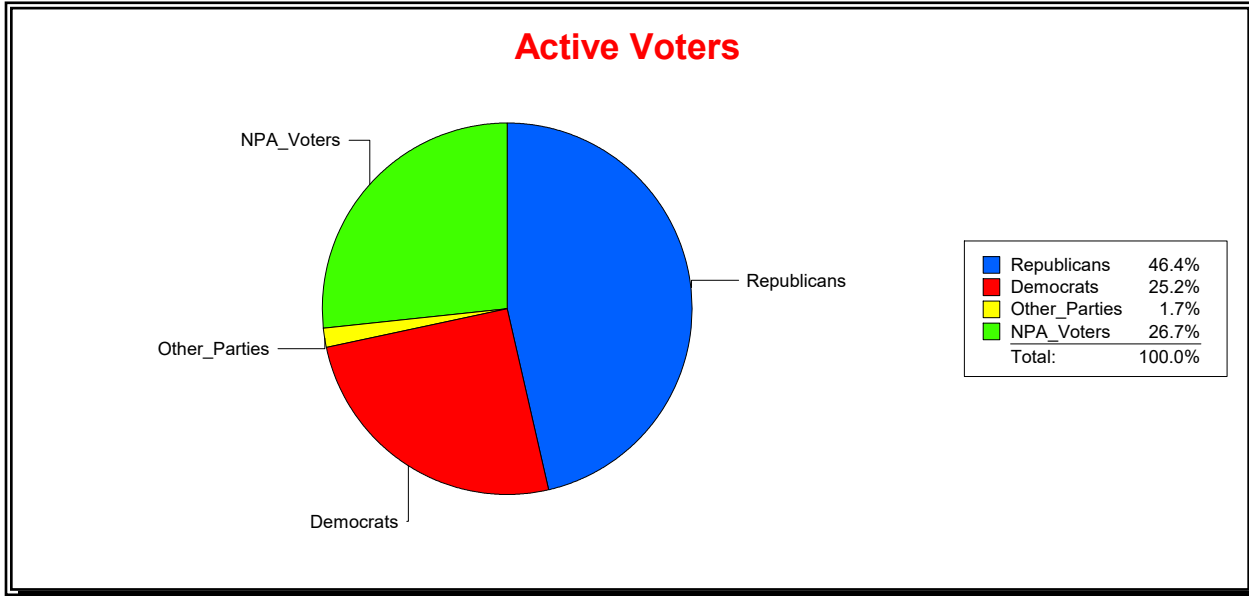

Ron Turner

Supervisor of Elections

Sarasota County, FL

Date 4/1/2022

Time 07:59 AM

Graphs of District Registration

Active Registered Voters

Inactive Voters

District	Total	Dems	Reps	NonP	Other	Total	Dems	Reps	NonP	Other
ENGLEWOOD WATER DIST	14,773	3,719	6,856	3,941	257	724	205	261	249	9