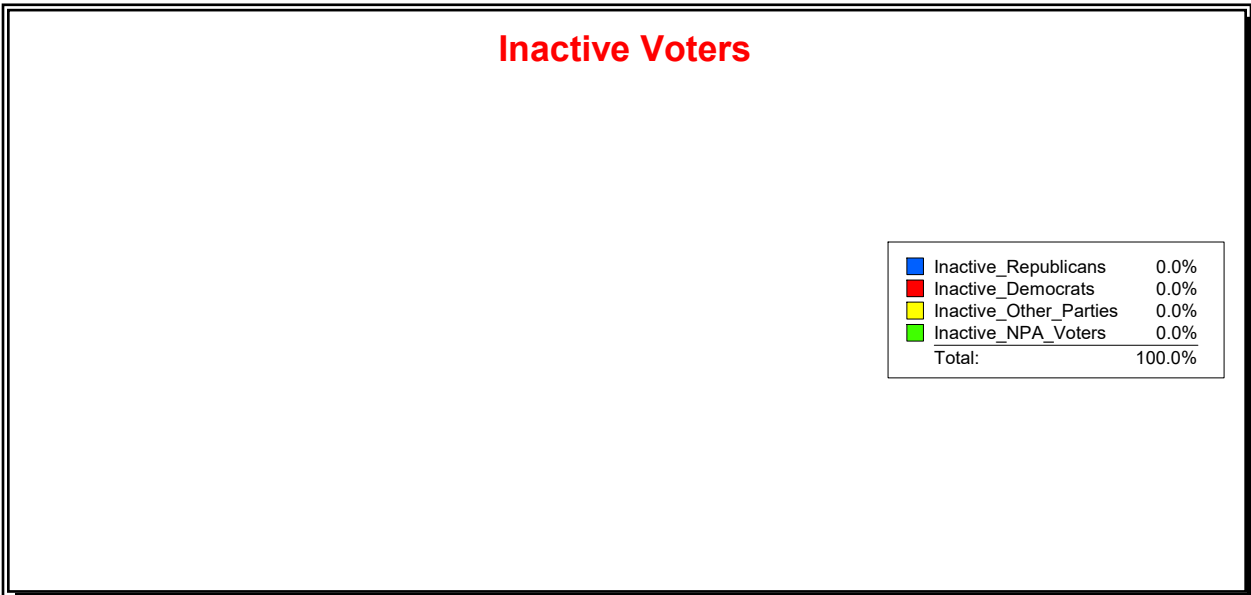

Ron Turner

Supervisor of Elections

Sarasota County, FL

Date 4/1/2022

Time 07:59 AM

Graphs of District Registration

Active Registered Voters

Inactive Voters

<u>District</u>	<u>Total</u>	<u>Dems</u>	<u>Reps</u>	<u>NonP</u>	<u>Other</u>	<u>Total</u>	<u>Dems</u>	<u>Reps</u>	<u>NonP</u>	<u>Other</u>
VENICE	0	0	0	0	0	0	0	0	0	0