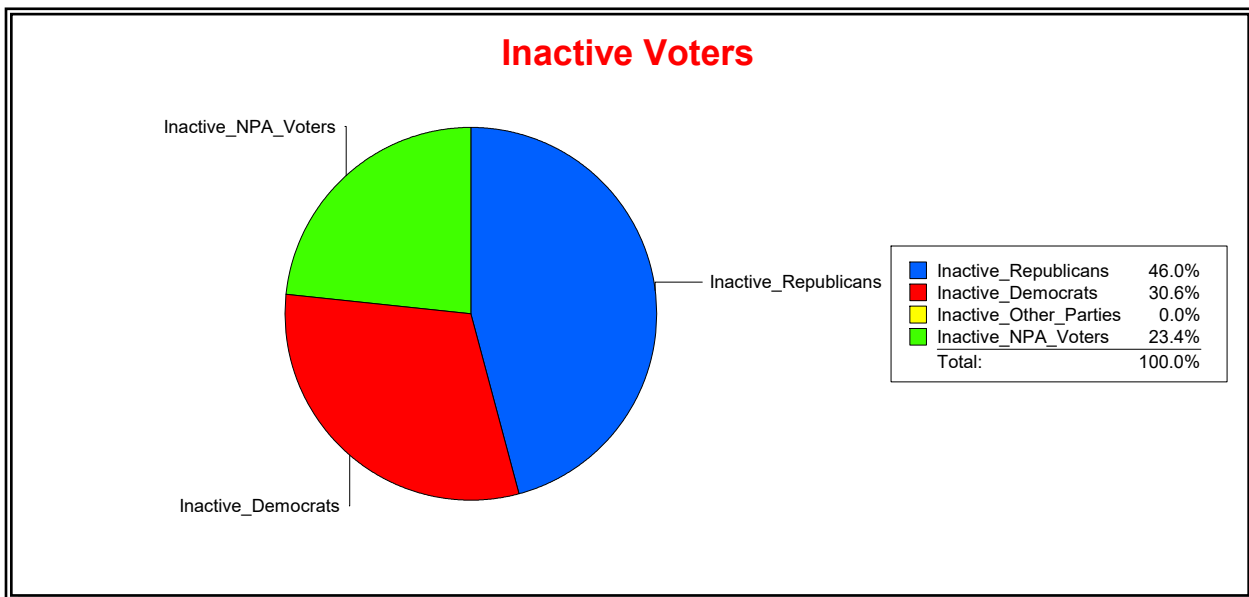

Ron Turner

Supervisor of Elections

Sarasota County, FL

Date 4/1/2022

Time 07:59 AM

Graphs of District Registration

Active Registered Voters

Inactive Voters

District	Total	Dems	Reps	NonP	Other	Total	Dems	Reps	NonP	Other
LONGBOAT KEY BEACH B	2,902	805	1,440	610	47	124	38	57	29	0