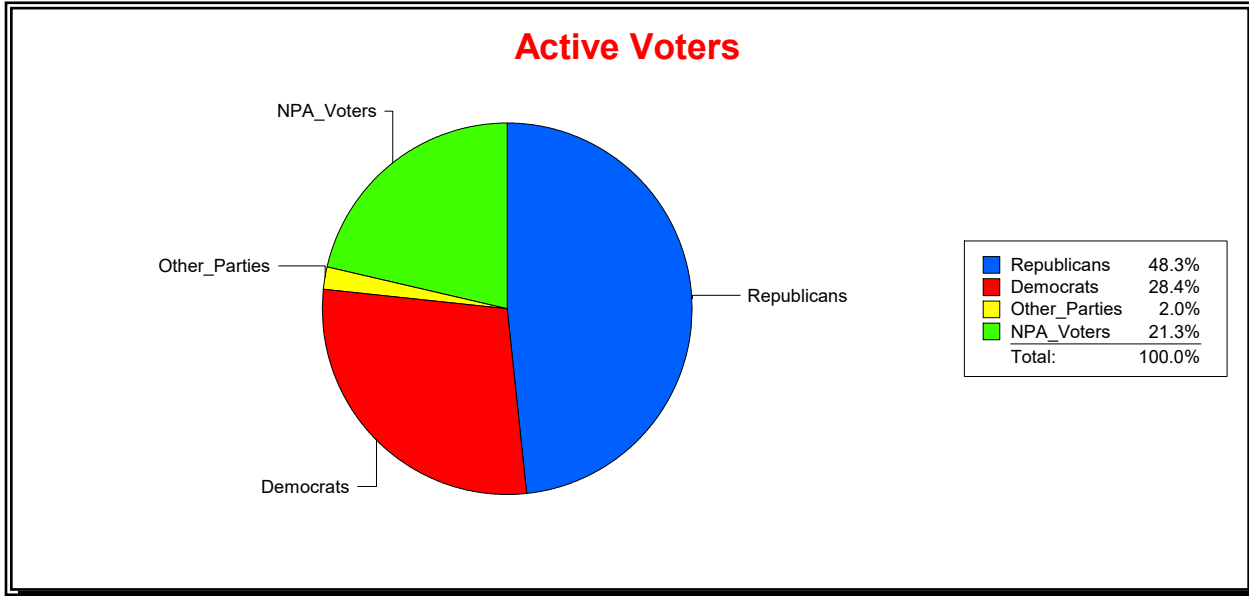

Ron Turner

Supervisor of Elections

Sarasota County, FL

Date 4/1/2022

Time 07:59 AM

Graphs of District Registration

Active Registered Voters

Inactive Voters

<u>District</u>	<u>Total</u>	<u>Dems</u>	<u>Reps</u>	<u>NonP</u>	<u>Other</u>	<u>Total</u>	<u>Dems</u>	<u>Reps</u>	<u>NonP</u>	<u>Other</u>
LONGBOAT KEY BEACH A	1,865	530	901	397	37	114	34	52	27	1