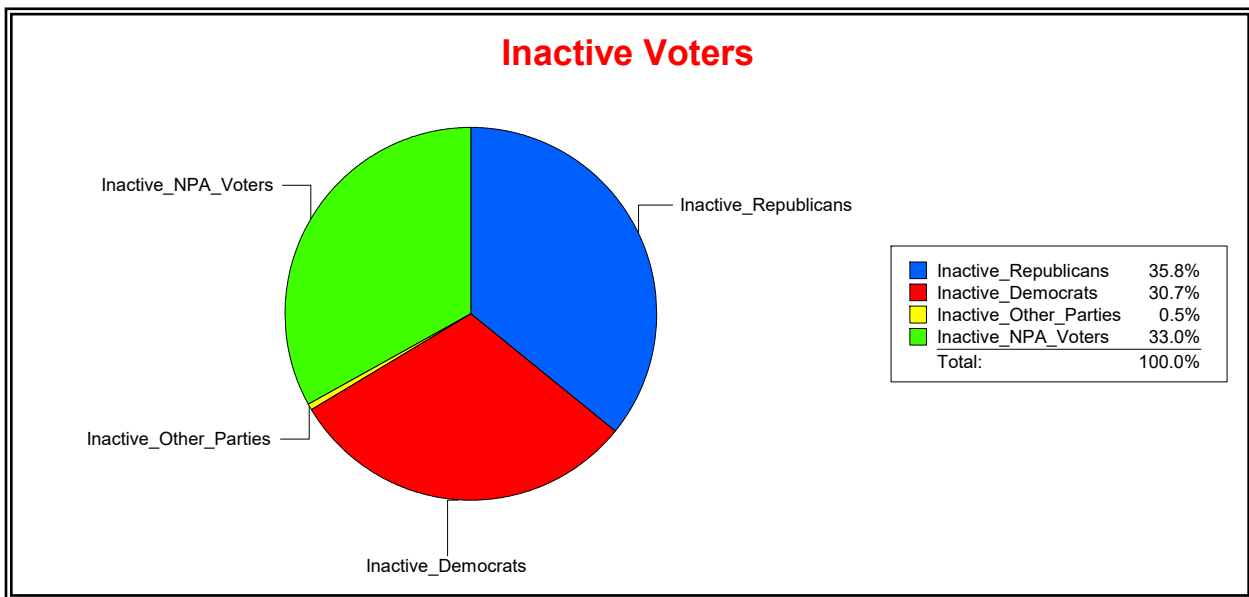

Ron Turner

Supervisor of Elections

Sarasota County, FL

Date 4/1/2022

Time 07:59 AM

Graphs of District Registration

Active Registered Voters

Inactive Voters

District	Total	Dems	Reps	NonP	Other	Total	Dems	Reps	NonP	Other
NORTH PORT DIST 4	9,231	2,483	4,014	2,582	152	564	173	202	186	3