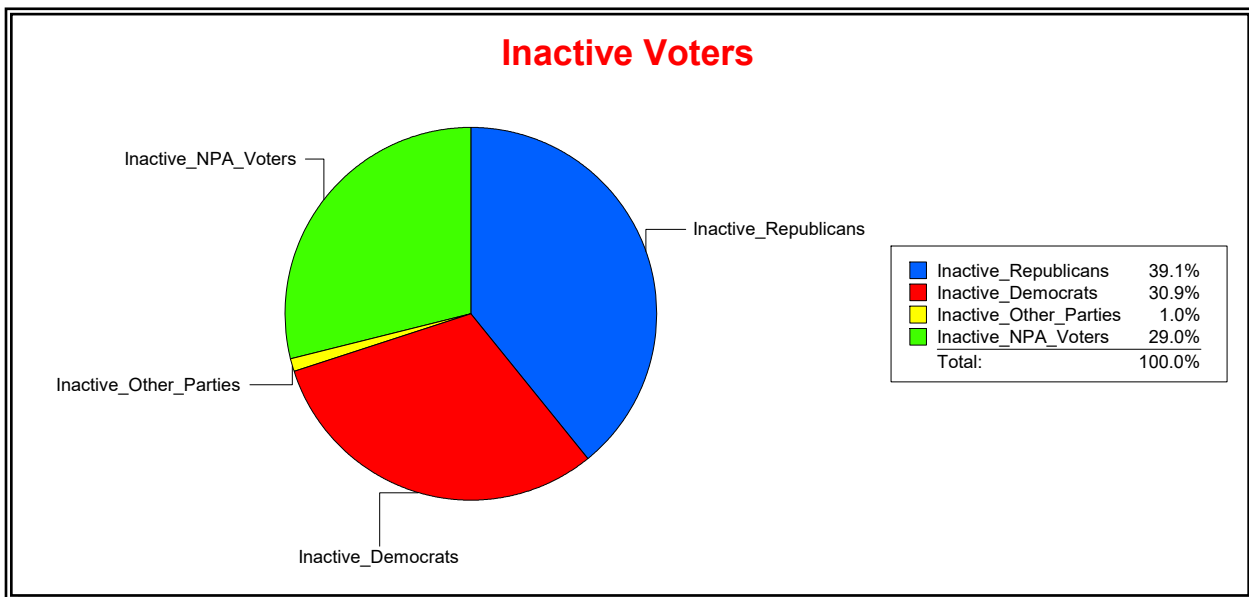

Ron Turner

Supervisor of Elections

Sarasota County, FL

Date 4/1/2022

Time 07:59 AM

Graphs of District Registration

Active Registered Voters

Inactive Voters

District	Total	Dems	Reps	NonP	Other	Total	Dems	Reps	NonP	Other
CNTY COMM DIST 1	69,029	20,059	30,729	16,838	1,403	3,487	1,077	1,364	1,012	34