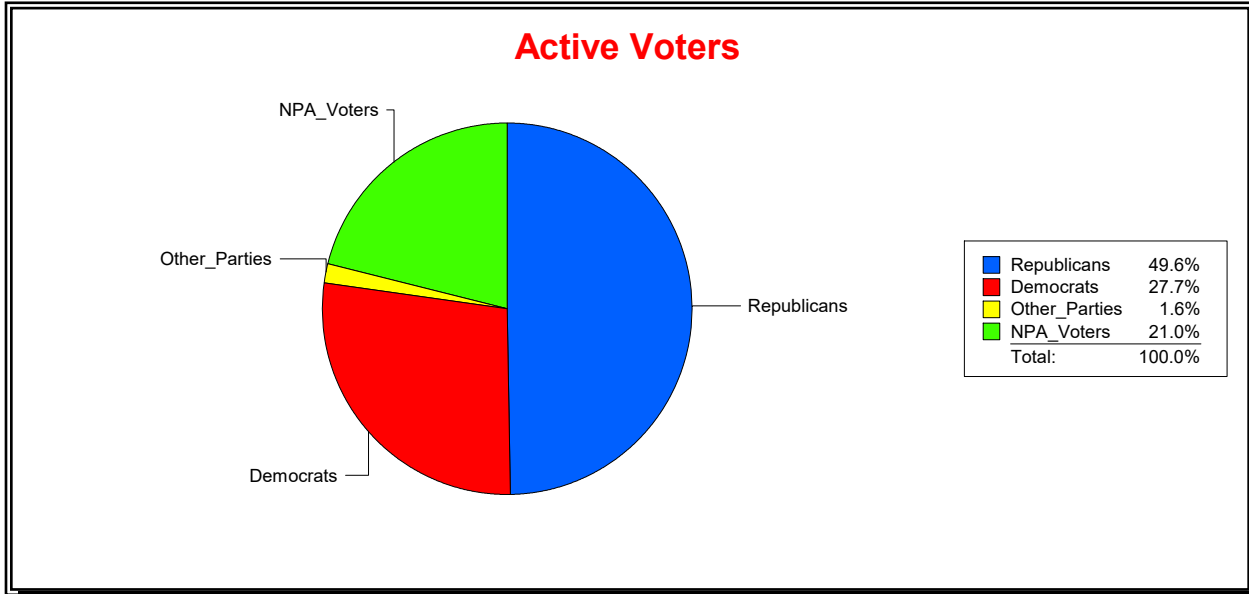

Ron Turner

Supervisor of Elections

Sarasota County, FL

Date 4/1/2022

Time 07:59 AM

Graphs of District Registration

Active Registered Voters

Inactive Voters

District	Total	Dems	Reps	NonP	Other	Total	Dems	Reps	NonP	Other
LONGBOAT KEY BEACH B	2,902	805	1,440	610	47	124	38	57	29	0