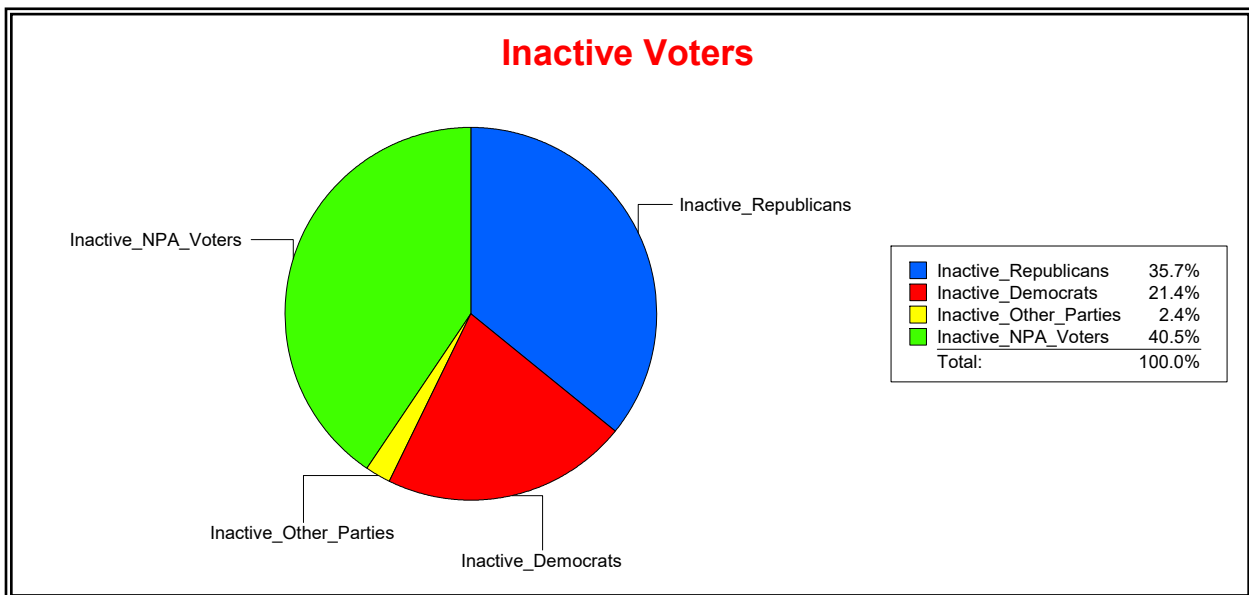

Active Registered Voters

Inactive Voters

District	Total	Dems	Reps	NonP	Other	Total	Dems	Reps	NonP	Other
BLACKBURN CREEK	2,056	547	981	496	32	42	9	15	17	1

Ron Turner

Supervisor of Elections

Sarasota County, FL