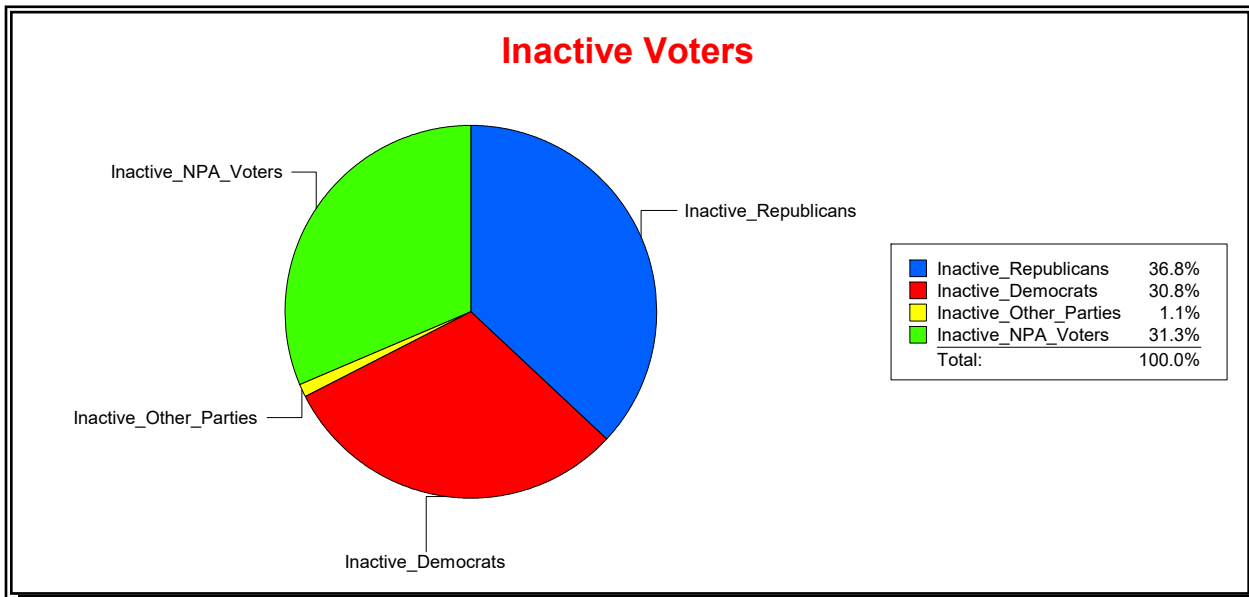

Ron Turner

Supervisor of Elections

Sarasota County, FL

Date 4/1/2022

Time 07:59 AM

Graphs of District Registration

Active Registered Voters

Inactive Voters

District	Total	Dems	Reps	NonP	Other	Total	Dems	Reps	NonP	Other
COUNTYWIDE	352,058	103,252	151,542	90,618	6,646	19,678	6,053	7,248	6,160	217

Ron Turner

Supervisor of Elections

Sarasota County, FL

Date 4/1/2022