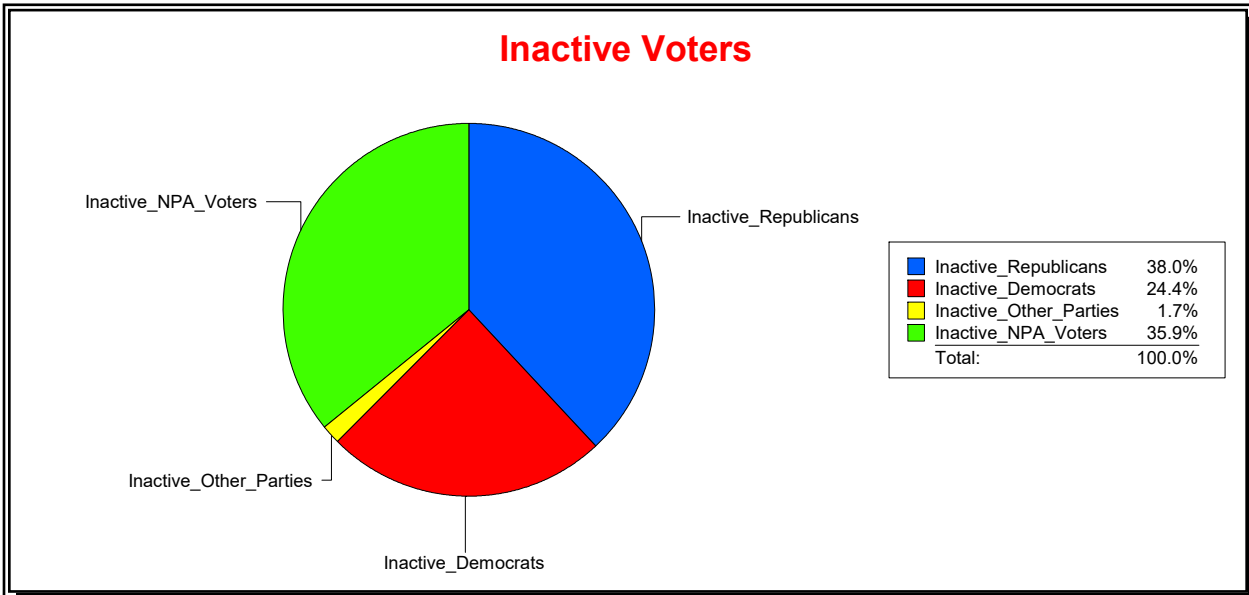

Ron Turner

Supervisor of Elections

Sarasota County, FL

Date 4/1/2022

Time 07:59 AM

Graphs of District Registration

Active Registered Voters

Inactive Voters

<u>District</u>	<u>Total</u>	<u>Dems</u>	<u>Reps</u>	<u>NonP</u>	<u>Other</u>	<u>Total</u>	<u>Dems</u>	<u>Reps</u>	<u>NonP</u>	<u>Other</u>
NORTH PORT 1	10,547	2,611	4,561	3,168	207	574	140	218	206	10