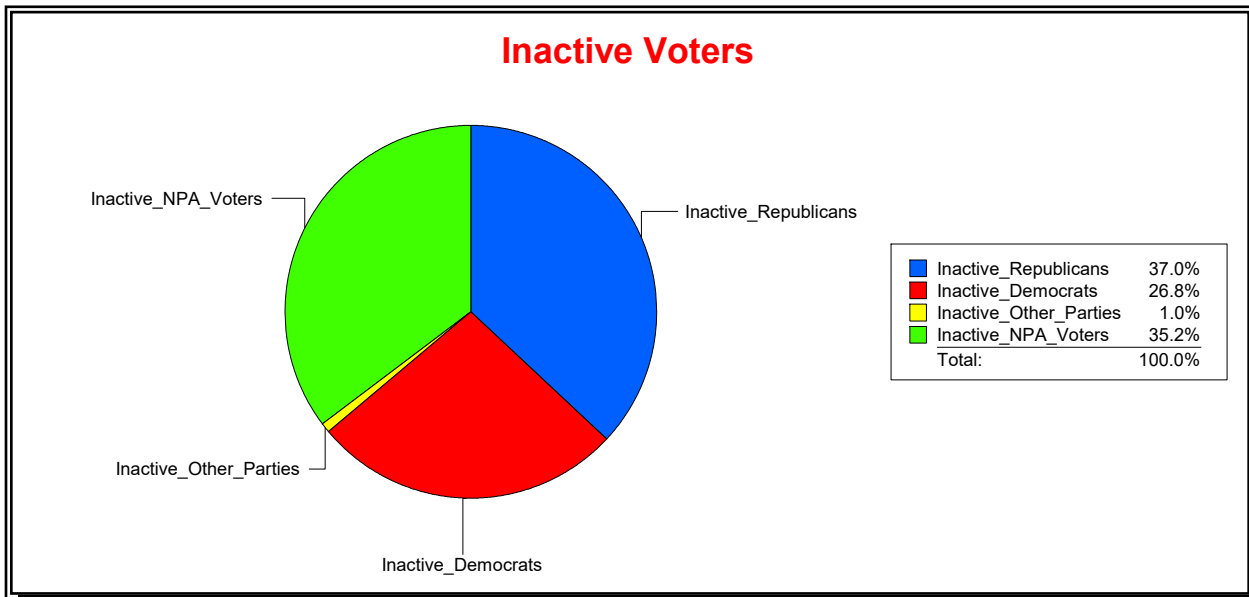

Ron Turner

Supervisor of Elections

Sarasota County, FL

Date 4/1/2022

Time 07:59 AM

Graphs of District Registration

Active Registered Voters

Inactive Voters

District	Total	Dems	Reps	NonP	Other	Total	Dems	Reps	NonP	Other
CNTY COMM DIST 5	69,776	17,427	30,843	20,183	1,323	4,207	1,128	1,556	1,479	44