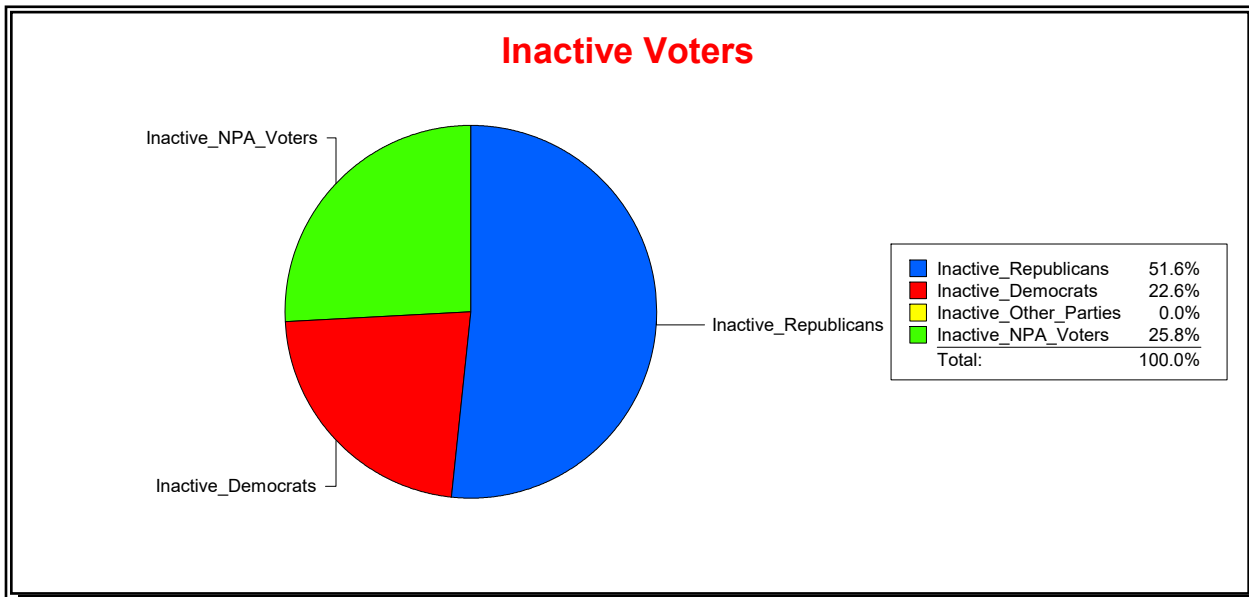

Ron Turner

Supervisor of Elections

Sarasota County, FL

Date 4/1/2022

Time 07:59 AM

Graphs of District Registration

Active Registered Voters

Inactive Voters

District	Total	Dems	Reps	NonP	Other	Total	Dems	Reps	NonP	Other
WOODLANDS CDD	1,489	328	727	400	34	31	7	16	8	0