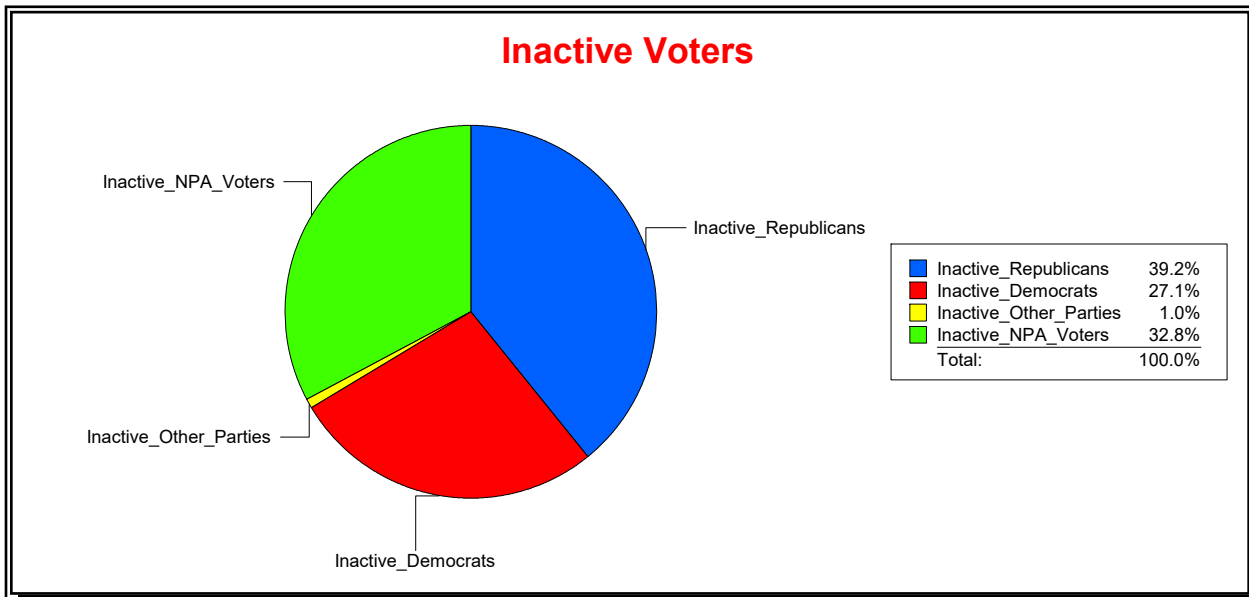

Ron Turner

Supervisor of Elections

Sarasota County, FL

Date 4/1/2022

Time 07:59 AM

Graphs of District Registration

Active Registered Voters

Inactive Voters

District	Total	Dems	Reps	NonP	Other	Total	Dems	Reps	NonP	Other
17TH CONGRESS DIST	166,079	41,911	75,836	45,360	2,972	9,218	2,495	3,613	3,019	91