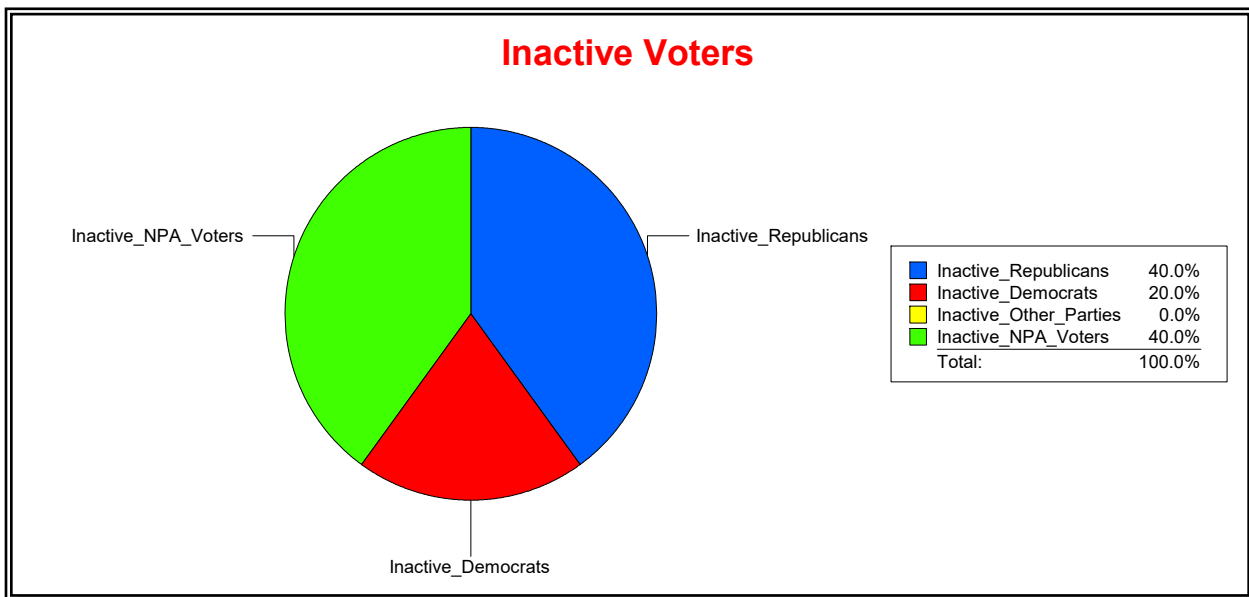

District	Total	Dems	Reps	NonP	Other	Total	Dems	Reps	NonP	Other
<b>LAKWOOD RANCH CDD</b>	1,550	345	769	383	53	10	2	4	4	0

**Ron Turner**

Supervisor of Elections

Sarasota County, FL

Date 4/1/2022

Time 07:59 AM