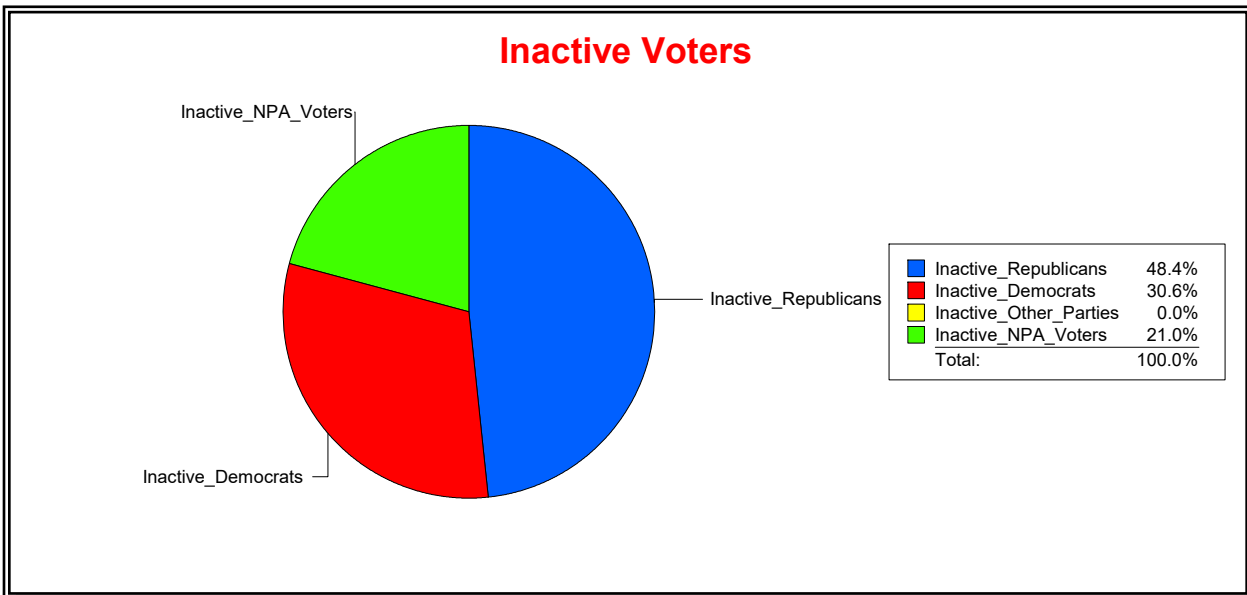

Ron Turner

Supervisor of Elections

Sarasota County, FL

Date 4/1/2022

Time 07:59 AM

Graphs of District Registration

Active Registered Voters

Inactive Voters

<u>District</u>	<u>Total</u>	<u>Dems</u>	<u>Reps</u>	<u>NonP</u>	<u>Other</u>	<u>Total</u>	<u>Dems</u>	<u>Reps</u>	<u>NonP</u>	<u>Other</u>
LONGBOAT KEY 3	1,511	421	757	314	19	62	19	30	13	0