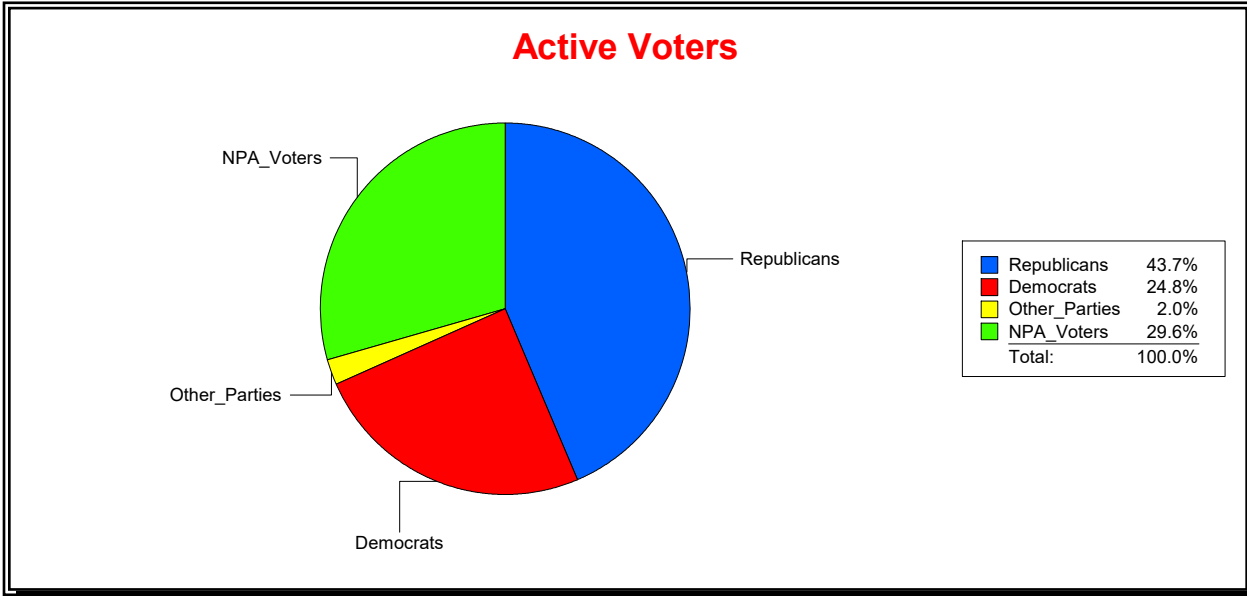

Ron Turner

Supervisor of Elections

Sarasota County, FL

Date 4/1/2022

Time 07:59 AM

Graphs of District Registration

Active Registered Voters

Inactive Voters

District	Total	Dems	Reps	NonP	Other	Total	Dems	Reps	NonP	Other
NORTH PORT	58,922	14,604	25,721	17,420	1,177	3,437	928	1,229	1,244	36