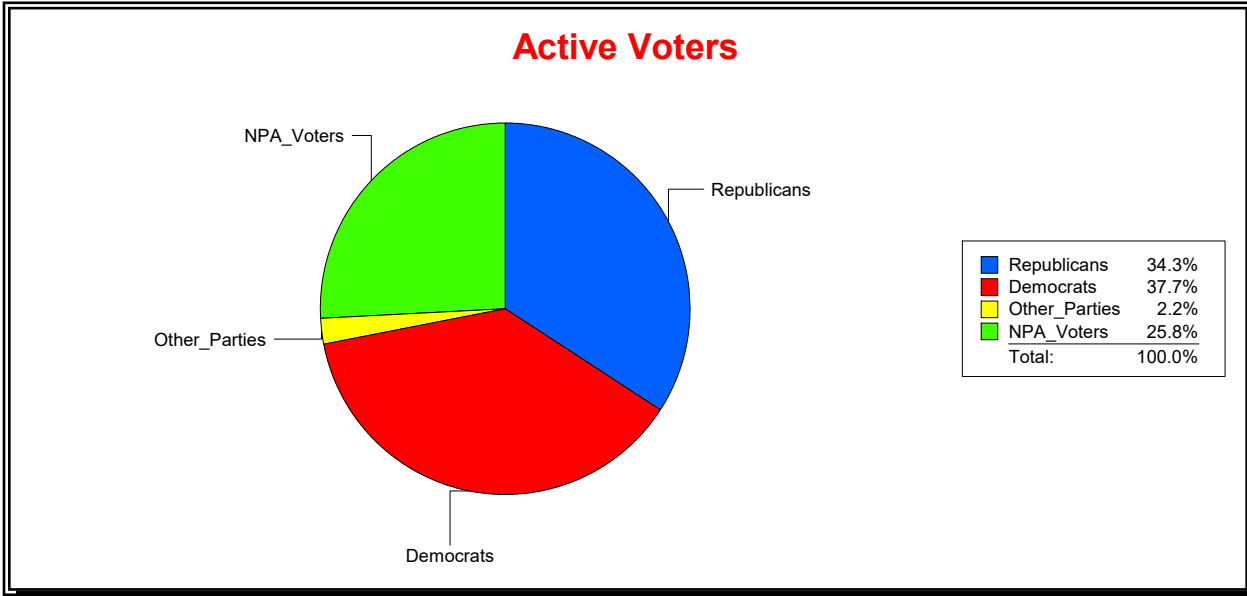

Ron Turner

Supervisor of Elections

Sarasota County, FL

Date 4/1/2022

Time 07:59 AM

Graphs of District Registration

Active Registered Voters

Inactive Voters

District	Total	Dems	Reps	NonP	Other	Total	Dems	Reps	NonP	Other
SARASOTA DIST 3	11,124	4,193	3,811	2,873	247	821	292	237	278	14