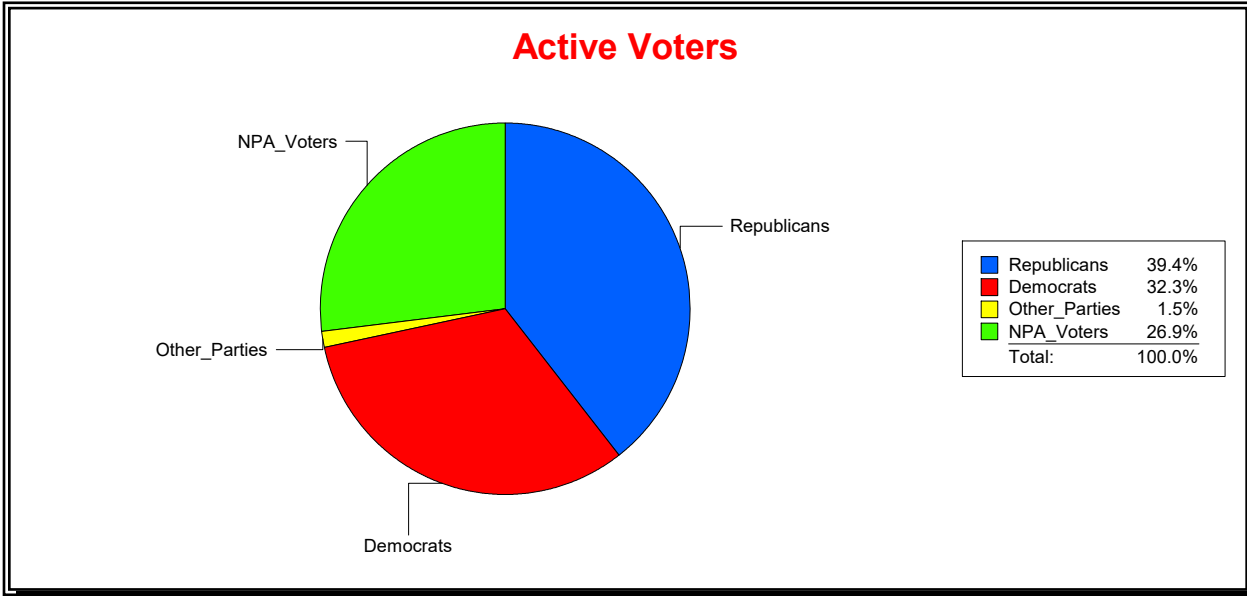

Ron Turner

Supervisor of Elections

Sarasota County, FL

Date 4/1/2022

Time 07:59 AM

Graphs of District Registration

Active Registered Voters

Inactive Voters

District	Total	Dems	Reps	NonP	Other	Total	Dems	Reps	NonP	Other
HLDY PK PK & REC DIST	607	196	239	163	9	40	17	13	10	0