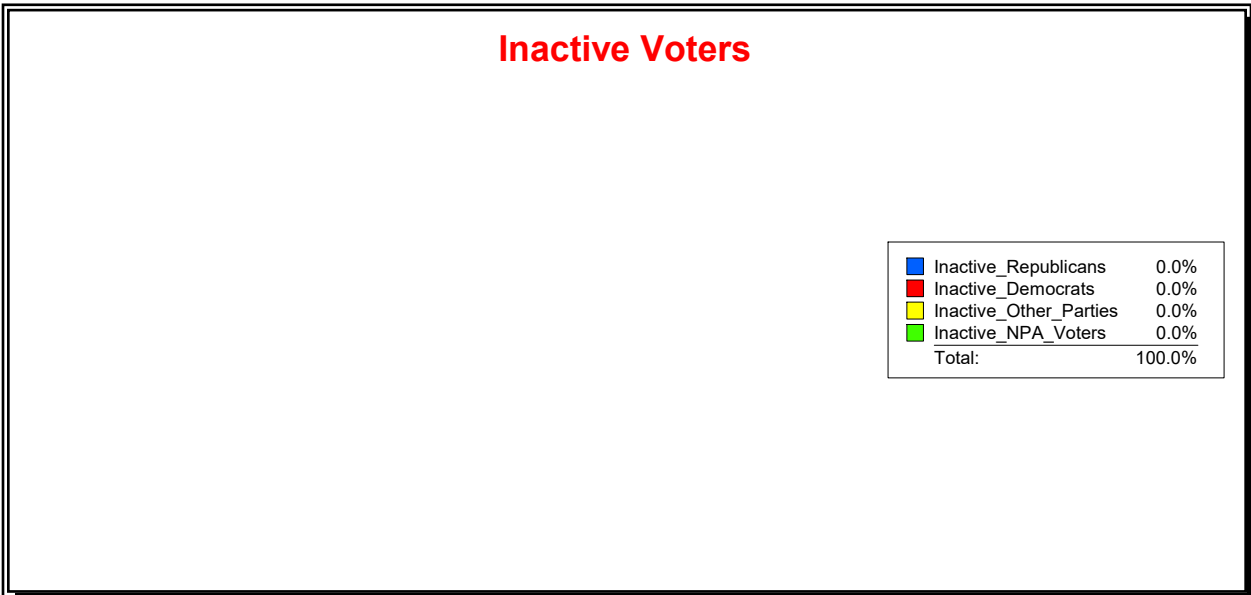

Ron Turner

Supervisor of Elections

Sarasota County, FL

Date 4/1/2022

Time 07:59 AM

Graphs of District Registration

Active Registered Voters

Inactive Voters

<u>District</u>	<u>Total</u>	<u>Dems</u>	<u>Reps</u>	<u>NonP</u>	<u>Other</u>	<u>Total</u>	<u>Dems</u>	<u>Reps</u>	<u>NonP</u>	<u>Other</u>
LBK DISTRICT 5	0	0	0	0	0	0	0	0	0	0