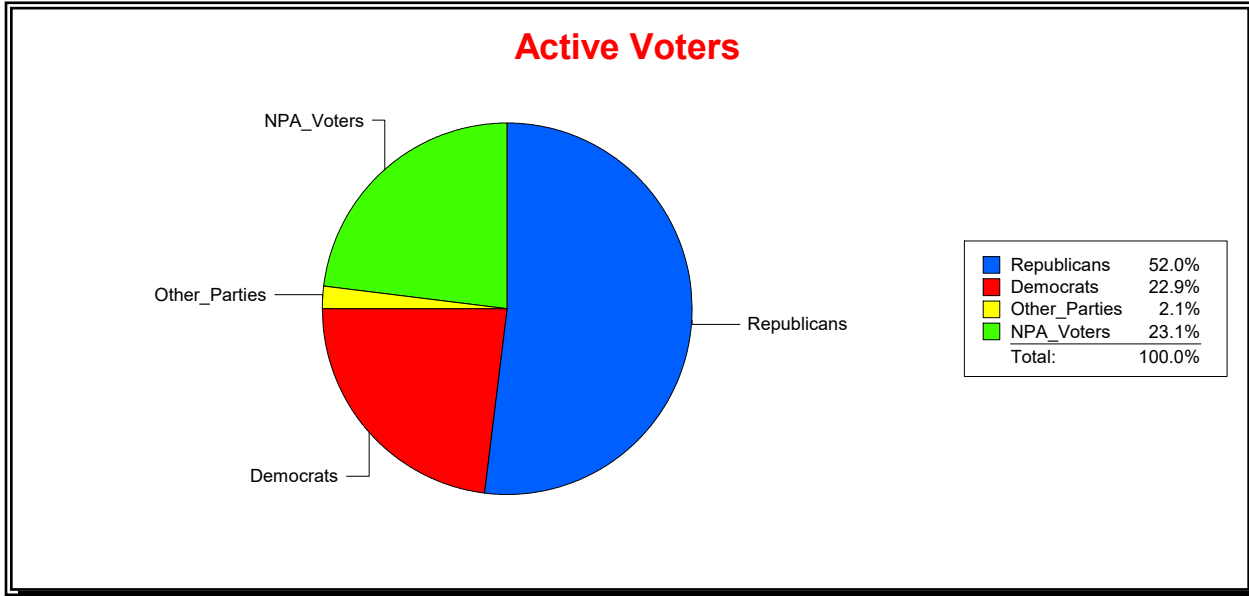

Ron Turner

Supervisor of Elections

Sarasota County, FL

Date 4/1/2022

Time 07:59 AM

Graphs of District Registration

Active Registered Voters

Inactive Voters

District	Total	Dems	Reps	NonP	Other	Total	Dems	Reps	NonP	Other
STATE HOUSE DIST 73	24,998	5,724	12,992	5,769	513	927	219	435	264	9