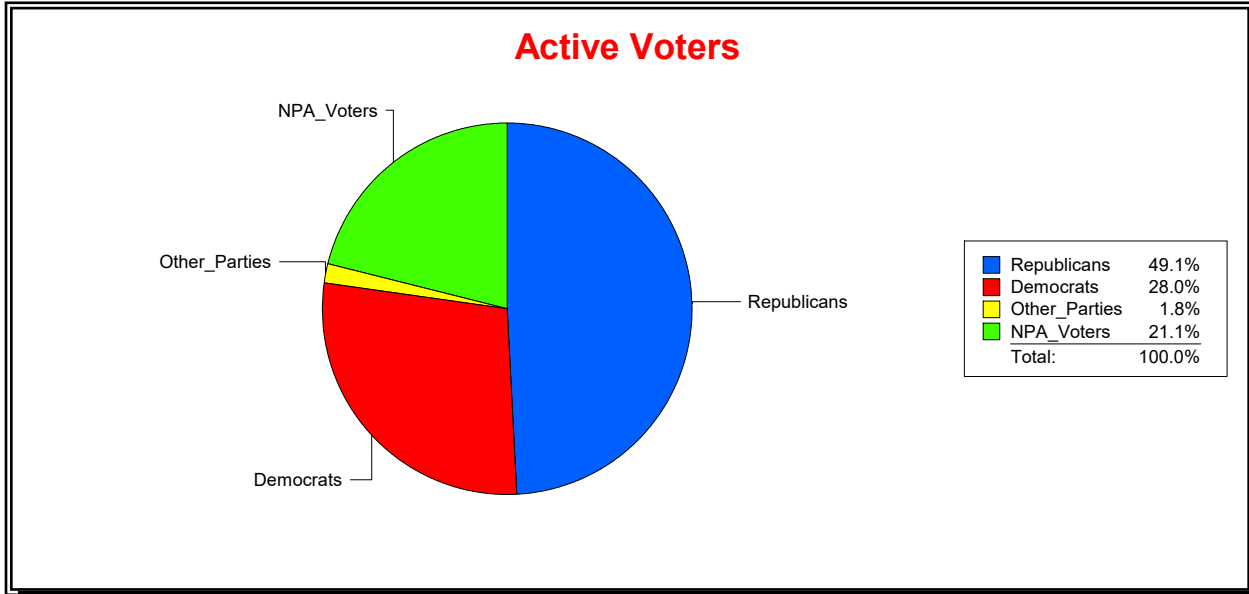

Ron Turner

Supervisor of Elections

Sarasota County, FL

Date 4/1/2022

Time 07:59 AM

Graphs of District Registration

Active Registered Voters

Inactive Voters

District	Total	Dems	Reps	NonP	Other	Total	Dems	Reps	NonP	Other
LONGBOAT KEY	4,767	1,335	2,341	1,007	84	238	72	109	56	1