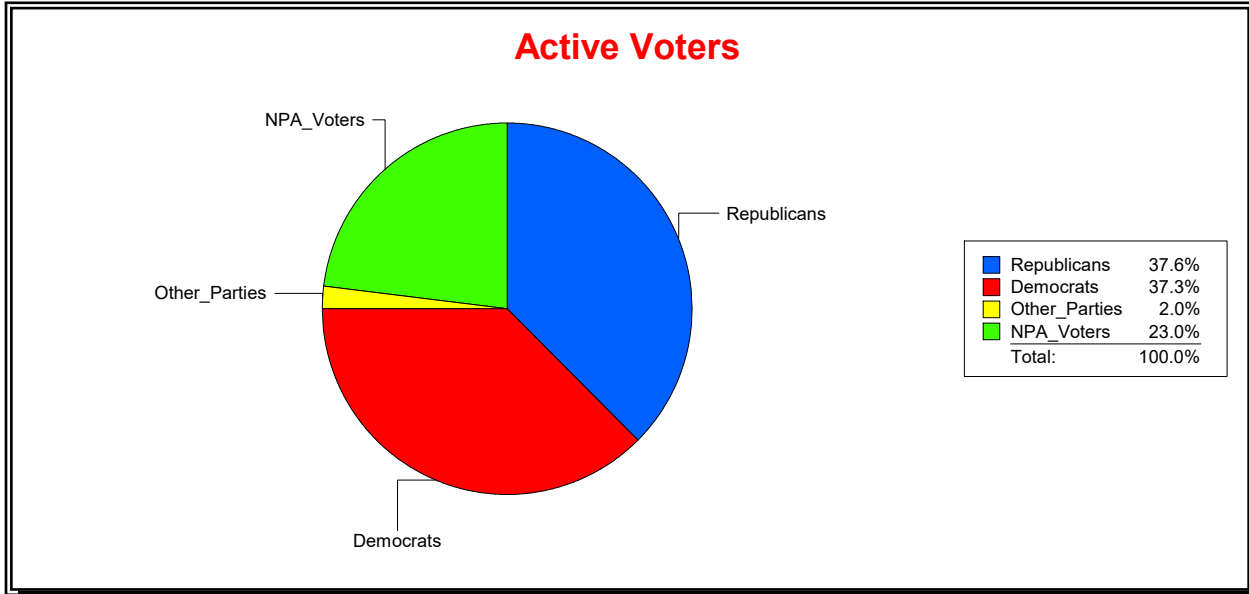

Ron Turner

Supervisor of Elections

Sarasota County, FL

Date 4/1/2022

Time 07:59 AM

Graphs of District Registration

Active Registered Voters

Inactive Voters

<u>District</u>	<u>Total</u>	<u>Dems</u>	<u>Reps</u>	<u>NonP</u>	<u>Other</u>	<u>Total</u>	<u>Dems</u>	<u>Reps</u>	<u>NonP</u>	<u>Other</u>
SARASOTA 2	17,138	6,400	6,447	3,944	347	1,058	398	351	295	14