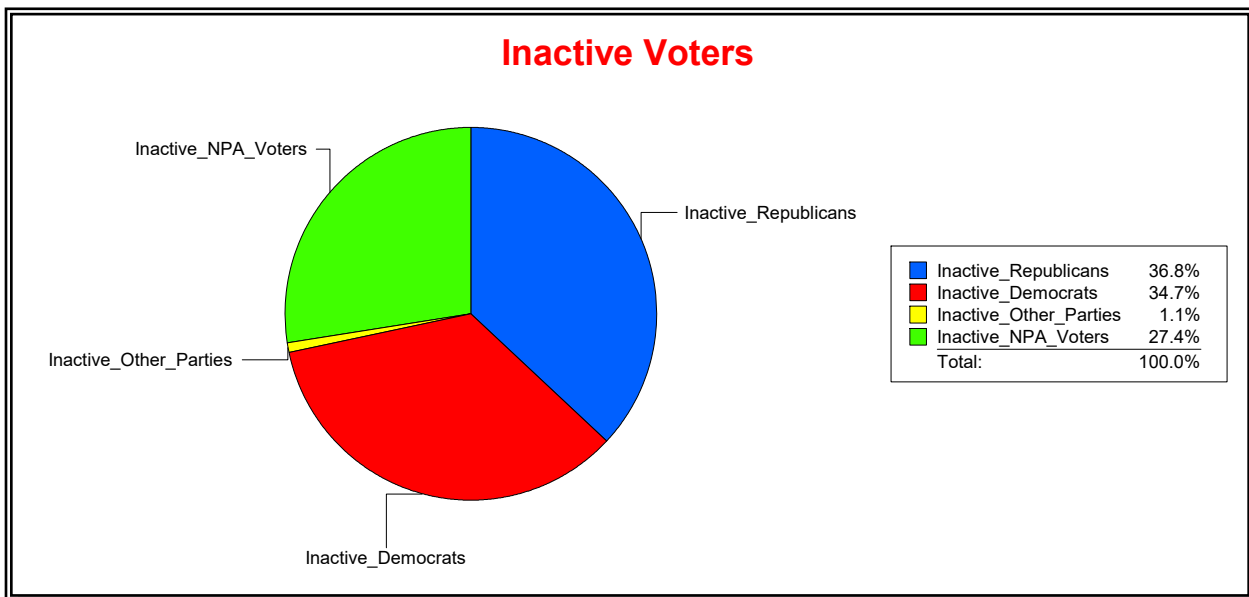

Ron Turner

Supervisor of Elections

Sarasota County, FL

Date 4/1/2022

Time 07:59 AM

Graphs of District Registration

Active Registered Voters

Inactive Voters

District	Total	Dems	Reps	NonP	Other	Total	Dems	Reps	NonP	Other
STONEYBROOK CDD	1,822	431	819	532	40	95	33	35	26	1