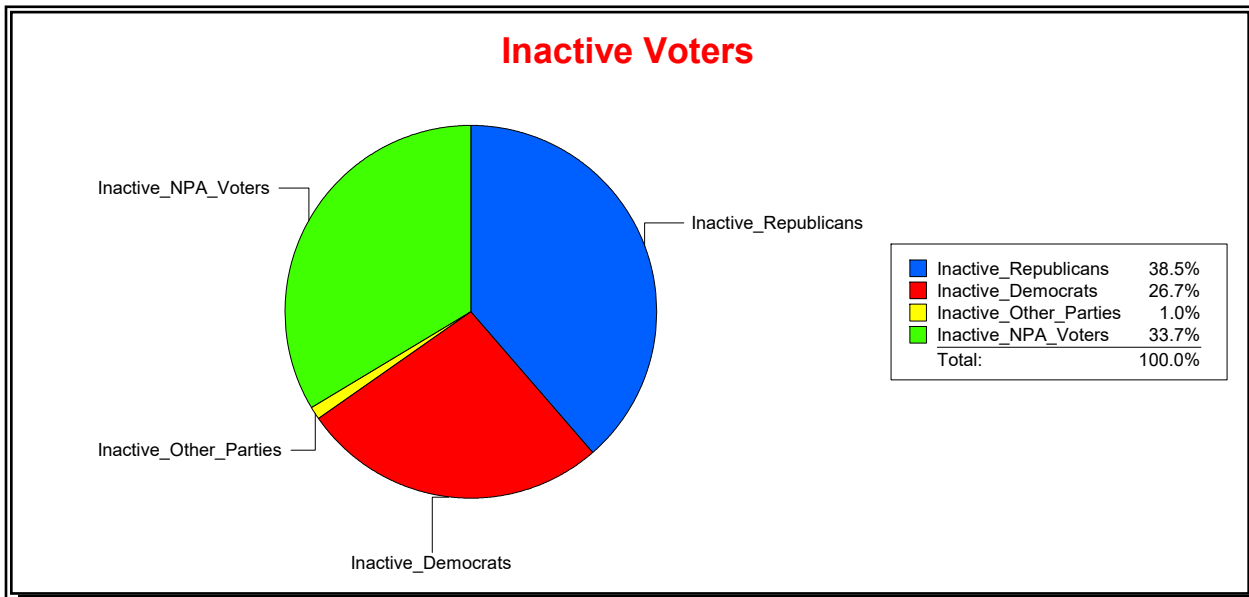

Date 4/1/2022

Time 07:59 AM

**Graphs of District Registration**

**Active Registered Voters**

**Inactive Voters**

District	Total	Dems	Reps	NonP	Other	Total	Dems	Reps	NonP	Other
<b>HOSPITAL BOARD SOUTH</b>	125,296	31,704	56,247	35,058	2,287	7,112	1,902	2,741	2,395	74