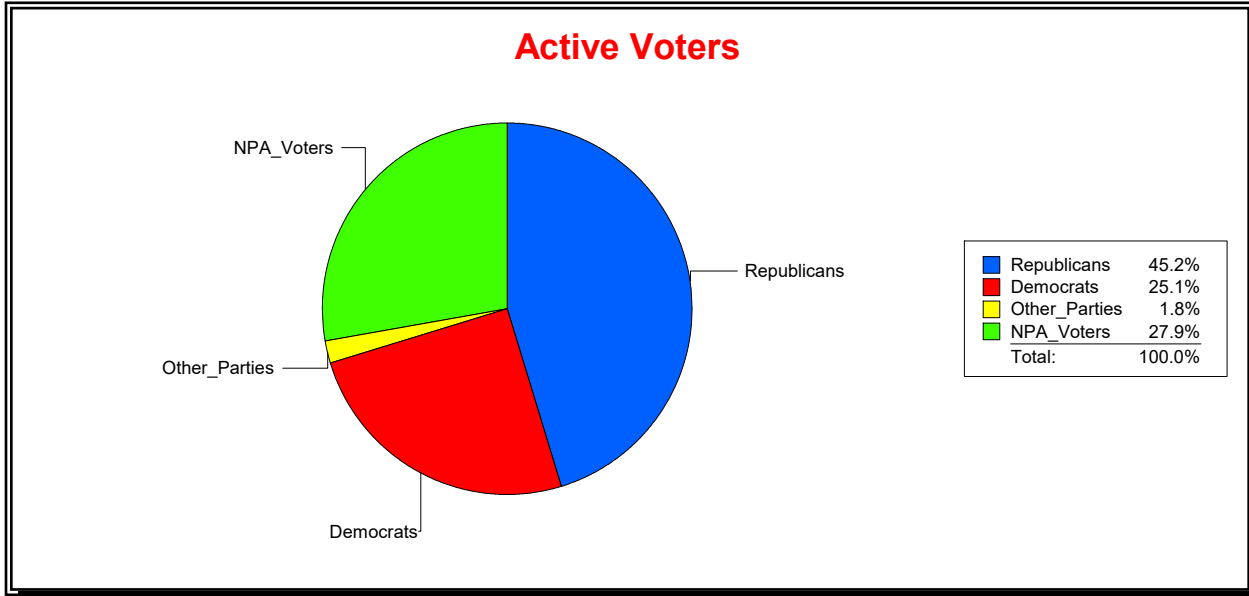

Ron Turner

Supervisor of Elections

Sarasota County, FL

Date 4/1/2022

Time 07:59 AM

Graphs of District Registration

Active Registered Voters

Inactive Voters

<u>District</u>	<u>Total</u>	<u>Dems</u>	<u>Reps</u>	<u>NonP</u>	<u>Other</u>	<u>Total</u>	<u>Dems</u>	<u>Reps</u>	<u>NonP</u>	<u>Other</u>
SCHOOL DIST 3	76,647	19,248	34,643	21,376	1,380	4,402	1,181	1,700	1,481	40