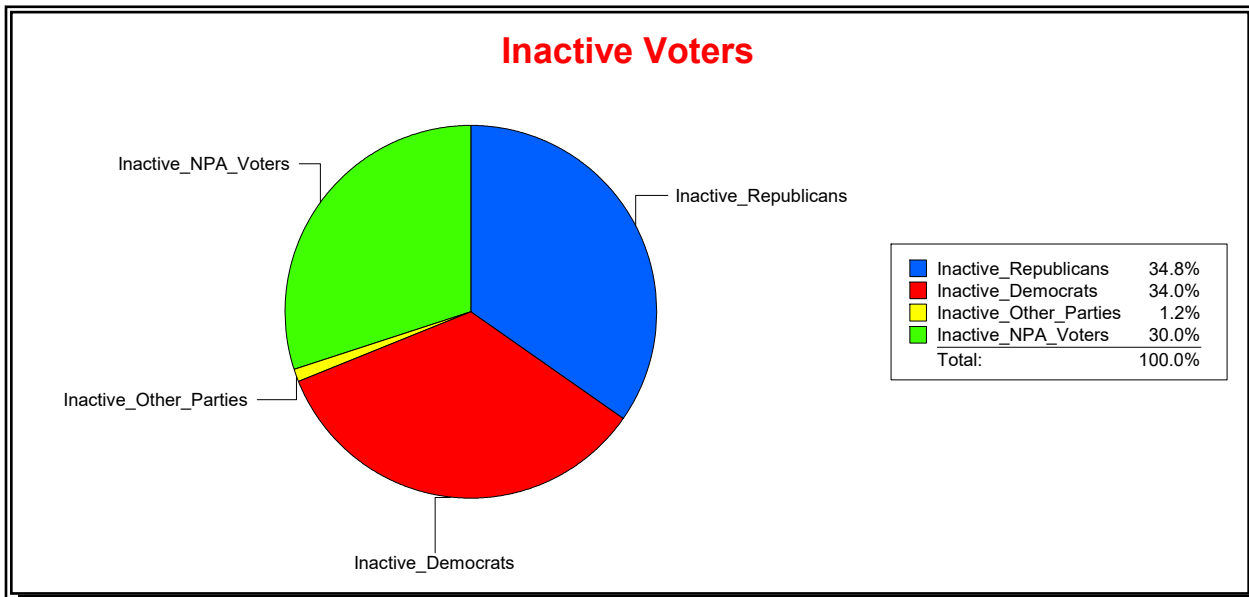

Ron Turner

Supervisor of Elections

Sarasota County, FL

Date 4/1/2022

Time 07:59 AM

Graphs of District Registration

Active Registered Voters

Inactive Voters

District	Total	Dems	Reps	NonP	Other	Total	Dems	Reps	NonP	Other
16TH CONGRESS DIST	185,979	61,341	75,706	45,258	3,674	10,460	3,558	3,635	3,141	126

Ron Turner

Supervisor of Elections

Sarasota County, FL

Date 4/1/2022