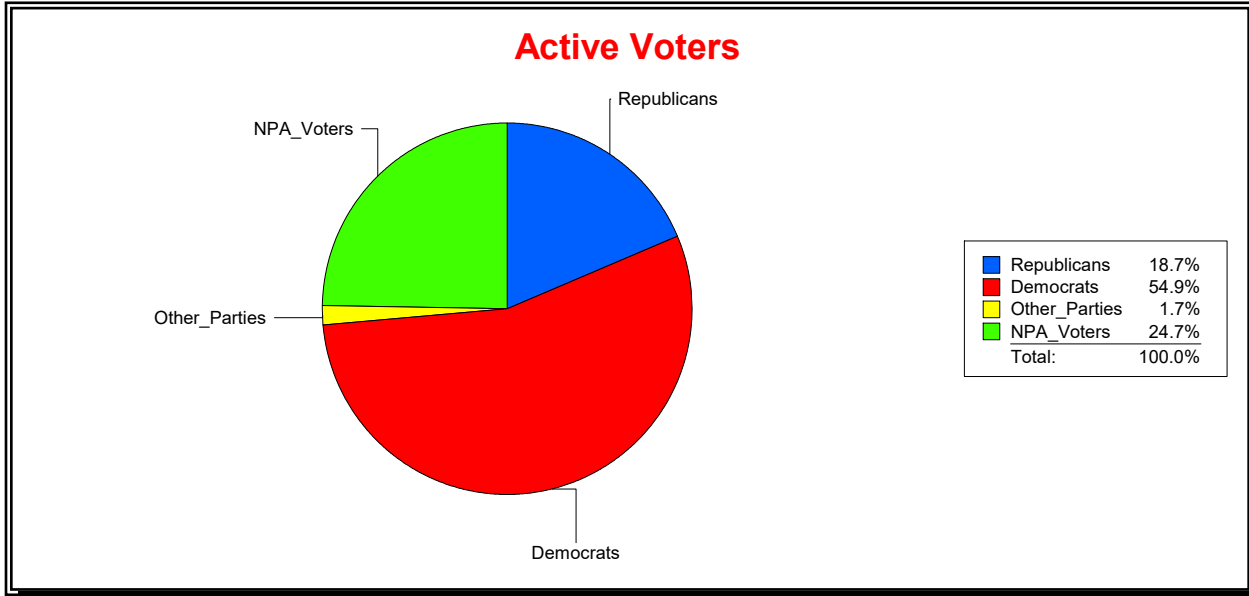

Ron Turner

Supervisor of Elections

Sarasota County, FL

Date 4/1/2022

Time 07:59 AM

Graphs of District Registration

Active Registered Voters

Inactive Voters

District	Total	Dems	Reps	NonP	Other	Total	Dems	Reps	NonP	Other
STATE HOUSE DIST 70	12,346	6,774	2,308	3,048	216	1,023	515	180	316	12