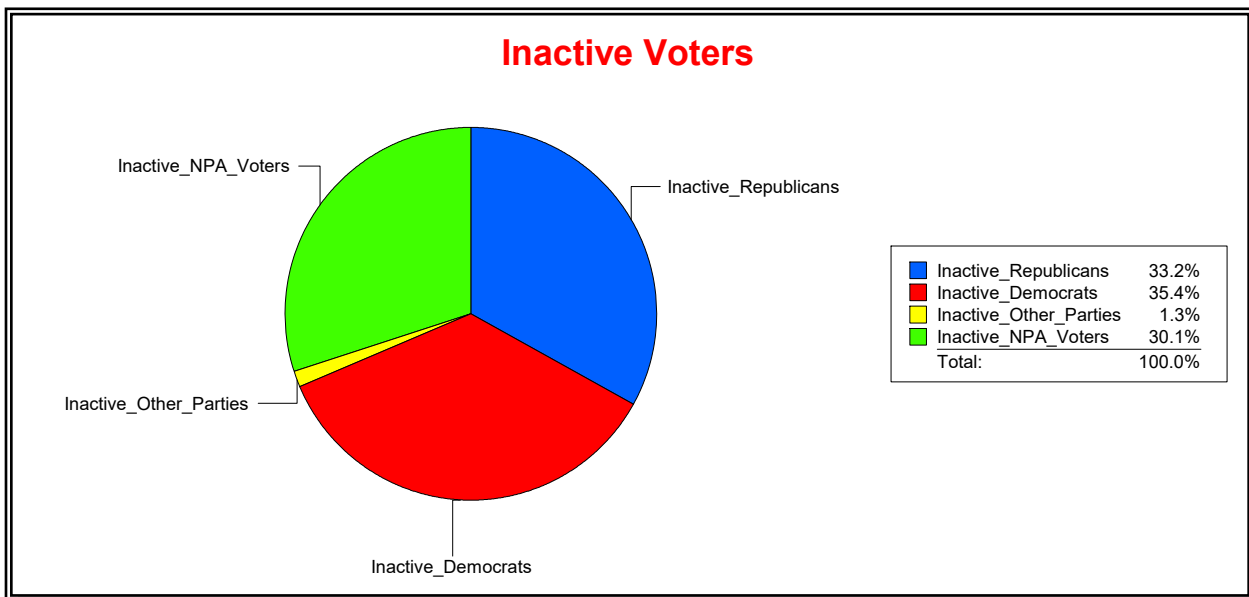

Ron Turner

Supervisor of Elections

Sarasota County, FL

Date 4/1/2022

Time 07:59 AM

Graphs of District Registration

Active Registered Voters

Inactive Voters

District	Total	Dems	Reps	NonP	Other	Total	Dems	Reps	NonP	Other
HOSPITAL BOARD NORTH	106,680	36,732	41,837	25,965	2,146	6,244	2,212	2,072	1,880	80