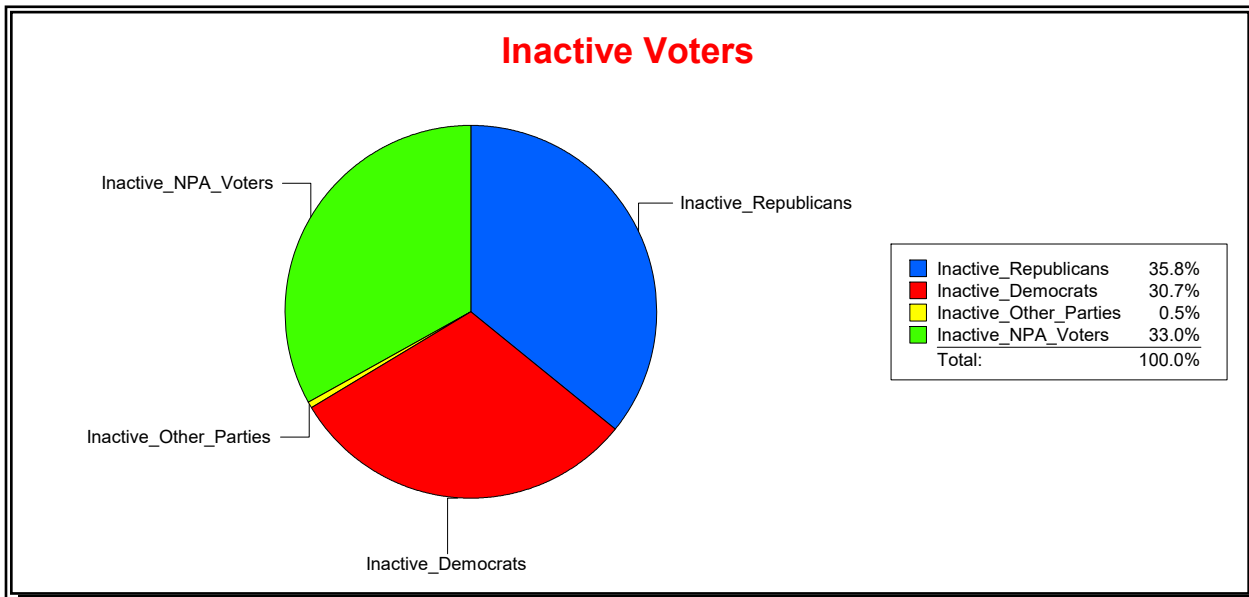

Ron Turner

Supervisor of Elections

Sarasota County, FL

Date 4/1/2022

Time 07:59 AM

Graphs of District Registration

Active Registered Voters

Inactive Voters

District	Total	Dems	Reps	NonP	Other	Total	Dems	Reps	NonP	Other
NORTH PORT 4	9,231	2,483	4,014	2,582	152	564	173	202	186	3