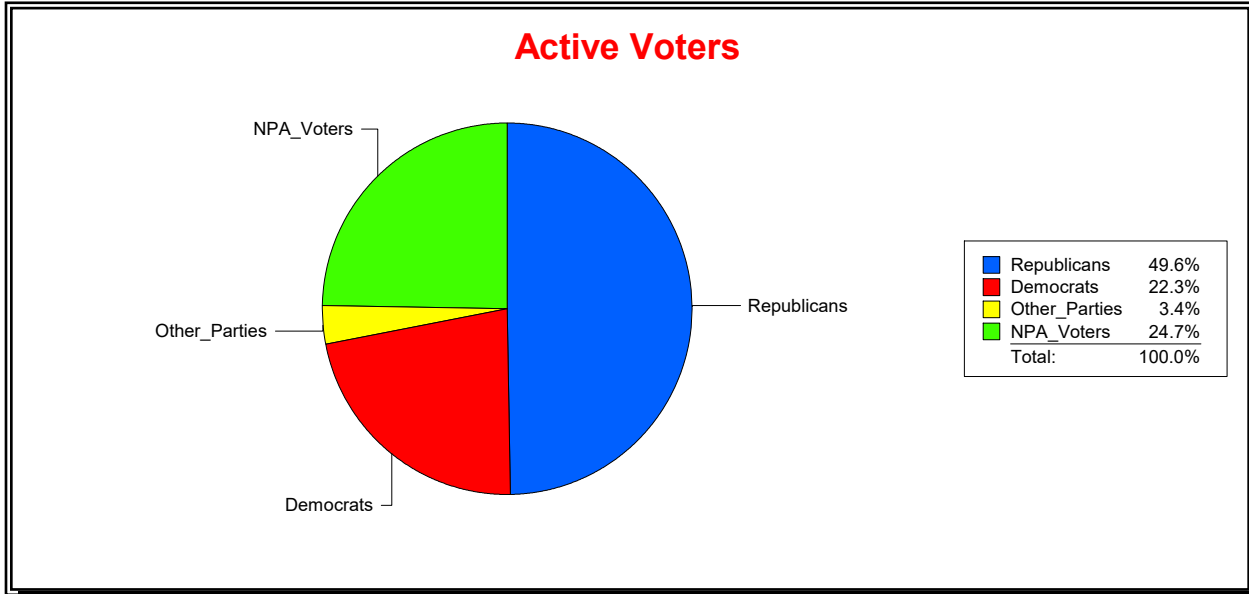

District	Total	Dems	Reps	NonP	Other	Total	Dems	Reps	NonP	Other
<b>LAKWOOD RANCH CDD</b>	1,550	345	769	383	53	10	2	4	4	0

**Ron Turner**

Supervisor of Elections

Sarasota County, FL

Date 4/1/2022

Time 07:59 AM