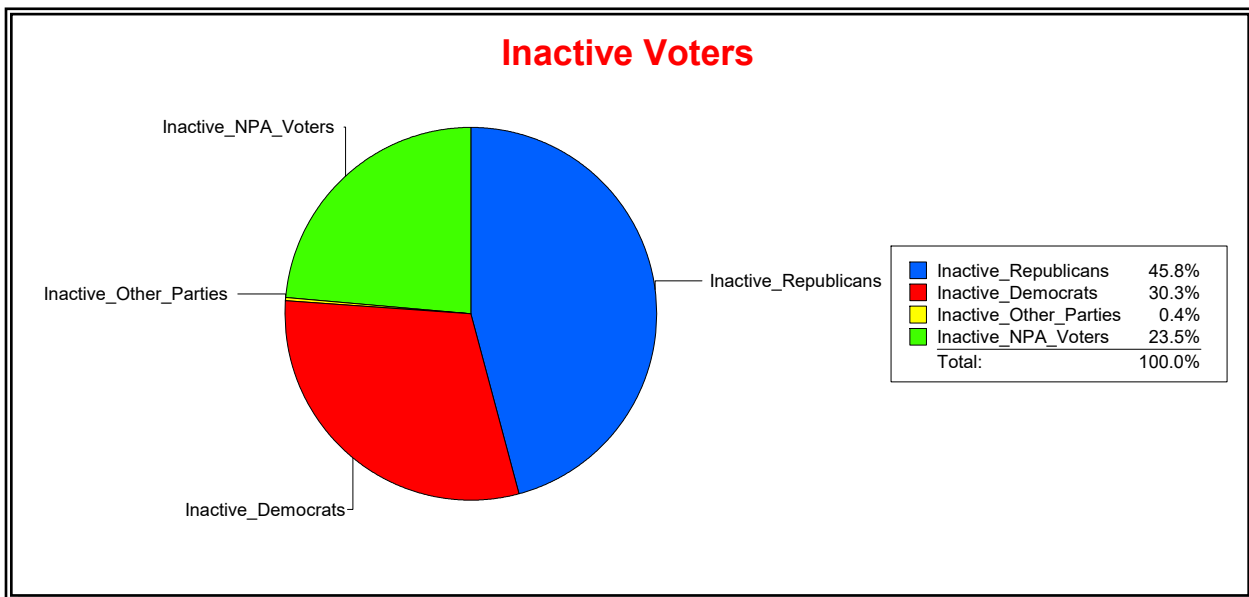

Ron Turner

Supervisor of Elections

Sarasota County, FL

Date 4/1/2022

Time 07:59 AM

Graphs of District Registration

Active Registered Voters

Inactive Voters

District	Total	Dems	Reps	NonP	Other	Total	Dems	Reps	NonP	Other
LONGBOAT KEY	4,767	1,335	2,341	1,007	84	238	72	109	56	1