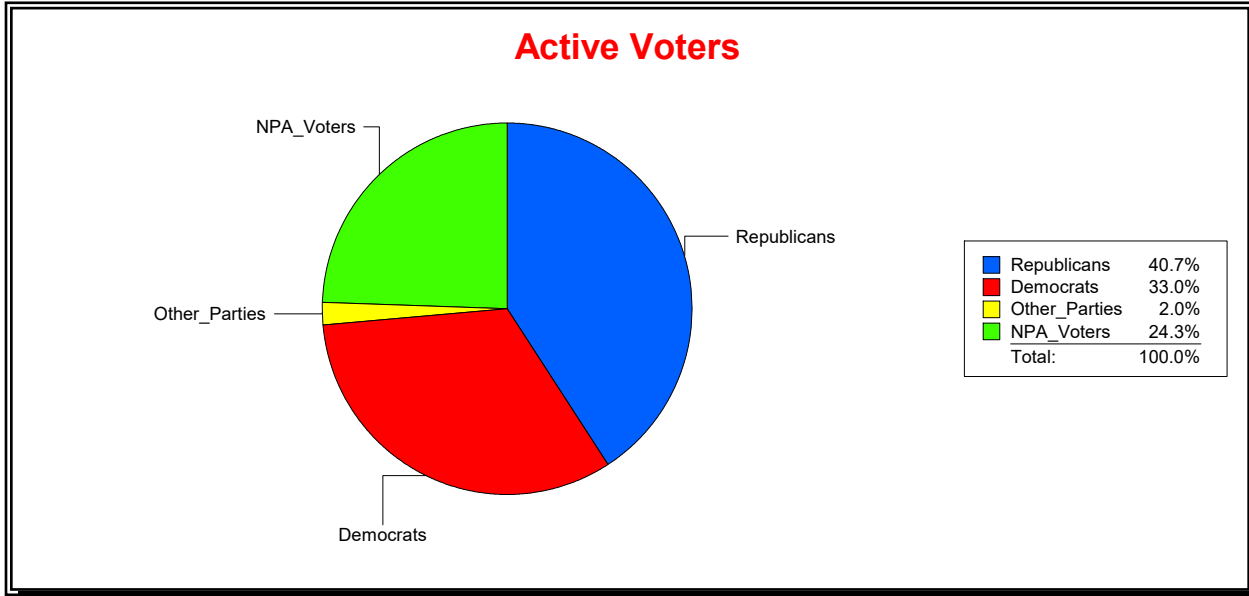

District	Total	Dems	Reps	NonP	Other	Total	Dems	Reps	NonP	Other
16TH CONGRESS DIST	185,979	61,341	75,706	45,258	3,674	10,460	3,558	3,635	3,141	126

Ron Turner

Supervisor of Elections

Sarasota County, FL

Date 4/1/2022