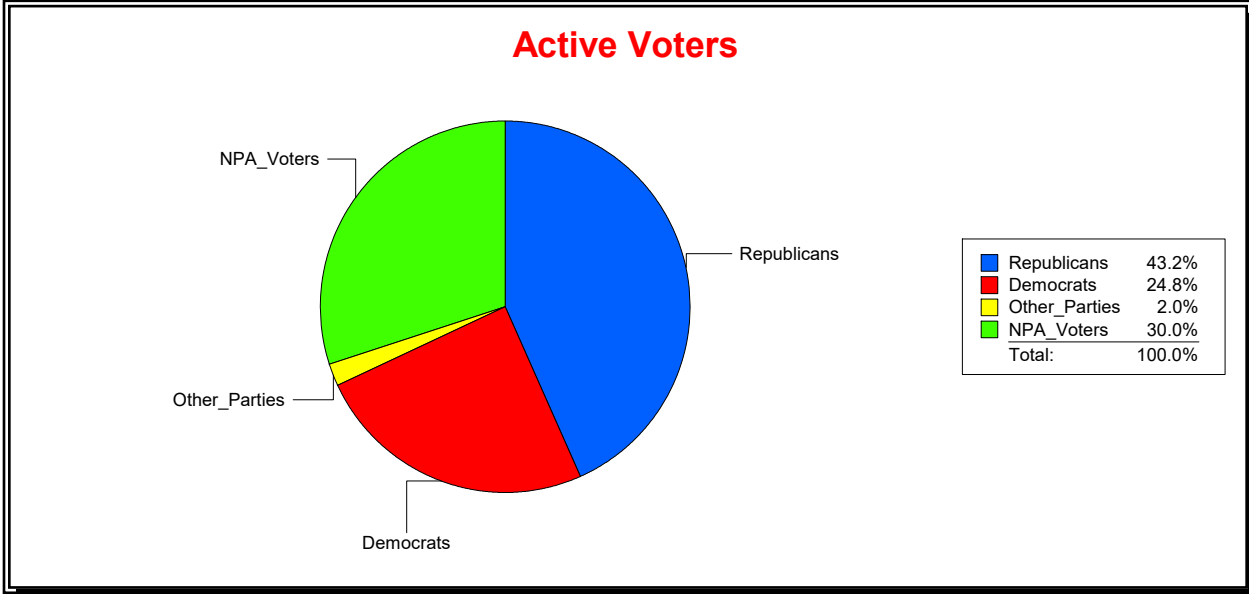

Ron Turner

Supervisor of Elections

Sarasota County, FL

Date 4/1/2022

Time 07:59 AM

Graphs of District Registration

Active Registered Voters

Inactive Voters

<u>District</u>	<u>Total</u>	<u>Dems</u>	<u>Reps</u>	<u>NonP</u>	<u>Other</u>	<u>Total</u>	<u>Dems</u>	<u>Reps</u>	<u>NonP</u>	<u>Other</u>
NORTH PORT 1	10,547	2,611	4,561	3,168	207	574	140	218	206	10