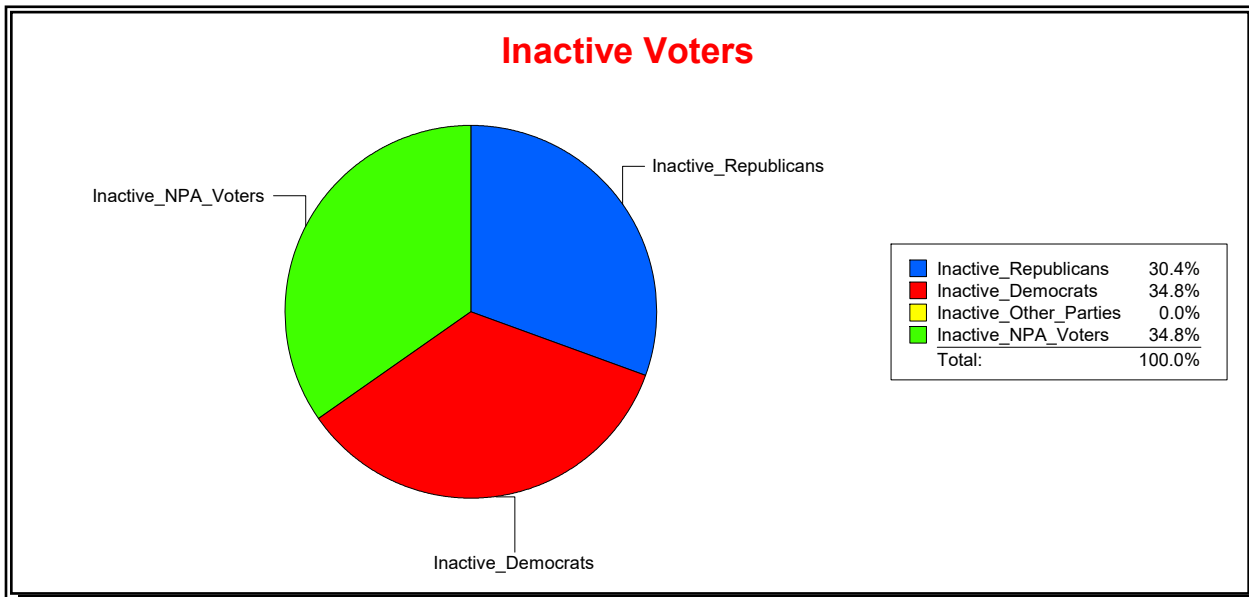

District	Total	Dems	Reps	NonP	Other	Total	Dems	Reps	NonP	Other
LONGBOAT KEY 4	416	128	203	77	8	23	8	7	8	0

**Ron Turner**

Supervisor of Elections

Sarasota County, FL

Date 4/1/2022

Time 07:59 AM

**Graphs of District Registration**