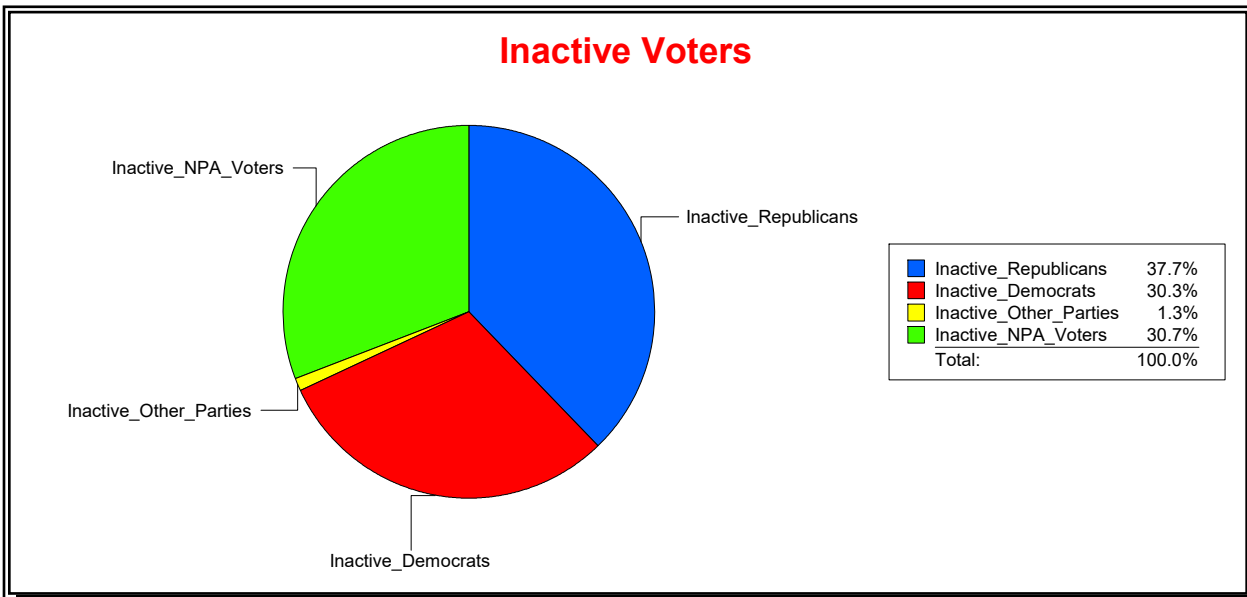

Ron Turner

Supervisor of Elections

Sarasota County, FL

Date 4/1/2022

Time 07:59 AM

Graphs of District Registration

Active Registered Voters

Inactive Voters

District	Total	Dems	Reps	NonP	Other	Total	Dems	Reps	NonP	Other
CNTY COMM DIST 4	72,803	21,035	32,425	17,964	1,379	3,679	1,114	1,388	1,130	47