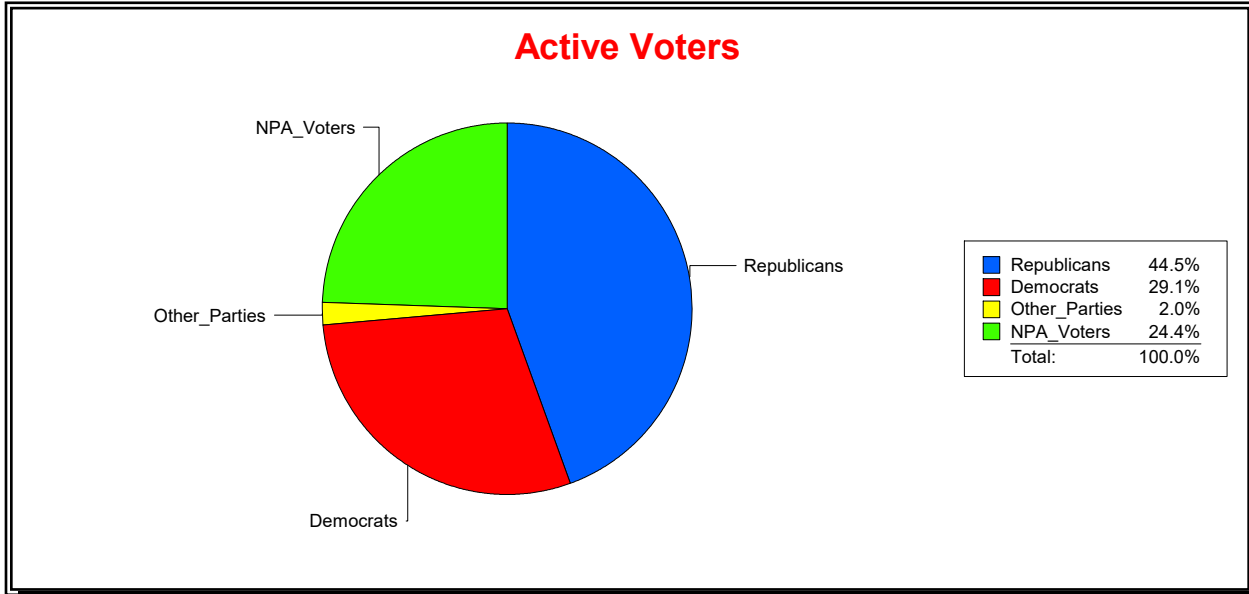

Ron Turner

Supervisor of Elections

Sarasota County, FL

Date 4/1/2022

Time 07:59 AM

Graphs of District Registration

Active Registered Voters

Inactive Voters

District	Total	Dems	Reps	NonP	Other	Total	Dems	Reps	NonP	Other
CNTY COMM DIST 1	69,029	20,059	30,729	16,838	1,403	3,487	1,077	1,364	1,012	34