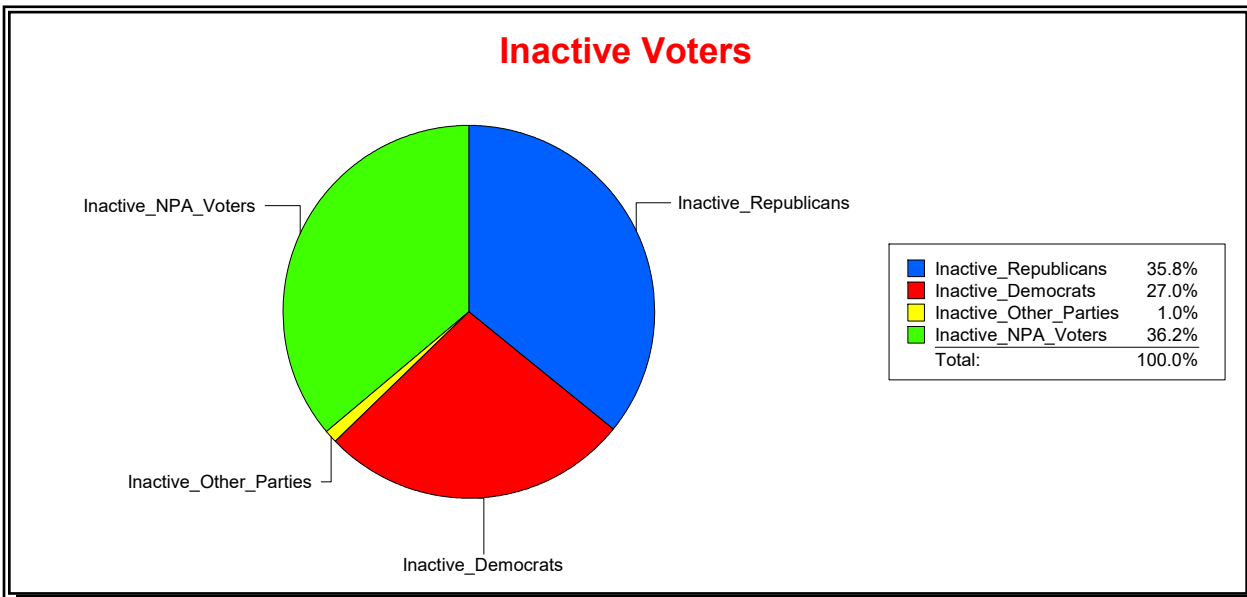

Ron Turner

Supervisor of Elections

Sarasota County, FL

Date 4/1/2022

Time 07:59 AM

Graphs of District Registration

Active Registered Voters

Inactive Voters

District	Total	Dems	Reps	NonP	Other	Total	Dems	Reps	NonP	Other
NORTH PORT	58,922	14,604	25,721	17,420	1,177	3,437	928	1,229	1,244	36