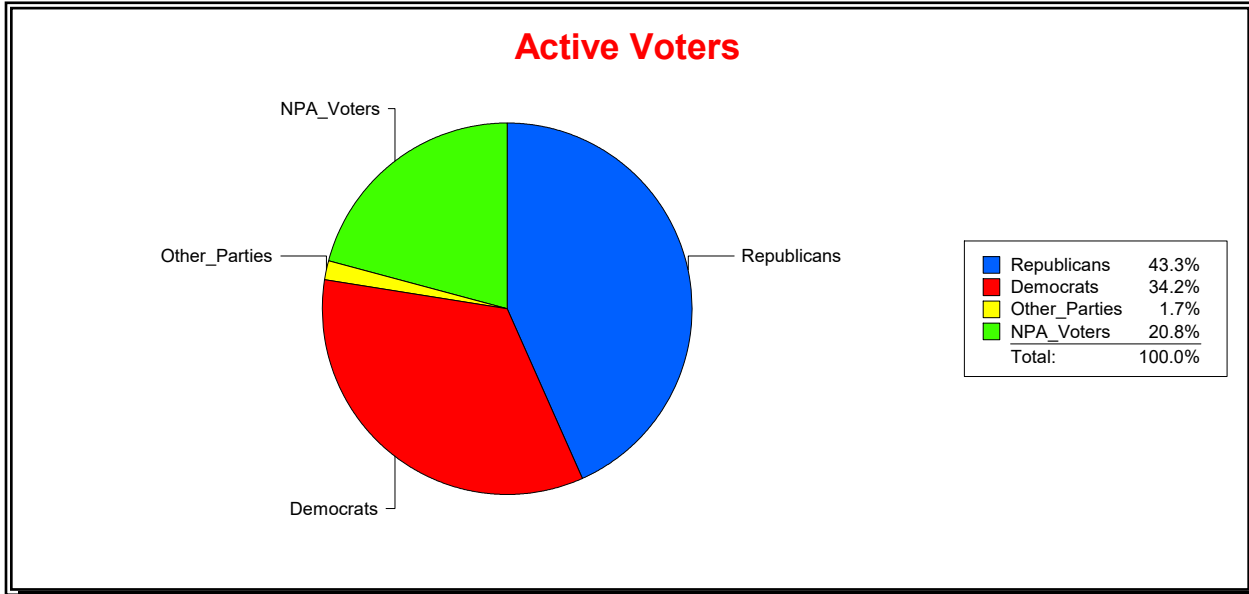

Ron Turner

Supervisor of Elections

Sarasota County, FL

Date 4/1/2022

Time 07:59 AM

Graphs of District Registration

Active Registered Voters

Inactive Voters

District	Total	Dems	Reps	NonP	Other	Total	Dems	Reps	NonP	Other
LBK DISTRICT 2	1,356	464	587	282	23	82	26	36	20	0