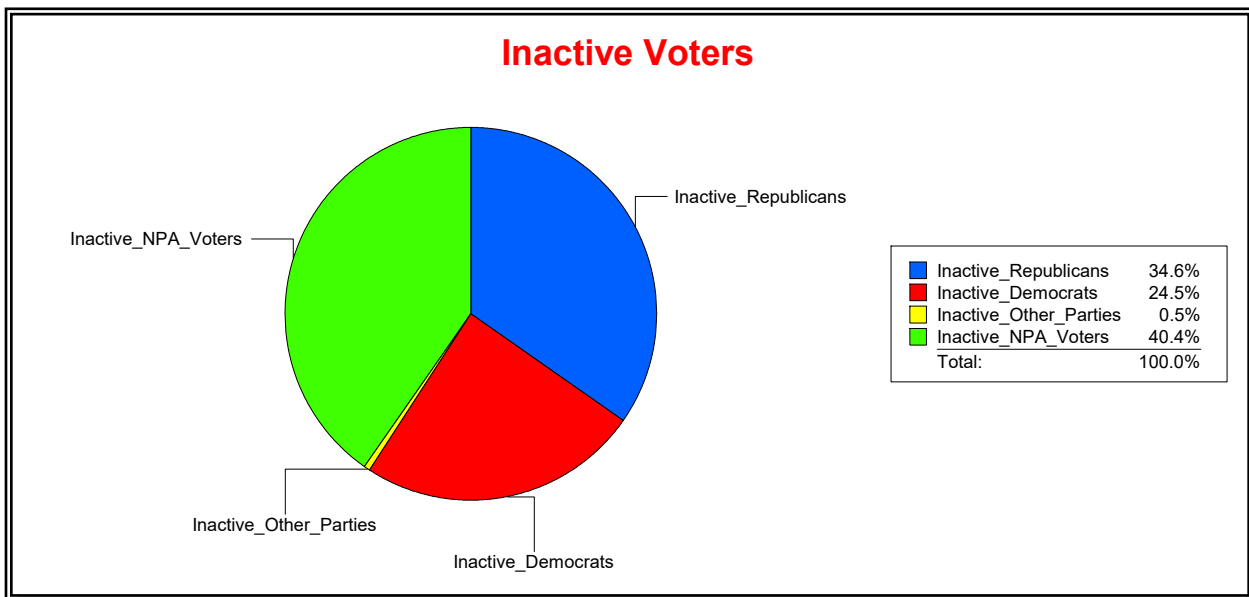

Ron Turner

Supervisor of Elections

Sarasota County, FL

Date 4/1/2022

Time 07:59 AM

Graphs of District Registration

Active Registered Voters

Inactive Voters

District	Total	Dems	Reps	NonP	Other	Total	Dems	Reps	NonP	Other
NORTH PORT DIST 3	10,388	2,560	4,288	3,308	232	760	186	263	307	4