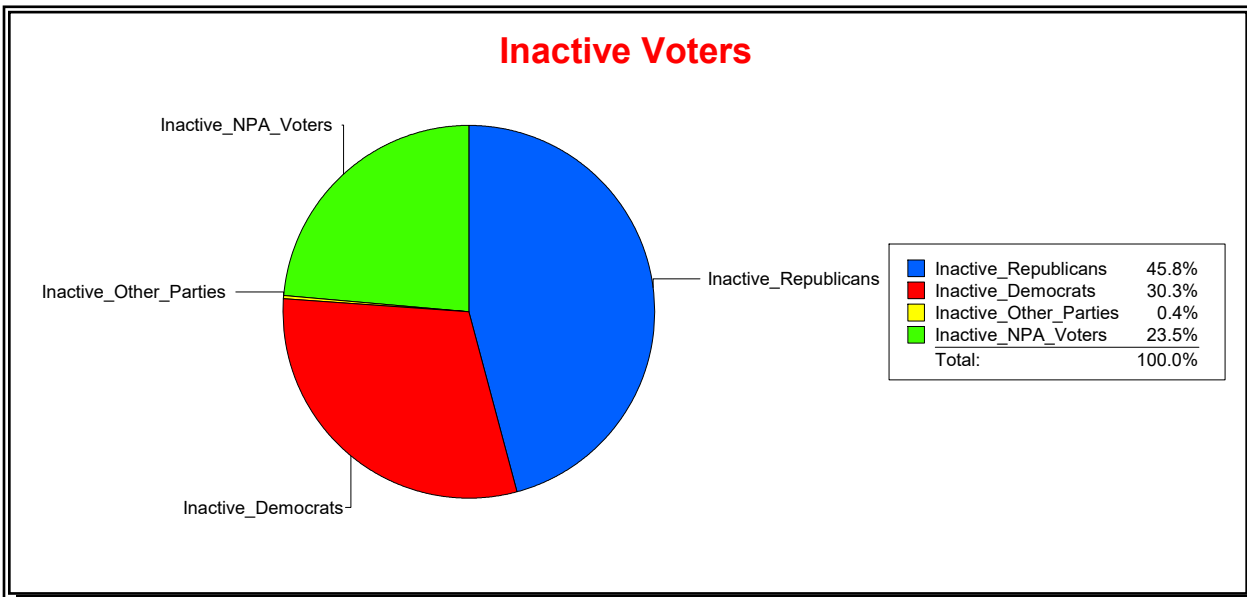

Ron Turner

Supervisor of Elections

Sarasota County, FL

Date 4/1/2022

Time 07:59 AM

Graphs of District Registration

Active Registered Voters

Inactive Voters

<u>District</u>	<u>Total</u>	<u>Dems</u>	<u>Reps</u>	<u>NonP</u>	<u>Other</u>	<u>Total</u>	<u>Dems</u>	<u>Reps</u>	<u>NonP</u>	<u>Other</u>
LONGBOAT KEY DIST	4,767	1,335	2,341	1,007	84	238	72	109	56	1