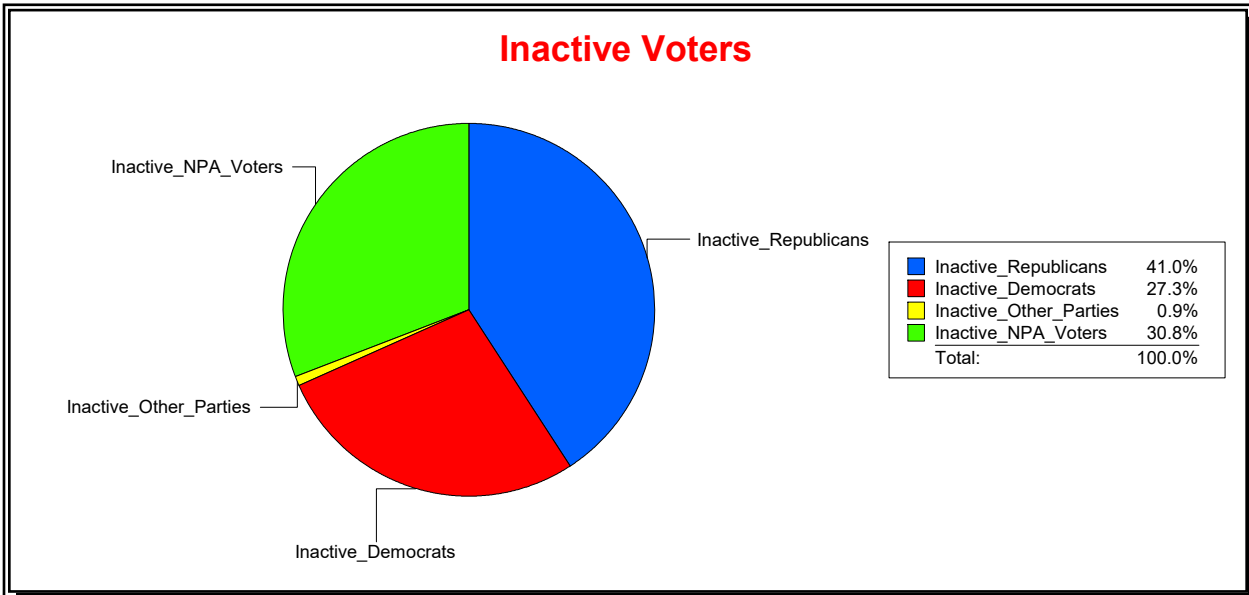

Ron Turner

Supervisor of Elections

Sarasota County, FL

Date 4/1/2022

Time 07:59 AM

Graphs of District Registration

Active Registered Voters

Inactive Voters

District	Total	Dems	Reps	NonP	Other	Total	Dems	Reps	NonP	Other
CNTY COMM DIST 3	73,864	19,099	33,837	19,672	1,256	3,910	1,068	1,602	1,206	34