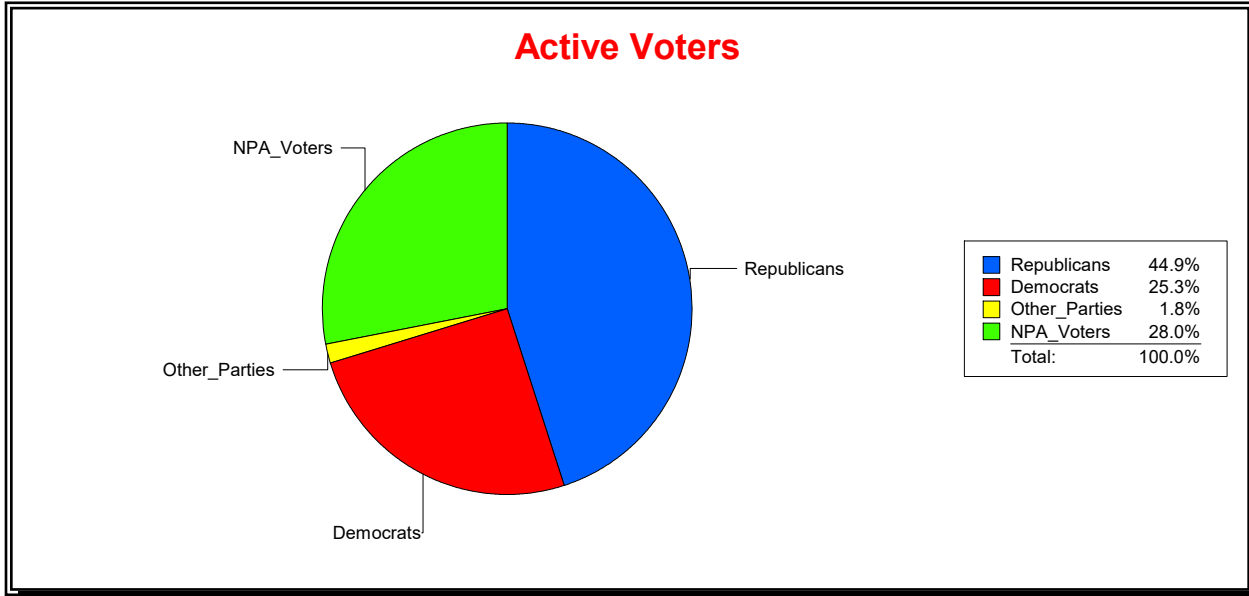

Date 4/1/2022

Time 07:59 AM

**Graphs of District Registration**

**Active Registered Voters**

**Inactive Voters**

District	Total	Dems	Reps	NonP	Other	Total	Dems	Reps	NonP	Other
<b>HOSPITAL BOARD SOUTH</b>	125,296	31,704	56,247	35,058	2,287	7,112	1,902	2,741	2,395	74