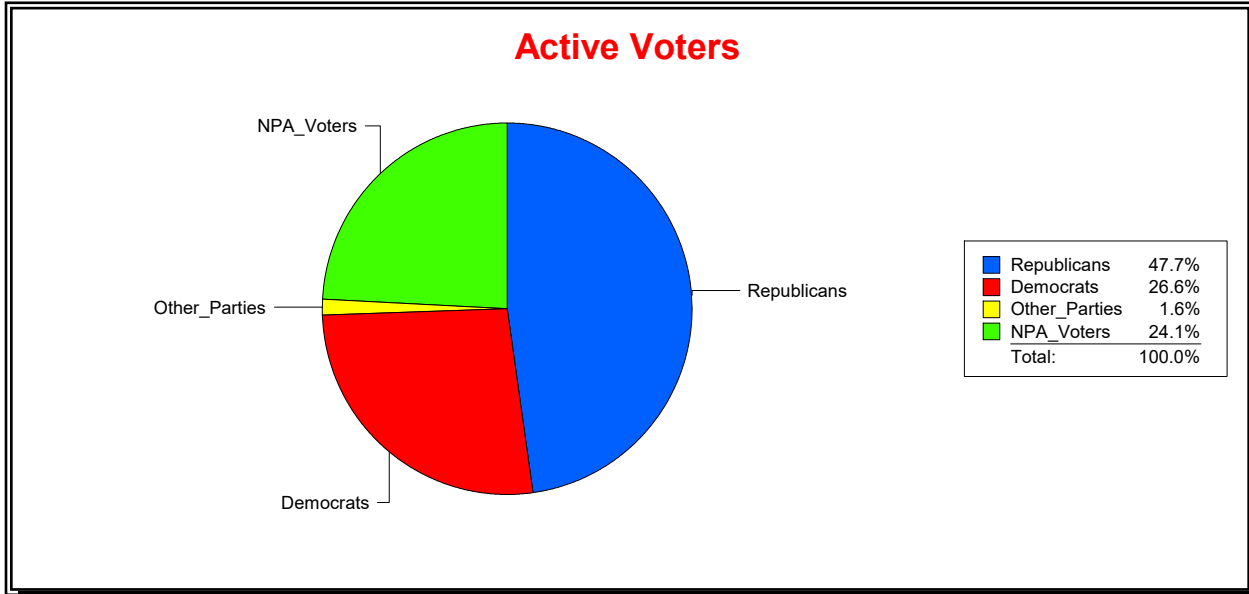

Active Registered Voters

Inactive Voters

District	Total	Dems	Reps	NonP	Other	Total	Dems	Reps	NonP	Other
BLACKBURN CREEK	2,056	547	981	496	32	42	9	15	17	1

Ron Turner

Supervisor of Elections

Sarasota County, FL