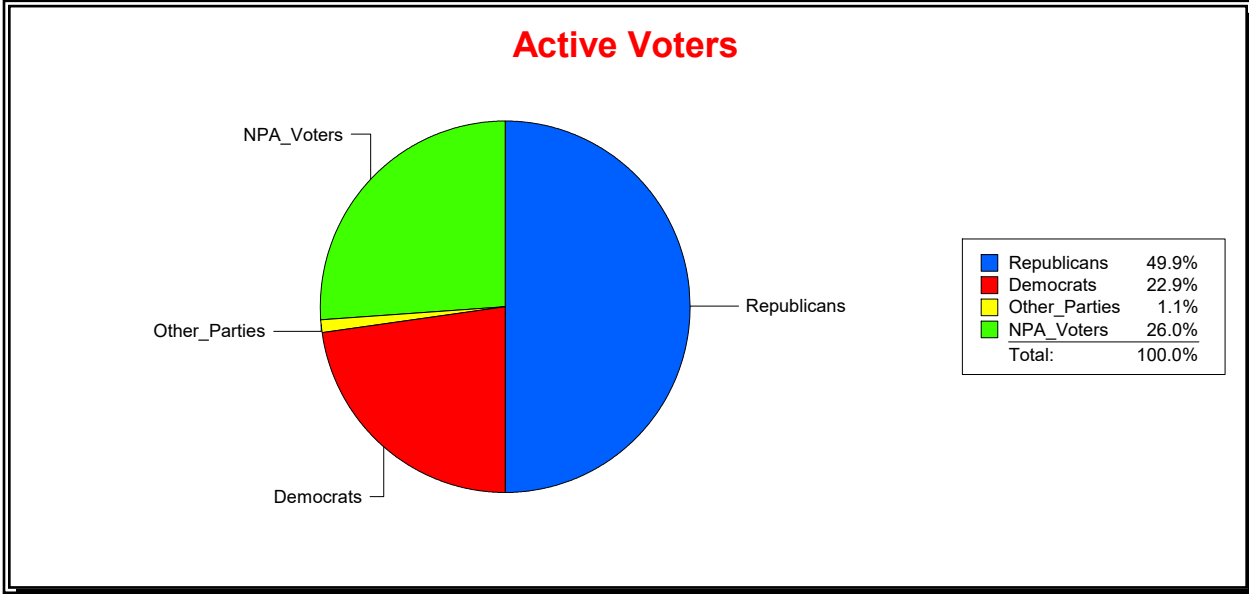

Date 4/1/2022

Time 07:59 AM

Graphs of District Registration

Active Registered Voters

Inactive Voters

District	Total	Dems	Reps	NonP	Other	Total	Dems	Reps	NonP	Other
<b>BOBCAT TRAIL CDD</b>	789	181	394	205	9	38	8	17	12	1