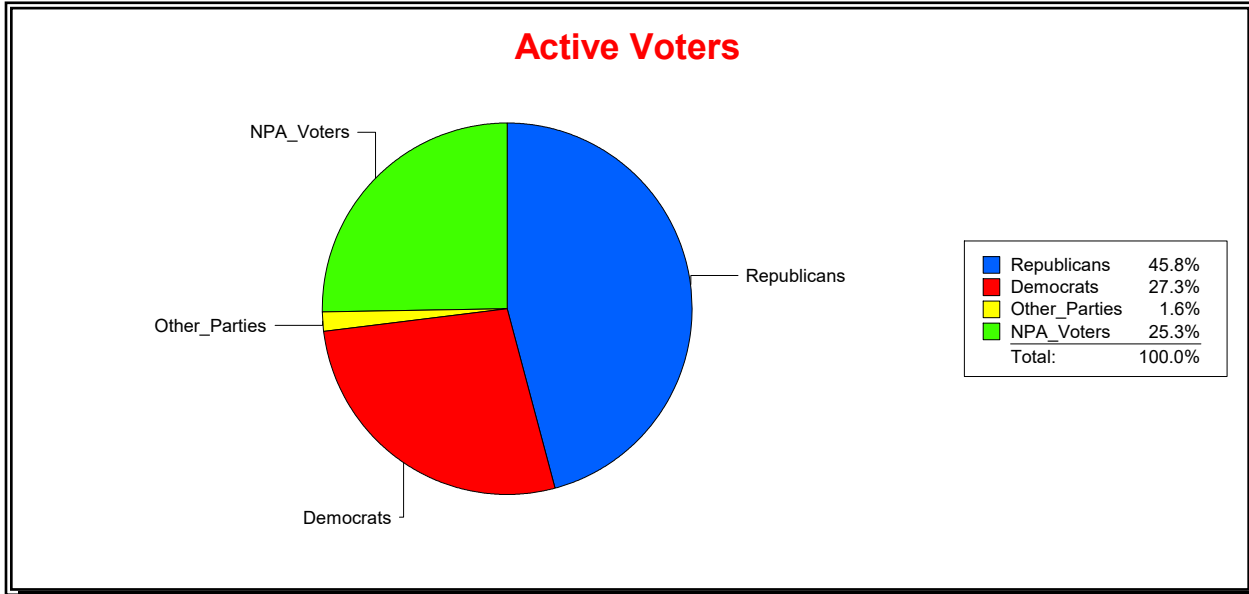

Active Registered Voters

Inactive Voters

District	Total	Dems	Reps	NonP	Other	Total	Dems	Reps	NonP	Other
VENICE 1	22,297	6,094	10,214	5,634	355	1,283	352	544	380	7

**Ron Turner**

**Supervisor of Elections**