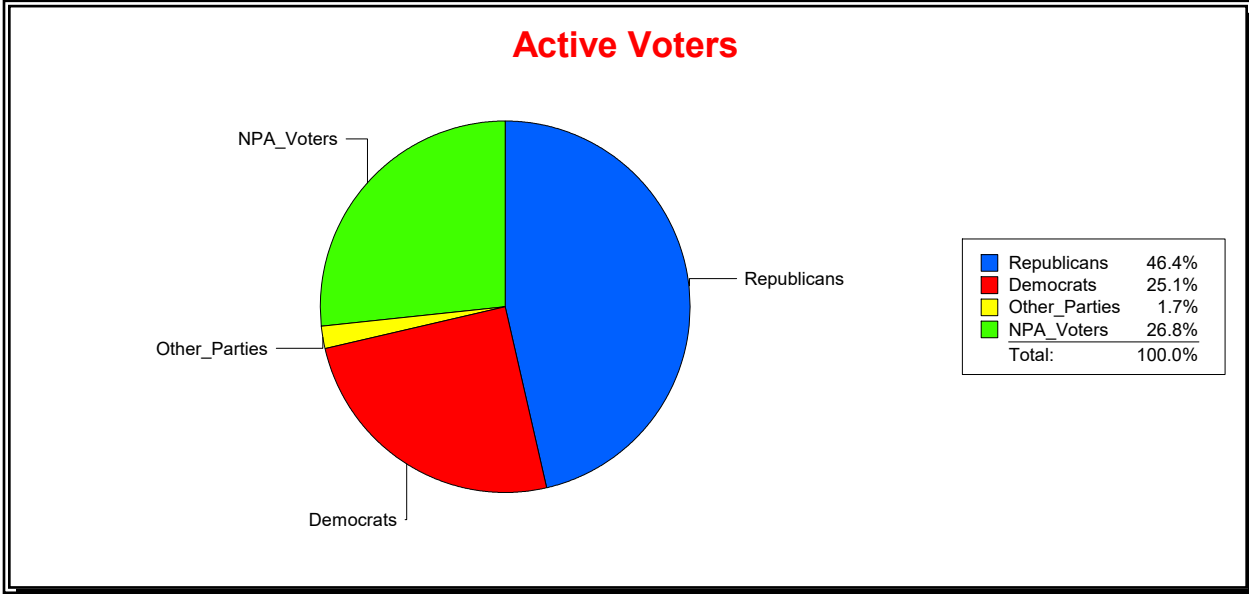

District	Total	Dems	Reps	NonP	Other	Total	Dems	Reps	NonP	Other
<b>ENGLEWOOD FIRE DIST</b>	13,850	3,472	6,431	3,711	236	677	190	249	230	8

Ron Turner

Supervisor of Elections

Sarasota County, FL

Date 4/1/2022