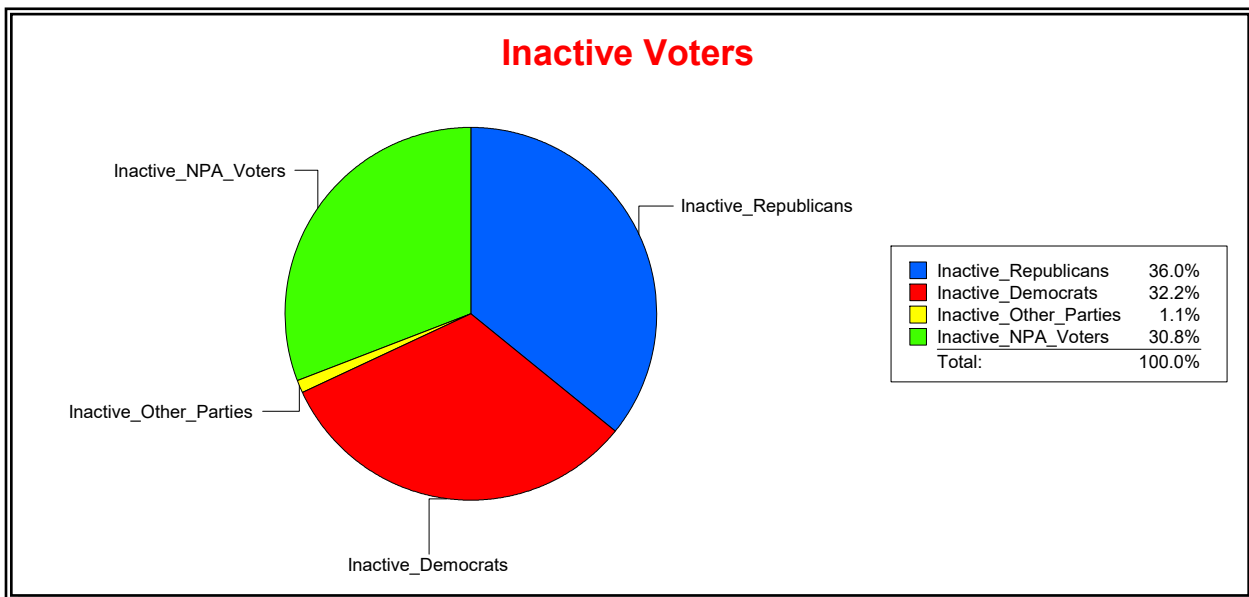

Ron Turner

Supervisor of Elections

Sarasota County, FL

Date 4/1/2022

Time 07:59 AM

Graphs of District Registration

Active Registered Voters

Inactive Voters

District	Total	Dems	Reps	NonP	Other	Total	Dems	Reps	NonP	Other
SCHOOL DIST 4	60,241	19,768	24,751	14,542	1,180	3,606	1,161	1,297	1,109	39