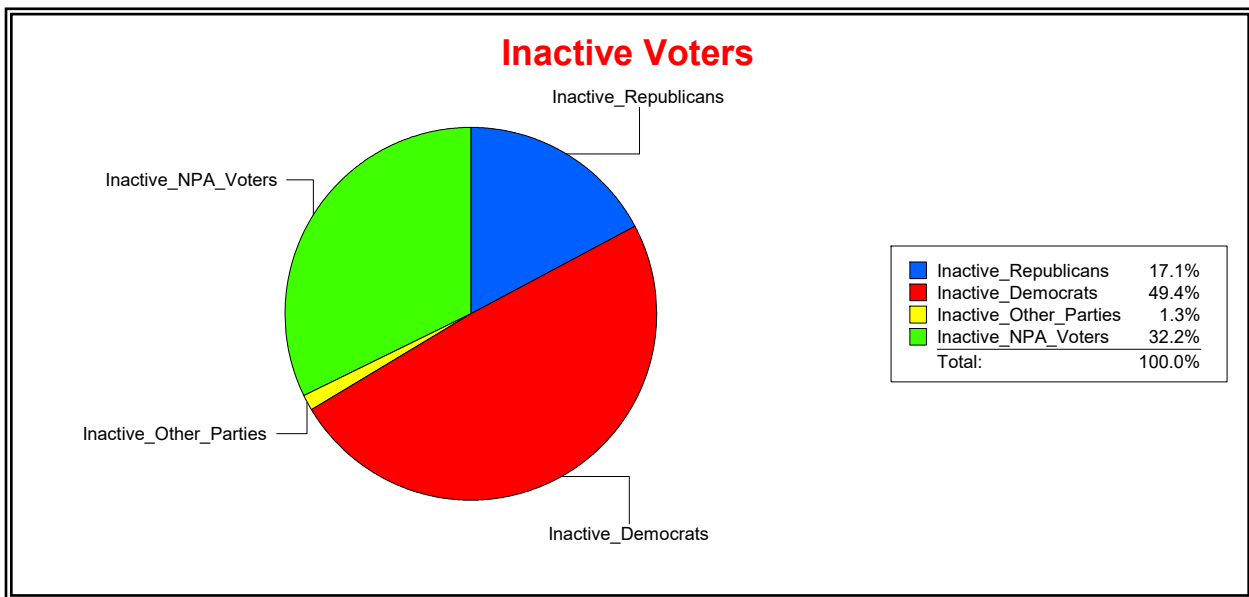

Ron Turner

Supervisor of Elections

Sarasota County, FL

Date 4/1/2022

Time 07:59 AM

Graphs of District Registration

Active Registered Voters

Inactive Voters

District	Total	Dems	Reps	NonP	Other	Total	Dems	Reps	NonP	Other
SARASOTA DIST 1	11,352	5,952	2,203	2,959	238	1,003	495	172	323	13