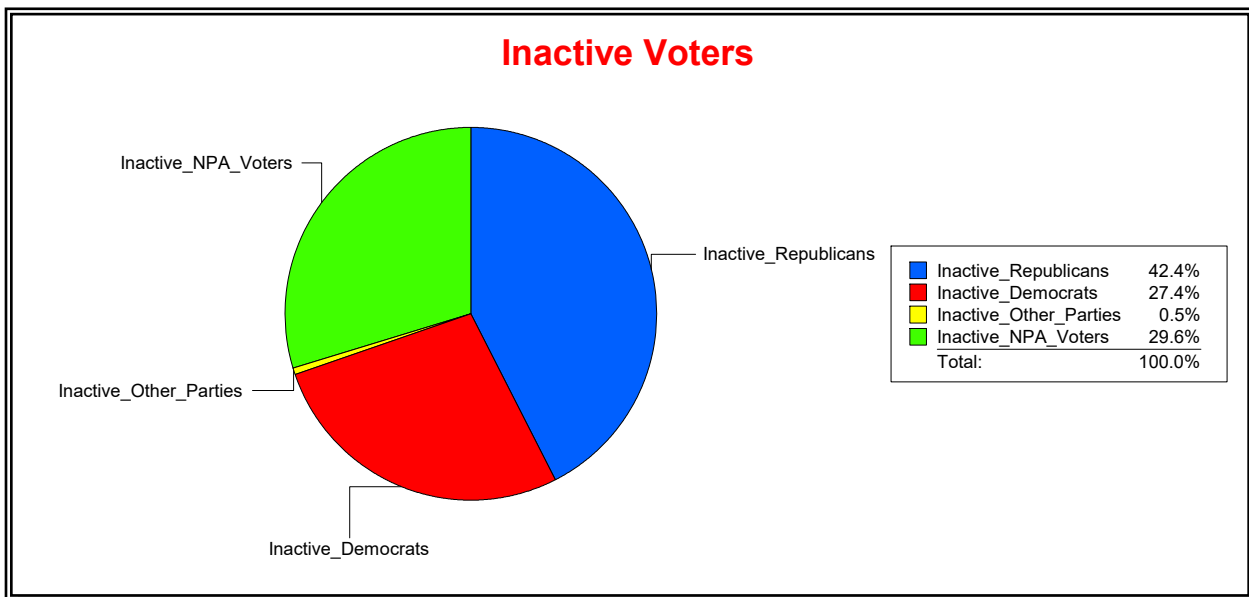

Active Registered Voters

Inactive Voters

District	Total	Dems	Reps	NonP	Other	Total	Dems	Reps	NonP	Other
VENICE 1	22,297	6,094	10,214	5,634	355	1,283	352	544	380	7

**Ron Turner**

**Supervisor of Elections**