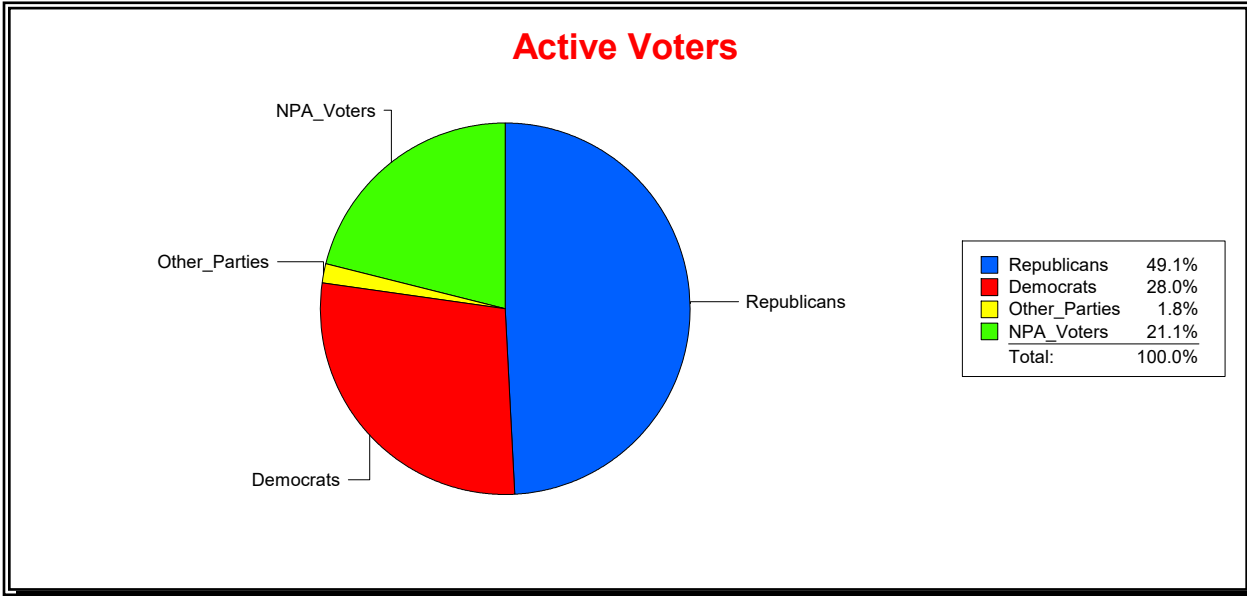

Ron Turner

Supervisor of Elections

Sarasota County, FL

Date 4/1/2022

Time 07:59 AM

Graphs of District Registration

Active Registered Voters

Inactive Voters

<u>District</u>	<u>Total</u>	<u>Dems</u>	<u>Reps</u>	<u>NonP</u>	<u>Other</u>	<u>Total</u>	<u>Dems</u>	<u>Reps</u>	<u>NonP</u>	<u>Other</u>
LONGBOAT KEY DIST	4,767	1,335	2,341	1,007	84	238	72	109	56	1