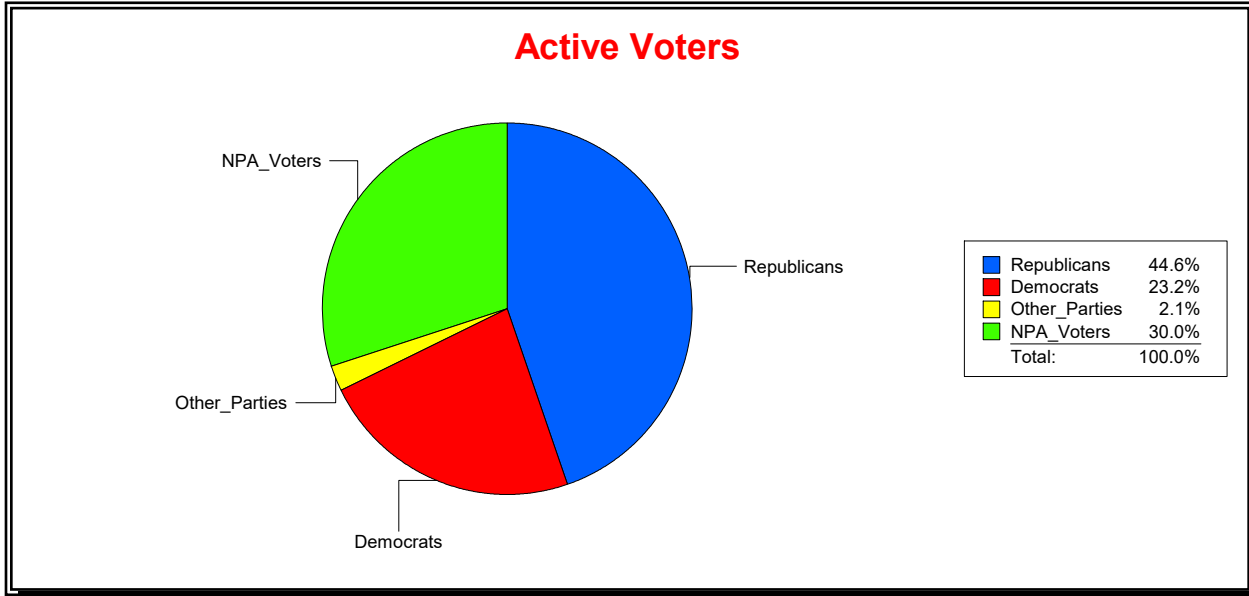

Ron Turner

Supervisor of Elections

Sarasota County, FL

Date 4/1/2022

Time 07:59 AM

Graphs of District Registration

District	Active Registered Voters					Inactive Voters				
	Total	Dems	Reps	NonP	Other	Total	Dems	Reps	NonP	Other
NORTH PORT 2	12,250	2,846	5,464	3,677	263	660	163	249	237	11