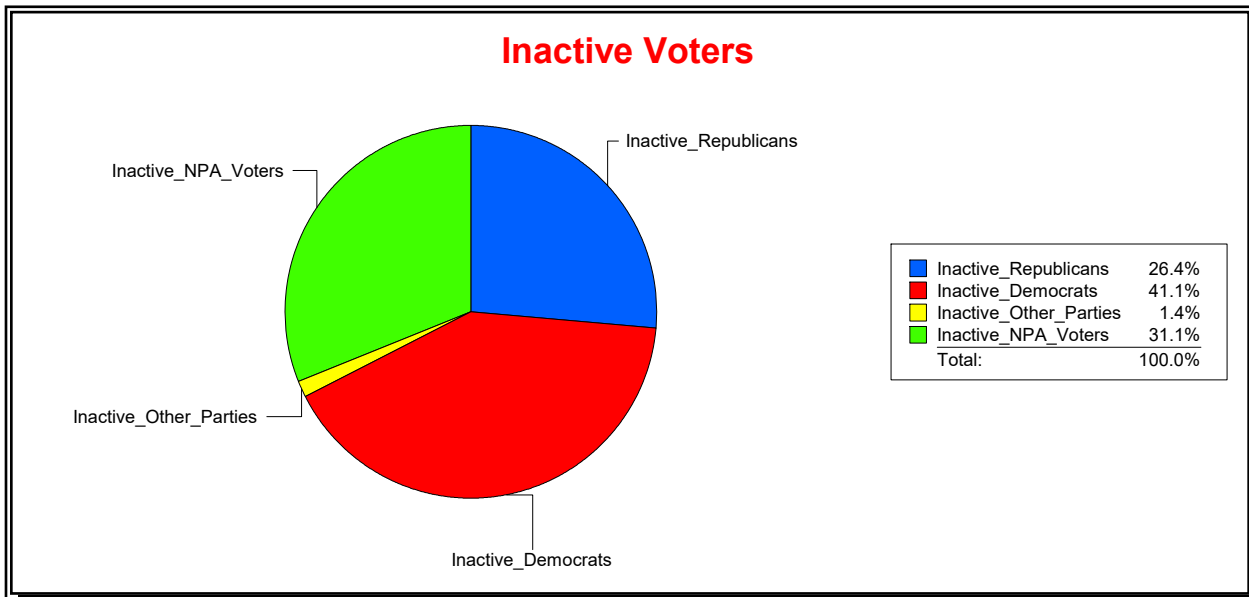

Ron Turner

Supervisor of Elections

Sarasota County, FL

Date 4/1/2022

Time 07:59 AM

Graphs of District Registration

Active Registered Voters

Inactive Voters

District	Total	Dems	Reps	NonP	Other	Total	Dems	Reps	NonP	Other
SARASOTA DIST5	39,614	16,545	12,461	9,776	832	2,882	1,185	760	896	41