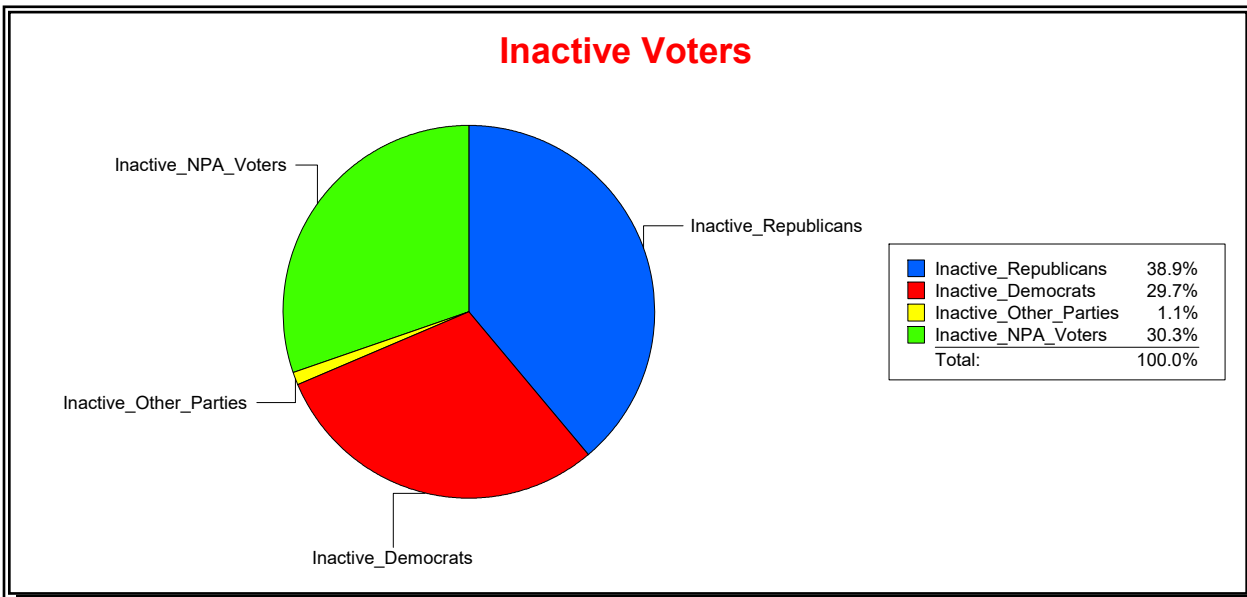

Ron Turner

Supervisor of Elections

Sarasota County, FL

Date 4/1/2022

Time 07:59 AM

Graphs of District Registration

Active Registered Voters

Inactive Voters

District	Total	Dems	Reps	NonP	Other	Total	Dems	Reps	NonP	Other
COUNTY	226,458	64,674	100,805	56,781	4,198	11,838	3,516	4,606	3,584	132