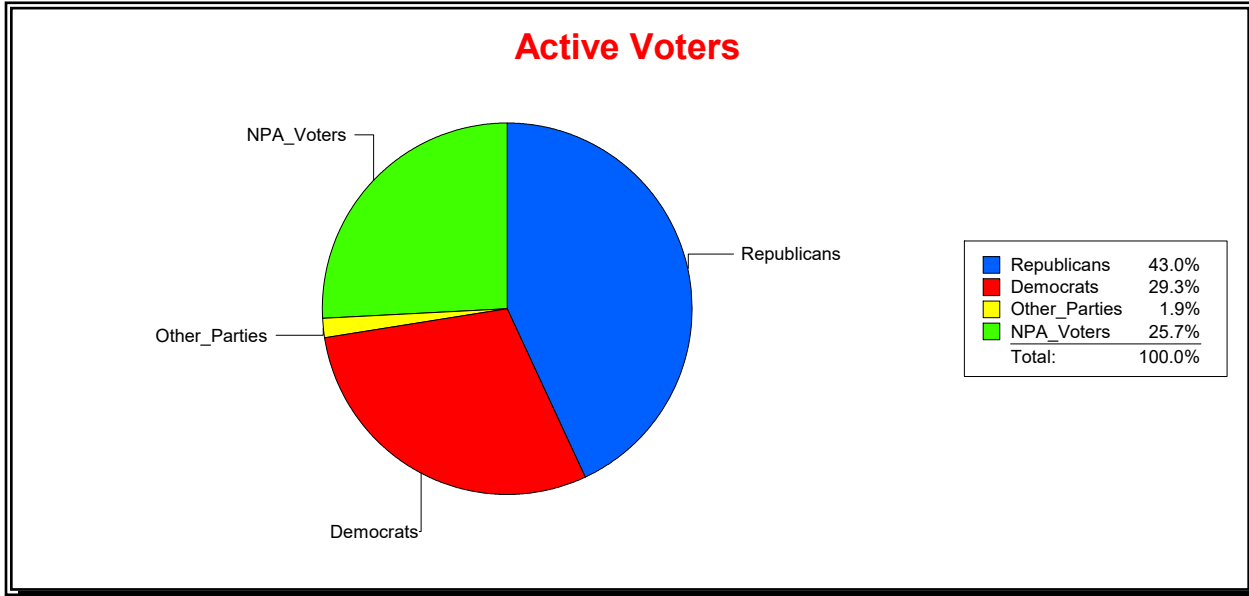

Ron Turner

Supervisor of Elections

Sarasota County, FL

Date 4/1/2022

Time 07:59 AM

Graphs of District Registration

Active Registered Voters

Inactive Voters

District	Total	Dems	Reps	NonP	Other	Total	Dems	Reps	NonP	Other
COUNTYWIDE	352,058	103,252	151,542	90,618	6,646	19,678	6,053	7,248	6,160	217

Ron Turner

Supervisor of Elections

Sarasota County, FL

Date 4/1/2022