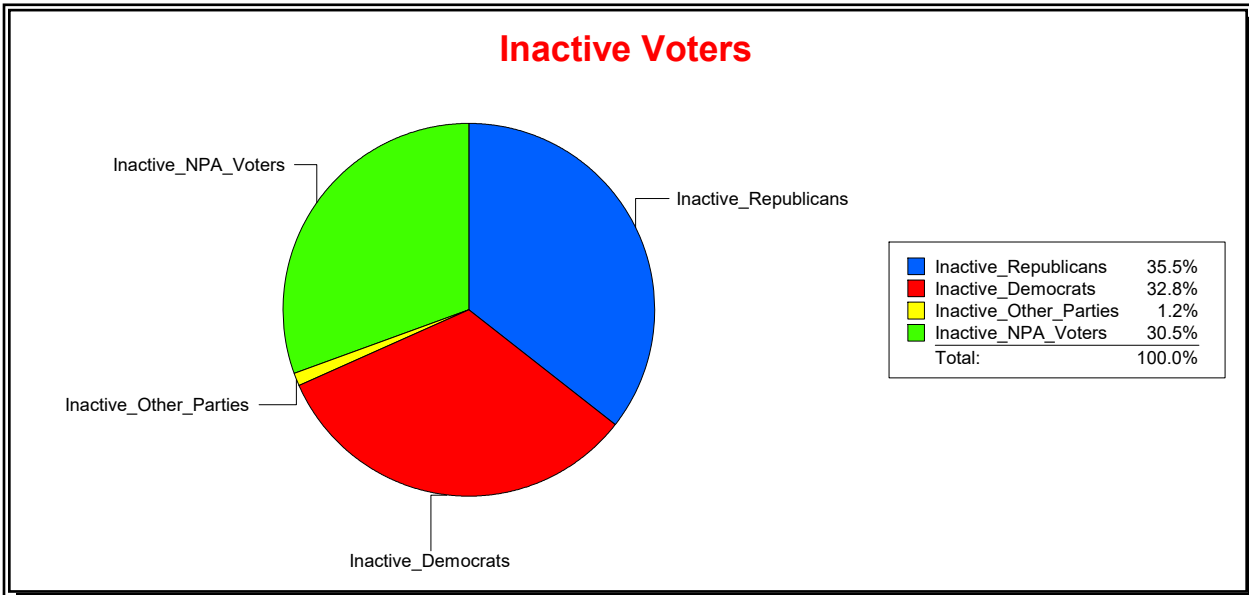

Ron Turner

Supervisor of Elections

Sarasota County, FL

Date 4/1/2022

Time 07:59 AM

Graphs of District Registration

Active Registered Voters

Inactive Voters

District	Total	Dems	Reps	NonP	Other	Total	Dems	Reps	NonP	Other
STATE HOUSE DIST 72	133,614	43,096	54,628	33,240	2,650	7,601	2,496	2,695	2,319	91