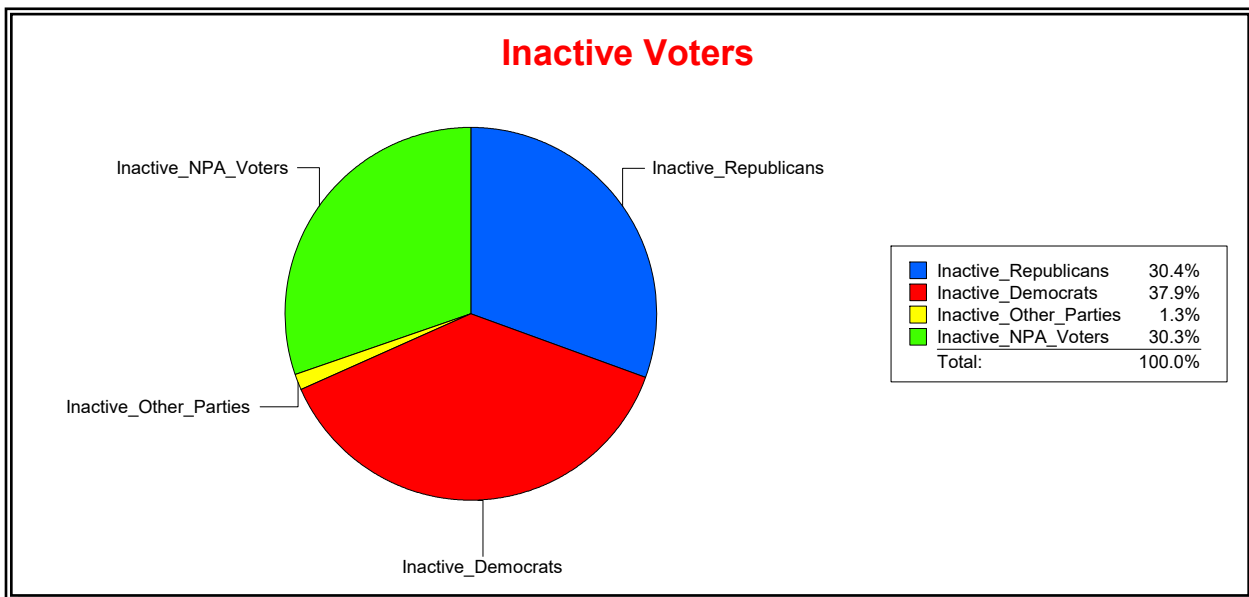

Ron Turner

Supervisor of Elections

Sarasota County, FL

Date 4/1/2022

Time 07:59 AM

Graphs of District Registration

Active Registered Voters

Inactive Voters

District	Total	Dems	Reps	NonP	Other	Total	Dems	Reps	NonP	Other
CNTY COMM DIST 2	66,586	25,632	23,708	15,961	1,285	4,395	1,666	1,338	1,333	58