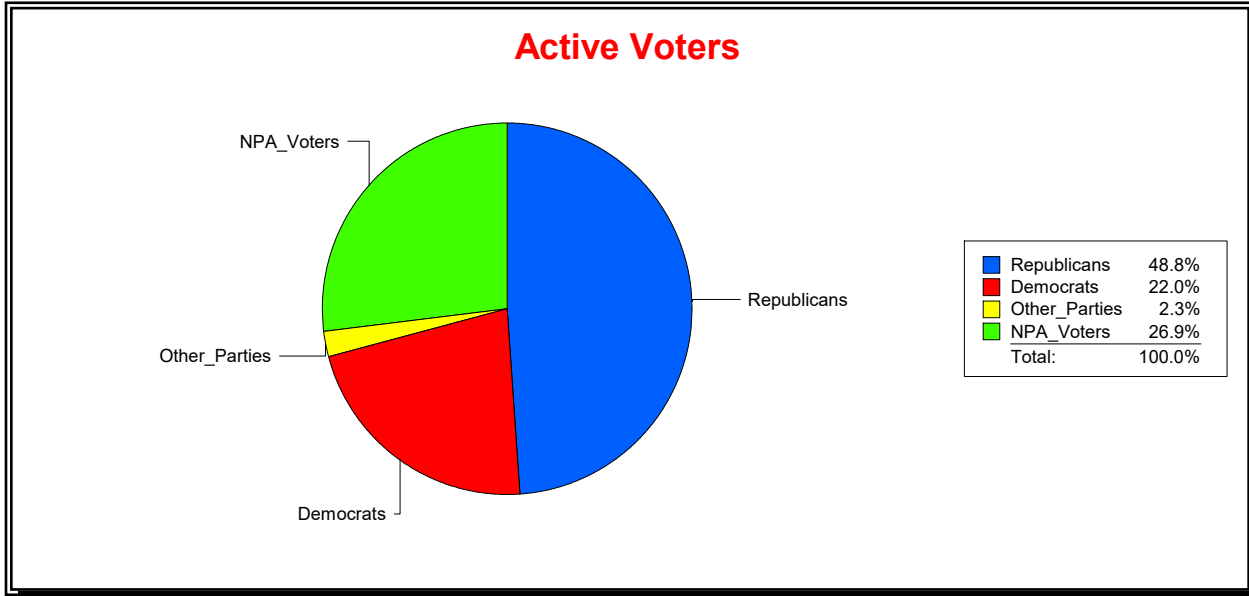

Ron Turner

Supervisor of Elections

Sarasota County, FL

Date 4/1/2022

Time 07:59 AM

Graphs of District Registration

Active Registered Voters

Inactive Voters

District	Total	Dems	Reps	NonP	Other	Total	Dems	Reps	NonP	Other
WOODLANDS CDD	1,489	328	727	400	34	31	7	16	8	0