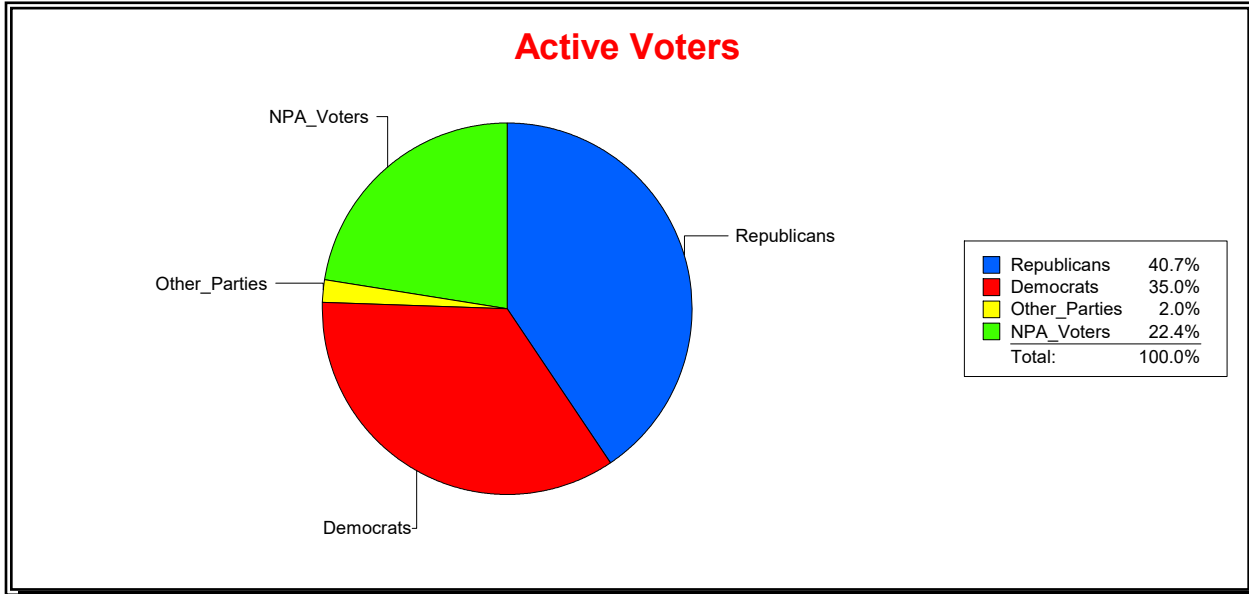

Ron Turner

Supervisor of Elections

Sarasota County, FL

Date 4/1/2022

Time 07:59 AM

Graphs of District Registration

Active Registered Voters

Inactive Voters

District	Total	Dems	Reps	NonP	Other	Total	Dems	Reps	NonP	Other
STATE HOUSE DIST 71	20,851	7,292	8,478	4,674	407	1,199	411	438	332	18