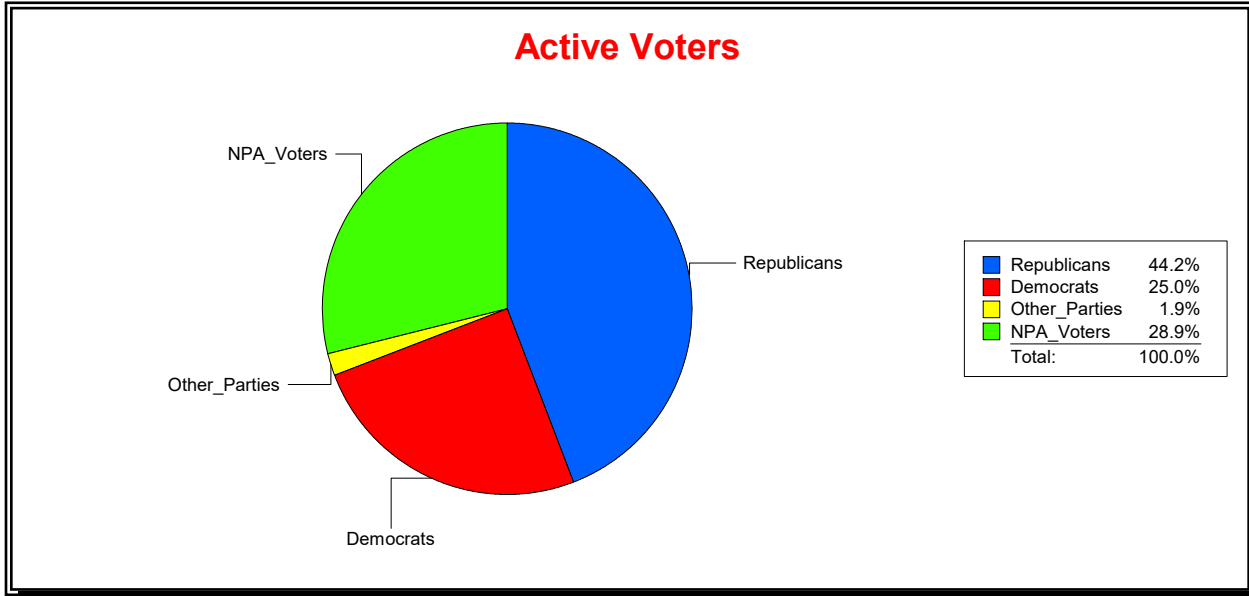

Ron Turner

Supervisor of Elections

Sarasota County, FL

Date 4/1/2022

Time 07:59 AM

Graphs of District Registration

Active Registered Voters

Inactive Voters

District	Total	Dems	Reps	NonP	Other	Total	Dems	Reps	NonP	Other
CNTY COMM DIST 5	69,776	17,427	30,843	20,183	1,323	4,207	1,128	1,556	1,479	44