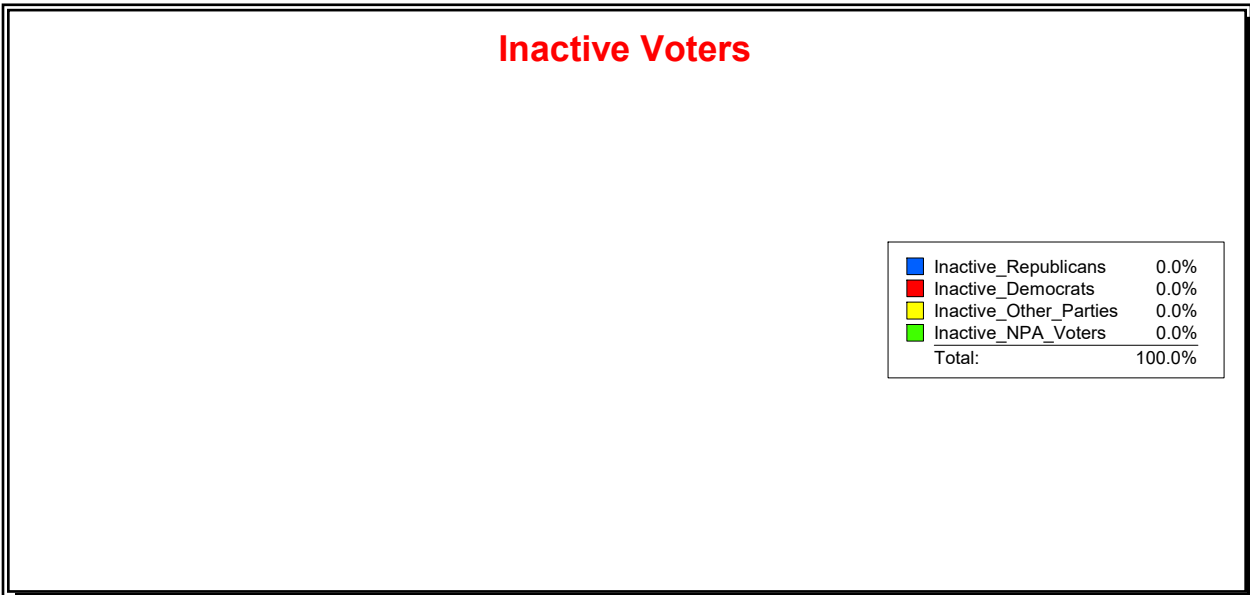

Ron Turner

Supervisor of Elections

Sarasota County, FL

Date 4/1/2022

Time 07:59 AM

Graphs of District Registration

Active Registered Voters

Inactive Voters

<u>District</u>	<u>Total</u>	<u>Dems</u>	<u>Reps</u>	<u>NonP</u>	<u>Other</u>	<u>Total</u>	<u>Dems</u>	<u>Reps</u>	<u>NonP</u>	<u>Other</u>
VENICE	0	0	0	0	0	0	0	0	0	0