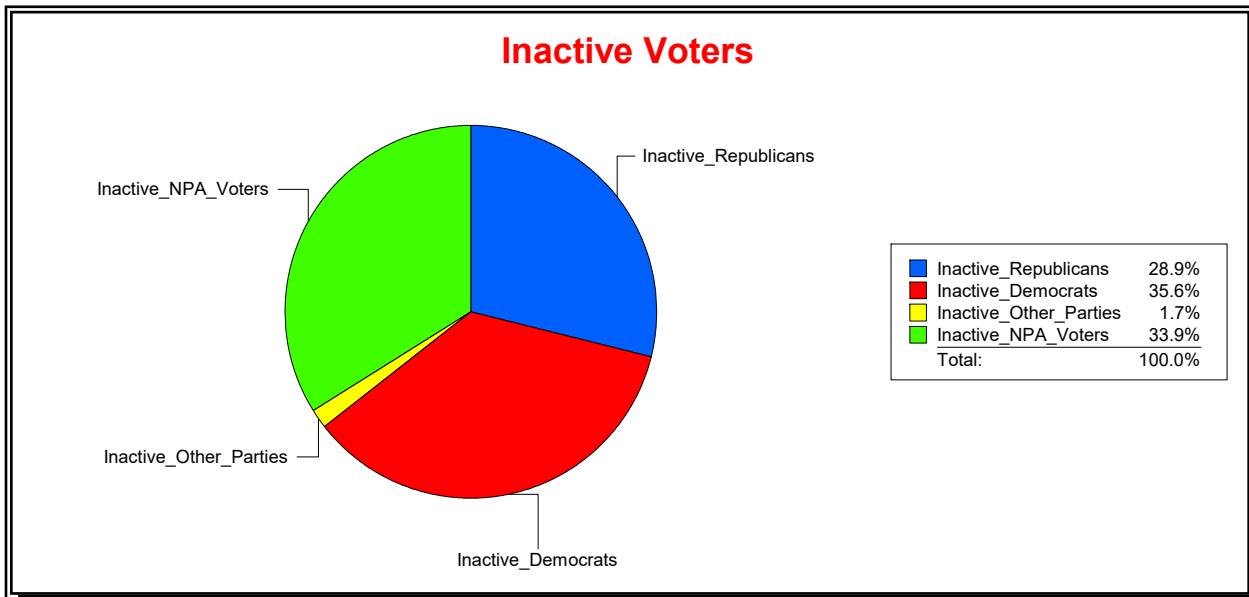

Ron Turner

Supervisor of Elections

Sarasota County, FL

Date 4/1/2022

Time 07:59 AM

Graphs of District Registration

Active Registered Voters

Inactive Voters

District	Total	Dems	Reps	NonP	Other	Total	Dems	Reps	NonP	Other
SARASOTA 3	11,124	4,193	3,811	2,873	247	821	292	237	278	14