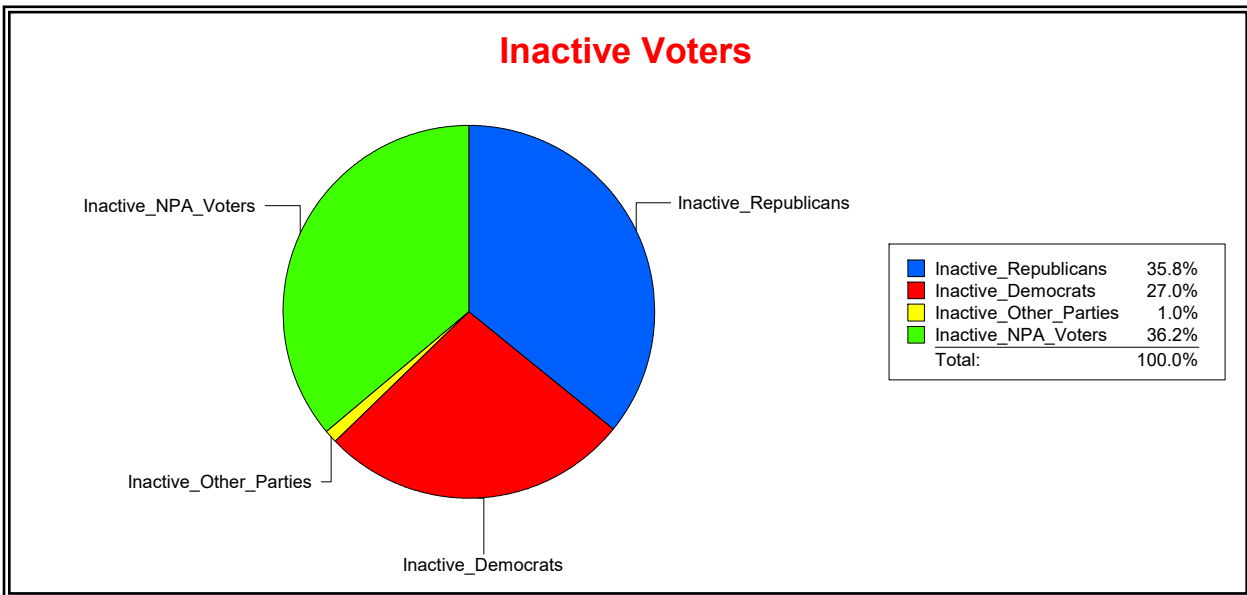

Ron Turner

Supervisor of Elections

Sarasota County, FL

Date 4/1/2022

Time 07:59 AM

Graphs of District Registration

Active Registered Voters

Inactive Voters

District	Total	Dems	Reps	NonP	Other	Total	Dems	Reps	NonP	Other
NORTH PORT DIST5	58,922	14,604	25,721	17,420	1,177	3,437	928	1,229	1,244	36