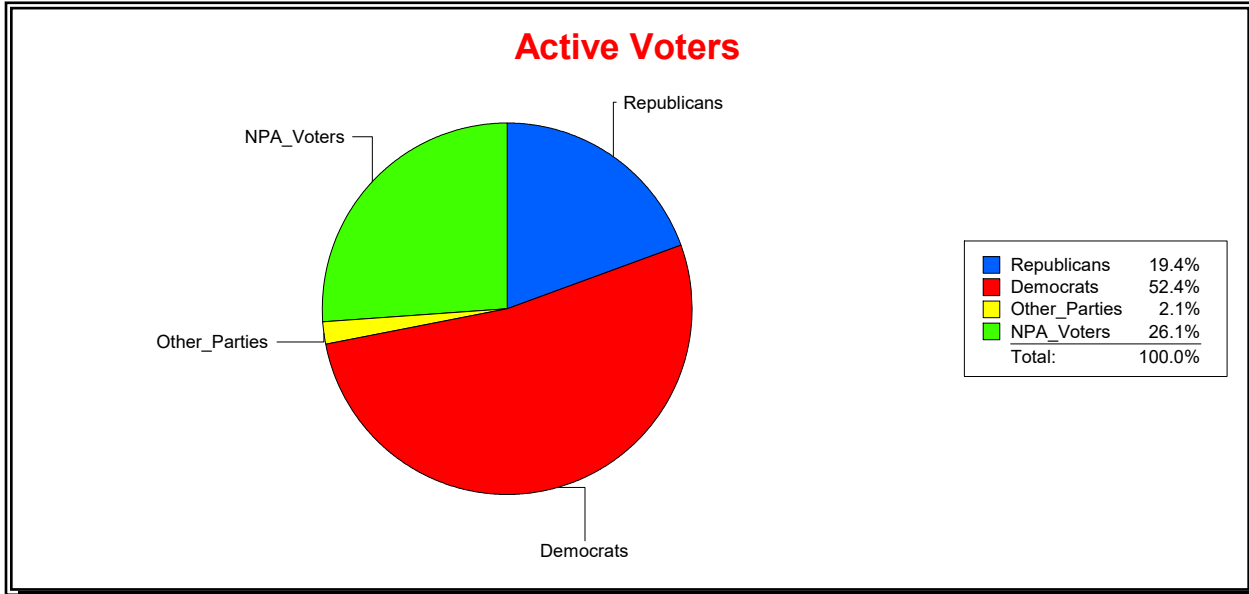

Ron Turner

Supervisor of Elections

Sarasota County, FL

Date 4/1/2022

Time 07:59 AM

Graphs of District Registration

Active Registered Voters

Inactive Voters

District	Total	Dems	Reps	NonP	Other	Total	Dems	Reps	NonP	Other
SARASOTA DIST 1	11,352	5,952	2,203	2,959	238	1,003	495	172	323	13