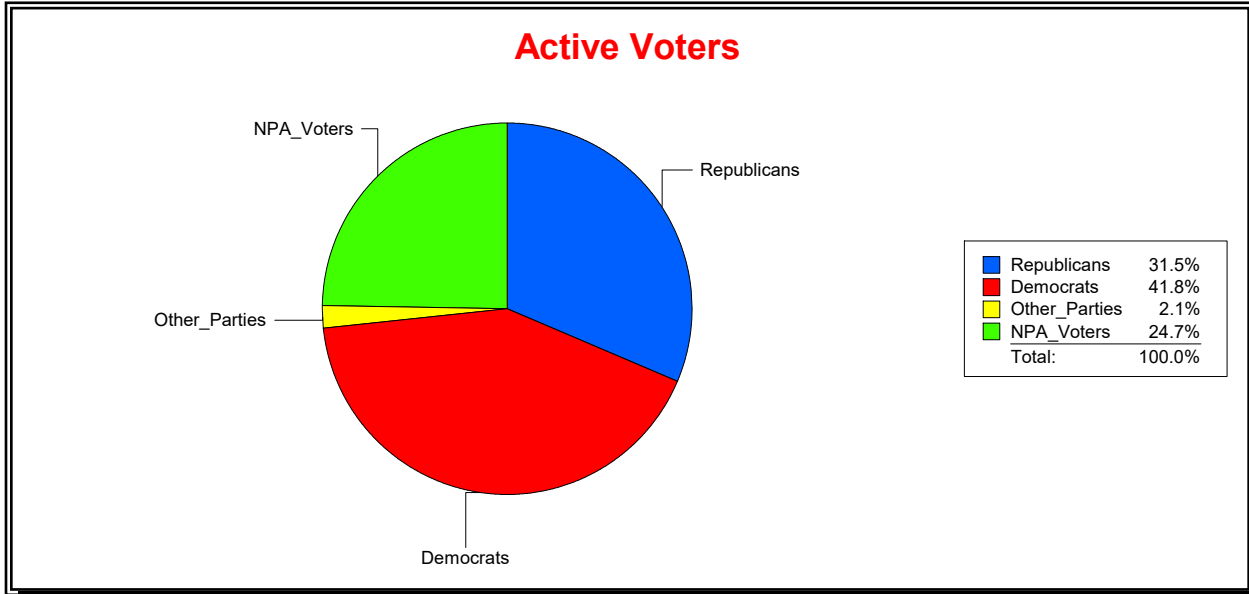

Ron Turner

Supervisor of Elections

Sarasota County, FL

Date 4/1/2022

Time 07:59 AM

Graphs of District Registration

Active Registered Voters

Inactive Voters

<u>District</u>	<u>Total</u>	<u>Dems</u>	<u>Reps</u>	<u>NonP</u>	<u>Other</u>	<u>Total</u>	<u>Dems</u>	<u>Reps</u>	<u>NonP</u>	<u>Other</u>
SARASOTA	39,614	16,545	12,461	9,776	832	2,882	1,185	760	896	41