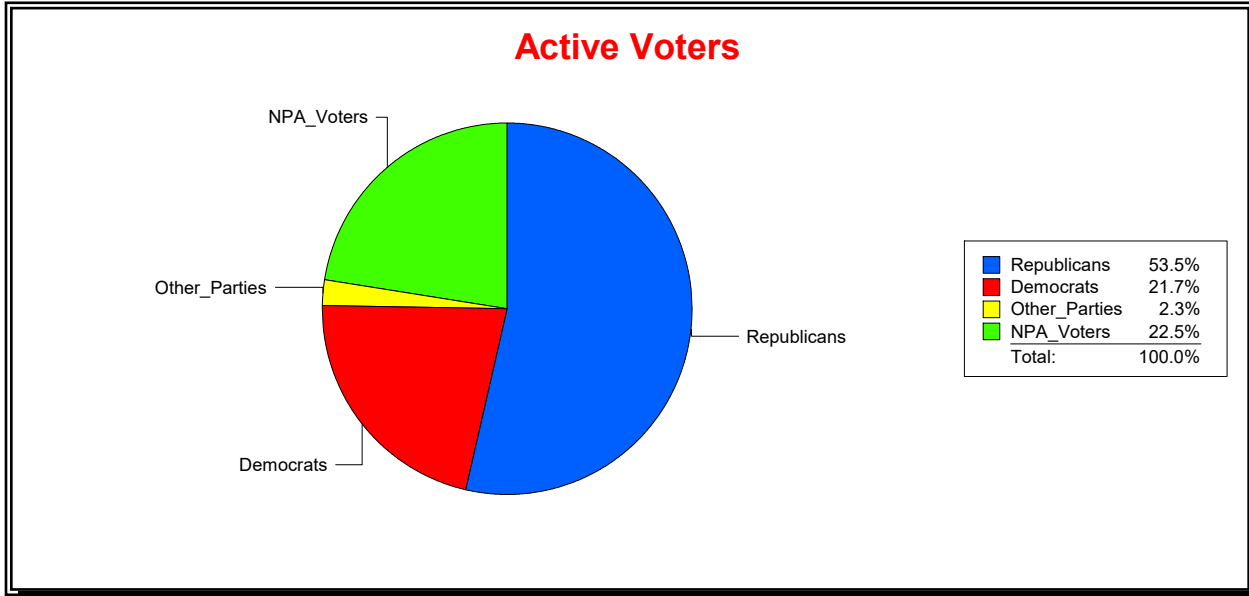

Ron Turner

Supervisor of Elections

Sarasota County, FL

Date 4/1/2022

Time 07:59 AM

Graphs of District Registration

Active Registered Voters

Inactive Voters

<u>District</u>	<u>Total</u>	<u>Dems</u>	<u>Reps</u>	<u>NonP</u>	<u>Other</u>	<u>Total</u>	<u>Dems</u>	<u>Reps</u>	<u>NonP</u>	<u>Other</u>
LONGBOAT KEY 1	1,484	322	794	334	34	71	19	36	15	1