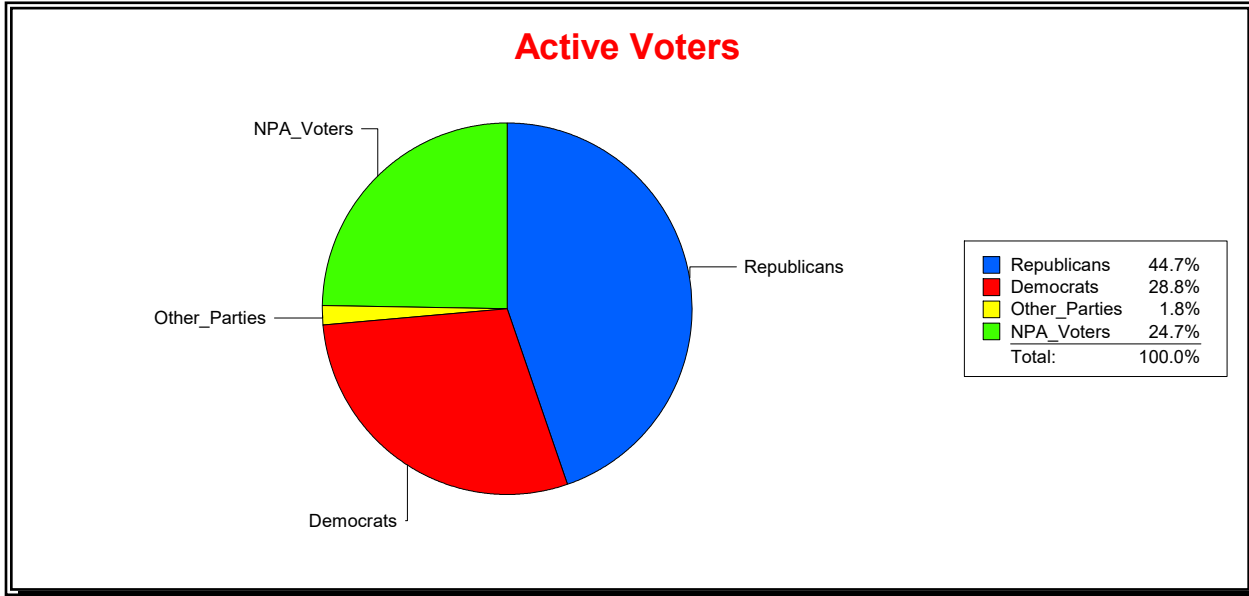

Ron Turner

Supervisor of Elections

Sarasota County, FL

Date 6/1/2022

Time 08:31 AM

Graphs of District Registration

Active Registered Voters

Inactive Voters

District	Total	Dems	Reps	NonP	Other	Total	Dems	Reps	NonP	Other
HOSPITAL BOARD CENTRAL	118,062	34,008	52,750	29,127	2,177	8,769	2,679	3,412	2,573	105