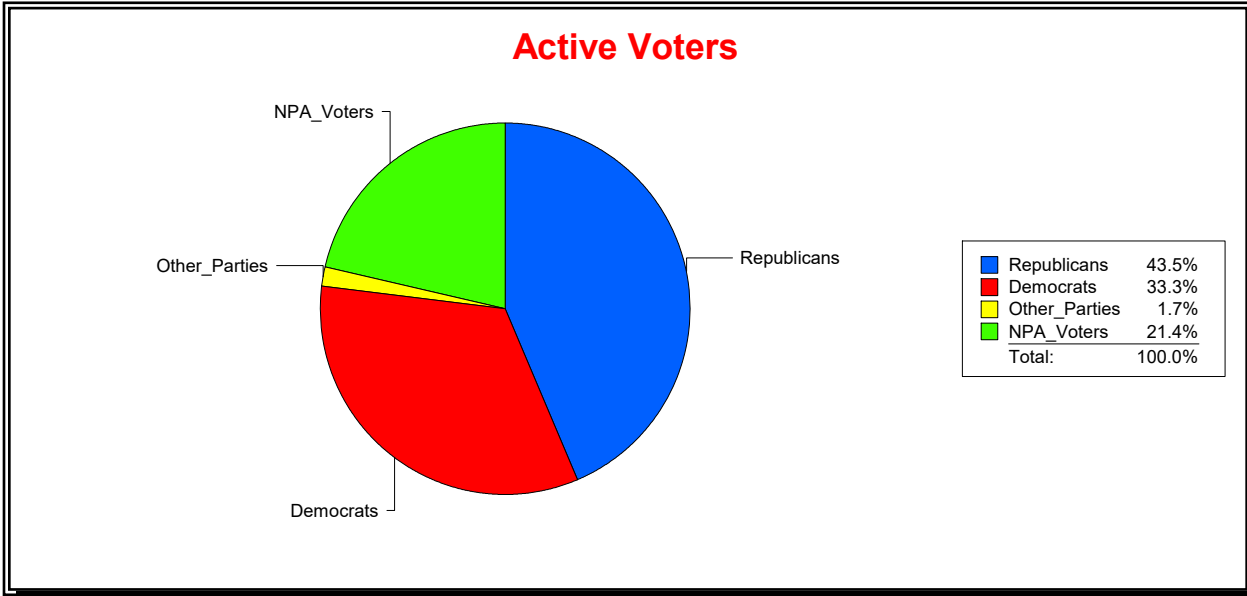

Ron Turner

Supervisor of Elections

Sarasota County, FL

Date 6/1/2022

Time 08:31 AM

Graphs of District Registration

Active Registered Voters

Inactive Voters

District	Total	Dems	Reps	NonP	Other	Total	Dems	Reps	NonP	Other
LONGBOAT KEY 2	1,332	444	580	285	23	101	33	47	21	0