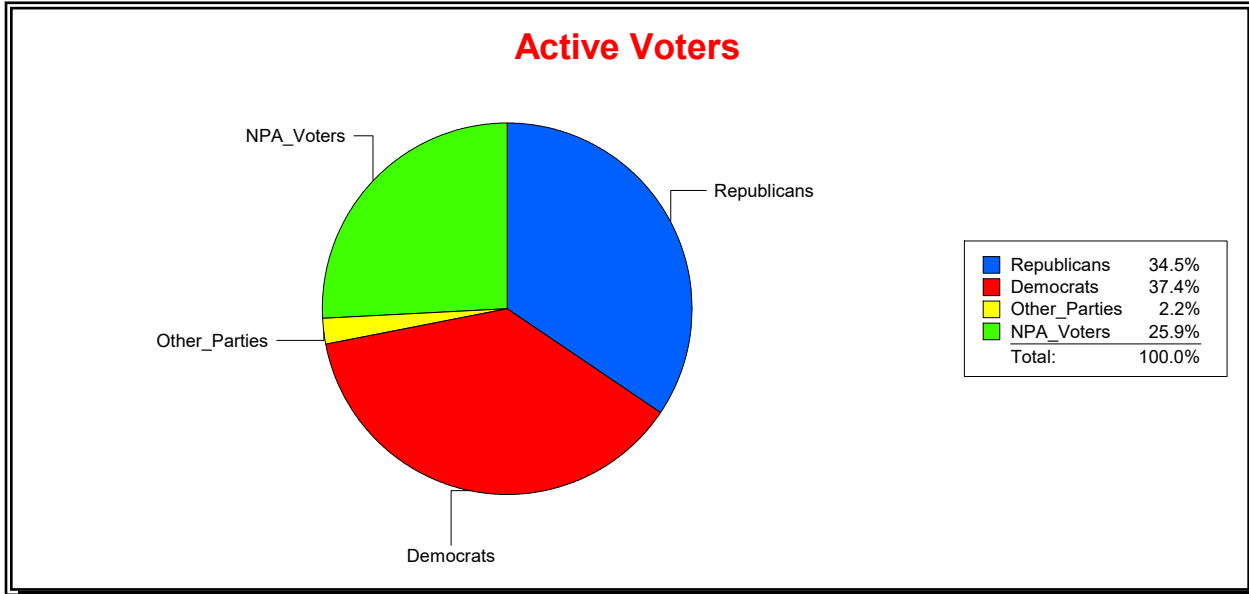

Ron Turner

Supervisor of Elections

Sarasota County, FL

Date 6/1/2022

Time 08:31 AM

Graphs of District Registration

Active Registered Voters

Inactive Voters

District	Total	Dems	Reps	NonP	Other	Total	Dems	Reps	NonP	Other
SARASOTA 3	10,825	4,051	3,730	2,804	240	1,155	423	341	372	19