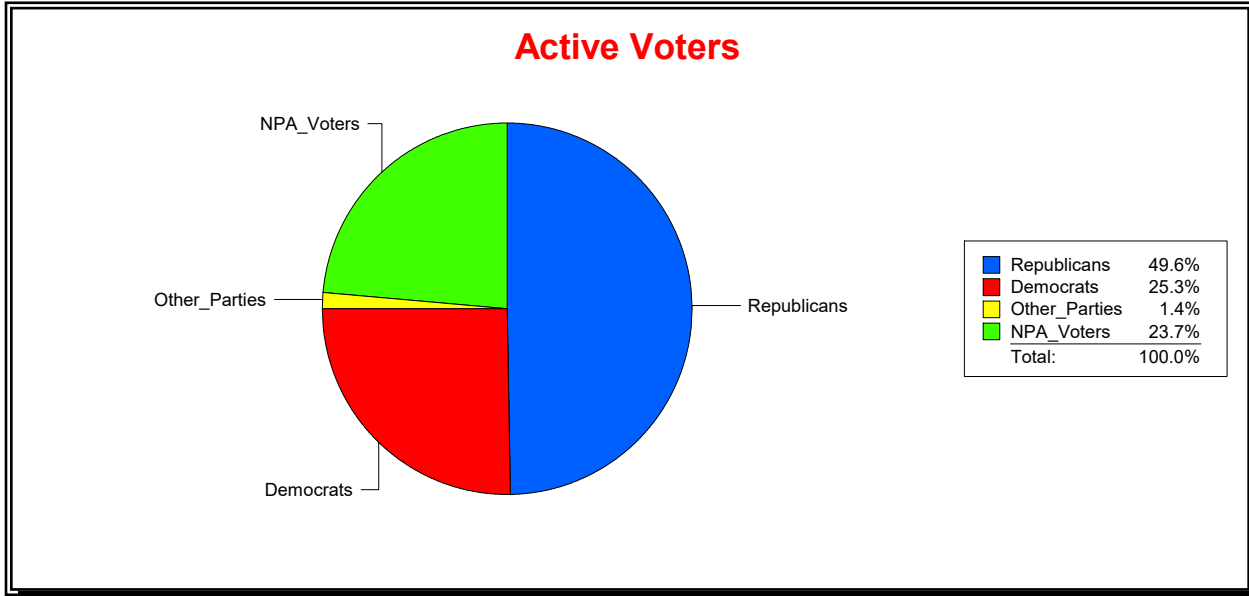

District	Total	Dems	Reps	NonP	Other	Total	Dems	Reps	NonP	Other
BLACKBURN CREEK	2,198	556	1,090	521	31	68	13	26	27	2

Ron Turner

Supervisor of Elections

Sarasota County, FL

Date 6/1/2022

Time 08:31 AM

Graphs of District Registration