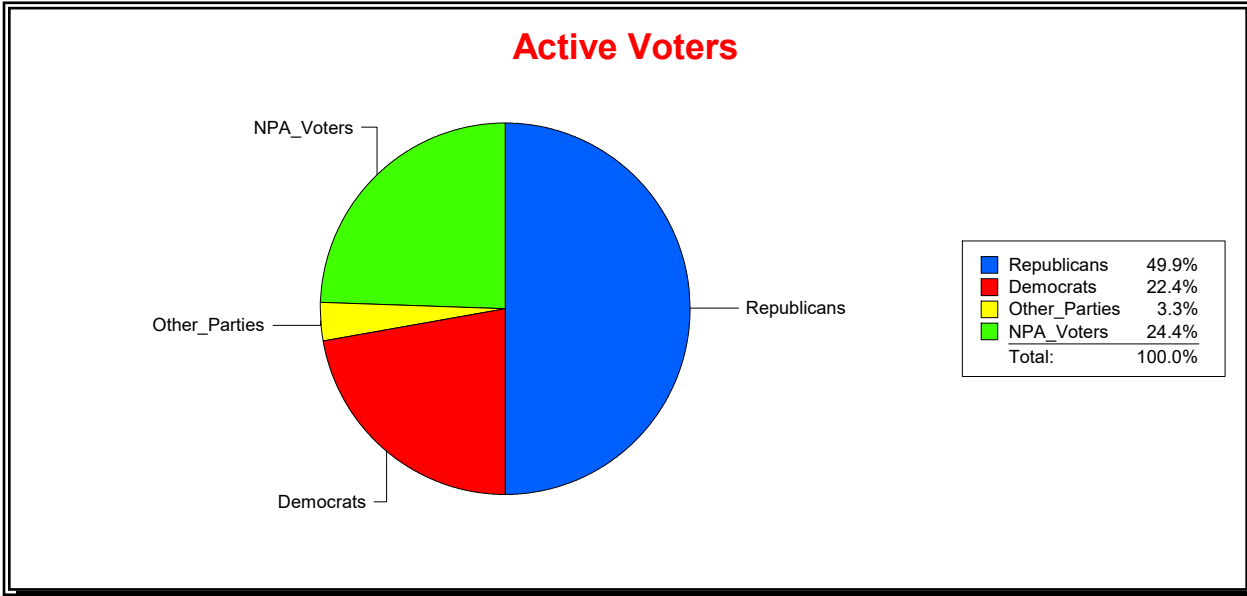

Date 6/1/2022

Time 08:31 AM

Graphs of District Registration

Active Registered Voters

Inactive Voters

District	Total	Dems	Reps	NonP	Other	Total	Dems	Reps	NonP	Other
LAKWOOD RANCH CDD	1,549	347	773	378	51	47	15	18	13	1