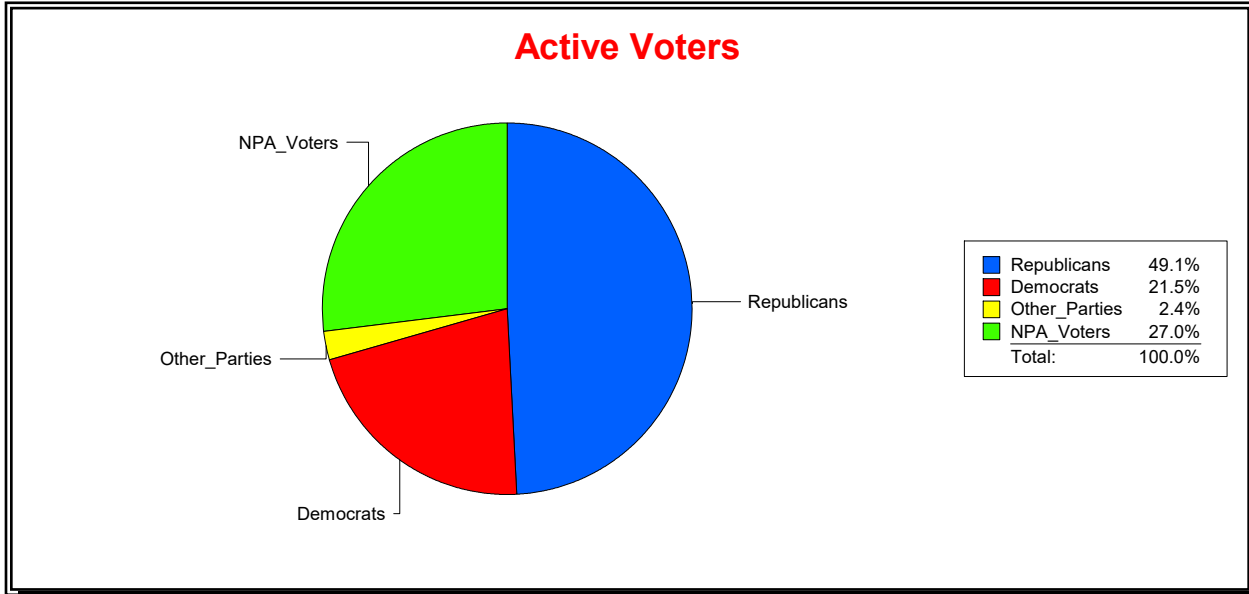

Ron Turner

Supervisor of Elections

Sarasota County, FL

Date 6/1/2022

Time 08:31 AM

Graphs of District Registration

Active Registered Voters

Inactive Voters

<u>District</u>	<u>Total</u>	<u>Dems</u>	<u>Reps</u>	<u>NonP</u>	<u>Other</u>	<u>Total</u>	<u>Dems</u>	<u>Reps</u>	<u>NonP</u>	<u>Other</u>
WOODLANDS CDD	1,488	320	731	402	35	45	14	20	11	0