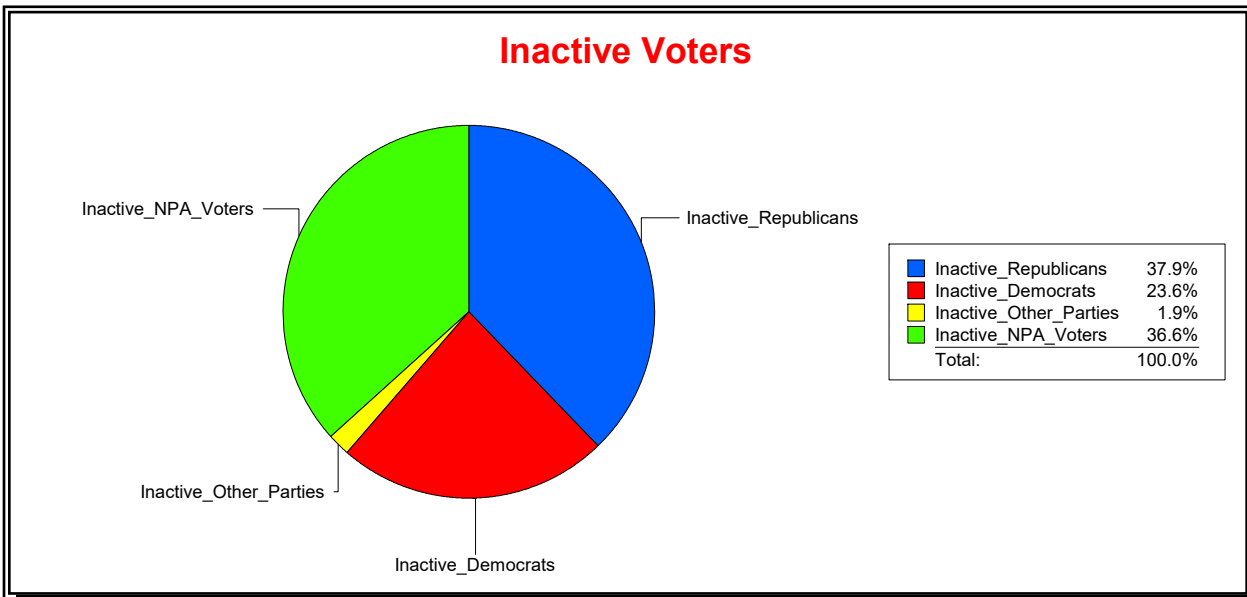

Ron Turner

Supervisor of Elections

Sarasota County, FL

Date 6/1/2022

Time 08:31 AM

Graphs of District Registration

Active Registered Voters

Inactive Voters

District	Total	Dems	Reps	NonP	Other	Total	Dems	Reps	NonP	Other
NORTH PORT DIST 1	10,492	2,566	4,572	3,150	204	737	174	279	270	14