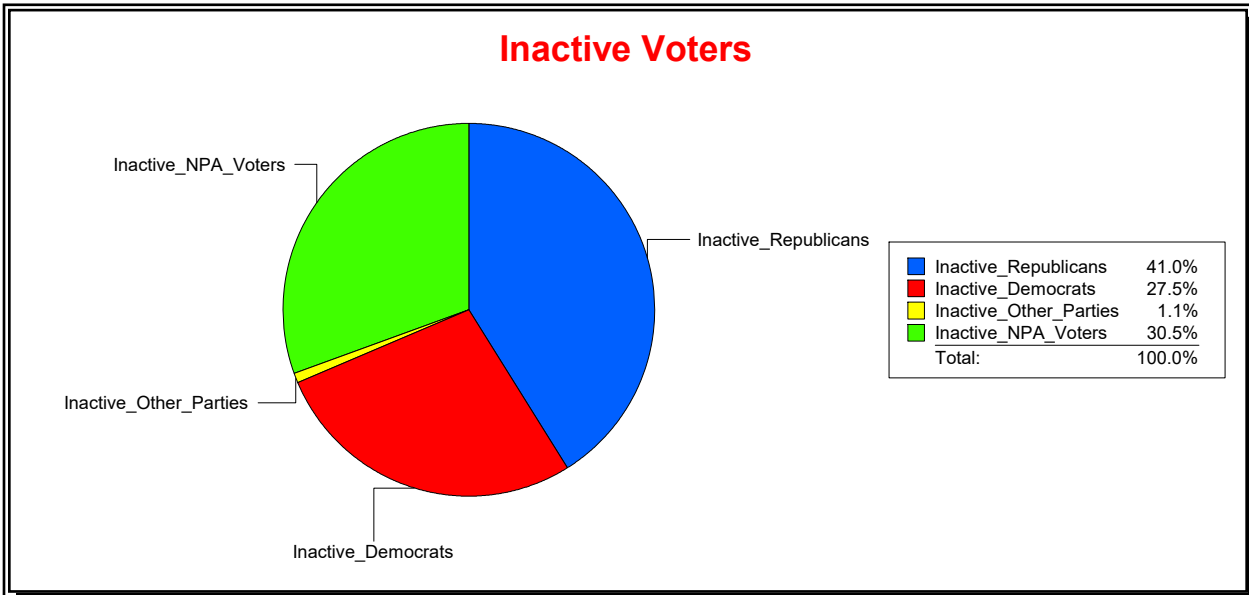

Ron Turner

Supervisor of Elections

Sarasota County, FL

Date 6/1/2022

Time 08:31 AM

Graphs of District Registration

Active Registered Voters

Inactive Voters

<u>District</u>	<u>Total</u>	<u>Dems</u>	<u>Reps</u>	<u>NonP</u>	<u>Other</u>	<u>Total</u>	<u>Dems</u>	<u>Reps</u>	<u>NonP</u>	<u>Other</u>
STATE HOUSE DIST 75	57,035	14,305	26,413	15,324	993	3,885	1,068	1,593	1,183	41