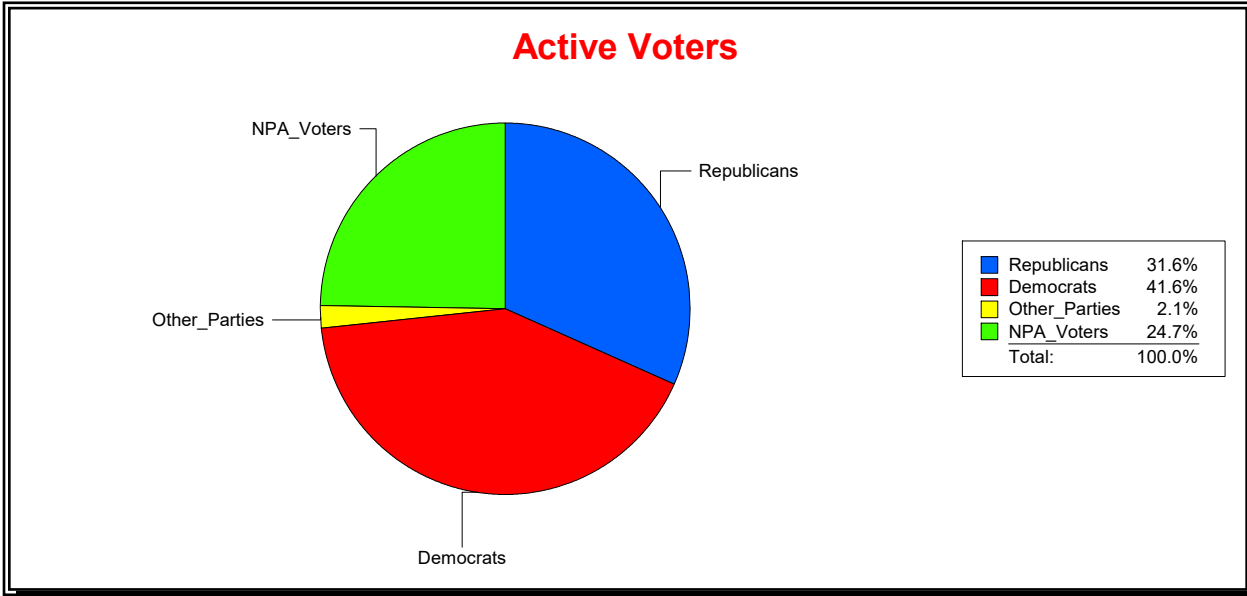

Ron Turner

Supervisor of Elections

Sarasota County, FL

Date 6/1/2022

Time 08:31 AM

Graphs of District Registration

Active Registered Voters

Inactive Voters

District	Total	Dems	Reps	NonP	Other	Total	Dems	Reps	NonP	Other
SARASOTA DIST5	38,473	16,024	12,156	9,487	806	4,090	1,680	1,091	1,254	65