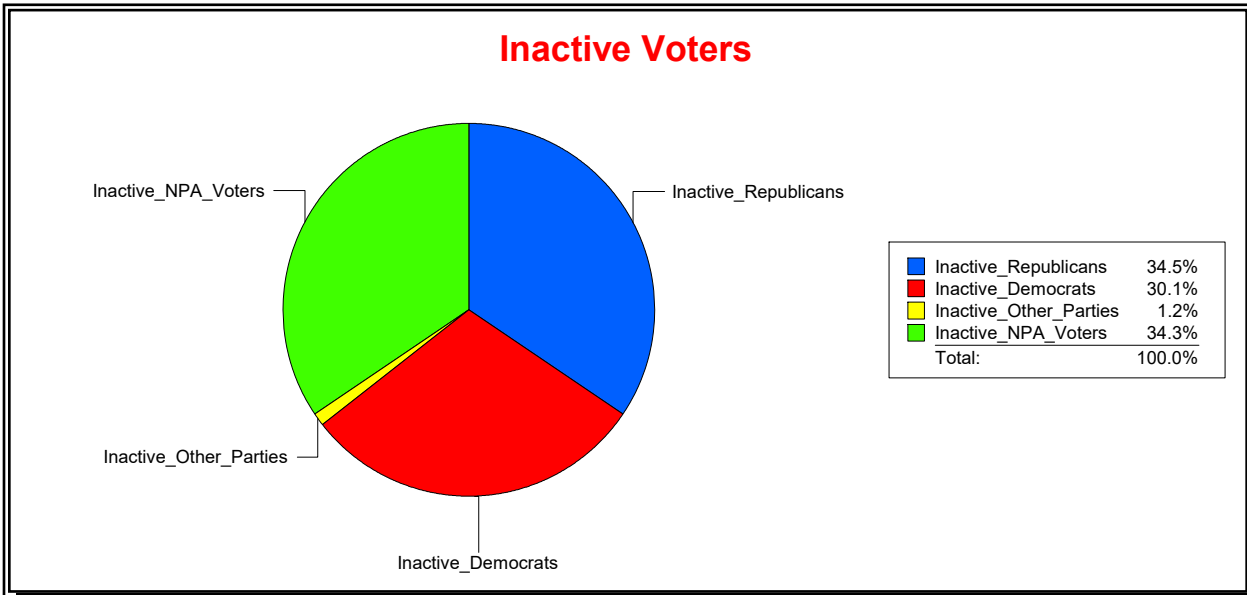

Ron Turner

Supervisor of Elections

Sarasota County, FL

Date 6/1/2022

Time 08:31 AM

Graphs of District Registration

Active Registered Voters

Inactive Voters

<u>District</u>	<u>Total</u>	<u>Dems</u>	<u>Reps</u>	<u>NonP</u>	<u>Other</u>	<u>Total</u>	<u>Dems</u>	<u>Reps</u>	<u>NonP</u>	<u>Other</u>
NORTH PORT DIST 5	16,371	4,041	7,365	4,653	312	1,128	339	389	387	13