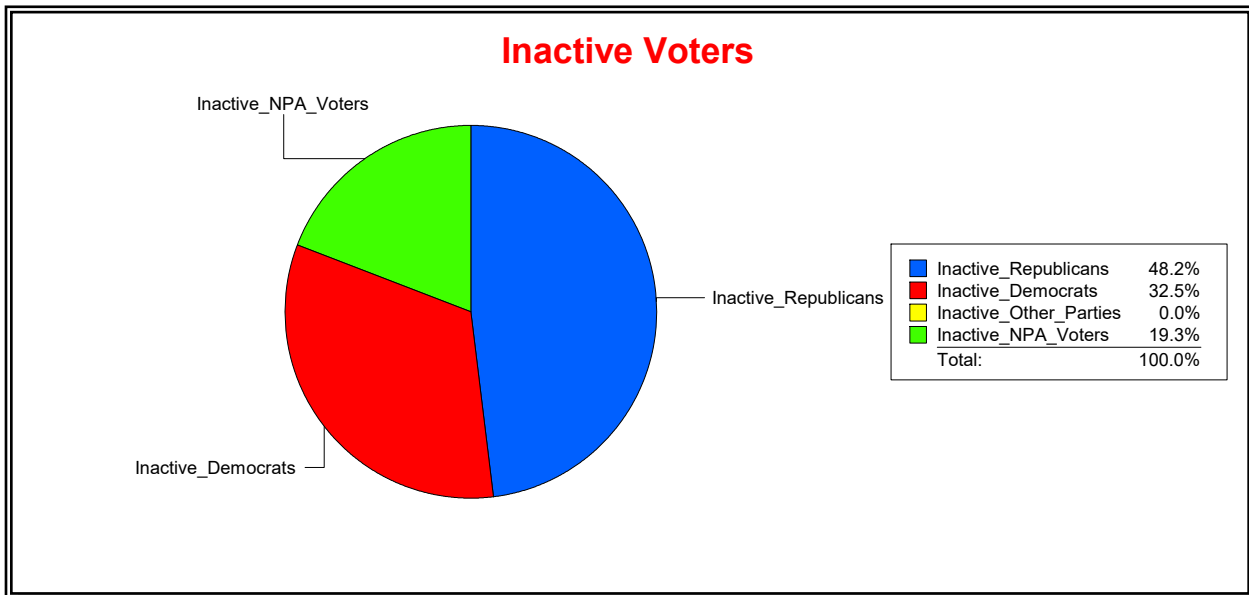

Ron Turner

Supervisor of Elections

Sarasota County, FL

Date 6/1/2022

Time 08:31 AM

Graphs of District Registration

Active Registered Voters

Inactive Voters

District	Total	Dems	Reps	NonP	Other	Total	Dems	Reps	NonP	Other
LBK DISTRICT 3	1,489	412	743	316	18	83	27	40	16	0