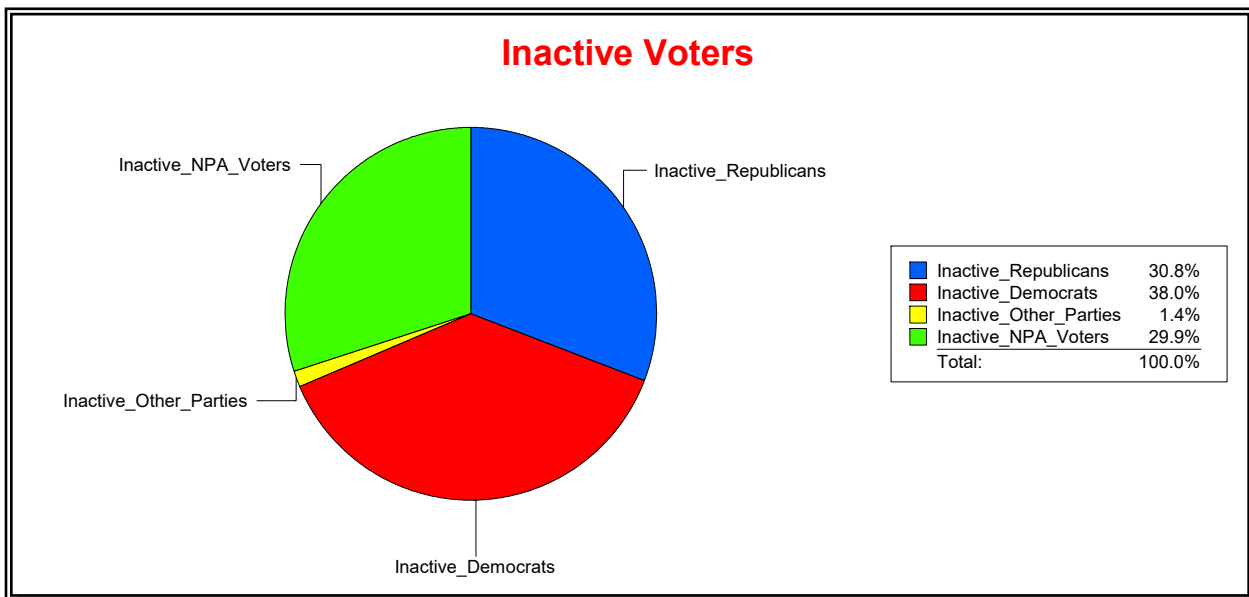

Ron Turner

Supervisor of Elections

Sarasota County, FL

Date 6/1/2022

Time 08:31 AM

Graphs of District Registration

Active Registered Voters

Inactive Voters

District	Total	Dems	Reps	NonP	Other	Total	Dems	Reps	NonP	Other
CNTY COMM DIST 2	64,853	24,877	23,181	15,540	1,255	6,161	2,340	1,895	1,840	86