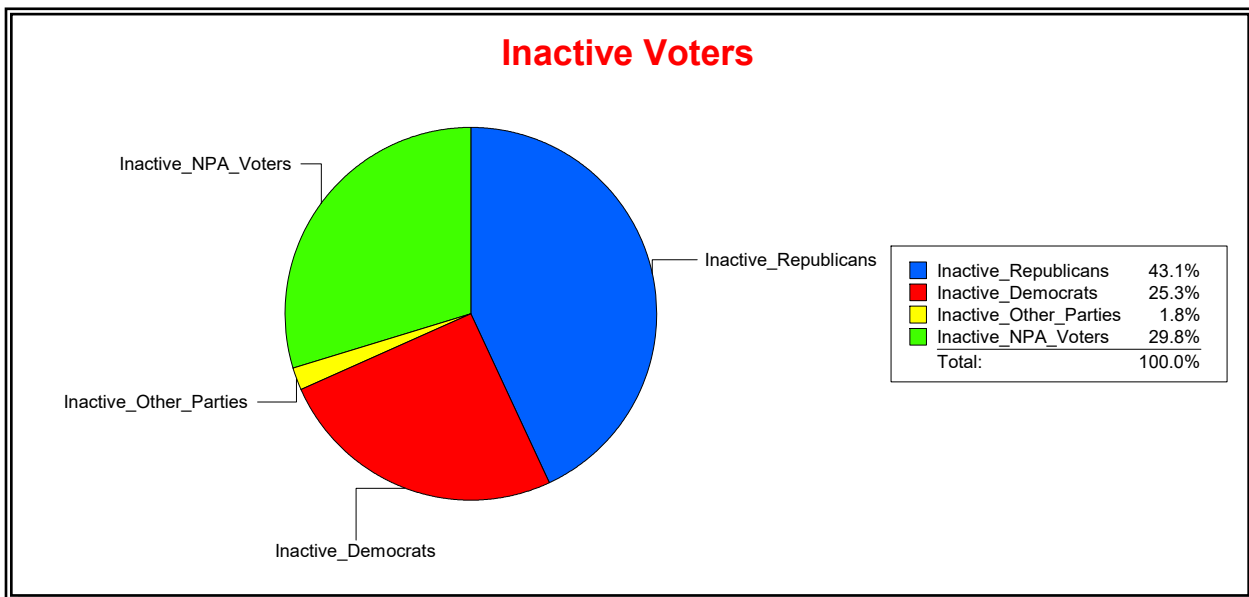

Sarasota County, FL

Date 6/1/2022

Time 08:31 AM

Graphs of District Registration

Active Registered Voters

Inactive Voters

<u>District</u>	<u>Total</u>	<u>Dems</u>	<u>Reps</u>	<u>NonP</u>	<u>Other</u>	<u>Total</u>	<u>Dems</u>	<u>Reps</u>	<u>NonP</u>	<u>Other</u>
WEST VILLAGES CDD	7,316	1,659	3,717	1,811	129	225	57	97	67	4