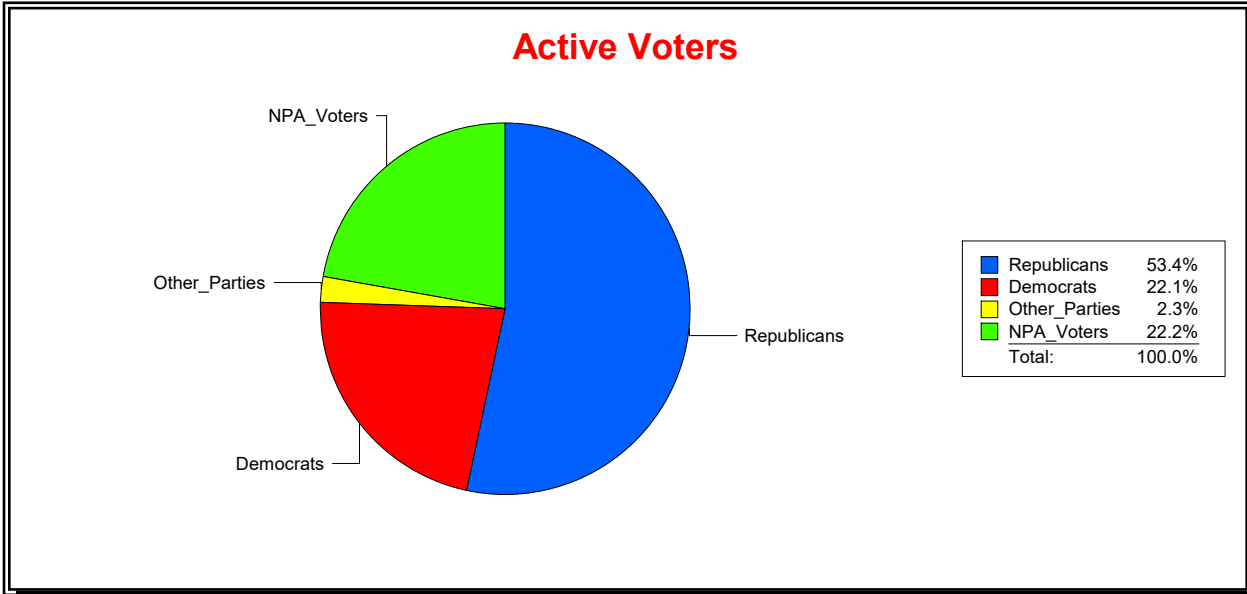

Supervisor of Elections

Sarasota County, FL

Date 6/1/2022

Time 08:31 AM

Graphs of District Registration

Active Registered Voters

Inactive Voters

District	Total	Dems	Reps	NonP	Other	Total	Dems	Reps	NonP	Other
LBK DISTRICT 1	1,459	323	779	324	33	99	27	48	22	2