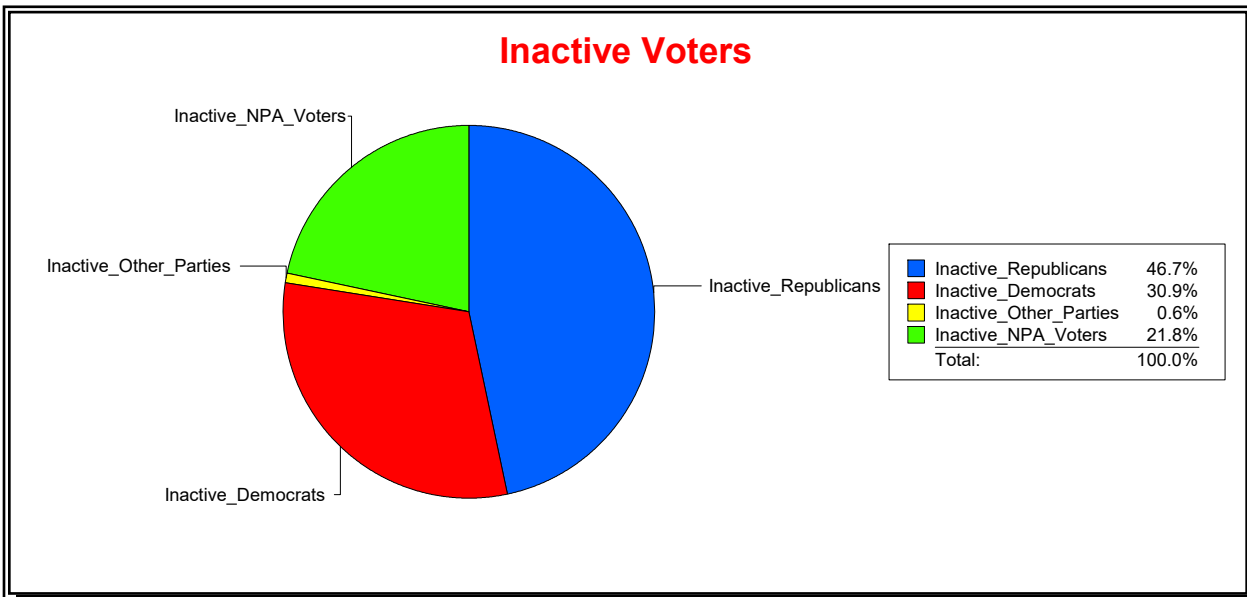

Ron Turner

Supervisor of Elections

Sarasota County, FL

Date 6/1/2022

Time 08:31 AM

Graphs of District Registration

Active Registered Voters

Inactive Voters

<u>District</u>	<u>Total</u>	<u>Dems</u>	<u>Reps</u>	<u>NonP</u>	<u>Other</u>	<u>Total</u>	<u>Dems</u>	<u>Reps</u>	<u>NonP</u>	<u>Other</u>
LONGBOAT KEY	4,684	1,304	2,298	1,000	82	317	98	148	69	2