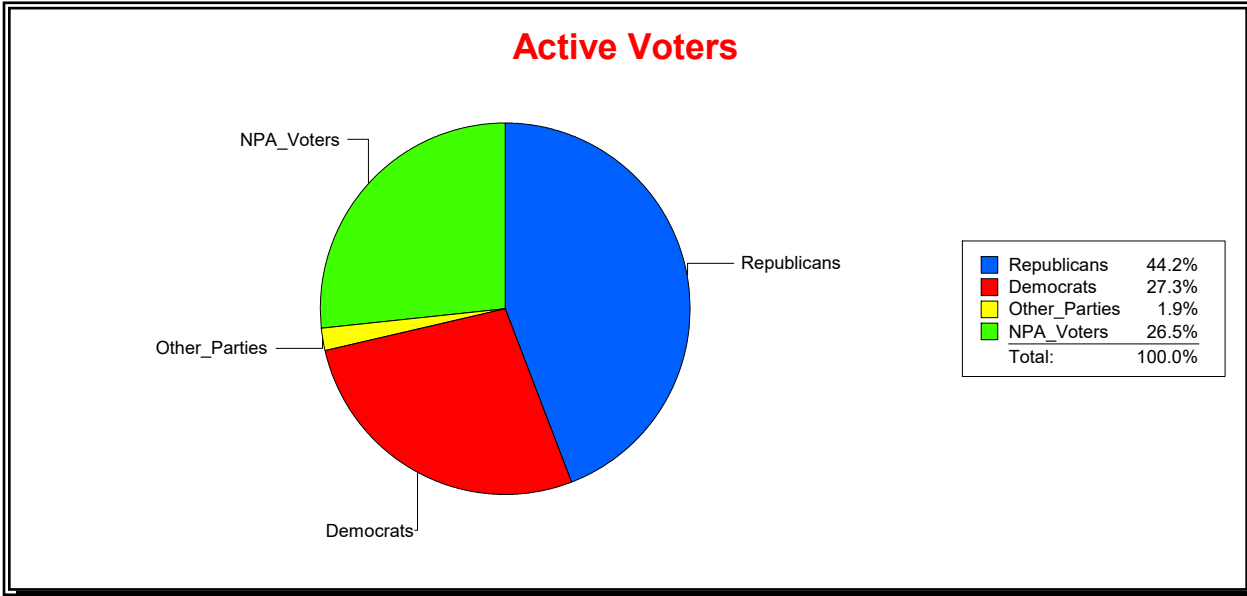

Ron Turner

Supervisor of Elections

Sarasota County, FL

Date 6/1/2022

Time 08:31 AM

Graphs of District Registration

Active Registered Voters

Inactive Voters

District	Total	Dems	Reps	NonP	Other	Total	Dems	Reps	NonP	Other
STATE HOUSE DIST 74	145,549	39,724	64,370	38,636	2,819	10,464	3,027	3,989	3,313	135