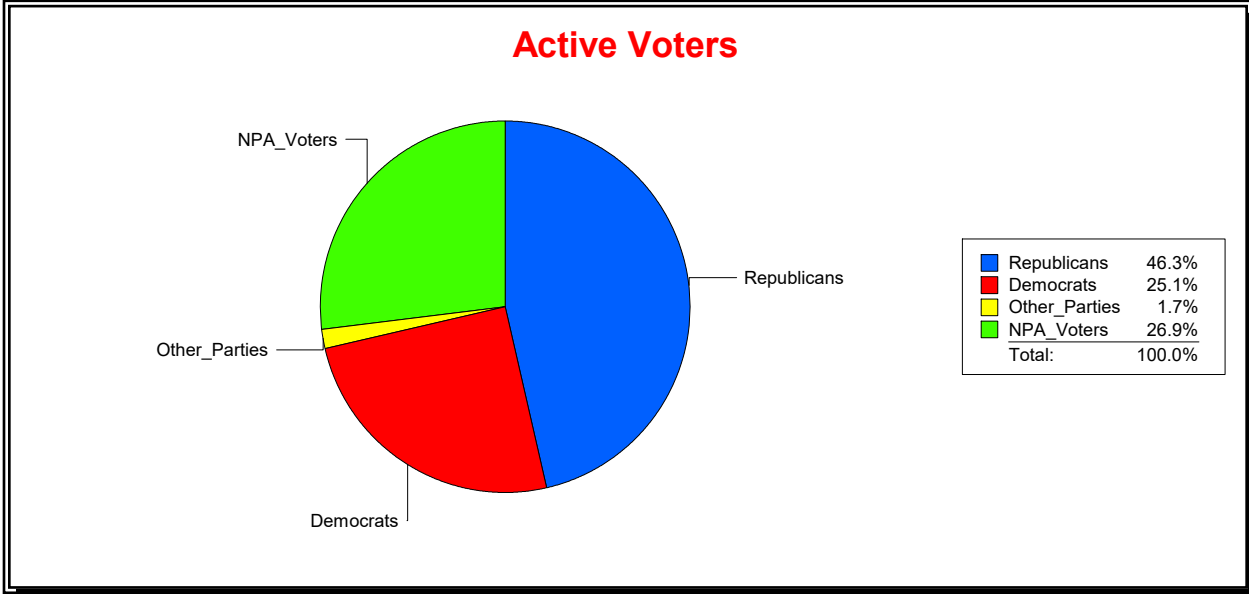

Ron Turner

Supervisor of Elections

Sarasota County, FL

Date 6/1/2022

Time 08:31 AM

Graphs of District Registration

Active Registered Voters

Inactive Voters

<u>District</u>	<u>Total</u>	<u>Dems</u>	<u>Reps</u>	<u>NonP</u>	<u>Other</u>	<u>Total</u>	<u>Dems</u>	<u>Reps</u>	<u>NonP</u>	<u>Other</u>
STATE HOUSE DIST 75	57,035	14,305	26,413	15,324	993	3,885	1,068	1,593	1,183	41