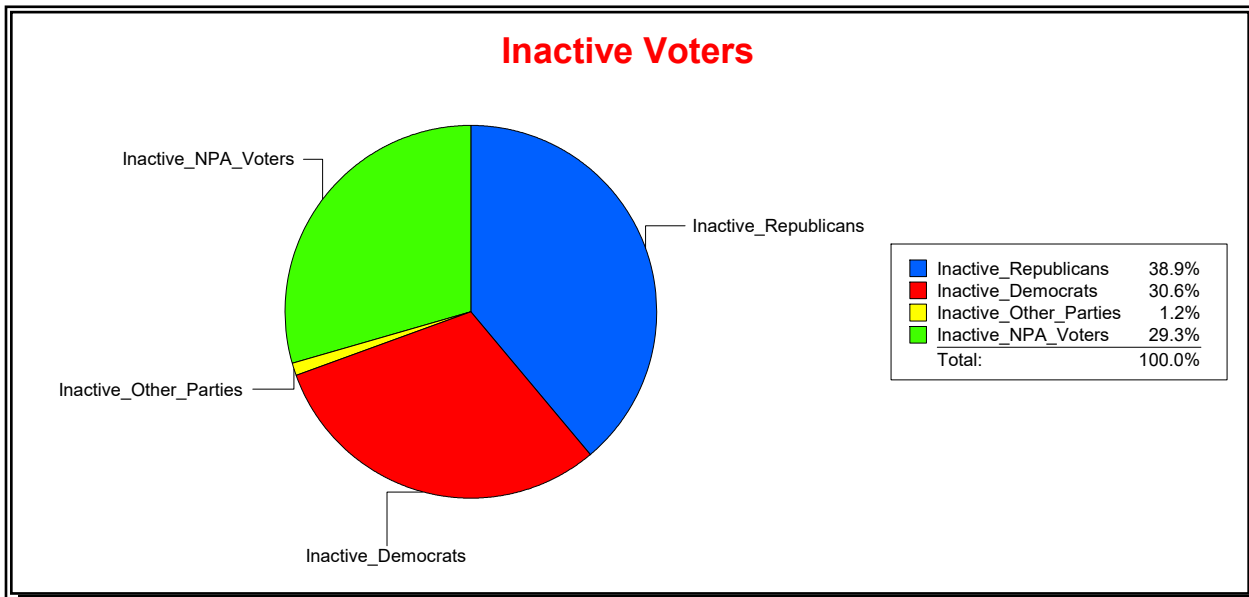

Ron Turner

Supervisor of Elections

Sarasota County, FL

Date 6/1/2022

Time 08:31 AM

Graphs of District Registration

Active Registered Voters

Inactive Voters

District	Total	Dems	Reps	NonP	Other	Total	Dems	Reps	NonP	Other
HOSPITAL BOARD CENTRAL	118,062	34,008	52,750	29,127	2,177	8,769	2,679	3,412	2,573	105