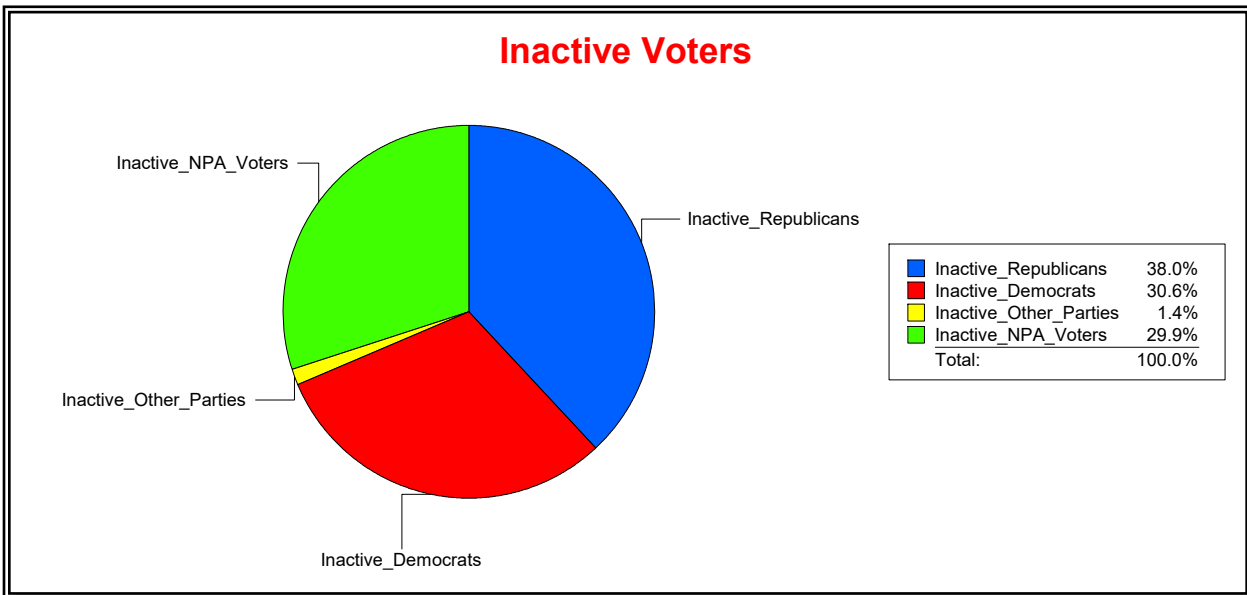

Ron Turner

Supervisor of Elections

Sarasota County, FL

Date 6/1/2022

Time 08:31 AM

Graphs of District Registration

Active Registered Voters

Inactive Voters

District	Total	Dems	Reps	NonP	Other	Total	Dems	Reps	NonP	Other
CNTY COMM DIST 4	71,644	20,529	32,022	17,738	1,355	5,183	1,585	1,971	1,552	75