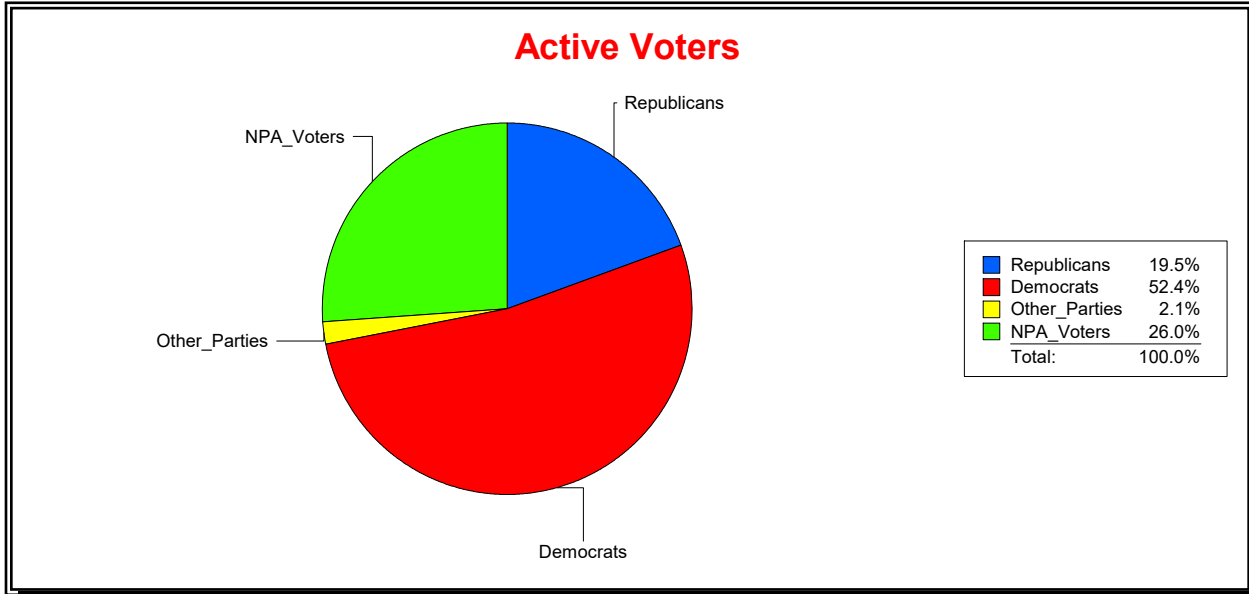

Graphs of District Registration

Active Registered Voters

Inactive Voters

District	Total	Dems	Reps	NonP	Other	Total	Dems	Reps	NonP	Other
SARASOTA 1	10,962	5,742	2,139	2,851	230	1,399	695	242	443	19

Ron Turner