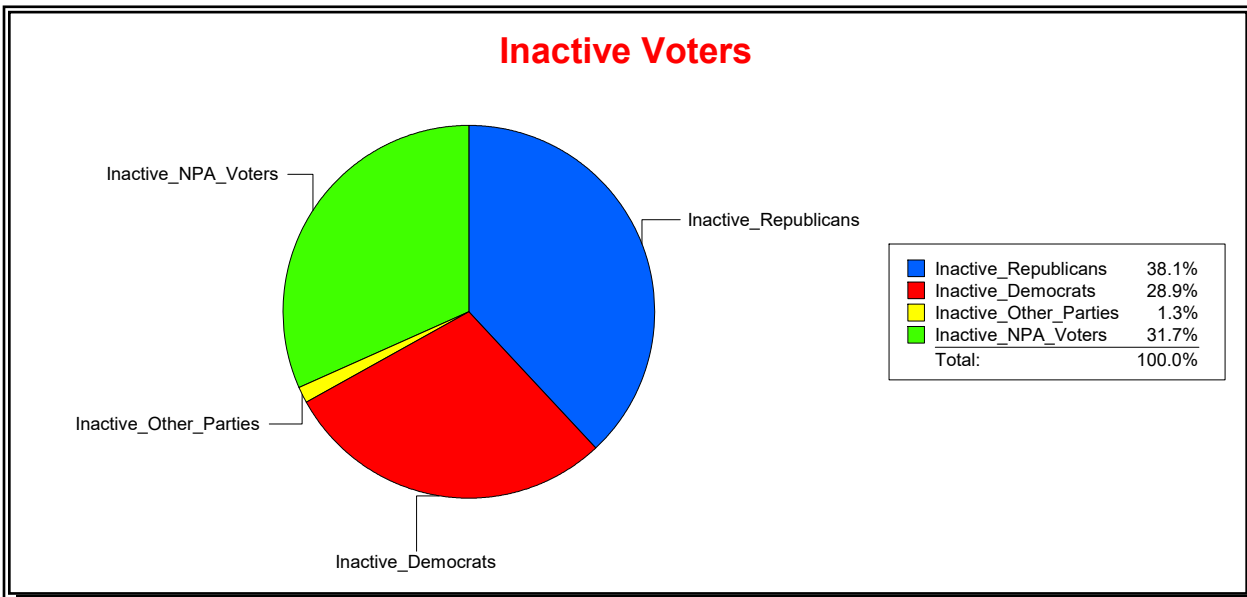

Ron Turner

Supervisor of Elections

Sarasota County, FL

Date 6/1/2022

Time 08:31 AM

Graphs of District Registration

Active Registered Voters

Inactive Voters

District	Total	Dems	Reps	NonP	Other	Total	Dems	Reps	NonP	Other
STATE HOUSE DIST 74	145,549	39,724	64,370	38,636	2,819	10,464	3,027	3,989	3,313	135