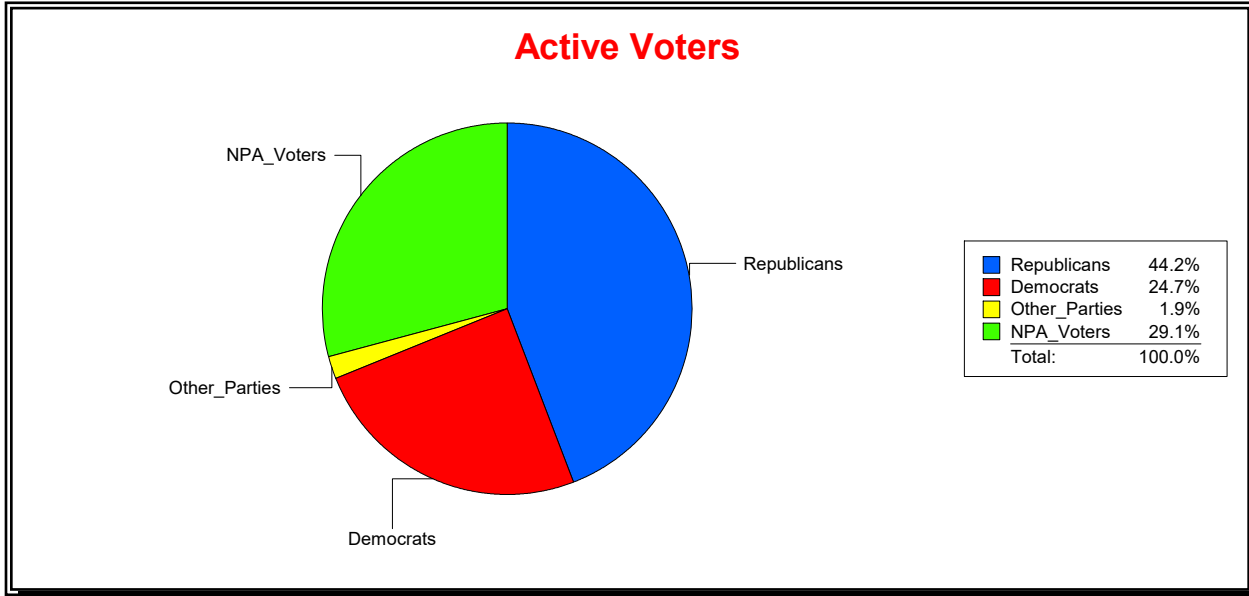

Ron Turner

Supervisor of Elections

Sarasota County, FL

Date 6/1/2022

Time 08:31 AM

Graphs of District Registration

Active Registered Voters

Inactive Voters

District	Total	Dems	Reps	NonP	Other	Total	Dems	Reps	NonP	Other
SCHOOL DIST 3	66,368	16,399	29,366	19,338	1,265	5,153	1,366	1,960	1,767	60