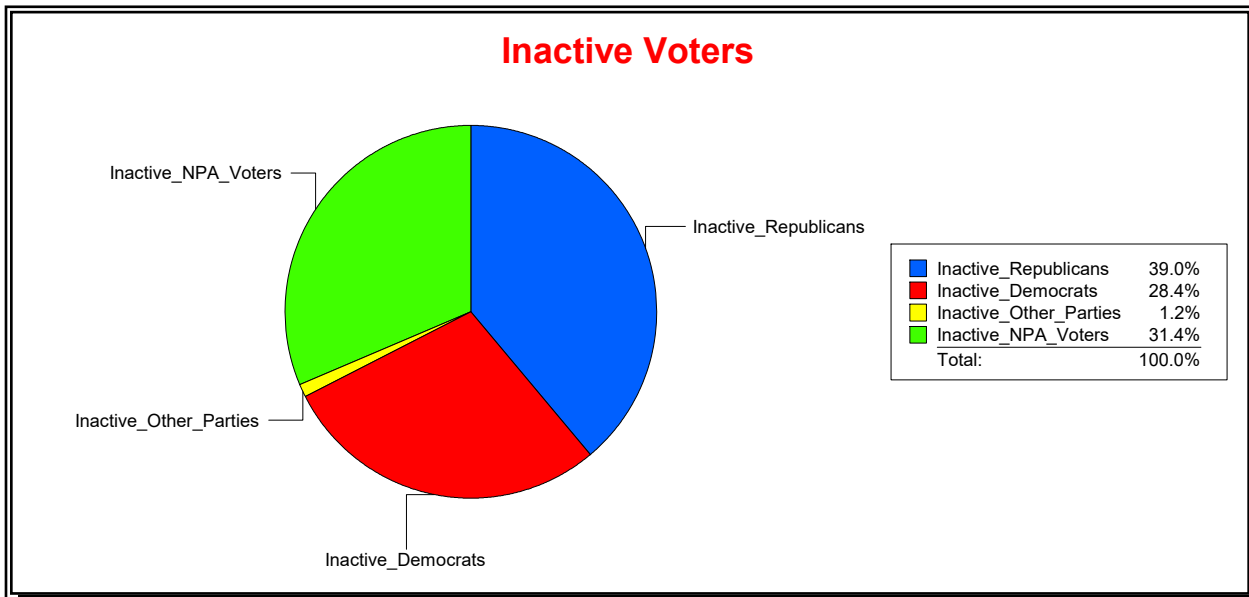

Date 6/1/2022

Time 08:31 AM

Graphs of District Registration

Active Registered Voters

Inactive Voters

District	Total	Dems	Reps	NonP	Other	Total	Dems	Reps	NonP	Other
ENGLEWOOD FIRE DIST	13,607	3,361	6,359	3,653	234	938	266	366	295	11