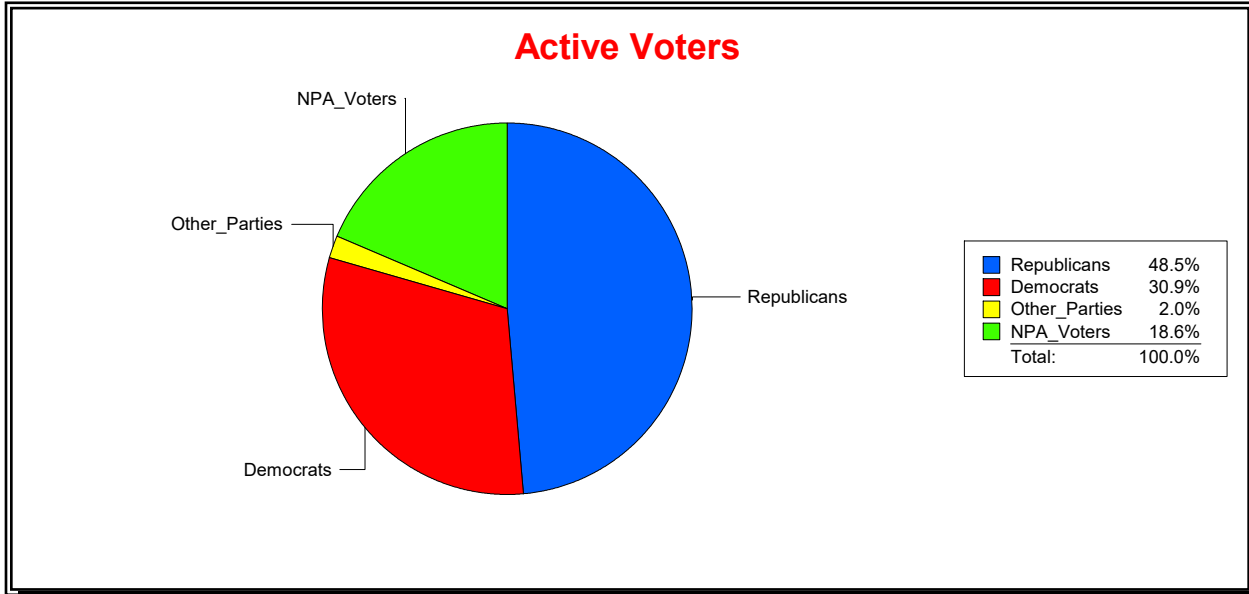

Date 6/1/2022

Time 08:31 AM

Graphs of District Registration

Active Registered Voters

Inactive Voters

District	Total	Dems	Reps	NonP	Other	Total	Dems	Reps	NonP	Other
LBK DISTRICT 4	404	125	196	75	8	34	11	13	10	0