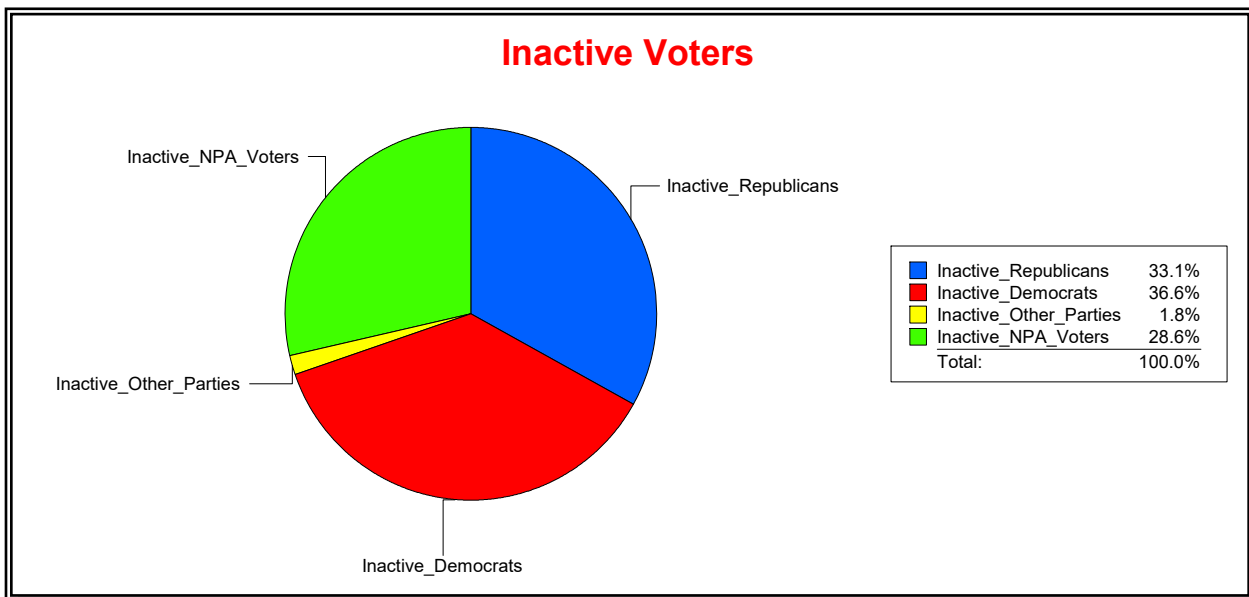

Ron Turner

Supervisor of Elections

Sarasota County, FL

Date 6/1/2022

Time 08:31 AM

Graphs of District Registration

Active Registered Voters

Inactive Voters

District	Total	Dems	Reps	NonP	Other	Total	Dems	Reps	NonP	Other
SARASOTA 2	16,686	6,231	6,287	3,832	336	1,536	562	508	439	27