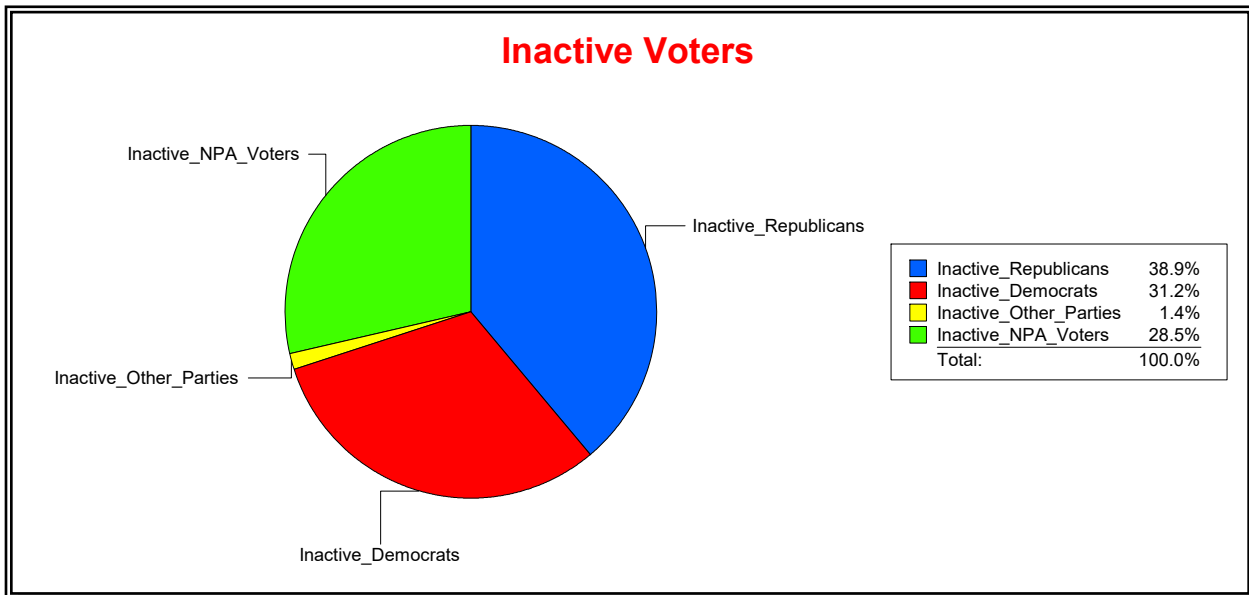

Ron Turner

Supervisor of Elections

Sarasota County, FL

Date 6/1/2022

Time 08:31 AM

Graphs of District Registration

Active Registered Voters

Inactive Voters

District	Total	Dems	Reps	NonP	Other	Total	Dems	Reps	NonP	Other
CNTY COMM DIST 1	68,139	19,684	30,378	16,698	1,379	4,706	1,469	1,831	1,342	64