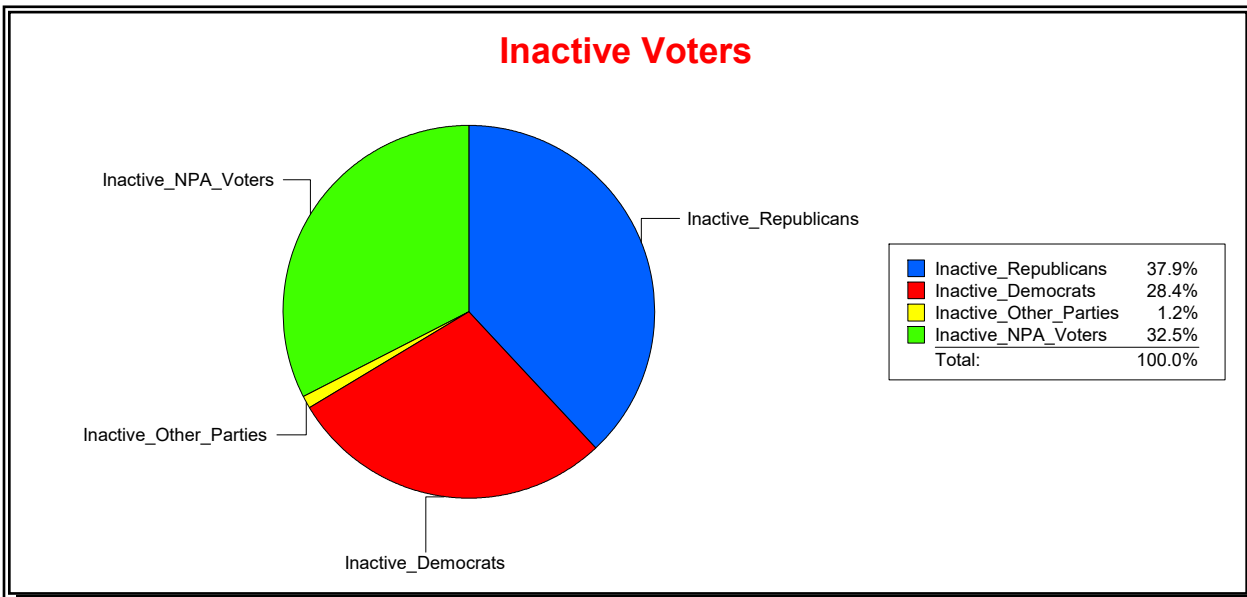

Ron Turner

Supervisor of Elections

Sarasota County, FL

Date 6/1/2022

Time 08:31 AM

Graphs of District Registration

Active Registered Voters

Inactive Voters

District	Total	Dems	Reps	NonP	Other	Total	Dems	Reps	NonP	Other
NORTH PORT DIST 4	9,109	2,430	3,975	2,560	144	730	207	277	237	9