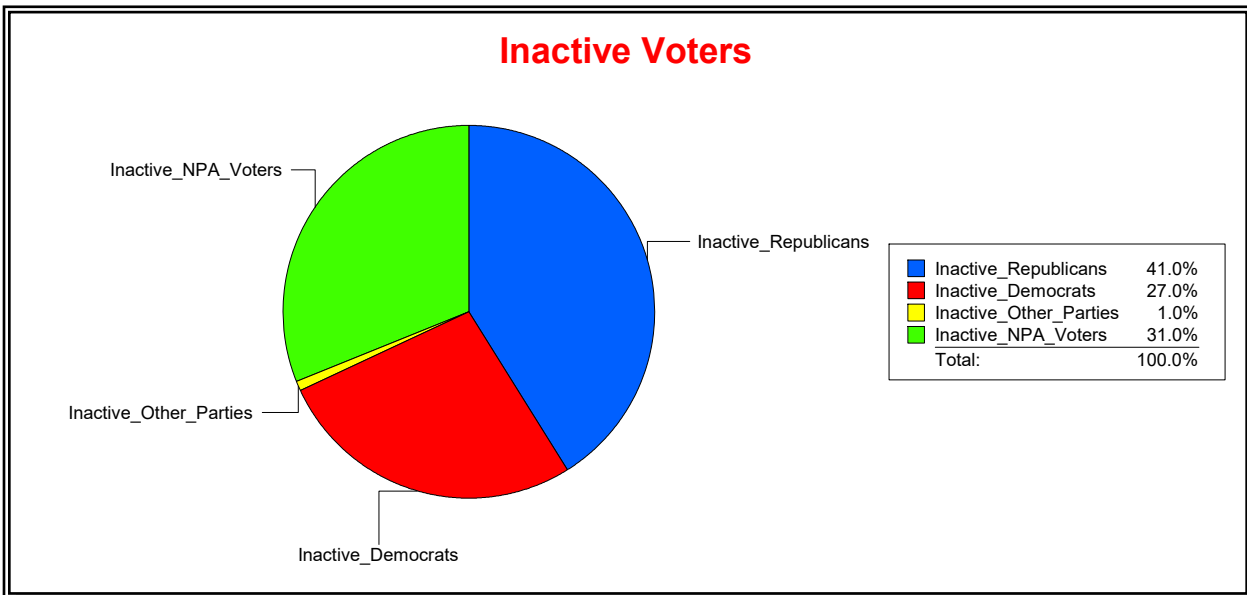

Ron Turner

Supervisor of Elections

Sarasota County, FL

Date 6/1/2022

Time 08:31 AM

Graphs of District Registration

Active Registered Voters

Inactive Voters

District	Total	Dems	Reps	NonP	Other	Total	Dems	Reps	NonP	Other
CNTY COMM DIST 3	72,752	18,670	33,481	19,374	1,227	5,356	1,445	2,196	1,661	54