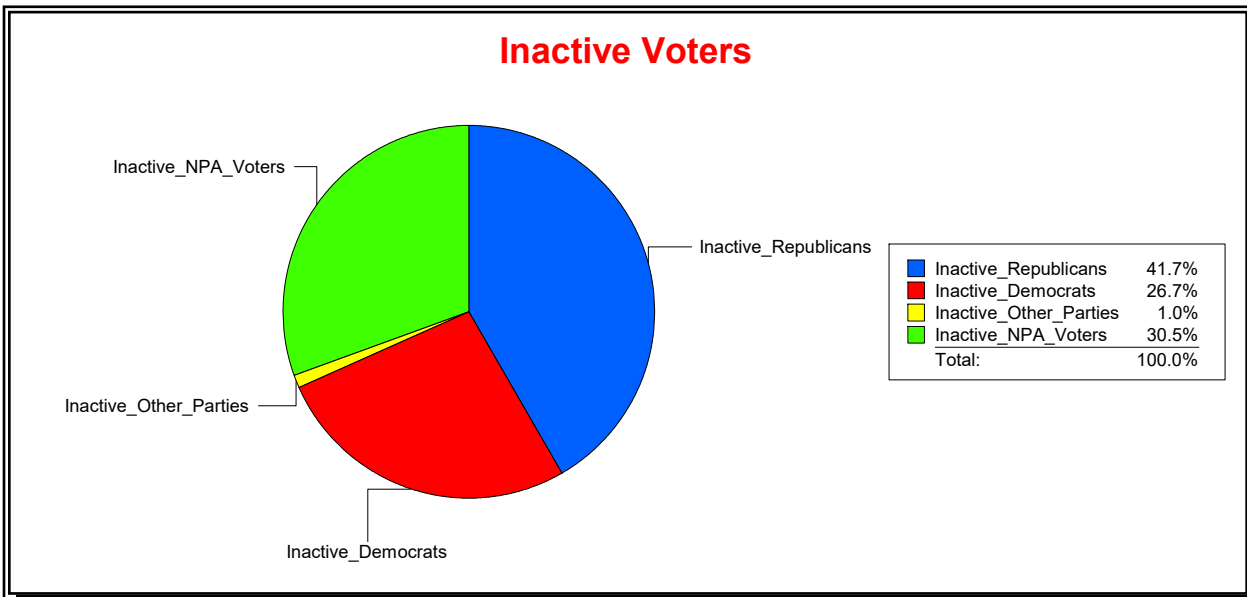

Ron Turner

Supervisor of Elections

Sarasota County, FL

Date 6/1/2022

Time 08:31 AM

Graphs of District Registration

Active Registered Voters

Inactive Voters

<u>District</u>	<u>Total</u>	<u>Dems</u>	<u>Reps</u>	<u>NonP</u>	<u>Other</u>	<u>Total</u>	<u>Dems</u>	<u>Reps</u>	<u>NonP</u>	<u>Other</u>
SCHOOL DIST 5	73,969	18,684	34,366	19,679	1,240	5,253	1,404	2,191	1,603	55