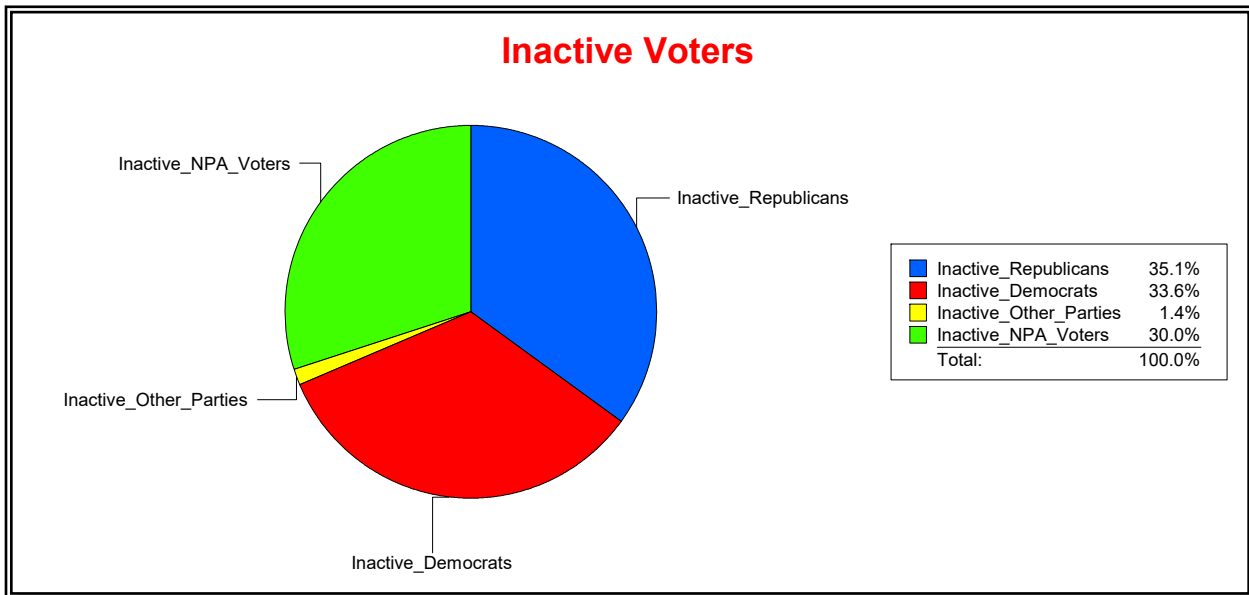

Ron Turner

Supervisor of Elections

Sarasota County, FL

Date 6/1/2022

Time 08:31 AM

Graphs of District Registration

Active Registered Voters

Inactive Voters

<u>District</u>	<u>Total</u>	<u>Dems</u>	<u>Reps</u>	<u>NonP</u>	<u>Other</u>	<u>Total</u>	<u>Dems</u>	<u>Reps</u>	<u>NonP</u>	<u>Other</u>
STATE HOUSE DIST 73	143,765	46,783	58,898	35,389	2,695	12,462	4,184	4,374	3,734	170