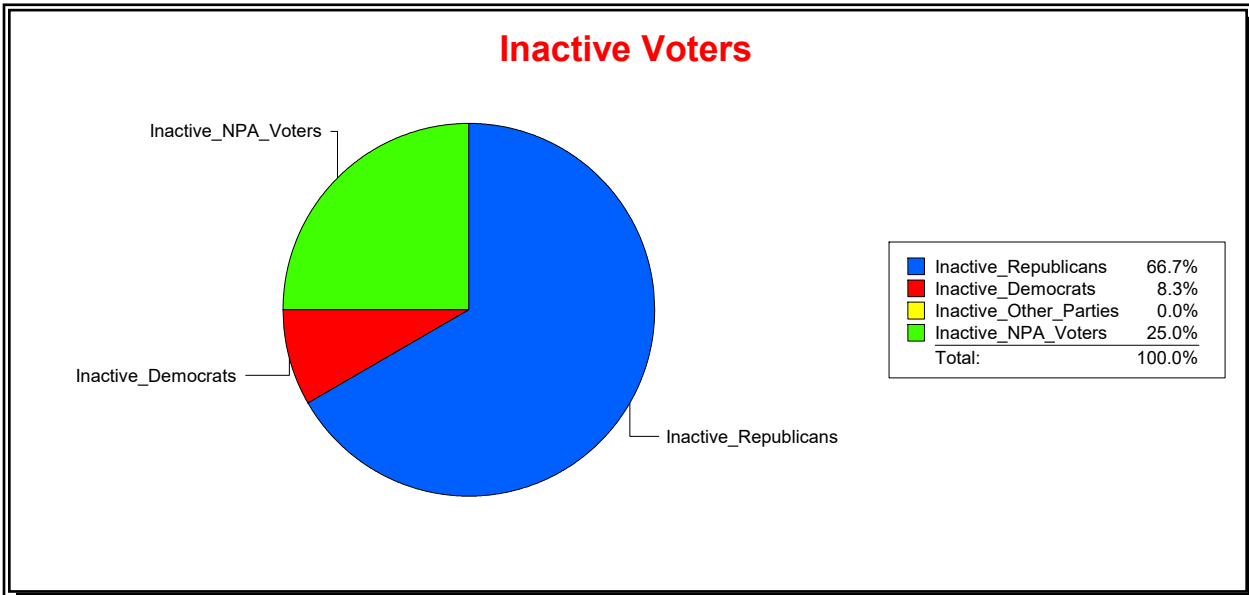

District	Total	Dems	Reps	NonP	Other	Total	Dems	Reps	NonP	Other
TOSCANA ISLES CDD	868	165	489	203	11	12	1	8	3	0

Ron Turner

Supervisor of Elections

Sarasota County, FL

Date 6/1/2022

Time 08:31 AM

Graphs of District Registration