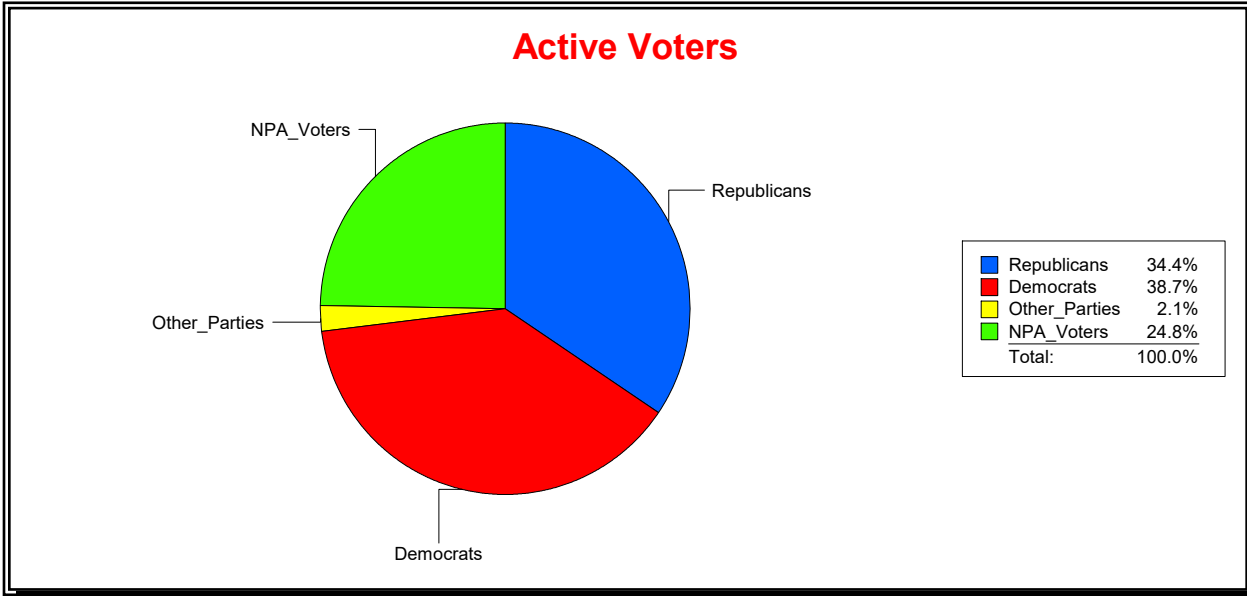

Ron Turner

Supervisor of Elections

Sarasota County, FL

Date 6/1/2022

Time 08:31 AM

Graphs of District Registration

Active Registered Voters

Inactive Voters

<u>District</u>	<u>Total</u>	<u>Dems</u>	<u>Reps</u>	<u>NonP</u>	<u>Other</u>	<u>Total</u>	<u>Dems</u>	<u>Reps</u>	<u>NonP</u>	<u>Other</u>
SCHOOL DIST 1	62,746	24,276	21,591	15,566	1,313	5,893	2,305	1,720	1,778	90