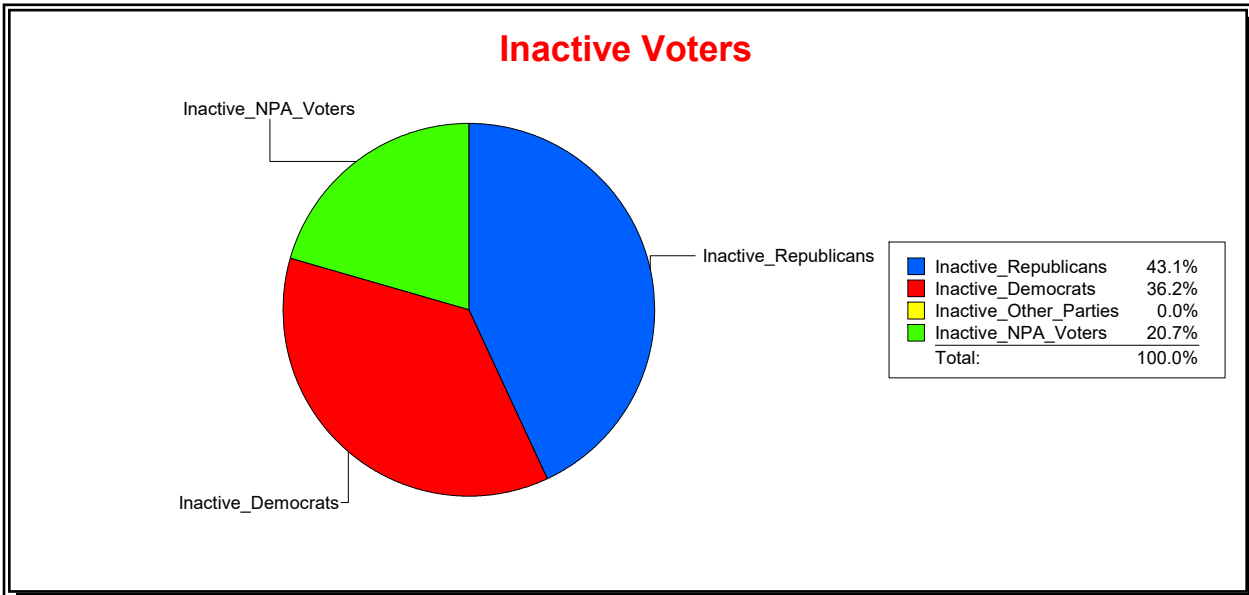

Ron Turner

Supervisor of Elections

Sarasota County, FL

Date 6/1/2022

Time 08:31 AM

Graphs of District Registration

Active Registered Voters

Inactive Voters

District	Total	Dems	Reps	NonP	Other	Total	Dems	Reps	NonP	Other
TR-PAR PK & REC DIST	534	166	254	109	5	58	21	25	12	0