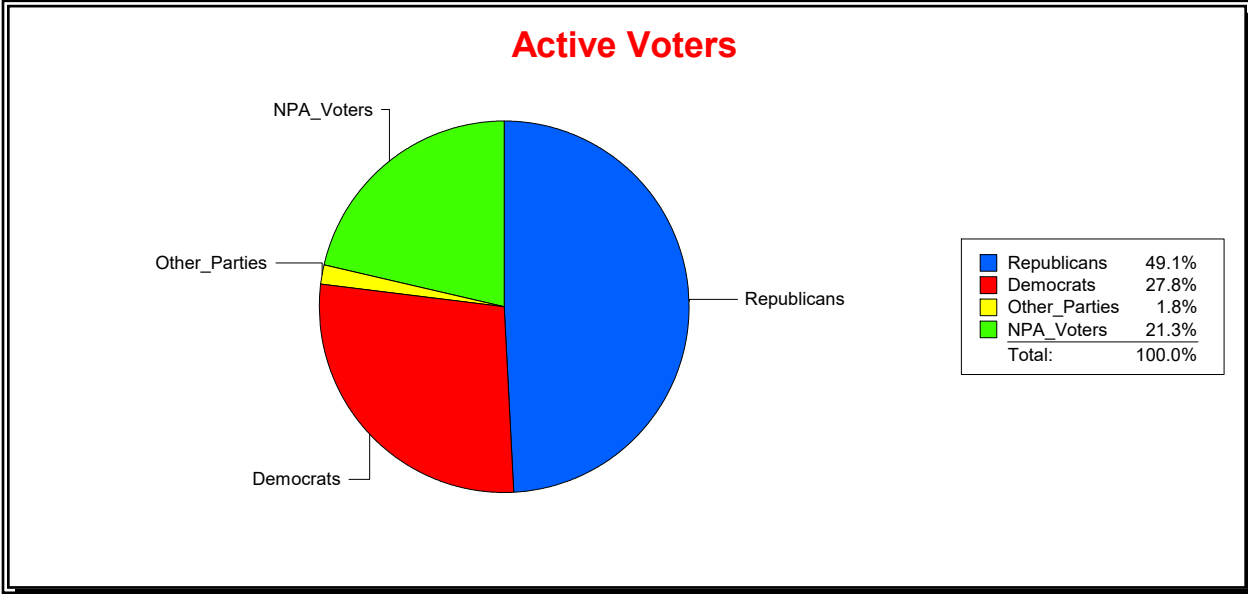

Ron Turner

Supervisor of Elections

Sarasota County, FL

Date 6/1/2022

Time 08:31 AM

Graphs of District Registration

Active Registered Voters

Inactive Voters

<u>District</u>	<u>Total</u>	<u>Dems</u>	<u>Reps</u>	<u>NonP</u>	<u>Other</u>	<u>Total</u>	<u>Dems</u>	<u>Reps</u>	<u>NonP</u>	<u>Other</u>
LONGBOAT KEY DIST	4,684	1,304	2,298	1,000	82	317	98	148	69	2