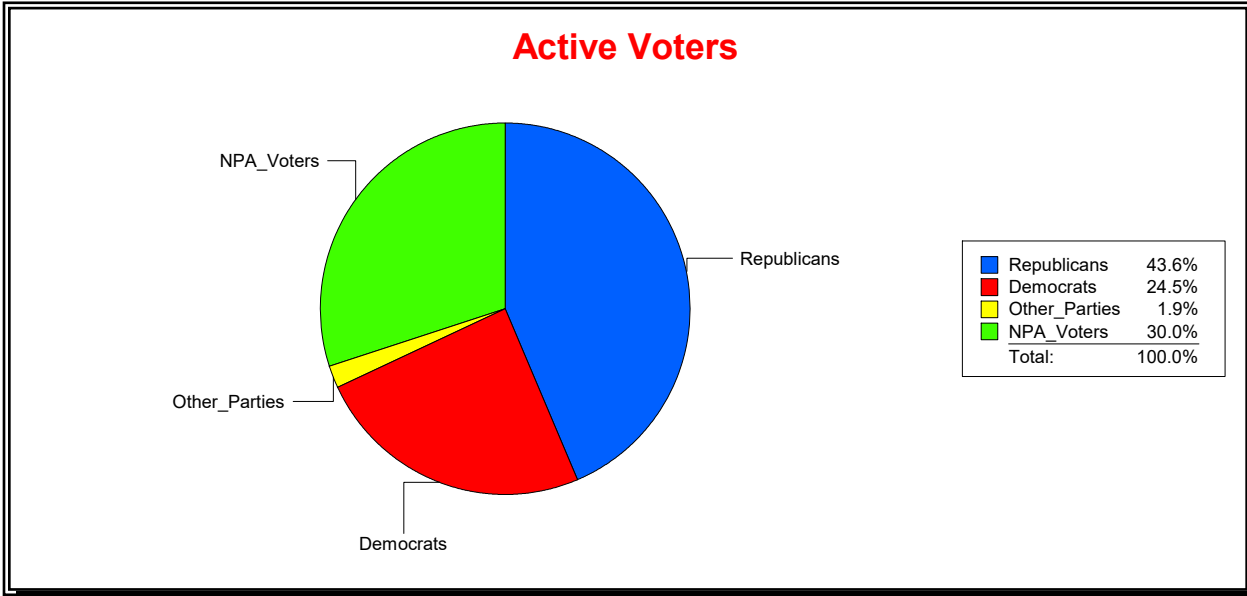

Sarasota County, FL

Date 6/1/2022

Time 08:31 AM

Graphs of District Registration

Active Registered Voters

Inactive Voters

District	Total	Dems	Reps	NonP	Other	Total	Dems	Reps	NonP	Other
NORTH PORT DIST 1	10,492	2,566	4,572	3,150	204	737	174	279	270	14