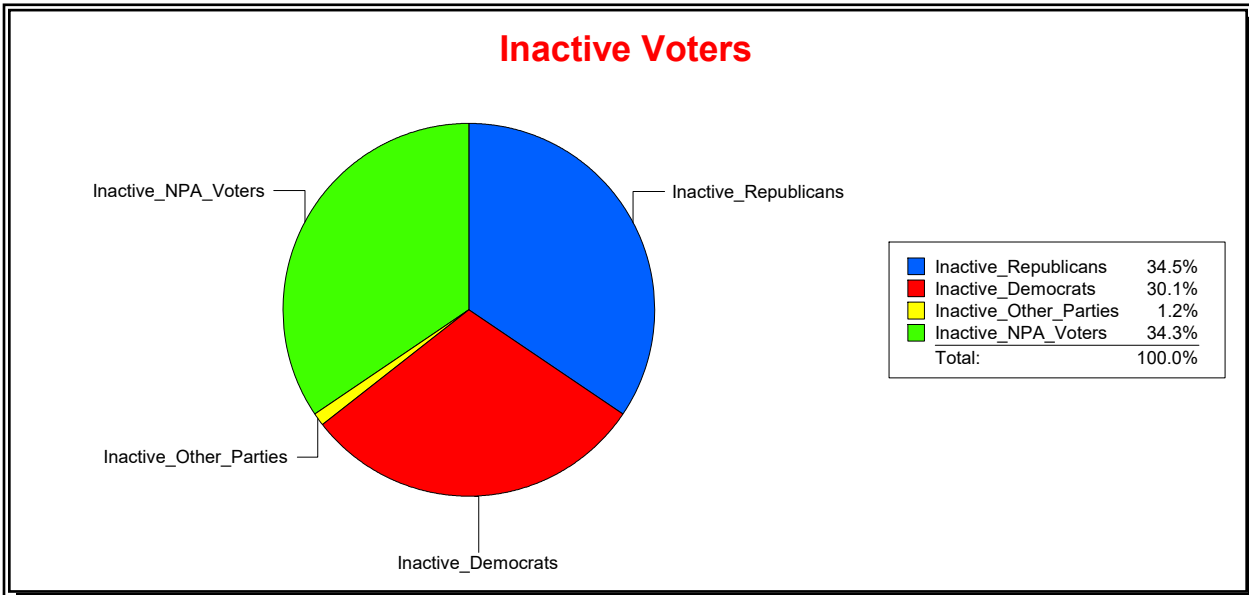

Ron Turner

Supervisor of Elections

Sarasota County, FL

Date 6/1/2022

Time 08:31 AM

Graphs of District Registration

Active Registered Voters

Inactive Voters

District	Total	Dems	Reps	NonP	Other	Total	Dems	Reps	NonP	Other
NORTH PORT 5	16,371	4,041	7,365	4,653	312	1,128	339	389	387	13