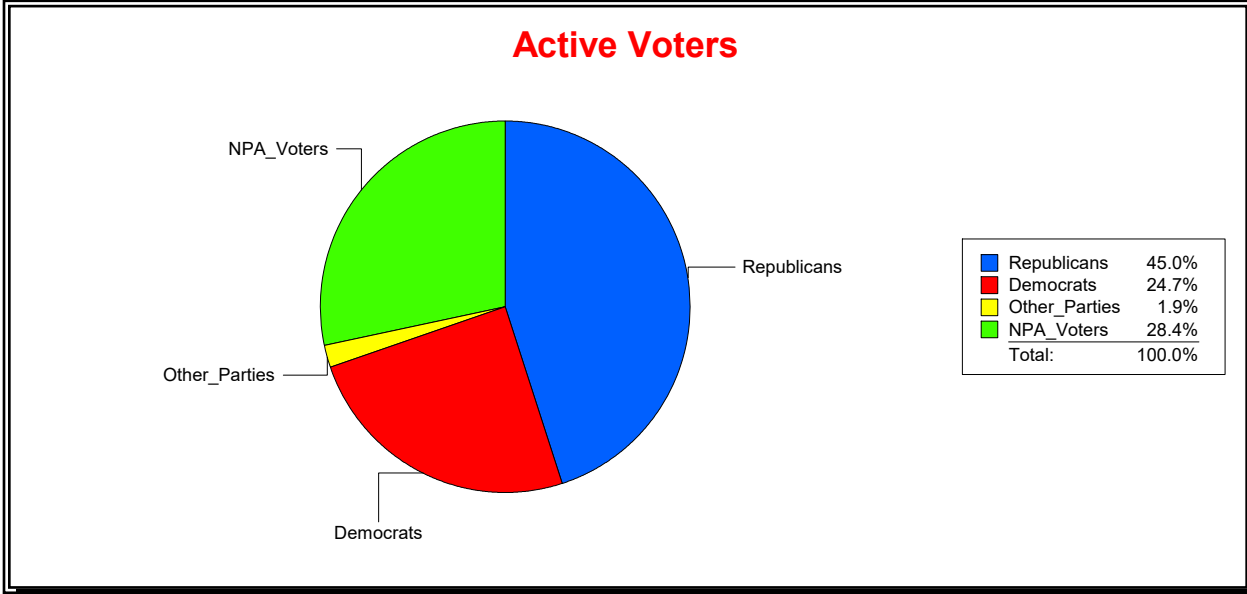

Ron Turner

Supervisor of Elections

Sarasota County, FL

Date 6/1/2022

Time 08:31 AM

Graphs of District Registration

Active Registered Voters

Inactive Voters

<u>District</u>	<u>Total</u>	<u>Dems</u>	<u>Reps</u>	<u>NonP</u>	<u>Other</u>	<u>Total</u>	<u>Dems</u>	<u>Reps</u>	<u>NonP</u>	<u>Other</u>
NORTH PORT DIST 5	16,371	4,041	7,365	4,653	312	1,128	339	389	387	13