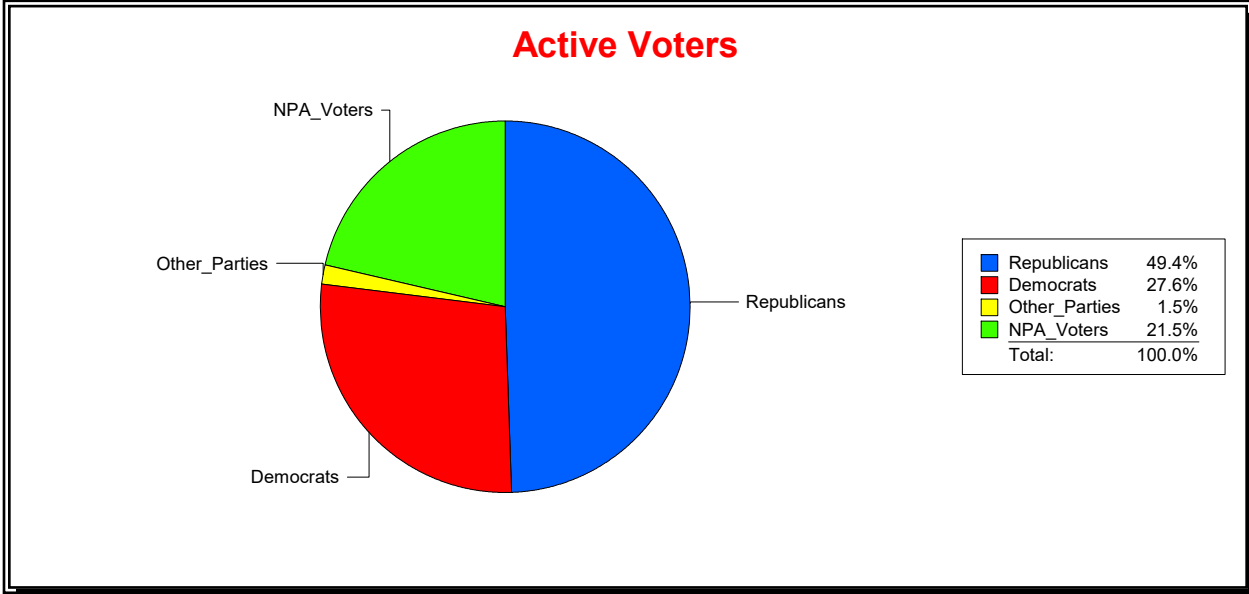

Ron Turner

Supervisor of Elections

Sarasota County, FL

Date 6/1/2022

Time 08:31 AM

Graphs of District Registration

Active Registered Voters

Inactive Voters

District	Total	Dems	Reps	NonP	Other	Total	Dems	Reps	NonP	Other
LONGBOAT KEY BEACH B	2,845	785	1,405	611	44	170	54	80	35	1