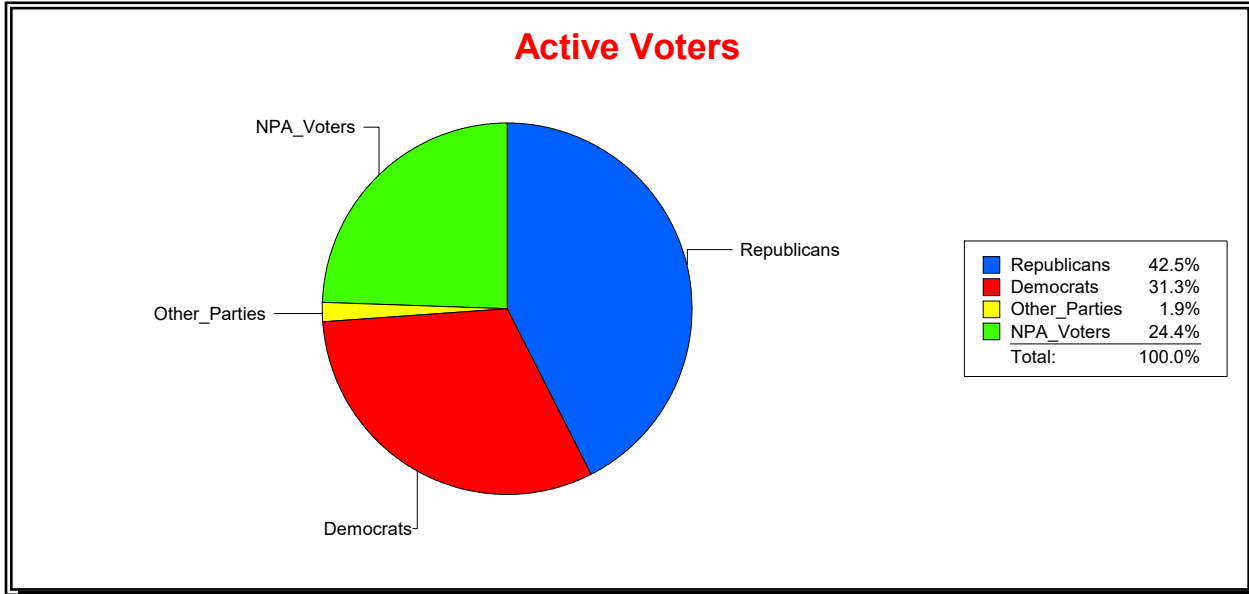

Ron Turner

Supervisor of Elections

Sarasota County, FL

Date 6/1/2022

Time 08:31 AM

Graphs of District Registration

Active Registered Voters

Inactive Voters

District	Total	Dems	Reps	NonP	Other	Total	Dems	Reps	NonP	Other
SCHOOL DIST 4	68,235	21,361	28,969	16,629	1,276	5,339	1,703	1,995	1,574	67