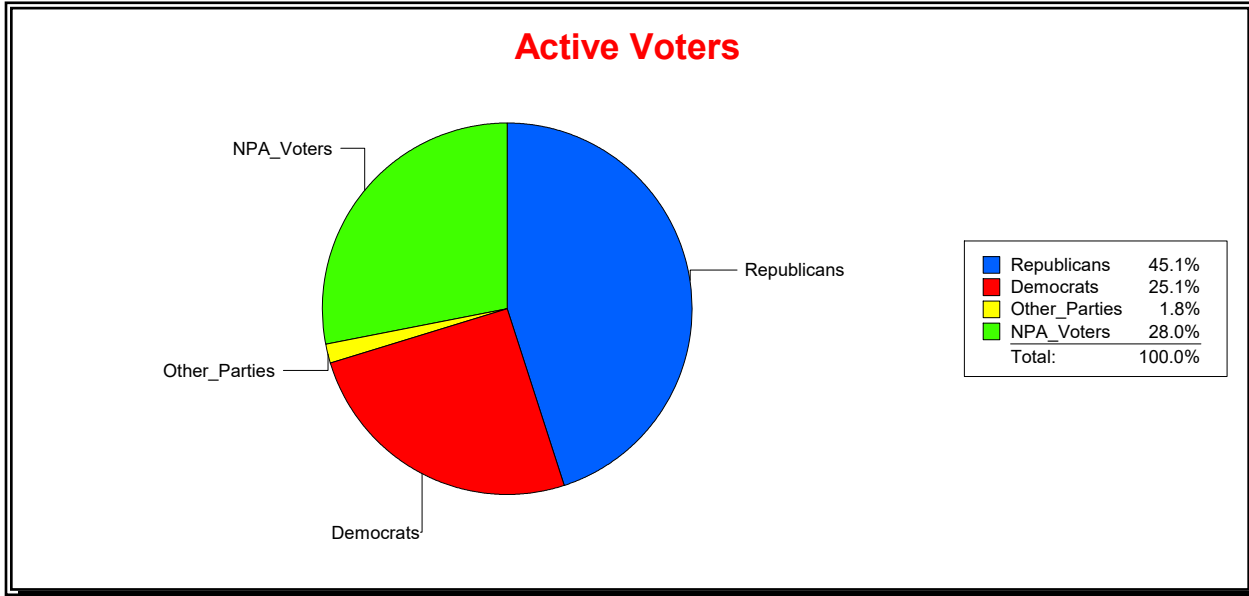

Ron Turner

Supervisor of Elections

Sarasota County, FL

Date 6/1/2022

Time 08:31 AM

Graphs of District Registration

Active Registered Voters

Inactive Voters

<u>District</u>	<u>Total</u>	<u>Dems</u>	<u>Reps</u>	<u>NonP</u>	<u>Other</u>	<u>Total</u>	<u>Dems</u>	<u>Reps</u>	<u>NonP</u>	<u>Other</u>
HOSPITAL BOARD SOUTH	123,647	31,006	55,746	34,667	2,228	9,377	2,496	3,674	3,094	113