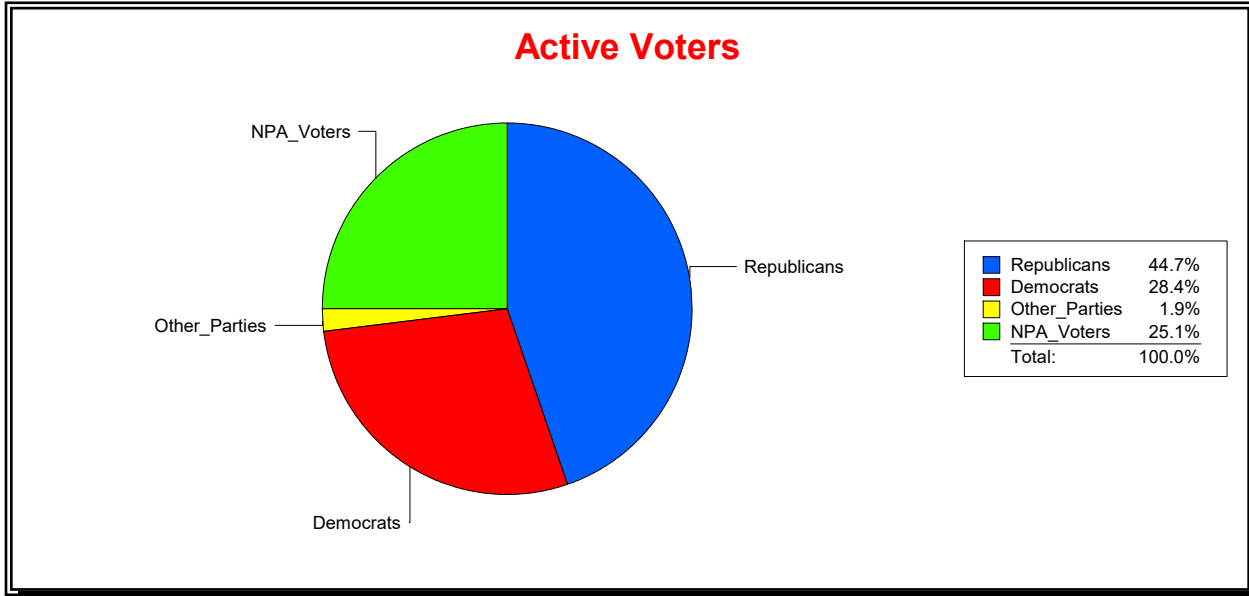

Ron Turner

Supervisor of Elections

Sarasota County, FL

Date 6/1/2022

Time 08:31 AM

Graphs of District Registration

Active Registered Voters

Inactive Voters

<u>District</u>	<u>Total</u>	<u>Dems</u>	<u>Reps</u>	<u>NonP</u>	<u>Other</u>	<u>Total</u>	<u>Dems</u>	<u>Reps</u>	<u>NonP</u>	<u>Other</u>
COUNTY	222,786	63,178	99,476	56,000	4,132	16,265	4,853	6,353	4,852	207