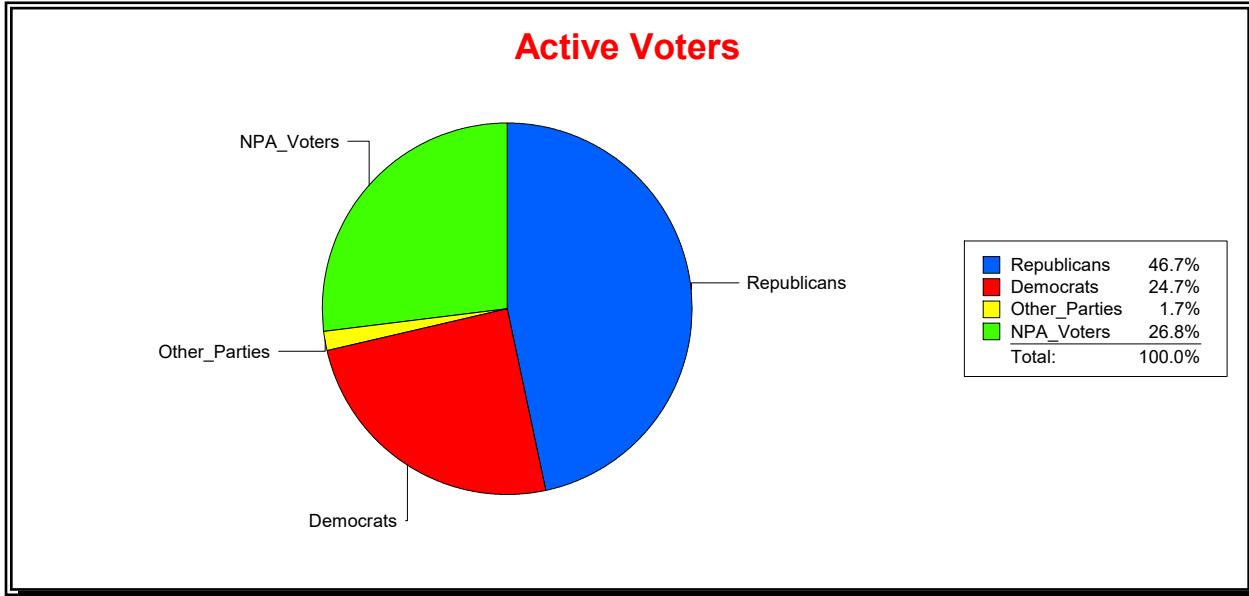

Date 6/1/2022

Time 08:31 AM

Graphs of District Registration

Active Registered Voters

Inactive Voters

District	Total	Dems	Reps	NonP	Other	Total	Dems	Reps	NonP	Other
ENGLEWOOD FIRE DIST	13,607	3,361	6,359	3,653	234	938	266	366	295	11