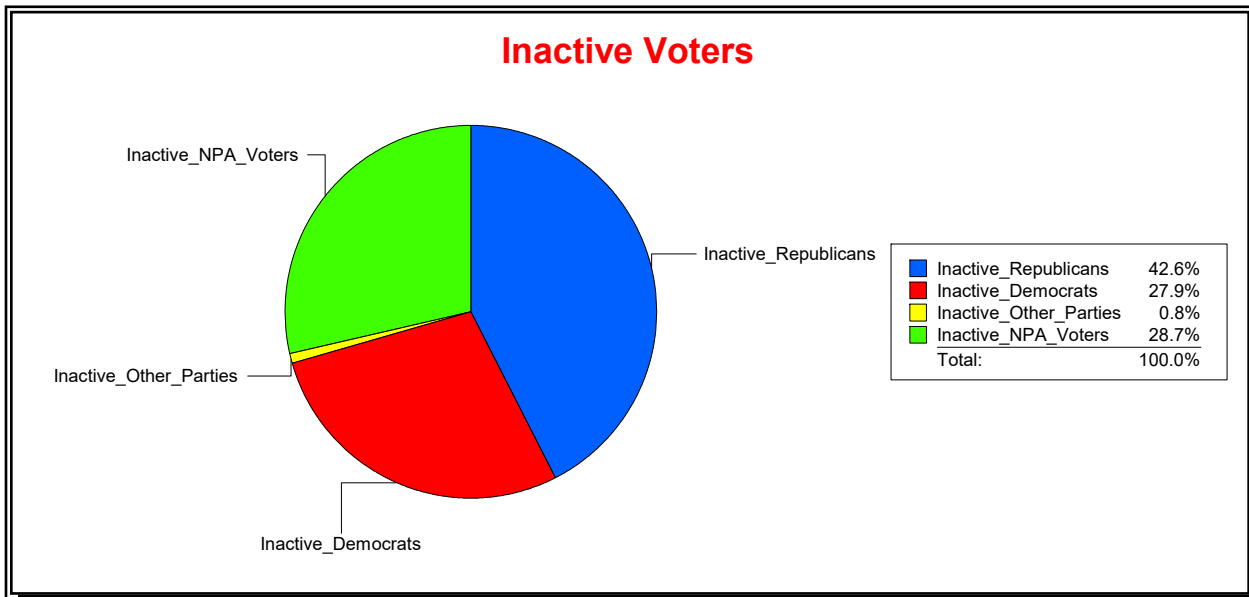

Ron Turner

Supervisor of Elections

Sarasota County, FL

Date 6/1/2022

Time 08:31 AM

Graphs of District Registration

Active Registered Voters

Inactive Voters

<u>District</u>	<u>Total</u>	<u>Dems</u>	<u>Reps</u>	<u>NonP</u>	<u>Other</u>	<u>Total</u>	<u>Dems</u>	<u>Reps</u>	<u>NonP</u>	<u>Other</u>
VENICE DIST5	21,974	5,951	10,129	5,551	343	1,783	497	760	511	15