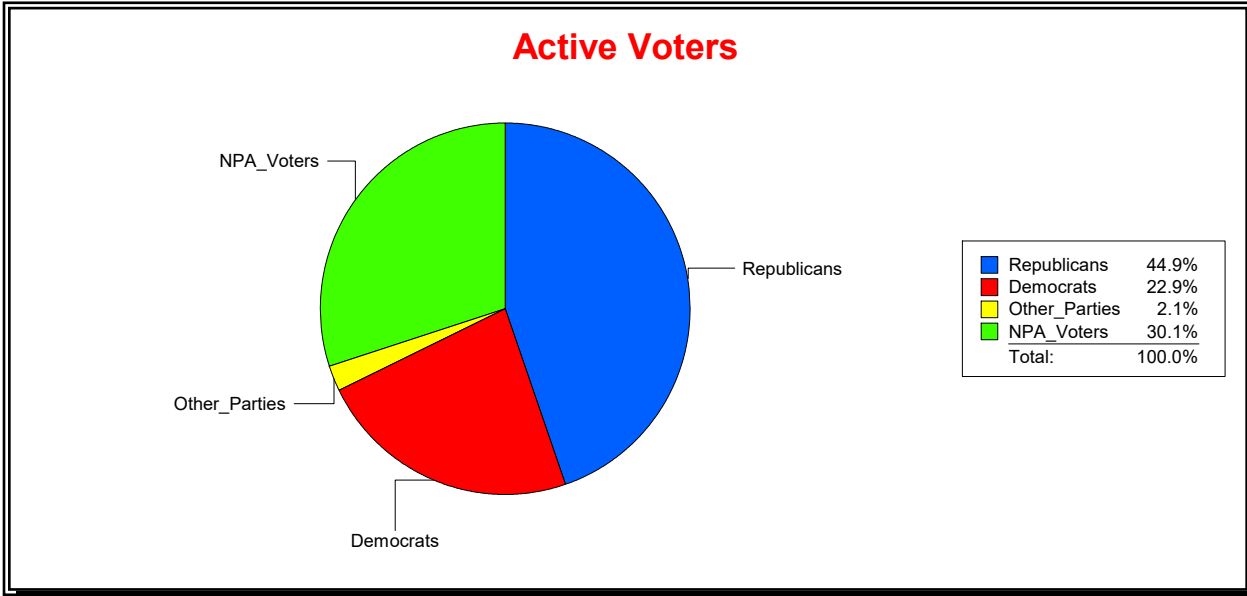

Ron Turner

Supervisor of Elections

Sarasota County, FL

Date 6/1/2022

Time 08:31 AM

Graphs of District Registration

District	Active Registered Voters					Inactive Voters				
	Total	Dems	Reps	NonP	Other	Total	Dems	Reps	NonP	Other
NORTH PORT 2	12,160	2,788	5,454	3,657	261	848	208	330	295	15