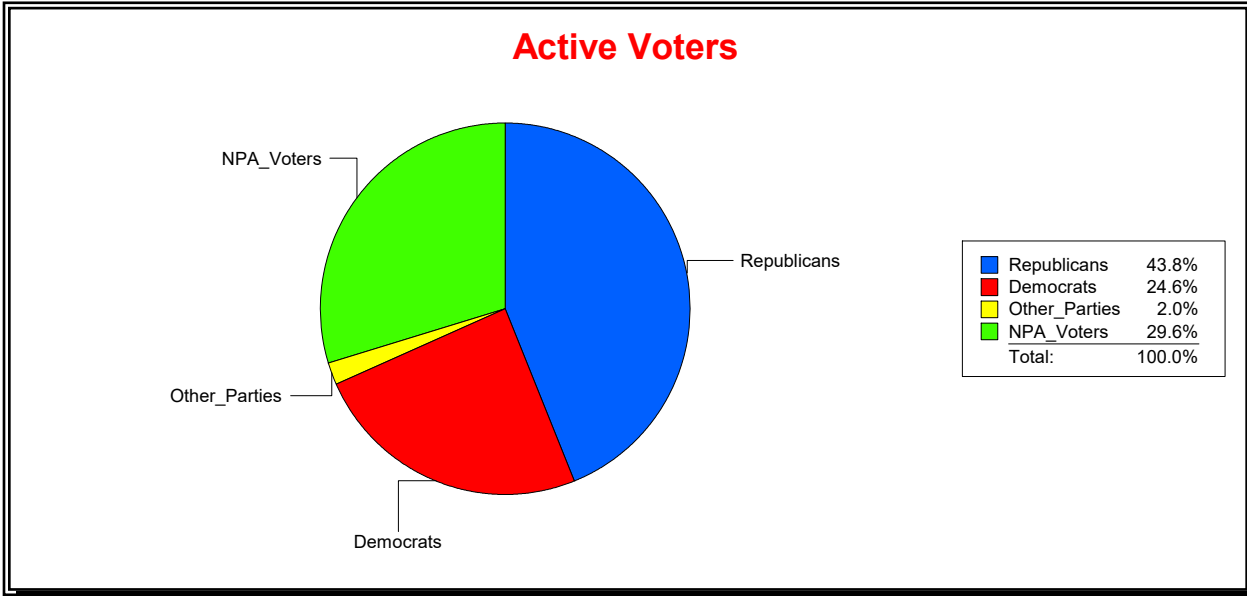

Ron Turner

Supervisor of Elections

Sarasota County, FL

Date 6/1/2022

Time 08:31 AM

Graphs of District Registration

Active Registered Voters

Inactive Voters

<u>District</u>	<u>Total</u>	<u>Dems</u>	<u>Reps</u>	<u>NonP</u>	<u>Other</u>	<u>Total</u>	<u>Dems</u>	<u>Reps</u>	<u>NonP</u>	<u>Other</u>
NORTH PORT DIST5	58,432	14,355	25,622	17,311	1,144	4,356	1,151	1,604	1,544	57