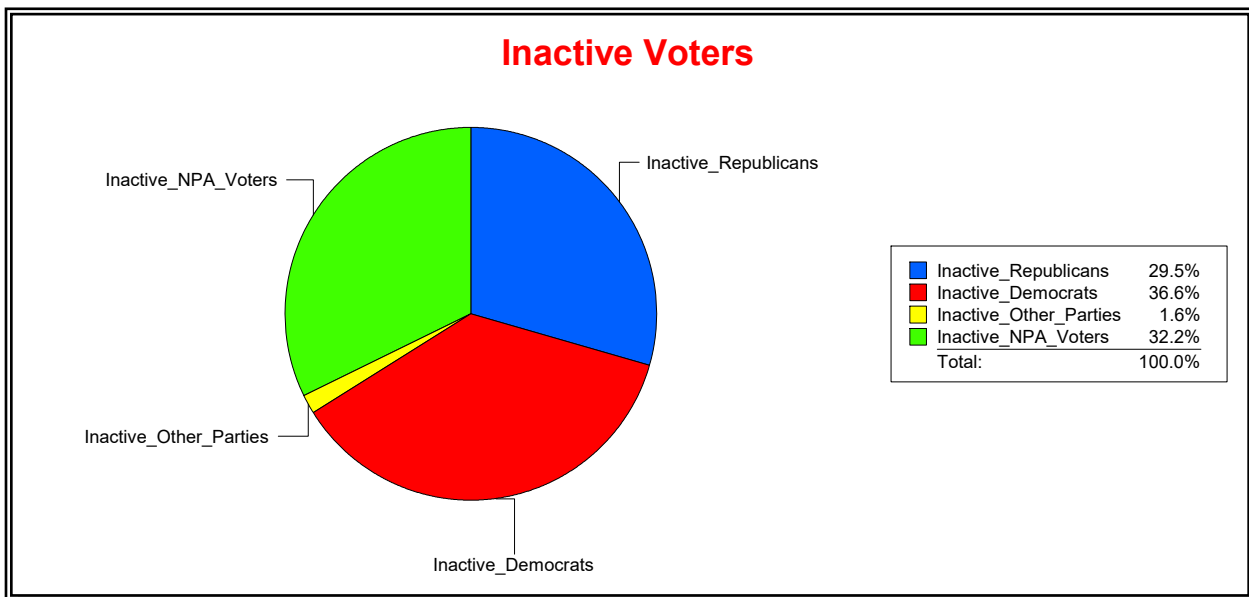

Ron Turner

Supervisor of Elections

Sarasota County, FL

Date 6/1/2022

Time 08:31 AM

Graphs of District Registration

Active Registered Voters

Inactive Voters

District	Total	Dems	Reps	NonP	Other	Total	Dems	Reps	NonP	Other
SARASOTA 3	10,825	4,051	3,730	2,804	240	1,155	423	341	372	19