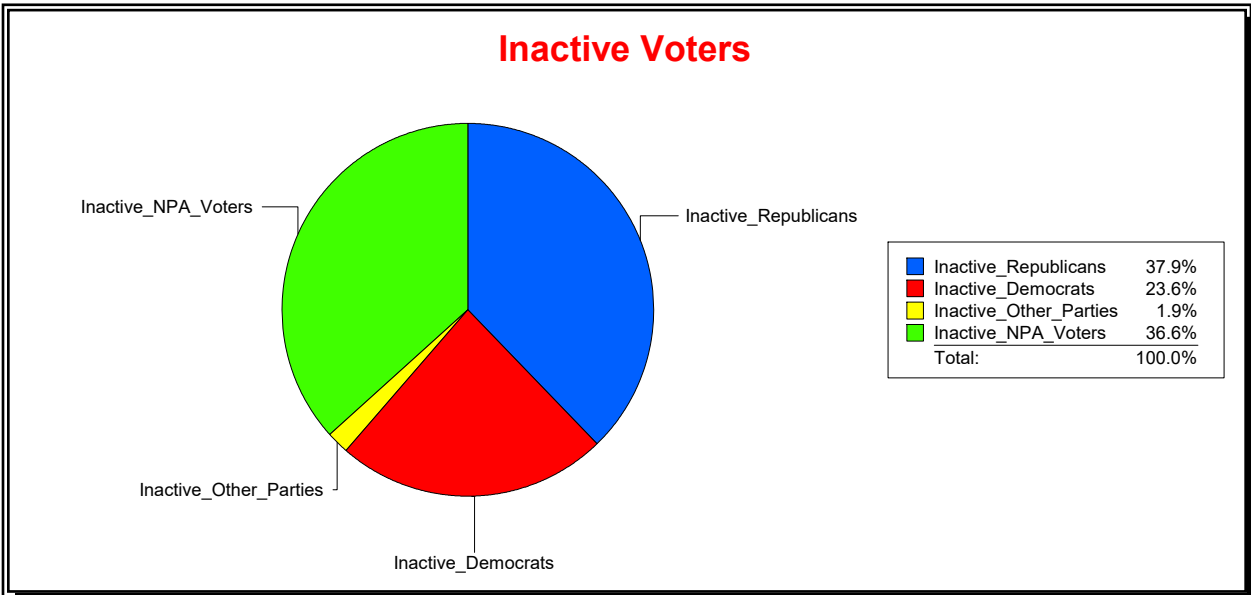

Ron Turner

Supervisor of Elections

Sarasota County, FL

Date 6/1/2022

Time 08:31 AM

Graphs of District Registration

Active Registered Voters

Inactive Voters

<u>District</u>	<u>Total</u>	<u>Dems</u>	<u>Reps</u>	<u>NonP</u>	<u>Other</u>	<u>Total</u>	<u>Dems</u>	<u>Reps</u>	<u>NonP</u>	<u>Other</u>
NORTH PORT 1	10,492	2,566	4,572	3,150	204	737	174	279	270	14