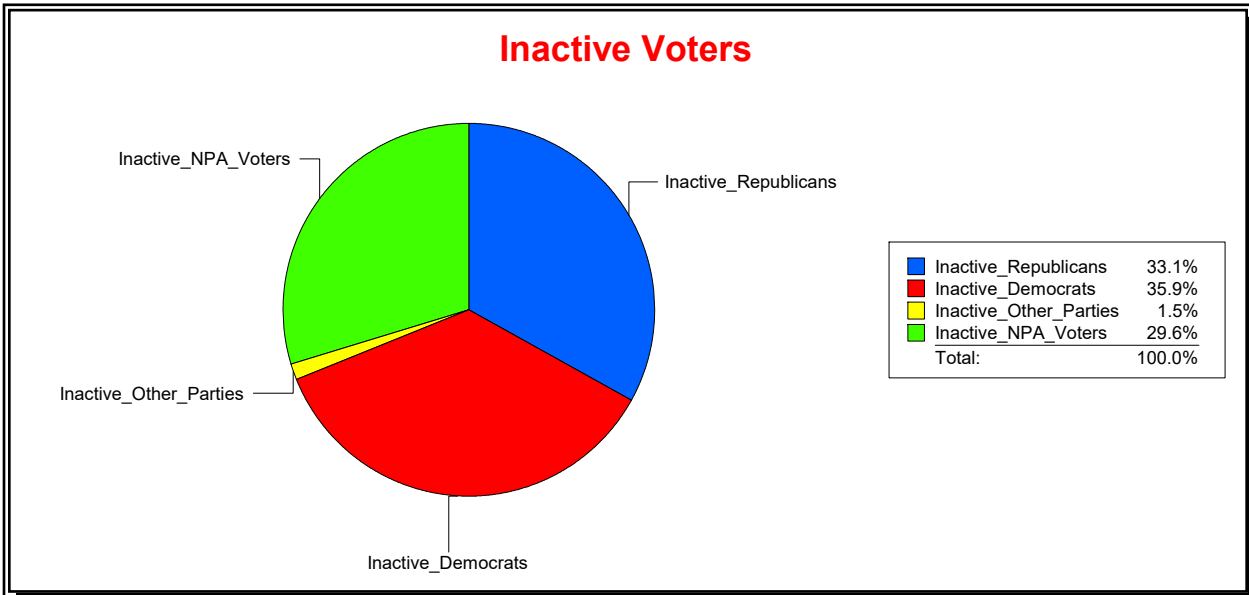

Sarasota County, FL

Date 6/1/2022

Time 08:31 AM

Graphs of District Registration

Active Registered Voters

Inactive Voters

District	Total	Dems	Reps	NonP	Other	Total	Dems	Reps	NonP	Other
HOSPITAL BOARD NORTH	104,337	35,664	41,100	25,473	2,100	8,632	3,095	2,854	2,556	127