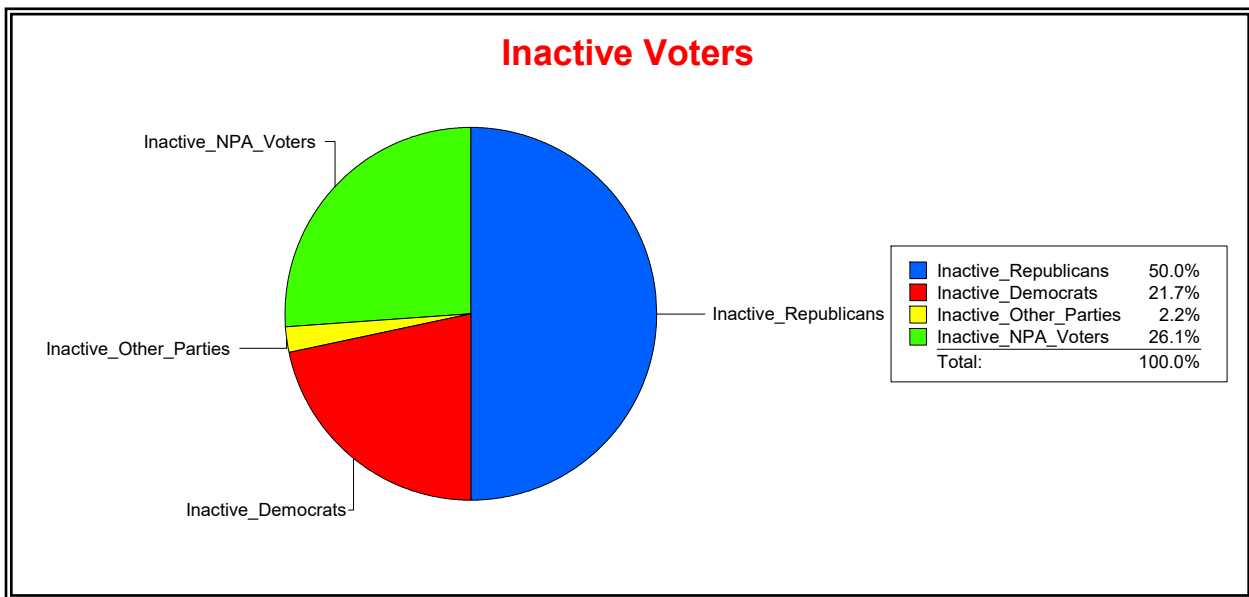

Ron Turner

Supervisor of Elections

Sarasota County, FL

Date 6/1/2022

Time 08:31 AM

Graphs of District Registration

Active Registered Voters

Inactive Voters

District	Total	Dems	Reps	NonP	Other	Total	Dems	Reps	NonP	Other
BOBCAT TRAIL CDD	785	180	385	211	9	46	10	23	12	1