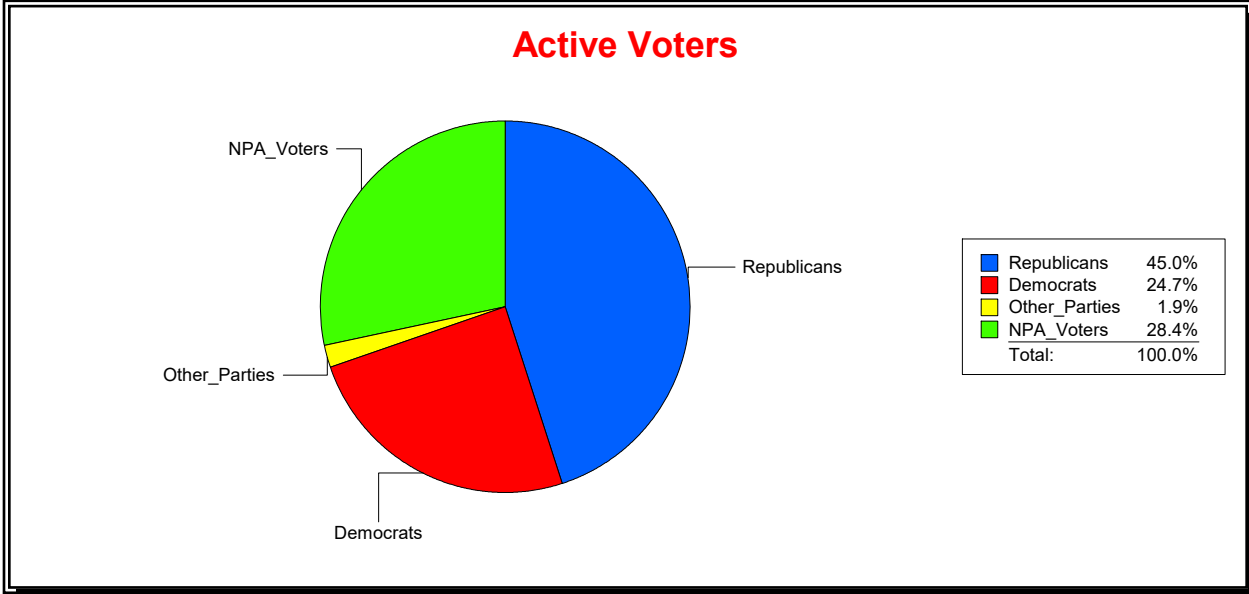

Ron Turner

Supervisor of Elections

Sarasota County, FL

Date 6/1/2022

Time 08:31 AM

Graphs of District Registration

Active Registered Voters

Inactive Voters

District	Total	Dems	Reps	NonP	Other	Total	Dems	Reps	NonP	Other
NORTH PORT 5	16,371	4,041	7,365	4,653	312	1,128	339	389	387	13