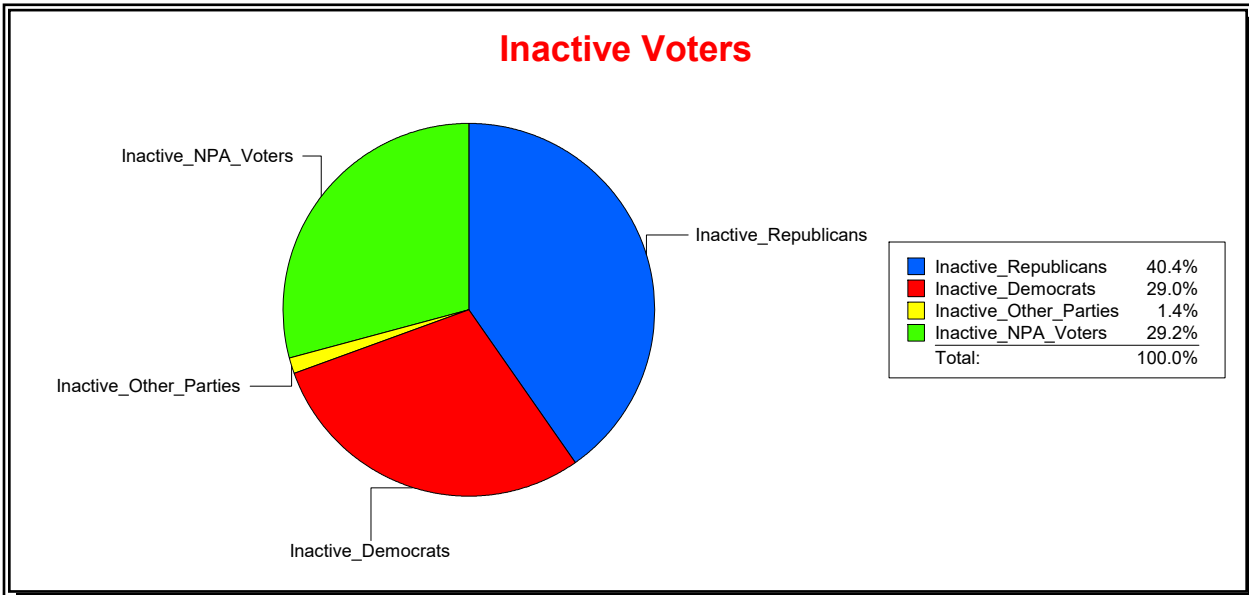

Ron Turner

Supervisor of Elections

Sarasota County, FL

Date 6/1/2022

Time 08:31 AM

Graphs of District Registration

Active Registered Voters

Inactive Voters

District	Total	Dems	Reps	NonP	Other	Total	Dems	Reps	NonP	Other
SCHOOL DIST 2	75,031	20,092	35,389	18,137	1,413	5,173	1,501	2,090	1,508	74