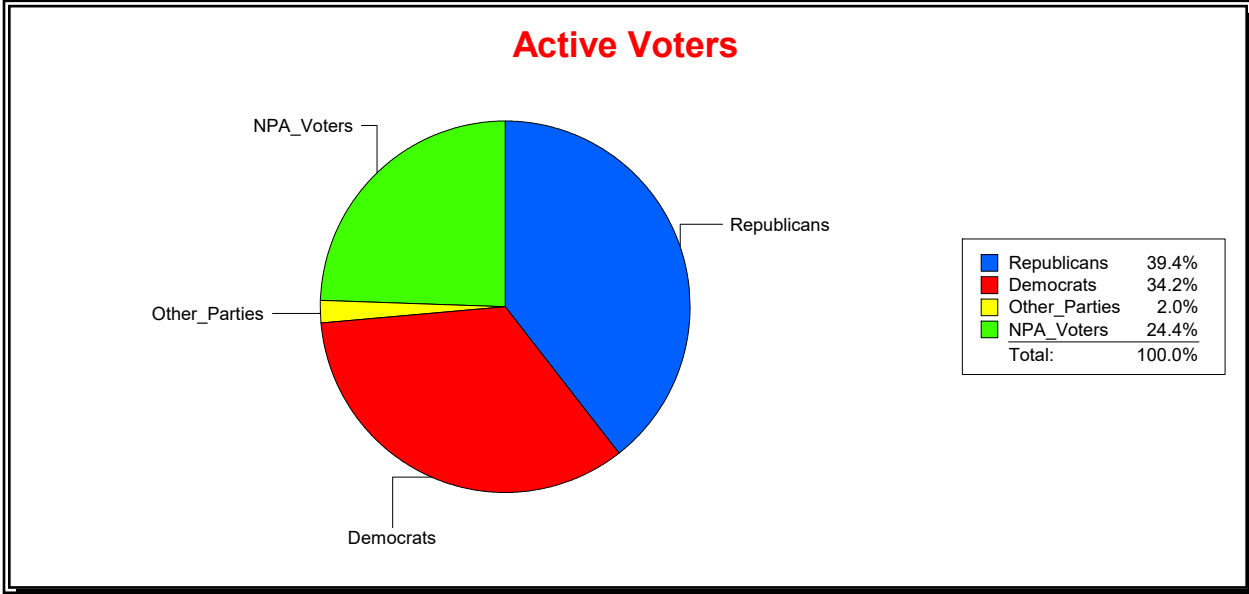

Sarasota County, FL

Date 6/1/2022

Time 08:31 AM

Graphs of District Registration

Active Registered Voters

Inactive Voters

District	Total	Dems	Reps	NonP	Other	Total	Dems	Reps	NonP	Other
HOSPITAL BOARD NORTH	104,337	35,664	41,100	25,473	2,100	8,632	3,095	2,854	2,556	127