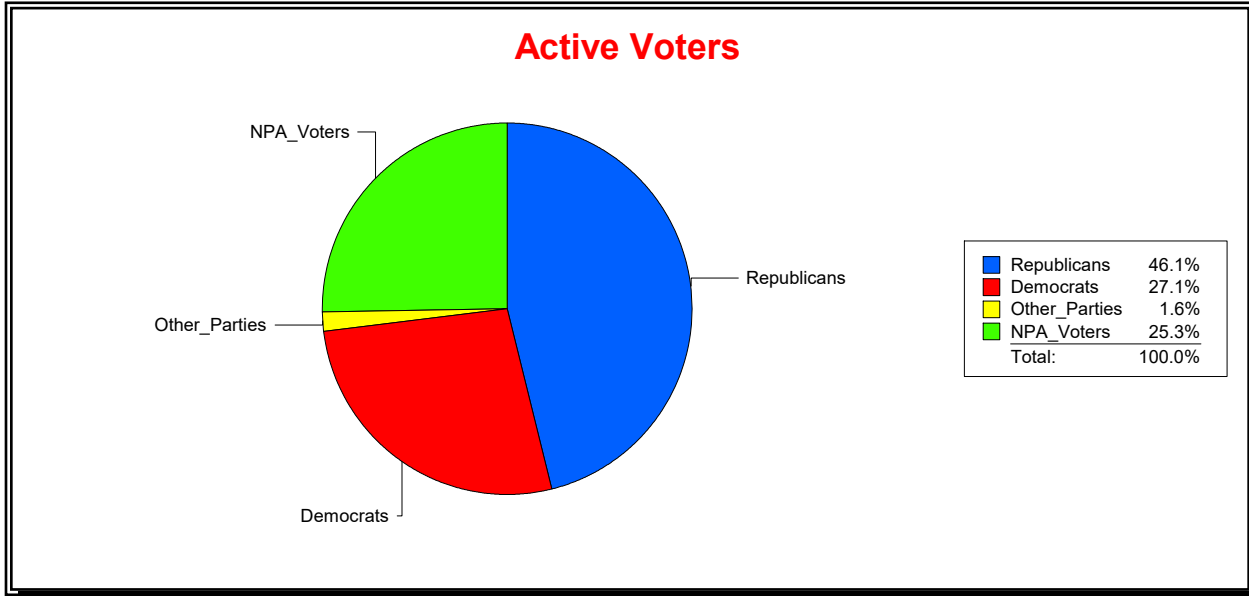

Ron Turner

Supervisor of Elections

Sarasota County, FL

Date 6/1/2022

Time 08:31 AM

Graphs of District Registration

Active Registered Voters

Inactive Voters

<u>District</u>	<u>Total</u>	<u>Dems</u>	<u>Reps</u>	<u>NonP</u>	<u>Other</u>	<u>Total</u>	<u>Dems</u>	<u>Reps</u>	<u>NonP</u>	<u>Other</u>
VENICE DIST5	21,974	5,951	10,129	5,551	343	1,783	497	760	511	15