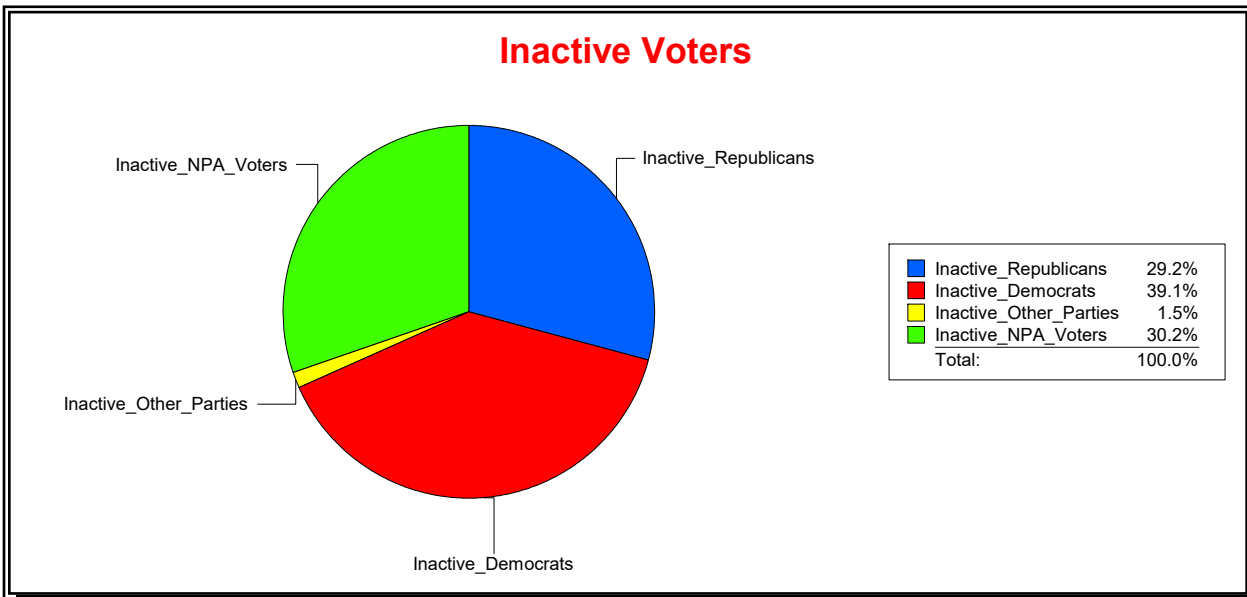

Ron Turner

Supervisor of Elections

Sarasota County, FL

Date 6/1/2022

Time 08:31 AM

Graphs of District Registration

Active Registered Voters

Inactive Voters

<u>District</u>	<u>Total</u>	<u>Dems</u>	<u>Reps</u>	<u>NonP</u>	<u>Other</u>	<u>Total</u>	<u>Dems</u>	<u>Reps</u>	<u>NonP</u>	<u>Other</u>
SCHOOL DIST 1	62,746	24,276	21,591	15,566	1,313	5,893	2,305	1,720	1,778	90