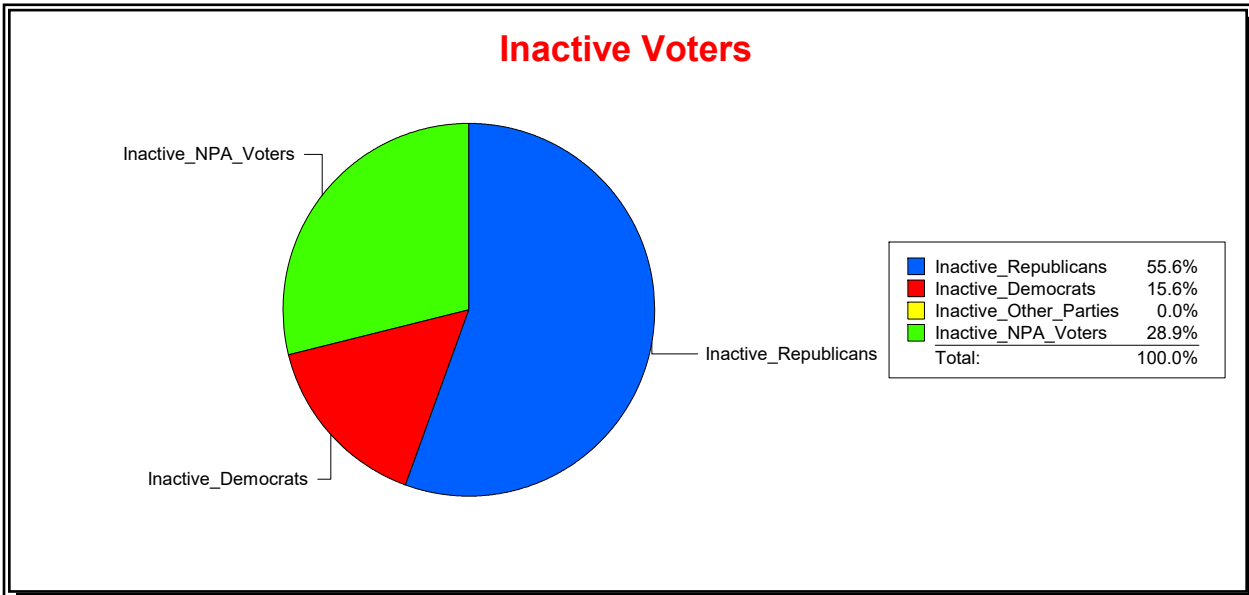

Ron Turner

Supervisor of Elections

Sarasota County, FL

Date 6/1/2022

Time 08:31 AM

Graphs of District Registration

Active Registered Voters

Inactive Voters

District	Total	Dems	Reps	NonP	Other	Total	Dems	Reps	NonP	Other
GOLDEN GATE POINT	399	114	181	98	6	45	7	25	13	0