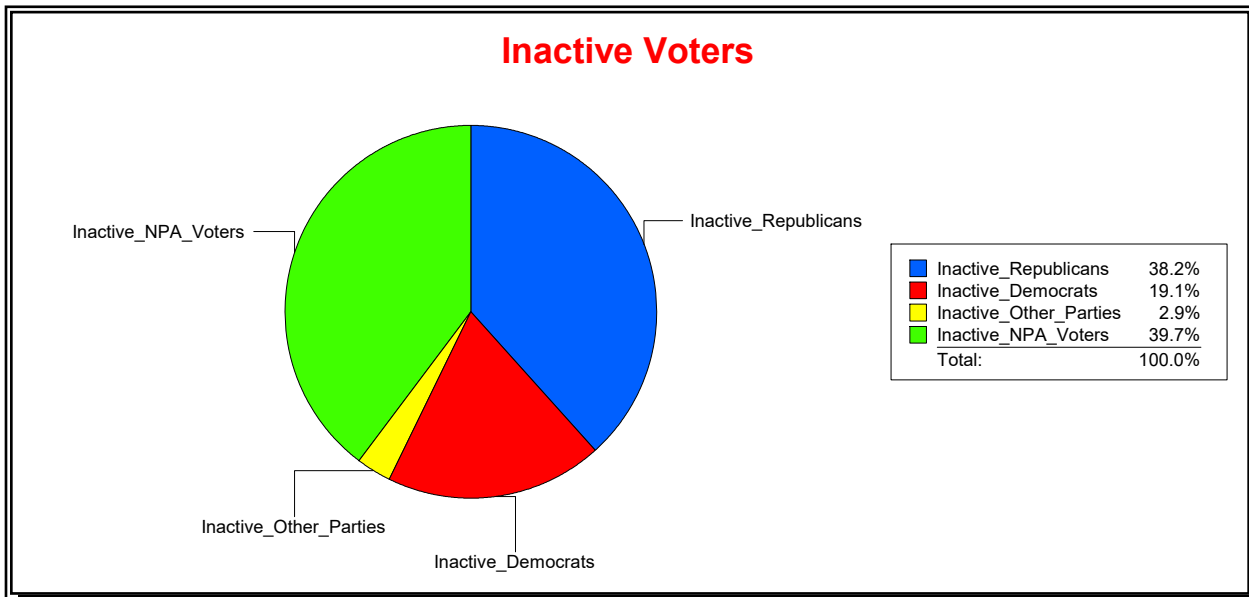

District	Total	Dems	Reps	NonP	Other	Total	Dems	Reps	NonP	Other
BLACKBURN CREEK	2,198	556	1,090	521	31	68	13	26	27	2

Ron Turner

Supervisor of Elections

Sarasota County, FL

Date 6/1/2022

Time 08:31 AM

Graphs of District Registration