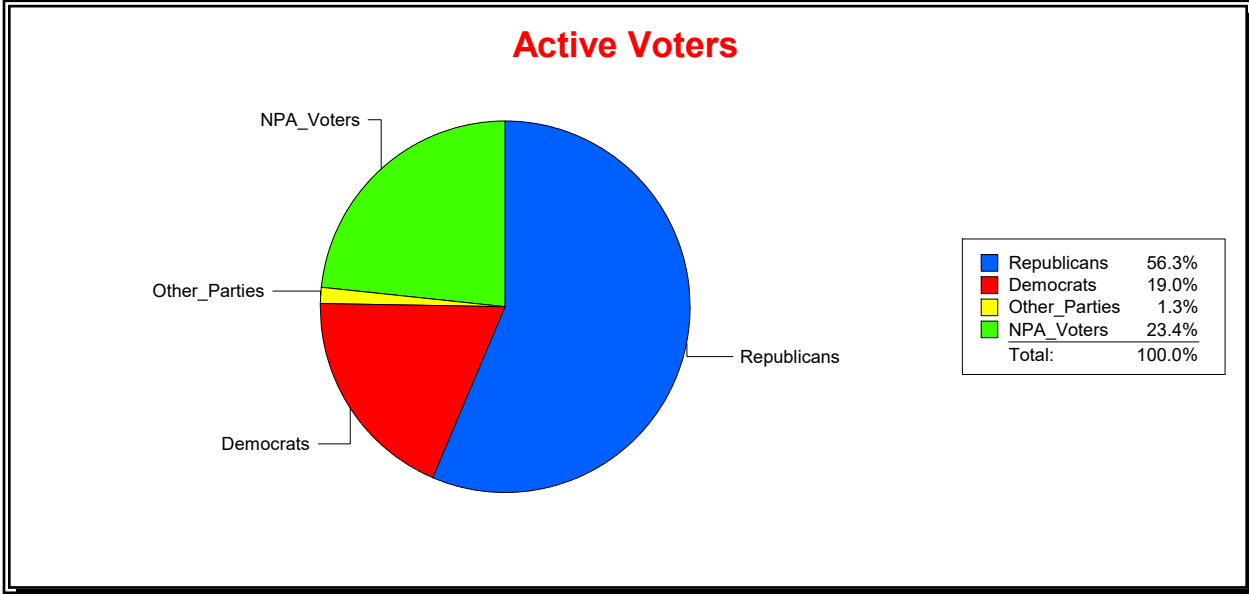

District	Total	Dems	Reps	NonP	Other	Total	Dems	Reps	NonP	Other
TOSCANA ISLES CDD	868	165	489	203	11	12	1	8	3	0

Ron Turner

Supervisor of Elections

Sarasota County, FL

Date 6/1/2022

Time 08:31 AM

Graphs of District Registration