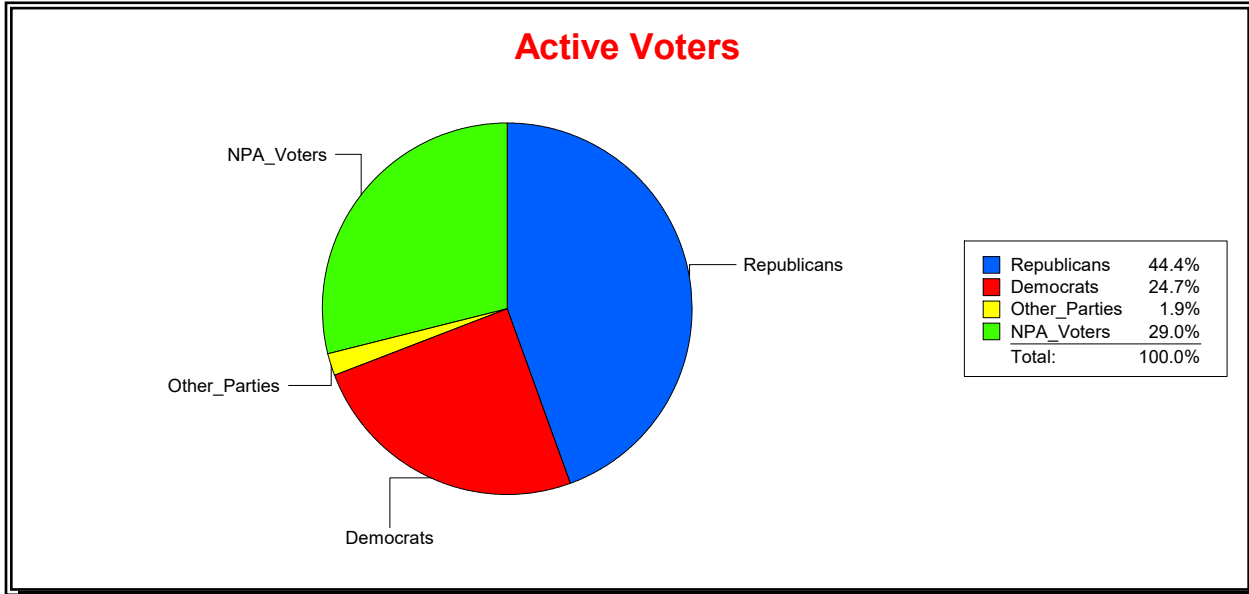

Ron Turner

Supervisor of Elections

Sarasota County, FL

Date 6/1/2022

Time 08:31 AM

Graphs of District Registration

Active Registered Voters

Inactive Voters

District	Total	Dems	Reps	NonP	Other	Total	Dems	Reps	NonP	Other
CNTY COMM DIST 5	68,961	17,052	30,619	19,999	1,291	5,405	1,440	2,063	1,835	67