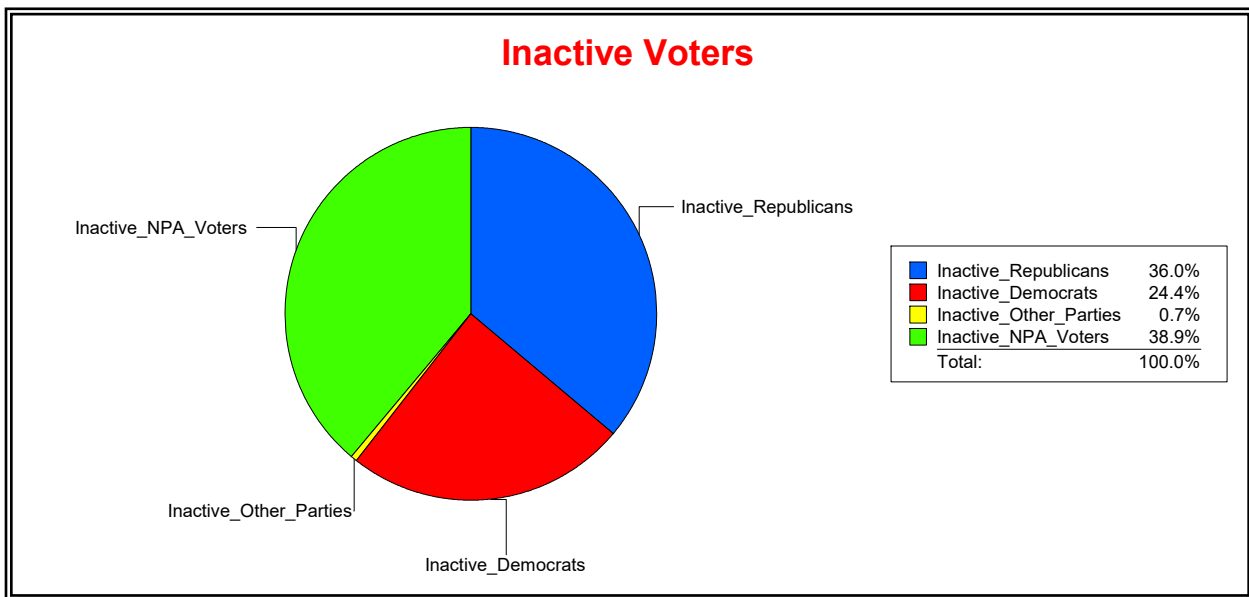

Ron Turner

Supervisor of Elections

Sarasota County, FL

Date 6/1/2022

Time 08:31 AM

Graphs of District Registration

Active Registered Voters

Inactive Voters

<u>District</u>	<u>Total</u>	<u>Dems</u>	<u>Reps</u>	<u>NonP</u>	<u>Other</u>	<u>Total</u>	<u>Dems</u>	<u>Reps</u>	<u>NonP</u>	<u>Other</u>
NORTH PORT 3	10,300	2,530	4,256	3,291	223	913	223	329	355	6