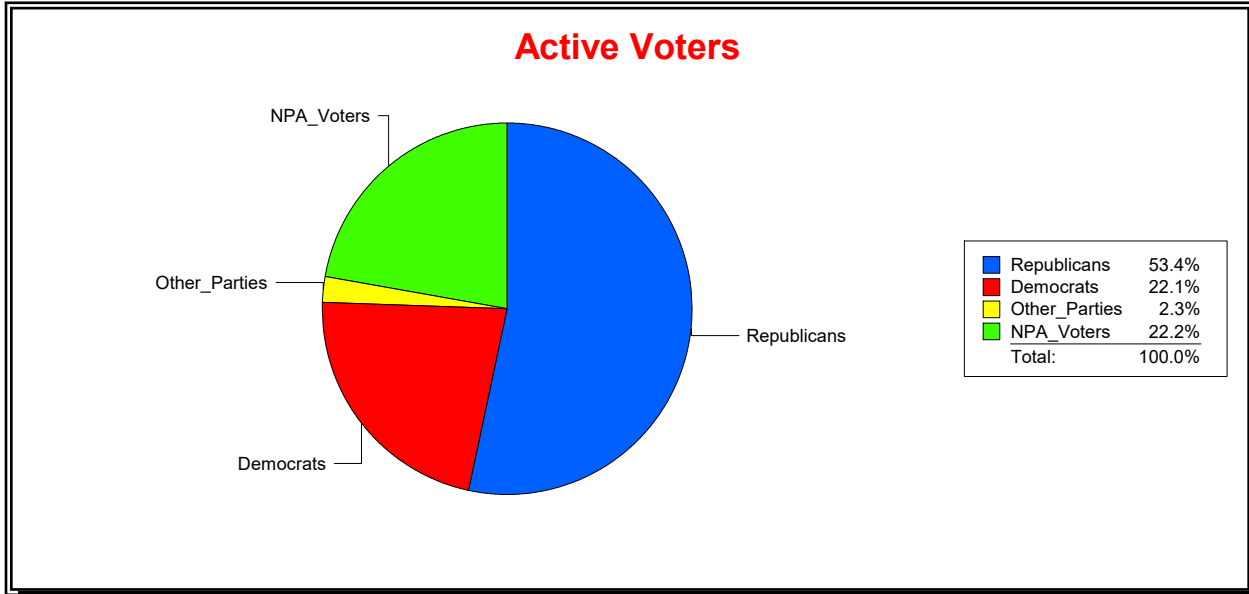

Ron Turner

Supervisor of Elections

Sarasota County, FL

Date 6/1/2022

Time 08:31 AM

Graphs of District Registration

Active Registered Voters

Inactive Voters

District	Total	Dems	Reps	NonP	Other	Total	Dems	Reps	NonP	Other
LONGBOAT KEY 1	1,459	323	779	324	33	99	27	48	22	2