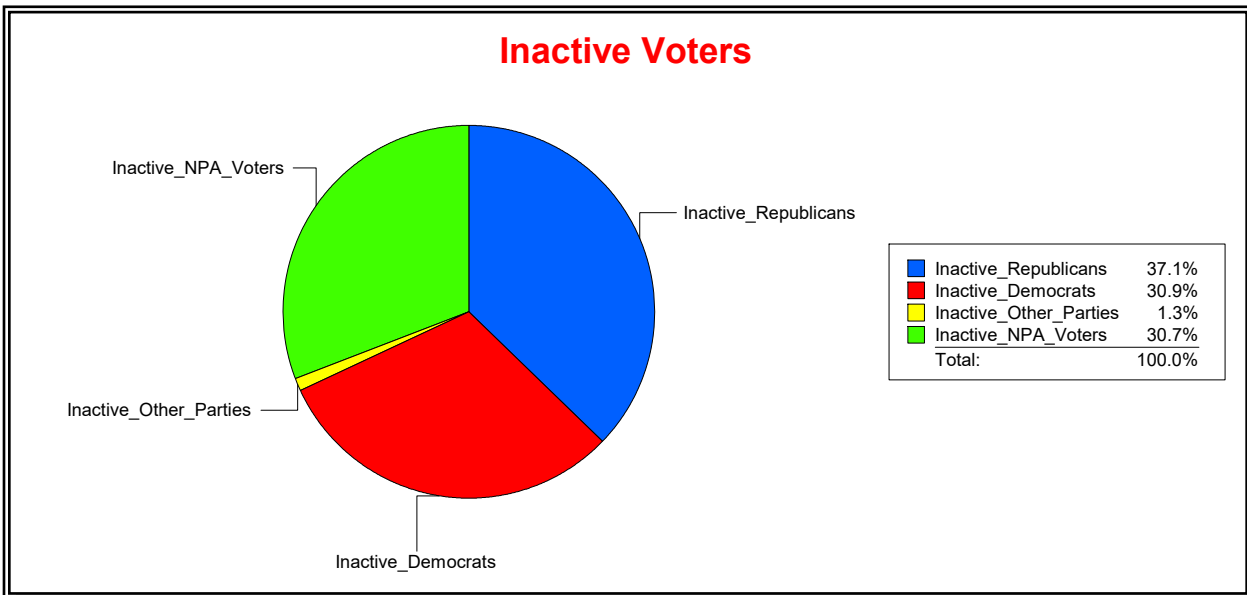

Ron Turner

Supervisor of Elections

Sarasota County, FL

Date 6/1/2022

Time 08:31 AM

Graphs of District Registration

Active Registered Voters

Inactive Voters

District	Total	Dems	Reps	NonP	Other	Total	Dems	Reps	NonP	Other
COUNTYWIDE	346,349	100,812	149,681	89,349	6,507	26,811	8,279	9,956	8,230	346

Ron Turner

Supervisor of Elections

Sarasota County, FL

Date 6/1/2022