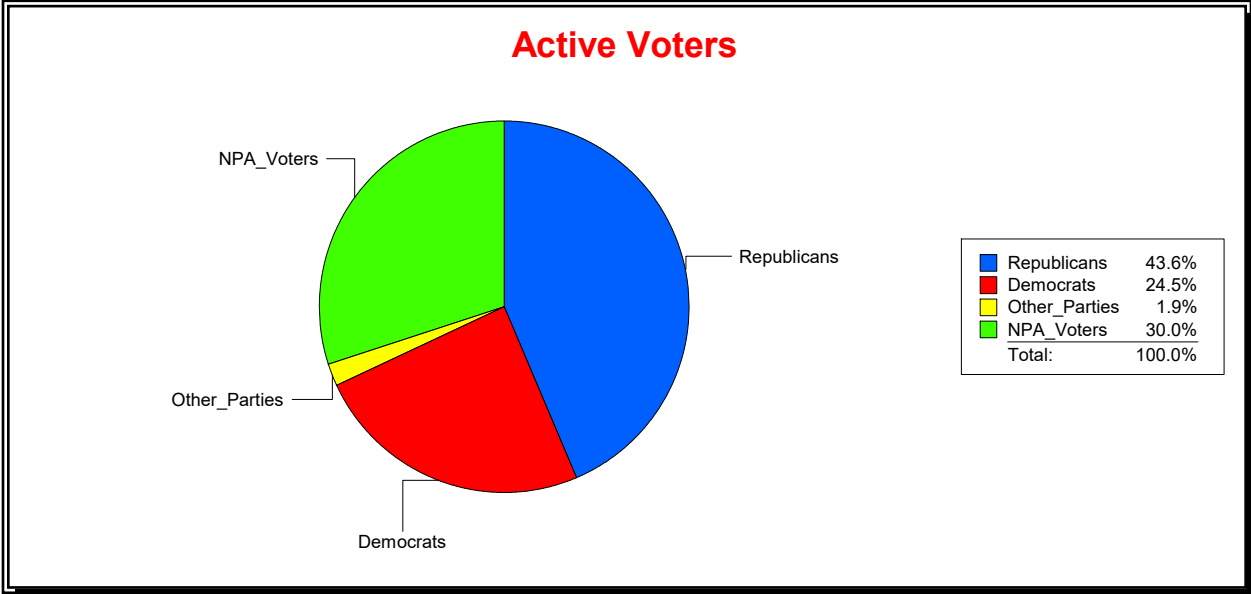

Ron Turner

Supervisor of Elections

Sarasota County, FL

Date 6/1/2022

Time 08:31 AM

Graphs of District Registration

Active Registered Voters

Inactive Voters

<u>District</u>	<u>Total</u>	<u>Dems</u>	<u>Reps</u>	<u>NonP</u>	<u>Other</u>	<u>Total</u>	<u>Dems</u>	<u>Reps</u>	<u>NonP</u>	<u>Other</u>
NORTH PORT 1	10,492	2,566	4,572	3,150	204	737	174	279	270	14