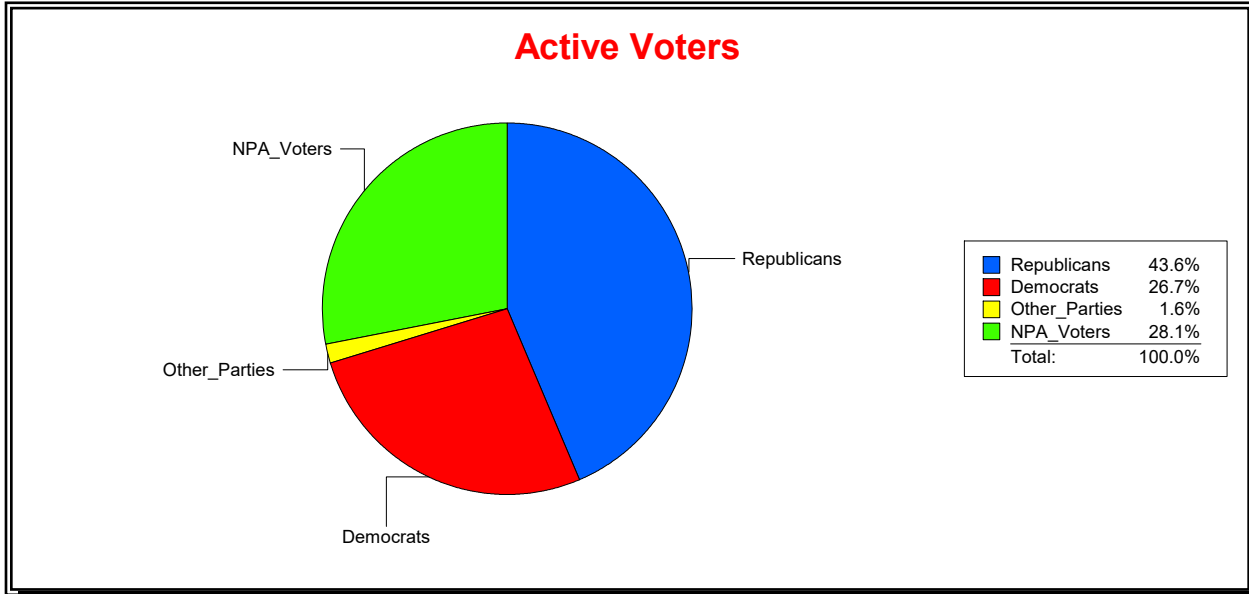

Ron Turner

Supervisor of Elections

Sarasota County, FL

Date 6/1/2022

Time 08:31 AM

Graphs of District Registration

Active Registered Voters

Inactive Voters

District	Total	Dems	Reps	NonP	Other	Total	Dems	Reps	NonP	Other
NORTH PORT 4	9,109	2,430	3,975	2,560	144	730	207	277	237	9