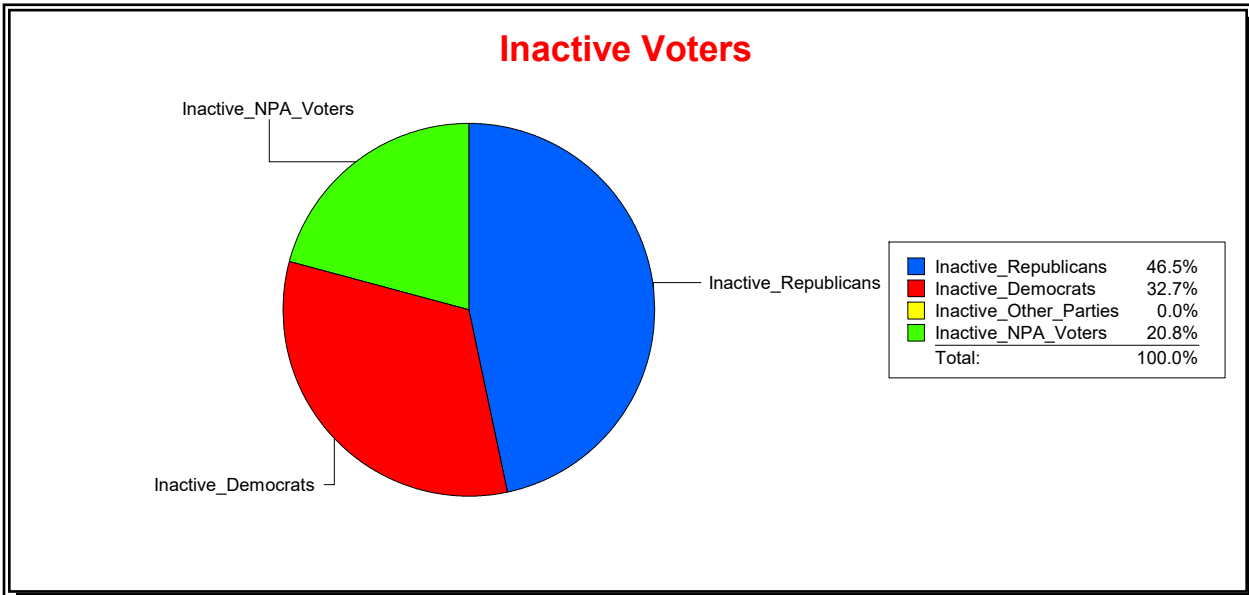

District	Total	Dems	Reps	NonP	Other	Total	Dems	Reps	NonP	Other
LBK DISTRICT 2	1,332	444	580	285	23	101	33	47	21	0

Ron Turner

Supervisor of Elections

Sarasota County, FL

Date 6/1/2022

Time 08:31 AM

Graphs of District Registration