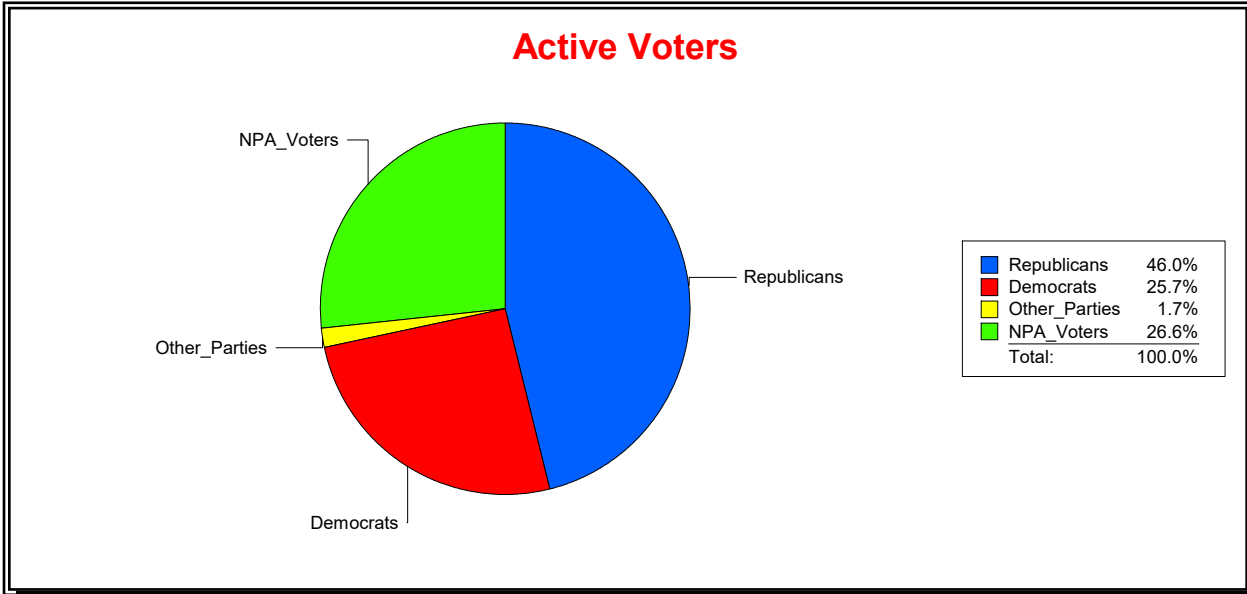

Ron Turner

Supervisor of Elections

Sarasota County, FL

Date 6/1/2022

Time 08:31 AM

Graphs of District Registration

Active Registered Voters

Inactive Voters

District	Total	Dems	Reps	NonP	Other	Total	Dems	Reps	NonP	Other
CNTY COMM DIST 3	72,752	18,670	33,481	19,374	1,227	5,356	1,445	2,196	1,661	54