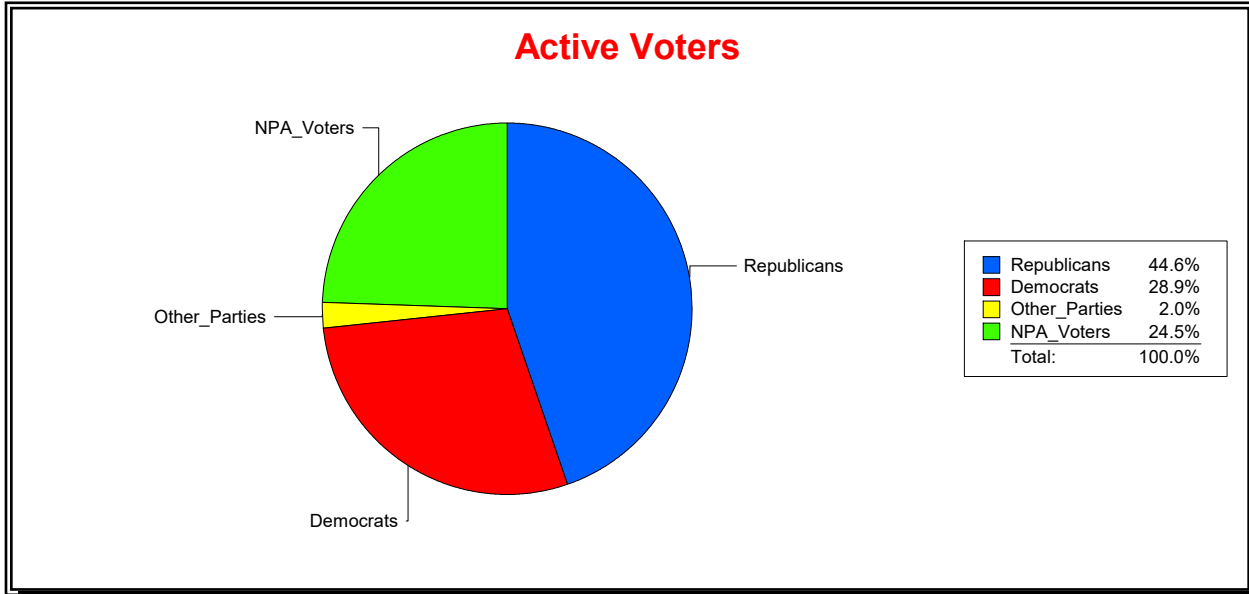

Ron Turner

Supervisor of Elections

Sarasota County, FL

Date 6/1/2022

Time 08:31 AM

Graphs of District Registration

Active Registered Voters

Inactive Voters

District	Total	Dems	Reps	NonP	Other	Total	Dems	Reps	NonP	Other
CNTY COMM DIST 1	68,139	19,684	30,378	16,698	1,379	4,706	1,469	1,831	1,342	64