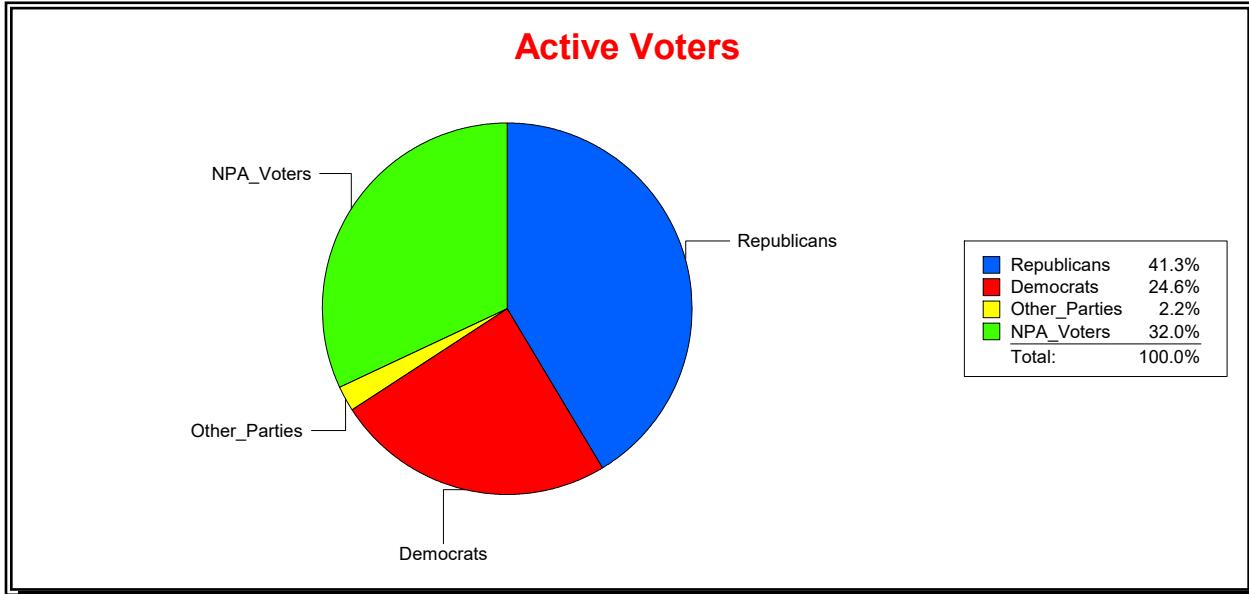

Ron Turner

Supervisor of Elections

Sarasota County, FL

Date 6/1/2022

Time 08:31 AM

Graphs of District Registration

Active Registered Voters

Inactive Voters

<u>District</u>	<u>Total</u>	<u>Dems</u>	<u>Reps</u>	<u>NonP</u>	<u>Other</u>	<u>Total</u>	<u>Dems</u>	<u>Reps</u>	<u>NonP</u>	<u>Other</u>
NORTH PORT DIST 3	10,300	2,530	4,256	3,291	223	913	223	329	355	6