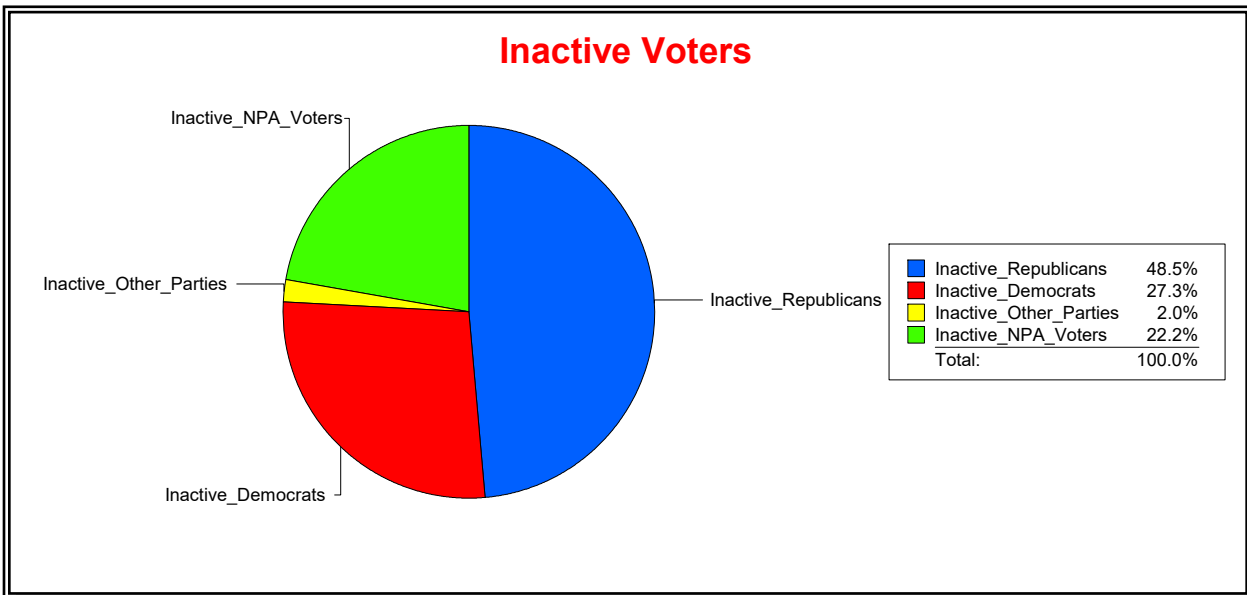

Supervisor of Elections

Sarasota County, FL

Date 6/1/2022

Time 08:31 AM

Graphs of District Registration

Active Registered Voters

Inactive Voters

District	Total	Dems	Reps	NonP	Other	Total	Dems	Reps	NonP	Other
LBK DISTRICT 1	1,459	323	779	324	33	99	27	48	22	2