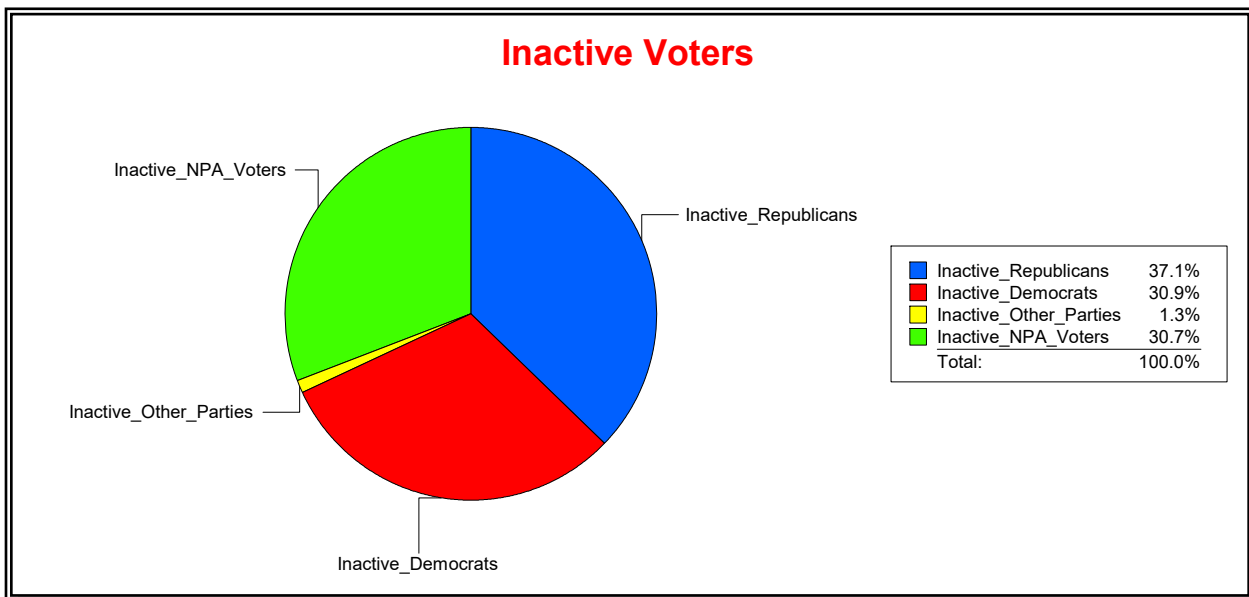

Ron Turner

Supervisor of Elections

Sarasota County, FL

Date 6/1/2022

Time 08:31 AM

Graphs of District Registration

Active Registered Voters

Inactive Voters

District	Total	Dems	Reps	NonP	Other	Total	Dems	Reps	NonP	Other
17TH CONGRESS DIST	346,349	100,812	149,681	89,349	6,507	26,811	8,279	9,956	8,230	346