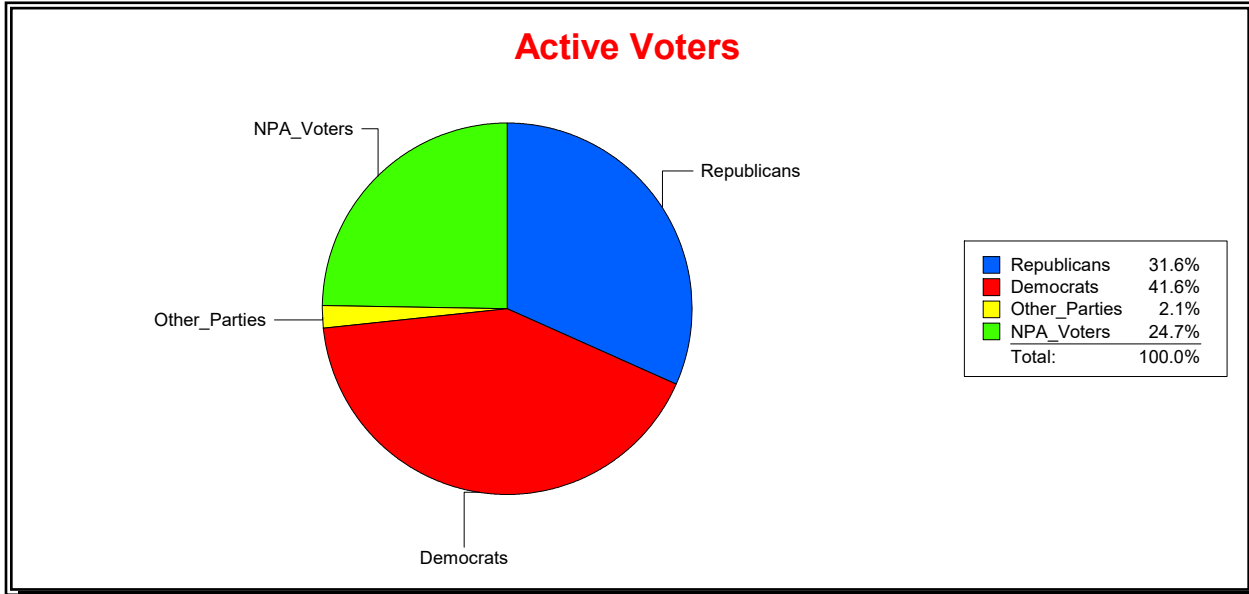

Ron Turner

Supervisor of Elections

Sarasota County, FL

Date 6/1/2022

Time 08:31 AM

Graphs of District Registration

Active Registered Voters

Inactive Voters

District	Total	Dems	Reps	NonP	Other	Total	Dems	Reps	NonP	Other
SARASOTA	38,473	16,024	12,156	9,487	806	4,090	1,680	1,091	1,254	65