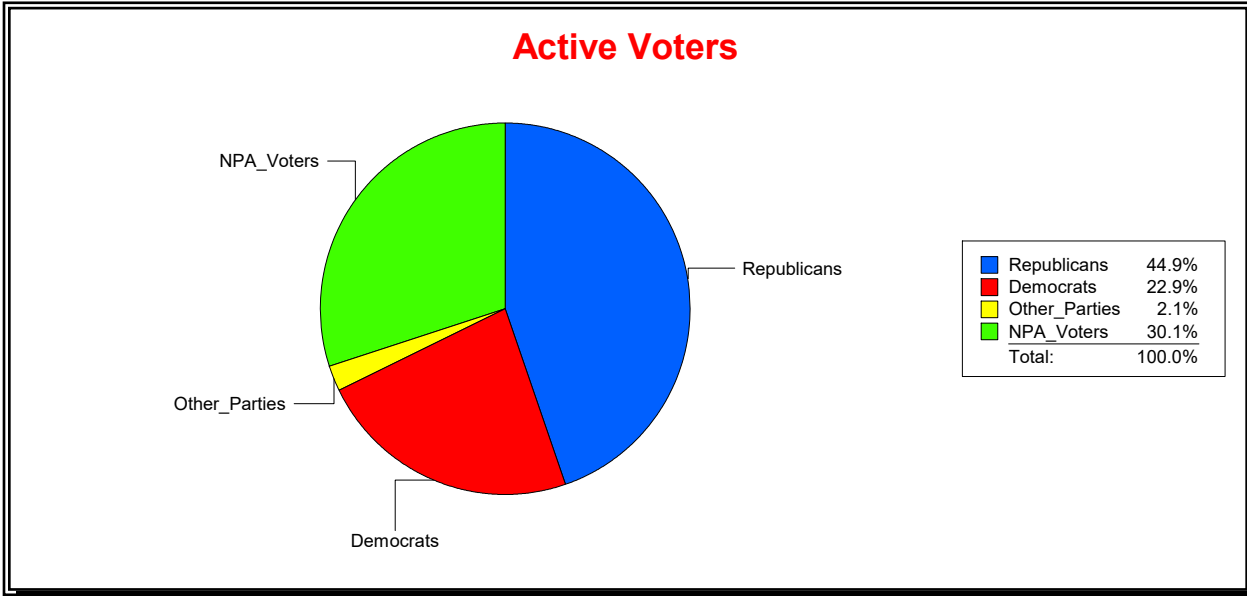

Ron Turner

Supervisor of Elections

Sarasota County, FL

Date 6/1/2022

Time 08:31 AM

Graphs of District Registration

Active Registered Voters

Inactive Voters

District	Total	Dems	Reps	NonP	Other	Total	Dems	Reps	NonP	Other
NORTH PORT DIST 2	12,160	2,788	5,454	3,657	261	848	208	330	295	15