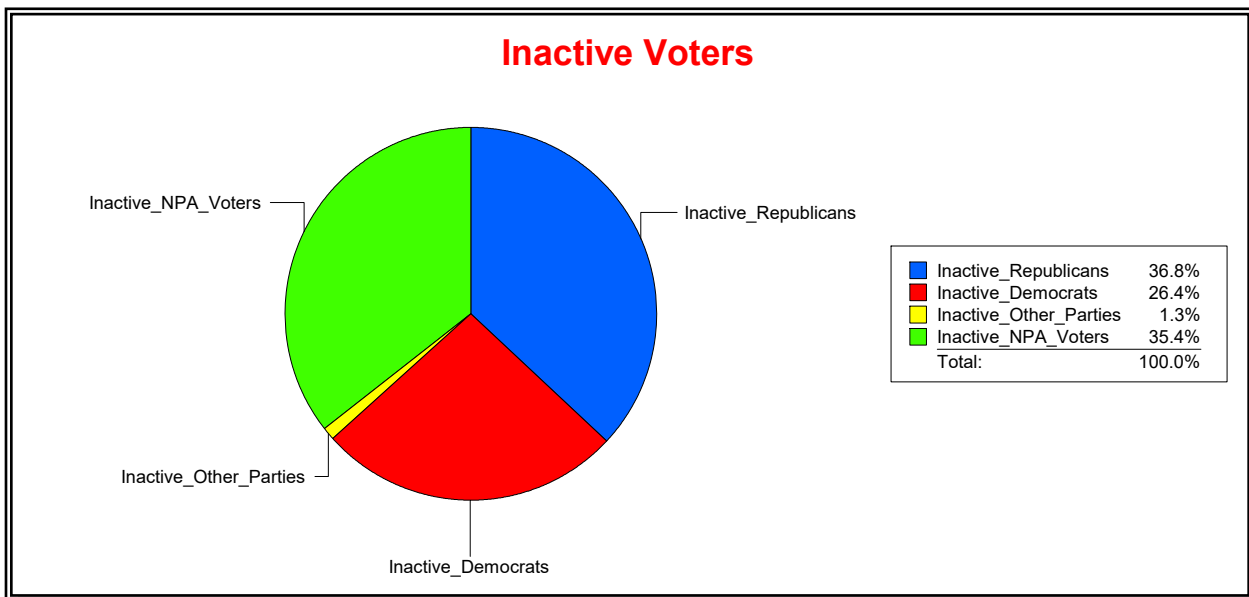

Ron Turner

Supervisor of Elections

Sarasota County, FL

Date 6/1/2022

Time 08:31 AM

Graphs of District Registration

Active Registered Voters

Inactive Voters

<u>District</u>	<u>Total</u>	<u>Dems</u>	<u>Reps</u>	<u>NonP</u>	<u>Other</u>	<u>Total</u>	<u>Dems</u>	<u>Reps</u>	<u>NonP</u>	<u>Other</u>
NORTH PORT	58,432	14,355	25,622	17,311	1,144	4,356	1,151	1,604	1,544	57