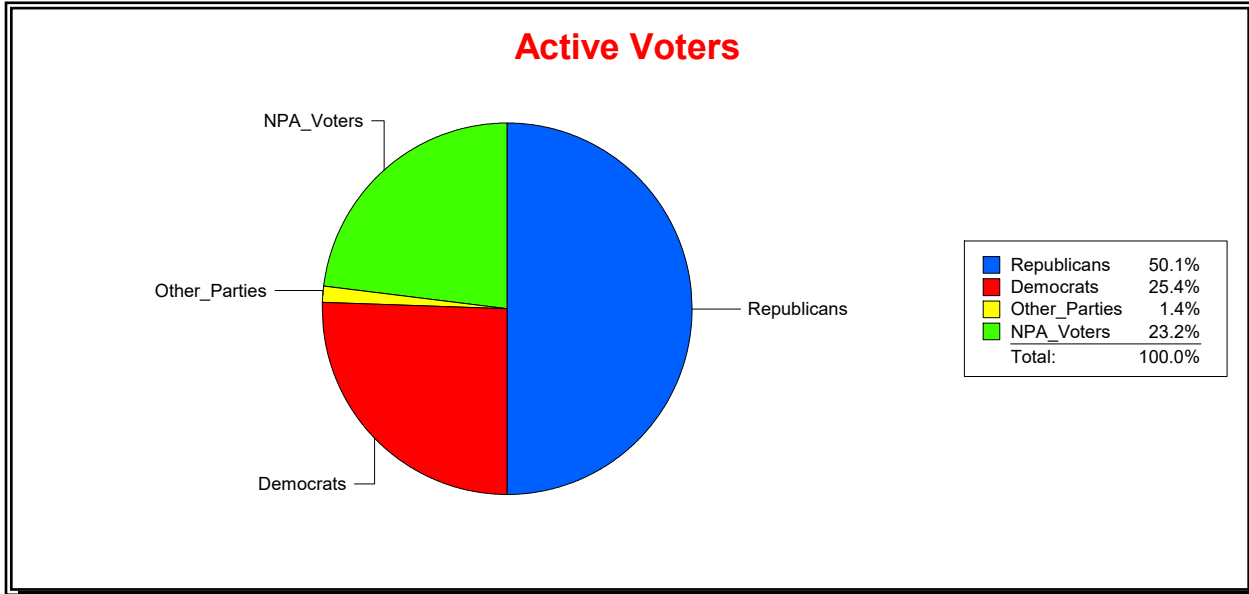

Date 6/1/2022

Time 08:31 AM

Graphs of District Registration

Active Registered Voters

Inactive Voters

District	Total	Dems	Reps	NonP	Other	Total	Dems	Reps	NonP	Other
VENETIAN CDD	1,916	487	959	444	26	94	32	45	17	0