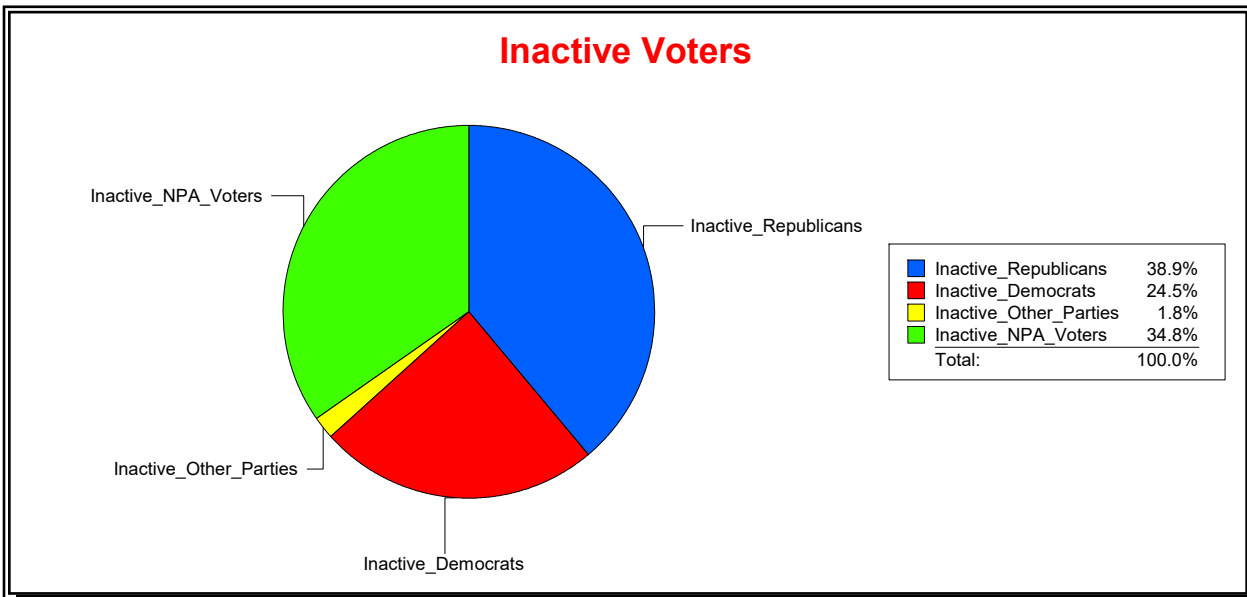

Ron Turner

Supervisor of Elections

Sarasota County, FL

Date 6/1/2022

Time 08:31 AM

Graphs of District Registration

Active Registered Voters

Inactive Voters

District	Total	Dems	Reps	NonP	Other	Total	Dems	Reps	NonP	Other
NORTH PORT DIST 2	12,160	2,788	5,454	3,657	261	848	208	330	295	15