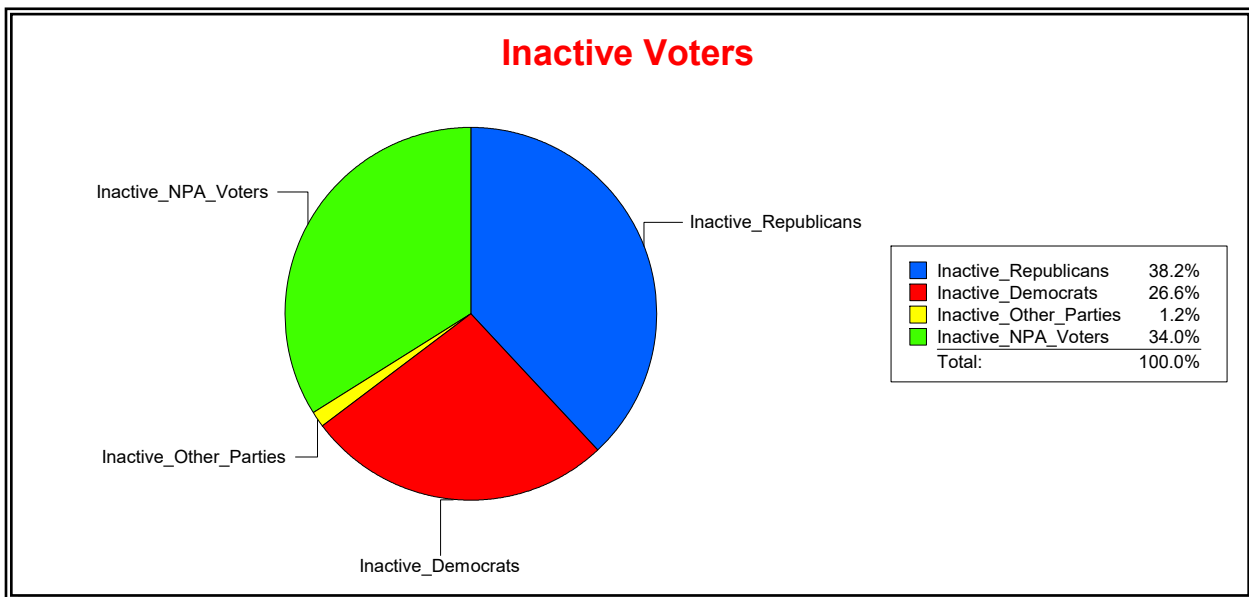

Ron Turner

Supervisor of Elections

Sarasota County, FL

Date 6/1/2022

Time 08:31 AM

Graphs of District Registration

Active Registered Voters

Inactive Voters

District	Total	Dems	Reps	NonP	Other	Total	Dems	Reps	NonP	Other
CNTY COMM DIST 5	68,961	17,052	30,619	19,999	1,291	5,405	1,440	2,063	1,835	67