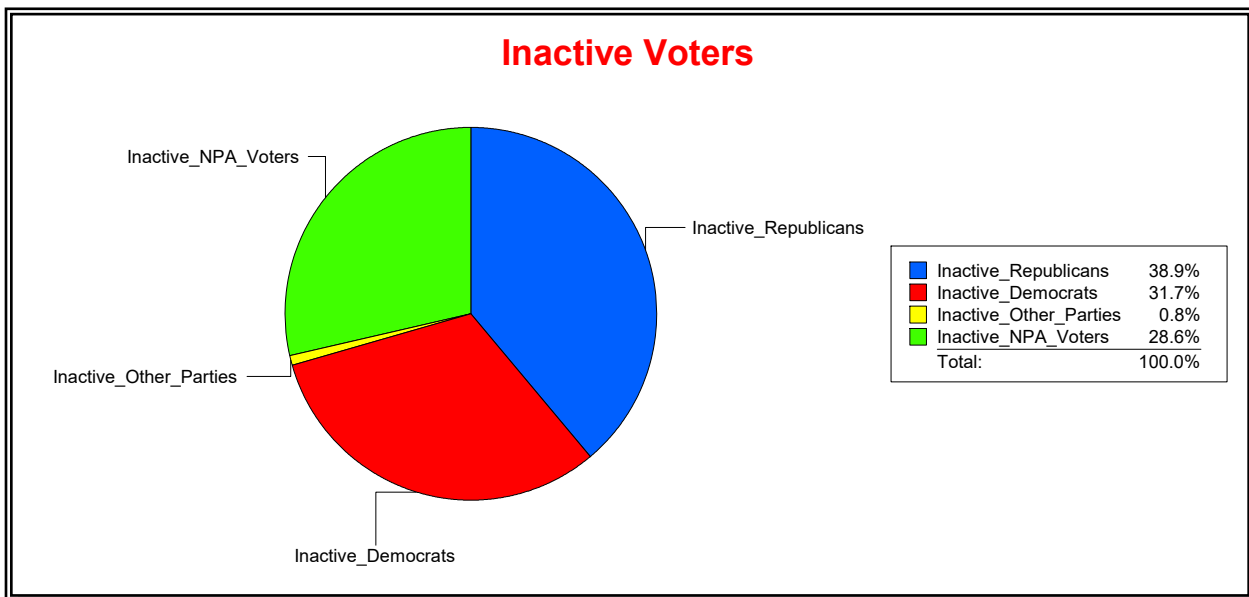

Ron Turner

Supervisor of Elections

Sarasota County, FL

Date 6/1/2022

Time 08:31 AM

Graphs of District Registration

Active Registered Voters

Inactive Voters

<u>District</u>	<u>Total</u>	<u>Dems</u>	<u>Reps</u>	<u>NonP</u>	<u>Other</u>	<u>Total</u>	<u>Dems</u>	<u>Reps</u>	<u>NonP</u>	<u>Other</u>
STONEYBROOK CDD	1,795	421	808	524	42	126	40	49	36	1