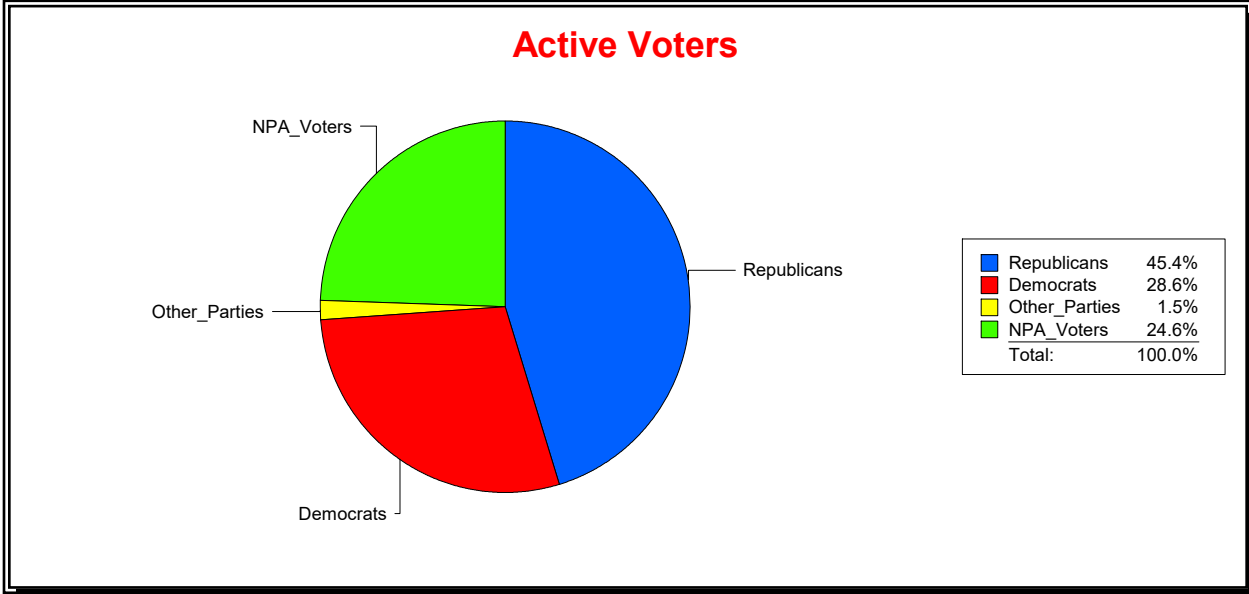

Ron Turner

Supervisor of Elections

Sarasota County, FL

Date 6/1/2022

Time 08:31 AM

Graphs of District Registration

Active Registered Voters

Inactive Voters

District	Total	Dems	Reps	NonP	Other	Total	Dems	Reps	NonP	Other
GOLDEN GATE POINT	399	114	181	98	6	45	7	25	13	0