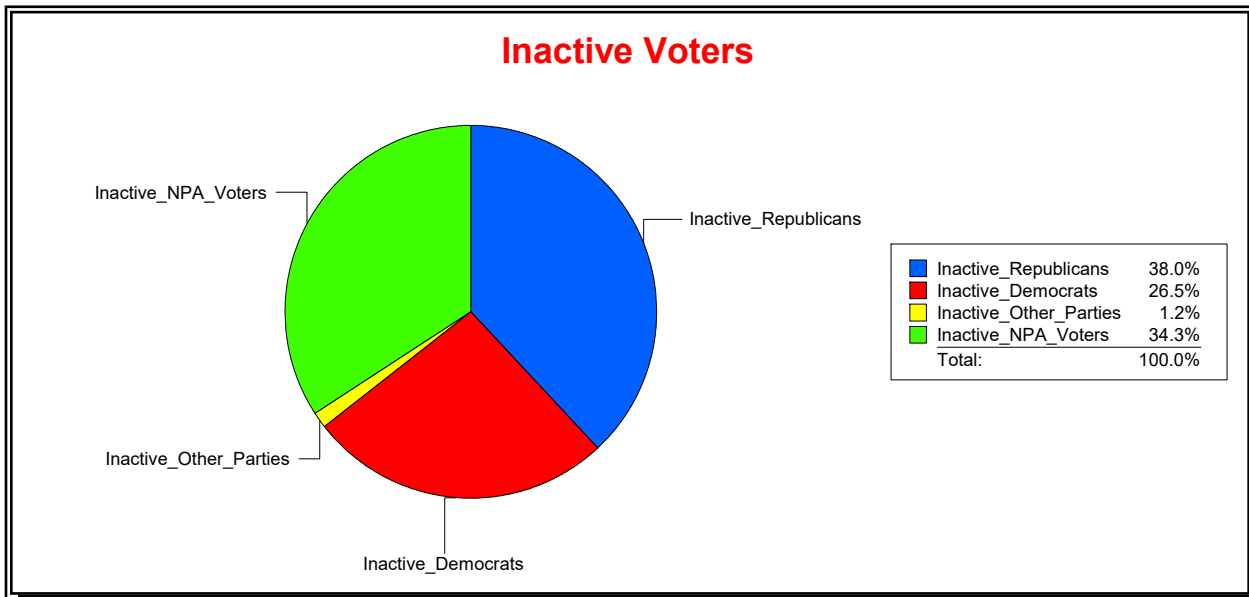

Ron Turner

Supervisor of Elections

Sarasota County, FL

Date 6/1/2022

Time 08:31 AM

Graphs of District Registration

Active Registered Voters

Inactive Voters

District	Total	Dems	Reps	NonP	Other	Total	Dems	Reps	NonP	Other
SCHOOL DIST 3	66,368	16,399	29,366	19,338	1,265	5,153	1,366	1,960	1,767	60