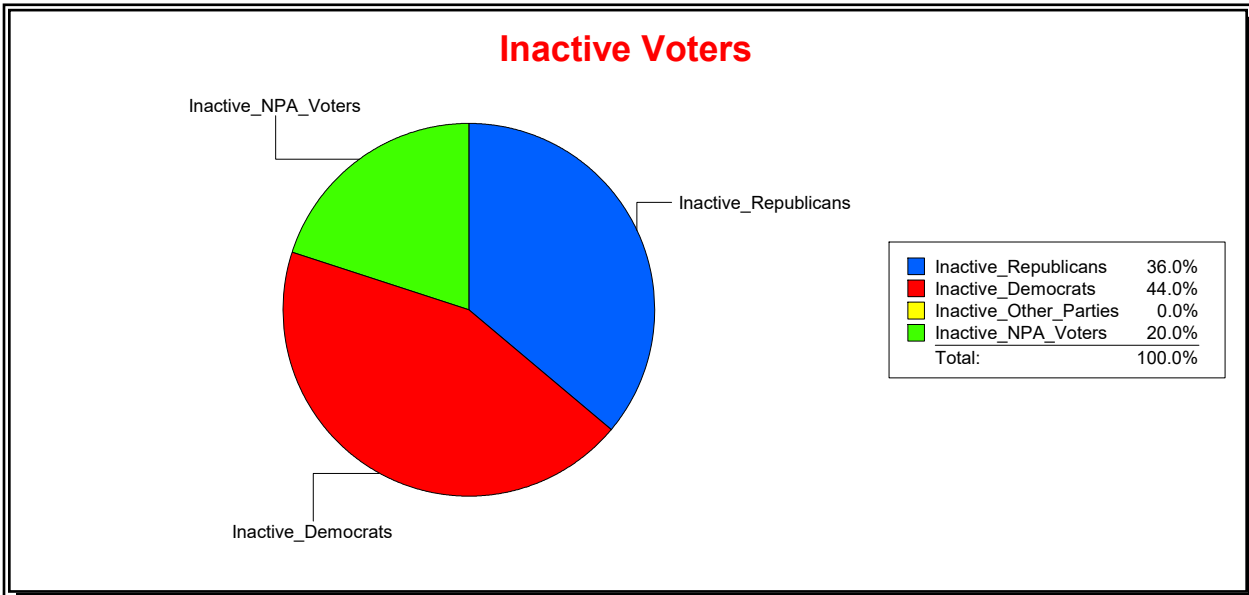

Ron Turner

Supervisor of Elections

Sarasota County, FL

Date 6/1/2022

Time 08:31 AM

Graphs of District Registration

Active Registered Voters

Inactive Voters

District	Total	Dems	Reps	NonP	Other	Total	Dems	Reps	NonP	Other
HLDY PK PK & REC DIST	605	194	238	166	7	50	22	18	10	0