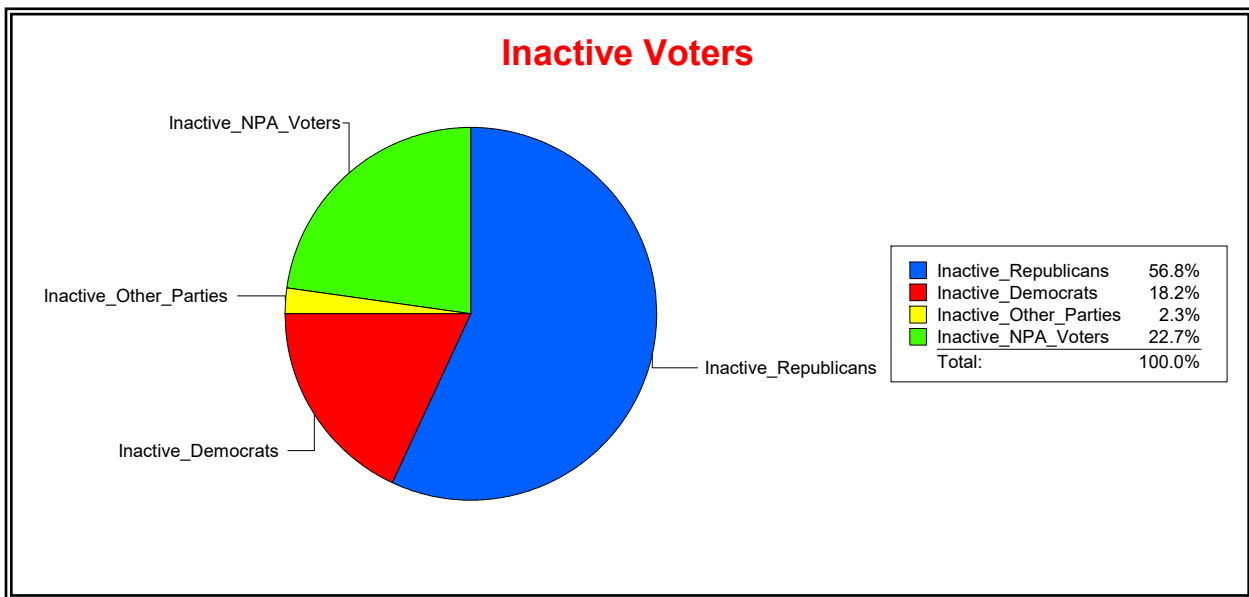

Ron Turner

Supervisor of Elections

Sarasota County, FL

Date 6/1/2022

Time 08:31 AM

Graphs of District Registration

Active Registered Voters

Inactive Voters

<u>District</u>	<u>Total</u>	<u>Dems</u>	<u>Reps</u>	<u>NonP</u>	<u>Other</u>	<u>Total</u>	<u>Dems</u>	<u>Reps</u>	<u>NonP</u>	<u>Other</u>
SARASOTA NATIONAL CDD	1,741	375	952	384	30	44	8	25	10	1