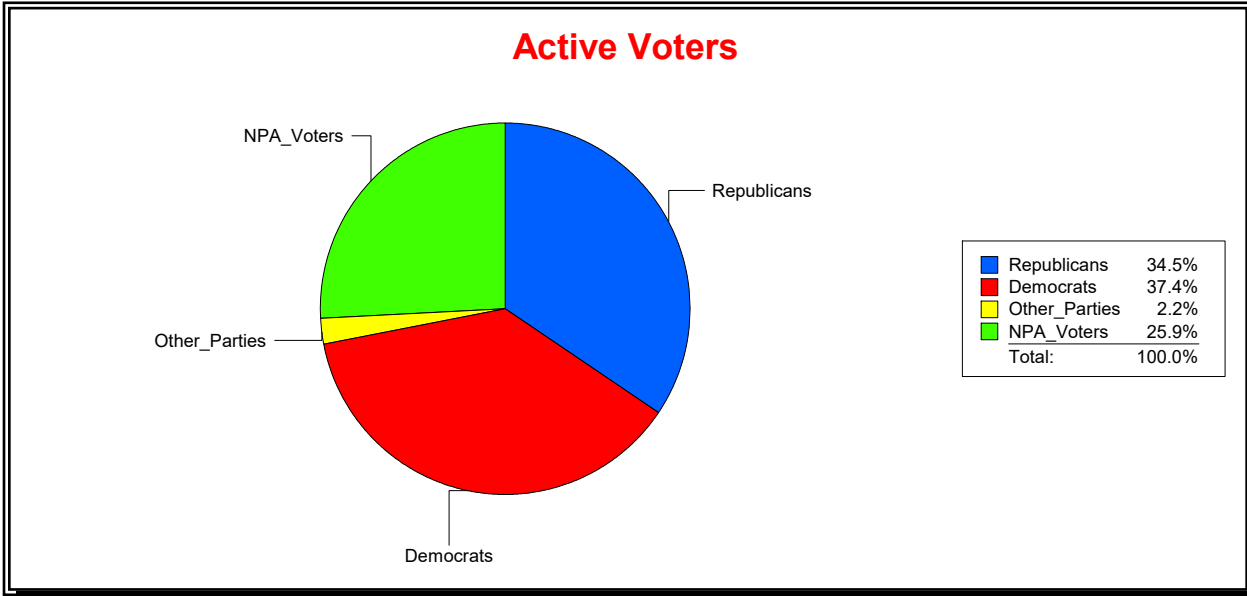

Ron Turner

Supervisor of Elections

Sarasota County, FL

Date 6/1/2022

Time 08:31 AM

Graphs of District Registration

Active Registered Voters

Inactive Voters

District	Total	Dems	Reps	NonP	Other	Total	Dems	Reps	NonP	Other
SARASOTA DIST 3	10,825	4,051	3,730	2,804	240	1,155	423	341	372	19