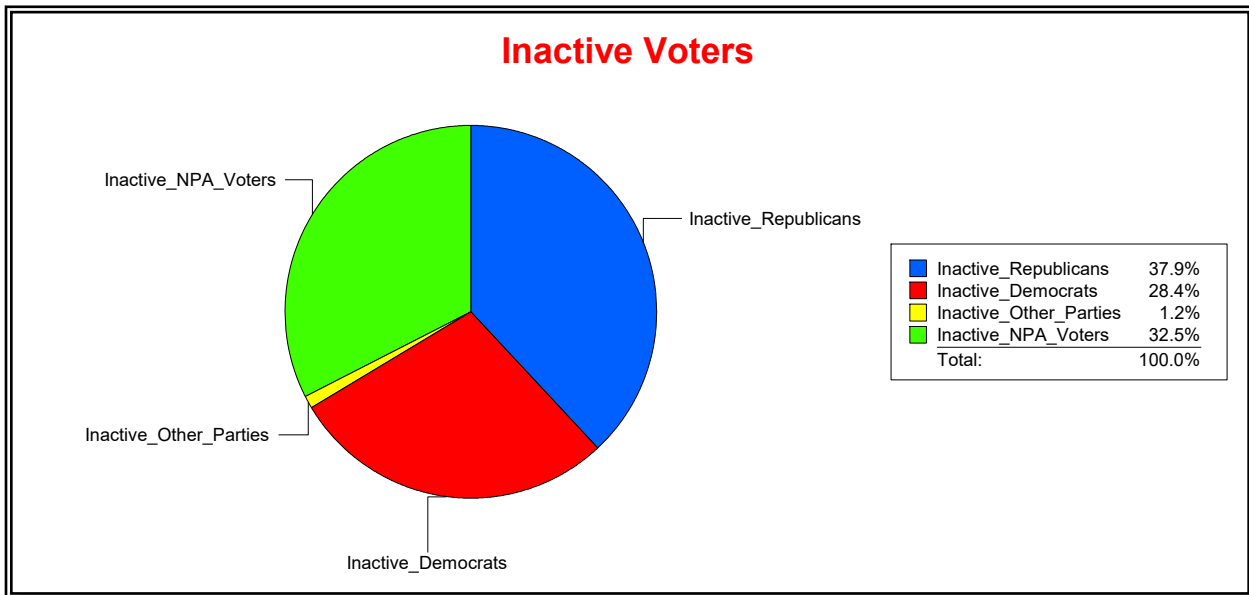

Supervisor of Elections

Sarasota County, FL

Date 6/1/2022

Time 08:31 AM

Graphs of District Registration

Active Registered Voters

Inactive Voters

District	Total	Dems	Reps	NonP	Other	Total	Dems	Reps	NonP	Other
NORTH PORT 4	9,109	2,430	3,975	2,560	144	730	207	277	237	9