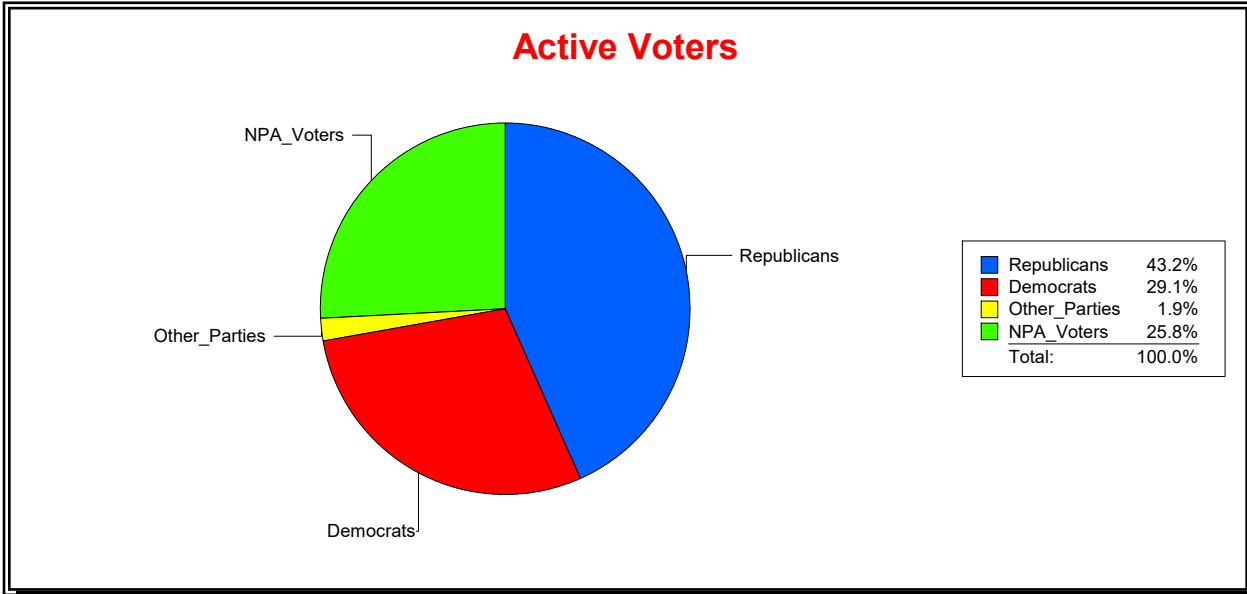

Ron Turner

Supervisor of Elections

Sarasota County, FL

Date 6/1/2022

Time 08:31 AM

Graphs of District Registration

Active Registered Voters

Inactive Voters

District	Total	Dems	Reps	NonP	Other	Total	Dems	Reps	NonP	Other
COUNTYWIDE	346,349	100,812	149,681	89,349	6,507	26,811	8,279	9,956	8,230	346