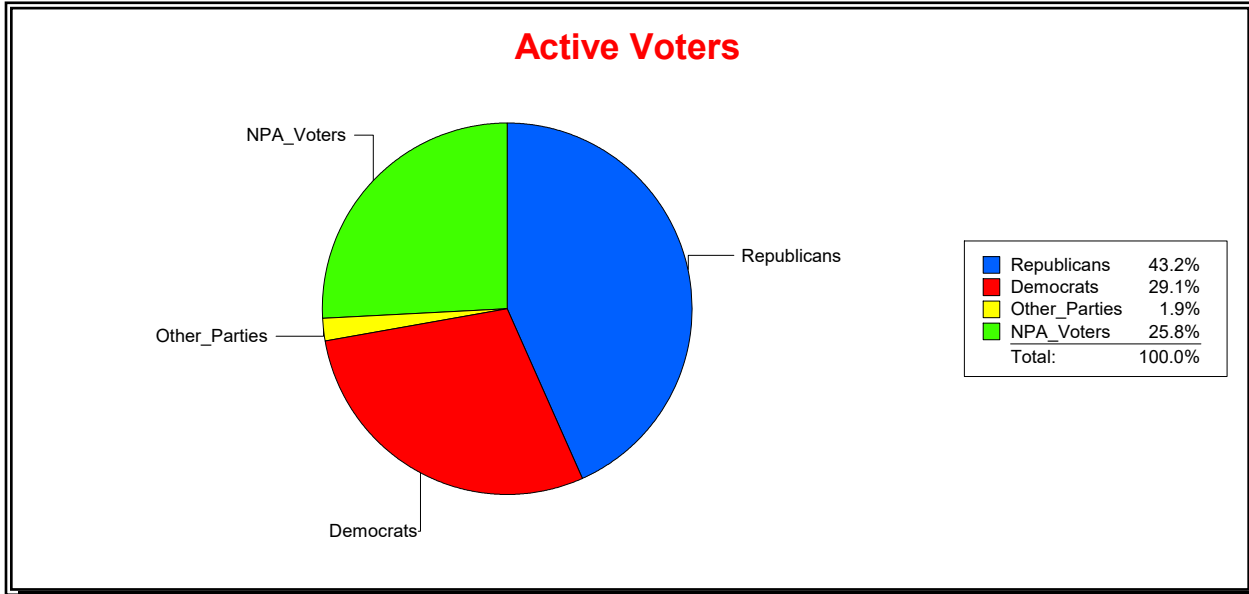

Ron Turner

Supervisor of Elections

Sarasota County, FL

Date 6/1/2022

Time 08:31 AM

Graphs of District Registration

Active Registered Voters

Inactive Voters

District	Total	Dems	Reps	NonP	Other	Total	Dems	Reps	NonP	Other
17TH CONGRESS DIST	346,349	100,812	149,681	89,349	6,507	26,811	8,279	9,956	8,230	346

Ron Turner

Supervisor of Elections

Sarasota County, FL

Date 6/1/2022