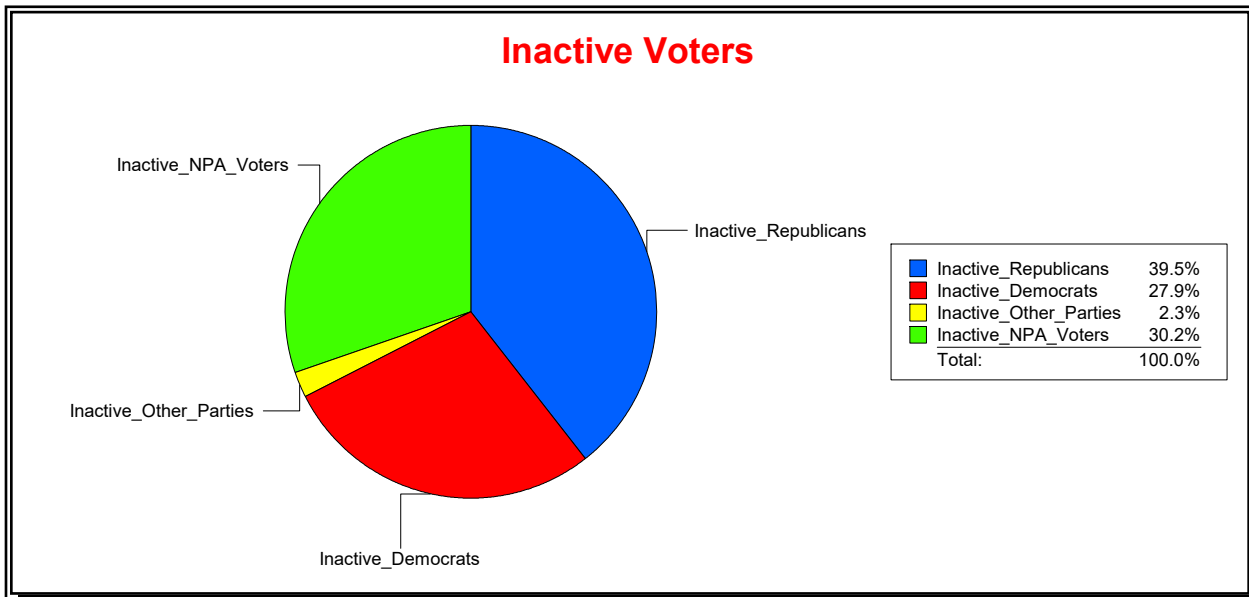

Ron Turner

Supervisor of Elections

Sarasota County, FL

Date 6/1/2022

Time 08:31 AM

Graphs of District Registration

Active Registered Voters

Inactive Voters

District	Total	Dems	Reps	NonP	Other	Total	Dems	Reps	NonP	Other
LAKESIDE PLANT CDD	899	212	418	256	13	86	24	34	26	2