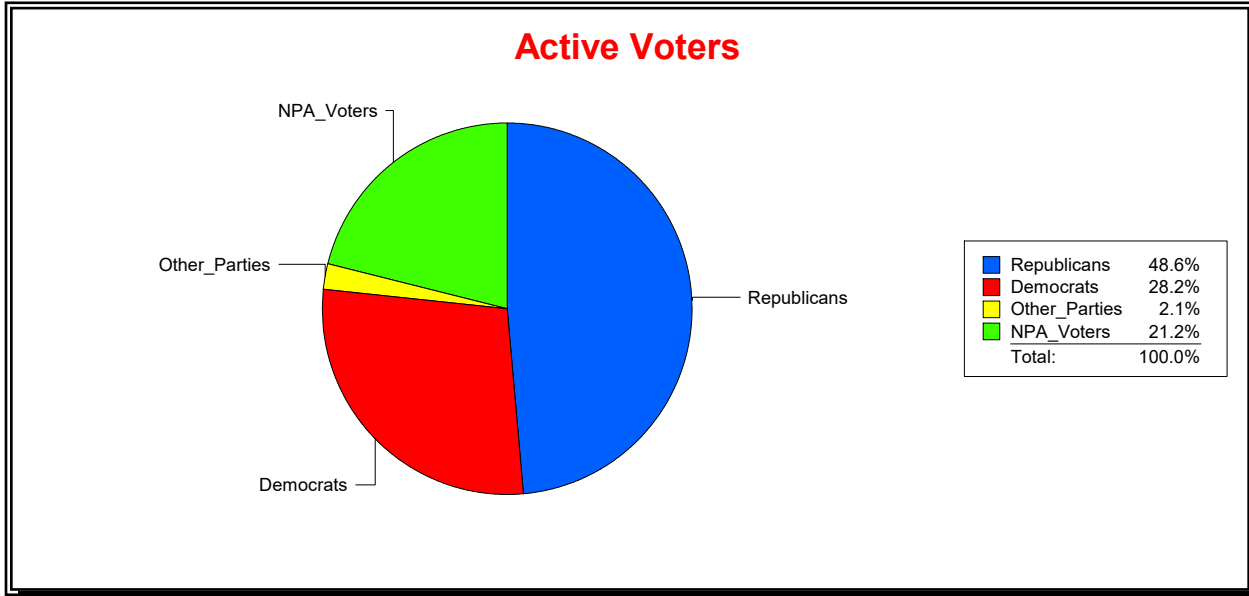

Ron Turner

Supervisor of Elections

Sarasota County, FL

Date 6/1/2022

Time 08:31 AM

Graphs of District Registration

Active Registered Voters

Inactive Voters

<u>District</u>	<u>Total</u>	<u>Dems</u>	<u>Reps</u>	<u>NonP</u>	<u>Other</u>	<u>Total</u>	<u>Dems</u>	<u>Reps</u>	<u>NonP</u>	<u>Other</u>
LONGBOAT KEY BEACH A	1,839	519	893	389	38	147	44	68	34	1