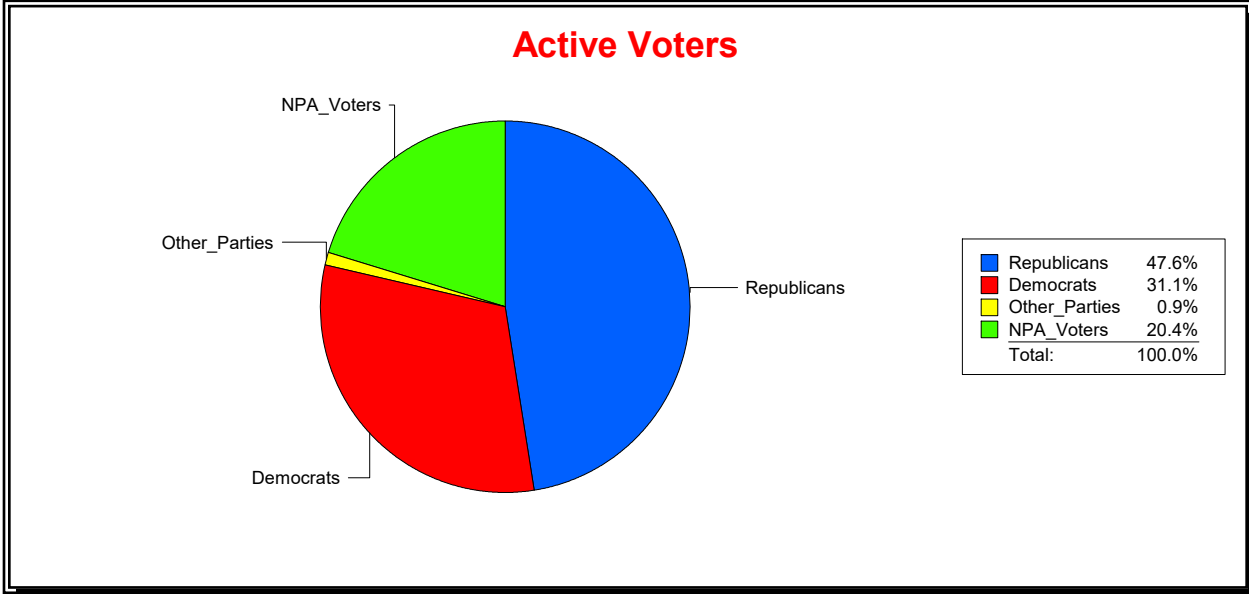

Ron Turner

Supervisor of Elections

Sarasota County, FL

Date 6/1/2022

Time 08:31 AM

Graphs of District Registration

Active Registered Voters

Inactive Voters

District	Total	Dems	Reps	NonP	Other	Total	Dems	Reps	NonP	Other
TR-PAR PK & REC DIST	534	166	254	109	5	58	21	25	12	0