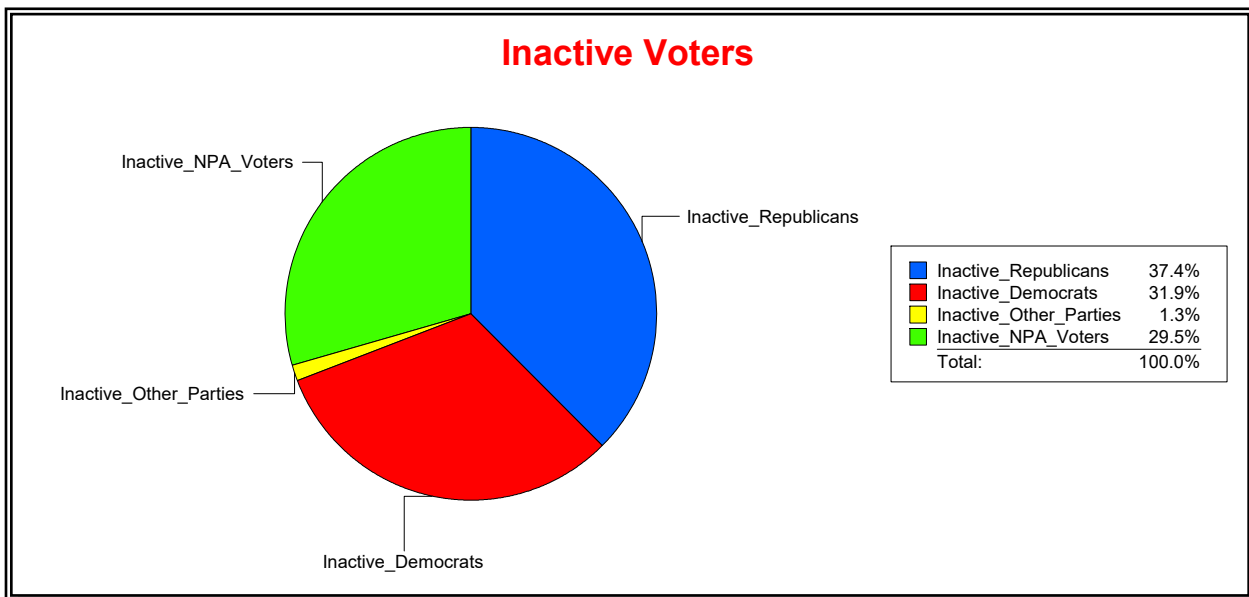

Ron Turner

Supervisor of Elections

Sarasota County, FL

Date 6/1/2022

Time 08:31 AM

Graphs of District Registration

Active Registered Voters

Inactive Voters

District	Total	Dems	Reps	NonP	Other	Total	Dems	Reps	NonP	Other
SCHOOL DIST 4	68,235	21,361	28,969	16,629	1,276	5,339	1,703	1,995	1,574	67