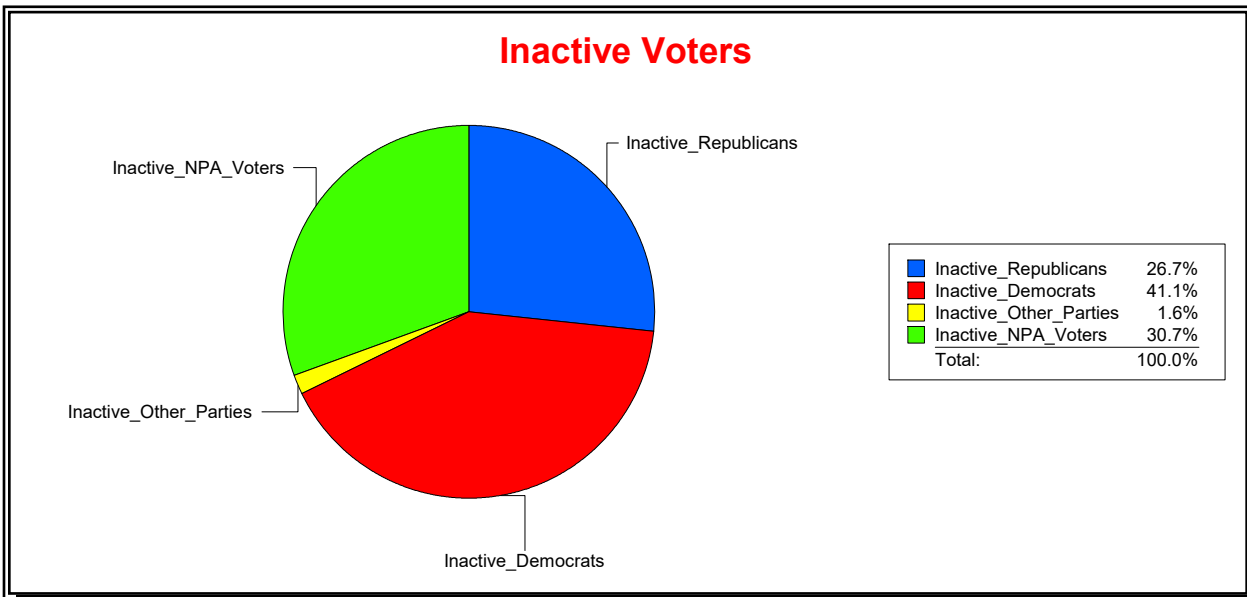

Ron Turner

Supervisor of Elections

Sarasota County, FL

Date 6/1/2022

Time 08:31 AM

Graphs of District Registration

Active Registered Voters

Inactive Voters

District	Total	Dems	Reps	NonP	Other	Total	Dems	Reps	NonP	Other
SARASOTA DIST5	38,473	16,024	12,156	9,487	806	4,090	1,680	1,091	1,254	65