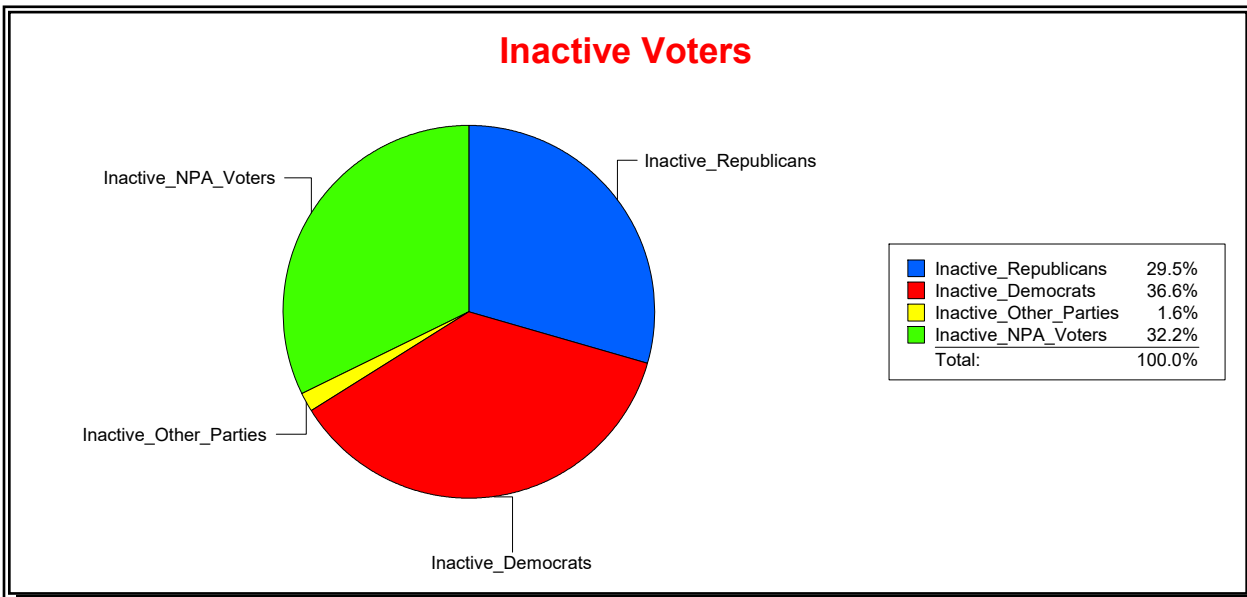

Ron Turner

Supervisor of Elections

Sarasota County, FL

Date 6/1/2022

Time 08:31 AM

Graphs of District Registration

Active Registered Voters

Inactive Voters

District	Total	Dems	Reps	NonP	Other	Total	Dems	Reps	NonP	Other
SARASOTA DIST 3	10,825	4,051	3,730	2,804	240	1,155	423	341	372	19