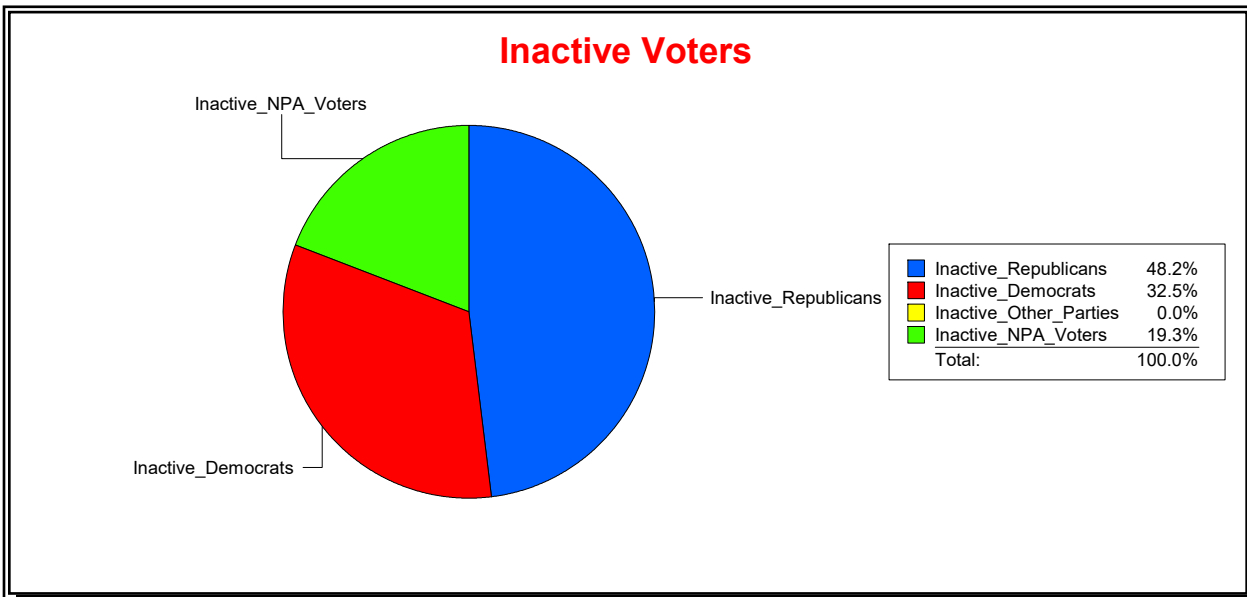

Date 6/1/2022

Time 08:31 AM

Graphs of District Registration

Active Registered Voters

Inactive Voters

District	Total	Dems	Reps	NonP	Other	Total	Dems	Reps	NonP	Other
LONGBOAT KEY 3	1,489	412	743	316	18	83	27	40	16	0