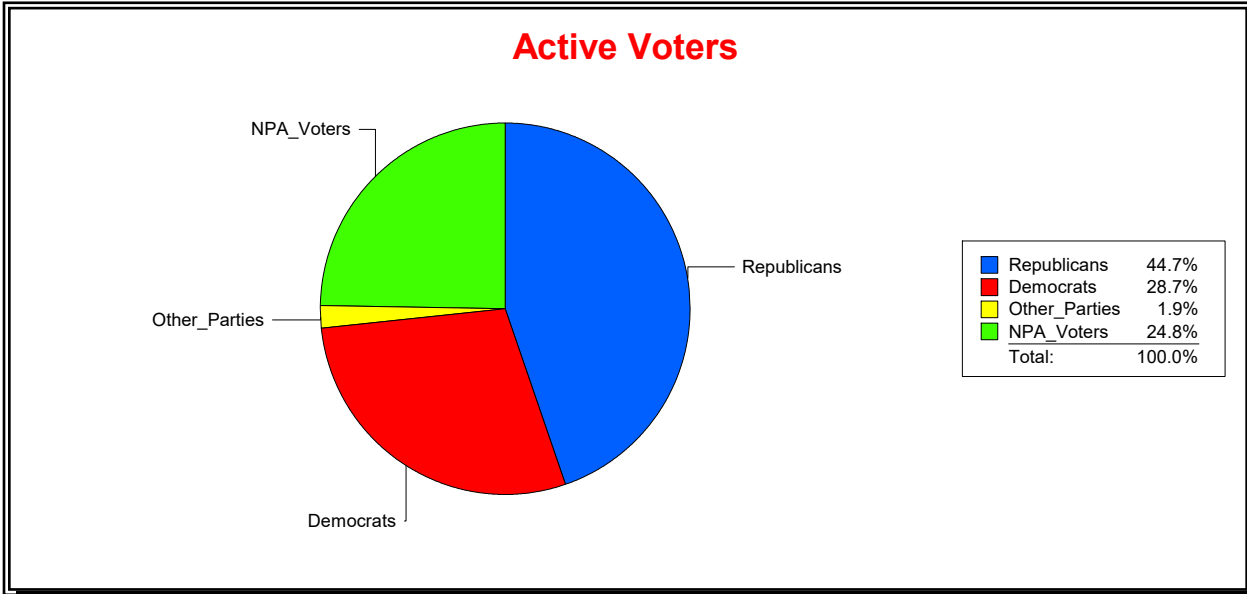

Ron Turner

Supervisor of Elections

Sarasota County, FL

Date 6/1/2022

Time 08:31 AM

Graphs of District Registration

Active Registered Voters

Inactive Voters

District	Total	Dems	Reps	NonP	Other	Total	Dems	Reps	NonP	Other
CNTY COMM DIST 4	71,644	20,529	32,022	17,738	1,355	5,183	1,585	1,971	1,552	75