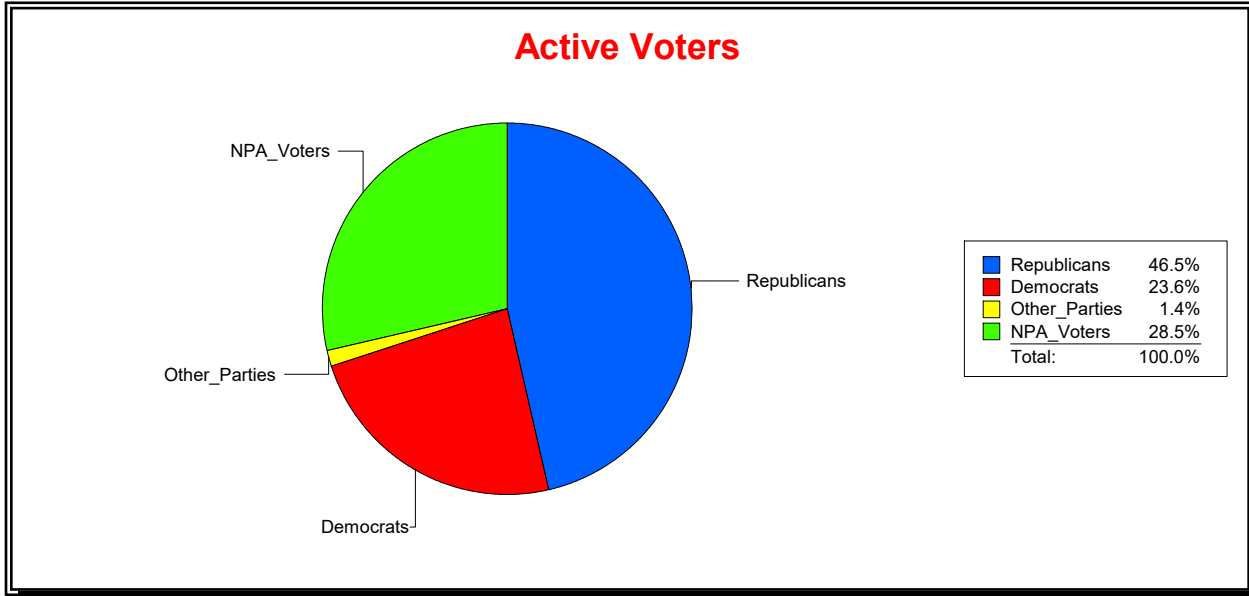

Ron Turner

Supervisor of Elections

Sarasota County, FL

Date 6/1/2022

Time 08:31 AM

Graphs of District Registration

Active Registered Voters

Inactive Voters

District	Total	Dems	Reps	NonP	Other	Total	Dems	Reps	NonP	Other
LAKESIDE PLANT CDD	899	212	418	256	13	86	24	34	26	2