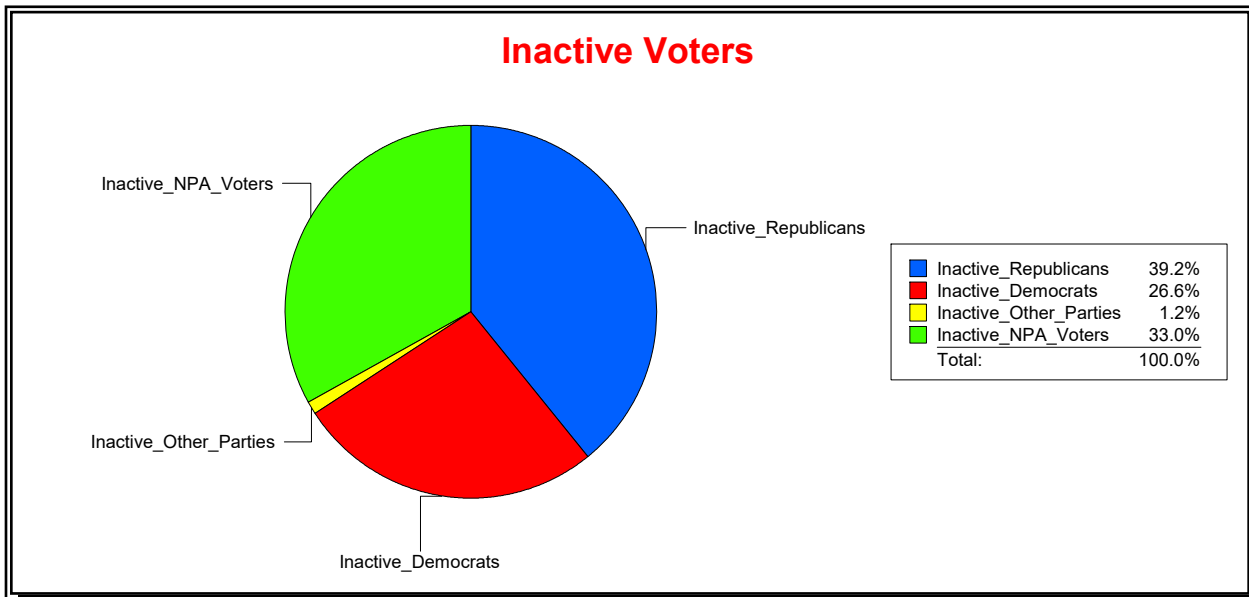

Ron Turner

Supervisor of Elections

Sarasota County, FL

Date 6/1/2022

Time 08:31 AM

Graphs of District Registration

Active Registered Voters

Inactive Voters

<u>District</u>	<u>Total</u>	<u>Dems</u>	<u>Reps</u>	<u>NonP</u>	<u>Other</u>	<u>Total</u>	<u>Dems</u>	<u>Reps</u>	<u>NonP</u>	<u>Other</u>
HOSPITAL BOARD SOUTH	123,647	31,006	55,746	34,667	2,228	9,377	2,496	3,674	3,094	113