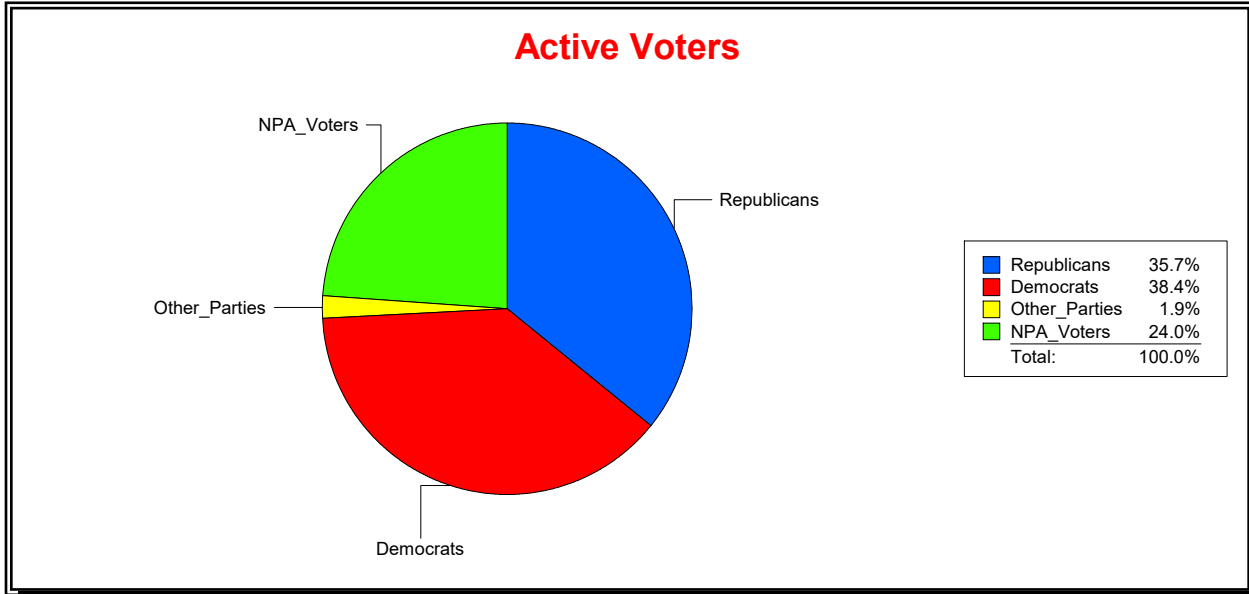

Ron Turner

Supervisor of Elections

Sarasota County, FL

Date 6/1/2022

Time 08:31 AM

Graphs of District Registration

Active Registered Voters

Inactive Voters

District	Total	Dems	Reps	NonP	Other	Total	Dems	Reps	NonP	Other
CNTY COMM DIST 2	64,853	24,877	23,181	15,540	1,255	6,161	2,340	1,895	1,840	86