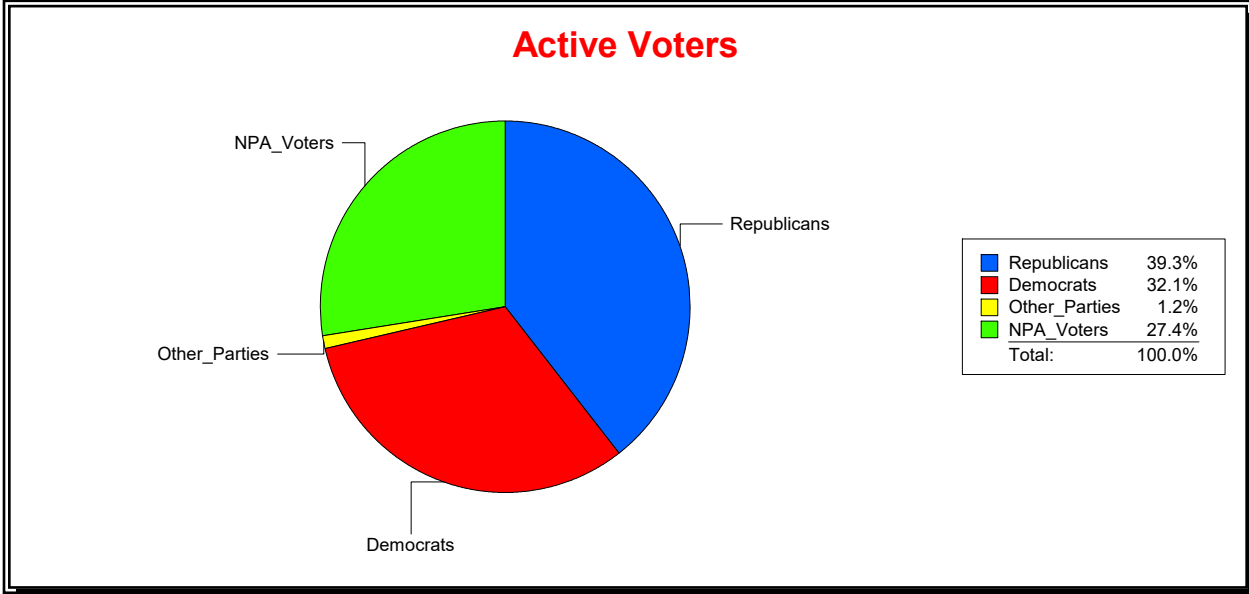

Ron Turner

Supervisor of Elections

Sarasota County, FL

Date 6/1/2022

Time 08:31 AM

Graphs of District Registration

Active Registered Voters

Inactive Voters

District	Total	Dems	Reps	NonP	Other	Total	Dems	Reps	NonP	Other
HLDY PK PK & REC DIST	605	194	238	166	7	50	22	18	10	0