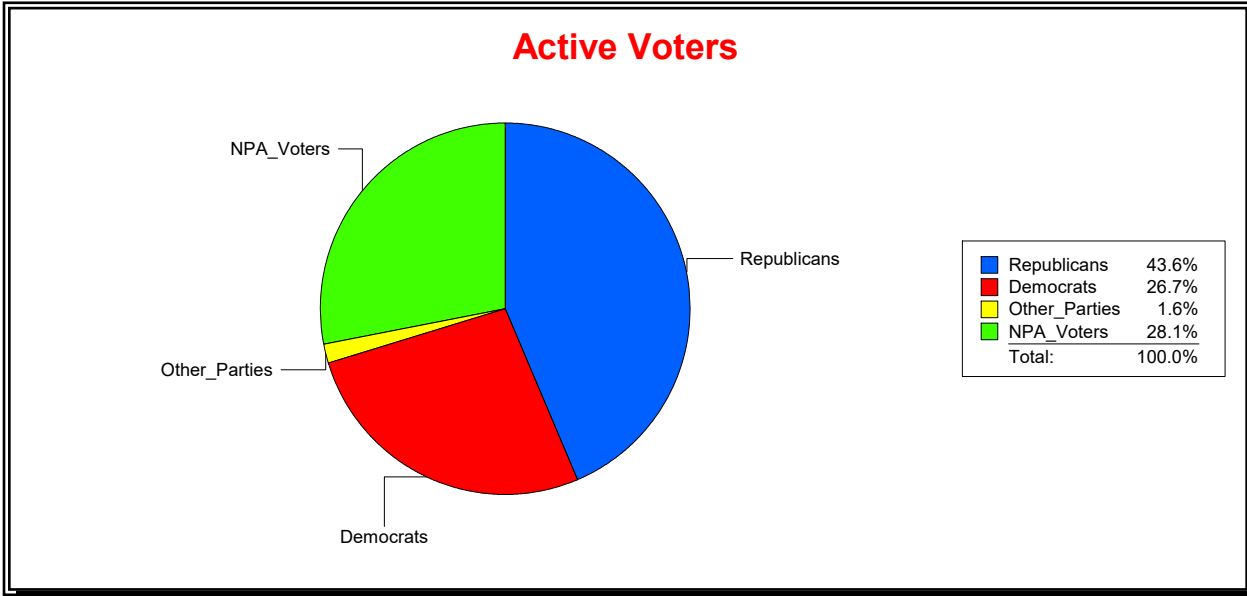

Ron Turner

Supervisor of Elections

Sarasota County, FL

Date 6/1/2022

Time 08:31 AM

Graphs of District Registration

Active Registered Voters

Inactive Voters

District	Total	Dems	Reps	NonP	Other	Total	Dems	Reps	NonP	Other
NORTH PORT DIST 4	9,109	2,430	3,975	2,560	144	730	207	277	237	9