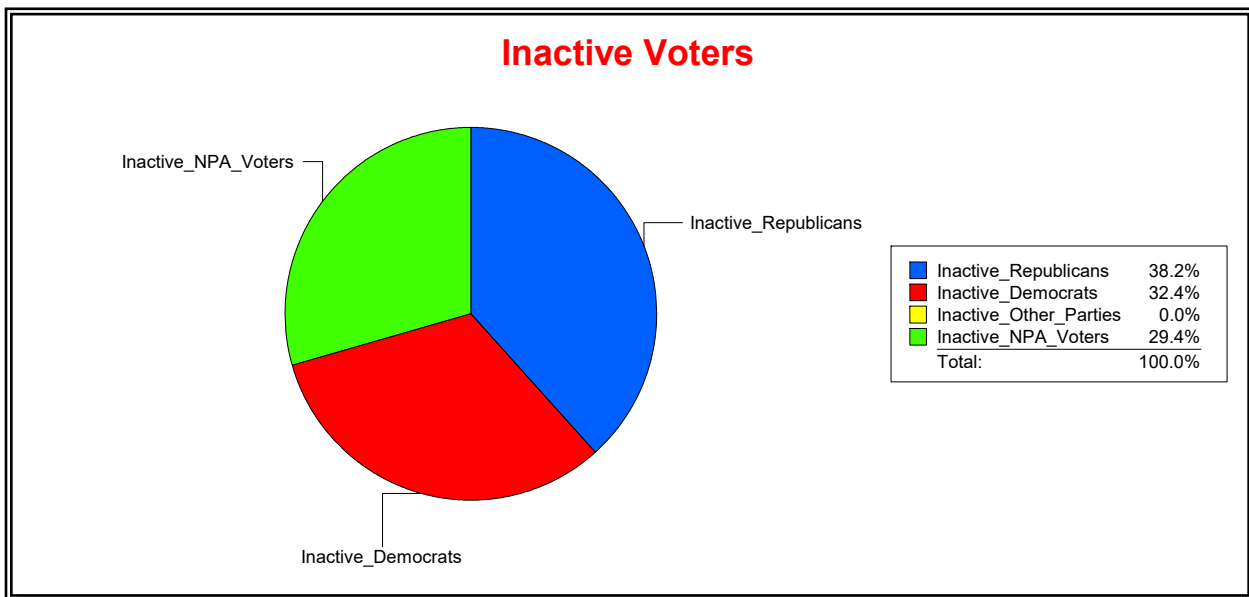

Date 6/1/2022

Time 08:31 AM

Graphs of District Registration

Active Registered Voters

Inactive Voters

District	Total	Dems	Reps	NonP	Other	Total	Dems	Reps	NonP	Other
LBK DISTRICT 4	404	125	196	75	8	34	11	13	10	0