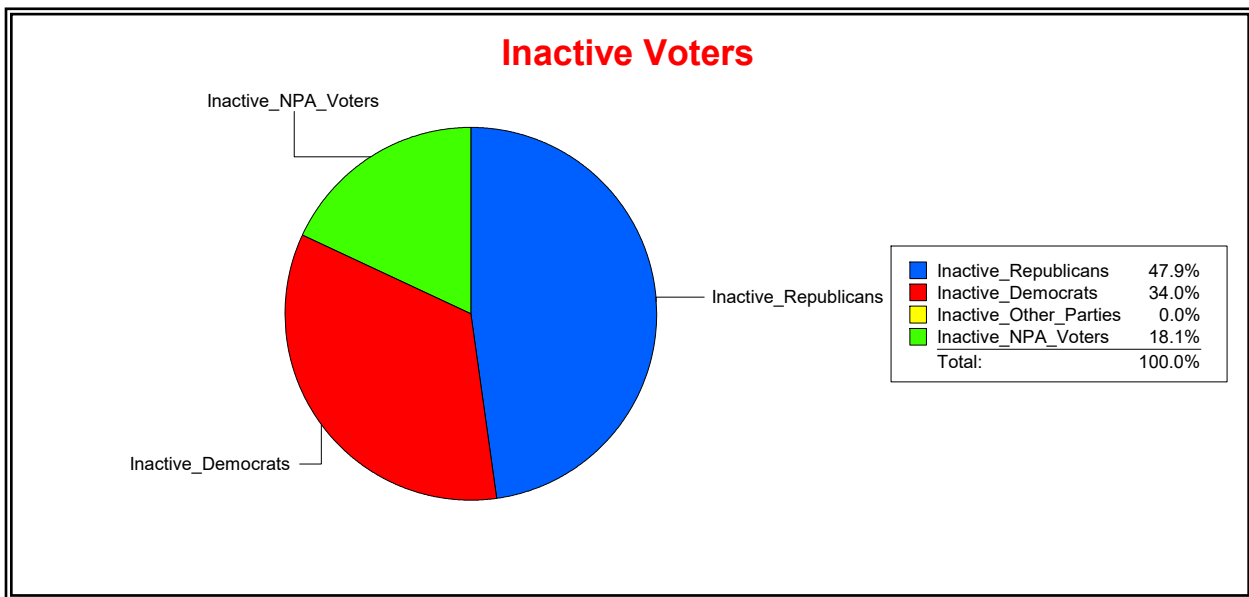

Date 6/1/2022

Time 08:31 AM

Graphs of District Registration

Active Registered Voters

Inactive Voters

District	Total	Dems	Reps	NonP	Other	Total	Dems	Reps	NonP	Other
VENETIAN CDD	1,916	487	959	444	26	94	32	45	17	0