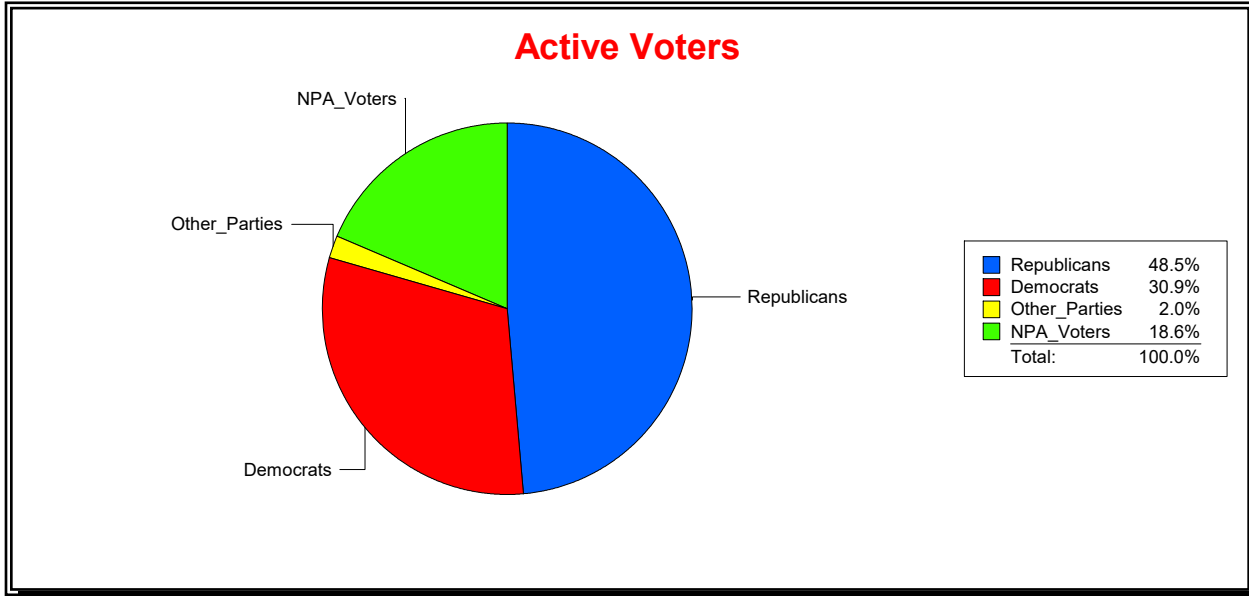

Ron Turner

Supervisor of Elections

Sarasota County, FL

Date 6/1/2022

Time 08:31 AM

Graphs of District Registration

Active Registered Voters

Inactive Voters

District	Total	Dems	Reps	NonP	Other	Total	Dems	Reps	NonP	Other
LONGBOAT KEY 4	404	125	196	75	8	34	11	13	10	0