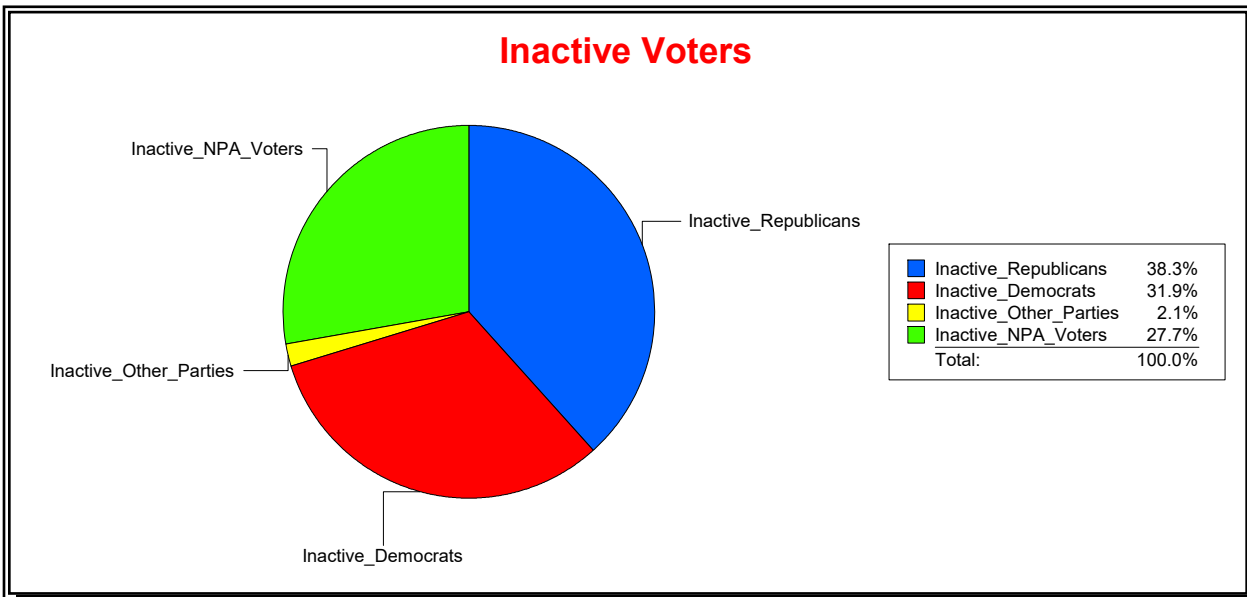

Date 6/1/2022

Time 08:31 AM

Graphs of District Registration

Active Registered Voters

Inactive Voters

District	Total	Dems	Reps	NonP	Other	Total	Dems	Reps	NonP	Other
LAKWOOD RANCH CDD	1,549	347	773	378	51	47	15	18	13	1