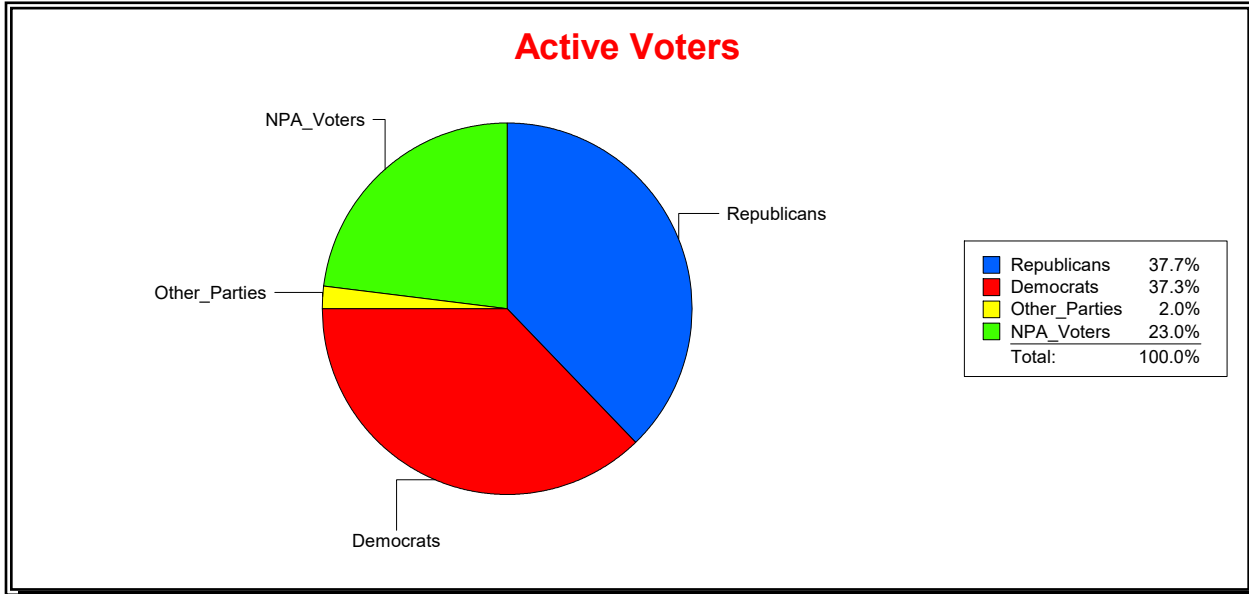

Ron Turner

Supervisor of Elections

Sarasota County, FL

Date 6/1/2022

Time 08:31 AM

Graphs of District Registration

Active Registered Voters

Inactive Voters

District	Total	Dems	Reps	NonP	Other	Total	Dems	Reps	NonP	Other
SARASOTA 2	16,686	6,231	6,287	3,832	336	1,536	562	508	439	27