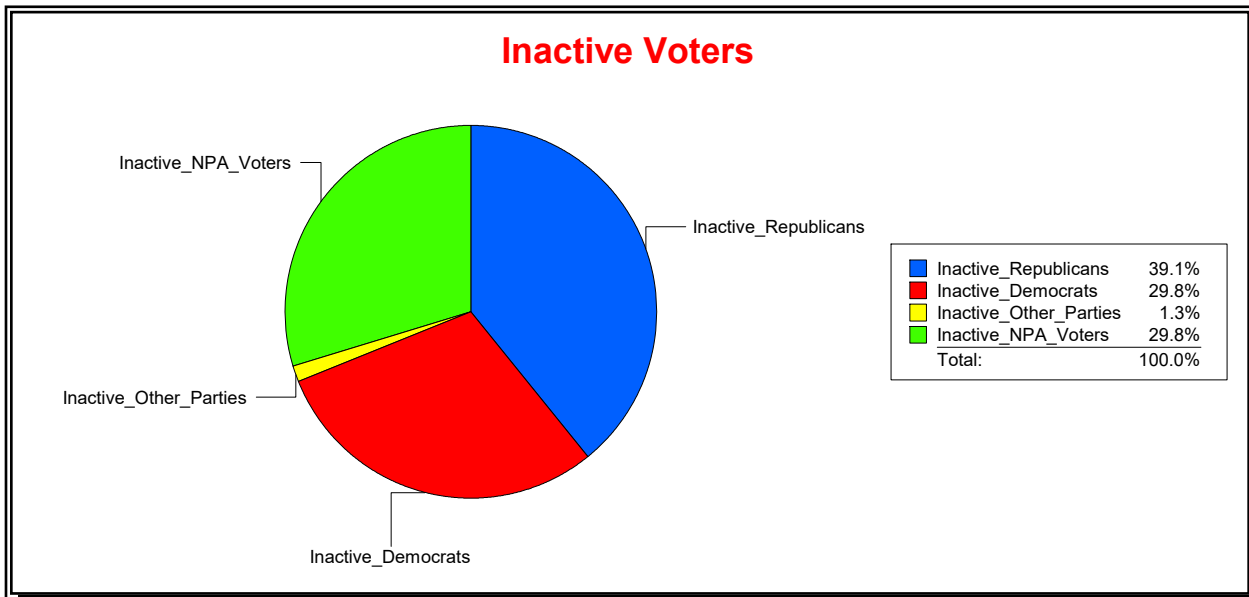

Ron Turner

Supervisor of Elections

Sarasota County, FL

Date 6/1/2022

Time 08:31 AM

Graphs of District Registration

Active Registered Voters

Inactive Voters

<u>District</u>	<u>Total</u>	<u>Dems</u>	<u>Reps</u>	<u>NonP</u>	<u>Other</u>	<u>Total</u>	<u>Dems</u>	<u>Reps</u>	<u>NonP</u>	<u>Other</u>
COUNTY	222,786	63,178	99,476	56,000	4,132	16,265	4,853	6,353	4,852	207