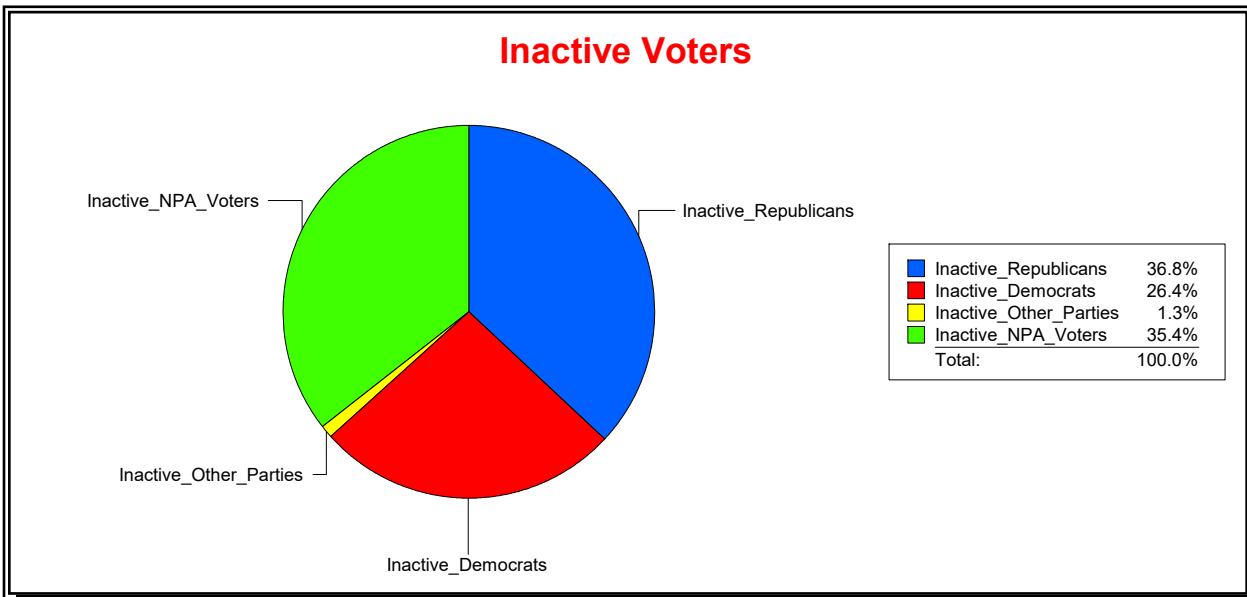

Ron Turner

Supervisor of Elections

Sarasota County, FL

Date 6/1/2022

Time 08:31 AM

Graphs of District Registration

Active Registered Voters

Inactive Voters

<u>District</u>	<u>Total</u>	<u>Dems</u>	<u>Reps</u>	<u>NonP</u>	<u>Other</u>	<u>Total</u>	<u>Dems</u>	<u>Reps</u>	<u>NonP</u>	<u>Other</u>
NORTH PORT DIST5	58,432	14,355	25,622	17,311	1,144	4,356	1,151	1,604	1,544	57