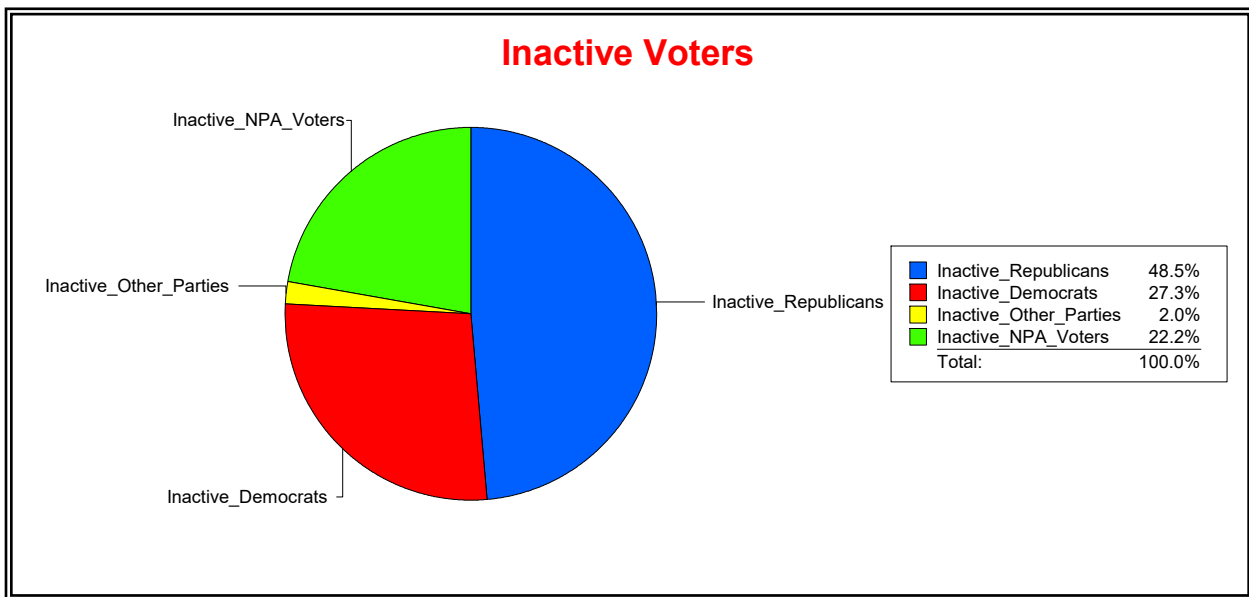

Ron Turner

Supervisor of Elections

Sarasota County, FL

Date 6/1/2022

Time 08:31 AM

Graphs of District Registration

Active Registered Voters

Inactive Voters

District	Total	Dems	Reps	NonP	Other	Total	Dems	Reps	NonP	Other
LONGBOAT KEY 1	1,459	323	779	324	33	99	27	48	22	2