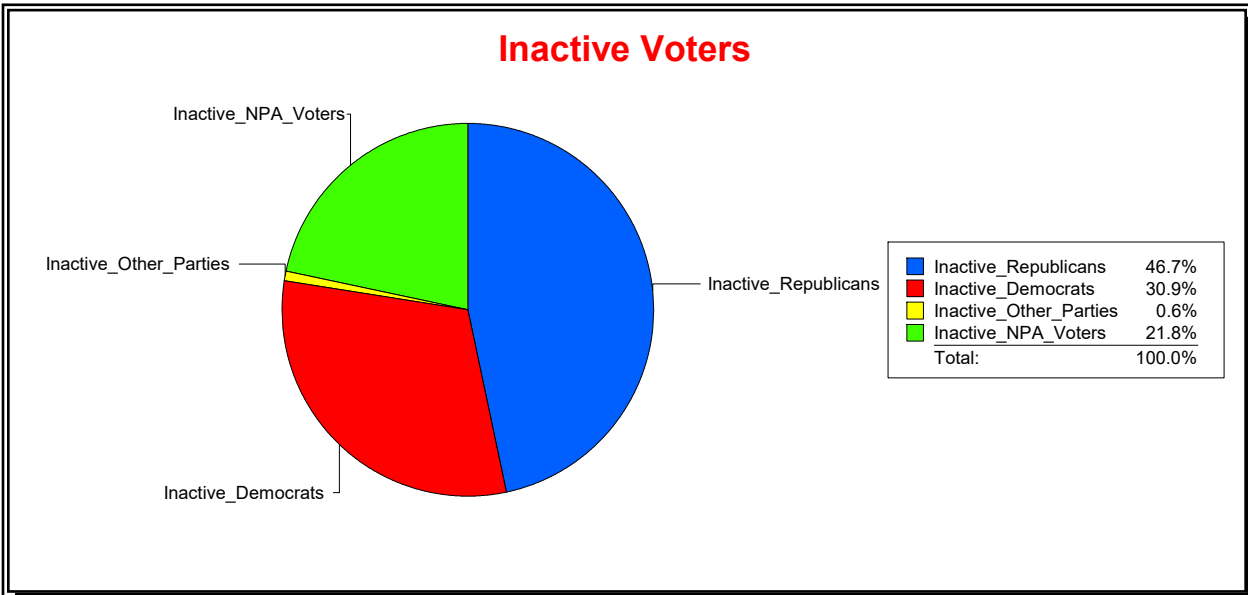

Ron Turner

Supervisor of Elections

Sarasota County, FL

Date 6/1/2022

Time 08:31 AM

Graphs of District Registration

Active Registered Voters

Inactive Voters

<u>District</u>	<u>Total</u>	<u>Dems</u>	<u>Reps</u>	<u>NonP</u>	<u>Other</u>	<u>Total</u>	<u>Dems</u>	<u>Reps</u>	<u>NonP</u>	<u>Other</u>
LONGBOAT KEY DIST	4,684	1,304	2,298	1,000	82	317	98	148	69	2