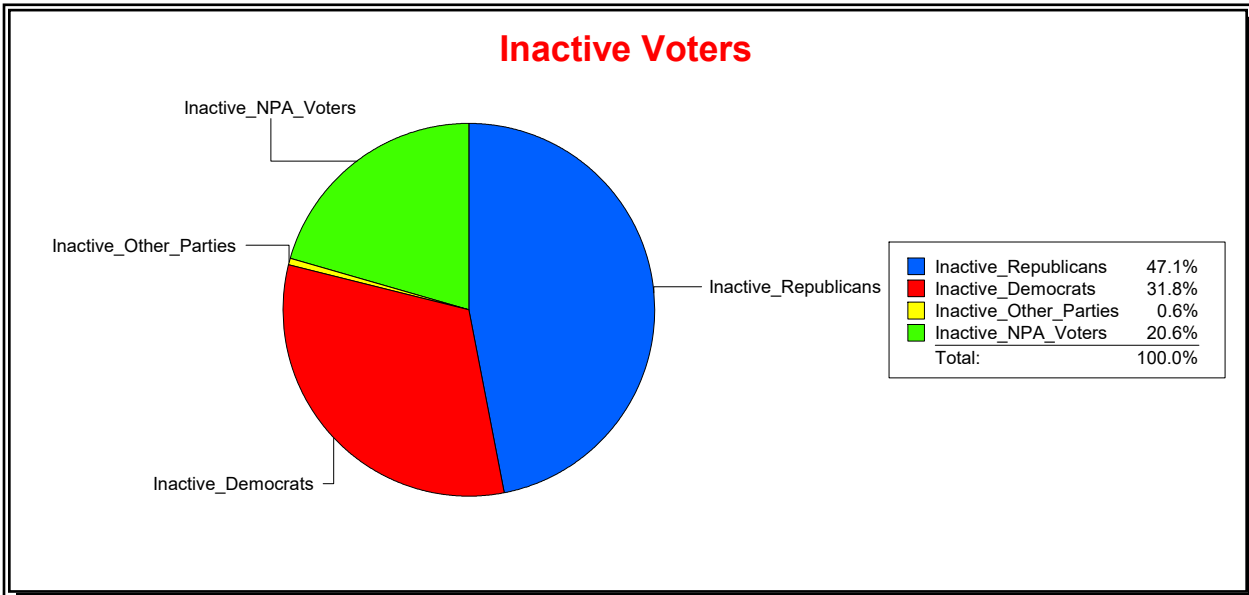

Ron Turner

Supervisor of Elections

Sarasota County, FL

Date 6/1/2022

Time 08:31 AM

Graphs of District Registration

Active Registered Voters

Inactive Voters

District	Total	Dems	Reps	NonP	Other	Total	Dems	Reps	NonP	Other
LONGBOAT KEY BEACH B	2,845	785	1,405	611	44	170	54	80	35	1