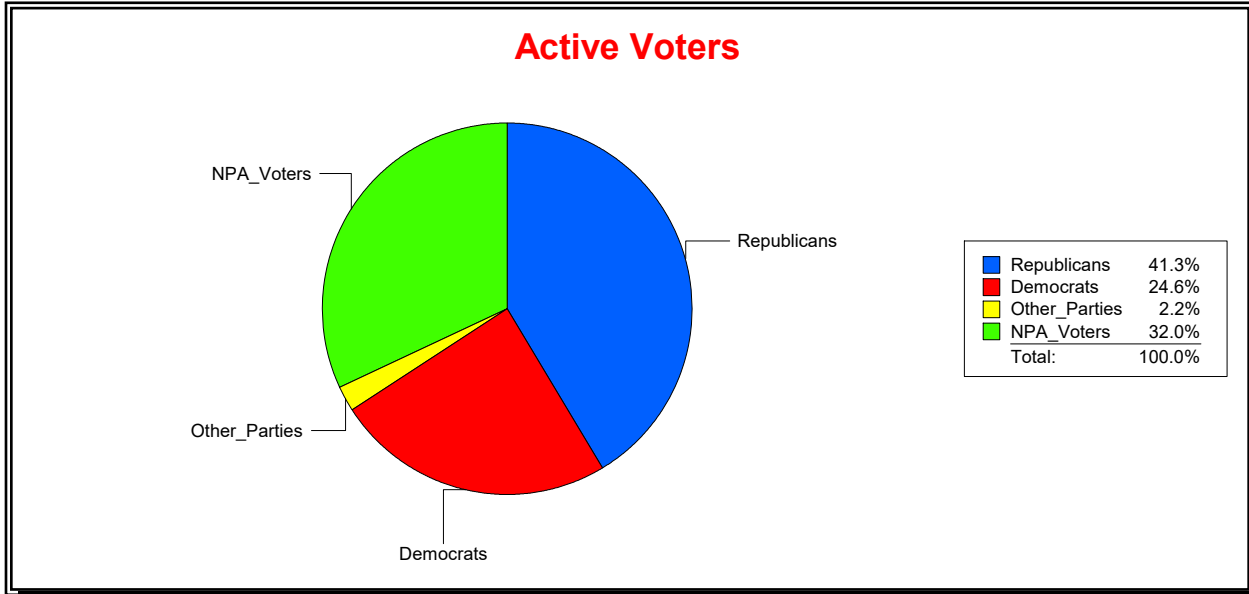

Ron Turner

Supervisor of Elections

Sarasota County, FL

Date 6/1/2022

Time 08:31 AM

Graphs of District Registration

Active Registered Voters

Inactive Voters

<u>District</u>	<u>Total</u>	<u>Dems</u>	<u>Reps</u>	<u>NonP</u>	<u>Other</u>	<u>Total</u>	<u>Dems</u>	<u>Reps</u>	<u>NonP</u>	<u>Other</u>
NORTH PORT 3	10,300	2,530	4,256	3,291	223	913	223	329	355	6