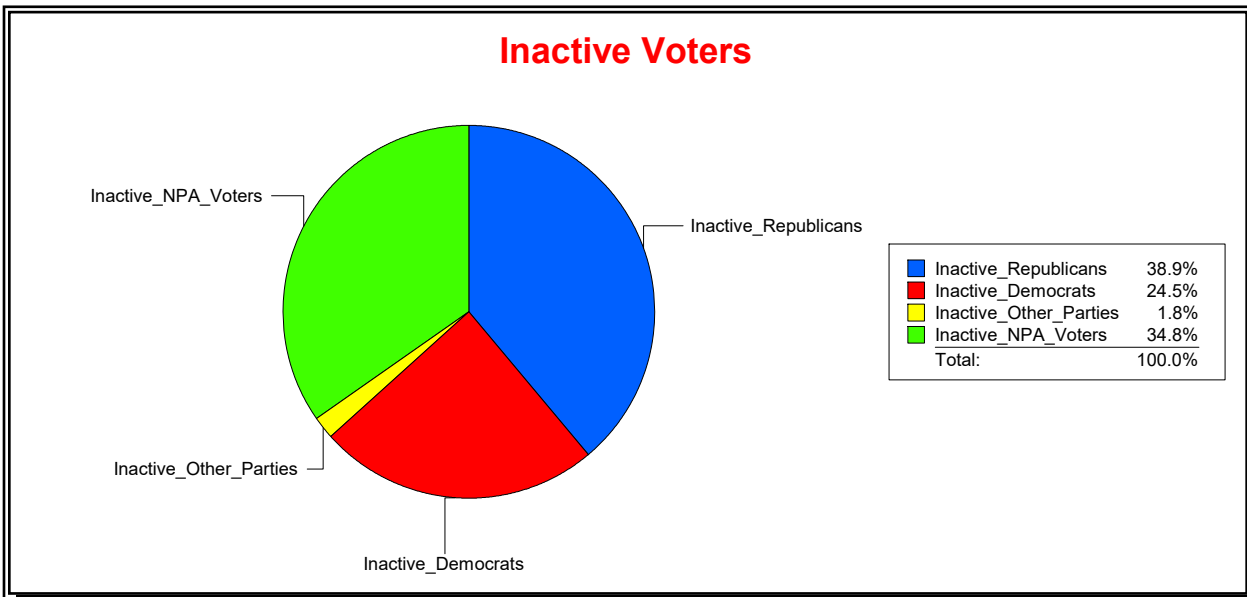

Ron Turner

Supervisor of Elections

Sarasota County, FL

Date 6/1/2022

Time 08:31 AM

Graphs of District Registration

District	Active Registered Voters					Inactive Voters				
	Total	Dems	Reps	NonP	Other	Total	Dems	Reps	NonP	Other
NORTH PORT 2	12,160	2,788	5,454	3,657	261	848	208	330	295	15