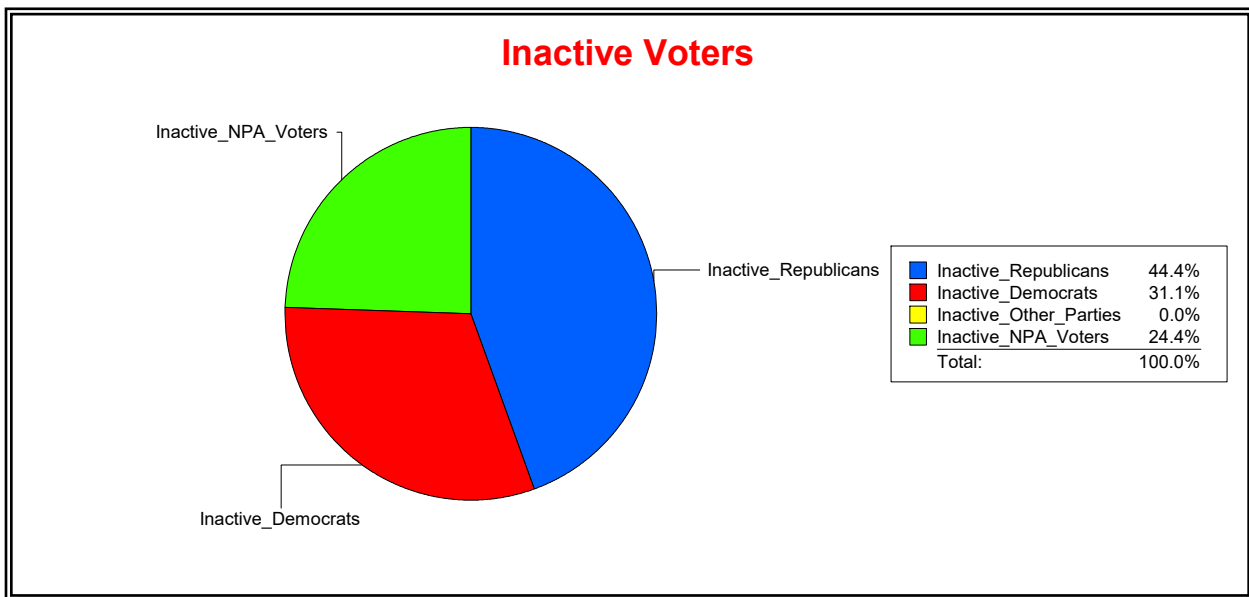

Ron Turner

Supervisor of Elections

Sarasota County, FL

Date 6/1/2022

Time 08:31 AM

Graphs of District Registration

Active Registered Voters

Inactive Voters

<u>District</u>	<u>Total</u>	<u>Dems</u>	<u>Reps</u>	<u>NonP</u>	<u>Other</u>	<u>Total</u>	<u>Dems</u>	<u>Reps</u>	<u>NonP</u>	<u>Other</u>
WOODLANDS CDD	1,488	320	731	402	35	45	14	20	11	0