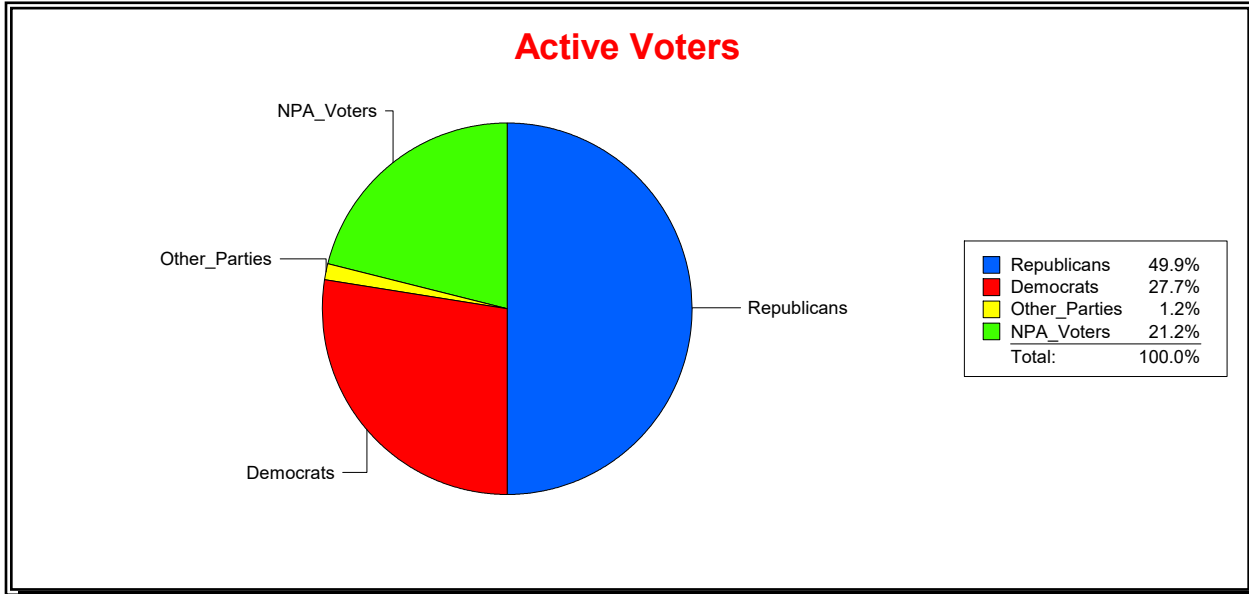

Ron Turner

Supervisor of Elections

Sarasota County, FL

Date 6/1/2022

Time 08:31 AM

Graphs of District Registration

Active Registered Voters

Inactive Voters

District	Total	Dems	Reps	NonP	Other	Total	Dems	Reps	NonP	Other
LBK DISTRICT 3	1,489	412	743	316	18	83	27	40	16	0