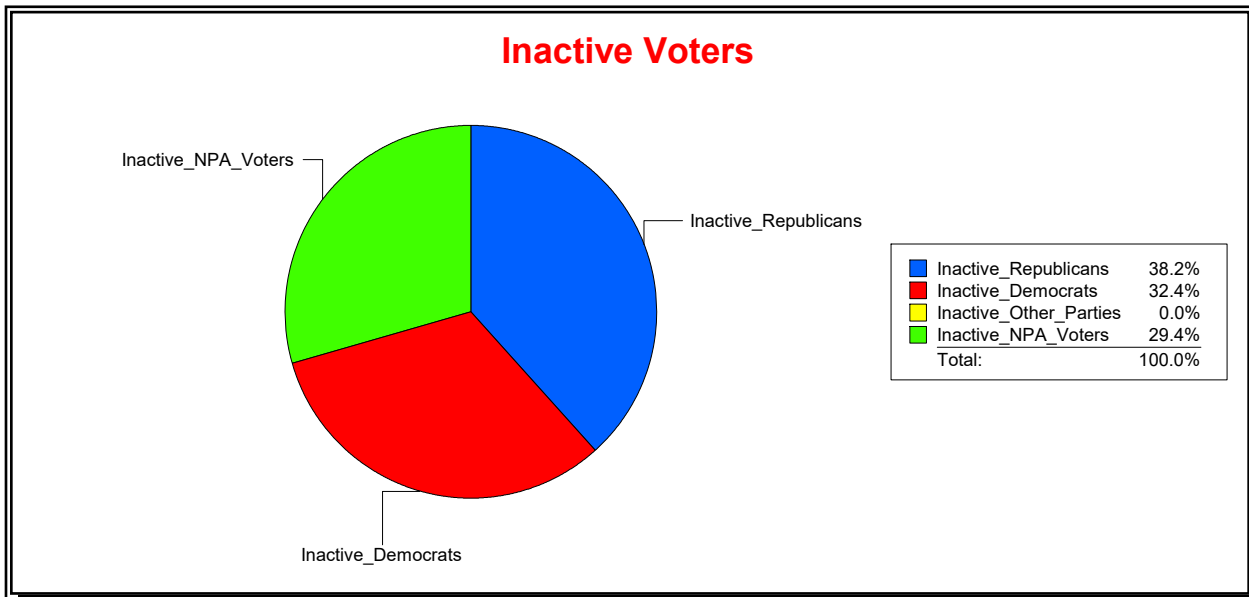

District	Total	Dems	Reps	NonP	Other	Total	Dems	Reps	NonP	Other
LONGBOAT KEY 4	404	125	196	75	8	34	11	13	10	0

Ron Turner

Supervisor of Elections

Sarasota County, FL

Date 6/1/2022

Time 08:31 AM

Graphs of District Registration