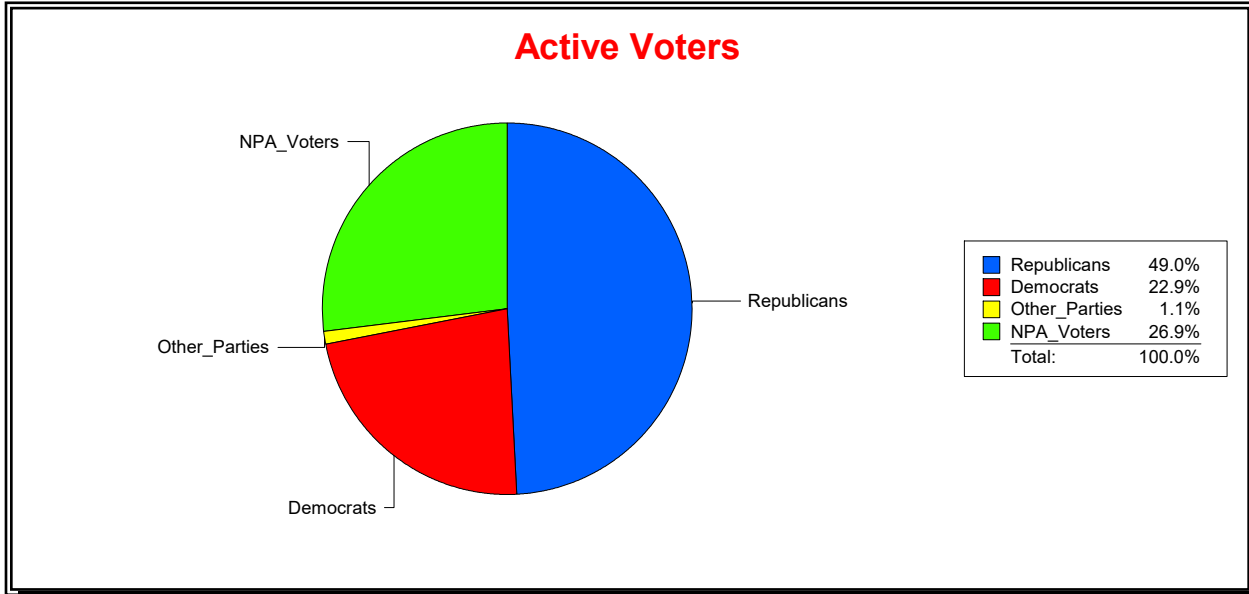

Ron Turner

Supervisor of Elections

Sarasota County, FL

Date 6/1/2022

Time 08:31 AM

Graphs of District Registration

Active Registered Voters

Inactive Voters

District	Total	Dems	Reps	NonP	Other	Total	Dems	Reps	NonP	Other
BOBCAT TRAIL CDD	785	180	385	211	9	46	10	23	12	1