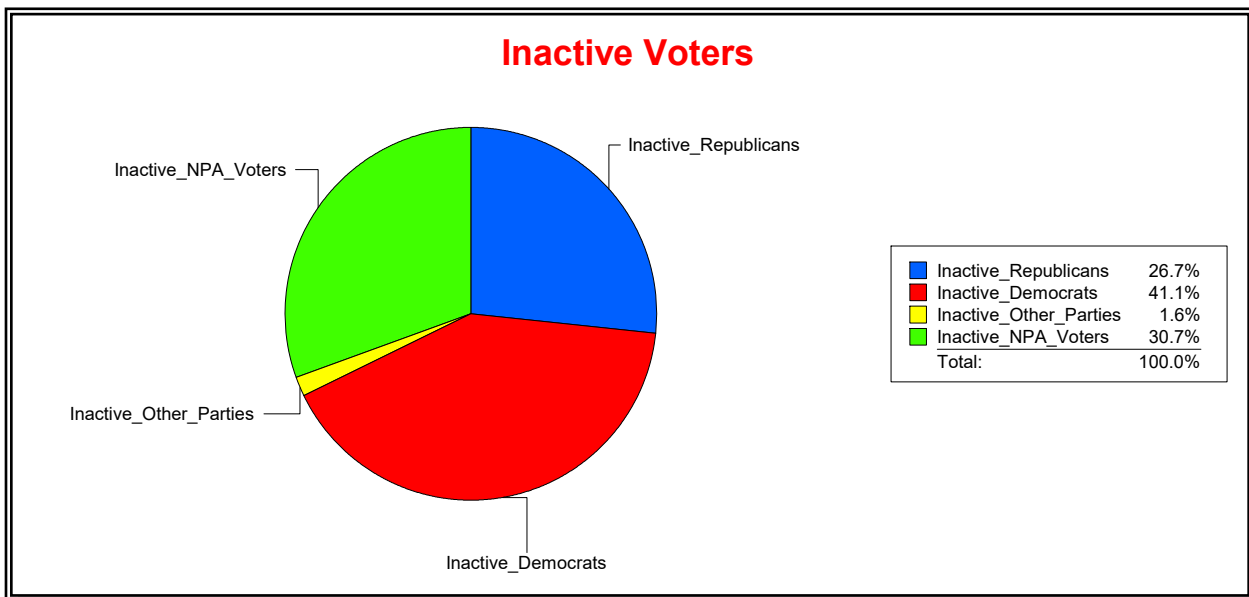

Ron Turner

Supervisor of Elections

Sarasota County, FL

Date 6/1/2022

Time 08:31 AM

Graphs of District Registration

Active Registered Voters

Inactive Voters

District	Total	Dems	Reps	NonP	Other	Total	Dems	Reps	NonP	Other
SARASOTA	38,473	16,024	12,156	9,487	806	4,090	1,680	1,091	1,254	65