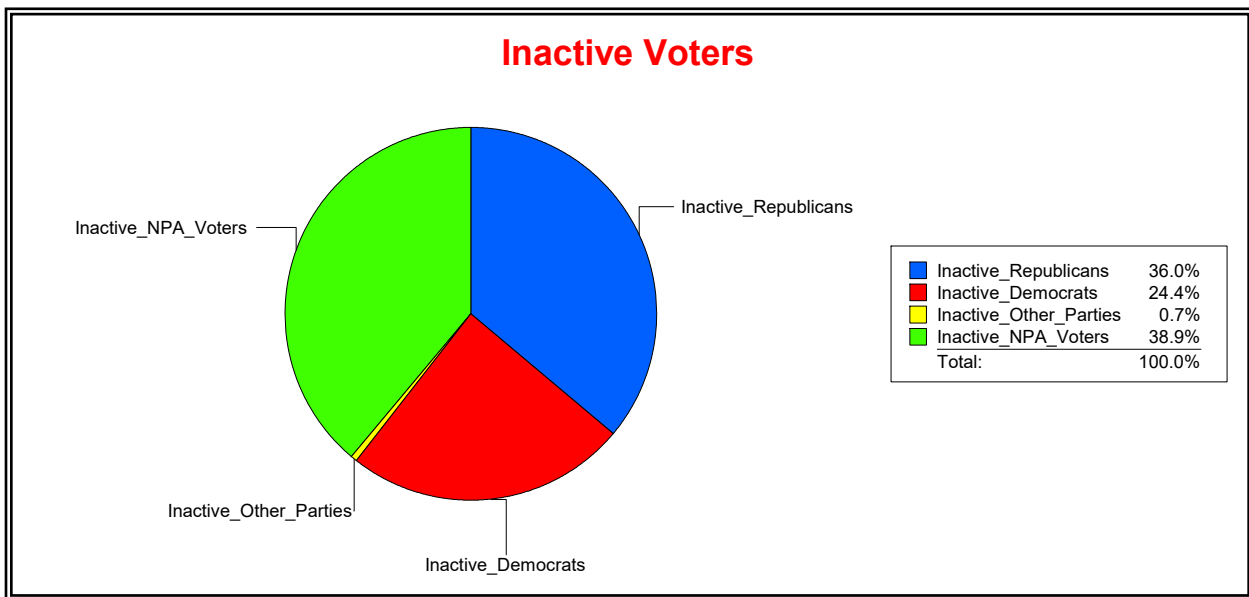

Ron Turner

Supervisor of Elections

Sarasota County, FL

Date 6/1/2022

Time 08:31 AM

Graphs of District Registration

Active Registered Voters

Inactive Voters

<u>District</u>	<u>Total</u>	<u>Dems</u>	<u>Reps</u>	<u>NonP</u>	<u>Other</u>	<u>Total</u>	<u>Dems</u>	<u>Reps</u>	<u>NonP</u>	<u>Other</u>
NORTH PORT DIST 3	10,300	2,530	4,256	3,291	223	913	223	329	355	6