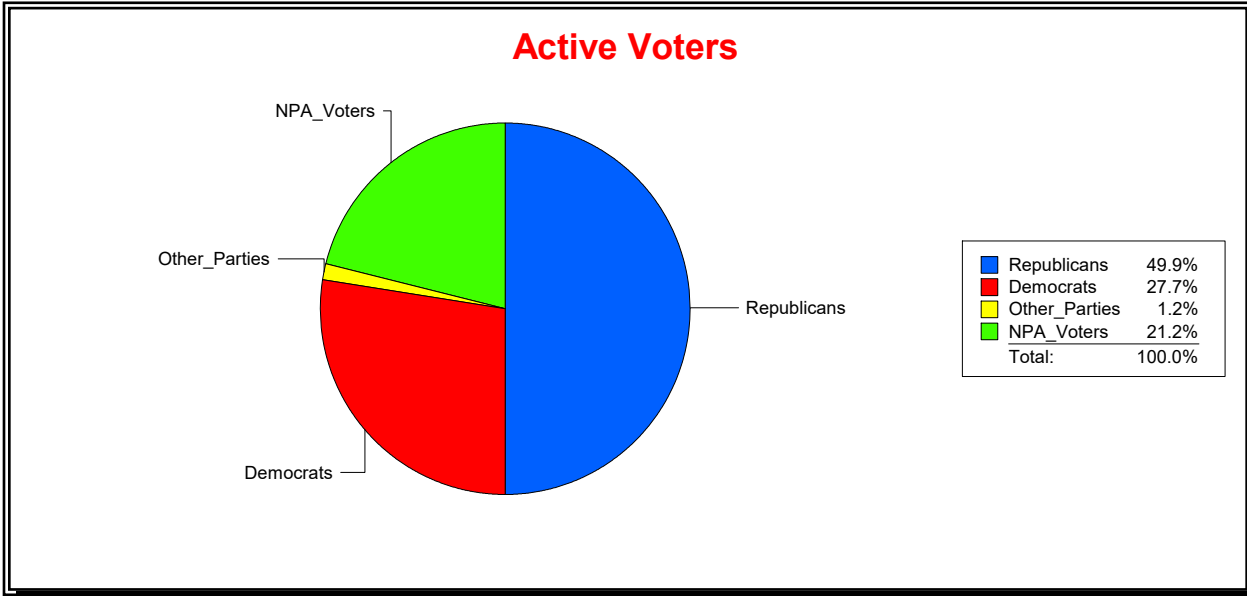

Date 6/1/2022

Time 08:31 AM

Graphs of District Registration

Active Registered Voters

Inactive Voters

District	Total	Dems	Reps	NonP	Other	Total	Dems	Reps	NonP	Other
LONGBOAT KEY 3	1,489	412	743	316	18	83	27	40	16	0