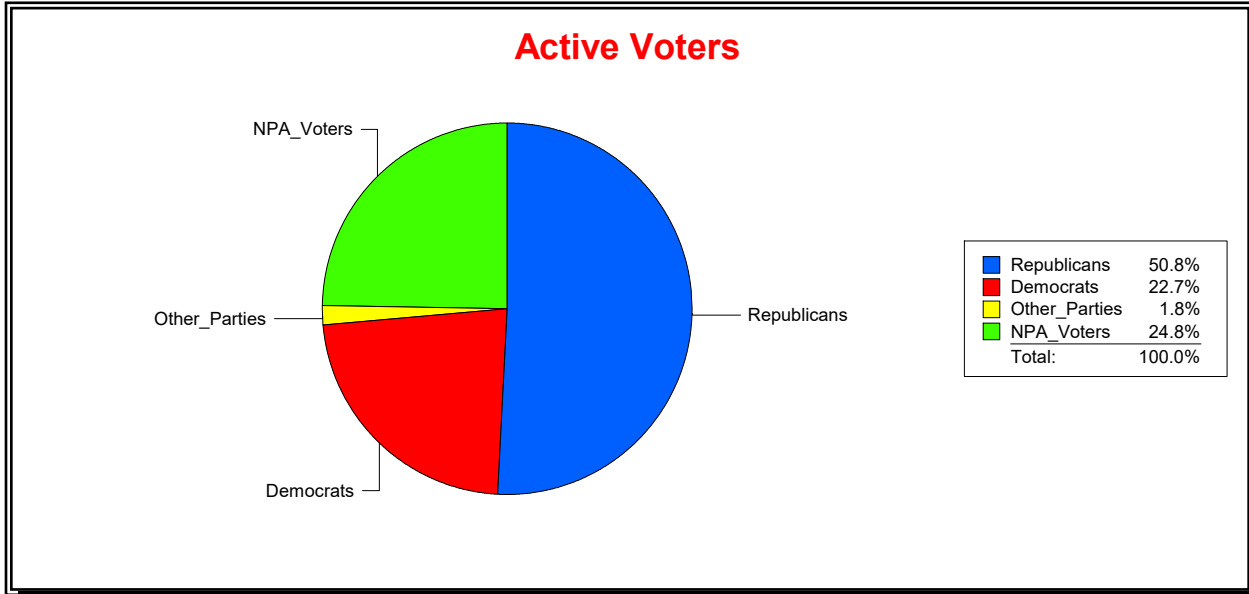

Sarasota County, FL

Date 6/1/2022

Time 08:31 AM

Graphs of District Registration

Active Registered Voters

Inactive Voters

<u>District</u>	<u>Total</u>	<u>Dems</u>	<u>Reps</u>	<u>NonP</u>	<u>Other</u>	<u>Total</u>	<u>Dems</u>	<u>Reps</u>	<u>NonP</u>	<u>Other</u>
WEST VILLAGES CDD	7,316	1,659	3,717	1,811	129	225	57	97	67	4