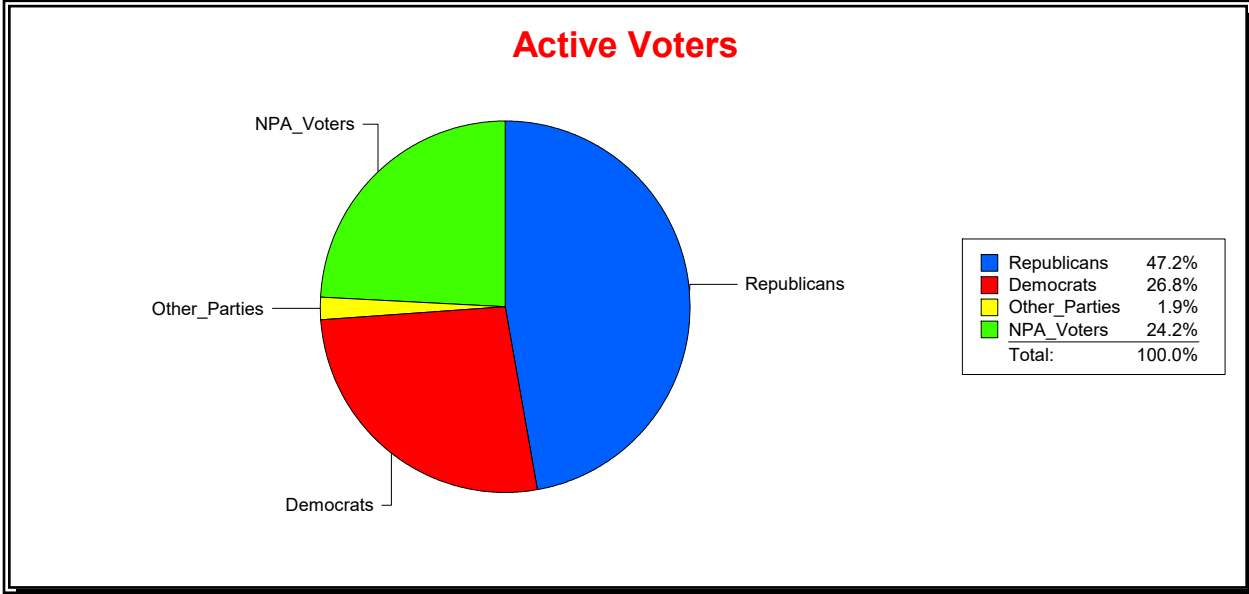

Ron Turner

Supervisor of Elections

Sarasota County, FL

Date 6/1/2022

Time 08:31 AM

Graphs of District Registration

Active Registered Voters

Inactive Voters

District	Total	Dems	Reps	NonP	Other	Total	Dems	Reps	NonP	Other
SCHOOL DIST 2	75,031	20,092	35,389	18,137	1,413	5,173	1,501	2,090	1,508	74