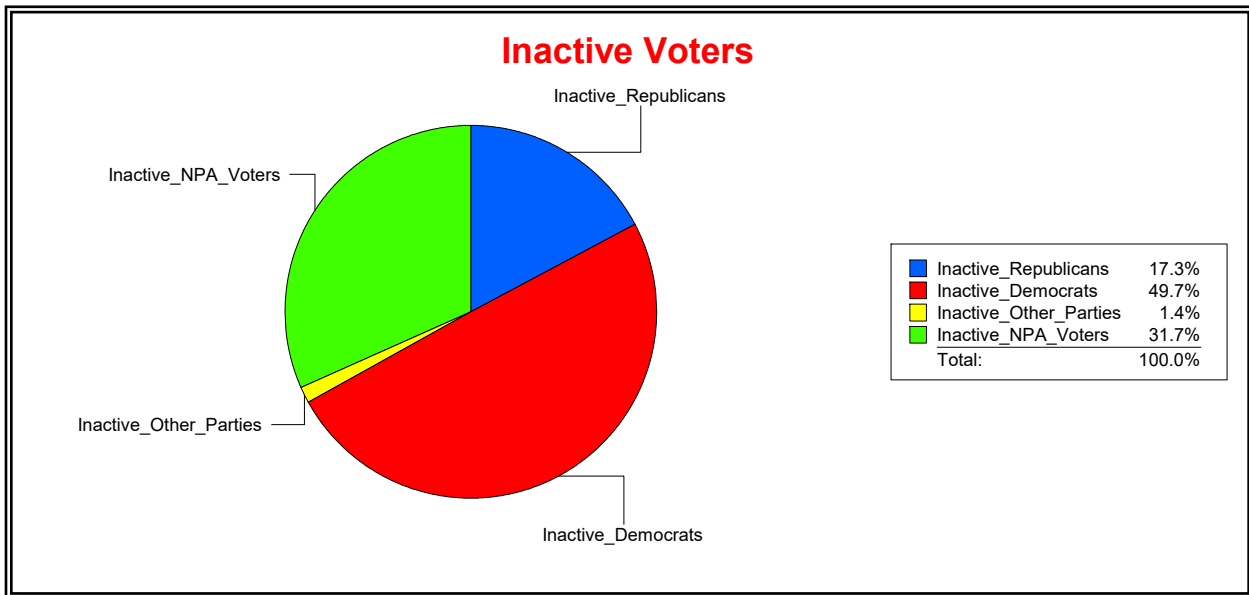

Graphs of District Registration

Active Registered Voters

Inactive Voters

District	Total	Dems	Reps	NonP	Other	Total	Dems	Reps	NonP	Other
SARASOTA 1	10,962	5,742	2,139	2,851	230	1,399	695	242	443	19

Ron Turner