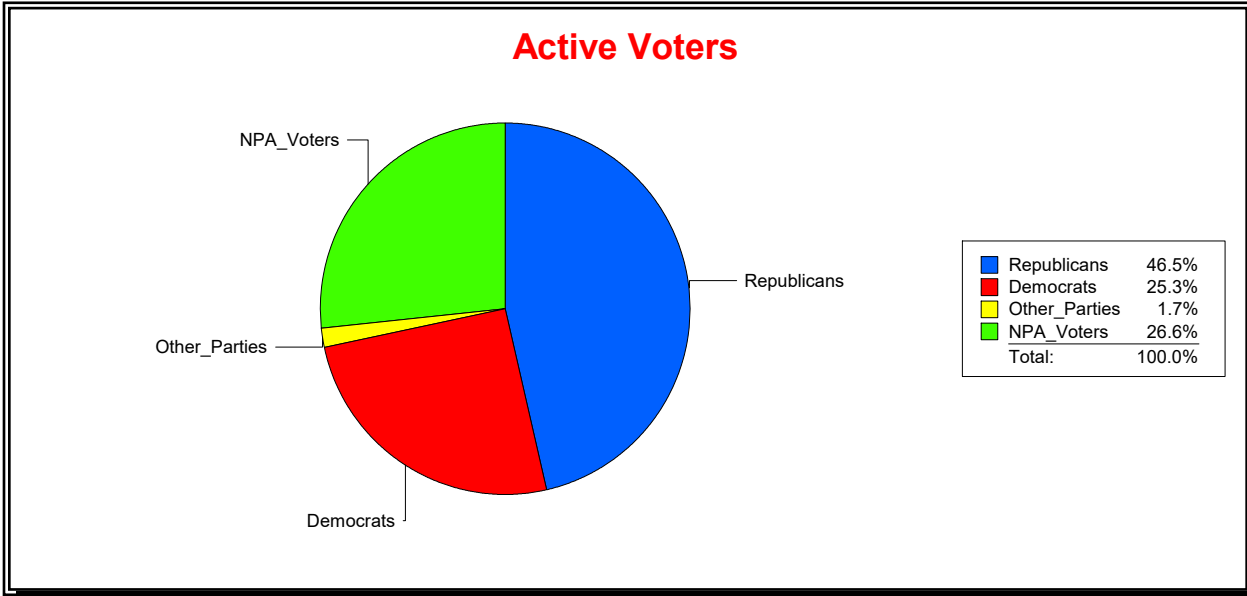

Ron Turner

Supervisor of Elections

Sarasota County, FL

Date 6/1/2022

Time 08:31 AM

Graphs of District Registration

Active Registered Voters

Inactive Voters

<u>District</u>	<u>Total</u>	<u>Dems</u>	<u>Reps</u>	<u>NonP</u>	<u>Other</u>	<u>Total</u>	<u>Dems</u>	<u>Reps</u>	<u>NonP</u>	<u>Other</u>
SCHOOL DIST 5	73,969	18,684	34,366	19,679	1,240	5,253	1,404	2,191	1,603	55