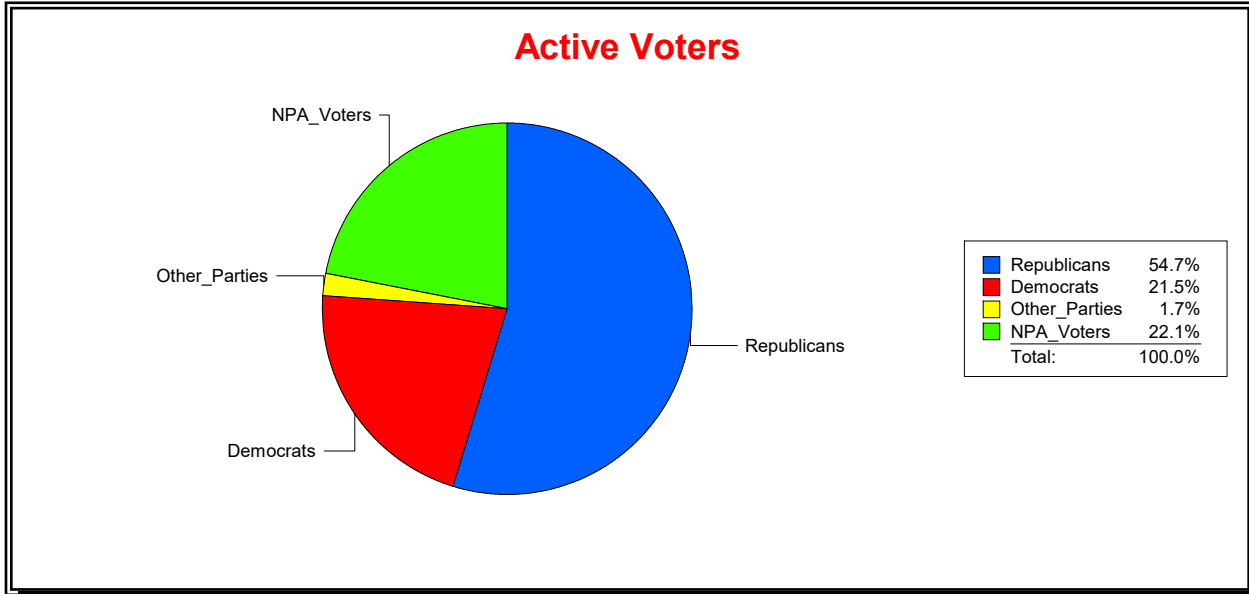

Ron Turner

Supervisor of Elections

Sarasota County, FL

Date 6/1/2022

Time 08:31 AM

Graphs of District Registration

Active Registered Voters

Inactive Voters

<u>District</u>	<u>Total</u>	<u>Dems</u>	<u>Reps</u>	<u>NonP</u>	<u>Other</u>	<u>Total</u>	<u>Dems</u>	<u>Reps</u>	<u>NonP</u>	<u>Other</u>
SARASOTA NATIONAL CDD	1,741	375	952	384	30	44	8	25	10	1