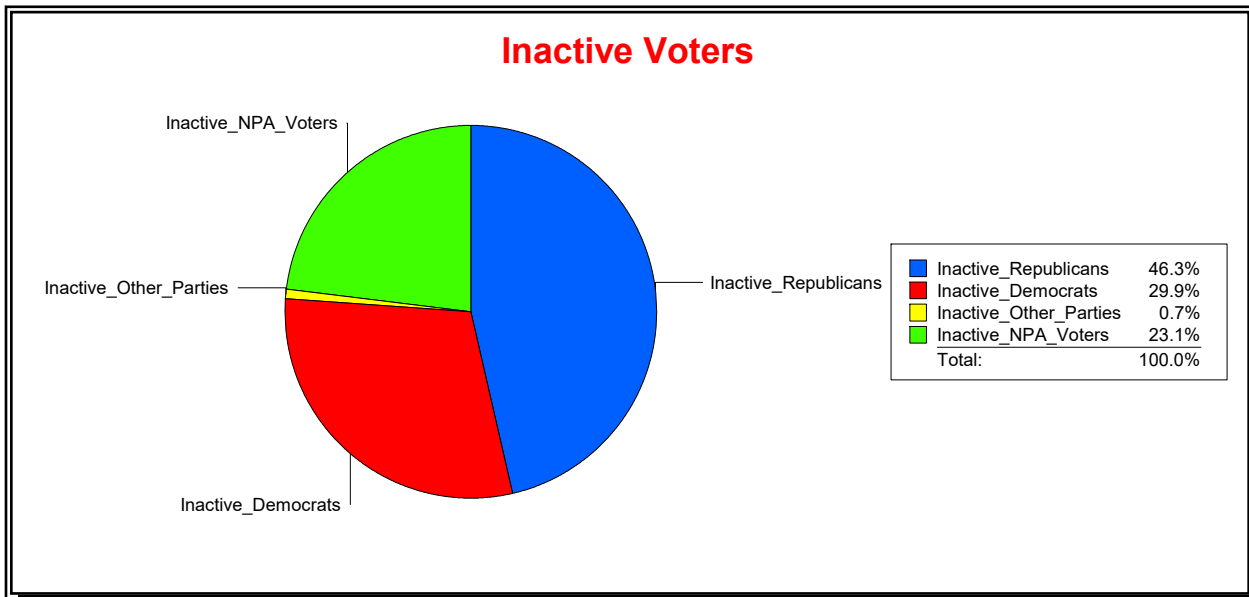

Ron Turner

Supervisor of Elections

Sarasota County, FL

Date 6/1/2022

Time 08:31 AM

Graphs of District Registration

Active Registered Voters

Inactive Voters

<u>District</u>	<u>Total</u>	<u>Dems</u>	<u>Reps</u>	<u>NonP</u>	<u>Other</u>	<u>Total</u>	<u>Dems</u>	<u>Reps</u>	<u>NonP</u>	<u>Other</u>
LONGBOAT KEY BEACH A	1,839	519	893	389	38	147	44	68	34	1