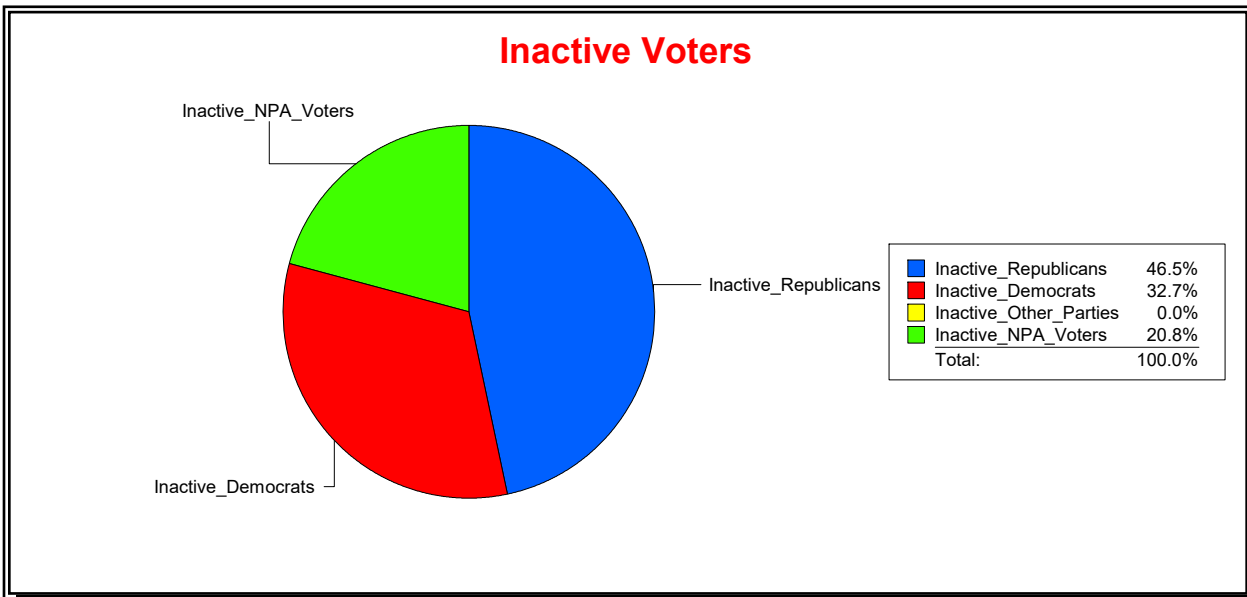

Ron Turner

Supervisor of Elections

Sarasota County, FL

Date 6/1/2022

Time 08:31 AM

Graphs of District Registration

Active Registered Voters

Inactive Voters

District	Total	Dems	Reps	NonP	Other	Total	Dems	Reps	NonP	Other
LONGBOAT KEY 2	1,332	444	580	285	23	101	33	47	21	0