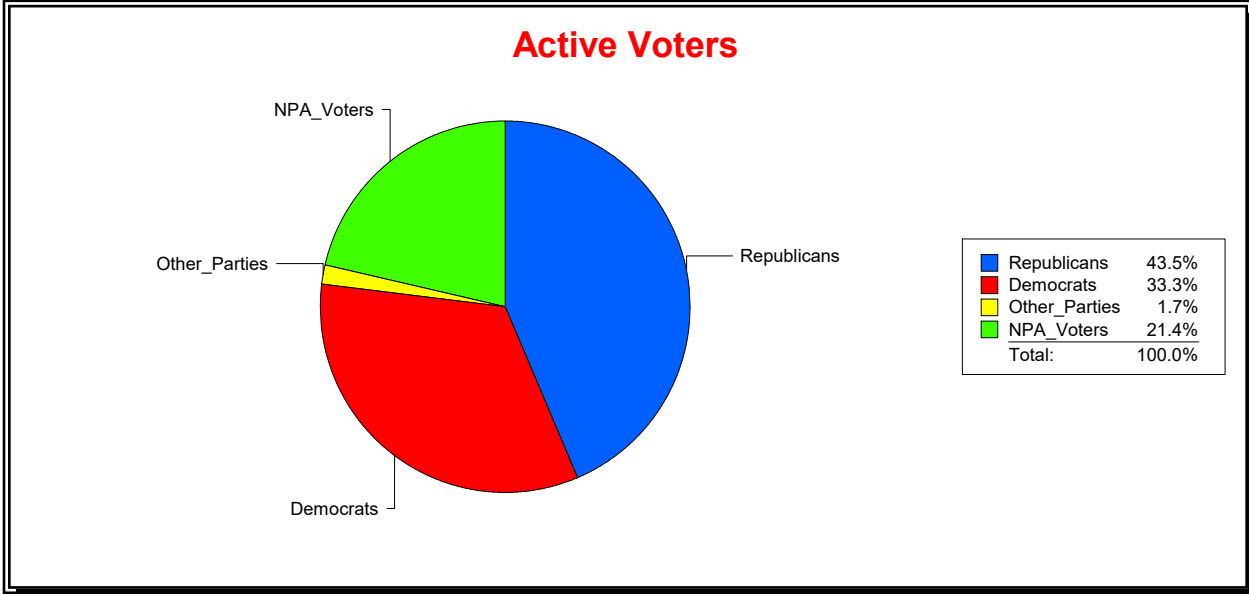

District	Total	Dems	Reps	NonP	Other	Total	Dems	Reps	NonP	Other
LBK DISTRICT 2	1,332	444	580	285	23	101	33	47	21	0

Ron Turner

Supervisor of Elections

Sarasota County, FL

Date 6/1/2022

Time 08:31 AM

Graphs of District Registration