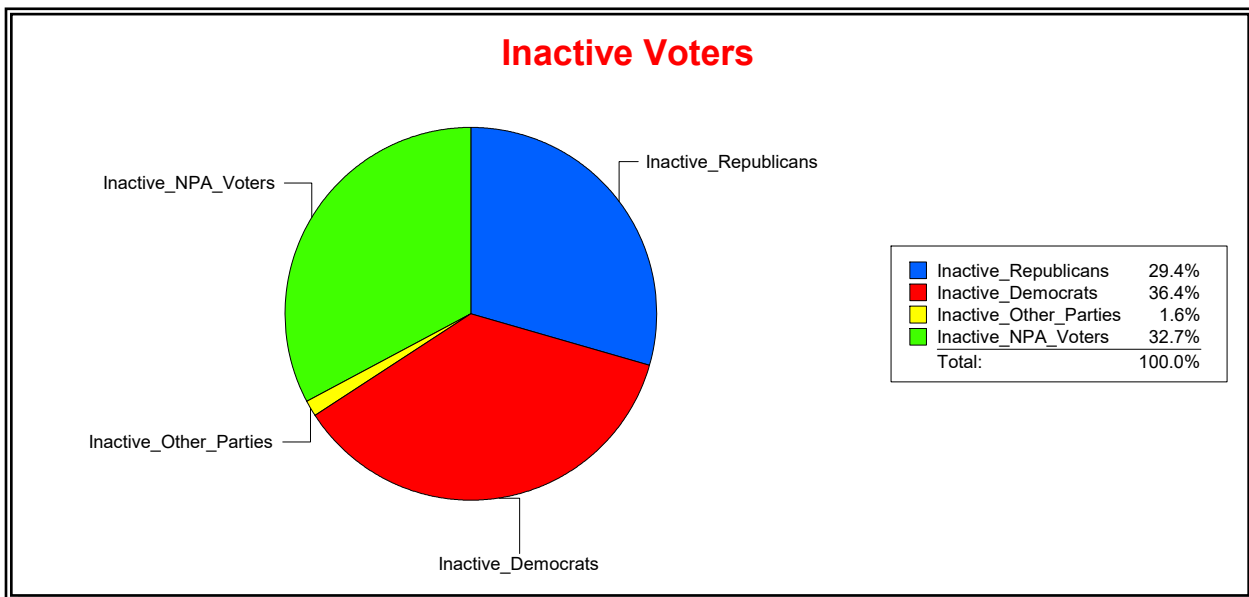

Ron Turner

Supervisor of Elections

Sarasota County, FL

Date 12/1/2022

Time 10:22 AM

Graphs of District Registration

Active Registered Voters

Inactive Voters

<u>District</u>	<u>Total</u>	<u>Dems</u>	<u>Reps</u>	<u>NonP</u>	<u>Other</u>	<u>Total</u>	<u>Dems</u>	<u>Reps</u>	<u>NonP</u>	<u>Other</u>
SARASOTA 3	11,051	4,079	3,831	2,911	230	1,075	391	316	351	17