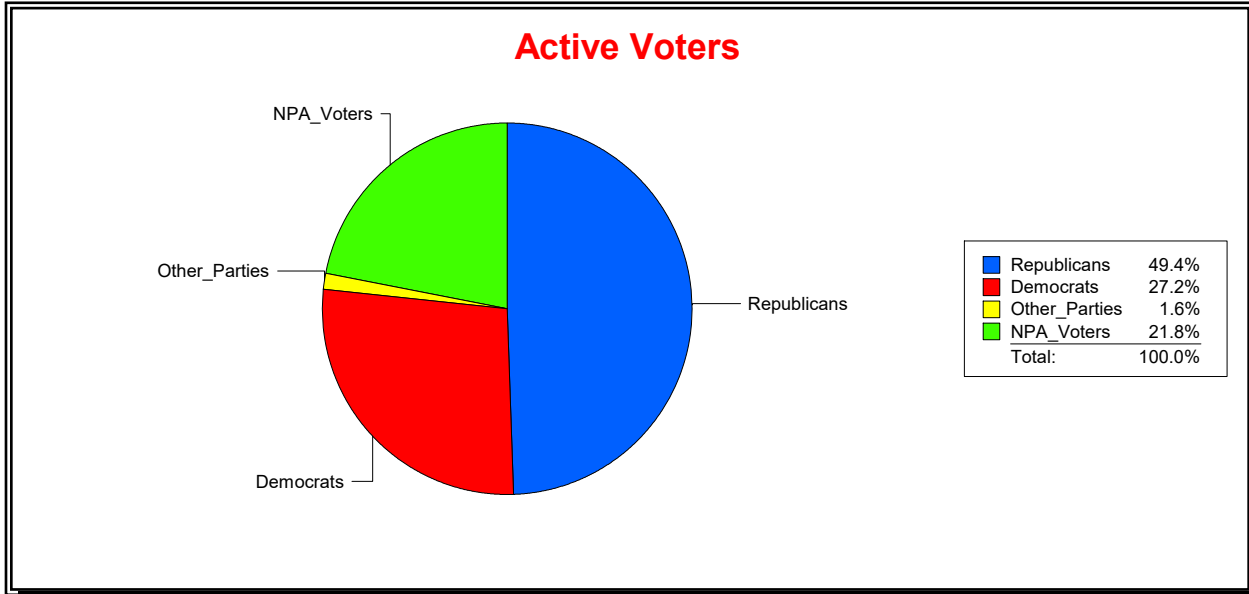

Ron Turner

Supervisor of Elections

Sarasota County, FL

Date 12/1/2022

Time 10:22 AM

Graphs of District Registration

Active Registered Voters

Inactive Voters

District	Total	Dems	Reps	NonP	Other	Total	Dems	Reps	NonP	Other
LONGBOAT KEY BEACH B	2,879	784	1,421	628	46	161	51	77	33	0