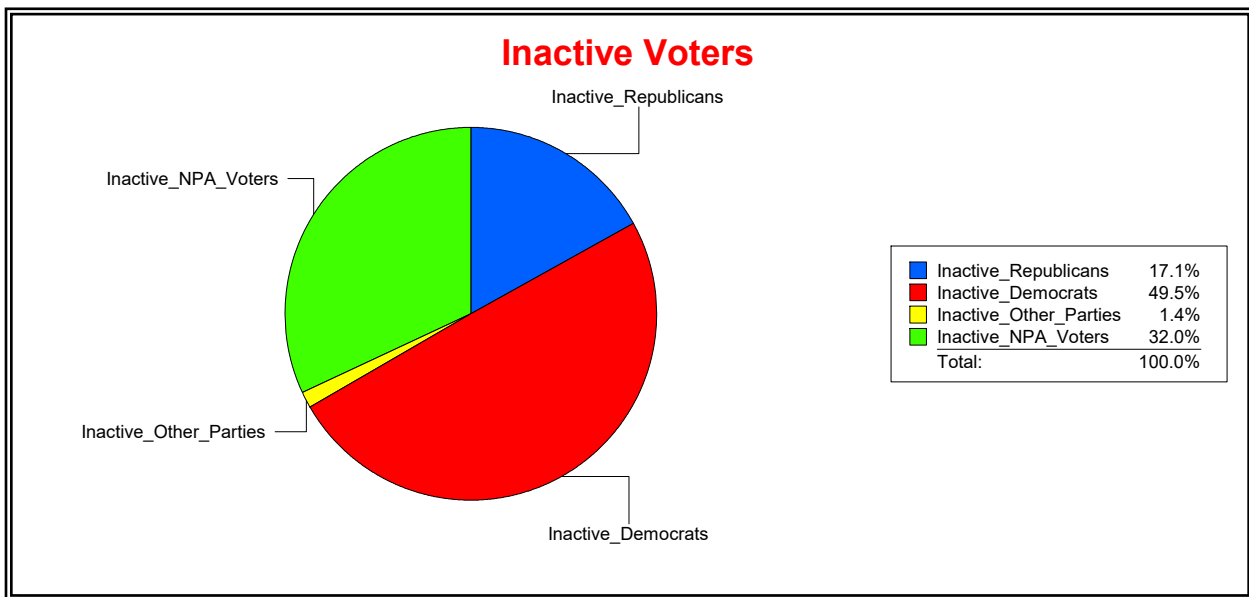

Ron Turner

Supervisor of Elections

Sarasota County, FL

Date 12/1/2022

Time 10:22 AM

Graphs of District Registration

Active Registered Voters

Inactive Voters

District	Total	Dems	Reps	NonP	Other	Total	Dems	Reps	NonP	Other
SARASOTA DIST 1	11,285	5,838	2,263	2,959	225	1,318	653	225	422	18