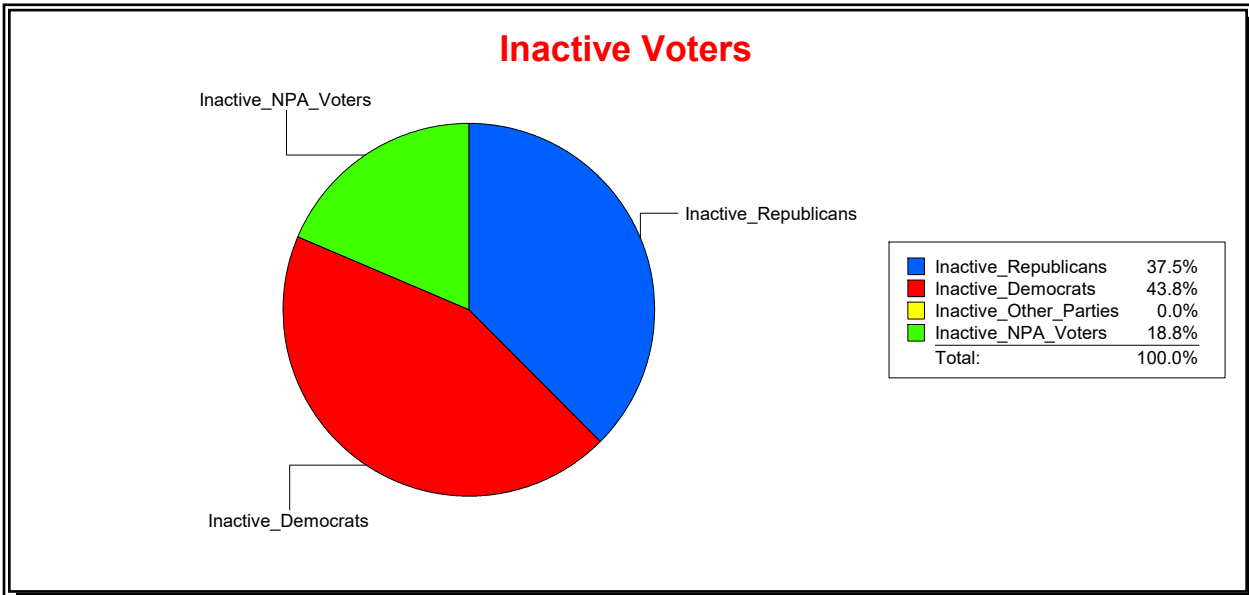

Ron Turner

Supervisor of Elections

Sarasota County, FL

Date 12/1/2022

Time 10:22 AM

Graphs of District Registration

Active Registered Voters

Inactive Voters

District	Total	Dems	Reps	NonP	Other	Total	Dems	Reps	NonP	Other
HLDY PK PK & REC DIST	609	189	238	172	10	48	21	18	9	0