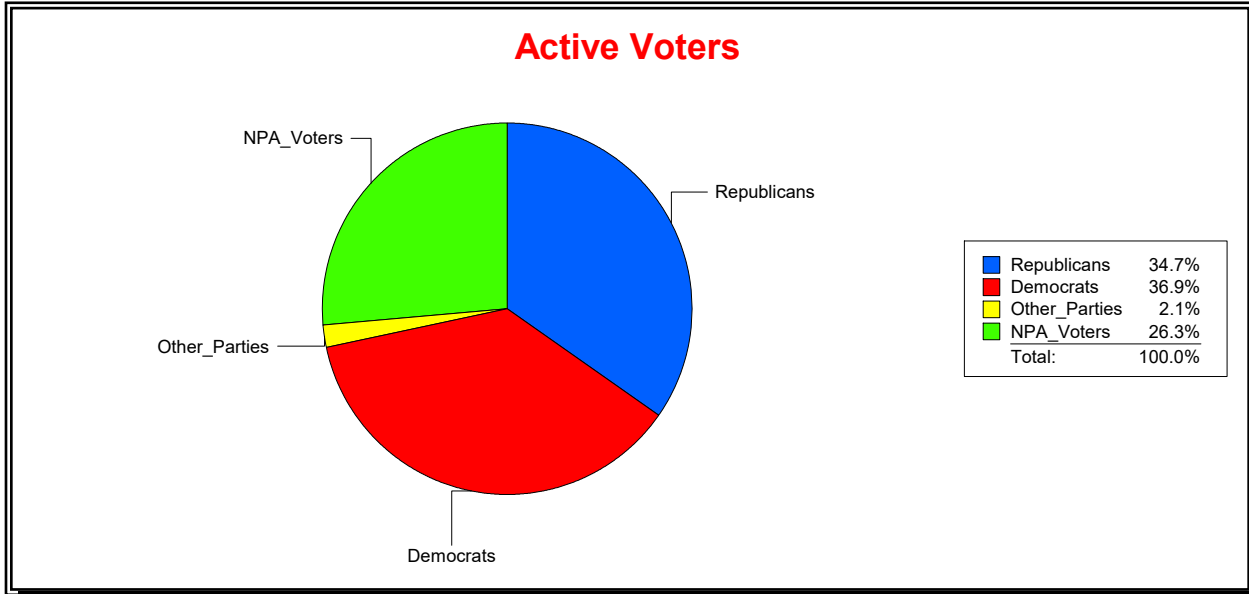

Supervisor of Elections

Sarasota County, FL

Date 12/1/2022

Time 10:22 AM

Graphs of District Registration

Active Registered Voters

Inactive Voters

<u>District</u>	<u>Total</u>	<u>Dems</u>	<u>Reps</u>	<u>NonP</u>	<u>Other</u>	<u>Total</u>	<u>Dems</u>	<u>Reps</u>	<u>NonP</u>	<u>Other</u>
SARASOTA DIST 3	11,051	4,079	3,831	2,911	230	1,075	391	316	351	17