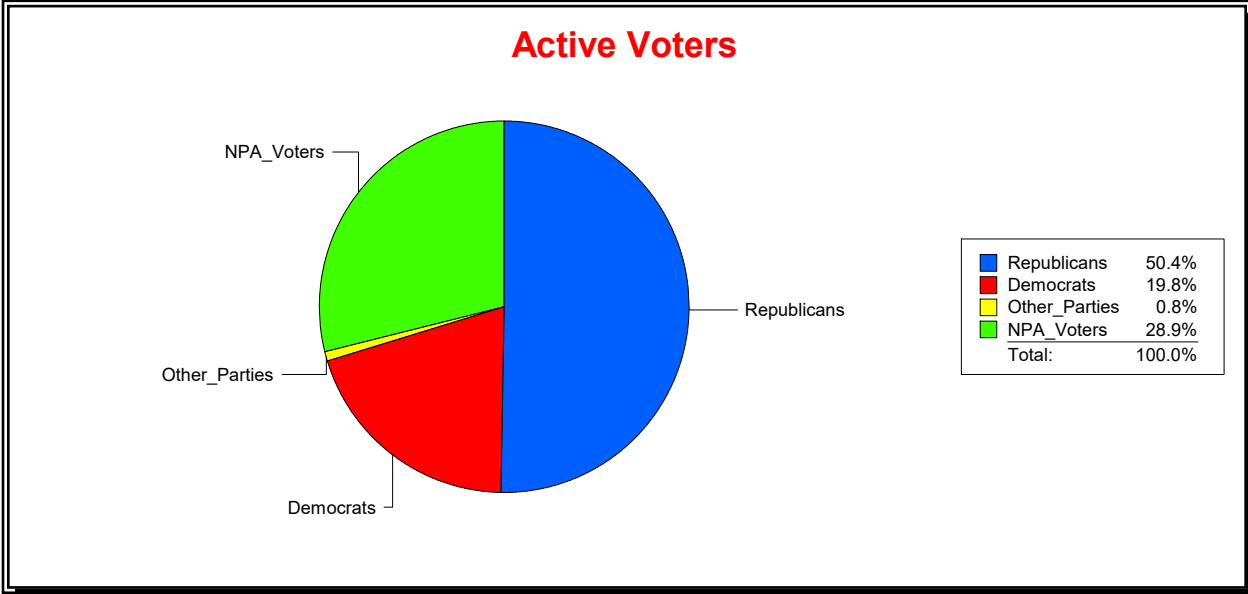

Date 12/1/2022

Time 10:22 AM

Graphs of District Registration

Active Registered Voters

Inactive Voters

<u>District</u>	<u>Total</u>	<u>Dems</u>	<u>Reps</u>	<u>NonP</u>	<u>Other</u>	<u>Total</u>	<u>Dems</u>	<u>Reps</u>	<u>NonP</u>	<u>Other</u>
WINDWARD AT LWR CDD	121	24	61	35	1	0	0	0	0	0