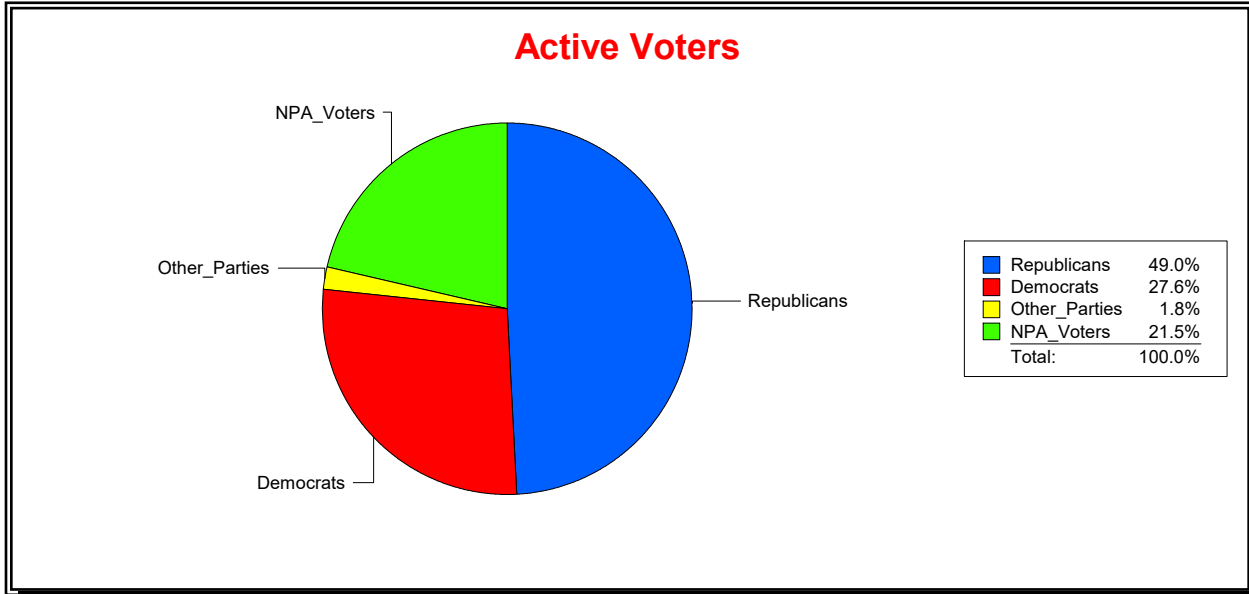

Ron Turner

Supervisor of Elections

Sarasota County, FL

Date 12/1/2022

Time 10:22 AM

Graphs of District Registration

Active Registered Voters

Inactive Voters

<u>District</u>	<u>Total</u>	<u>Dems</u>	<u>Reps</u>	<u>NonP</u>	<u>Other</u>	<u>Total</u>	<u>Dems</u>	<u>Reps</u>	<u>NonP</u>	<u>Other</u>
LONGBOAT KEY	4,730	1,307	2,320	1,018	85	296	92	138	65	1