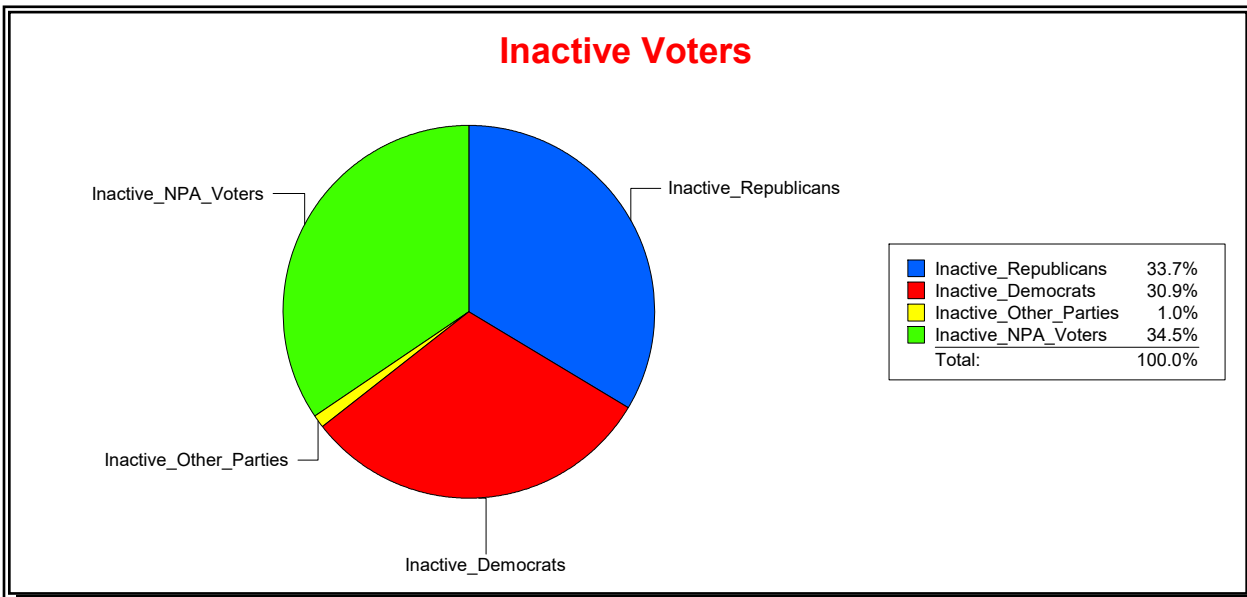

Ron Turner

Supervisor of Elections

Sarasota County, FL

Date 12/1/2022

Time 10:22 AM

Graphs of District Registration

Active Registered Voters

Inactive Voters

District	Total	Dems	Reps	NonP	Other	Total	Dems	Reps	NonP	Other
NORTH PORT DIST 5	17,139	4,082	7,918	4,832	307	1,047	323	353	361	10