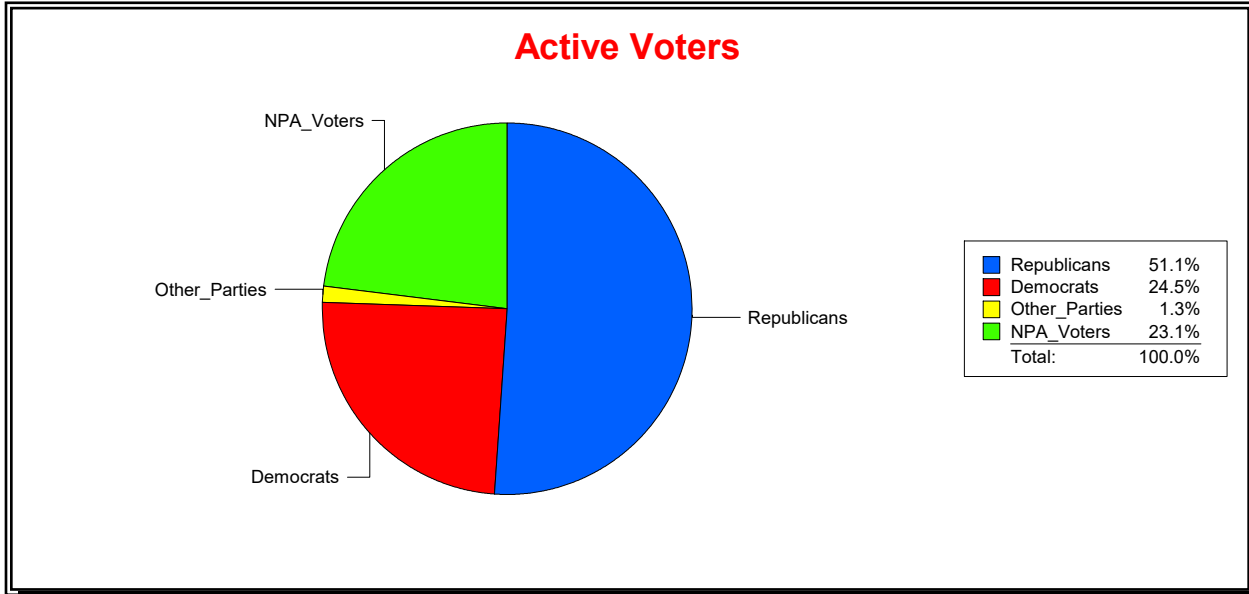

Date 12/1/2022

Time 10:22 AM

Graphs of District Registration

Active Registered Voters

Inactive Voters

District	Total	Dems	Reps	NonP	Other	Total	Dems	Reps	NonP	Other
BLACKBURN CREEK	2,301	563	1,176	532	30	59	12	23	22	2