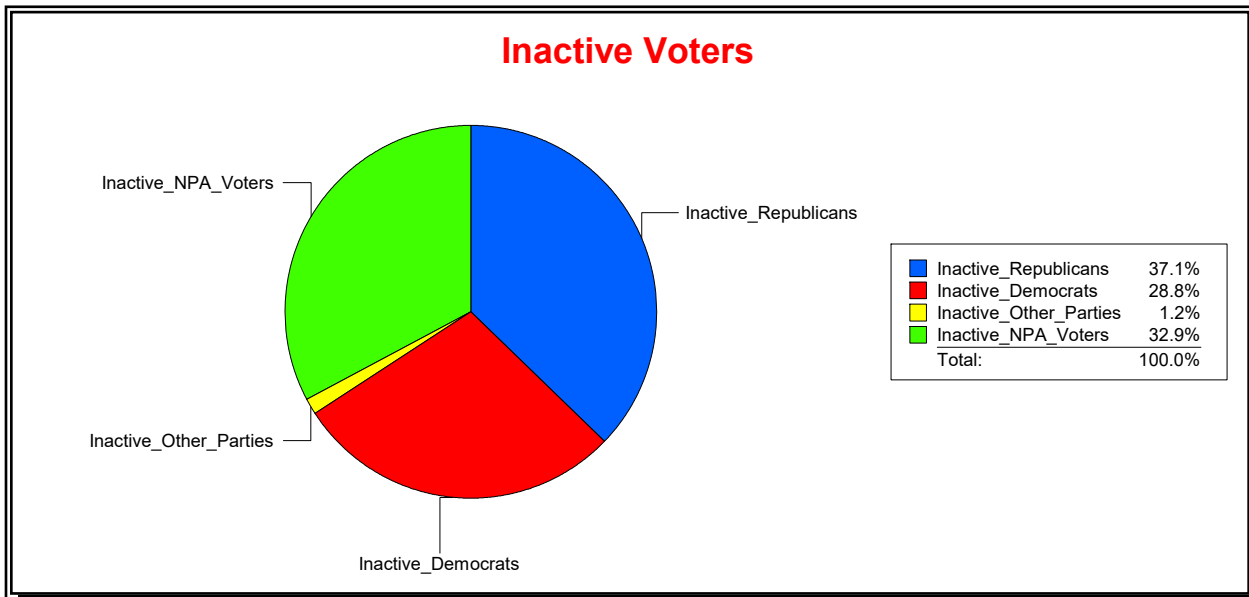

Sarasota County, FL

Date 12/1/2022

Time 10:22 AM

Graphs of District Registration

Active Registered Voters

Inactive Voters

District	Total	Dems	Reps	NonP	Other	Total	Dems	Reps	NonP	Other
ENGLEWOOD WATER DIST	14,908	3,603	7,087	3,955	263	921	265	342	303	11