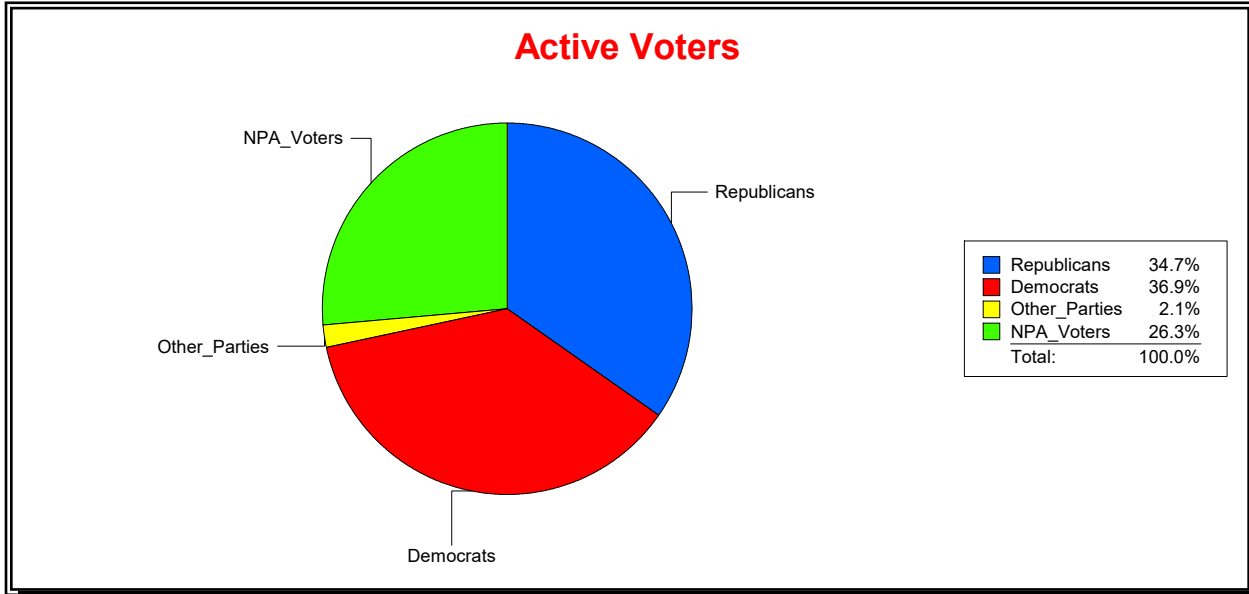

Ron Turner

Supervisor of Elections

Sarasota County, FL

Date 12/1/2022

Time 10:22 AM

Graphs of District Registration

Active Registered Voters

Inactive Voters

<u>District</u>	<u>Total</u>	<u>Dems</u>	<u>Reps</u>	<u>NonP</u>	<u>Other</u>	<u>Total</u>	<u>Dems</u>	<u>Reps</u>	<u>NonP</u>	<u>Other</u>
SARASOTA 3	11,051	4,079	3,831	2,911	230	1,075	391	316	351	17