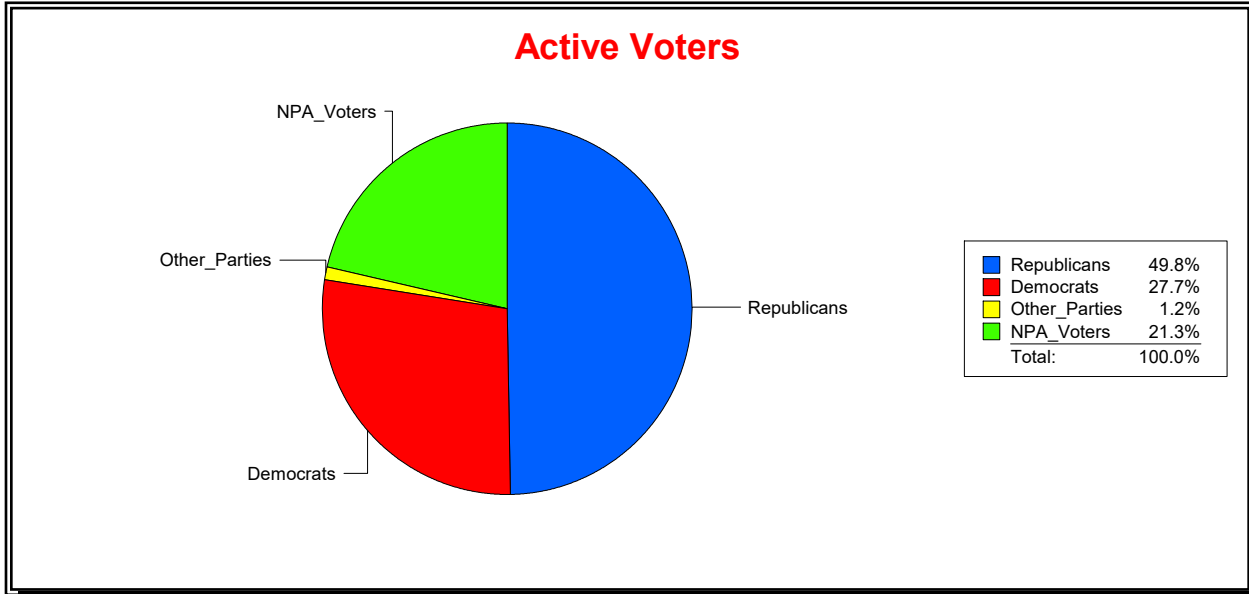

Ron Turner

Supervisor of Elections

Sarasota County, FL

Date 12/1/2022

Time 10:22 AM

Graphs of District Registration

Active Registered Voters

Inactive Voters

District	Total	Dems	Reps	NonP	Other	Total	Dems	Reps	NonP	Other
LONGBOAT KEY 3	1,502	416	748	320	18	80	27	38	15	0