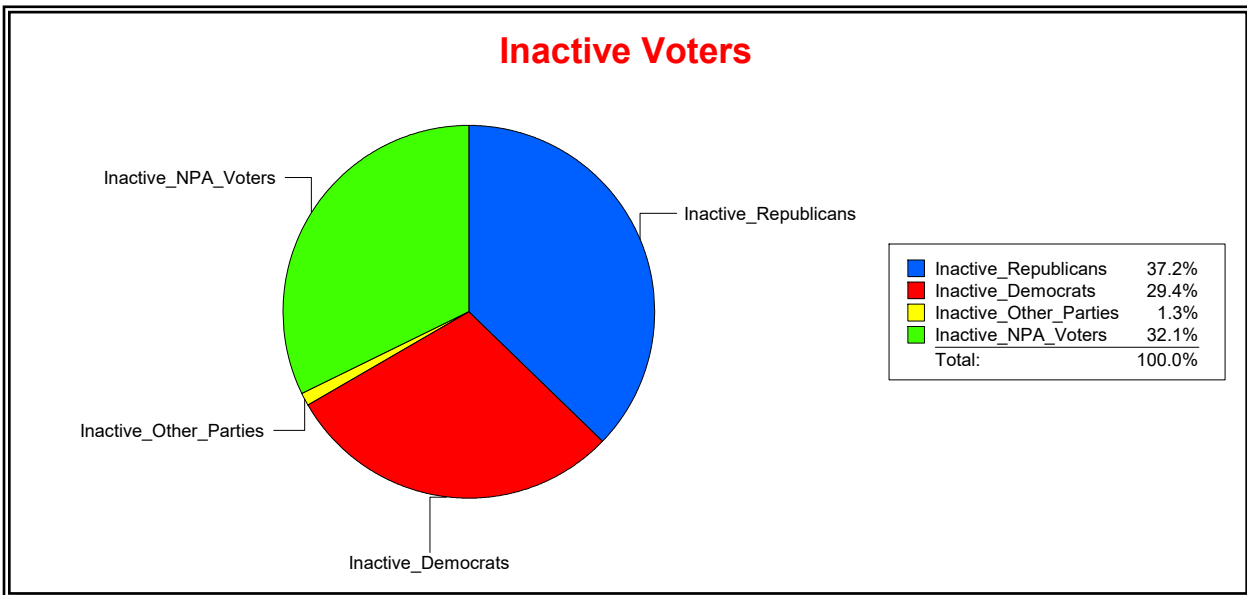

Ron Turner

Supervisor of Elections

Sarasota County, FL

Date 12/1/2022

Time 10:22 AM

Graphs of District Registration

Active Registered Voters

Inactive Voters

<u>District</u>	<u>Total</u>	<u>Dems</u>	<u>Reps</u>	<u>NonP</u>	<u>Other</u>	<u>Total</u>	<u>Dems</u>	<u>Reps</u>	<u>NonP</u>	<u>Other</u>
STATE HOUSE DIST 74	149,071	39,653	66,802	39,721	2,895	9,606	2,821	3,577	3,087	121