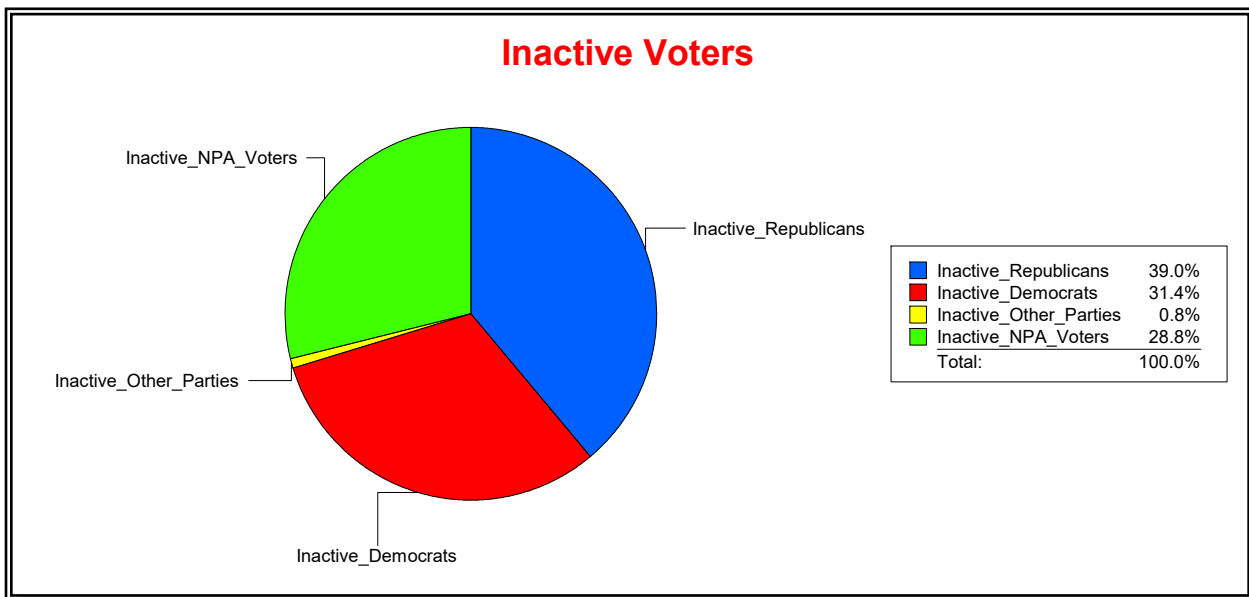

Ron Turner

Supervisor of Elections

Sarasota County, FL

Date 12/1/2022

Time 10:22 AM

Graphs of District Registration

Active Registered Voters

Inactive Voters

District	Total	Dems	Reps	NonP	Other	Total	Dems	Reps	NonP	Other
STONEYBROOK CDD	1,835	420	853	527	35	118	37	46	34	1