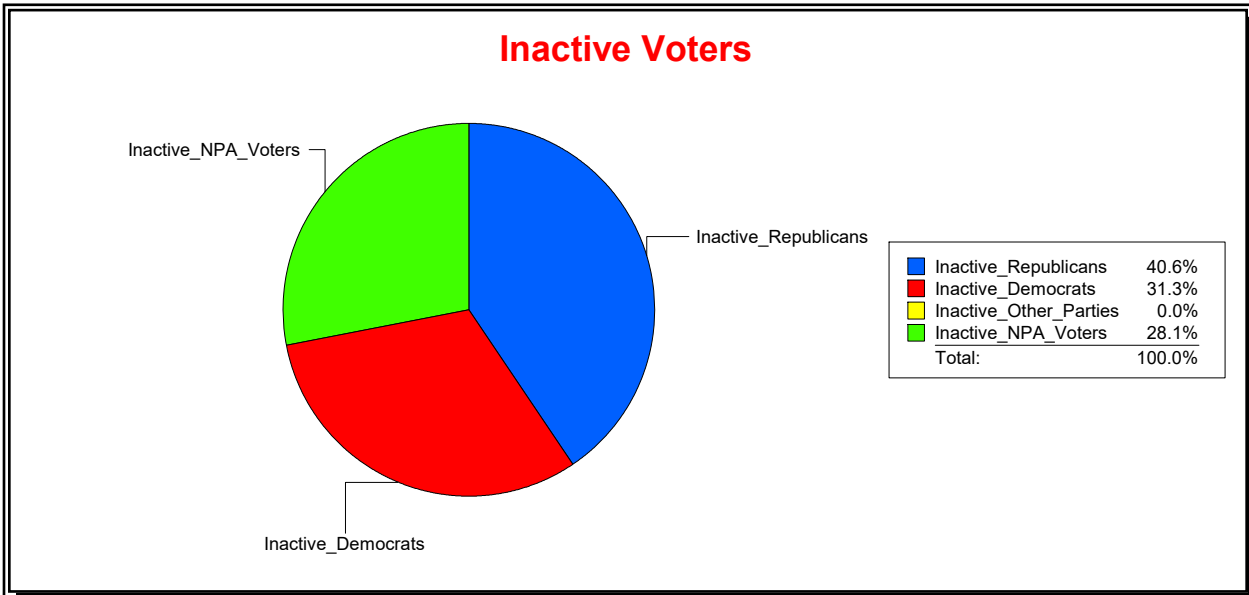

Date 12/1/2022

Time 10:22 AM

Graphs of District Registration

Active Registered Voters

Inactive Voters

District	Total	Dems	Reps	NonP	Other	Total	Dems	Reps	NonP	Other
LONGBOAT KEY 4	403	121	190	84	8	32	10	13	9	0