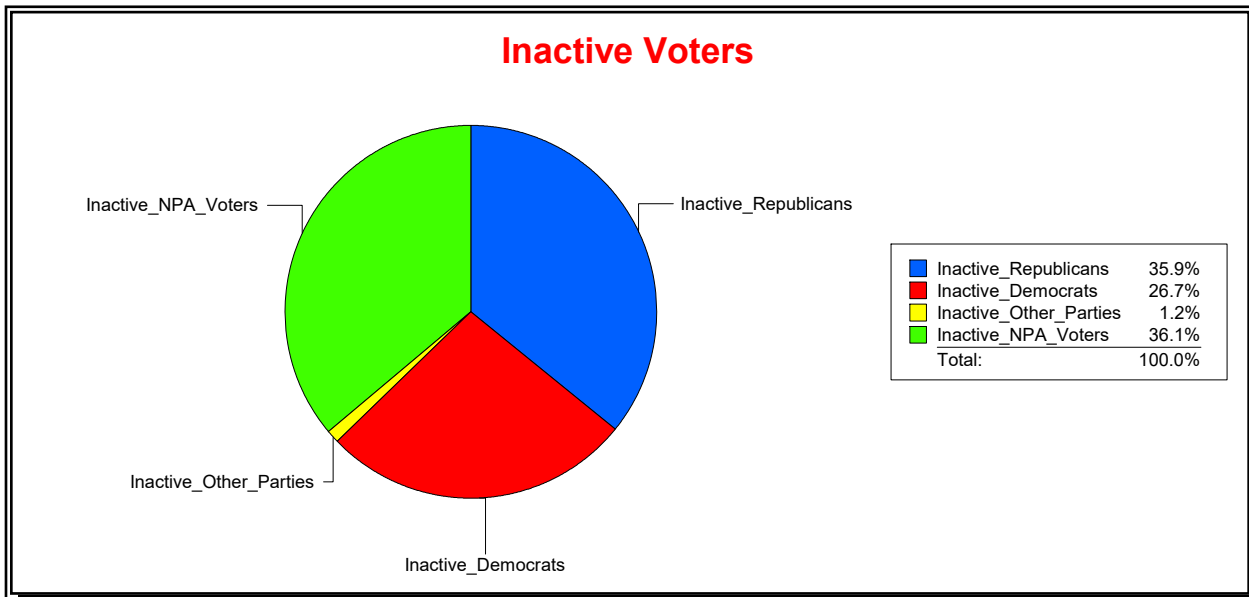

Ron Turner

Supervisor of Elections

Sarasota County, FL

Date 12/1/2022

Time 10:22 AM

Graphs of District Registration

Active Registered Voters

Inactive Voters

<u>District</u>	<u>Total</u>	<u>Dems</u>	<u>Reps</u>	<u>NonP</u>	<u>Other</u>	<u>Total</u>	<u>Dems</u>	<u>Reps</u>	<u>NonP</u>	<u>Other</u>
NORTH PORT	60,606	14,426	27,093	17,914	1,173	4,098	1,096	1,471	1,480	51