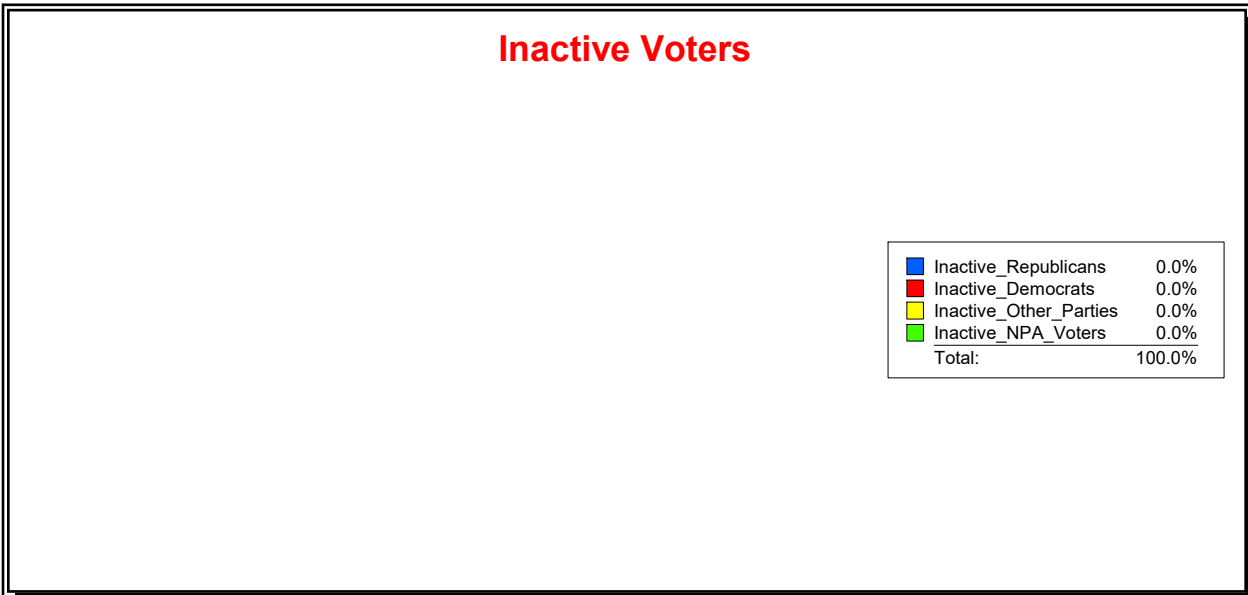

Date 12/1/2022

Time 10:22 AM

Graphs of District Registration

Active Registered Voters

Inactive Voters

<u>District</u>	<u>Total</u>	<u>Dems</u>	<u>Reps</u>	<u>NonP</u>	<u>Other</u>	<u>Total</u>	<u>Dems</u>	<u>Reps</u>	<u>NonP</u>	<u>Other</u>
WINDWARD AT LWR CDD	121	24	61	35	1	0	0	0	0	0