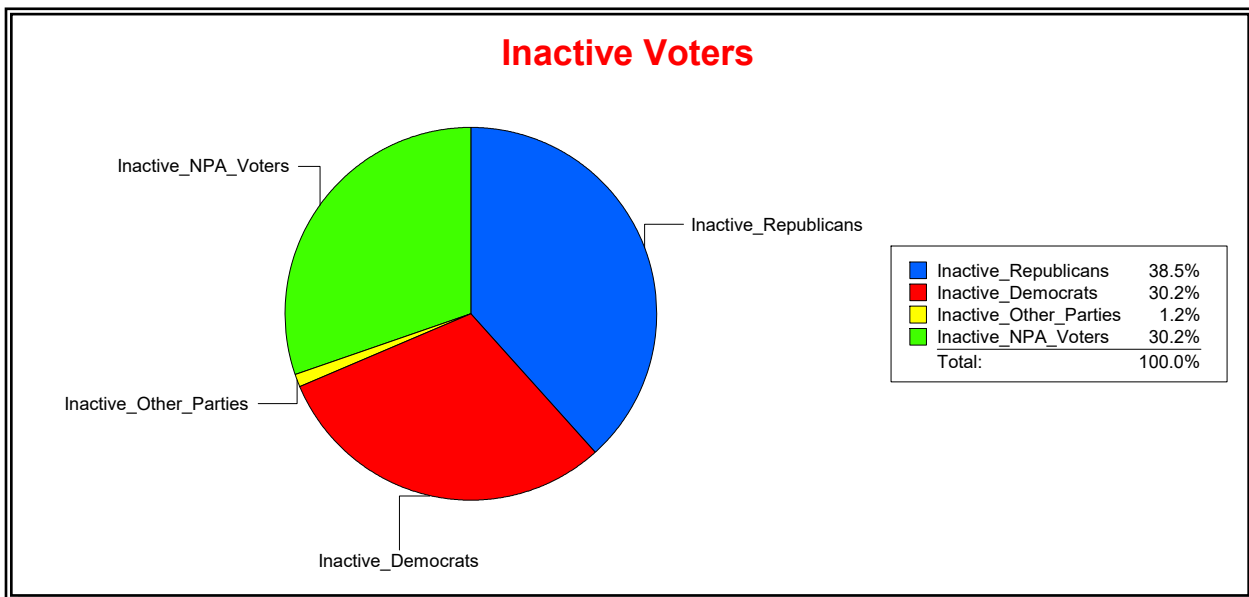

Ron Turner

Supervisor of Elections

Sarasota County, FL

Date 12/1/2022

Time 10:22 AM

Graphs of District Registration

Active Registered Voters

Inactive Voters

<u>District</u>	<u>Total</u>	<u>Dems</u>	<u>Reps</u>	<u>NonP</u>	<u>Other</u>	<u>Total</u>	<u>Dems</u>	<u>Reps</u>	<u>NonP</u>	<u>Other</u>
COUNTY	228,361	63,459	102,879	57,736	4,287	15,084	4,552	5,801	4,548	183