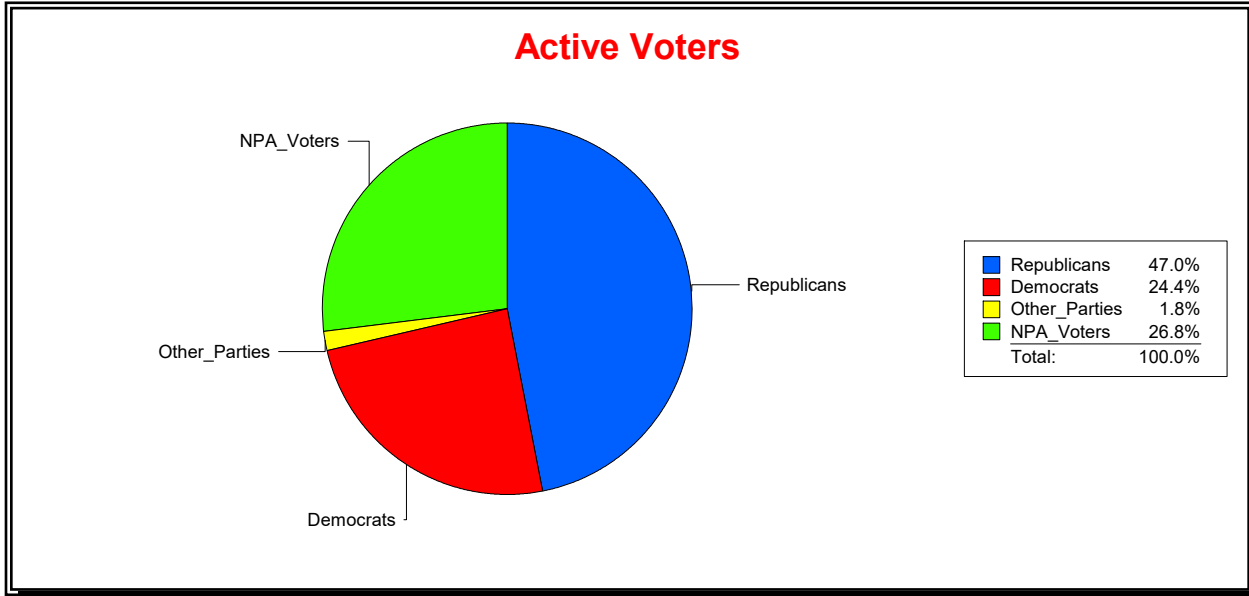

Ron Turner

Supervisor of Elections

Sarasota County, FL

Date 12/1/2022

Time 10:22 AM

Graphs of District Registration

Active Registered Voters

Inactive Voters

District	Total	Dems	Reps	NonP	Other	Total	Dems	Reps	NonP	Other
STATE HOUSE DIST 75	58,590	14,315	27,516	15,720	1,039	3,611	1,004	1,458	1,116	33