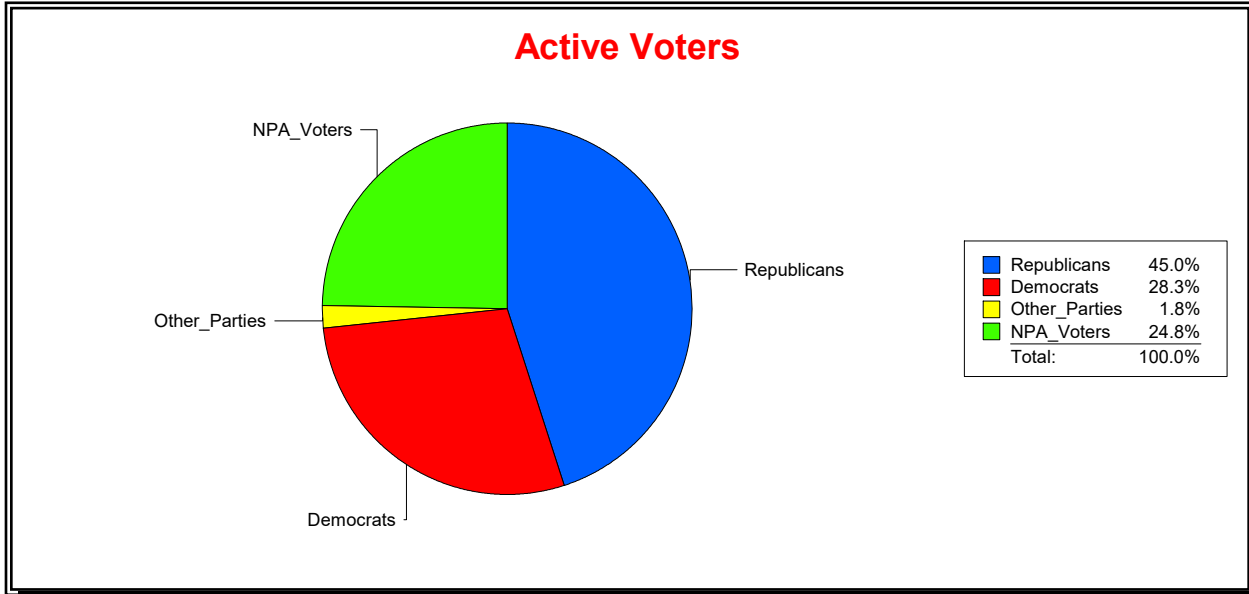

District	Total	Dems	Reps	NonP	Other	Total	Dems	Reps	NonP	Other
HOSPITAL BOARD CENTRAL	120,920	34,199	54,461	30,044	2,216	8,151	2,519	3,126	2,415	91

Ron Turner

Supervisor of Elections

Sarasota County, FL

Date 12/1/2022