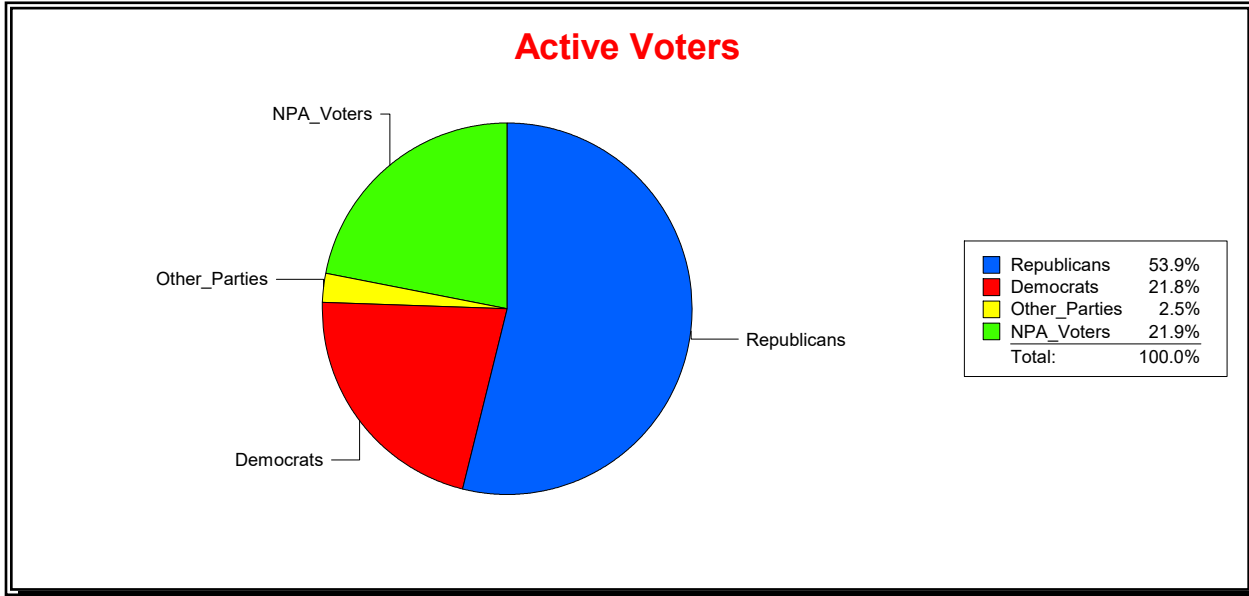

Ron Turner

Supervisor of Elections

Sarasota County, FL

Date 12/1/2022

Time 10:22 AM

Graphs of District Registration

Active Registered Voters

Inactive Voters

District	Total	Dems	Reps	NonP	Other	Total	Dems	Reps	NonP	Other
LONGBOAT KEY 1	1,489	324	802	326	37	91	25	43	22	1