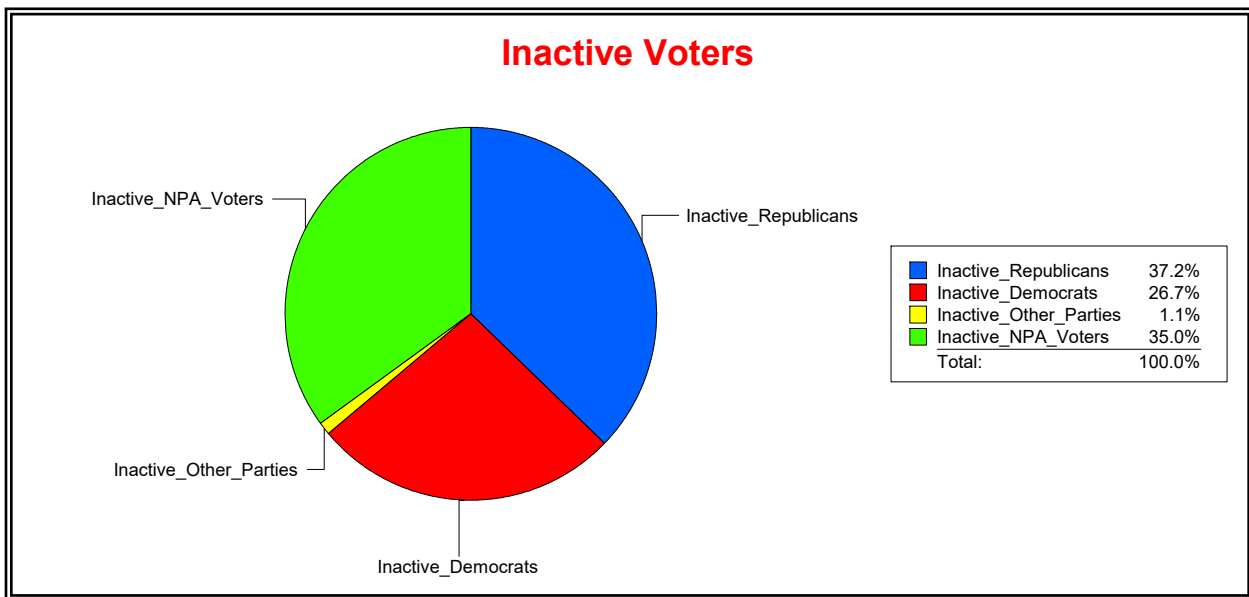

Ron Turner

Supervisor of Elections

Sarasota County, FL

Date 12/1/2022

Time 10:22 AM

Graphs of District Registration

Active Registered Voters

Inactive Voters

<u>District</u>	<u>Total</u>	<u>Dems</u>	<u>Reps</u>	<u>NonP</u>	<u>Other</u>	<u>Total</u>	<u>Dems</u>	<u>Reps</u>	<u>NonP</u>	<u>Other</u>
SCHOOL DIST 3	69,727	16,709	31,412	20,296	1,310	4,979	1,329	1,854	1,742	54