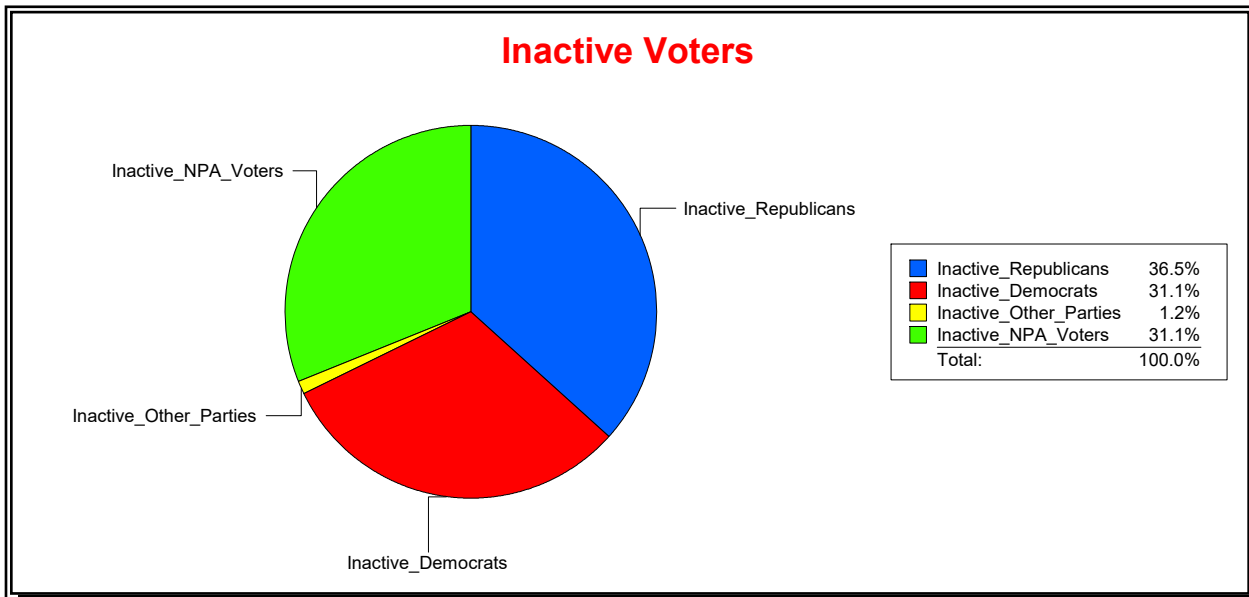

Ron Turner

Supervisor of Elections

Sarasota County, FL

Date 12/1/2022

Time 10:22 AM

Graphs of District Registration

Active Registered Voters

Inactive Voters

<u>District</u>	<u>Total</u>	<u>Dems</u>	<u>Reps</u>	<u>NonP</u>	<u>Other</u>	<u>Total</u>	<u>Dems</u>	<u>Reps</u>	<u>NonP</u>	<u>Other</u>
COUNTYWIDE	355,696	101,355	155,367	92,290	6,684	24,909	7,753	9,101	7,751	304