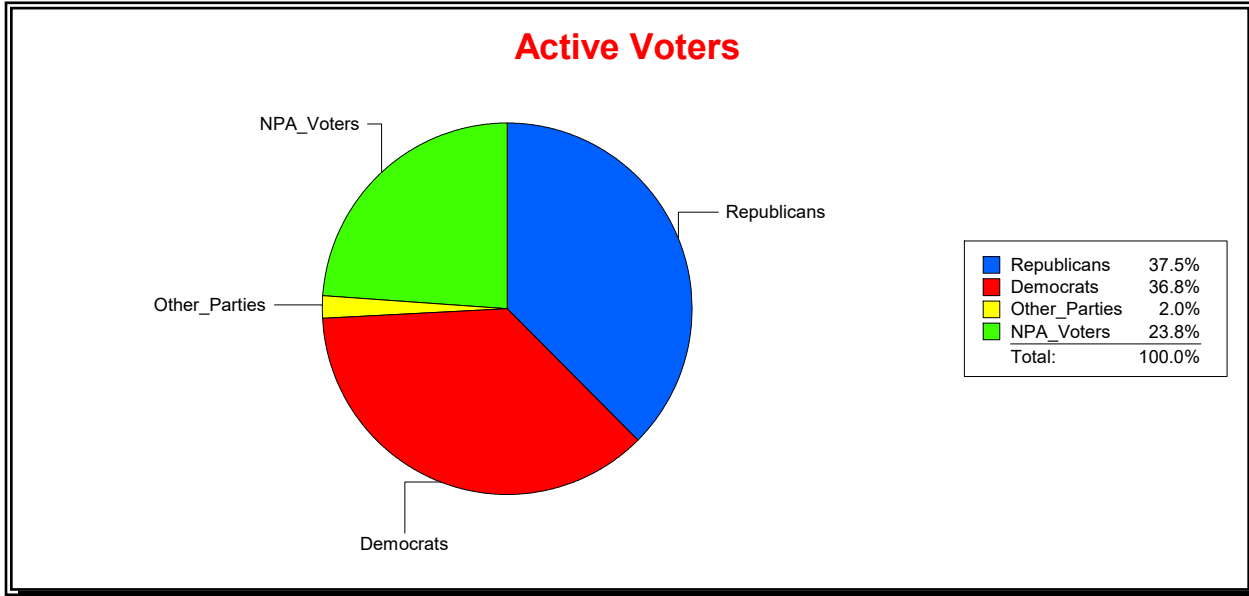

Ron Turner

Supervisor of Elections

Sarasota County, FL

Date 12/1/2022

Time 10:22 AM

Graphs of District Registration

Active Registered Voters

Inactive Voters

District	Total	Dems	Reps	NonP	Other	Total	Dems	Reps	NonP	Other
SARASOTA DIST 2	16,905	6,220	6,333	4,019	333	1,400	508	462	408	22