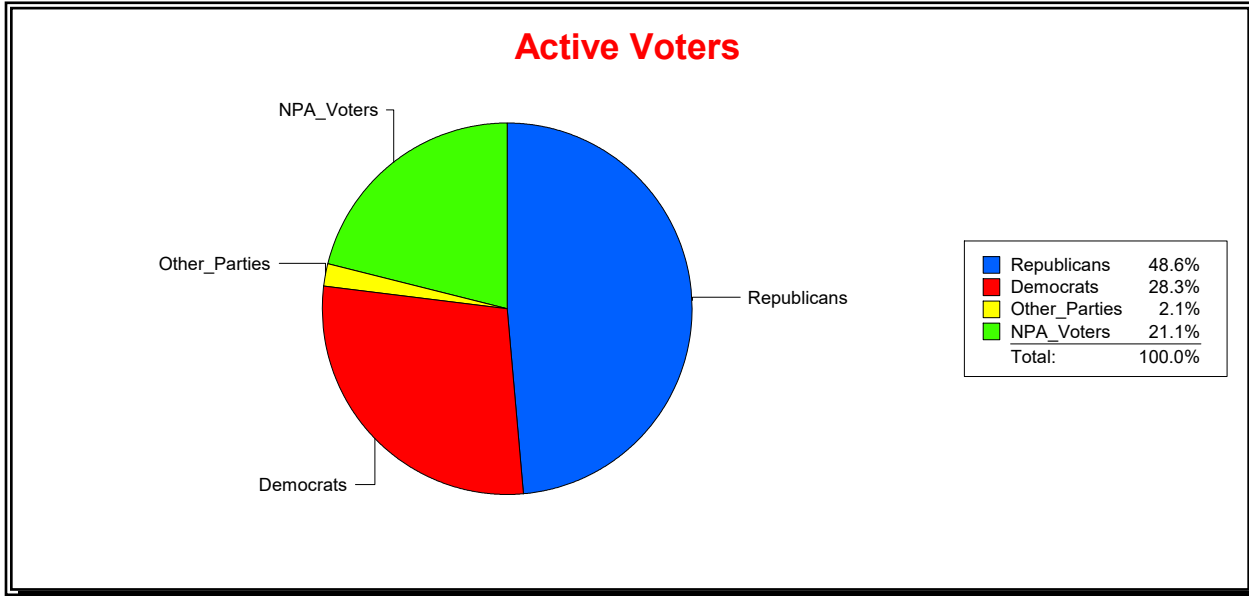

Ron Turner

Supervisor of Elections

Sarasota County, FL

Date 12/1/2022

Time 10:22 AM

Graphs of District Registration

Active Registered Voters

Inactive Voters

District	Total	Dems	Reps	NonP	Other	Total	Dems	Reps	NonP	Other
LONGBOAT KEY BEACH A	1,851	523	899	390	39	135	41	61	32	1