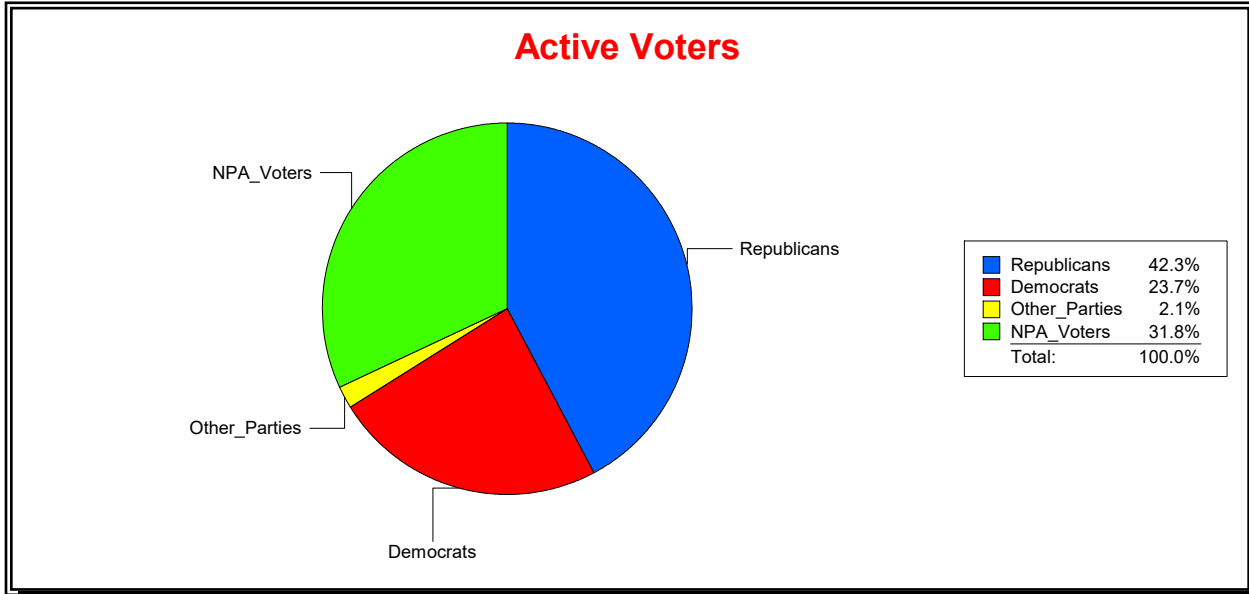

Ron Turner

Supervisor of Elections

Sarasota County, FL

Date 12/1/2022

Time 10:22 AM

Graphs of District Registration

Active Registered Voters

Inactive Voters

District	Total	Dems	Reps	NonP	Other	Total	Dems	Reps	NonP	Other
NORTH PORT 3	10,601	2,517	4,489	3,374	221	863	208	305	344	6