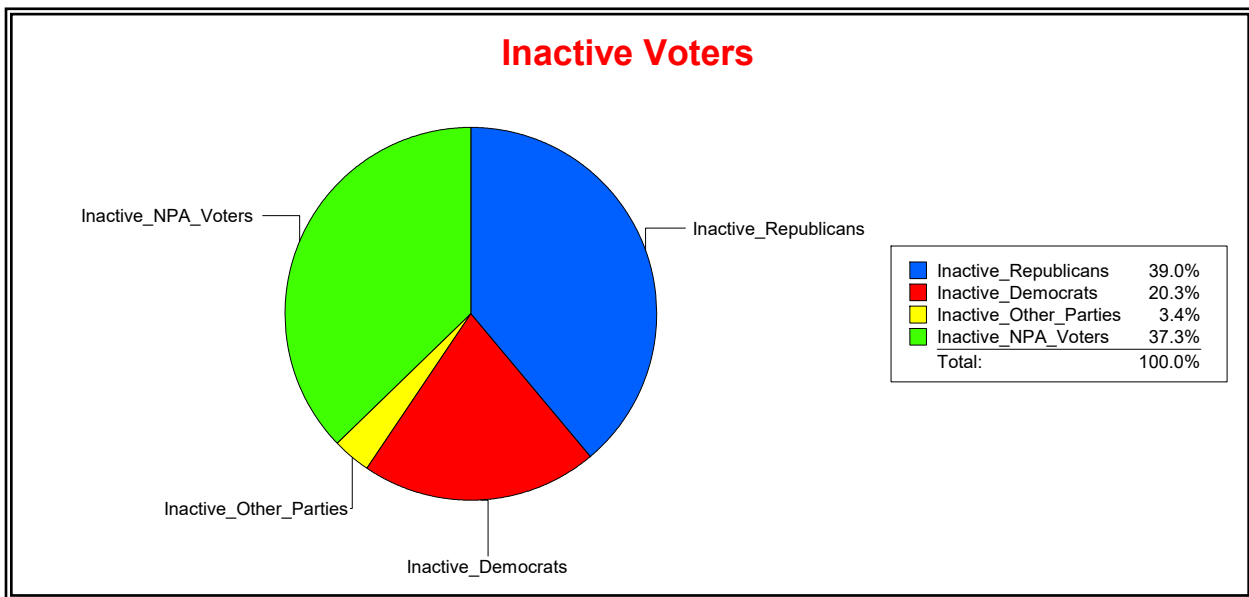

Date 12/1/2022

Time 10:22 AM

Graphs of District Registration

Active Registered Voters

Inactive Voters

District	Total	Dems	Reps	NonP	Other	Total	Dems	Reps	NonP	Other
BLACKBURN CREEK	2,301	563	1,176	532	30	59	12	23	22	2