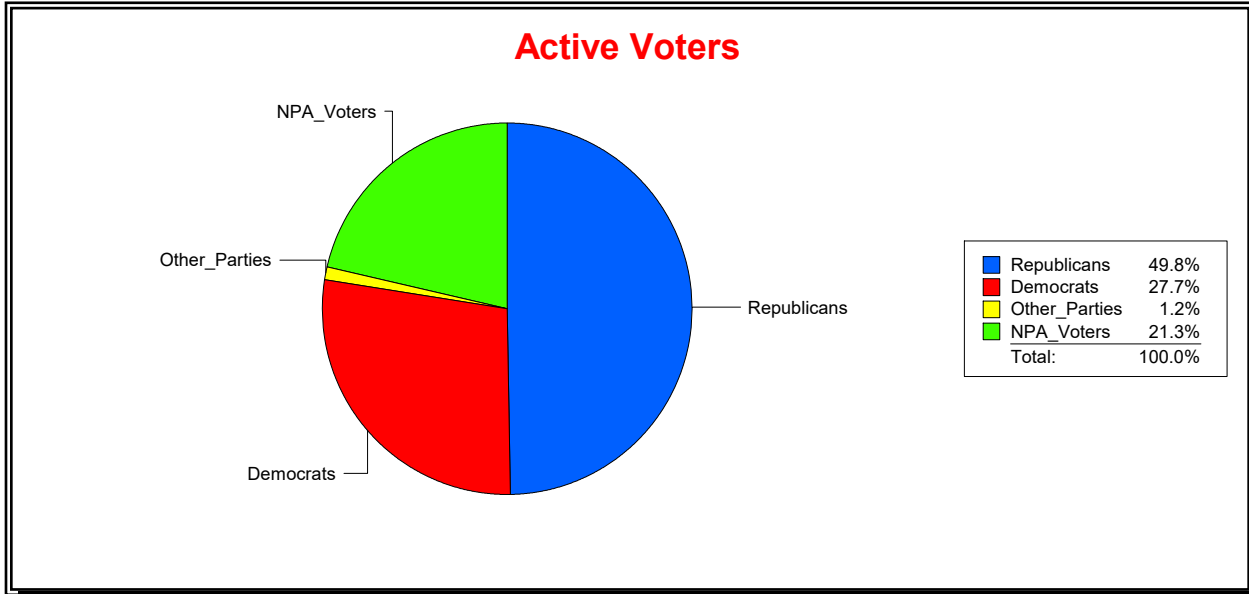

Date 12/1/2022

Time 10:22 AM

Graphs of District Registration

Active Registered Voters

Inactive Voters

District	Total	Dems	Reps	NonP	Other	Total	Dems	Reps	NonP	Other
LBK DISTRICT 3	1,502	416	748	320	18	80	27	38	15	0