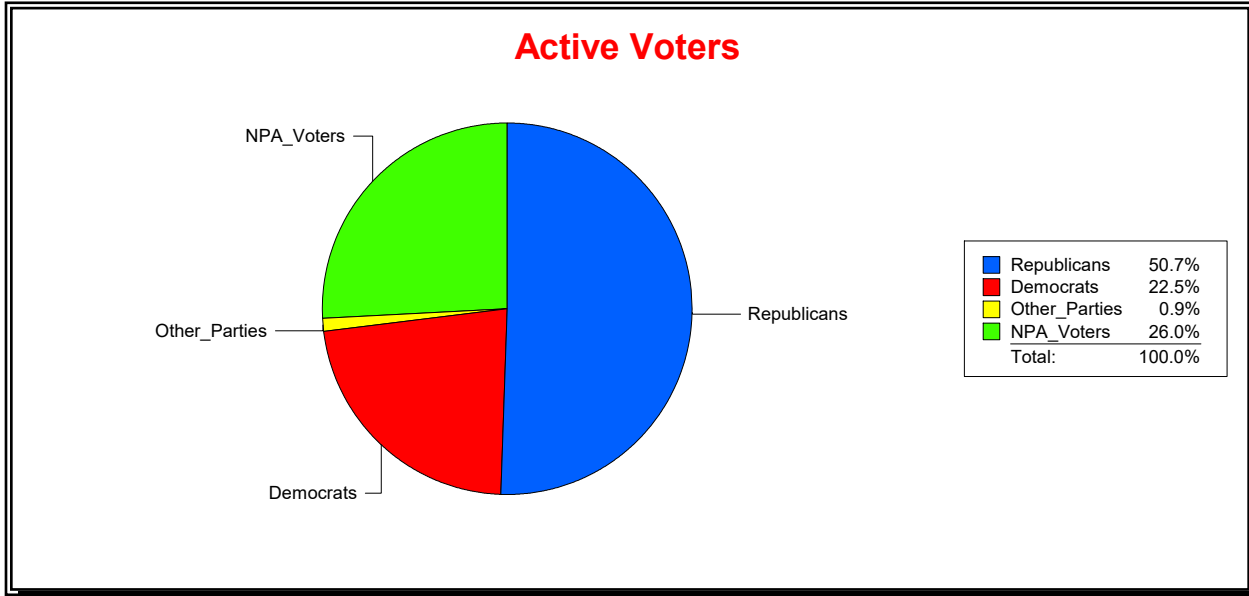

Ron Turner

Supervisor of Elections

Sarasota County, FL

Date 12/1/2022

Time 10:22 AM

Graphs of District Registration

Active Registered Voters

Inactive Voters

District	Total	Dems	Reps	NonP	Other	Total	Dems	Reps	NonP	Other
BOBCAT TRAIL CDD	809	182	410	210	7	45	10	22	12	1