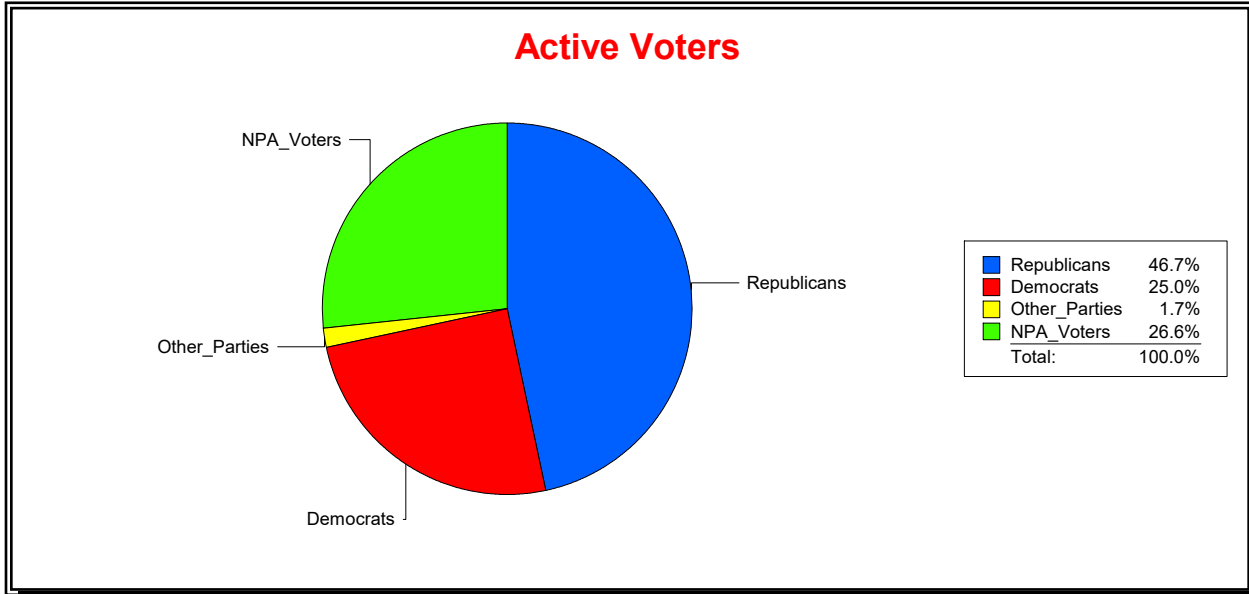

Ron Turner

Supervisor of Elections

Sarasota County, FL

Date 12/1/2022

Time 10:22 AM

Graphs of District Registration

Active Registered Voters

Inactive Voters

<u>District</u>	<u>Total</u>	<u>Dems</u>	<u>Reps</u>	<u>NonP</u>	<u>Other</u>	<u>Total</u>	<u>Dems</u>	<u>Reps</u>	<u>NonP</u>	<u>Other</u>
CNTY COMM DIST 3	74,954	18,744	35,028	19,923	1,259	4,965	1,356	2,008	1,556	45