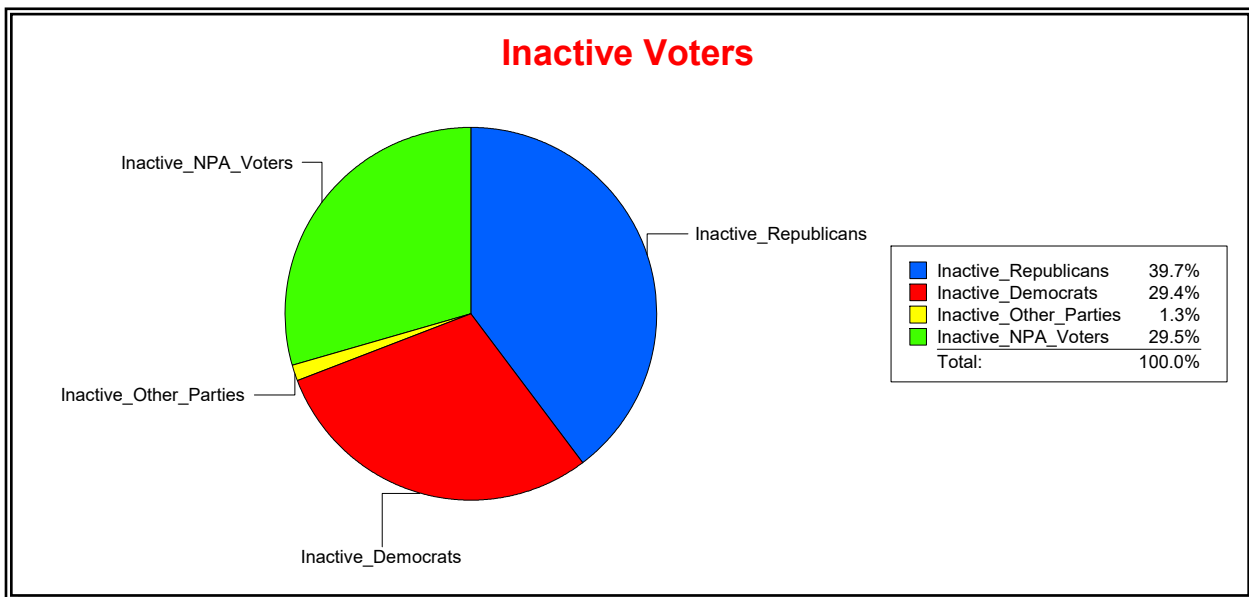

Ron Turner

Supervisor of Elections

Sarasota County, FL

Date 12/1/2022

Time 10:22 AM

Graphs of District Registration

Active Registered Voters

Inactive Voters

<u>District</u>	<u>Total</u>	<u>Dems</u>	<u>Reps</u>	<u>NonP</u>	<u>Other</u>	<u>Total</u>	<u>Dems</u>	<u>Reps</u>	<u>NonP</u>	<u>Other</u>
SCHOOL DIST 2	77,171	20,239	36,667	18,771	1,494	4,775	1,404	1,897	1,410	64