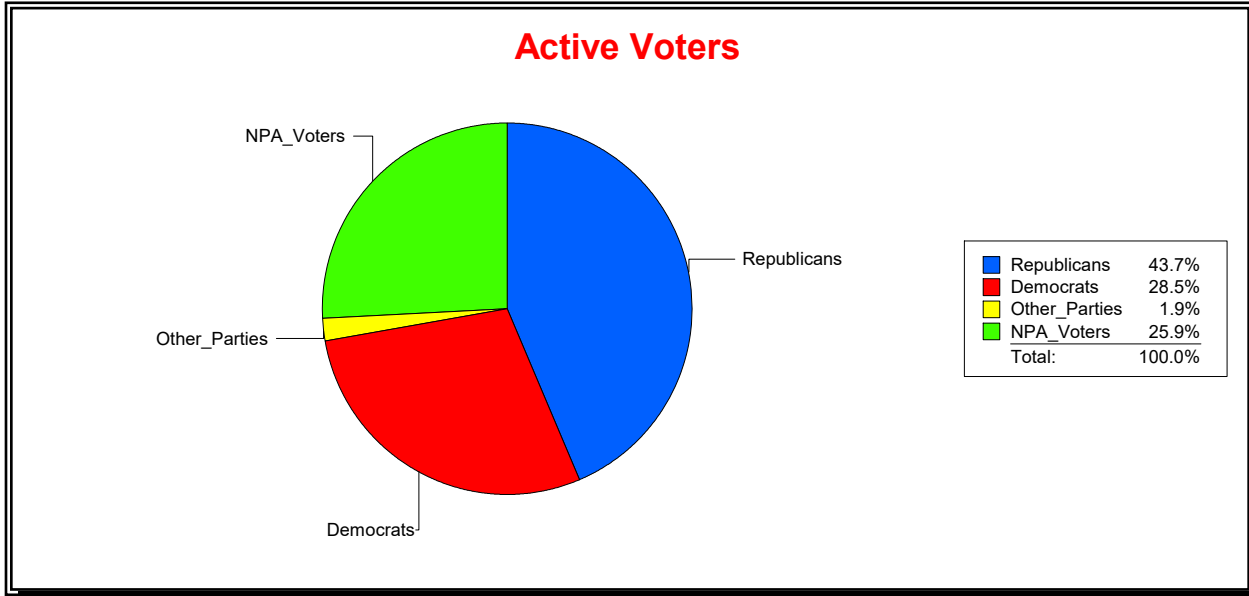

Ron Turner

Supervisor of Elections

Sarasota County, FL

Date 12/1/2022

Time 10:22 AM

Graphs of District Registration

Active Registered Voters

Inactive Voters

<u>District</u>	<u>Total</u>	<u>Dems</u>	<u>Reps</u>	<u>NonP</u>	<u>Other</u>	<u>Total</u>	<u>Dems</u>	<u>Reps</u>	<u>NonP</u>	<u>Other</u>
COUNTYWIDE	355,696	101,355	155,367	92,290	6,684	24,909	7,753	9,101	7,751	304