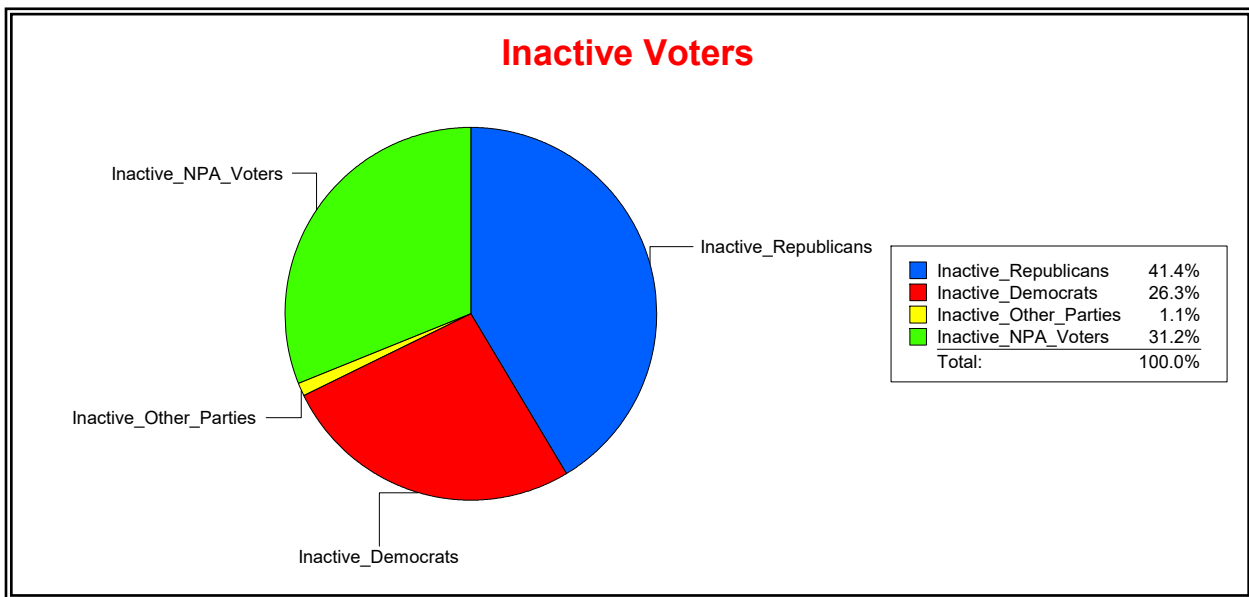

Ron Turner

Supervisor of Elections

Sarasota County, FL

Date 12/1/2022

Time 10:22 AM

Graphs of District Registration

Active Registered Voters

Inactive Voters

District	Total	Dems	Reps	NonP	Other	Total	Dems	Reps	NonP	Other
WEST VILLAGES CDD	7,768	1,690	4,024	1,925	129	186	49	77	58	2