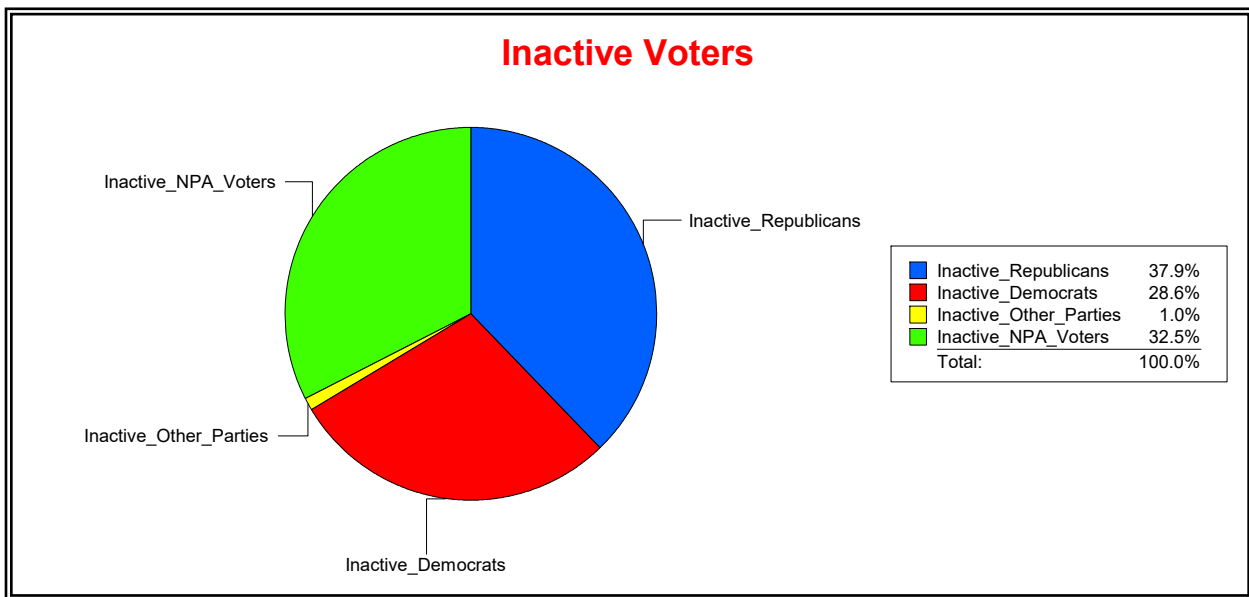

Ron Turner

Supervisor of Elections

Sarasota County, FL

Date 12/1/2022

Time 10:22 AM

Graphs of District Registration

Active Registered Voters

Inactive Voters

District	Total	Dems	Reps	NonP	Other	Total	Dems	Reps	NonP	Other
ENGLEWOOD FIRE DIST	13,980	3,357	6,660	3,721	242	868	248	329	282	9