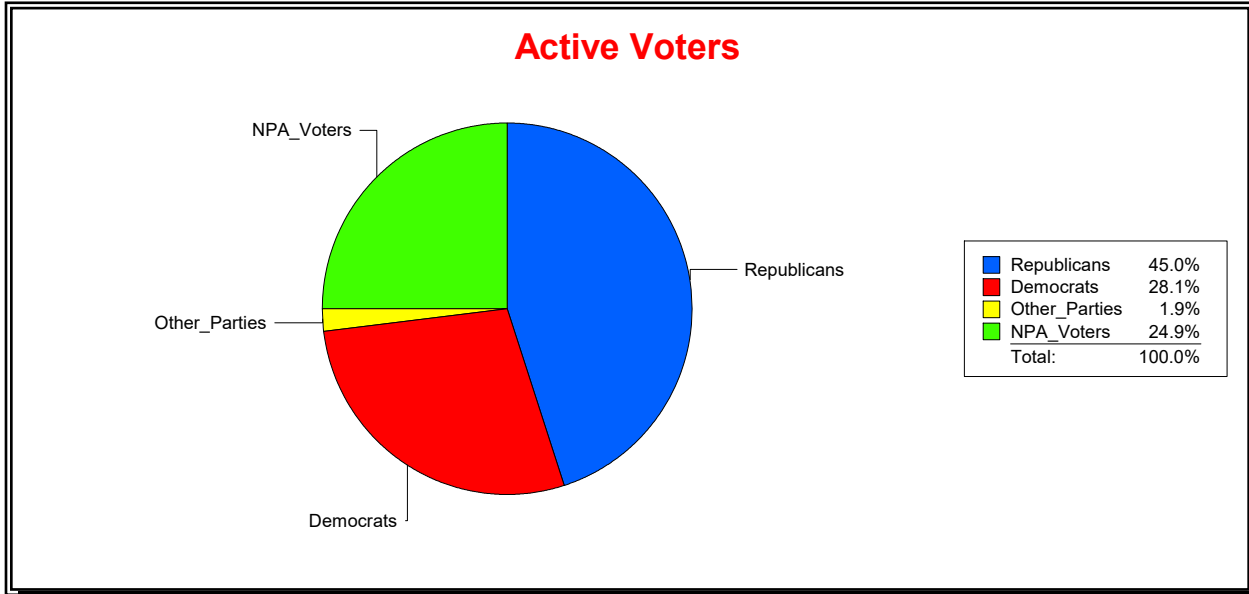

Ron Turner

Supervisor of Elections

Sarasota County, FL

Date 12/1/2022

Time 10:22 AM

Graphs of District Registration

Active Registered Voters

Inactive Voters

<u>District</u>	<u>Total</u>	<u>Dems</u>	<u>Reps</u>	<u>NonP</u>	<u>Other</u>	<u>Total</u>	<u>Dems</u>	<u>Reps</u>	<u>NonP</u>	<u>Other</u>
CNTY COMM DIST 4	73,609	20,704	33,141	18,352	1,412	4,798	1,487	1,797	1,448	66