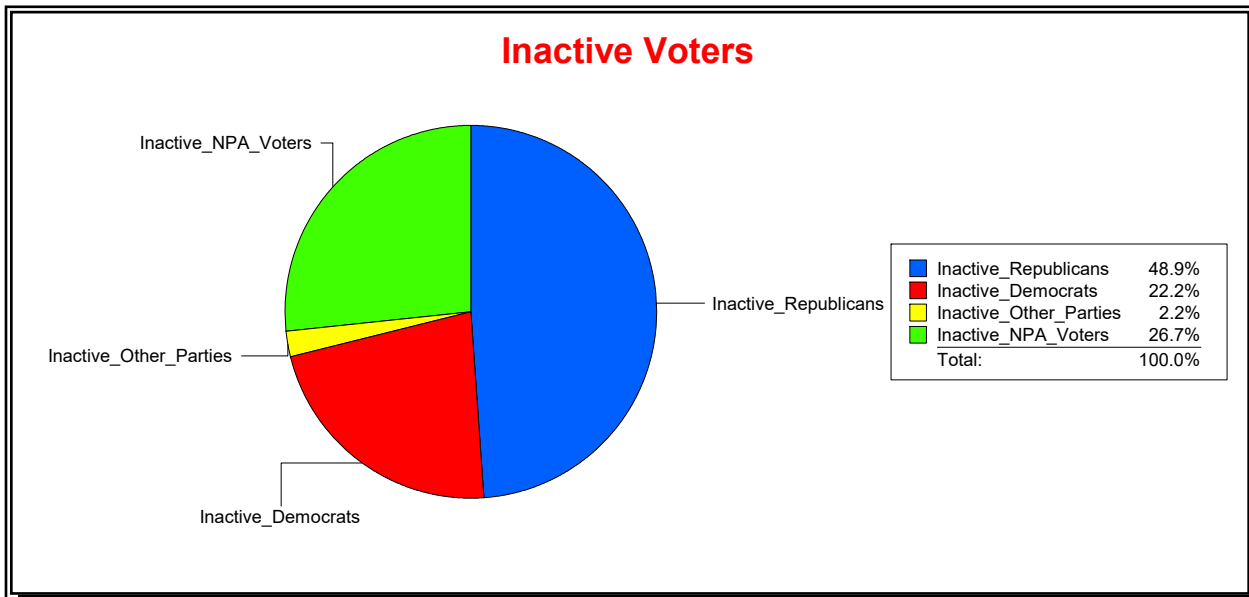

District	Total	Dems	Reps	NonP	Other	Total	Dems	Reps	NonP	Other
BOBCAT TRAIL CDD	809	182	410	210	7	45	10	22	12	1

Ron Turner

Supervisor of Elections

Sarasota County, FL

Date 12/1/2022

Time 10:22 AM

Graphs of District Registration