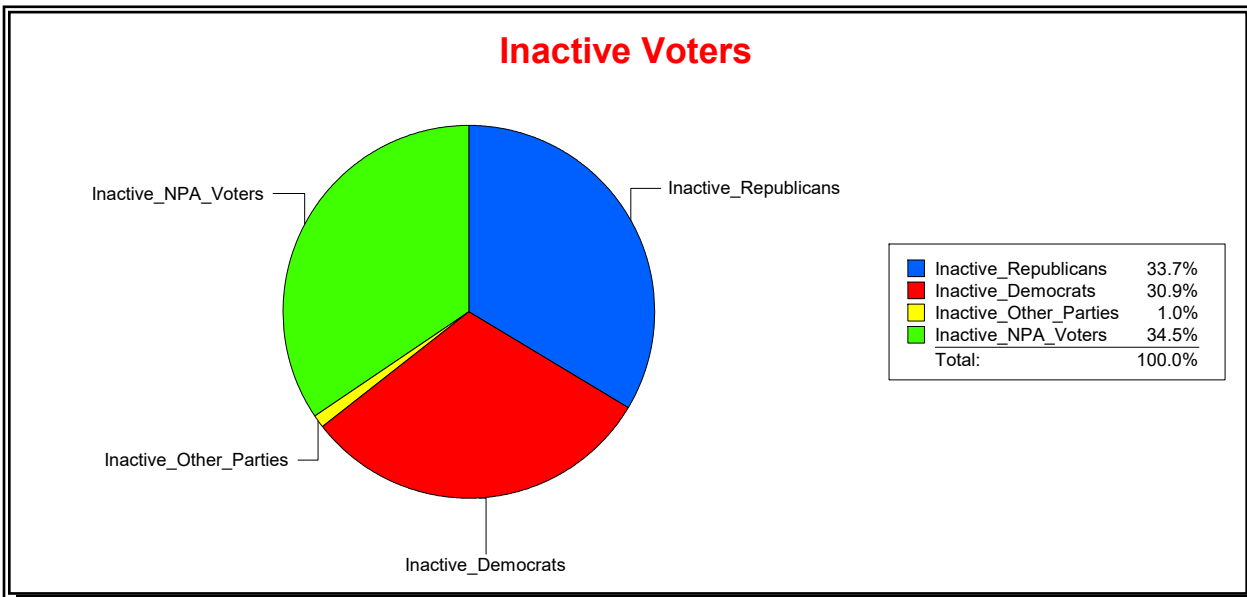

Ron Turner

Supervisor of Elections

Sarasota County, FL

Date 12/1/2022

Time 10:22 AM

Graphs of District Registration

Active Registered Voters

Inactive Voters

District	Total	Dems	Reps	NonP	Other	Total	Dems	Reps	NonP	Other
NORTH PORT 5	17,139	4,082	7,918	4,832	307	1,047	323	353	361	10