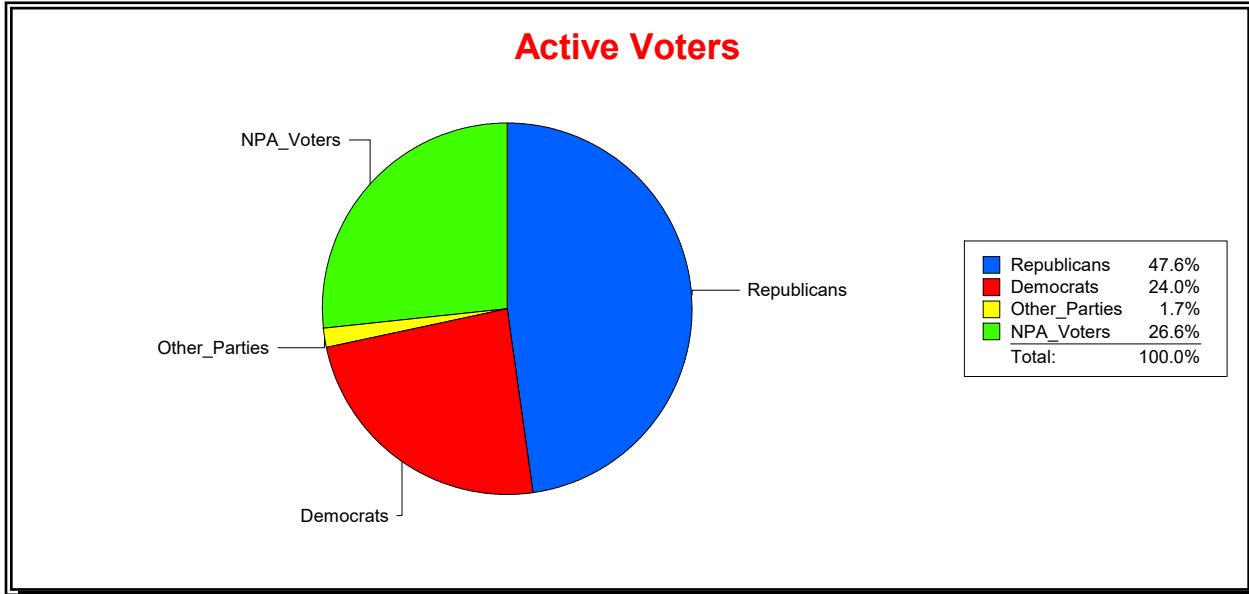

Ron Turner

Supervisor of Elections

Sarasota County, FL

Date 12/1/2022

Time 10:22 AM

Graphs of District Registration

Active Registered Voters

Inactive Voters

District	Total	Dems	Reps	NonP	Other	Total	Dems	Reps	NonP	Other
ENGLEWOOD FIRE DIST	13,980	3,357	6,660	3,721	242	868	248	329	282	9