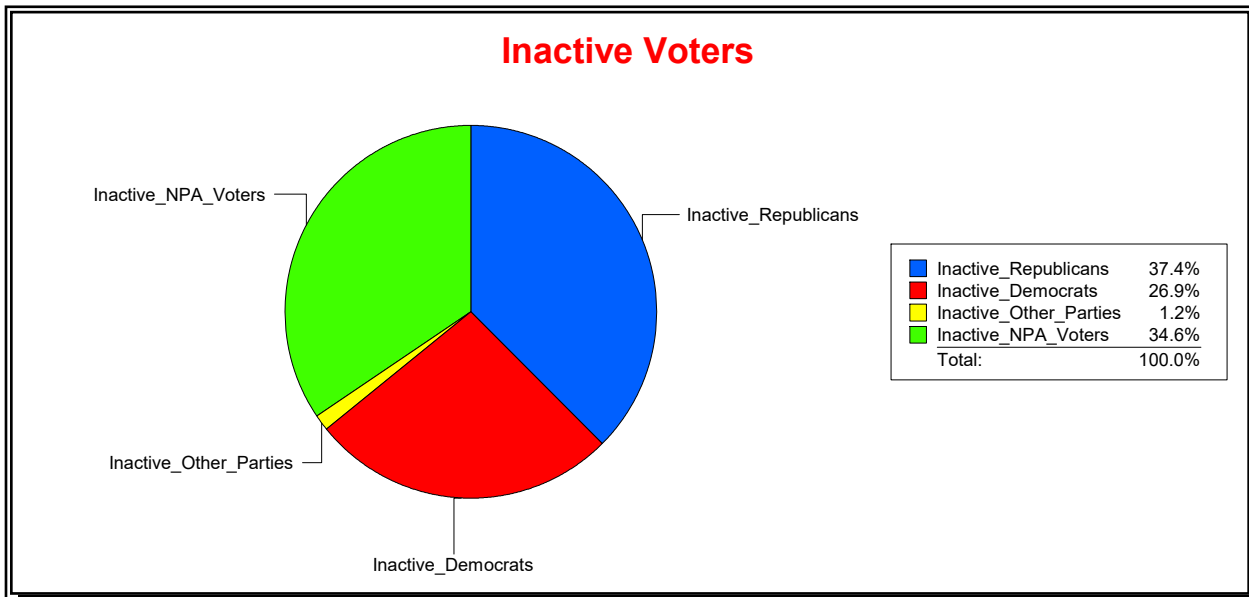

Ron Turner

Supervisor of Elections

Sarasota County, FL

Date 12/1/2022

Time 10:22 AM

Graphs of District Registration

Active Registered Voters

Inactive Voters

<u>District</u>	<u>Total</u>	<u>Dems</u>	<u>Reps</u>	<u>NonP</u>	<u>Other</u>	<u>Total</u>	<u>Dems</u>	<u>Reps</u>	<u>NonP</u>	<u>Other</u>
CNTY COMM DIST 5	71,083	17,091	32,069	20,594	1,329	5,094	1,368	1,905	1,761	60