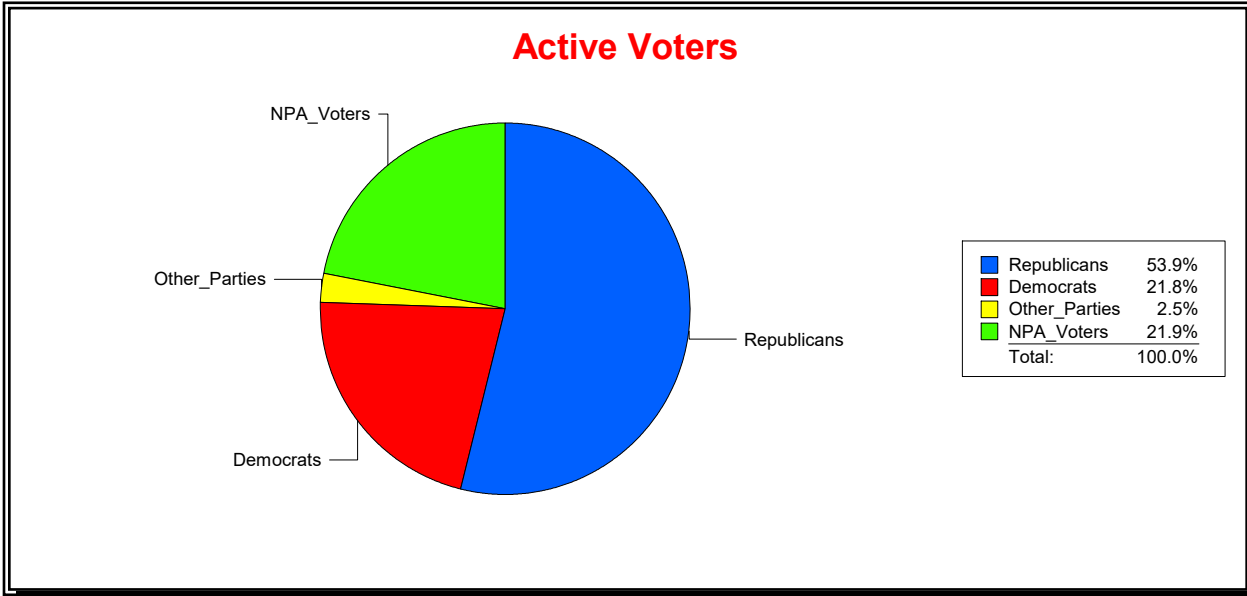

District	Total	Dems	Reps	NonP	Other	Total	Dems	Reps	NonP	Other
LBK DISTRICT 1	1,489	324	802	326	37	91	25	43	22	1

Ron Turner

Supervisor of Elections

Sarasota County, FL

Date 12/1/2022

Time 10:22 AM

Graphs of District Registration