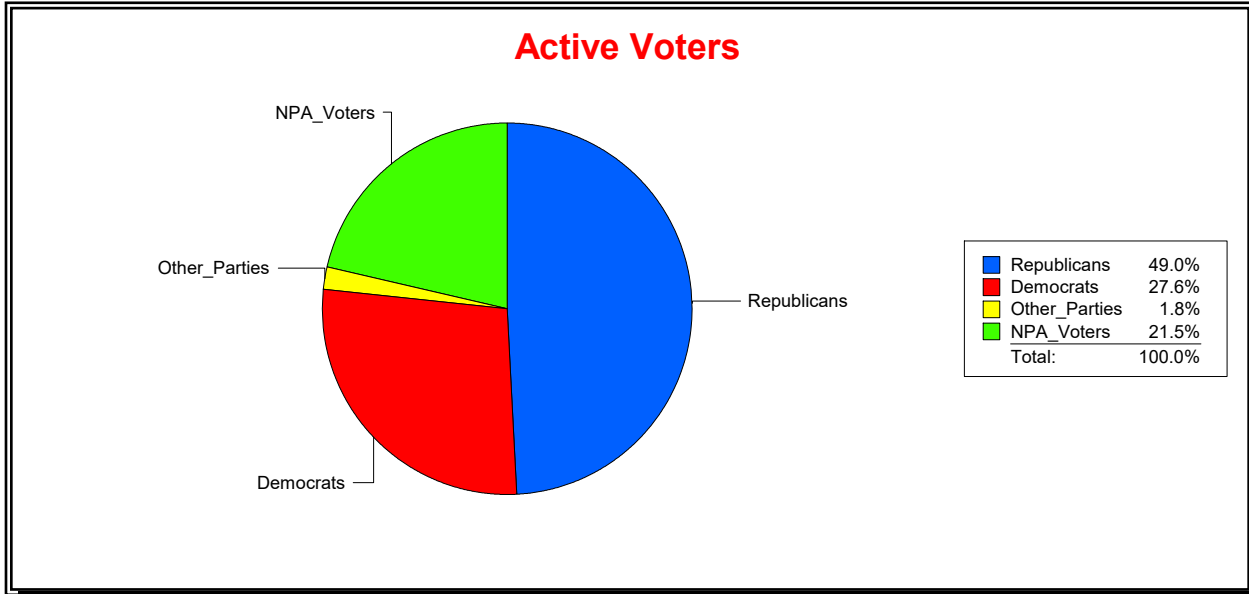

District	Total	Dems	Reps	NonP	Other	Total	Dems	Reps	NonP	Other
LONGBOAT KEY	4,730	1,307	2,320	1,018	85	296	92	138	65	1

Ron Turner

Supervisor of Elections

Sarasota County, FL

Date 12/1/2022

Time 10:22 AM

Graphs of District Registration