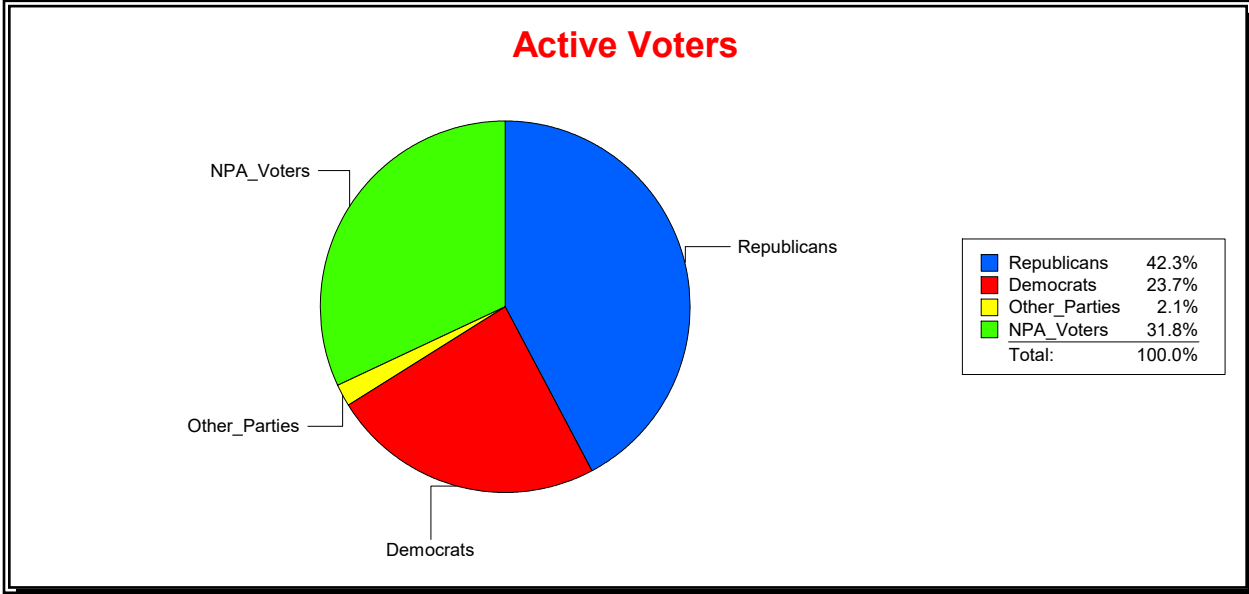

Ron Turner

Supervisor of Elections

Sarasota County, FL

Date 12/1/2022

Time 10:22 AM

Graphs of District Registration

Active Registered Voters

Inactive Voters

District	Total	Dems	Reps	NonP	Other	Total	Dems	Reps	NonP	Other
NORTH PORT DIST 3	10,601	2,517	4,489	3,374	221	863	208	305	344	6