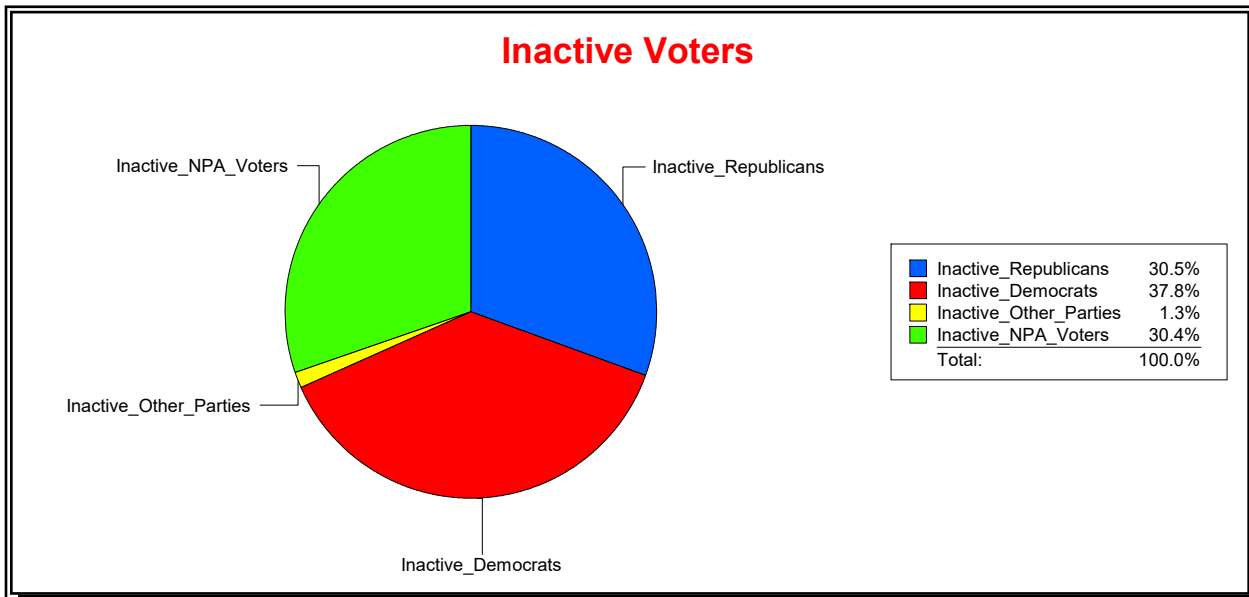

Ron Turner

Supervisor of Elections

Sarasota County, FL

Date 12/1/2022

Time 10:22 AM

Graphs of District Registration

Active Registered Voters

Inactive Voters

District	Total	Dems	Reps	NonP	Other	Total	Dems	Reps	NonP	Other
CNTY COMM DIST 2	65,965	24,963	23,684	16,070	1,248	5,726	2,165	1,748	1,738	75