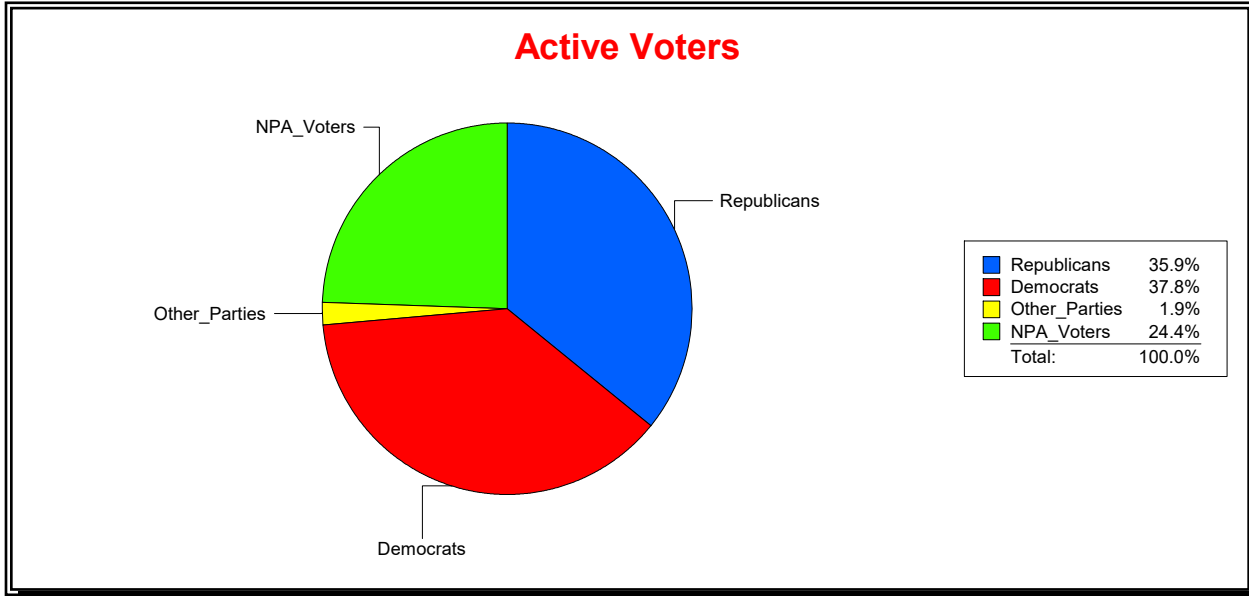

Ron Turner

Supervisor of Elections

Sarasota County, FL

Date 12/1/2022

Time 10:22 AM

Graphs of District Registration

Active Registered Voters

Inactive Voters

District	Total	Dems	Reps	NonP	Other	Total	Dems	Reps	NonP	Other
CNTY COMM DIST 2	65,965	24,963	23,684	16,070	1,248	5,726	2,165	1,748	1,738	75