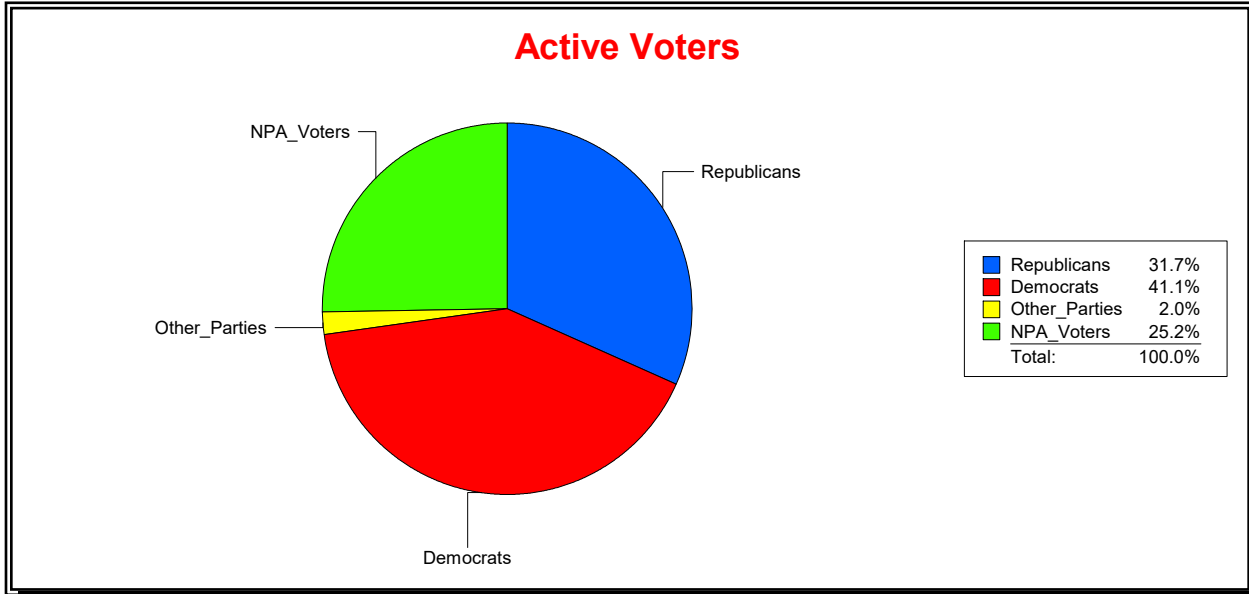

Ron Turner

Supervisor of Elections

Sarasota County, FL

Date 12/1/2022

Time 10:22 AM

Graphs of District Registration

Active Registered Voters

Inactive Voters

District	Total	Dems	Reps	NonP	Other	Total	Dems	Reps	NonP	Other
SARASOTA	39,241	16,137	12,427	9,889	788	3,793	1,552	1,003	1,181	57