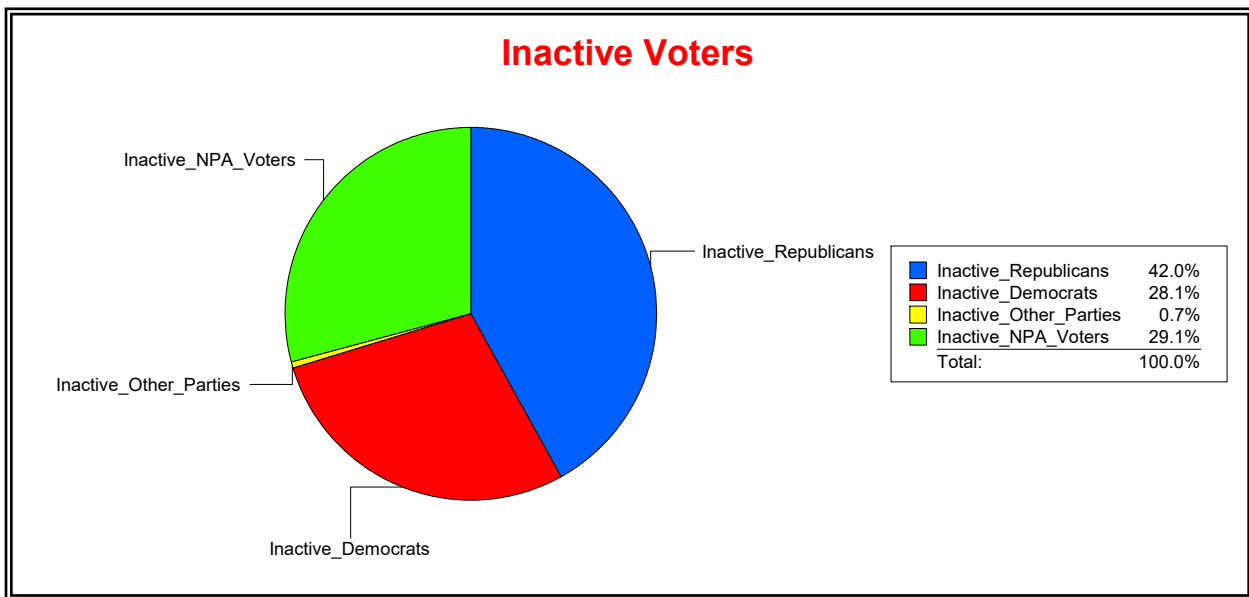

District	Total	Dems	Reps	NonP	Other	Total	Dems	Reps	NonP	Other
VENICE	22,758	6,026	10,648	5,733	351	1,638	461	688	477	12

Ron Turner

Supervisor of Elections

Sarasota County, FL

Date 12/1/2022

Time 10:22 AM

Graphs of District Registration