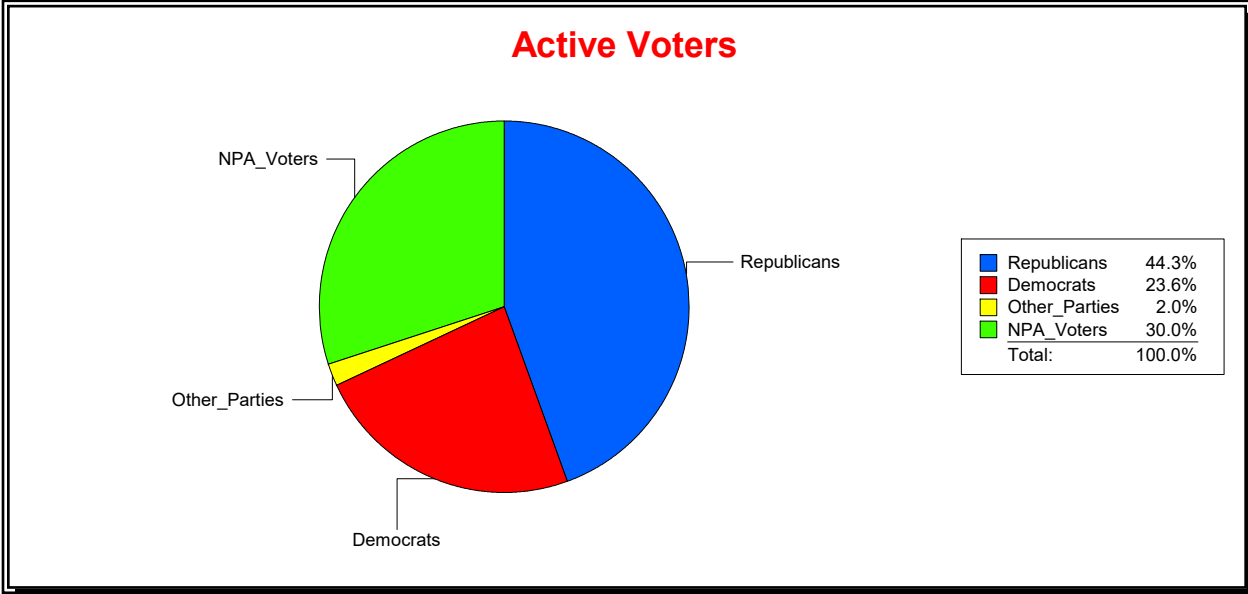

Ron Turner

Supervisor of Elections

Sarasota County, FL

Date 12/1/2022

Time 10:22 AM

Graphs of District Registration

Active Registered Voters

Inactive Voters

District	Total	Dems	Reps	NonP	Other	Total	Dems	Reps	NonP	Other
NORTH PORT DIST 1	10,833	2,561	4,803	3,255	214	709	170	258	267	14