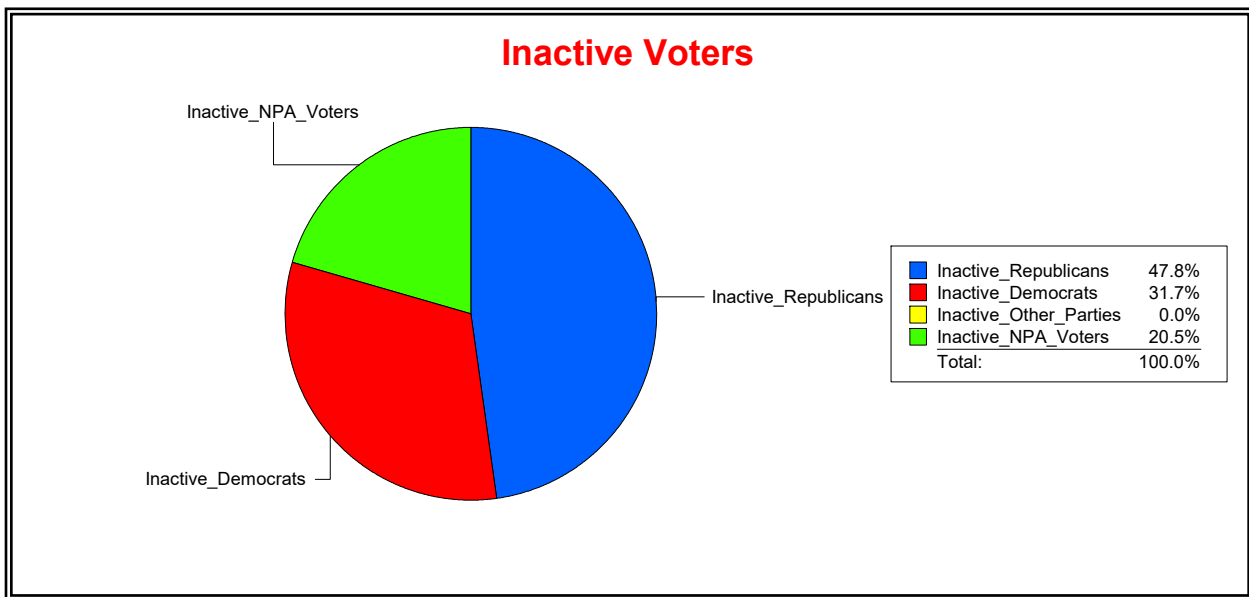

Ron Turner

Supervisor of Elections

Sarasota County, FL

Date 12/1/2022

Time 10:22 AM

Graphs of District Registration

Active Registered Voters

Inactive Voters

District	Total	Dems	Reps	NonP	Other	Total	Dems	Reps	NonP	Other
LONGBOAT KEY BEACH B	2,879	784	1,421	628	46	161	51	77	33	0