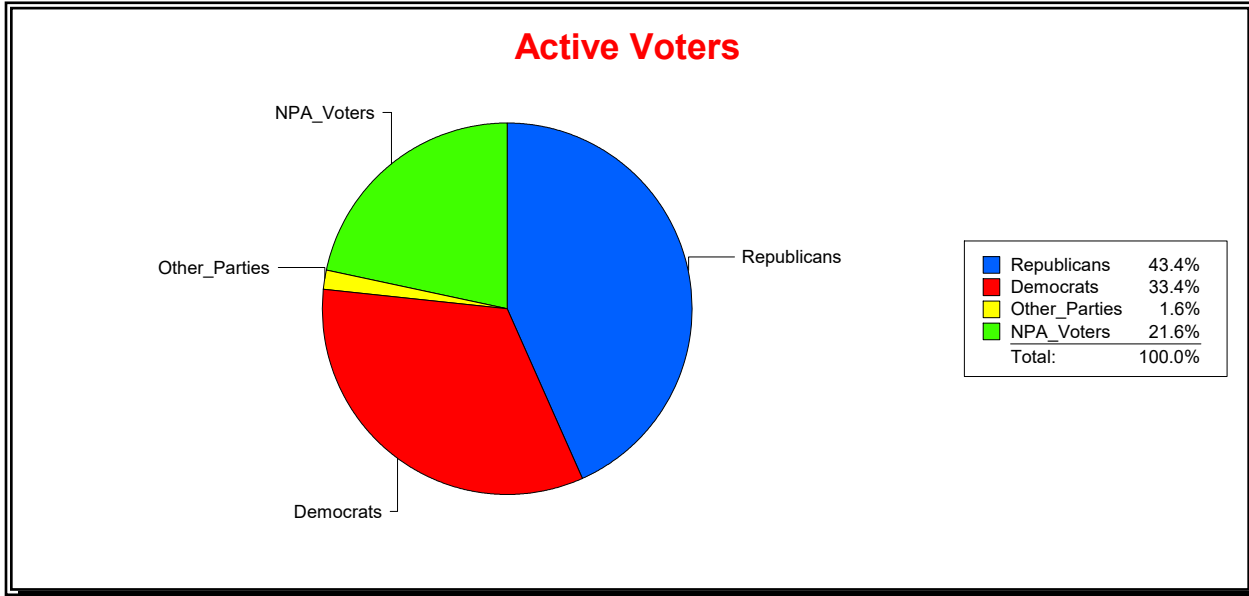

District	Total	Dems	Reps	NonP	Other	Total	Dems	Reps	NonP	Other
LONGBOAT KEY 2	1,336	446	580	288	22	93	30	44	19	0

Ron Turner

Supervisor of Elections

Sarasota County, FL

Date 12/1/2022

Time 10:22 AM

Graphs of District Registration