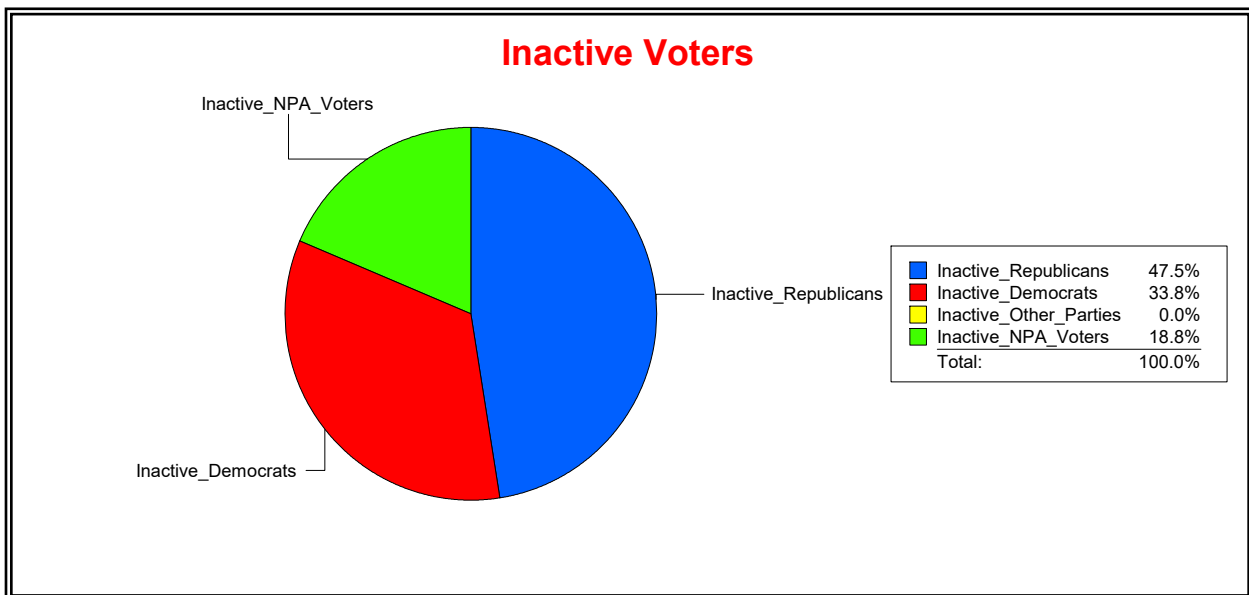

Date 12/1/2022

Time 10:22 AM

Graphs of District Registration

Active Registered Voters

Inactive Voters

District	Total	Dems	Reps	NonP	Other	Total	Dems	Reps	NonP	Other
LBK DISTRICT 3	1,502	416	748	320	18	80	27	38	15	0