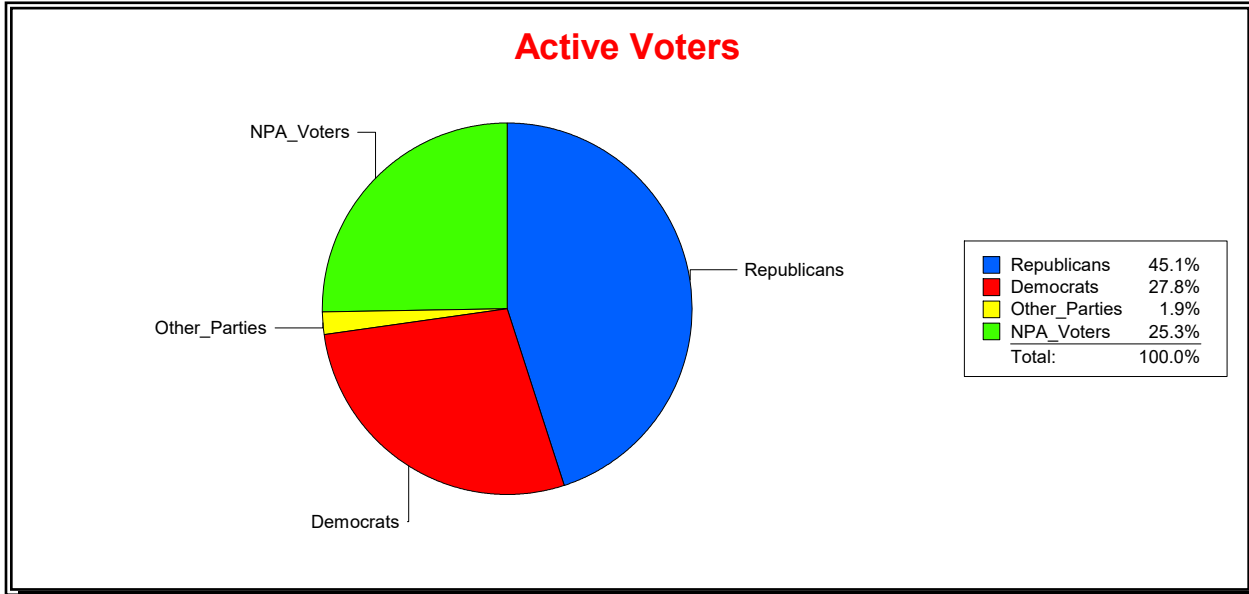

Ron Turner

Supervisor of Elections

Sarasota County, FL

Date 12/1/2022

Time 10:22 AM

Graphs of District Registration

Active Registered Voters

Inactive Voters

<u>District</u>	<u>Total</u>	<u>Dems</u>	<u>Reps</u>	<u>NonP</u>	<u>Other</u>	<u>Total</u>	<u>Dems</u>	<u>Reps</u>	<u>NonP</u>	<u>Other</u>
COUNTY	228,361	63,459	102,879	57,736	4,287	15,084	4,552	5,801	4,548	183