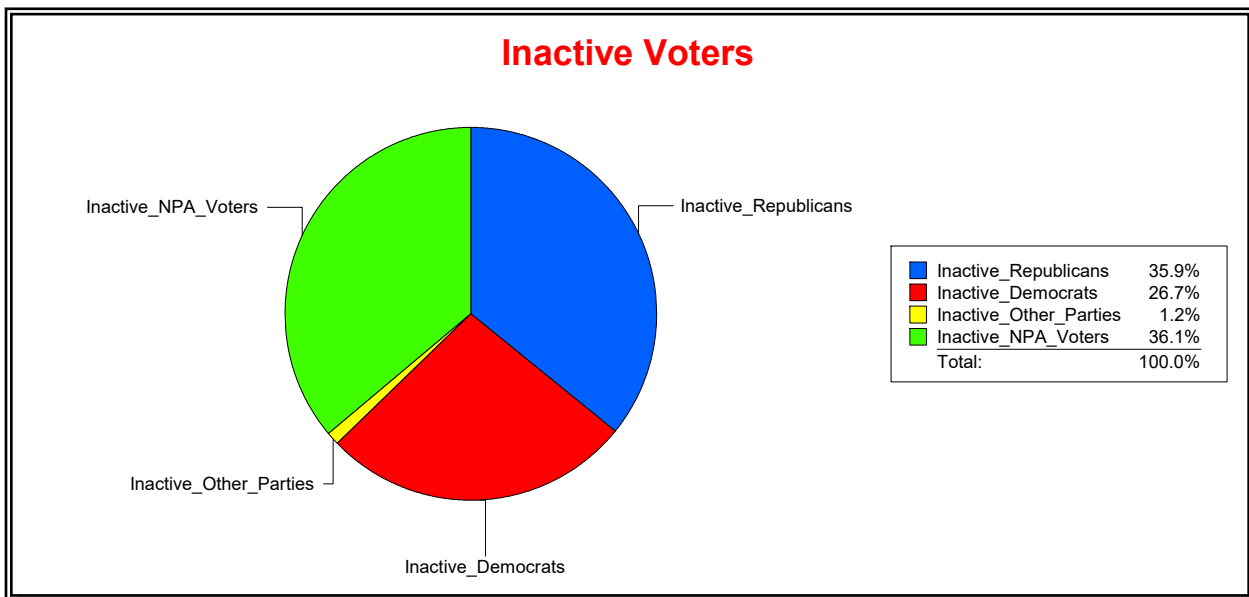

Ron Turner

Supervisor of Elections

Sarasota County, FL

Date 12/1/2022

Time 10:22 AM

Graphs of District Registration

Active Registered Voters

Inactive Voters

<u>District</u>	<u>Total</u>	<u>Dems</u>	<u>Reps</u>	<u>NonP</u>	<u>Other</u>	<u>Total</u>	<u>Dems</u>	<u>Reps</u>	<u>NonP</u>	<u>Other</u>
NORTH PORT	60,606	14,426	27,093	17,914	1,173	4,098	1,096	1,471	1,480	51