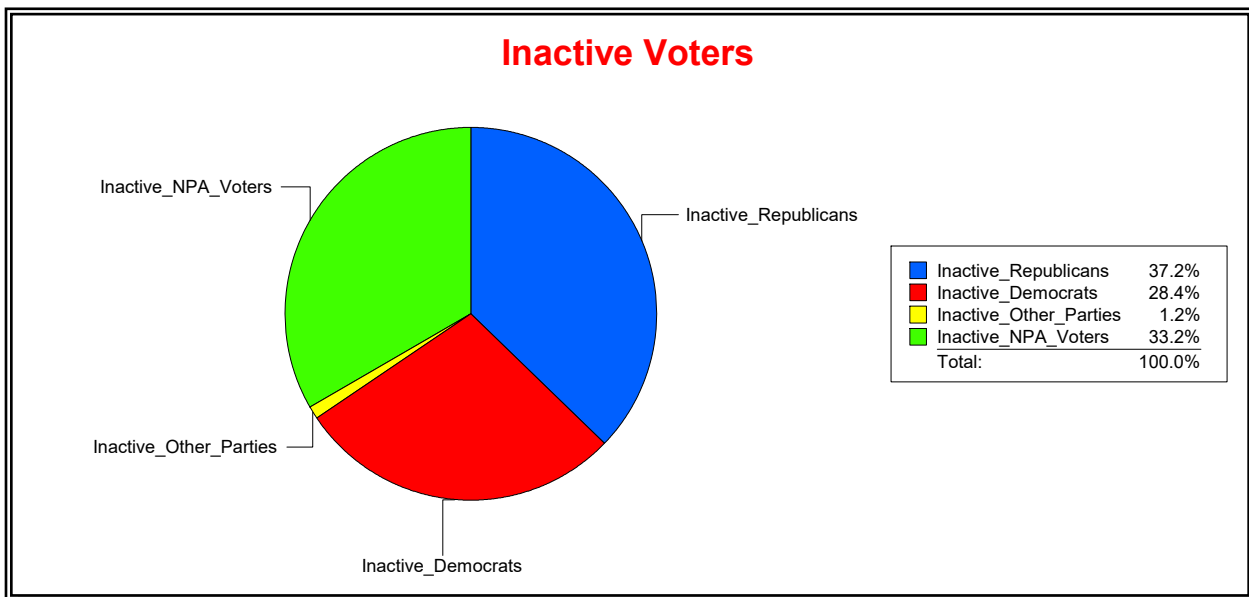

Ron Turner

Supervisor of Elections

Sarasota County, FL

Date 12/1/2022

Time 10:22 AM

Graphs of District Registration

Active Registered Voters

Inactive Voters

District	Total	Dems	Reps	NonP	Other	Total	Dems	Reps	NonP	Other
NORTH PORT 4	9,295	2,434	4,083	2,619	159	689	196	256	229	8