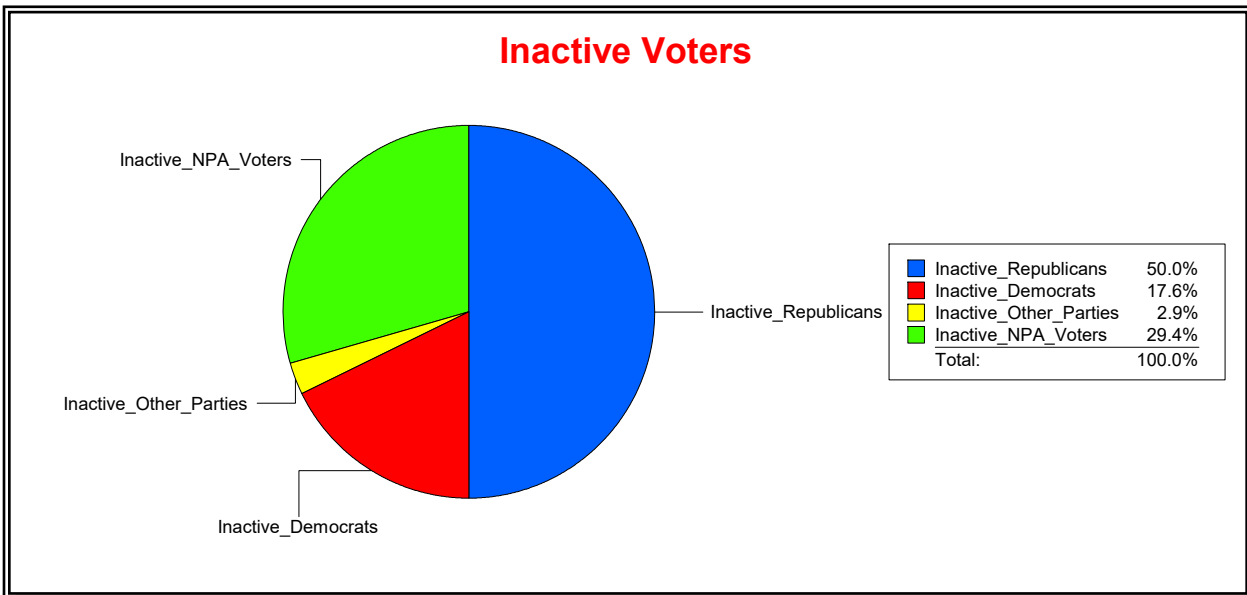

Ron Turner

Supervisor of Elections

Sarasota County, FL

Date 12/1/2022

Time 10:22 AM

Graphs of District Registration

Active Registered Voters

Inactive Voters

District	Total	Dems	Reps	NonP	Other	Total	Dems	Reps	NonP	Other
SARASOTA NATIONAL CDD	1,862	401	1,006	425	30	34	6	17	10	1