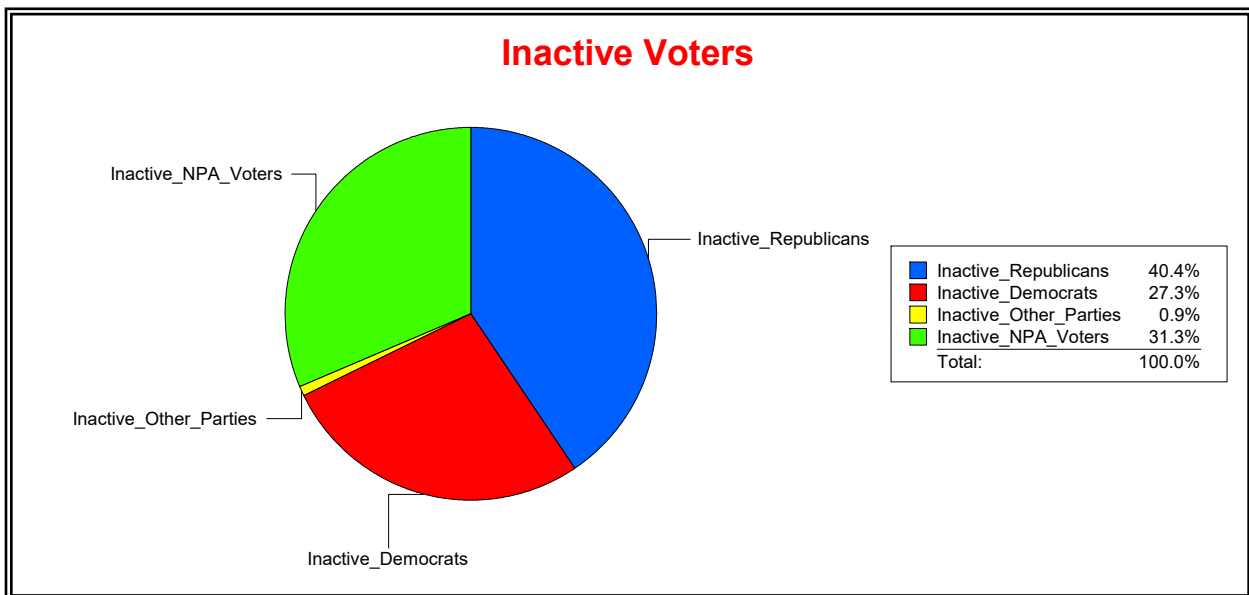

Ron Turner

Supervisor of Elections

Sarasota County, FL

Date 12/1/2022

Time 10:22 AM

Graphs of District Registration

Active Registered Voters

Inactive Voters

<u>District</u>	<u>Total</u>	<u>Dems</u>	<u>Reps</u>	<u>NonP</u>	<u>Other</u>	<u>Total</u>	<u>Dems</u>	<u>Reps</u>	<u>NonP</u>	<u>Other</u>
CNTY COMM DIST 3	74,954	18,744	35,028	19,923	1,259	4,965	1,356	2,008	1,556	45