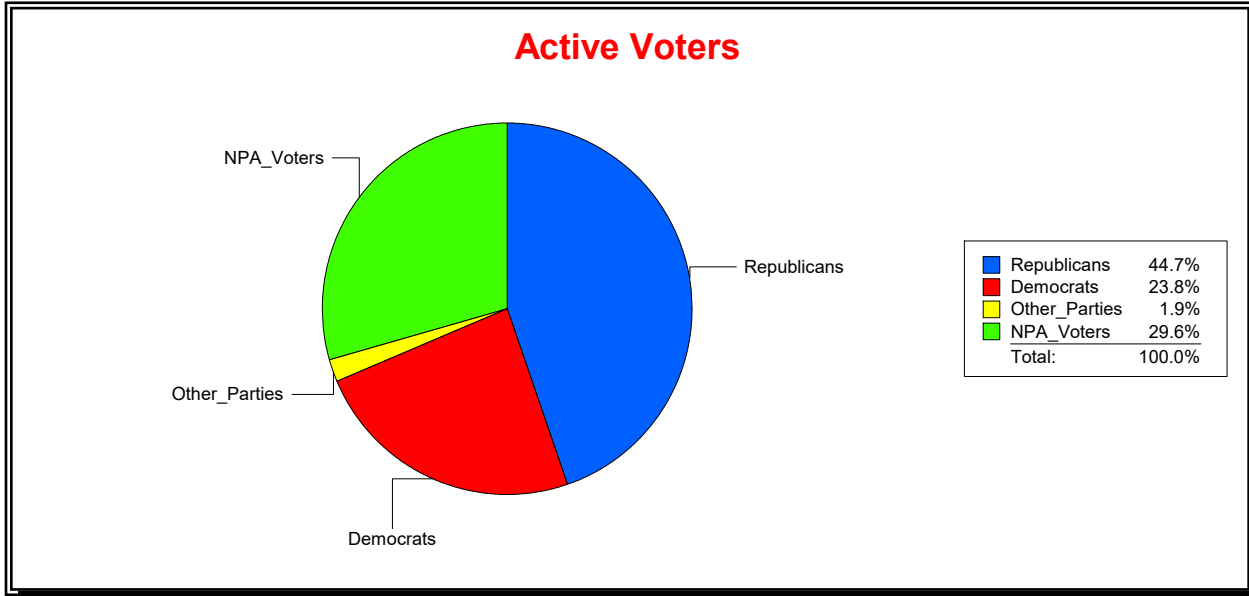

Ron Turner

Supervisor of Elections

Sarasota County, FL

Date 12/1/2022

Time 10:22 AM

Graphs of District Registration

Active Registered Voters

Inactive Voters

<u>District</u>	<u>Total</u>	<u>Dems</u>	<u>Reps</u>	<u>NonP</u>	<u>Other</u>	<u>Total</u>	<u>Dems</u>	<u>Reps</u>	<u>NonP</u>	<u>Other</u>
NORTH PORT	60,606	14,426	27,093	17,914	1,173	4,098	1,096	1,471	1,480	51