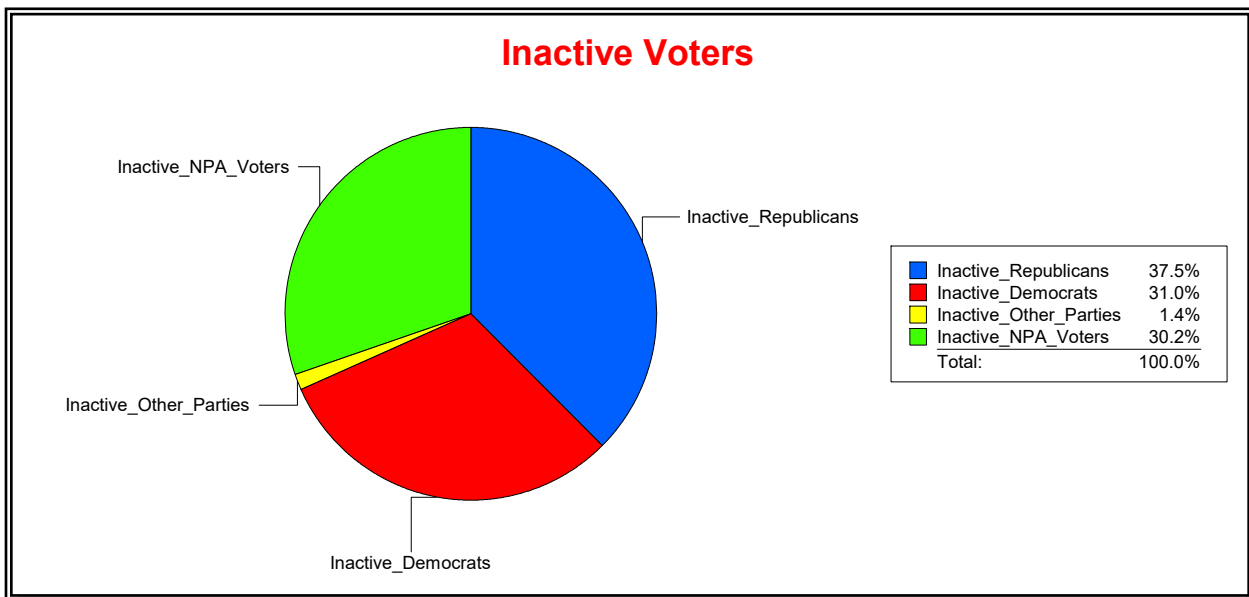

Ron Turner

Supervisor of Elections

Sarasota County, FL

Date 12/1/2022

Time 10:22 AM

Graphs of District Registration

Active Registered Voters

Inactive Voters

<u>District</u>	<u>Total</u>	<u>Dems</u>	<u>Reps</u>	<u>NonP</u>	<u>Other</u>	<u>Total</u>	<u>Dems</u>	<u>Reps</u>	<u>NonP</u>	<u>Other</u>
CNTY COMM DIST 4	73,609	20,704	33,141	18,352	1,412	4,798	1,487	1,797	1,448	66