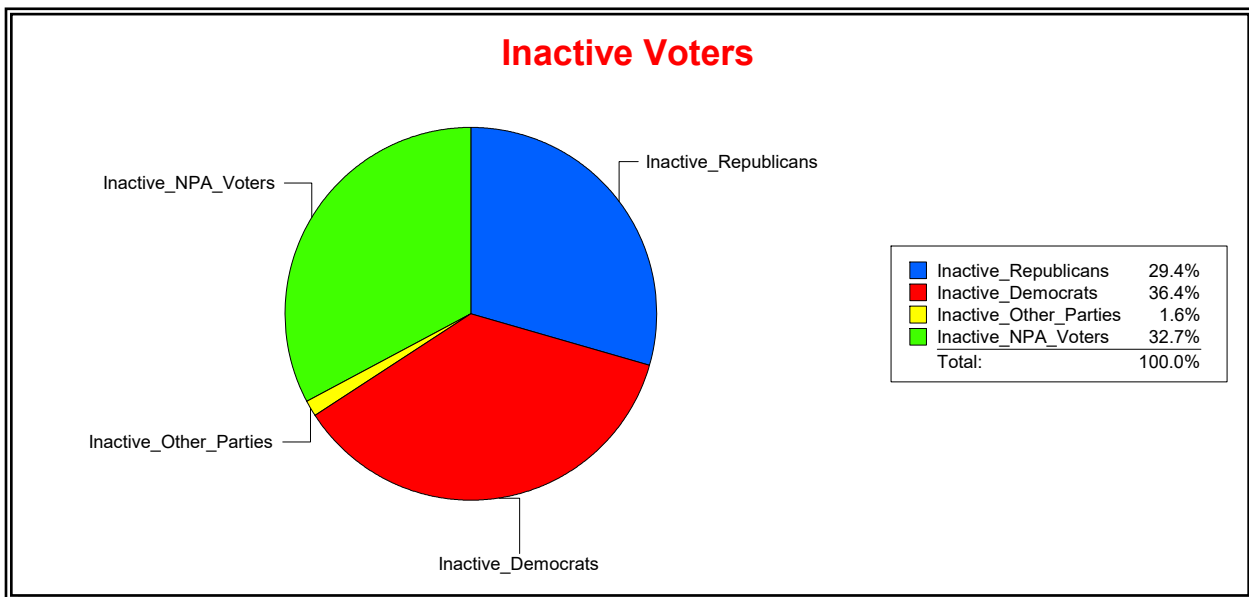

Ron Turner

Supervisor of Elections

Sarasota County, FL

Date 12/1/2022

Time 10:22 AM

Graphs of District Registration

Active Registered Voters

Inactive Voters

<u>District</u>	<u>Total</u>	<u>Dems</u>	<u>Reps</u>	<u>NonP</u>	<u>Other</u>	<u>Total</u>	<u>Dems</u>	<u>Reps</u>	<u>NonP</u>	<u>Other</u>
SARASOTA DIST 3	11,051	4,079	3,831	2,911	230	1,075	391	316	351	17