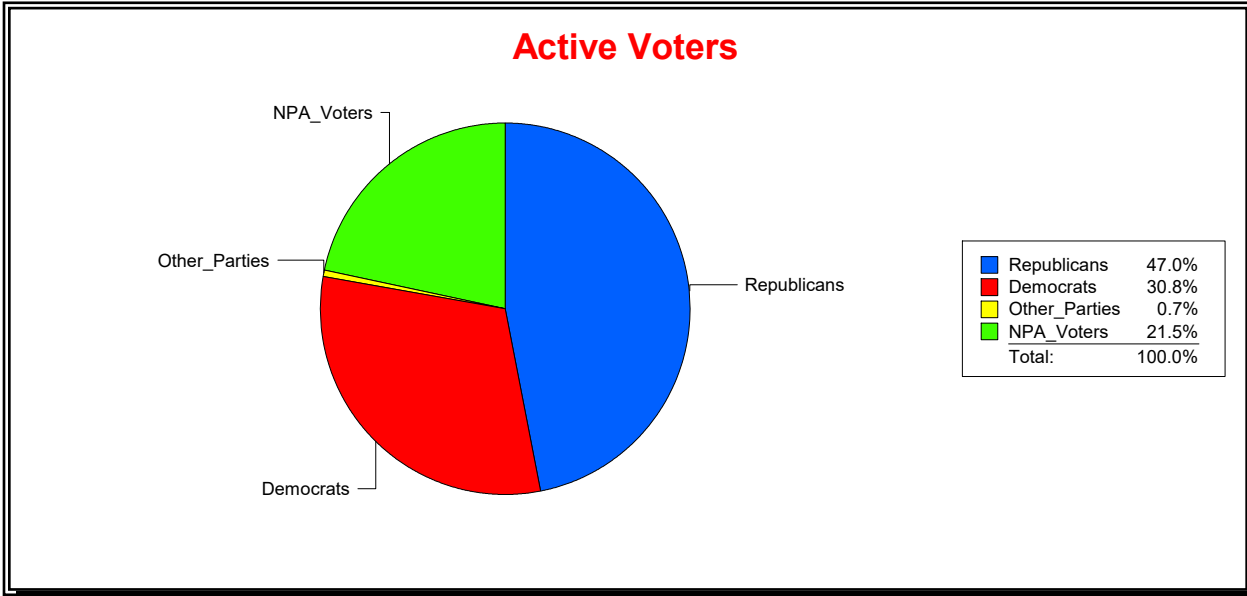

Ron Turner

Supervisor of Elections

Sarasota County, FL

Date 12/1/2022

Time 10:22 AM

Graphs of District Registration

Active Registered Voters

Inactive Voters

District	Total	Dems	Reps	NonP	Other	Total	Dems	Reps	NonP	Other
TRI-PAR PK & REC DIST	543	167	255	117	4	54	21	22	11	0