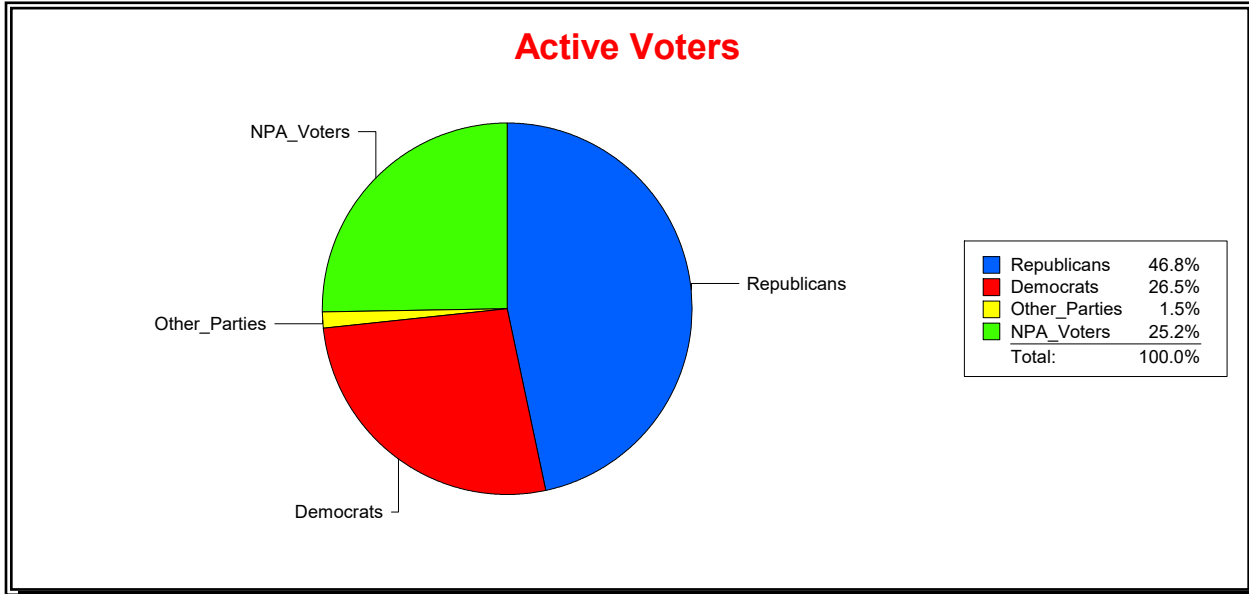

District	Total	Dems	Reps	NonP	Other	Total	Dems	Reps	NonP	Other
SARASOTA	39,241	16,137	12,427	9,889	788	3,793	1,552	1,003	1,181	57

Ron Turner

Supervisor of Elections

Sarasota County, FL

Date 12/1/2022

Time 10:22 AM

Graphs of District Registration

Active Registered Voters

Inactive Voters

District	Total	Dems	Reps	NonP	Other	Total	Dems	Reps	NonP	Other
VENICE	22,758	6,026	10,648	5,733	351	1,638	461	688	477	12

Ron Turner