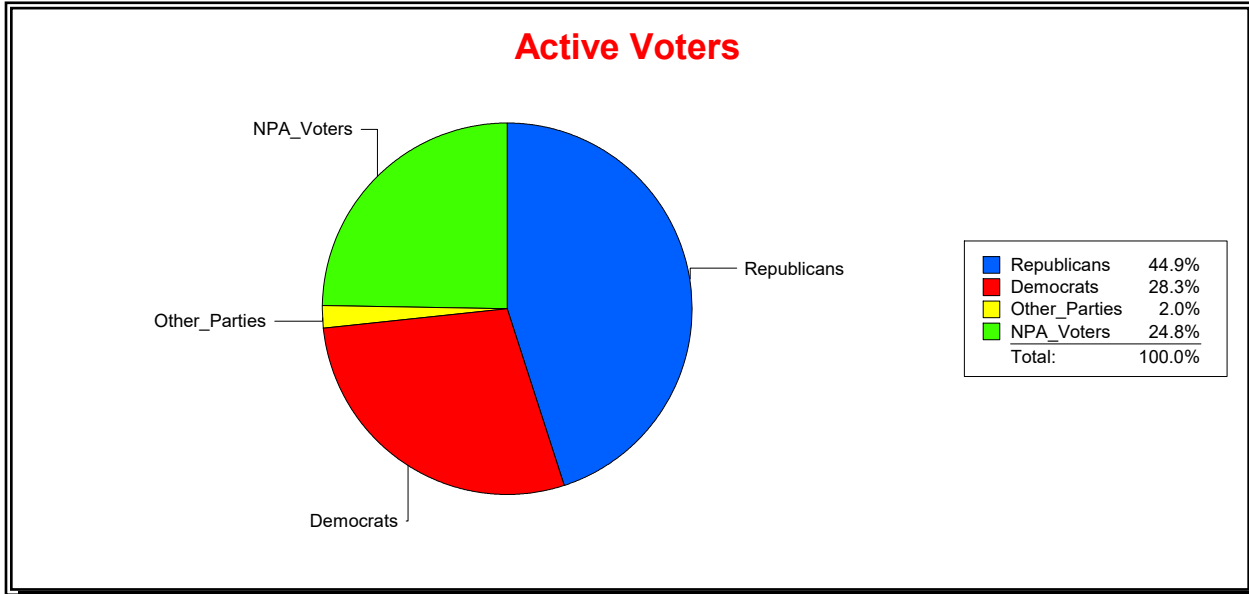

Ron Turner

Supervisor of Elections

Sarasota County, FL

Date 12/1/2022

Time 10:22 AM

Graphs of District Registration

Active Registered Voters

Inactive Voters

District	Total	Dems	Reps	NonP	Other	Total	Dems	Reps	NonP	Other
CNTY COMM DIST 1	70,085	19,853	31,445	17,351	1,436	4,326	1,377	1,643	1,248	58