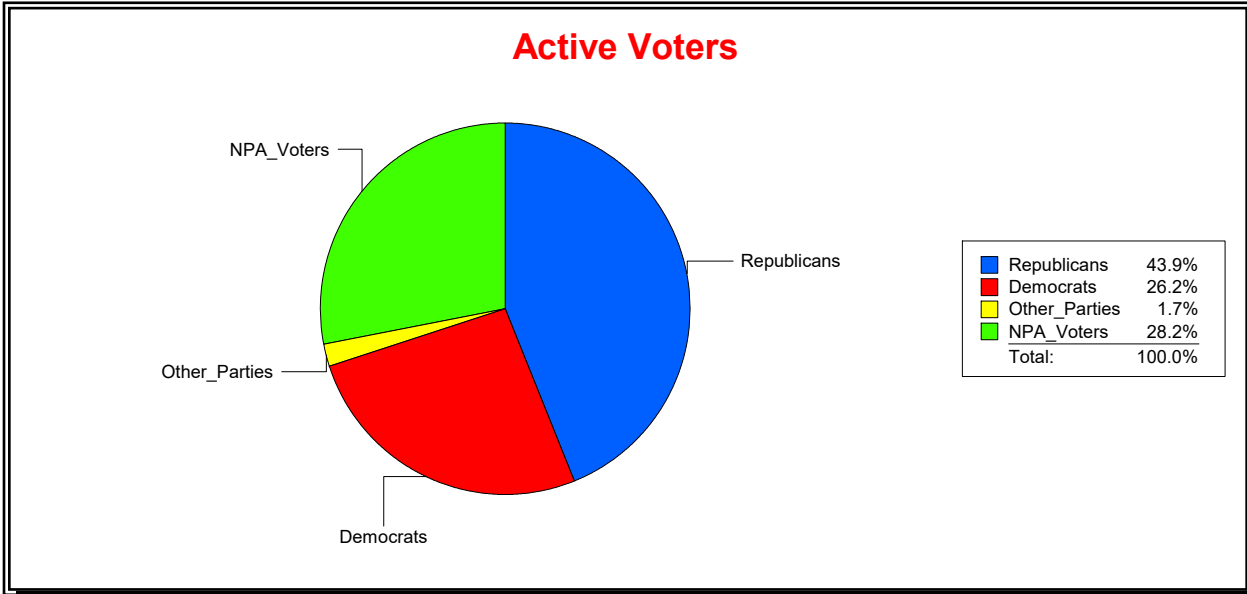

Ron Turner

Supervisor of Elections

Sarasota County, FL

Date 12/1/2022

Time 10:22 AM

Graphs of District Registration

Active Registered Voters

Inactive Voters

<u>District</u>	<u>Total</u>	<u>Dems</u>	<u>Reps</u>	<u>NonP</u>	<u>Other</u>	<u>Total</u>	<u>Dems</u>	<u>Reps</u>	<u>NonP</u>	<u>Other</u>
NORTH PORT DIST 4	9,295	2,434	4,083	2,619	159	689	196	256	229	8