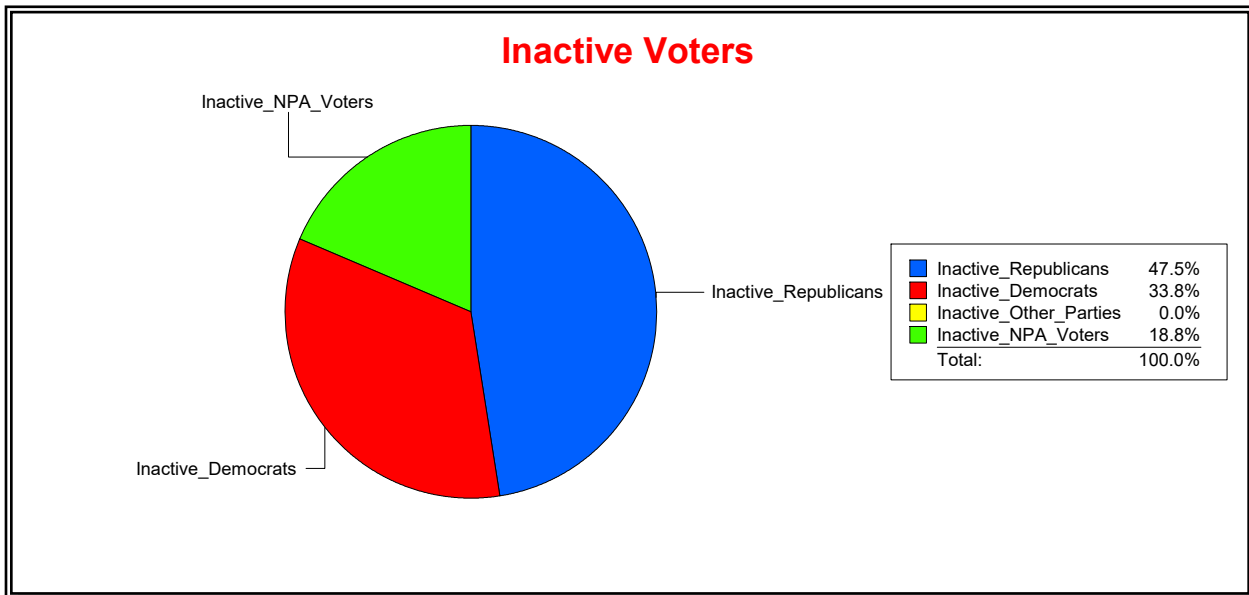

Ron Turner

Supervisor of Elections

Sarasota County, FL

Date 12/1/2022

Time 10:22 AM

Graphs of District Registration

Active Registered Voters

Inactive Voters

District	Total	Dems	Reps	NonP	Other	Total	Dems	Reps	NonP	Other
LONGBOAT KEY 3	1,502	416	748	320	18	80	27	38	15	0