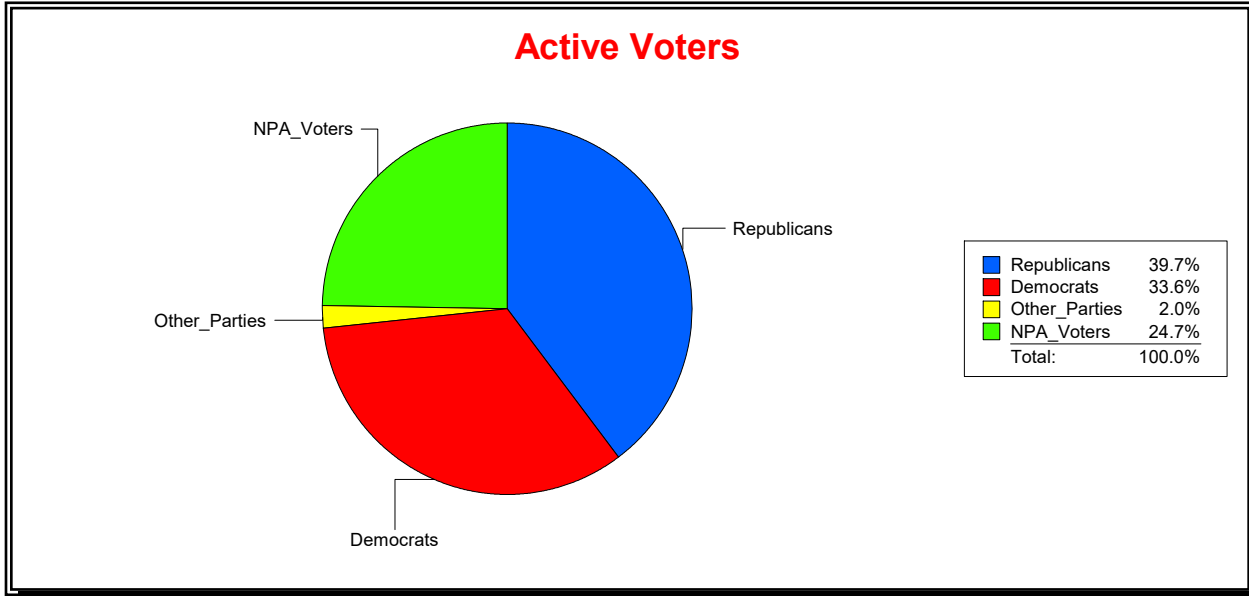

Ron Turner

Supervisor of Elections

Sarasota County, FL

Date 12/1/2022

Time 10:22 AM

Graphs of District Registration

Active Registered Voters

Inactive Voters

District	Total	Dems	Reps	NonP	Other	Total	Dems	Reps	NonP	Other
HOSPITAL BOARD NORTH	107,398	36,082	42,596	26,562	2,158	7,997	2,873	2,607	2,402	115