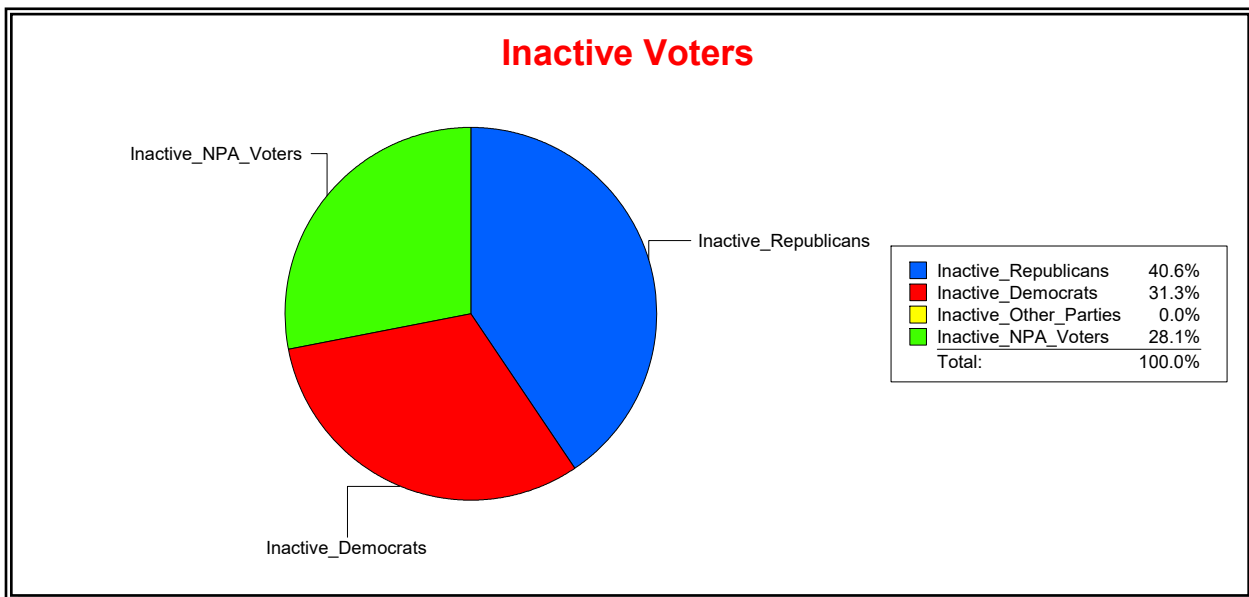

Ron Turner

Supervisor of Elections

Sarasota County, FL

Date 12/1/2022

Time 10:22 AM

Graphs of District Registration

Active Registered Voters

Inactive Voters

District	Total	Dems	Reps	NonP	Other	Total	Dems	Reps	NonP	Other
LBK DISTRICT 4	403	121	190	84	8	32	10	13	9	0