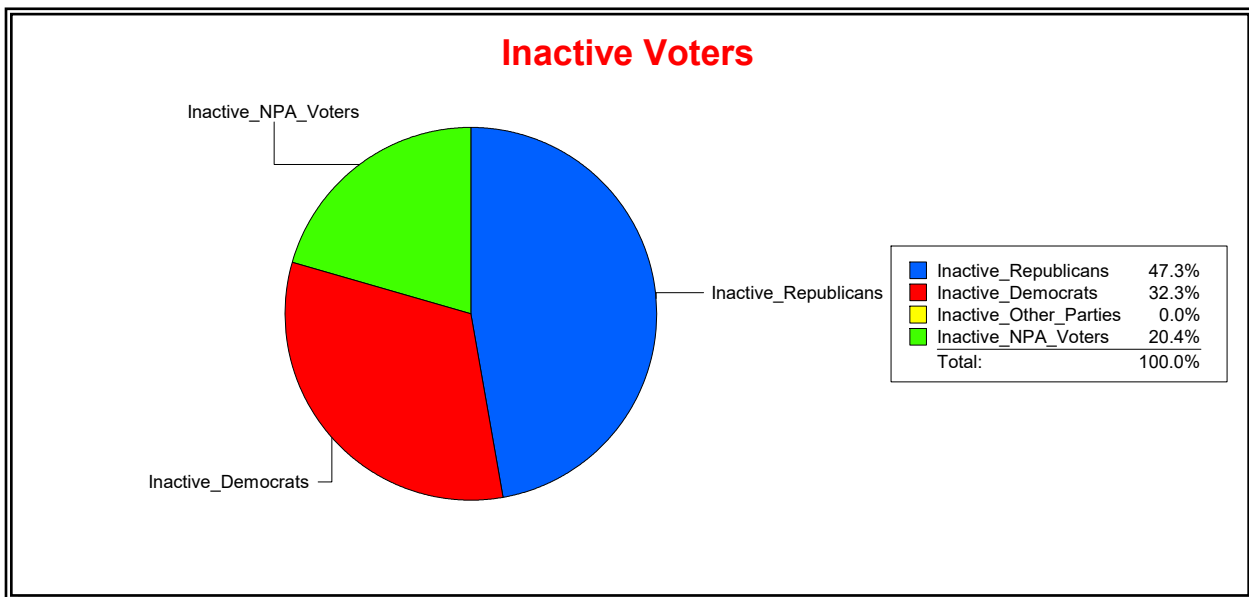

Ron Turner

Supervisor of Elections

Sarasota County, FL

Date 12/1/2022

Time 10:22 AM

Graphs of District Registration

Active Registered Voters

Inactive Voters

District	Total	Dems	Reps	NonP	Other	Total	Dems	Reps	NonP	Other
LBK DISTRICT 2	1,336	446	580	288	22	93	30	44	19	0