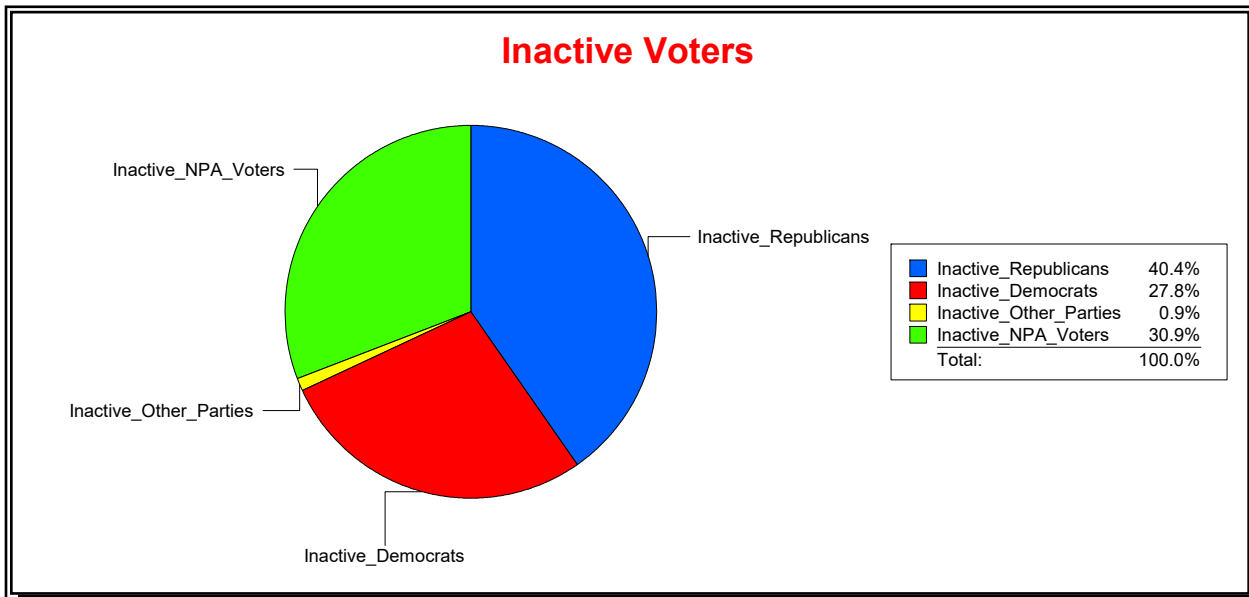

Ron Turner

Supervisor of Elections

Sarasota County, FL

Date 12/1/2022

Time 10:22 AM

Graphs of District Registration

Active Registered Voters

Inactive Voters

District	Total	Dems	Reps	NonP	Other	Total	Dems	Reps	NonP	Other
STATE HOUSE DIST 75	58,590	14,315	27,516	15,720	1,039	3,611	1,004	1,458	1,116	33