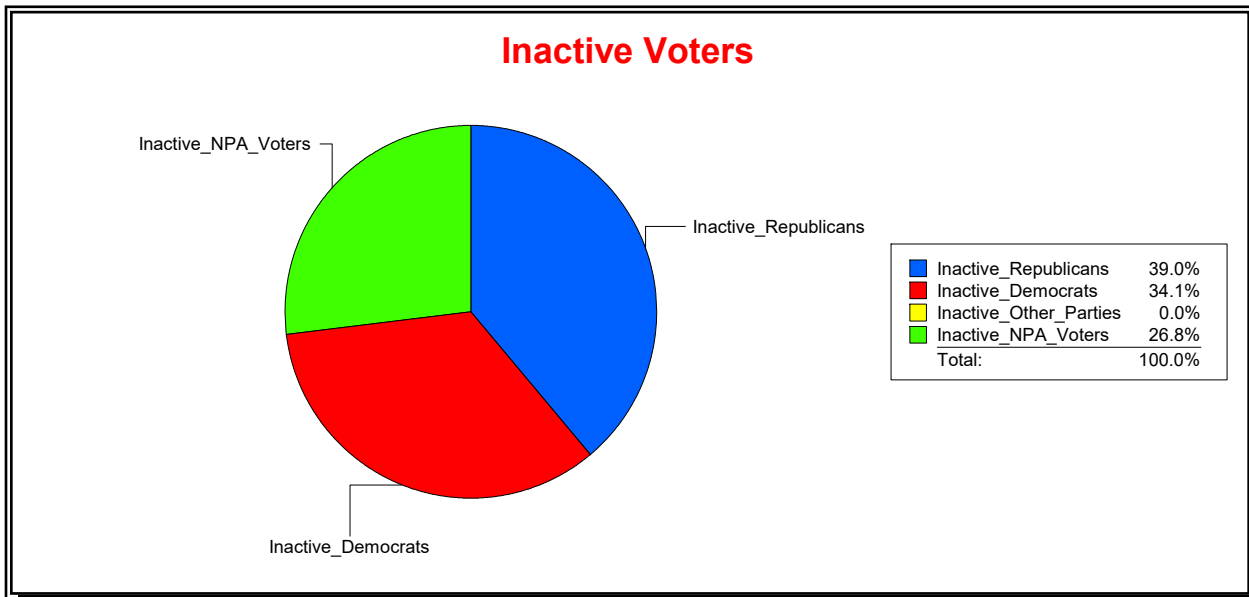

Ron Turner

Supervisor of Elections

Sarasota County, FL

Date 12/1/2022

Time 10:22 AM

Graphs of District Registration

Active Registered Voters

Inactive Voters

District	Total	Dems	Reps	NonP	Other	Total	Dems	Reps	NonP	Other
WOODLANDS CDD	1,571	331	765	438	37	41	14	16	11	0