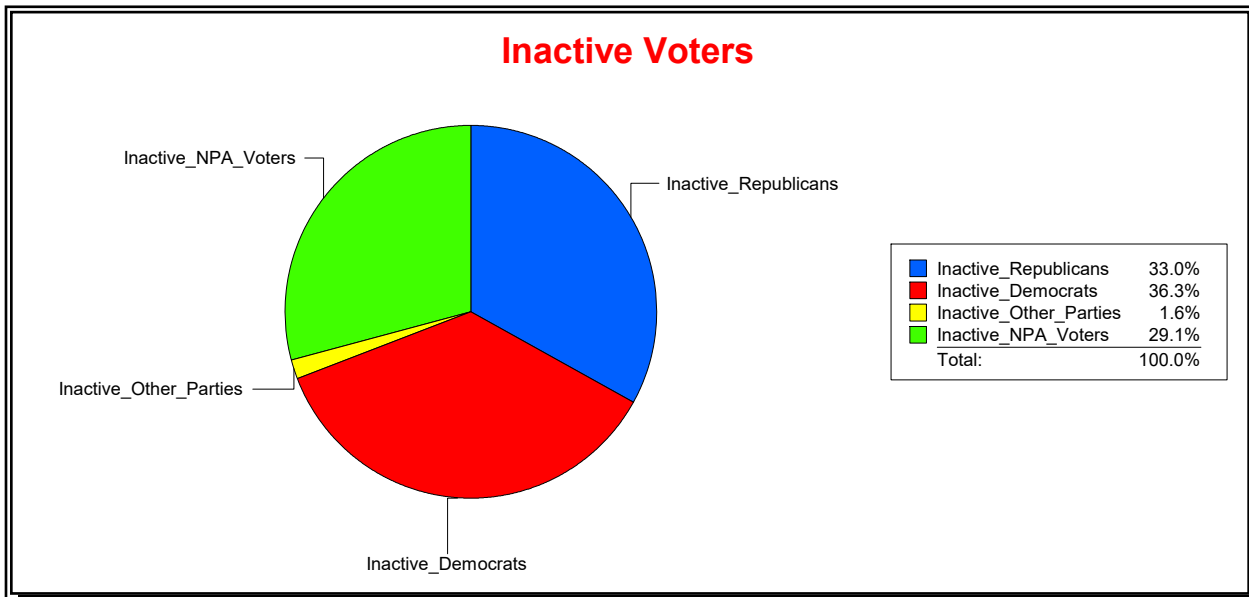

Ron Turner

Supervisor of Elections

Sarasota County, FL

Date 12/1/2022

Time 10:22 AM

Graphs of District Registration

Active Registered Voters

Inactive Voters

District	Total	Dems	Reps	NonP	Other	Total	Dems	Reps	NonP	Other
SARASOTA DIST 2	16,905	6,220	6,333	4,019	333	1,400	508	462	408	22