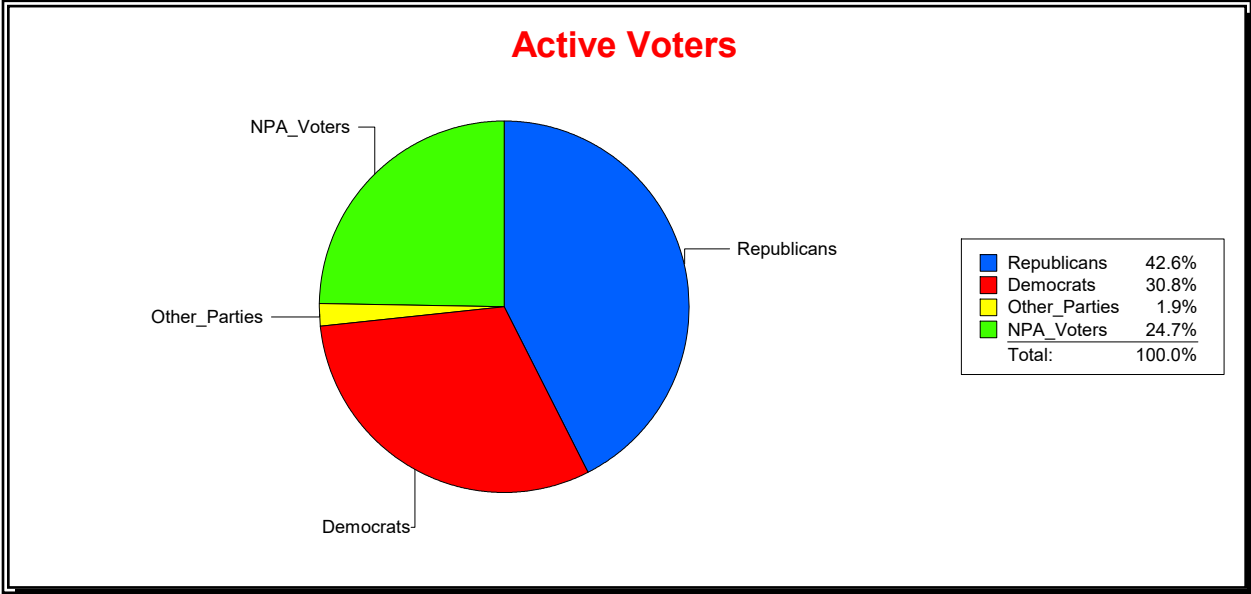

Ron Turner

Supervisor of Elections

Sarasota County, FL

Date 12/1/2022

Time 10:22 AM

Graphs of District Registration

District	Active Registered Voters					Inactive Voters				
	Total	Dems	Reps	NonP	Other	Total	Dems	Reps	NonP	Other
SCHOOL DIST 4	69,195	21,309	29,493	17,094	1,299	4,992	1,606	1,837	1,489	60