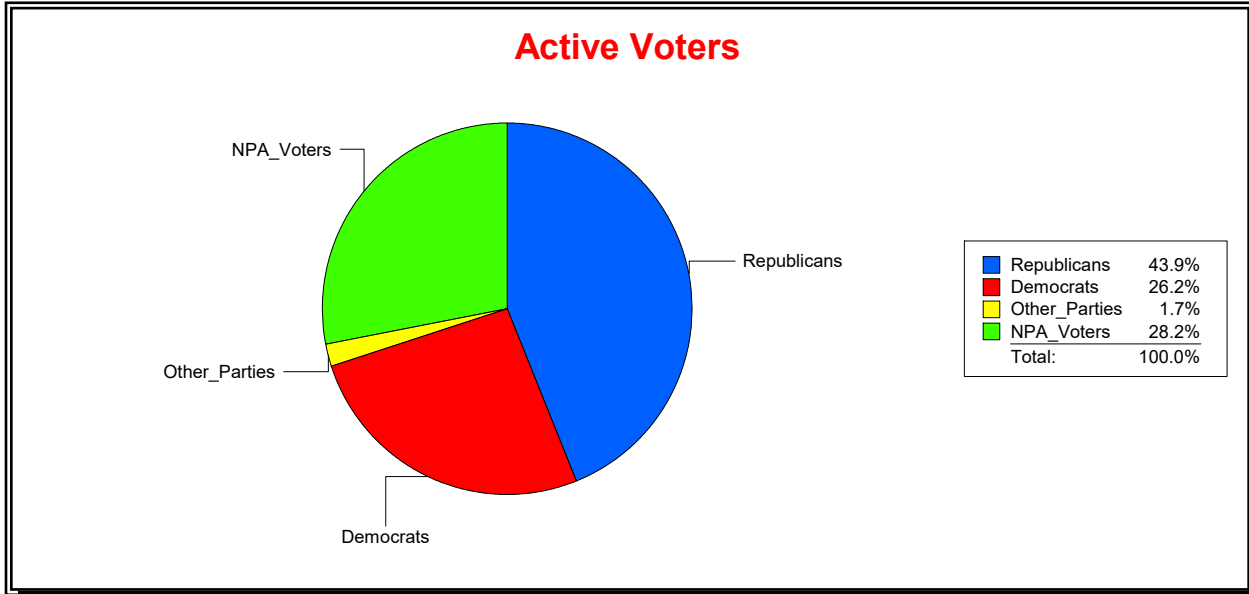

Ron Turner

Supervisor of Elections

Sarasota County, FL

Date 12/1/2022

Time 10:22 AM

Graphs of District Registration

Active Registered Voters

Inactive Voters

District	Total	Dems	Reps	NonP	Other	Total	Dems	Reps	NonP	Other
NORTH PORT 4	9,295	2,434	4,083	2,619	159	689	196	256	229	8