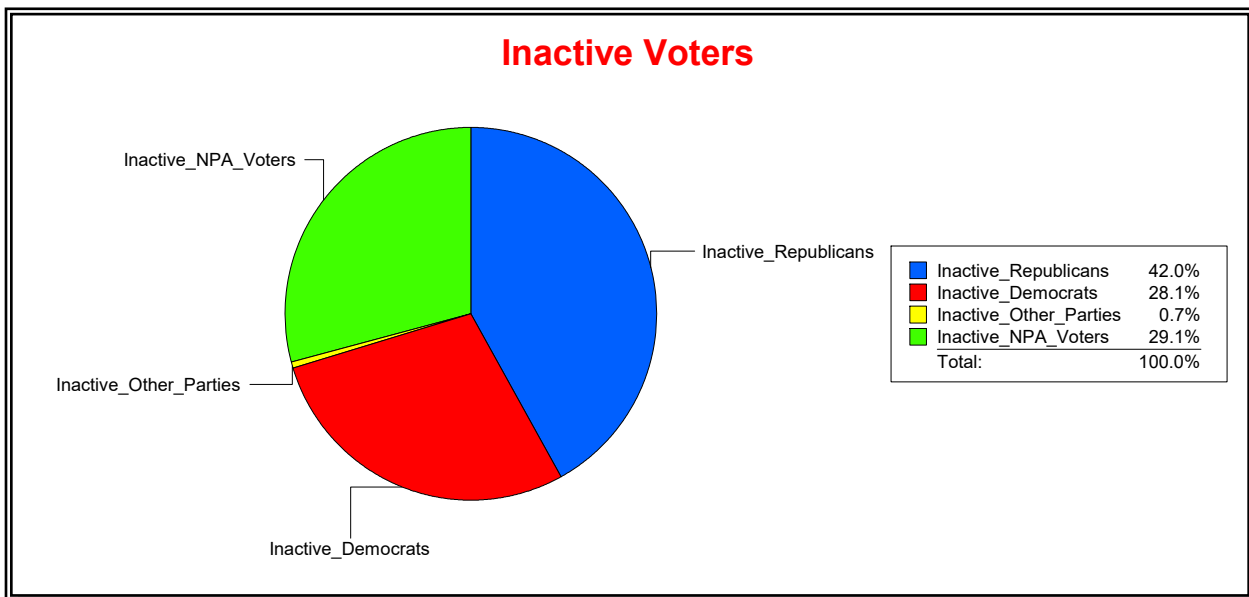

Ron Turner

Supervisor of Elections

Sarasota County, FL

Date 12/1/2022

Time 10:22 AM

Graphs of District Registration

Active Registered Voters

Inactive Voters

District	Total	Dems	Reps	NonP	Other	Total	Dems	Reps	NonP	Other
VENICE	22,758	6,026	10,648	5,733	351	1,638	461	688	477	12