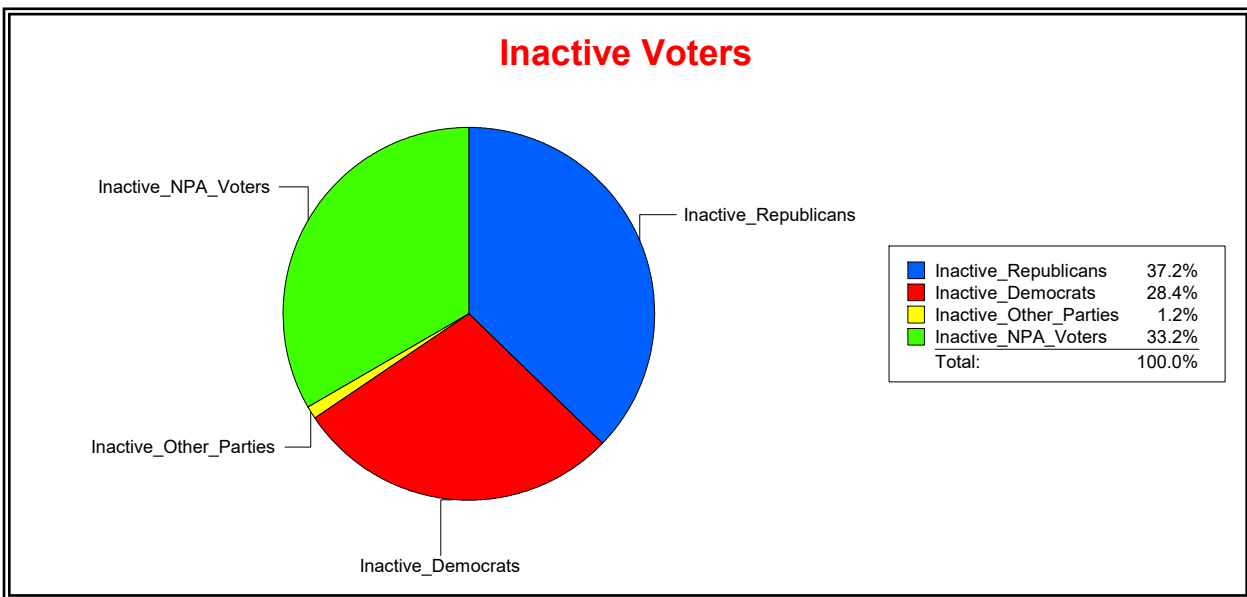

Ron Turner

Supervisor of Elections

Sarasota County, FL

Date 12/1/2022

Time 10:22 AM

Graphs of District Registration

Active Registered Voters

Inactive Voters

<u>District</u>	<u>Total</u>	<u>Dems</u>	<u>Reps</u>	<u>NonP</u>	<u>Other</u>	<u>Total</u>	<u>Dems</u>	<u>Reps</u>	<u>NonP</u>	<u>Other</u>
NORTH PORT DIST 4	9,295	2,434	4,083	2,619	159	689	196	256	229	8