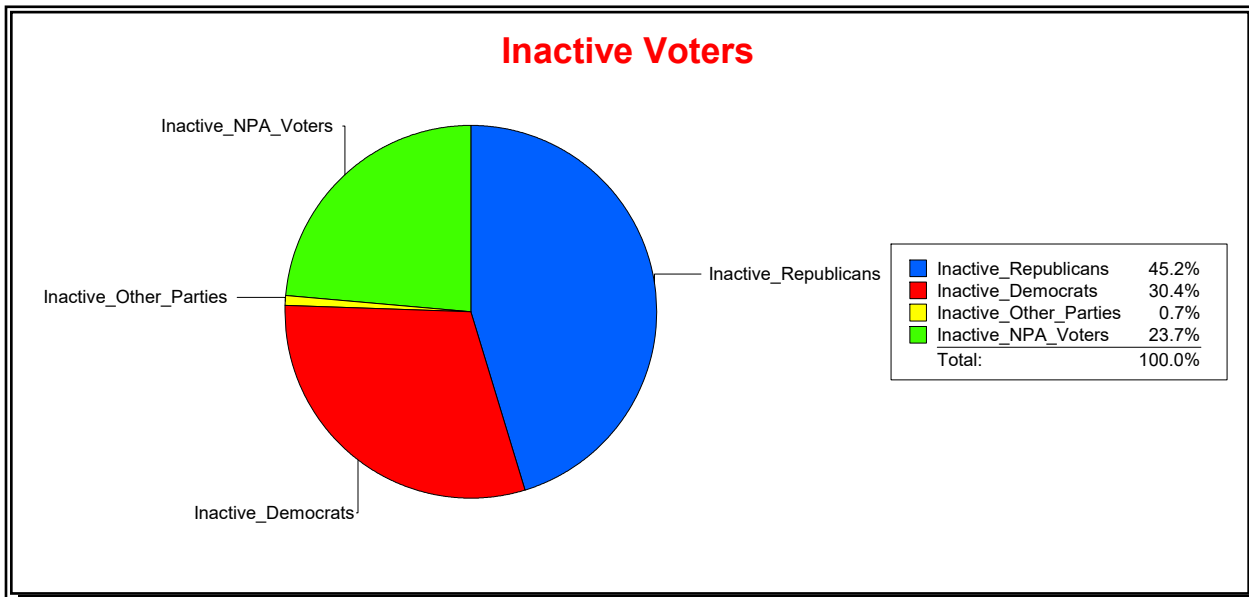

Ron Turner

Supervisor of Elections

Sarasota County, FL

Date 12/1/2022

Time 10:22 AM

Graphs of District Registration

Active Registered Voters

Inactive Voters

District	Total	Dems	Reps	NonP	Other	Total	Dems	Reps	NonP	Other
LONGBOAT KEY BEACH A	1,851	523	899	390	39	135	41	61	32	1