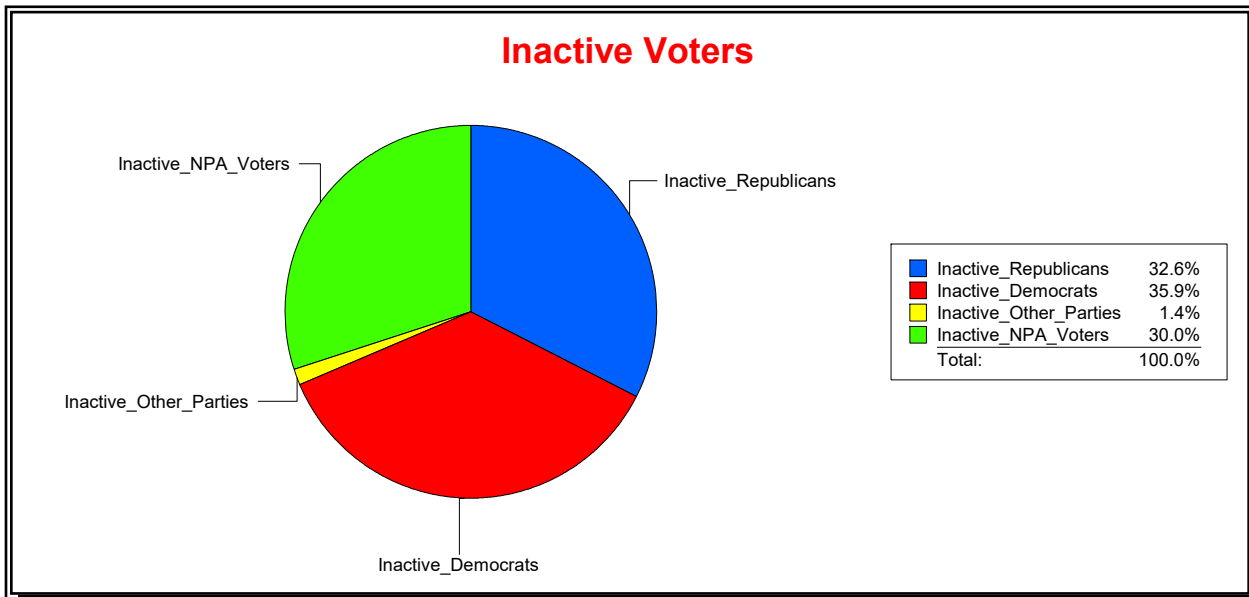

Ron Turner

Supervisor of Elections

Sarasota County, FL

Date 12/1/2022

Time 10:22 AM

Graphs of District Registration

Active Registered Voters

Inactive Voters

District	Total	Dems	Reps	NonP	Other	Total	Dems	Reps	NonP	Other
HOSPITAL BOARD NORTH	107,398	36,082	42,596	26,562	2,158	7,997	2,873	2,607	2,402	115