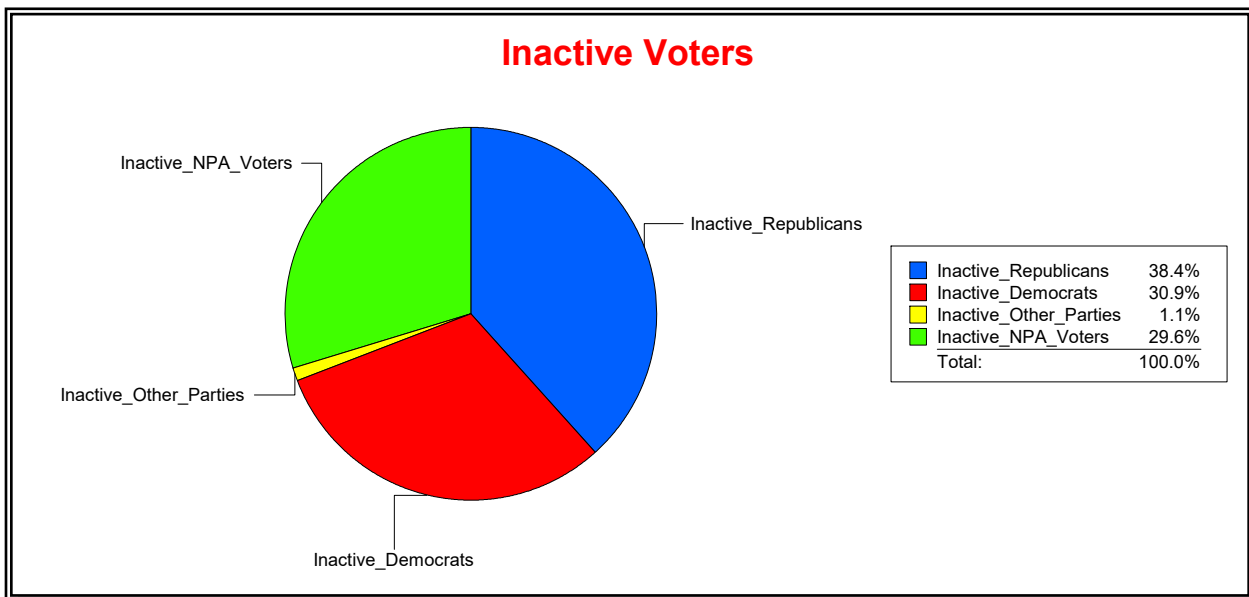

Ron Turner

Supervisor of Elections

Sarasota County, FL

Date 12/1/2022

Time 10:22 AM

Graphs of District Registration

Active Registered Voters

Inactive Voters

District	Total	Dems	Reps	NonP	Other	Total	Dems	Reps	NonP	Other
HOSPITAL BOARD CENTRAL	120,920	34,199	54,461	30,044	2,216	8,151	2,519	3,126	2,415	91