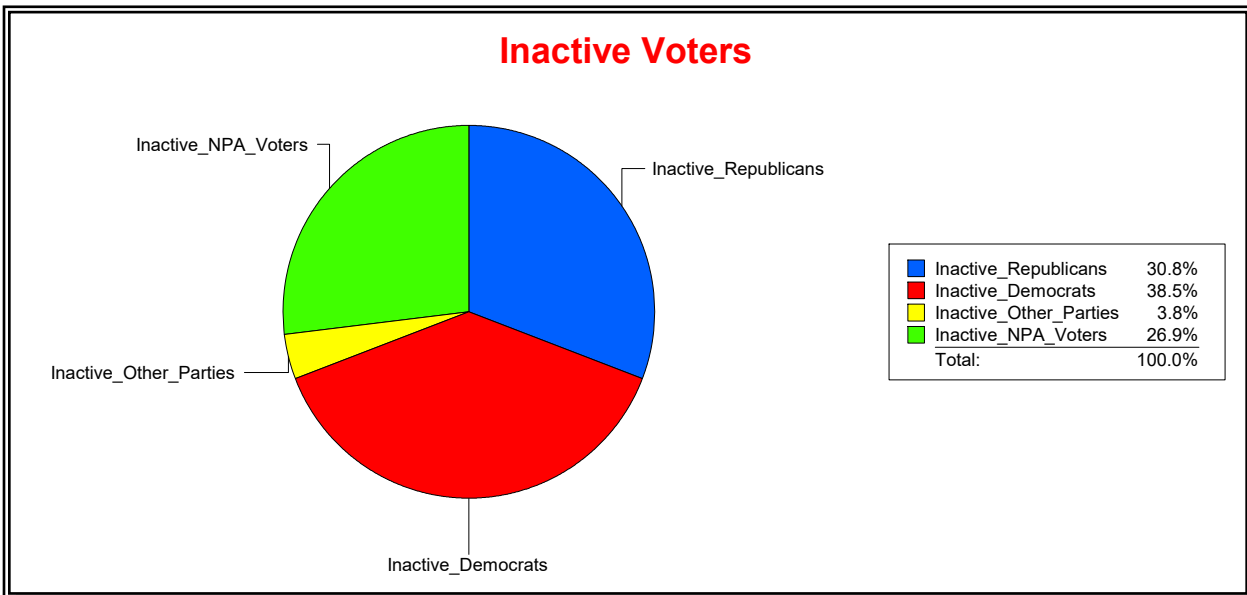

Date 12/1/2022

Time 10:22 AM

Graphs of District Registration

Active Registered Voters

Inactive Voters

District	Total	Dems	Reps	NonP	Other	Total	Dems	Reps	NonP	Other
LAKWOOD RANCH CDD	1,756	396	867	445	48	26	10	8	7	1