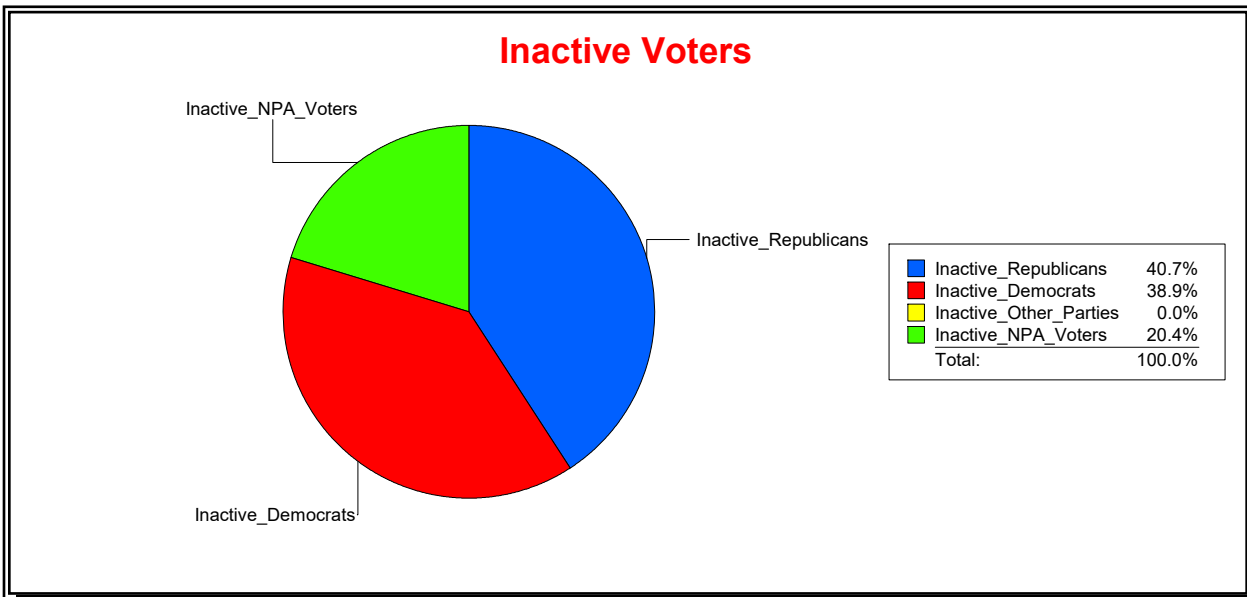

Ron Turner

Supervisor of Elections

Sarasota County, FL

Date 12/1/2022

Time 10:22 AM

Graphs of District Registration

Active Registered Voters

Inactive Voters

District	Total	Dems	Reps	NonP	Other	Total	Dems	Reps	NonP	Other
TRI-PAR PK & REC DIST	543	167	255	117	4	54	21	22	11	0