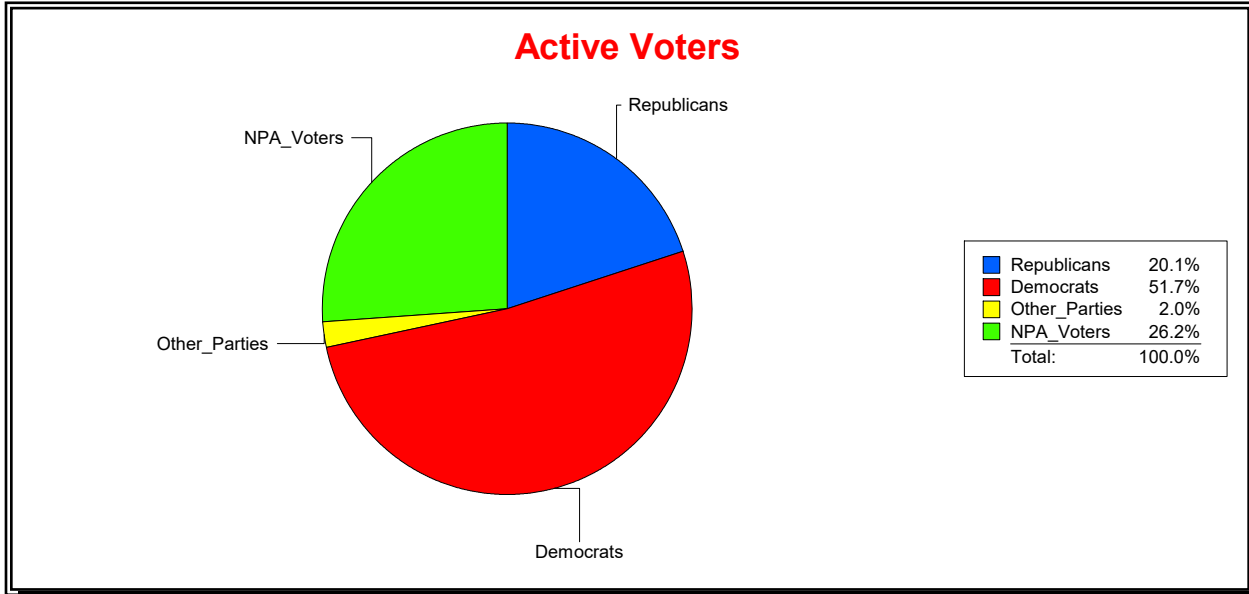

Ron Turner

Supervisor of Elections

Sarasota County, FL

Date 12/1/2022

Time 10:22 AM

Graphs of District Registration

Active Registered Voters

Inactive Voters

District	Total	Dems	Reps	NonP	Other	Total	Dems	Reps	NonP	Other
SARASOTA DIST 1	11,285	5,838	2,263	2,959	225	1,318	653	225	422	18