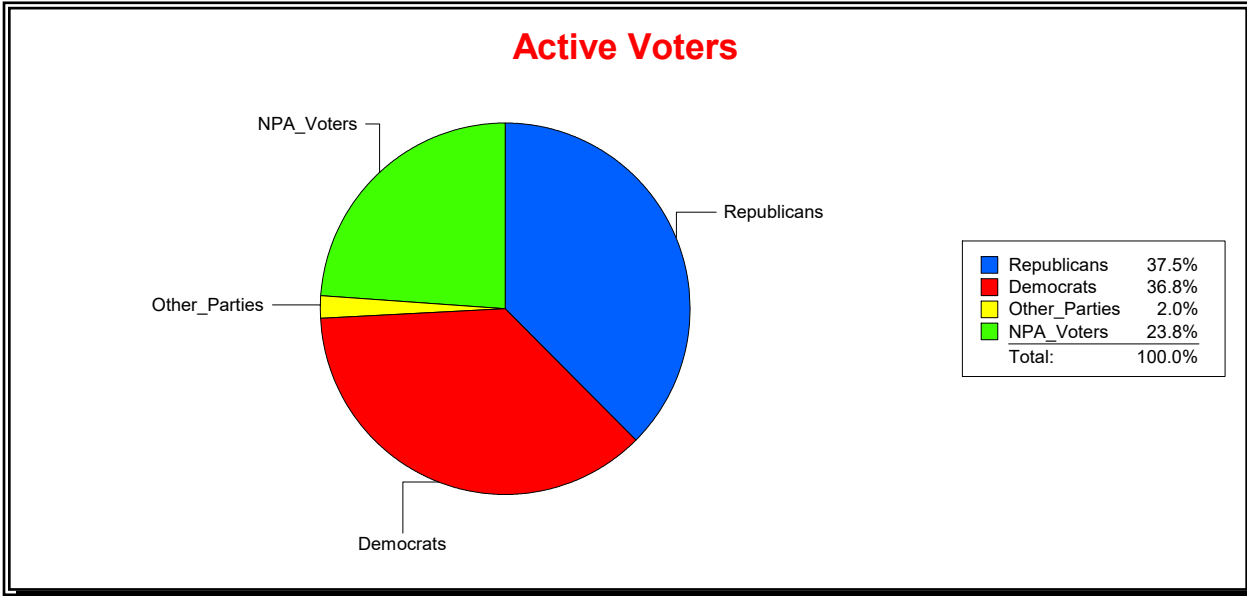

Ron Turner

Supervisor of Elections

Sarasota County, FL

Date 12/1/2022

Time 10:22 AM

Graphs of District Registration

Active Registered Voters

Inactive Voters

District	Total	Dems	Reps	NonP	Other	Total	Dems	Reps	NonP	Other
SARASOTA 2	16,905	6,220	6,333	4,019	333	1,400	508	462	408	22