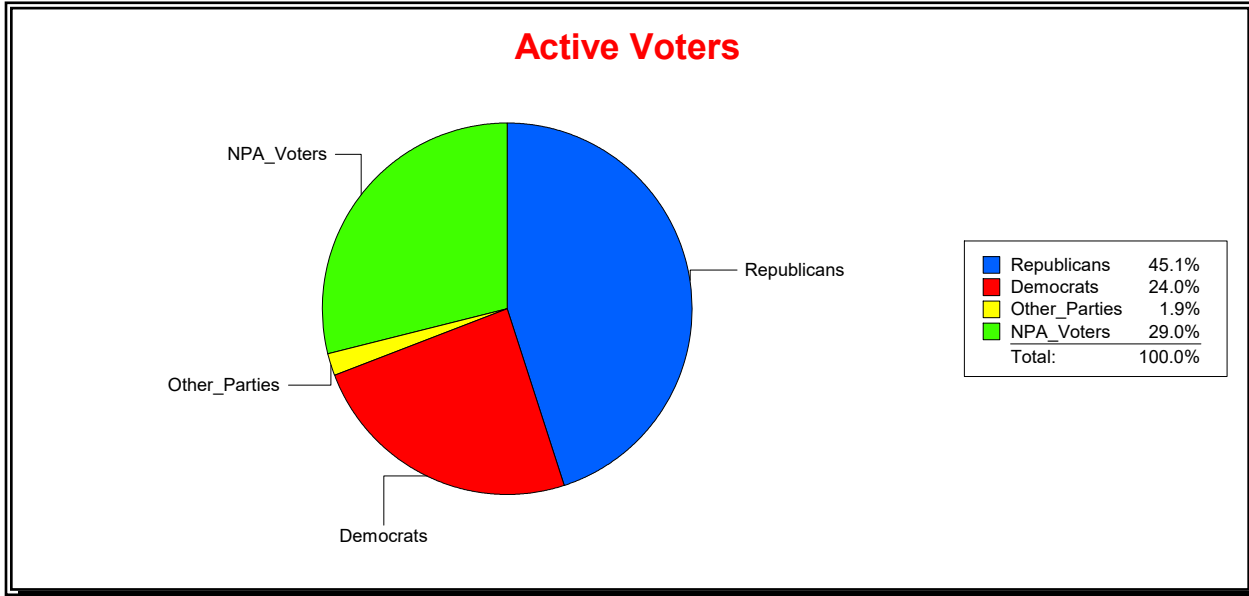

Ron Turner

Supervisor of Elections

Sarasota County, FL

Date 12/1/2022

Time 10:22 AM

Graphs of District Registration

Active Registered Voters

Inactive Voters

<u>District</u>	<u>Total</u>	<u>Dems</u>	<u>Reps</u>	<u>NonP</u>	<u>Other</u>	<u>Total</u>	<u>Dems</u>	<u>Reps</u>	<u>NonP</u>	<u>Other</u>
CNTY COMM DIST 5	71,083	17,091	32,069	20,594	1,329	5,094	1,368	1,905	1,761	60