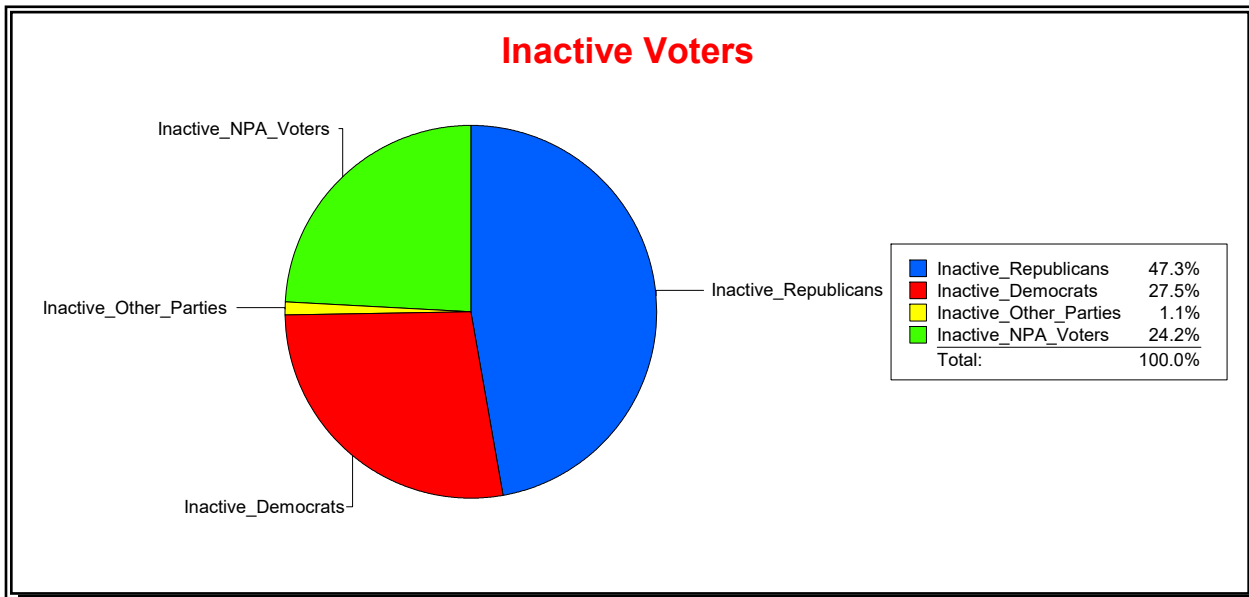

Ron Turner

Supervisor of Elections

Sarasota County, FL

Date 12/1/2022

Time 10:22 AM

Graphs of District Registration

Active Registered Voters

Inactive Voters

District	Total	Dems	Reps	NonP	Other	Total	Dems	Reps	NonP	Other
LONGBOAT KEY 1	1,489	324	802	326	37	91	25	43	22	1