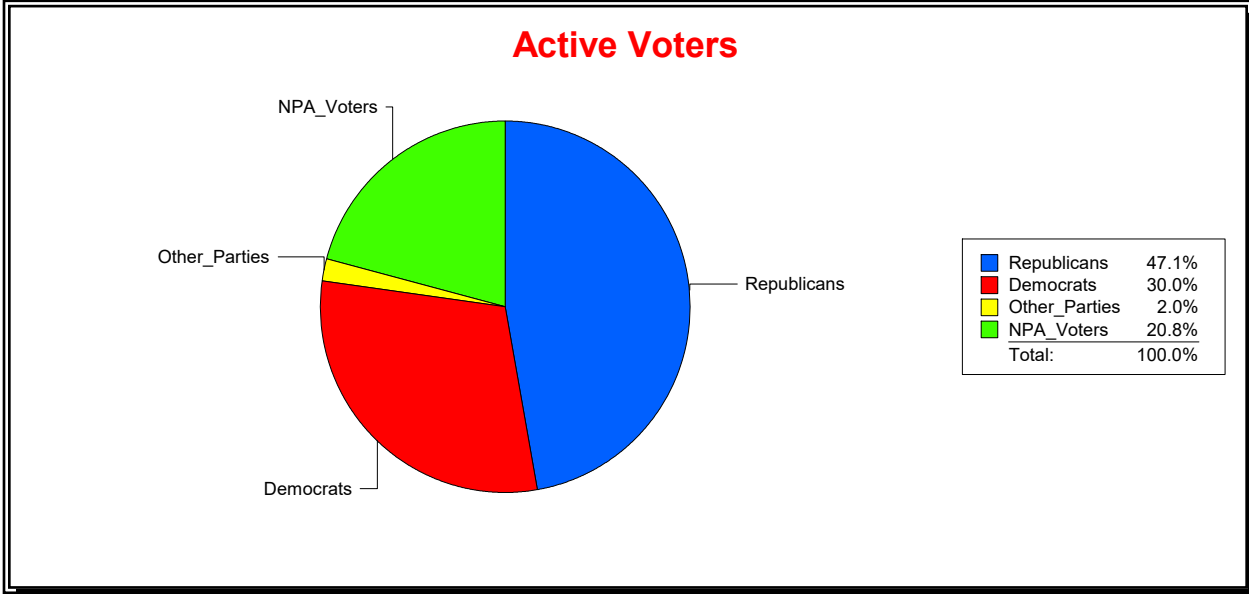

Date 12/1/2022

Time 10:22 AM

Graphs of District Registration

Active Registered Voters

Inactive Voters

District	Total	Dems	Reps	NonP	Other	Total	Dems	Reps	NonP	Other
LONGBOAT KEY 4	403	121	190	84	8	32	10	13	9	0