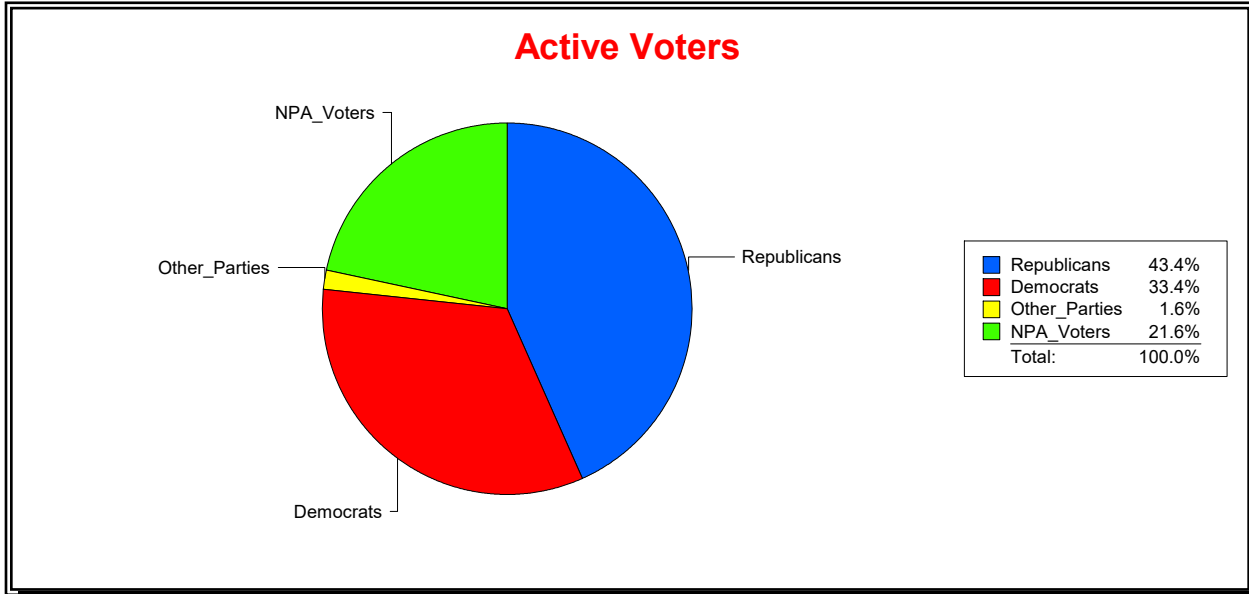

Ron Turner

Supervisor of Elections

Sarasota County, FL

Date 12/1/2022

Time 10:22 AM

Graphs of District Registration

Active Registered Voters

Inactive Voters

District	Total	Dems	Reps	NonP	Other	Total	Dems	Reps	NonP	Other
LBK DISTRICT 2	1,336	446	580	288	22	93	30	44	19	0