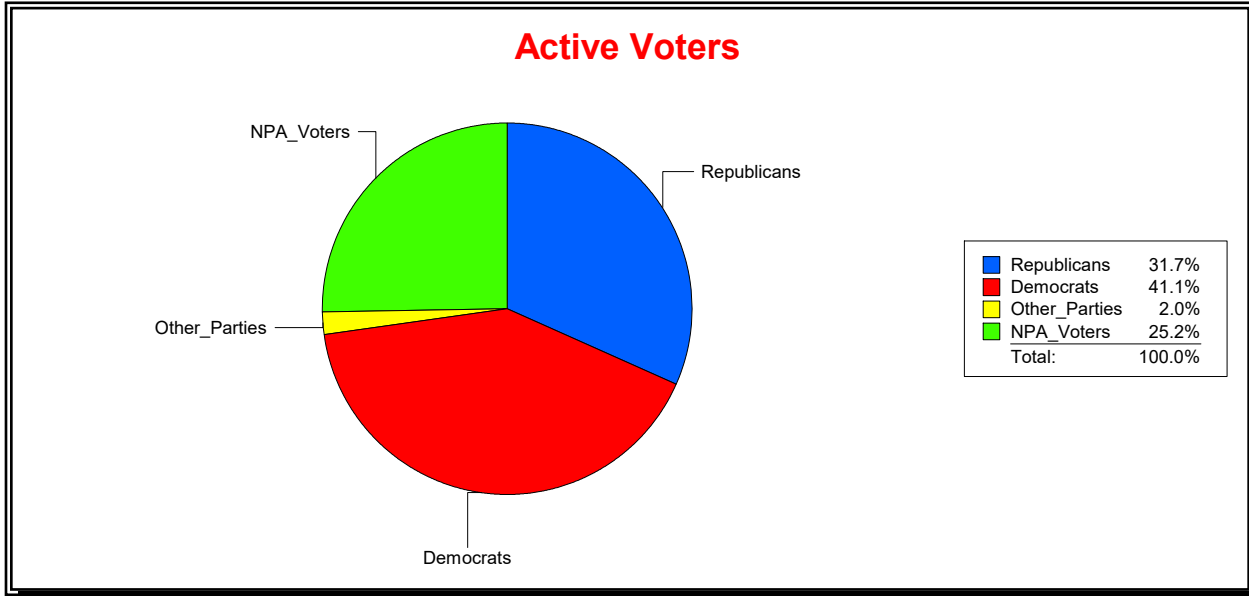

Ron Turner

Supervisor of Elections

Sarasota County, FL

Date 12/1/2022

Time 10:22 AM

Graphs of District Registration

Active Registered Voters

Inactive Voters

District	Total	Dems	Reps	NonP	Other	Total	Dems	Reps	NonP	Other
SARASOTA	39,241	16,137	12,427	9,889	788	3,793	1,552	1,003	1,181	57