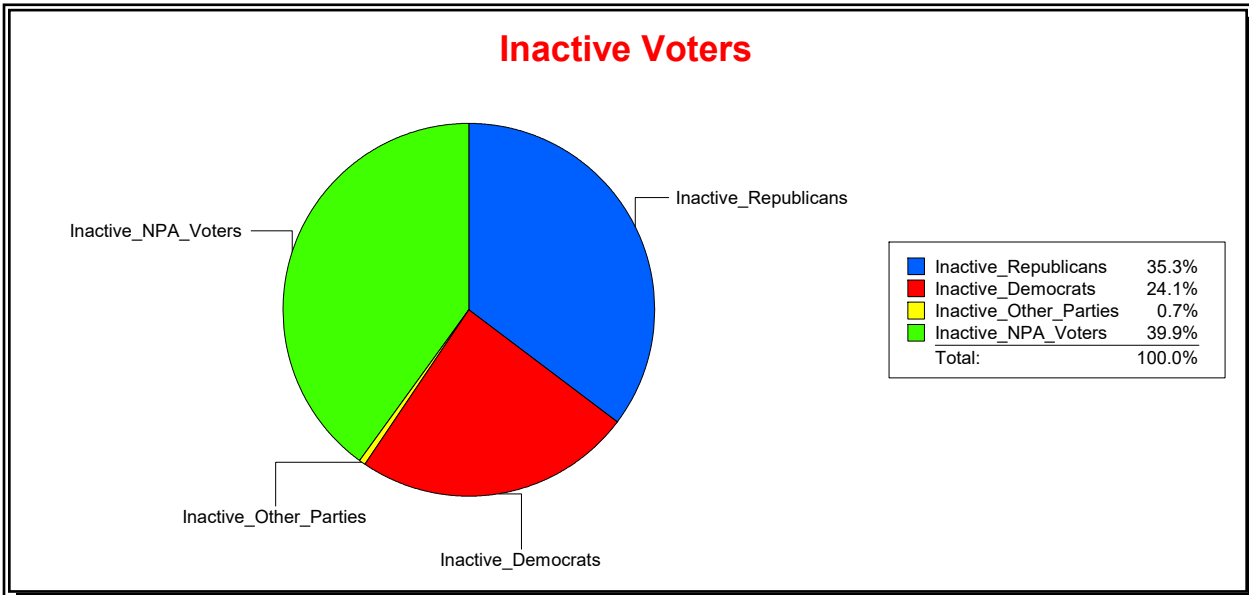

Ron Turner

Supervisor of Elections

Sarasota County, FL

Date 12/1/2022

Time 10:22 AM

Graphs of District Registration

Active Registered Voters

Inactive Voters

District	Total	Dems	Reps	NonP	Other	Total	Dems	Reps	NonP	Other
NORTH PORT DIST 3	10,601	2,517	4,489	3,374	221	863	208	305	344	6