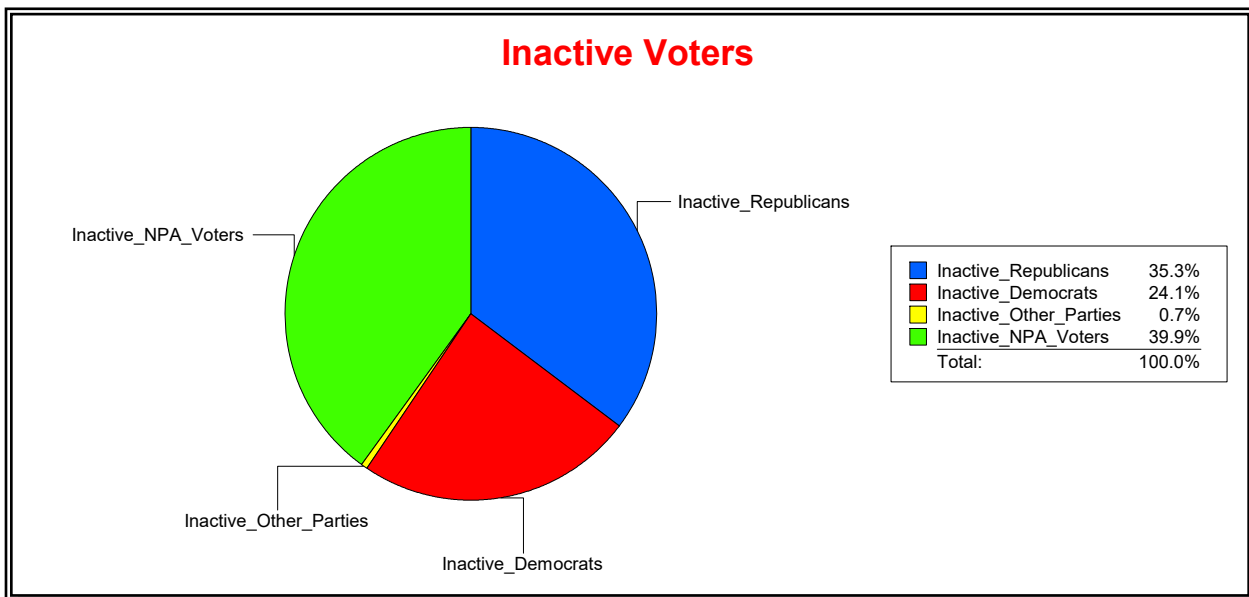

Ron Turner

Supervisor of Elections

Sarasota County, FL

Date 12/1/2022

Time 10:22 AM

Graphs of District Registration

Active Registered Voters

Inactive Voters

District	Total	Dems	Reps	NonP	Other	Total	Dems	Reps	NonP	Other
NORTH PORT 3	10,601	2,517	4,489	3,374	221	863	208	305	344	6