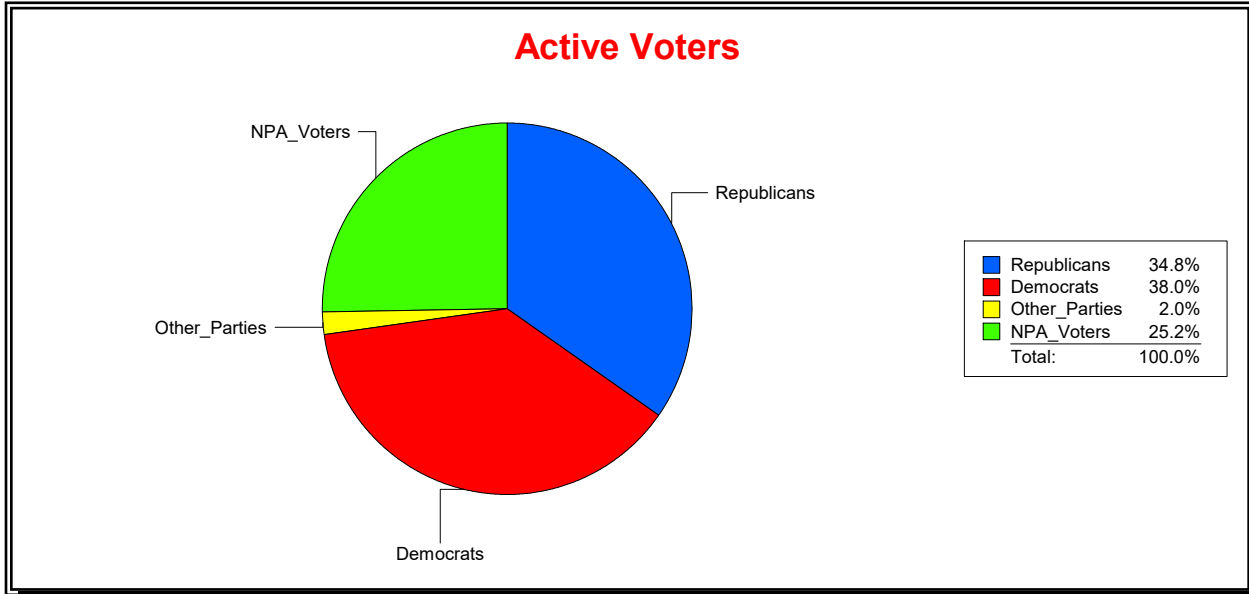

Ron Turner

Supervisor of Elections

Sarasota County, FL

Date 12/1/2022

Time 10:22 AM

Graphs of District Registration

Active Registered Voters

Inactive Voters

<u>District</u>	<u>Total</u>	<u>Dems</u>	<u>Reps</u>	<u>NonP</u>	<u>Other</u>	<u>Total</u>	<u>Dems</u>	<u>Reps</u>	<u>NonP</u>	<u>Other</u>
SCHOOL DIST 1	64,588	24,571	22,449	16,250	1,318	5,426	2,129	1,560	1,656	81