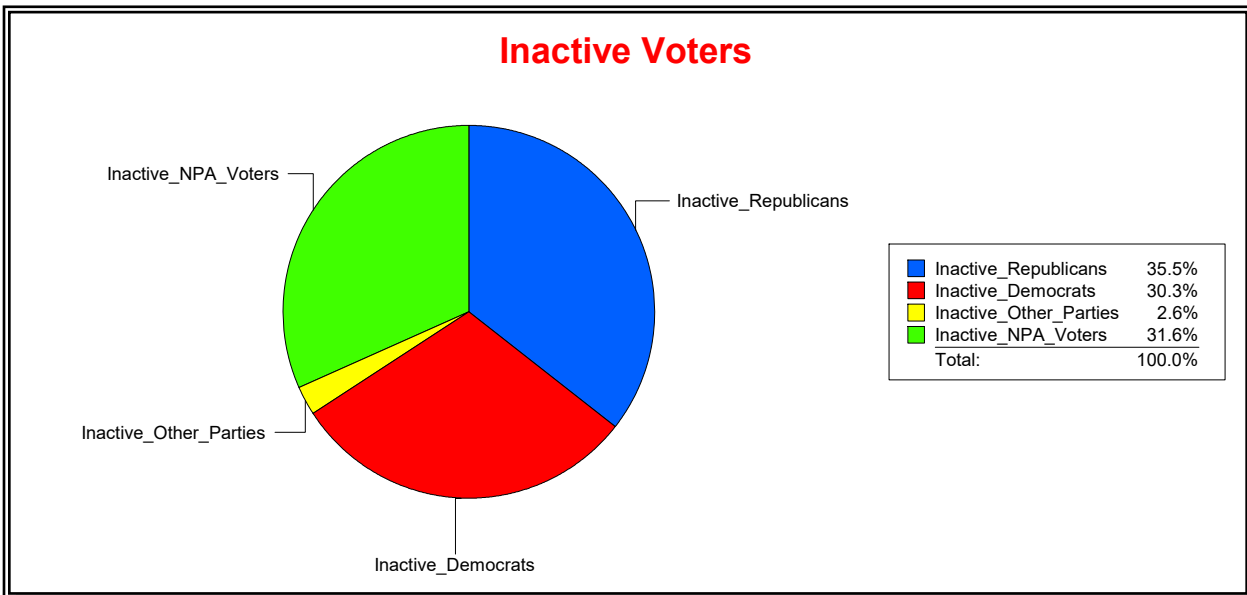

Ron Turner

Supervisor of Elections

Sarasota County, FL

Date 12/1/2022

Time 10:22 AM

Graphs of District Registration

Active Registered Voters

Inactive Voters

District	Total	Dems	Reps	NonP	Other	Total	Dems	Reps	NonP	Other
LAKESIDE PLANT CDD	931	211	453	253	14	76	23	27	24	2