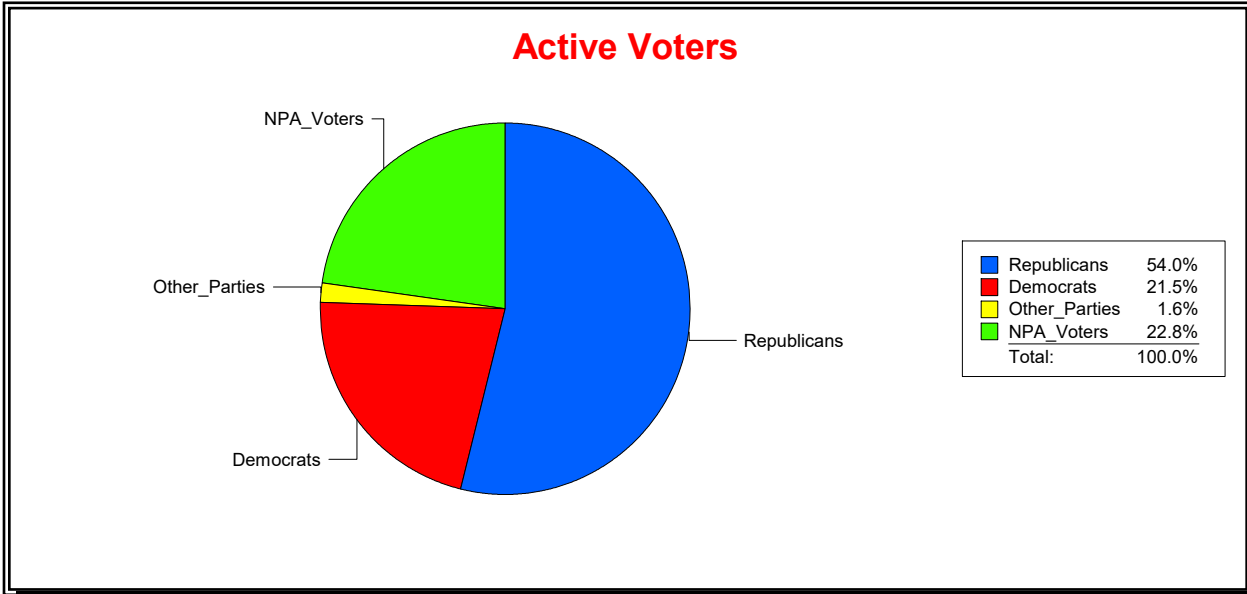

Ron Turner

Supervisor of Elections

Sarasota County, FL

Date 12/1/2022

Time 10:22 AM

Graphs of District Registration

Active Registered Voters

Inactive Voters

District	Total	Dems	Reps	NonP	Other	Total	Dems	Reps	NonP	Other
SARASOTA NATIONAL CDD	1,862	401	1,006	425	30	34	6	17	10	1