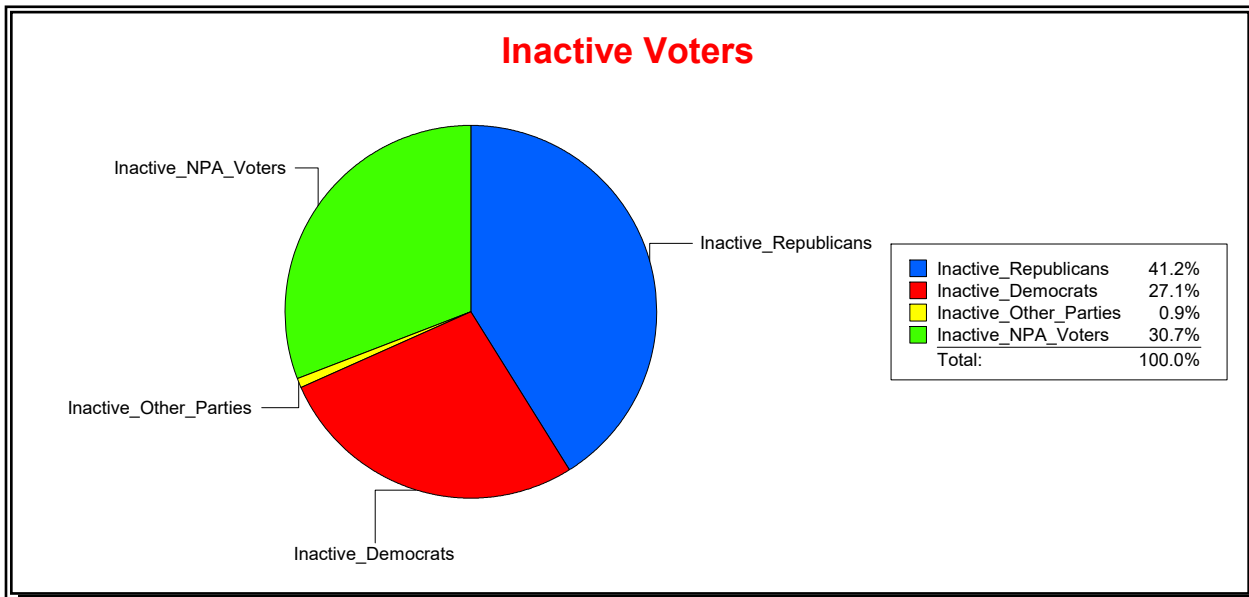

Ron Turner

Supervisor of Elections

Sarasota County, FL

Date 12/1/2022

Time 10:22 AM

Graphs of District Registration

Active Registered Voters

Inactive Voters

District	Total	Dems	Reps	NonP	Other	Total	Dems	Reps	NonP	Other
SCHOOL DIST 5	75,015	18,527	35,346	19,879	1,263	4,737	1,285	1,953	1,454	45