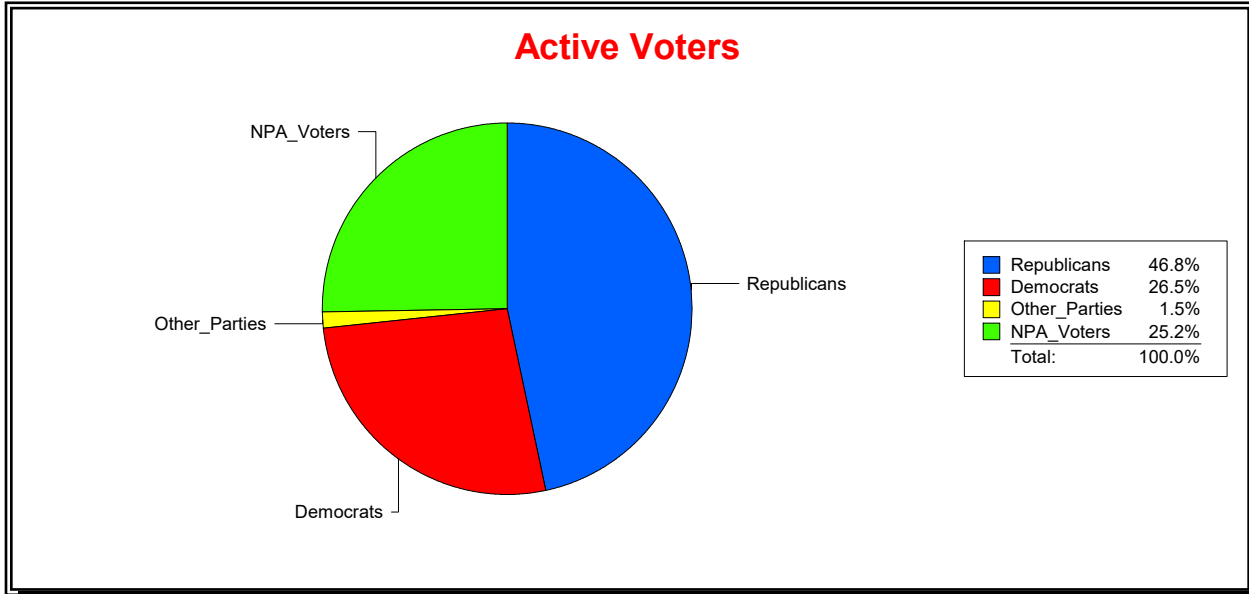

District	Total	Dems	Reps	NonP	Other	Total	Dems	Reps	NonP	Other
VENICE	22,758	6,026	10,648	5,733	351	1,638	461	688	477	12

Ron Turner

Supervisor of Elections

Sarasota County, FL

Date 12/1/2022

Time 10:22 AM

Graphs of District Registration