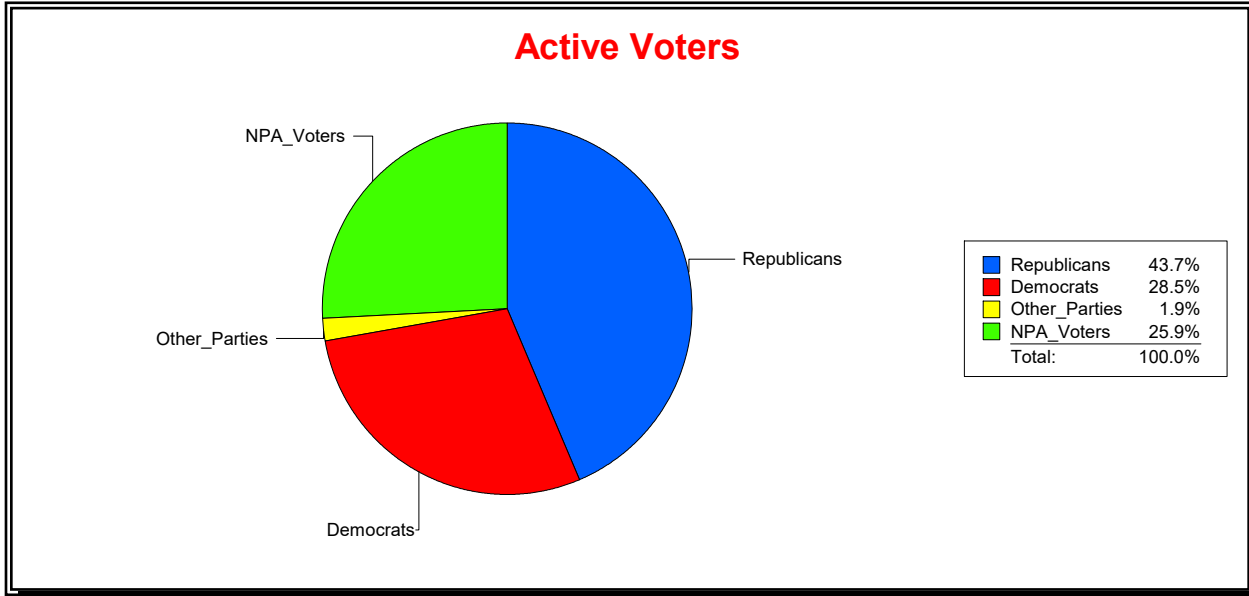

Time 10:22 AM

Graphs of District Registration

Active Registered Voters

Inactive Voters

District	Total	Dems	Reps	NonP	Other	Total	Dems	Reps	NonP	Other
STATE SENATE 22	355,696	101,355	155,367	92,290	6,684	24,909	7,753	9,101	7,751	304