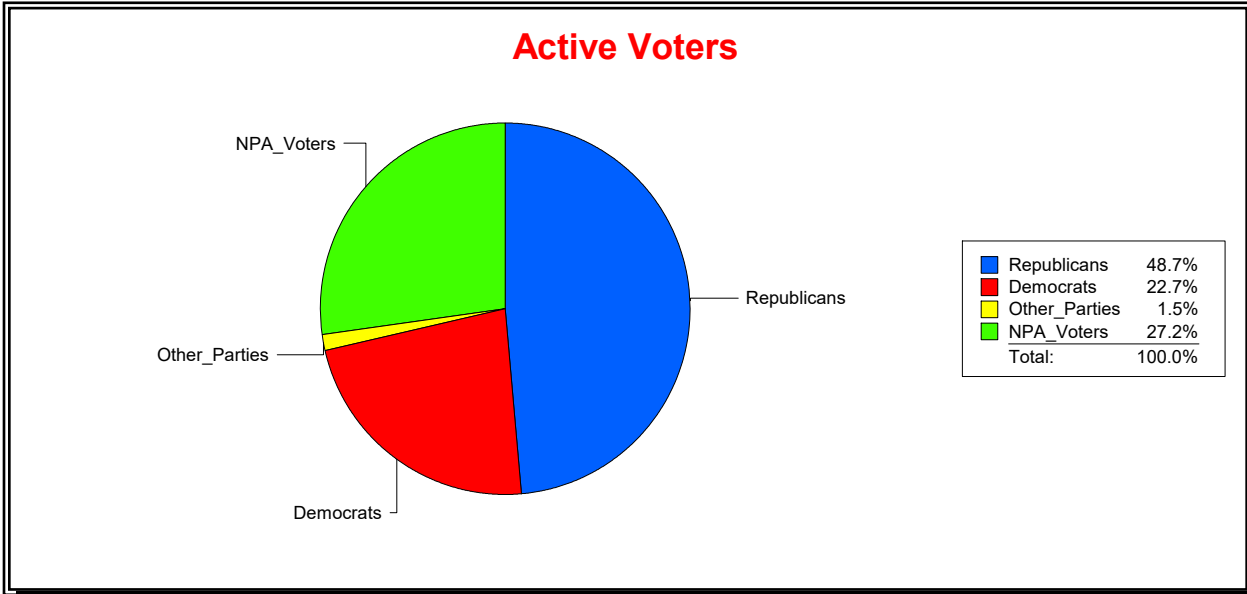

Ron Turner

Supervisor of Elections

Sarasota County, FL

Date 12/1/2022

Time 10:22 AM

Graphs of District Registration

Active Registered Voters

Inactive Voters

District	Total	Dems	Reps	NonP	Other	Total	Dems	Reps	NonP	Other
LAKESIDE PLANT CDD	931	211	453	253	14	76	23	27	24	2