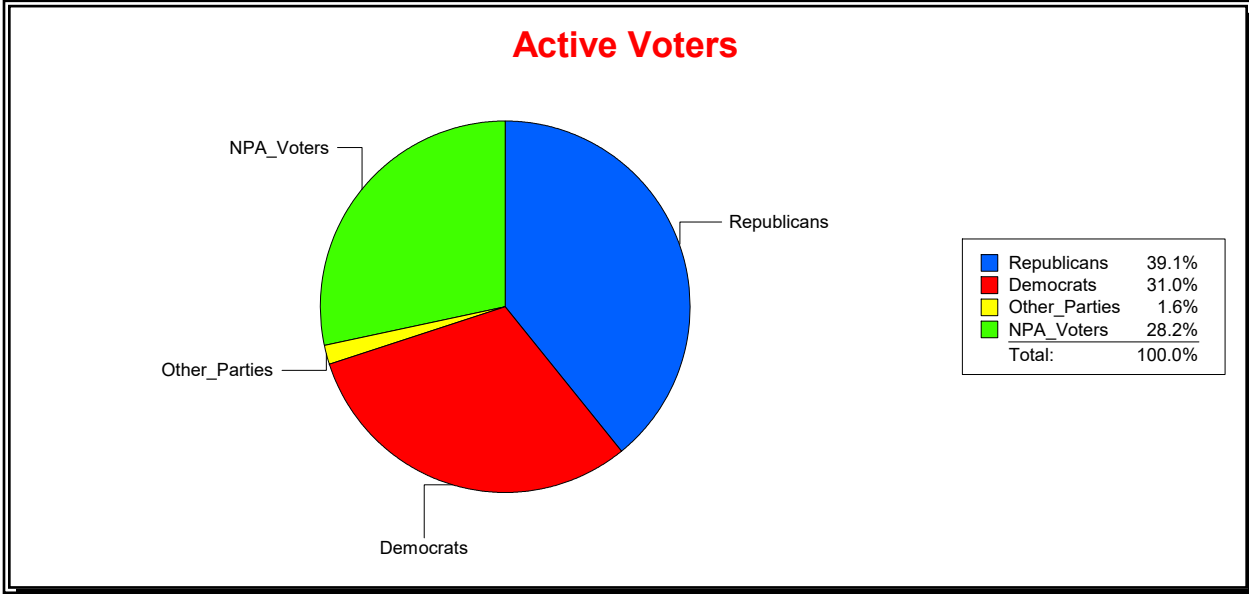

Ron Turner

Supervisor of Elections

Sarasota County, FL

Date 12/1/2022

Time 10:22 AM

Graphs of District Registration

Active Registered Voters

Inactive Voters

District	Total	Dems	Reps	NonP	Other	Total	Dems	Reps	NonP	Other
HLDY PK PK & REC DIST	609	189	238	172	10	48	21	18	9	0