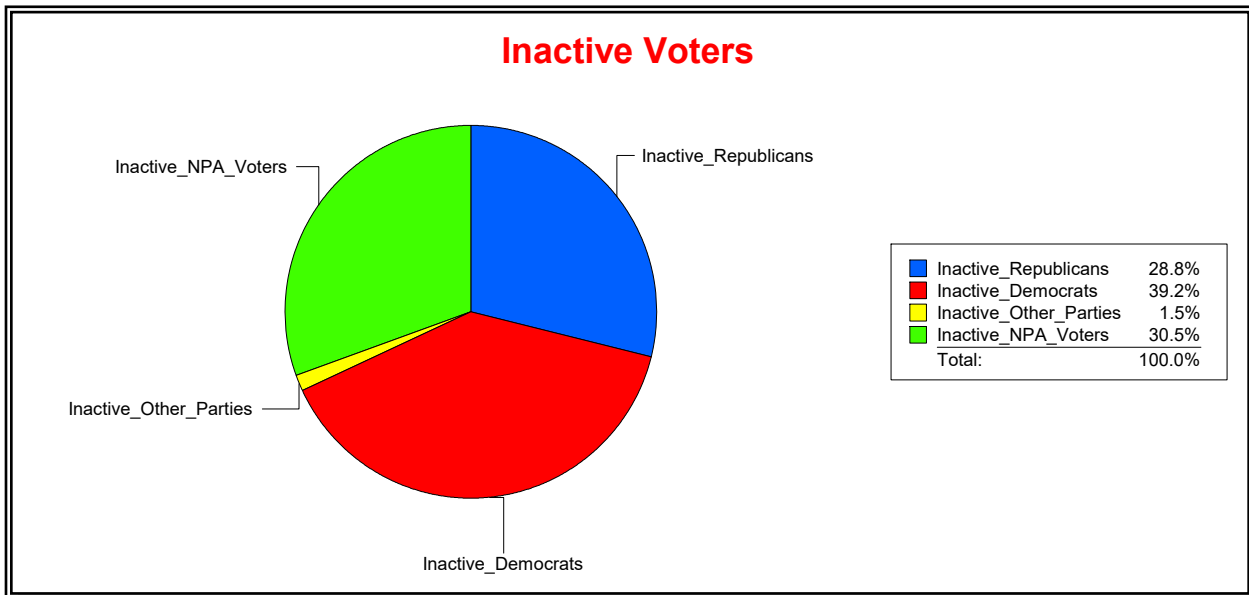

Ron Turner

Supervisor of Elections

Sarasota County, FL

Date 12/1/2022

Time 10:22 AM

Graphs of District Registration

Active Registered Voters

Inactive Voters

<u>District</u>	<u>Total</u>	<u>Dems</u>	<u>Reps</u>	<u>NonP</u>	<u>Other</u>	<u>Total</u>	<u>Dems</u>	<u>Reps</u>	<u>NonP</u>	<u>Other</u>
SCHOOL DIST 1	64,588	24,571	22,449	16,250	1,318	5,426	2,129	1,560	1,656	81