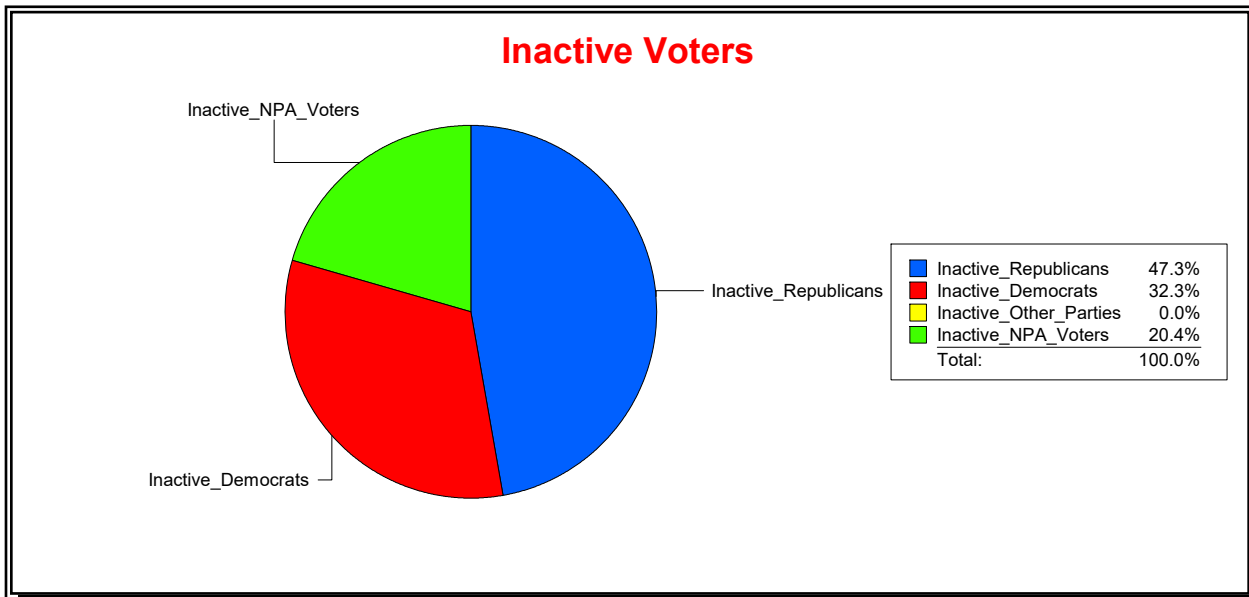

Ron Turner

Supervisor of Elections

Sarasota County, FL

Date 12/1/2022

Time 10:22 AM

Graphs of District Registration

Active Registered Voters

Inactive Voters

District	Total	Dems	Reps	NonP	Other	Total	Dems	Reps	NonP	Other
LONGBOAT KEY 2	1,336	446	580	288	22	93	30	44	19	0