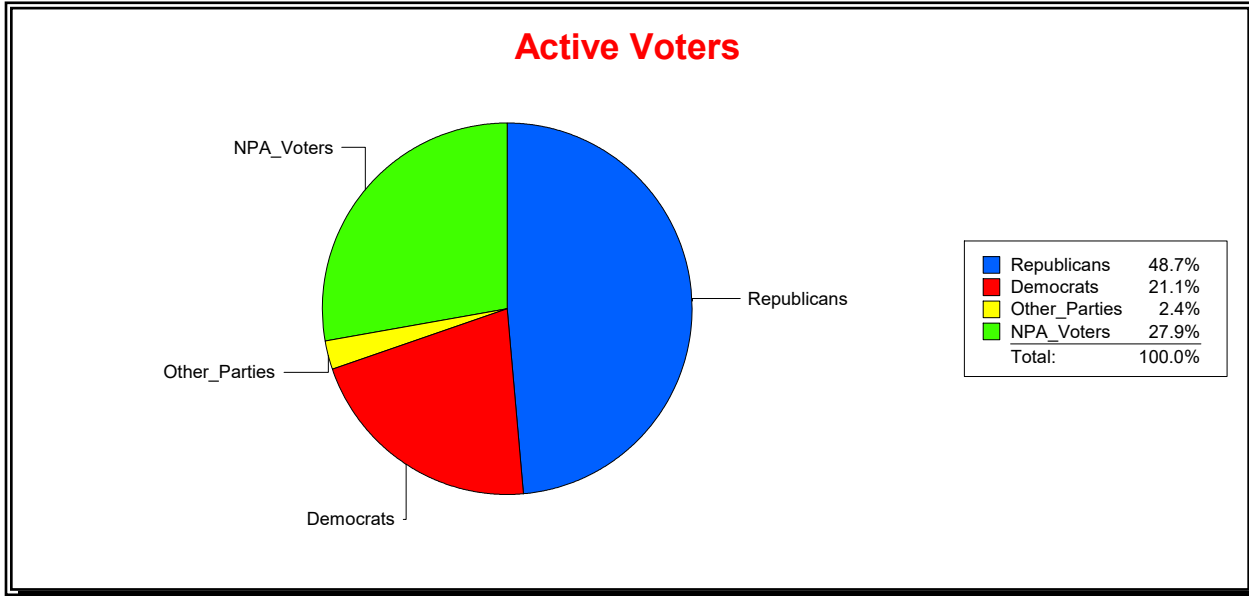

Ron Turner

Supervisor of Elections

Sarasota County, FL

Date 12/1/2022

Time 10:22 AM

Graphs of District Registration

Active Registered Voters

Inactive Voters

District	Total	Dems	Reps	NonP	Other	Total	Dems	Reps	NonP	Other
WOODLANDS CDD	1,571	331	765	438	37	41	14	16	11	0