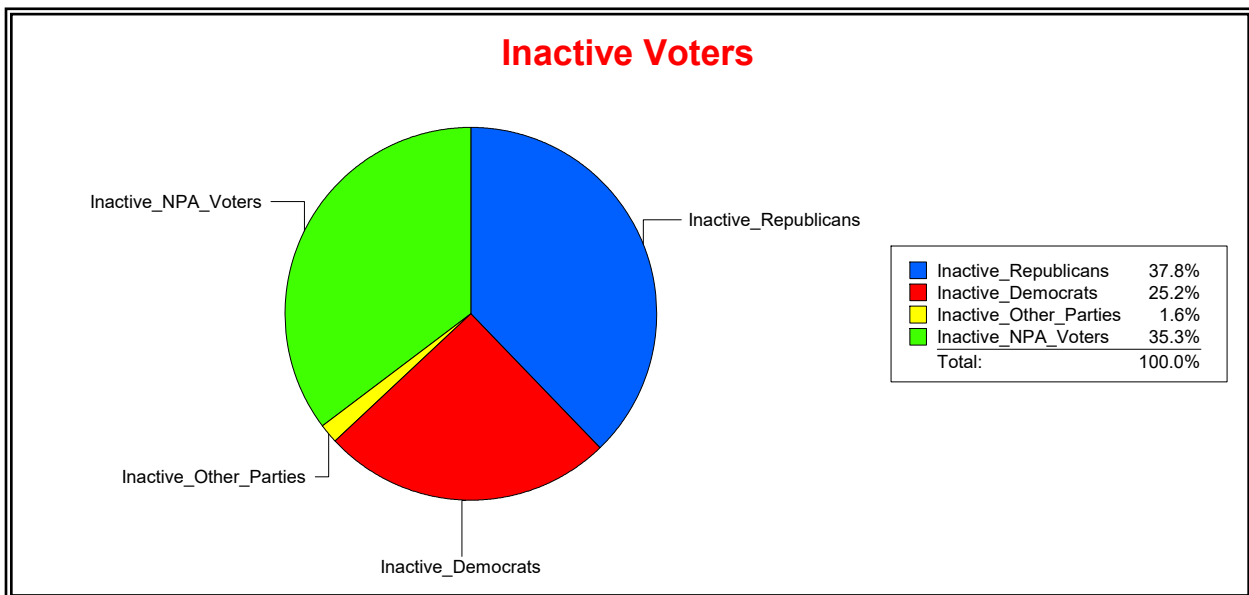

Ron Turner

Supervisor of Elections

Sarasota County, FL

Date 12/1/2022

Time 10:22 AM

Graphs of District Registration

Active Registered Voters

Inactive Voters

<u>District</u>	<u>Total</u>	<u>Dems</u>	<u>Reps</u>	<u>NonP</u>	<u>Other</u>	<u>Total</u>	<u>Dems</u>	<u>Reps</u>	<u>NonP</u>	<u>Other</u>
NORTH PORT DIST 2	12,738	2,832	5,800	3,834	272	790	199	299	279	13