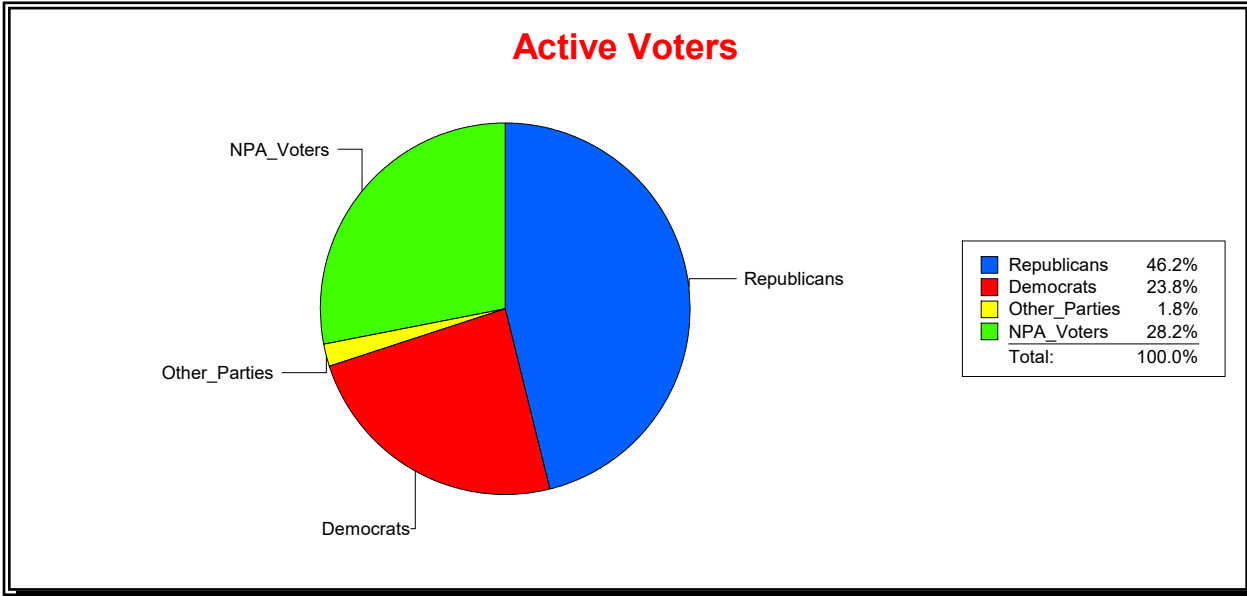

Ron Turner

Supervisor of Elections

Sarasota County, FL

Date 12/1/2022

Time 10:22 AM

Graphs of District Registration

Active Registered Voters

Inactive Voters

District	Total	Dems	Reps	NonP	Other	Total	Dems	Reps	NonP	Other
NORTH PORT DIST 5	17,139	4,082	7,918	4,832	307	1,047	323	353	361	10