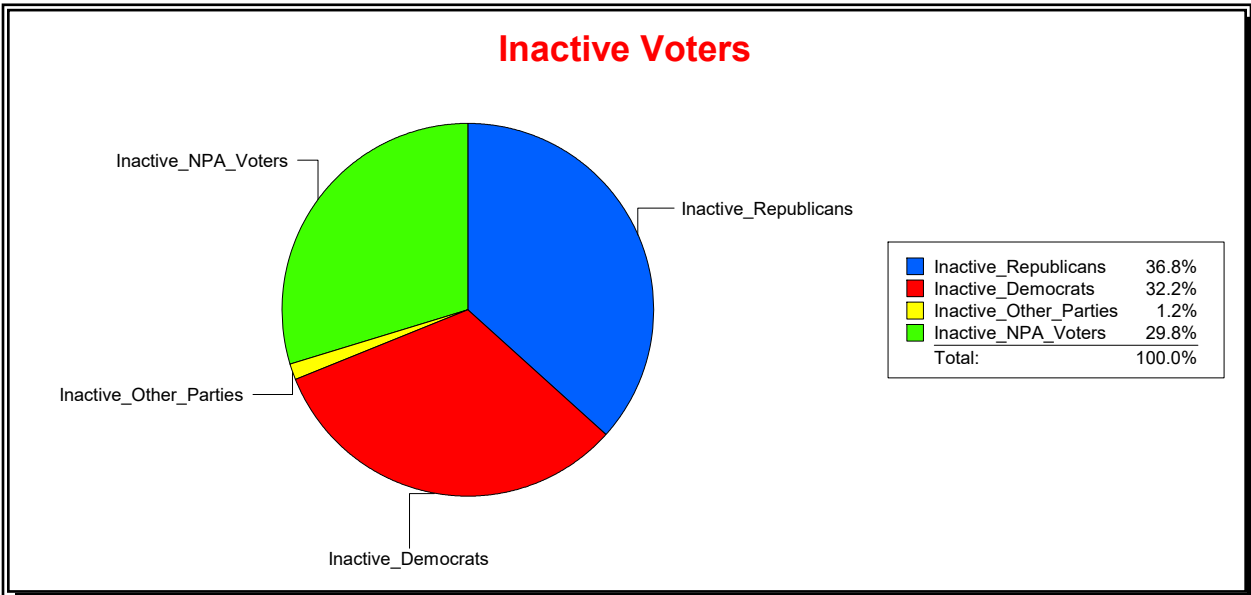

Ron Turner

Supervisor of Elections

Sarasota County, FL

Date 12/1/2022

Time 10:22 AM

Graphs of District Registration

District	Active Registered Voters					Inactive Voters				
	Total	Dems	Reps	NonP	Other	Total	Dems	Reps	NonP	Other
SCHOOL DIST 4	69,195	21,309	29,493	17,094	1,299	4,992	1,606	1,837	1,489	60