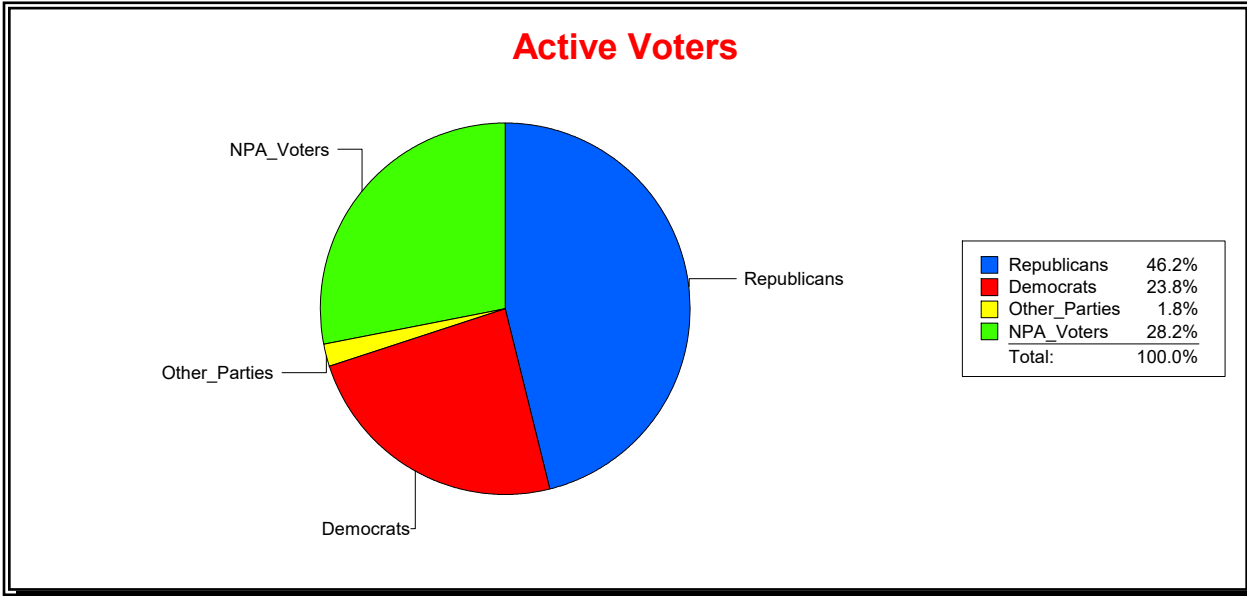

Ron Turner

Supervisor of Elections

Sarasota County, FL

Date 12/1/2022

Time 10:22 AM

Graphs of District Registration

Active Registered Voters

Inactive Voters

District	Total	Dems	Reps	NonP	Other	Total	Dems	Reps	NonP	Other
NORTH PORT 5	17,139	4,082	7,918	4,832	307	1,047	323	353	361	10