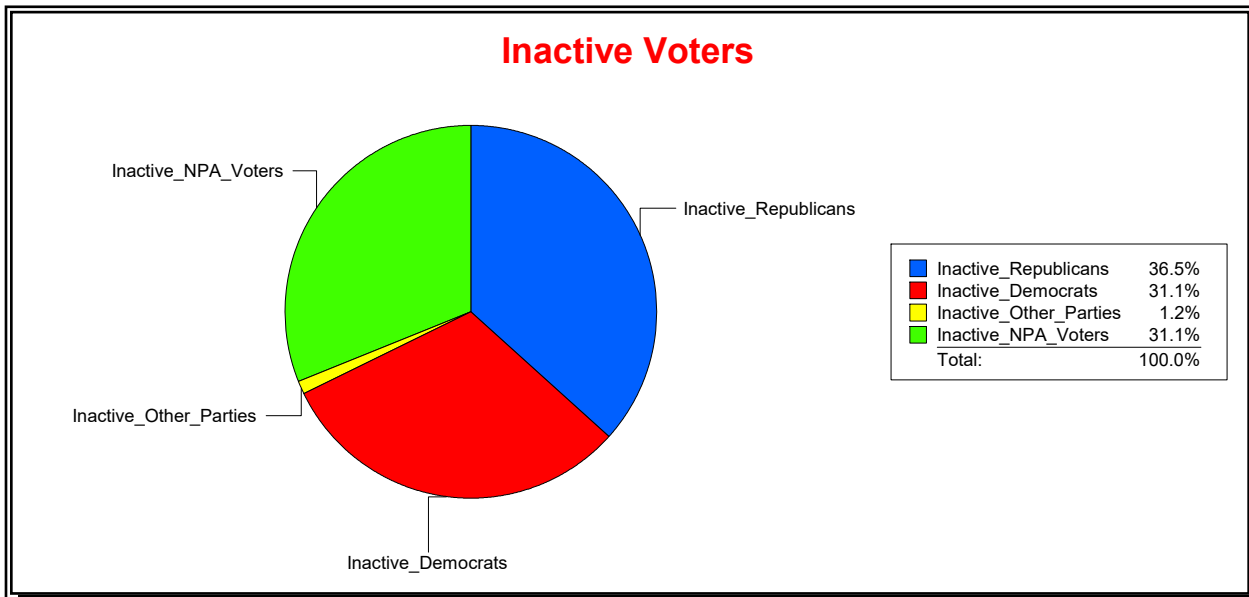

Time 10:22 AM

Graphs of District Registration

Active Registered Voters

Inactive Voters

District	Total	Dems	Reps	NonP	Other	Total	Dems	Reps	NonP	Other
STATE SENATE 22	355,696	101,355	155,367	92,290	6,684	24,909	7,753	9,101	7,751	304