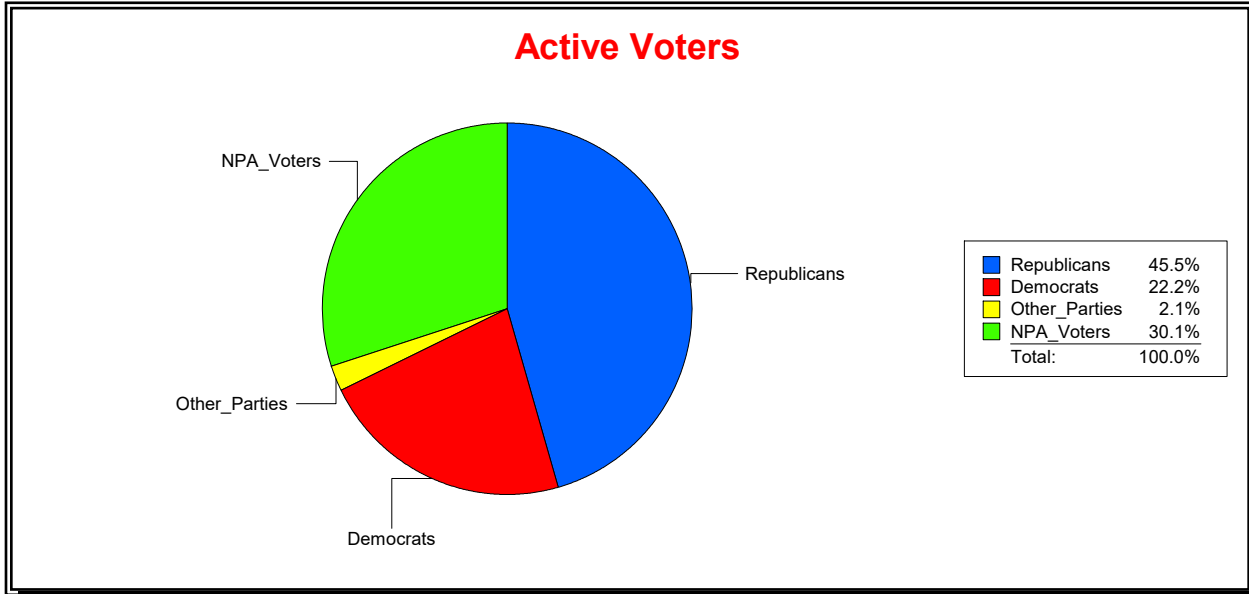

Ron Turner

Supervisor of Elections

Sarasota County, FL

Date 12/1/2022

Time 10:22 AM

Graphs of District Registration

Active Registered Voters

Inactive Voters

<u>District</u>	<u>Total</u>	<u>Dems</u>	<u>Reps</u>	<u>NonP</u>	<u>Other</u>	<u>Total</u>	<u>Dems</u>	<u>Reps</u>	<u>NonP</u>	<u>Other</u>
NORTH PORT DIST 2	12,738	2,832	5,800	3,834	272	790	199	299	279	13