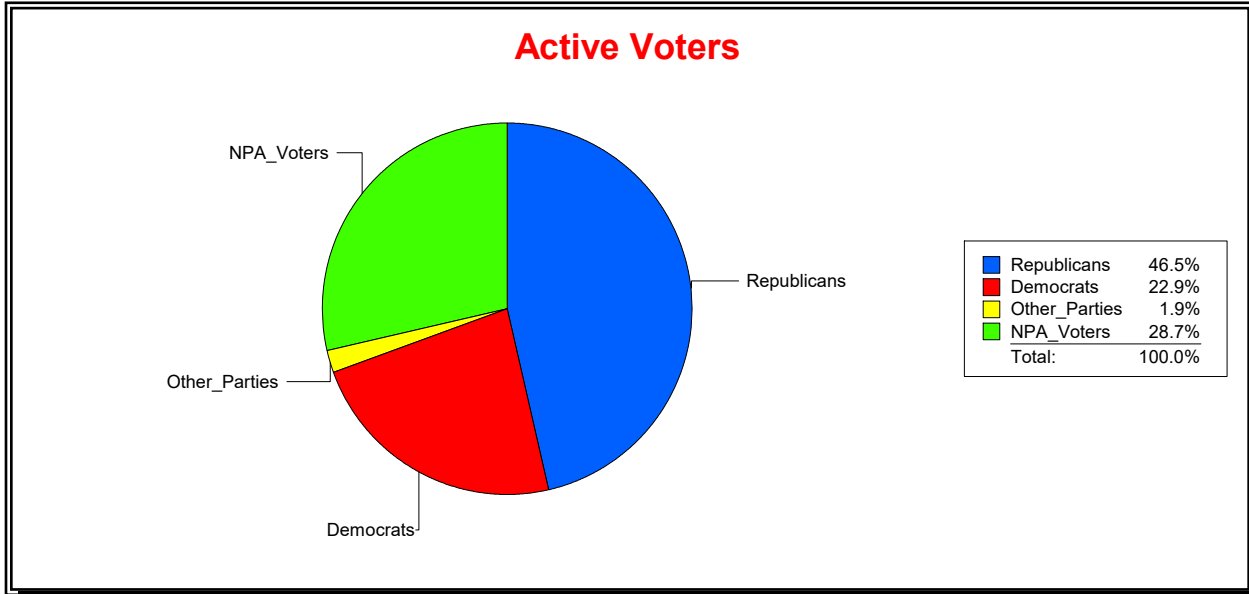

Ron Turner

Supervisor of Elections

Sarasota County, FL

Date 12/1/2022

Time 10:22 AM

Graphs of District Registration

Active Registered Voters

Inactive Voters

District	Total	Dems	Reps	NonP	Other	Total	Dems	Reps	NonP	Other
STONEYBROOK CDD	1,835	420	853	527	35	118	37	46	34	1