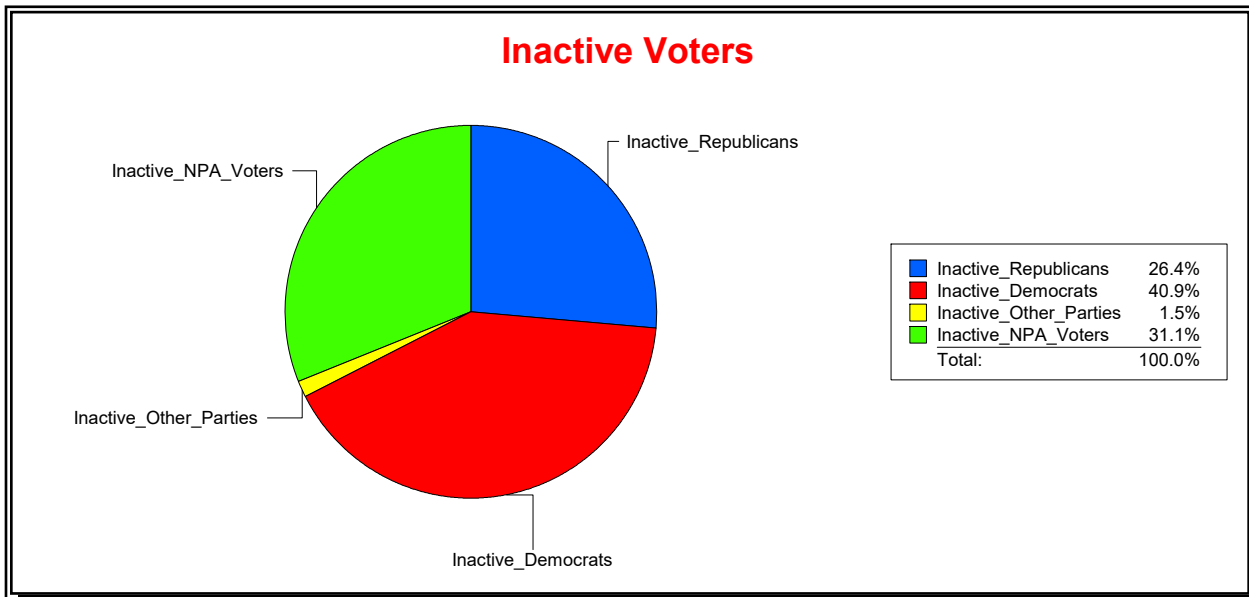

Ron Turner

Supervisor of Elections

Sarasota County, FL

Date 12/1/2022

Time 10:22 AM

Graphs of District Registration

Active Registered Voters

Inactive Voters

District	Total	Dems	Reps	NonP	Other	Total	Dems	Reps	NonP	Other
SARASOTA	39,241	16,137	12,427	9,889	788	3,793	1,552	1,003	1,181	57