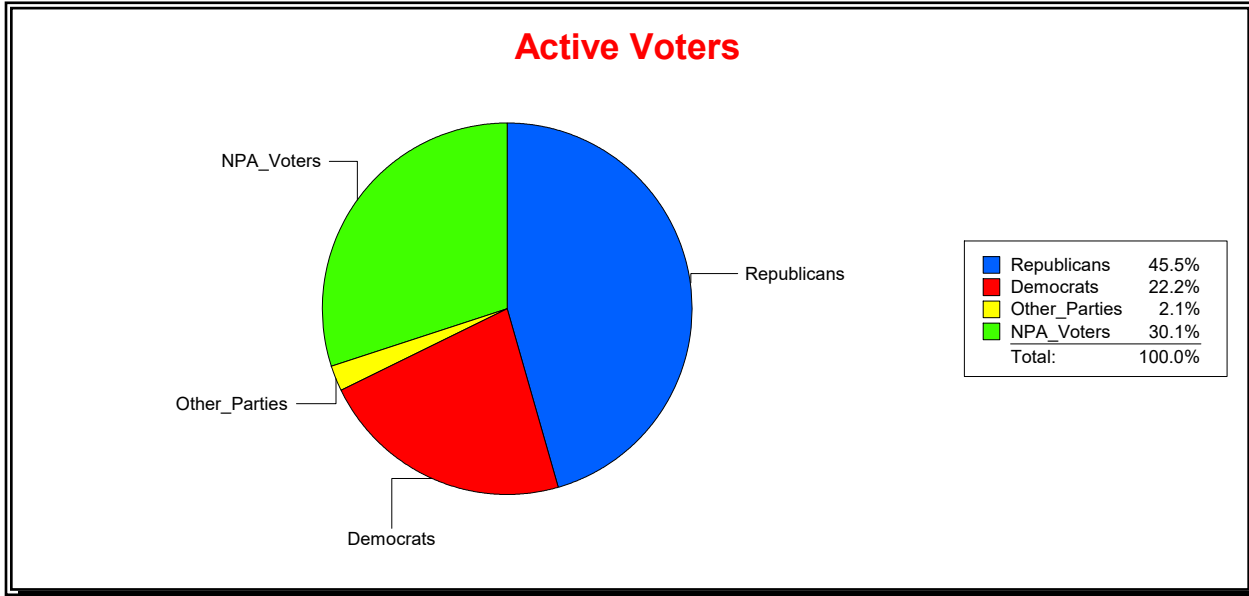

Ron Turner

Supervisor of Elections

Sarasota County, FL

Date 12/1/2022

Time 10:22 AM

Graphs of District Registration

Active Registered Voters

Inactive Voters

District	Total	Dems	Reps	NonP	Other	Total	Dems	Reps	NonP	Other
NORTH PORT 2	12,738	2,832	5,800	3,834	272	790	199	299	279	13