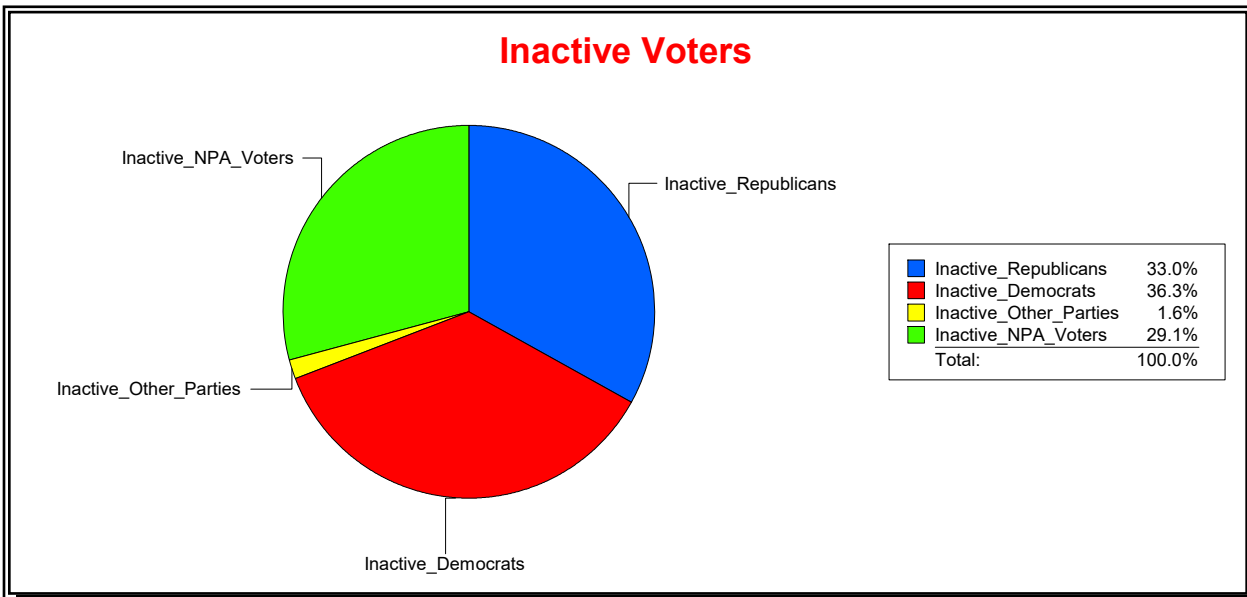

Ron Turner

Supervisor of Elections

Sarasota County, FL

Date 12/1/2022

Time 10:22 AM

Graphs of District Registration

Active Registered Voters

Inactive Voters

District	Total	Dems	Reps	NonP	Other	Total	Dems	Reps	NonP	Other
SARASOTA 2	16,905	6,220	6,333	4,019	333	1,400	508	462	408	22