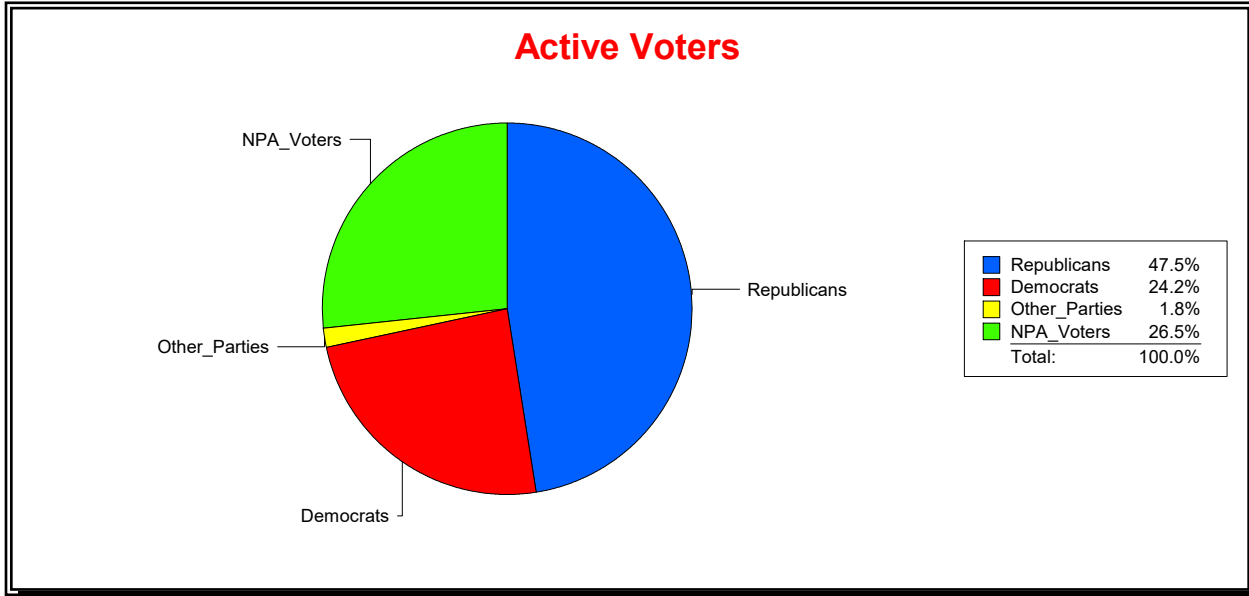

Sarasota County, FL

Date 12/1/2022

Time 10:22 AM

Graphs of District Registration

Active Registered Voters

Inactive Voters

District	Total	Dems	Reps	NonP	Other	Total	Dems	Reps	NonP	Other
ENGLEWOOD WATER DIST	14,908	3,603	7,087	3,955	263	921	265	342	303	11