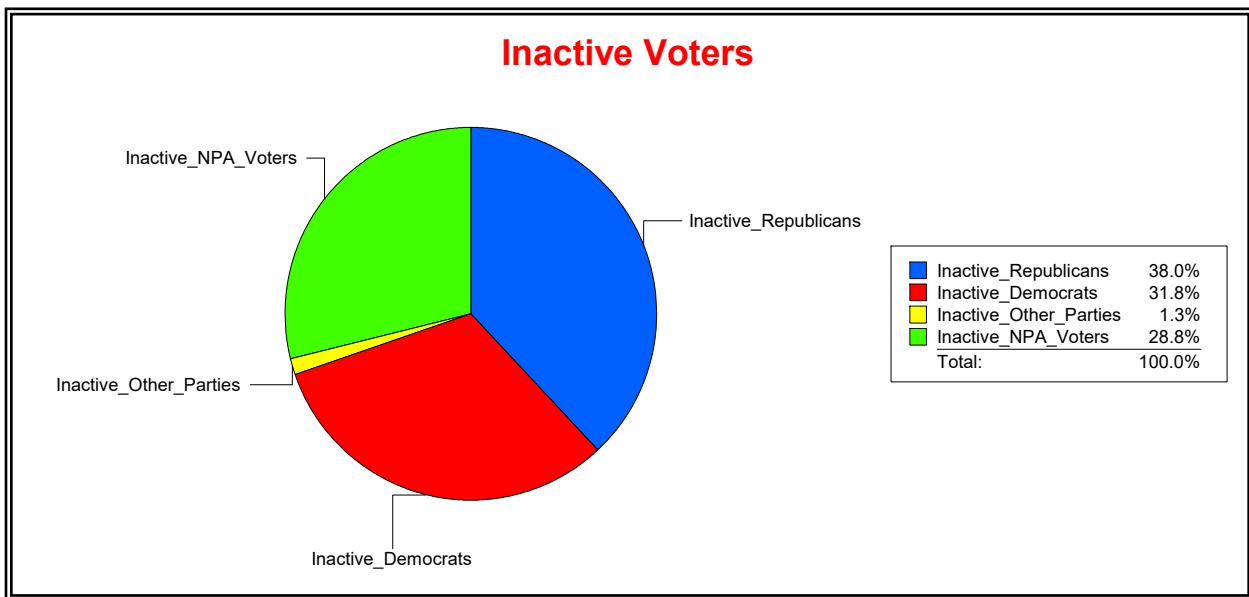

Ron Turner

Supervisor of Elections

Sarasota County, FL

Date 12/1/2022

Time 10:22 AM

Graphs of District Registration

Active Registered Voters

Inactive Voters

District	Total	Dems	Reps	NonP	Other	Total	Dems	Reps	NonP	Other
CNTY COMM DIST 1	70,085	19,853	31,445	17,351	1,436	4,326	1,377	1,643	1,248	58