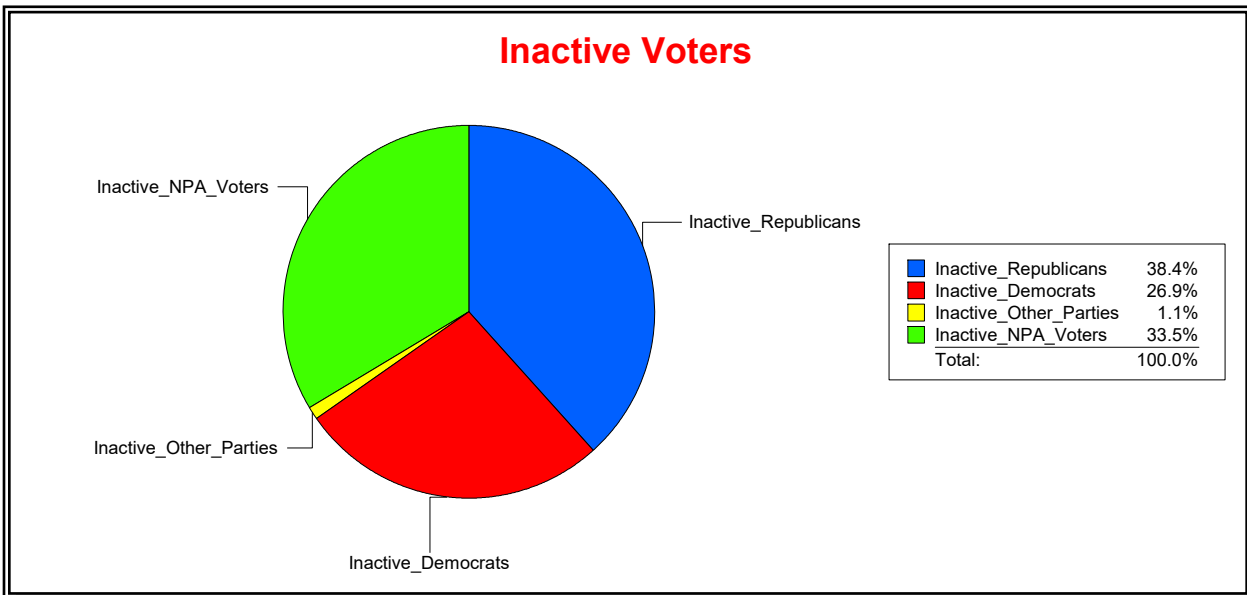

District	Total	Dems	Reps	NonP	Other	Total	Dems	Reps	NonP	Other
HOSPITAL BOARD SOUTH	127,378	31,074	58,310	35,684	2,310	8,761	2,361	3,368	2,934	98

Ron Turner

Supervisor of Elections

Sarasota County, FL

Date 12/1/2022