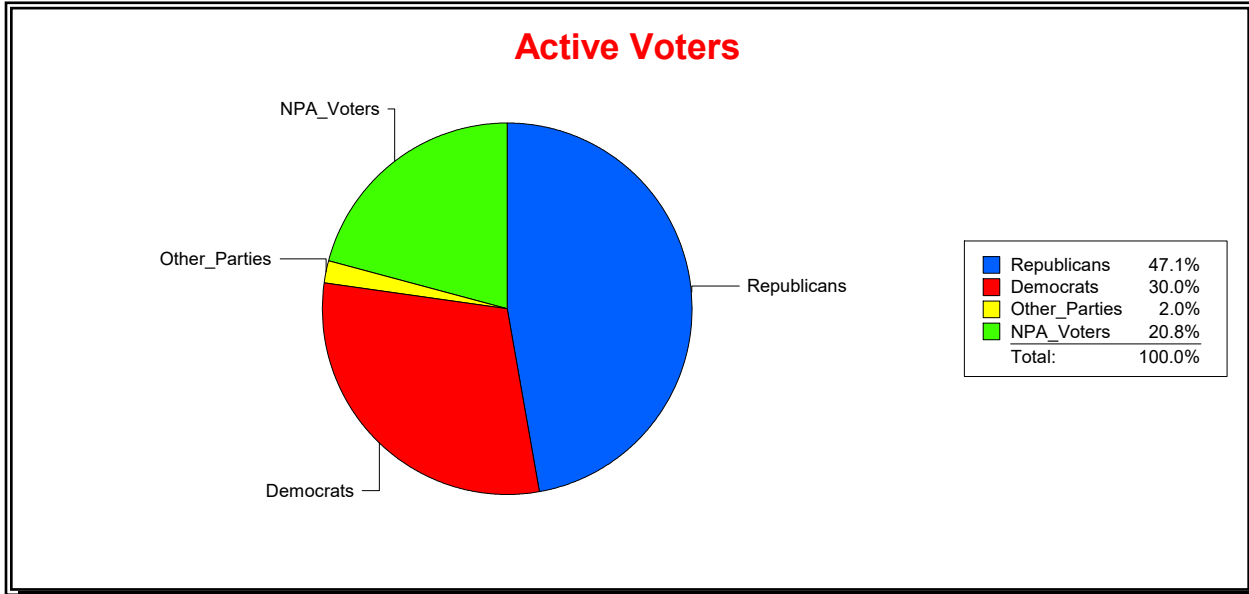

Ron Turner

Supervisor of Elections

Sarasota County, FL

Date 12/1/2022

Time 10:22 AM

Graphs of District Registration

Active Registered Voters

Inactive Voters

District	Total	Dems	Reps	NonP	Other	Total	Dems	Reps	NonP	Other
LBK DISTRICT 4	403	121	190	84	8	32	10	13	9	0