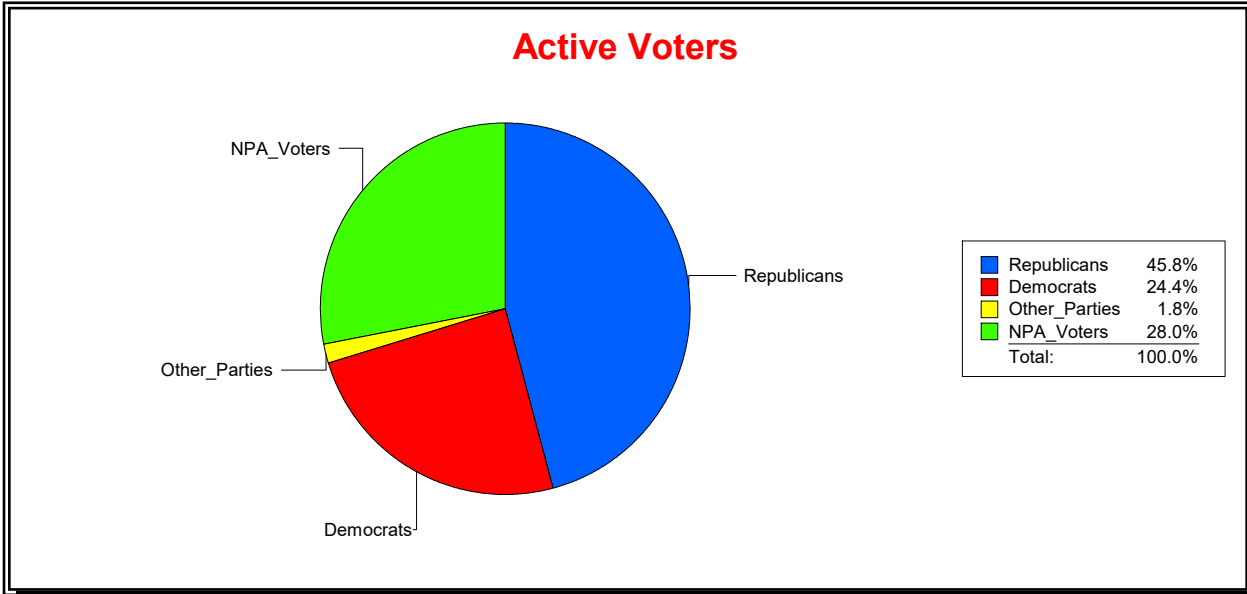

District	Total	Dems	Reps	NonP	Other	Total	Dems	Reps	NonP	Other
HOSPITAL BOARD SOUTH	127,378	31,074	58,310	35,684	2,310	8,761	2,361	3,368	2,934	98

Ron Turner

Supervisor of Elections

Sarasota County, FL

Date 12/1/2022