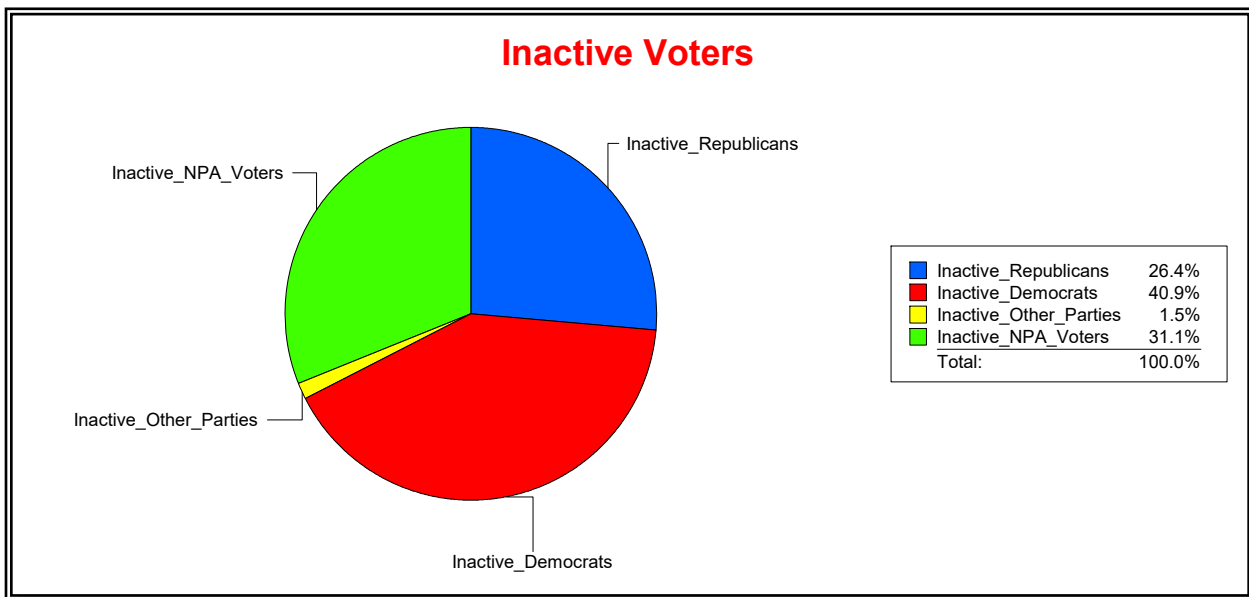

Ron Turner

Supervisor of Elections

Sarasota County, FL

Date 12/1/2022

Time 10:22 AM

Graphs of District Registration

Active Registered Voters

Inactive Voters

District	Total	Dems	Reps	NonP	Other	Total	Dems	Reps	NonP	Other
SARASOTA	39,241	16,137	12,427	9,889	788	3,793	1,552	1,003	1,181	57