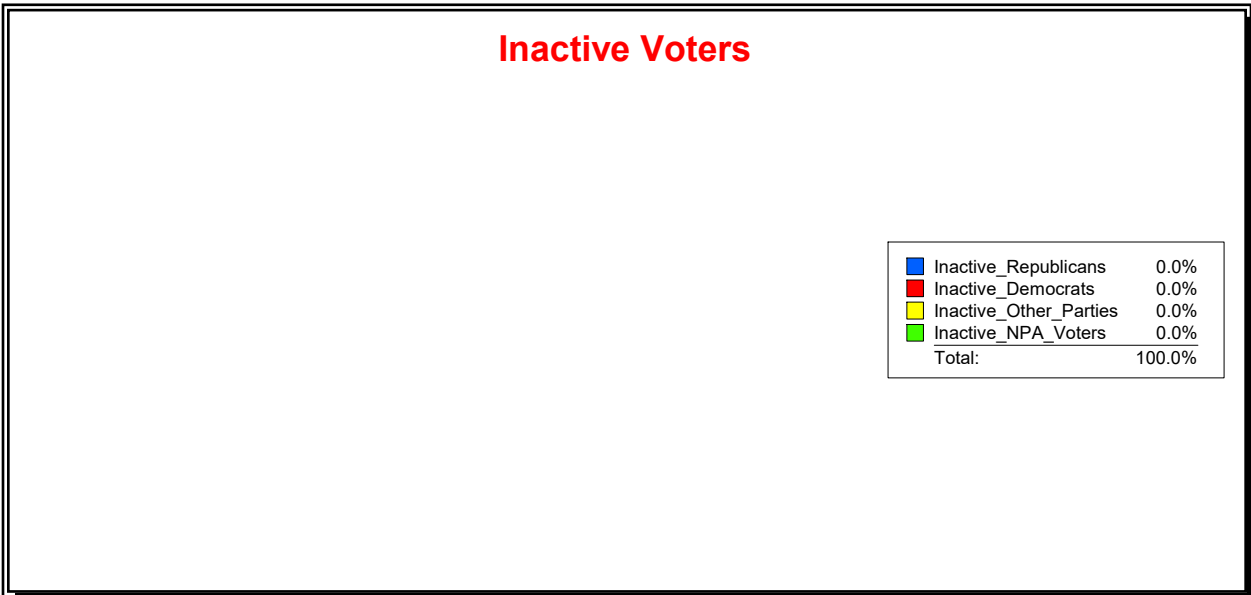

Ron Turner

Supervisor of Elections

Sarasota County, FL

Date 12/1/2022

Time 10:22 AM

Graphs of District Registration

Active Registered Voters

Inactive Voters

<u>District</u>	<u>Total</u>	<u>Dems</u>	<u>Reps</u>	<u>NonP</u>	<u>Other</u>	<u>Total</u>	<u>Dems</u>	<u>Reps</u>	<u>NonP</u>	<u>Other</u>
VENICE	0	0	0	0	0	0	0	0	0	0