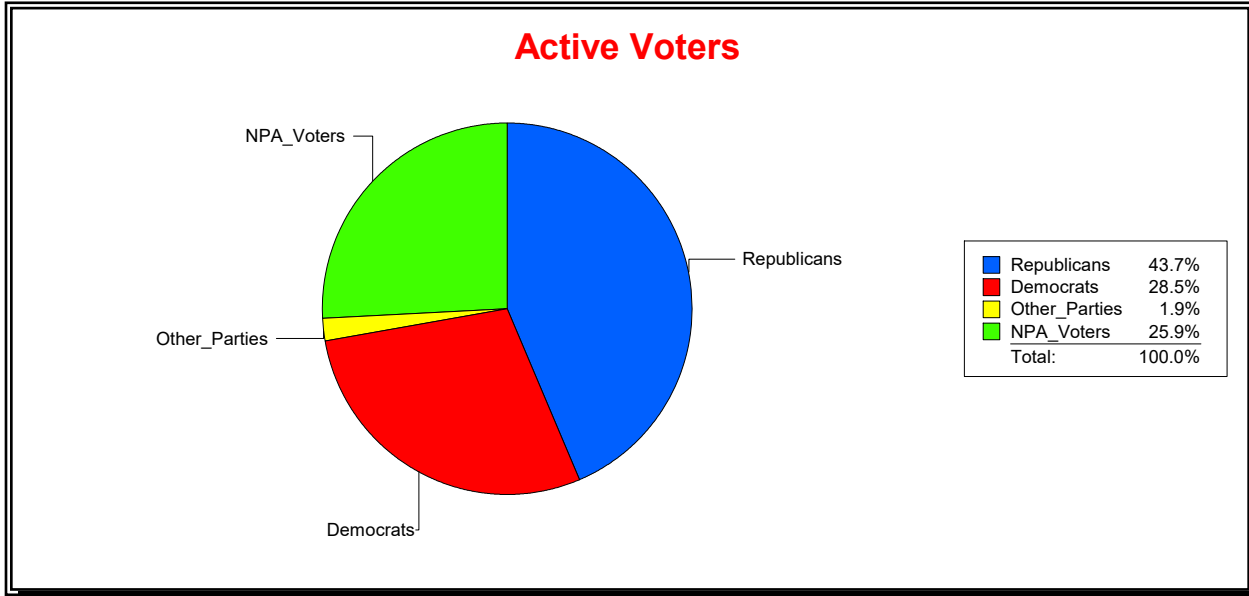

District	Total	Dems	Reps	NonP	Other	Total	Dems	Reps	NonP	Other
17TH CONGRESS DIST	355,696	101,355	155,367	92,290	6,684	24,909	7,753	9,101	7,751	304

Ron Turner

Supervisor of Elections

Sarasota County, FL

Date 12/1/2022