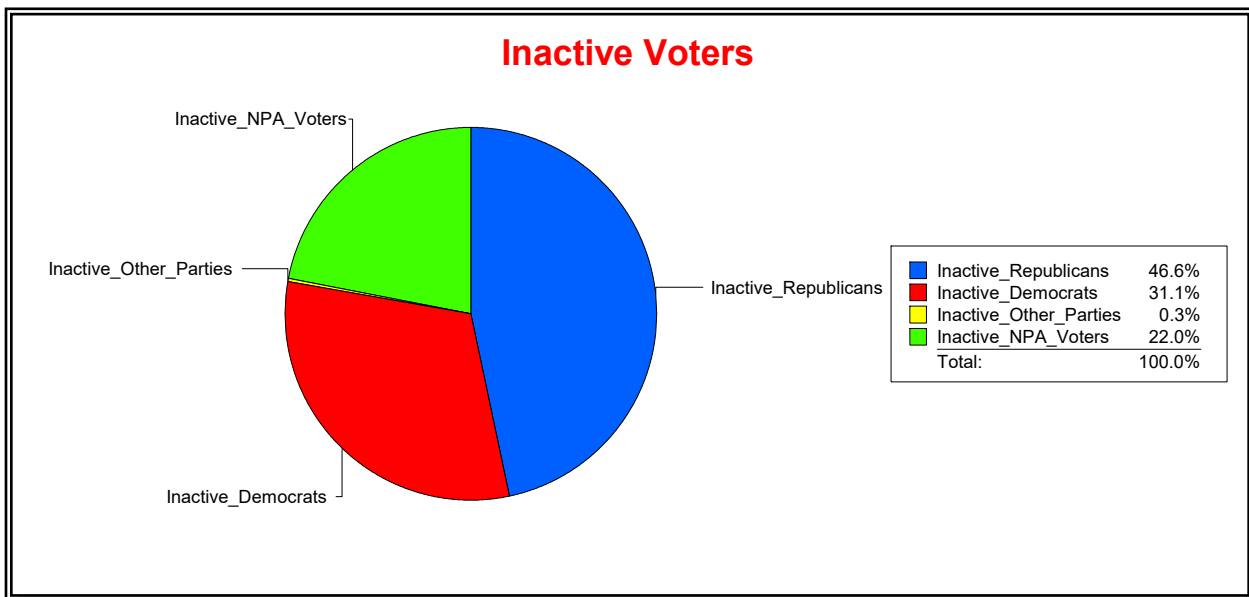

Ron Turner

Supervisor of Elections

Sarasota County, FL

Date 12/1/2022

Time 10:22 AM

Graphs of District Registration

Active Registered Voters

Inactive Voters

<u>District</u>	<u>Total</u>	<u>Dems</u>	<u>Reps</u>	<u>NonP</u>	<u>Other</u>	<u>Total</u>	<u>Dems</u>	<u>Reps</u>	<u>NonP</u>	<u>Other</u>
LONGBOAT KEY	4,730	1,307	2,320	1,018	85	296	92	138	65	1