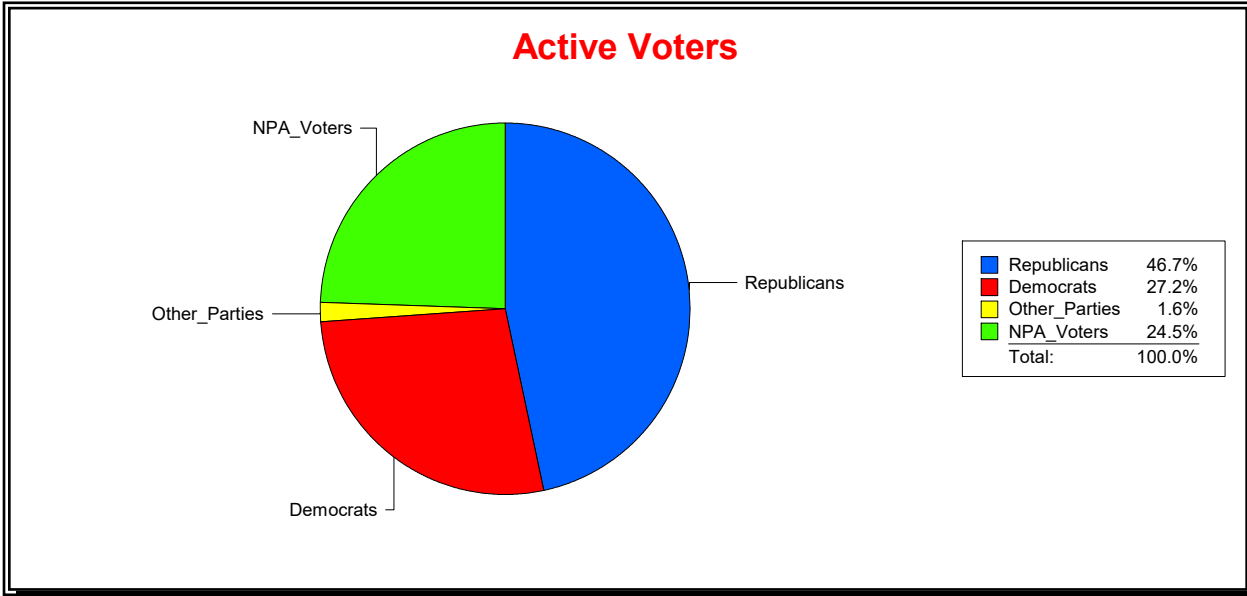

Ron Turner

Supervisor of Elections

Sarasota County, FL

Date 12/1/2022

Time 10:22 AM

Graphs of District Registration

Active Registered Voters

Inactive Voters

<u>District</u>	<u>Total</u>	<u>Dems</u>	<u>Reps</u>	<u>NonP</u>	<u>Other</u>	<u>Total</u>	<u>Dems</u>	<u>Reps</u>	<u>NonP</u>	<u>Other</u>
GOLDEN GATE POINT	379	103	177	93	6	44	6	25	13	0