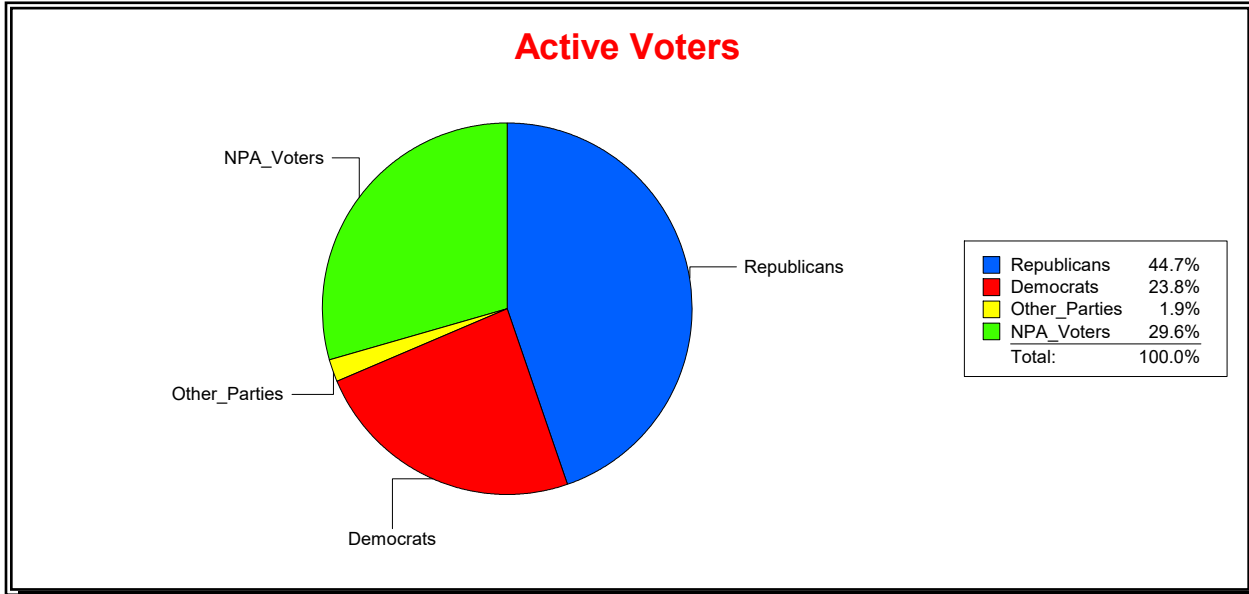

Ron Turner

Supervisor of Elections

Sarasota County, FL

Date 12/1/2022

Time 10:22 AM

Graphs of District Registration

Active Registered Voters

Inactive Voters

<u>District</u>	<u>Total</u>	<u>Dems</u>	<u>Reps</u>	<u>NonP</u>	<u>Other</u>	<u>Total</u>	<u>Dems</u>	<u>Reps</u>	<u>NonP</u>	<u>Other</u>
NORTH PORT	60,606	14,426	27,093	17,914	1,173	4,098	1,096	1,471	1,480	51