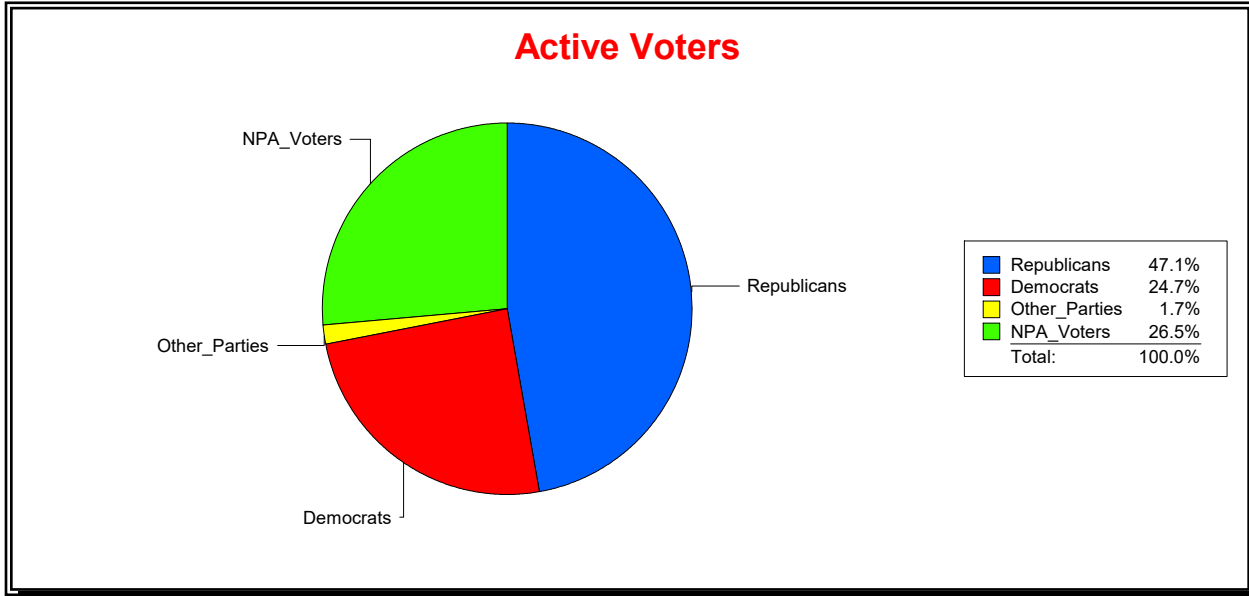

Ron Turner

Supervisor of Elections

Sarasota County, FL

Date 12/1/2022

Time 10:22 AM

Graphs of District Registration

Active Registered Voters

Inactive Voters

District	Total	Dems	Reps	NonP	Other	Total	Dems	Reps	NonP	Other
SCHOOL DIST 5	75,015	18,527	35,346	19,879	1,263	4,737	1,285	1,953	1,454	45