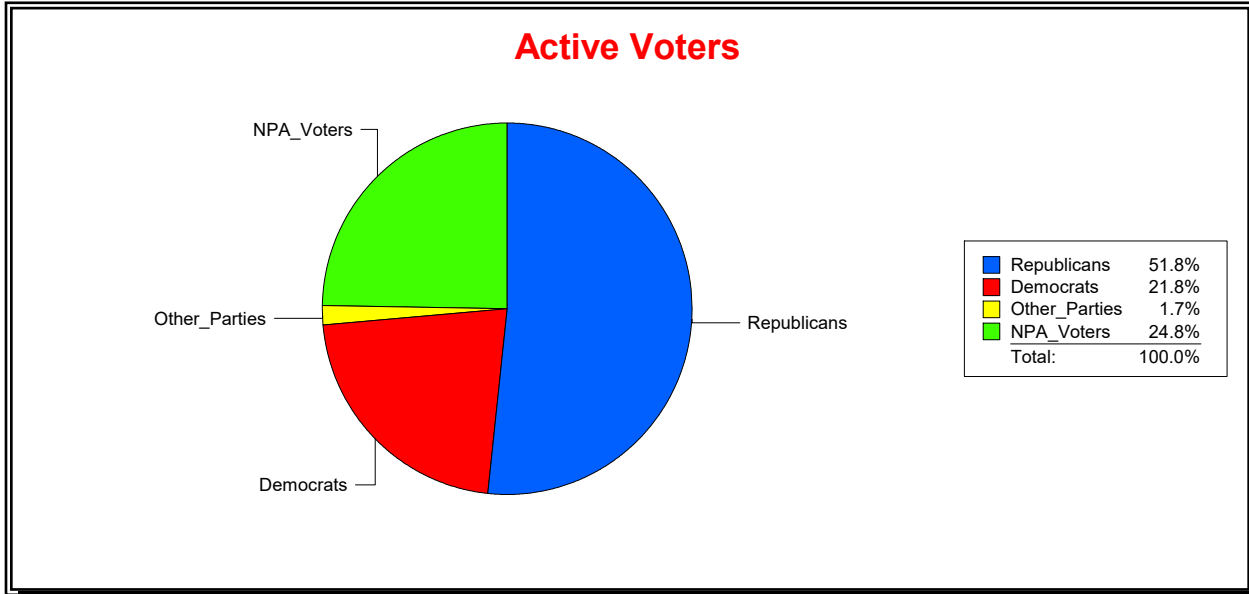

Ron Turner

Supervisor of Elections

Sarasota County, FL

Date 12/1/2022

Time 10:22 AM

Graphs of District Registration

Active Registered Voters

Inactive Voters

District	Total	Dems	Reps	NonP	Other	Total	Dems	Reps	NonP	Other
WEST VILLAGES CDD	7,768	1,690	4,024	1,925	129	186	49	77	58	2