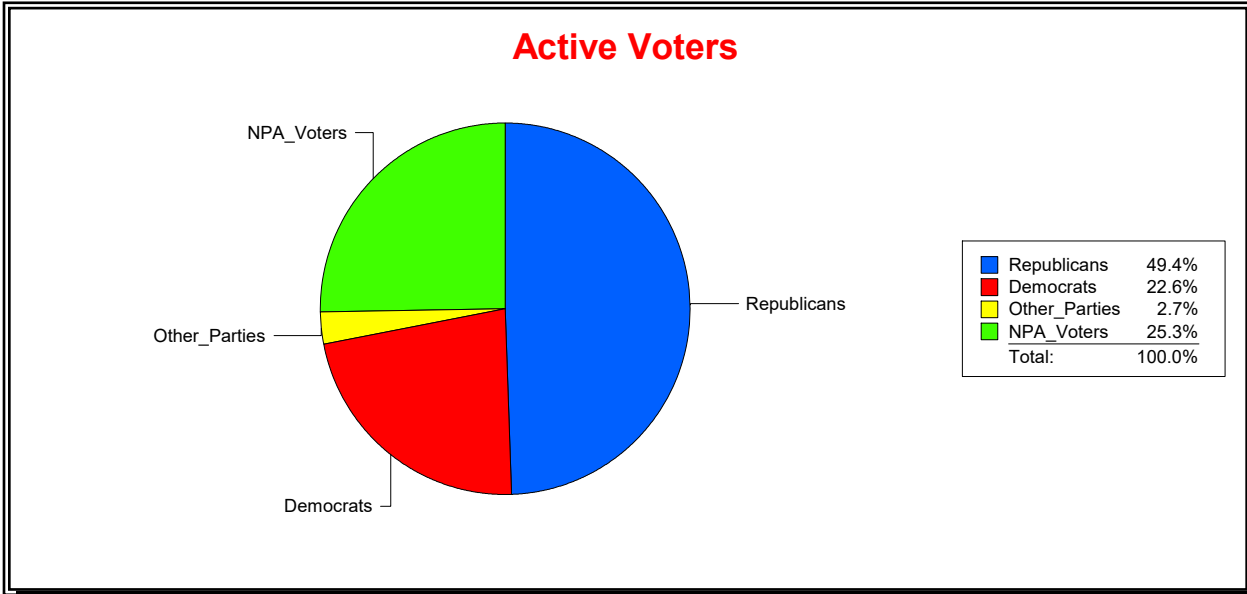

Date 12/1/2022

Time 10:22 AM

Graphs of District Registration

Active Registered Voters

Inactive Voters

District	Total	Dems	Reps	NonP	Other	Total	Dems	Reps	NonP	Other
LAKWOOD RANCH CDD	1,756	396	867	445	48	26	10	8	7	1