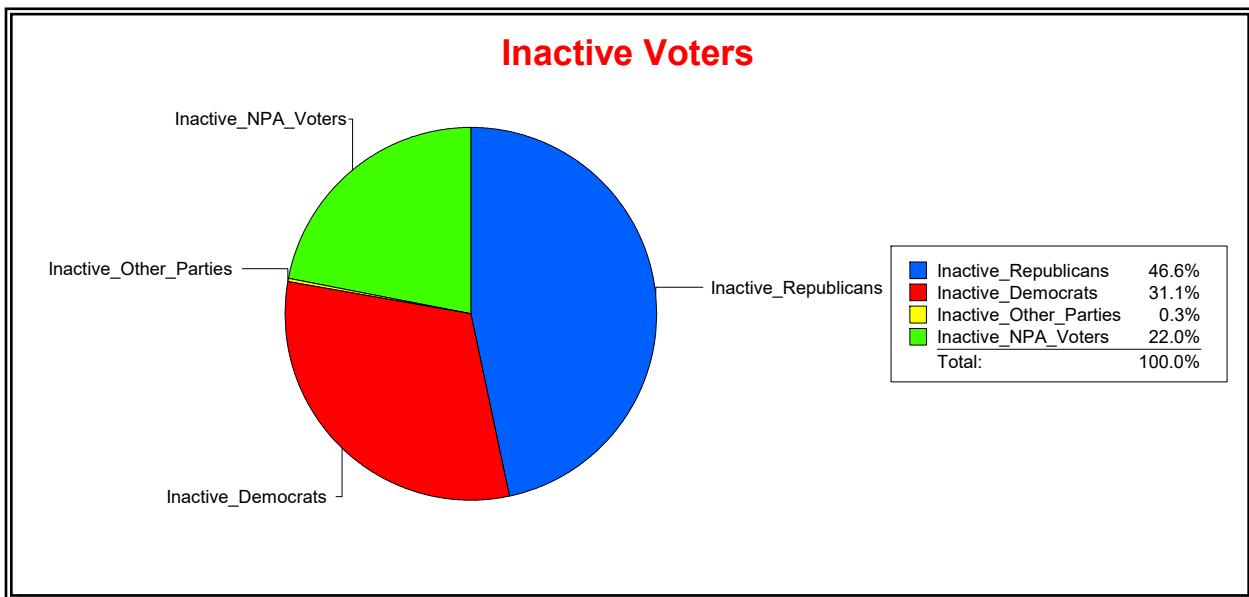

Ron Turner

Supervisor of Elections

Sarasota County, FL

Date 12/1/2022

Time 10:22 AM

Graphs of District Registration

Active Registered Voters

Inactive Voters

District	Total	Dems	Reps	NonP	Other	Total	Dems	Reps	NonP	Other
LONGBOAT KEY	4,730	1,307	2,320	1,018	85	296	92	138	65	1

Ron Turner

Supervisor of Elections

Sarasota County, FL

Date 12/1/2022

Time 10:22 AM

Graphs of District Registration