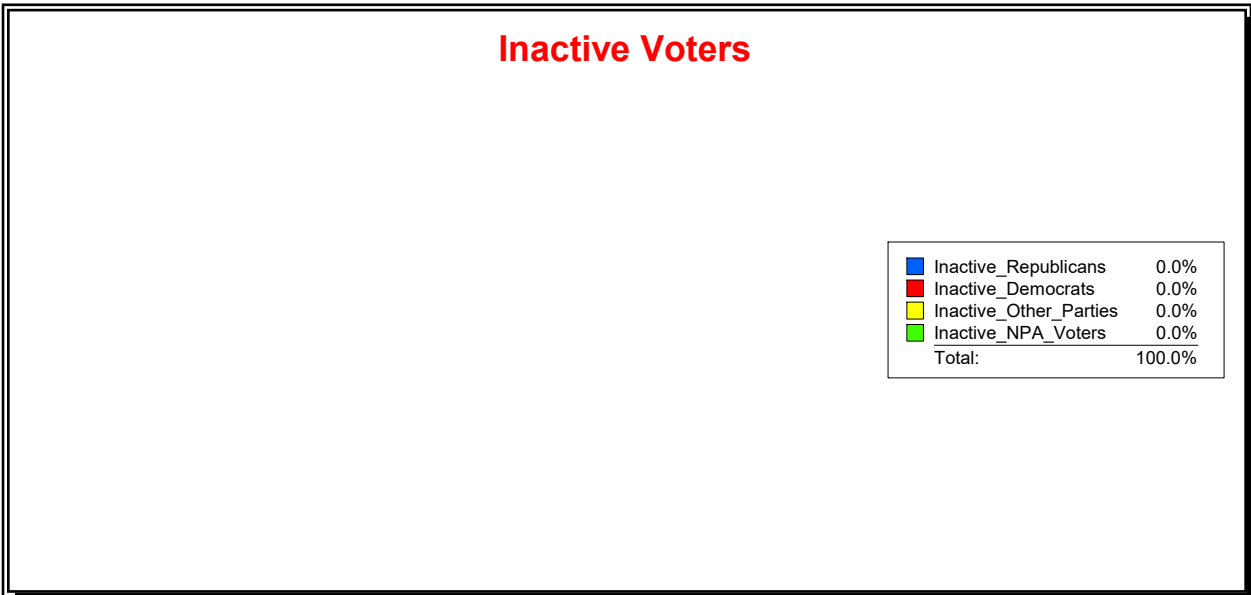

Ron Turner

Supervisor of Elections

Sarasota County, FL

Date 12/1/2022

Time 10:22 AM

Graphs of District Registration

Active Registered Voters

Inactive Voters

<u>District</u>	<u>Total</u>	<u>Dems</u>	<u>Reps</u>	<u>NonP</u>	<u>Other</u>	<u>Total</u>	<u>Dems</u>	<u>Reps</u>	<u>NonP</u>	<u>Other</u>
LBK DISTRICT 5	0	0	0	0	0	0	0	0	0	0