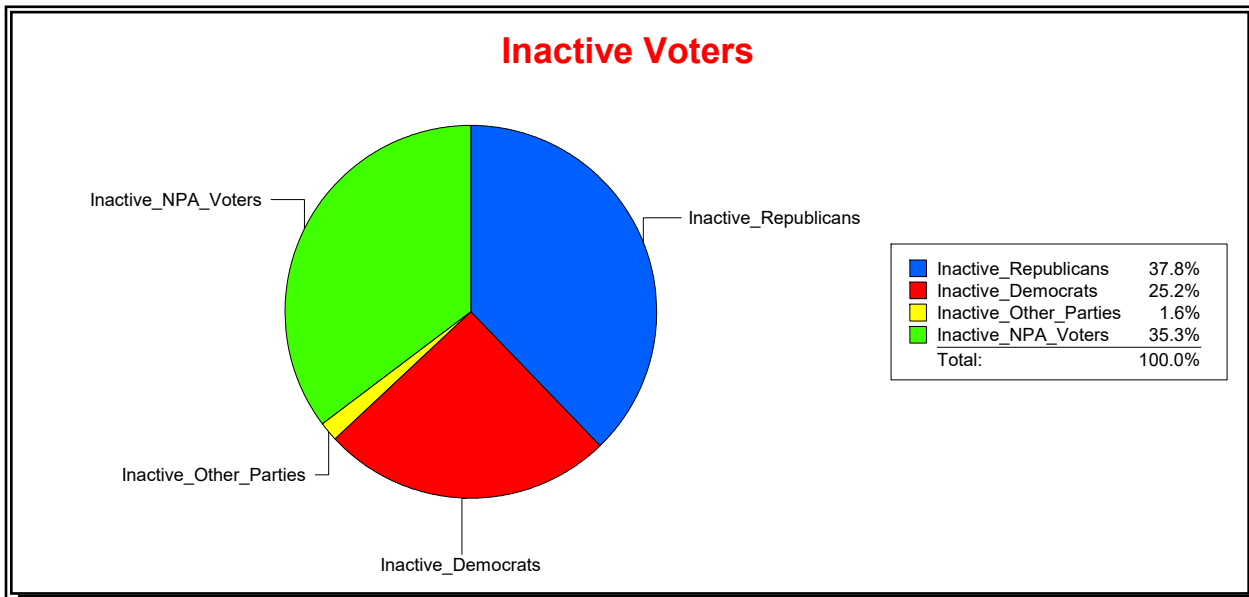

Ron Turner

Supervisor of Elections

Sarasota County, FL

Date 12/1/2022

Time 10:22 AM

Graphs of District Registration

Active Registered Voters

Inactive Voters

District	Total	Dems	Reps	NonP	Other	Total	Dems	Reps	NonP	Other
NORTH PORT 2	12,738	2,832	5,800	3,834	272	790	199	299	279	13