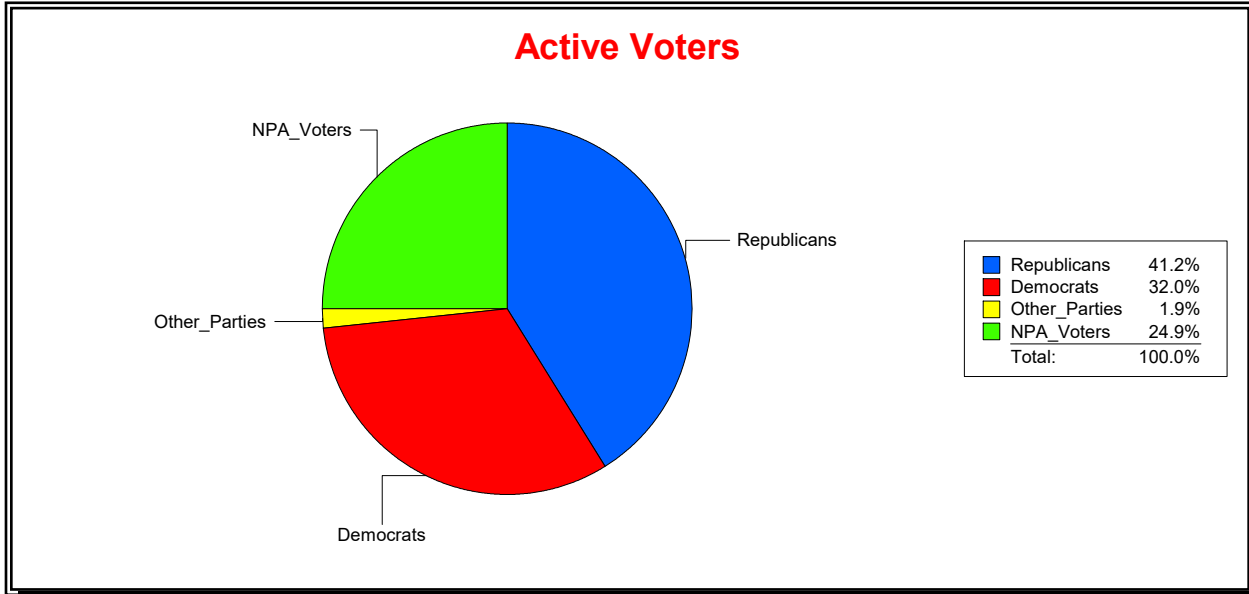

Ron Turner

Supervisor of Elections

Sarasota County, FL

Date 12/1/2022

Time 10:22 AM

Graphs of District Registration

Active Registered Voters

Inactive Voters

District	Total	Dems	Reps	NonP	Other	Total	Dems	Reps	NonP	Other
STATE HOUSE DIST 73	148,035	47,387	61,049	36,849	2,750	11,692	3,928	4,066	3,548	150