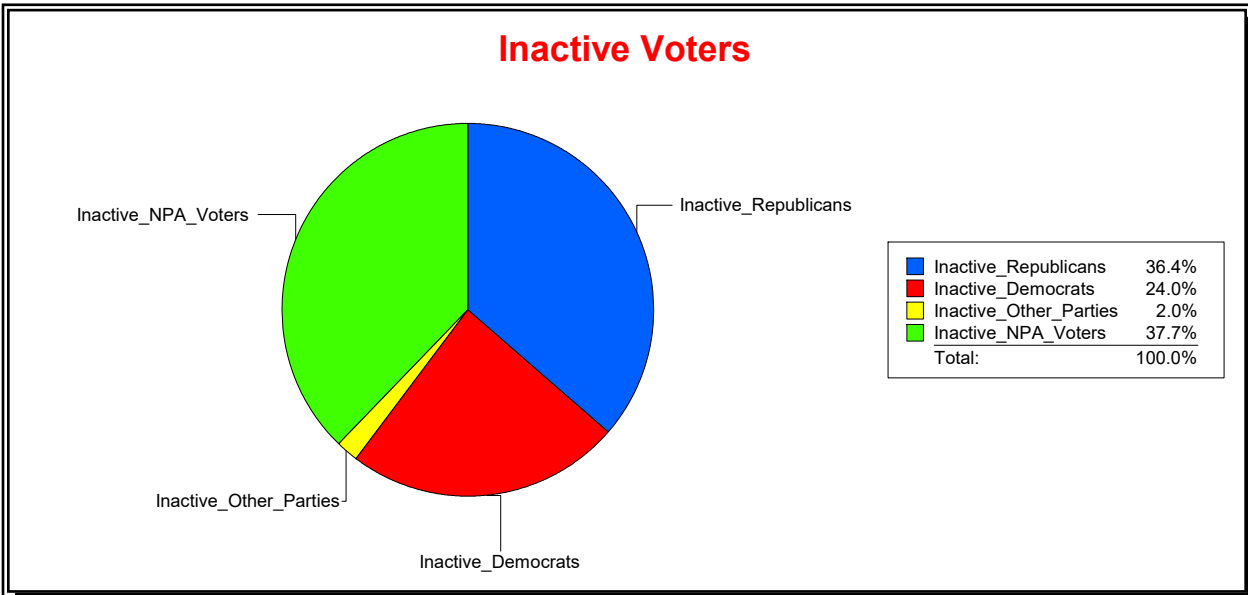

Ron Turner

Supervisor of Elections

Sarasota County, FL

Date 12/1/2022

Time 10:22 AM

Graphs of District Registration

Active Registered Voters

Inactive Voters

District	Total	Dems	Reps	NonP	Other	Total	Dems	Reps	NonP	Other
NORTH PORT DIST 1	10,833	2,561	4,803	3,255	214	709	170	258	267	14