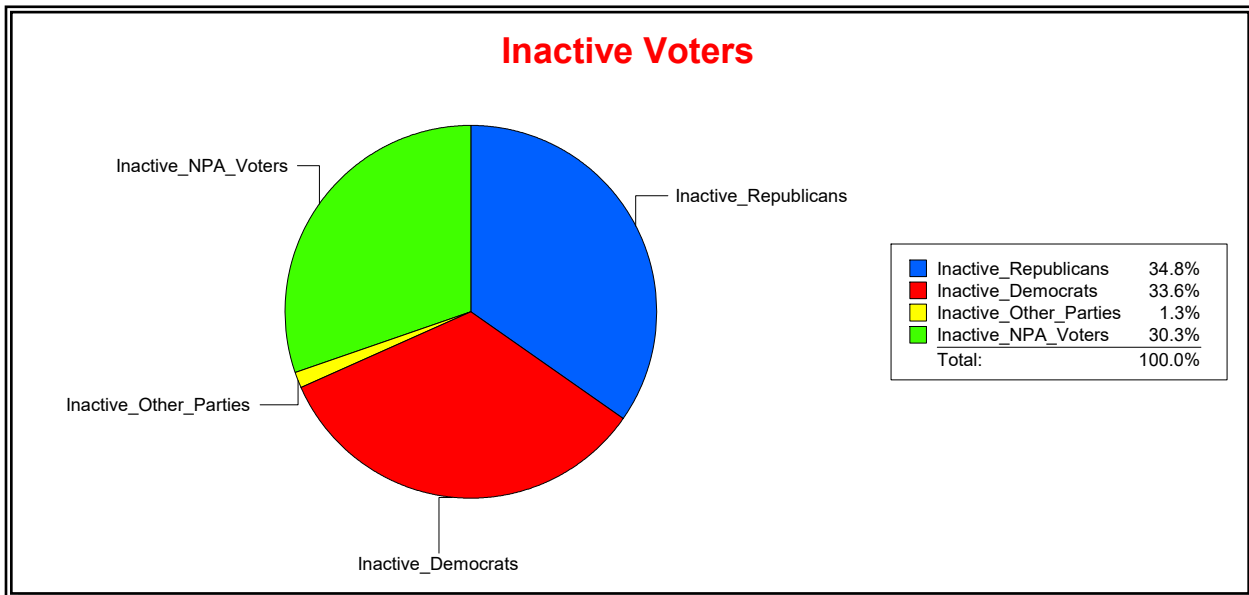

Ron Turner

Supervisor of Elections

Sarasota County, FL

Date 12/1/2022

Time 10:22 AM

Graphs of District Registration

Active Registered Voters

Inactive Voters

District	Total	Dems	Reps	NonP	Other	Total	Dems	Reps	NonP	Other
STATE HOUSE DIST 73	148,035	47,387	61,049	36,849	2,750	11,692	3,928	4,066	3,548	150