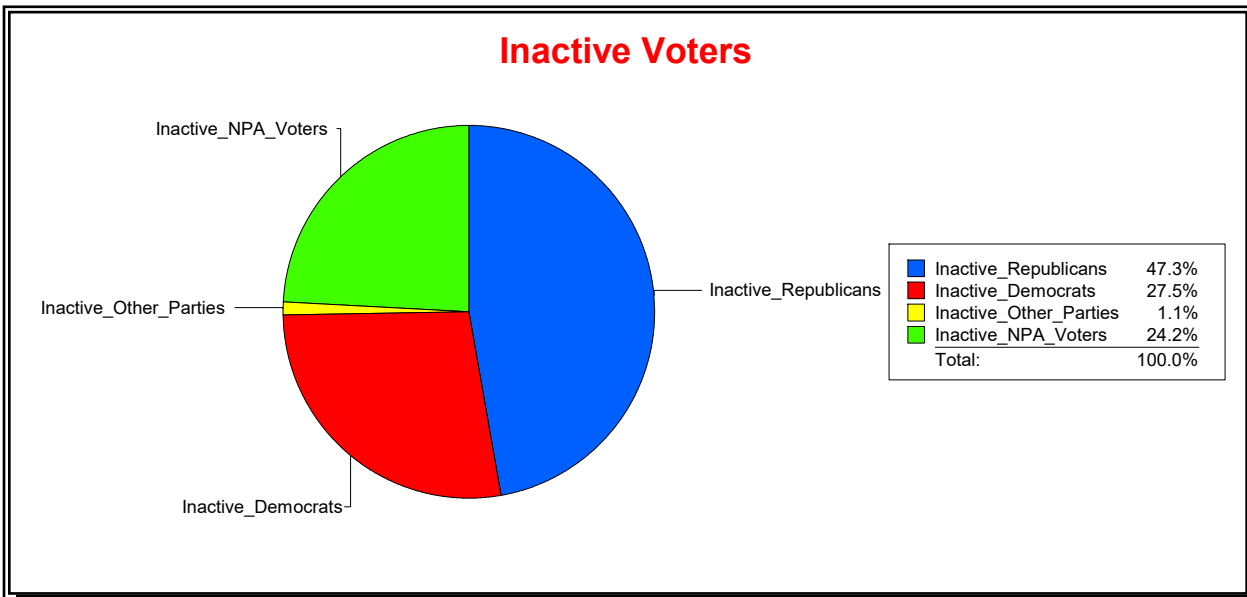

Ron Turner

Supervisor of Elections

Sarasota County, FL

Date 12/1/2022

Time 10:22 AM

Graphs of District Registration

Active Registered Voters

Inactive Voters

District	Total	Dems	Reps	NonP	Other	Total	Dems	Reps	NonP	Other
LBK DISTRICT 1	1,489	324	802	326	37	91	25	43	22	1