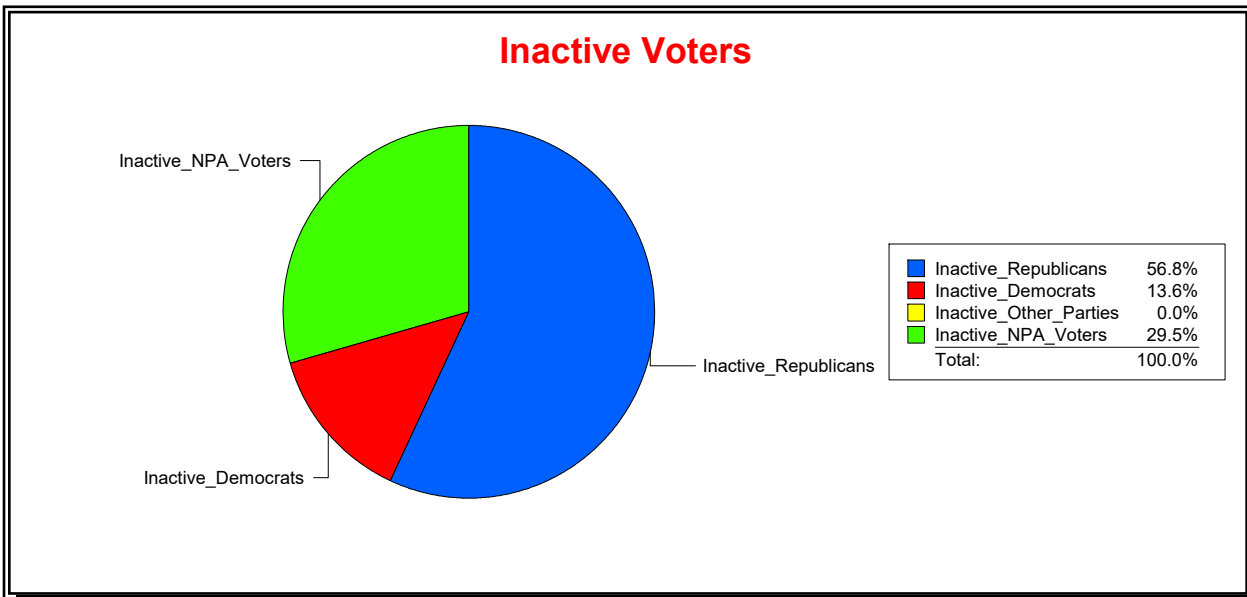

Supervisor of Elections

Sarasota County, FL

Date 12/1/2022

Time 10:22 AM

Graphs of District Registration

Active Registered Voters

Inactive Voters

<u>District</u>	<u>Total</u>	<u>Dems</u>	<u>Reps</u>	<u>NonP</u>	<u>Other</u>	<u>Total</u>	<u>Dems</u>	<u>Reps</u>	<u>NonP</u>	<u>Other</u>
GOLDEN GATE POINT	379	103	177	93	6	44	6	25	13	0